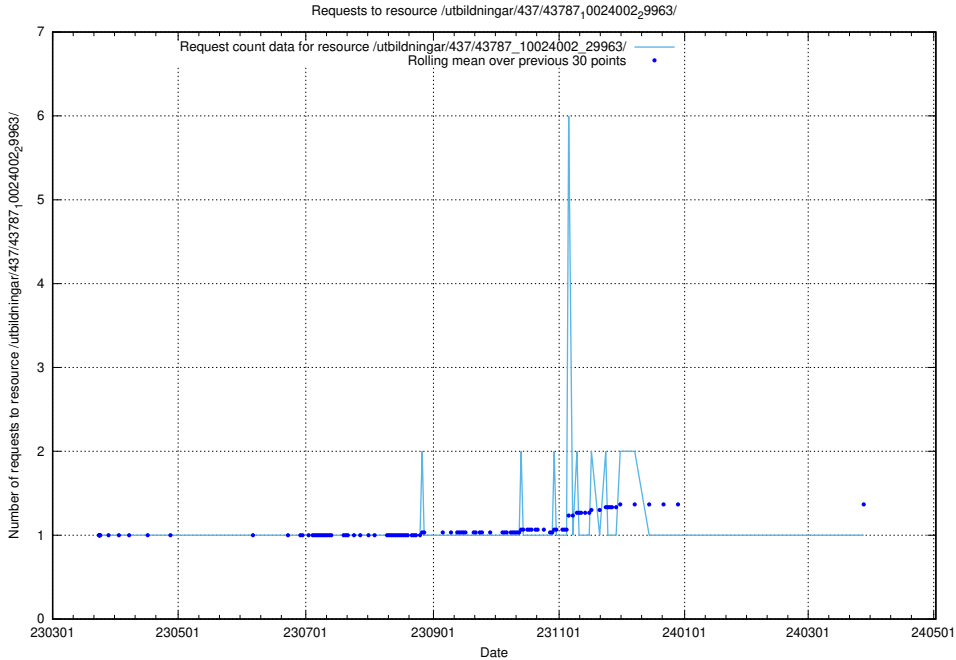

5.6137 Usage of /utbildningar/437/43787_10024002_29963/

Here, we count the number of requests to resource /utbildningar/437/43787_10024002_29963/.