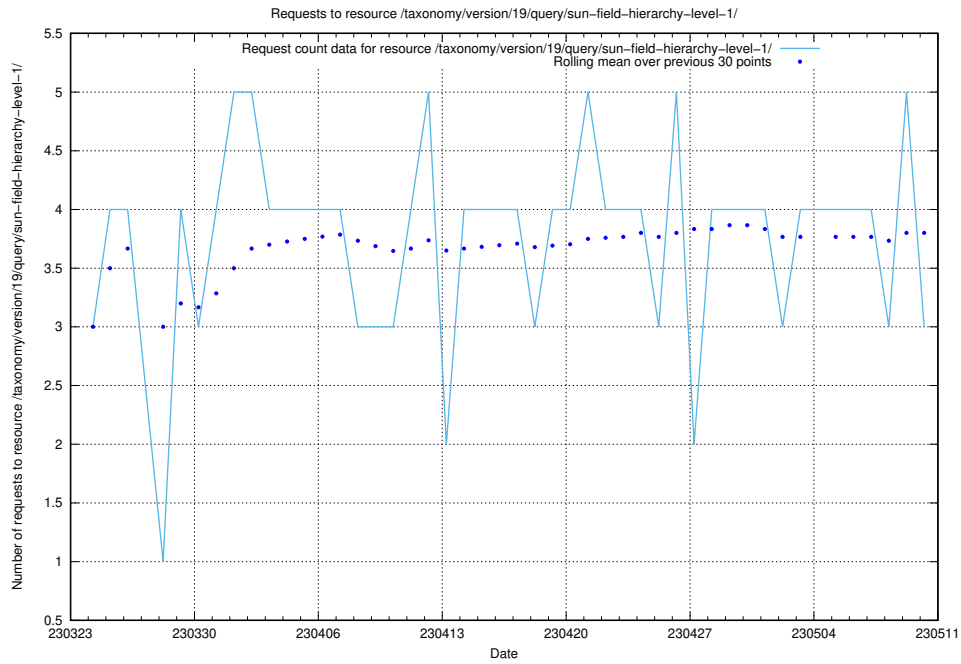

5.482 Usage of /taxonomy/version/19/query/sun-field-hierarchy-level-1/

Here, we count the number of requests to resource /taxonomy/version/19/query/sun-field-hierarchy-level-1/.