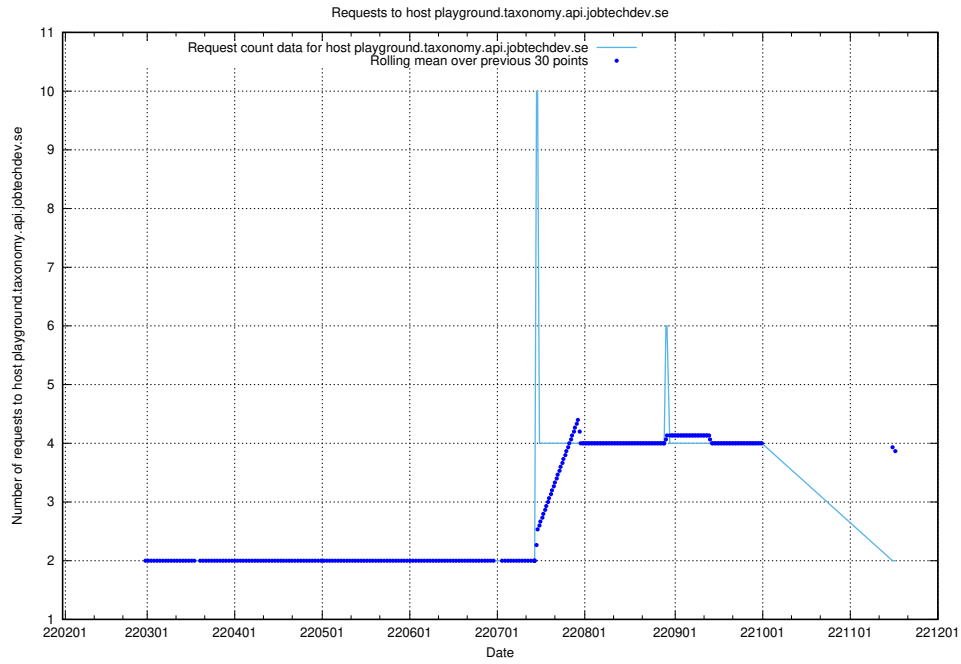

## 7.506 Usage of playground.taxonomy.api.jobtechdev.se

Here, we count the number of requests to host playground.taxonomy.api.jobtechdev.se.