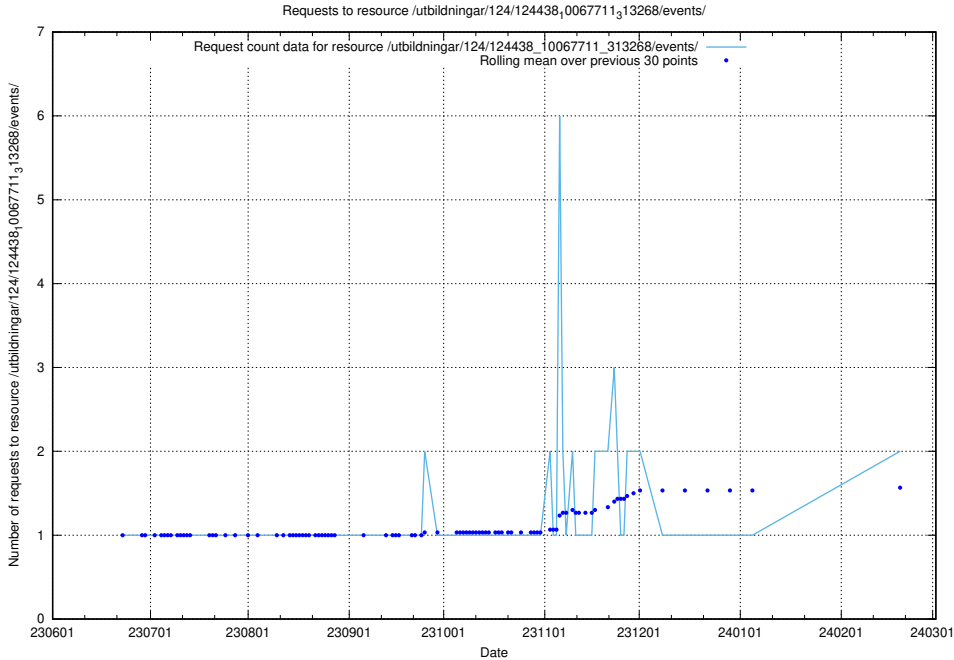

5.905 Usage of /utbildningar/124/124438_10067711_313268/events/

Here, we count the number of requests to resource /utbildningar/124/124438_10067711_313268/events/