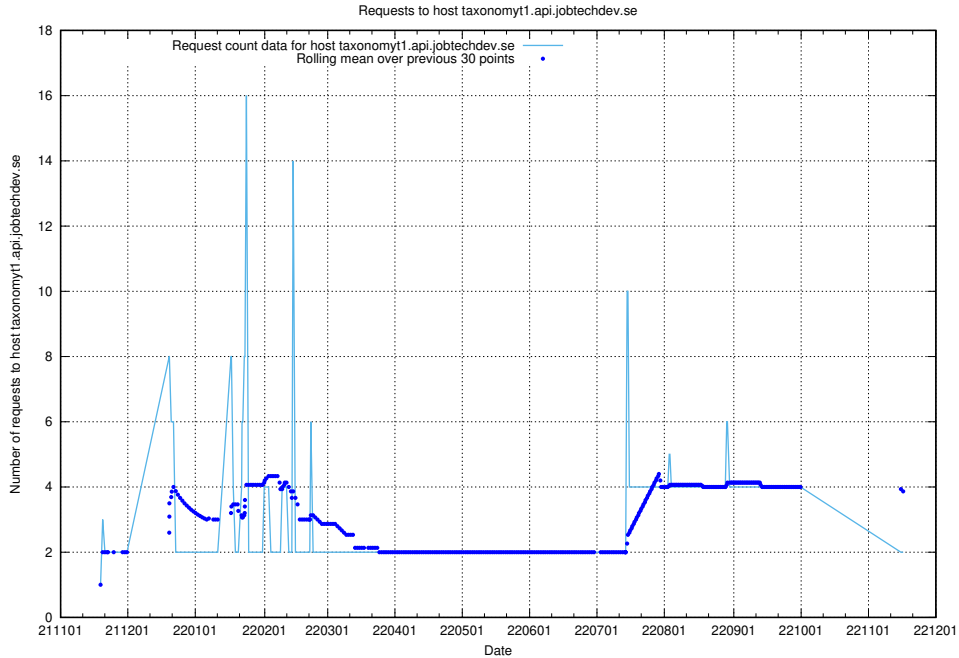

7.463 Usage of taxonomyt1.api.jobtechdev.se

Here, we count the number of requests to host taxonomyt1.api.jobtechdev.se.