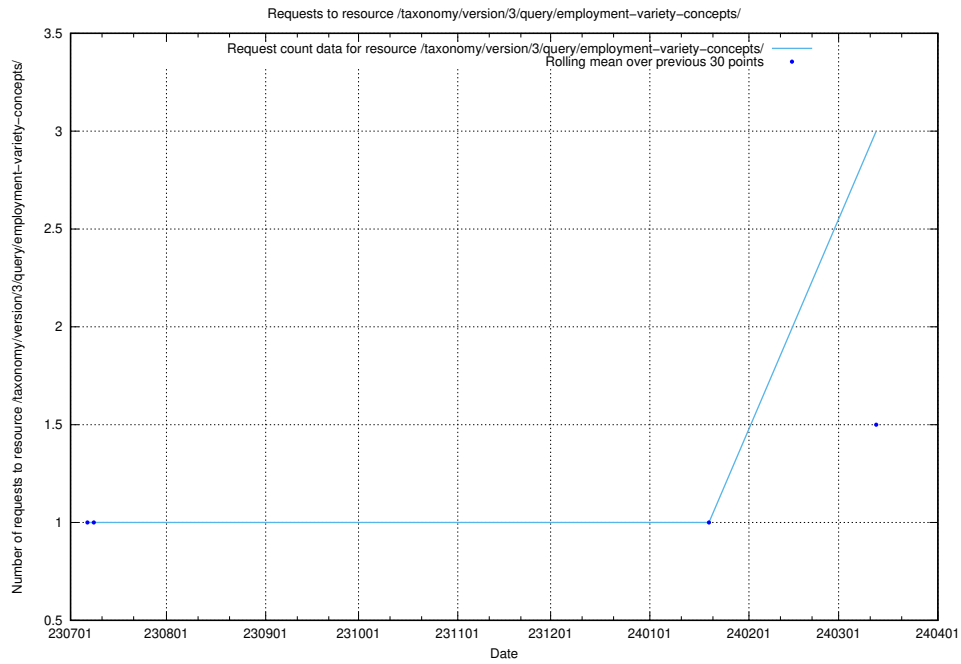

5.427 Usage of /taxonomy/version/3/query/employment-variety-concepts/

Here, we count the number of requests to resource /taxonomy/version/3/query/employment-variety-concepts/.