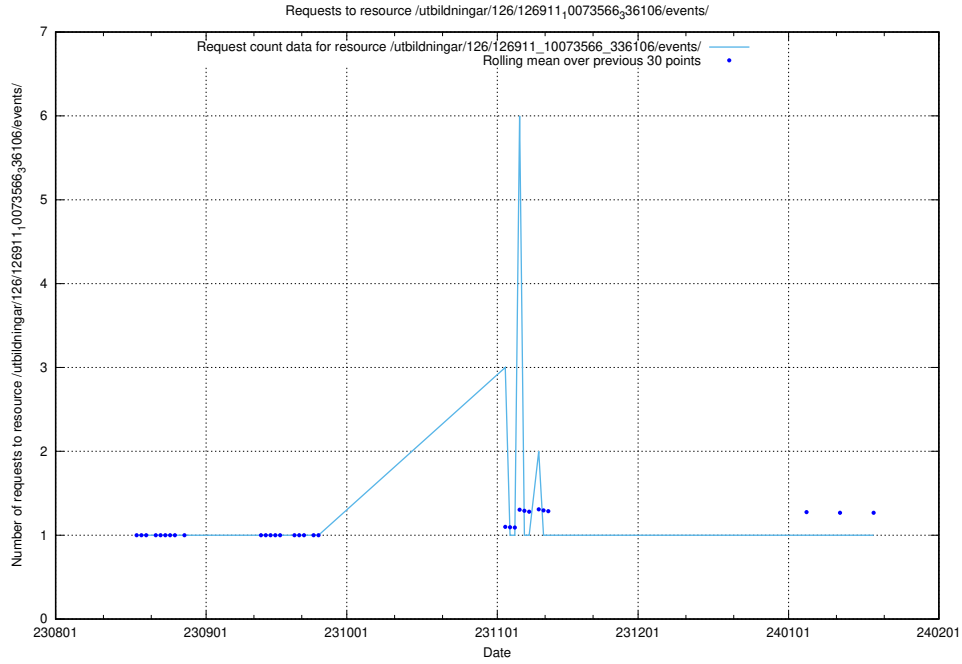

5.4561 Usage of /utbildningar/126/126911_10073566_336106/events/

Here, we count the number of requests to resource /utbildningar/126/126911_10073566_336106/events/