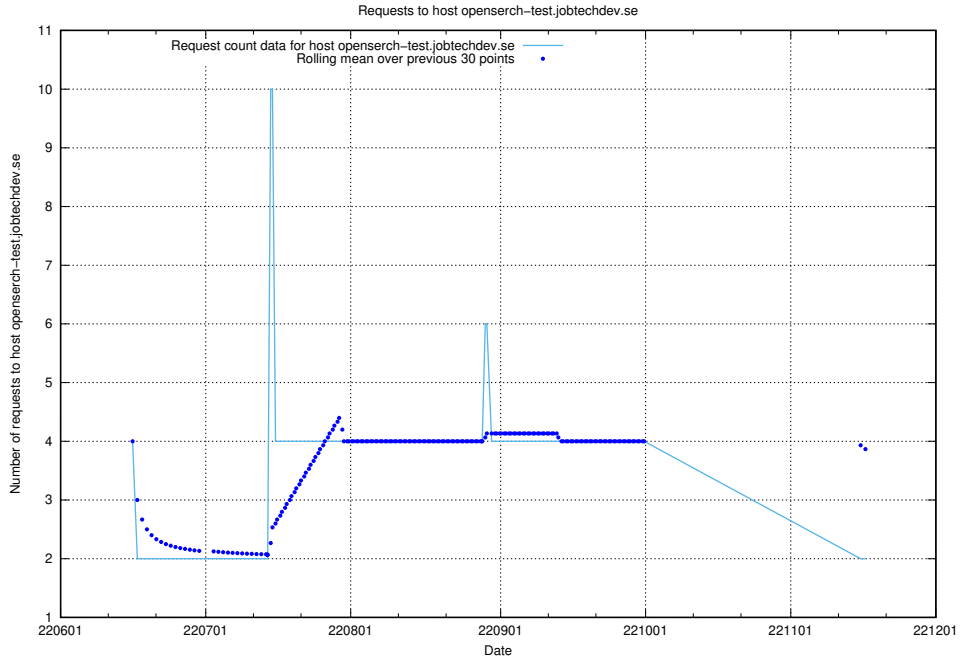

### 7.399 Usage of openserch-test.jobtechdev.se

Here, we count the number of requests to host openserch-test.jobtechdev.se.