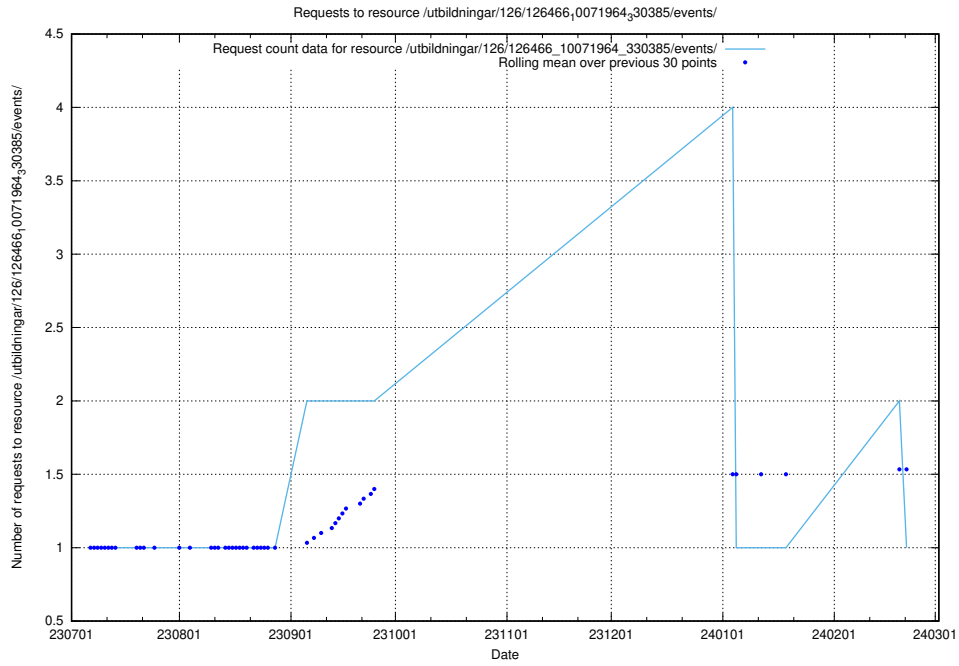

5.5084 Usage of /utbildningar/126/126466_10071964_330385/events/

Here, we count the number of requests to resource /utbildningar/126/126466_10071964_330385/events/