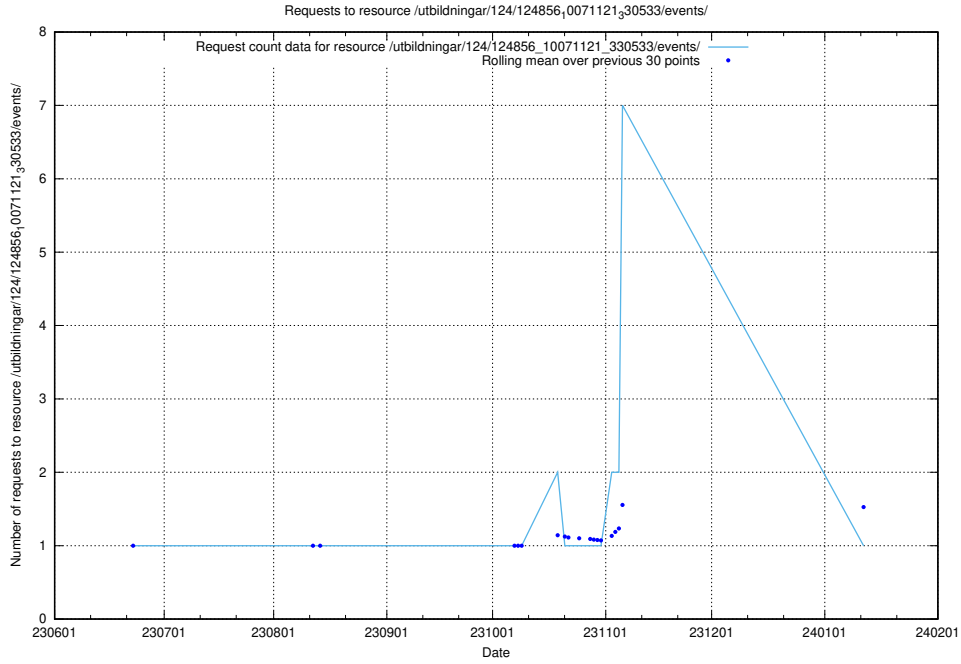

5.5521 Usage of /utbildningar/124/124856_10071121_330533/events/

Here, we count the number of requests to resource /utbildningar/124/124856_10071121_330533/events/