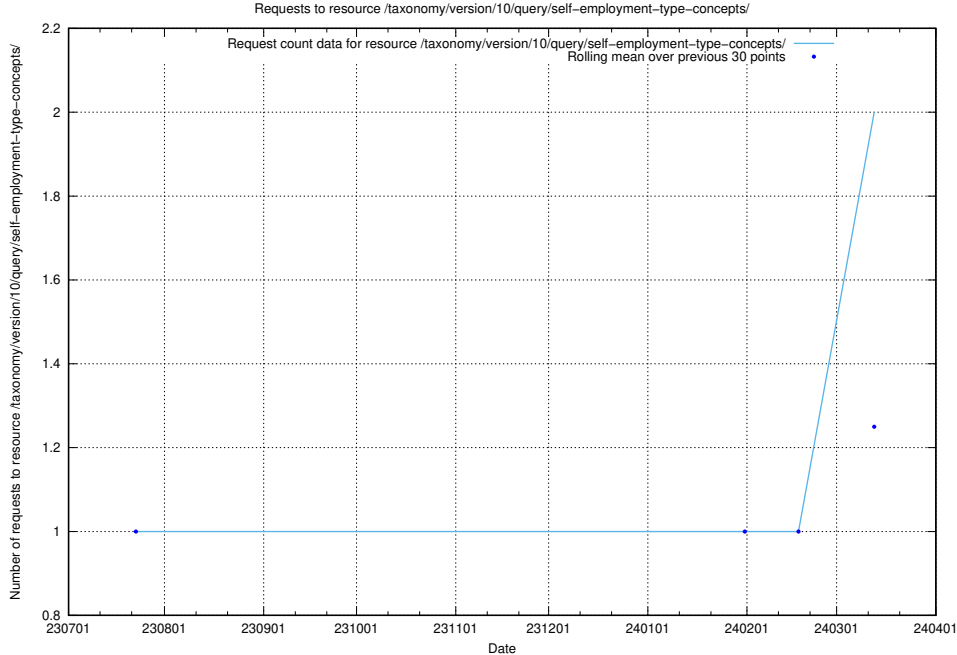

5.821 Usage of /taxonomy/version/10/query/self-employment-type-concepts/

Here, we count the number of requests to resource /taxonomy/version/10/query/self-employment-type-concepts/.