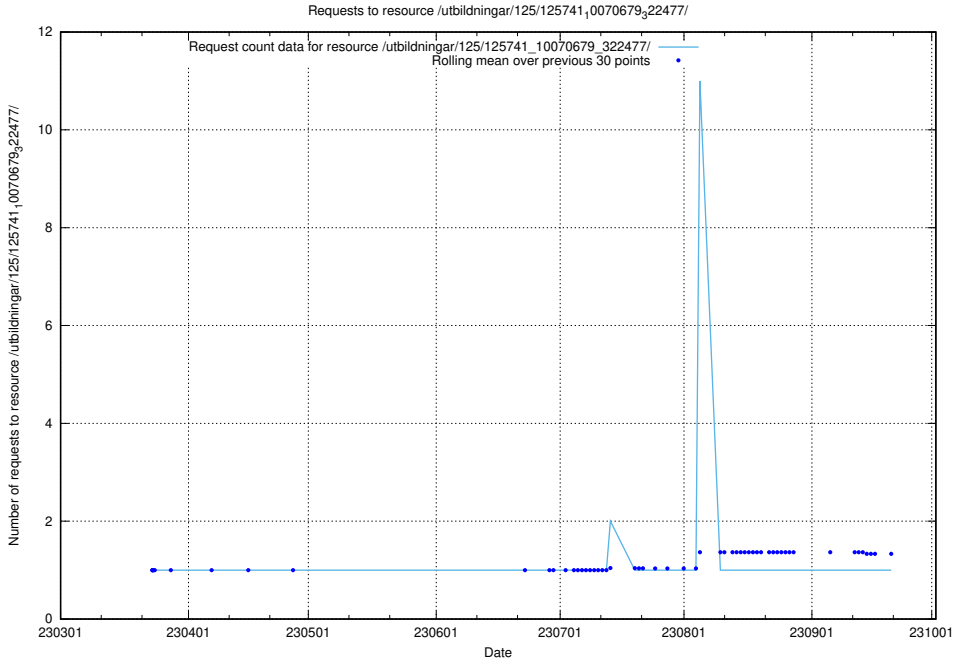

5.6250 Usage of /utbildningar/125/125741_10070679_322477/

Here, we count the number of requests to resource /utbildningar/125/125741_10070679_322477/.