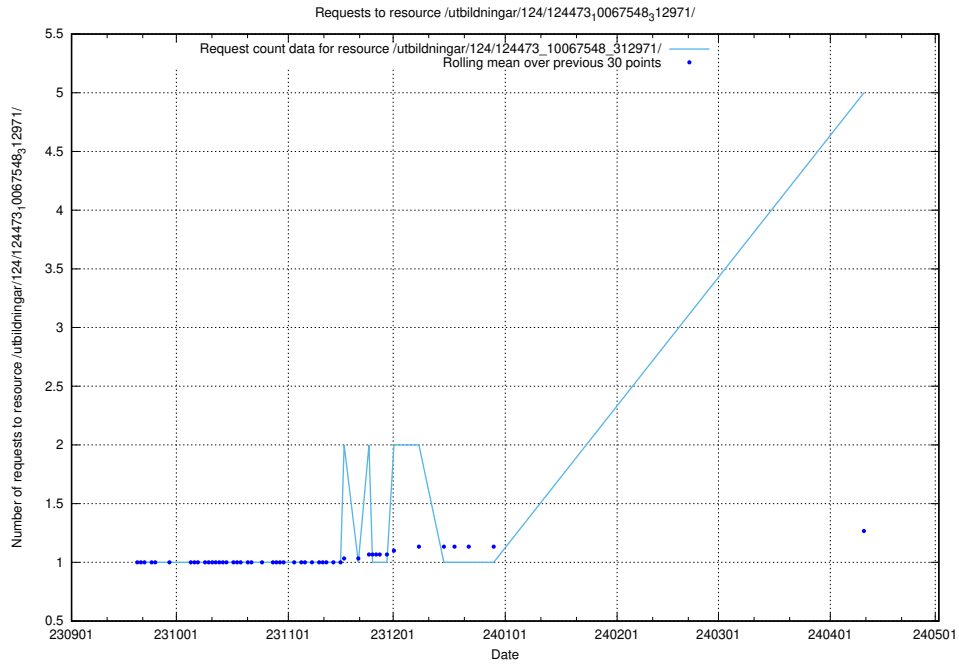

5.180 Usage of /utbildningar/124/124473_10067548_312971/

Here, we count the number of requests to resource /utbildningar/124/124473_10067548_312971/.