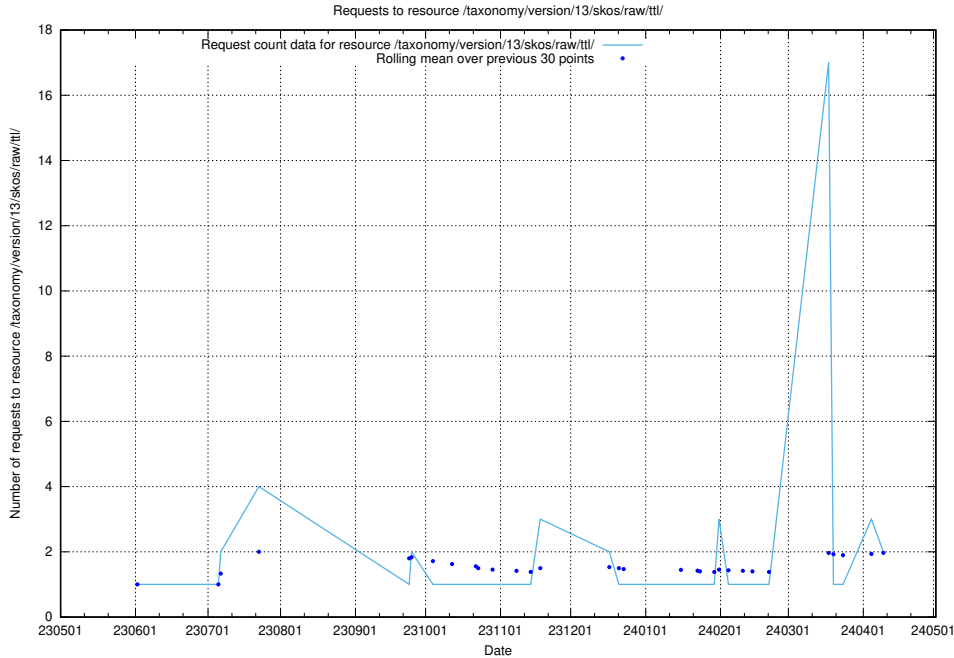

5.924 Usage of /taxonomy/version/13/skos/raw/ttl/

Here, we count the number of requests to resource /taxonomy/version/13/skos/raw/ttl/.