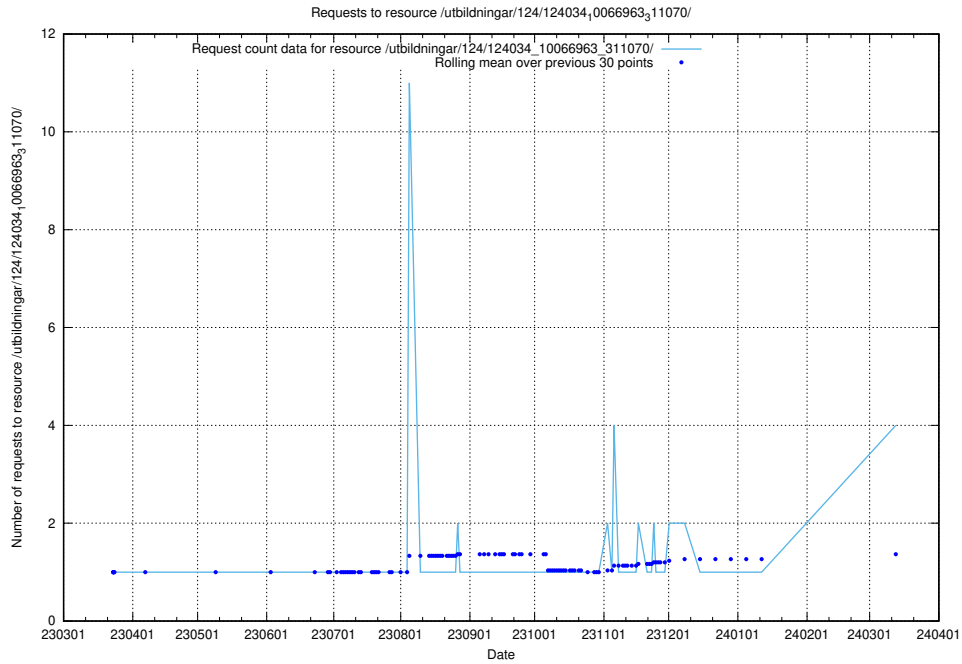

5.256 Usage of /utbildningar/124/124034_10066963_311070/

Here, we count the number of requests to resource /utbildningar/124/124034_10066963_311070/.