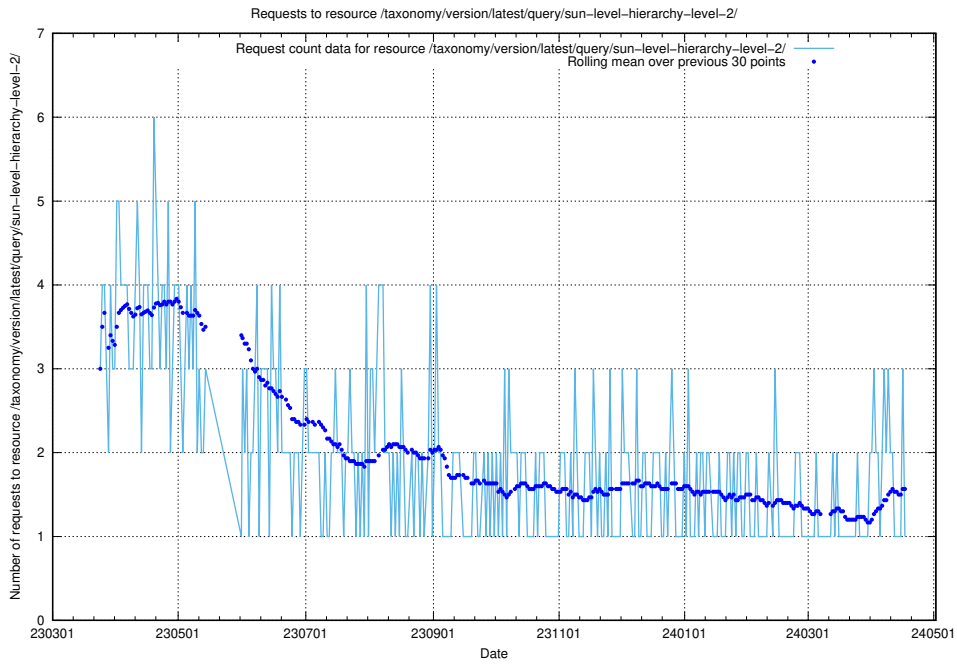

5.5865 Usage of /taxonomy/version/latest/query/sun-level-hierarchy-level-2/

Here, we count the number of requests to resource /taxonomy/version/latest/query/sun-level-hierarchy-level-2/.