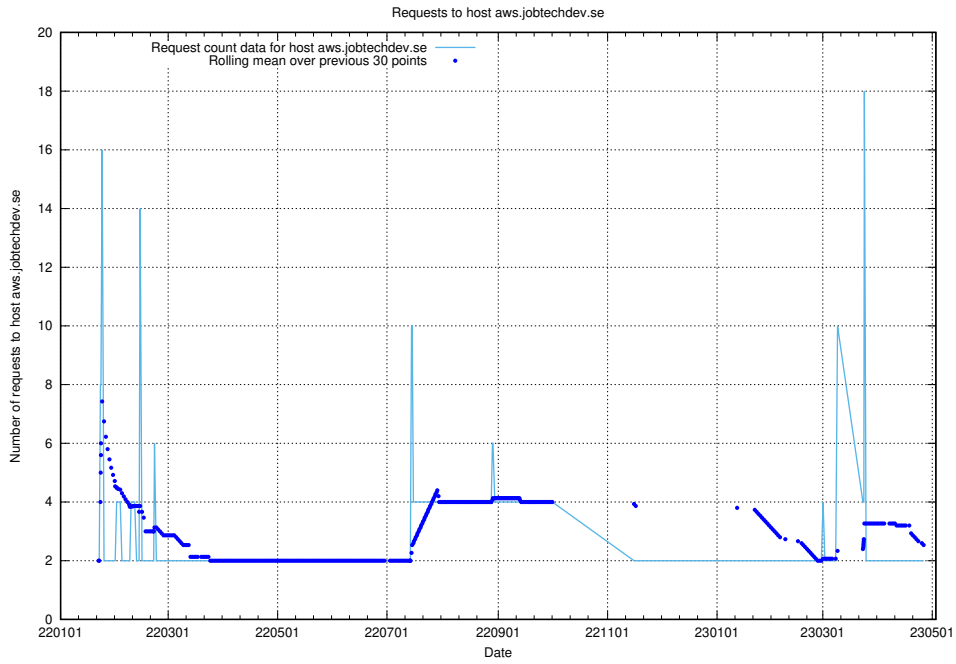

7.253 Usage of aws.jobtechdev.se

Here, we count the number of requests to host aws.jobtechdev.se.