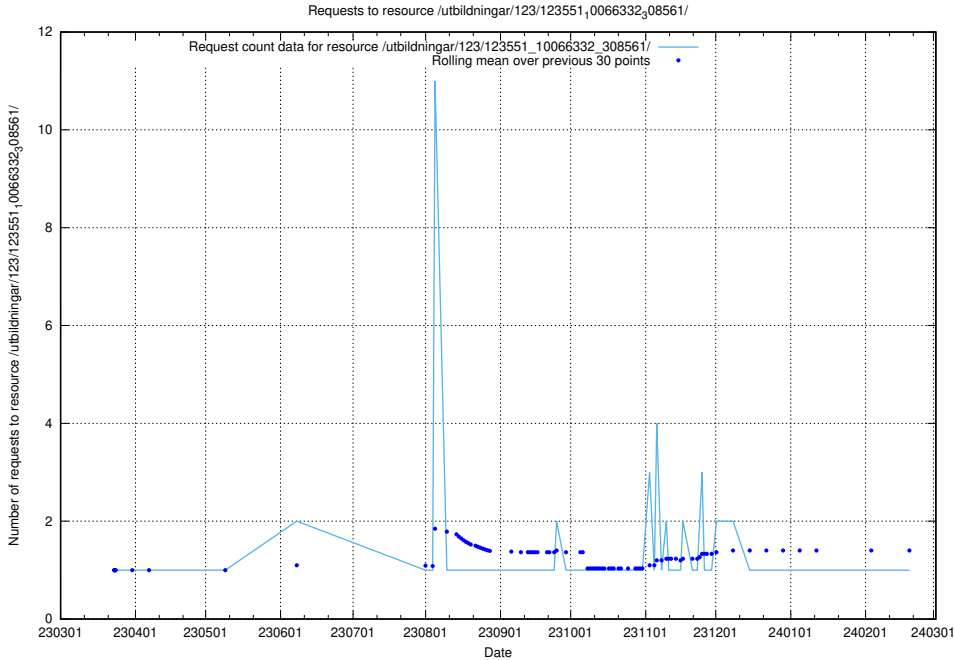

5.4286 Usage of /utbildningar/123/123551_10066332_308561/

Here, we count the number of requests to resource /utbildningar/123/123551_10066332_308561/.