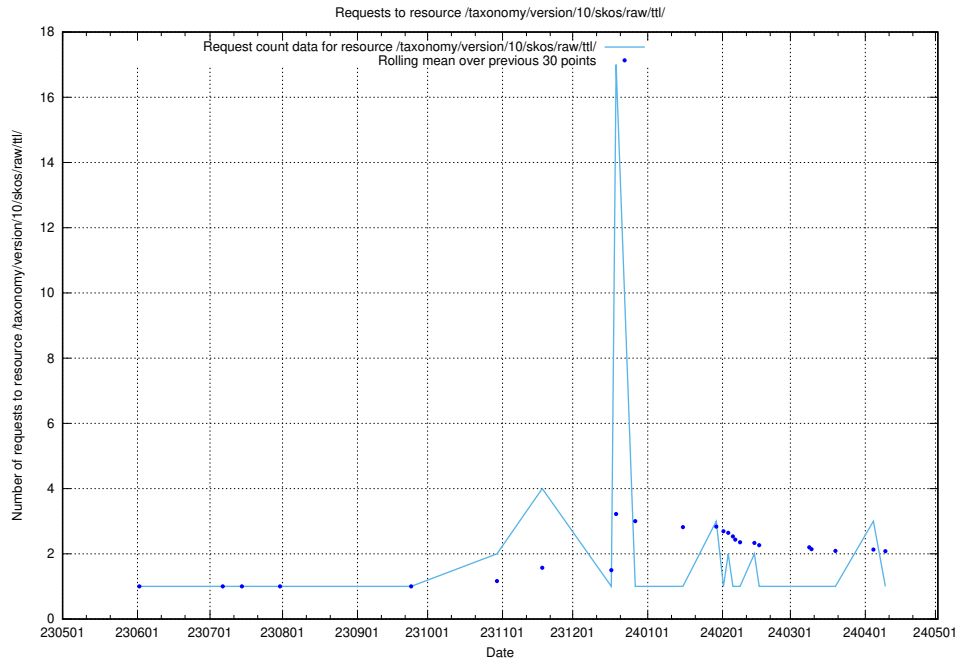

### 5.5704 Usage of /utbildningar/124/124055\_10023995\_319697/events/

Here, we count the number of requests to resource /utbildningar/124/124055\_10023995\_319697/events/