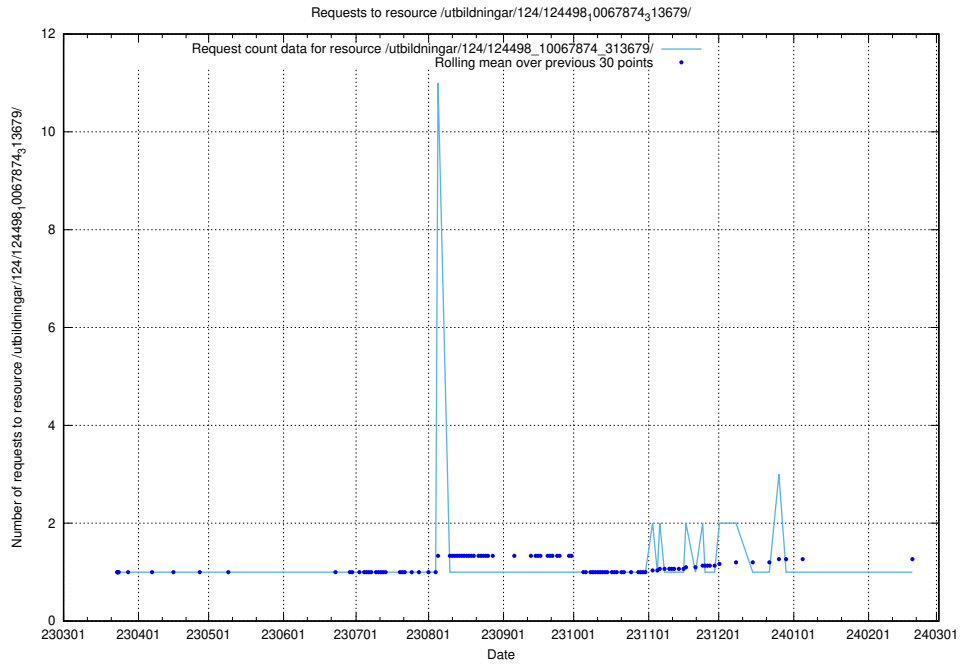

5.2458 Usage of /utbildningar/124/124498_10067874_313679/

Here, we count the number of requests to resource /utbildningar/124/124498_10067874_313679/.