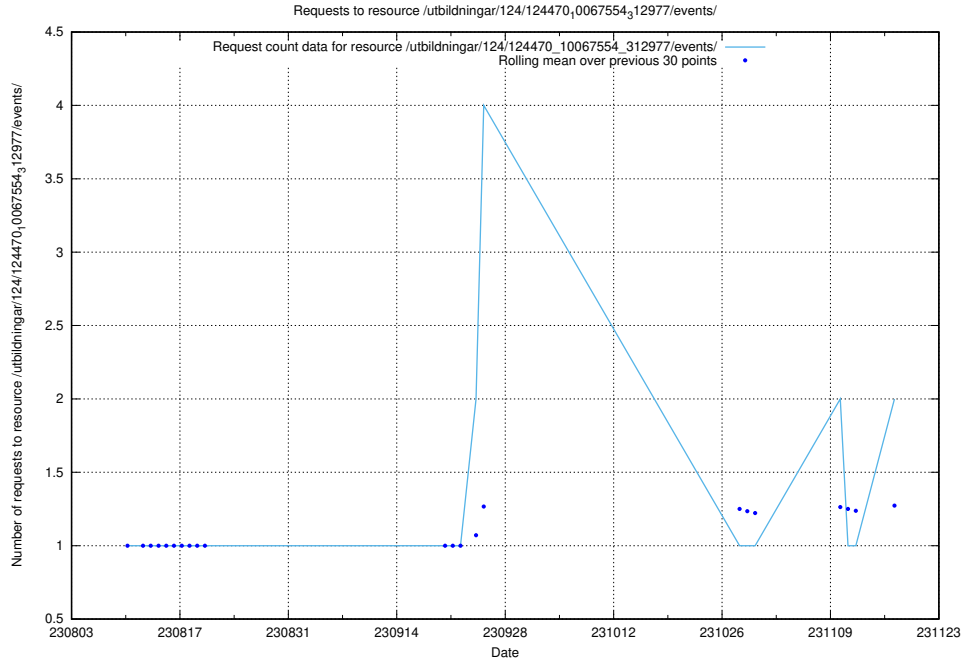

5.808 Usage of /utbildningar/124/124470_10067554_312977/events/

Here, we count the number of requests to resource /utbildningar/124/124470_10067554_312977/events/