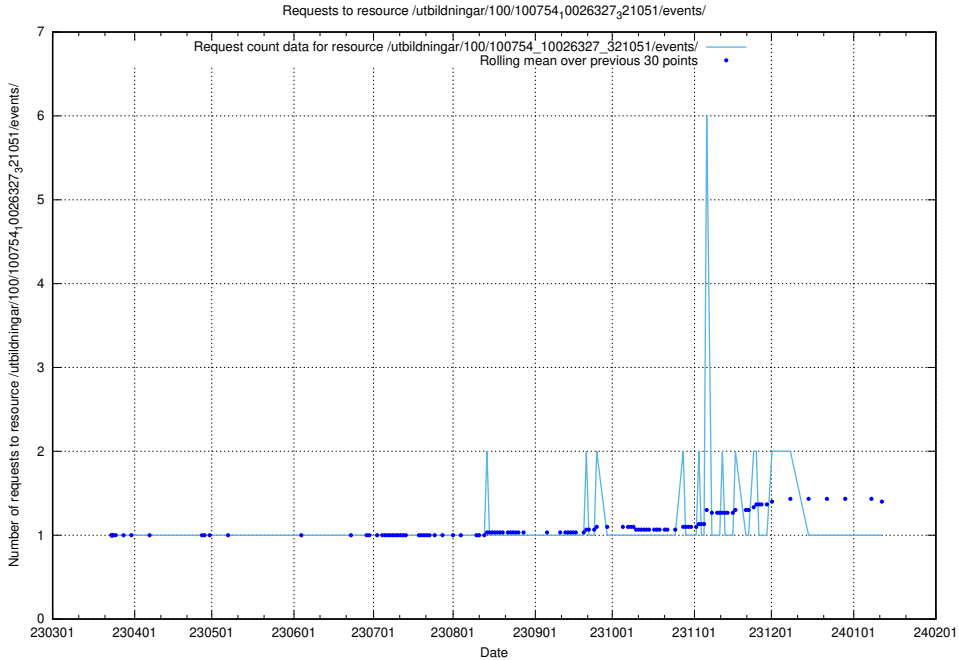

5.5375 Usage of /utbildningar/100/100754_10026327_321051/events/

Here, we count the number of requests to resource /utbildningar/100/100754_10026327_321051/events/