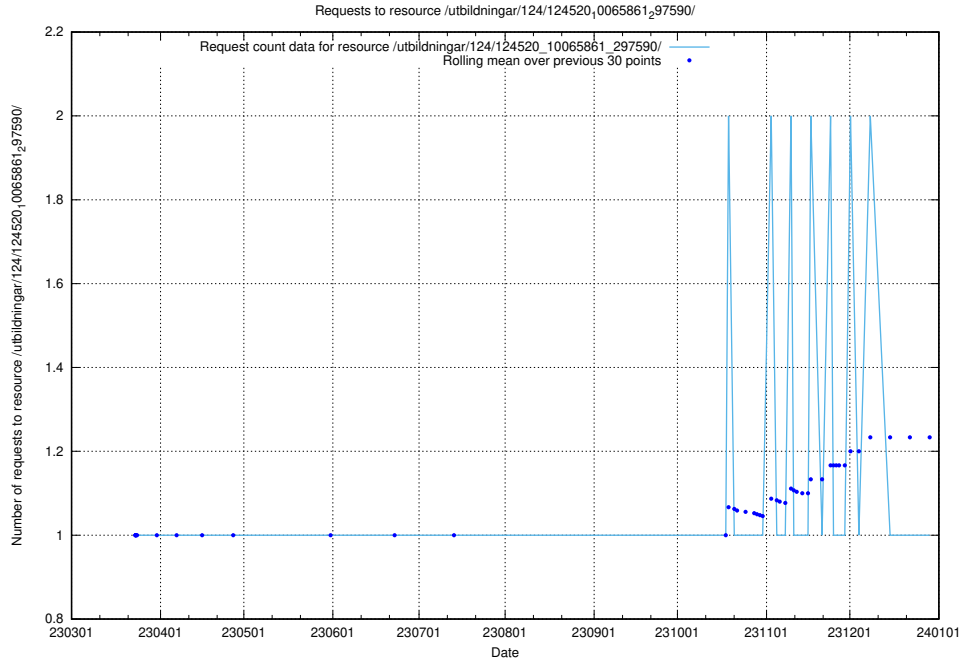

5.1293 Usage of /utbildningar/124/124520_10065861_297590/

Here, we count the number of requests to resource /utbildningar/124/124520_10065861_297590/.