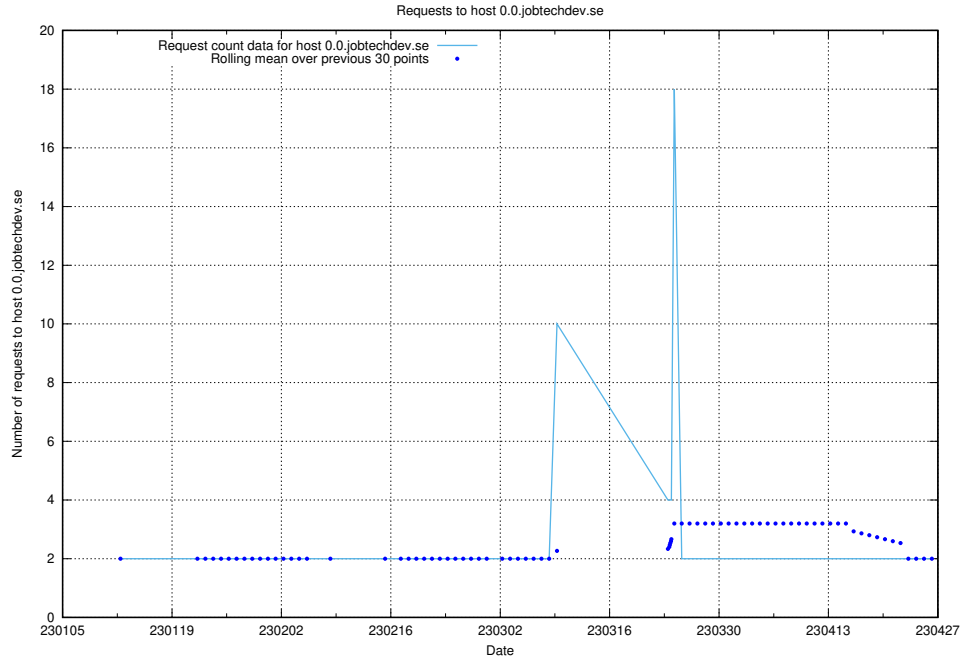

7.298 Usage of 0.0.jobtechdev.se

Here, we count the number of requests to host 0.0.jobtechdev.se.