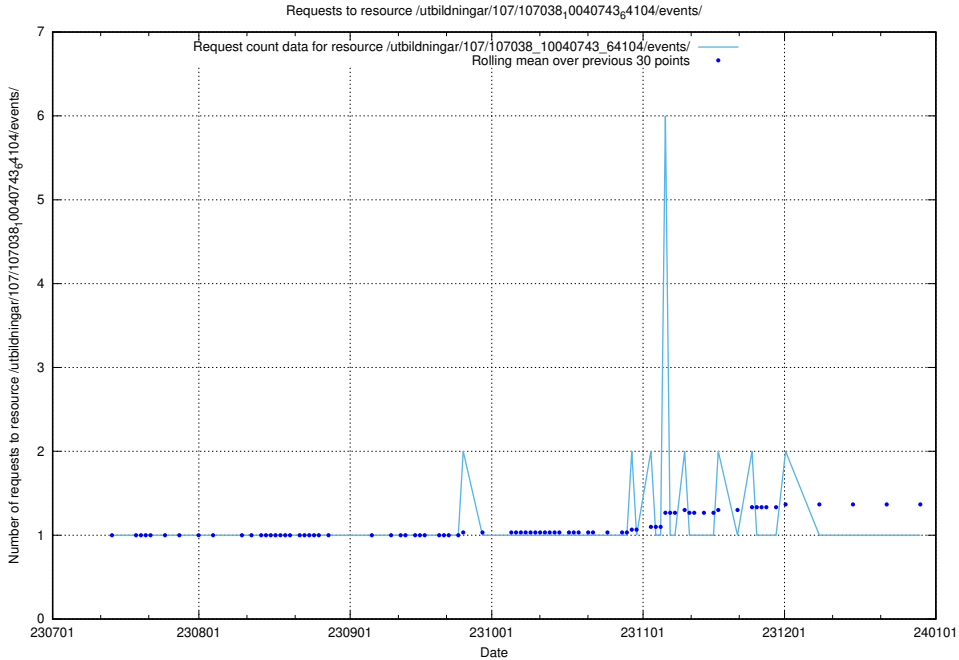

5.4864 Usage of /utbildningar/107/107038_10040743_64104/events/

Here, we count the number of requests to resource /utbildningar/107/107038_10040743_64104/events/.