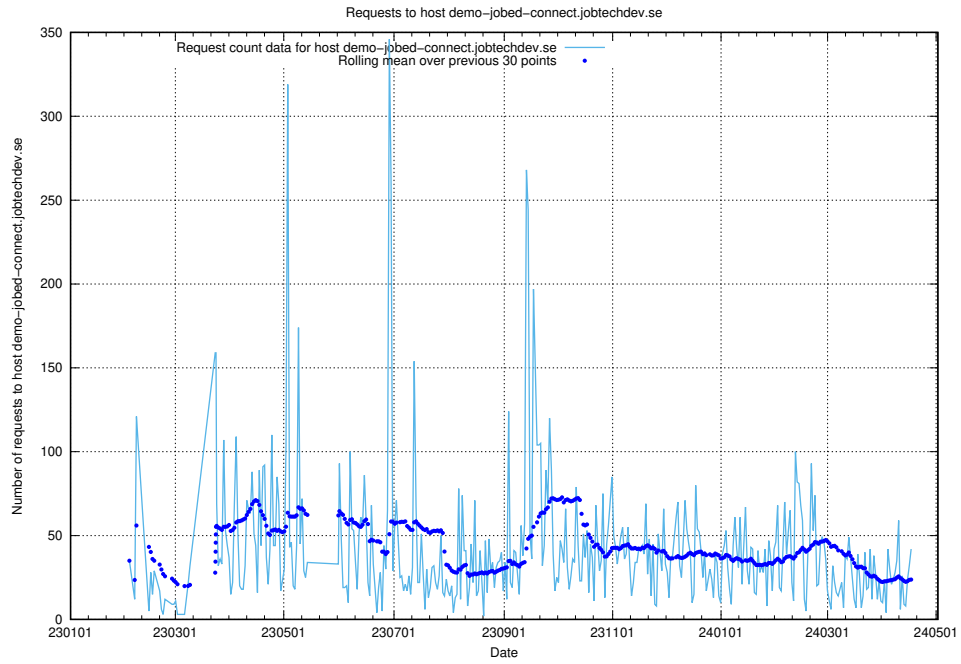

7.27 Usage of demo-jobed-connect.jobtechdev.se

Here, we count the number of requests to host demo-jobed-connect.jobtechdev.se.