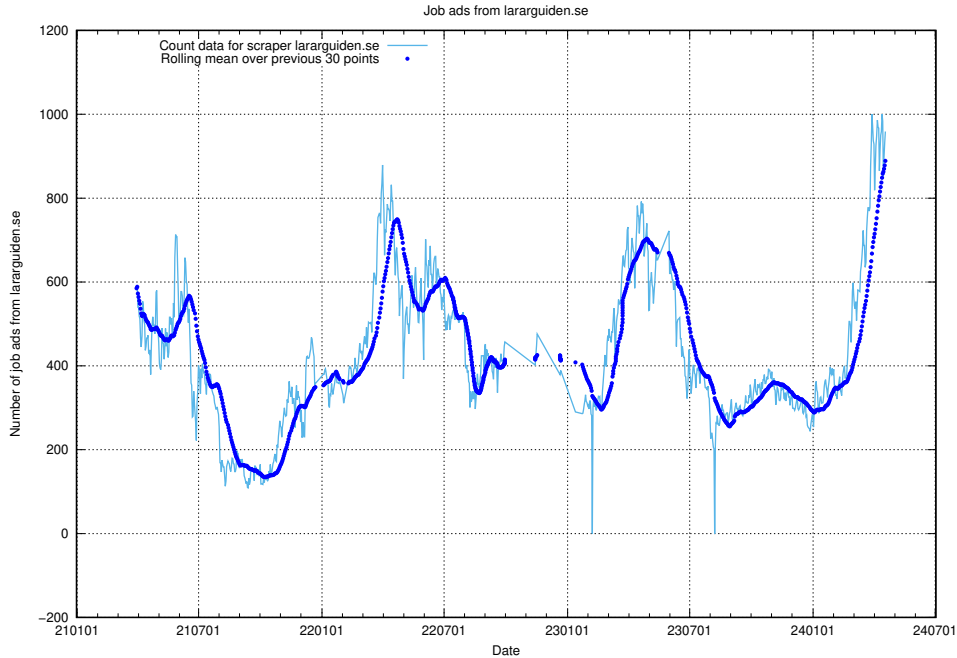

13.8 Number of ads by scraper lararguiden.se

Here, we count the number of job ads scraped from lararguiden.se.