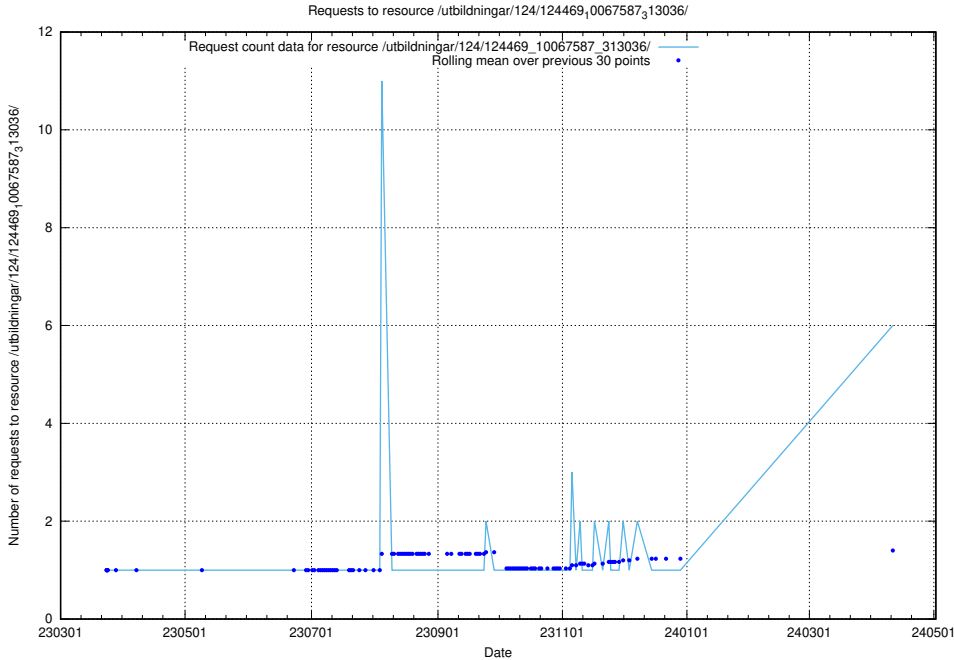

5.87 Usage of /utbildningar/124/124469_10067587_313036/

Here, we count the number of requests to resource /utbildningar/124/124469_10067587_313036/.