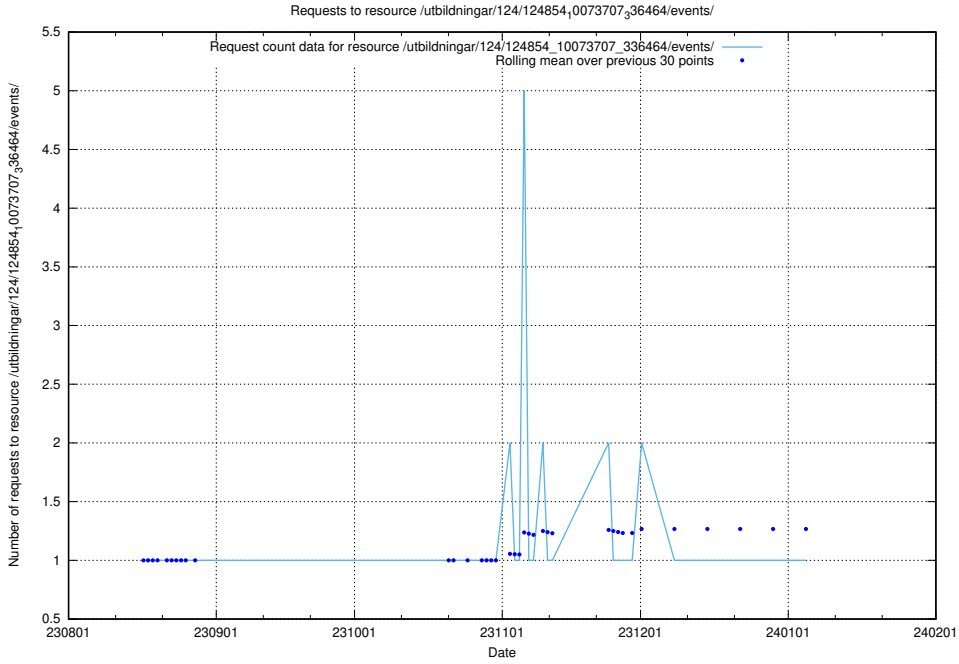

5.4579 Usage of /utbildningar/124/124854_10073707_336464/events/

Here, we count the number of requests to resource /utbildningar/124/124854_10073707_336464/events/