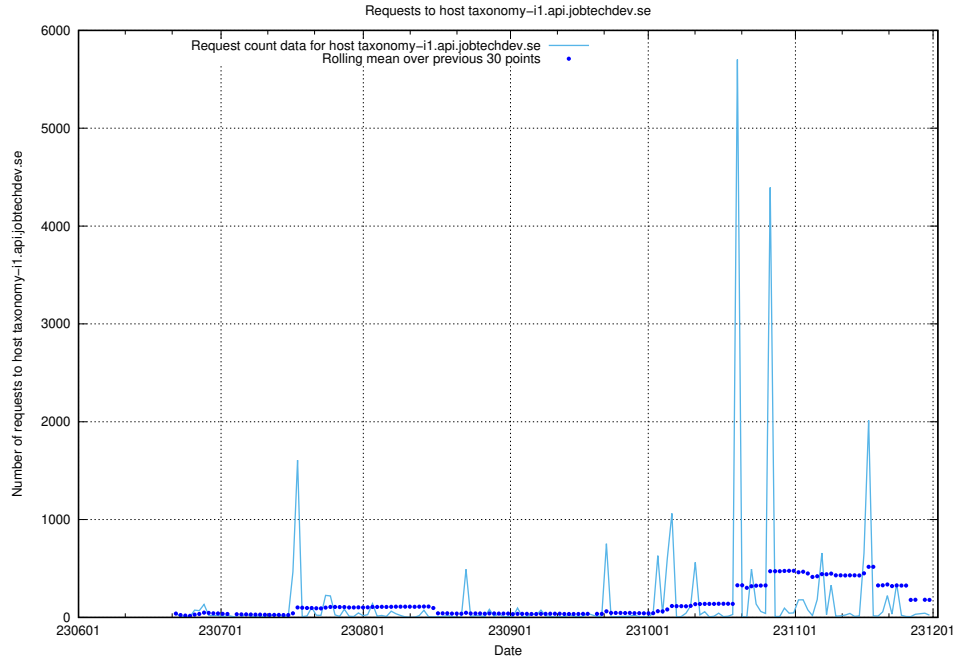

7.34 Usage of taxonomy-i1.api.jobtechdev.se

Here, we count the number of requests to host taxonomy-i1.api.jobtechdev.se.