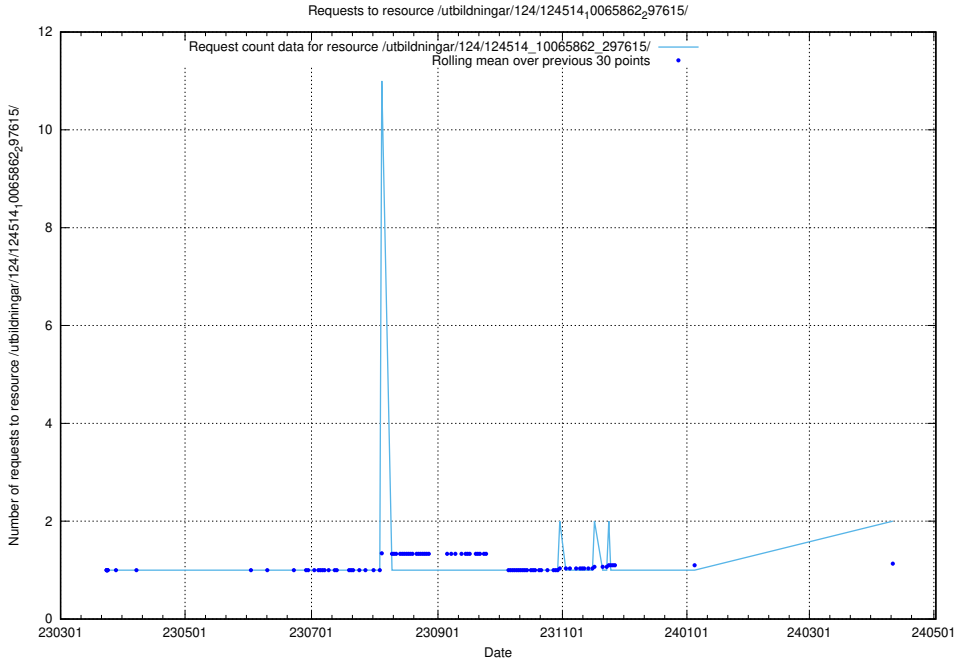

5.569 Usage of /utbildningar/124/124514_10065862_297615/

Here, we count the number of requests to resource /utbildningar/124/124514_10065862_297615/.