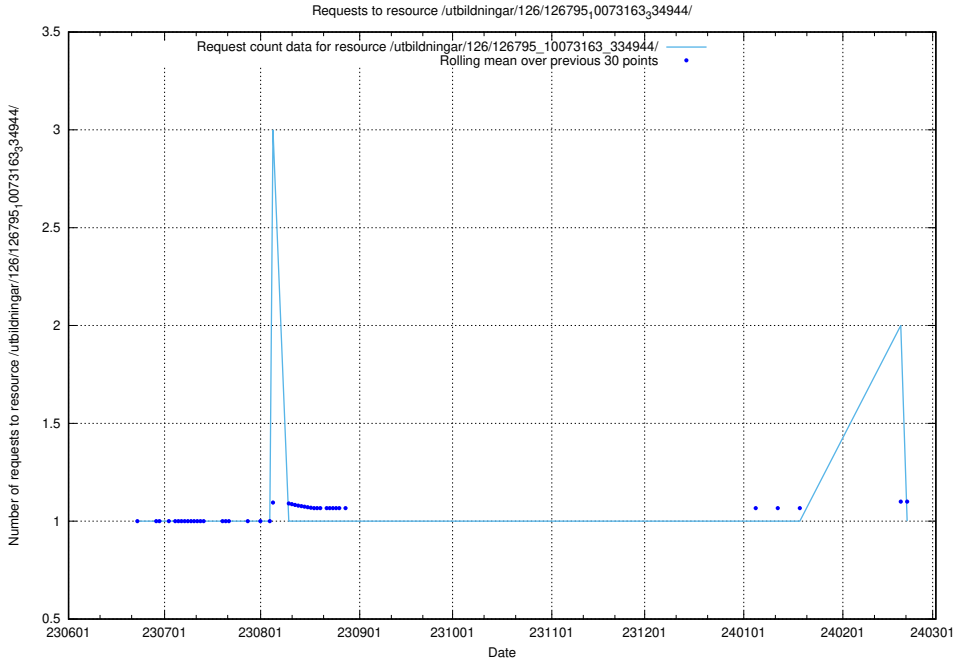

5.5367 Usage of /utbildningar/126/126795_10073163_334944/

Here, we count the number of requests to resource /utbildningar/126/126795_10073163_334944/.