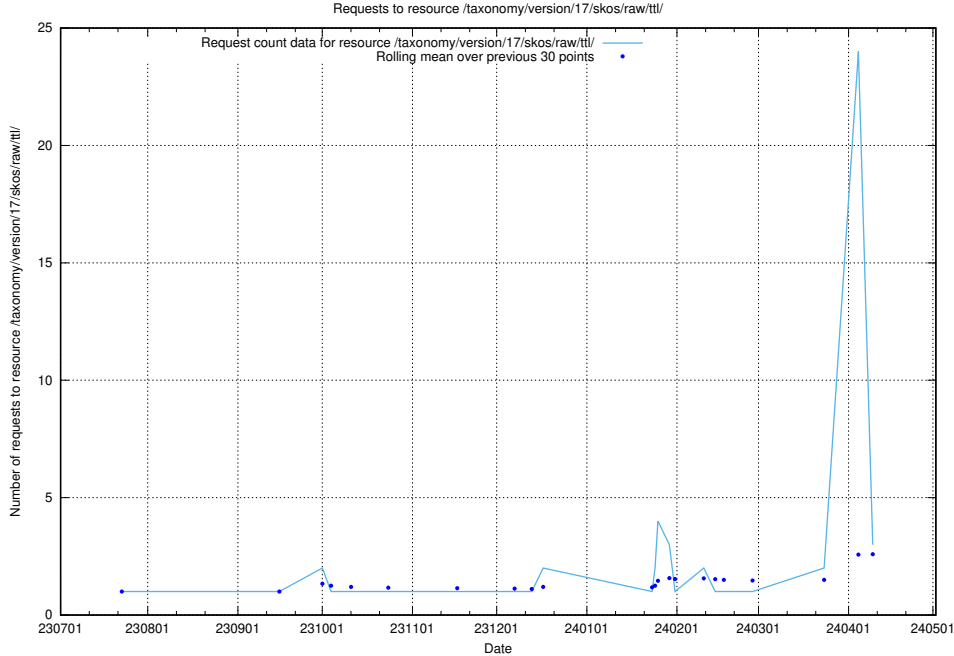

5.418 Usage of /taxonomy/version/17/skos/raw/ttl/

Here, we count the number of requests to resource /taxonomy/version/17/skos/raw/ttl/.