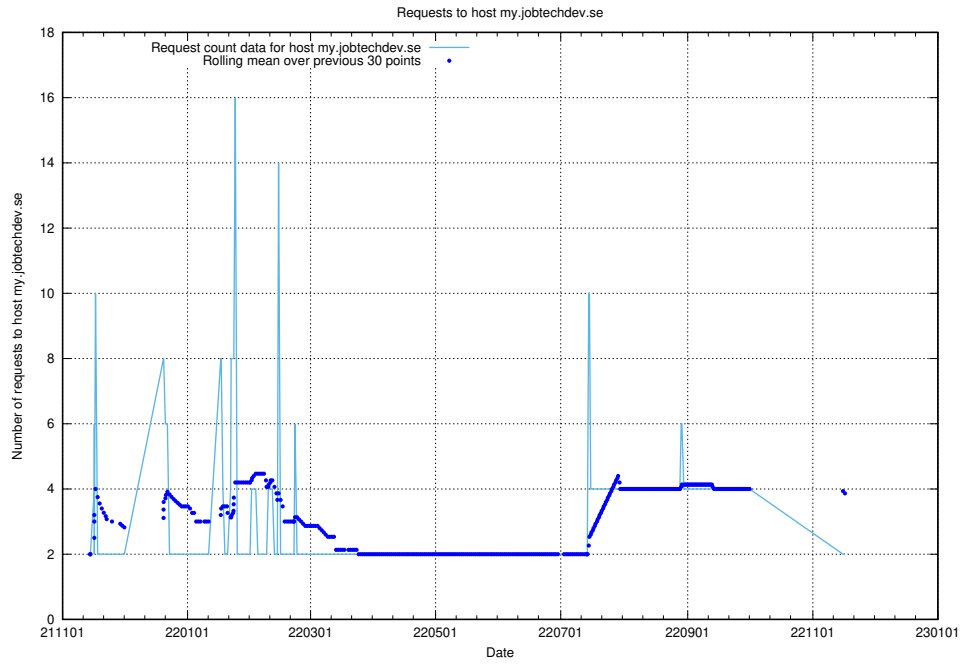

7.563 Usage of my.jobtechdev.se

Here, we count the number of requests to host my.jobtechdev.se.