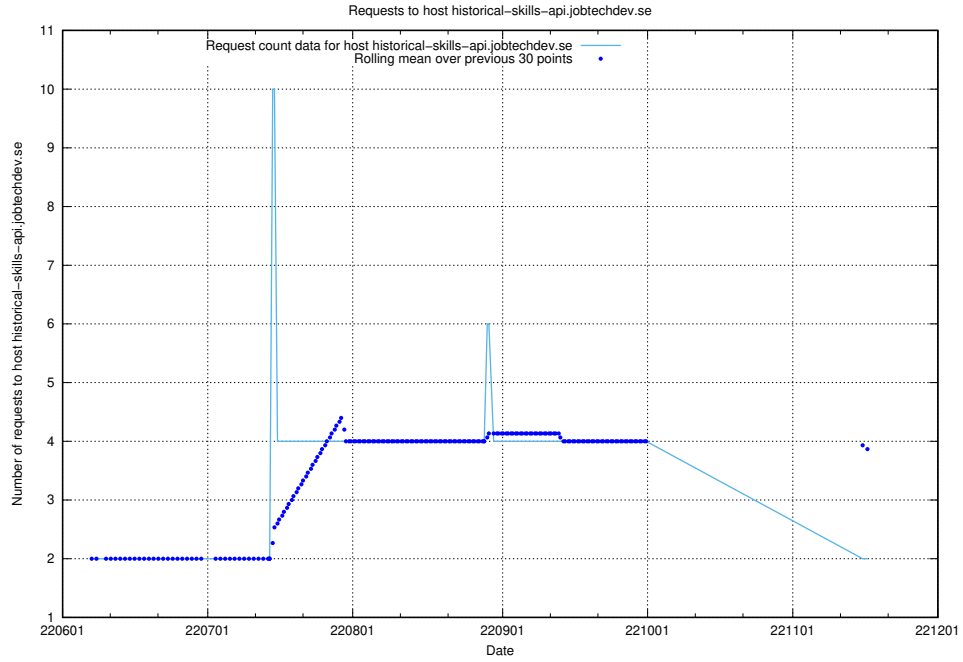

7.409 Usage of historical-skills-api.jobtechdev.se

Here, we count the number of requests to host historical-skills-api.jobtechdev.se.