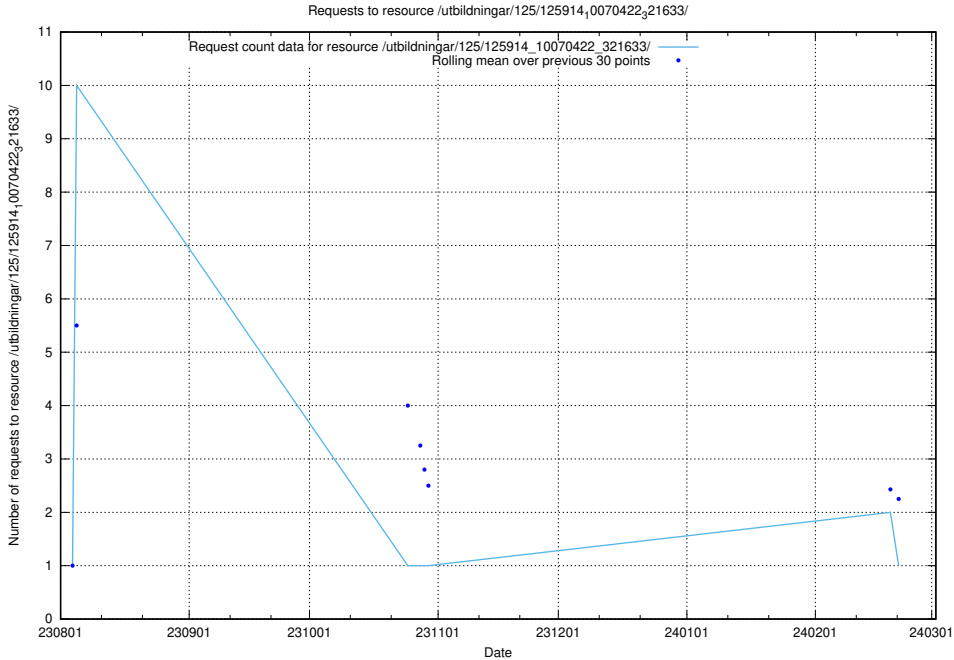

5.4665 Usage of /utbildningar/125/125914_10070422_321633/

Here, we count the number of requests to resource /utbildningar/125/125914_10070422_321633/.