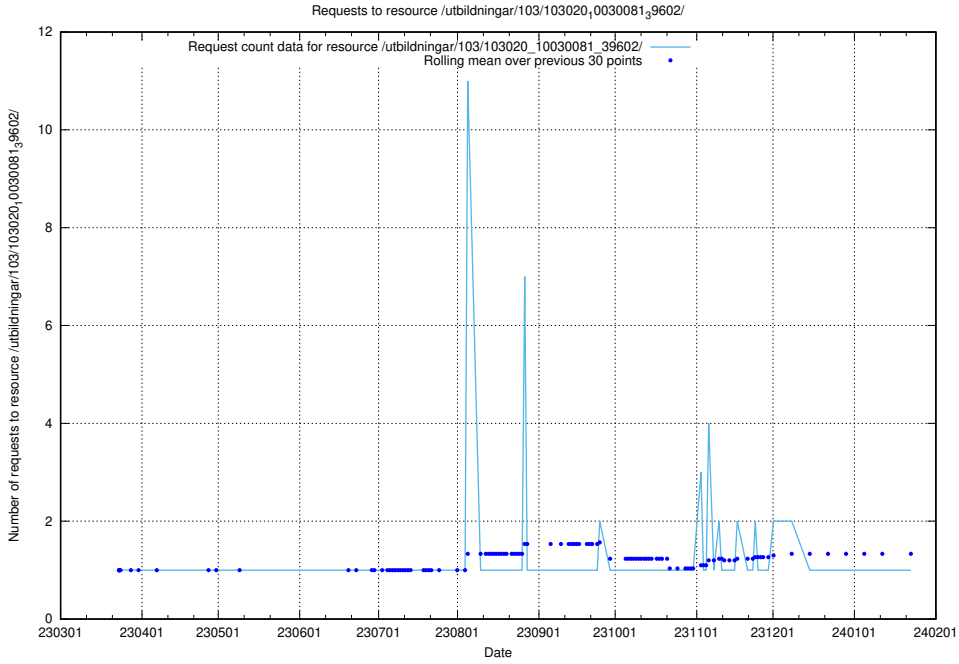

5.5293 Usage of /utbildningar/103/103020_10030081_39602/

Here, we count the number of requests to resource /utbildningar/103/103020_10030081_39602/.