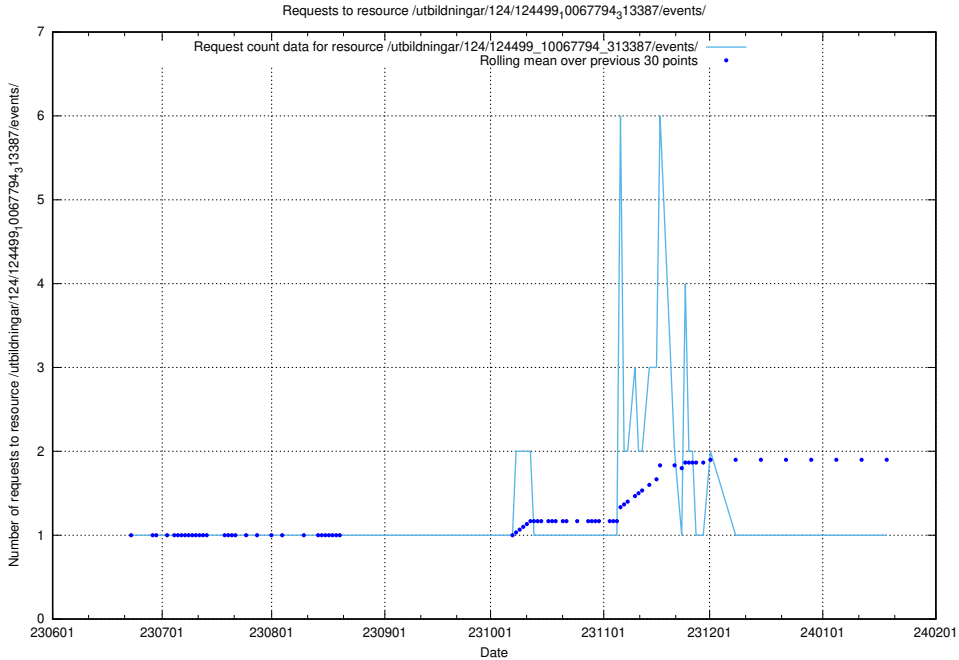

5.5560 Usage of /utbildningar/124/124499_10067794_313387/events/

Here, we count the number of requests to resource /utbildningar/124/124499_10067794_313387/events/