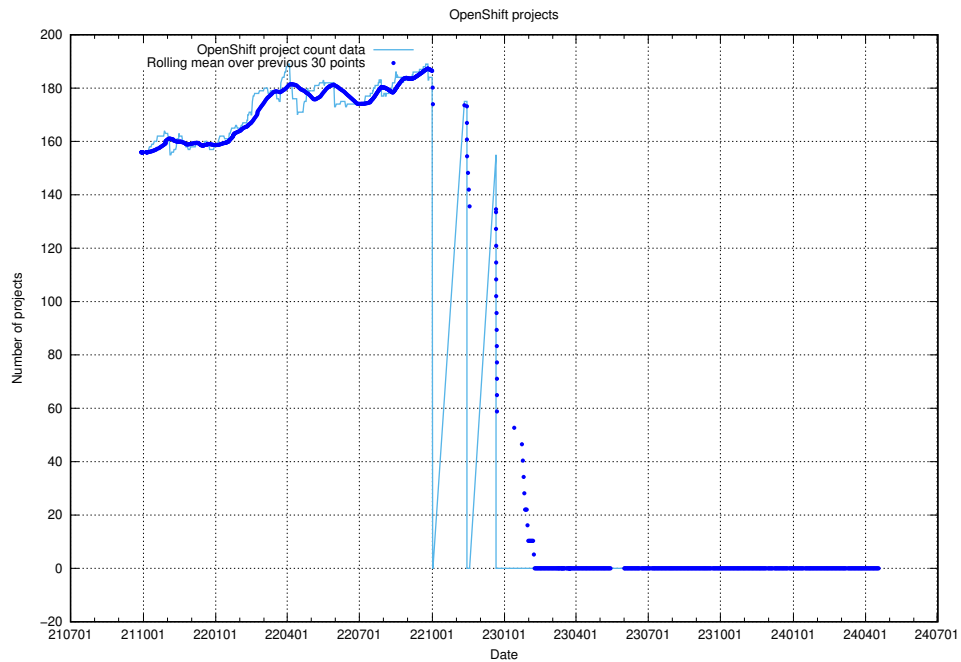

### 10.1 Number of projects in OpenShift

A graph of the number of projects in JobTech's production cluster of OpenShift.

<sup>10</sup><https://console-openshift-console.prod.services.jtech.se>