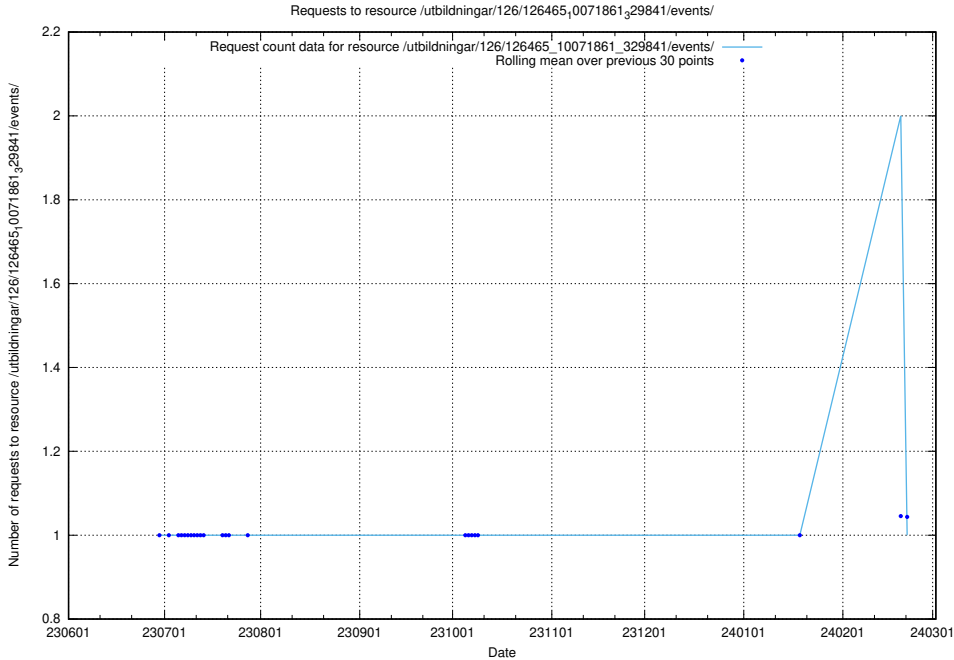

5.5162 Usage of /utbildningar/126/126465_10071861_329841/events/

Here, we count the number of requests to resource /utbildningar/126/126465_10071861_329841/events/