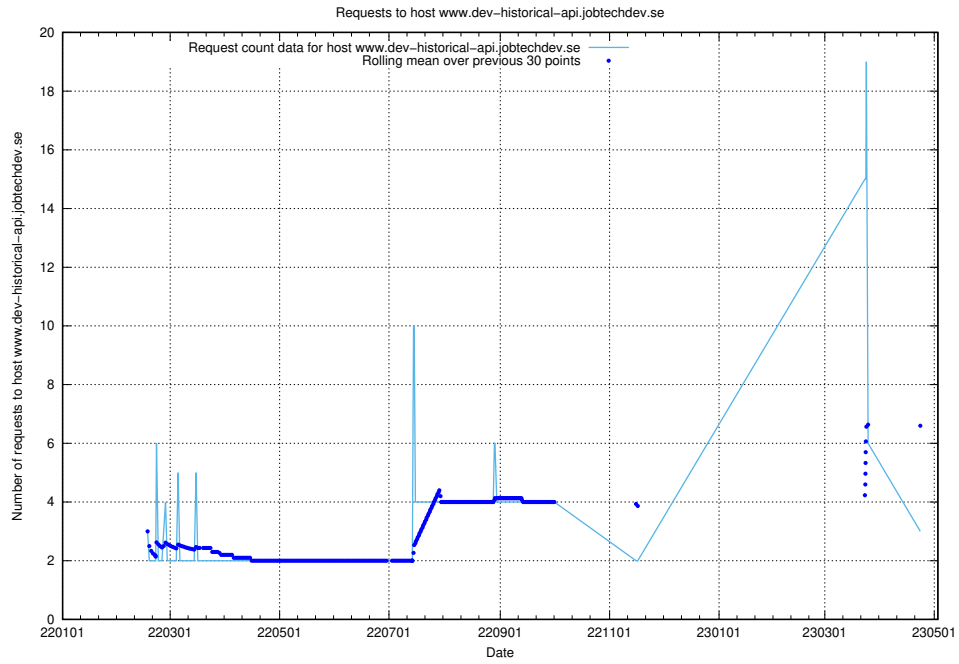

7.224 Usage of `www.dev-historical-api.jobtechdev.se`

Here, we count the number of requests to host `www.dev-historical-api.jobtechdev.se`.