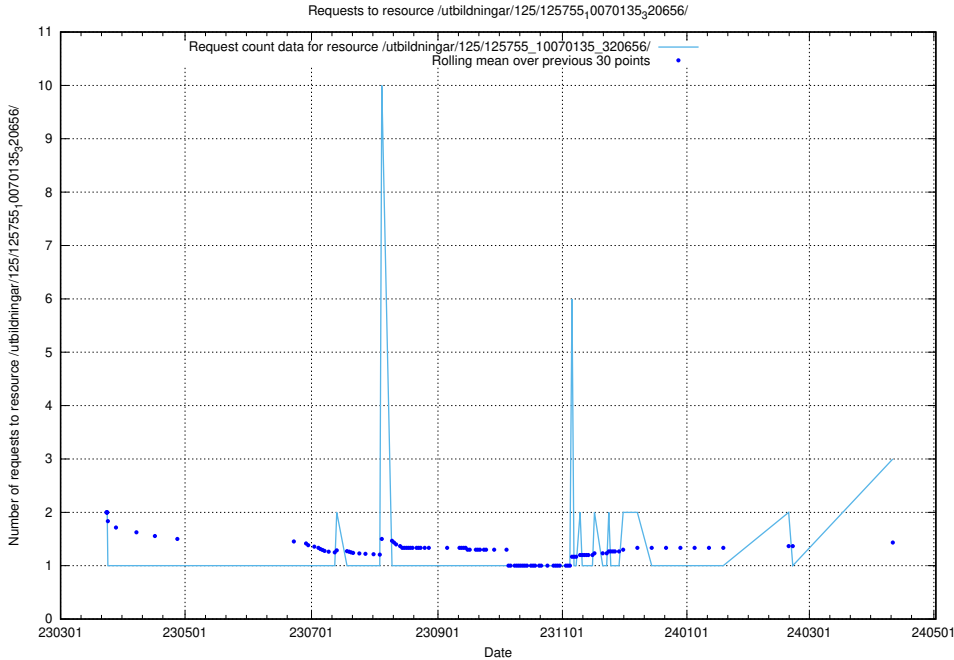

5.495 Usage of /utbildningar/125/125755_10070135_320656/

Here, we count the number of requests to resource /utbildningar/125/125755_10070135_320656/.