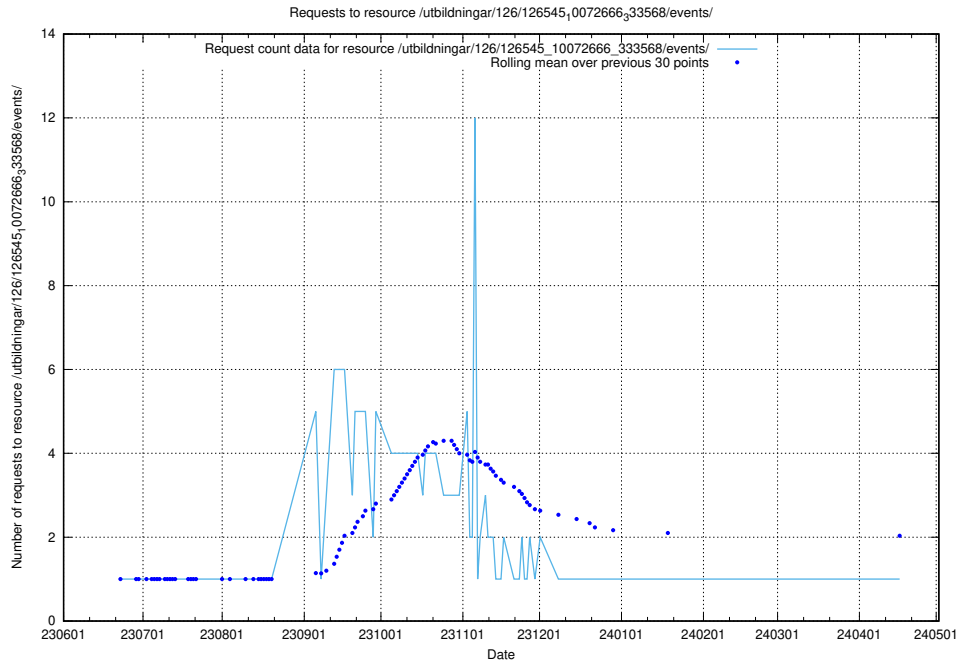

## 5.5429 Usage of /utbildningar/126/126545\_10072666\_333568/events/

Here, we count the number of requests to resource /utbildningar/126/126545\_10072666\_333568/events/