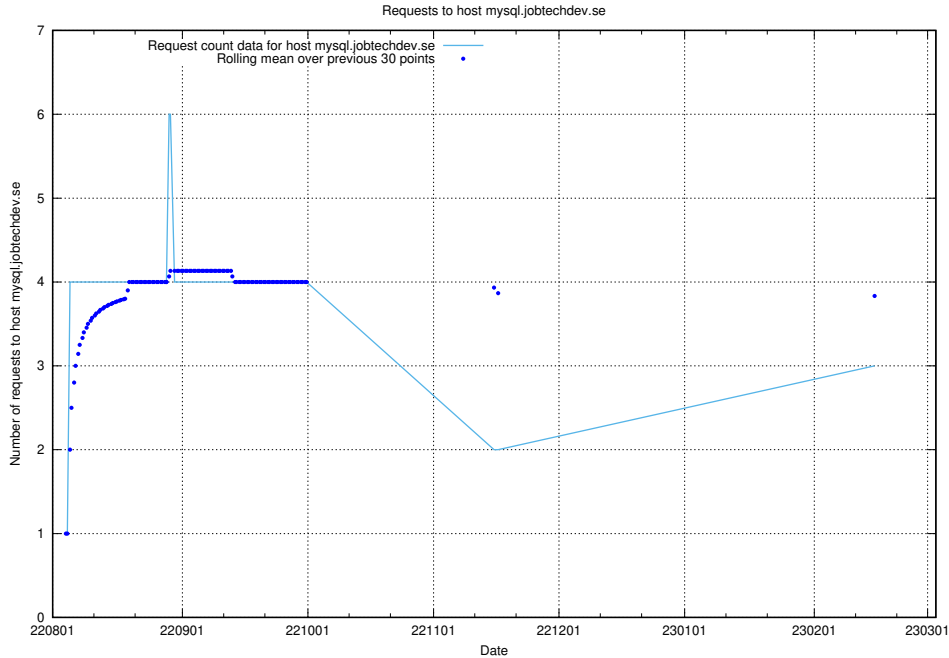

7.183 Usage of mysql.jobtechdev.se

Here, we count the number of requests to host mysql.jobtechdev.se.