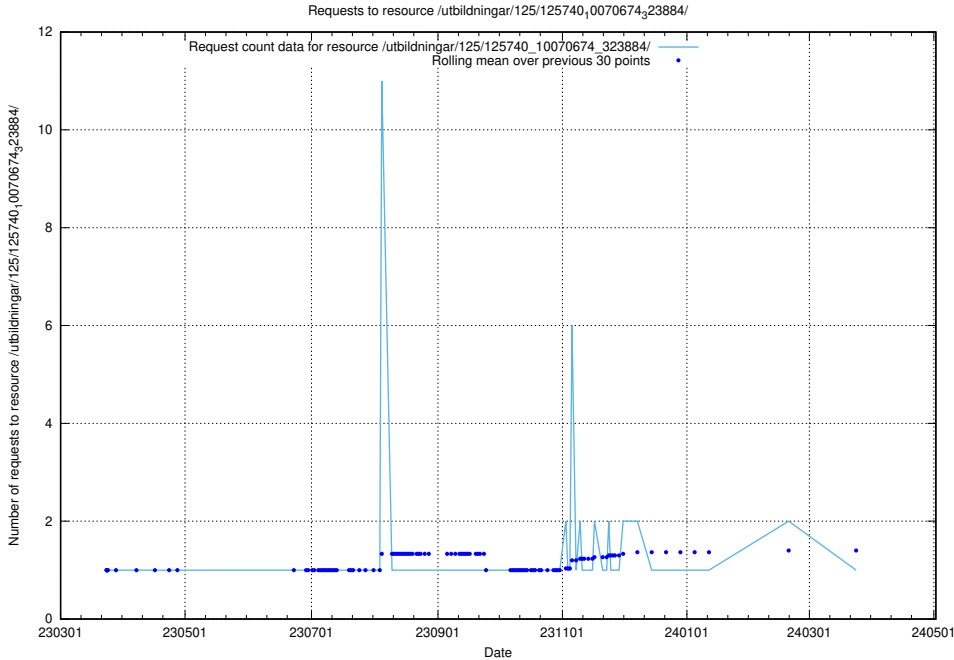

5.1034 Usage of /utbildningar/125/125740_10070674_323884/

Here, we count the number of requests to resource /utbildningar/125/125740_10070674_323884/.