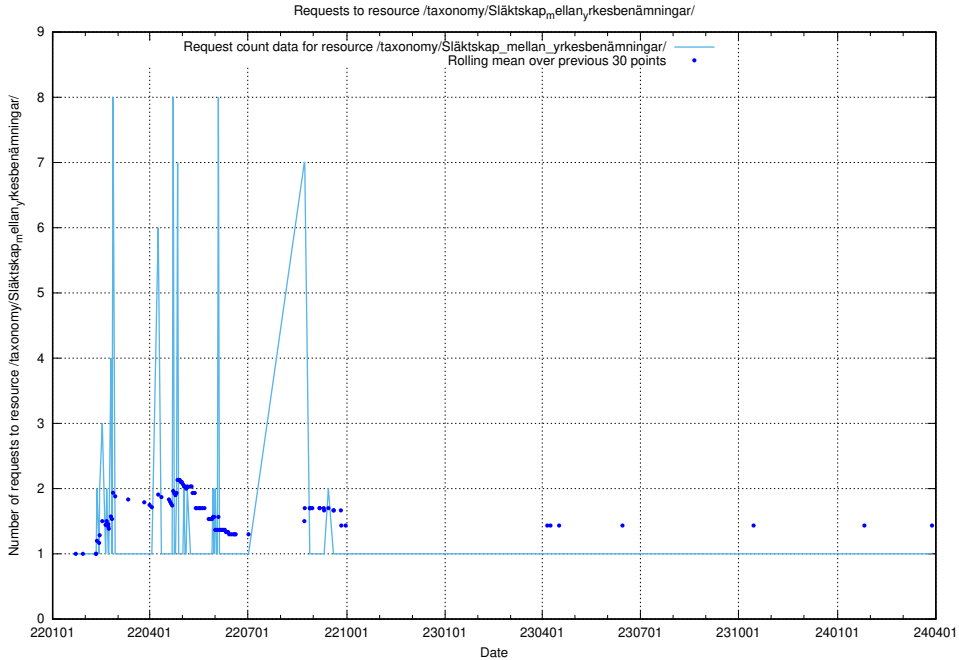

5.4581 Usage of /taxonomy/Släktskap_mellan_yrkesbenämningar/

Here, we count the number of requests to resource /taxonomy/Släktskap_mellan_yrkesbenämningar/.