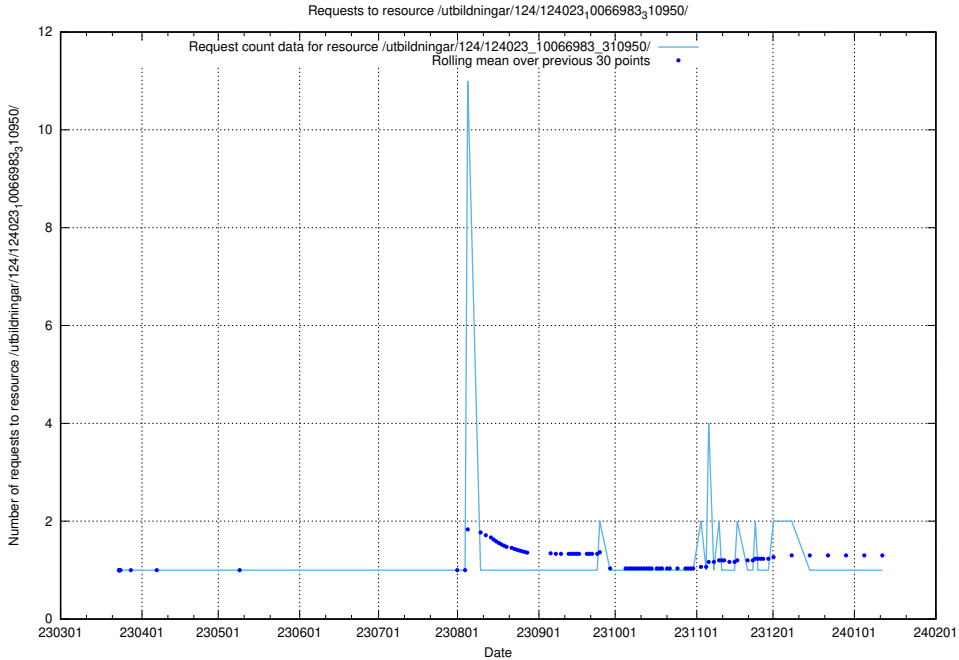

5.4258 Usage of /utbildningar/124/124023_10066983_310950/

Here, we count the number of requests to resource /utbildningar/124/124023_10066983_310950/.