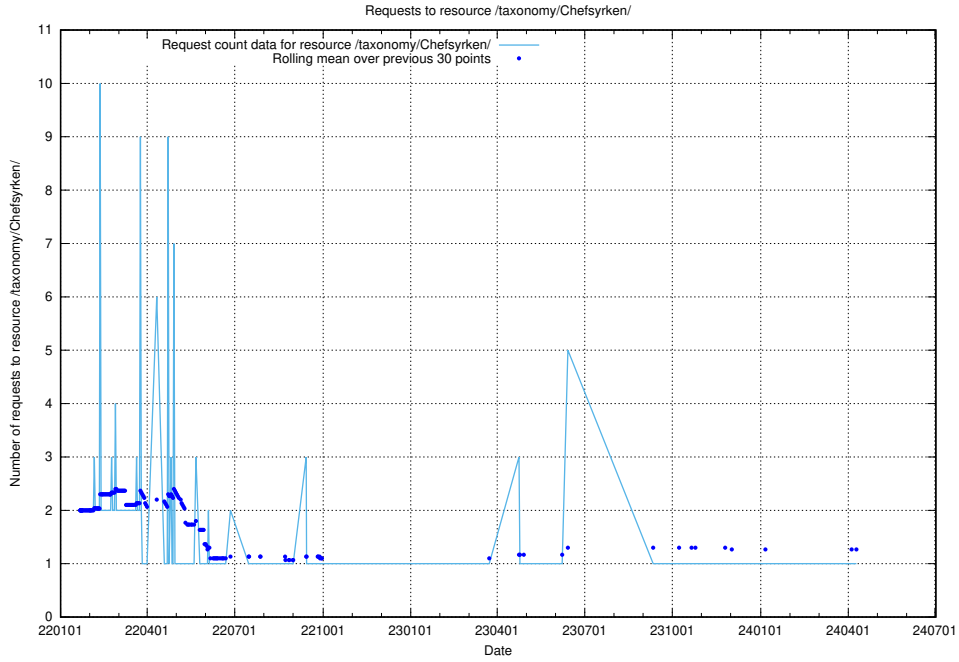

### 5.1253 Usage of /utbildningar/124/124521\_10066301\_308425/events/

Here, we count the number of requests to resource /utbildningar/124/124521\_10066301\_308425/events/