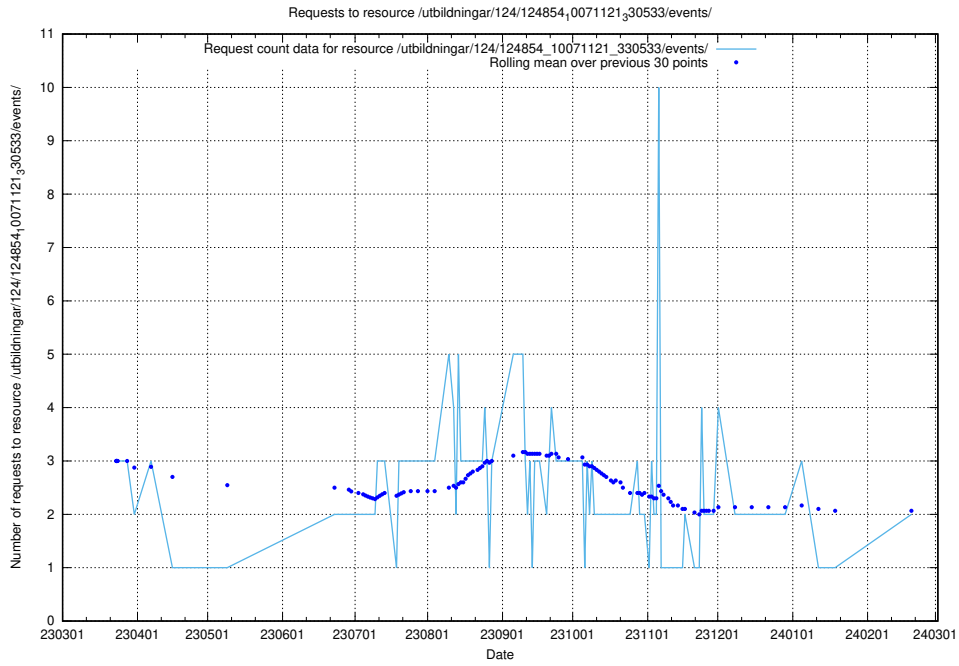

5.973 Usage of /utbildningar/124/124854_10071121_330533/events/

Here, we count the number of requests to resource /utbildningar/124/124854_10071121_330533/events/