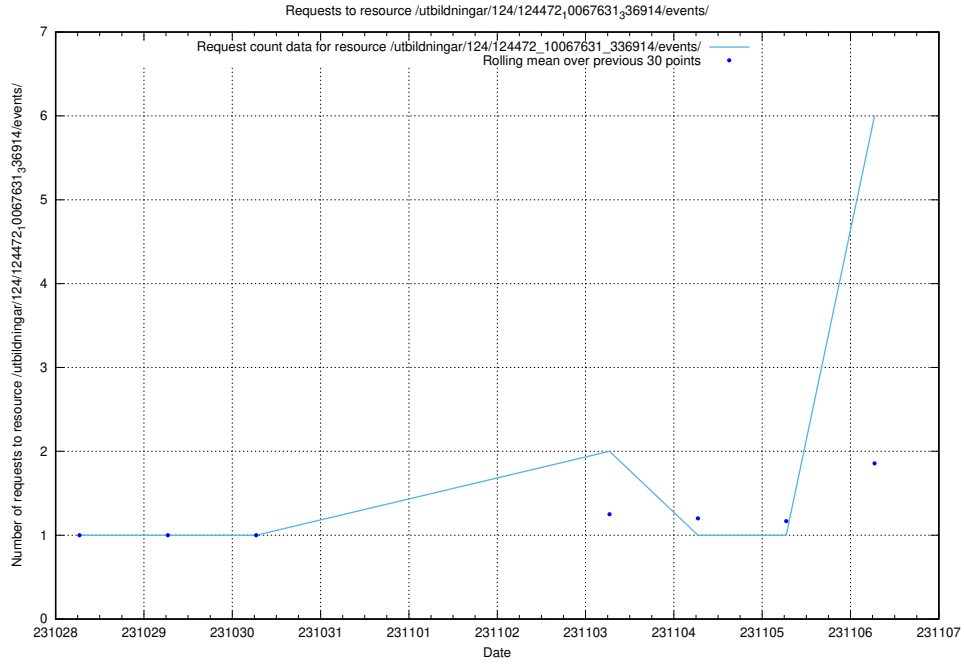

5.96 Usage of /utbildningar/124/124472_10067631_336914/events/

Here, we count the number of requests to resource /utbildningar/124/124472_10067631_336914/events/