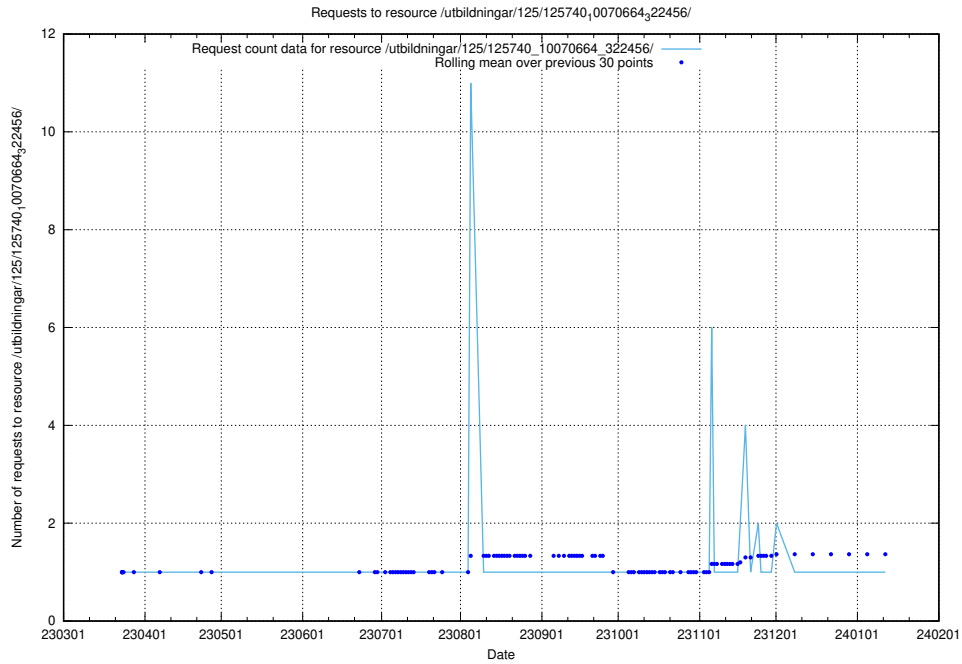

5.1045 Usage of /utbildningar/125/125740_10070664_322456/

Here, we count the number of requests to resource /utbildningar/125/125740_10070664_322456/.