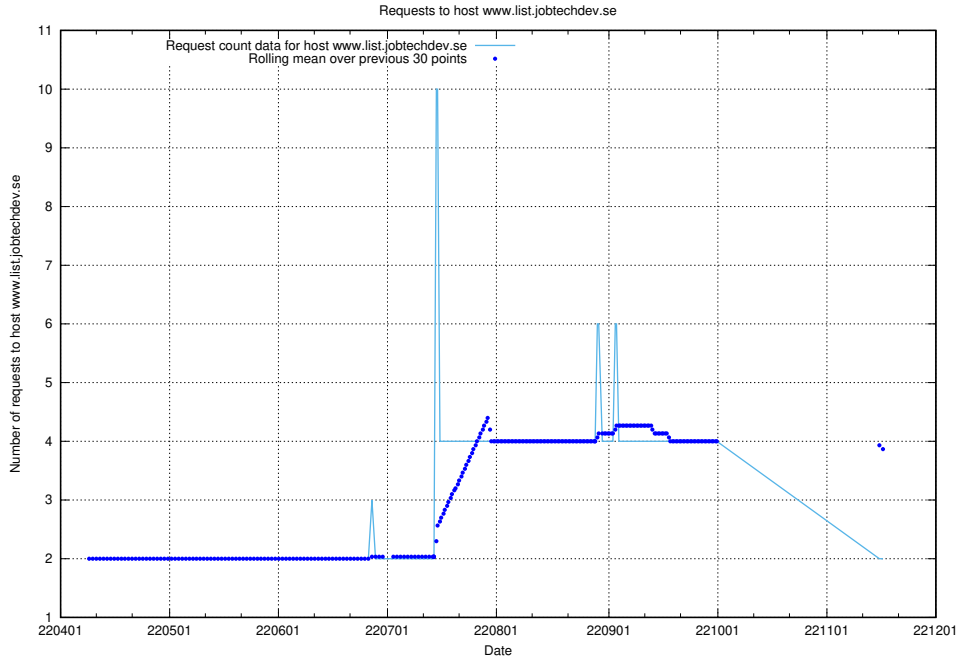

7.467 Usage of www.list.jobtechdev.se

Here, we count the number of requests to host www.list.jobtechdev.se.