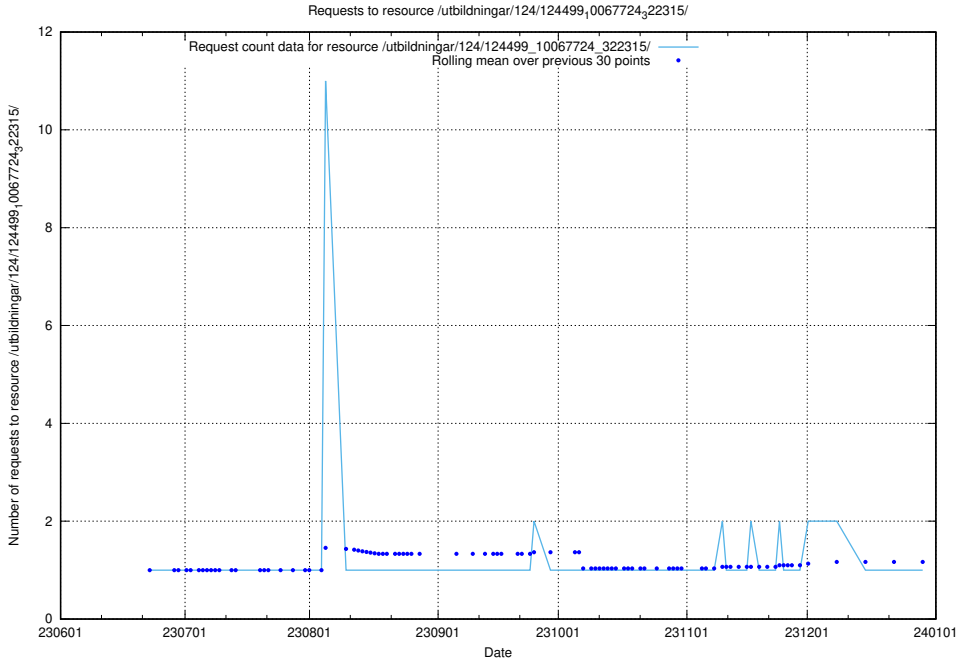

5.5562 Usage of /utbildningar/124/124499_10067724_322315/

Here, we count the number of requests to resource /utbildningar/124/124499_10067724_322315/.