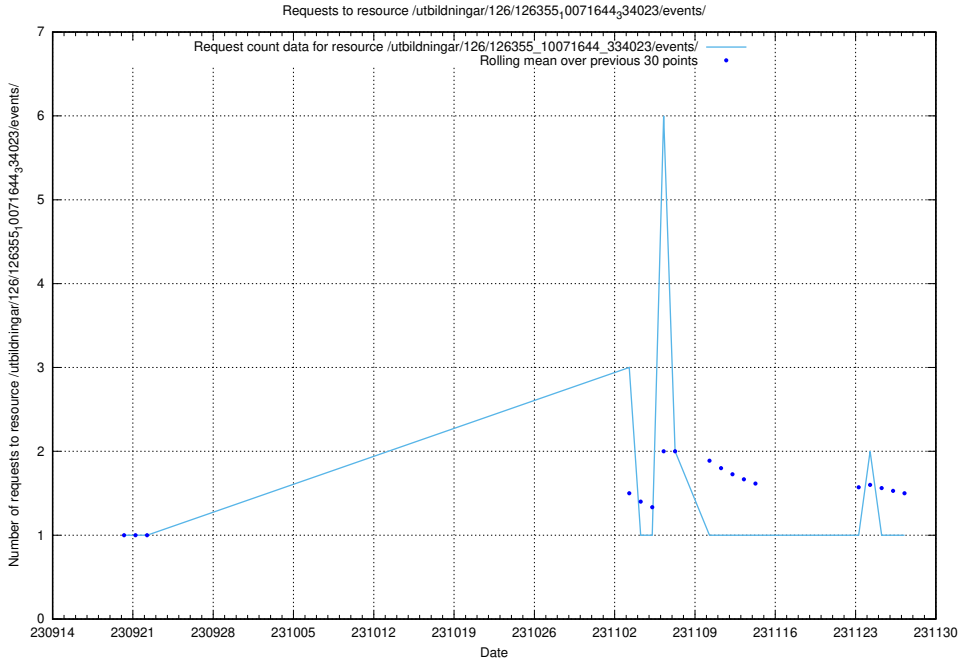

5.4324 Usage of /utbildningar/126/126355_10071644_334023/events/

Here, we count the number of requests to resource /utbildningar/126/126355_10071644_334023/events/