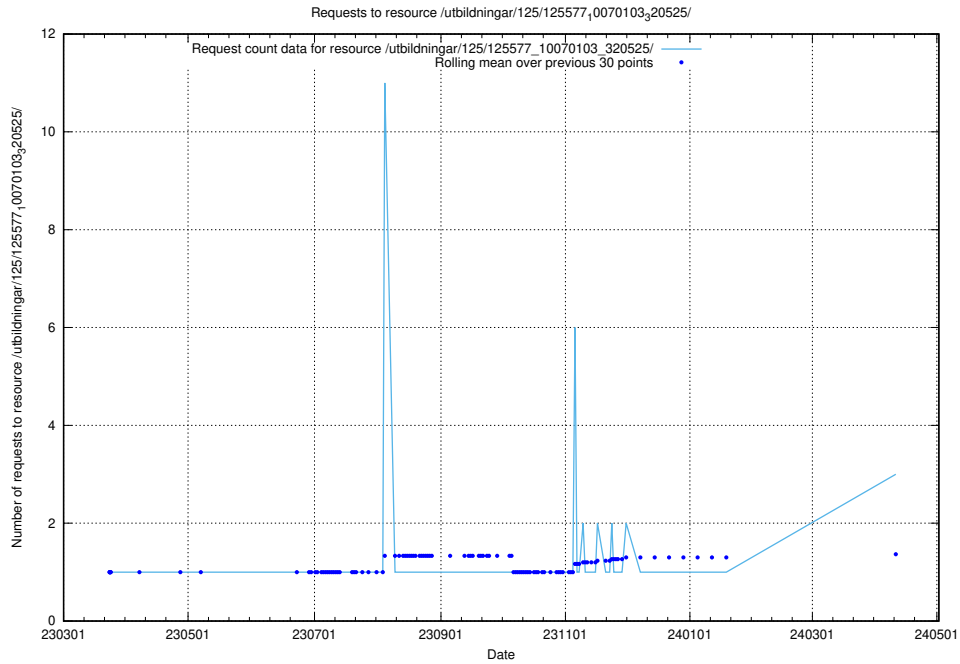

5.304 Usage of /utbildningar/125/125577_10070103_320525/

Here, we count the number of requests to resource /utbildningar/125/125577_10070103_320525/.