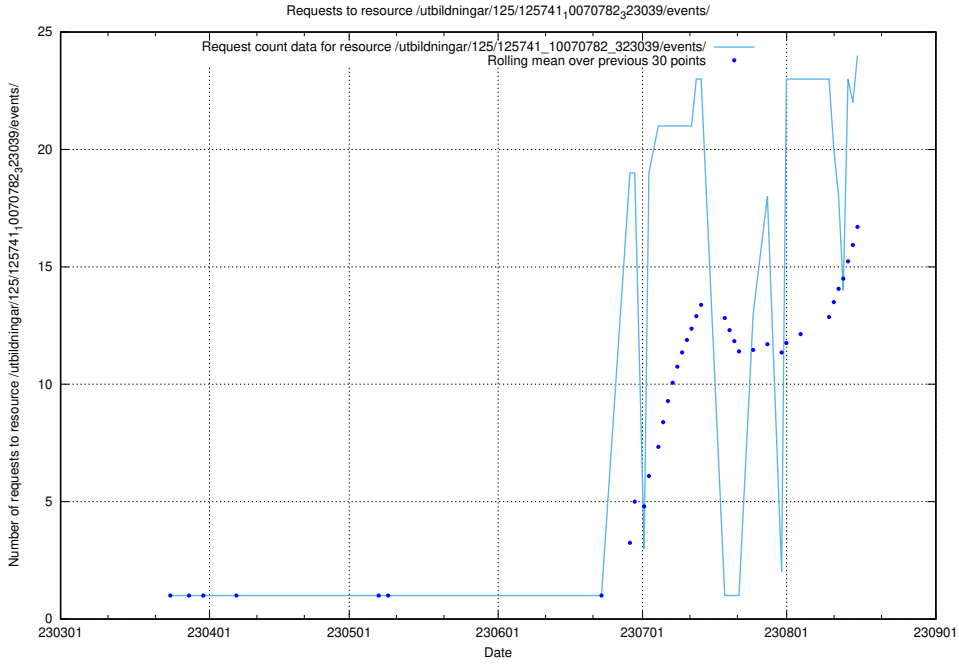

5.9 Usage of /utbildningar/125/125741_10070782_323039/events/

Here, we count the number of requests to resource /utbildningar/125/125741_10070782_323039/events/