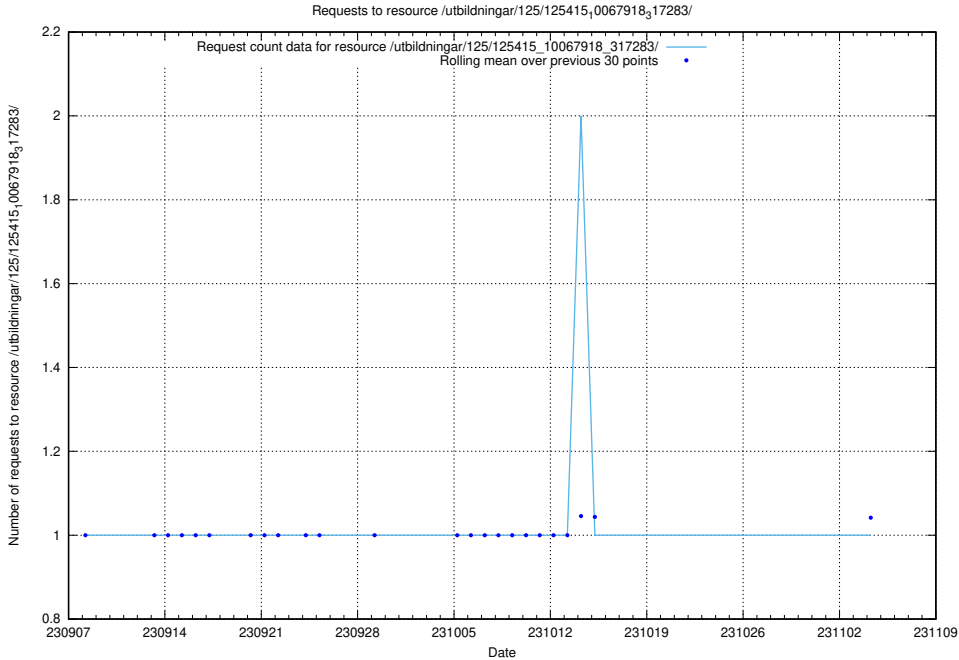

5.4429 Usage of /utbildningar/125/125415_10067918_317283/

Here, we count the number of requests to resource /utbildningar/125/125415_10067918_317283/.