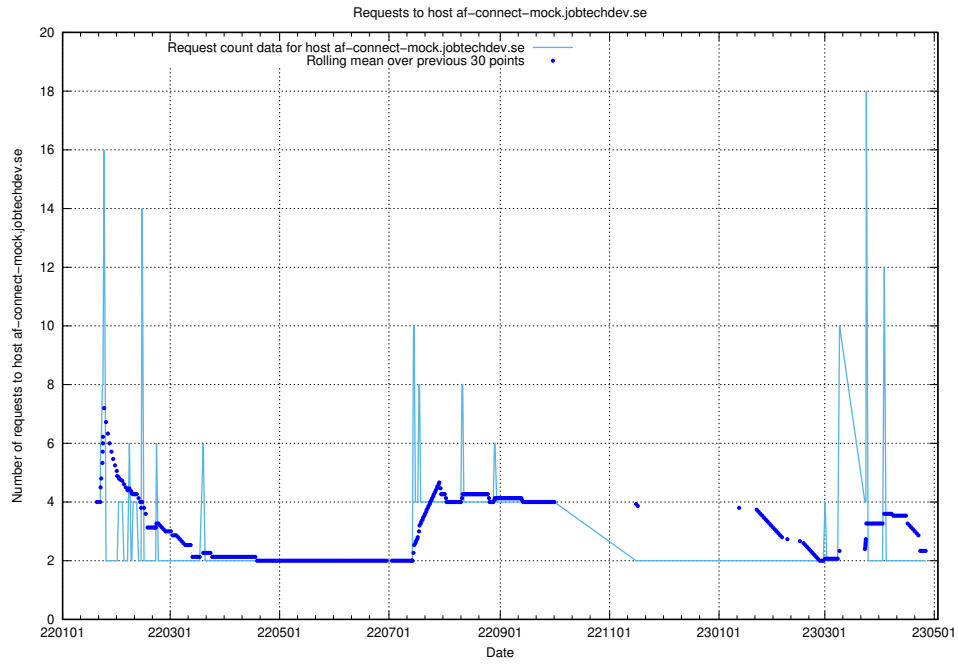

7.261 Usage of af-connect-mock.jobtechdev.se

Here, we count the number of requests to host af-connect-mock.jobtechdev.se.