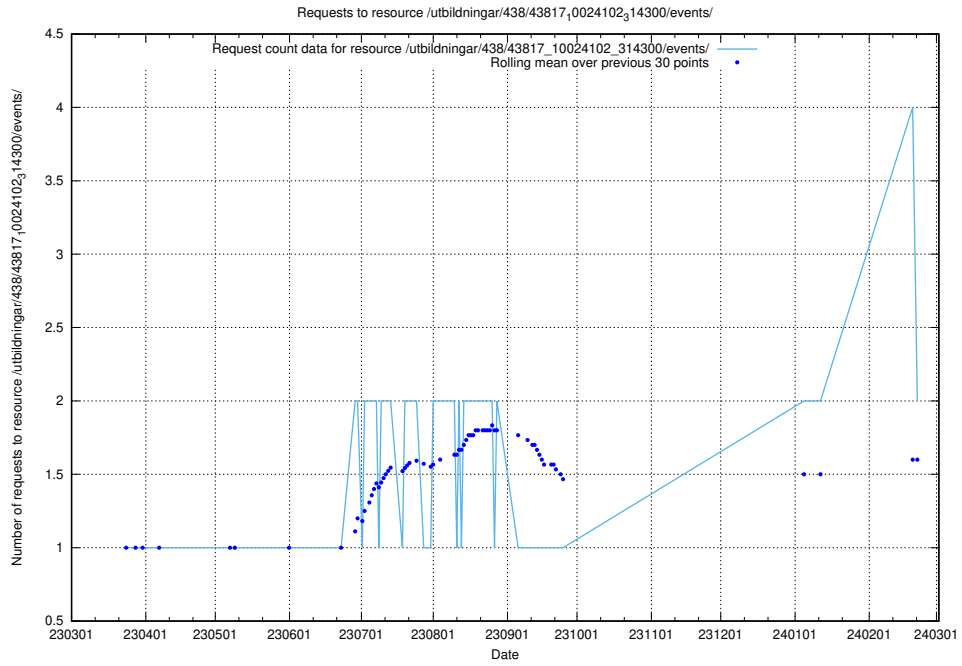

5.965 Usage of /utbildningar/438/43817_10024102_314300/events/

Here, we count the number of requests to resource /utbildningar/438/43817_10024102_314300/events/.