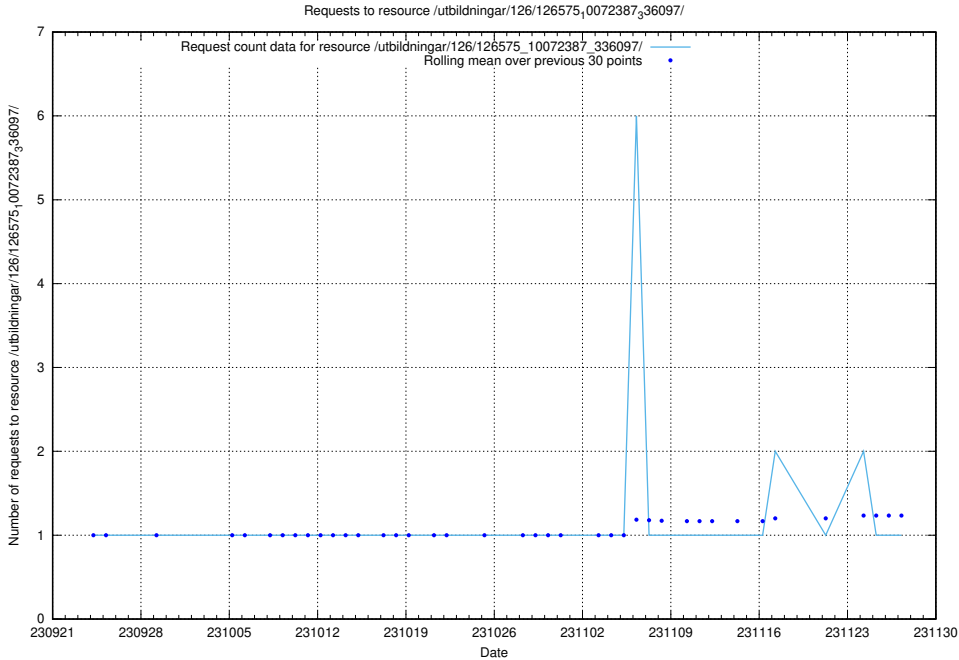

5.4273 Usage of /utbildningar/126/126575_10072387_336097/

Here, we count the number of requests to resource /utbildningar/126/126575_10072387_336097/.