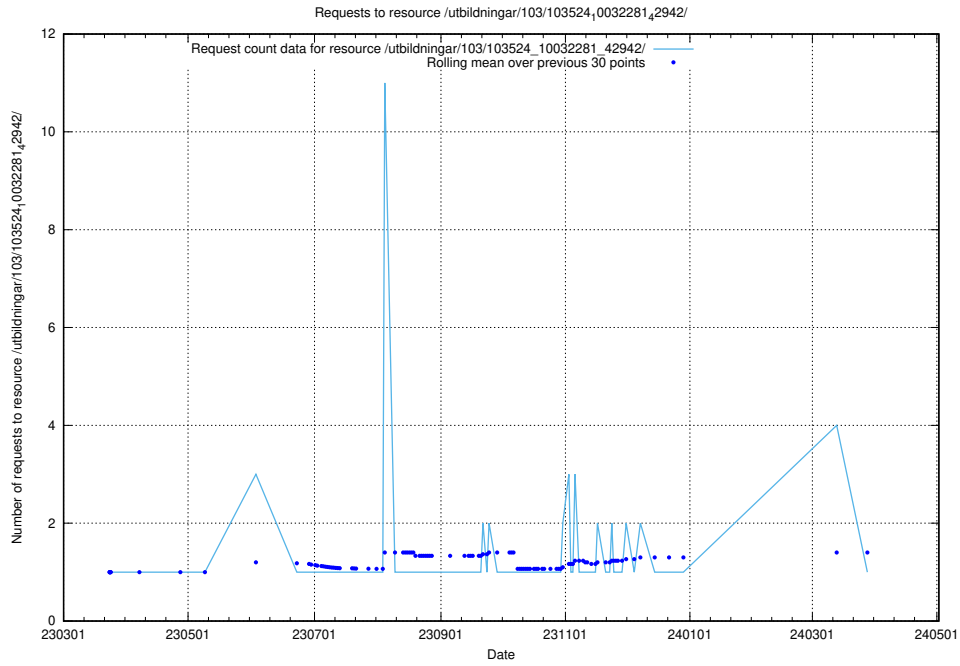

5.5240 Usage of /utbildningar/103/103524_10032281_42942/

Here, we count the number of requests to resource /utbildningar/103/103524_10032281_42942/.