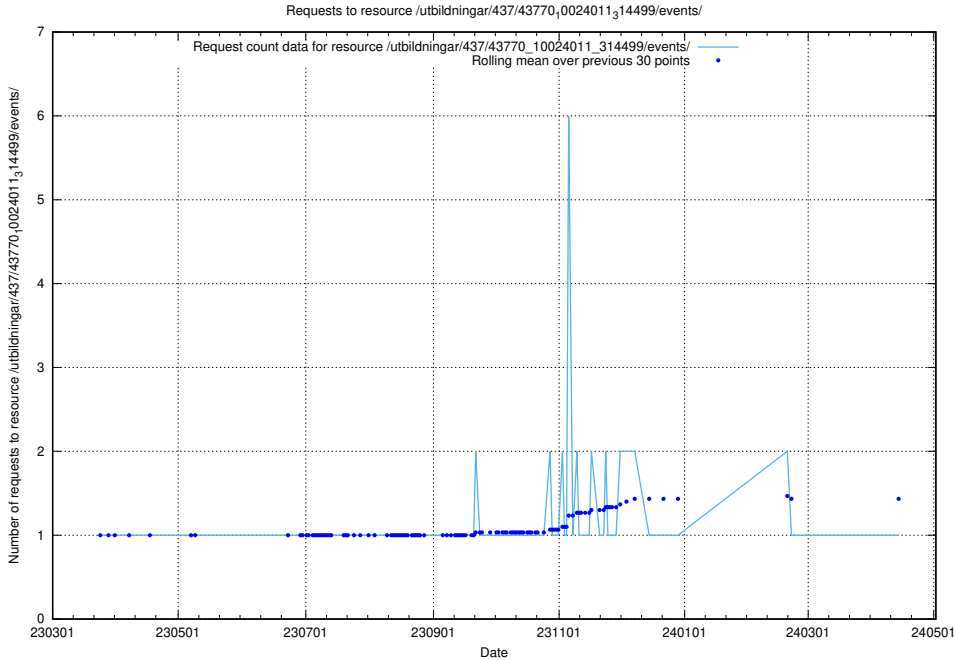

5.5970 Usage of /utbildningar/437/43770_10024011_314499/events/

Here, we count the number of requests to resource /utbildningar/437/43770_10024011_314499/events/.