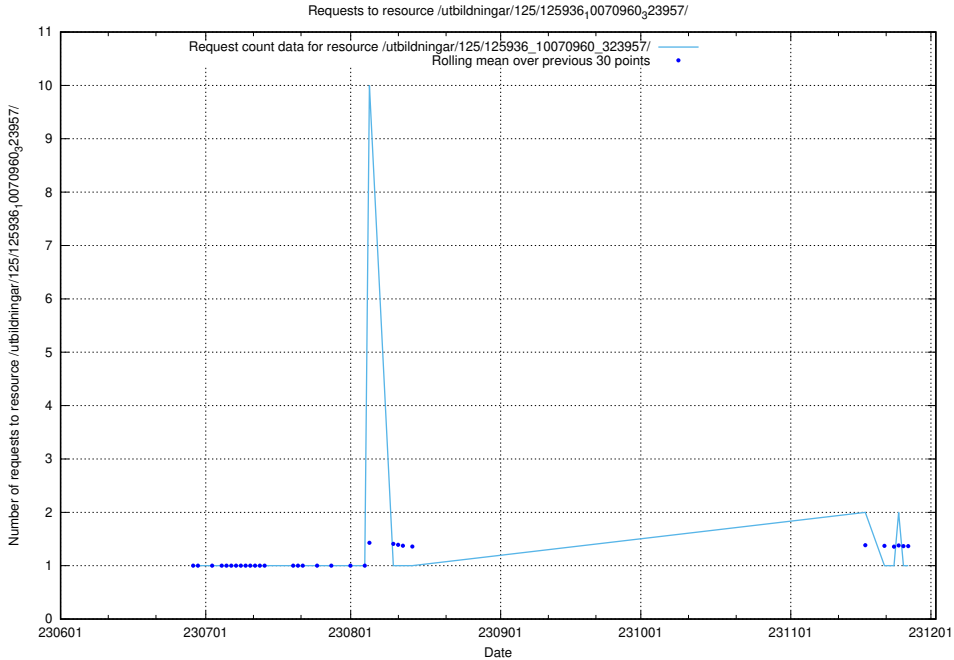

5.5245 Usage of /utbildningar/125/125936_10070960_323957/

Here, we count the number of requests to resource /utbildningar/125/125936_10070960_323957/.