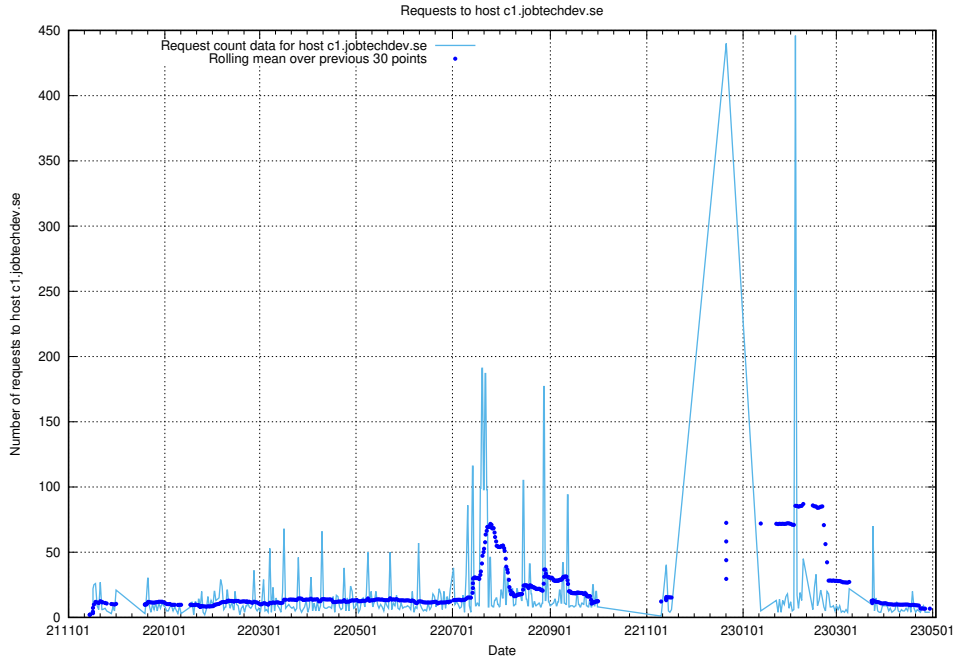

7.96 Usage of c1.jobtechdev.se

Here, we count the number of requests to host c1.jobtechdev.se.