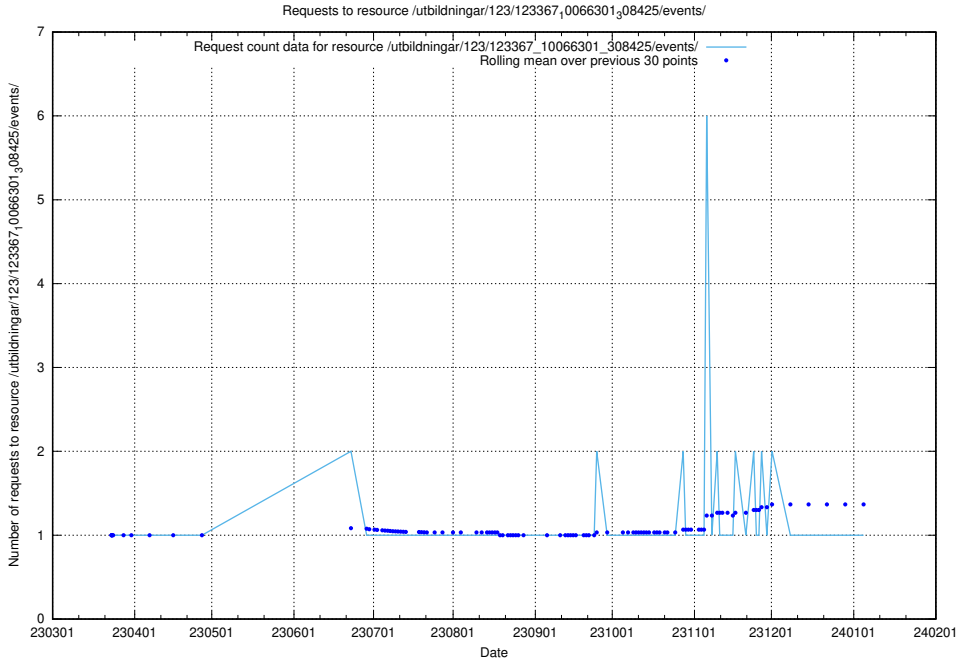

5.4340 Usage of /utbildningar/123/123367_10066301_308425/events/

Here, we count the number of requests to resource /utbildningar/123/123367_10066301_308425/events/