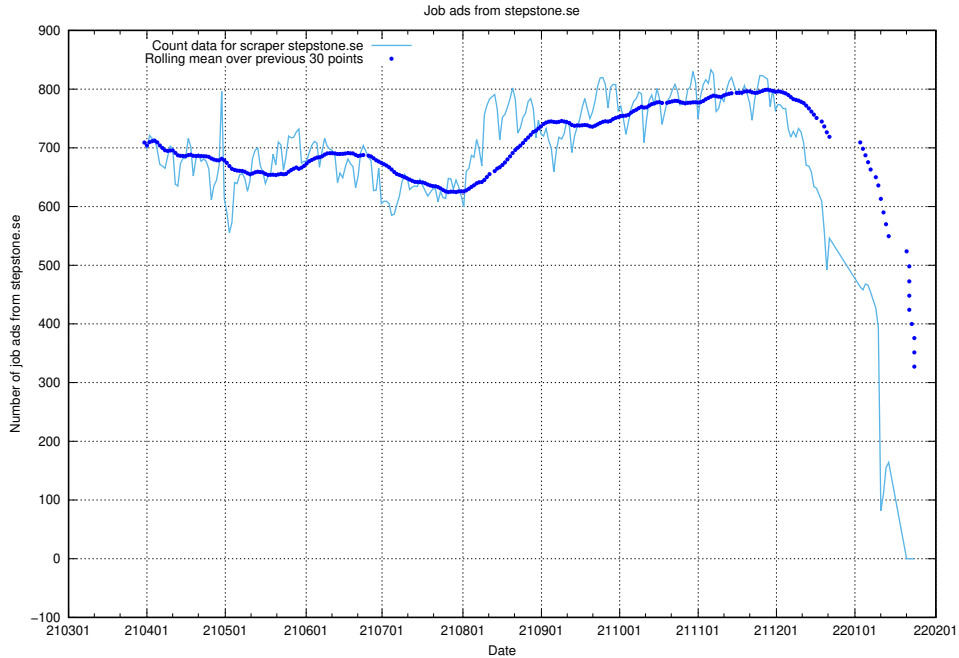

### 13.21 Number of ads by scraper stepstone.se

Here, we count the number of job ads scraped from stepstone.se.