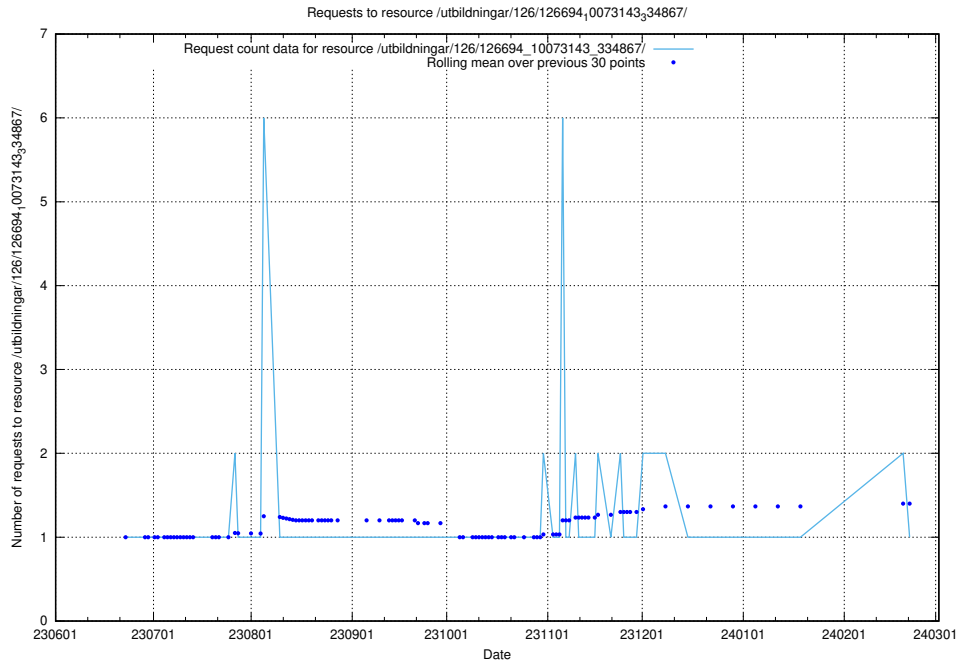

5.5416 Usage of /utbildningar/126/126694_10073143_334867/

Here, we count the number of requests to resource /utbildningar/126/126694_10073143_334867/.