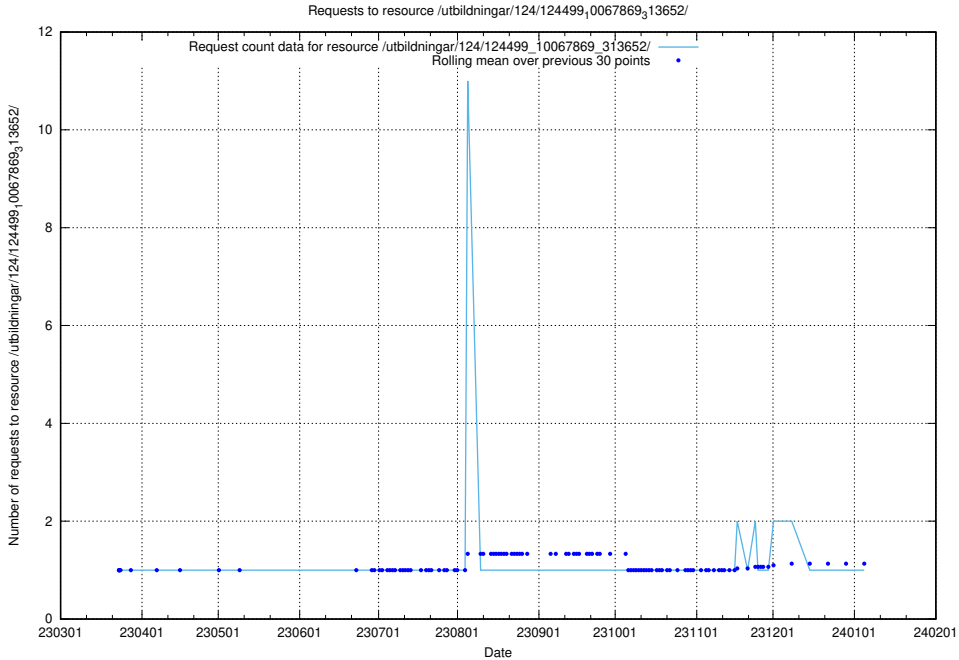

5.2207 Usage of /utbildningar/124/124499_10067869_313652/

Here, we count the number of requests to resource /utbildningar/124/124499_10067869_313652/.