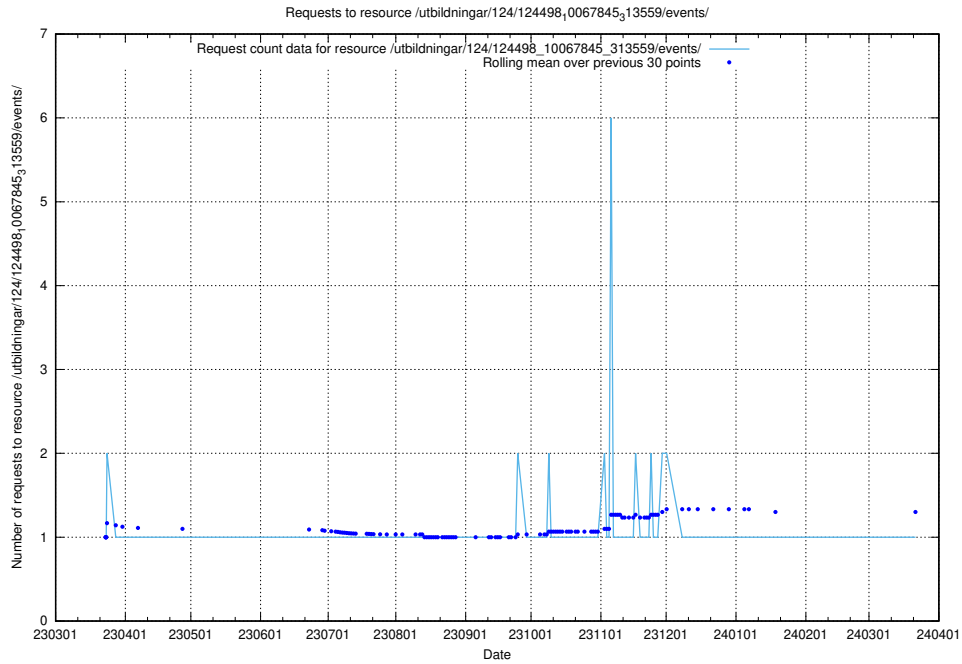

5.2491 Usage of /utbildningar/124/124498_10067845_313559/events/

Here, we count the number of requests to resource /utbildningar/124/124498_10067845_313559/events/