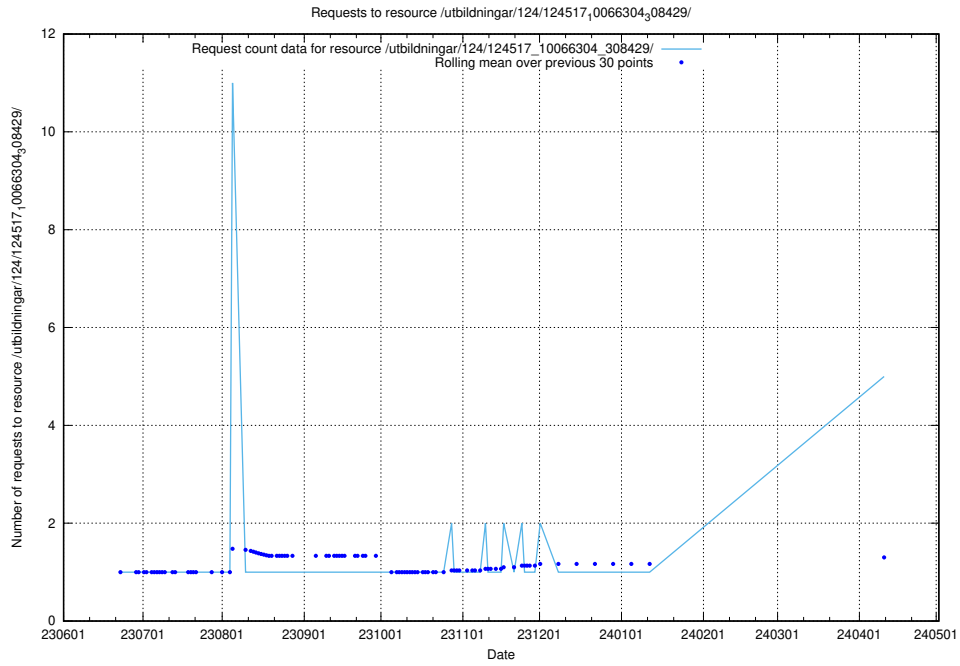

5.189 Usage of /utbildningar/124/124517_10066304_308429/

Here, we count the number of requests to resource /utbildningar/124/124517_10066304_308429/.