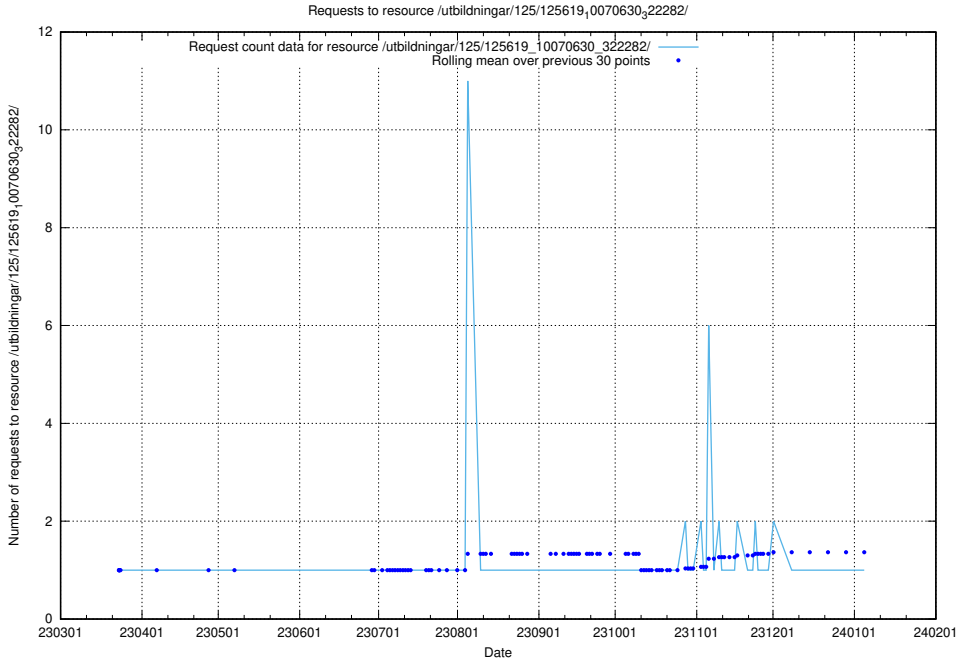

5.1101 Usage of /utbildningar/125/125619_10070630_322282/

Here, we count the number of requests to resource /utbildningar/125/125619_10070630_322282/.