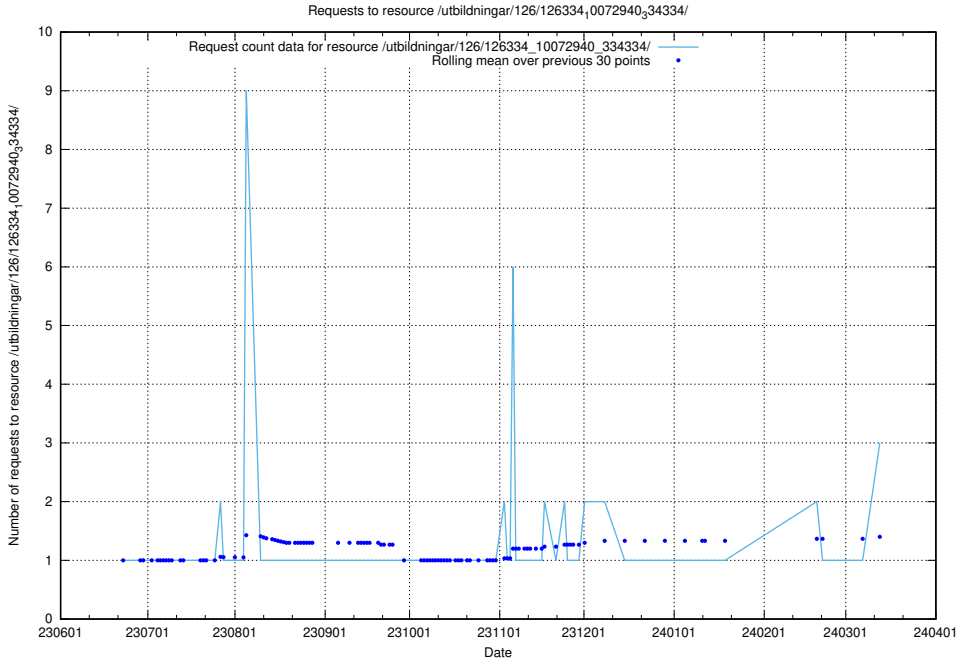

5.443 Usage of /utbildningar/126/126334_10072940_334334/

Here, we count the number of requests to resource /utbildningar/126/126334_10072940_334334/.