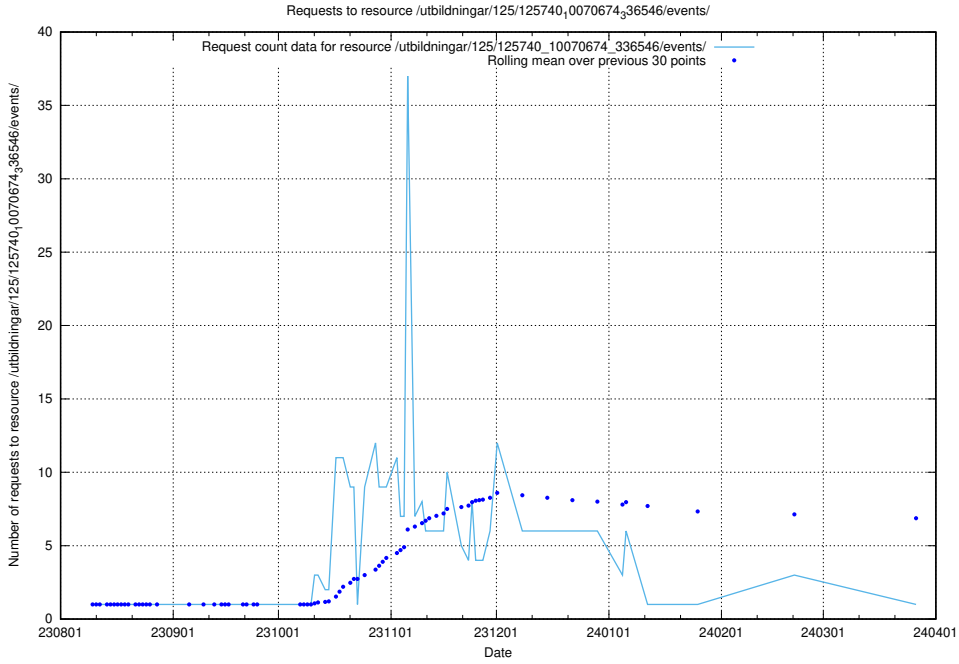

### 5.4624 Usage of /utbildningar/125/125740\_10070674\_336546/events/

Here, we count the number of requests to resource /utbildningar/125/125740\_10070674\_336546/events/