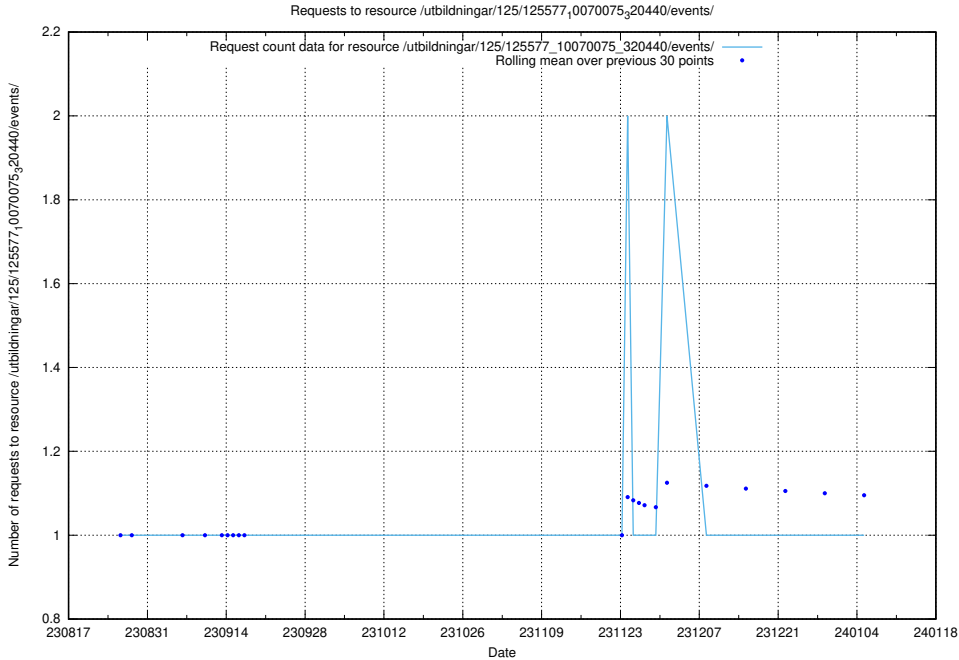

5.4501 Usage of /utbildningar/125/125577_10070075_320440/events/

Here, we count the number of requests to resource /utbildningar/125/125577_10070075_320440/events/