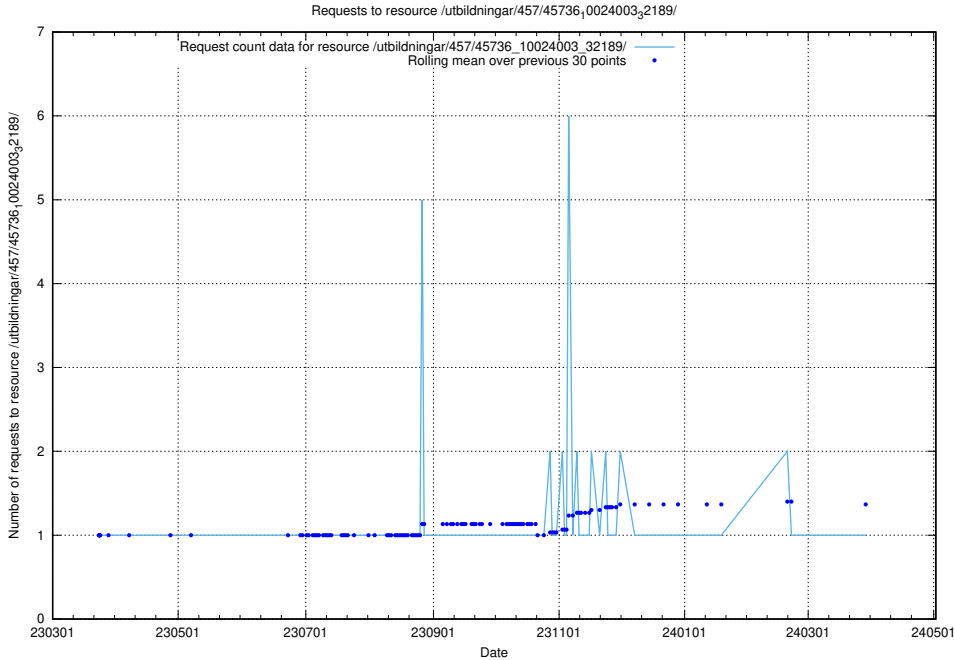

5.6095 Usage of /utbildningar/457/45736_10024003_32189/

Here, we count the number of requests to resource /utbildningar/457/45736_10024003_32189/.