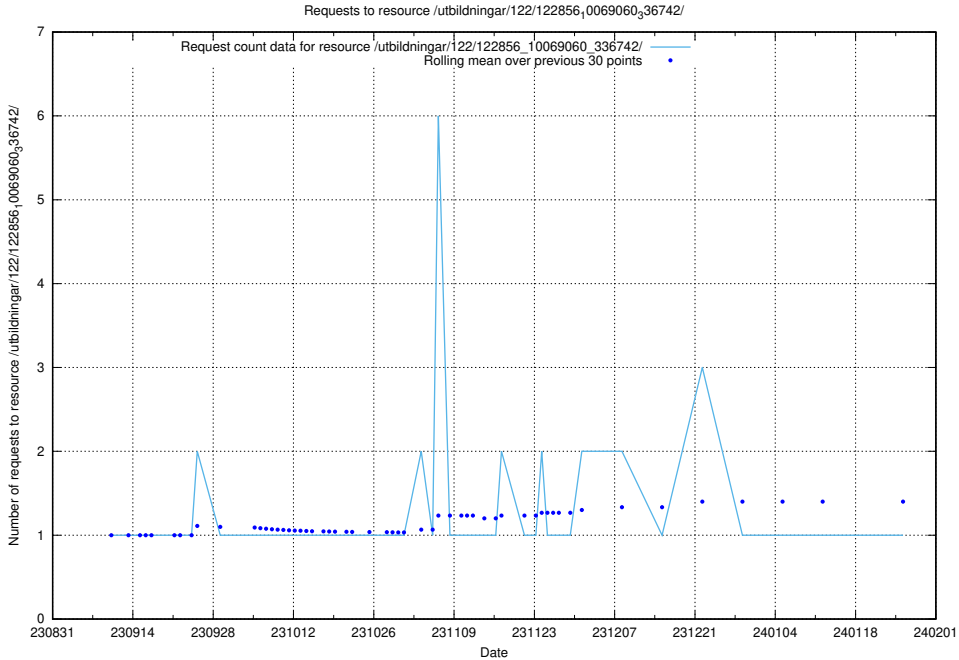

5.4421 Usage of /utbildningar/122/122856_10069060_336742/

Here, we count the number of requests to resource /utbildningar/122/122856_10069060_336742/.