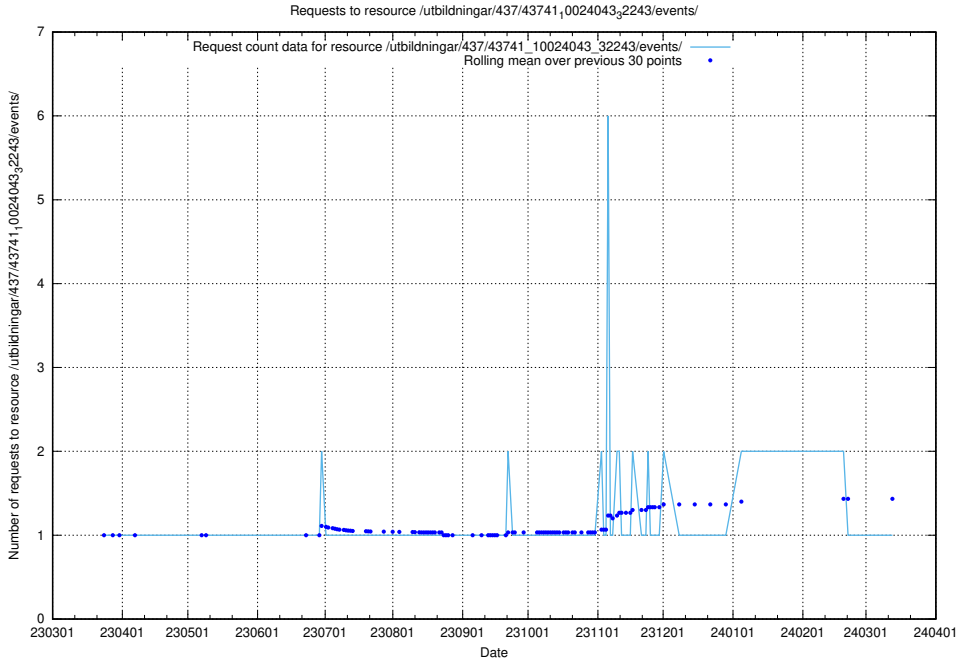

5.5984 Usage of /utbildningar/437/43741_10024043_32243/events/

Here, we count the number of requests to resource /utbildningar/437/43741_10024043_32243/events/.