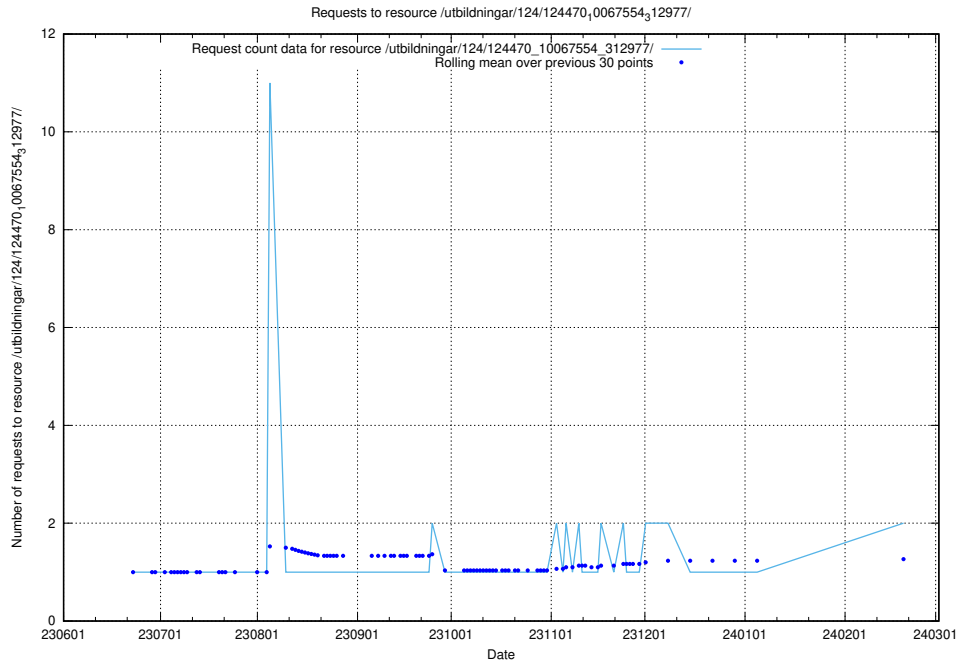

5.900 Usage of /utbildningar/124/124470_10067554_312977/

Here, we count the number of requests to resource /utbildningar/124/124470_10067554_312977/.