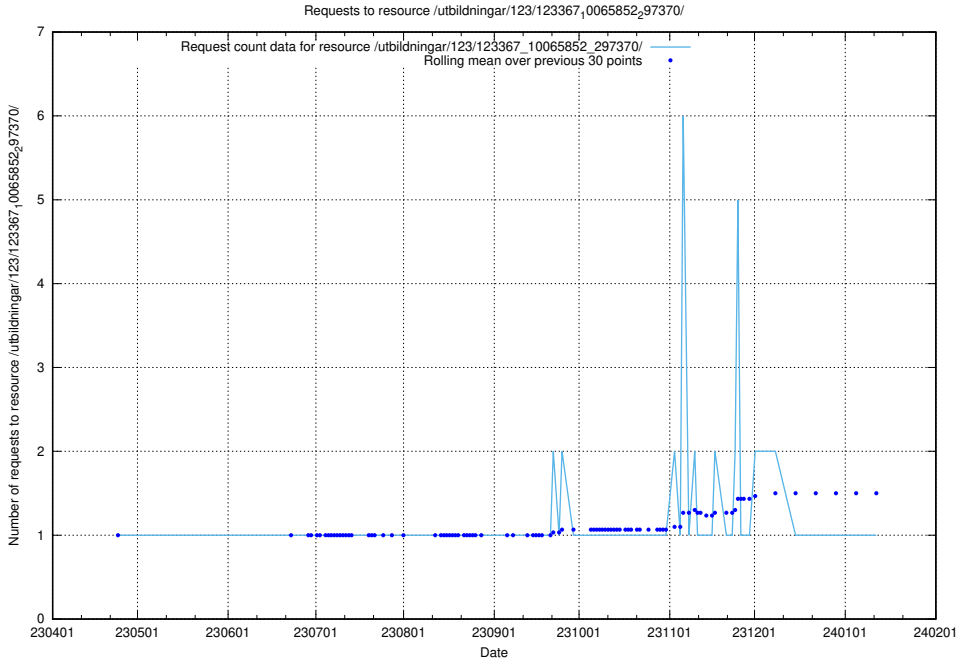

5.5785 Usage of /utbildningar/123/123367_10065852_297370/

Here, we count the number of requests to resource /utbildningar/123/123367_10065852_297370/.