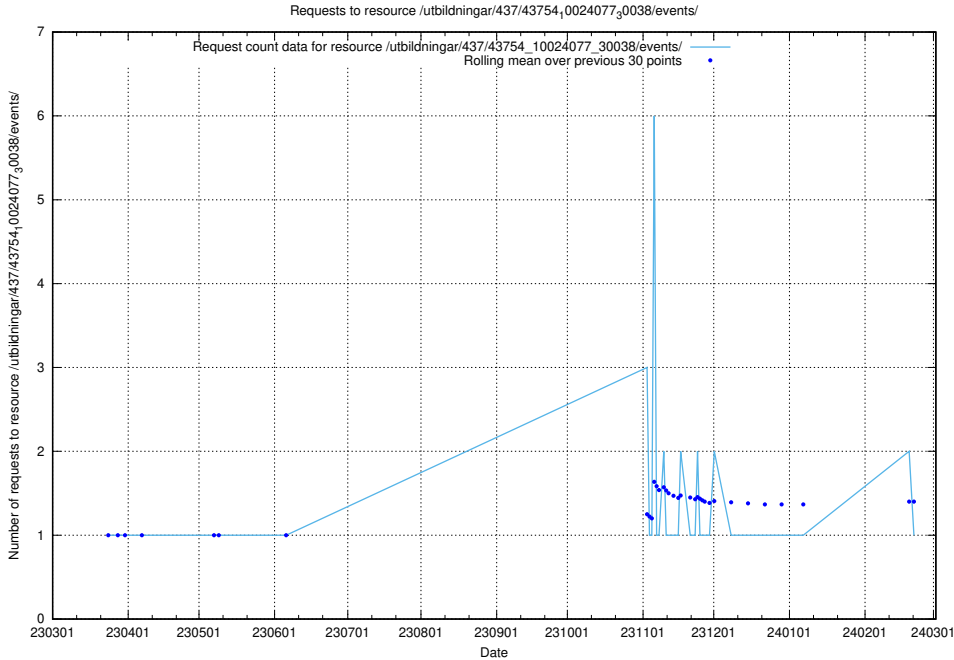

5.5977 Usage of /utbildningar/437/43754_10024077_30038/events/

Here, we count the number of requests to resource /utbildningar/437/43754_10024077_30038/events/.