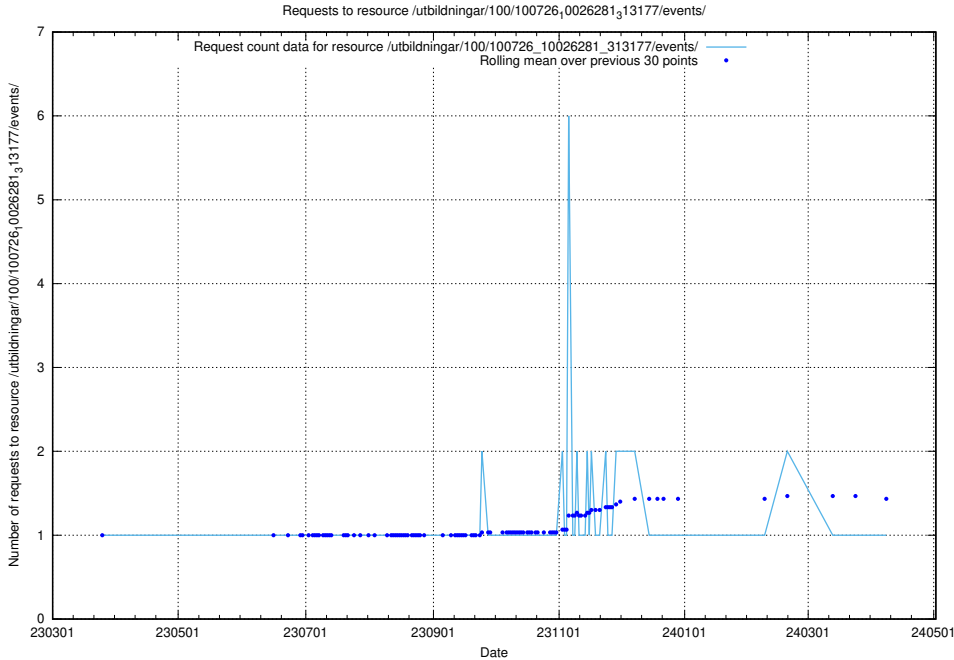

5.5854 Usage of /utbildningar/100/100726_10026281_313177/events/

Here, we count the number of requests to resource /utbildningar/100/100726_10026281_313177/events/