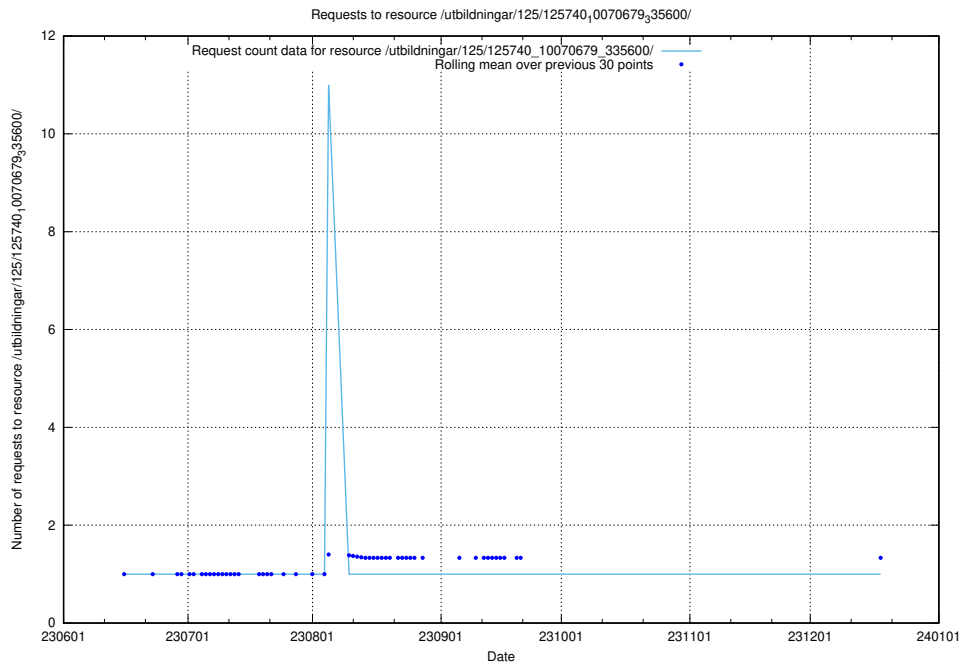

5.5651 Usage of /utbildningar/125/125740_10070679_335600/

Here, we count the number of requests to resource /utbildningar/125/125740_10070679_335600/.