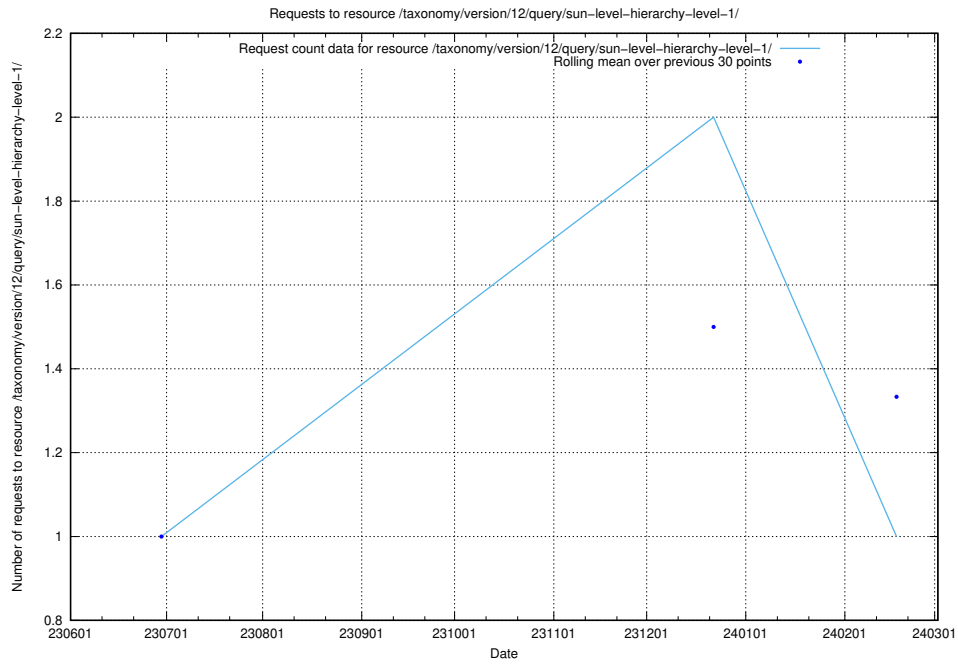

5.5197 Usage of /taxonomy/version/12/query/sun-level-hierarchy-level-1/

Here, we count the number of requests to resource /taxonomy/version/12/query/sun-level-hierarchy-level-1/.