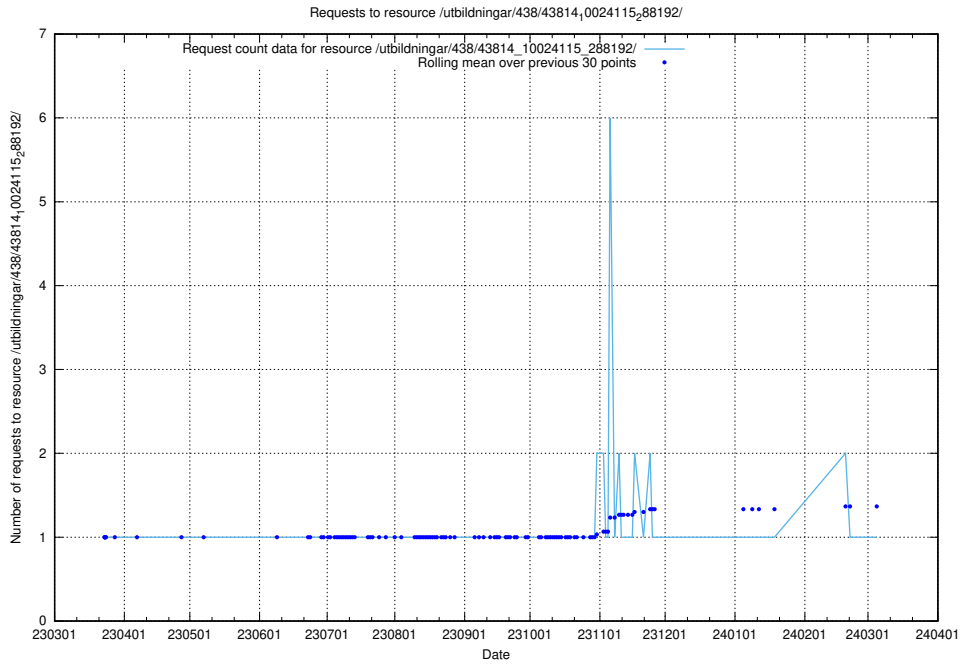

5.6120 Usage of /utbildningar/438/43814_10024115_288192/

Here, we count the number of requests to resource /utbildningar/438/43814_10024115_288192/.