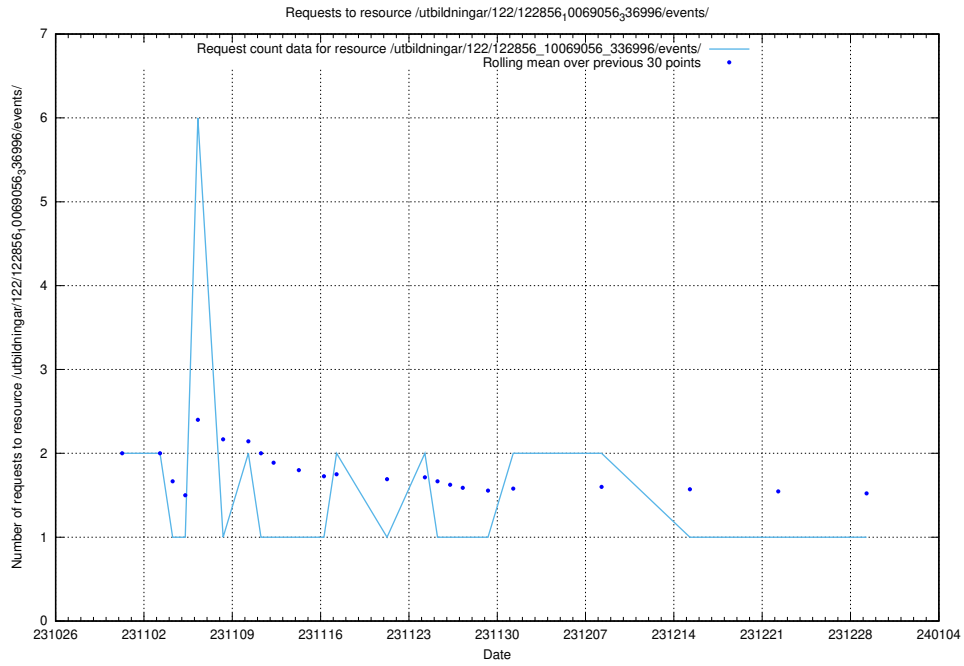

5.3962 Usage of /utbildningar/122/122856_10069056_336996/events/

Here, we count the number of requests to resource /utbildningar/122/122856_10069056_336996/events/