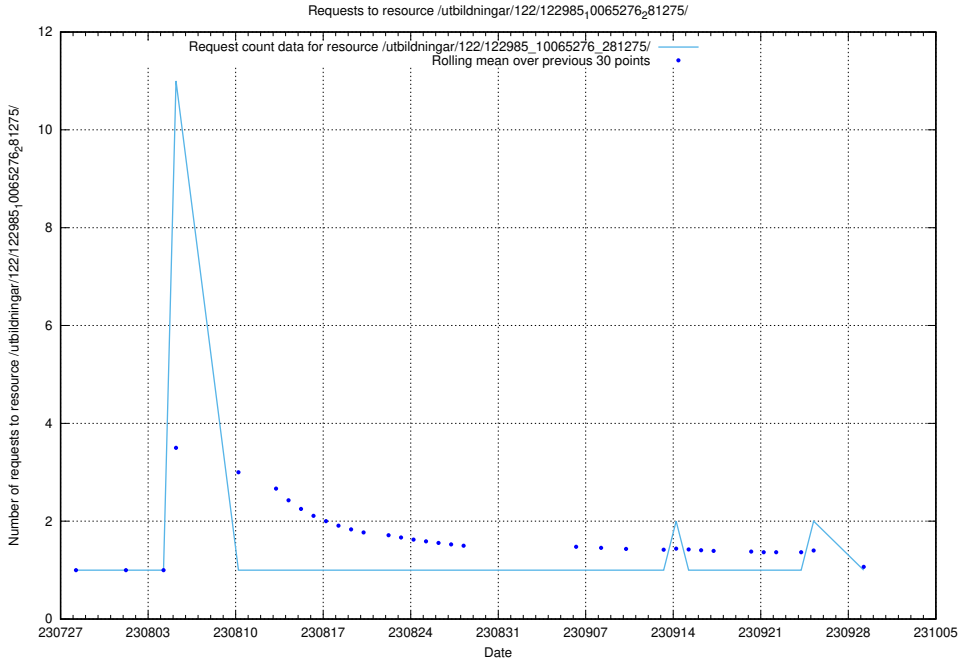

5.4701 Usage of /utbildningar/122/122985_10065276_281275/

Here, we count the number of requests to resource /utbildningar/122/122985_10065276_281275/.