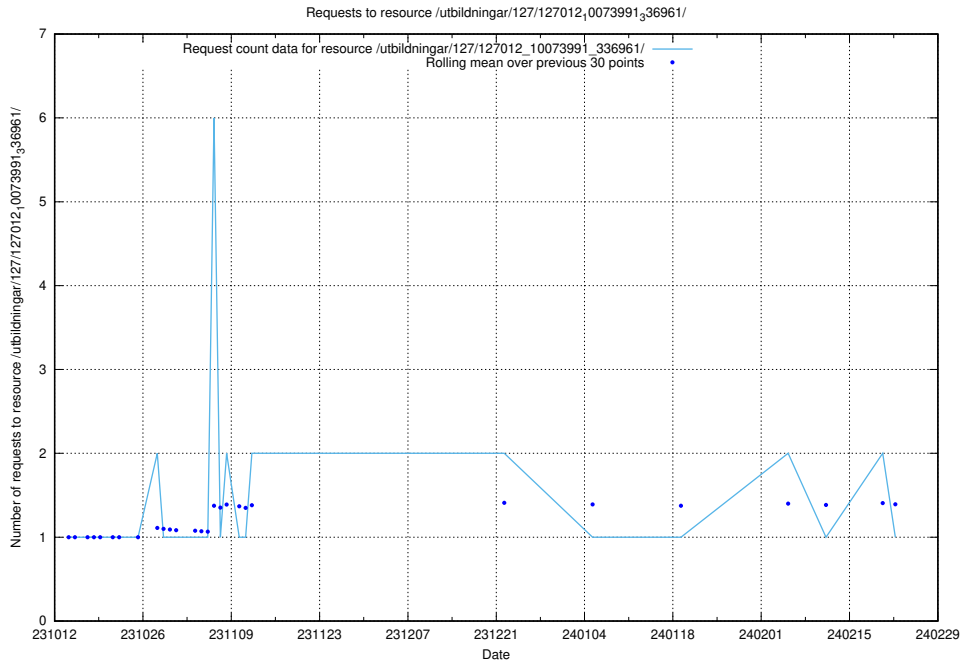

5.4123 Usage of /utbildningar/127/127012_10073991_336961/

Here, we count the number of requests to resource /utbildningar/127/127012_10073991_336961/.