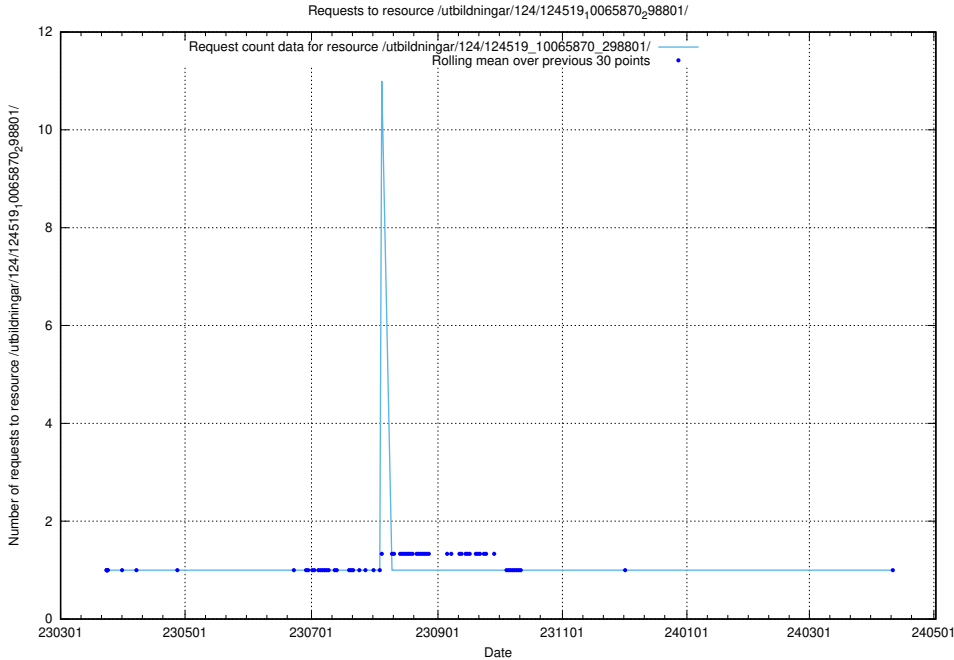

5.1303 Usage of /utbildningar/124/124519_10065870_298801/

Here, we count the number of requests to resource /utbildningar/124/124519_10065870_298801/.