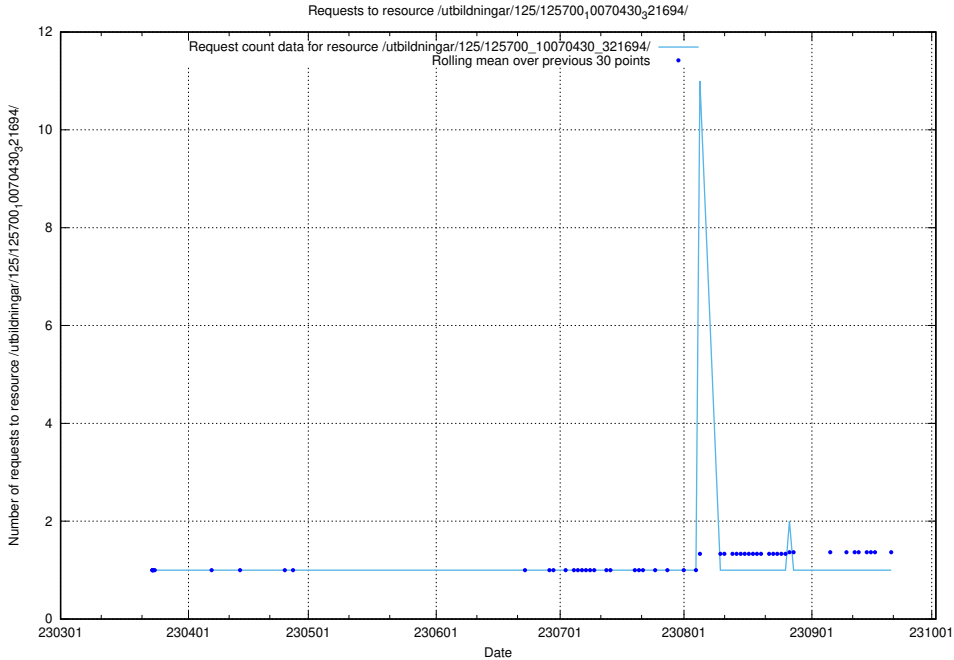

5.1065 Usage of /utbildningar/125/125700_10070430_321694/

Here, we count the number of requests to resource /utbildningar/125/125700_10070430_321694/.