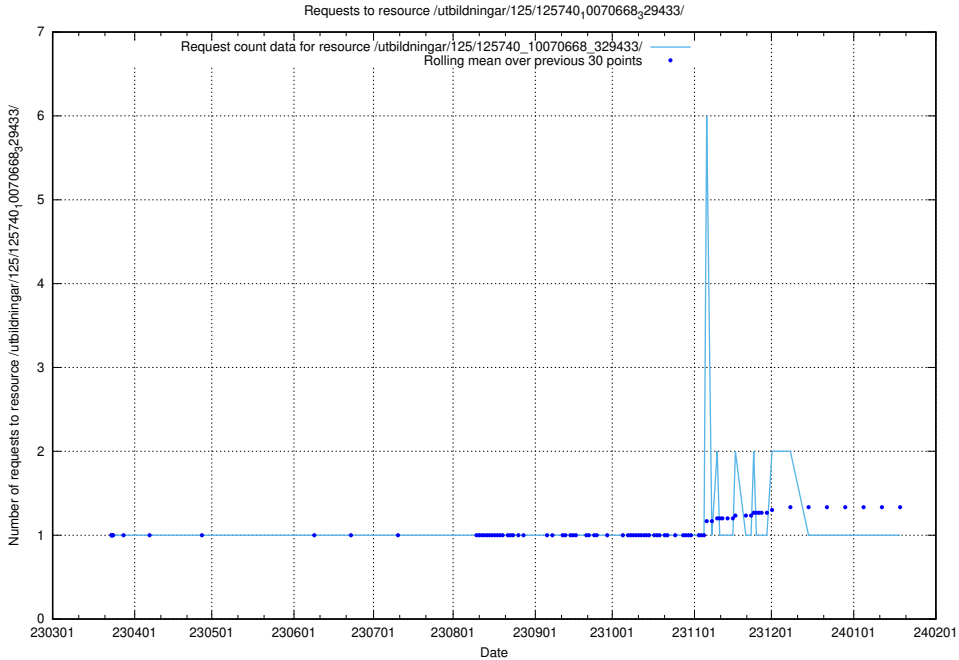

5.1042 Usage of /utbildningar/125/125740_10070668_329433/

Here, we count the number of requests to resource /utbildningar/125/125740_10070668_329433/.