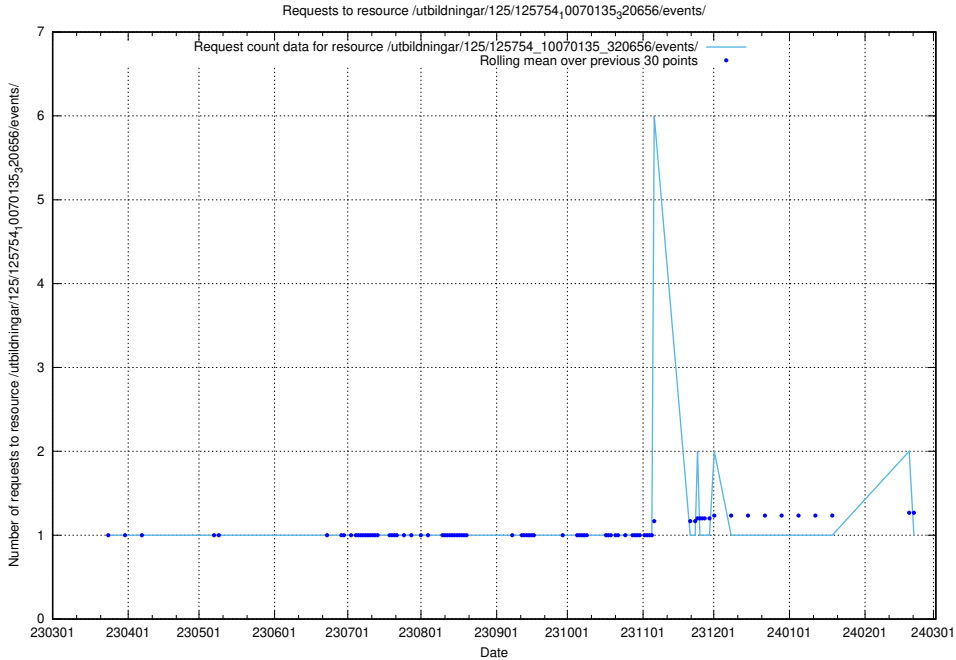

5.6005 Usage of /utbildningar/125/125754_10070135_320656/events/

Here, we count the number of requests to resource /utbildningar/125/125754_10070135_320656/events/