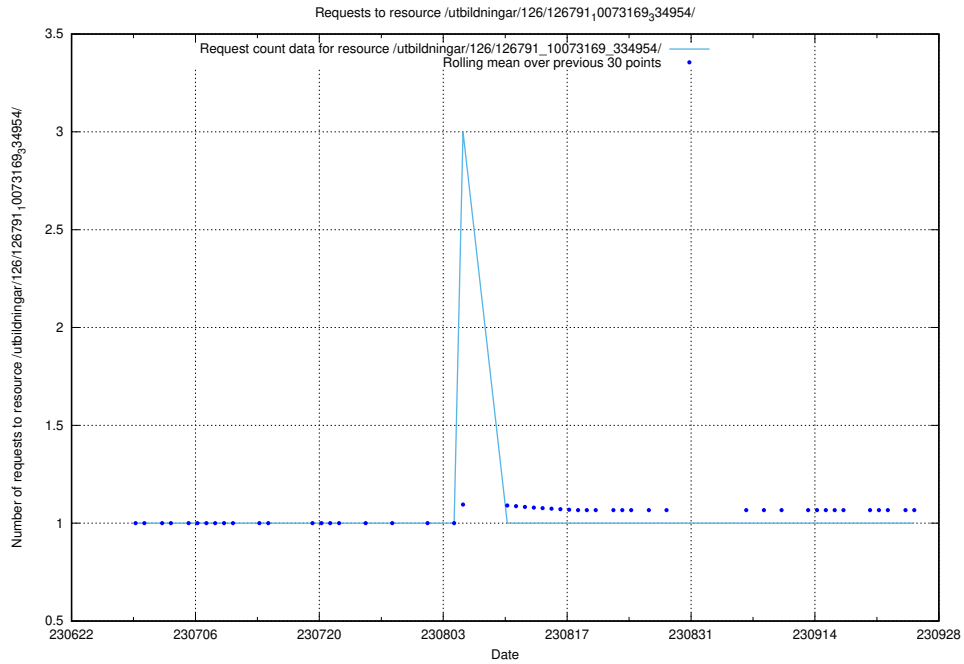

5.5228 Usage of /utbildningar/126/126791_10073169_334954/

Here, we count the number of requests to resource /utbildningar/126/126791_10073169_334954/.