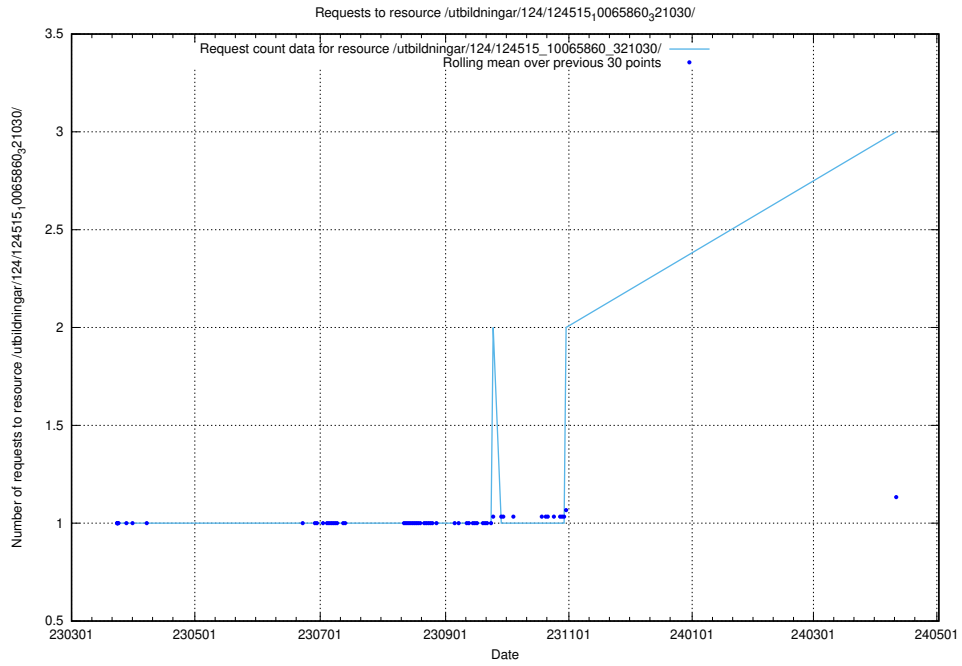

5.326 Usage of /utbildningar/124/124515_10065860_321030/

Here, we count the number of requests to resource /utbildningar/124/124515_10065860_321030/.