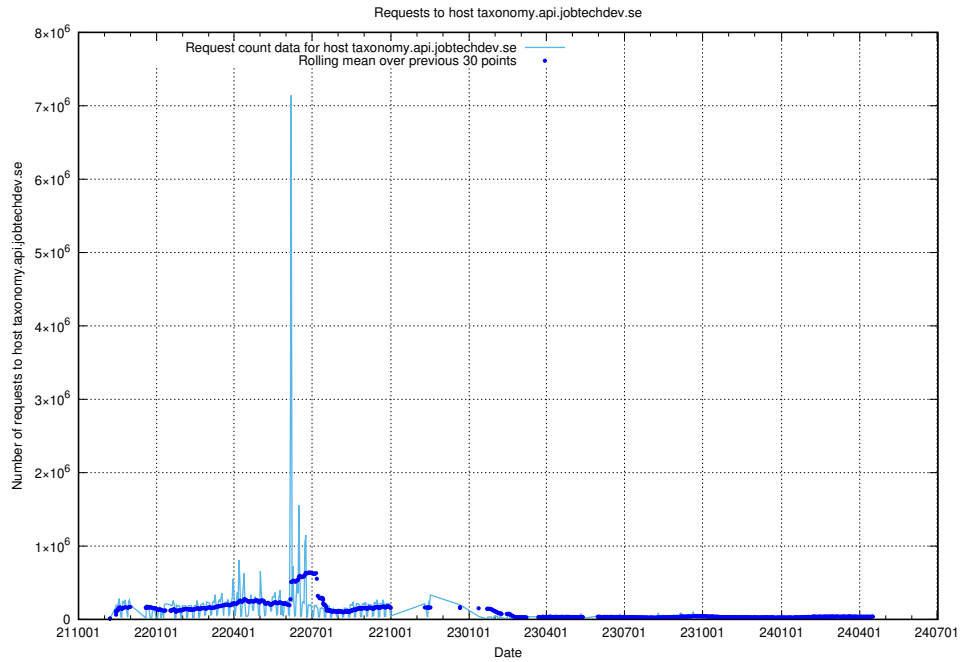

7.4 Usage of taxonomy.api.jobtechdev.se

Here, we count the number of requests to host taxonomy.api.jobtechdev.se.