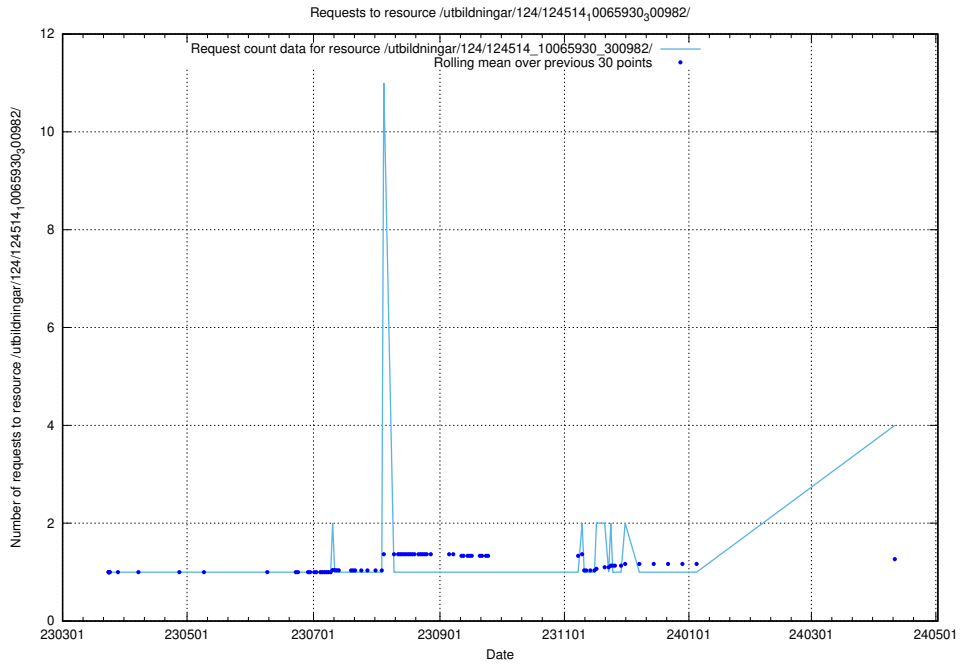

5.219 Usage of /utbildningar/124/124514_10065930_300982/

Here, we count the number of requests to resource /utbildningar/124/124514_10065930_300982/.