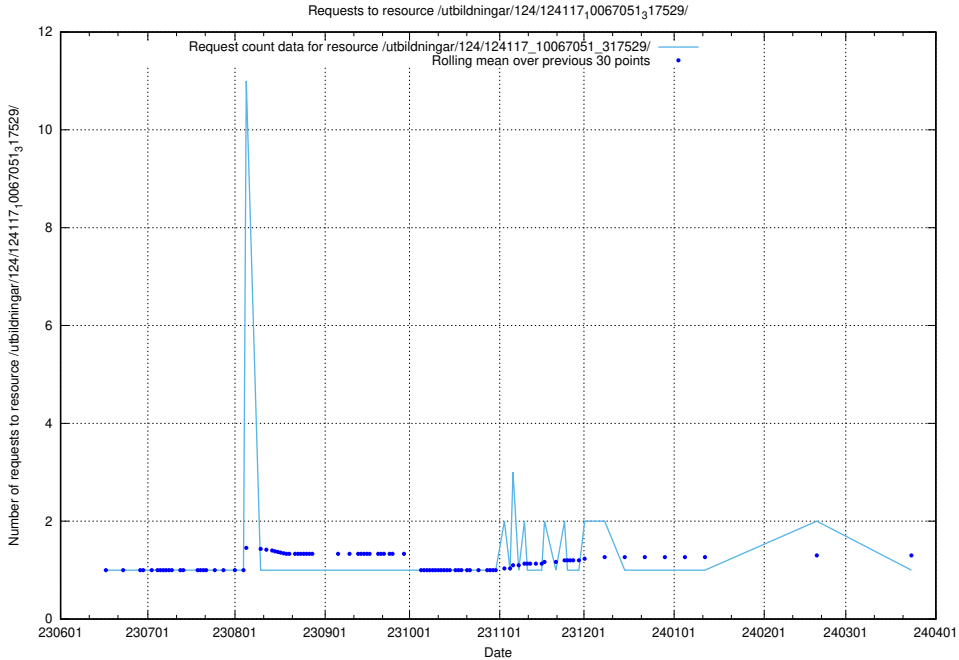

5.5646 Usage of /utbildningar/124/124117_10067051_317529/

Here, we count the number of requests to resource /utbildningar/124/124117_10067051_317529/.