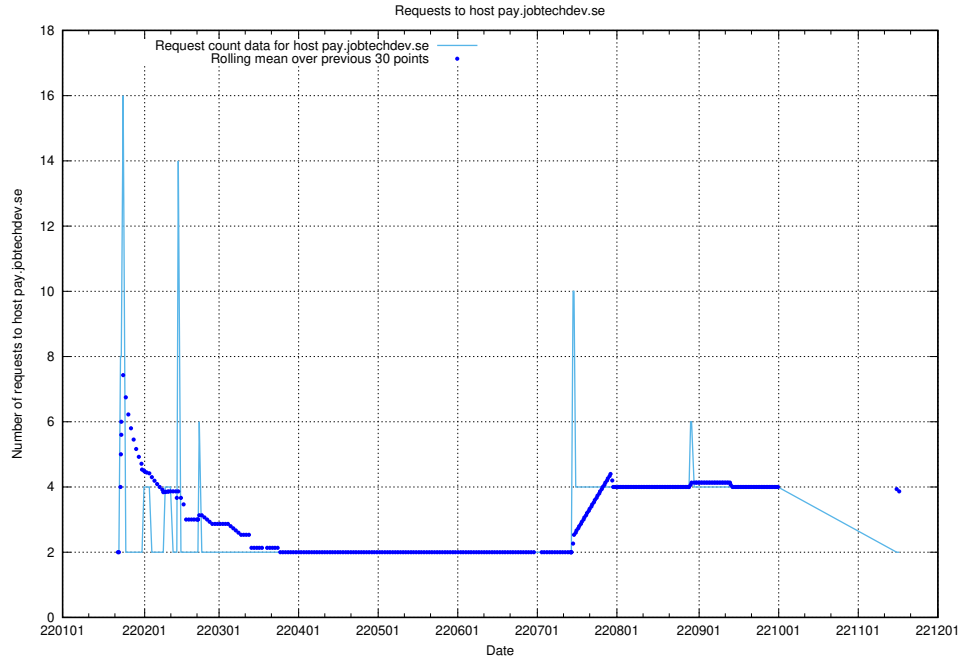

7.590 Usage of pay.jobtechdev.se

Here, we count the number of requests to host pay.jobtechdev.se.