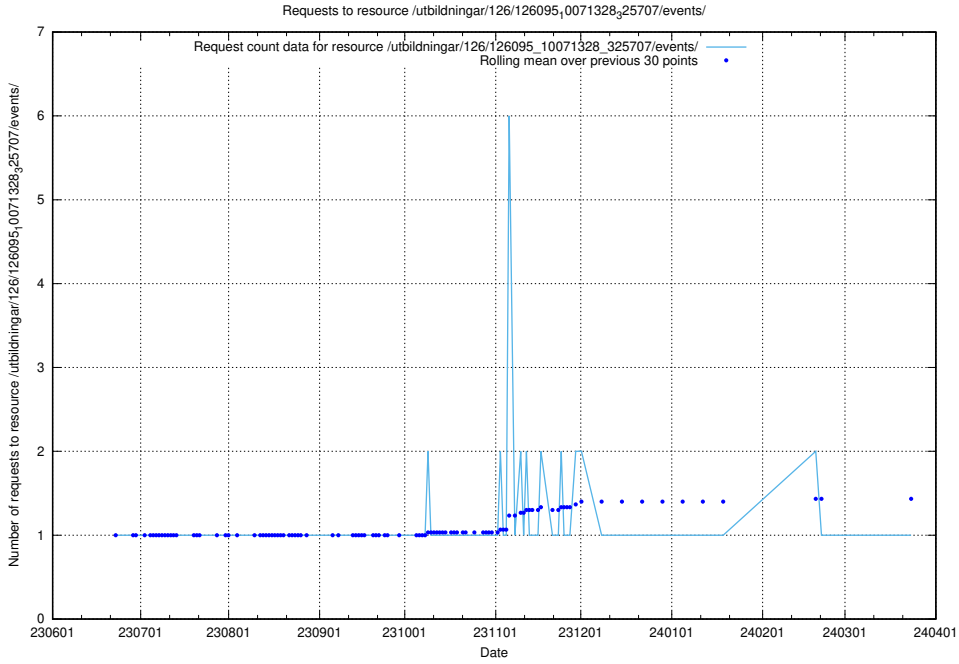

5.5461 Usage of /utbildningar/126/126095_10071328_325707/events/

Here, we count the number of requests to resource /utbildningar/126/126095_10071328_325707/events/