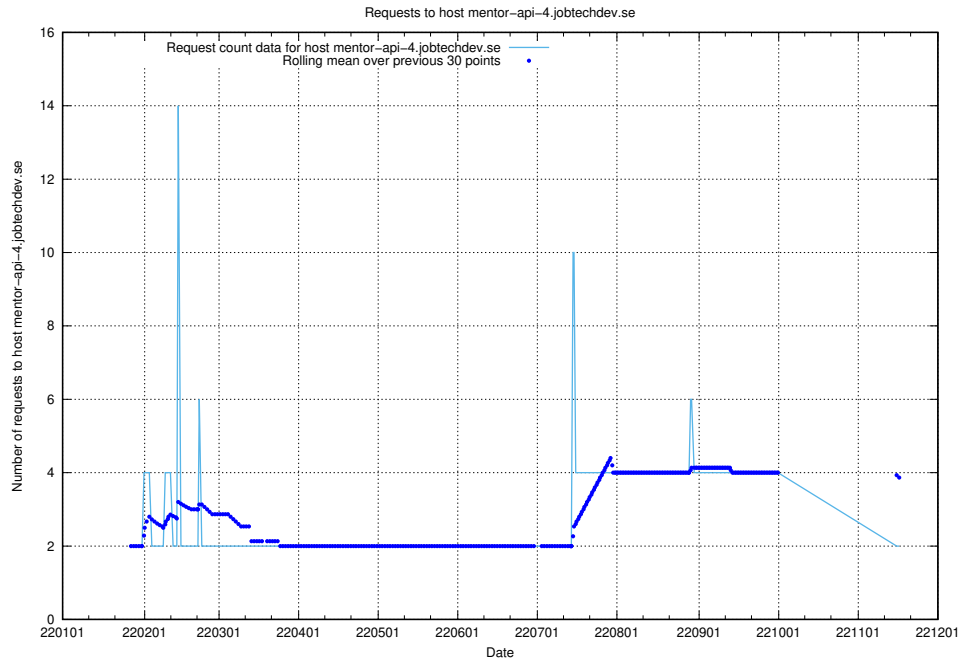

7.572 Usage of mentor-api-4.jobtechdev.se

Here, we count the number of requests to host mentor-api-4.jobtechdev.se.