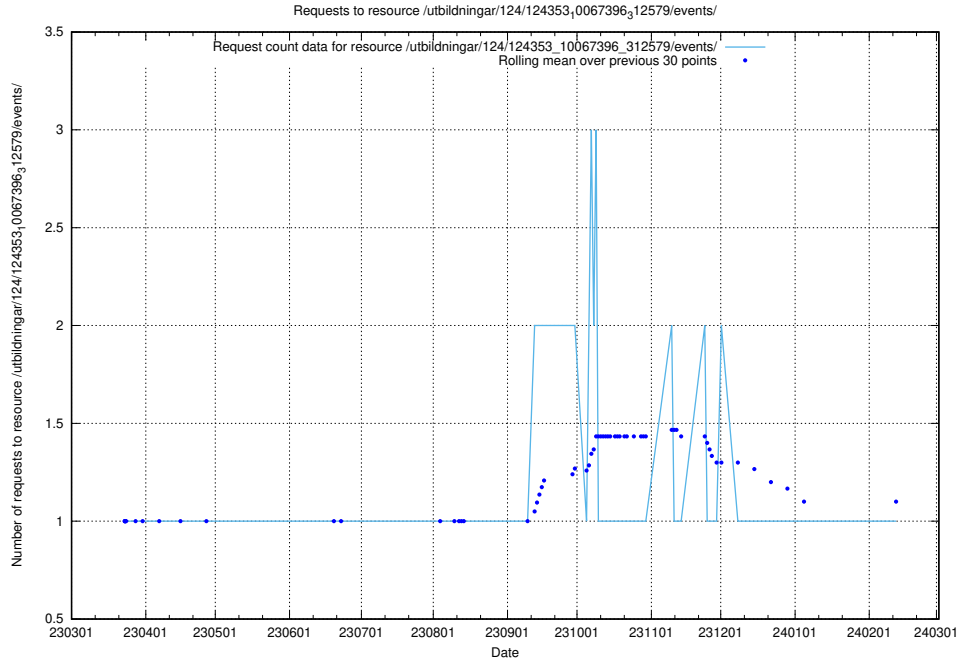

5.3735 Usage of /utbildningar/124/124353_10067396_312579/events/

Here, we count the number of requests to resource /utbildningar/124/124353_10067396_312579/events/