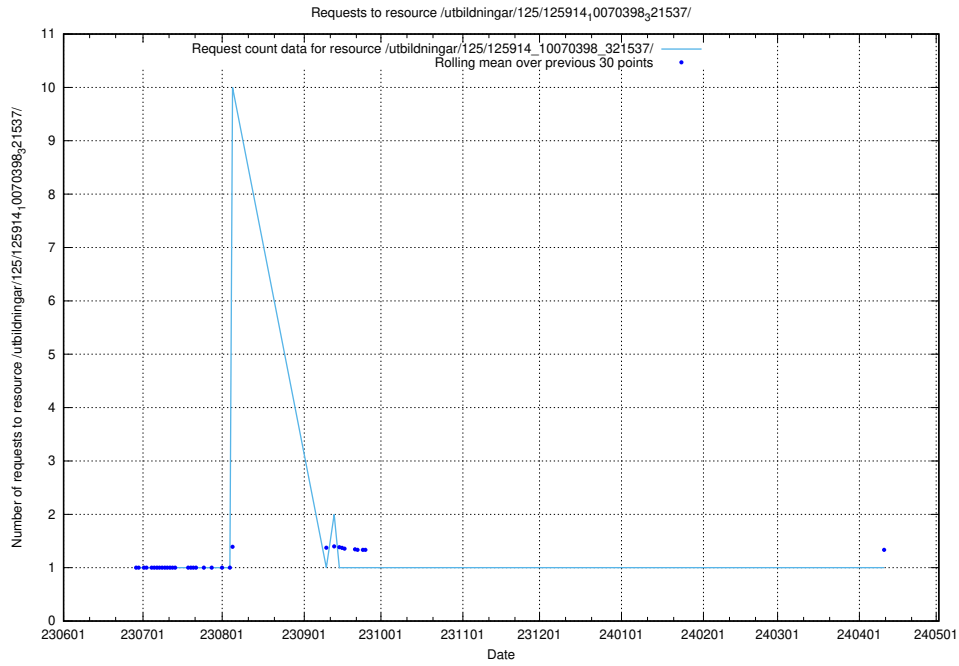

5.5250 Usage of /utbildningar/125/125914_10070398_321537/

Here, we count the number of requests to resource /utbildningar/125/125914_10070398_321537/.