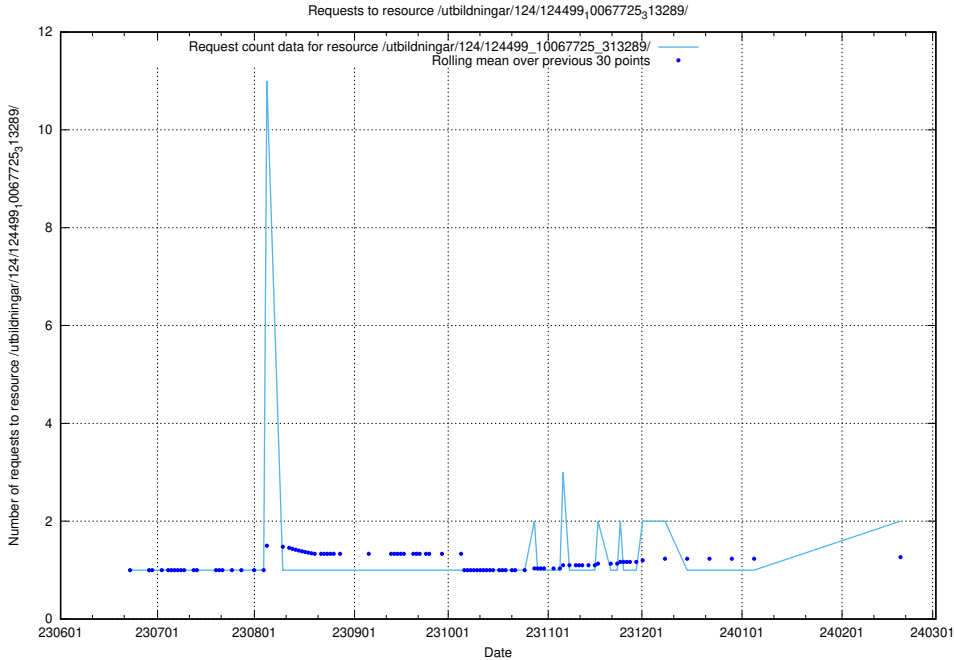

5.892 Usage of /utbildningar/124/124499_10067725_313289/

Here, we count the number of requests to resource /utbildningar/124/124499_10067725_313289/.