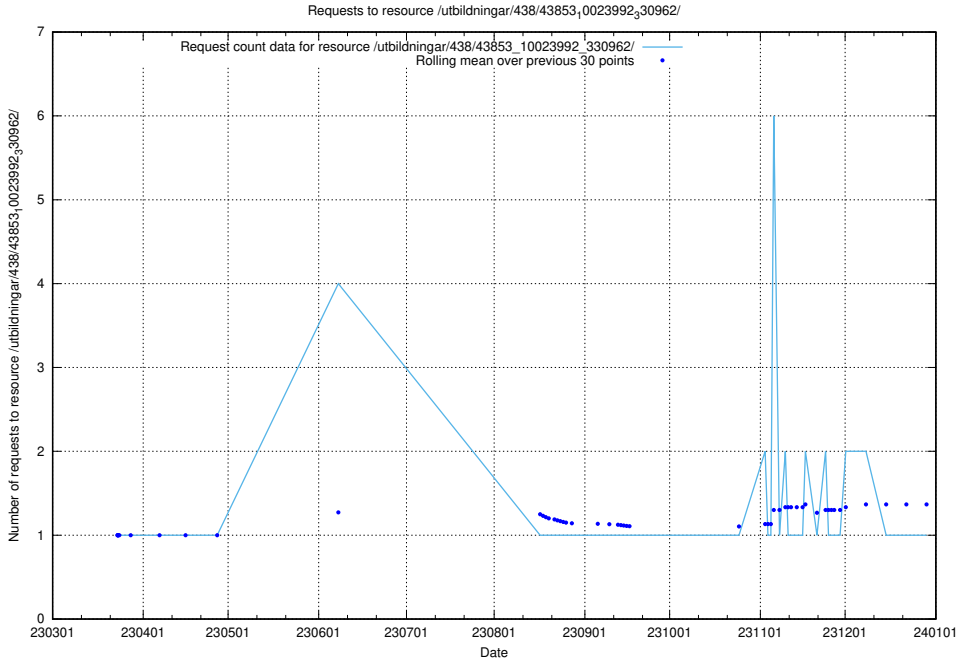

5.6102 Usage of /utbildningar/438/43853_10023992_330962/

Here, we count the number of requests to resource /utbildningar/438/43853_10023992_330962/.