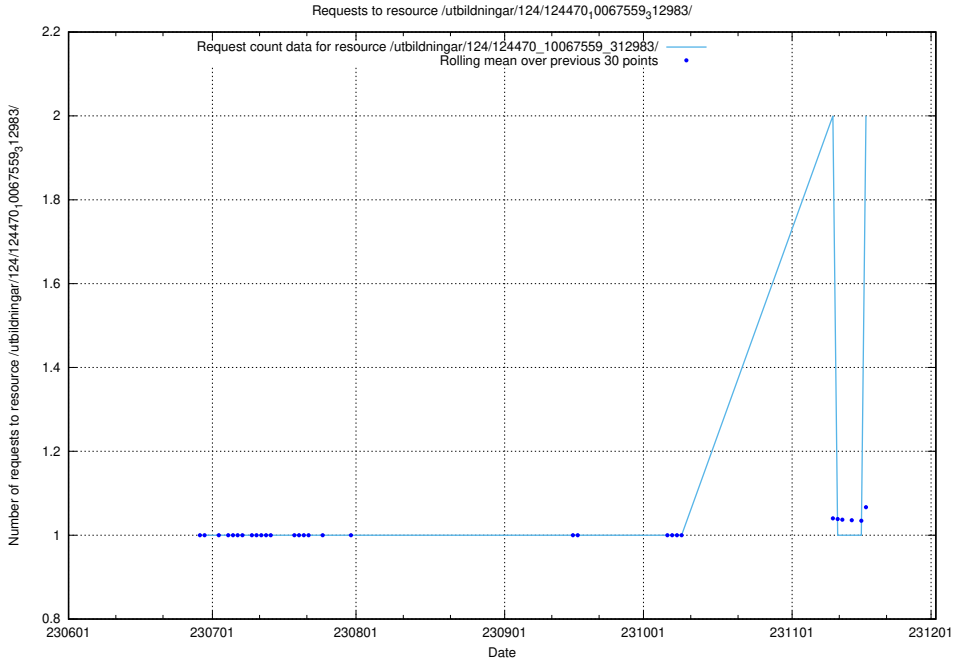

5.866 Usage of /utbildningar/124/124470_10067559_312983/

Here, we count the number of requests to resource /utbildningar/124/124470_10067559_312983/.