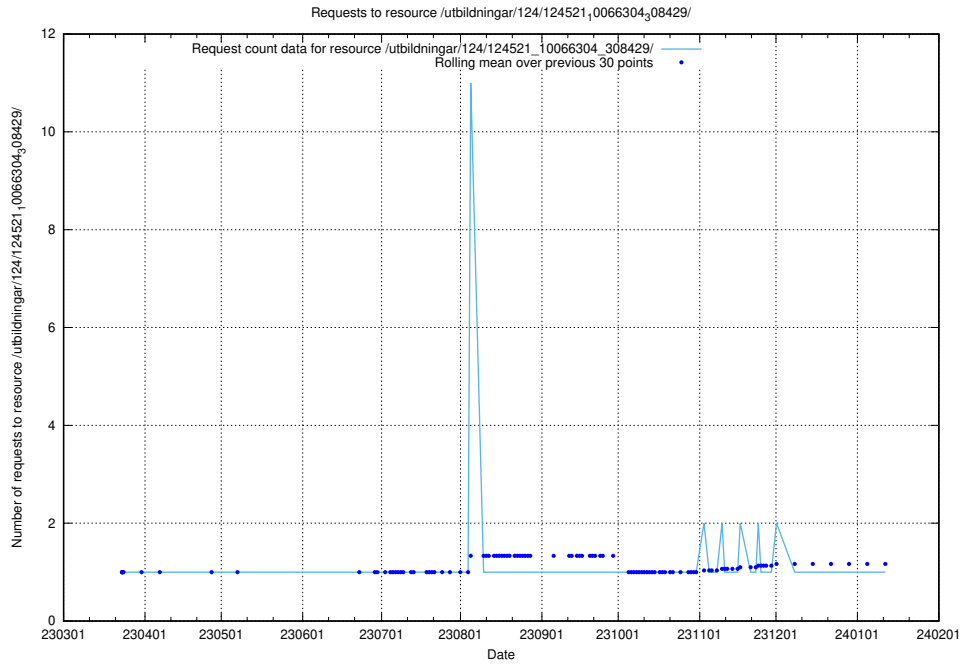

5.1250 Usage of /utbildningar/124/124521_10066304_308429/

Here, we count the number of requests to resource /utbildningar/124/124521_10066304_308429/.