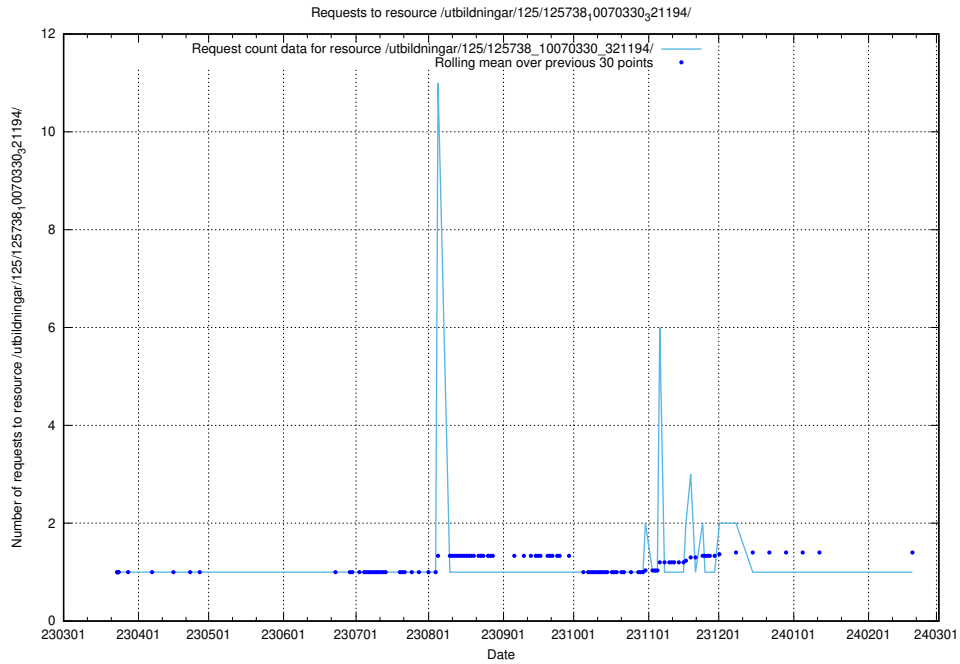

5.1049 Usage of /utbildningar/125/125738_10070330_321194/

Here, we count the number of requests to resource /utbildningar/125/125738_10070330_321194/.