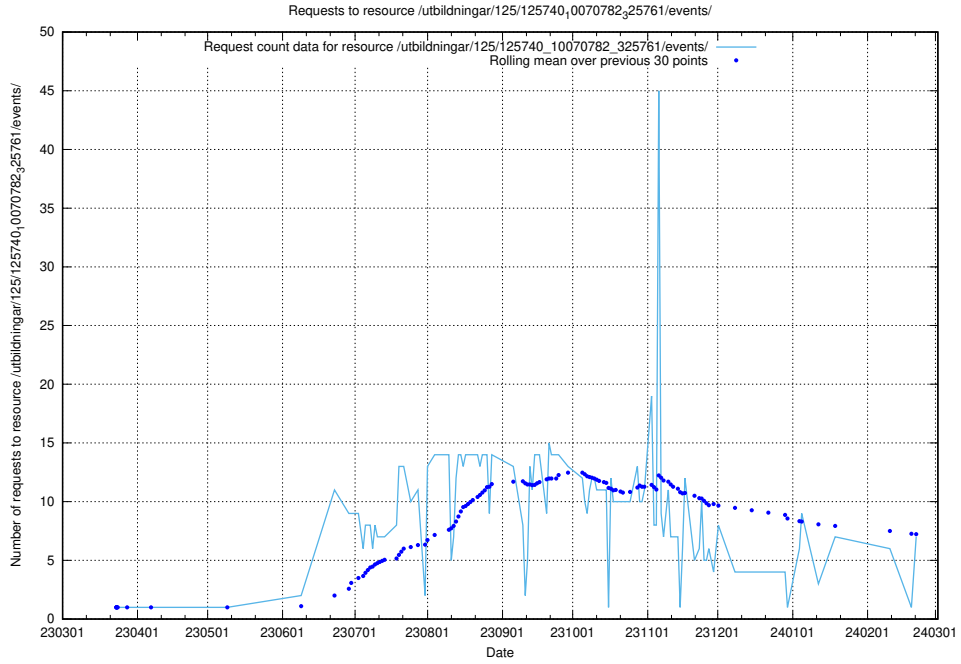

5.67 Usage of /utbildningar/125/125740_10070782_325761/events/

Here, we count the number of requests to resource /utbildningar/125/125740_10070782_325761/events/