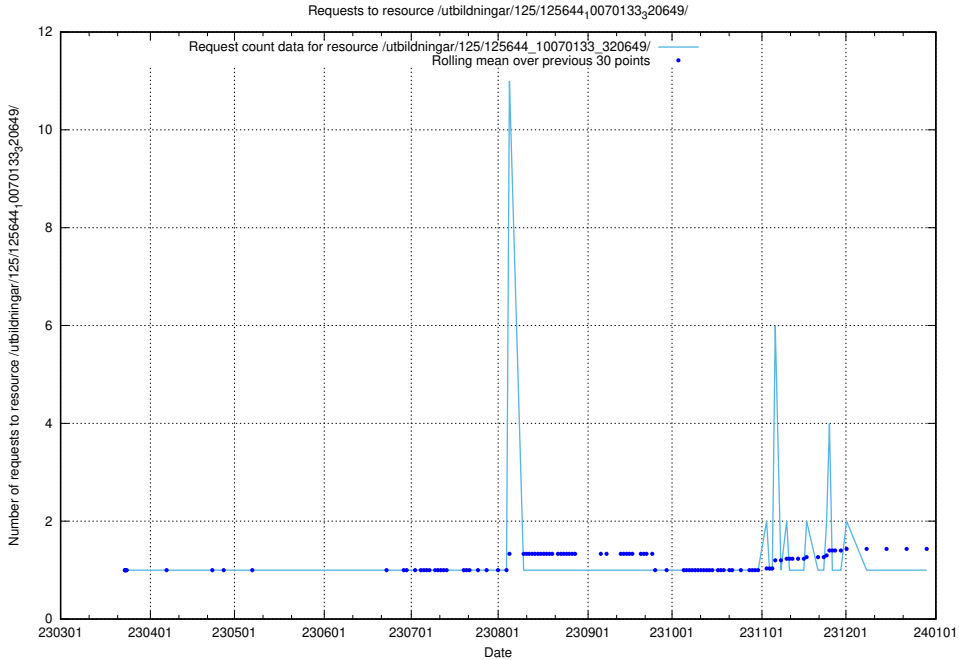

5.1083 Usage of /utbildningar/125/125644_10070133_320649/

Here, we count the number of requests to resource /utbildningar/125/125644_10070133_320649/.