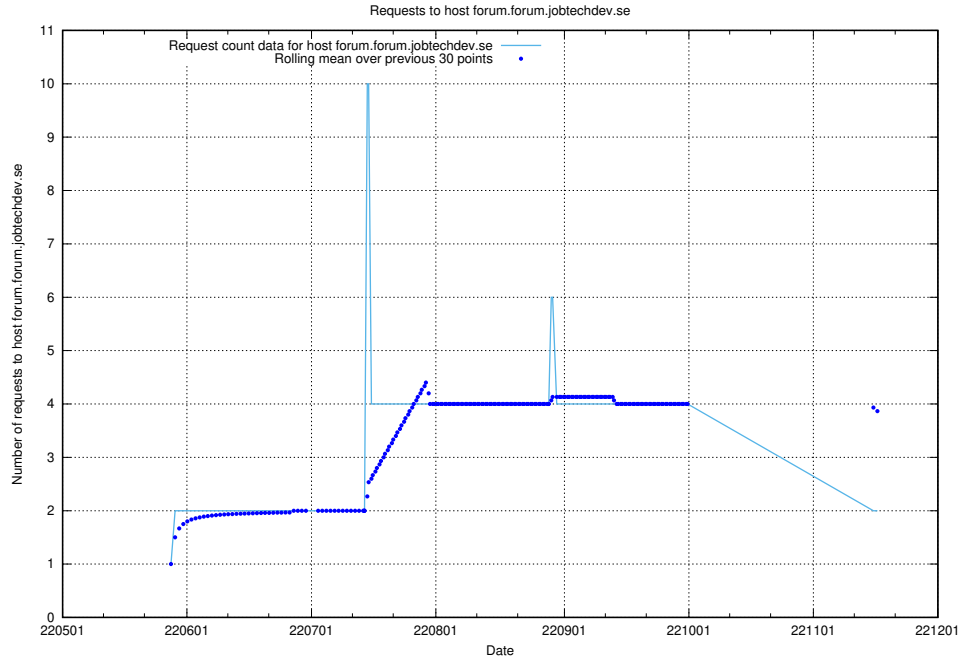

7.417 Usage of forum.forum.jobtechdev.se

Here, we count the number of requests to host forum.forum.jobtechdev.se.