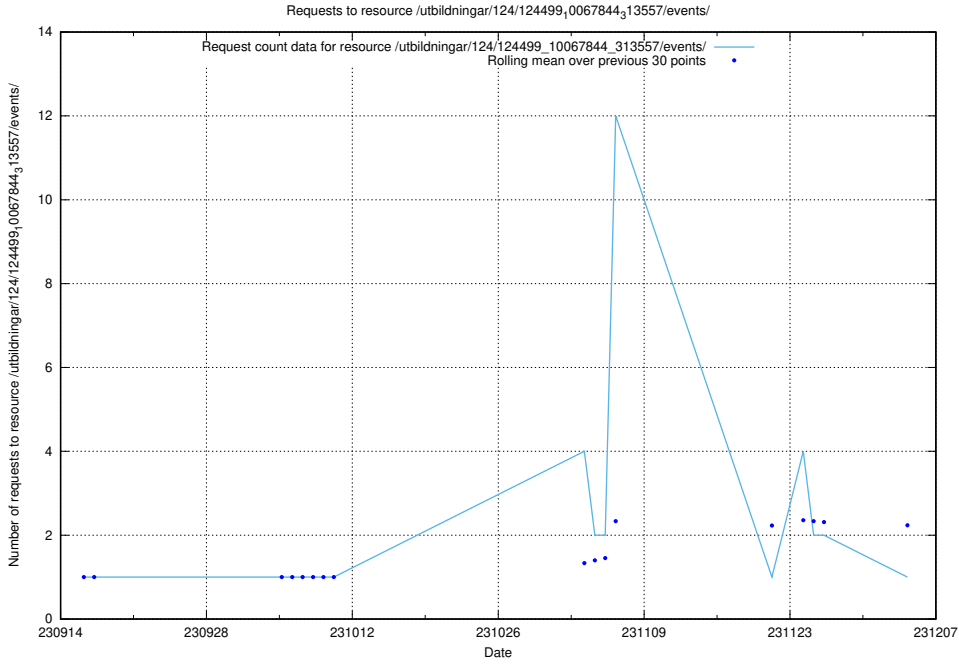

5.4351 Usage of /utbildningar/124/124499_10067844_313557/events/

Here, we count the number of requests to resource /utbildningar/124/124499_10067844_313557/events/