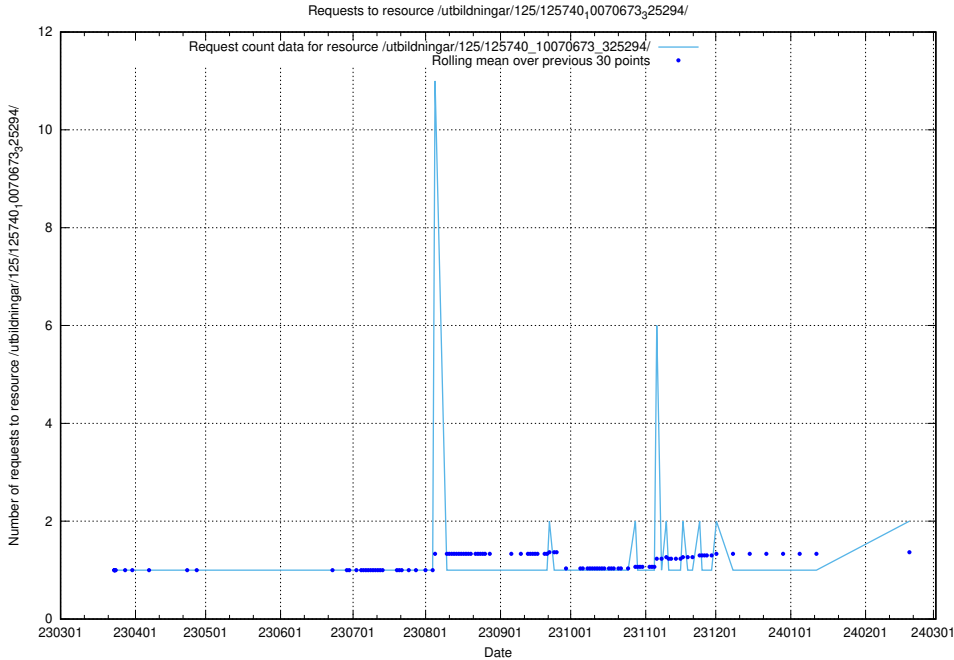

5.513 Usage of /utbildningar/125/125740_10070673_325294/

Here, we count the number of requests to resource /utbildningar/125/125740_10070673_325294/.