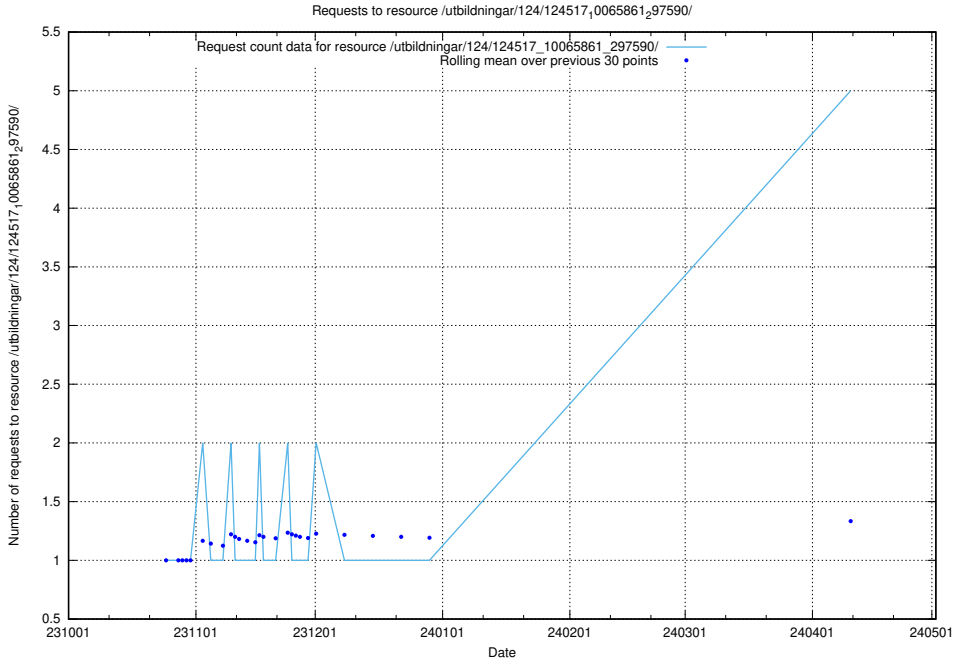

5.179 Usage of /utbildningar/124/124517_10065861_297590/

Here, we count the number of requests to resource /utbildningar/124/124517_10065861_297590/.