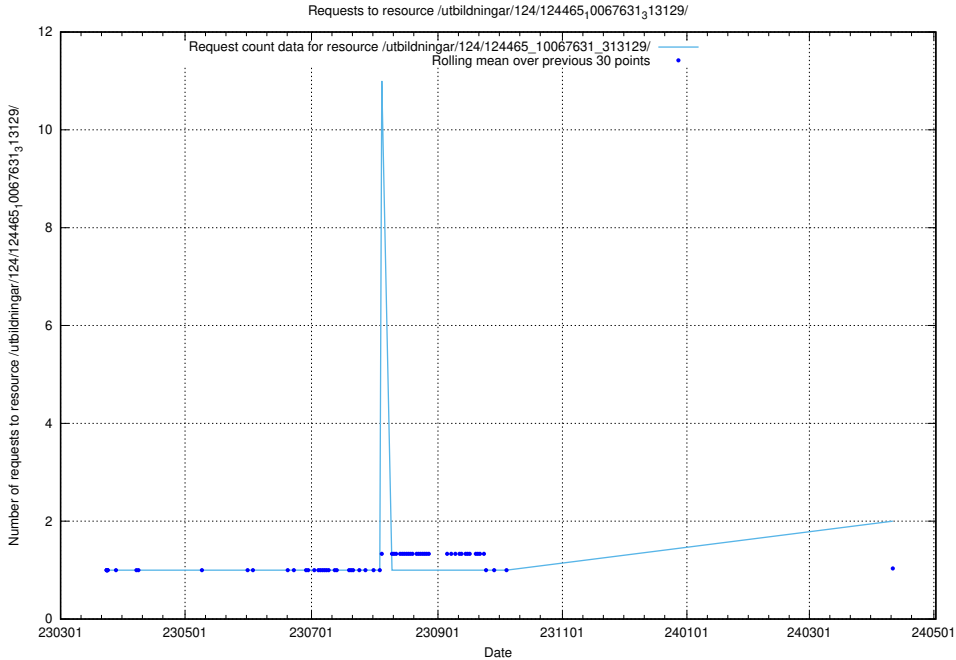

5.684 Usage of /utbildningar/124/124465_10067631_313129/

Here, we count the number of requests to resource /utbildningar/124/124465_10067631_313129/.