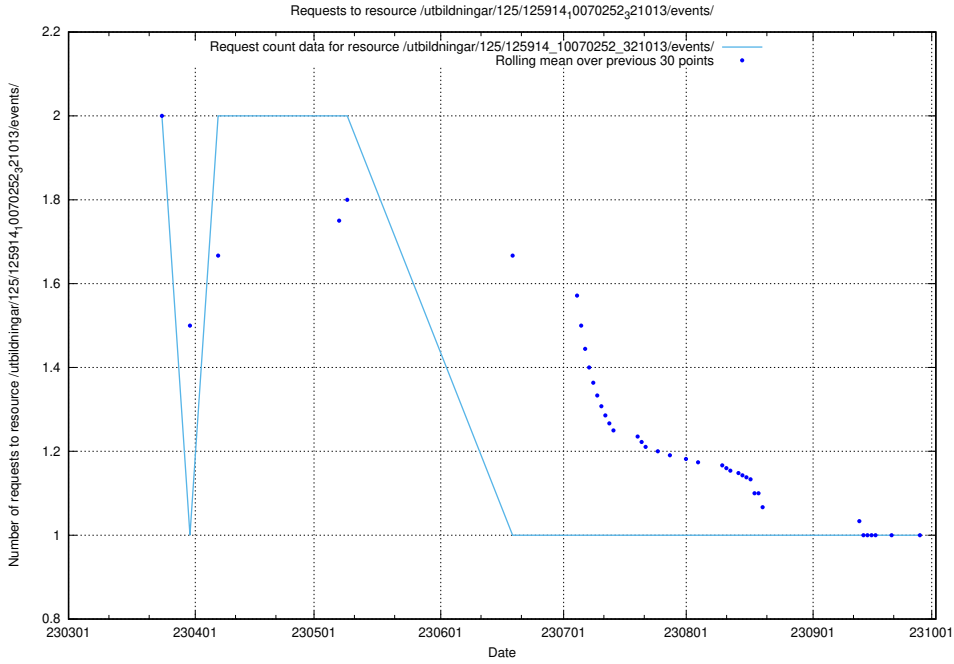

5.5940 Usage of /utbildningar/125/125914_10070252_321013/events/

Here, we count the number of requests to resource /utbildningar/125/125914_10070252_321013/events/