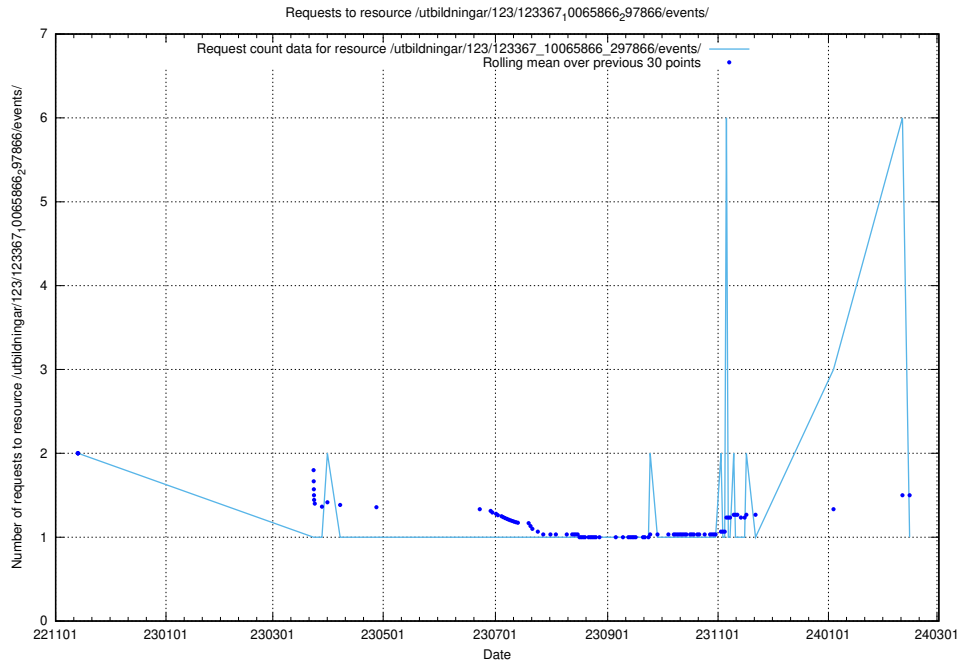

5.5607 Usage of /utbildningar/123/123367_10065866_297866/events/

Here, we count the number of requests to resource /utbildningar/123/123367_10065866_297866/events/