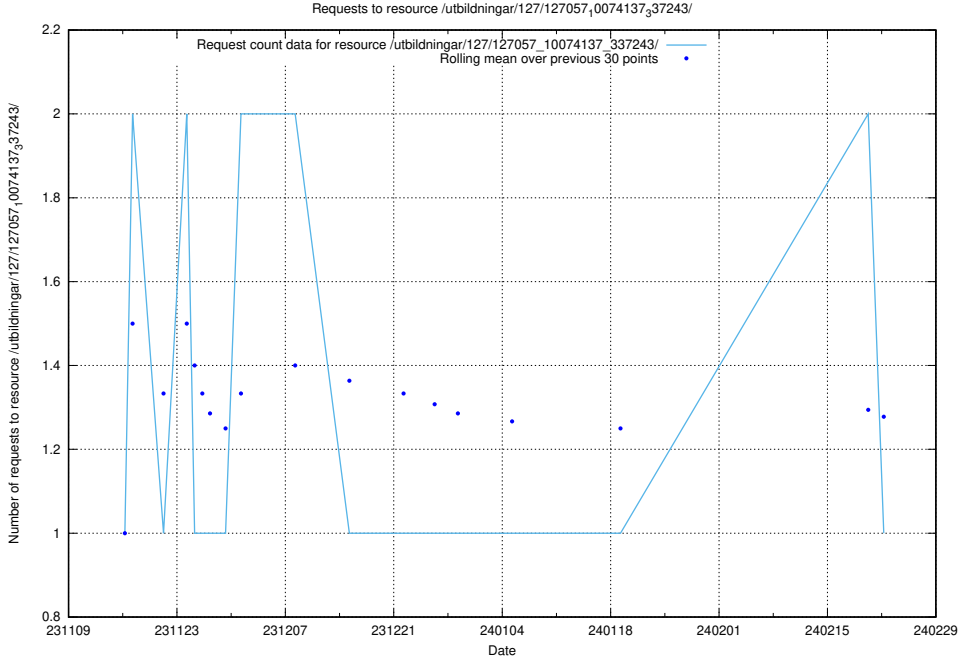

5.3878 Usage of /utbildningar/127/127057_10074137_337243/

Here, we count the number of requests to resource /utbildningar/127/127057_10074137_337243/.