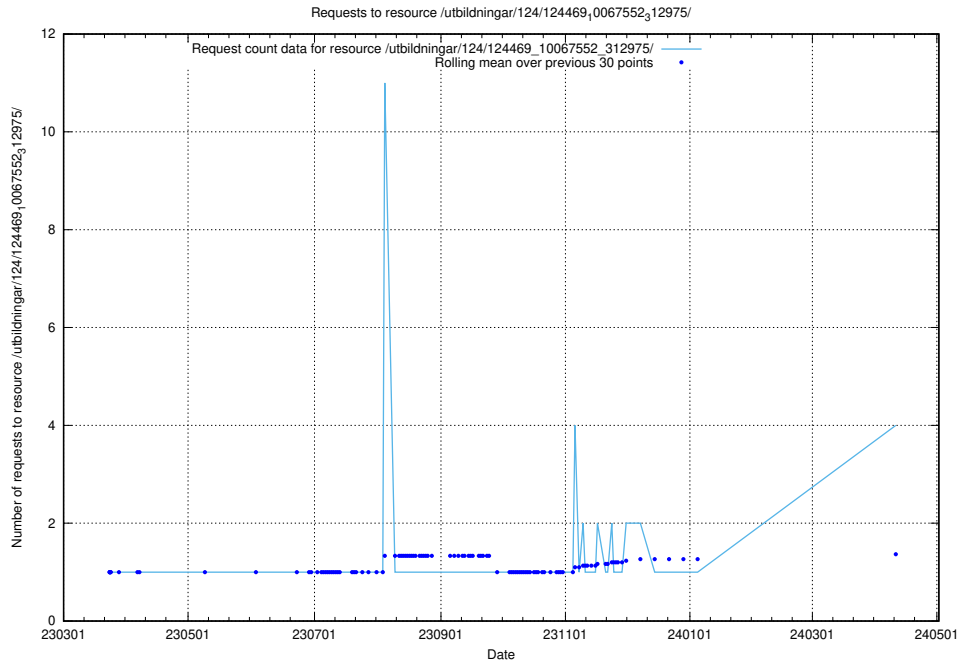

5.235 Usage of /utbildningar/124/124469_10067552_312975/

Here, we count the number of requests to resource /utbildningar/124/124469_10067552_312975/.