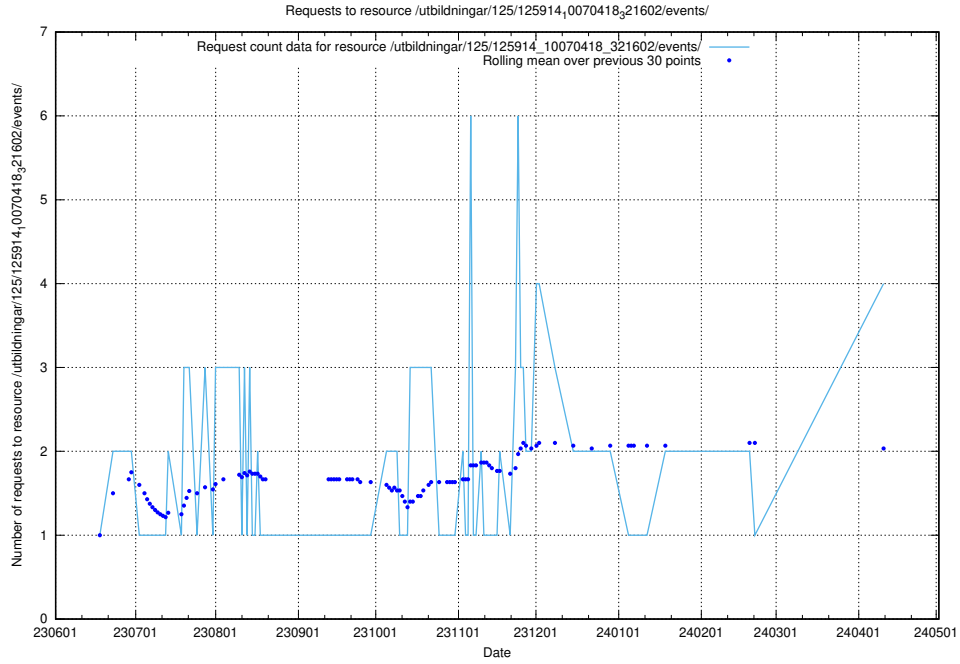

5.280 Usage of /utbildningar/125/125914_10070418_321602/events/

Here, we count the number of requests to resource /utbildningar/125/125914_10070418_321602/events/