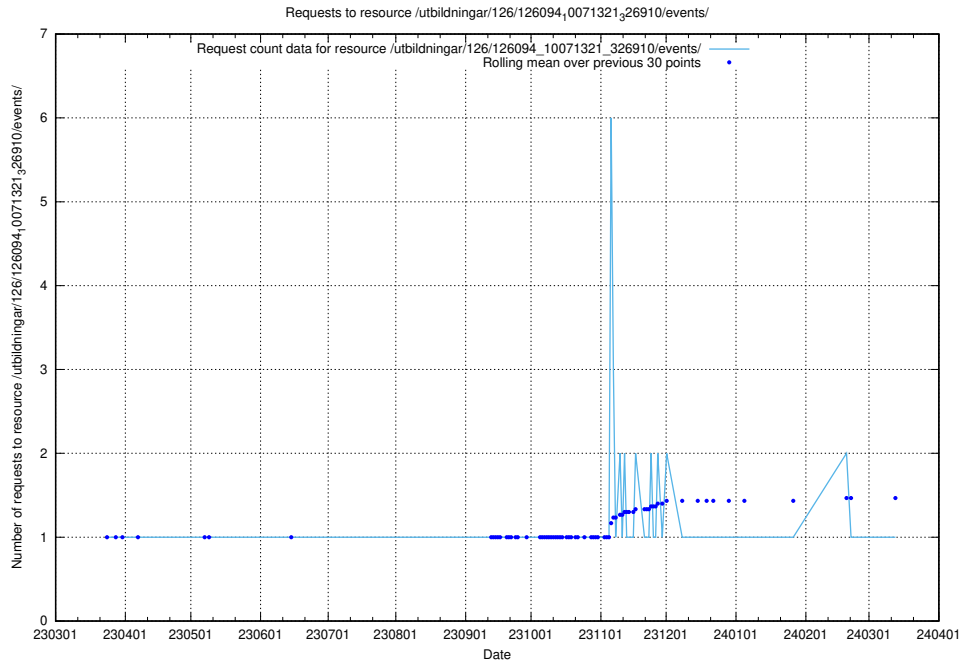

5.5992 Usage of /utbildningar/126/126094_10071321_326910/events/

Here, we count the number of requests to resource /utbildningar/126/126094_10071321_326910/events/