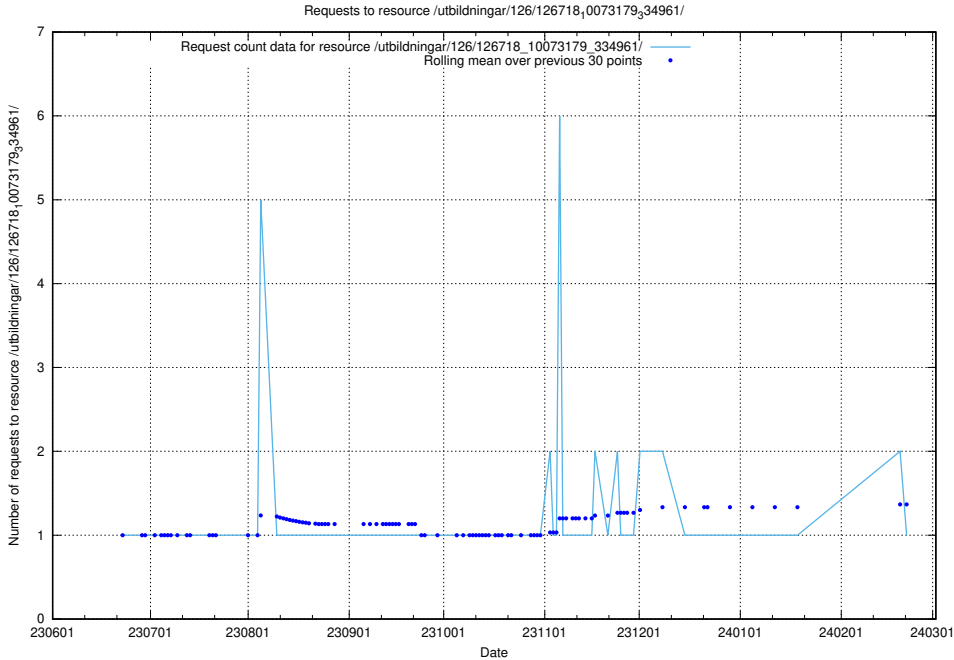

5.5394 Usage of /utbildningar/126/126718_10073179_334961/

Here, we count the number of requests to resource /utbildningar/126/126718_10073179_334961/.