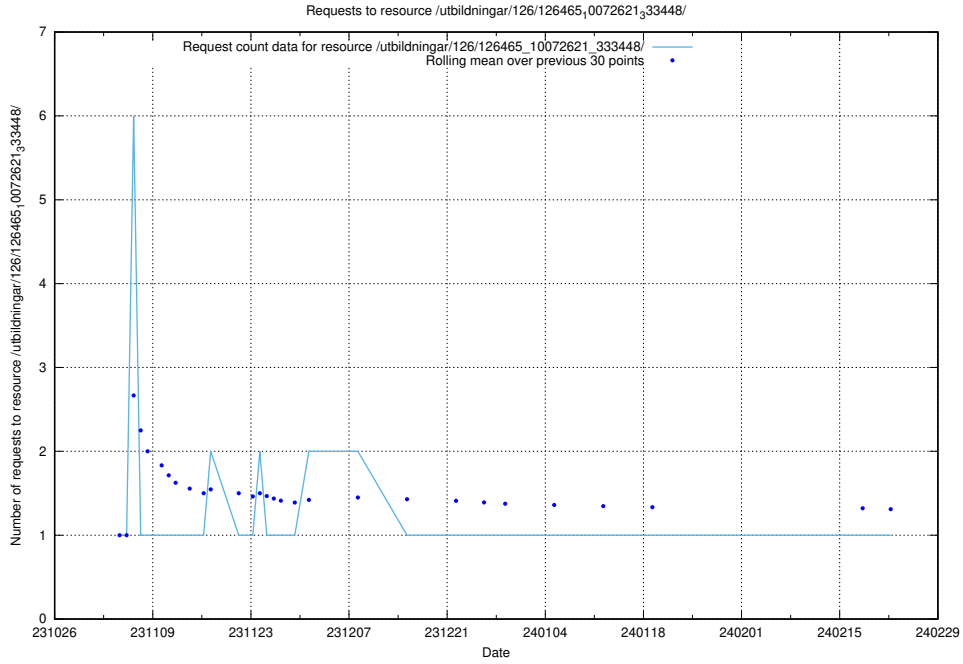

5.3932 Usage of /utbildningar/126/126465_10072621_333448/

Here, we count the number of requests to resource /utbildningar/126/126465_10072621_333448/.