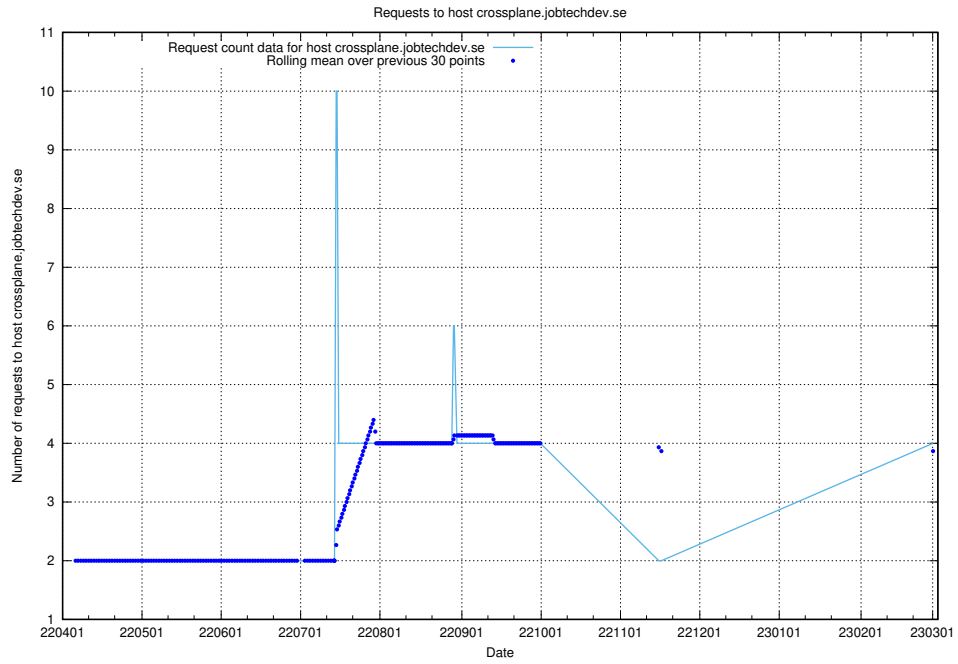

7.147 Usage of crossplane.jobtechdev.se

Here, we count the number of requests to host crossplane.jobtechdev.se.