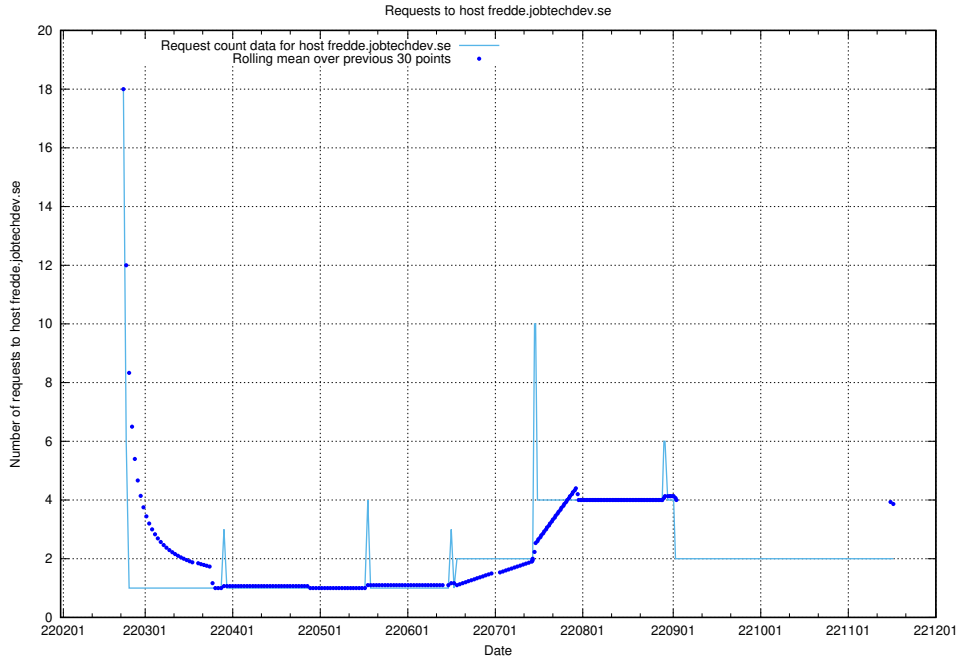

7.516 Usage of fredde.jobtechdev.se

Here, we count the number of requests to host fredde.jobtechdev.se.