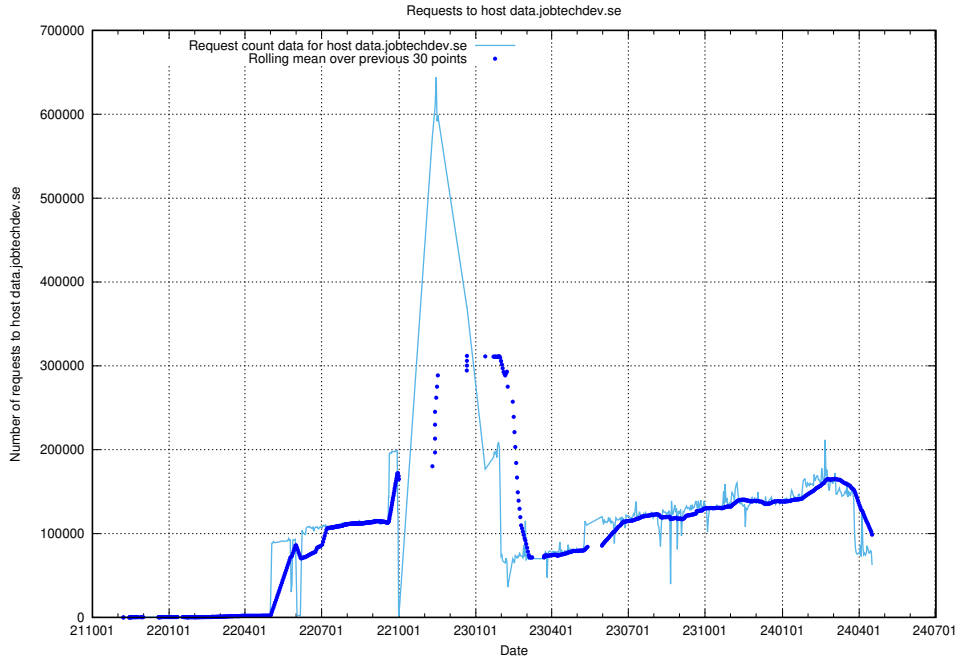

7.5 Usage of data.jobtechdev.se

Here, we count the number of requests to host data.jobtechdev.se.