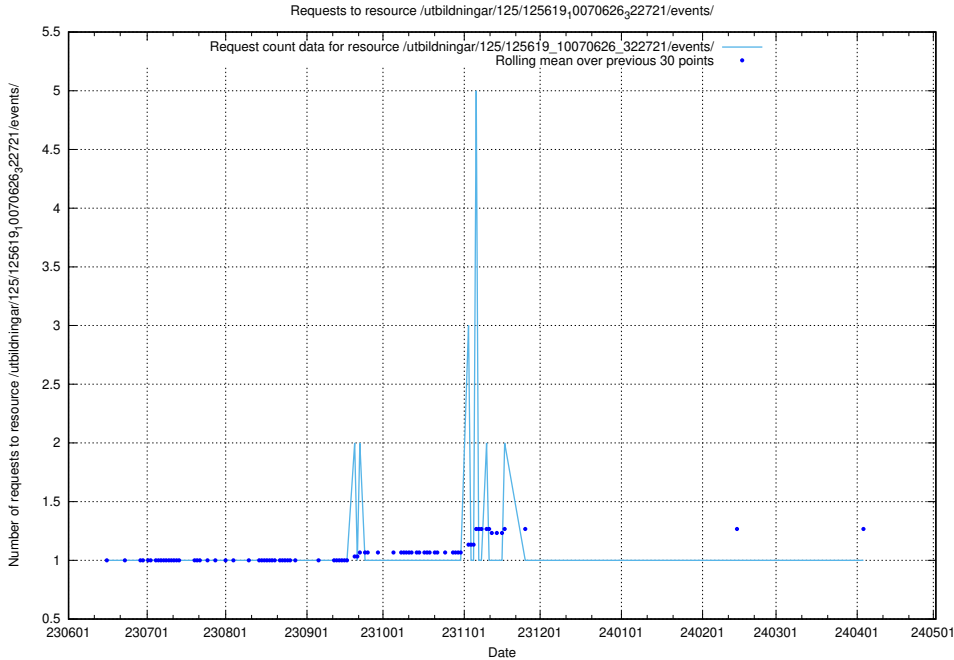

5.5652 Usage of /utbildningar/125/125619_10070626_322721/events/

Here, we count the number of requests to resource /utbildningar/125/125619_10070626_322721/events/