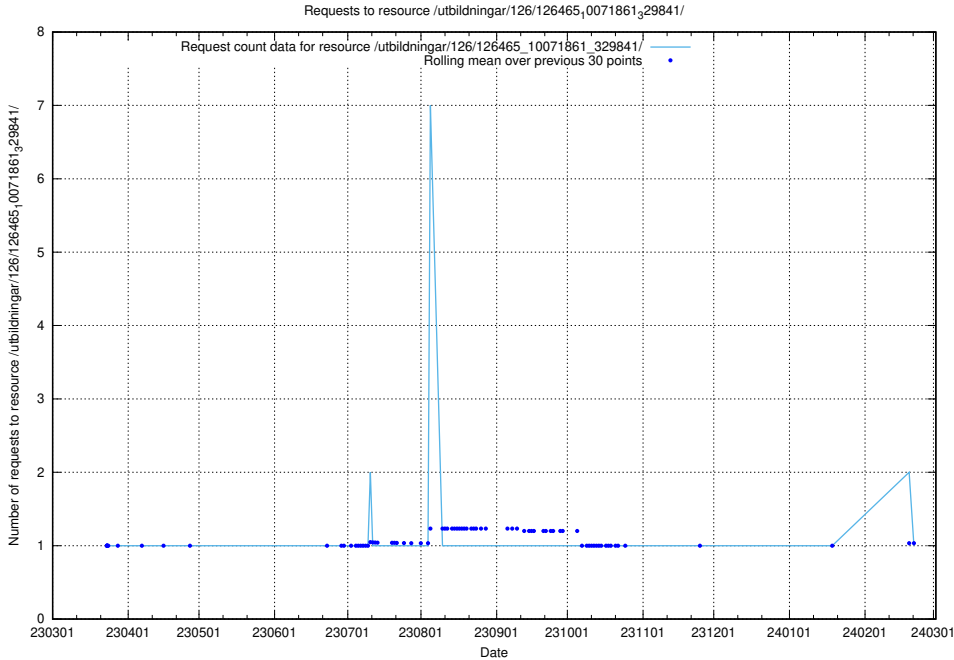

5.6194 Usage of /utbildningar/126/126465_10071861_329841/

Here, we count the number of requests to resource /utbildningar/126/126465_10071861_329841/.