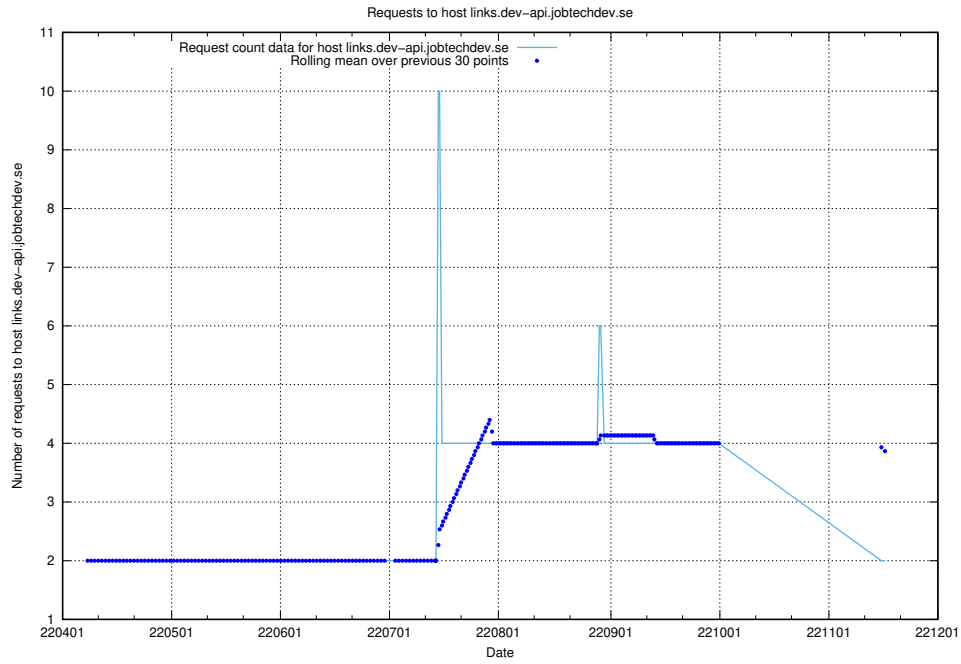

7.468 Usage of links.dev-api.jobtechdev.se

Here, we count the number of requests to host links.dev-api.jobtechdev.se.