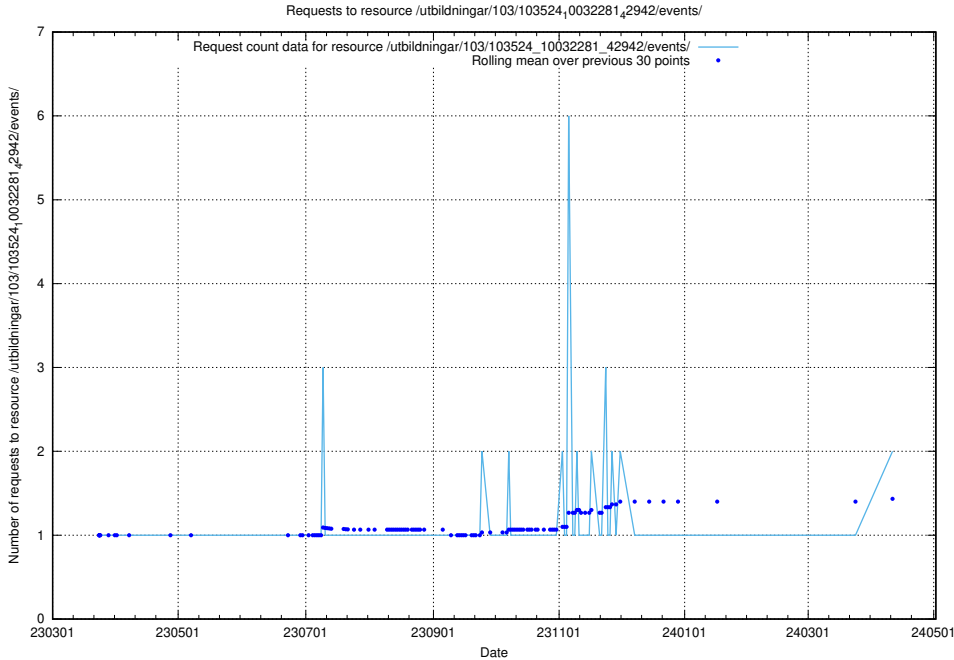

5.856 Usage of /utbildningar/103/103524_10032281_42942/events/

Here, we count the number of requests to resource /utbildningar/103/103524_10032281_42942/events/.