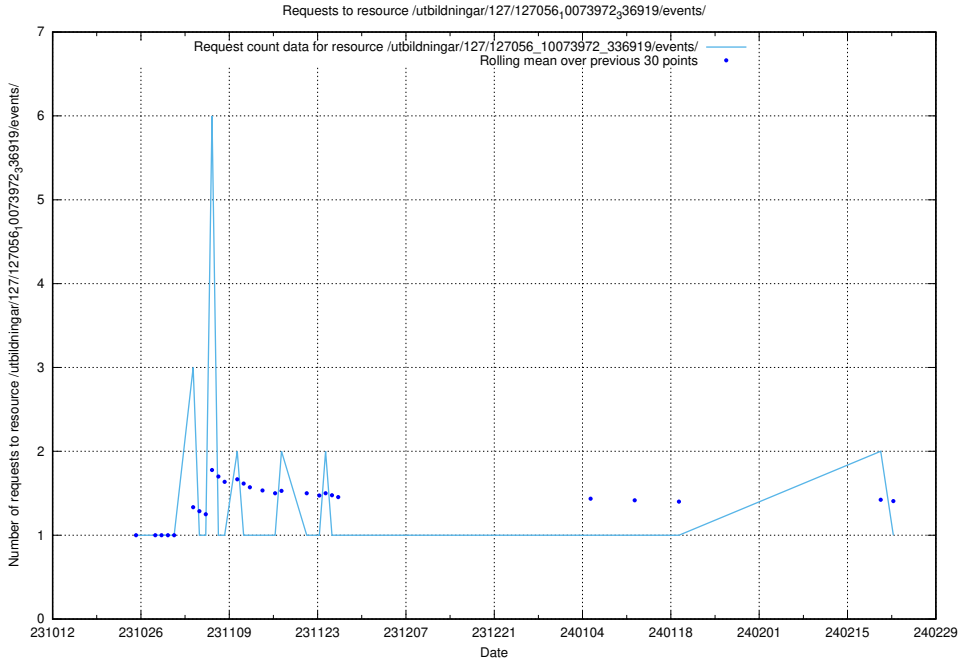

5.4011 Usage of /utbildningar/127/127056_10073972_336919/events/

Here, we count the number of requests to resource /utbildningar/127/127056_10073972_336919/events/