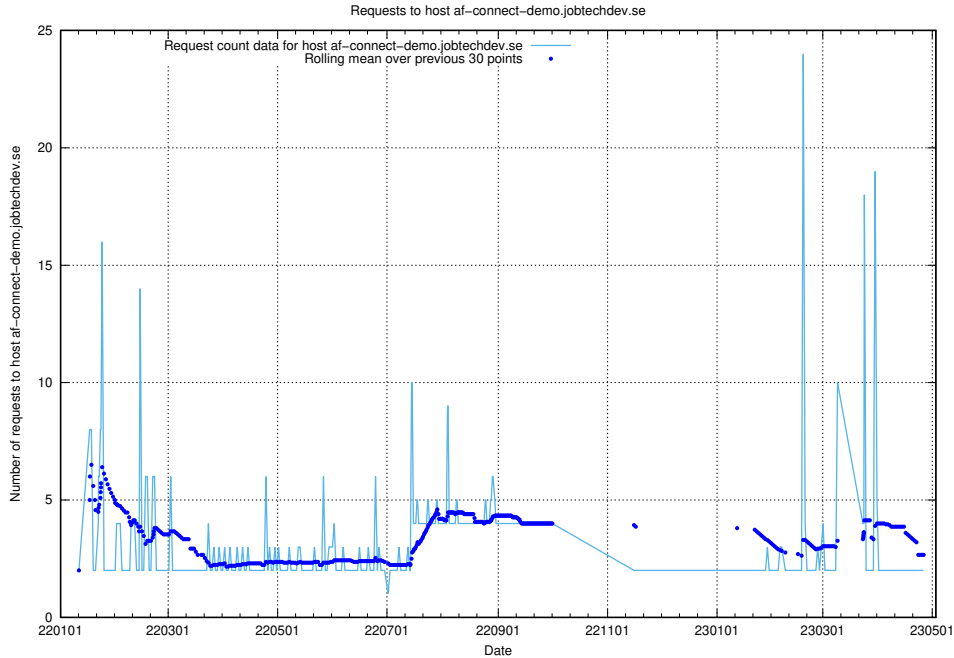

7.276 Usage of af-connect-demo.jobtechdev.se

Here, we count the number of requests to host af-connect-demo.jobtechdev.se.