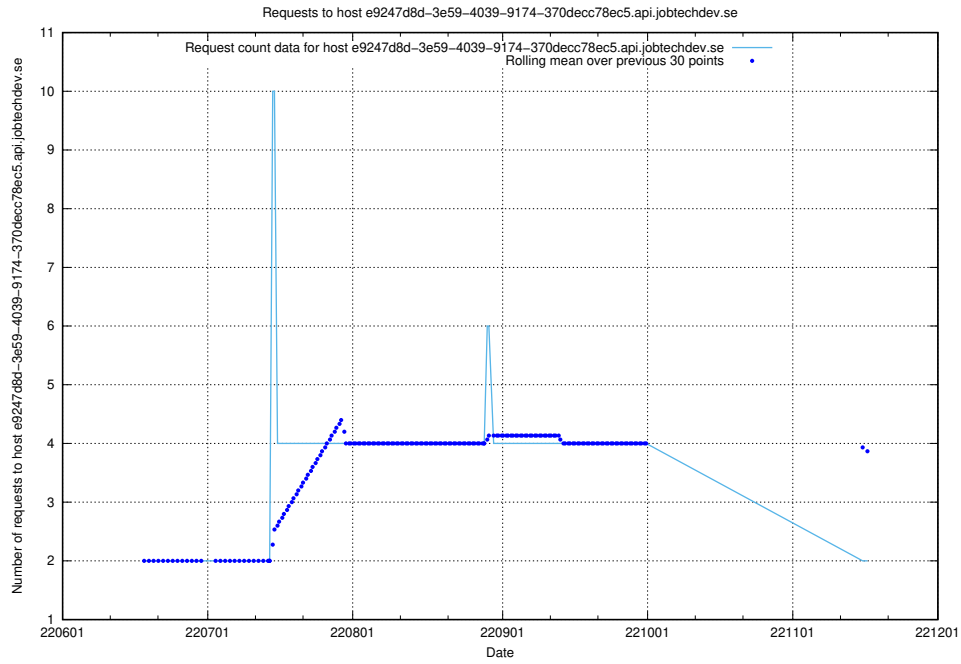

### 7.397 Usage of e9247d8d-3e59-4039-9174-370decc78ec5.api.jobtechdev.se

Here, we count the number of requests to host e9247d8d-3e59-4039-9174-370decc78ec5.api.jobtechdev.se.