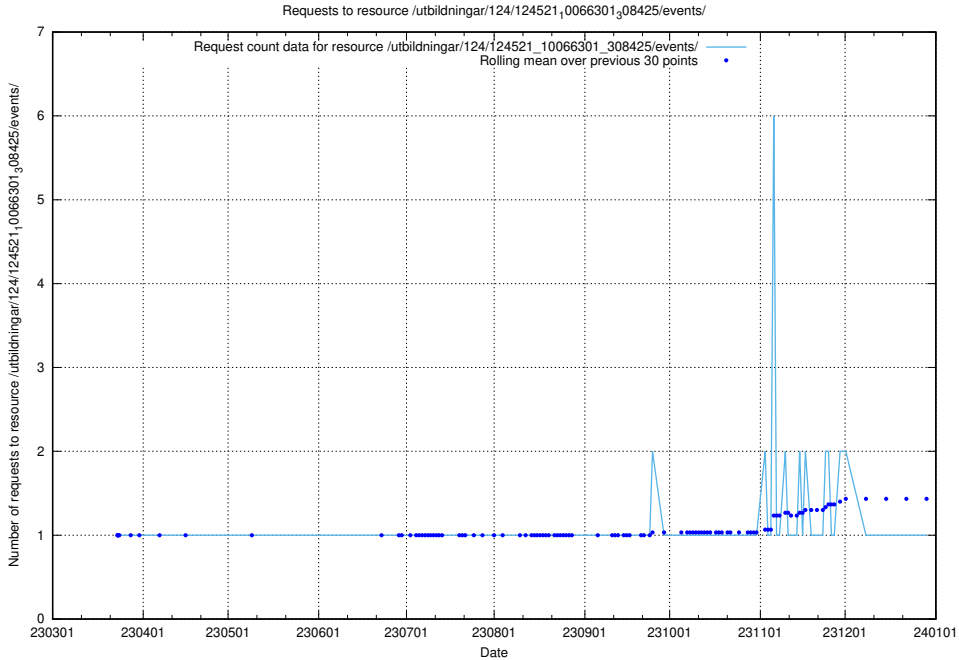

### 5.1253 Usage of /utbildningar/124/124521\_10066301\_308425/events/

Here, we count the number of requests to resource /utbildningar/124/124521\_10066301\_308425/events/