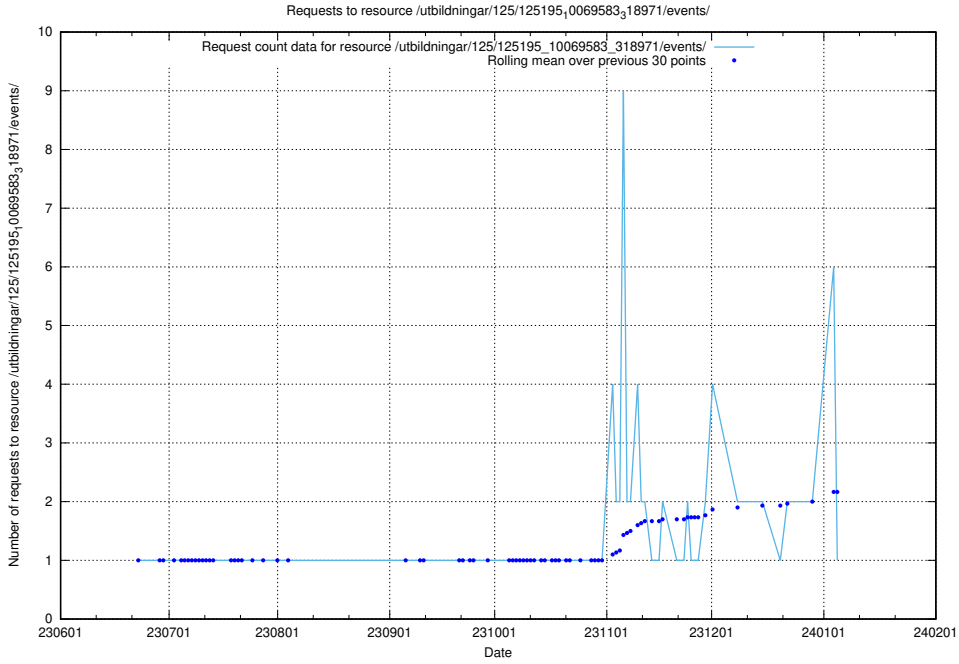

### 5.5509 Usage of /utbildningar/125/125195\_10069583\_318971/events/

Here, we count the number of requests to resource /utbildningar/125/125195\_10069583\_318971/events/