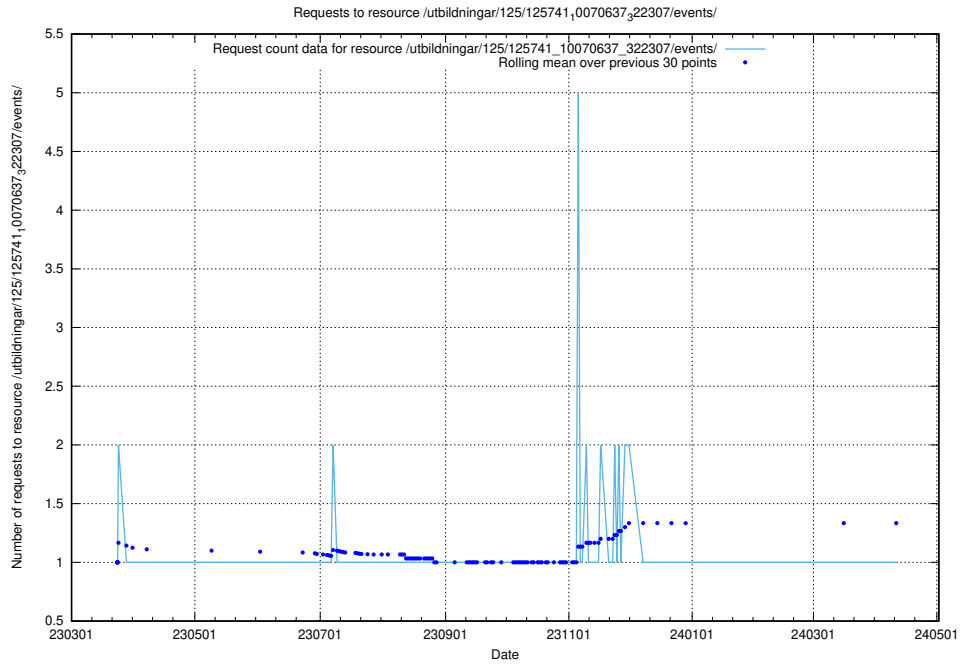

5.1004 Usage of /utbildningar/125/125741_10070637_322307/events/

Here, we count the number of requests to resource /utbildningar/125/125741_10070637_322307/events/