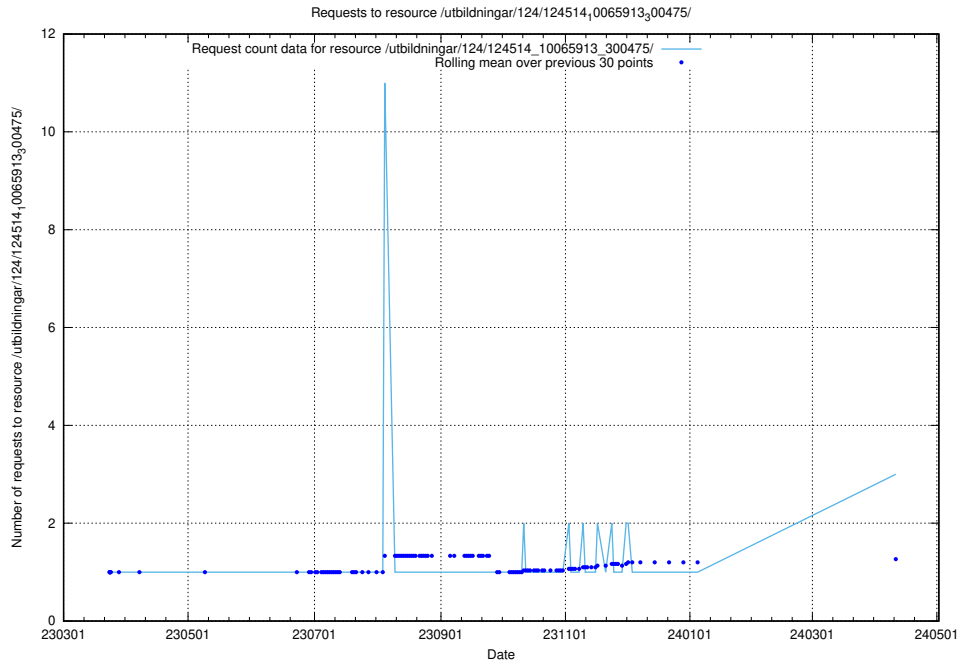

5.335 Usage of /utbildningar/124/124514_10065913_300475/

Here, we count the number of requests to resource /utbildningar/124/124514_10065913_300475/.