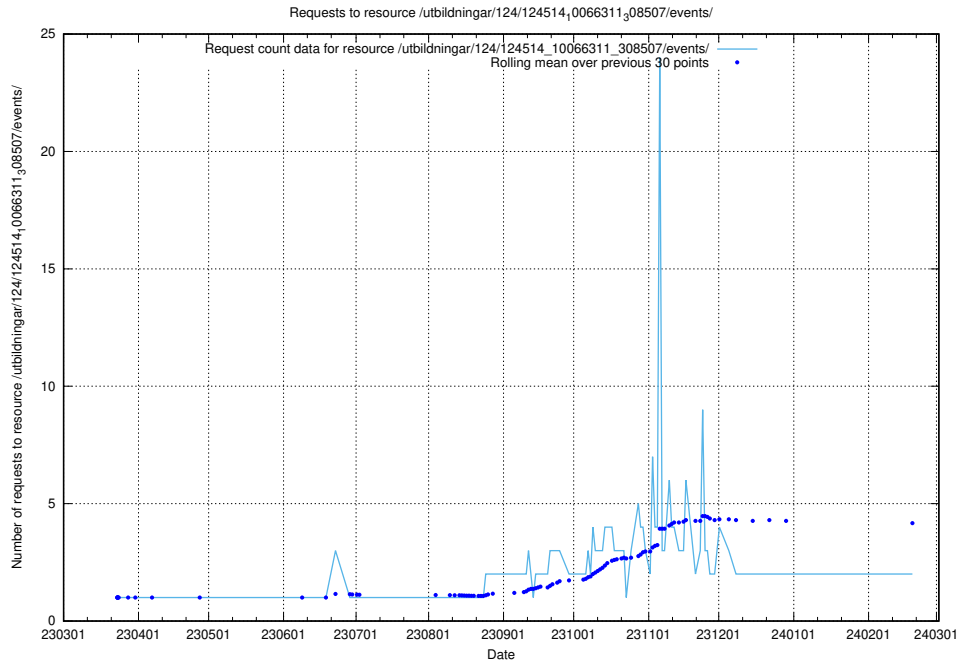

5.560 Usage of /utbildningar/124/124514_10066311_308507/events/

Here, we count the number of requests to resource /utbildningar/124/124514_10066311_308507/events/