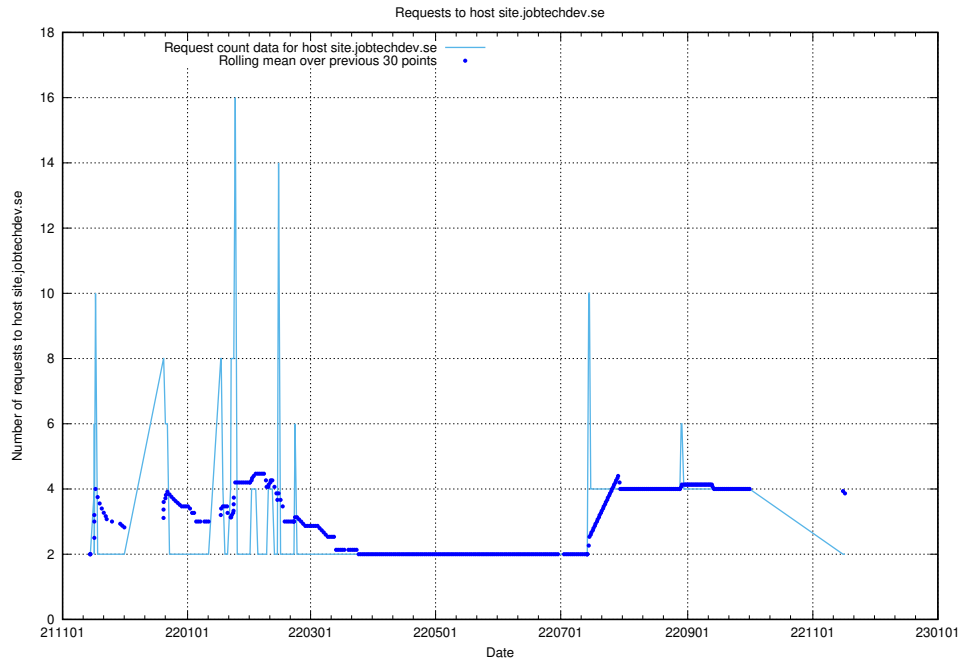

7.559 Usage of site.jobtechdev.se

Here, we count the number of requests to host site.jobtechdev.se.