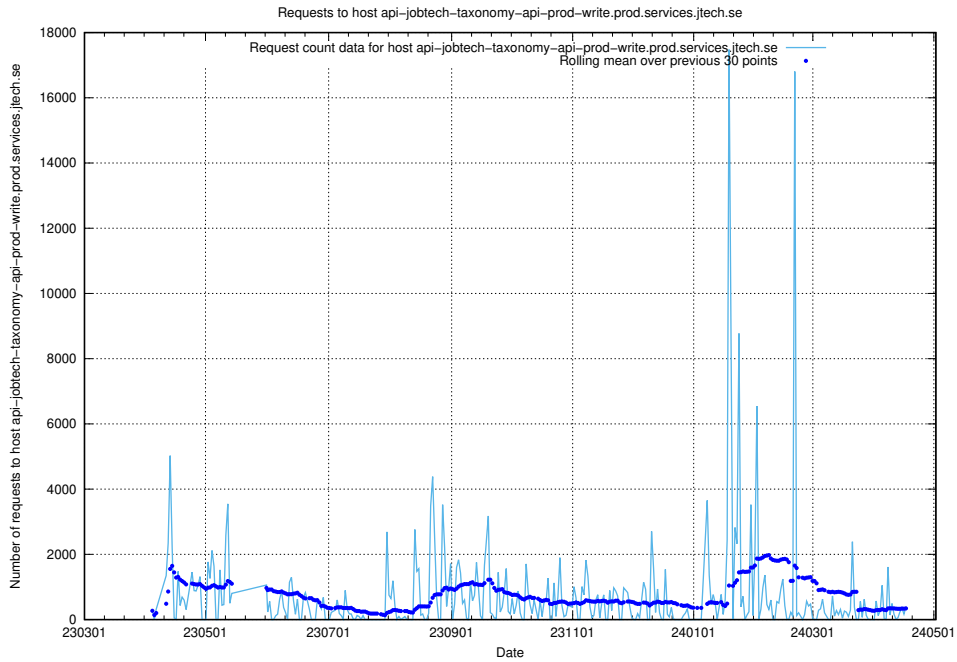

## 7.24 Usage of openshift-gitops-server-openshift-gitops.prod.services.jtech.se

Here, we count the number of requests to host openshift-gitops-server-openshift-gitops.prod.services.jtech.se.