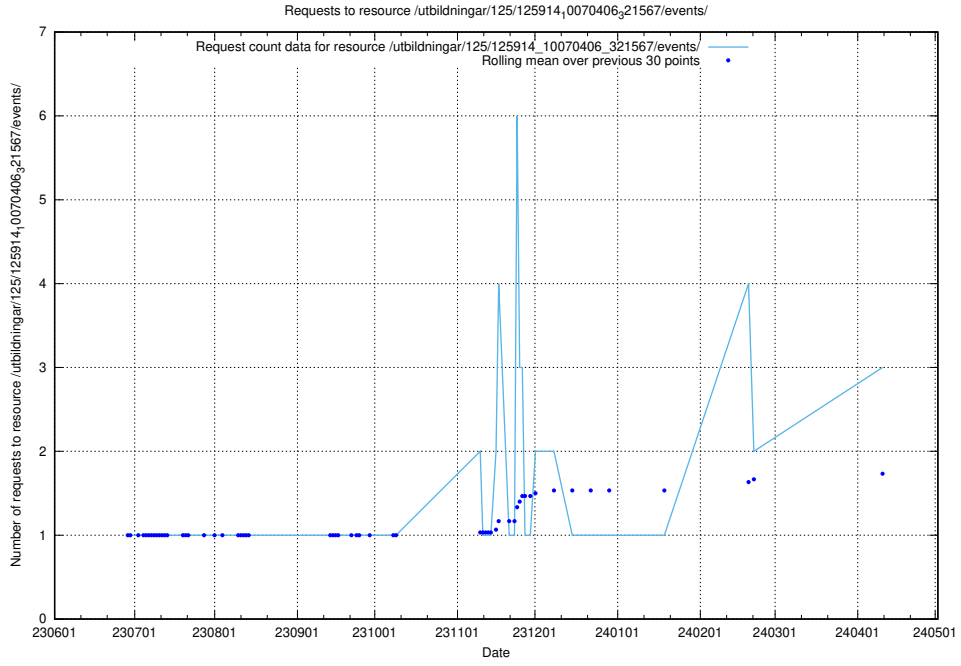

5.432 Usage of /utbildningar/125/125914_10070406_321567/events/

Here, we count the number of requests to resource /utbildningar/125/125914_10070406_321567/events/