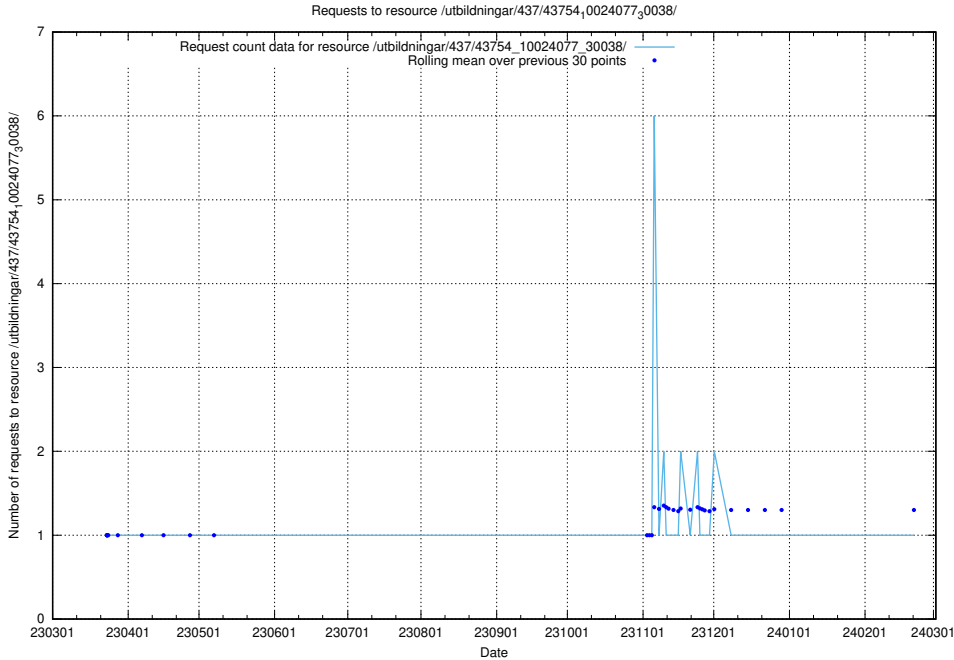

5.6151 Usage of /utbildningar/437/43754_10024077_30038/

Here, we count the number of requests to resource /utbildningar/437/43754_10024077_30038/.