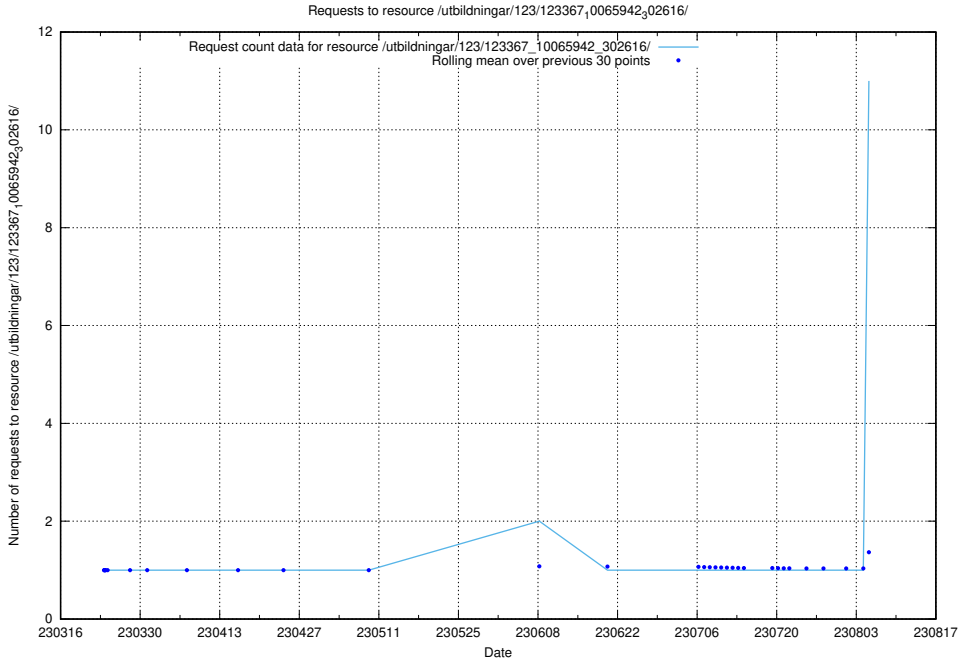

5.41 Usage of /utbildningar/123/123367_10065942_302616/

Here, we count the number of requests to resource /utbildningar/123/123367_10065942_302616/.