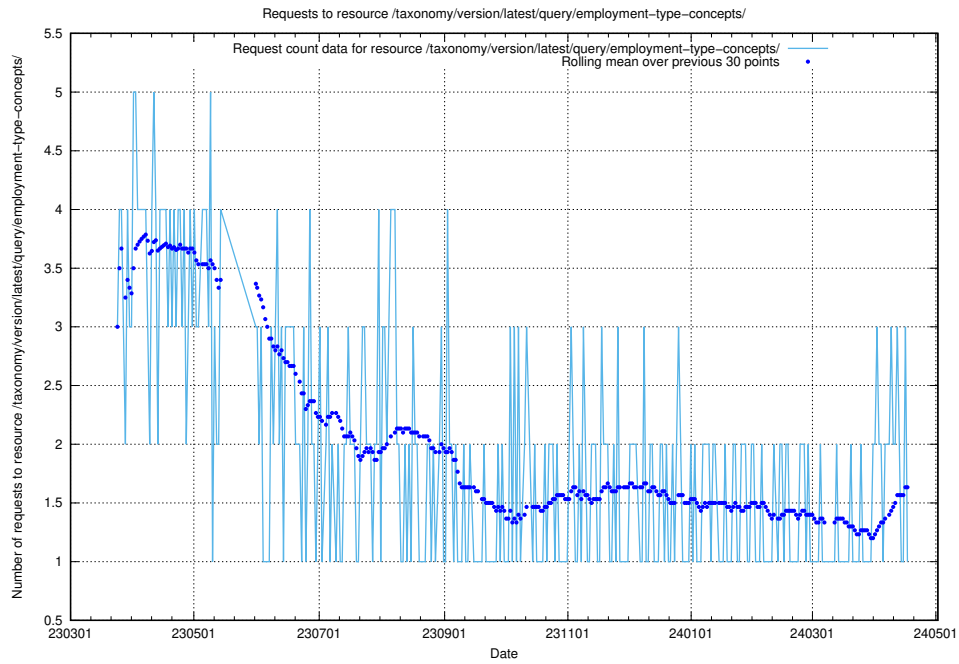

5.5891 Usage of /taxonomy/version/latest/query/employment-type-concepts/

Here, we count the number of requests to resource /taxonomy/version/latest/query/employment-type-concepts/.