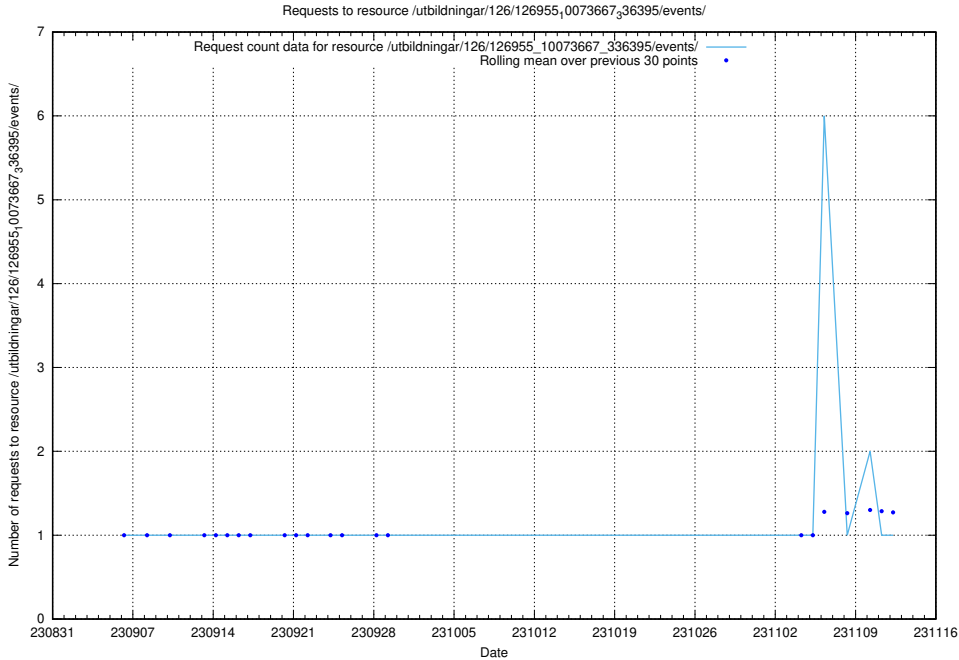

### 5.4447 Usage of /utbildningar/126/126955\_10073667\_336395/events/

Here, we count the number of requests to resource /utbildningar/126/126955\_10073667\_336395/events/