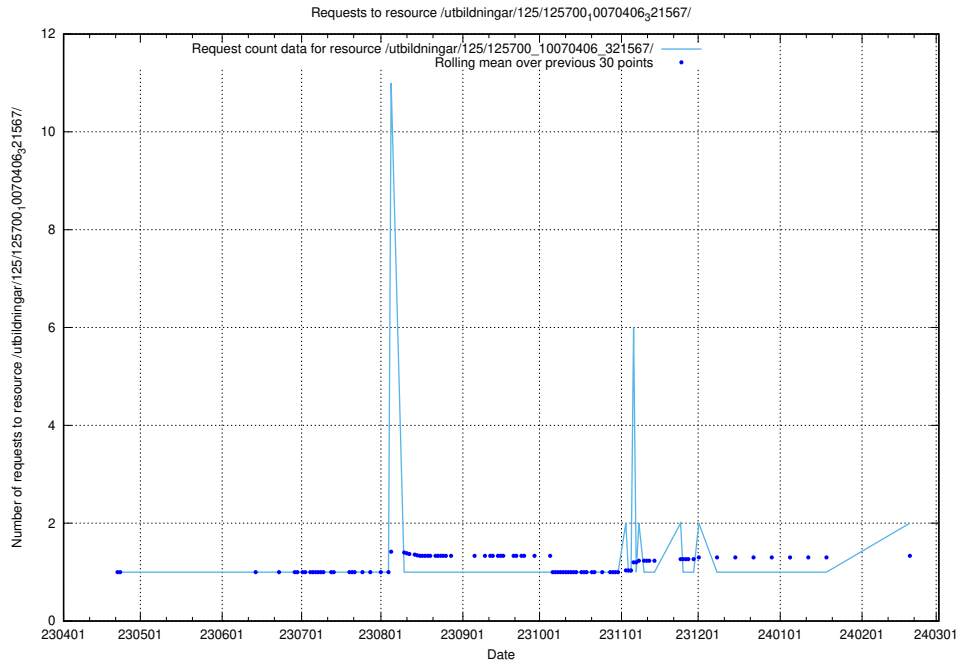

5.933 Usage of /utbildningar/125/125700_10070406_321567/

Here, we count the number of requests to resource /utbildningar/125/125700_10070406_321567/.