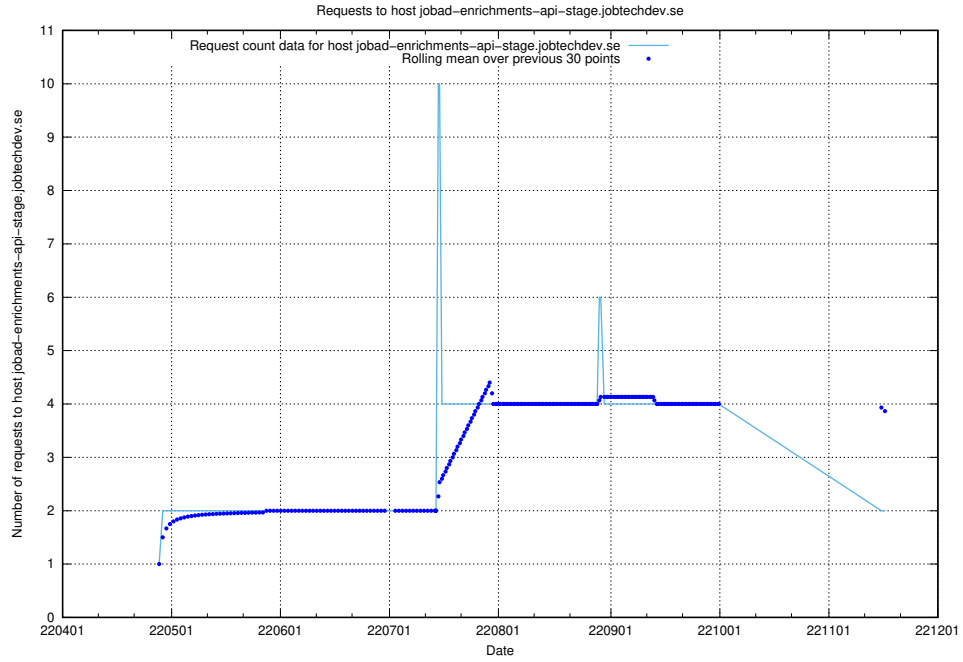

7.443 Usage of `jobad-enrichments-api-stage.jobtechdev.se`

Here, we count the number of requests to host `jobad-enrichments-api-stage.jobtechdev.se`.