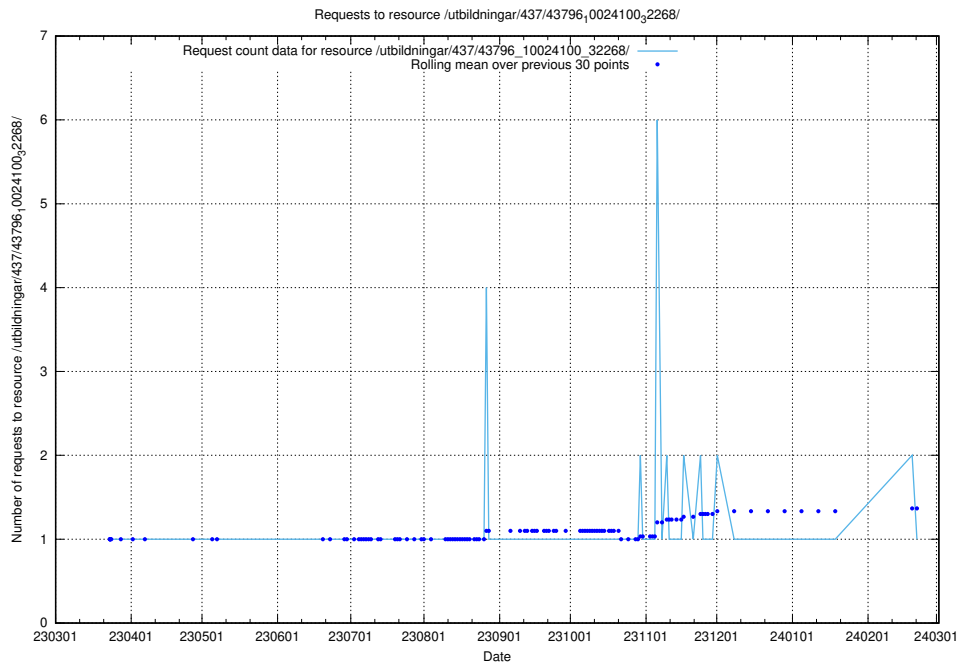

5.6128 Usage of /utbildningar/437/43796_10024100_32268/

Here, we count the number of requests to resource /utbildningar/437/43796_10024100_32268/.