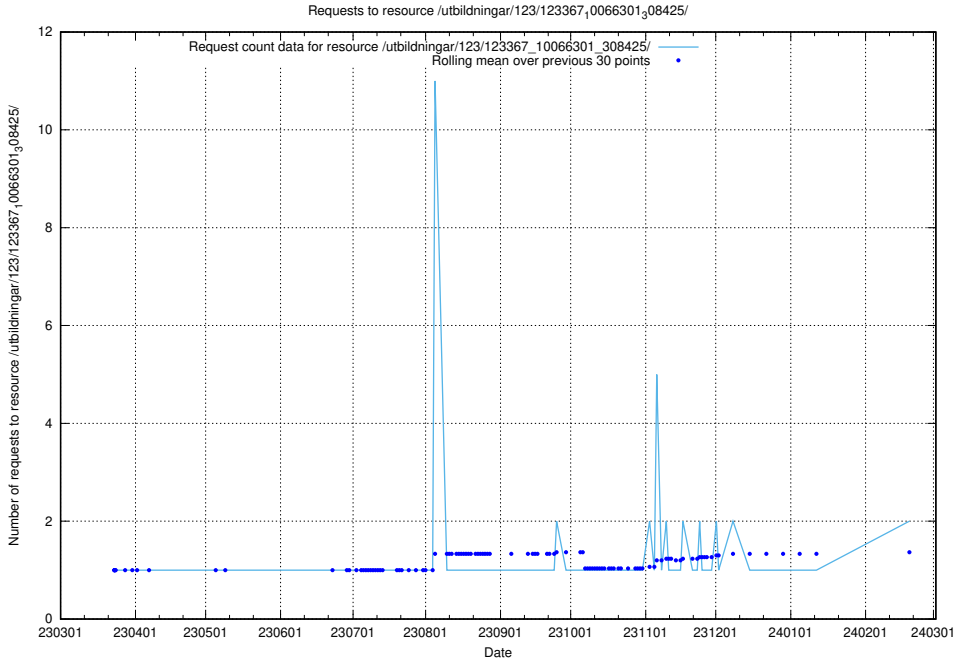

5.777 Usage of /utbildningar/123/123367_10066301_308425/

Here, we count the number of requests to resource /utbildningar/123/123367_10066301_308425/.