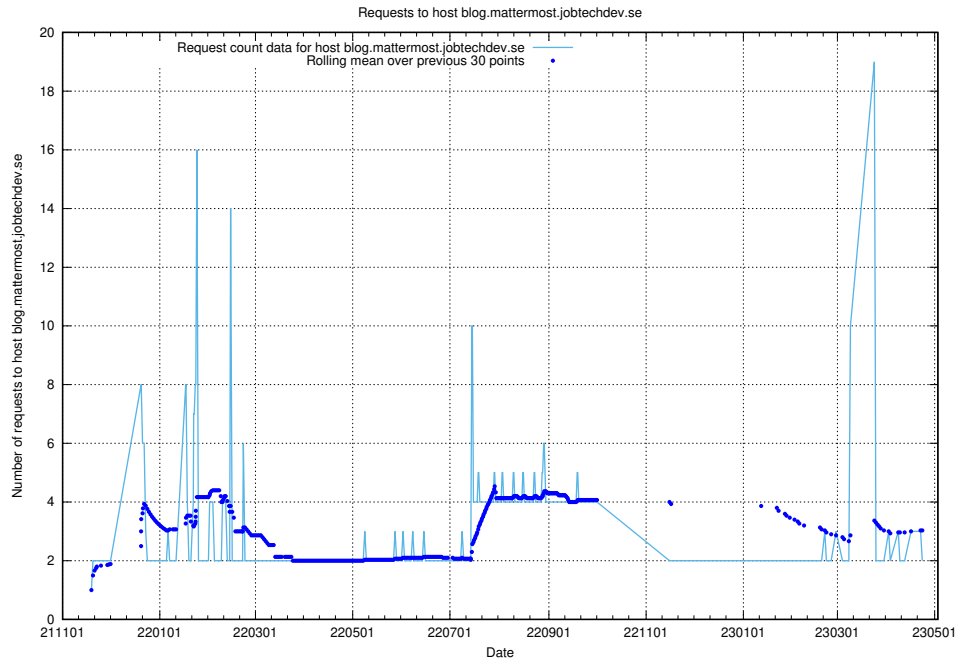

7.471 Usage of `blog.mattermost.jobtechdev.se`

Here, we count the number of requests to host `blog.mattermost.jobtechdev.se`.