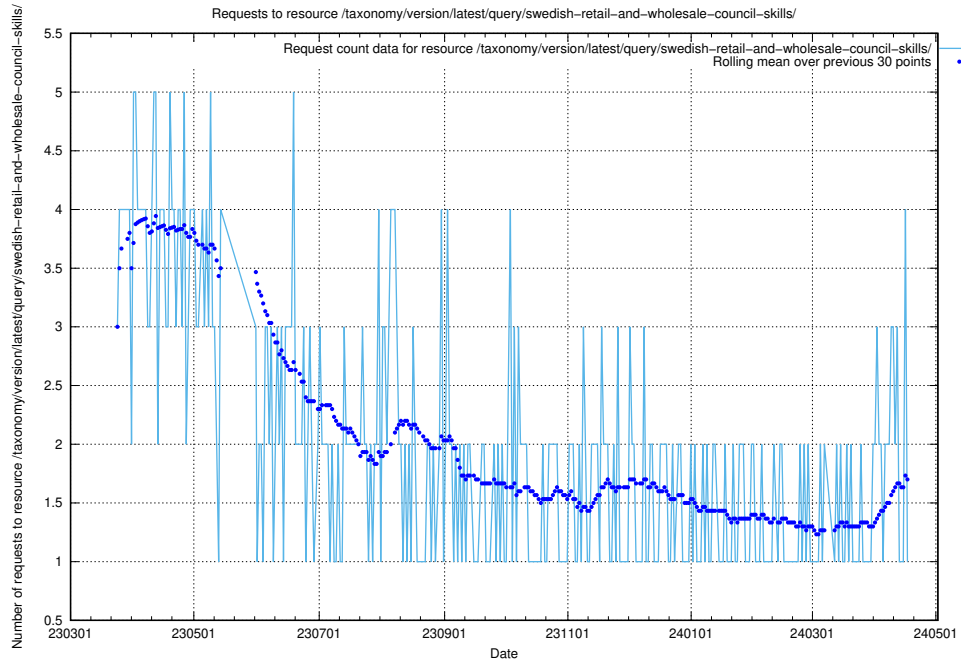

### 5.5863 Usage of /taxonomy/version/latest/query/swedish-retail-and-wholesale-council-skills/

Here, we count the number of requests to resource /taxonomy/version/latest/query/swedish-retail-and-wholesale-council-skills/.