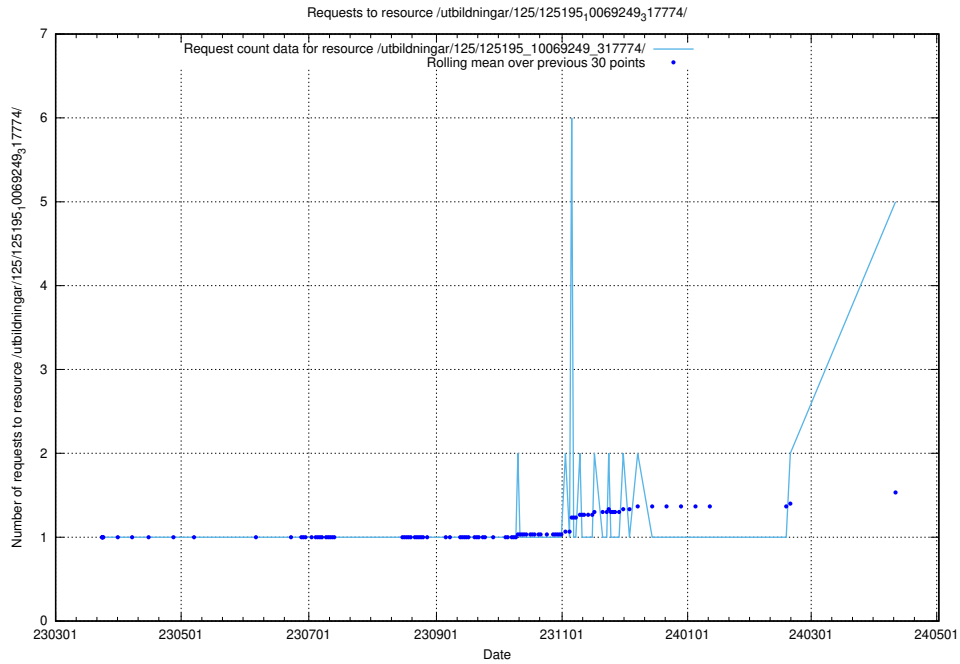

5.149 Usage of /utbildningar/125/125195_10069249_317774/

Here, we count the number of requests to resource /utbildningar/125/125195_10069249_317774/.