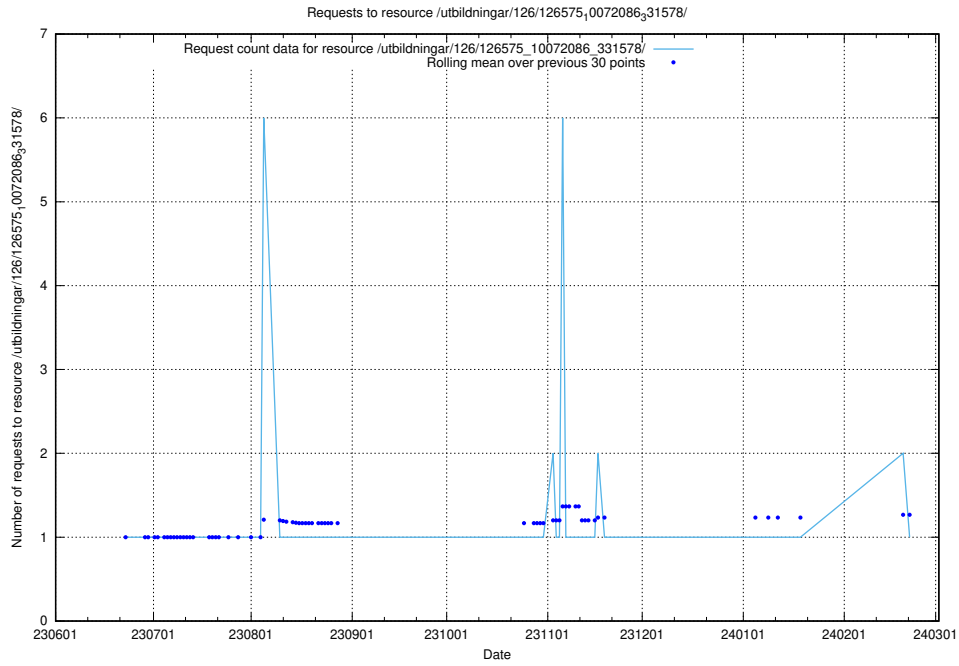

5.5427 Usage of /utbildningar/126/126575_10072086_331578/

Here, we count the number of requests to resource /utbildningar/126/126575_10072086_331578/.