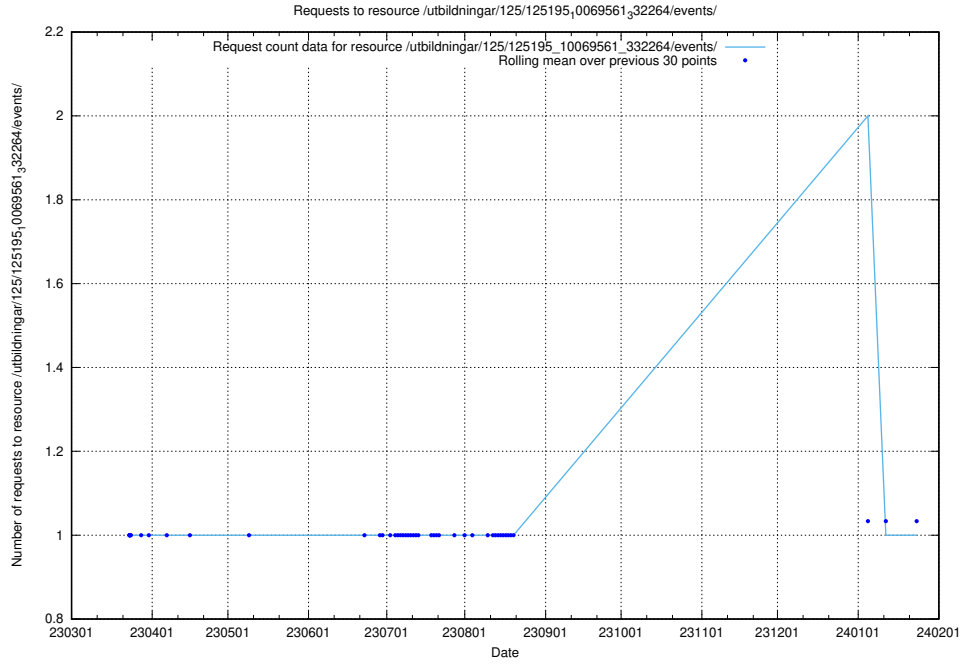

5.1159 Usage of /utbildningar/125/125195_10069561_332264/events/

Here, we count the number of requests to resource /utbildningar/125/125195_10069561_332264/events/