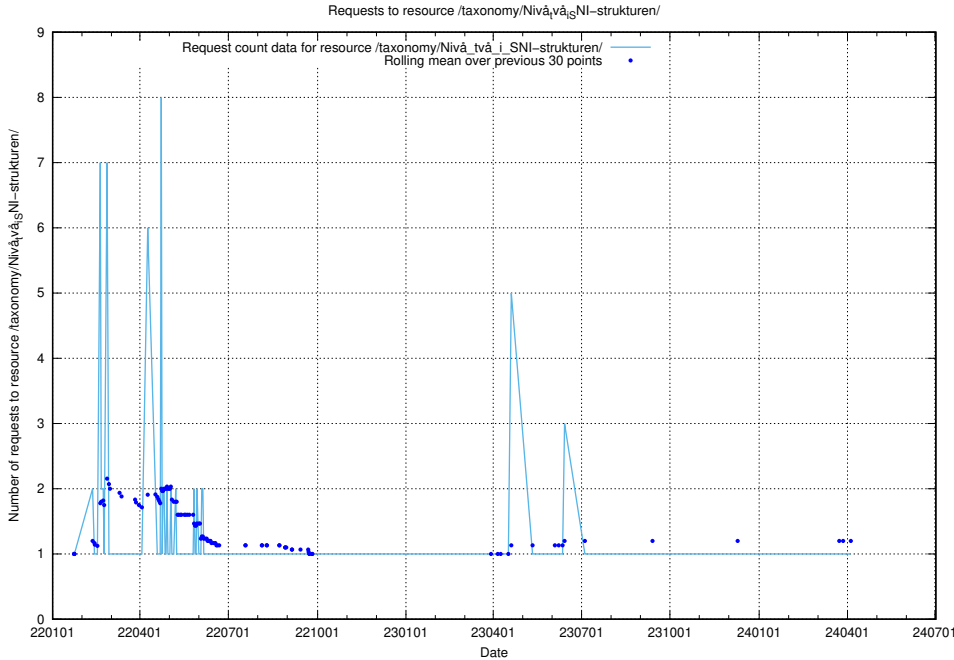

5.4016 Usage of /taxonomy/Nivå_två_i_SNI-strukturen/

Here, we count the number of requests to resource /taxonomy/Nivå_två_i_SNI-strukturen/.