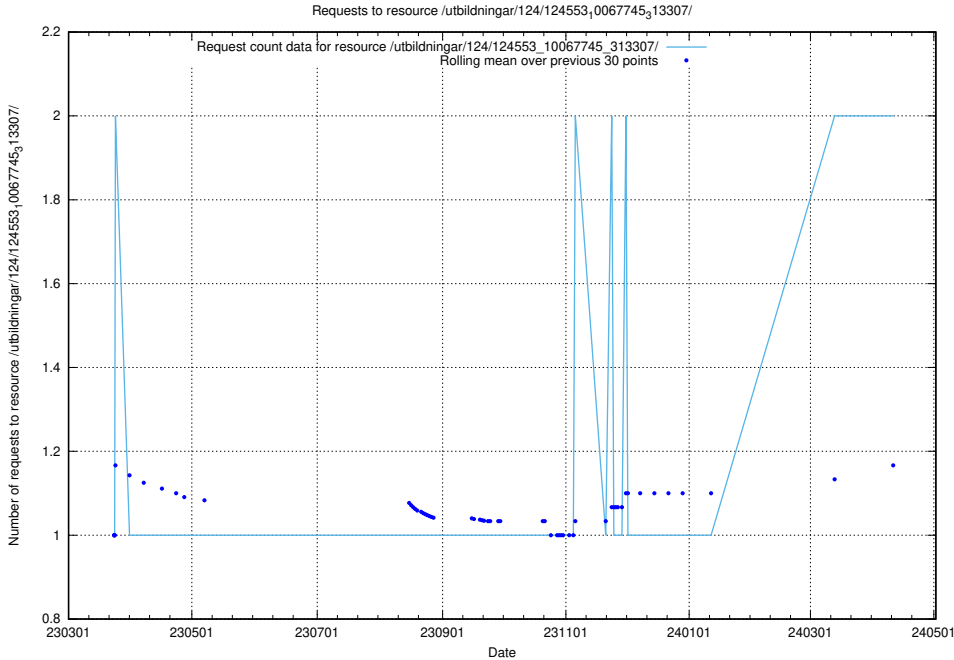

5.540 Usage of /utbildningar/124/124553_10067745_313307/

Here, we count the number of requests to resource /utbildningar/124/124553_10067745_313307/.