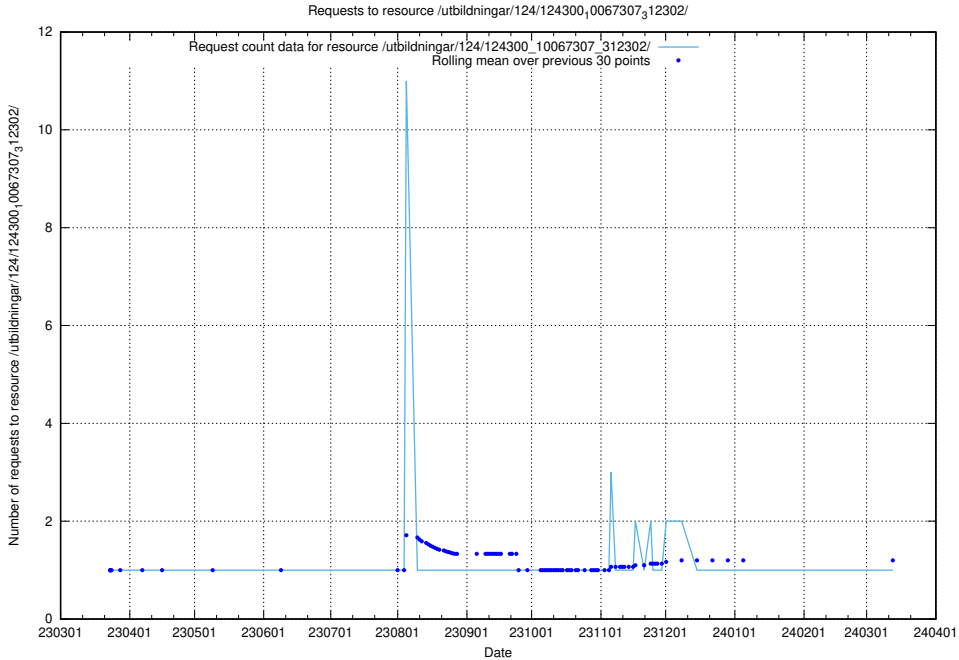

5.3752 Usage of /utbildningar/124/124300_10067307_312302/

Here, we count the number of requests to resource /utbildningar/124/124300_10067307_312302/.