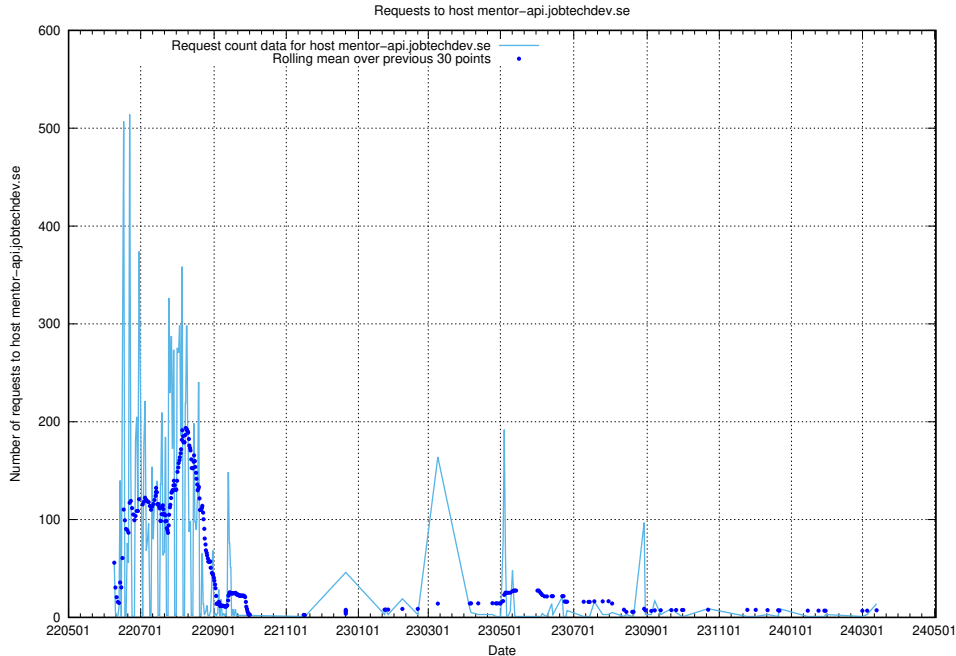

7.42 Usage of mentor-api.jobtechdev.se

Here, we count the number of requests to host mentor-api.jobtechdev.se.