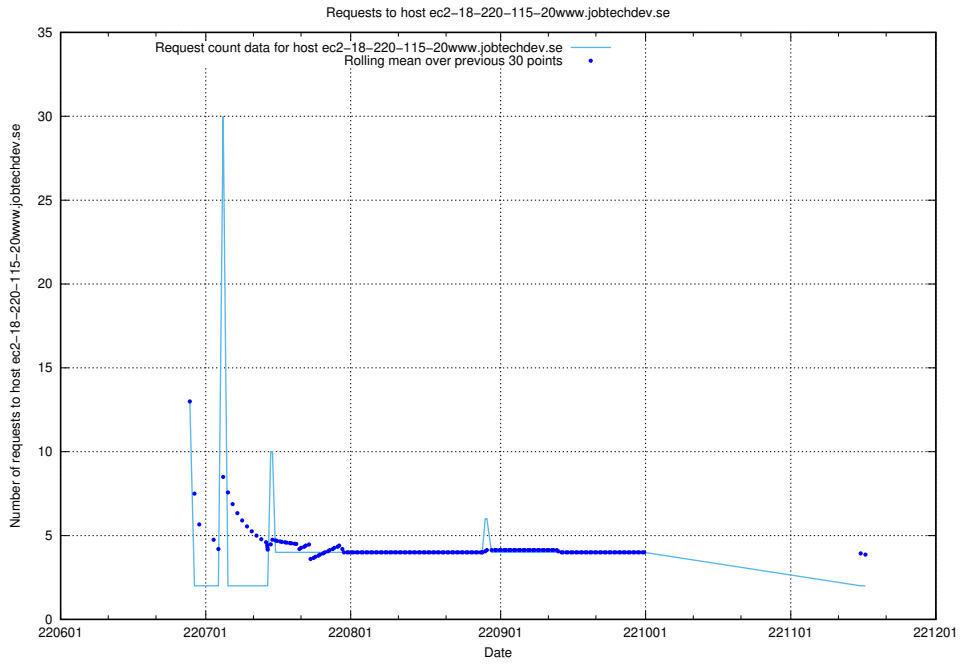

7.394 Usage of ec2-18-220-115-20www.jobtechdev.se

Here, we count the number of requests to host ec2-18-220-115-20www.jobtechdev.se.