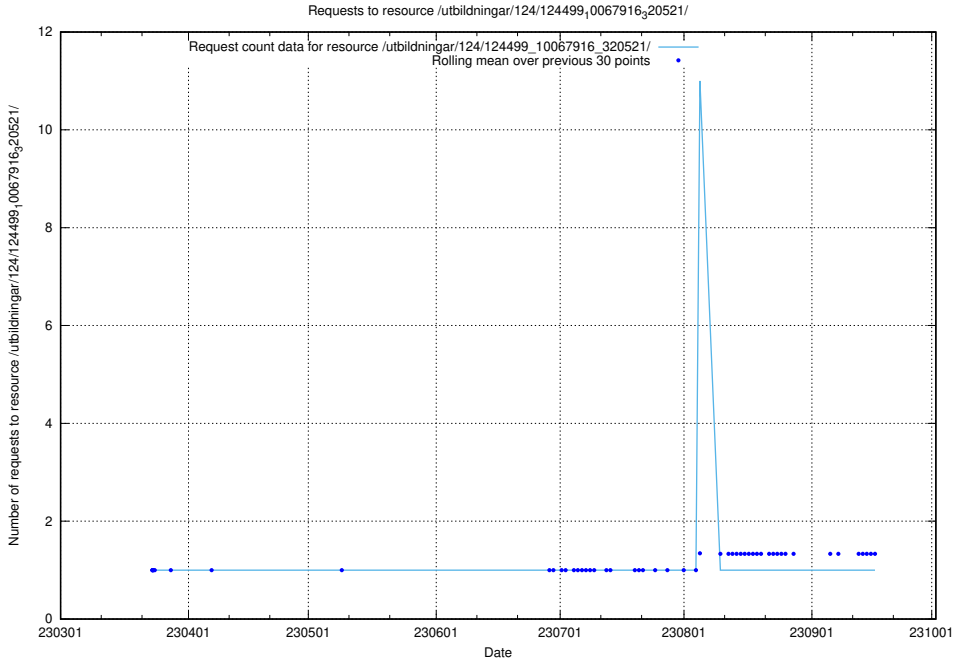

5.2155 Usage of /utbildningar/124/124499_10067916_320521/

Here, we count the number of requests to resource /utbildningar/124/124499_10067916_320521/.