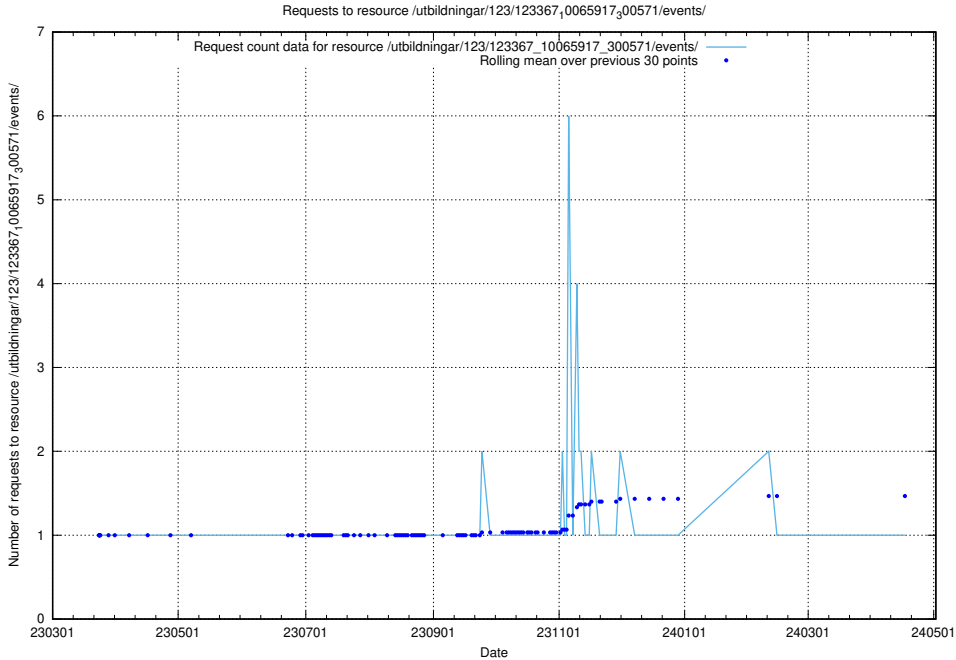

5.4436 Usage of /utbildningar/123/123367_10065917_300571/events/

Here, we count the number of requests to resource /utbildningar/123/123367_10065917_300571/events/