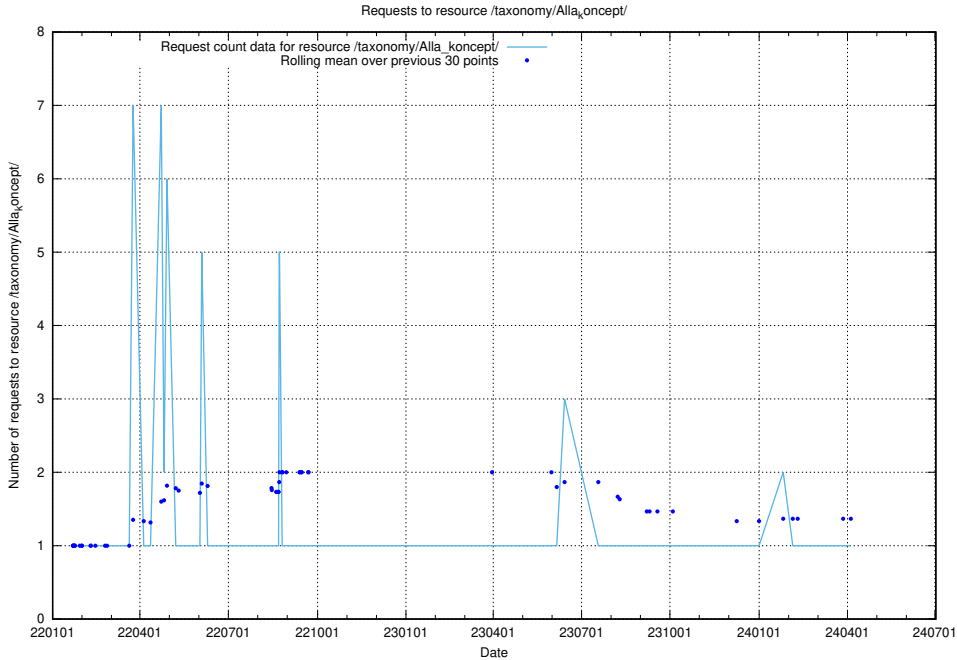

5.5585 Usage of /taxonomy/Alla_koncept/

Here, we count the number of requests to resource /taxonomy/Alla_koncept/.