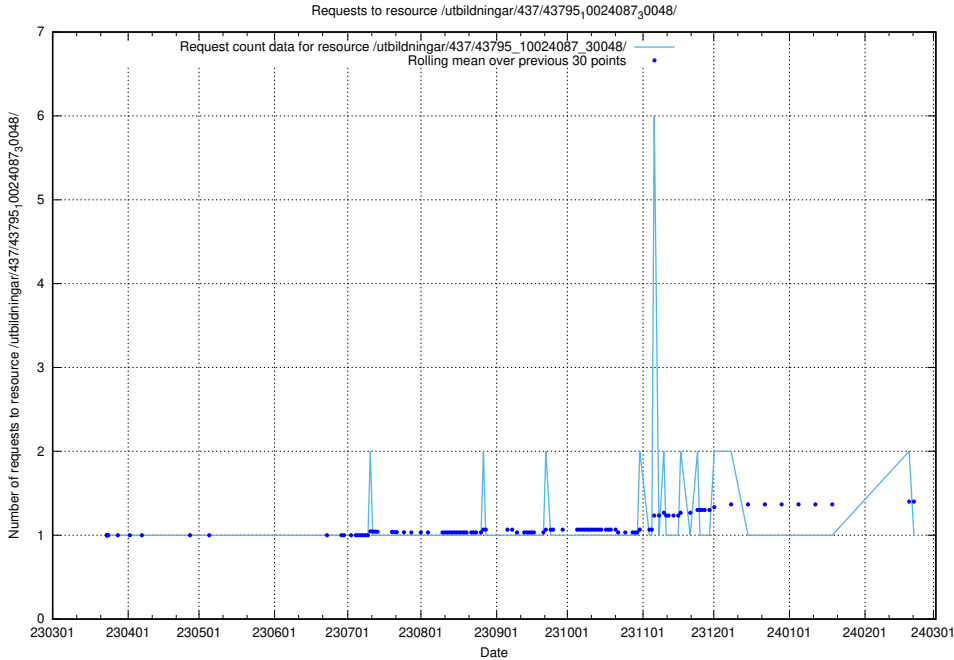

5.6134 Usage of /utbildningar/437/43795_10024087_30048/

Here, we count the number of requests to resource /utbildningar/437/43795_10024087_30048/.