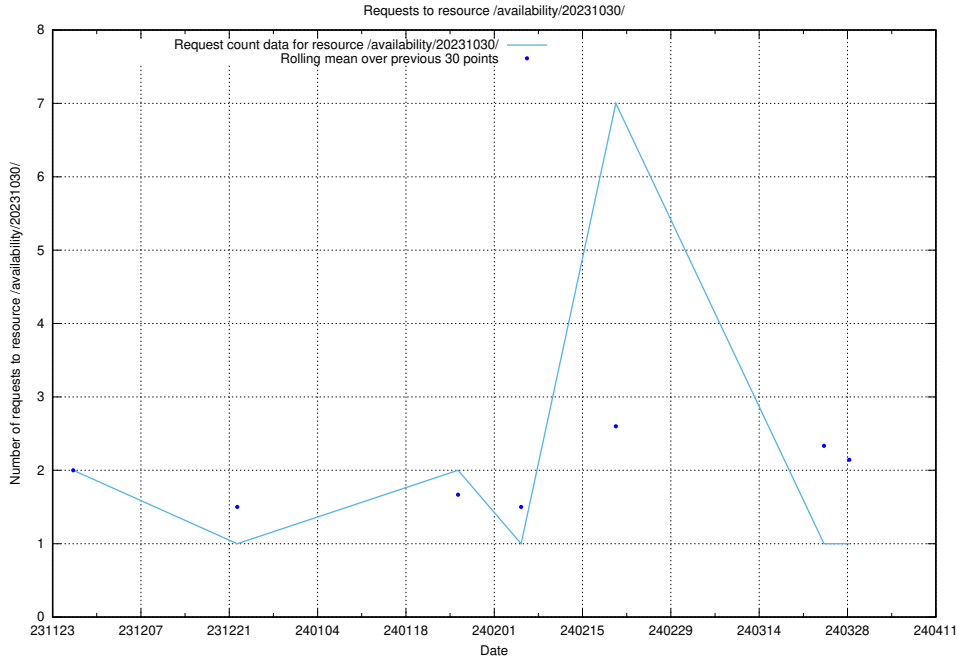

5.3779 Usage of /availability/20231030/

Here, we count the number of requests to resource /availability/20231030/.