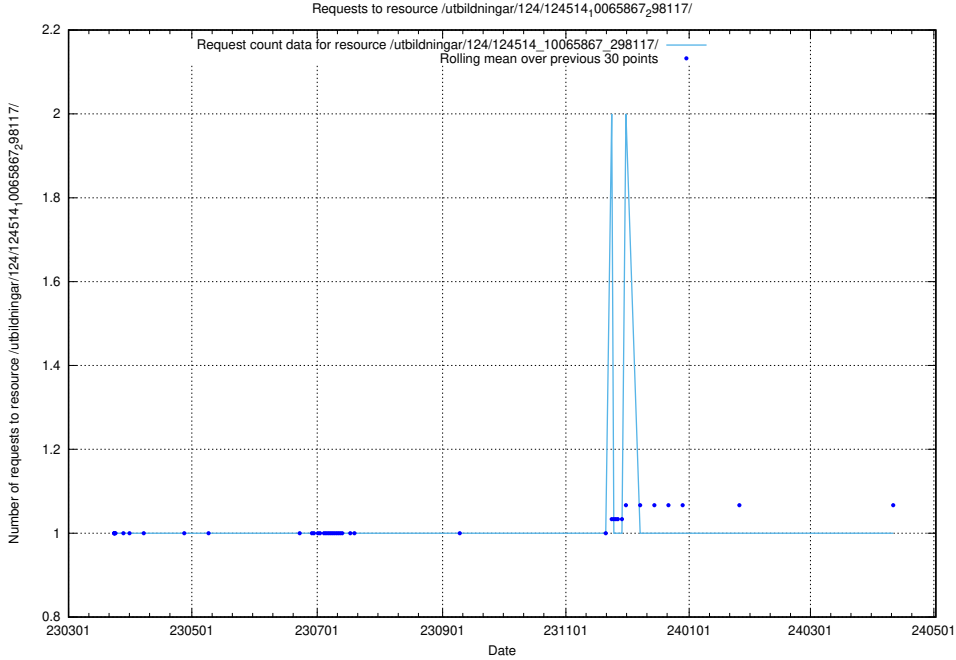

5.1817 Usage of /utbildningar/124/124514_10065867_298117/

Here, we count the number of requests to resource /utbildningar/124/124514_10065867_298117/.