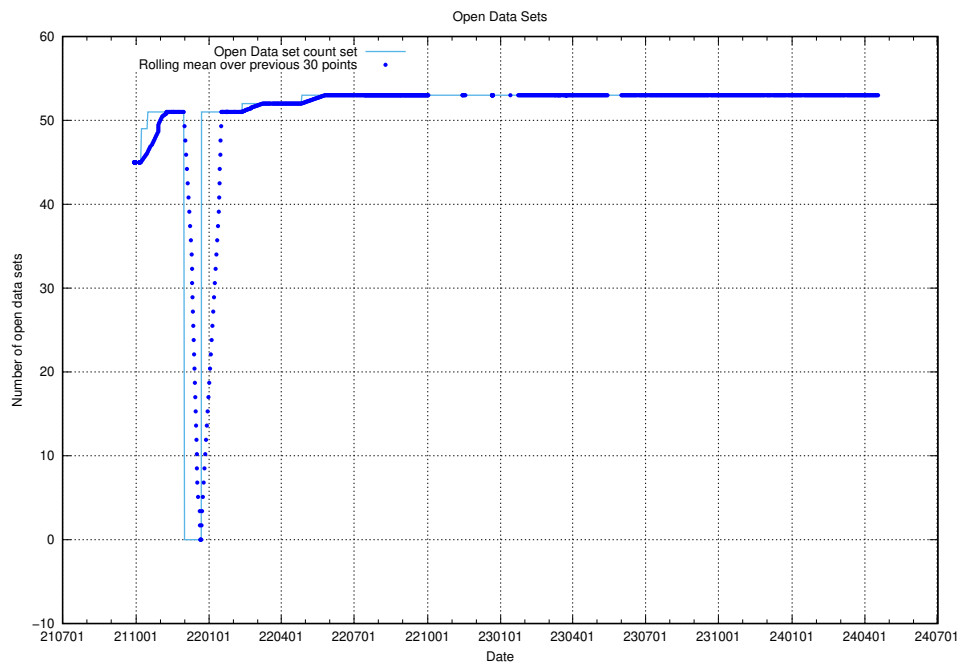

12 Open Data

This section contains statistics about JobTech's published open data in DIGG's [Sweden's data portal](https://www.dataportal.se)¹².

12.1 Number of open data sets

The tables shows the number of open data sets published by JobTech on DIGG's data portal.

¹²<https://www.dataportal.se>