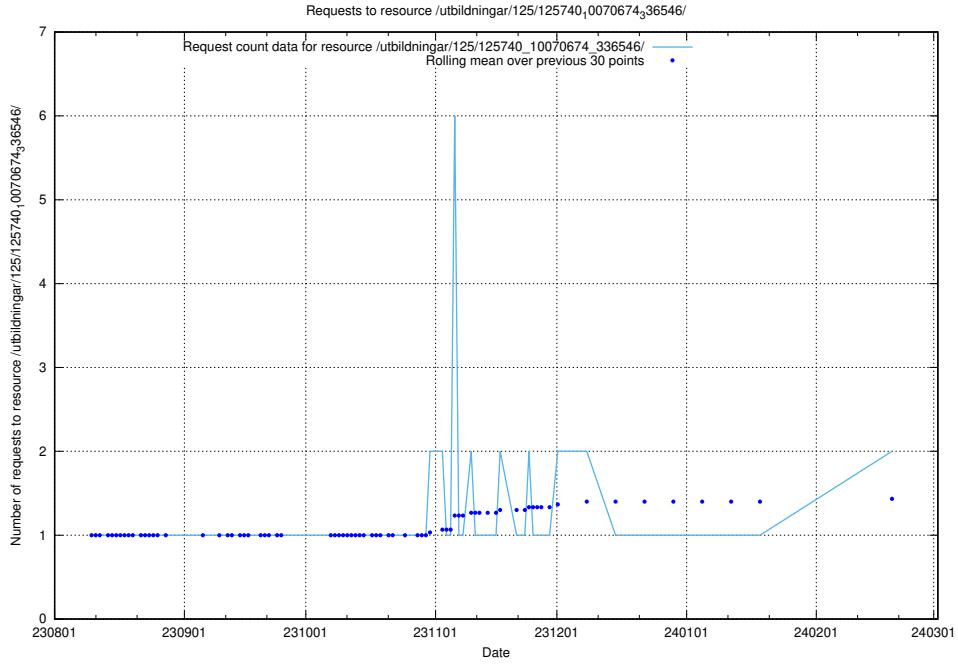

5.803 Usage of /utbildningar/125/125740_10070674_336546/

Here, we count the number of requests to resource /utbildningar/125/125740_10070674_336546/.