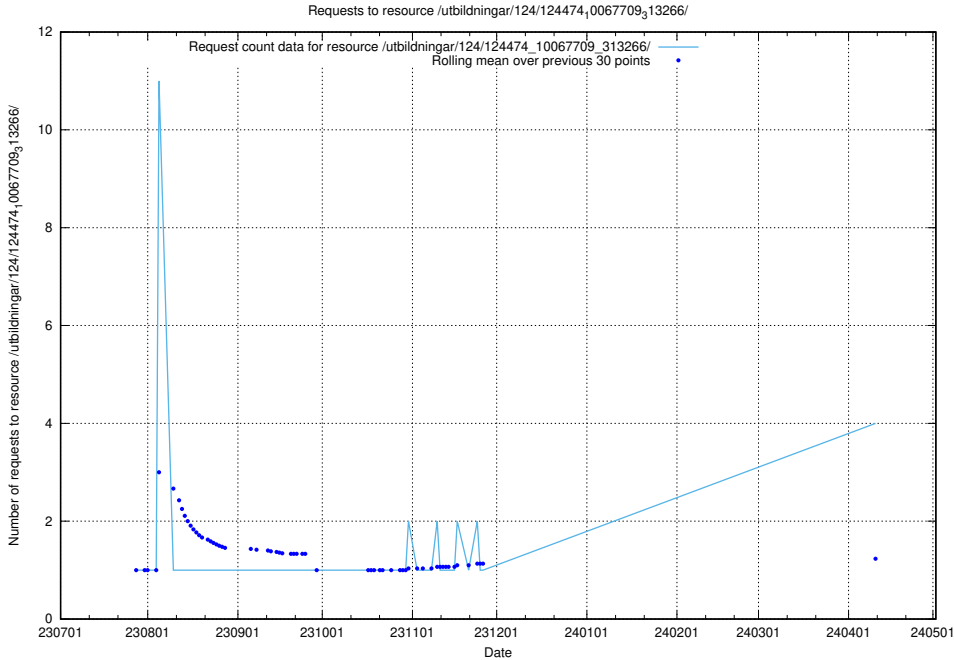

5.263 Usage of /utbildningar/124/124474_10067709_313266/

Here, we count the number of requests to resource /utbildningar/124/124474_10067709_313266/.