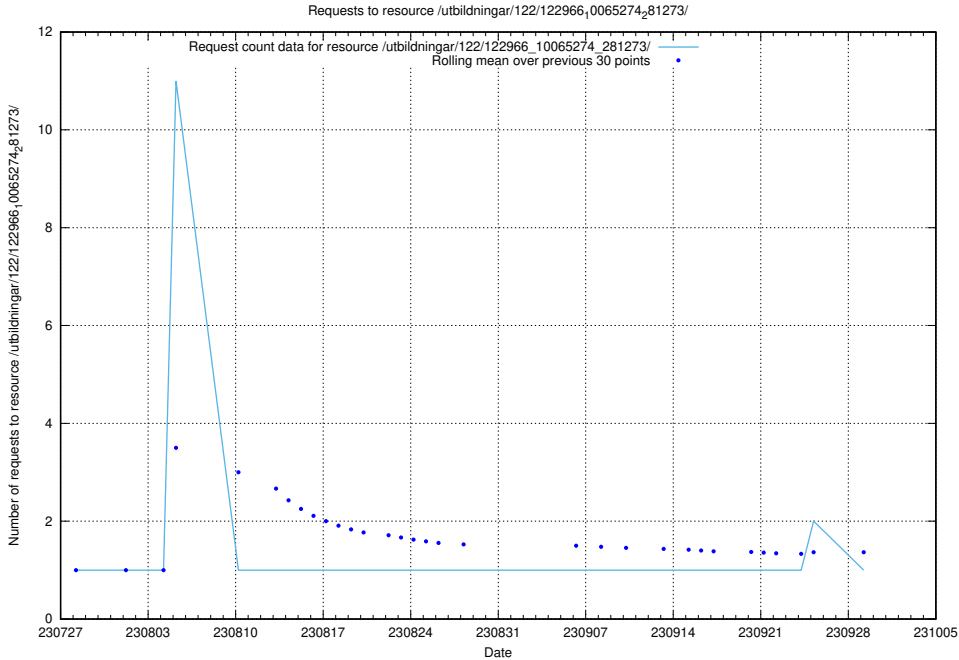

5.4702 Usage of /utbildningar/122/122966_10065274_281273/

Here, we count the number of requests to resource /utbildningar/122/122966_10065274_281273/.