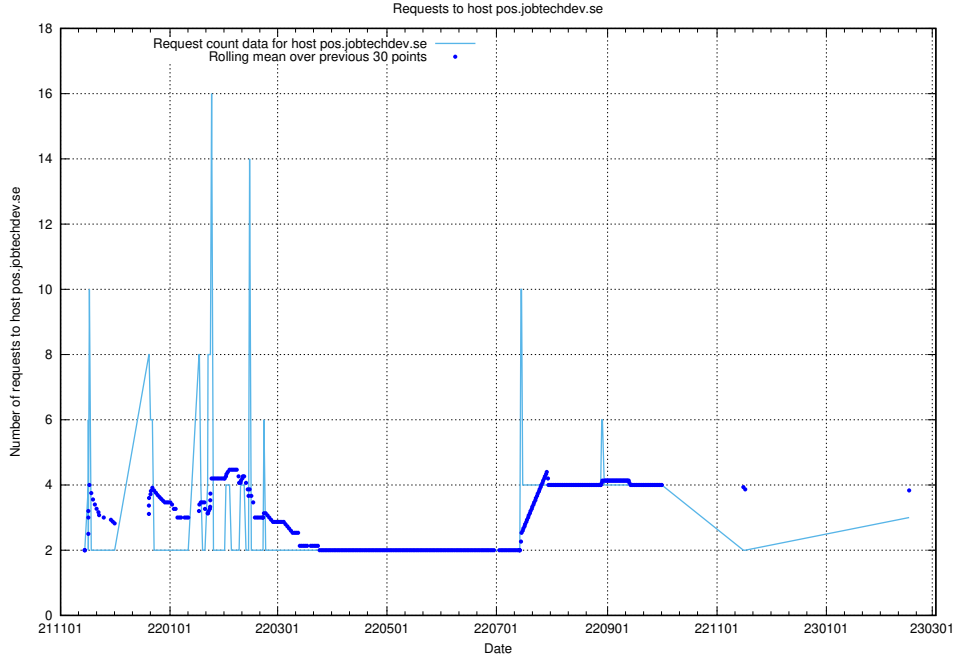

7.231 Usage of pos.jobtechdev.se

Here, we count the number of requests to host pos.jobtechdev.se.