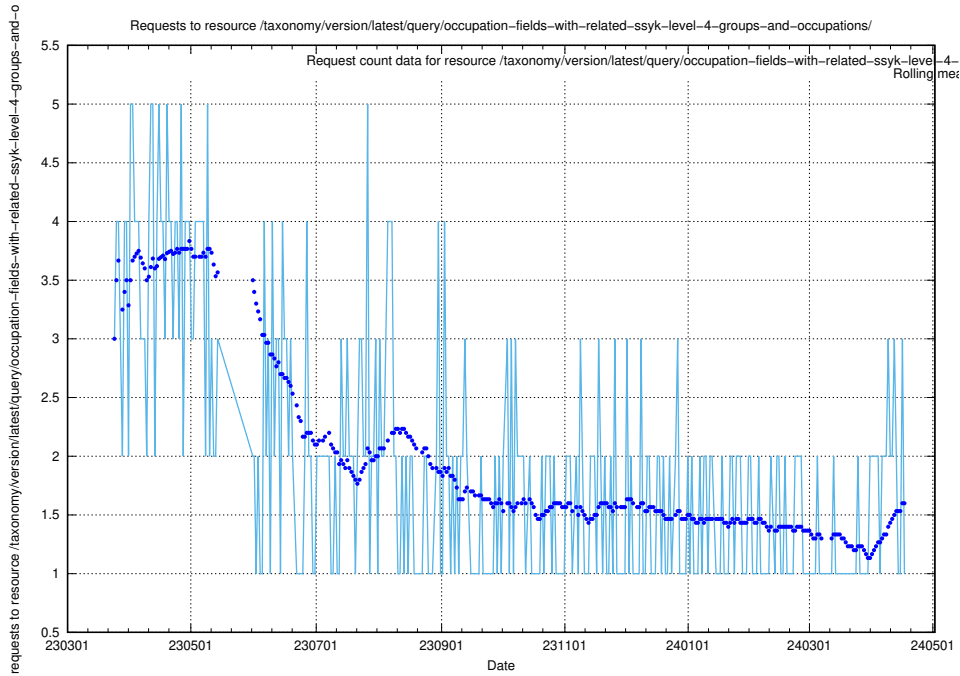

5.5888 Usage of /taxonomy/version/latest/query/occupation-fields-with-related-ssyk-level-4-groups-and-occupations/

Here, we count the number of requests to resource /taxonomy/version/latest/query/occupation-fields-with-related-ssyk-level-4-groups-and-occupations/.