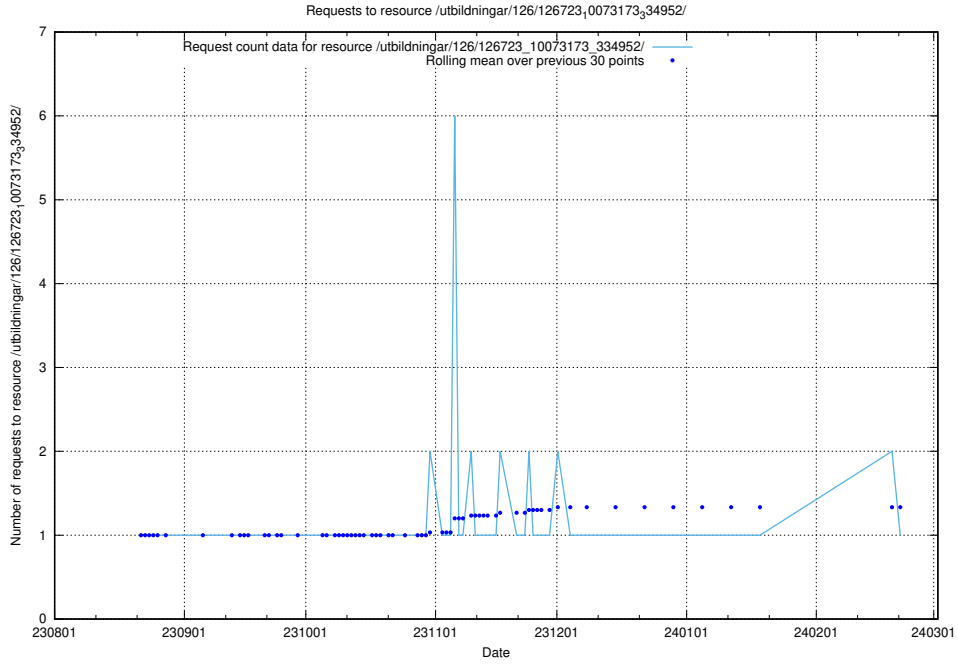

5.4534 Usage of /utbildningar/126/126723_10073173_334952/

Here, we count the number of requests to resource /utbildningar/126/126723_10073173_334952/.