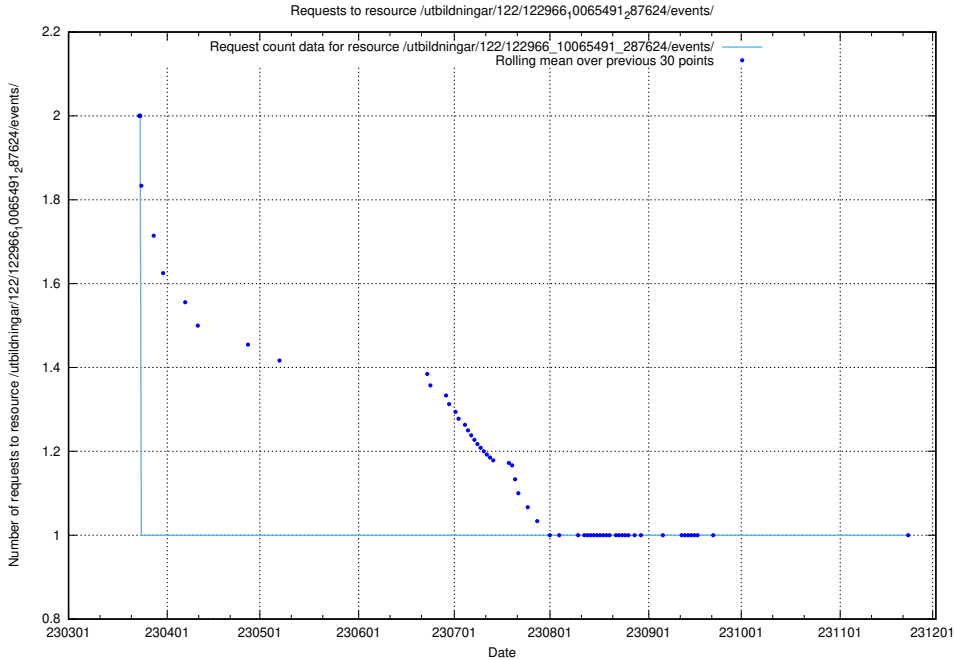

5.6086 Usage of /utbildningar/122/122966_10065491_287624/events/

Here, we count the number of requests to resource /utbildningar/122/122966_10065491_287624/events/