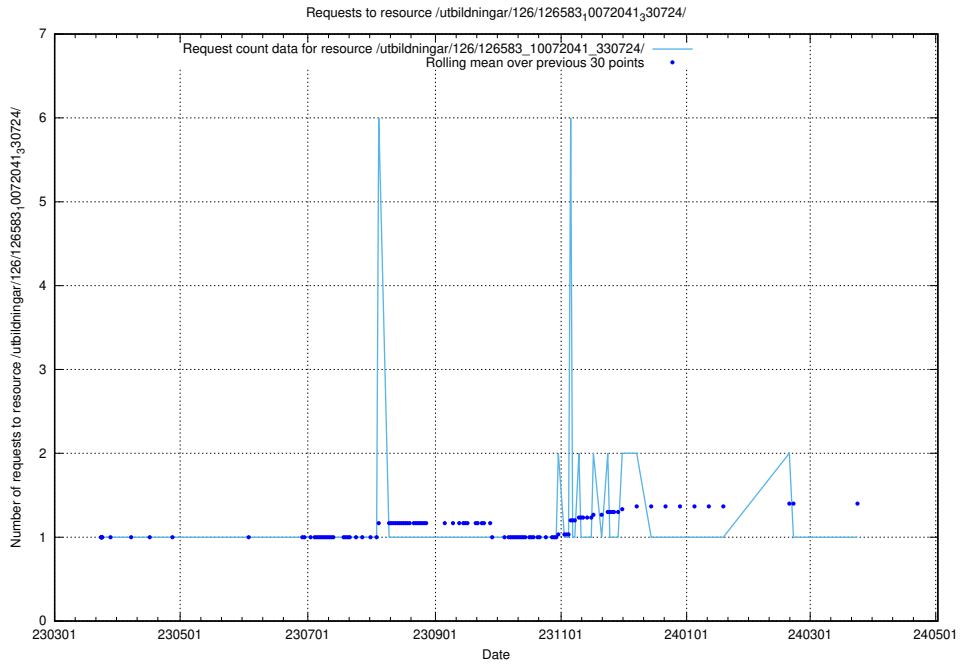

5.6171 Usage of /utbildningar/126/126583_10072041_330724/

Here, we count the number of requests to resource /utbildningar/126/126583_10072041_330724/.