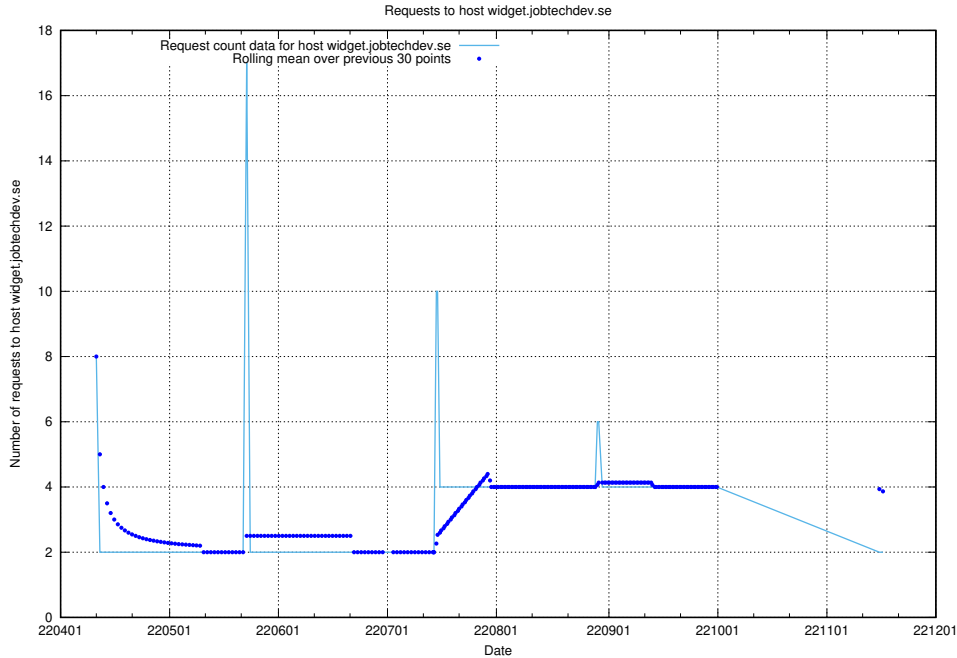

### 7.462 Usage of widget.jobtechdev.se

Here, we count the number of requests to host widget.jobtechdev.se.