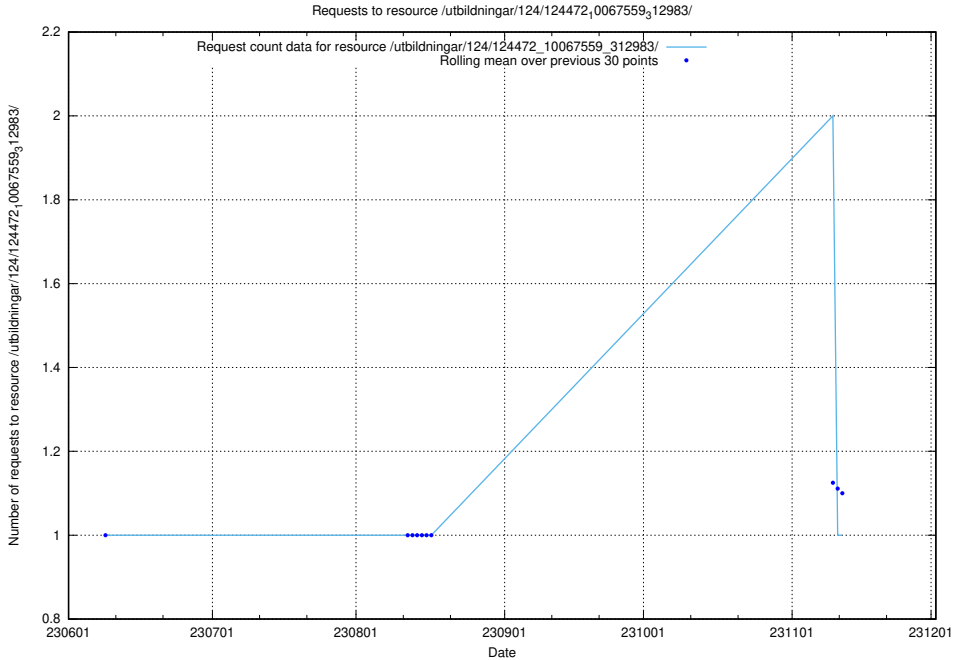

5.5676 Usage of /utbildningar/124/124472_10067559_312983/

Here, we count the number of requests to resource /utbildningar/124/124472_10067559_312983/.