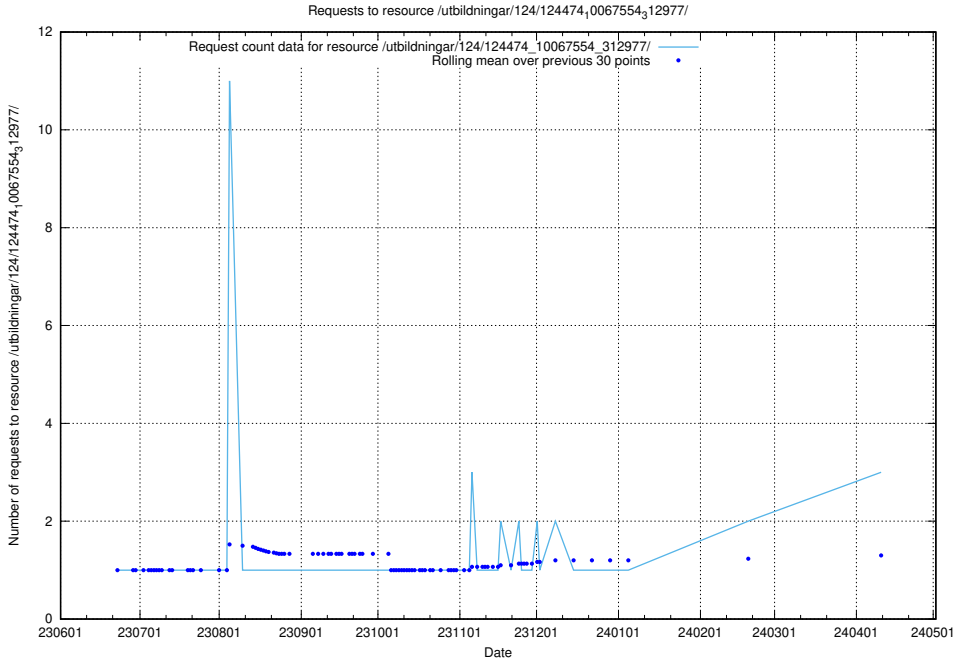

5.456 Usage of /utbildningar/124/124474_10067554_312977/

Here, we count the number of requests to resource /utbildningar/124/124474_10067554_312977/.