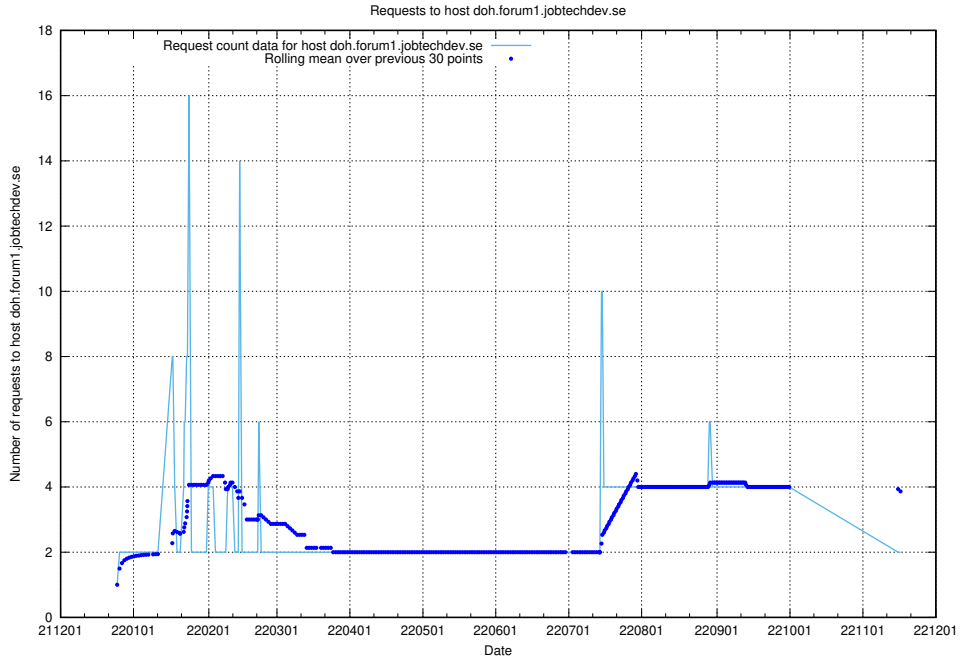

### 7.360 Usage of doh.forum1.jobtechdev.se

Here, we count the number of requests to host doh.forum1.jobtechdev.se.