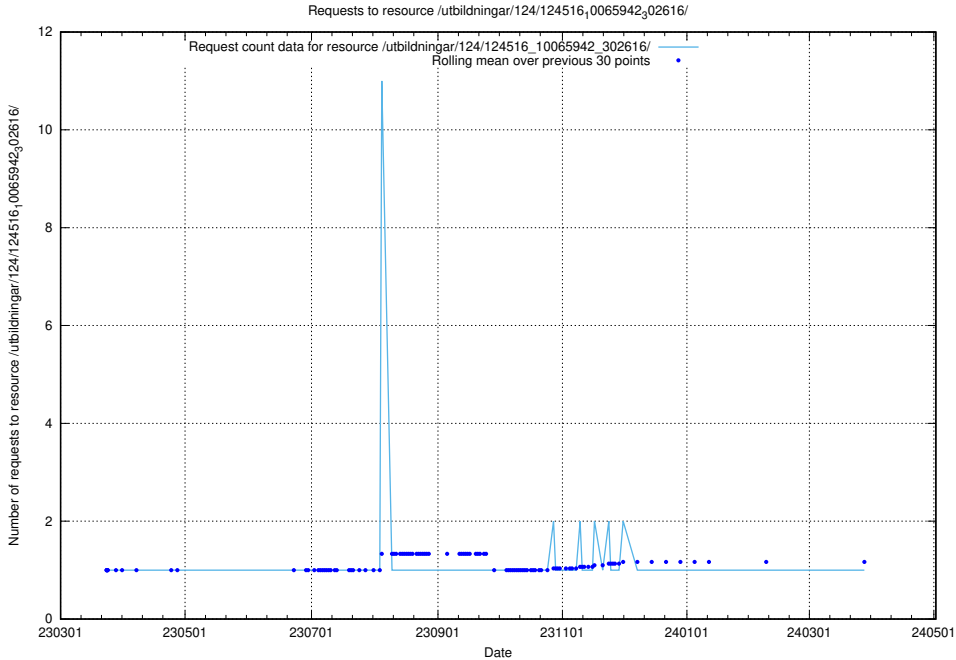

5.1324 Usage of /utbildningar/124/124516_10065942_302616/

Here, we count the number of requests to resource /utbildningar/124/124516_10065942_302616/.