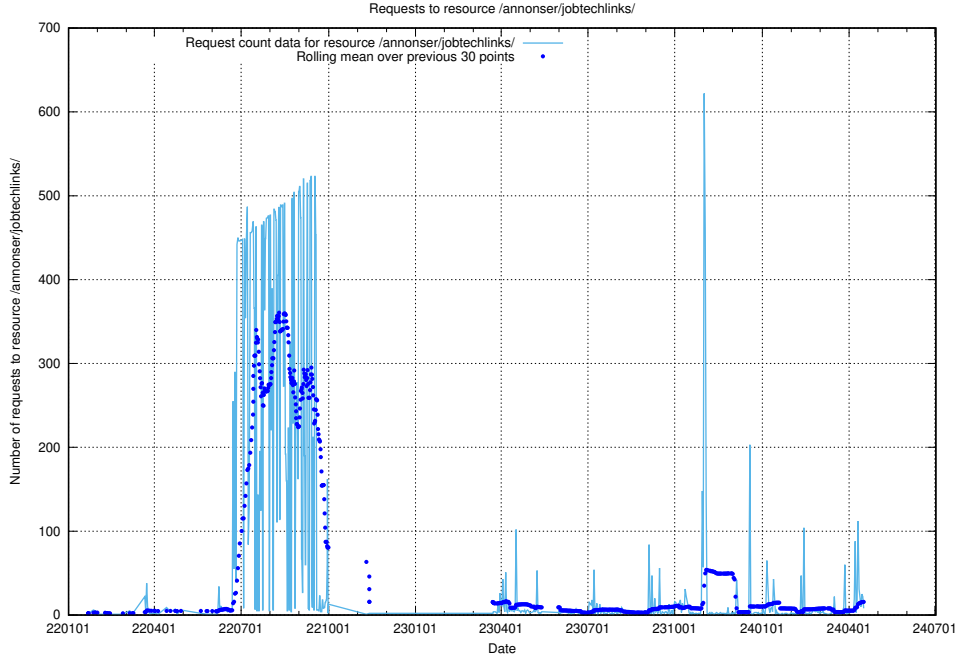

5.65 Usage of /annonser/jobtechlinks/

Here, we count the number of requests to resource /annonser/jobtechlinks/.