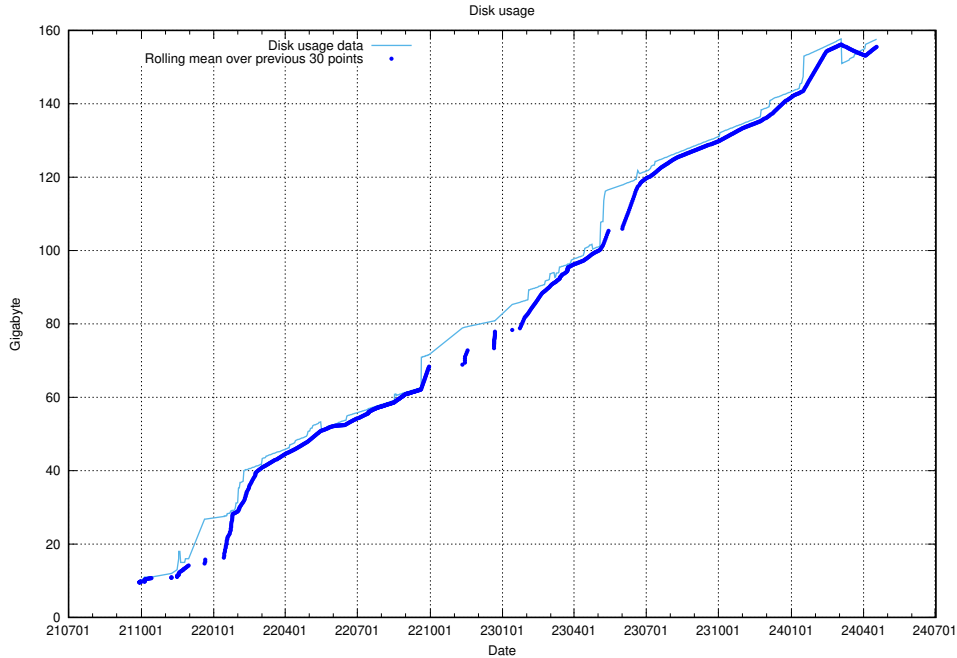

5.2 Disk space usage

A table showing the disk space usage on the data server.