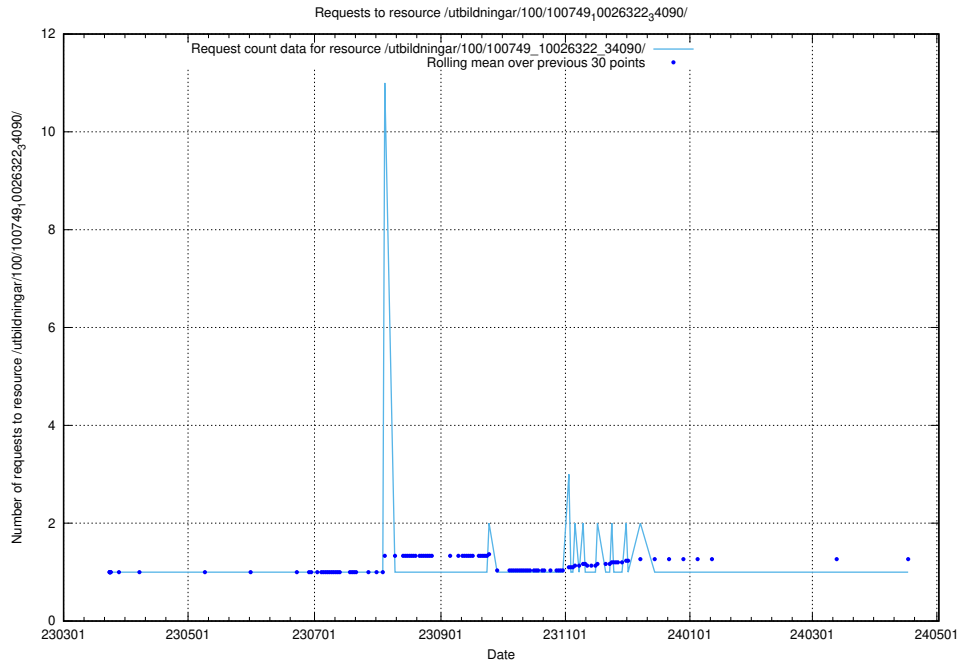

5.5406 Usage of /utbildningar/100/100749_10026322_34090/

Here, we count the number of requests to resource /utbildningar/100/100749_10026322_34090/.