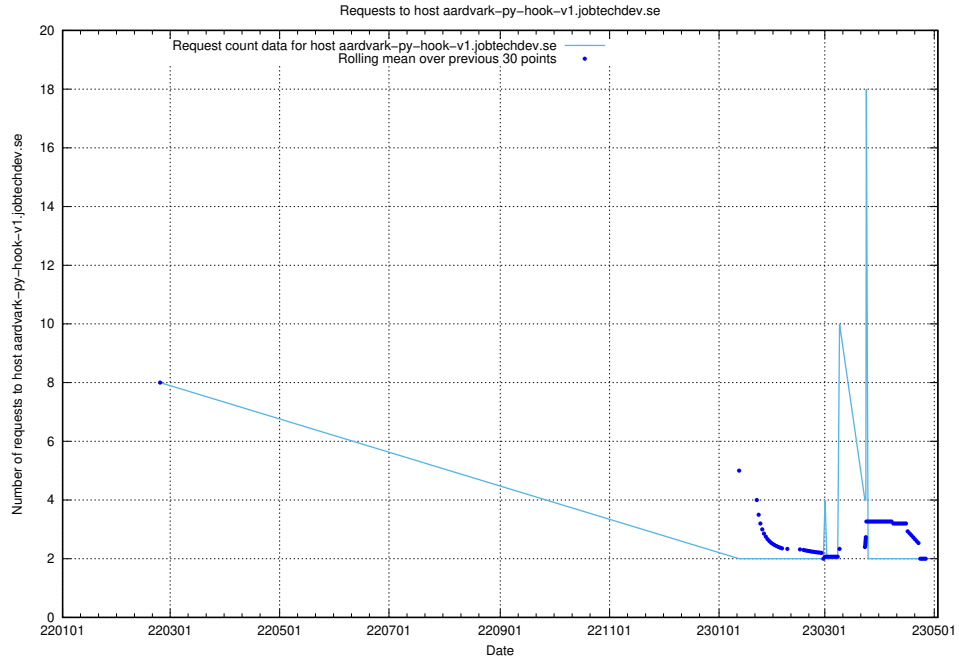

7.510 Usage of aardvark-py-hook-v1.jobtechdev.se

Here, we count the number of requests to host `aardvark-py-hook-v1.jobtechdev.se`.