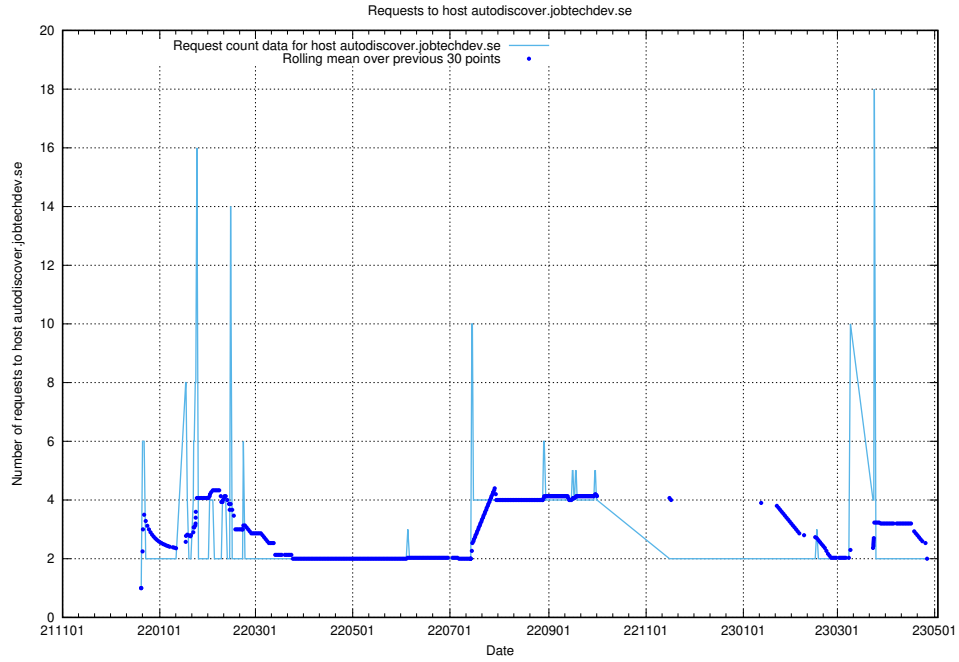

7.374 Usage of autodiscover.jobtechdev.se

Here, we count the number of requests to host autodiscover.jobtechdev.se.