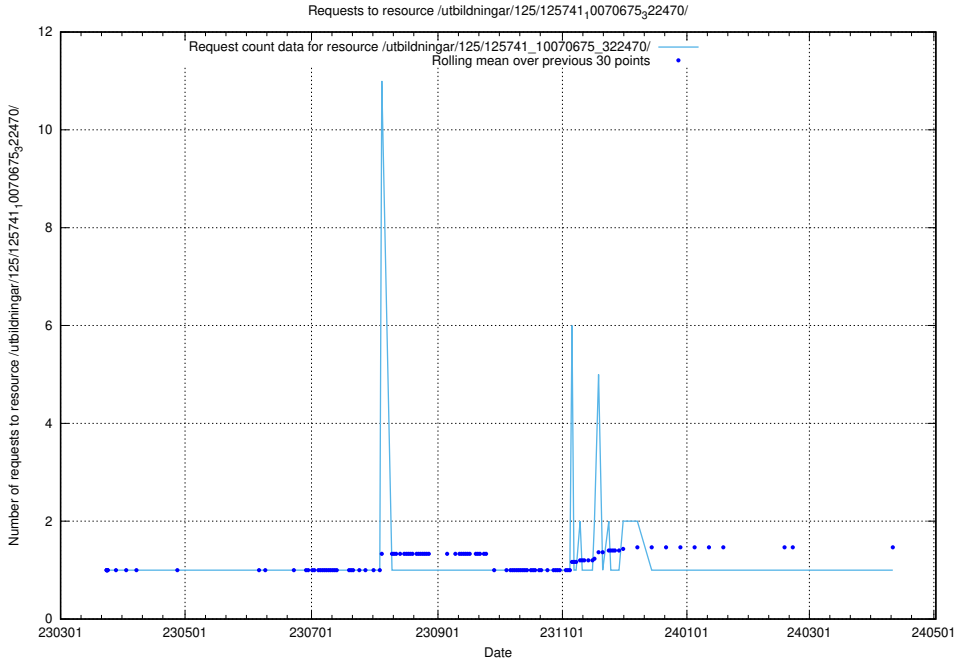

5.6254 Usage of /utbildningar/125/125741_10070675_322470/

Here, we count the number of requests to resource /utbildningar/125/125741_10070675_322470/.