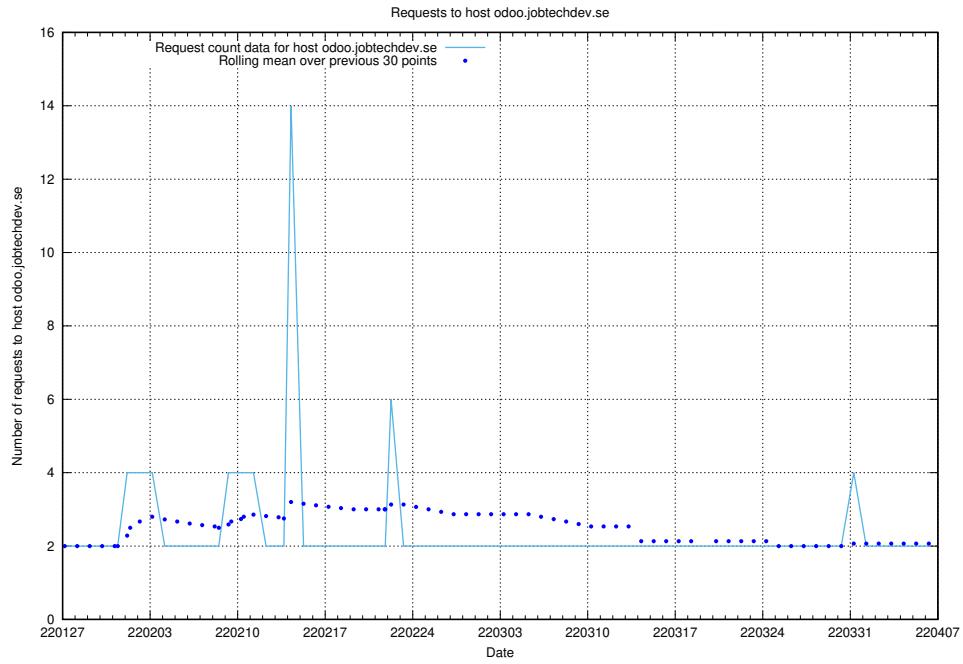

## 7.570 Usage of mentor-api.openshift.jobtechdev.se

Here, we count the number of requests to host mentor-api.openshift.jobtechdev.se.