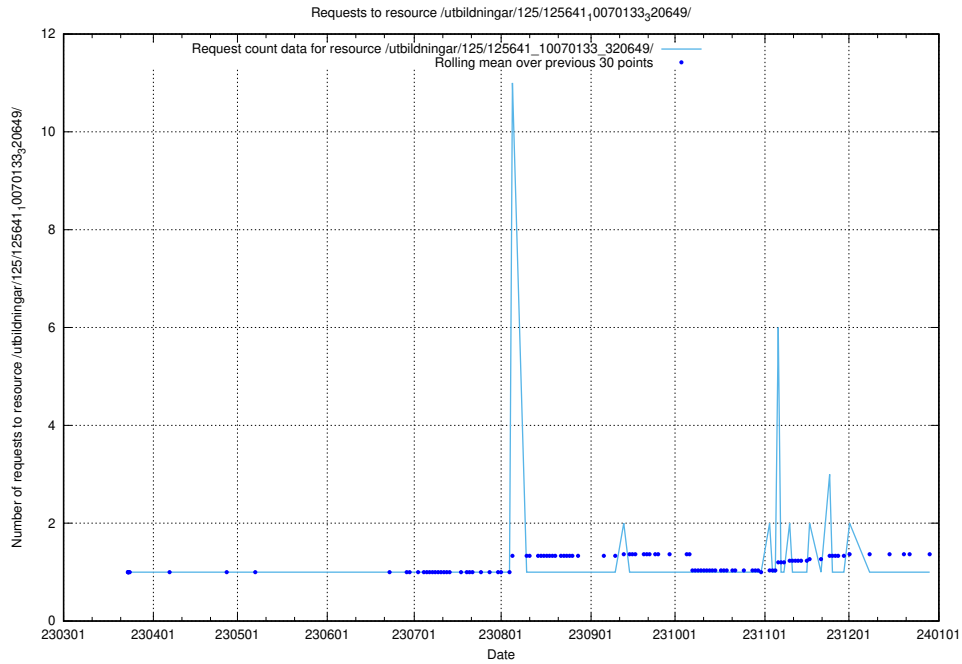

5.1090 Usage of /utbildningar/125/125641_10070133_320649/

Here, we count the number of requests to resource /utbildningar/125/125641_10070133_320649/.