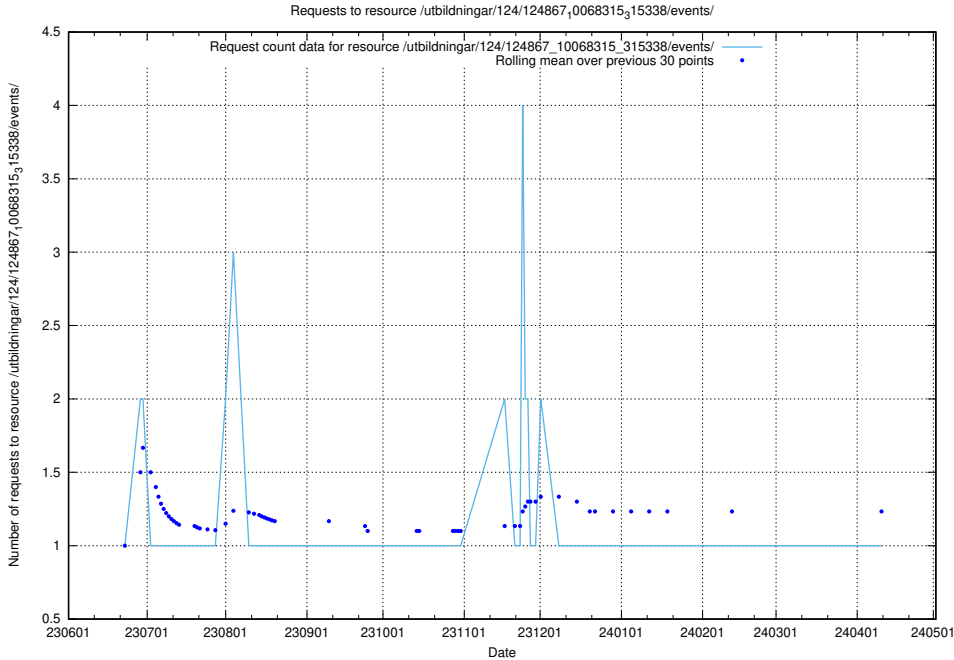

5.5517 Usage of /utbildningar/124/124867_10068315_315338/events/

Here, we count the number of requests to resource /utbildningar/124/124867_10068315_315338/events/