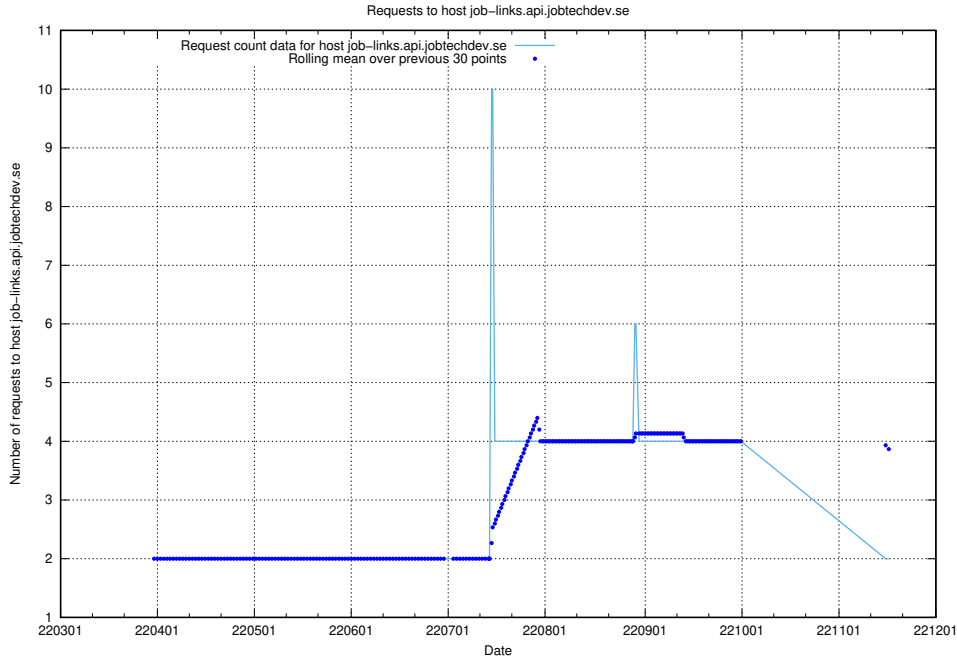

7.479 Usage of job-links.api.jobtechdev.se

Here, we count the number of requests to host job-links.api.jobtechdev.se.