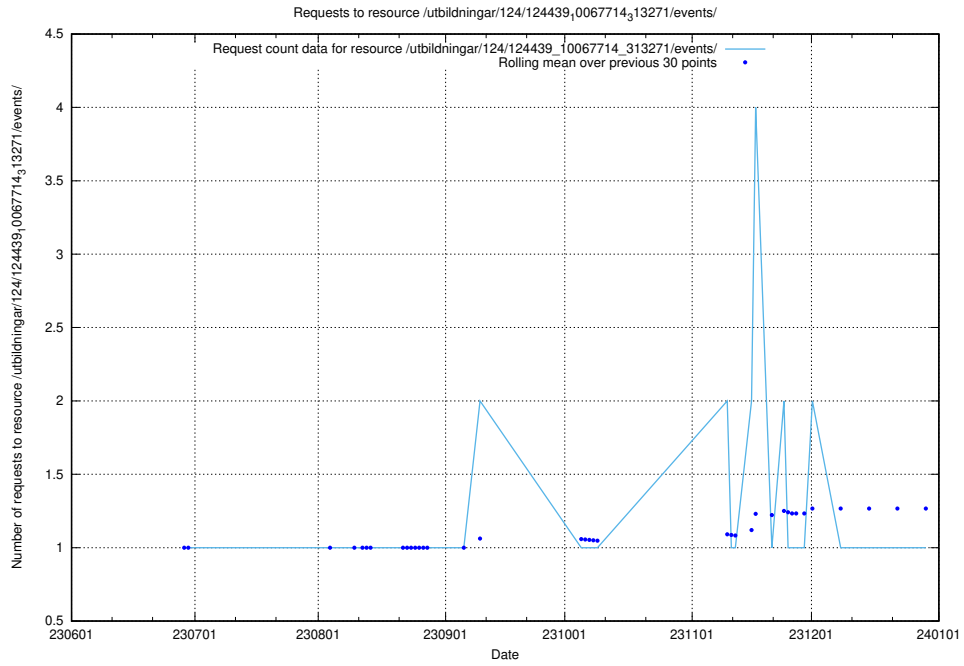

5.5304 Usage of /utbildningar/124/124439_10067714_313271/events/

Here, we count the number of requests to resource /utbildningar/124/124439_10067714_313271/events/