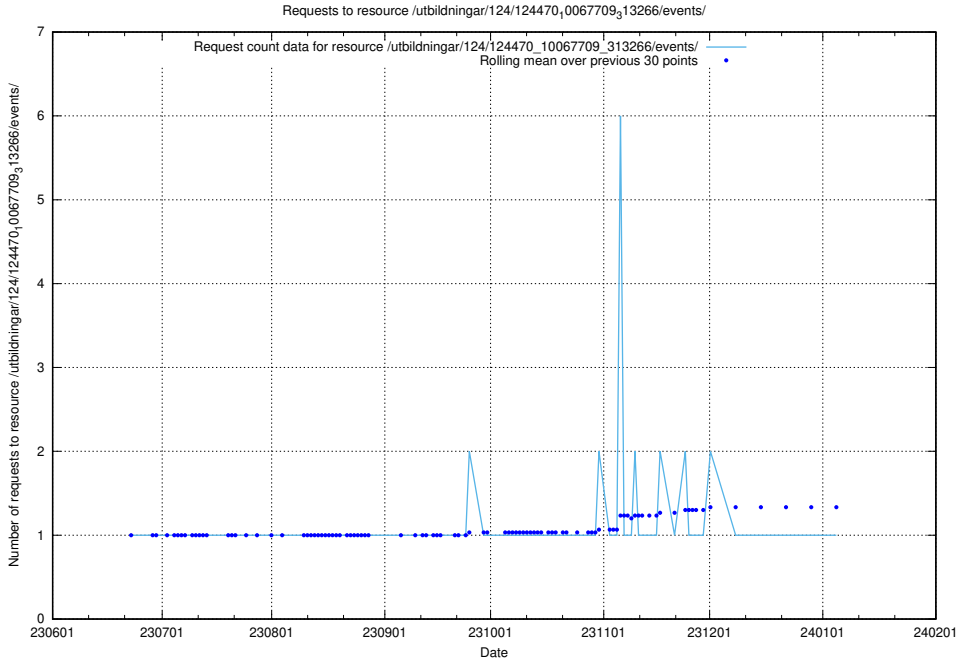

5.5581 Usage of /utbildningar/124/124470_10067709_313266/events/

Here, we count the number of requests to resource /utbildningar/124/124470_10067709_313266/events/