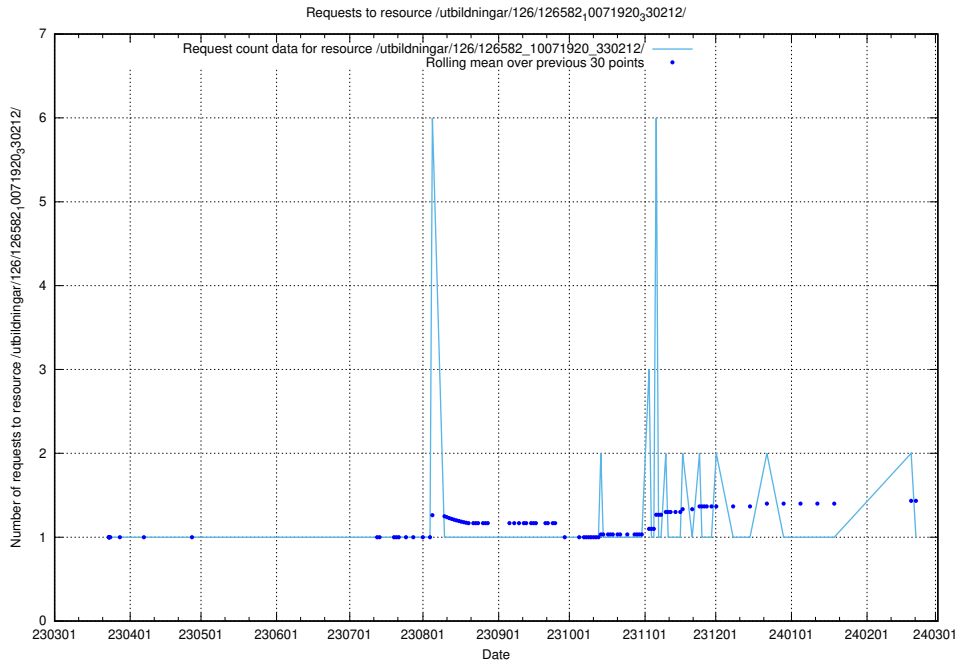

5.6172 Usage of /utbildningar/126/126582_10071920_330212/

Here, we count the number of requests to resource /utbildningar/126/126582_10071920_330212/.