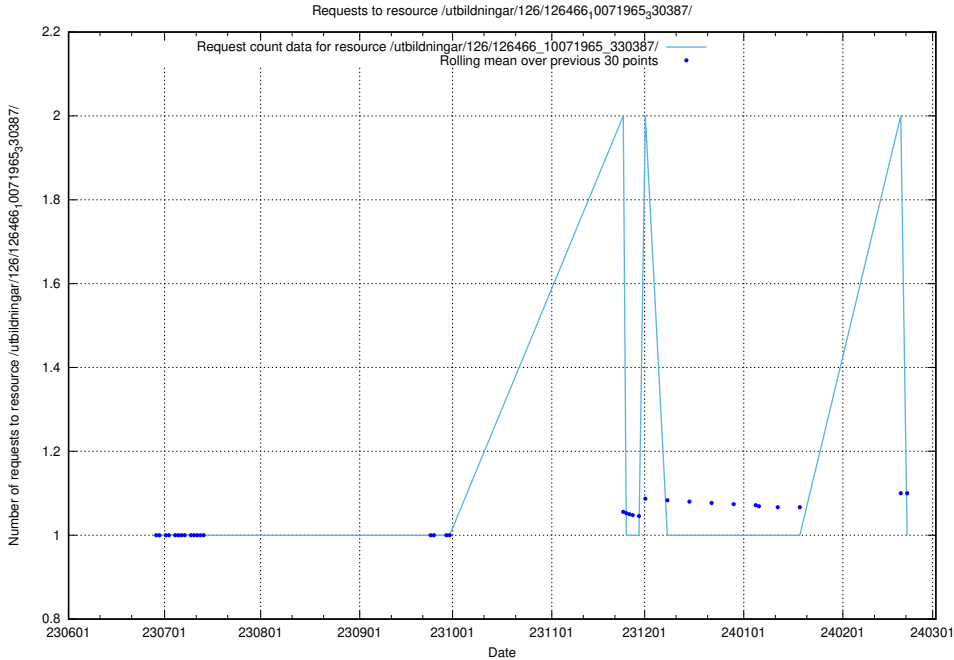

5.5237 Usage of /utbildningar/126/126466_10071965_330387/

Here, we count the number of requests to resource /utbildningar/126/126466_10071965_330387/.