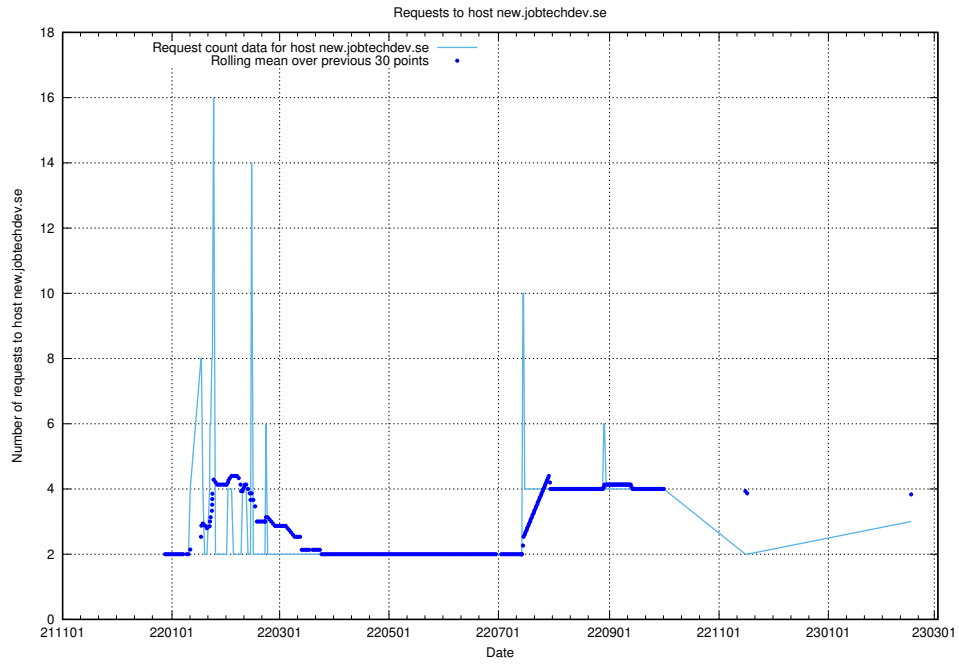

7.187 Usage of new.jobtechdev.se

Here, we count the number of requests to host new.jobtechdev.se.