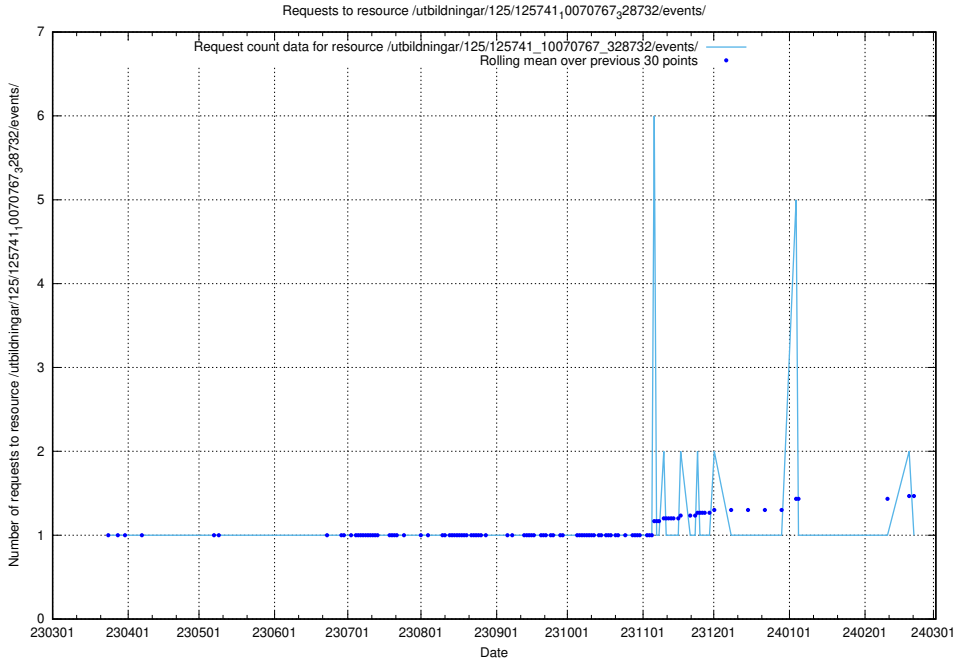

### 5.6006 Usage of /utbildningar/125/125741\_10070767\_328732/events/

Here, we count the number of requests to resource /utbildningar/125/125741\_10070767\_328732/events/