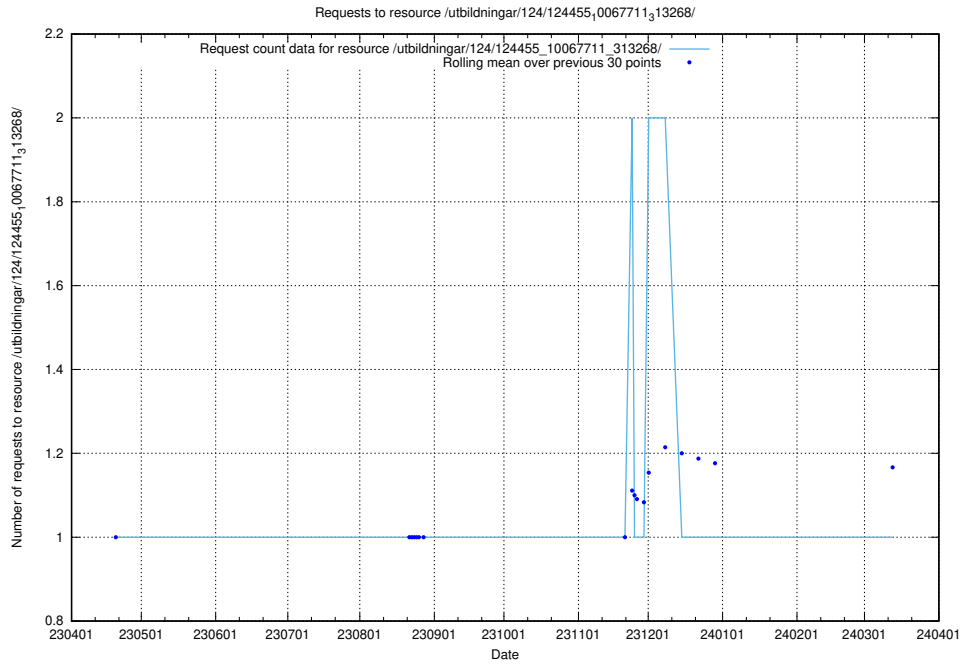

5.5823 Usage of /utbildningar/124/124455_10067711_313268/

Here, we count the number of requests to resource /utbildningar/124/124455_10067711_313268/.