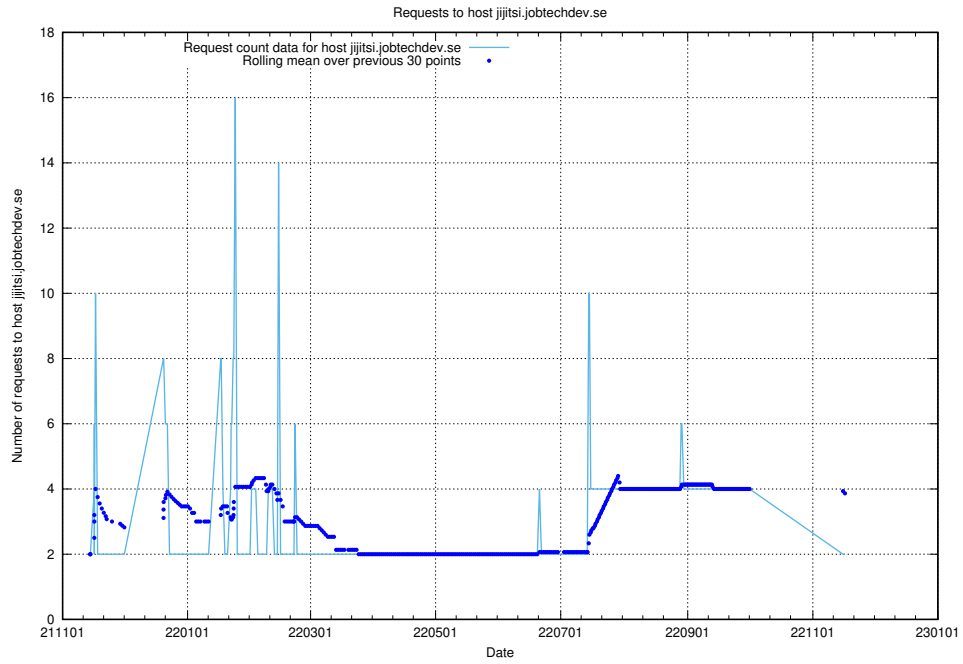

7.586 Usage of jijitsi.jobtechdev.se

Here, we count the number of requests to host jijitsi.jobtechdev.se.