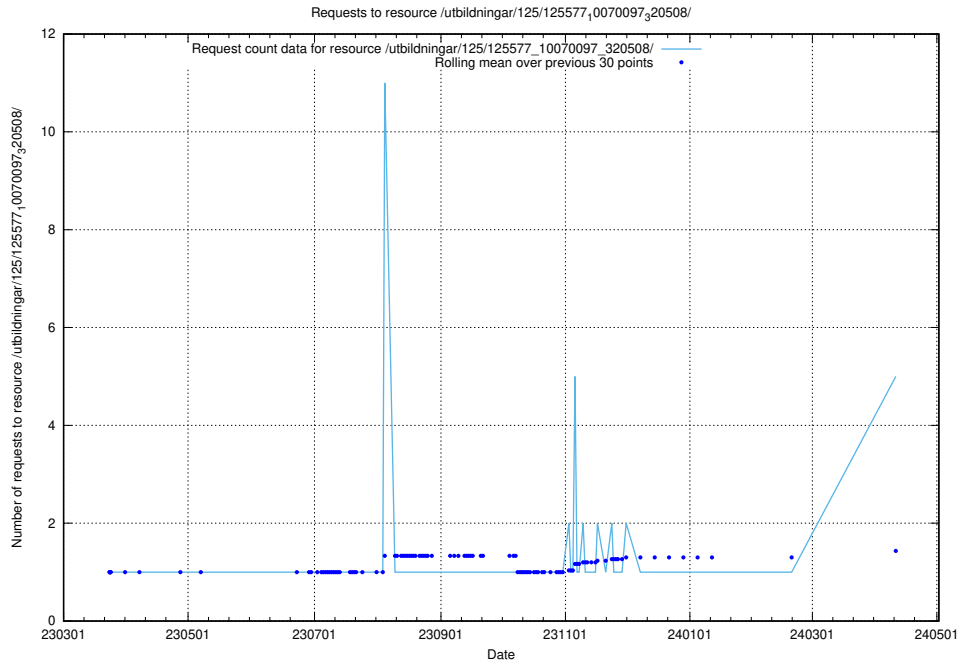

5.147 Usage of /utbildningar/125/125577_10070097_320508/

Here, we count the number of requests to resource /utbildningar/125/125577_10070097_320508/.