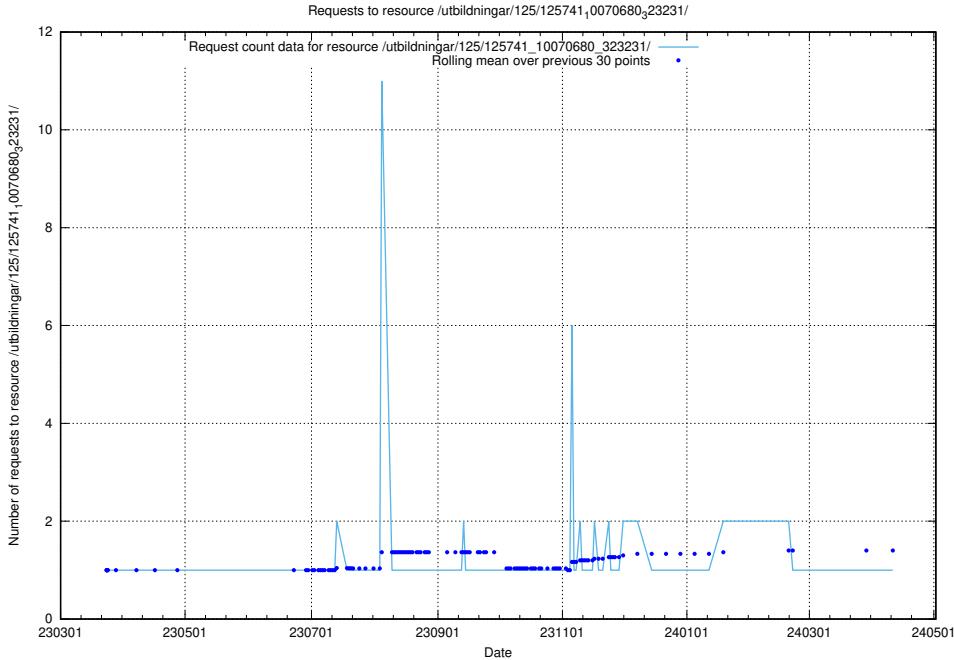

5.6248 Usage of /utbildningar/125/125741_10070680_323231/

Here, we count the number of requests to resource /utbildningar/125/125741_10070680_323231/.