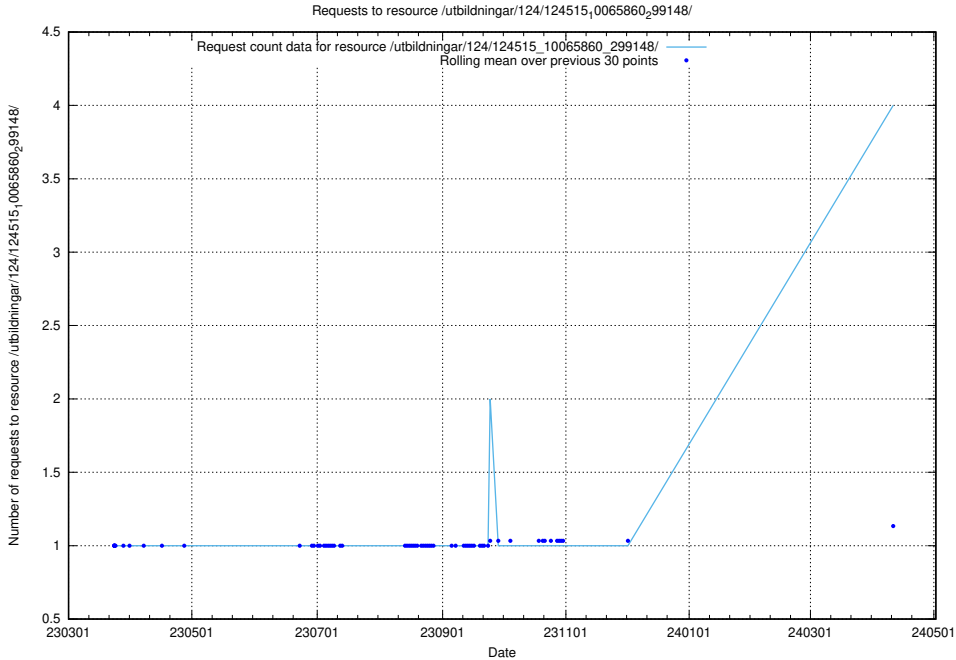

5.218 Usage of /utbildningar/124/124515_10065860_299148/

Here, we count the number of requests to resource /utbildningar/124/124515_10065860_299148/.