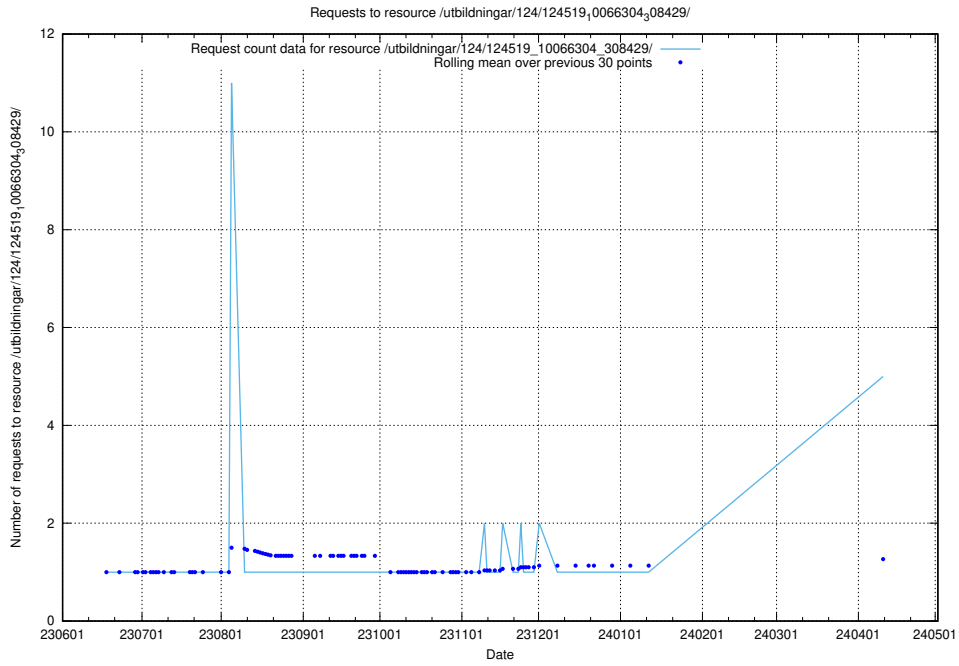

5.190 Usage of /utbildningar/124/124519_10066304_308429/

Here, we count the number of requests to resource /utbildningar/124/124519_10066304_308429/.