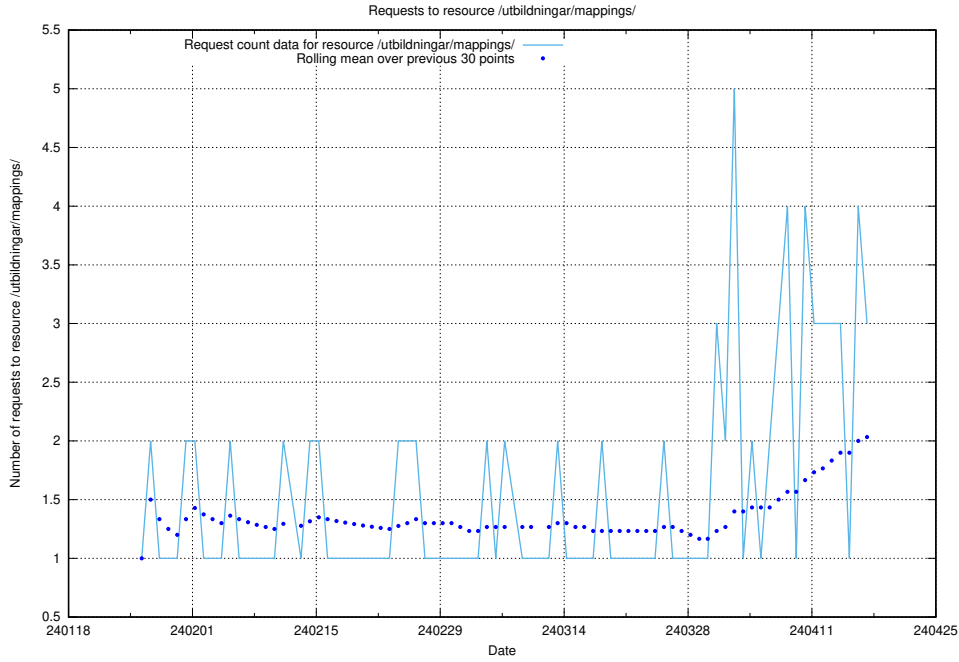

5.365 Usage of /utbildningar/mappings/

Here, we count the number of requests to resource /utbildningar/mappings/.