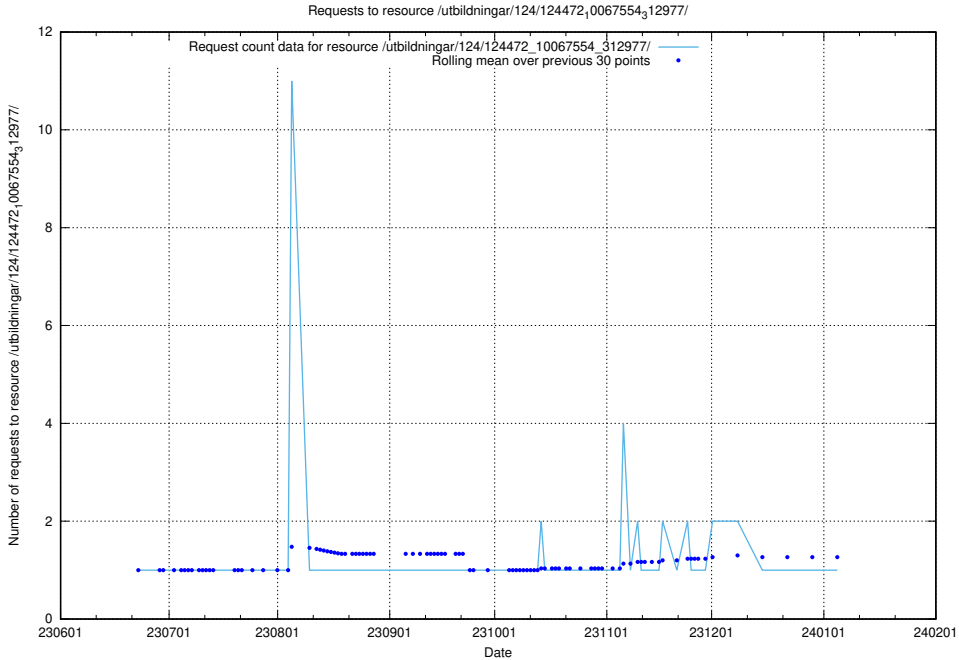

5.5580 Usage of /utbildningar/124/124472_10067554_312977/

Here, we count the number of requests to resource /utbildningar/124/124472_10067554_312977/.