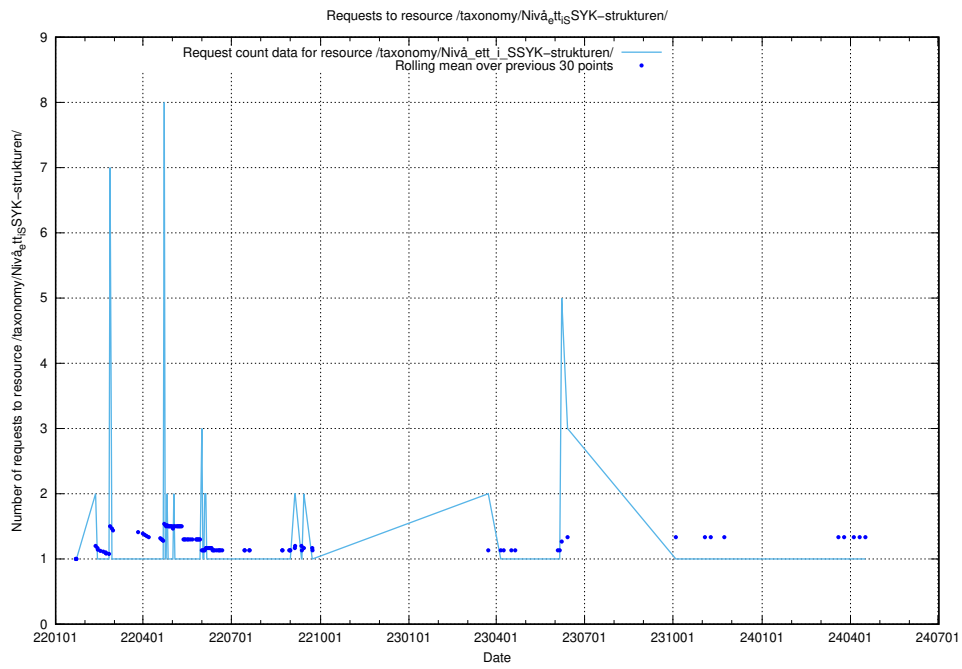

5.5418 Usage of /taxonomy/Nivå_ett_i_SSYK-strukturen/

Here, we count the number of requests to resource /taxonomy/Nivå_ett_i_SSYK-strukturen/.