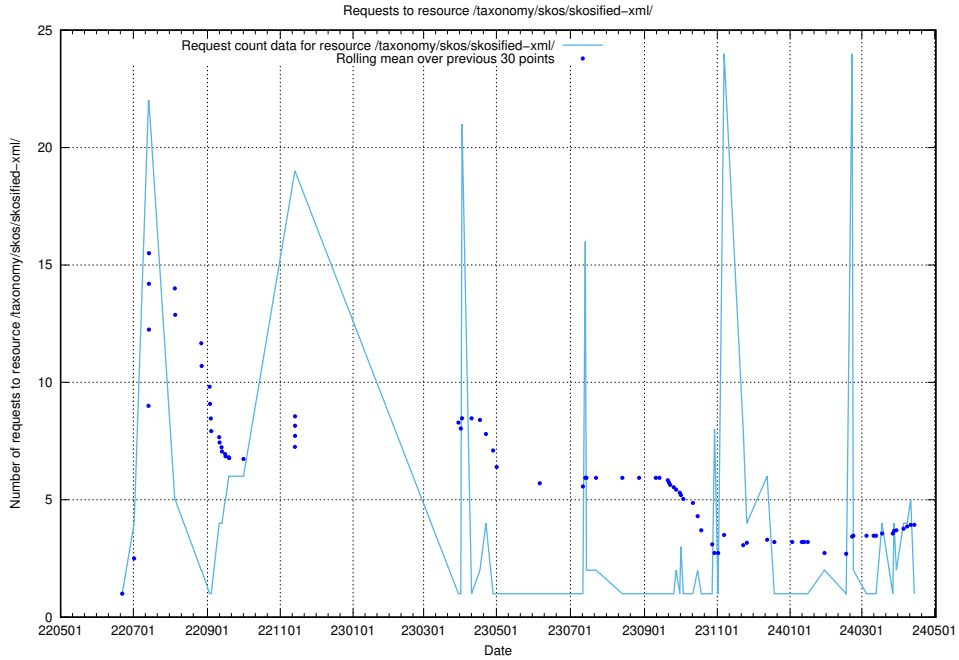

5.1068 Usage of /taxonomy/skos/skosified-xml/

Here, we count the number of requests to resource /taxonomy/skos/skosified-xml/.