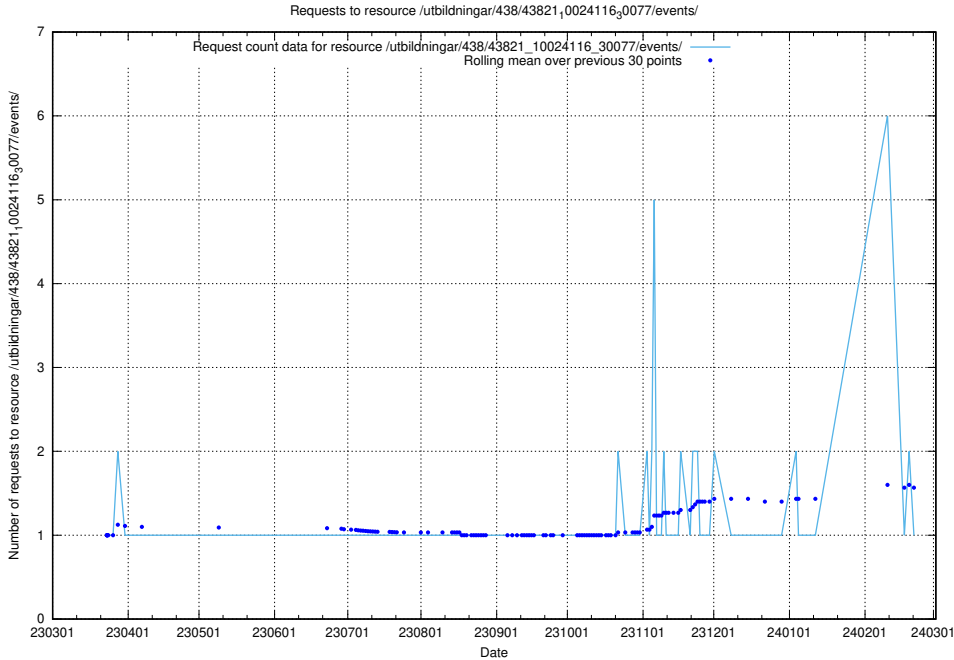

5.6113 Usage of /utbildningar/438/43821_10024116_30077/events/

Here, we count the number of requests to resource /utbildningar/438/43821_10024116_30077/events/.