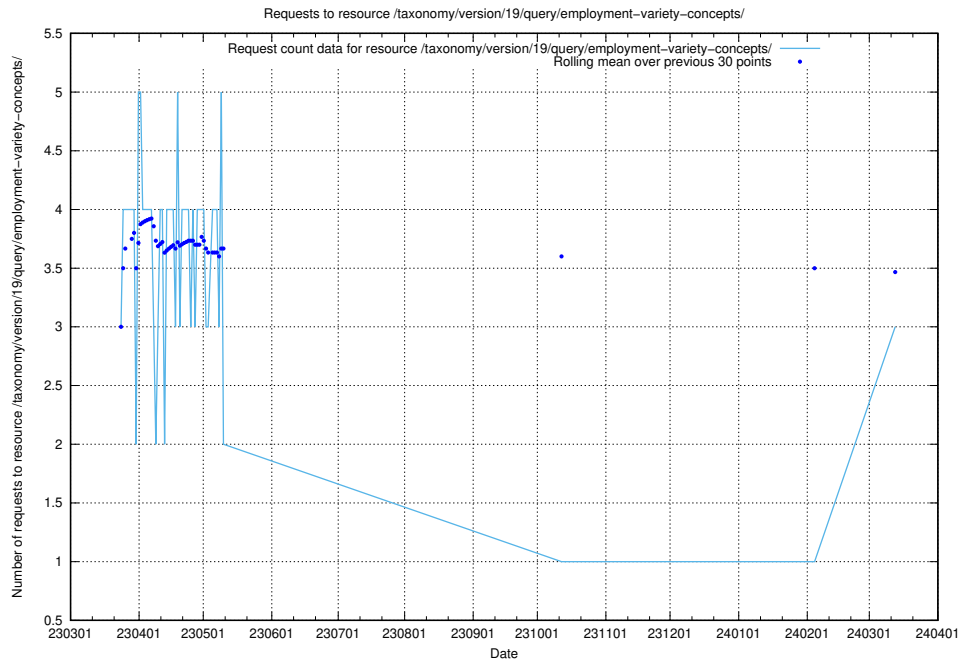

### 5.487 Usage of /utbildningar/438/43817\_10024102\_242987/events/

Here, we count the number of requests to resource /utbildningar/438/43817\_10024102\_242987/events/.