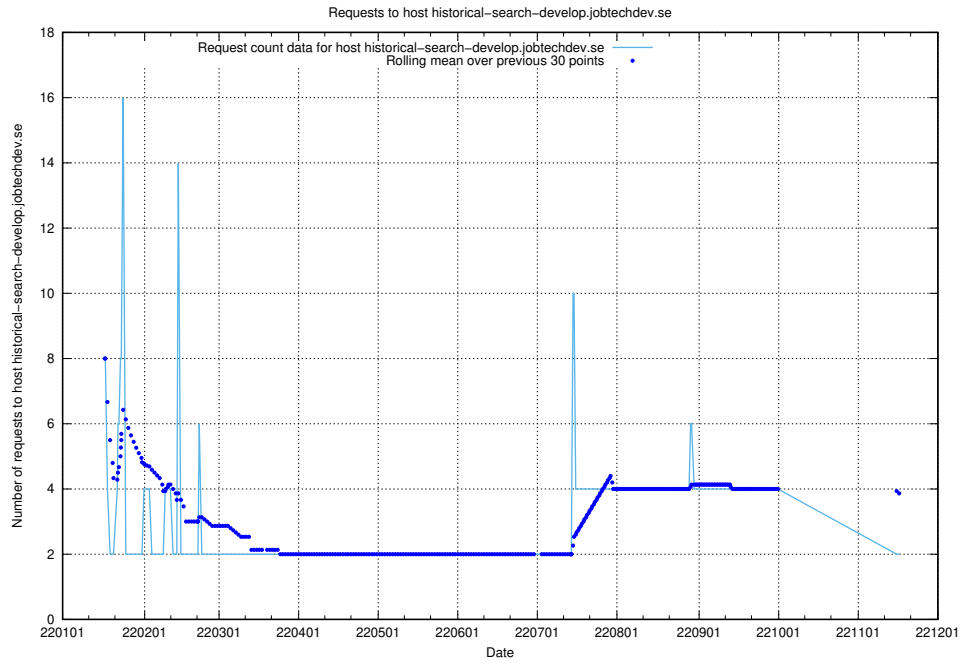

7.267 Usage of historical-search-develop.jobtechdev.se

Here, we count the number of requests to host historical-search-develop.jobtechdev.se.