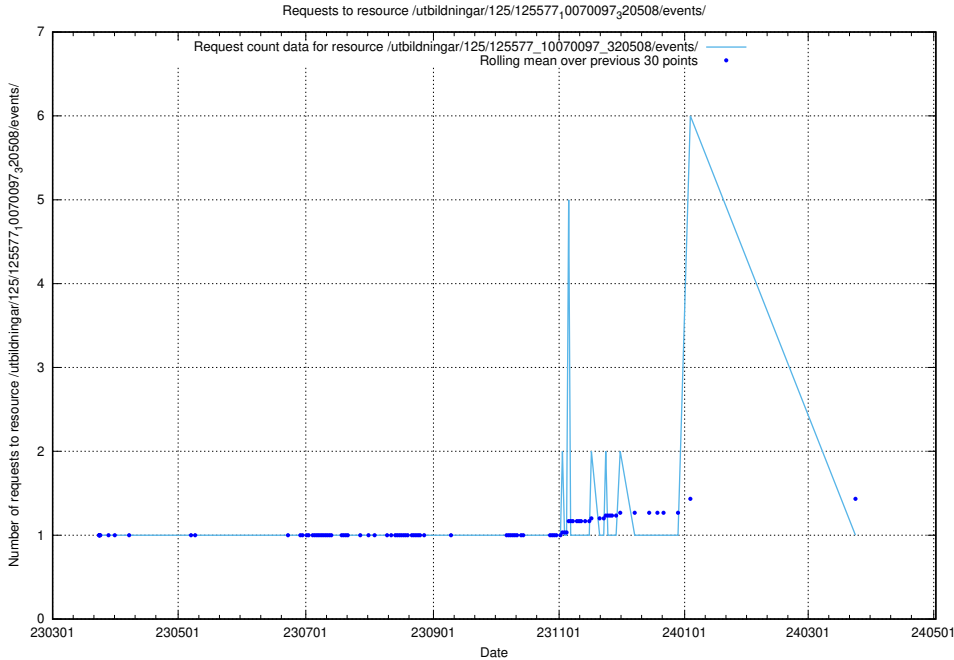

5.1136 Usage of /utbildningar/125/125577_10070097_320508/events/

Here, we count the number of requests to resource /utbildningar/125/125577_10070097_320508/events/