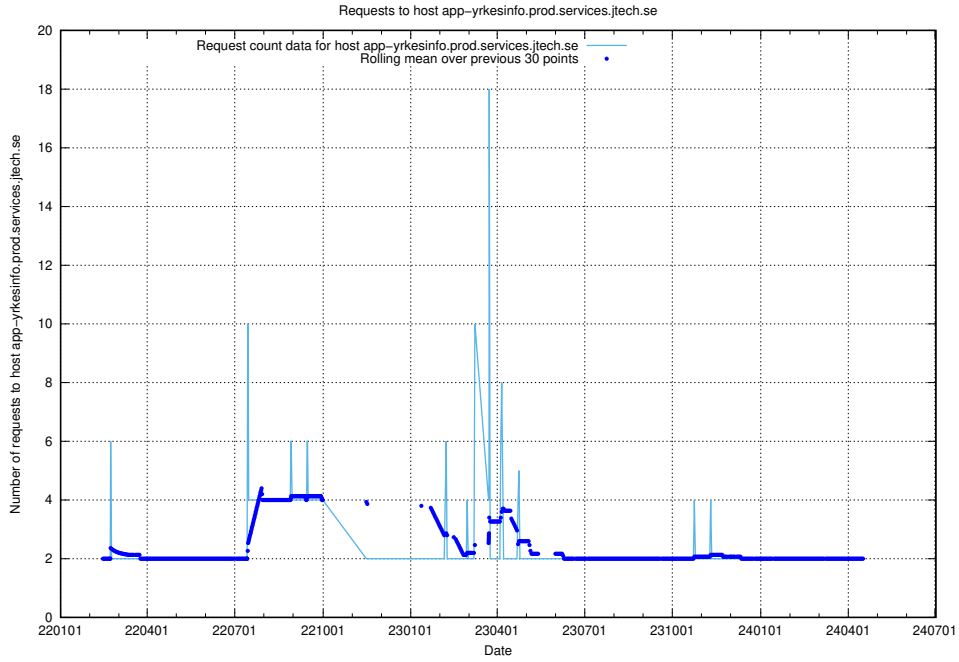

7.539 Usage of app-yrkesinfo.prod.services.jtech.se

Here, we count the number of requests to host app-yrkesinfo.prod.services.jtech.se.