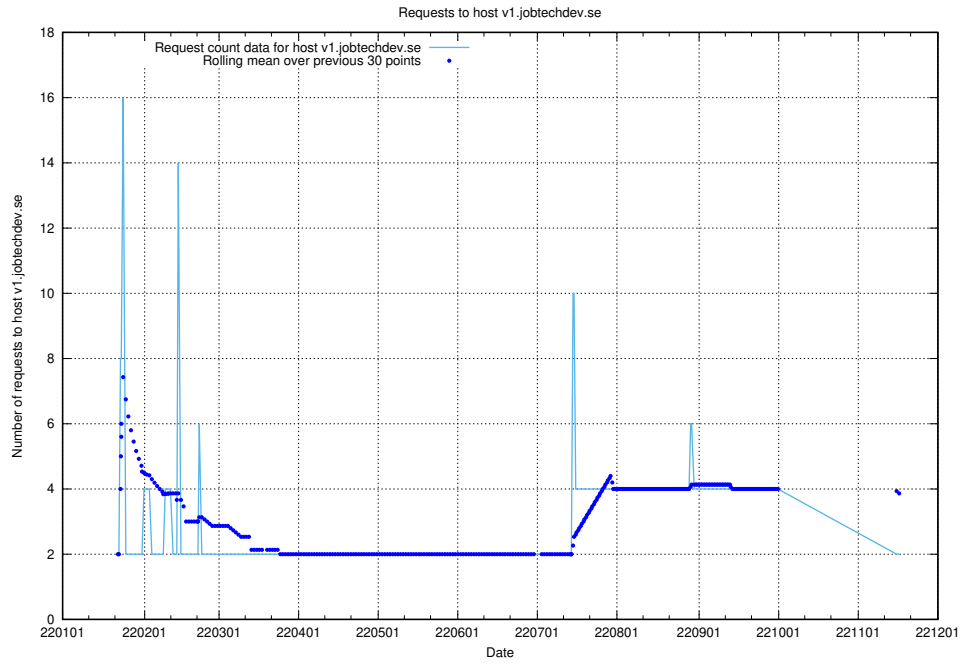

7.579 Usage of v1.jobtechdev.se

Here, we count the number of requests to host v1.jobtechdev.se.