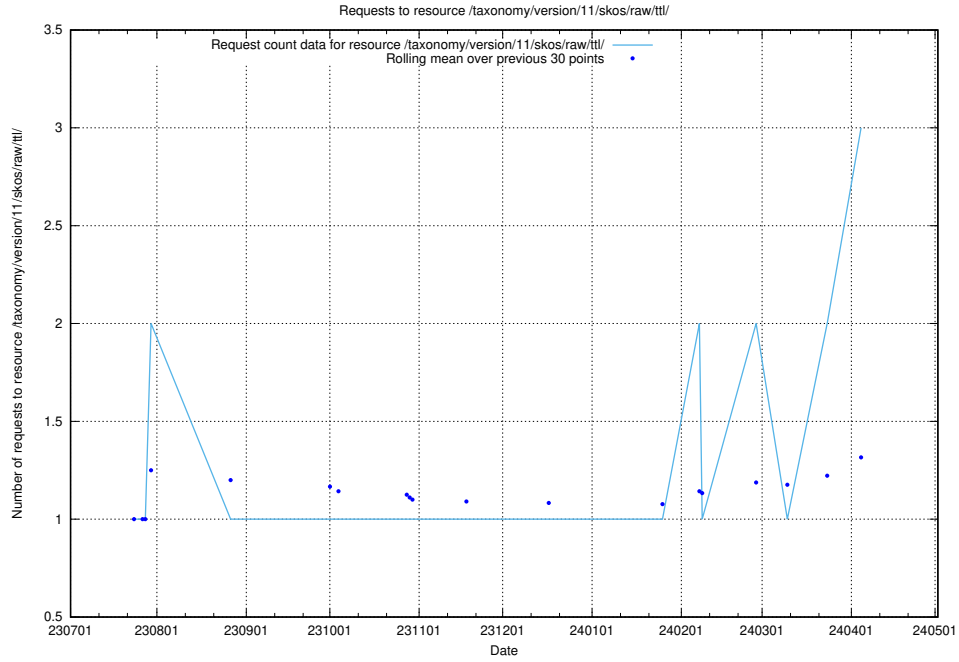

5.417 Usage of /taxonomy/version/11/skos/raw/ttl/

Here, we count the number of requests to resource /taxonomy/version/11/skos/raw/ttl/.