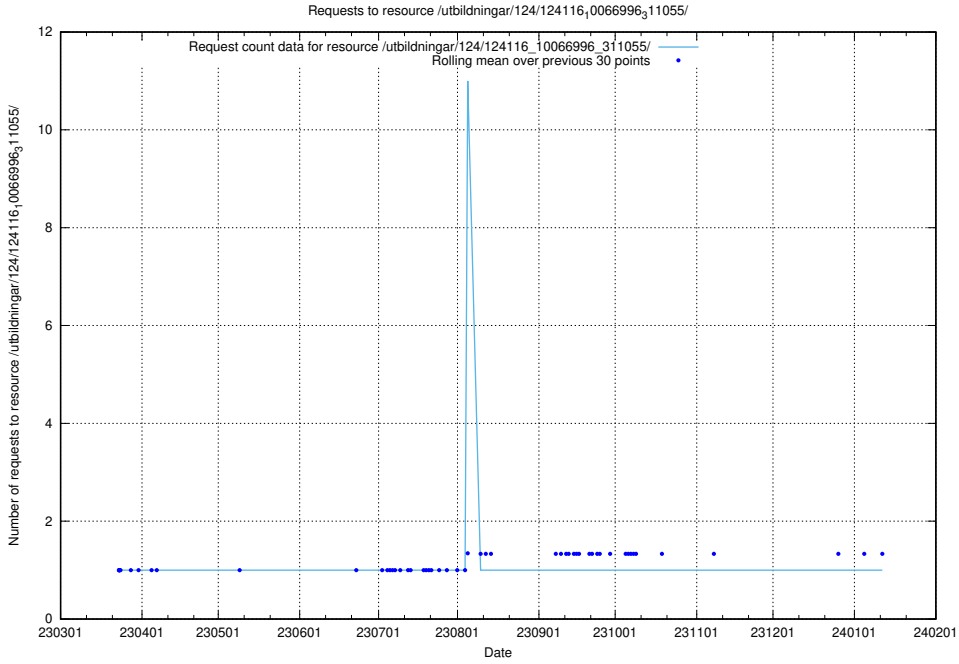

### 5.4062 Usage of /taxonomy/version/5/query/keyword-concepts./

Here, we count the number of requests to resource /taxonomy/version/5/query/keyword-concepts./.