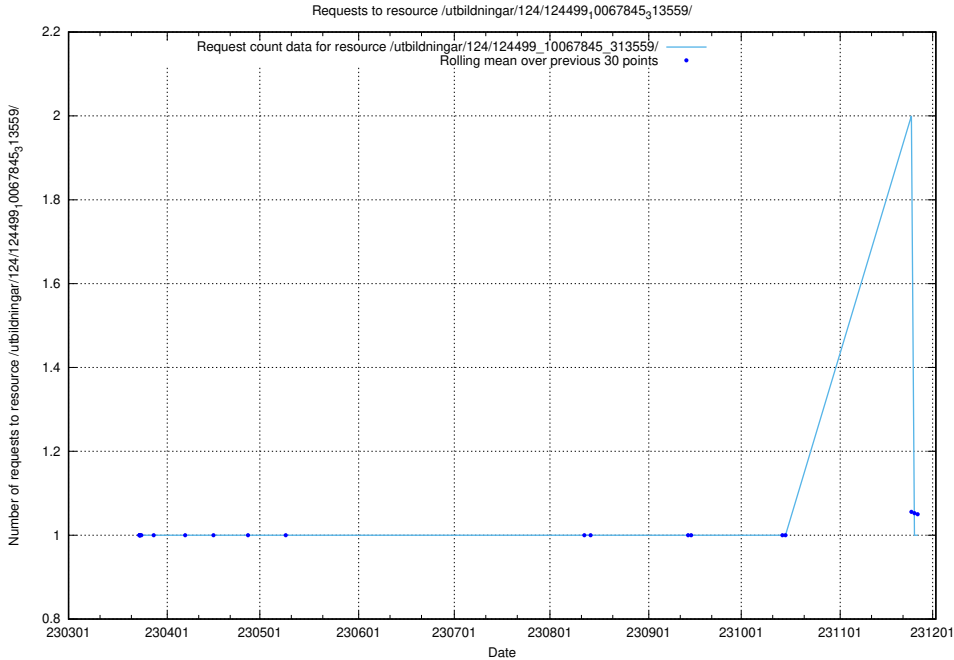

5.2237 Usage of /utbildningar/124/124499_10067845_313559/

Here, we count the number of requests to resource /utbildningar/124/124499_10067845_313559/.