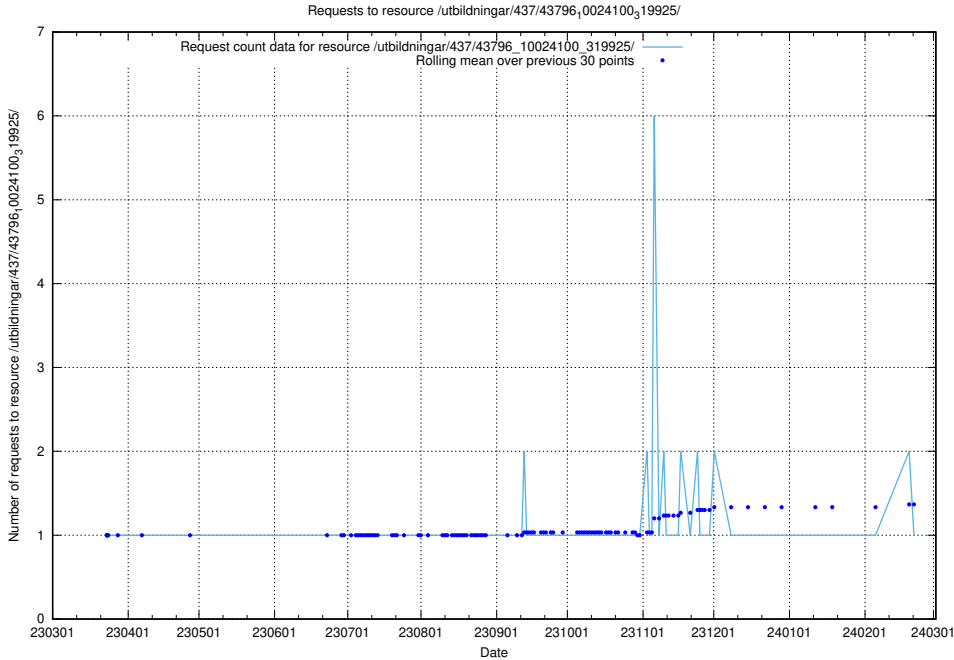

5.6130 Usage of /utbildningar/437/43796_10024100_319925/

Here, we count the number of requests to resource /utbildningar/437/43796_10024100_319925/.