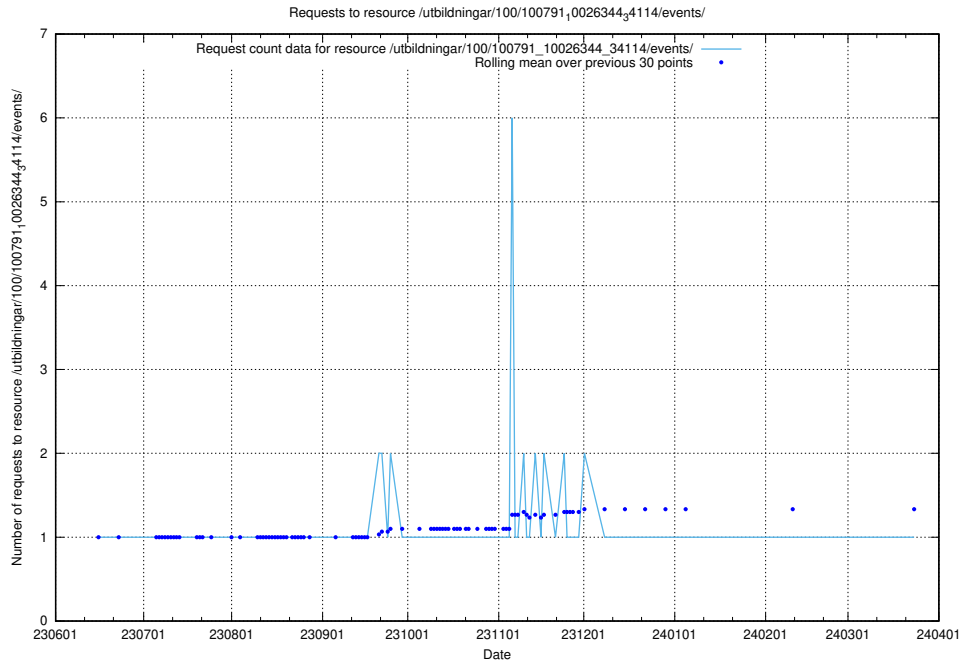

5.5662 Usage of /utbildningar/100/100791_10026344_34114/events/

Here, we count the number of requests to resource /utbildningar/100/100791_10026344_34114/events/.