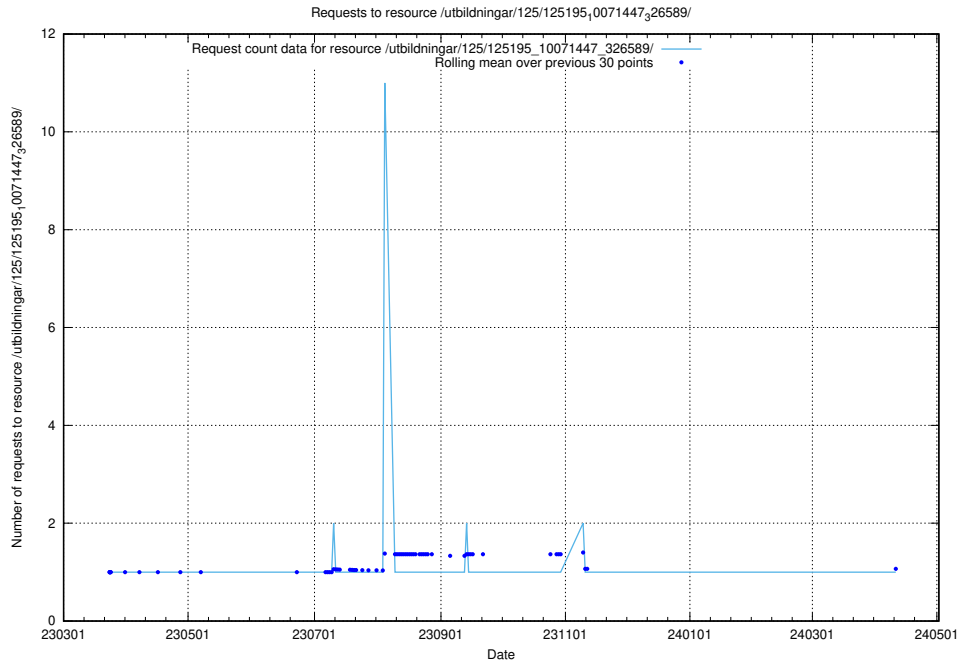

5.1158 Usage of /utbildningar/125/125195_10071447_326589/

Here, we count the number of requests to resource /utbildningar/125/125195_10071447_326589/.