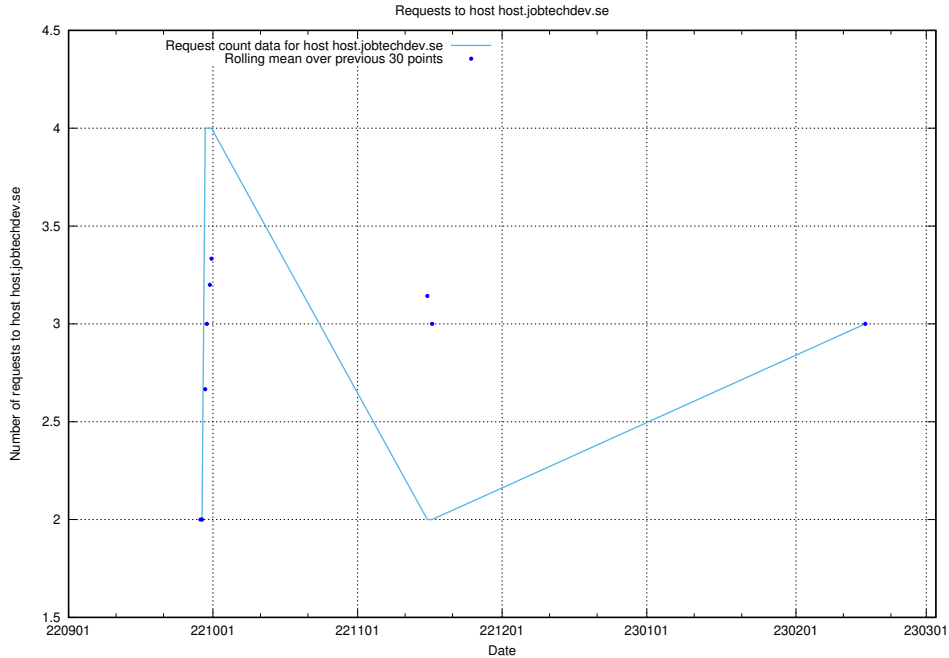

7.176 Usage of host.jobtechdev.se

Here, we count the number of requests to host host.jobtechdev.se.