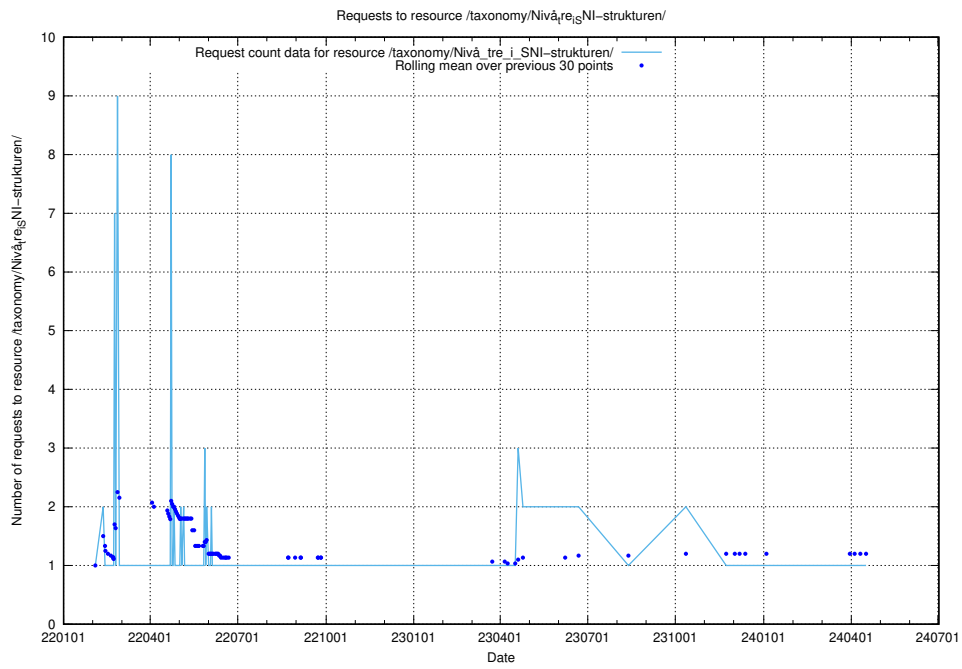

5.2830 Usage of /taxonomy/Nivå_tre_i_SNI-strukturen/

Here, we count the number of requests to resource /taxonomy/Nivå_tre_i_SNI-strukturen/.