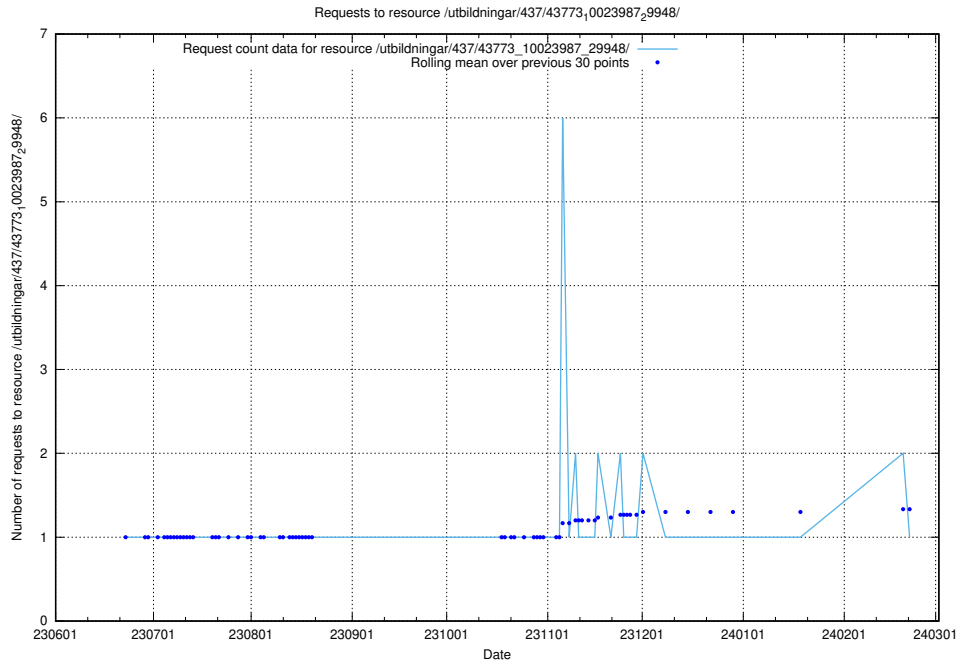

5.5356 Usage of /utbildningar/437/43773_10023987_29948/

Here, we count the number of requests to resource /utbildningar/437/43773_10023987_29948/.