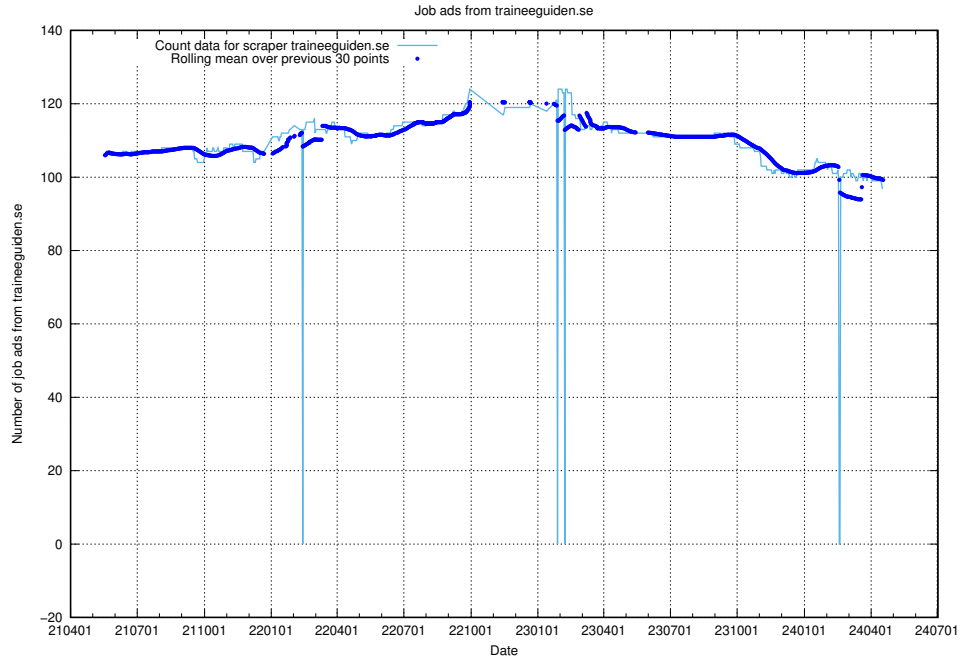

13.15 Number of ads by scraper traineeguiden.se

Here, we count the number of job ads scraped from traineeguiden.se.