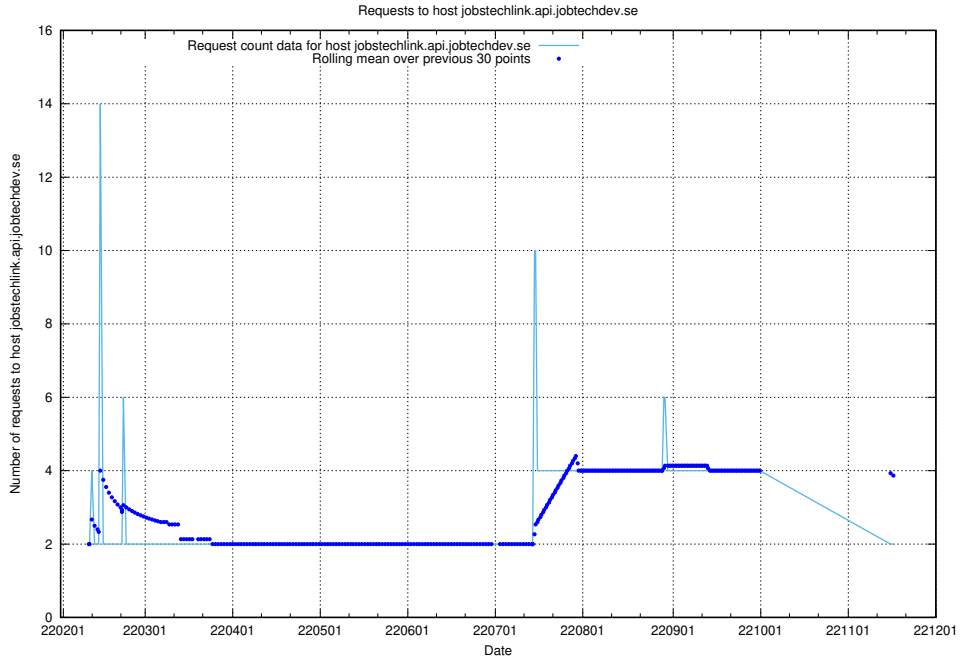

7.555 Usage of `jobstechlink.api.jobtechdev.se`

Here, we count the number of requests to host `jobstechlink.api.jobtechdev.se`.