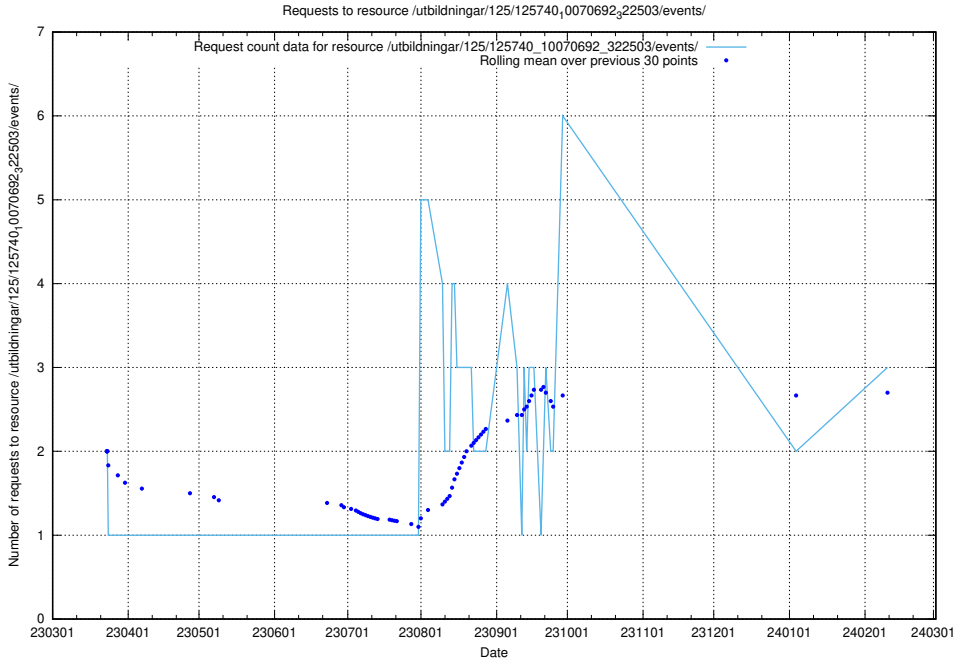

5.496 Usage of /utbildningar/125/125740_10070692_322503/events/

Here, we count the number of requests to resource /utbildningar/125/125740_10070692_322503/events/