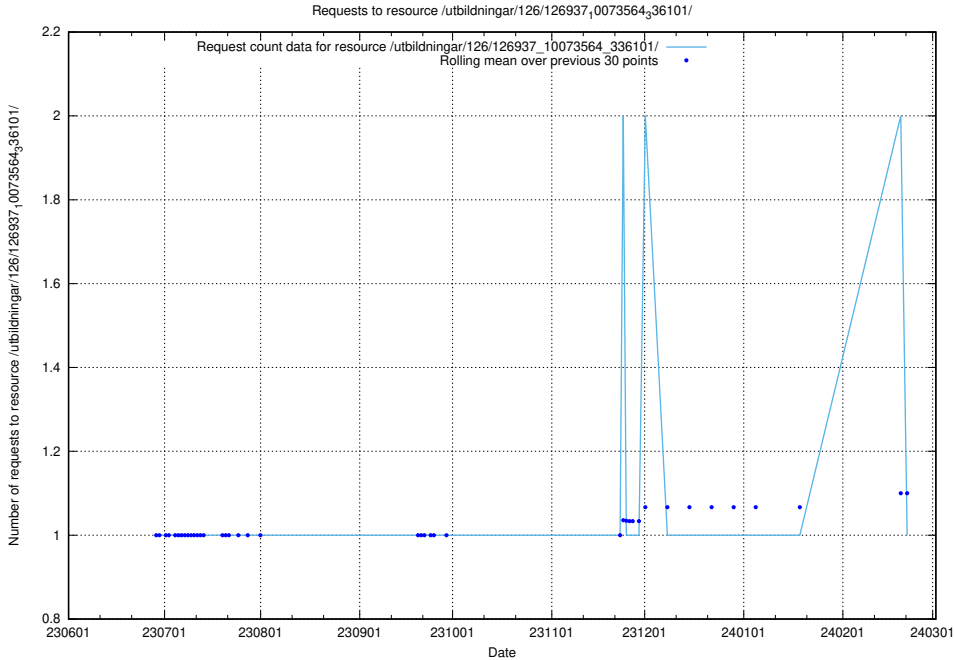

5.5223 Usage of /utbildningar/126/126937_10073564_336101/

Here, we count the number of requests to resource /utbildningar/126/126937_10073564_336101/.