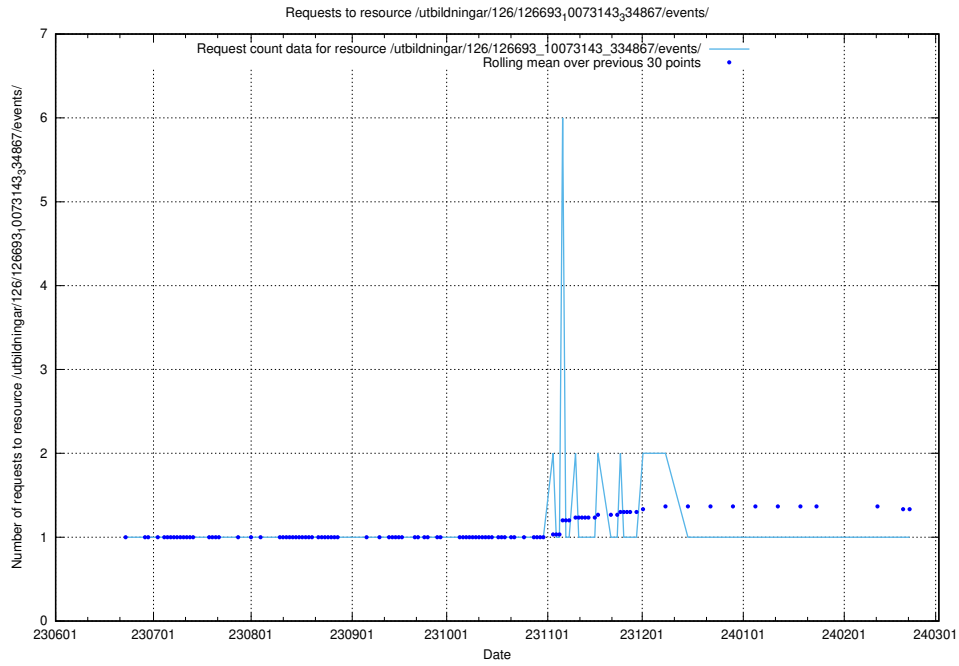

5.5423 Usage of /utbildningar/126/126693_10073143_334867/events/

Here, we count the number of requests to resource /utbildningar/126/126693_10073143_334867/events/