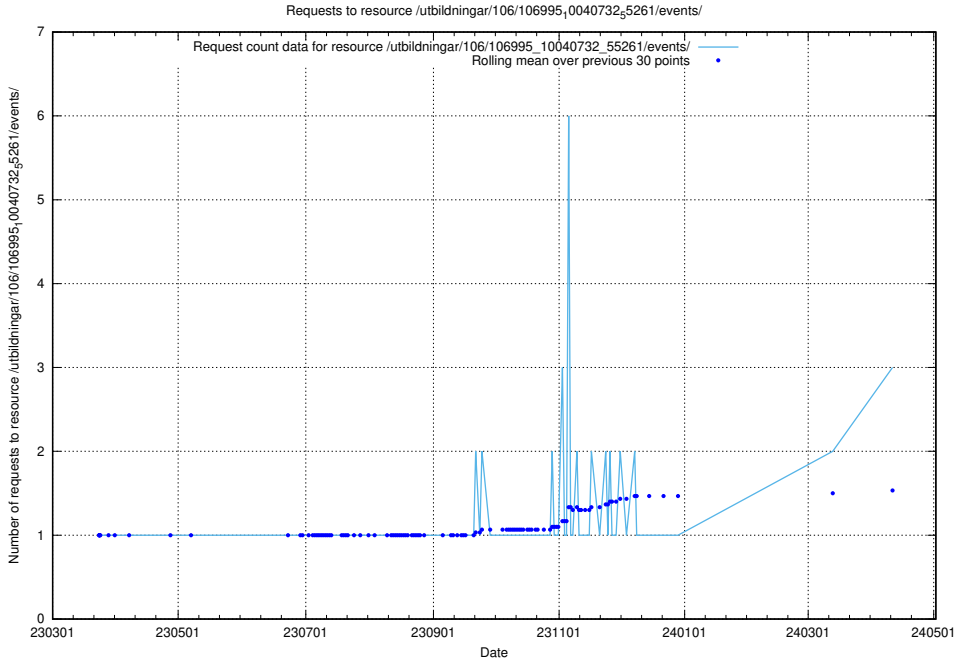

### 5.430 Usage of /utbildningar/106/106995\_10040732\_55261/events/

Here, we count the number of requests to resource /utbildningar/106/106995\_10040732\_55261/events/.