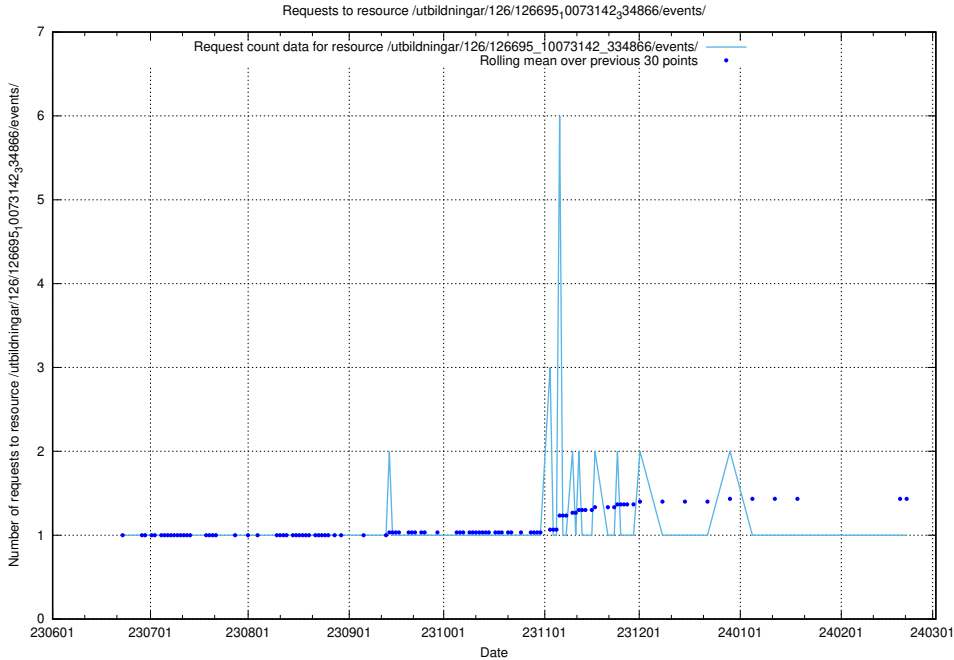

5.5411 Usage of /utbildningar/126/126695_10073142_334866/events/

Here, we count the number of requests to resource /utbildningar/126/126695_10073142_334866/events/