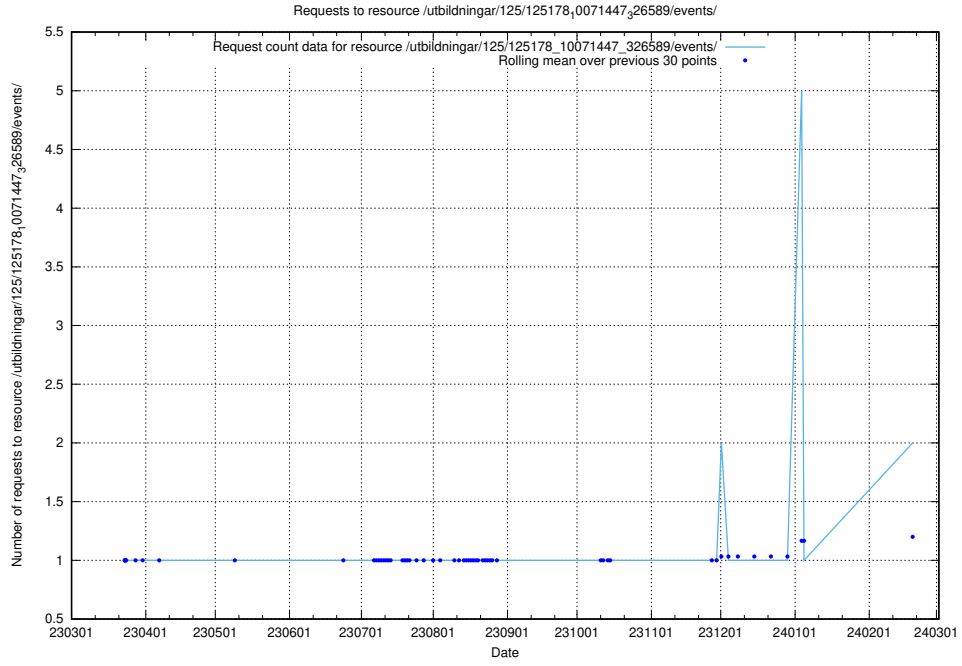

5.532 Usage of /utbildningar/125/125178_10071447_326589/events/

Here, we count the number of requests to resource /utbildningar/125/125178_10071447_326589/events/