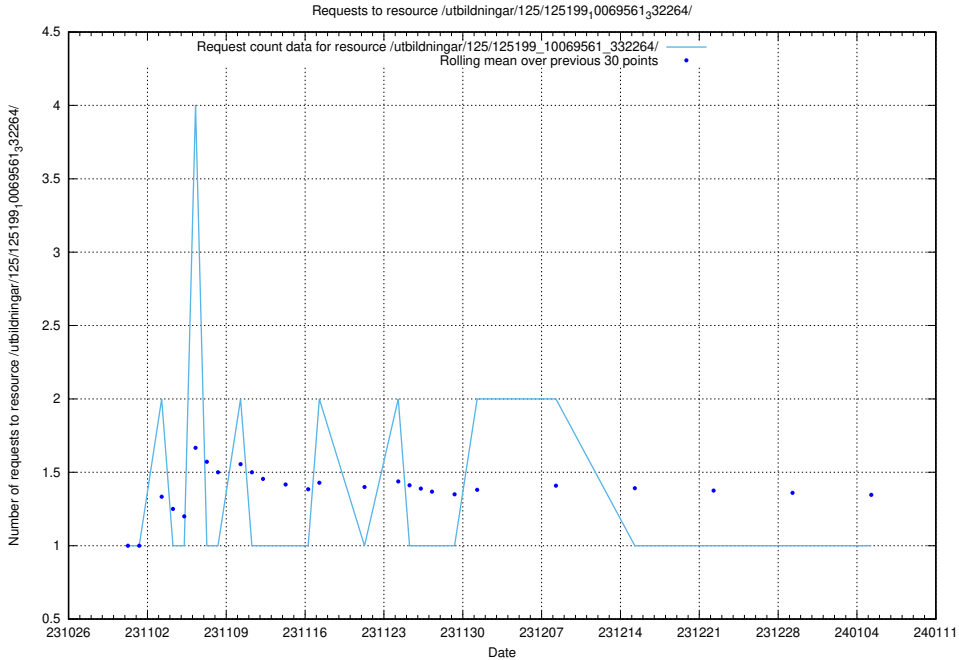

5.3965 Usage of /utbildningar/125/125199_10069561_332264/

Here, we count the number of requests to resource /utbildningar/125/125199_10069561_332264/.