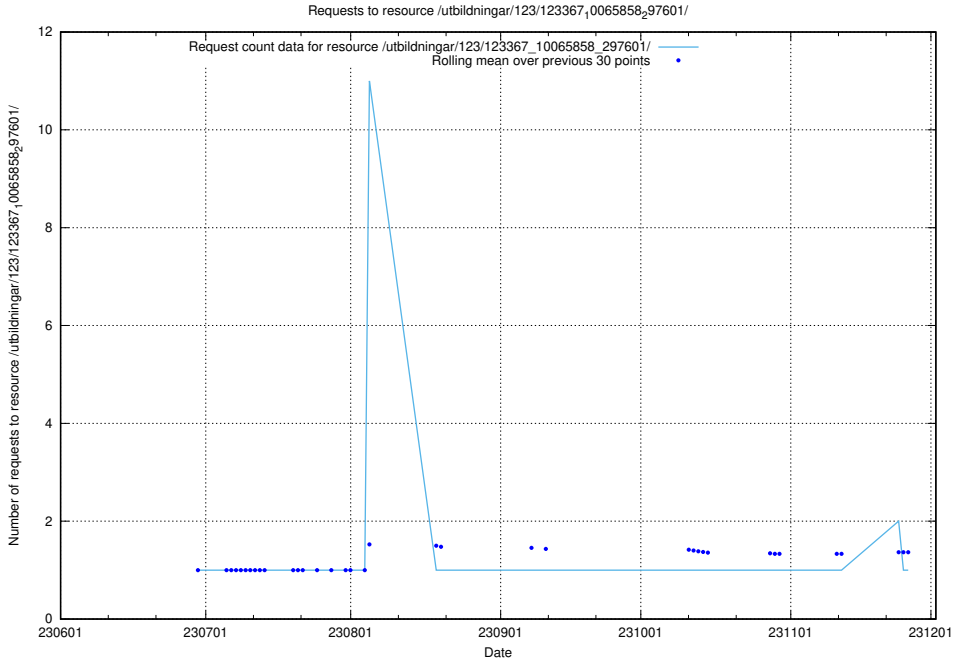

5.5186 Usage of /utbildningar/123/123367_10065858_297601/

Here, we count the number of requests to resource /utbildningar/123/123367_10065858_297601/.