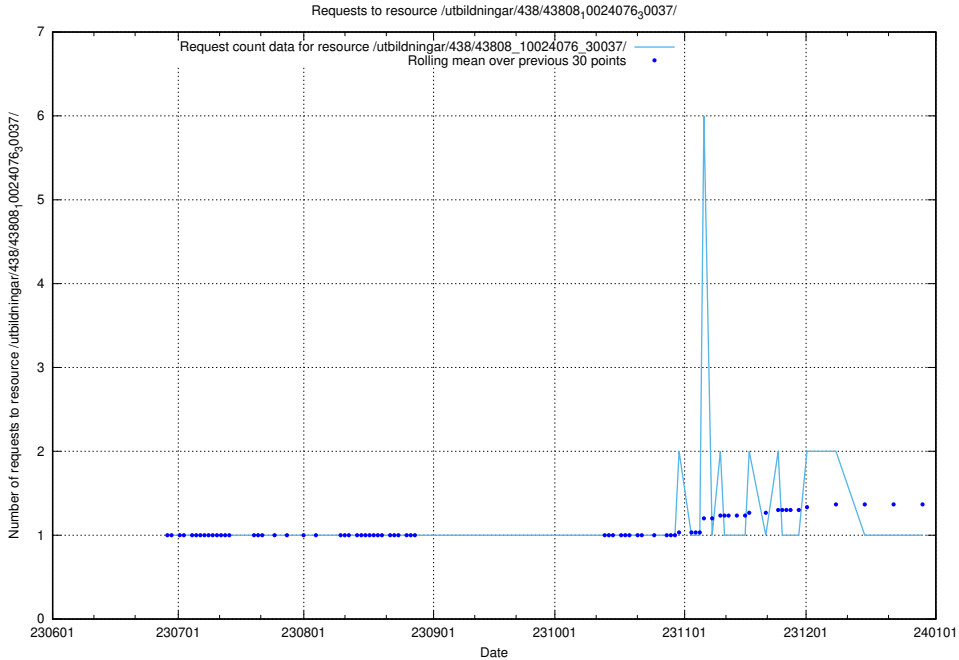

5.5211 Usage of /utbildningar/438/43808_10024076_30037/

Here, we count the number of requests to resource /utbildningar/438/43808_10024076_30037/.