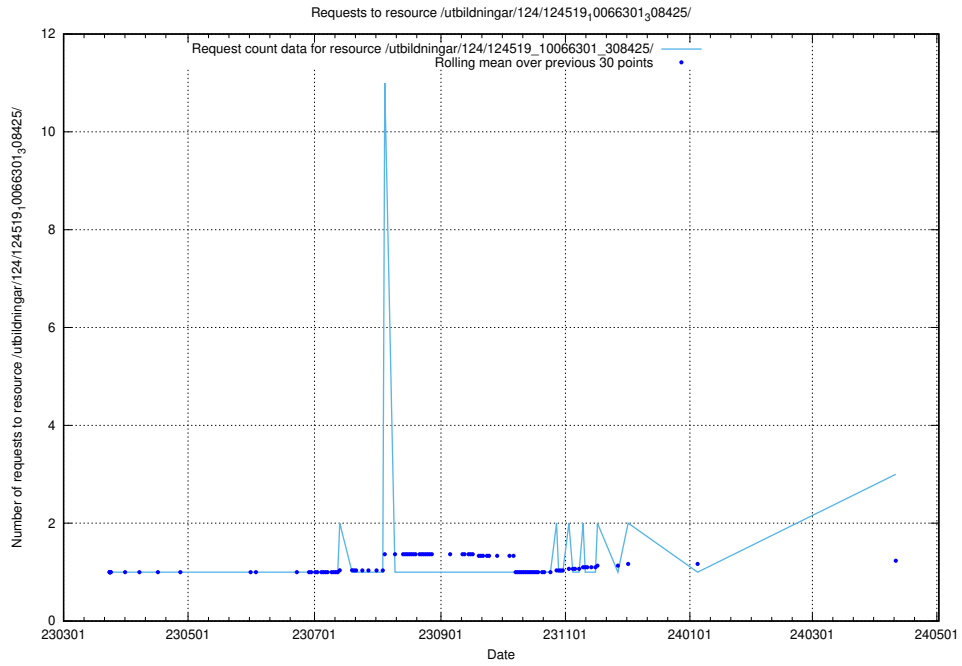

5.314 Usage of /utbildningar/124/124519_10066301_308425/

Here, we count the number of requests to resource /utbildningar/124/124519_10066301_308425/.