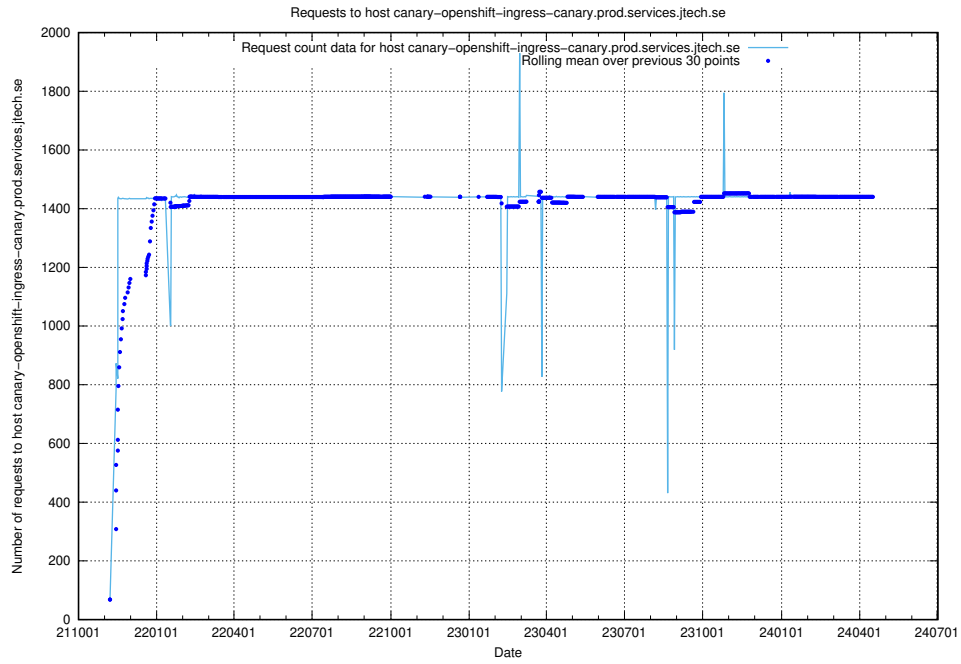

## 7.20 Usage of canary-openshift-ingress-canary.prod.services.jtech.se

Here, we count the number of requests to host canary-openshift-ingress-canary.prod.services.jtech.se.