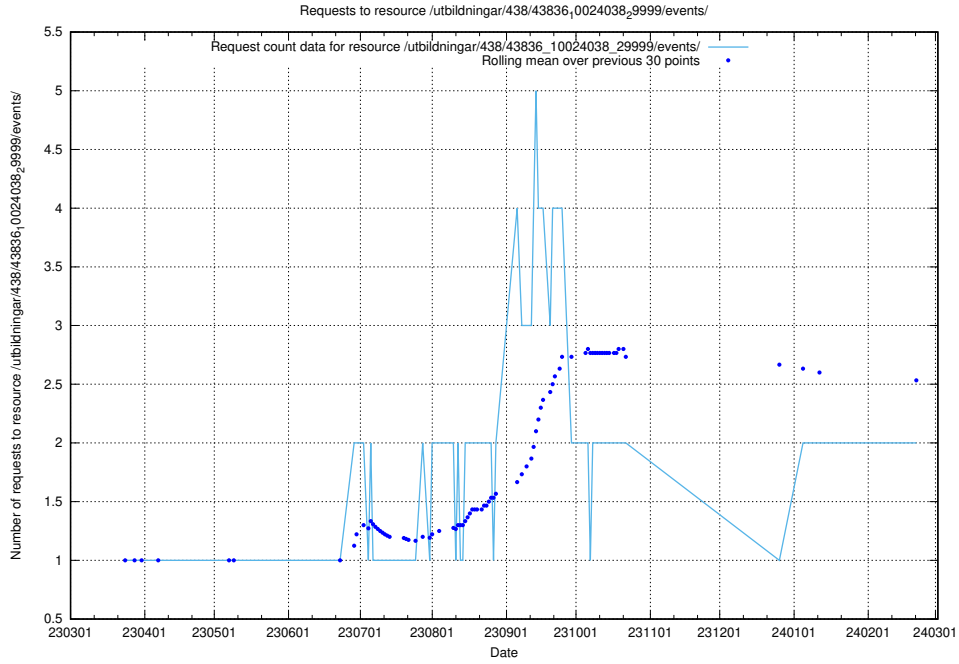

5.964 Usage of /utbildningar/438/43836_10024038_29999/events/

Here, we count the number of requests to resource /utbildningar/438/43836_10024038_29999/events/.