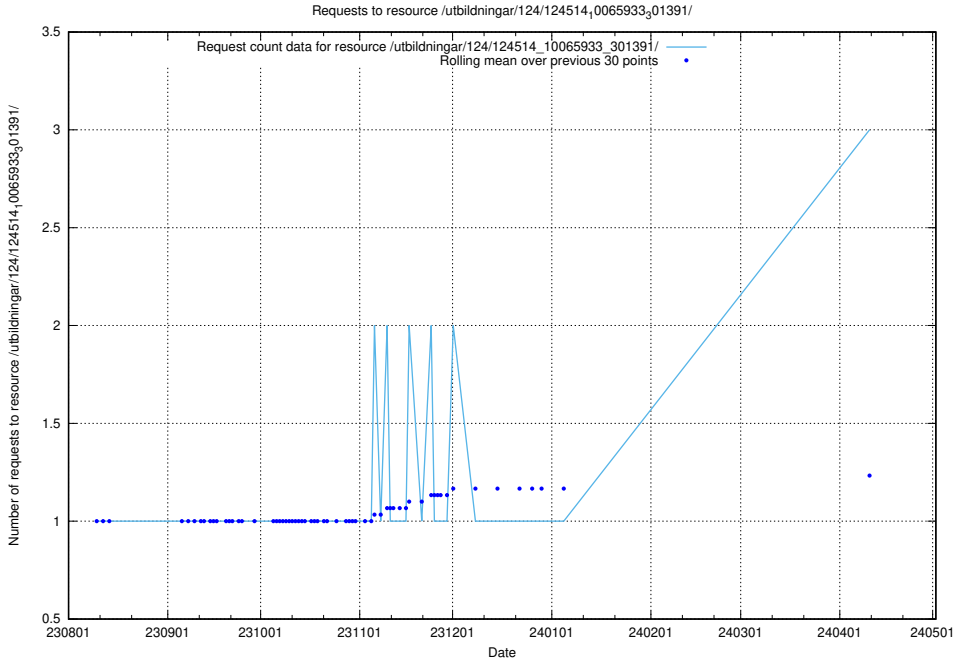

5.410 Usage of /utbildningar/124/124514_10065933_301391/

Here, we count the number of requests to resource /utbildningar/124/124514_10065933_301391/.