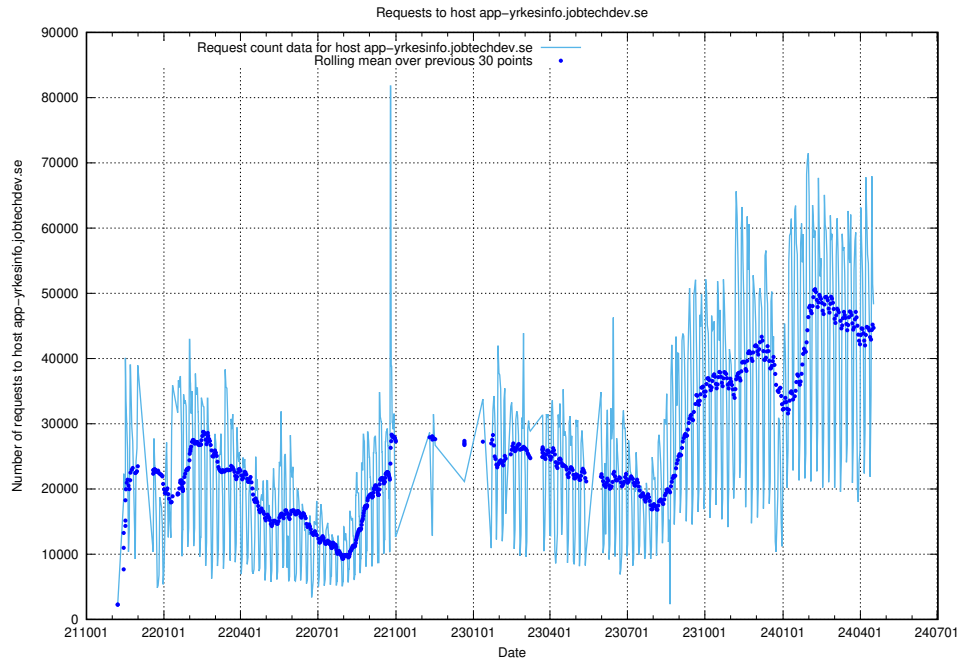

7.7 Usage of app-yrkesinfo.jobtechdev.se

Here, we count the number of requests to host app-yrkesinfo.jobtechdev.se.