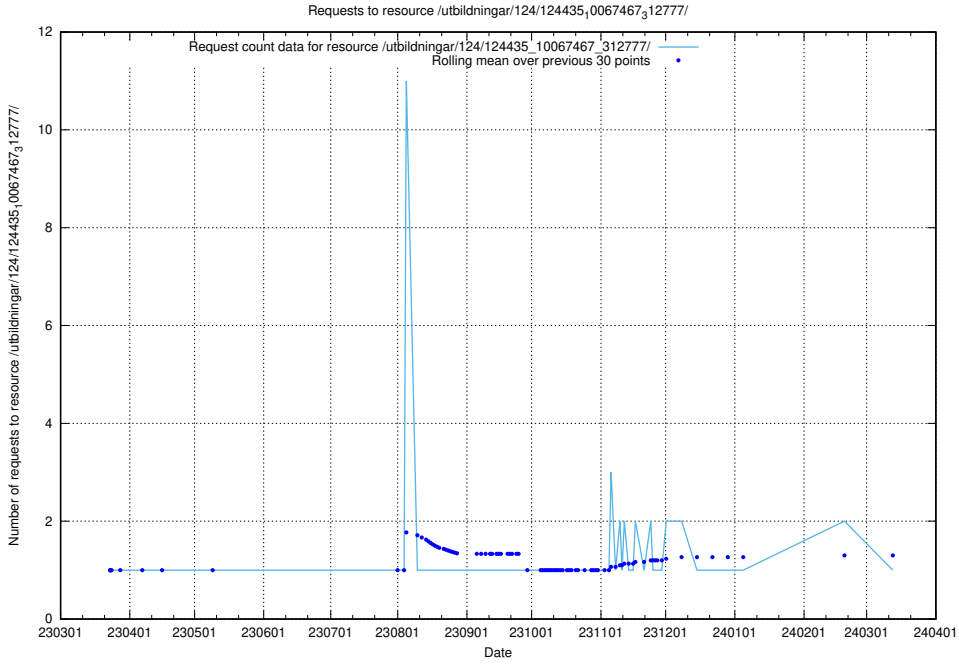

5.3561 Usage of /utbildningar/124/124435_10067467_312777/

Here, we count the number of requests to resource /utbildningar/124/124435_10067467_312777/.