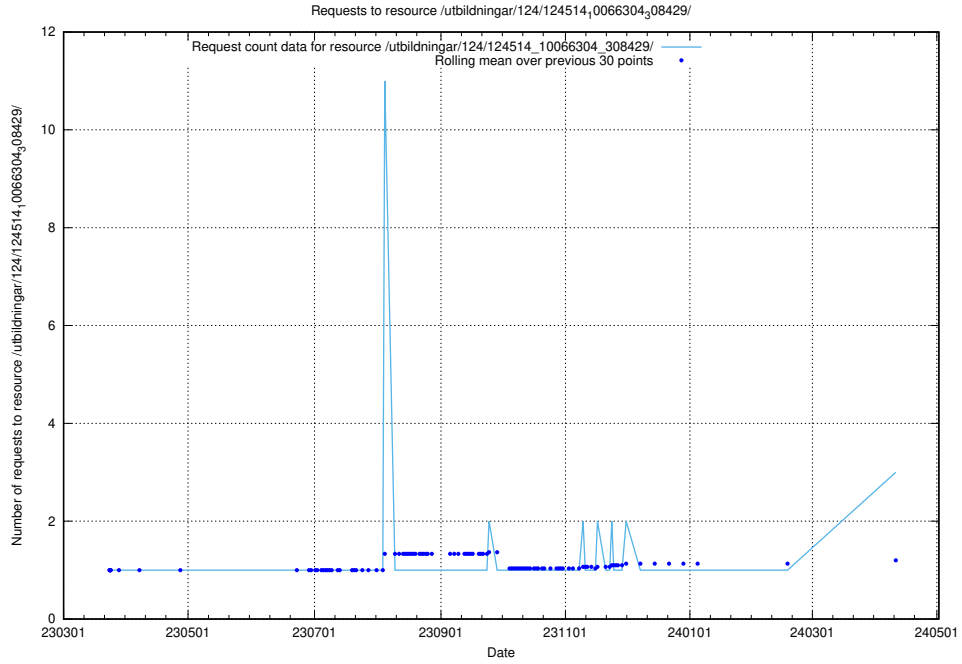

5.327 Usage of /utbildningar/124/124514_10066304_308429/

Here, we count the number of requests to resource /utbildningar/124/124514_10066304_308429/.