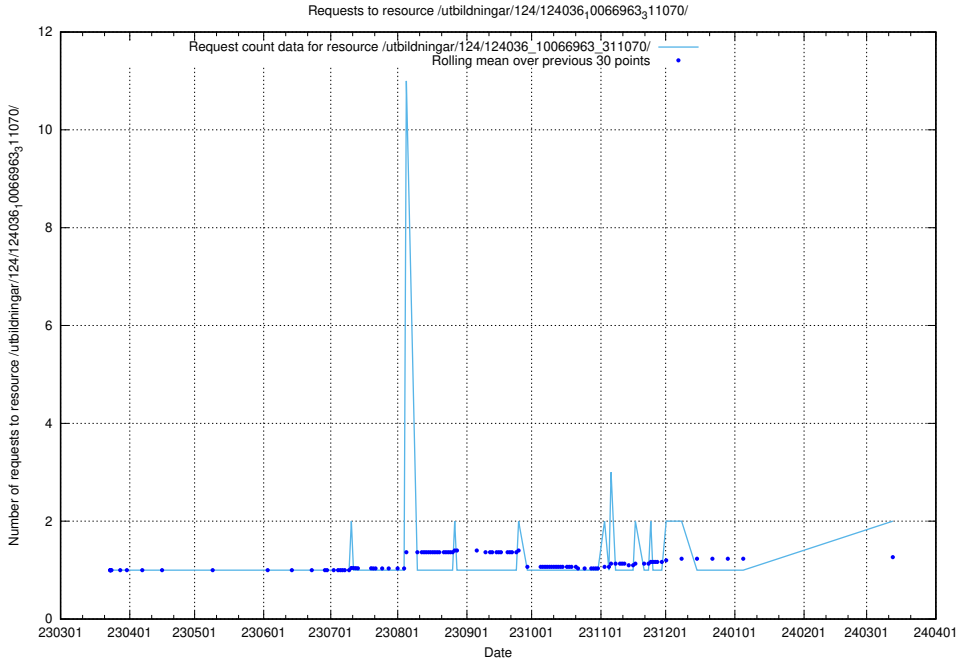

5.760 Usage of /utbildningar/124/124036_10066963_311070/

Here, we count the number of requests to resource /utbildningar/124/124036_10066963_311070/.