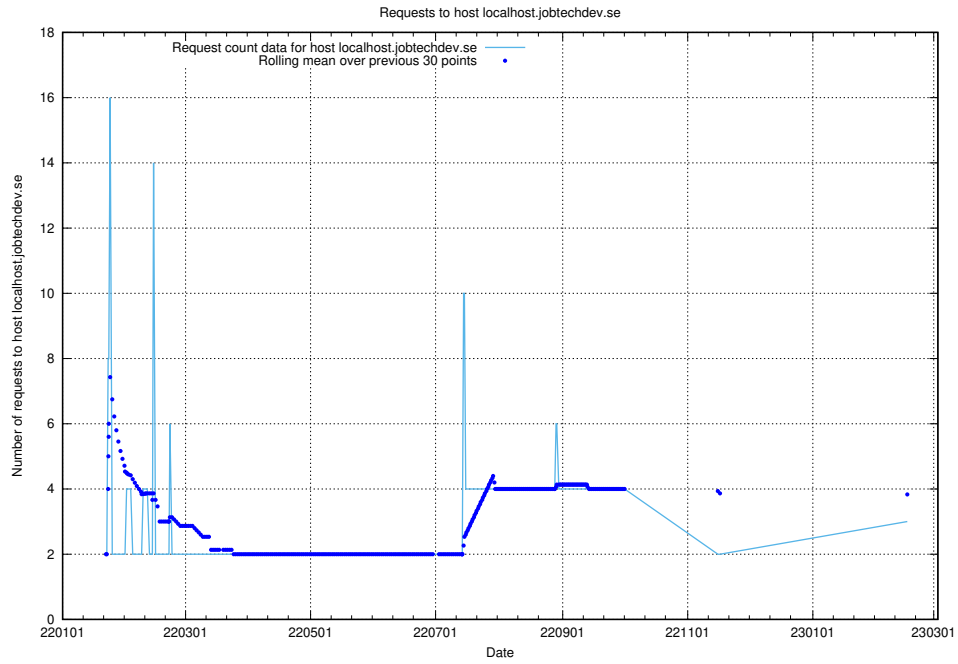

7.247 Usage of localhost.jobtechdev.se

Here, we count the number of requests to host localhost.jobtechdev.se.