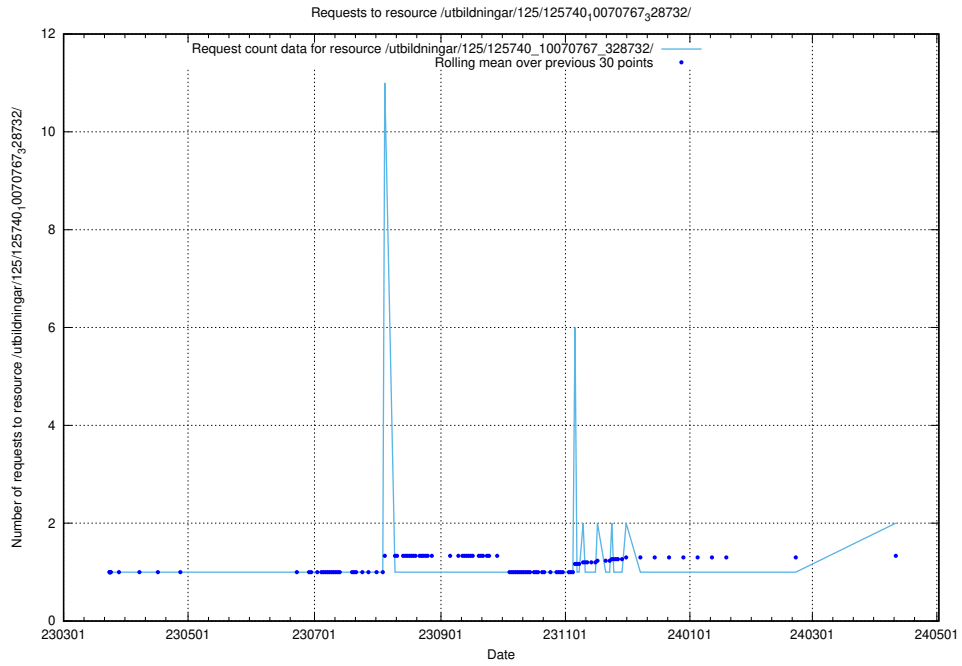

5.509 Usage of /utbildningar/125/125740_10070767_328732/

Here, we count the number of requests to resource /utbildningar/125/125740_10070767_328732/.