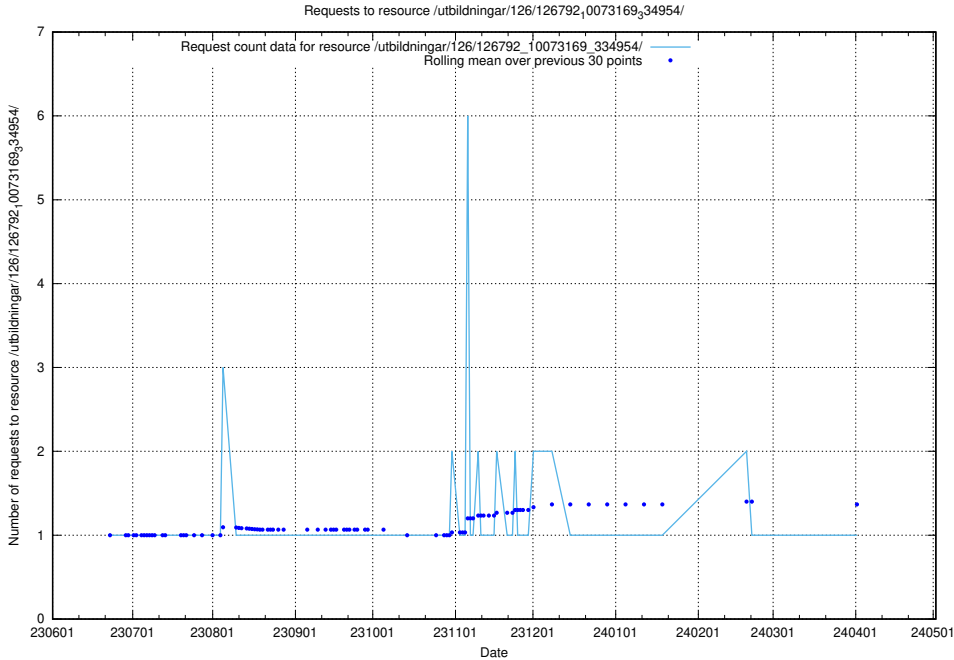

5.5373 Usage of /utbildningar/126/126792_10073169_334954/

Here, we count the number of requests to resource /utbildningar/126/126792_10073169_334954/.