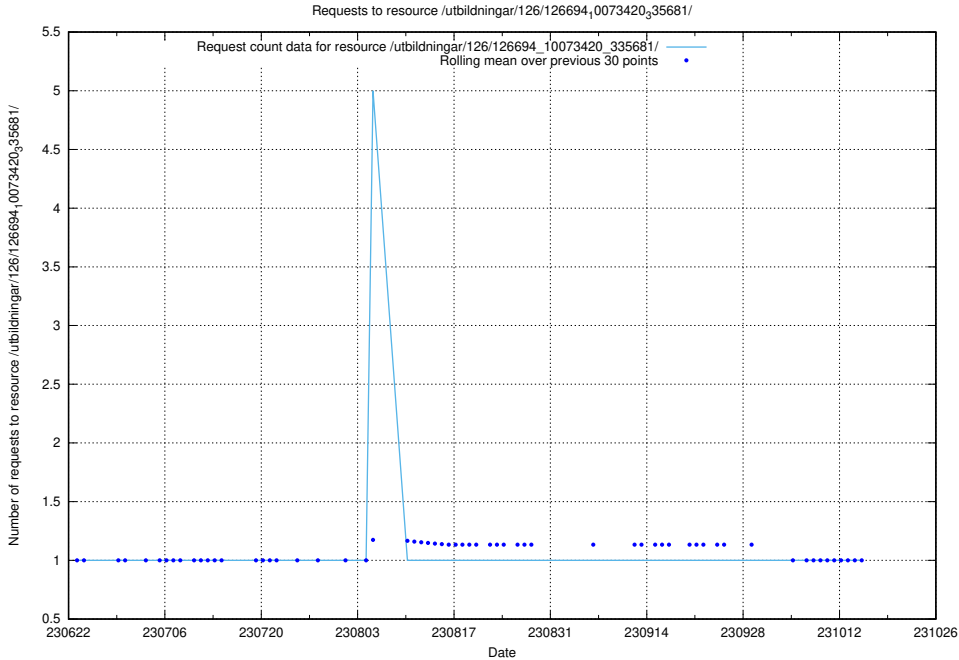

5.5413 Usage of /utbildningar/126/126694_10073420_335681/

Here, we count the number of requests to resource /utbildningar/126/126694_10073420_335681/.