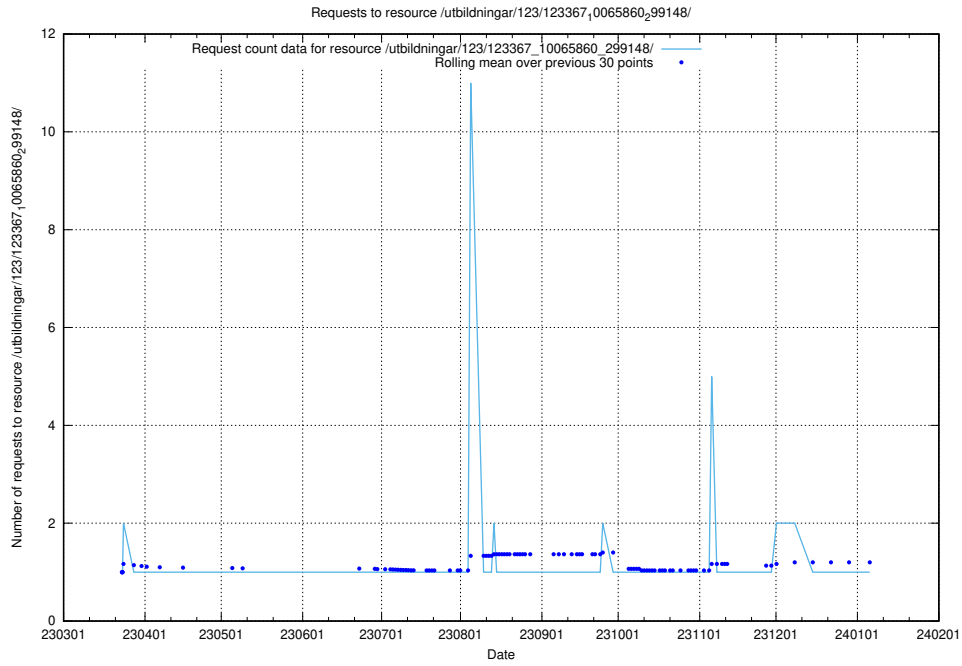

5.4620 Usage of /utbildningar/123/123367_10065860_299148/

Here, we count the number of requests to resource /utbildningar/123/123367_10065860_299148/.