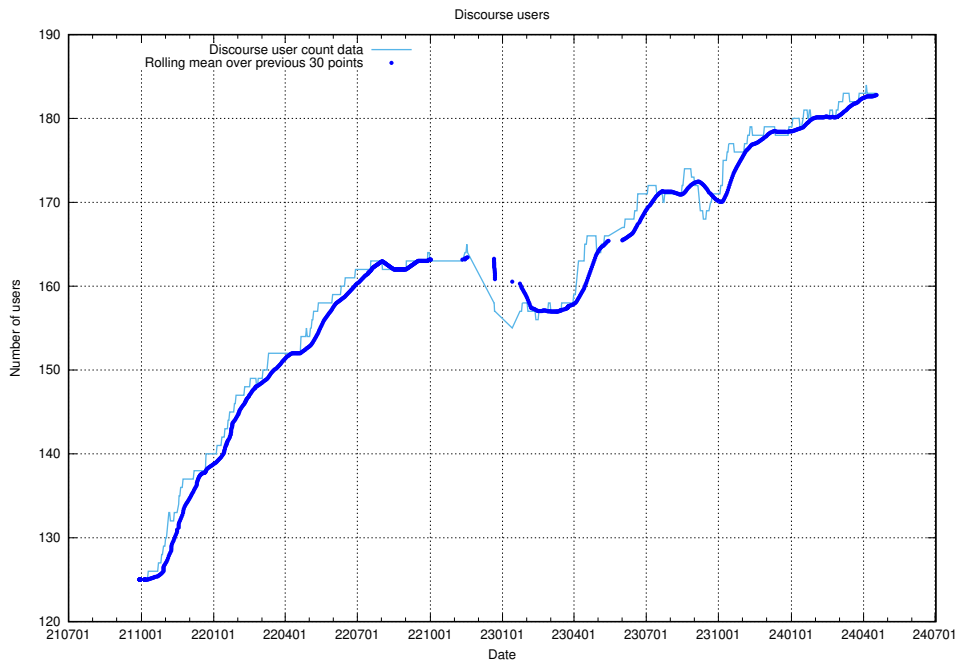

4 Discourse

This section summarises activities from the [JobTech Discourse Forum](https://forum.jobtechdev.se)⁵.

4.1 User count

A table of the number of users in Discourse.

---

⁵<https://forum.jobtechdev.se>