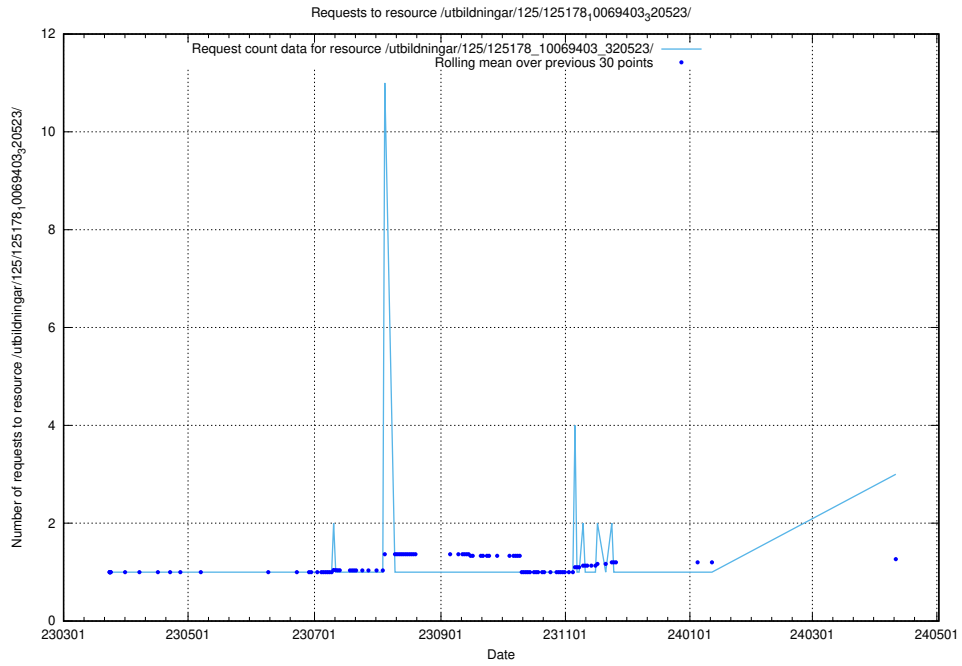

5.309 Usage of /utbildningar/125/125178_10069403_320523/

Here, we count the number of requests to resource /utbildningar/125/125178_10069403_320523/.