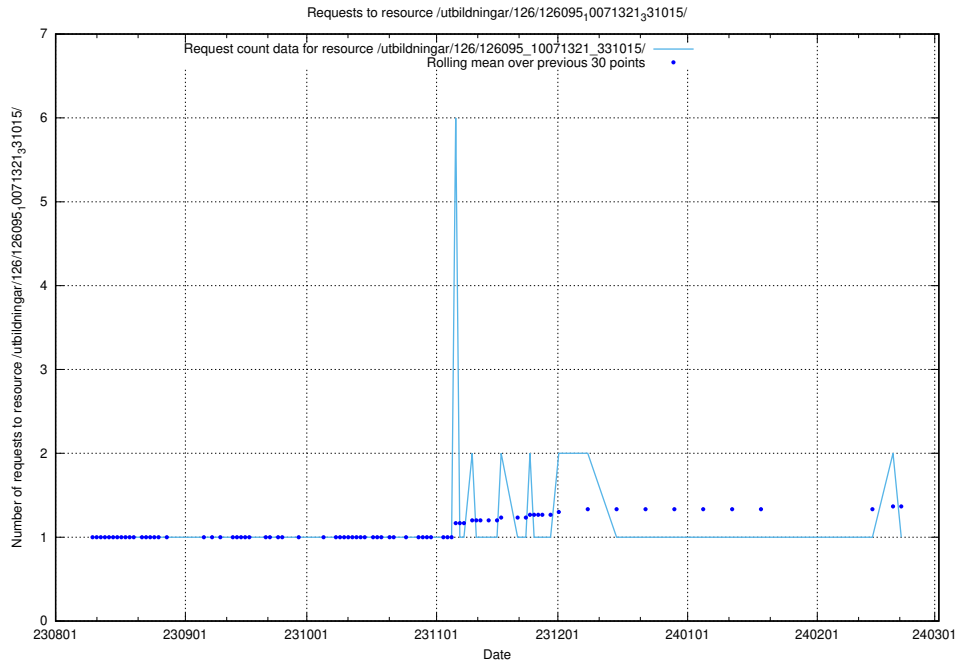

5.4622 Usage of /utbildningar/126/126095_10071321_331015/

Here, we count the number of requests to resource /utbildningar/126/126095_10071321_331015/.