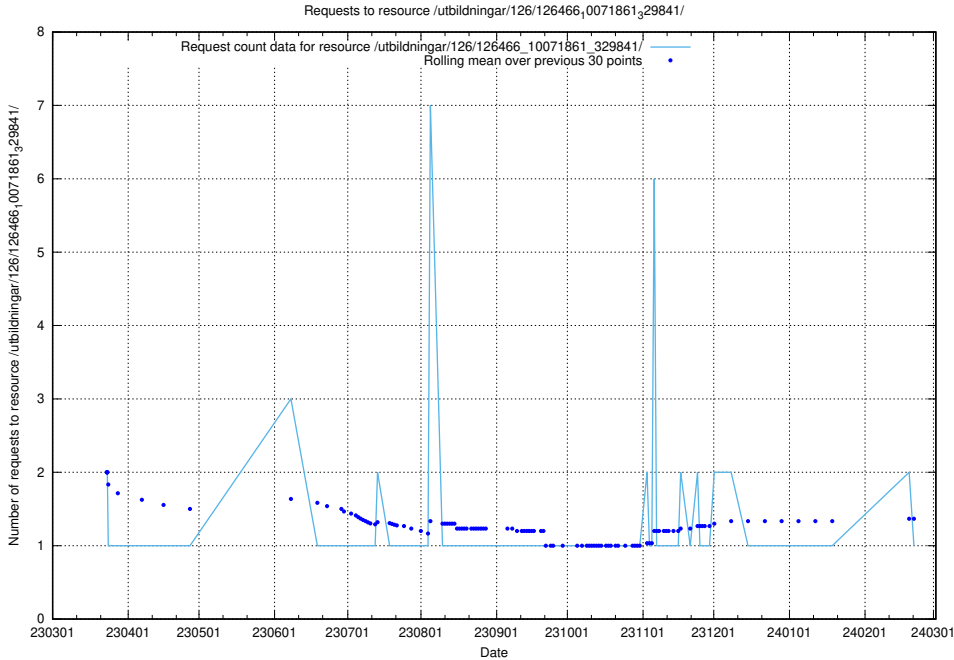

5.6048 Usage of /utbildningar/126/126466_10071861_329841/

Here, we count the number of requests to resource /utbildningar/126/126466_10071861_329841/.