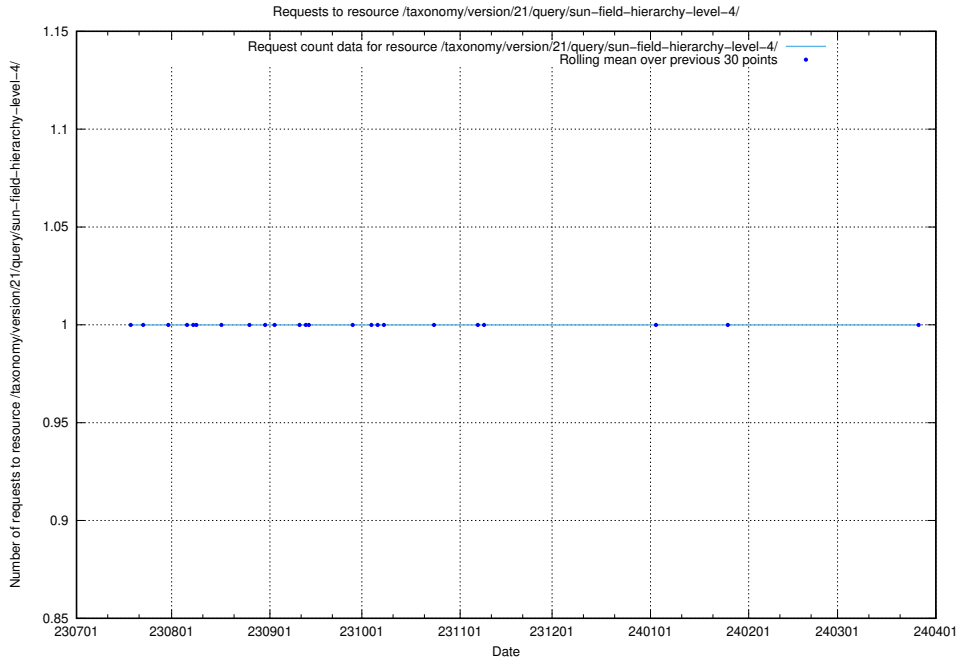

5.4818 Usage of /taxonomy/version/21/query/sun-field-hierarchy-level-4/

Here, we count the number of requests to resource /taxonomy/version/21/query/sun-field-hierarchy-level-4/.