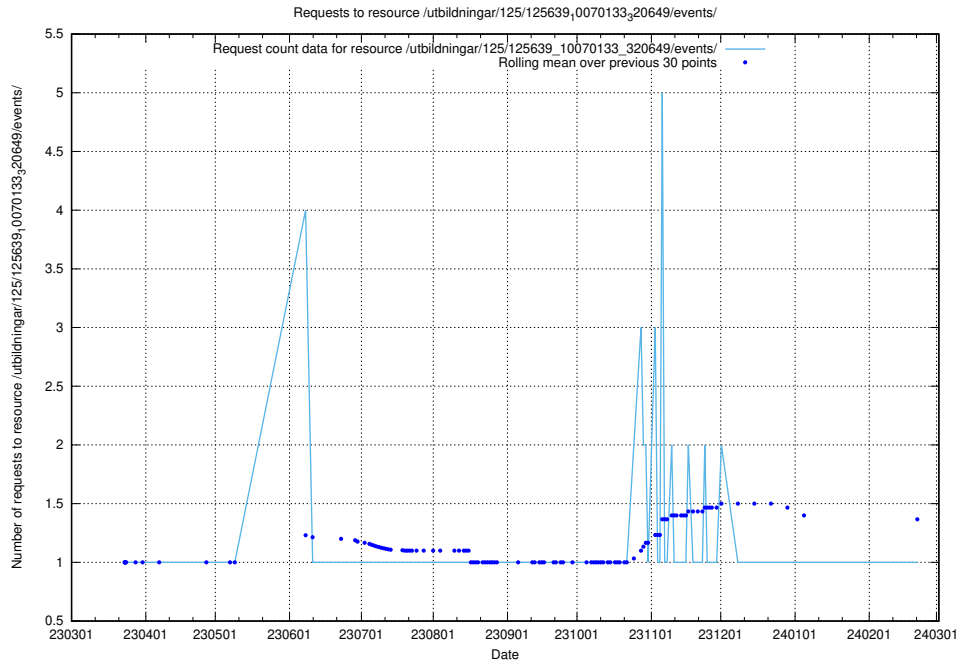

5.1093 Usage of /utbildningar/125/125639_10070133_320649/events/

Here, we count the number of requests to resource /utbildningar/125/125639_10070133_320649/events/