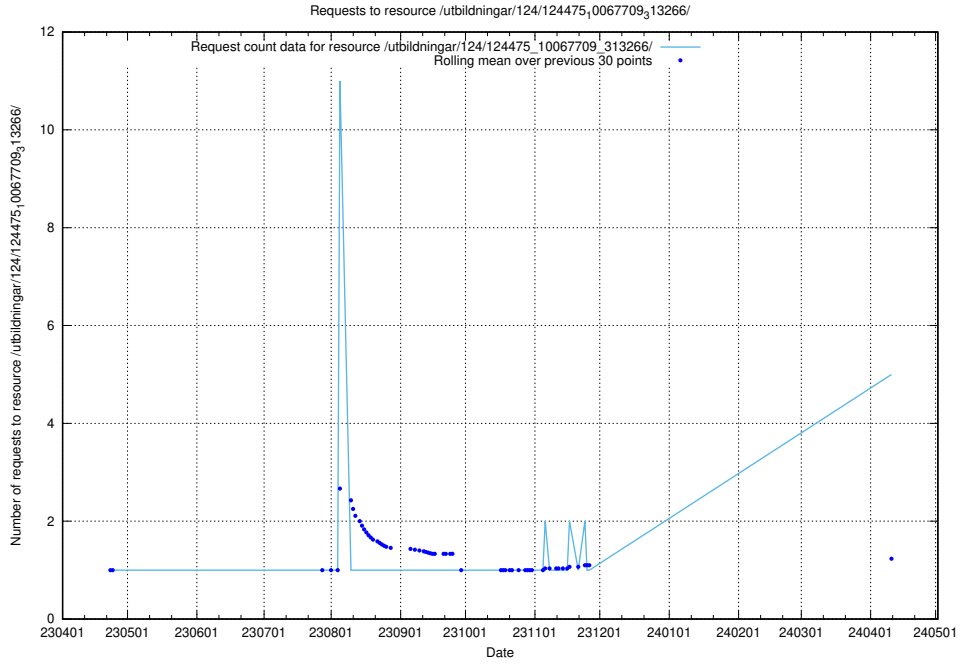

5.191 Usage of /utbildningar/124/124475_10067709_313266/

Here, we count the number of requests to resource /utbildningar/124/124475_10067709_313266/.