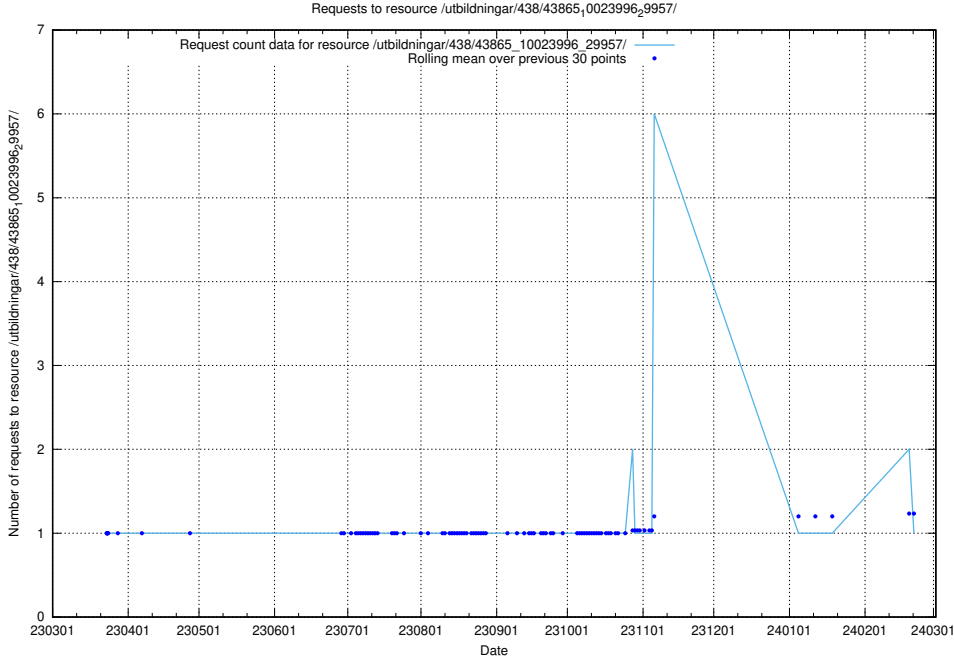

5.6097 Usage of /utbildningar/438/43865_10023996_29957/

Here, we count the number of requests to resource /utbildningar/438/43865_10023996_29957/.