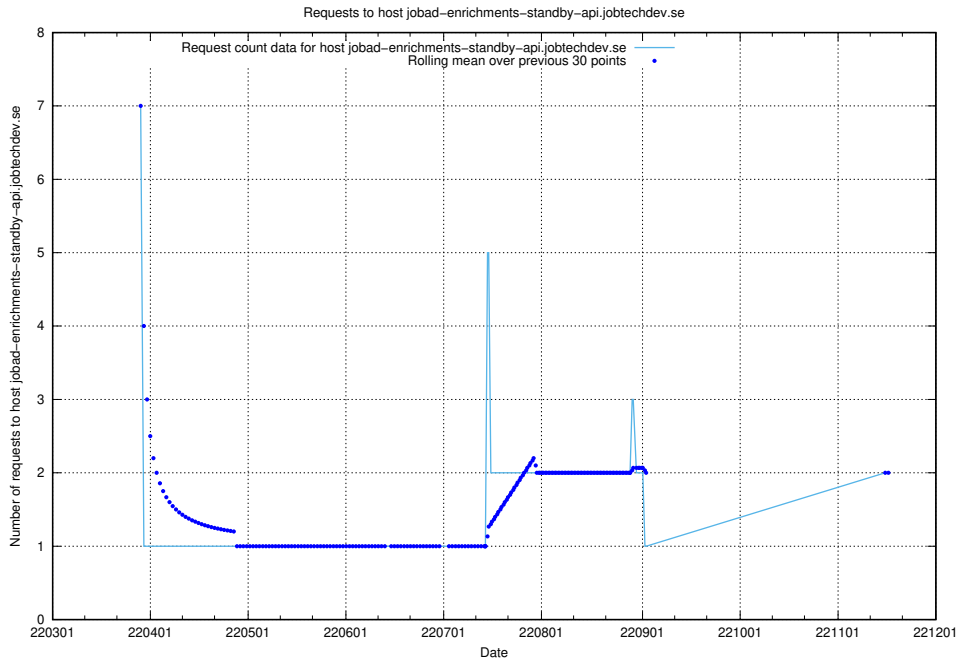

7.482 Usage of jobad-enrichments-standby-api.jobtechdev.se

Here, we count the number of requests to host jobad-enrichments-standby-api.jobtechdev.se.