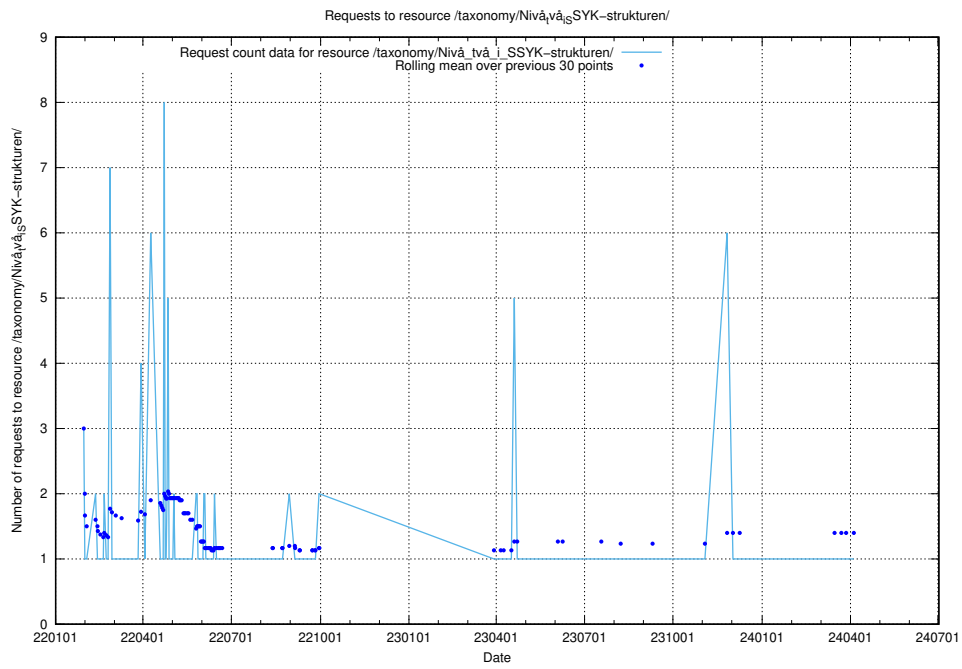

5.3347 Usage of /taxonomy/Nivå_två_i_SSYK-strukturen/

Here, we count the number of requests to resource /taxonomy/Nivå_två_i_SSYK-strukturen/.