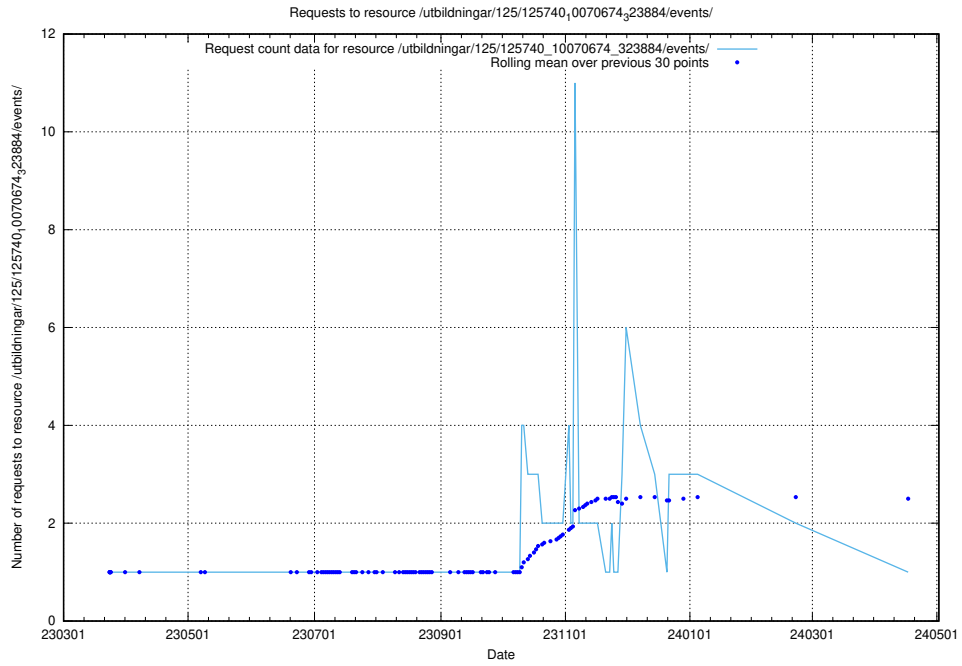

5.1033 Usage of /utbildningar/125/125740_10070674_323884/events/

Here, we count the number of requests to resource /utbildningar/125/125740_10070674_323884/events/