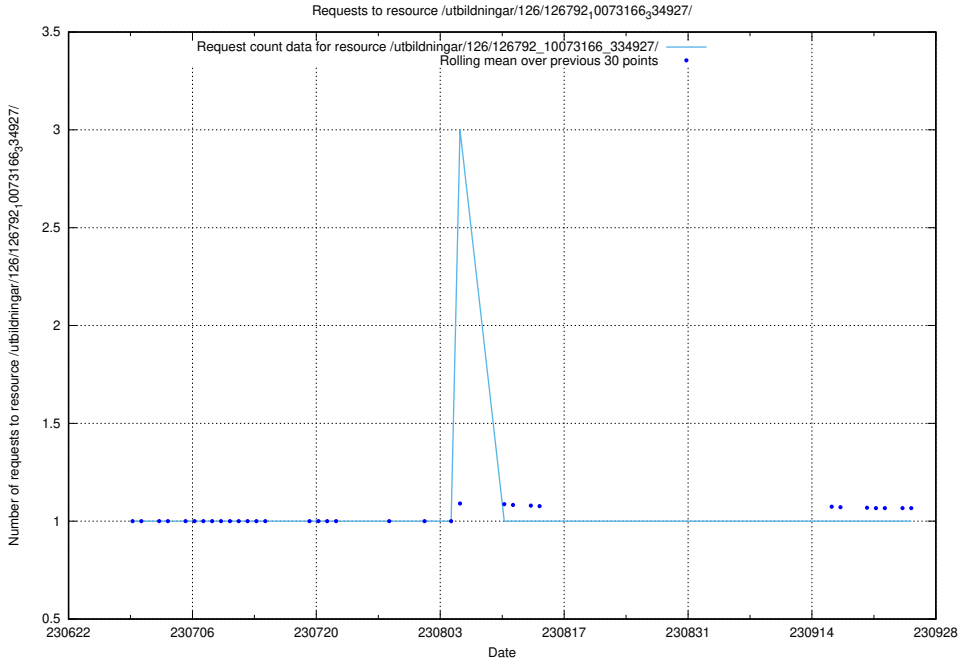

5.5227 Usage of /utbildningar/126/126792_10073166_334927/

Here, we count the number of requests to resource /utbildningar/126/126792_10073166_334927/.