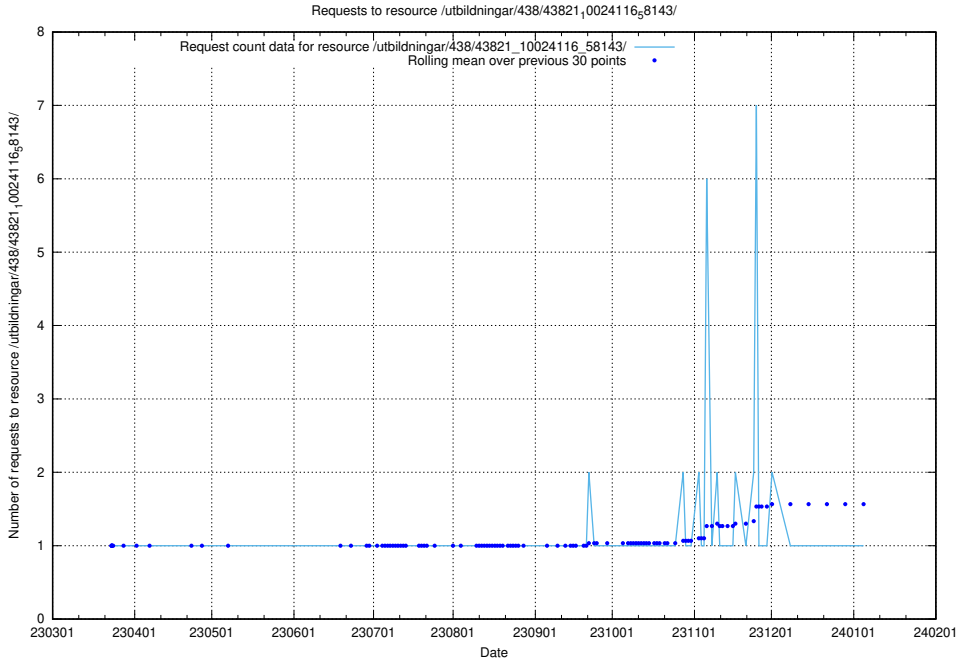

5.6111 Usage of /utbildningar/438/43821_10024116_58143/

Here, we count the number of requests to resource /utbildningar/438/43821_10024116_58143/.