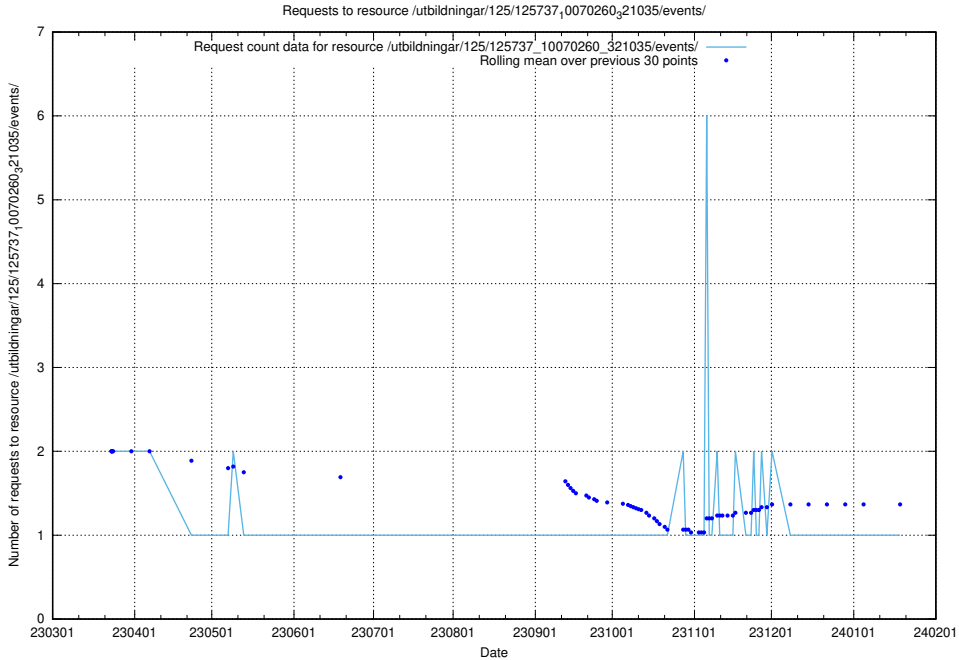

5.6059 Usage of /utbildningar/125/125737_10070260_321035/events/

Here, we count the number of requests to resource /utbildningar/125/125737_10070260_321035/events/