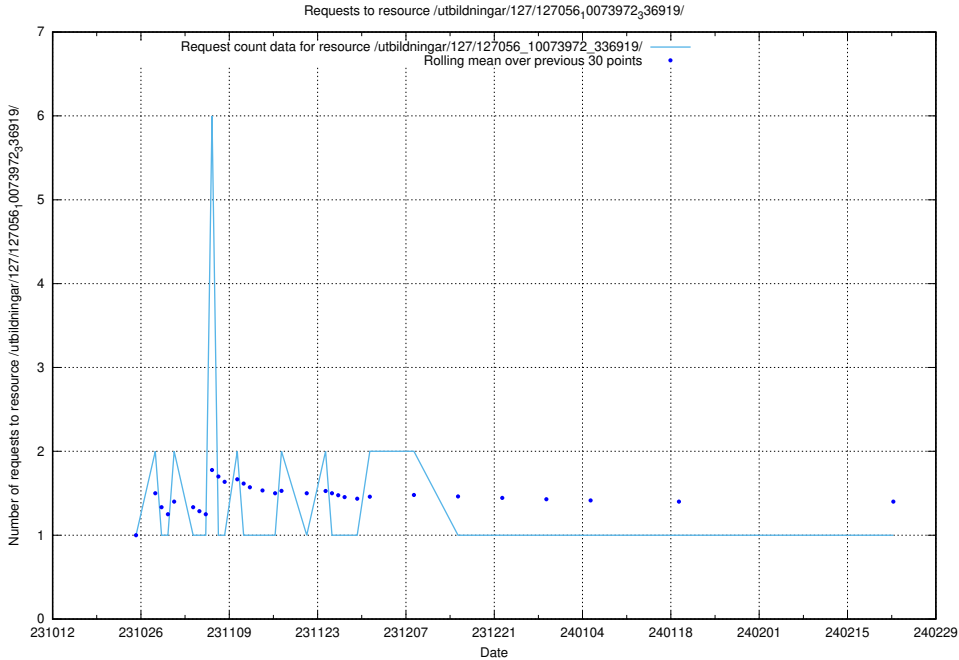

5.4012 Usage of /utbildningar/127/127056_10073972_336919/

Here, we count the number of requests to resource /utbildningar/127/127056_10073972_336919/.