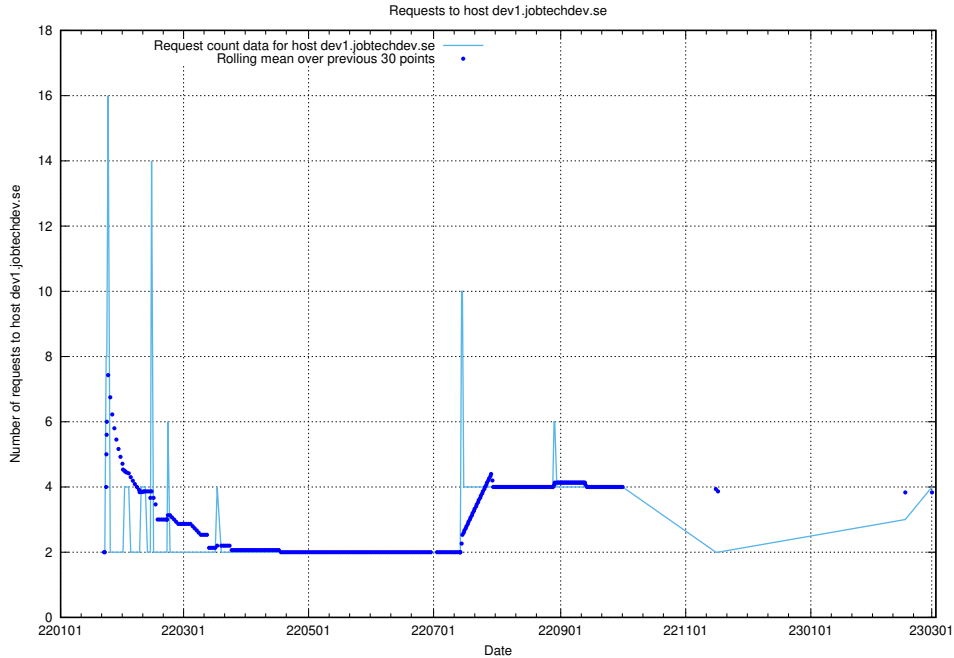

7.91 Usage of dev1.jobtechdev.se

Here, we count the number of requests to host dev1.jobtechdev.se.