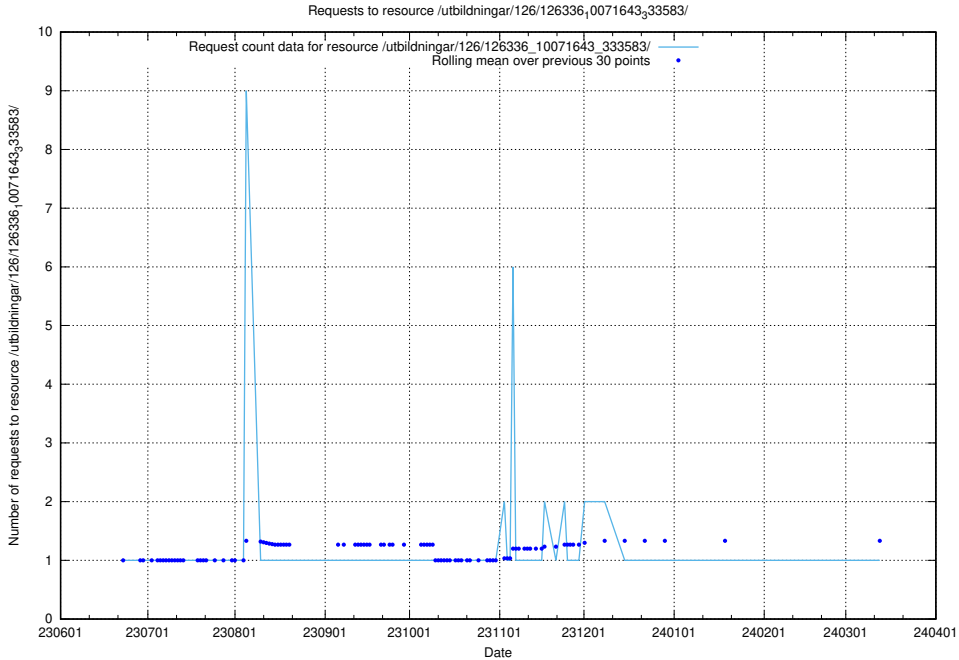

5.5449 Usage of /utbildningar/126/126336_10071643_333583/

Here, we count the number of requests to resource /utbildningar/126/126336_10071643_333583/.