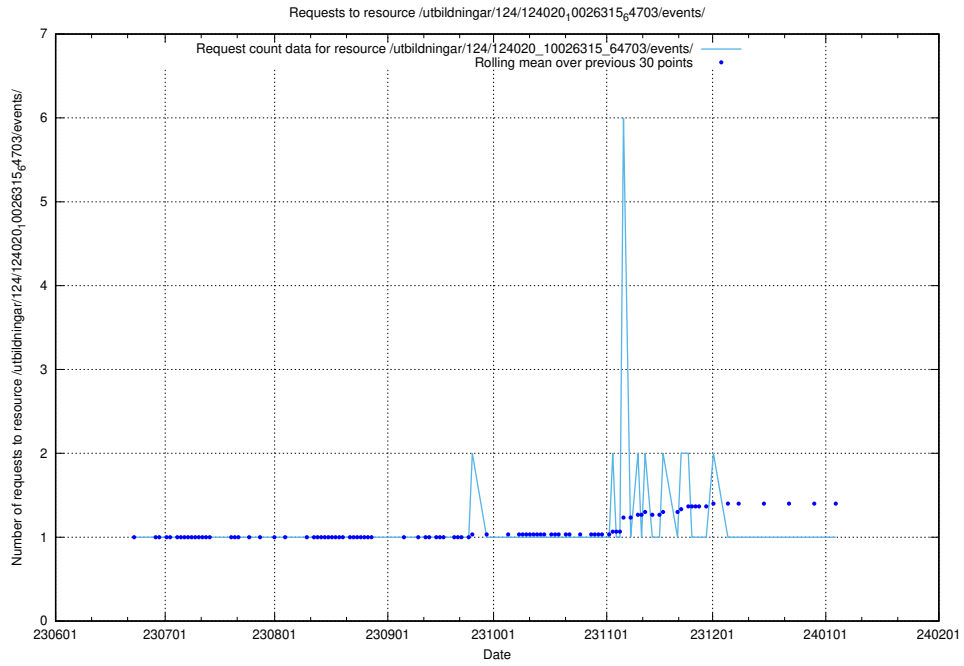

5.5603 Usage of /utbildningar/124/124020_10026315_64703/events/

Here, we count the number of requests to resource /utbildningar/124/124020_10026315_64703/events/.