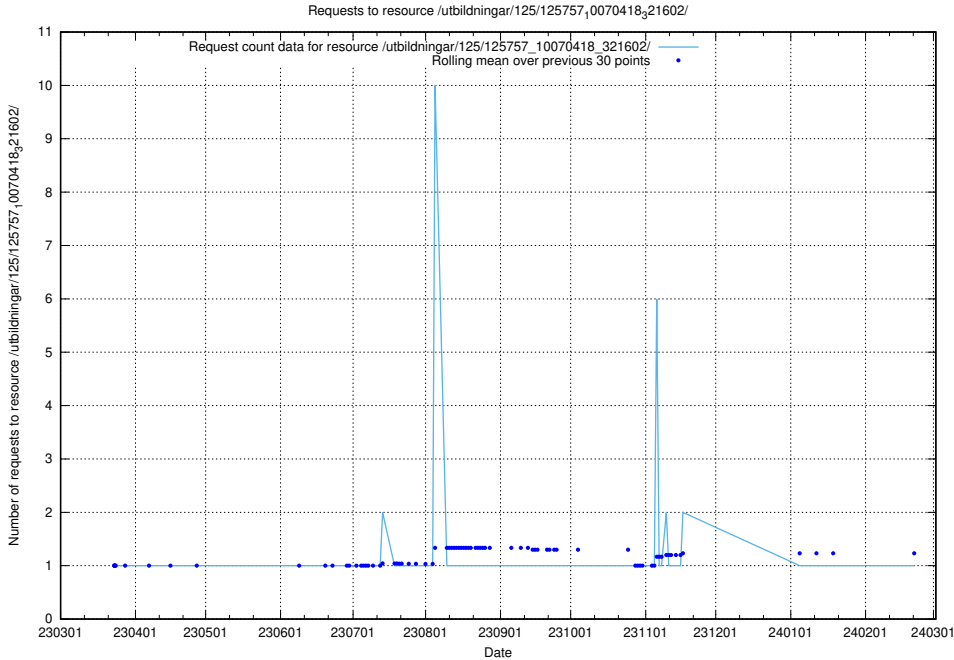

5.6223 Usage of /utbildningar/125/125757_10070418_321602/

Here, we count the number of requests to resource /utbildningar/125/125757_10070418_321602/.