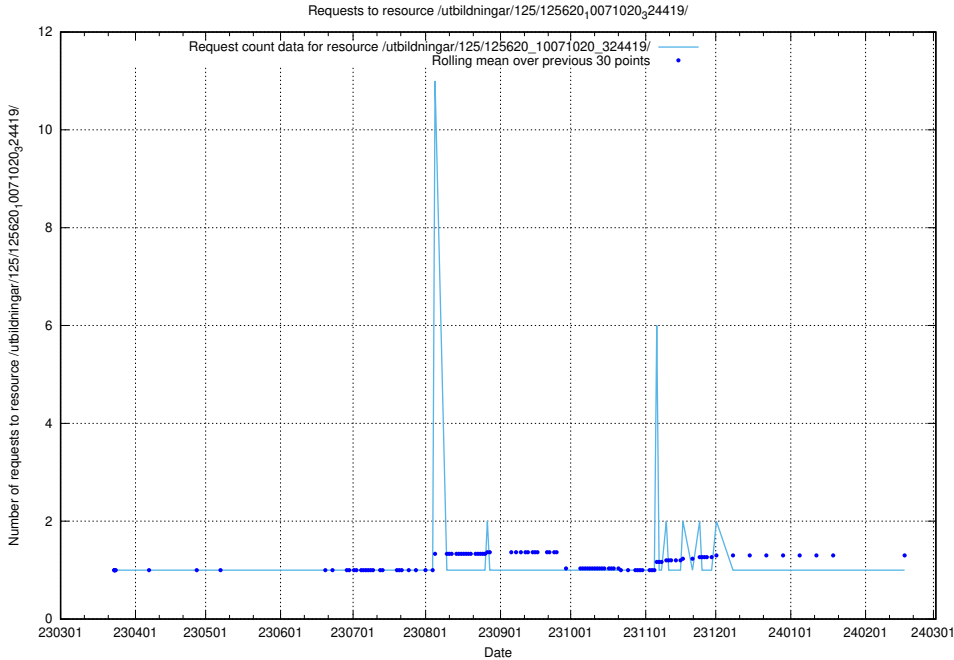

5.1094 Usage of /utbildningar/125/125620_10071020_324419/

Here, we count the number of requests to resource /utbildningar/125/125620_10071020_324419/.