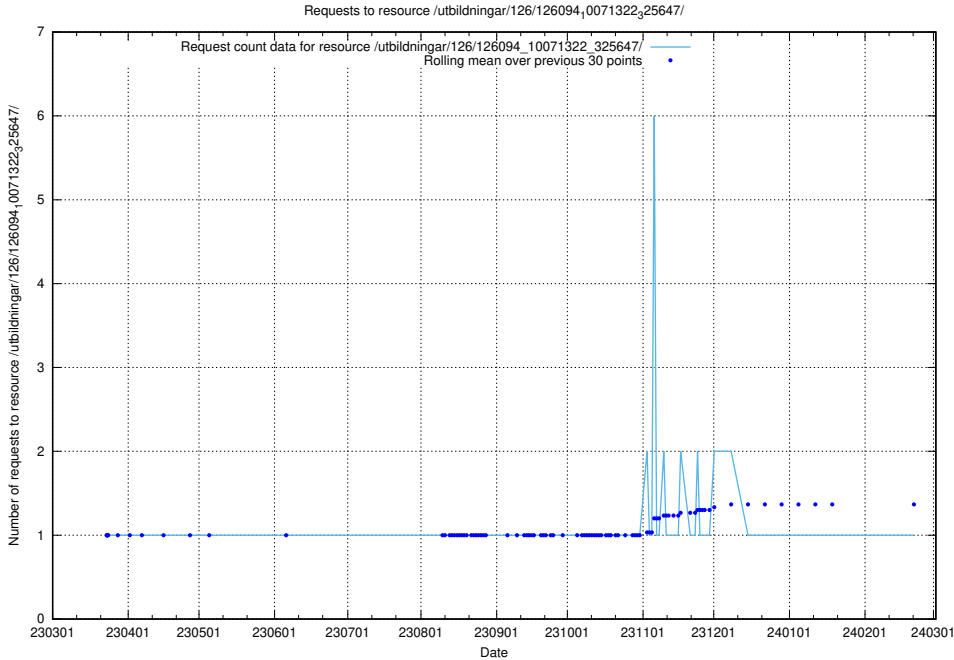

5.6209 Usage of /utbildningar/126/126094_10071322_325647/

Here, we count the number of requests to resource /utbildningar/126/126094_10071322_325647/.