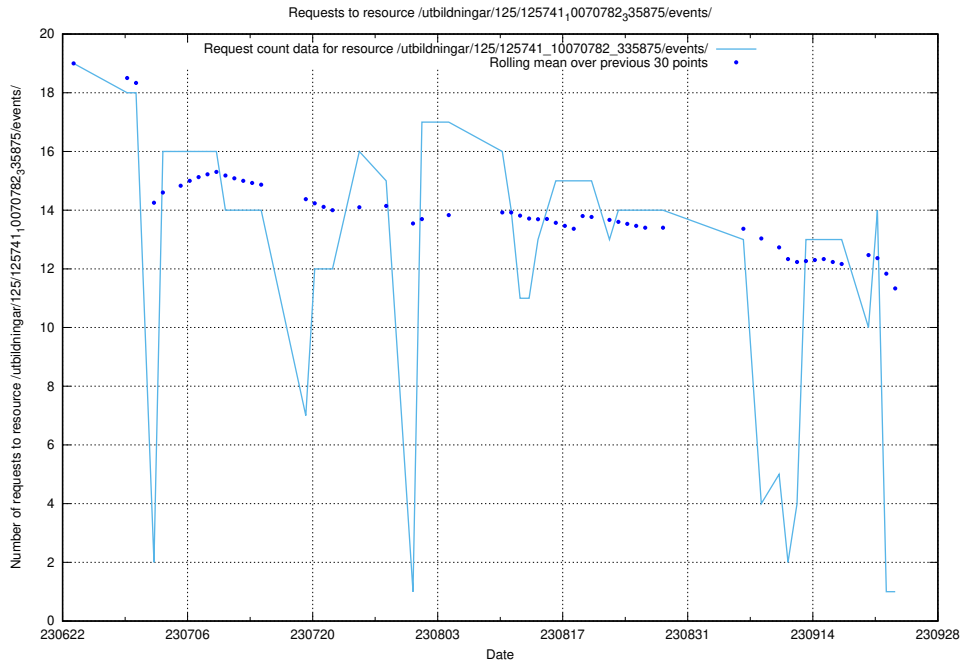

5.5339 Usage of /utbildningar/125/125741_10070782_335875/events/

Here, we count the number of requests to resource /utbildningar/125/125741_10070782_335875/events/