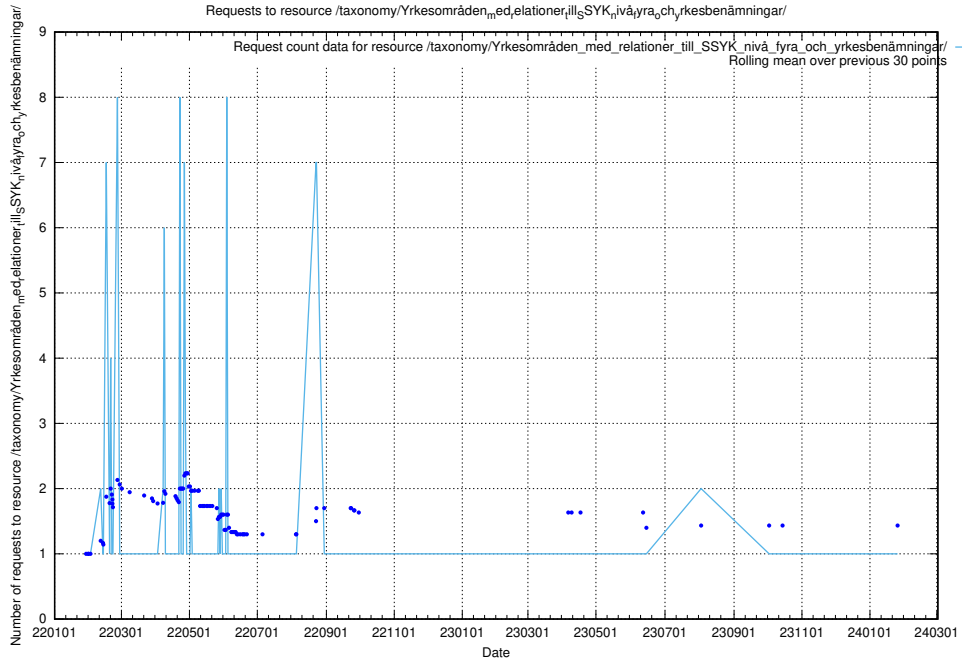

5.3549 Usage of /taxonomy/Yrkesområden_med_relationer_till_SSYK_nivå_fy

Here, we count the number of requests to resource /taxonomy/Yrkesområden_med_relationer_till_SSYK_nivå_fy