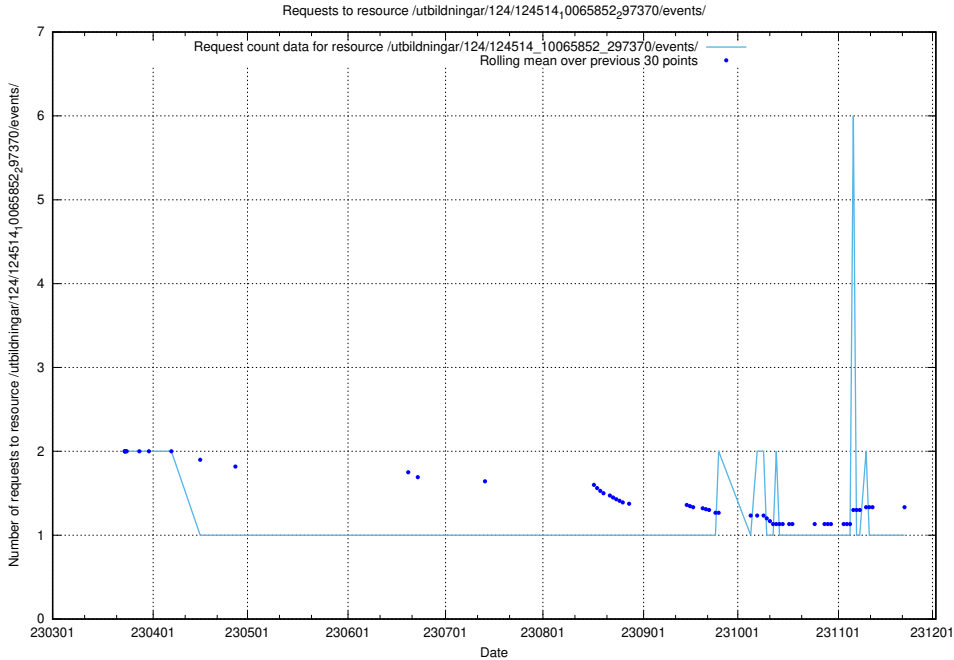

5.6072 Usage of /utbildningar/124/124514_10065852_297370/events/

Here, we count the number of requests to resource /utbildningar/124/124514_10065852_297370/events/