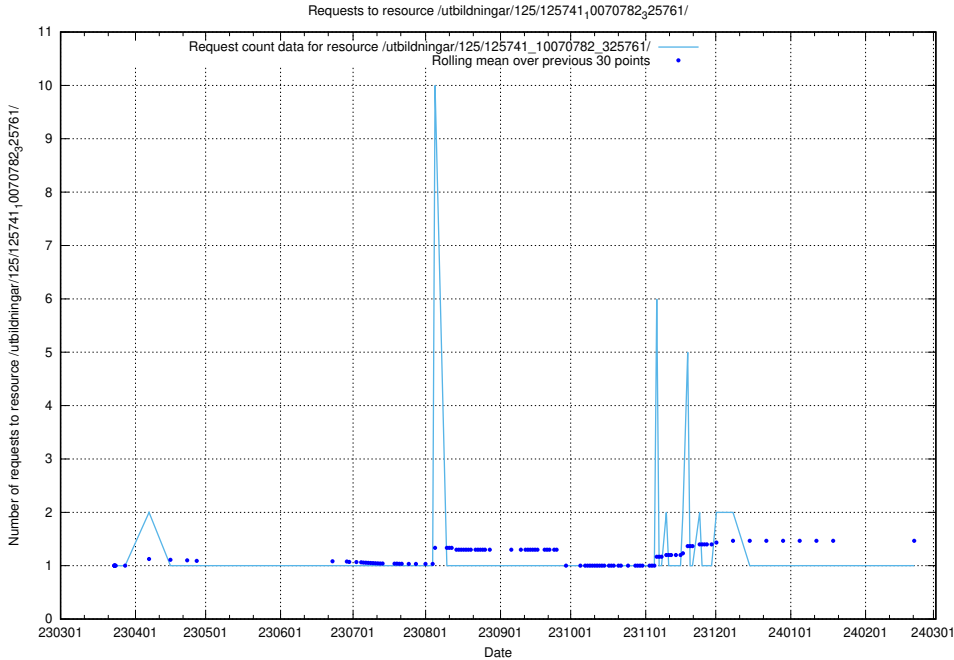

5.6236 Usage of /utbildningar/125/125741_10070782_325761/

Here, we count the number of requests to resource /utbildningar/125/125741_10070782_325761/.