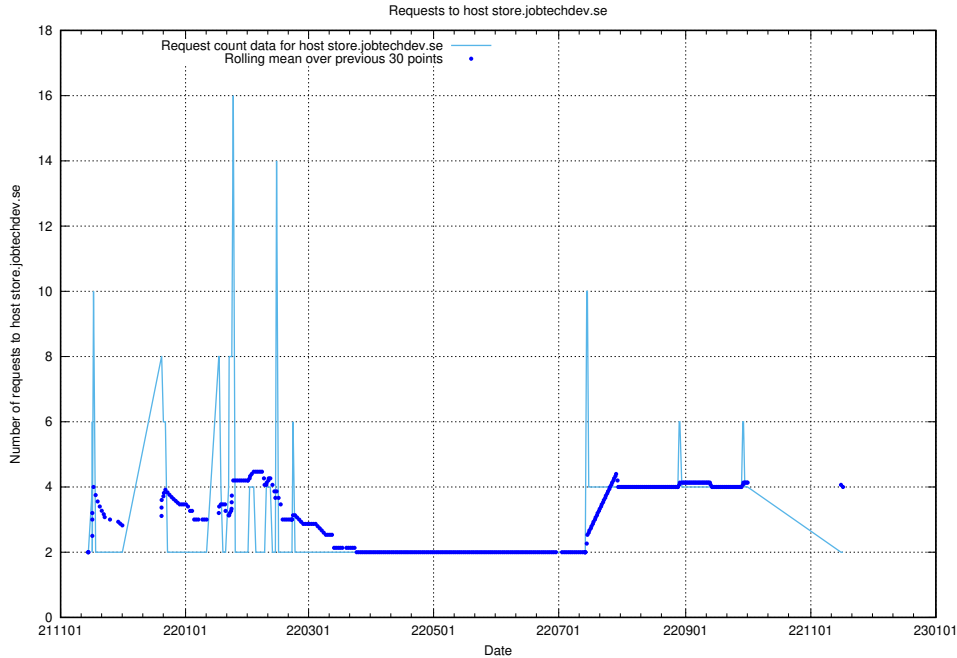

## 7.552 Usage of store.jobtechdev.se

Here, we count the number of requests to host store.jobtechdev.se.