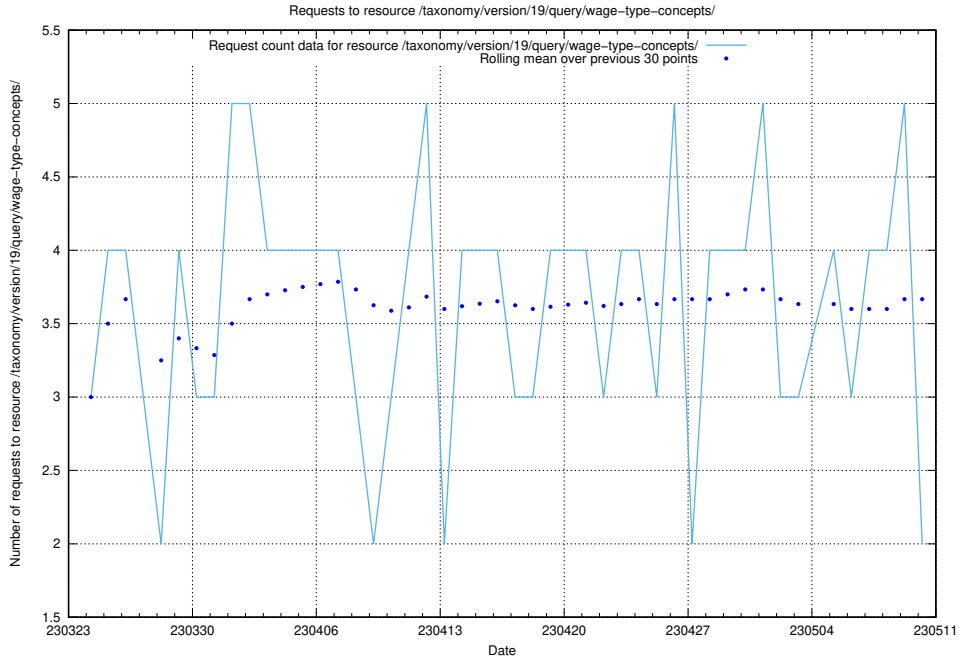

5.955 Usage of /taxonomy/version/19/query/wage-type-concepts/

Here, we count the number of requests to resource /taxonomy/version/19/query/wage-type-concepts/.