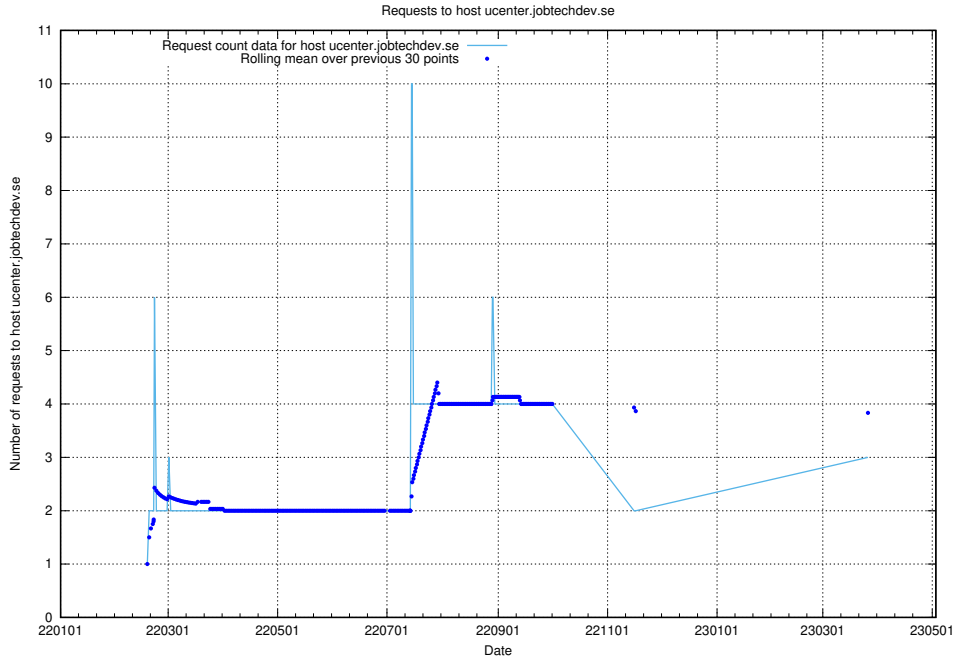

7.221 Usage of ucenter.jobtechdev.se

Here, we count the number of requests to host ucenter.jobtechdev.se.