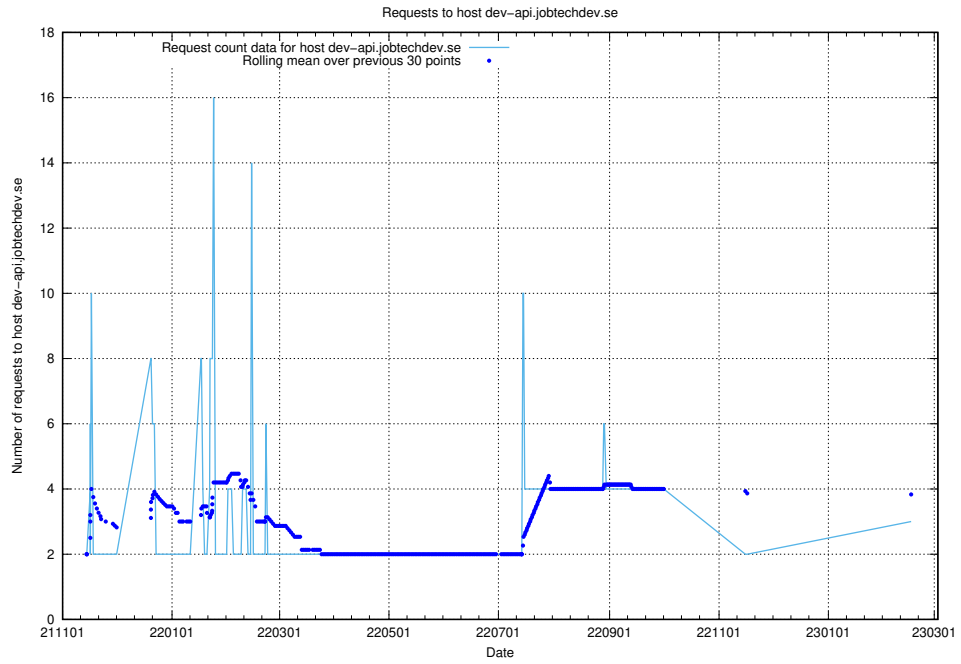

7.163 Usage of dev-api.jobtechdev.se

Here, we count the number of requests to host dev-api.jobtechdev.se.