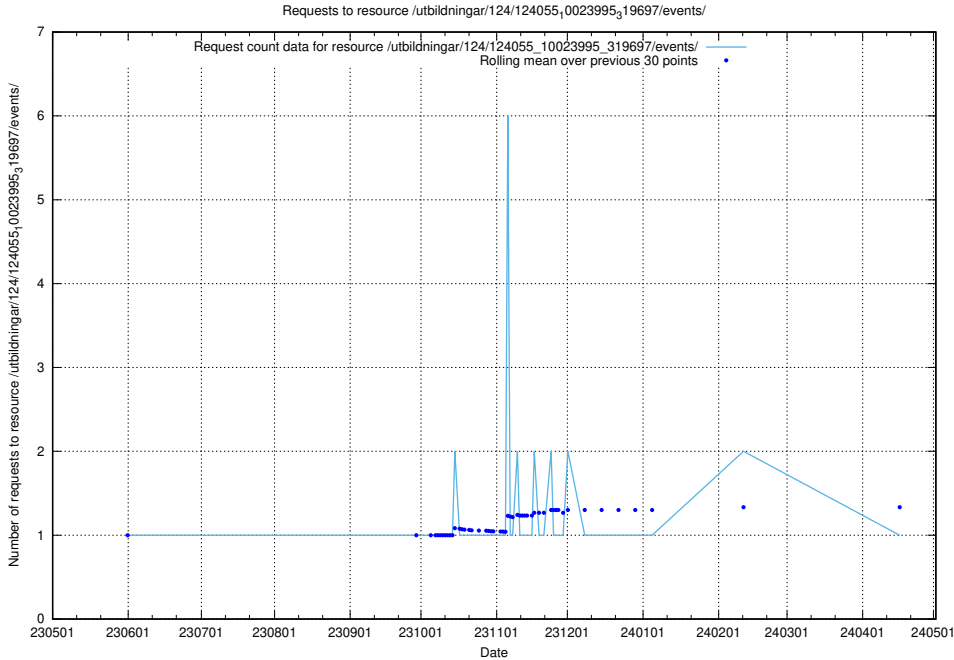

### 5.5704 Usage of /utbildningar/124/124055\_10023995\_319697/events/

Here, we count the number of requests to resource /utbildningar/124/124055\_10023995\_319697/events/