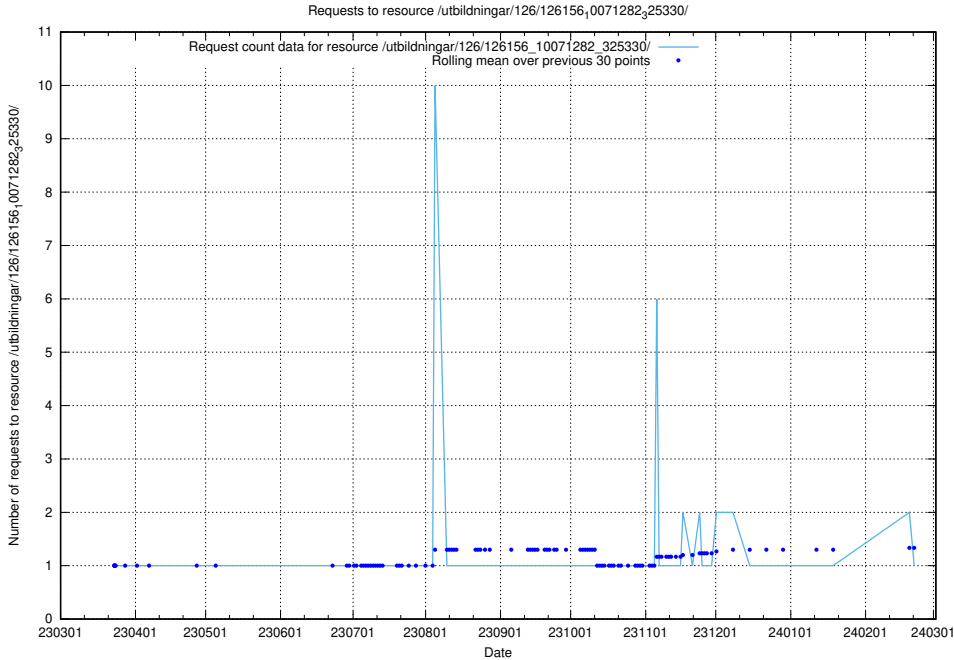

5.6204 Usage of /utbildningar/126/126156_10071282_325330/

Here, we count the number of requests to resource /utbildningar/126/126156_10071282_325330/.