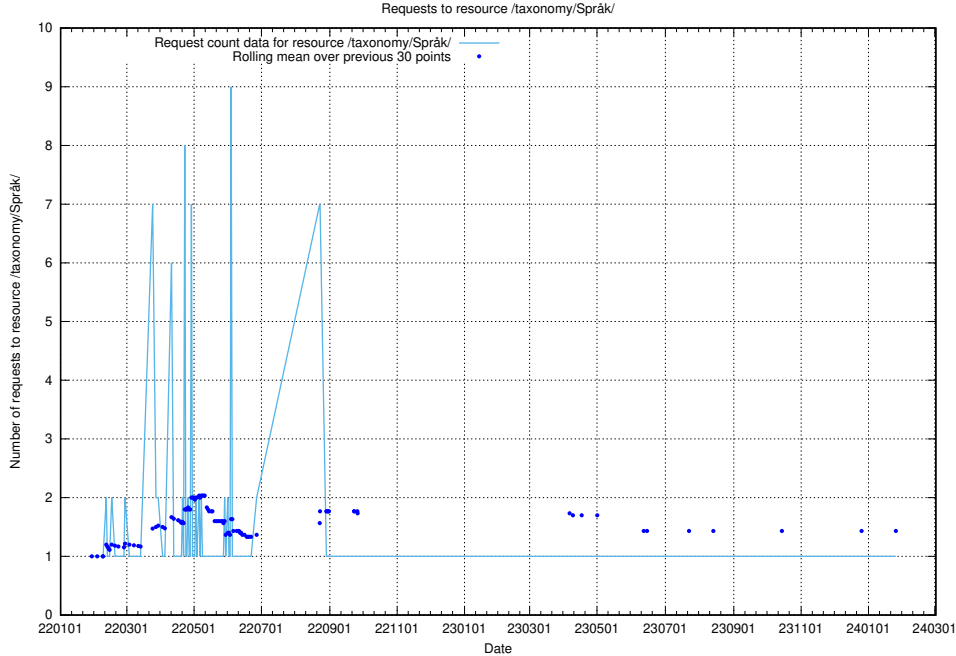

5.3649 Usage of /taxonomy/Språk/

Here, we count the number of requests to resource /taxonomy/Språk/.