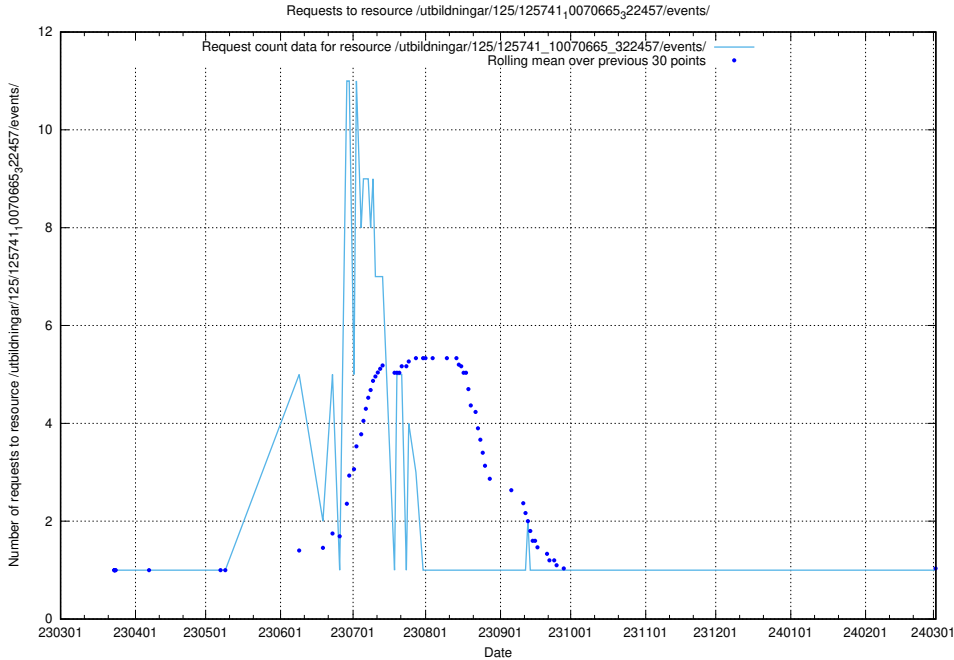

### 5.6263 Usage of /utbildningar/125/125741\_10070665\_322457/events/

Here, we count the number of requests to resource /utbildningar/125/125741\_10070665\_322457/events/