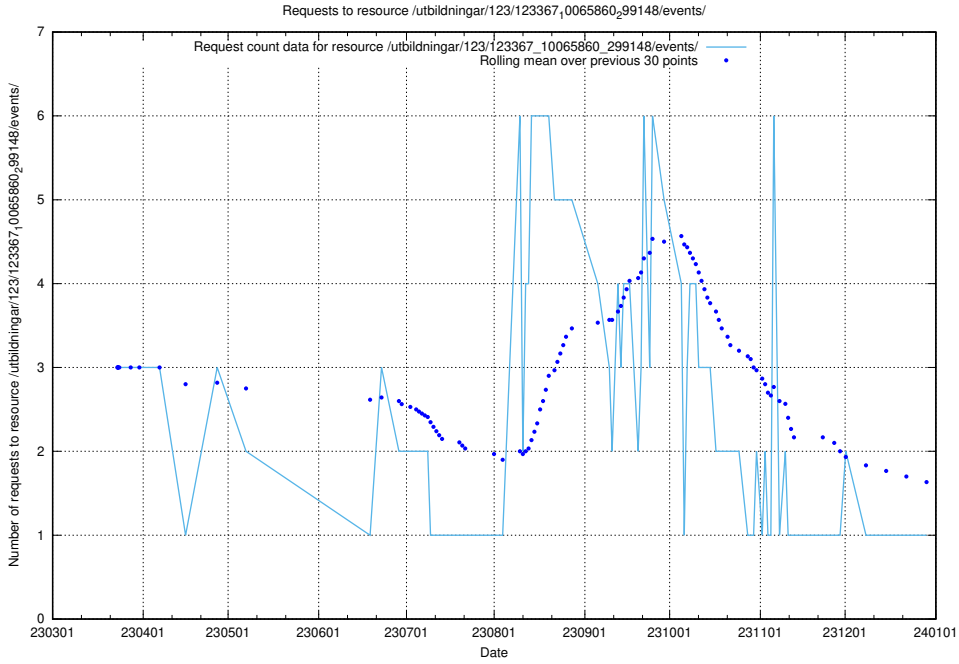

### 5.6044 Usage of /utbildningar/123/123367\_10065860\_299148/events/

Here, we count the number of requests to resource /utbildningar/123/123367\_10065860\_299148/events/