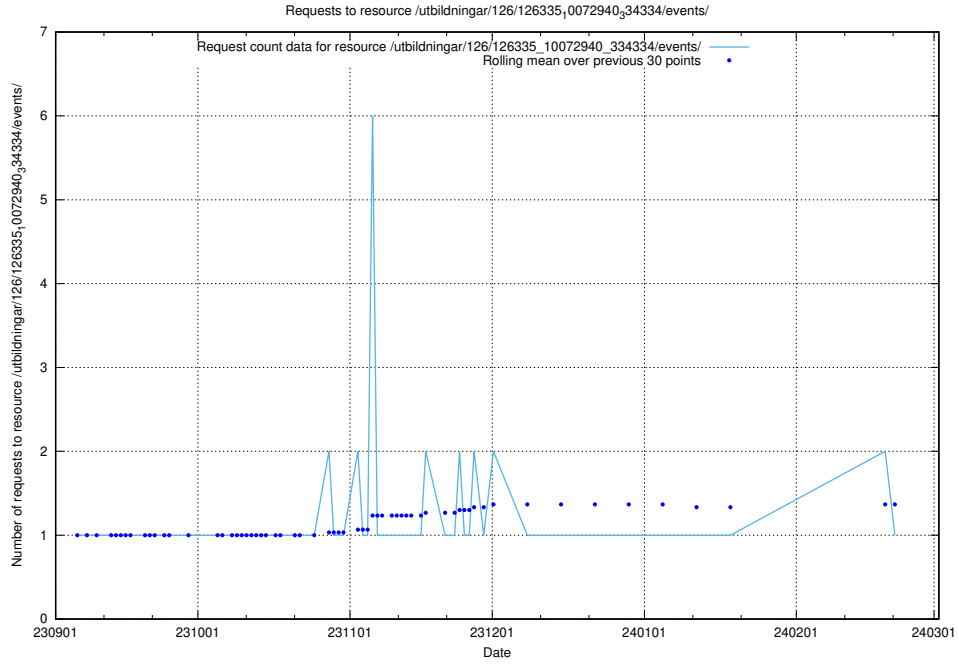

5.4458 Usage of /utbildningar/126/126335_10072940_334334/events/

Here, we count the number of requests to resource /utbildningar/126/126335_10072940_334334/events/