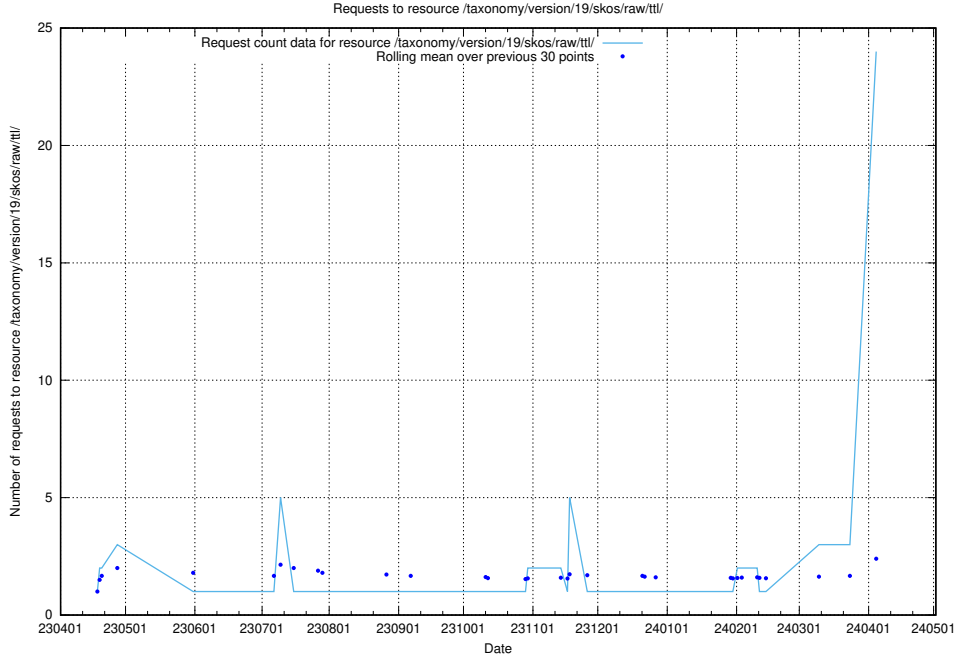

5.8 Usage of /taxonomy/version/19/skos/raw/ttl/

Here, we count the number of requests to resource /taxonomy/version/19/skos/raw/ttl/.