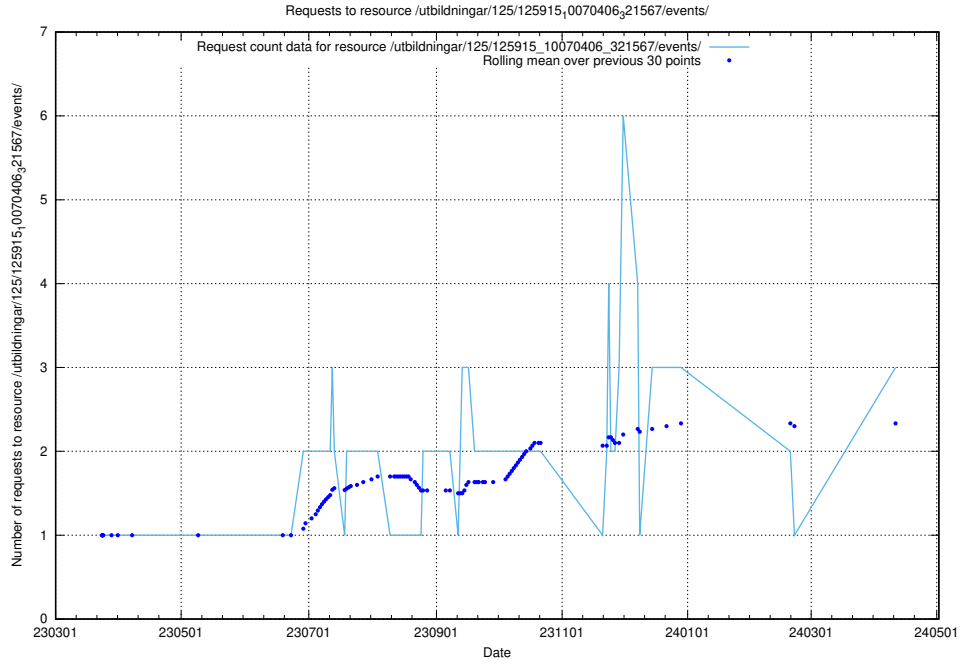

5.501 Usage of /utbildningar/125/125915_10070406_321567/events/

Here, we count the number of requests to resource /utbildningar/125/125915_10070406_321567/events/