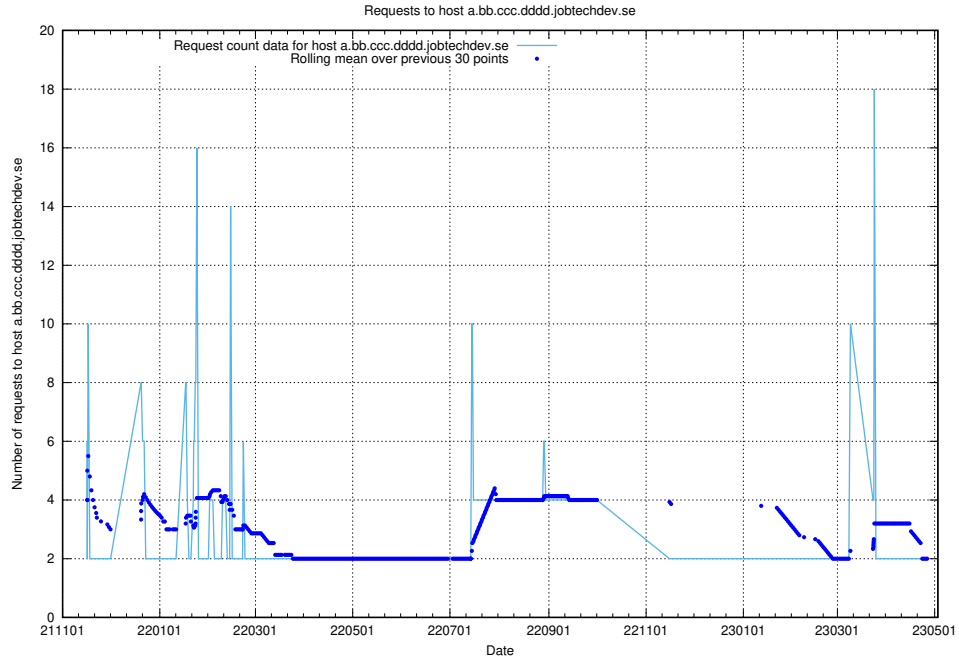

7.528 Usage of a.bb.ccc.dddd.jobtechdev.se

Here, we count the number of requests to host a.bb.ccc.dddd.jobtechdev.se.