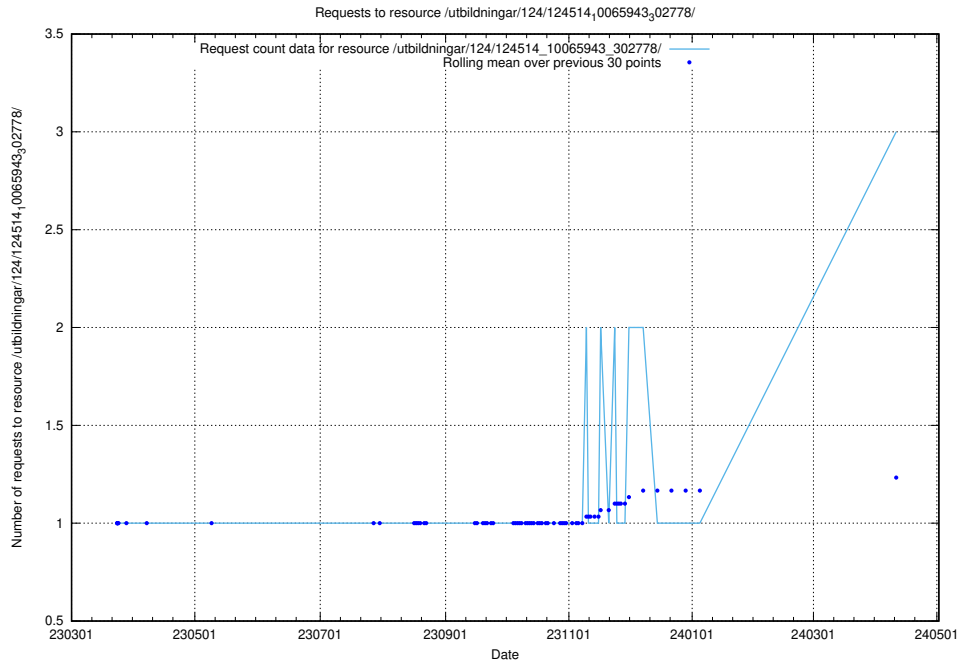

5.328 Usage of /utbildningar/124/124514_10065943_302778/

Here, we count the number of requests to resource /utbildningar/124/124514_10065943_302778/.