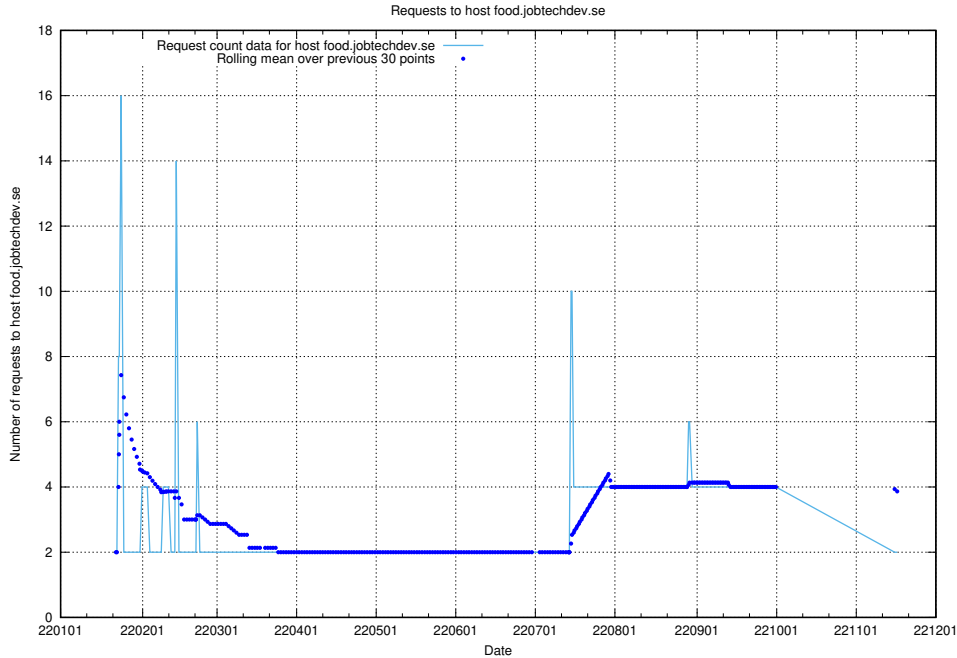

7.597 Usage of food.jobtechdev.se

Here, we count the number of requests to host food.jobtechdev.se.