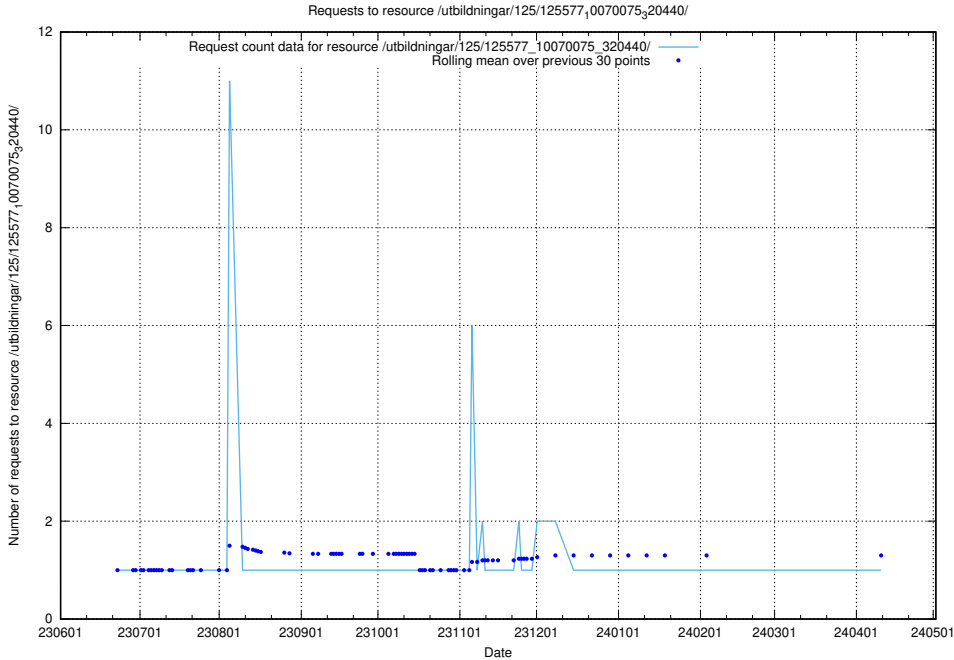

5.5504 Usage of /utbildningar/125/125577_10070075_320440/

Here, we count the number of requests to resource /utbildningar/125/125577_10070075_320440/.