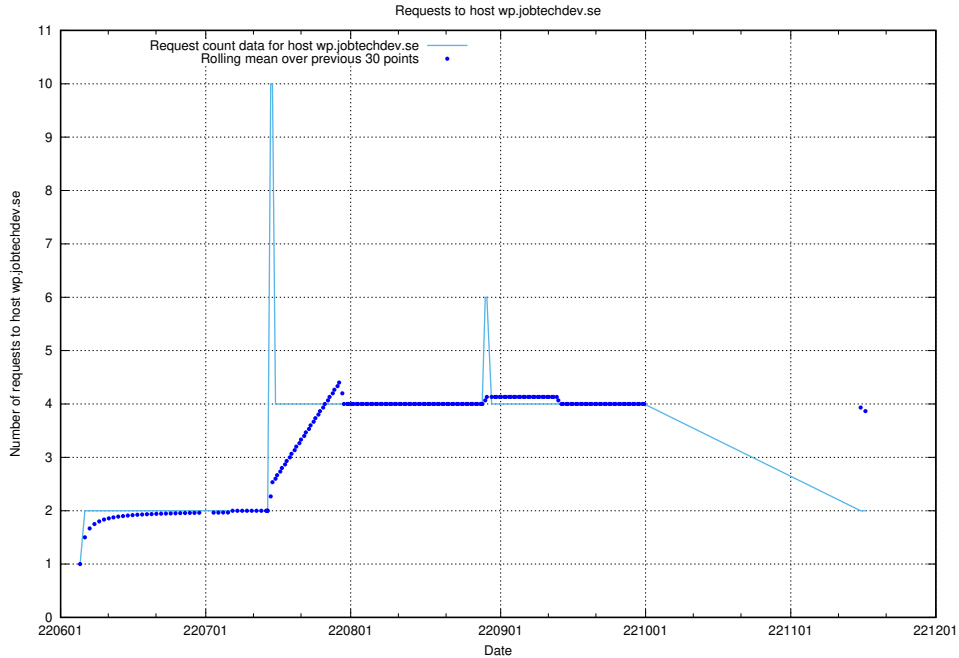

7.410 Usage of wp.jobtechdev.se

Here, we count the number of requests to host wp.jobtechdev.se.