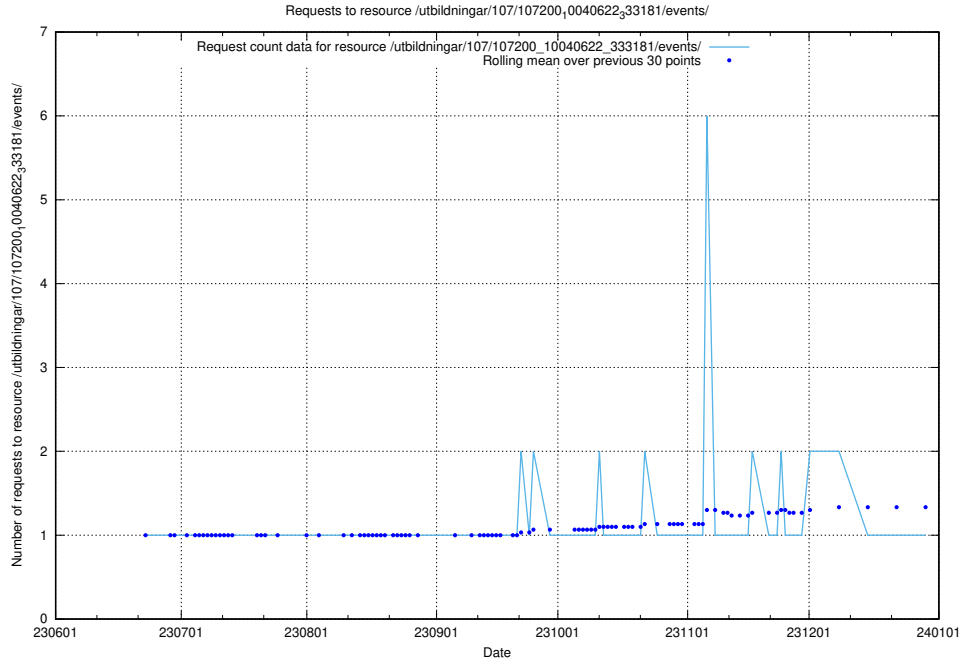

5.5616 Usage of /utbildningar/107/107200_10040622_333181/events/

Here, we count the number of requests to resource /utbildningar/107/107200_10040622_333181/events/