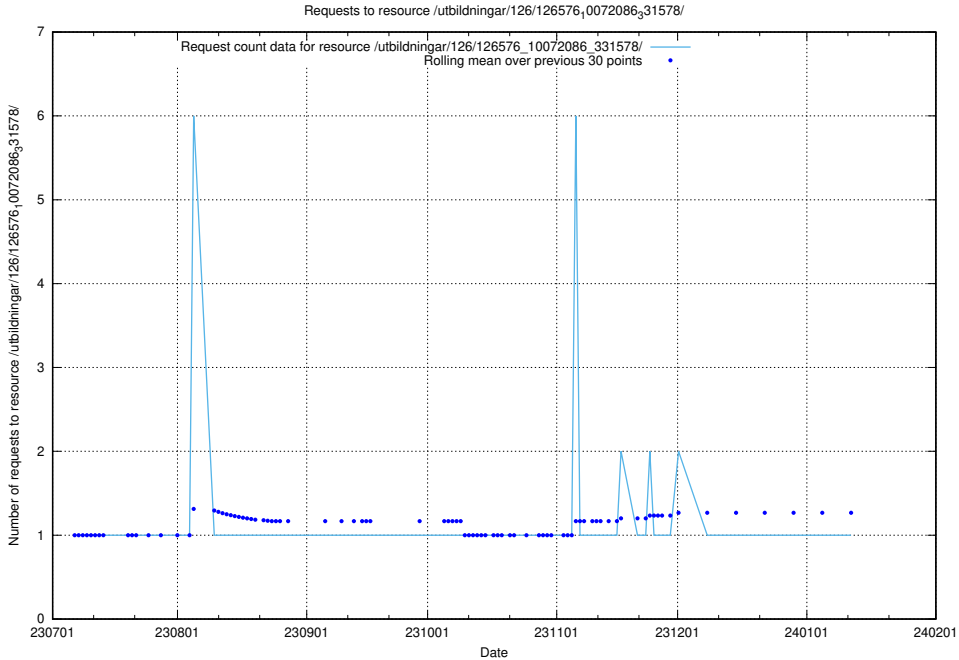

5.5082 Usage of /utbildningar/126/126576_10072086_331578/

Here, we count the number of requests to resource /utbildningar/126/126576_10072086_331578/.