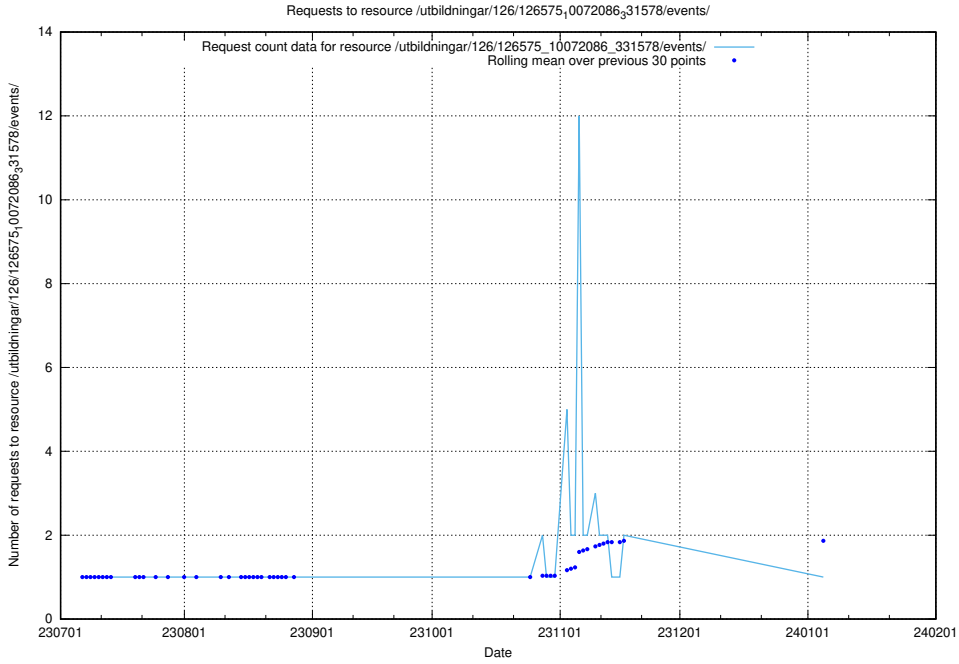

5.5083 Usage of /utbildningar/126/126575_10072086_331578/events/

Here, we count the number of requests to resource /utbildningar/126/126575_10072086_331578/events/