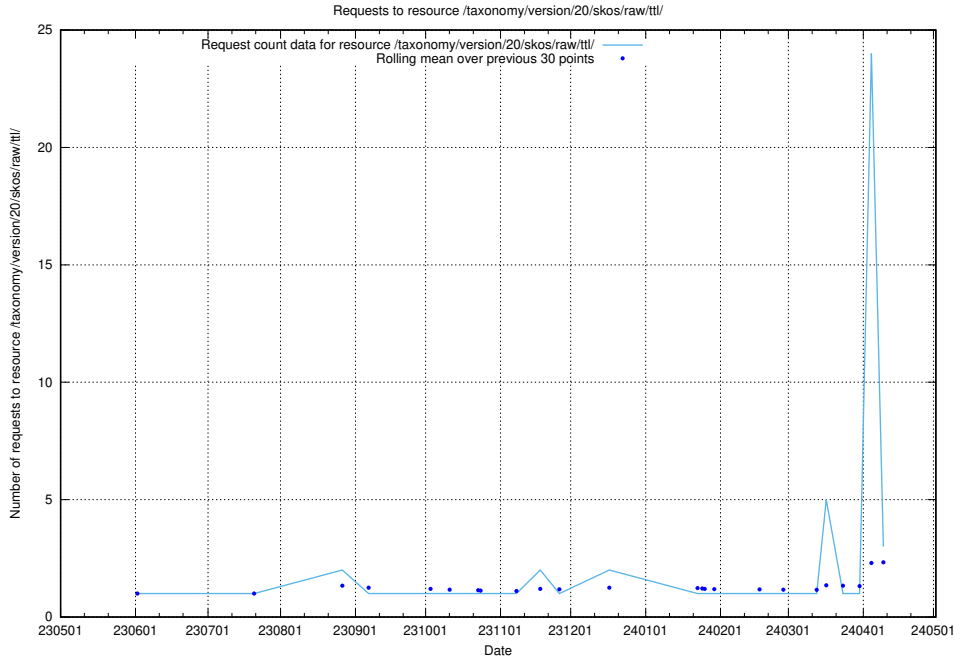

5.468 Usage of /taxonomy/version/20/skos/raw/ttl/

Here, we count the number of requests to resource /taxonomy/version/20/skos/raw/ttl/.