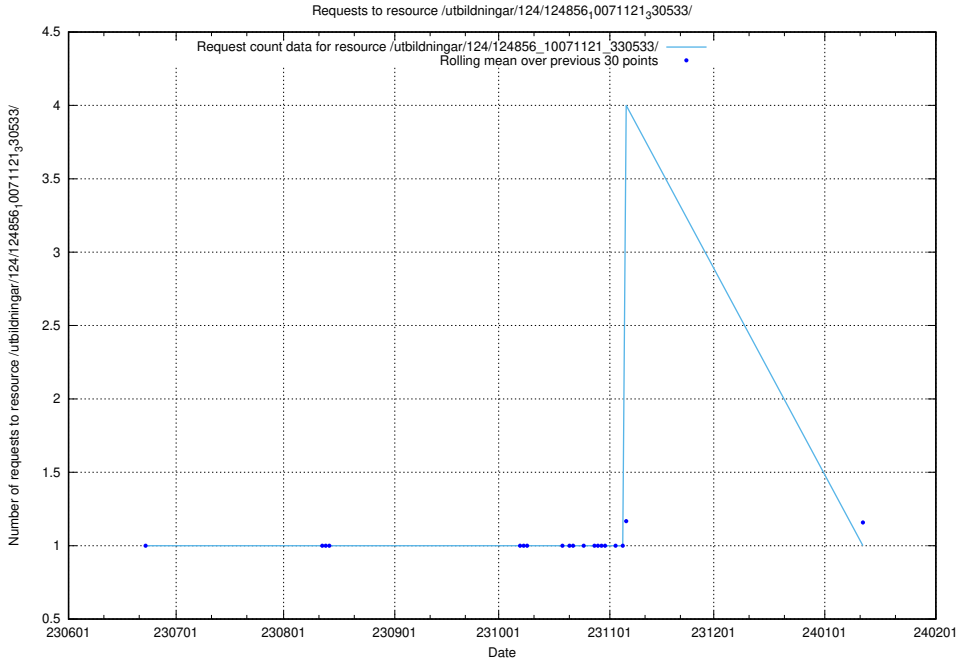

5.5522 Usage of /utbildningar/124/124856_10071121_330533/

Here, we count the number of requests to resource /utbildningar/124/124856_10071121_330533/.