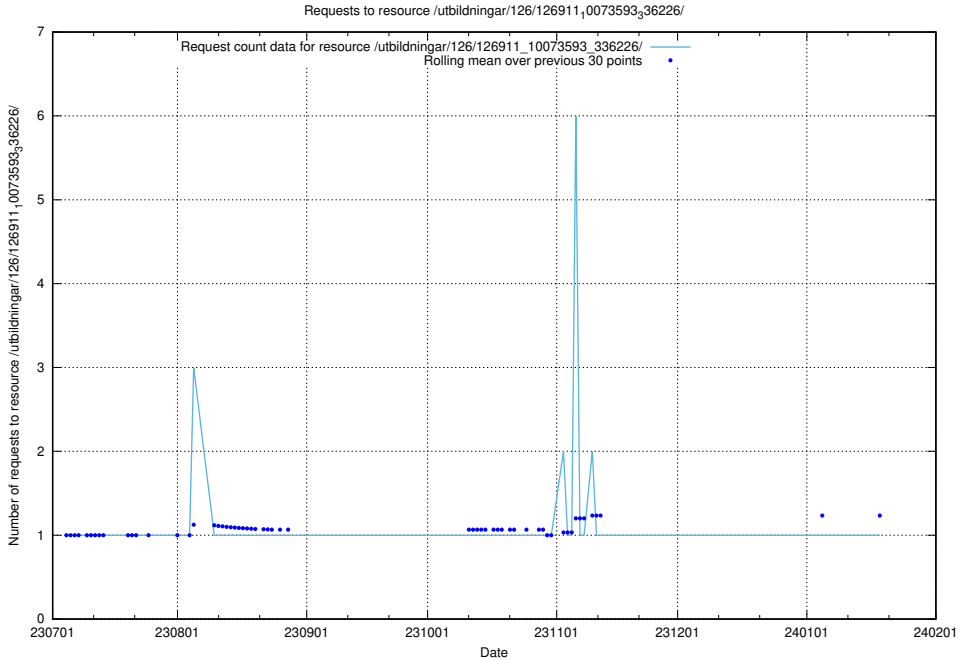

5.5128 Usage of /utbildningar/126/126911_10073593_336226/

Here, we count the number of requests to resource /utbildningar/126/126911_10073593_336226/.