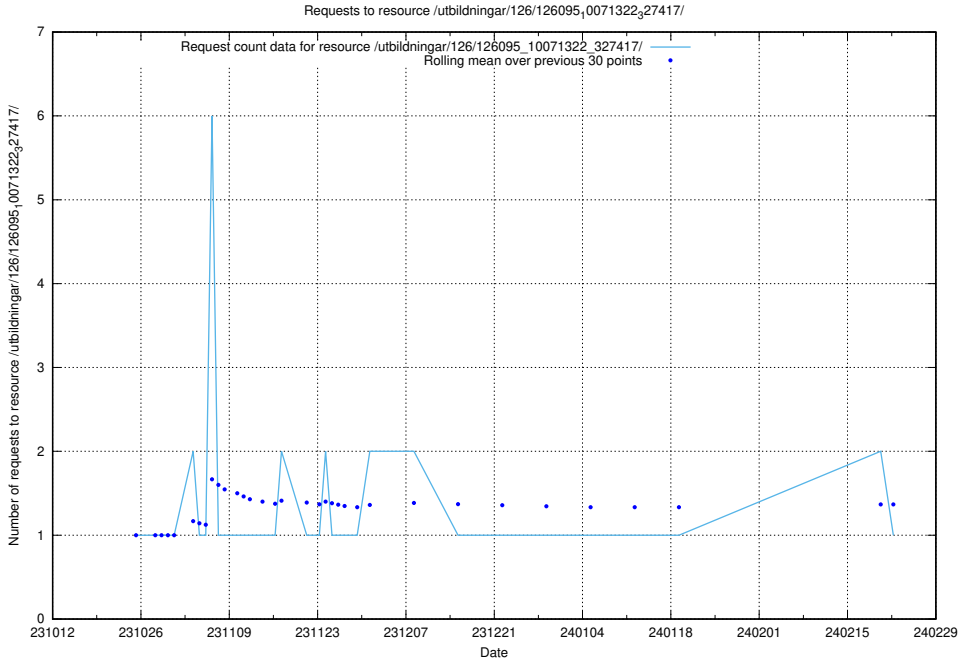

5.4017 Usage of /utbildningar/126/126095_10071322_327417/

Here, we count the number of requests to resource /utbildningar/126/126095_10071322_327417/.