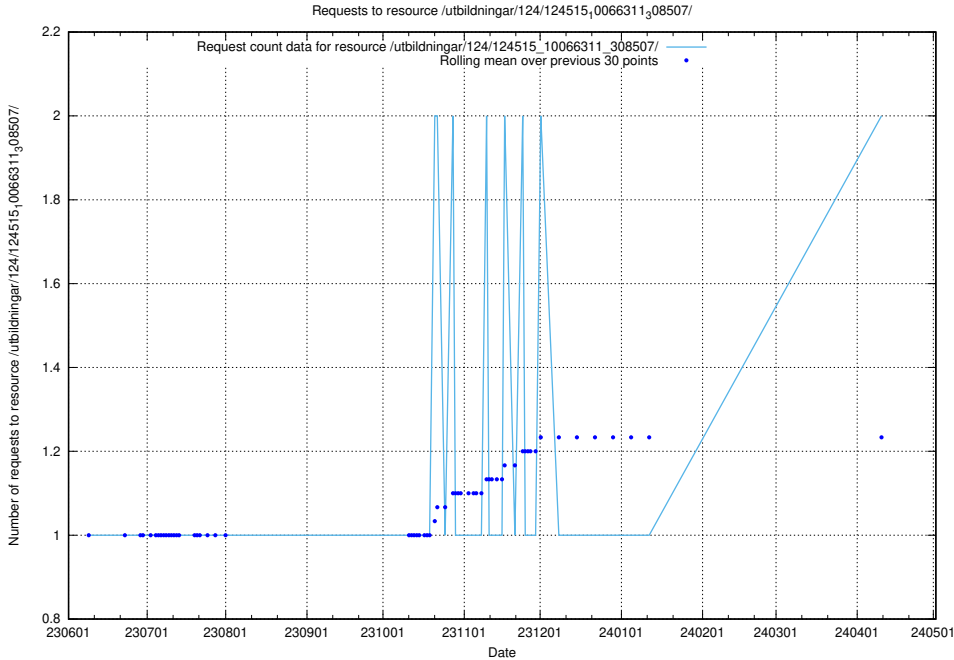

5.920 Usage of /utbildningar/124/124515_10066311_308507/

Here, we count the number of requests to resource /utbildningar/124/124515_10066311_308507/.