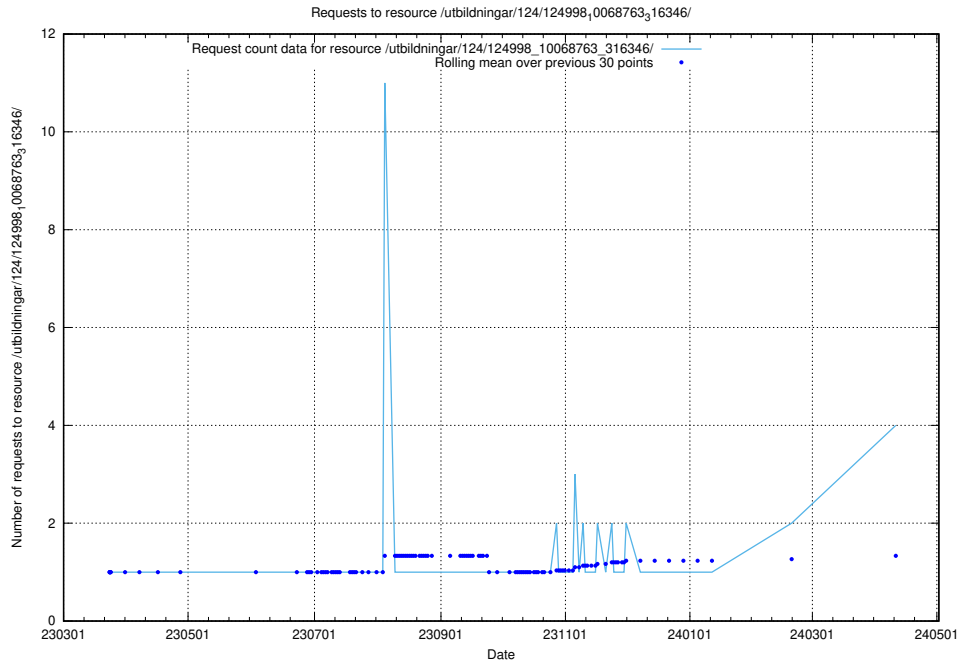

## 5.206 Usage of /utbildningar/124/124998\_10068763\_316346/

Here, we count the number of requests to resource /utbildningar/124/124998\_10068763\_316346/.