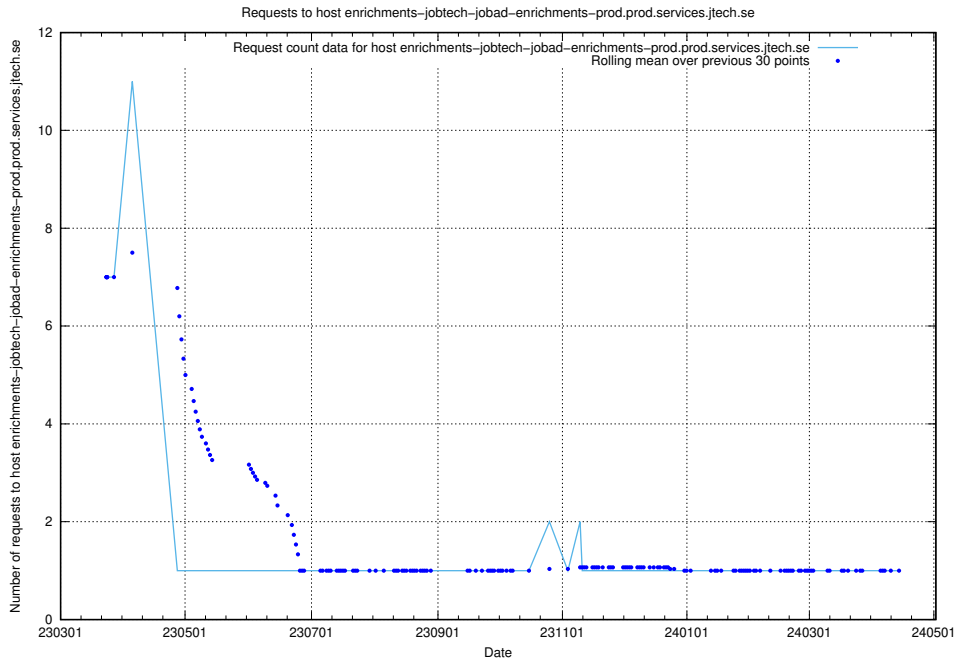

7.609 Usage of enrichments-jobtech-jobad-enrichments-prod.prod.services.jtech.se

Here, we count the number of requests to host enrichments-jobtech-jobad-enrichments-prod.prod.services.jtech.se.