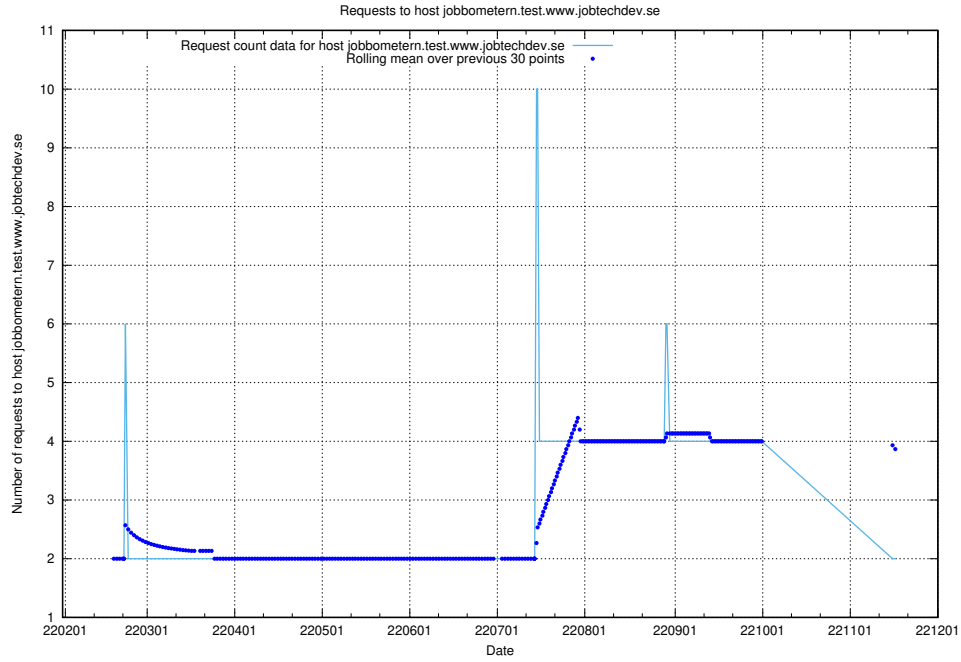

7.531 Usage of `jobbometern.test.www.jobtechdev.se`

Here, we count the number of requests to host `jobbometern.test.www.jobtechdev.se`.