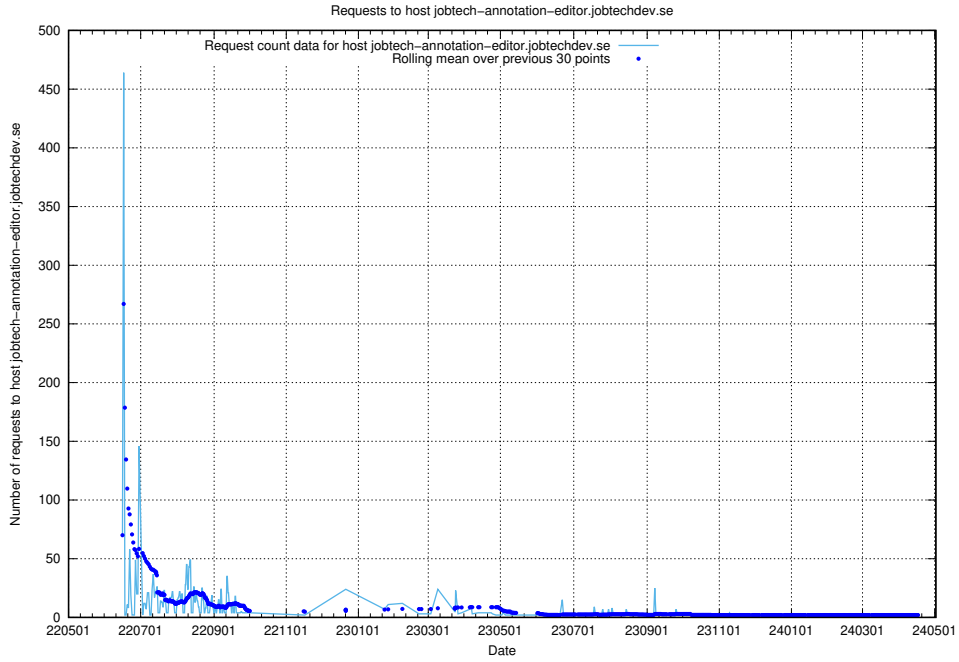

7.401 Usage of `jobtech-annotation-editor.jobtechdev.se`

Here, we count the number of requests to host `jobtech-annotation-editor.jobtechdev.se`.