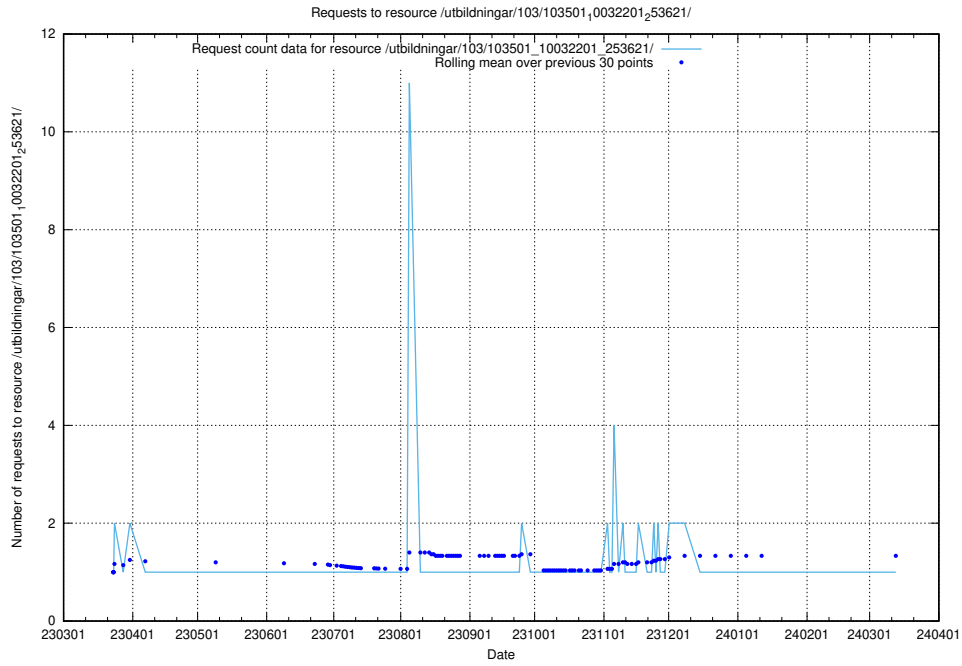

5.5274 Usage of /utbildningar/103/103501_10032201_253621/

Here, we count the number of requests to resource /utbildningar/103/103501_10032201_253621/.