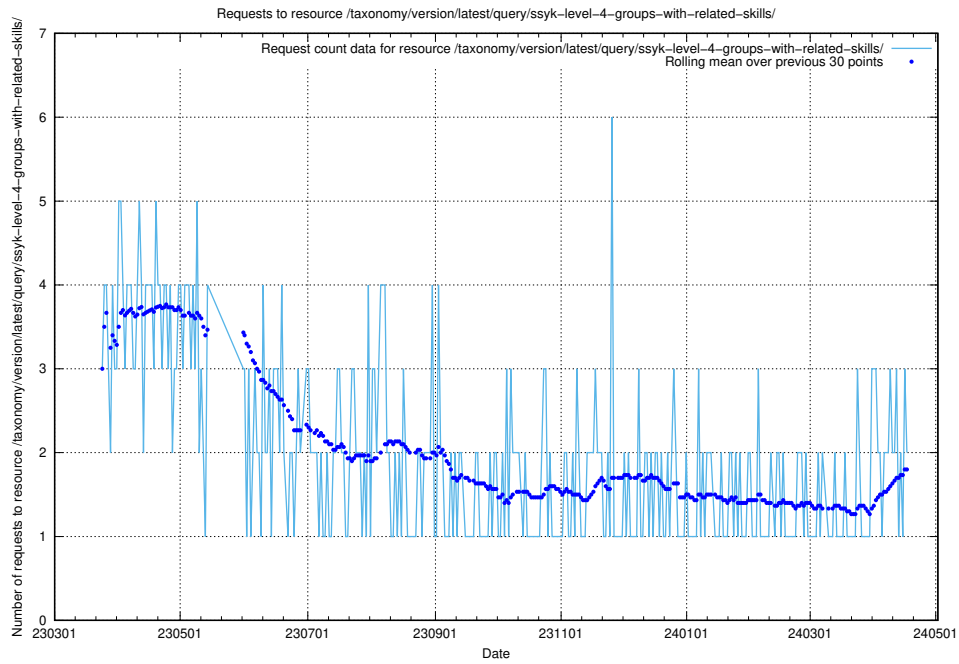

5.942 Usage of /taxonomy/version/latest/query/ssyk-level-4-groups-with-related-skills/

Here, we count the number of requests to resource /taxonomy/version/latest/query/ssyk-level-4-groups-with-related-skills/.