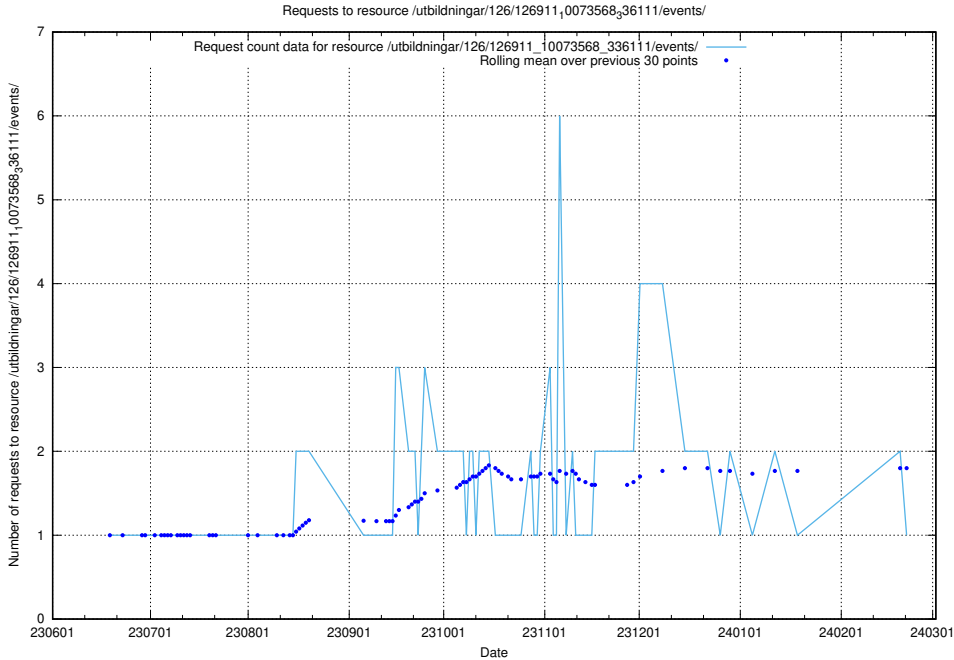

5.5625 Usage of /utbildningar/126/126911_10073568_336111/events/

Here, we count the number of requests to resource /utbildningar/126/126911_10073568_336111/events/