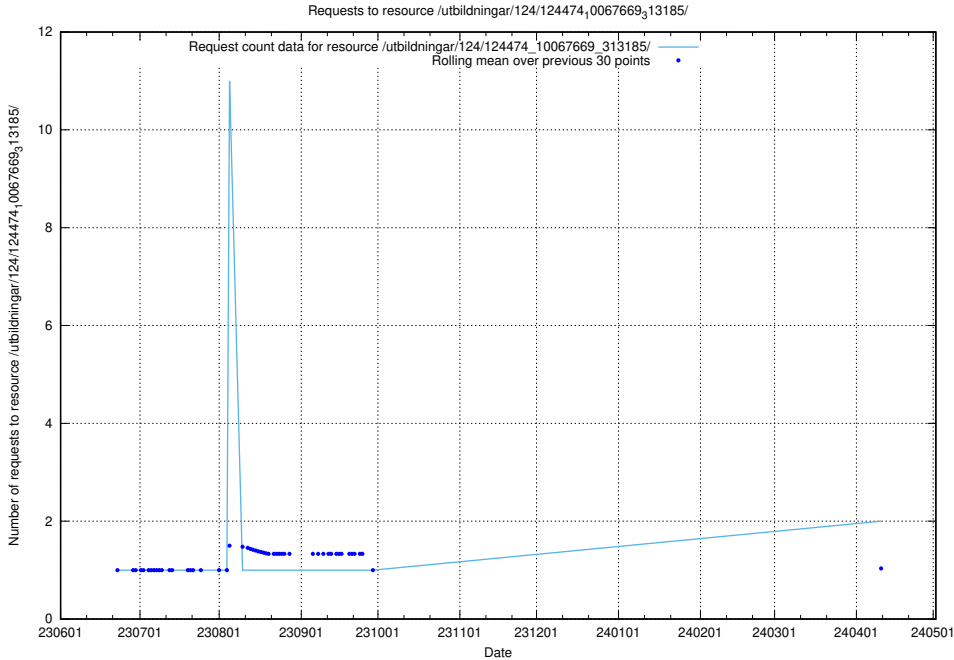

5.896 Usage of /utbildningar/124/124474_10067669_313185/

Here, we count the number of requests to resource /utbildningar/124/124474_10067669_313185/.