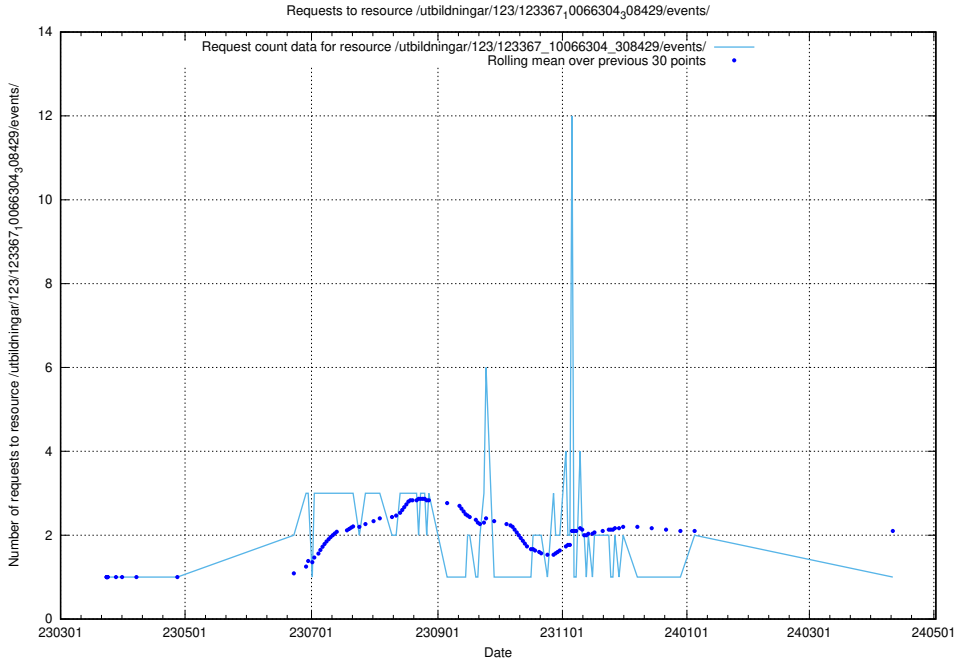

5.4322 Usage of /utbildningar/123/123367_10066304_308429/events/

Here, we count the number of requests to resource /utbildningar/123/123367_10066304_308429/events/