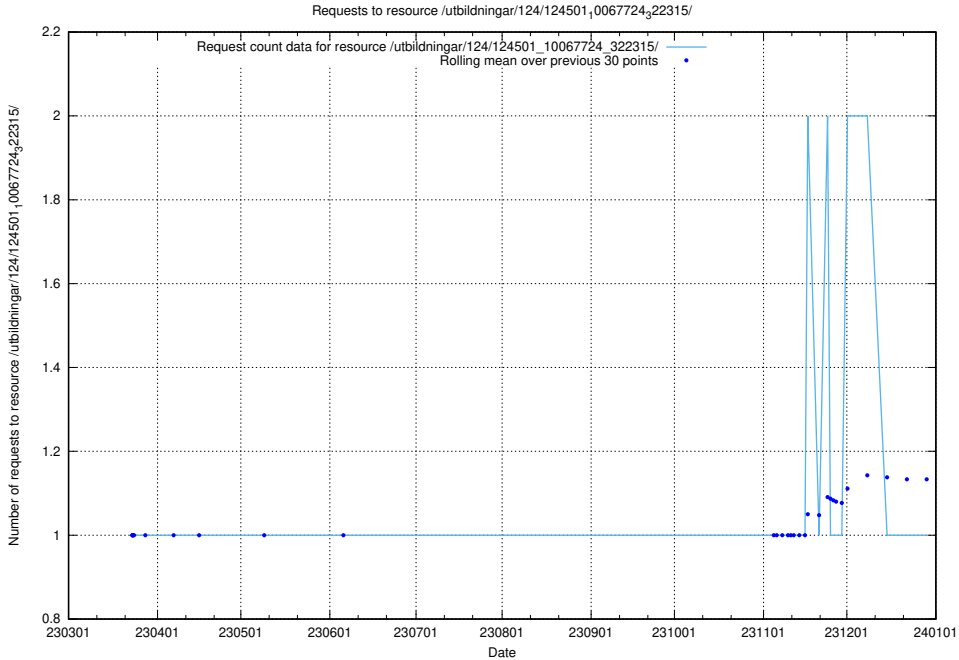

5.2086 Usage of /utbildningar/124/124501_10067724_322315/

Here, we count the number of requests to resource /utbildningar/124/124501_10067724_322315/.