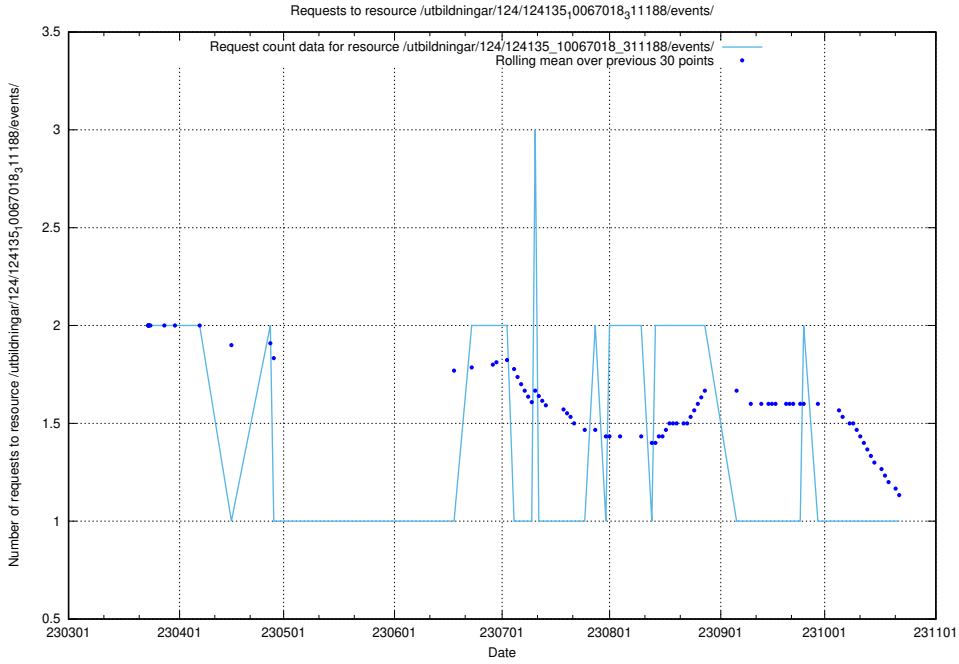

5.6079 Usage of /utbildningar/124/124135_10067018_311188/events/

Here, we count the number of requests to resource /utbildningar/124/124135_10067018_311188/events/