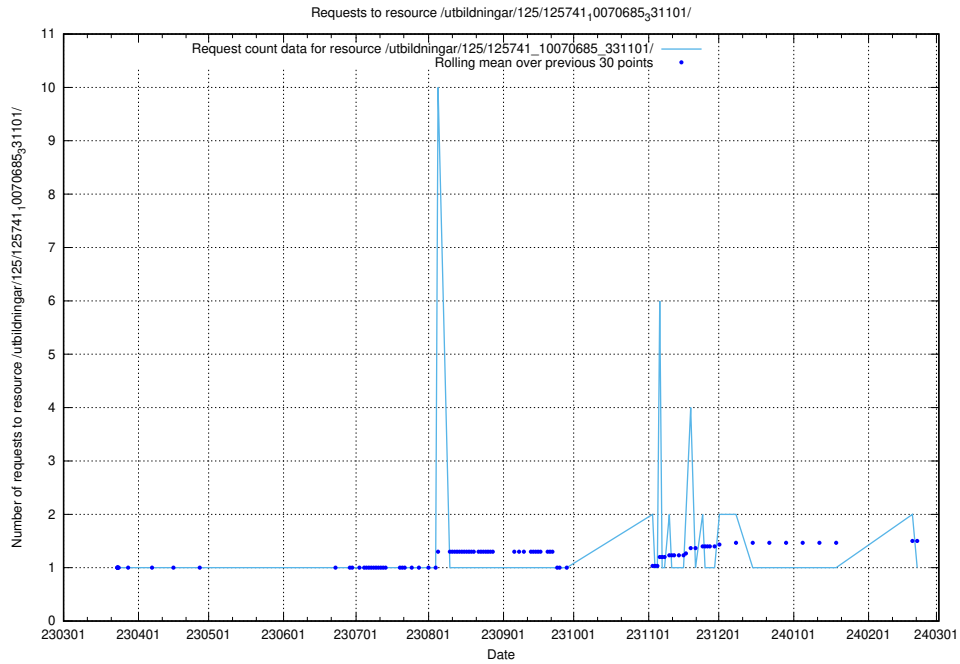

5.6247 Usage of /utbildningar/125/125741_10070685_331101/

Here, we count the number of requests to resource /utbildningar/125/125741_10070685_331101/.