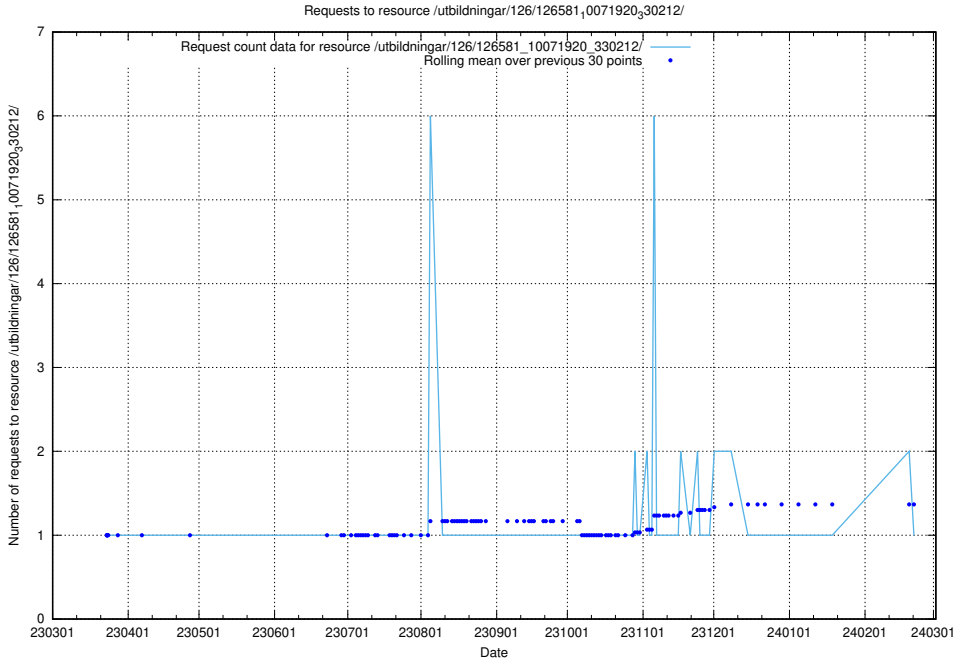

5.6174 Usage of /utbildningar/126/126581_10071920_330212/

Here, we count the number of requests to resource /utbildningar/126/126581_10071920_330212/.