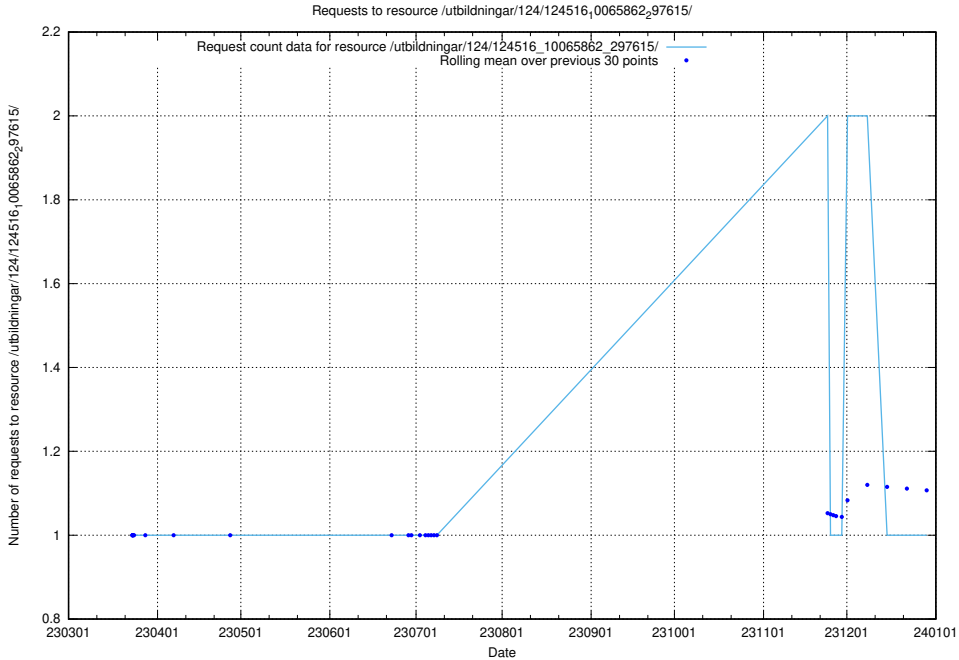

5.1326 Usage of /utbildningar/124/124516_10065862_297615/

Here, we count the number of requests to resource /utbildningar/124/124516_10065862_297615/.