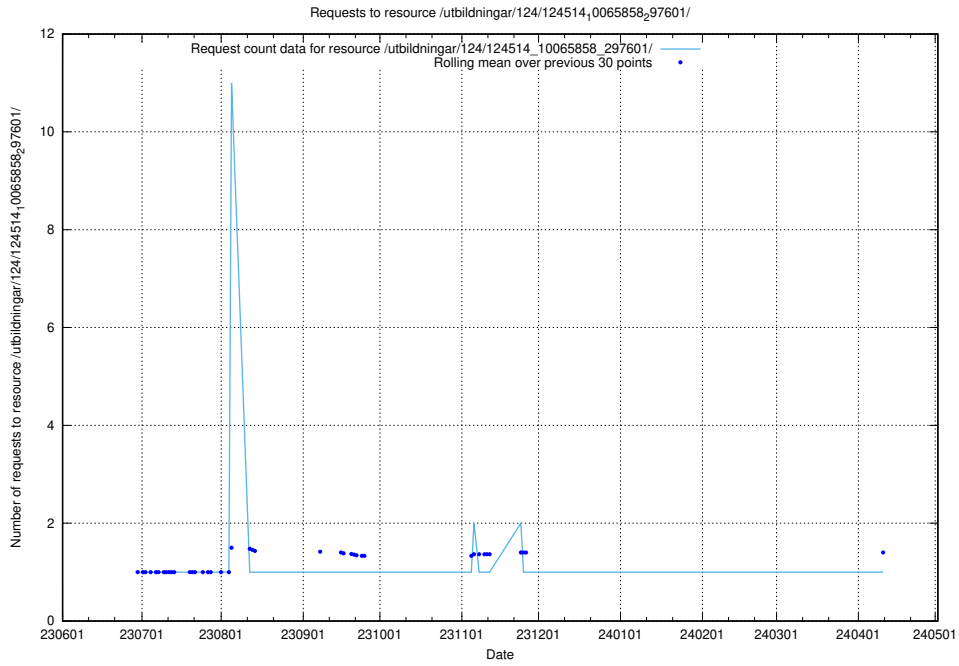

5.5180 Usage of /utbildningar/124/124514_10065858_297601/

Here, we count the number of requests to resource /utbildningar/124/124514_10065858_297601/.