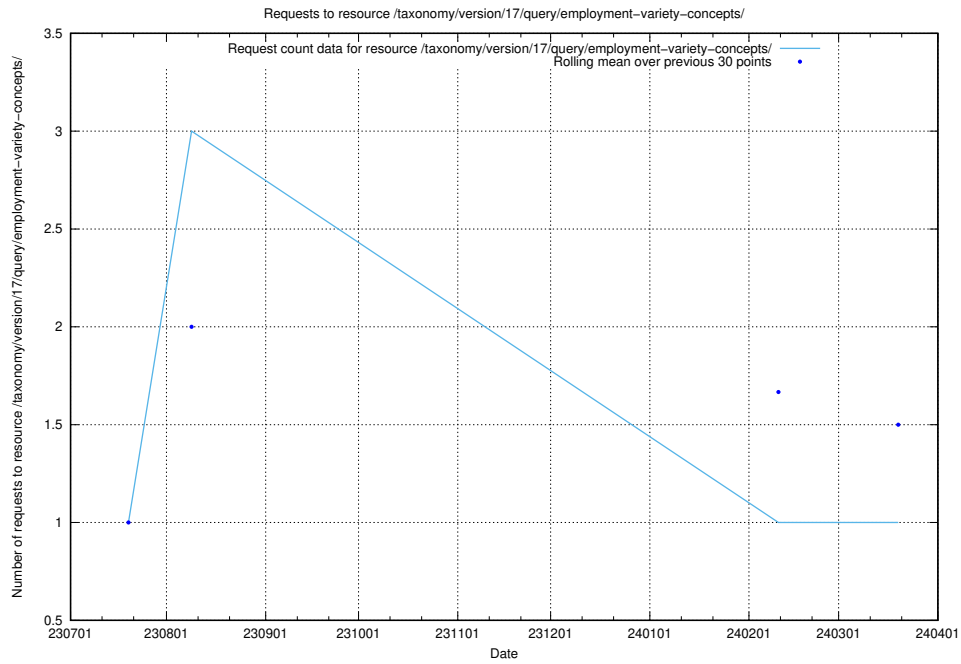

5.4799 Usage of /taxonomy/version/17/query/employment-variety-concepts/

Here, we count the number of requests to resource /taxonomy/version/17/query/employment-variety-concepts/.