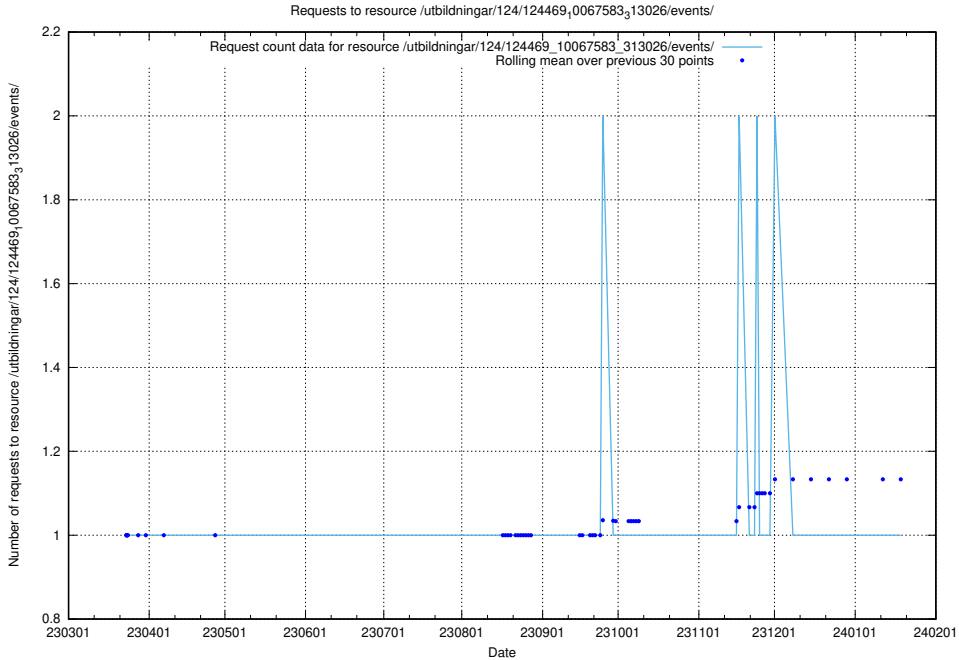

5.3088 Usage of /utbildningar/124/124469_10067583_313026/events/

Here, we count the number of requests to resource /utbildningar/124/124469_10067583_313026/events/