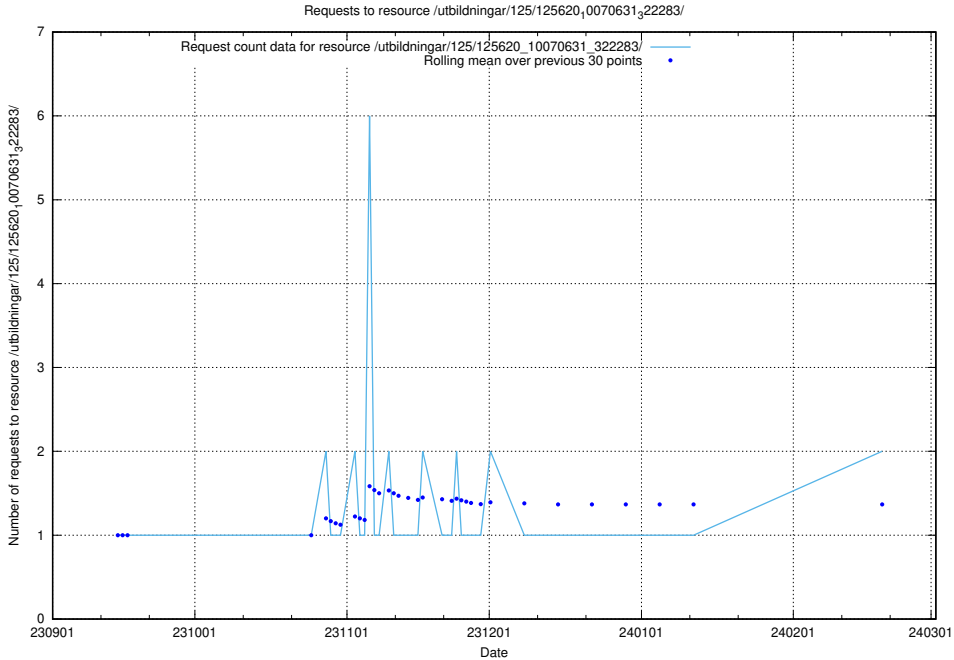

5.778 Usage of /utbildningar/125/125620_10070631_322283/

Here, we count the number of requests to resource /utbildningar/125/125620_10070631_322283/.