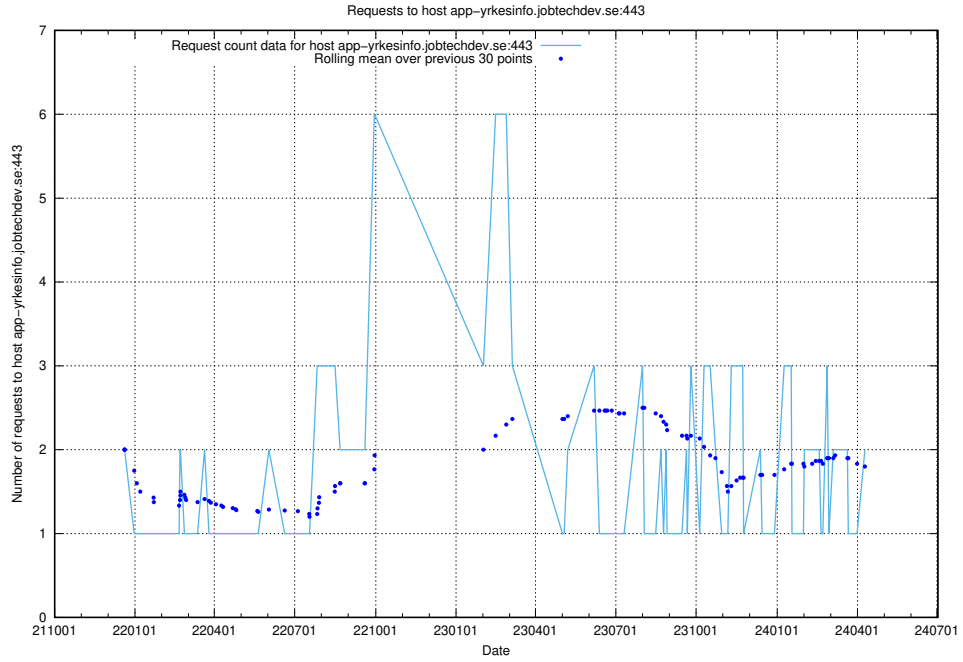

### 7.375 Usage of app-yrkesinfo.jobtechdev.se:443

Here, we count the number of requests to host app-yrkesinfo.jobtechdev.se:443.