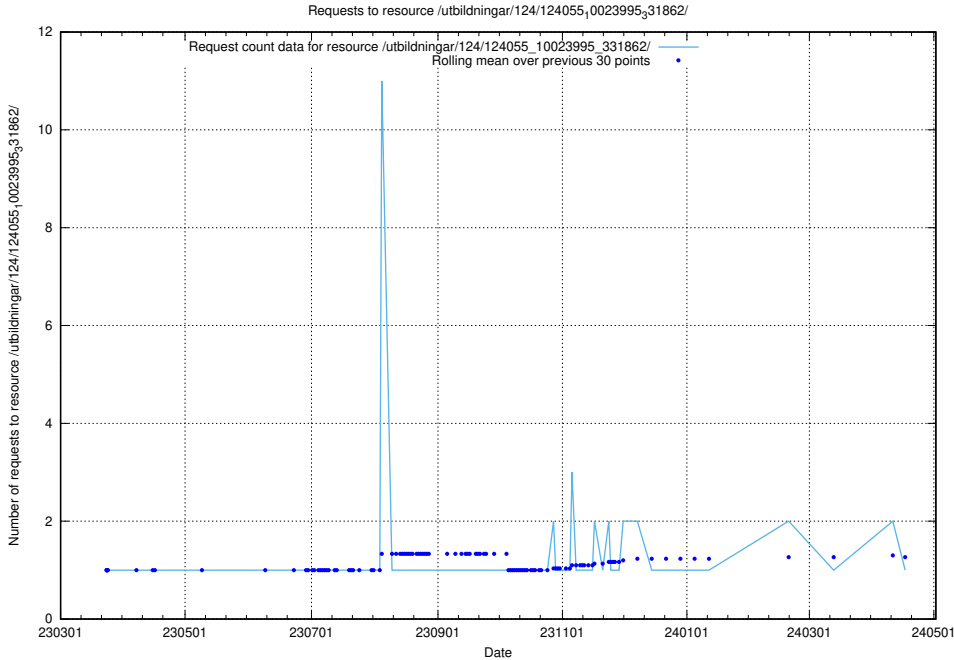

5.4089 Usage of /utbildningar/124/124055_10023995_331862/

Here, we count the number of requests to resource /utbildningar/124/124055_10023995_331862/.