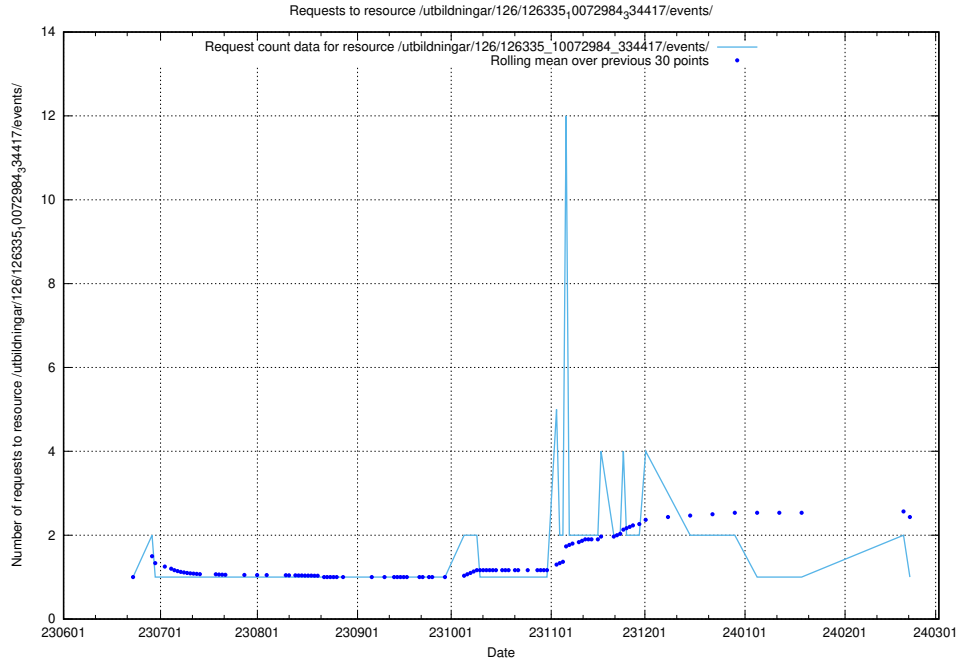

5.5450 Usage of /utbildningar/126/126335_10072984_334417/events/

Here, we count the number of requests to resource /utbildningar/126/126335_10072984_334417/events/