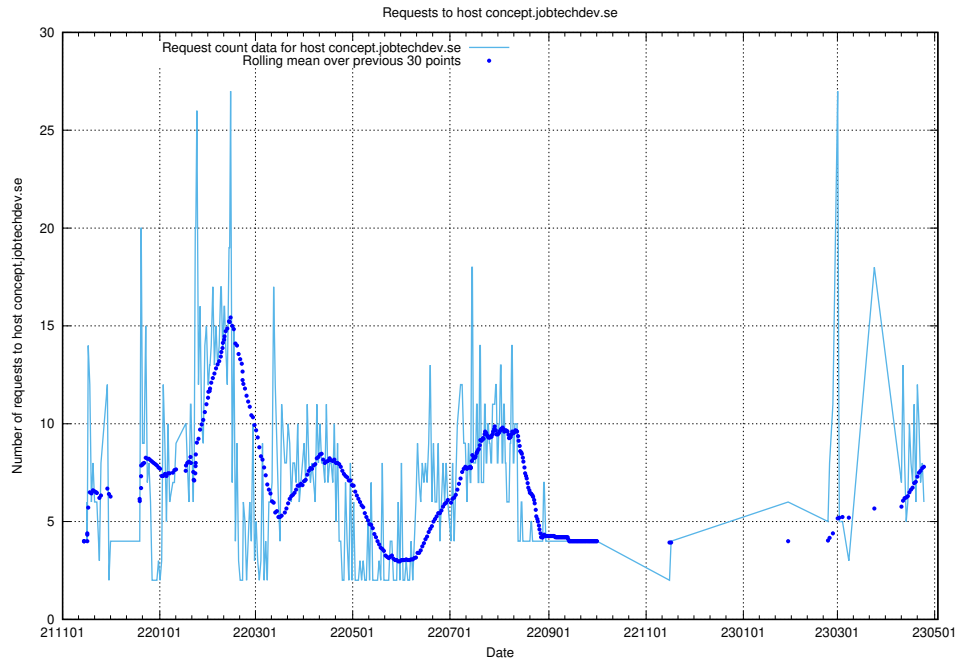

7.74 Usage of concept.jobtechdev.se

Here, we count the number of requests to host concept.jobtechdev.se.