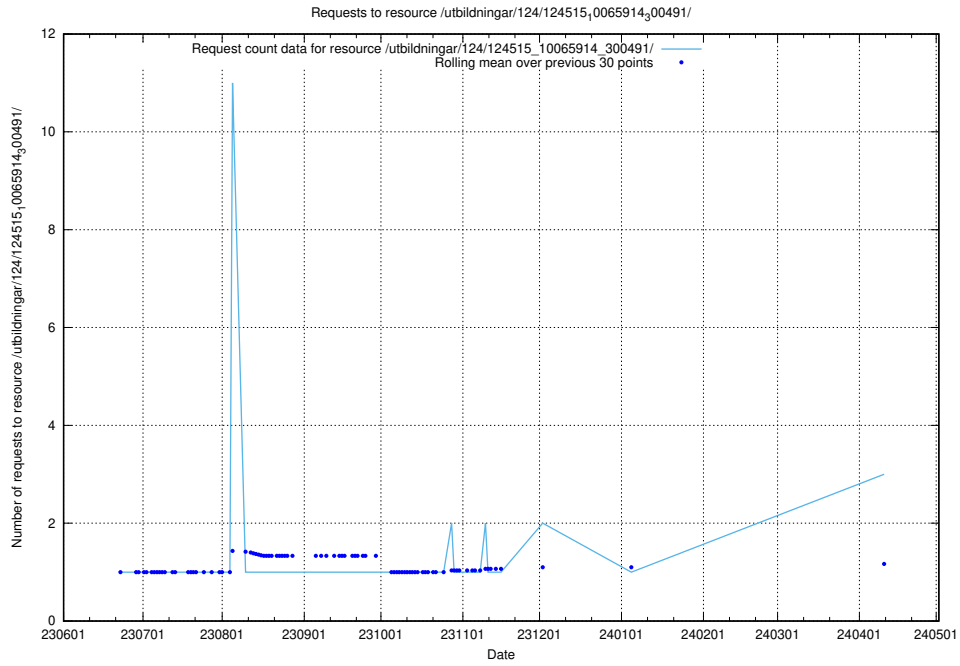

5.450 Usage of /utbildningar/124/124515_10065914_300491/

Here, we count the number of requests to resource /utbildningar/124/124515_10065914_300491/.