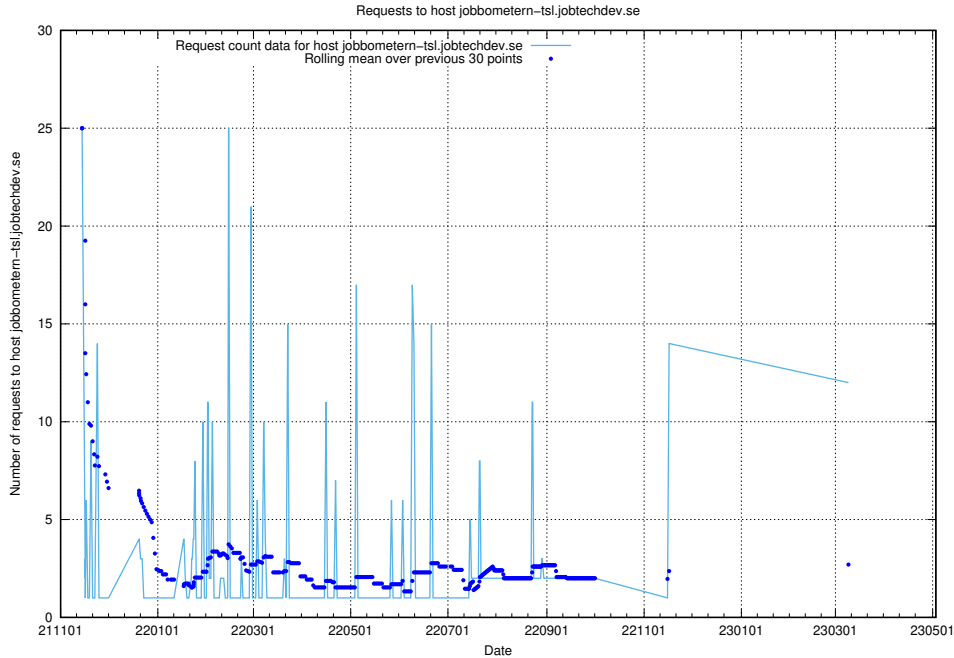

7.57 Usage of `jobbometern-tsl.jobtechdev.se`

Here, we count the number of requests to host `jobbometern-tsl.jobtechdev.se`.