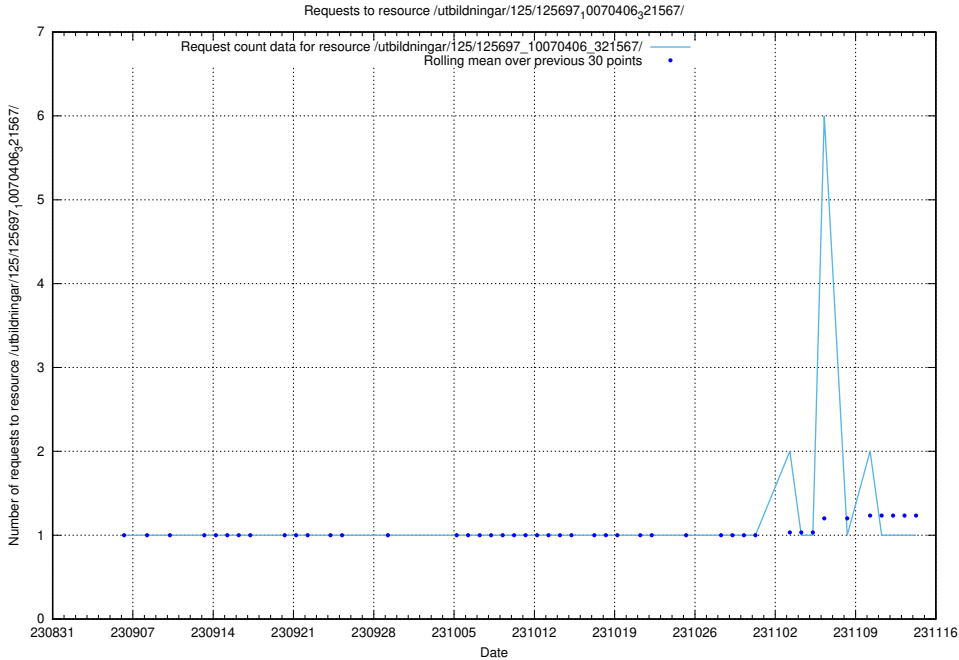

5.4471 Usage of /utbildningar/125/125697_10070406_321567/

Here, we count the number of requests to resource /utbildningar/125/125697_10070406_321567/.