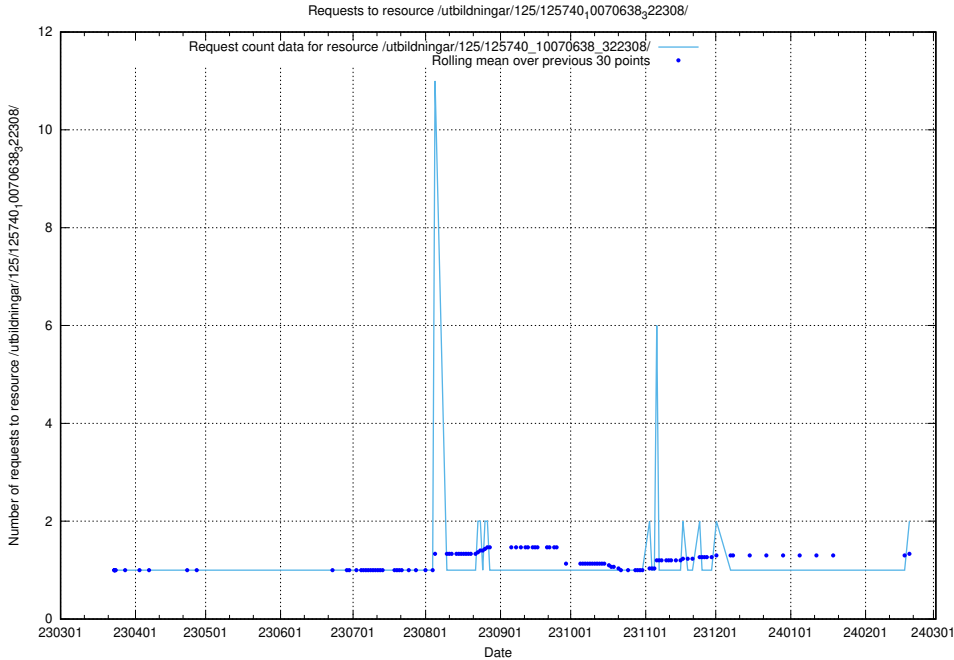

5.514 Usage of /utbildningar/125/125740_10070638_322308/

Here, we count the number of requests to resource /utbildningar/125/125740_10070638_322308/.