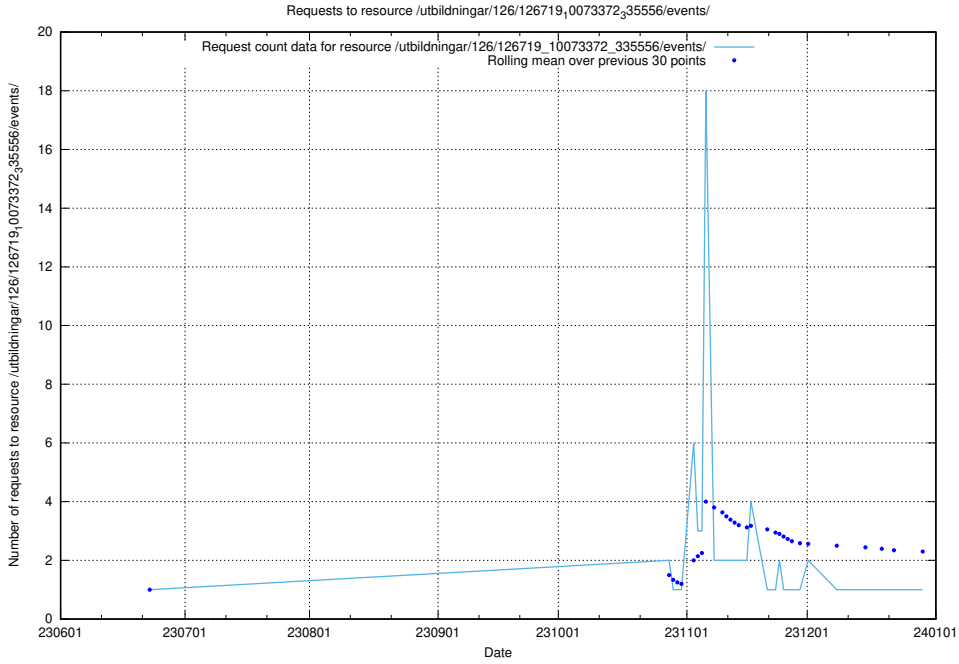

5.5389 Usage of /utbildningar/126/126719_10073372_335556/events/

Here, we count the number of requests to resource /utbildningar/126/126719_10073372_335556/events/