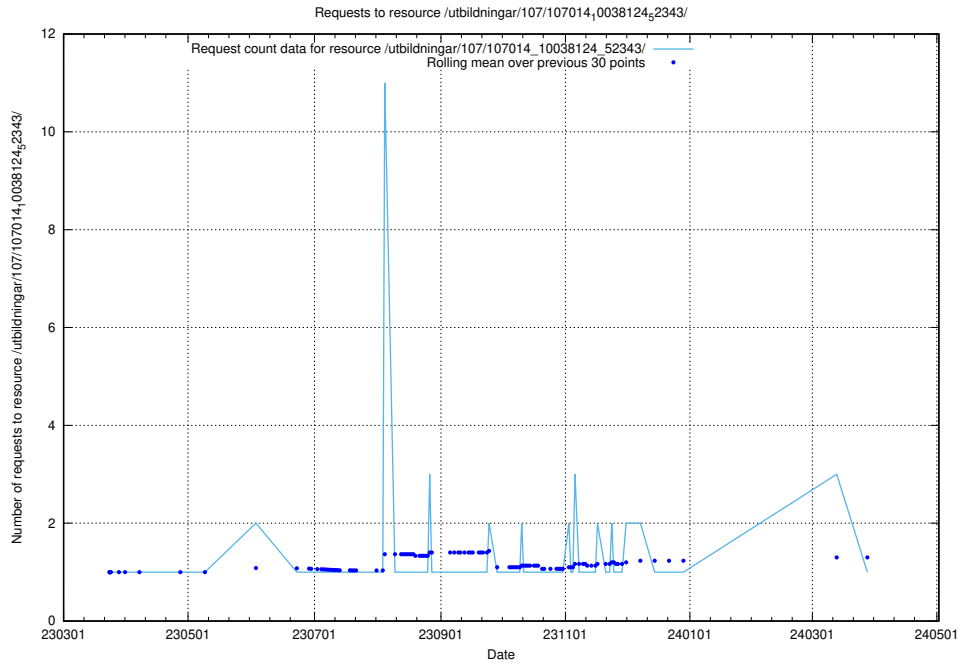

5.5182 Usage of /utbildningar/107/107014_10038124_52343/

Here, we count the number of requests to resource /utbildningar/107/107014_10038124_52343/.