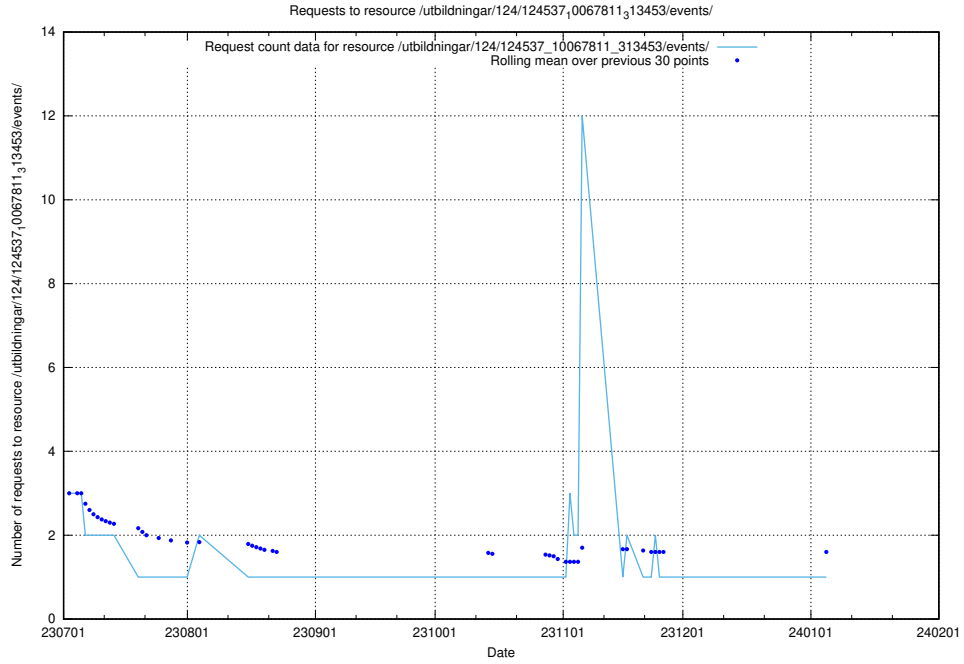

5.5145 Usage of /utbildningar/124/124537_10067811_313453/events/

Here, we count the number of requests to resource /utbildningar/124/124537_10067811_313453/events/