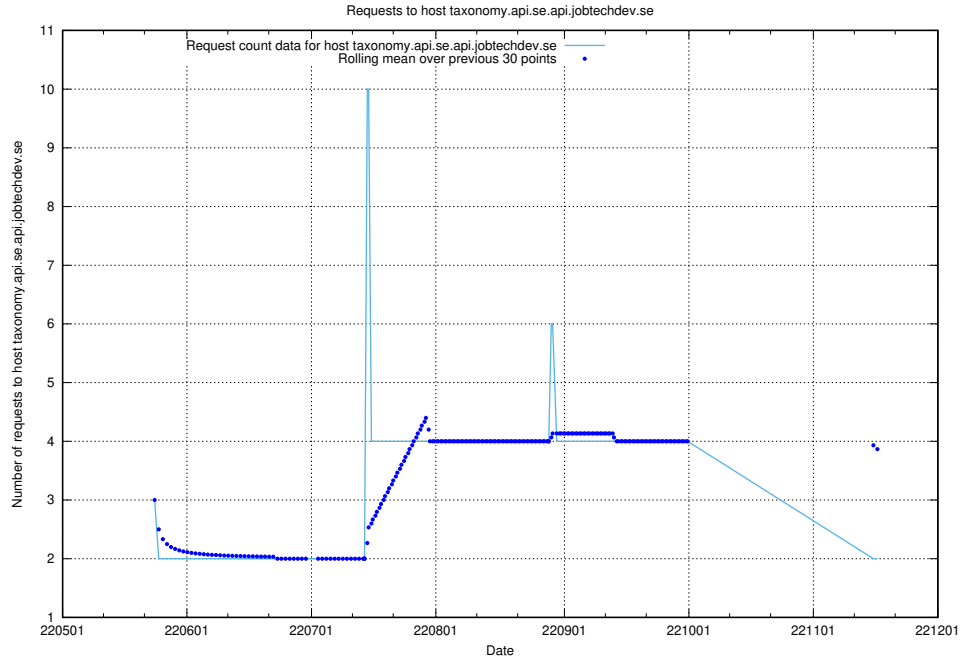

7.419 Usage of taxonomy.api.se.api.jobtechdev.se

Here, we count the number of requests to host taxonomy.api.se.api.jobtechdev.se.