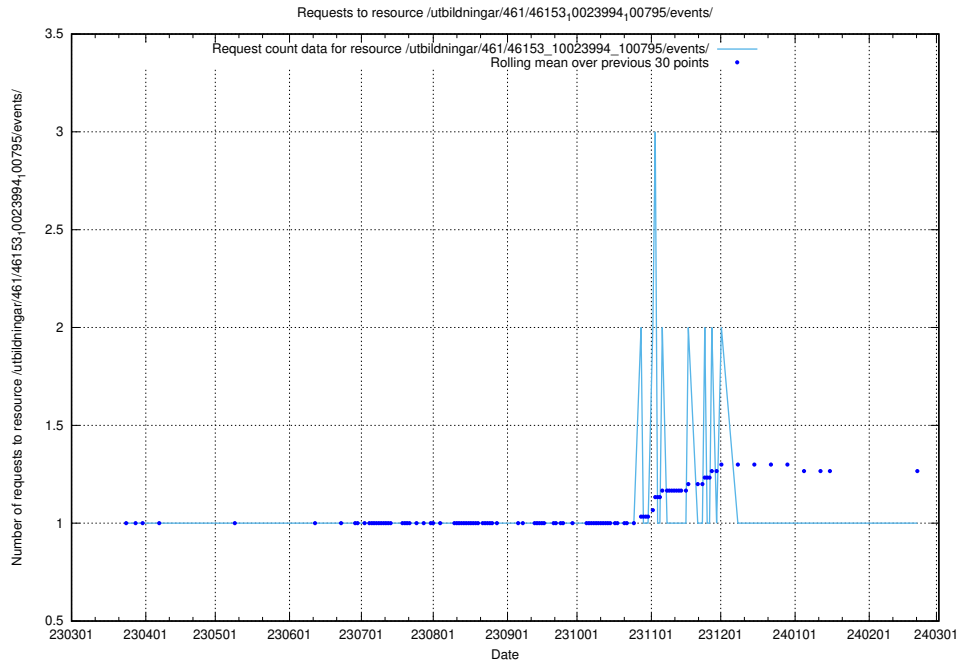

5.5944 Usage of /utbildningar/461/46153_10023994_100795/events/

Here, we count the number of requests to resource /utbildningar/461/46153_10023994_100795/events/.