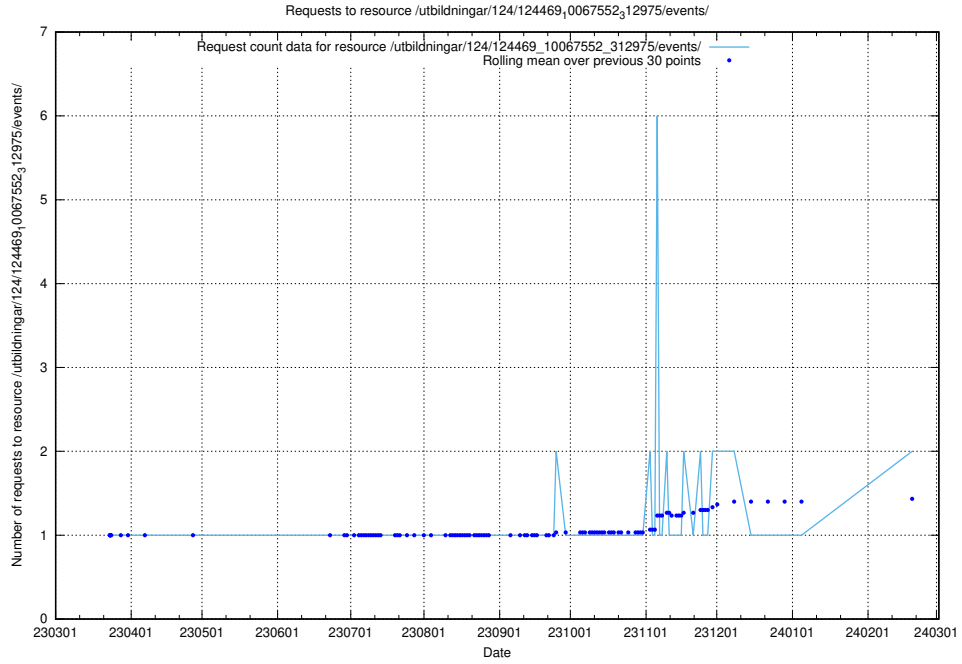

5.681 Usage of /utbildningar/124/124469_10067552_312975/events/

Here, we count the number of requests to resource /utbildningar/124/124469_10067552_312975/events/