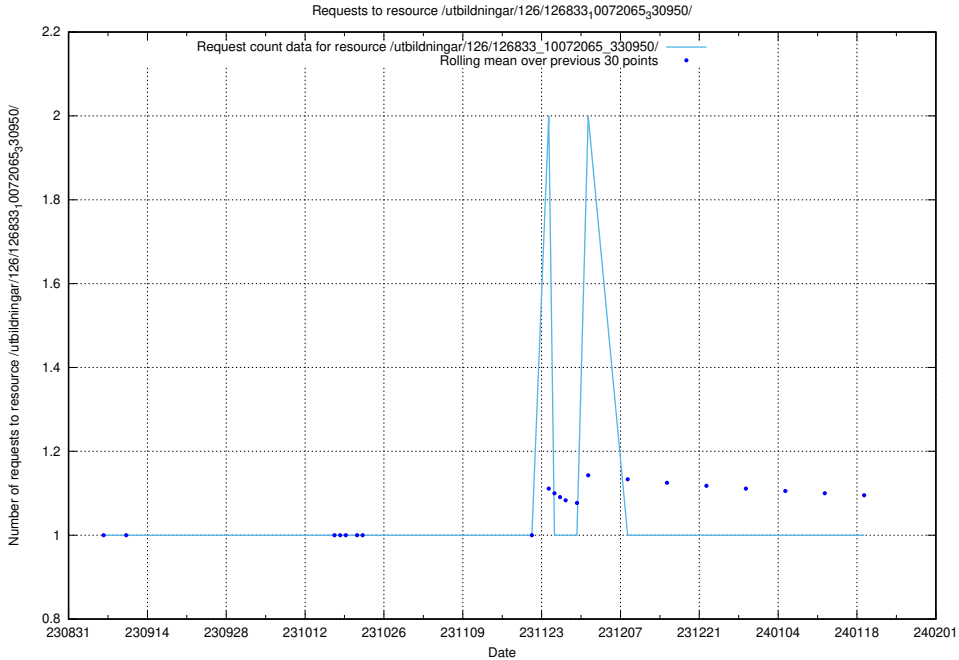

5.4456 Usage of /utbildningar/126/126833_10072065_330950/

Here, we count the number of requests to resource /utbildningar/126/126833_10072065_330950/.