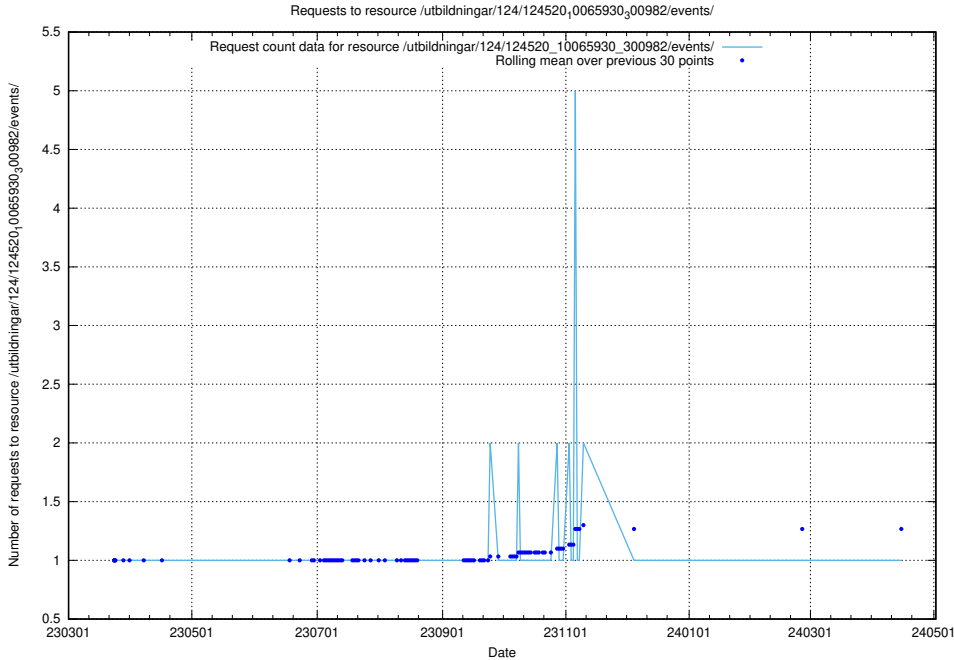

5.1278 Usage of /utbildningar/124/124520_10065930_300982/events/

Here, we count the number of requests to resource /utbildningar/124/124520_10065930_300982/events/