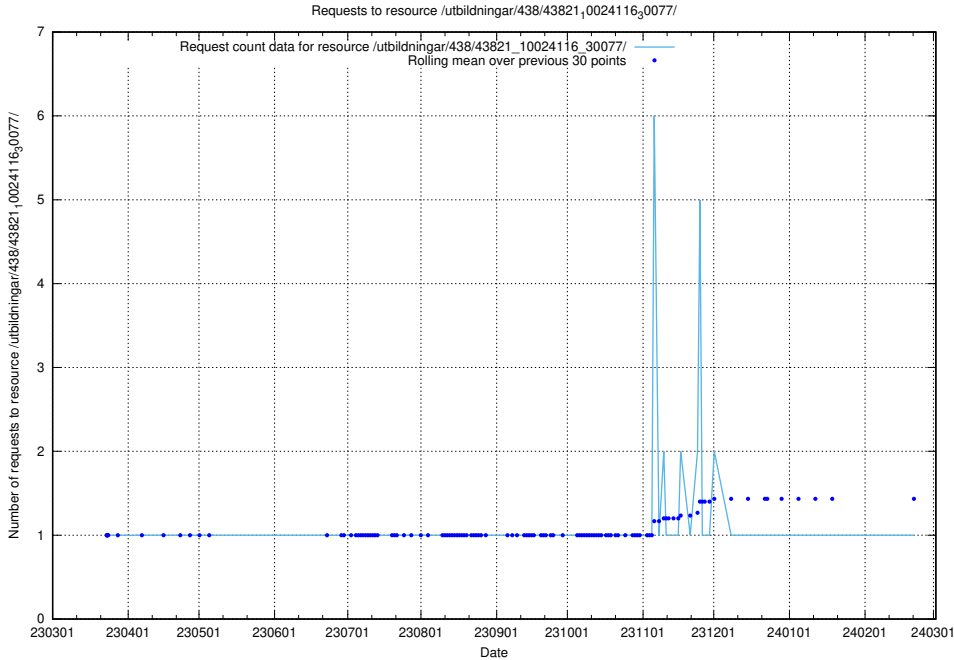

5.6114 Usage of /utbildningar/438/43821_10024116_30077/

Here, we count the number of requests to resource /utbildningar/438/43821_10024116_30077/.