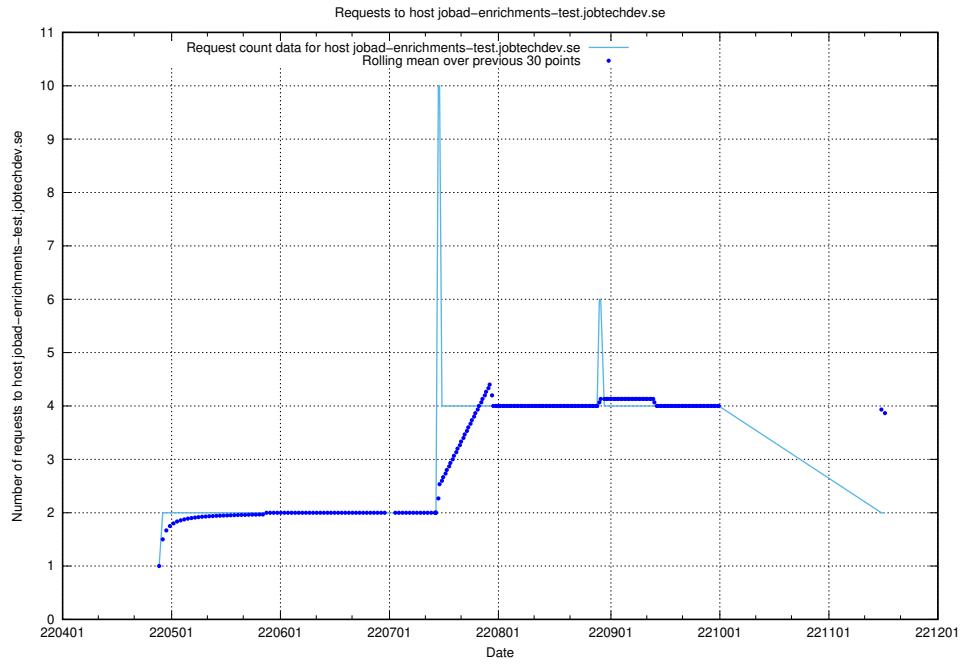

7.439 Usage of `jobad-enrichments-test.jobtechdev.se`

Here, we count the number of requests to host `jobad-enrichments-test.jobtechdev.se`.