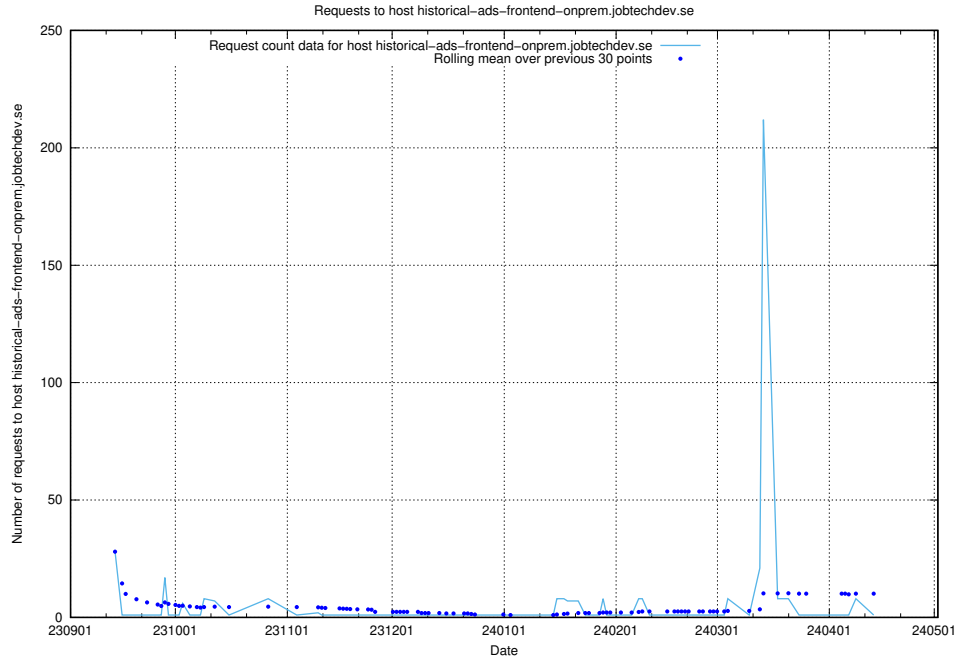

7.600 Usage of historical-ads-frontend-onprem.jobtechdev.se

Here, we count the number of requests to host historical-ads-frontend-onprem.jobtechdev.se.