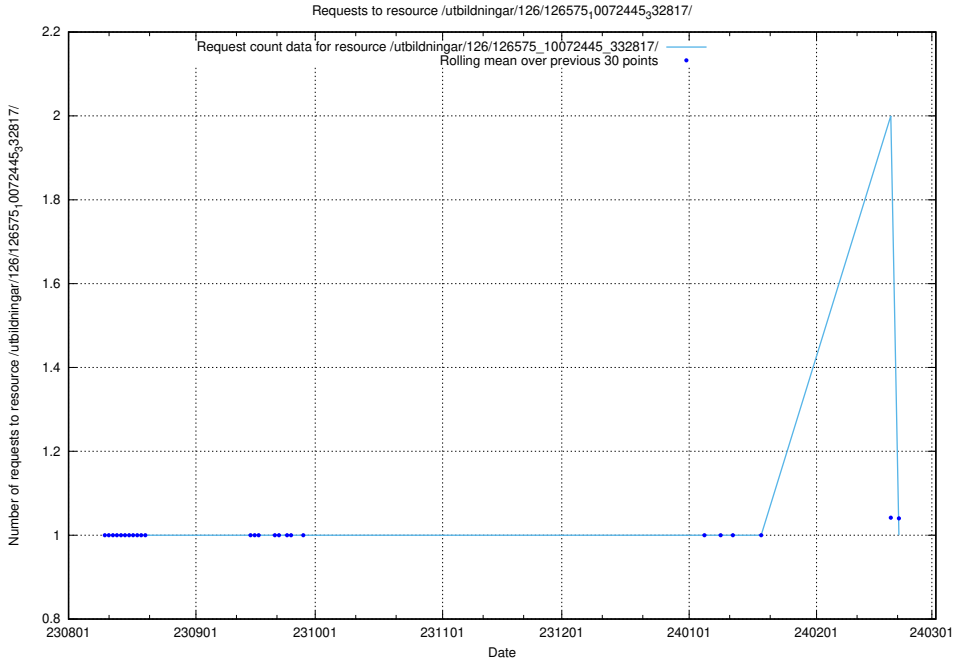

5.4618 Usage of /utbildningar/126/126575_10072445_332817/

Here, we count the number of requests to resource /utbildningar/126/126575_10072445_332817/.