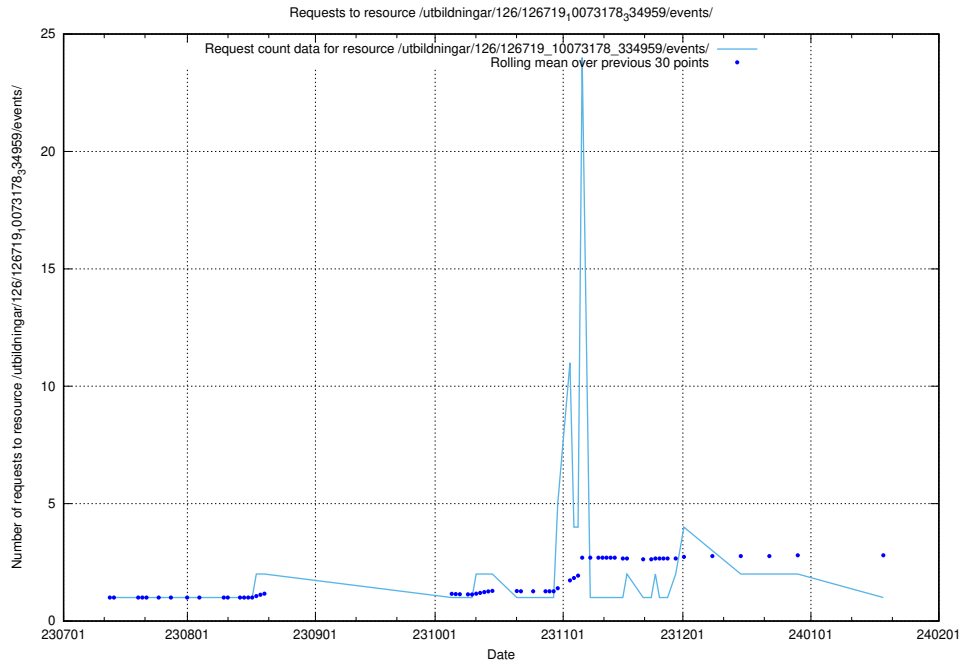

5.4893 Usage of /utbildningar/126/126719_10073178_334959/events/

Here, we count the number of requests to resource /utbildningar/126/126719_10073178_334959/events/