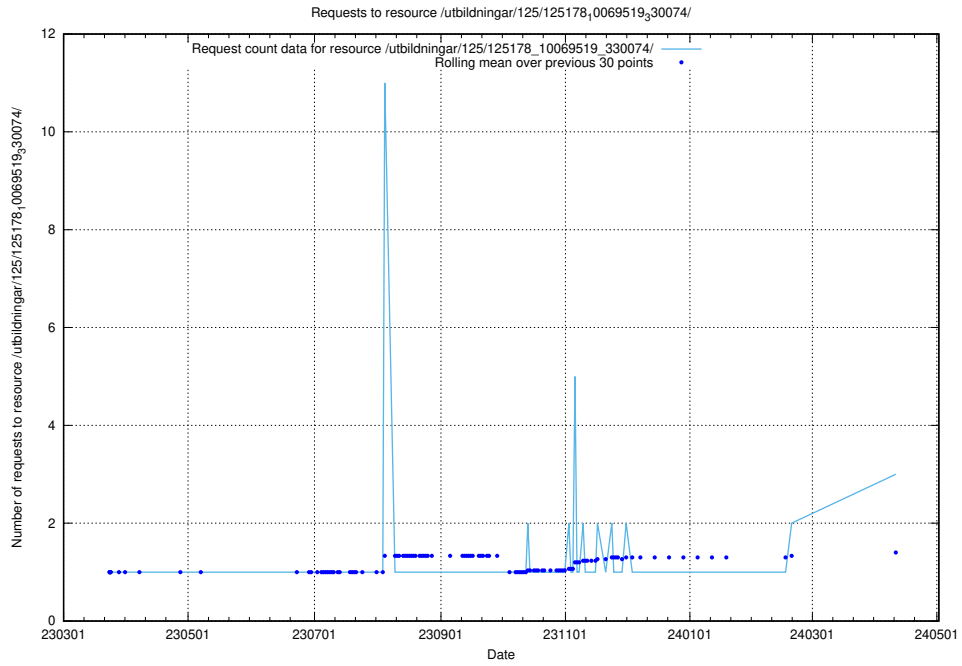

5.308 Usage of /utbildningar/125/125178_10069519_330074/

Here, we count the number of requests to resource /utbildningar/125/125178_10069519_330074/.