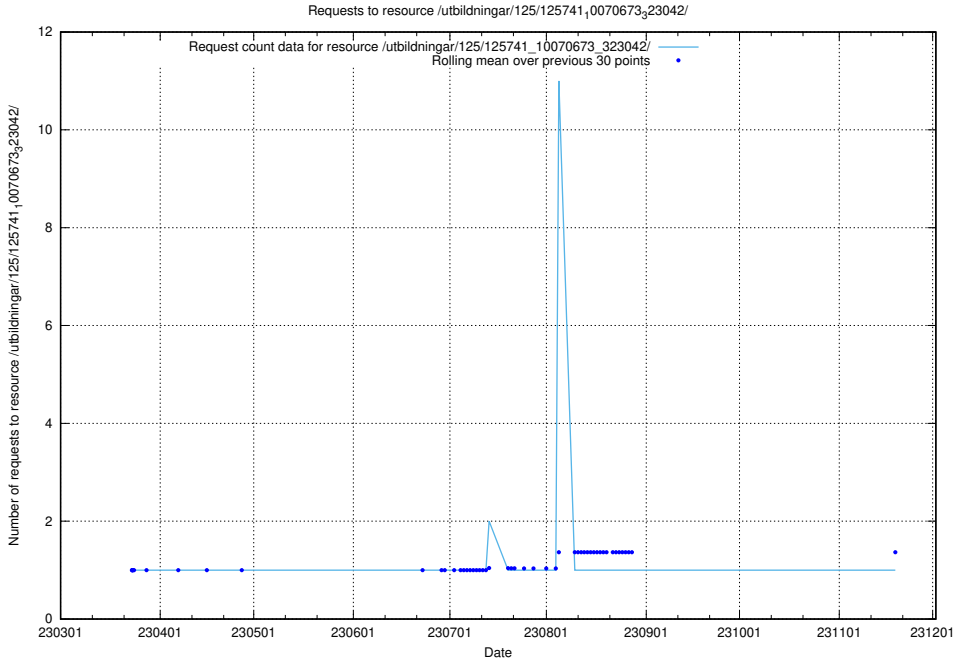

5.6261 Usage of /utbildningar/125/125741_10070673_323042/

Here, we count the number of requests to resource /utbildningar/125/125741_10070673_323042/.