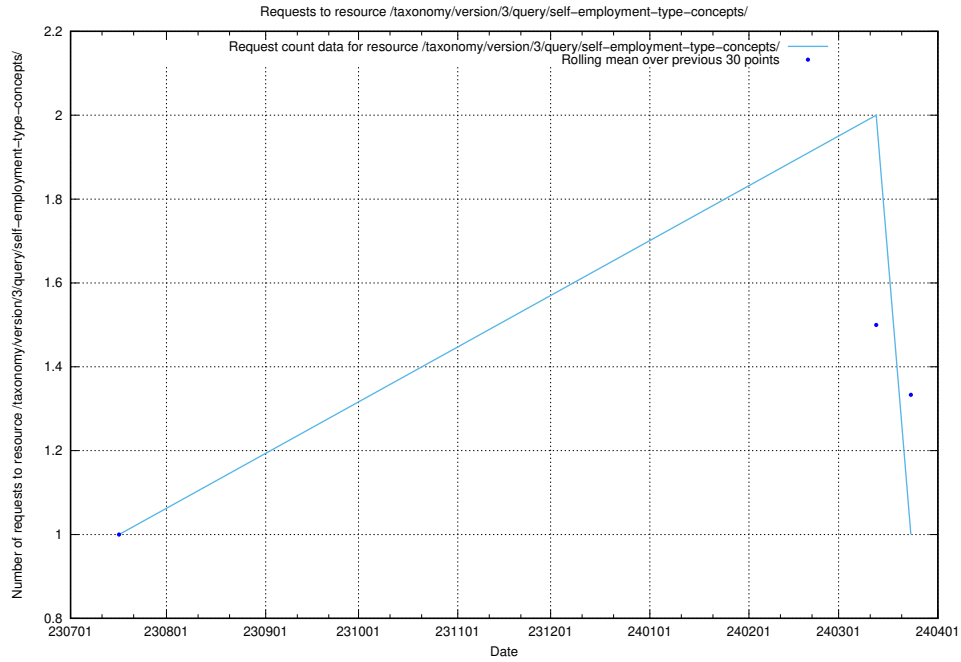

5.4841 Usage of /taxonomy/version/3/query/self-employment-type-concepts/

Here, we count the number of requests to resource /taxonomy/version/3/query/self-employment-type-concepts/.