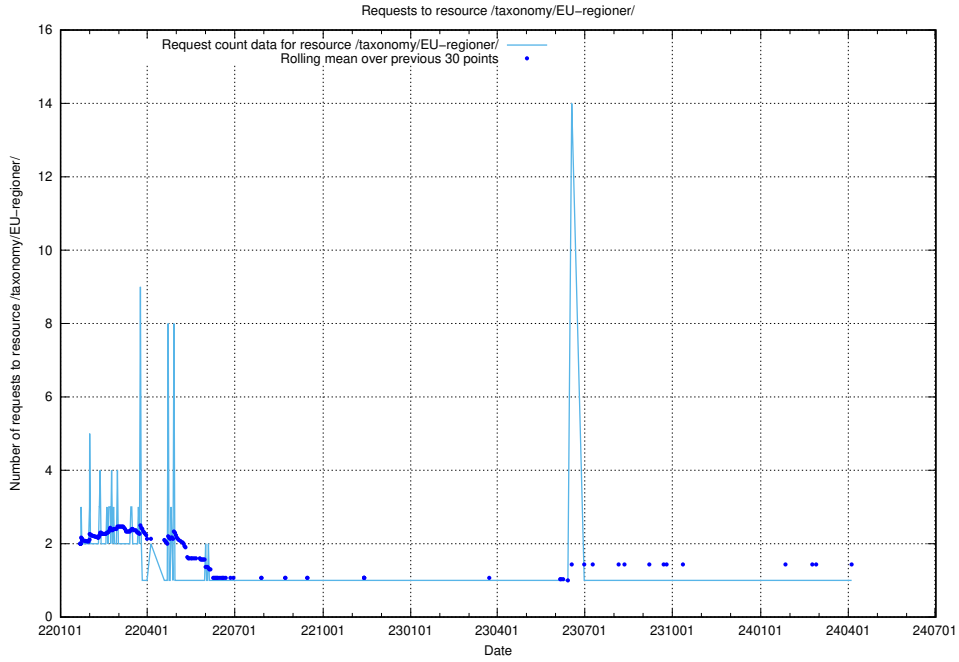

5.1166 Usage of /taxonomy/EU-regioner/

Here, we count the number of requests to resource /taxonomy/EU-regioner/.