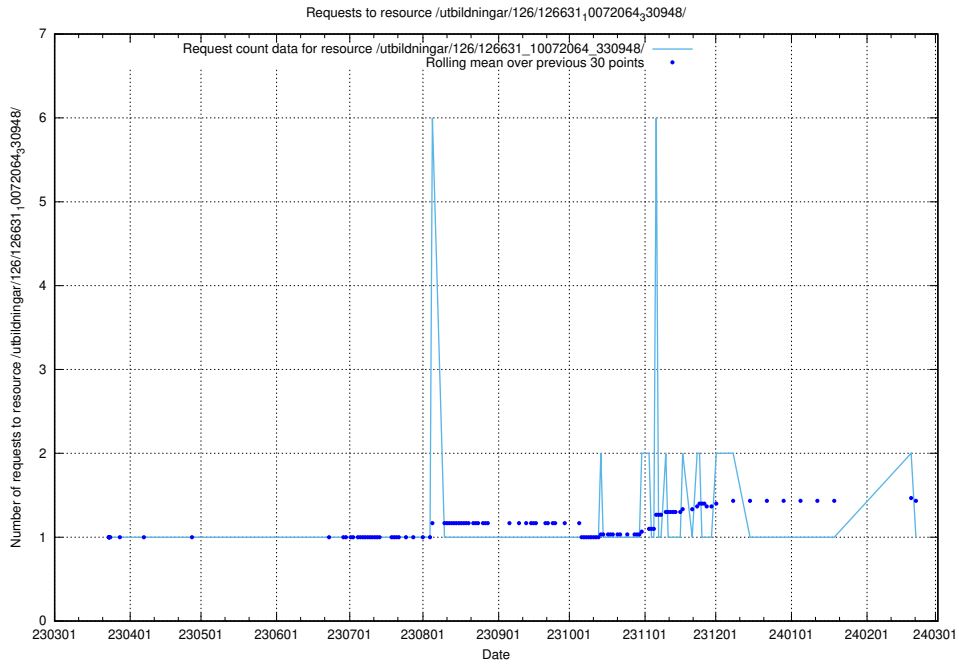

5.6170 Usage of /utbildningar/126/126631_10072064_330948/

Here, we count the number of requests to resource /utbildningar/126/126631_10072064_330948/.