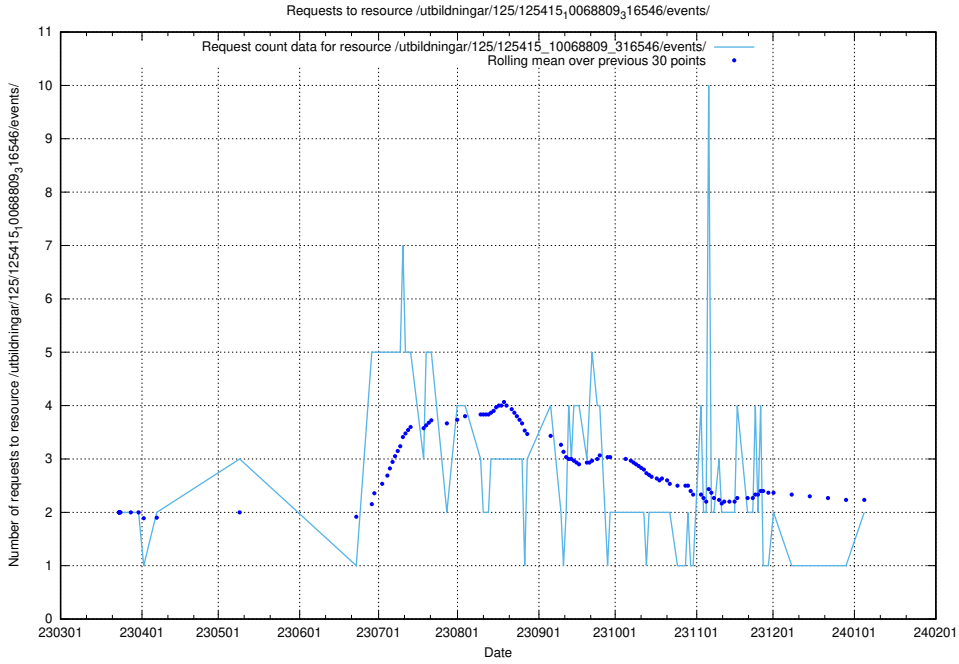

5.978 Usage of /utbildningar/125/125415_10068809_316546/events/

Here, we count the number of requests to resource /utbildningar/125/125415_10068809_316546/events/