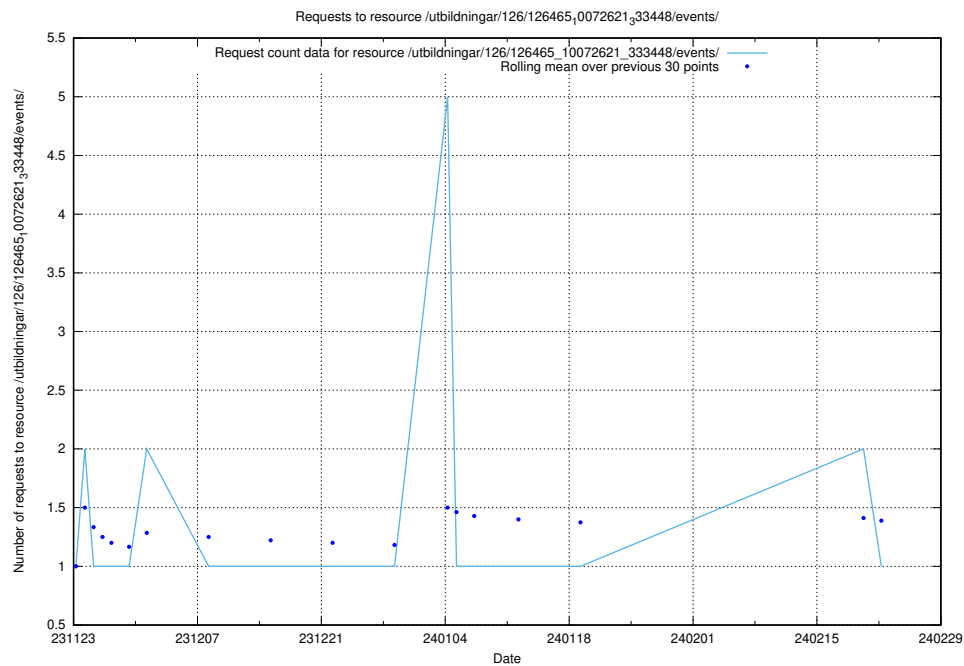

5.3831 Usage of /utbildningar/126/126465_10072621_333448/events/

Here, we count the number of requests to resource /utbildningar/126/126465_10072621_333448/events/