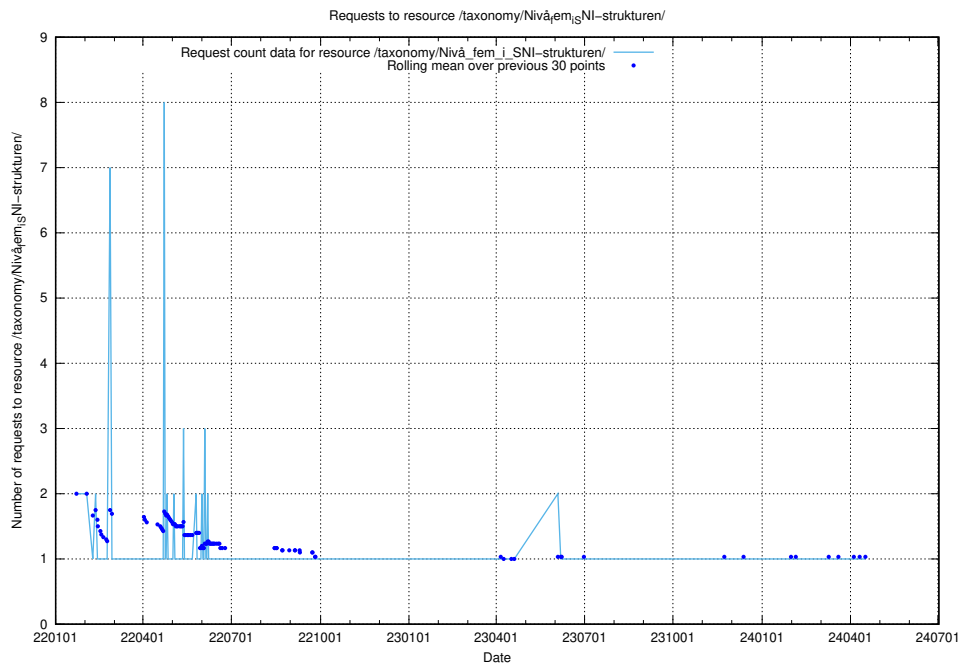

5.4287 Usage of /taxonomy/Nivå_fem_i_SNI-strukturen/

Here, we count the number of requests to resource /taxonomy/Nivå_fem_i_SNI-strukturen/.