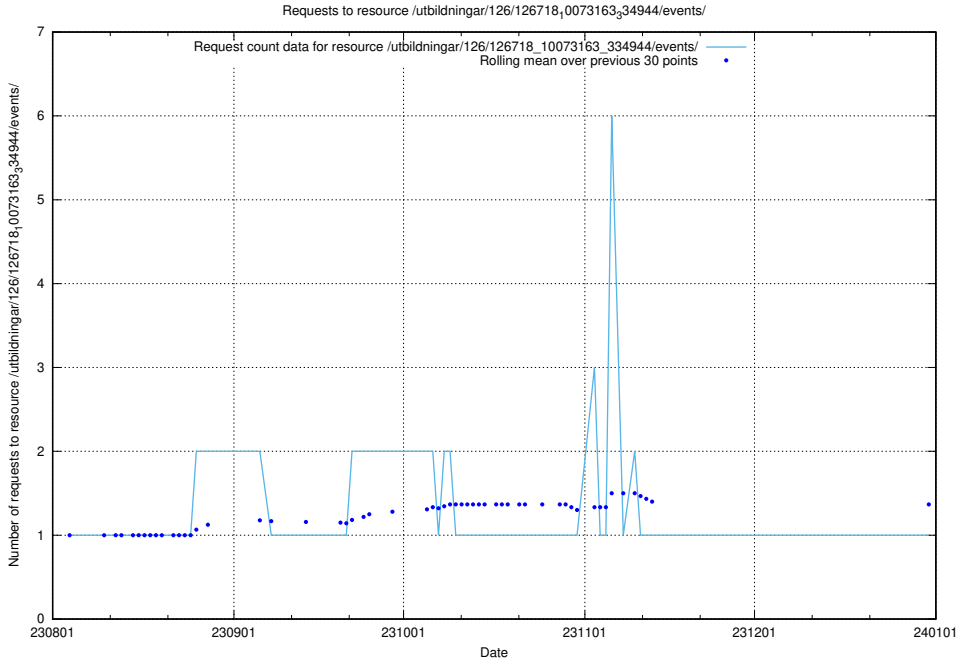

5.4659 Usage of /utbildningar/126/126718_10073163_334944/events/

Here, we count the number of requests to resource /utbildningar/126/126718_10073163_334944/events/