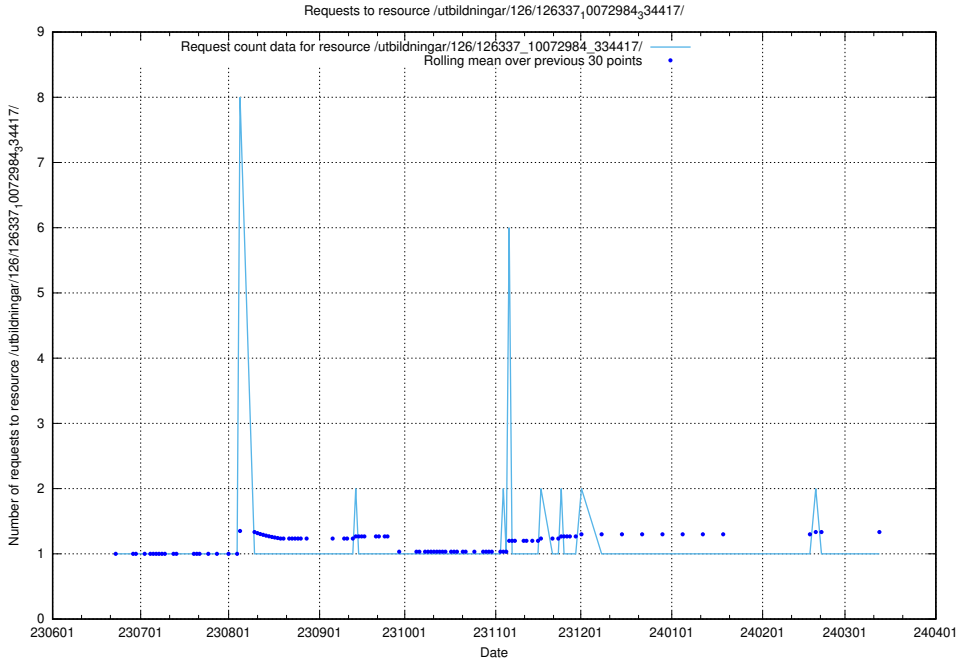

5.5444 Usage of /utbildningar/126/126337_10072984_334417/

Here, we count the number of requests to resource /utbildningar/126/126337_10072984_334417/.