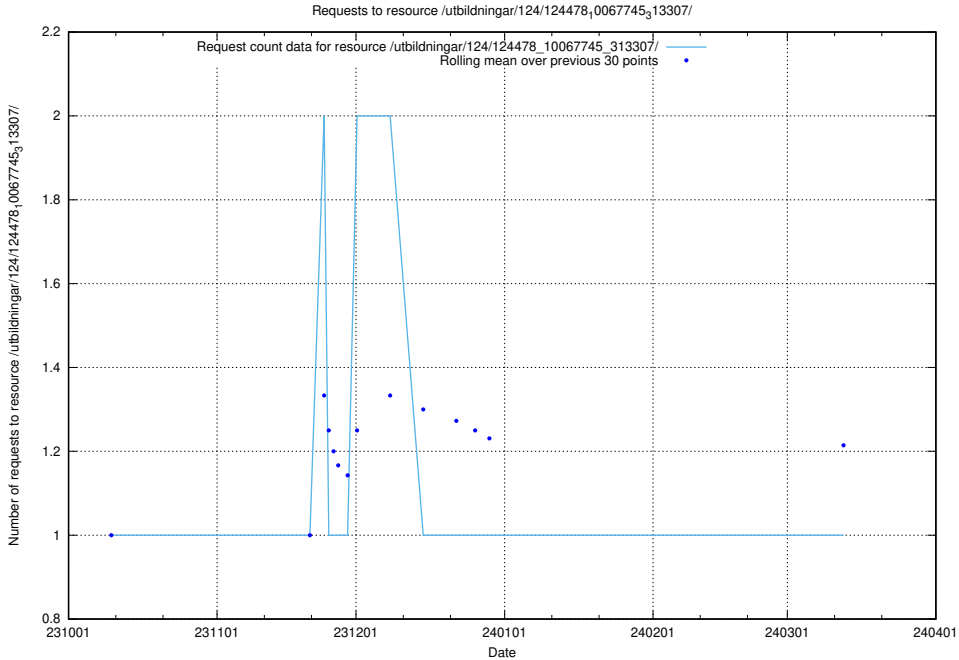

5.4176 Usage of /utbildningar/124/124478_10067745_313307/

Here, we count the number of requests to resource /utbildningar/124/124478_10067745_313307/.