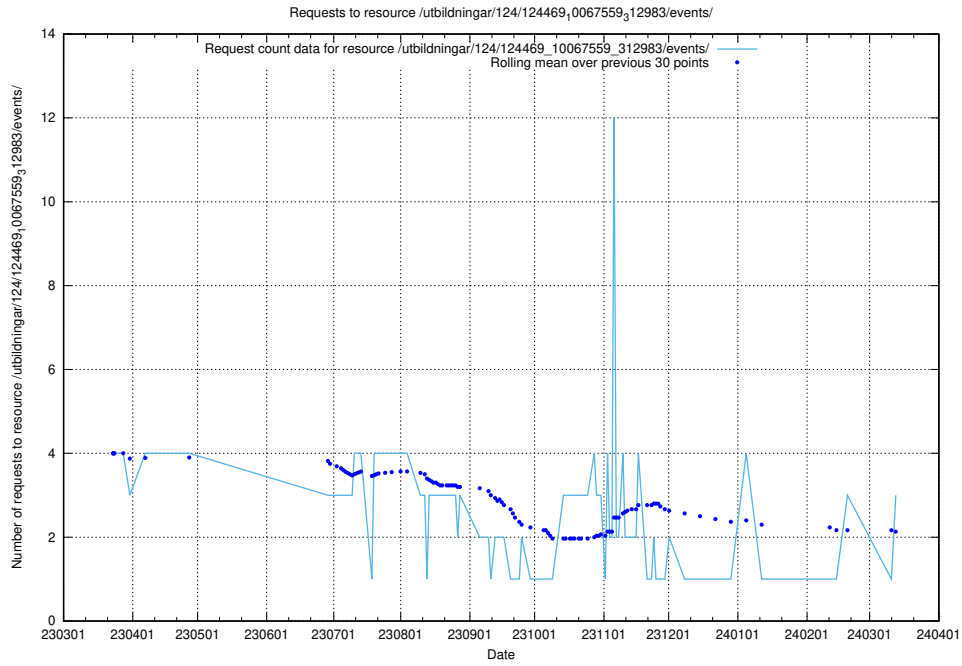

5.490 Usage of /utbildningar/124/124469_10067559_312983/events/

Here, we count the number of requests to resource /utbildningar/124/124469_10067559_312983/events/