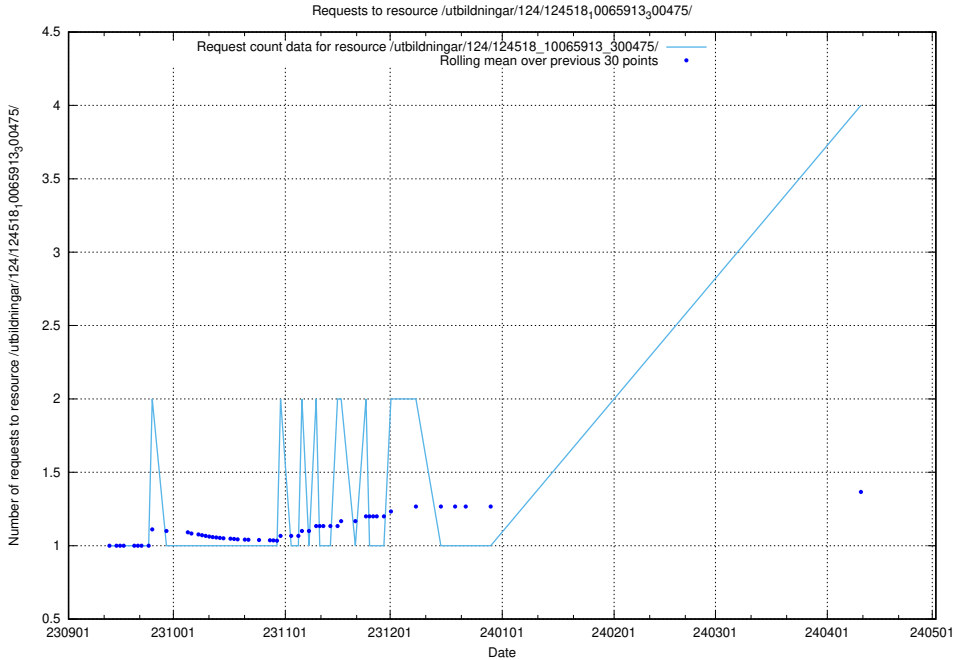

5.257 Usage of /utbildningar/124/124518_10065913_300475/

Here, we count the number of requests to resource /utbildningar/124/124518_10065913_300475/.