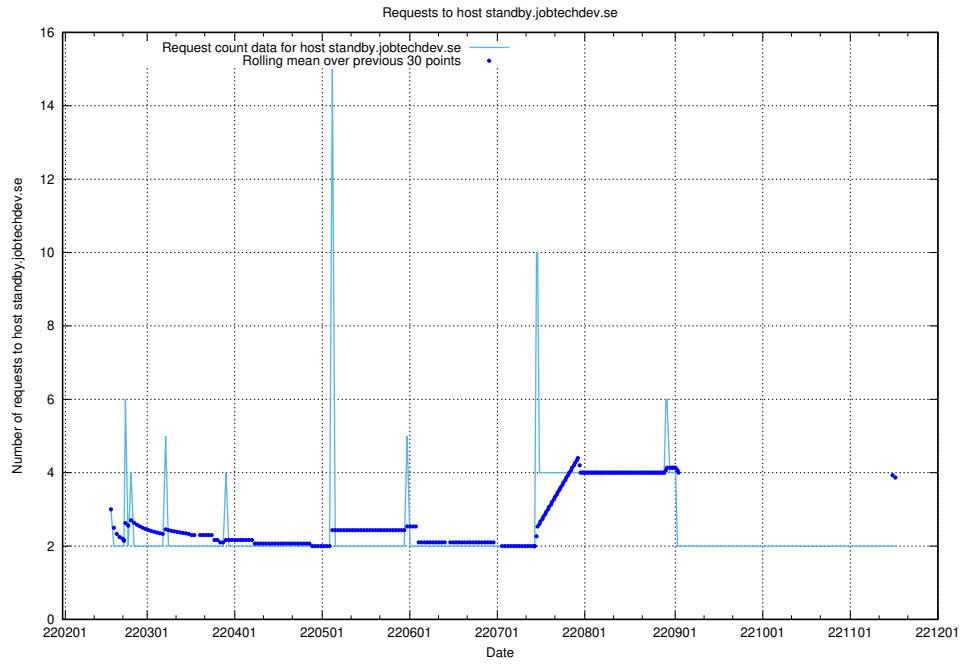

## 7.536 Usage of standby.jobtechdev.se

Here, we count the number of requests to host standby.jobtechdev.se.