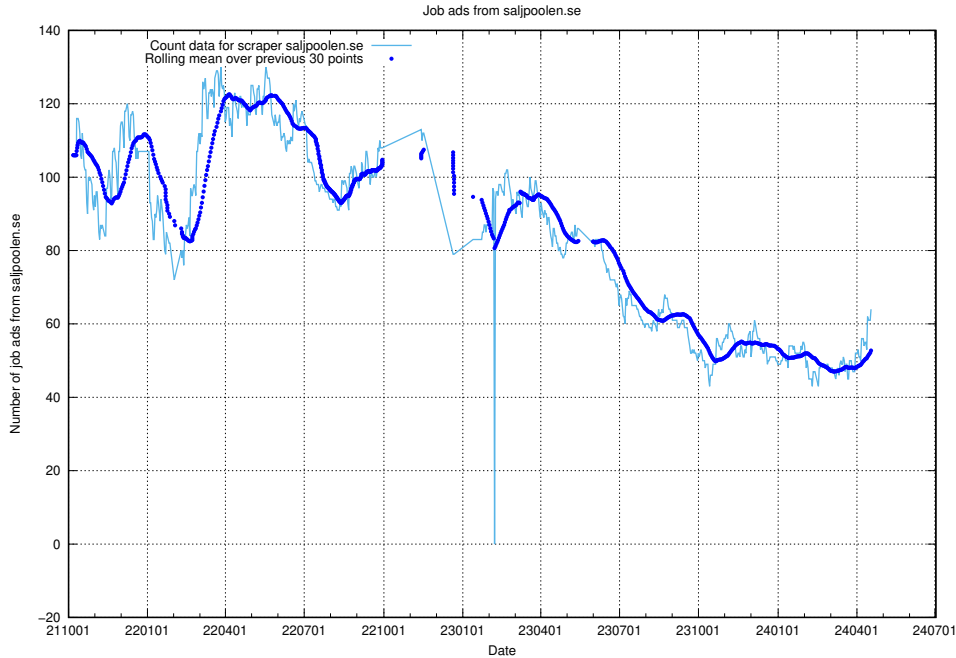

13.16 Number of ads by scraper saljpoolen.se

Here, we count the number of job ads scraped from saljpoolen.se.