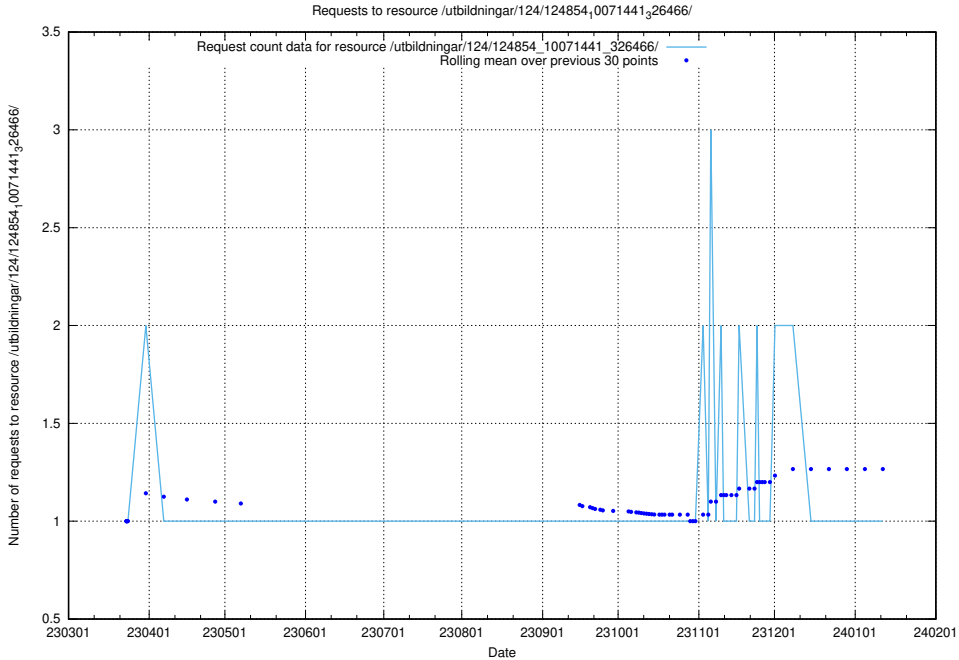

5.1228 Usage of /utbildningar/124/124854_10071441_326466/

Here, we count the number of requests to resource /utbildningar/124/124854_10071441_326466/.