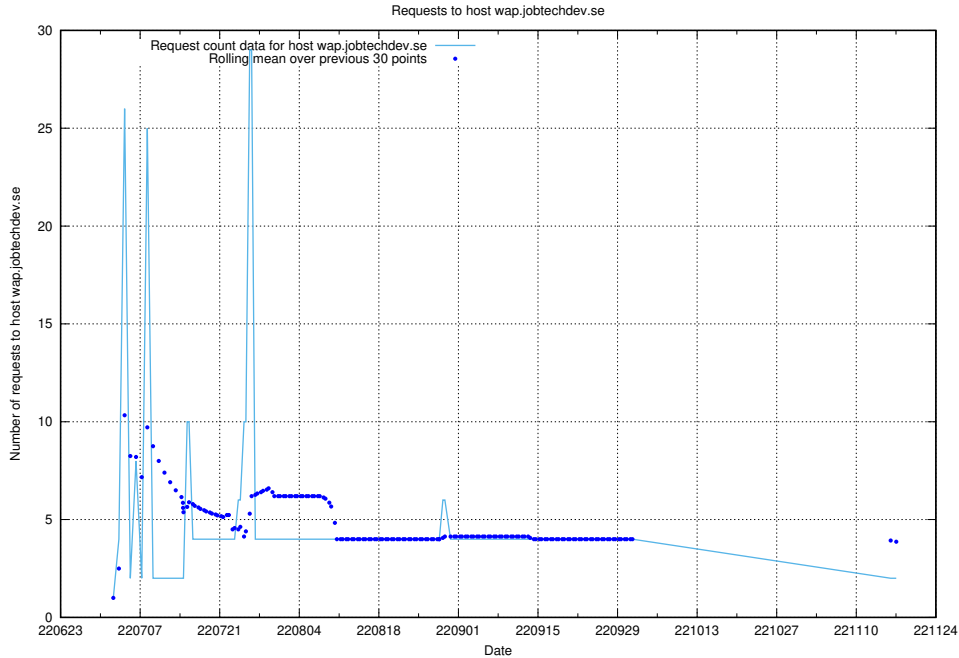

7.391 Usage of wap.jobtechdev.se

Here, we count the number of requests to host wap.jobtechdev.se.