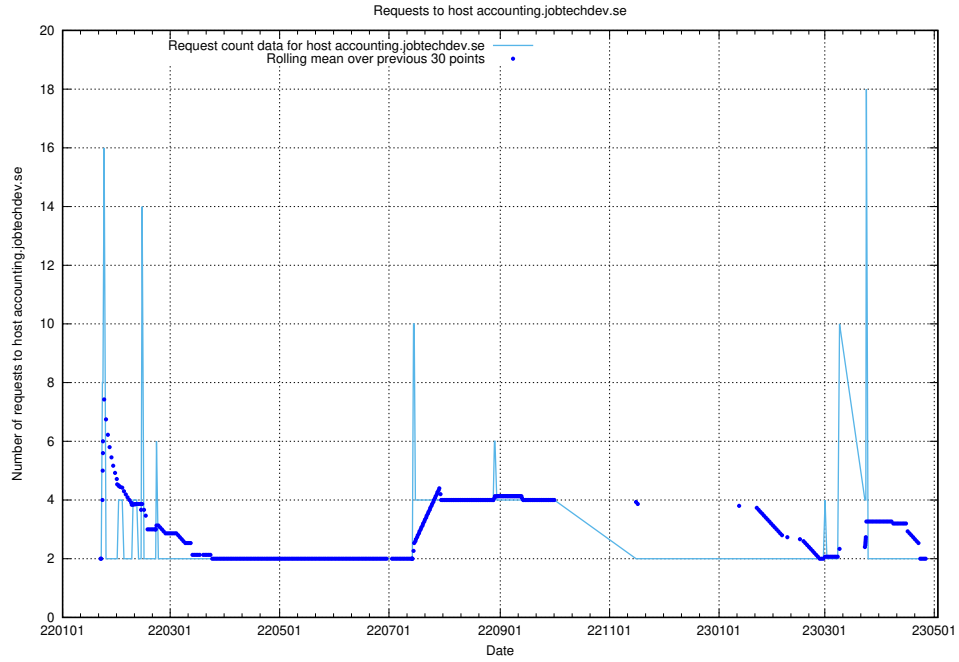

7.256 Usage of accounting.jobtechdev.se

Here, we count the number of requests to host accounting.jobtechdev.se.