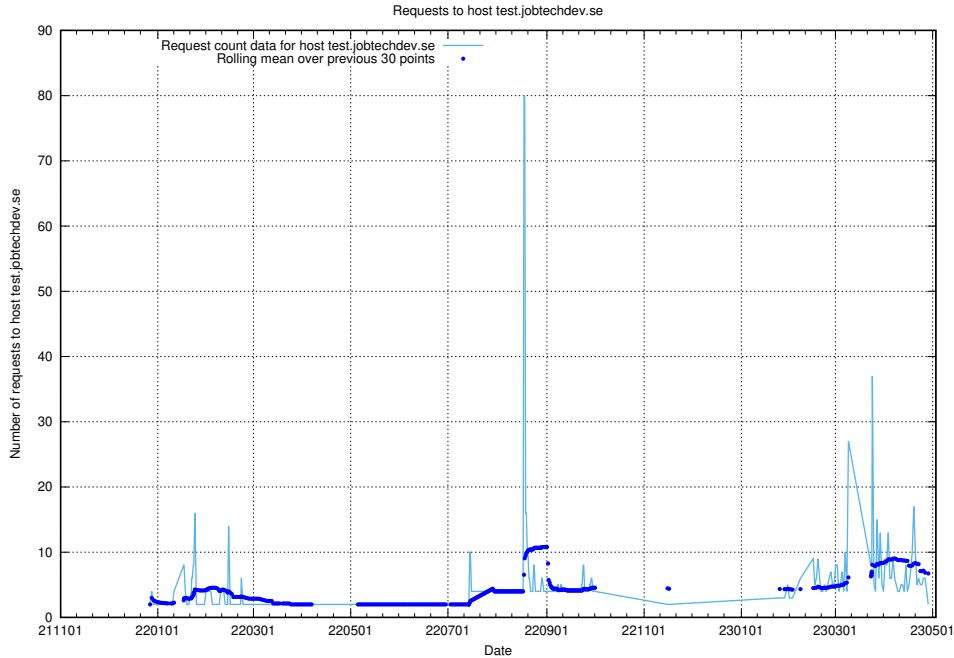

7.359 Usage of test.jobtechdev.se

Here, we count the number of requests to host test.jobtechdev.se.