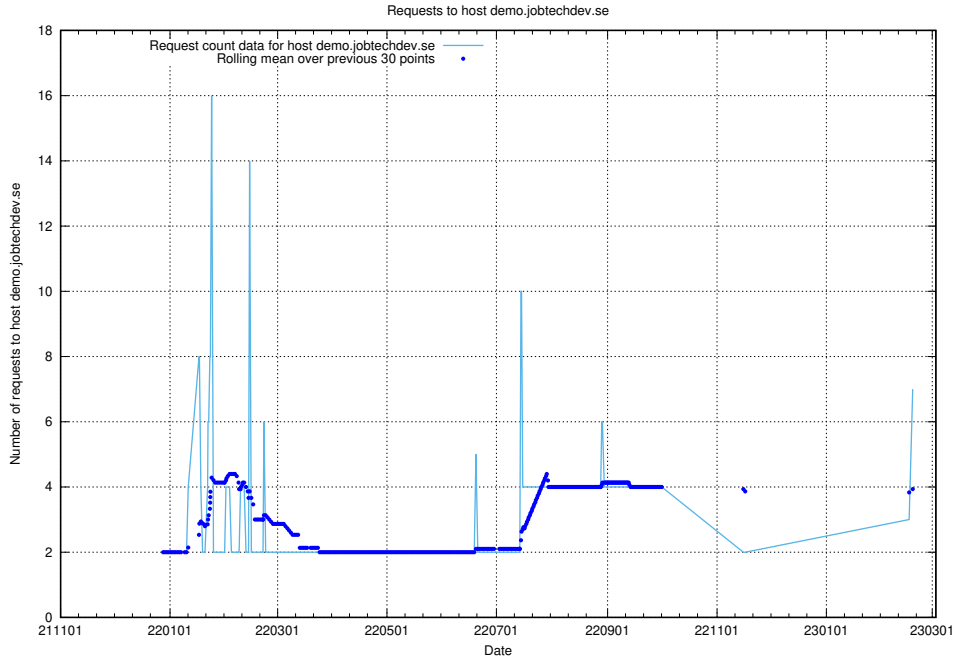

7.71 Usage of demo.jobtechdev.se

Here, we count the number of requests to host demo.jobtechdev.se.