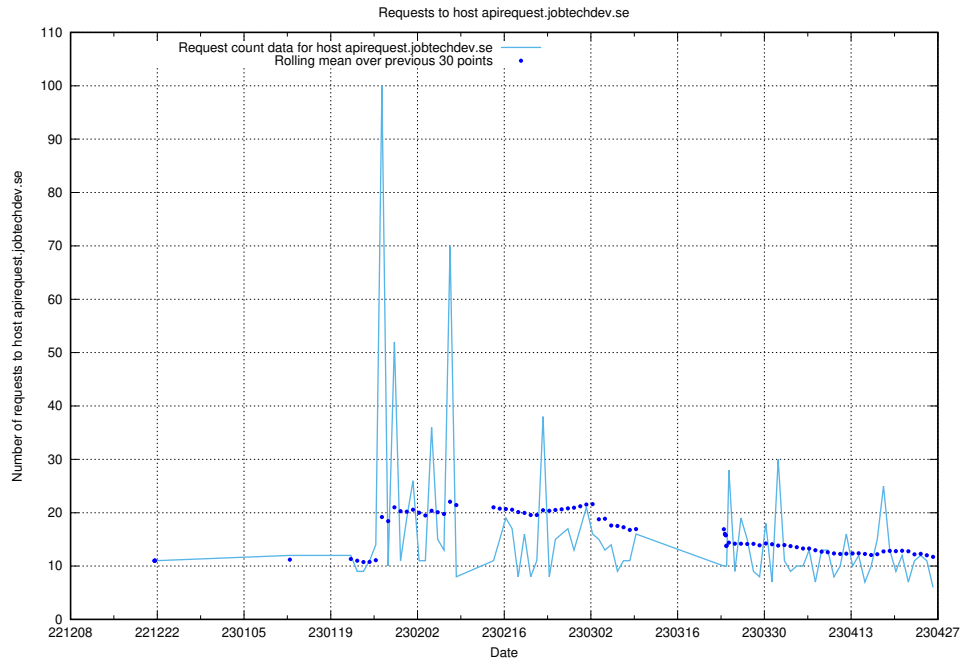

7.76 Usage of apirequest.jobtechdev.se

Here, we count the number of requests to host apirequest.jobtechdev.se.