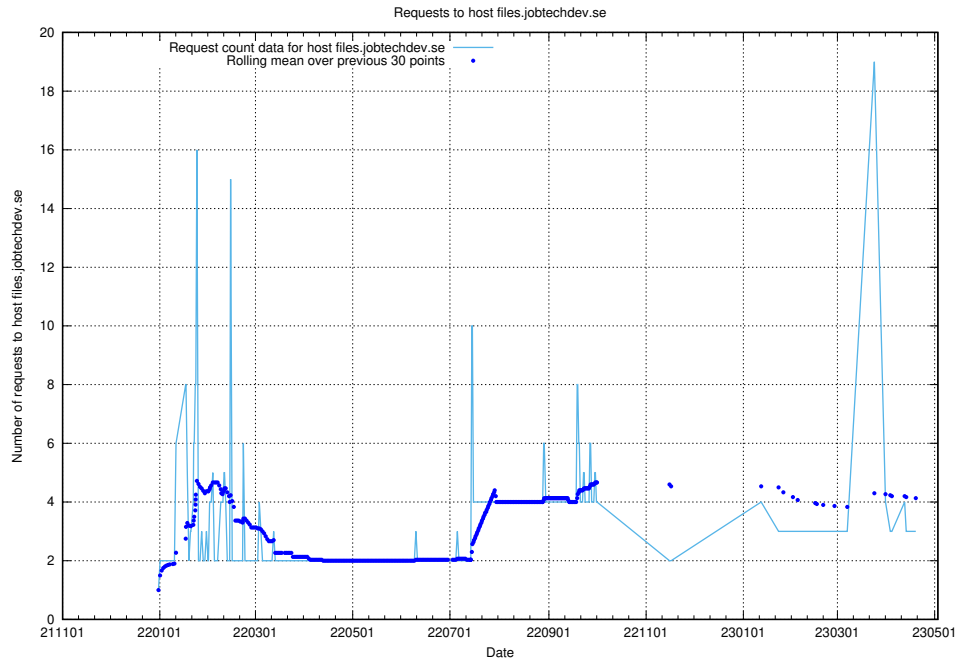

7.184 Usage of files.jobtechdev.se

Here, we count the number of requests to host files.jobtechdev.se.