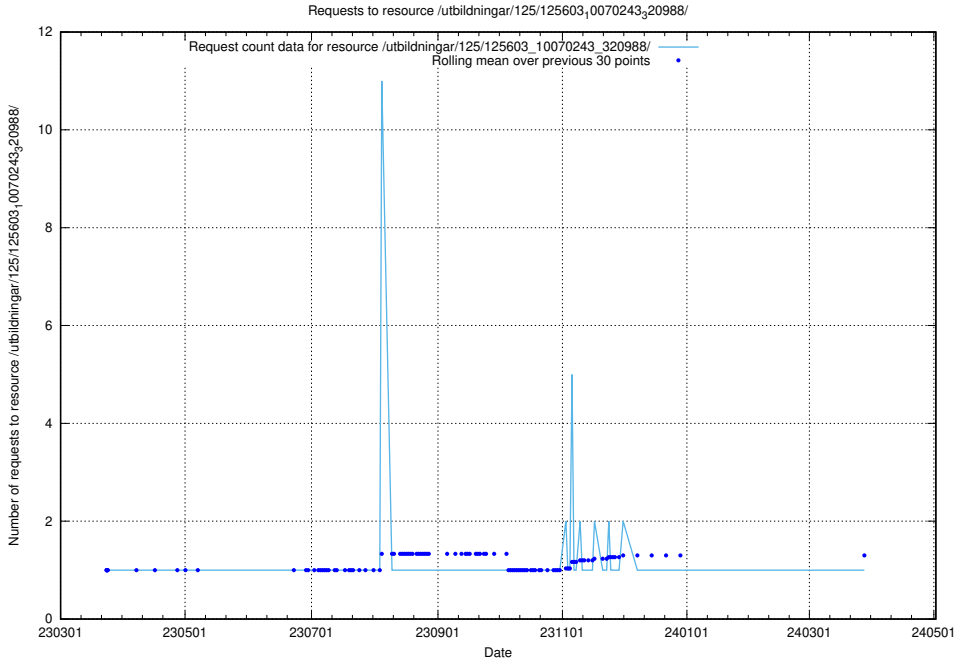

5.1115 Usage of /utbildningar/125/125603_10070243_320988/

Here, we count the number of requests to resource /utbildningar/125/125603_10070243_320988/.