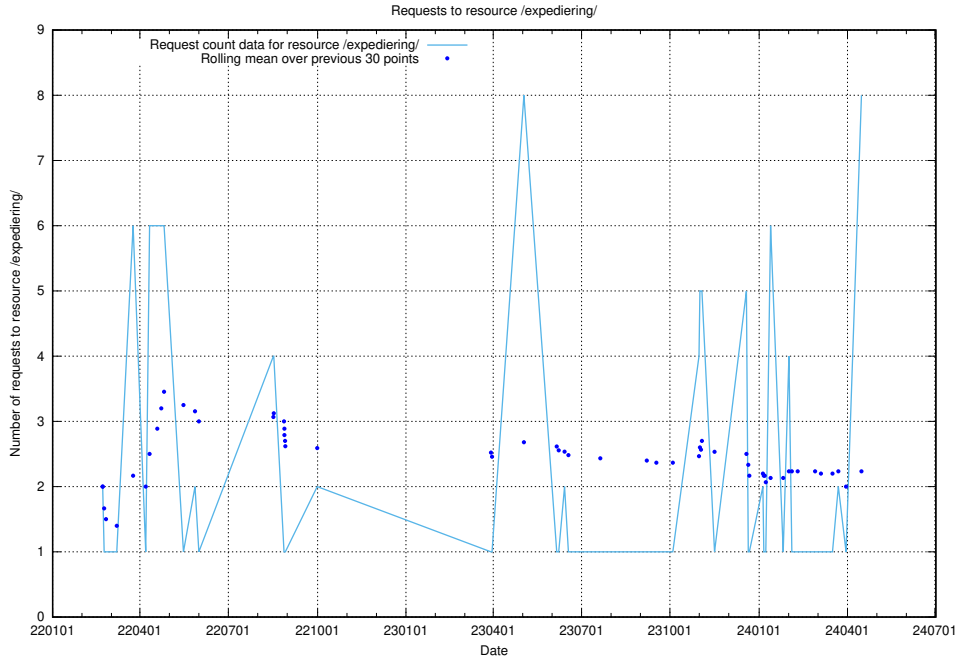

5.61 Usage of /expediering/

Here, we count the number of requests to resource /expediering/.