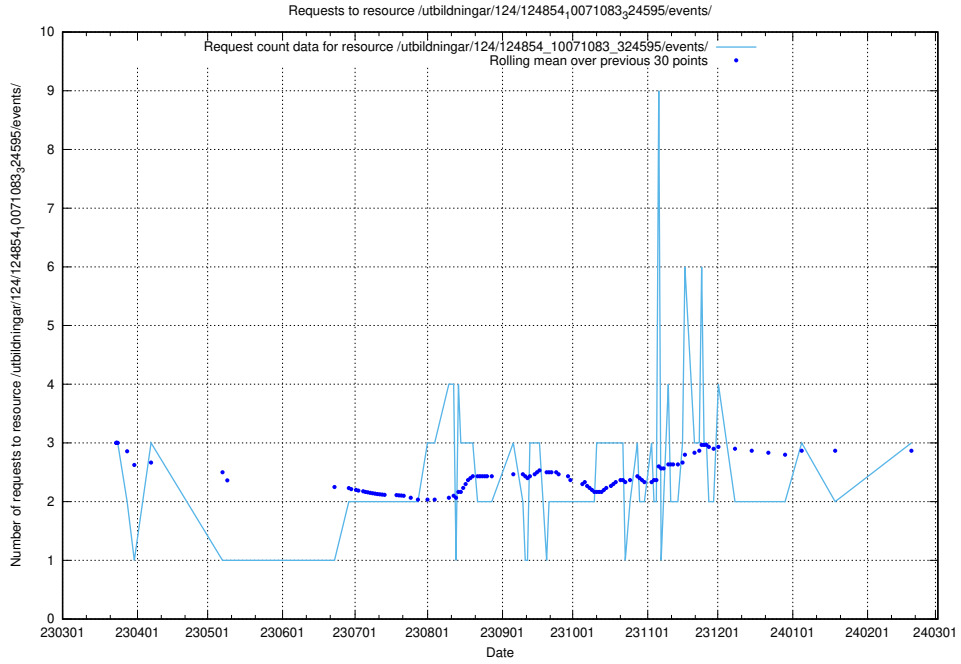

5.493 Usage of /utbildningar/124/124854_10071083_324595/events/

Here, we count the number of requests to resource /utbildningar/124/124854_10071083_324595/events/