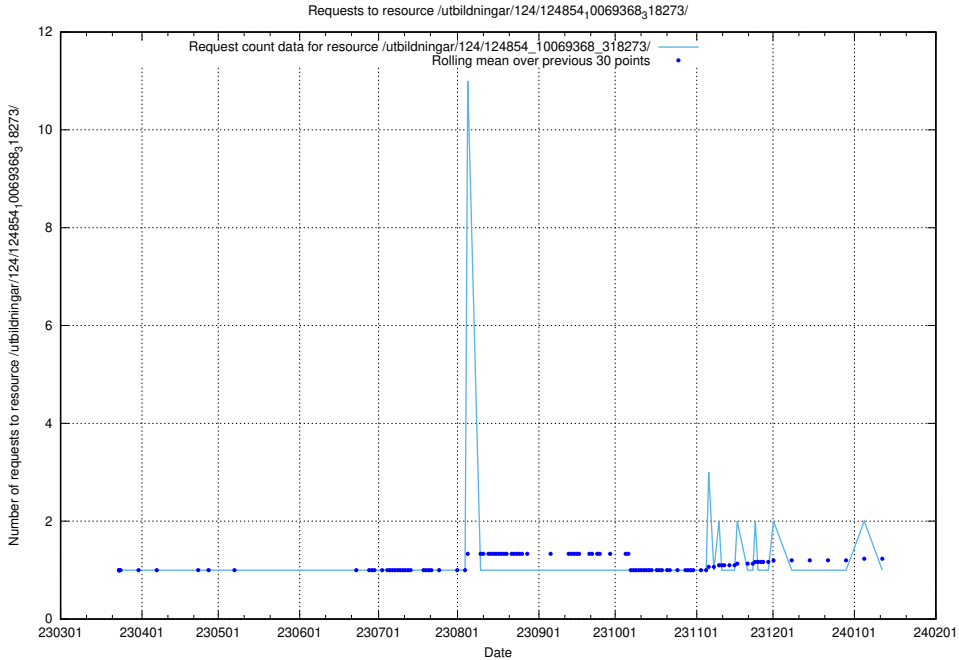

5.1233 Usage of /utbildningar/124/124854_10069368_318273/

Here, we count the number of requests to resource /utbildningar/124/124854_10069368_318273/.