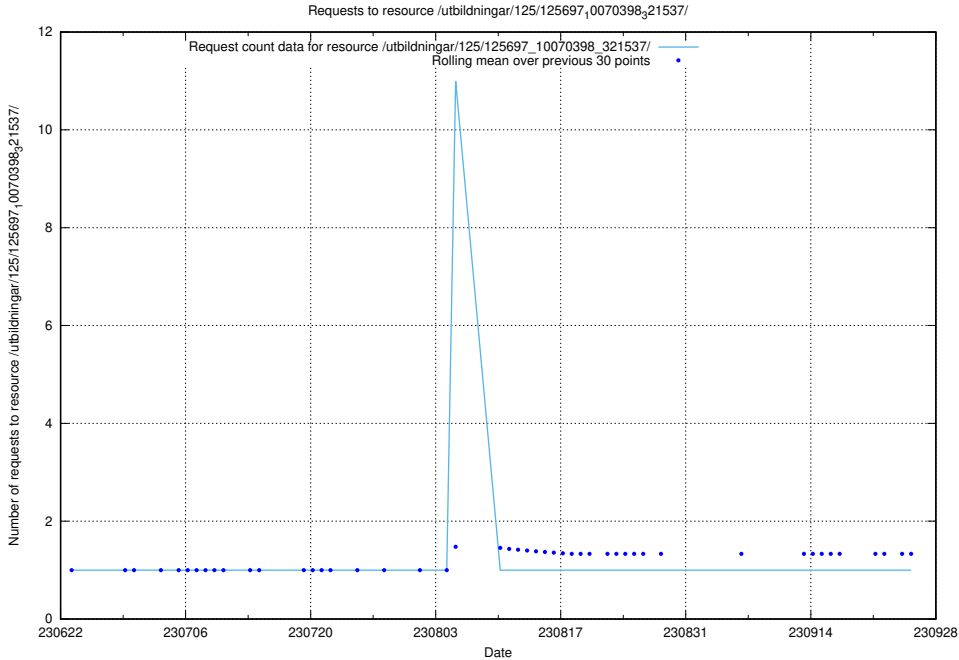

5.5492 Usage of /utbildningar/125/125697_10070398_321537/

Here, we count the number of requests to resource /utbildningar/125/125697_10070398_321537/.