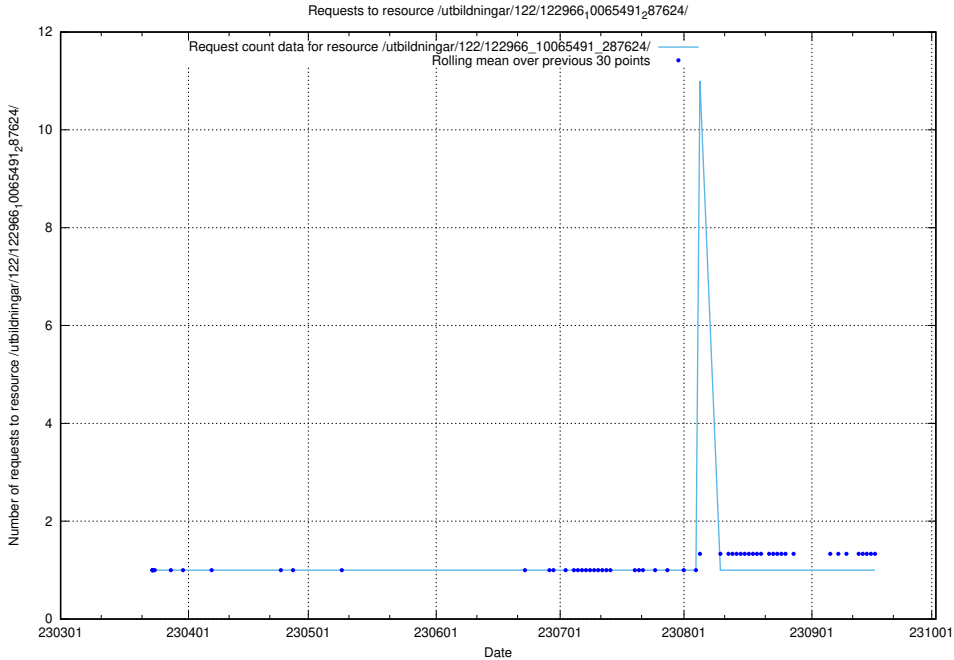

### 5.4870 Usage of /utbildningar/122/122966\_10065491\_287624/

Here, we count the number of requests to resource /utbildningar/122/122966\_10065491\_287624/.