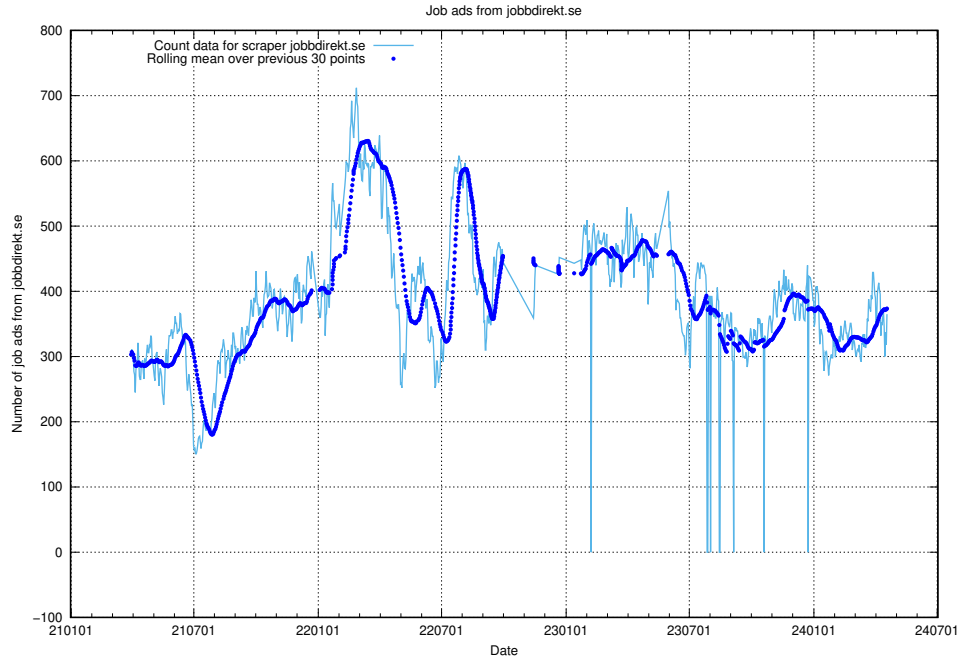

13.10 Number of ads by scraper jobbdirekt.se

Here, we count the number of job ads scraped from jobbdirekt.se.