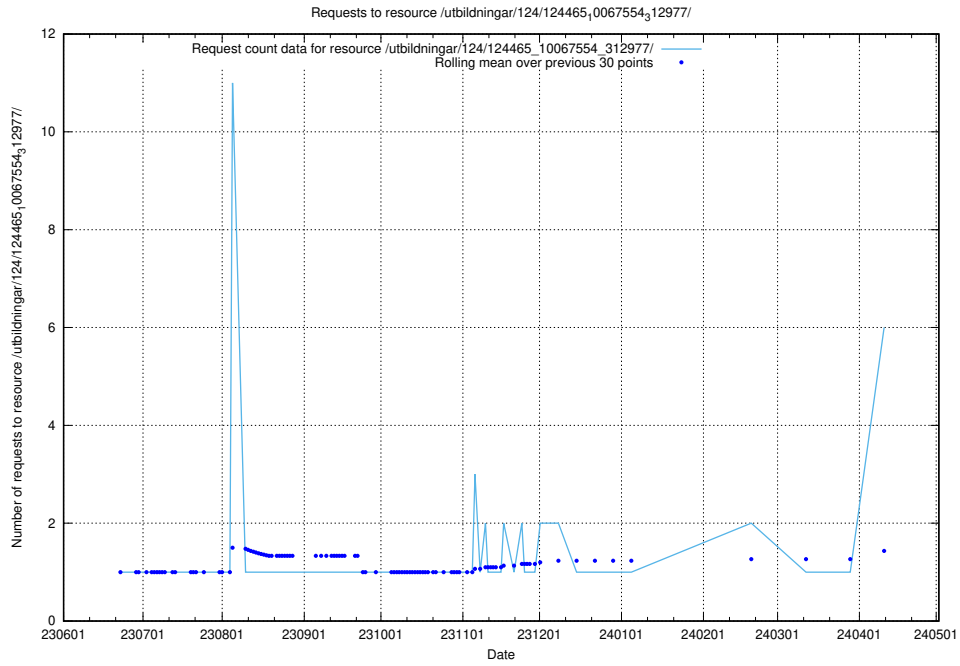

5.127 Usage of /utbildningar/124/124465_10067554_312977/

Here, we count the number of requests to resource /utbildningar/124/124465_10067554_312977/.