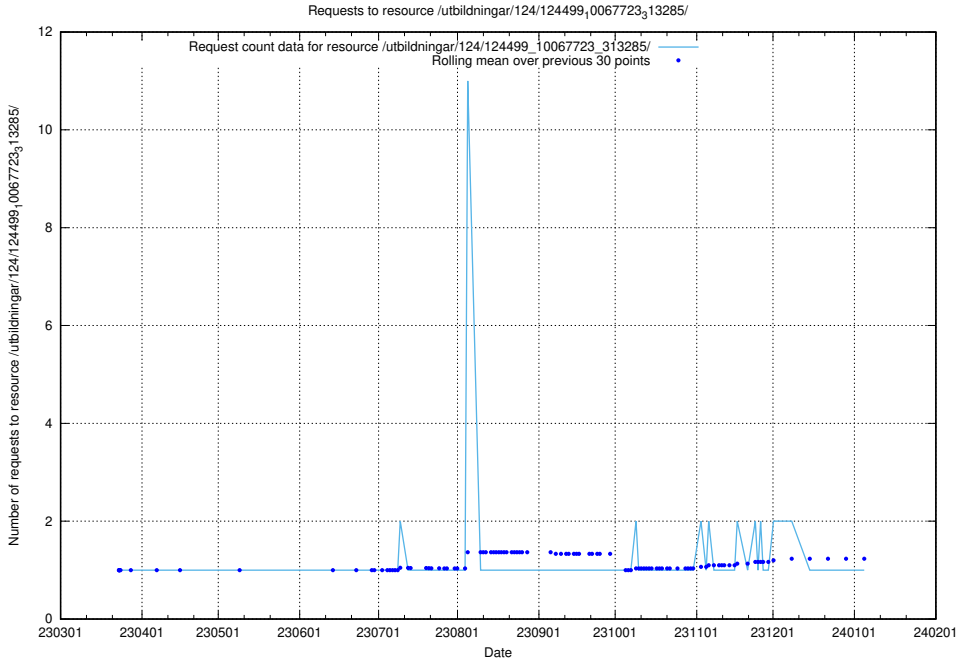

5.2345 Usage of /utbildningar/124/124499_10067723_313285/

Here, we count the number of requests to resource /utbildningar/124/124499_10067723_313285/.