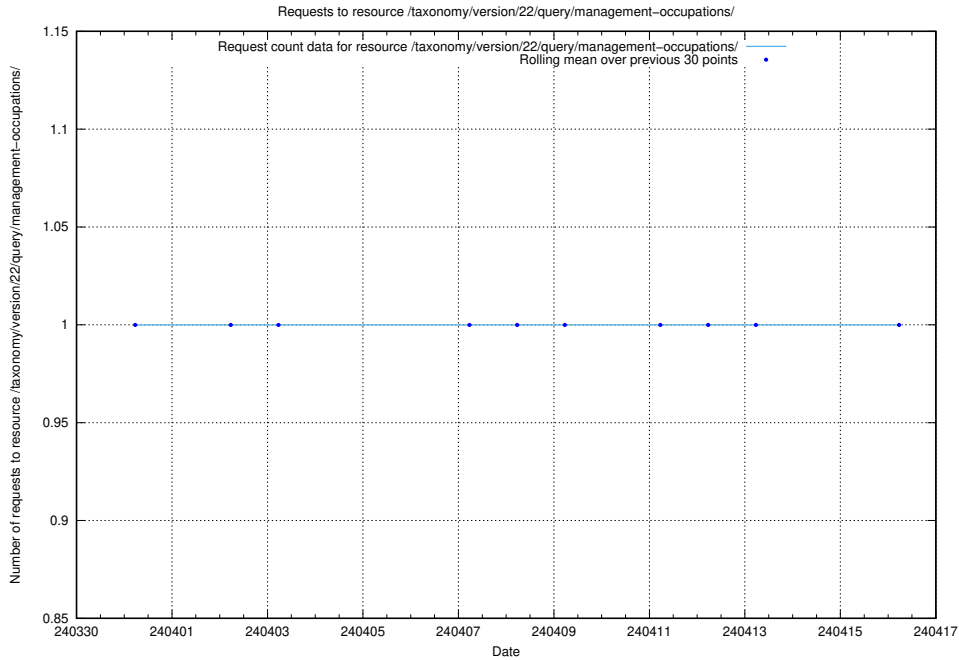

5.1436 Usage of /taxonomy/version/22/query/management-occupations/

Here, we count the number of requests to resource /taxonomy/version/22/query/management-occupations/.