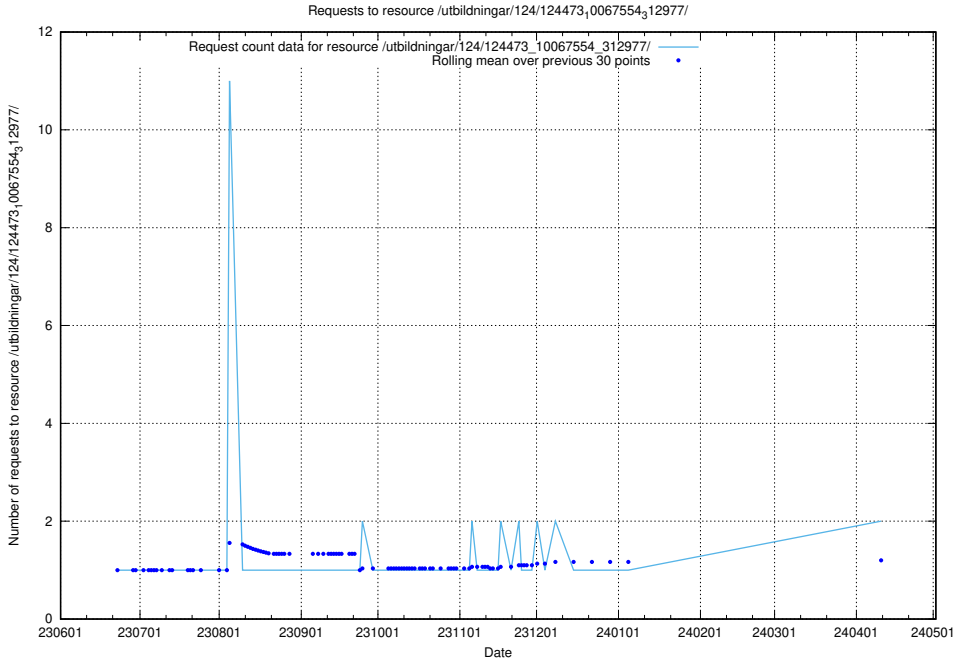

5.898 Usage of /utbildningar/124/124473_10067554_312977/

Here, we count the number of requests to resource /utbildningar/124/124473_10067554_312977/.