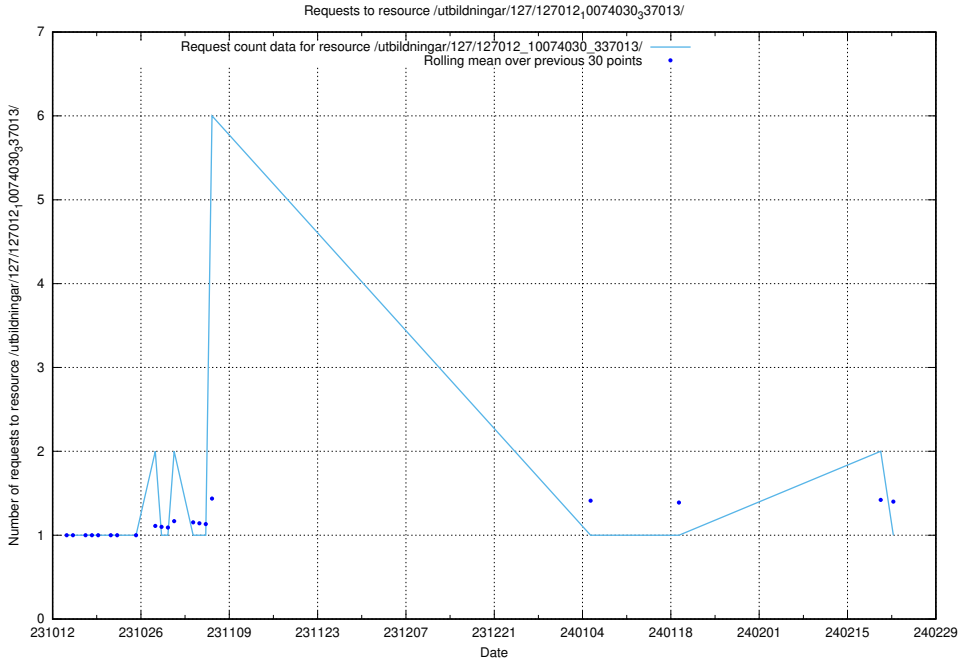

5.4122 Usage of /utbildningar/127/127012_10074030_337013/

Here, we count the number of requests to resource /utbildningar/127/127012_10074030_337013/.