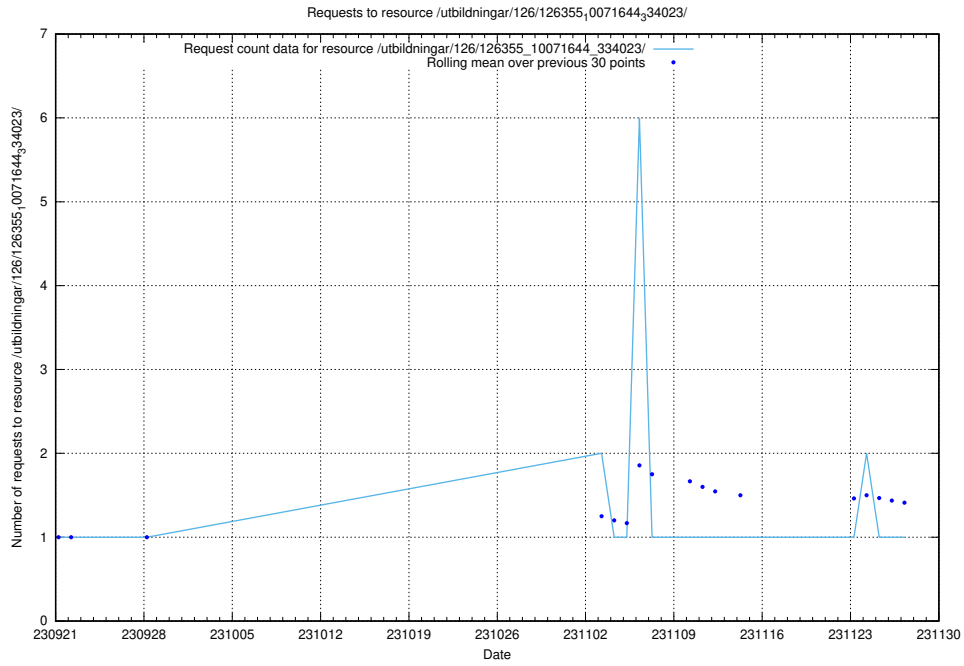

5.4317 Usage of /utbildningar/126/126355_10071644_334023/

Here, we count the number of requests to resource /utbildningar/126/126355_10071644_334023/.