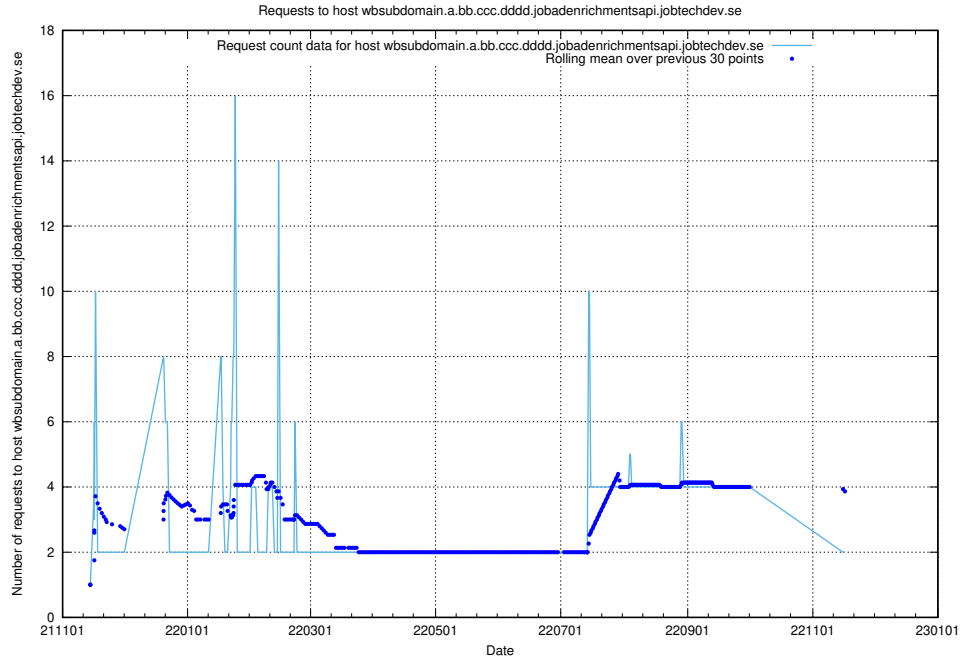

7.545 Usage of wbsubdomain.a.bb.ccc.dddd.jobadenrichmentsapi.jobtechdev.se

Here, we count the number of requests to host wbsubdomain.a.bb.ccc.dddd.jobadenrichmentsapi.jobtechdev.se