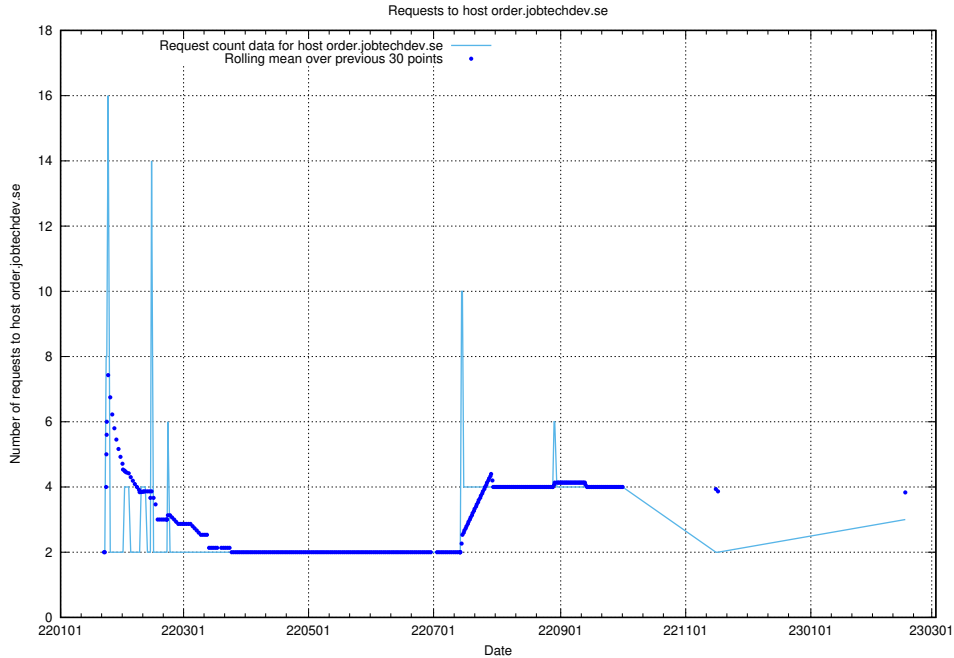

7.244 Usage of order.jobtechdev.se

Here, we count the number of requests to host order.jobtechdev.se.