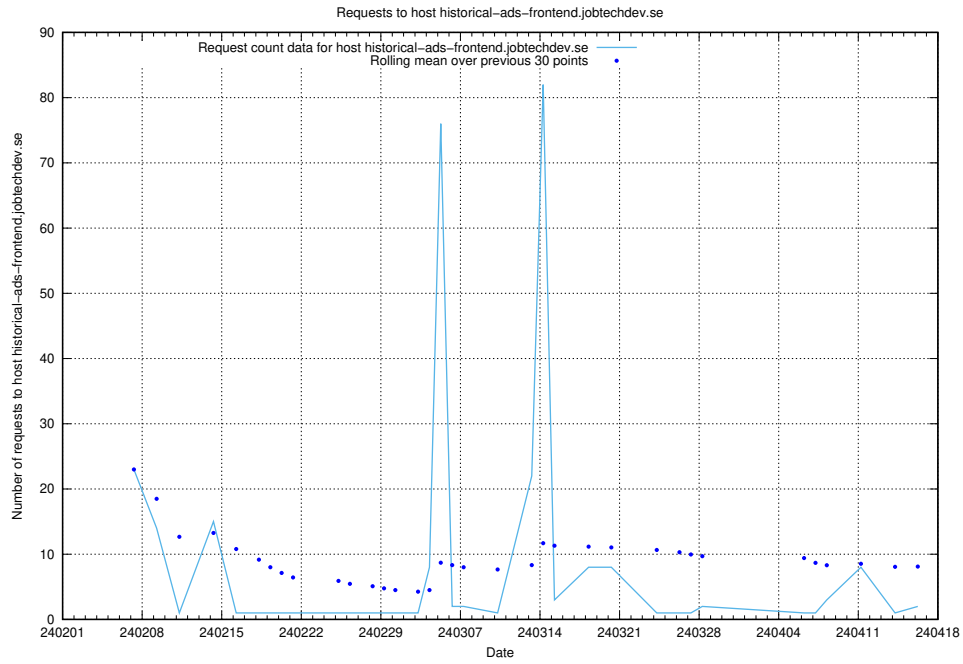

7.562 Usage of historical-ads-frontend.jobtechdev.se

Here, we count the number of requests to host historical-ads-frontend.jobtechdev.se.