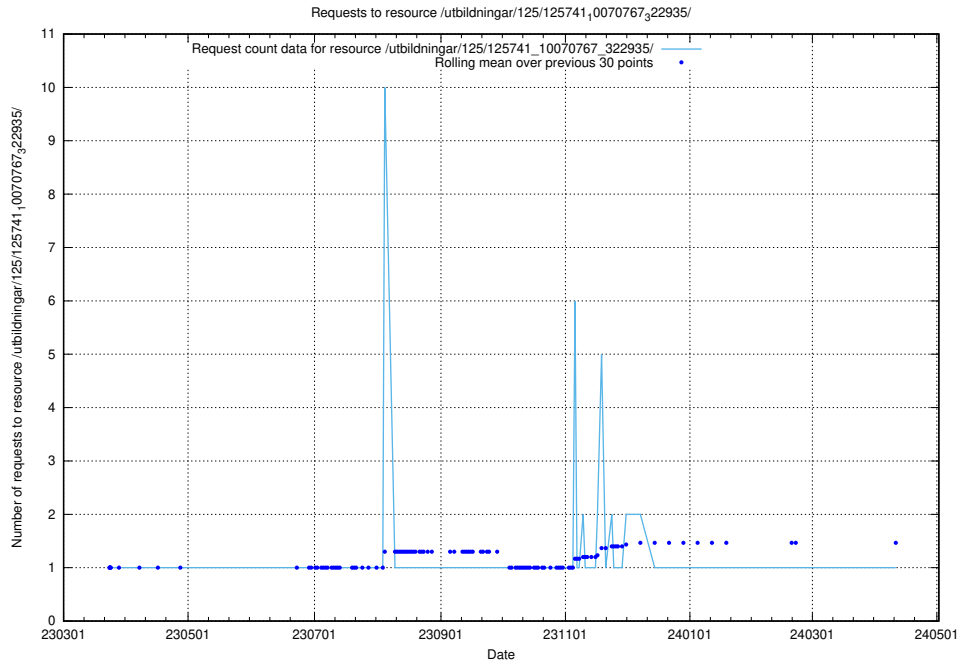

5.6238 Usage of /utbildningar/125/125741_10070767_322935/

Here, we count the number of requests to resource /utbildningar/125/125741_10070767_322935/.