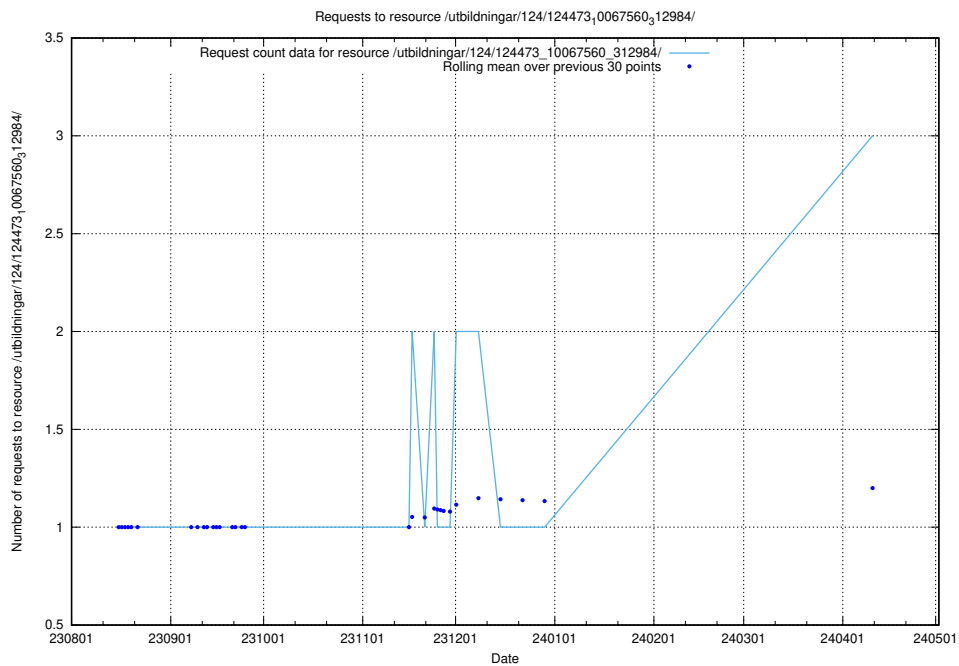

5.408 Usage of /utbildningar/124/124473_10067560_312984/

Here, we count the number of requests to resource /utbildningar/124/124473_10067560_312984/.