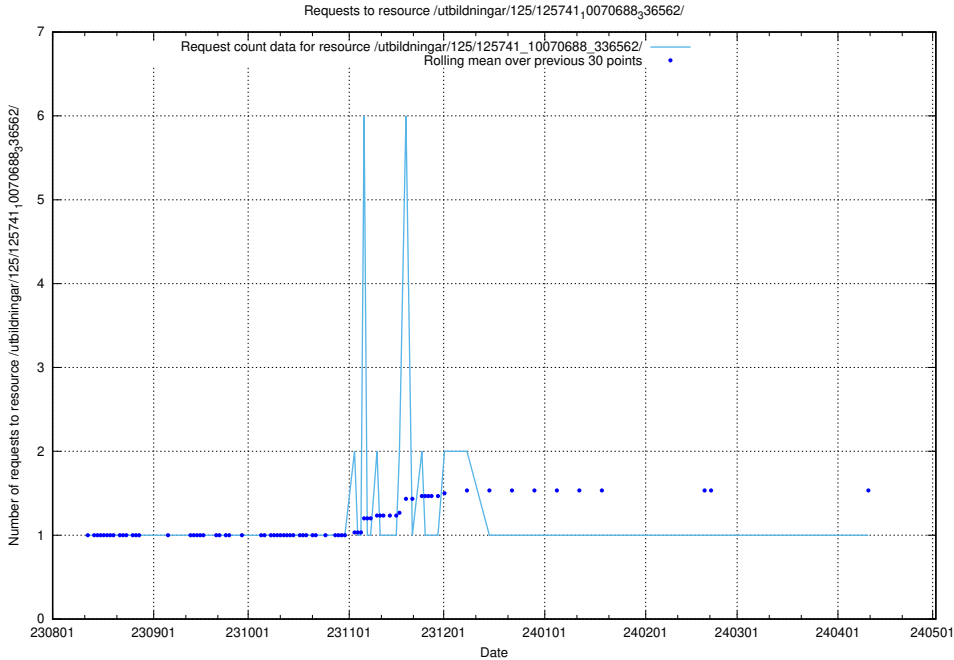

5.4600 Usage of /utbildningar/125/125741_10070688_336562/

Here, we count the number of requests to resource /utbildningar/125/125741_10070688_336562/.