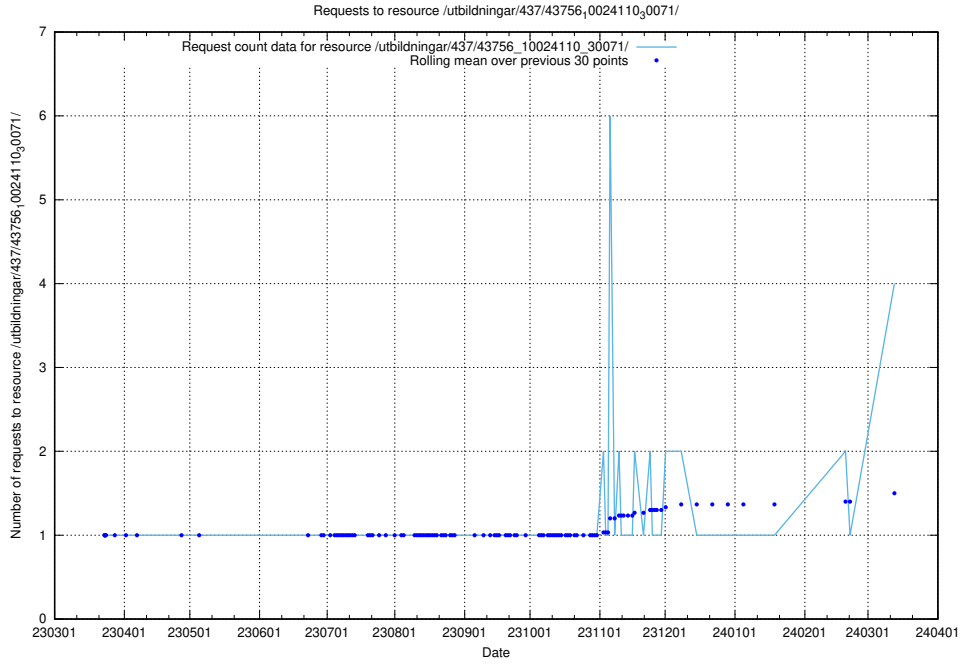

5.295 Usage of /utbildningar/437/43756_10024110_30071/

Here, we count the number of requests to resource /utbildningar/437/43756_10024110_30071/.