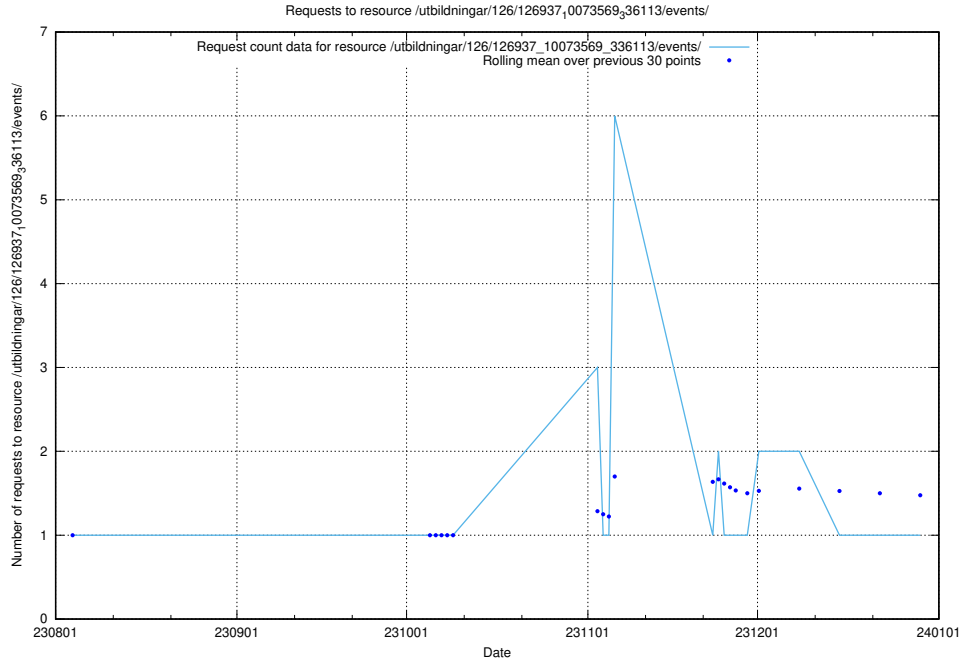

5.4653 Usage of /utbildningar/126/126937_10073569_336113/events/

Here, we count the number of requests to resource /utbildningar/126/126937_10073569_336113/events/