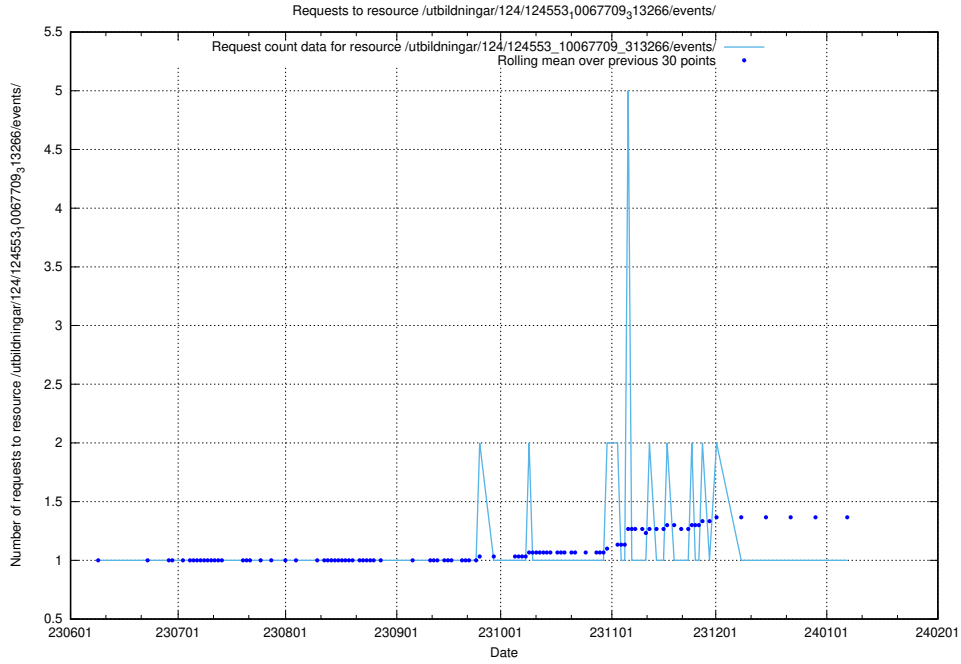

5.5669 Usage of /utbildningar/124/124553_10067709_313266/events/

Here, we count the number of requests to resource /utbildningar/124/124553_10067709_313266/events/