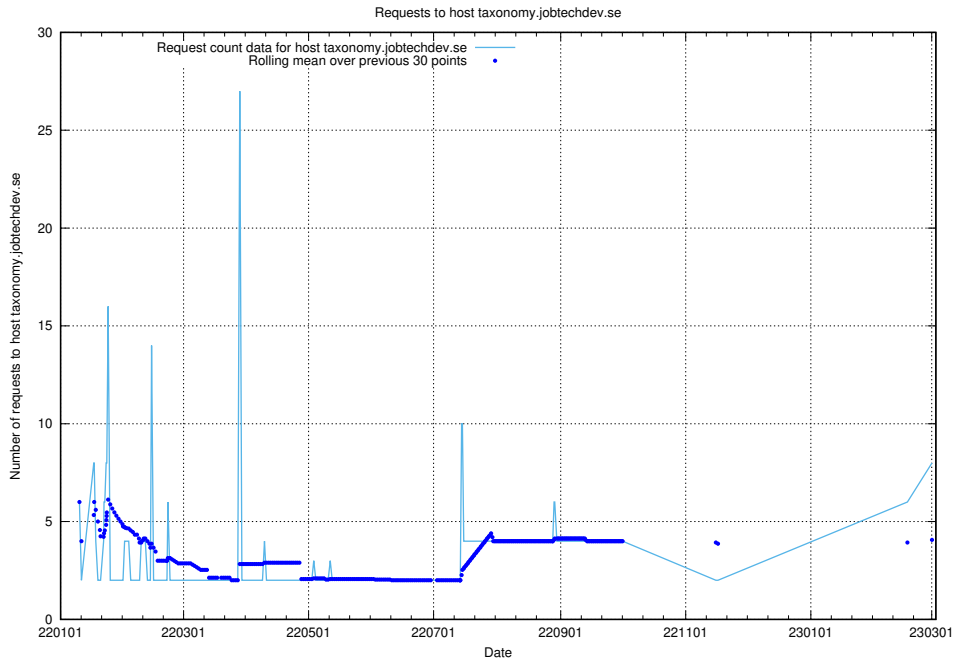

7.64 Usage of taxonomy.jobtechdev.se

Here, we count the number of requests to host taxonomy.jobtechdev.se.