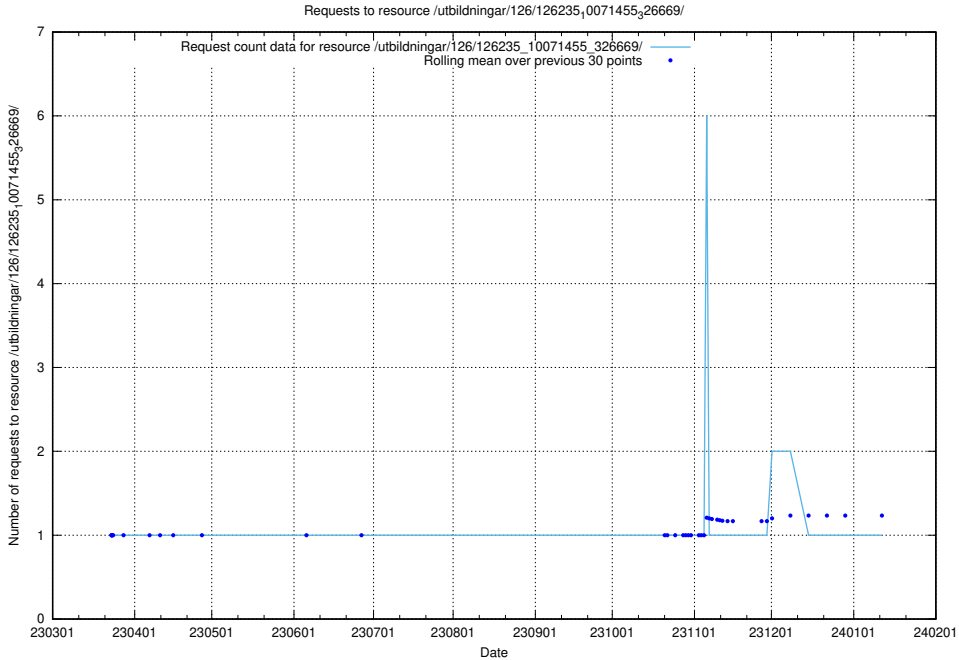

5.6200 Usage of /utbildningar/126/126235_10071455_326669/

Here, we count the number of requests to resource /utbildningar/126/126235_10071455_326669/.