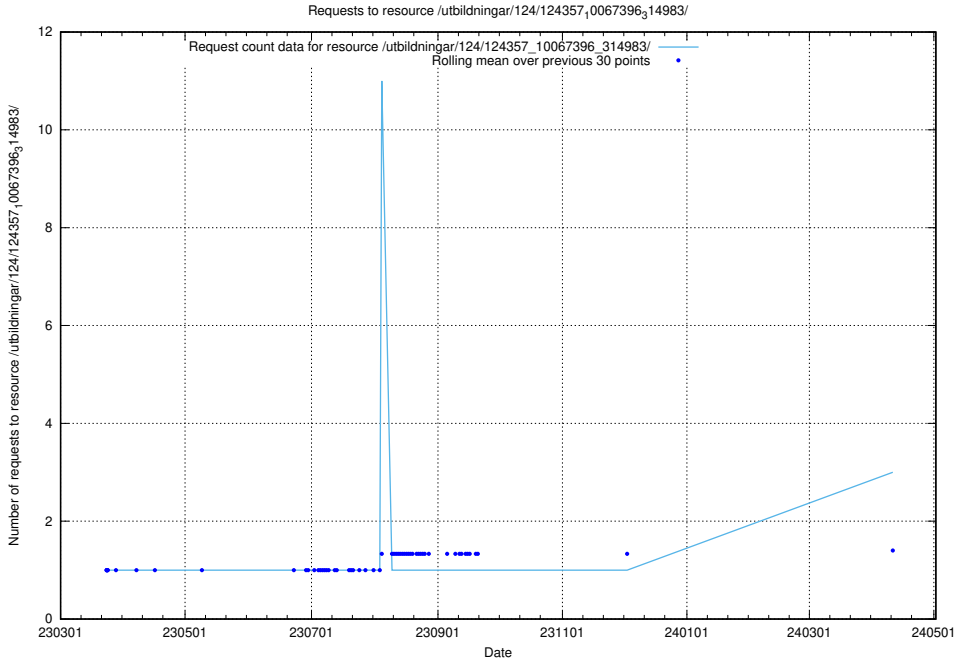

5.368 Usage of /utbildningar/124/124357_10067396_314983/

Here, we count the number of requests to resource /utbildningar/124/124357_10067396_314983/.