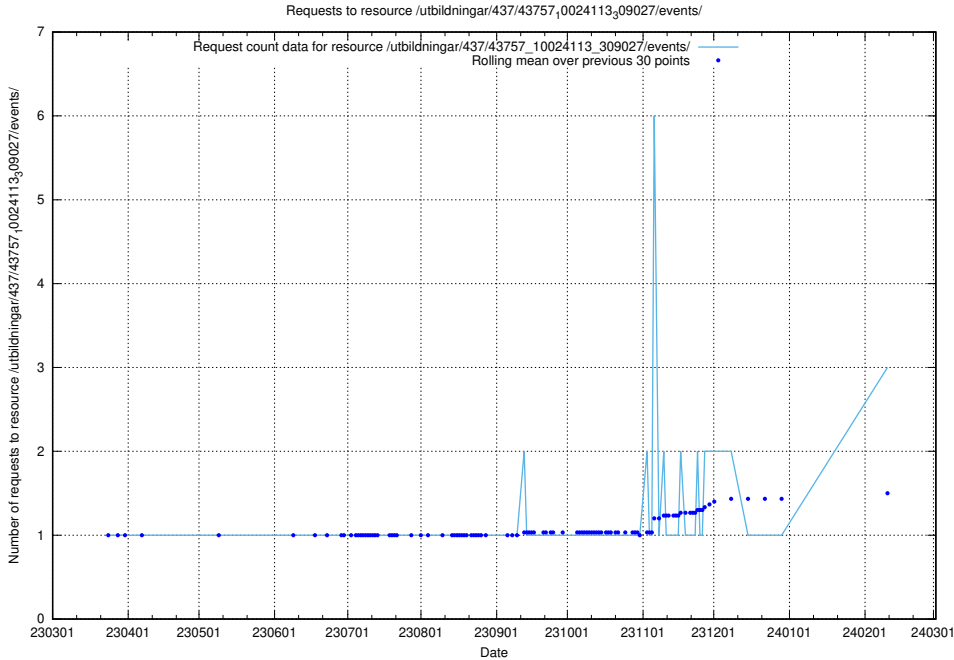

5.488 Usage of /utbildningar/437/43757_10024113_309027/events/

Here, we count the number of requests to resource /utbildningar/437/43757_10024113_309027/events/.