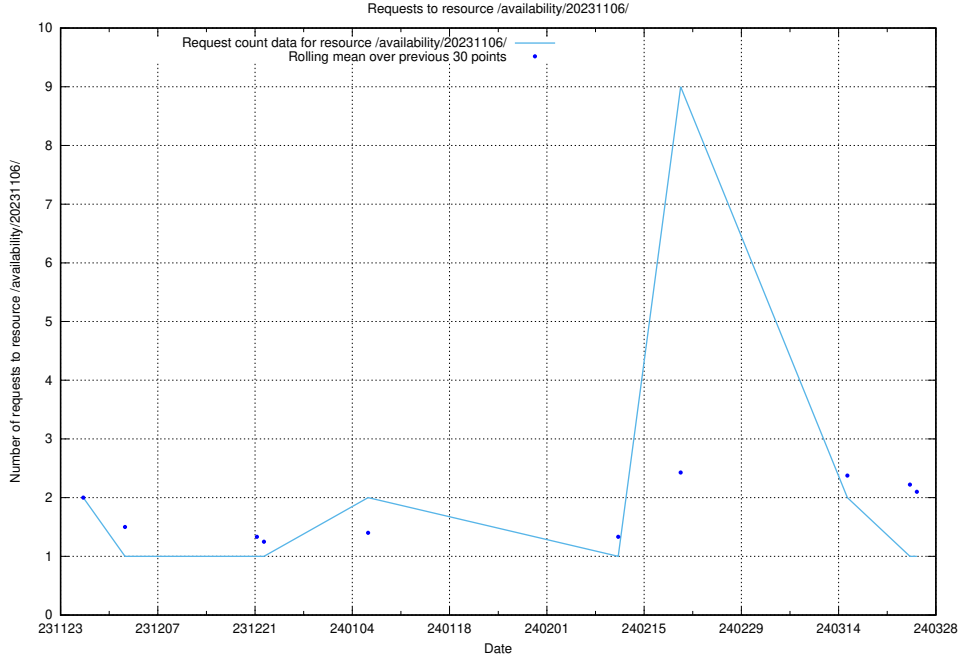

5.3778 Usage of /availability/20231106/

Here, we count the number of requests to resource /availability/20231106/.