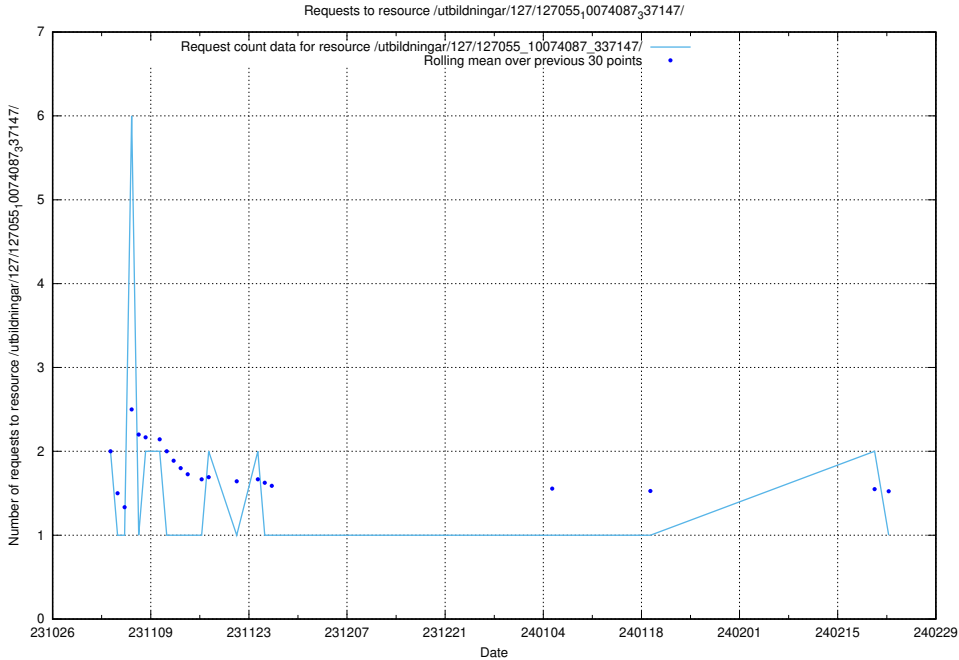

5.3943 Usage of /utbildningar/127/127055_10074087_337147/

Here, we count the number of requests to resource /utbildningar/127/127055_10074087_337147/.