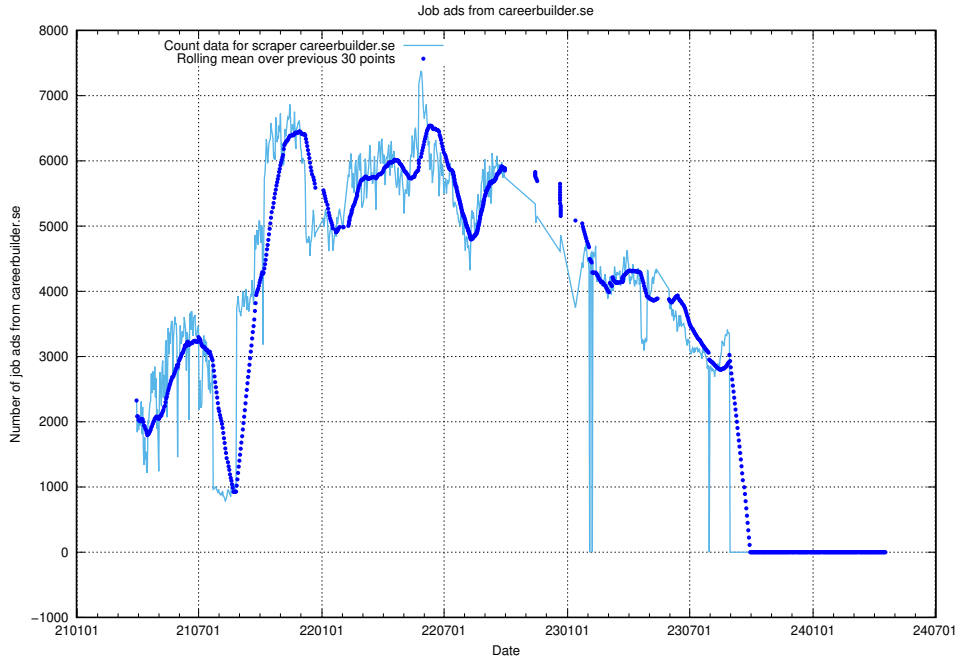

13.20 Number of ads by scraper careerbuilder.se

Here, we count the number of job ads scraped from careerbuilder.se.