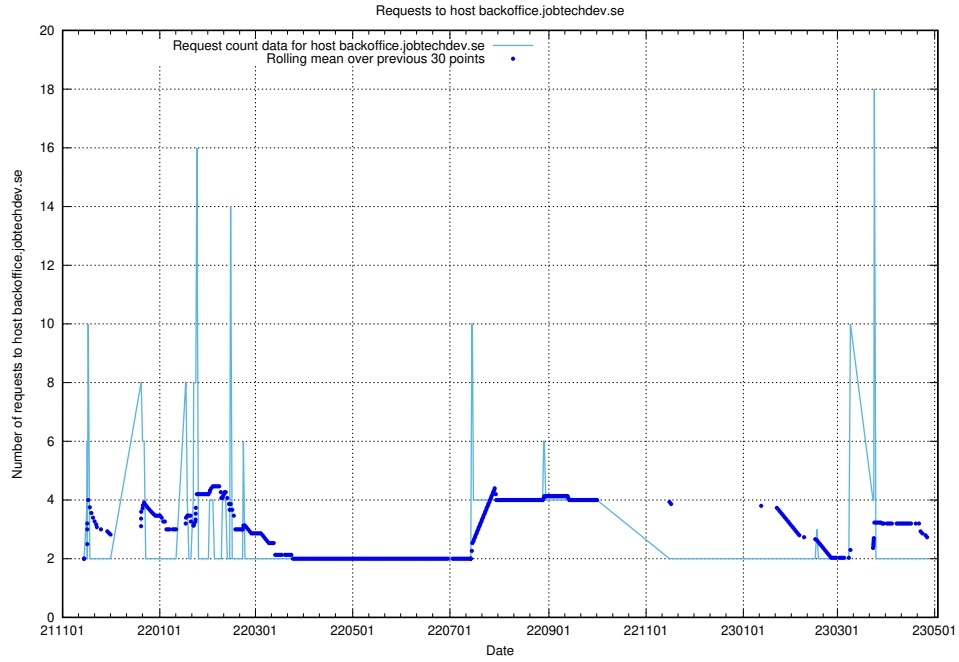

7.281 Usage of backoffice.jobtechdev.se

Here, we count the number of requests to host backoffice.jobtechdev.se.