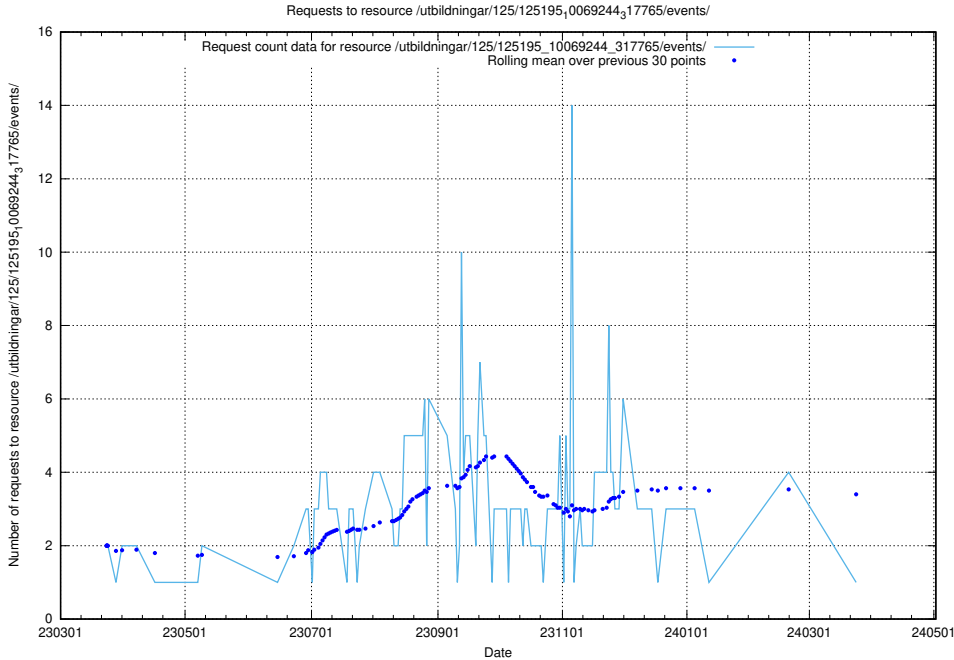

5.6064 Usage of /utbildningar/125/125195_10069244_317765/events/

Here, we count the number of requests to resource /utbildningar/125/125195_10069244_317765/events/