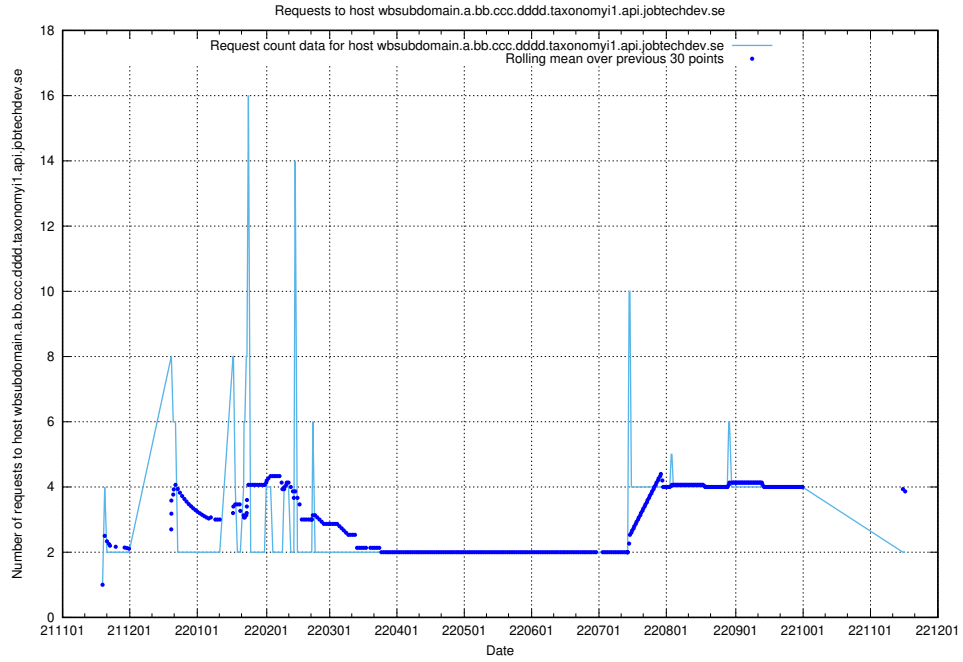

## 7.459 Usage of taxonomyviewer.jobtechdev.se

Here, we count the number of requests to host taxonomyviewer.jobtechdev.se.