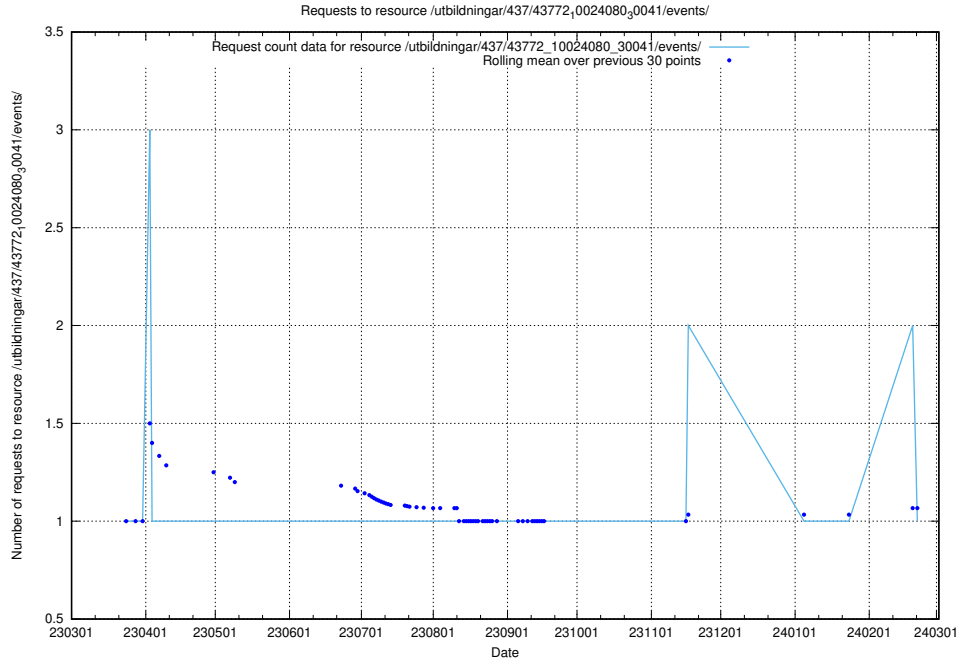

5.5969 Usage of /utbildningar/437/43772_10024080_30041/events/

Here, we count the number of requests to resource /utbildningar/437/43772_10024080_30041/events/.