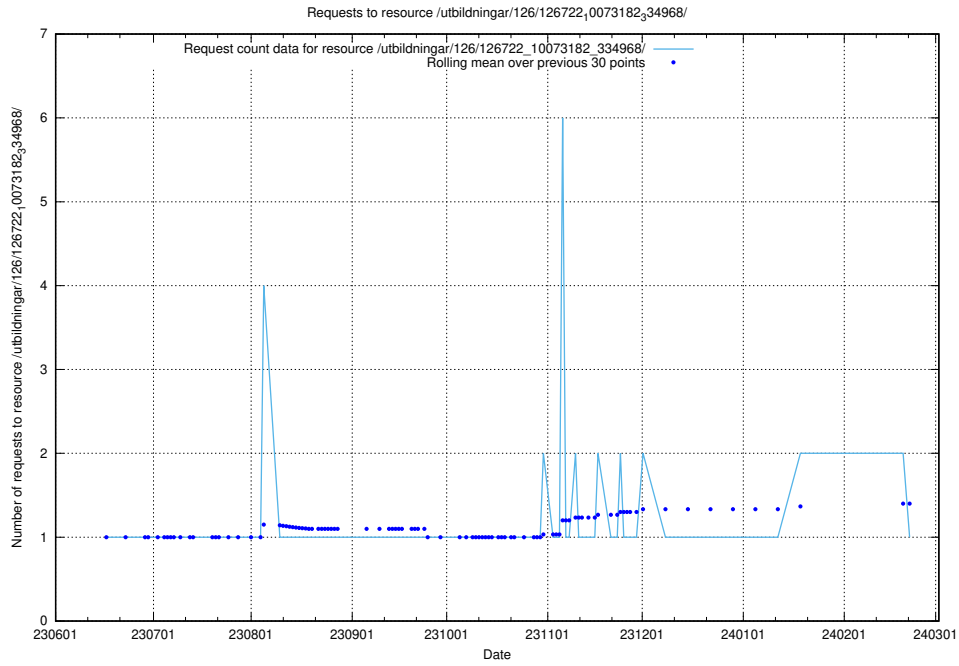

5.5641 Usage of /utbildningar/126/126722_10073182_334968/

Here, we count the number of requests to resource /utbildningar/126/126722_10073182_334968/.