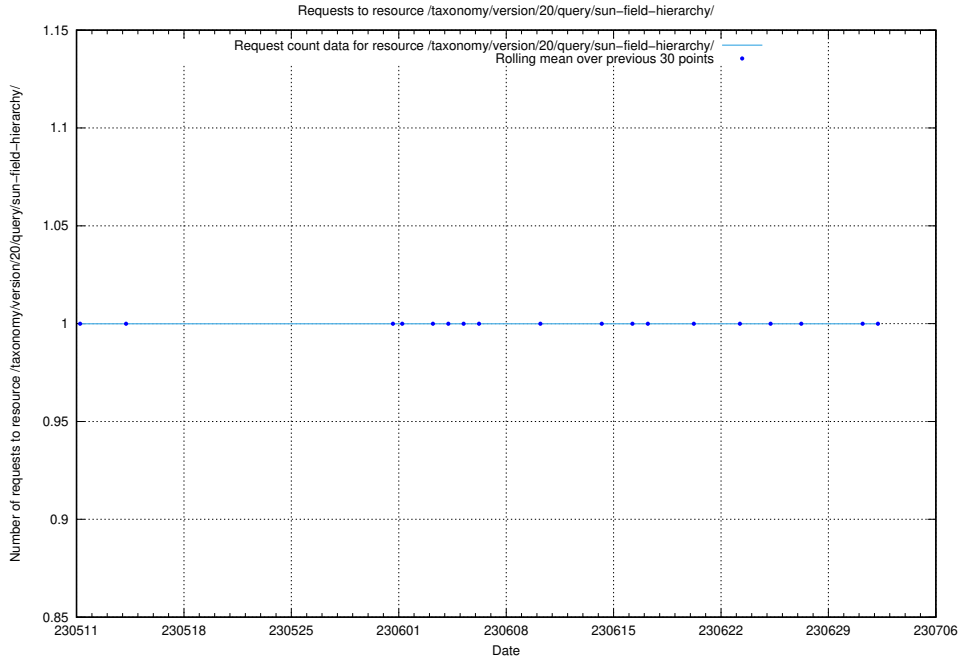

5.5729 Usage of /taxonomy/version/20/query/sun-field-hierarchy/

Here, we count the number of requests to resource /taxonomy/version/20/query/sun-field-hierarchy/.