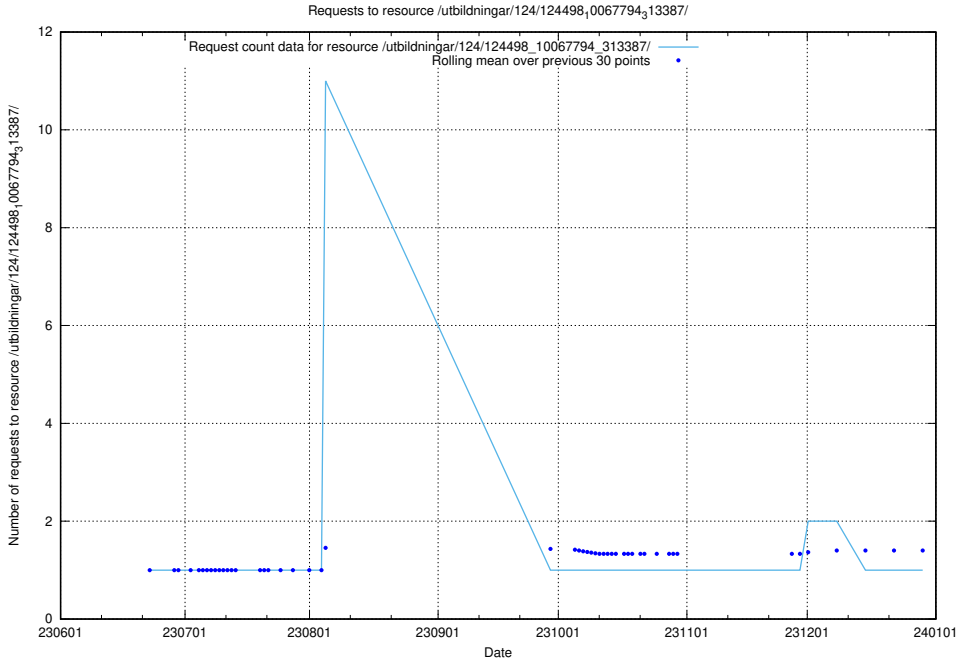

5.5569 Usage of /utbildningar/124/124498_10067794_313387/

Here, we count the number of requests to resource /utbildningar/124/124498_10067794_313387/.