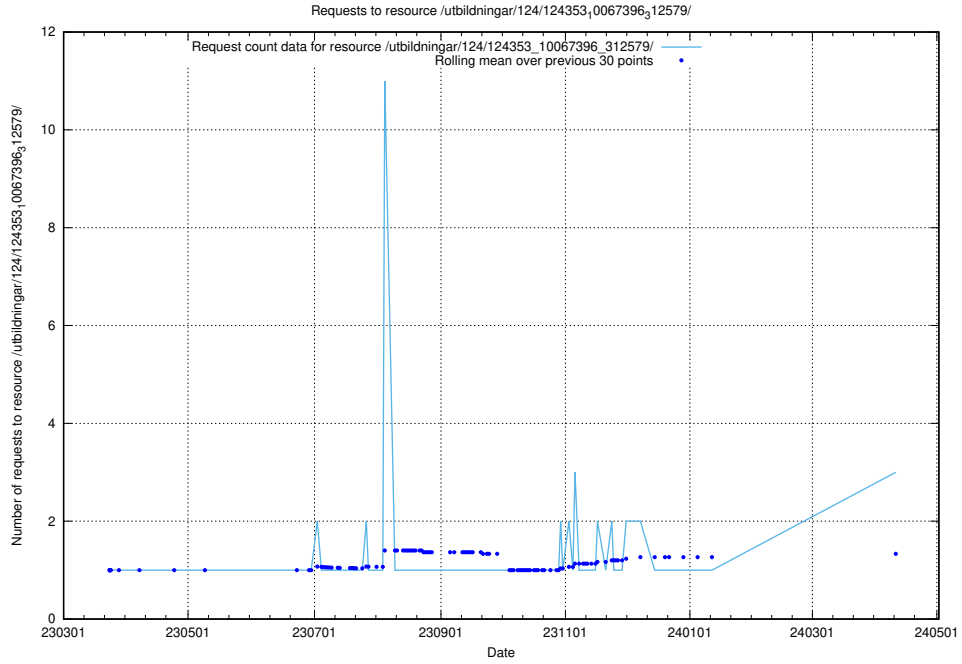

5.370 Usage of /utbildningar/124/124353_10067396_312579/

Here, we count the number of requests to resource /utbildningar/124/124353_10067396_312579/.