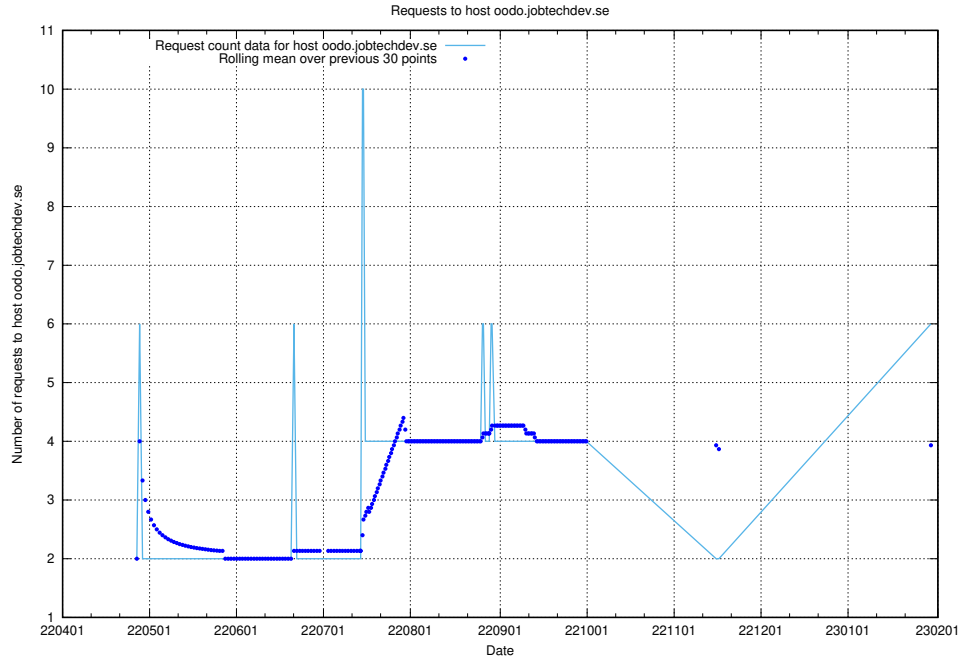

7.79 Usage of oodo.jobtechdev.se

Here, we count the number of requests to host oodo.jobtechdev.se.