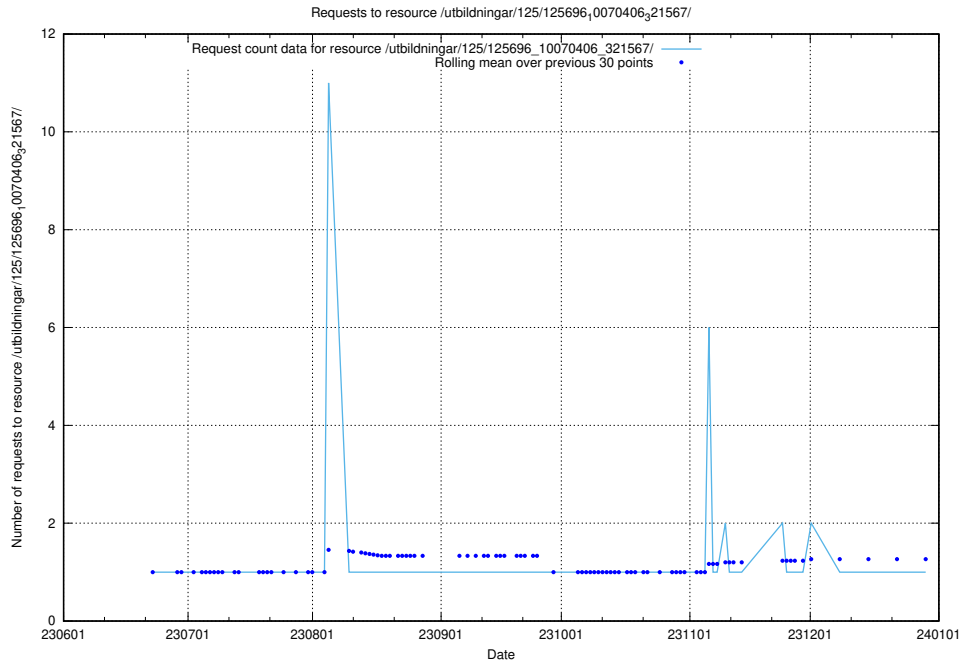

5.5497 Usage of /utbildningar/125/125696_10070406_321567/

Here, we count the number of requests to resource /utbildningar/125/125696_10070406_321567/.