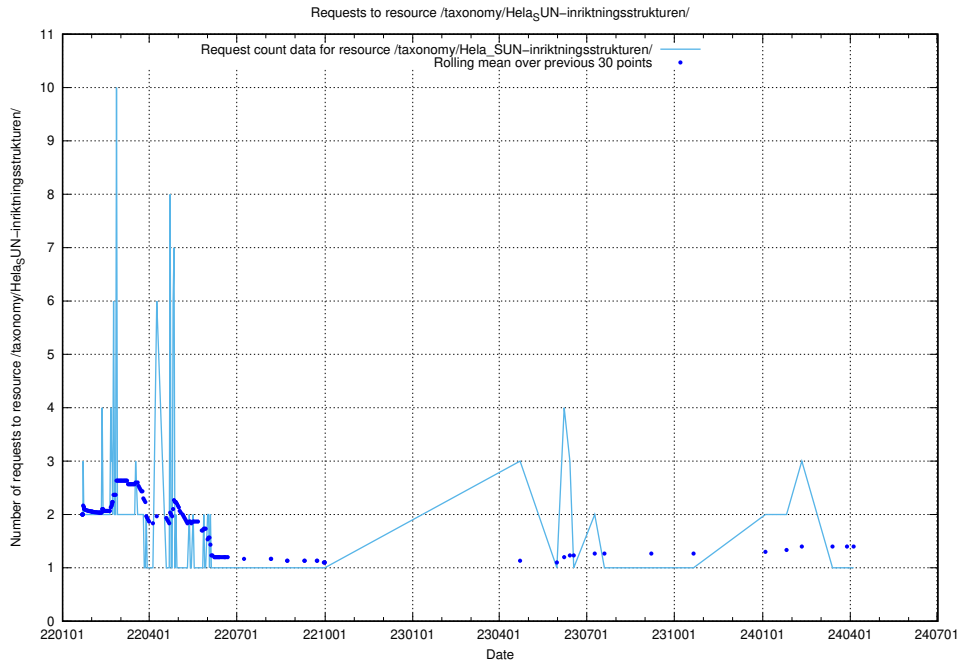

5.6268 Usage of /taxonomy/Hela_SUN-inriktningsstrukturen/

Here, we count the number of requests to resource /taxonomy/Hela_SUN-inriktningsstrukturen/.