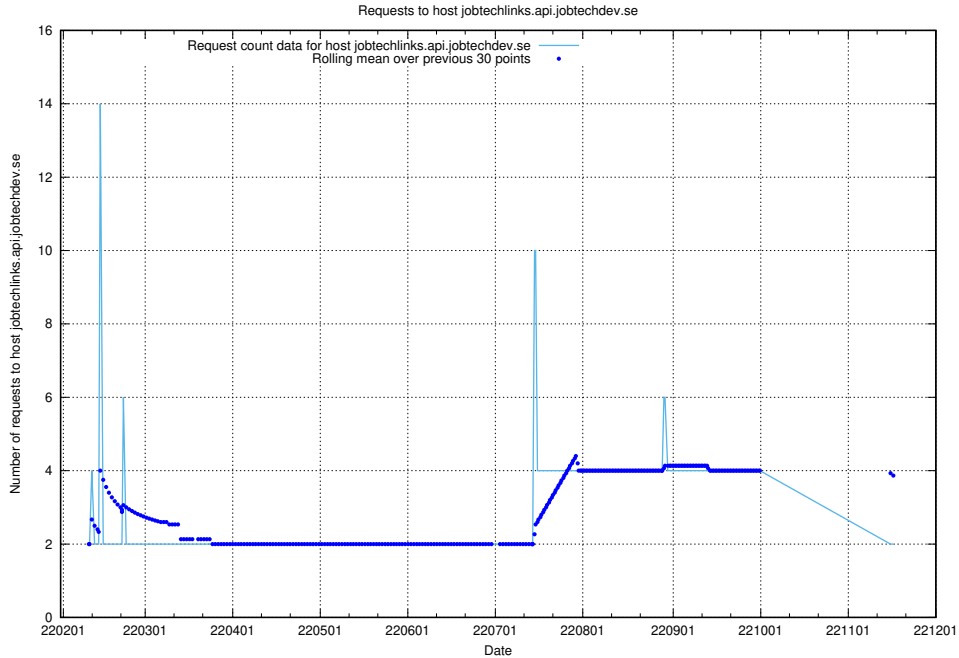

7.553 Usage of jobtechlinks.api.jobtechdev.se

Here, we count the number of requests to host jobtechlinks.api.jobtechdev.se.