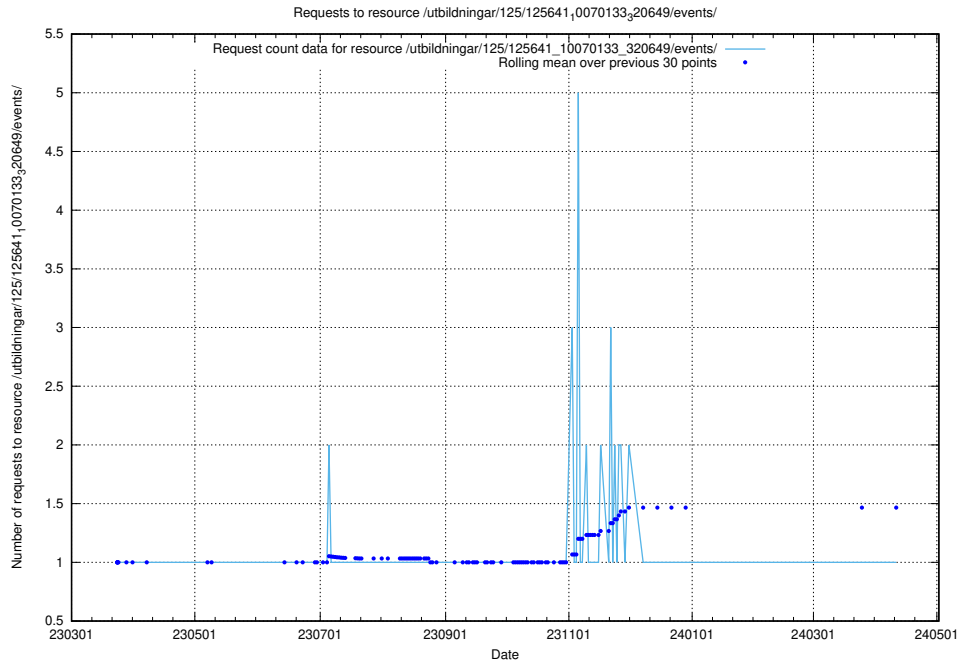

5.1089 Usage of /utbildningar/125/125641_10070133_320649/events/

Here, we count the number of requests to resource /utbildningar/125/125641_10070133_320649/events/