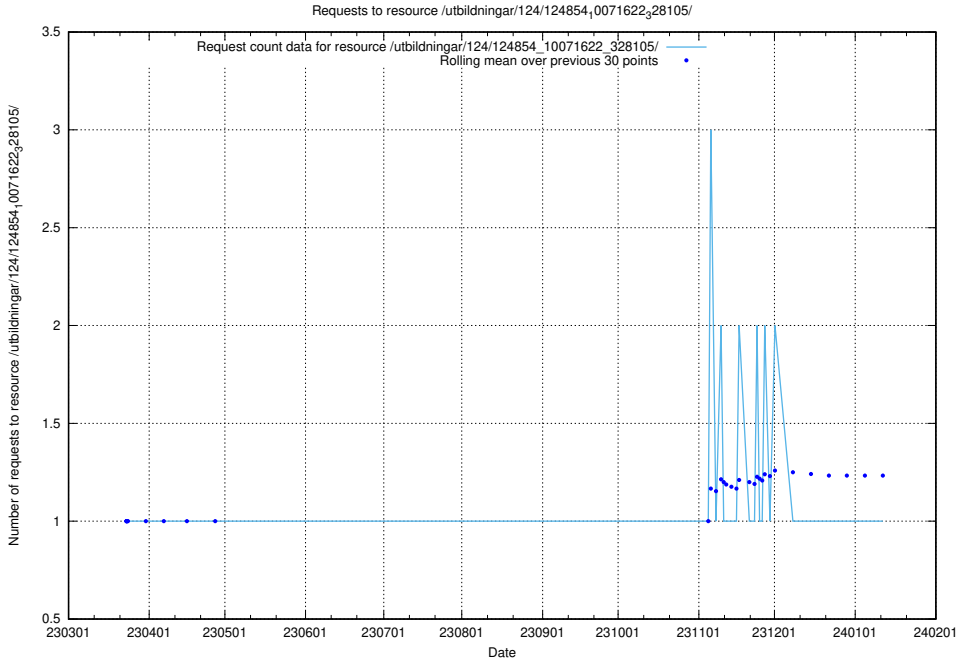

5.1227 Usage of /utbildningar/124/124854_10071622_328105/

Here, we count the number of requests to resource /utbildningar/124/124854_10071622_328105/.