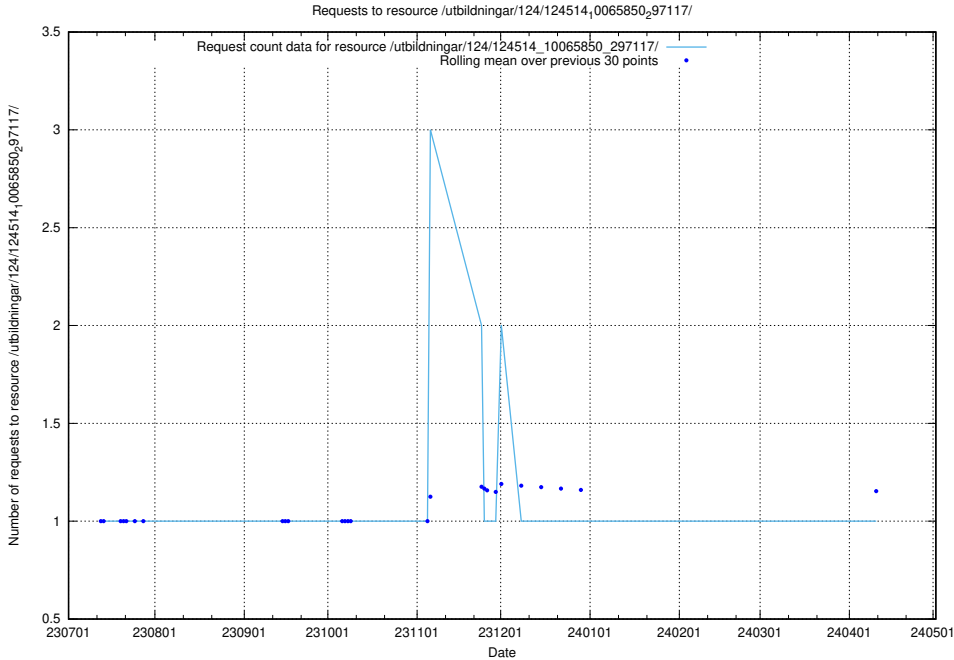

5.4898 Usage of /utbildningar/124/124514_10065850_297117/

Here, we count the number of requests to resource /utbildningar/124/124514_10065850_297117/.