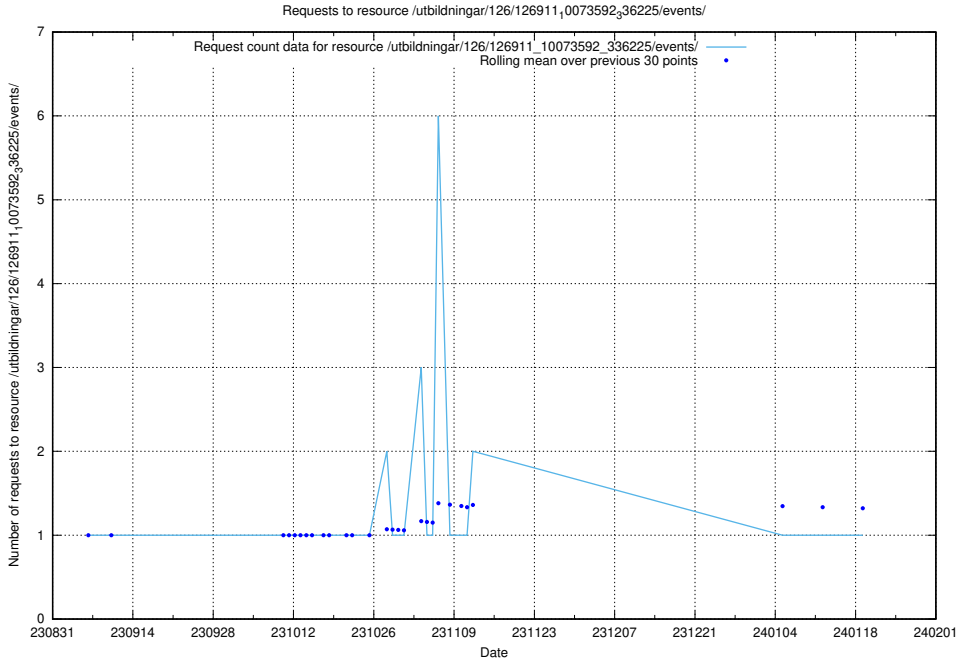

5.4452 Usage of /utbildningar/126/126911_10073592_336225/events/

Here, we count the number of requests to resource /utbildningar/126/126911_10073592_336225/events/