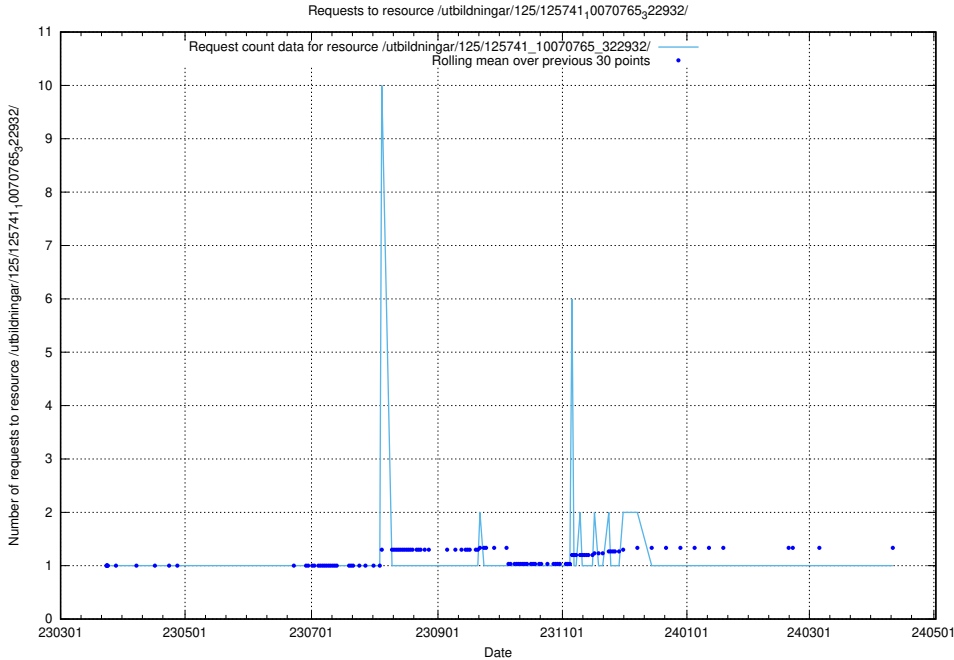

5.6239 Usage of /utbildningar/125/125741_10070765_322932/

Here, we count the number of requests to resource /utbildningar/125/125741_10070765_322932/.