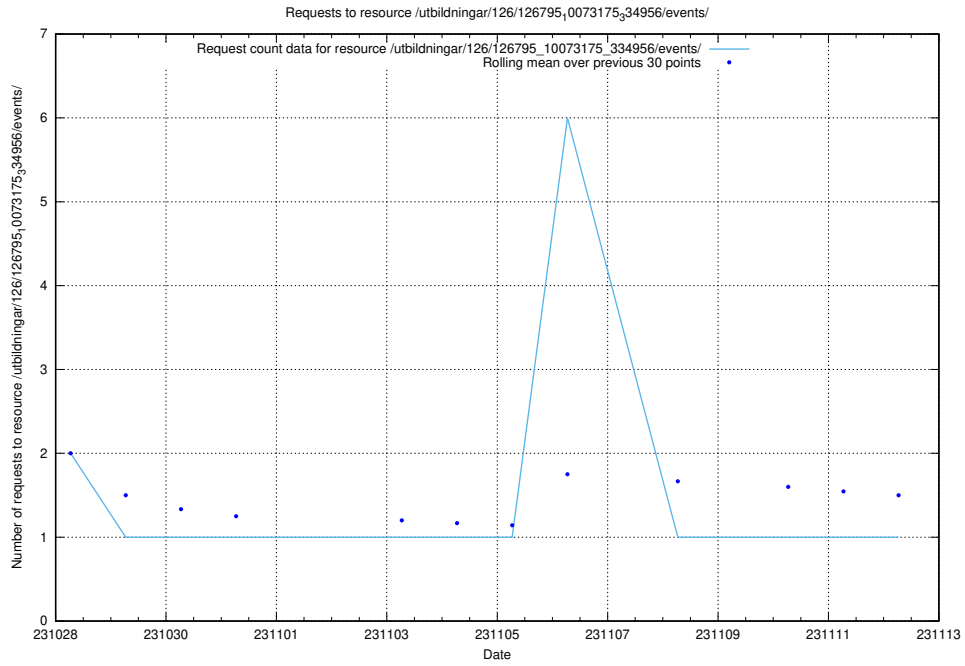

5.3982 Usage of /utbildningar/126/126795_10073175_334956/events/

Here, we count the number of requests to resource /utbildningar/126/126795_10073175_334956/events/