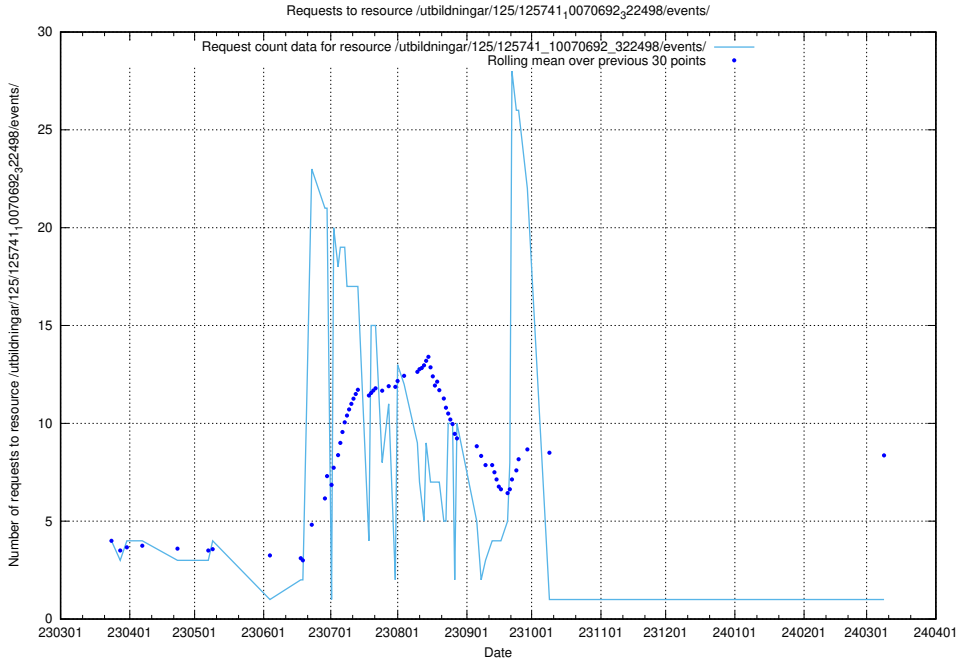

5.5858 Usage of /utbildningar/125/125741_10070692_322498/events/

Here, we count the number of requests to resource /utbildningar/125/125741_10070692_322498/events/