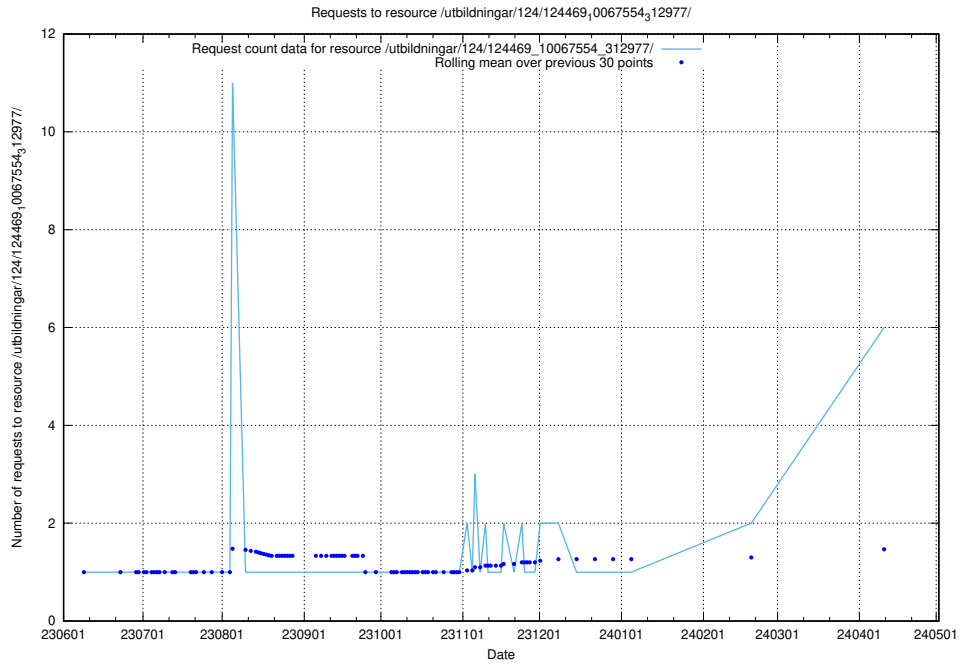

5.129 Usage of /utbildningar/124/124469_10067554_312977/

Here, we count the number of requests to resource /utbildningar/124/124469_10067554_312977/.