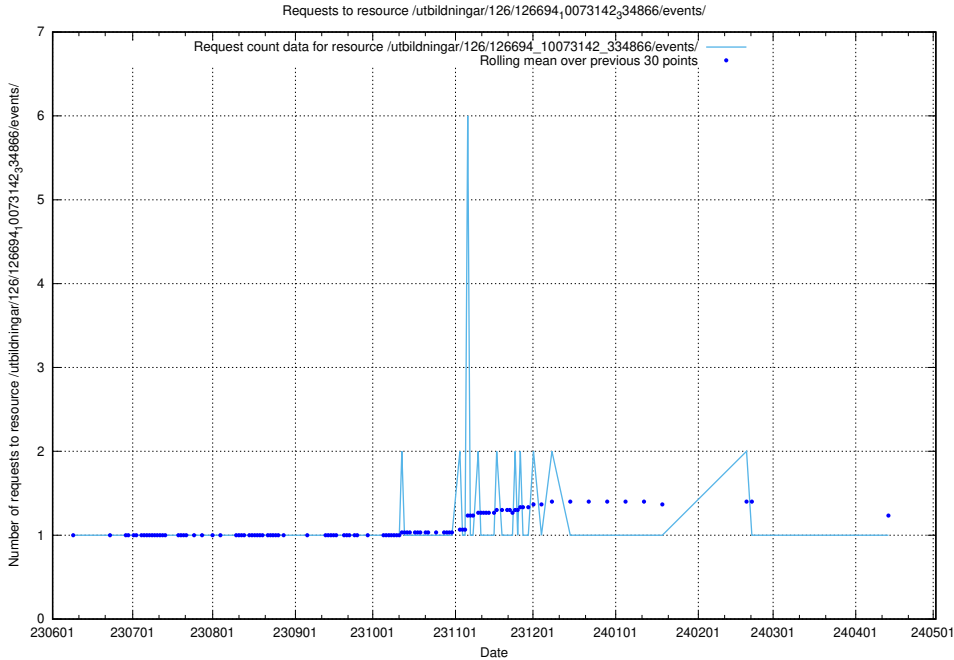

5.5665 Usage of /utbildningar/126/126694_10073142_334866/events/

Here, we count the number of requests to resource /utbildningar/126/126694_10073142_334866/events/