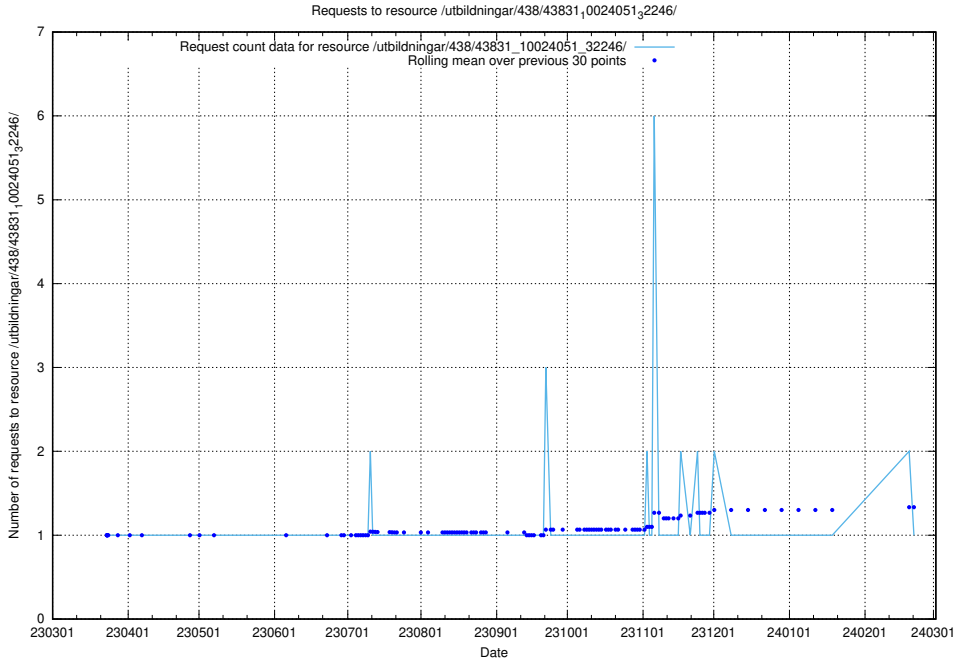

5.6108 Usage of /utbildningar/438/43831_10024051_32246/

Here, we count the number of requests to resource /utbildningar/438/43831_10024051_32246/.