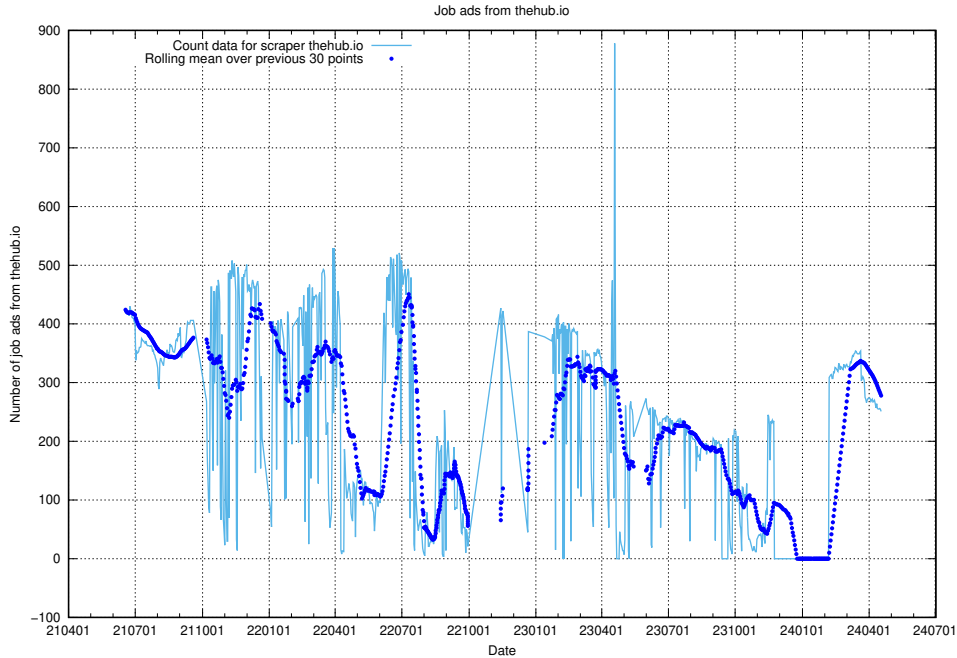

13.12 Number of ads by scraper thehub.io

Here, we count the number of job ads scraped from thehub.io.