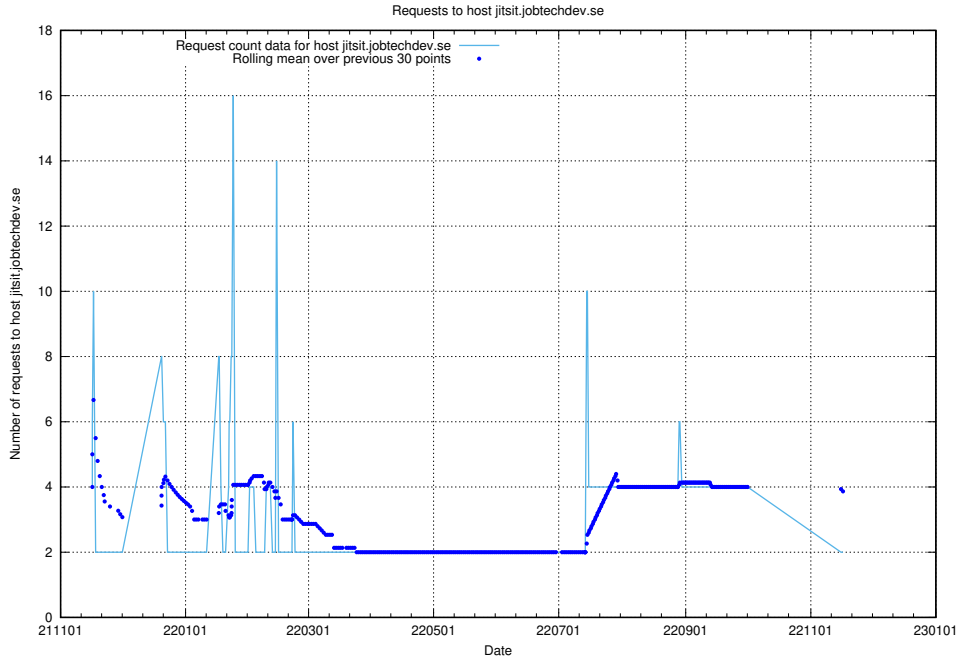

7.496 Usage of jitsit.jobtechdev.se

Here, we count the number of requests to host jitsit.jobtechdev.se.