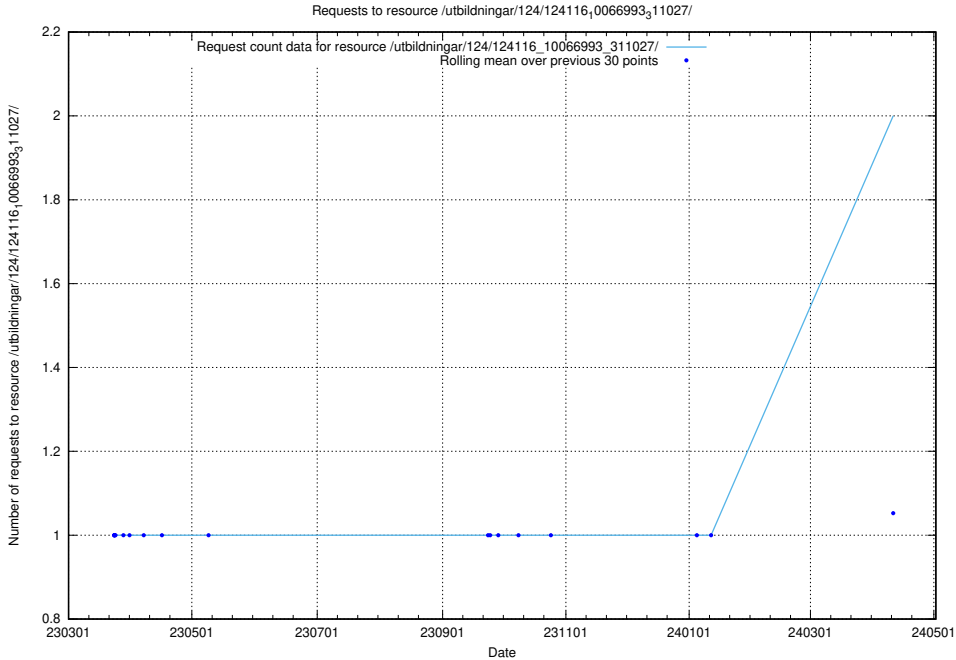

5.754 Usage of /utbildningar/124/124116_10066993_311027/

Here, we count the number of requests to resource /utbildningar/124/124116_10066993_311027/.