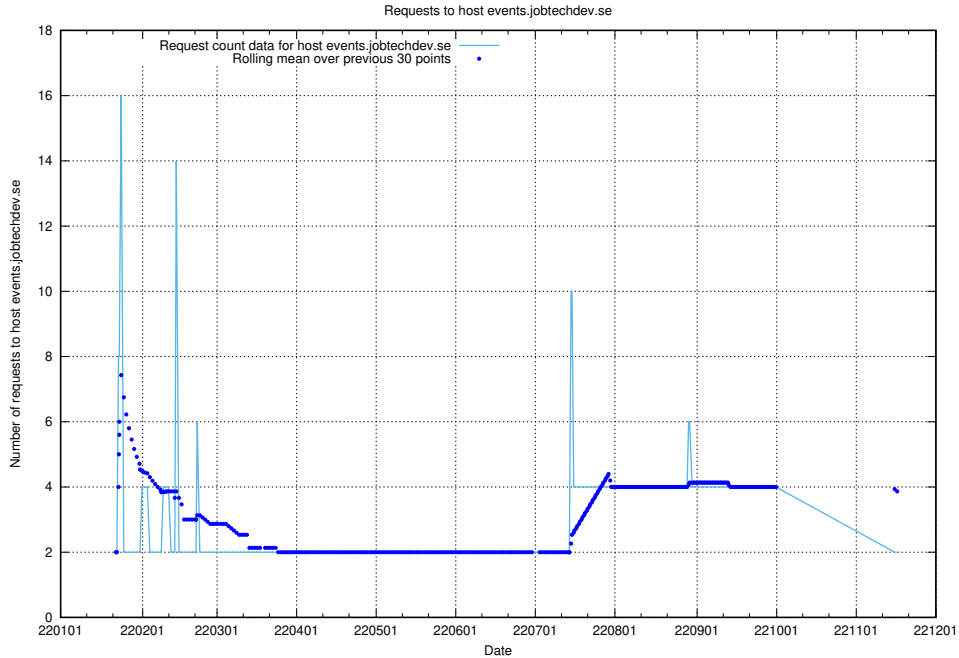

7.598 Usage of events.jobtechdev.se

Here, we count the number of requests to host events.jobtechdev.se.