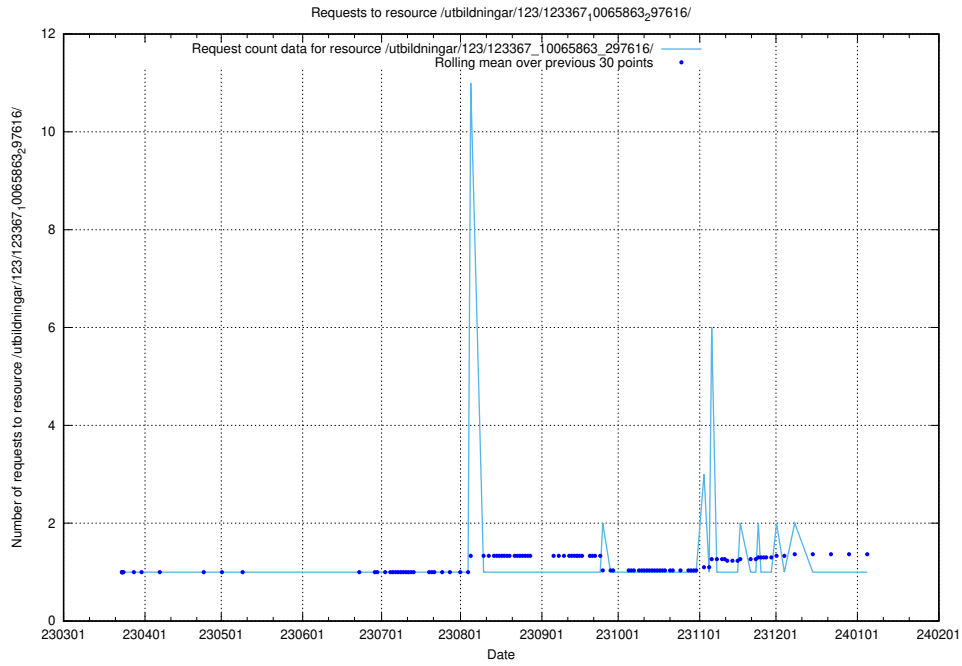

5.4580 Usage of /utbildningar/123/123367_10065863_297616/

Here, we count the number of requests to resource /utbildningar/123/123367_10065863_297616/.