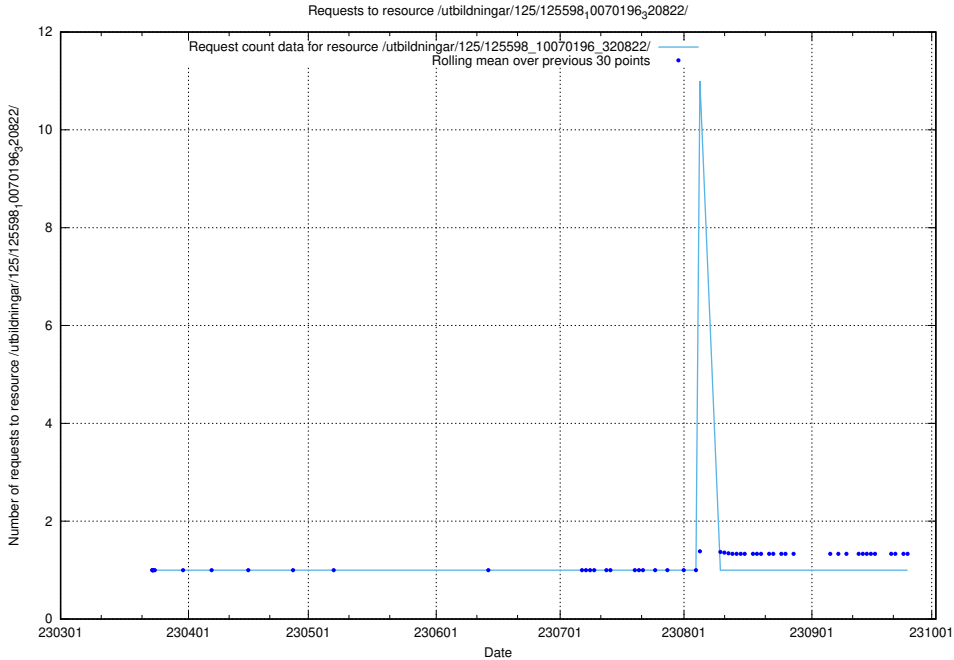

5.1126 Usage of /utbildningar/125/125598_10070196_320822/

Here, we count the number of requests to resource /utbildningar/125/125598_10070196_320822/.