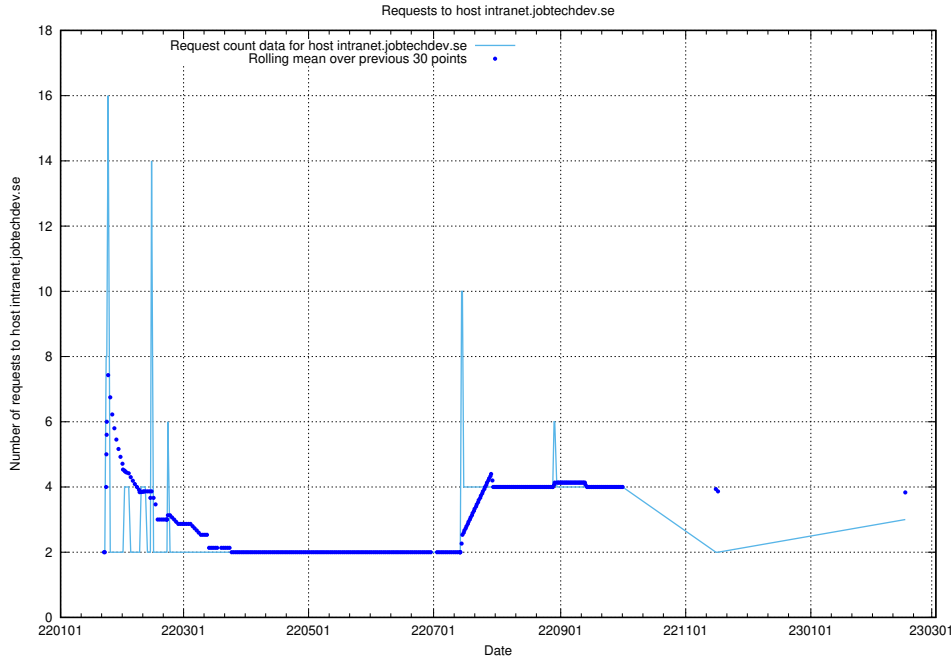

7.249 Usage of intranet.jobtechdev.se

Here, we count the number of requests to host intranet.jobtechdev.se.