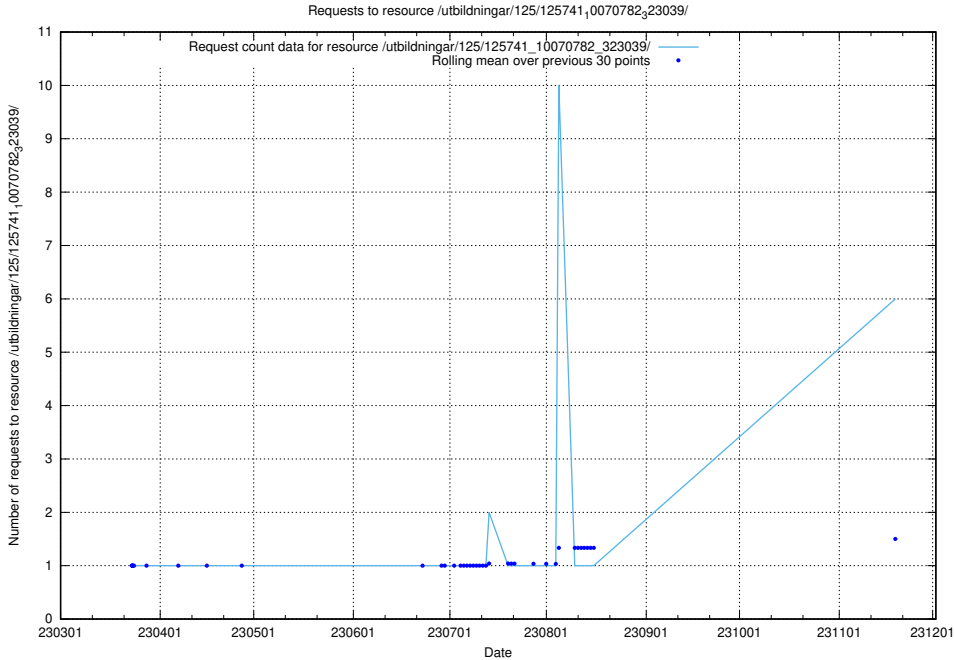

5.139 Usage of /utbildningar/125/125741_10070782_323039/

Here, we count the number of requests to resource /utbildningar/125/125741_10070782_323039/.