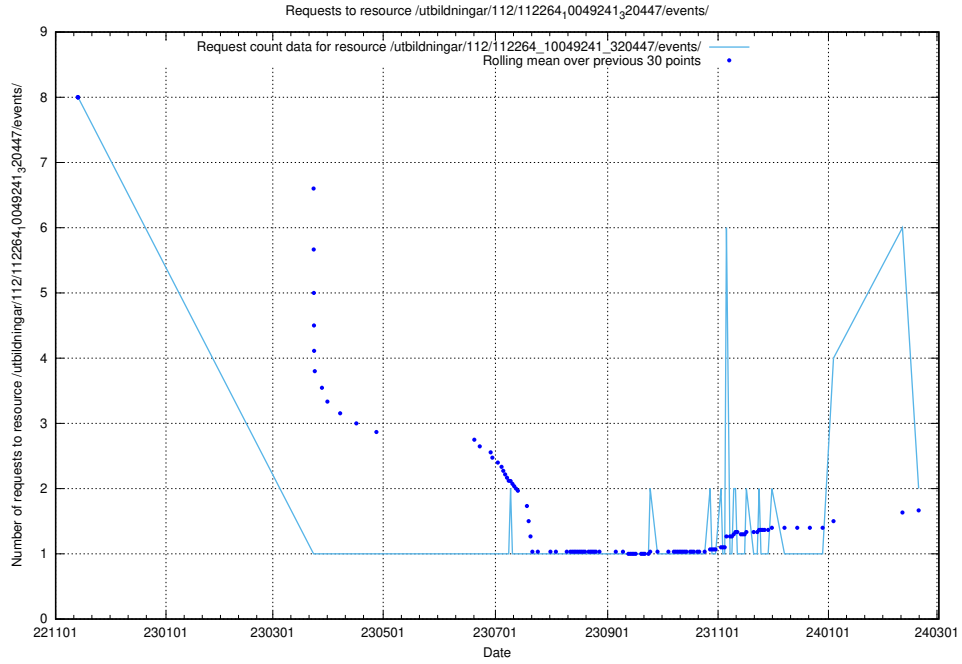

5.891 Usage of /utbildningar/112/112264_10049241_320447/events/

Here, we count the number of requests to resource /utbildningar/112/112264_10049241_320447/events/