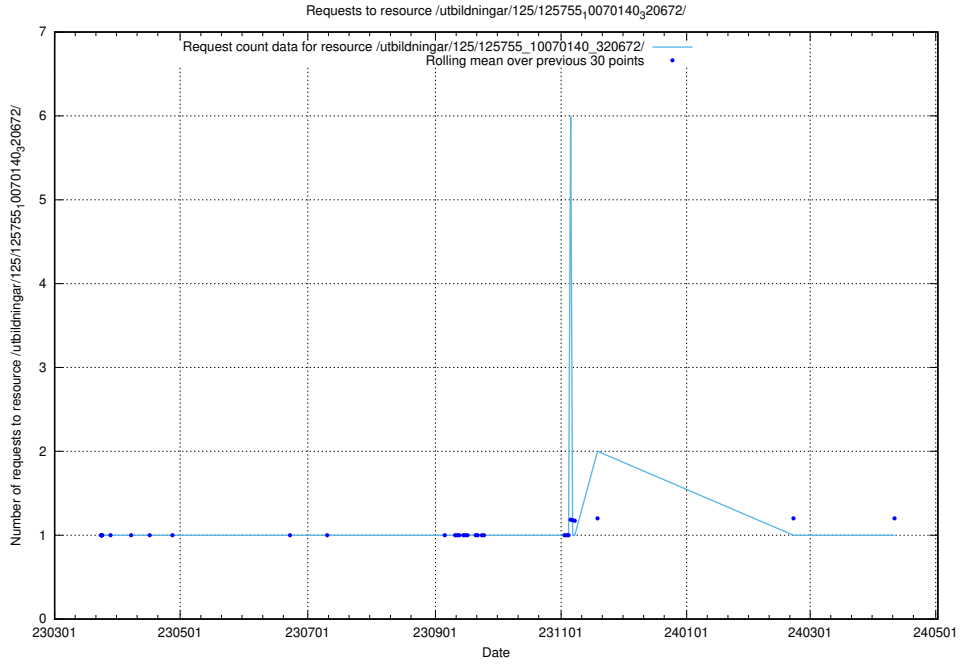

5.6231 Usage of /utbildningar/125/125755_10070140_320672/

Here, we count the number of requests to resource /utbildningar/125/125755_10070140_320672/.