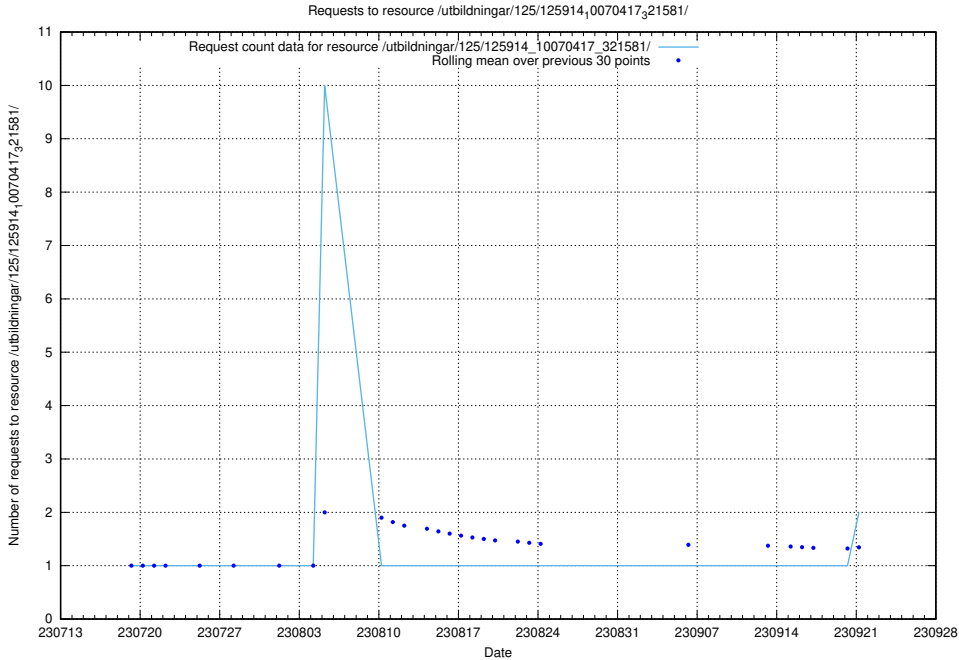

5.824 Usage of /utbildningar/125/125914_10070417_321581/

Here, we count the number of requests to resource /utbildningar/125/125914_10070417_321581/.