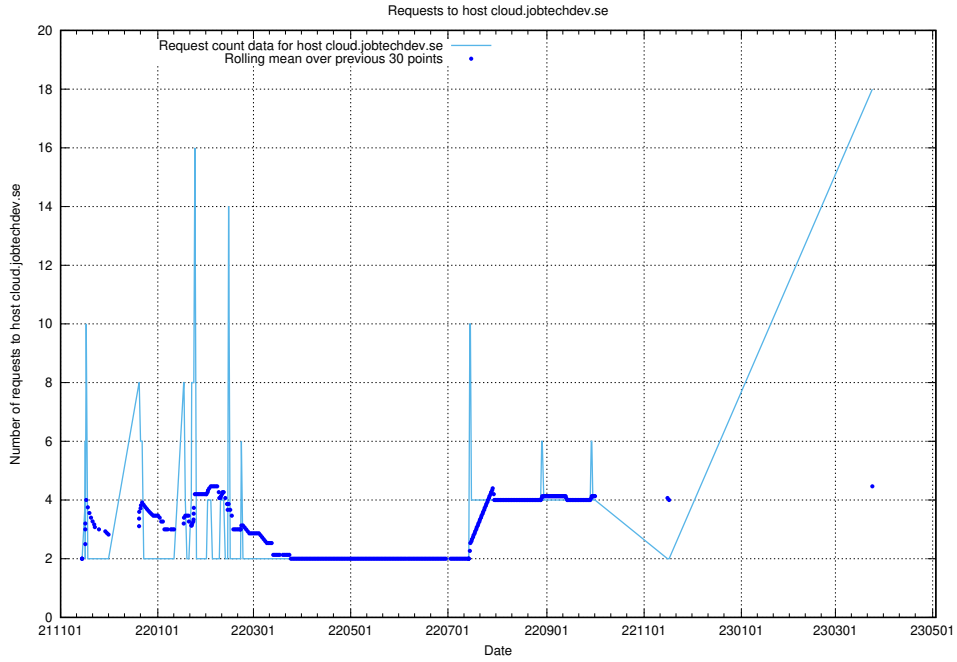

7.36 Usage of cloud.jobtechdev.se

Here, we count the number of requests to host cloud.jobtechdev.se.