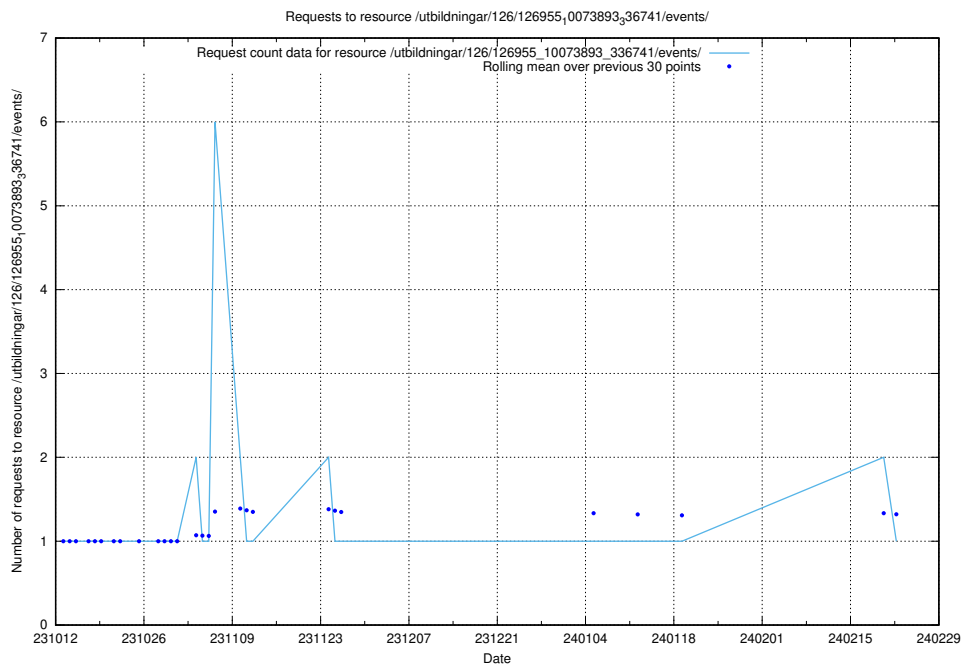

5.4143 Usage of /utbildningar/126/126955_10073893_336741/events/

Here, we count the number of requests to resource /utbildningar/126/126955_10073893_336741/events/