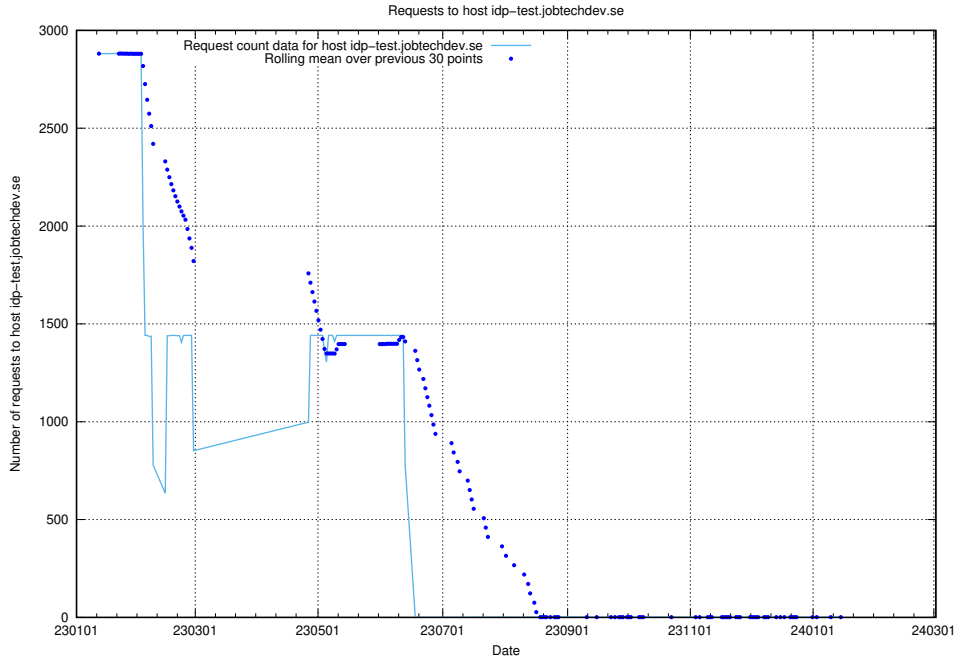

7.299 Usage of idp-test.jobtechdev.se

Here, we count the number of requests to host idp-test.jobtechdev.se.