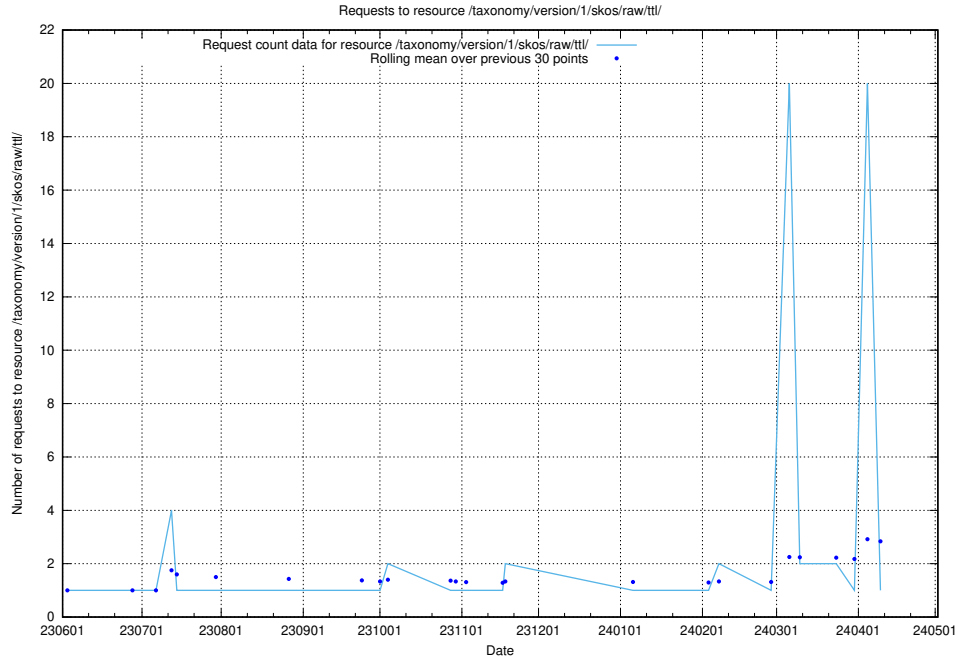

5.5695 Usage of /taxonomy/version/1/skos/raw/ttl/

Here, we count the number of requests to resource /taxonomy/version/1/skos/raw/ttl/.