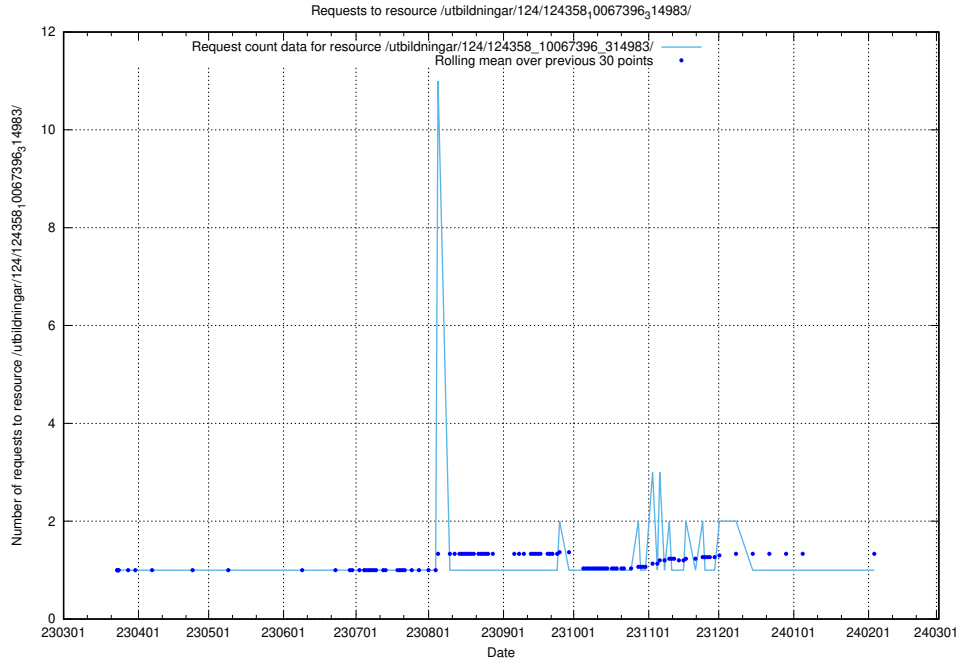

5.3631 Usage of /utbildningar/124/124358_10067396_314983/

Here, we count the number of requests to resource /utbildningar/124/124358_10067396_314983/.