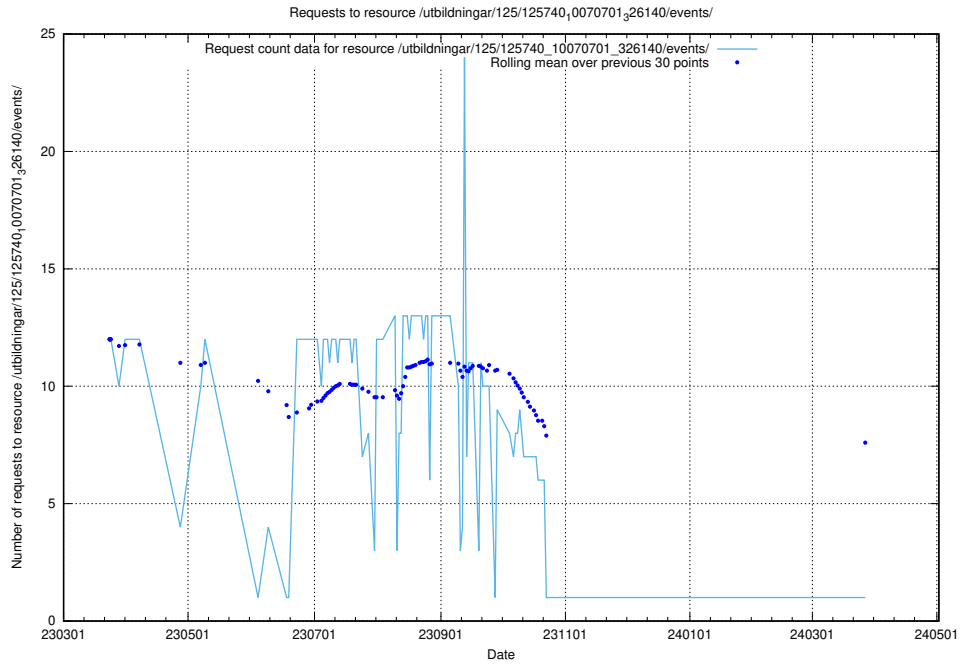

5.6031 Usage of /utbildningar/125/125740_10070701_326140/events/

Here, we count the number of requests to resource /utbildningar/125/125740_10070701_326140/events/