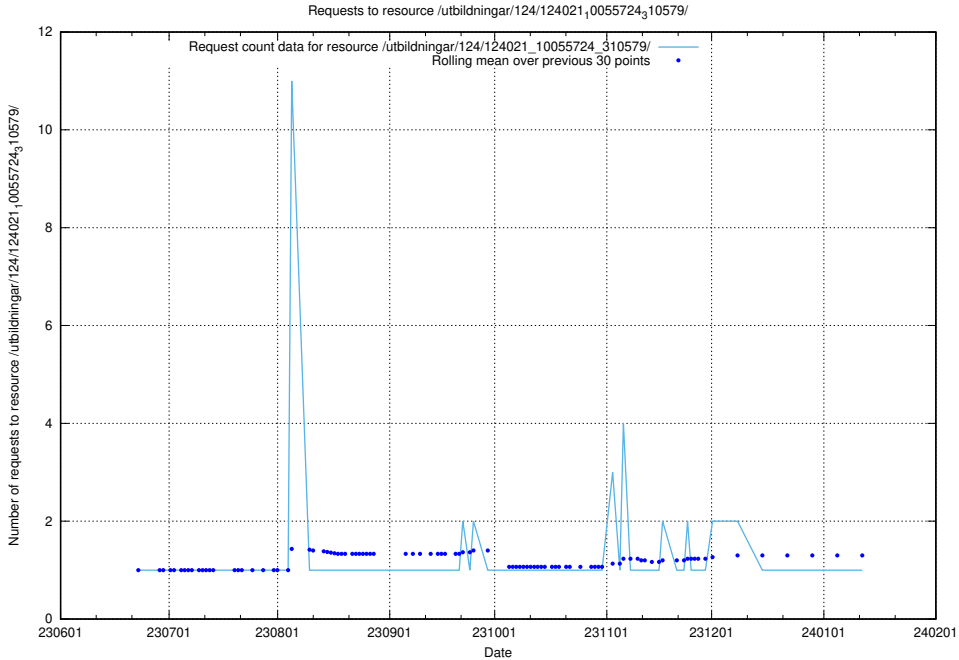

5.5600 Usage of /utbildningar/124/124021_10055724_310579/

Here, we count the number of requests to resource /utbildningar/124/124021_10055724_310579/.