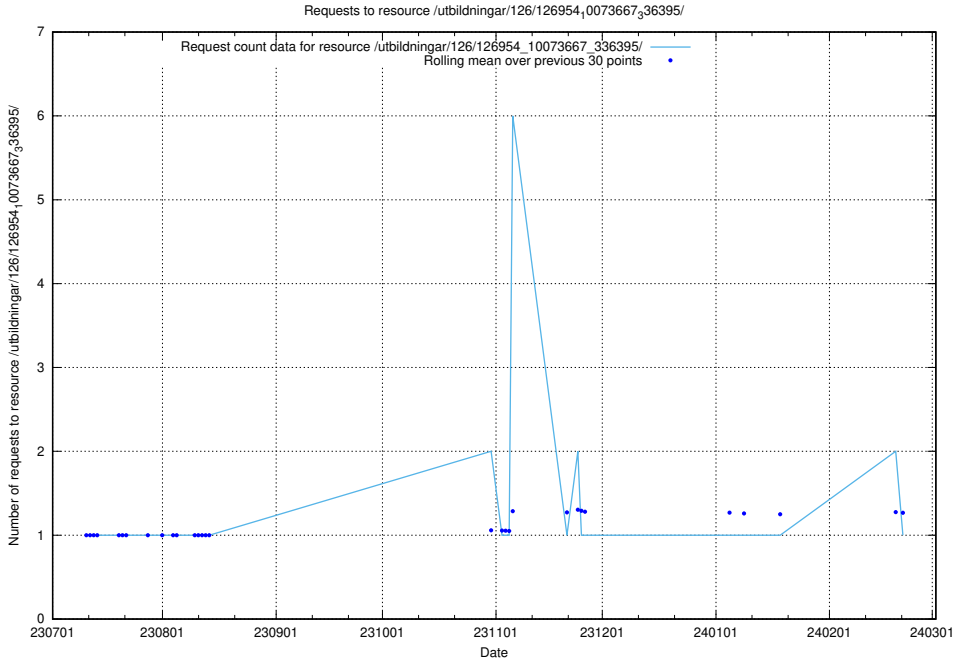

5.4902 Usage of /utbildningar/126/126954_10073667_336395/

Here, we count the number of requests to resource /utbildningar/126/126954_10073667_336395/.