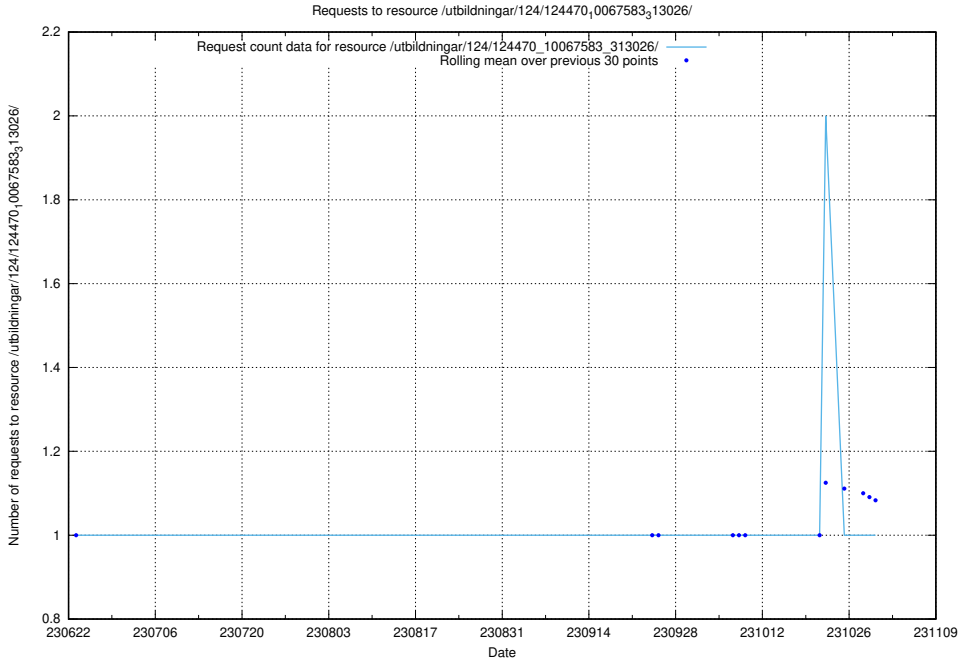

5.5583 Usage of /utbildningar/124/124470_10067583_313026/

Here, we count the number of requests to resource /utbildningar/124/124470_10067583_313026/.