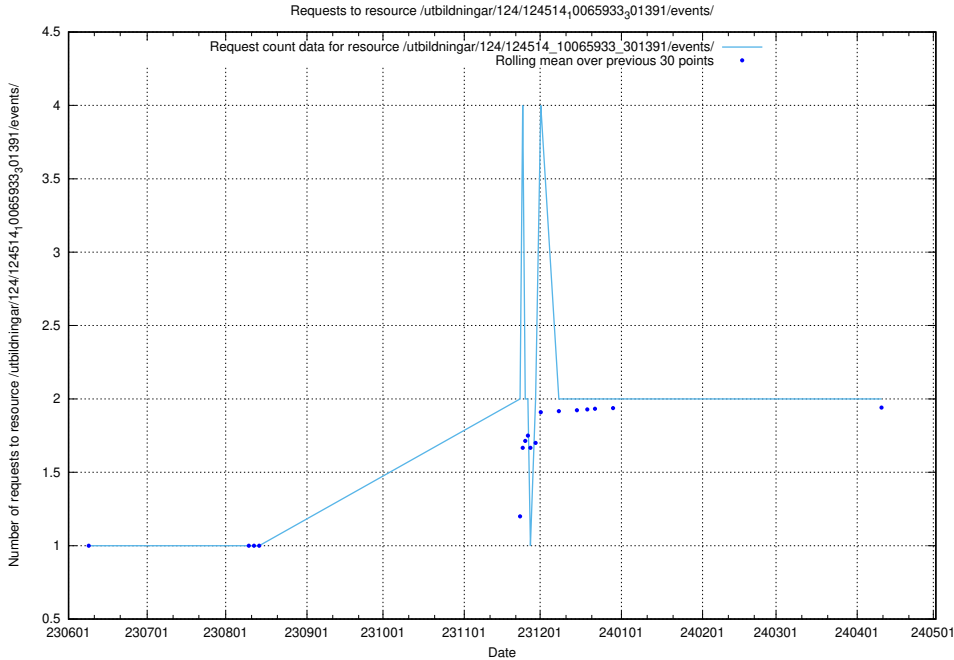

5.921 Usage of /utbildningar/124/124514_10065933_301391/events/

Here, we count the number of requests to resource /utbildningar/124/124514_10065933_301391/events/