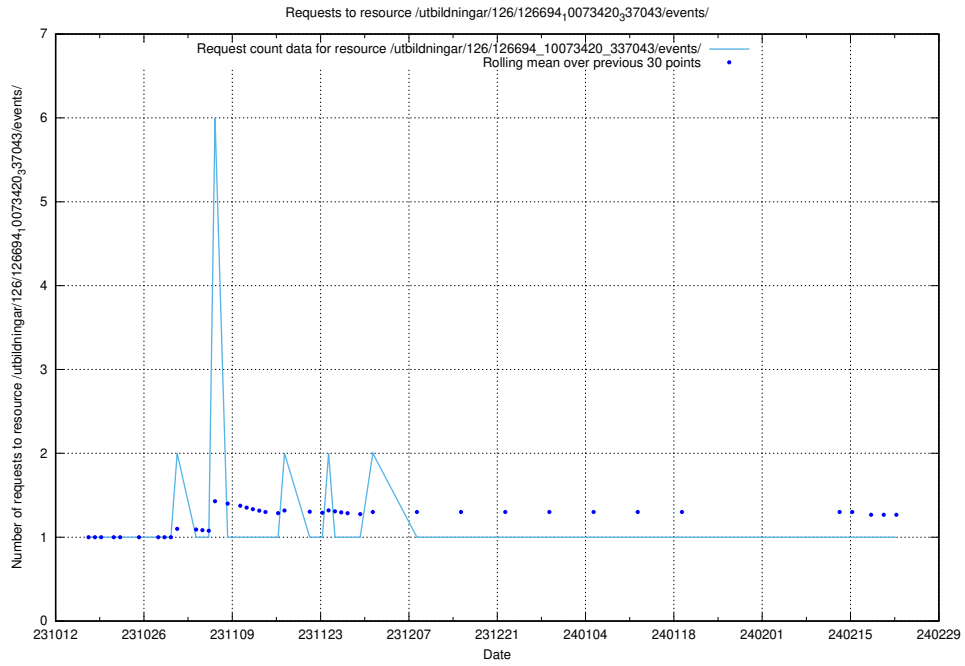

5.4097 Usage of /utbildningar/126/126694_10073420_337043/events/

Here, we count the number of requests to resource /utbildningar/126/126694_10073420_337043/events/