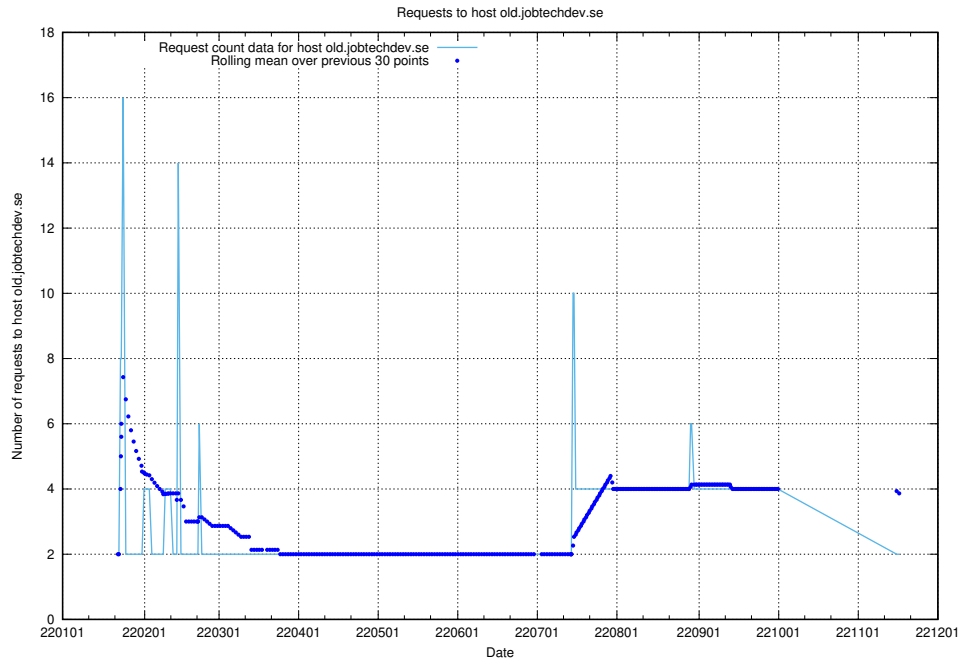

## 7.591 Usage of old.jobtechdev.se

Here, we count the number of requests to host old.jobtechdev.se.