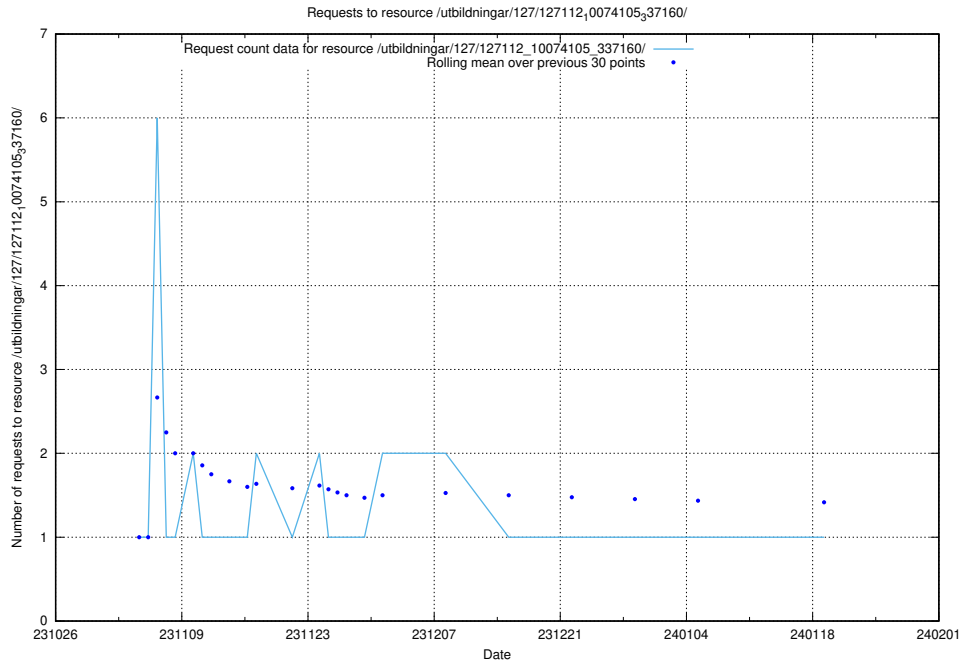

5.3925 Usage of /utbildningar/127/127112_10074105_337160/

Here, we count the number of requests to resource /utbildningar/127/127112_10074105_337160/.