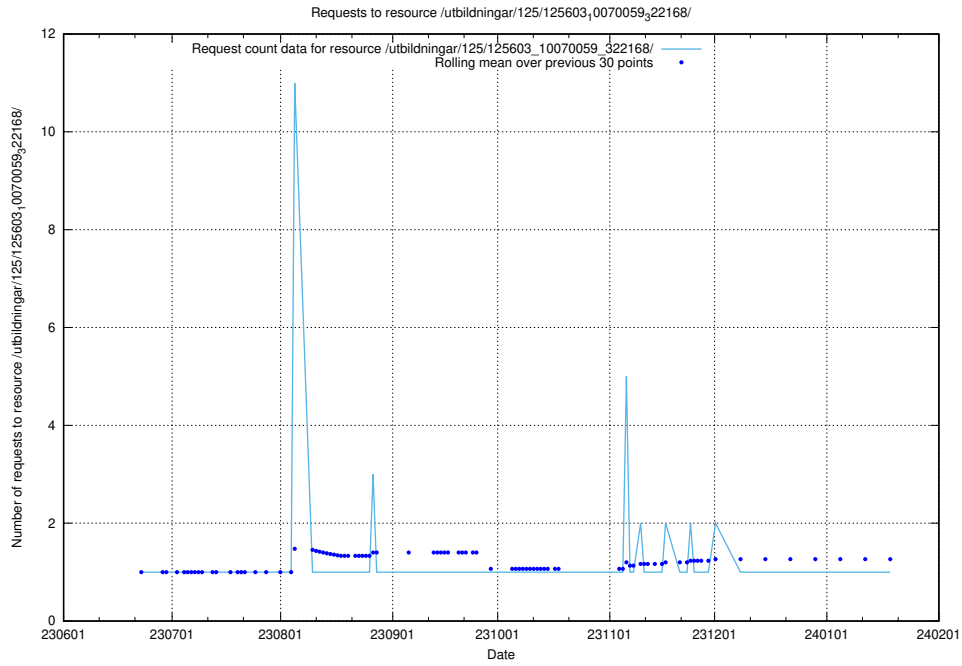

5.5502 Usage of /utbildningar/125/125603_10070059_322168/

Here, we count the number of requests to resource /utbildningar/125/125603_10070059_322168/.