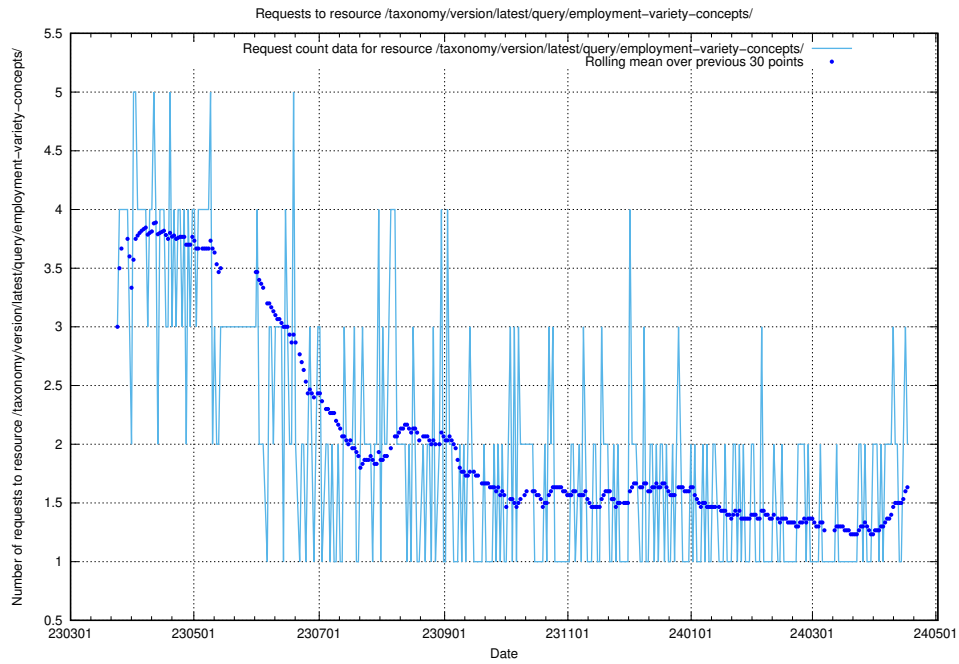

5.951 Usage of /taxonomy/version/latest/query/employment-variety-concepts/

Here, we count the number of requests to resource /taxonomy/version/latest/query/employment-variety-concepts/.