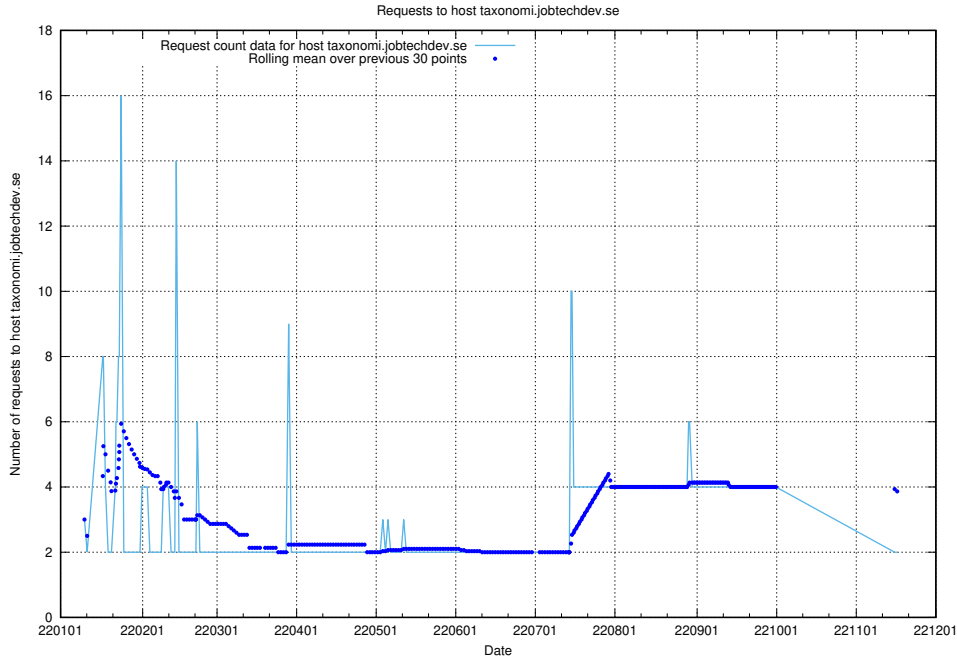

### 7.278 Usage of taxonomi.jobtechdev.se

Here, we count the number of requests to host taxonomi.jobtechdev.se.