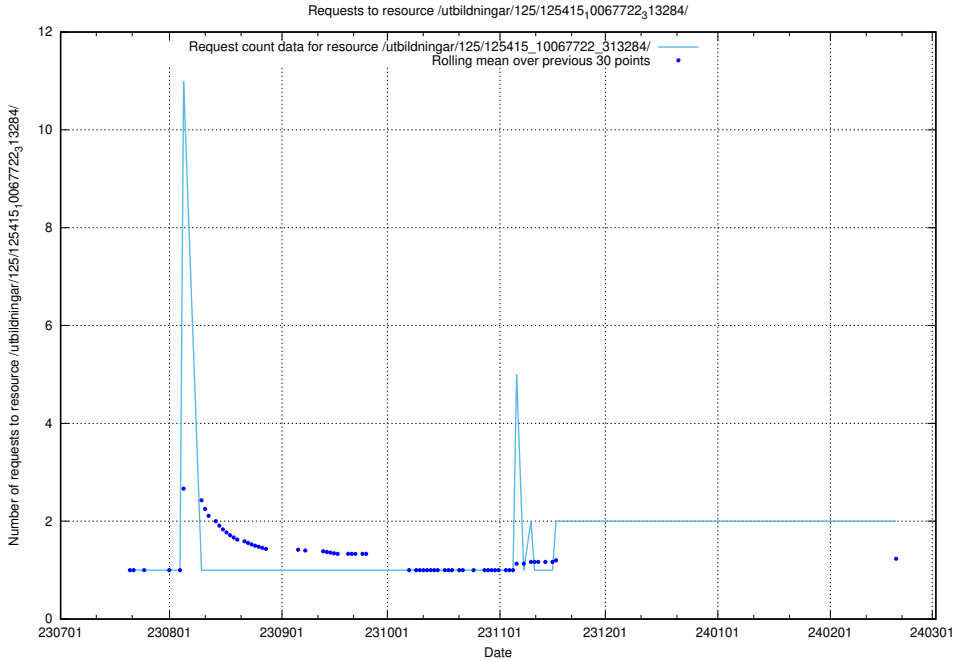

5.822 Usage of /utbildningar/125/125415_10067722_313284/

Here, we count the number of requests to resource /utbildningar/125/125415_10067722_313284/.