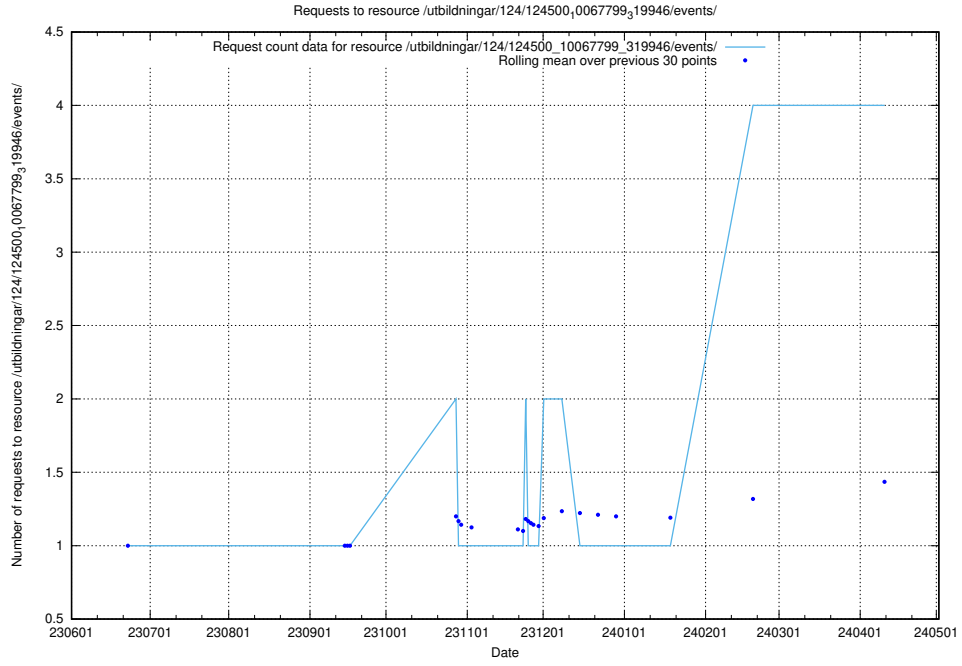

### 5.279 Usage of /utbildningar/124/124500\_10067799\_319946/events/

Here, we count the number of requests to resource /utbildningar/124/124500\_10067799\_319946/events/