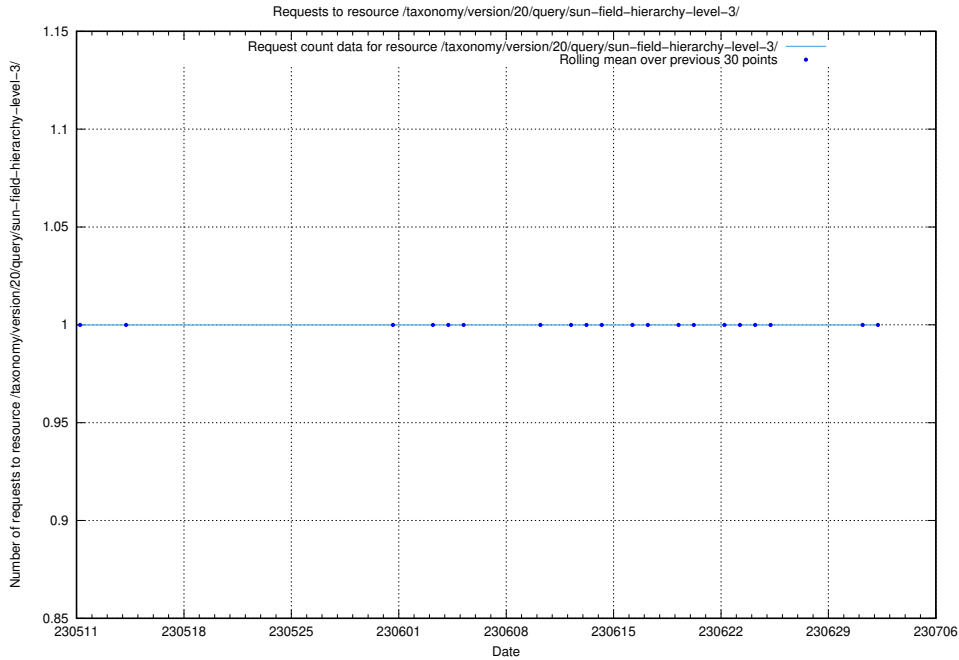

5.5731 Usage of /taxonomy/version/20/query/sun-field-hierarchy-level-3/

Here, we count the number of requests to resource /taxonomy/version/20/query/sun-field-hierarchy-level-3/.