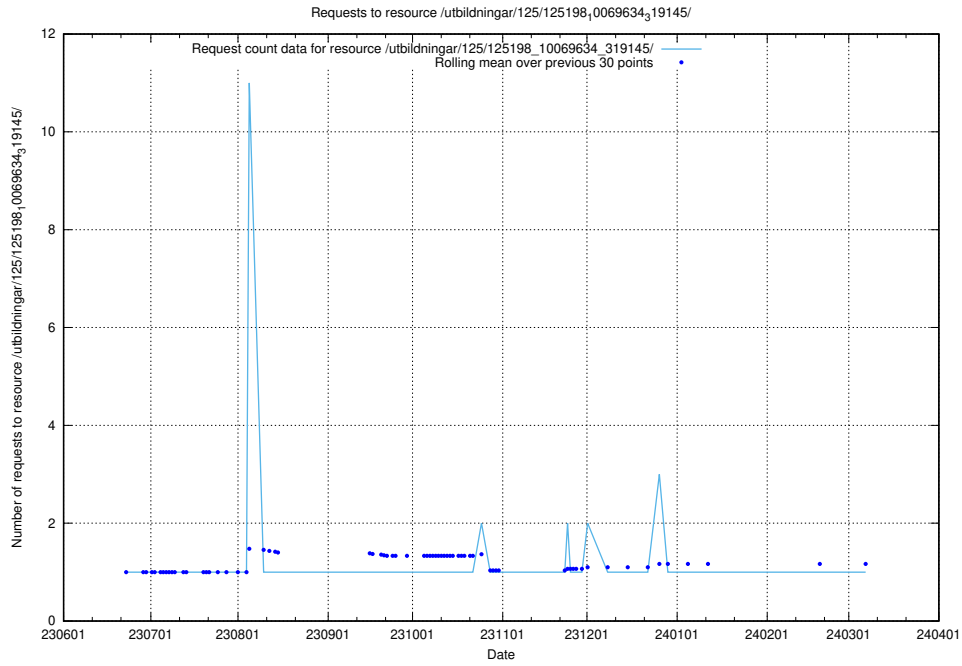

5.5507 Usage of /utbildningar/125/125198_10069634_319145/

Here, we count the number of requests to resource /utbildningar/125/125198_10069634_319145/.