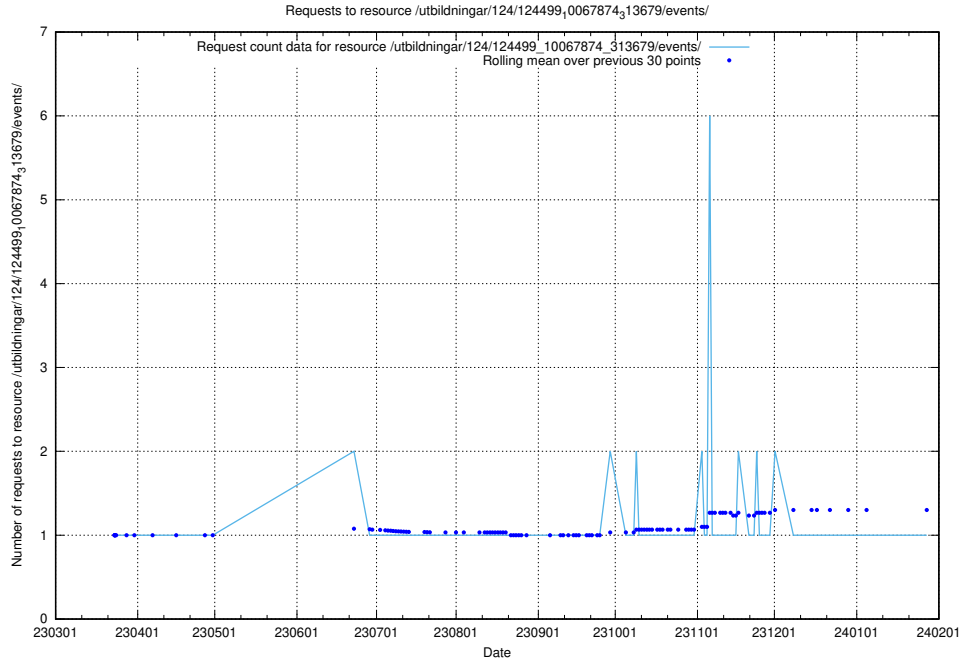

5.2167 Usage of /utbildningar/124/124499_10067874_313679/events/

Here, we count the number of requests to resource /utbildningar/124/124499_10067874_313679/events/