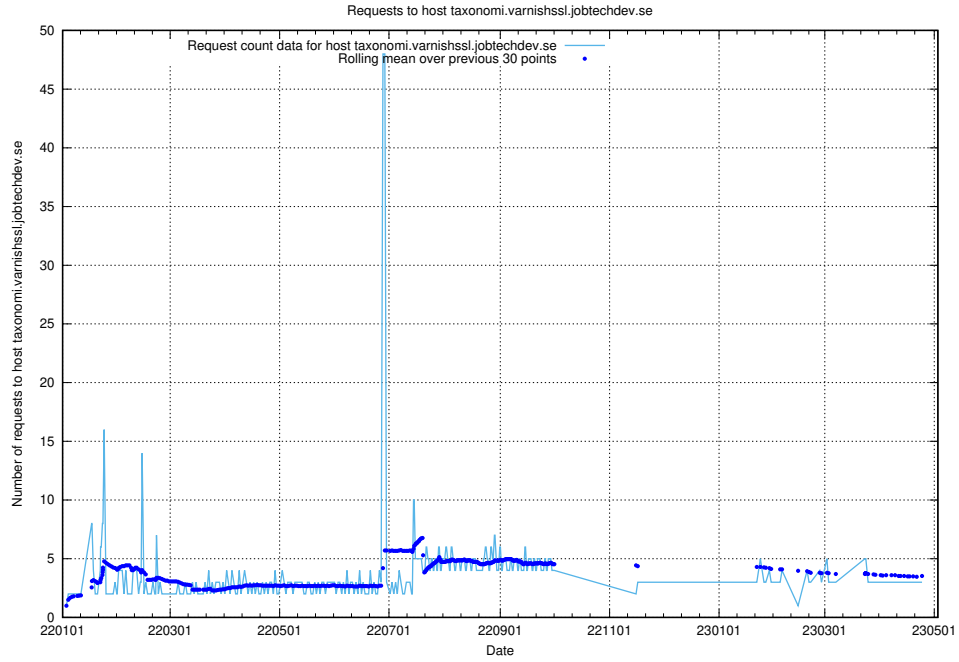

7.172 Usage of `taxonomi.varnishssl.jobtechdev.se`

Here, we count the number of requests to host `taxonomi.varnishssl.jobtechdev.se`.