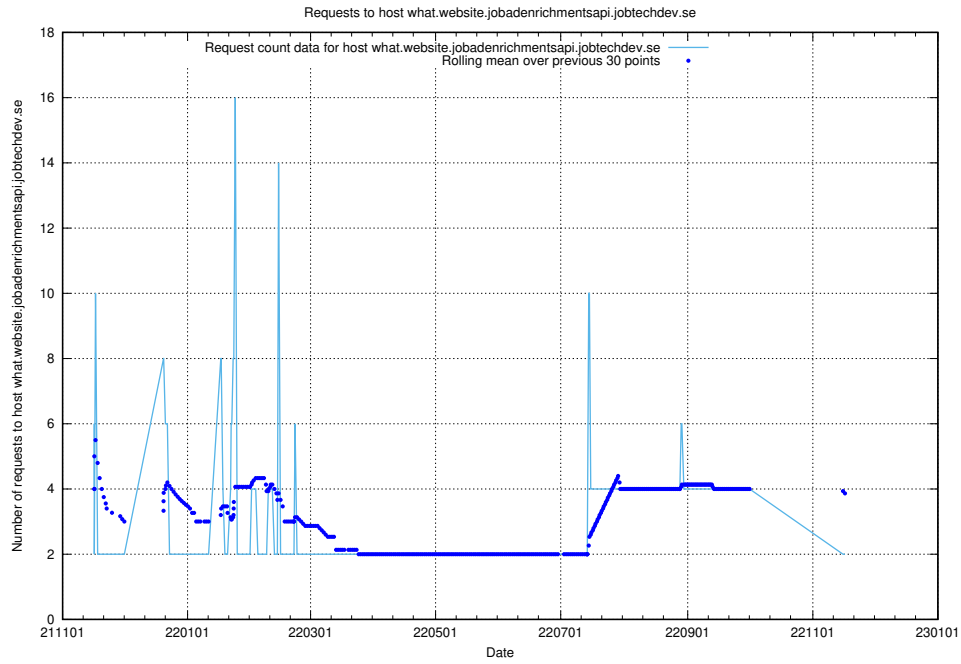

### 7.502 Usage of jobtechdev.se:80

Here, we count the number of requests to host jobtechdev.se:80.