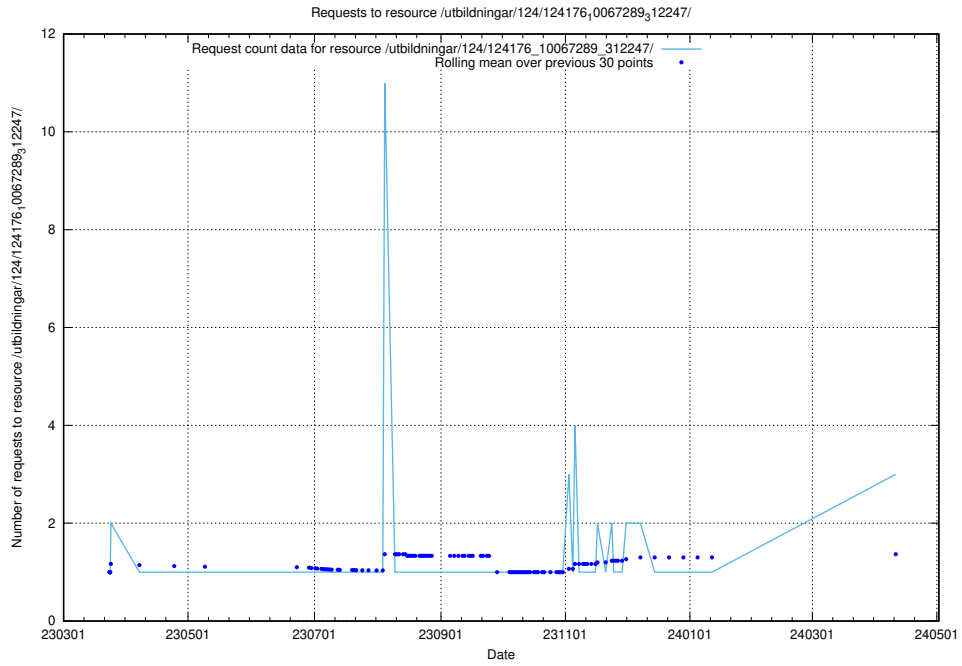

5.377 Usage of /utbildningar/124/124176_10067289_312247/

Here, we count the number of requests to resource /utbildningar/124/124176_10067289_312247/.