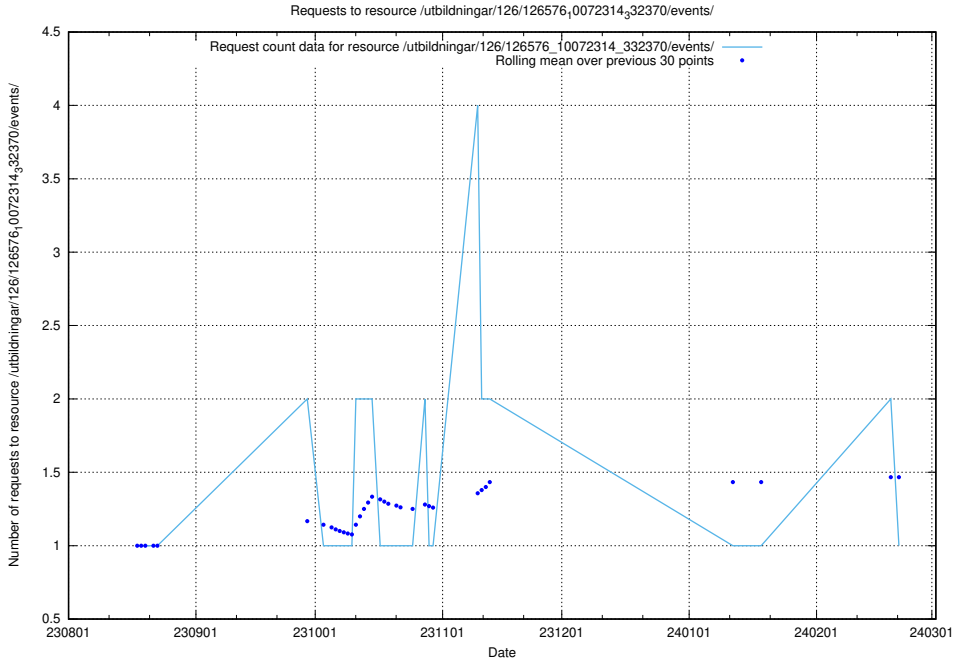

5.4562 Usage of /utbildningar/126/126576_10072314_332370/events/

Here, we count the number of requests to resource /utbildningar/126/126576_10072314_332370/events/