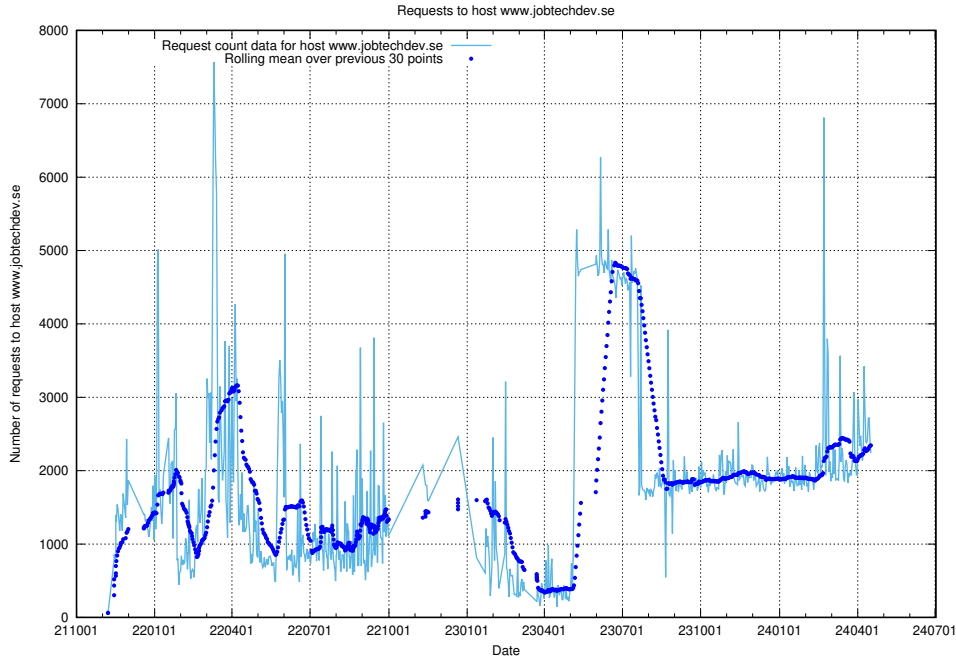

7.18 Usage of www.jobtechdev.se

Here, we count the number of requests to host www.jobtechdev.se.