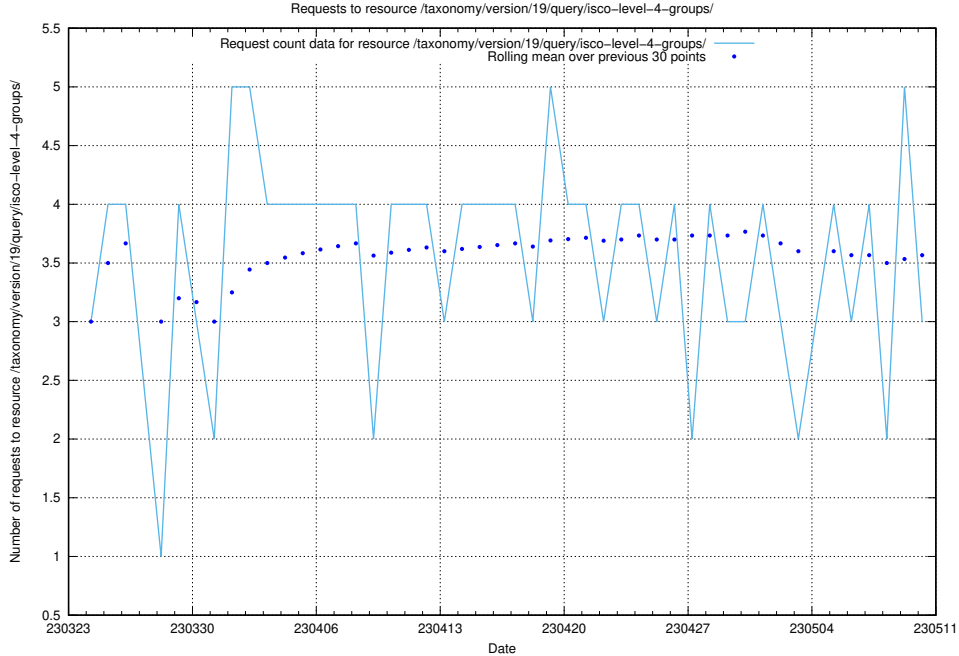

5.485 Usage of /taxonomy/version/19/query/isco-level-4-groups/

Here, we count the number of requests to resource /taxonomy/version/19/query/isco-level-4-groups/.