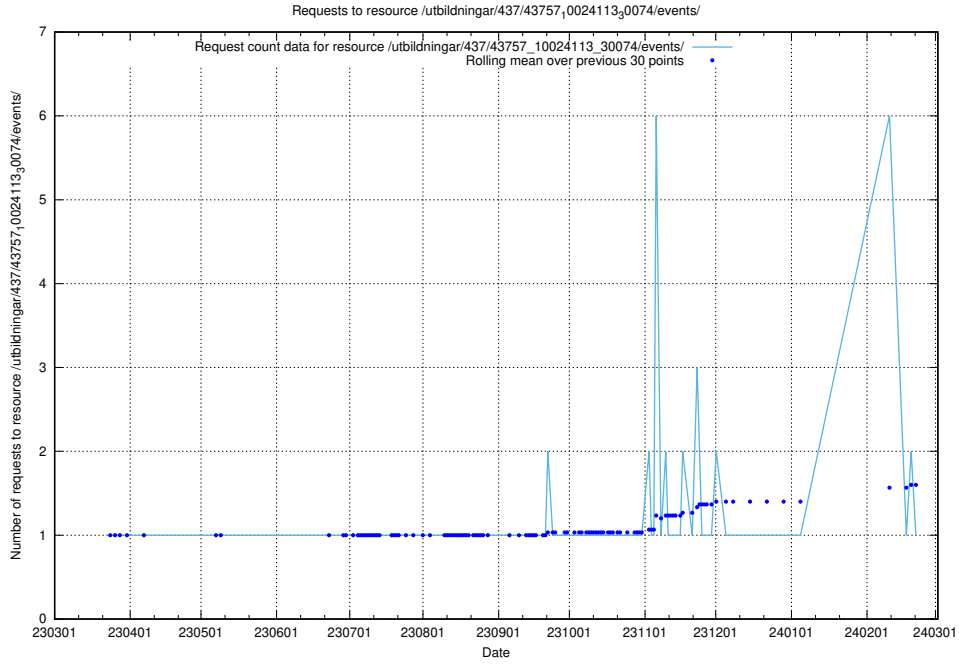

5.5973 Usage of /utbildningar/437/43757_10024113_30074/events/

Here, we count the number of requests to resource /utbildningar/437/43757_10024113_30074/events/.