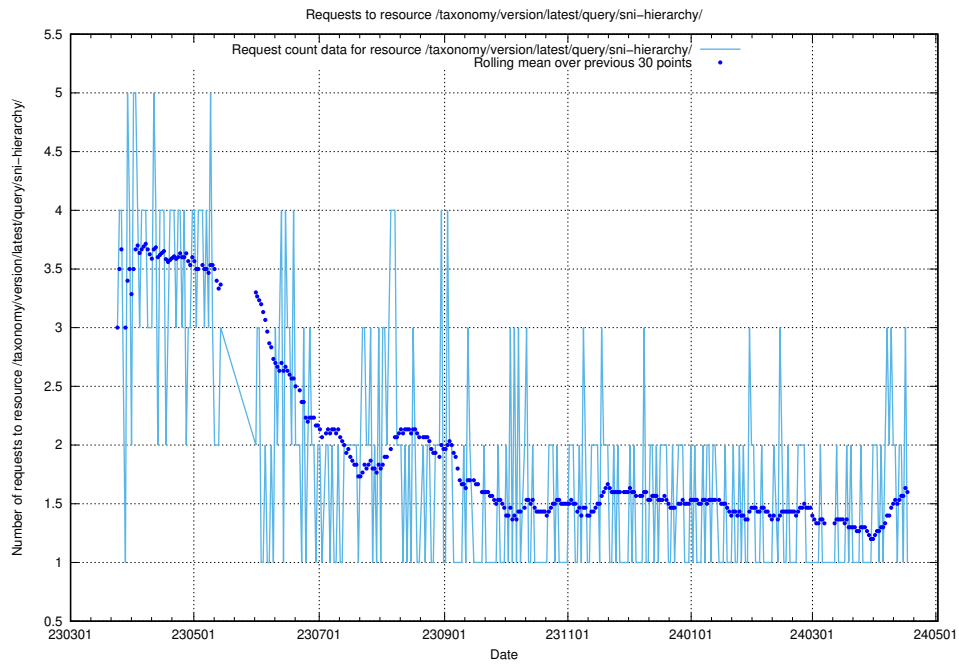

### 5.5882 Usage of /taxonomy/version/latest/query/skills/

Here, we count the number of requests to resource /taxonomy/version/latest/query/skills/.