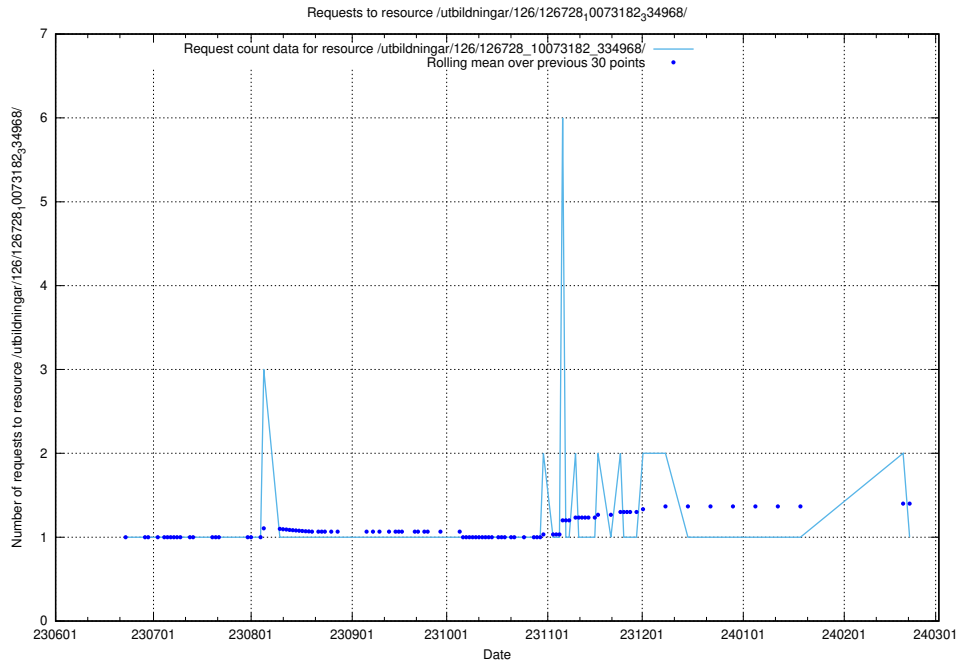

5.5379 Usage of /utbildningar/126/126728_10073182_334968/

Here, we count the number of requests to resource /utbildningar/126/126728_10073182_334968/.