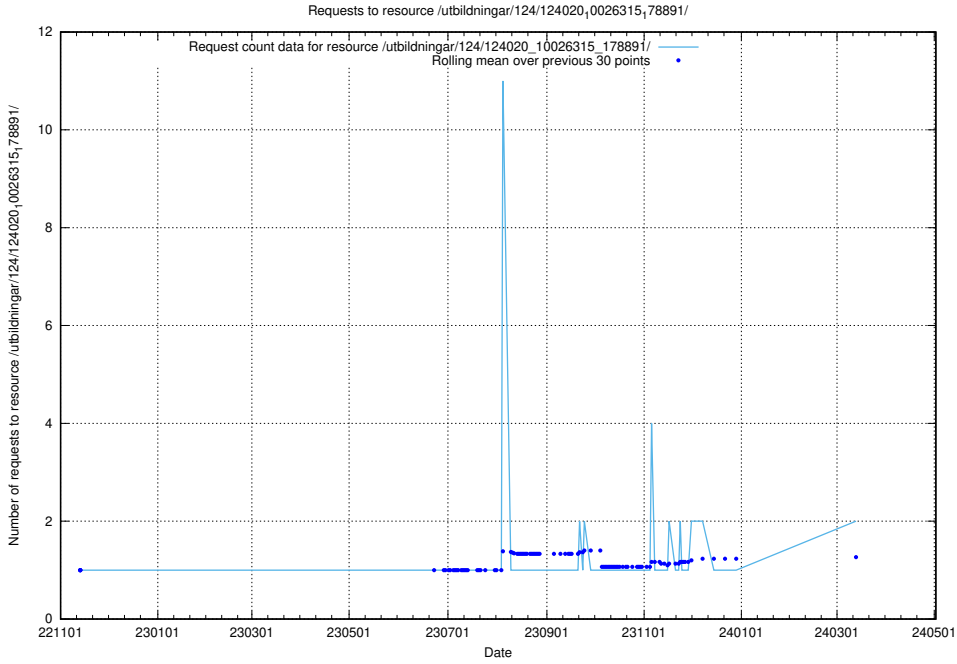

5.915 Usage of /utbildningar/124/124020_10026315_178891/

Here, we count the number of requests to resource /utbildningar/124/124020_10026315_178891/.