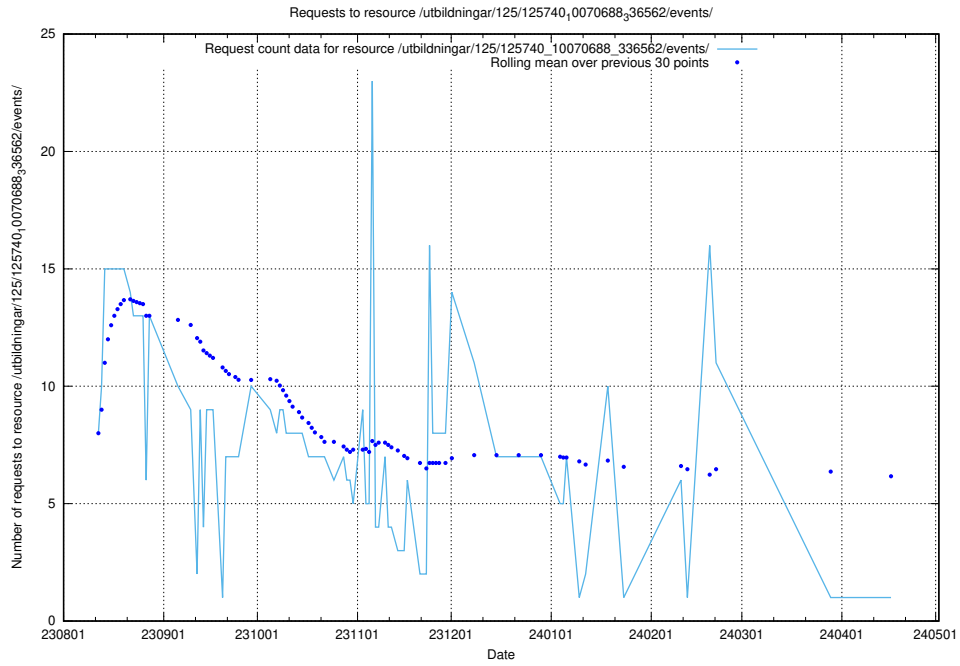

5.4595 Usage of /utbildningar/125/125740_10070688_336562/events/

Here, we count the number of requests to resource /utbildningar/125/125740_10070688_336562/events/