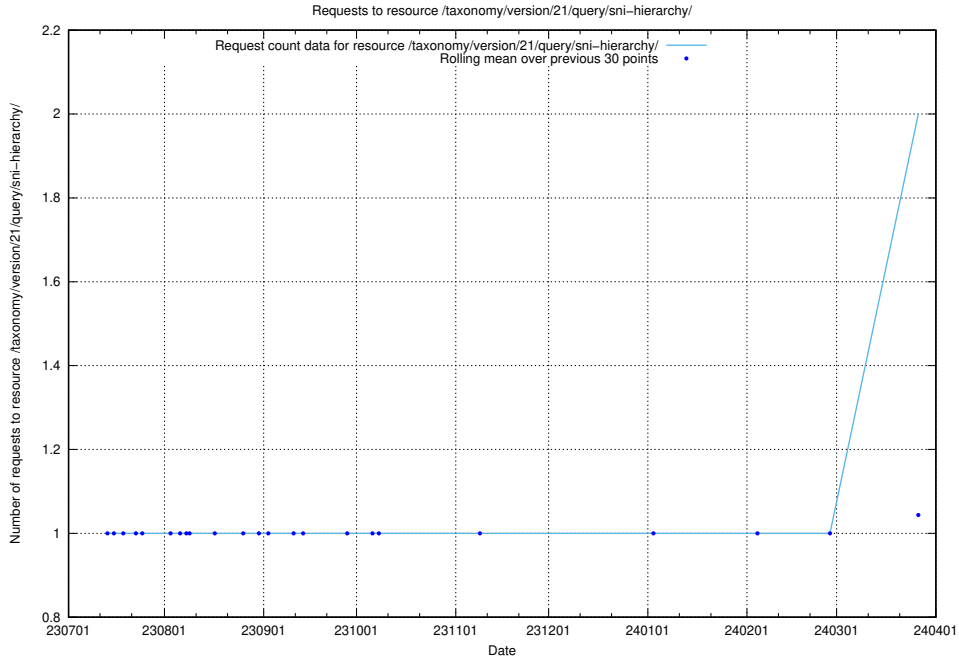

5.833 Usage of /taxonomy/version/21/query/sni-hierarchy/

Here, we count the number of requests to resource /taxonomy/version/21/query/sni-hierarchy/.