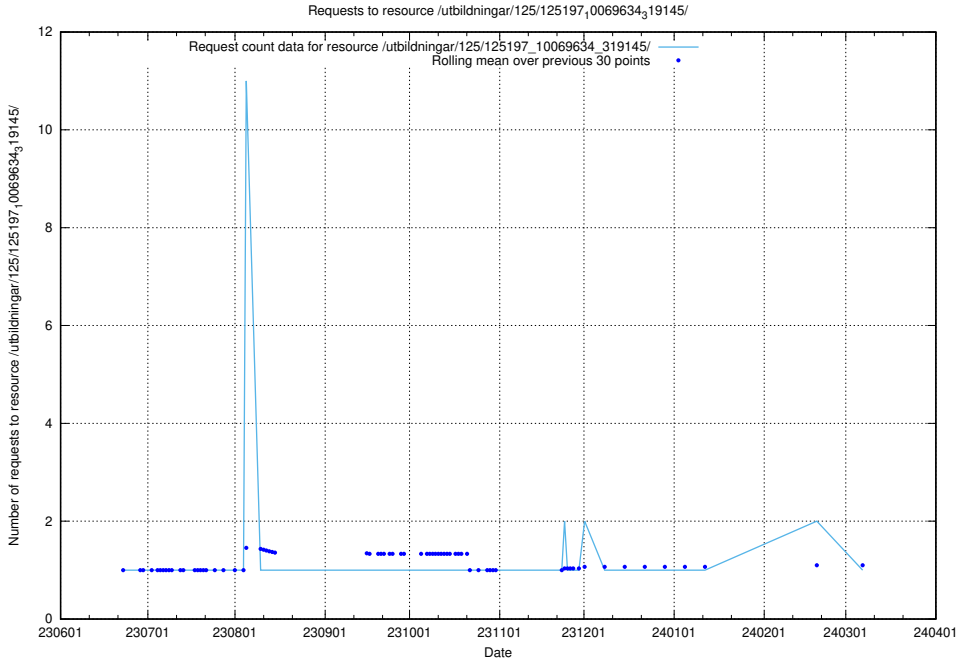

5.5508 Usage of /utbildningar/125/125197_10069634_319145/

Here, we count the number of requests to resource /utbildningar/125/125197_10069634_319145/.