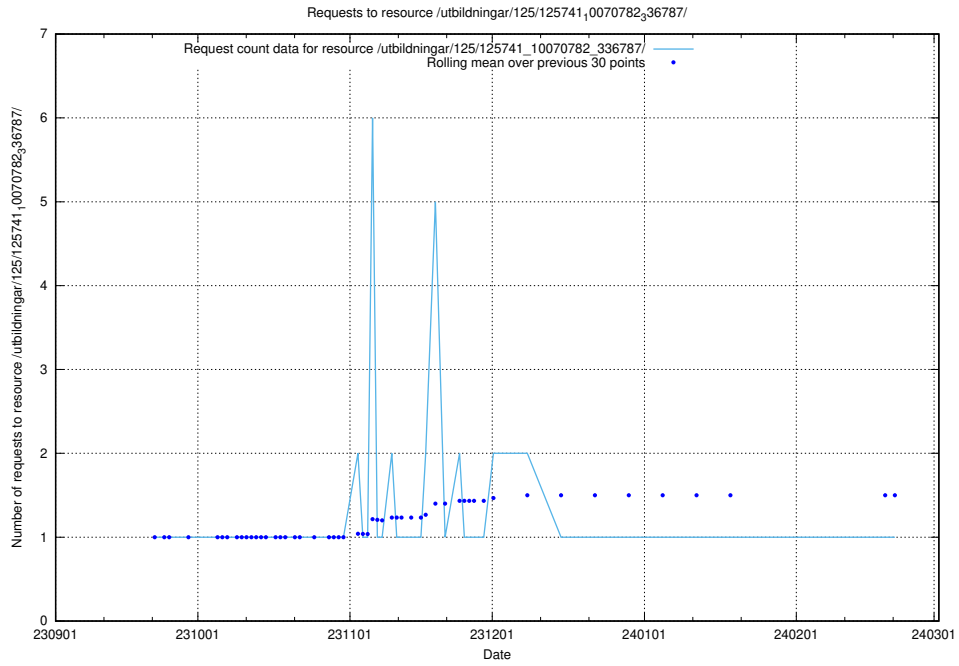

5.4300 Usage of /utbildningar/125/125741_10070782_336787/

Here, we count the number of requests to resource /utbildningar/125/125741_10070782_336787/.