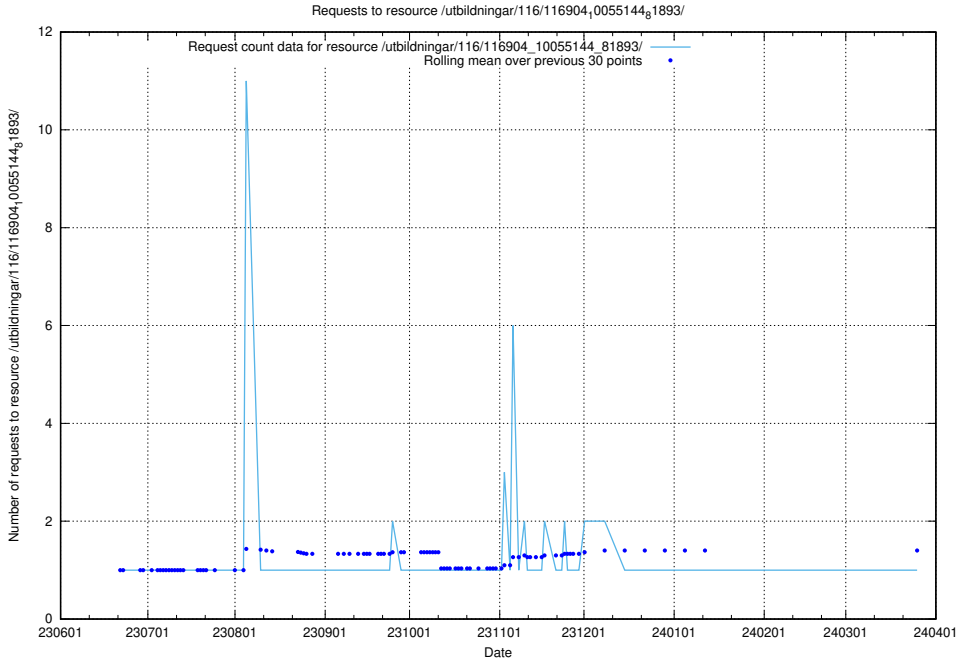

5.5621 Usage of /utbildningar/116/116904_10055144_81893/

Here, we count the number of requests to resource /utbildningar/116/116904_10055144_81893/.