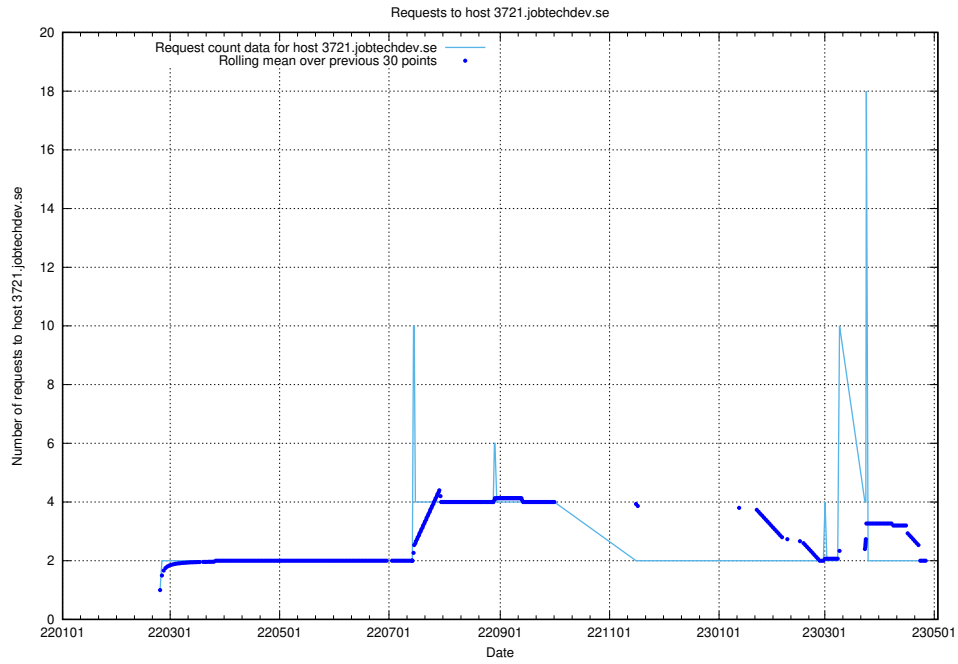

7.511 Usage of 3721.jobtechdev.se

Here, we count the number of requests to host 3721.jobtechdev.se.