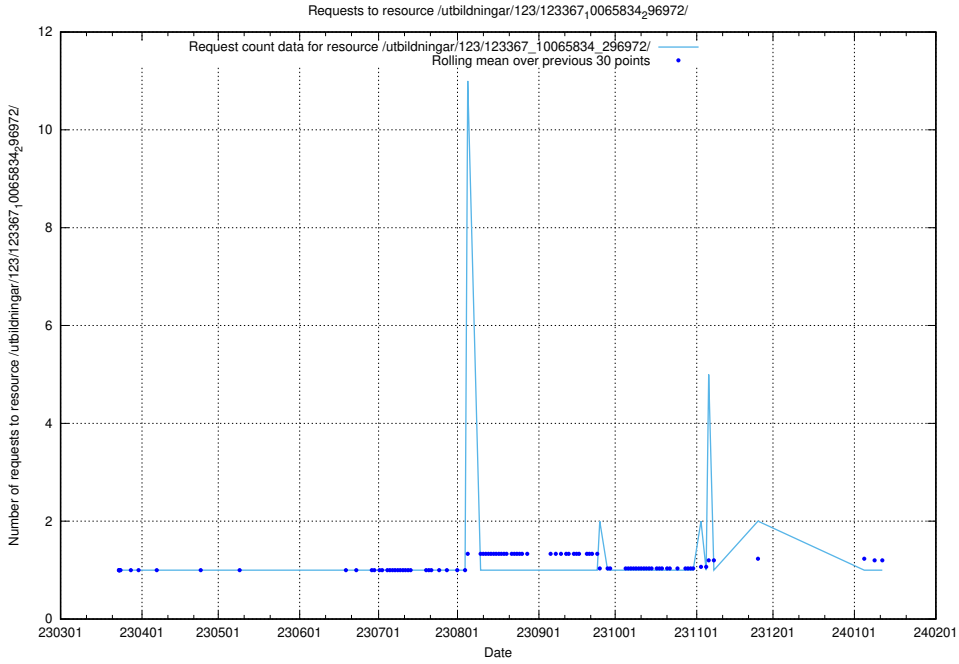

5.4660 Usage of /utbildningar/123/123367_10065834_296972/

Here, we count the number of requests to resource /utbildningar/123/123367_10065834_296972/.