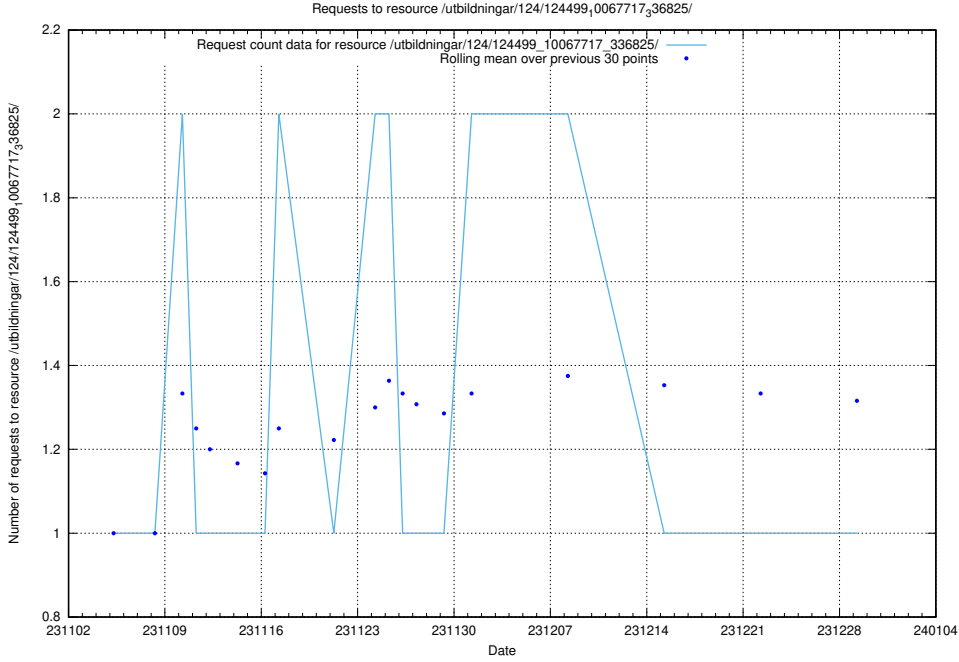

### 5.3919 Usage of /utbildningar/124/124499\_10067717\_336825/

Here, we count the number of requests to resource /utbildningar/124/124499\_10067717\_336825/.