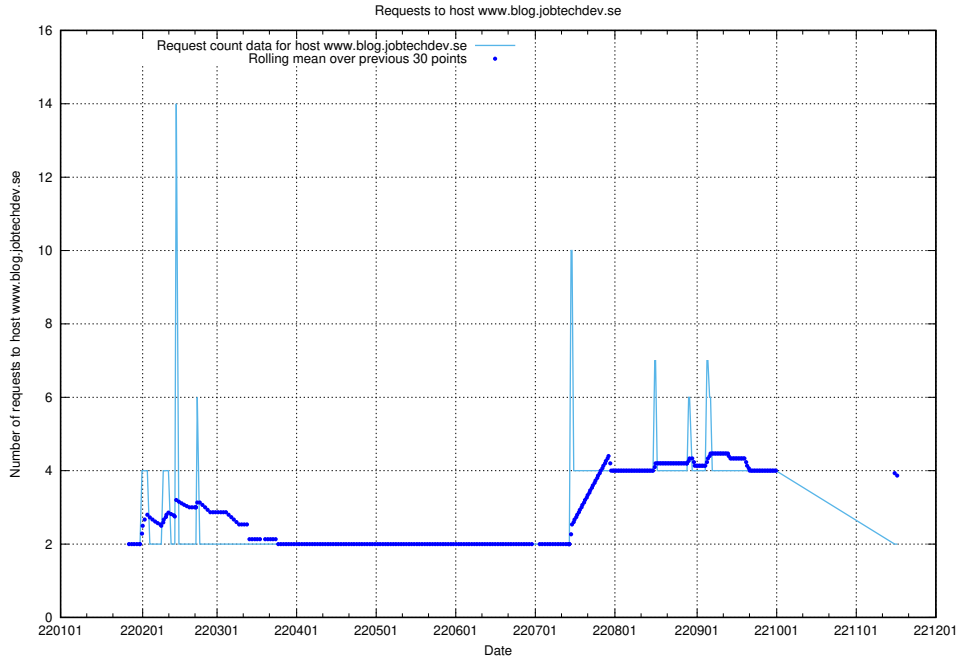

7.568 Usage of www.blog.jobtechdev.se

Here, we count the number of requests to host www.blog.jobtechdev.se.