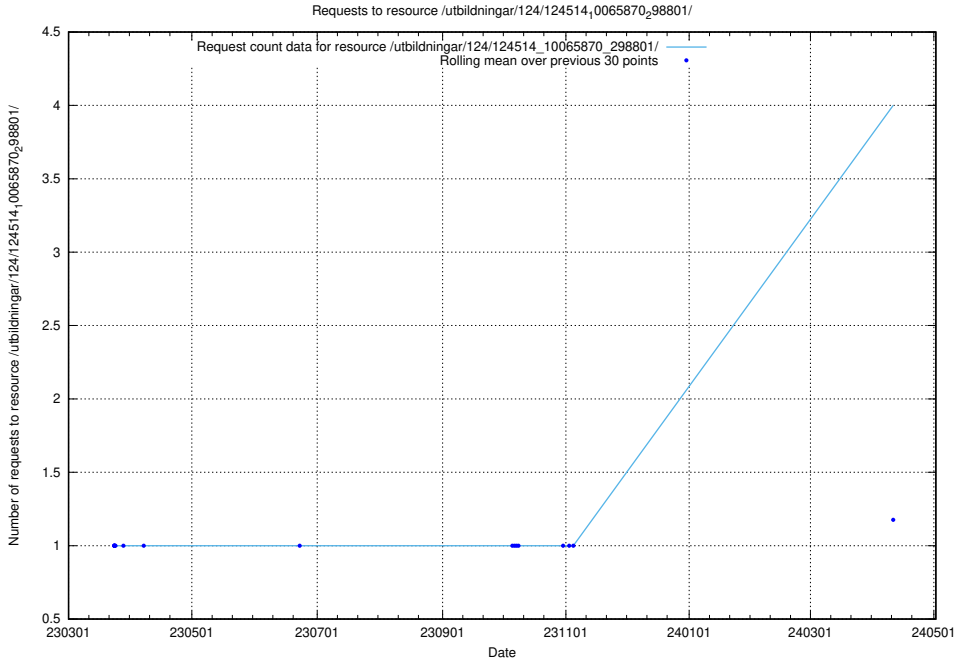

5.220 Usage of /utbildningar/124/124514_10065870_298801/

Here, we count the number of requests to resource /utbildningar/124/124514_10065870_298801/.