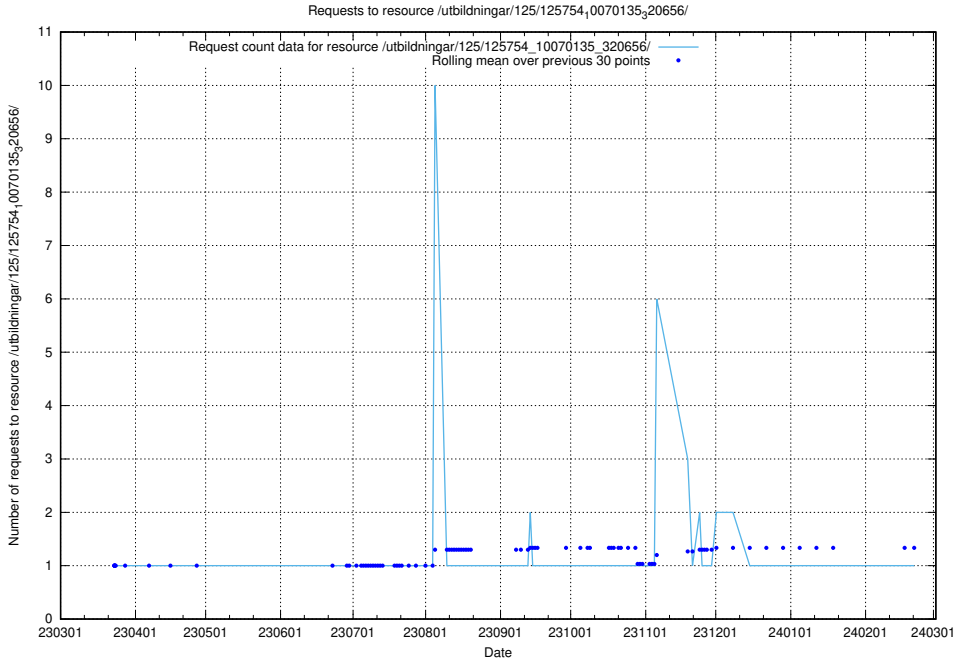

### 5.6235 Usage of /texter/

Here, we count the number of requests to resource /texter/.