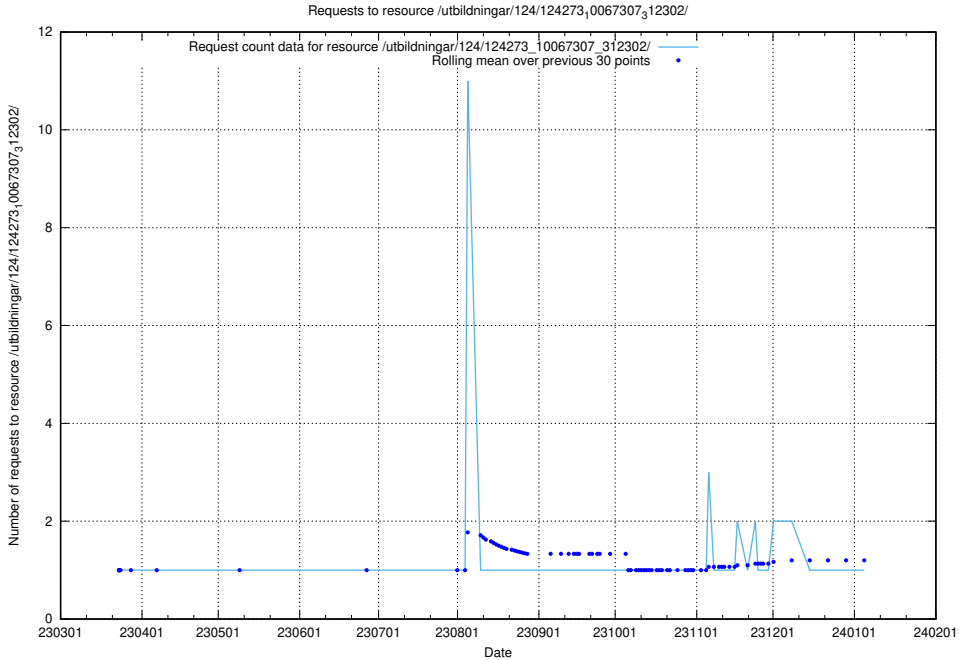

5.3791 Usage of /utbildningar/124/124273_10067307_312302/

Here, we count the number of requests to resource /utbildningar/124/124273_10067307_312302/.