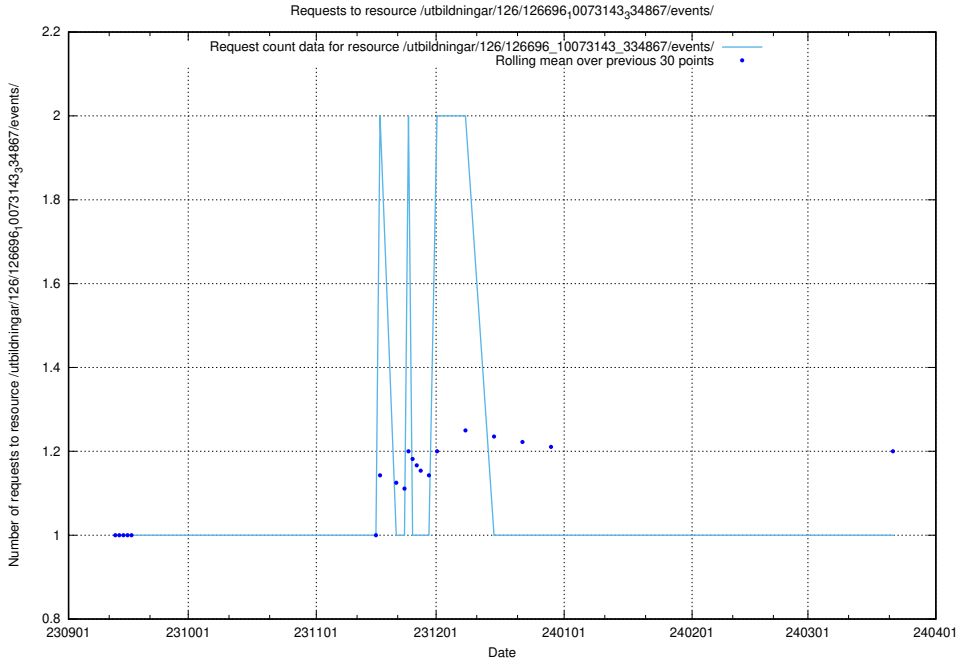

5.4383 Usage of /utbildningar/126/126696_10073143_334867/events/

Here, we count the number of requests to resource /utbildningar/126/126696_10073143_334867/events/