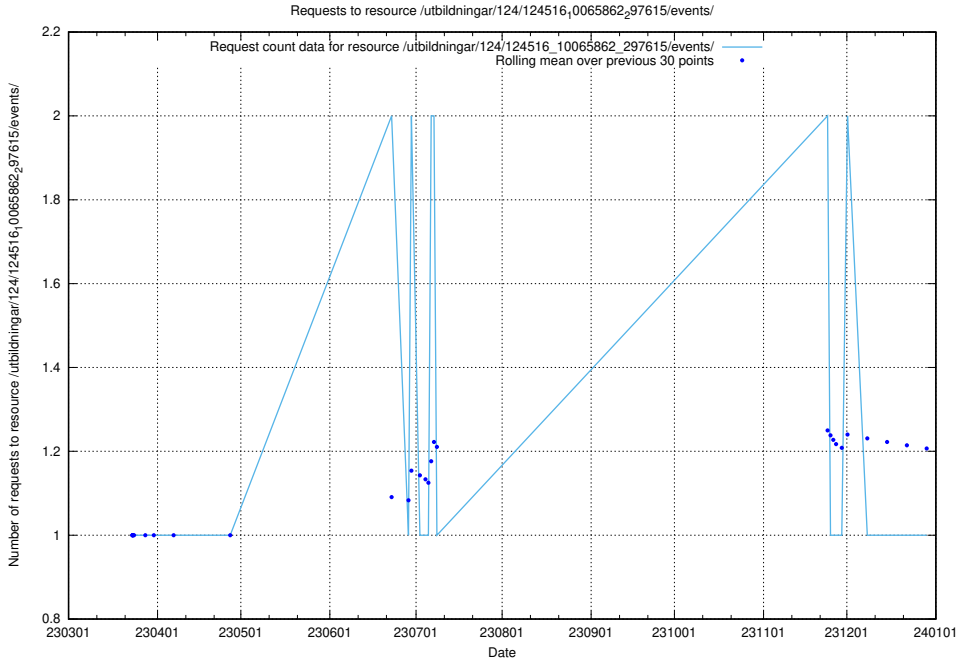

5.1325 Usage of /utbildningar/124/124516_10065862_297615/events/

Here, we count the number of requests to resource /utbildningar/124/124516_10065862_297615/events/