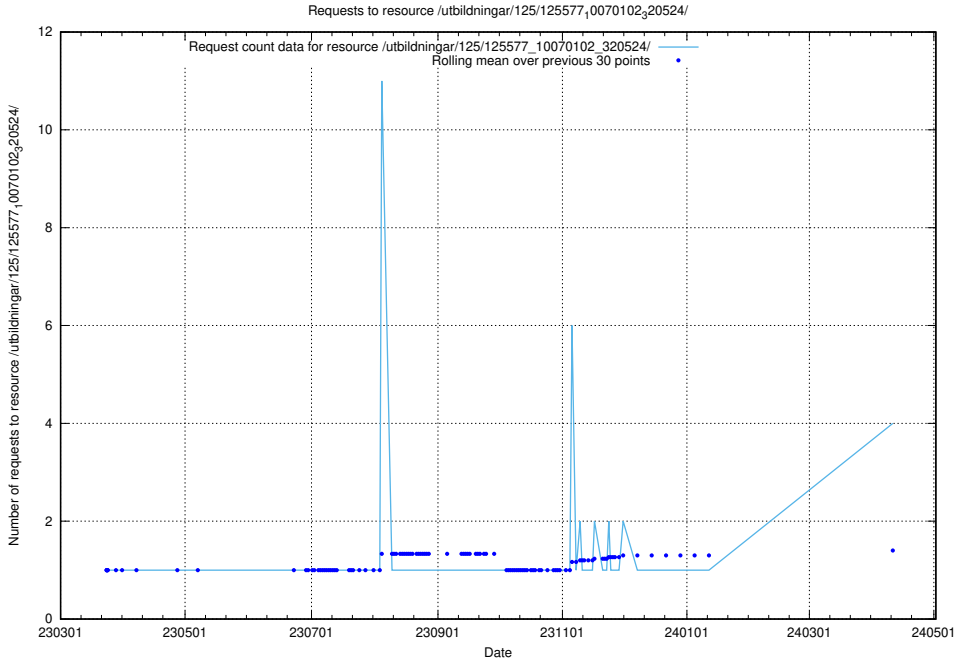

5.201 Usage of /utbildningar/125/125577_10070102_320524/

Here, we count the number of requests to resource /utbildningar/125/125577_10070102_320524/.