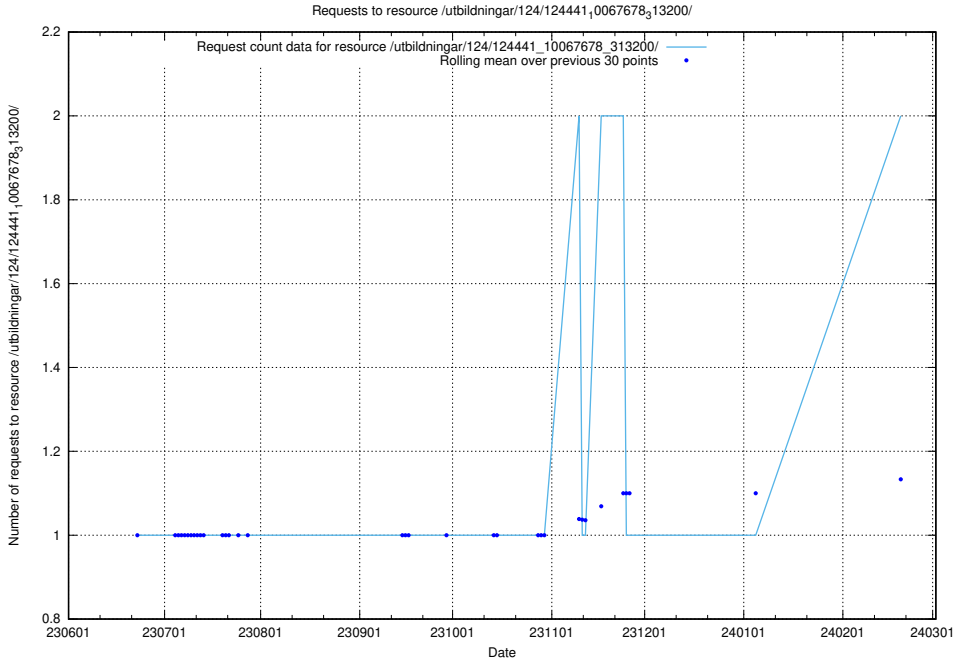

5.904 Usage of /utbildningar/124/124441_10067678_313200/

Here, we count the number of requests to resource /utbildningar/124/124441_10067678_313200/.