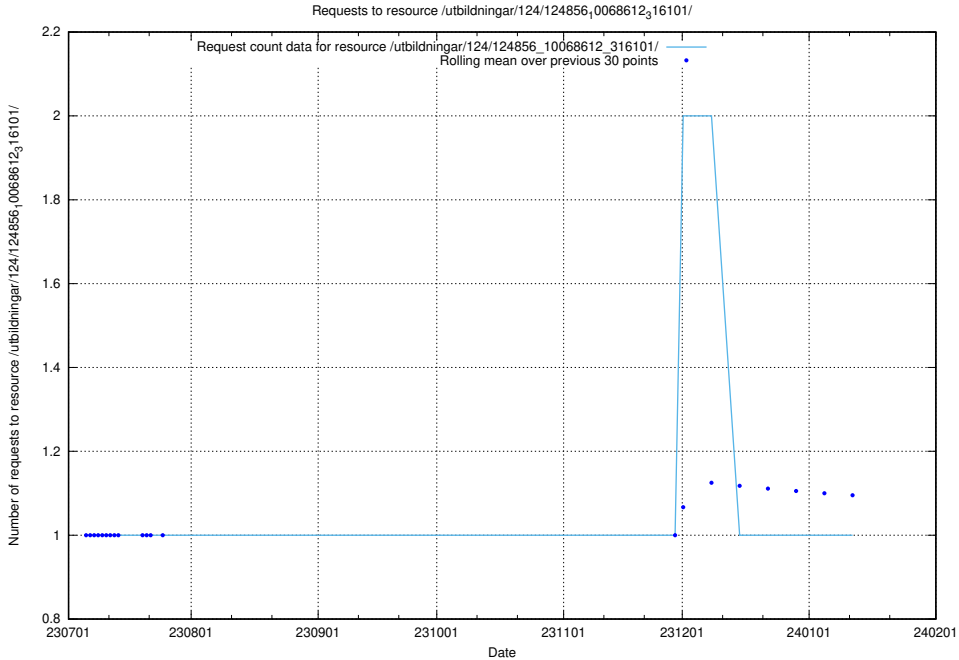

5.5114 Usage of /utbildningar/124/124856_10068612_316101/

Here, we count the number of requests to resource /utbildningar/124/124856_10068612_316101/.