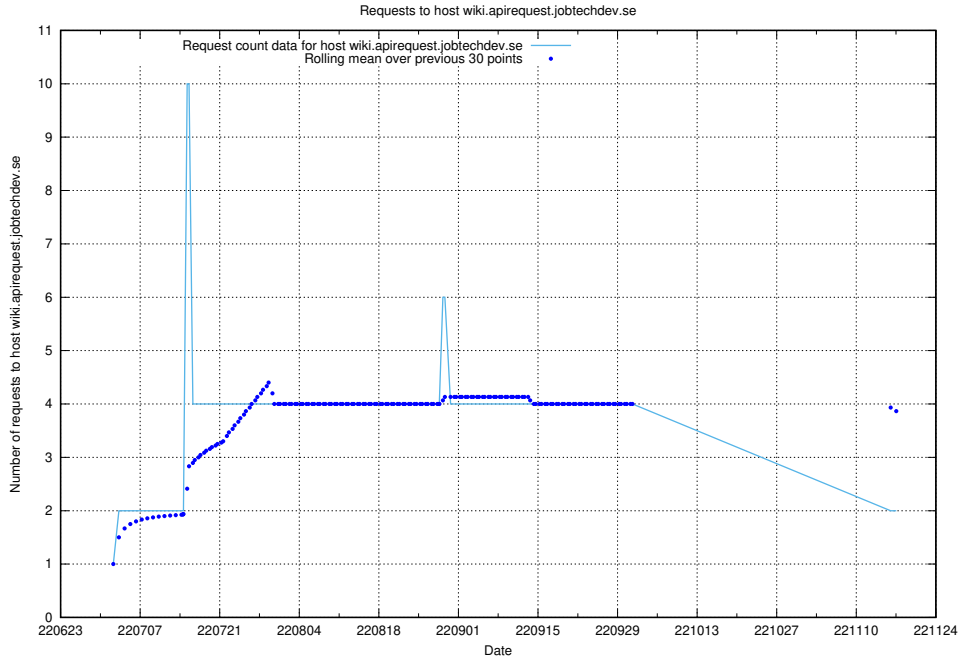

### 7.389 Usage of wiki.apirequest.jobtechdev.se

Here, we count the number of requests to host wiki.apirequest.jobtechdev.se.