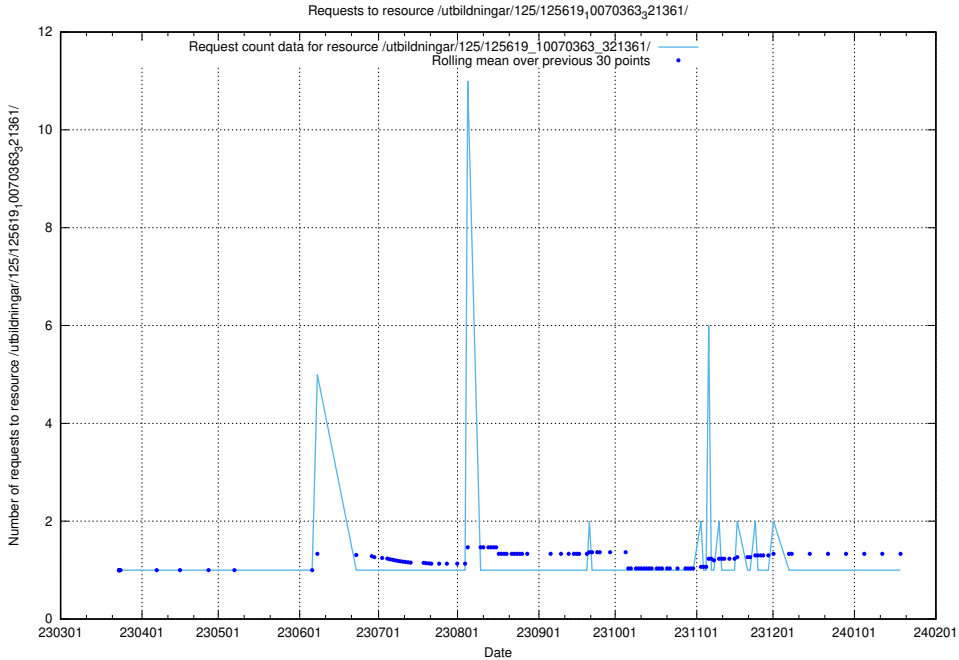

5.1103 Usage of /utbildningar/125/125619_10070363_321361/

Here, we count the number of requests to resource /utbildningar/125/125619_10070363_321361/.