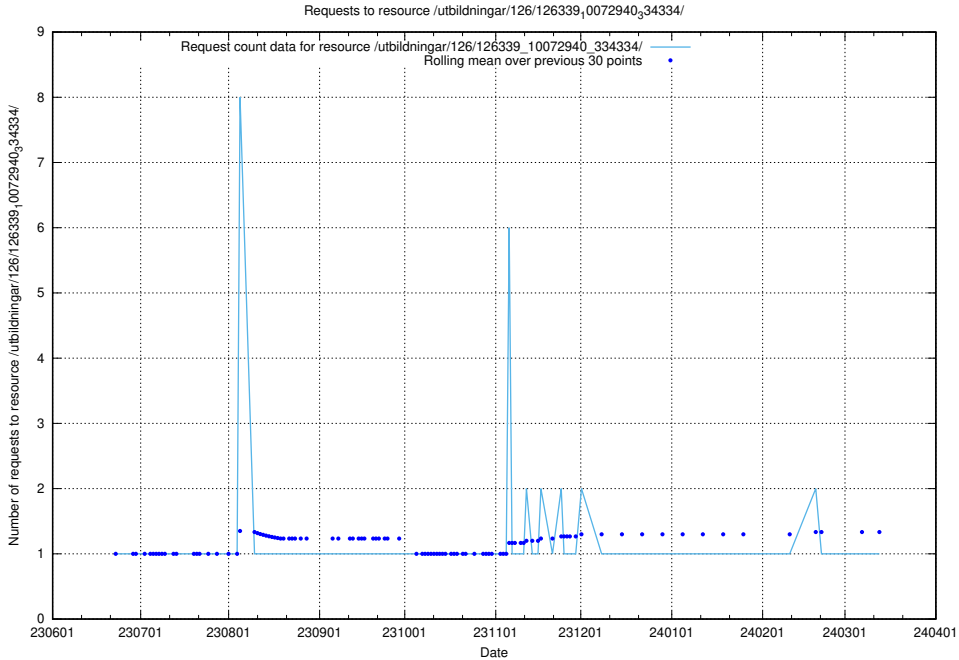

5.5440 Usage of /utbildningar/126/126339_10072940_334334/

Here, we count the number of requests to resource /utbildningar/126/126339_10072940_334334/.