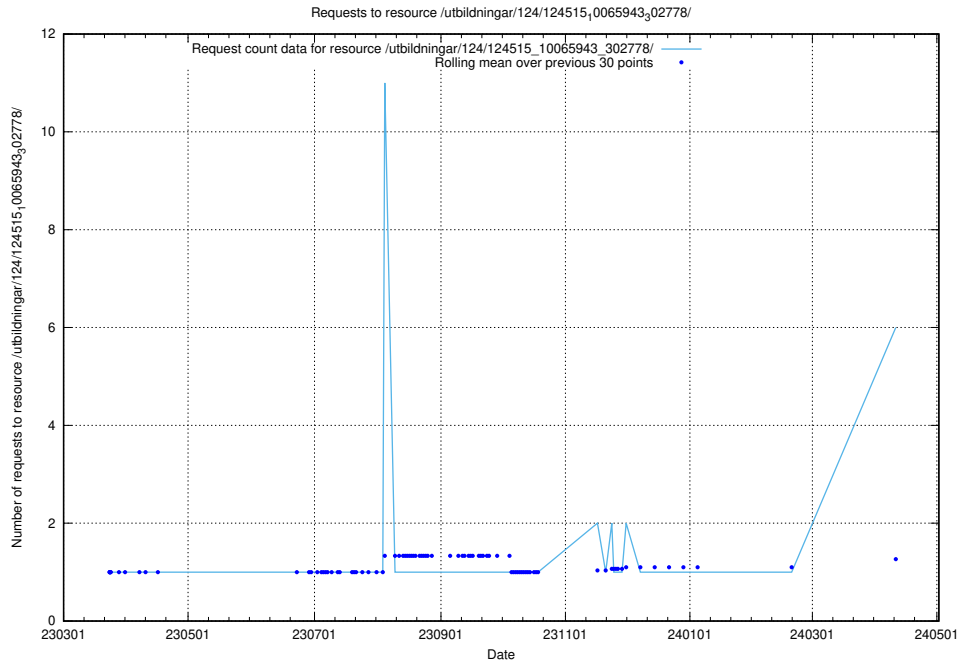

5.81 Usage of /utbildningar/124/124515_10065943_302778/

Here, we count the number of requests to resource /utbildningar/124/124515_10065943_302778/.