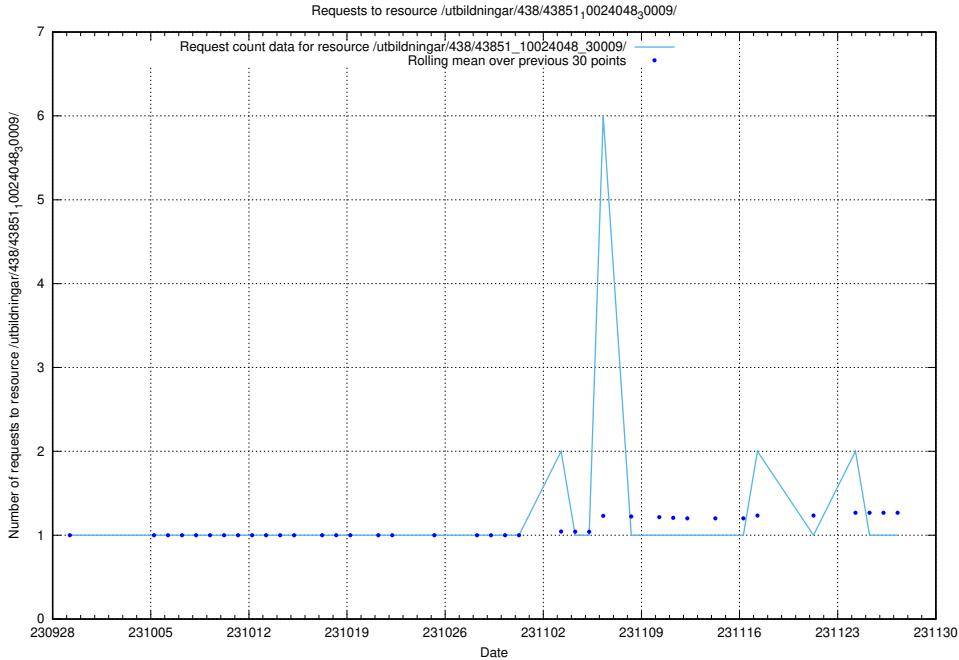

5.4237 Usage of /utbildningar/438/43851_10024048_30009/

Here, we count the number of requests to resource /utbildningar/438/43851_10024048_30009/.