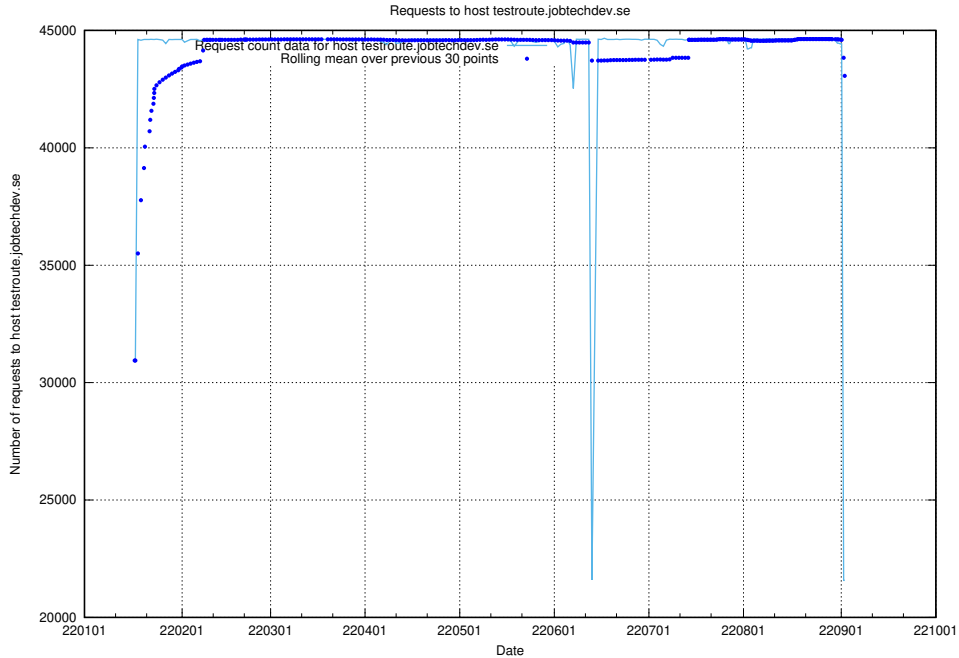

7.9 Usage of testroute.jobtechdev.se

Here, we count the number of requests to host testroute.jobtechdev.se.