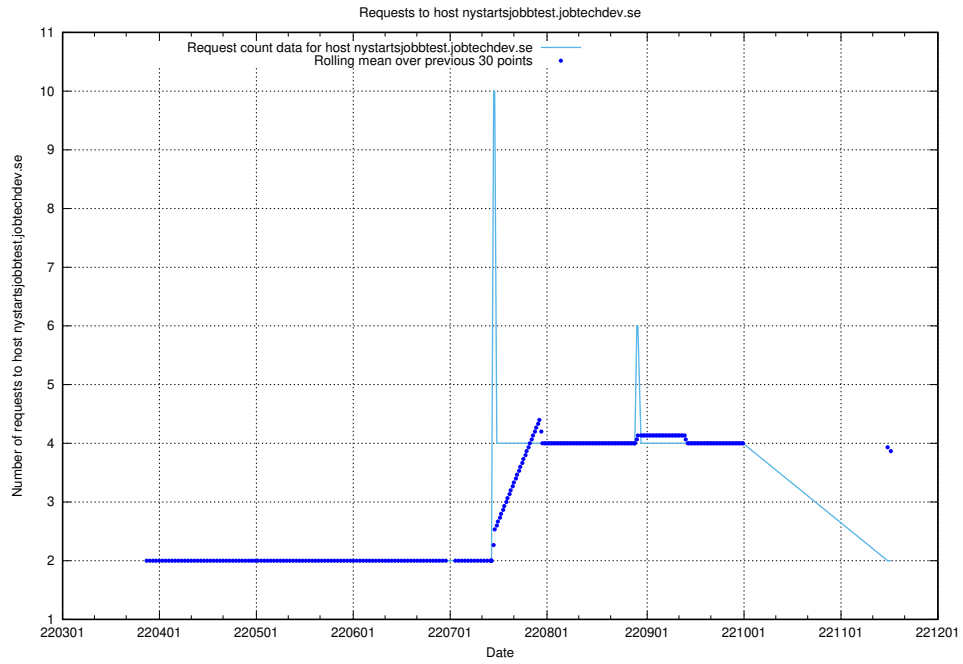

7.485 Usage of nystartsjobbtest.jobtechdev.se

Here, we count the number of requests to host nystartsjobbtest.jobtechdev.se.