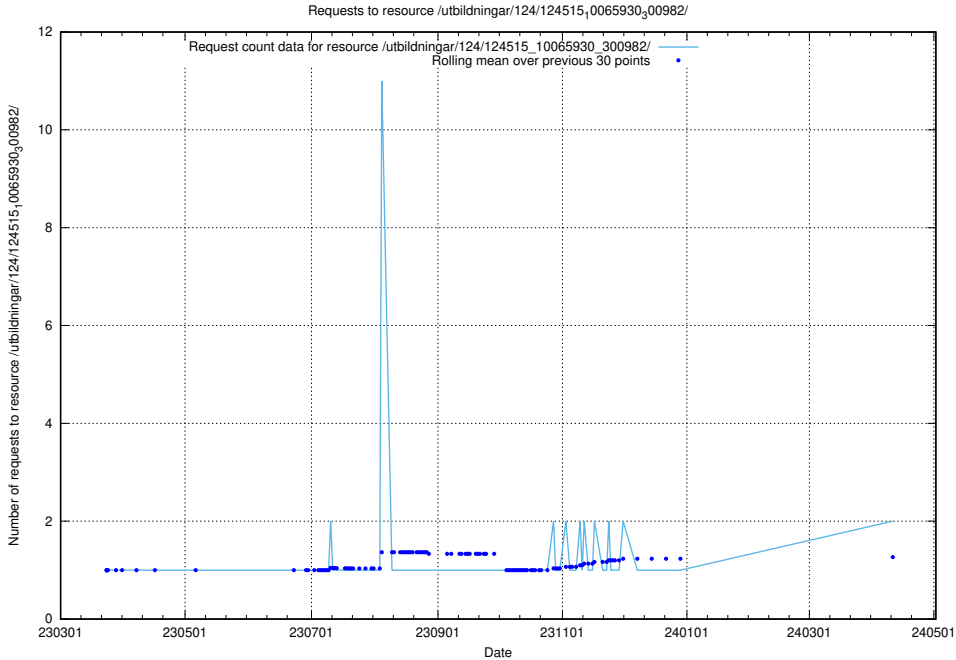

5.549 Usage of /utbildningar/124/124515_10065930_300982/

Here, we count the number of requests to resource /utbildningar/124/124515_10065930_300982/.