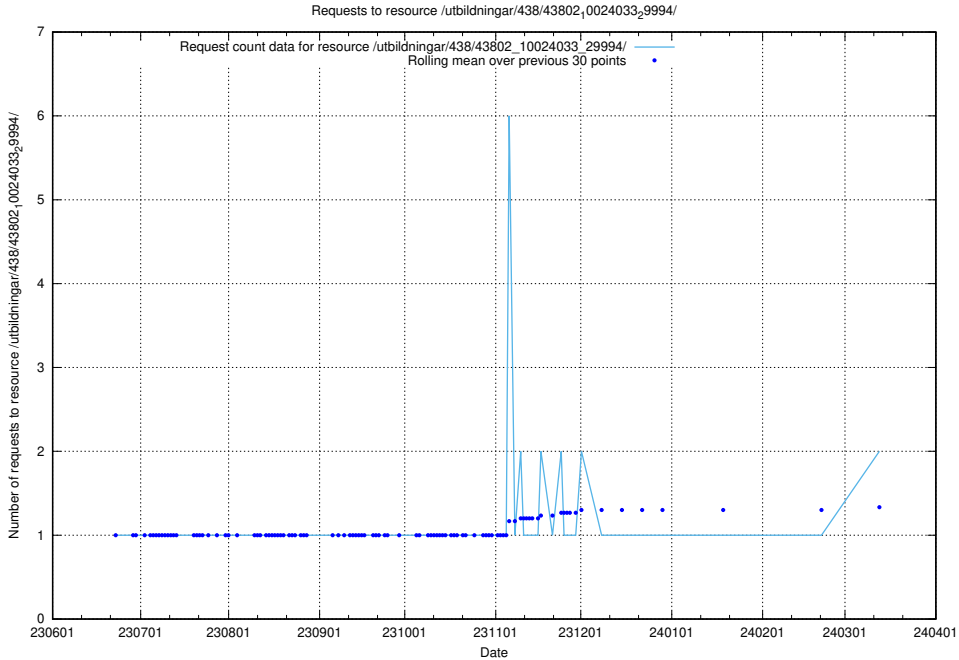

5.873 Usage of /utbildningar/438/43802_10024033_29994/

Here, we count the number of requests to resource /utbildningar/438/43802_10024033_29994/.