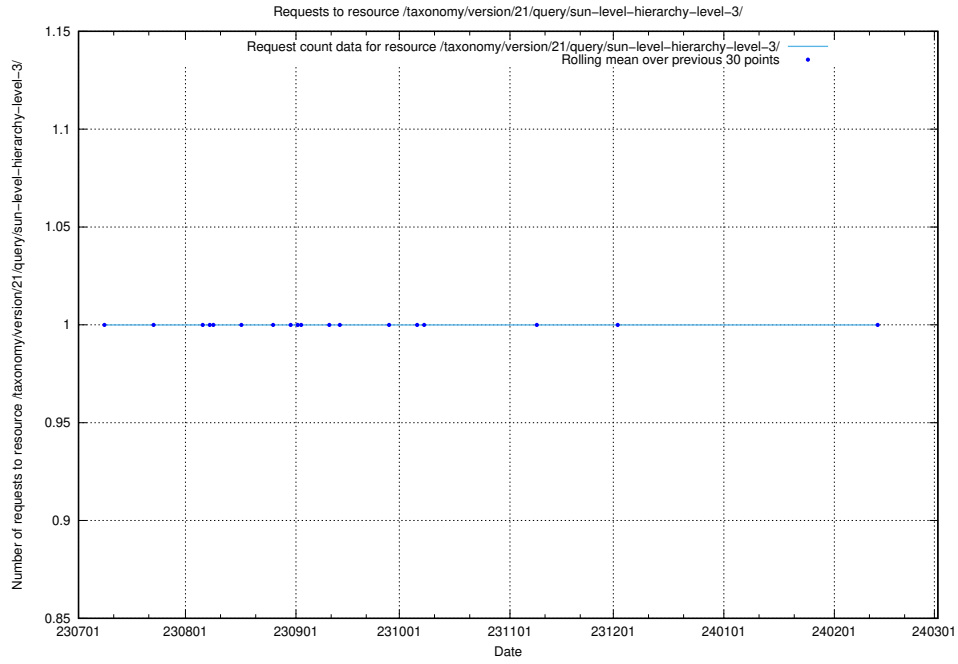

5.5079 Usage of /taxonomy/version/21/query/sun-level-hierarchy-level-3/

Here, we count the number of requests to resource /taxonomy/version/21/query/sun-level-hierarchy-level-3/.