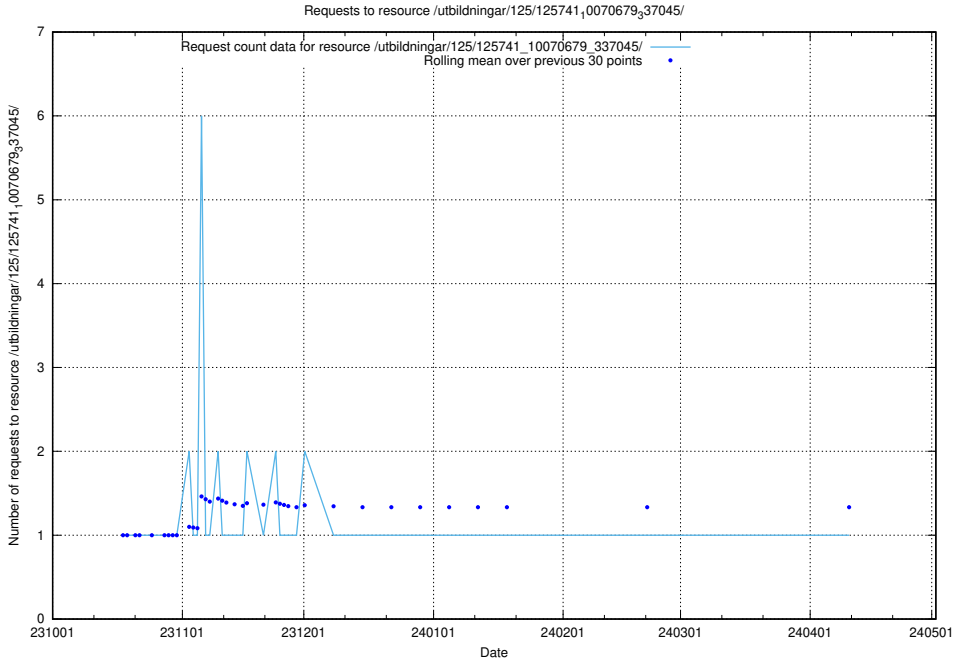

5.4082 Usage of /utbildningar/125/125741_10070679_337045/

Here, we count the number of requests to resource /utbildningar/125/125741_10070679_337045/.