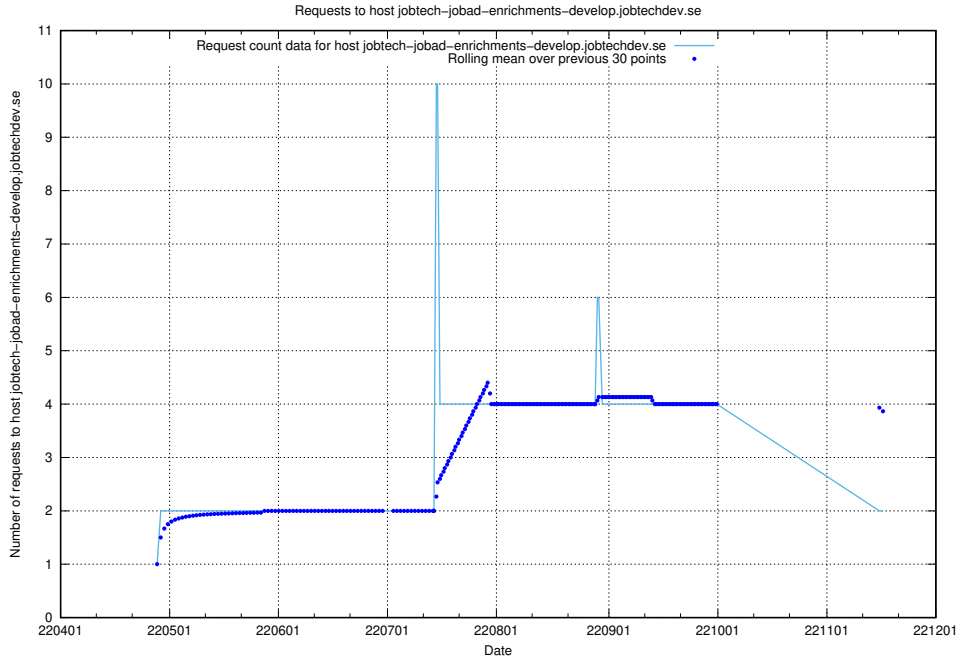

### 7.438 Usage of jobtech-jobad-enrichments-develop.jobtechdev.se

Here, we count the number of requests to host jobtech-jobad-enrichments-develop.jobtechdev.se.