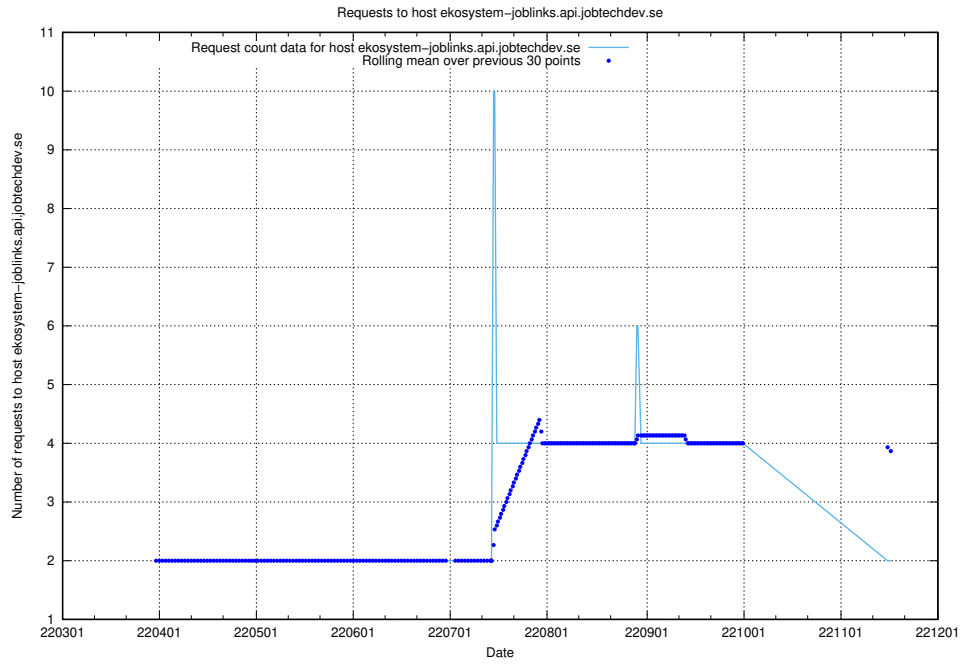

7.480 Usage of ekosystem-joblinks.api.jobtechdev.se

Here, we count the number of requests to host ekosystem-joblinks.api.jobtechdev.se.