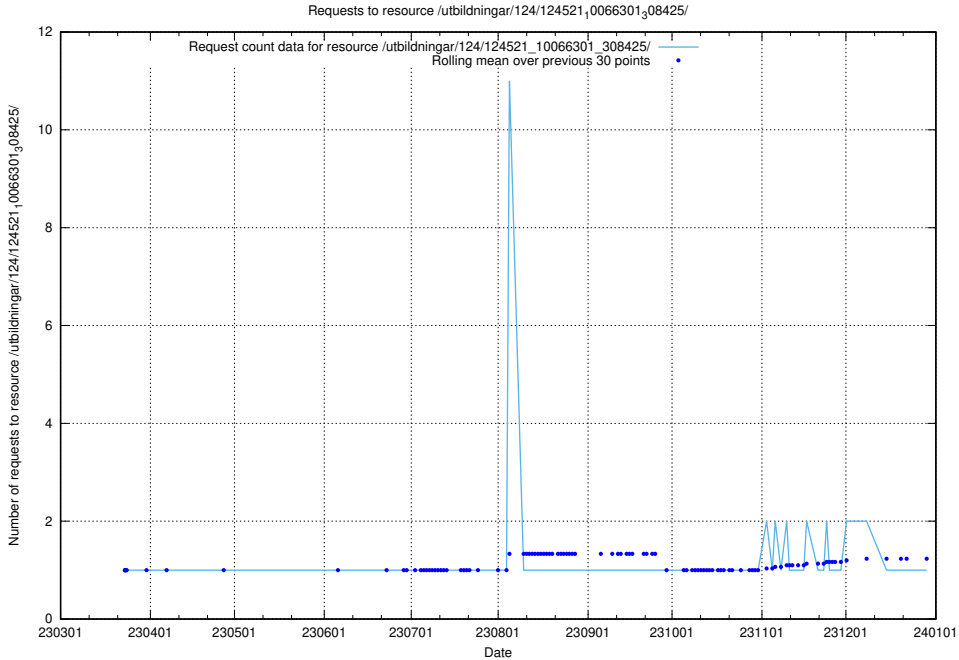

5.1254 Usage of /utbildningar/124/124521_10066301_308425/

Here, we count the number of requests to resource /utbildningar/124/124521_10066301_308425/.