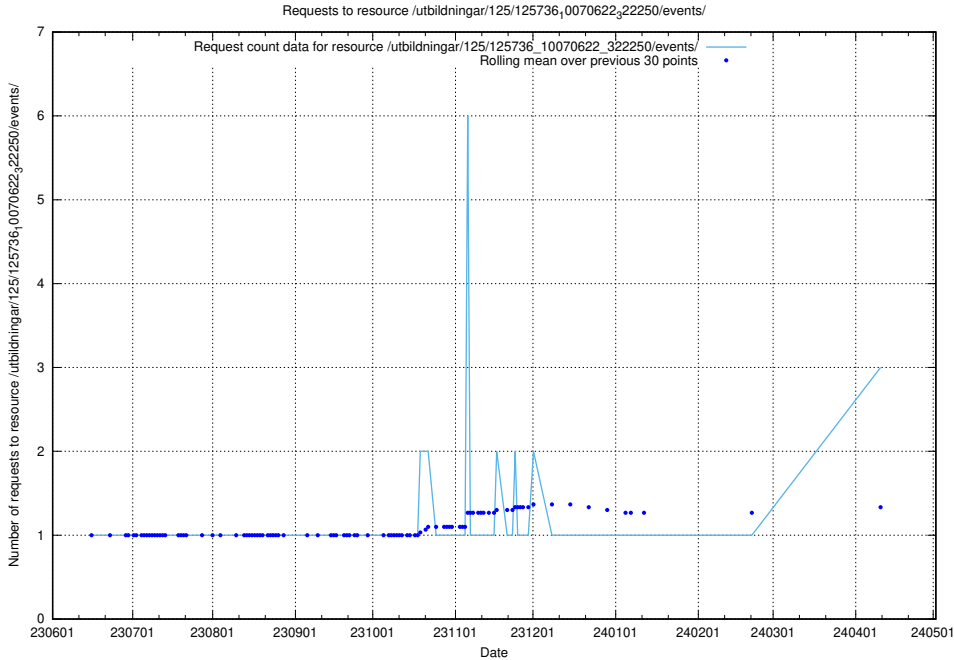

5.462 Usage of /utbildningar/125/125736_10070622_322250/events/

Here, we count the number of requests to resource /utbildningar/125/125736_10070622_322250/events/