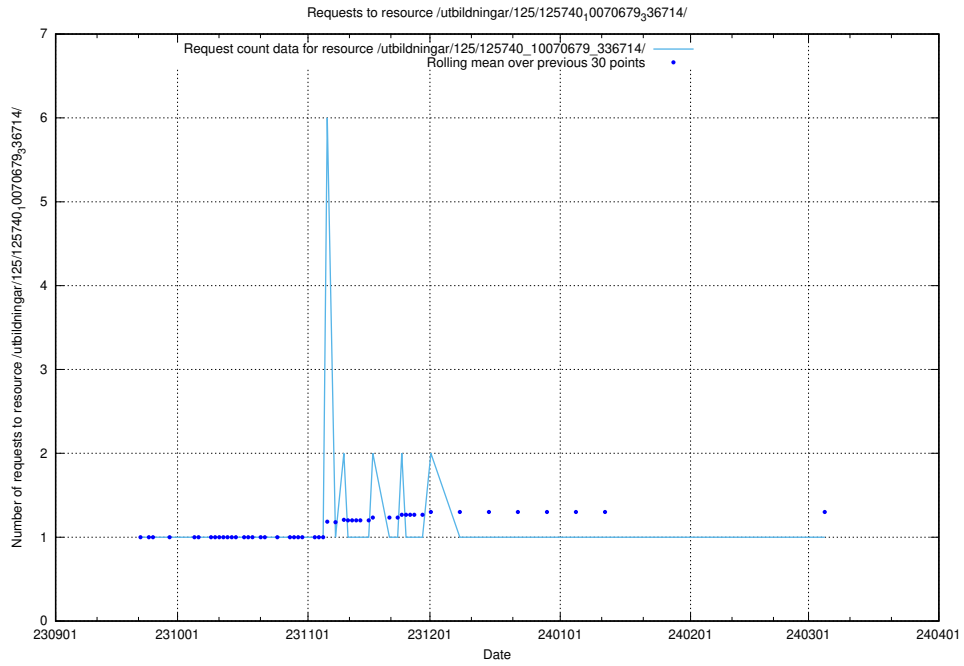

5.4304 Usage of /utbildningar/125/125740_10070679_336714/

Here, we count the number of requests to resource /utbildningar/125/125740_10070679_336714/.