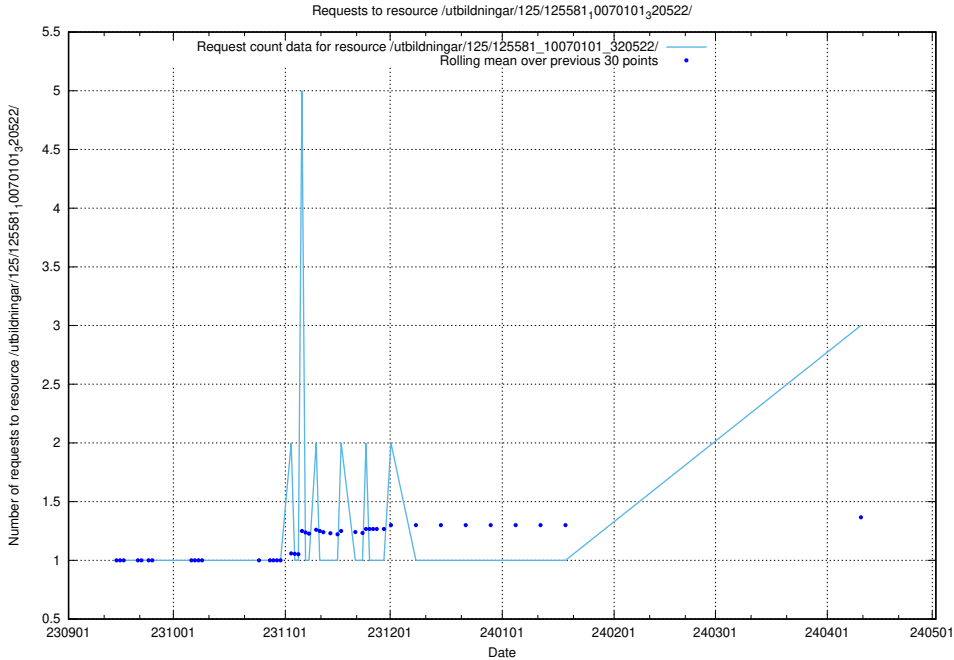

5.404 Usage of /utbildningar/125/125581_10070101_320522/

Here, we count the number of requests to resource /utbildningar/125/125581_10070101_320522/.