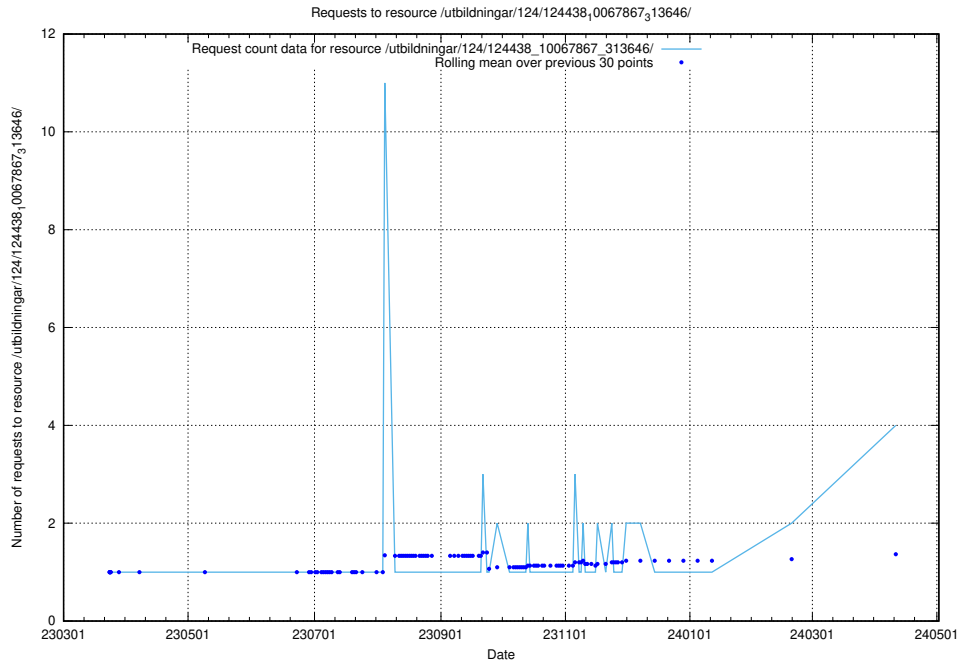

5.236 Usage of /utbildningar/124/124438_10067867_313646/

Here, we count the number of requests to resource /utbildningar/124/124438_10067867_313646/.