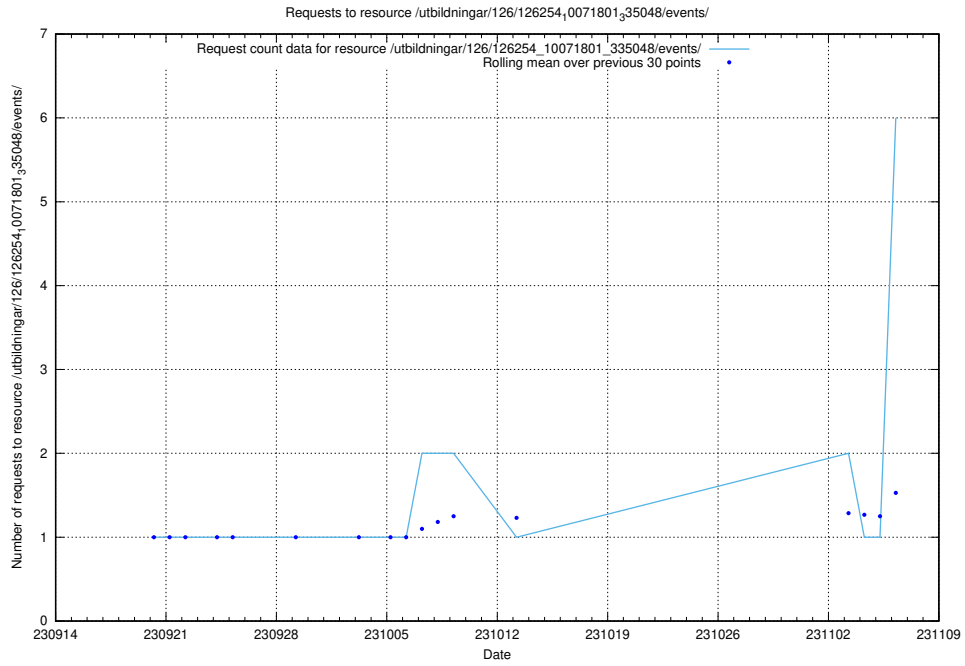

5.108 Usage of /utbildningar/126/126254_10071801_335048/events/

Here, we count the number of requests to resource /utbildningar/126/126254_10071801_335048/events/