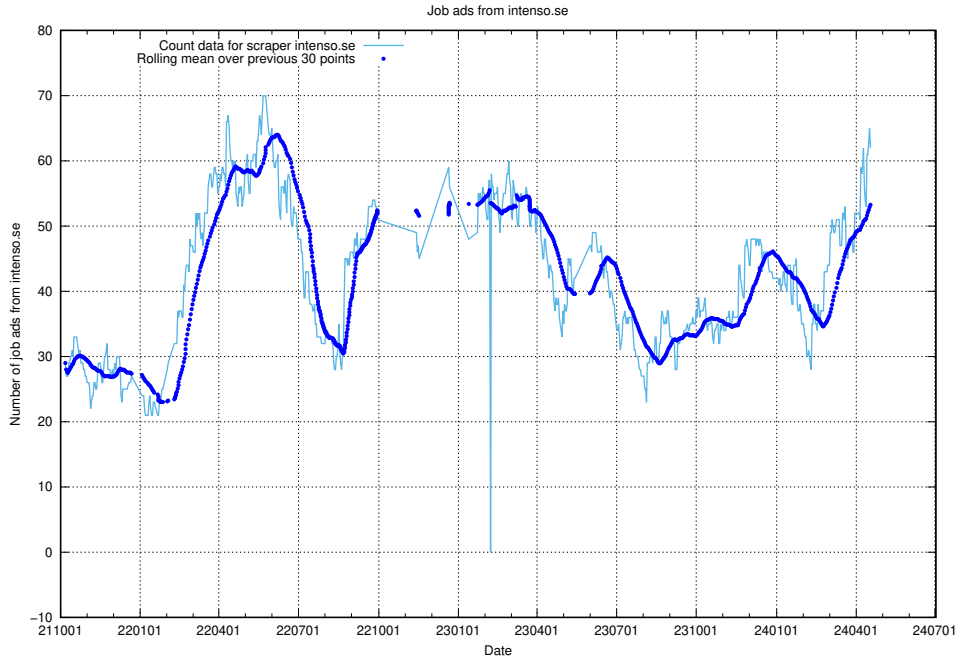

### 13.17 Number of ads by scraper intenso.se

Here, we count the number of job ads scraped from intenso.se.