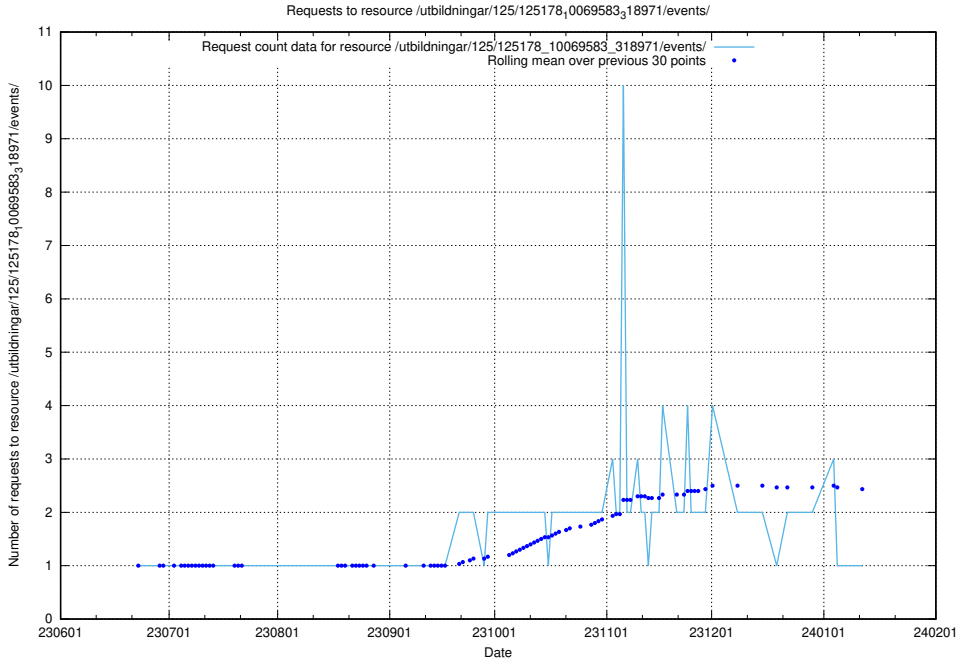

5.5510 Usage of /utbildningar/125/125178_10069583_318971/events/

Here, we count the number of requests to resource /utbildningar/125/125178_10069583_318971/events/