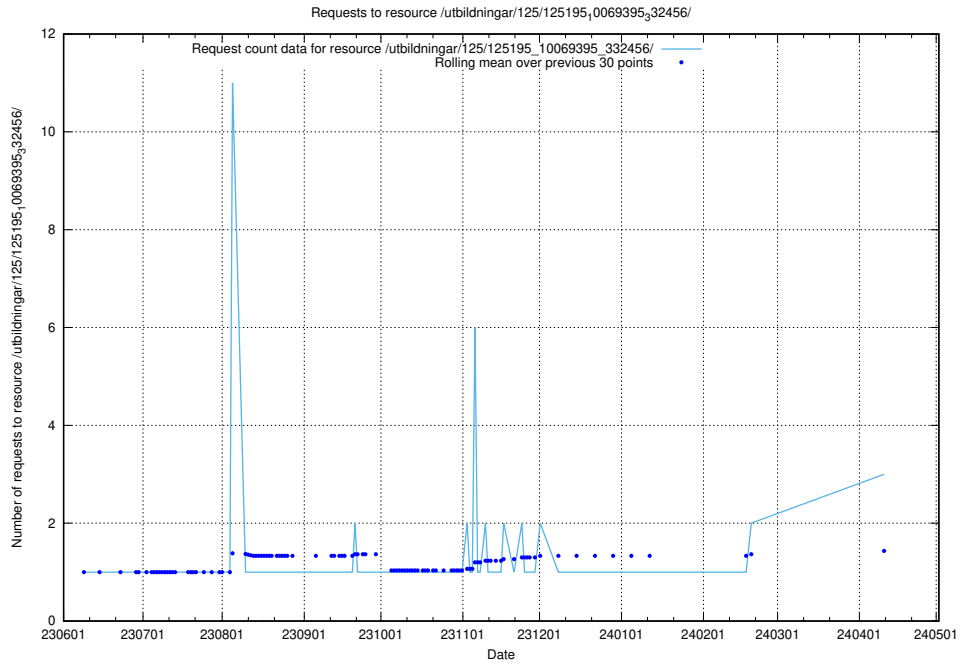

5.463 Usage of /utbildningar/125/125195_10069395_332456/

Here, we count the number of requests to resource /utbildningar/125/125195_10069395_332456/.