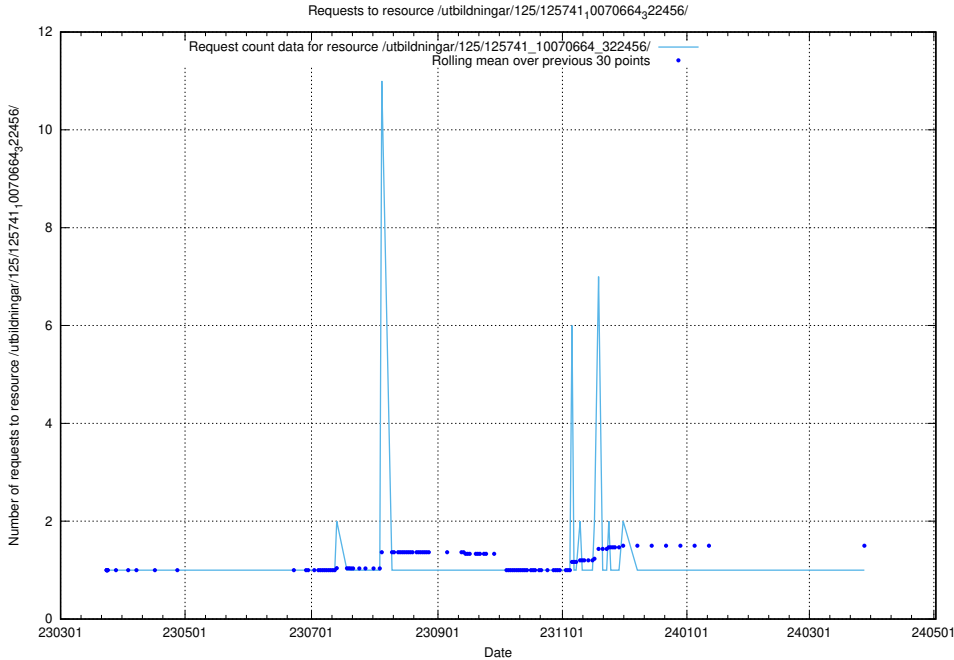

5.6265 Usage of /utbildningar/125/125741_10070664_322456/

Here, we count the number of requests to resource /utbildningar/125/125741_10070664_322456/.