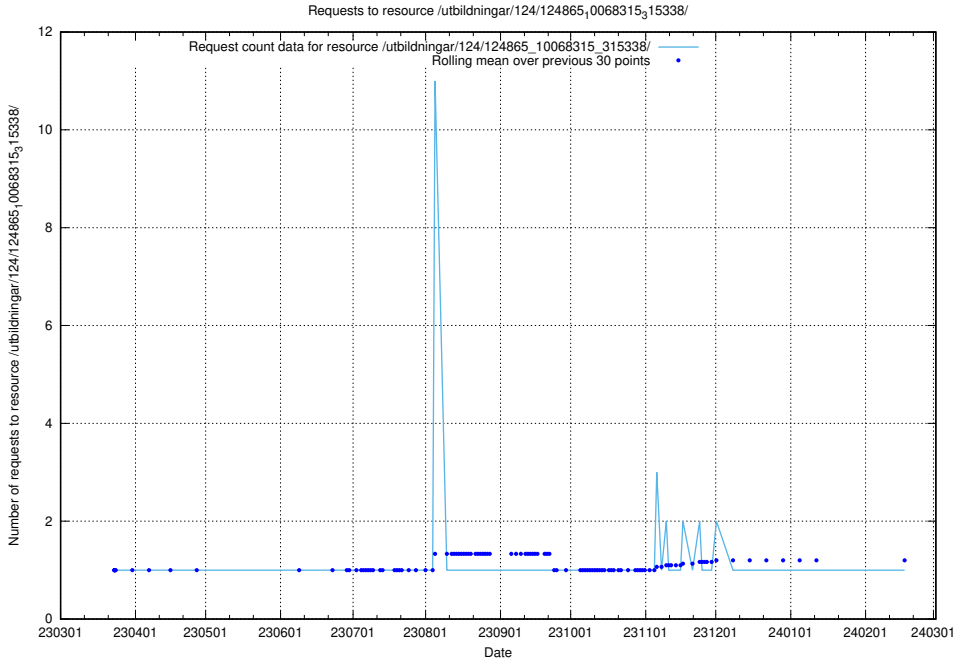

5.1189 Usage of /utbildningar/124/124865_10068315_315338/

Here, we count the number of requests to resource /utbildningar/124/124865_10068315_315338/.