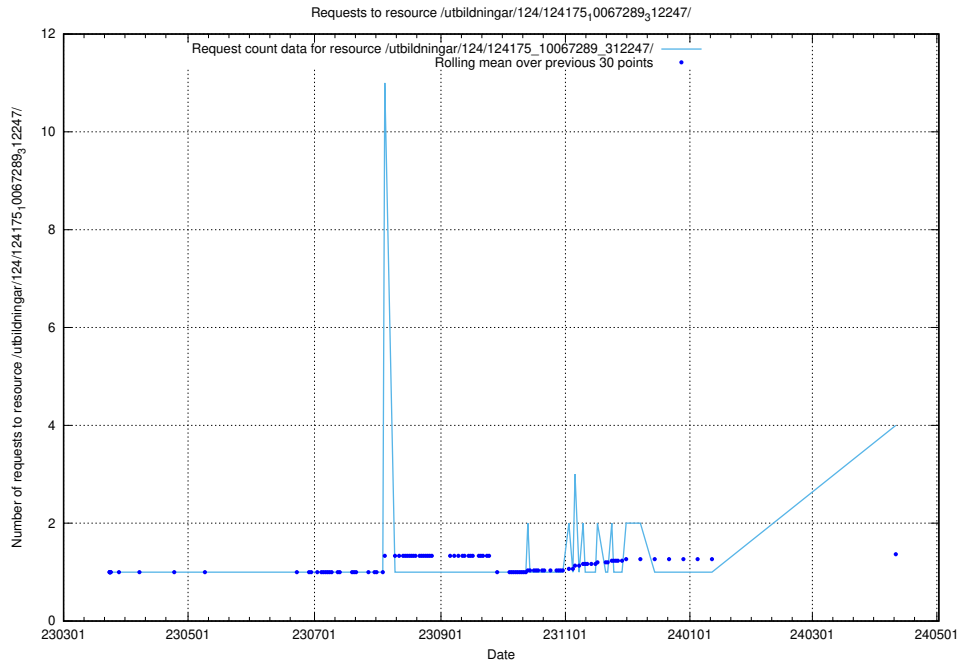

5.243 Usage of /utbildningar/124/124175_10067289_312247/

Here, we count the number of requests to resource /utbildningar/124/124175_10067289_312247/.