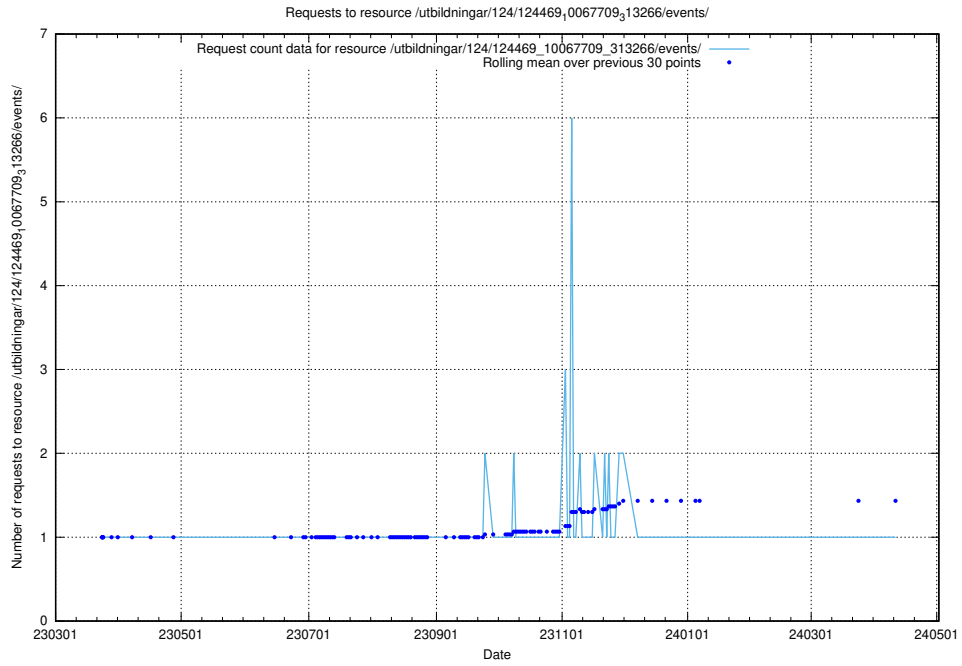

5.3047 Usage of /utbildningar/124/124469_10067709_313266/events/

Here, we count the number of requests to resource /utbildningar/124/124469_10067709_313266/events/