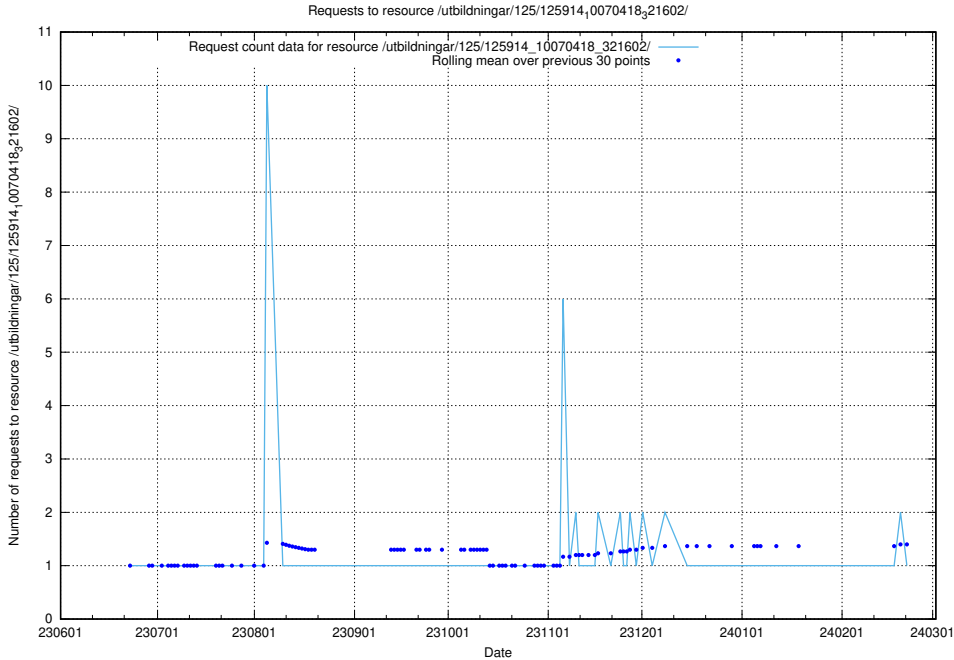

5.5469 Usage of /utbildningar/125/125914_10070418_321602/

Here, we count the number of requests to resource /utbildningar/125/125914_10070418_321602/.