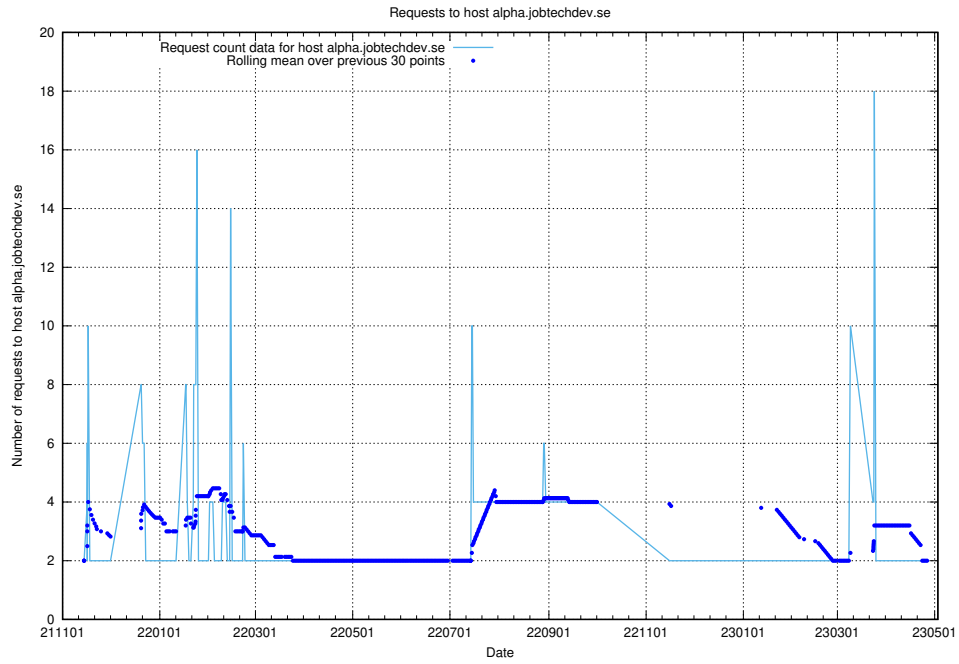

7.284 Usage of alpha.jobtechdev.se

Here, we count the number of requests to host alpha.jobtechdev.se.