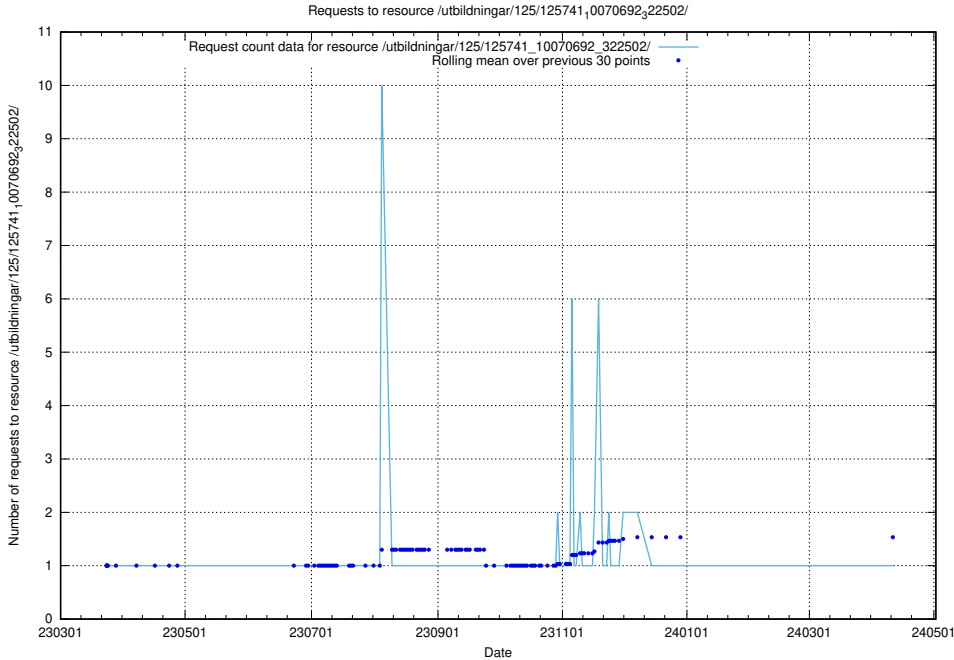

5.6243 Usage of /utbildningar/125/125741_10070692_322502/

Here, we count the number of requests to resource /utbildningar/125/125741_10070692_322502/.