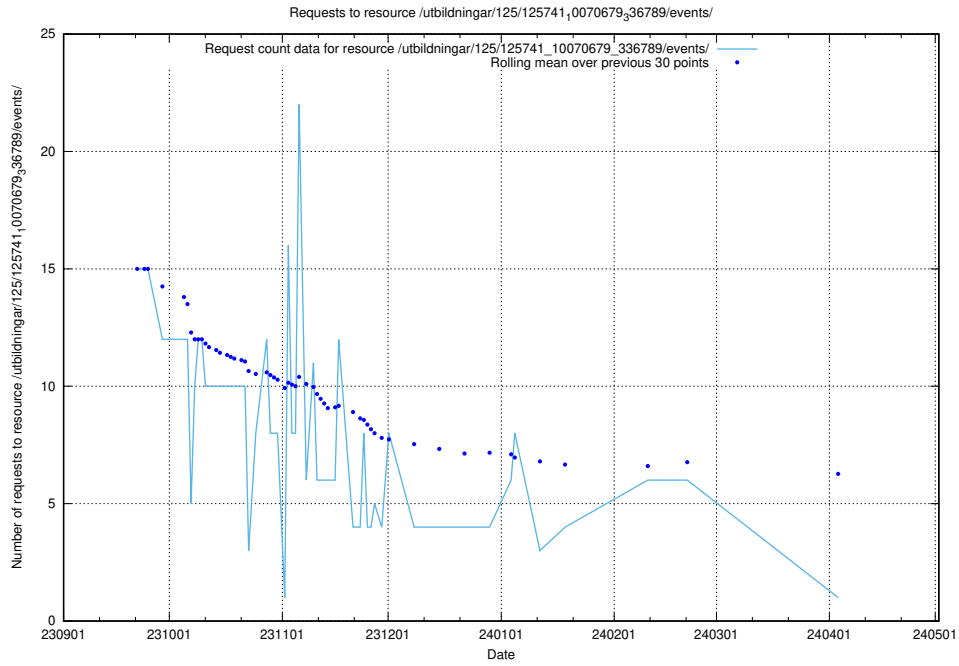

5.4290 Usage of /utbildningar/125/125741_10070679_336789/events/

Here, we count the number of requests to resource /utbildningar/125/125741_10070679_336789/events/