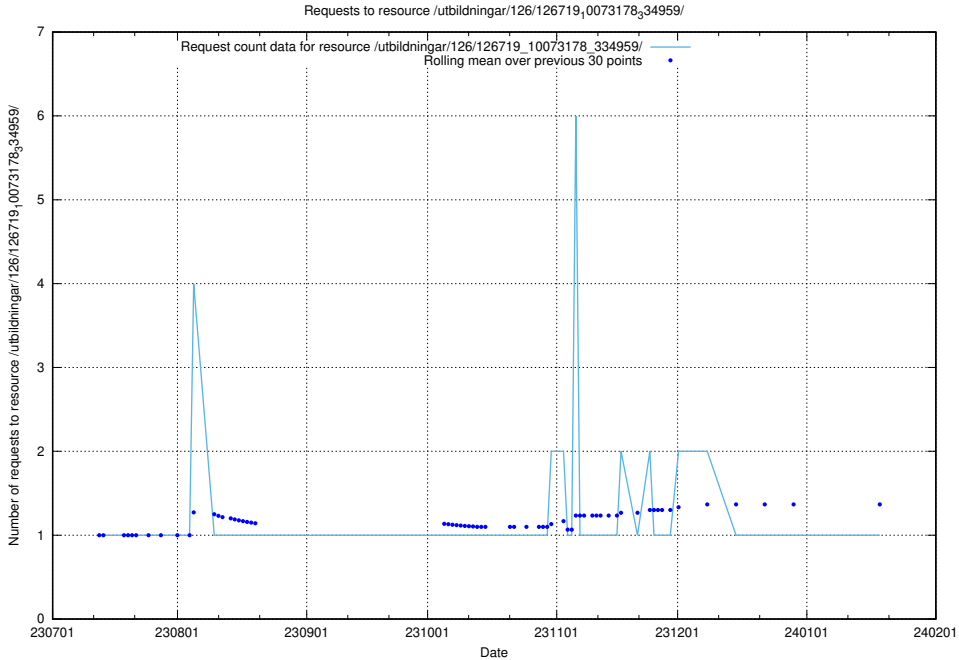

5.4894 Usage of /utbildningar/126/126719_10073178_334959/

Here, we count the number of requests to resource /utbildningar/126/126719_10073178_334959/.