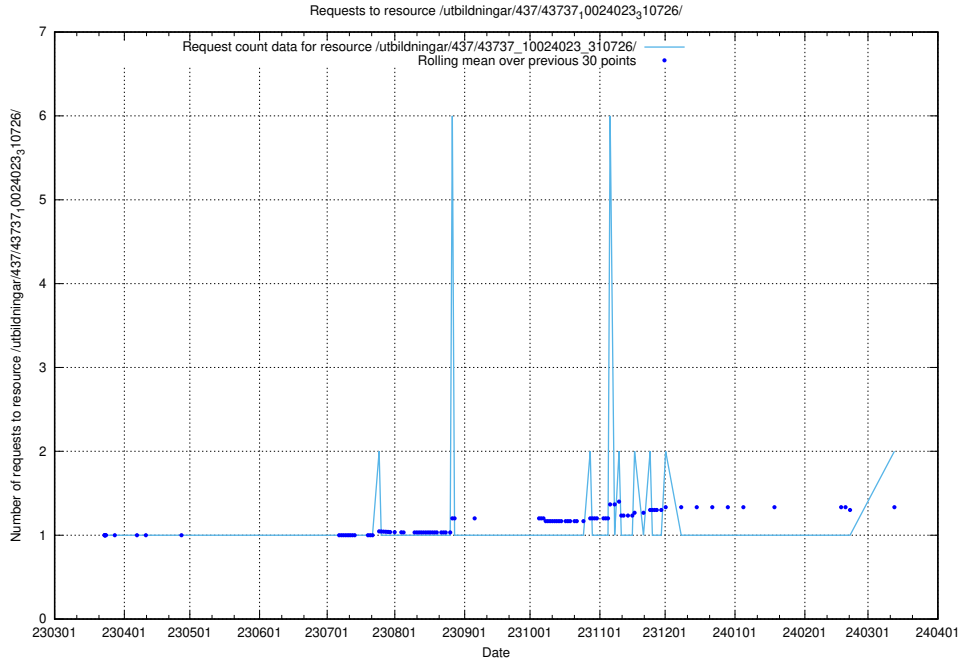

5.990 Usage of /utbildningar/437/43737_10024023_310726/

Here, we count the number of requests to resource /utbildningar/437/43737_10024023_310726/.