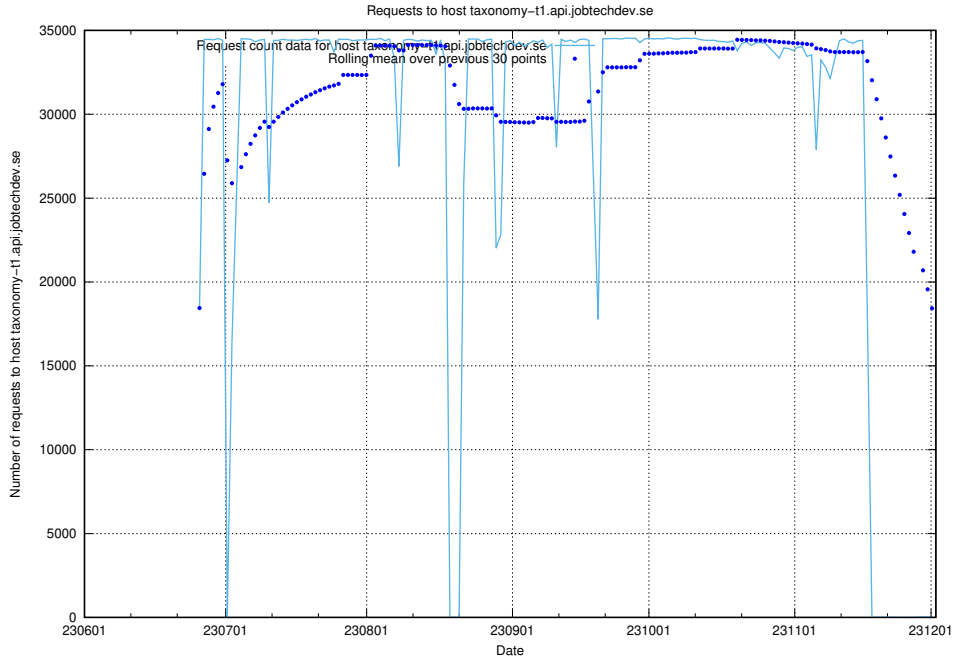

7.164 Usage of taxonomy-t1.api.jobtechdev.se

Here, we count the number of requests to host taxonomy-t1.api.jobtechdev.se.