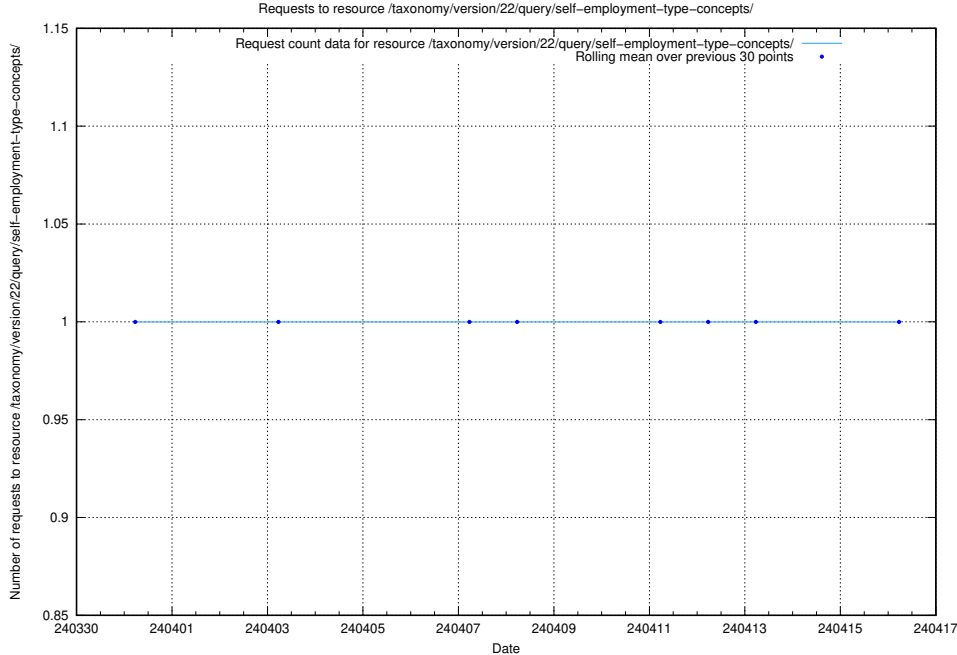

5.1430 Usage of /taxonomy/version/22/query/self-employment-type-concepts/

Here, we count the number of requests to resource /taxonomy/version/22/query/self-employment-type-concepts/.