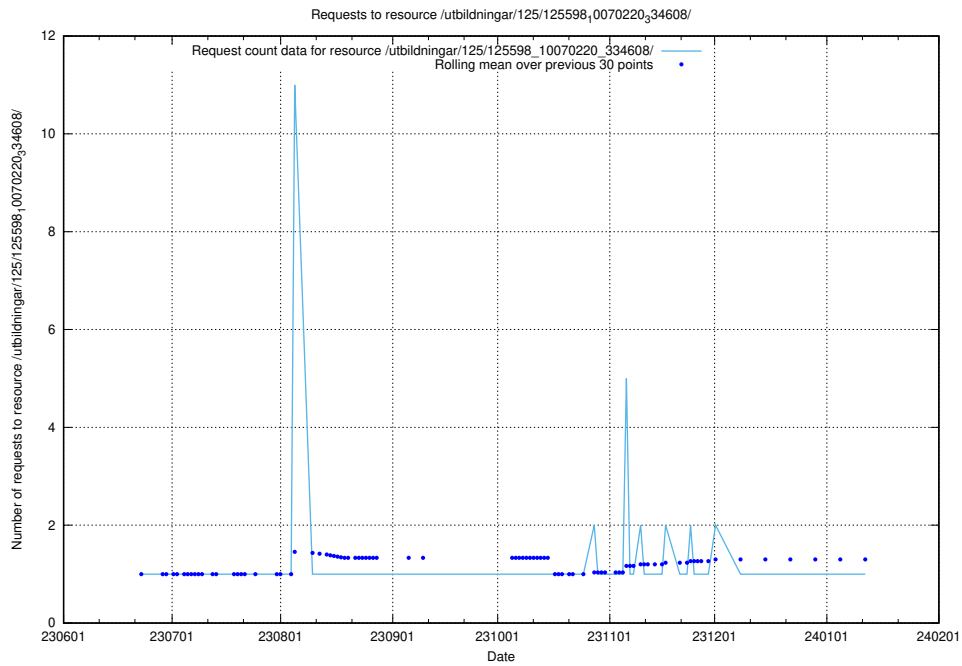

5.5503 Usage of /utbildningar/125/125598_10070220_334608/

Here, we count the number of requests to resource /utbildningar/125/125598_10070220_334608/.