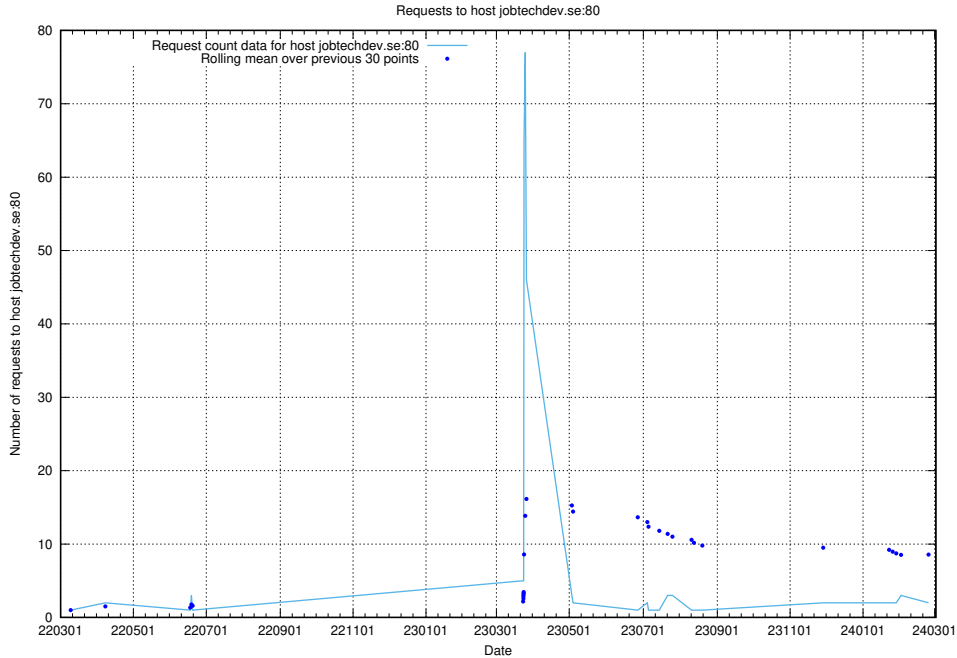

### 7.502 Usage of jobtechdev.se:80

Here, we count the number of requests to host jobtechdev.se:80.