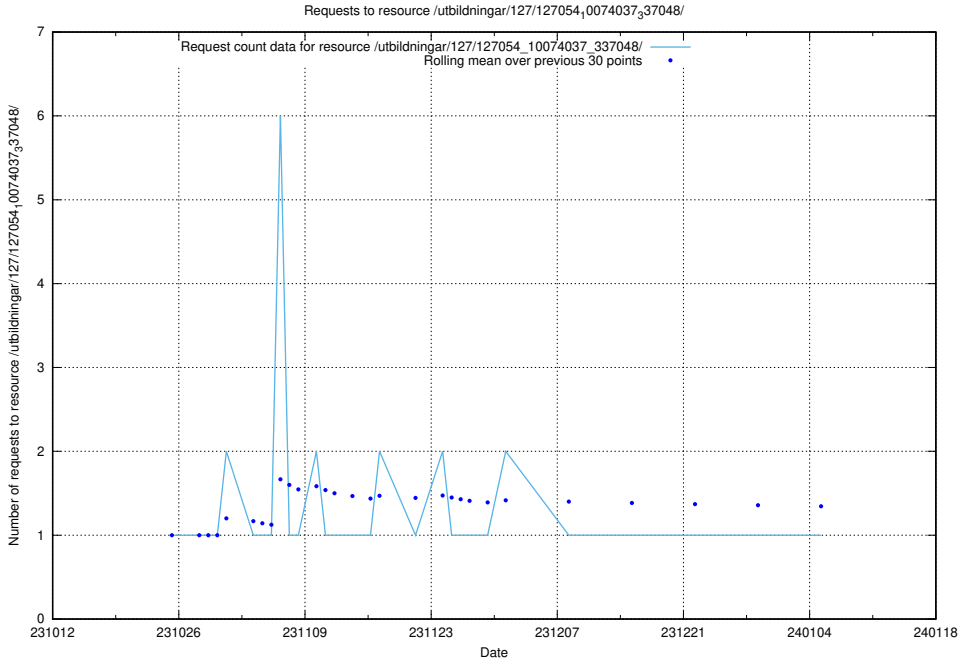

5.4014 Usage of /utbildningar/127/127054_10074037_337048/

Here, we count the number of requests to resource /utbildningar/127/127054_10074037_337048/.