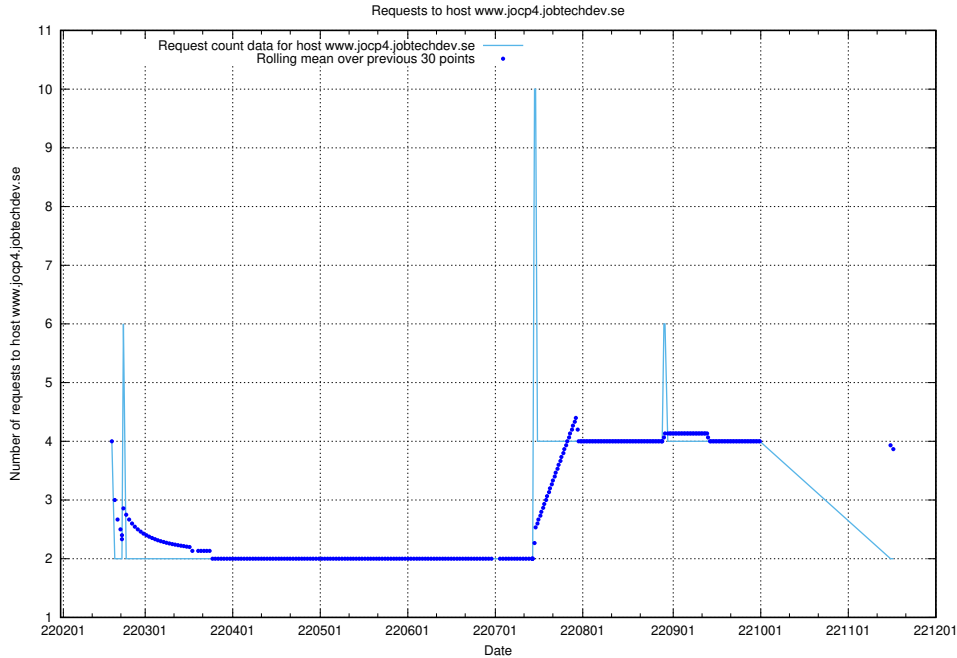

### 7.530 Usage of www.jocp4.jobtechdev.se

Here, we count the number of requests to host www.jocp4.jobtechdev.se.