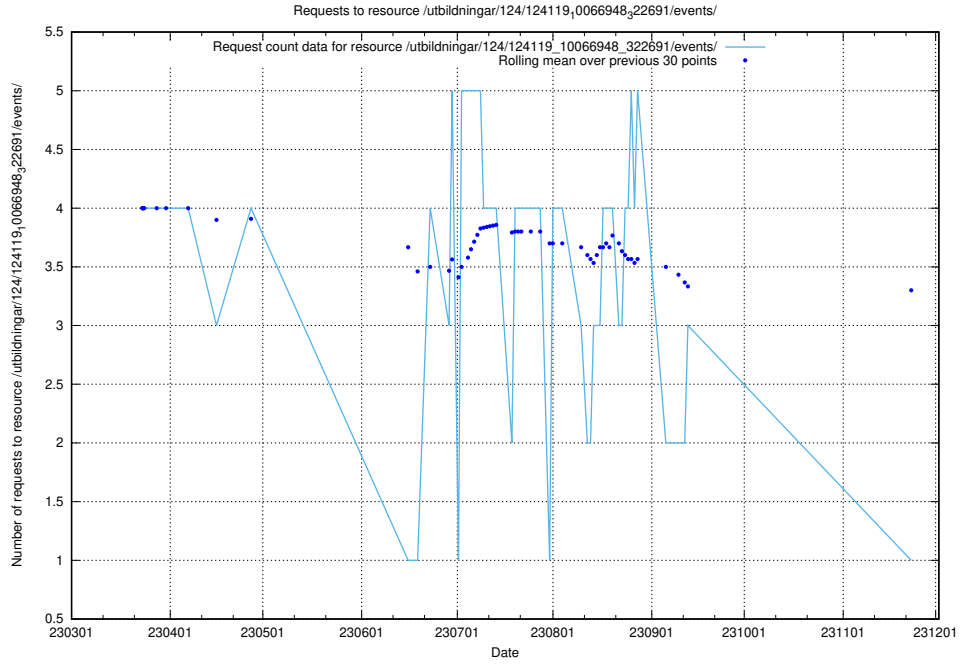

5.6039 Usage of /utbildningar/124/124119_10066948_322691/events/

Here, we count the number of requests to resource /utbildningar/124/124119_10066948_322691/events/