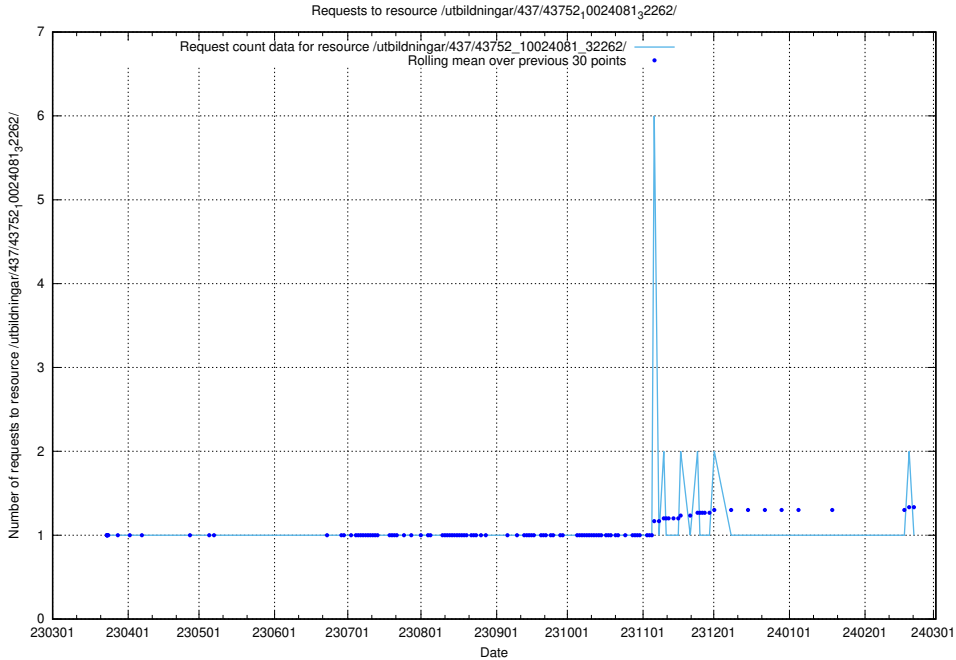

5.6152 Usage of /utbildningar/437/43752_10024081_32262/

Here, we count the number of requests to resource /utbildningar/437/43752_10024081_32262/.