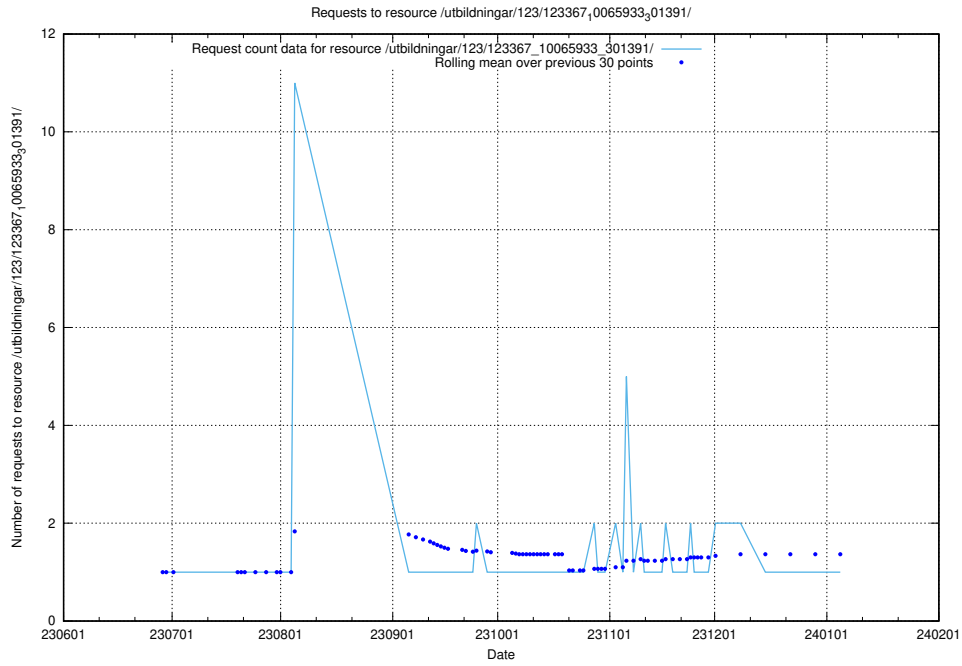

5.5312 Usage of /utbildningar/123/123367_10065933_301391/

Here, we count the number of requests to resource /utbildningar/123/123367_10065933_301391/.