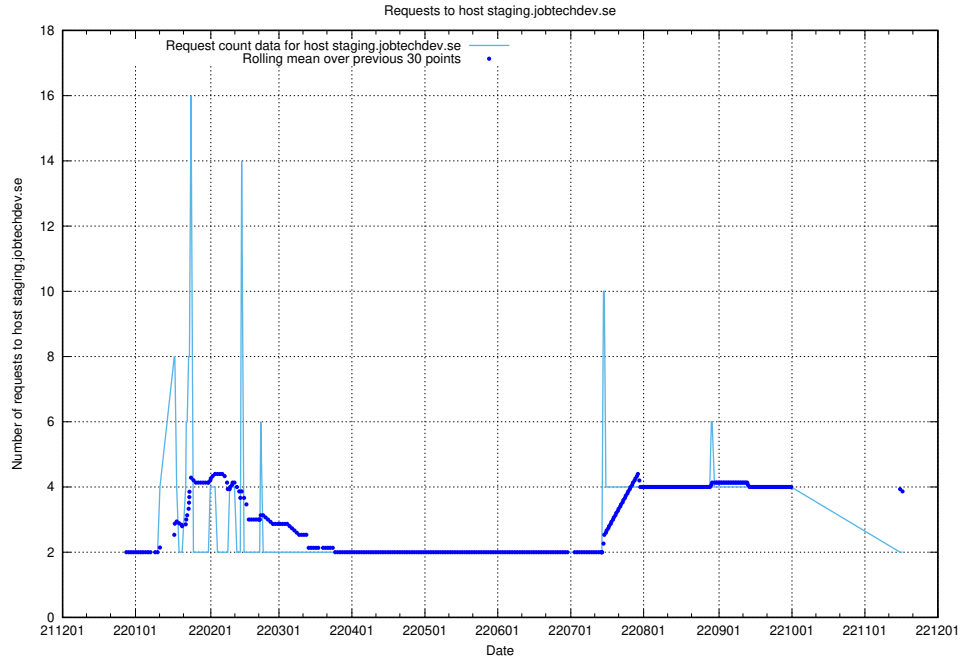

### 7.353 Usage of staging.jobtechdev.se

Here, we count the number of requests to host staging.jobtechdev.se.