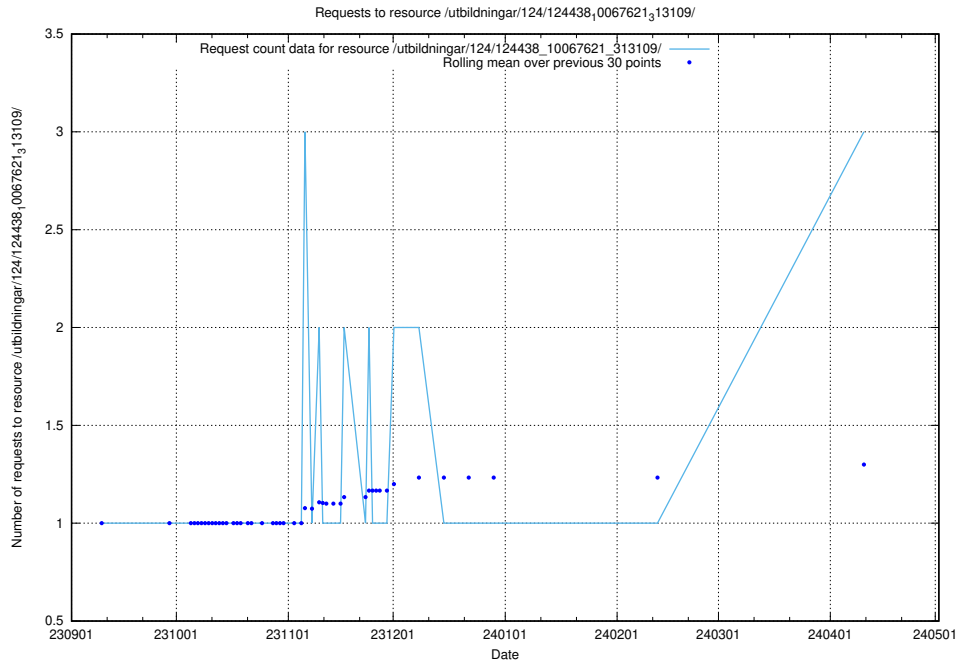

5.406 Usage of /utbildningar/124/124438_10067621_313109/

Here, we count the number of requests to resource /utbildningar/124/124438_10067621_313109/.