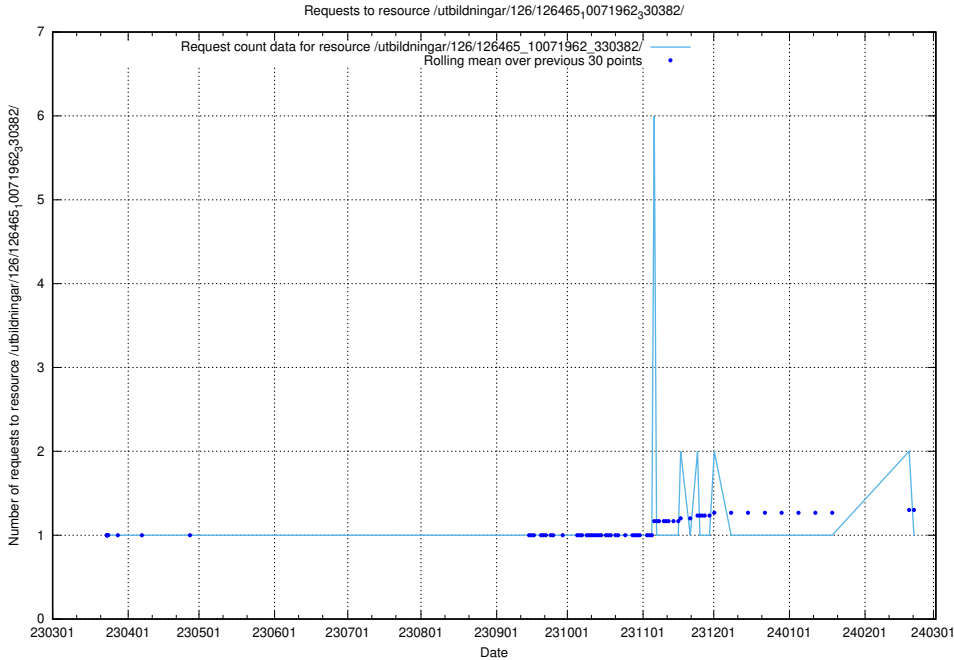

5.6193 Usage of /utbildningar/126/126465_10071962_330382/

Here, we count the number of requests to resource /utbildningar/126/126465_10071962_330382/.