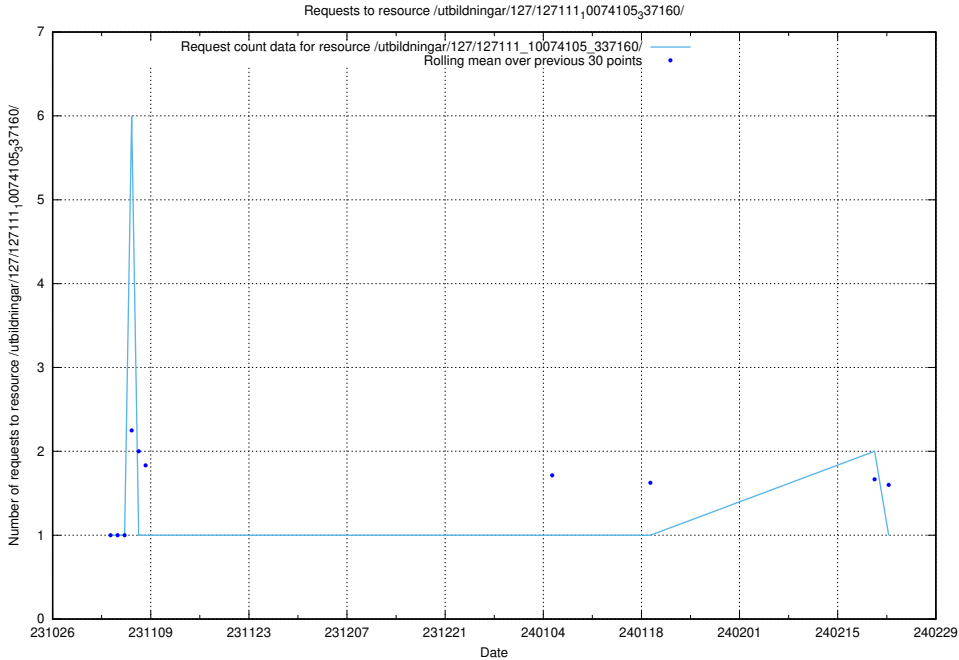

5.3948 Usage of /utbildningar/127/127111_10074105_337160/

Here, we count the number of requests to resource /utbildningar/127/127111_10074105_337160/.