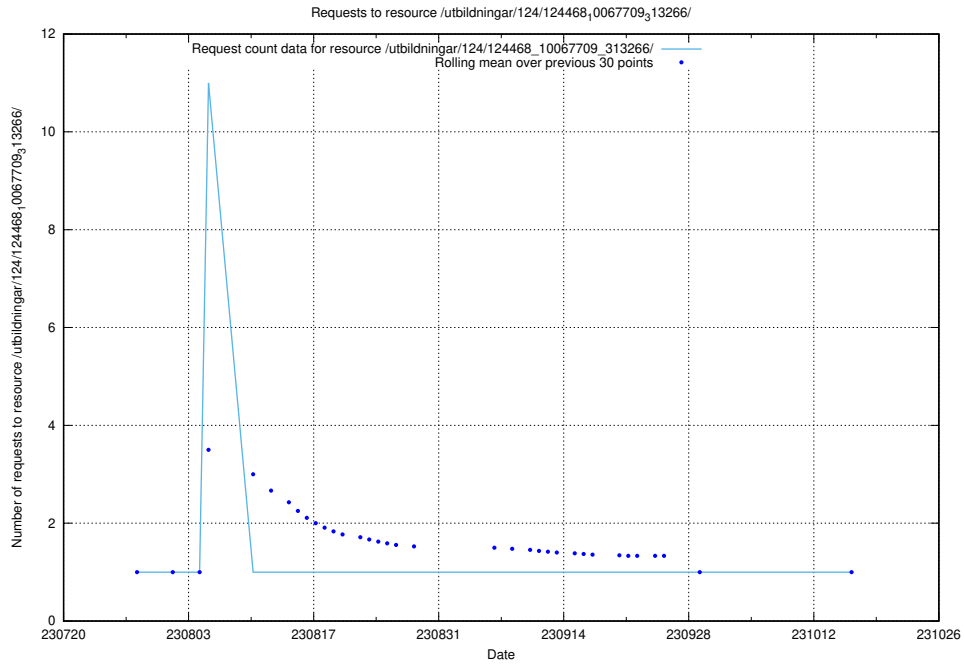

5.4700 Usage of /utbildningar/124/124468_10067709_313266/

Here, we count the number of requests to resource /utbildningar/124/124468_10067709_313266/.