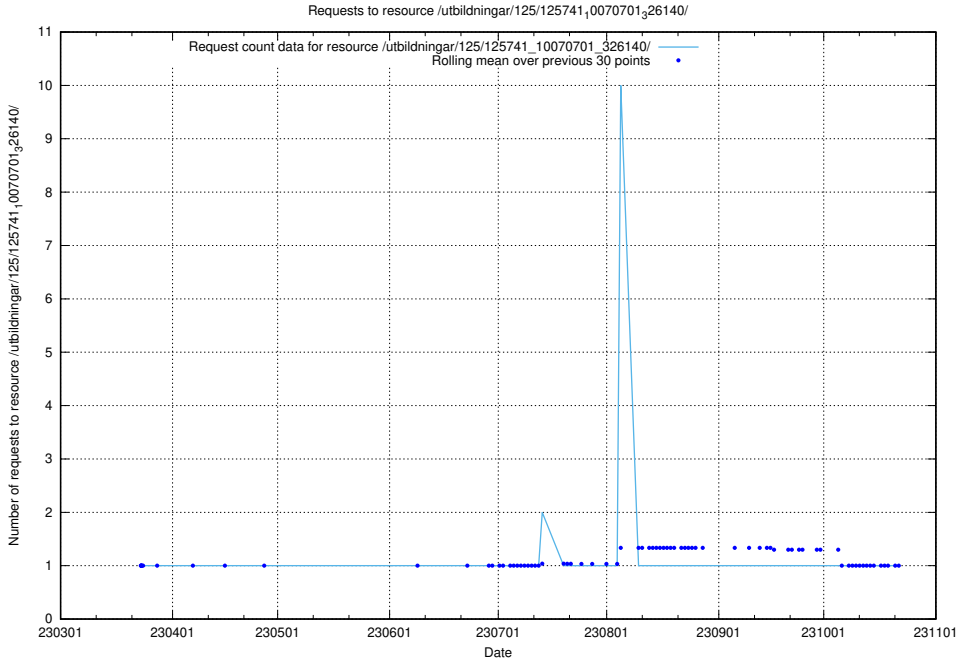

5.6240 Usage of /utbildningar/125/125741_10070701_326140/

Here, we count the number of requests to resource /utbildningar/125/125741_10070701_326140/.