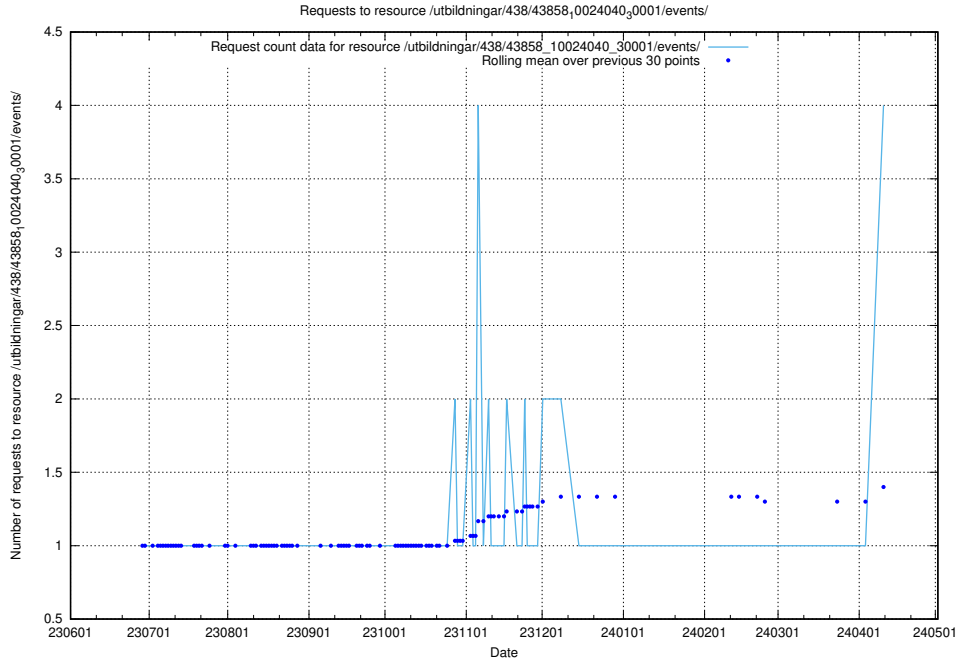

5.275 Usage of /utbildningar/438/43858_10024040_30001/events/

Here, we count the number of requests to resource /utbildningar/438/43858_10024040_30001/events/.