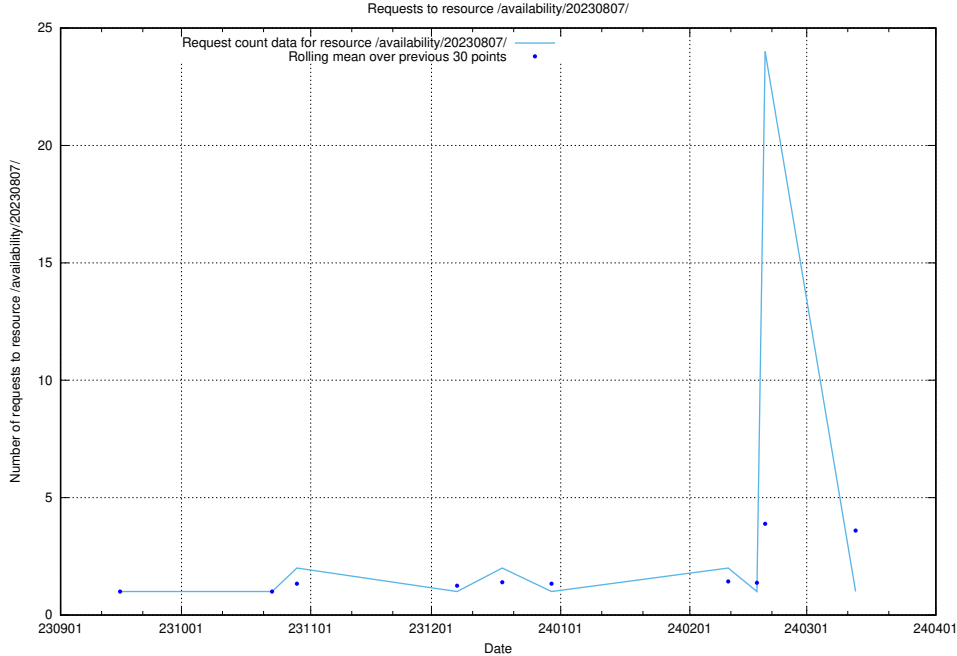

5.4354 Usage of /availability/20230807/

Here, we count the number of requests to resource /availability/20230807/.