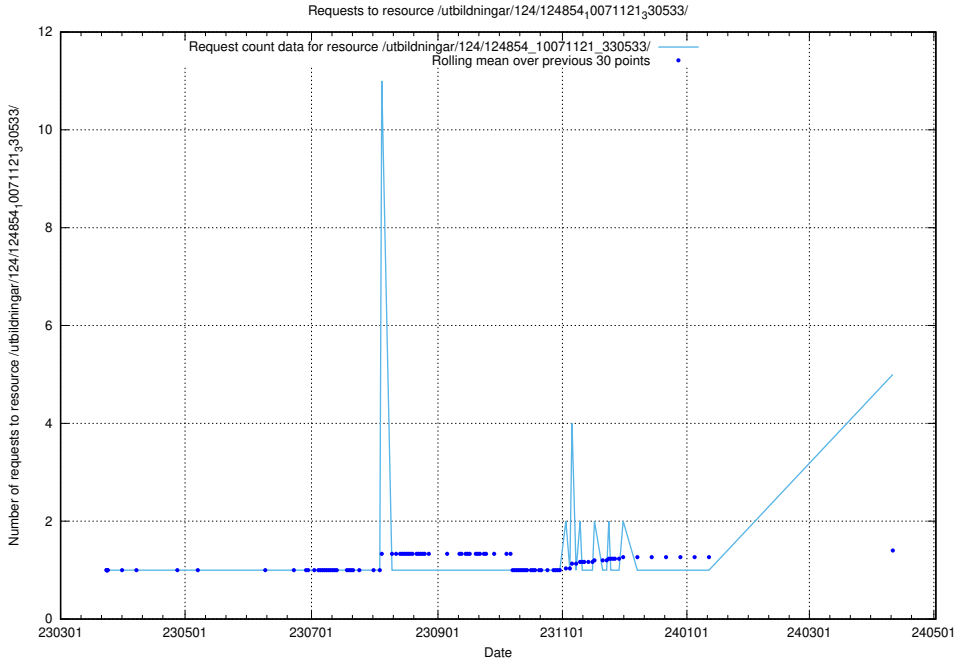

5.151 Usage of /utbildningar/124/124854_10071121_330533/

Here, we count the number of requests to resource /utbildningar/124/124854_10071121_330533/.