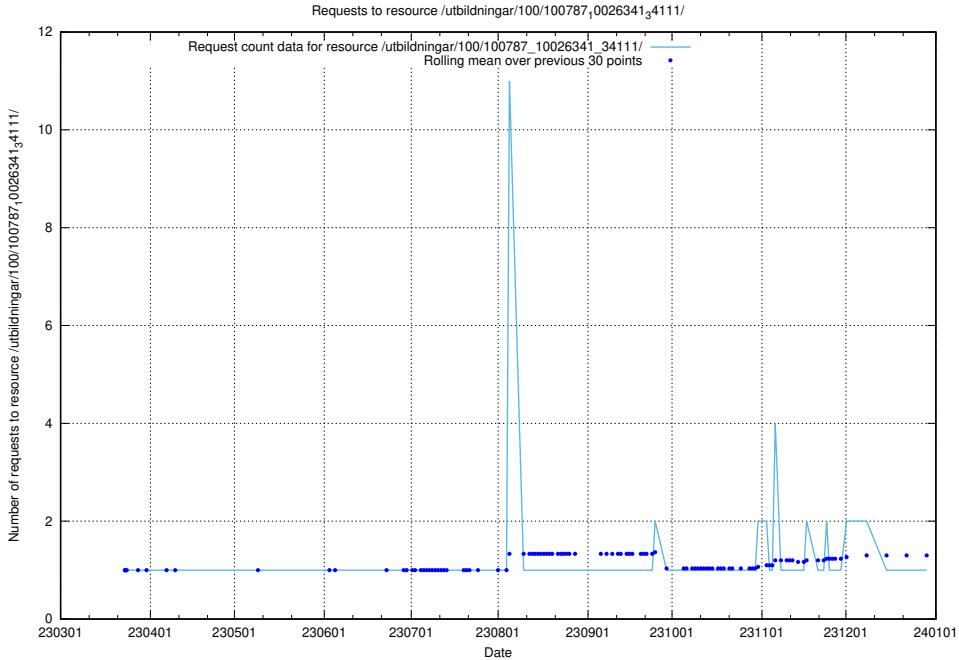

5.5308 Usage of /utbildningar/100/100787_10026341_34111/

Here, we count the number of requests to resource /utbildningar/100/100787_10026341_34111/.