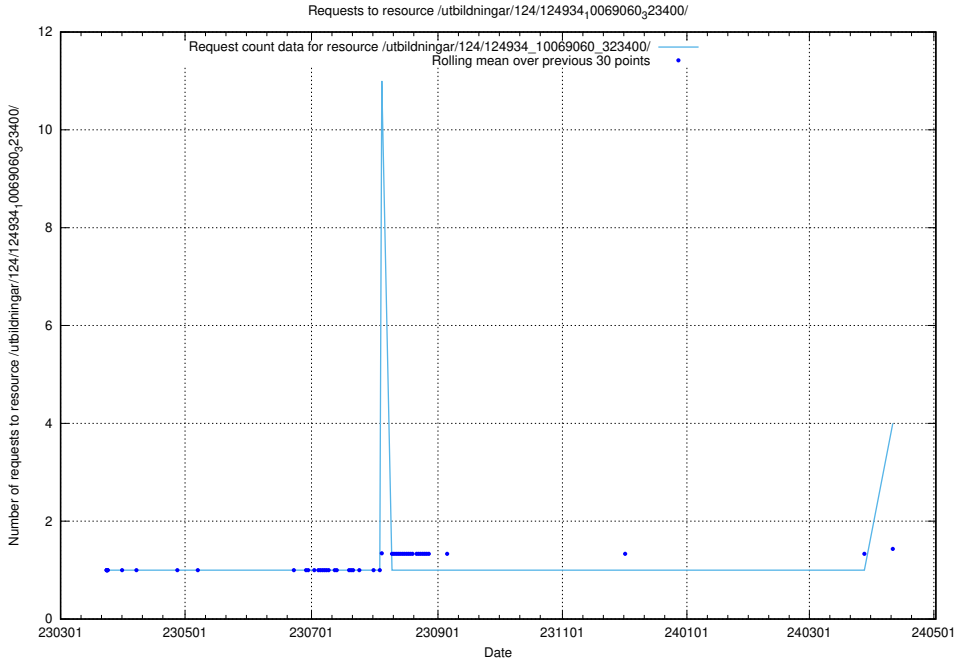

5.207 Usage of /utbildningar/124/124934_10069060_323400/

Here, we count the number of requests to resource /utbildningar/124/124934_10069060_323400/.