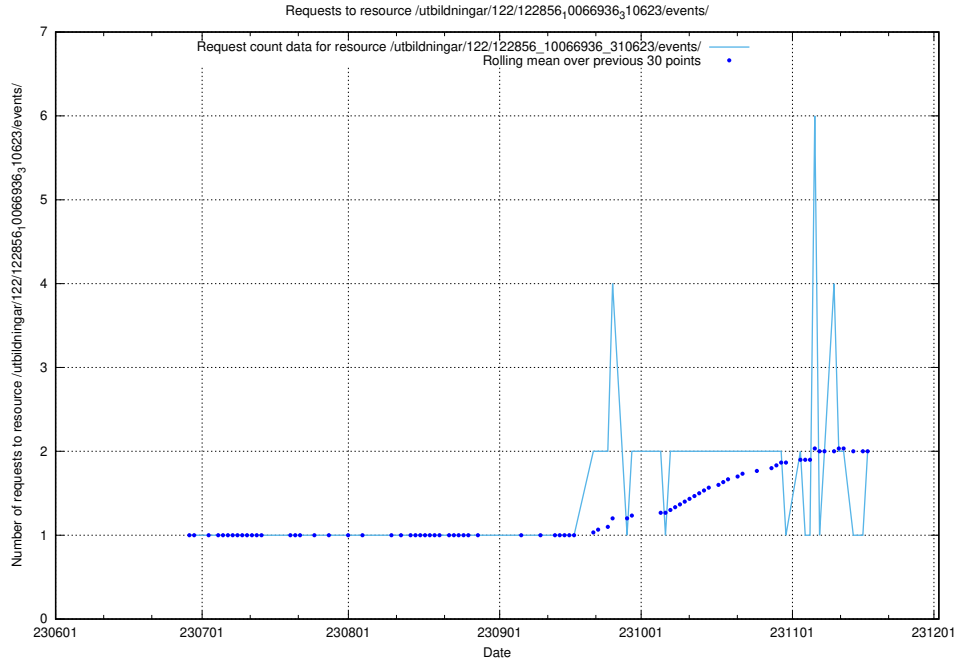

5.871 Usage of /utbildningar/122/122856_10066936_310623/events/

Here, we count the number of requests to resource /utbildningar/122/122856_10066936_310623/events/