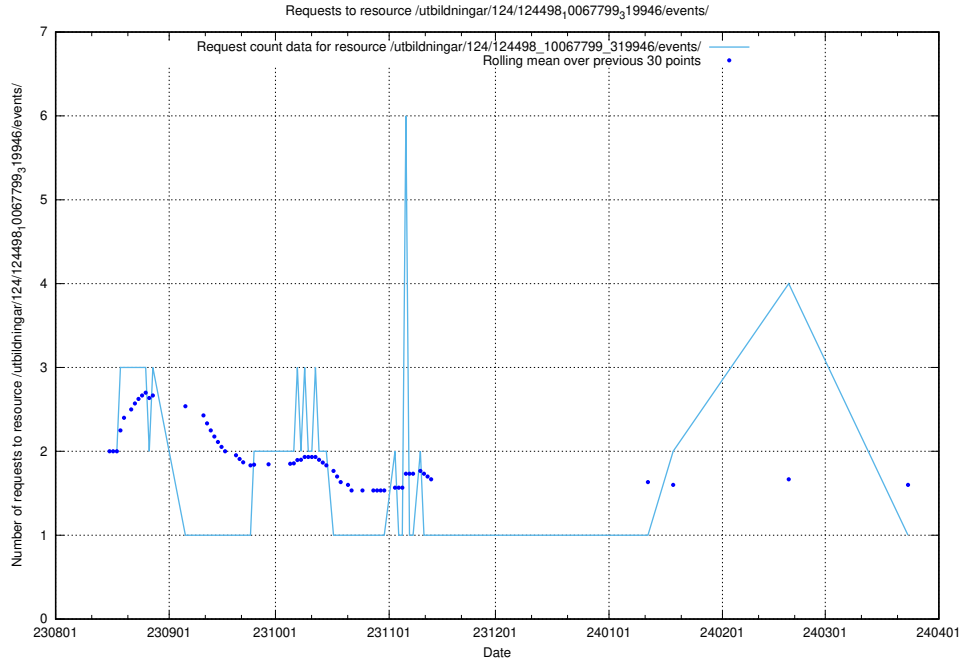

5.4585 Usage of /utbildningar/124/124498_10067799_319946/events/

Here, we count the number of requests to resource /utbildningar/124/124498_10067799_319946/events/