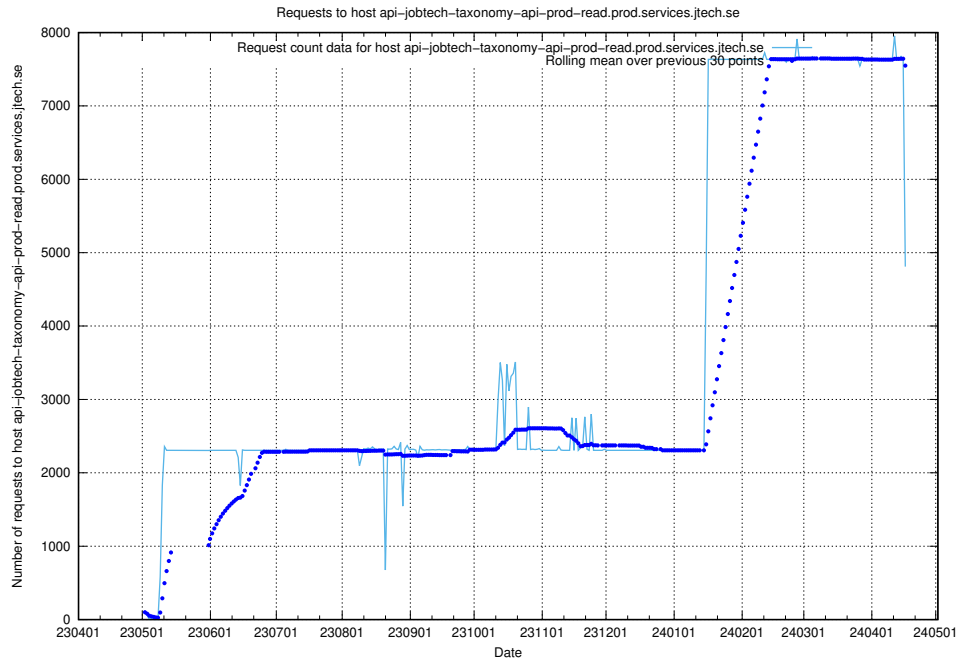

7.14 Usage of `api-jobtech-taxonomy-api-prod-read.prod.services.jtech.se`

Here, we count the number of requests to host `api-jobtech-taxonomy-api-prod-read.prod.services.jtech.se`.