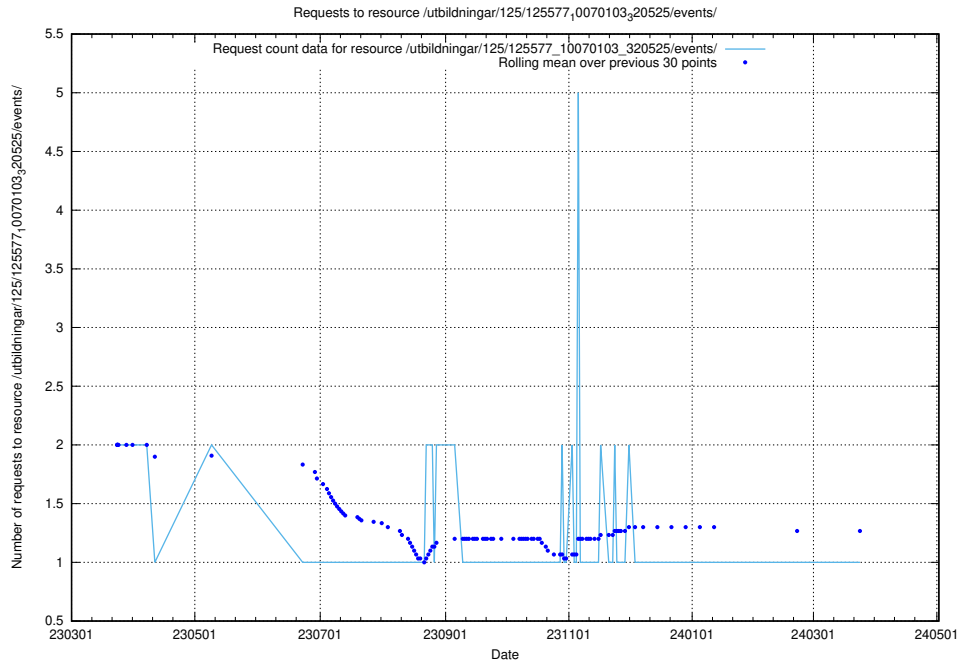

5.6062 Usage of /utbildningar/125/125577_10070103_320525/events/

Here, we count the number of requests to resource /utbildningar/125/125577_10070103_320525/events/