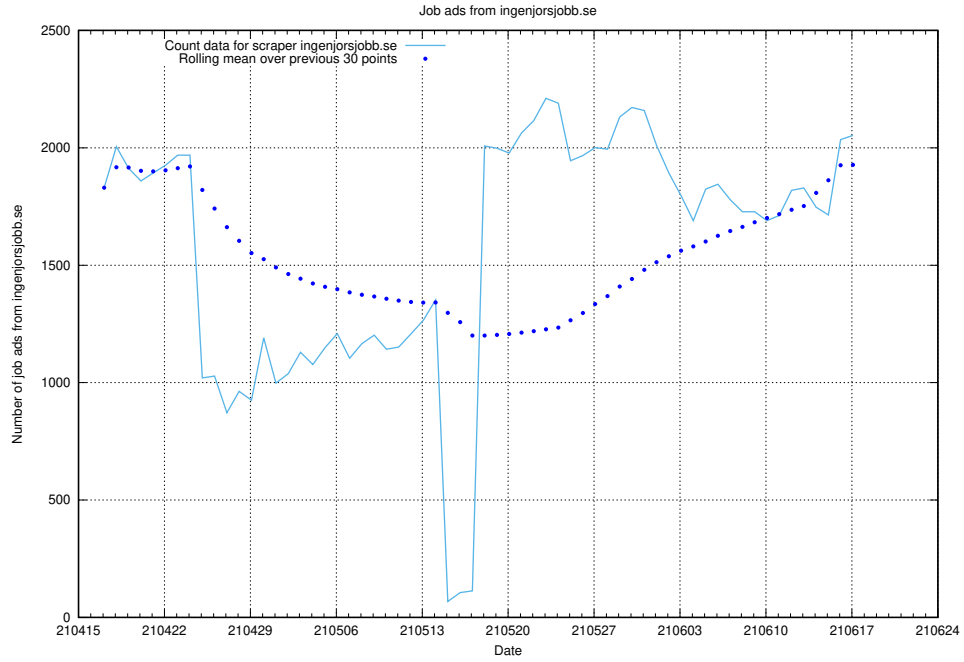

### 13.7 Number of ads by scraper ingenjorsjobb.se

Here, we count the number of job ads scraped from ingenjorsjobb.se.