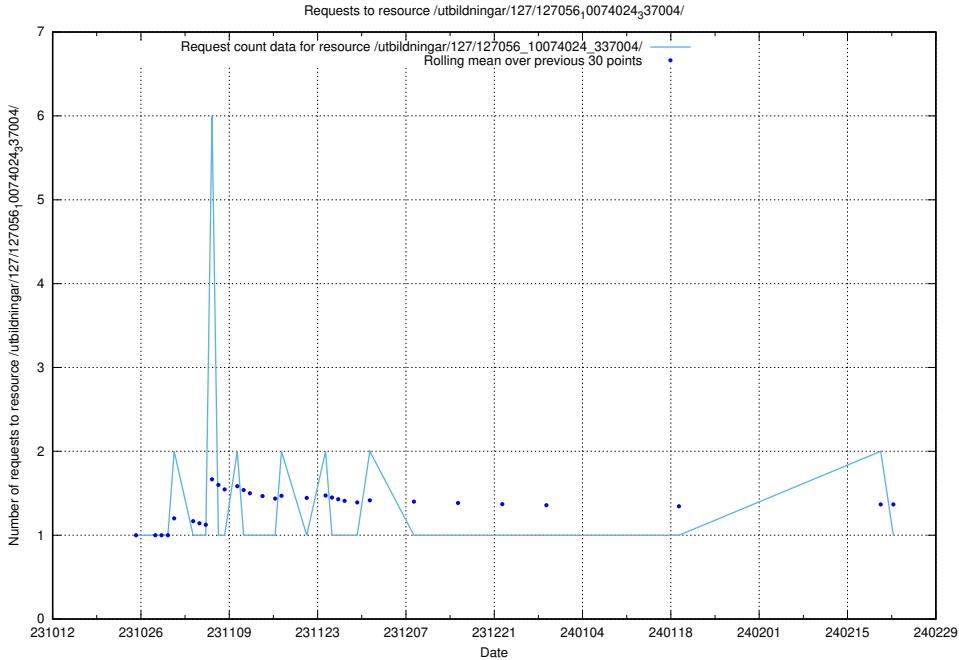

5.4010 Usage of /utbildningar/127/127056_10074024_337004/

Here, we count the number of requests to resource /utbildningar/127/127056_10074024_337004/.