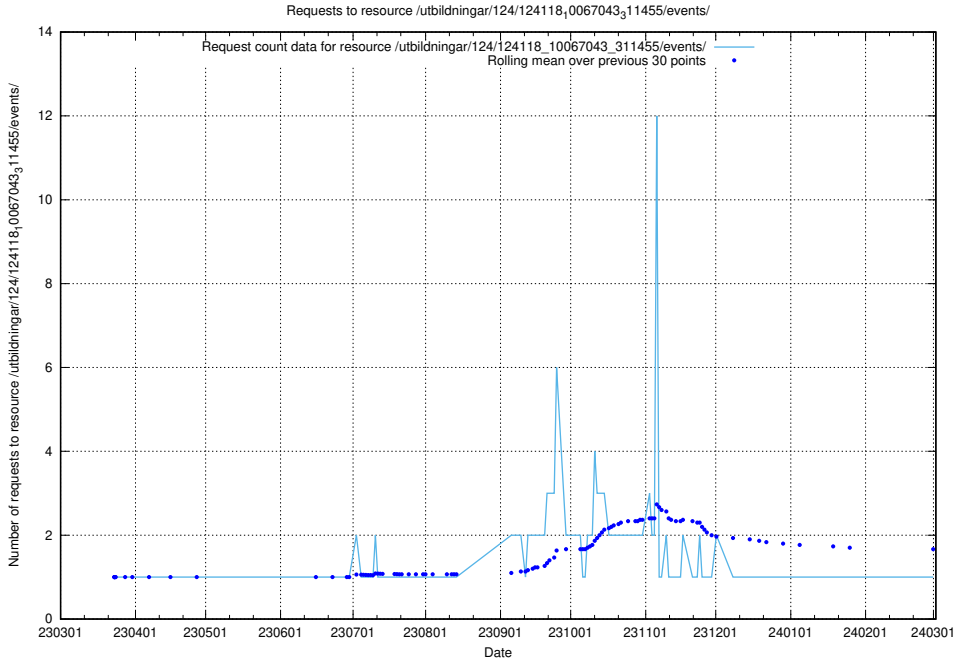

5.3970 Usage of /utbildningar/124/124118_10067043_311455/events/

Here, we count the number of requests to resource /utbildningar/124/124118_10067043_311455/events/