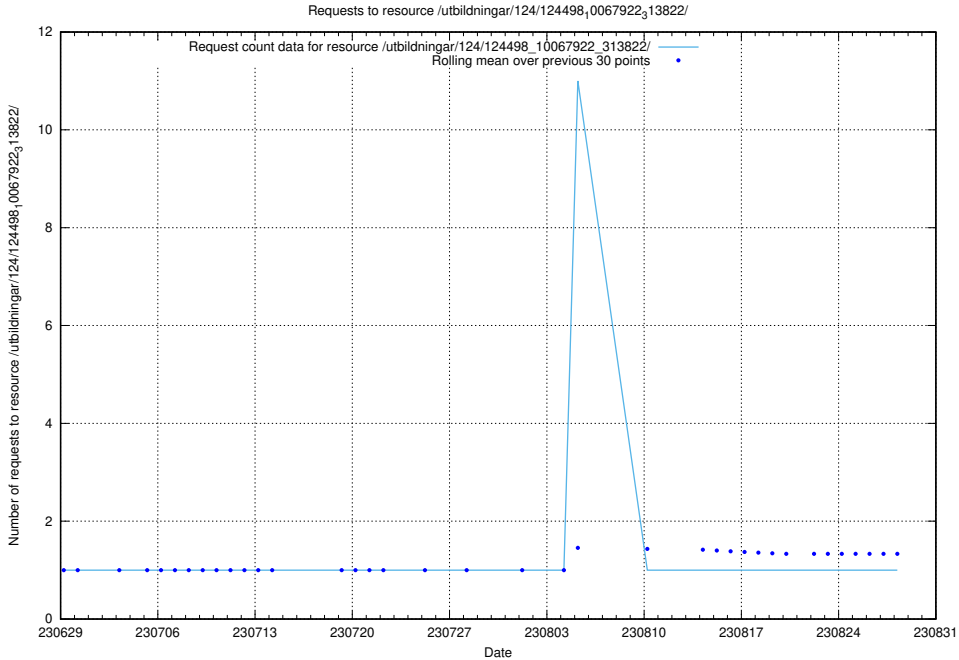

5.5291 Usage of /utbildningar/124/124498_10067922_313822/

Here, we count the number of requests to resource /utbildningar/124/124498_10067922_313822/.