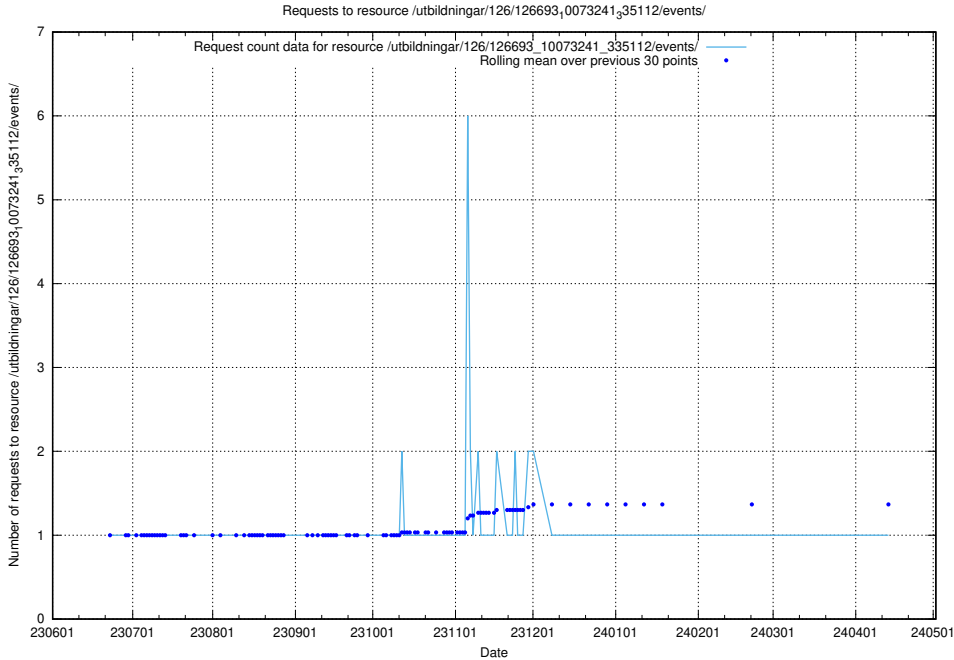

5.5422 Usage of /utbildningar/126/126693_10073241_335112/events/

Here, we count the number of requests to resource /utbildningar/126/126693_10073241_335112/events/