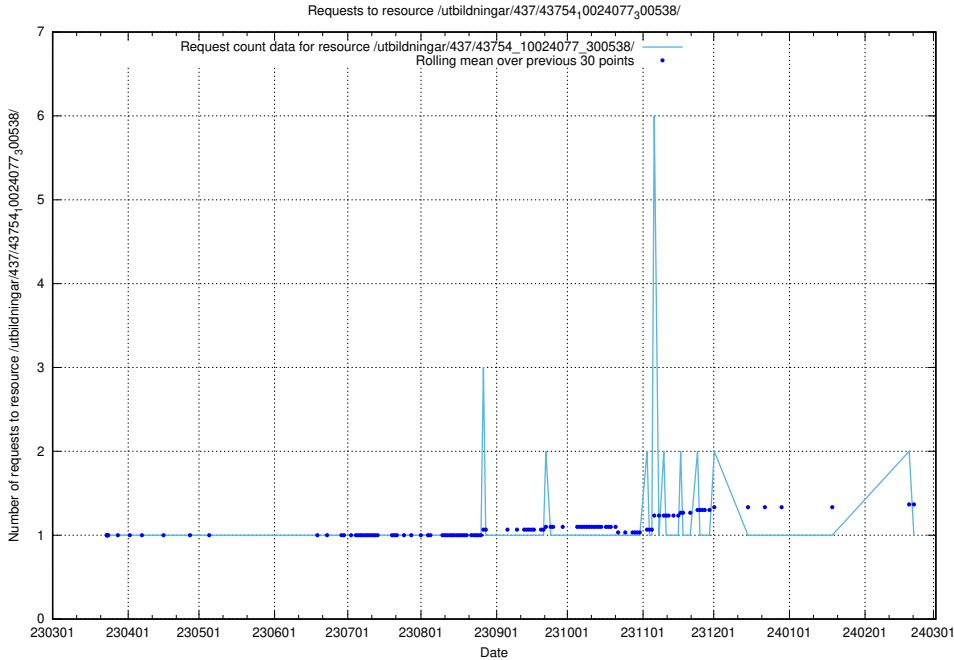

5.6150 Usage of /utbildningar/437/43754_10024077_300538/

Here, we count the number of requests to resource /utbildningar/437/43754_10024077_300538/.