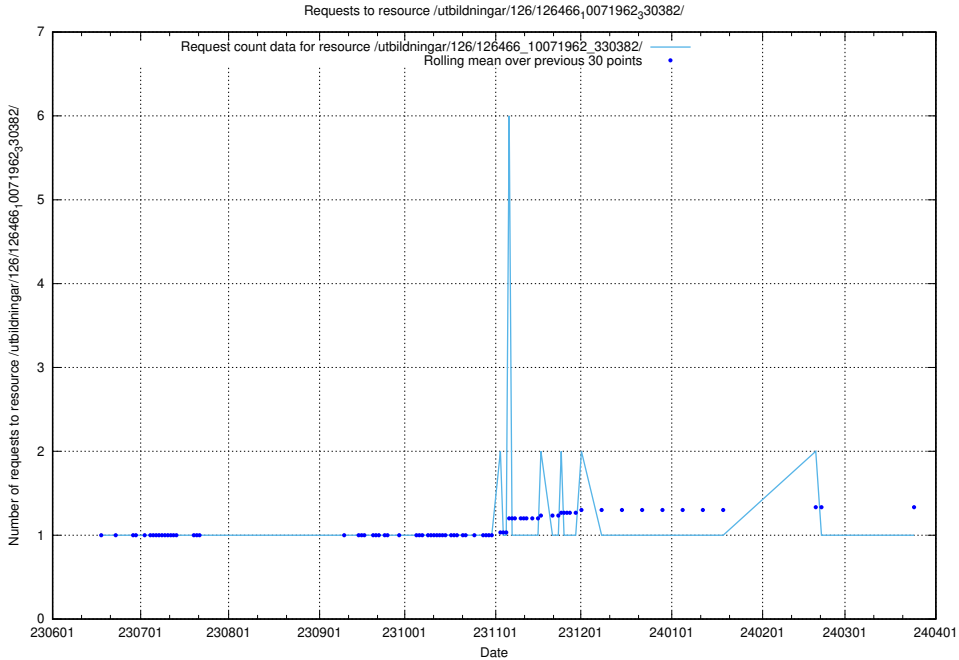

5.5635 Usage of /utbildningar/126/126466_10071962_330382/

Here, we count the number of requests to resource /utbildningar/126/126466_10071962_330382/.