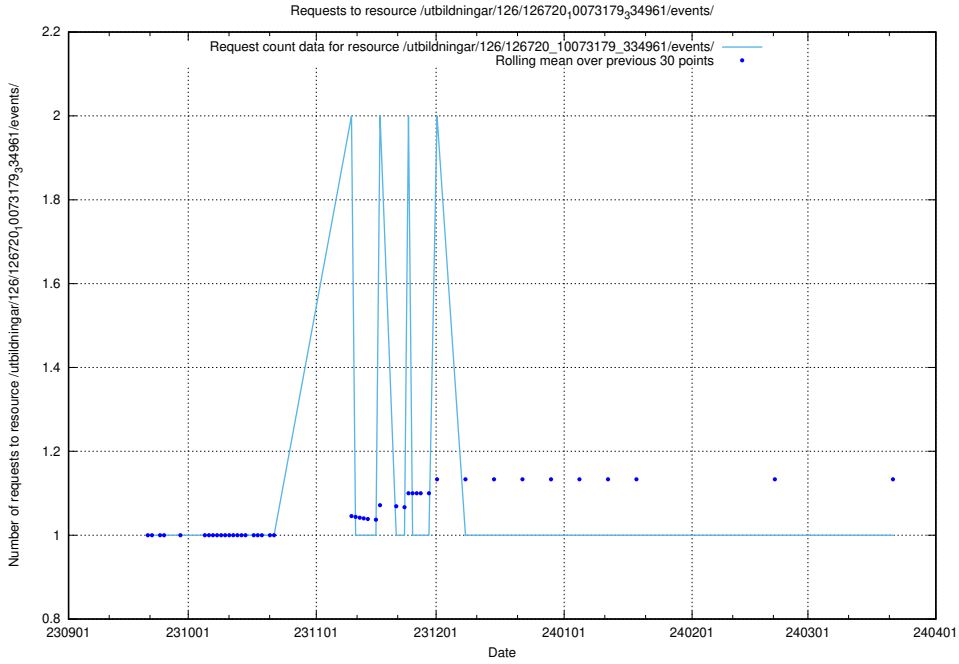

5.4315 Usage of /utbildningar/126/126720_10073179_334961/events/

Here, we count the number of requests to resource /utbildningar/126/126720_10073179_334961/events/