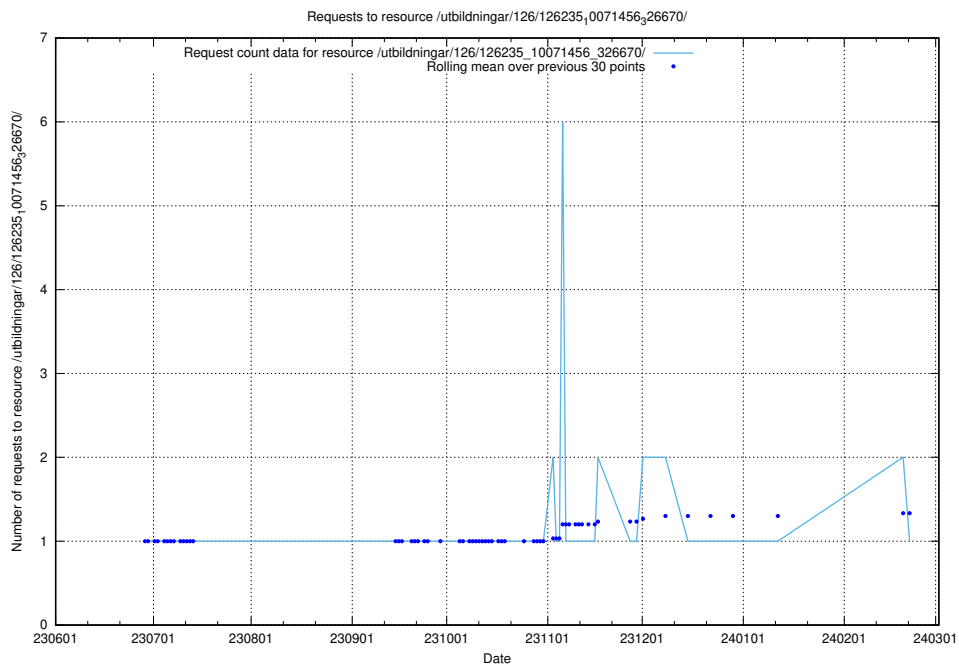

5.5243 Usage of /utbildningar/126/126235_10071456_326670/

Here, we count the number of requests to resource /utbildningar/126/126235_10071456_326670/.