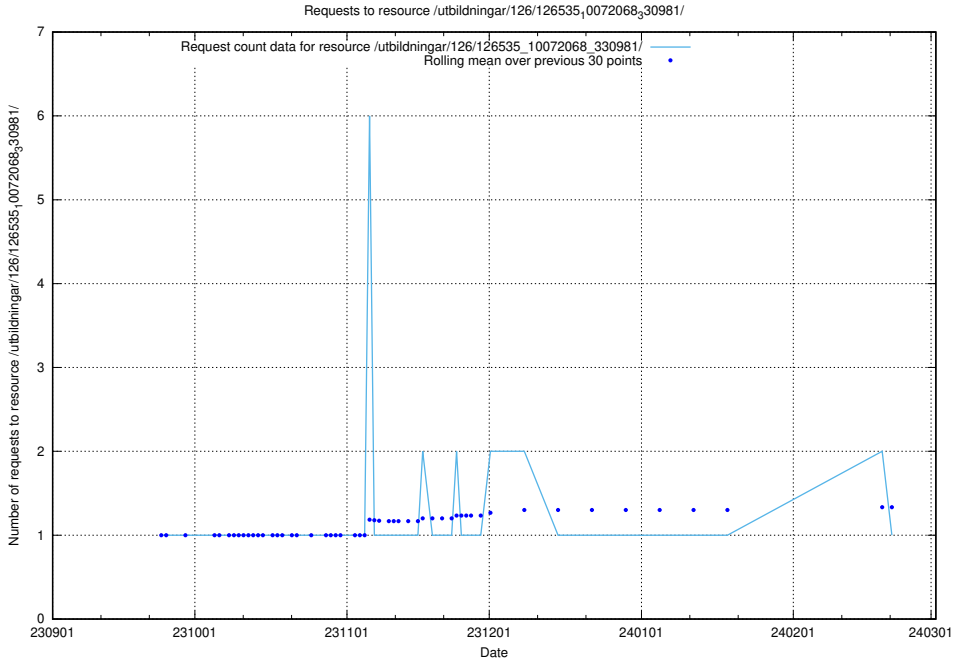

5.4275 Usage of /utbildningar/126/126535_10072068_330981/

Here, we count the number of requests to resource /utbildningar/126/126535_10072068_330981/.