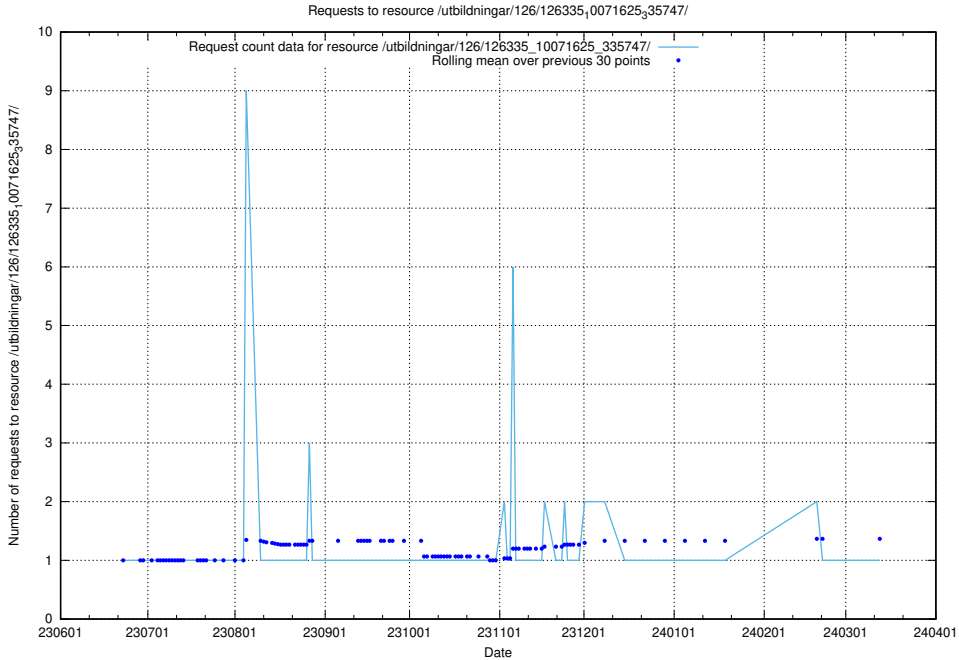

5.5454 Usage of /utbildningar/126/126335_10071625_335747/

Here, we count the number of requests to resource /utbildningar/126/126335_10071625_335747/.