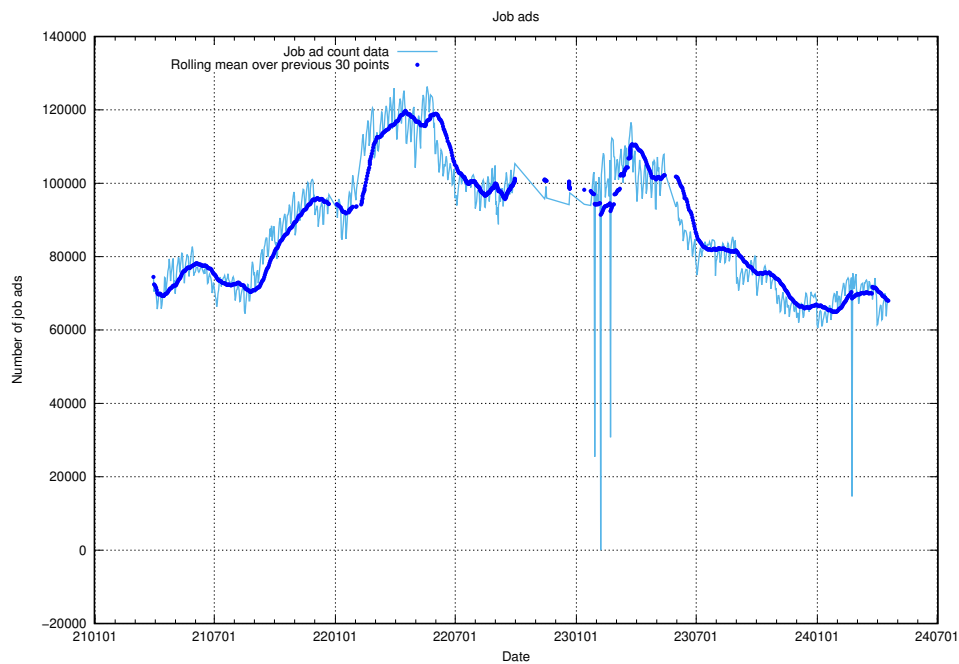

13 JobTechLinks Pipeline

This section contains a summary of last night's job ad processing in the [JobTech Links pipeline](#)¹³.

For a detailed statistical summary, please see [14.1](#).

13.1 Number of job ads

Here, we count the number of job ads processed by the pipeline each night.

¹³<https://gitlab.com/arbetsformedlingen/joblinks/wiki/-/wikis/home>