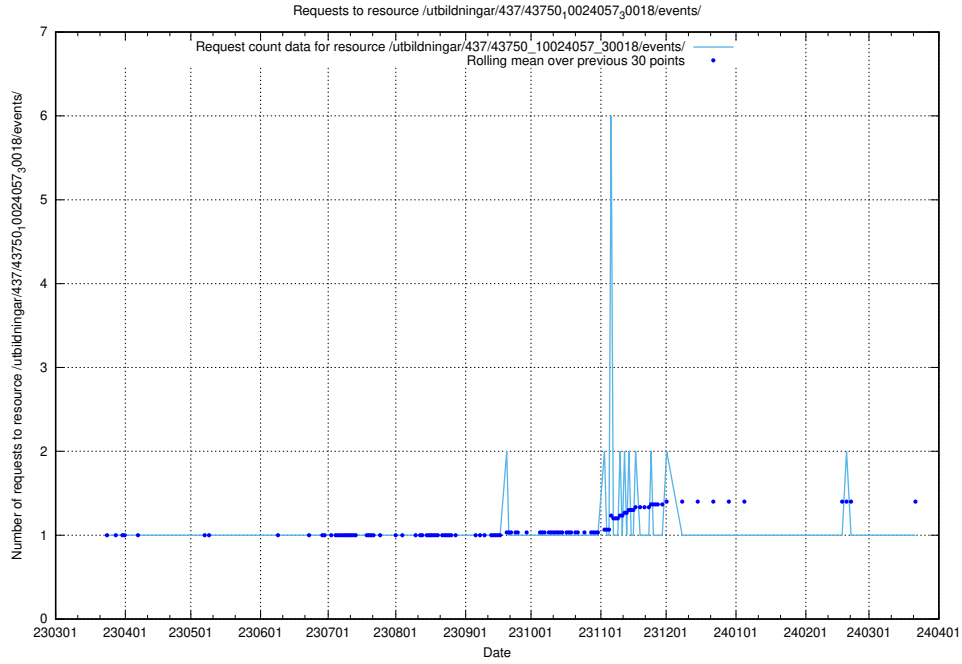

5.5980 Usage of /utbildningar/437/43750_10024057_30018/events/

Here, we count the number of requests to resource /utbildningar/437/43750_10024057_30018/events/.