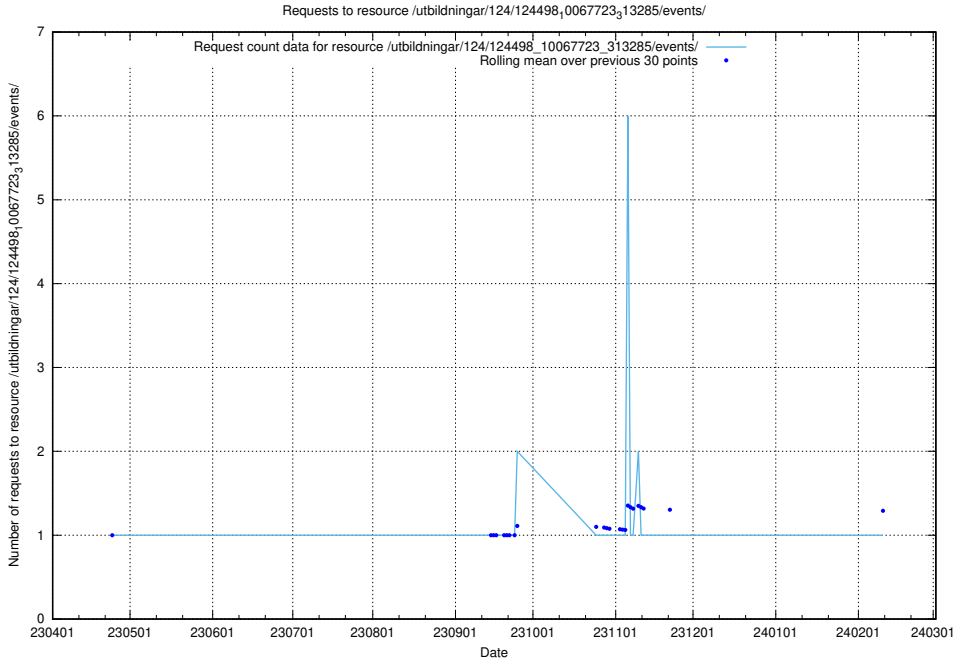

5.5783 Usage of /utbildningar/124/124498_10067723_313285/events/

Here, we count the number of requests to resource /utbildningar/124/124498_10067723_313285/events/