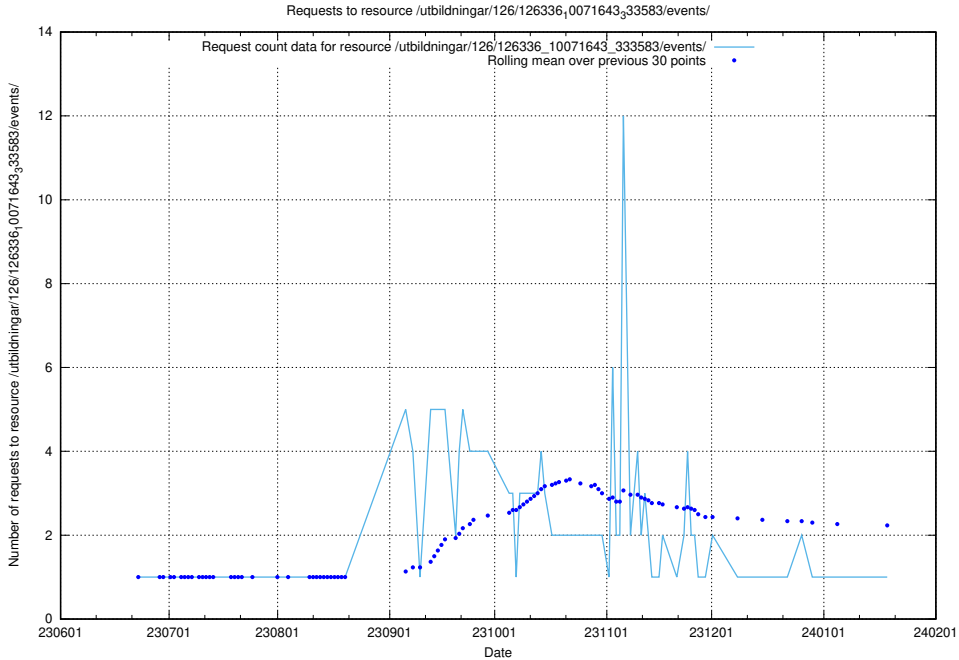

5.5448 Usage of /utbildningar/126/126336_10071643_333583/events/

Here, we count the number of requests to resource /utbildningar/126/126336_10071643_333583/events/