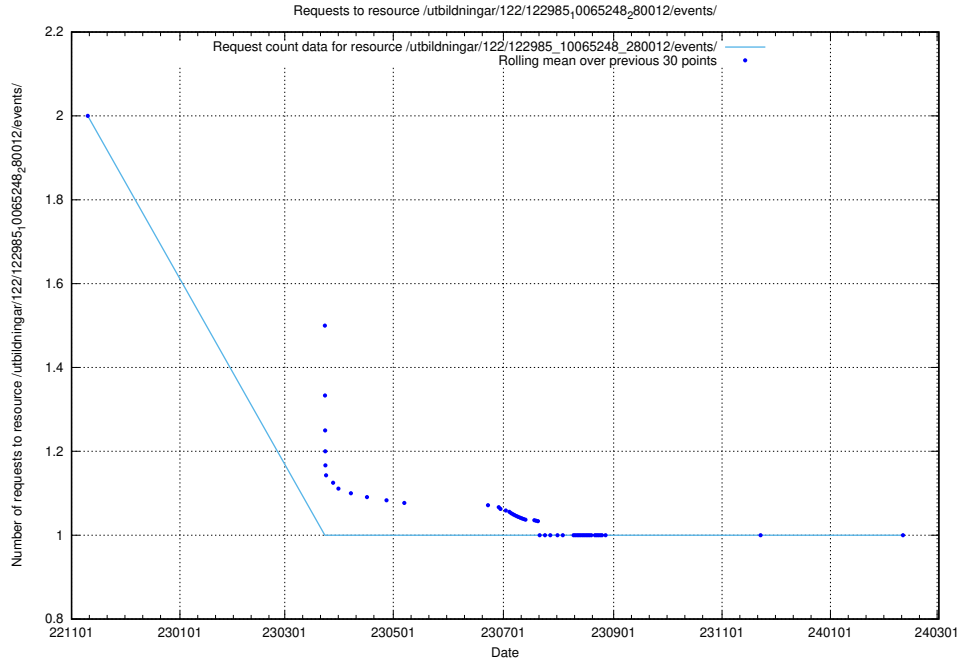

5.6049 Usage of /utbildningar/122/122985_10065248_280012/events/

Here, we count the number of requests to resource /utbildningar/122/122985_10065248_280012/events/