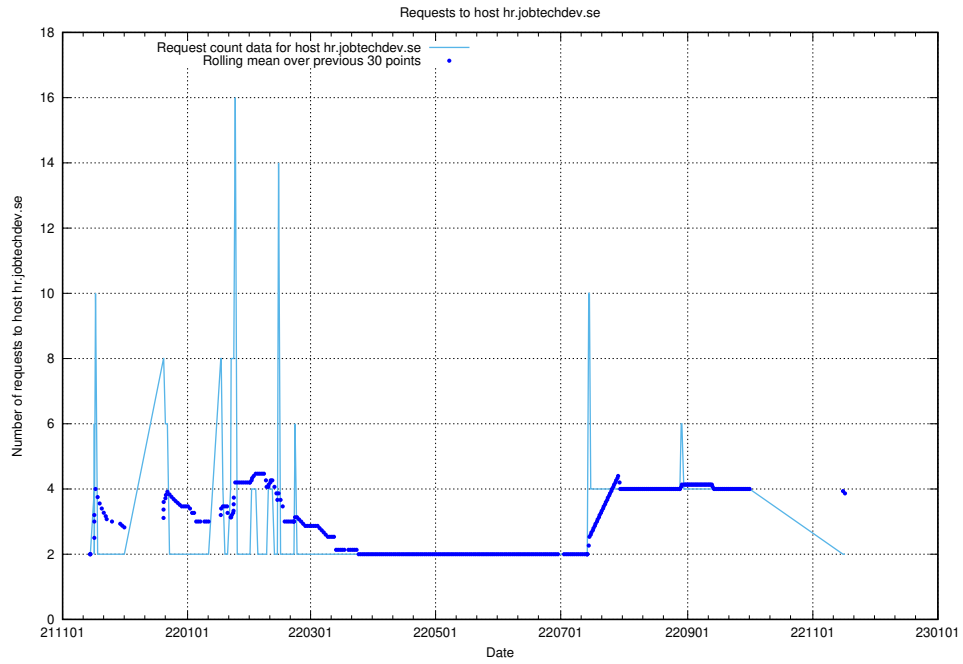

7.599 Usage of hr.jobtechdev.se

Here, we count the number of requests to host hr.jobtechdev.se.