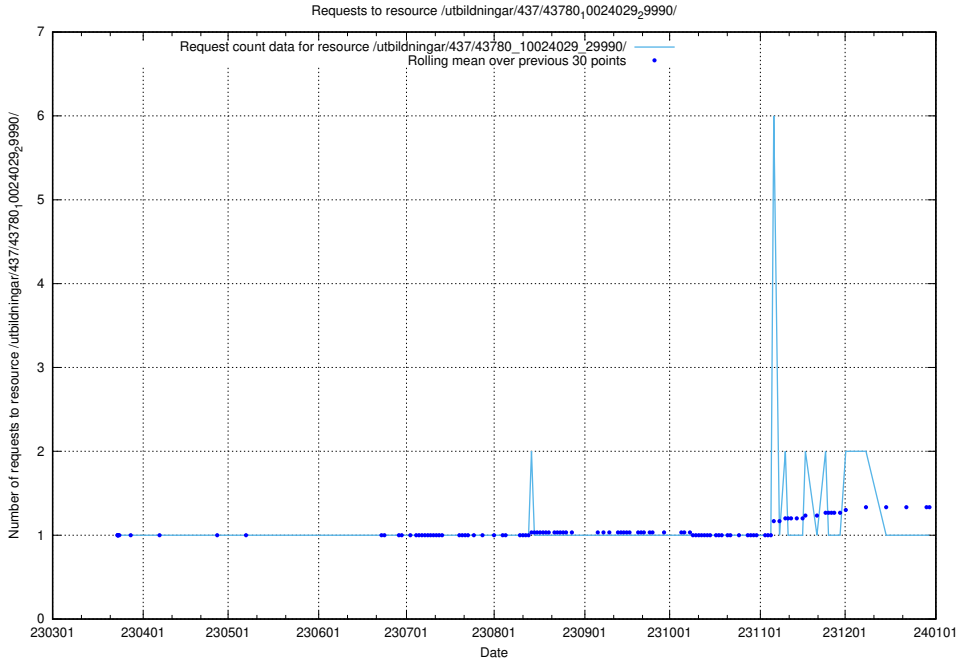

5.6142 Usage of /utbildningar/437/43780_10024029_29990/

Here, we count the number of requests to resource /utbildningar/437/43780_10024029_29990/.