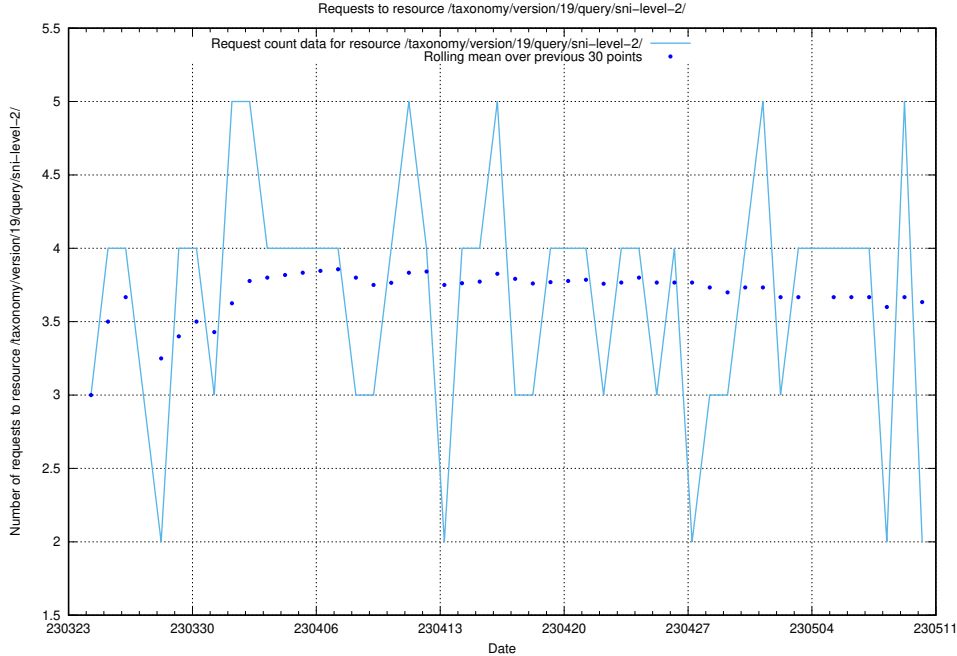

5.957 Usage of /taxonomy/version/19/query/sni-level-2/

Here, we count the number of requests to resource /taxonomy/version/19/query/sni-level-2/.