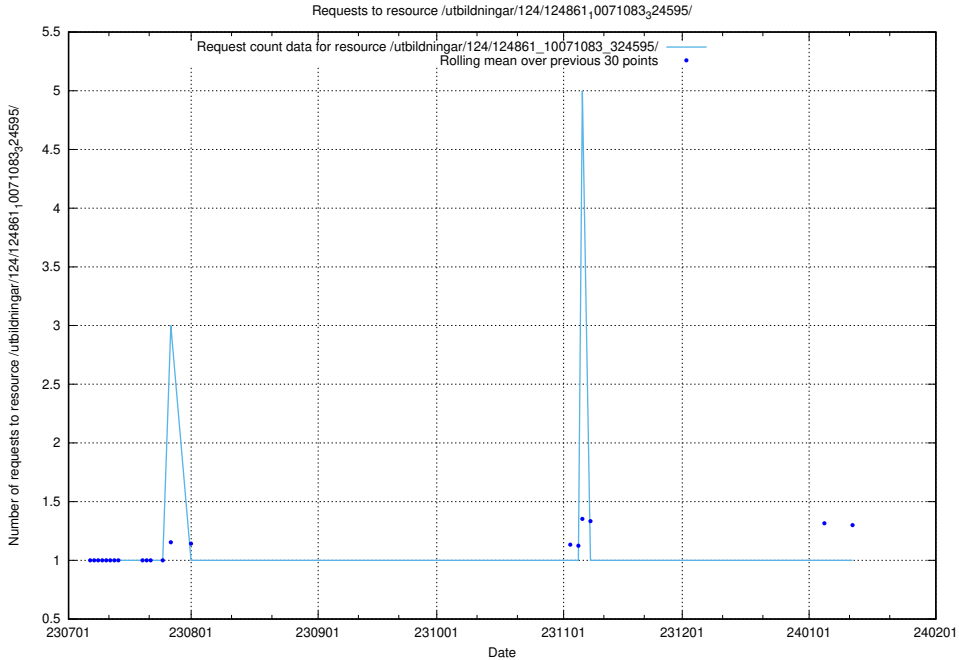

5.5097 Usage of /utbildningar/124/124861_10071083_324595/

Here, we count the number of requests to resource /utbildningar/124/124861_10071083_324595/.