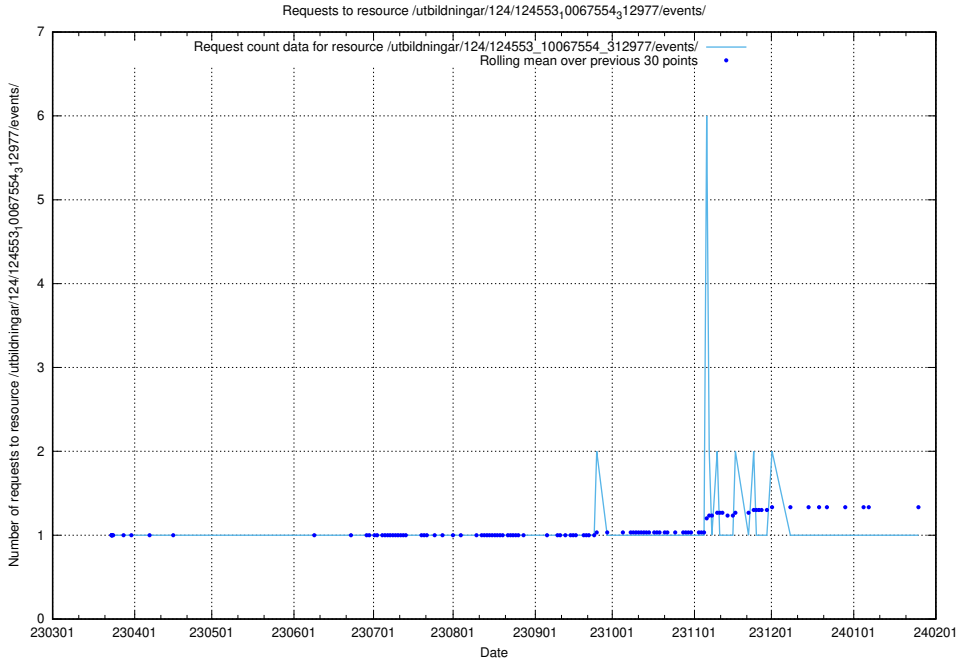

5.1242 Usage of /utbildningar/124/124553_10067554_312977/events/

Here, we count the number of requests to resource /utbildningar/124/124553_10067554_312977/events/