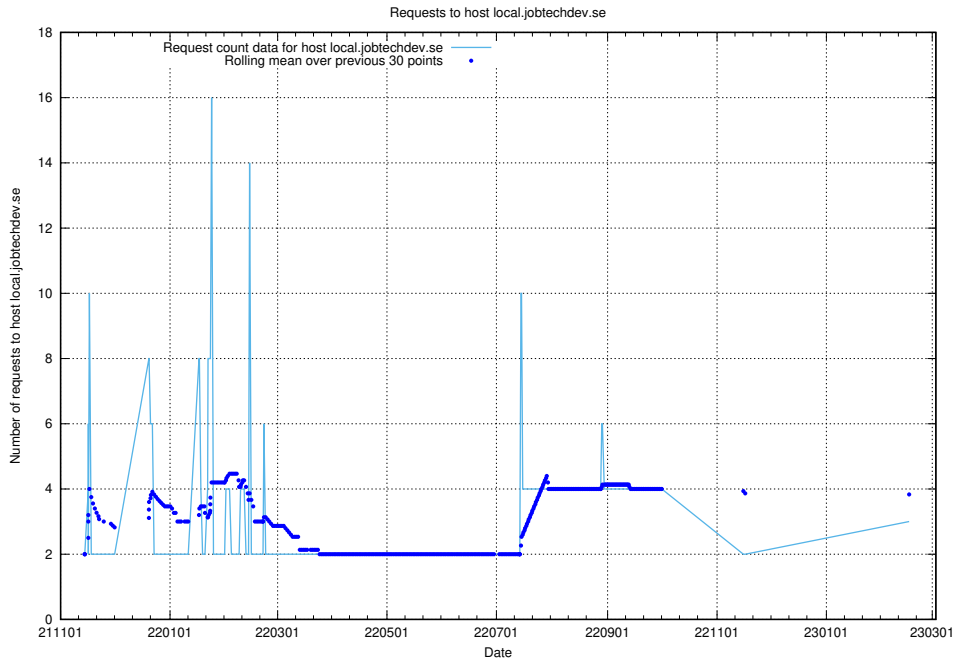

7.240 Usage of local.jobtechdev.se

Here, we count the number of requests to host local.jobtechdev.se.