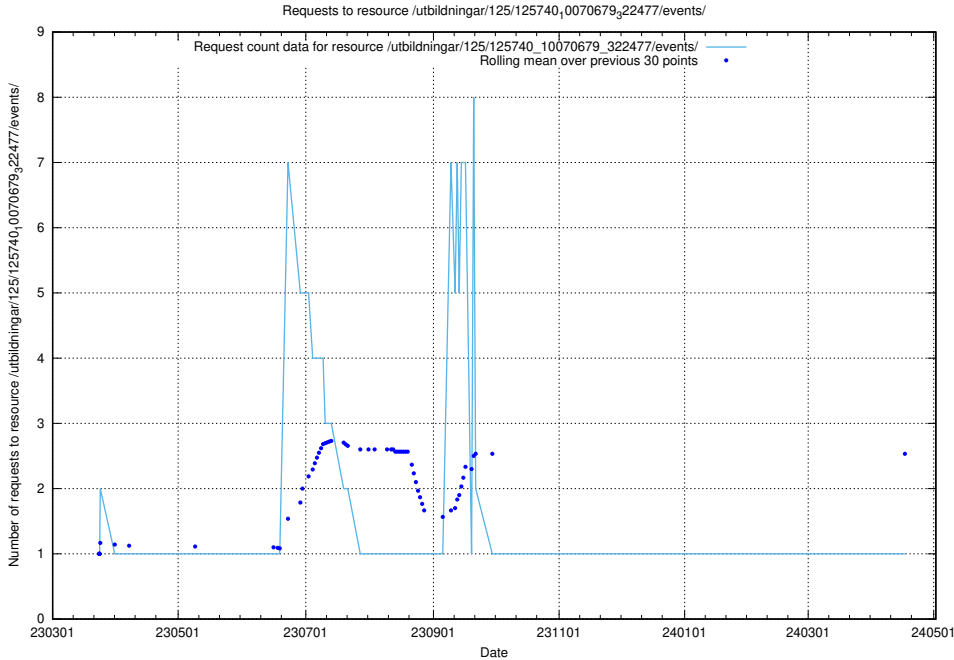

5.1029 Usage of /utbildningar/125/125740_10070679_322477/events/

Here, we count the number of requests to resource /utbildningar/125/125740_10070679_322477/events/