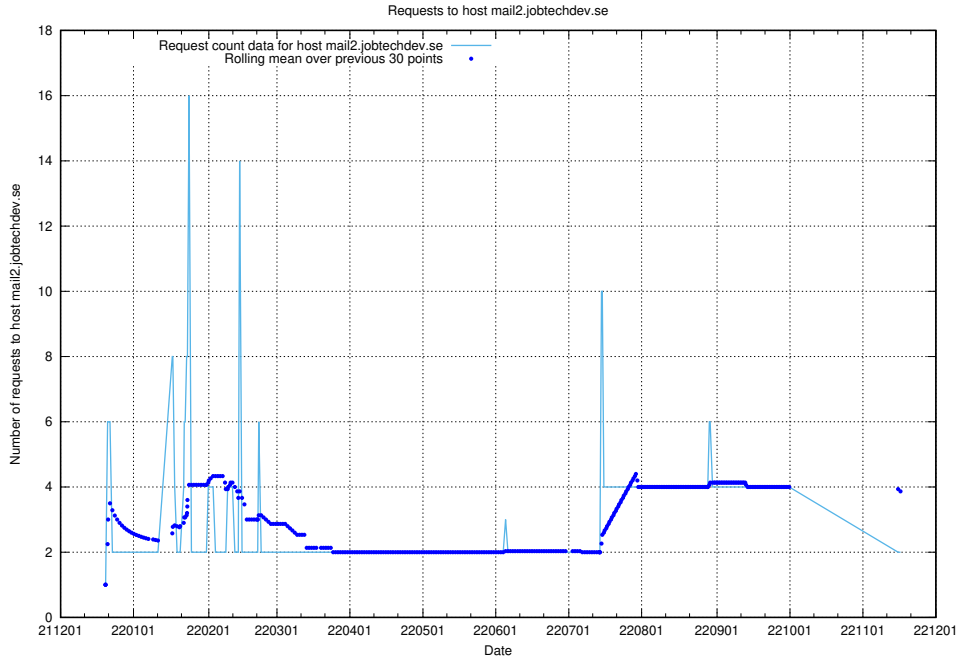

7.370 Usage of mail2.jobtechdev.se

Here, we count the number of requests to host mail2.jobtechdev.se.