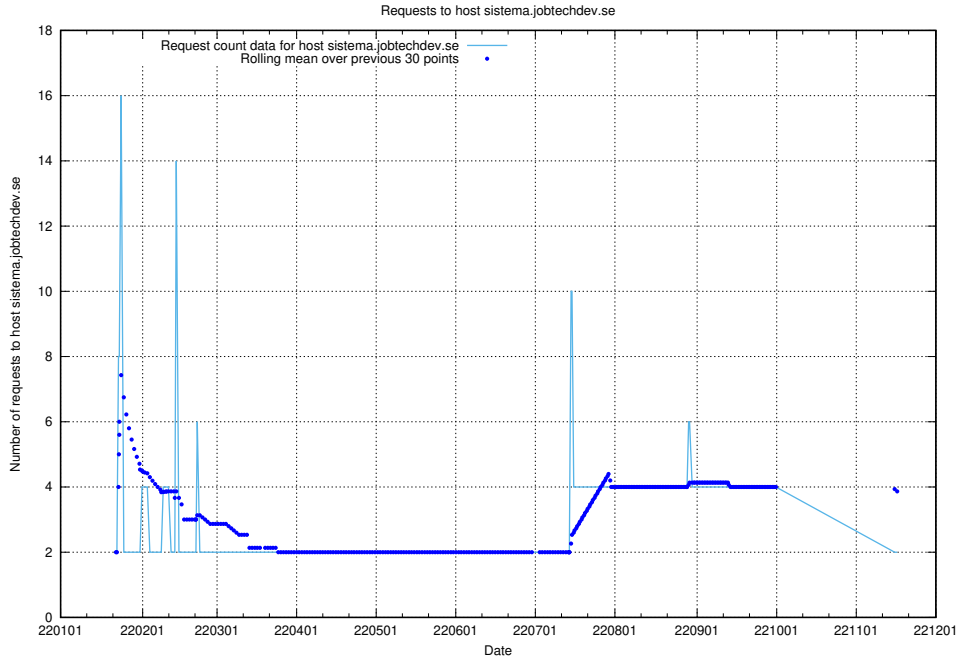

7.584 Usage of sistema.jobtechdev.se

Here, we count the number of requests to host sistema.jobtechdev.se.