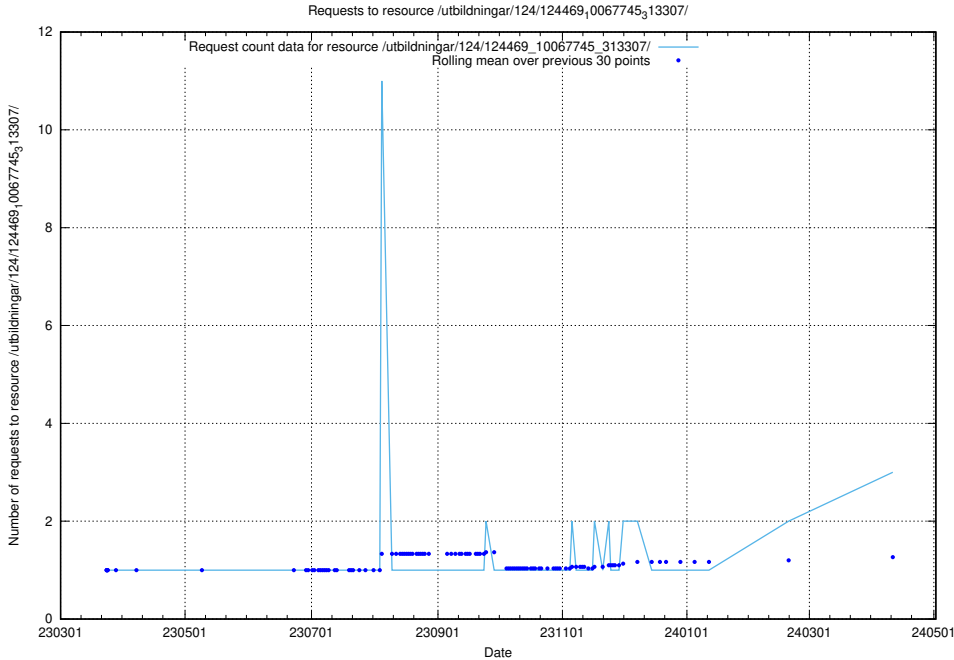

5.360 Usage of /utbildningar/124/124469_10067745_313307/

Here, we count the number of requests to resource /utbildningar/124/124469_10067745_313307/.