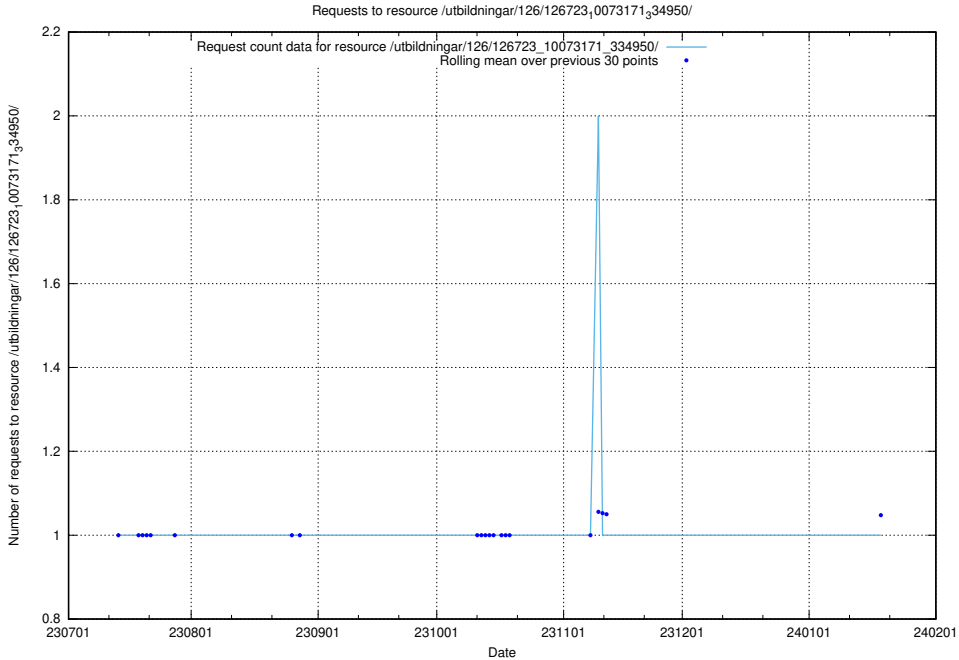

5.4860 Usage of /utbildningar/126/126723_10073171_334950/

Here, we count the number of requests to resource /utbildningar/126/126723_10073171_334950/.