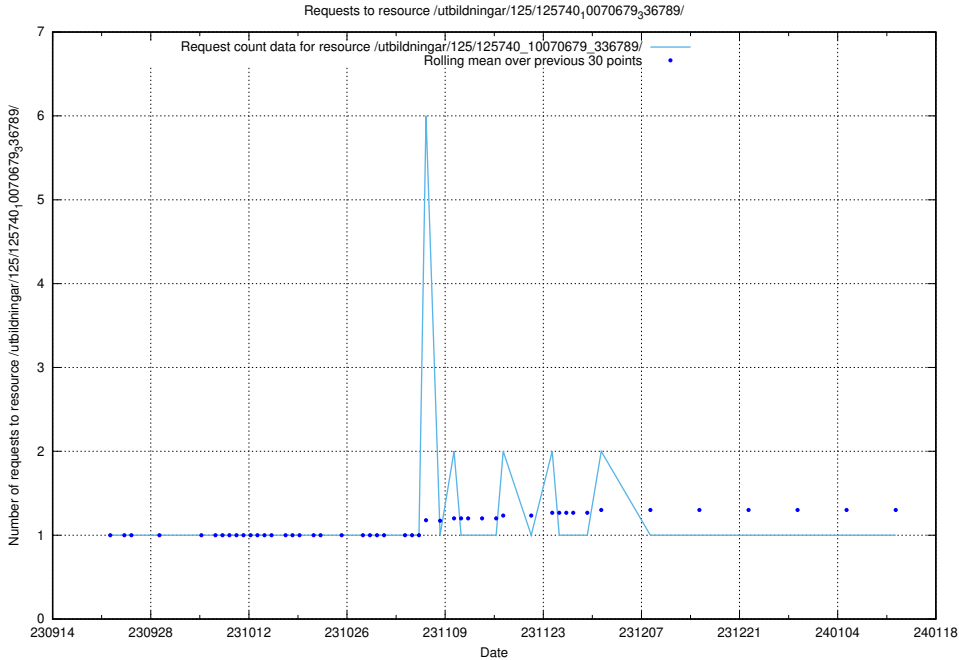

5.4303 Usage of /utbildningar/125/125740_10070679_336789/

Here, we count the number of requests to resource /utbildningar/125/125740_10070679_336789/.