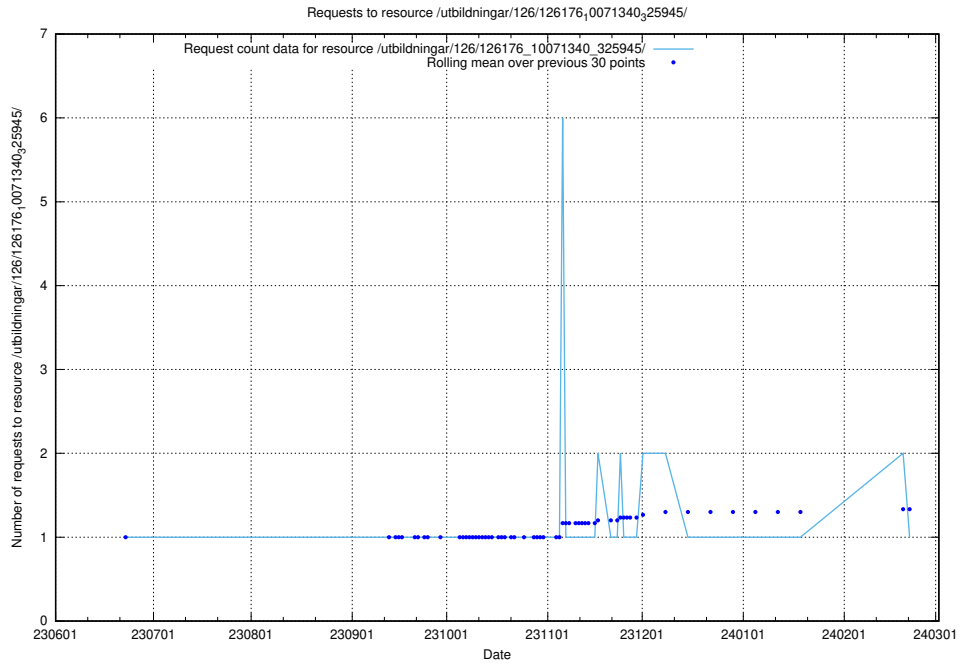

5.5458 Usage of /utbildningar/126/126176_10071340_325945/

Here, we count the number of requests to resource /utbildningar/126/126176_10071340_325945/.