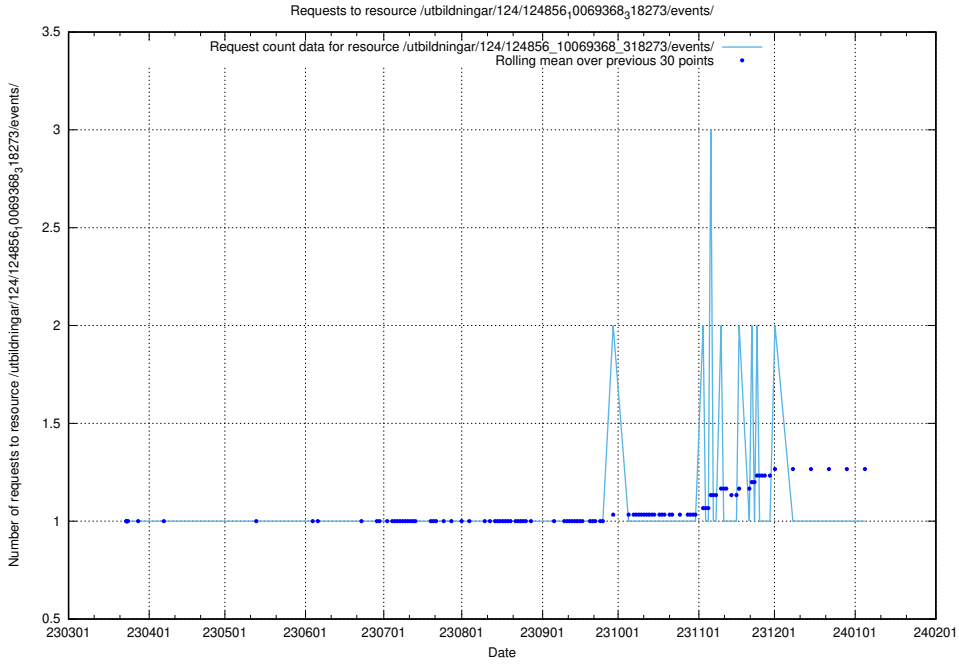

5.1212 Usage of /utbildningar/124/124856_10069368_318273/events/

Here, we count the number of requests to resource /utbildningar/124/124856_10069368_318273/events/