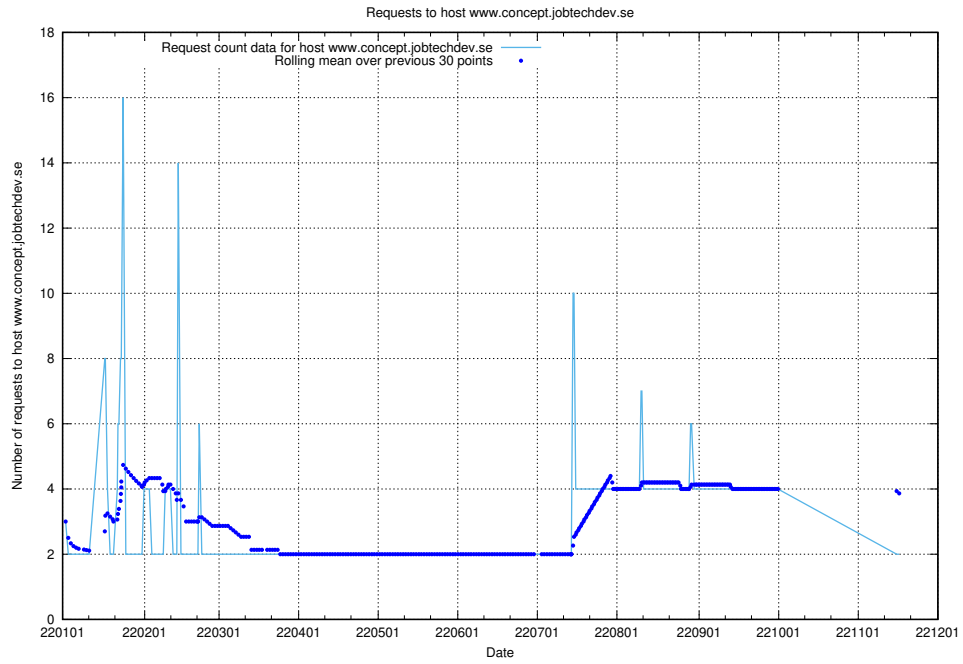

### 7.303 Usage of [www.concept.jobtechdev.se](http://www.concept.jobtechdev.se)

Here, we count the number of requests to host [www.concept.jobtechdev.se](http://www.concept.jobtechdev.se).