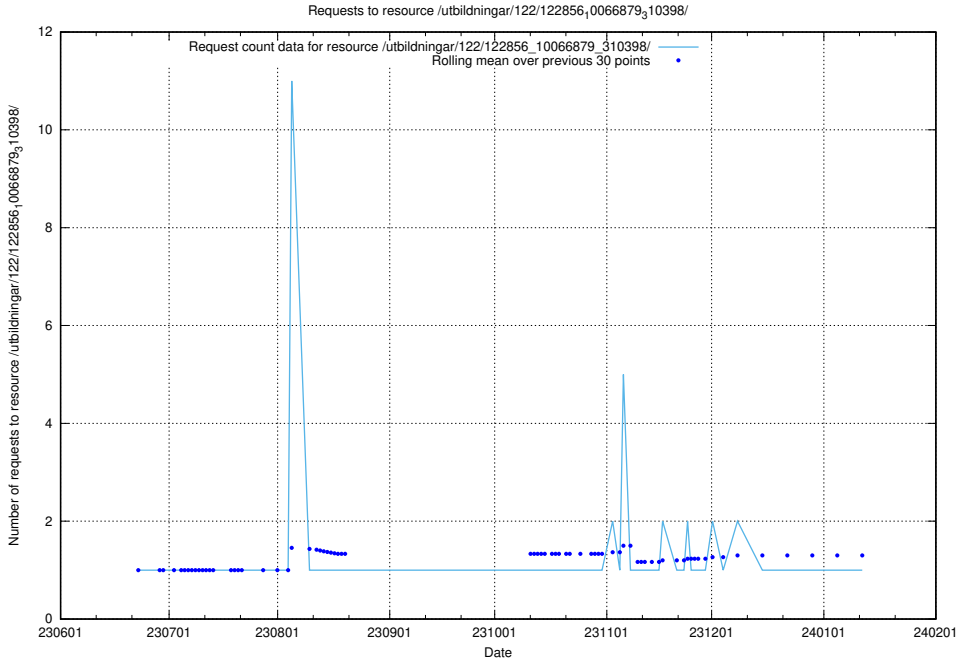

5.5609 Usage of /utbildningar/122/122856_10066879_310398/

Here, we count the number of requests to resource /utbildningar/122/122856_10066879_310398/.