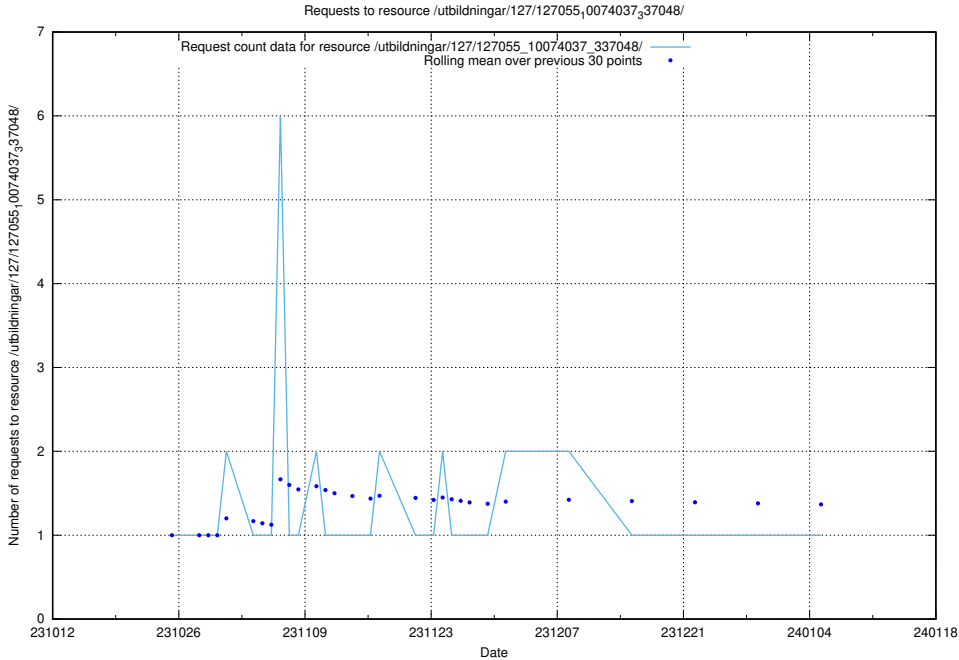

5.4013 Usage of /utbildningar/127/127055_10074037_337048/

Here, we count the number of requests to resource /utbildningar/127/127055_10074037_337048/.