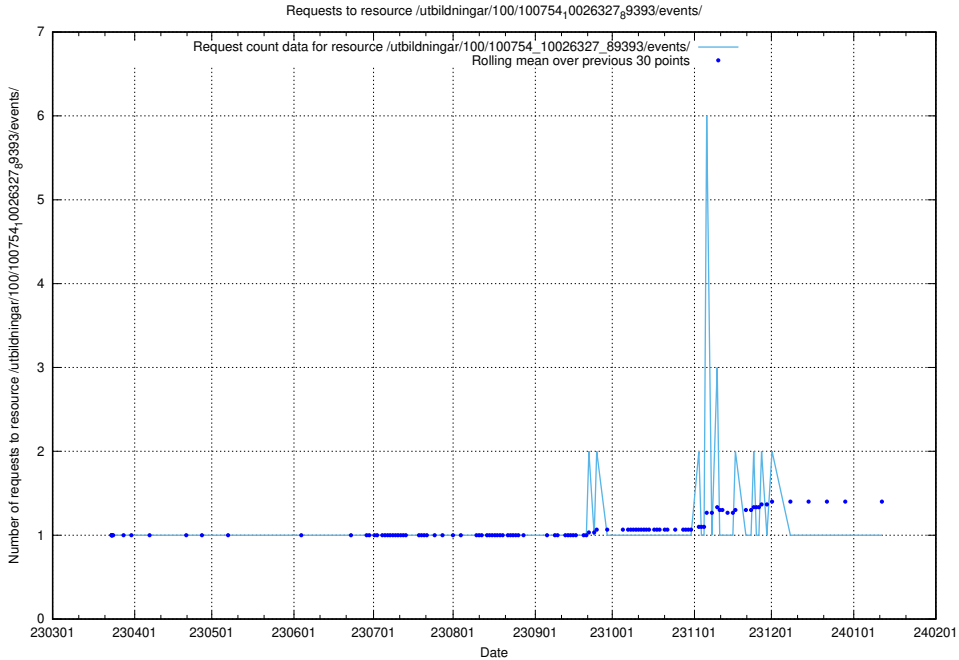

### 5.5337 Usage of /utbildningar/100/100754\_10026327\_89393/events/

Here, we count the number of requests to resource /utbildningar/100/100754\_10026327\_89393/events/.