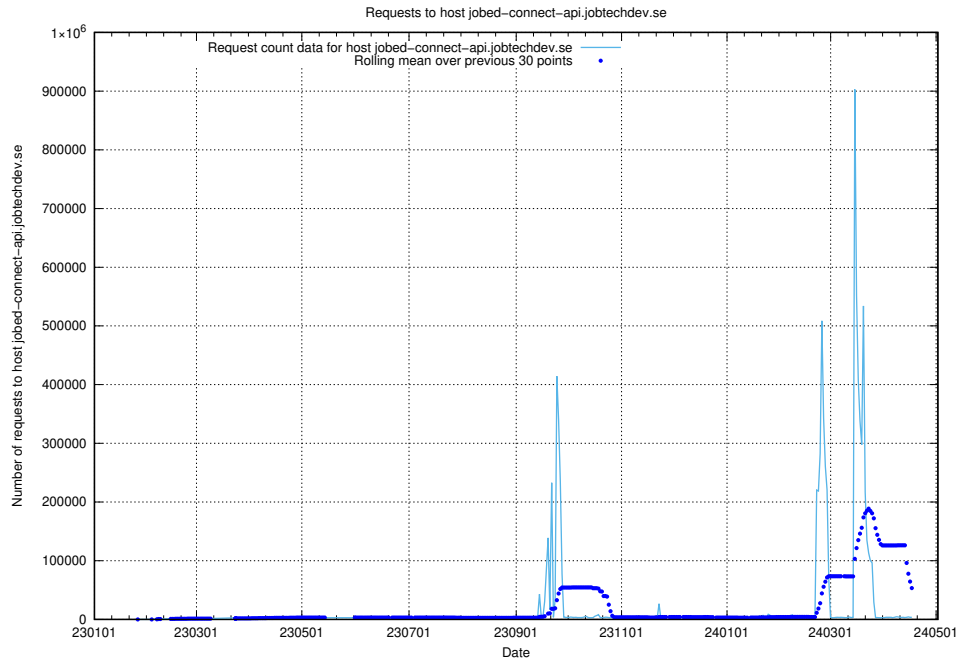

7.16 Usage of `jobed-connect-api.jobtechdev.se`

Here, we count the number of requests to host `jobed-connect-api.jobtechdev.se`.