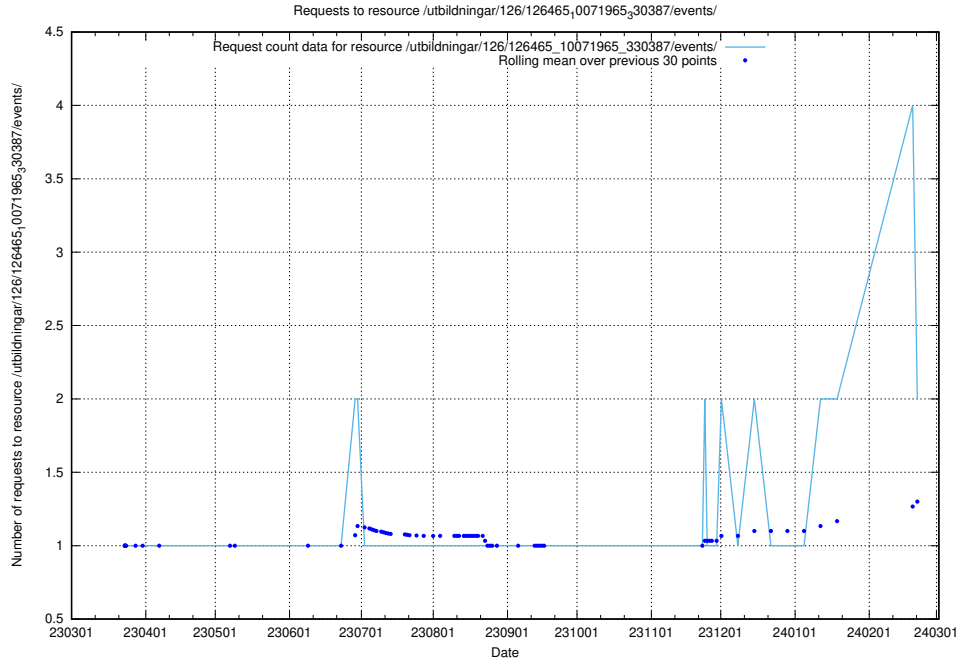

5.991 Usage of /utbildningar/126/126465_10071965_330387/events/

Here, we count the number of requests to resource /utbildningar/126/126465_10071965_330387/events/