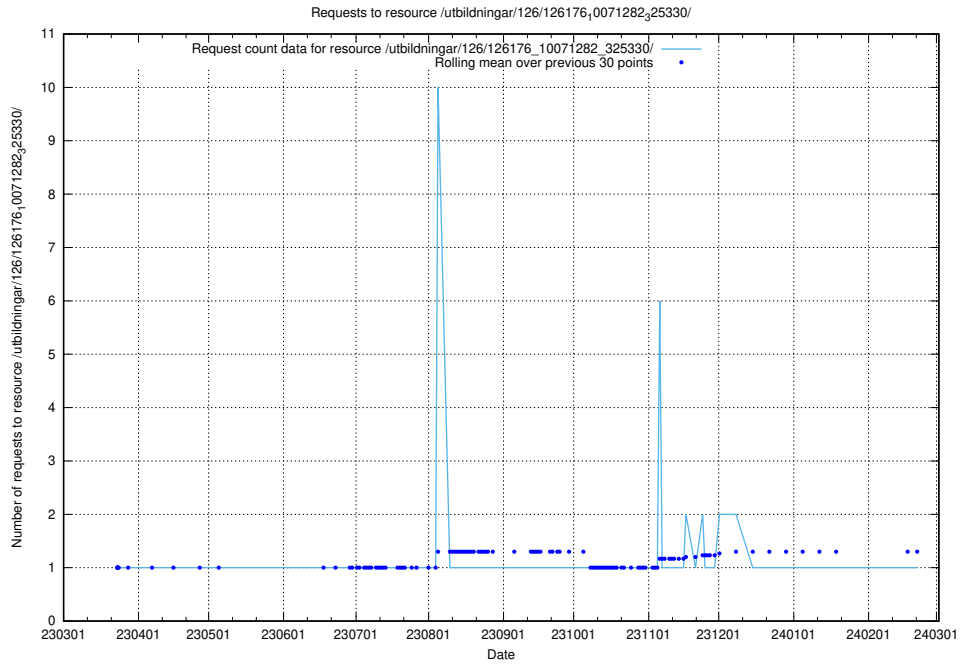

5.6202 Usage of /utbildningar/126/126176_10071282_325330/

Here, we count the number of requests to resource /utbildningar/126/126176_10071282_325330/.