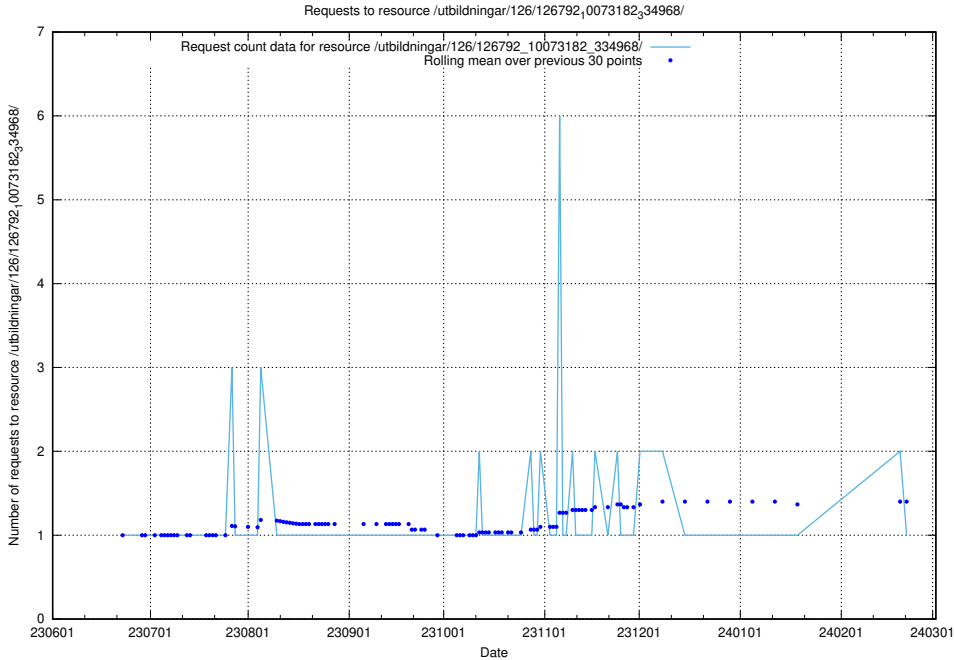

5.5372 Usage of /utbildningar/126/126792_10073182_334968/

Here, we count the number of requests to resource /utbildningar/126/126792_10073182_334968/.