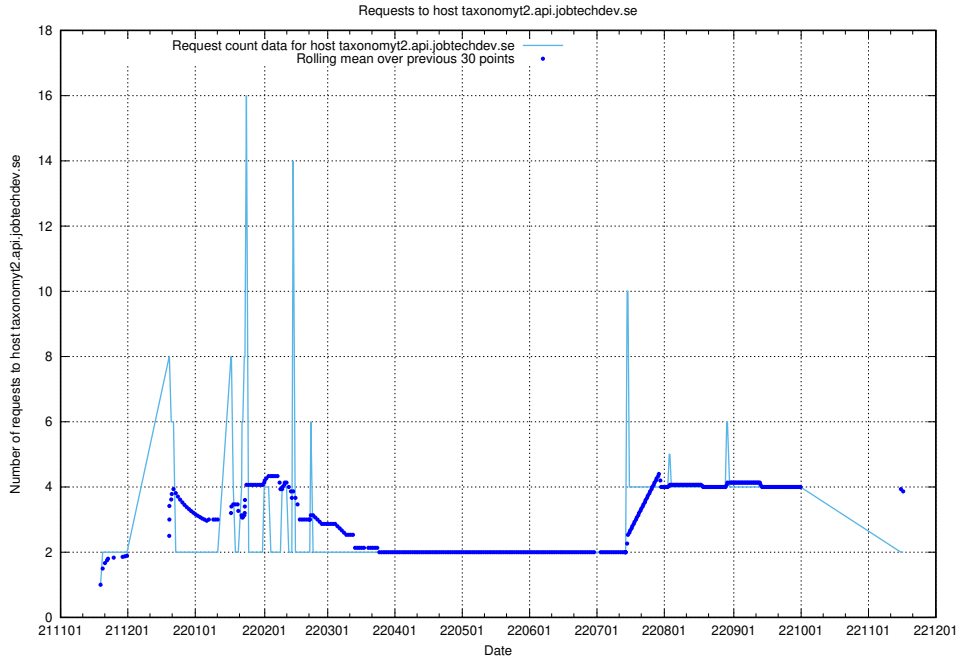

7.461 Usage of taxonomyt2.api.jobtechdev.se

Here, we count the number of requests to host taxonomyt2.api.jobtechdev.se.