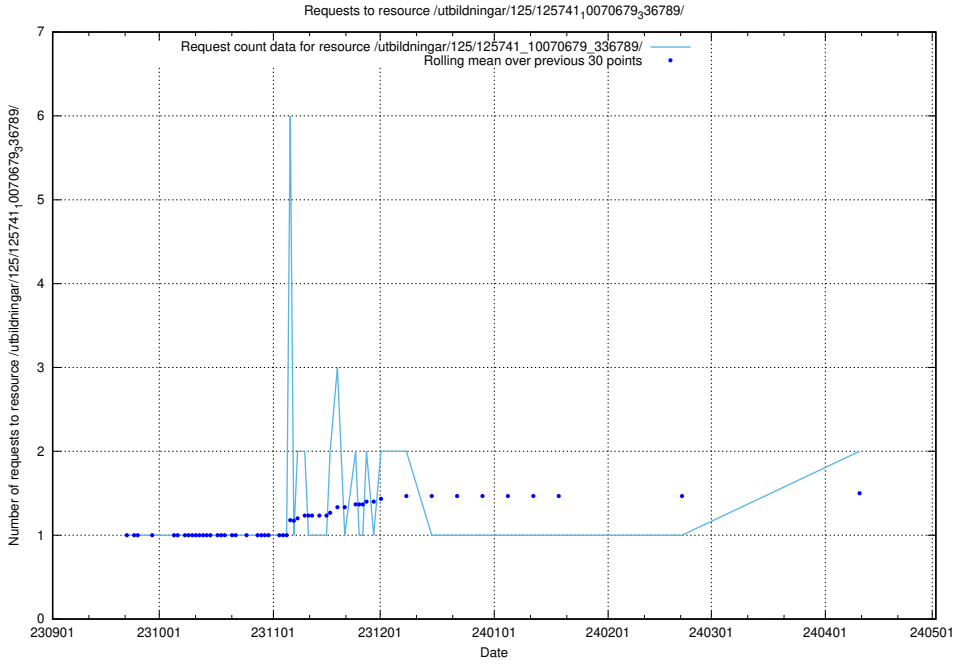

5.772 Usage of /utbildningar/125/125741_10070679_336789/

Here, we count the number of requests to resource /utbildningar/125/125741_10070679_336789/.