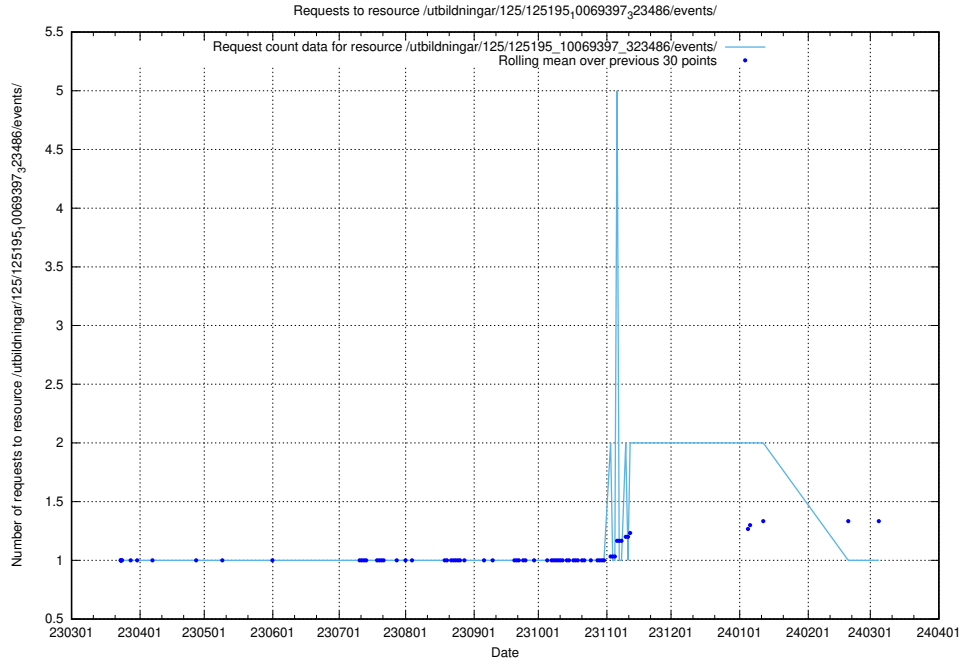

5.1162 Usage of /utbildningar/125/125195_10069397_323486/events/

Here, we count the number of requests to resource /utbildningar/125/125195_10069397_323486/events/