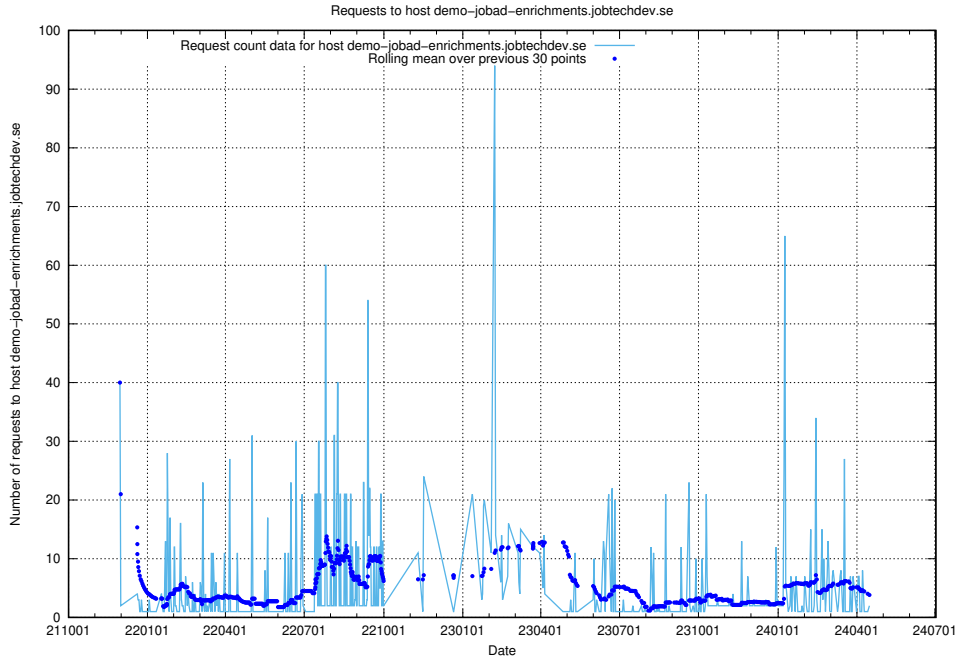

### 7.380 Usage of demo-jobad-enrichments.jobtechdev.se

Here, we count the number of requests to host demo-jobad-enrichments.jobtechdev.se.