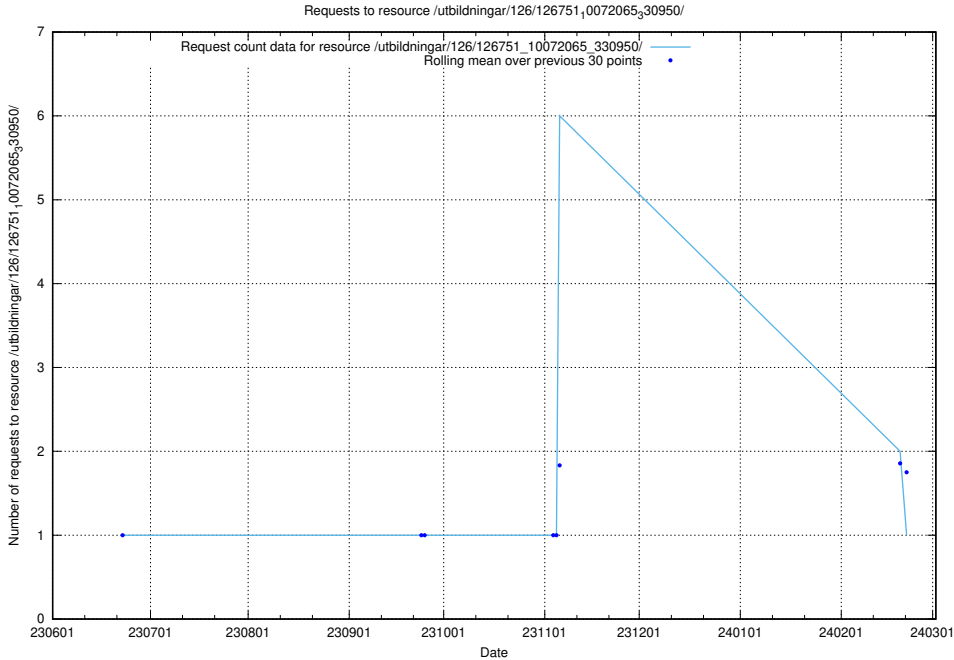

5.5376 Usage of /utbildningar/126/126751_10072065_330950/

Here, we count the number of requests to resource /utbildningar/126/126751_10072065_330950/.