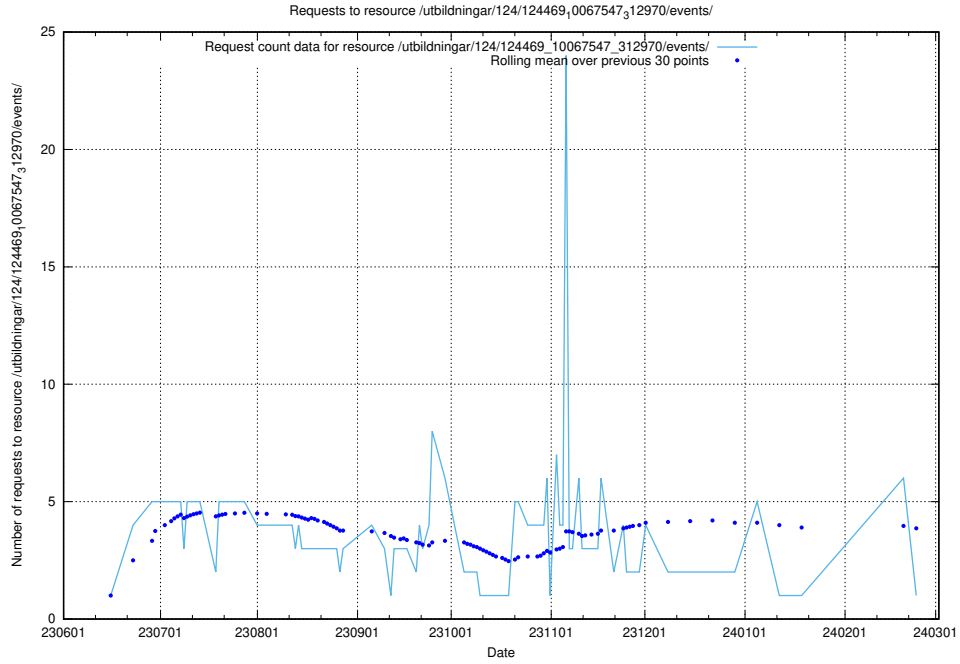

5.5659 Usage of /utbildningar/124/124469_10067547_312970/events/

Here, we count the number of requests to resource /utbildningar/124/124469_10067547_312970/events/