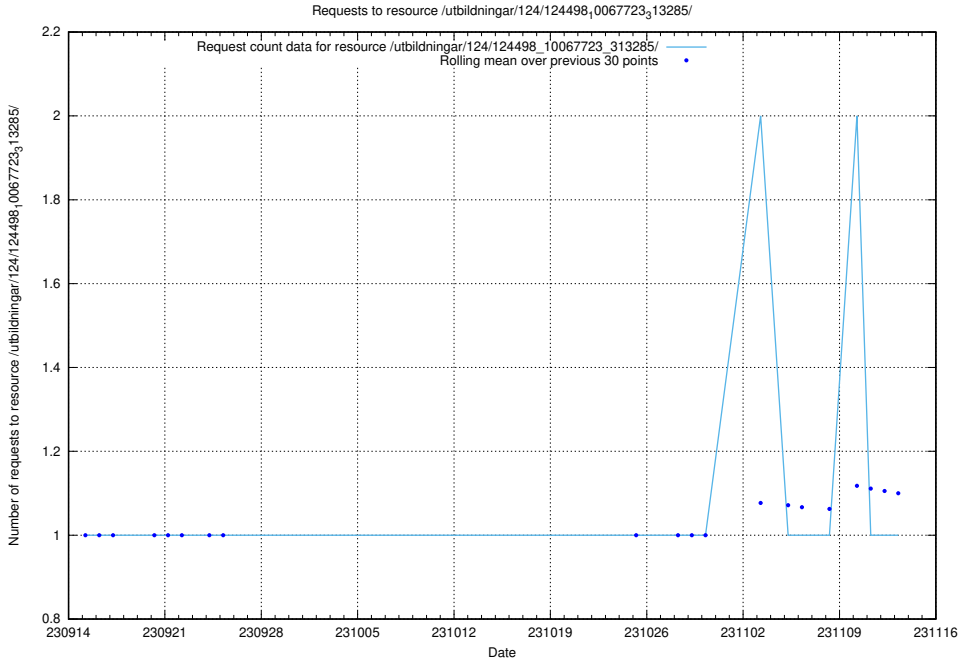

5.4375 Usage of /utbildningar/124/124498_10067723_313285/

Here, we count the number of requests to resource /utbildningar/124/124498_10067723_313285/.