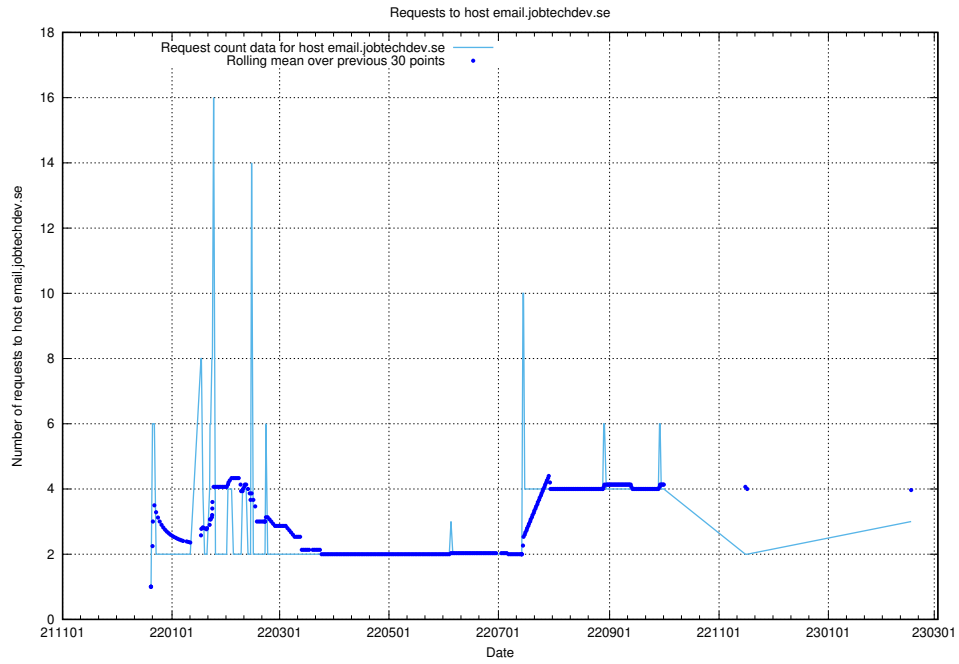

7.197 Usage of email.jobtechdev.se

Here, we count the number of requests to host email.jobtechdev.se.