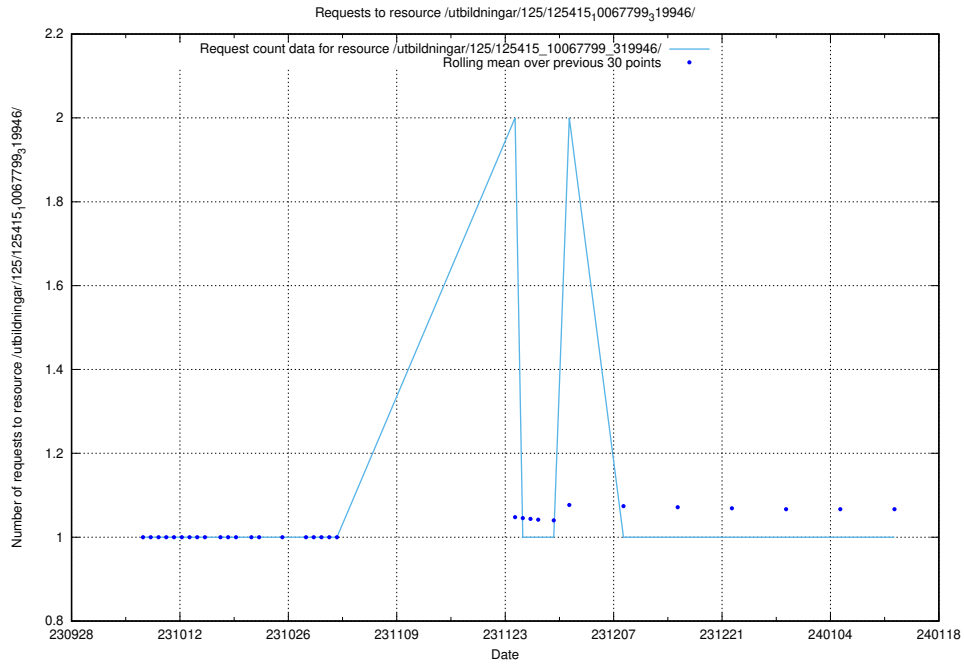

5.4187 Usage of /utbildningar/125/125415_10067799_319946/

Here, we count the number of requests to resource /utbildningar/125/125415_10067799_319946/.