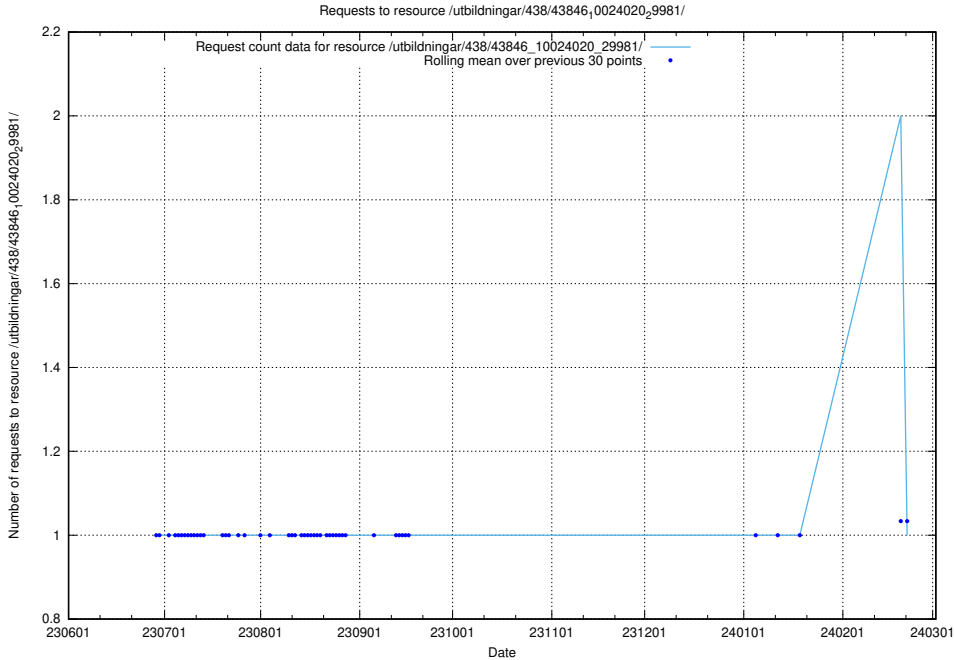

5.5207 Usage of /utbildningar/438/43846_10024020_29981/

Here, we count the number of requests to resource /utbildningar/438/43846_10024020_29981/.