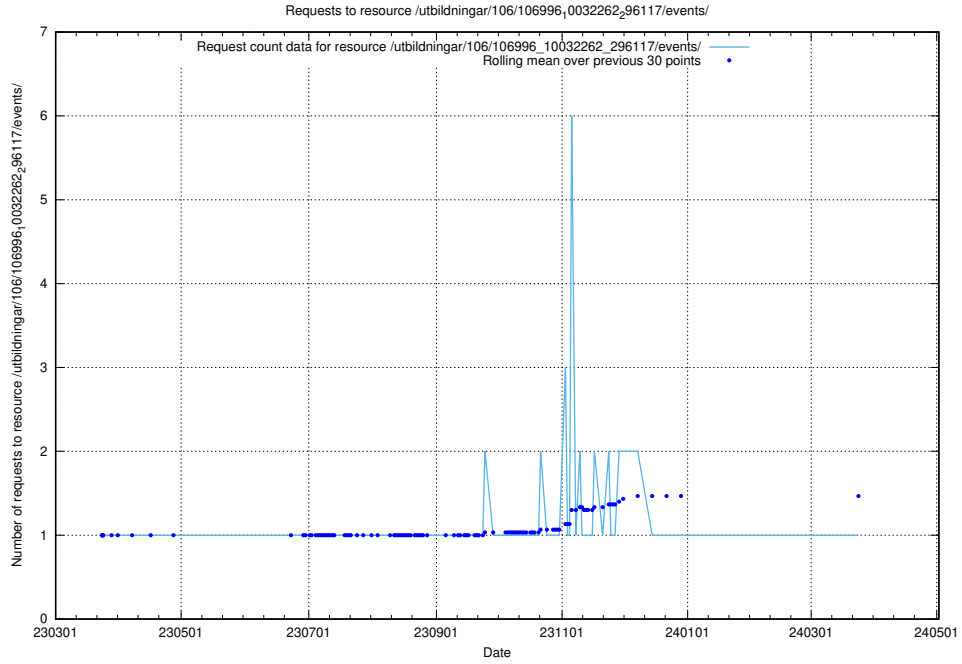

5.5193 Usage of /utbildningar/106/106996_10032262_296117/events/

Here, we count the number of requests to resource /utbildningar/106/106996_10032262_296117/events/