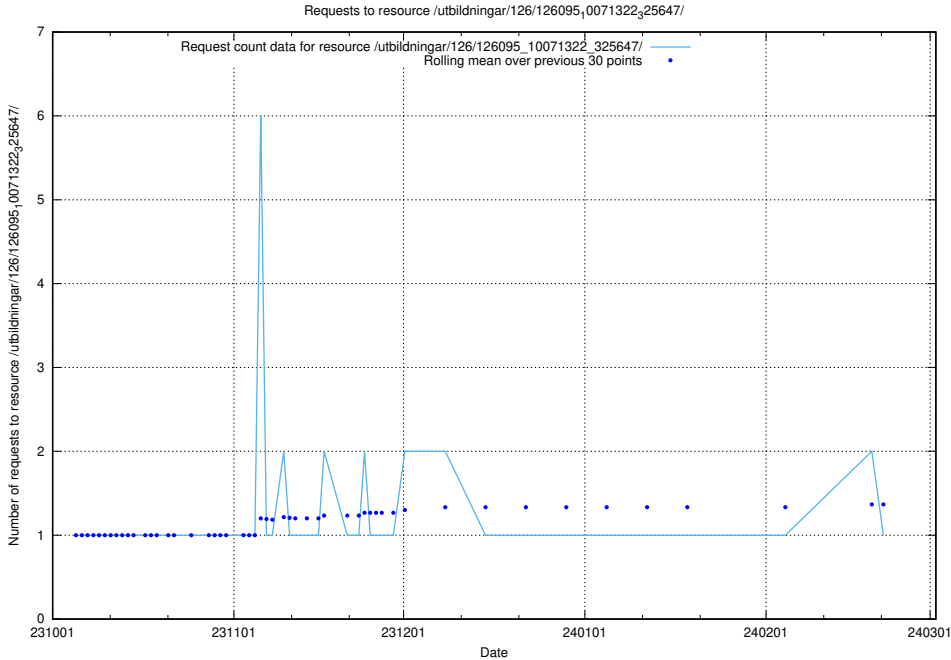

5.4202 Usage of /utbildningar/126/126095_10071322_325647/

Here, we count the number of requests to resource /utbildningar/126/126095_10071322_325647/.