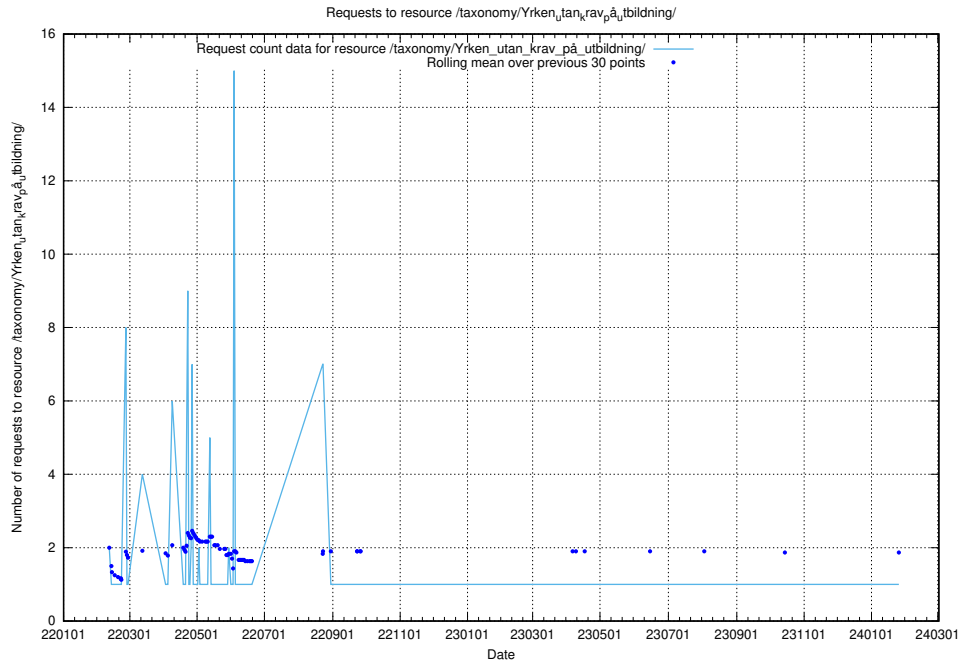

5.1316 Usage of /taxonomy/Yrken_utan_krav_på_utbildning/

Here, we count the number of requests to resource /taxonomy/Yrken_utan_krav_på_utbildning/.