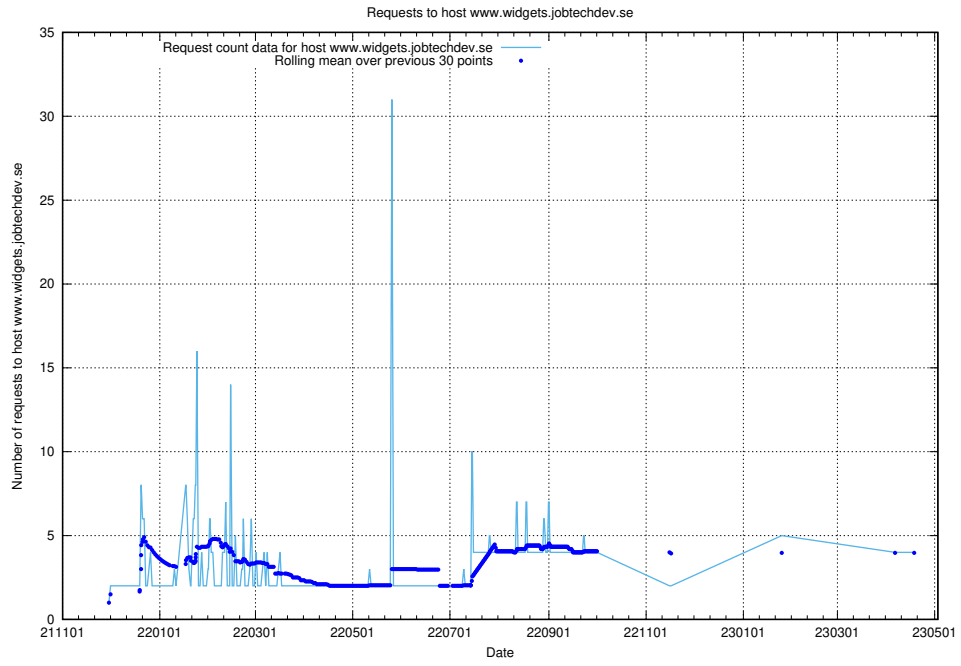

7.130 Usage of www.widgets.jobtechdev.se

Here, we count the number of requests to host www.widgets.jobtechdev.se.