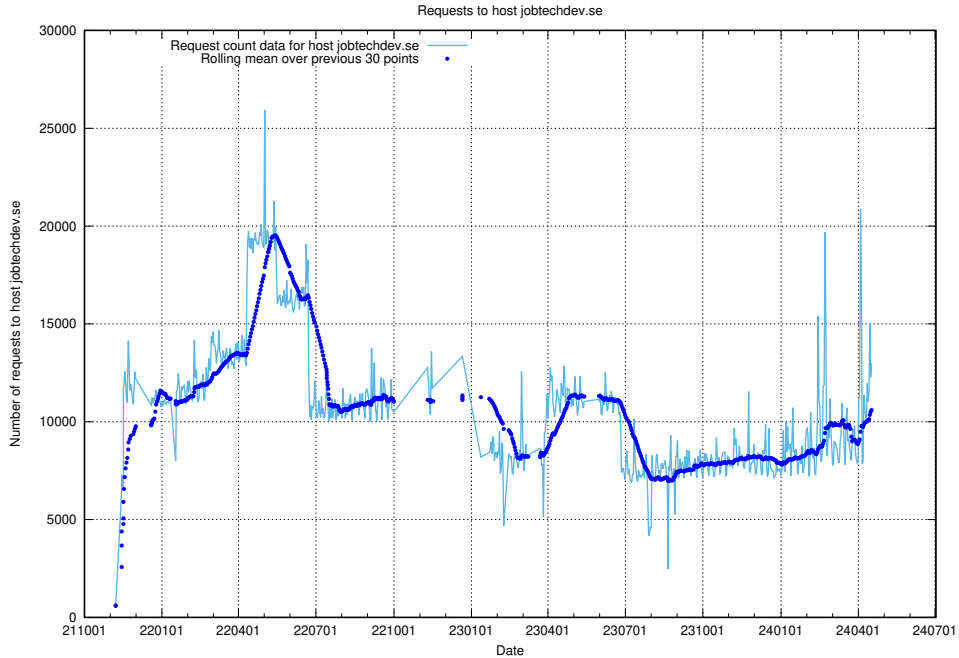

7.10 Usage of jobtechdev.se

Here, we count the number of requests to host jobtechdev.se.