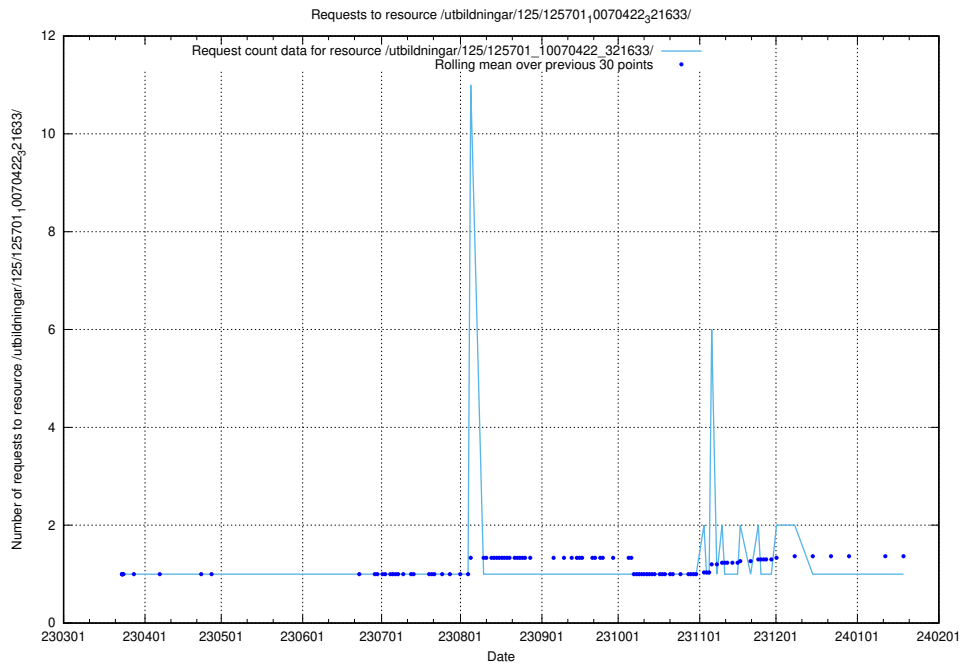

5.1062 Usage of /utbildningar/125/125701_10070422_321633/

Here, we count the number of requests to resource /utbildningar/125/125701_10070422_321633/.