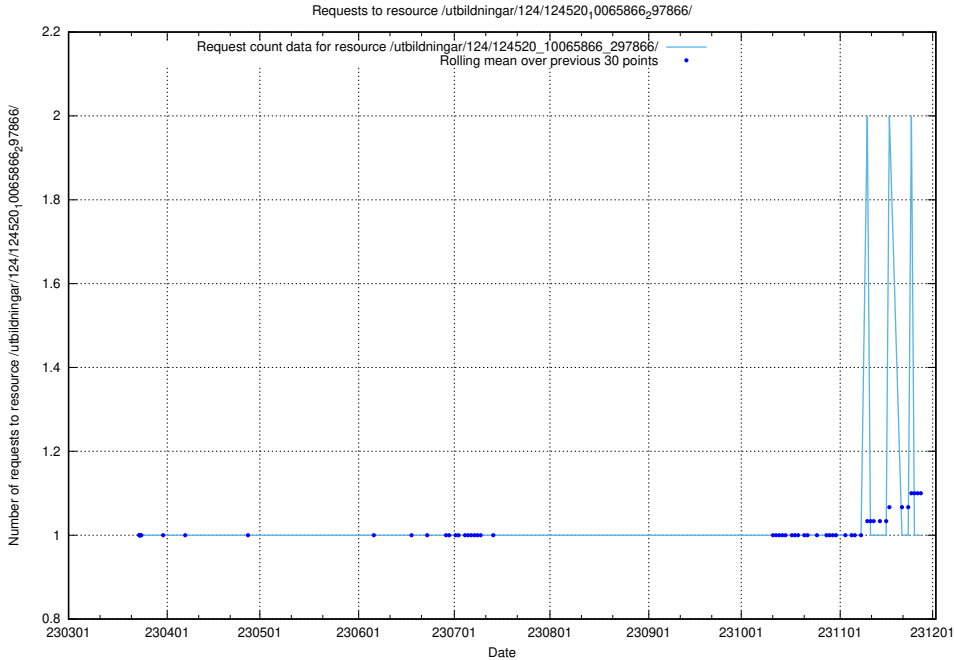

5.1289 Usage of /utbildningar/124/124520_10065866_297866/

Here, we count the number of requests to resource /utbildningar/124/124520_10065866_297866/.