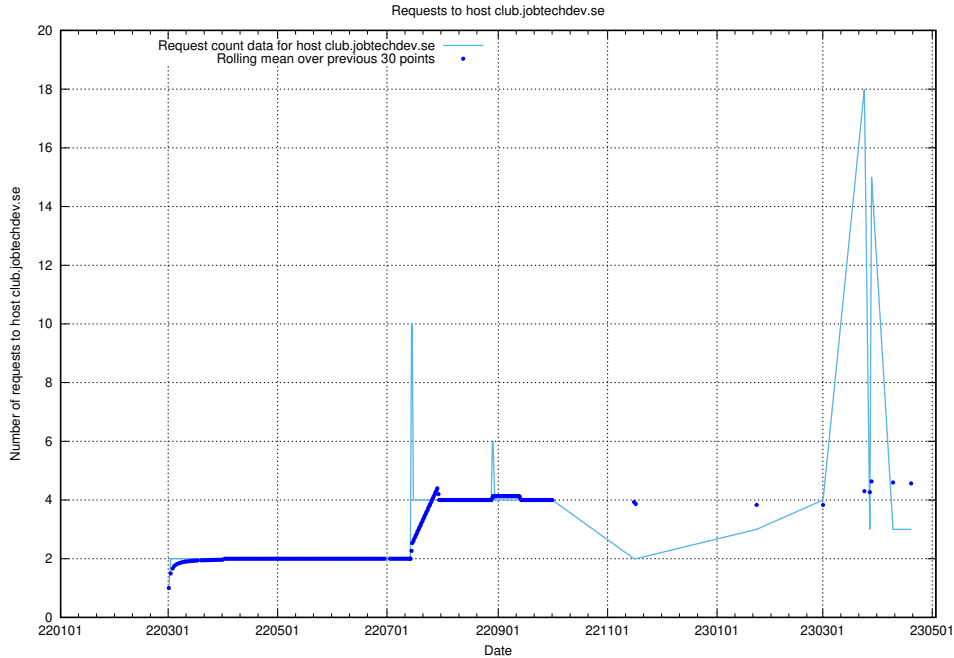

### 7.217 Usage of club.jobtechdev.se

Here, we count the number of requests to host club.jobtechdev.se.