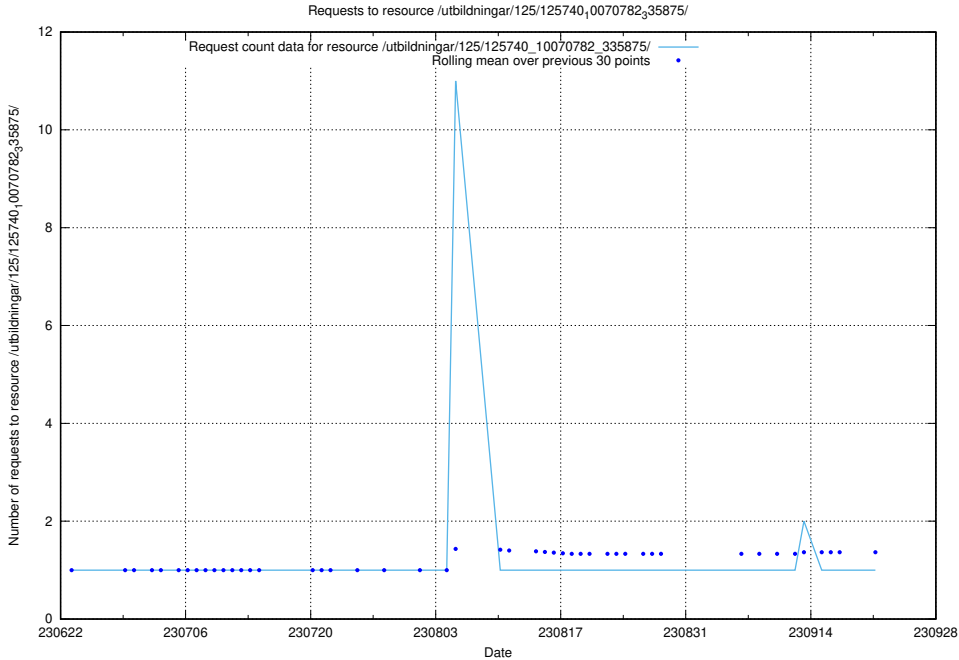

5.5477 Usage of /utbildningar/125/125740_10070782_335875/

Here, we count the number of requests to resource /utbildningar/125/125740_10070782_335875/.