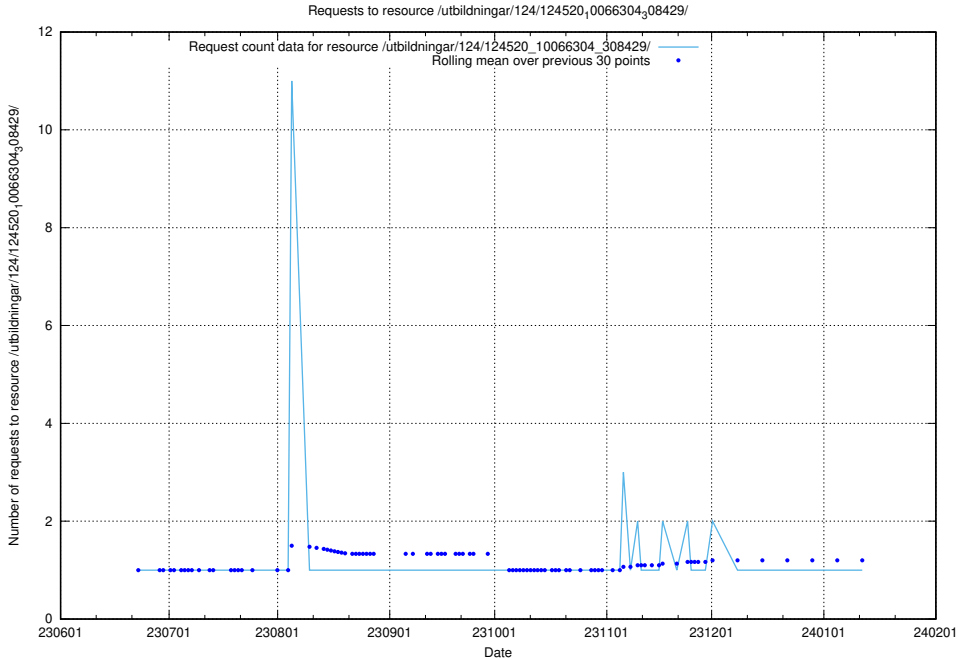

5.5536 Usage of /utbildningar/124/124520_10066304_308429/

Here, we count the number of requests to resource /utbildningar/124/124520_10066304_308429/.