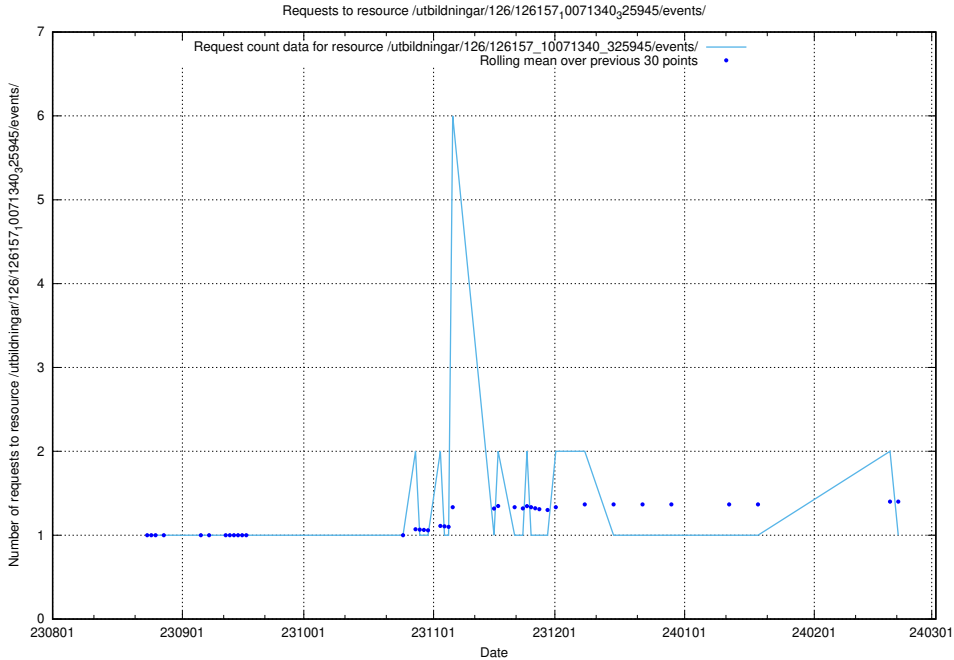

5.4519 Usage of /utbildningar/126/126157_10071340_325945/events/

Here, we count the number of requests to resource /utbildningar/126/126157_10071340_325945/events/