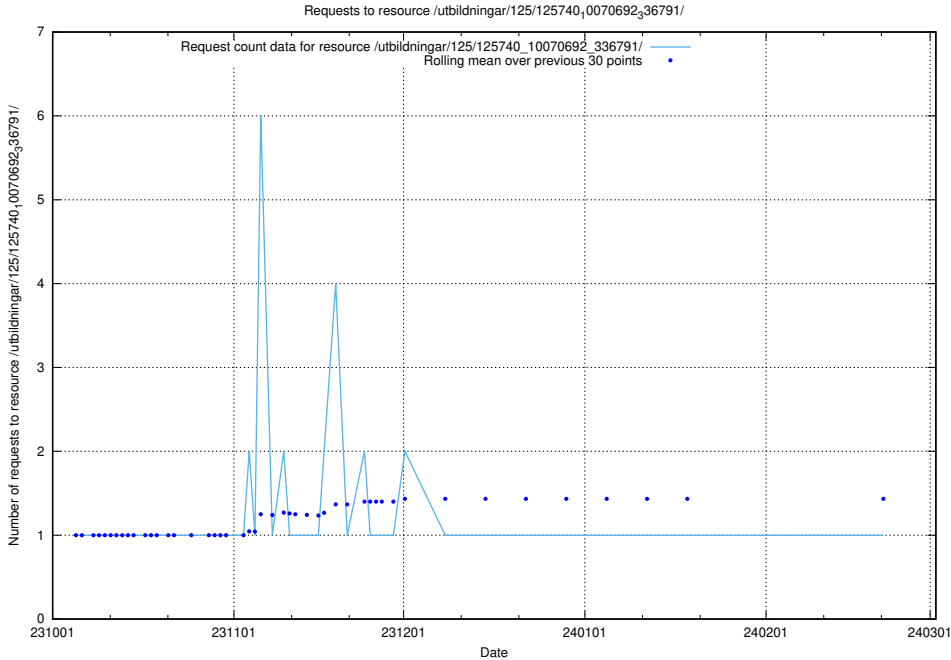

5.4206 Usage of /utbildningar/125/125740_10070692_336791/

Here, we count the number of requests to resource /utbildningar/125/125740_10070692_336791/.