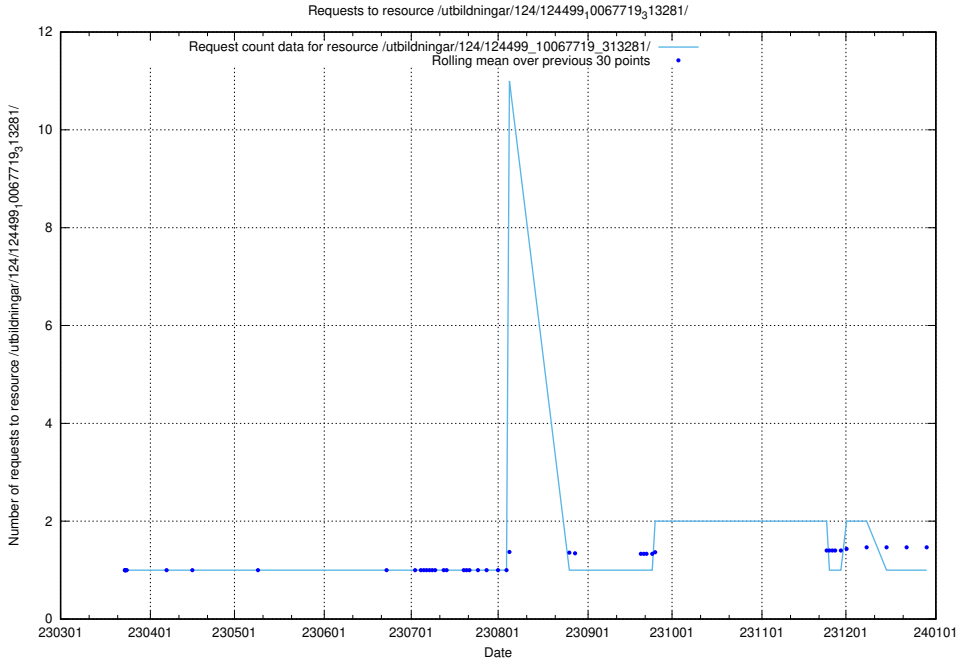

5.2366 Usage of /utbildningar/124/124499_10067719_313281/

Here, we count the number of requests to resource /utbildningar/124/124499_10067719_313281/.