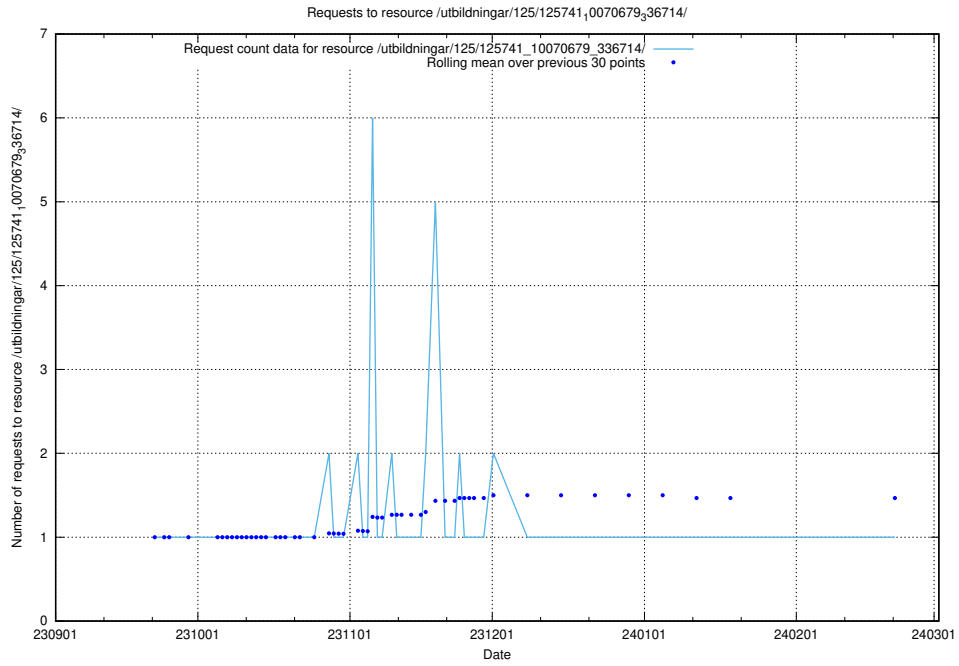

5.4301 Usage of /utbildningar/125/125741_10070679_336714/

Here, we count the number of requests to resource /utbildningar/125/125741_10070679_336714/.