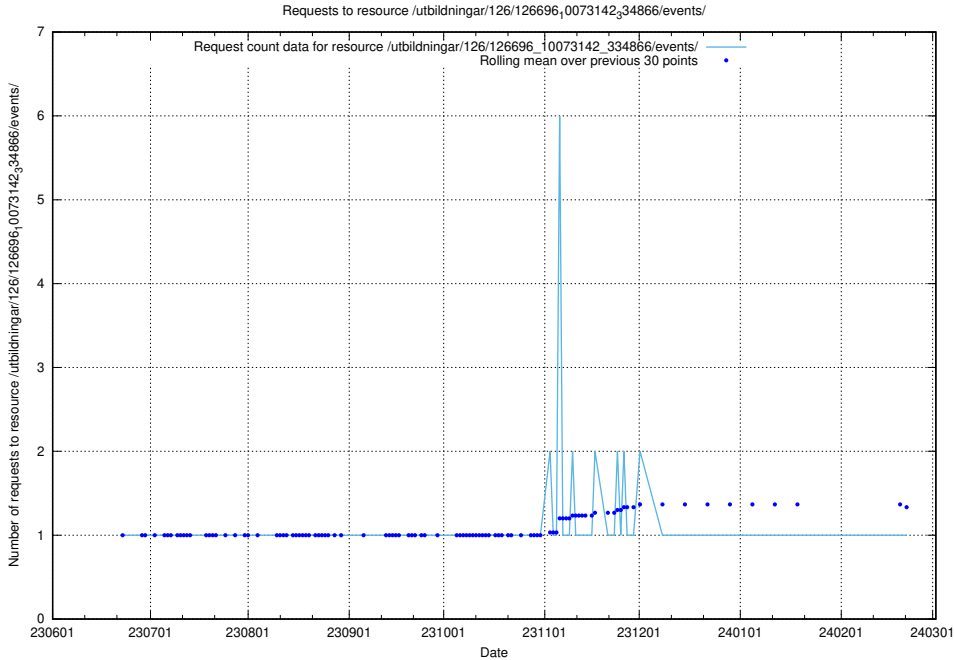

5.5404 Usage of /utbildningar/126/126696_10073142_334866/events/

Here, we count the number of requests to resource /utbildningar/126/126696_10073142_334866/events/