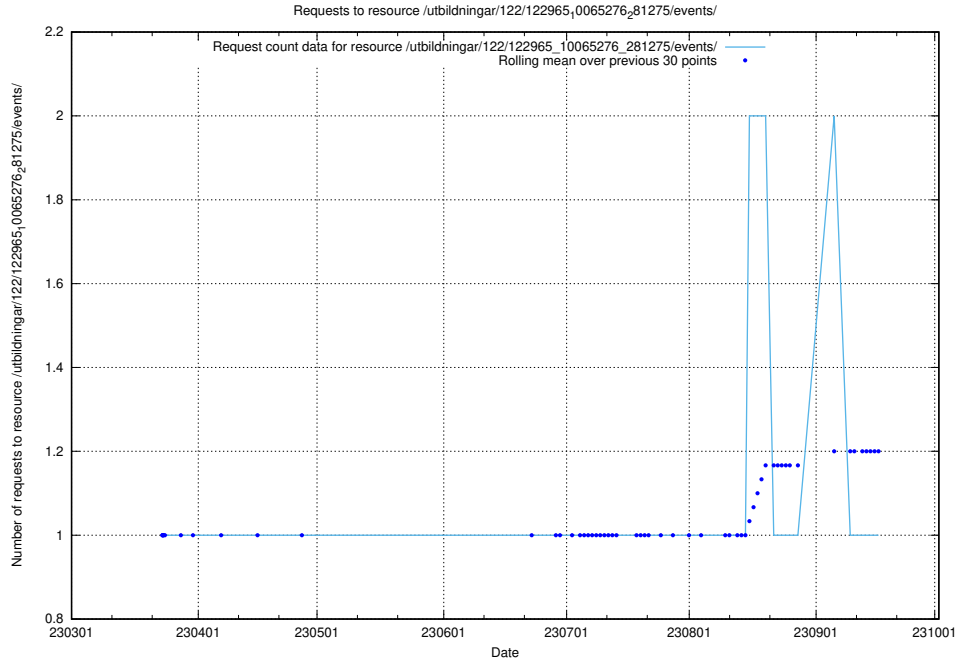

5.4900 Usage of /utbildningar/122/122965_10065276_281275/events/

Here, we count the number of requests to resource /utbildningar/122/122965_10065276_281275/events/