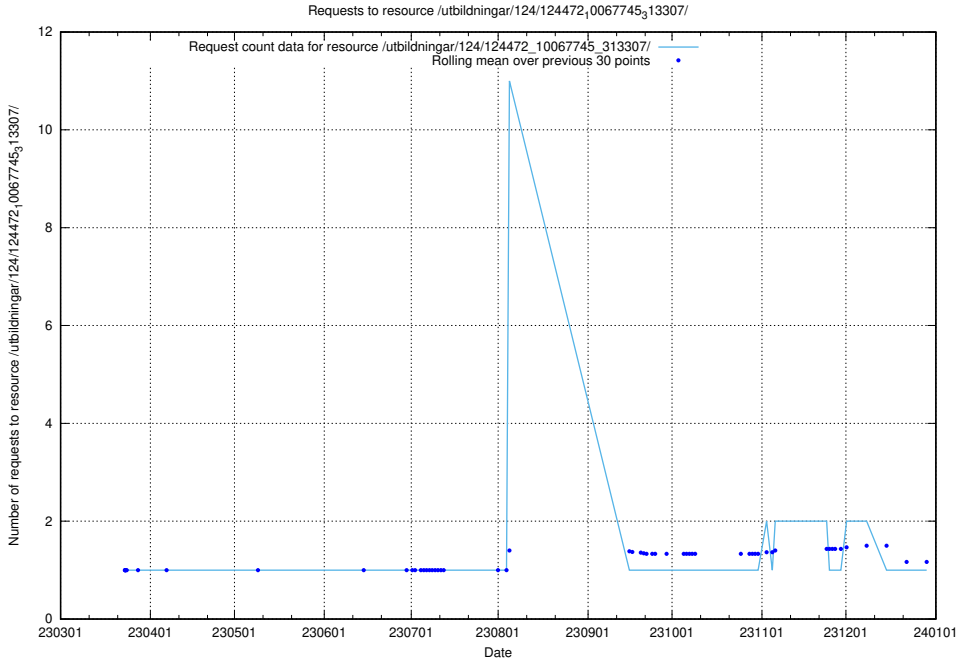

5.2821 Usage of /utbildningar/124/124472_10067745_313307/

Here, we count the number of requests to resource /utbildningar/124/124472_10067745_313307/.