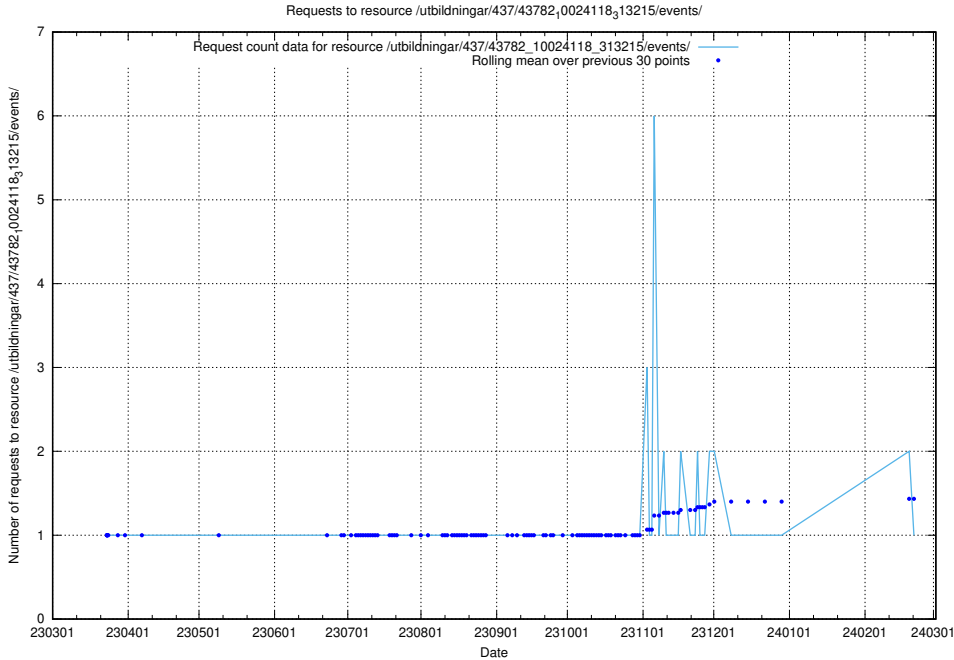

5.6140 Usage of /utbildningar/437/43782_10024118_313215/events/

Here, we count the number of requests to resource /utbildningar/437/43782_10024118_313215/events/.