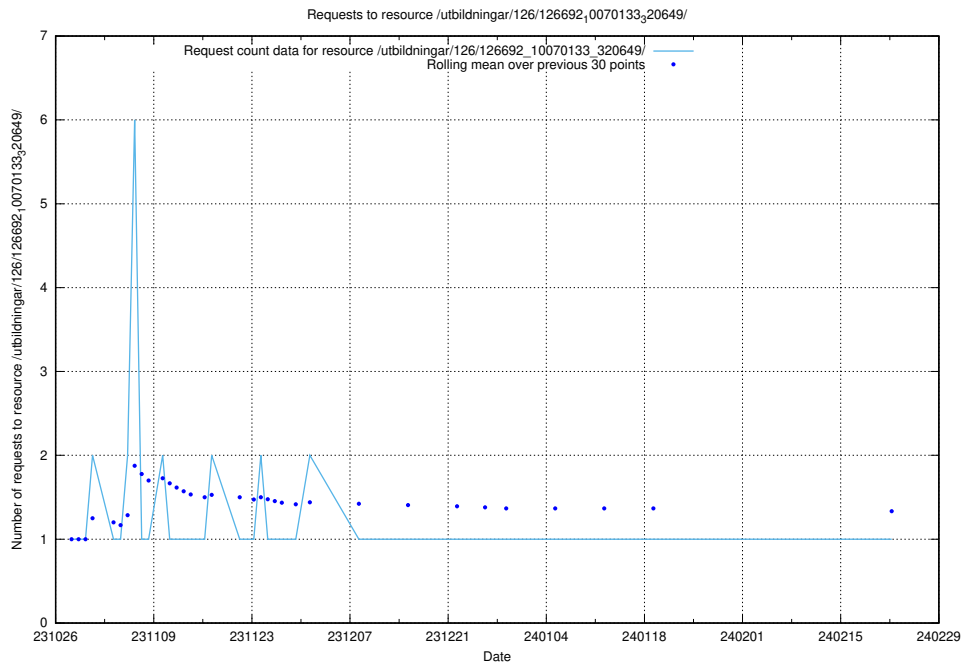

5.3991 Usage of /utbildningar/126/126692_10070133_320649/

Here, we count the number of requests to resource /utbildningar/126/126692_10070133_320649/.