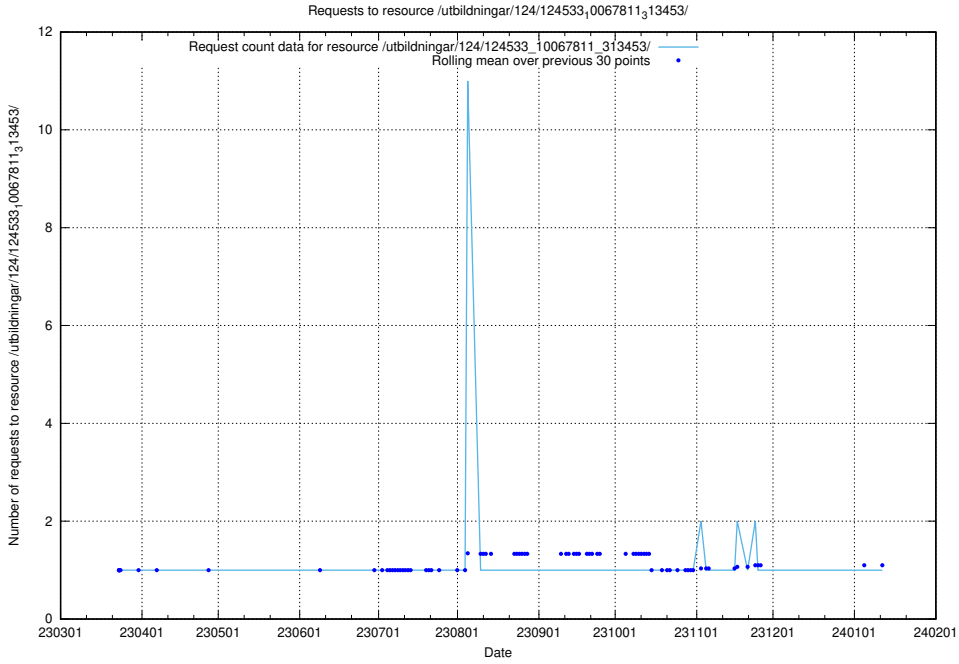

5.1248 Usage of /utbildningar/124/124533_10067811_313453/

Here, we count the number of requests to resource /utbildningar/124/124533_10067811_313453/.