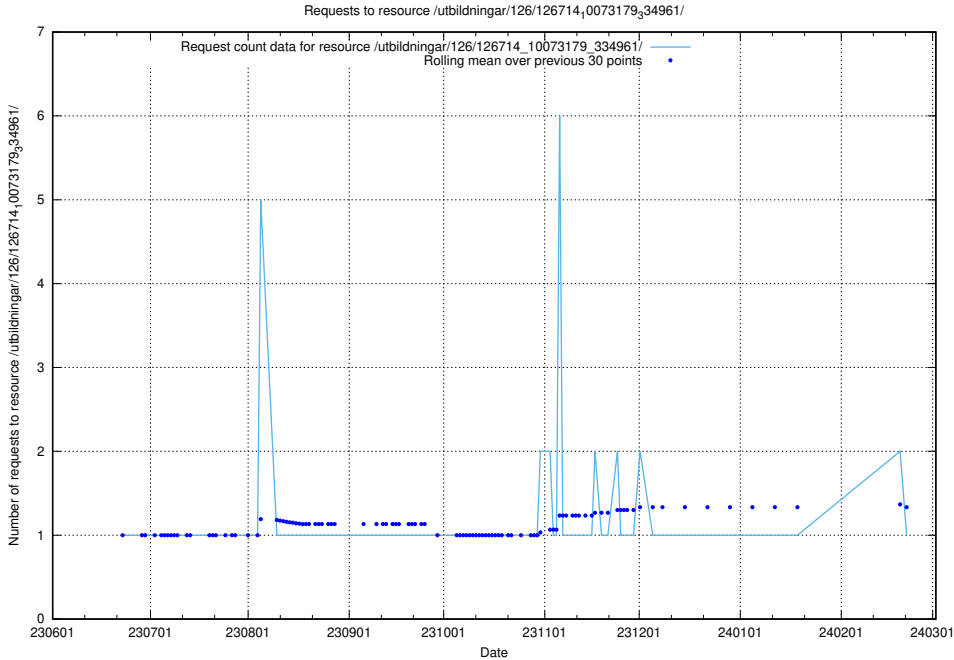

5.5400 Usage of /utbildningar/126/126714_10073179_334961/

Here, we count the number of requests to resource /utbildningar/126/126714_10073179_334961/.