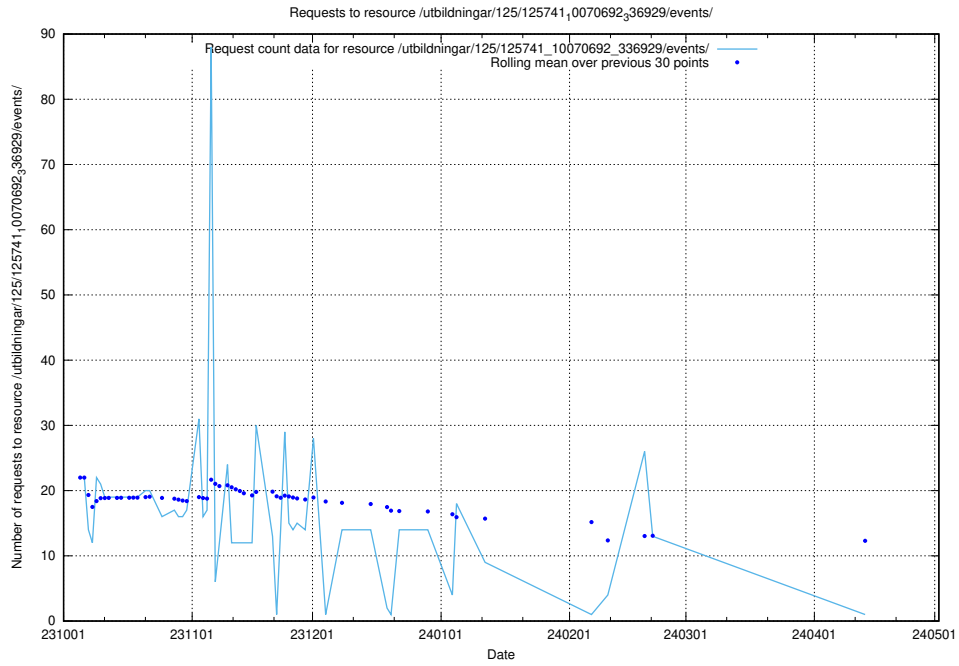

5.4196 Usage of /utbildningar/125/125741_10070692_336929/events/

Here, we count the number of requests to resource /utbildningar/125/125741_10070692_336929/events/