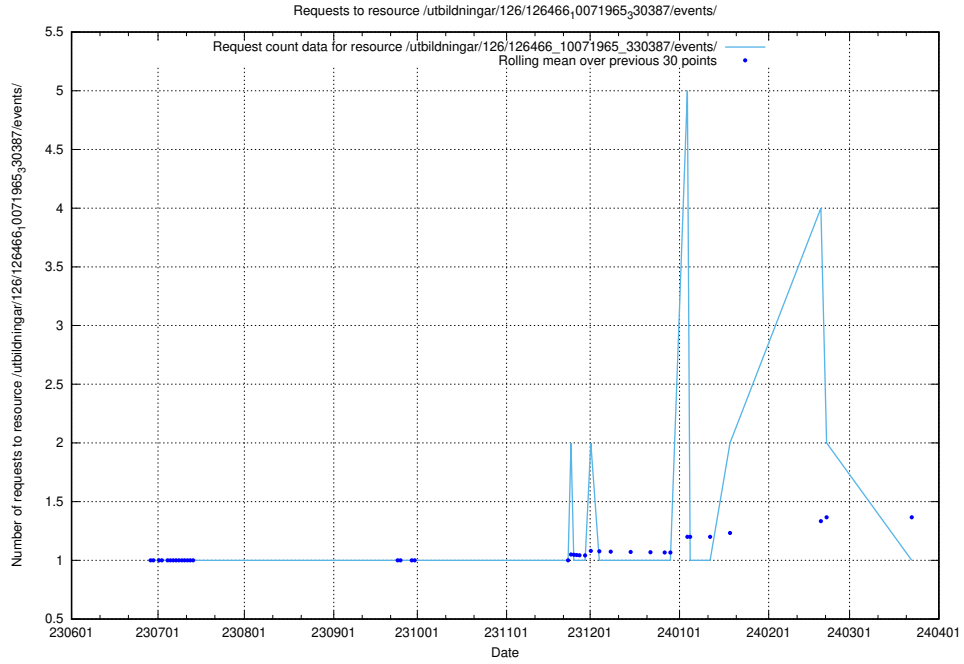

5.5236 Usage of /utbildningar/126/126466_10071965_330387/events/

Here, we count the number of requests to resource /utbildningar/126/126466_10071965_330387/events/