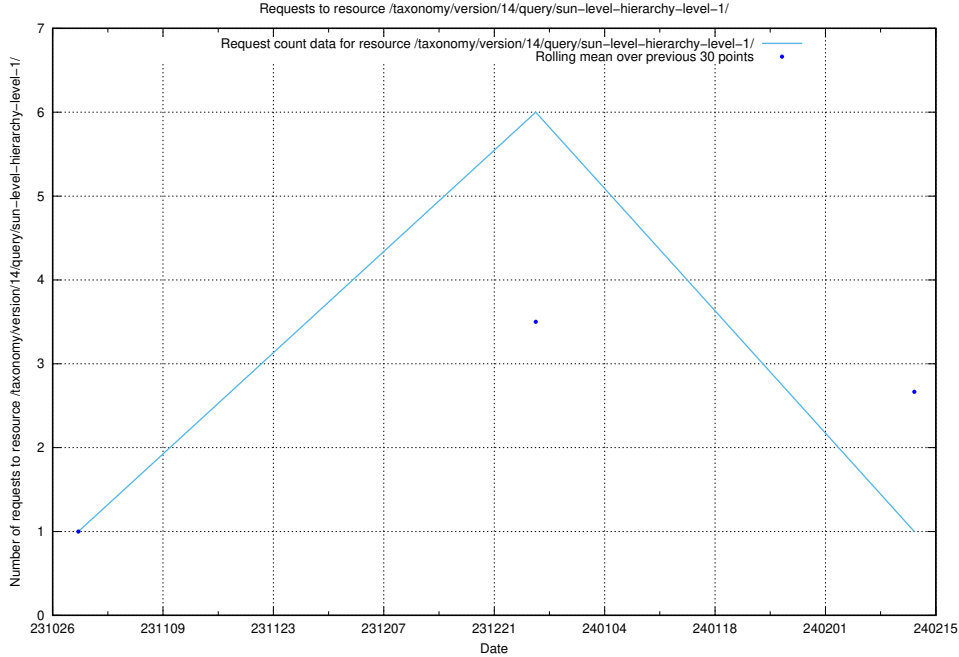

5.3978 Usage of /taxonomy/version/14/query/sun-level-hierarchy-level-1/

Here, we count the number of requests to resource /taxonomy/version/14/query/sun-level-hierarchy-level-1/.