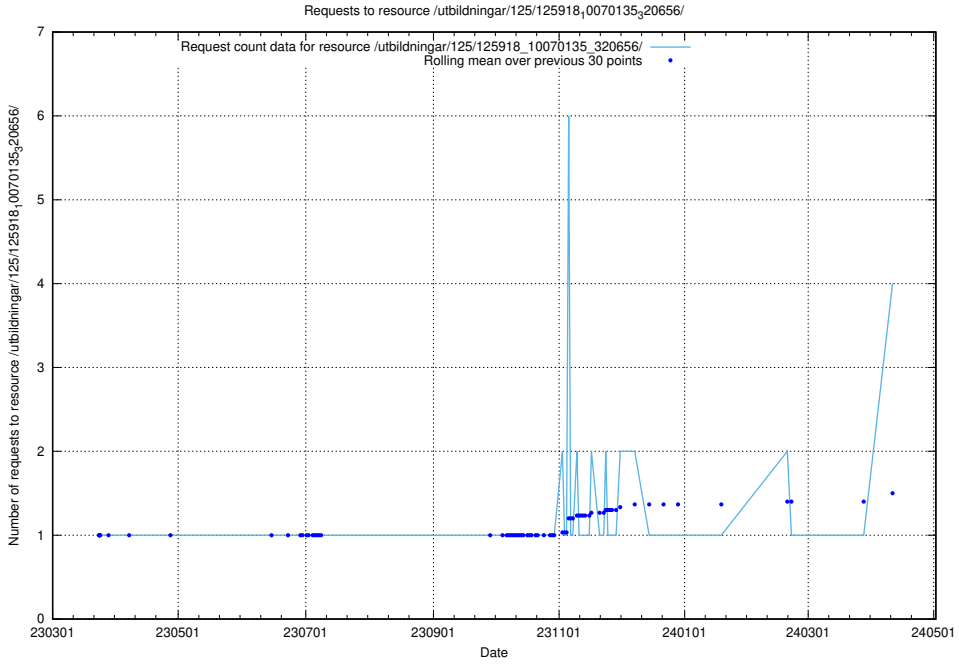

5.297 Usage of /utbildningar/125/125918_10070135_320656/

Here, we count the number of requests to resource /utbildningar/125/125918_10070135_320656/.