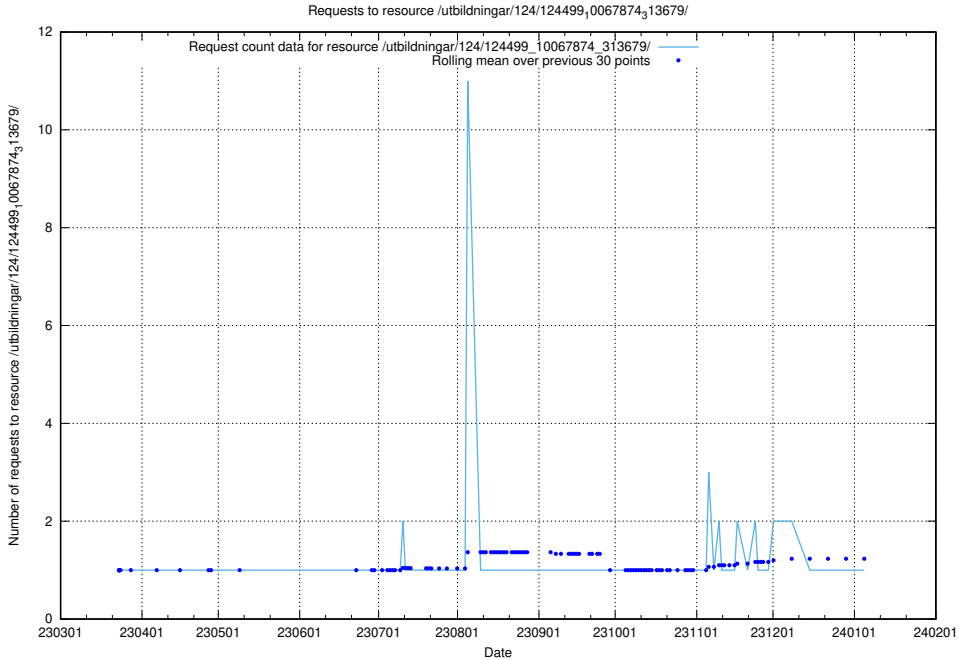

5.2177 Usage of /utbildningar/124/124499_10067874_313679/

Here, we count the number of requests to resource /utbildningar/124/124499_10067874_313679/.