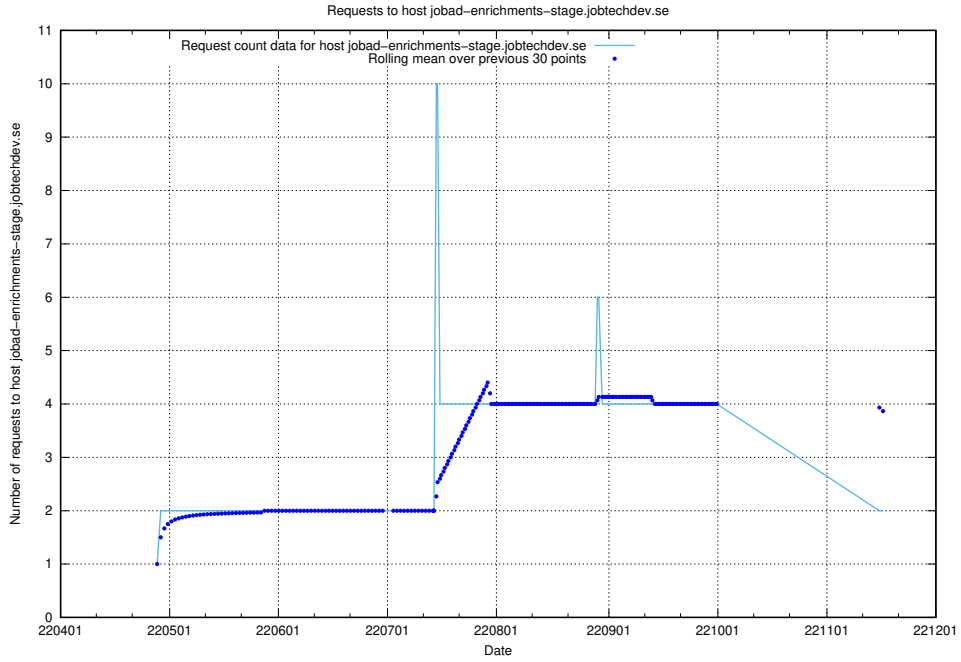

7.440 Usage of jobad-enrichments-stage.jobtechdev.se

Here, we count the number of requests to host jobad-enrichments-stage.jobtechdev.se.