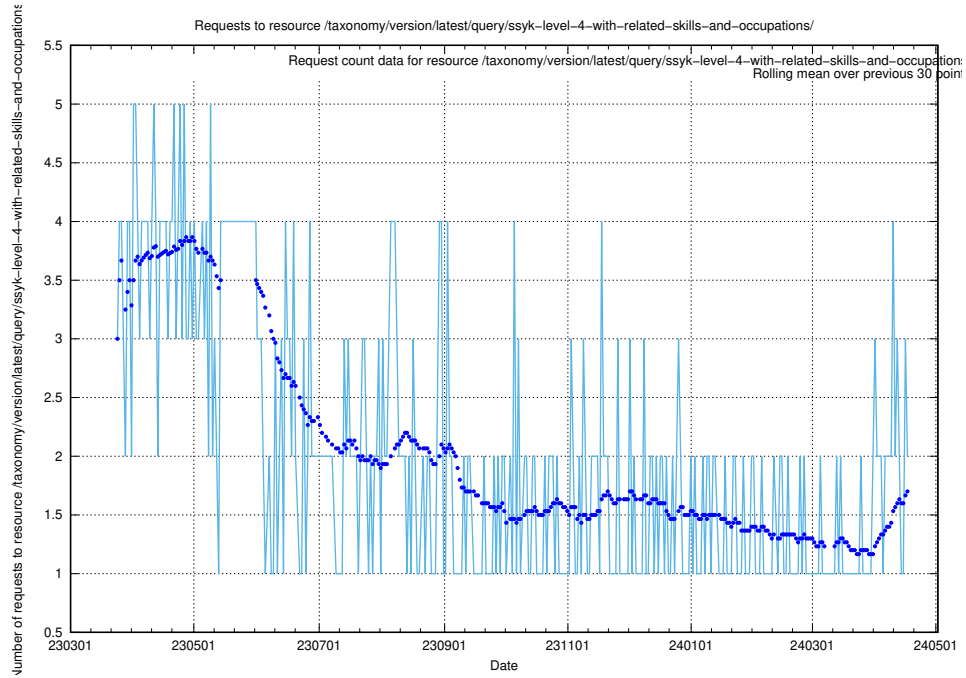

5.941 Usage of /taxonomy/version/latest/query/ssyk-level-4-with-related-skills-and-occupations/

Here, we count the number of requests to resource /taxonomy/version/latest/query/ssyk-level-4-with-related-skills-and-occupations/.