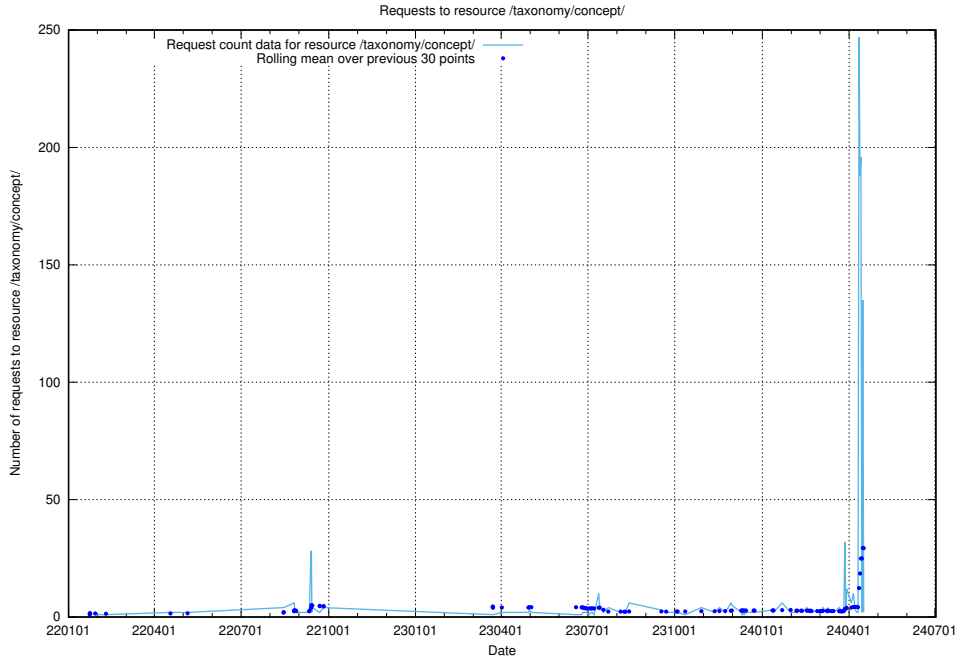

5.738 Usage of /taxonomy/concept/

Here, we count the number of requests to resource /taxonomy/concept/.