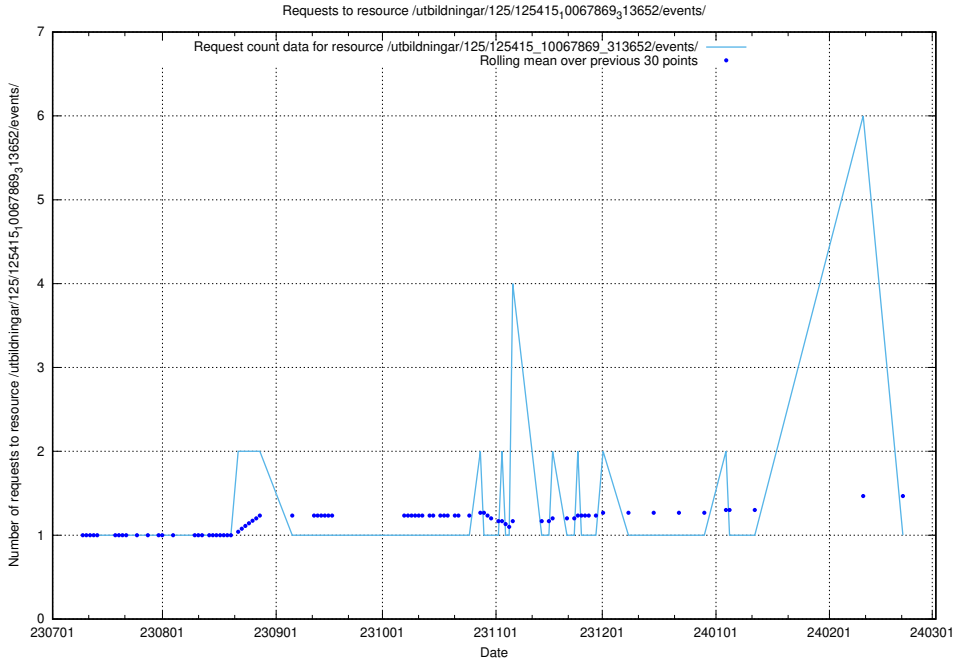

5.4907 Usage of /utbildningar/125/125415_10067869_313652/events/

Here, we count the number of requests to resource /utbildningar/125/125415_10067869_313652/events/