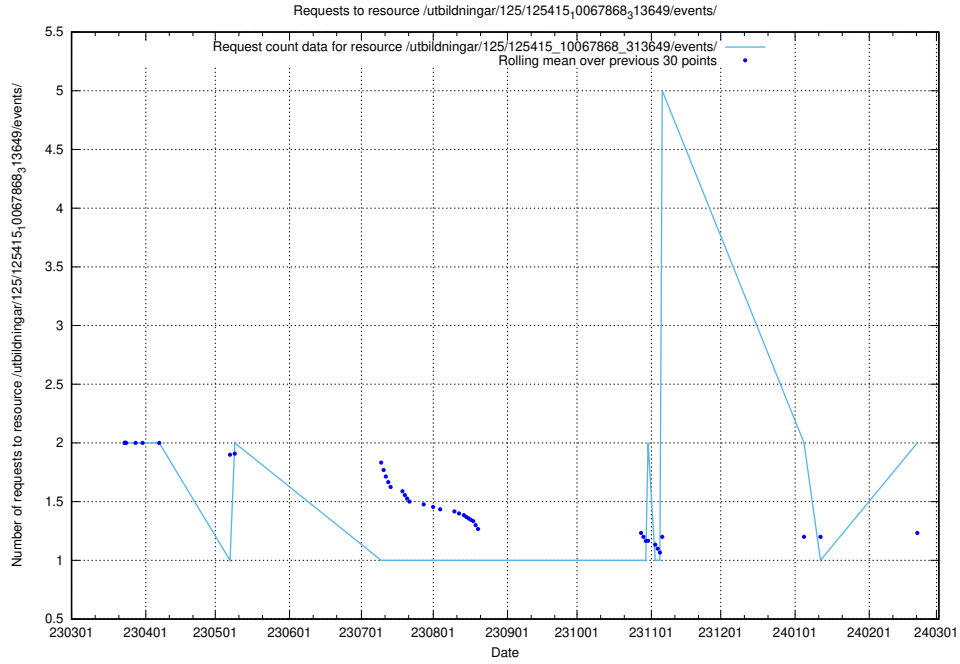

5.980 Usage of /utbildningar/125/125415_10067868_313649/events/

Here, we count the number of requests to resource /utbildningar/125/125415_10067868_313649/events/