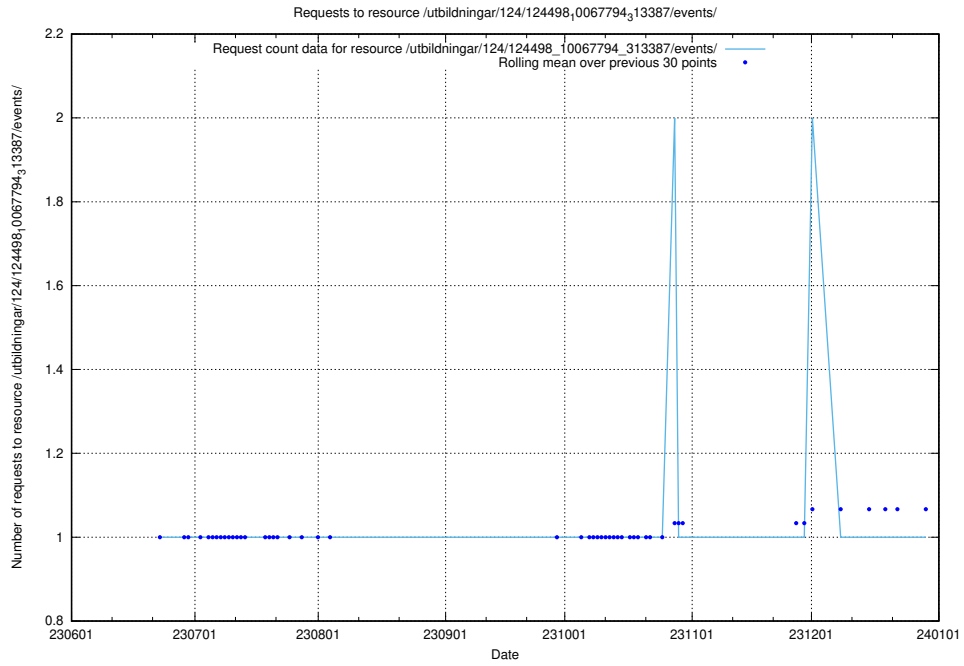

5.5568 Usage of /utbildningar/124/124498_10067794_313387/events/

Here, we count the number of requests to resource /utbildningar/124/124498_10067794_313387/events/