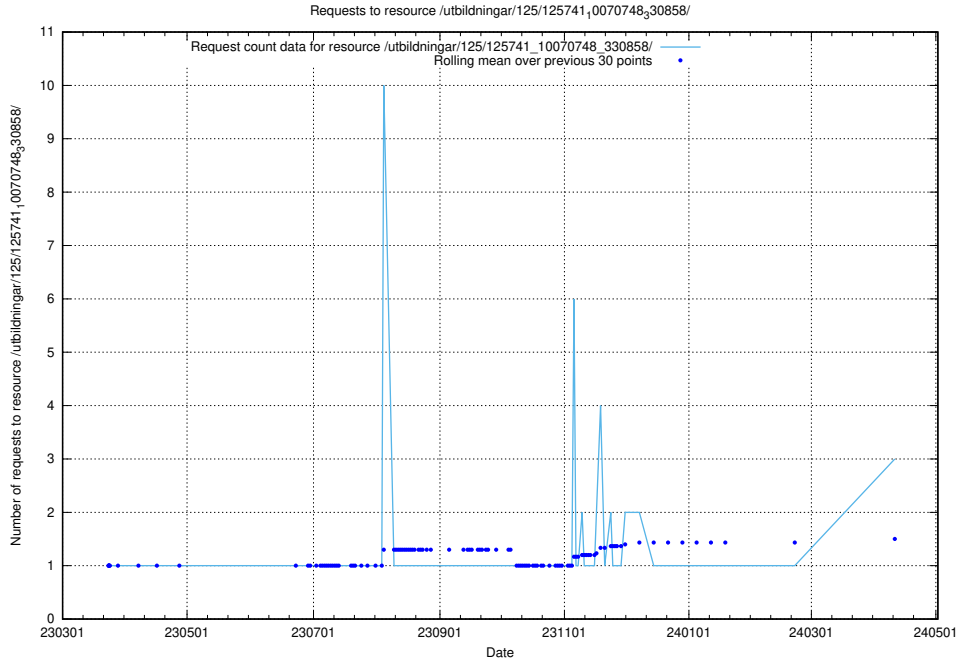

5.505 Usage of /utbildningar/125/125741_10070748_330858/

Here, we count the number of requests to resource /utbildningar/125/125741_10070748_330858/.