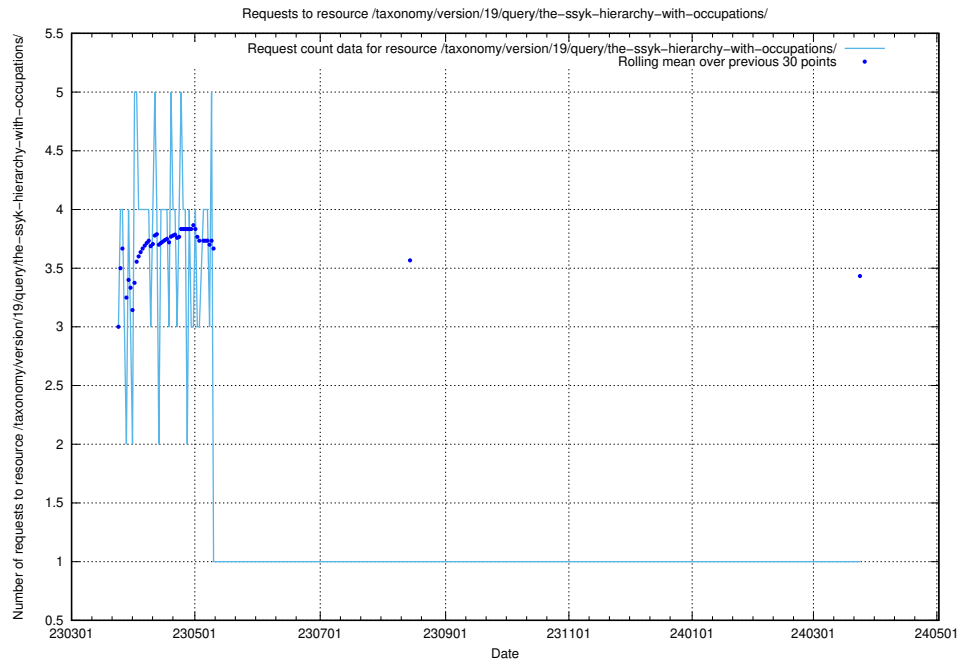

5.5898 Usage of /taxonomy/version/19/query/the-ssyk-hierarchy-with-occupations/

Here, we count the number of requests to resource /taxonomy/version/19/query/the-ssyk-hierarchy-with-occupations/.