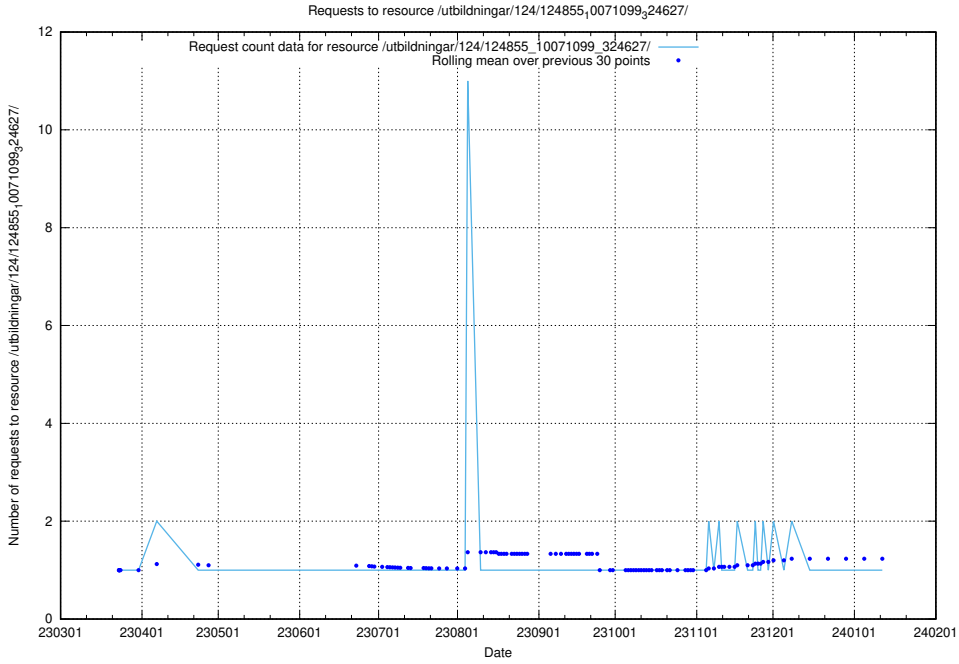

5.1219 Usage of /utbildningar/124/124855_10071099_324627/

Here, we count the number of requests to resource /utbildningar/124/124855_10071099_324627/.