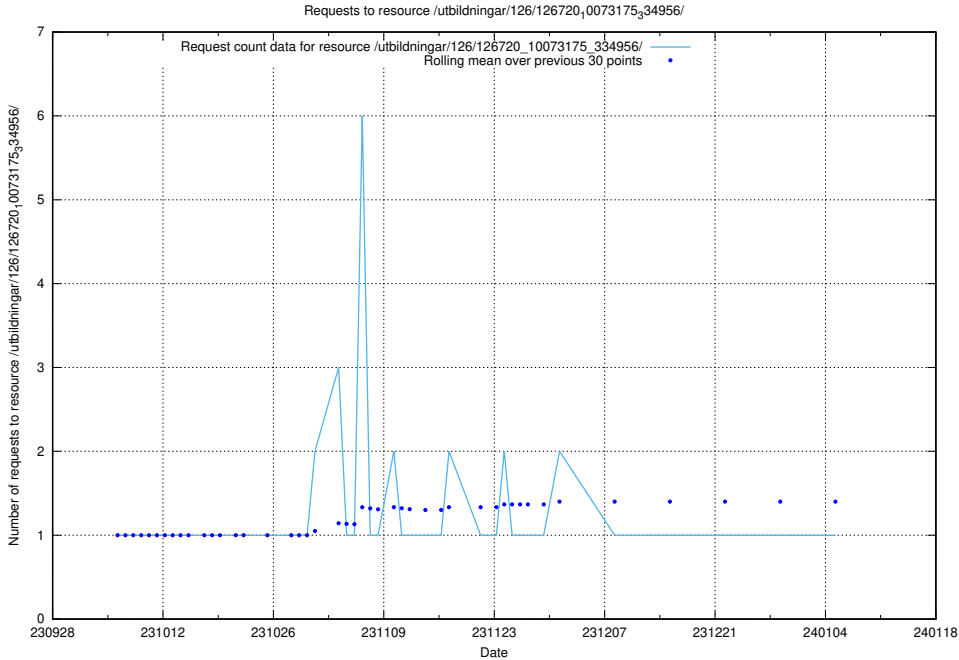

5.4192 Usage of /utbildningar/126/126720_10073175_334956/

Here, we count the number of requests to resource /utbildningar/126/126720_10073175_334956/.