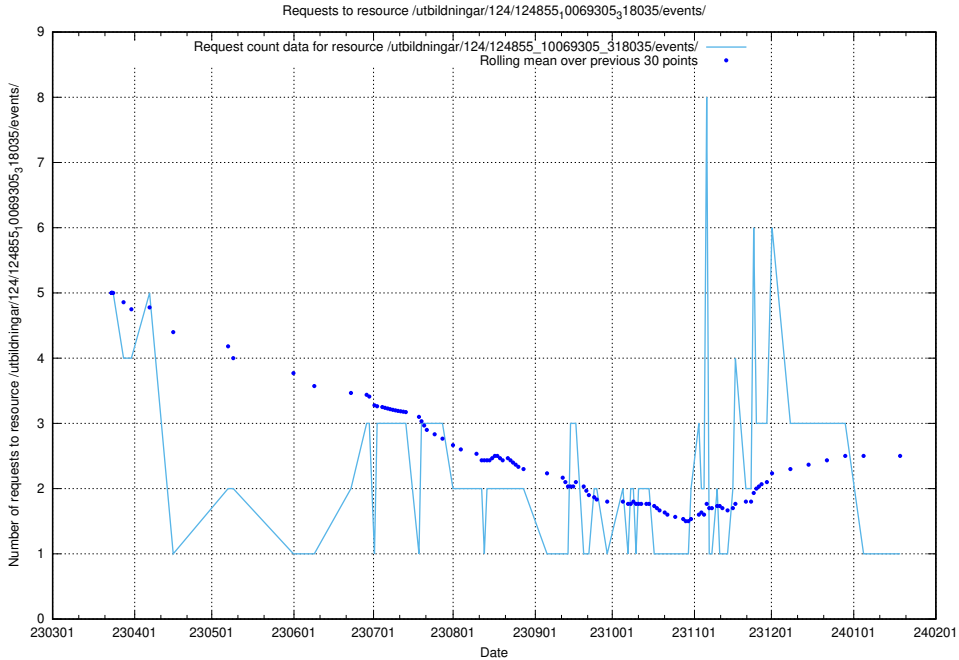

5.6034 Usage of /utbildningar/124/124855_10069305_318035/events/

Here, we count the number of requests to resource /utbildningar/124/124855_10069305_318035/events/