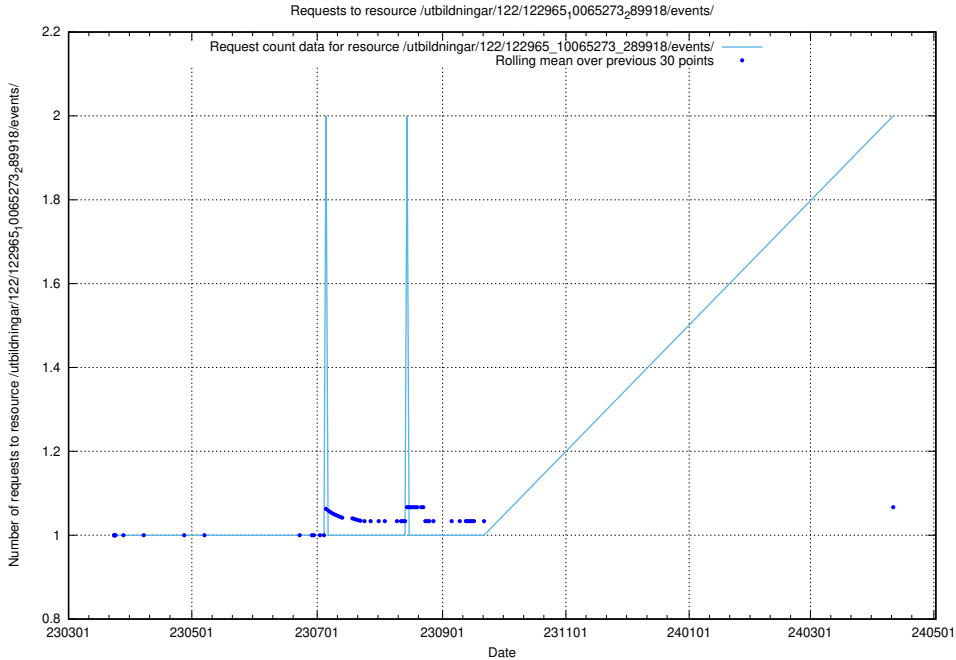

5.836 Usage of /utbildningar/122/122965_10065273_289918/events/

Here, we count the number of requests to resource /utbildningar/122/122965_10065273_289918/events/