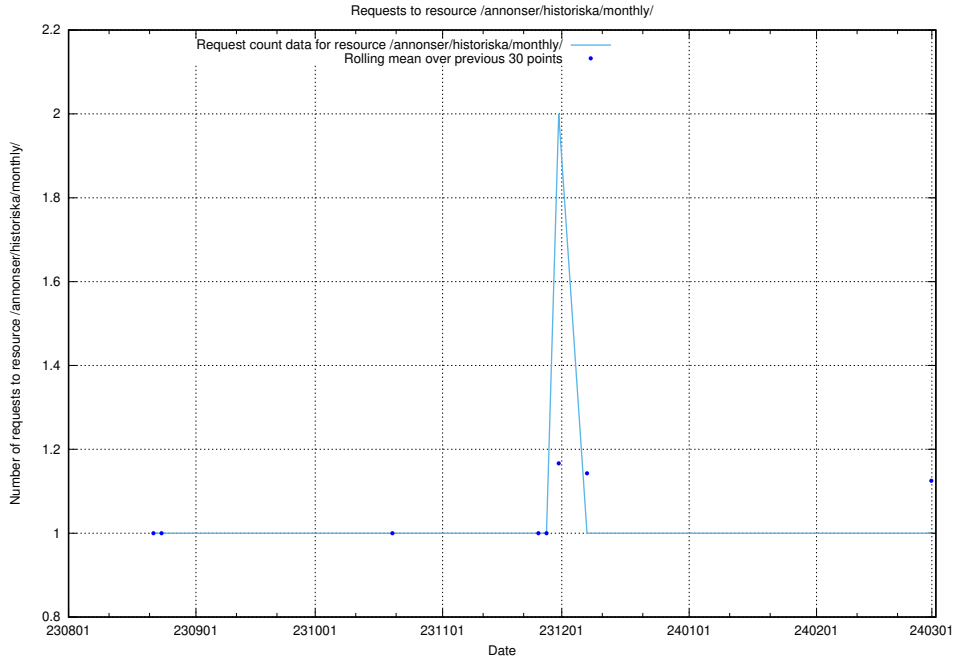

5.4543 Usage of /annonser/historiska/monthly/

Here, we count the number of requests to resource /annonser/historiska/monthly/.