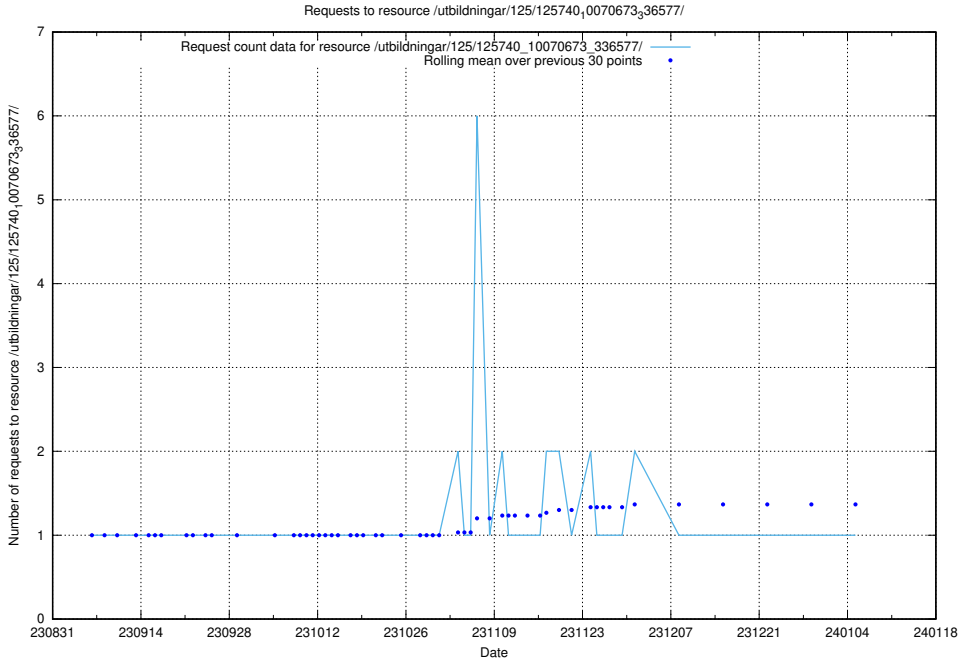

5.4467 Usage of /utbildningar/125/125740_10070673_336577/

Here, we count the number of requests to resource /utbildningar/125/125740_10070673_336577/.