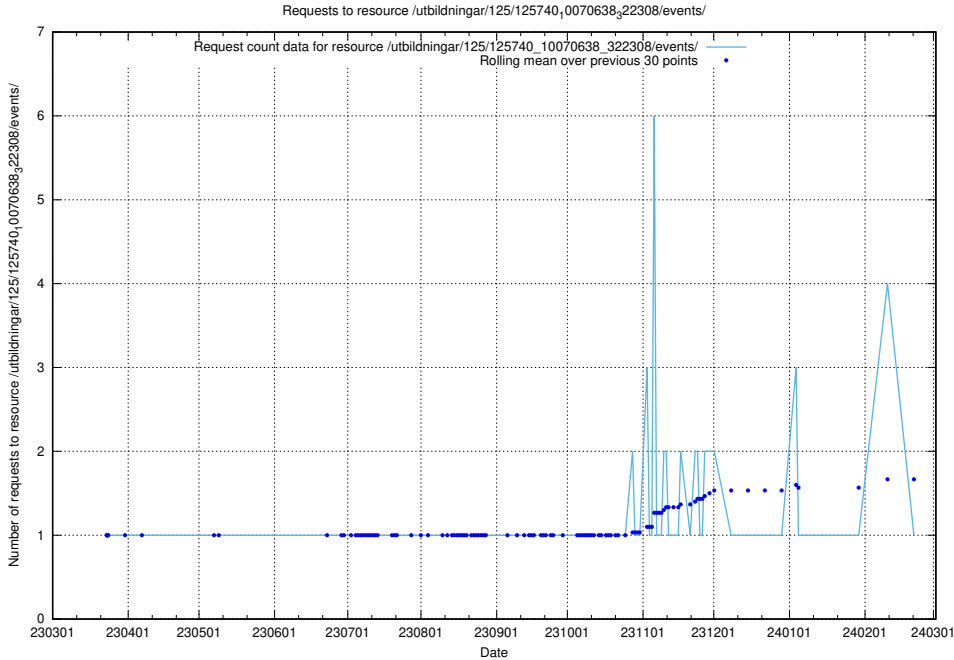

### 5.1046 Usage of /utbildningar/125/125740\_10070638\_322308/events/

Here, we count the number of requests to resource /utbildningar/125/125740\_10070638\_322308/events/