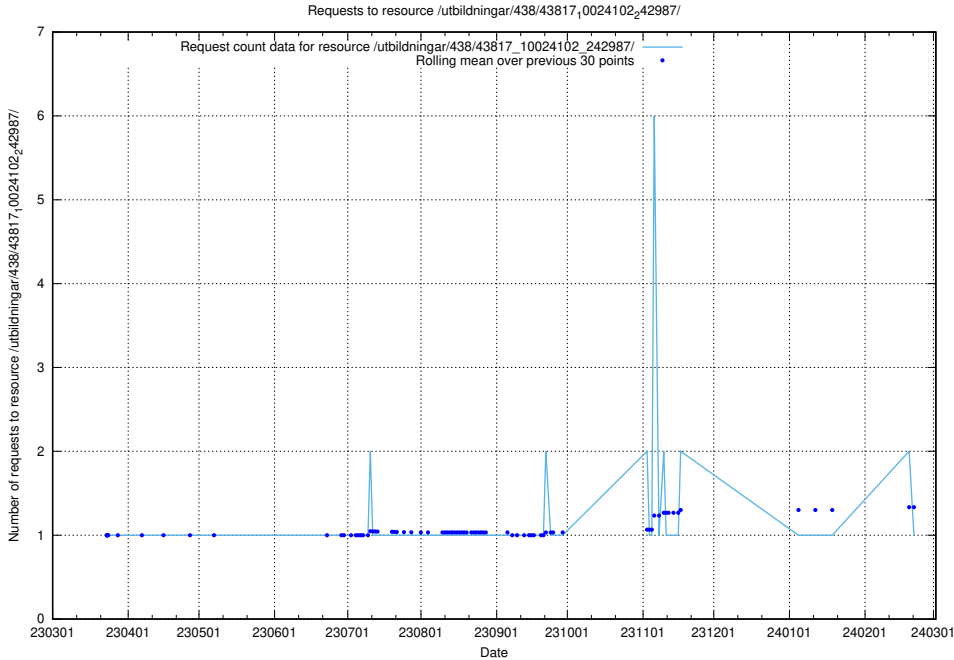

5.6119 Usage of /utbildningar/438/43817_10024102_242987/

Here, we count the number of requests to resource /utbildningar/438/43817_10024102_242987/.