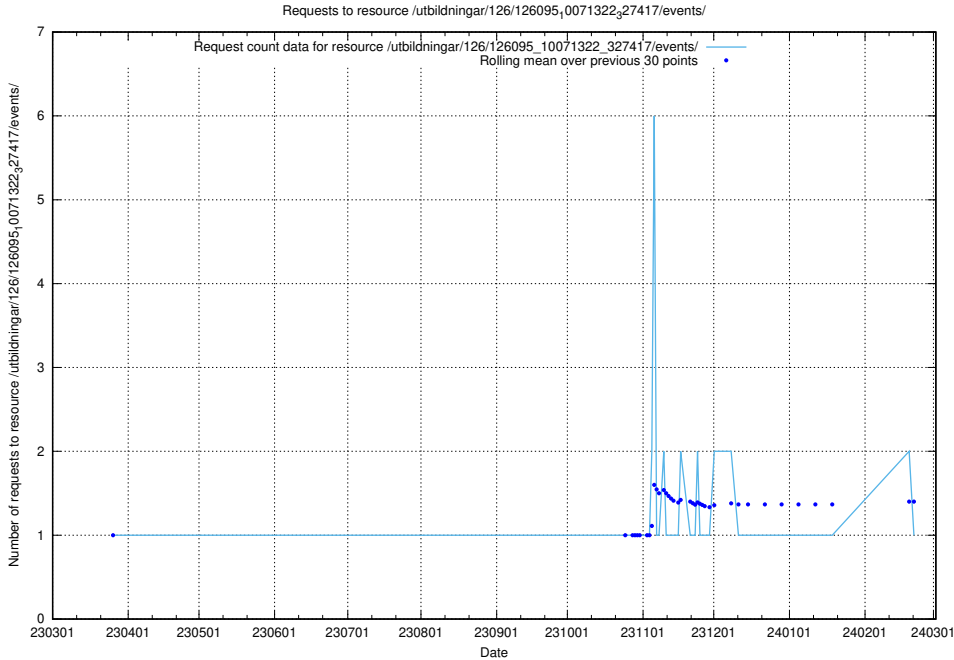

5.5853 Usage of /utbildningar/126/126095_10071322_327417/events/

Here, we count the number of requests to resource /utbildningar/126/126095_10071322_327417/events/