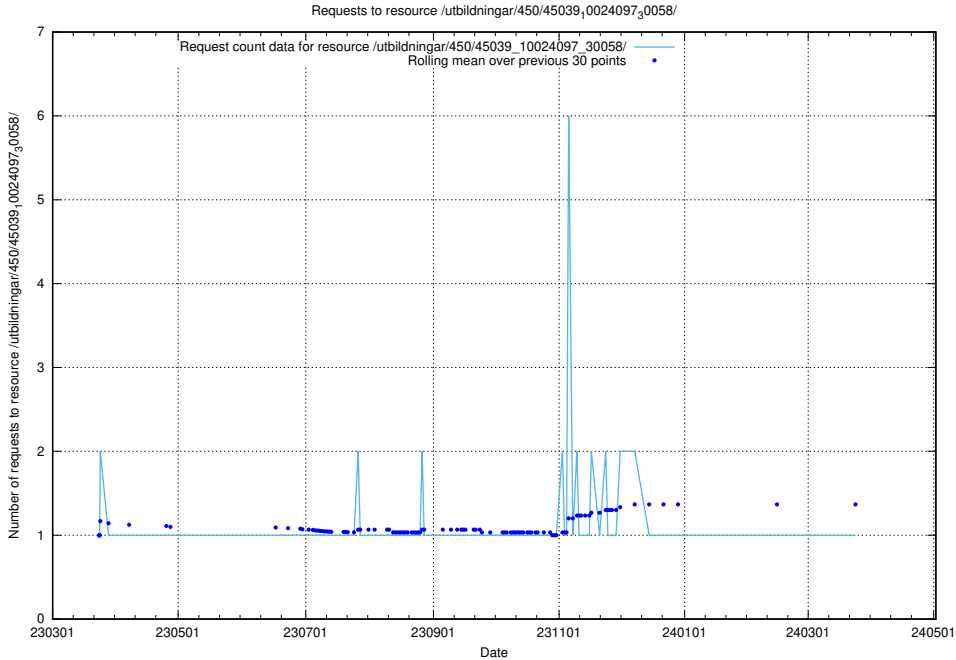

5.6096 Usage of /utbildningar/450/45039_10024097_30058/

Here, we count the number of requests to resource /utbildningar/450/45039_10024097_30058/.