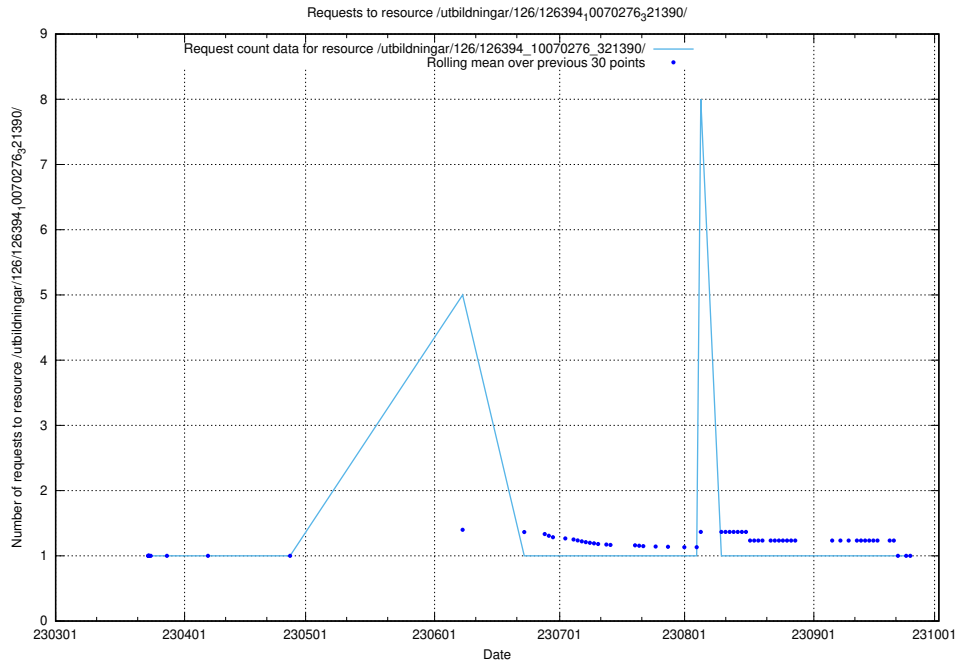

5.6197 Usage of /utbildningar/126/126394_10070276_321390/

Here, we count the number of requests to resource /utbildningar/126/126394_10070276_321390/.