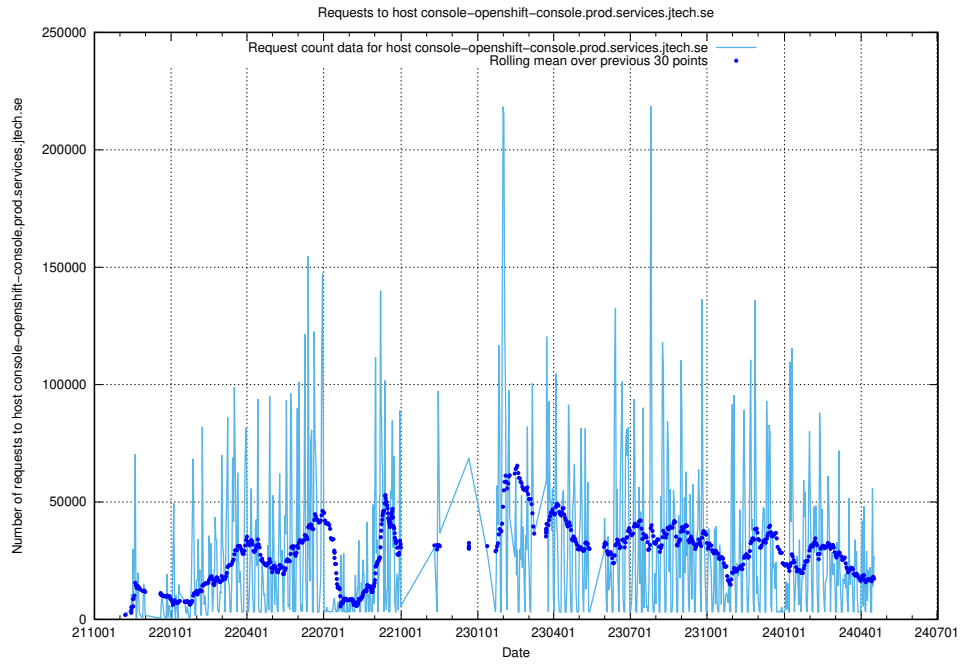

7.8 Usage of console-openshift-console.prod.services.jtech.se

Here, we count the number of requests to host console-openshift-console.prod.services.jtech.se.