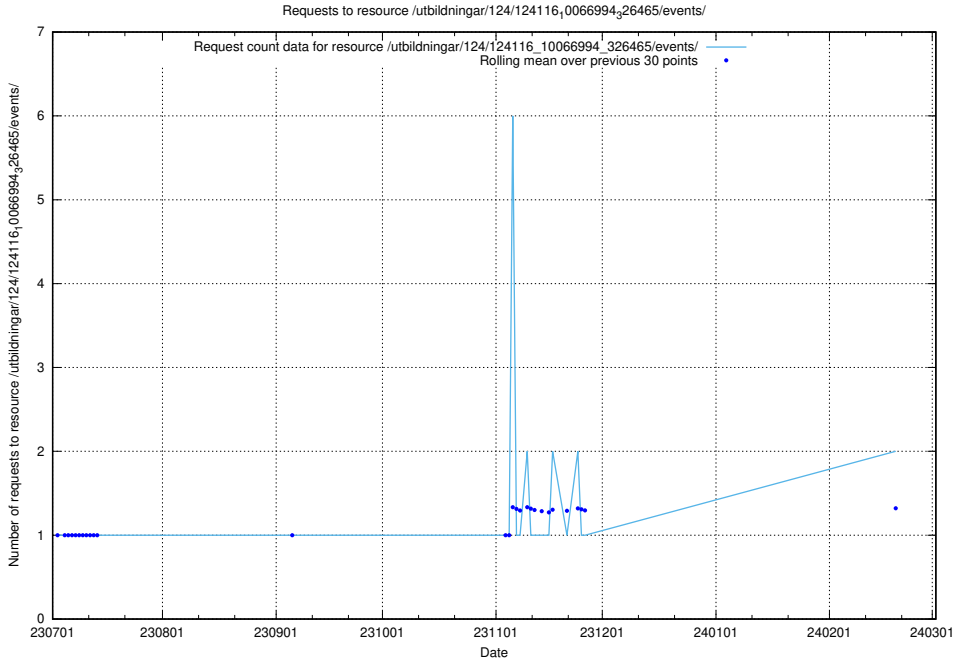

5.851 Usage of /utbildningar/124/124116_10066994_326465/events/

Here, we count the number of requests to resource /utbildningar/124/124116_10066994_326465/events/