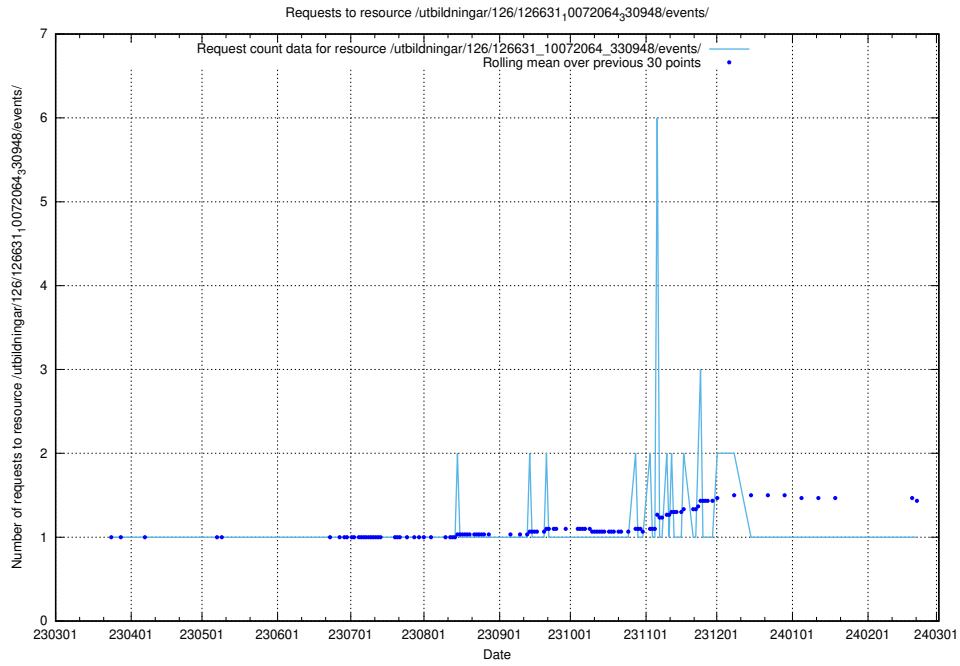

5.5985 Usage of /utbildningar/126/126631_10072064_330948/events/

Here, we count the number of requests to resource /utbildningar/126/126631_10072064_330948/events/