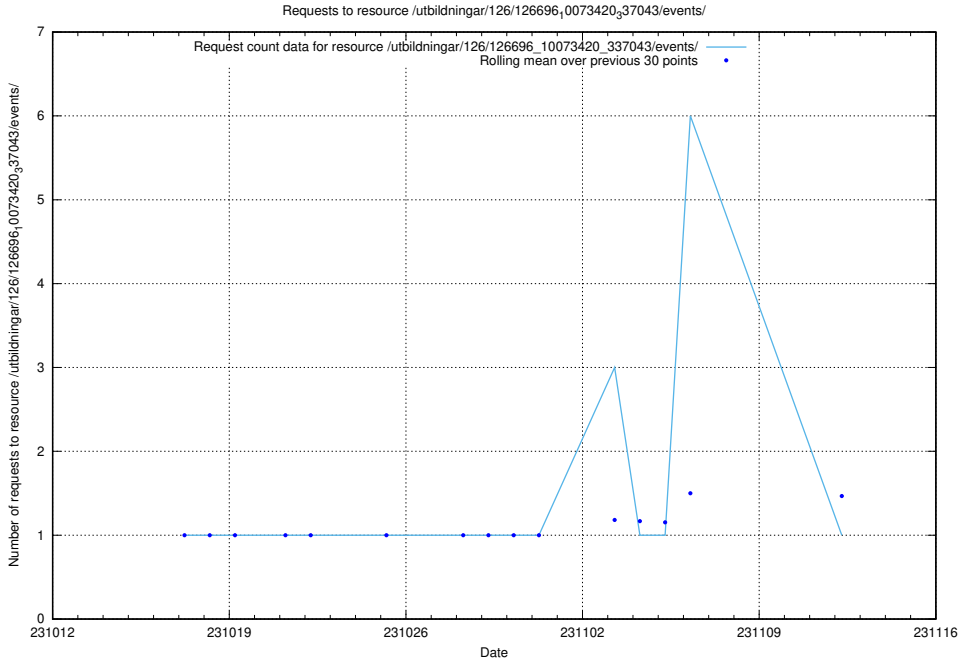

### 5.4094 Usage of /utbildningar/126/126696\_10073420\_337043/events/

Here, we count the number of requests to resource /utbildningar/126/126696\_10073420\_337043/events/