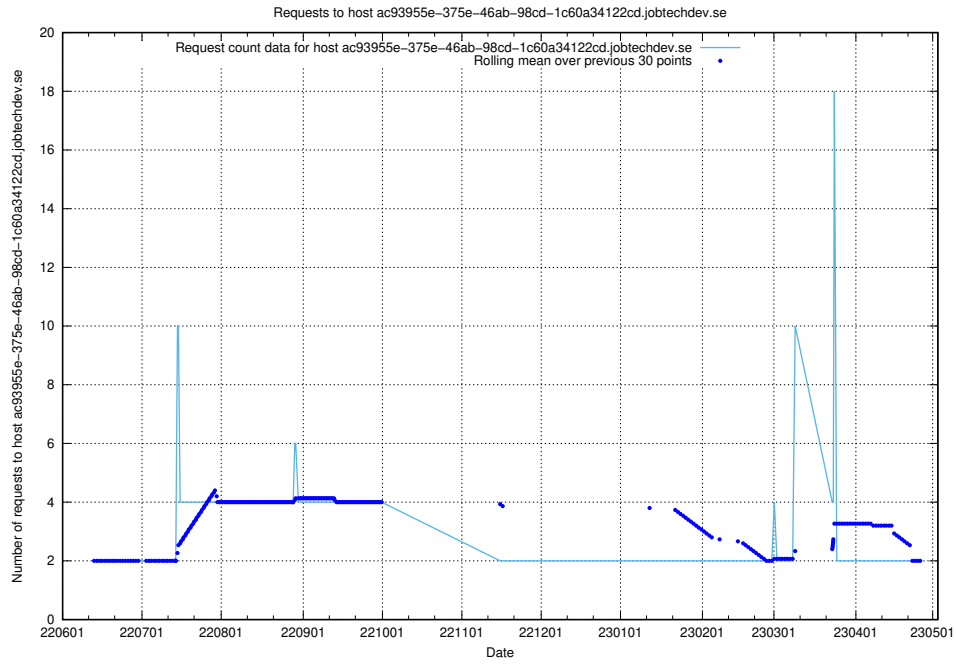

7.405 Usage of ac93955e-375e-46ab-98cd-1c60a34122cd.jobtechdev.se

Here, we count the number of requests to host ac93955e-375e-46ab-98cd-1c60a34122cd.jobtechdev.se.