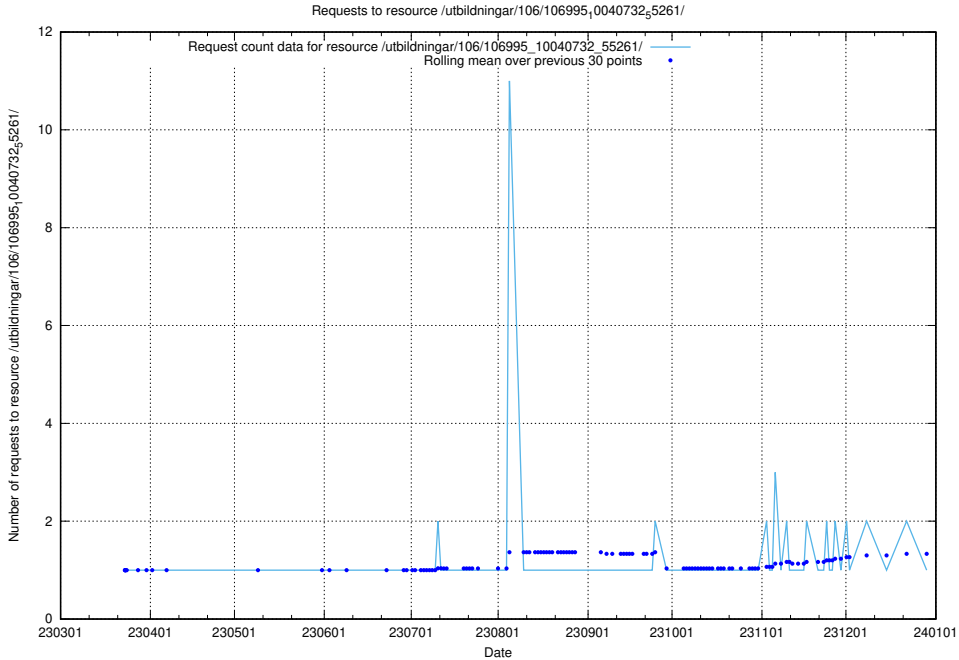

5.5218 Usage of /utbildningar/106/106995_10040732_55261/

Here, we count the number of requests to resource /utbildningar/106/106995_10040732_55261/.