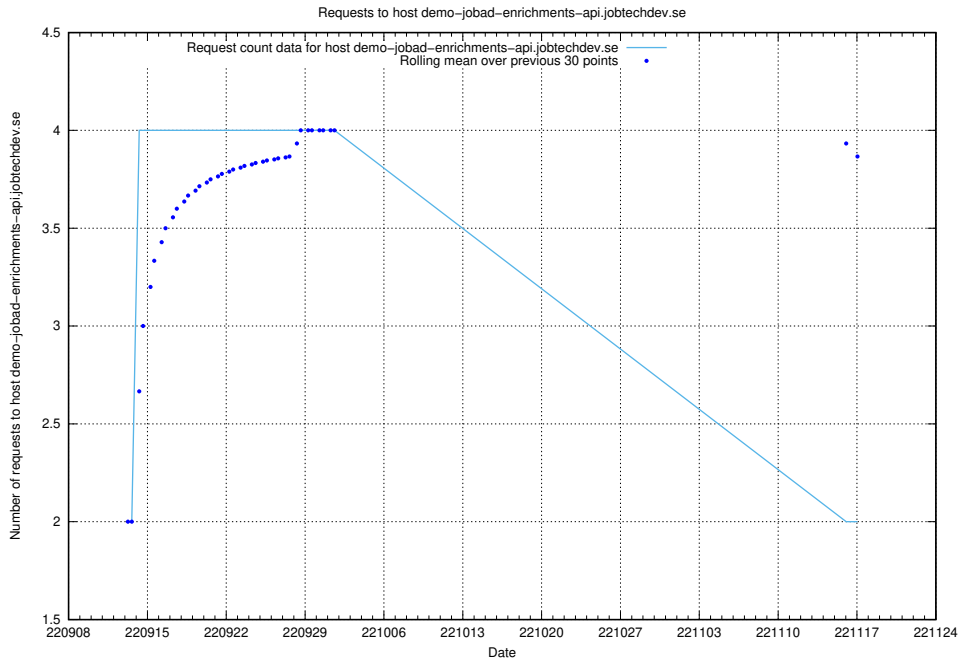

### 7.320 Usage of demo-jobad-enrichments-api.jobtechdev.se

Here, we count the number of requests to host demo-jobad-enrichments-api.jobtechdev.se.