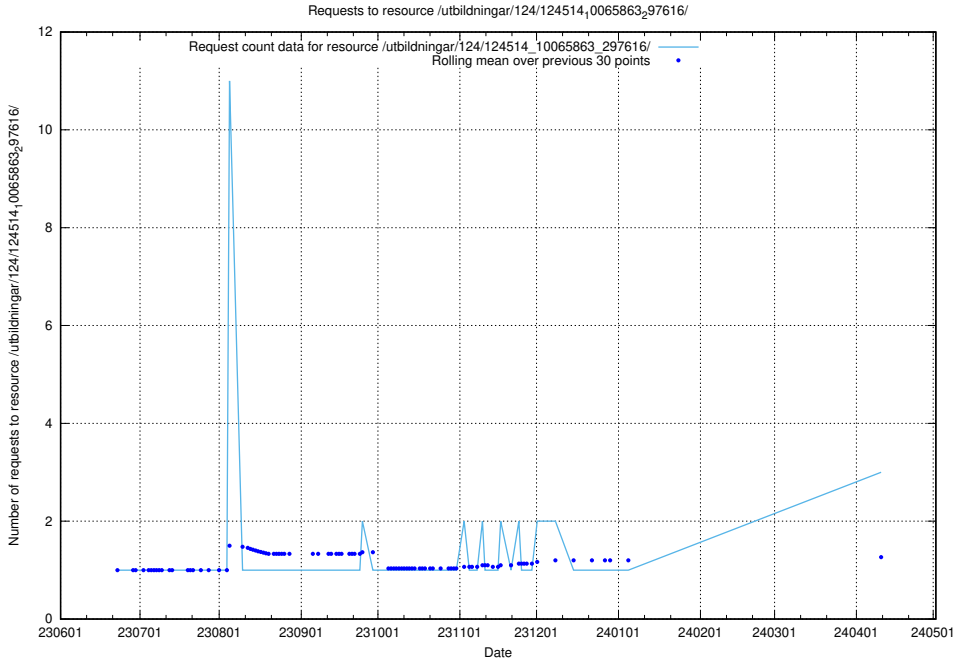

5.451 Usage of /utbildningar/124/124514_10065863_297616/

Here, we count the number of requests to resource /utbildningar/124/124514_10065863_297616/.