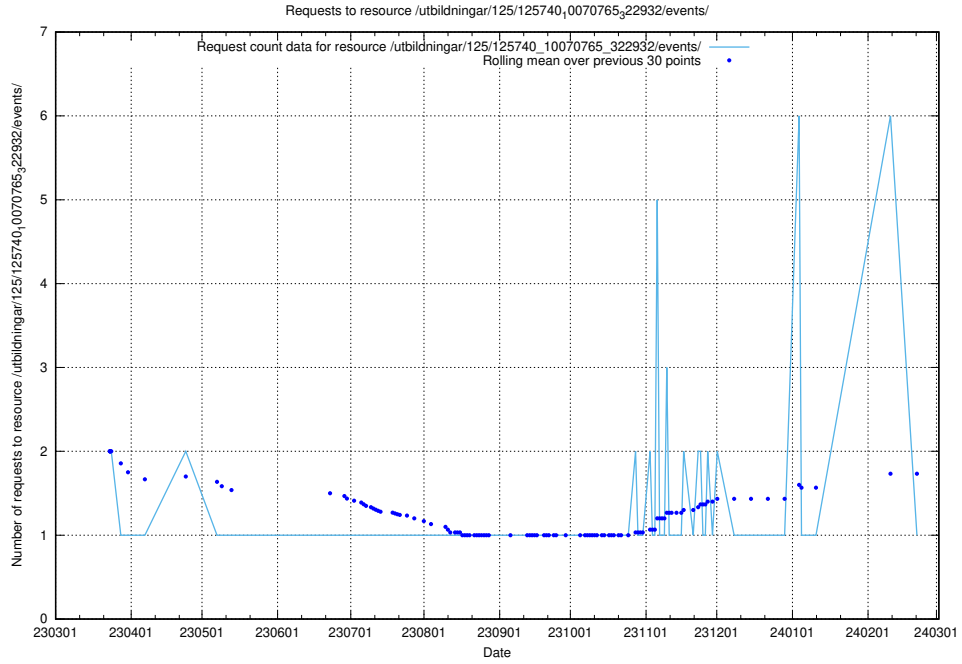

5.6055 Usage of /utbildningar/125/125740_10070765_322932/events/

Here, we count the number of requests to resource /utbildningar/125/125740_10070765_322932/events/