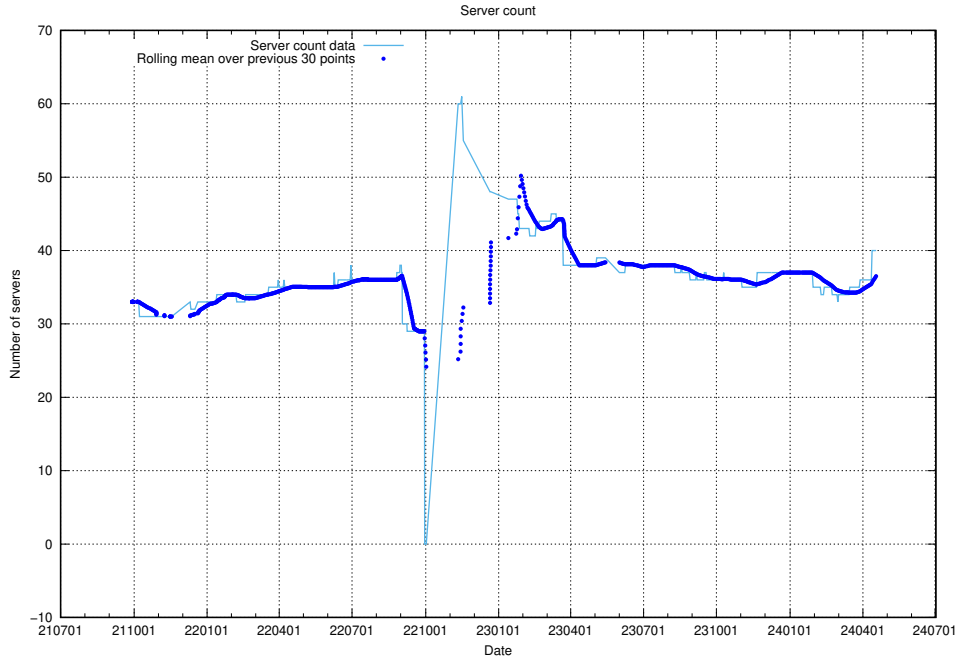

2.2 Number of servers in the JobTech production region

A graph of the servers in AWS region eu-north-1.