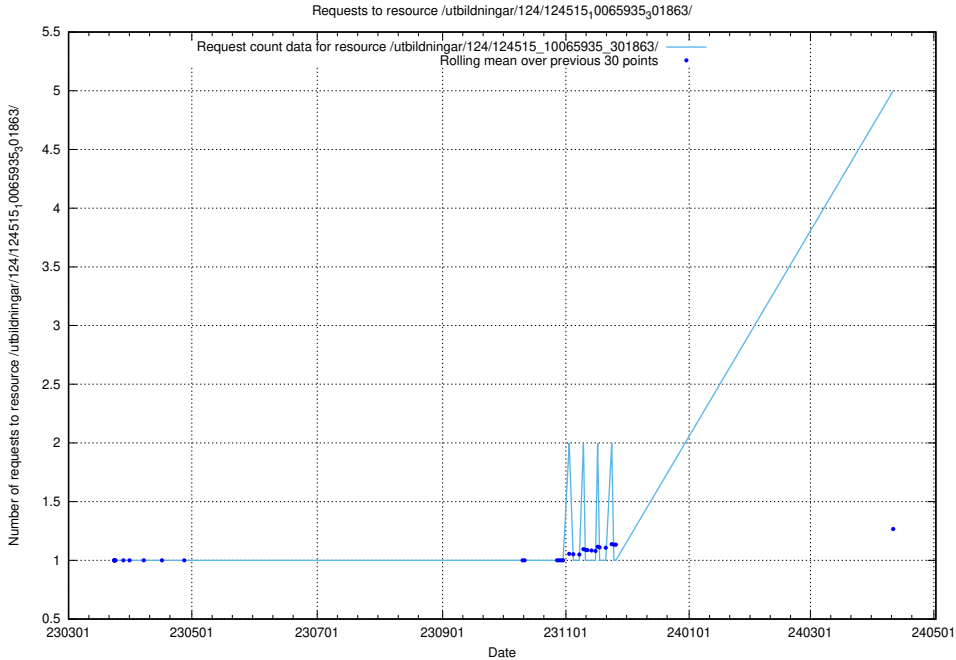

5.159 Usage of /utbildningar/124/124515_10065935_301863/

Here, we count the number of requests to resource /utbildningar/124/124515_10065935_301863/.