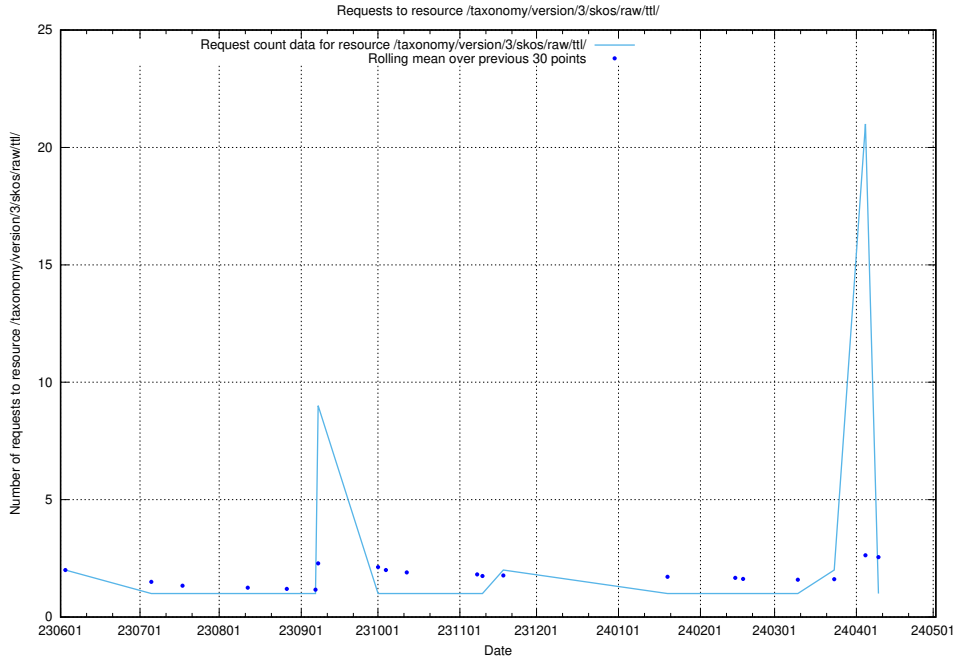

5.5694 Usage of /taxonomy/version/3/skos/raw/ttl/

Here, we count the number of requests to resource /taxonomy/version/3/skos/raw/ttl/.