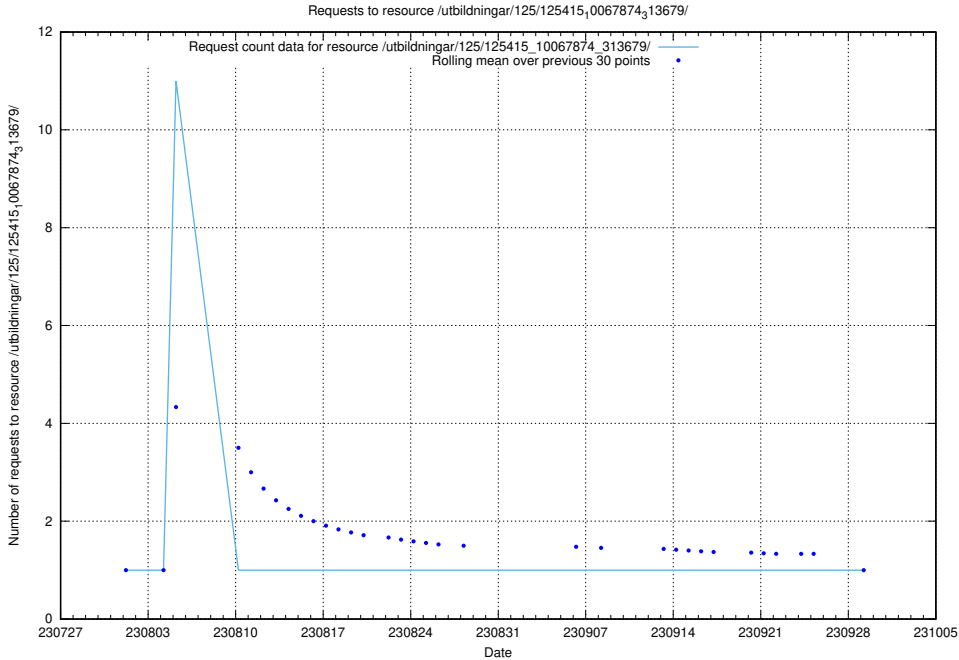

5.4685 Usage of /utbildningar/125/125415_10067874_313679/

Here, we count the number of requests to resource /utbildningar/125/125415_10067874_313679/.