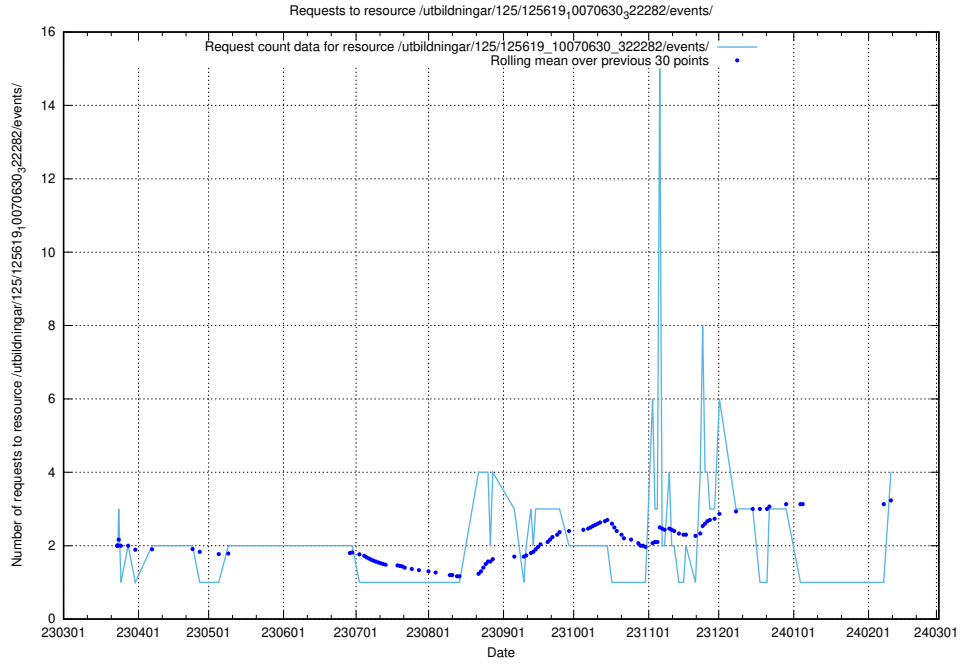

5.291 Usage of /utbildningar/125/125619_10070630_322282/events/

Here, we count the number of requests to resource /utbildningar/125/125619_10070630_322282/events/