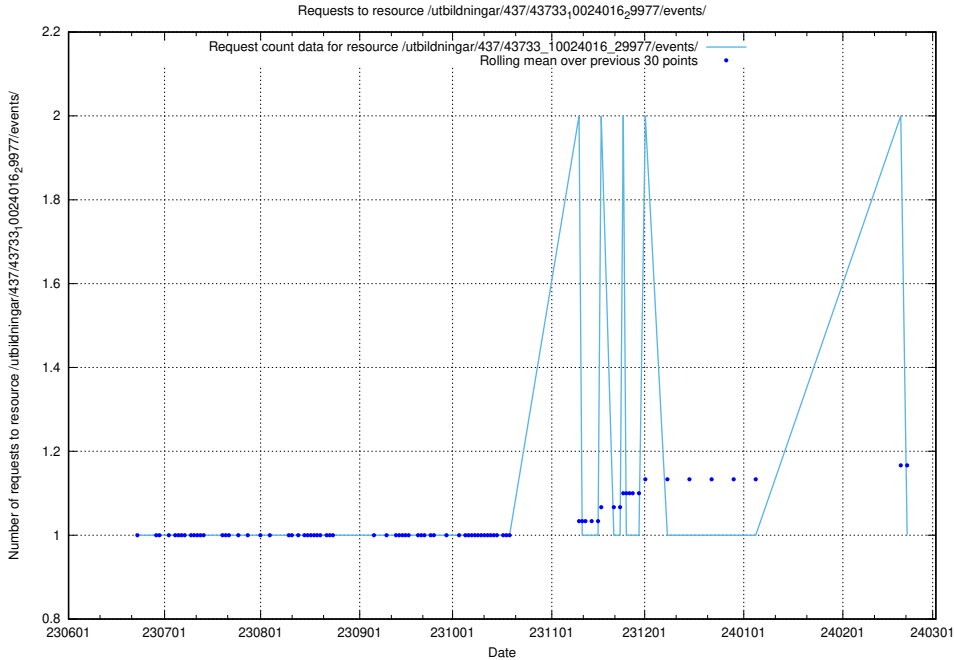

### 5.5358 Usage of /utbildningar/437/43733\_10024016\_29977/events/

Here, we count the number of requests to resource /utbildningar/437/43733\_10024016\_29977/events/.