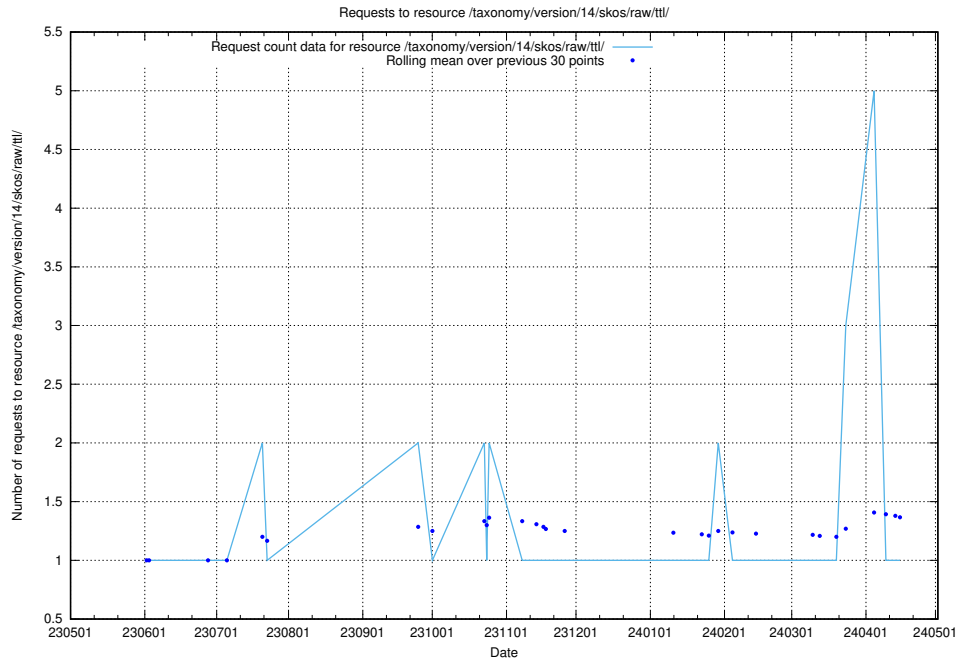

5.5702 Usage of /taxonomy/version/14/skos/raw/ttl/

Here, we count the number of requests to resource /taxonomy/version/14/skos/raw/ttl/.