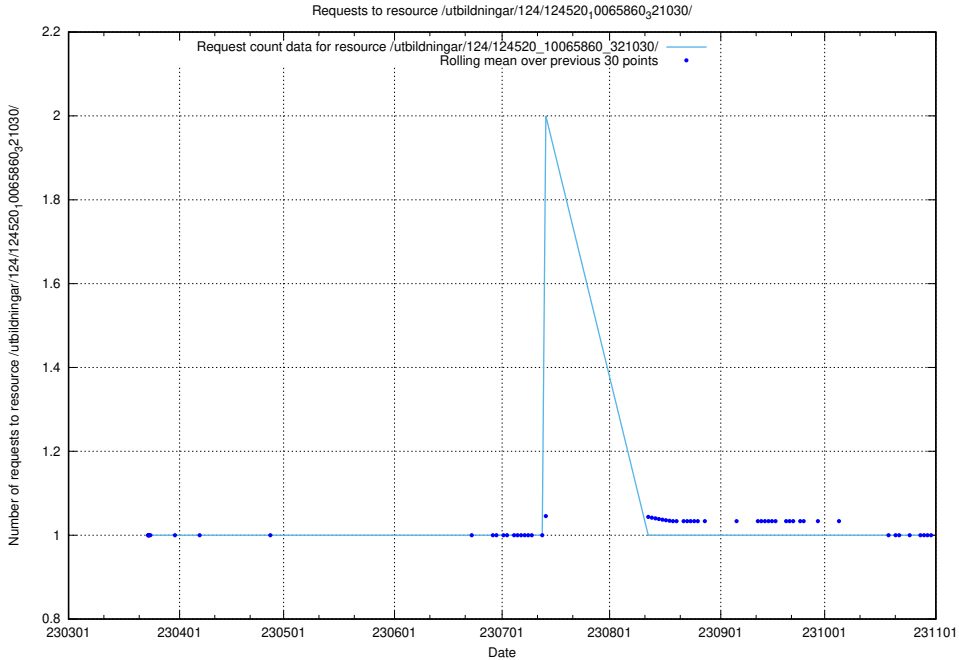

5.1294 Usage of /utbildningar/124/124520_10065860_321030/

Here, we count the number of requests to resource /utbildningar/124/124520_10065860_321030/.