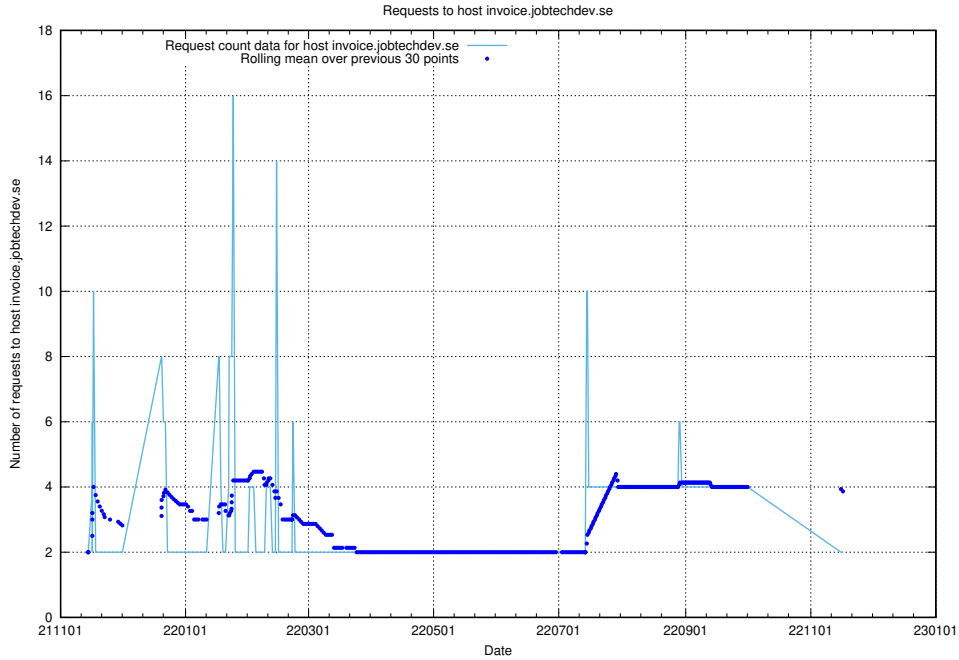

7.593 Usage of invoice.jobtechdev.se

Here, we count the number of requests to host invoice.jobtechdev.se.