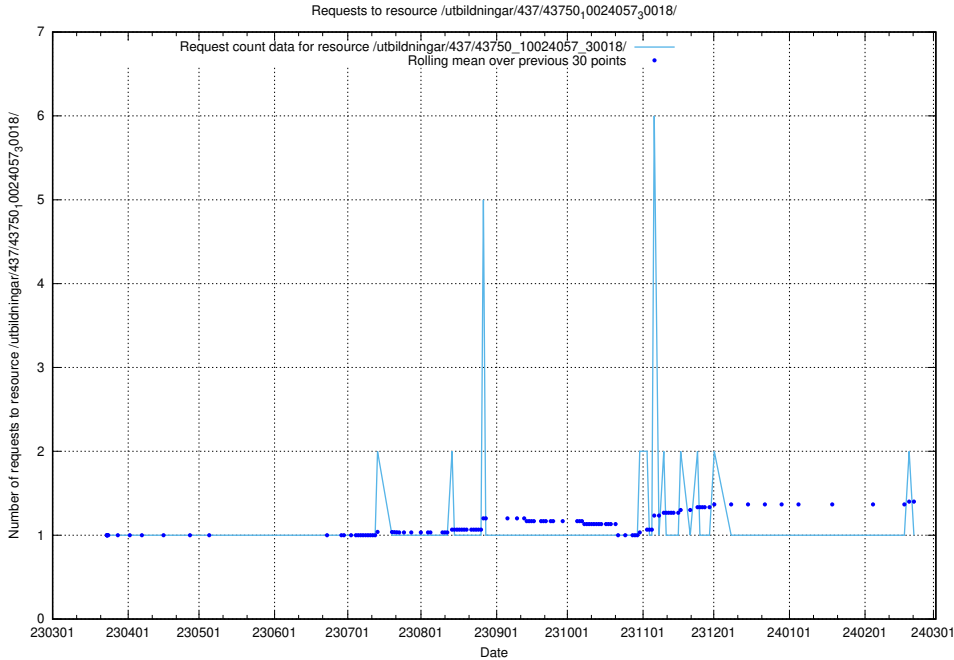

5.6154 Usage of /utbildningar/437/43750_10024057_30018/

Here, we count the number of requests to resource /utbildningar/437/43750_10024057_30018/.