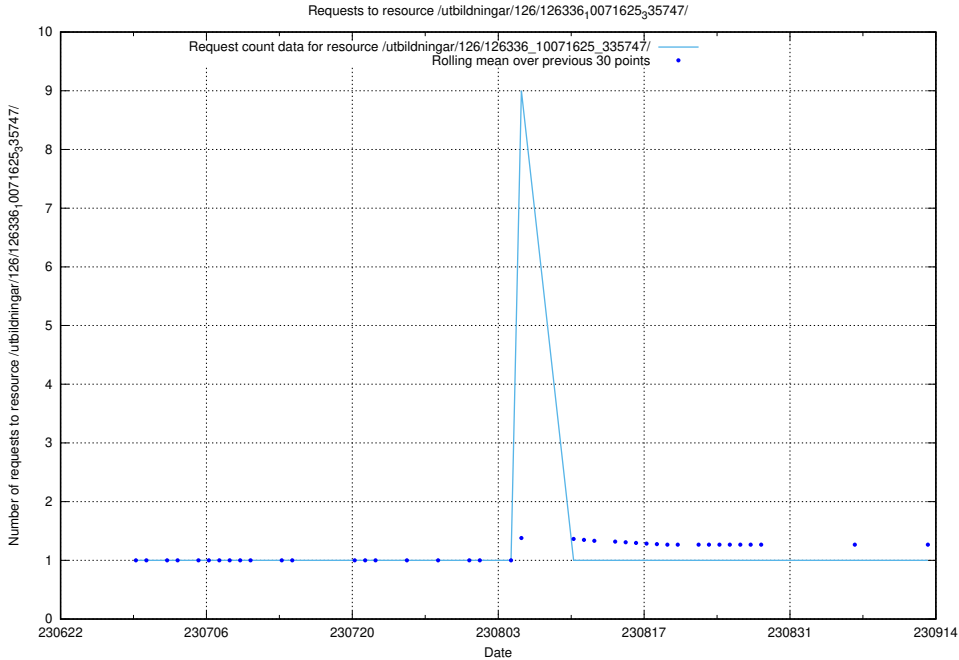

5.5238 Usage of /utbildningar/126/126336_10071625_335747/

Here, we count the number of requests to resource /utbildningar/126/126336_10071625_335747/.