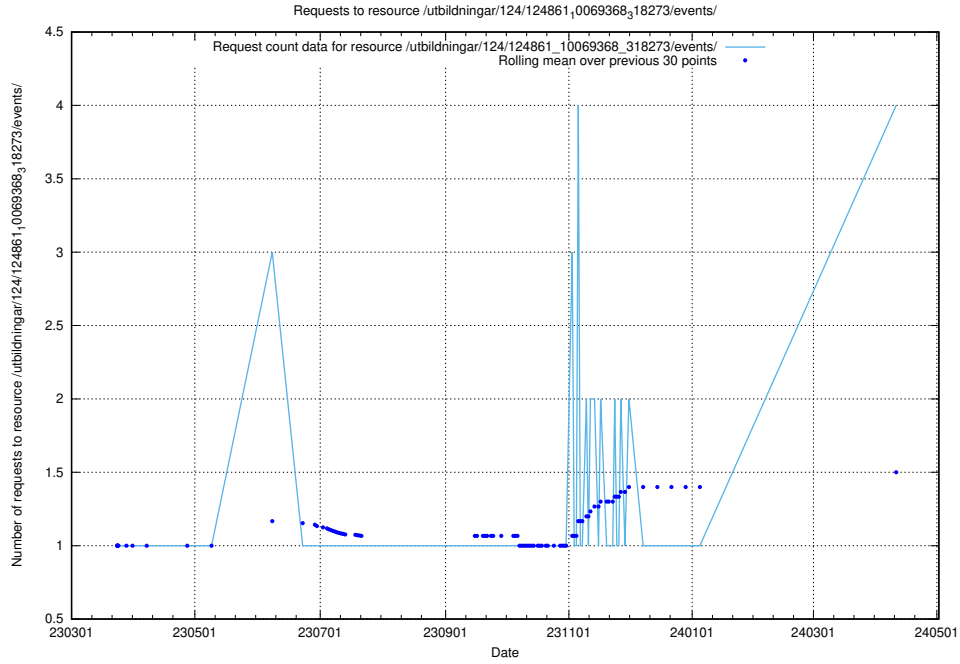

5.208 Usage of /utbildningar/124/124861_10069368_318273/events/

Here, we count the number of requests to resource /utbildningar/124/124861_10069368_318273/events/