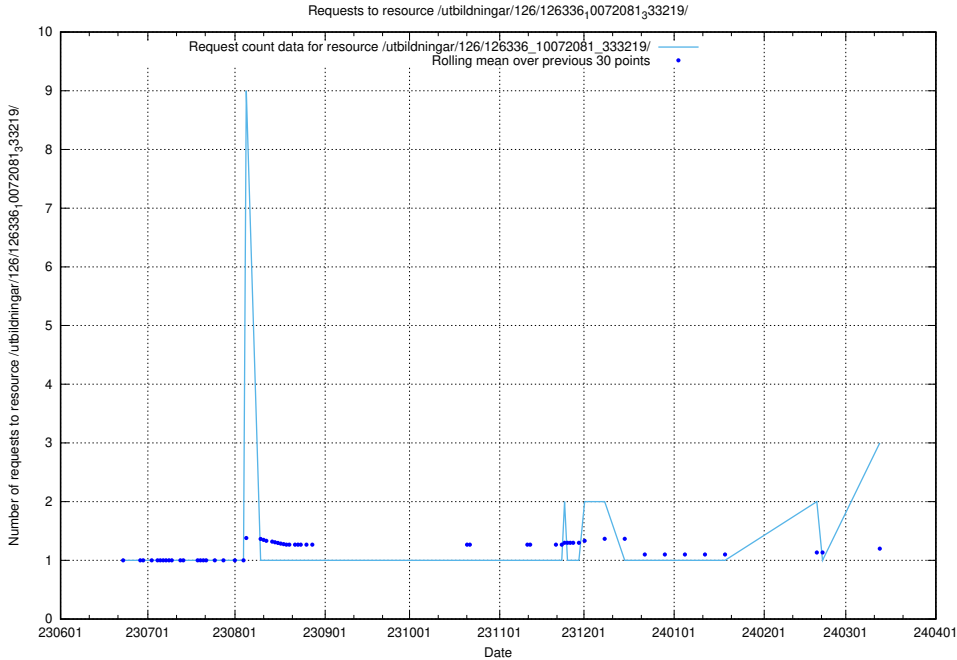

5.442 Usage of /utbildningar/126/126336_10072081_333219/

Here, we count the number of requests to resource /utbildningar/126/126336_10072081_333219/.