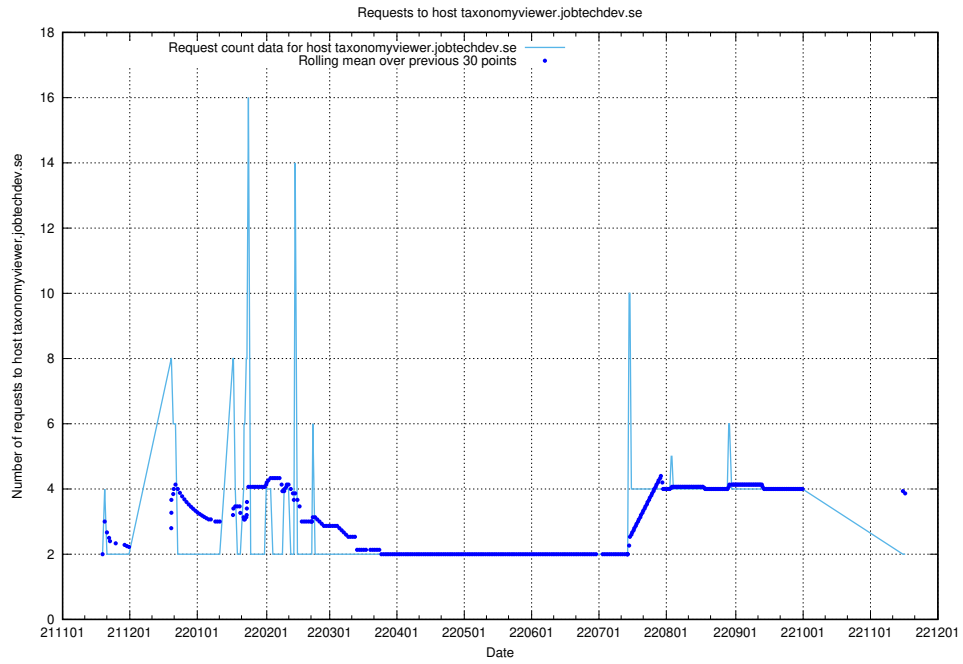

## 7.459 Usage of taxonomyviewer.jobtechdev.se

Here, we count the number of requests to host taxonomyviewer.jobtechdev.se.