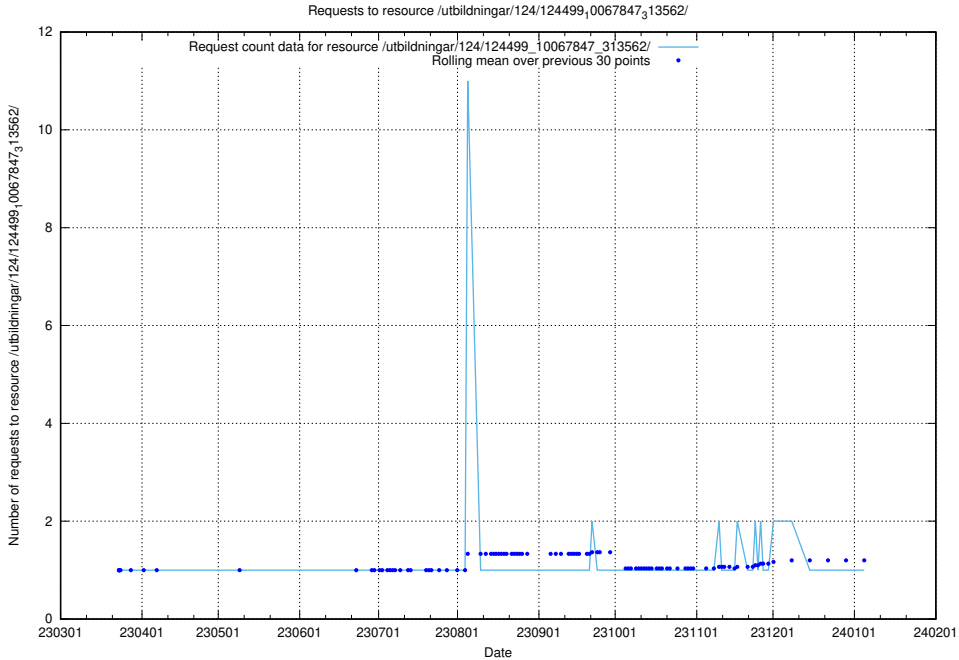

5.2215 Usage of /utbildningar/124/124499_10067847_313562/

Here, we count the number of requests to resource /utbildningar/124/124499_10067847_313562/.