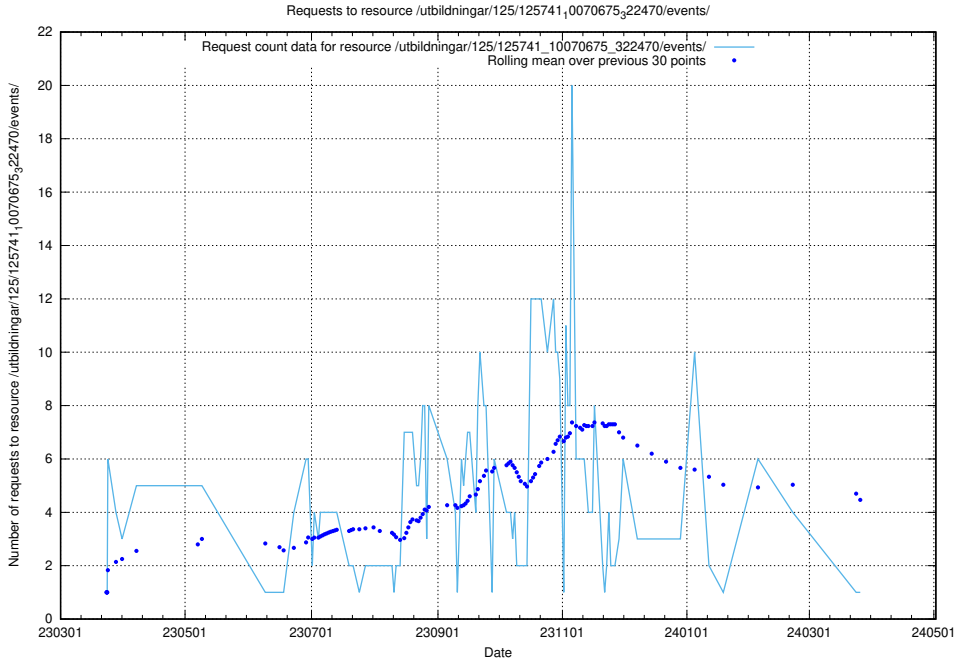

### 5.6253 Usage of /utbildningar/125/125741\_10070675\_322470/events/

Here, we count the number of requests to resource /utbildningar/125/125741\_10070675\_322470/events/