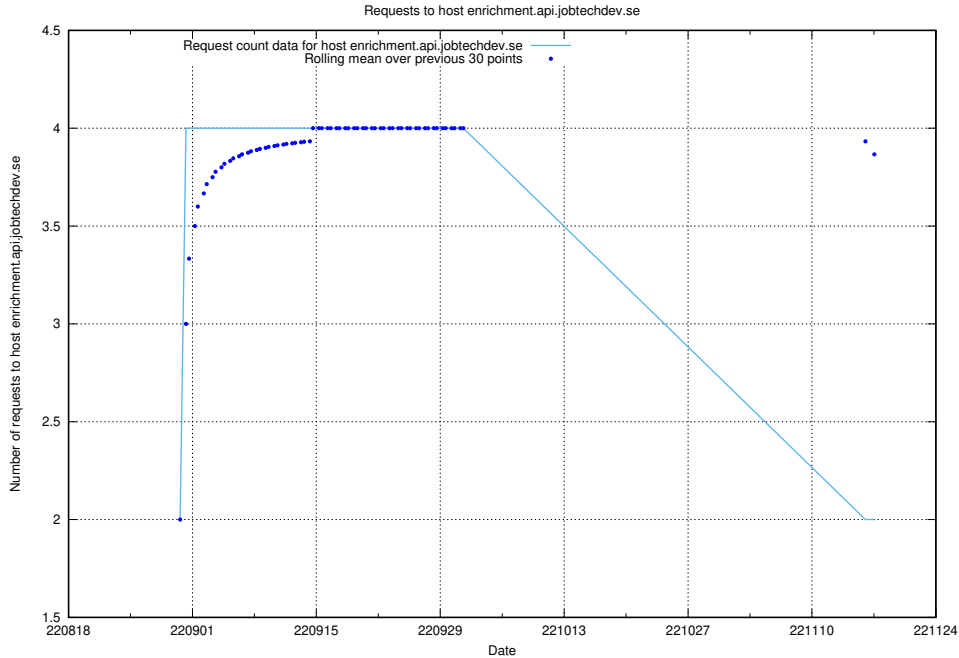

7.332 Usage of enrichment.api.jobtechdev.se

Here, we count the number of requests to host enrichment.api.jobtechdev.se.