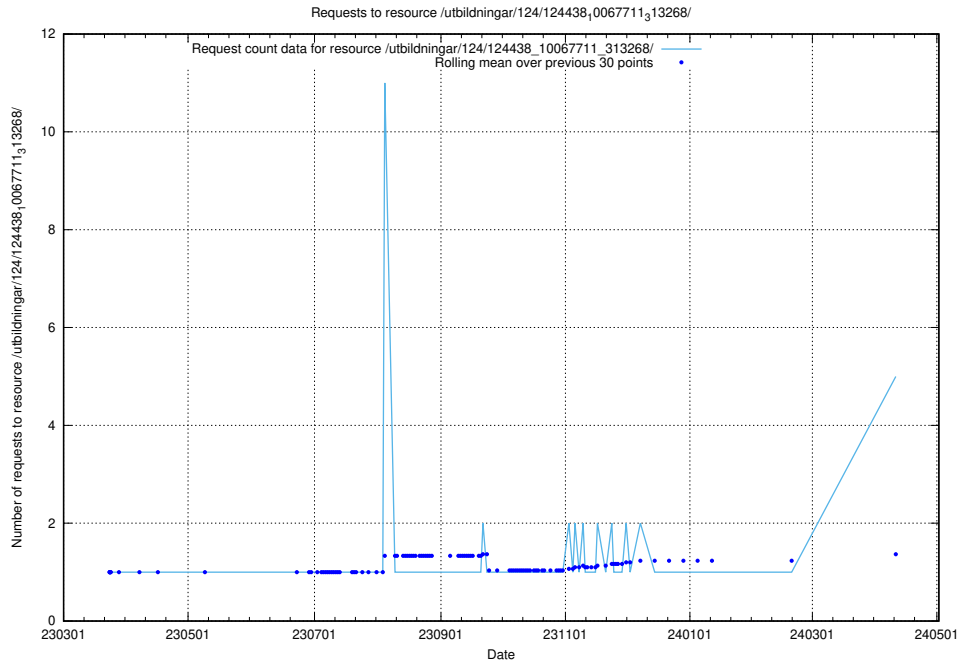

5.170 Usage of /utbildningar/124/124438_10067711_313268/

Here, we count the number of requests to resource /utbildningar/124/124438_10067711_313268/.