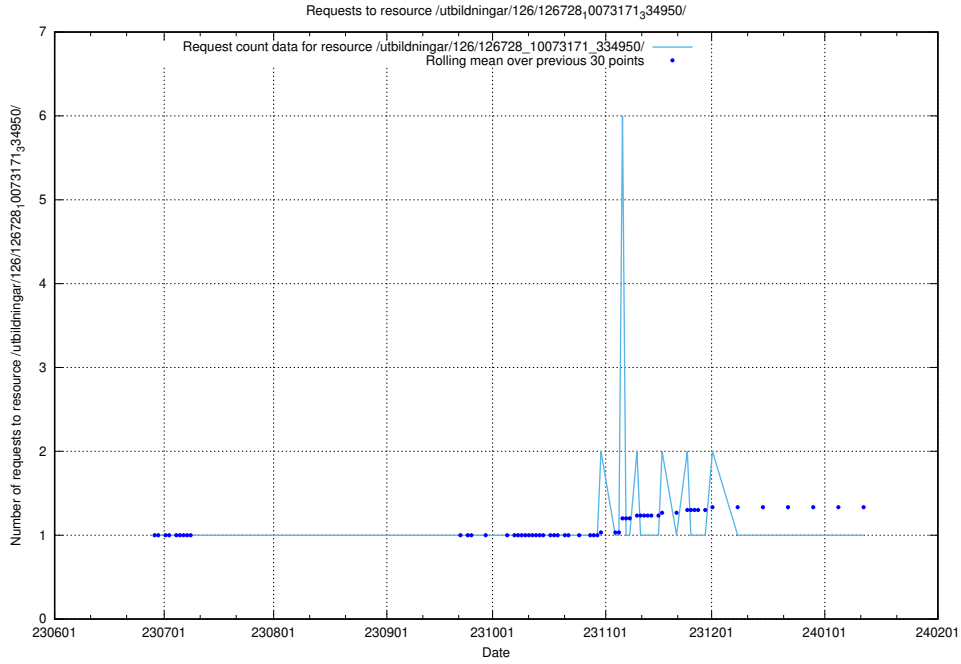

5.5231 Usage of /utbildningar/126/126728_10073171_334950/

Here, we count the number of requests to resource /utbildningar/126/126728_10073171_334950/.