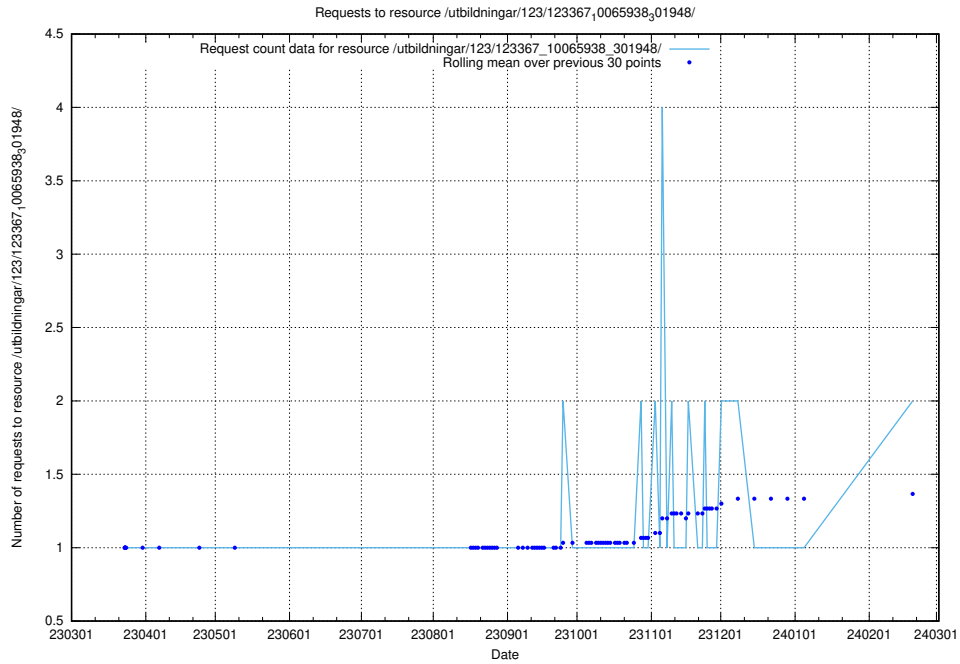

5.782 Usage of /utbildningar/123/123367_10065938_301948/

Here, we count the number of requests to resource /utbildningar/123/123367_10065938_301948/.