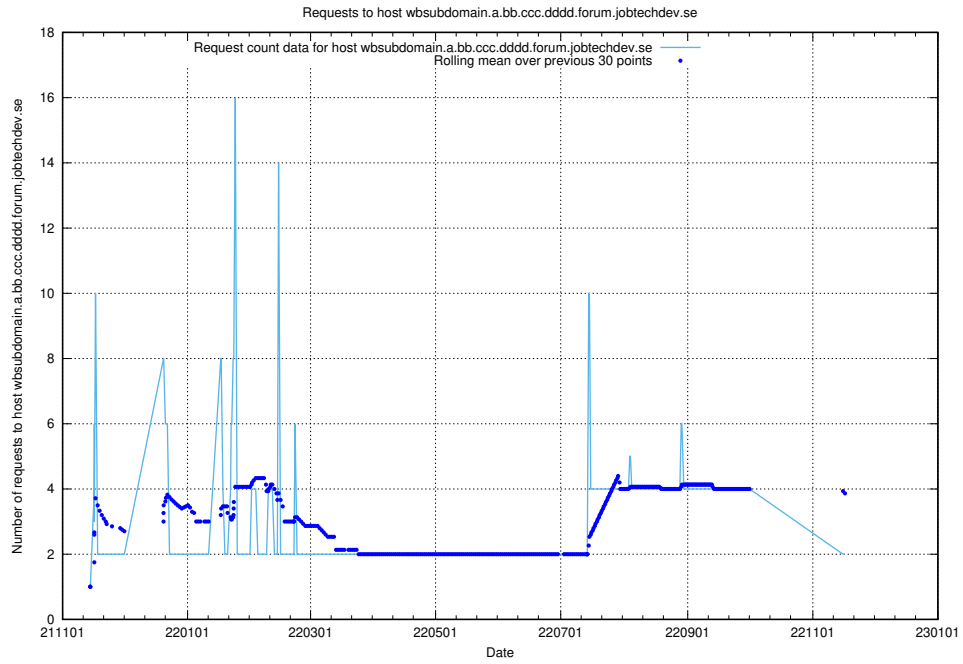

7.546 Usage of wbsubdomain.a.bb.ccc.dddd.forum.jobtechdev.se

Here, we count the number of requests to host wbsubdomain.a.bb.ccc.dddd.forum.jobtechdev.se.