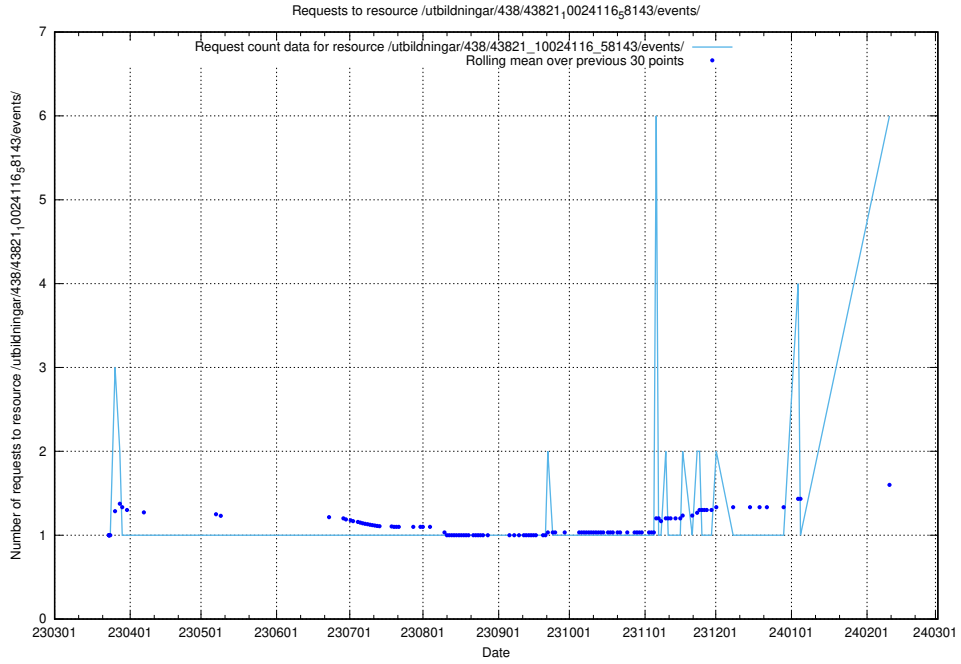

5.138 Usage of /utbildningar/438/43821_10024116_58143/events/

Here, we count the number of requests to resource /utbildningar/438/43821_10024116_58143/events/.