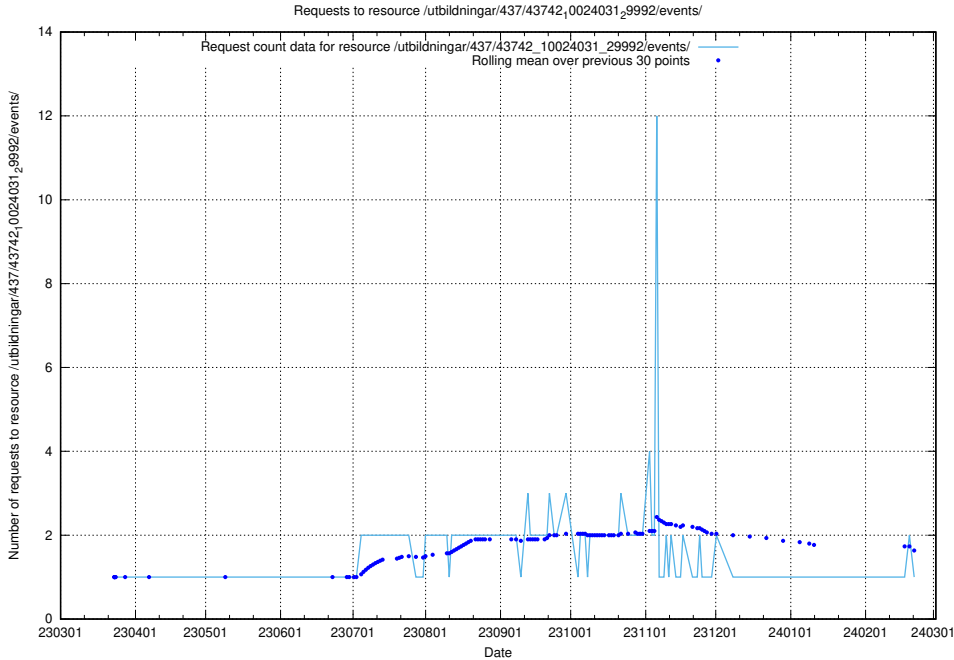

5.6163 Usage of /utbildningar/437/43742_10024031_29992/events/

Here, we count the number of requests to resource /utbildningar/437/43742_10024031_29992/events/.