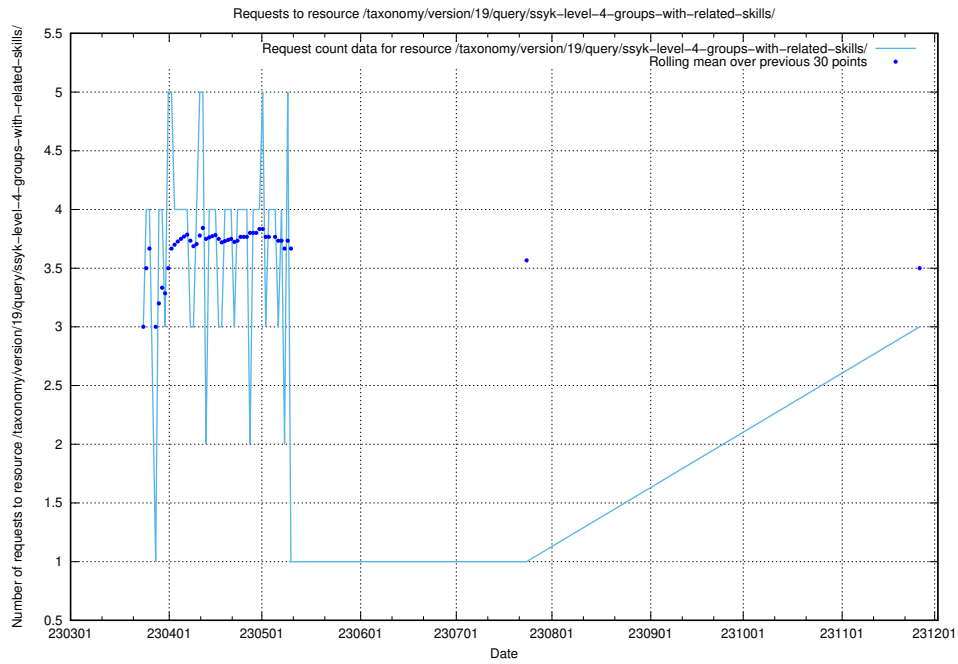

5.483 Usage of /taxonomy/version/19/query/ssyk-level-4-groups-with-related-skills/

Here, we count the number of requests to resource /taxonomy/version/19/query/ssyk-level-4-groups-with-related-skills/.