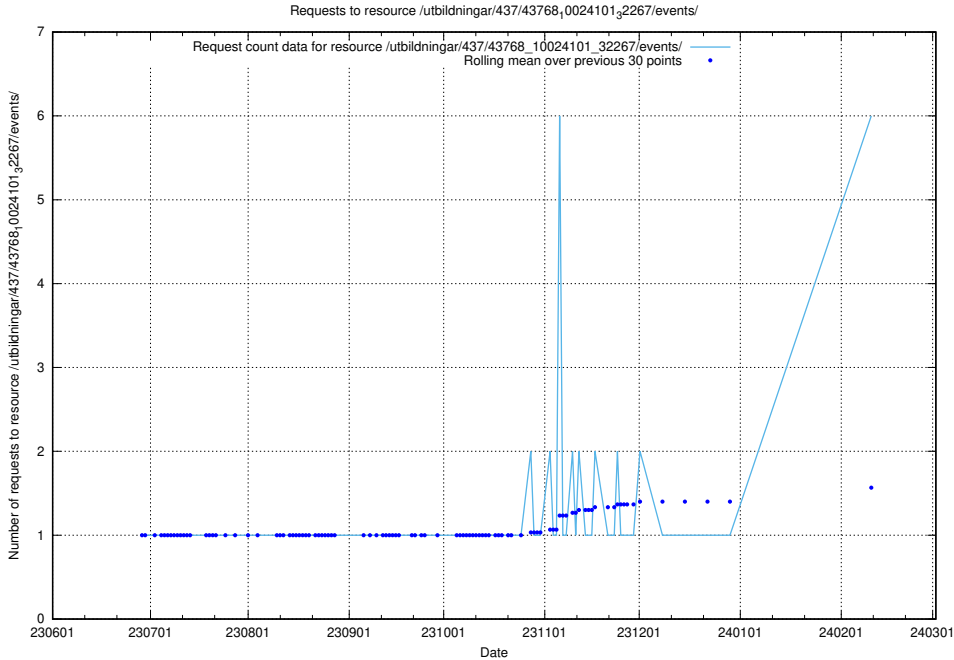

5.120 Usage of /utbildningar/437/43768_10024101_32267/events/

Here, we count the number of requests to resource /utbildningar/437/43768_10024101_32267/events/.