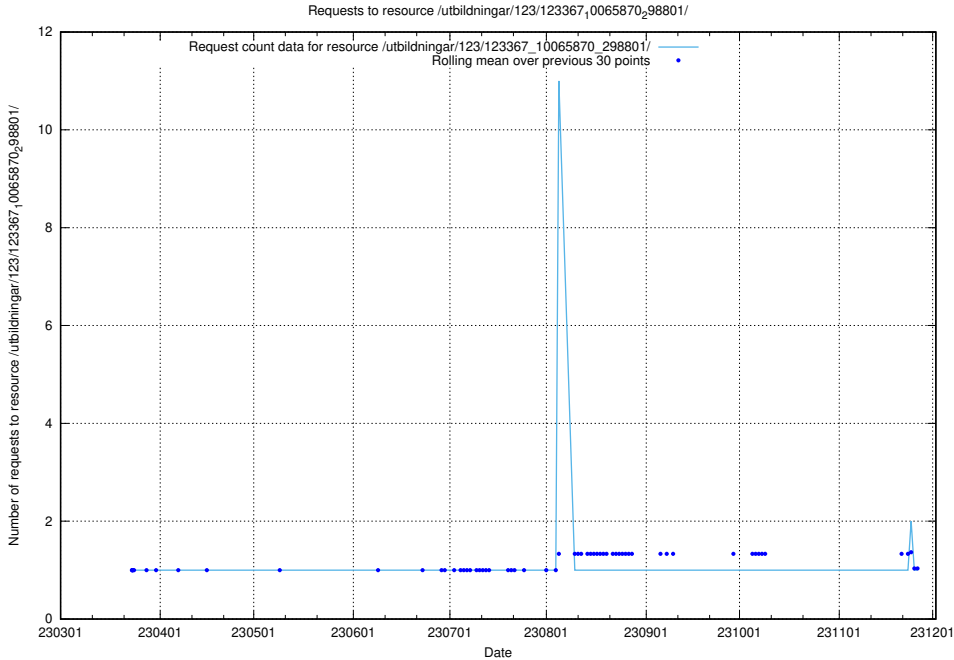

5.4560 Usage of /utbildningar/123/123367_10065870_298801/

Here, we count the number of requests to resource /utbildningar/123/123367_10065870_298801/.