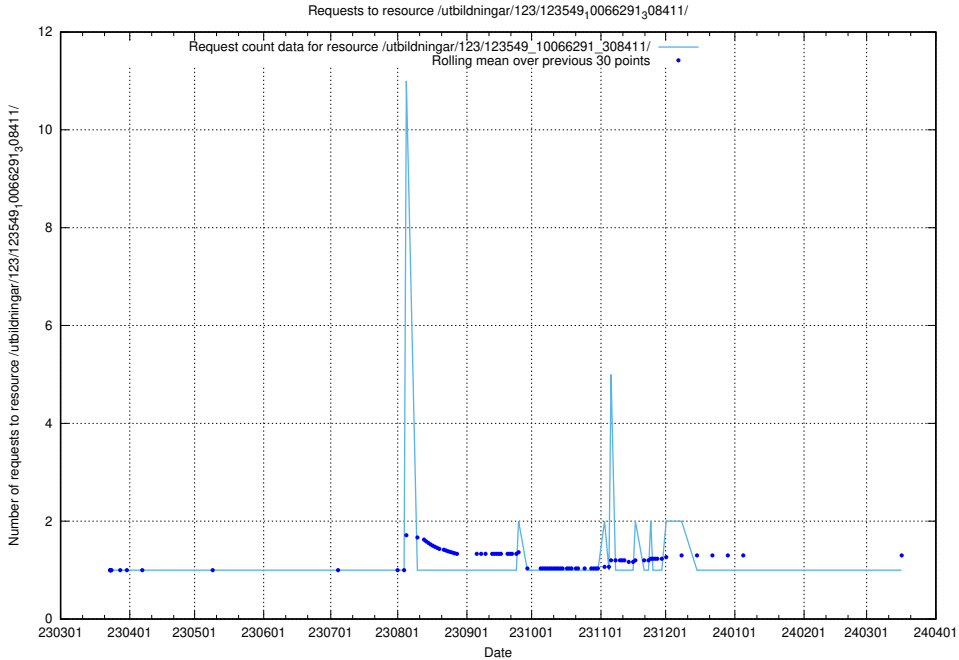

5.4305 Usage of /utbildningar/123/123549_10066291_308411/

Here, we count the number of requests to resource /utbildningar/123/123549_10066291_308411/.