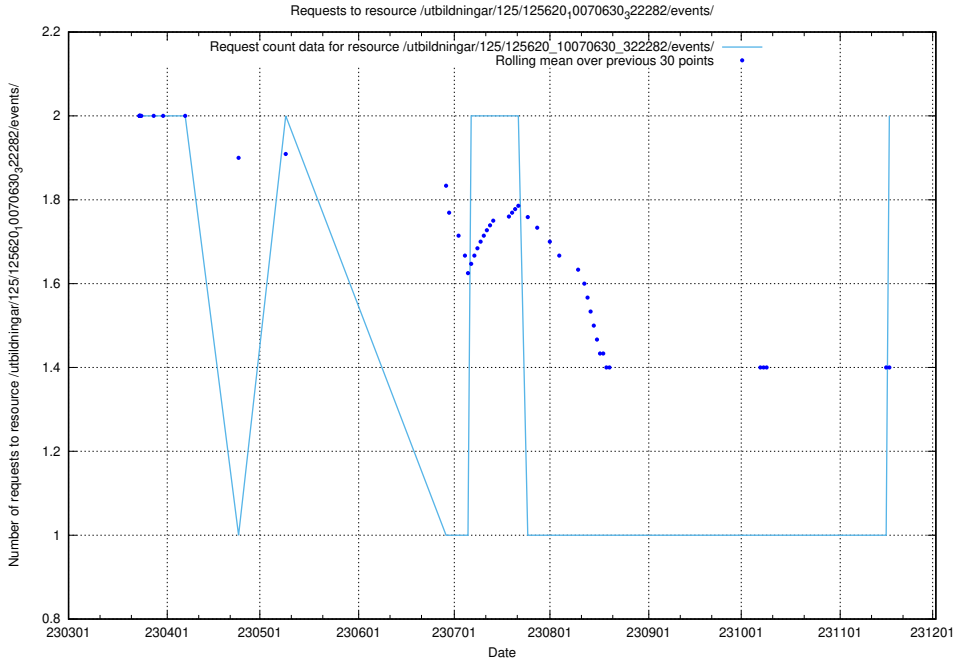

5.977 Usage of /utbildningar/125/125620_10070630_322282/events/

Here, we count the number of requests to resource /utbildningar/125/125620_10070630_322282/events/