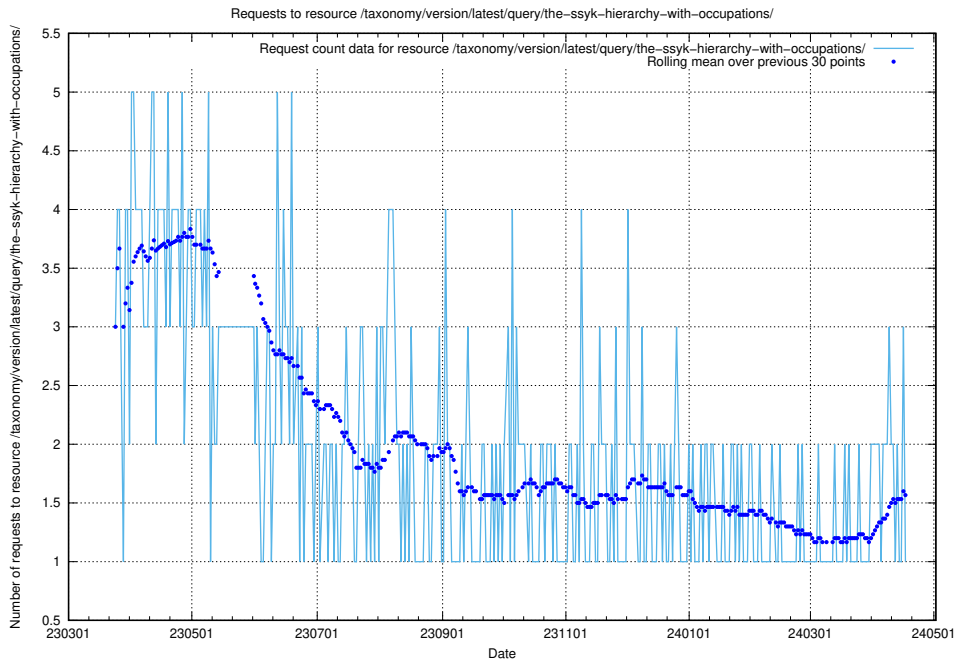

## 5.5862 Usage of /taxonomy/version/latest/query/the-ssyk-hierarchy-with-occupations/

Here, we count the number of requests to resource /taxonomy/version/latest/query/the-ssyk-hierarchy-with-occupations/.