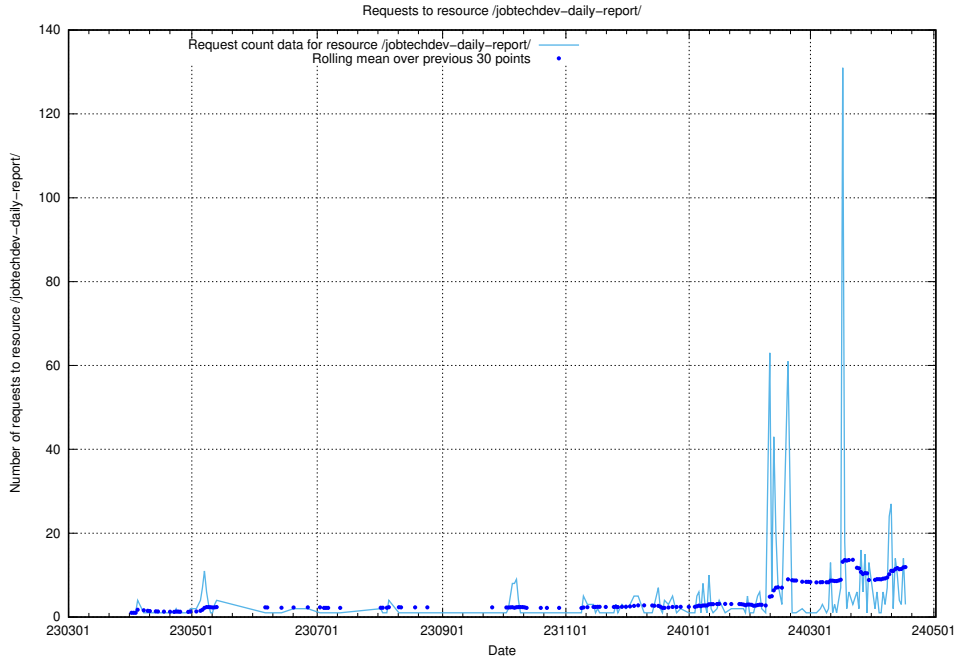

5.479 Usage of /jobtechdev-daily-report/

Here, we count the number of requests to resource /jobtechdev-daily-report/.