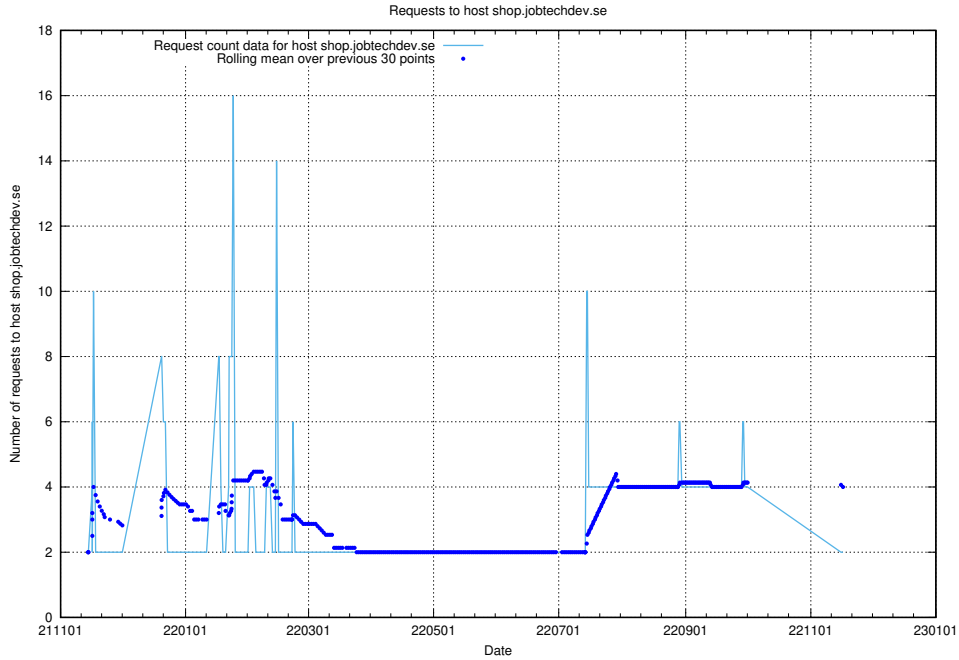

7.560 Usage of shop.jobtechdev.se

Here, we count the number of requests to host shop.jobtechdev.se.