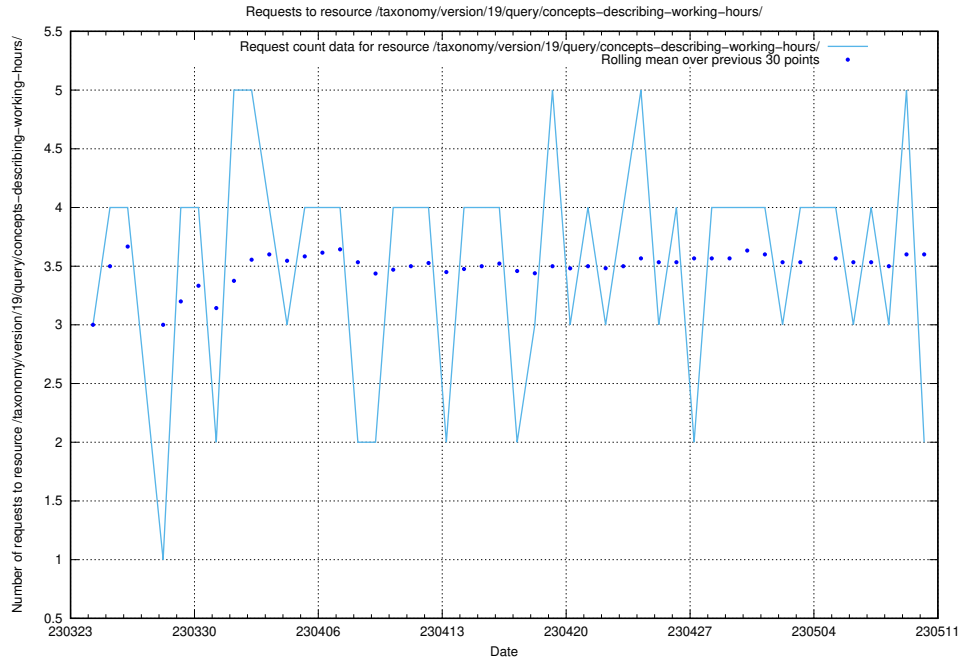

5.962 Usage of /taxonomy/version/19/query/concepts-describing-working-hours/

Here, we count the number of requests to resource /taxonomy/version/19/query/concepts-describing-working-hours/.