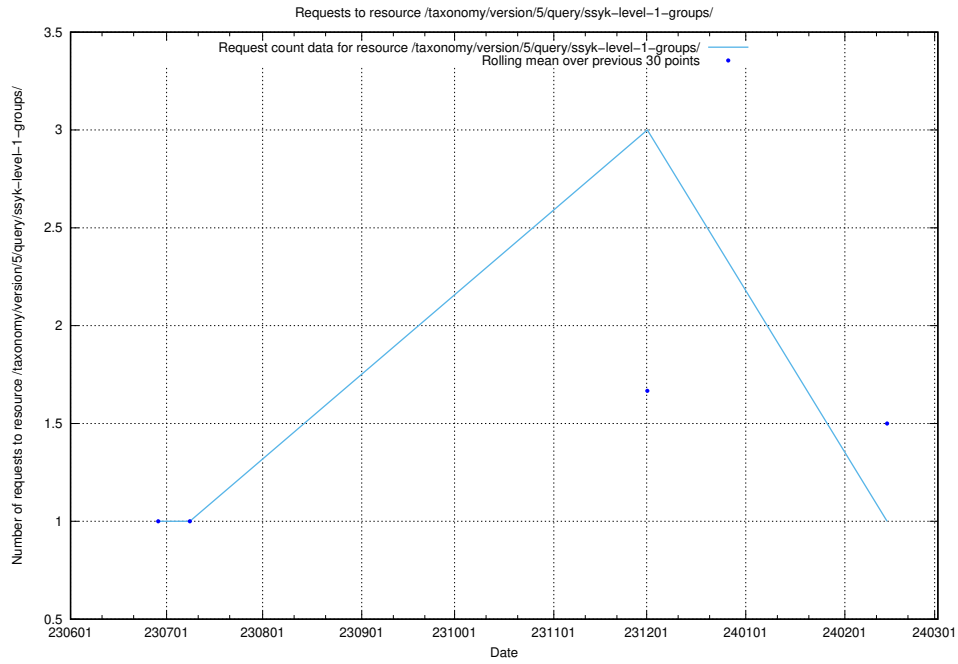

5.5319 Usage of /taxonomy/version/5/query/ssyk-level-1-groups/

Here, we count the number of requests to resource /taxonomy/version/5/query/ssyk-level-1-groups/.