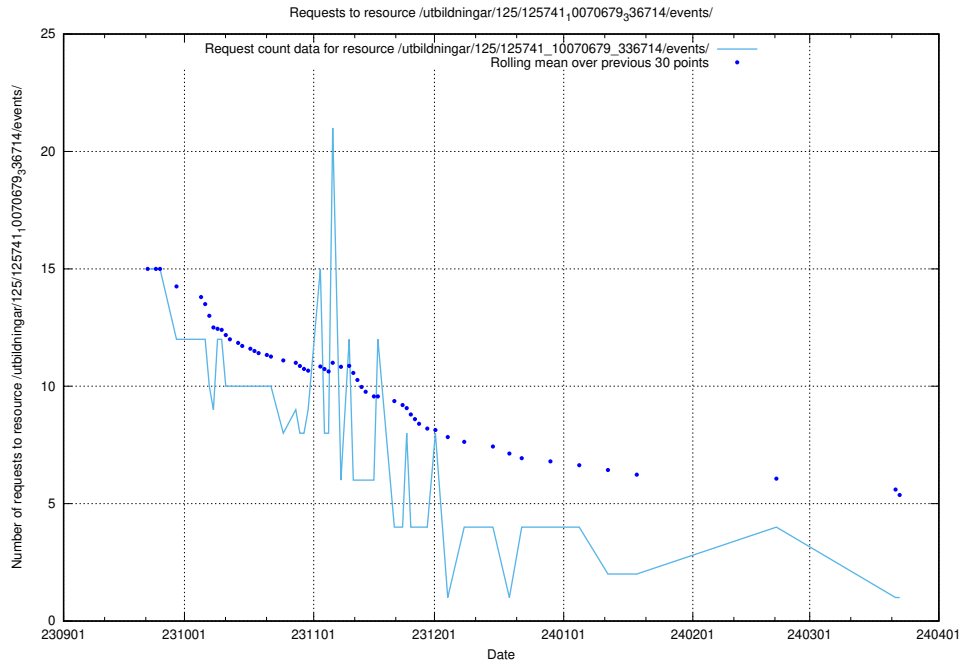

5.4291 Usage of /utbildningar/125/125741_10070679_336714/events/

Here, we count the number of requests to resource /utbildningar/125/125741_10070679_336714/events/