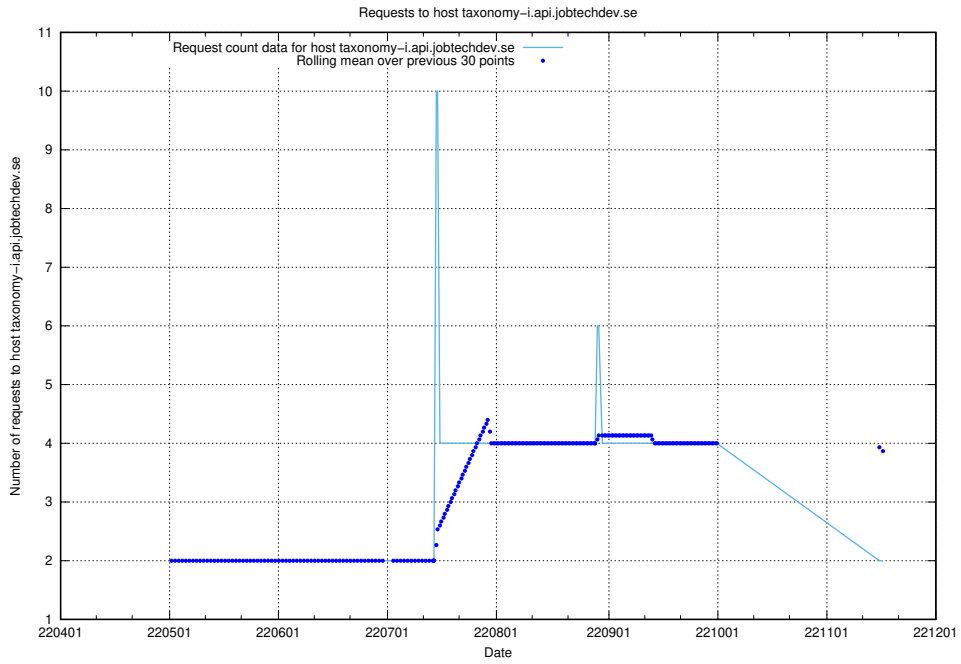

7.432 Usage of taxonomy-i.api.jobtechdev.se

Here, we count the number of requests to host taxonomy-i.api.jobtechdev.se.