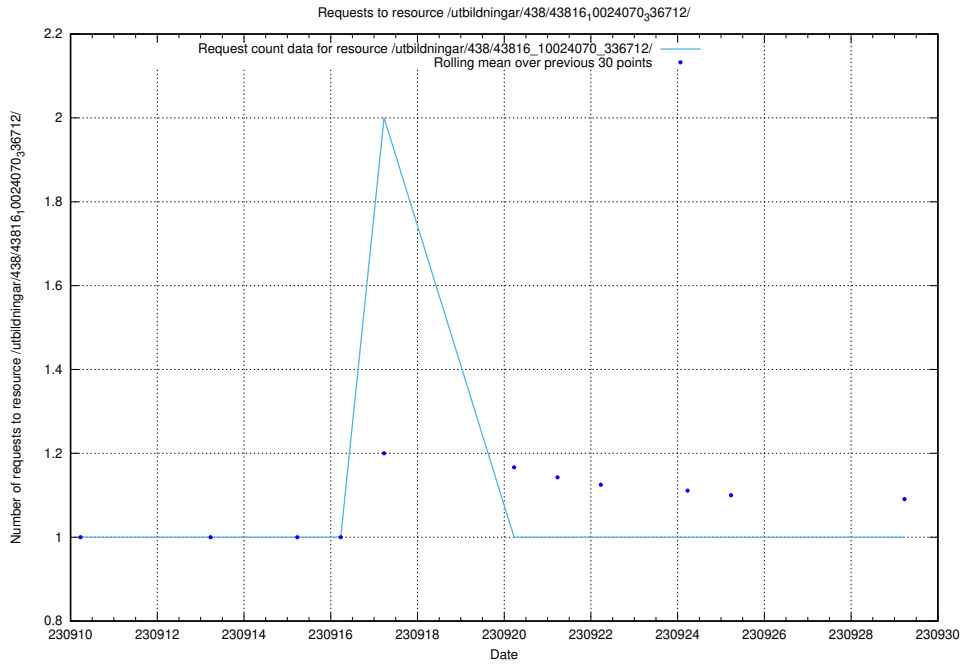

5.4399 Usage of /utbildningar/438/43816_10024070_336712/

Here, we count the number of requests to resource /utbildningar/438/43816_10024070_336712/.