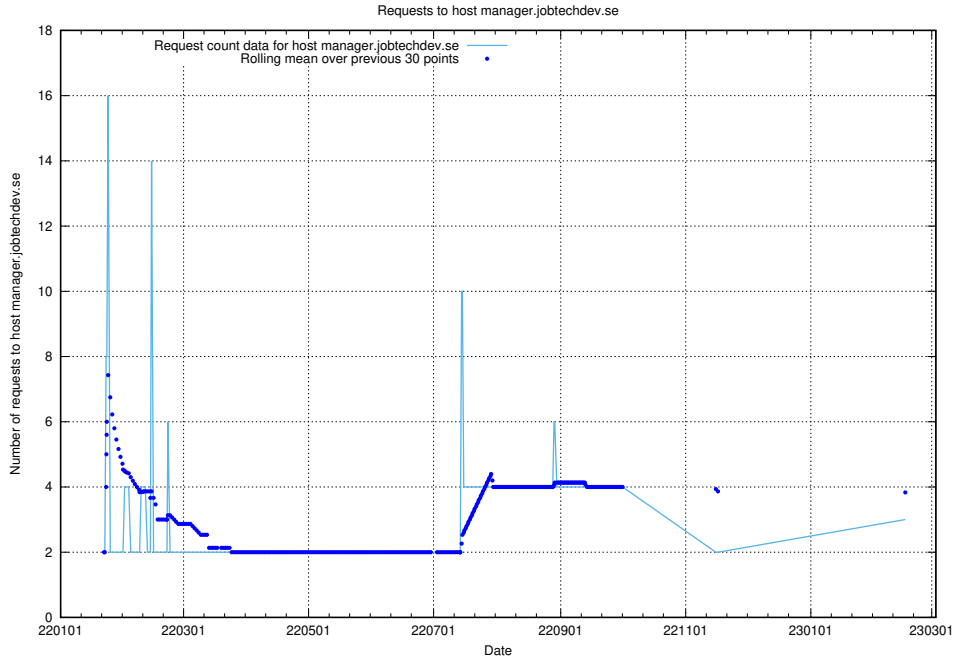

7.245 Usage of manager.jobtechdev.se

Here, we count the number of requests to host manager.jobtechdev.se.