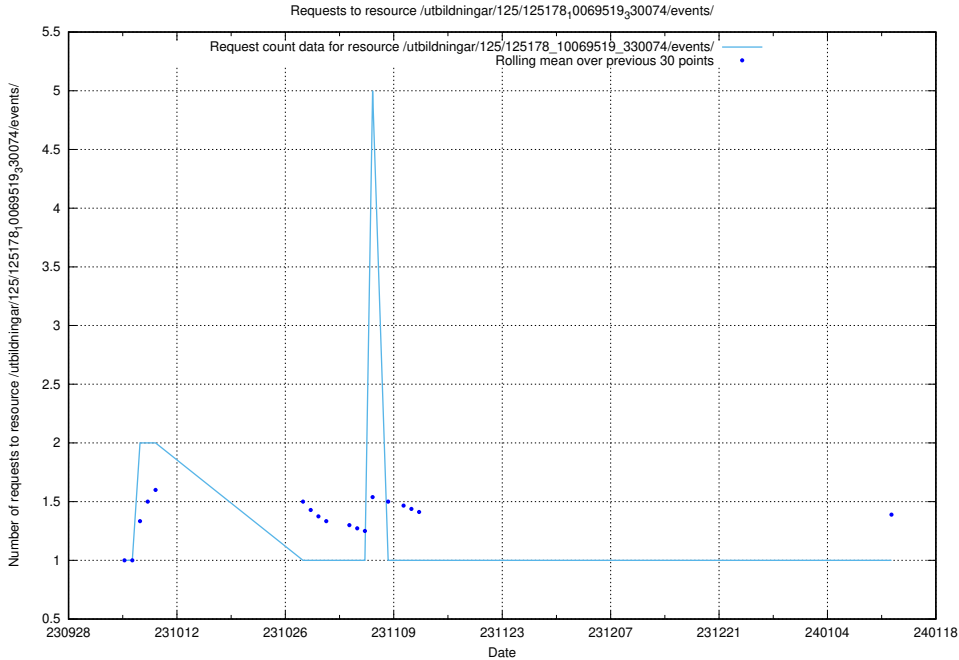

5.4214 Usage of /utbildningar/125/125178_10069519_330074/events/

Here, we count the number of requests to resource /utbildningar/125/125178_10069519_330074/events/