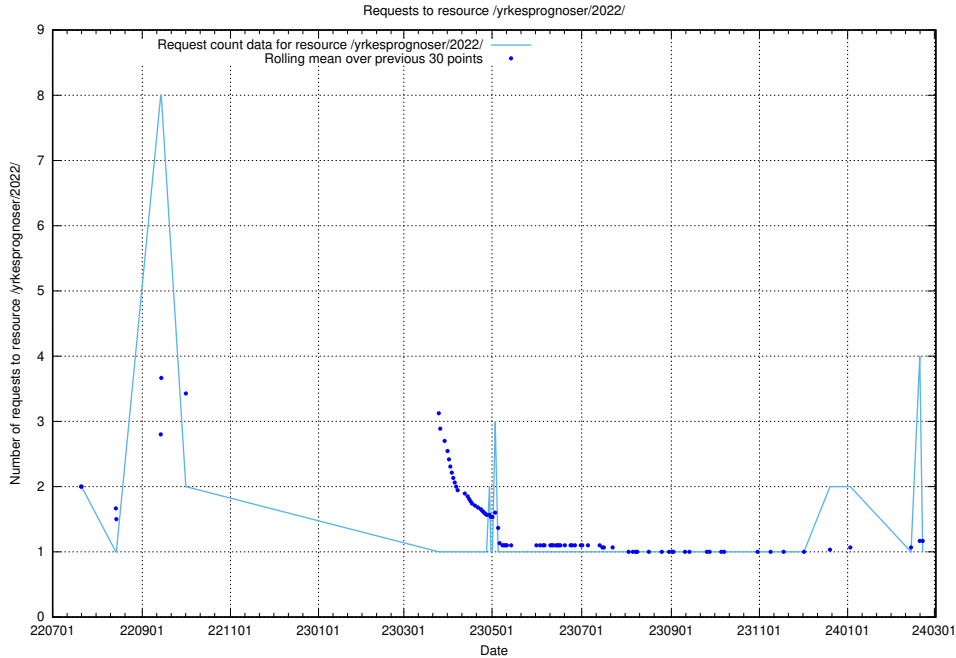

5.1026 Usage of /yrkesprognoser/2022/

Here, we count the number of requests to resource /yrkesprognoser/2022/.