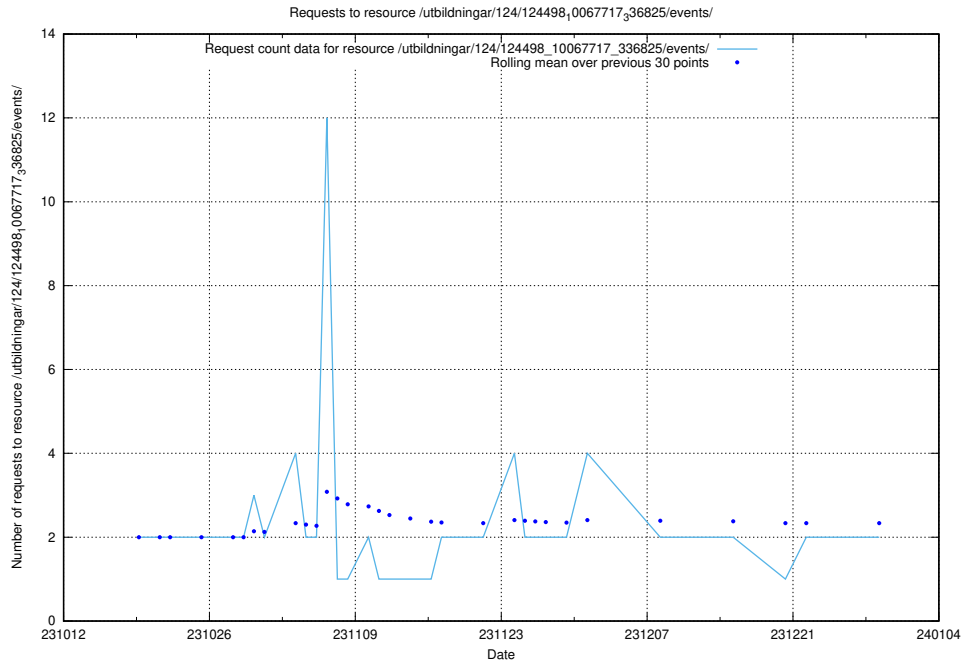

### 5.752 Usage of /utbildningar/124/124498\_10067717\_336825/events/

Here, we count the number of requests to resource /utbildningar/124/124498\_10067717\_336825/events/