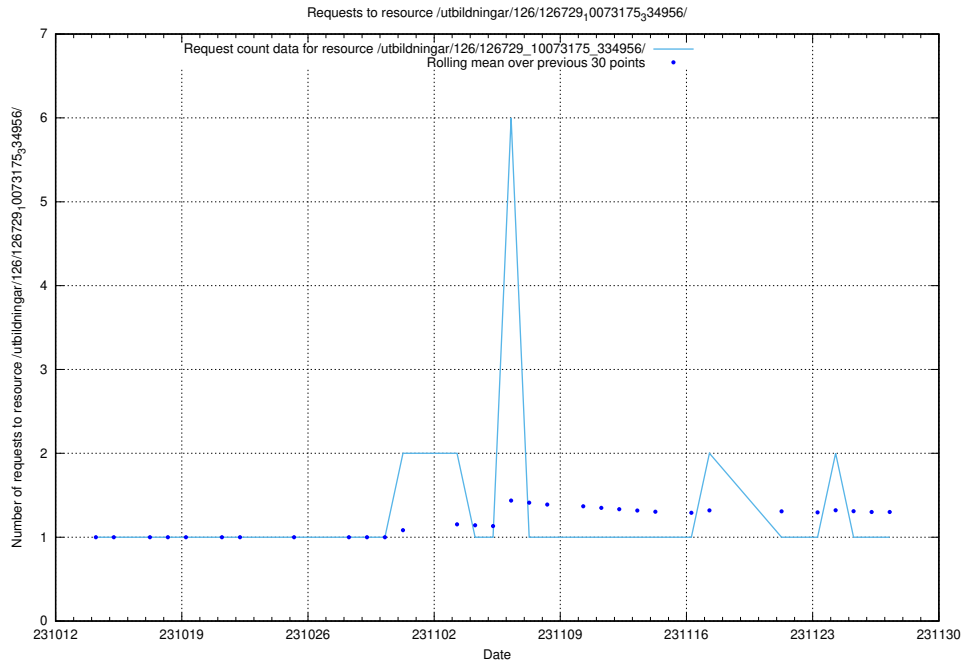

5.4126 Usage of /utbildningar/126/126729_10073175_334956/

Here, we count the number of requests to resource /utbildningar/126/126729_10073175_334956/.