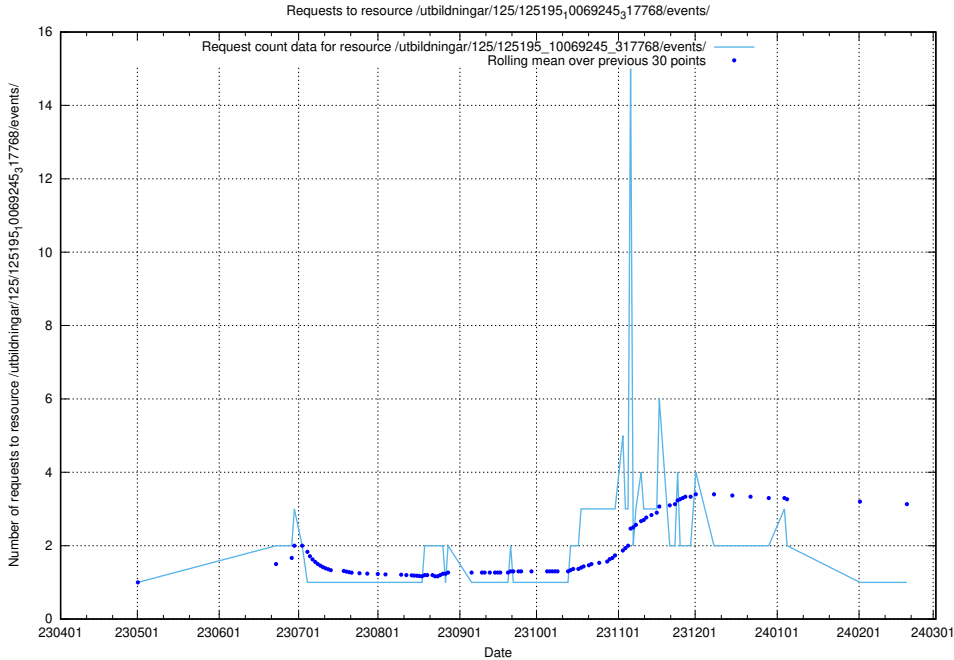

5.5772 Usage of /utbildningar/125/125195_10069245_317768/events/

Here, we count the number of requests to resource /utbildningar/125/125195_10069245_317768/events/