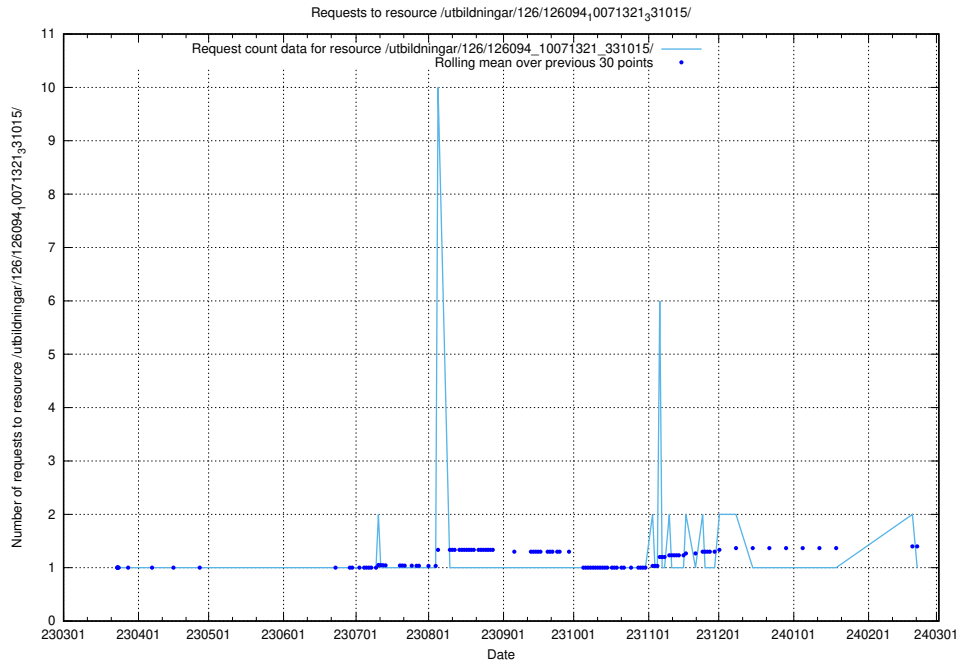

5.6210 Usage of /utbildningar/126/126094_10071321_331015/

Here, we count the number of requests to resource /utbildningar/126/126094_10071321_331015/.