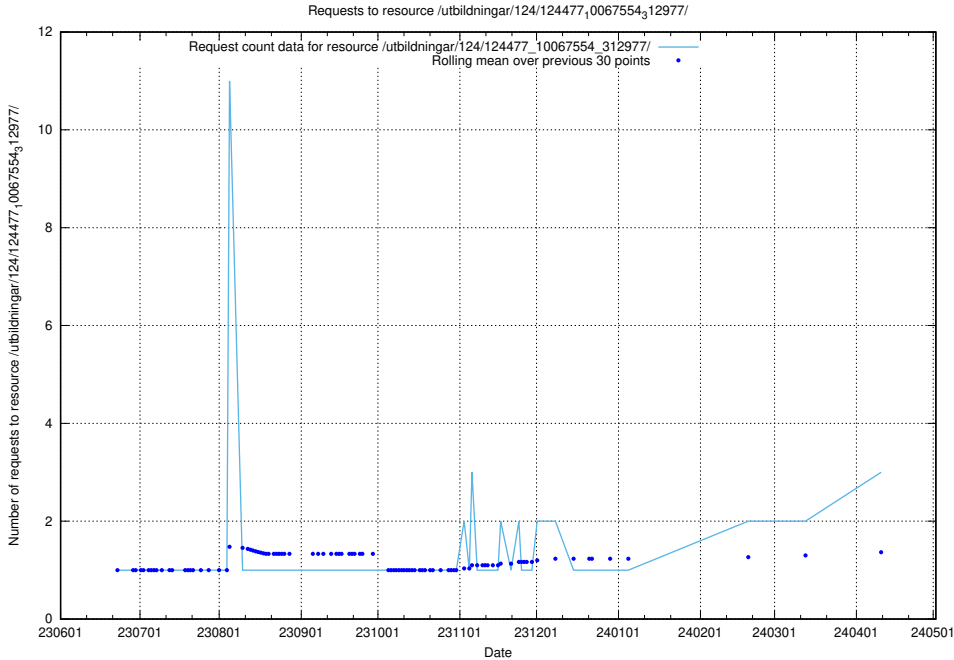

5.455 Usage of /utbildningar/124/124477_10067554_312977/

Here, we count the number of requests to resource /utbildningar/124/124477_10067554_312977/.