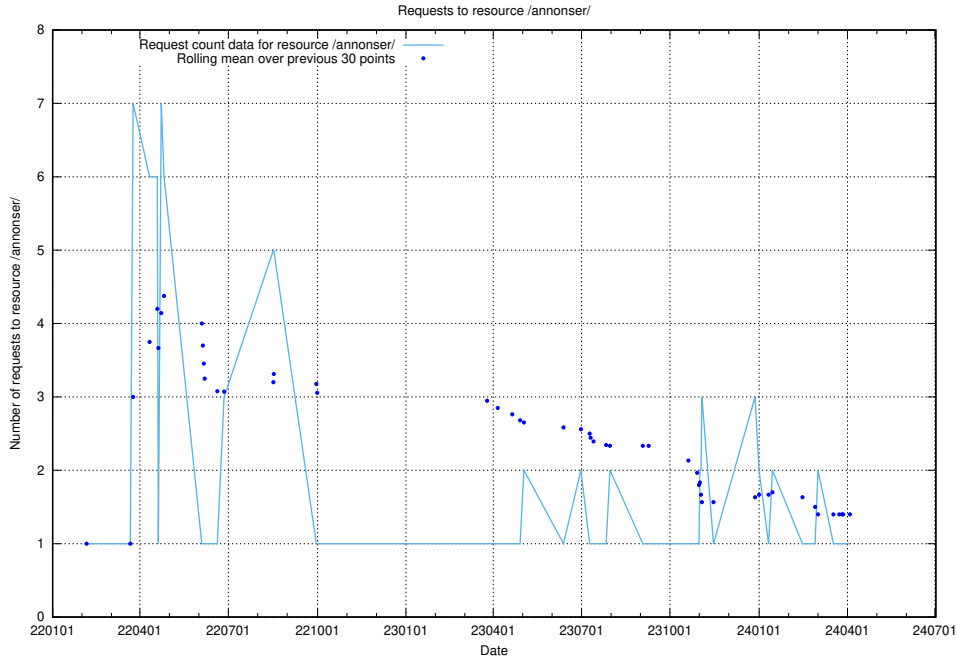

### 5.2367 Usage of /annonser/

Here, we count the number of requests to resource /annonser/.