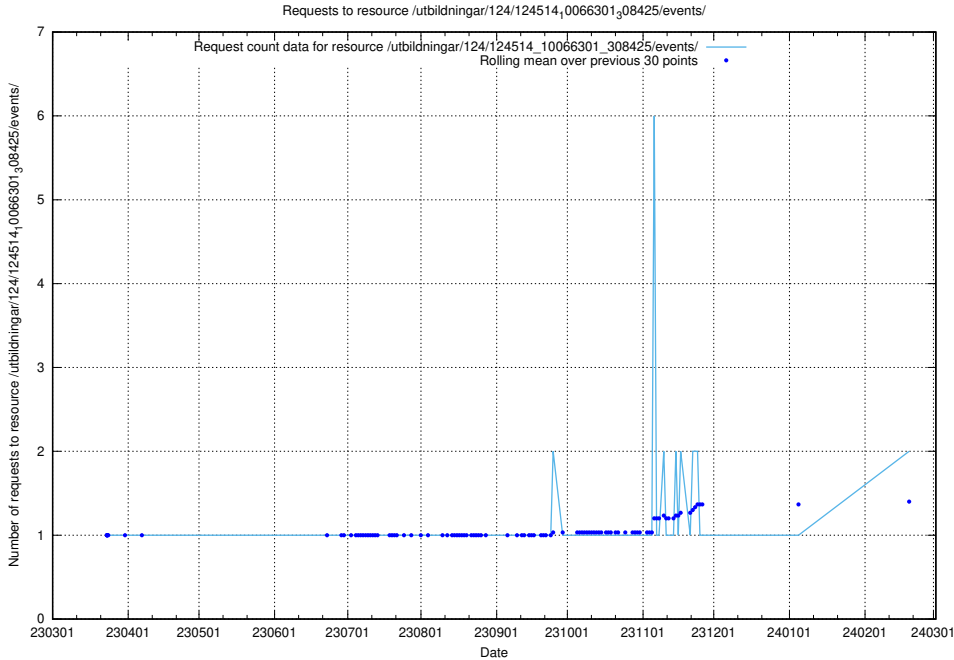

5.562 Usage of /utbildningar/124/124514_10066301_308425/events/

Here, we count the number of requests to resource /utbildningar/124/124514_10066301_308425/events/