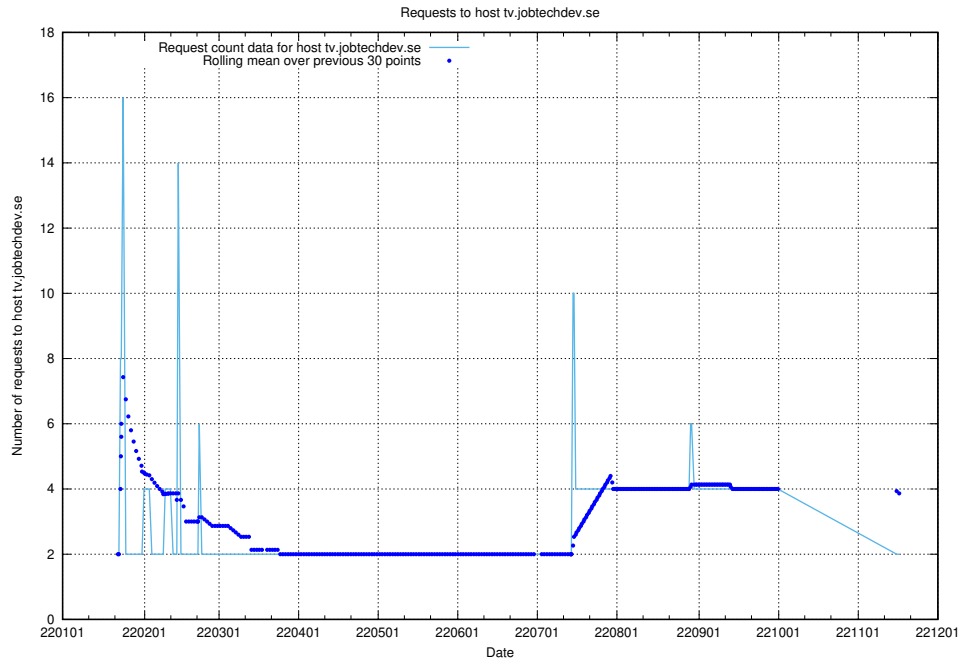

7.581 Usage of tv.jobtechdev.se

Here, we count the number of requests to host tv.jobtechdev.se.