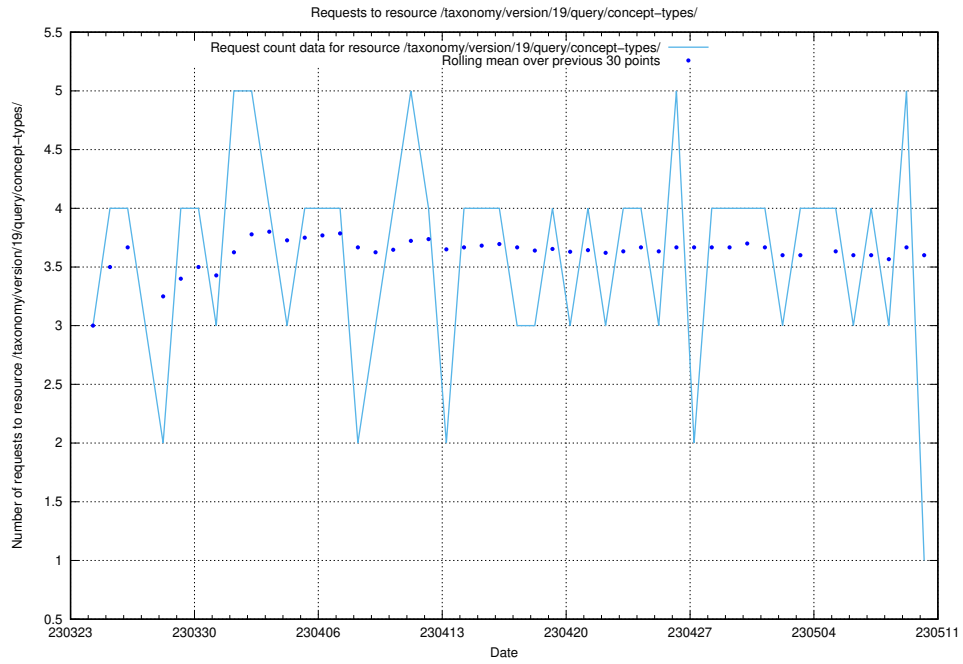

## 5.5936 Usage of /taxonomy/version/19/query/concept-types/

Here, we count the number of requests to resource /taxonomy/version/19/query/concept-types/.