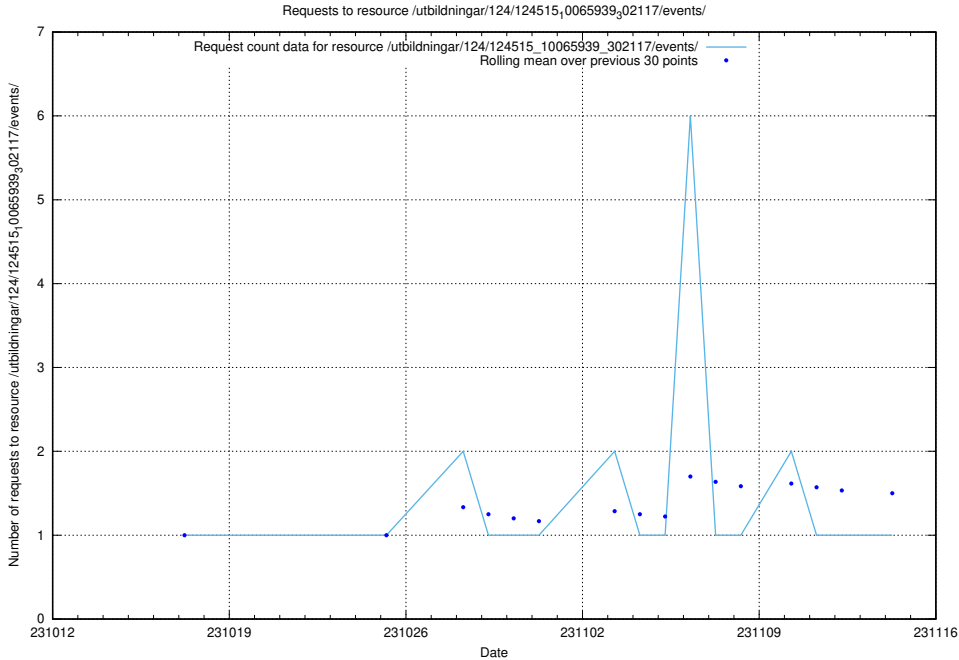

5.4104 Usage of /utbildningar/124/124515_10065939_302117/events/

Here, we count the number of requests to resource /utbildningar/124/124515_10065939_302117/events/