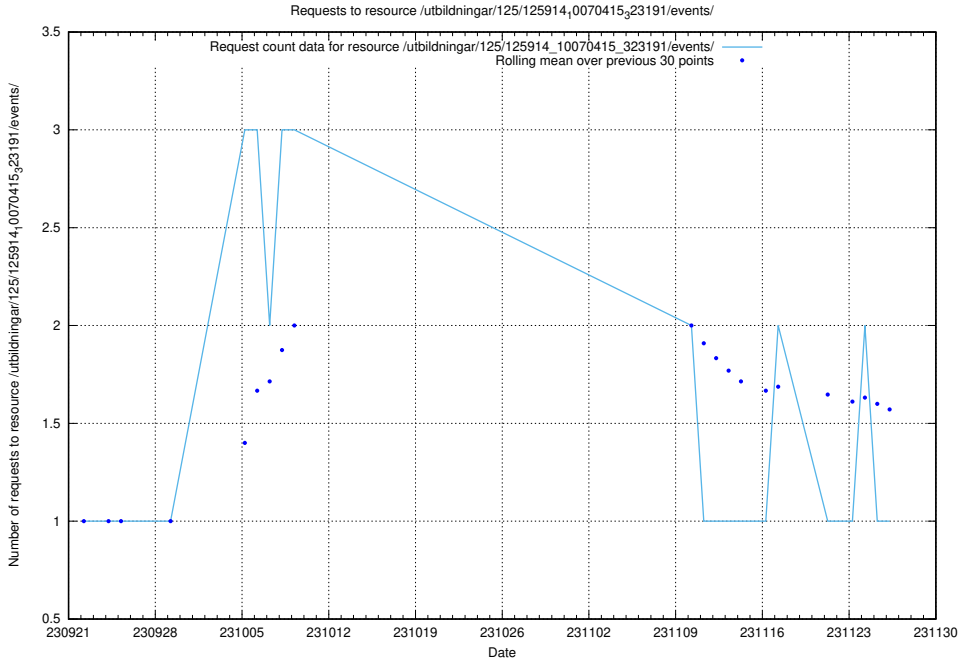

5.4298 Usage of /utbildningar/125/125914_10070415_323191/events/

Here, we count the number of requests to resource /utbildningar/125/125914_10070415_323191/events/