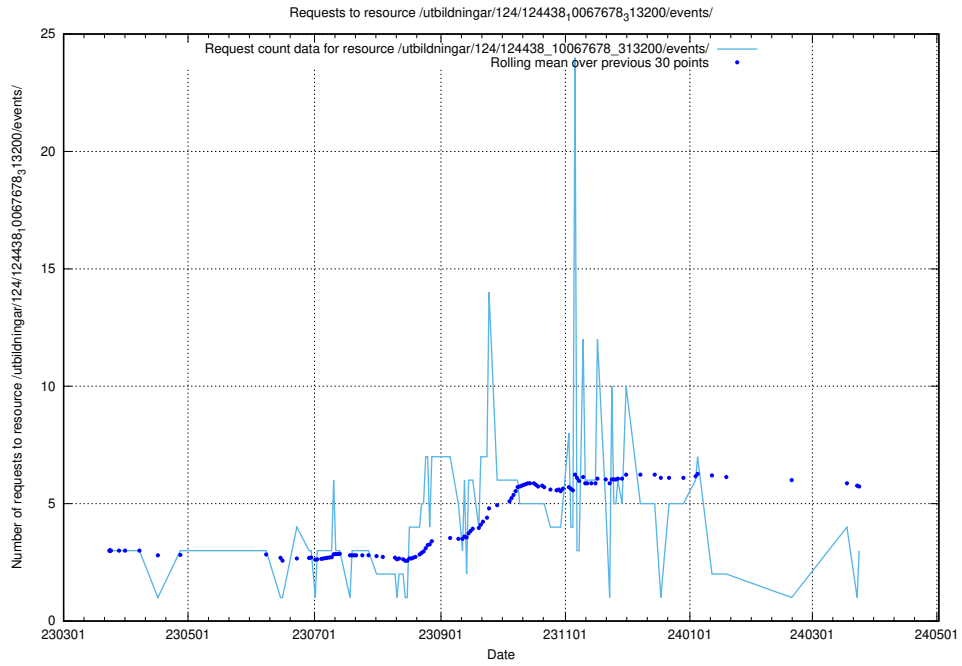

5.494 Usage of /utbildningar/124/124438_10067678_313200/events/

Here, we count the number of requests to resource /utbildningar/124/124438_10067678_313200/events/