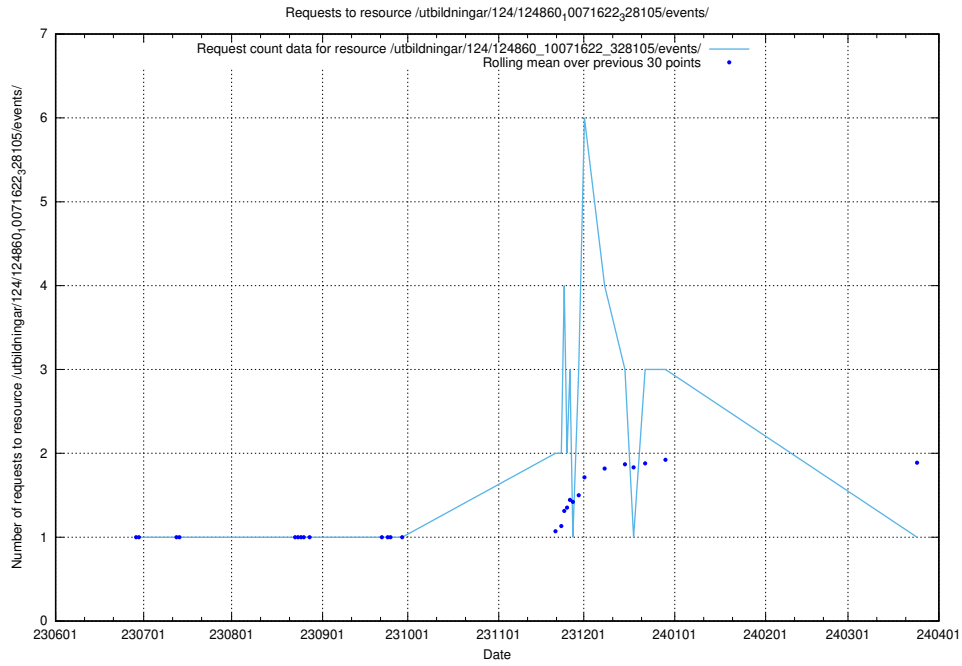

5.5266 Usage of /utbildningar/124/124860_10071622_328105/events/

Here, we count the number of requests to resource /utbildningar/124/124860_10071622_328105/events/