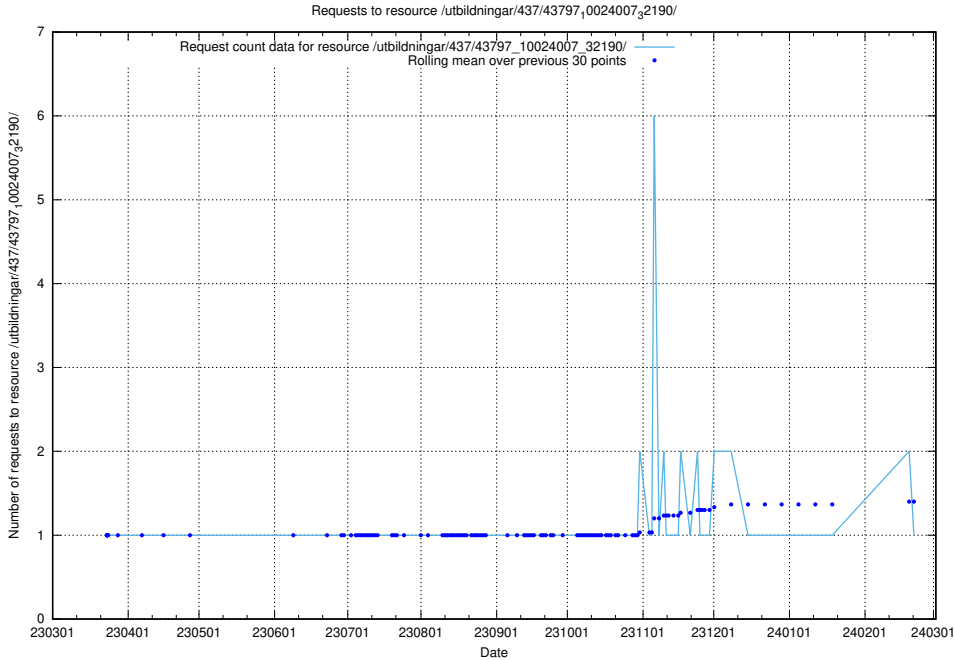

5.6126 Usage of /utbildningar/437/43797_10024007_32190/

Here, we count the number of requests to resource /utbildningar/437/43797_10024007_32190/.