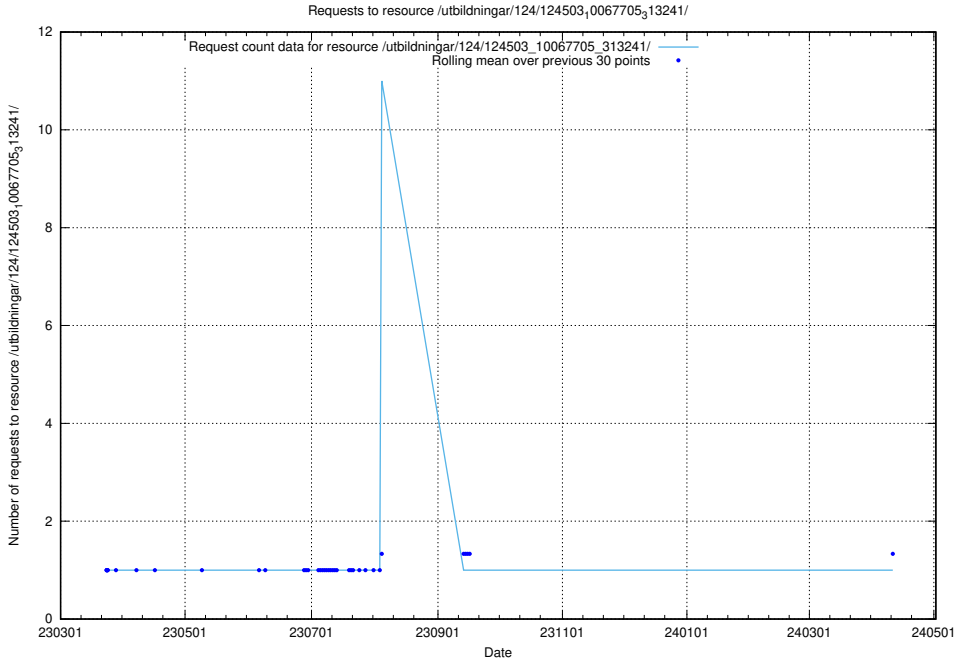

5.1974 Usage of /utbildningar/124/124503_10067705_313241/

Here, we count the number of requests to resource /utbildningar/124/124503_10067705_313241/.