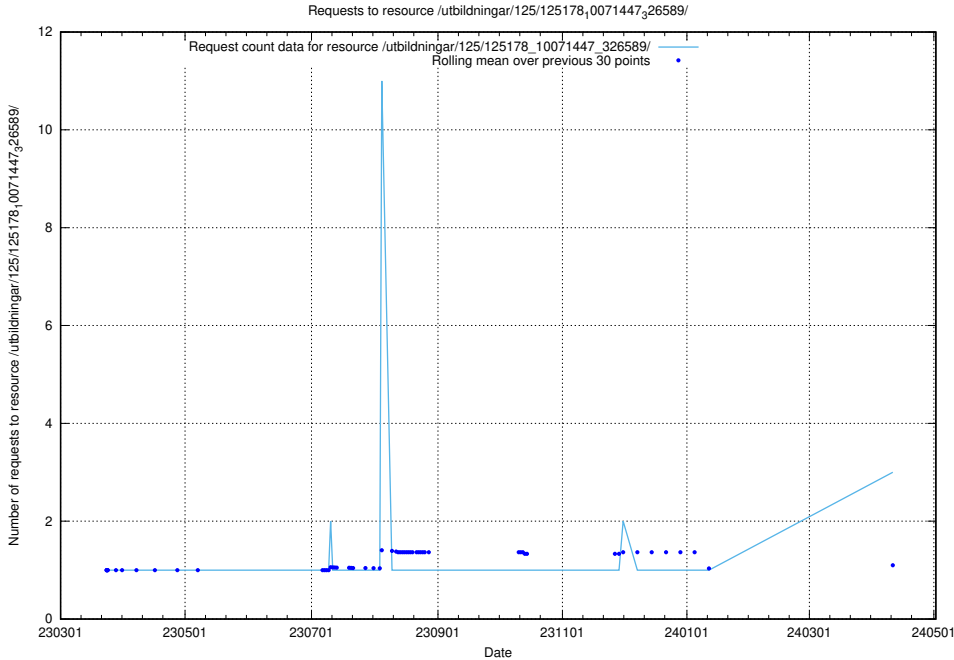

5.306 Usage of /utbildningar/125/125178_10071447_326589/

Here, we count the number of requests to resource /utbildningar/125/125178_10071447_326589/.