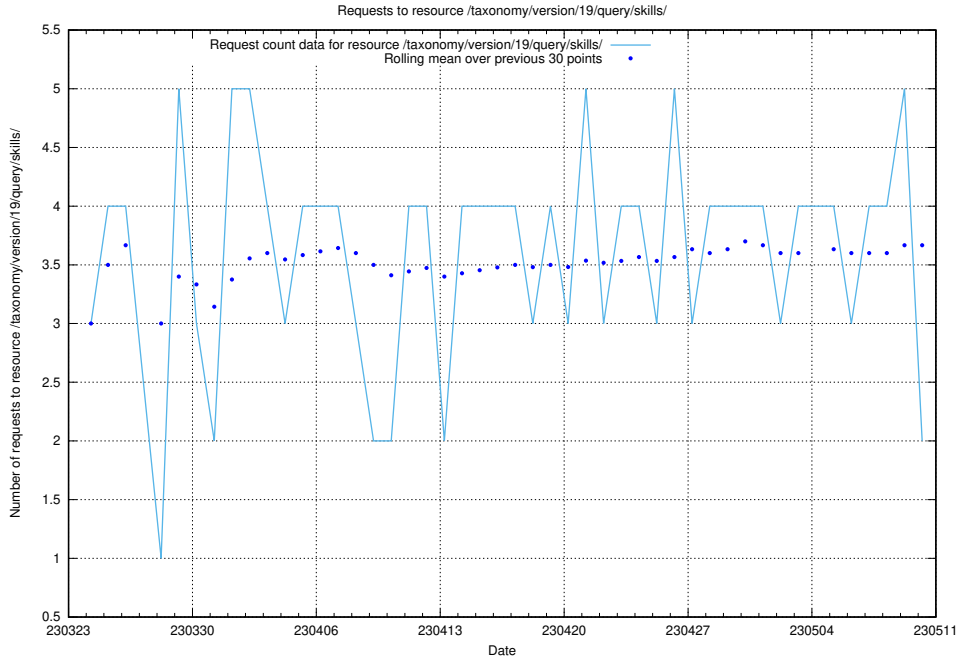

### 5.958 Usage of /taxonomy/version/19/query/skills/

Here, we count the number of requests to resource /taxonomy/version/19/query/skills/.