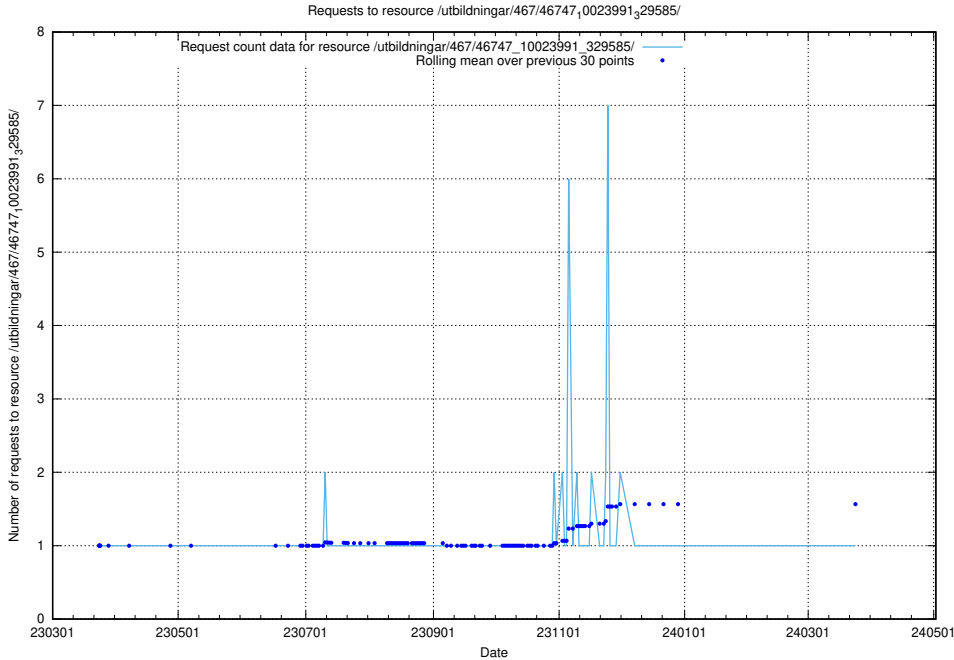

5.6089 Usage of /utbildningar/467/46747_10023991_329585/

Here, we count the number of requests to resource /utbildningar/467/46747_10023991_329585/.