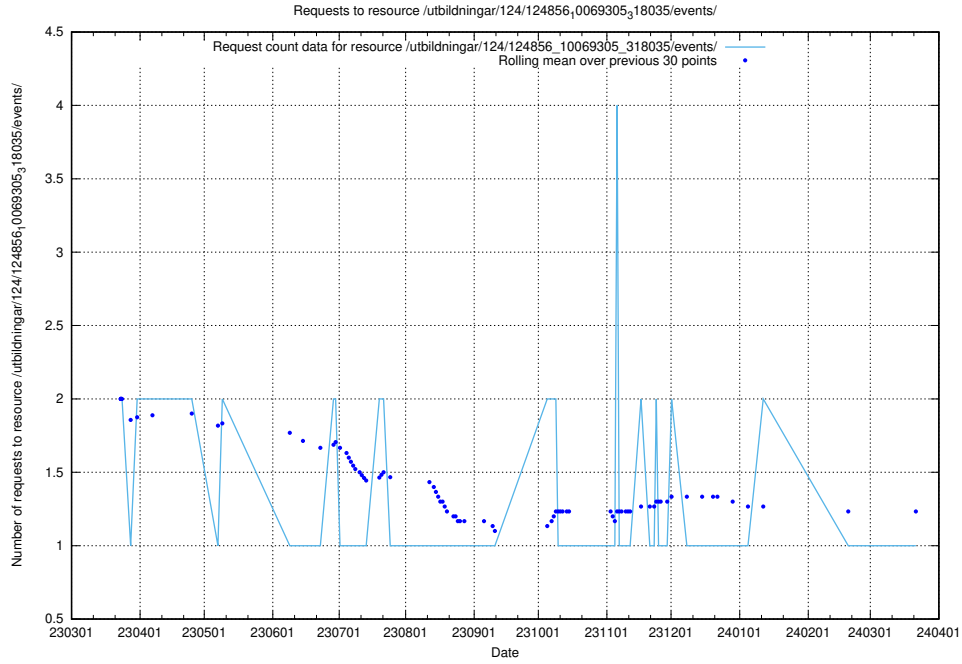

5.6065 Usage of /utbildningar/124/124856_10069305_318035/events/

Here, we count the number of requests to resource /utbildningar/124/124856_10069305_318035/events/