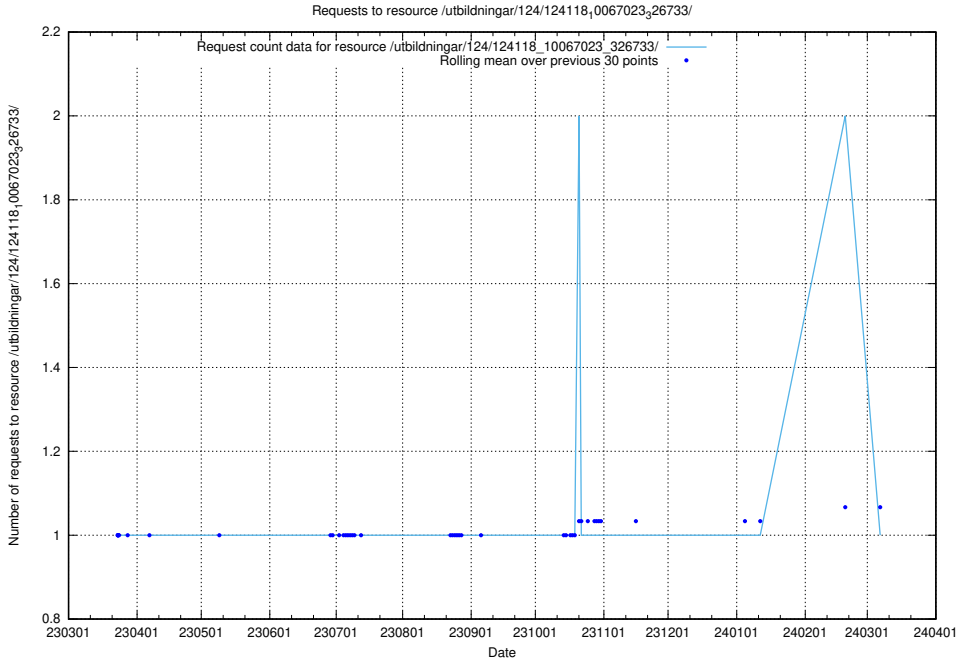

5.3988 Usage of /utbildningar/124/124118_10067023_326733/

Here, we count the number of requests to resource /utbildningar/124/124118_10067023_326733/.