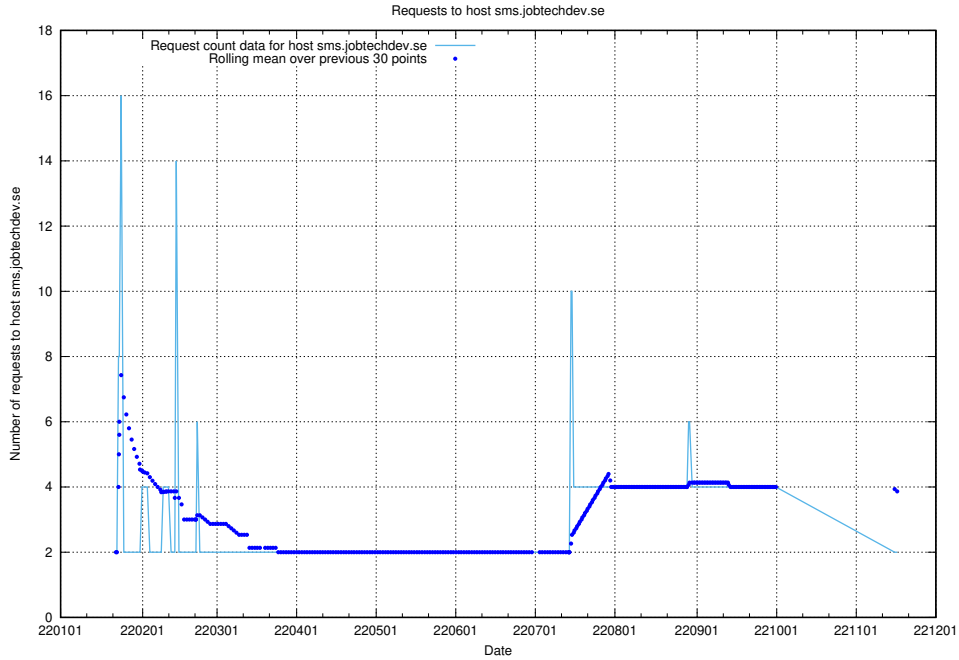

### 7.583 Usage of sms.jobtechdev.se

Here, we count the number of requests to host sms.jobtechdev.se.