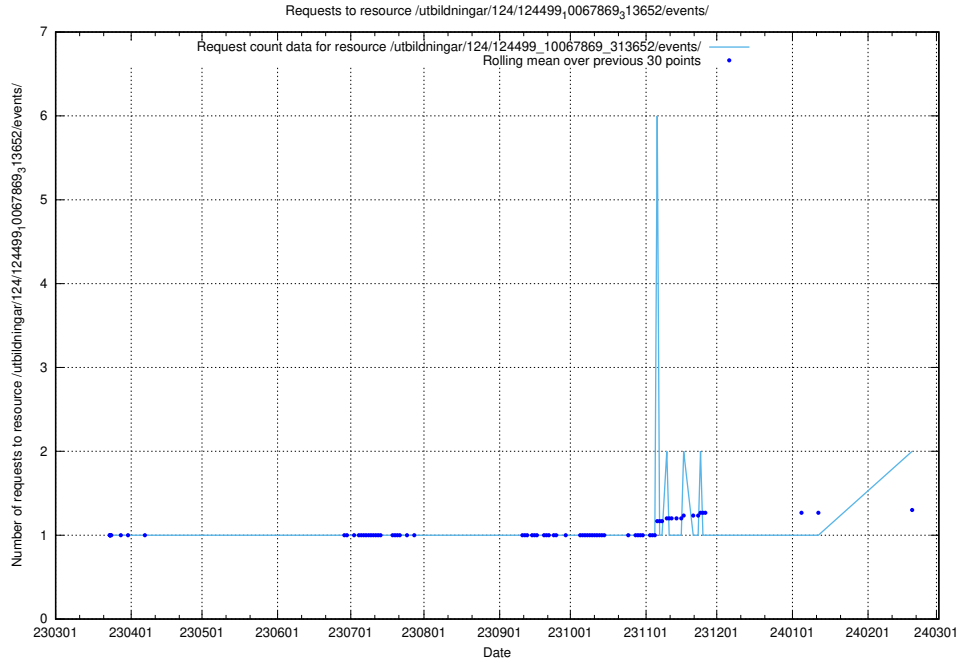

5.598 Usage of /utbildningar/124/124499_10067869_313652/events/

Here, we count the number of requests to resource /utbildningar/124/124499_10067869_313652/events/