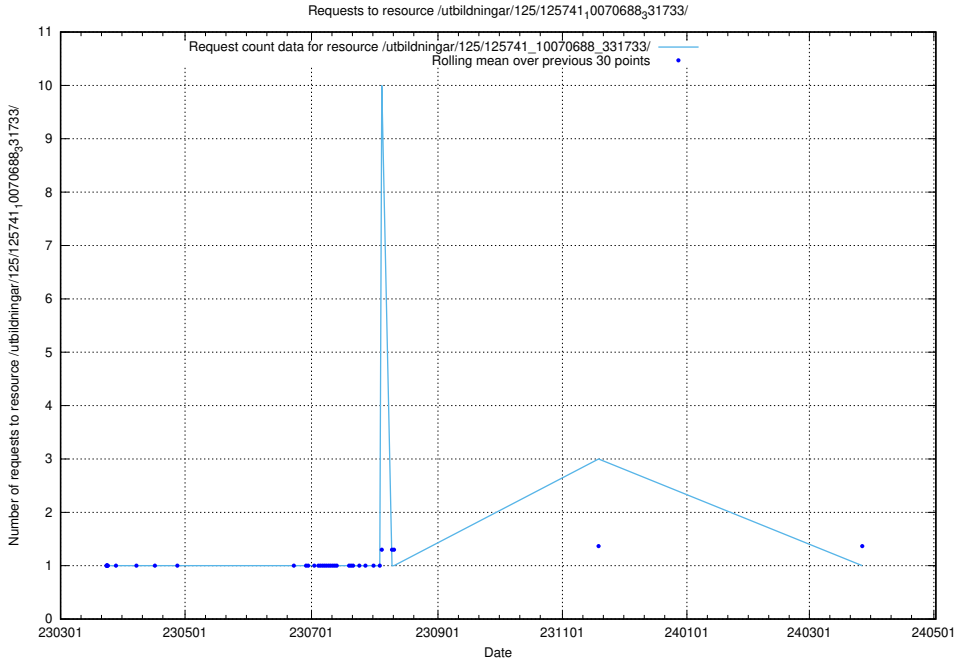

5.6245 Usage of /utbildningar/125/125741_10070688_331733/

Here, we count the number of requests to resource /utbildningar/125/125741_10070688_331733/.