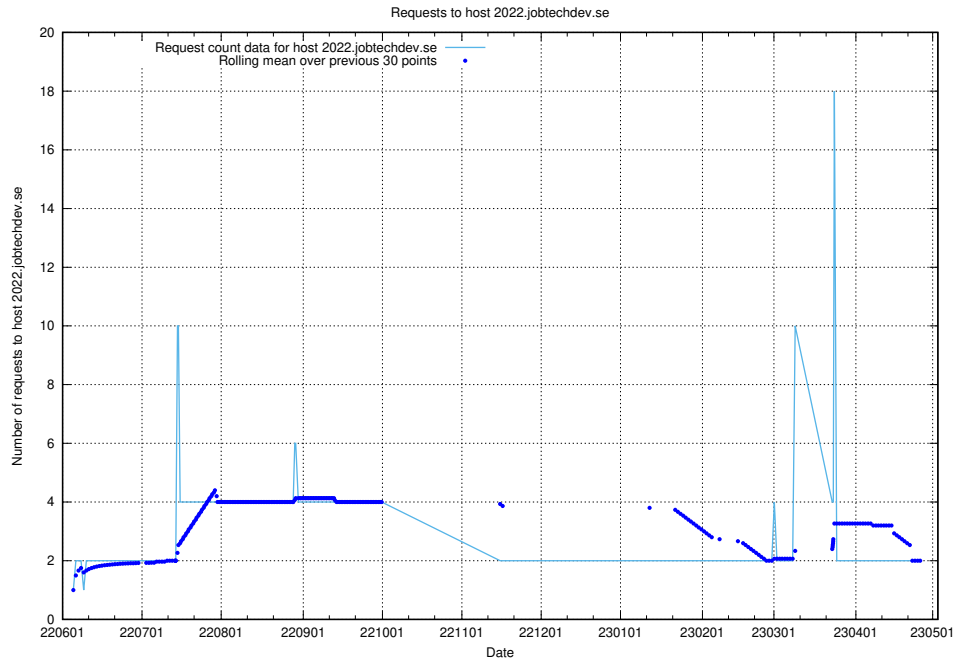

7.411 Usage of 2022.jobtechdev.se

Here, we count the number of requests to host 2022.jobtechdev.se.