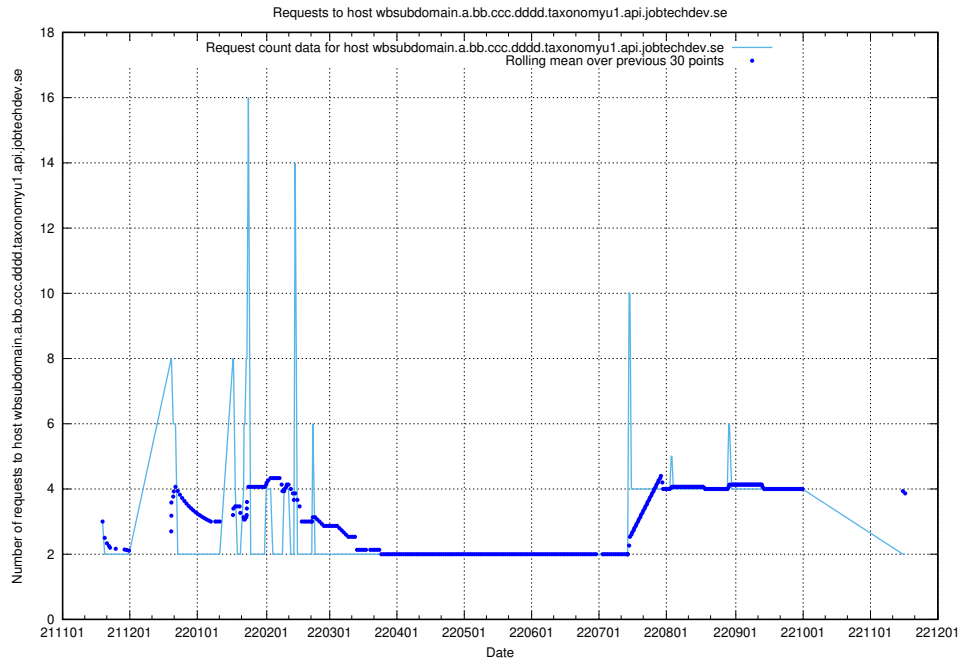

7.455 Usage of wbsubdomain.a.bb.ccc.dddd.taxonomy1.api.jobtechdev.se

Here, we count the number of requests to host wbsubdomain.a.bb.ccc.dddd.taxonomy1.api.jobtechdev.se