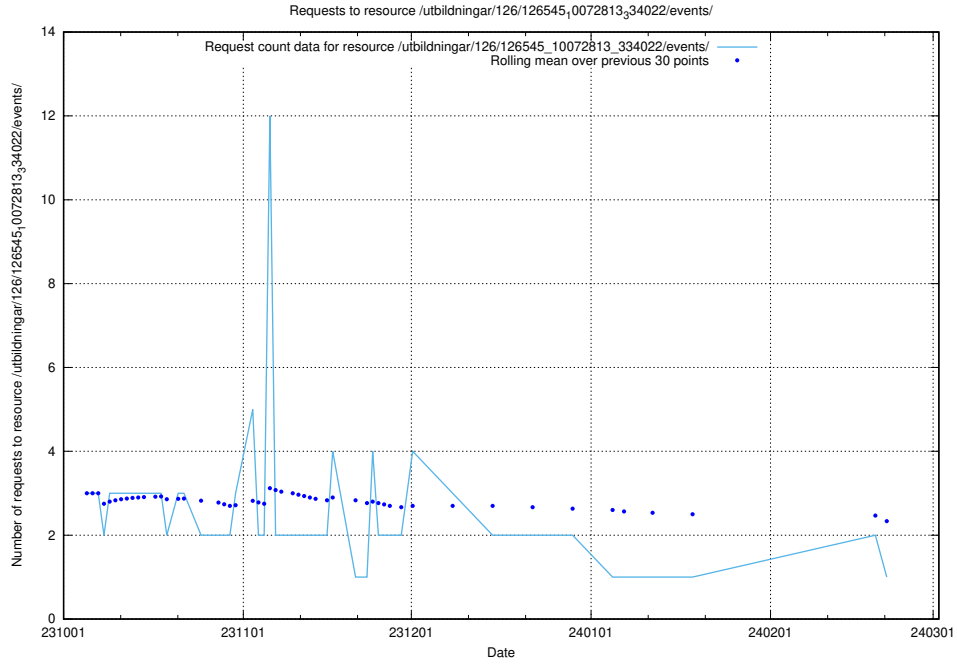

5.4197 Usage of /utbildningar/126/126545_10072813_334022/events/

Here, we count the number of requests to resource /utbildningar/126/126545_10072813_334022/events/