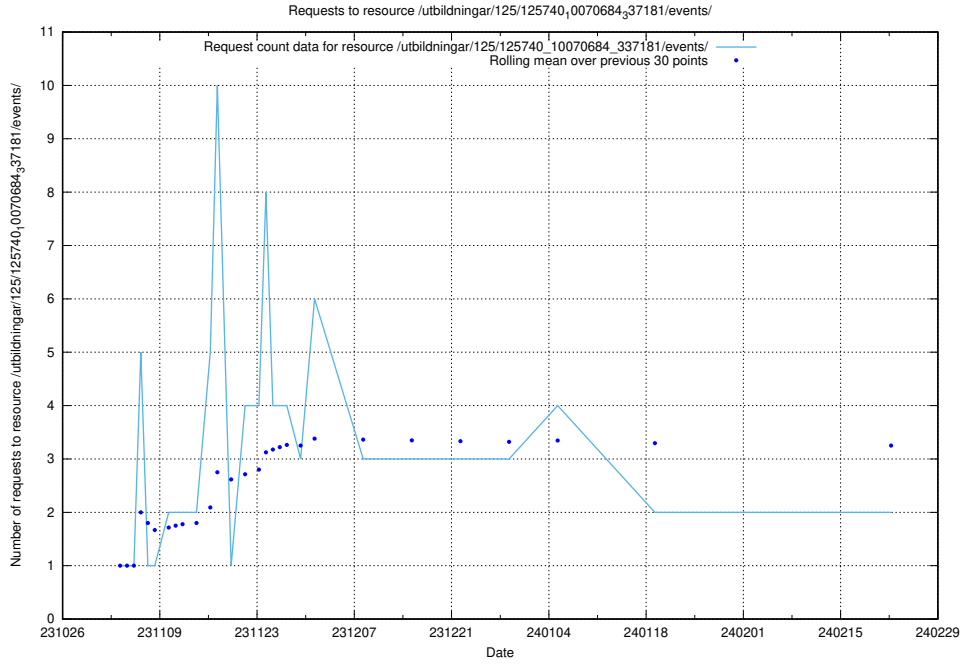

5.742 Usage of /utbildningar/125/125740_10070684_337181/events/

Here, we count the number of requests to resource /utbildningar/125/125740_10070684_337181/events/