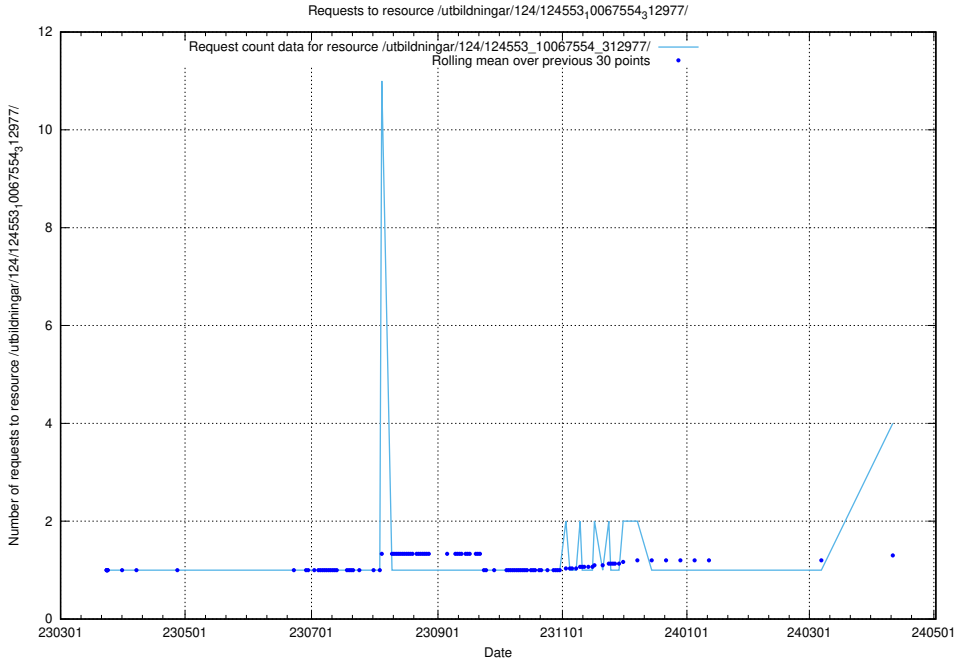

5.211 Usage of /utbildningar/124/124553_10067554_312977/

Here, we count the number of requests to resource /utbildningar/124/124553_10067554_312977/.