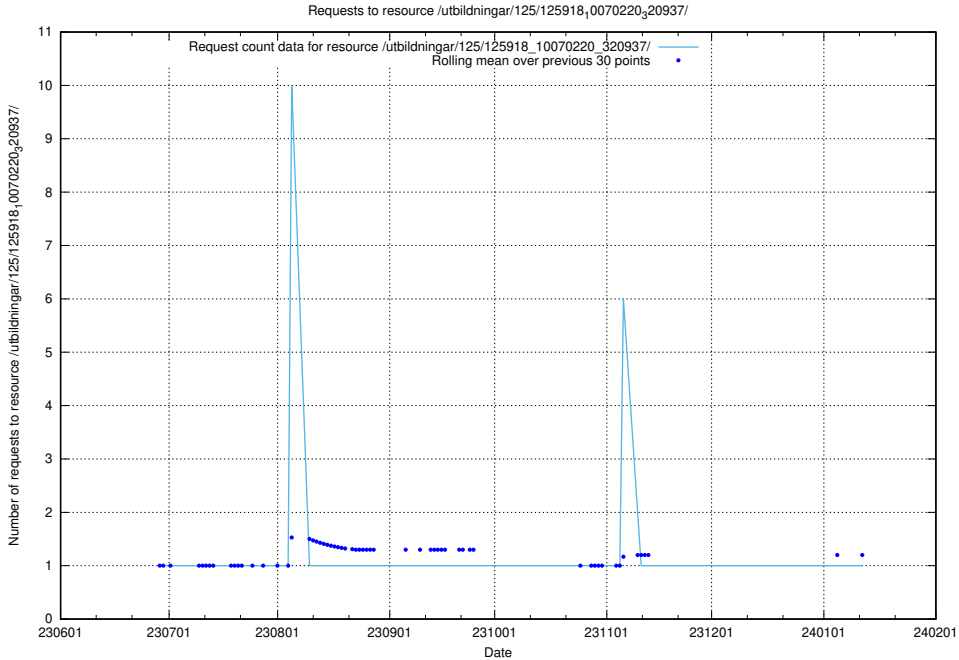

5.5246 Usage of /utbildningar/125/125918_10070220_320937/

Here, we count the number of requests to resource /utbildningar/125/125918_10070220_320937/.