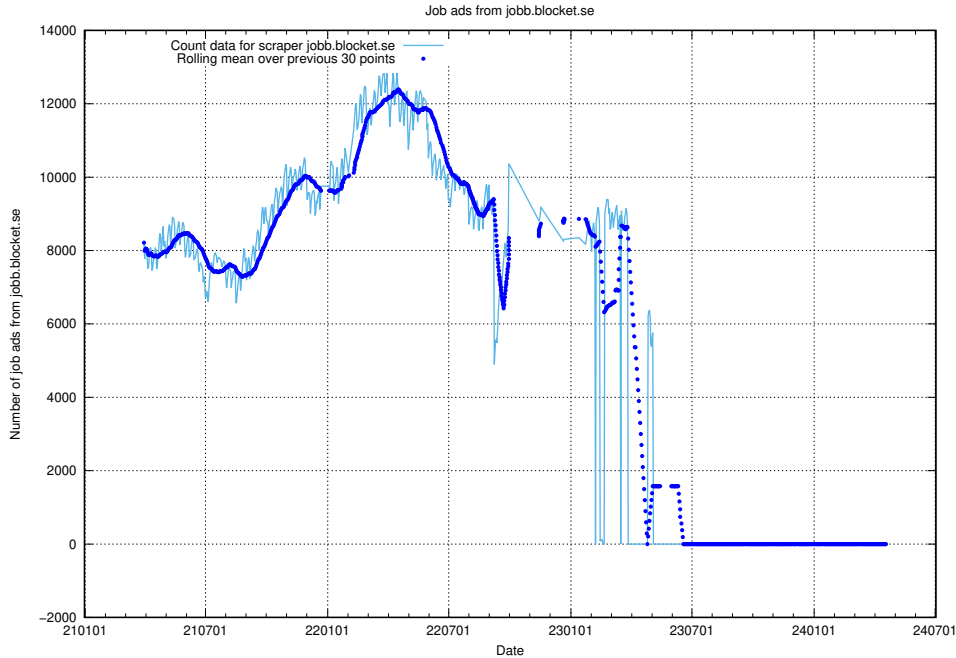

13.23 Number of ads by scraper jobb.blocket.se

Here, we count the number of job ads scraped from jobb.blocket.se.