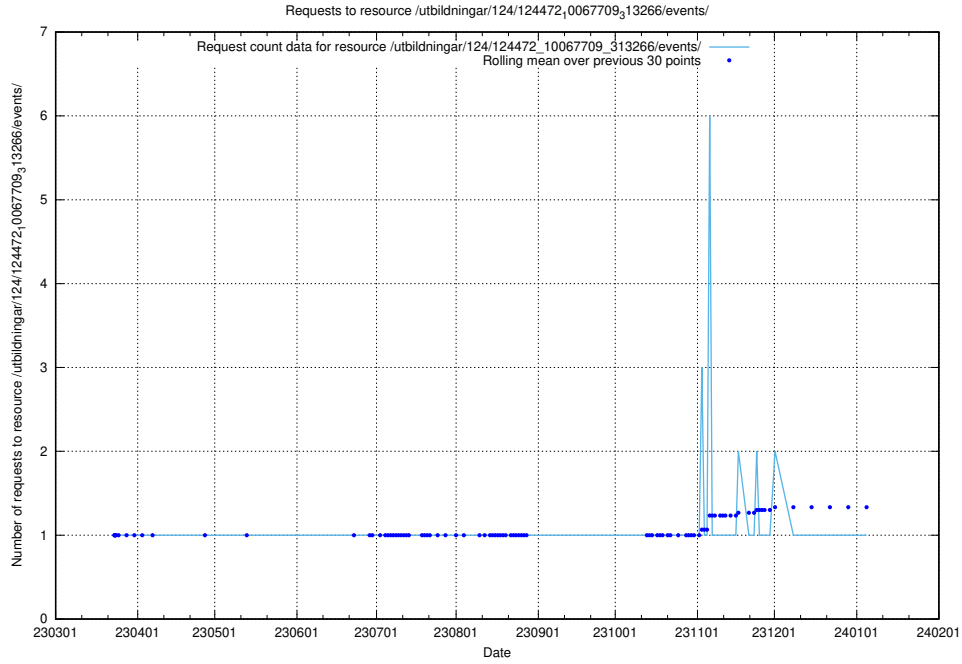

5.2849 Usage of /utbildningar/124/124472_10067709_313266/events/

Here, we count the number of requests to resource /utbildningar/124/124472_10067709_313266/events/