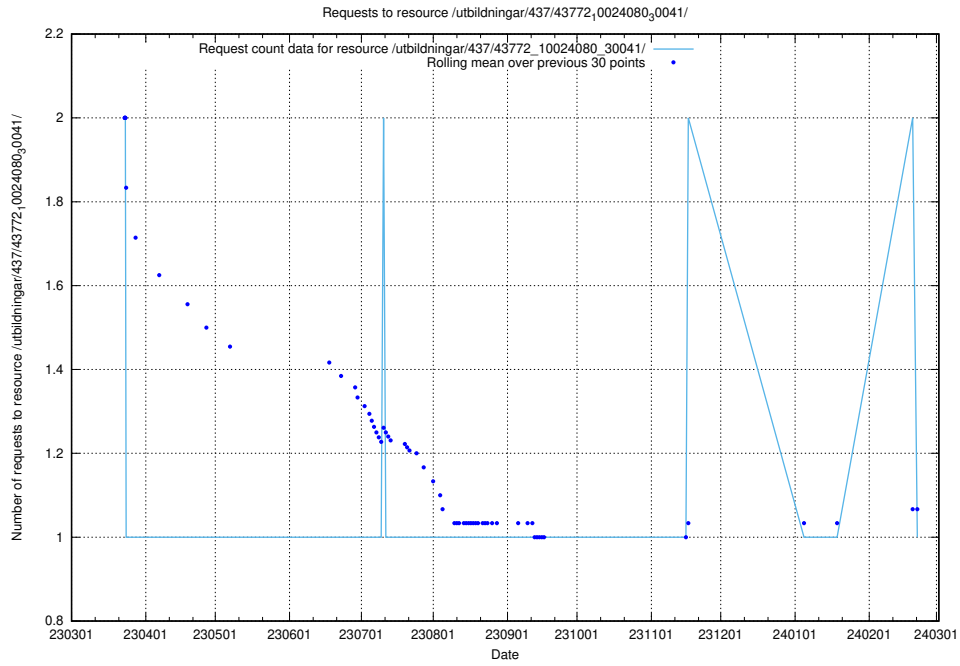

5.6046 Usage of /utbildningar/437/43772_10024080_30041/

Here, we count the number of requests to resource /utbildningar/437/43772_10024080_30041/.