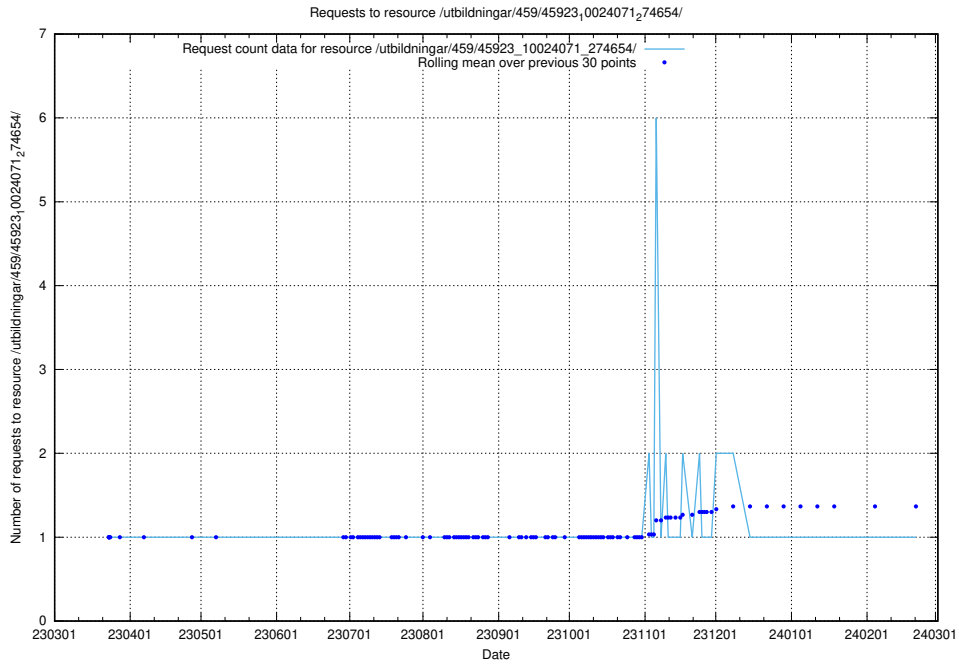

### 5.6093 Usage of /utbildningar/457/45736\_10024003\_32189/events/

Here, we count the number of requests to resource /utbildningar/457/45736\_10024003\_32189/events/.