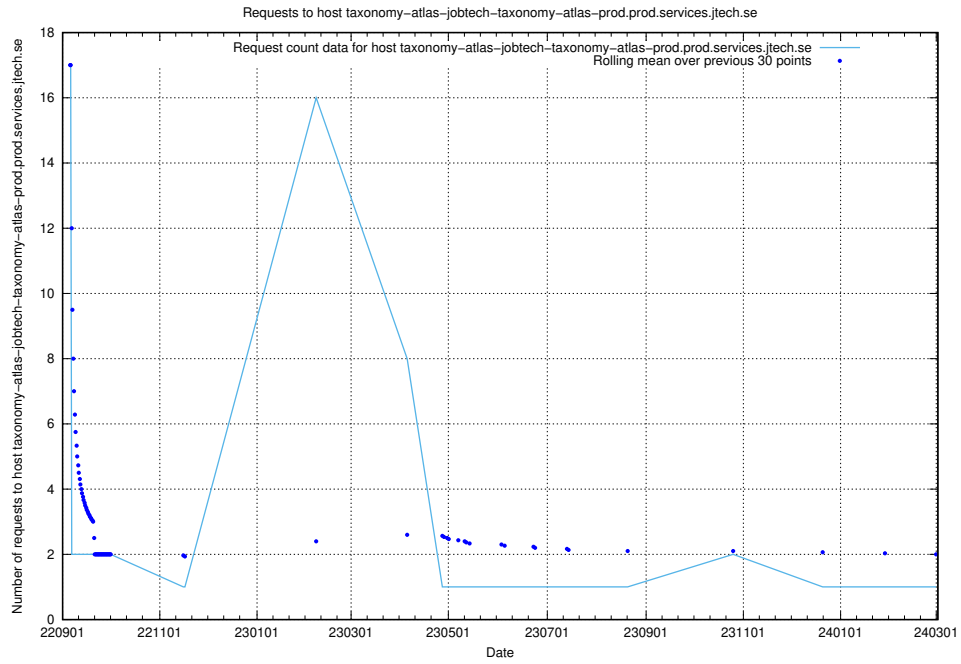

## 7.618 Usage of taxonomy-atlas-jobtech-taxonomy-atlas-prod.prod.services.jtech.se

Here, we count the number of requests to host taxonomy-atlas-jobtech-taxonomy-atlas-prod.prod.services.jtech.se.