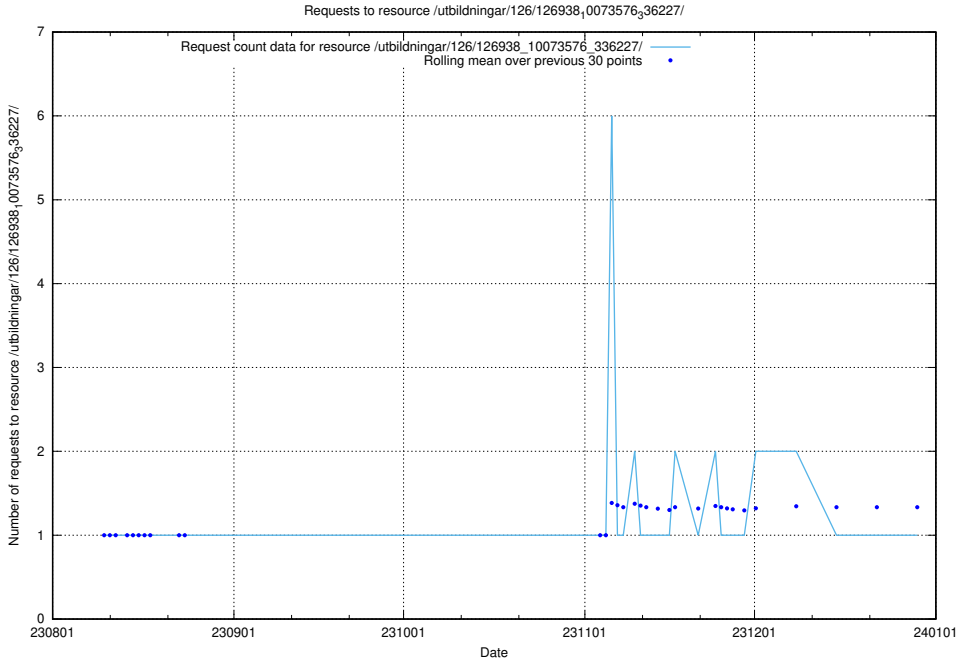

5.4611 Usage of /utbildningar/126/126938_10073576_336227/

Here, we count the number of requests to resource /utbildningar/126/126938_10073576_336227/.