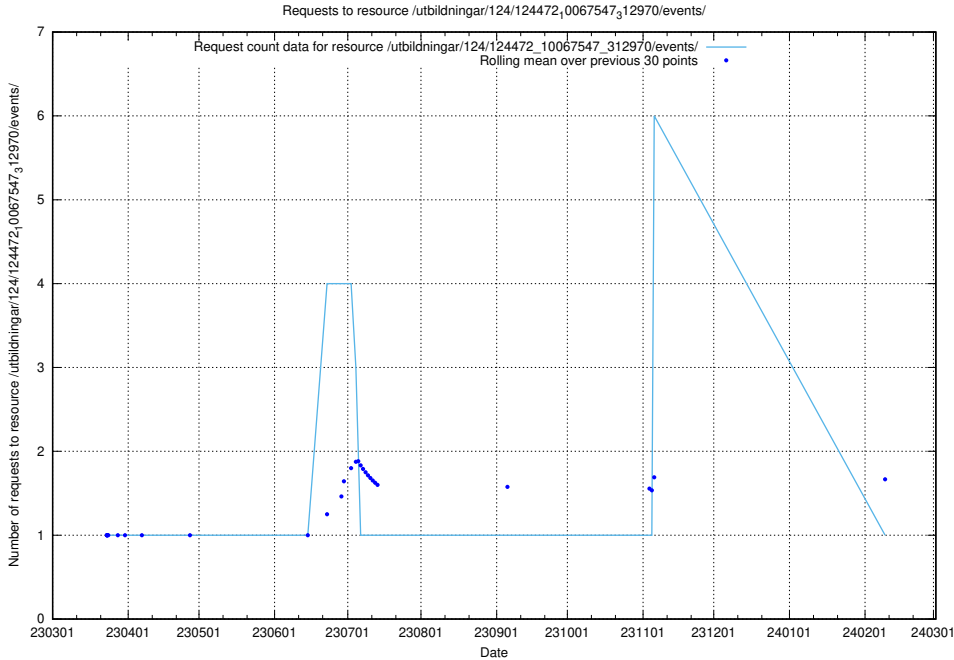

5.2935 Usage of /utbildningar/124/124472_10067547_312970/events/

Here, we count the number of requests to resource /utbildningar/124/124472_10067547_312970/events/