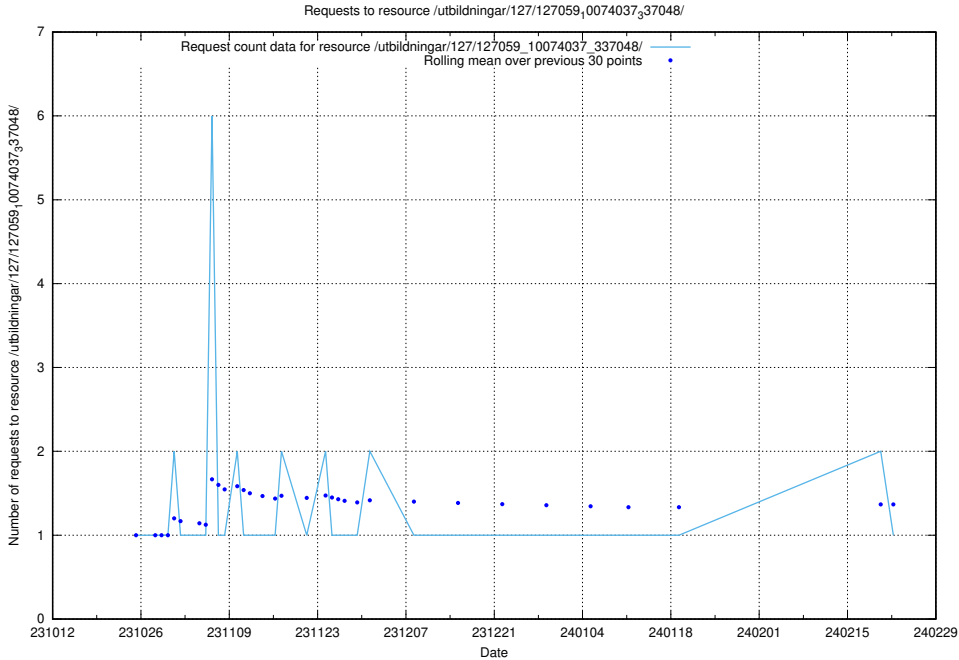

5.4004 Usage of /utbildningar/127/127059_10074037_337048/

Here, we count the number of requests to resource /utbildningar/127/127059_10074037_337048/.