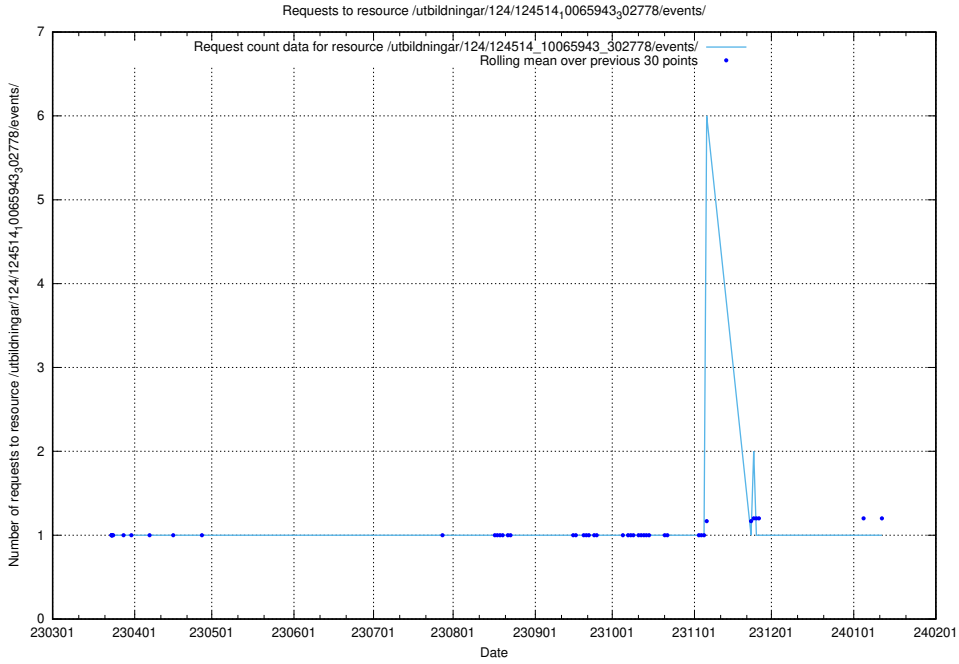

5.1679 Usage of /utbildningar/124/124514_10065943_302778/events/

Here, we count the number of requests to resource /utbildningar/124/124514_10065943_302778/events/