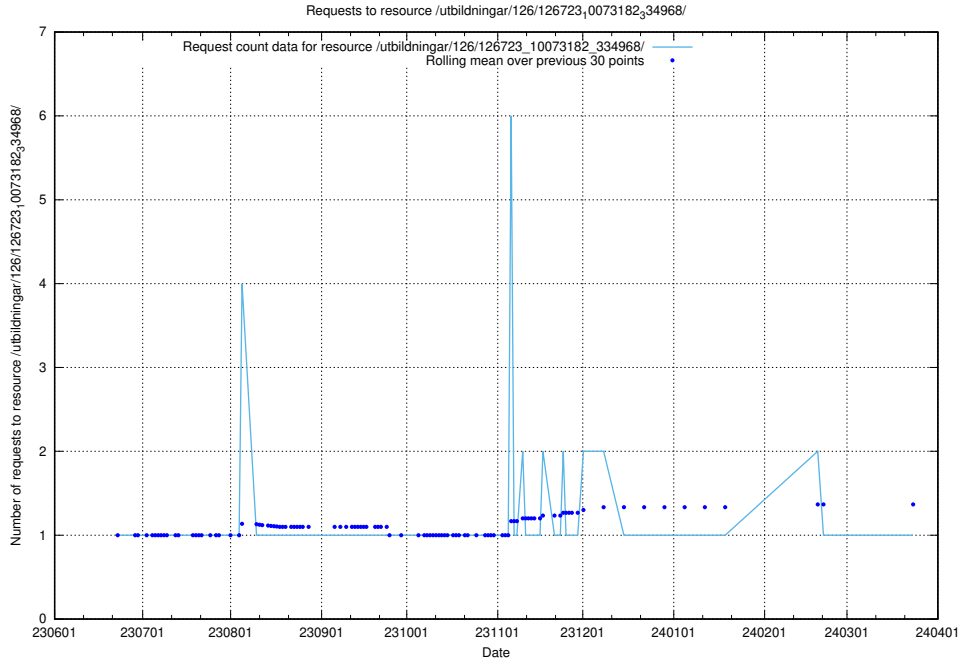

5.5383 Usage of /utbildningar/126/126723_10073182_334968/

Here, we count the number of requests to resource /utbildningar/126/126723_10073182_334968/.