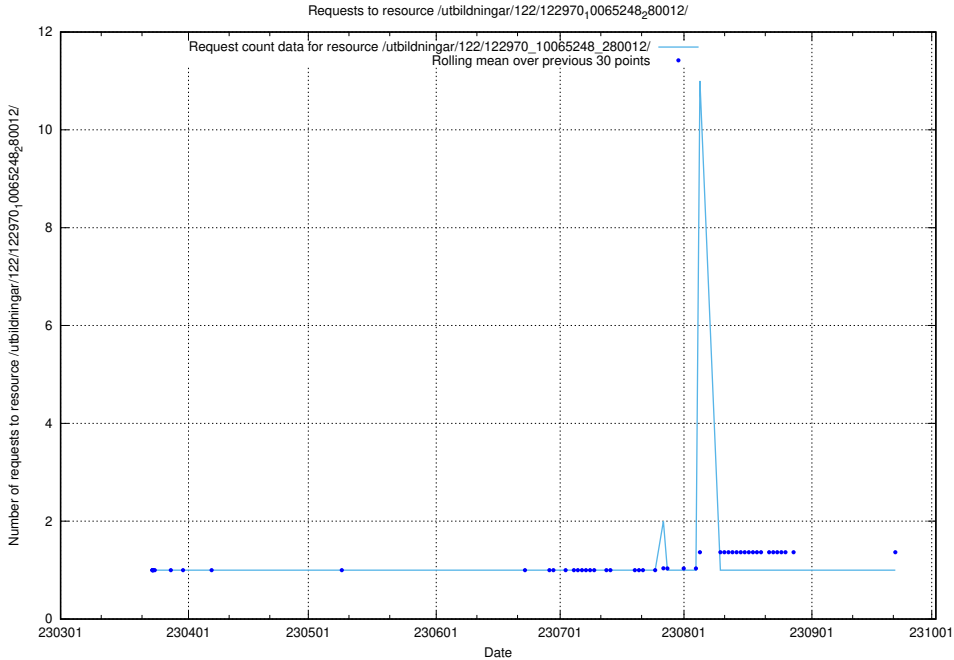

5.4766 Usage of /utbildningar/122/122970_10065248_280012/

Here, we count the number of requests to resource /utbildningar/122/122970_10065248_280012/.