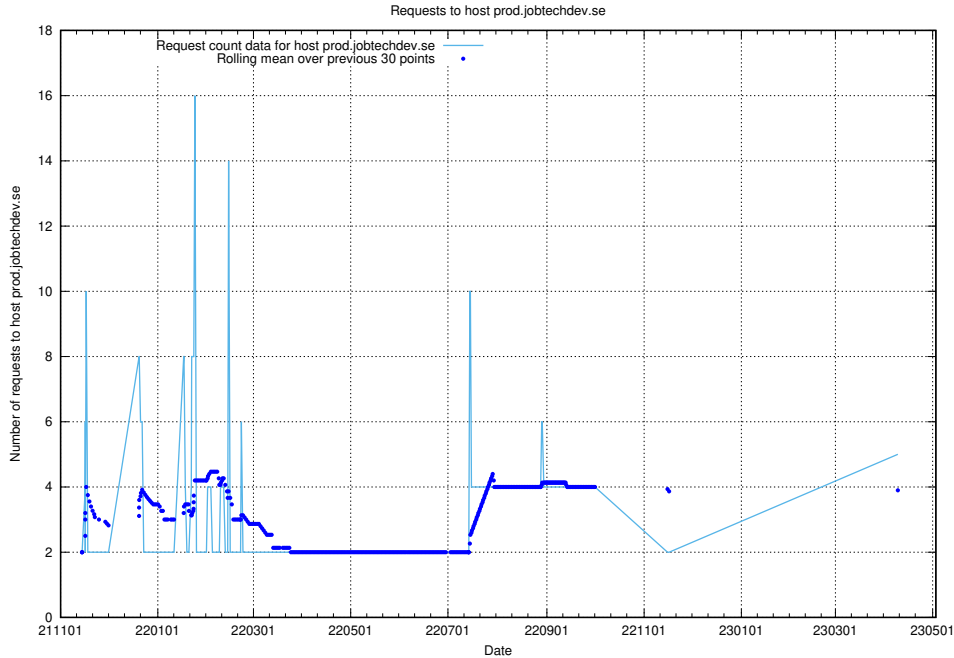

7.90 Usage of prod.jobtechdev.se

Here, we count the number of requests to host prod.jobtechdev.se.