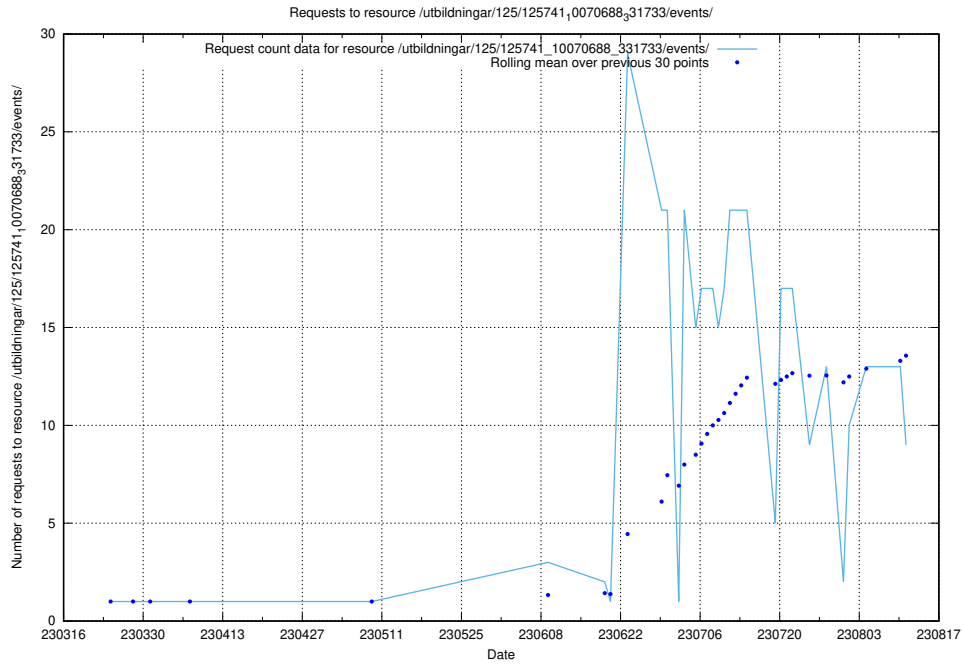

5.58 Usage of /utbildningar/125/125741_10070688_331733/events/

Here, we count the number of requests to resource /utbildningar/125/125741_10070688_331733/events/