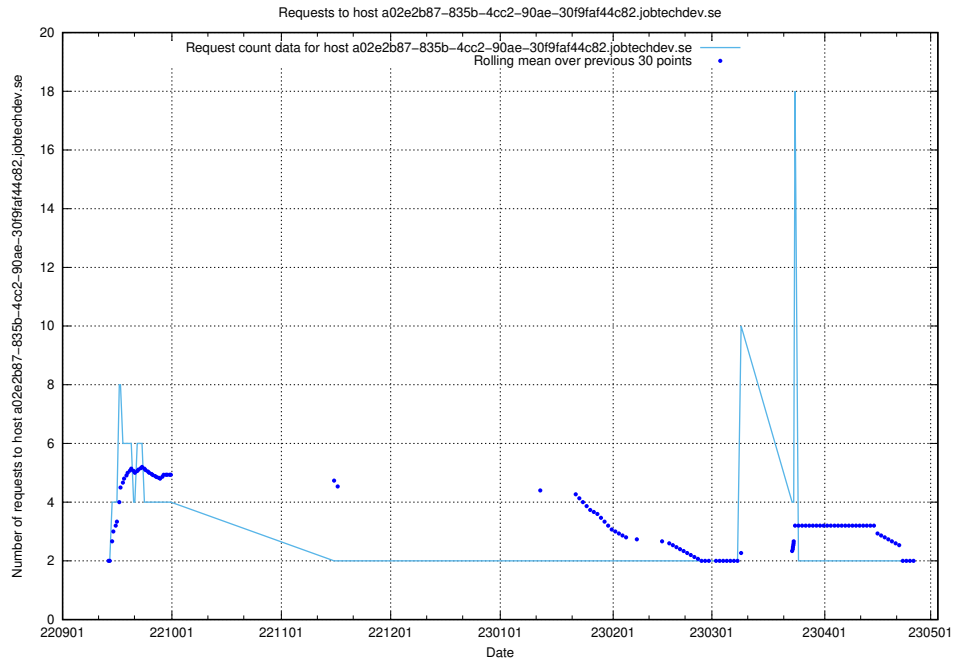

### 7.320 Usage of demo-jobad-enrichments-api.jobtechdev.se

Here, we count the number of requests to host demo-jobad-enrichments-api.jobtechdev.se.