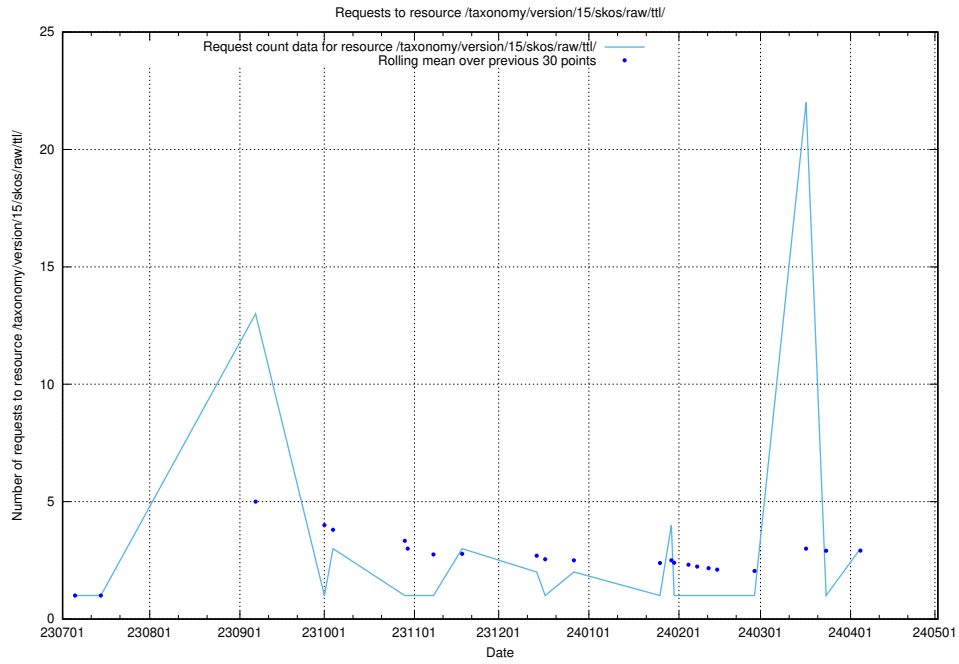

5.428 Usage of `/taxonomy/version/15/skos/raw/ttl/`

Here, we count the number of requests to resource `/taxonomy/version/15/skos/raw/ttl/`.