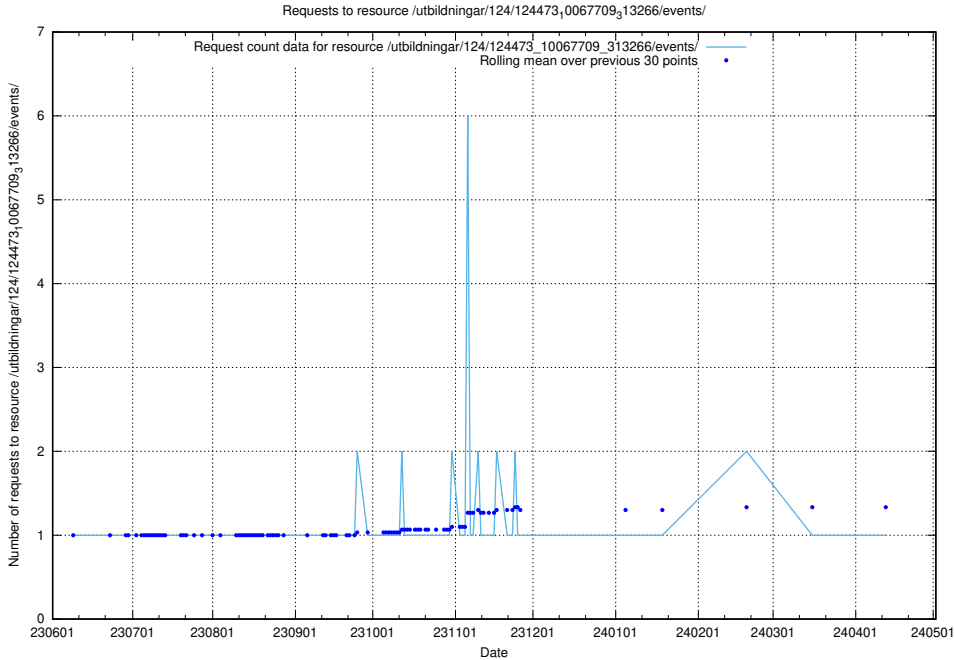

### 5.5675 Usage of /utbildningar/124/124473\_10067709\_313266/events/

Here, we count the number of requests to resource /utbildningar/124/124473\_10067709\_313266/events/