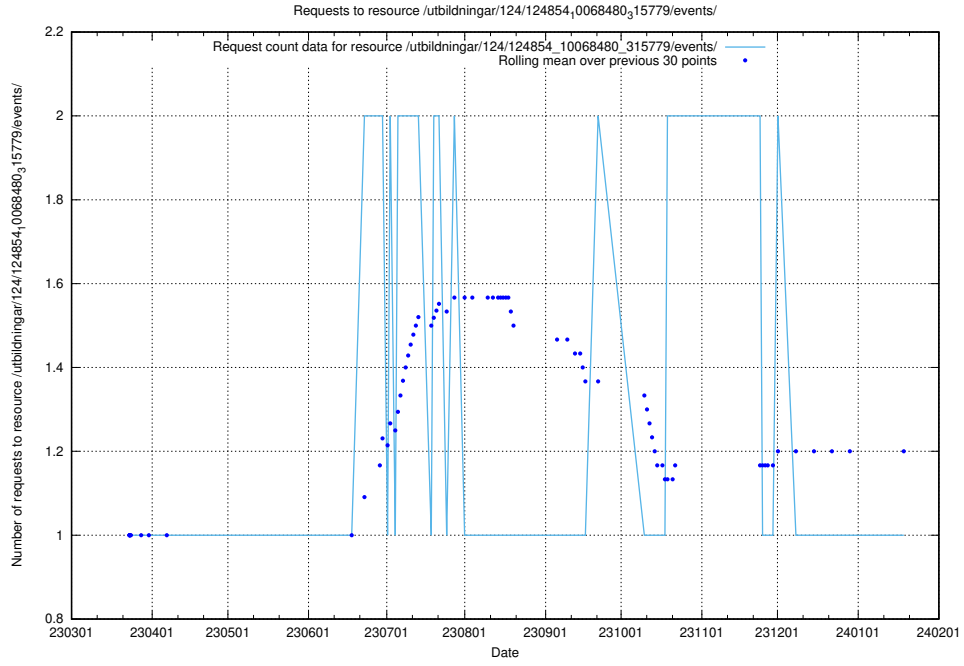

5.1238 Usage of /utbildningar/124/124854_10068480_315779/events/

Here, we count the number of requests to resource /utbildningar/124/124854_10068480_315779/events/