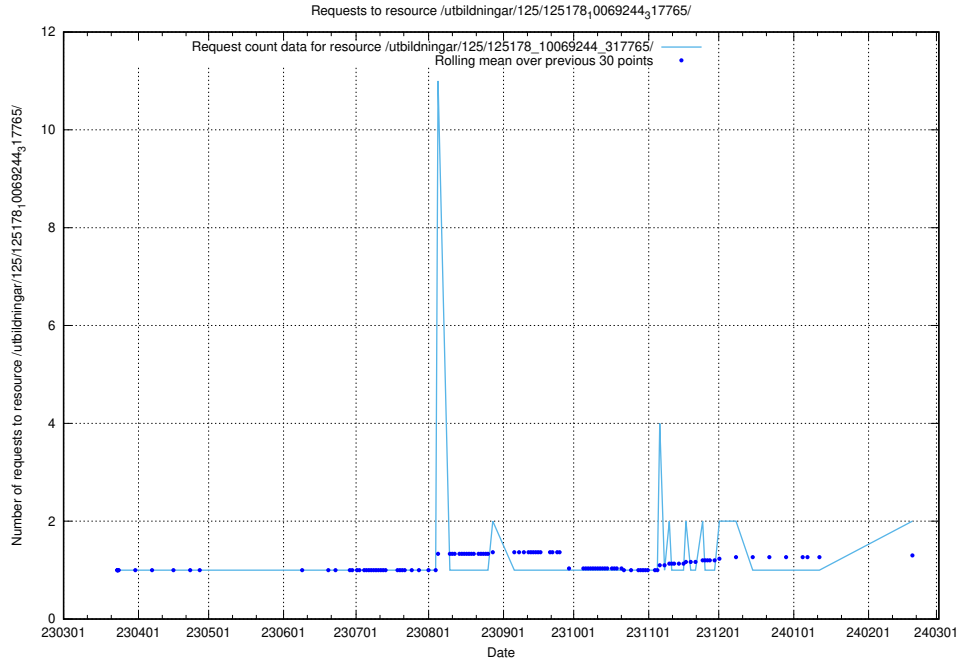

5.534 Usage of /utbildningar/125/125178_10069244_317765/

Here, we count the number of requests to resource /utbildningar/125/125178_10069244_317765/.