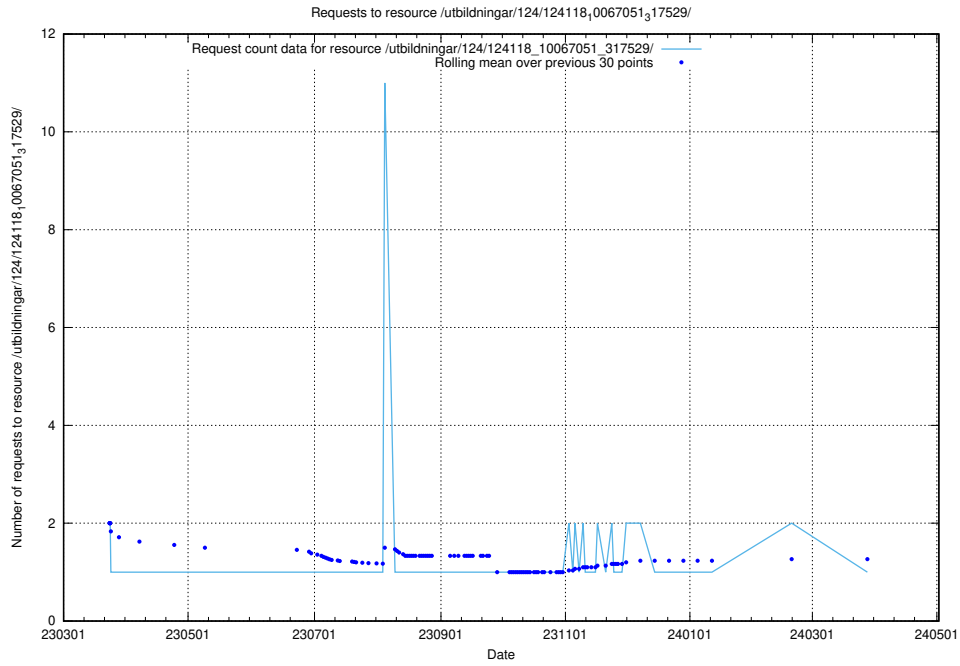

5.6080 Usage of /utbildningar/124/124118_10067051_317529/

Here, we count the number of requests to resource /utbildningar/124/124118_10067051_317529/.