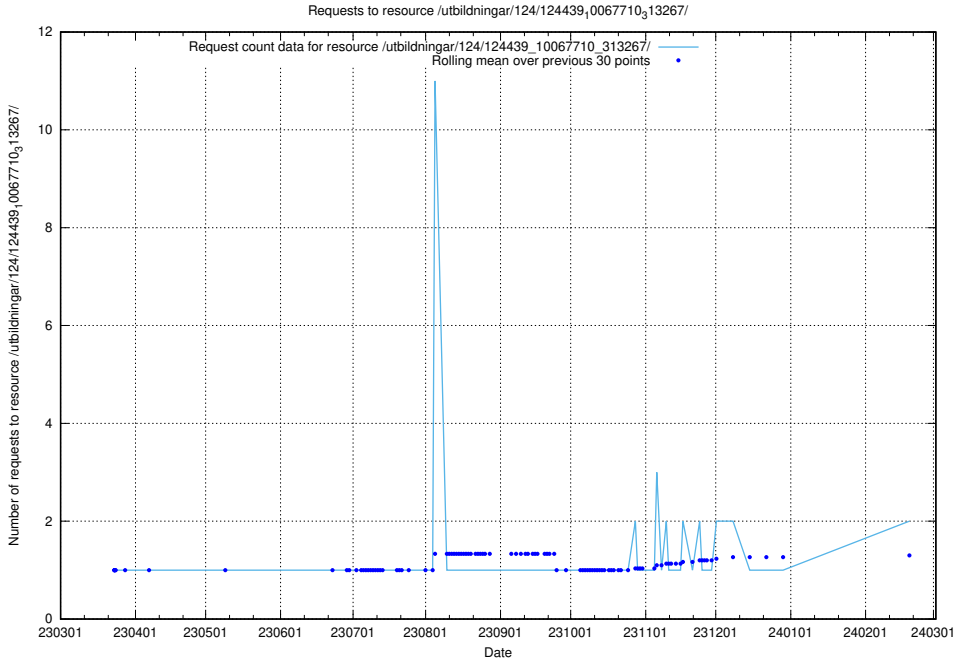

5.695 Usage of /utbildningar/124/124439_10067710_313267/

Here, we count the number of requests to resource /utbildningar/124/124439_10067710_313267/.