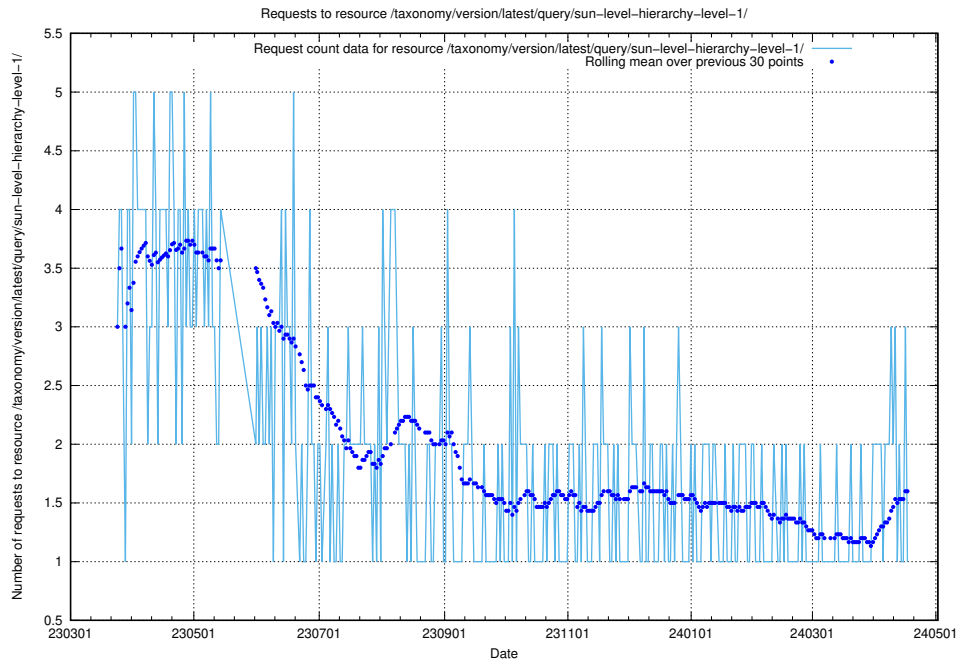

5.5866 Usage of /taxonomy/version/latest/query/sun-level-hierarchy-level-1/

Here, we count the number of requests to resource /taxonomy/version/latest/query/sun-level-hierarchy-level-1/.