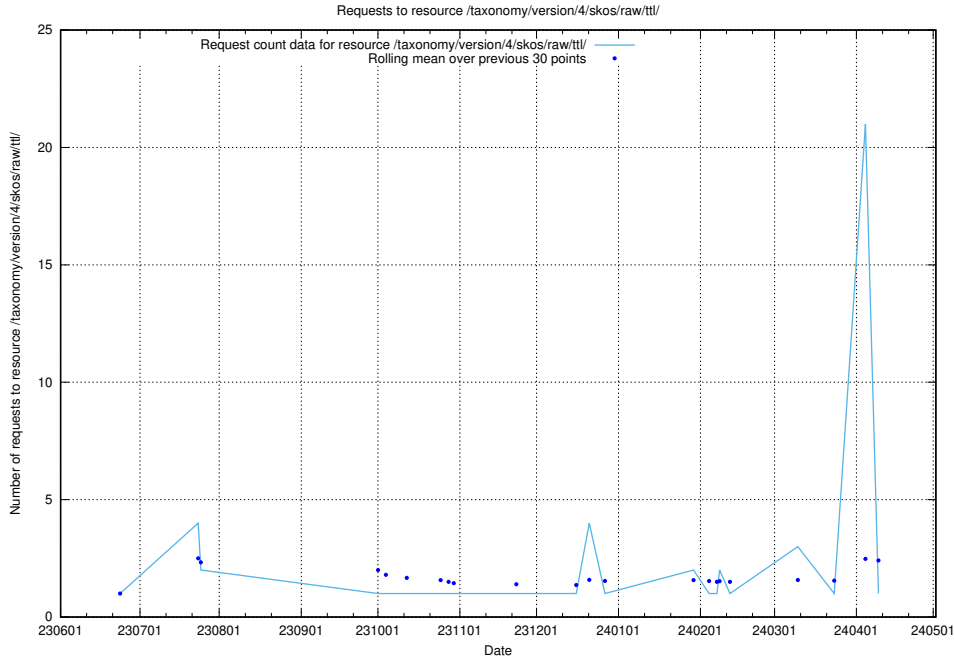

5.5338 Usage of /taxonomy/version/4/skos/raw/ttl/

Here, we count the number of requests to resource /taxonomy/version/4/skos/raw/ttl/.