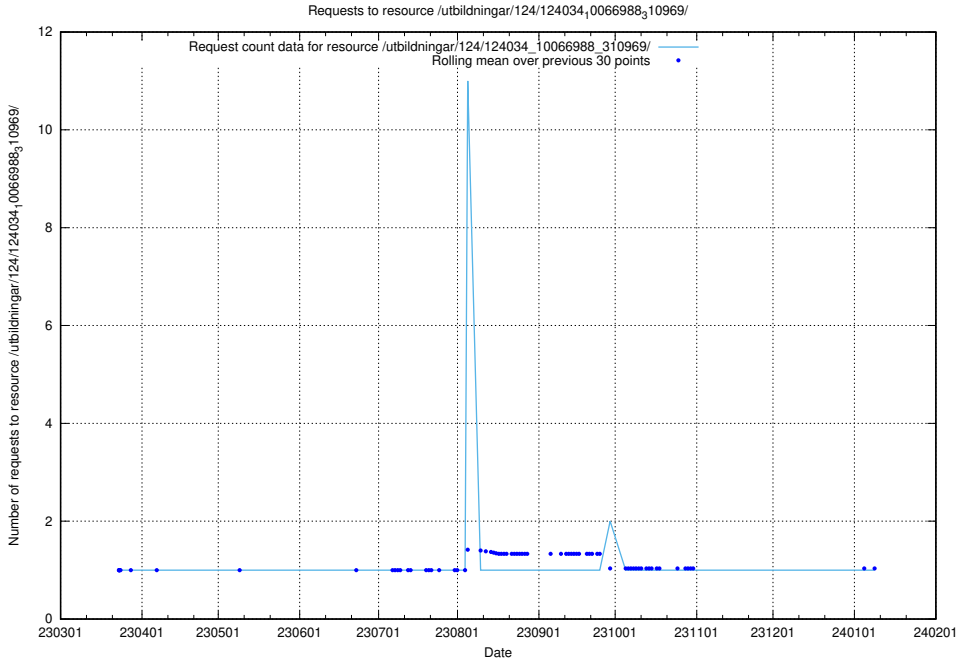

5.4194 Usage of /utbildningar/124/124034_10066988_310969/

Here, we count the number of requests to resource /utbildningar/124/124034_10066988_310969/.