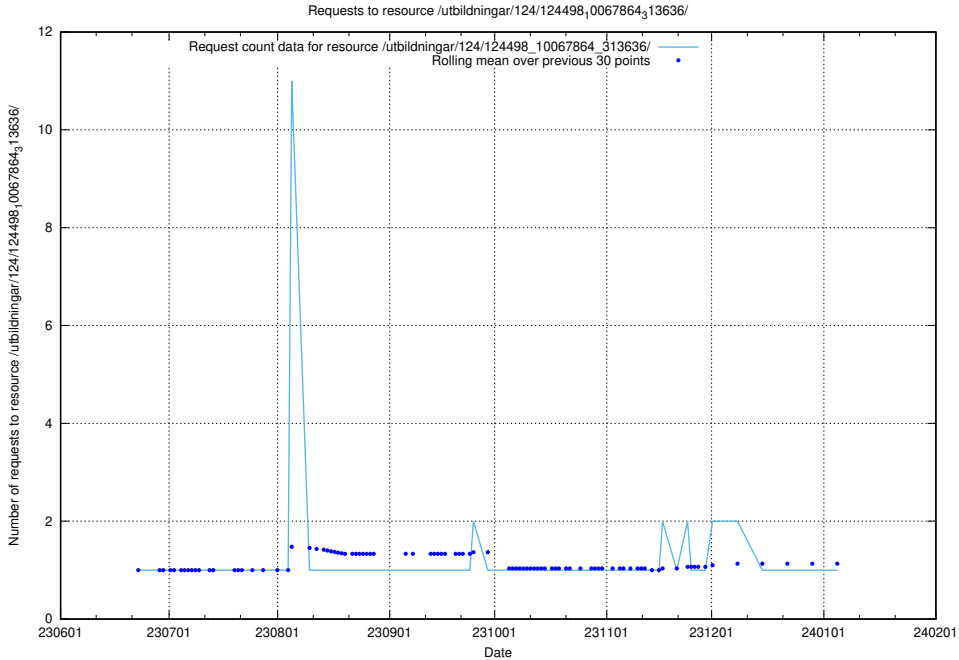

5.5565 Usage of /utbildningar/124/124498_10067864_313636/

Here, we count the number of requests to resource /utbildningar/124/124498_10067864_313636/.