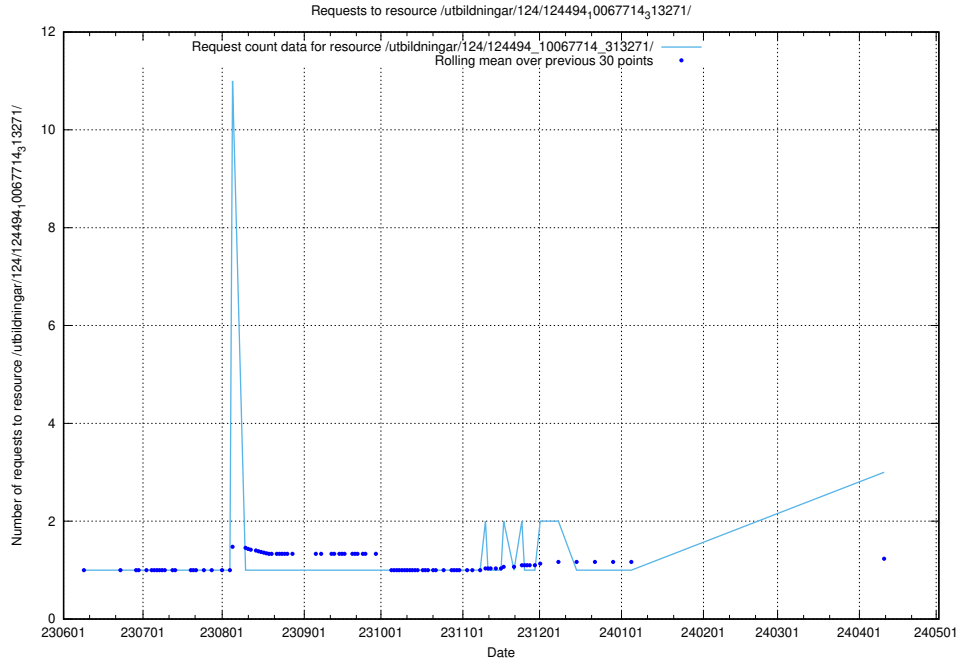

5.465 Usage of /utbildningar/124/124494_10067714_313271/

Here, we count the number of requests to resource /utbildningar/124/124494_10067714_313271/.