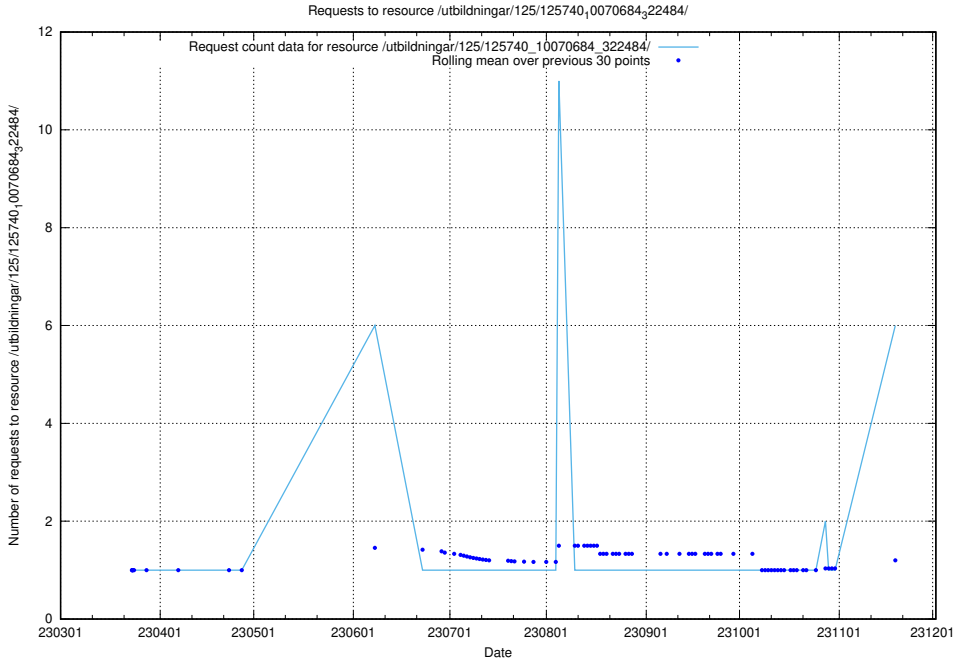

5.73 Usage of /utbildningar/125/125740_10070684_322484/

Here, we count the number of requests to resource /utbildningar/125/125740_10070684_322484/.