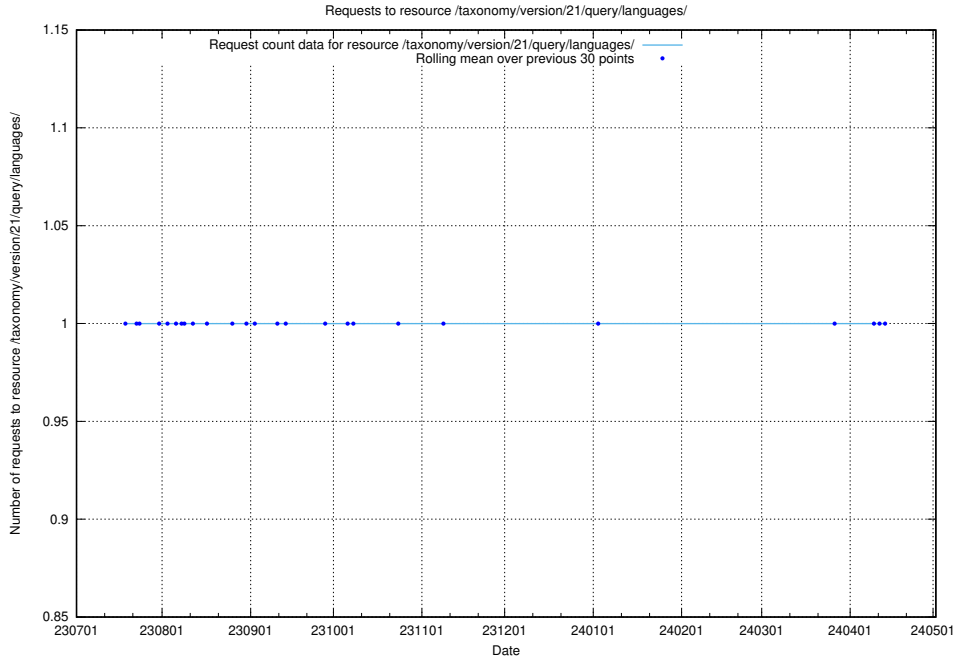

5.4821 Usage of /taxonomy/version/21/query/languages/

Here, we count the number of requests to resource /taxonomy/version/21/query/languages/.