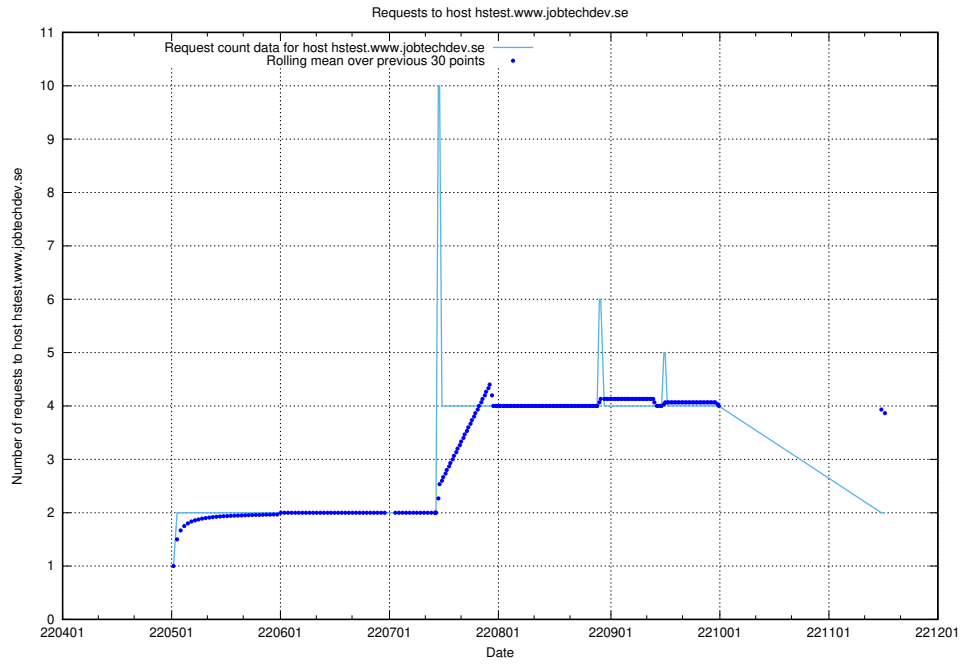

7.433 Usage of hstest.www.jobtechdev.se

Here, we count the number of requests to host hstest.www.jobtechdev.se.