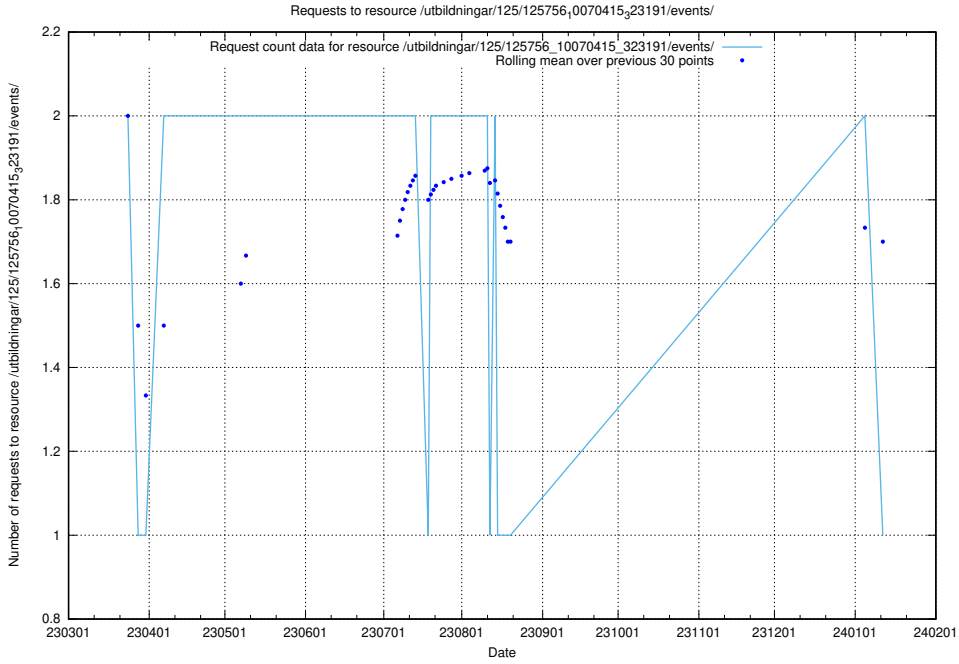

5.5941 Usage of /utbildningar/125/125756_10070415_323191/events/

Here, we count the number of requests to resource /utbildningar/125/125756_10070415_323191/events/