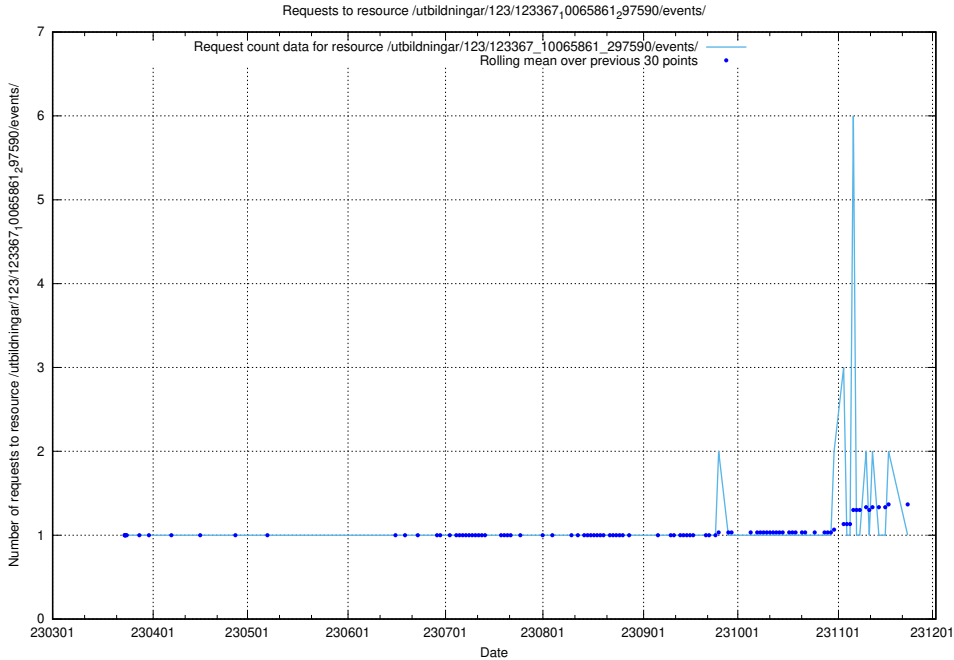

5.4596 Usage of /utbildningar/123/123367_10065861_297590/events/

Here, we count the number of requests to resource /utbildningar/123/123367_10065861_297590/events/