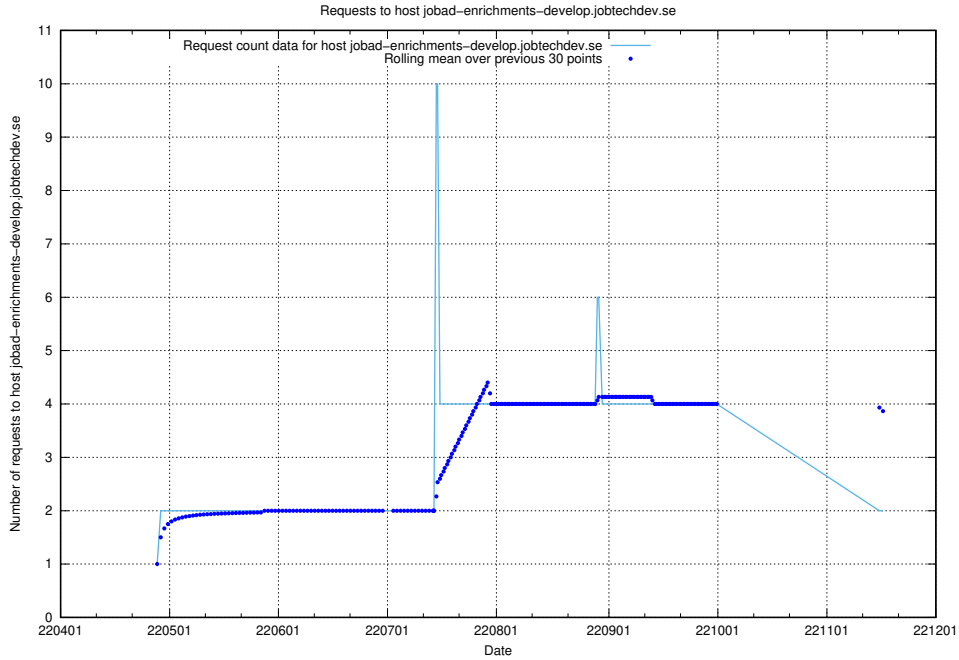

7.441 Usage of jobad-enrichments-develop.jobtechdev.se

Here, we count the number of requests to host jobad-enrichments-develop.jobtechdev.se.