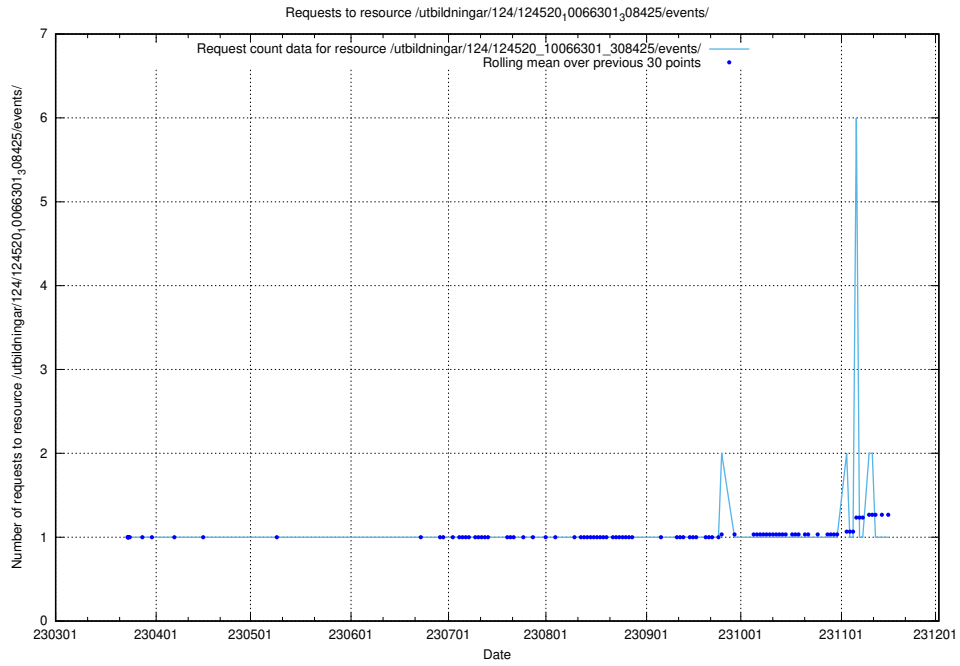

5.1275 Usage of /utbildningar/124/124520_10066301_308425/events/

Here, we count the number of requests to resource /utbildningar/124/124520_10066301_308425/events/