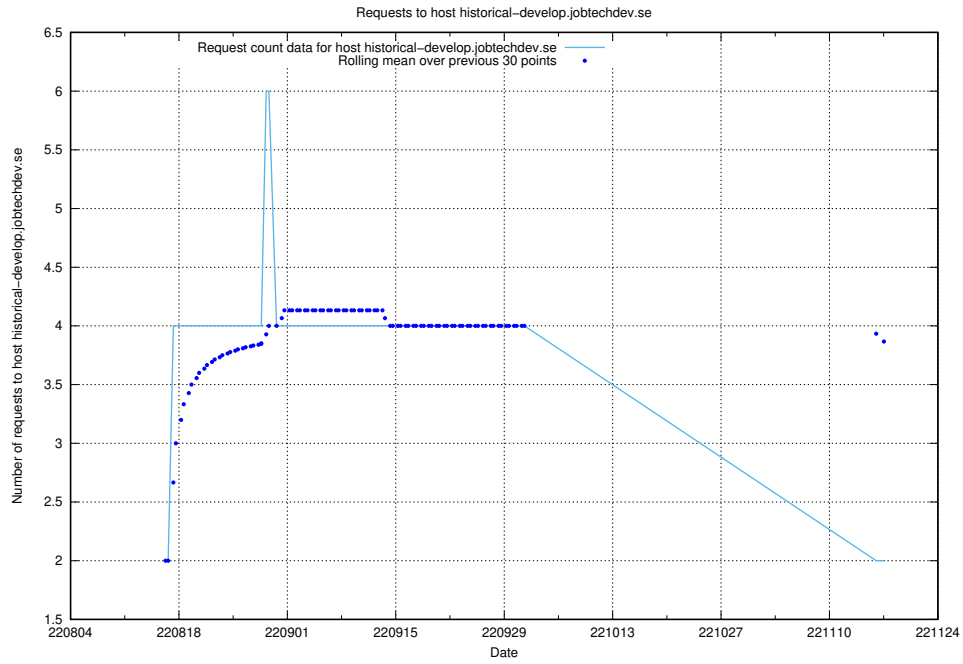

7.339 Usage of historical-develop.jobtechdev.se

Here, we count the number of requests to host historical-develop.jobtechdev.se.