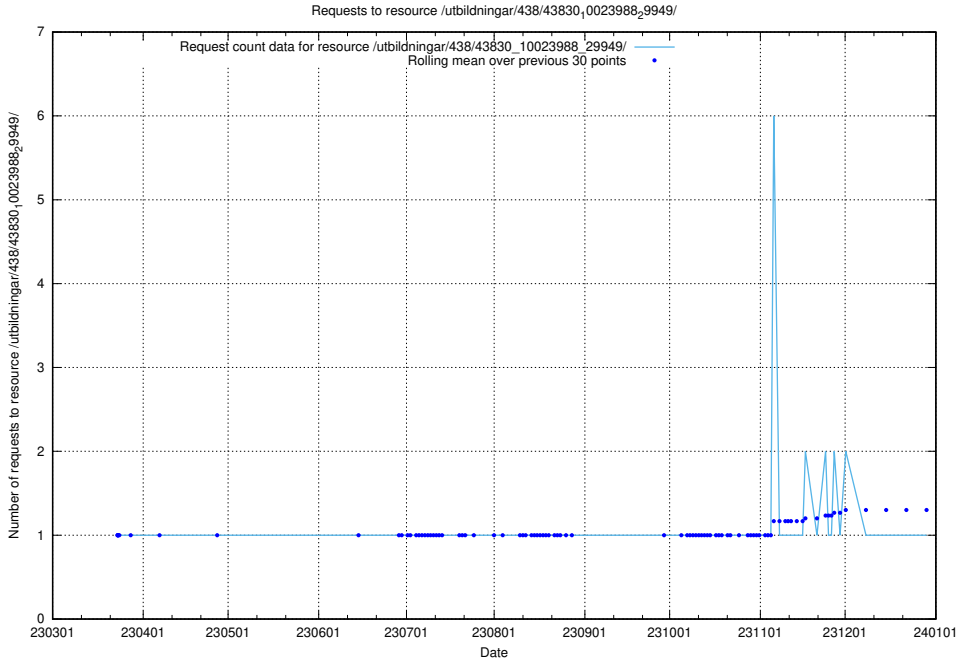

5.6110 Usage of /utbildningar/438/43830_10023988_29949/

Here, we count the number of requests to resource /utbildningar/438/43830_10023988_29949/.