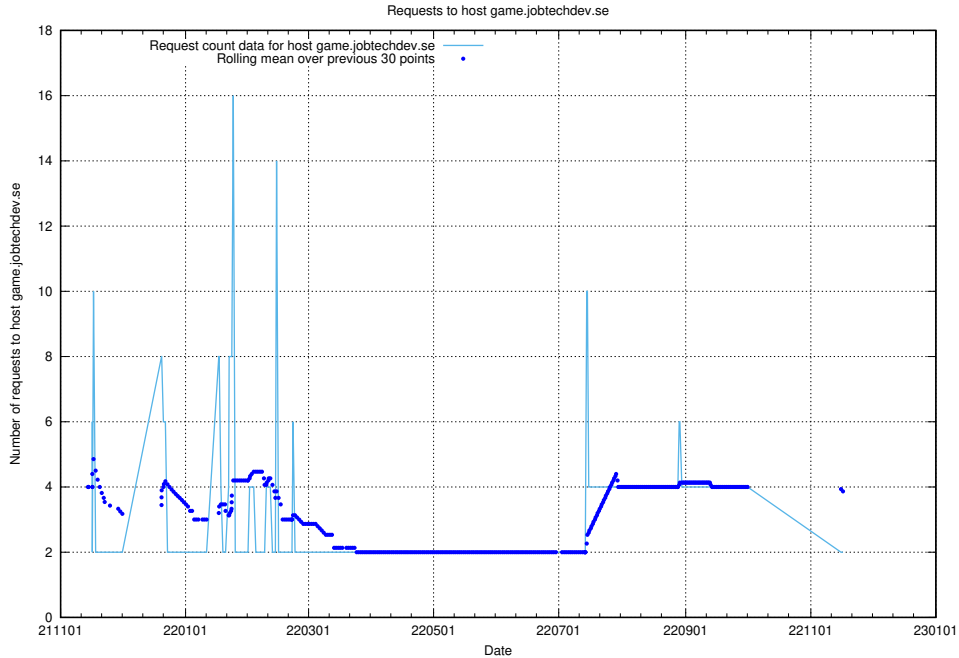

### 7.258 Usage of game.jobtechdev.se

Here, we count the number of requests to host game.jobtechdev.se.