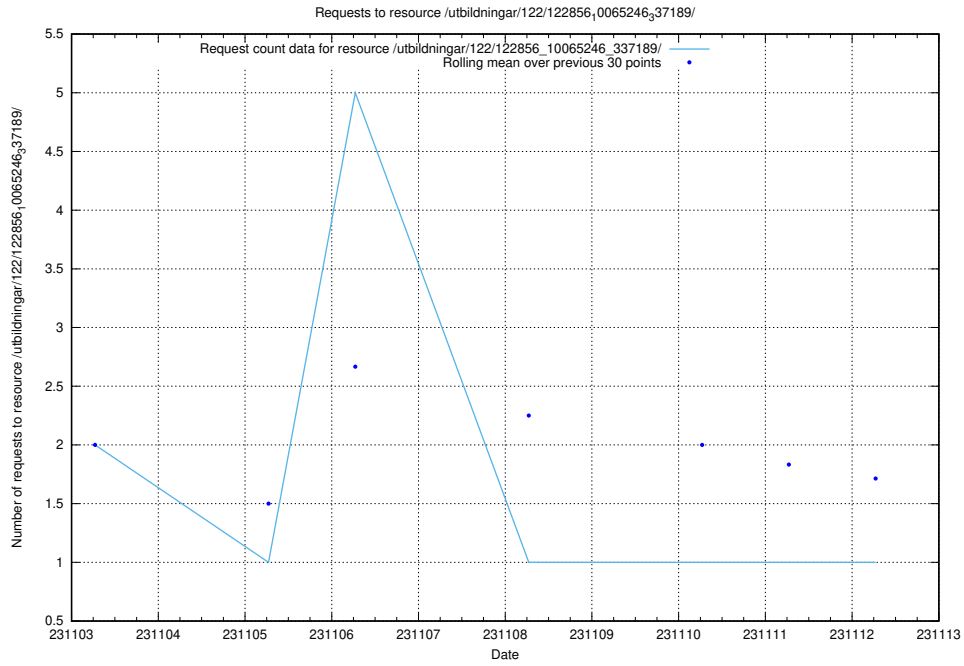

5.3945 Usage of /utbildningar/122/122856_10065246_337189/

Here, we count the number of requests to resource /utbildningar/122/122856_10065246_337189/.