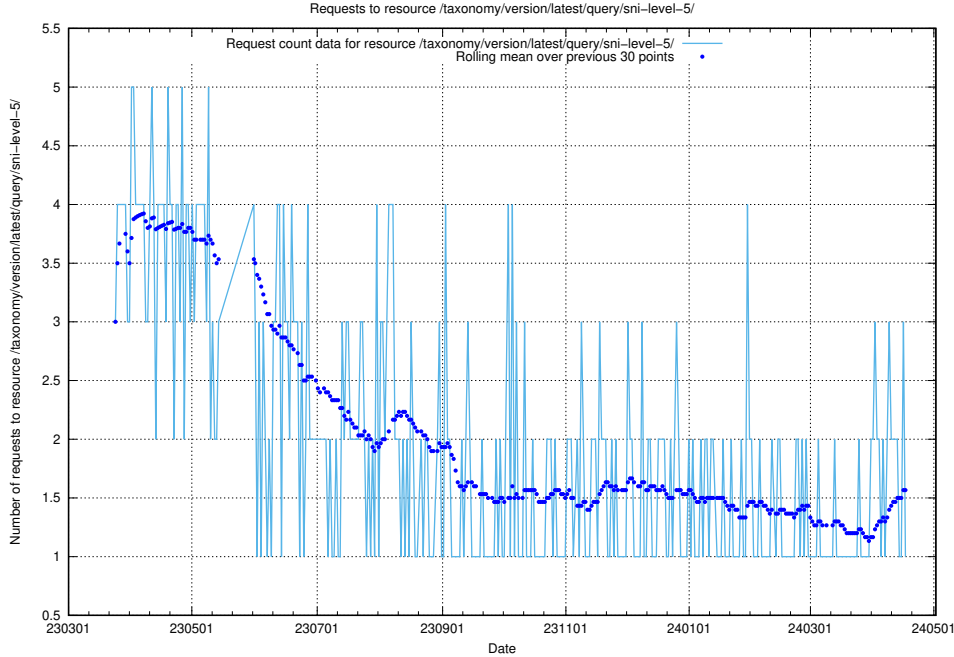

5.5877 Usage of /taxonomy/version/latest/query/sni-level-5/

Here, we count the number of requests to resource /taxonomy/version/latest/query/sni-level-5/.