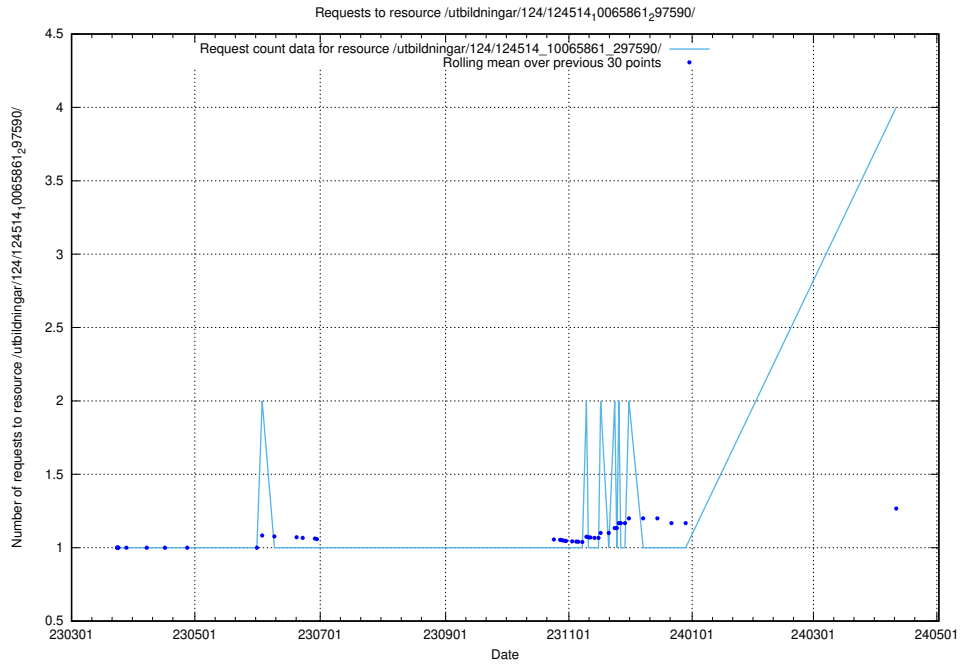

5.222 Usage of /utbildningar/124/124514_10065861_297590/

Here, we count the number of requests to resource /utbildningar/124/124514_10065861_297590/.