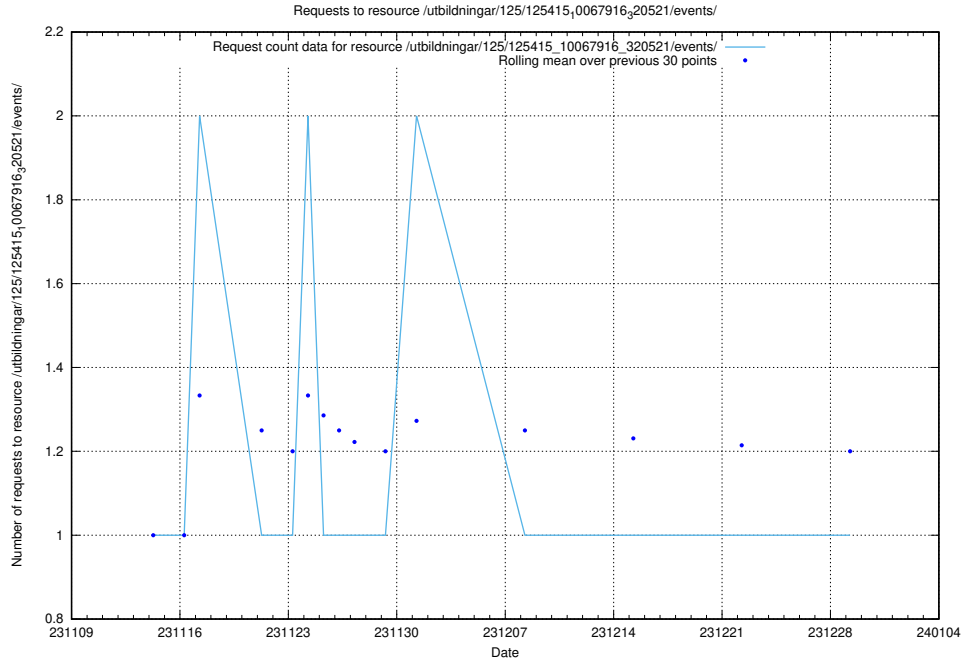

5.3886 Usage of /utbildningar/125/125415_10067916_320521/events/

Here, we count the number of requests to resource /utbildningar/125/125415_10067916_320521/events/