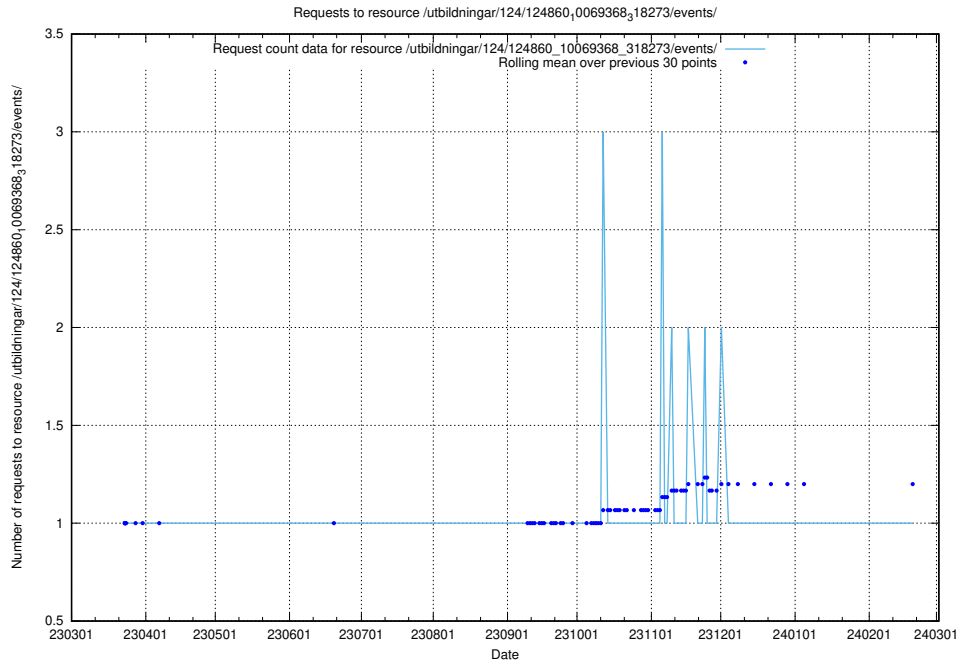

5.1200 Usage of /utbildningar/124/124860_10069368_318273/events/

Here, we count the number of requests to resource /utbildningar/124/124860_10069368_318273/events/