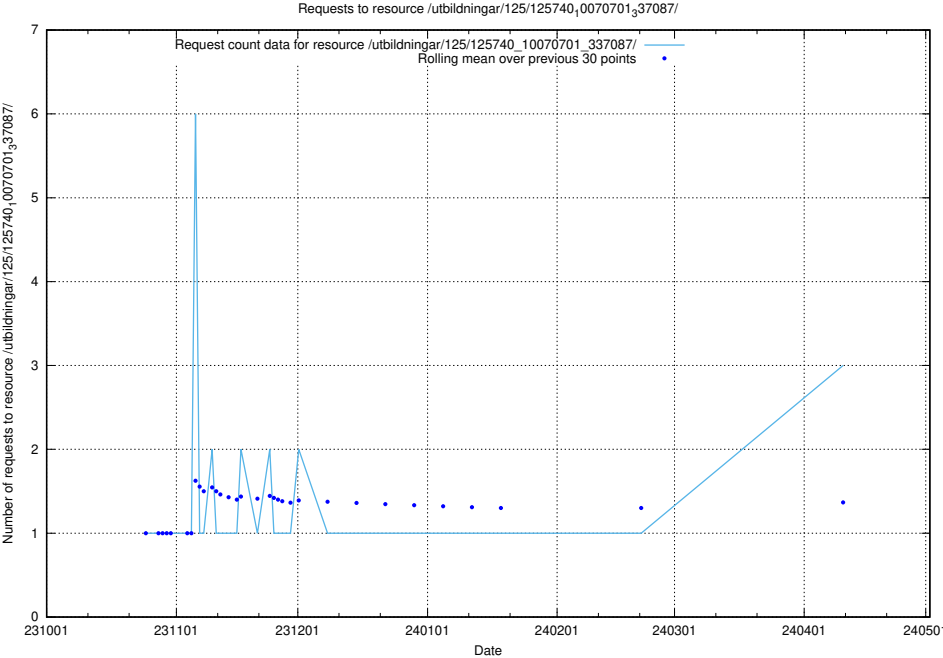

5.387 Usage of `/utbildningar/125/125740_10070701_337087/`

Here, we count the number of requests to resource `/utbildningar/125/125740_10070701_337087/`.