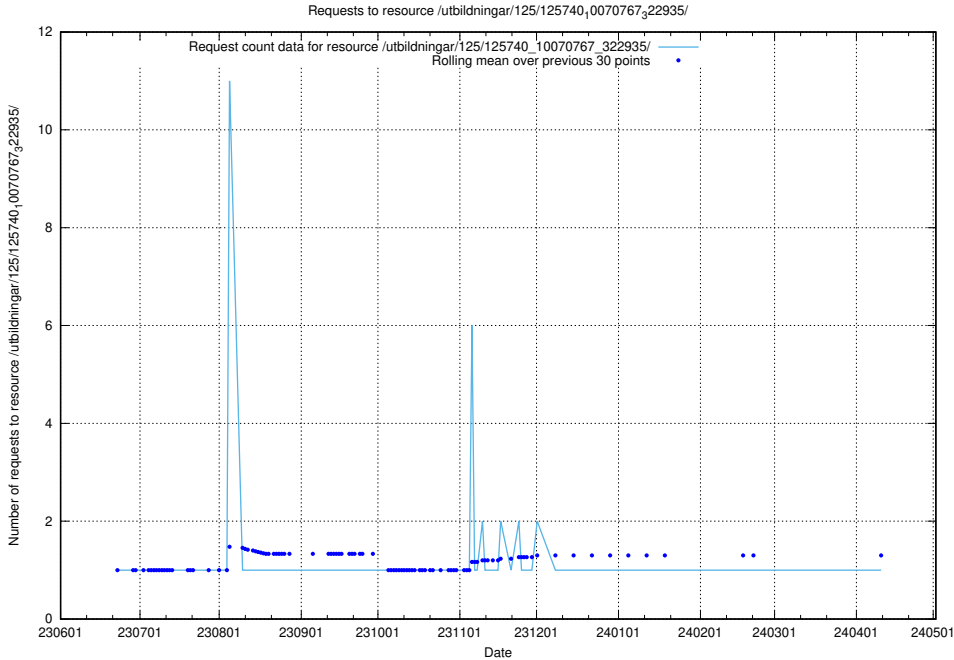

5.5479 Usage of /utbildningar/125/125740_10070767_322935/

Here, we count the number of requests to resource /utbildningar/125/125740_10070767_322935/.