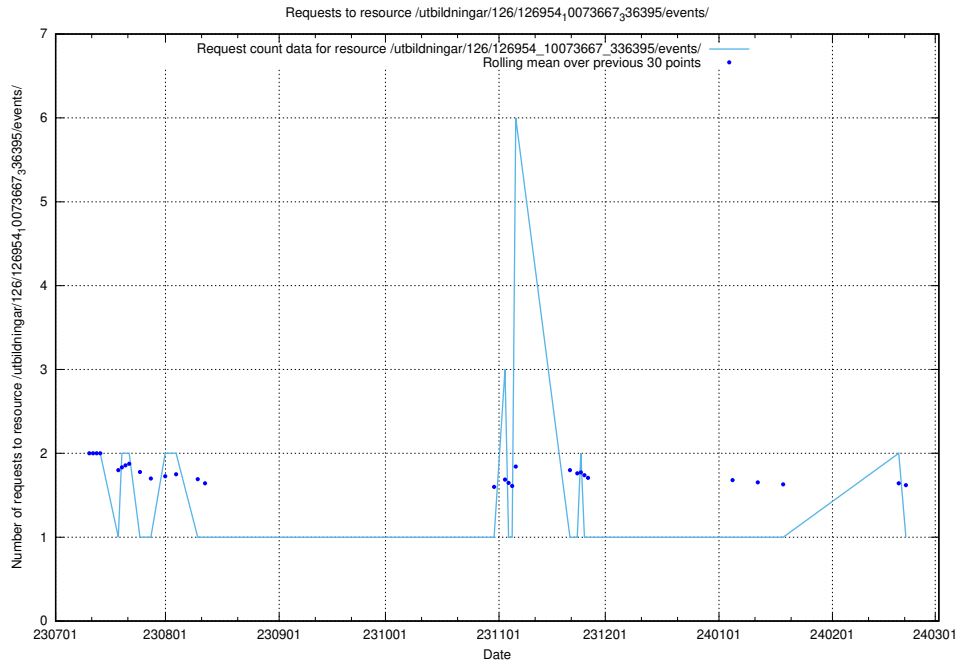

5.4901 Usage of /utbildningar/126/126954_10073667_336395/events/

Here, we count the number of requests to resource /utbildningar/126/126954_10073667_336395/events/