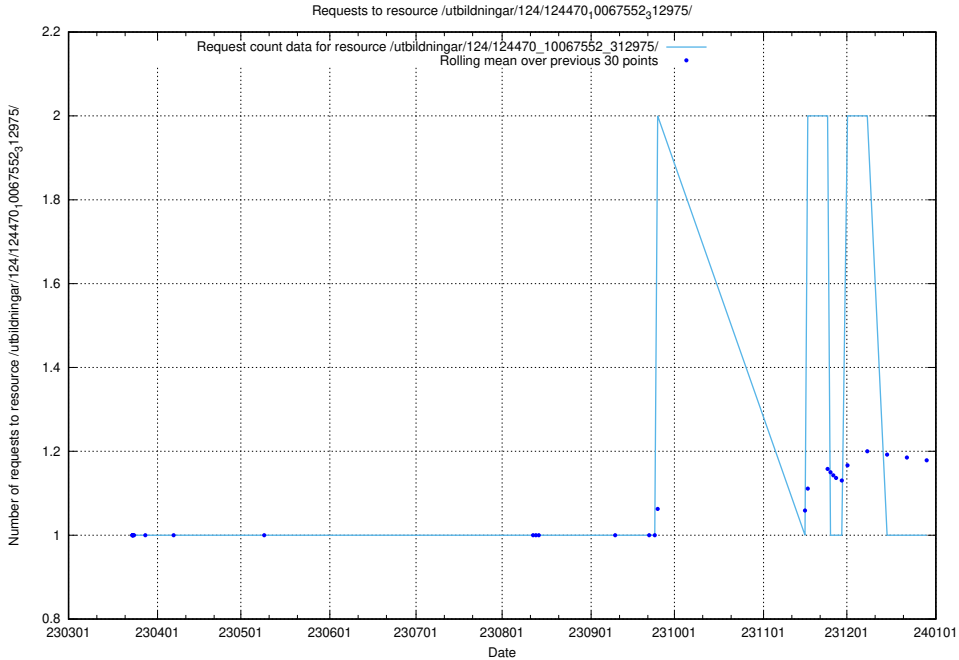

5.2998 Usage of /utbildningar/124/124470_10067552_312975/

Here, we count the number of requests to resource /utbildningar/124/124470_10067552_312975/.