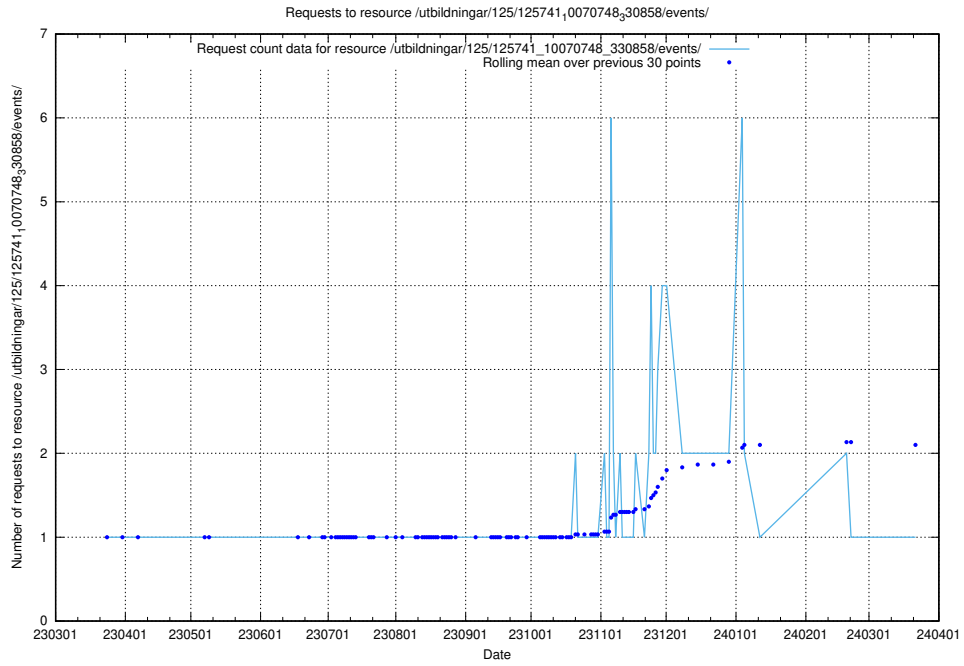

5.6009 Usage of /utbildningar/125/125741_10070748_330858/events/

Here, we count the number of requests to resource /utbildningar/125/125741_10070748_330858/events/