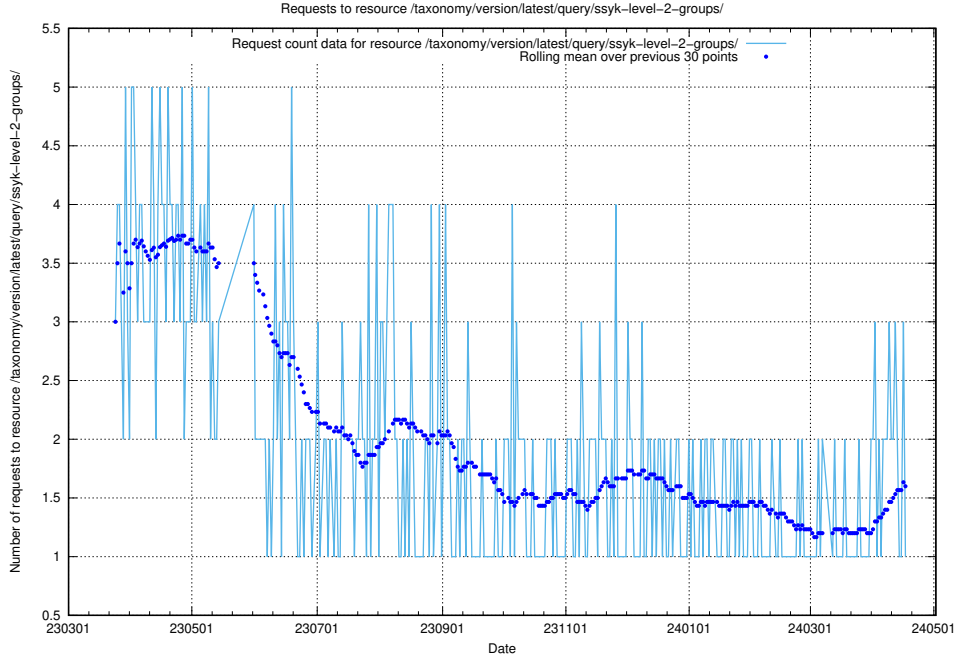

5.5875 Usage of /taxonomy/version/latest/query/ssyk-level-2-groups/

Here, we count the number of requests to resource /taxonomy/version/latest/query/ssyk-level-2-groups/.