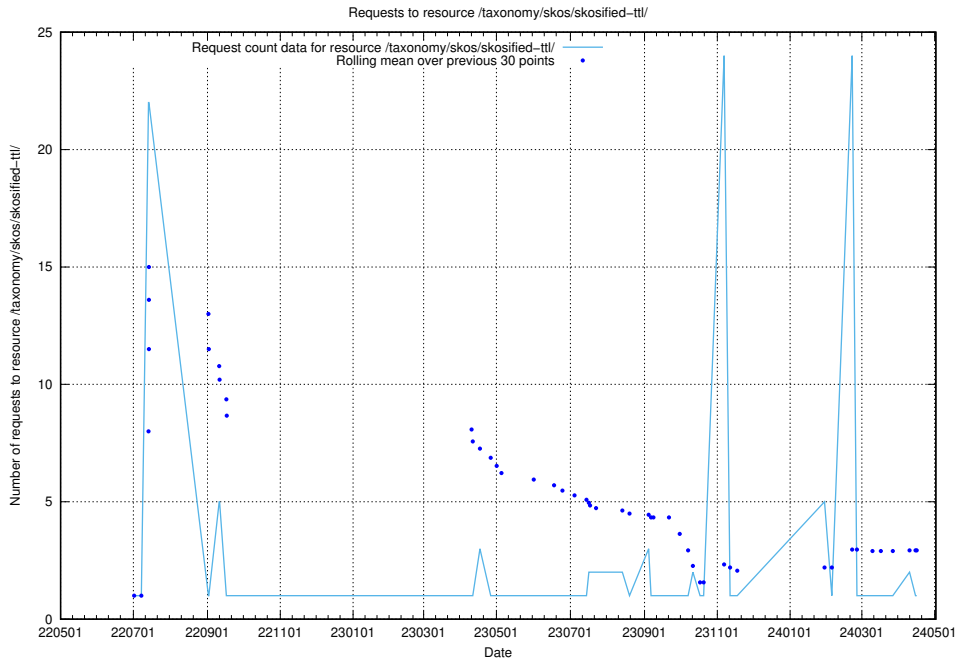

5.1035 Usage of /taxonomy/skos/skosified-ttl/

Here, we count the number of requests to resource /taxonomy/skos/skosified-ttl/.