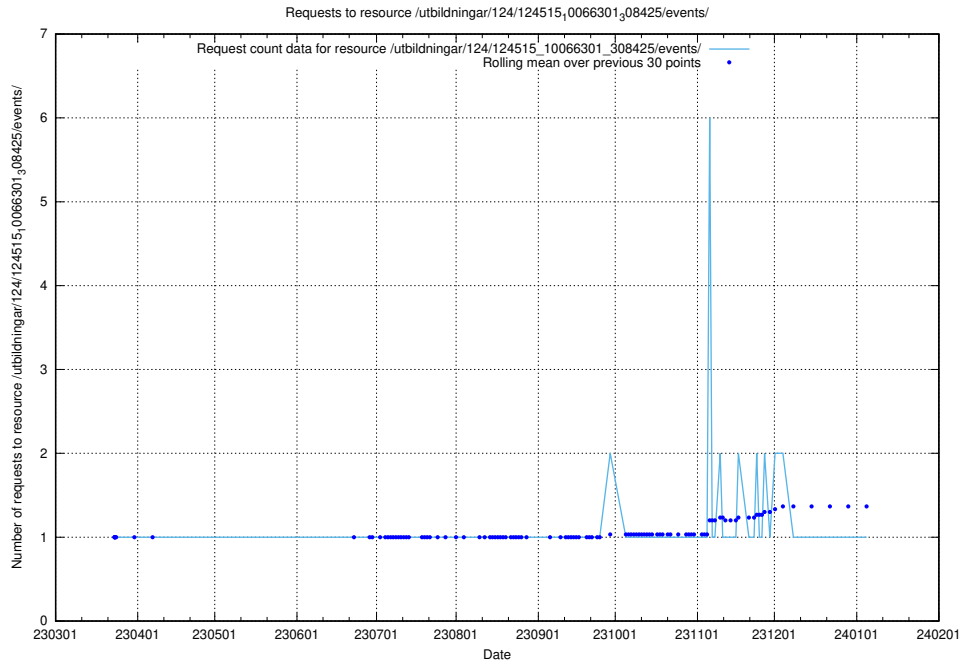

### 5.1336 Usage of /utbildningar/124/124515\_10066301\_308425/events/

Here, we count the number of requests to resource /utbildningar/124/124515\_10066301\_308425/events/