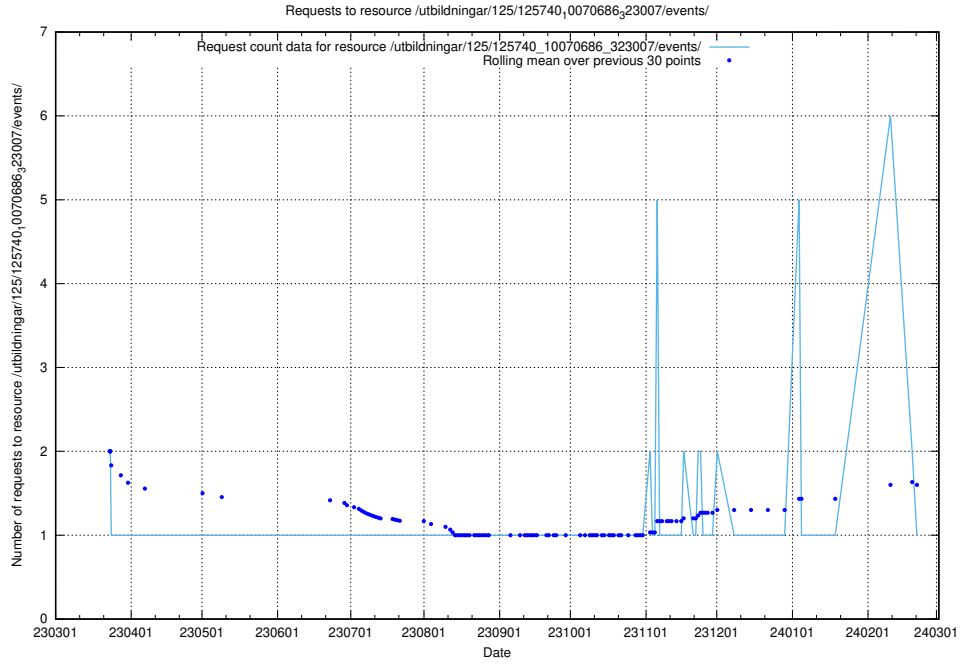

5.6056 Usage of /utbildningar/125/125740_10070686_323007/events/

Here, we count the number of requests to resource /utbildningar/125/125740_10070686_323007/events/