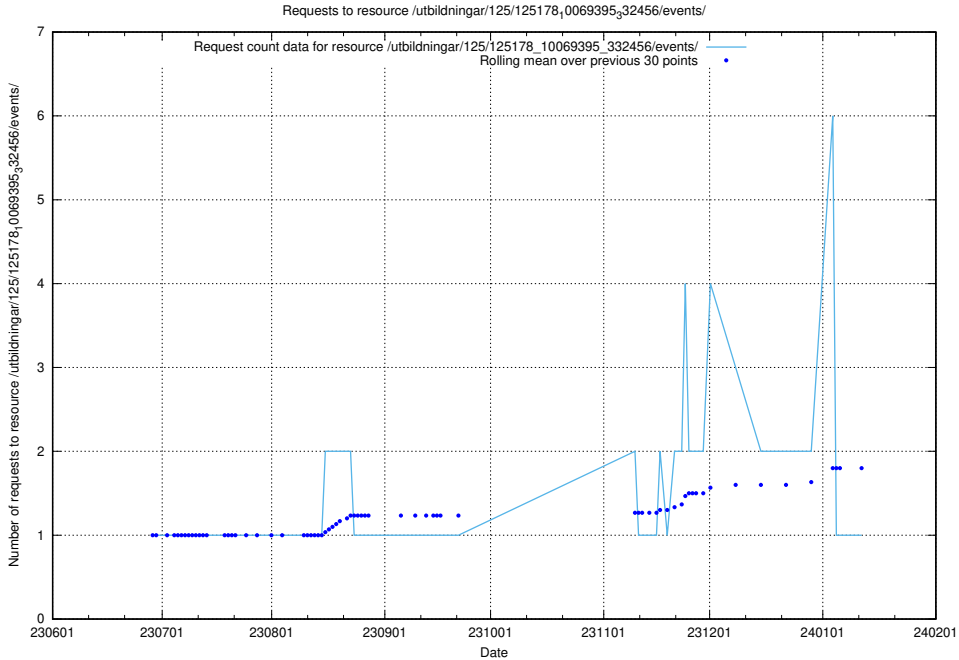

5.5259 Usage of /utbildningar/125/125178_10069395_332456/events/

Here, we count the number of requests to resource /utbildningar/125/125178_10069395_332456/events/