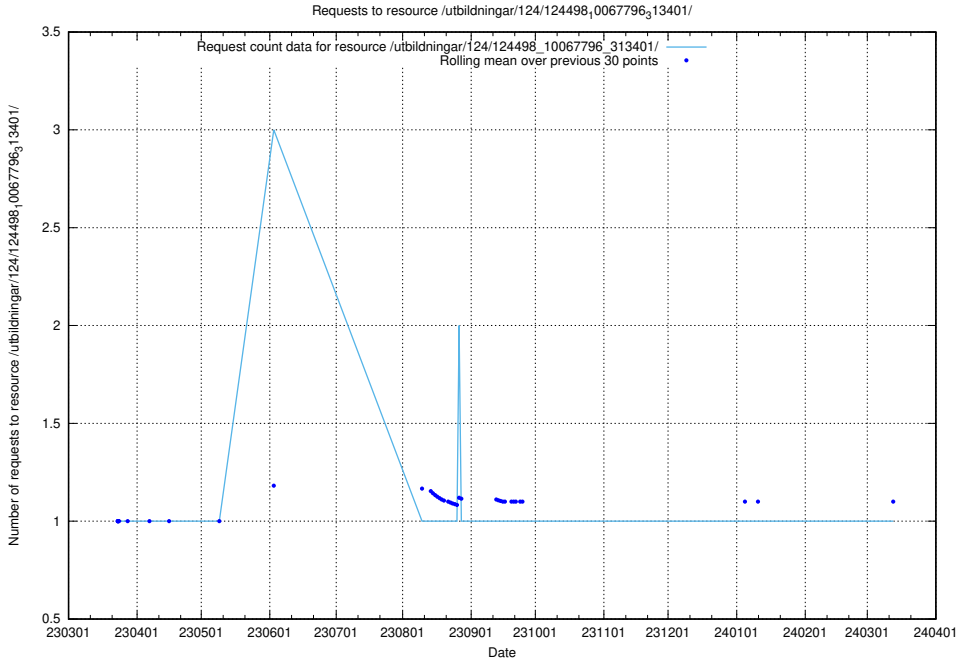

5.2507 Usage of /utbildningar/124/124498_10067796_313401/

Here, we count the number of requests to resource /utbildningar/124/124498_10067796_313401/.