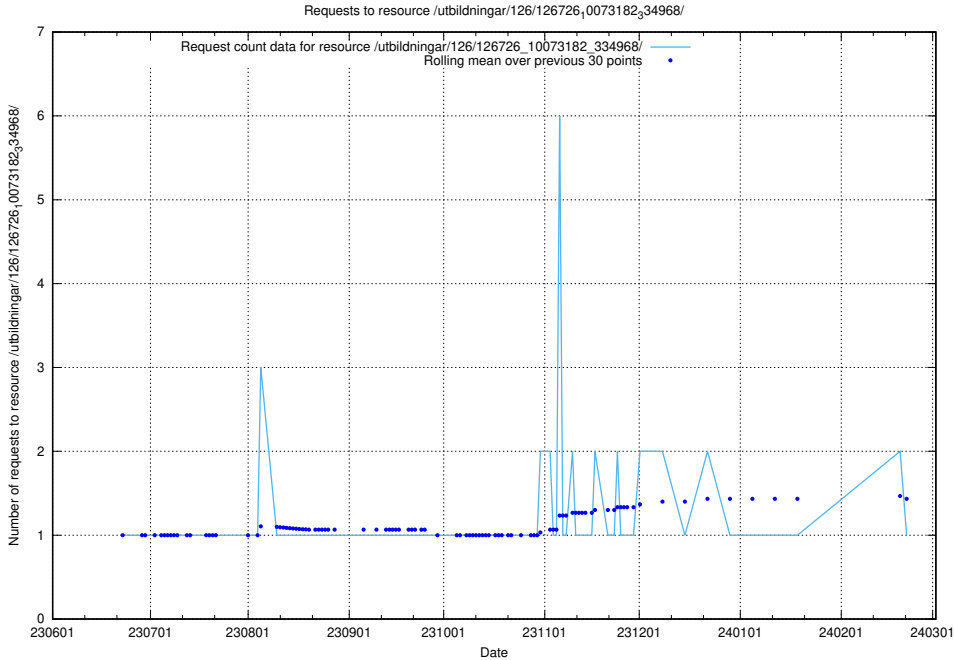

5.5381 Usage of /utbildningar/126/126726_10073182_334968/

Here, we count the number of requests to resource /utbildningar/126/126726_10073182_334968/.