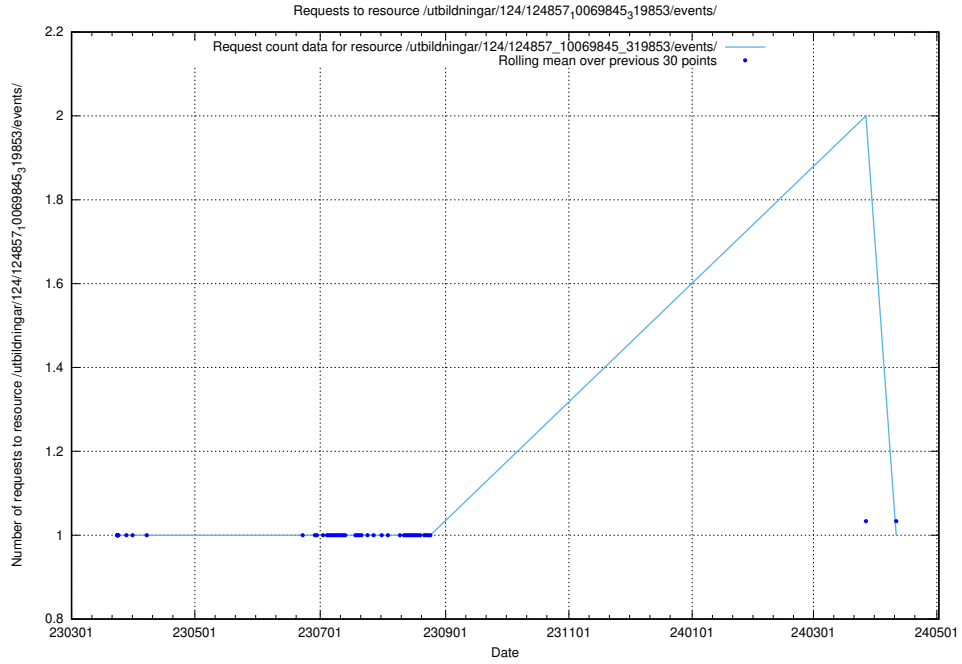

5.1209 Usage of /utbildningar/124/124857_10069845_319853/events/

Here, we count the number of requests to resource /utbildningar/124/124857_10069845_319853/events/