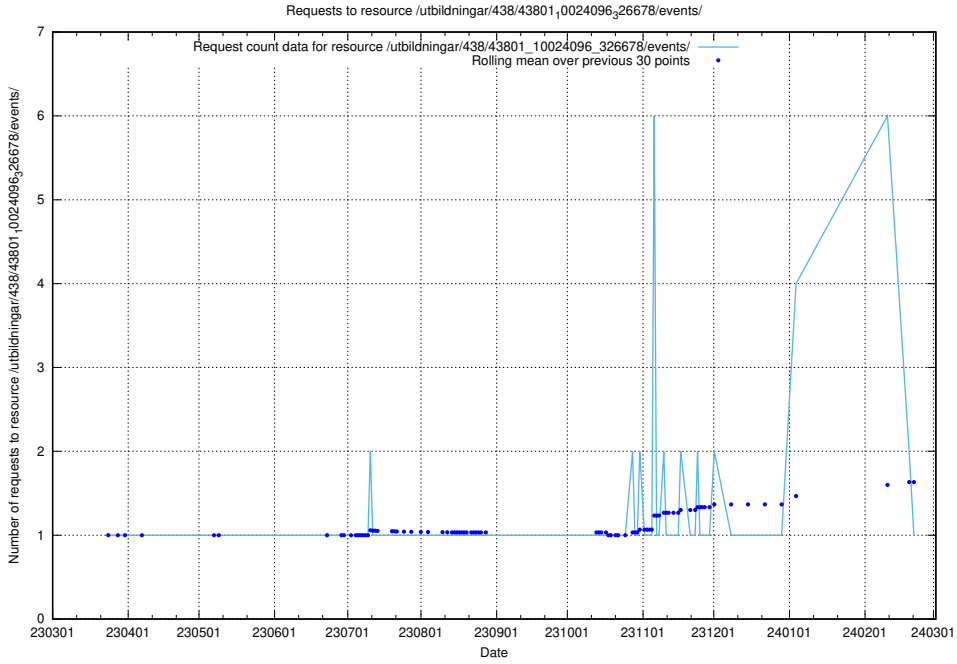

5.5958 Usage of /utbildningar/438/43801_10024096_326678/events/

Here, we count the number of requests to resource /utbildningar/438/43801_10024096_326678/events/.