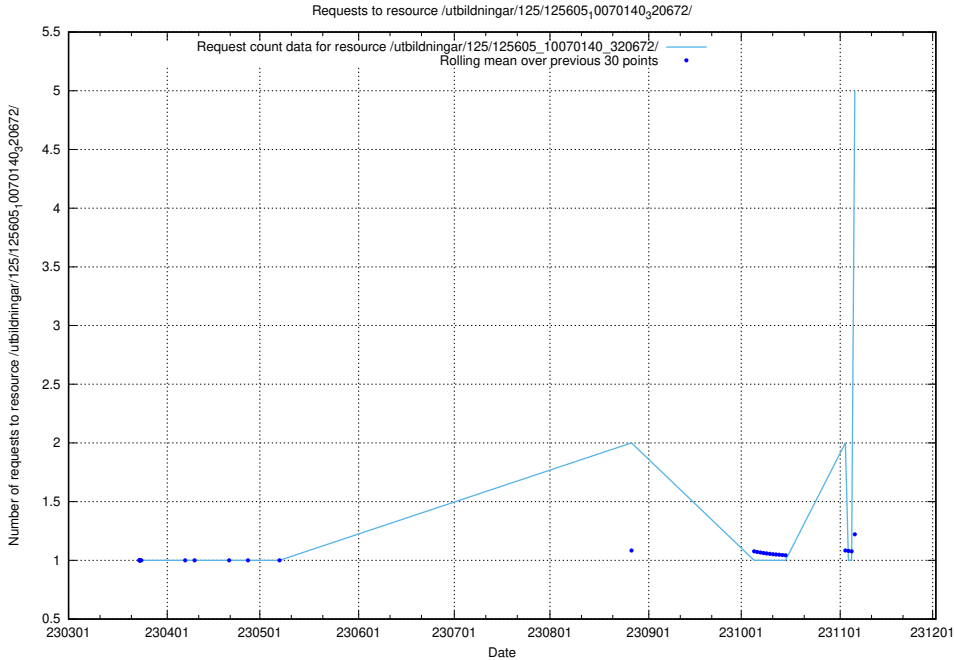

5.144 Usage of /utbildningar/125/125605_10070140_320672/

Here, we count the number of requests to resource /utbildningar/125/125605_10070140_320672/.