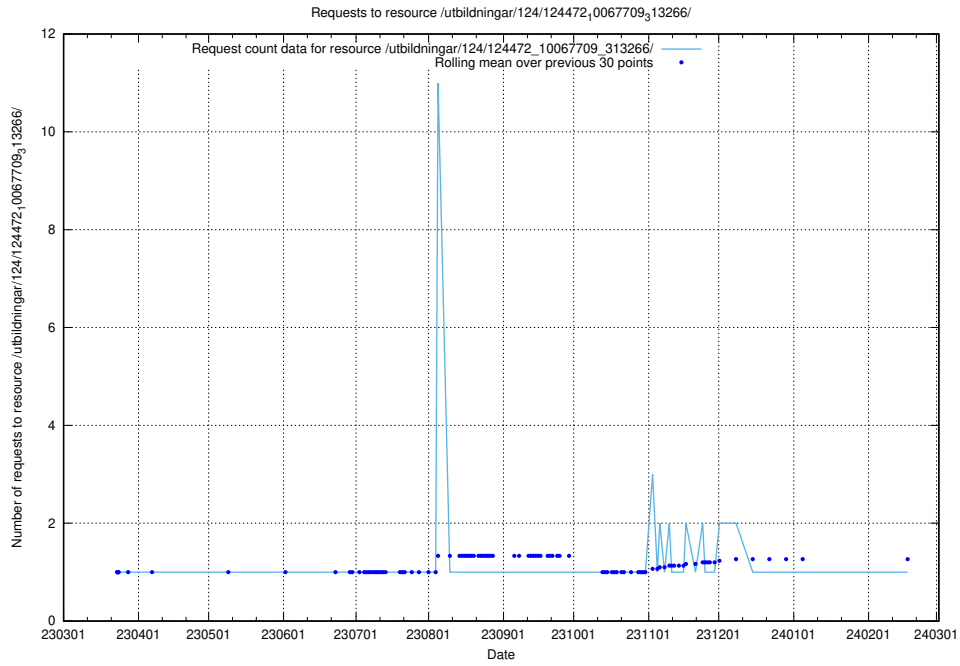

5.2859 Usage of /utbildningar/124/124472_10067709_313266/

Here, we count the number of requests to resource /utbildningar/124/124472_10067709_313266/.