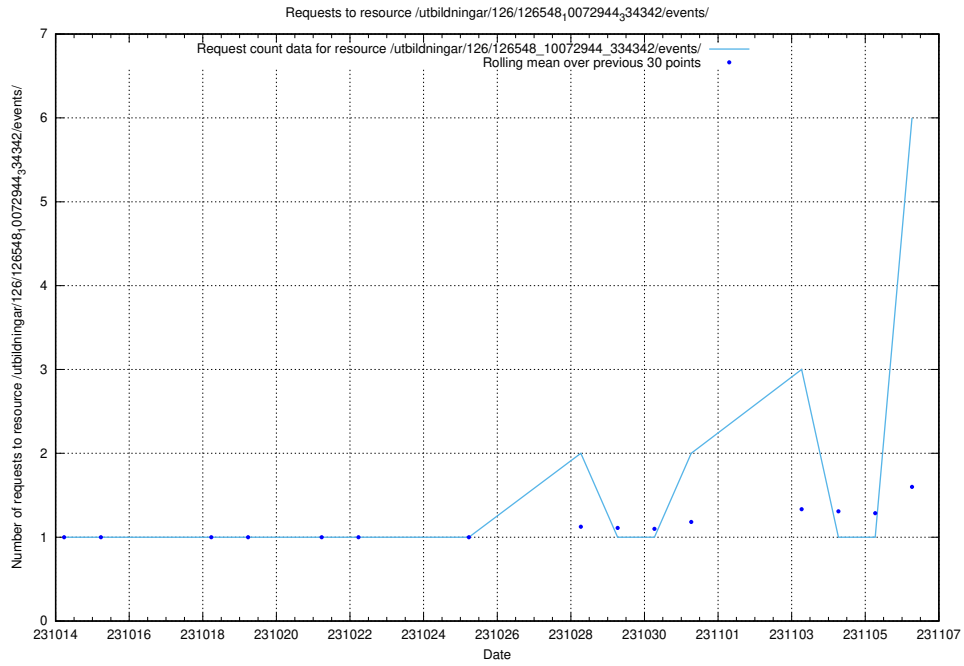

5.100 Usage of /utbildningar/126/126548_10072944_334342/events/

Here, we count the number of requests to resource /utbildningar/126/126548_10072944_334342/events/