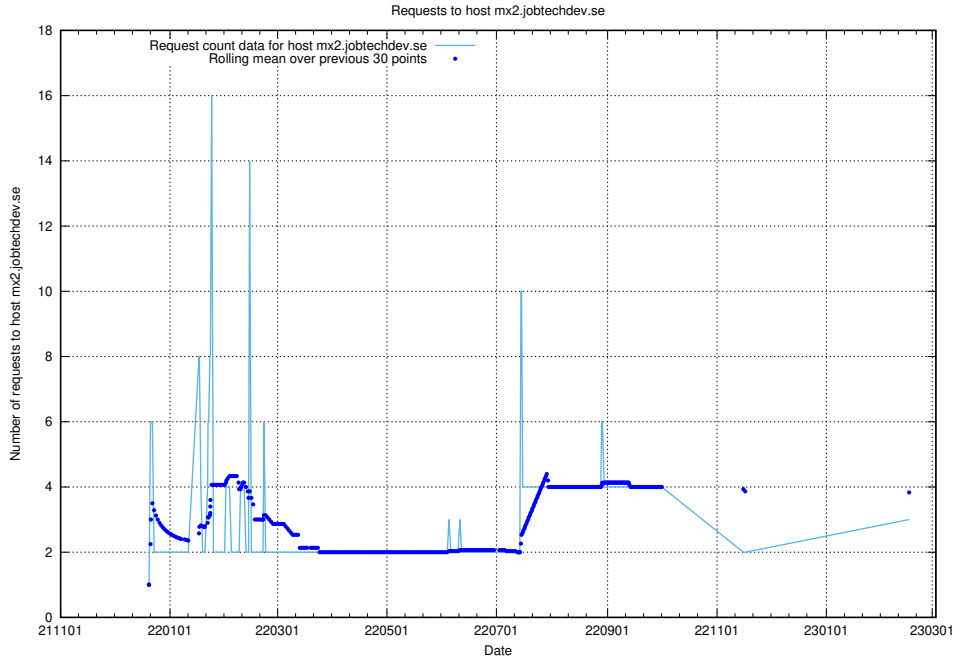

7.192 Usage of mx2.jobtechdev.se

Here, we count the number of requests to host mx2.jobtechdev.se.