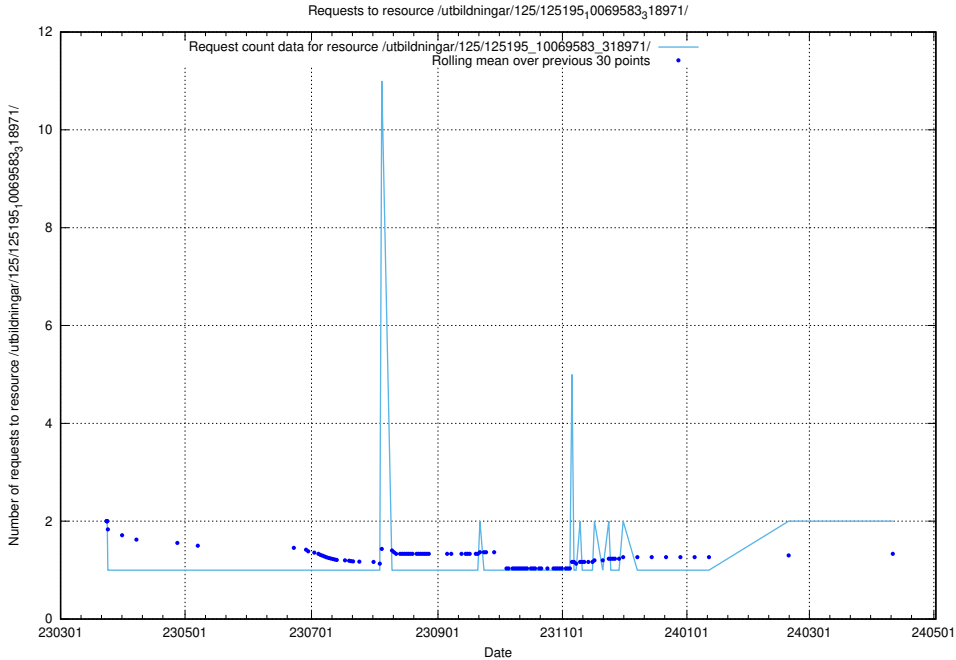

5.981 Usage of /utbildningar/125/125195_10069583_318971/

Here, we count the number of requests to resource /utbildningar/125/125195_10069583_318971/.