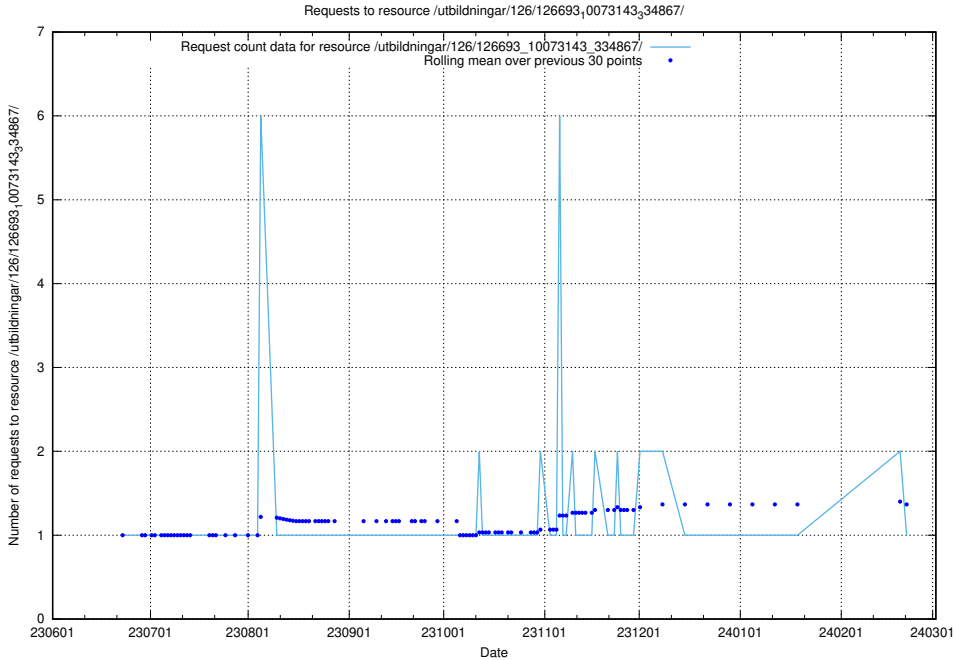

5.5424 Usage of /utbildningar/126/126693_10073143_334867/

Here, we count the number of requests to resource /utbildningar/126/126693_10073143_334867/.