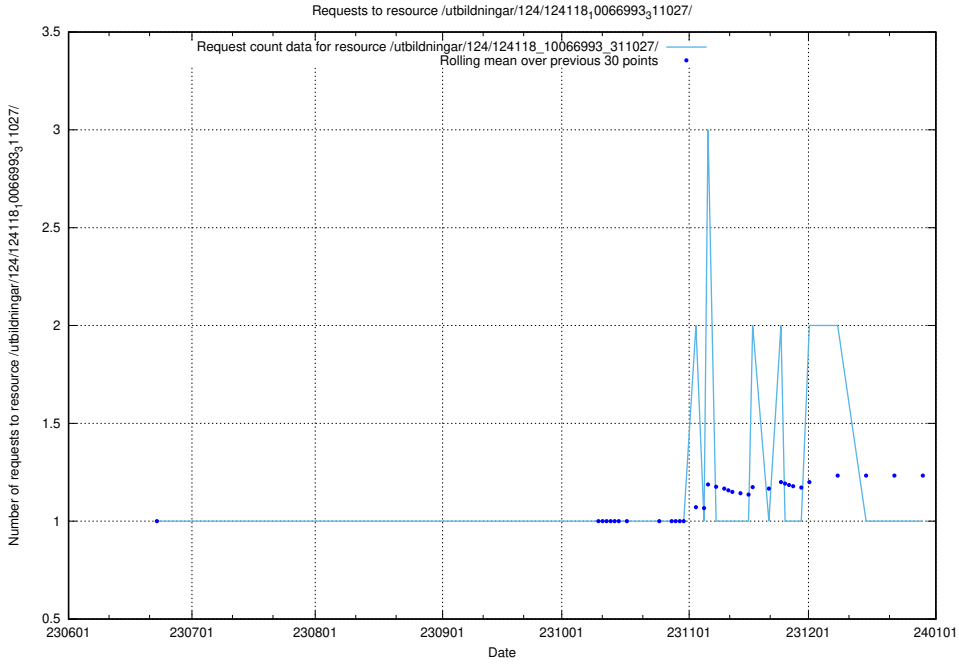

5.5594 Usage of /utbildningar/124/124118_10066993_311027/

Here, we count the number of requests to resource /utbildningar/124/124118_10066993_311027/.