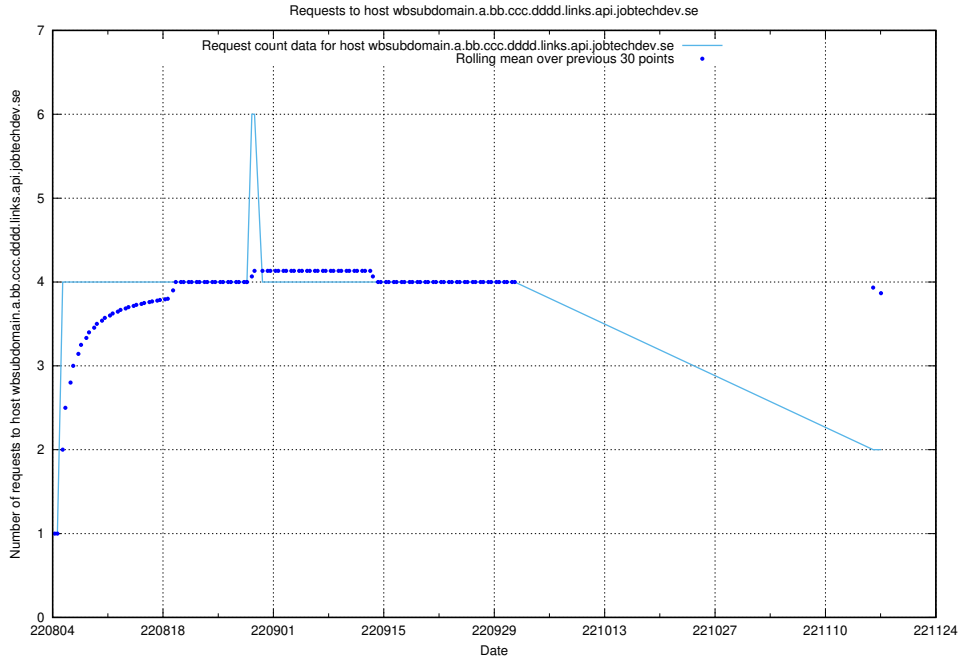

7.345 Usage of wbsubdomain.a.bb.ccc.dddd.links.api.jobtechdev.se

Here, we count the number of requests to host wbsubdomain.a.bb.ccc.dddd.links.api.jobtechdev.se.