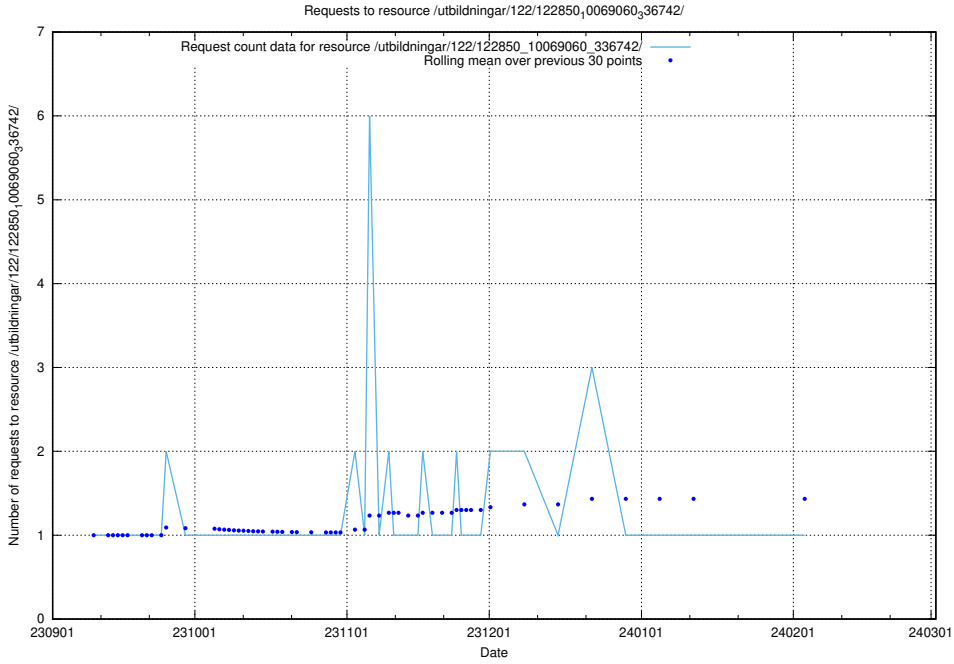

5.4423 Usage of /utbildningar/122/122850_10069060_336742/

Here, we count the number of requests to resource /utbildningar/122/122850_10069060_336742/.