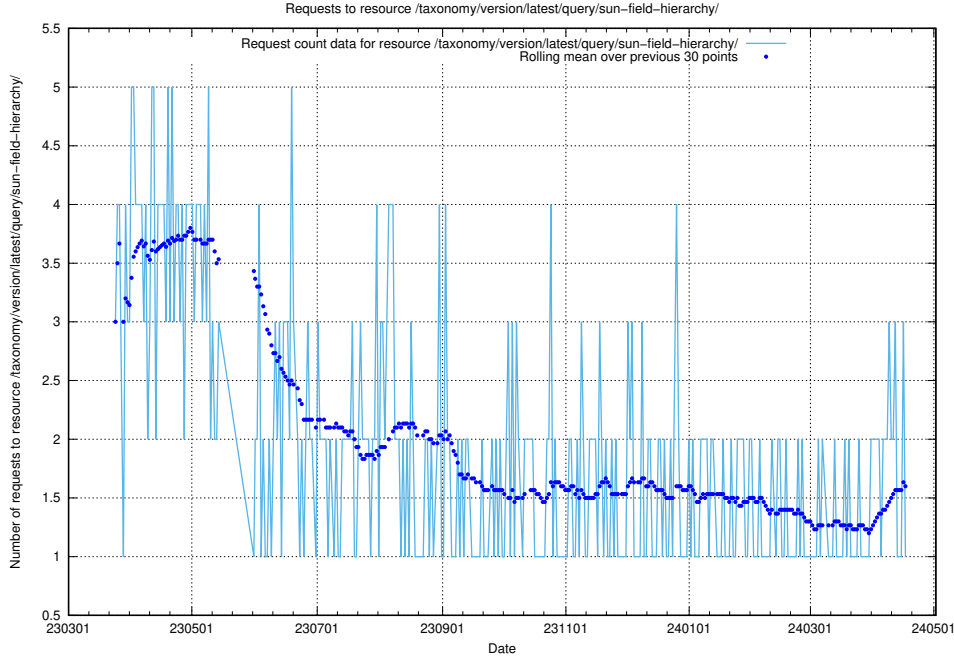

5.5867 Usage of /taxonomy/version/latest/query/sun-field-hierarchy/

Here, we count the number of requests to resource /taxonomy/version/latest/query/sun-field-hierarchy/.