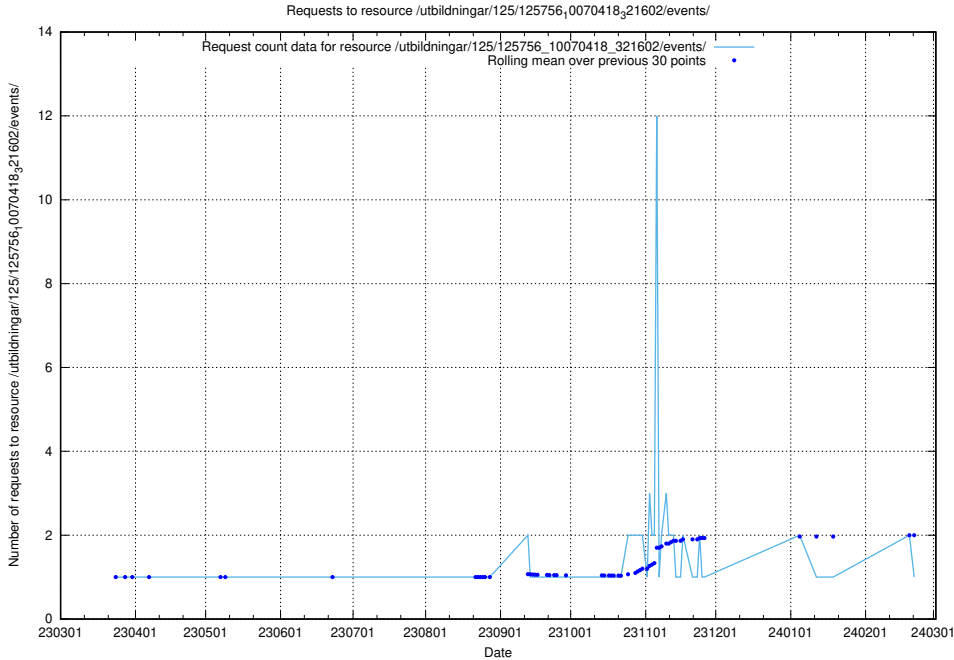

5.6002 Usage of /utbildningar/125/125756_10070418_321602/events/

Here, we count the number of requests to resource /utbildningar/125/125756_10070418_321602/events/