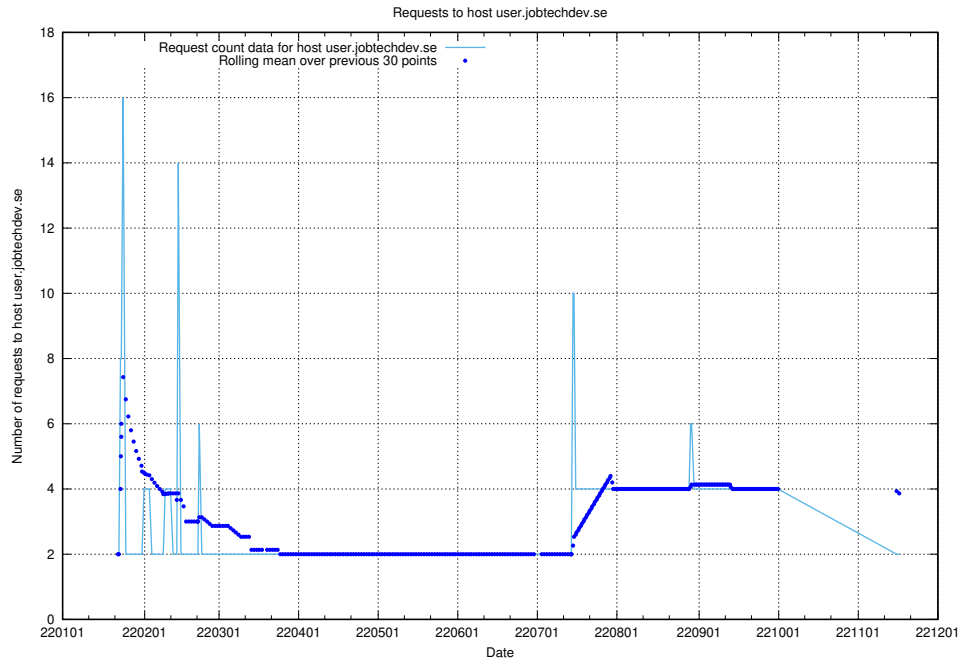

7.580 Usage of user.jobtechdev.se

Here, we count the number of requests to host user.jobtechdev.se.