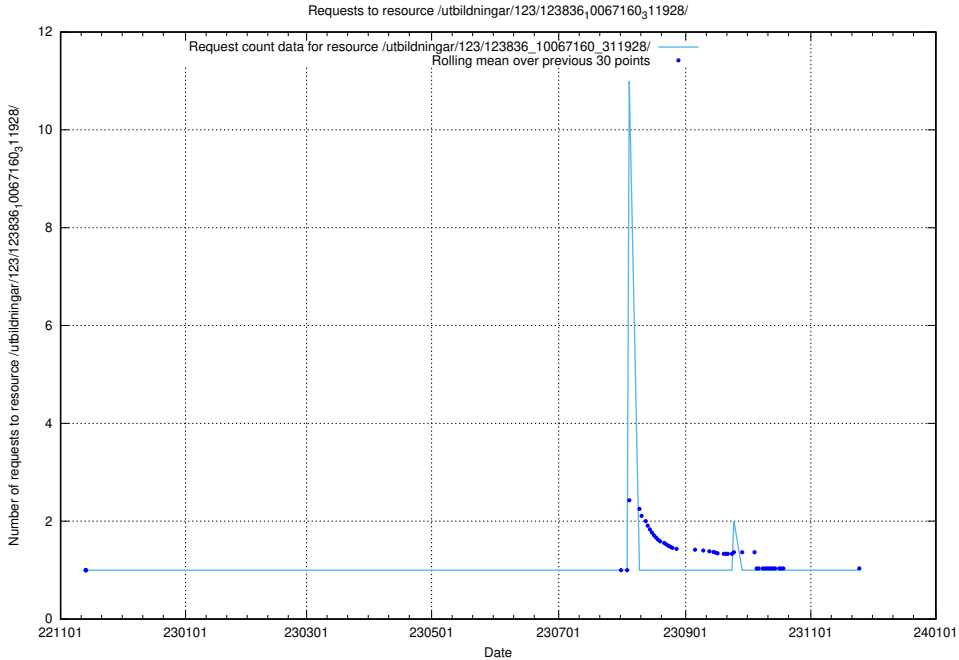

5.5673 Usage of /utbildningar/123/123836_10067160_311928/

Here, we count the number of requests to resource /utbildningar/123/123836_10067160_311928/.