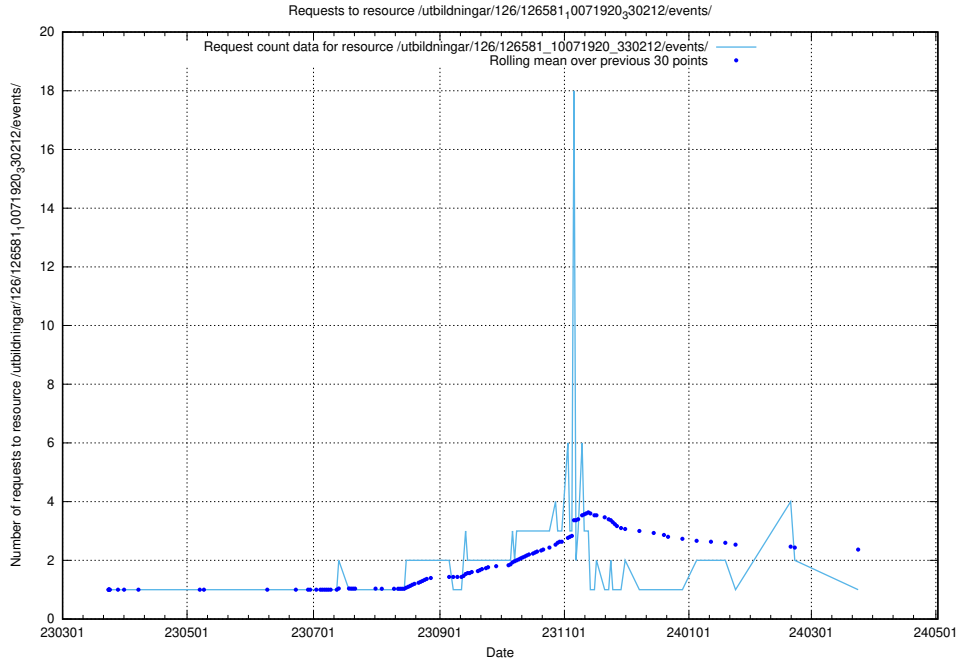

5.6173 Usage of /utbildningar/126/126581_10071920_330212/events/

Here, we count the number of requests to resource /utbildningar/126/126581_10071920_330212/events/