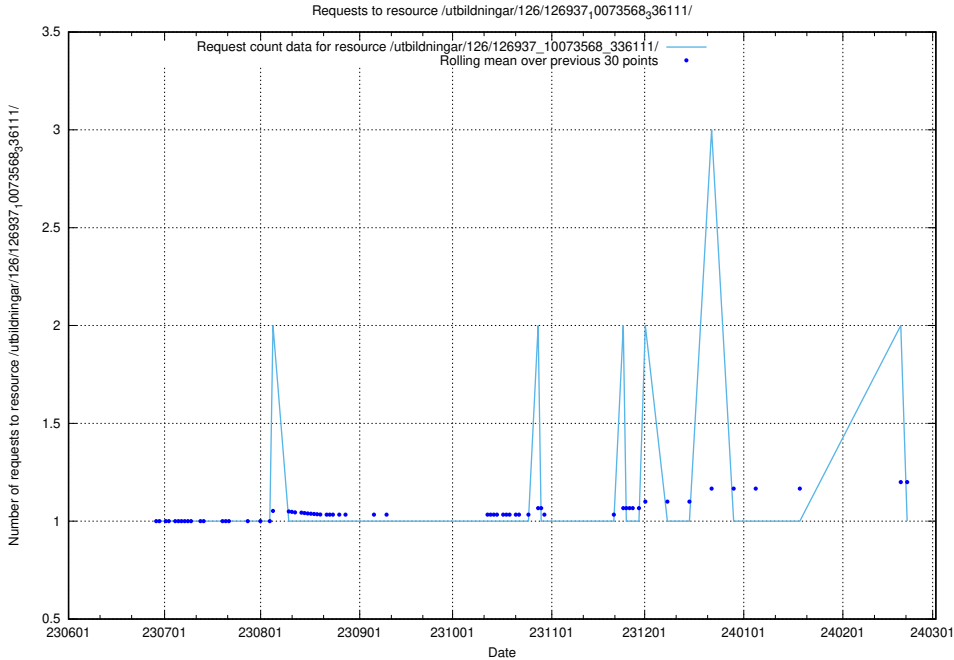

5.5220 Usage of /utbildningar/126/126937_10073568_336111/

Here, we count the number of requests to resource /utbildningar/126/126937_10073568_336111/.