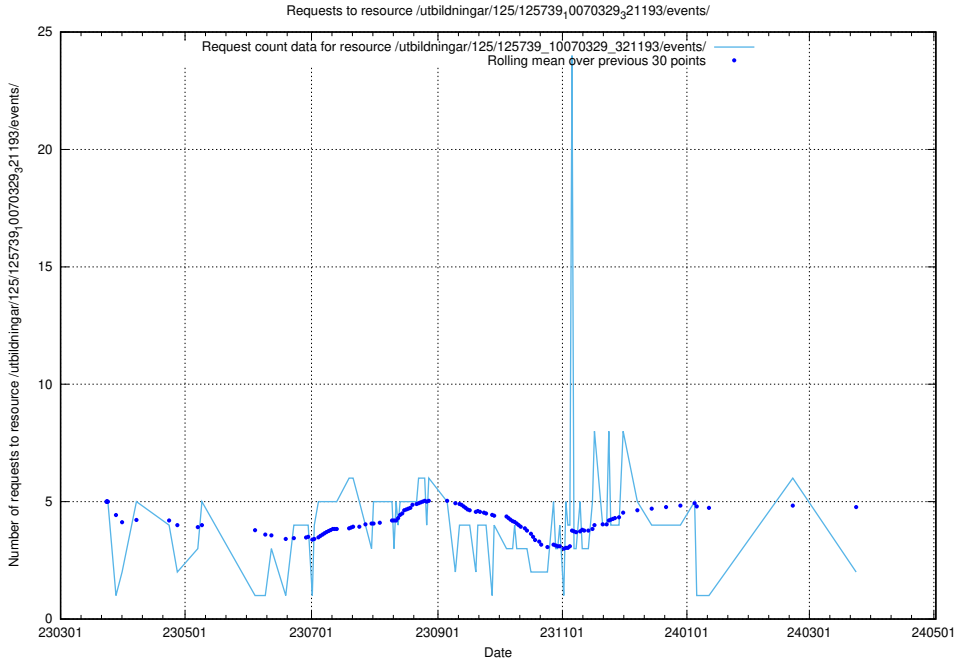

5.971 Usage of /utbildningar/125/125739_10070329_321193/events/

Here, we count the number of requests to resource /utbildningar/125/125739_10070329_321193/events/