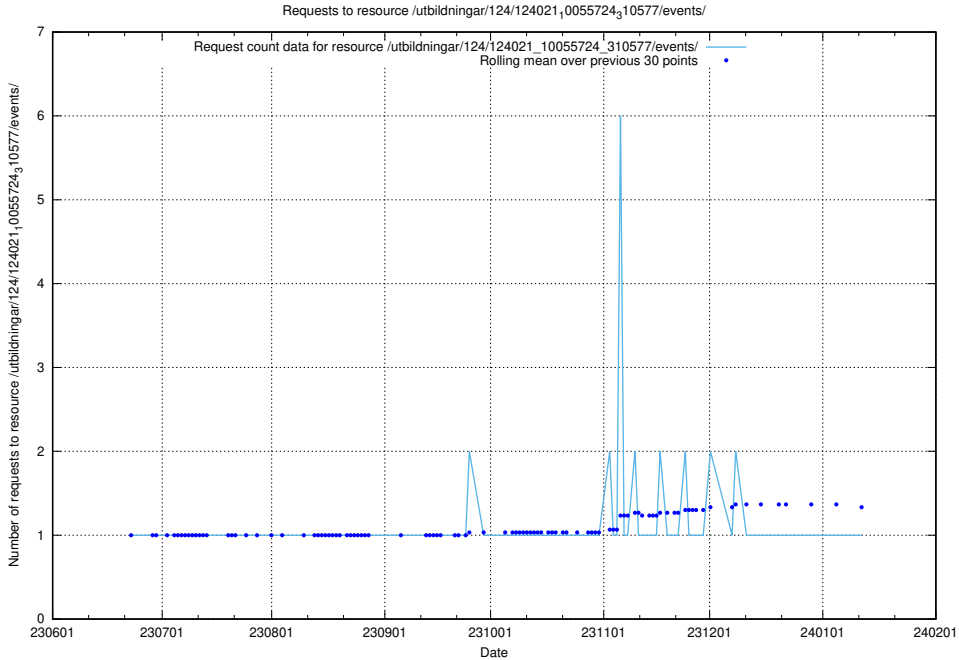

5.5601 Usage of /utbildningar/124/124021_10055724_310577/events/

Here, we count the number of requests to resource /utbildningar/124/124021_10055724_310577/events/