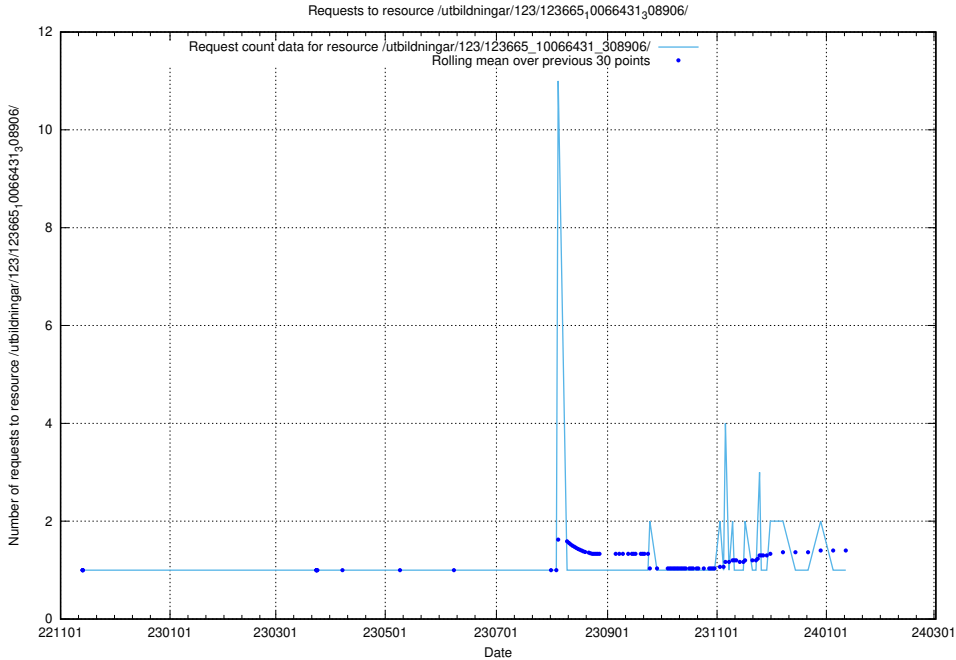

5.5705 Usage of /utbildningar/123/123665_10066431_308906/

Here, we count the number of requests to resource /utbildningar/123/123665_10066431_308906/.