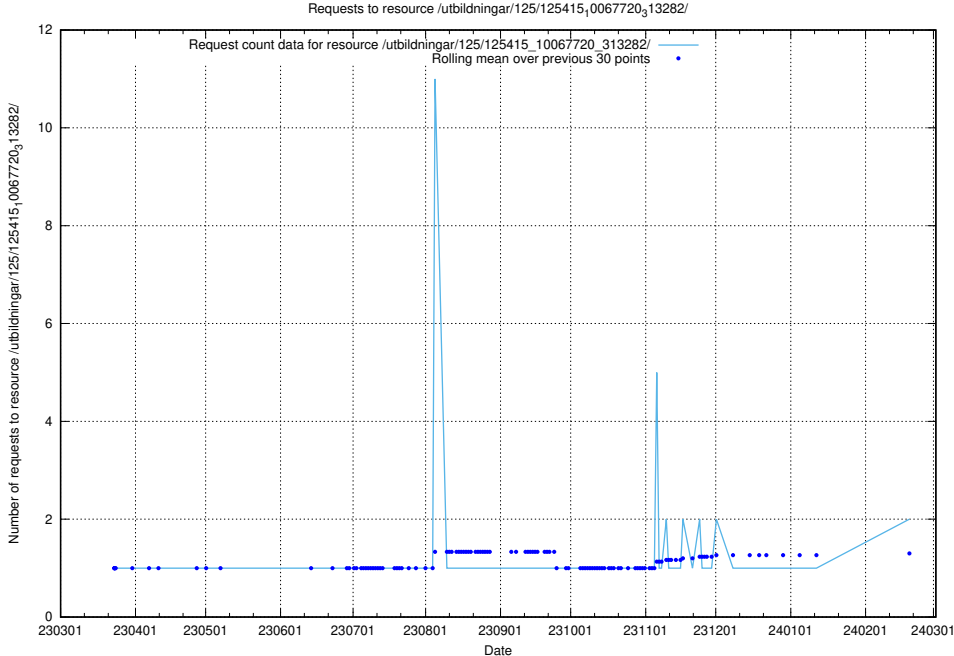

5.530 Usage of /utbildningar/125/125415_10067720_313282/

Here, we count the number of requests to resource /utbildningar/125/125415_10067720_313282/.