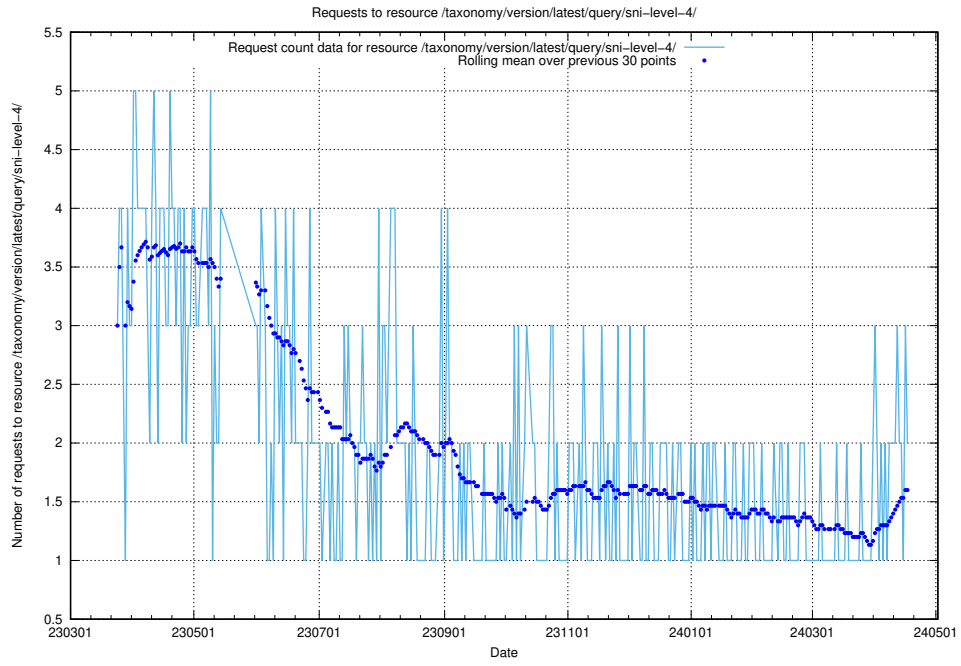

5.944 Usage of /taxonomy/version/latest/query/sni-level-4/

Here, we count the number of requests to resource /taxonomy/version/latest/query/sni-level-4/.