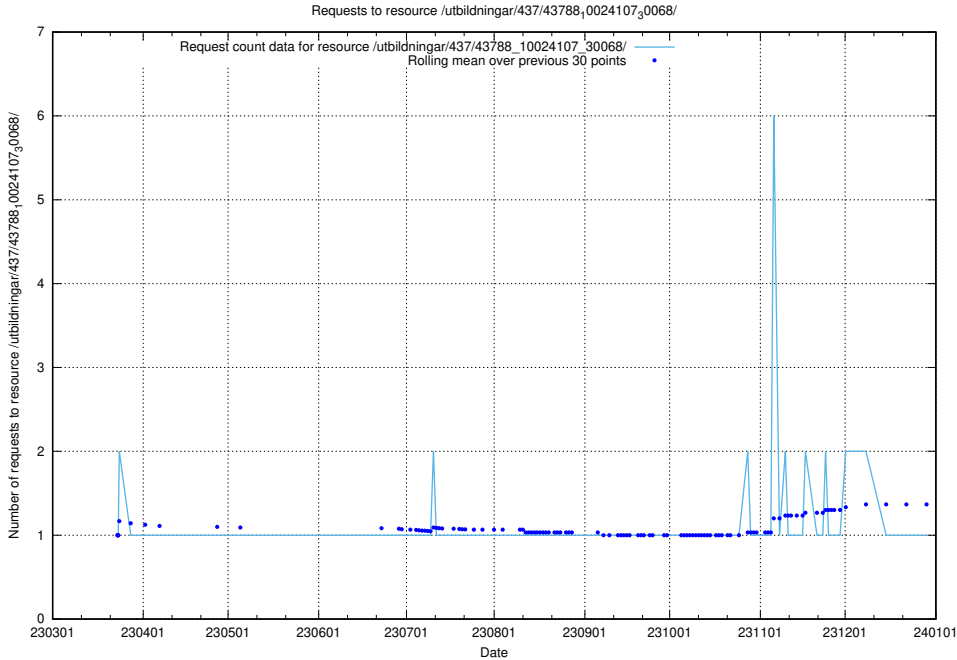

5.6136 Usage of /utbildningar/437/43788_10024107_30068/

Here, we count the number of requests to resource /utbildningar/437/43788_10024107_30068/.