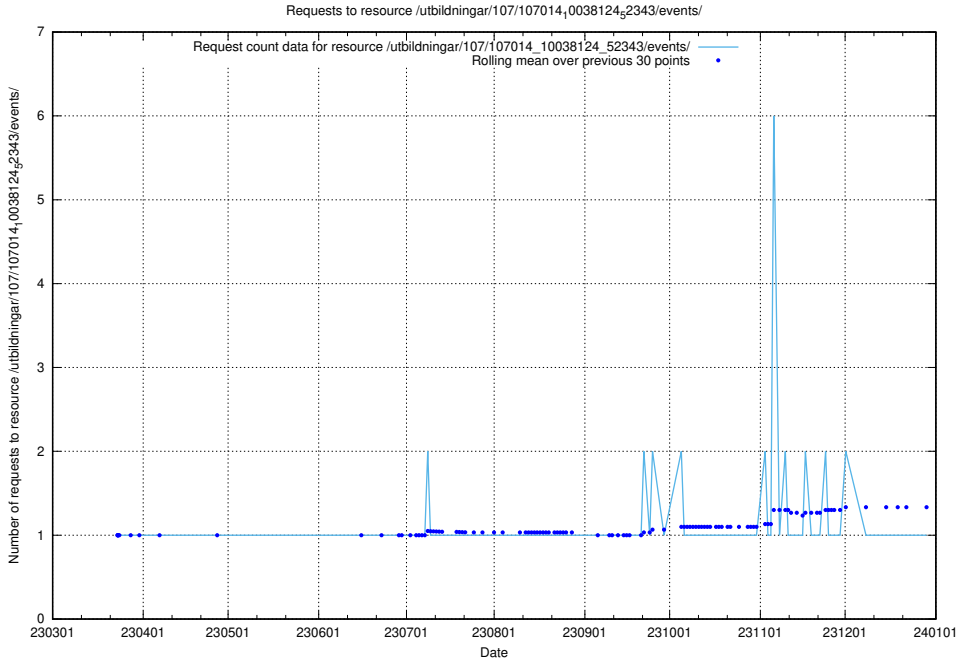

5.5171 Usage of /utbildningar/107/107014_10038124_52343/events/

Here, we count the number of requests to resource /utbildningar/107/107014_10038124_52343/events/.