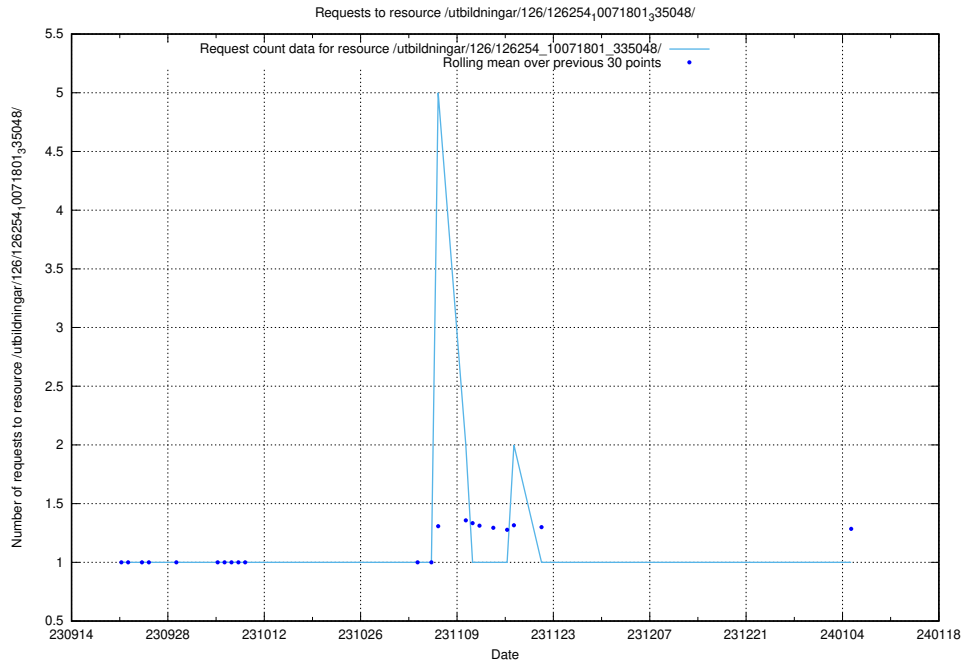

5.4318 Usage of /utbildningar/126/126254_10071801_335048/

Here, we count the number of requests to resource /utbildningar/126/126254_10071801_335048/.