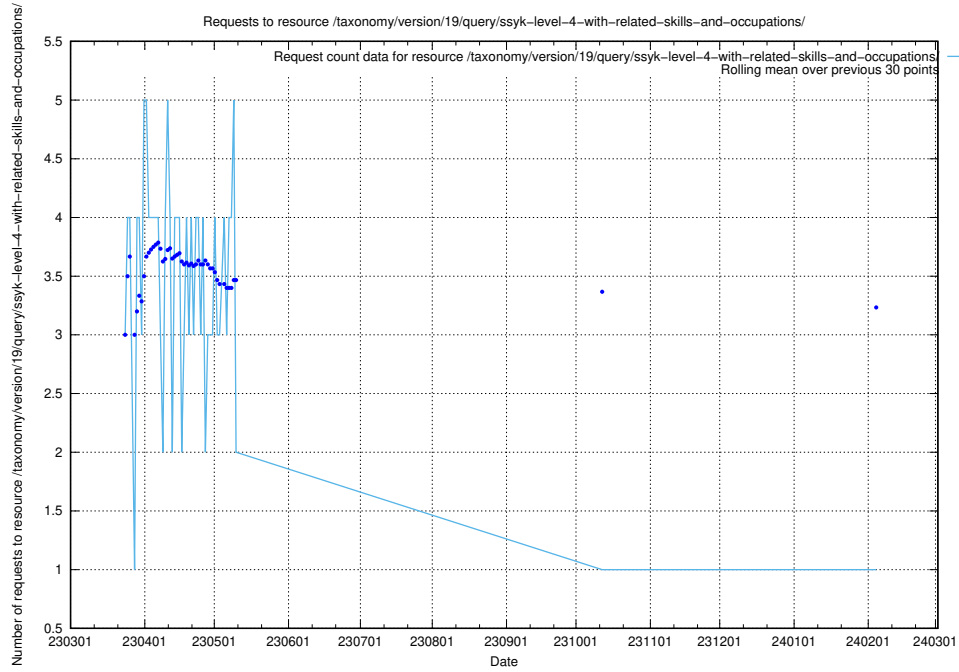

5.5908 Usage of /taxonomy/version/19/query/ssyk-level-4-with-related-skills-and-occupations/

Here, we count the number of requests to resource /taxonomy/version/19/query/ssyk-level-4-with-related-skills-and-occupations/.