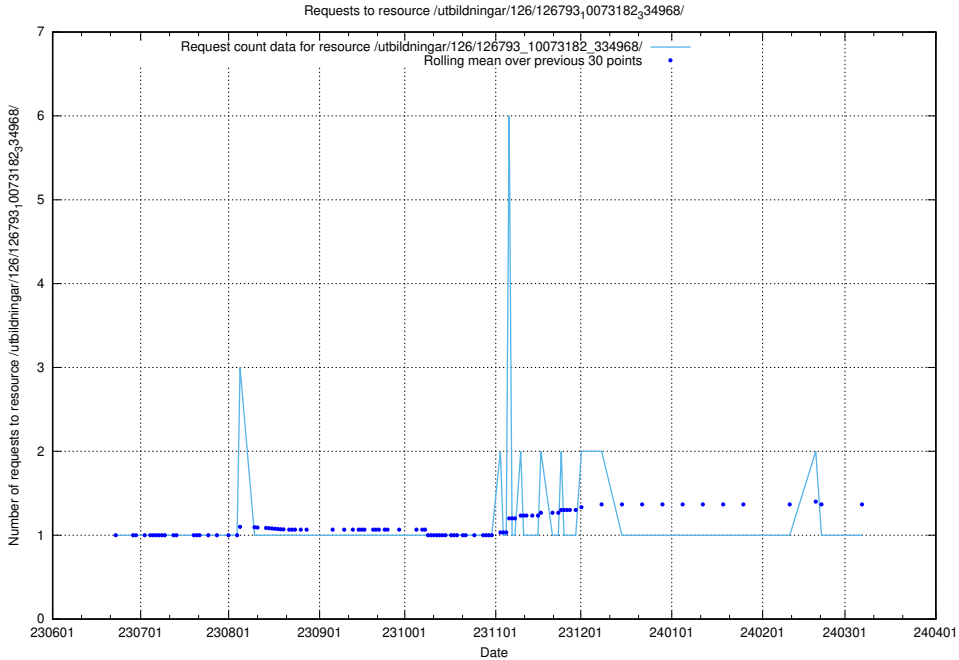

5.5370 Usage of /utbildningar/126/126793_10073182_334968/

Here, we count the number of requests to resource /utbildningar/126/126793_10073182_334968/.