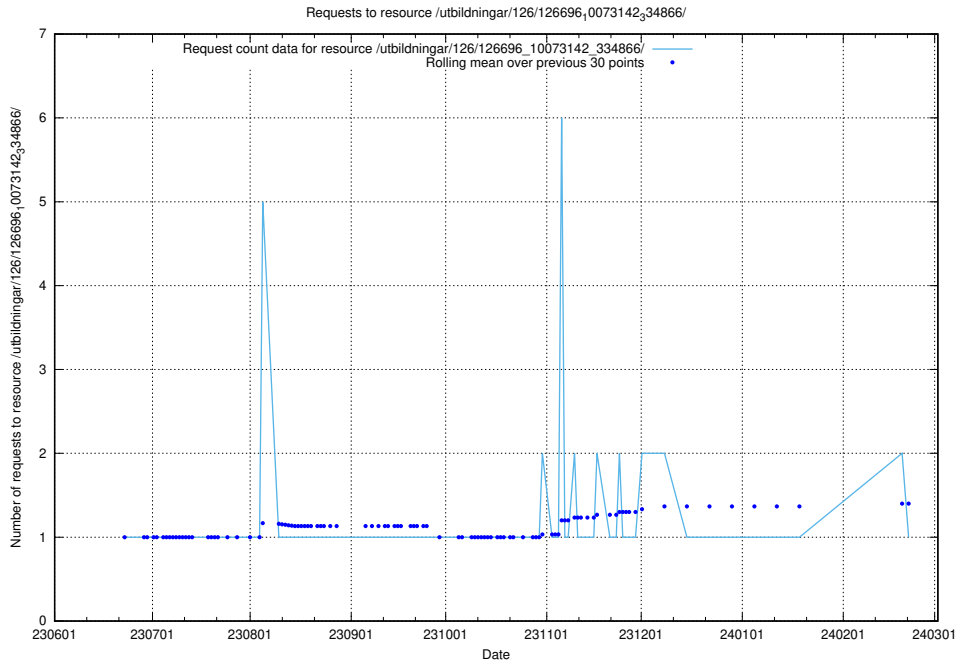

5.5405 Usage of /utbildningar/126/126696_10073142_334866/

Here, we count the number of requests to resource /utbildningar/126/126696_10073142_334866/.