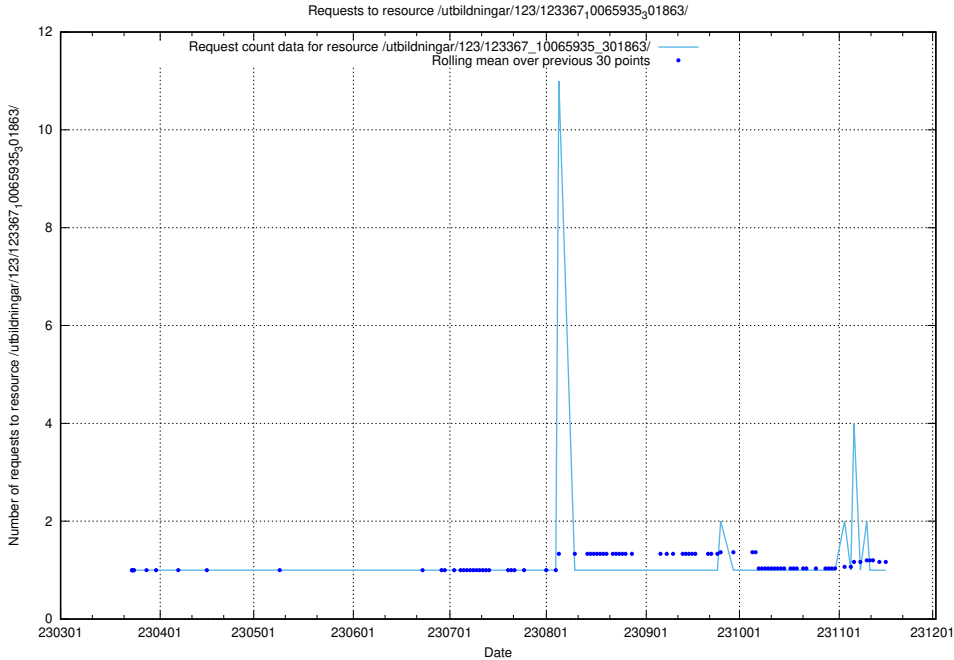

5.4405 Usage of /utbildningar/123/123367_10065935_301863/

Here, we count the number of requests to resource /utbildningar/123/123367_10065935_301863/.