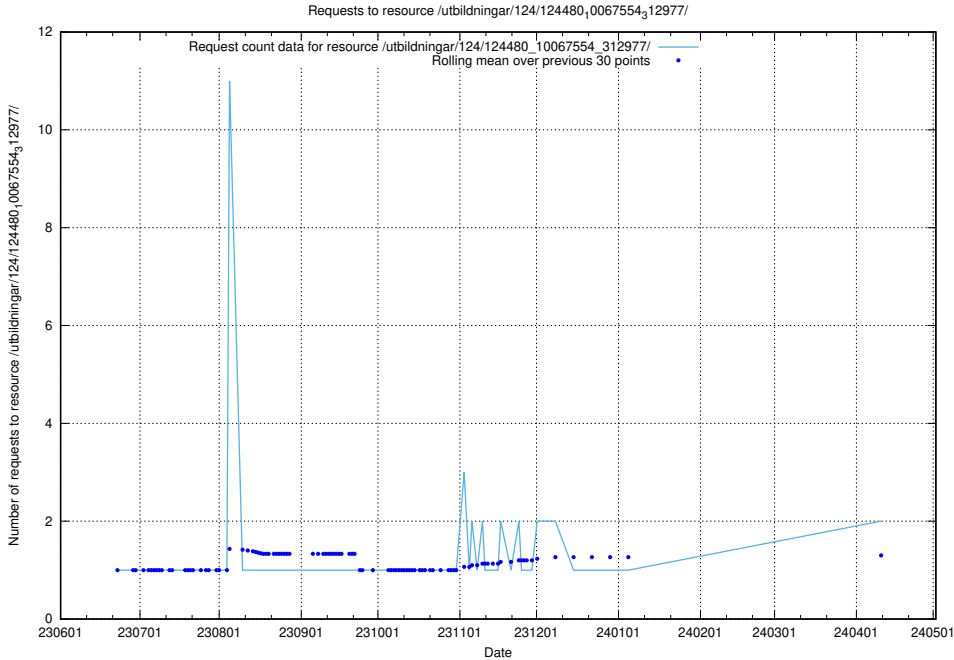

5.895 Usage of /utbildningar/124/124480_10067554_312977/

Here, we count the number of requests to resource /utbildningar/124/124480_10067554_312977/.