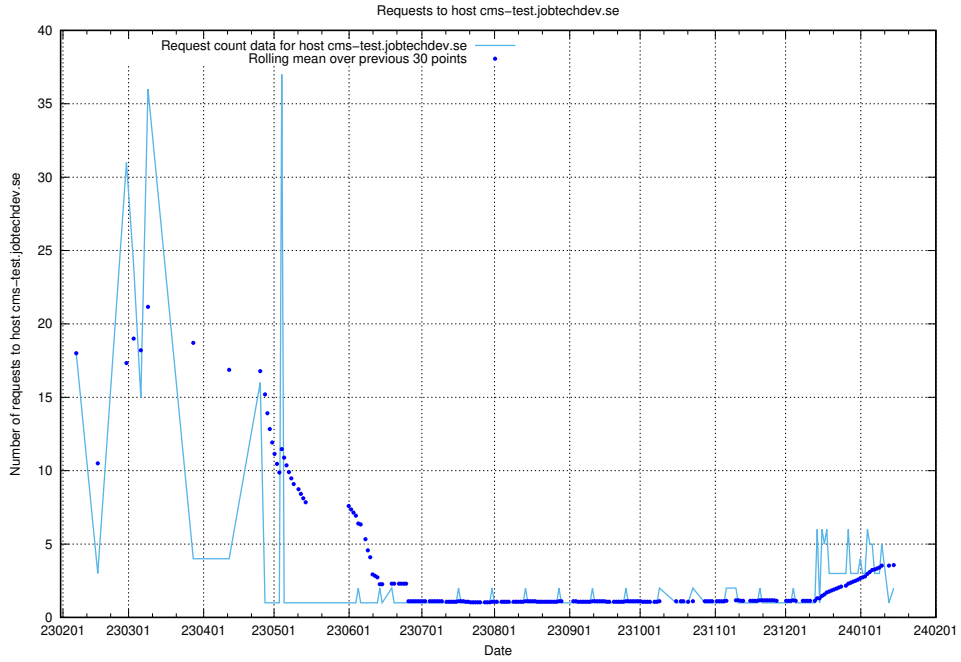

7.285 Usage of cms-test.jobtechdev.se

Here, we count the number of requests to host cms-test.jobtechdev.se.