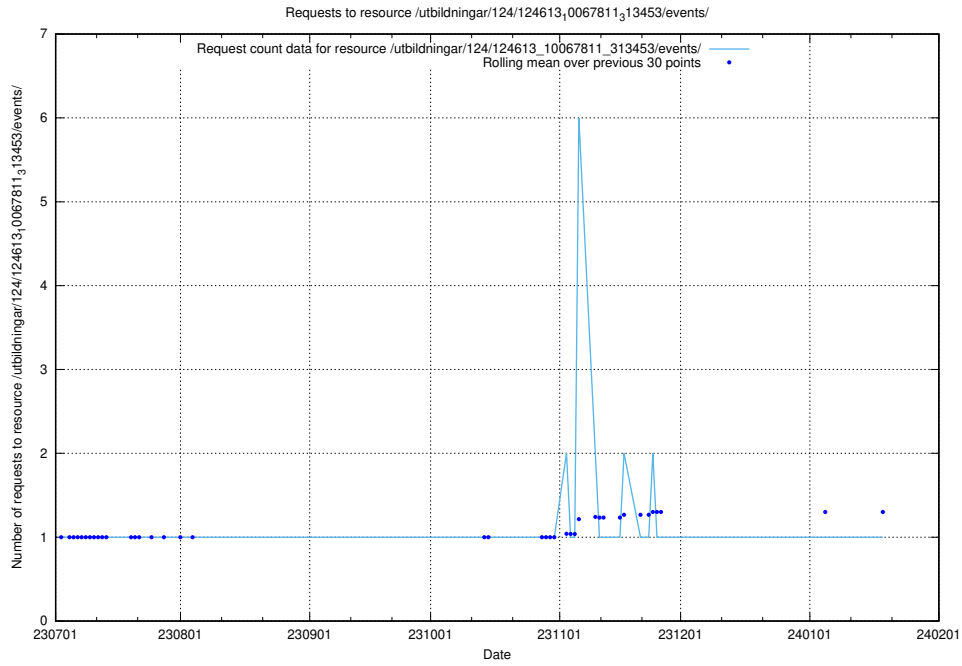

5.5154 Usage of /utbildningar/124/124613_10067811_313453/events/

Here, we count the number of requests to resource /utbildningar/124/124613_10067811_313453/events/