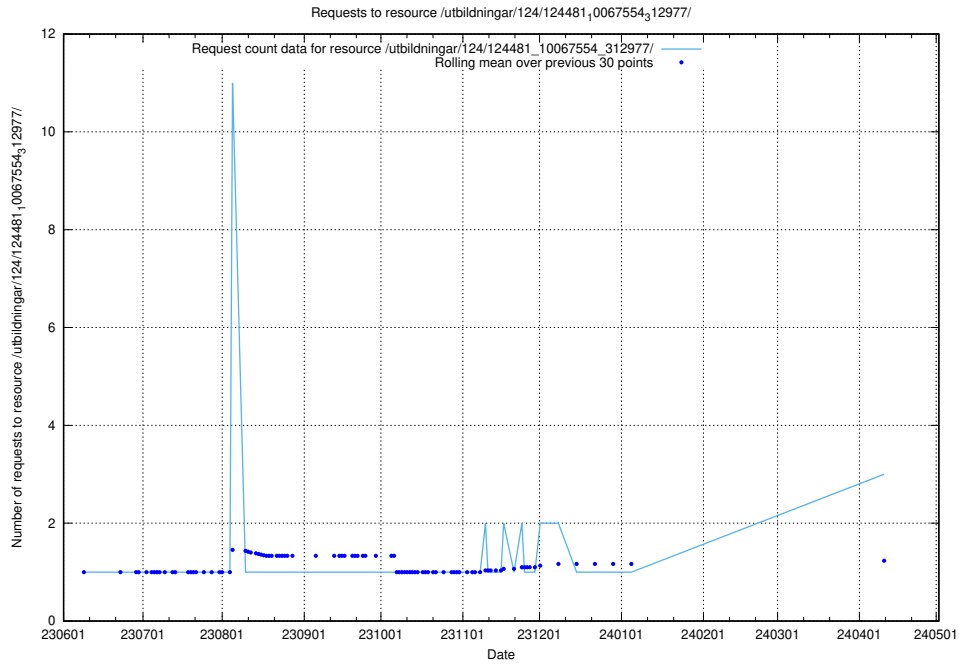

5.466 Usage of /utbildningar/124/124481_10067554_312977/

Here, we count the number of requests to resource /utbildningar/124/124481_10067554_312977/.