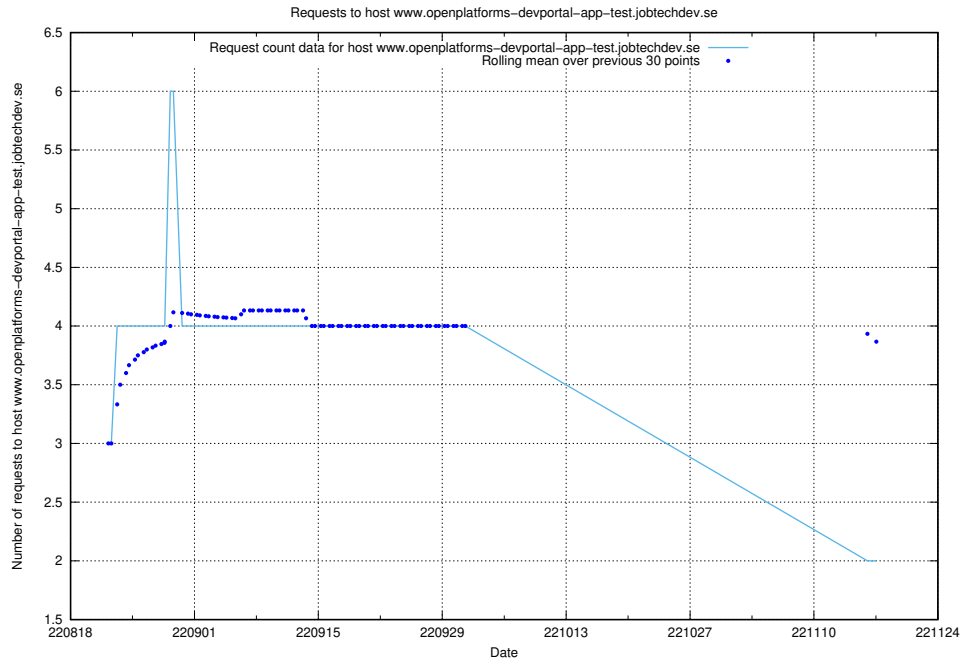

7.336 Usage of `www.openplatforms-devportal-app-test.jobtechdev.se`

Here, we count the number of requests to host `www.openplatforms-devportal-app-test.jobtechdev.se`.