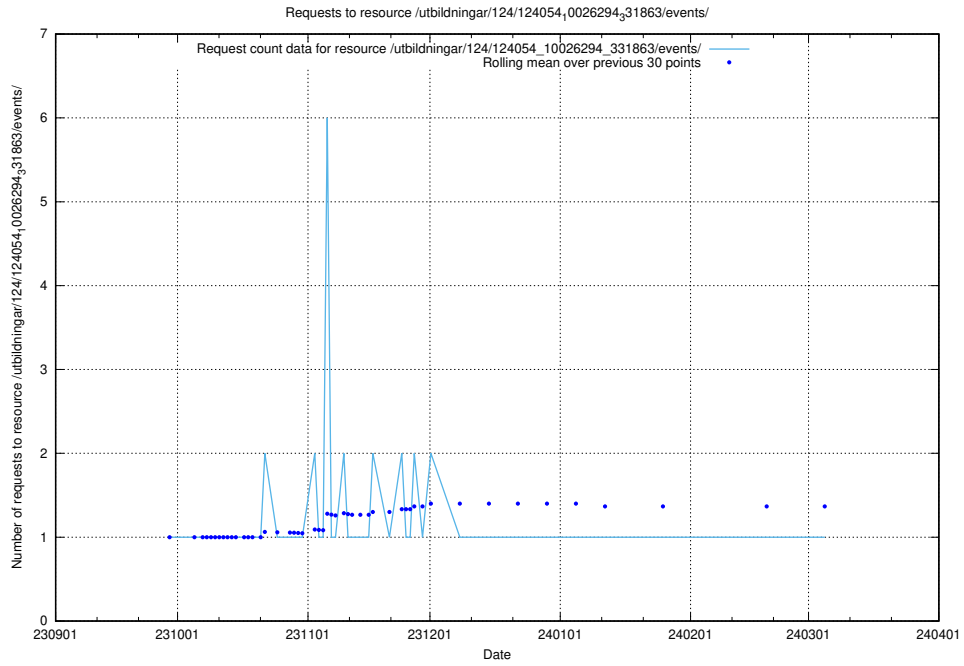

5.4265 Usage of /utbildningar/124/124054_10026294_331863/events/

Here, we count the number of requests to resource /utbildningar/124/124054_10026294_331863/events/