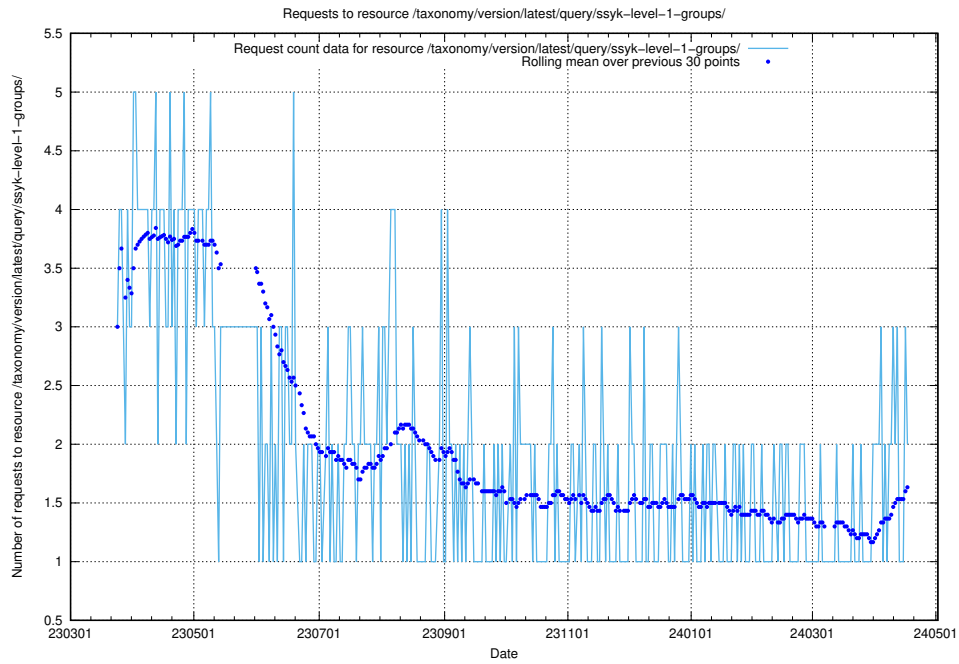

5.943 Usage of /taxonomy/version/latest/query/ssyk-level-1-groups/

Here, we count the number of requests to resource /taxonomy/version/latest/query/ssyk-level-1-groups/.