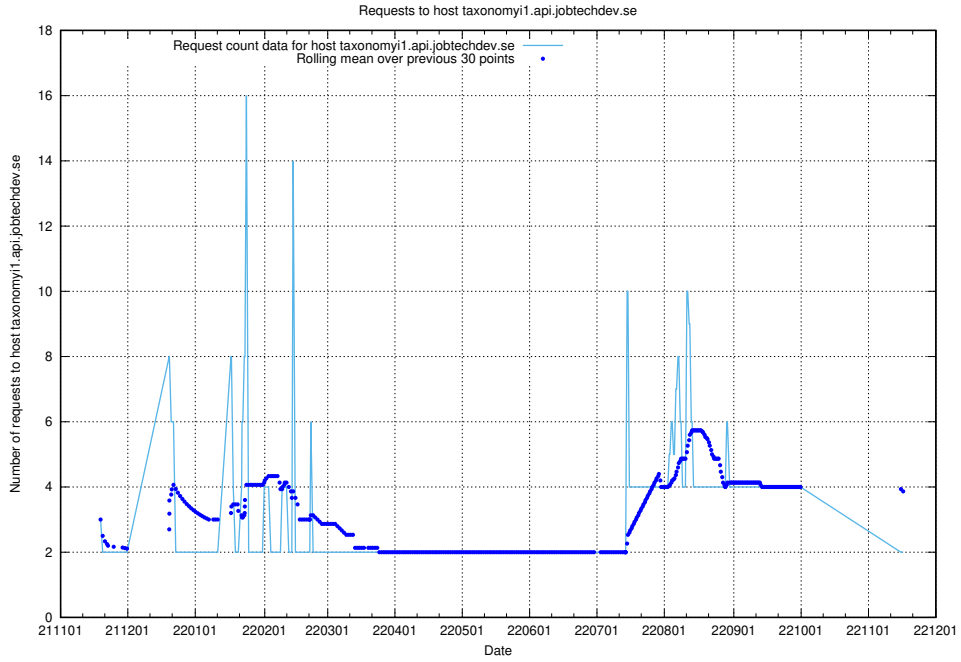

7.464 Usage of taxonomy1.api.jobtechdev.se

Here, we count the number of requests to host taxonomy1.api.jobtechdev.se.