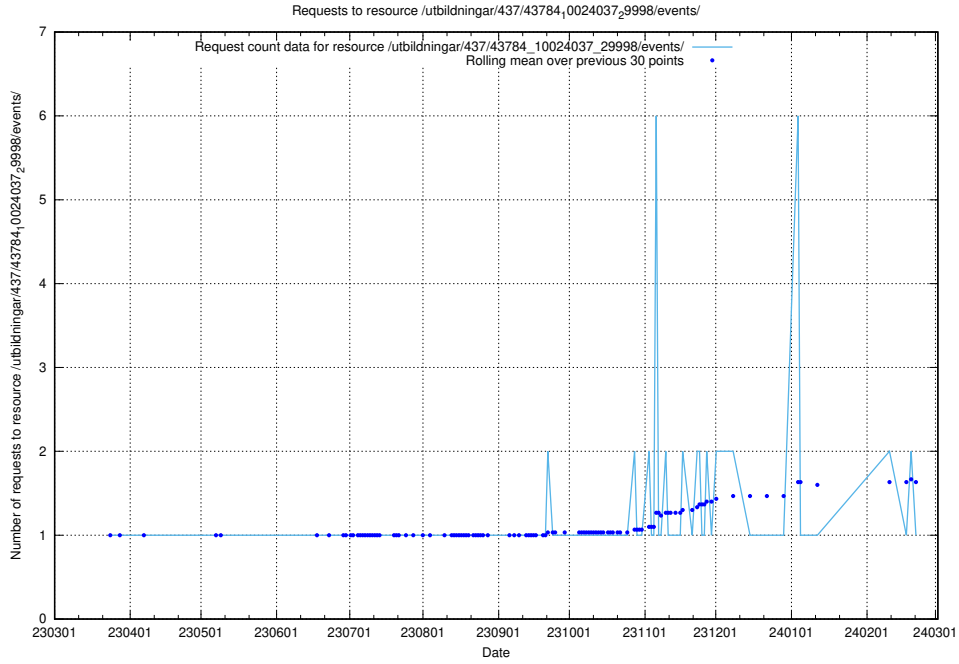

5.5968 Usage of /utbildningar/437/43784_10024037_29998/events/

Here, we count the number of requests to resource /utbildningar/437/43784_10024037_29998/events/.