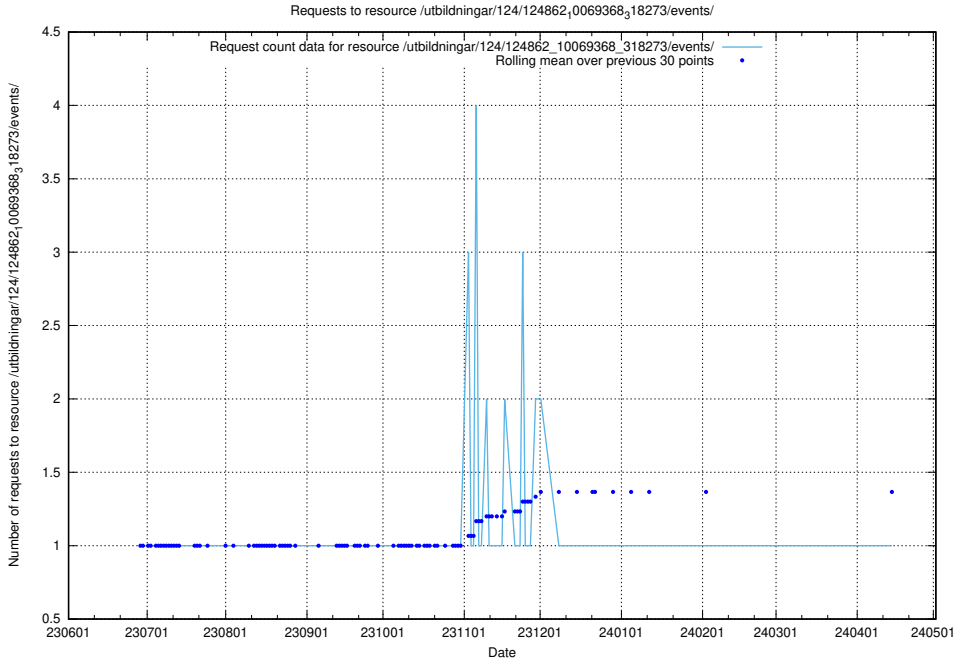

5.5260 Usage of /utbildningar/124/124862_10069368_318273/events/

Here, we count the number of requests to resource /utbildningar/124/124862_10069368_318273/events/