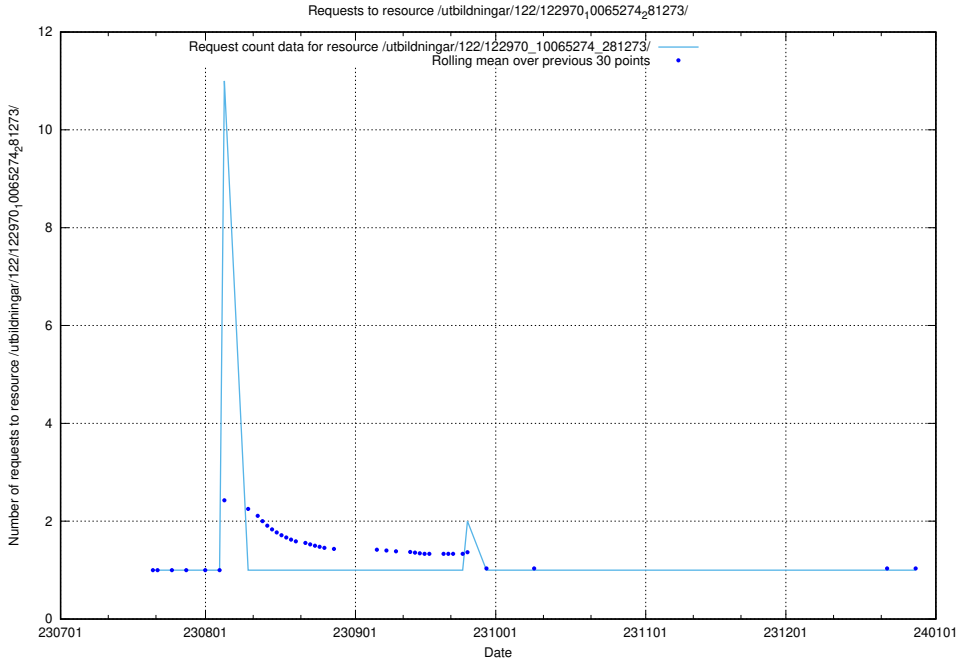

5.4772 Usage of /utbildningar/122/122970_10065274_281273/

Here, we count the number of requests to resource /utbildningar/122/122970_10065274_281273/.