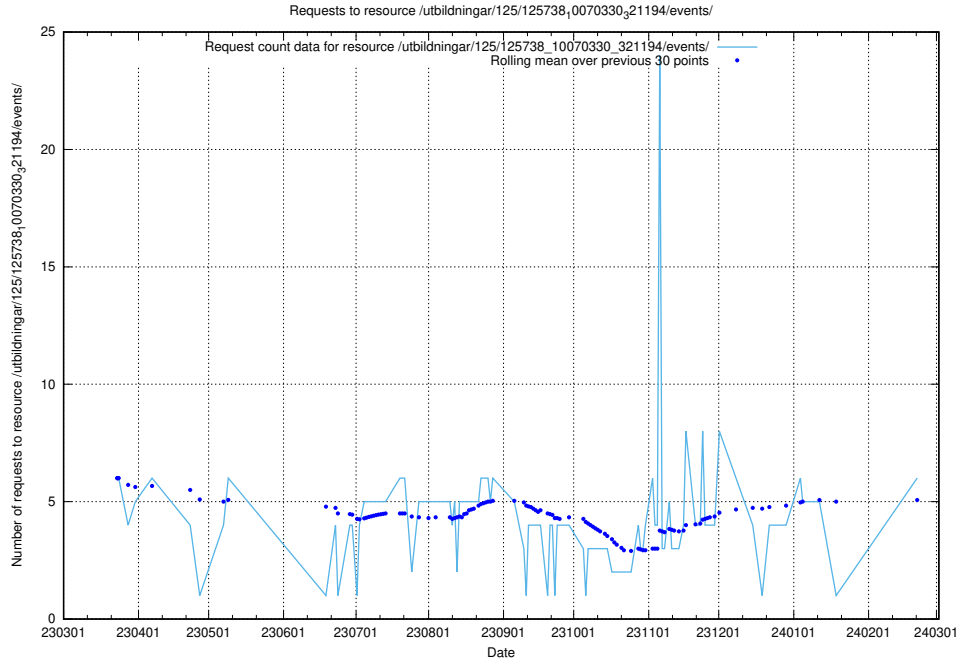

5.134 Usage of /utbildningar/125/125738_10070330_321194/events/

Here, we count the number of requests to resource /utbildningar/125/125738_10070330_321194/events/