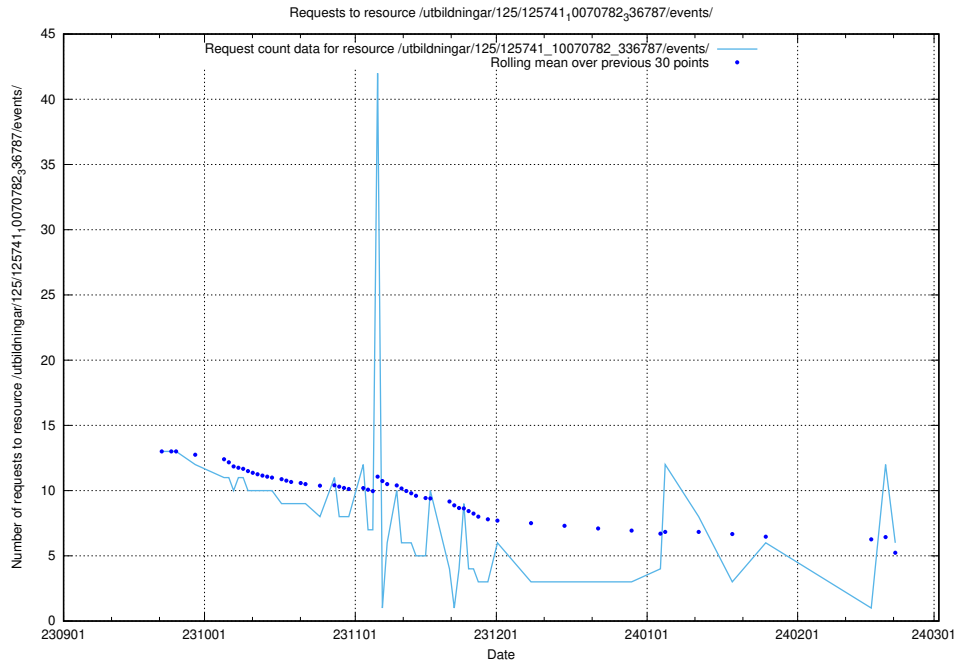

5.106 Usage of /utbildningar/125/125741_10070782_336787/events/

Here, we count the number of requests to resource /utbildningar/125/125741_10070782_336787/events/