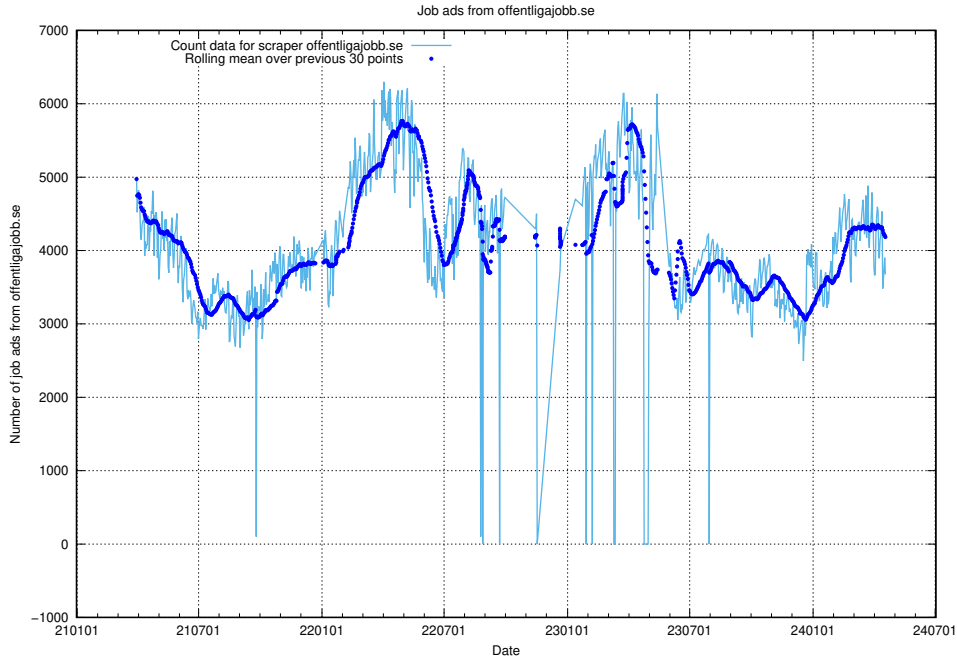

13.3 Number of ads by scraper offentligajobb.se

Here, we count the number of job ads scraped from offentligajobb.se.