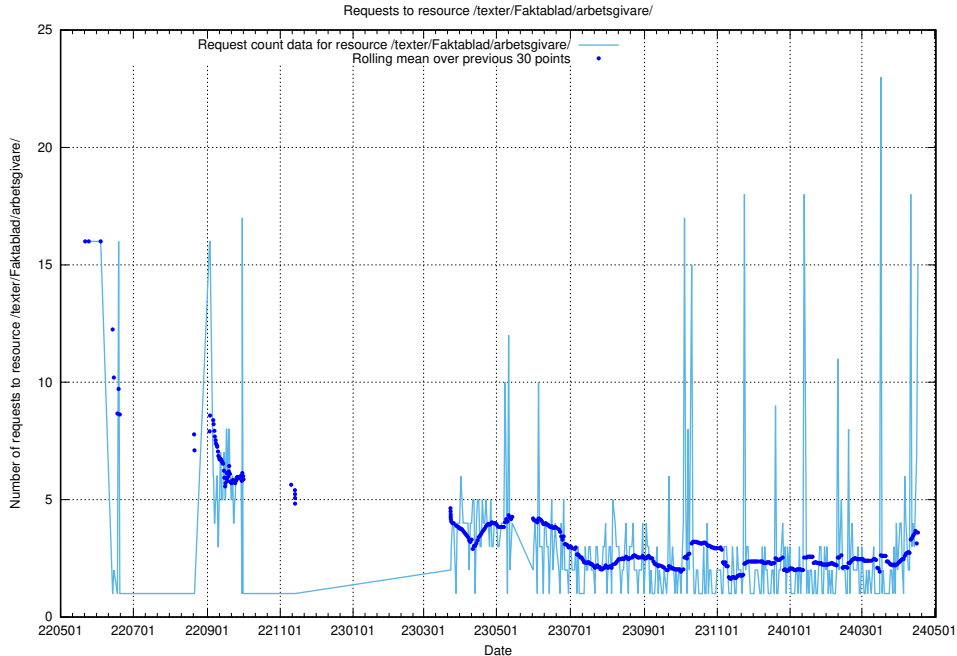

5.13 Usage of /texter/Faktablad/arbetsgivare/

Here, we count the number of requests to resource /texter/Faktablad/arbetsgivare/.