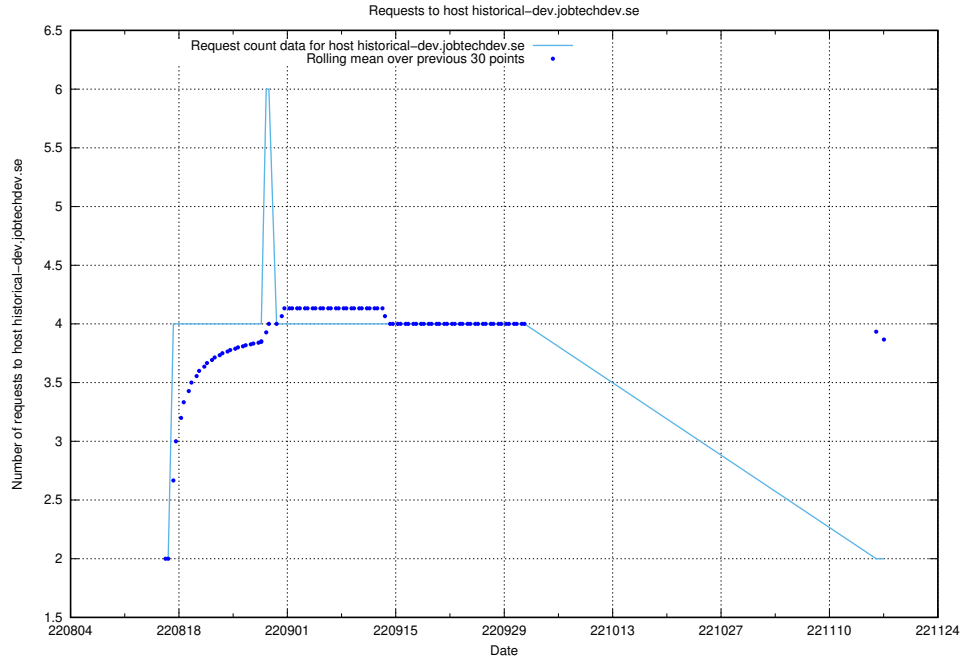

7.340 Usage of historical-dev.jobtechdev.se

Here, we count the number of requests to host historical-dev.jobtechdev.se.