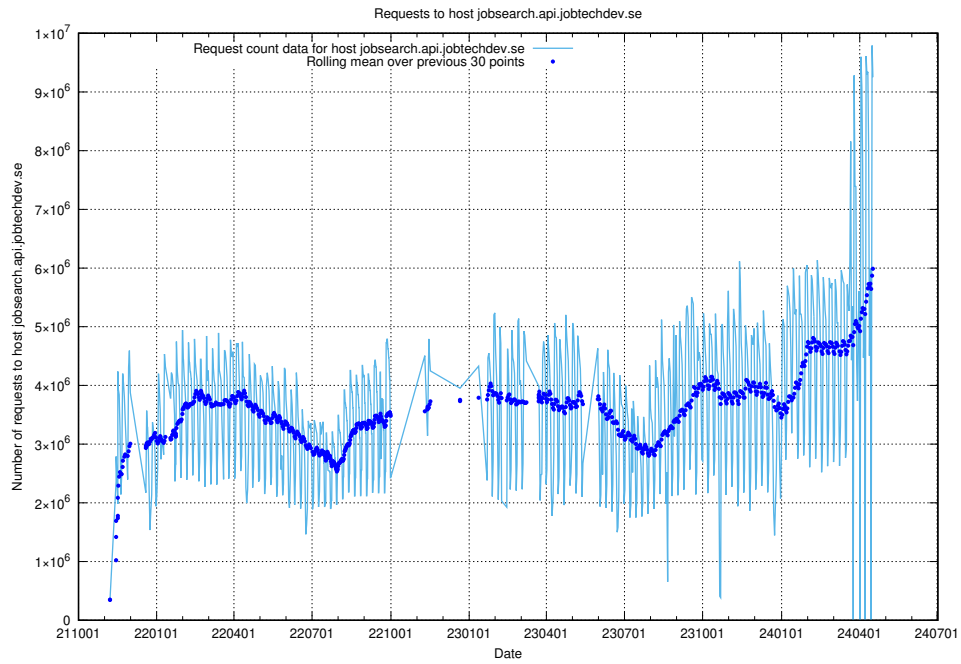

7 Log Stack

This section contains request statistics from [JobTech's log stack](#)⁸.

7.1 Usage of jobsearch.api.jobtechdev.se

Here, we count the number of requests to host jobsearch.api.jobtechdev.se.

---

⁸<https://elk.jobtechdev.se>