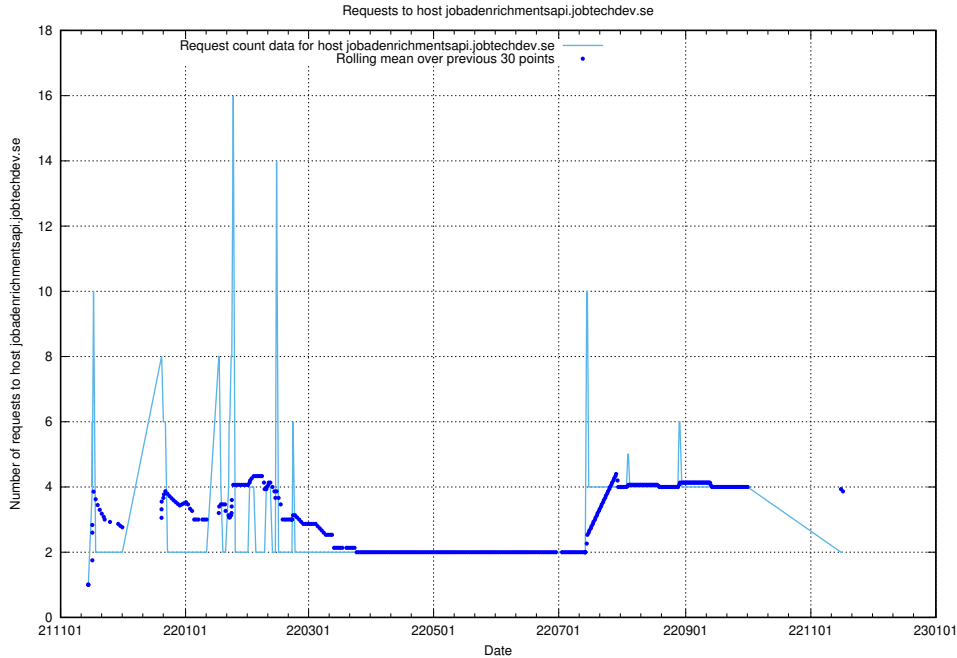

### 7.575 Usage of jobadenrichmentsapi.jobtechdev.se

Here, we count the number of requests to host jobadenrichmentsapi.jobtechdev.se.