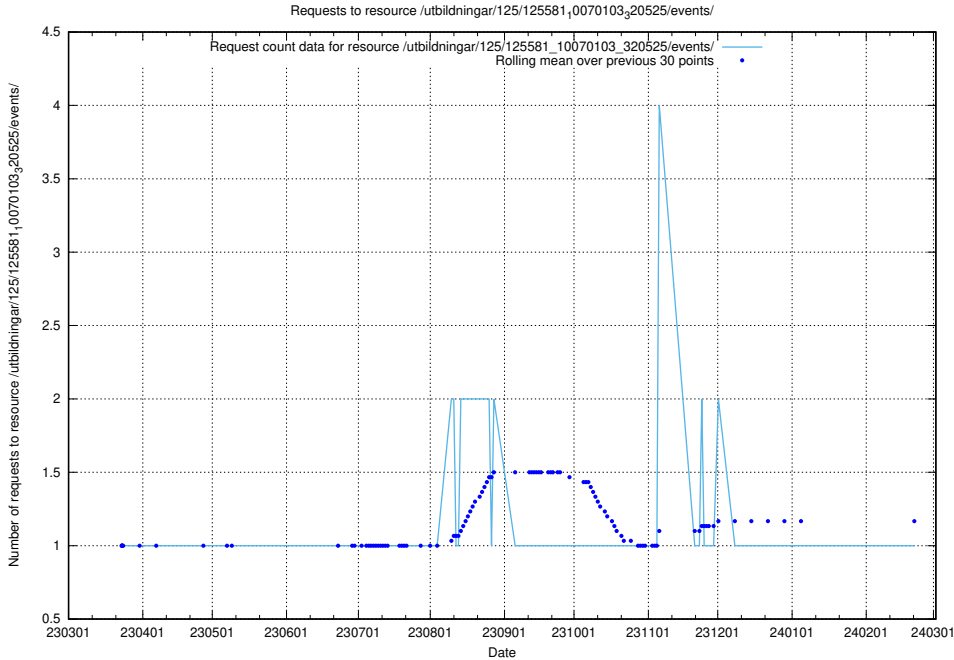

5.1130 Usage of /utbildningar/125/125581_10070103_320525/events/

Here, we count the number of requests to resource /utbildningar/125/125581_10070103_320525/events/