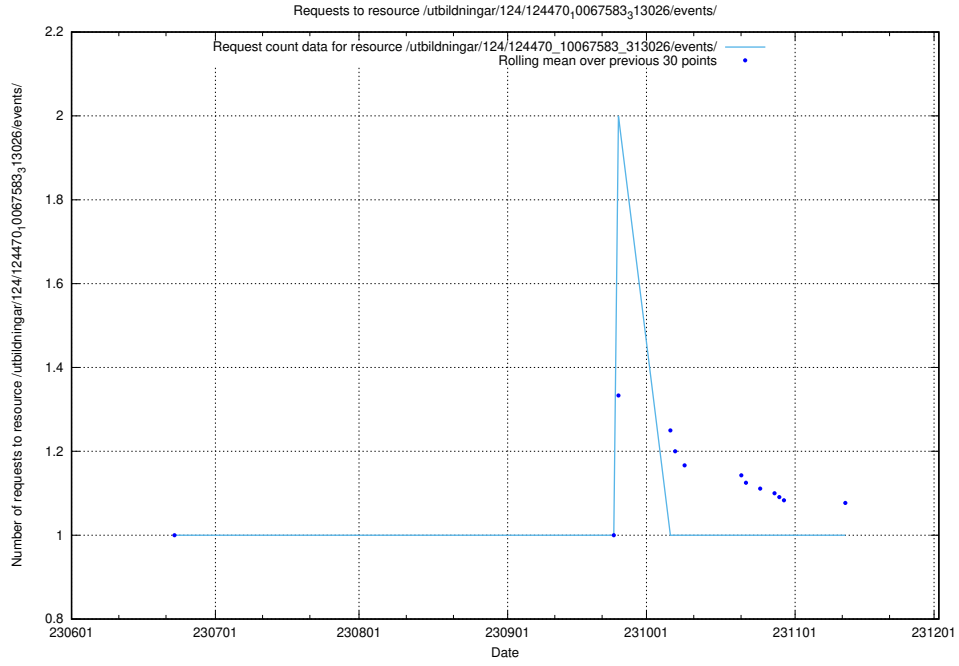

5.5582 Usage of /utbildningar/124/124470_10067583_313026/events/

Here, we count the number of requests to resource /utbildningar/124/124470_10067583_313026/events/