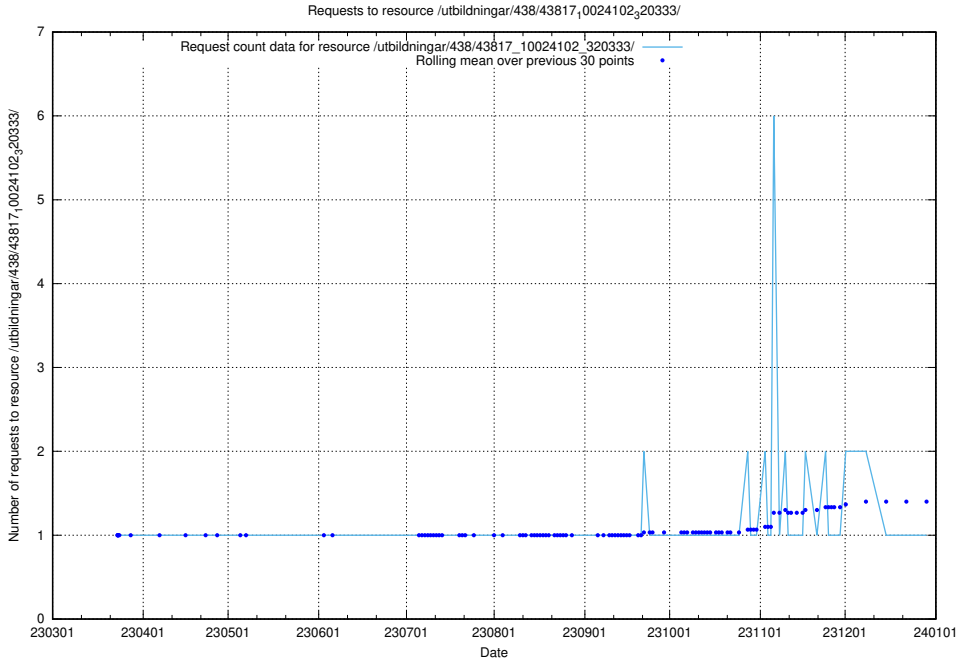

5.6117 Usage of /utbildningar/438/43817_10024102_320333/

Here, we count the number of requests to resource /utbildningar/438/43817_10024102_320333/.