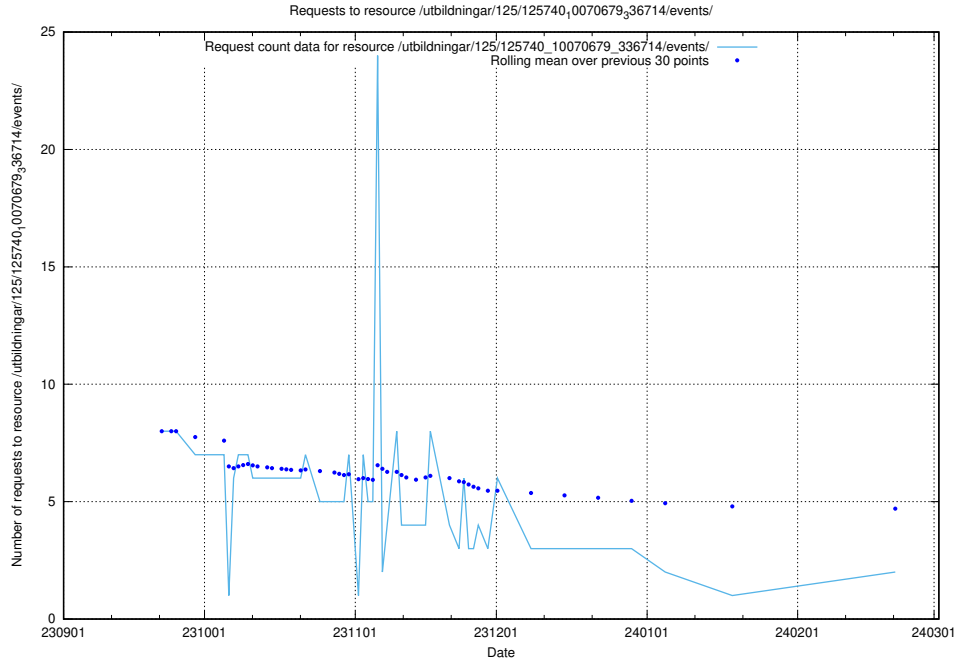

5.771 Usage of /utbildningar/125/125740_10070679_336714/events/

Here, we count the number of requests to resource /utbildningar/125/125740_10070679_336714/events/