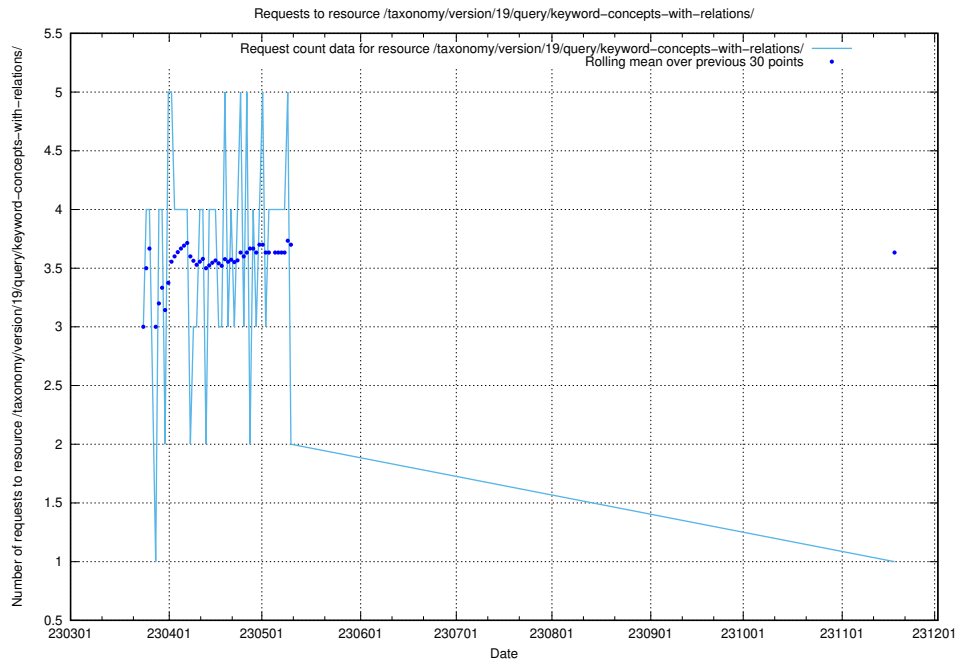

5.5928 Usage of /taxonomy/version/19/query/keyword-concepts-with-relations/

Here, we count the number of requests to resource /taxonomy/version/19/query/keyword-concepts-with-relations/.