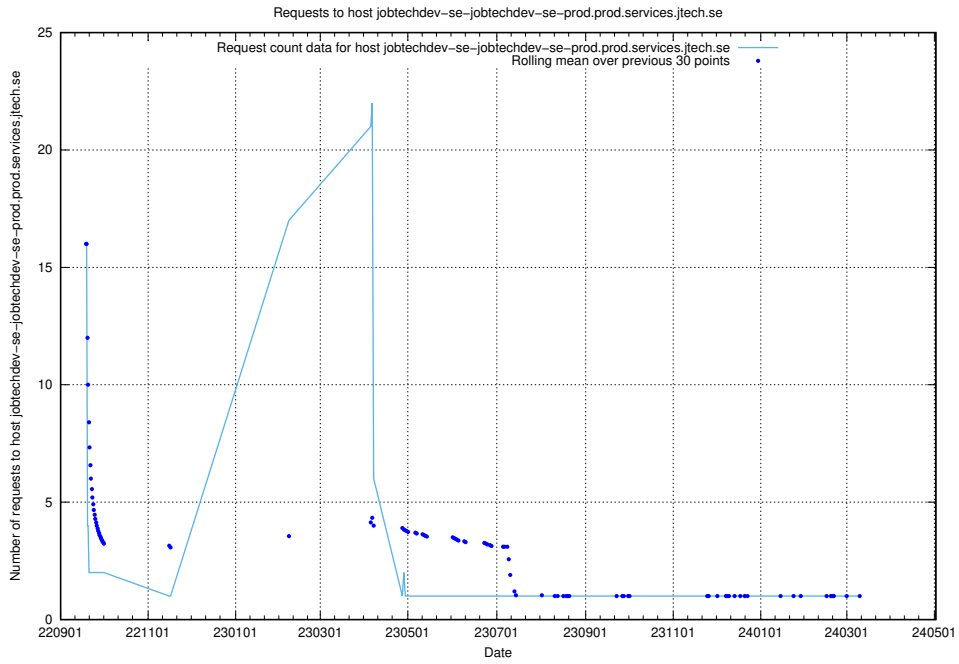

7.614 Usage of jobtechdev-se-jobtechdev-se-prod.prod.services.jtech.se

Here, we count the number of requests to host jobtechdev-se-jobtechdev-se-prod.prod.services.jtech.se.