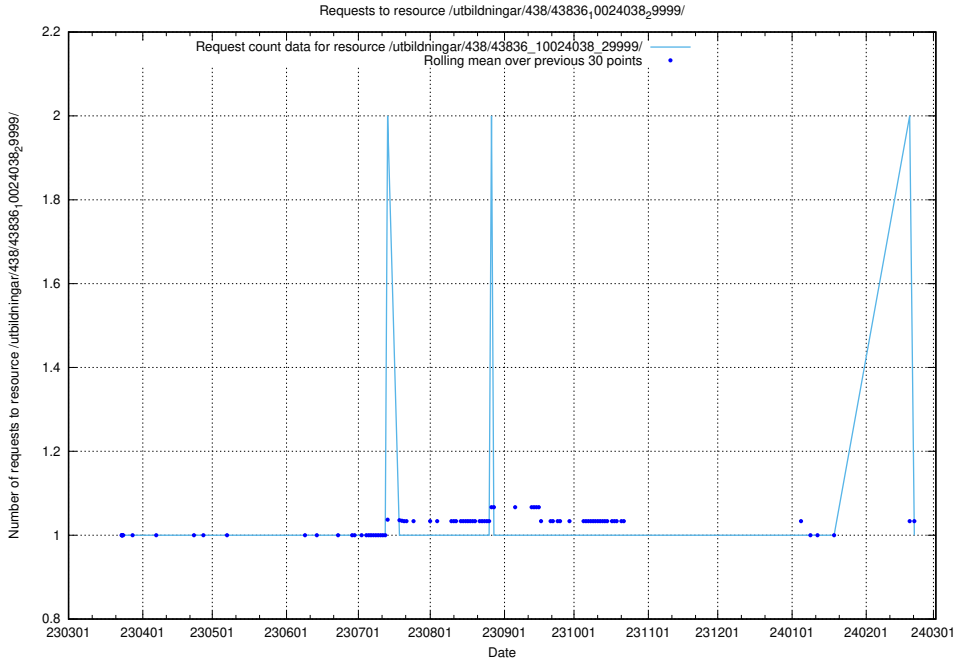

### 5.6107 Usage of /utbildningar/438/43836\_10024038\_29999/

Here, we count the number of requests to resource /utbildningar/438/43836\_10024038\_29999/.