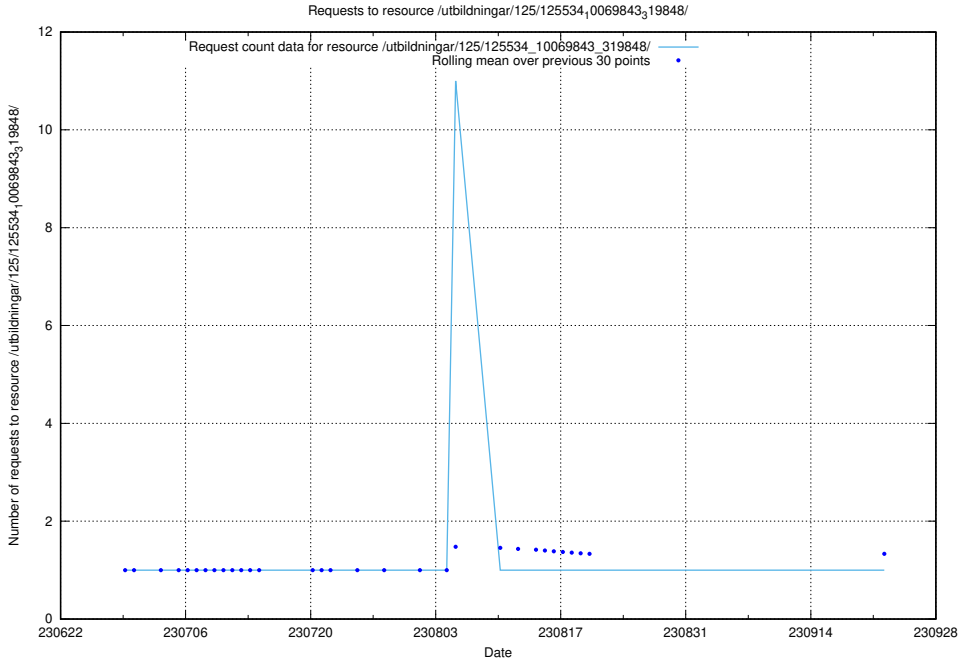

5.5258 Usage of /utbildningar/125/125534_10069843_319848/

Here, we count the number of requests to resource /utbildningar/125/125534_10069843_319848/.