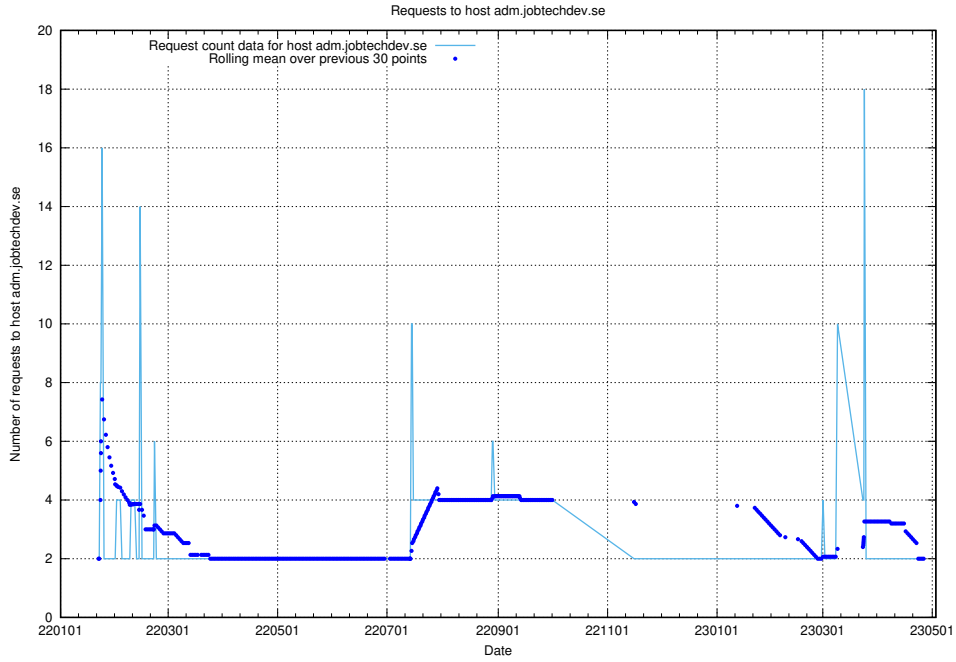

7.255 Usage of adm.jobtechdev.se

Here, we count the number of requests to host adm.jobtechdev.se.