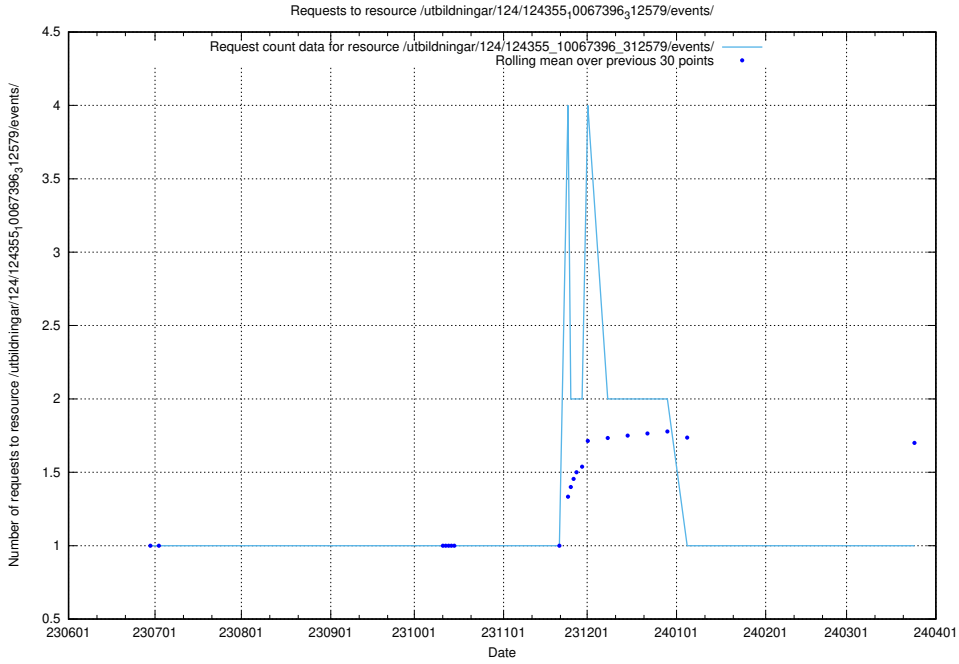

5.5184 Usage of /utbildningar/124/124355_10067396_312579/events/

Here, we count the number of requests to resource /utbildningar/124/124355_10067396_312579/events/