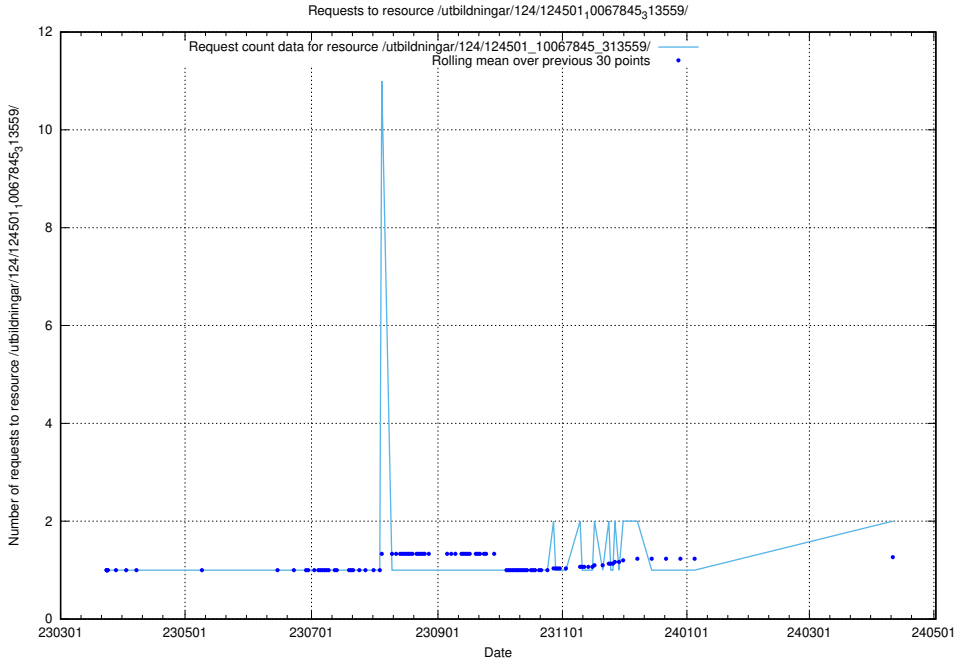

5.587 Usage of /utbildningar/124/124501_10067845_313559/

Here, we count the number of requests to resource /utbildningar/124/124501_10067845_313559/.