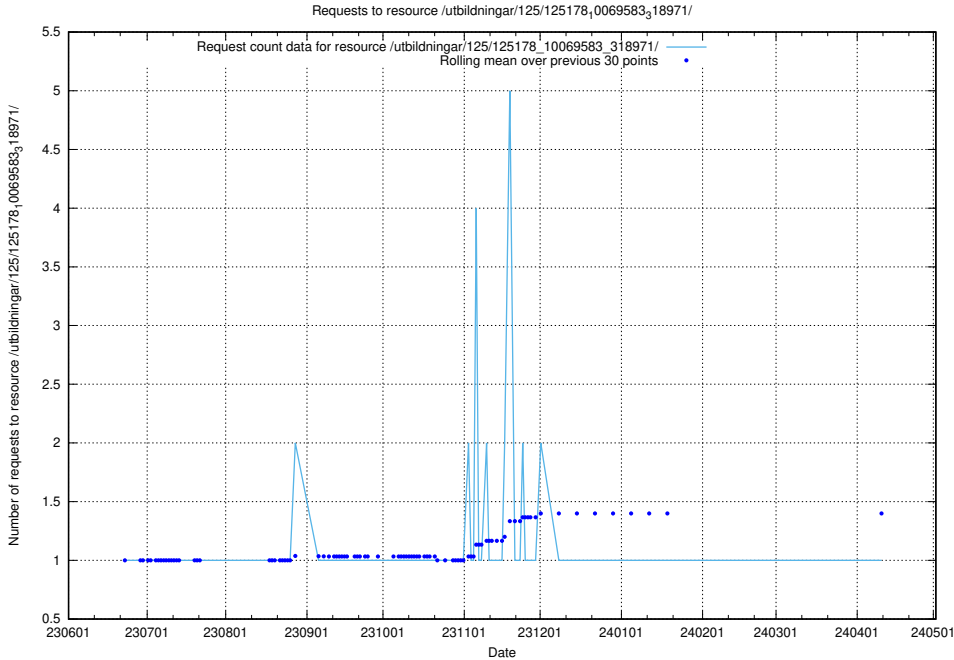

5.5511 Usage of /utbildningar/125/125178_10069583_318971/

Here, we count the number of requests to resource /utbildningar/125/125178_10069583_318971/.