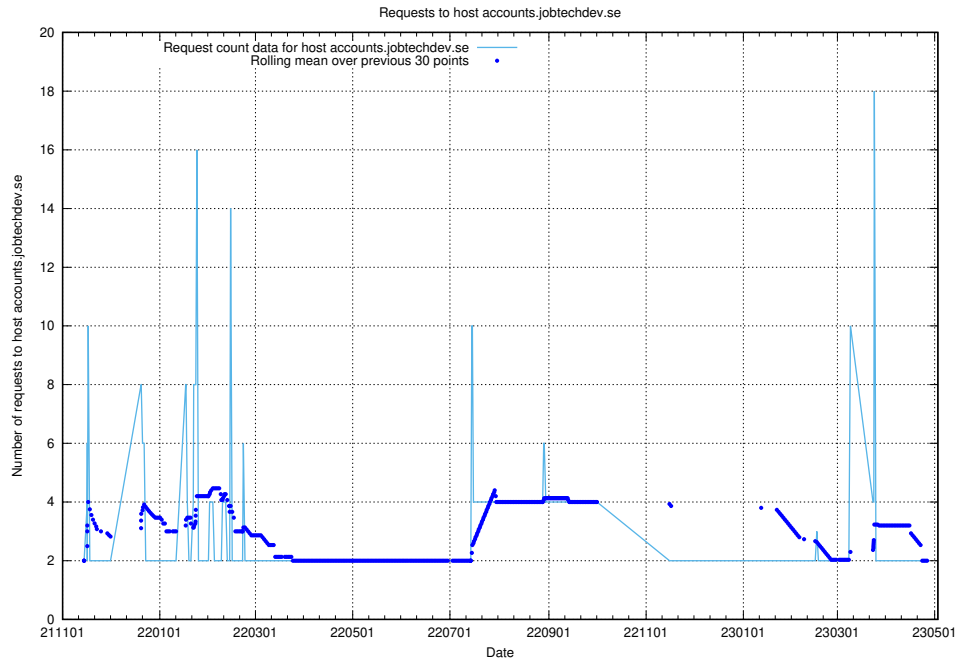

7.288 Usage of accounts.jobtechdev.se

Here, we count the number of requests to host accounts.jobtechdev.se.