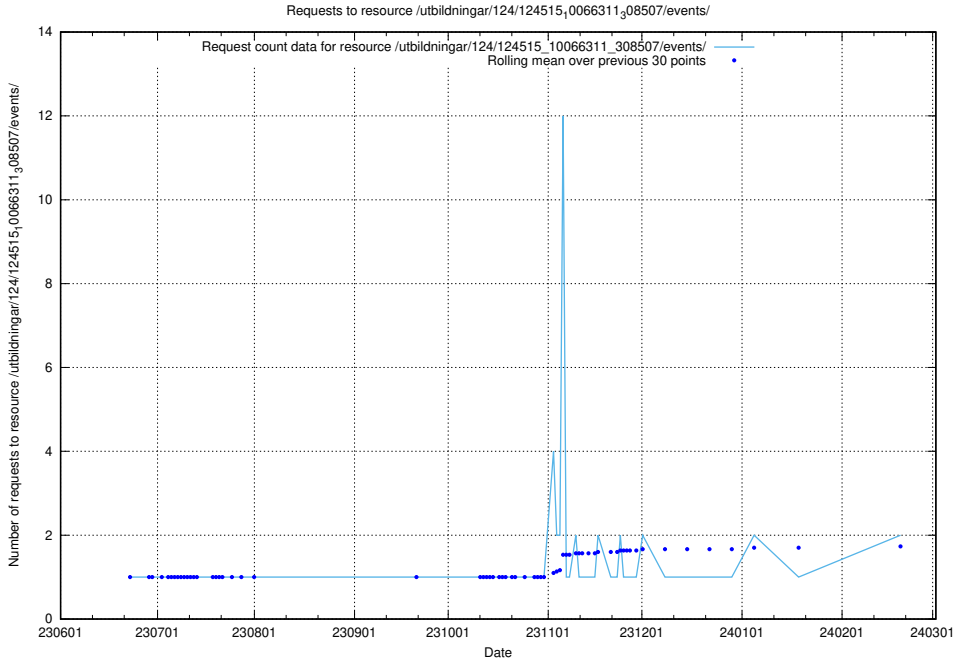

5.887 Usage of /utbildningar/124/124515_10066311_308507/events/

Here, we count the number of requests to resource /utbildningar/124/124515_10066311_308507/events/