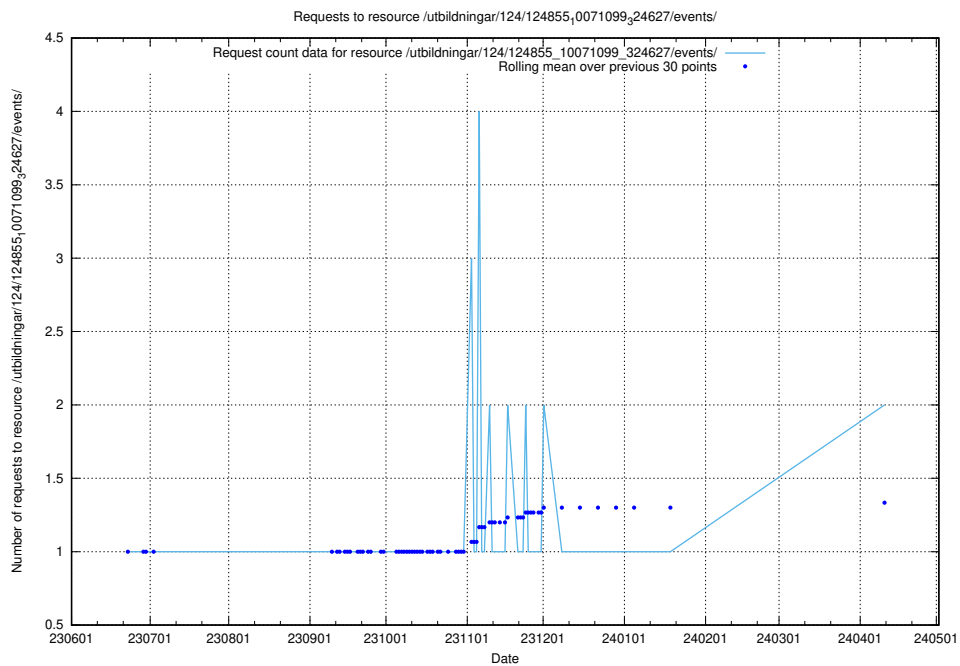

5.886 Usage of /utbildningar/124/124855_10071099_324627/events/

Here, we count the number of requests to resource /utbildningar/124/124855_10071099_324627/events/