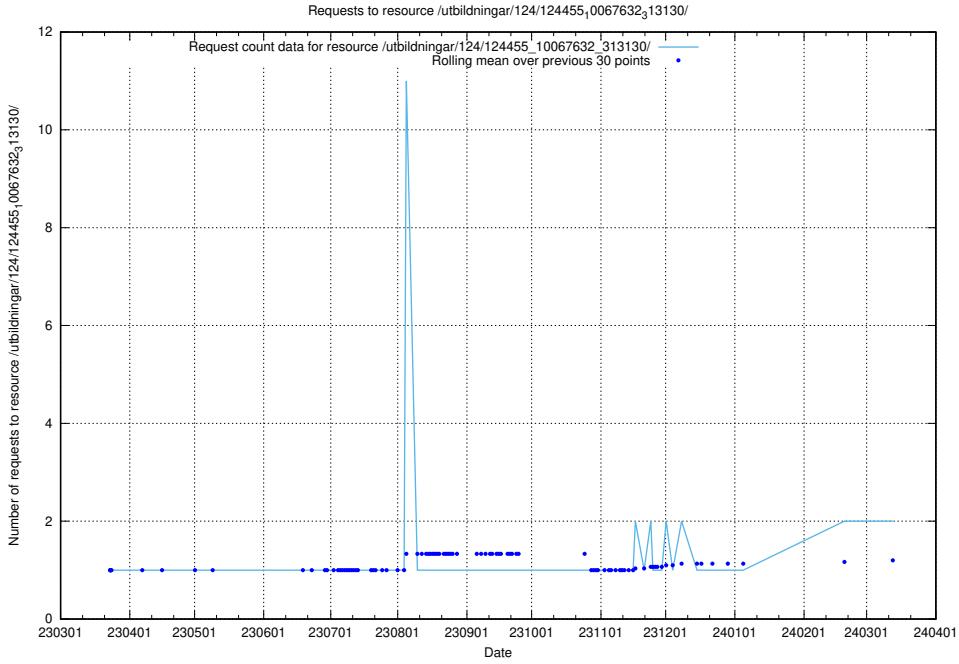

5.687 Usage of /utbildningar/124/124455_10067632_313130/

Here, we count the number of requests to resource /utbildningar/124/124455_10067632_313130/.