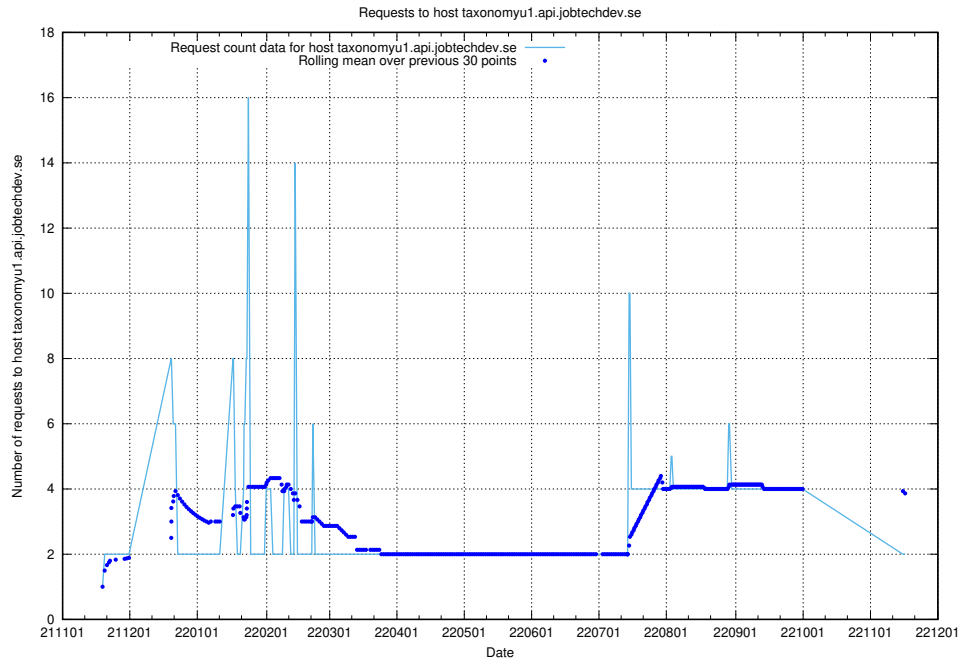

7.460 Usage of taxonomy1.api.jobtechdev.se

Here, we count the number of requests to host taxonomy1.api.jobtechdev.se.