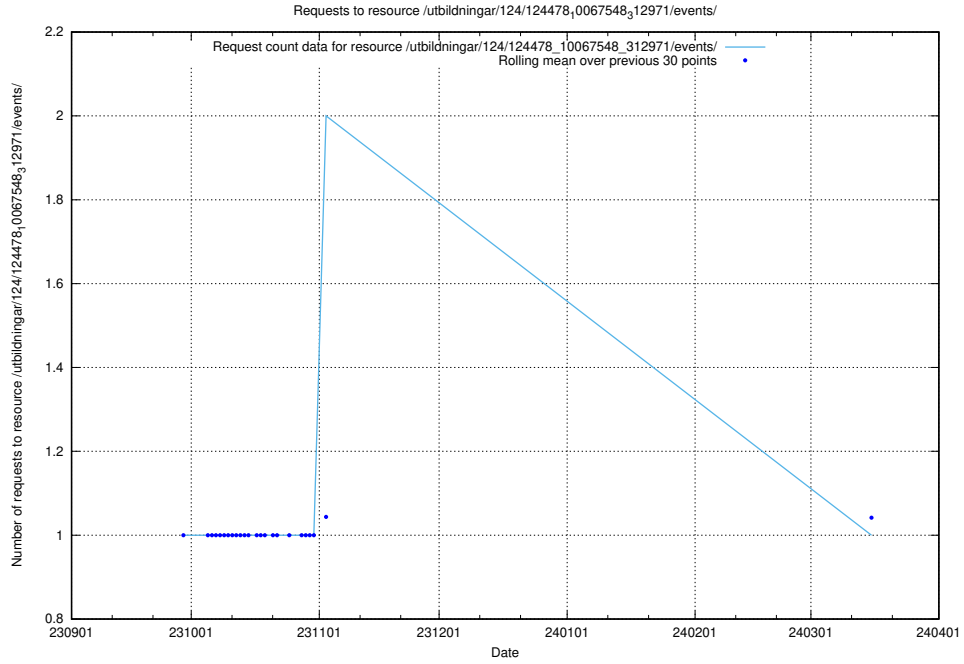

### 5.4263 Usage of /utbildningar/124/124475\_10067559\_312983/events/

Here, we count the number of requests to resource /utbildningar/124/124475\_10067559\_312983/events/