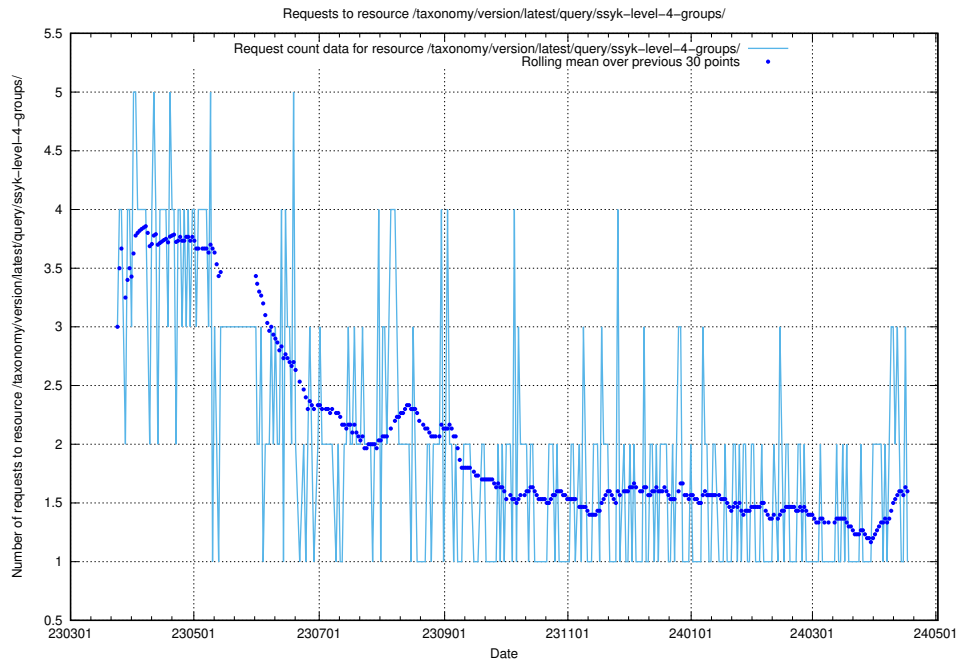

5.5872 Usage of /taxonomy/version/latest/query/ssyk-level-4-groups/

Here, we count the number of requests to resource /taxonomy/version/latest/query/ssyk-level-4-groups/.