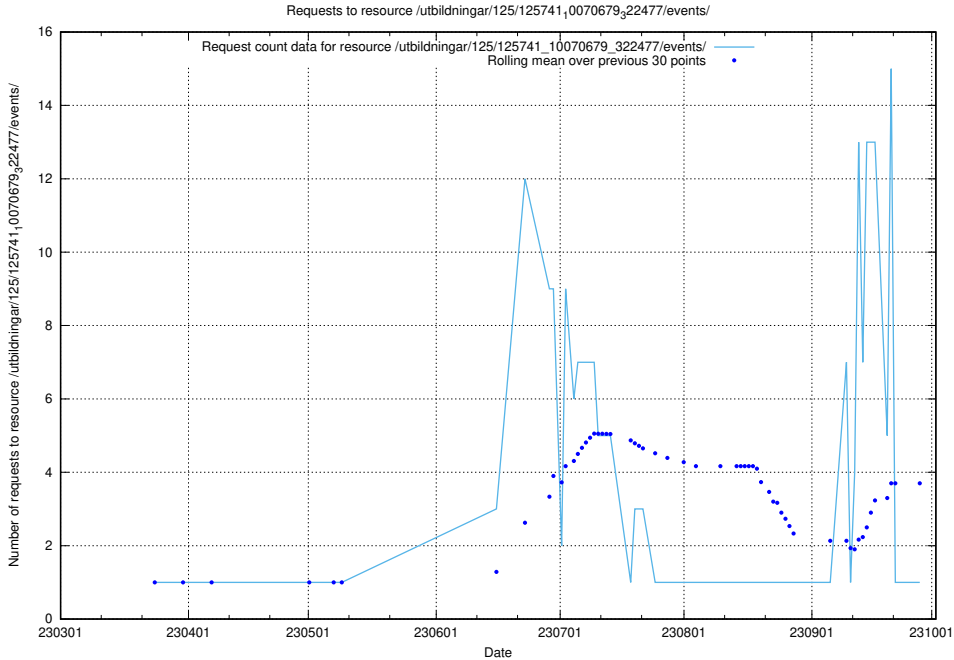

5.6014 Usage of /utbildningar/125/125741_10070679_322477/events/

Here, we count the number of requests to resource /utbildningar/125/125741_10070679_322477/events/