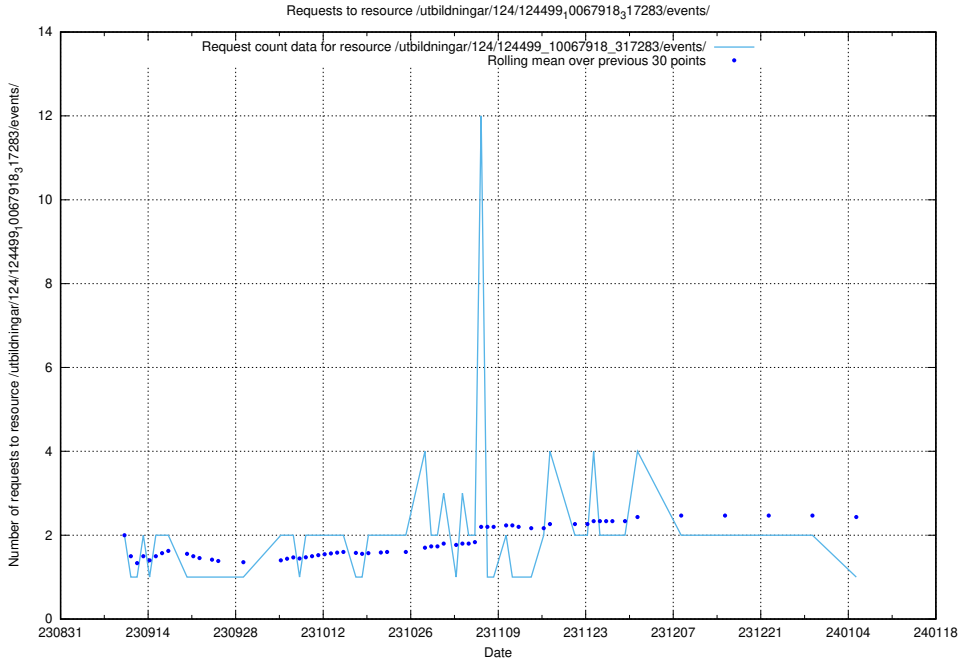

5.4396 Usage of /utbildningar/124/124499_10067918_317283/events/

Here, we count the number of requests to resource /utbildningar/124/124499_10067918_317283/events/