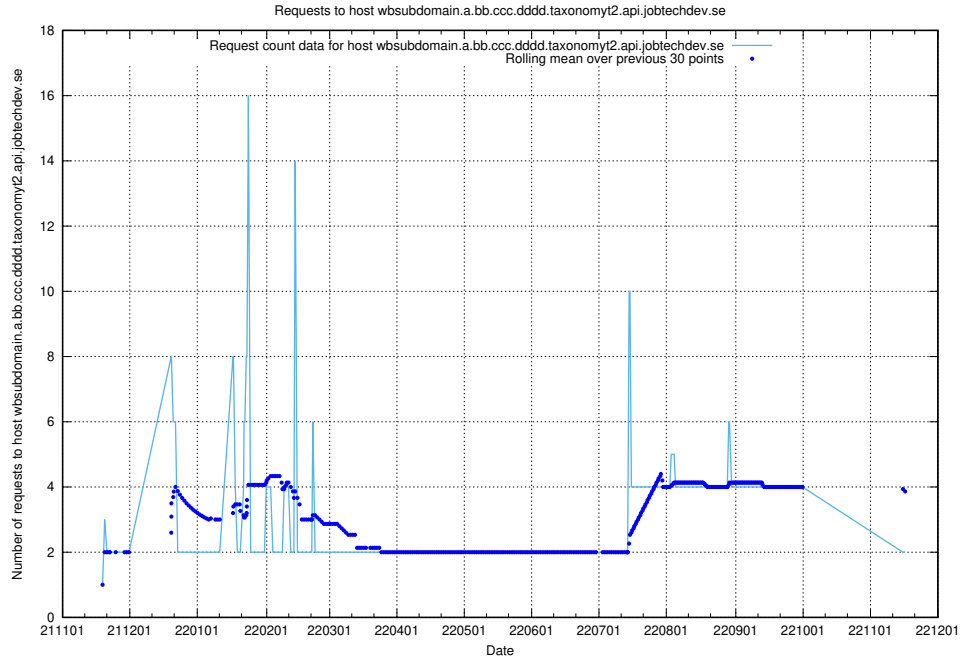

7.456 Usage of wbsubdomain.a.bb.ccc.dddd.taxonomyt2.api.jobtechdev.se

Here, we count the number of requests to host wbsubdomain.a.bb.ccc.dddd.taxonomyt2.api.jobtechdev.se