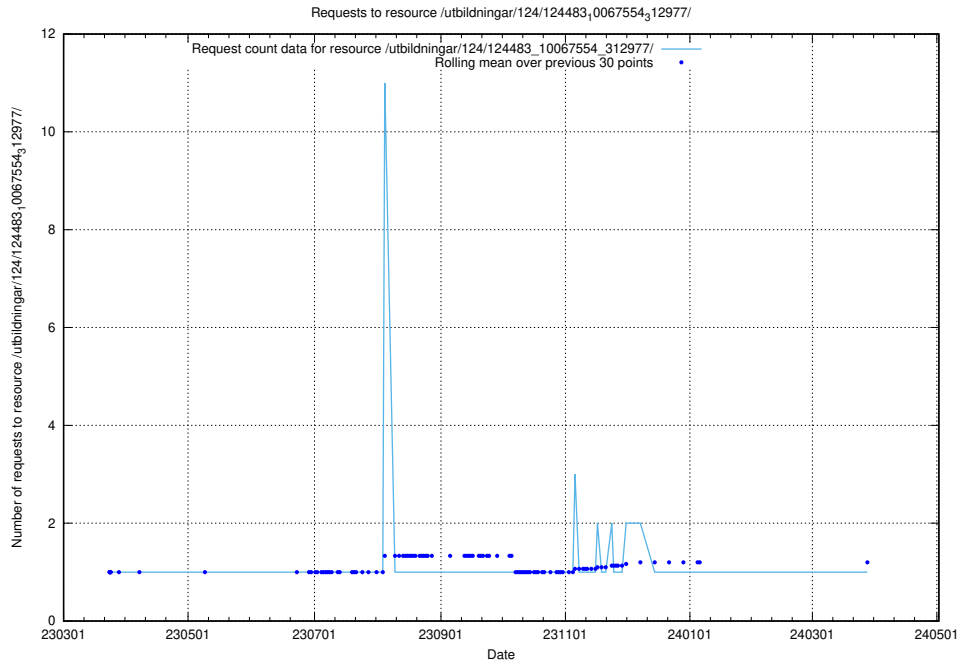

5.2606 Usage of /utbildningar/124/124483_10067554_312977/

Here, we count the number of requests to resource /utbildningar/124/124483_10067554_312977/.