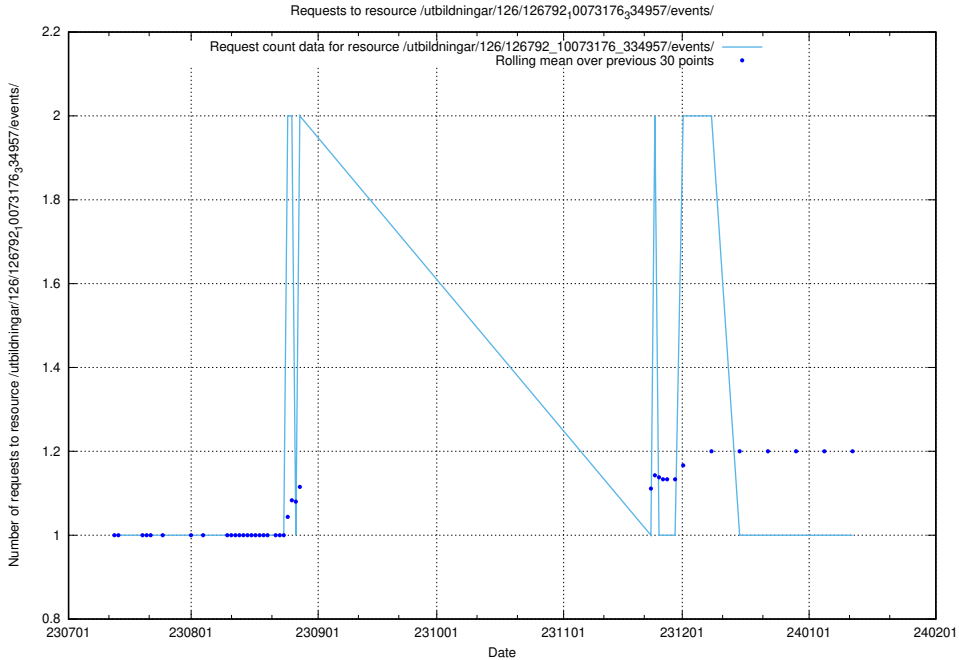

5.4891 Usage of /utbildningar/126/126792_10073176_334957/events/

Here, we count the number of requests to resource /utbildningar/126/126792_10073176_334957/events/