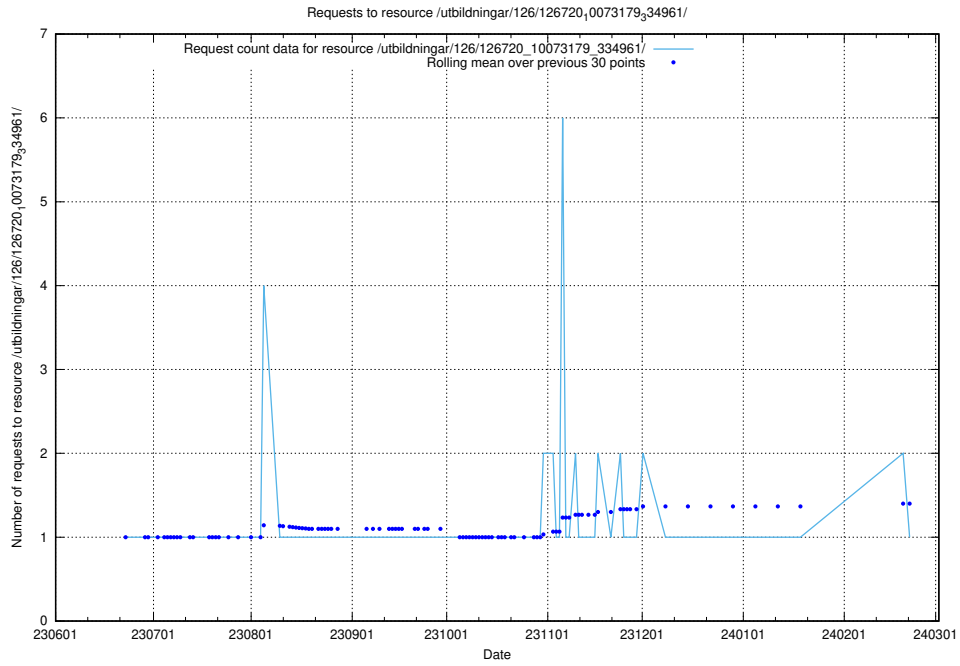

5.5388 Usage of /utbildningar/126/126720_10073179_334961/

Here, we count the number of requests to resource /utbildningar/126/126720_10073179_334961/.