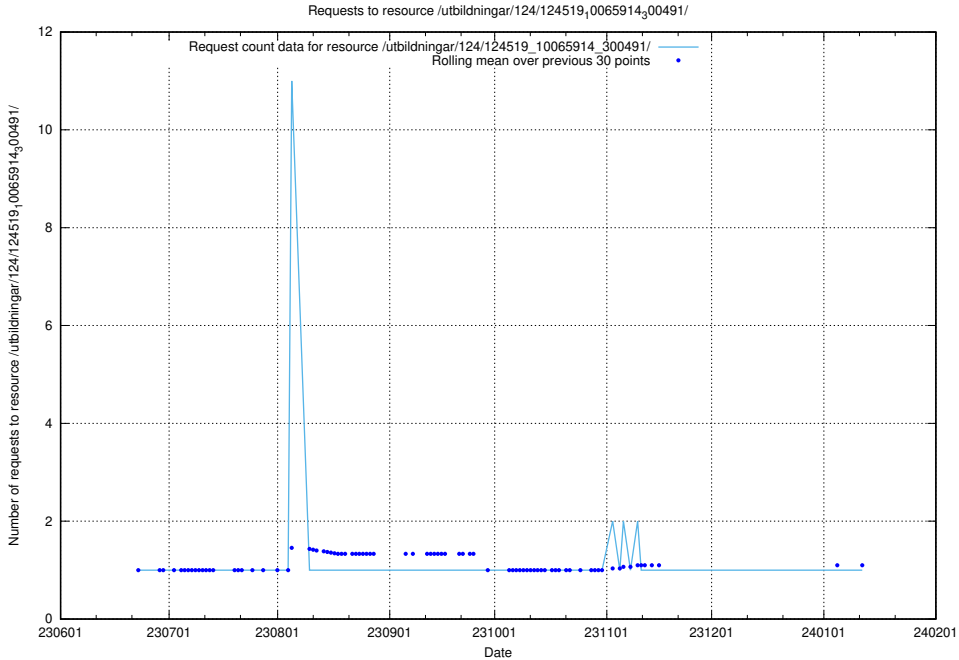

5.5542 Usage of /utbildningar/124/124519_10065914_300491/

Here, we count the number of requests to resource /utbildningar/124/124519_10065914_300491/.