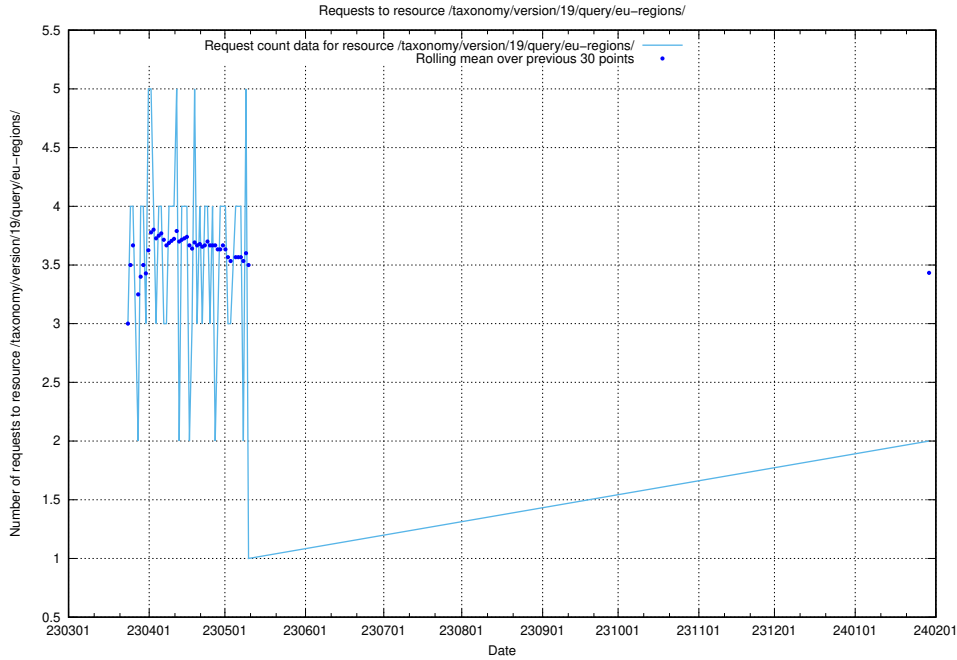

5.961 Usage of /taxonomy/version/19/query/eu-regions/

Here, we count the number of requests to resource /taxonomy/version/19/query/eu-regions/.