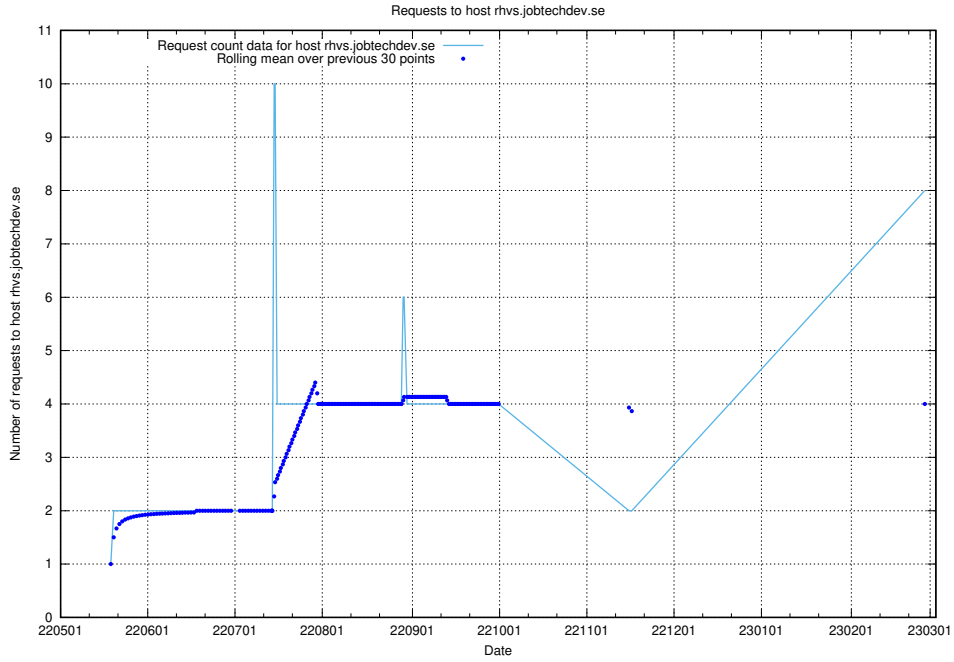

7.67 Usage of rhvs.jobtechdev.se

Here, we count the number of requests to host rhvs.jobtechdev.se.