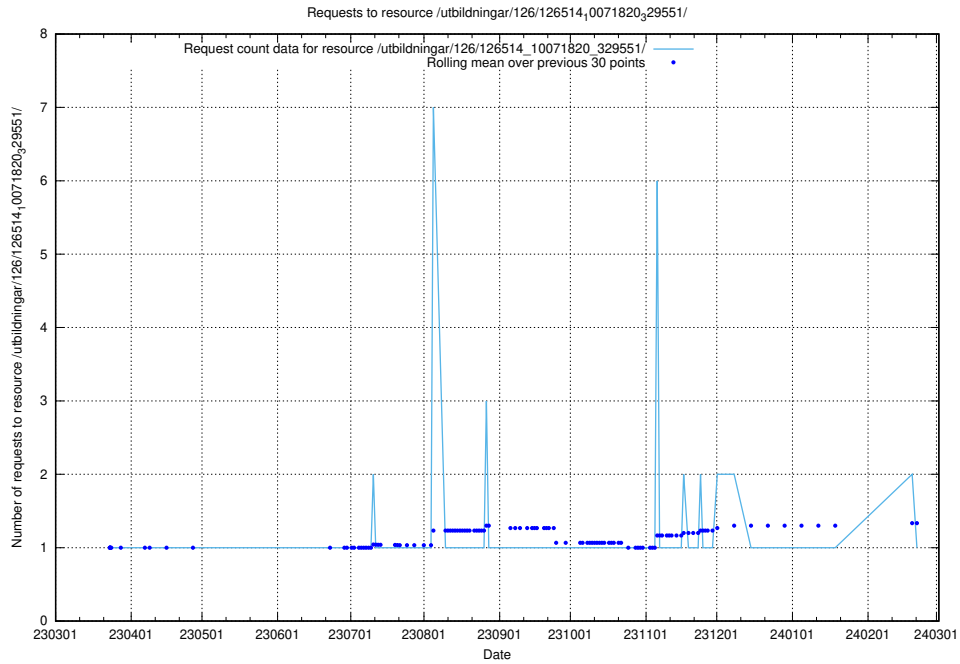

5.6182 Usage of /utbildningar/126/126514_10071820_329551/

Here, we count the number of requests to resource /utbildningar/126/126514_10071820_329551/.