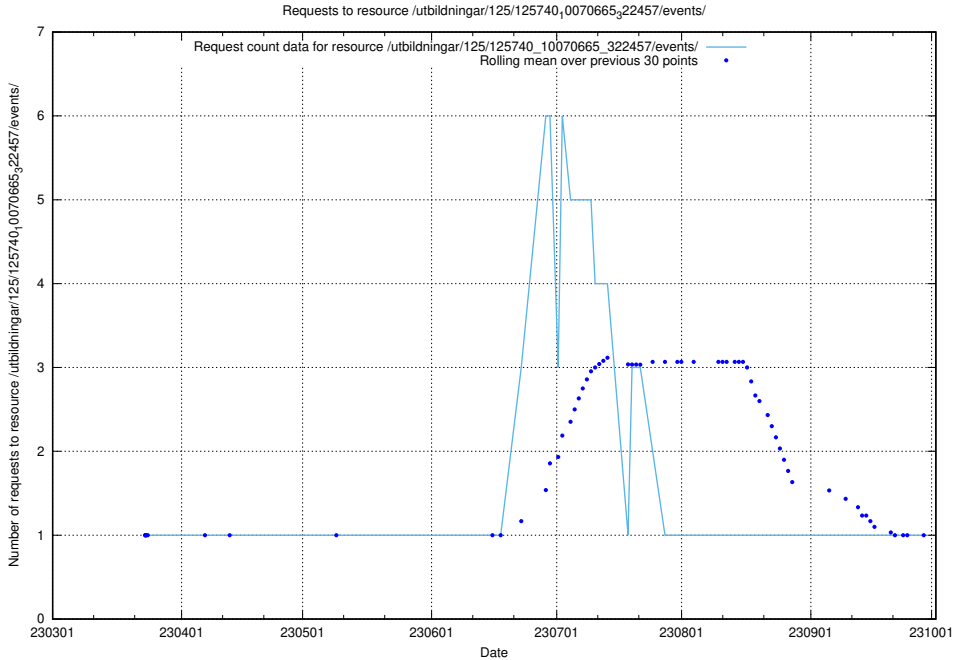

5.1043 Usage of /utbildningar/125/125740_10070665_322457/events/

Here, we count the number of requests to resource /utbildningar/125/125740_10070665_322457/events/