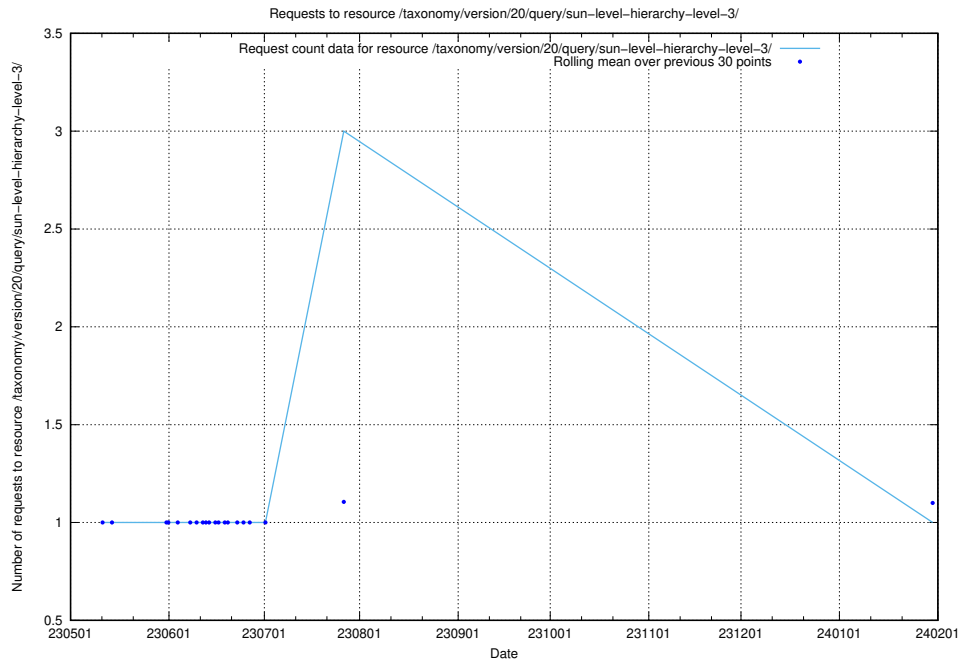

5.5726 Usage of /taxonomy/version/20/query/sun-level-hierarchy-level-3/

Here, we count the number of requests to resource /taxonomy/version/20/query/sun-level-hierarchy-level-3/.