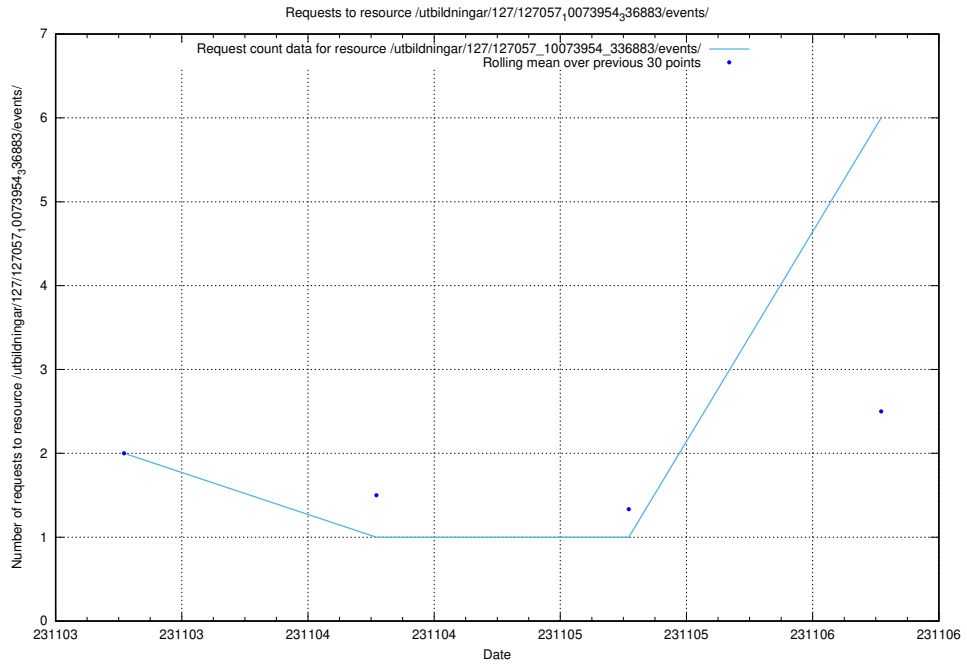

5.95 Usage of /utbildningar/127/127057_10073954_336883/events/

Here, we count the number of requests to resource /utbildningar/127/127057_10073954_336883/events/