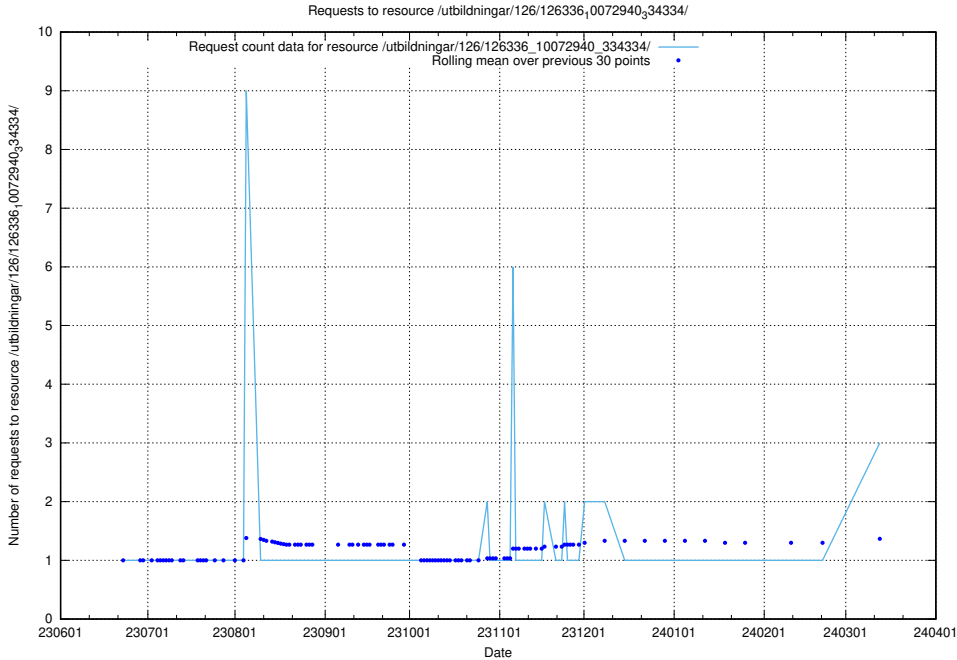

5.441 Usage of /utbildningar/126/126336_10072940_334334/

Here, we count the number of requests to resource /utbildningar/126/126336_10072940_334334/.