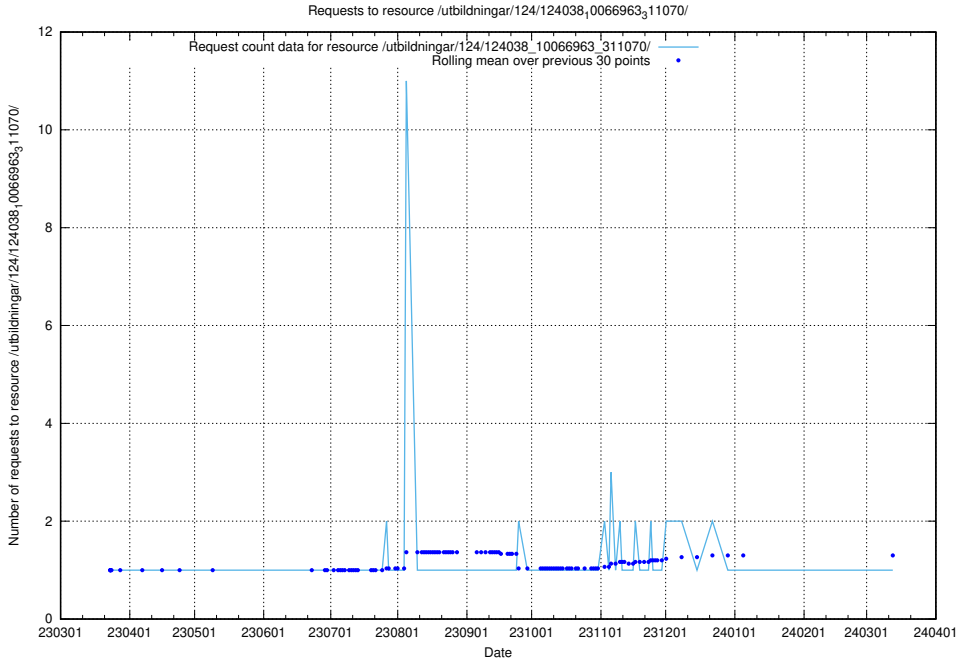

5.4157 Usage of /utbildningar/124/124038_10066963_311070/

Here, we count the number of requests to resource /utbildningar/124/124038_10066963_311070/.