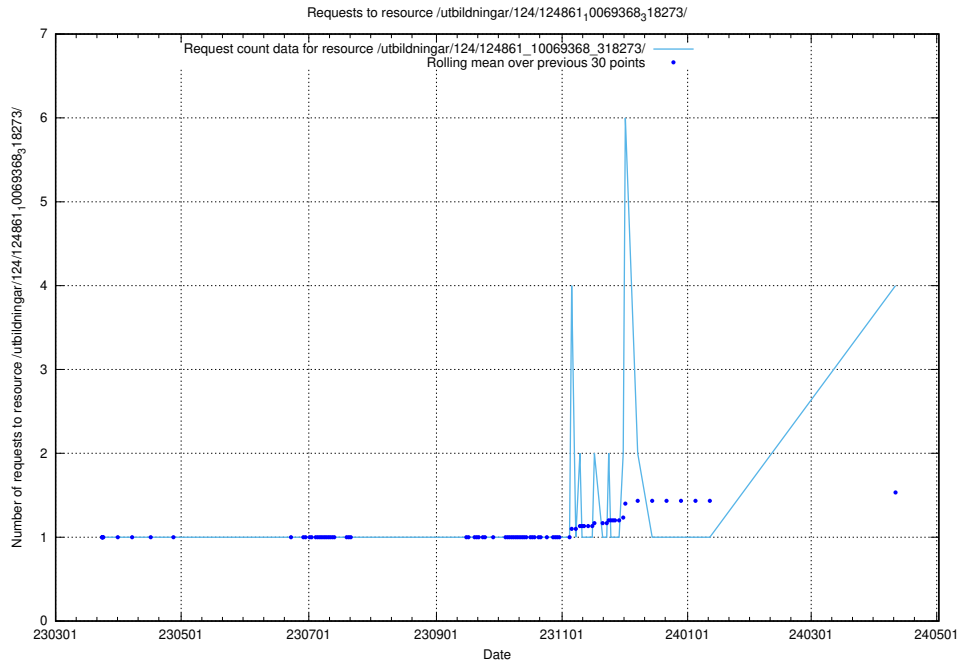

5.209 Usage of /utbildningar/124/124861_10069368_318273/

Here, we count the number of requests to resource /utbildningar/124/124861_10069368_318273/.