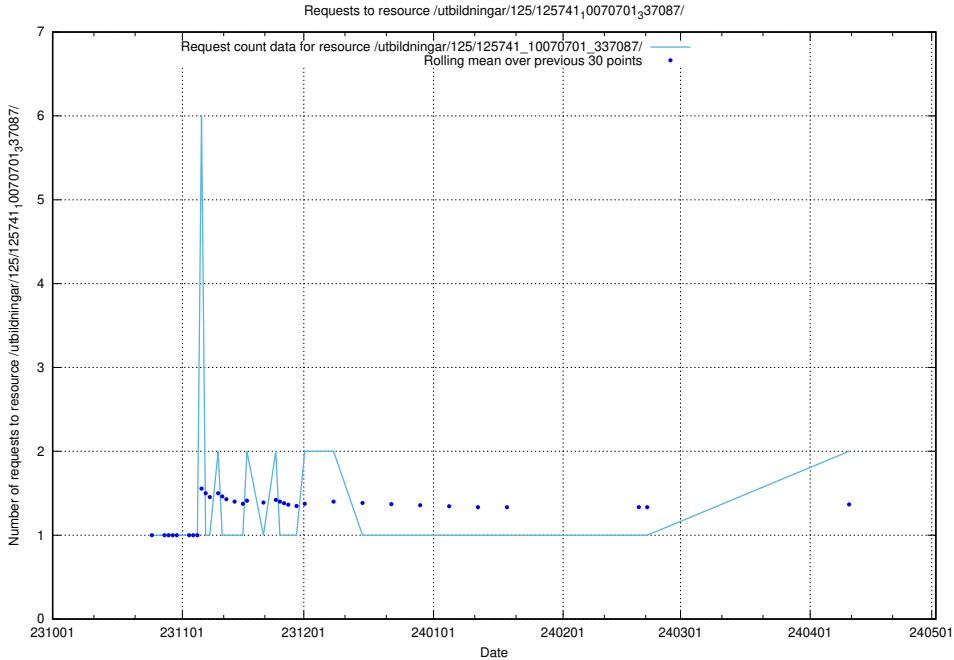

5.748 Usage of /utbildningar/125/125741_10070701_337087/

Here, we count the number of requests to resource /utbildningar/125/125741_10070701_337087/.