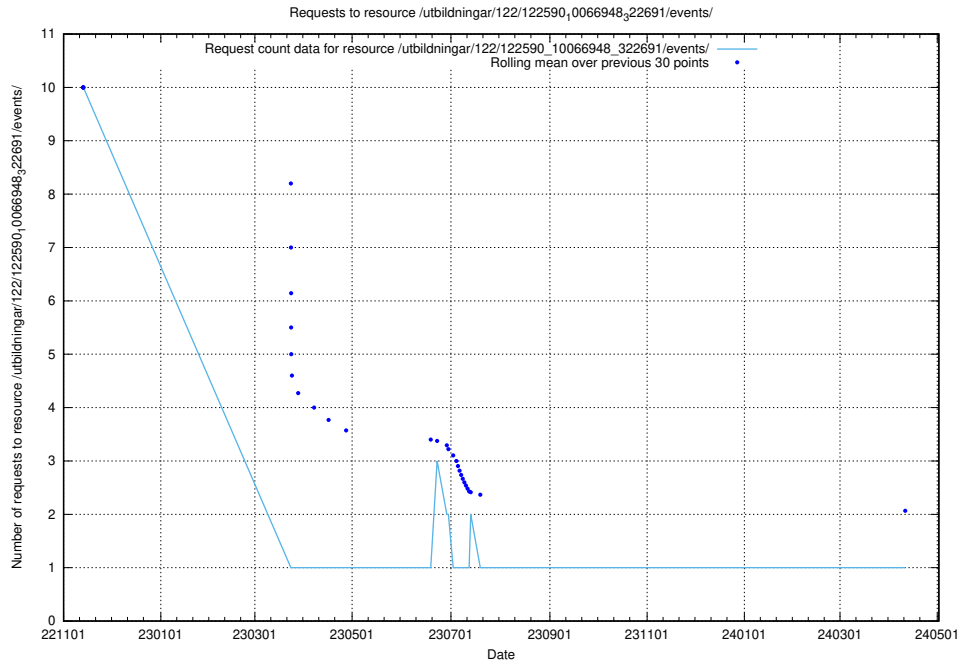

5.5529 Usage of /utbildningar/122/122590_10066948_322691/events/

Here, we count the number of requests to resource /utbildningar/122/122590_10066948_322691/events/