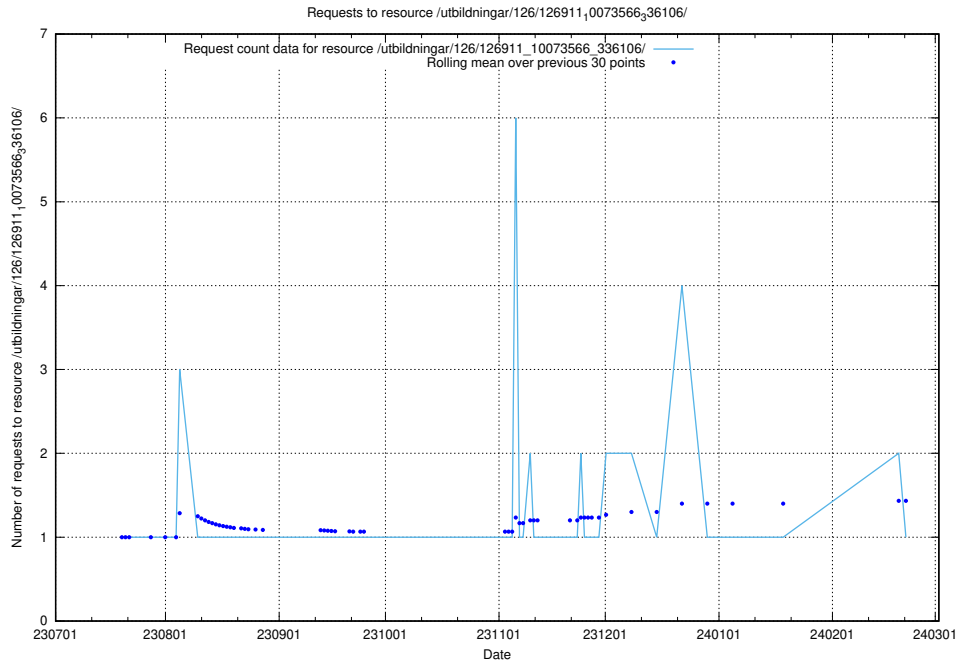

5.4779 Usage of /utbildningar/126/126911_10073566_336106/

Here, we count the number of requests to resource /utbildningar/126/126911_10073566_336106/.