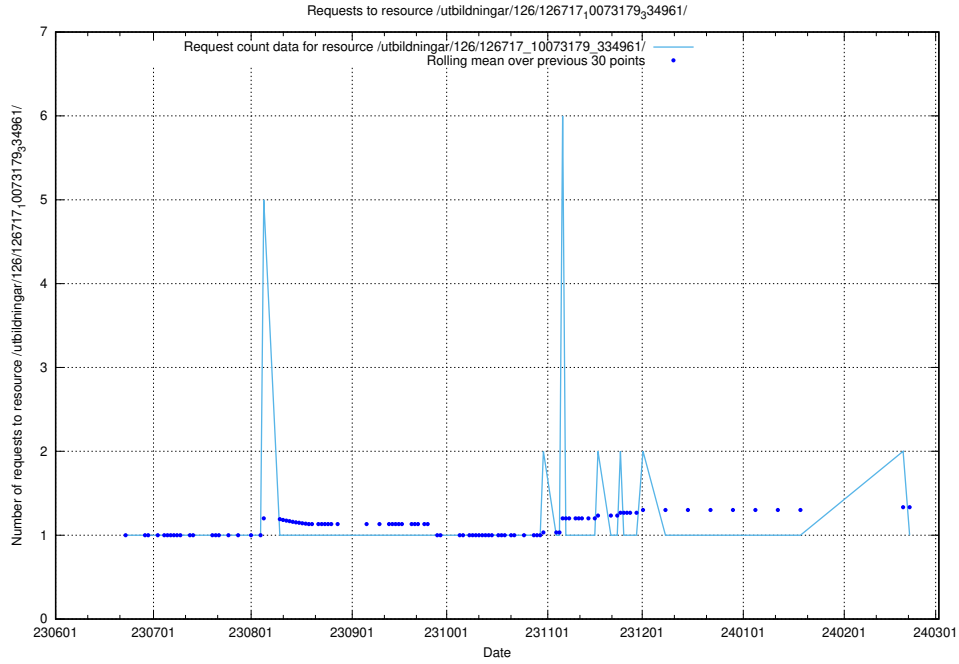

5.5397 Usage of /utbildningar/126/126717_10073179_334961/

Here, we count the number of requests to resource /utbildningar/126/126717_10073179_334961/.