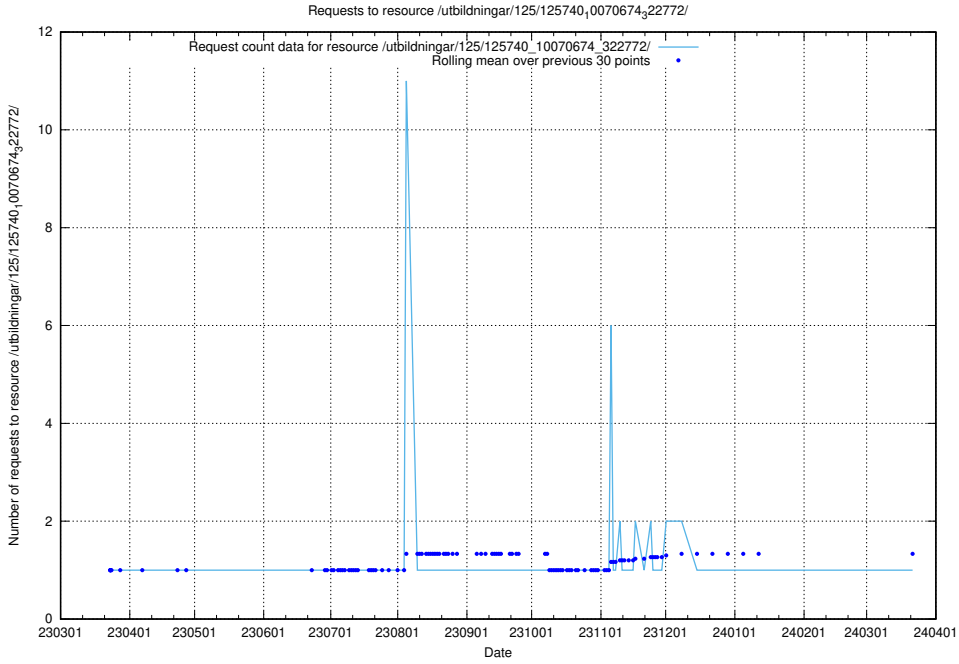

5.1036 Usage of /utbildningar/125/125740_10070674_322772/

Here, we count the number of requests to resource /utbildningar/125/125740_10070674_322772/.