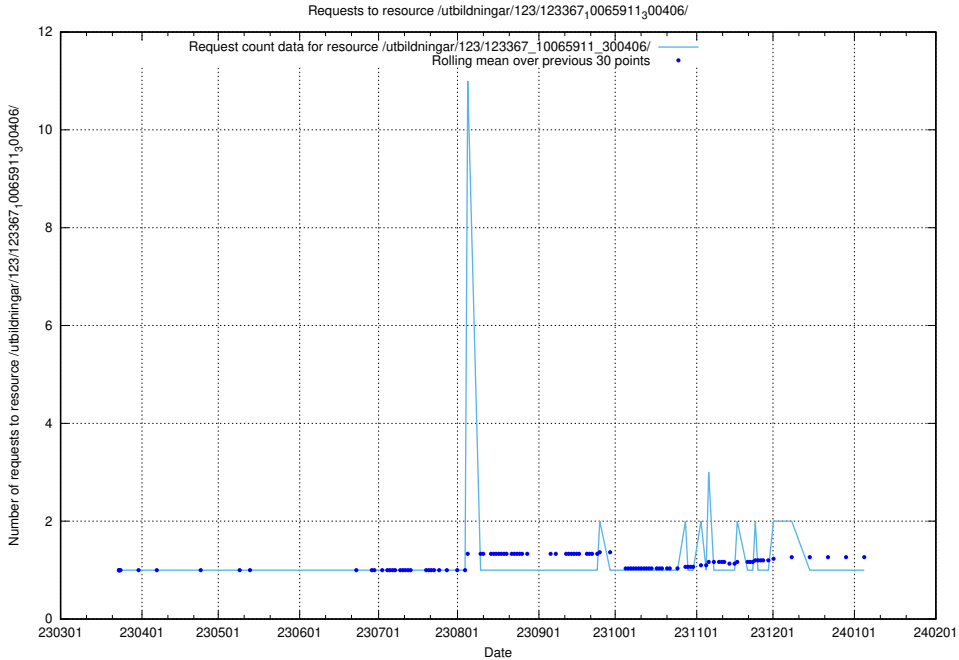

5.4518 Usage of /utbildningar/123/123367_10065911_300406/

Here, we count the number of requests to resource /utbildningar/123/123367_10065911_300406/.