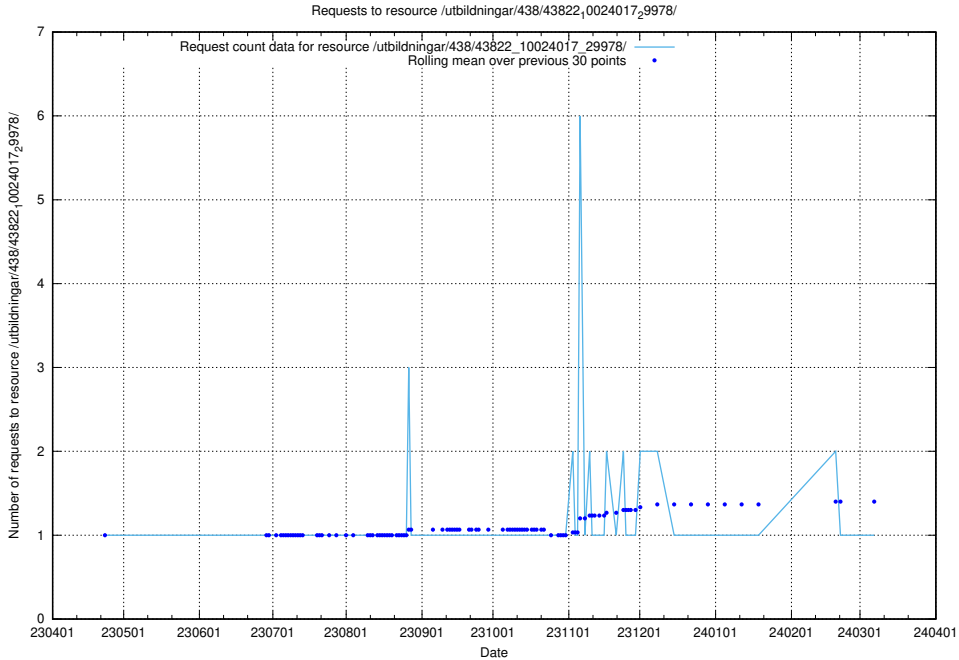

5.5801 Usage of /utbildningar/438/43822_10024017_29978/

Here, we count the number of requests to resource /utbildningar/438/43822_10024017_29978/.