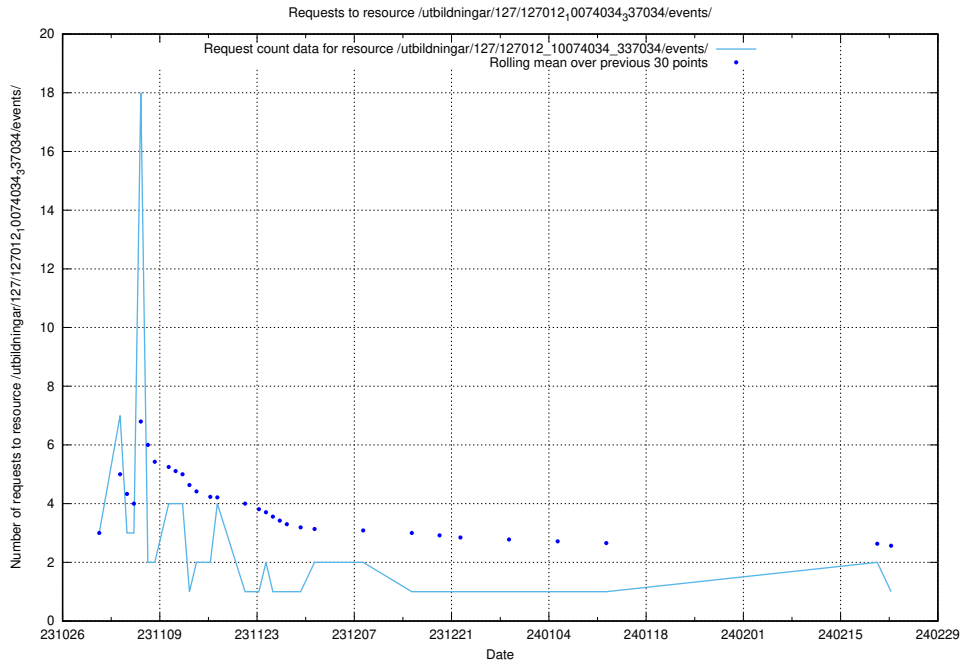

5.3961 Usage of /utbildningar/127/127012_10074034_337034/events/

Here, we count the number of requests to resource /utbildningar/127/127012_10074034_337034/events/