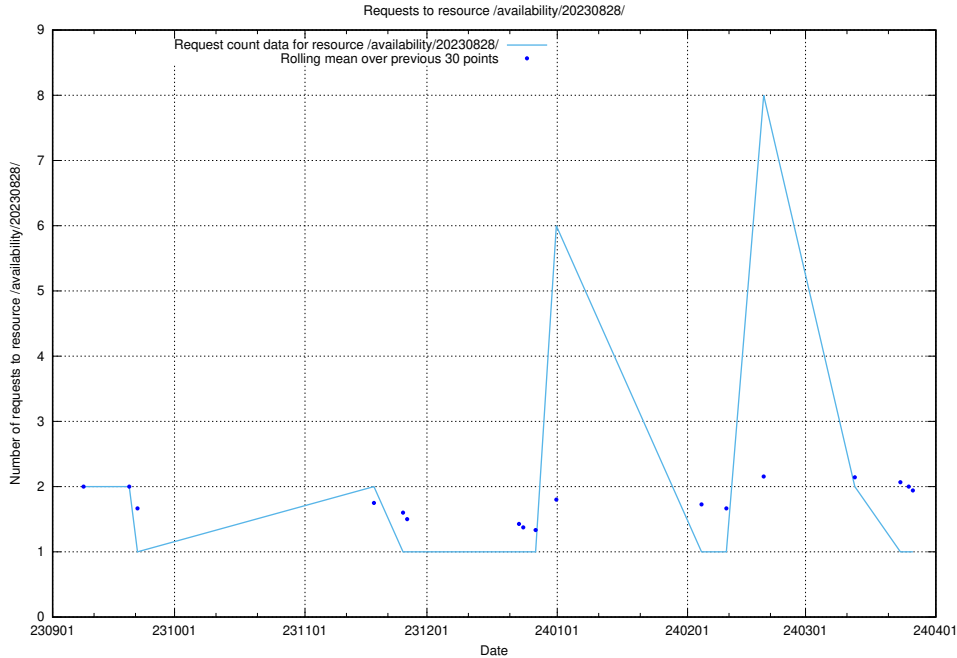

5.4424 Usage of /availability/20230828/

Here, we count the number of requests to resource /availability/20230828/.