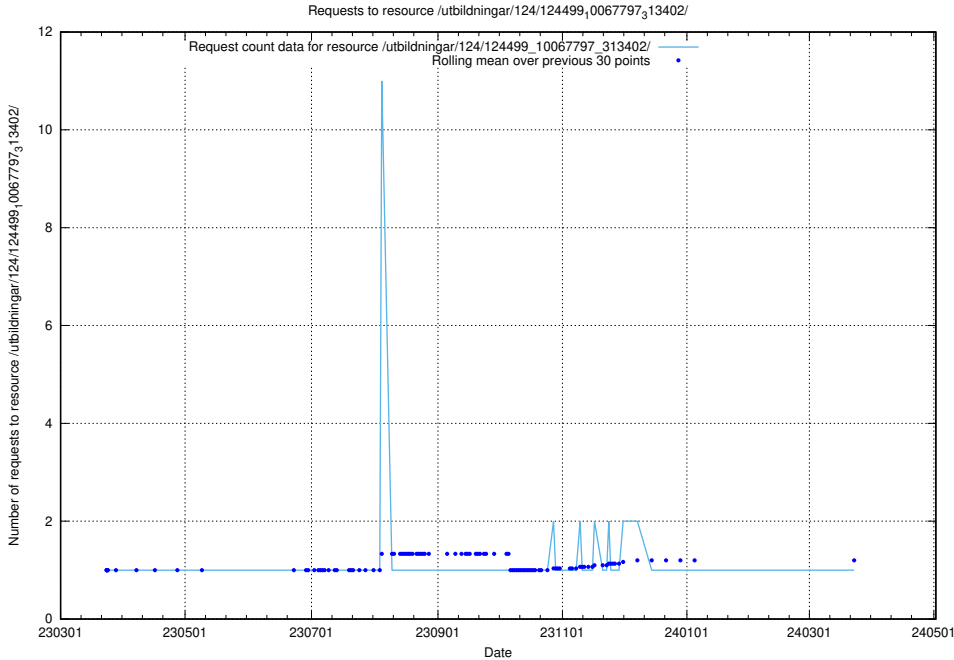

5.2303 Usage of /utbildningar/124/124499_10067797_313402/

Here, we count the number of requests to resource /utbildningar/124/124499_10067797_313402/.