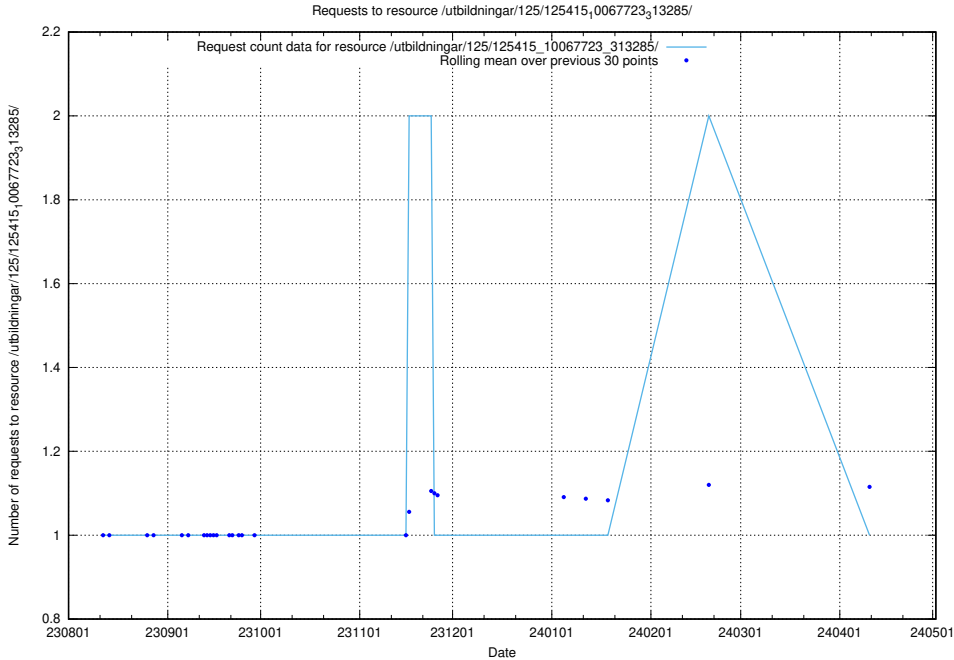

5.4605 Usage of /utbildningar/125/125415_10067723_313285/

Here, we count the number of requests to resource /utbildningar/125/125415_10067723_313285/.