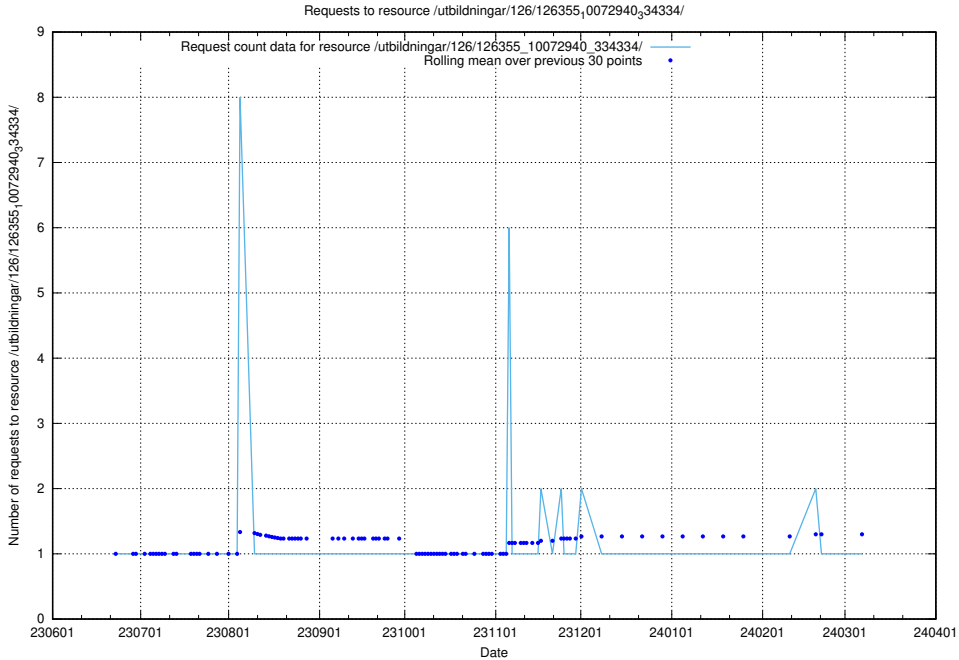

5.5436 Usage of /utbildningar/126/126355_10072940_334334/

Here, we count the number of requests to resource /utbildningar/126/126355_10072940_334334/.