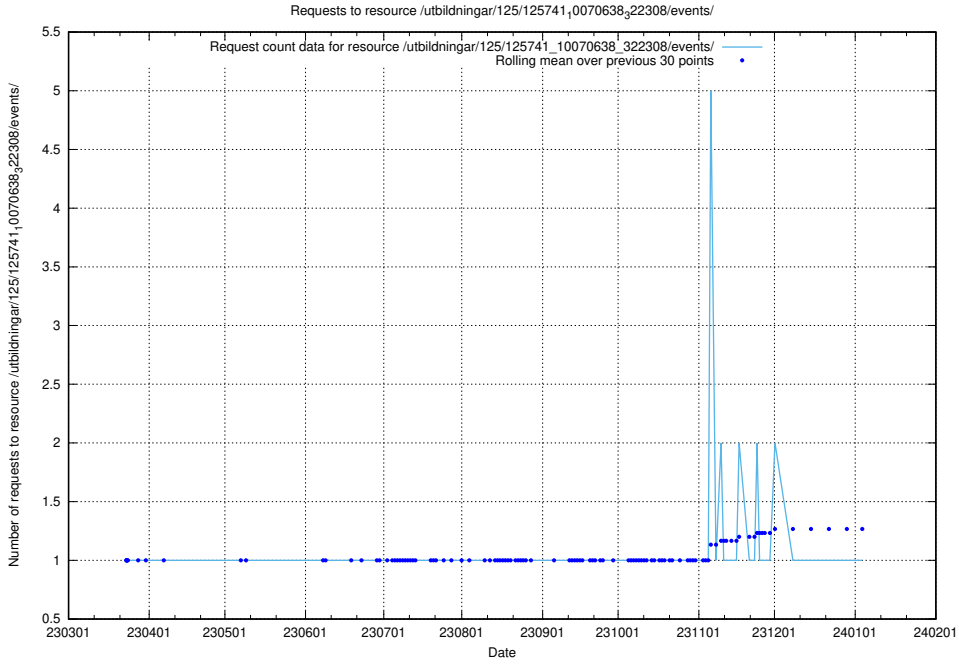

5.6266 Usage of /utbildningar/125/125741_10070638_322308/events/

Here, we count the number of requests to resource /utbildningar/125/125741_10070638_322308/events/