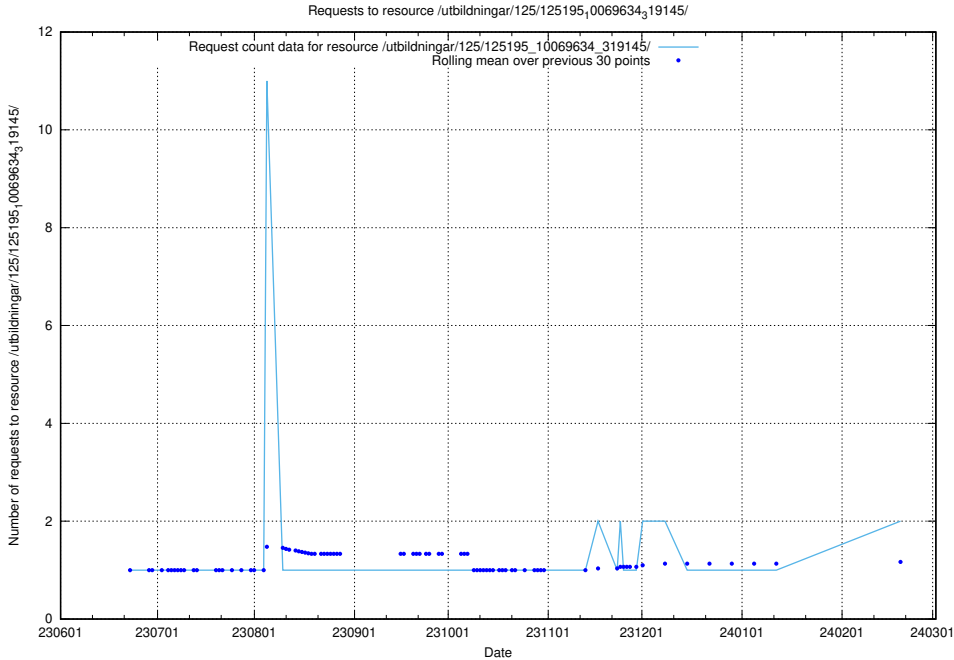

5.884 Usage of /utbildningar/125/125195_10069634_319145/

Here, we count the number of requests to resource /utbildningar/125/125195_10069634_319145/.