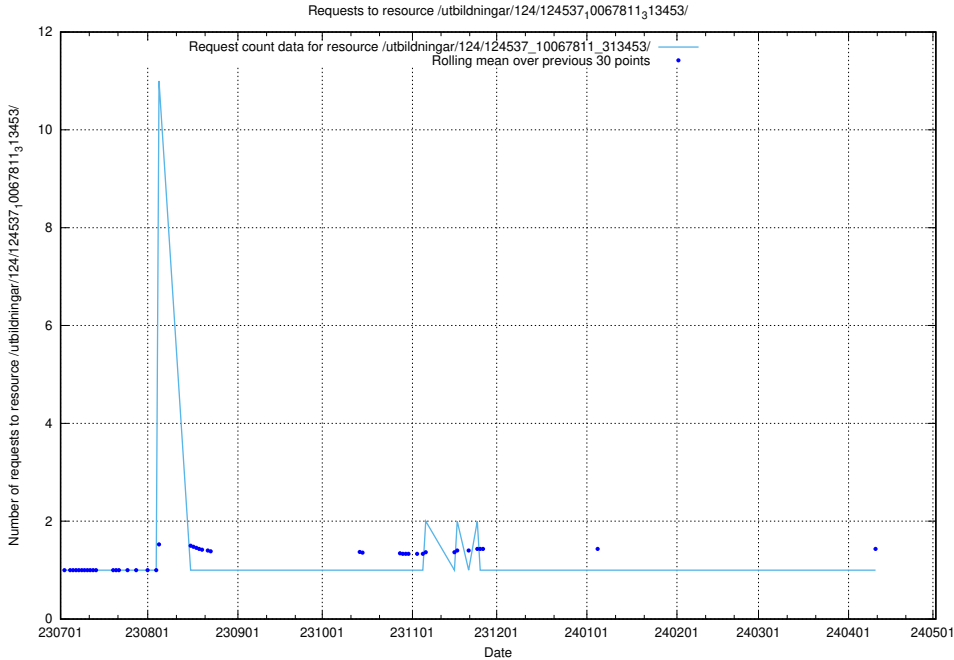

5.5155 Usage of /utbildningar/124/124537_10067811_313453/

Here, we count the number of requests to resource /utbildningar/124/124537_10067811_313453/.