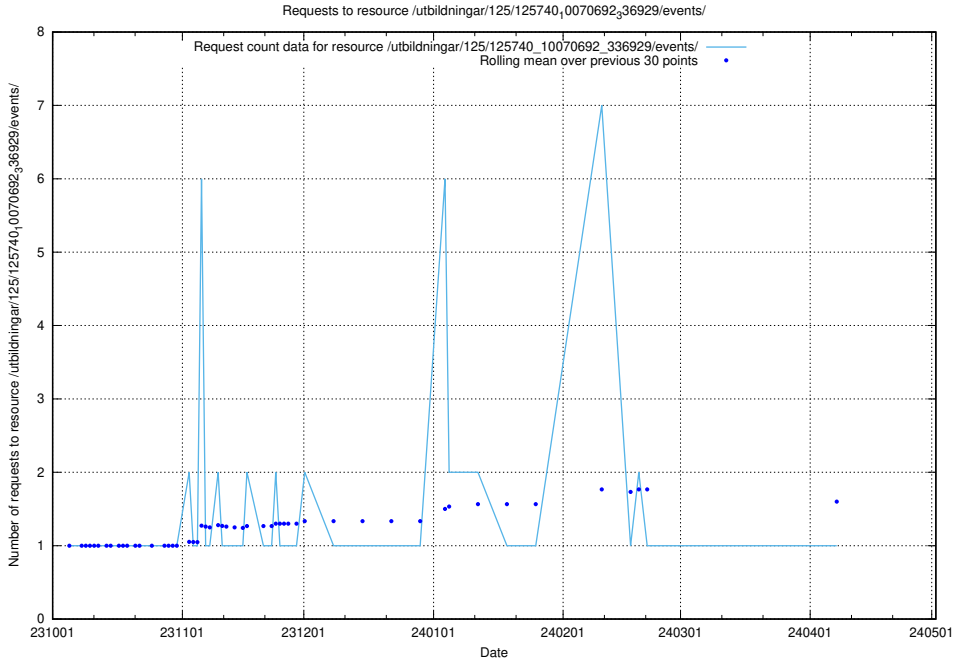

5.4204 Usage of /utbildningar/125/125740_10070692_336929/events/

Here, we count the number of requests to resource /utbildningar/125/125740_10070692_336929/events/