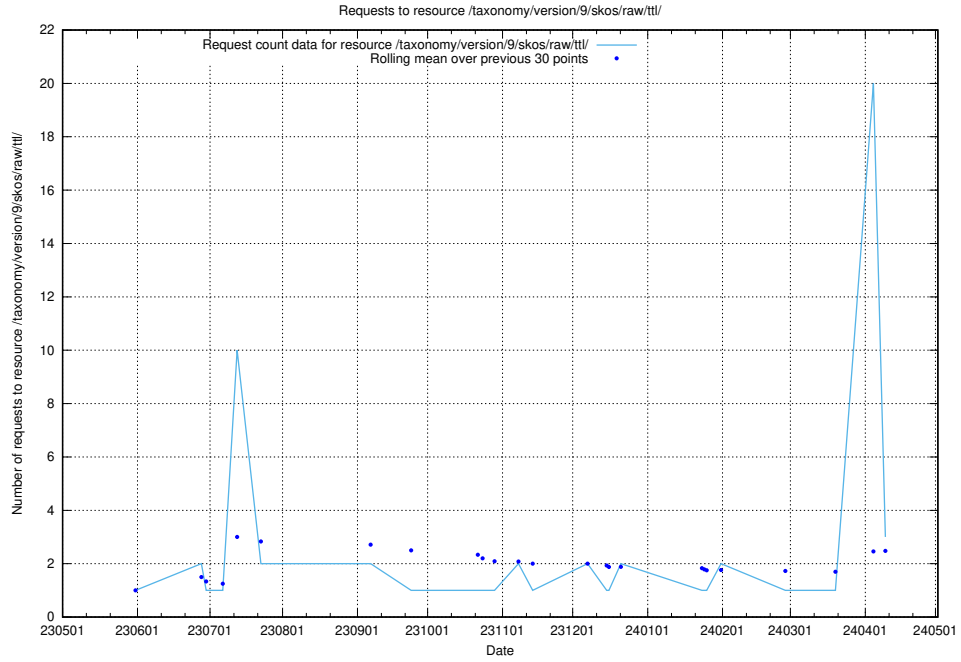

5.470 Usage of /taxonomy/version/9/skos/raw/ttl/

Here, we count the number of requests to resource /taxonomy/version/9/skos/raw/ttl/.