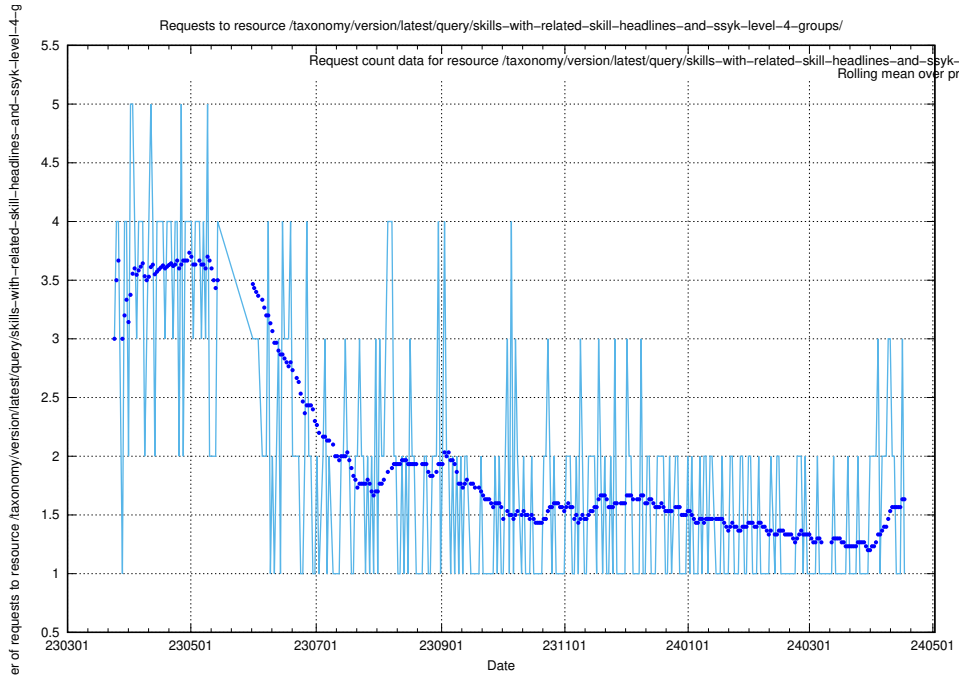

5.5883 Usage of /taxonomy/version/latest/query/skills-with-related-skill-headlines-and-ssyk-level-4-groups/

Here, we count the number of requests to resource /taxonomy/version/latest/query/skills-with-related-skill-headlines-and-ssyk-level-4-groups/.