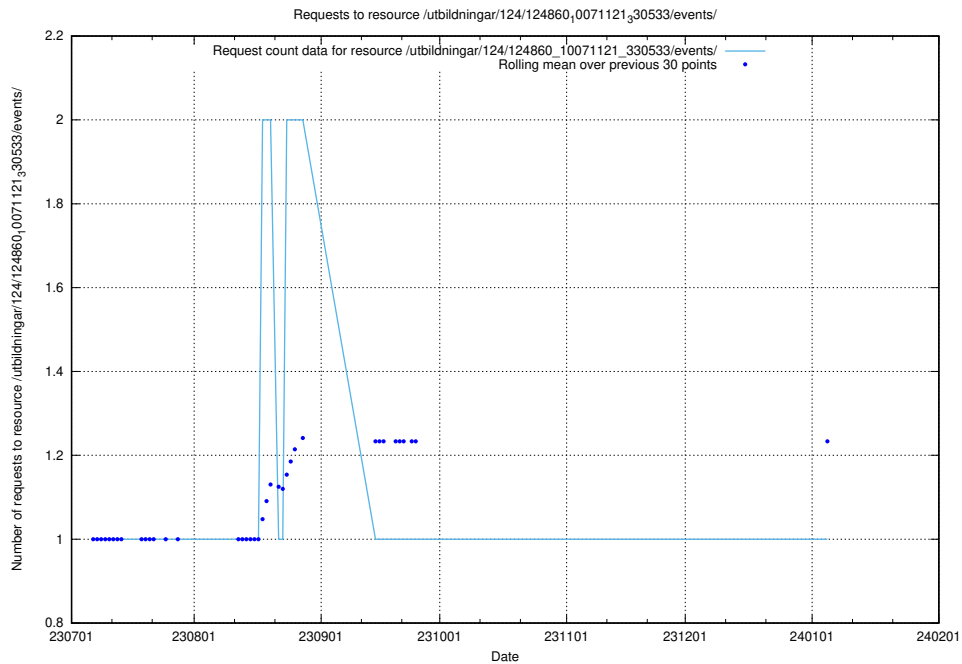

5.5098 Usage of /utbildningar/124/124860_10071121_330533/events/

Here, we count the number of requests to resource /utbildningar/124/124860_10071121_330533/events/