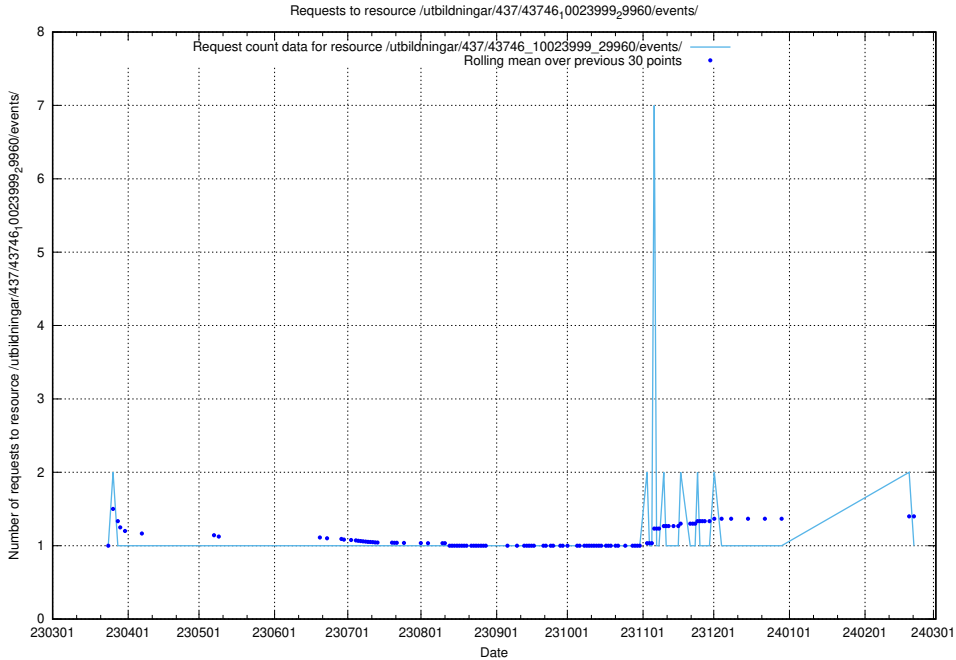

5.5982 Usage of /utbildningar/437/43746_10023999_29960/events/

Here, we count the number of requests to resource /utbildningar/437/43746_10023999_29960/events/.