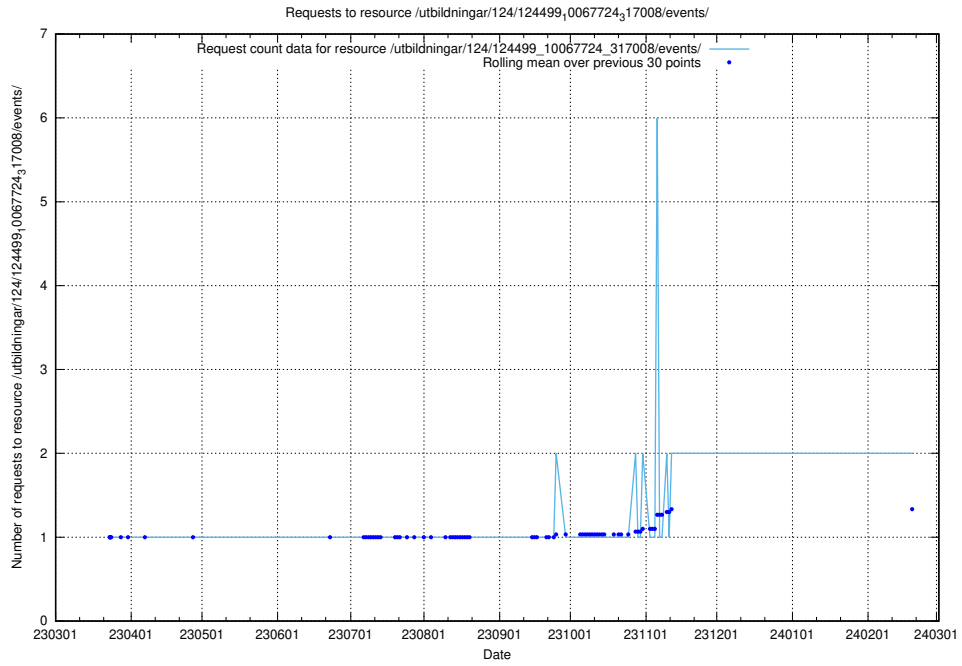

5.604 Usage of /utbildningar/124/124499_10067724_317008/events/

Here, we count the number of requests to resource /utbildningar/124/124499_10067724_317008/events/