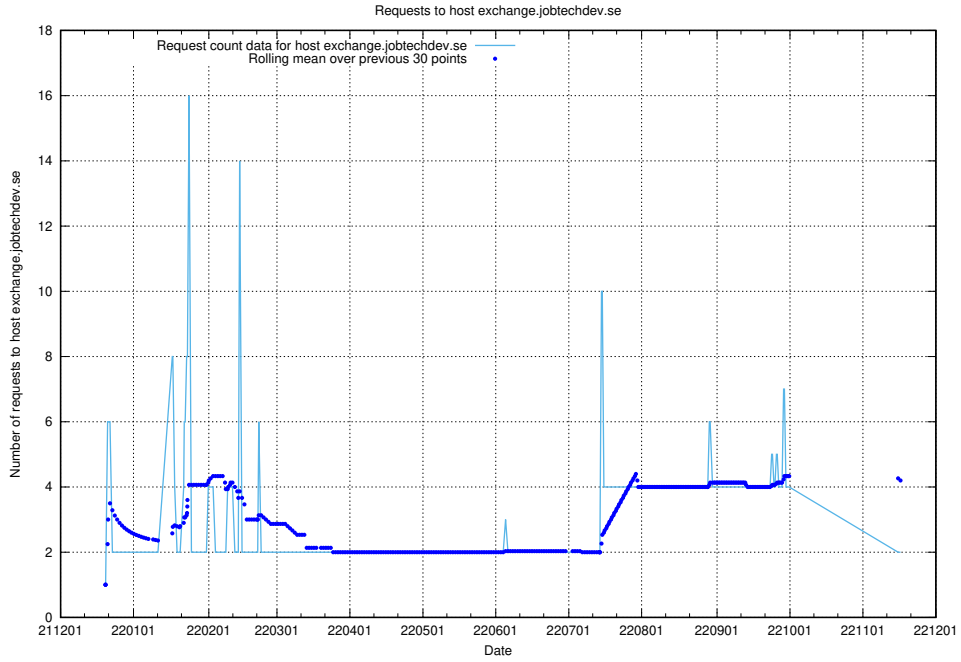

### 7.373 Usage of exchange.jobtechdev.se

Here, we count the number of requests to host exchange.jobtechdev.se.