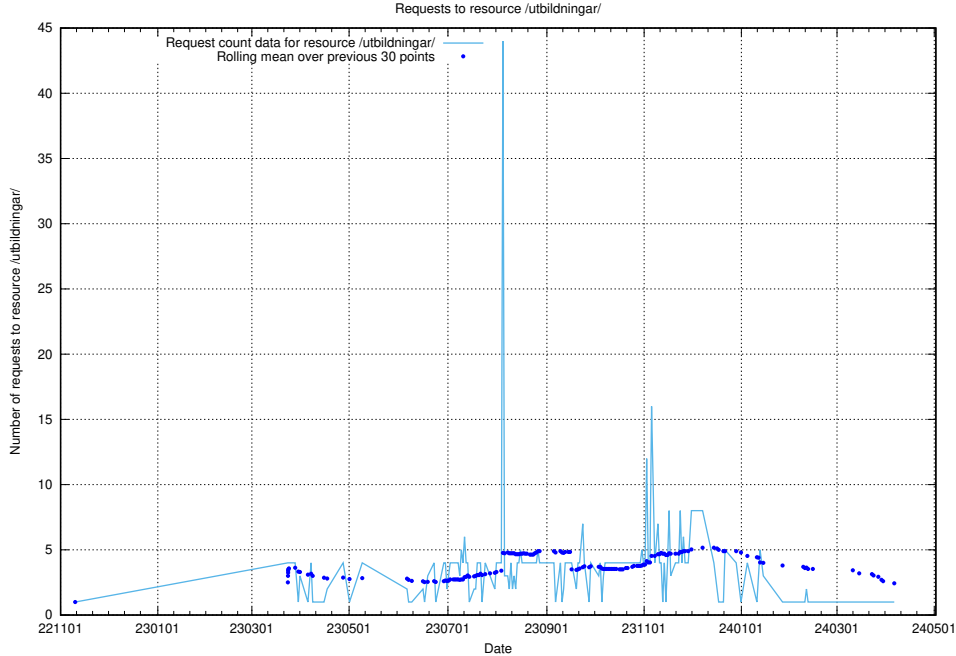

5.6068 Usage of /utbildningar/

Here, we count the number of requests to resource /utbildningar/.