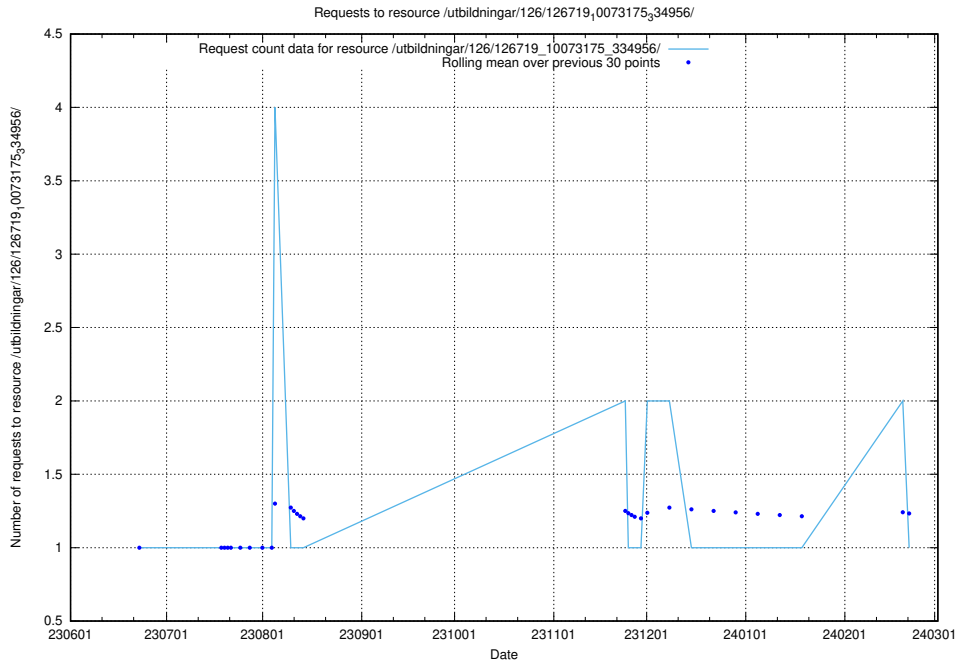

5.5392 Usage of /utbildningar/126/126719_10073175_334956/

Here, we count the number of requests to resource /utbildningar/126/126719_10073175_334956/.