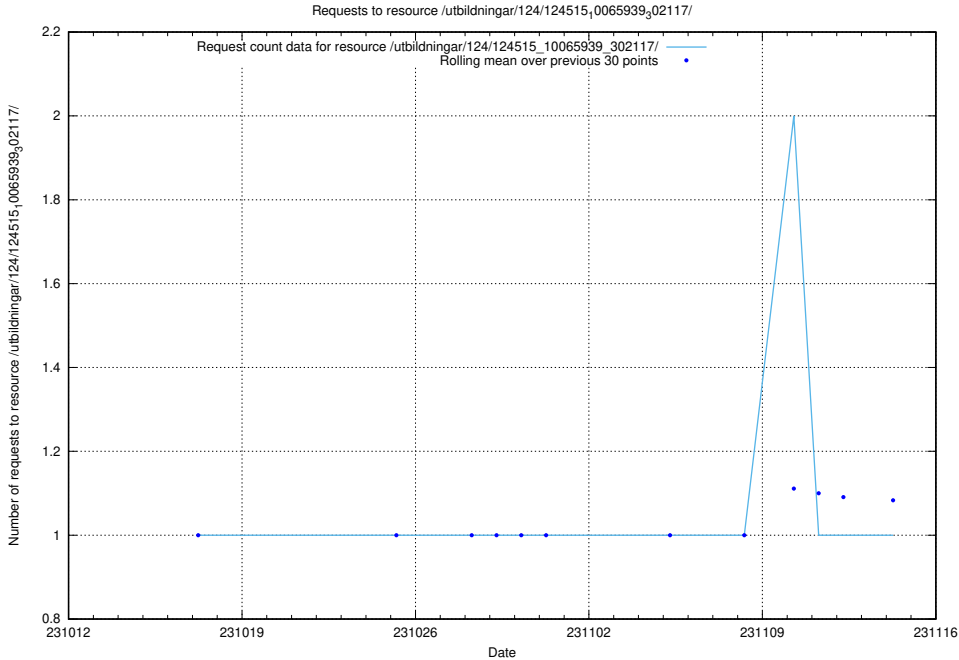

5.4105 Usage of /utbildningar/124/124515_10065939_302117/

Here, we count the number of requests to resource /utbildningar/124/124515_10065939_302117/.