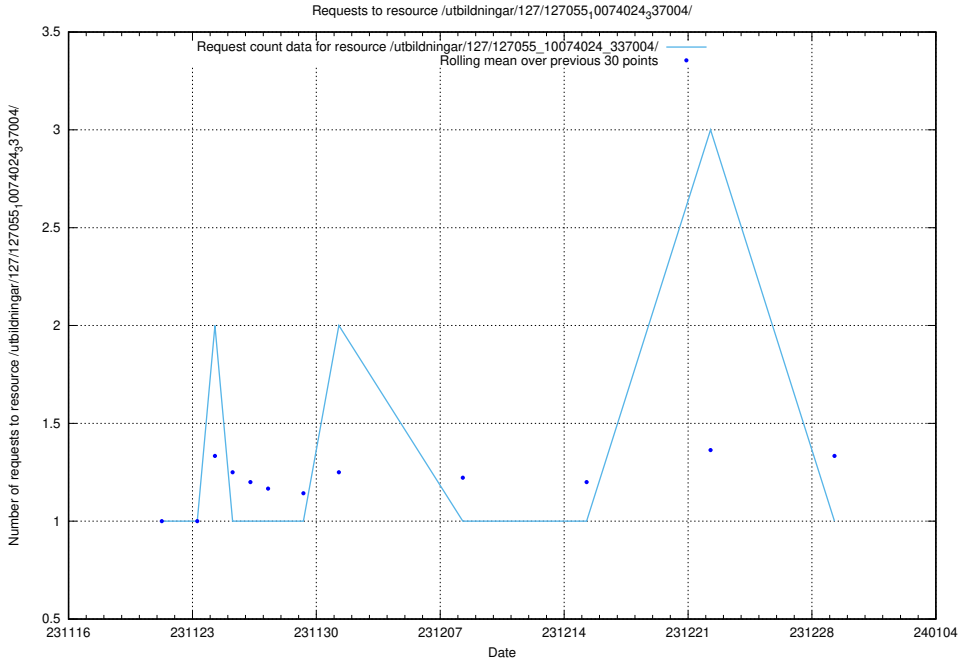

5.3849 Usage of /utbildningar/127/127055_10074024_337004/

Here, we count the number of requests to resource /utbildningar/127/127055_10074024_337004/.