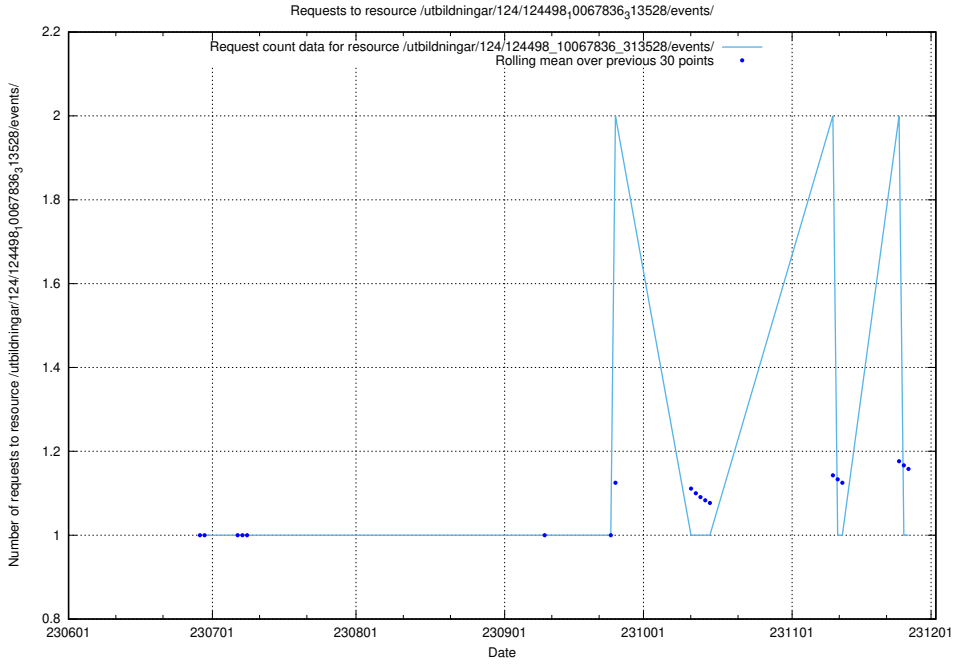

5.5292 Usage of /utbildningar/124/124498_10067836_313528/events/

Here, we count the number of requests to resource /utbildningar/124/124498_10067836_313528/events/