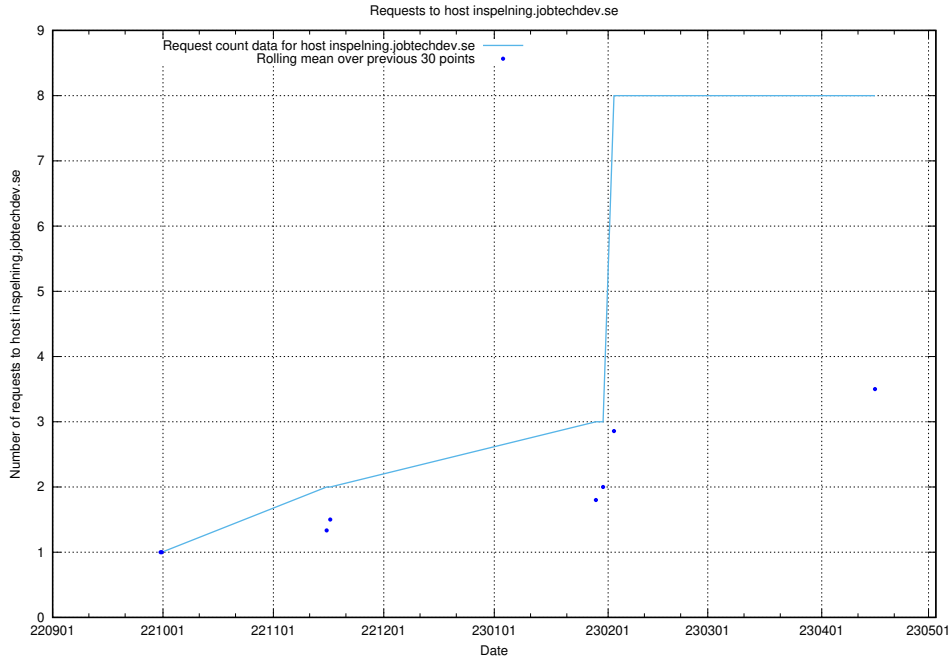

7.65 Usage of inspelning.jobtechdev.se

Here, we count the number of requests to host inspelning.jobtechdev.se.