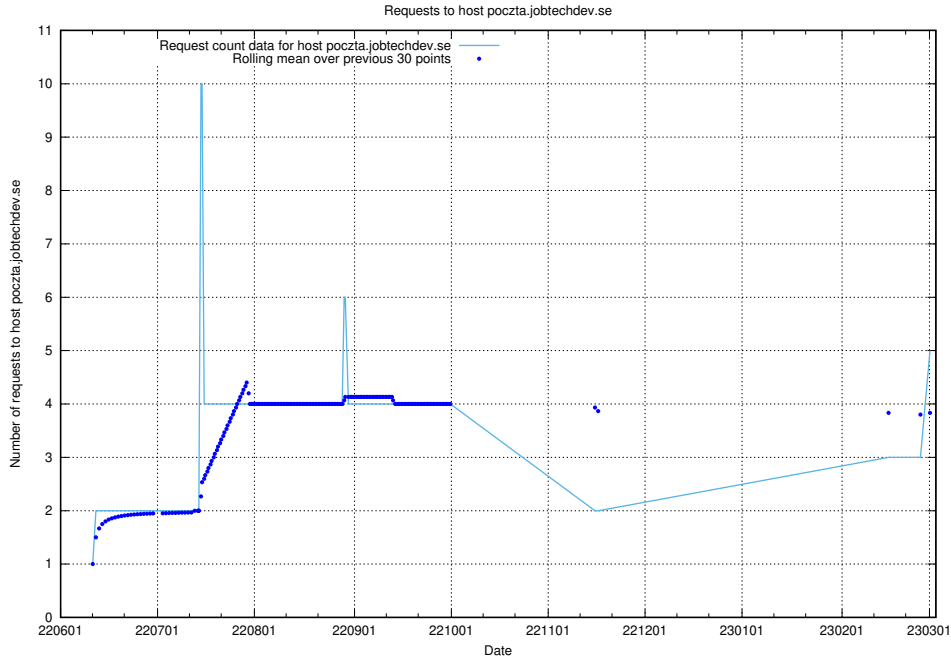

7.87 Usage of poczta.jobtechdev.se

Here, we count the number of requests to host poczta.jobtechdev.se.