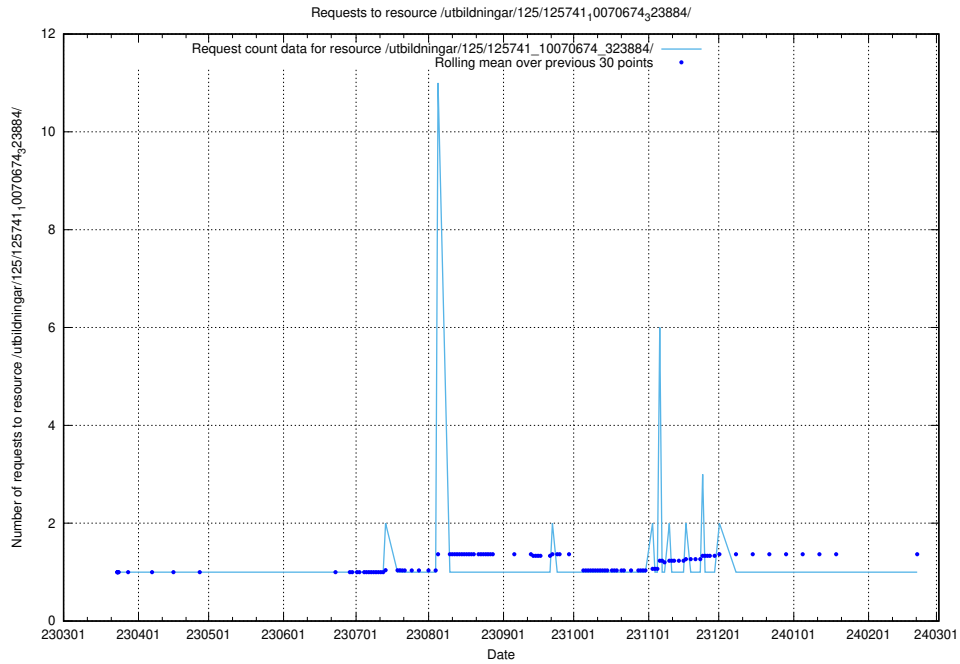

5.6255 Usage of /utbildningar/125/125741_10070674_323884/

Here, we count the number of requests to resource /utbildningar/125/125741_10070674_323884/.