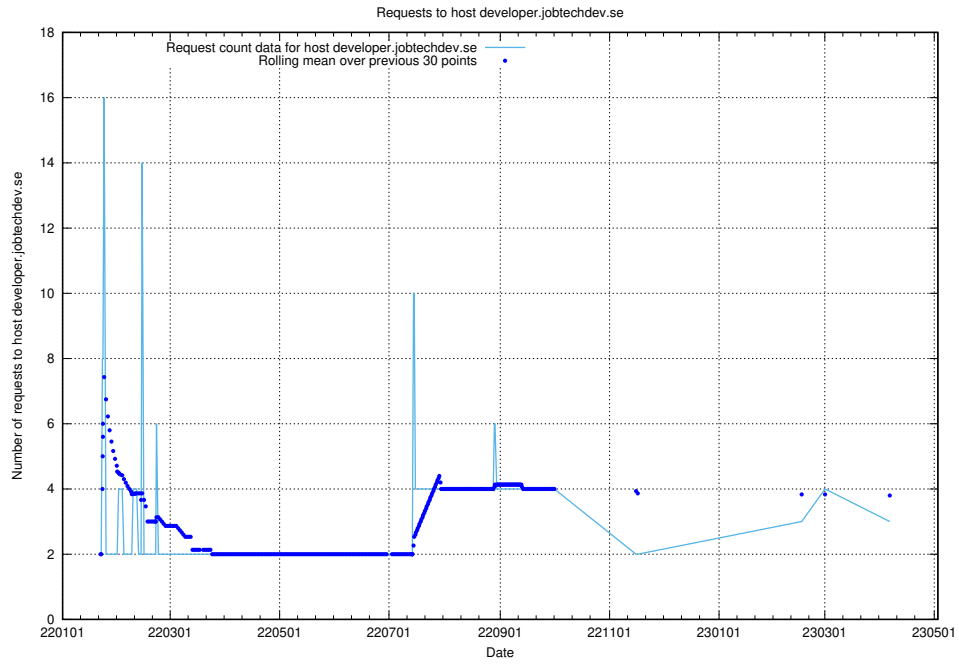

7.159 Usage of developer.jobtechdev.se

Here, we count the number of requests to host developer.jobtechdev.se.