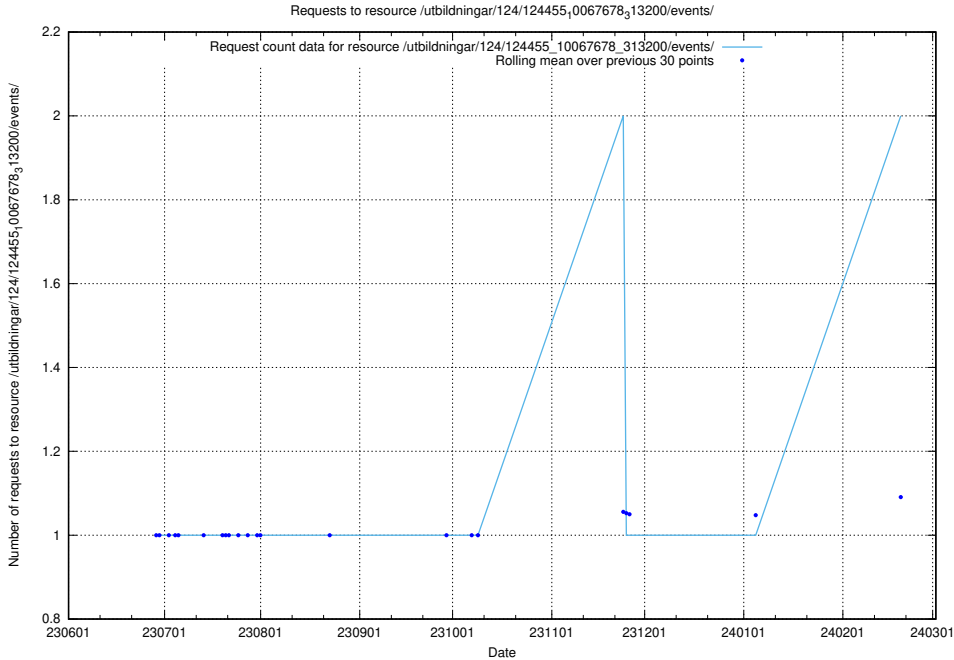

5.867 Usage of /utbildningar/124/124455_10067678_313200/events/

Here, we count the number of requests to resource /utbildningar/124/124455_10067678_313200/events/