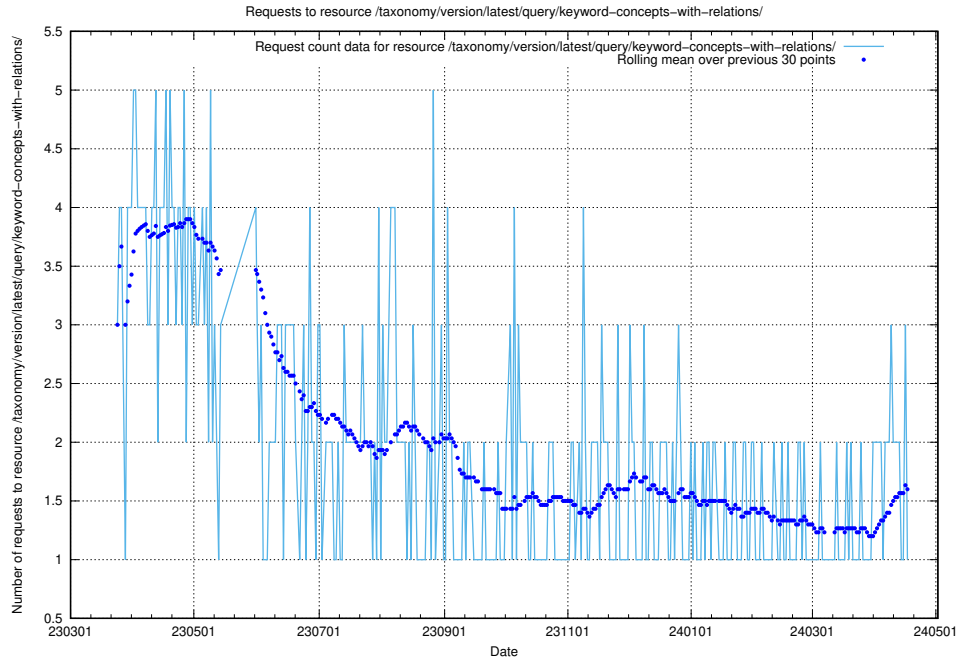

## 5.5889 Usage of /taxonomy/version/latest/query/keyword-concepts-with-relations/

Here, we count the number of requests to resource /taxonomy/version/latest/query/keyword-concepts-with-relations/.