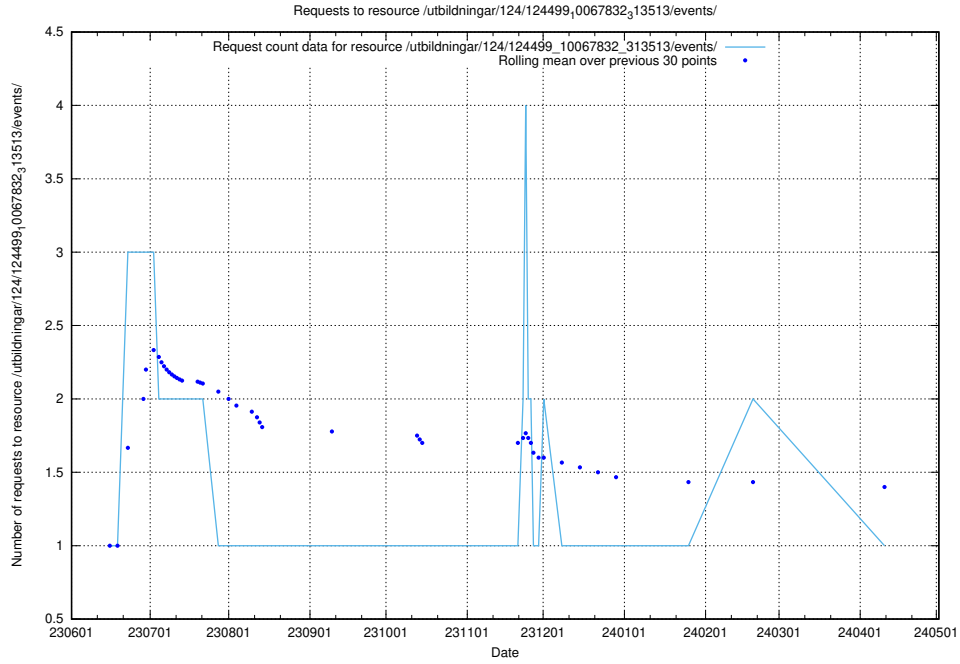

5.5656 Usage of /utbildningar/124/124499_10067832_313513/events/

Here, we count the number of requests to resource /utbildningar/124/124499_10067832_313513/events/