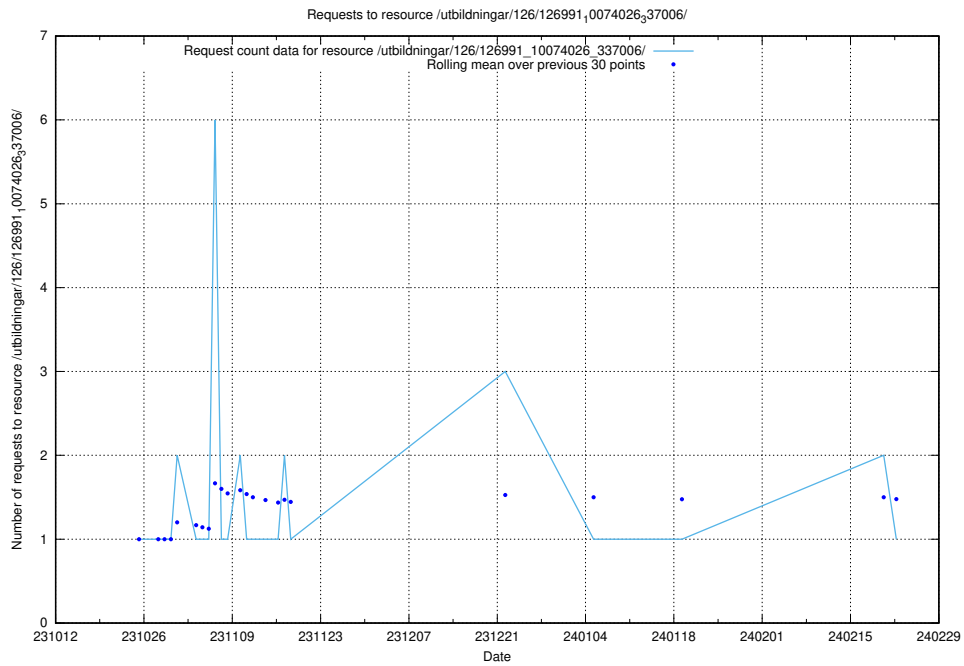

5.4015 Usage of /utbildningar/126/126991_10074026_337006/

Here, we count the number of requests to resource /utbildningar/126/126991_10074026_337006/.