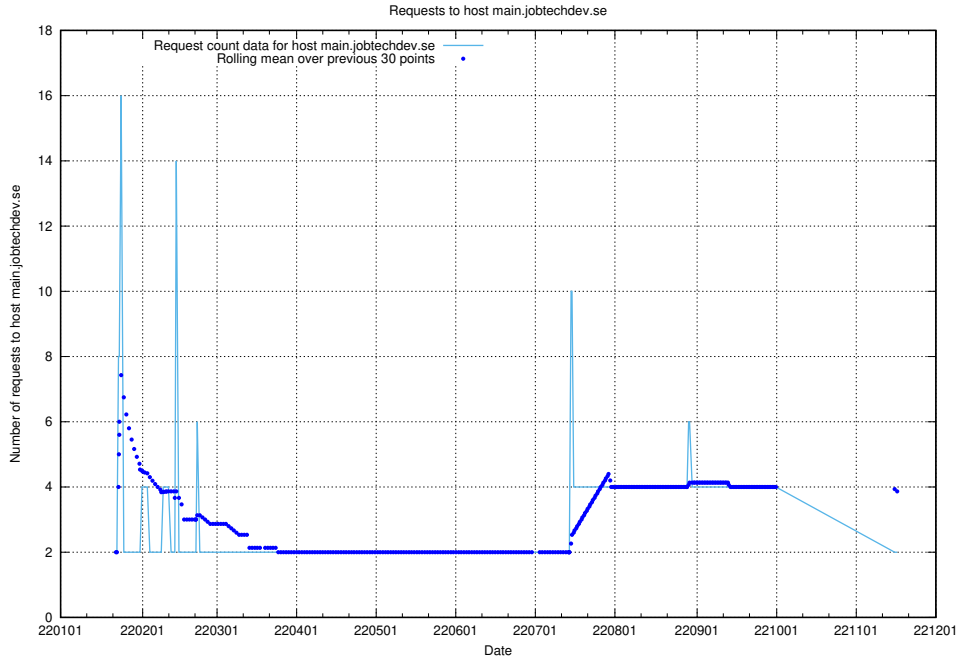

7.595 Usage of main.jobtechdev.se

Here, we count the number of requests to host main.jobtechdev.se.