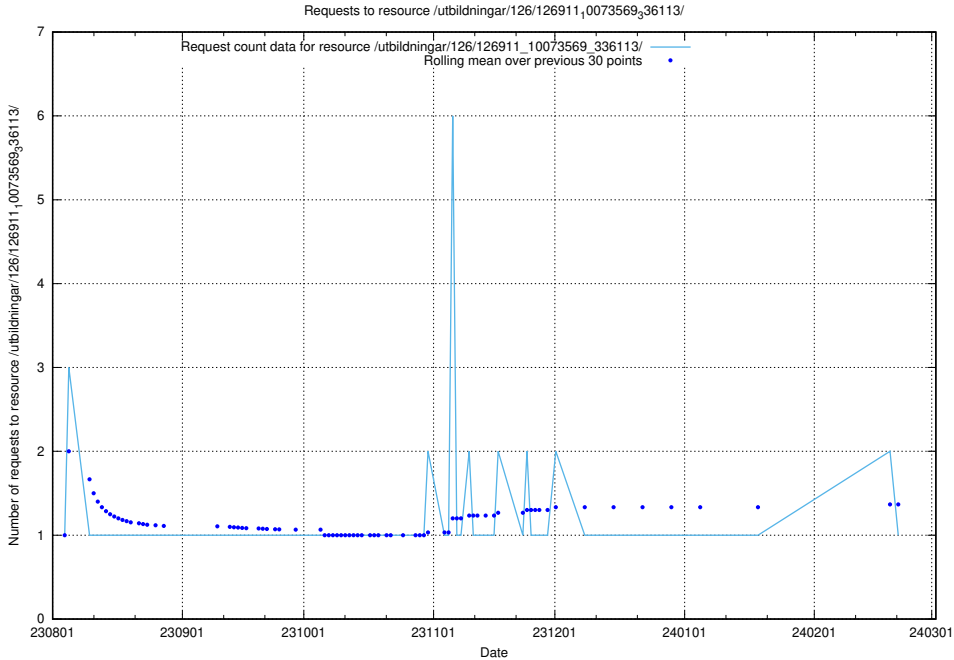

5.4656 Usage of /utbildningar/126/126911_10073569_336113/

Here, we count the number of requests to resource /utbildningar/126/126911_10073569_336113/.