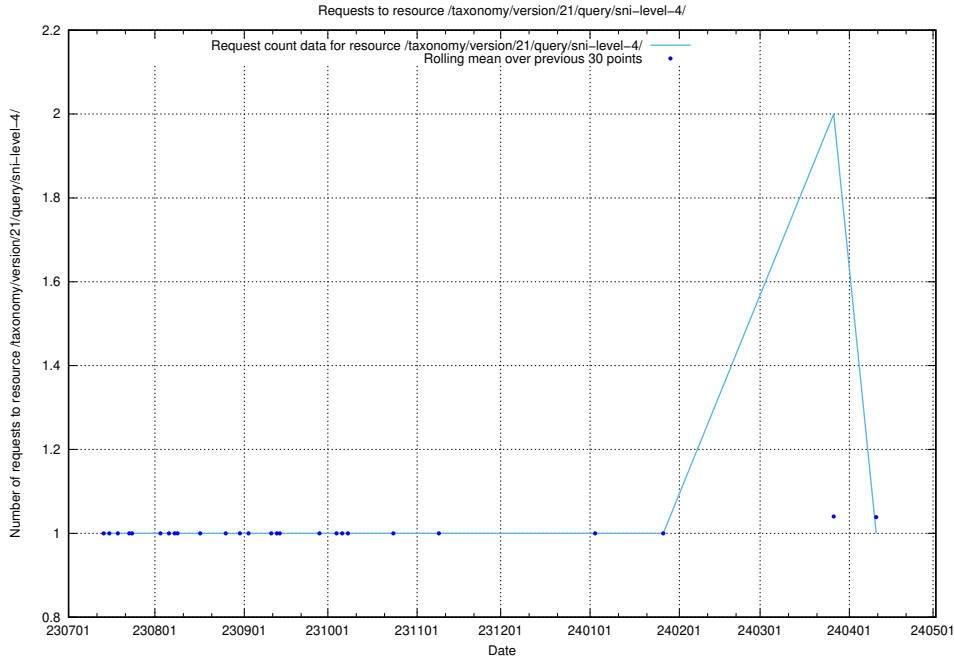

5.4878 Usage of /taxonomy/version/21/query/sni-level-4/

Here, we count the number of requests to resource /taxonomy/version/21/query/sni-level-4/.