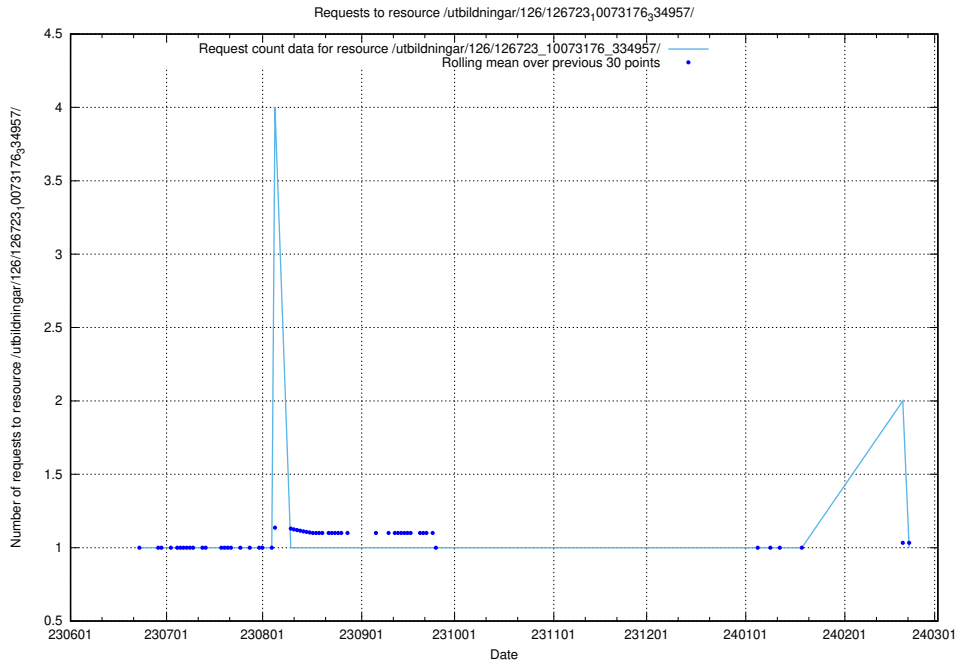

5.5384 Usage of /utbildningar/126/126723_10073176_334957/

Here, we count the number of requests to resource /utbildningar/126/126723_10073176_334957/.