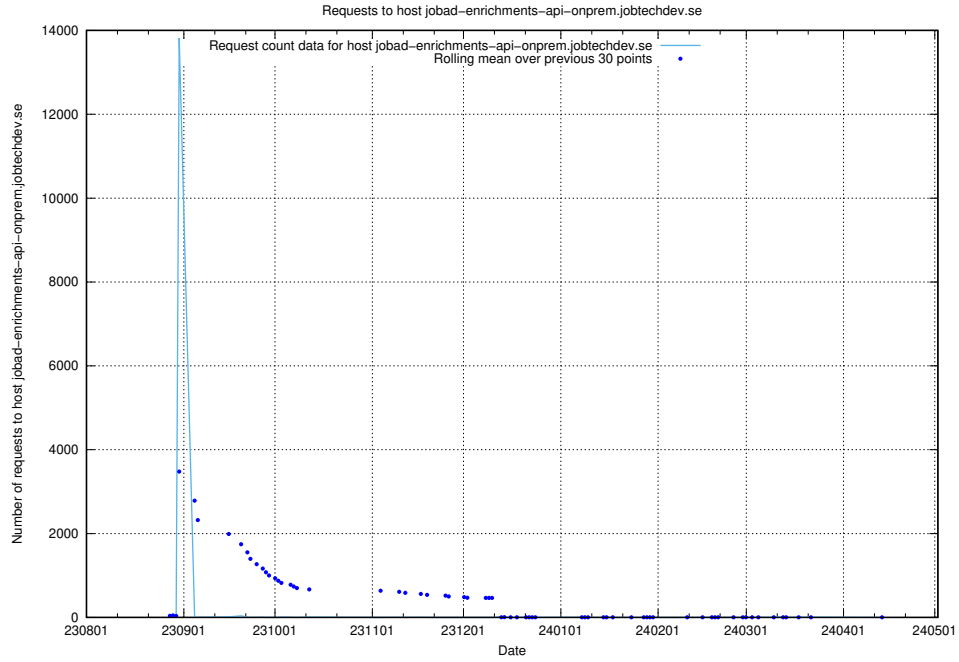

7.603 Usage of jobad-enrichments-api-onprem.jobtechdev.se

Here, we count the number of requests to host jobad-enrichments-api-onprem.jobtechdev.se.