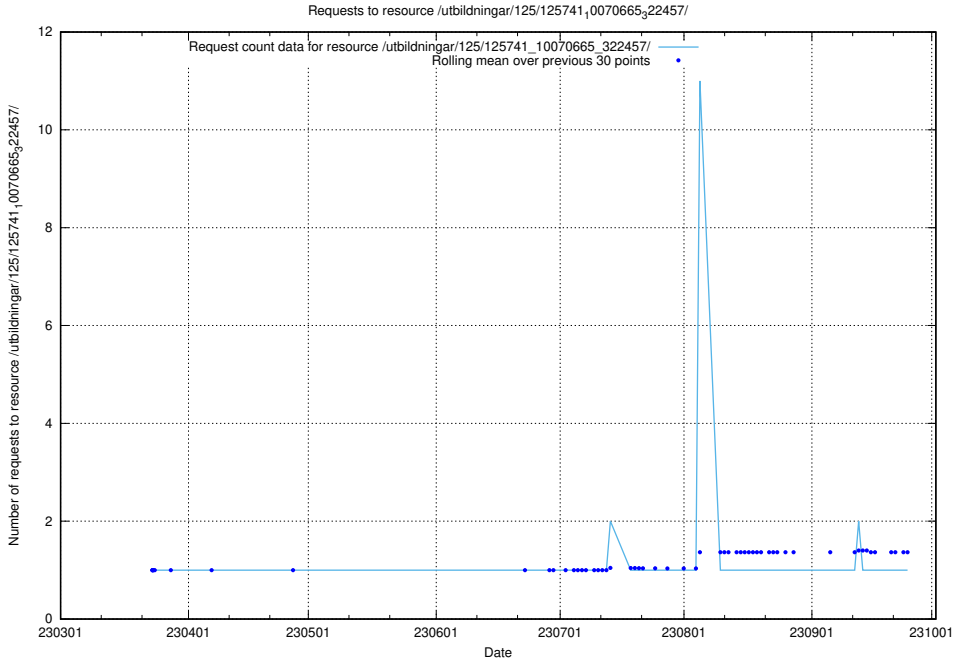

5.6264 Usage of /utbildningar/125/125741_10070665_322457/

Here, we count the number of requests to resource /utbildningar/125/125741_10070665_322457/.