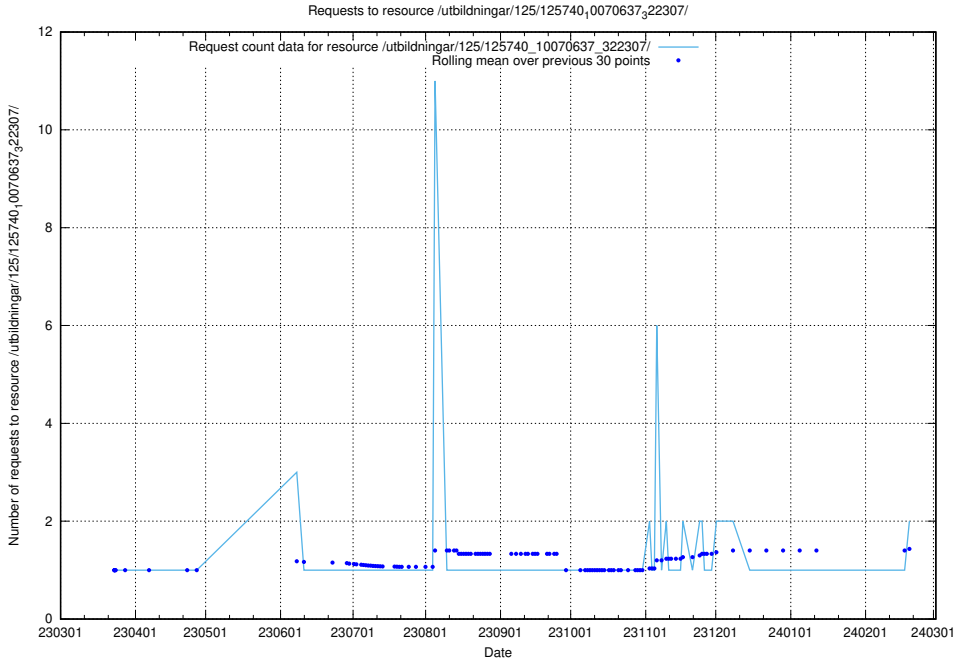

5.515 Usage of /utbildningar/125/125740_10070637_322307/

Here, we count the number of requests to resource /utbildningar/125/125740_10070637_322307/.