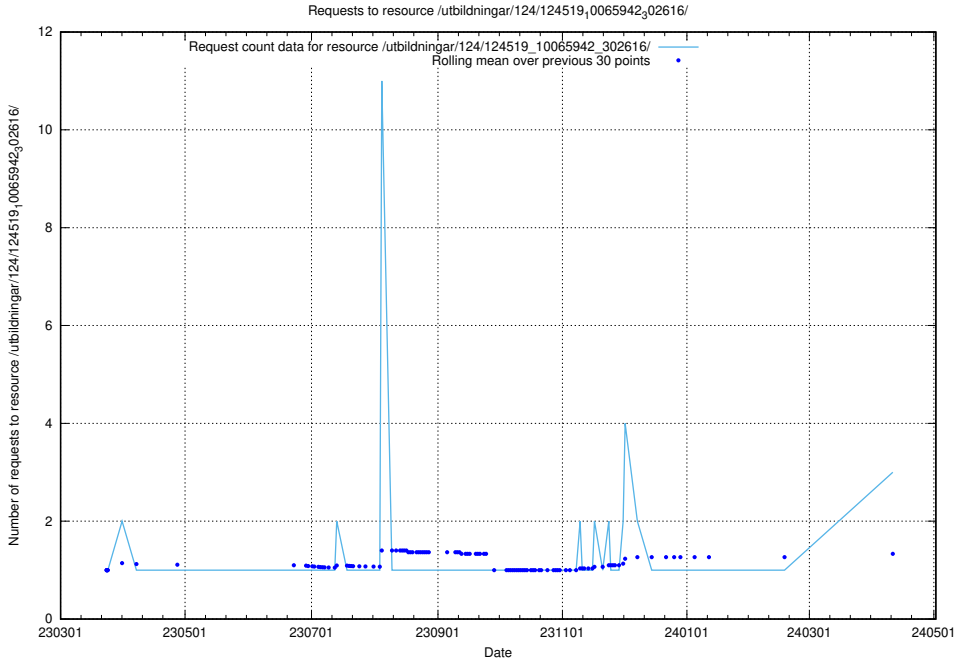

5.315 Usage of /utbildningar/124/124519_10065942_302616/

Here, we count the number of requests to resource /utbildningar/124/124519_10065942_302616/.