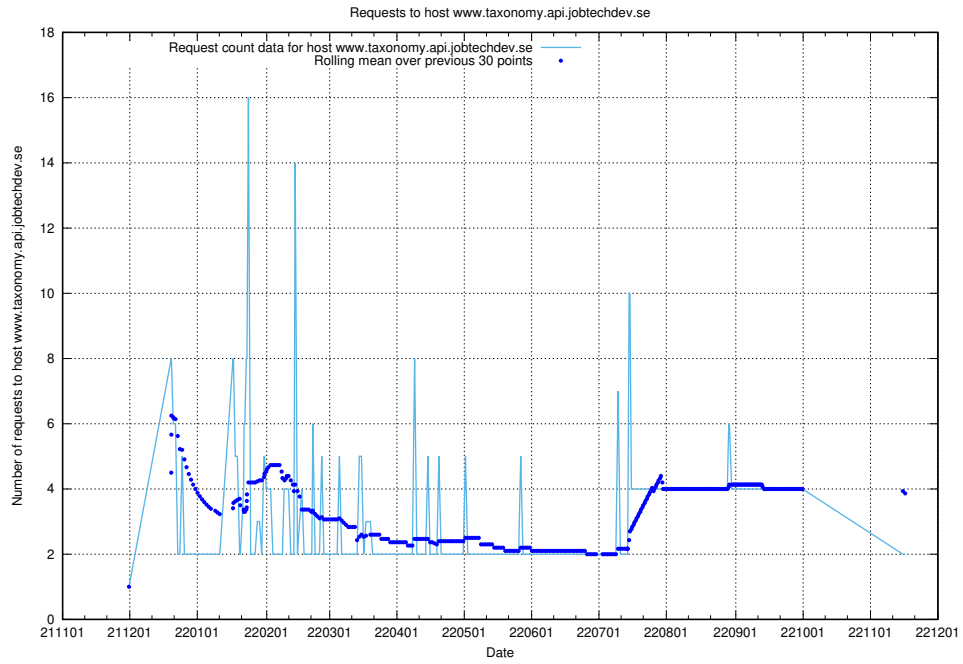

### 7.380 Usage of demo-jobad-enrichments.jobtechdev.se

Here, we count the number of requests to host demo-jobad-enrichments.jobtechdev.se.