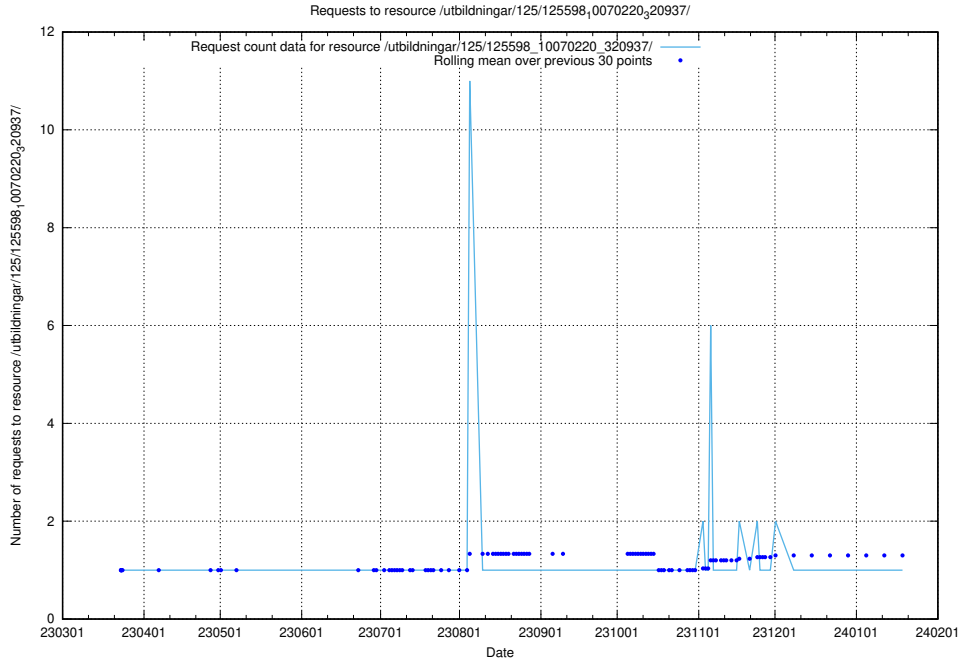

5.1125 Usage of /utbildningar/125/125598_10070220_320937/

Here, we count the number of requests to resource /utbildningar/125/125598_10070220_320937/.