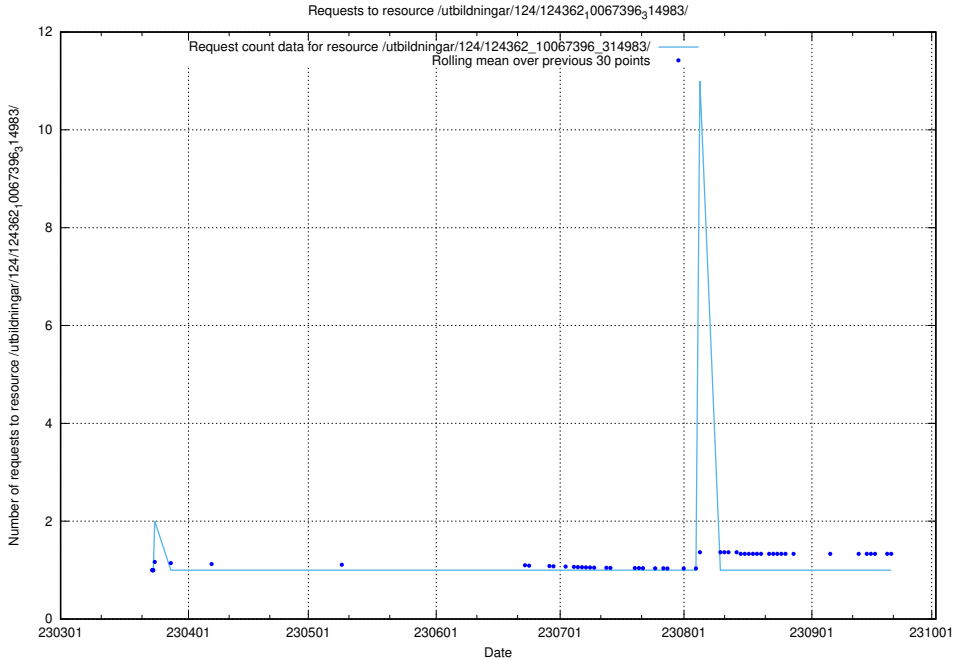

5.3580 Usage of /utbildningar/124/124362_10067396_314983/

Here, we count the number of requests to resource /utbildningar/124/124362_10067396_314983/.