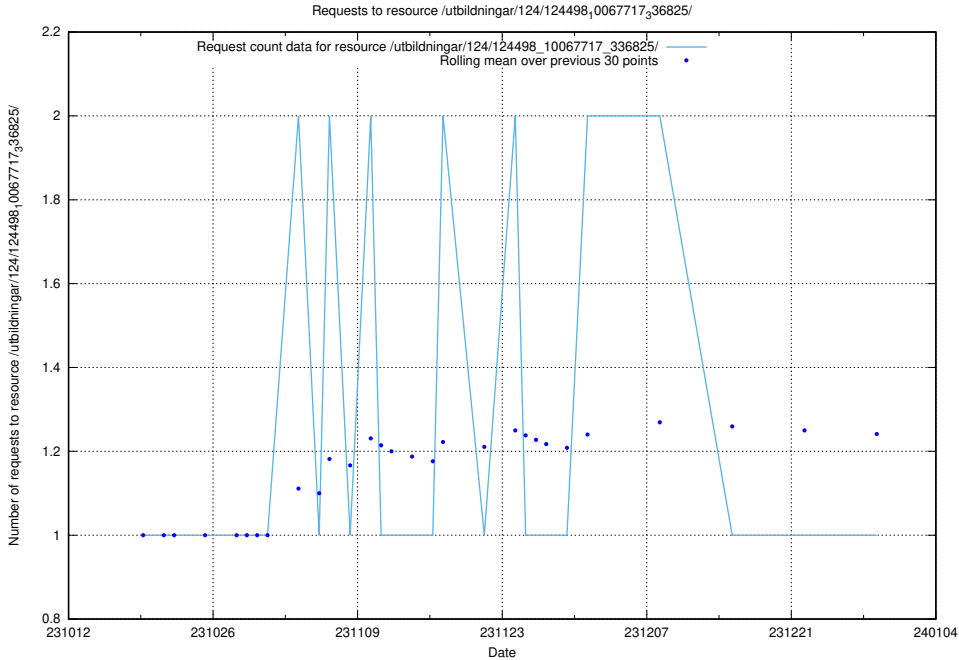

5.4068 Usage of /utbildningar/124/124498_10067717_336825/

Here, we count the number of requests to resource /utbildningar/124/124498_10067717_336825/.