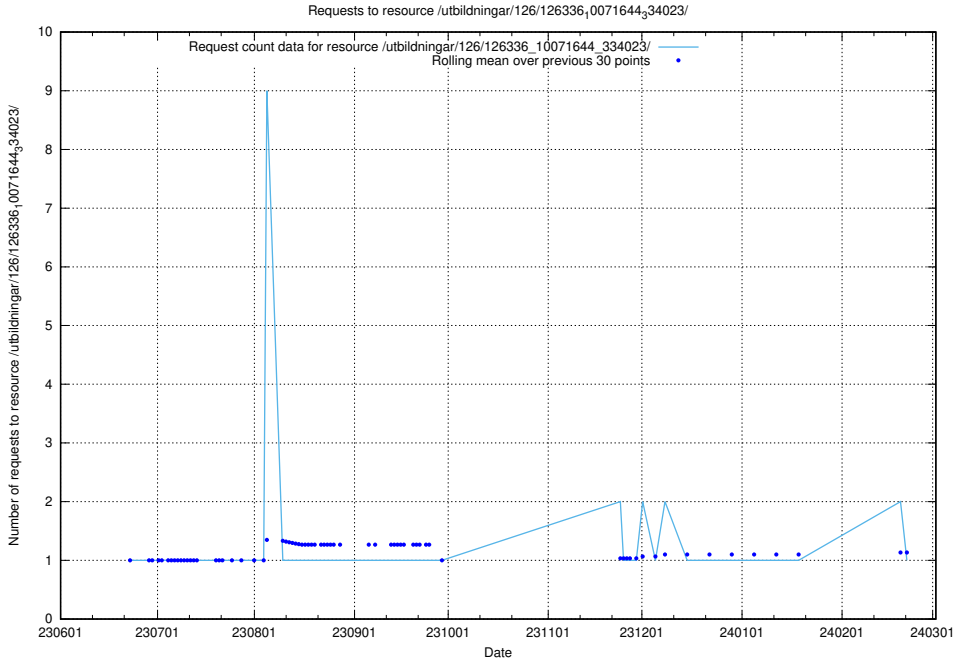

5.5447 Usage of /utbildningar/126/126336_10071644_334023/

Here, we count the number of requests to resource /utbildningar/126/126336_10071644_334023/.