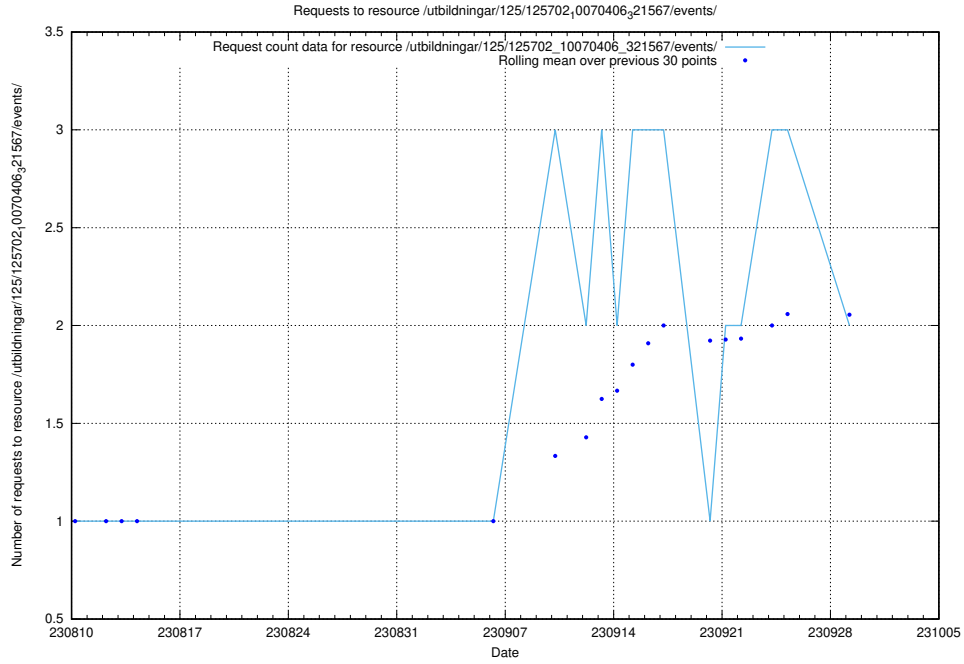

5.804 Usage of /utbildningar/125/125702_10070406_321567/events/

Here, we count the number of requests to resource /utbildningar/125/125702_10070406_321567/events/