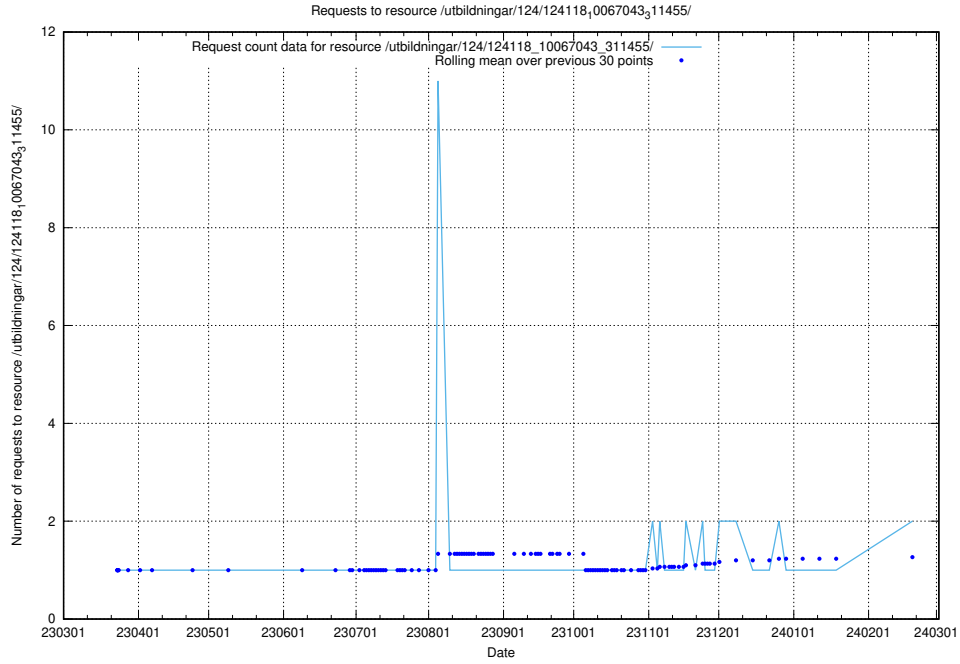

5.745 Usage of /utbildningar/124/124118_10067043_311455/

Here, we count the number of requests to resource /utbildningar/124/124118_10067043_311455/.