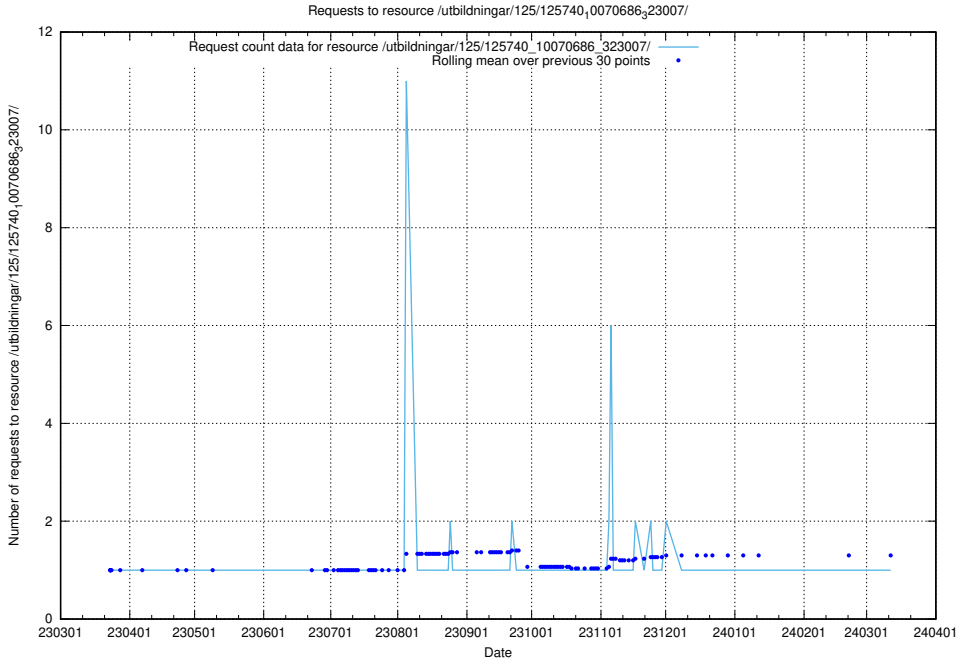

5.1020 Usage of /utbildningar/125/125740_10070686_323007/

Here, we count the number of requests to resource /utbildningar/125/125740_10070686_323007/.