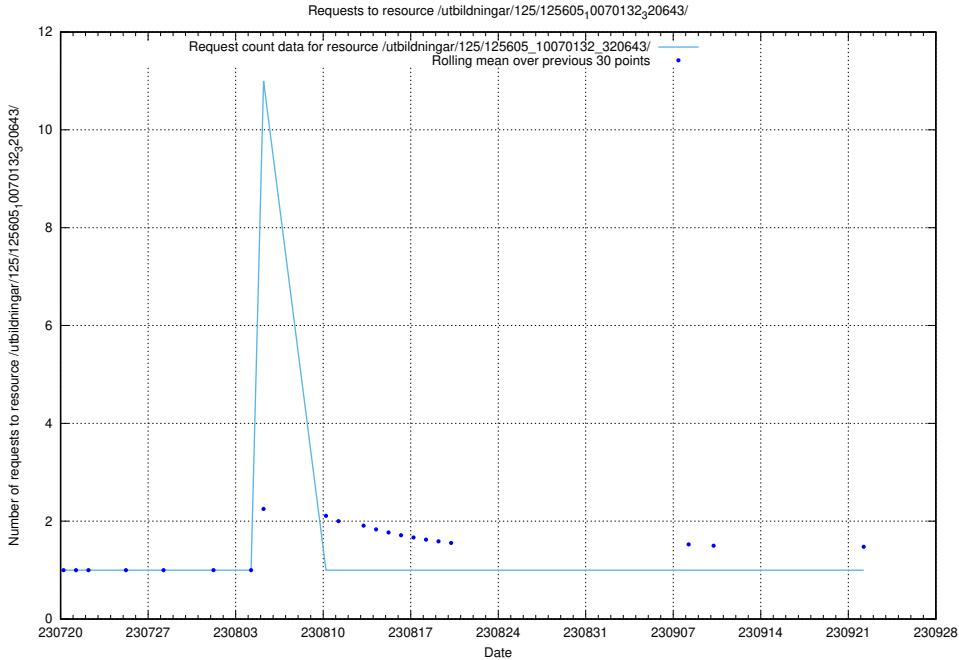

5.4787 Usage of /utbildningar/125/125605_10070132_320643/

Here, we count the number of requests to resource /utbildningar/125/125605_10070132_320643/.