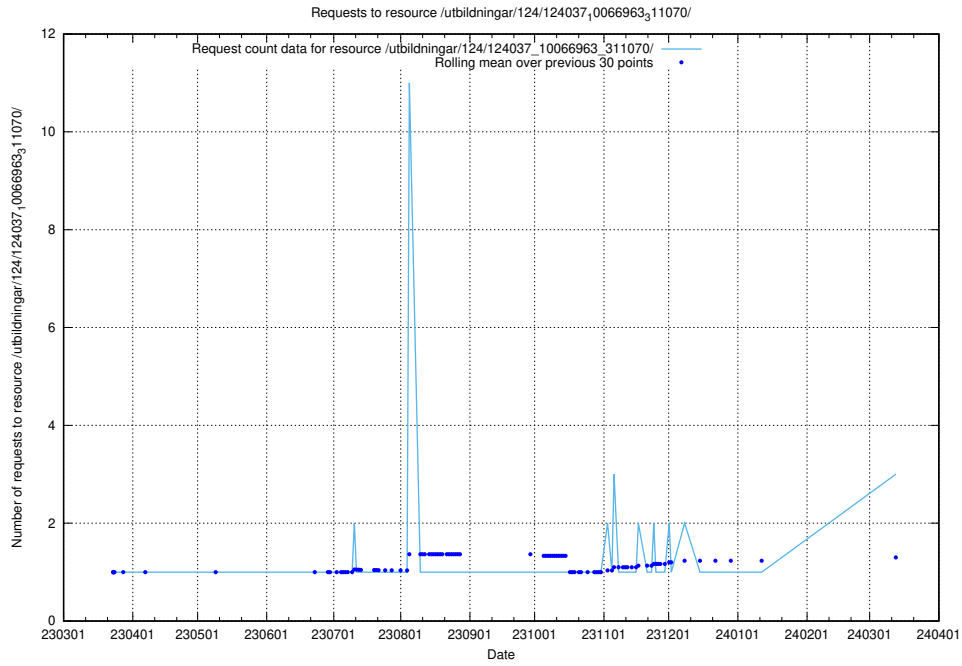

5.396 Usage of /utbildningar/124/124037_10066963_311070/

Here, we count the number of requests to resource /utbildningar/124/124037_10066963_311070/.