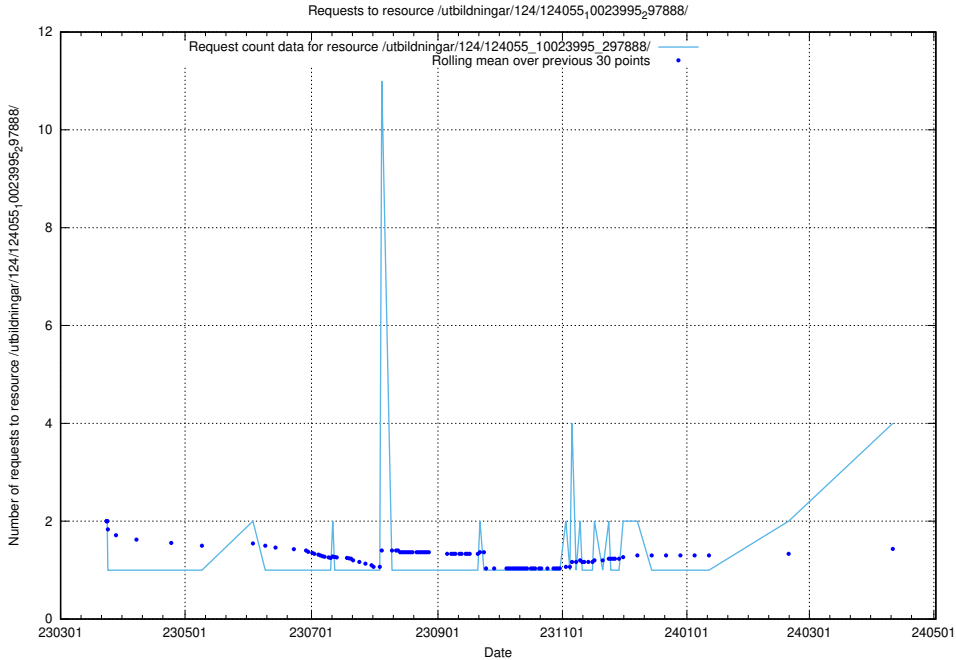

5.294 Usage of /utbildningar/124/124055_10023995_297888/

Here, we count the number of requests to resource /utbildningar/124/124055_10023995_297888/.