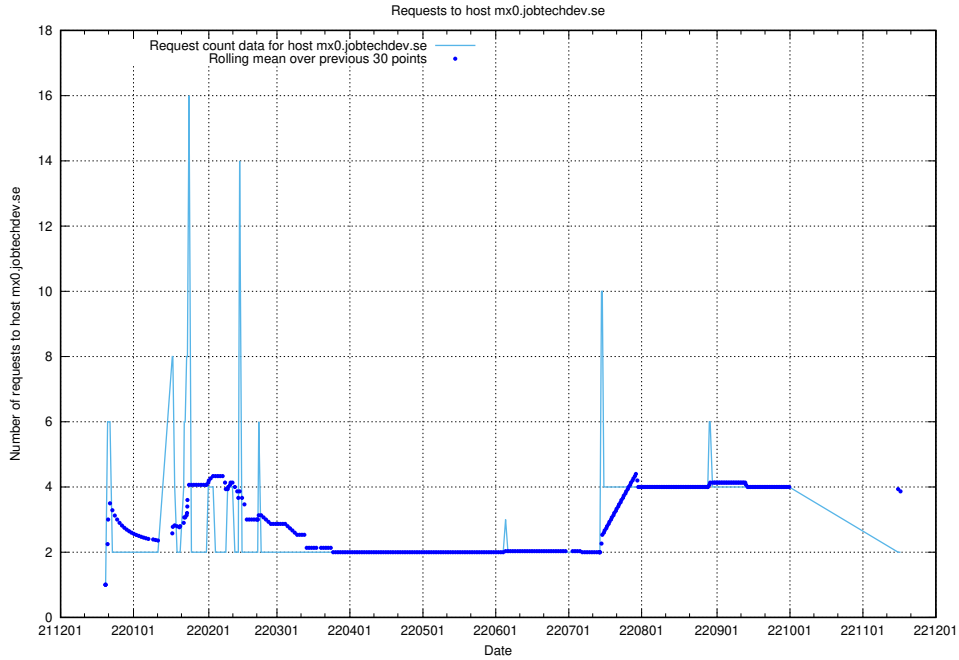

7.367 Usage of mx0.jobtechdev.se

Here, we count the number of requests to host mx0.jobtechdev.se.