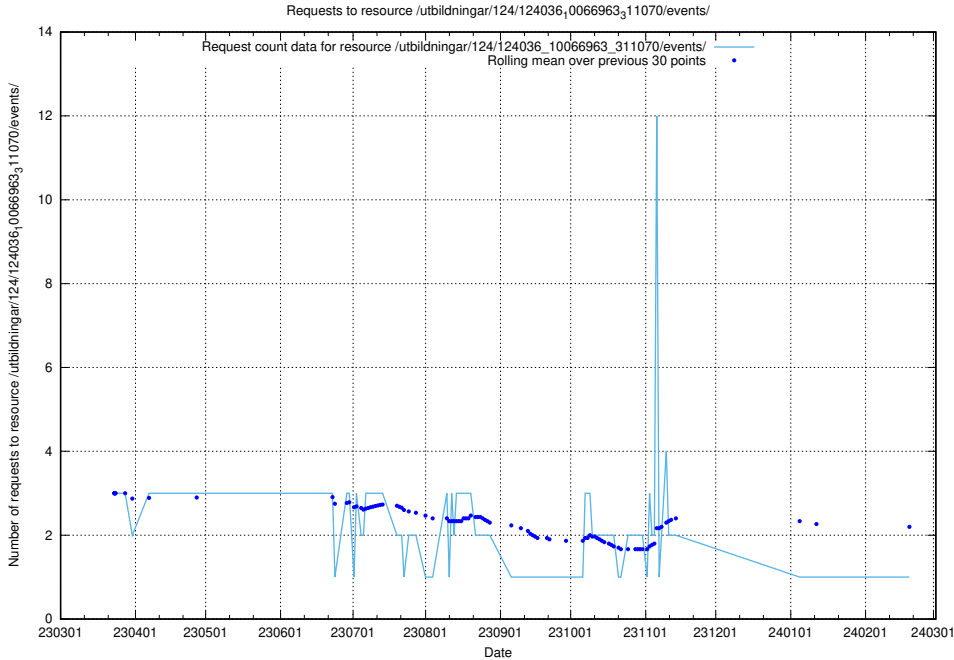

5.6043 Usage of /utbildningar/124/124036_10066963_311070/events/

Here, we count the number of requests to resource /utbildningar/124/124036_10066963_311070/events/