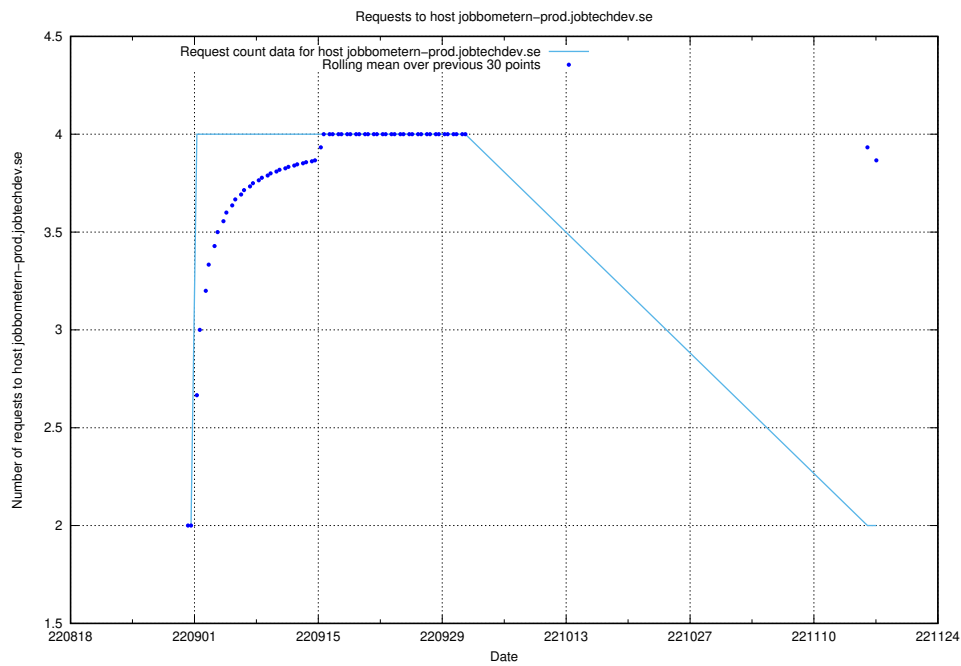

### 7.330 Usage of `jobbometern-prod.jobtechdev.se`

Here, we count the number of requests to host `jobbometern-prod.jobtechdev.se`.