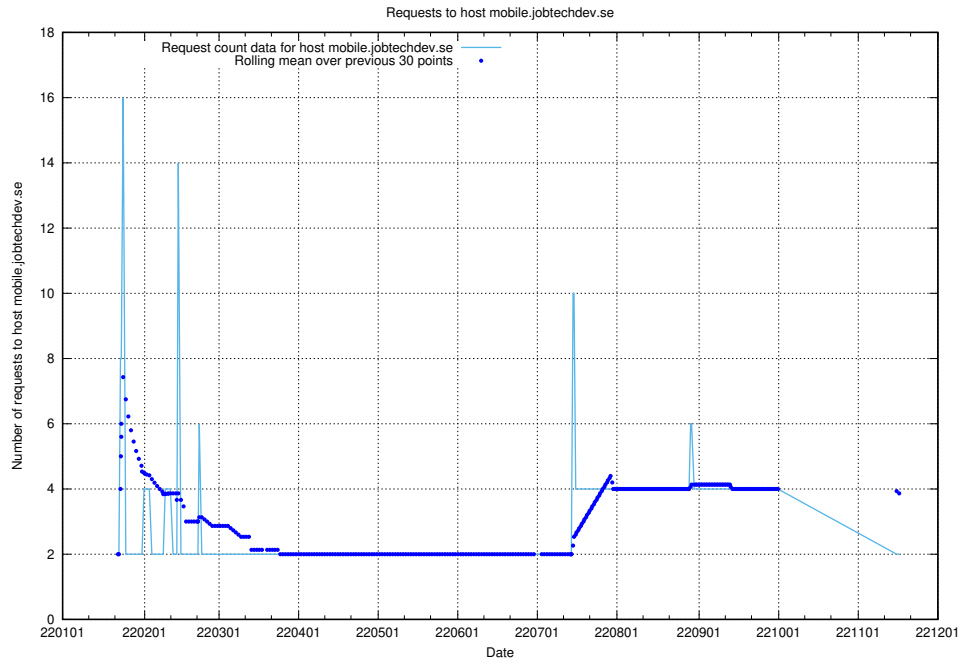

7.592 Usage of mobile.jobtechdev.se

Here, we count the number of requests to host mobile.jobtechdev.se.