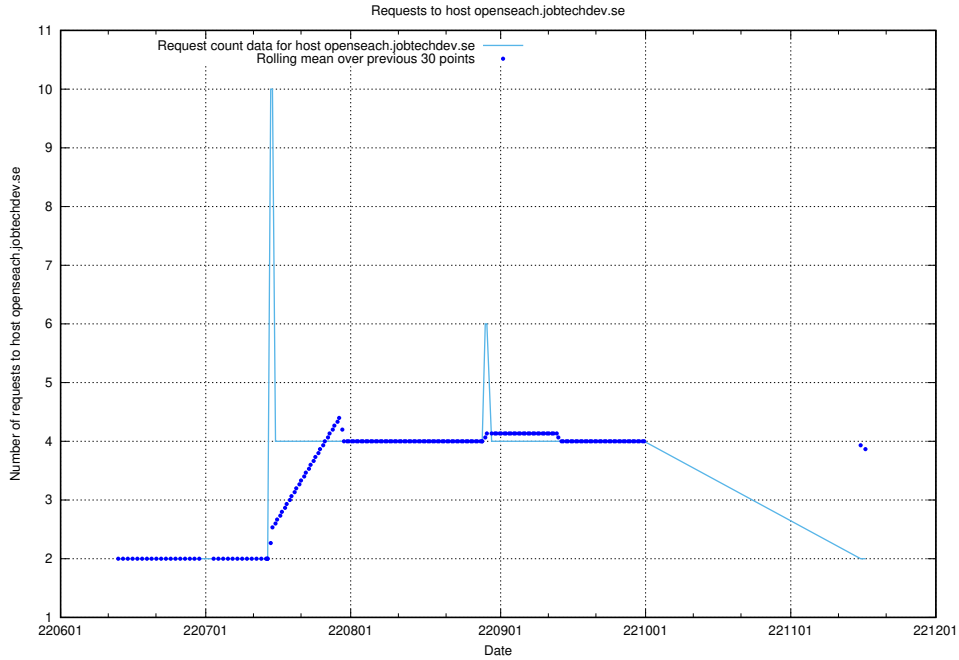

7.403 Usage of openseach.jobtechdev.se

Here, we count the number of requests to host openseach.jobtechdev.se.