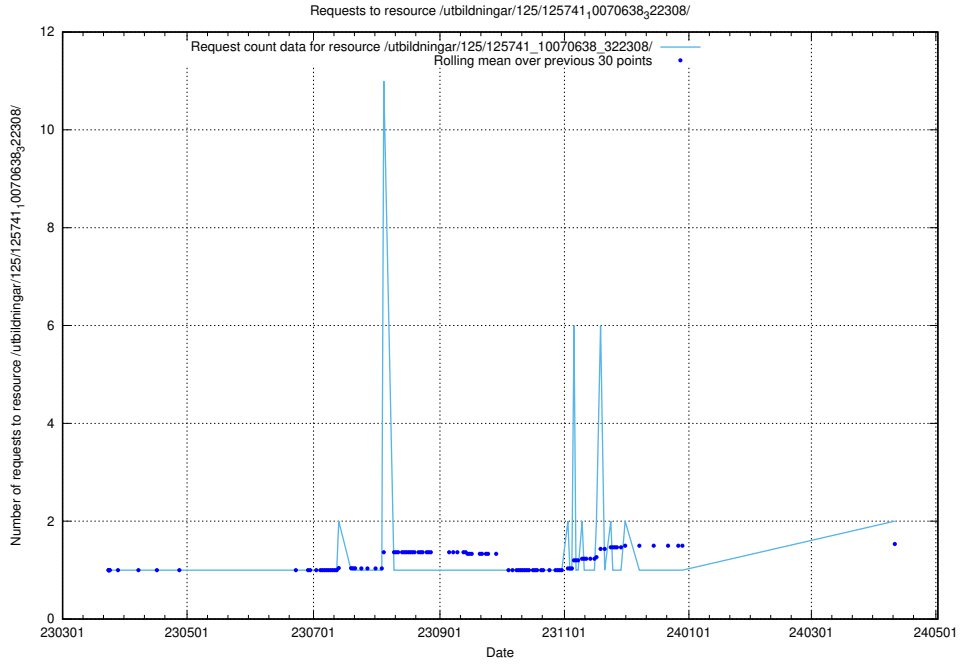

5.507 Usage of /utbildningar/125/125741_10070638_322308/

Here, we count the number of requests to resource /utbildningar/125/125741_10070638_322308/.