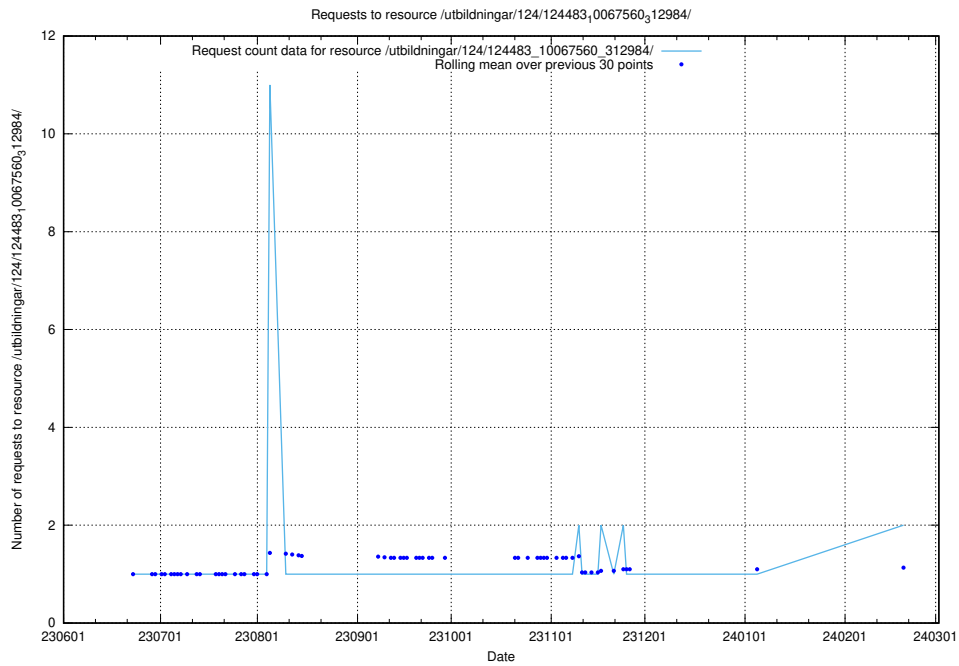

5.894 Usage of /utbildningar/124/124483_10067560_312984/

Here, we count the number of requests to resource /utbildningar/124/124483_10067560_312984/.