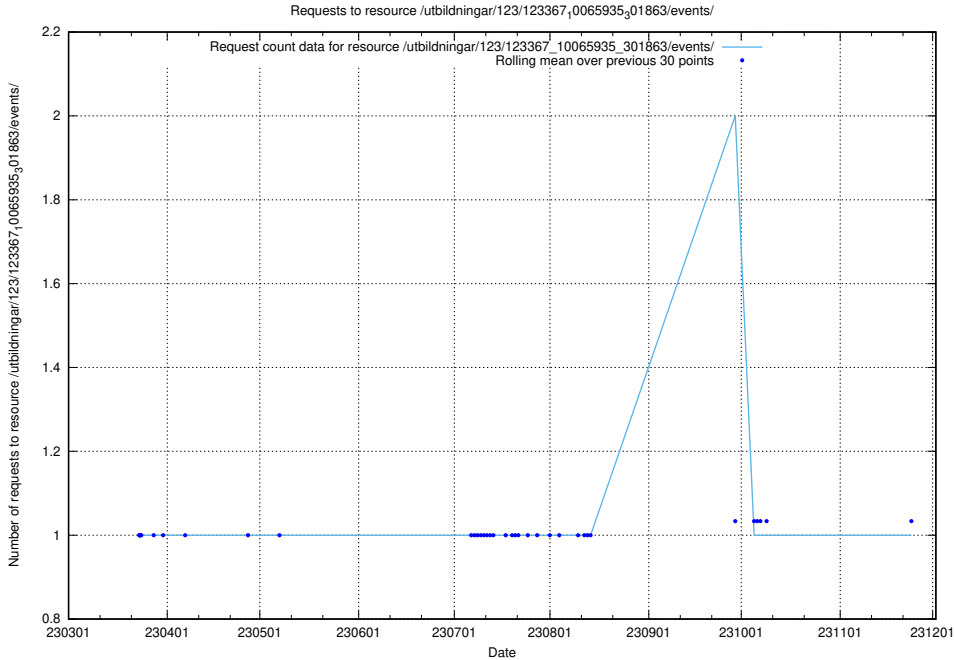

5.4397 Usage of /utbildningar/123/123367_10065935_301863/events/

Here, we count the number of requests to resource /utbildningar/123/123367_10065935_301863/events/