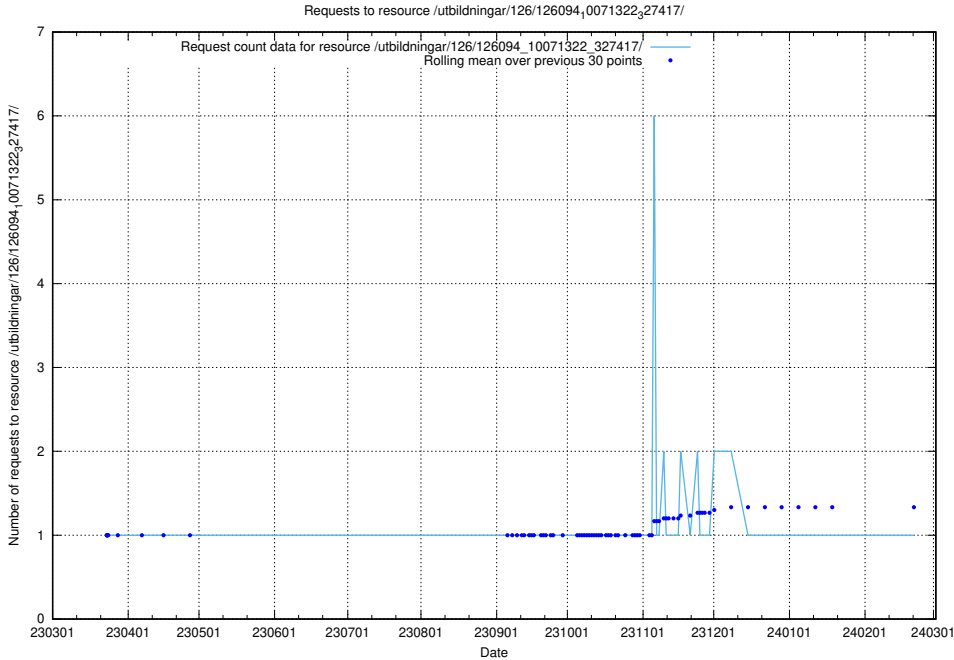

5.6208 Usage of /utbildningar/126/126094_10071322_327417/

Here, we count the number of requests to resource /utbildningar/126/126094_10071322_327417/.