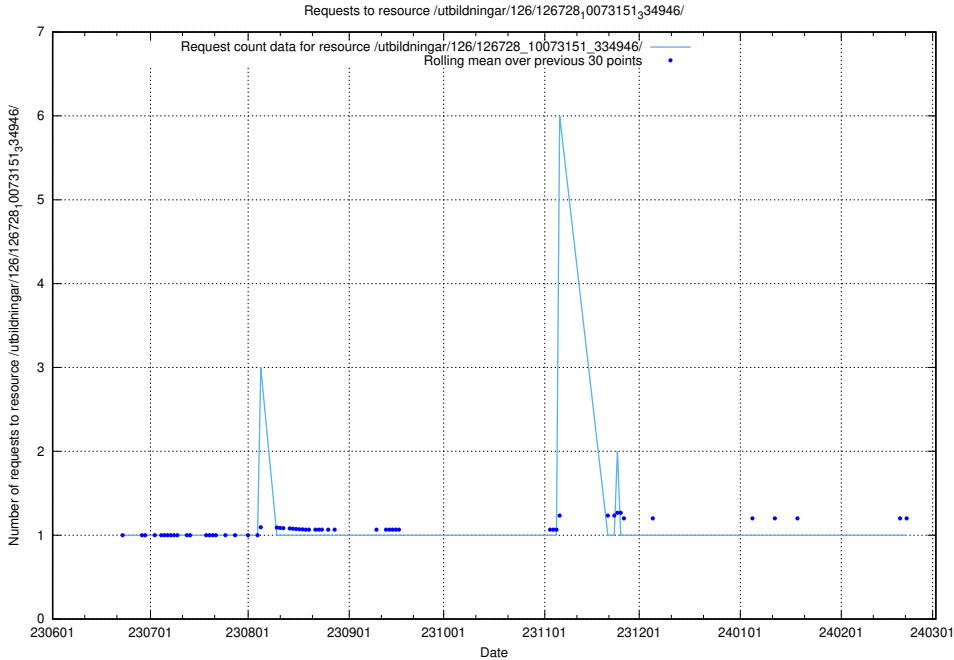

5.5380 Usage of /utbildningar/126/126728_10073151_334946/

Here, we count the number of requests to resource /utbildningar/126/126728_10073151_334946/.