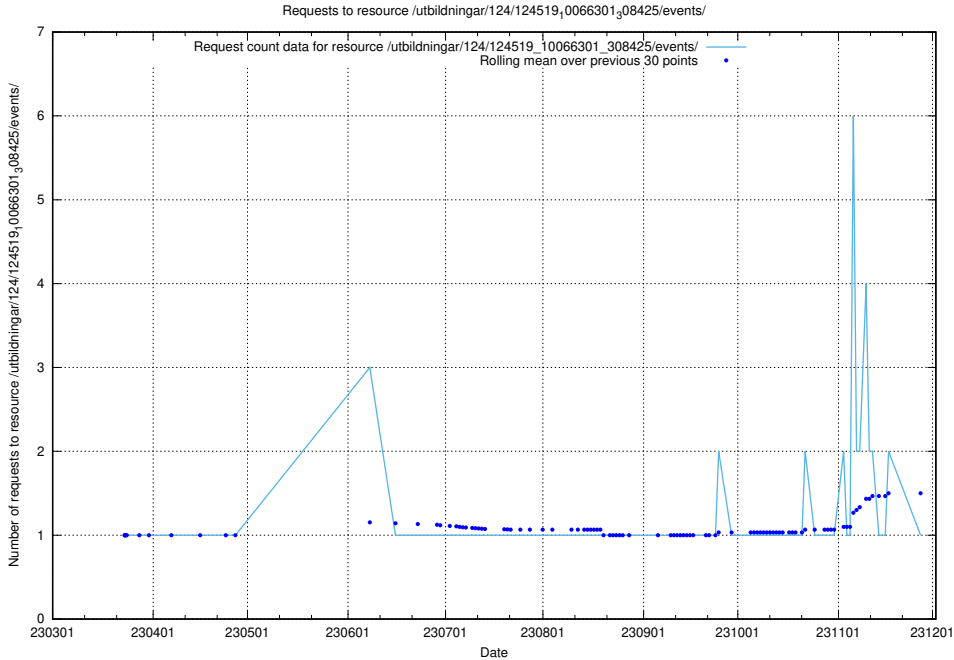

5.1300 Usage of /utbildningar/124/124519_10066301_308425/events/

Here, we count the number of requests to resource /utbildningar/124/124519_10066301_308425/events/