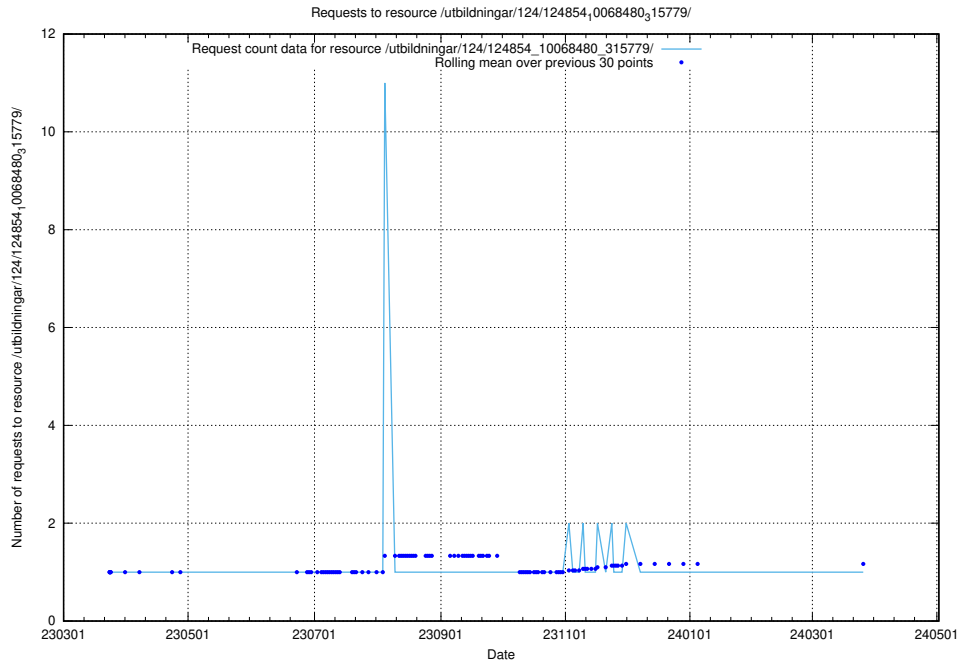

5.1239 Usage of /utbildningar/124/124854_10068480_315779/

Here, we count the number of requests to resource /utbildningar/124/124854_10068480_315779/.