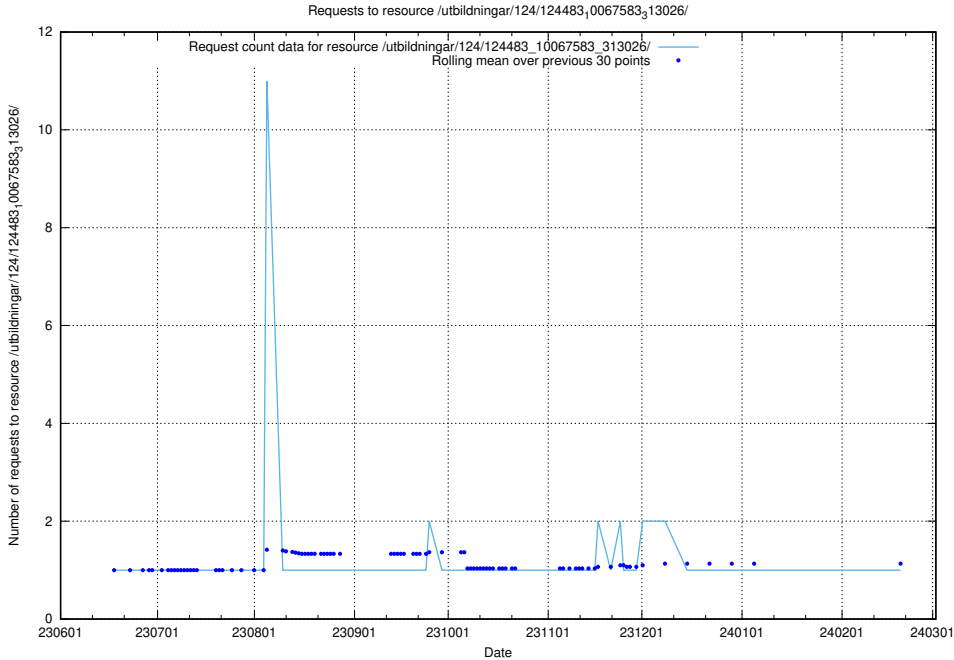

5.5638 Usage of /utbildningar/124/124483_10067583_313026/

Here, we count the number of requests to resource /utbildningar/124/124483_10067583_313026/.