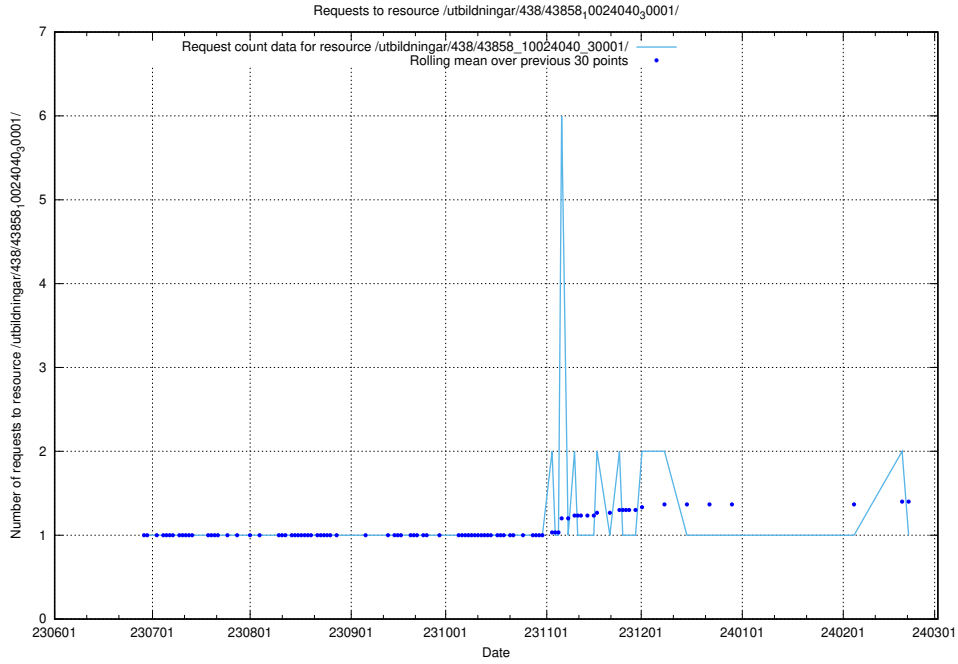

5.5205 Usage of /utbildningar/438/43858_10024040_30001/

Here, we count the number of requests to resource /utbildningar/438/43858_10024040_30001/.