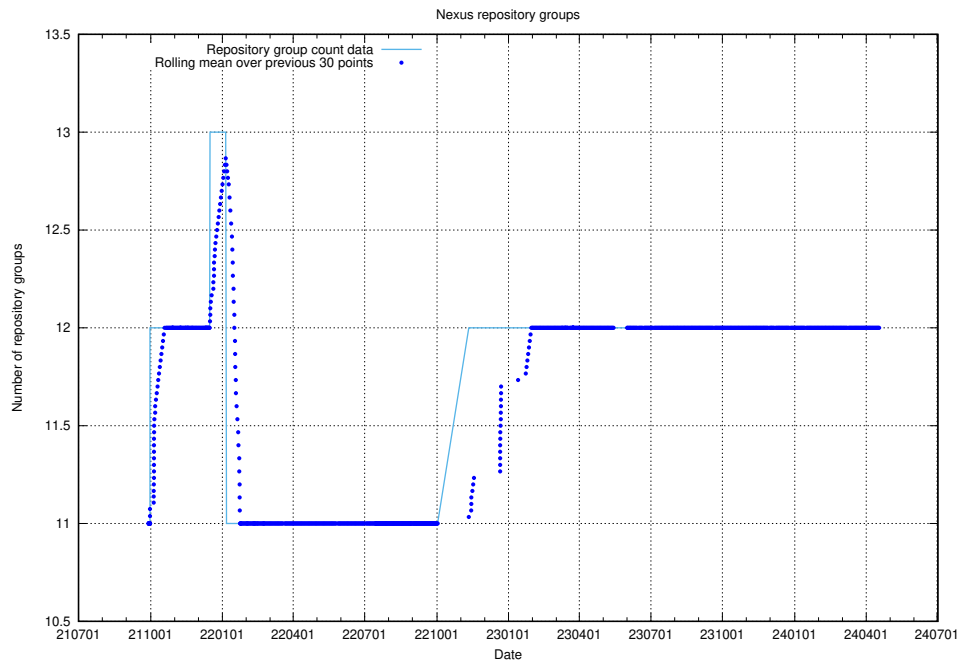

9 Nexus

This section contains statistics from the [image and package repositories](https://nexus.jobtechdev.se)⁹ of JobTech.

9.1 Number of repository groups in Nexus

A graph showing the number of repository groups.

⁹<https://nexus.jobtechdev.se>