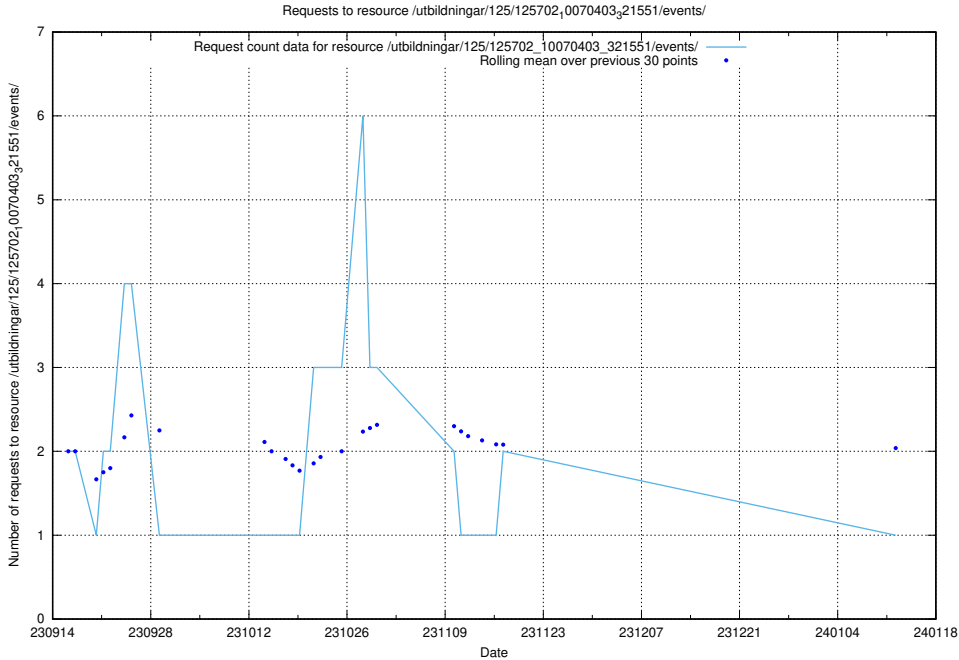

5.4334 Usage of /utbildningar/125/125702_10070403_321551/events/

Here, we count the number of requests to resource /utbildningar/125/125702_10070403_321551/events/