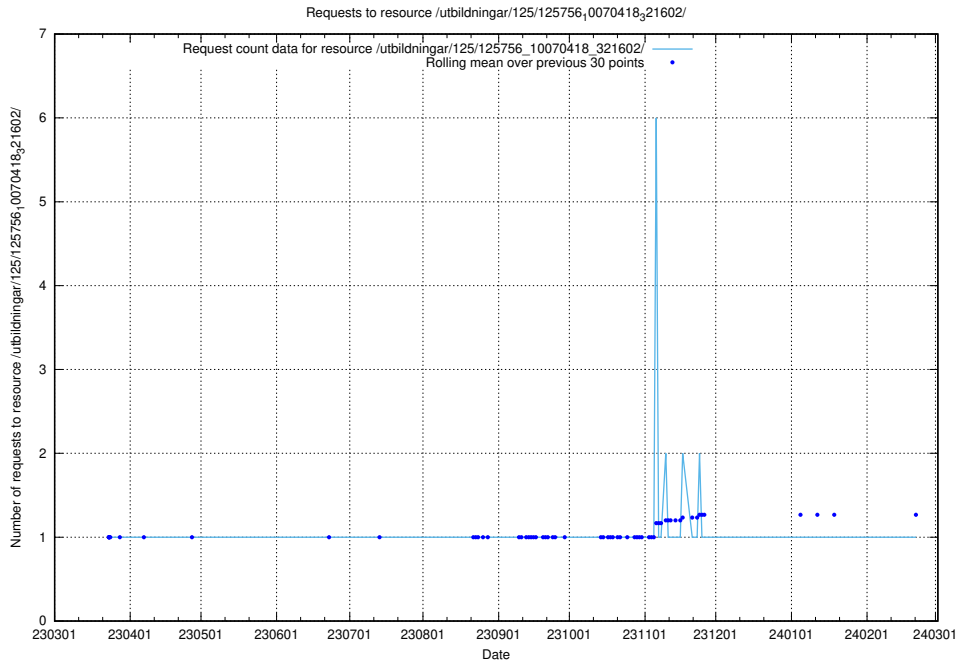

5.6226 Usage of /utbildningar/125/125756_10070418_321602/

Here, we count the number of requests to resource /utbildningar/125/125756_10070418_321602/.