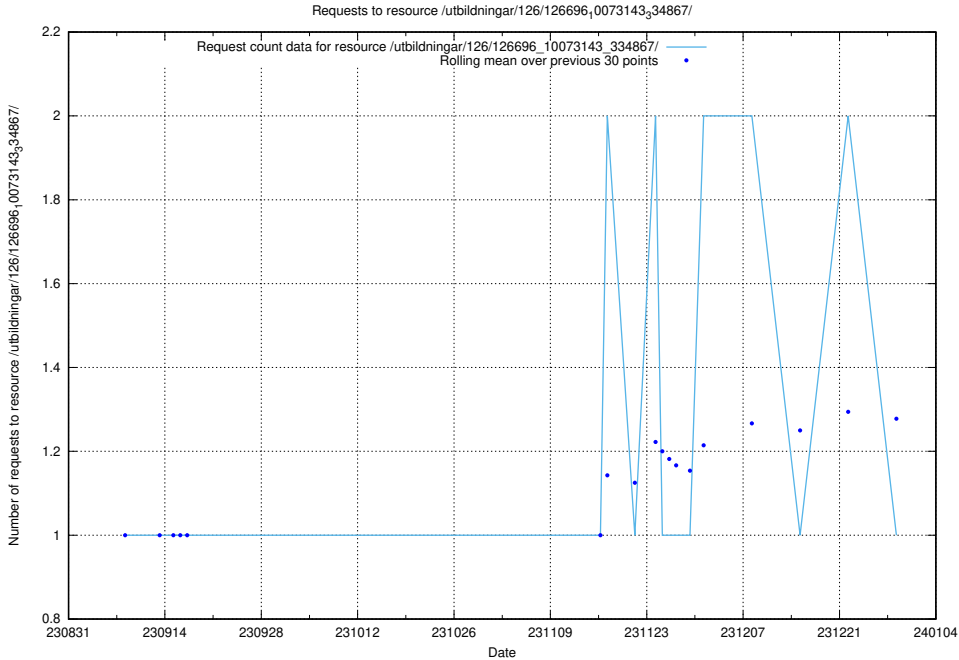

5.4426 Usage of /utbildningar/126/126696_10073143_334867/

Here, we count the number of requests to resource /utbildningar/126/126696_10073143_334867/.