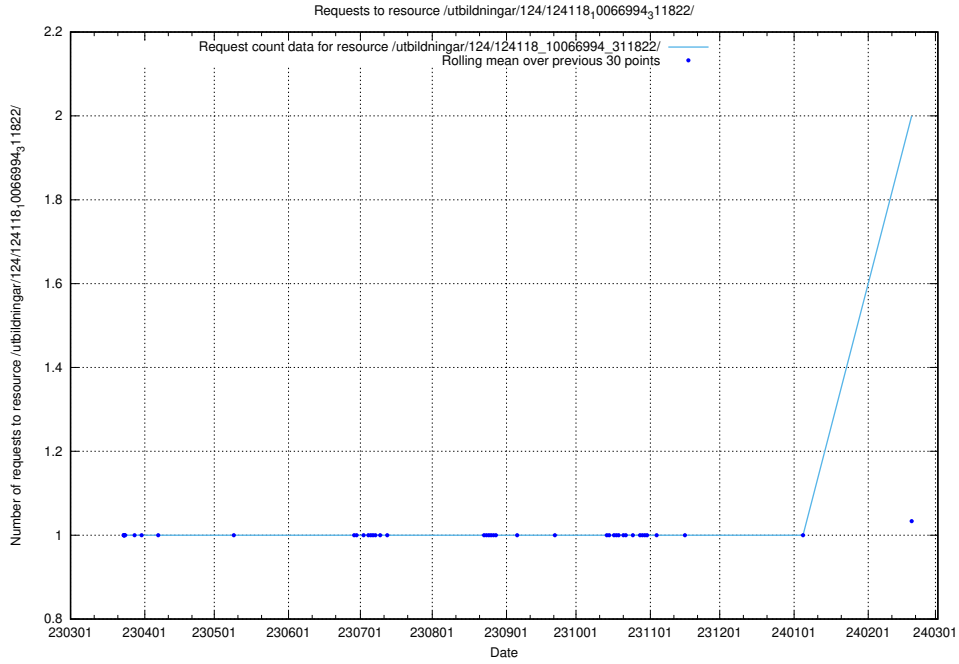

5.749 Usage of /utbildningar/124/124118_10066994_311822/

Here, we count the number of requests to resource /utbildningar/124/124118_10066994_311822/.