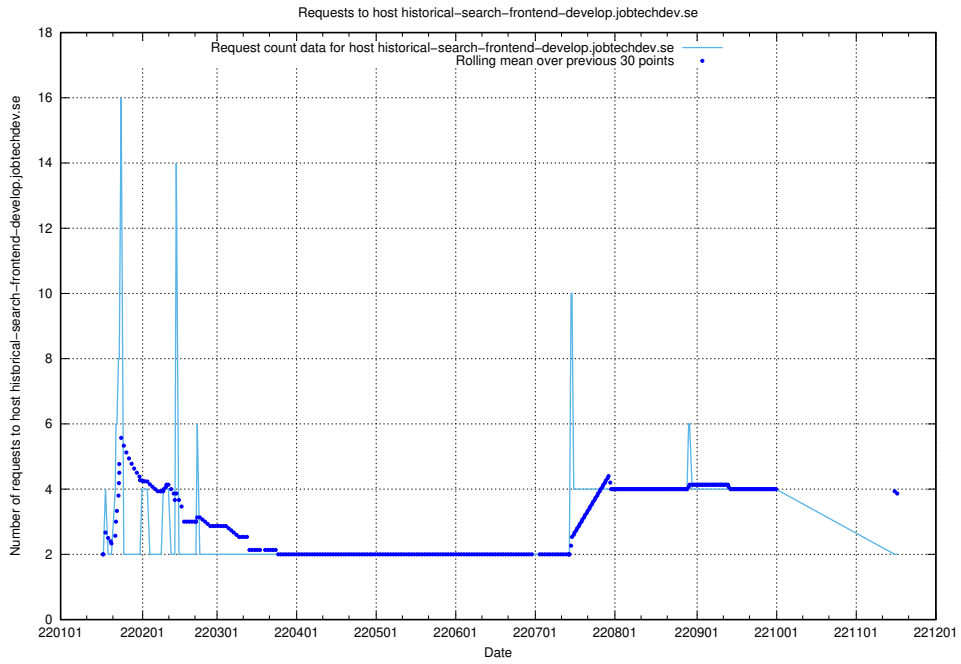

7.266 Usage of historical-search-frontend-develop.jobtechdev.se

Here, we count the number of requests to host historical-search-frontend-develop.jobtechdev.se.