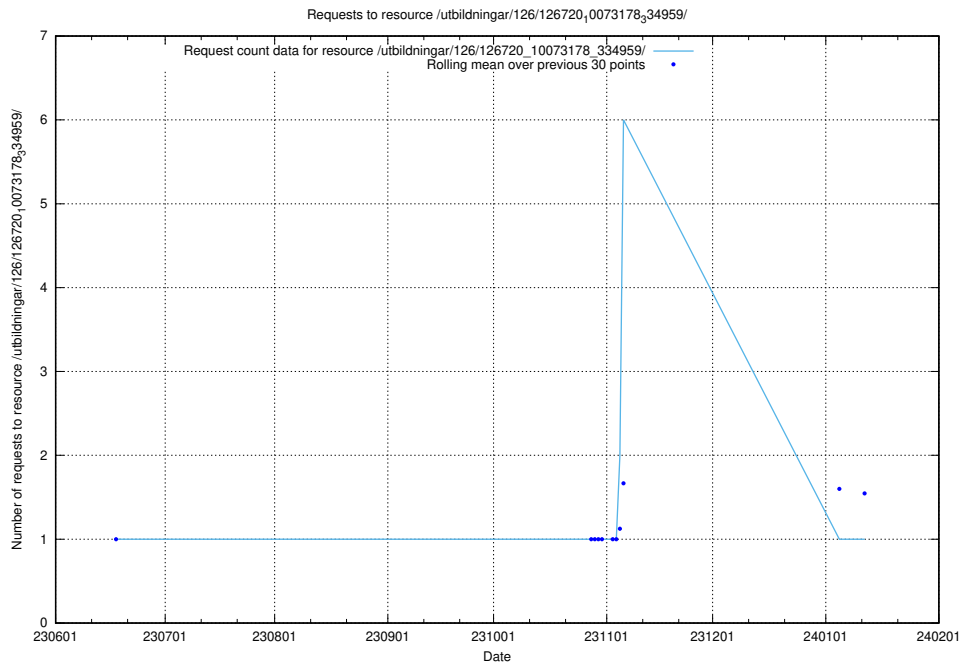

5.5632 Usage of /utbildningar/126/126720_10073178_334959/

Here, we count the number of requests to resource /utbildningar/126/126720_10073178_334959/.