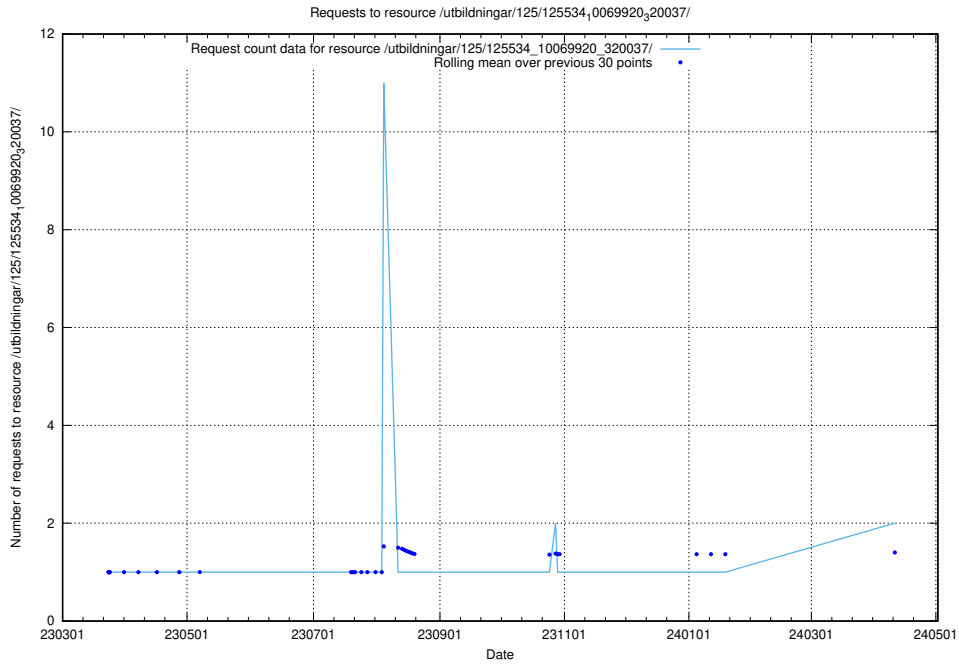

5.528 Usage of /utbildningar/125/125534_10069920_320037/

Here, we count the number of requests to resource /utbildningar/125/125534_10069920_320037/.