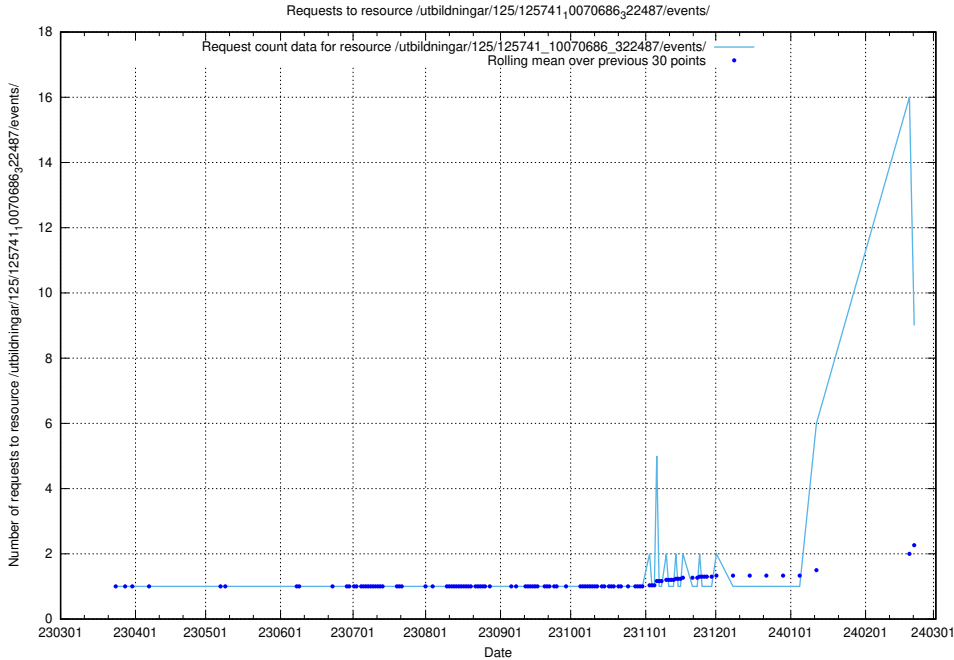

5.60 Usage of /utbildningar/125/125741_10070686_322487/events/

Here, we count the number of requests to resource /utbildningar/125/125741_10070686_322487/events/