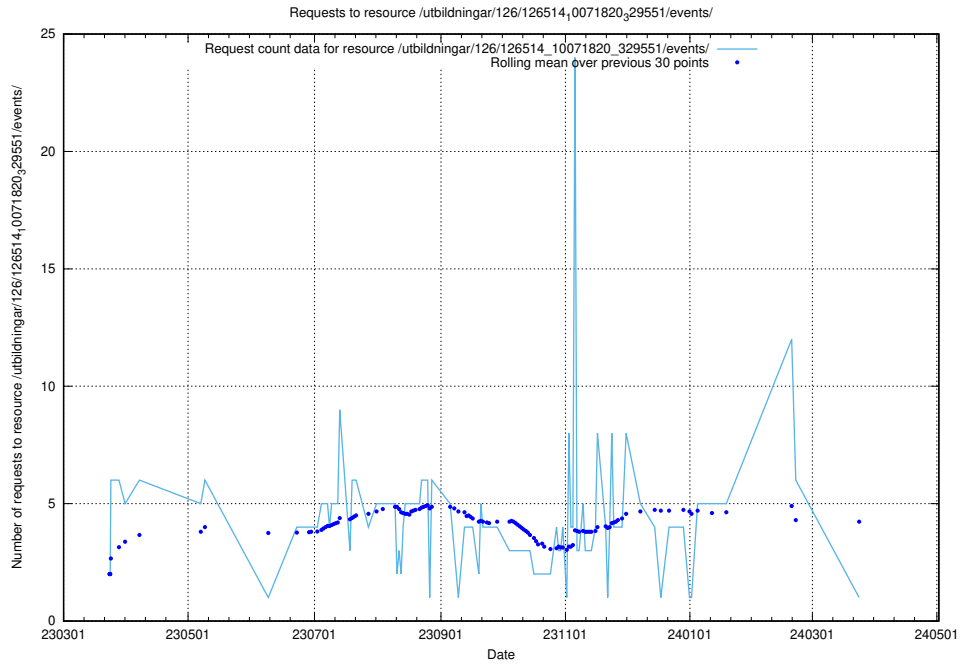

5.6047 Usage of /utbildningar/126/126514_10071820_329551/events/

Here, we count the number of requests to resource /utbildningar/126/126514_10071820_329551/events/