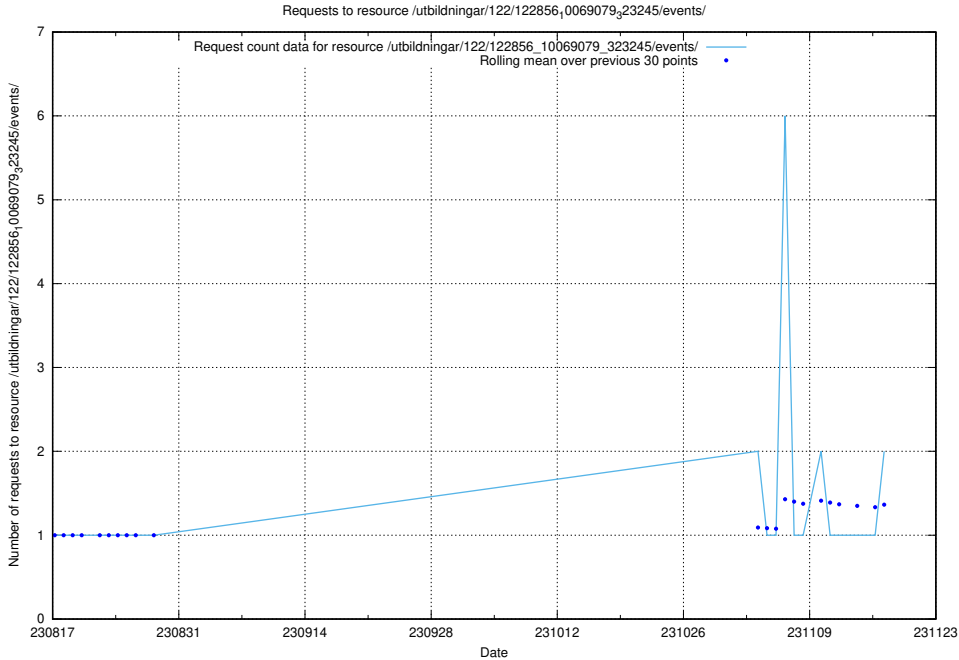

5.792 Usage of /utbildningar/122/122856_10069079_323245/events/

Here, we count the number of requests to resource /utbildningar/122/122856_10069079_323245/events/