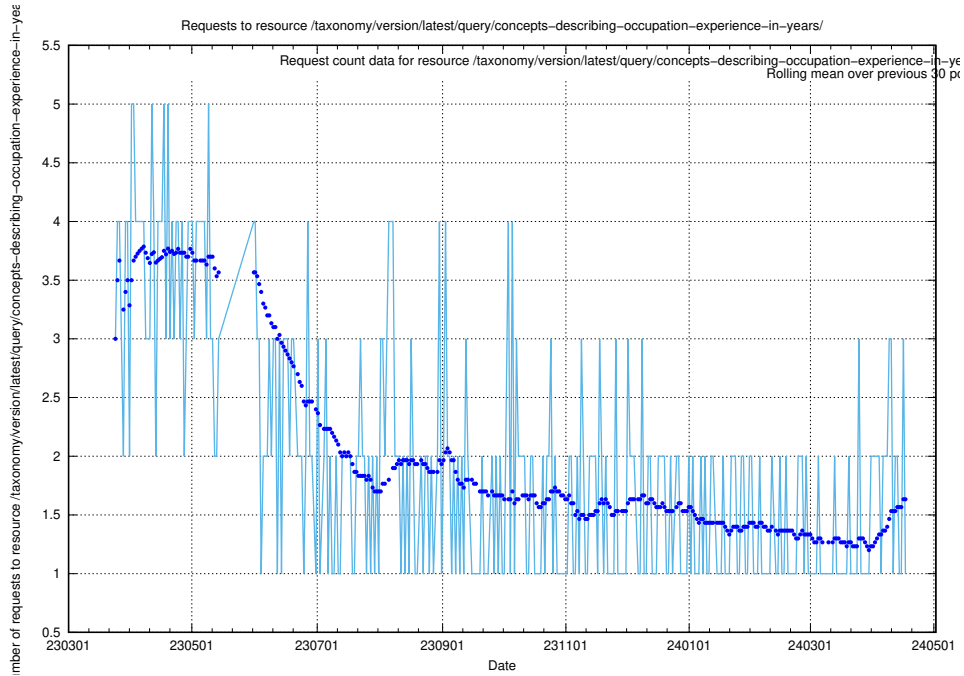

## 5.5895 Usage of /taxonomy/version/latest/query/concept-types/

Here, we count the number of requests to resource /taxonomy/version/latest/query/concept-types/.