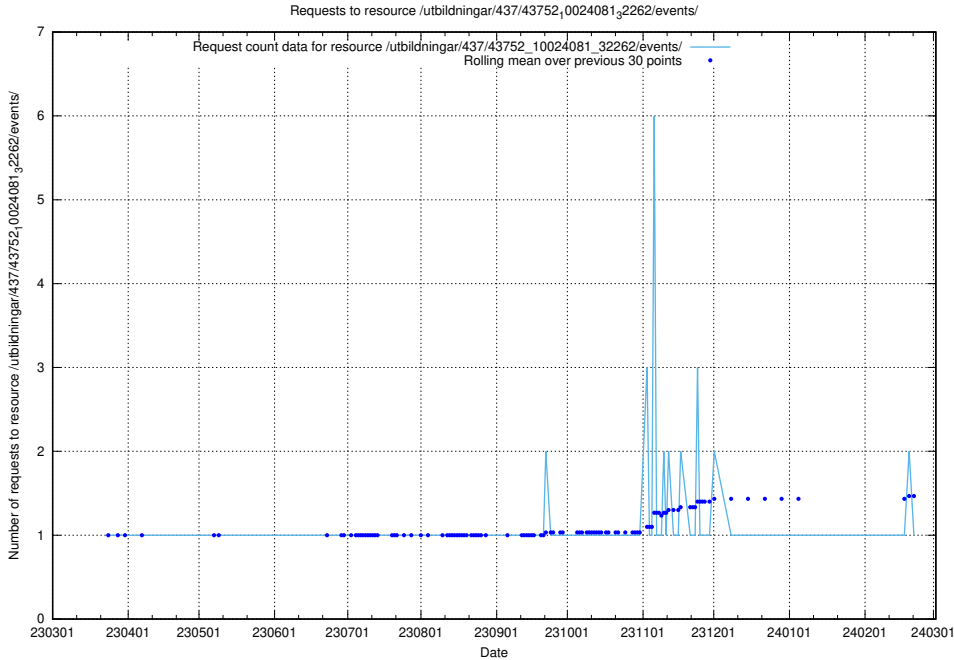

5.5978 Usage of /utbildningar/437/43752_10024081_32262/events/

Here, we count the number of requests to resource /utbildningar/437/43752_10024081_32262/events/.