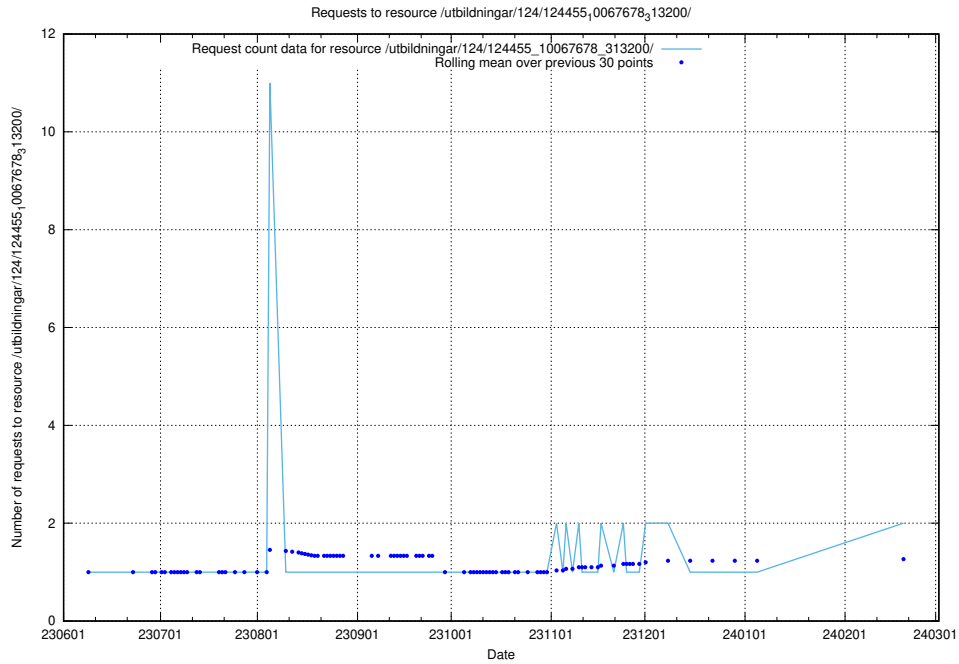

5.922 Usage of /utbildningar/124/124455_10067678_313200/

Here, we count the number of requests to resource /utbildningar/124/124455_10067678_313200/.