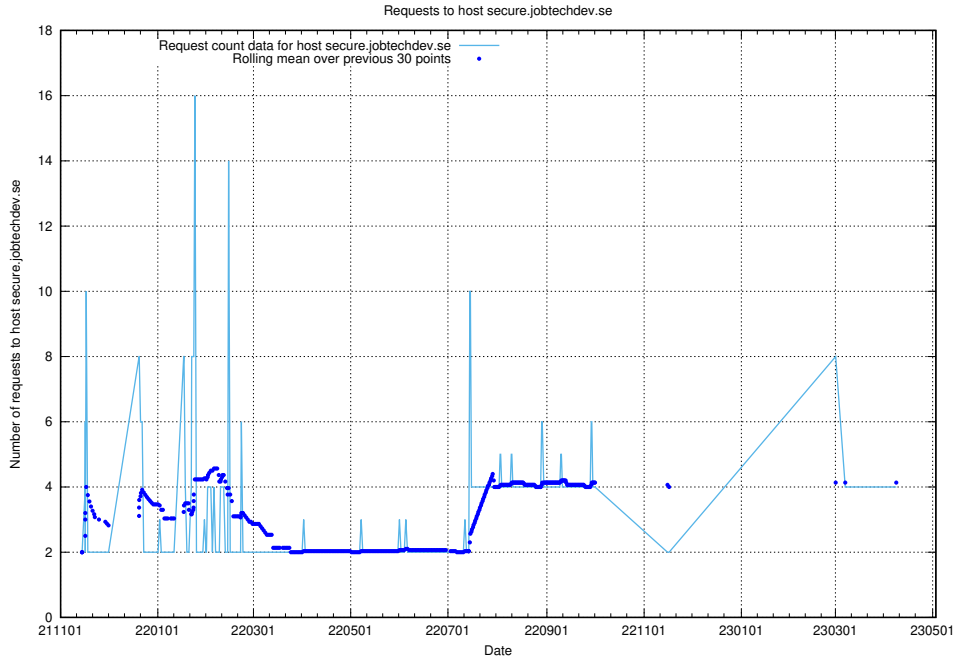

7.156 Usage of secure.jobtechdev.se

Here, we count the number of requests to host secure.jobtechdev.se.