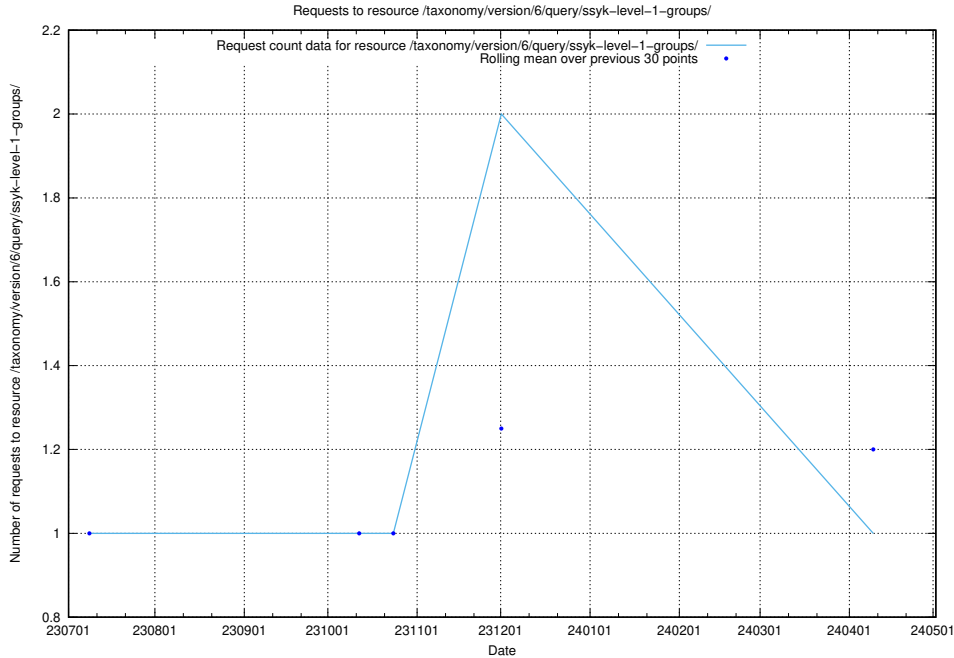

5.5015 Usage of /taxonomy/version/6/query/ssyk-level-1-groups/

Here, we count the number of requests to resource /taxonomy/version/6/query/ssyk-level-1-groups/.