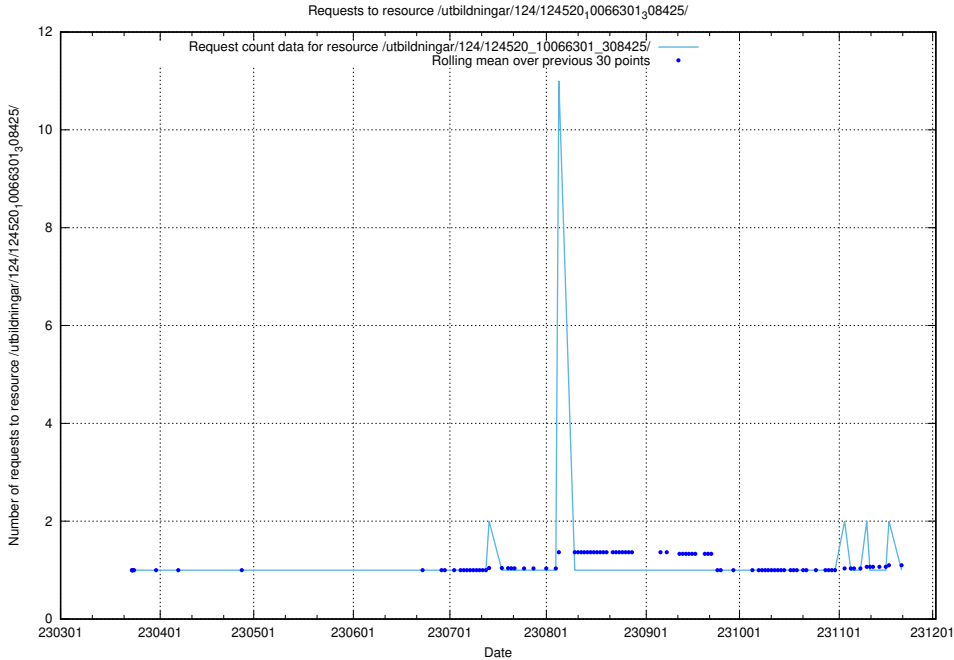

5.1276 Usage of /utbildningar/124/124520_10066301_308425/

Here, we count the number of requests to resource /utbildningar/124/124520_10066301_308425/.