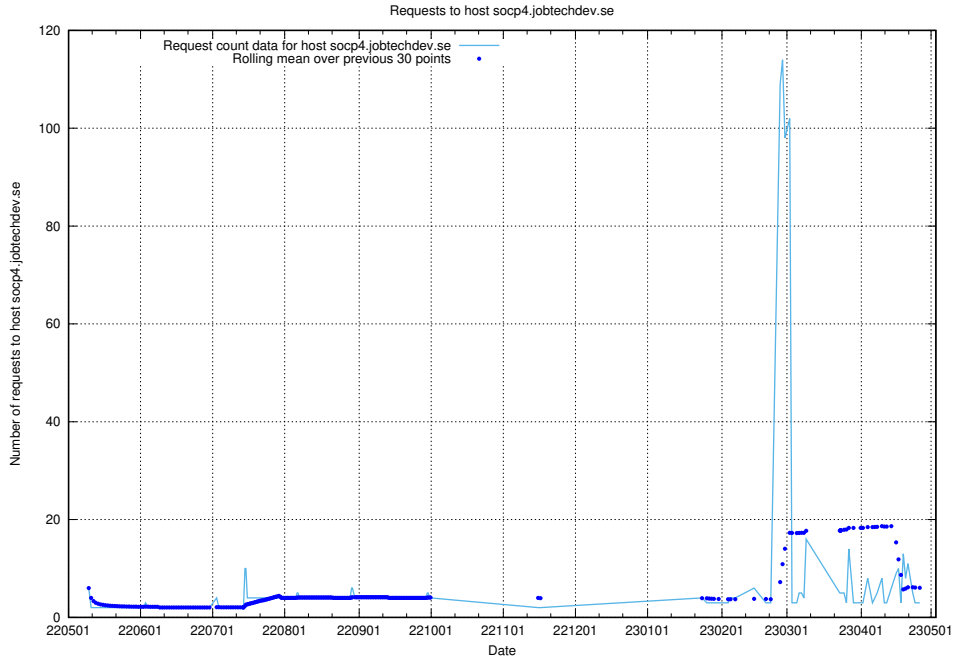

7.210 Usage of socp4.jobtechdev.se

Here, we count the number of requests to host socp4.jobtechdev.se.