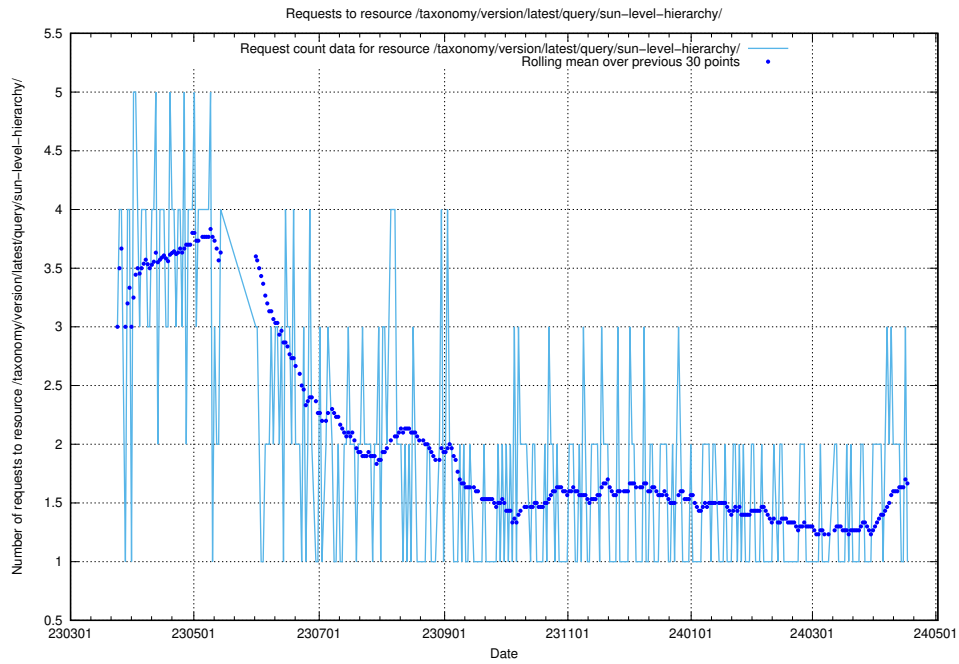

5.5864 Usage of /taxonomy/version/latest/query/sun-level-hierarchy/

Here, we count the number of requests to resource /taxonomy/version/latest/query/sun-level-hierarchy/.