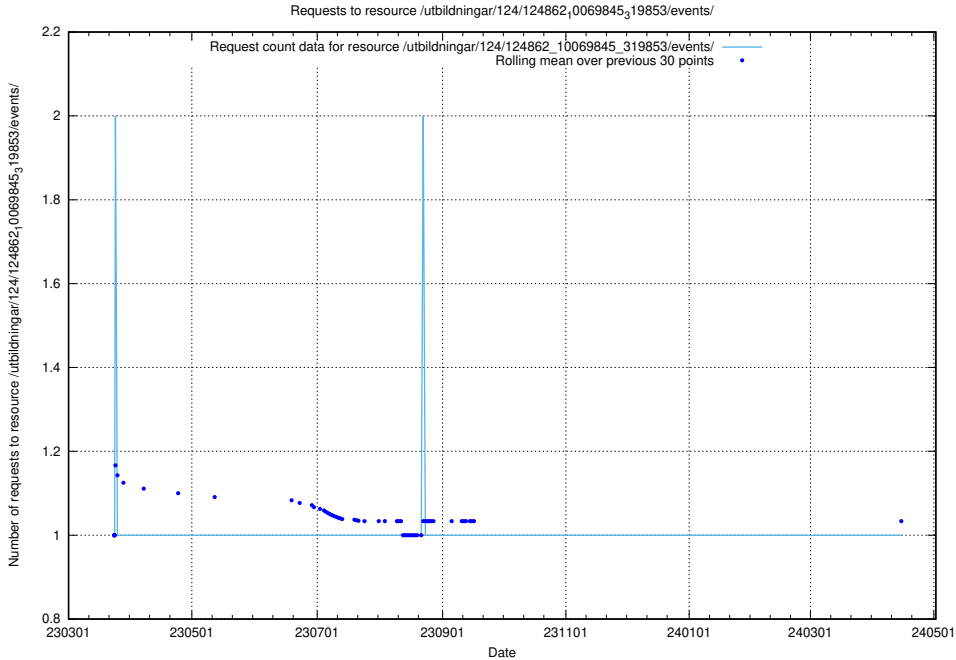

5.1190 Usage of /utbildningar/124/124862_10069845_319853/events/

Here, we count the number of requests to resource /utbildningar/124/124862_10069845_319853/events/