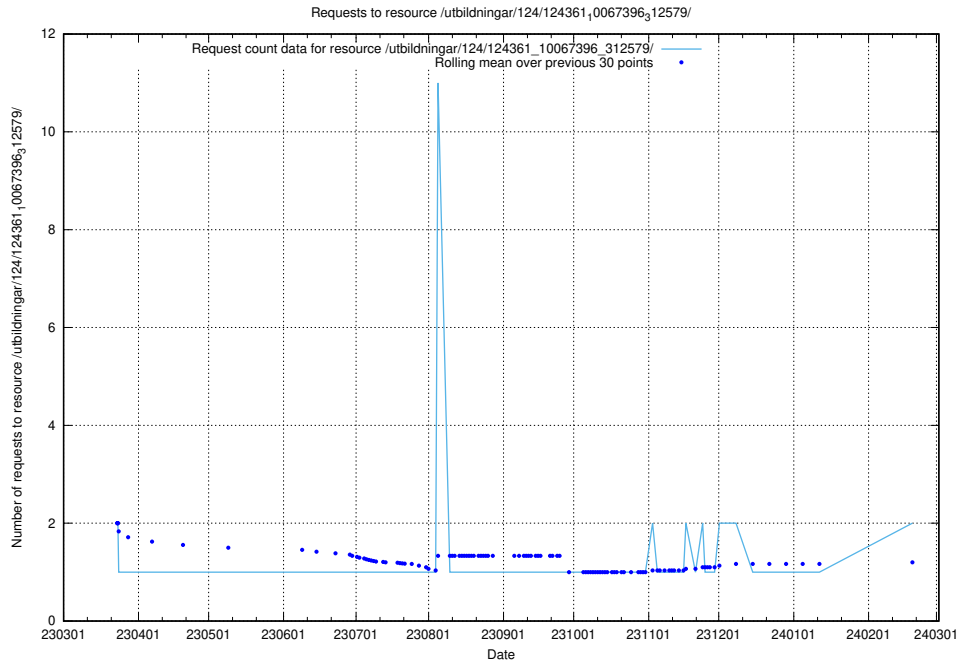

5.988 Usage of /utbildningar/124/124361_10067396_312579/

Here, we count the number of requests to resource /utbildningar/124/124361_10067396_312579/.