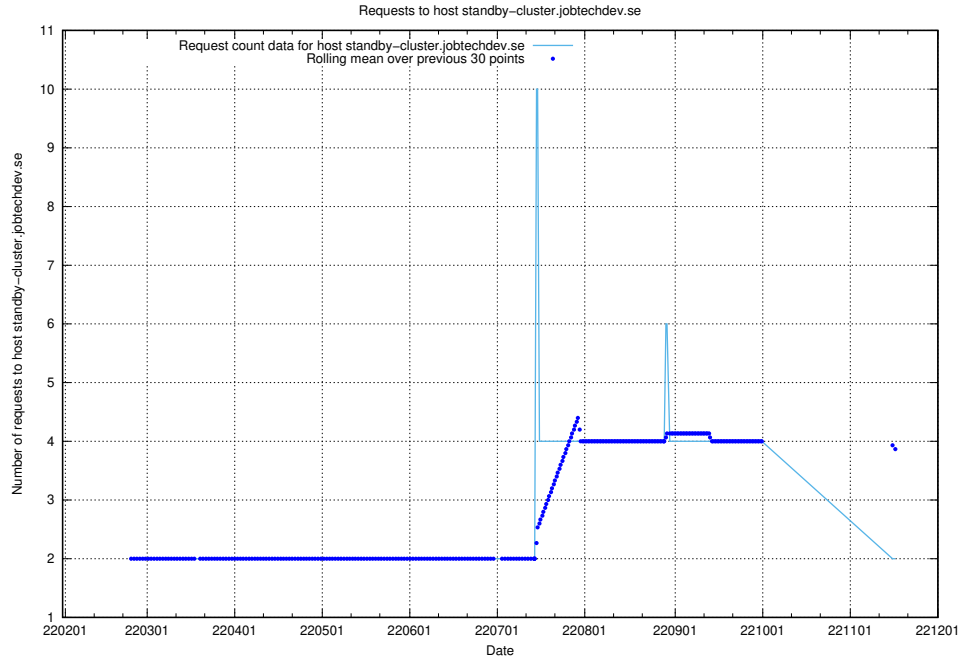

7.508 Usage of standby-cluster.jobtechdev.se

Here, we count the number of requests to host standby-cluster.jobtechdev.se.