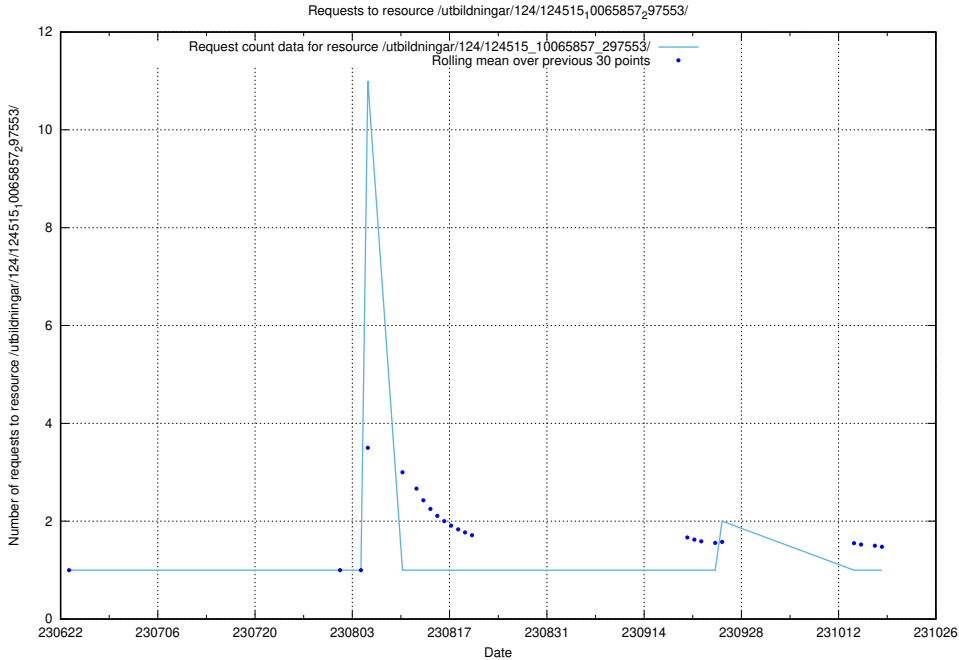

5.5548 Usage of /utbildningar/124/124515_10065857_297553/

Here, we count the number of requests to resource /utbildningar/124/124515_10065857_297553/.