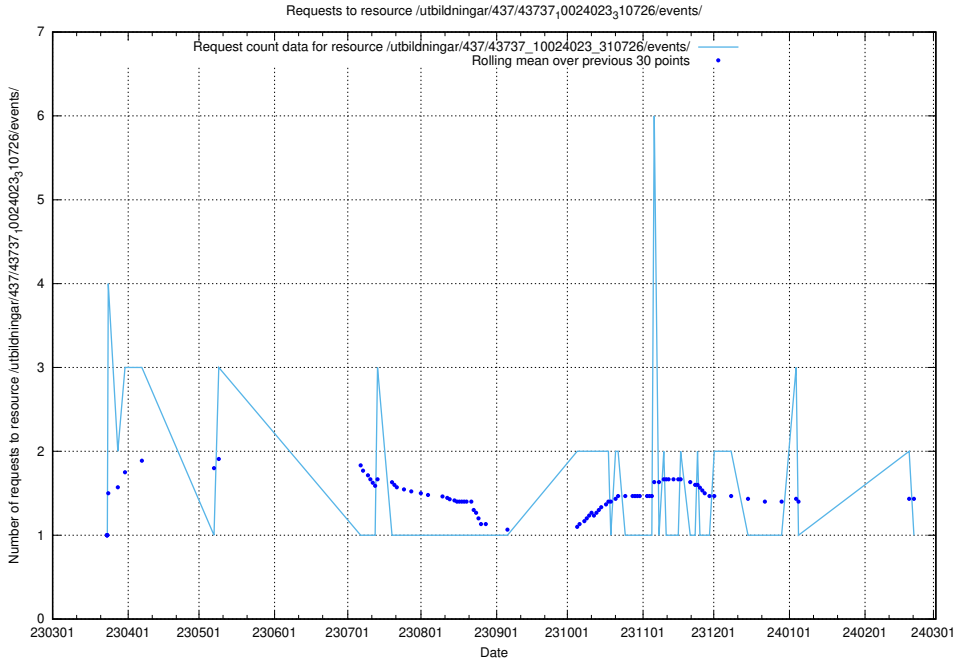

5.6169 Usage of /utbildningar/437/43737_10024023_310726/events/

Here, we count the number of requests to resource /utbildningar/437/43737_10024023_310726/events/.