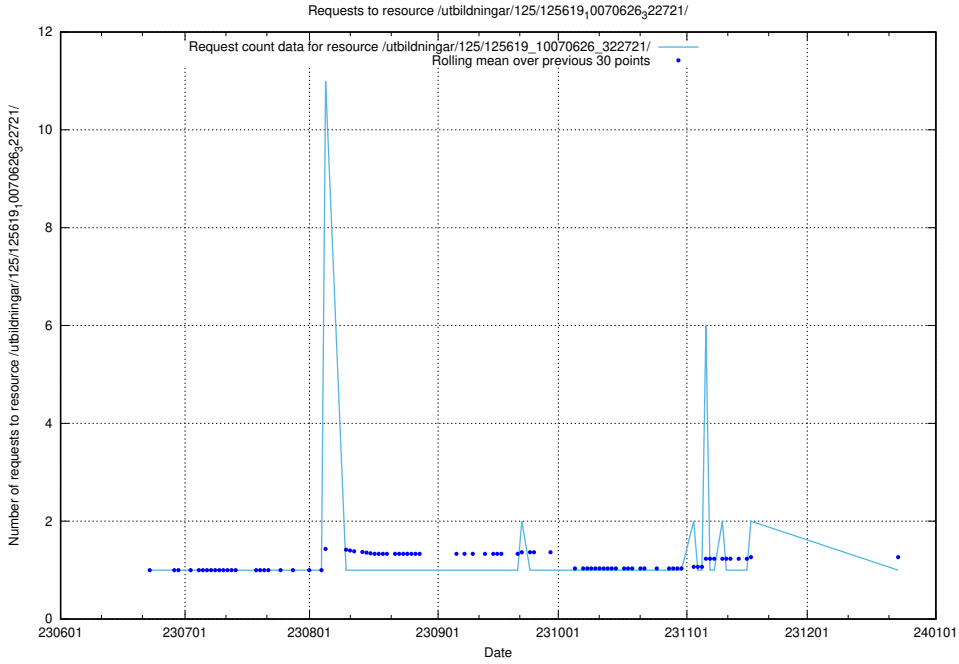

5.5500 Usage of /utbildningar/125/125619_10070626_322721/

Here, we count the number of requests to resource /utbildningar/125/125619_10070626_322721/.