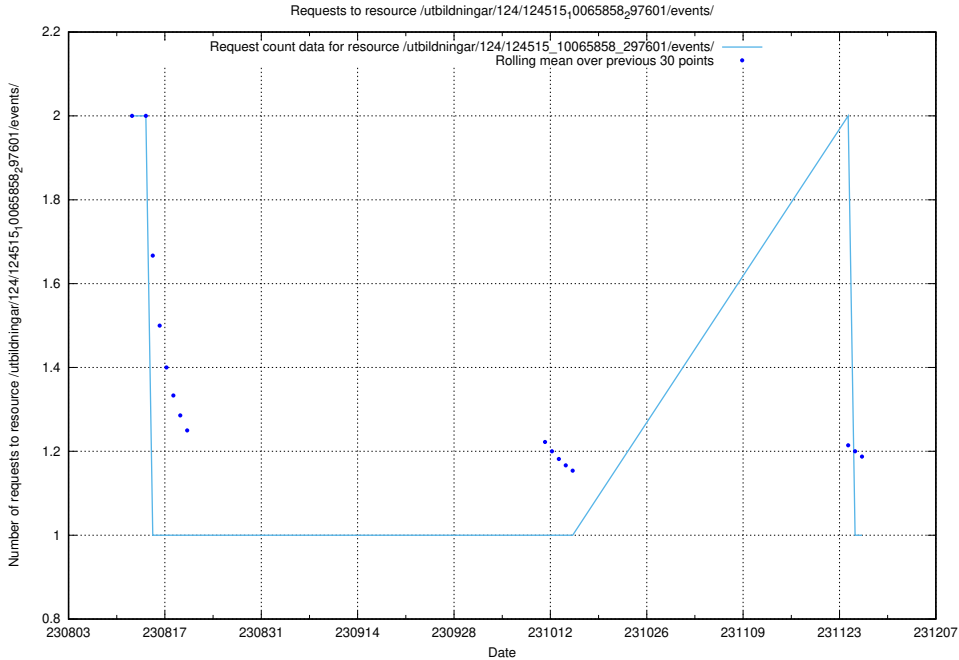

5.4598 Usage of /utbildningar/124/124515_10065858_297601/events/

Here, we count the number of requests to resource /utbildningar/124/124515_10065858_297601/events/