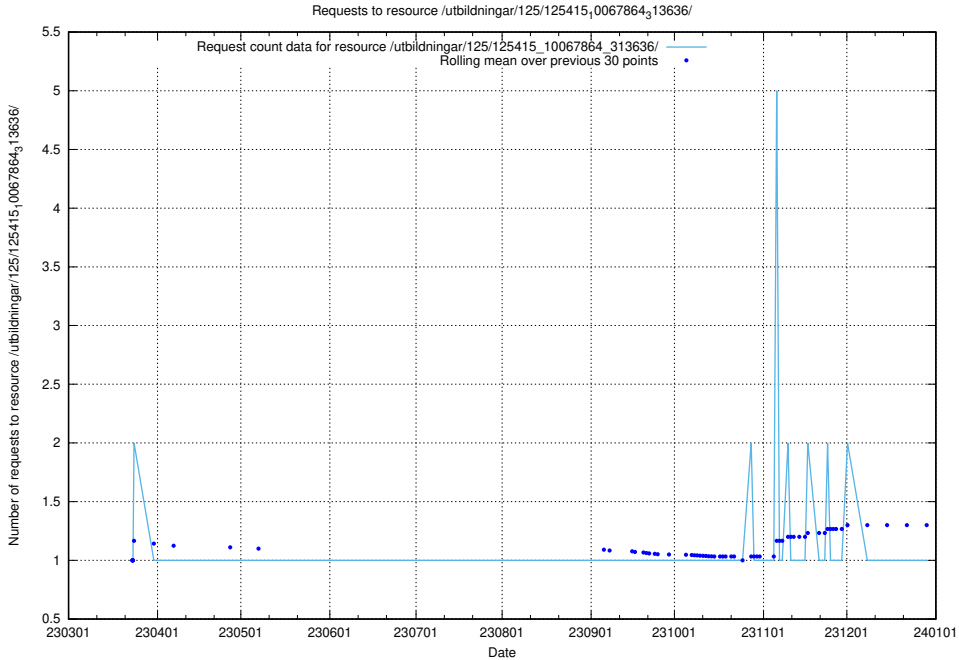

5.1141 Usage of /utbildningar/125/125415_10067864_313636/

Here, we count the number of requests to resource /utbildningar/125/125415_10067864_313636/.