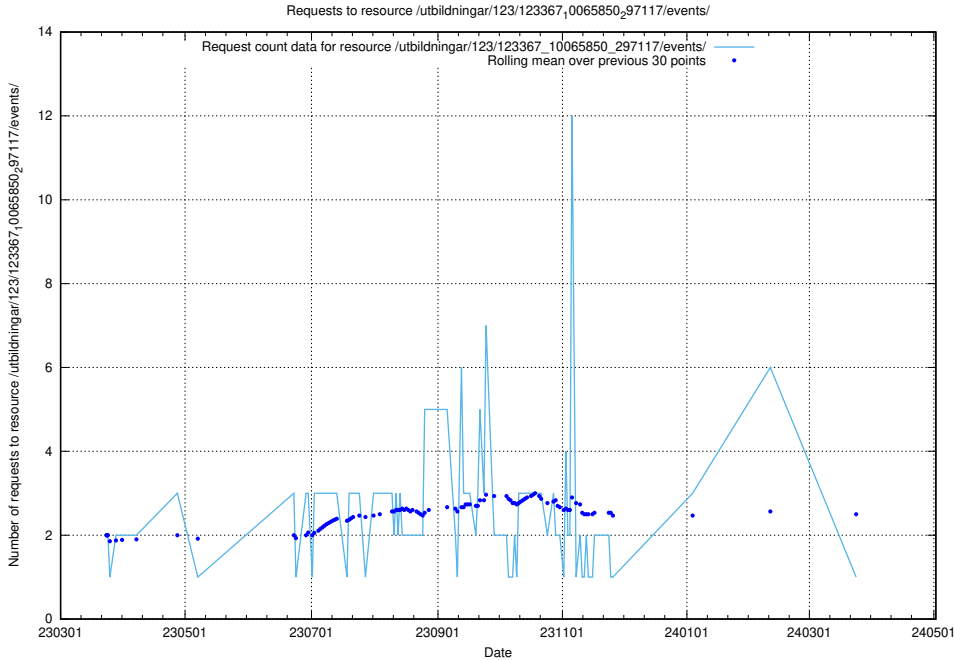

5.6085 Usage of /utbildningar/123/123367_10065850_297117/events/

Here, we count the number of requests to resource /utbildningar/123/123367_10065850_297117/events/