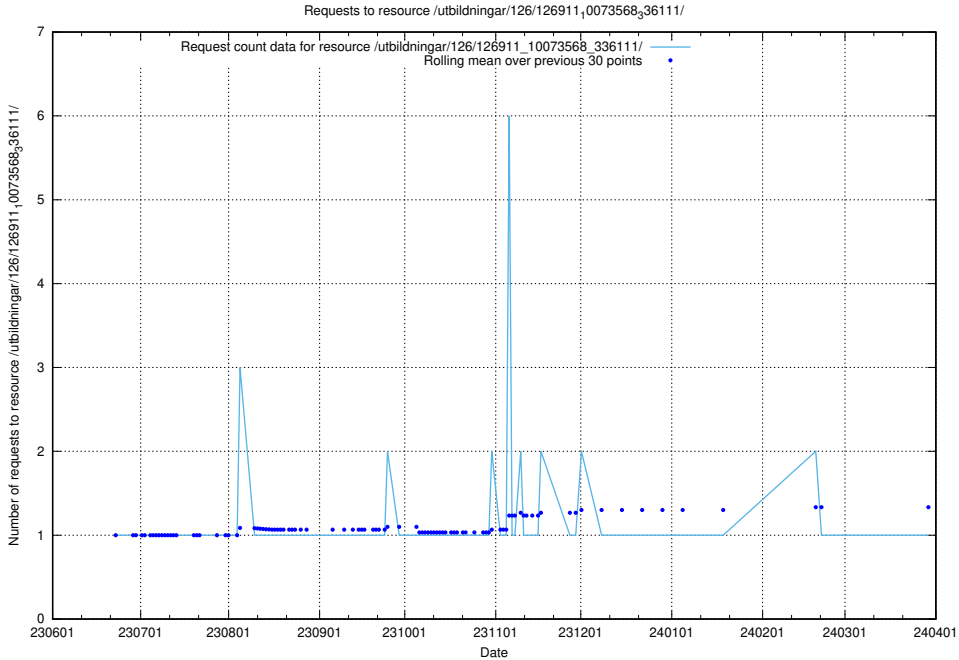

5.5360 Usage of /utbildningar/126/126911_10073568_336111/

Here, we count the number of requests to resource /utbildningar/126/126911_10073568_336111/.