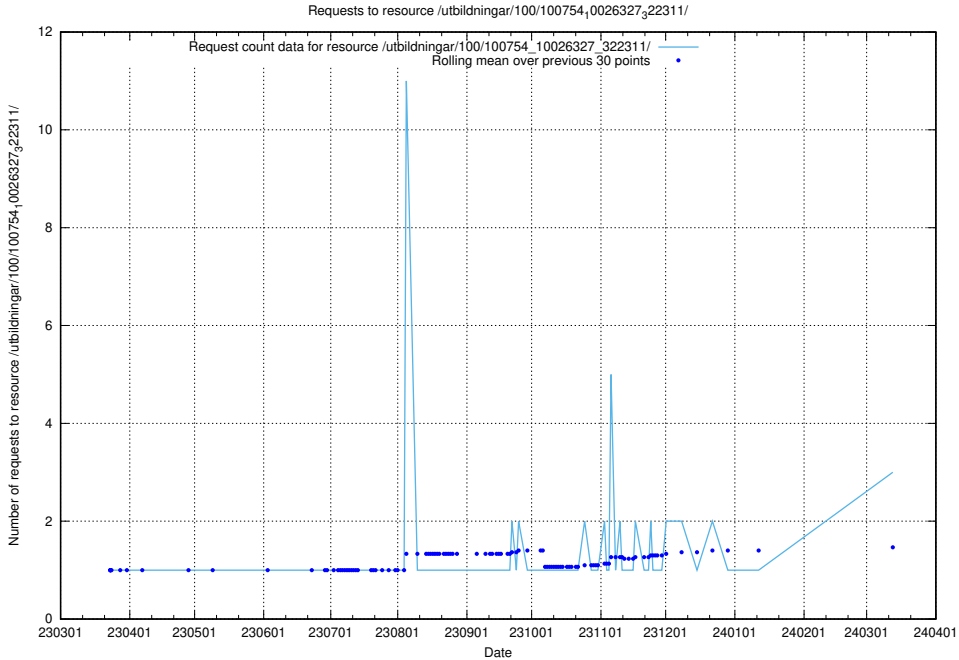

5.438 Usage of /utbildningar/100/100754_10026327_322311/

Here, we count the number of requests to resource /utbildningar/100/100754_10026327_322311/.