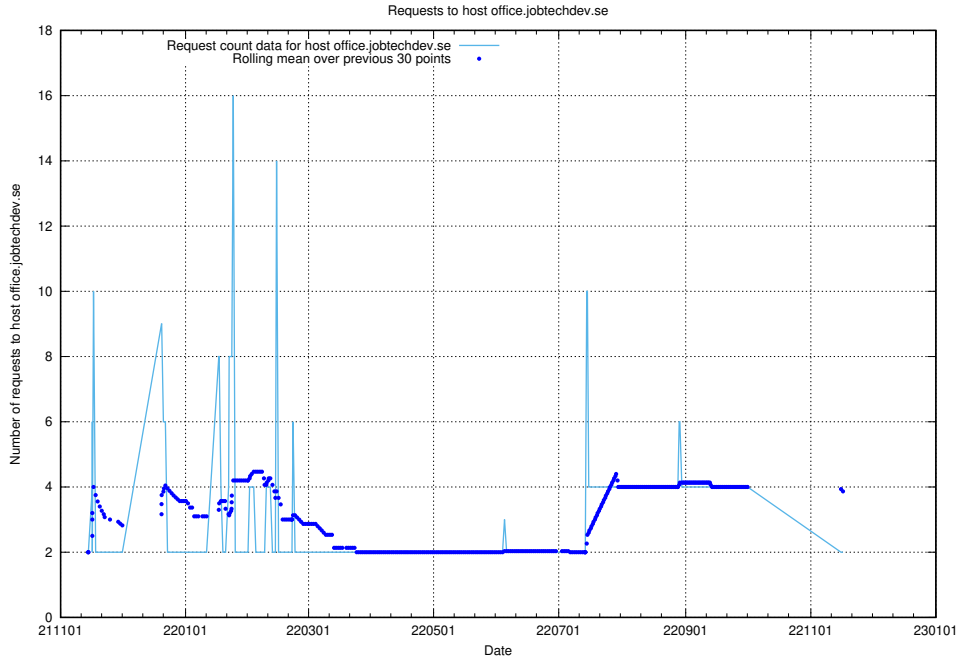

7.561 Usage of office.jobtechdev.se

Here, we count the number of requests to host office.jobtechdev.se.