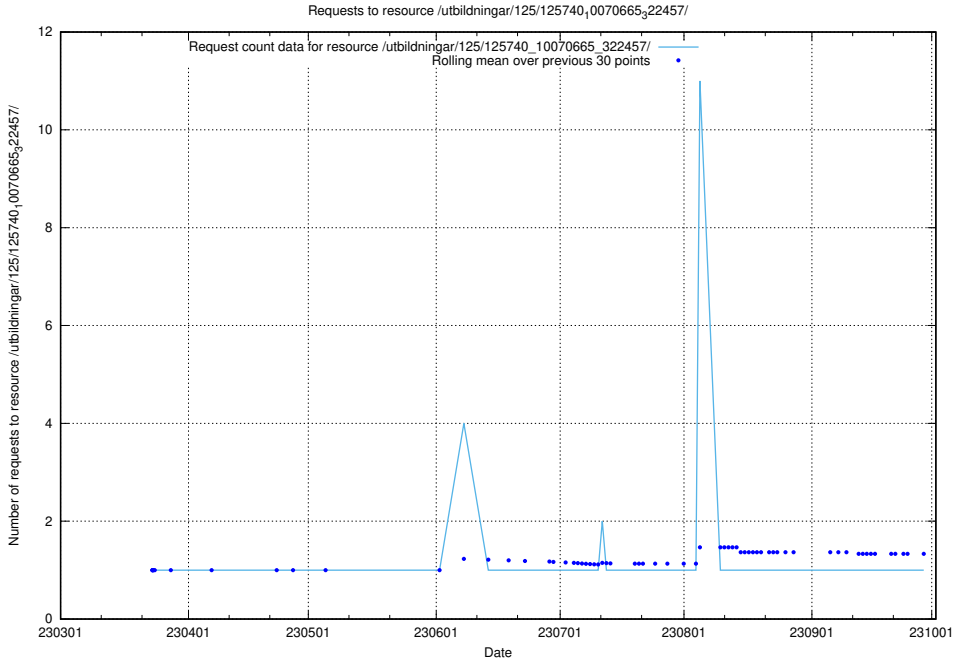

5.1044 Usage of /utbildningar/125/125740_10070665_322457/

Here, we count the number of requests to resource /utbildningar/125/125740_10070665_322457/.