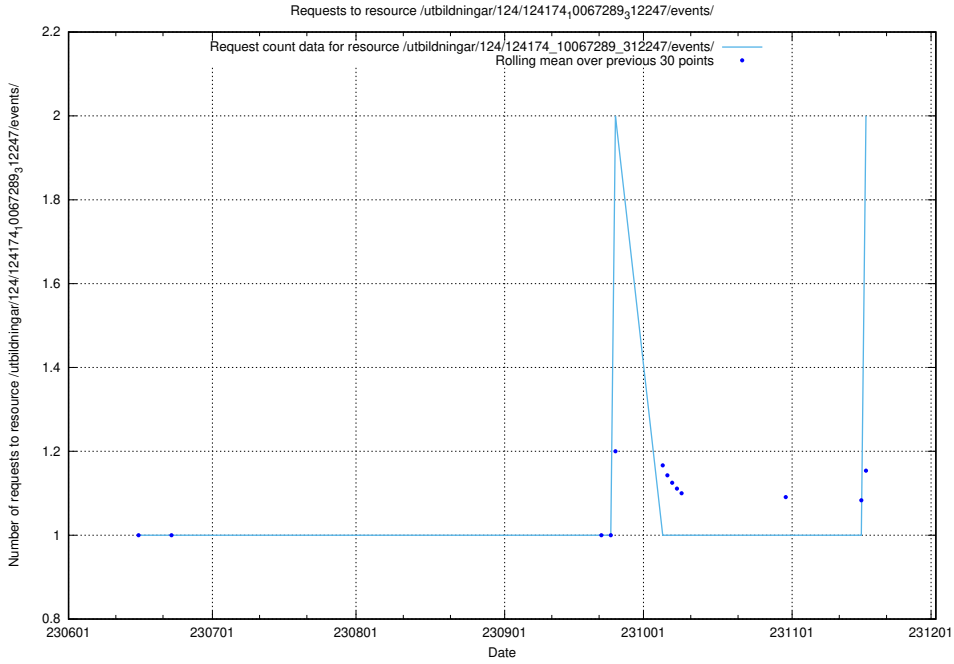

5.917 Usage of /utbildningar/124/124174_10067289_312247/events/

Here, we count the number of requests to resource /utbildningar/124/124174_10067289_312247/events/