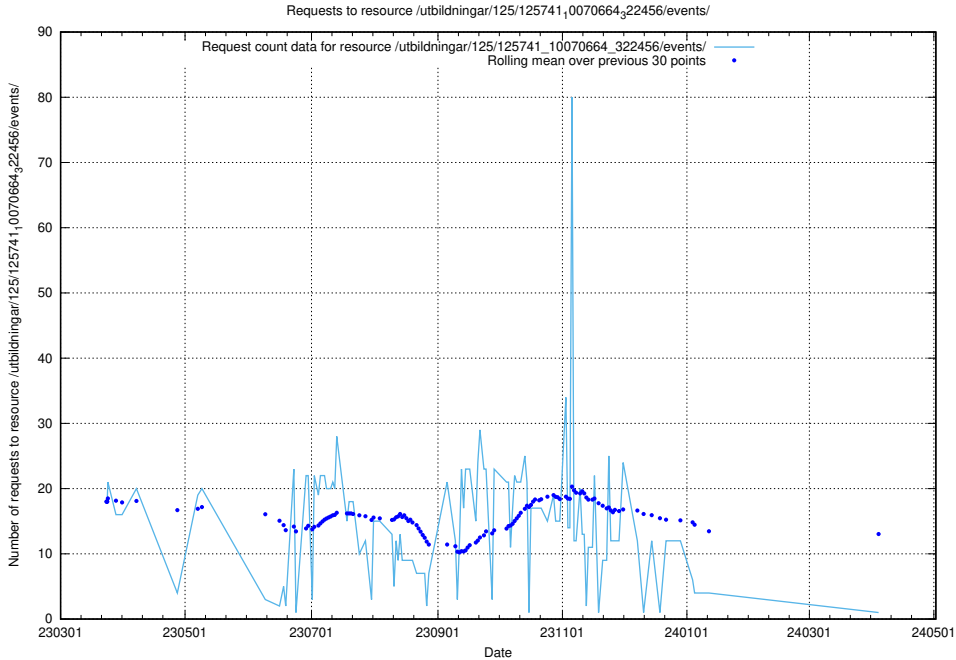

5.6027 Usage of /utbildningar/125/125741_10070664_322456/events/

Here, we count the number of requests to resource /utbildningar/125/125741_10070664_322456/events/