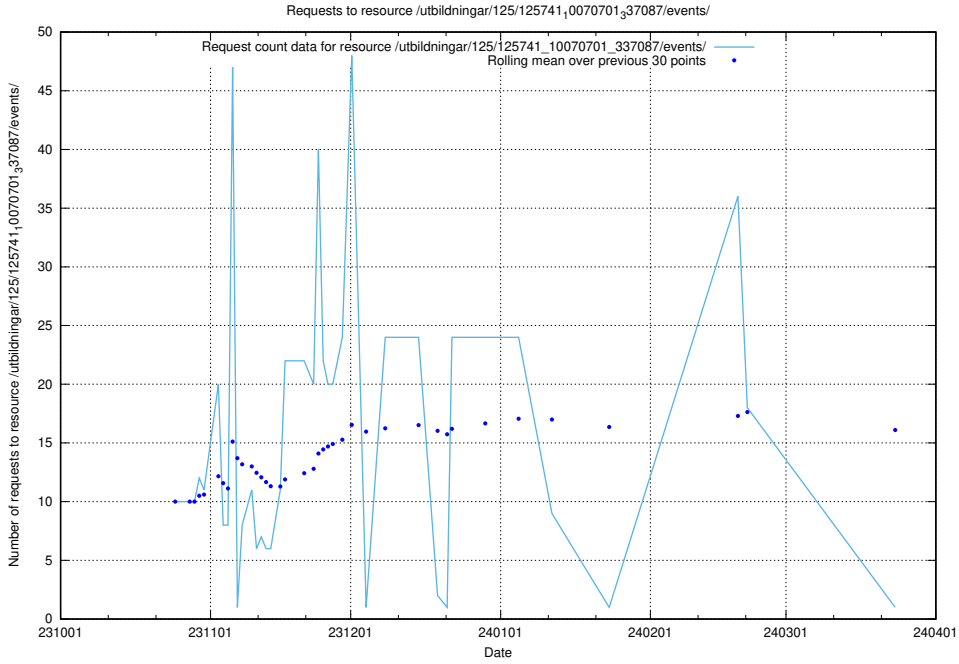

5.4000 Usage of /utbildningar/125/125741_10070701_337087/events/

Here, we count the number of requests to resource /utbildningar/125/125741_10070701_337087/events/