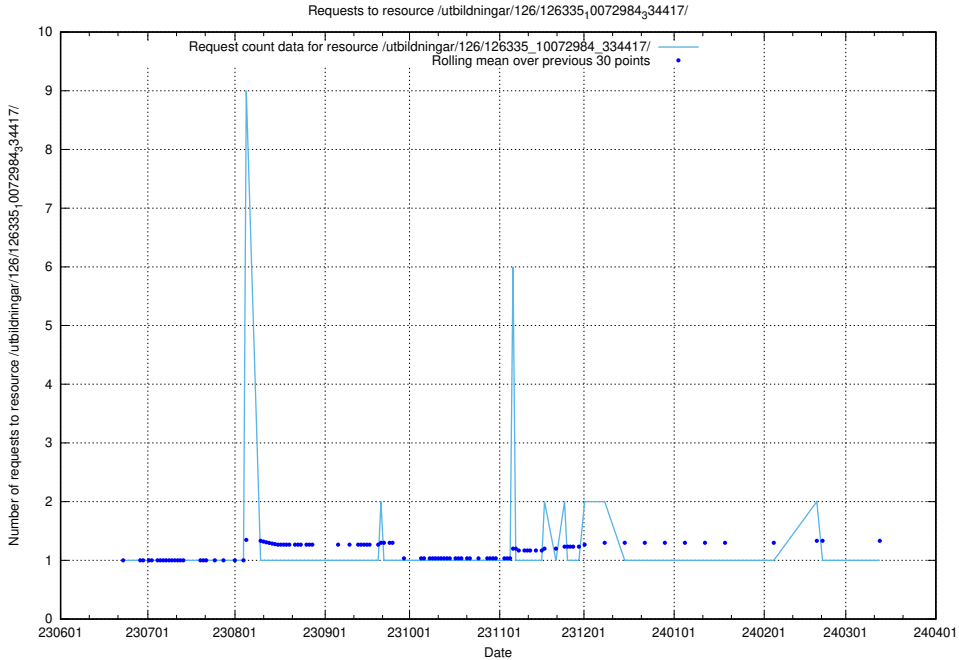

5.5451 Usage of /utbildningar/126/126335_10072984_334417/

Here, we count the number of requests to resource /utbildningar/126/126335_10072984_334417/.