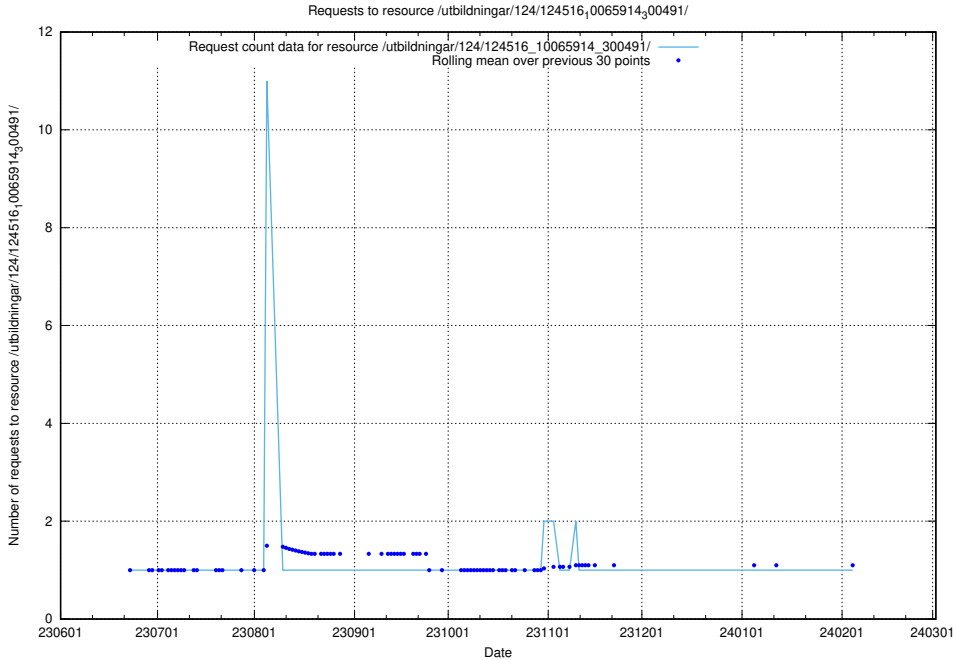

5.5547 Usage of /utbildningar/124/124516_10065914_300491/

Here, we count the number of requests to resource /utbildningar/124/124516_10065914_300491/.