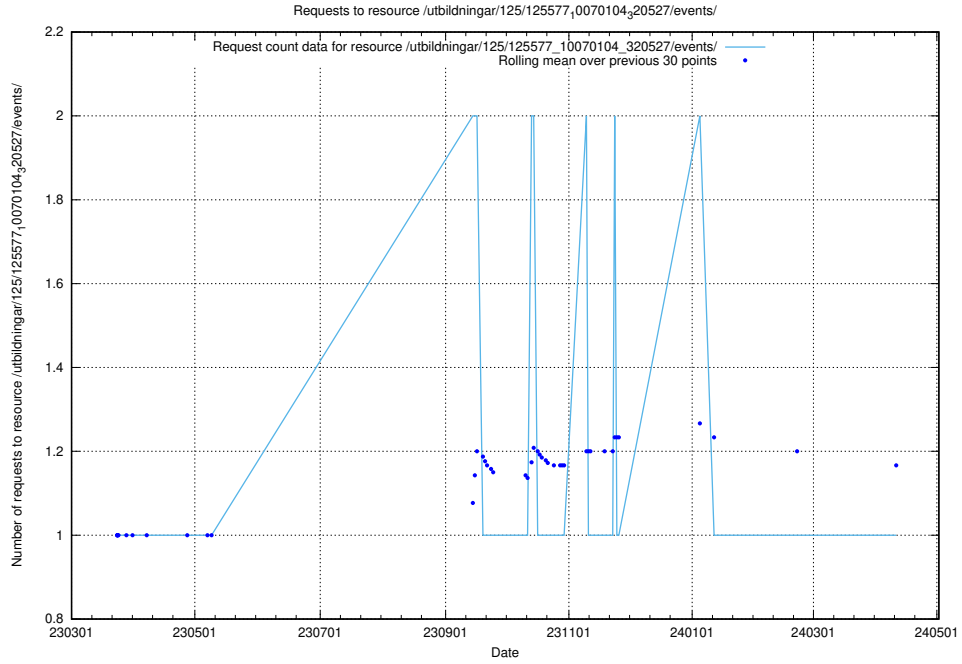

5.1133 Usage of /utbildningar/125/125577_10070104_320527/events/

Here, we count the number of requests to resource /utbildningar/125/125577_10070104_320527/events/