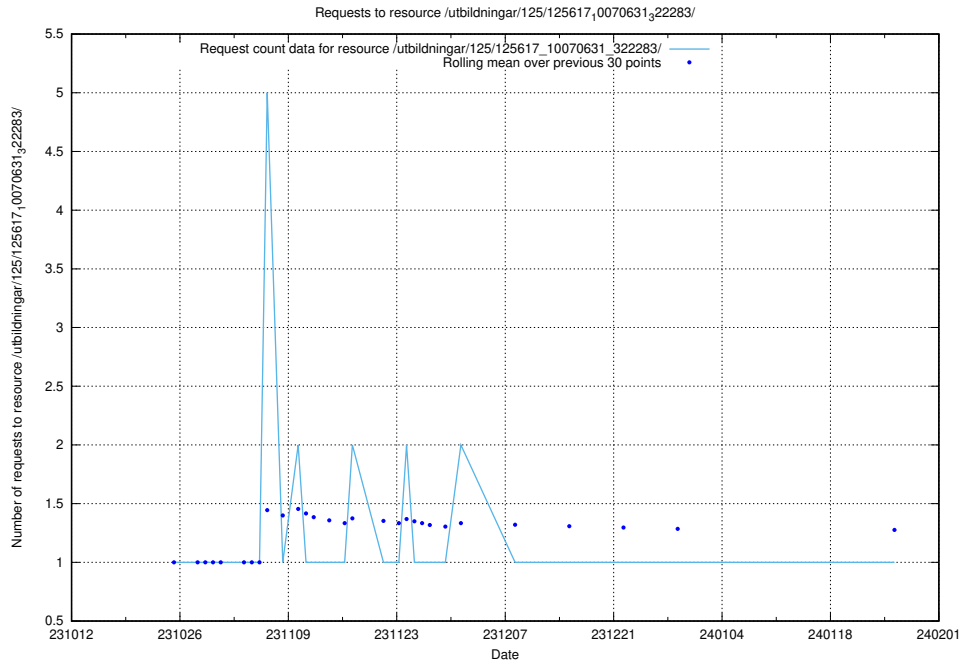

5.4018 Usage of /utbildningar/125/125617_10070631_322283/

Here, we count the number of requests to resource /utbildningar/125/125617_10070631_322283/.