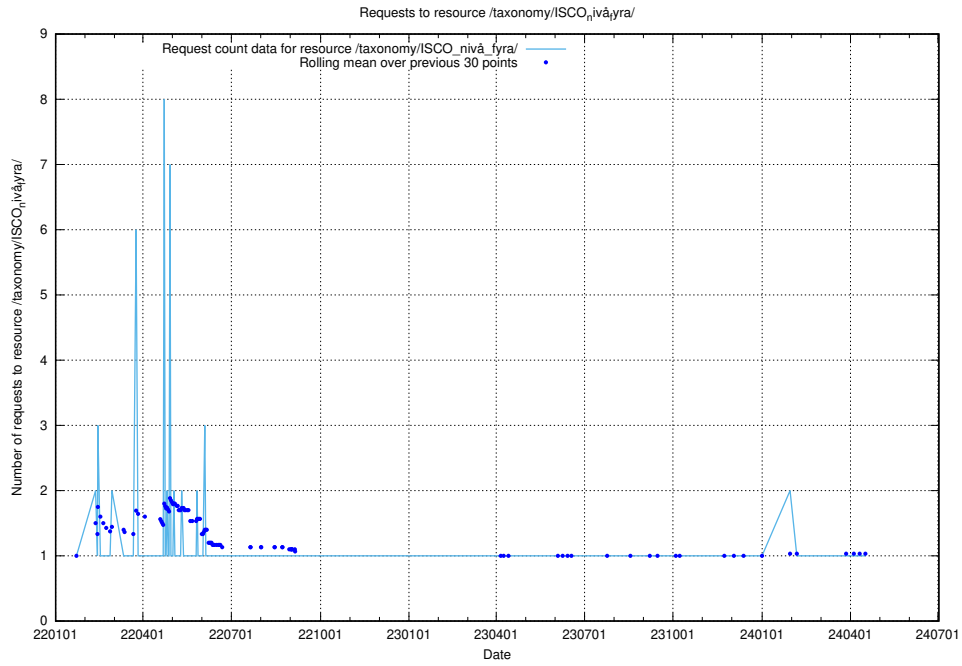

5.4748 Usage of /taxonomy/ISCO_nivå_fyra/

Here, we count the number of requests to resource /taxonomy/ISCO_nivå_fyra/.