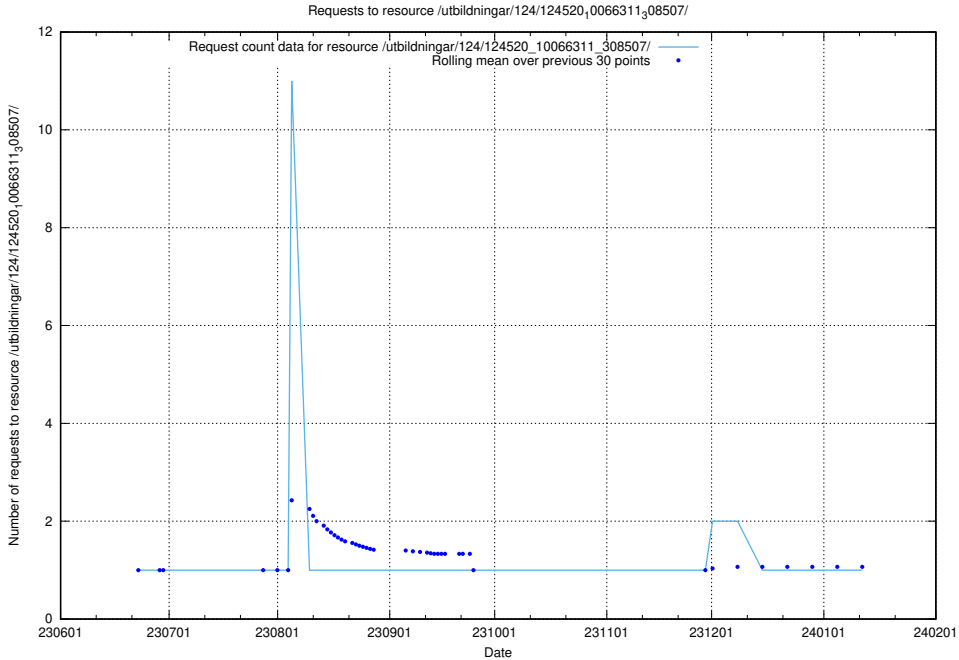

5.5535 Usage of /utbildningar/124/124520_10066311_308507/

Here, we count the number of requests to resource /utbildningar/124/124520_10066311_308507/.