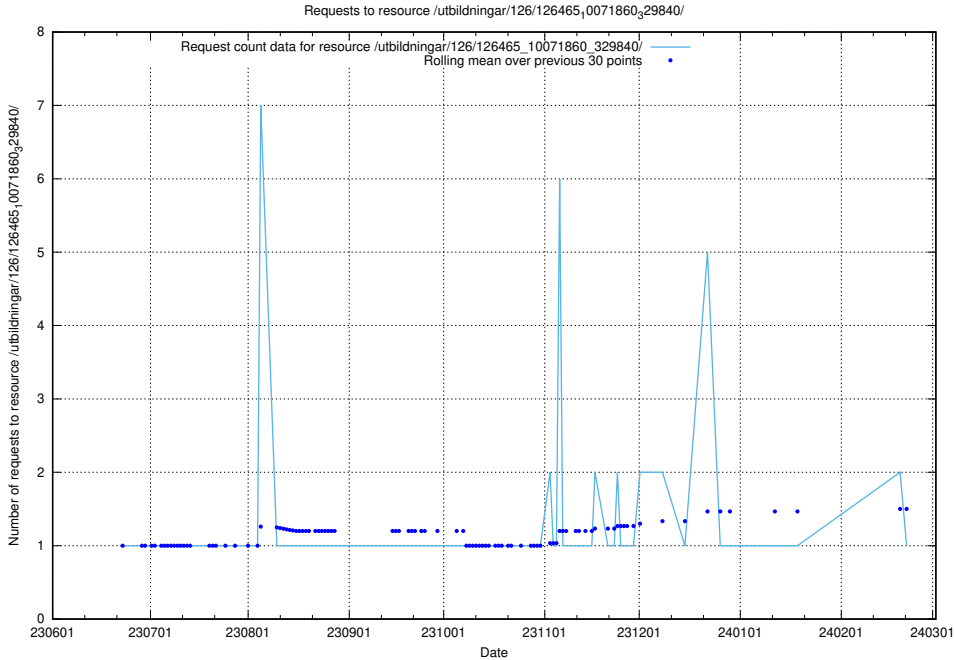

5.5435 Usage of /utbildningar/126/126465_10071860_329840/

Here, we count the number of requests to resource /utbildningar/126/126465_10071860_329840/.