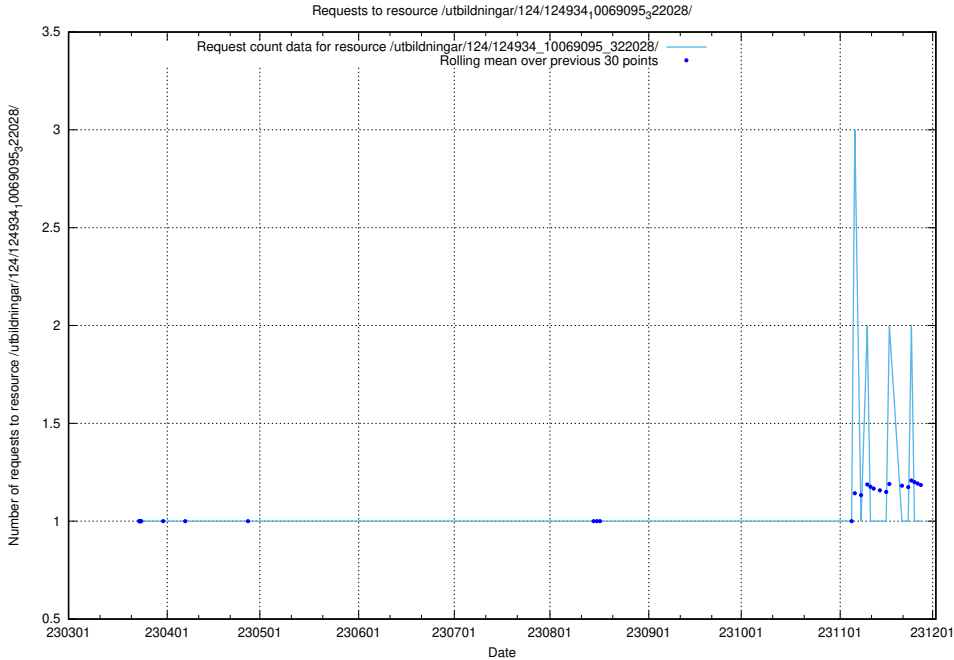

5.1178 Usage of /utbildningar/124/124934_10069095_322028/

Here, we count the number of requests to resource /utbildningar/124/124934_10069095_322028/.