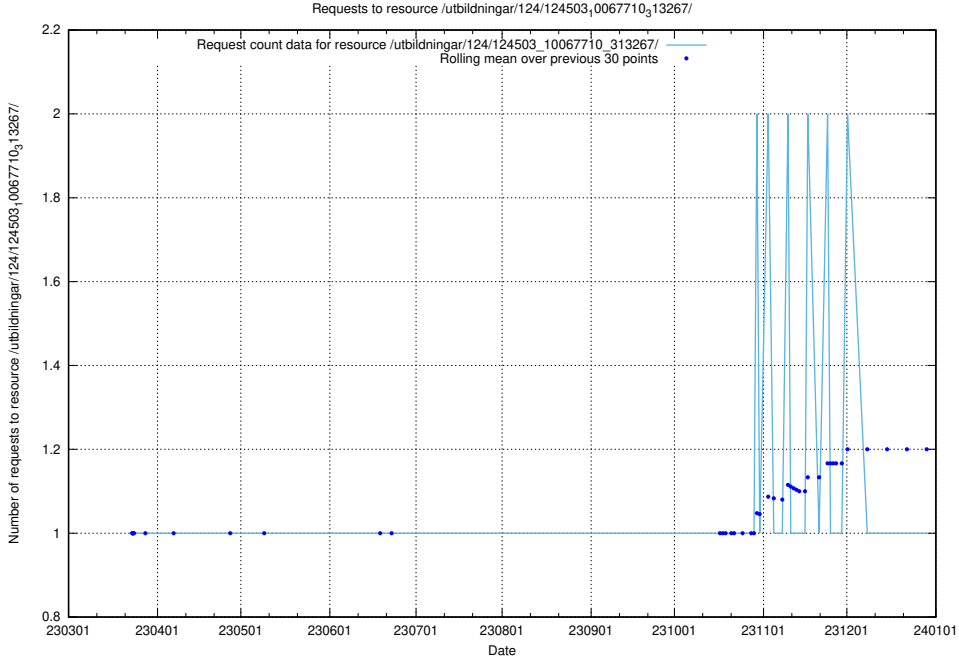

5.1963 Usage of /utbildningar/124/124503_10067710_313267/

Here, we count the number of requests to resource /utbildningar/124/124503_10067710_313267/.