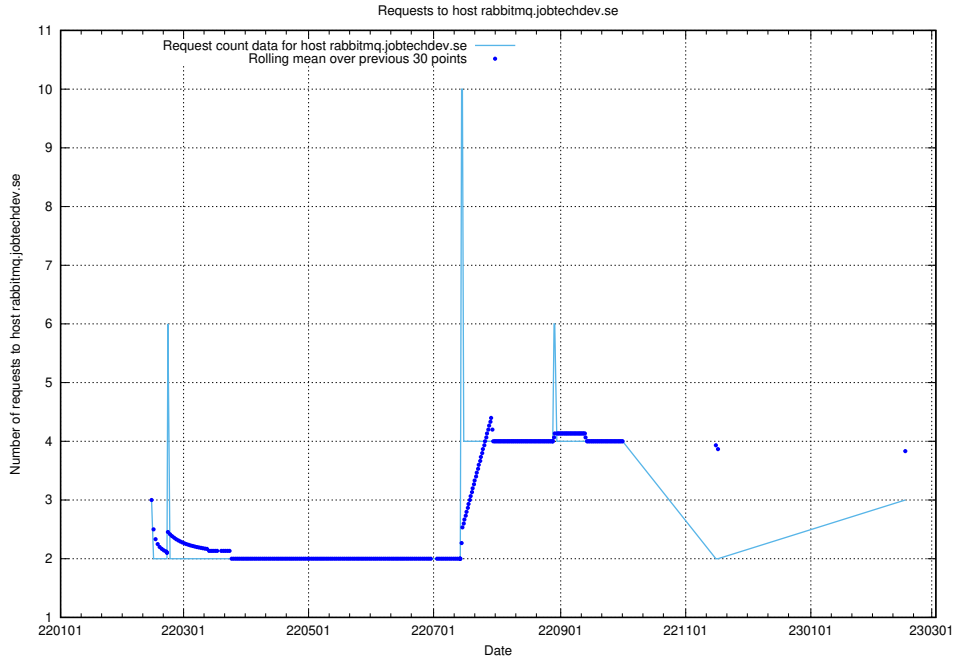

## 7.226 Usage of kam-openshift-gitops.prod.services.jtech.se

Here, we count the number of requests to host kam-openshift-gitops.prod.services.jtech.se.