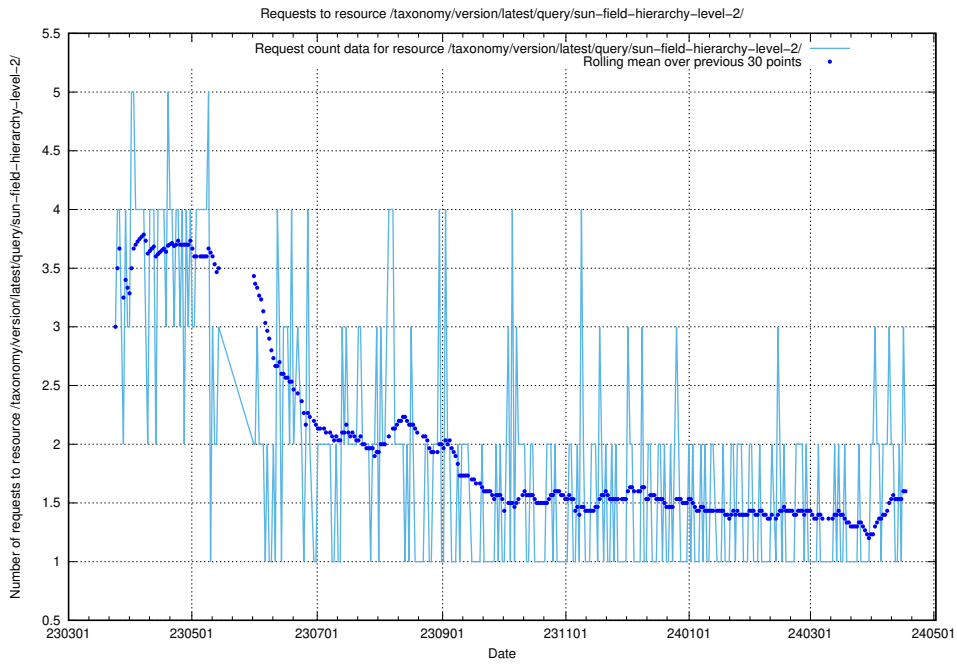

5.939 Usage of /taxonomy/version/latest/query/sun-field-hierarchy-level-2/

Here, we count the number of requests to resource /taxonomy/version/latest/query/sun-field-hierarchy-level-2/.