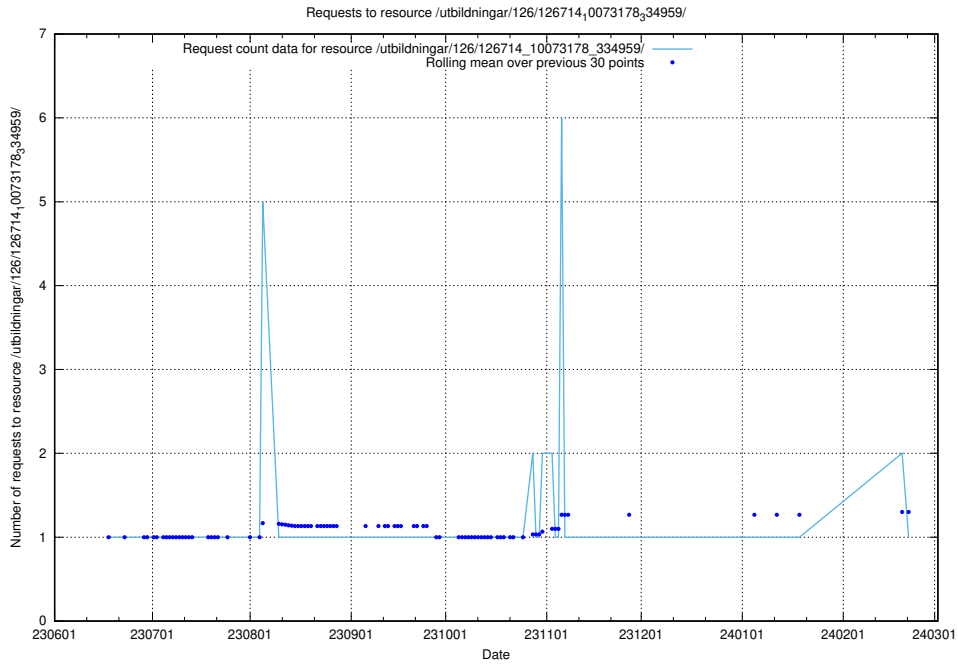

5.5633 Usage of /utbildningar/126/126714_10073178_334959/

Here, we count the number of requests to resource /utbildningar/126/126714_10073178_334959/.