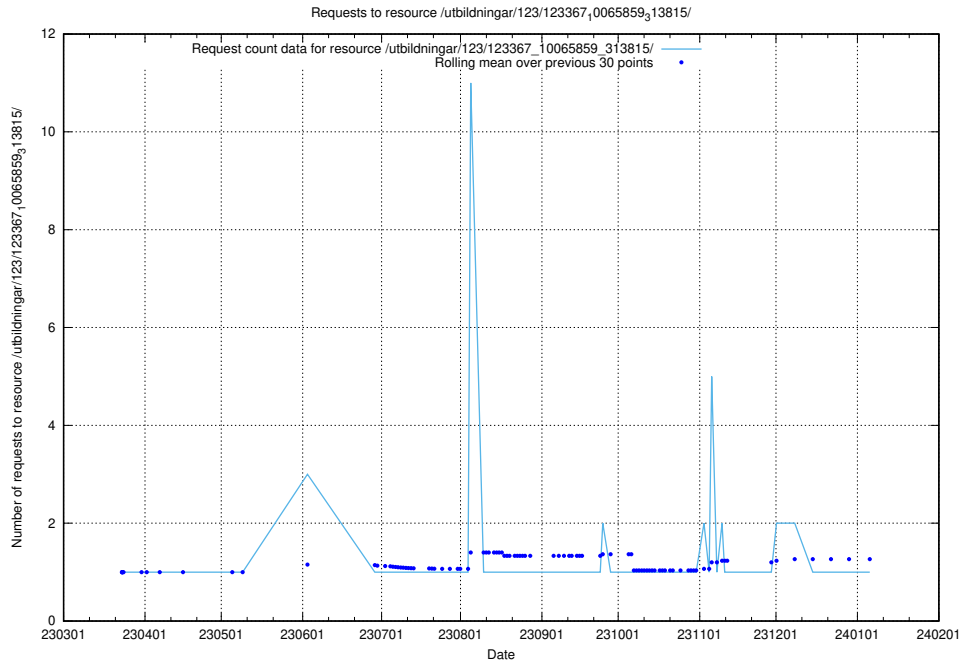

5.4634 Usage of /utbildningar/123/123367_10065859_313815/

Here, we count the number of requests to resource /utbildningar/123/123367_10065859_313815/.