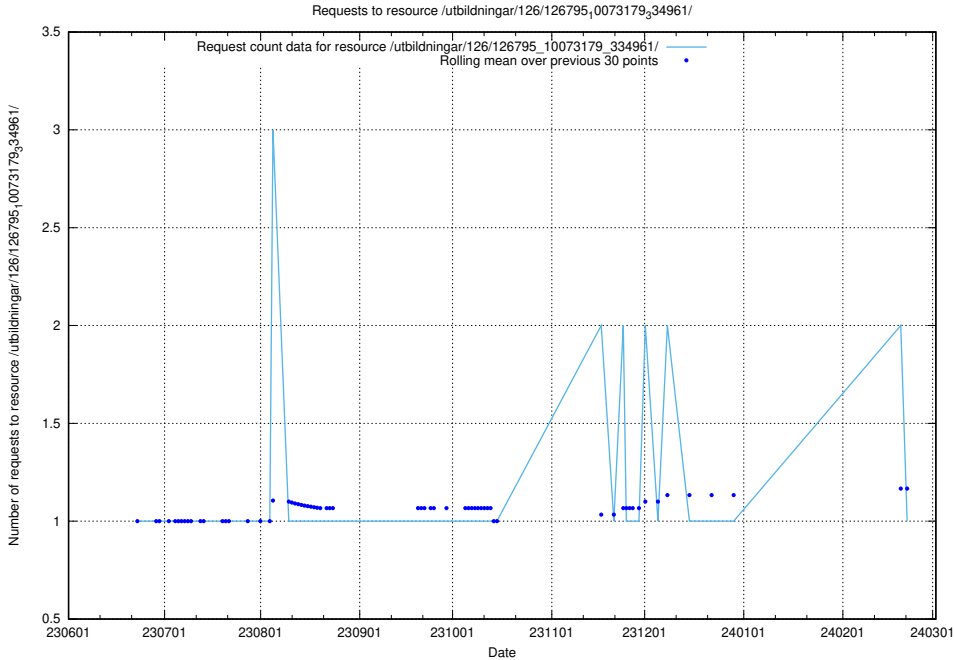

5.5365 Usage of /utbildningar/126/126795_10073179_334961/

Here, we count the number of requests to resource /utbildningar/126/126795_10073179_334961/.