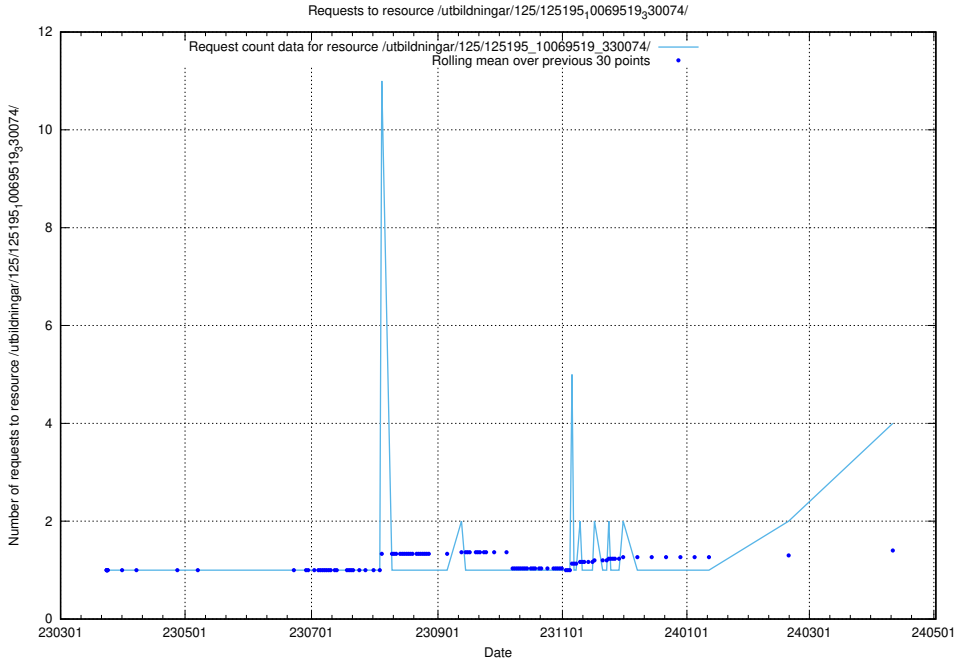

5.203 Usage of /utbildningar/125/125195_10069519_330074/

Here, we count the number of requests to resource /utbildningar/125/125195_10069519_330074/.