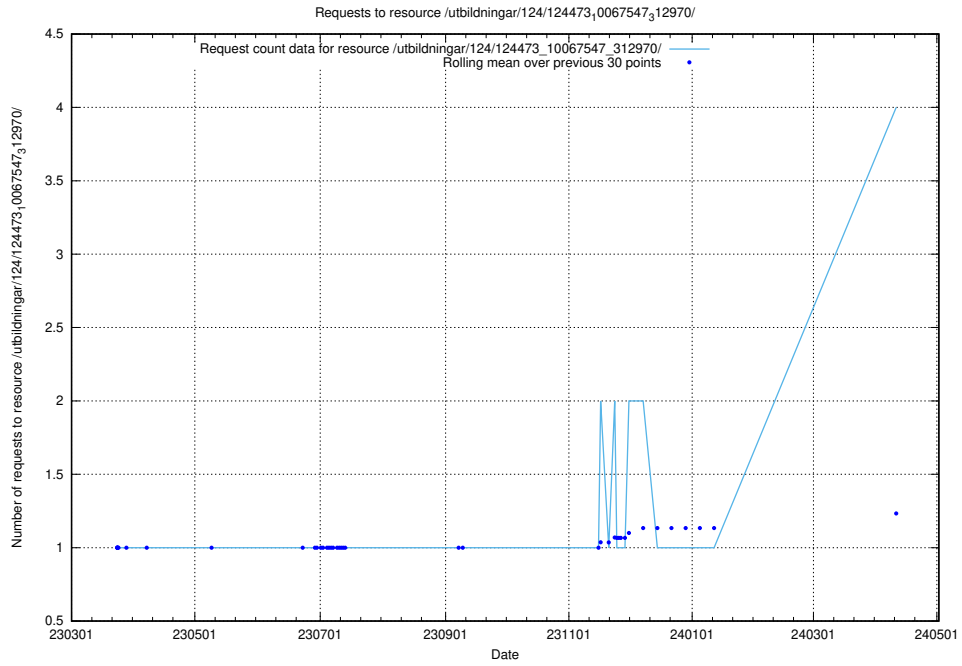

5.232 Usage of /utbildningar/124/124473_10067547_312970/

Here, we count the number of requests to resource /utbildningar/124/124473_10067547_312970/.