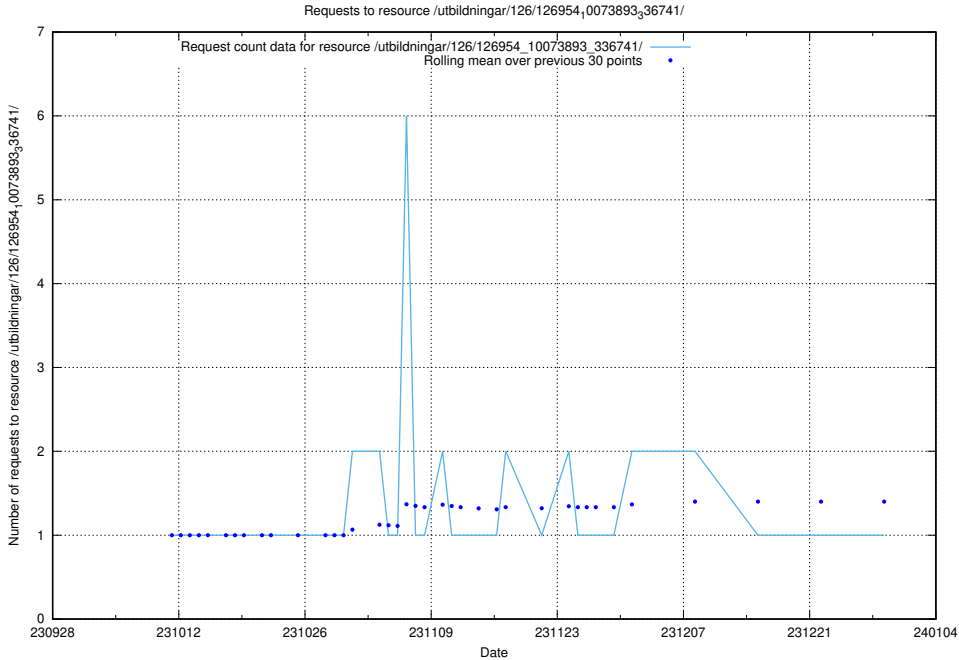

5.4162 Usage of /utbildningar/126/126954_10073893_336741/

Here, we count the number of requests to resource /utbildningar/126/126954_10073893_336741/.