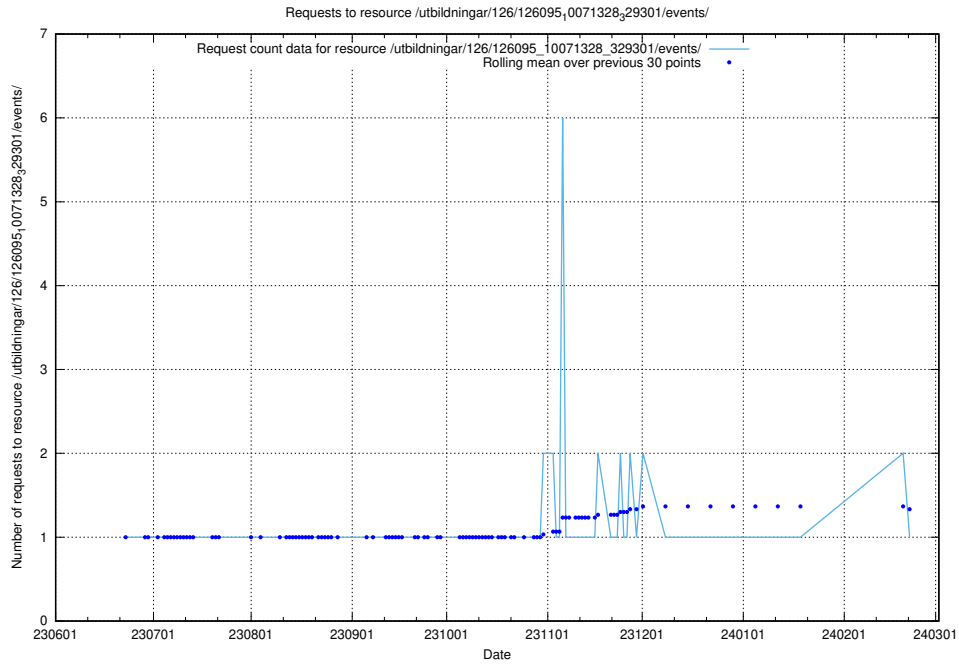

5.5459 Usage of /utbildningar/126/126095_10071328_329301/events/

Here, we count the number of requests to resource /utbildningar/126/126095_10071328_329301/events/