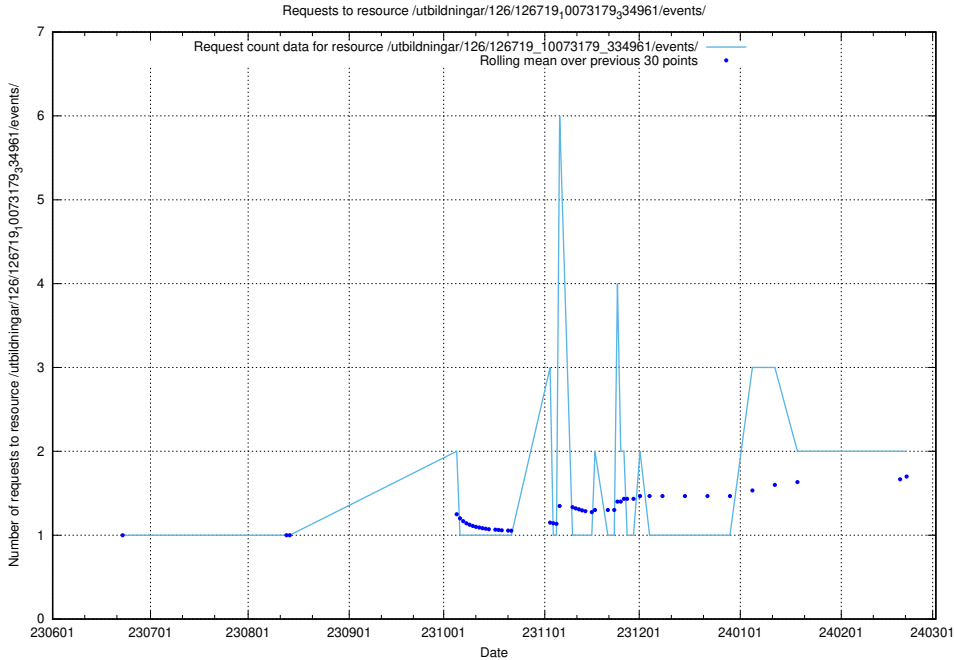

5.875 Usage of /utbildningar/126/126719_10073179_334961/events/

Here, we count the number of requests to resource /utbildningar/126/126719_10073179_334961/events/