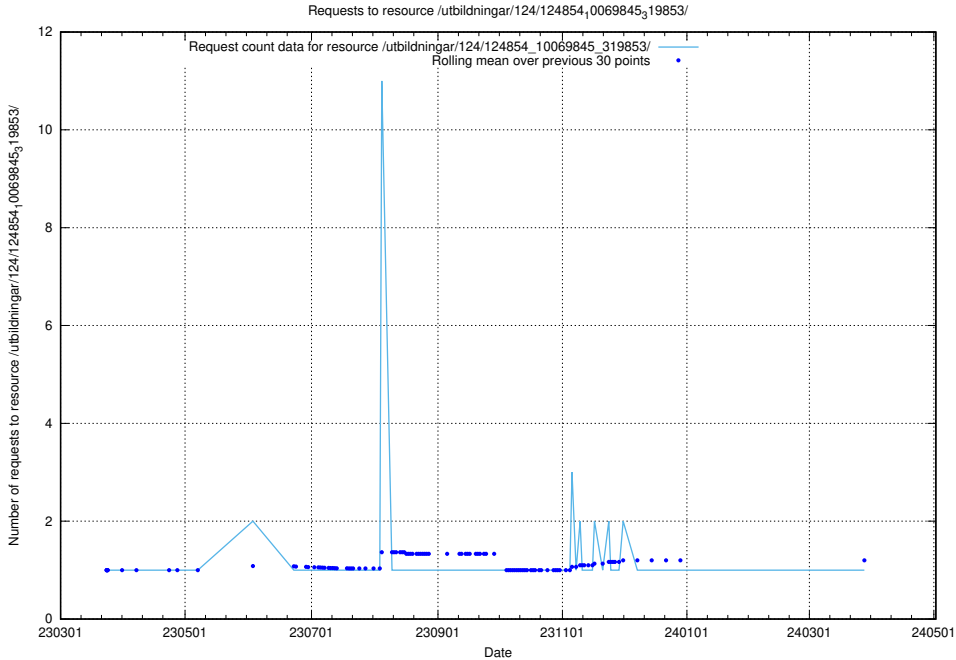

5.1231 Usage of /utbildningar/124/124854_10069845_319853/

Here, we count the number of requests to resource /utbildningar/124/124854_10069845_319853/.