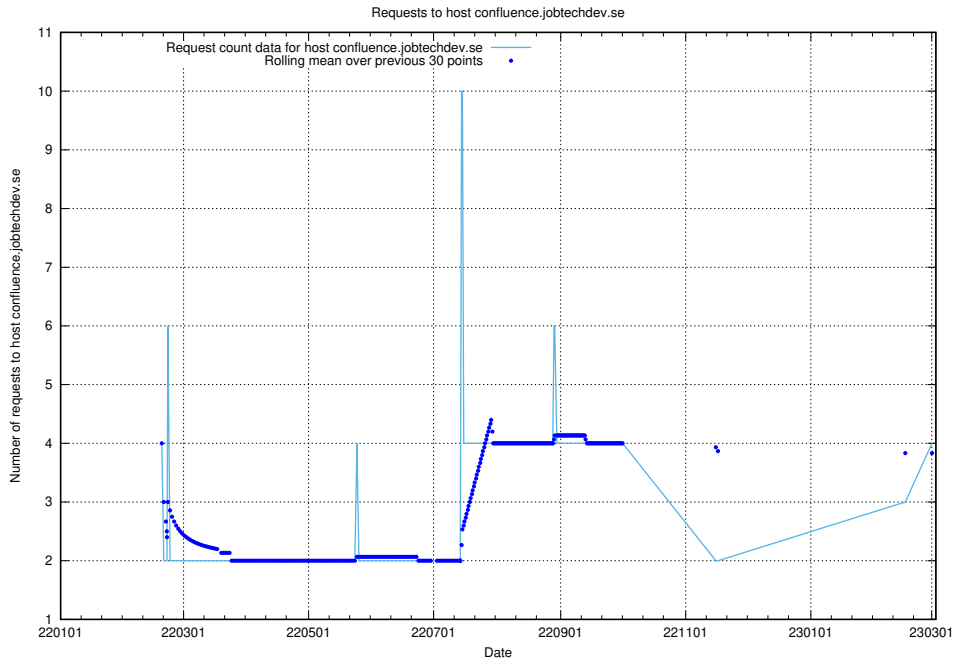

## 7.155 Usage of gitlab.jobtechdev.se

Here, we count the number of requests to host gitlab.jobtechdev.se.