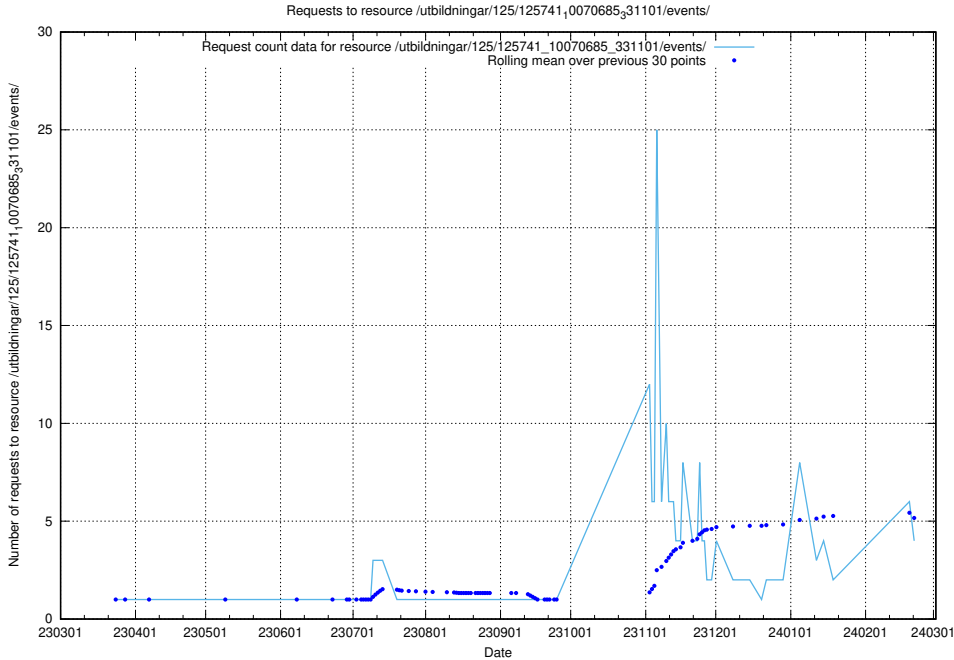

5.289 Usage of /utbildningar/125/125741_10070685_331101/events/

Here, we count the number of requests to resource /utbildningar/125/125741_10070685_331101/events/