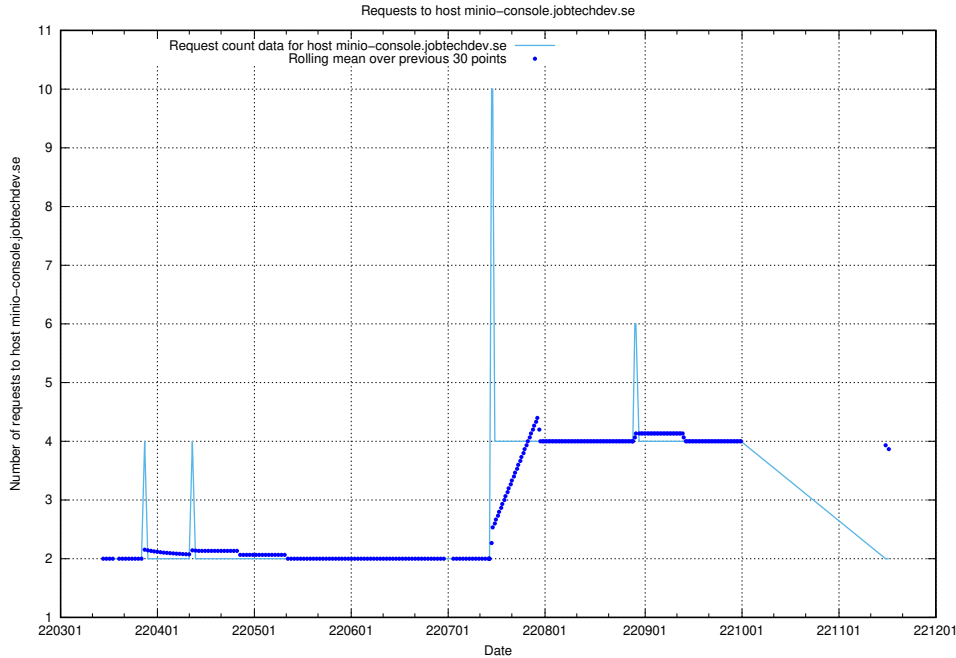

7.495 Usage of minio-console.jobtechdev.se

Here, we count the number of requests to host minio-console.jobtechdev.se.