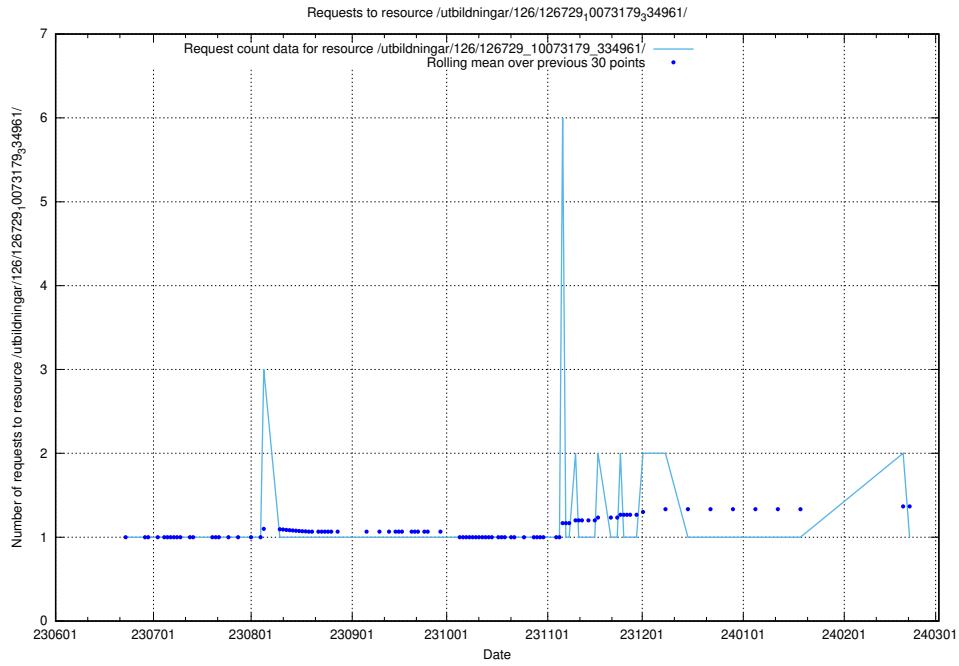

5.5377 Usage of /utbildningar/126/126729_10073179_334961/

Here, we count the number of requests to resource /utbildningar/126/126729_10073179_334961/.