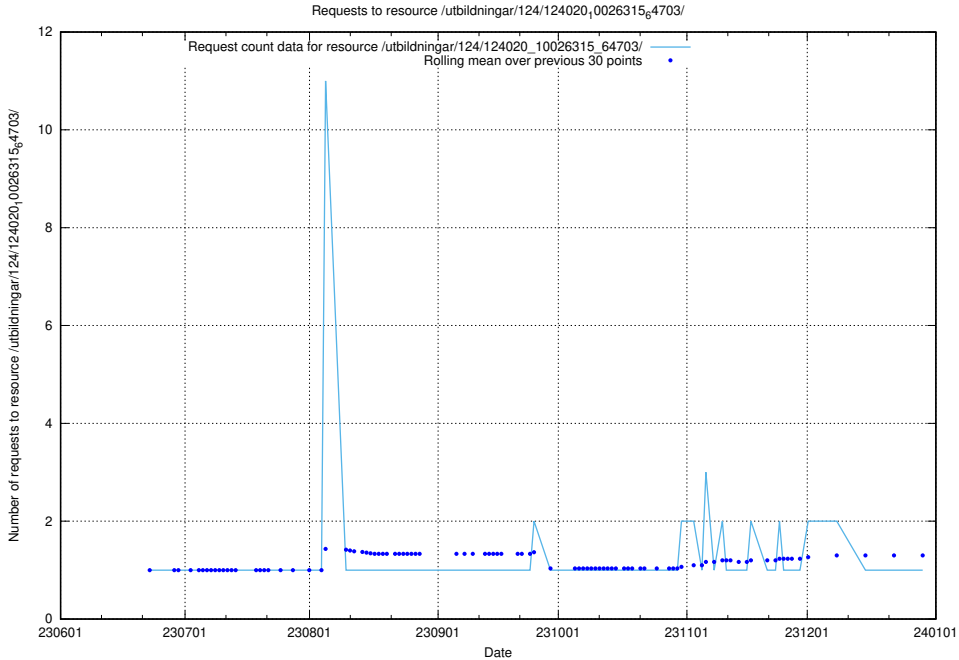

5.5604 Usage of /utbildningar/124/124020_10026315_64703/

Here, we count the number of requests to resource /utbildningar/124/124020_10026315_64703/.