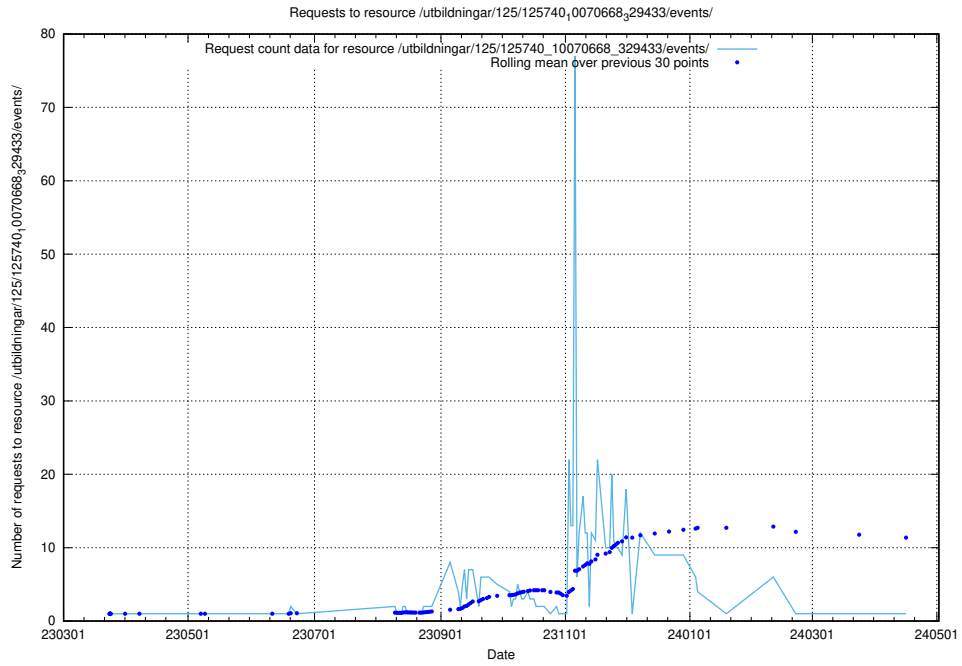

5.1041 Usage of /utbildningar/125/125740_10070668_329433/events/

Here, we count the number of requests to resource /utbildningar/125/125740_10070668_329433/events/