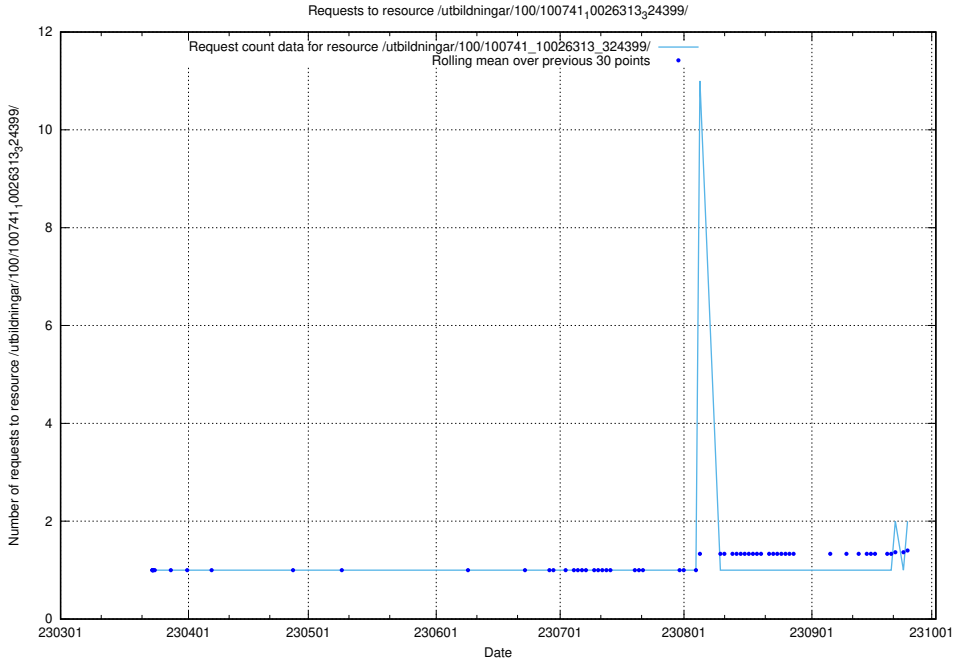

5.878 Usage of /utbildningar/100/100741_10026313_324399/

Here, we count the number of requests to resource /utbildningar/100/100741_10026313_324399/.