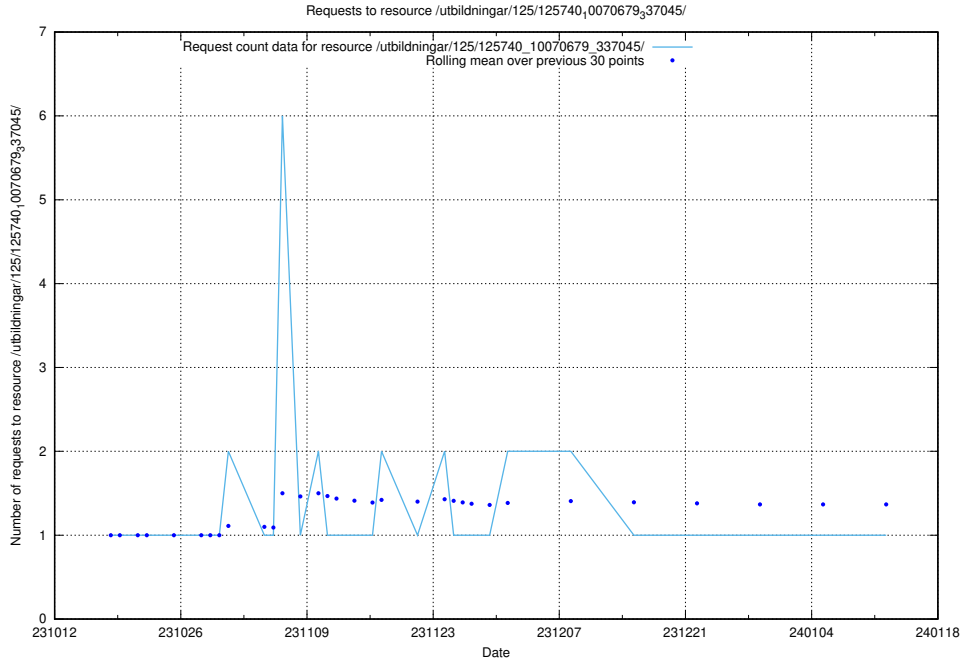

5.4083 Usage of /utbildningar/125/125740_10070679_337045/

Here, we count the number of requests to resource /utbildningar/125/125740_10070679_337045/.