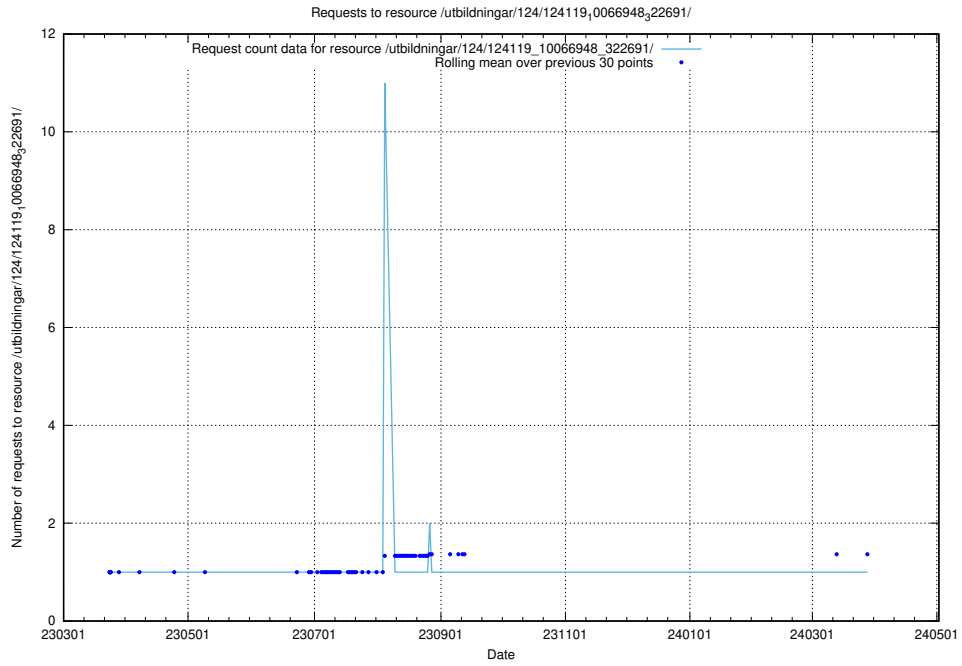

5.3916 Usage of /utbildningar/124/124119_10066948_322691/

Here, we count the number of requests to resource /utbildningar/124/124119_10066948_322691/.