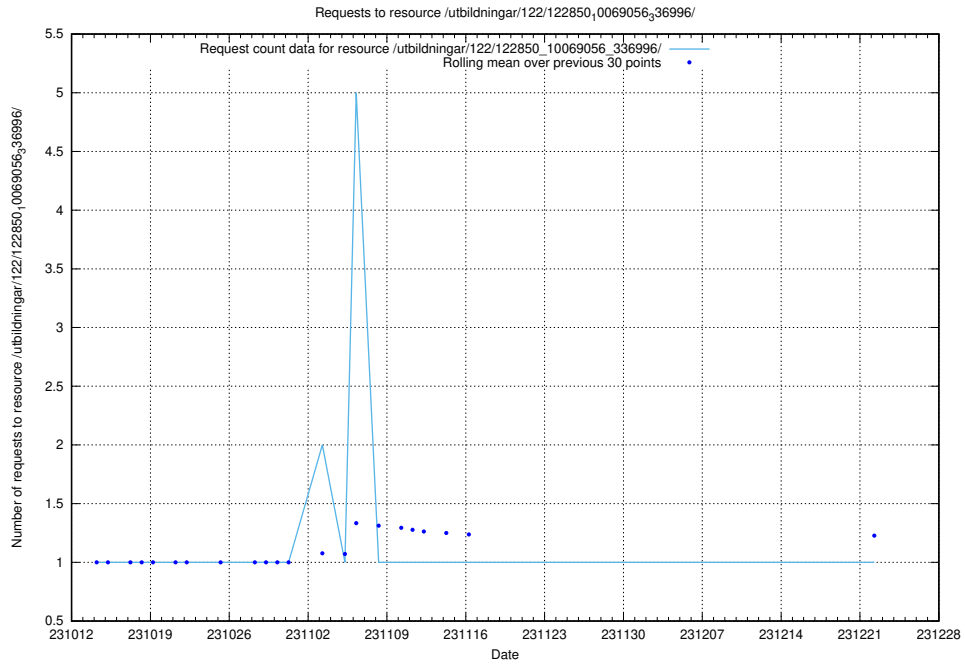

5.4138 Usage of /utbildningar/122/122850_10069056_336996/

Here, we count the number of requests to resource /utbildningar/122/122850_10069056_336996/.