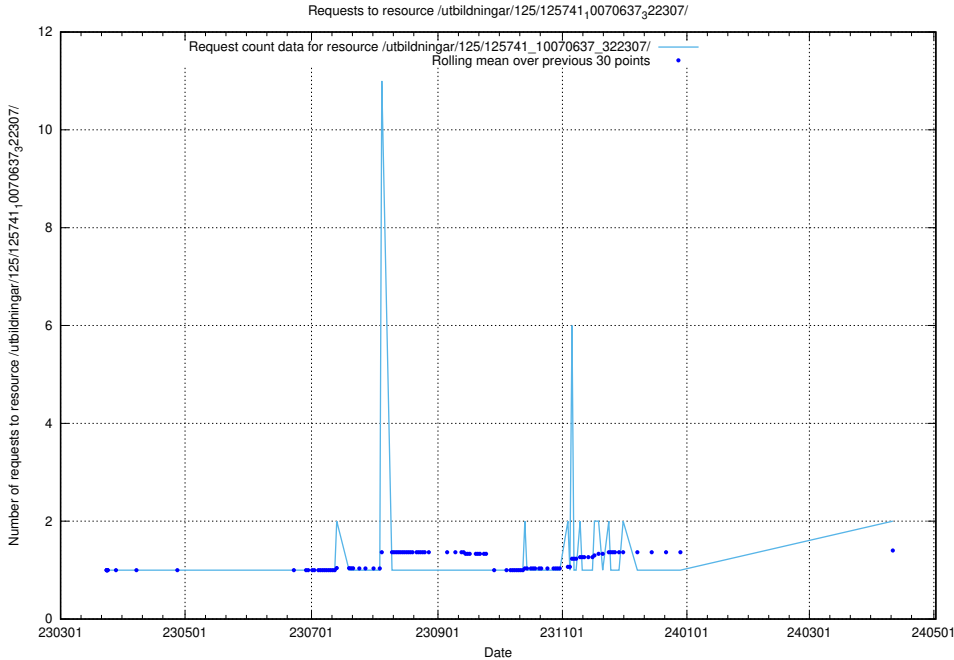

5.508 Usage of /utbildningar/125/125741_10070637_322307/

Here, we count the number of requests to resource /utbildningar/125/125741_10070637_322307/.