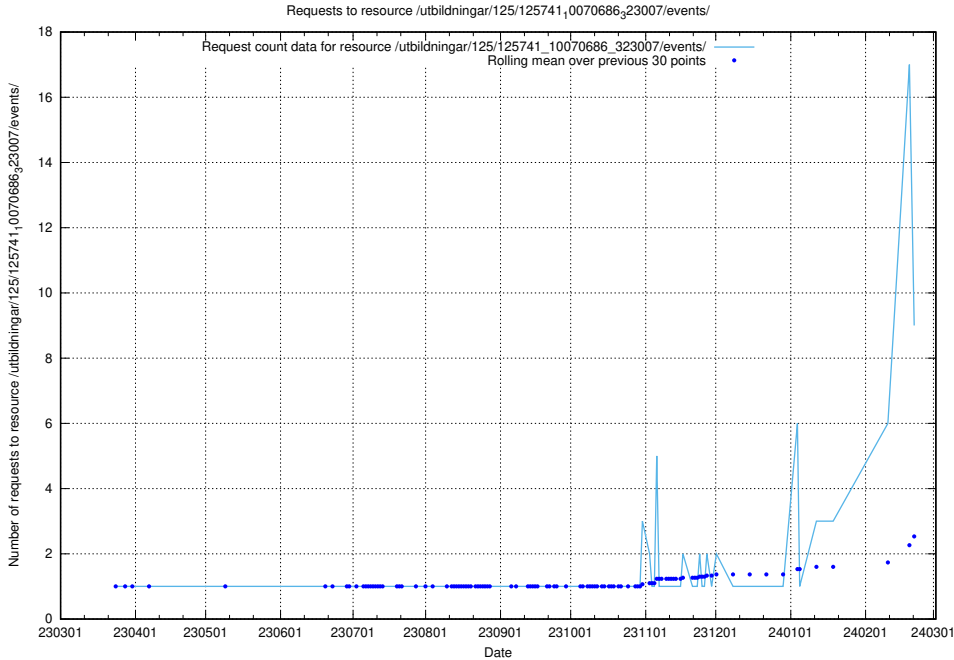

5.59 Usage of /utbildningar/125/125741_10070686_323007/events/

Here, we count the number of requests to resource /utbildningar/125/125741_10070686_323007/events/