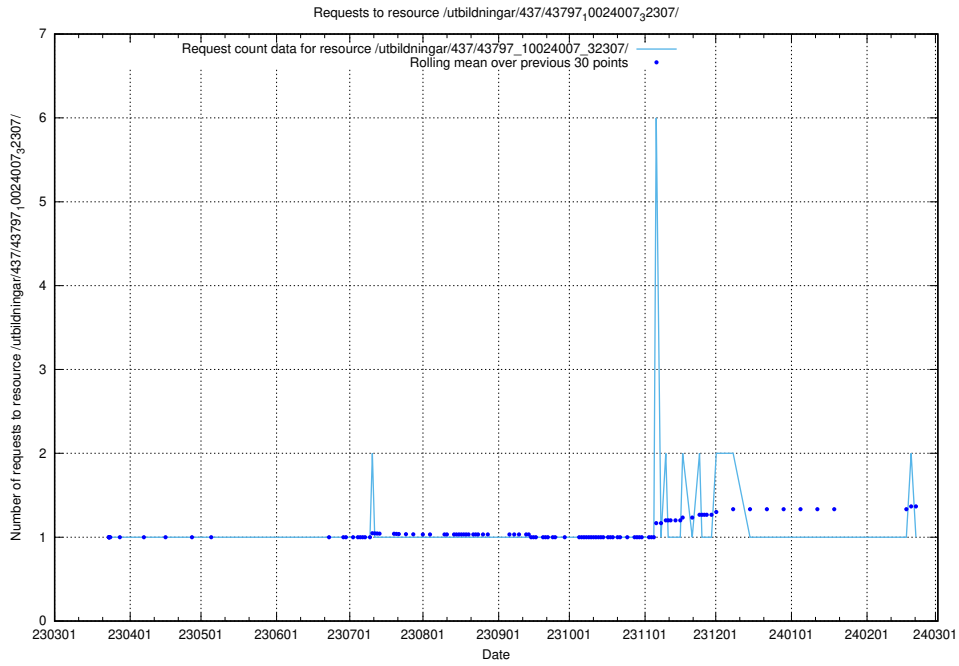

5.6125 Usage of /utbildningar/437/43797_10024007_32307/

Here, we count the number of requests to resource /utbildningar/437/43797_10024007_32307/.