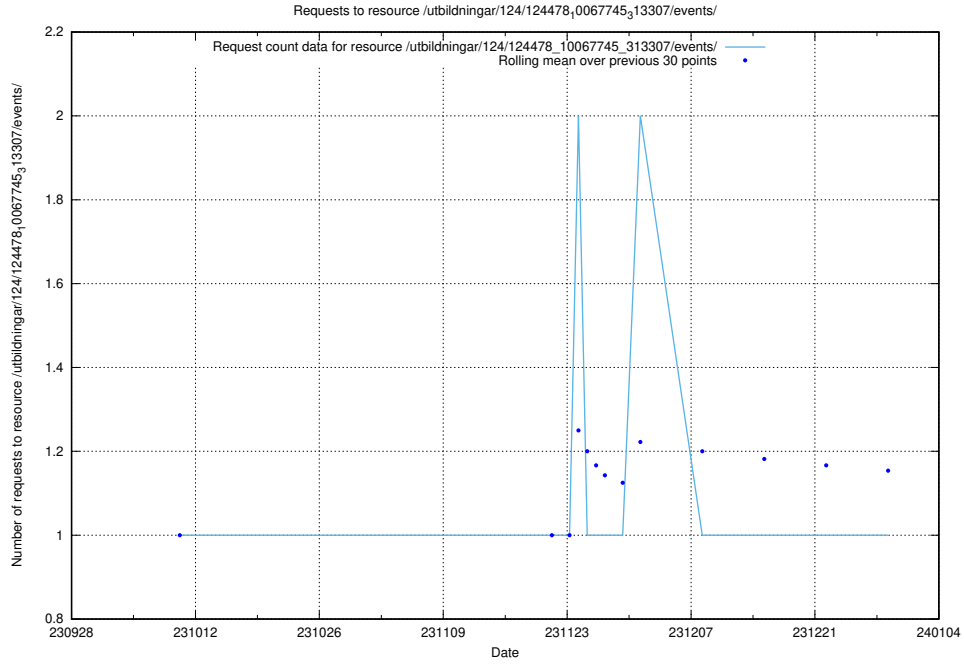

5.4175 Usage of /utbildningar/124/124478_10067745_313307/events/

Here, we count the number of requests to resource /utbildningar/124/124478_10067745_313307/events/