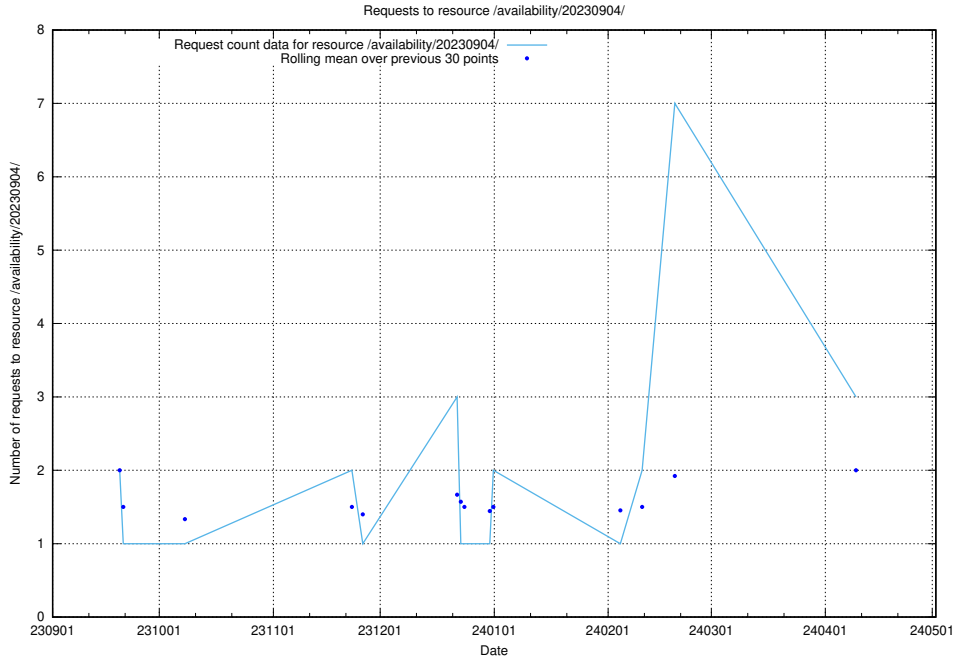

5.402 Usage of /availability/20230904/

Here, we count the number of requests to resource /availability/20230904/.