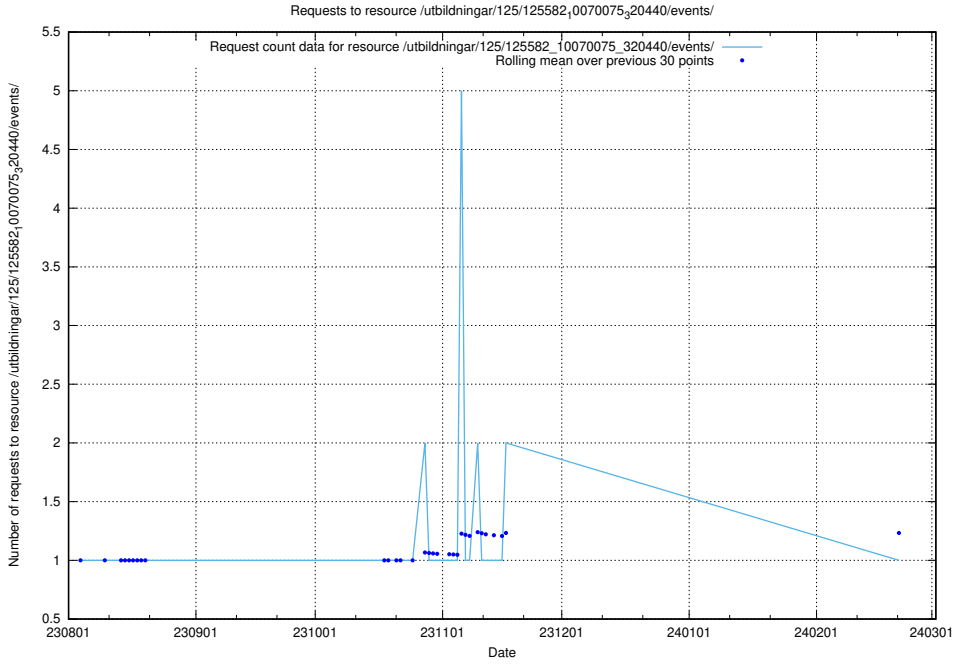

5.4666 Usage of /utbildningar/125/125582_10070075_320440/events/

Here, we count the number of requests to resource /utbildningar/125/125582_10070075_320440/events/