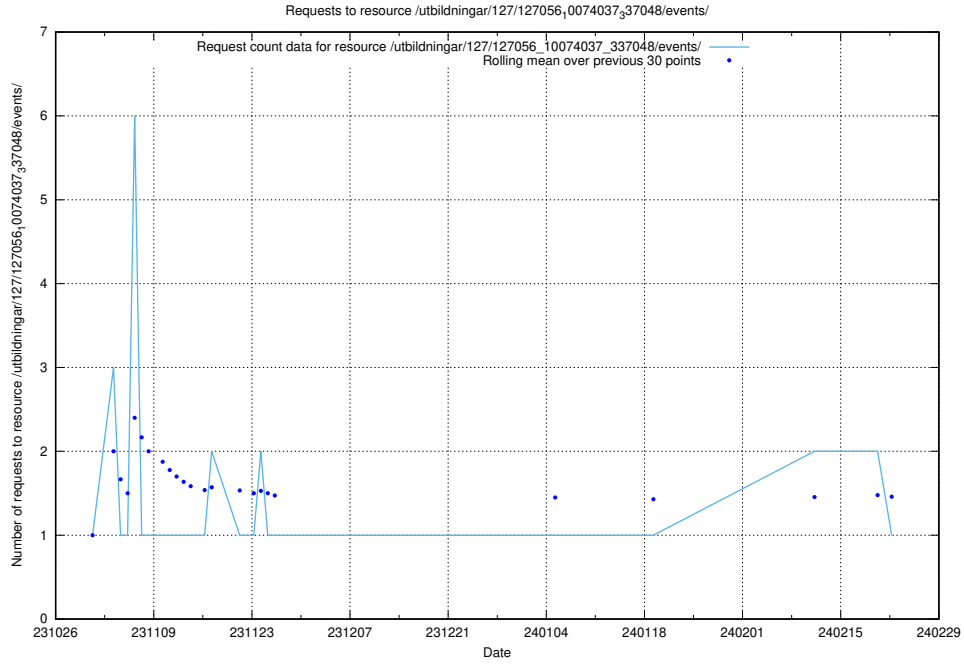

5.3964 Usage of /utbildningar/127/127056_10074037_337048/events/

Here, we count the number of requests to resource /utbildningar/127/127056_10074037_337048/events/