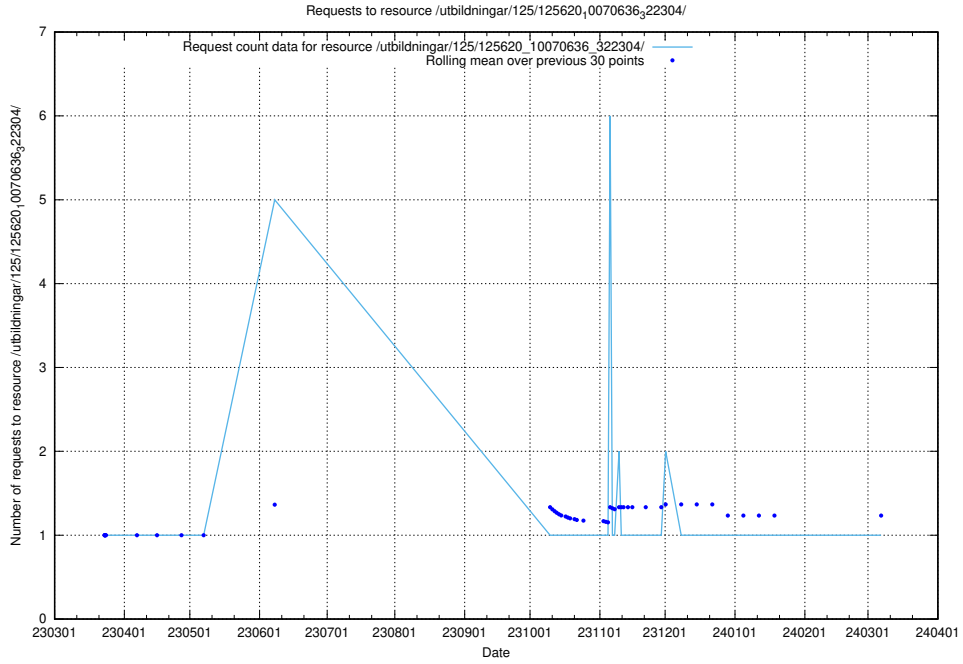

5.1095 Usage of /utbildningar/125/125620_10070636_322304/

Here, we count the number of requests to resource /utbildningar/125/125620_10070636_322304/.