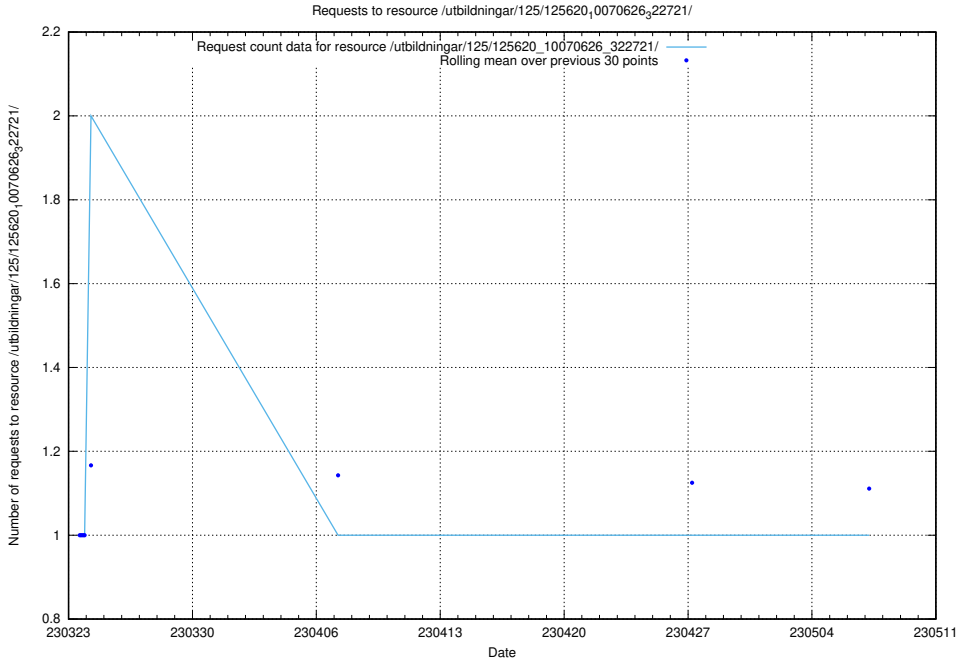

5.1098 Usage of /utbildningar/125/125620_10070626_322721/

Here, we count the number of requests to resource /utbildningar/125/125620_10070626_322721/.