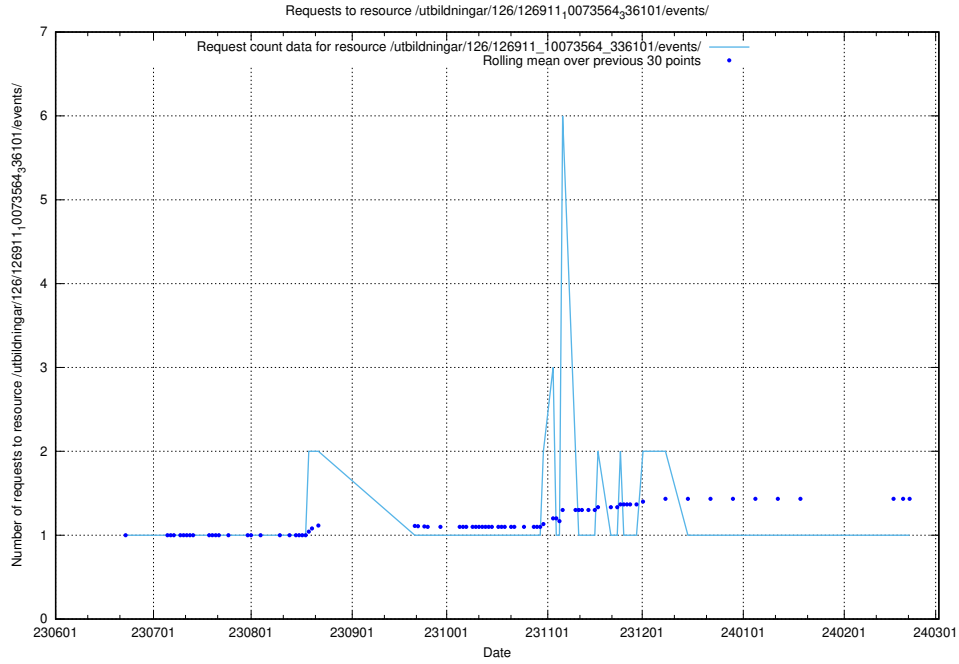

5.5361 Usage of /utbildningar/126/126911_10073564_336101/events/

Here, we count the number of requests to resource /utbildningar/126/126911_10073564_336101/events/