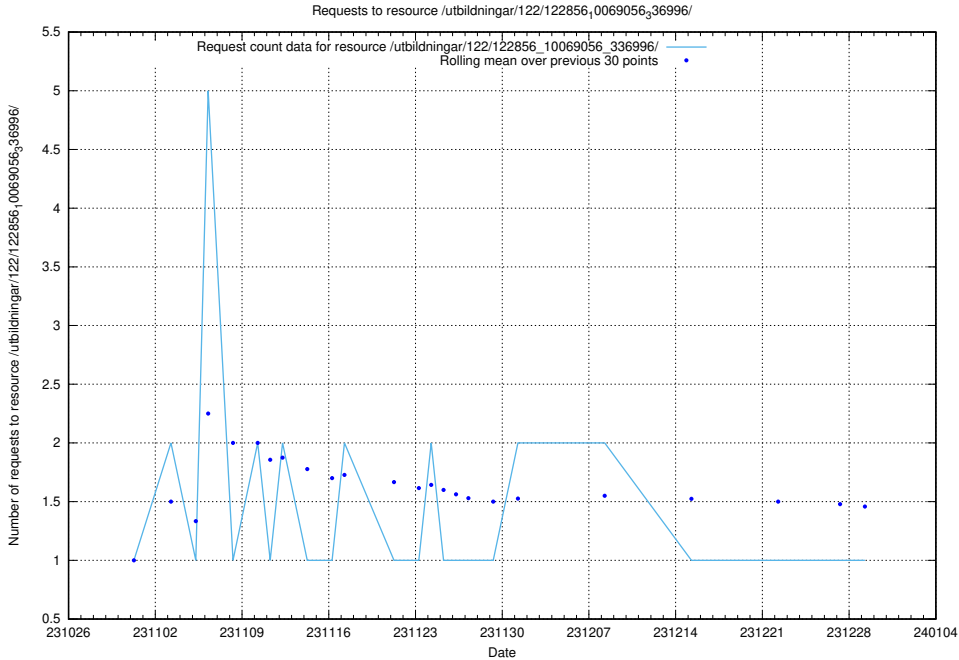

5.3966 Usage of /utbildningar/122/122856_10069056_336996/

Here, we count the number of requests to resource /utbildningar/122/122856_10069056_336996/.