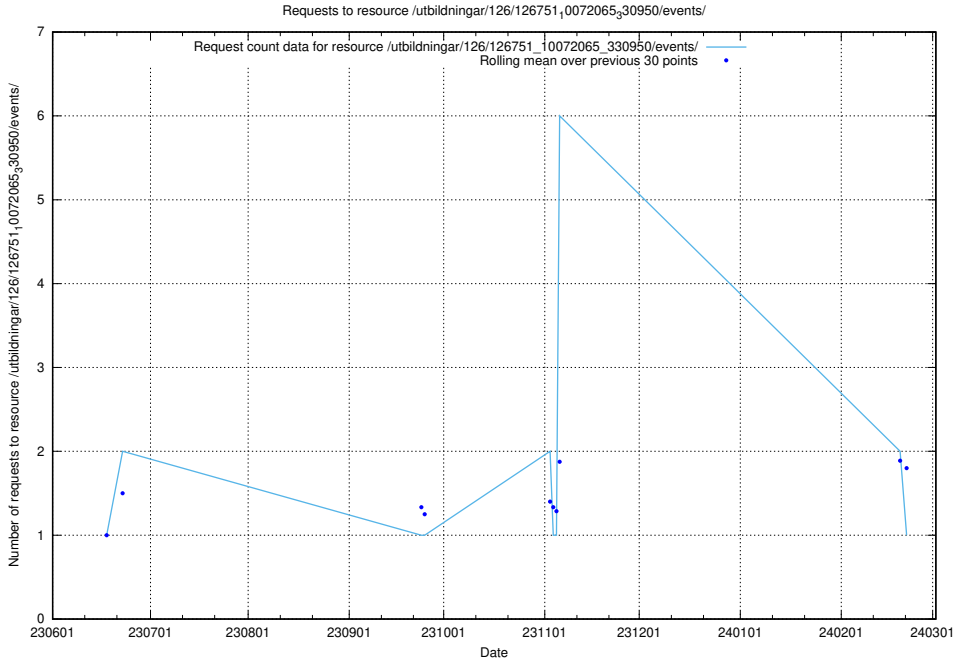

5.5631 Usage of /utbildningar/126/126751_10072065_330950/events/

Here, we count the number of requests to resource /utbildningar/126/126751_10072065_330950/events/