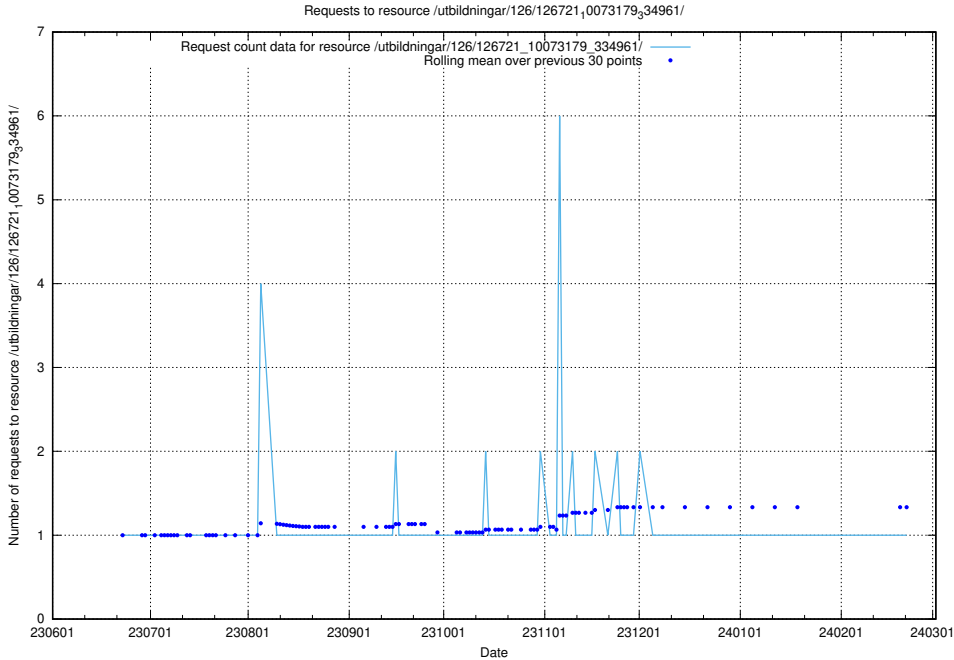

5.5387 Usage of /utbildningar/126/126721_10073179_334961/

Here, we count the number of requests to resource /utbildningar/126/126721_10073179_334961/.