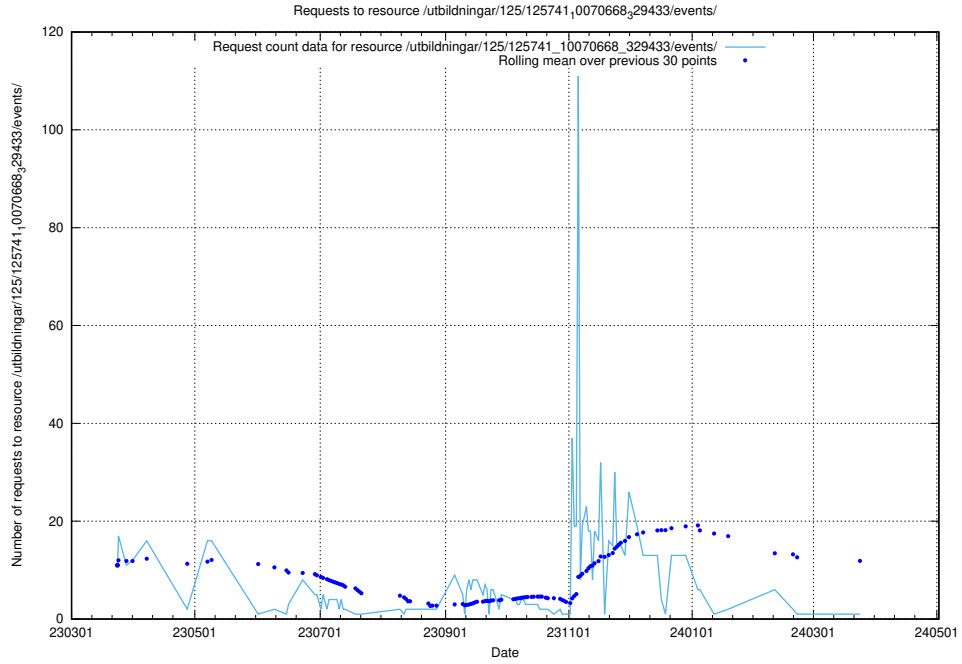

5.6032 Usage of /utbildningar/125/125741_10070668_329433/events/

Here, we count the number of requests to resource /utbildningar/125/125741_10070668_329433/events/