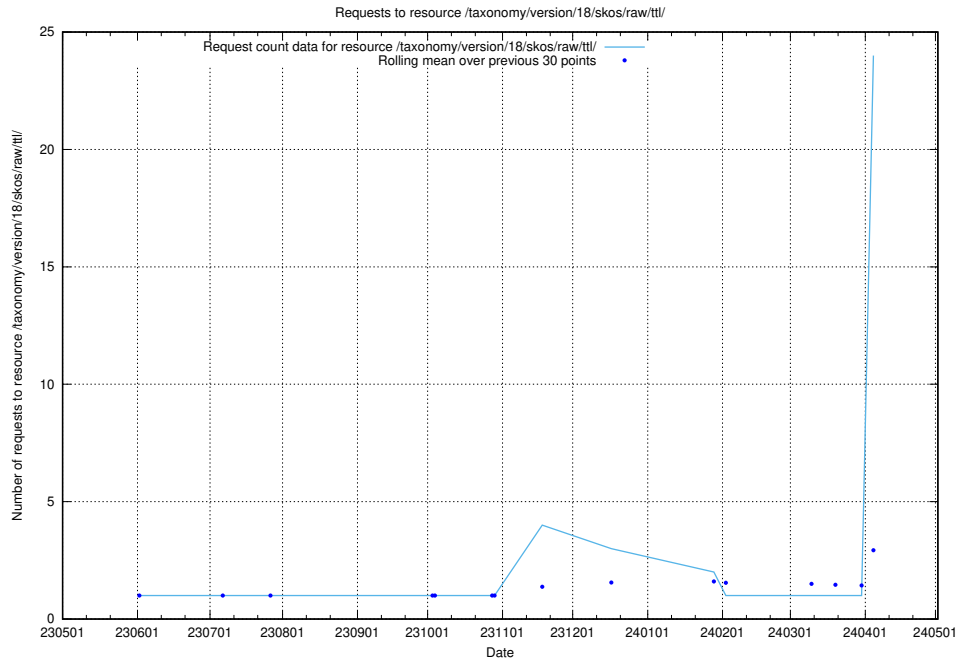

5.7 Usage of /taxonomy/version/18/skos/raw/ttl/

Here, we count the number of requests to resource /taxonomy/version/18/skos/raw/ttl/.