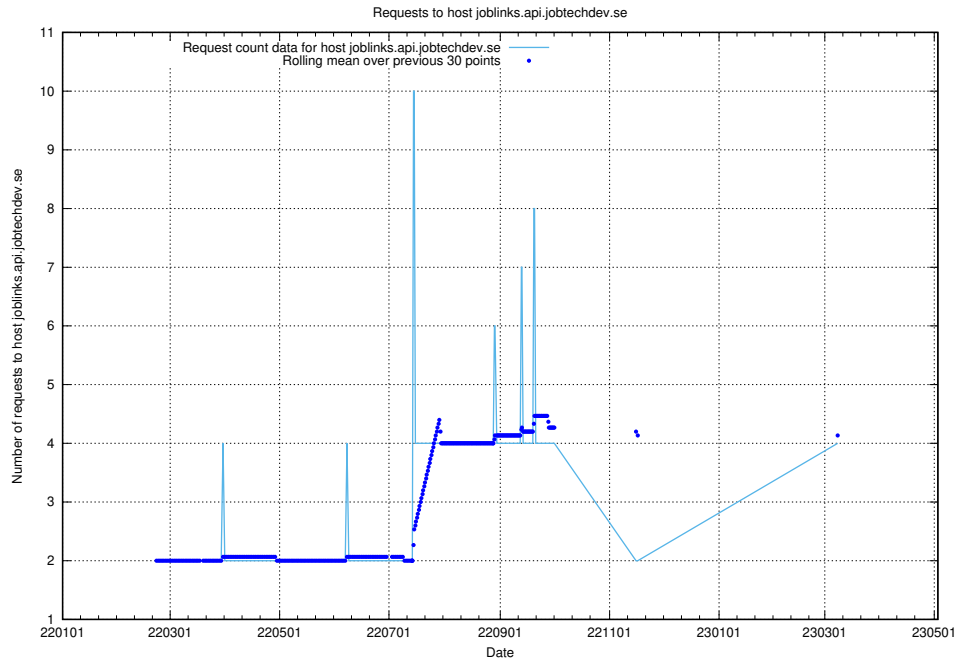

7.151 Usage of `joblinks.api.jobtechdev.se`

Here, we count the number of requests to host `joblinks.api.jobtechdev.se`.