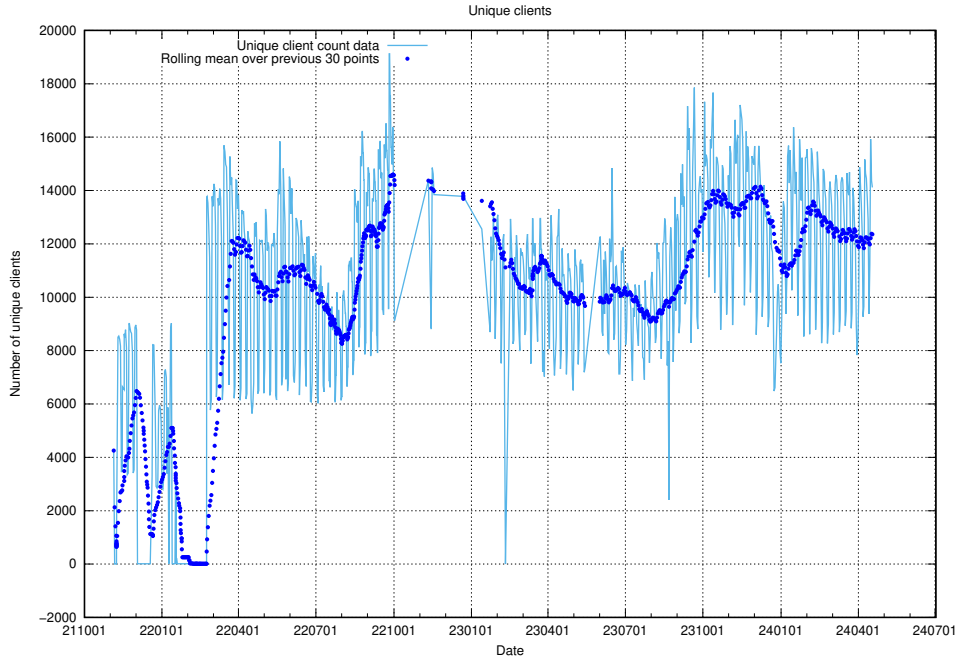

8.2 Number of unique clients

Here we extract the number of unique clients that have used our APIs.