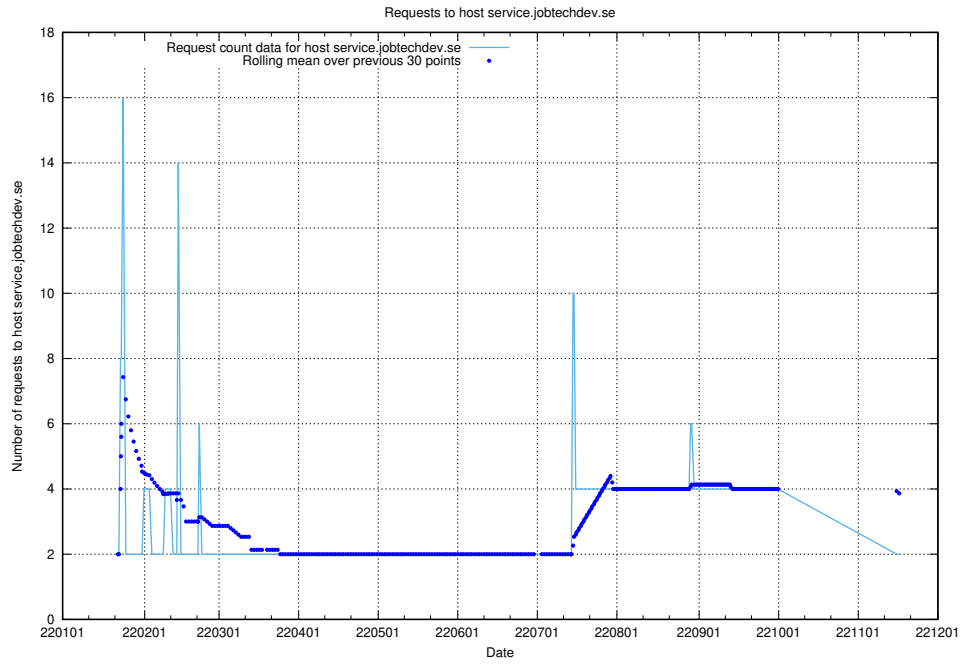

7.587 Usage of service.jobtechdev.se

Here, we count the number of requests to host service.jobtechdev.se.