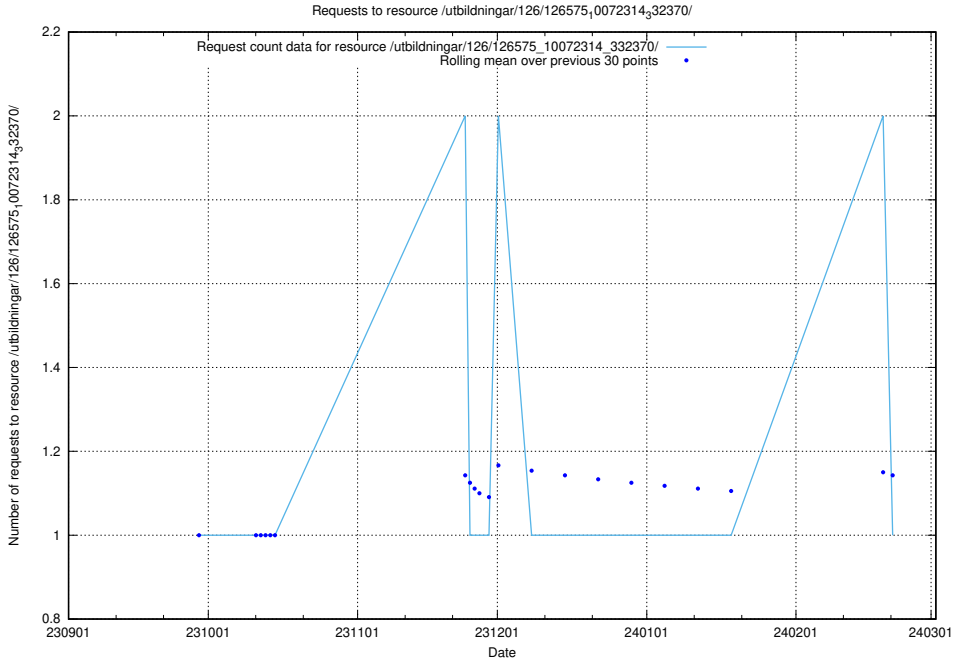

5.4246 Usage of /utbildningar/126/126575_10072314_332370/

Here, we count the number of requests to resource /utbildningar/126/126575_10072314_332370/.