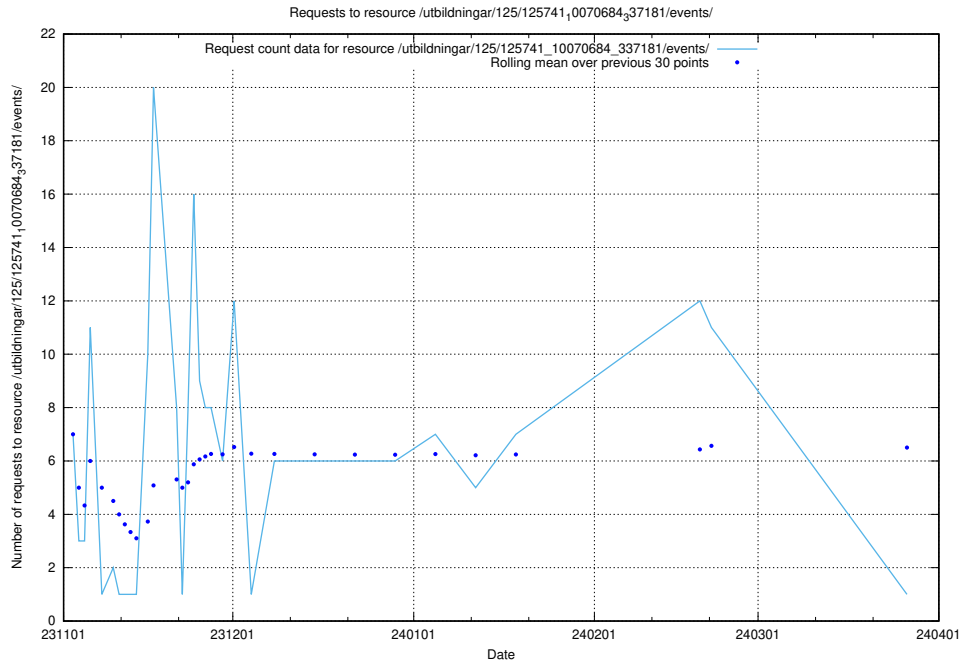

### 5.3934 Usage of /utbildningar/125/125741\_10070684\_337181/events/

Here, we count the number of requests to resource /utbildningar/125/125741\_10070684\_337181/events/