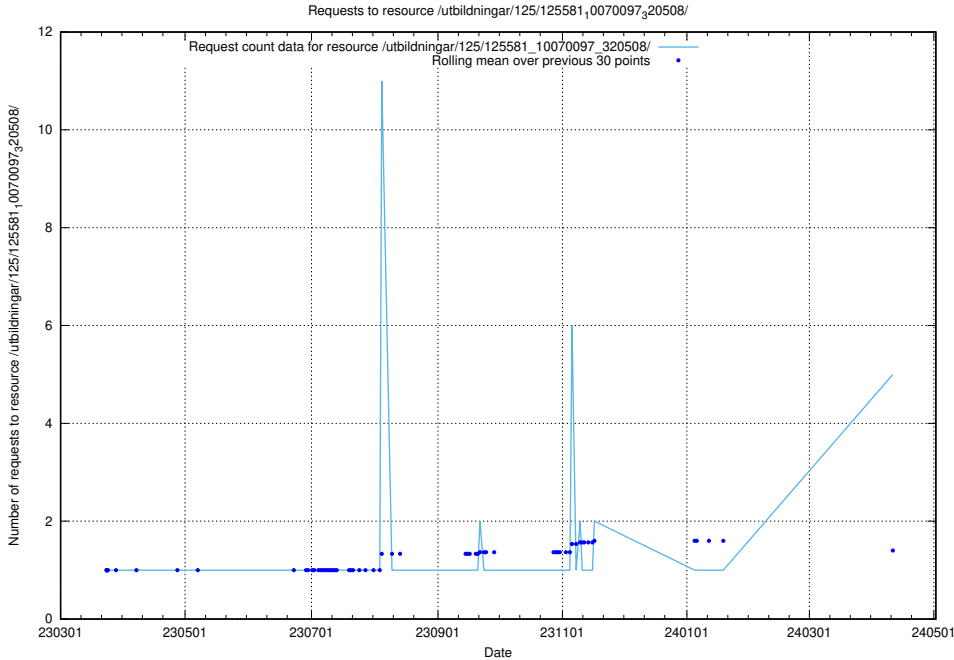

5.146 Usage of /utbildningar/125/125581_10070097_320508/

Here, we count the number of requests to resource /utbildningar/125/125581_10070097_320508/.