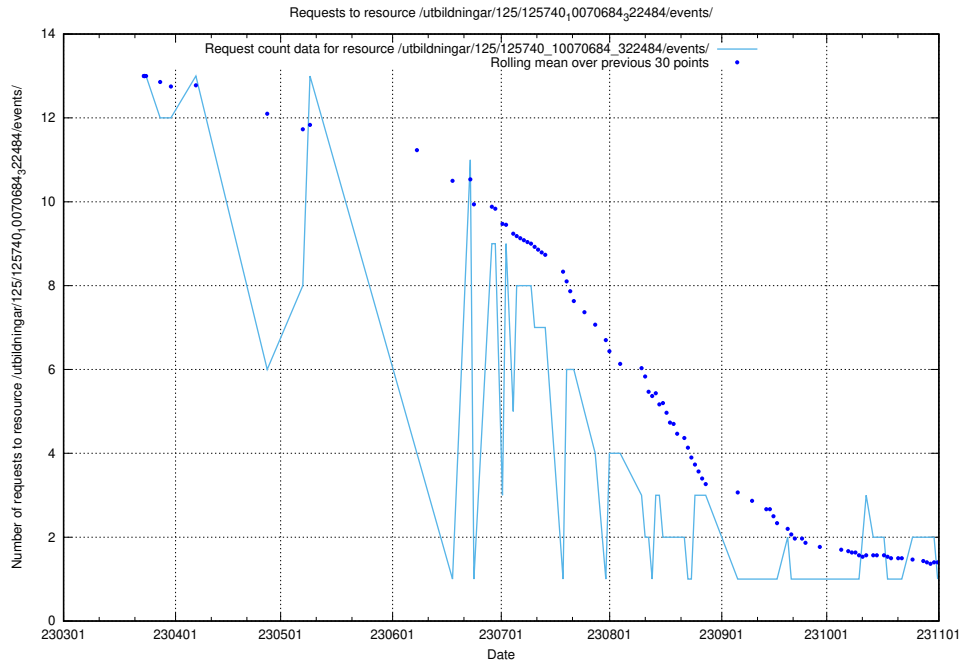

5.6029 Usage of /utbildningar/125/125740_10070684_322484/events/

Here, we count the number of requests to resource /utbildningar/125/125740_10070684_322484/events/