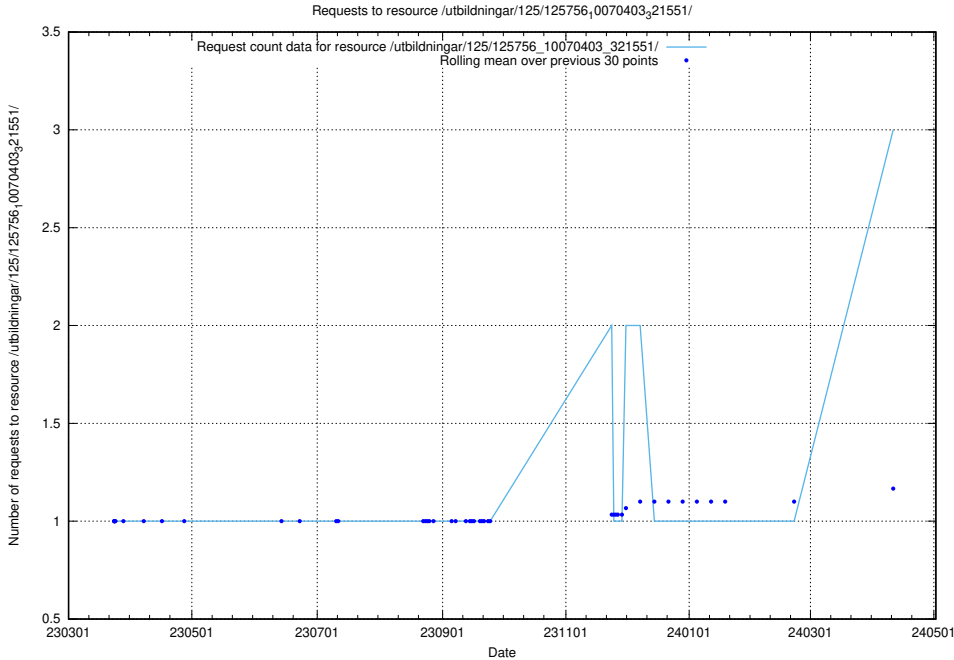

5.504 Usage of /utbildningar/125/125756_10070403_321551/

Here, we count the number of requests to resource /utbildningar/125/125756_10070403_321551/.