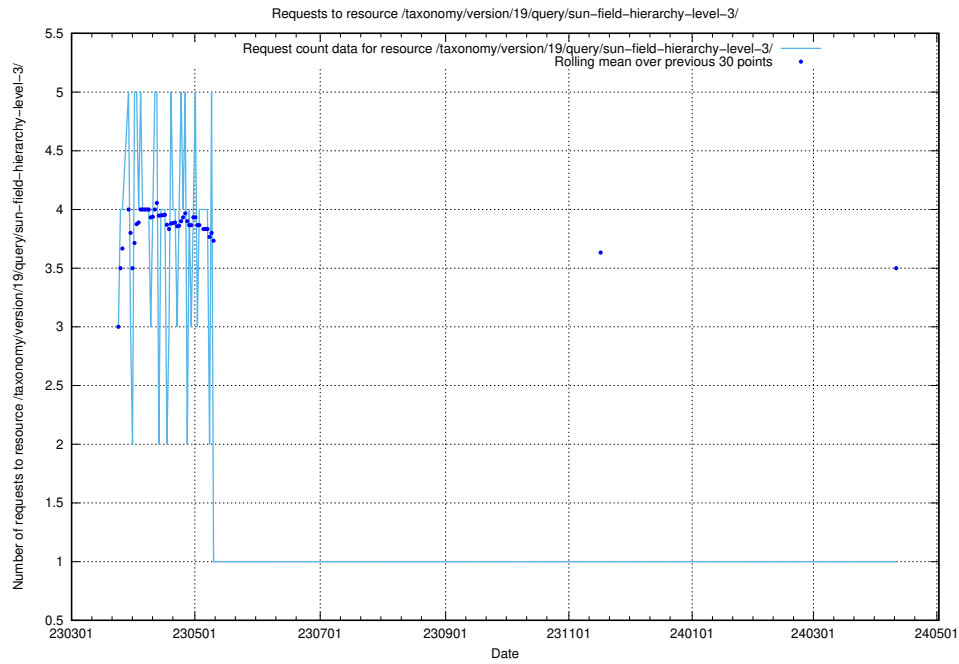

5.5904 Usage of /taxonomy/version/19/query/sun-field-hierarchy-level-3/

Here, we count the number of requests to resource /taxonomy/version/19/query/sun-field-hierarchy-level-3/.