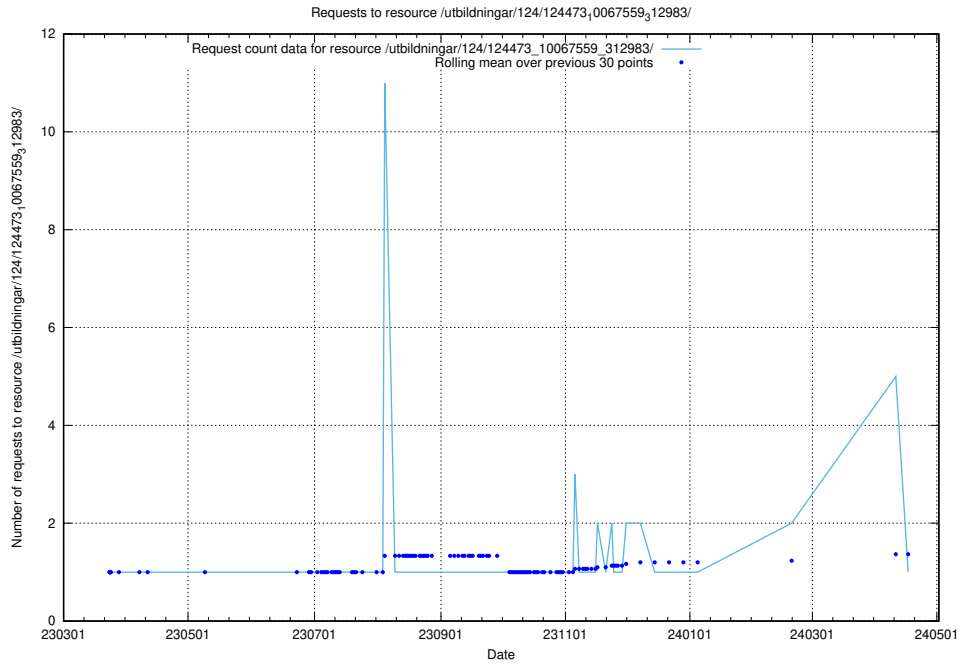

5.2750 Usage of /utbildningar/124/124473_10067559_312983/

Here, we count the number of requests to resource /utbildningar/124/124473_10067559_312983/.