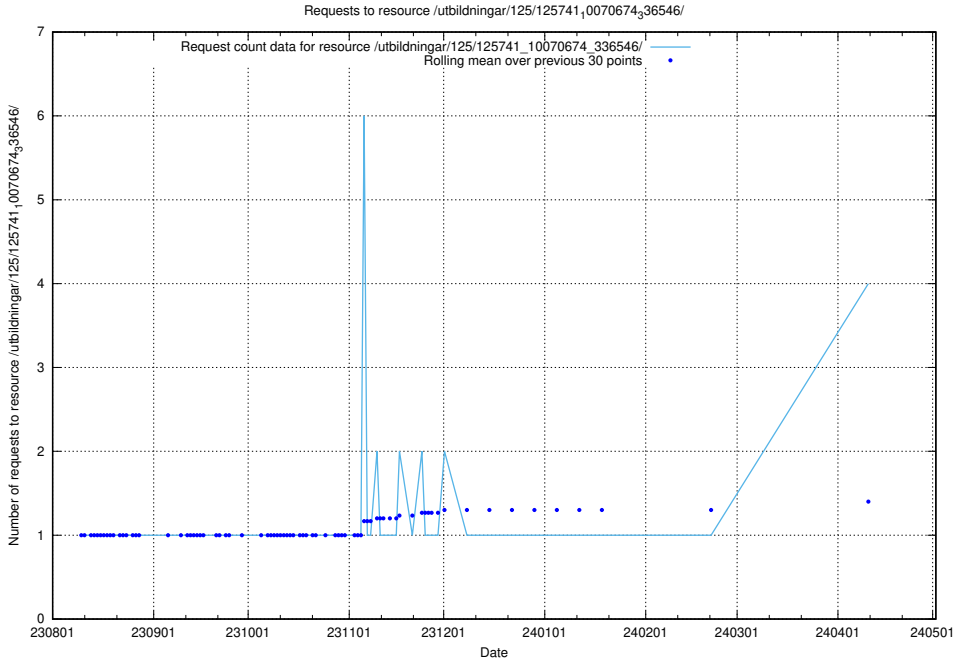

5.260 Usage of /utbildningar/125/125741_10070674_336546/

Here, we count the number of requests to resource /utbildningar/125/125741_10070674_336546/.