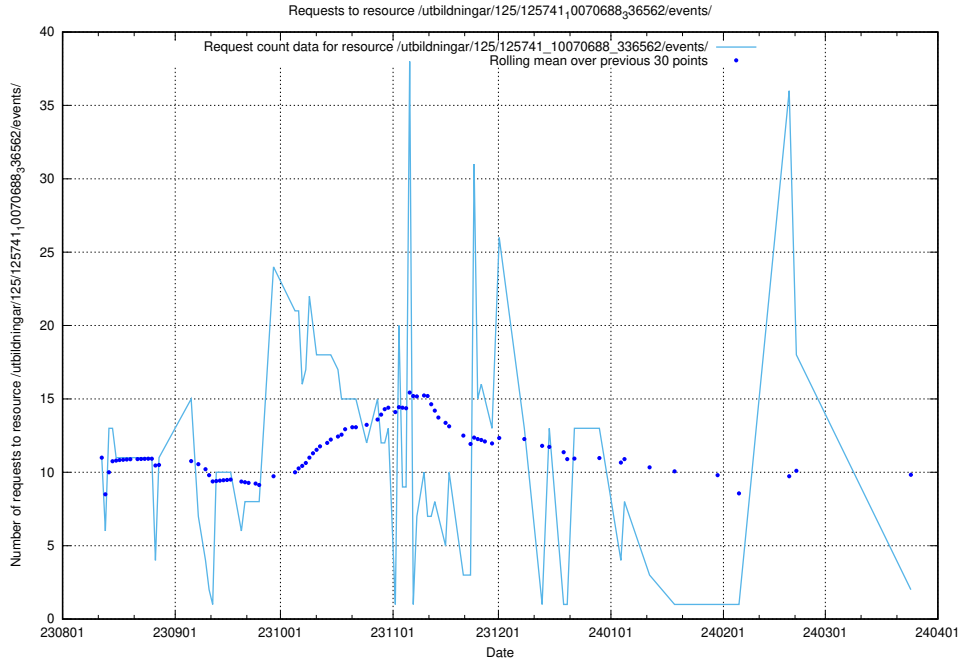

5.796 Usage of /utbildningar/125/125741_10070688_336562/events/

Here, we count the number of requests to resource /utbildningar/125/125741_10070688_336562/events/