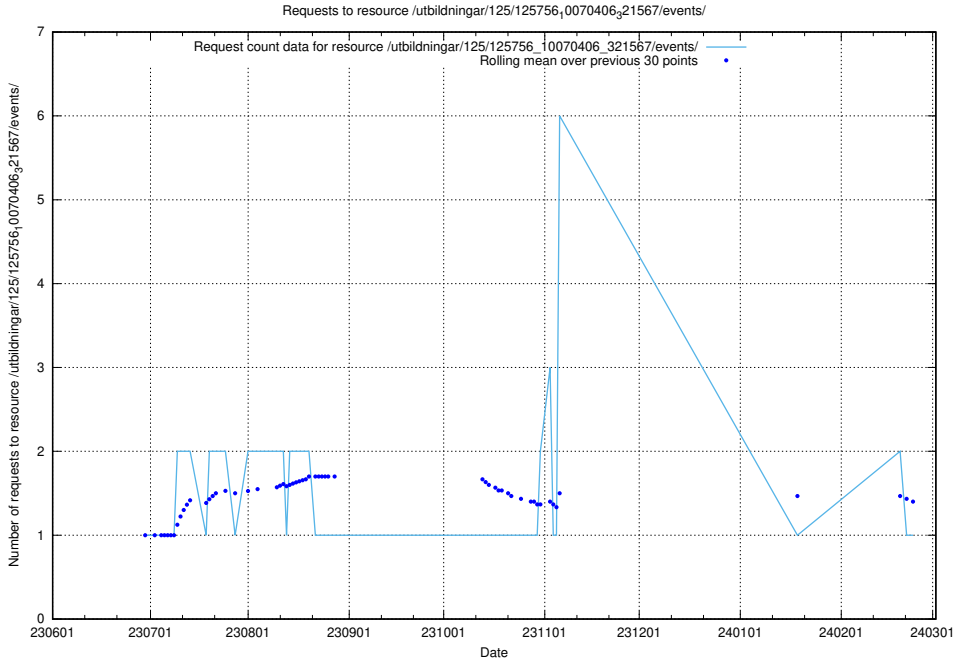

5.5167 Usage of /utbildningar/125/125756_10070406_321567/events/

Here, we count the number of requests to resource /utbildningar/125/125756_10070406_321567/events/