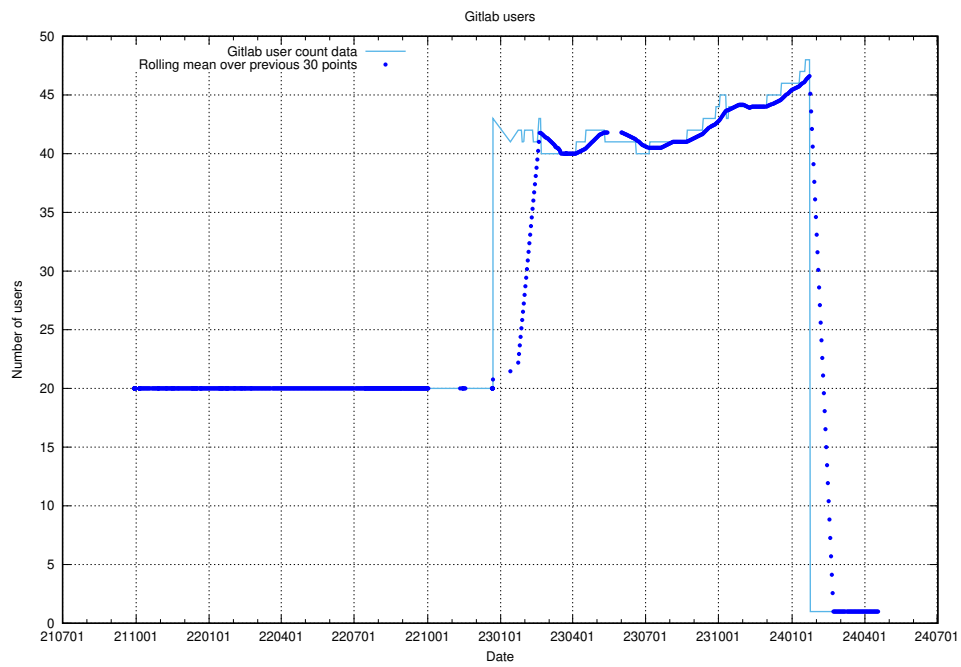

6 Gitlab

This section summarises the state of [JobTech's code repositories](https://gitlab.com/arbetsformedlingen)⁷.

6.1 User count

A graph of users in JobTech's official code repository.

⁷<https://gitlab.com/arbetsformedlingen>