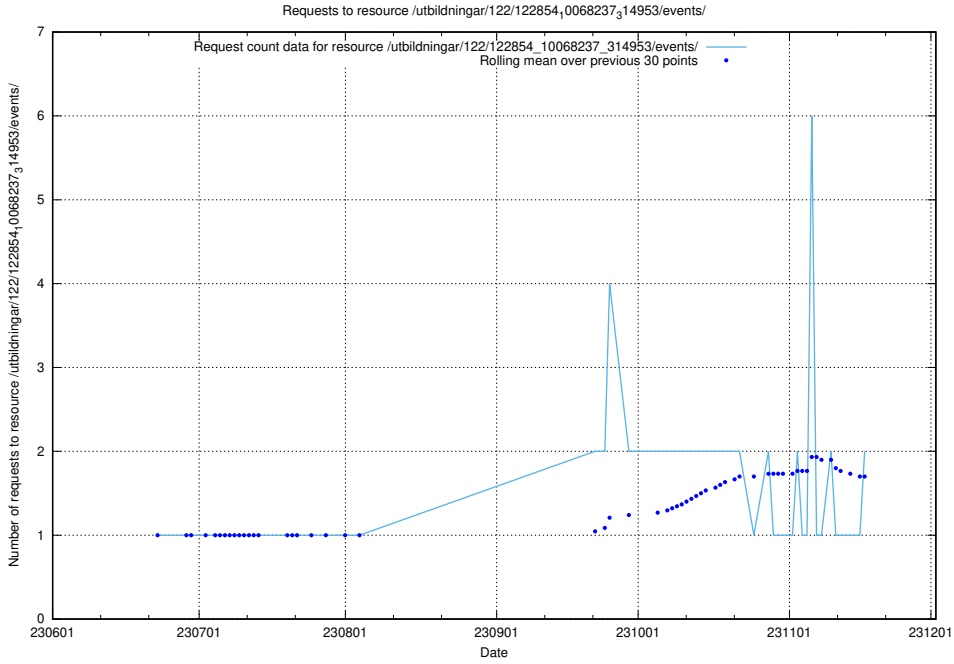

5.908 Usage of /utbildningar/122/122854_10068237_314953/events/

Here, we count the number of requests to resource /utbildningar/122/122854_10068237_314953/events/