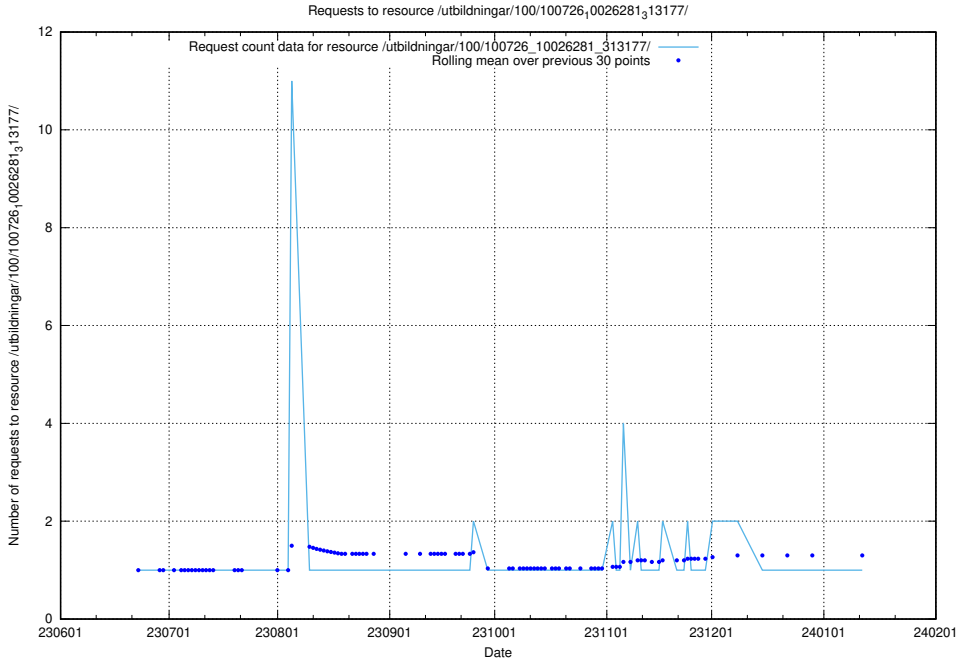

5.5619 Usage of /utbildningar/100/100726_10026281_313177/

Here, we count the number of requests to resource /utbildningar/100/100726_10026281_313177/.