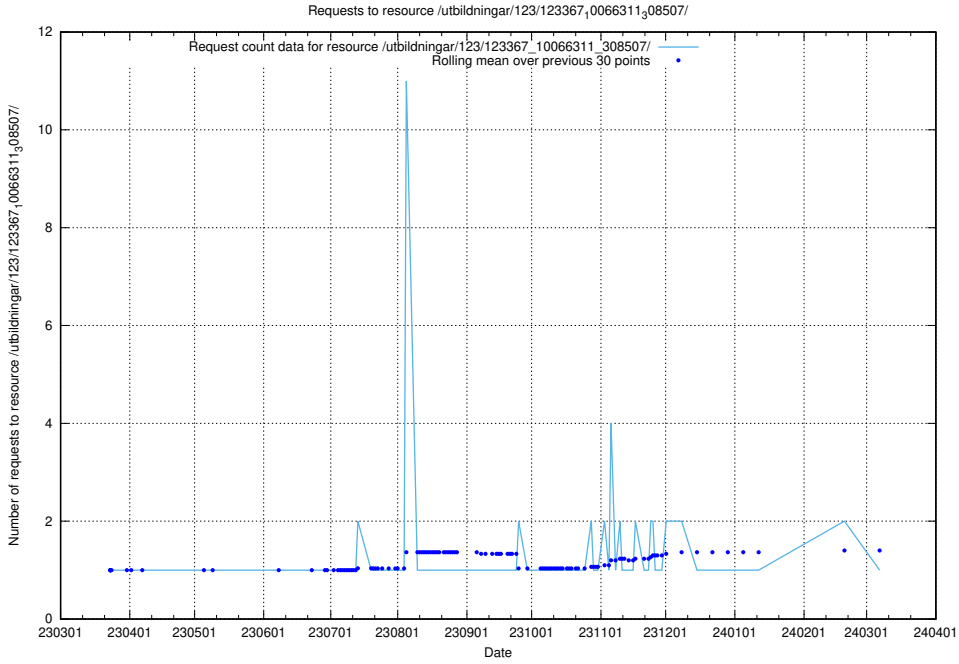

5.4313 Usage of /utbildningar/123/123367_10066311_308507/

Here, we count the number of requests to resource /utbildningar/123/123367_10066311_308507/.