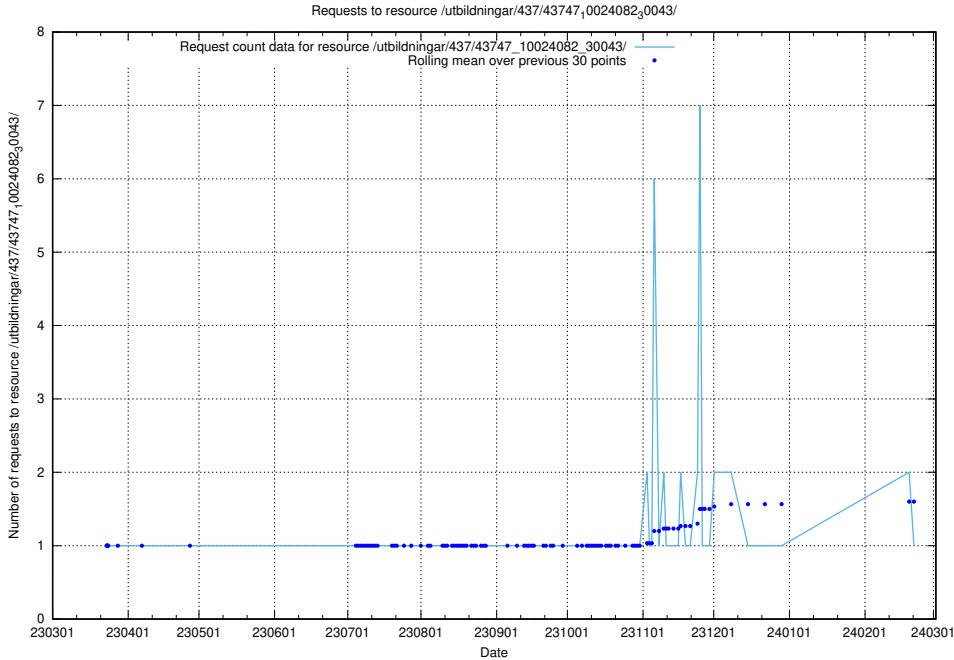

5.6158 Usage of /utbildningar/437/43747_10024082_30043/

Here, we count the number of requests to resource /utbildningar/437/43747_10024082_30043/.