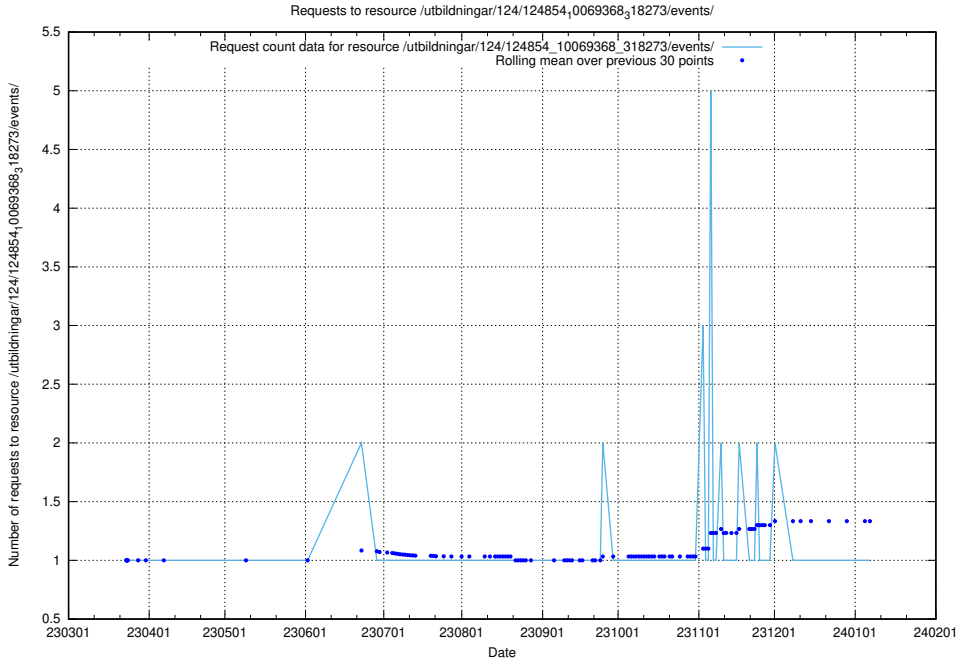

5.1232 Usage of /utbildningar/124/124854_10069368_318273/events/

Here, we count the number of requests to resource /utbildningar/124/124854_10069368_318273/events/