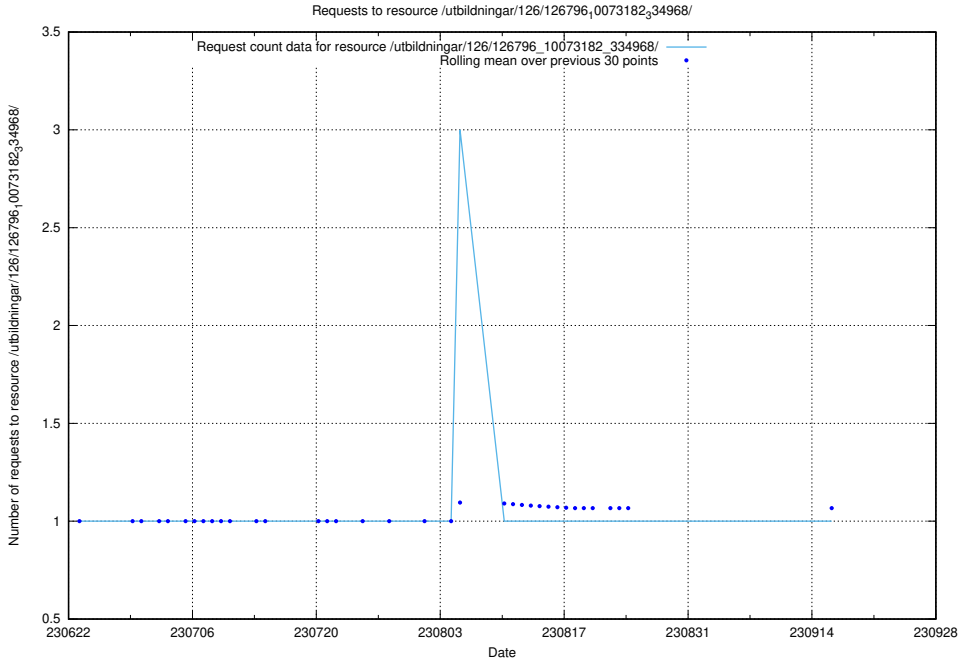

5.5364 Usage of /utbildningar/126/126796_10073182_334968/

Here, we count the number of requests to resource /utbildningar/126/126796_10073182_334968/.