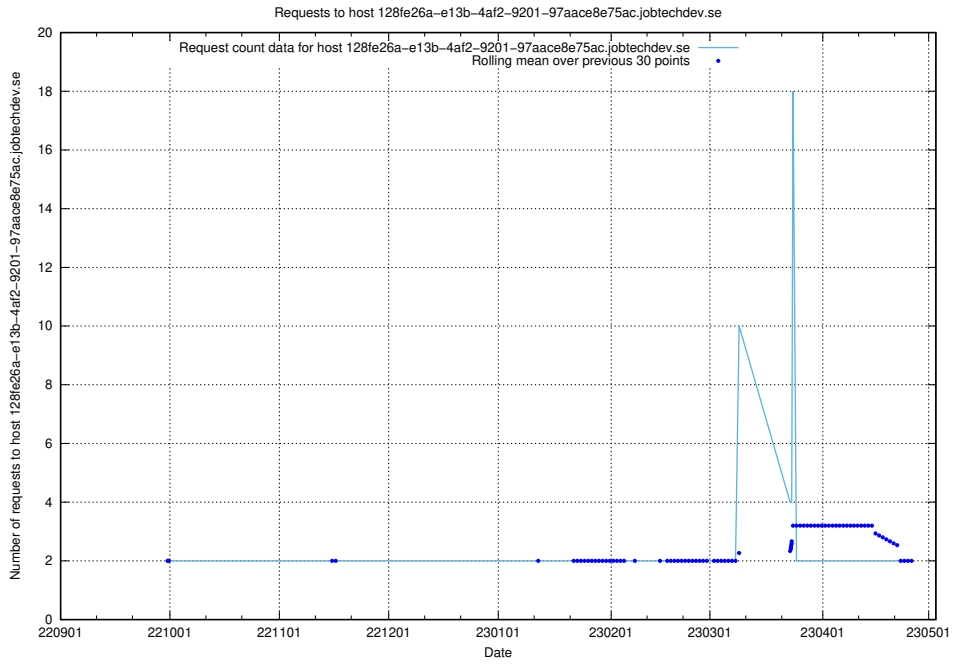

7.304 Usage of 128fe26a-e13b-4af2-9201-97aace8e75ac.jobtechdev.se

Here, we count the number of requests to host 128fe26a-e13b-4af2-9201-97aace8e75ac.jobtechdev.se.