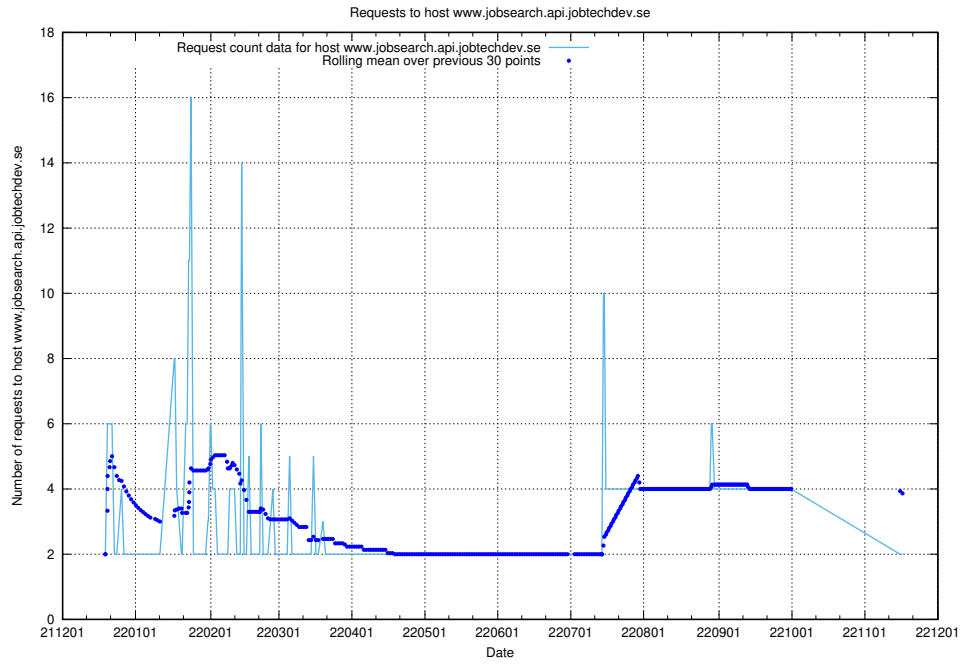

7.377 Usage of www.jobsearch.api.jobtechdev.se

Here, we count the number of requests to host www.jobsearch.api.jobtechdev.se.