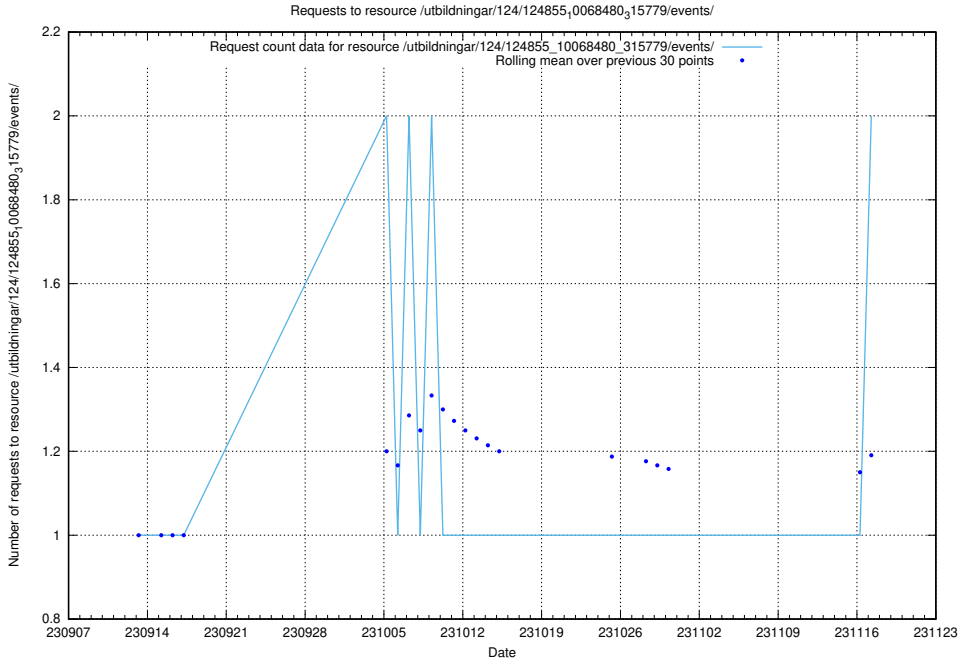

5.780 Usage of /utbildningar/124/124855_10068480_315779/events/

Here, we count the number of requests to resource /utbildningar/124/124855_10068480_315779/events/