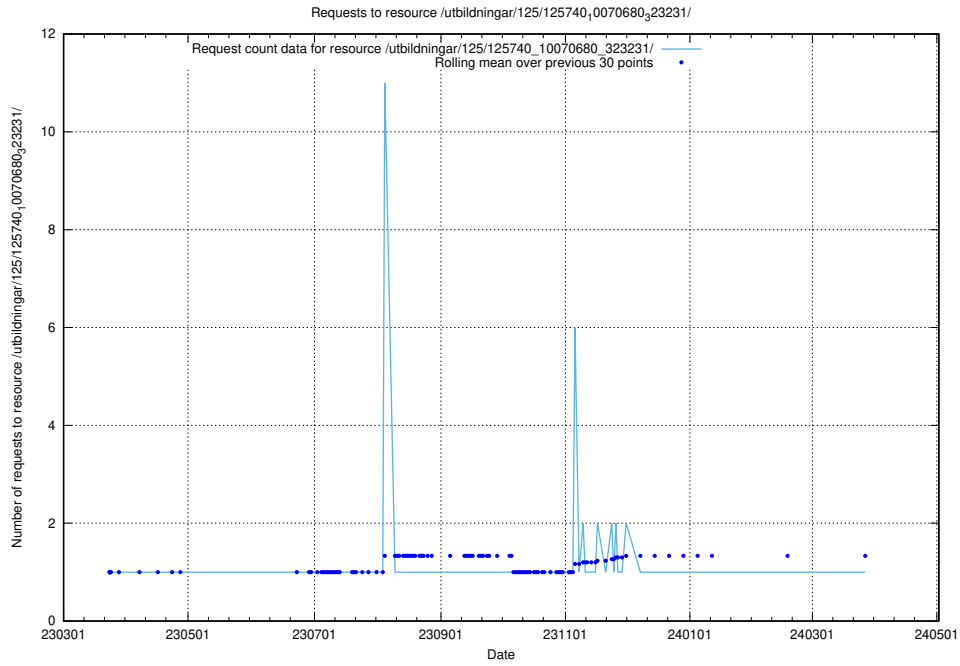

5.1028 Usage of /utbildningar/125/125740_10070680_323231/

Here, we count the number of requests to resource /utbildningar/125/125740_10070680_323231/.