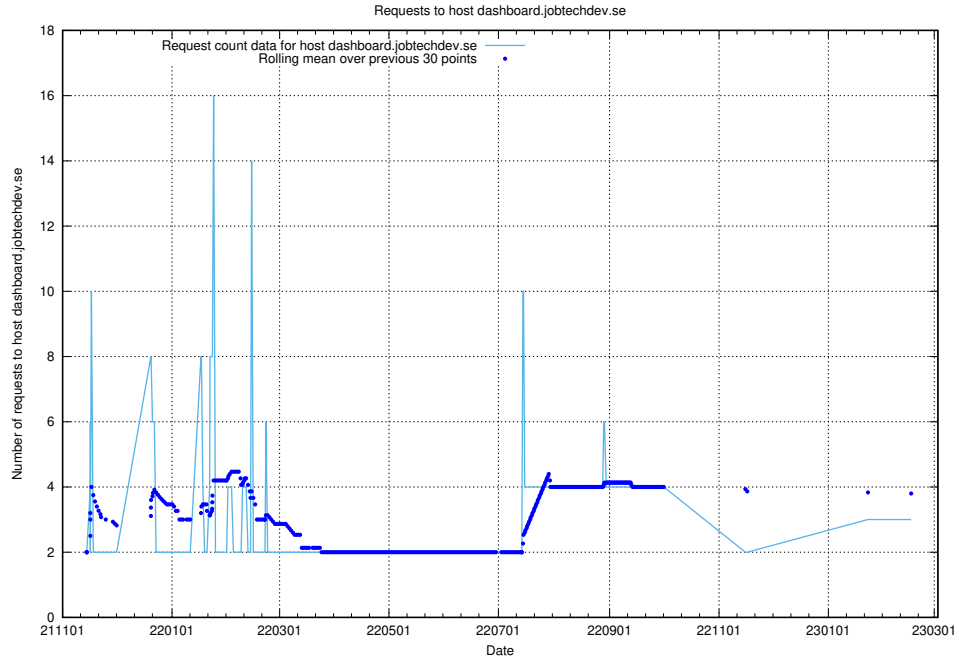

7.165 Usage of dashboard.jobtechdev.se

Here, we count the number of requests to host dashboard.jobtechdev.se.