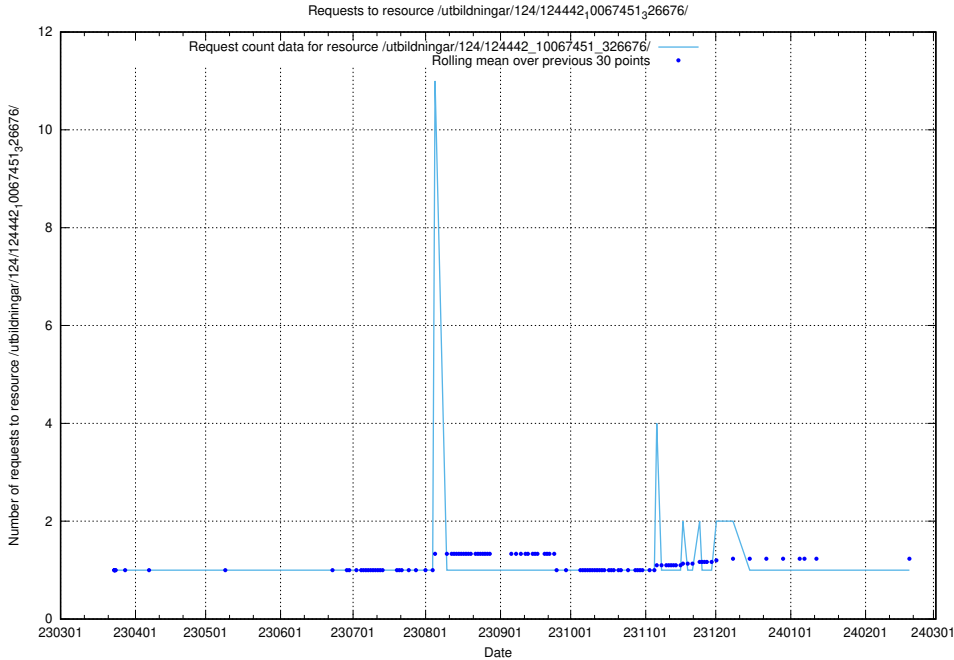

5.3315 Usage of /utbildningar/124/124442_10067451_326676/

Here, we count the number of requests to resource /utbildningar/124/124442_10067451_326676/.