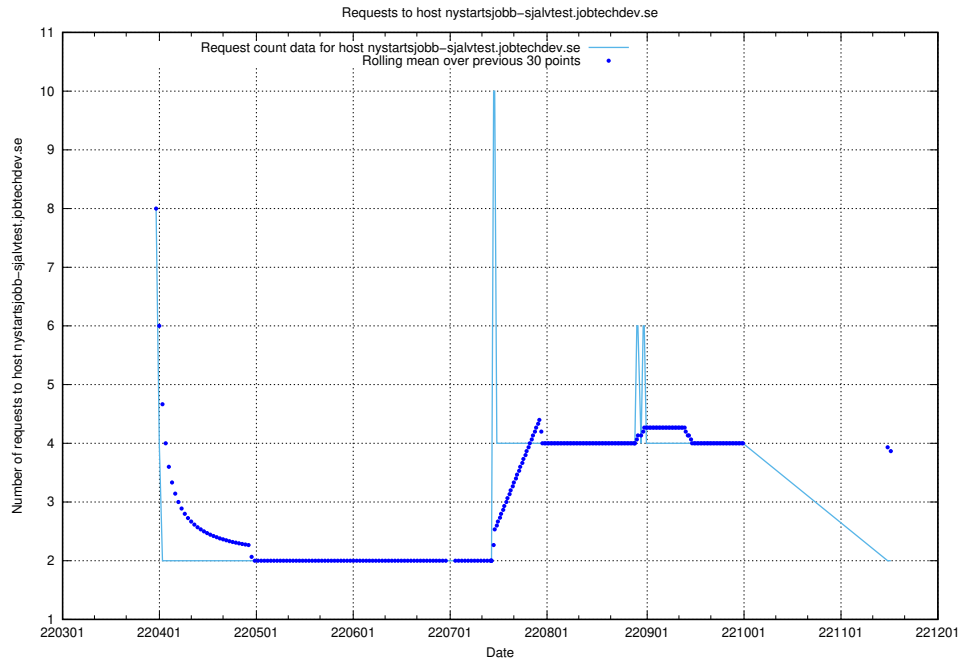

7.478 Usage of nystartsjobb-sjalvtest.jobtechdev.se

Here, we count the number of requests to host nystartsjobb-sjalvtest.jobtechdev.se.