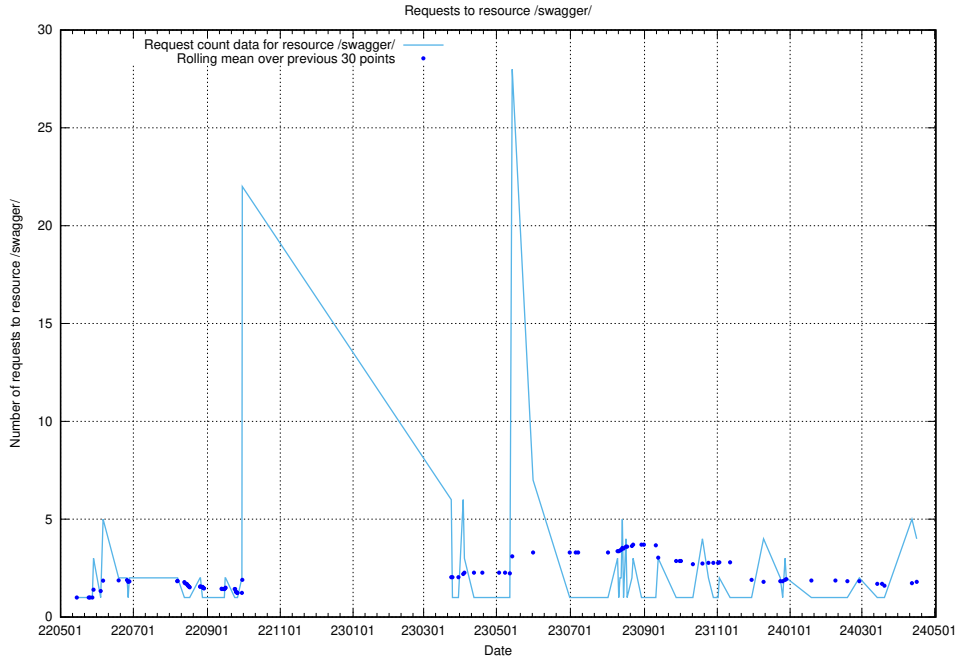

5.198 Usage of /swagger/

Here, we count the number of requests to resource /swagger/.