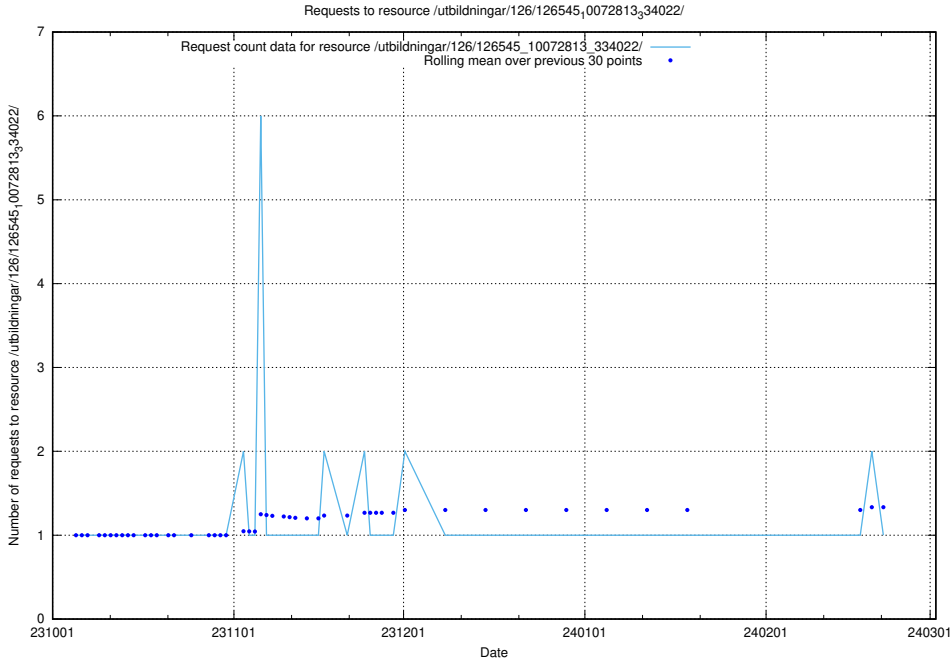

5.4201 Usage of /utbildningar/126/126545_10072813_334022/

Here, we count the number of requests to resource /utbildningar/126/126545_10072813_334022/.