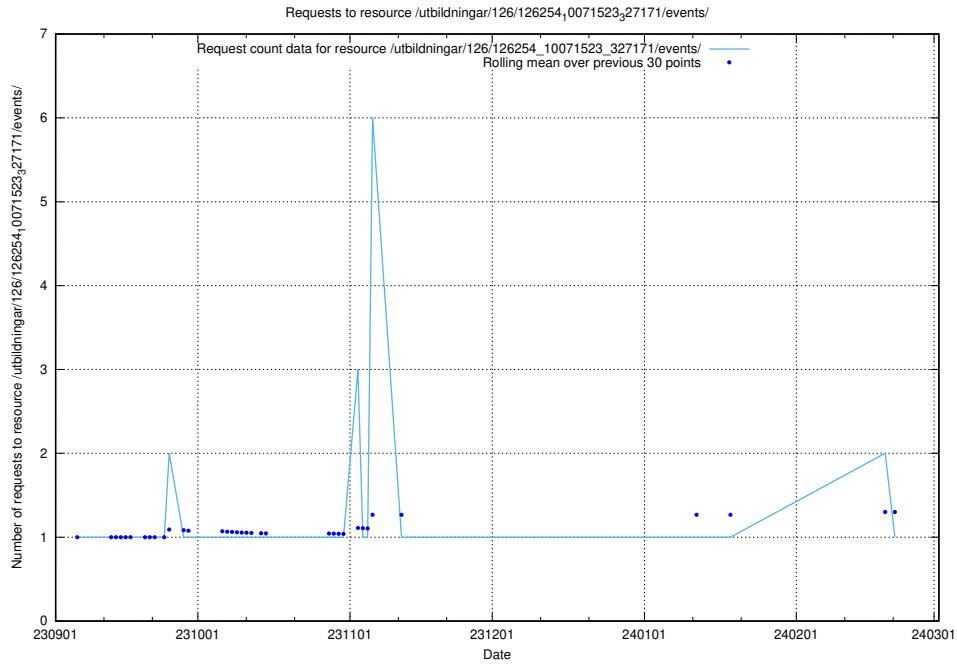

5.4459 Usage of /utbildningar/126/126254_10071523_327171/events/

Here, we count the number of requests to resource /utbildningar/126/126254_10071523_327171/events/