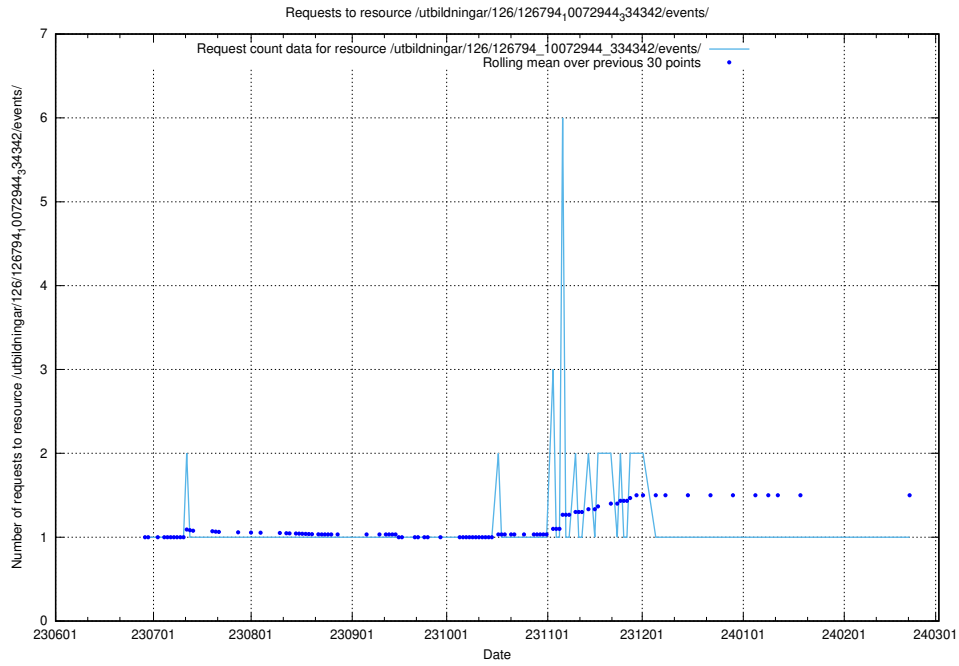

5.5224 Usage of /utbildningar/126/126794_10072944_334342/events/

Here, we count the number of requests to resource /utbildningar/126/126794_10072944_334342/events/