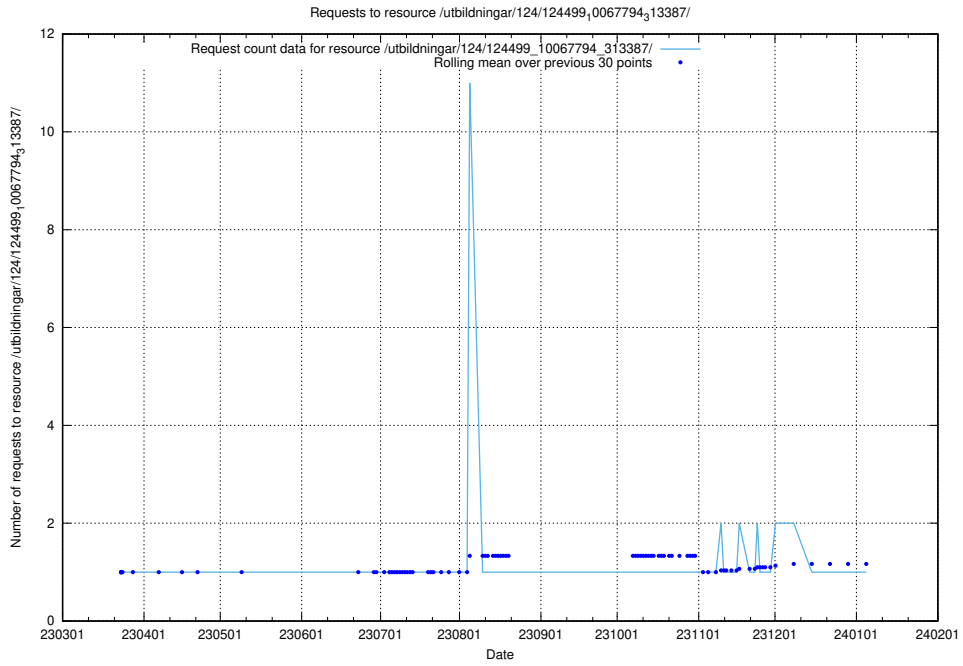

5.2314 Usage of /utbildningar/124/124499_10067794_313387/

Here, we count the number of requests to resource /utbildningar/124/124499_10067794_313387/.