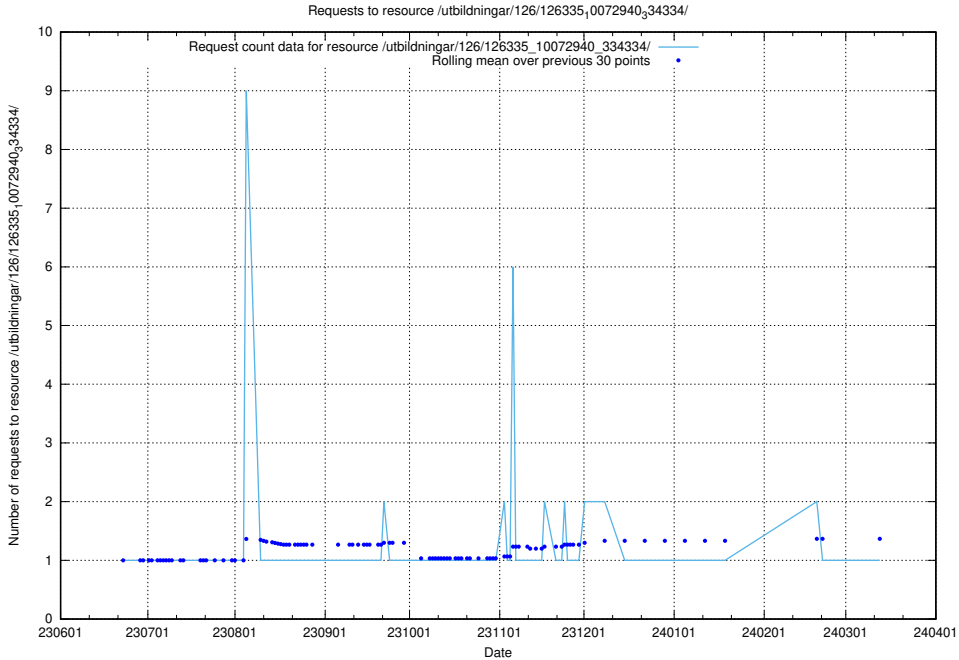

5.5452 Usage of /utbildningar/126/126335_10072940_334334/

Here, we count the number of requests to resource /utbildningar/126/126335_10072940_334334/.