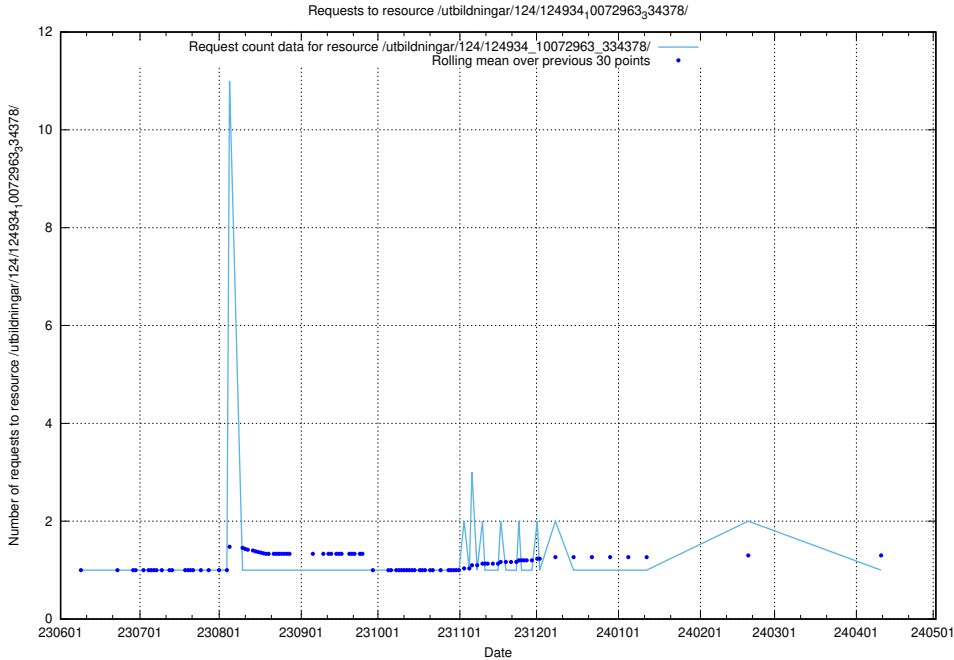

5.5668 Usage of /utbildningar/124/124934_10072963_334378/

Here, we count the number of requests to resource /utbildningar/124/124934_10072963_334378/.