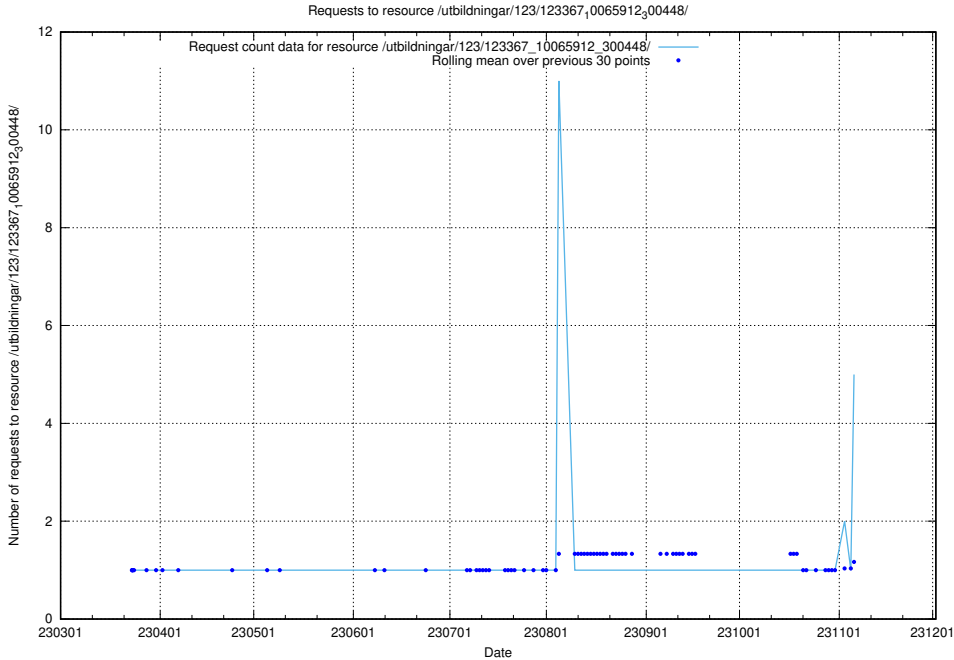

5.183 Usage of /utbildningar/123/123367_10065912_300448/

Here, we count the number of requests to resource /utbildningar/123/123367_10065912_300448/.