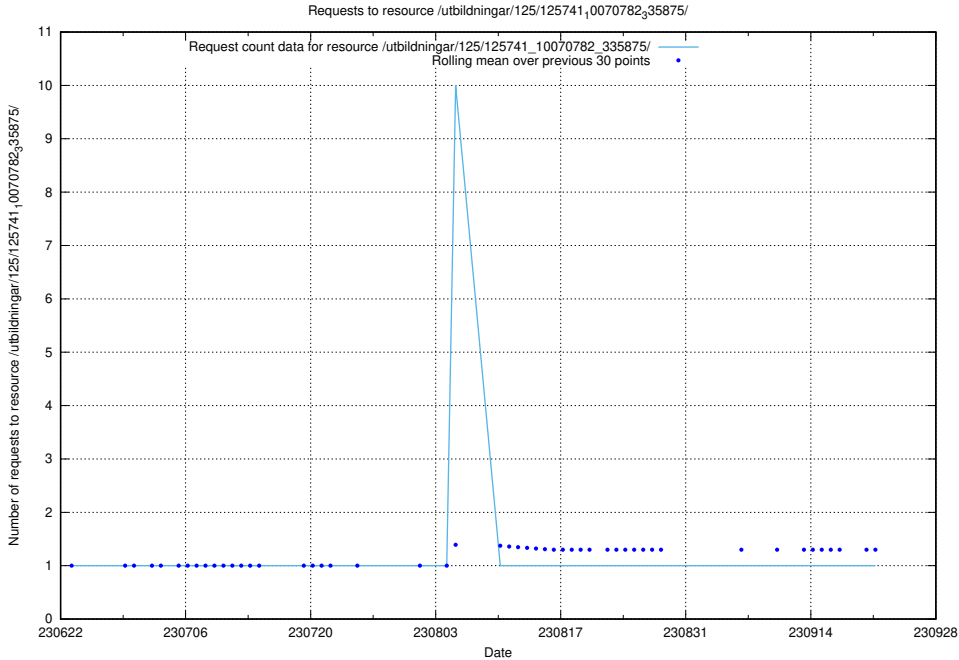

5.5473 Usage of /utbildningar/125/125741_10070782_335875/

Here, we count the number of requests to resource /utbildningar/125/125741_10070782_335875/.