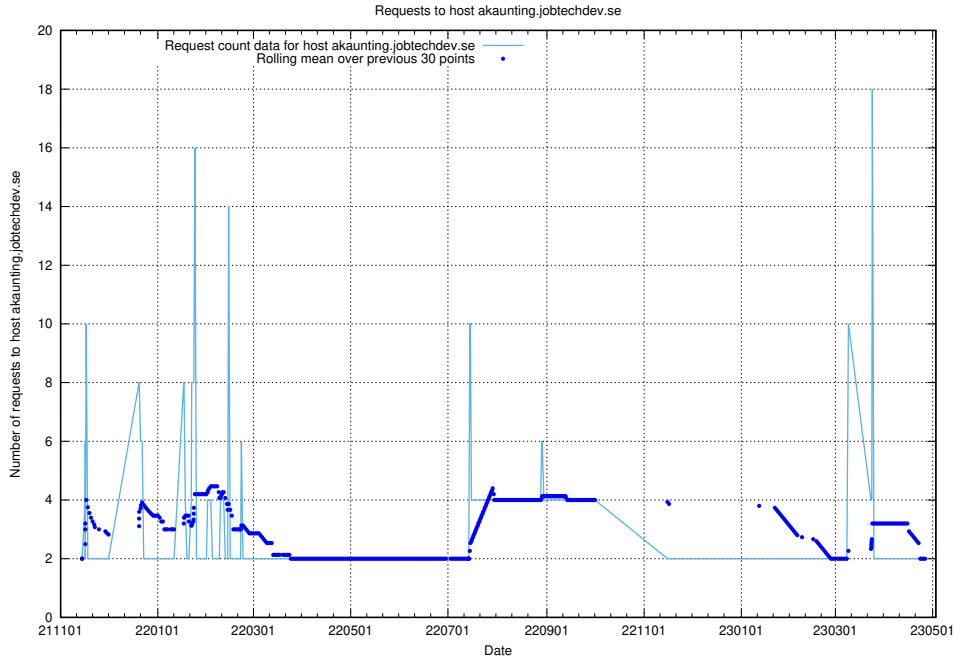

7.286 Usage of akaunting.jobtechdev.se

Here, we count the number of requests to host akaunting.jobtechdev.se.