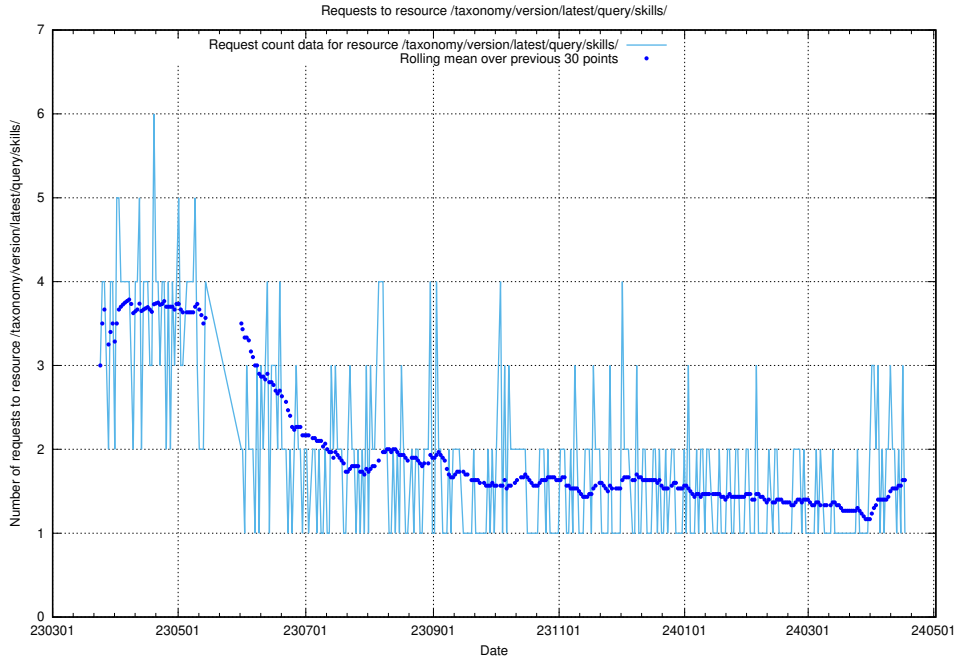

### 5.5882 Usage of /taxonomy/version/latest/query/skills/

Here, we count the number of requests to resource /taxonomy/version/latest/query/skills/.