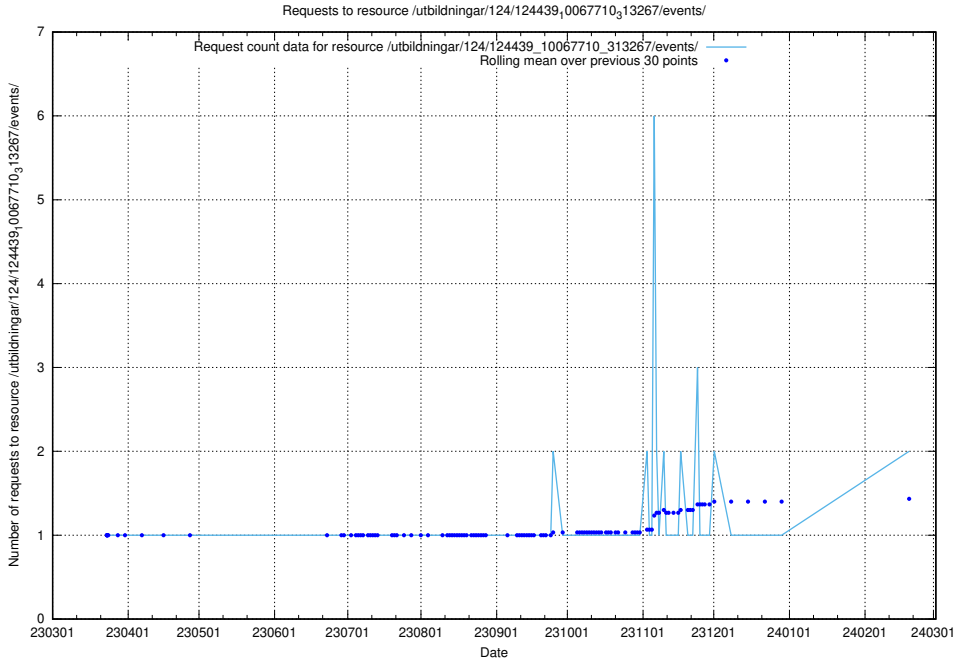

5.694 Usage of /utbildningar/124/124439_10067710_313267/events/

Here, we count the number of requests to resource /utbildningar/124/124439_10067710_313267/events/