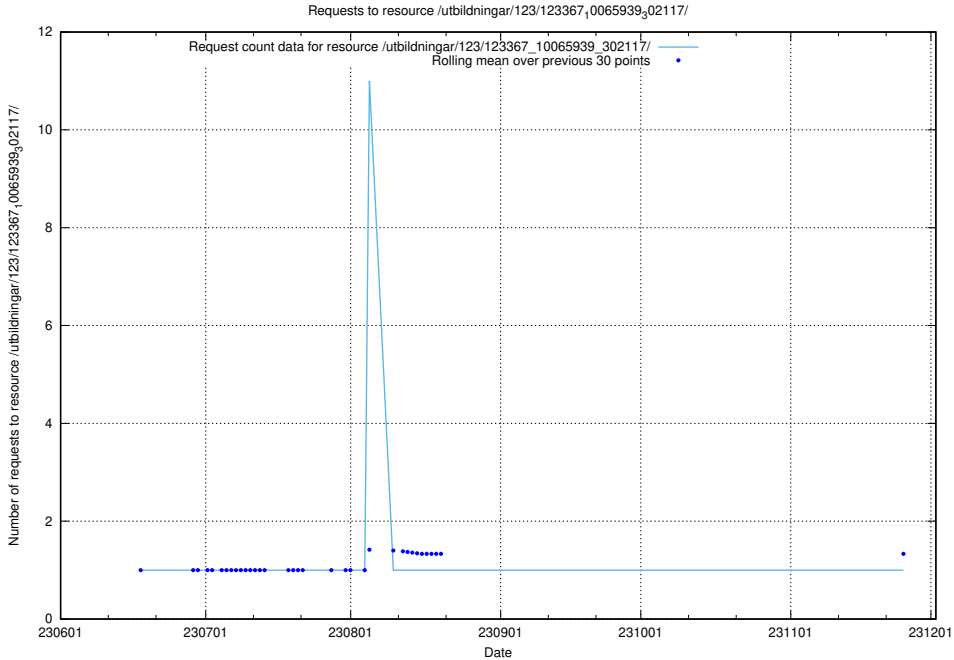

5.5639 Usage of /utbildningar/123/123367_10065939_302117/

Here, we count the number of requests to resource /utbildningar/123/123367_10065939_302117/.