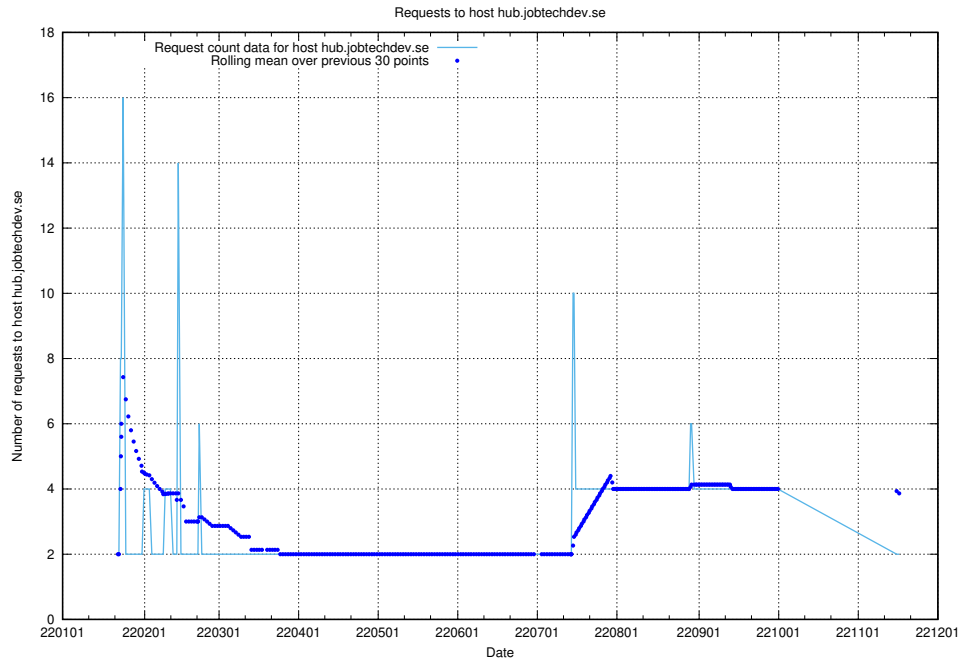

## 7.596 Usage of hub.jobtechdev.se

Here, we count the number of requests to host hub.jobtechdev.se.