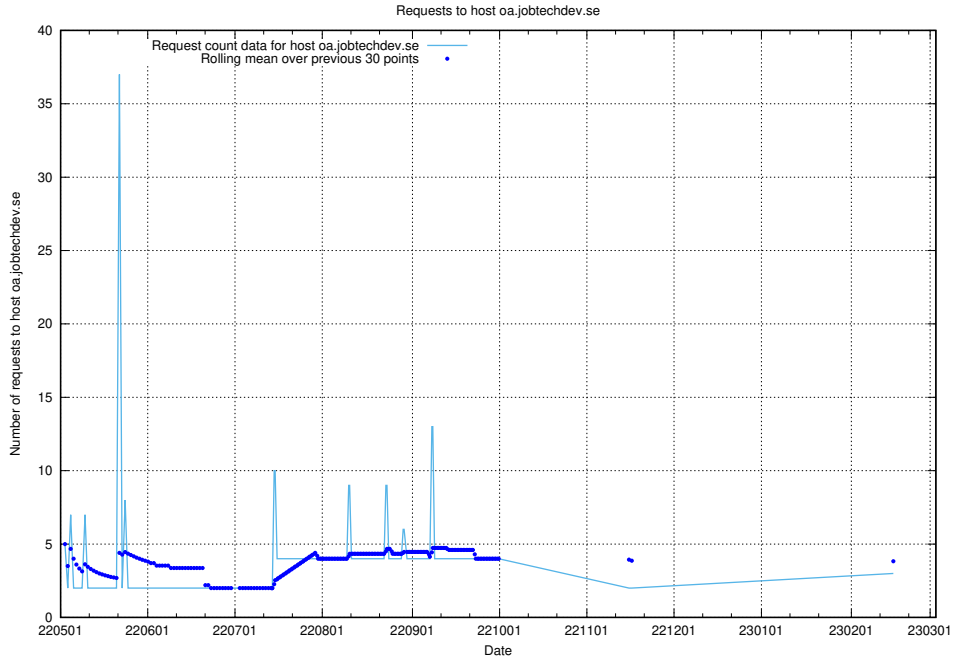

7.211 Usage of oa.jobtechdev.se

Here, we count the number of requests to host oa.jobtechdev.se.