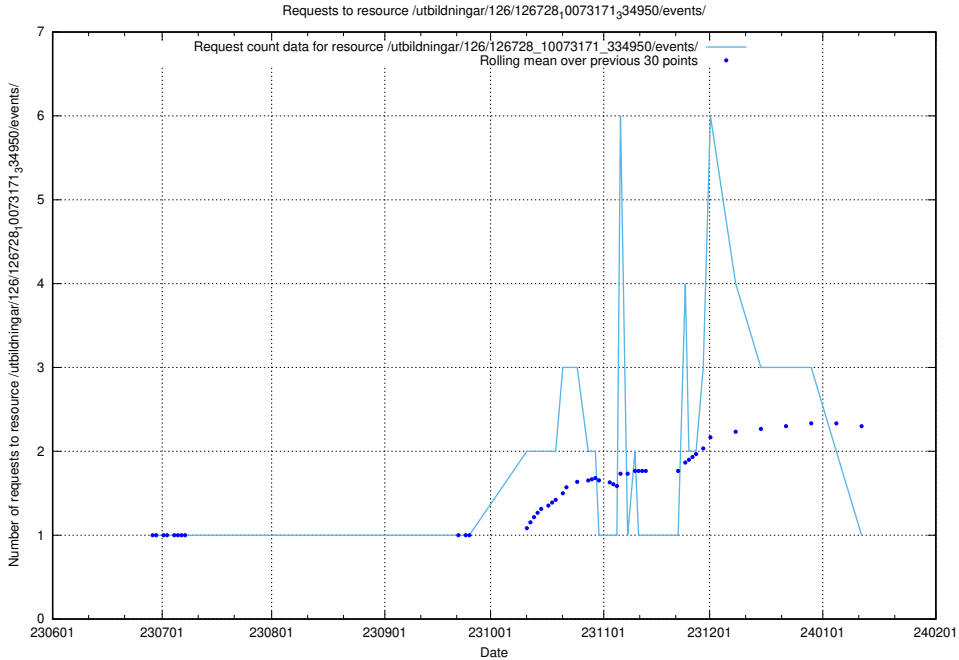

### 5.5230 Usage of /utbildningar/126/126728\_10073171\_334950/events/

Here, we count the number of requests to resource /utbildningar/126/126728\_10073171\_334950/events/