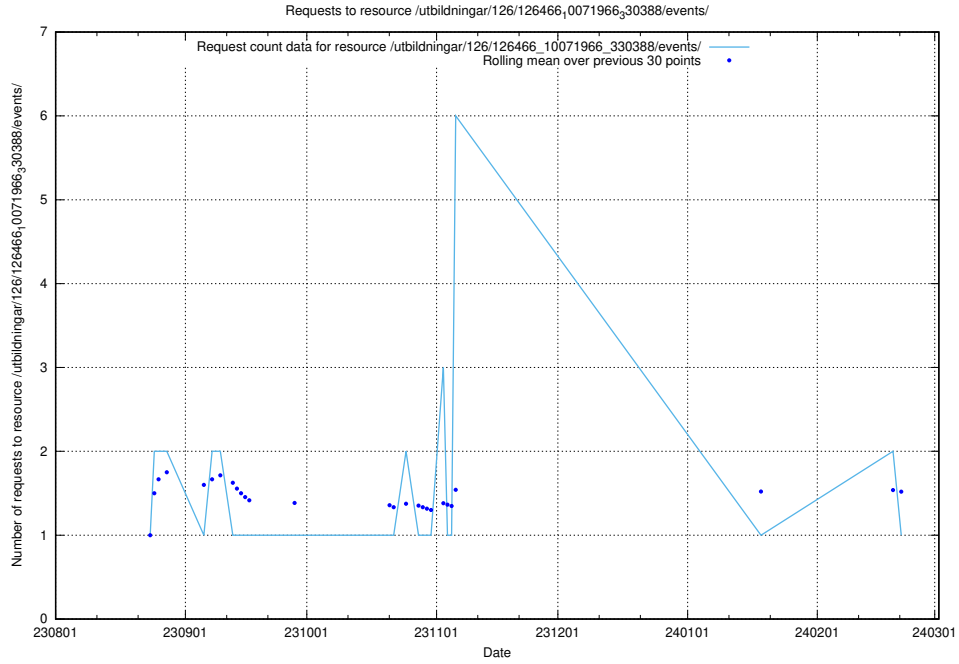

5.4517 Usage of /utbildningar/126/126466_10071966_330388/events/

Here, we count the number of requests to resource /utbildningar/126/126466_10071966_330388/events/