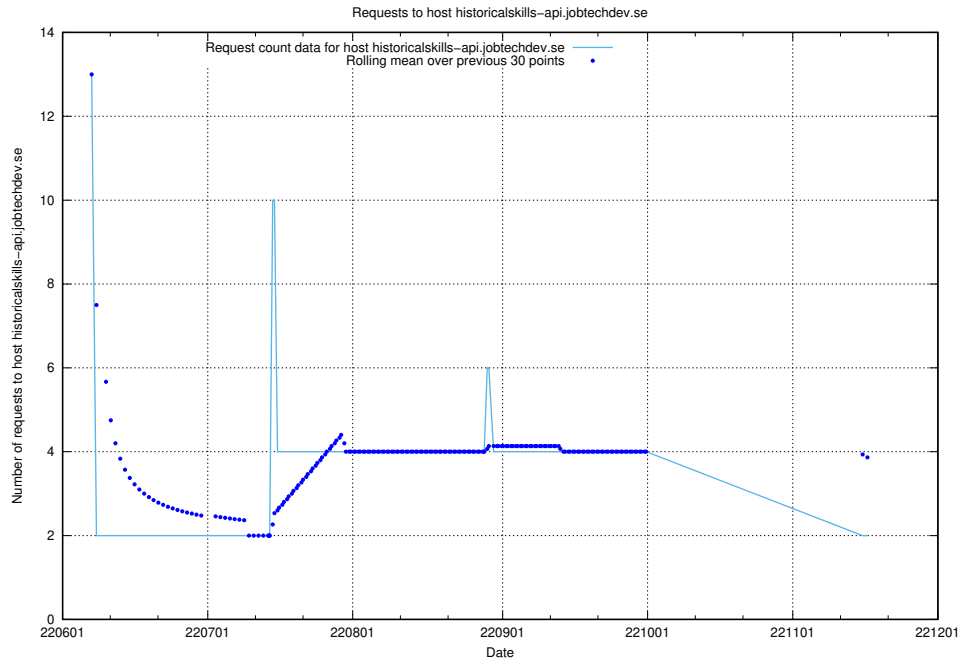

7.408 Usage of `historicalskills-api.jobtechdev.se`

Here, we count the number of requests to host `historicalskills-api.jobtechdev.se`.