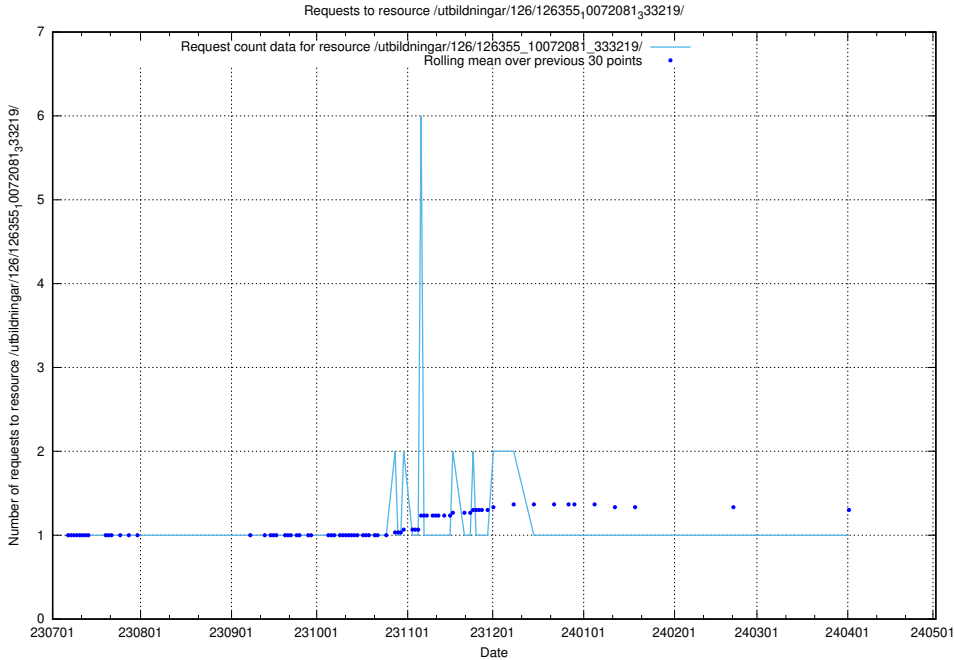

5.5089 Usage of /utbildningar/126/126355_10072081_333219/

Here, we count the number of requests to resource /utbildningar/126/126355_10072081_333219/.