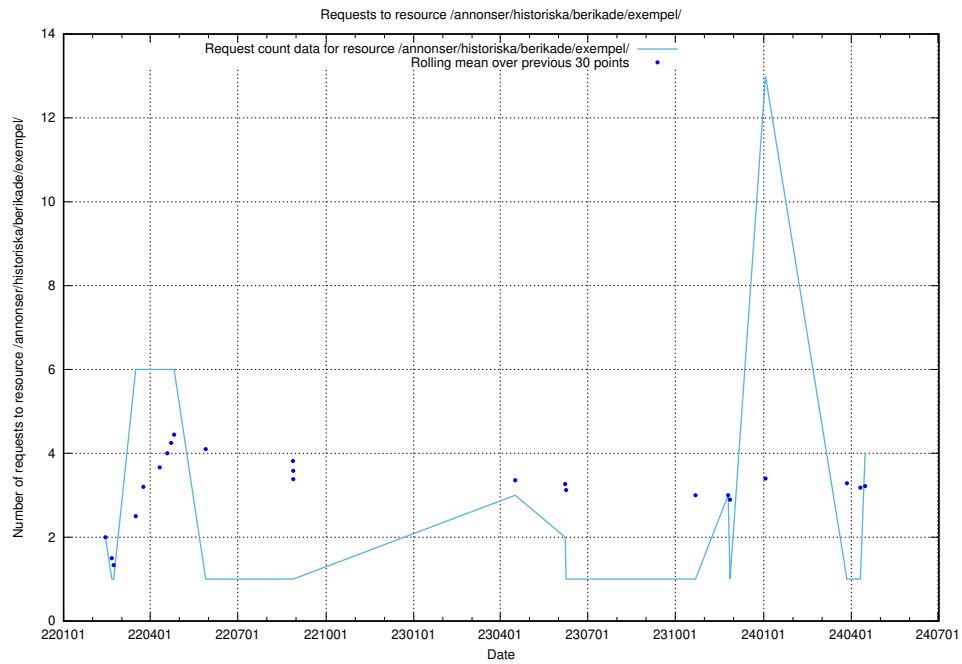

5.212 Usage of /annonser/historiska/berikade/exempel/

Here, we count the number of requests to resource /annonser/historiska/berikade/exempel/.