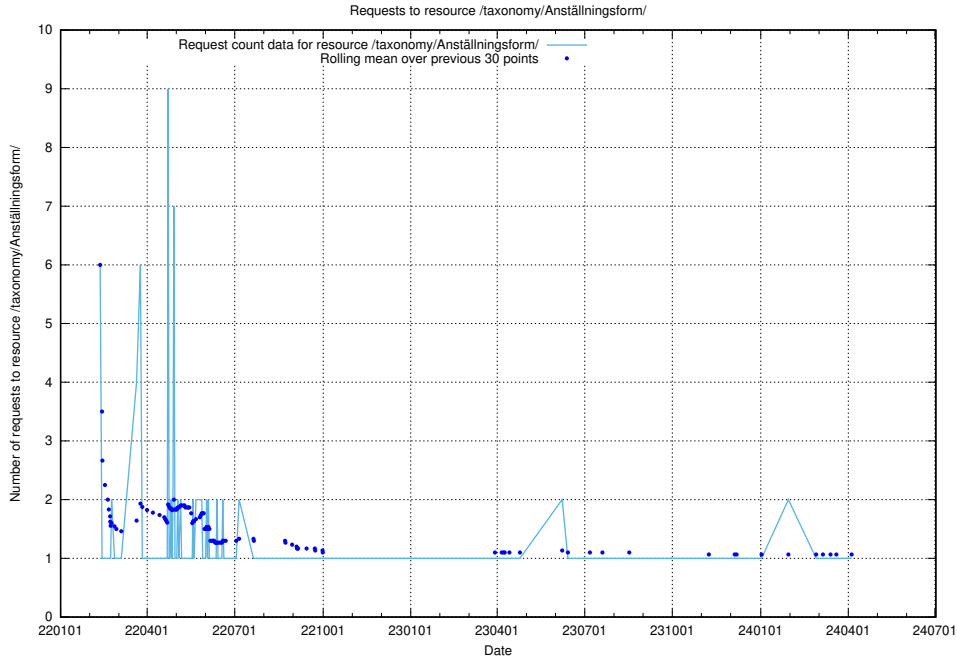

5.1308 Usage of /taxonomy/Anställningsform/

Here, we count the number of requests to resource /taxonomy/Anställningsform/.