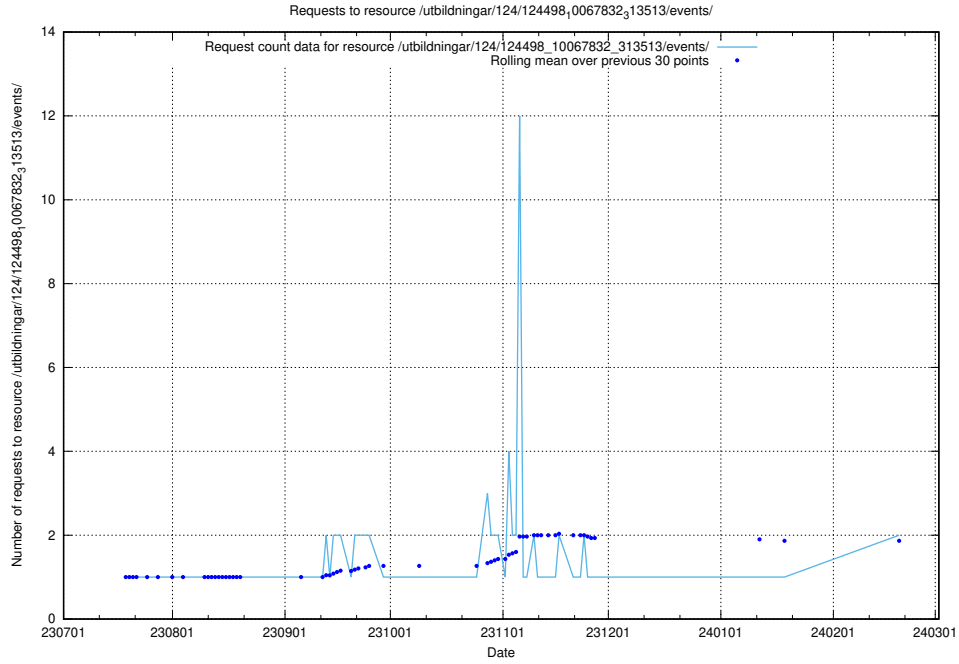

5.825 Usage of /utbildningar/124/124498_10067832_313513/events/

Here, we count the number of requests to resource /utbildningar/124/124498_10067832_313513/events/