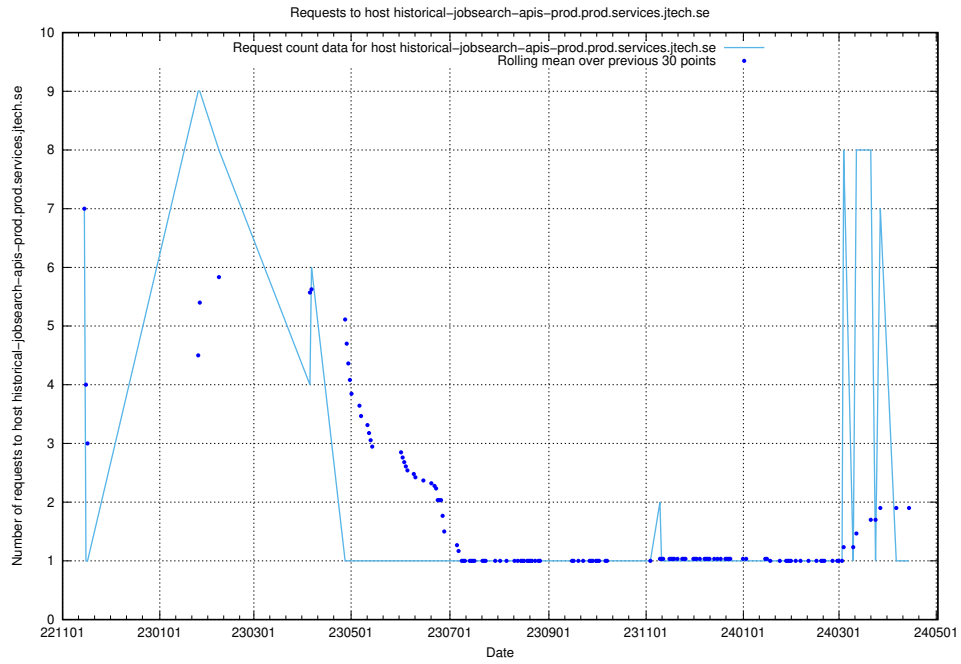

7.613 Usage of historical-jobsearch-apis-prod.prod.services.jtech.se

Here, we count the number of requests to host historical-jobsearch-apis-prod.prod.services.jtech.se.