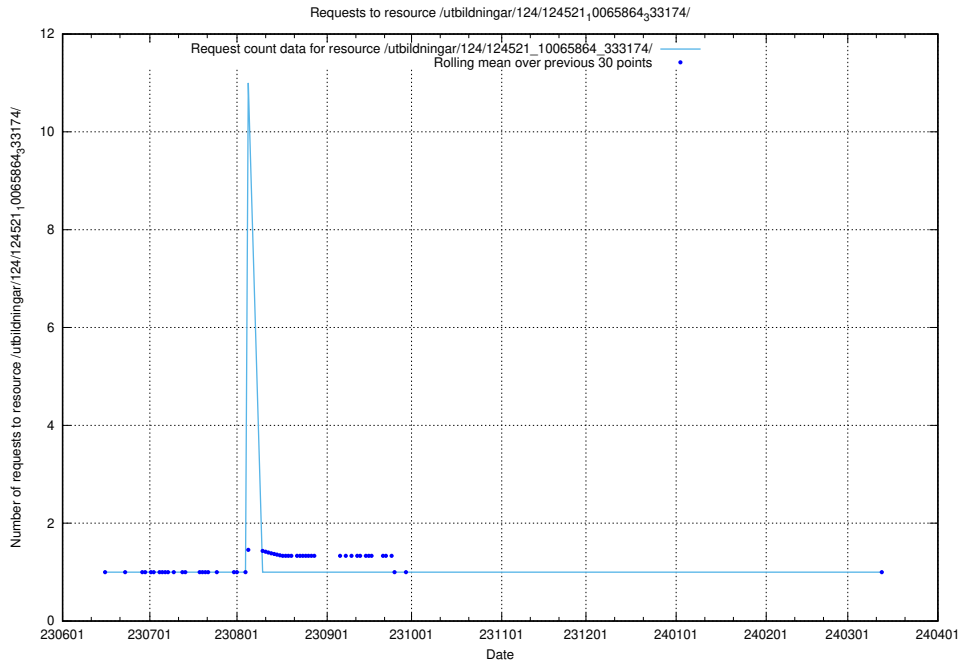

### 5.5654 Usage of /utbildningar/124/124515\_10065852\_297370/events/

Here, we count the number of requests to resource /utbildningar/124/124515\_10065852\_297370/events/