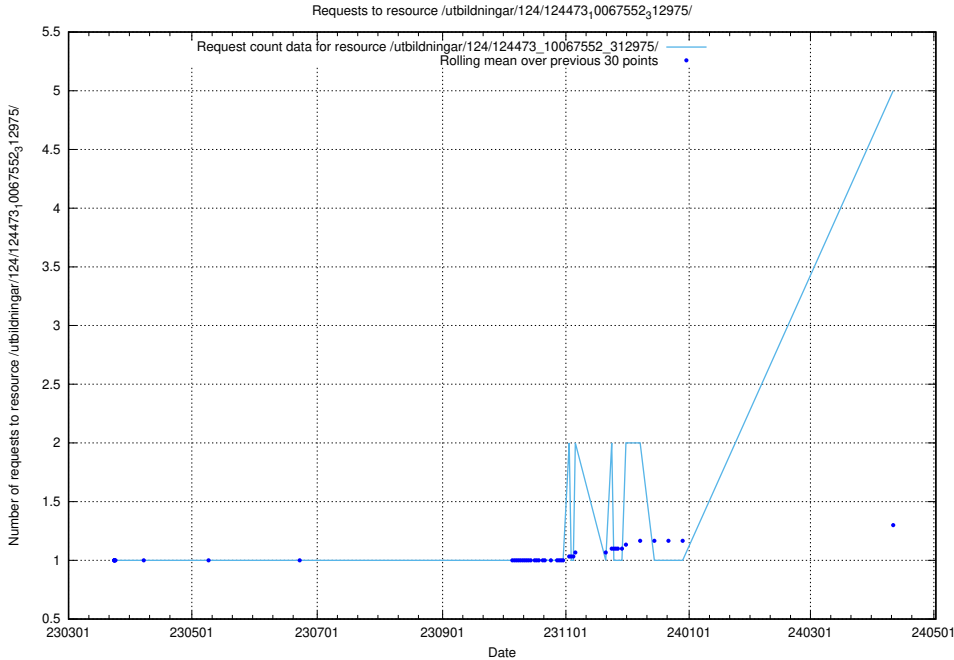

5.164 Usage of /utbildningar/124/124473_10067552_312975/

Here, we count the number of requests to resource /utbildningar/124/124473_10067552_312975/.