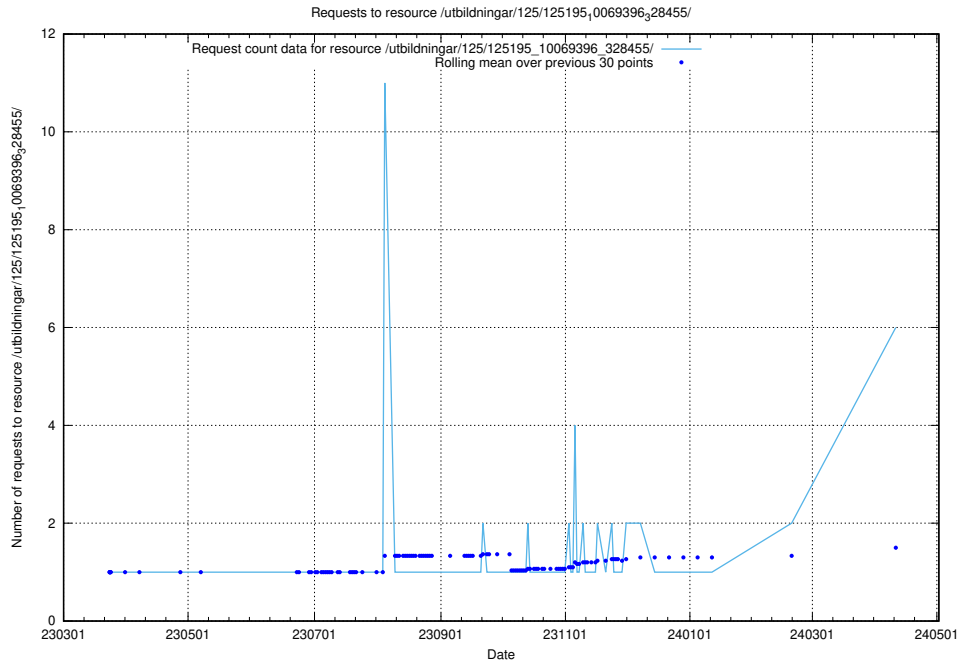

5.76 Usage of /utbildningar/125/125195_10069396_328455/

Here, we count the number of requests to resource /utbildningar/125/125195_10069396_328455/.