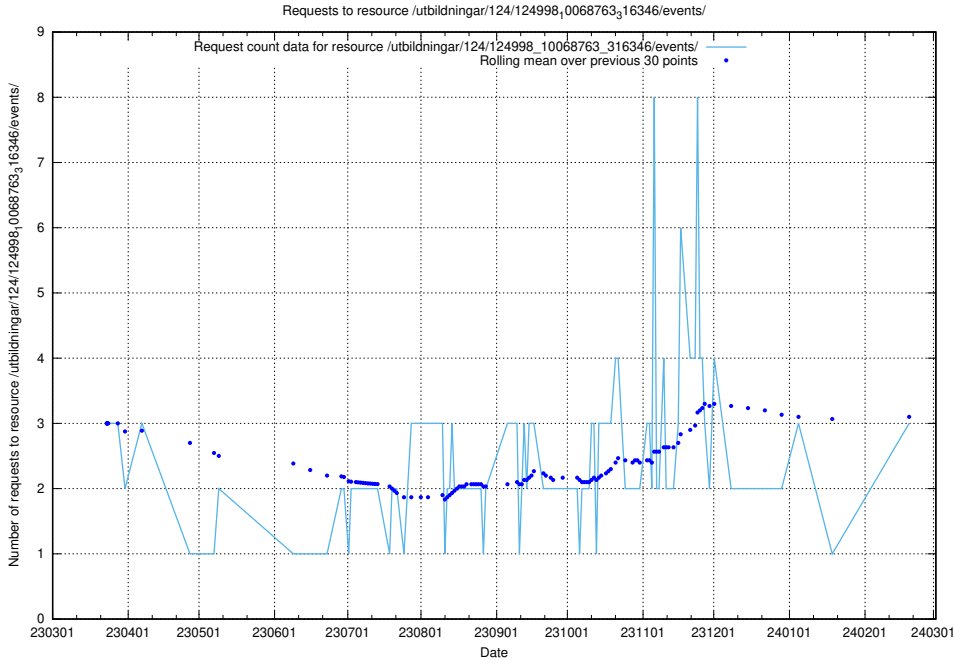

5.492 Usage of /utbildningar/124/124998_10068763_316346/events/

Here, we count the number of requests to resource /utbildningar/124/124998_10068763_316346/events/