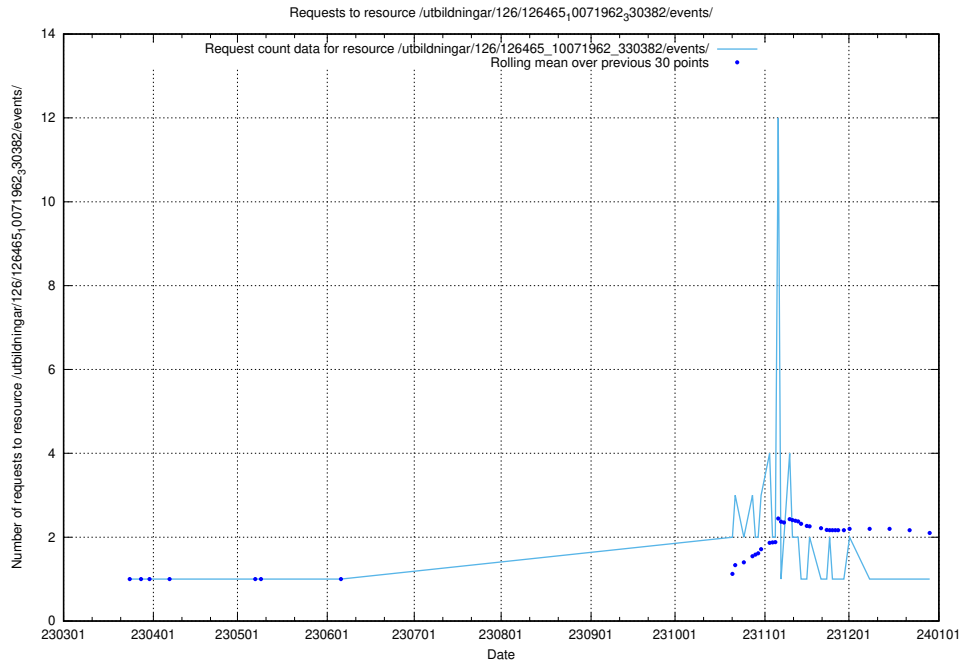

5.5986 Usage of /utbildningar/126/126465_10071962_330382/events/

Here, we count the number of requests to resource /utbildningar/126/126465_10071962_330382/events/