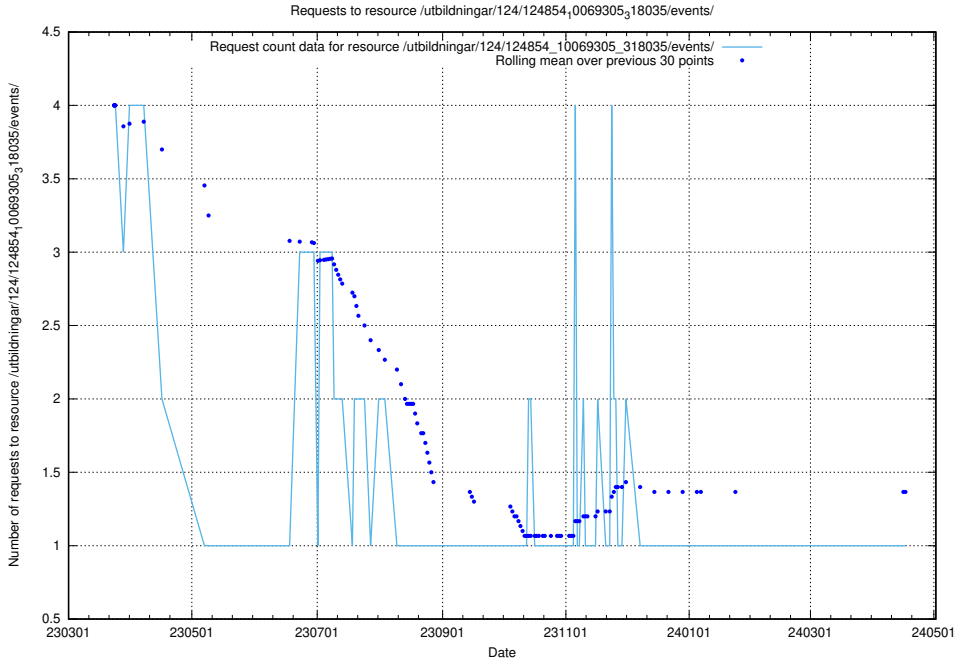

5.6035 Usage of /utbildningar/124/124854_10069305_318035/events/

Here, we count the number of requests to resource /utbildningar/124/124854_10069305_318035/events/