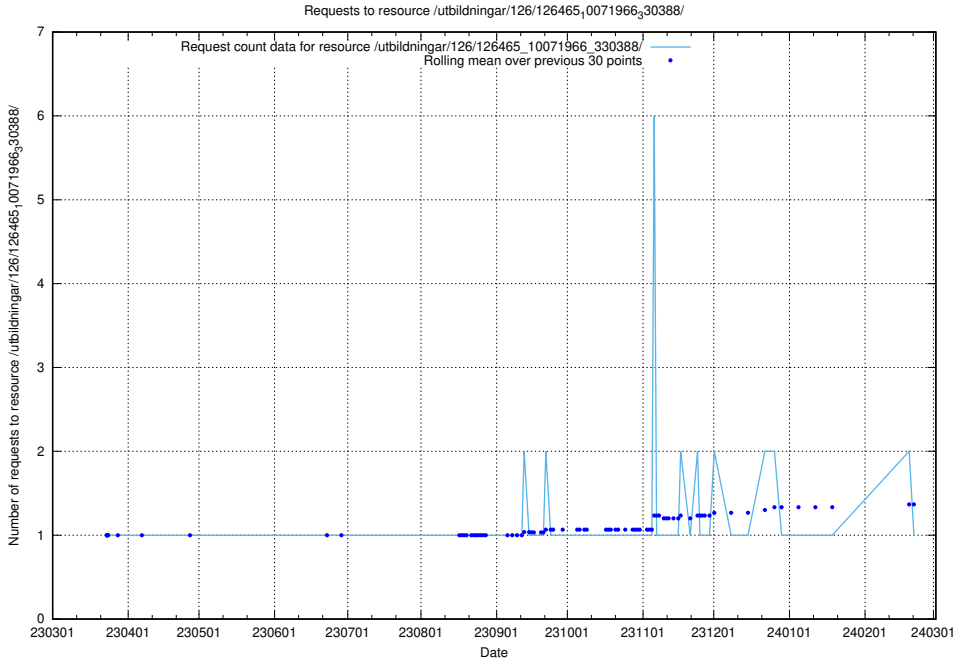

5.6190 Usage of /utbildningar/126/126465_10071966_330388/

Here, we count the number of requests to resource /utbildningar/126/126465_10071966_330388/.