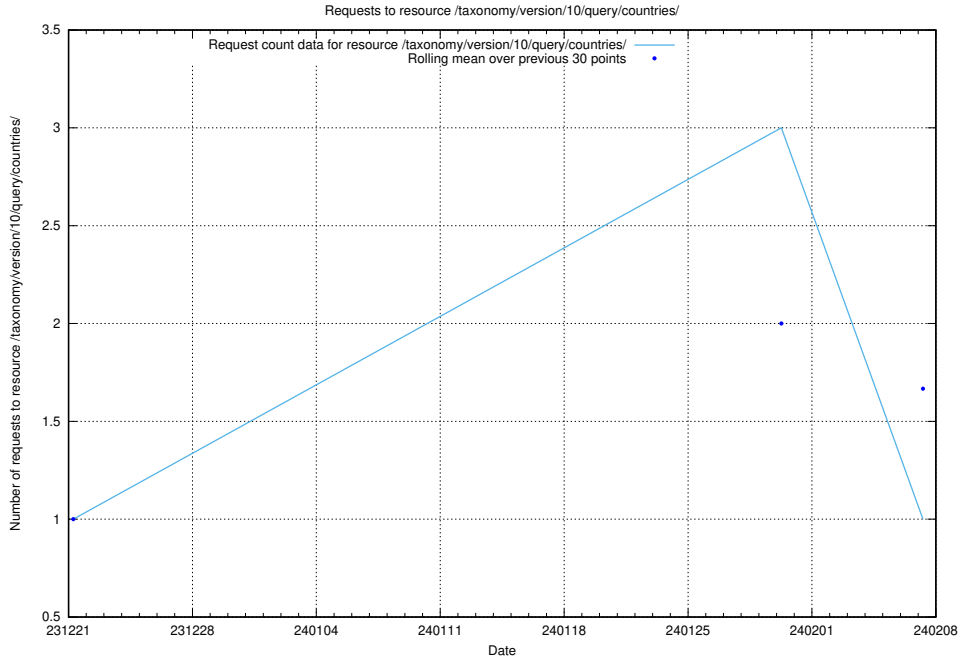

5.3710 Usage of /taxonomy/version/10/query/countries/

Here, we count the number of requests to resource /taxonomy/version/10/query/countries/.