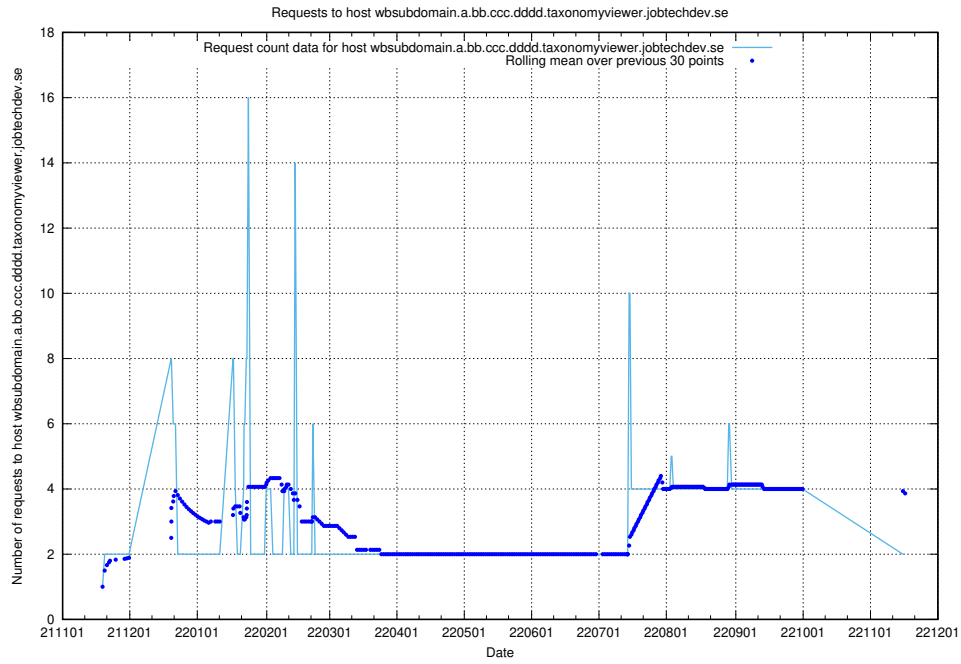

7.454 Usage of wbsubdomain.a.bb.ccc.dddd.taxonomyviewer.jobtechdev.se

Here, we count the number of requests to host wbsubdomain.a.bb.ccc.dddd.taxonomyviewer.jobtechdev.se