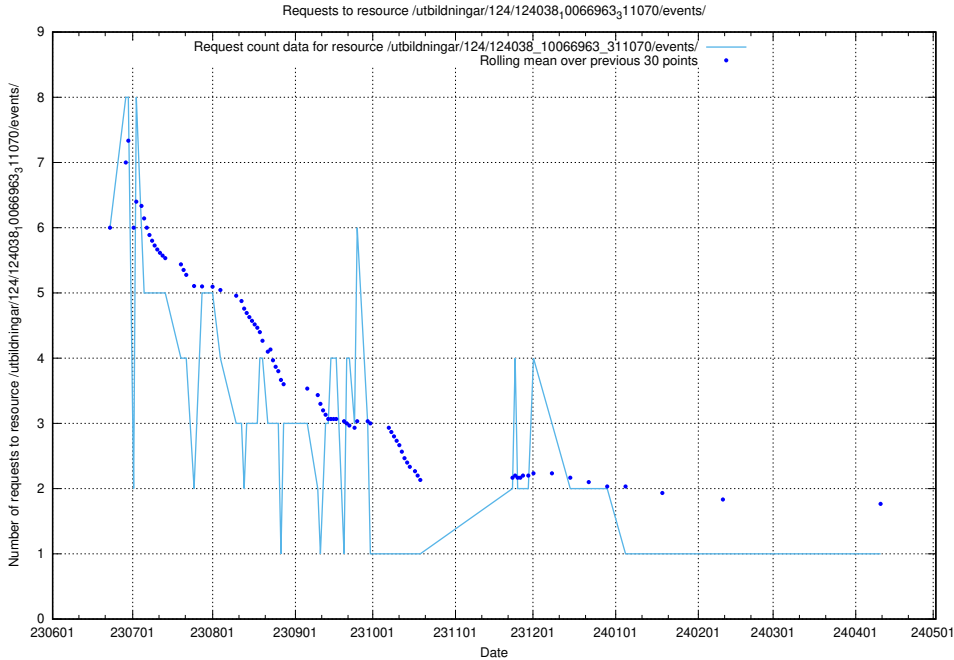

5.5340 Usage of /utbildningar/124/124038_10066963_311070/events/

Here, we count the number of requests to resource /utbildningar/124/124038_10066963_311070/events/