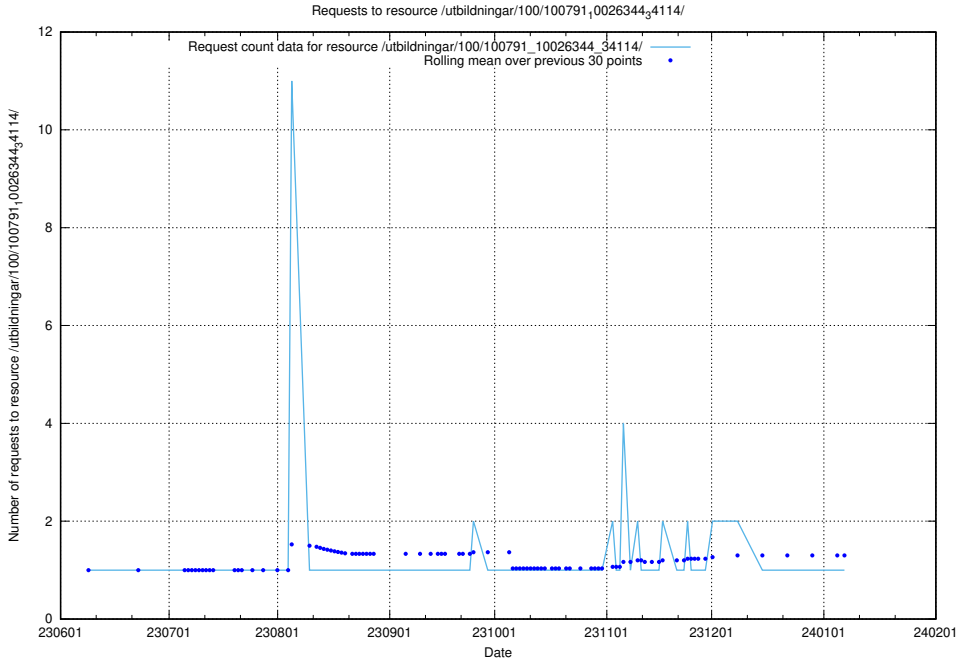

5.5680 Usage of /utbildningar/100/100791_10026344_34114/

Here, we count the number of requests to resource /utbildningar/100/100791_10026344_34114/.