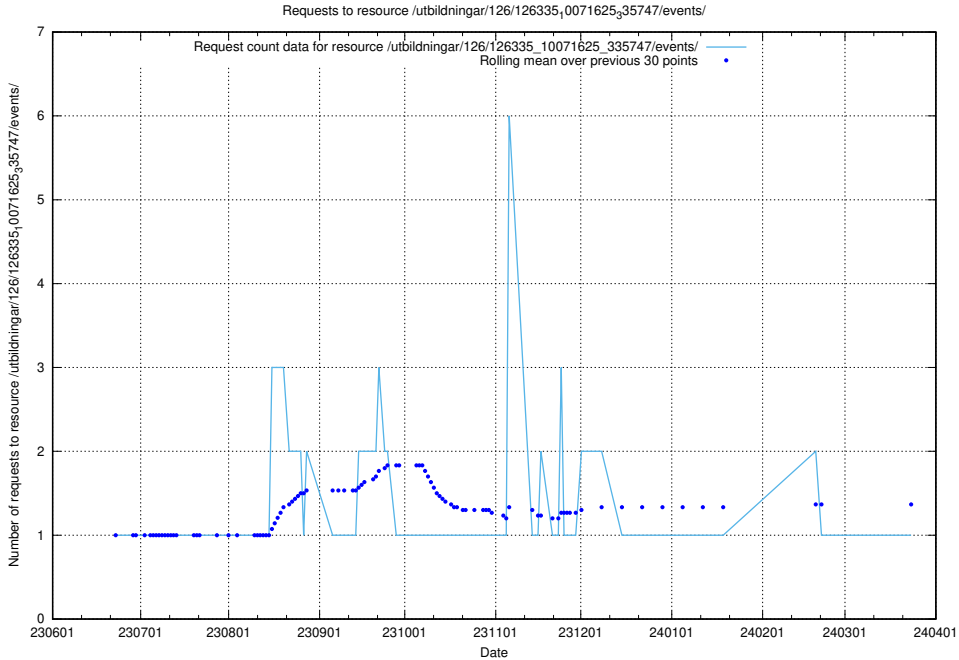

5.5453 Usage of /utbildningar/126/126335_10071625_335747/events/

Here, we count the number of requests to resource /utbildningar/126/126335_10071625_335747/events/