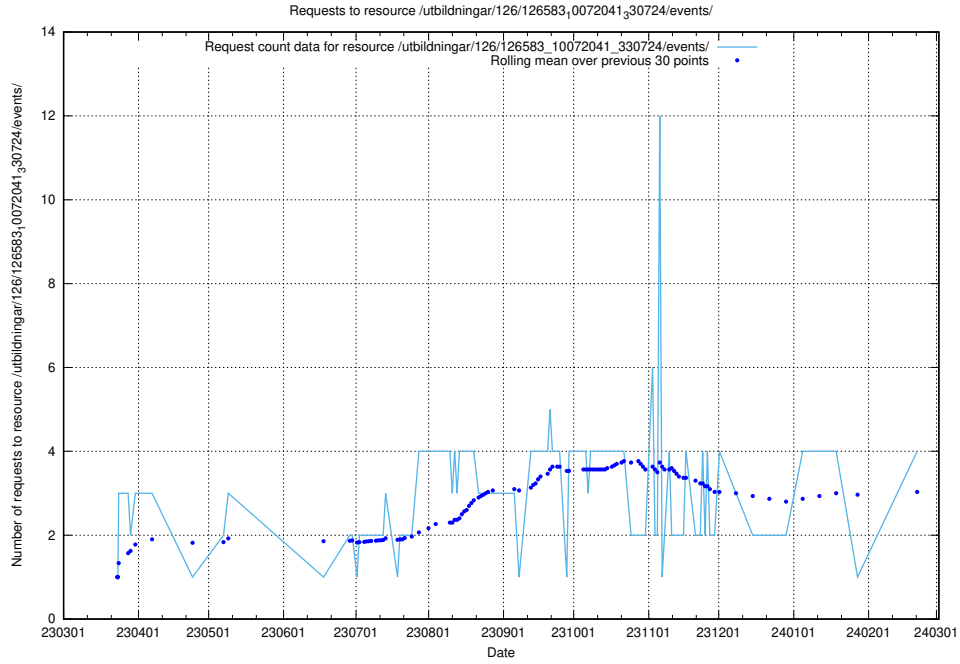

5.296 Usage of /utbildningar/126/126583_10072041_330724/events/

Here, we count the number of requests to resource /utbildningar/126/126583_10072041_330724/events/