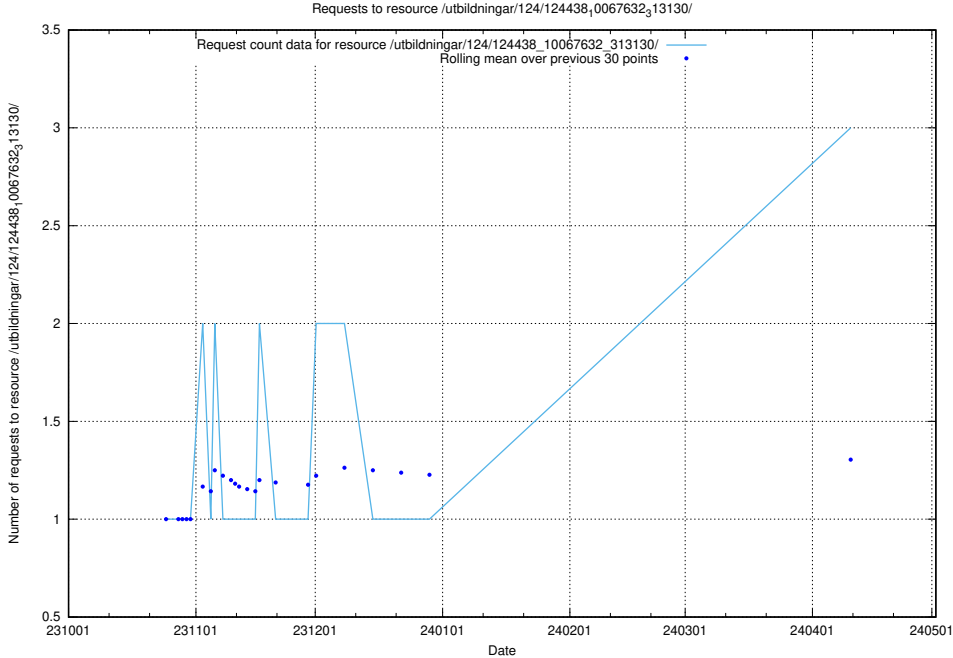

5.388 Usage of /utbildningar/124/124438_10067632_313130/

Here, we count the number of requests to resource /utbildningar/124/124438_10067632_313130/.