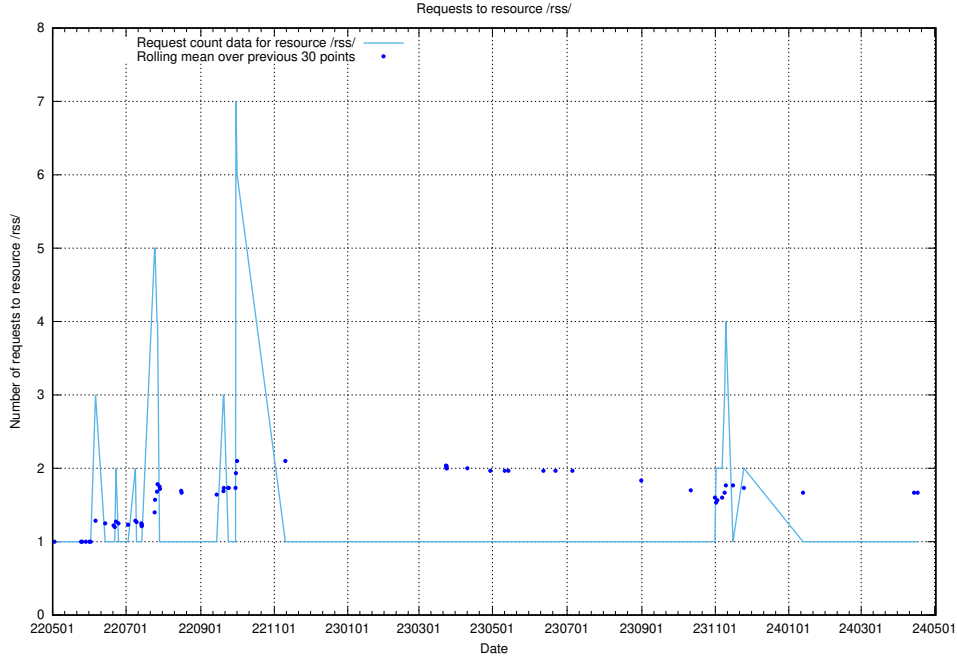

5.1114 Usage of /rss/

Here, we count the number of requests to resource /rss/.