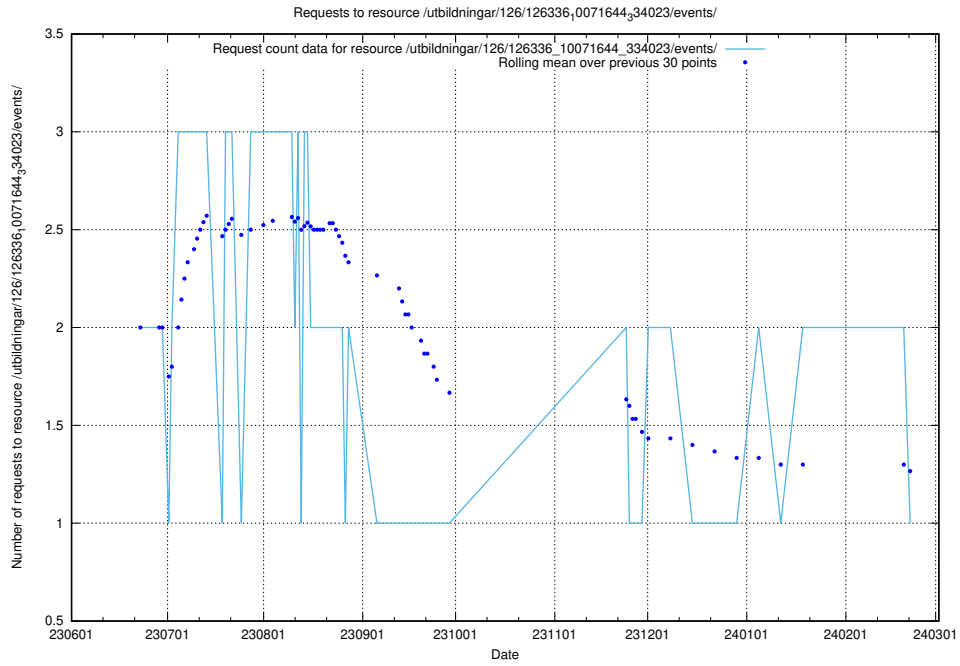

5.5346 Usage of /utbildningar/126/126336_10071644_334023/events/

Here, we count the number of requests to resource /utbildningar/126/126336_10071644_334023/events/