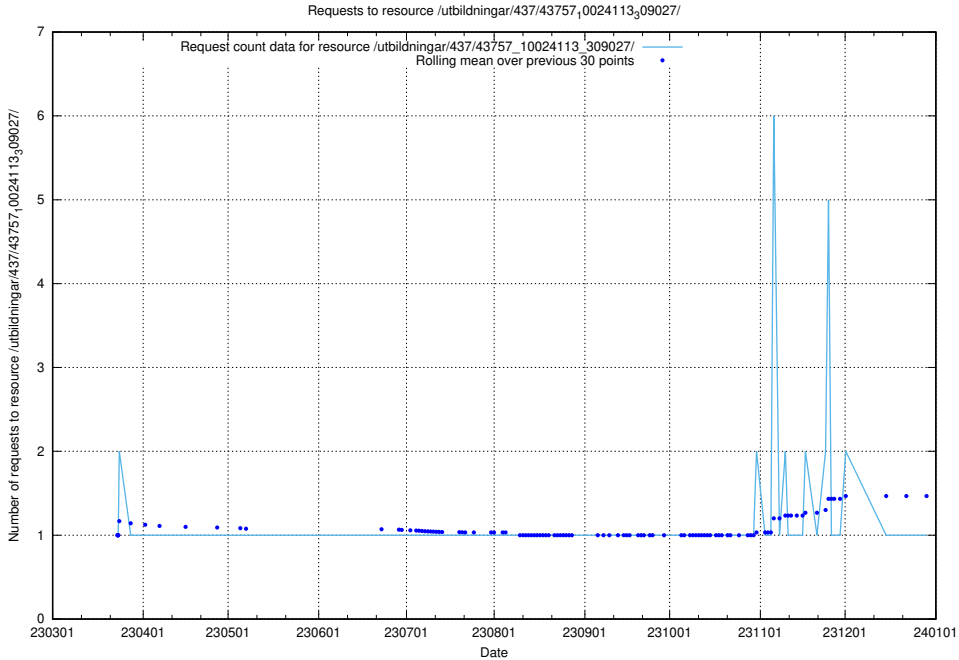

5.6147 Usage of /utbildningar/437/43757_10024113_309027/

Here, we count the number of requests to resource /utbildningar/437/43757_10024113_309027/.