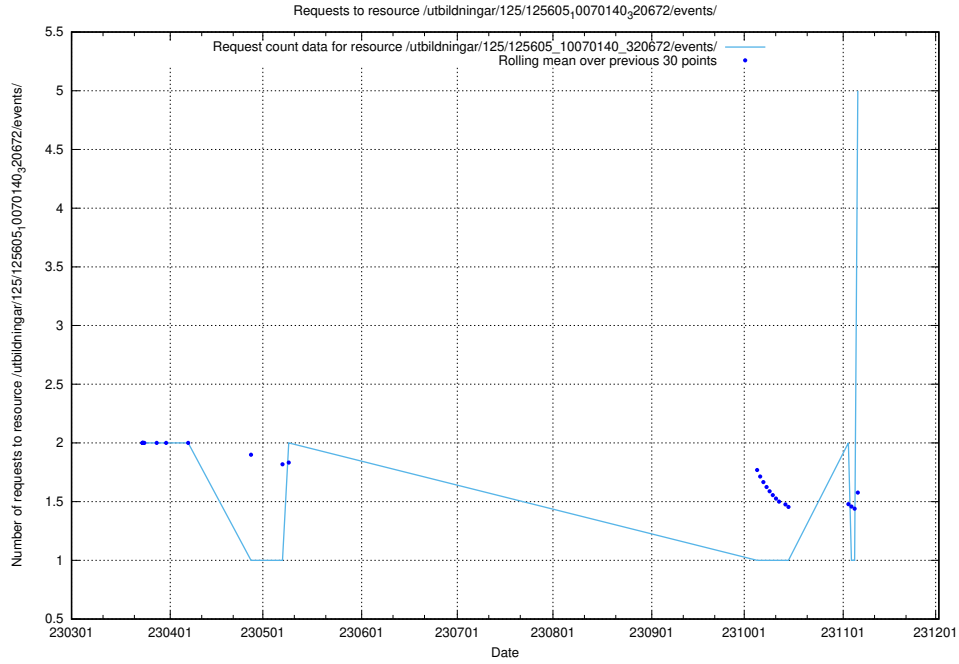

5.193 Usage of /utbildningar/125/125605_10070140_320672/events/

Here, we count the number of requests to resource /utbildningar/125/125605_10070140_320672/events/