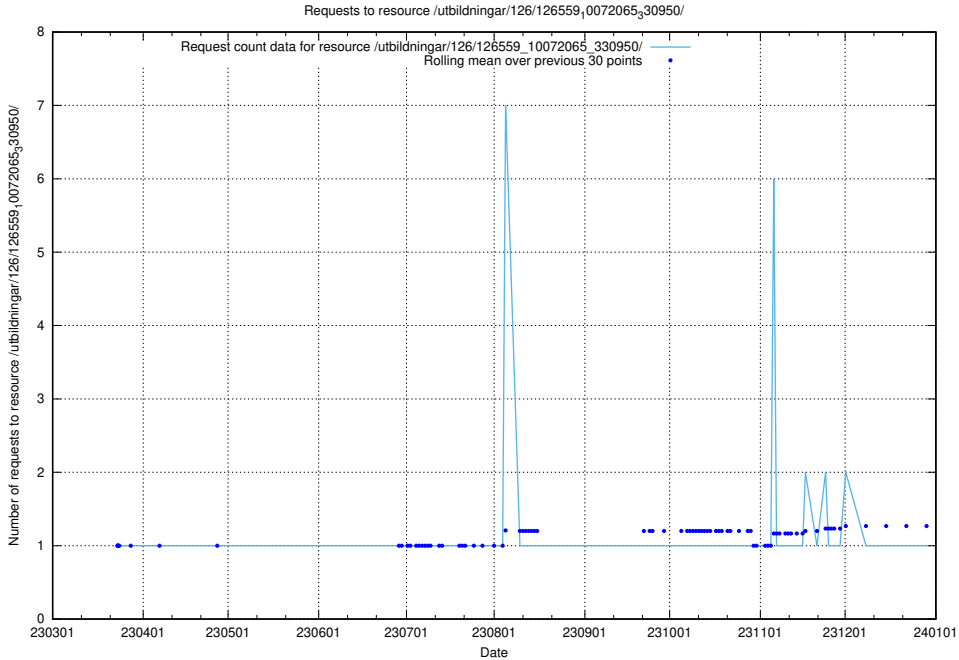

5.6176 Usage of /utbildningar/126/126559_10072065_330950/

Here, we count the number of requests to resource /utbildningar/126/126559_10072065_330950/.