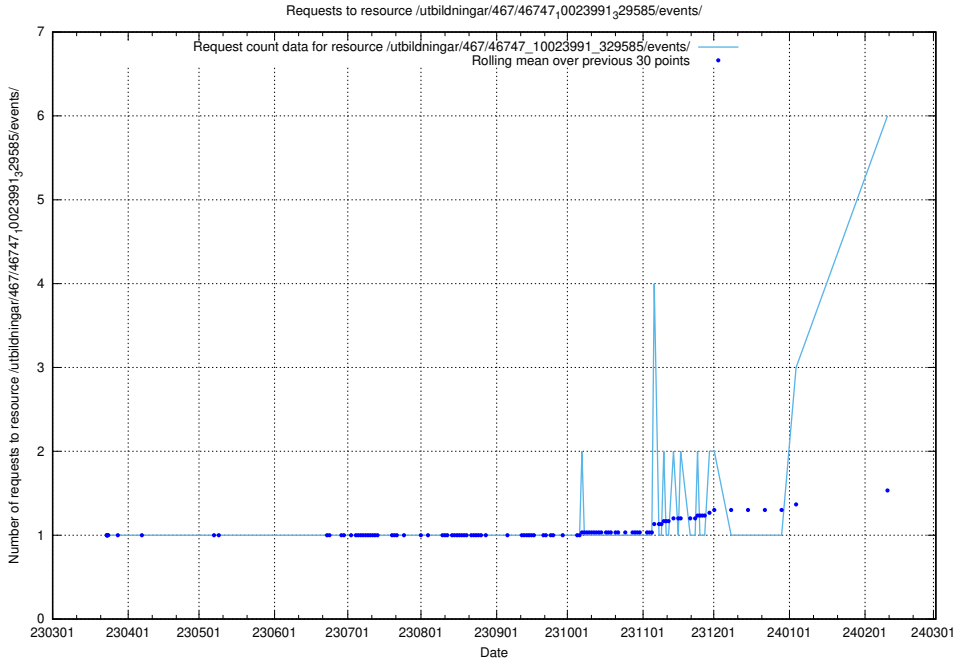

5.137 Usage of /utbildningar/467/46747_10023991_329585/events/

Here, we count the number of requests to resource /utbildningar/467/46747_10023991_329585/events/.