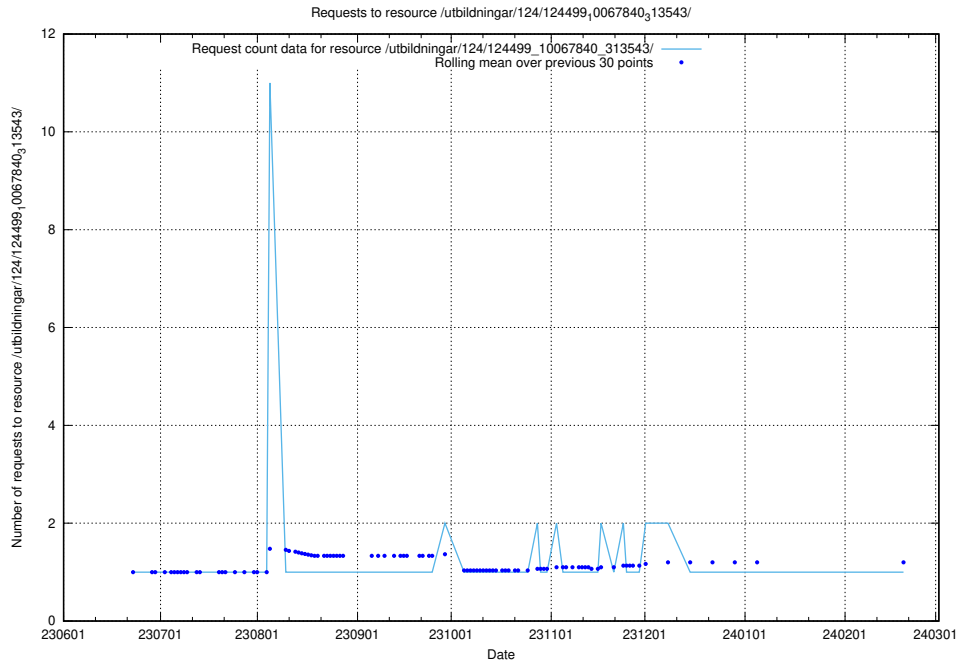

5.5559 Usage of /utbildningar/124/124499_10067840_313543/

Here, we count the number of requests to resource /utbildningar/124/124499_10067840_313543/.