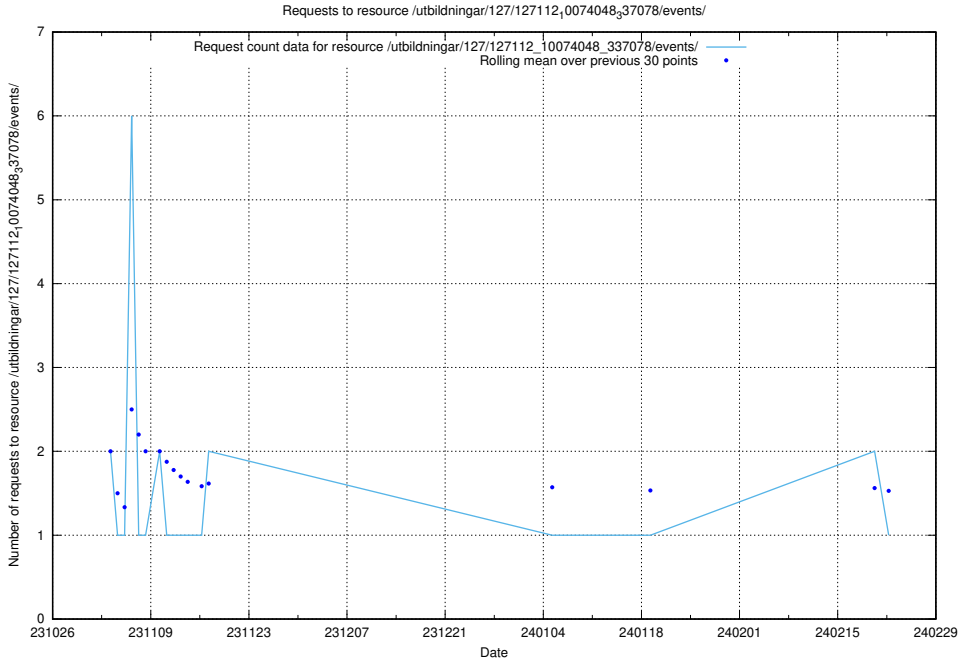

5.3939 Usage of /utbildningar/127/127112_10074048_337078/events/

Here, we count the number of requests to resource /utbildningar/127/127112_10074048_337078/events/