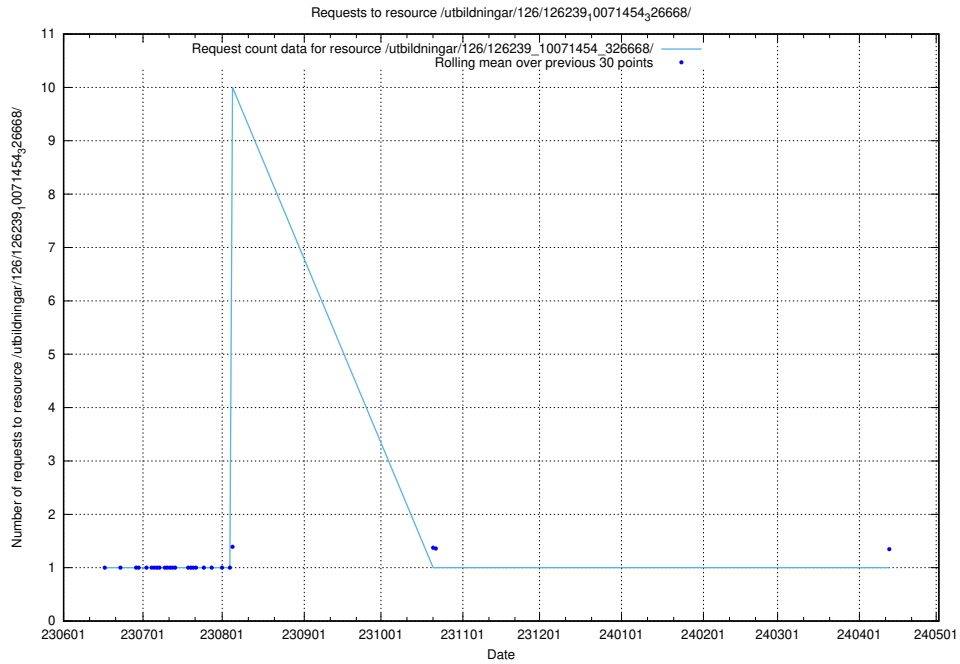

5.5644 Usage of /utbildningar/126/126239_10071454_326668/

Here, we count the number of requests to resource /utbildningar/126/126239_10071454_326668/.