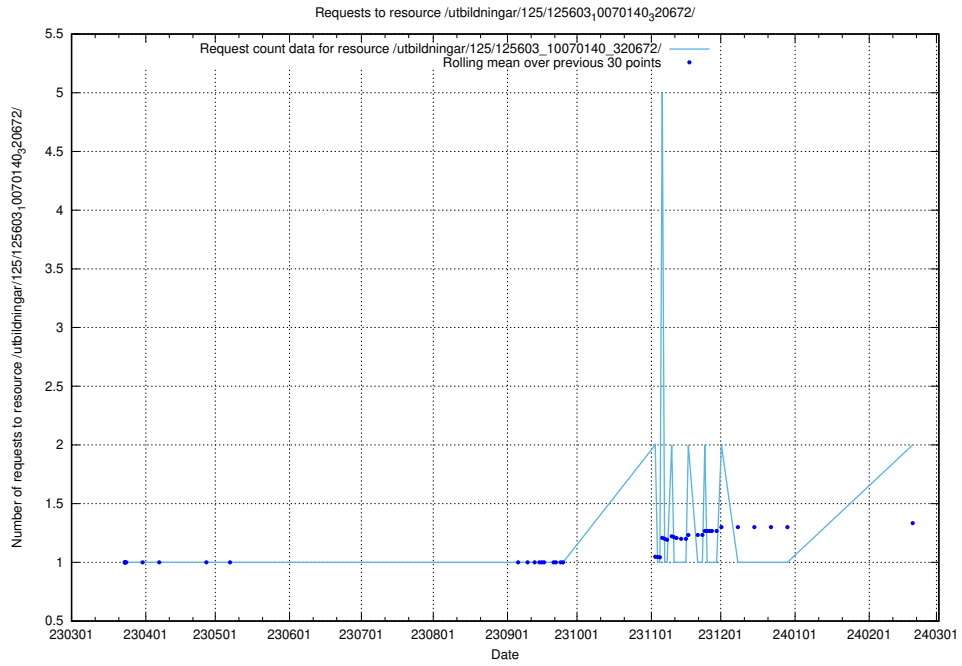

5.524 Usage of /utbildningar/125/125603_10070140_320672/

Here, we count the number of requests to resource /utbildningar/125/125603_10070140_320672/.