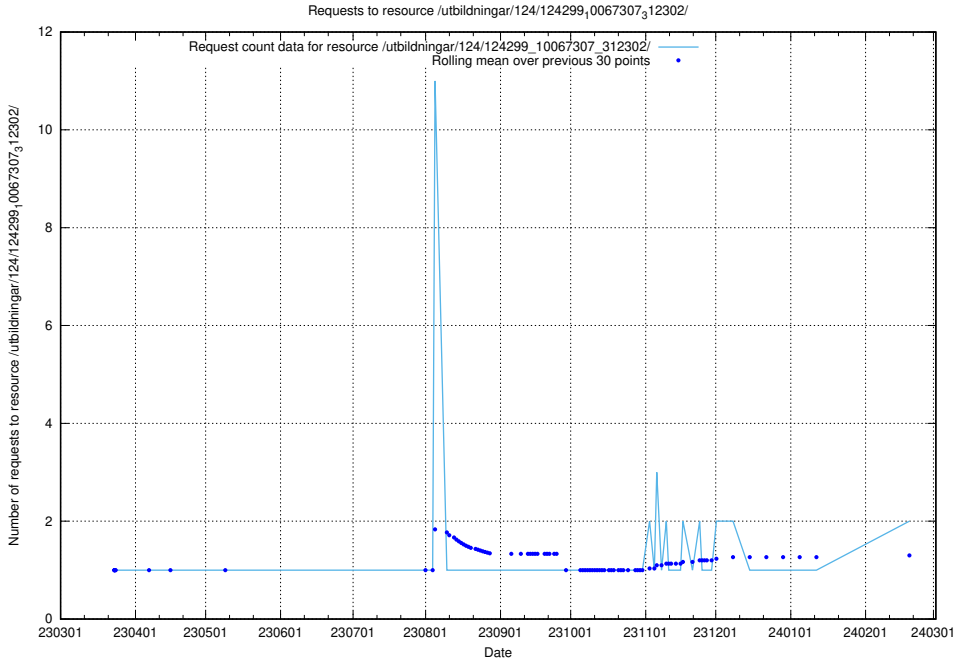

5.718 Usage of /utbildningar/124/124299_10067307_312302/

Here, we count the number of requests to resource /utbildningar/124/124299_10067307_312302/.