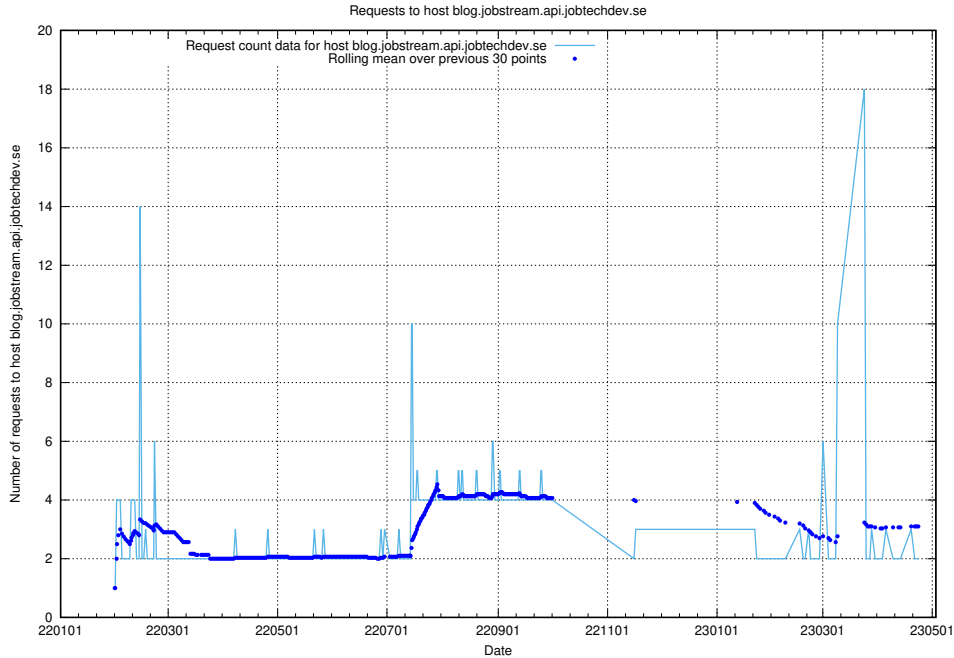

7.564 Usage of `blog.jobstream.api.jobtechdev.se`

Here, we count the number of requests to host `blog.jobstream.api.jobtechdev.se`.