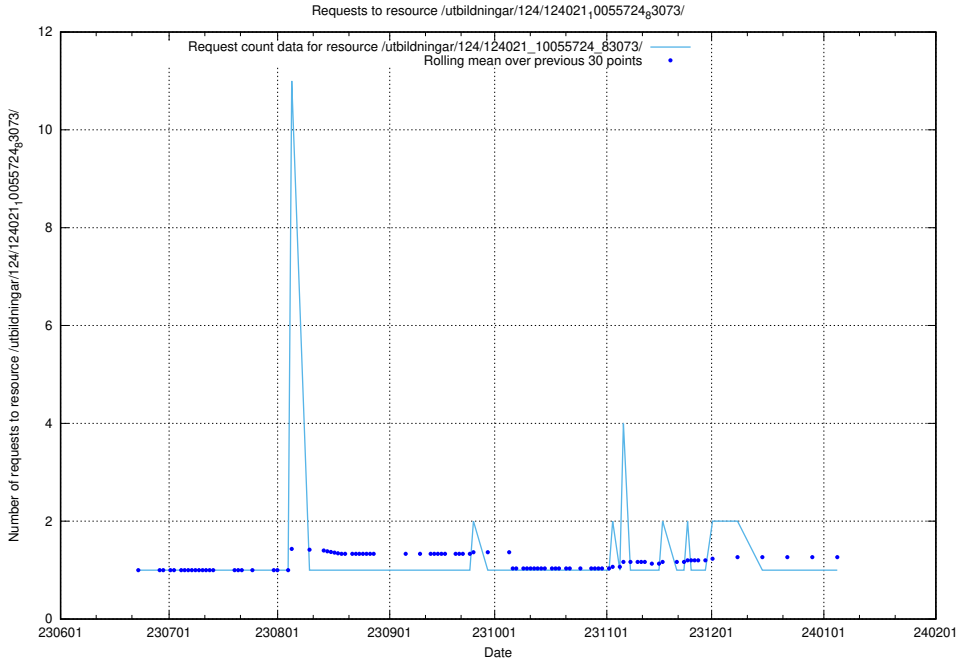

5.5597 Usage of /utbildningar/124/124021_10055724_83073/

Here, we count the number of requests to resource /utbildningar/124/124021_10055724_83073/.