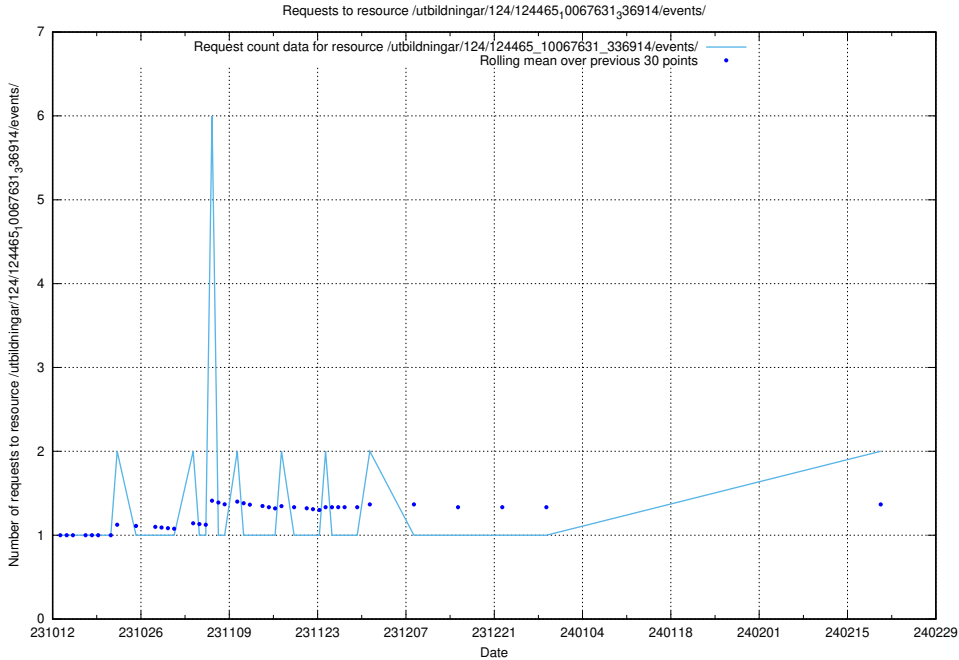

5.758 Usage of /utbildningar/124/124465_10067631_336914/events/

Here, we count the number of requests to resource /utbildningar/124/124465_10067631_336914/events/