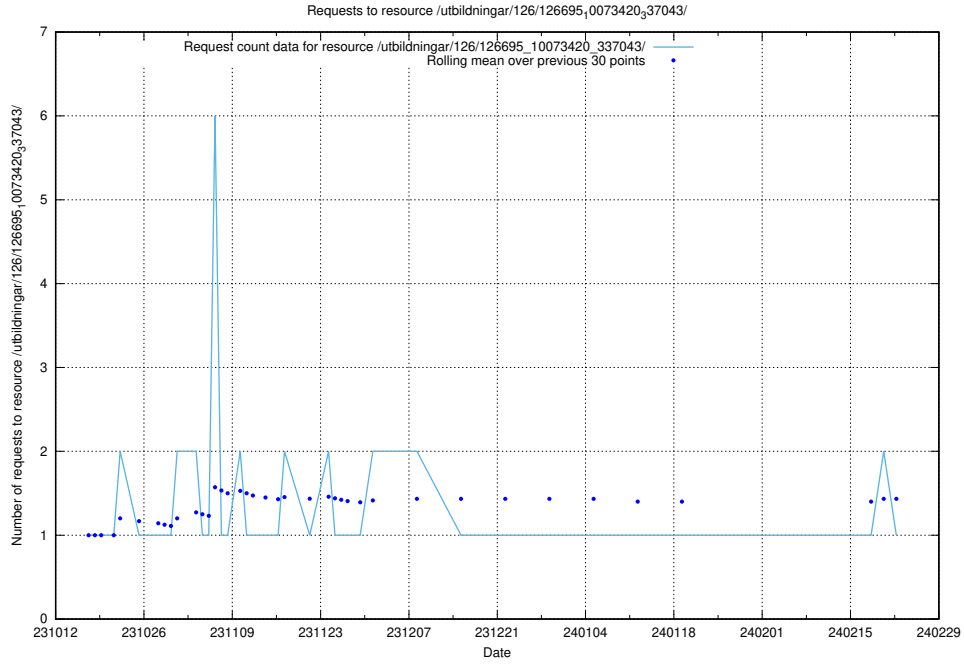

5.4096 Usage of /utbildningar/126/126695_10073420_337043/

Here, we count the number of requests to resource /utbildningar/126/126695_10073420_337043/.