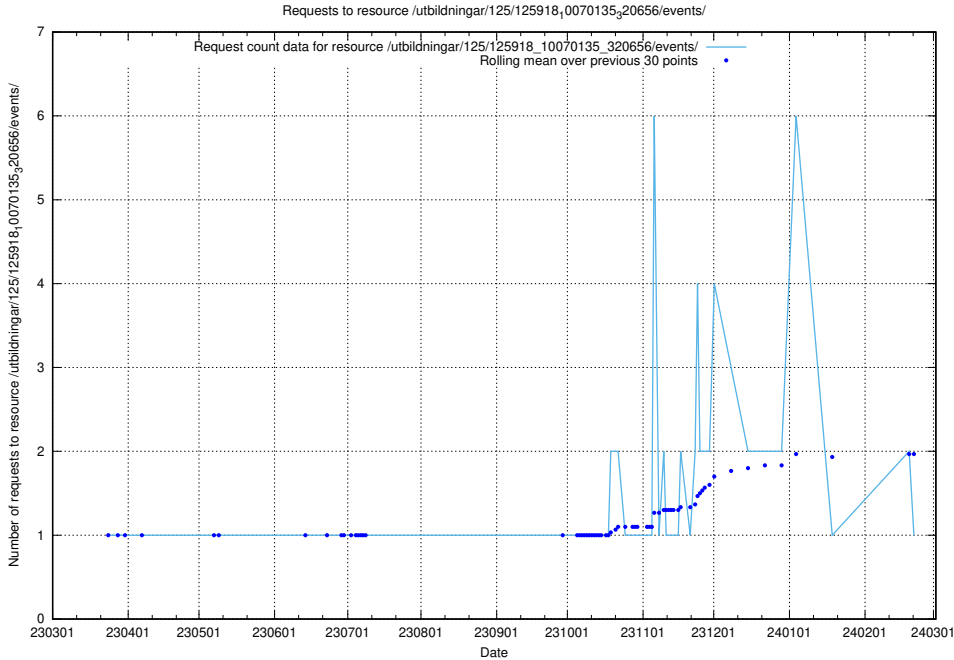

5.5993 Usage of /utbildningar/125/125918_10070135_320656/events/

Here, we count the number of requests to resource /utbildningar/125/125918_10070135_320656/events/