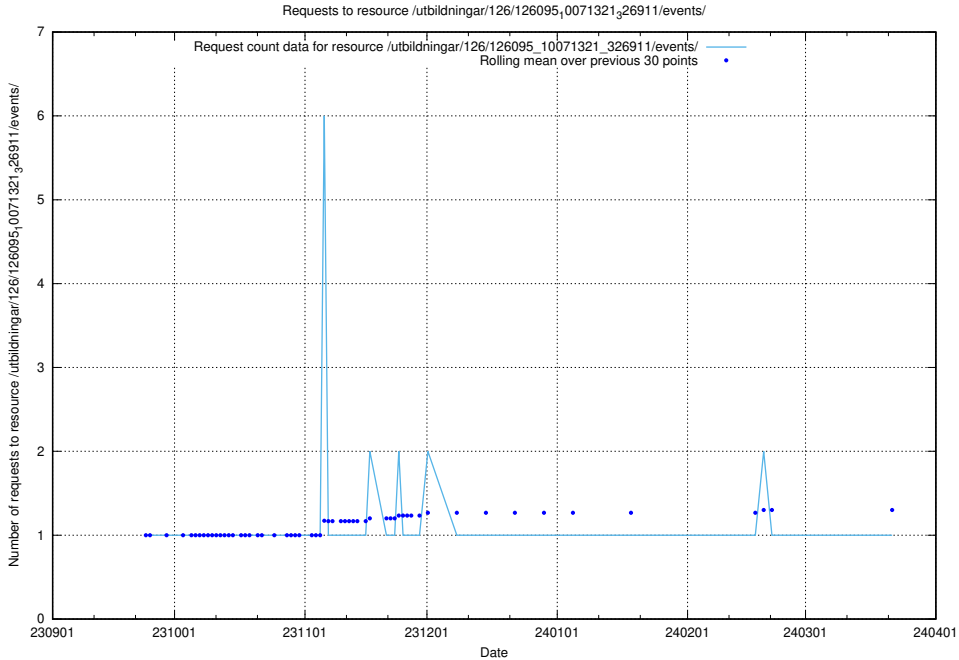

### 5.4276 Usage of /utbildningar/126/126095\_10071321\_326911/events/

Here, we count the number of requests to resource /utbildningar/126/126095\_10071321\_326911/events/