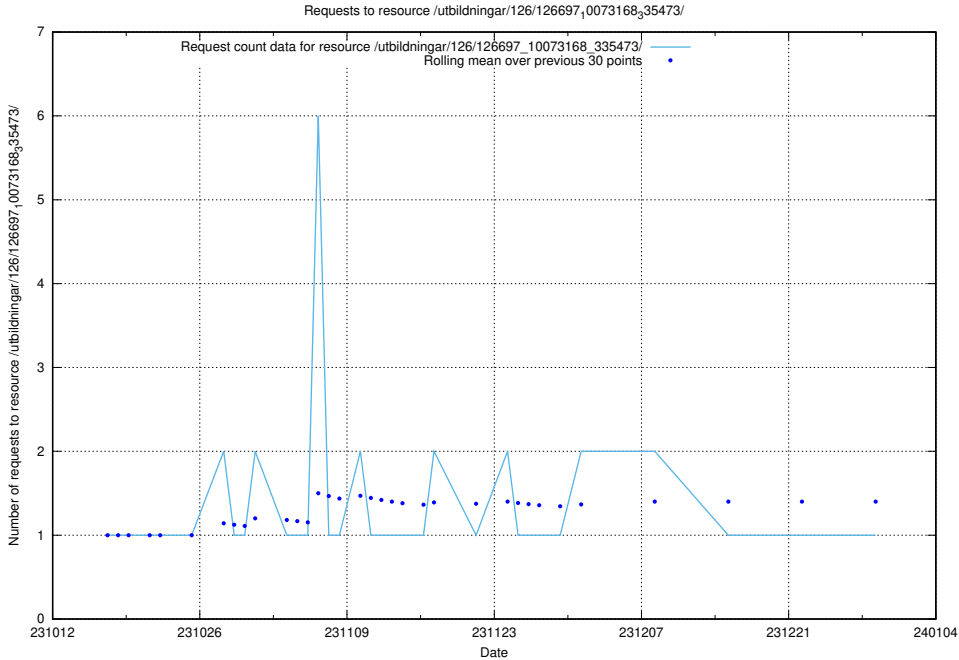

5.4093 Usage of /utbildningar/126/126697_10073168_335473/

Here, we count the number of requests to resource /utbildningar/126/126697_10073168_335473/.