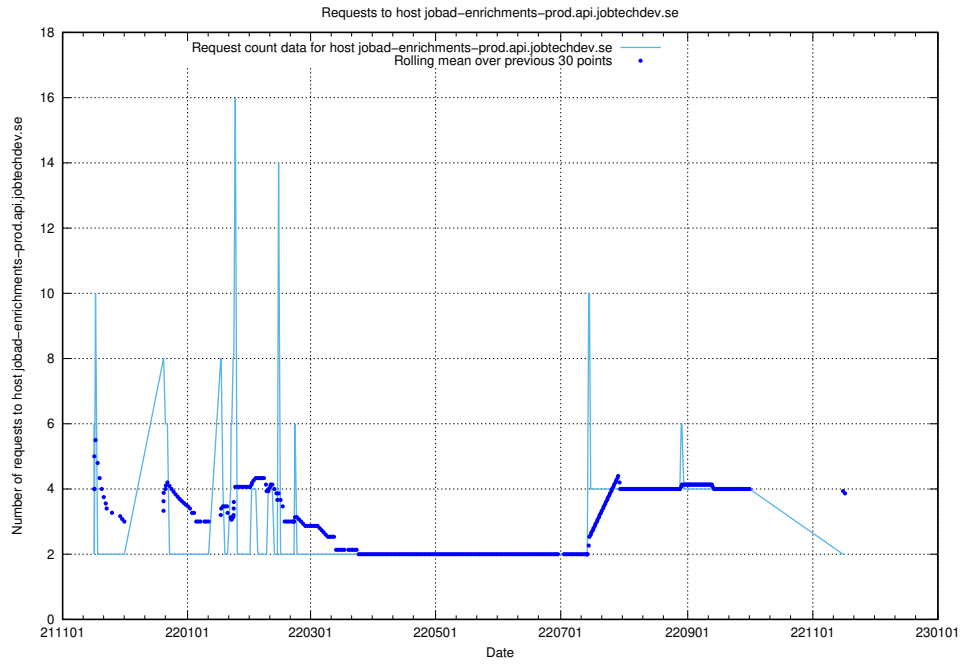

7.542 Usage of jobad-enrichments-prod.api.jobtechdev.se

Here, we count the number of requests to host jobad-enrichments-prod.api.jobtechdev.se.