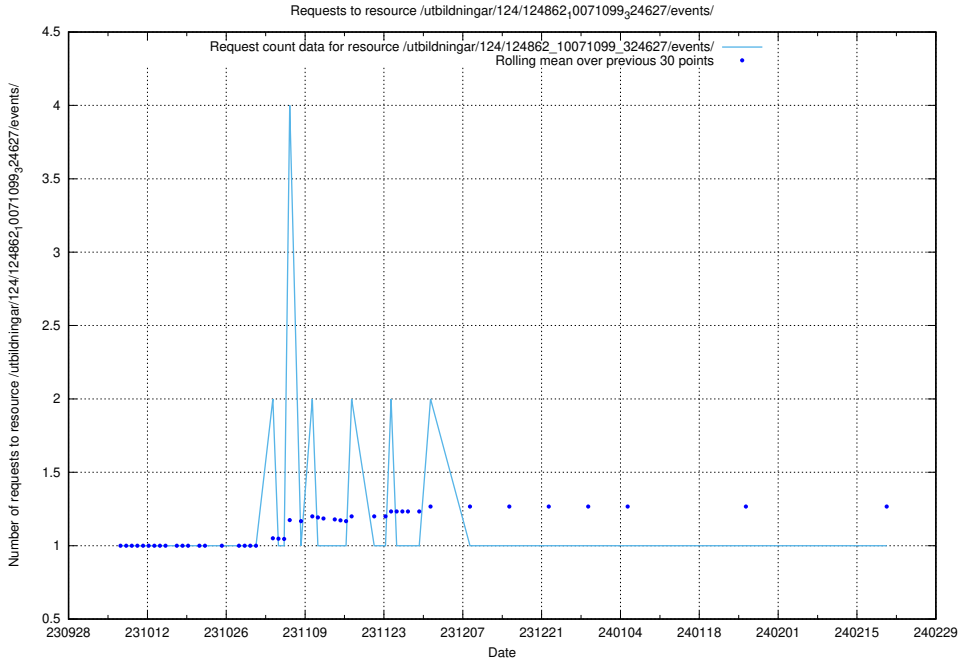

### 5.4188 Usage of /utbildningar/124/124862\_10071099\_324627/events/

Here, we count the number of requests to resource /utbildningar/124/124862\_10071099\_324627/events/