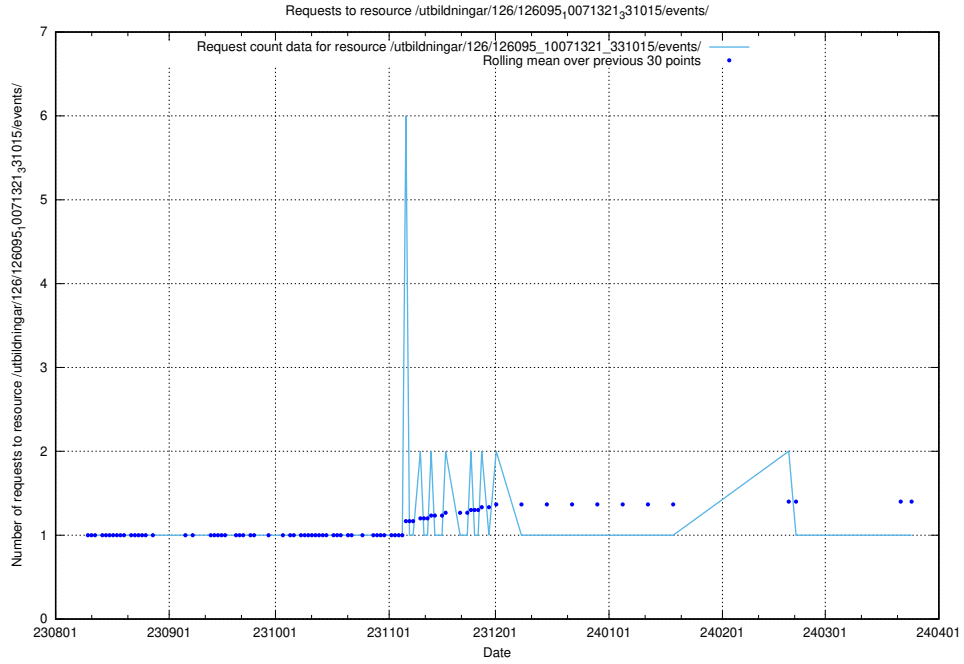

5.4621 Usage of /utbildningar/126/126095_10071321_331015/events/

Here, we count the number of requests to resource /utbildningar/126/126095_10071321_331015/events/