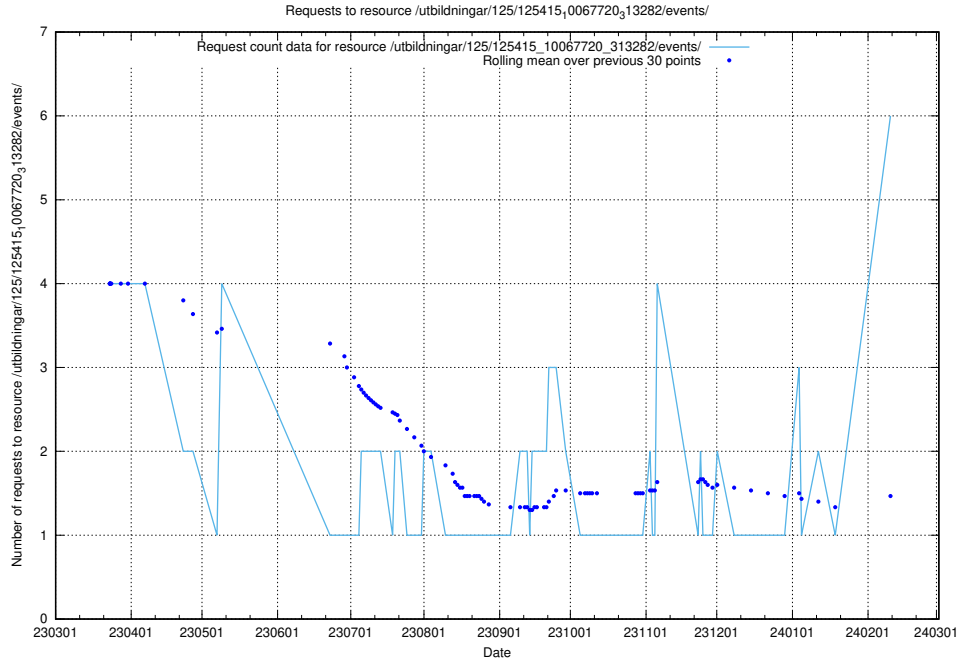

5.135 Usage of /utbildningar/125/125415_10067720_313282/events/

Here, we count the number of requests to resource /utbildningar/125/125415_10067720_313282/events/