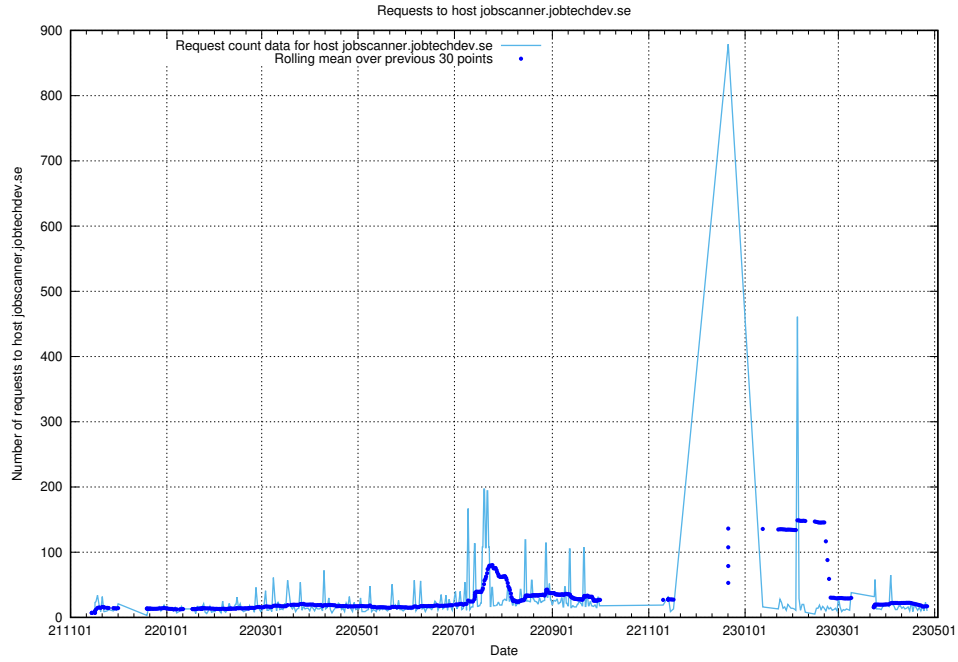

7.61 Usage of jobscanner.jobtechdev.se

Here, we count the number of requests to host jobscanner.jobtechdev.se.