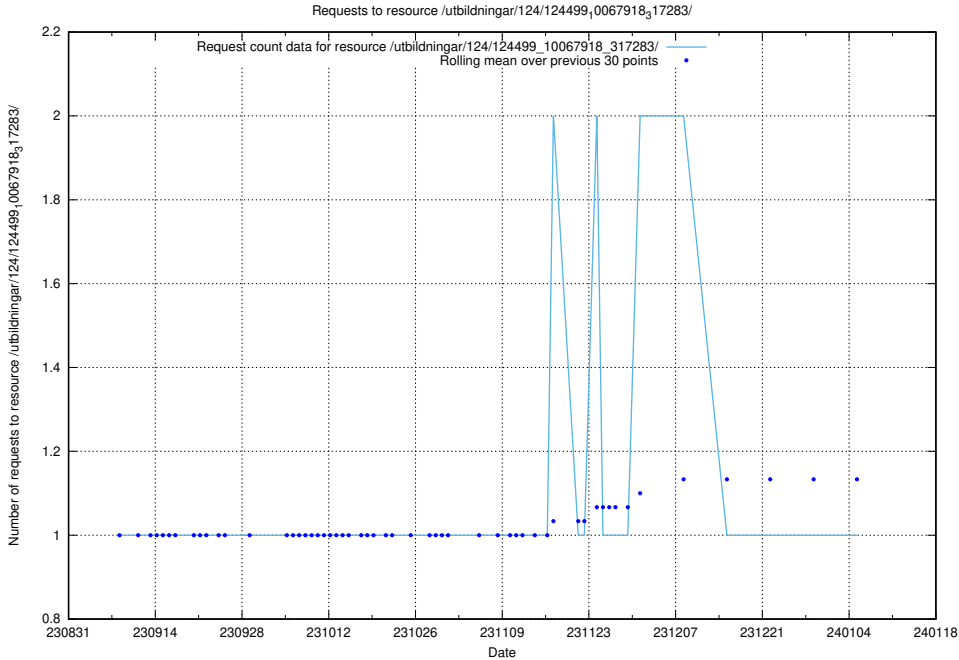

5.4432 Usage of /utbildningar/124/124499_10067918_317283/

Here, we count the number of requests to resource /utbildningar/124/124499_10067918_317283/.