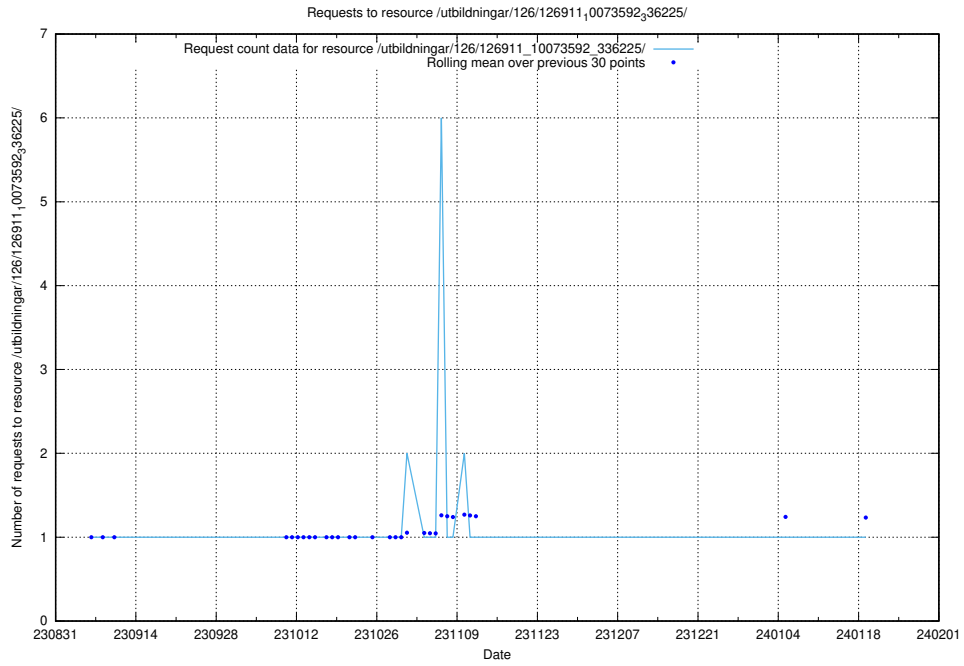

5.4453 Usage of /utbildningar/126/126911_10073592_336225/

Here, we count the number of requests to resource /utbildningar/126/126911_10073592_336225/.