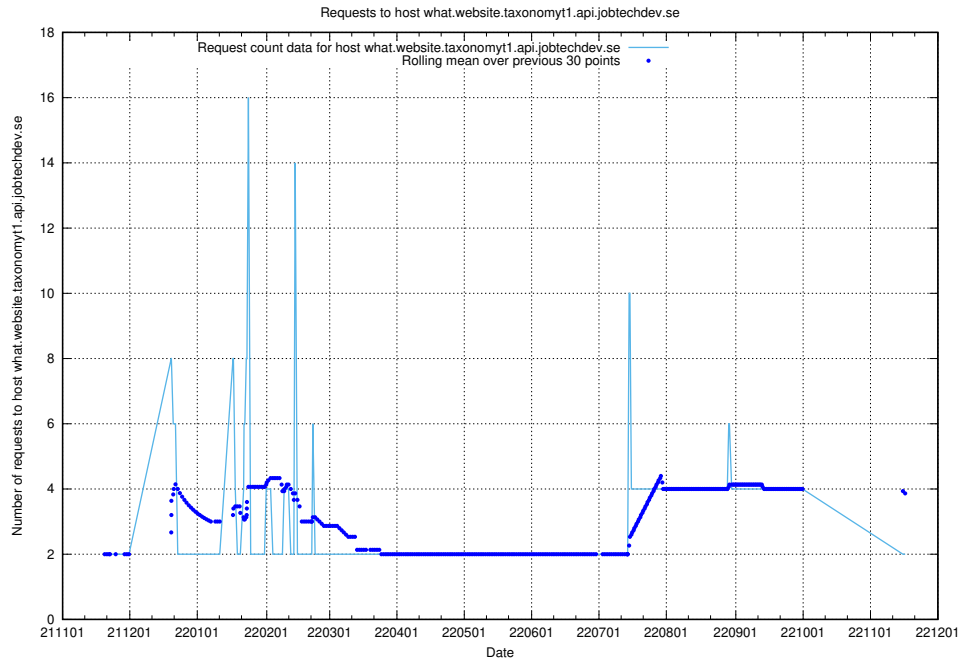

7.450 Usage of what.website.taxonomyt1.api.jobtechdev.se

Here, we count the number of requests to host what.website.taxonomyt1.api.jobtechdev.se.