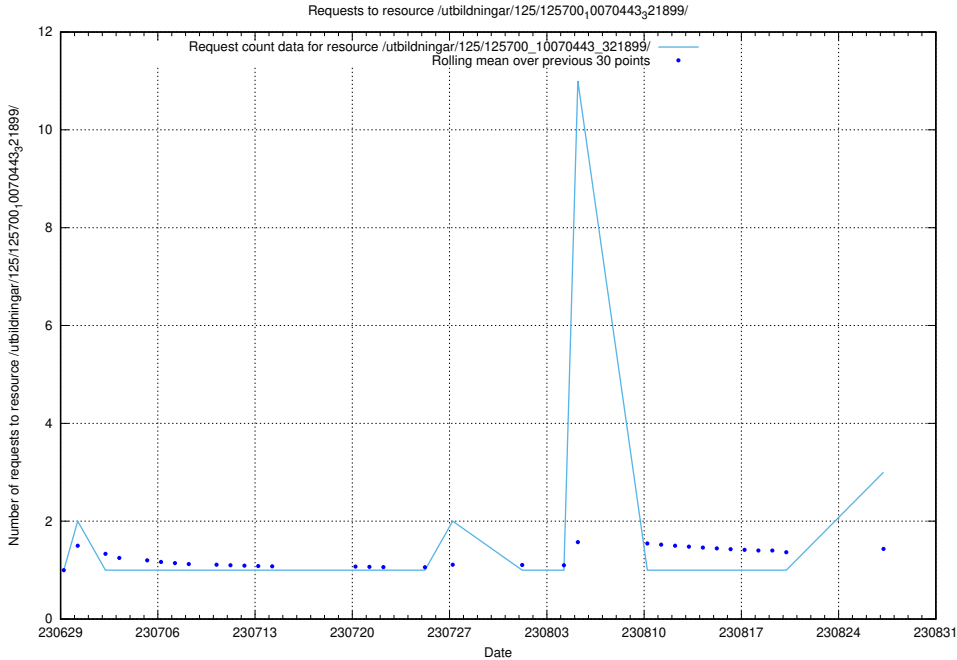

5.433 Usage of /utbildningar/125/125700_10070443_321899/

Here, we count the number of requests to resource /utbildningar/125/125700_10070443_321899/.