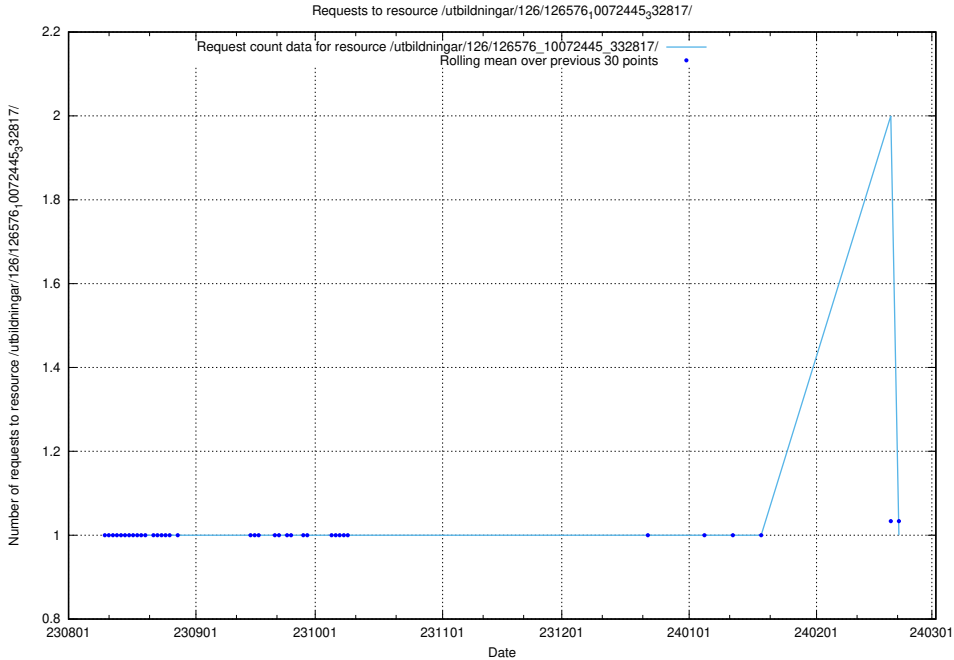

5.4616 Usage of /utbildningar/126/126576_10072445_332817/

Here, we count the number of requests to resource /utbildningar/126/126576_10072445_332817/.