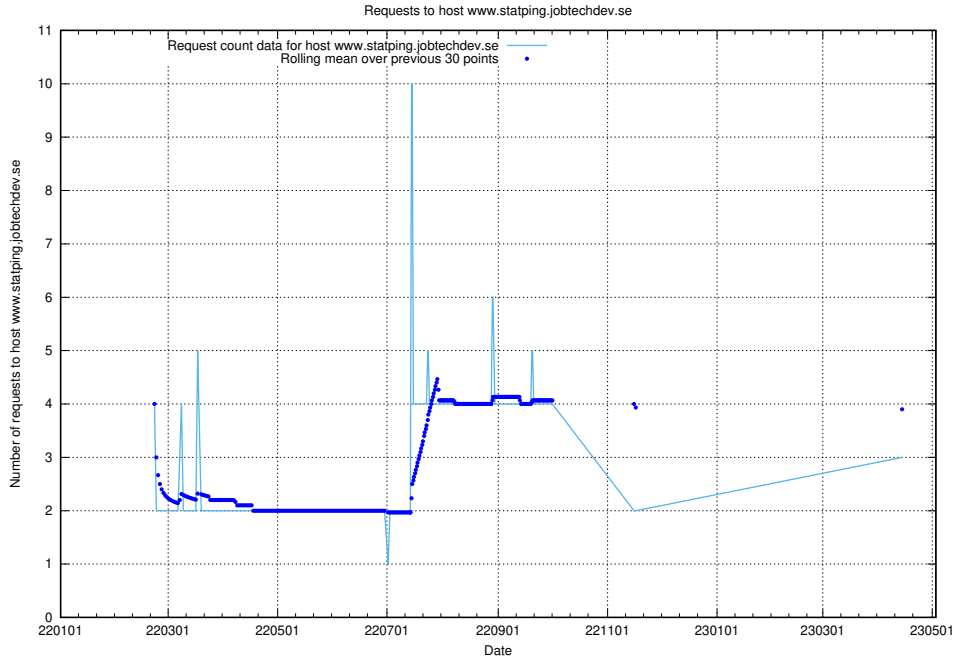

7.219 Usage of `www.statping.jobtechdev.se`

Here, we count the number of requests to host `www.statping.jobtechdev.se`.