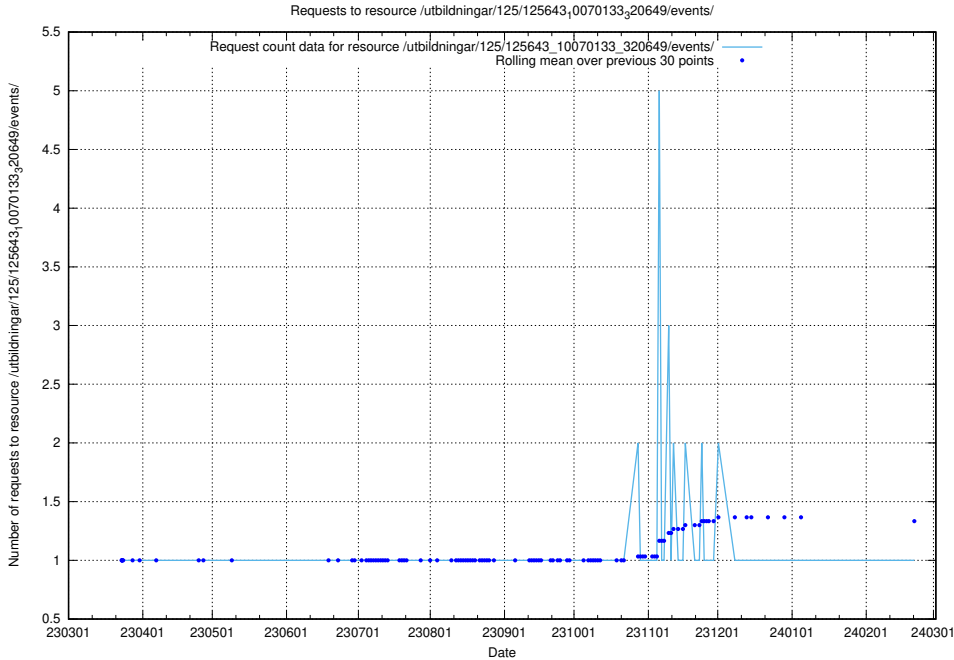

5.1084 Usage of /utbildningar/125/125643_10070133_320649/events/

Here, we count the number of requests to resource /utbildningar/125/125643_10070133_320649/events/