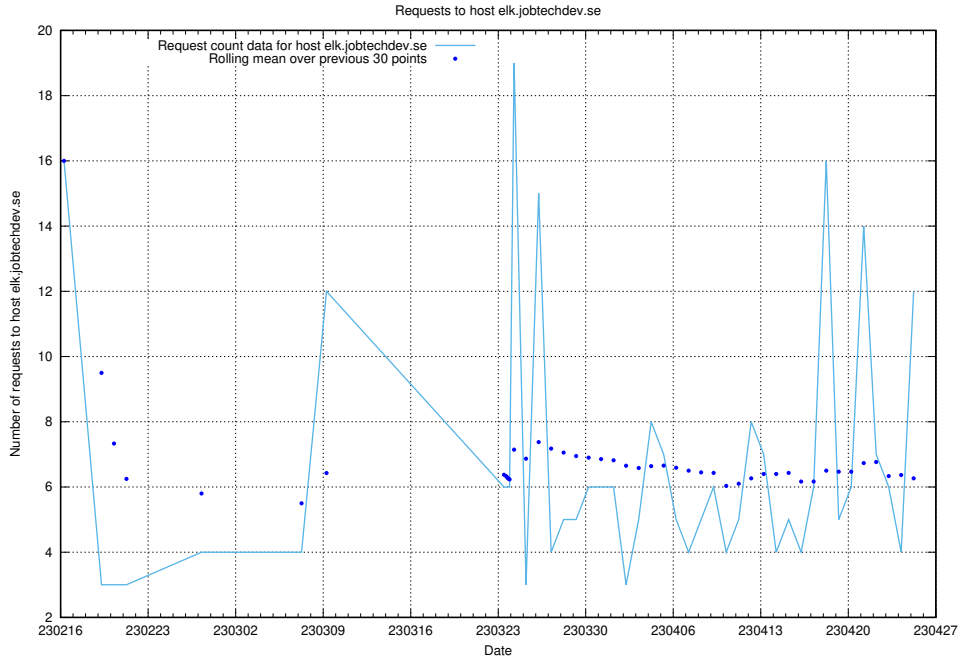

### 7.47 Usage of conference.jitsitest.jobtechdev.se

Here, we count the number of requests to host conference.jitsitest.jobtechdev.se.