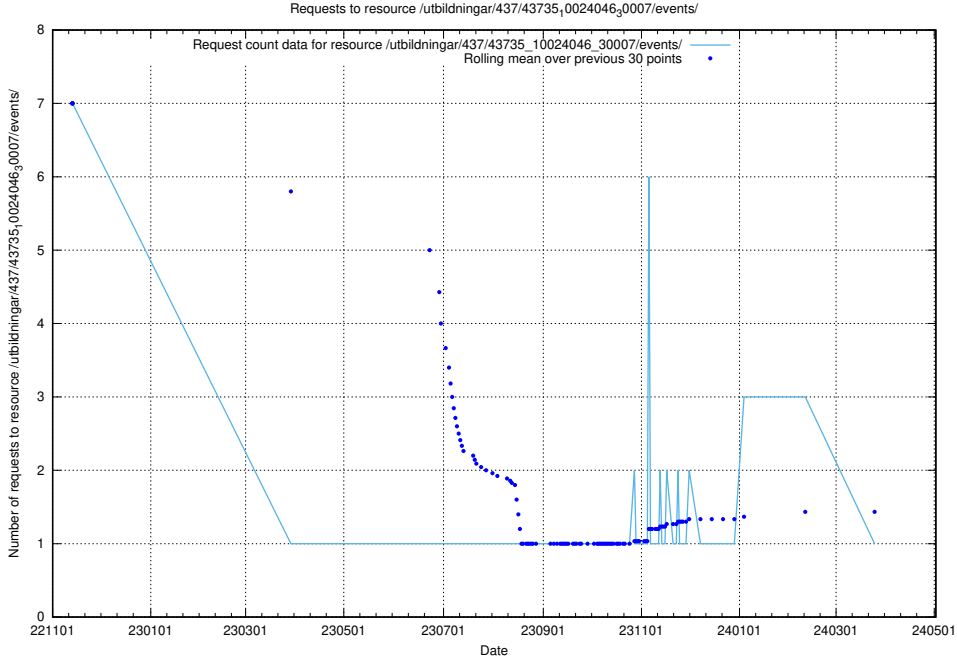

5.5573 Usage of /utbildningar/437/43735_10024046_30007/events/

Here, we count the number of requests to resource /utbildningar/437/43735_10024046_30007/events/.