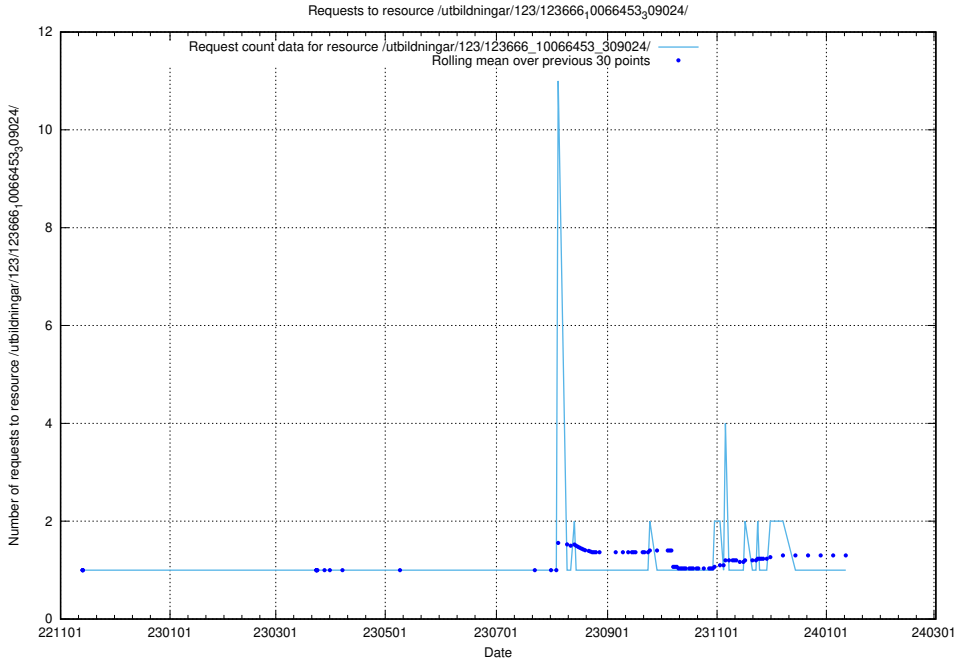

5.5698 Usage of /utbildningar/123/123666_10066453_309024/

Here, we count the number of requests to resource /utbildningar/123/123666_10066453_309024/.