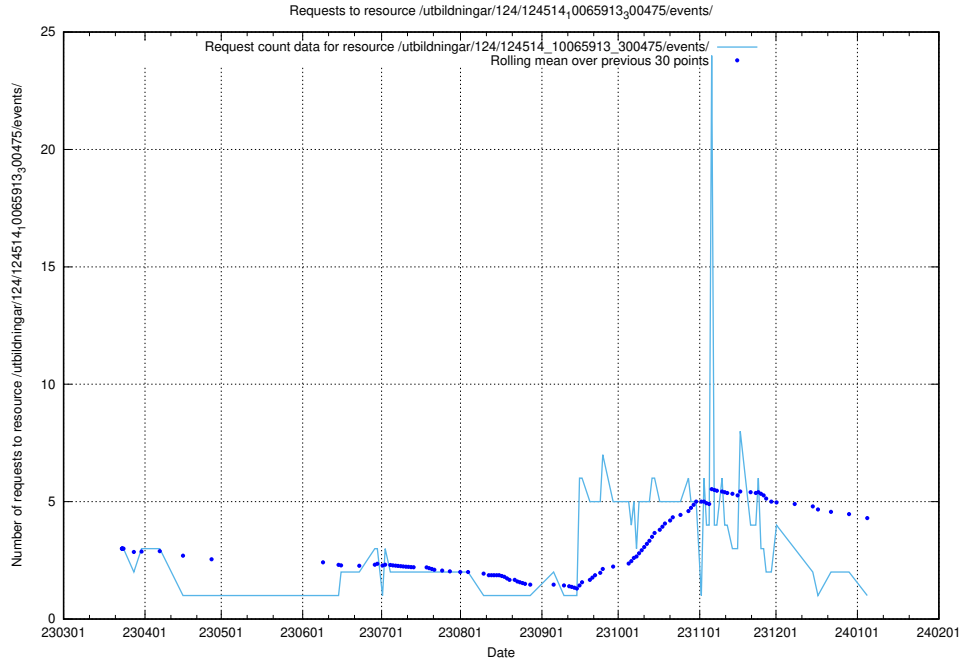

5.6041 Usage of /utbildningar/124/124514_10065913_300475/events/

Here, we count the number of requests to resource /utbildningar/124/124514_10065913_300475/events/