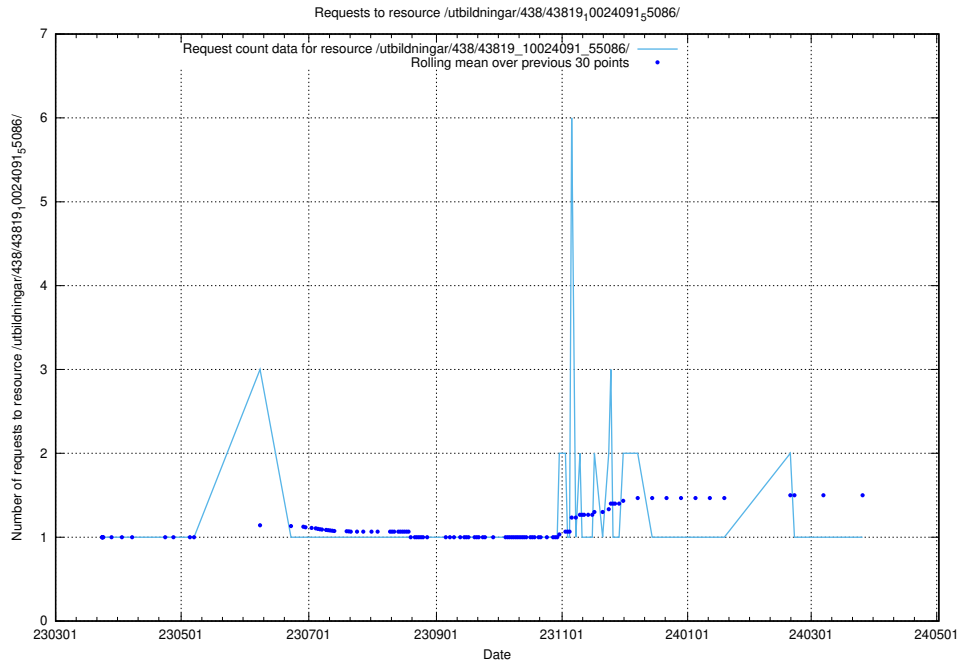

5.6116 Usage of /utbildningar/438/43819_10024091_55086/

Here, we count the number of requests to resource /utbildningar/438/43819_10024091_55086/.