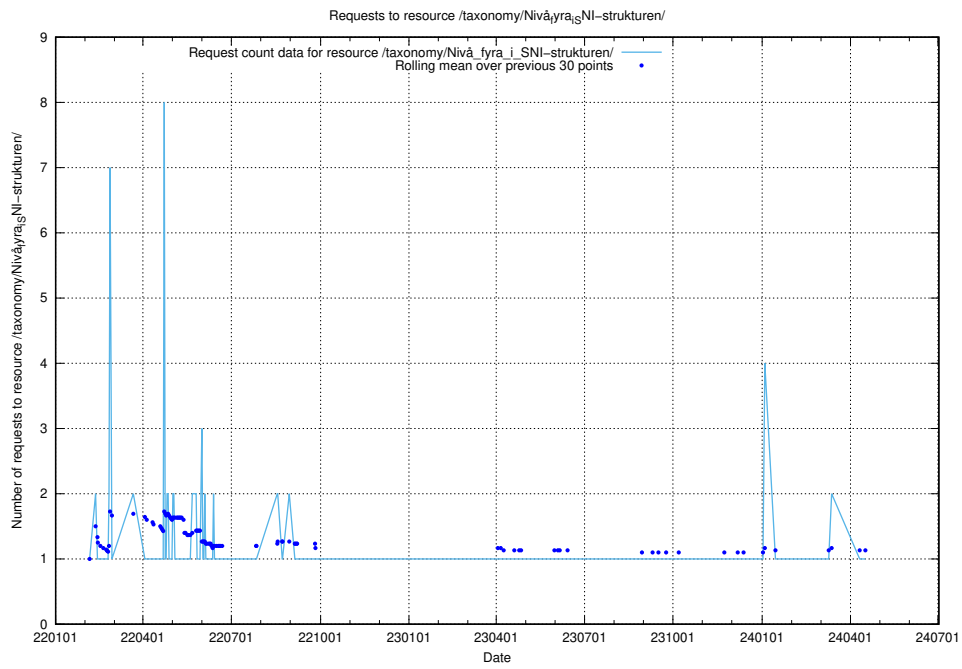

5.2260 Usage of /taxonomy/Nivå_fyra_i_SNI-strukturen/

Here, we count the number of requests to resource /taxonomy/Nivå_fyra_i_SNI-strukturen/.