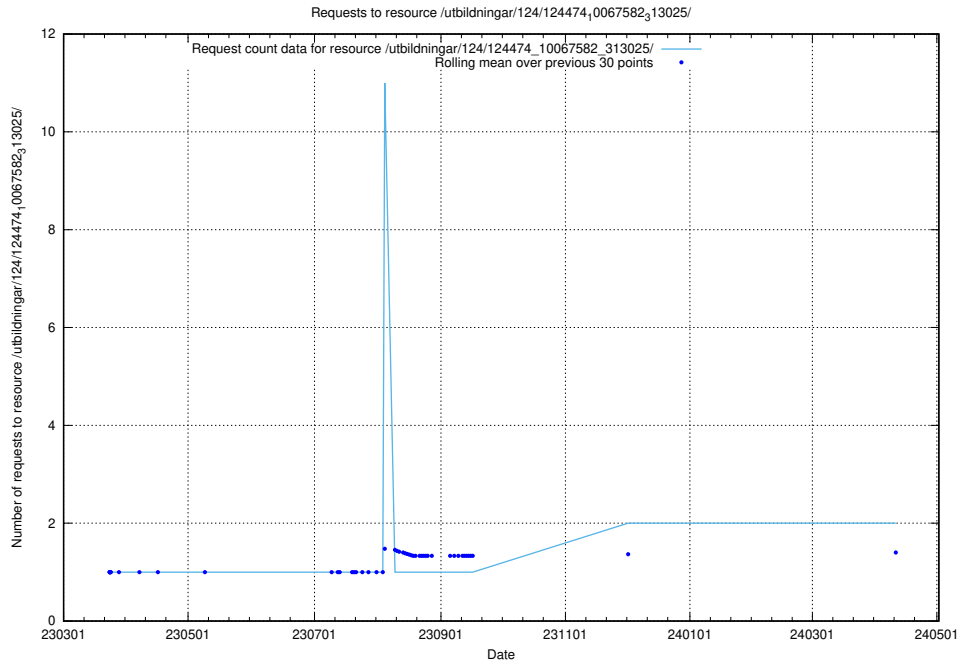

5.661 Usage of /utbildningar/124/124474_10067582_313025/

Here, we count the number of requests to resource /utbildningar/124/124474_10067582_313025/.