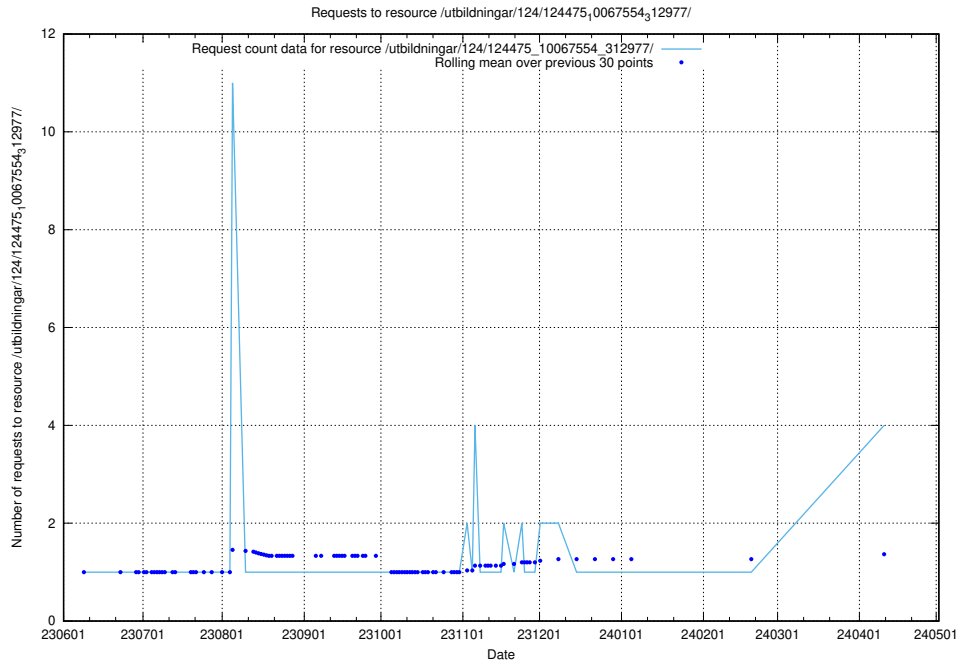

5.283 Usage of /utbildningar/124/124475_10067554_312977/

Here, we count the number of requests to resource /utbildningar/124/124475_10067554_312977/.