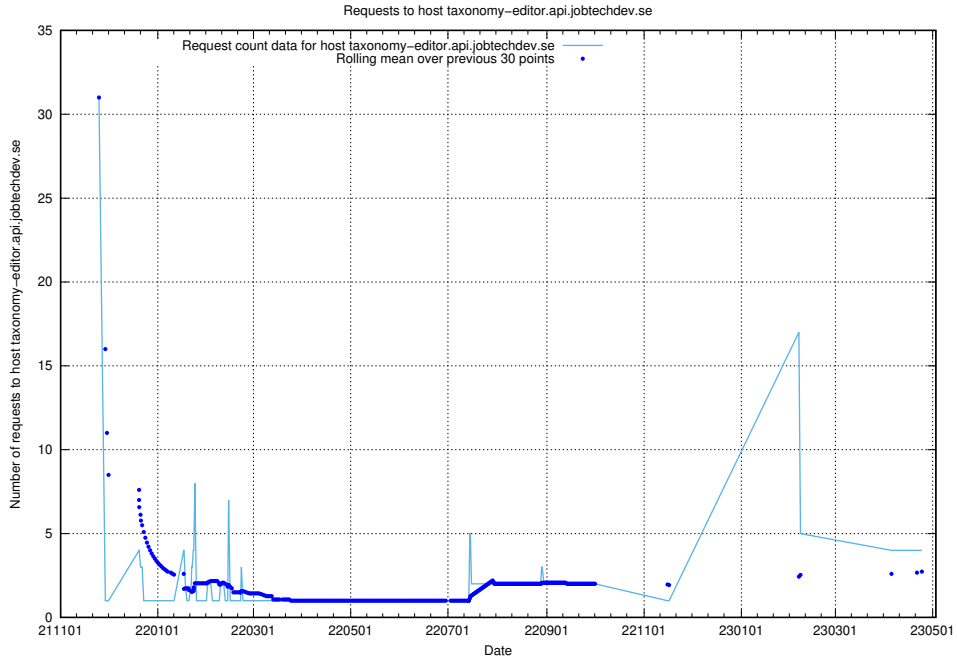

7.133 Usage of taxonomy-editor.api.jobtechdev.se

Here, we count the number of requests to host taxonomy-editor.api.jobtechdev.se.