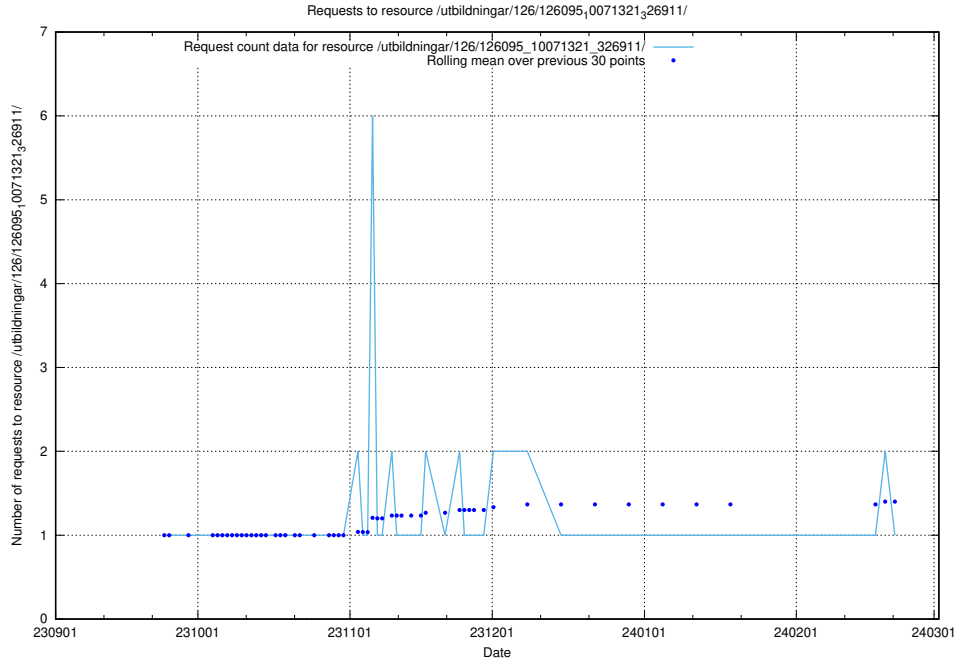

5.4277 Usage of /utbildningar/126/126095_10071321_326911/

Here, we count the number of requests to resource /utbildningar/126/126095_10071321_326911/.