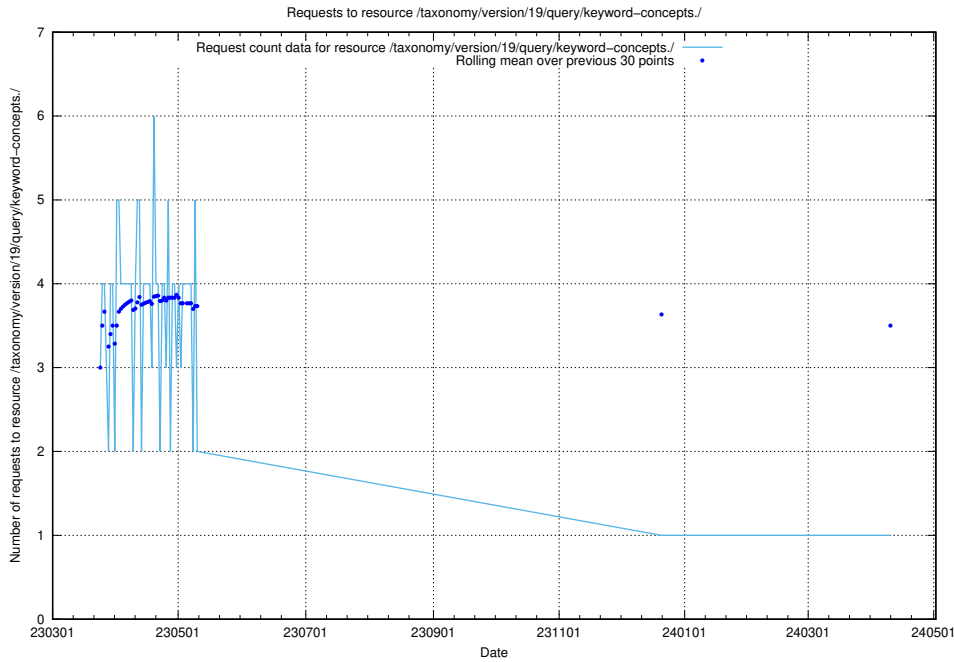

### 5.5927 Usage of /taxonomy/version/19/query/keyword-concepts./

Here, we count the number of requests to resource /taxonomy/version/19/query/keyword-concepts./.