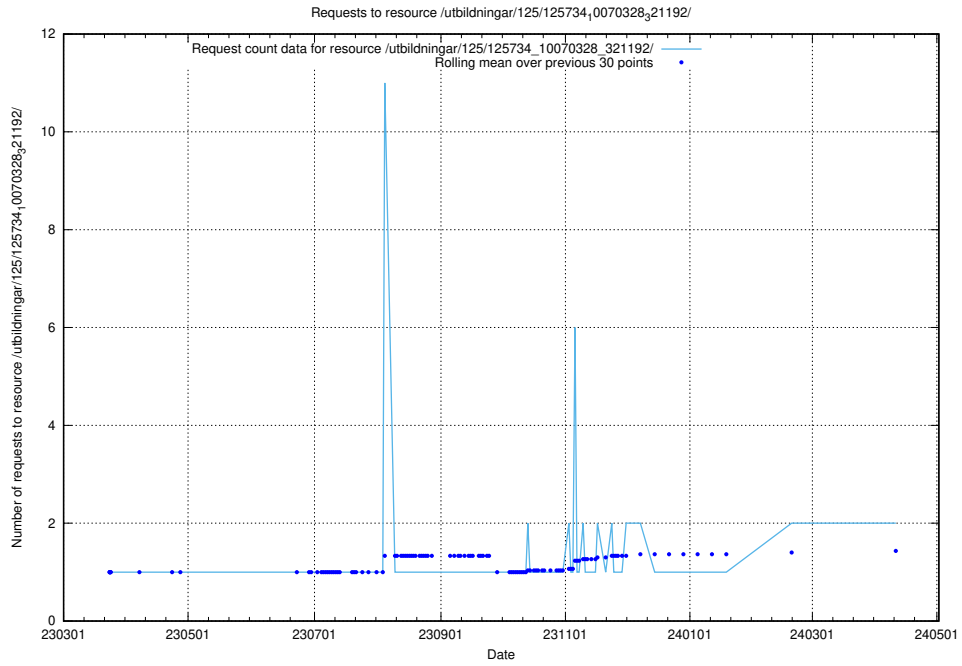

5.516 Usage of /utbildningar/125/125734_10070328_321192/

Here, we count the number of requests to resource /utbildningar/125/125734_10070328_321192/.