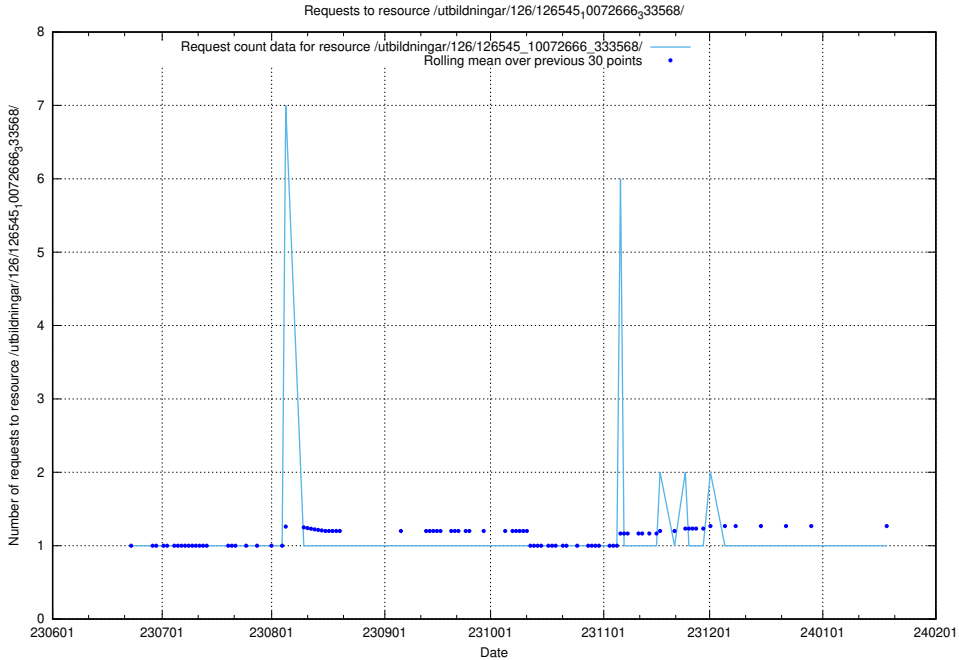

5.5431 Usage of /utbildningar/126/126545_10072666_333568/

Here, we count the number of requests to resource /utbildningar/126/126545_10072666_333568/.