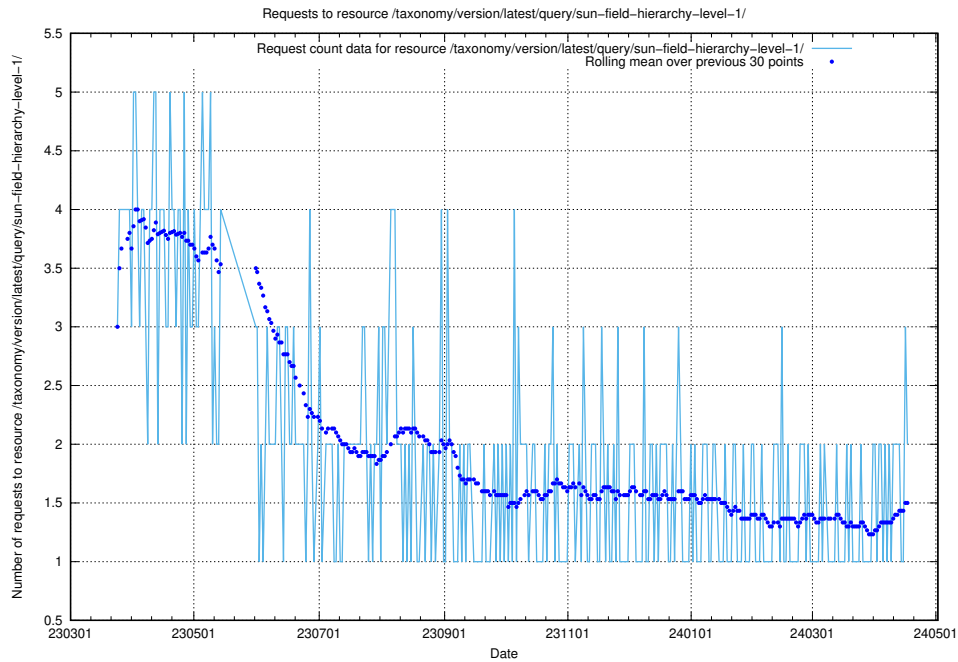

5.940 Usage of /taxonomy/version/latest/query/sun-field-hierarchy-level-1/

Here, we count the number of requests to resource /taxonomy/version/latest/query/sun-field-hierarchy-level-1/.