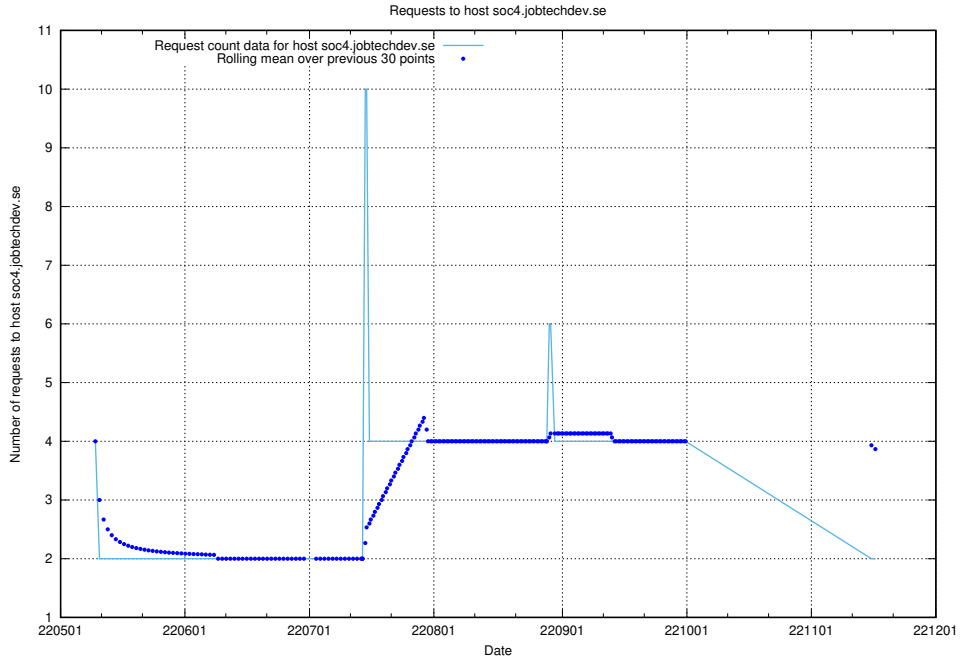

7.425 Usage of soc4.jobtechdev.se

Here, we count the number of requests to host soc4.jobtechdev.se.