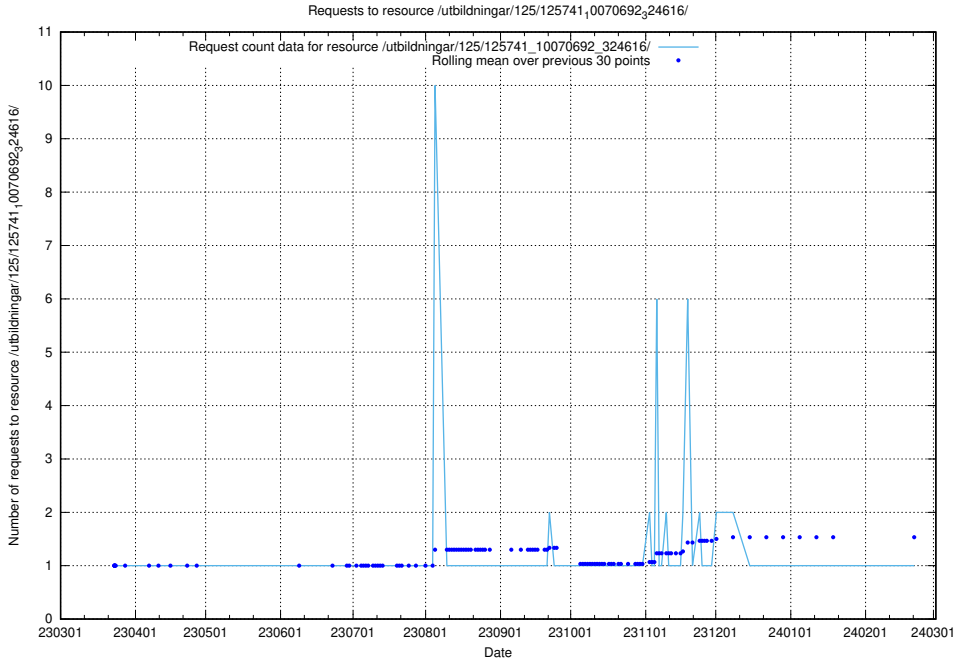

5.6241 Usage of /utbildningar/125/125741_10070692_324616/

Here, we count the number of requests to resource /utbildningar/125/125741_10070692_324616/.