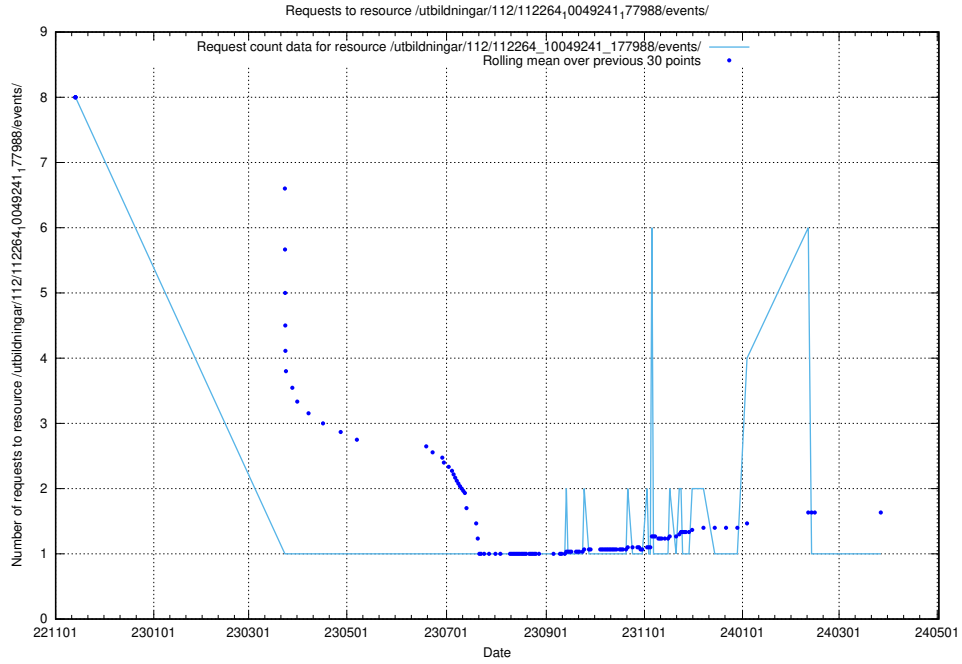

5.5567 Usage of /utbildningar/112/112264_10049241_177988/events/

Here, we count the number of requests to resource /utbildningar/112/112264_10049241_177988/events/