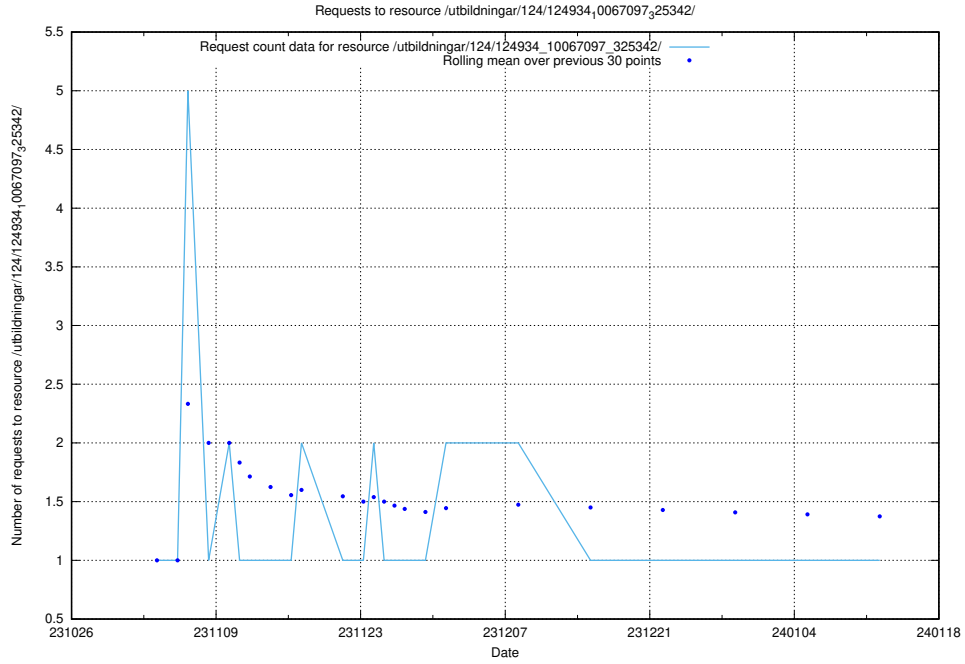

5.3955 Usage of /utbildningar/124/124934_10067097_325342/

Here, we count the number of requests to resource /utbildningar/124/124934_10067097_325342/.