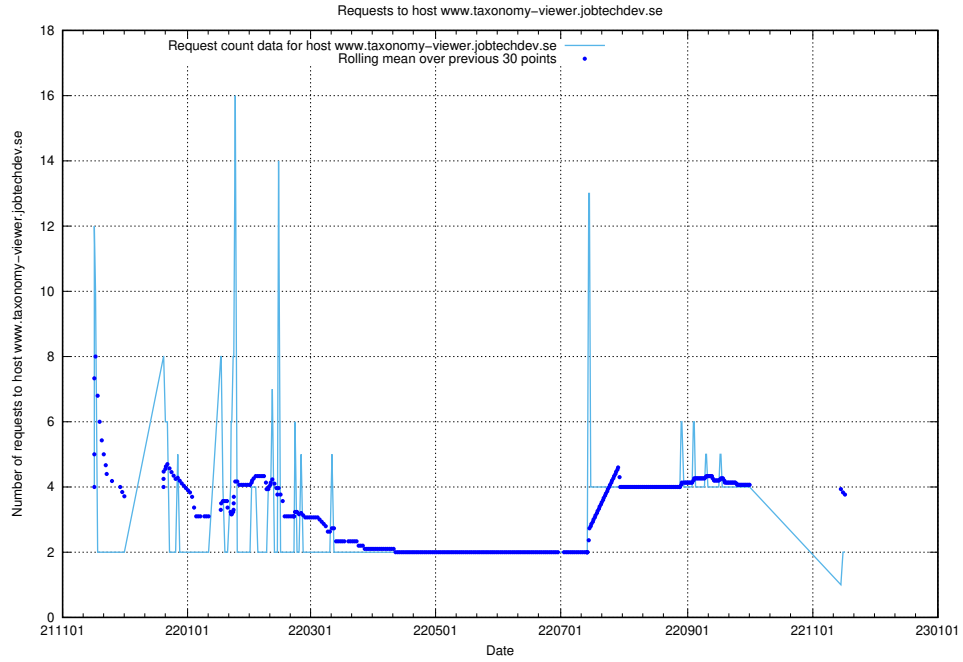

7.500 Usage of www.taxonomy-viewer.jobtechdev.se

Here, we count the number of requests to host www.taxonomy-viewer.jobtechdev.se.