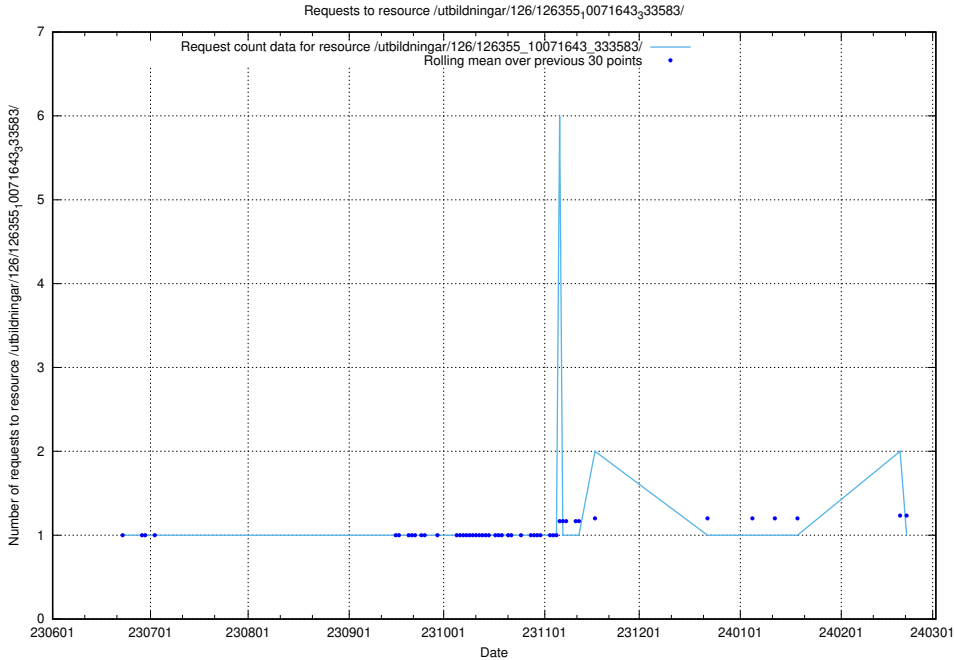

5.5437 Usage of /utbildningar/126/126355_10071643_333583/

Here, we count the number of requests to resource /utbildningar/126/126355_10071643_333583/.