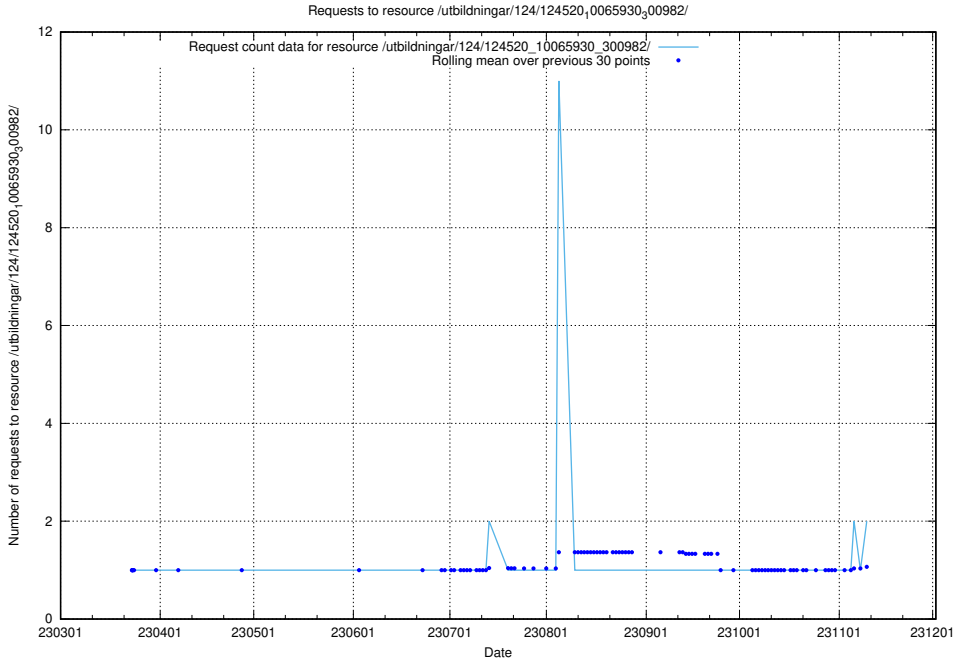

5.542 Usage of /utbildningar/124/124520_10065930_300982/

Here, we count the number of requests to resource /utbildningar/124/124520_10065930_300982/.