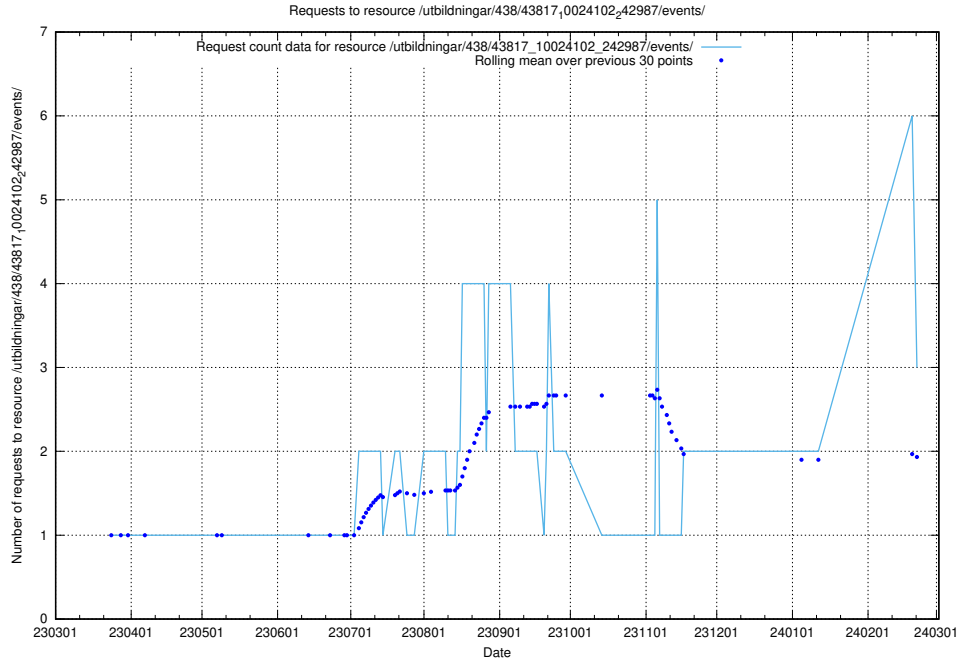

5.487 Usage of /utbildningar/438/43817_10024102_242987/events/

Here, we count the number of requests to resource /utbildningar/438/43817_10024102_242987/events/.