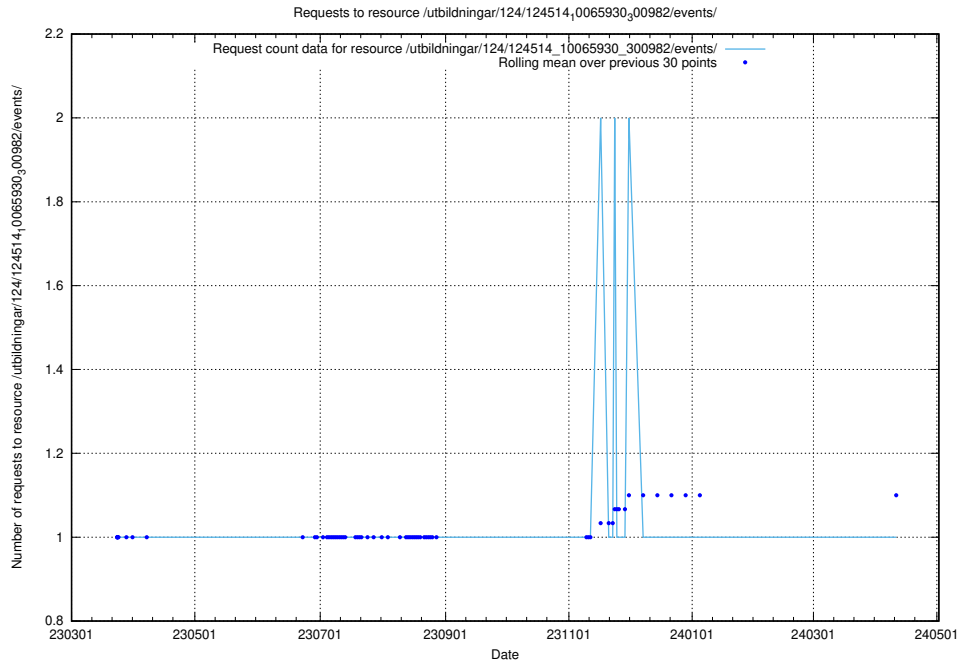

5.1722 Usage of /utbildningar/124/124514_10065930_300982/events/

Here, we count the number of requests to resource /utbildningar/124/124514_10065930_300982/events/