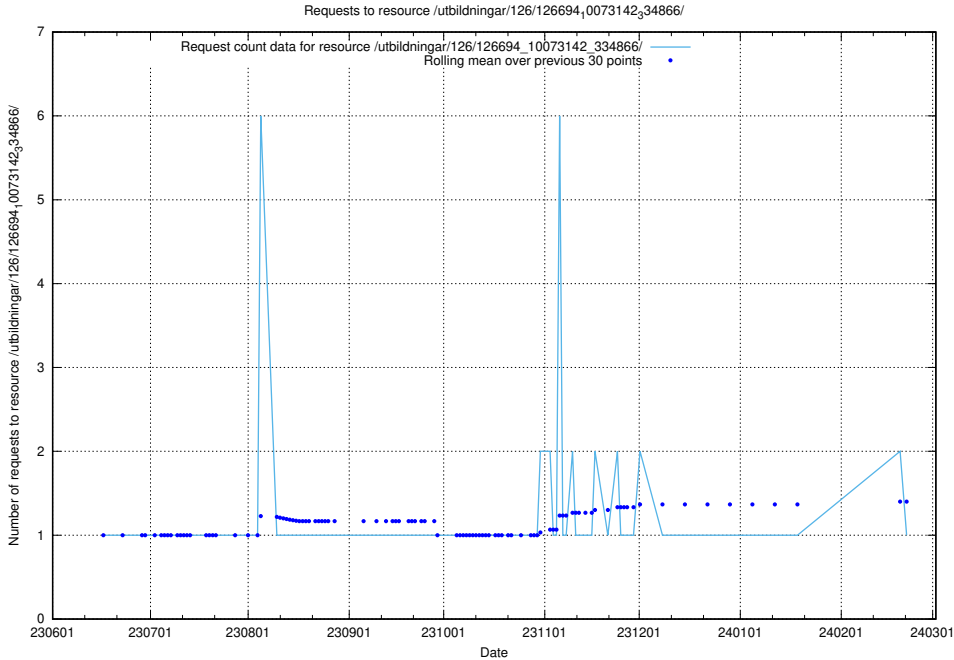

5.5642 Usage of /utbildningar/126/126694_10073142_334866/

Here, we count the number of requests to resource /utbildningar/126/126694_10073142_334866/.