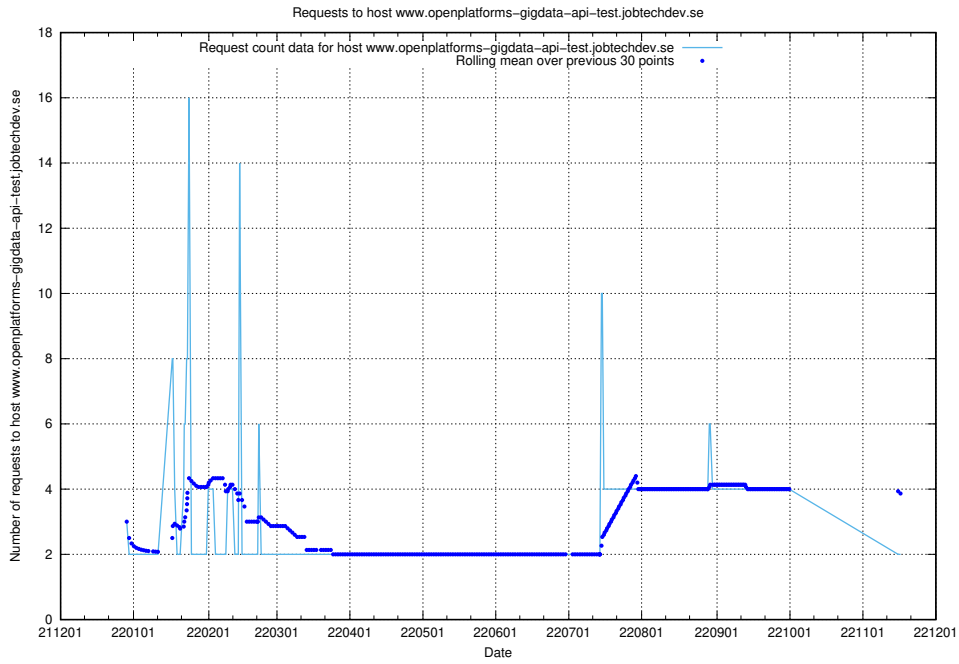

7.348 Usage of `www.openplatforms-gigdata-api-test.jobtechdev.se`

Here, we count the number of requests to host `www.openplatforms-gigdata-api-test.jobtechdev.se`.