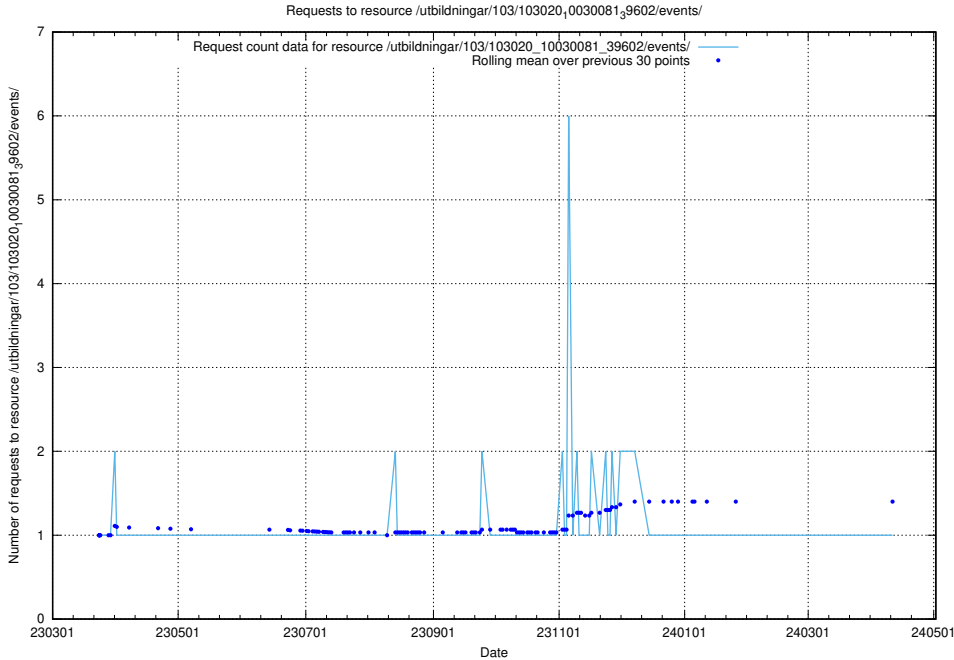

5.5285 Usage of /utbildningar/103/103020_10030081_39602/events/

Here, we count the number of requests to resource /utbildningar/103/103020_10030081_39602/events/.