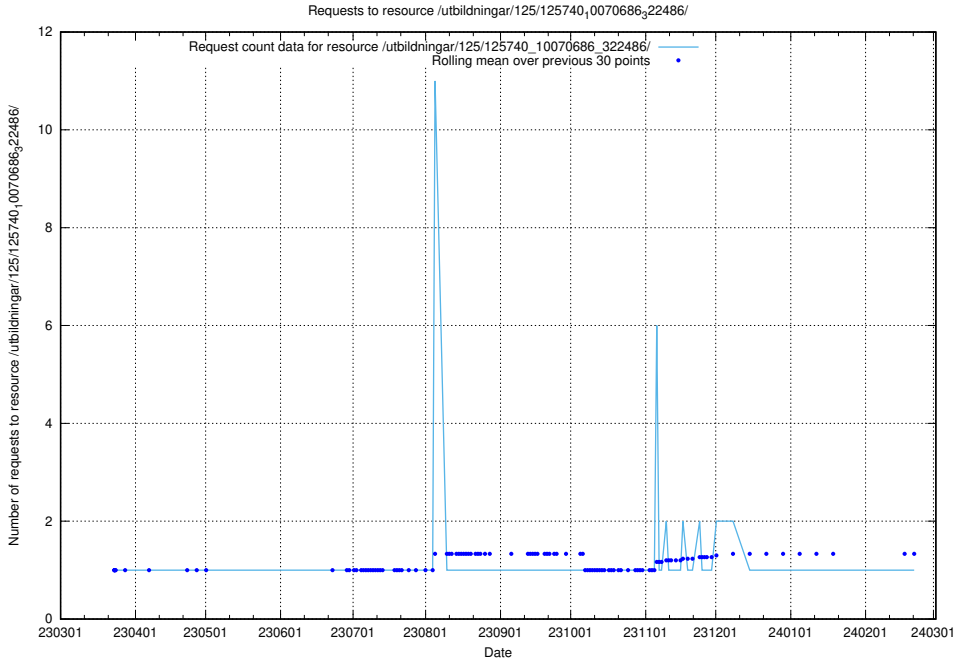

5.1023 Usage of /utbildningar/125/125740_10070686_322486/

Here, we count the number of requests to resource /utbildningar/125/125740_10070686_322486/.