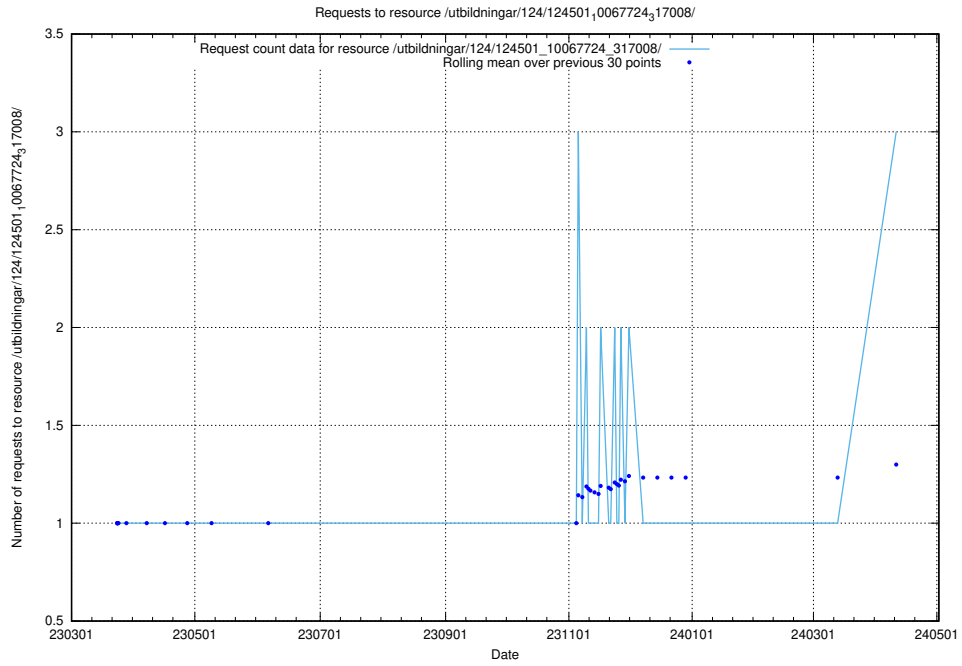

5.339 Usage of /utbildningar/124/124501_10067724_317008/

Here, we count the number of requests to resource /utbildningar/124/124501_10067724_317008/.