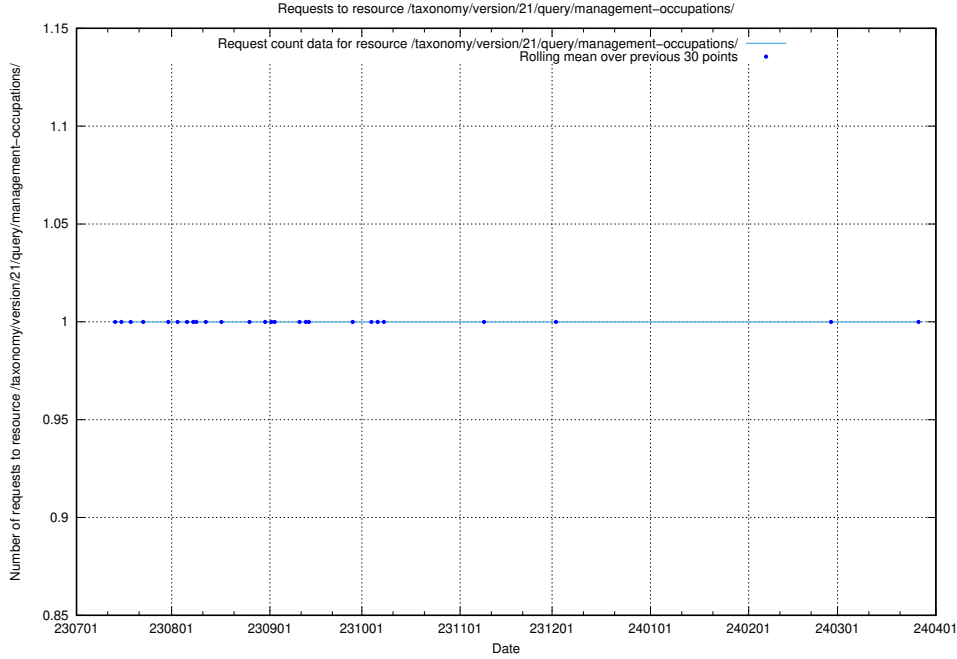

5.4883 Usage of /taxonomy/version/21/query/management-occupations/

Here, we count the number of requests to resource /taxonomy/version/21/query/management-occupations/.