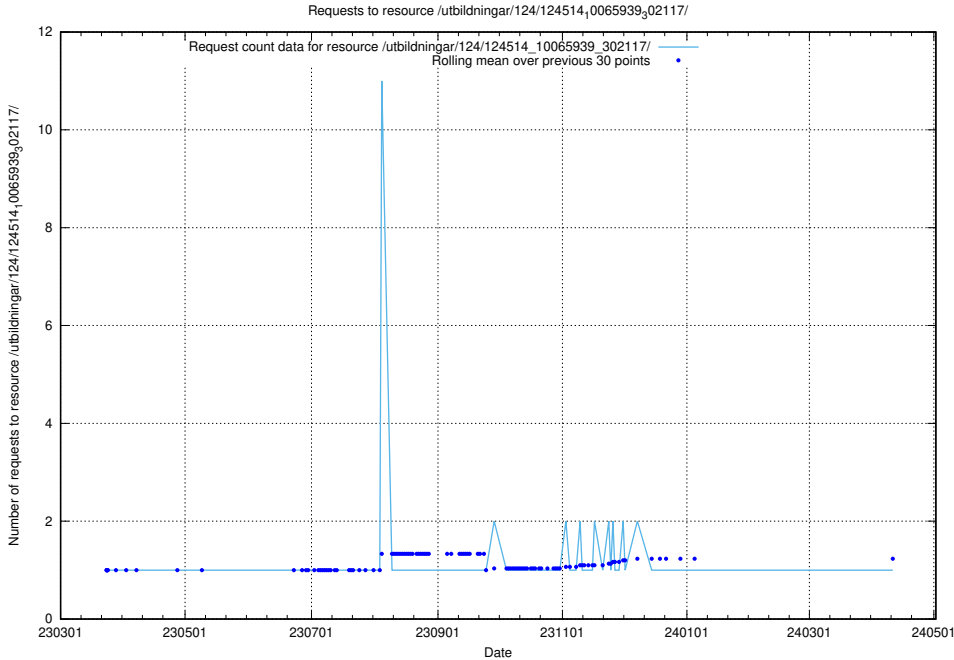

5.1704 Usage of /utbildningar/124/124514_10065939_302117/

Here, we count the number of requests to resource /utbildningar/124/124514_10065939_302117/.