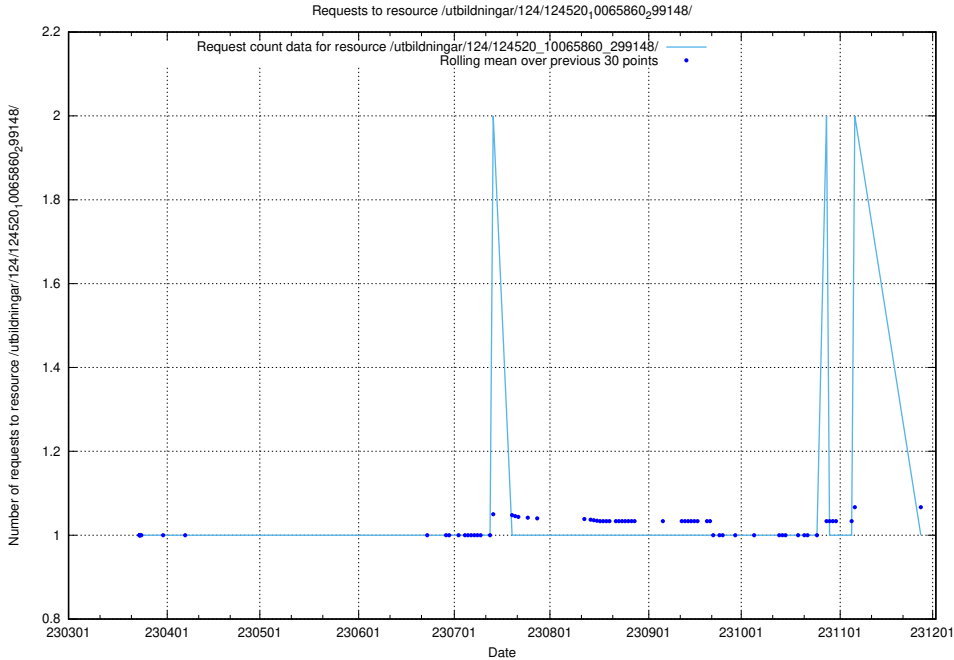

5.1295 Usage of /utbildningar/124/124520_10065860_299148/

Here, we count the number of requests to resource /utbildningar/124/124520_10065860_299148/.