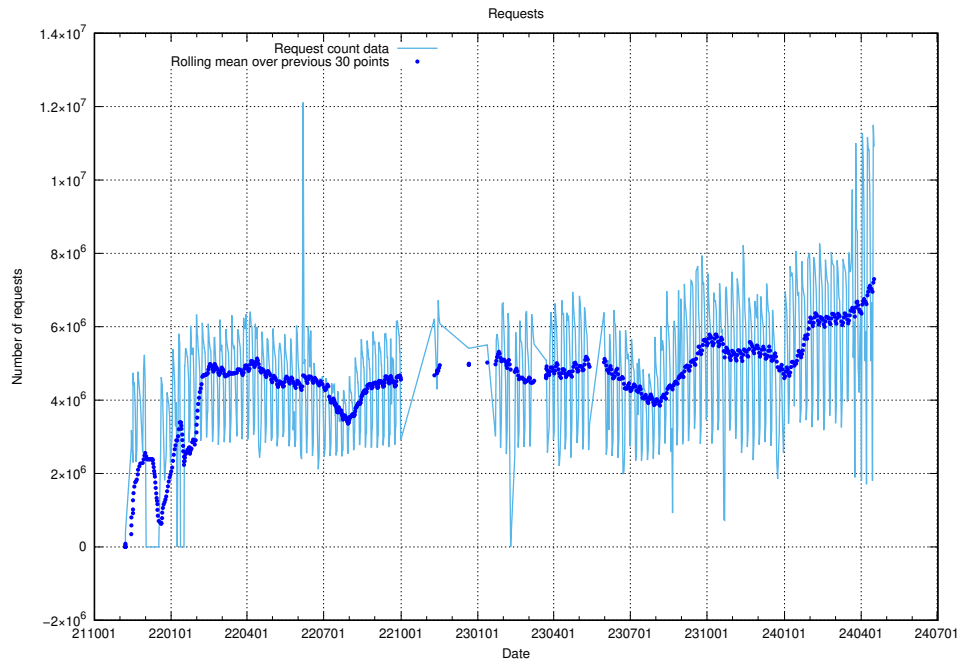

8 Log Stack - General Statistics

This section contains general statistics from [JobTech's log stack](#)⁸.

8.1 Total number of requests

Here, we count the total number of requests.