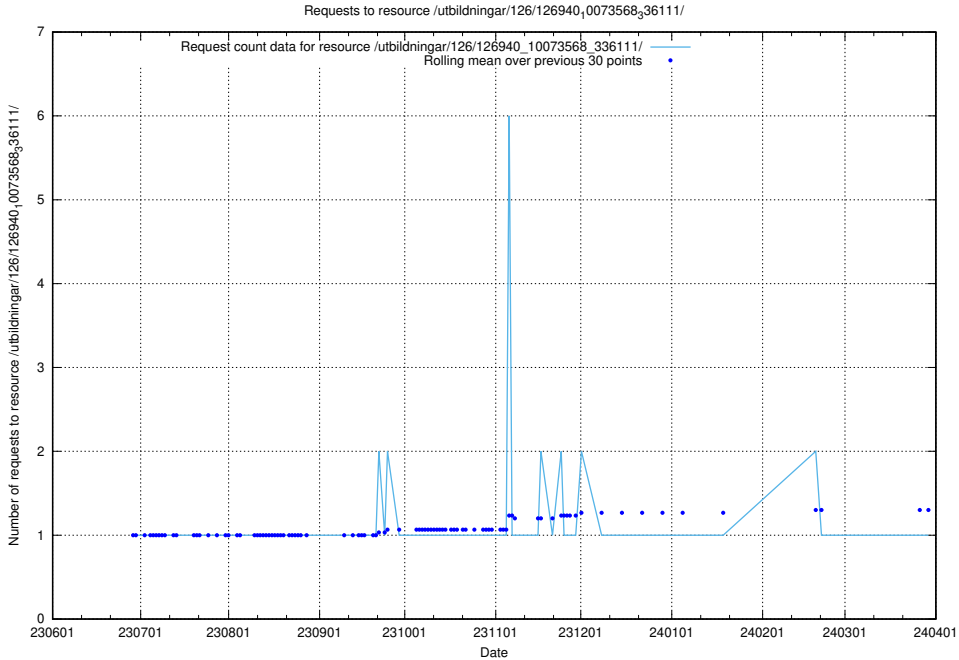

5.5213 Usage of /utbildningar/126/126940_10073568_336111/

Here, we count the number of requests to resource /utbildningar/126/126940_10073568_336111/.