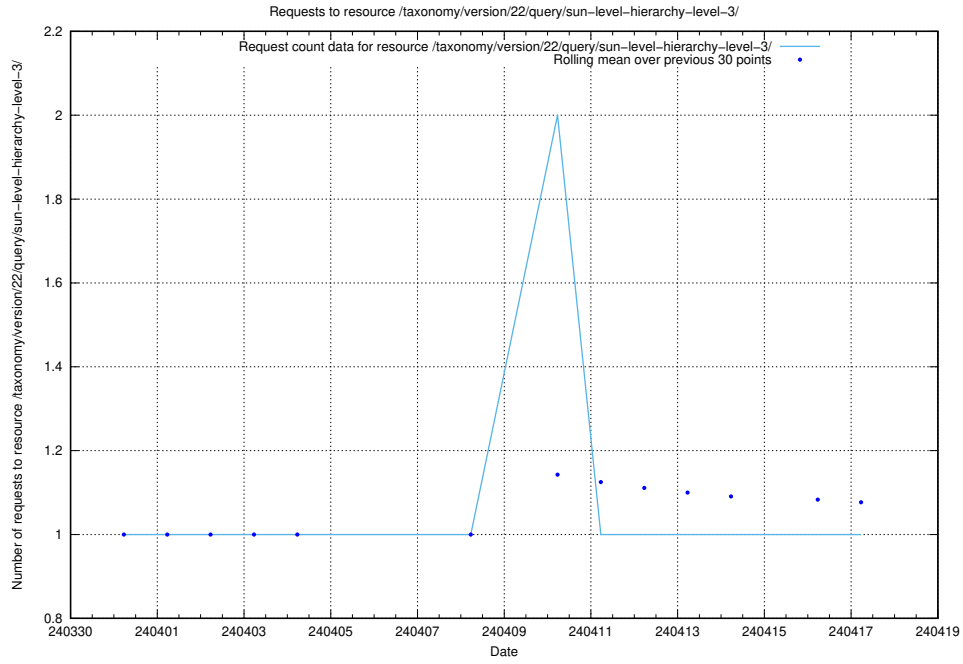

5.1408 Usage of /taxonomy/version/22/query/sun-level-hierarchy-level-3/

Here, we count the number of requests to resource /taxonomy/version/22/query/sun-level-hierarchy-level-3/.