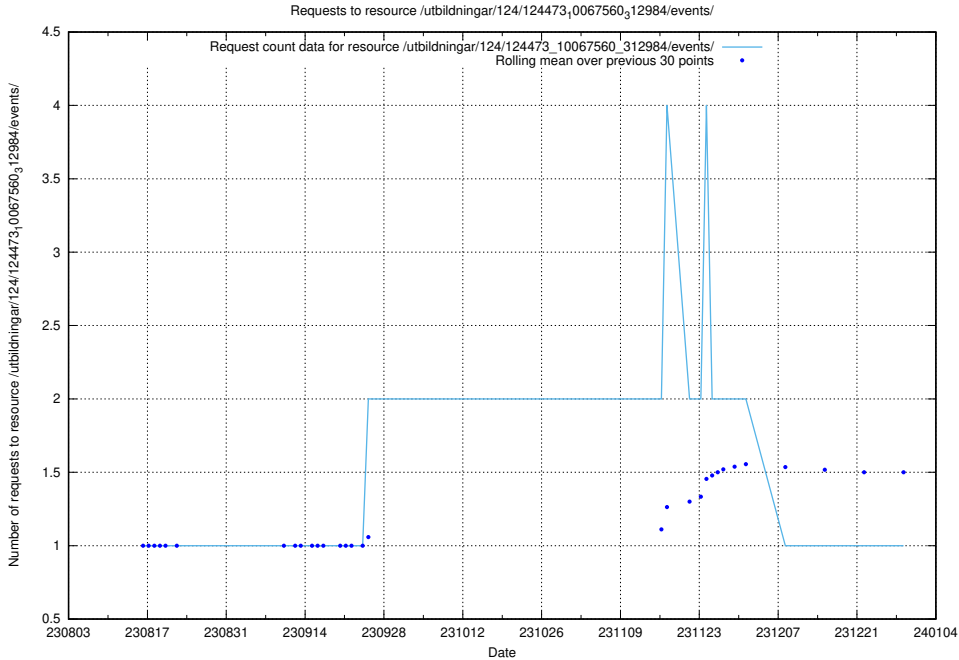

5.4587 Usage of /utbildningar/124/124473_10067560_312984/events/

Here, we count the number of requests to resource /utbildningar/124/124473_10067560_312984/events/