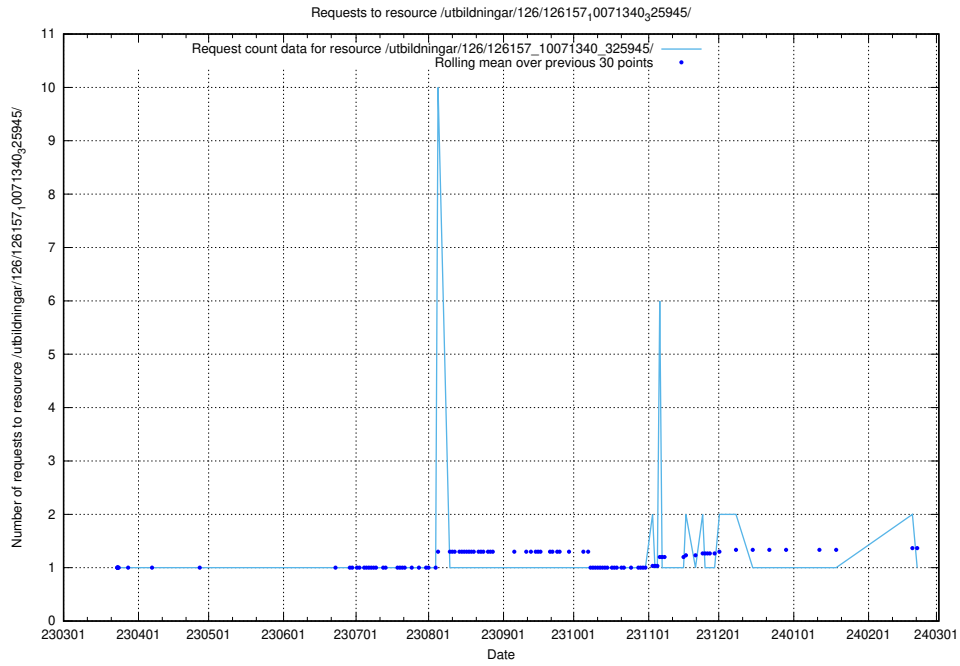

5.6203 Usage of /utbildningar/126/126157_10071340_325945/

Here, we count the number of requests to resource /utbildningar/126/126157_10071340_325945/.