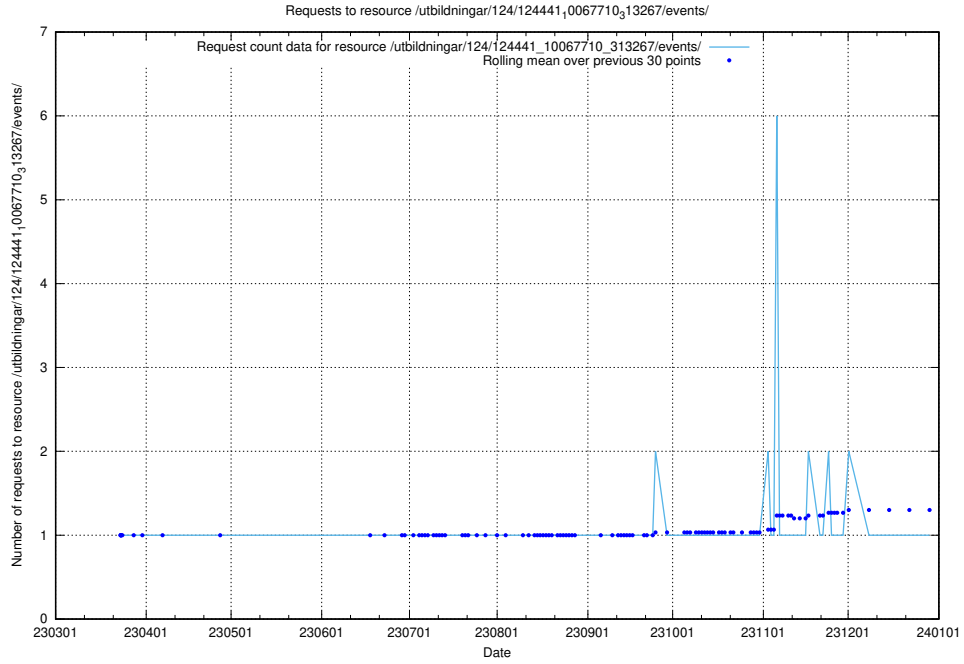

### 5.3326 Usage of /utbildningar/124/124441\_10067710\_313267/events/

Here, we count the number of requests to resource /utbildningar/124/124441\_10067710\_313267/events/