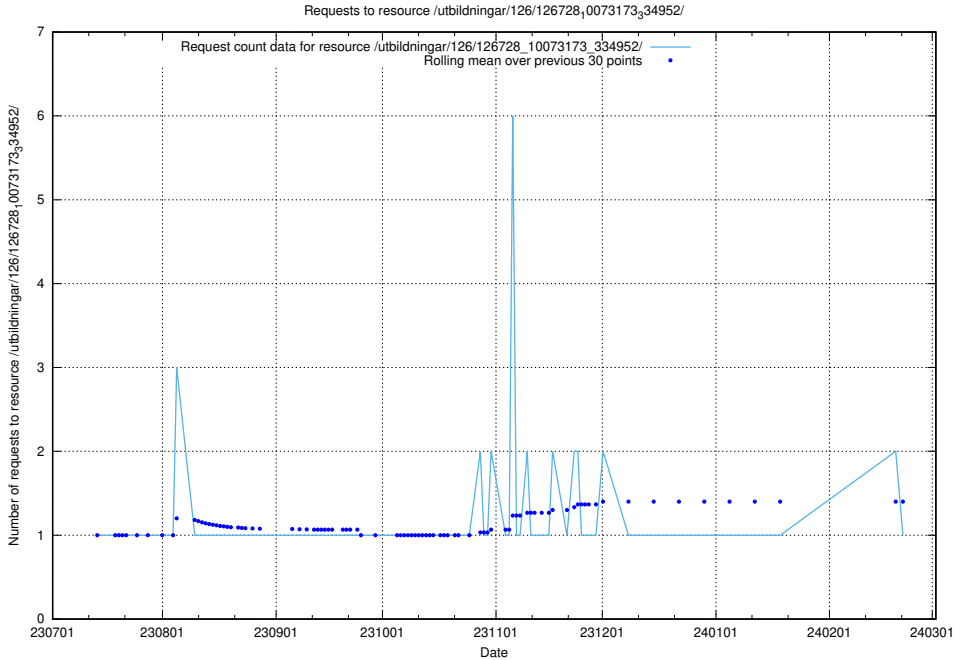

5.4858 Usage of /utbildningar/126/126728_10073173_334952/

Here, we count the number of requests to resource /utbildningar/126/126728_10073173_334952/.