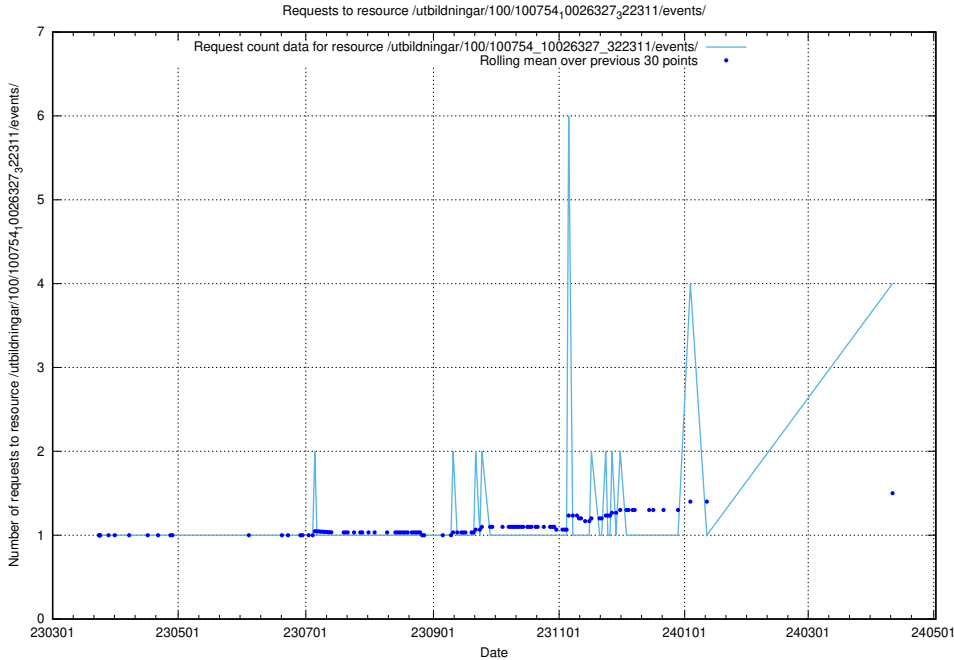

5.276 Usage of /utbildningar/100/100754_10026327_322311/events/

Here, we count the number of requests to resource /utbildningar/100/100754_10026327_322311/events/