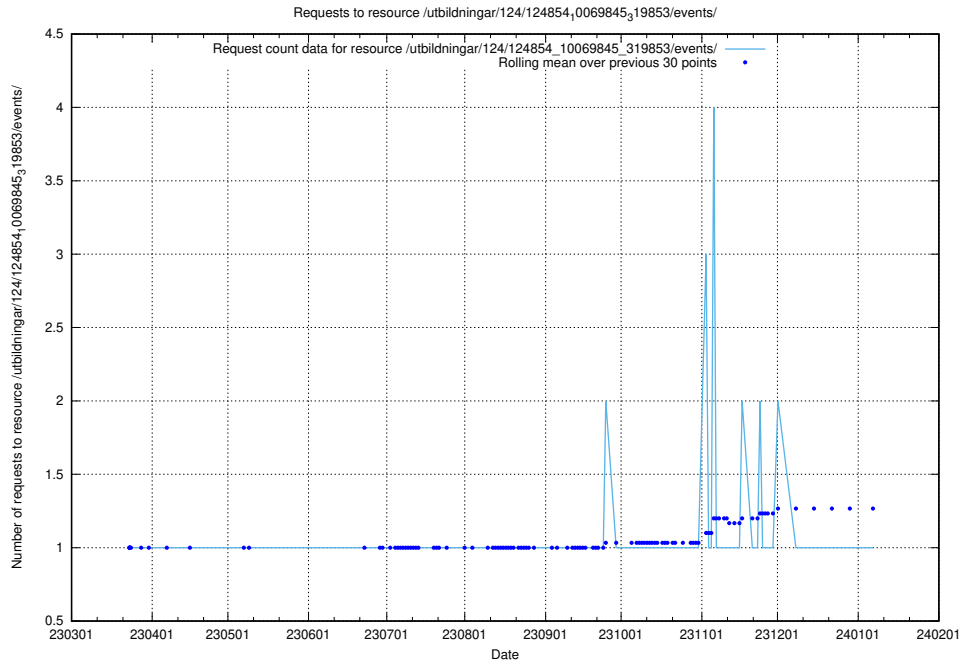

5.1230 Usage of /utbildningar/124/124854_10069845_319853/events/

Here, we count the number of requests to resource /utbildningar/124/124854_10069845_319853/events/