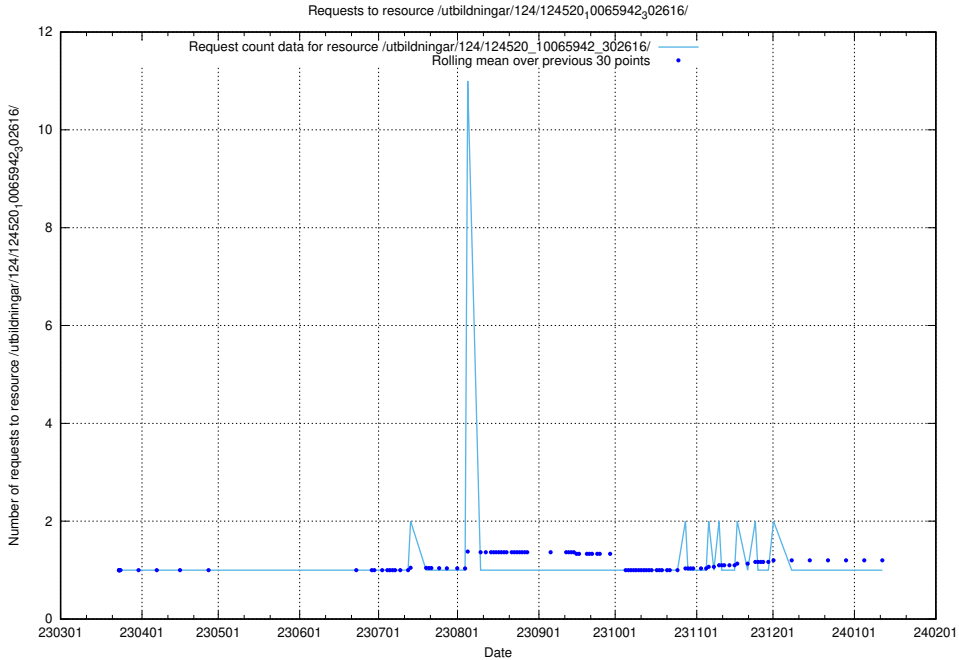

5.1277 Usage of /utbildningar/124/124520_10065942_302616/

Here, we count the number of requests to resource /utbildningar/124/124520_10065942_302616/.