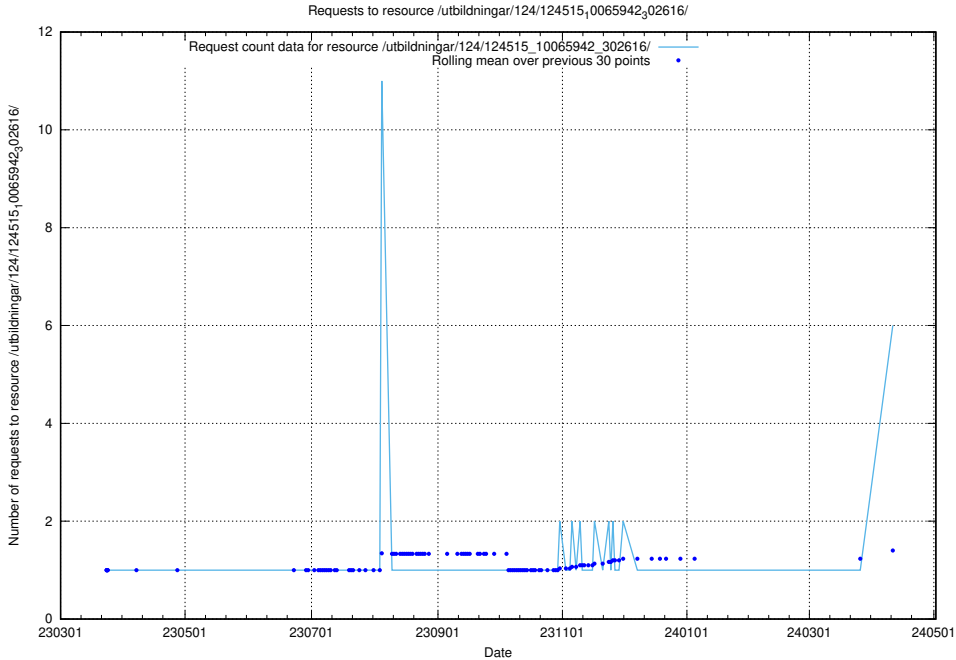

5.82 Usage of /utbildningar/124/124515_10065942_302616/

Here, we count the number of requests to resource /utbildningar/124/124515_10065942_302616/.