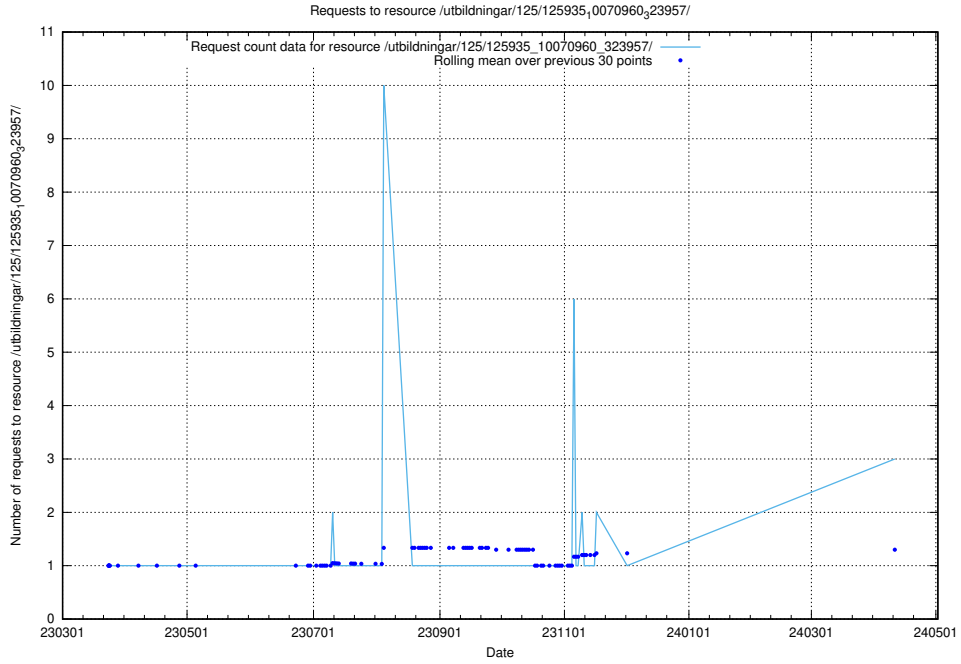

5.500 Usage of /utbildningar/125/125935_10070960_323957/

Here, we count the number of requests to resource /utbildningar/125/125935_10070960_323957/.