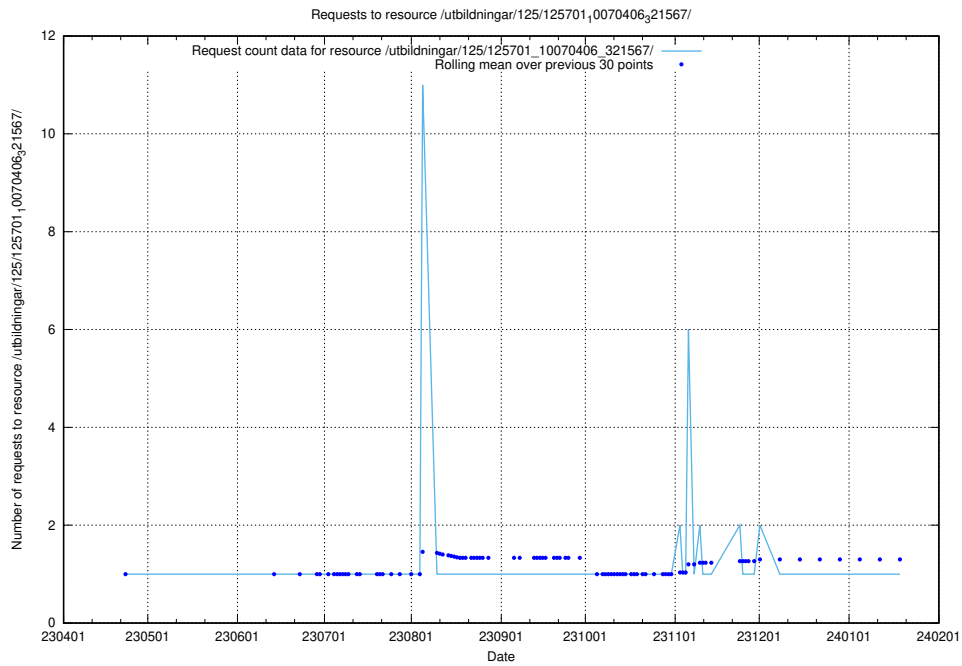

5.5807 Usage of /utbildningar/125/125701_10070406_321567/

Here, we count the number of requests to resource /utbildningar/125/125701_10070406_321567/.