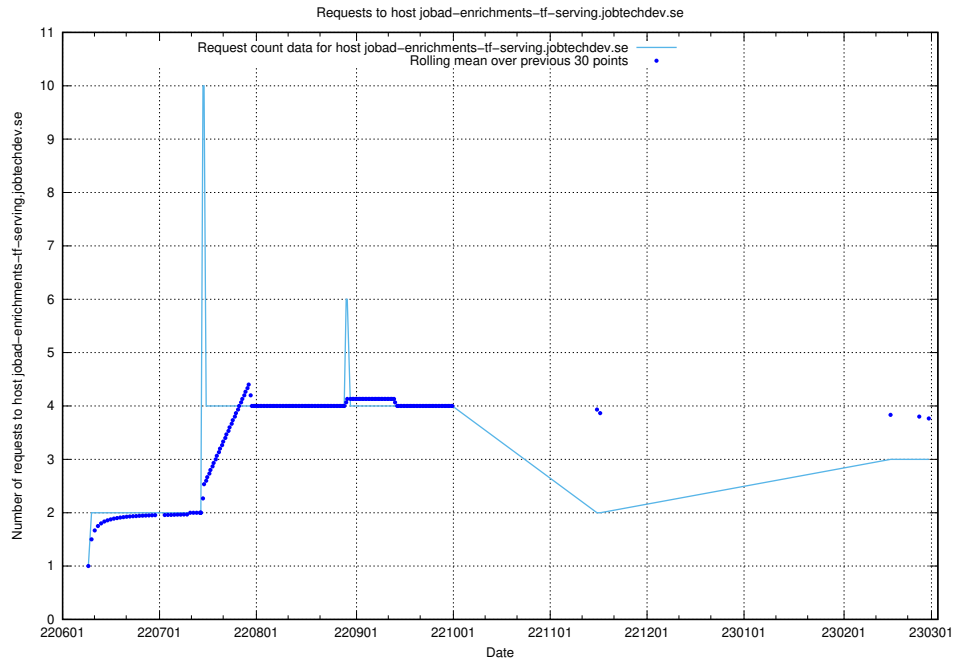

7.207 Usage of jobad-enrichments-tf-serving.jobtechdev.se

Here, we count the number of requests to host jobad-enrichments-tf-serving.jobtechdev.se.