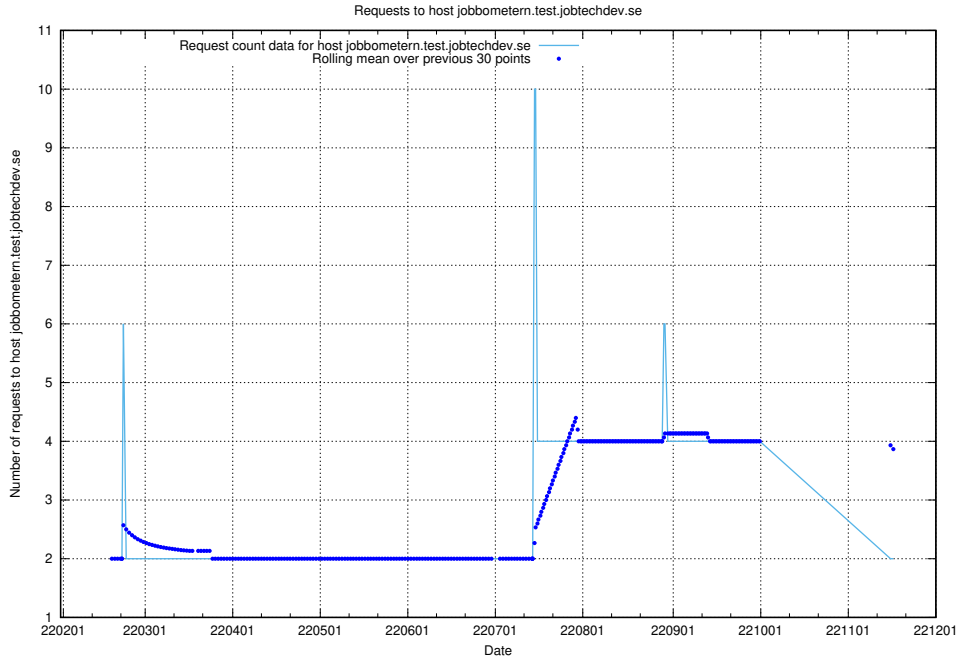

7.532 Usage of `jobbometern.test.jobtechdev.se`

Here, we count the number of requests to host `jobbometern.test.jobtechdev.se`.