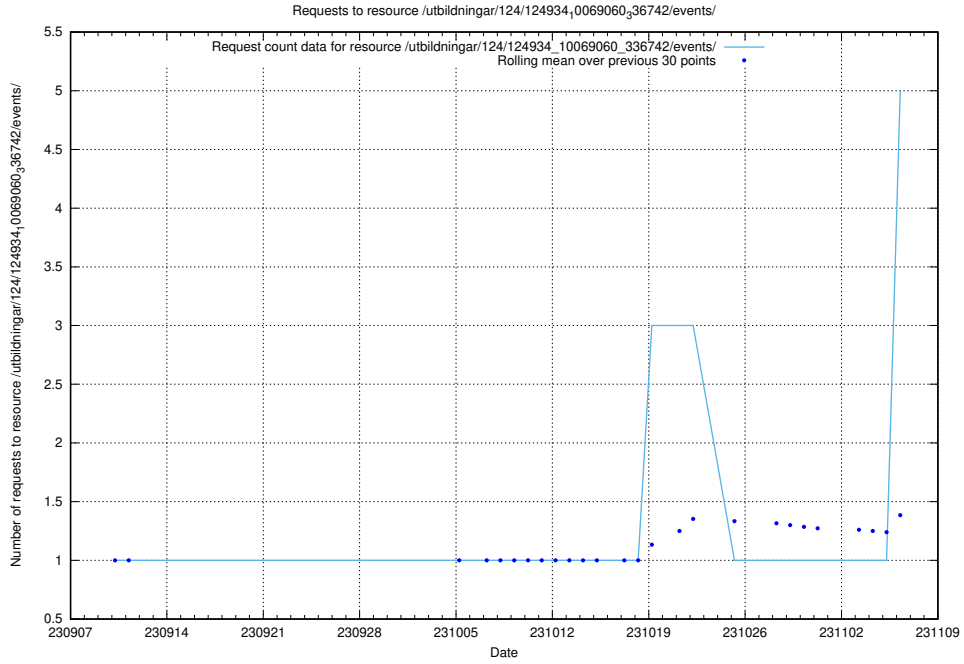

5.181 Usage of /utbildningar/124/124934_10069060_336742/events/

Here, we count the number of requests to resource /utbildningar/124/124934_10069060_336742/events/