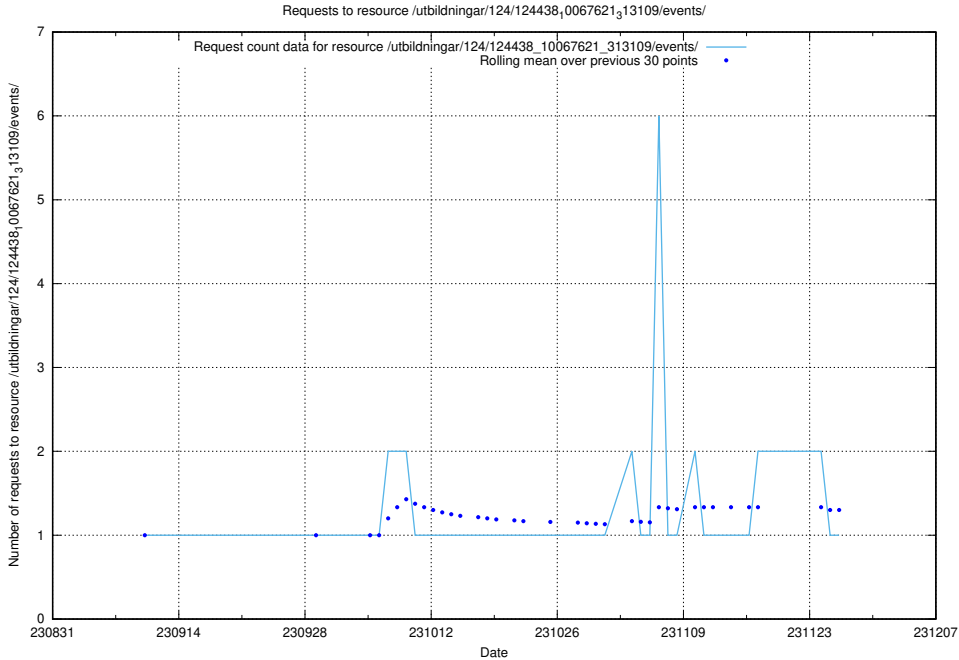

5.4416 Usage of /utbildningar/124/124438_10067621_313109/events/

Here, we count the number of requests to resource /utbildningar/124/124438_10067621_313109/events/