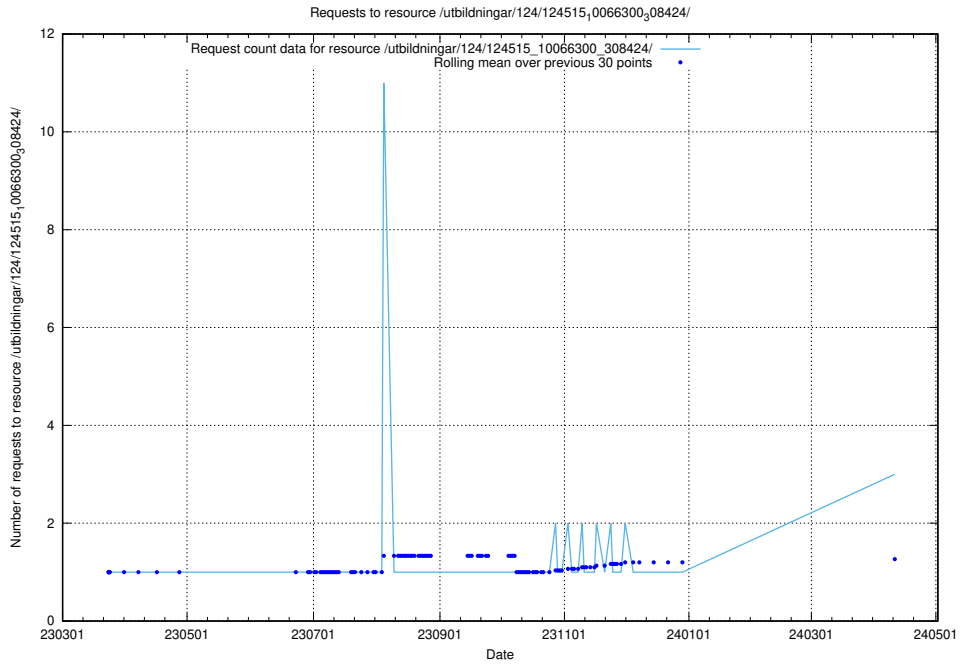

5.322 Usage of /utbildningar/124/124515_10066300_308424/

Here, we count the number of requests to resource /utbildningar/124/124515_10066300_308424/.