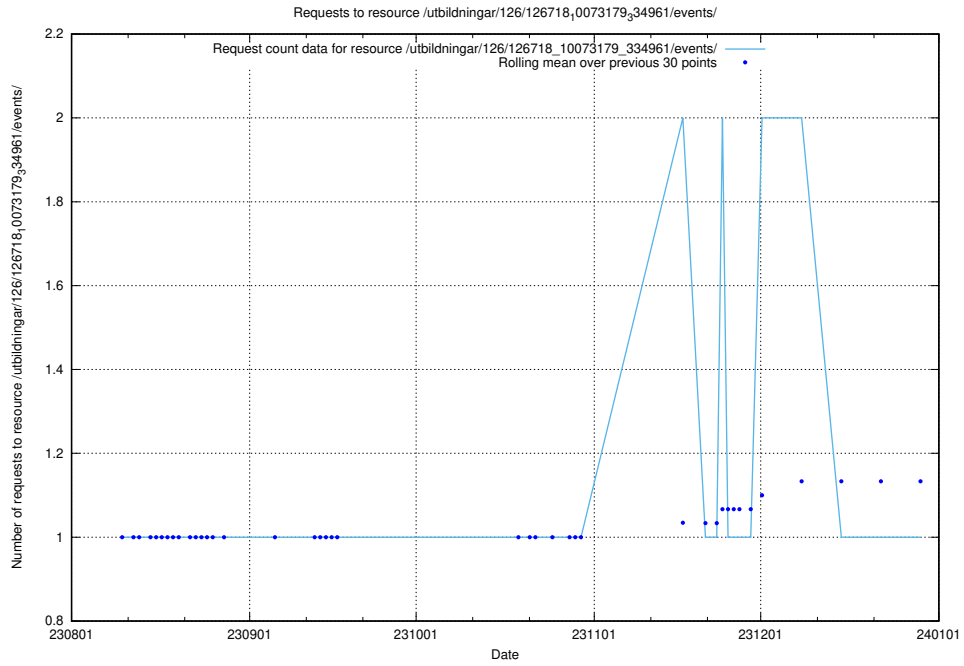

5.4615 Usage of /utbildningar/126/126718_10073179_334961/events/

Here, we count the number of requests to resource /utbildningar/126/126718_10073179_334961/events/