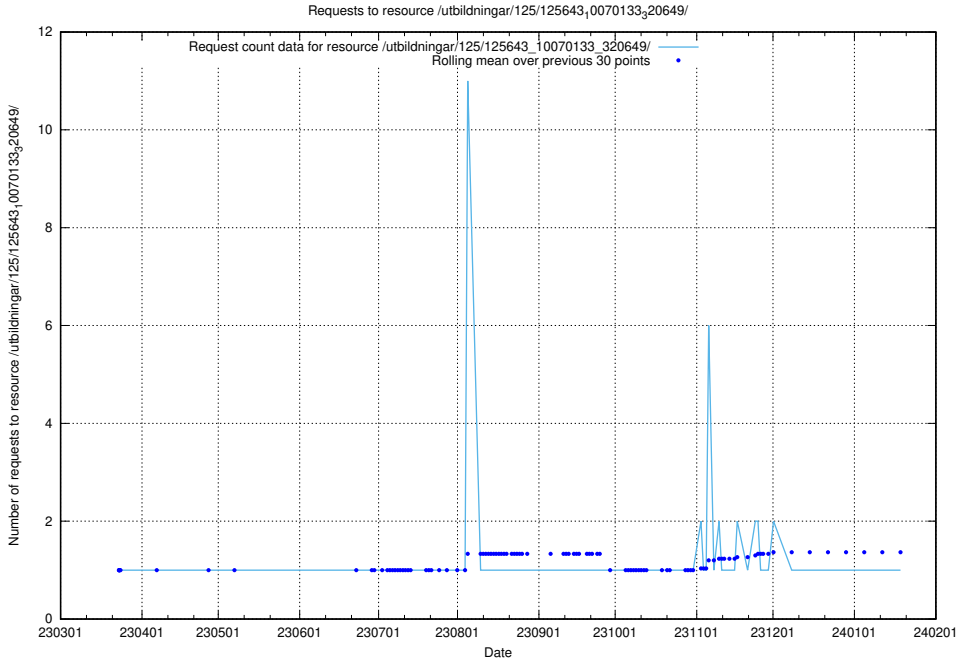

5.1085 Usage of /utbildningar/125/125643_10070133_320649/

Here, we count the number of requests to resource /utbildningar/125/125643_10070133_320649/.