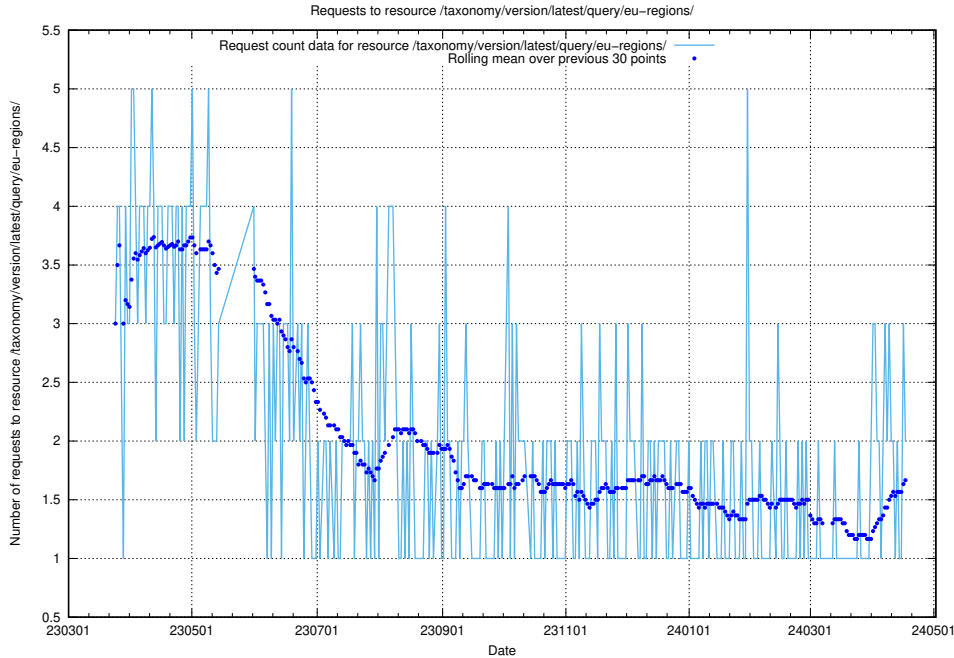

5.950 Usage of /taxonomy/version/latest/query/eu-regions/

Here, we count the number of requests to resource /taxonomy/version/latest/query/eu-regions/.