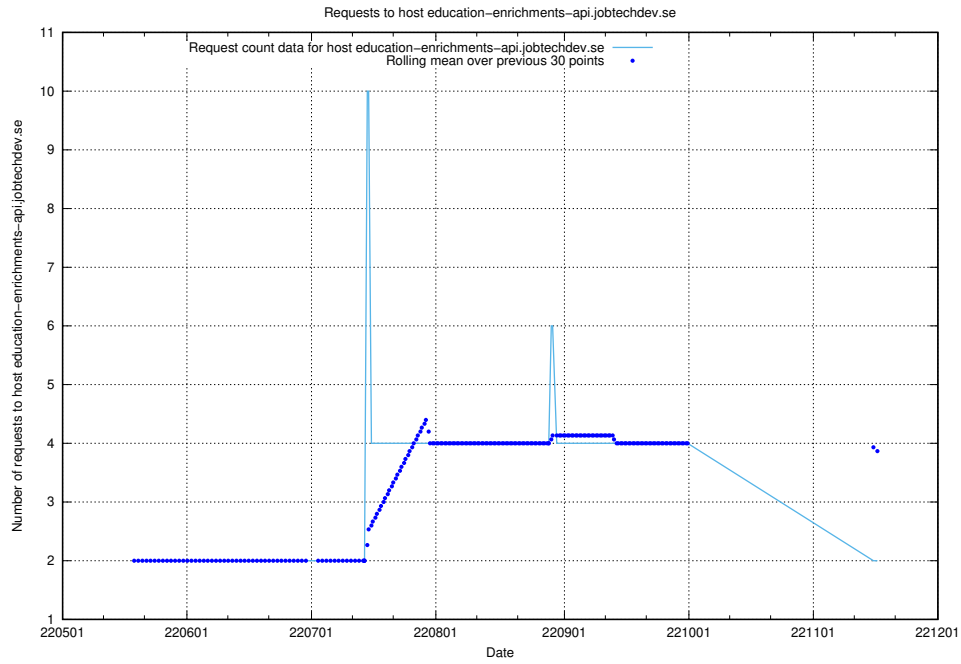

7.422 Usage of education-enrichments-api.jobtechdev.se

Here, we count the number of requests to host education-enrichments-api.jobtechdev.se.