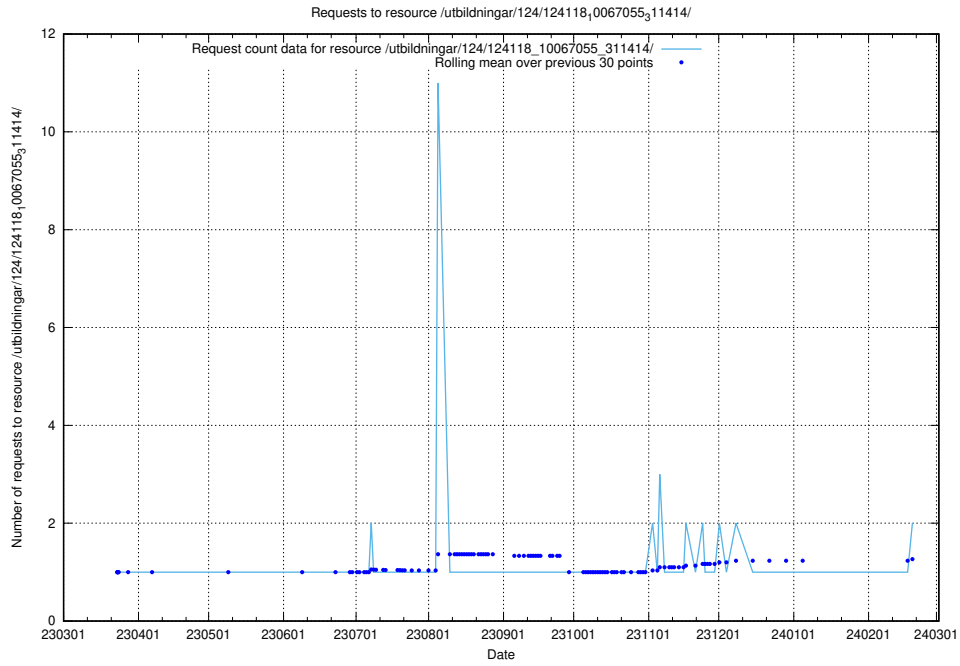

5.739 Usage of /utbildningar/124/124118_10067055_311414/

Here, we count the number of requests to resource /utbildningar/124/124118_10067055_311414/.