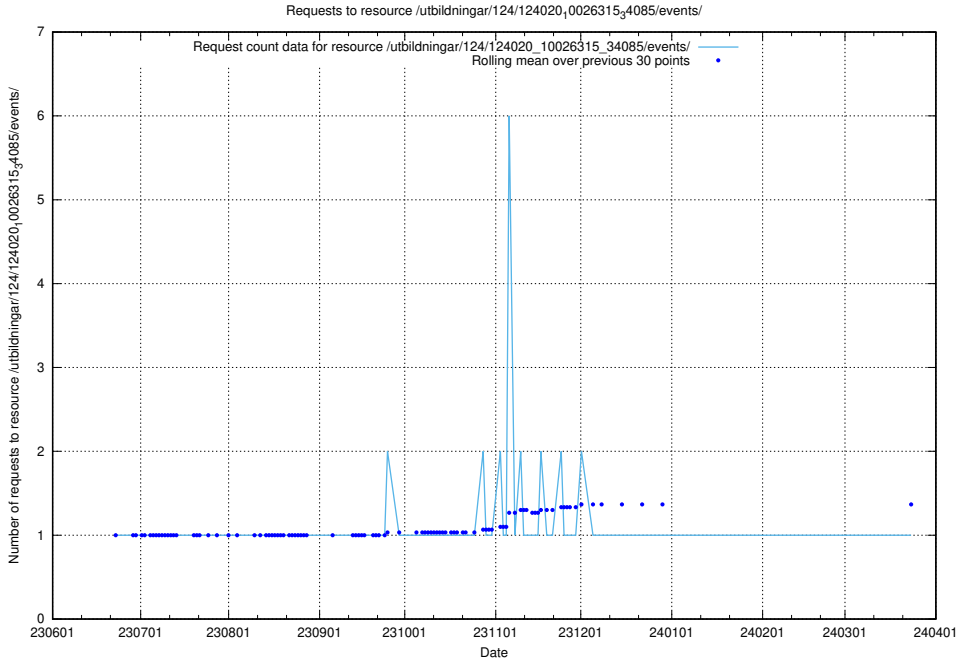

5.5605 Usage of /utbildningar/124/124020_10026315_34085/events/

Here, we count the number of requests to resource /utbildningar/124/124020_10026315_34085/events/.