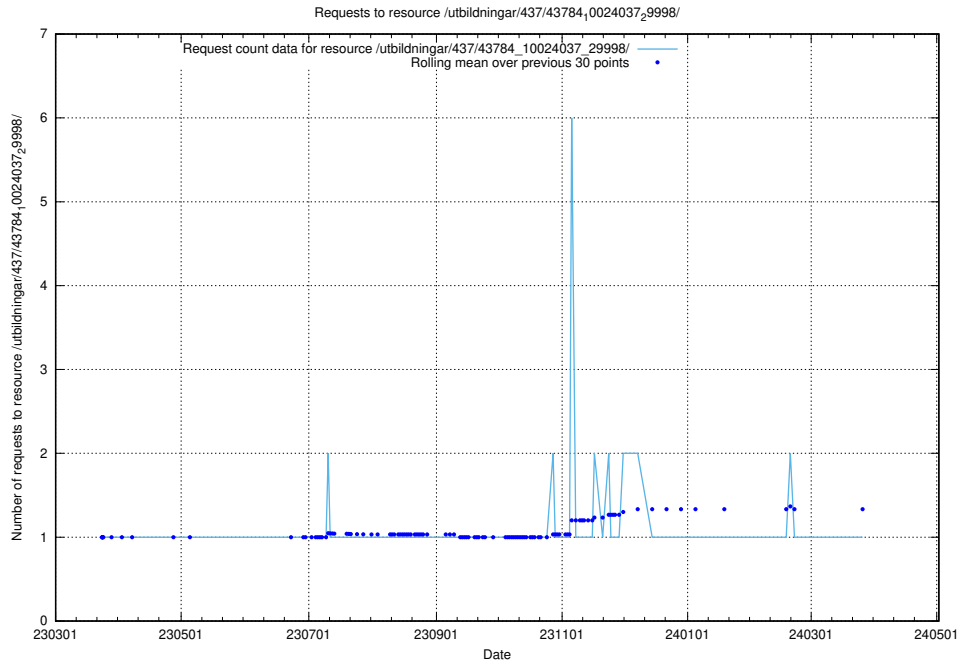

5.6139 Usage of /utbildningar/437/43784_10024037_29998/

Here, we count the number of requests to resource /utbildningar/437/43784_10024037_29998/.