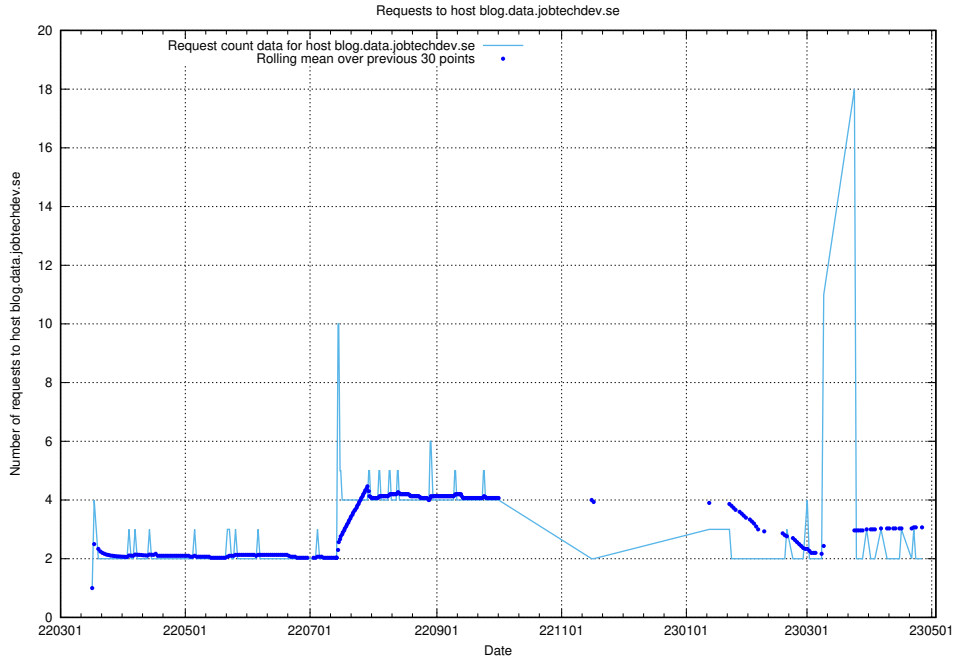

7.493 Usage of blog.data.jobtechdev.se

Here, we count the number of requests to host blog.data.jobtechdev.se.