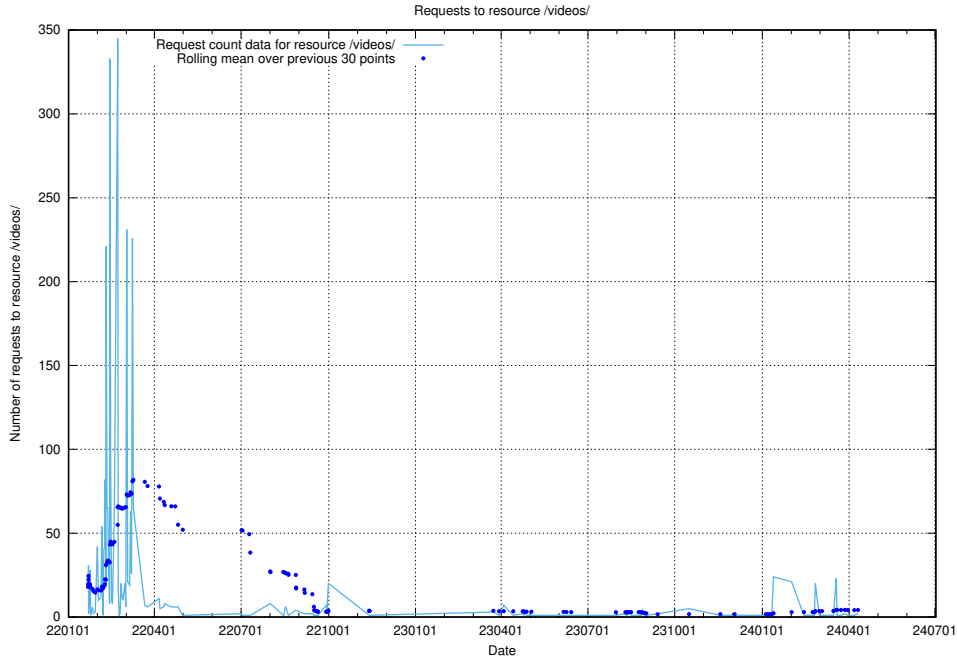

5.929 Usage of /videos/

Here, we count the number of requests to resource /videos/.