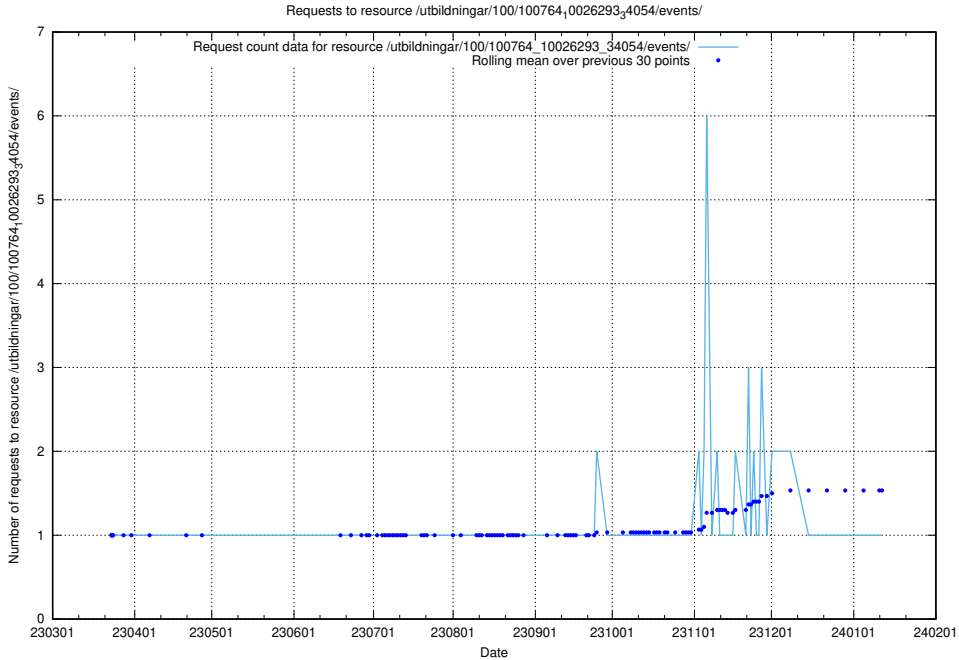

5.5316 Usage of /utbildningar/100/100764_10026293_34054/events/

Here, we count the number of requests to resource /utbildningar/100/100764_10026293_34054/events/.