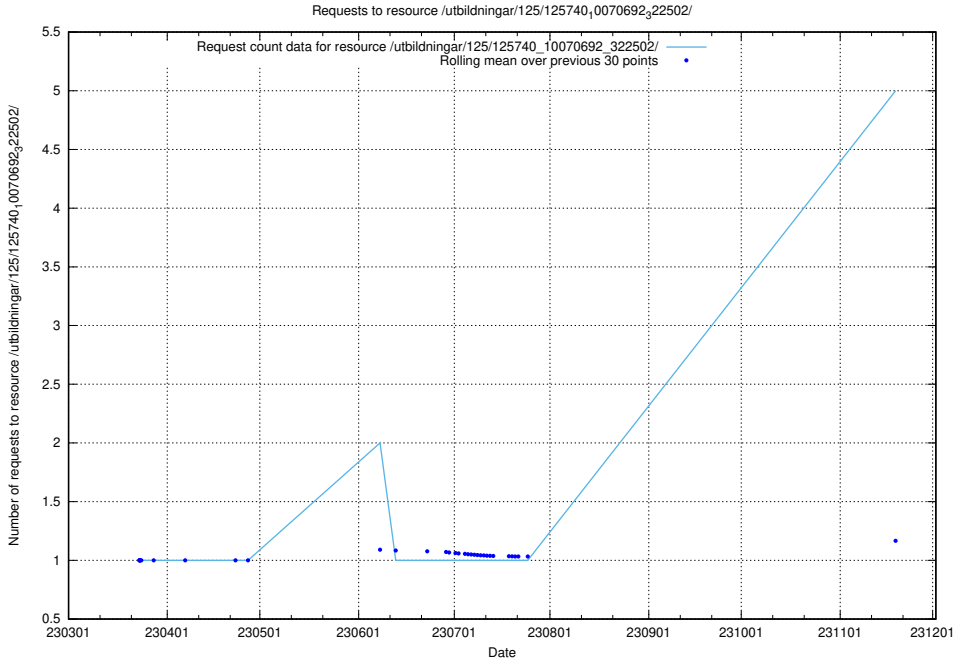

5.141 Usage of /utbildningar/125/125740_10070692_322502/

Here, we count the number of requests to resource /utbildningar/125/125740_10070692_322502/.