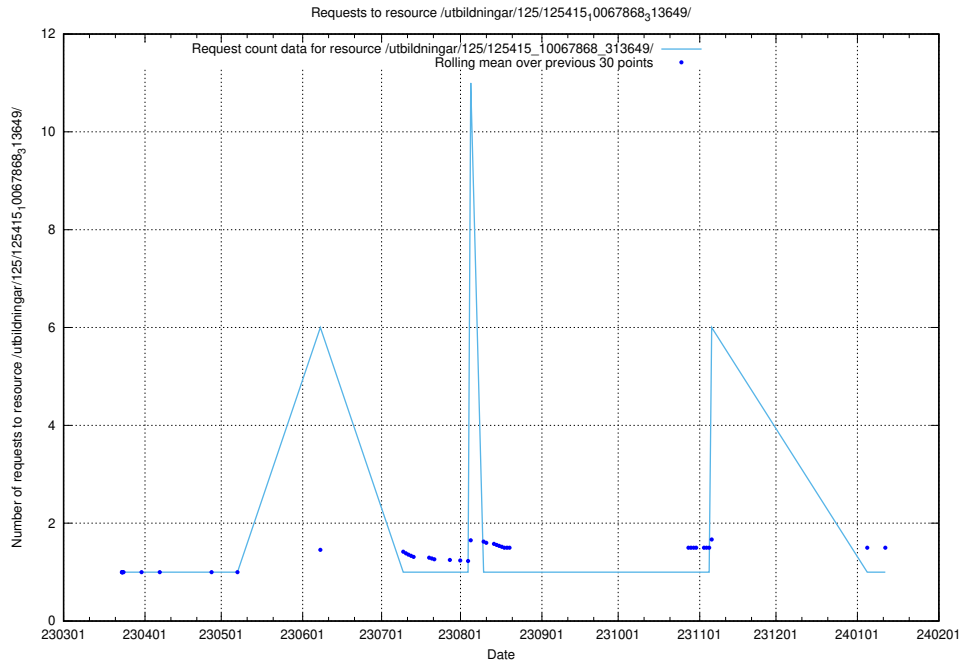

5.1140 Usage of /utbildningar/125/125415_10067868_313649/

Here, we count the number of requests to resource /utbildningar/125/125415_10067868_313649/.