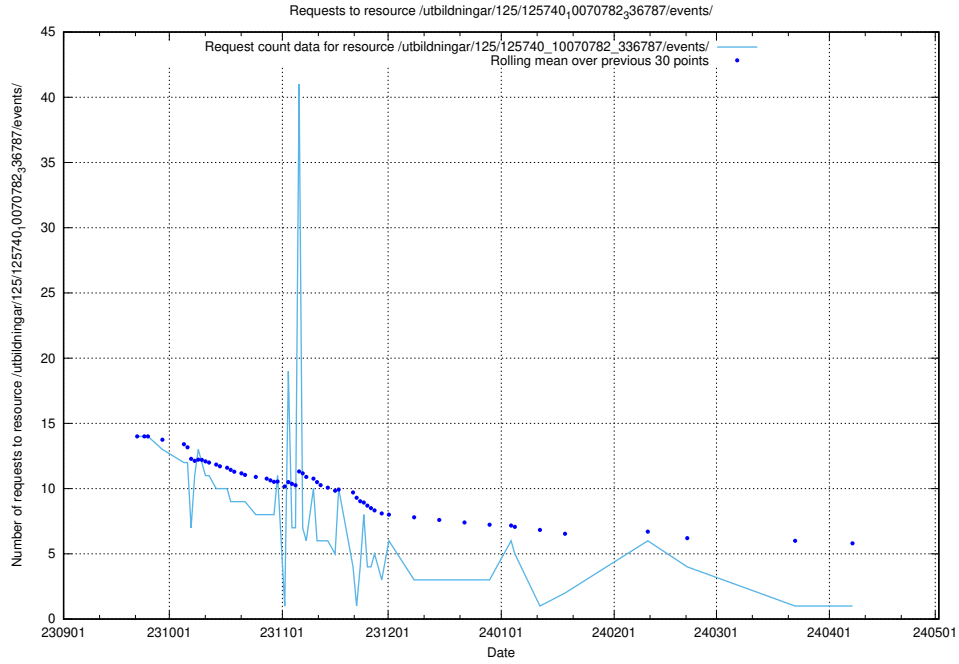

5.4292 Usage of /utbildningar/125/125740_10070782_336787/events/

Here, we count the number of requests to resource /utbildningar/125/125740_10070782_336787/events/