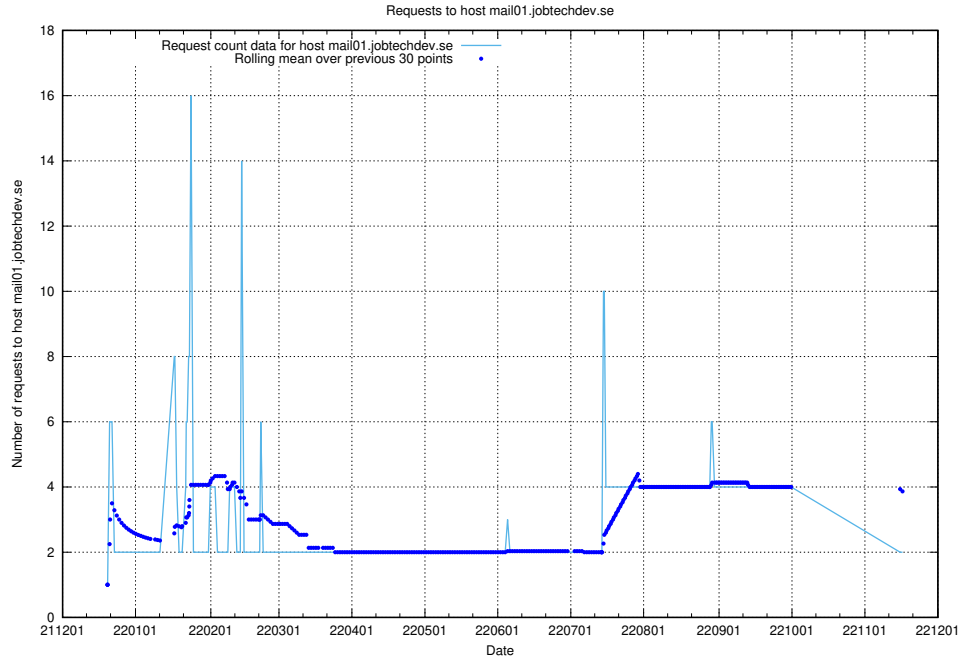

### 7.373 Usage of exchange.jobtechdev.se

Here, we count the number of requests to host exchange.jobtechdev.se.