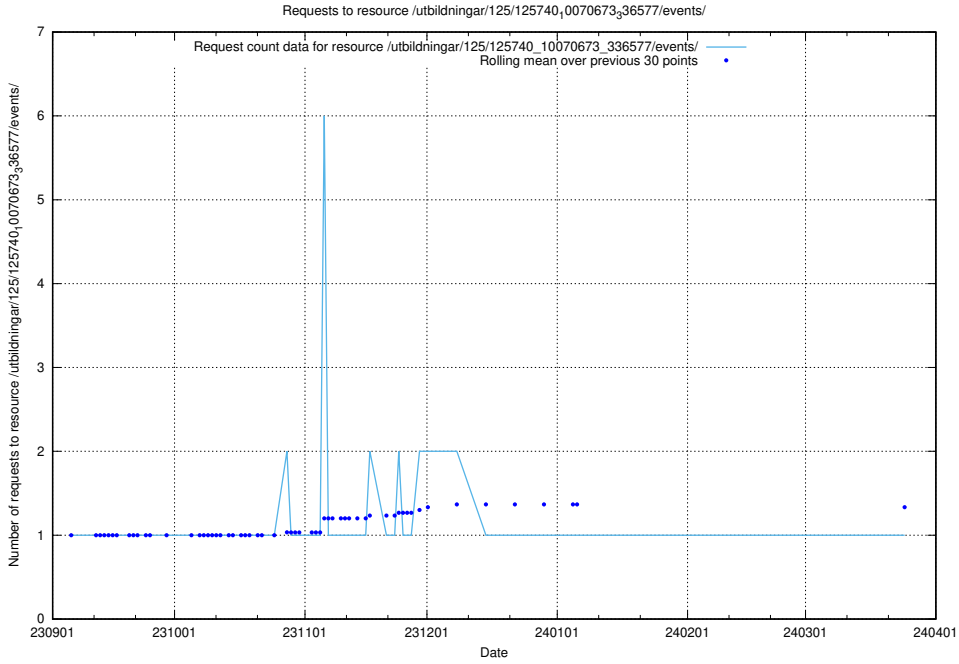

5.4465 Usage of /utbildningar/125/125740_10070673_336577/events/

Here, we count the number of requests to resource /utbildningar/125/125740_10070673_336577/events/