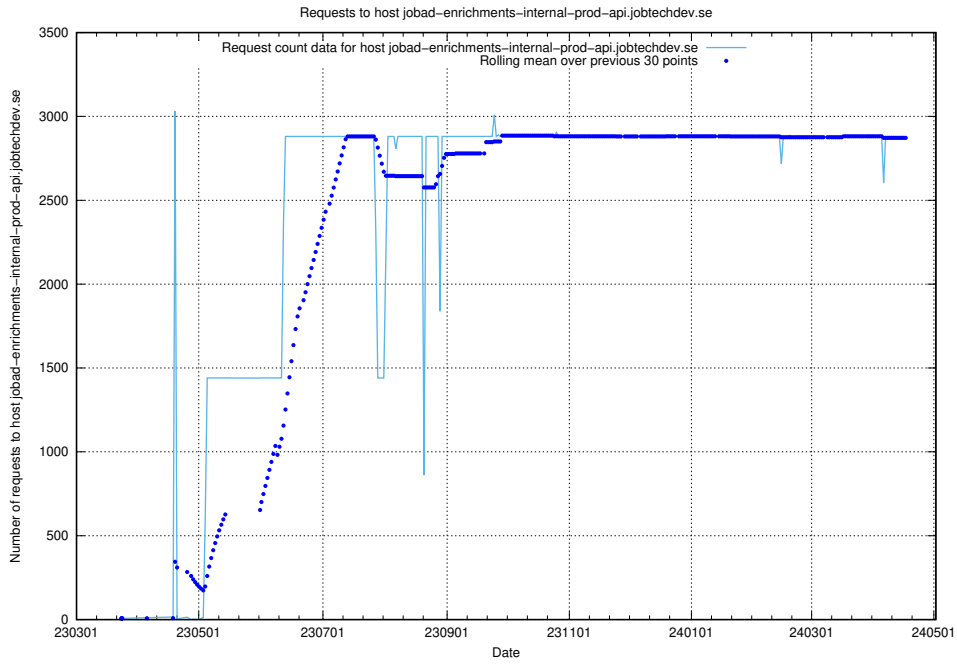

7.17 Usage of jobad-enrichments-internal-prod-api.jobtechdev.se

Here, we count the number of requests to host jobad-enrichments-internal-prod-api.jobtechdev.se.