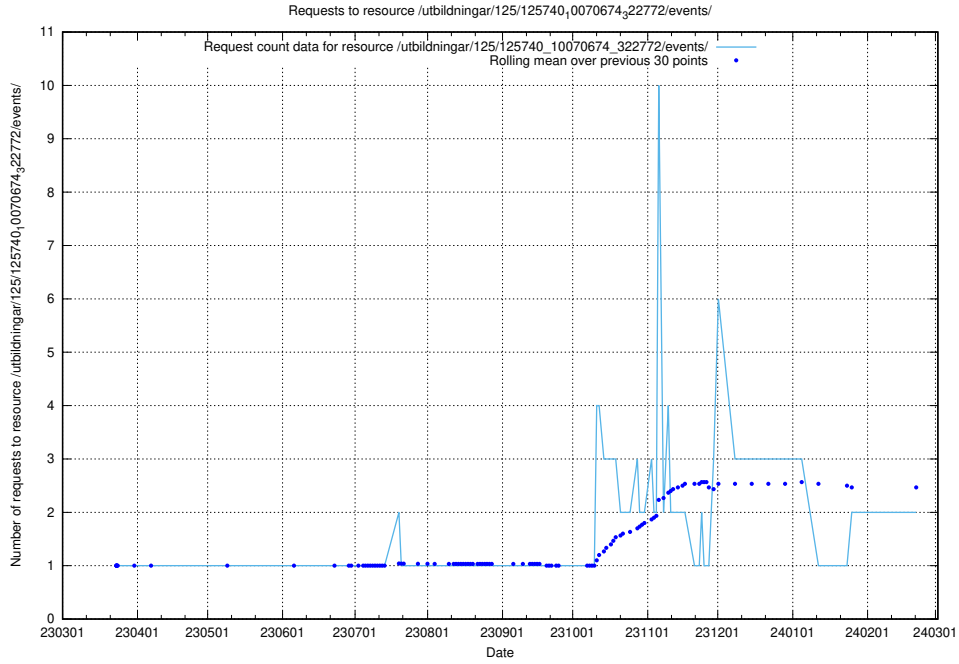

5.512 Usage of /utbildningar/125/125740_10070674_322772/events/

Here, we count the number of requests to resource /utbildningar/125/125740_10070674_322772/events/