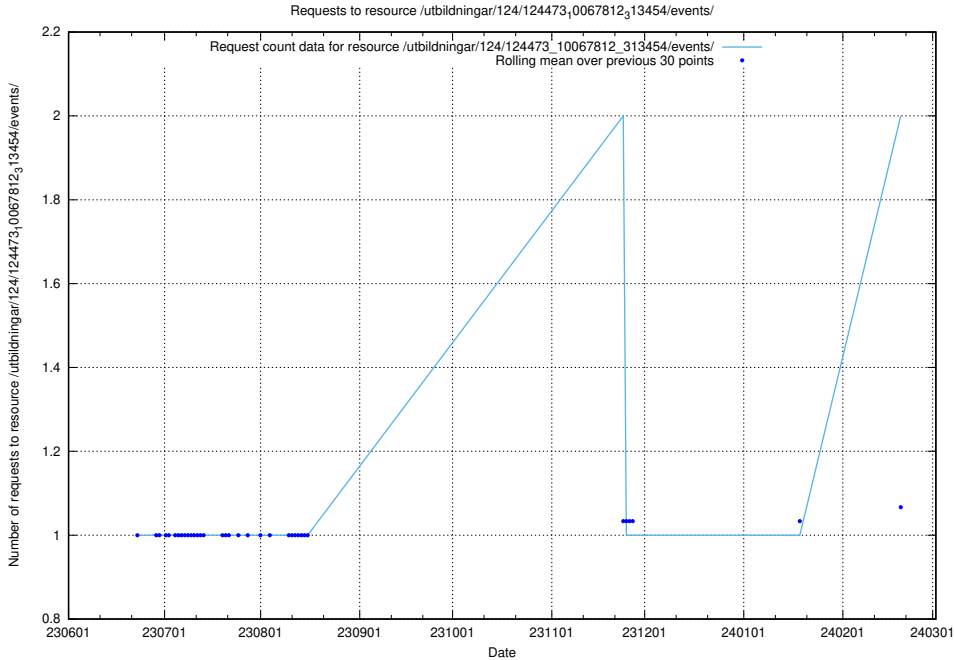

### 5.897 Usage of /utbildningar/124/124473\_10067812\_313454/events/

Here, we count the number of requests to resource /utbildningar/124/124473\_10067812\_313454/events/