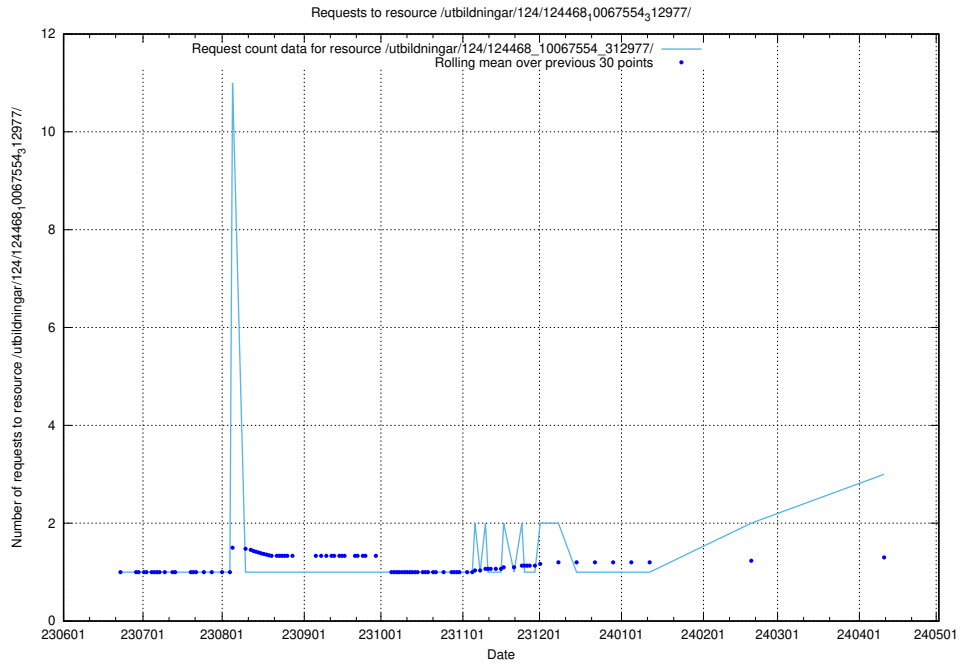

5.457 Usage of /utbildningar/124/124468_10067554_312977/

Here, we count the number of requests to resource /utbildningar/124/124468_10067554_312977/.