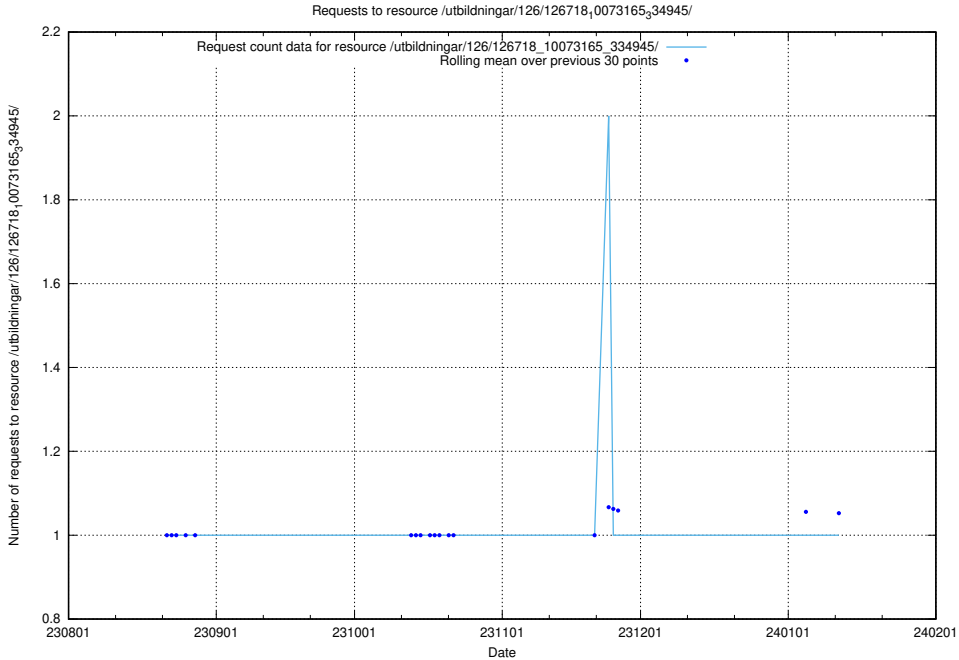

5.4536 Usage of /utbildningar/126/126718_10073165_334945/

Here, we count the number of requests to resource /utbildningar/126/126718_10073165_334945/.