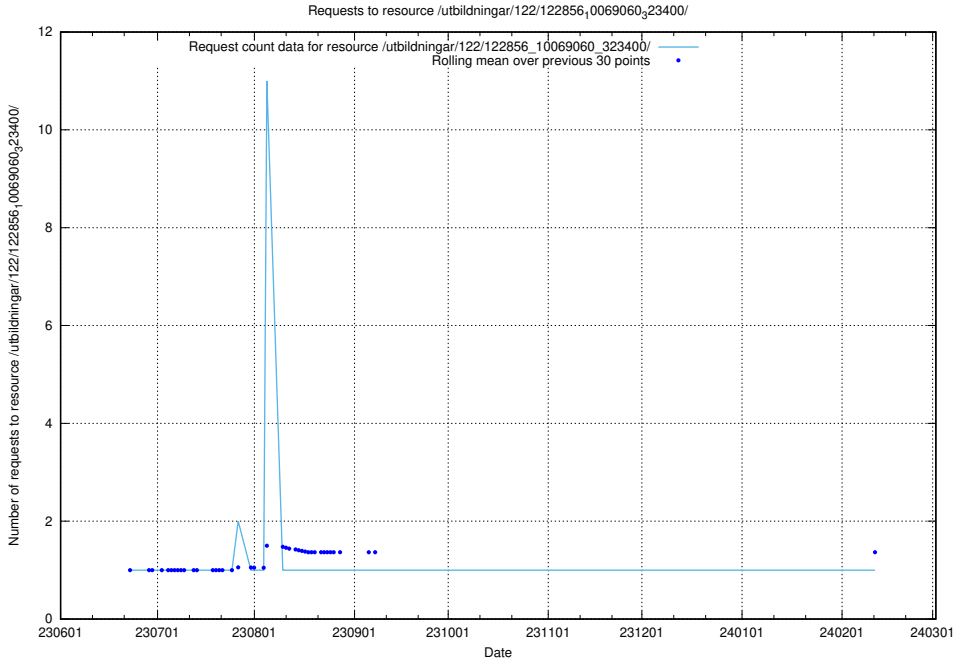

5.5608 Usage of /utbildningar/122/122856_10069060_323400/

Here, we count the number of requests to resource /utbildningar/122/122856_10069060_323400/.