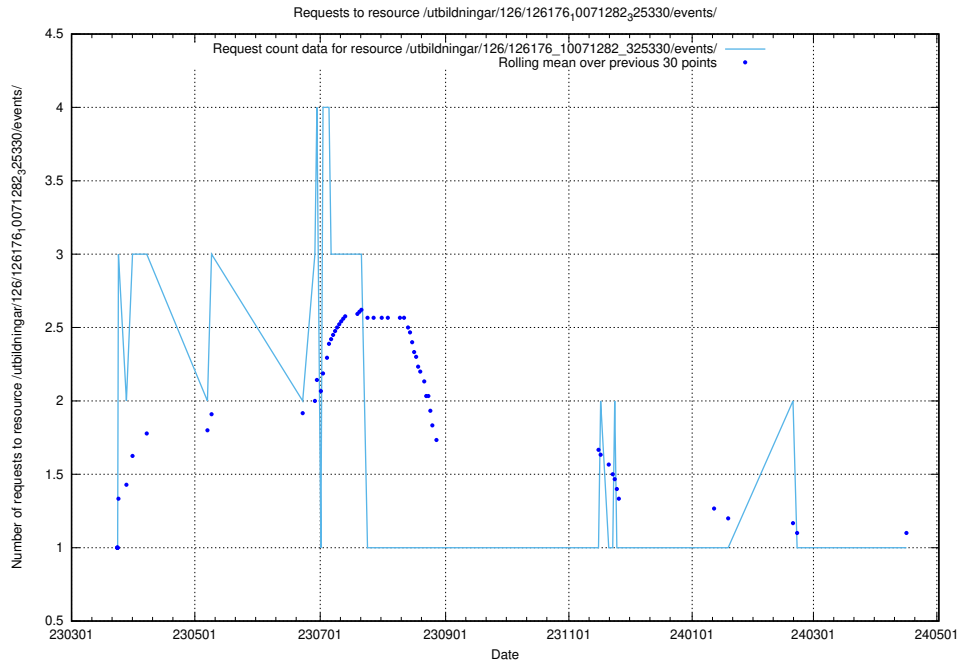

5.6201 Usage of /utbildningar/126/126176_10071282_325330/events/

Here, we count the number of requests to resource /utbildningar/126/126176_10071282_325330/events/