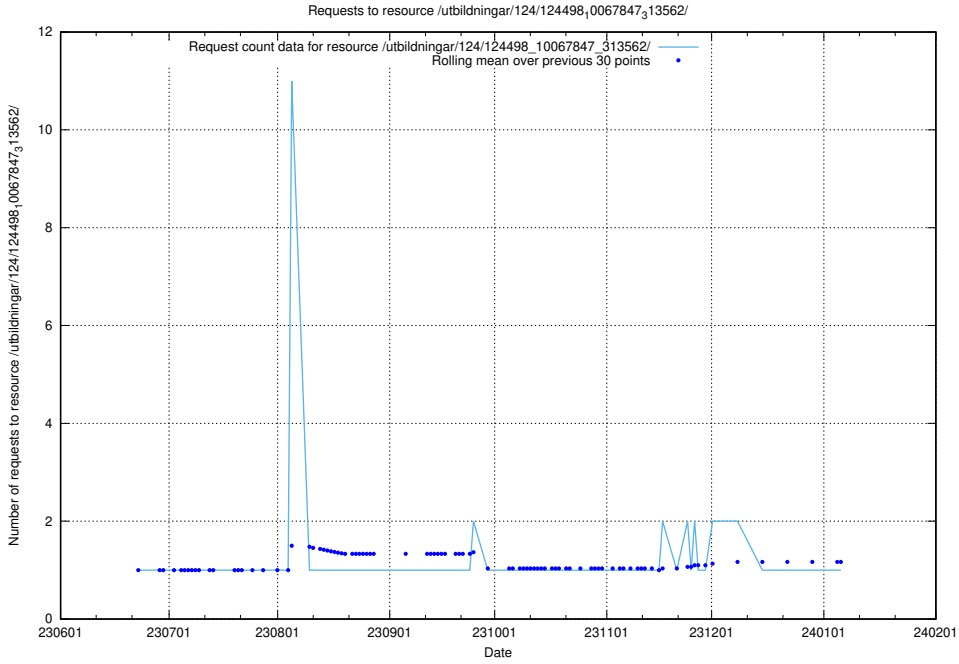

5.5566 Usage of /utbildningar/124/124498_10067847_313562/

Here, we count the number of requests to resource /utbildningar/124/124498_10067847_313562/.