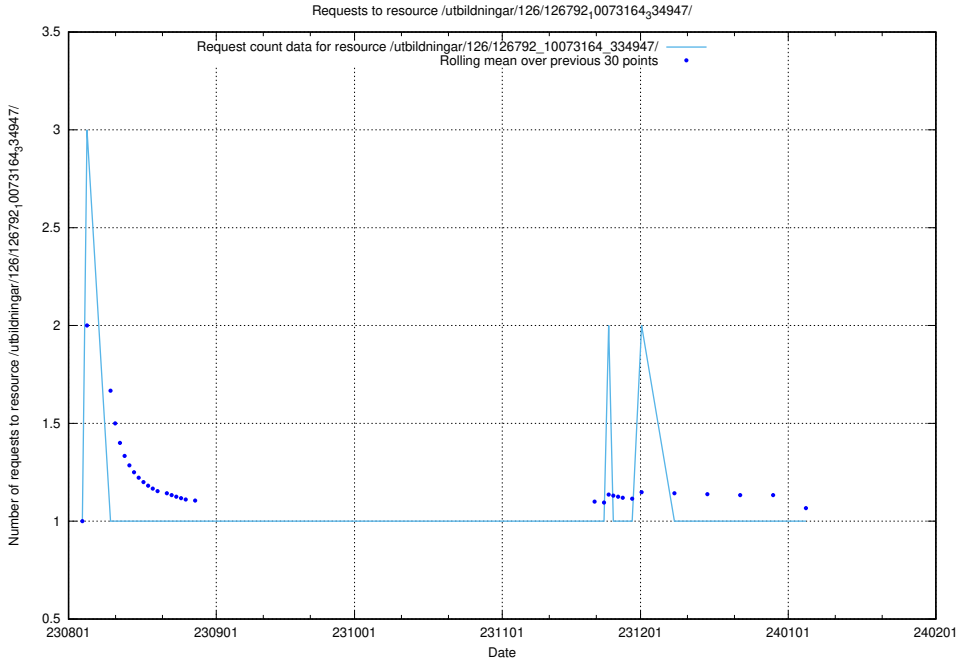

5.4658 Usage of /utbildningar/126/126792_10073164_334947/

Here, we count the number of requests to resource /utbildningar/126/126792_10073164_334947/.