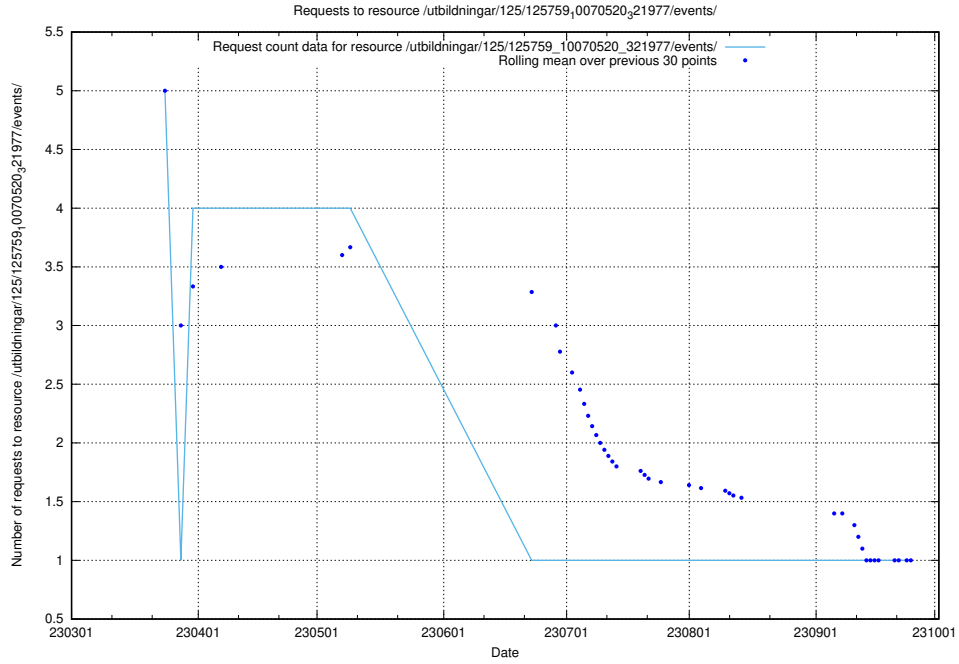

5.5857 Usage of /utbildningar/125/125759_10070520_321977/events/

Here, we count the number of requests to resource /utbildningar/125/125759_10070520_321977/events/