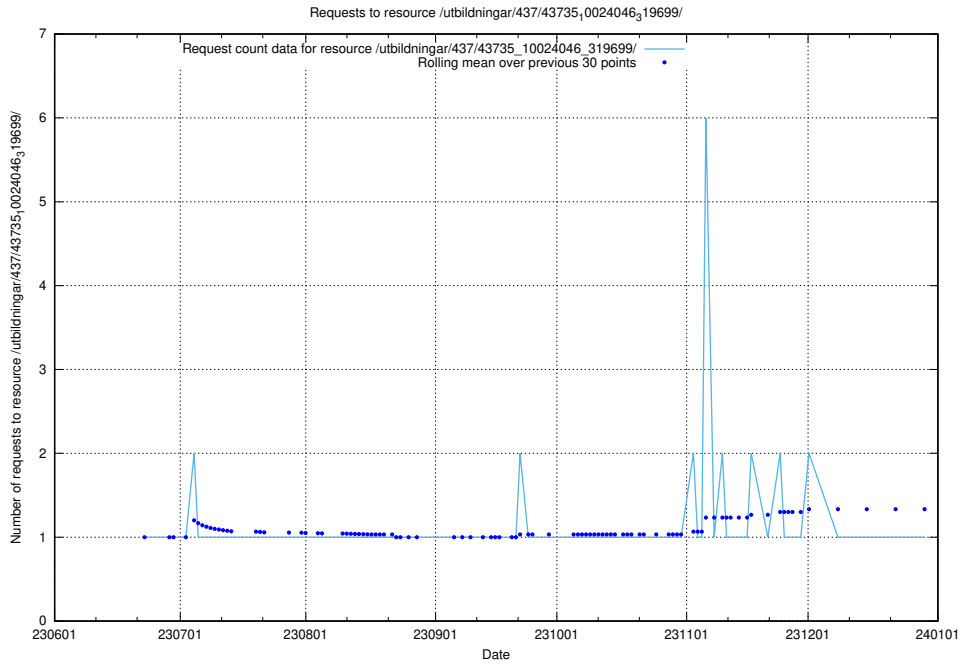

5.5357 Usage of /utbildningar/437/43735_10024046_319699/

Here, we count the number of requests to resource /utbildningar/437/43735_10024046_319699/.