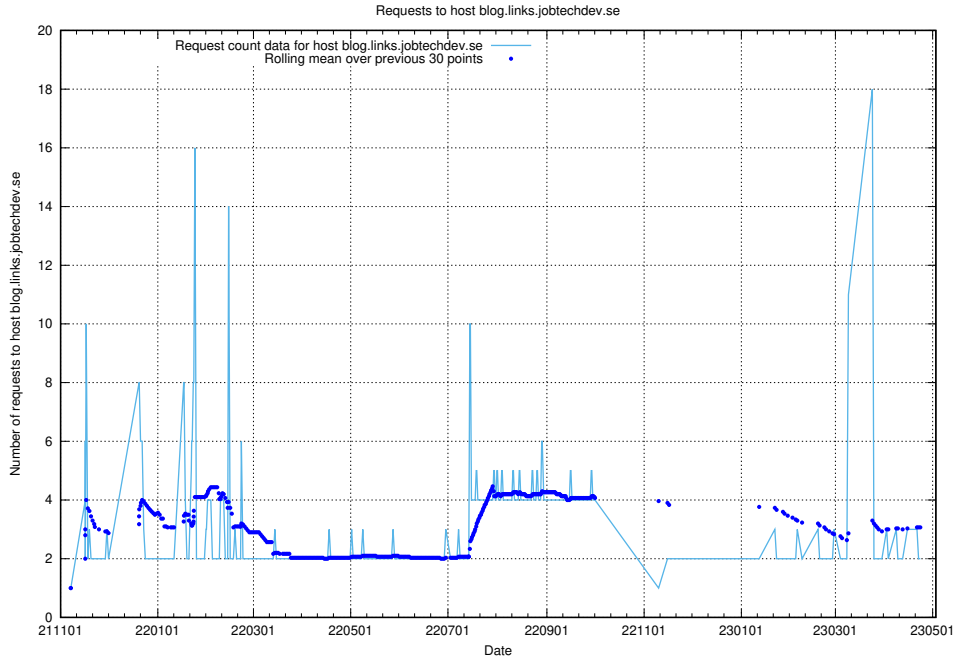

7.428 Usage of `blog.links.jobtechdev.se`

Here, we count the number of requests to host `blog.links.jobtechdev.se`.