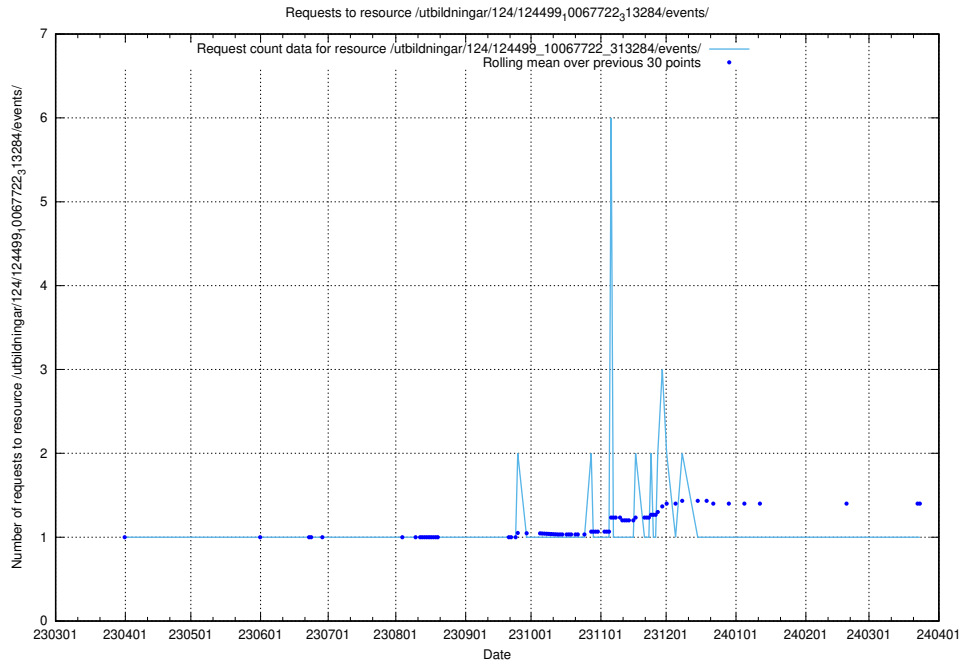

5.5833 Usage of /utbildningar/124/124499_10067722_313284/events/

Here, we count the number of requests to resource /utbildningar/124/124499_10067722_313284/events/