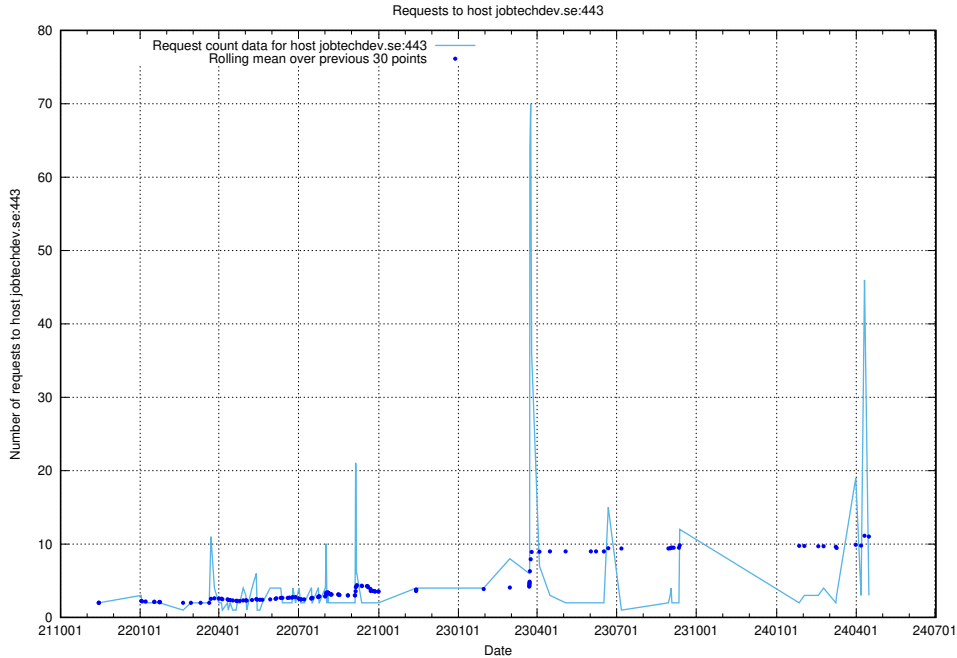

### 7.241 Usage of jobtechdev.se:443

Here, we count the number of requests to host jobtechdev.se:443.