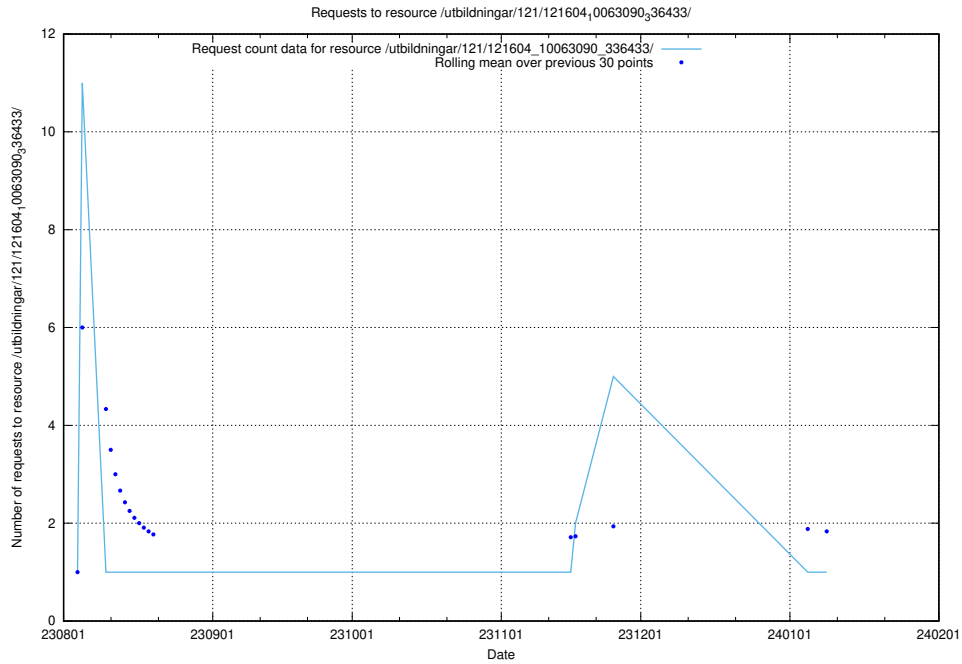

5.4679 Usage of /utbildningar/121/121604_10063090_336433/

Here, we count the number of requests to resource /utbildningar/121/121604_10063090_336433/.