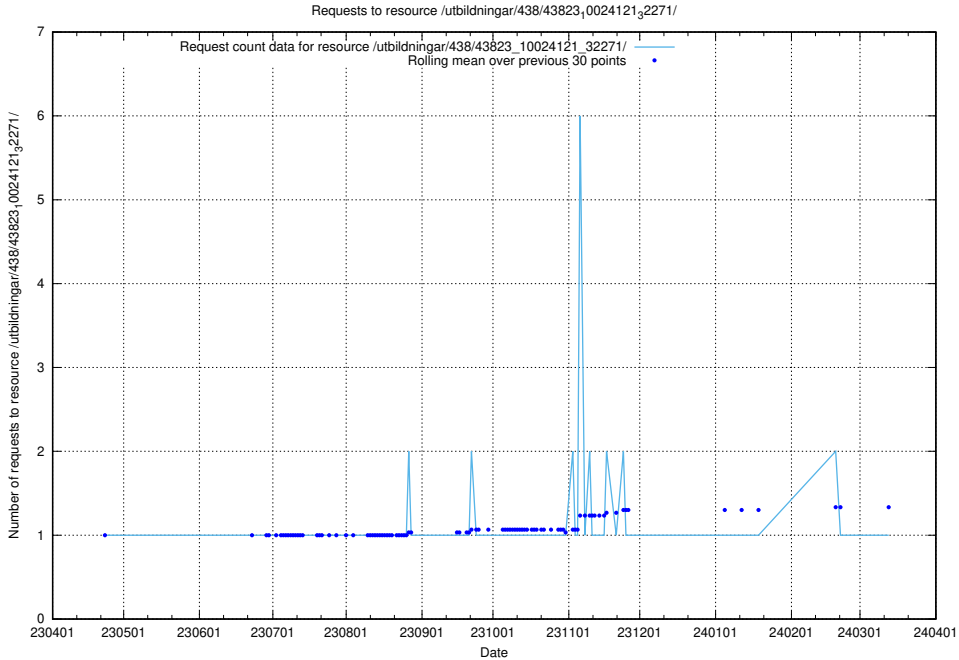

5.5800 Usage of /utbildningar/438/43823_10024121_32271/

Here, we count the number of requests to resource /utbildningar/438/43823_10024121_32271/.