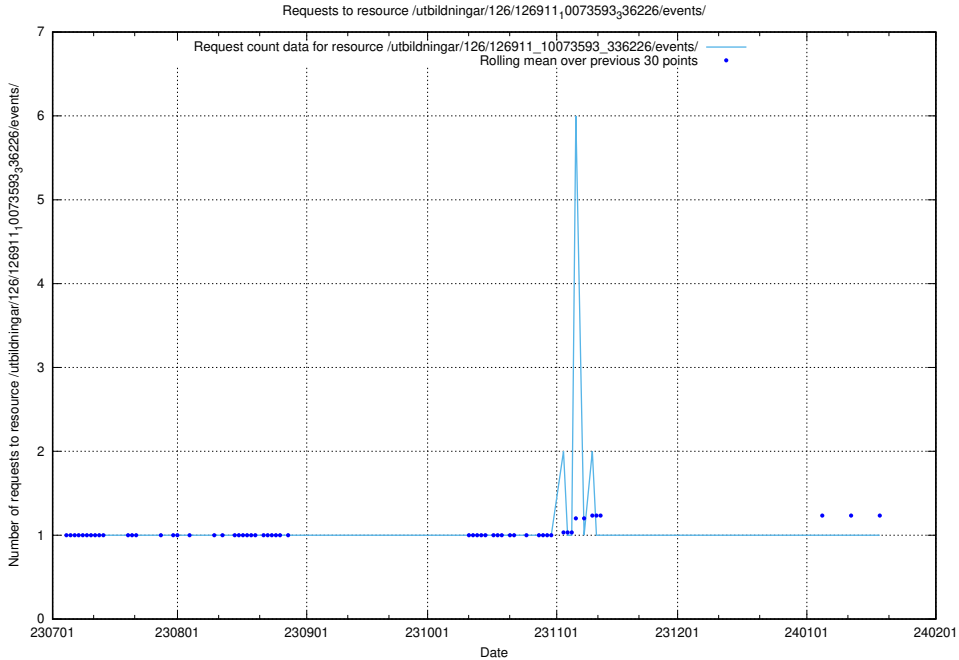

5.5127 Usage of /utbildningar/126/126911_10073593_336226/events/

Here, we count the number of requests to resource /utbildningar/126/126911_10073593_336226/events/