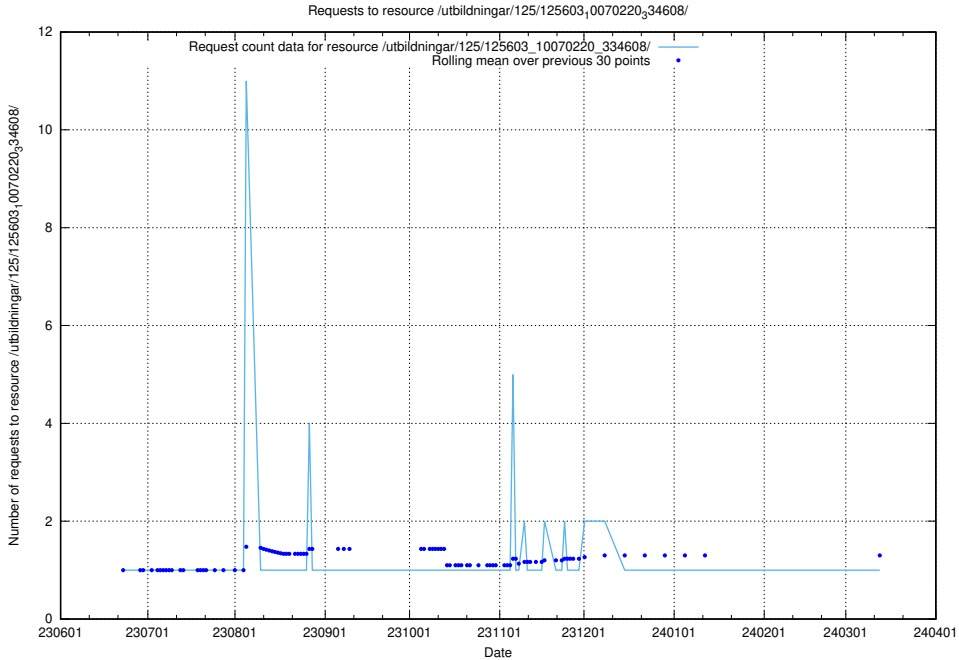

5.5501 Usage of /utbildningar/125/125603_10070220_334608/

Here, we count the number of requests to resource /utbildningar/125/125603_10070220_334608/.