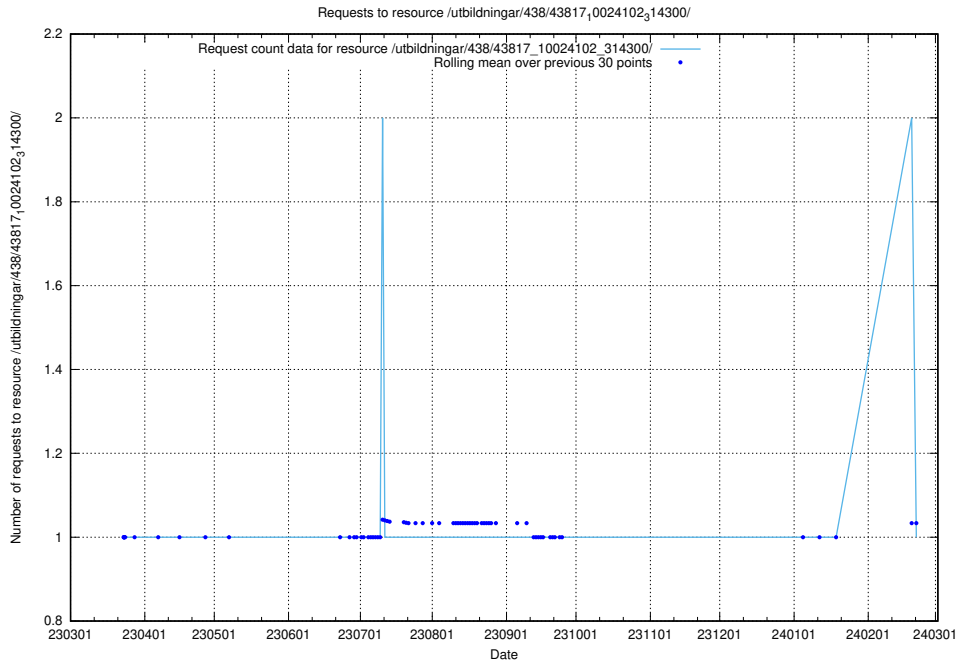

5.6118 Usage of /utbildningar/438/43817_10024102_314300/

Here, we count the number of requests to resource /utbildningar/438/43817_10024102_314300/.