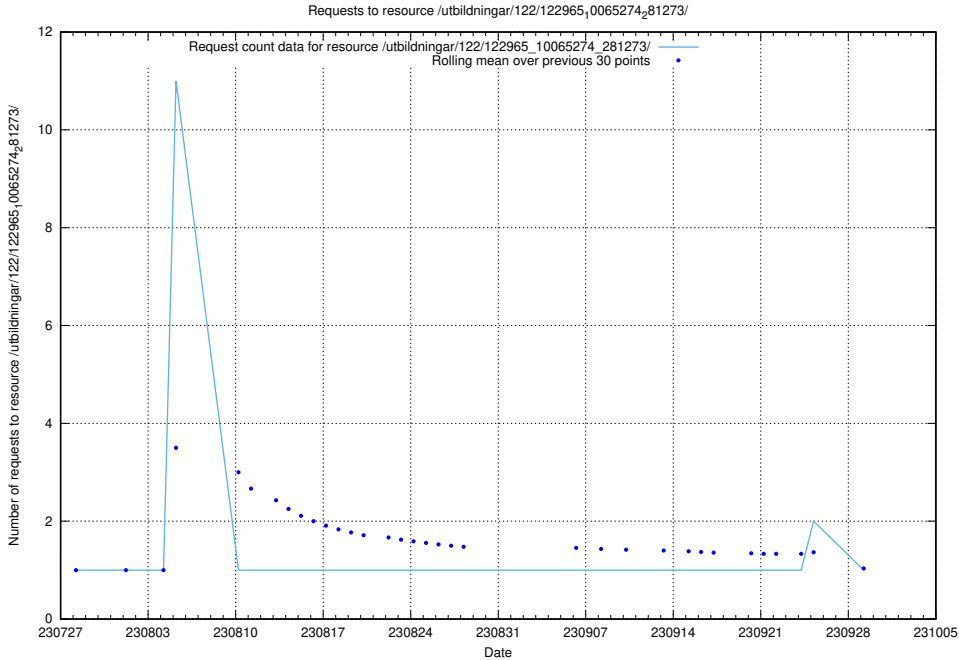

5.4703 Usage of /utbildningar/122/122965_10065274_281273/

Here, we count the number of requests to resource /utbildningar/122/122965_10065274_281273/.