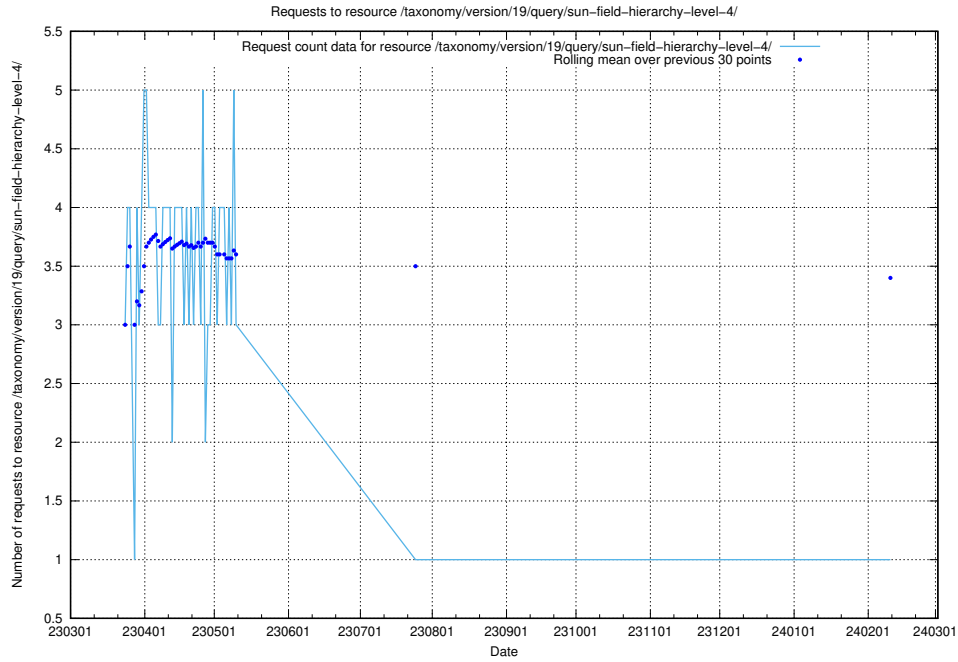

5.5903 Usage of /taxonomy/version/19/query/sun-field-hierarchy-level-4/

Here, we count the number of requests to resource /taxonomy/version/19/query/sun-field-hierarchy-level-4/.