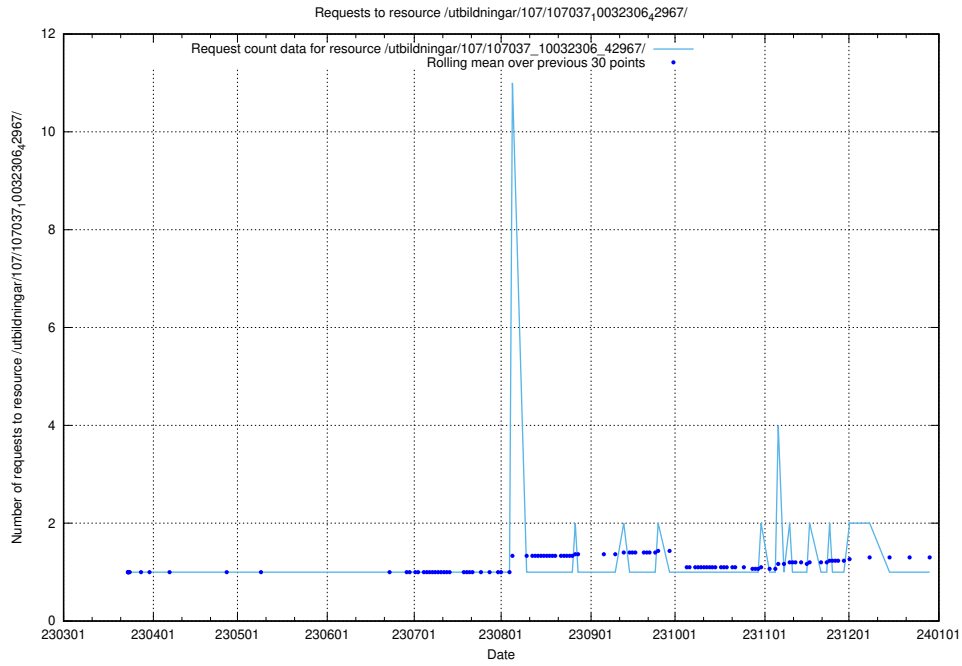

5.5160 Usage of /utbildningar/107/107037_10032306_42967/

Here, we count the number of requests to resource /utbildningar/107/107037_10032306_42967/.