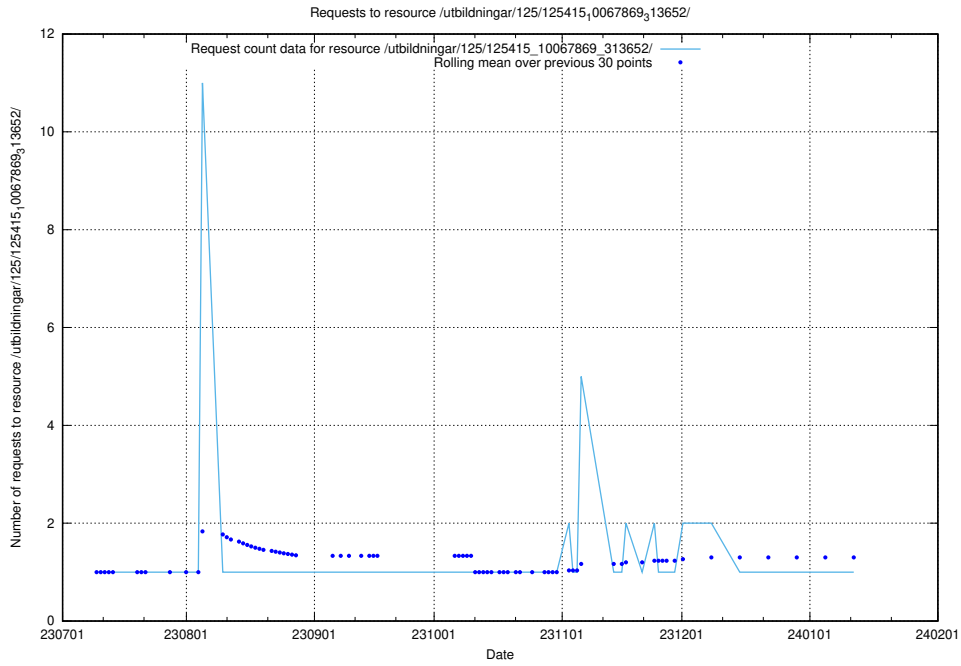

5.4909 Usage of /utbildningar/125/125415_10067869_313652/

Here, we count the number of requests to resource /utbildningar/125/125415_10067869_313652/.