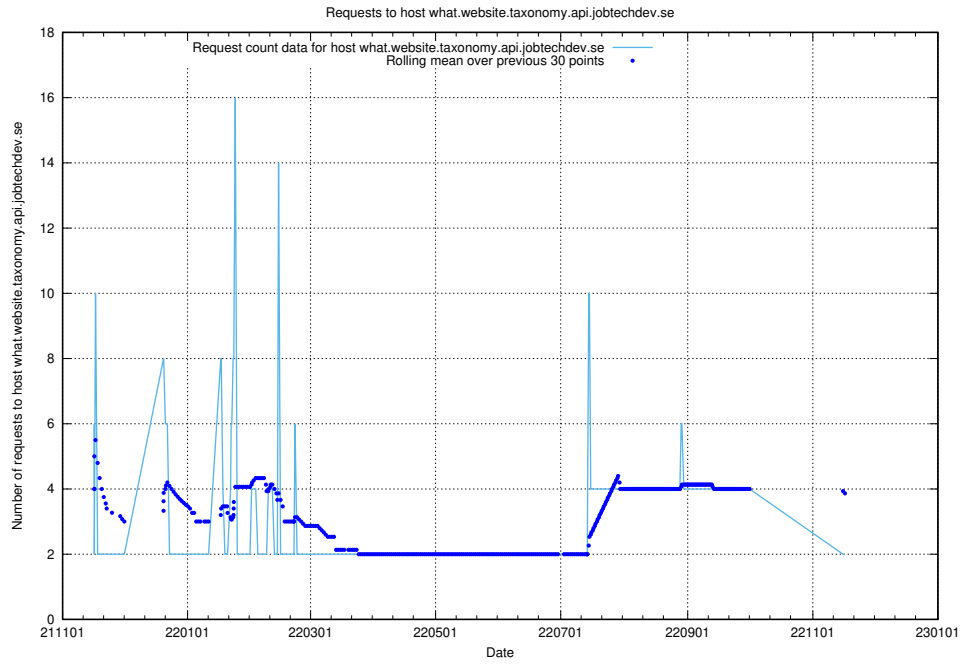

7.518 Usage of what.website.taxonomy.api.jobtechdev.se

Here, we count the number of requests to host what.website.taxonomy.api.jobtechdev.se.