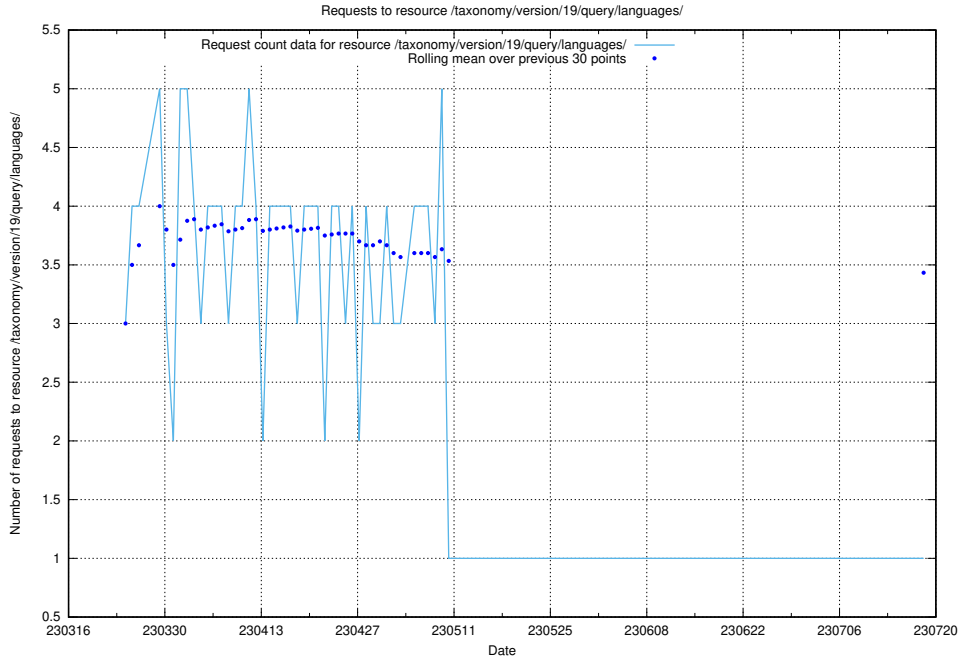

### 5.5927 Usage of /taxonomy/version/19/query/keyword-concepts./

Here, we count the number of requests to resource /taxonomy/version/19/query/keyword-concepts./.