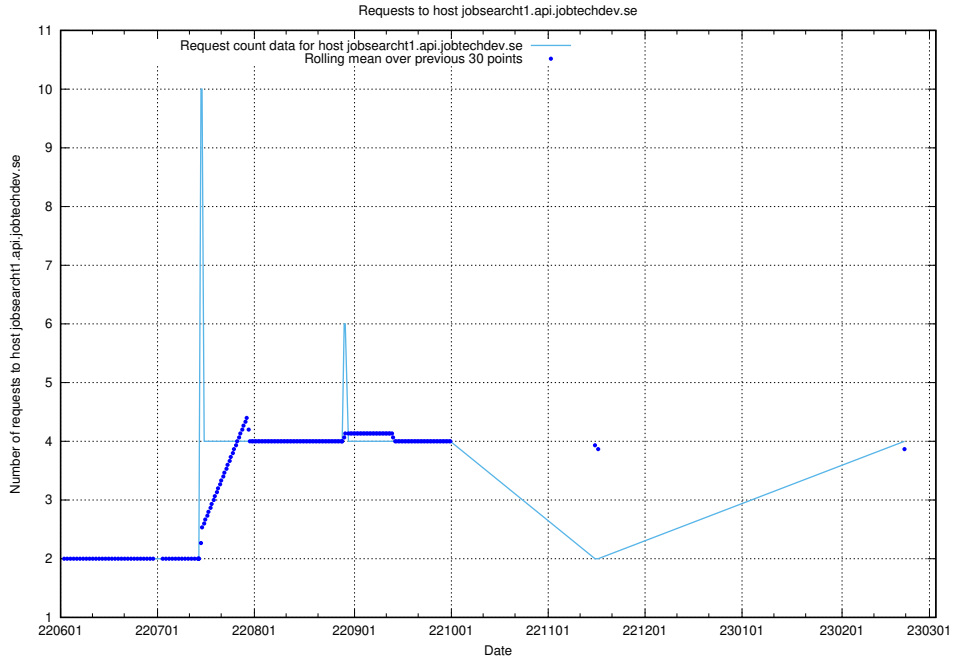

7.142 Usage of jobsearcht1.api.jobtechdev.se

Here, we count the number of requests to host jobsearcht1.api.jobtechdev.se.