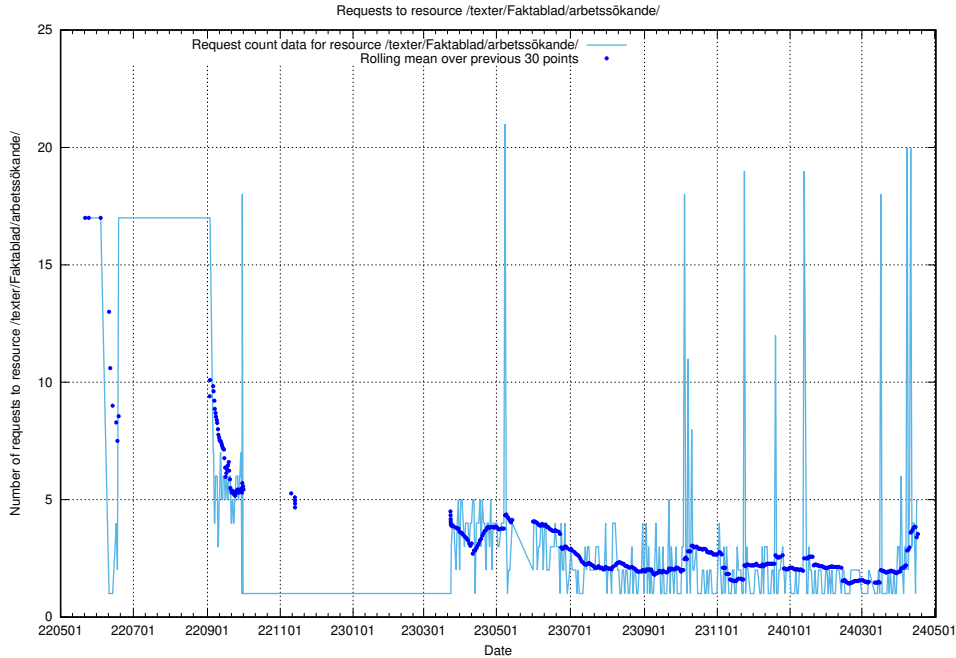

5.143 Usage of /texter/Faktablad/arbetssökande/

Here, we count the number of requests to resource /texter/Faktablad/arbetssökande/.