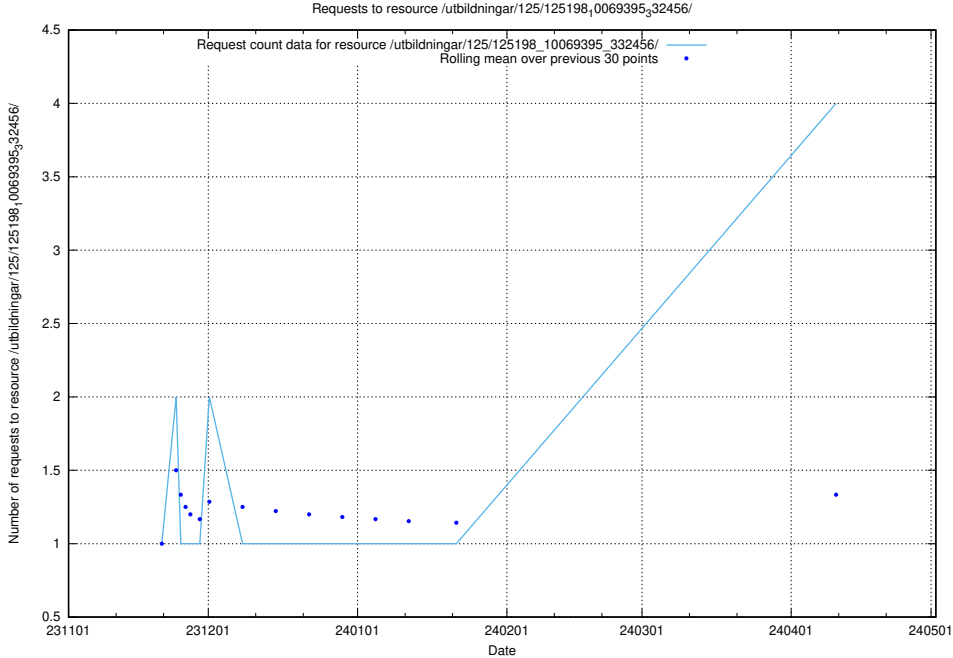

5.244 Usage of /utbildningar/125/125198_10069395_332456/

Here, we count the number of requests to resource /utbildningar/125/125198_10069395_332456/.