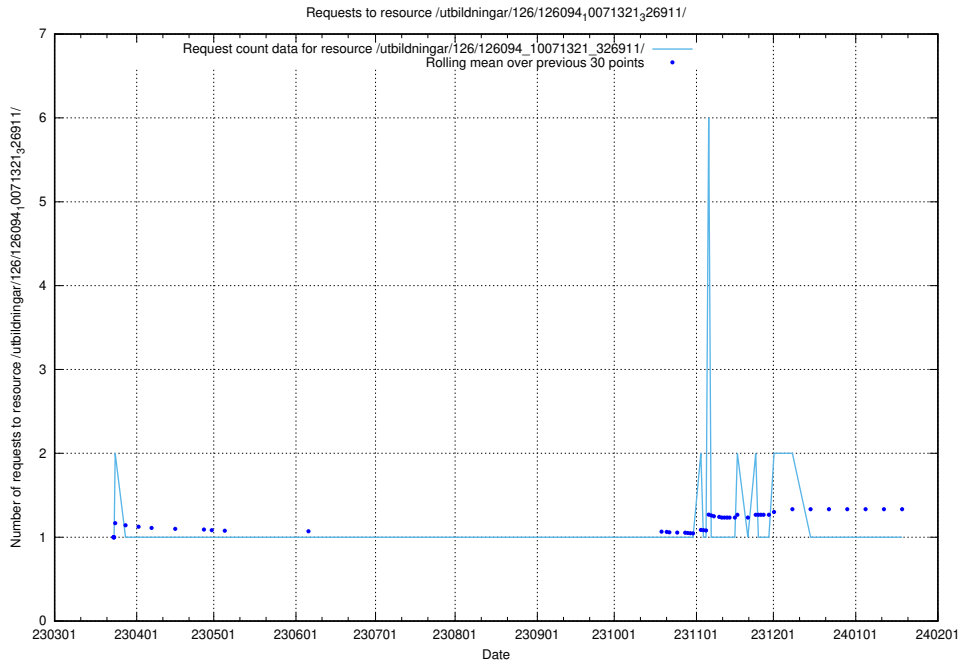

5.6211 Usage of /utbildningar/126/126094_10071321_326911/

Here, we count the number of requests to resource /utbildningar/126/126094_10071321_326911/.