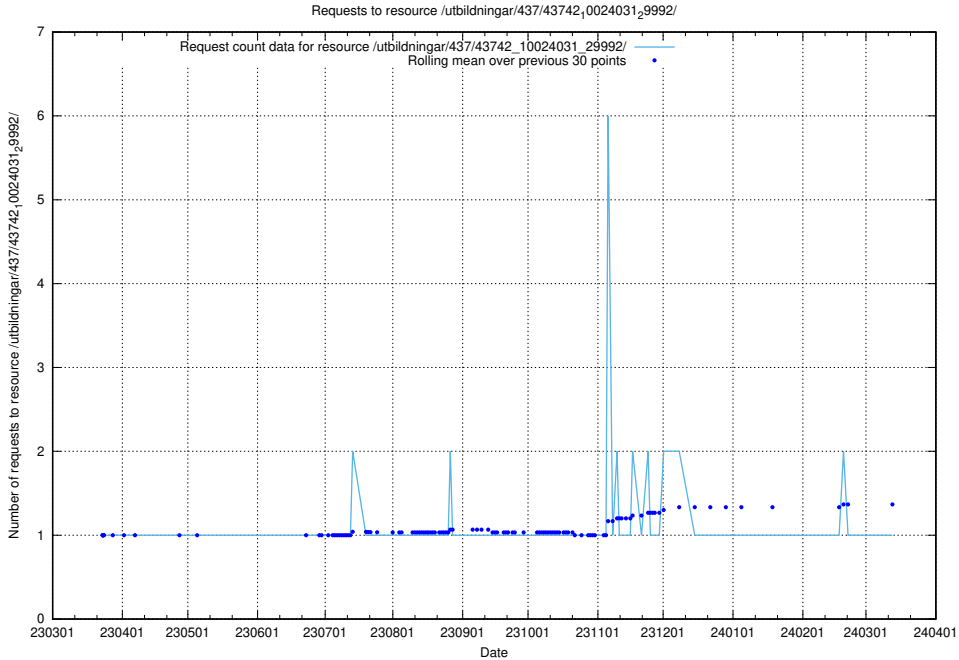

5.6164 Usage of /utbildningar/437/43742_10024031_29992/

Here, we count the number of requests to resource /utbildningar/437/43742_10024031_29992/.