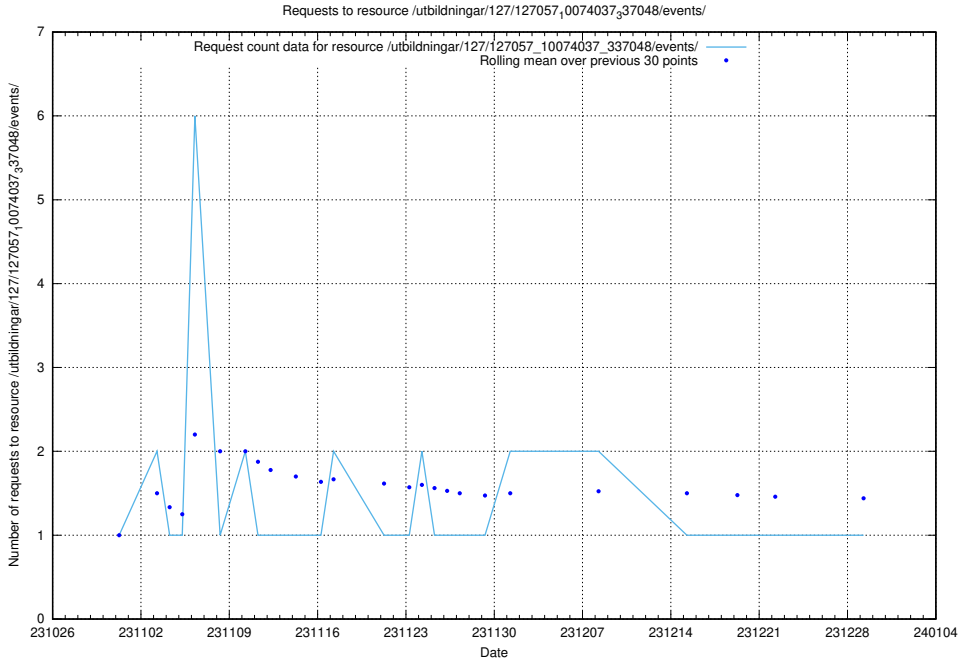

5.3963 Usage of /utbildningar/127/127057_10074037_337048/events/

Here, we count the number of requests to resource /utbildningar/127/127057_10074037_337048/events/