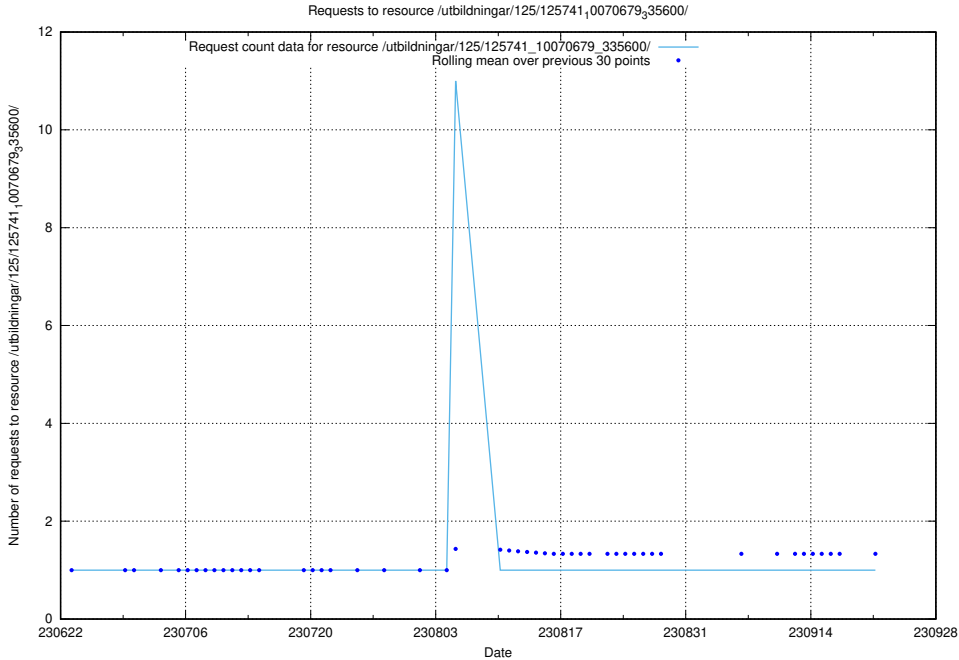

5.5476 Usage of /utbildningar/125/125741_10070679_335600/

Here, we count the number of requests to resource /utbildningar/125/125741_10070679_335600/.