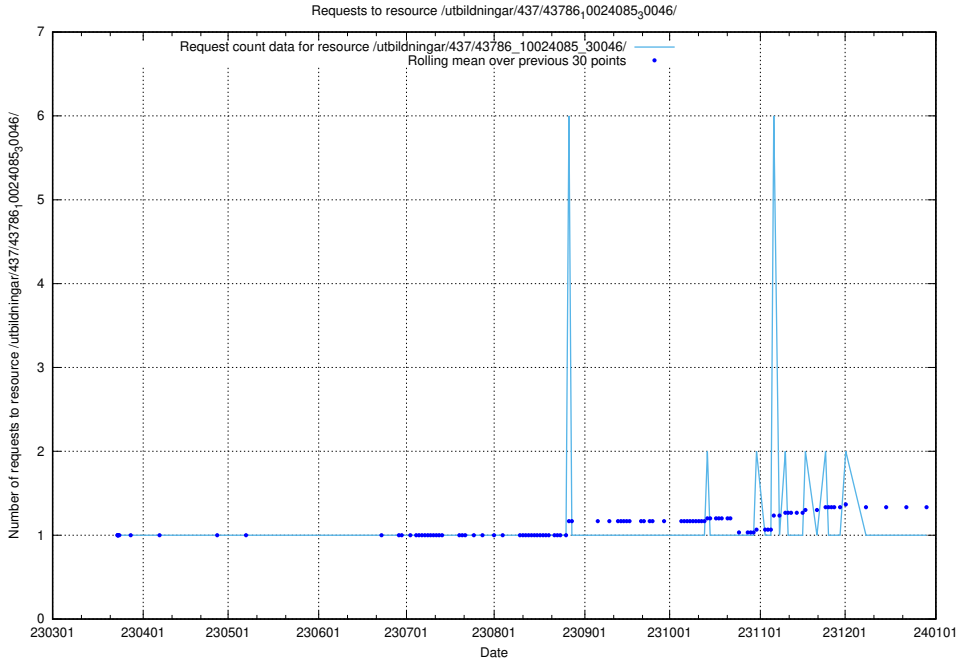

5.6138 Usage of /utbildningar/437/43786_10024085_30046/

Here, we count the number of requests to resource /utbildningar/437/43786_10024085_30046/.