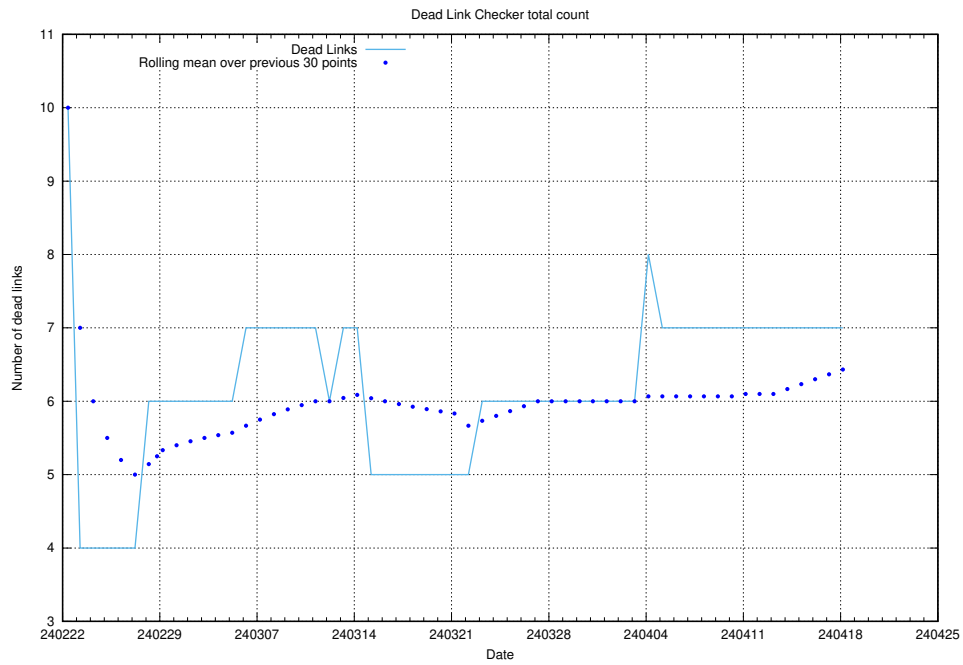

#### 3.1 Total count of dead links

Here is presented the total number of found dead links across all pages.

<sup>4</sup>[https://gitlab.com/arbetsformedlingen/devops/dead\\_link\\_checker](https://gitlab.com/arbetsformedlingen/devops/dead_link_checker)