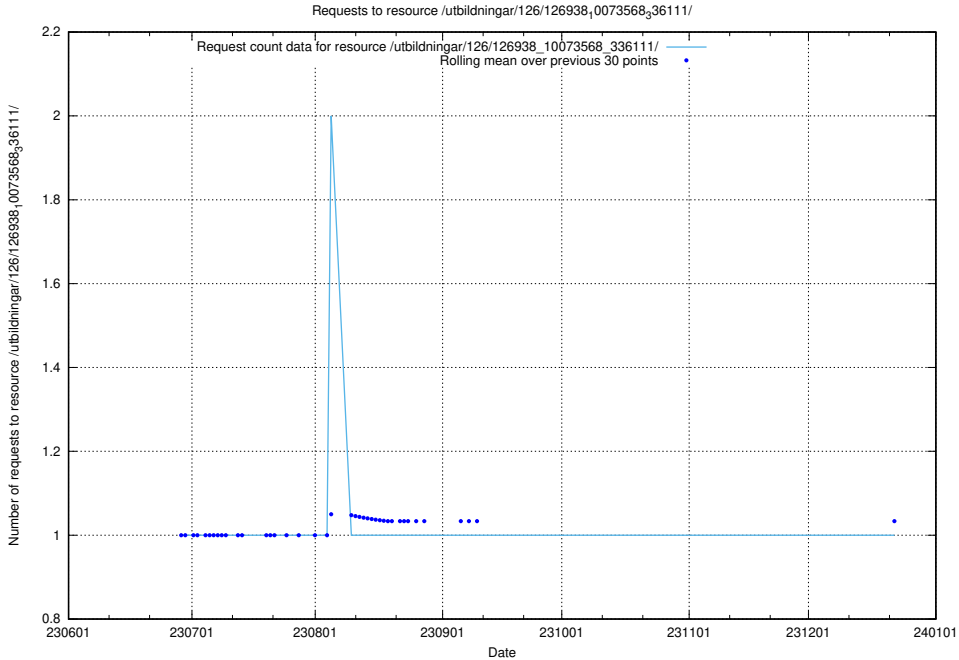

5.5216 Usage of /utbildningar/126/126938_10073568_336111/

Here, we count the number of requests to resource /utbildningar/126/126938_10073568_336111/.