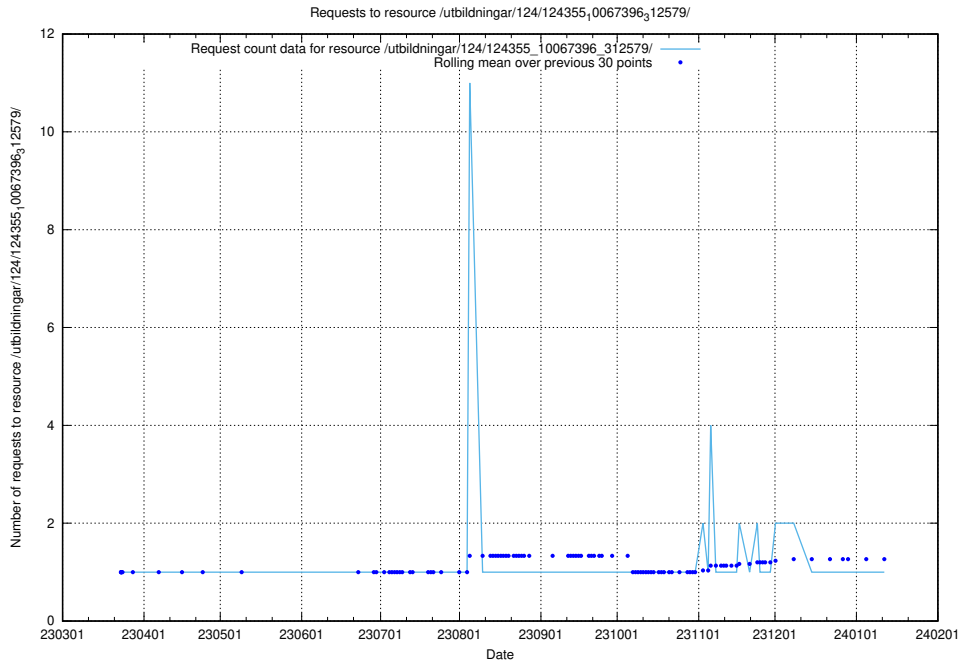

5.3697 Usage of /utbildningar/124/124355_10067396_312579/

Here, we count the number of requests to resource /utbildningar/124/124355_10067396_312579/.