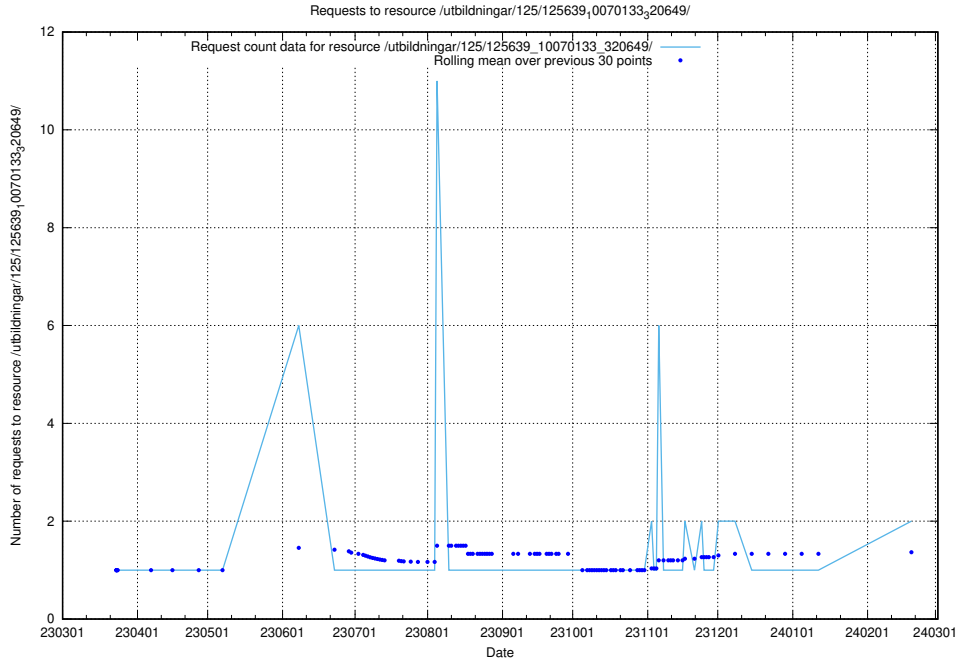

5.521 Usage of /utbildningar/125/125639_10070133_320649/

Here, we count the number of requests to resource /utbildningar/125/125639_10070133_320649/.