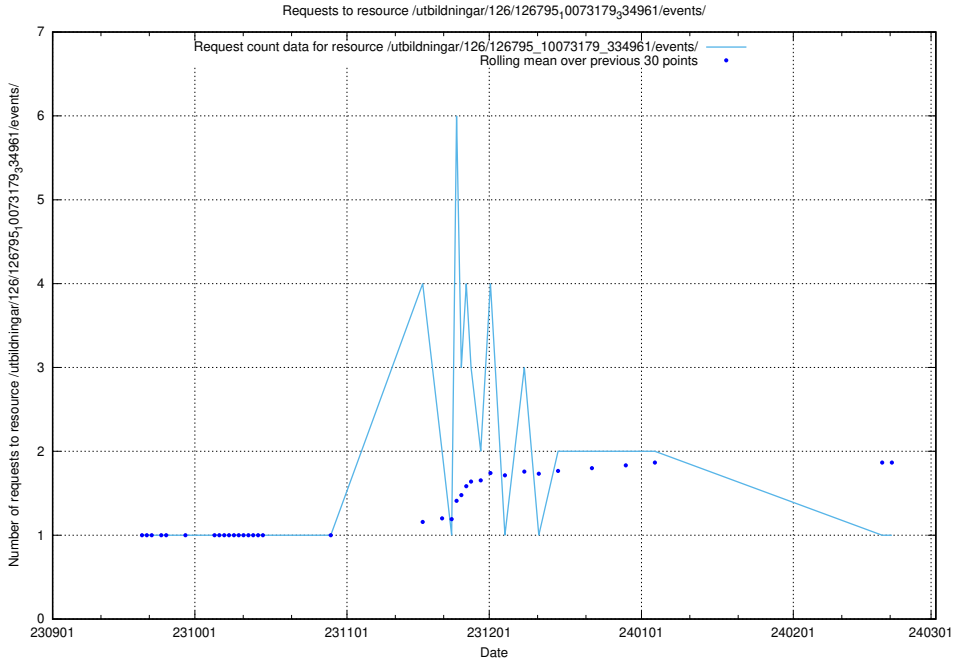

5.4321 Usage of /utbildningar/126/126795_10073179_334961/events/

Here, we count the number of requests to resource /utbildningar/126/126795_10073179_334961/events/