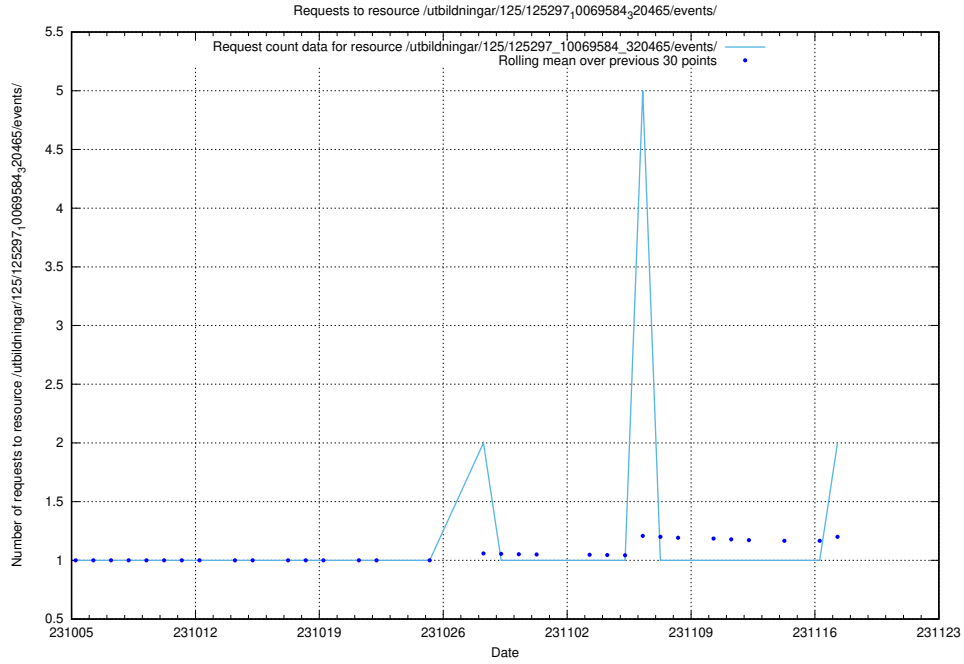

5.762 Usage of /utbildningar/125/125297_10069584_320465/events/

Here, we count the number of requests to resource /utbildningar/125/125297_10069584_320465/events/