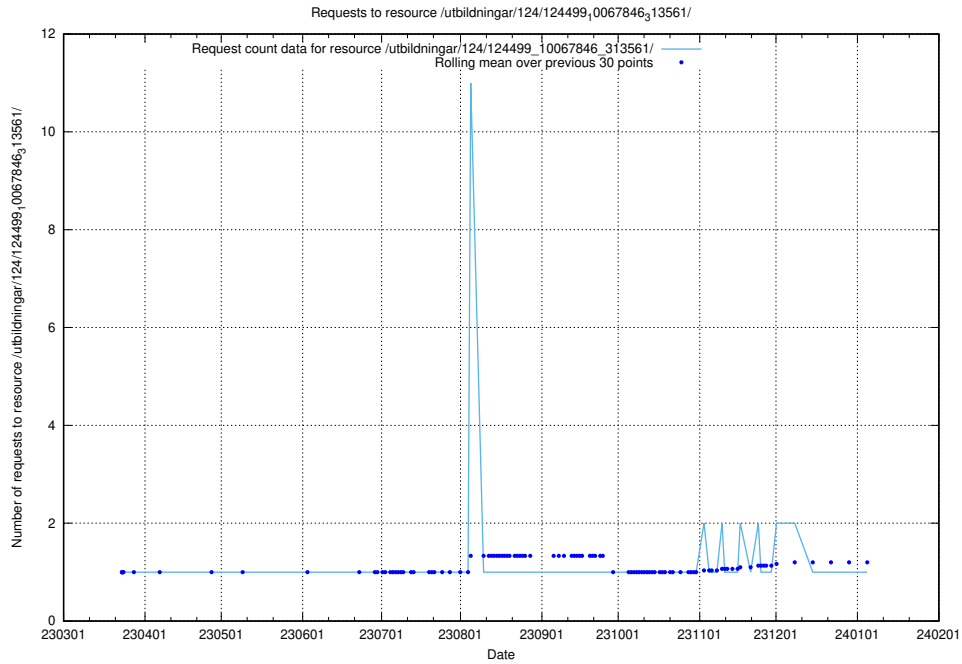

5.2226 Usage of /utbildningar/124/124499_10067846_313561/

Here, we count the number of requests to resource /utbildningar/124/124499_10067846_313561/.