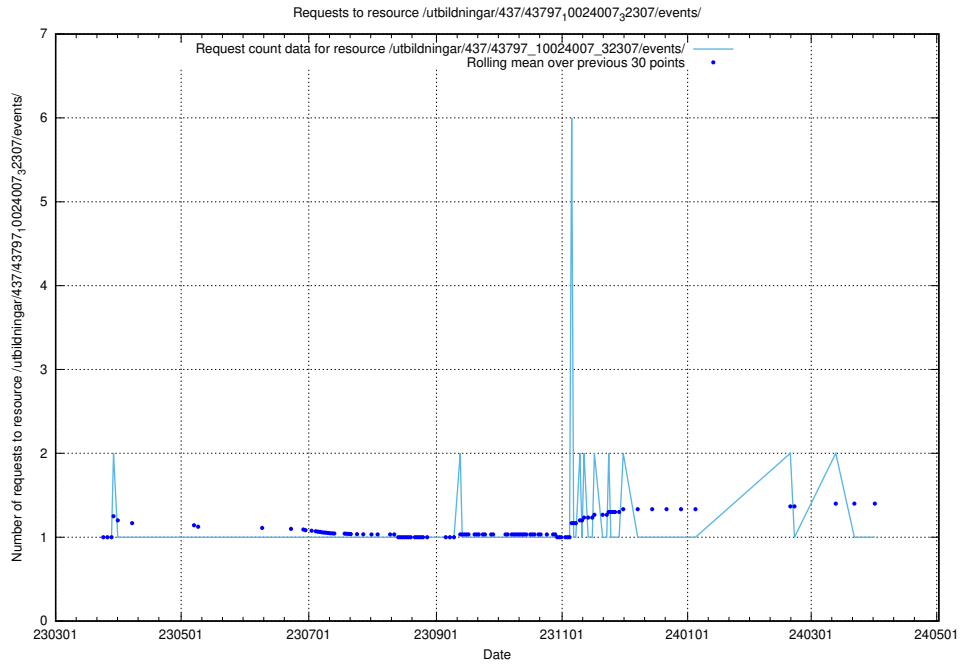

5.5960 Usage of /utbildningar/437/43797_10024007_32307/events/

Here, we count the number of requests to resource /utbildningar/437/43797_10024007_32307/events/.