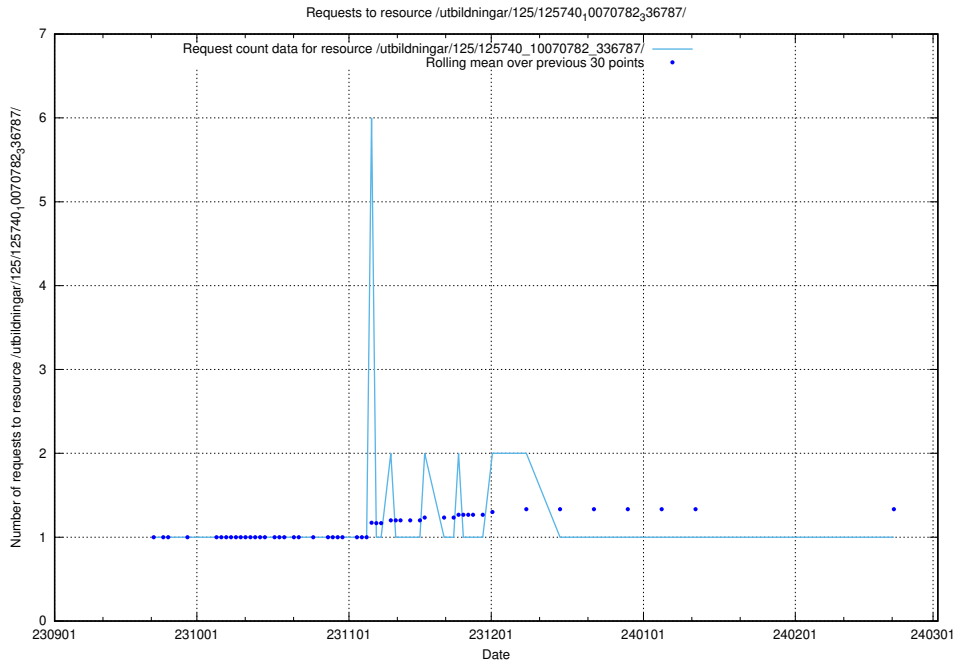

5.4302 Usage of /utbildningar/125/125740_10070782_336787/

Here, we count the number of requests to resource /utbildningar/125/125740_10070782_336787/.