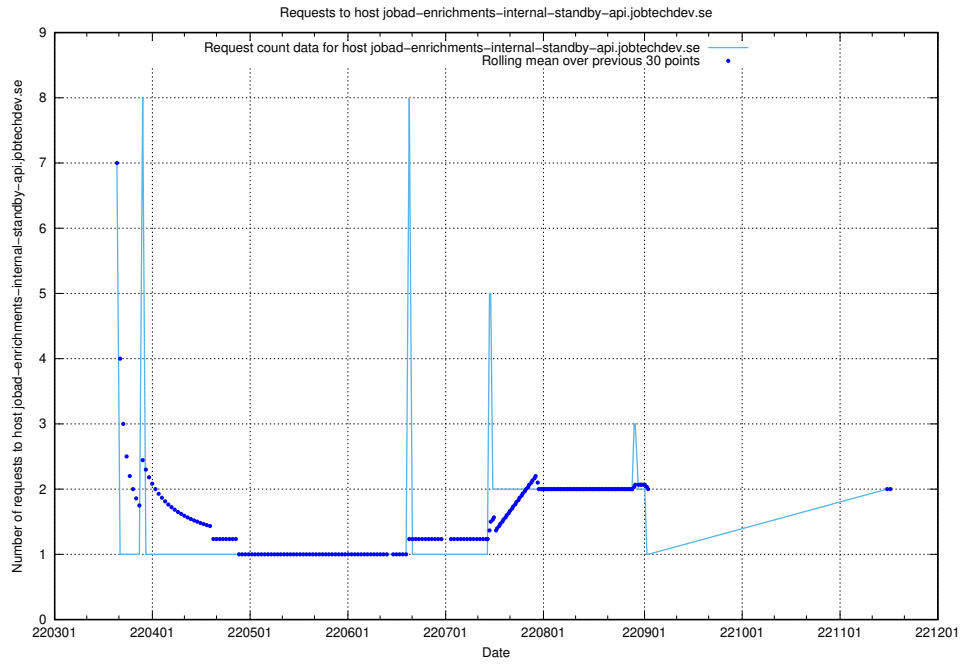

7.491 Usage of jobad-enrichments-internal-standby-api.jobtechdev.se

Here, we count the number of requests to host jobad-enrichments-internal-standby-api.jobtechdev.se.