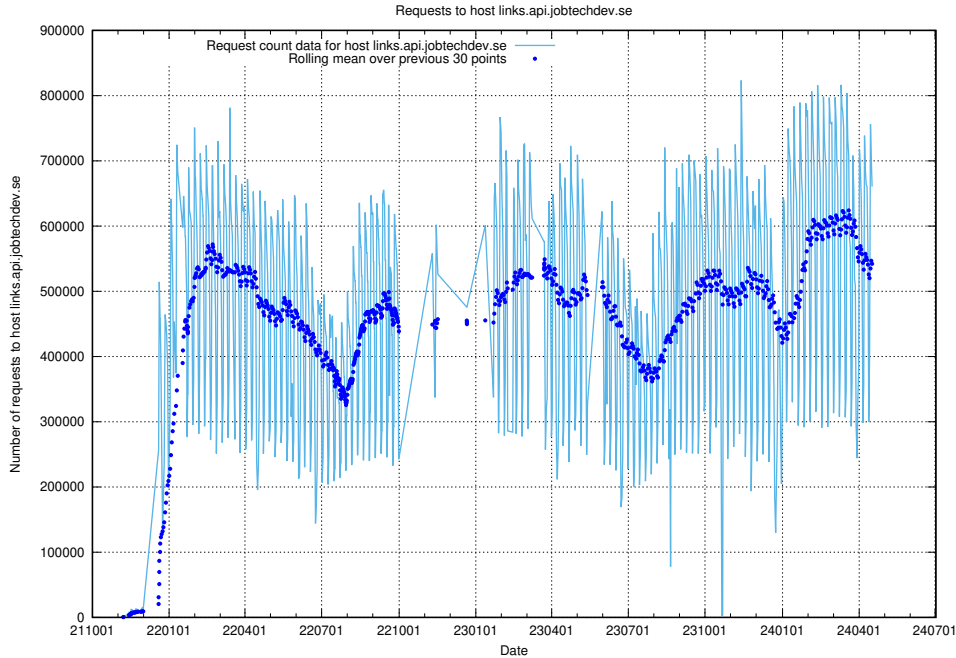

7.2 Usage of links.api.jobtechdev.se

Here, we count the number of requests to host links.api.jobtechdev.se.