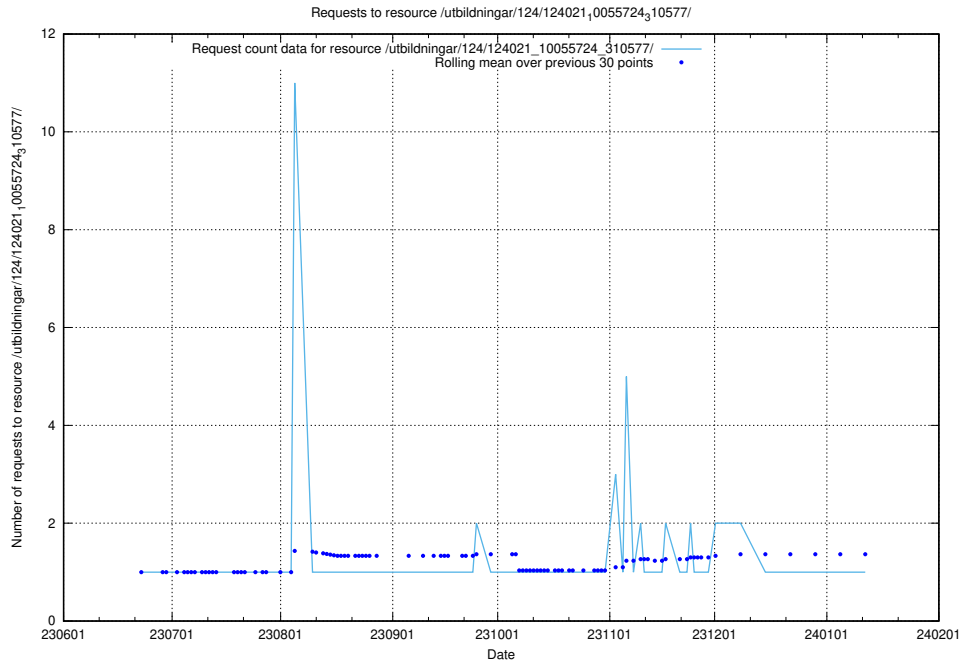

5.5602 Usage of /utbildningar/124/124021_10055724_310577/

Here, we count the number of requests to resource /utbildningar/124/124021_10055724_310577/.