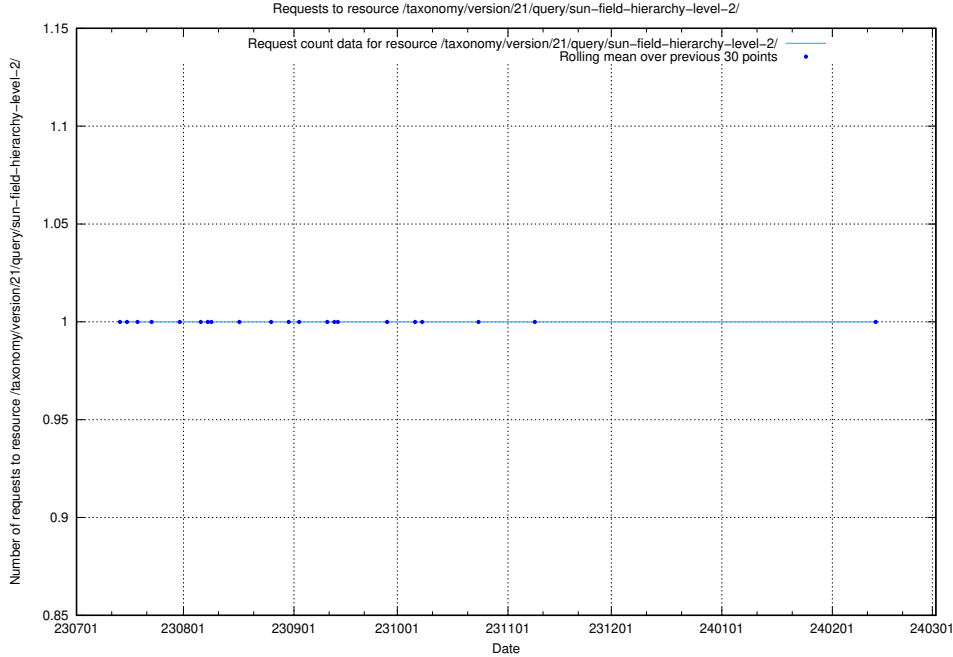

5.4873 Usage of /taxonomy/version/21/query/sun-field-hierarchy-level-2/

Here, we count the number of requests to resource /taxonomy/version/21/query/sun-field-hierarchy-level-2/.