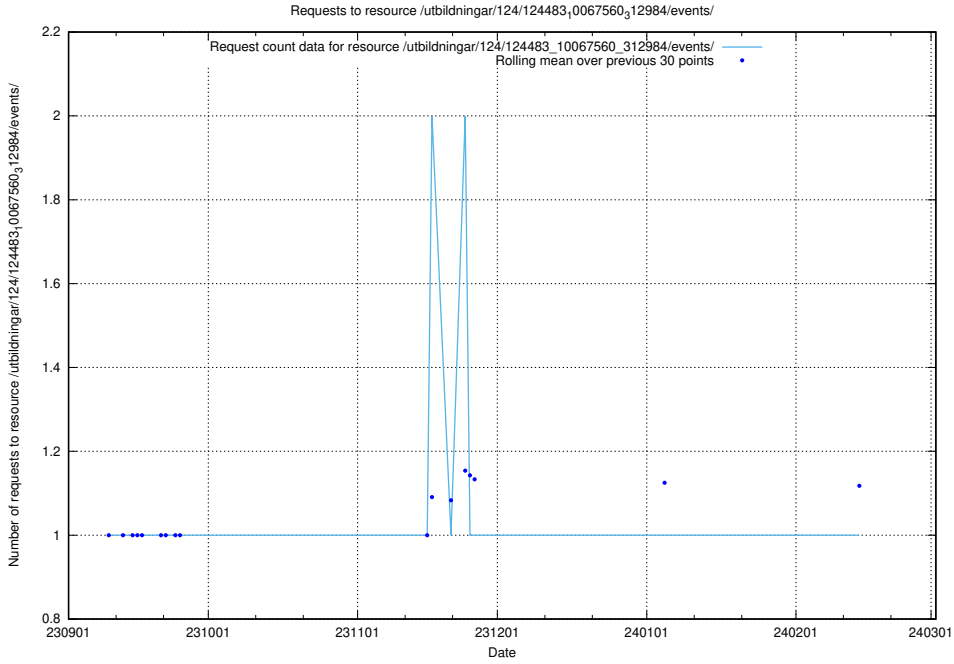

5.4413 Usage of /utbildningar/124/124483_10067560_312984/events/

Here, we count the number of requests to resource /utbildningar/124/124483_10067560_312984/events/