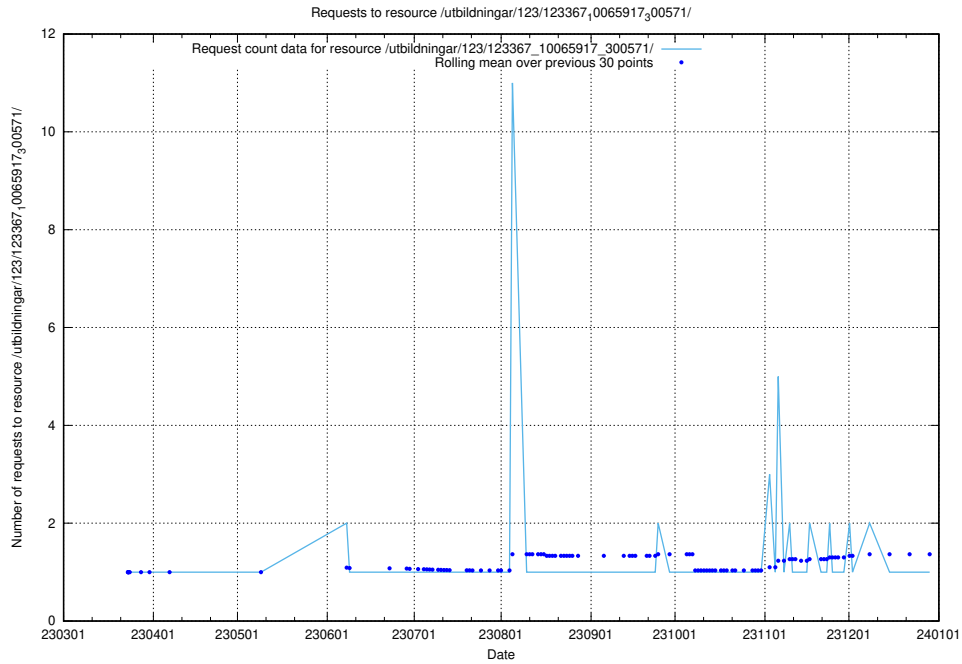

5.4445 Usage of /utbildningar/123/123367_10065917_300571/

Here, we count the number of requests to resource /utbildningar/123/123367_10065917_300571/.