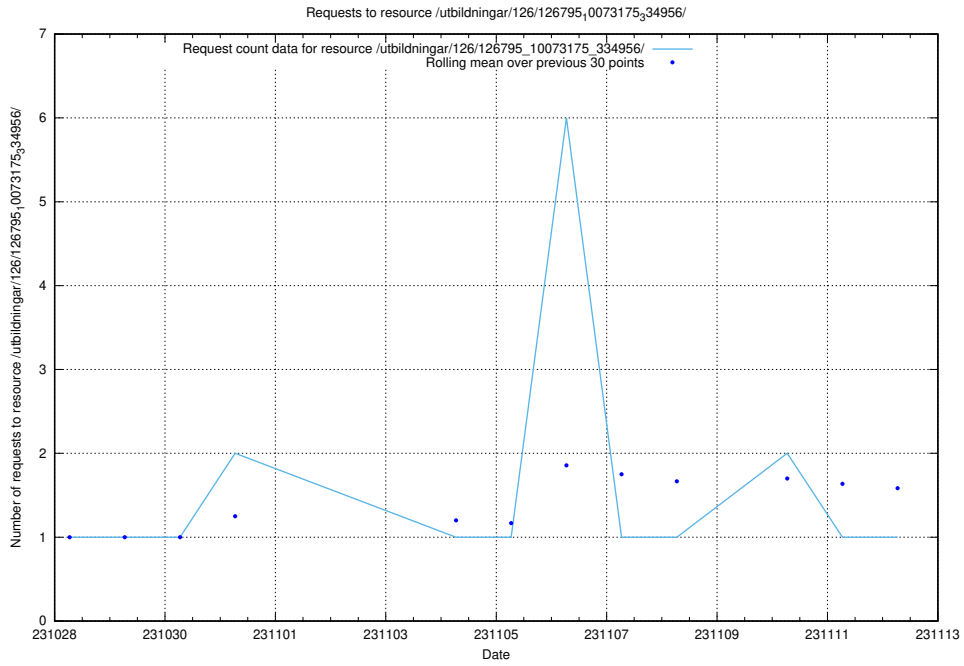

5.3987 Usage of /utbildningar/126/126795_10073175_334956/

Here, we count the number of requests to resource /utbildningar/126/126795_10073175_334956/.