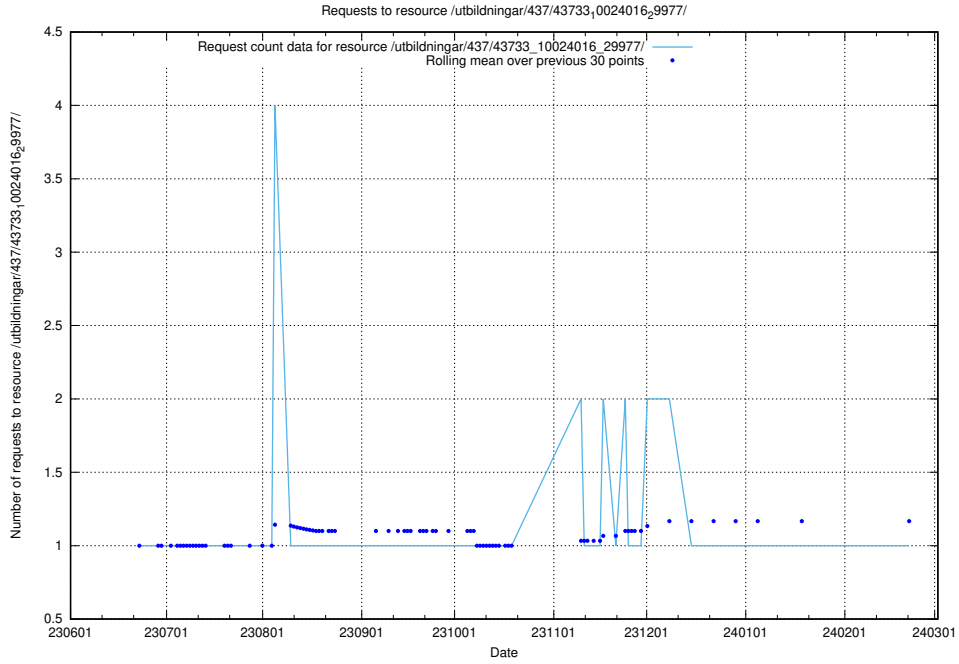

5.5359 Usage of /utbildningar/437/43733_10024016_29977/

Here, we count the number of requests to resource /utbildningar/437/43733_10024016_29977/.