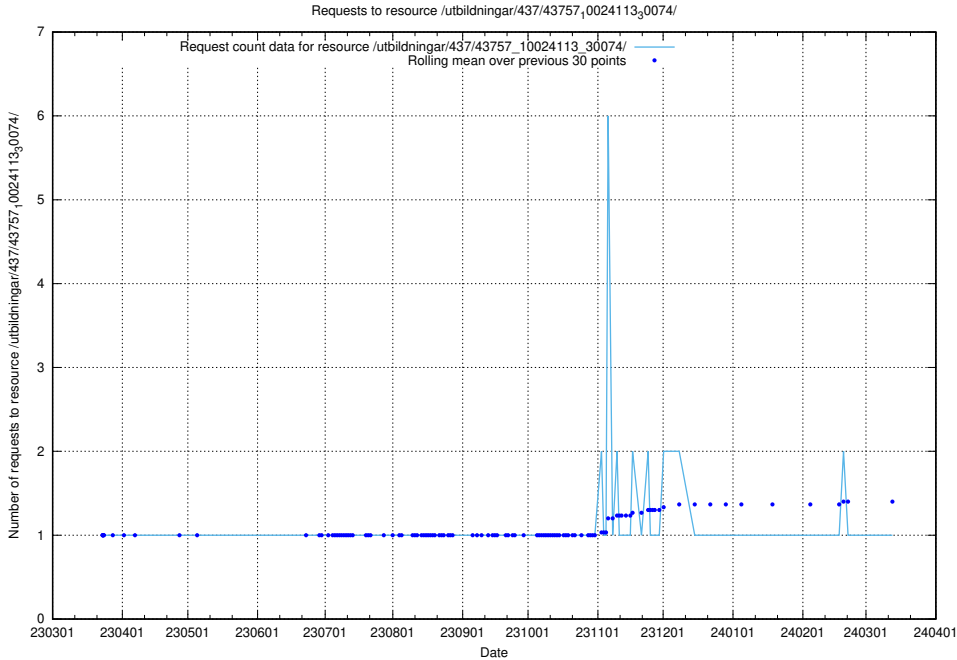

5.6148 Usage of /utbildningar/437/43757_10024113_30074/

Here, we count the number of requests to resource /utbildningar/437/43757_10024113_30074/.