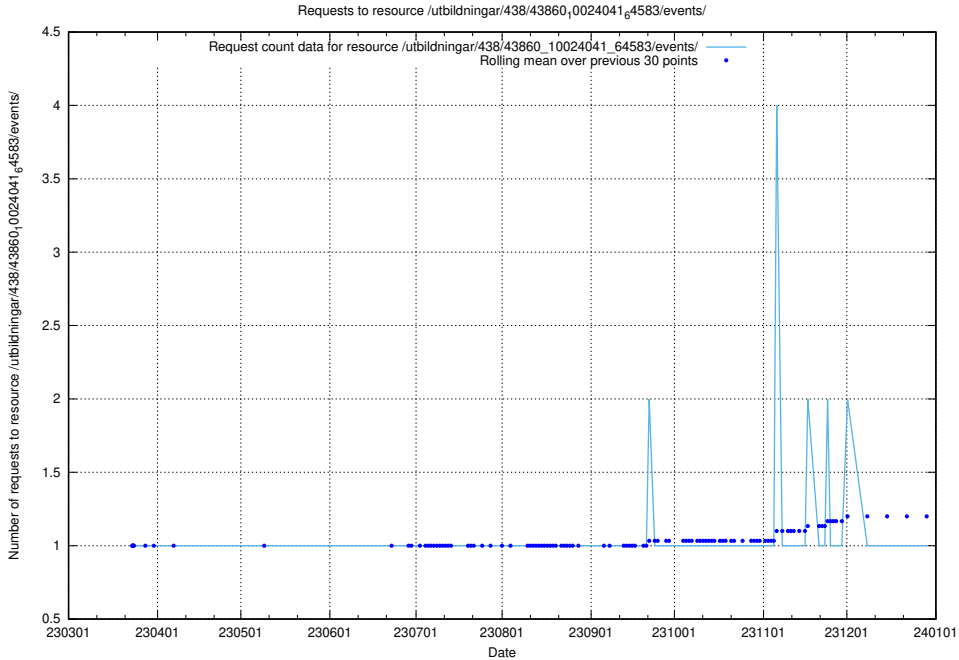

### 5.6098 Usage of /utbildningar/438/43860\_10024041\_64583/events/

Here, we count the number of requests to resource /utbildningar/438/43860\_10024041\_64583/events/.