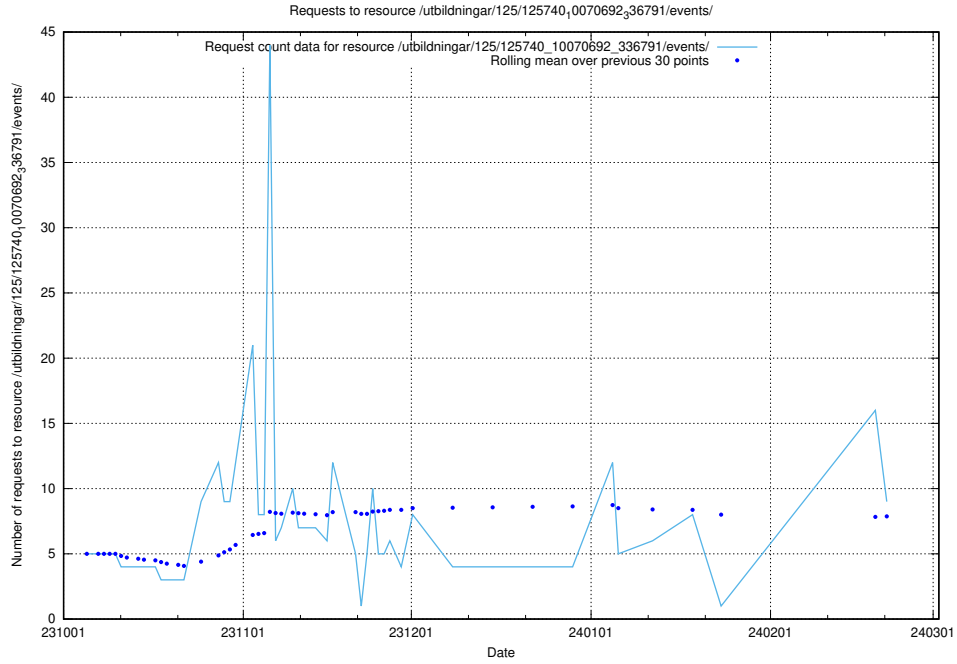

5.55 Usage of /utbildningar/125/125740_10070692_336791/events/

Here, we count the number of requests to resource /utbildningar/125/125740_10070692_336791/events/