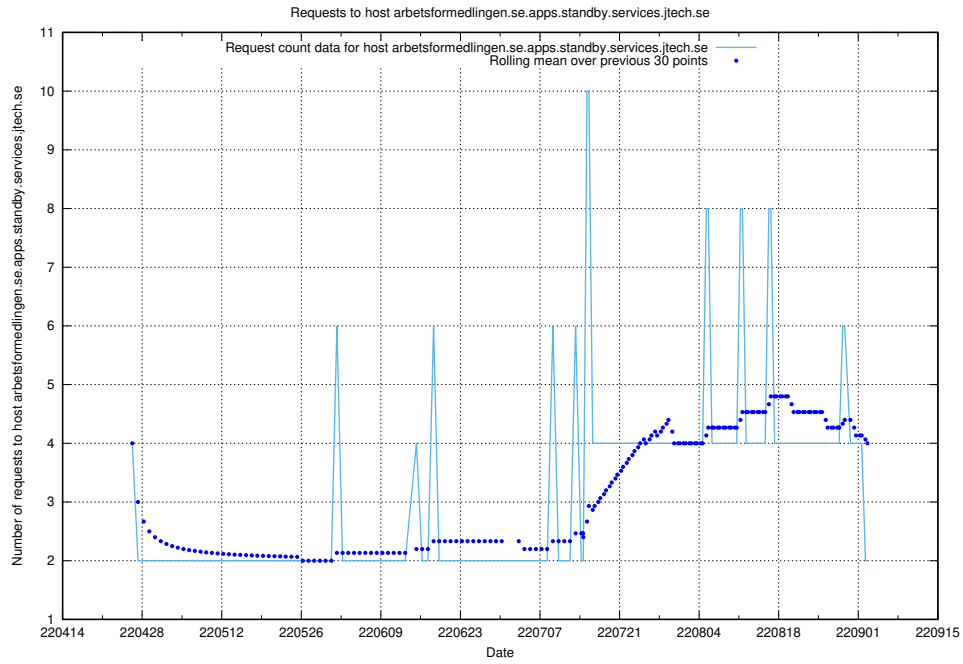

7.446 Usage of arbetsformedlingen.se.apps.standby.services.jtech.se

Here, we count the number of requests to host arbetsformedlingen.se.apps.standby.services.jtech.se.