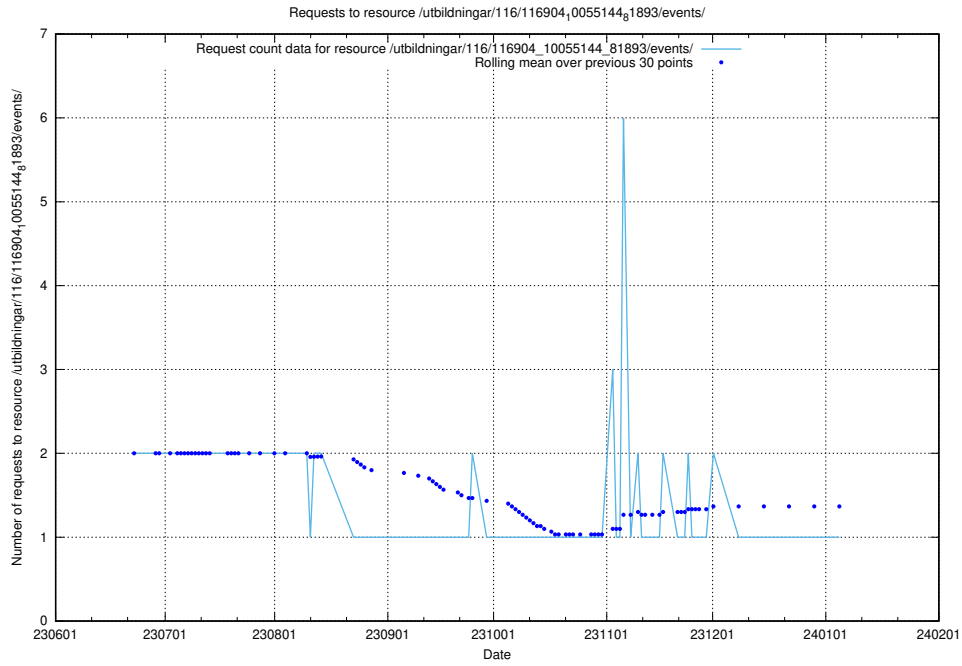

5.5351 Usage of /utbildningar/116/116904_10055144_81893/events/

Here, we count the number of requests to resource /utbildningar/116/116904_10055144_81893/events/.