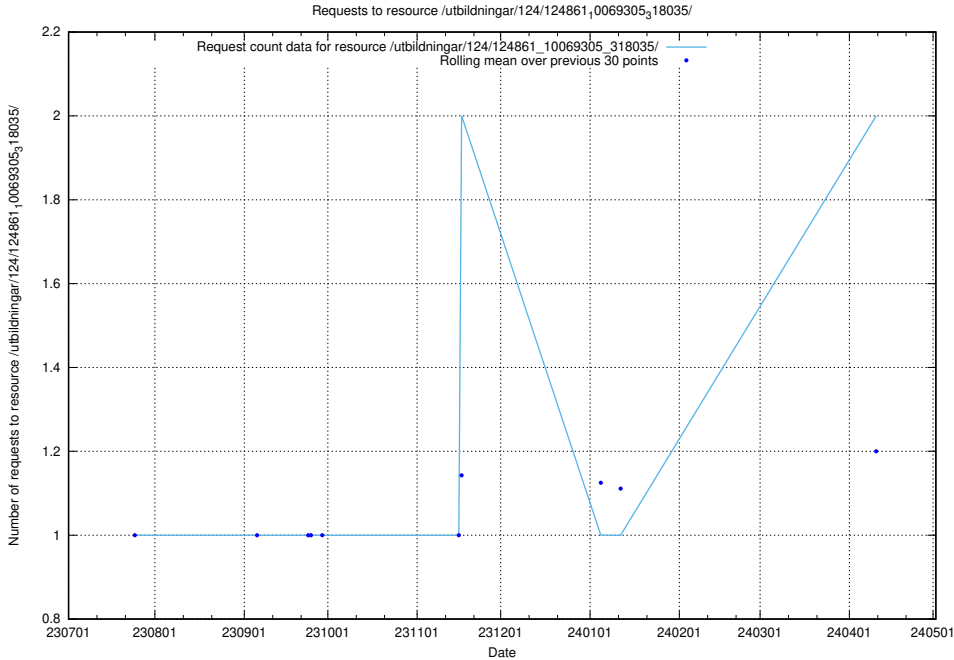

5.820 Usage of /utbildningar/124/124861_10069305_318035/

Here, we count the number of requests to resource /utbildningar/124/124861_10069305_318035/.