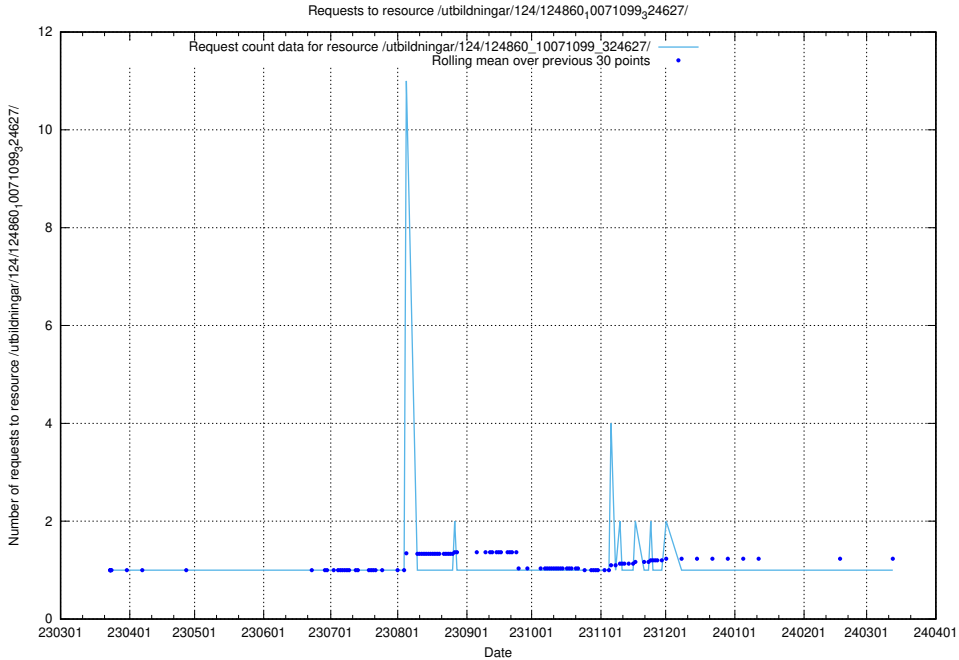

5.1197 Usage of /utbildningar/124/124860_10071099_324627/

Here, we count the number of requests to resource /utbildningar/124/124860_10071099_324627/.