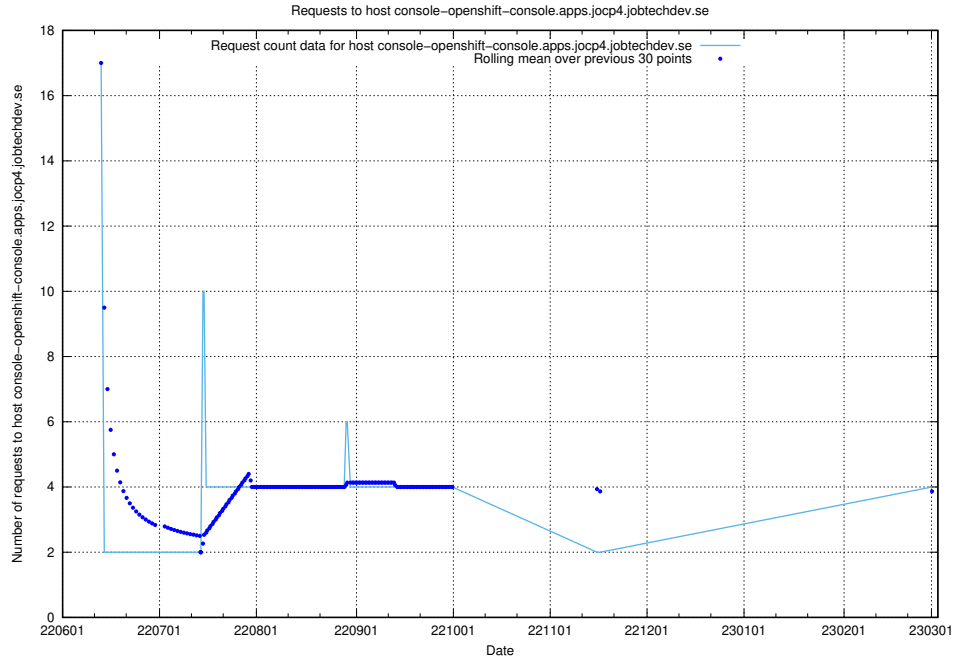

7.140 Usage of console-openshift-console.apps.jocp4.jobtechdev.se

Here, we count the number of requests to host console-openshift-console.apps.jocp4.jobtechdev.se.