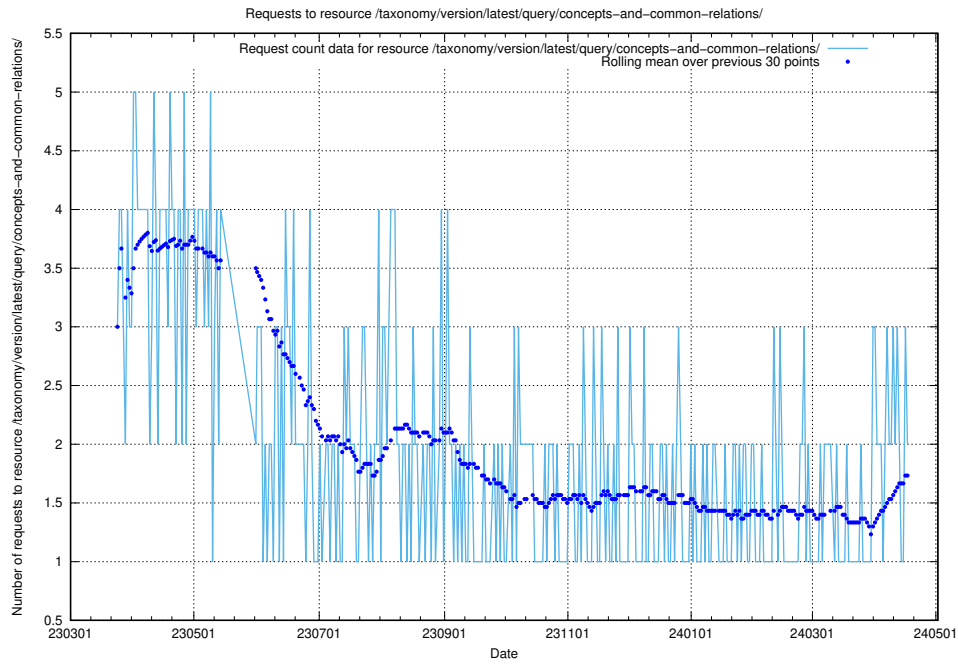

5.954 Usage of /taxonomy/version/latest/query/concepts-and-common-relations/

Here, we count the number of requests to resource /taxonomy/version/latest/query/concepts-and-common-relations/.