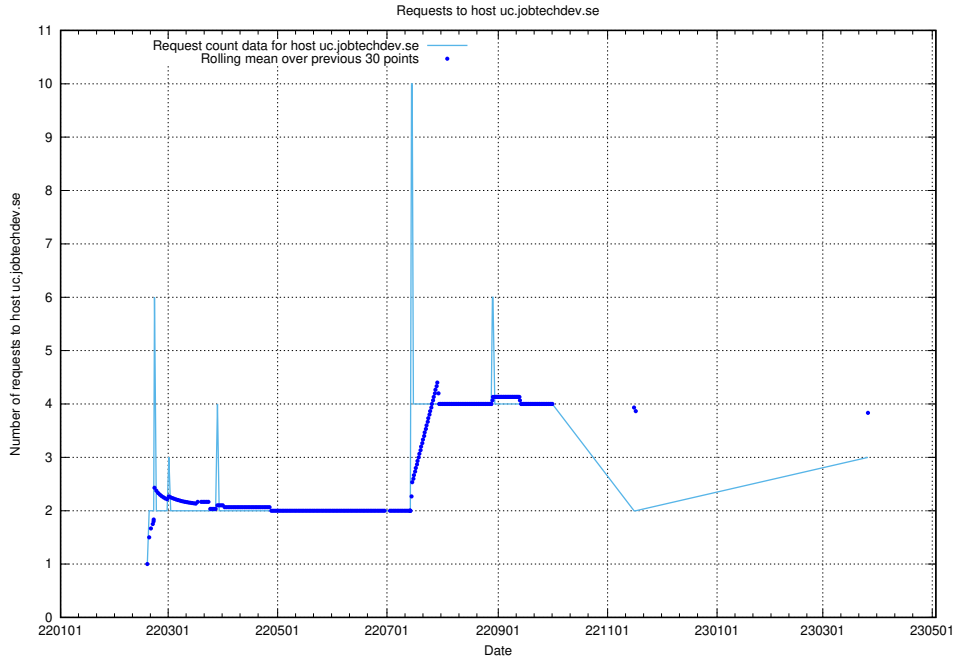

7.222 Usage of uc.jobtechdev.se

Here, we count the number of requests to host uc.jobtechdev.se.