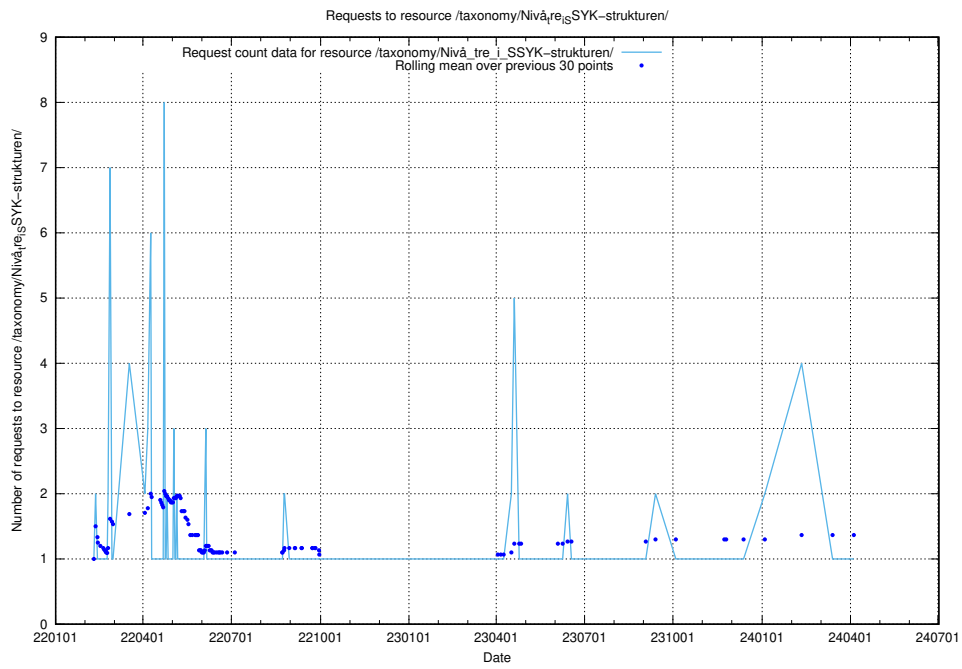

5.1753 Usage of /taxonomy/Nivå_tre_i_SSYK-strukturen/

Here, we count the number of requests to resource /taxonomy/Nivå_tre_i_SSYK-strukturen/.