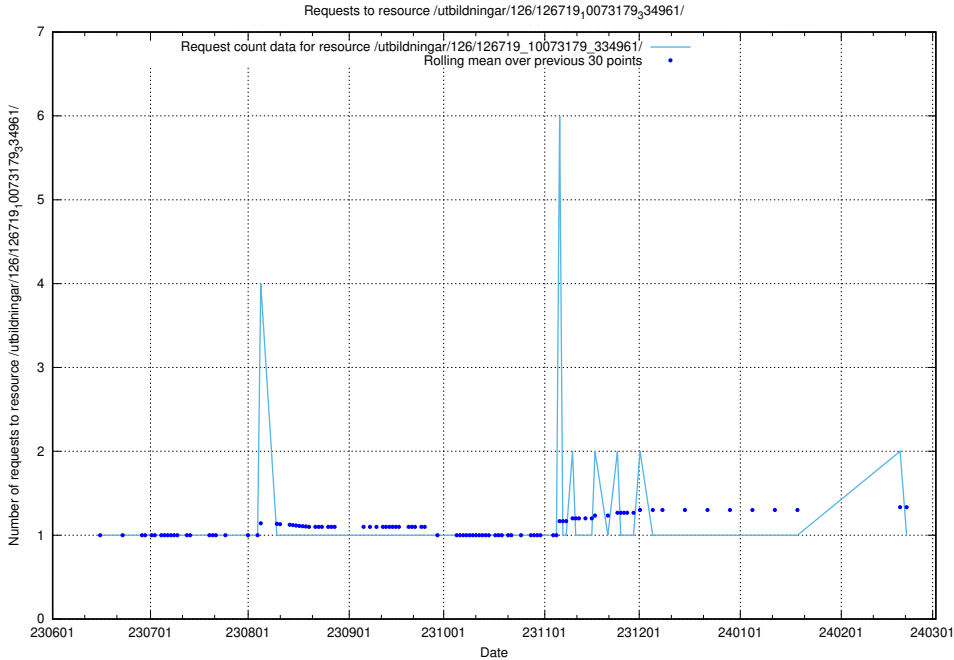

5.5648 Usage of /utbildningar/126/126719_10073179_334961/

Here, we count the number of requests to resource /utbildningar/126/126719_10073179_334961/.