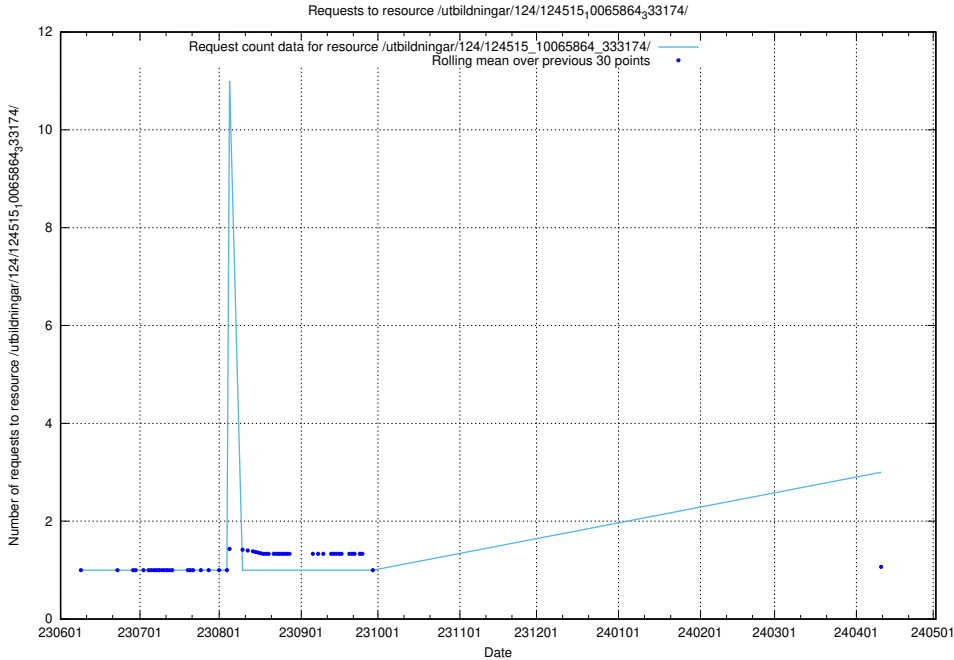

5.464 Usage of /utbildningar/124/124515_10065864_333174/

Here, we count the number of requests to resource /utbildningar/124/124515_10065864_333174/.