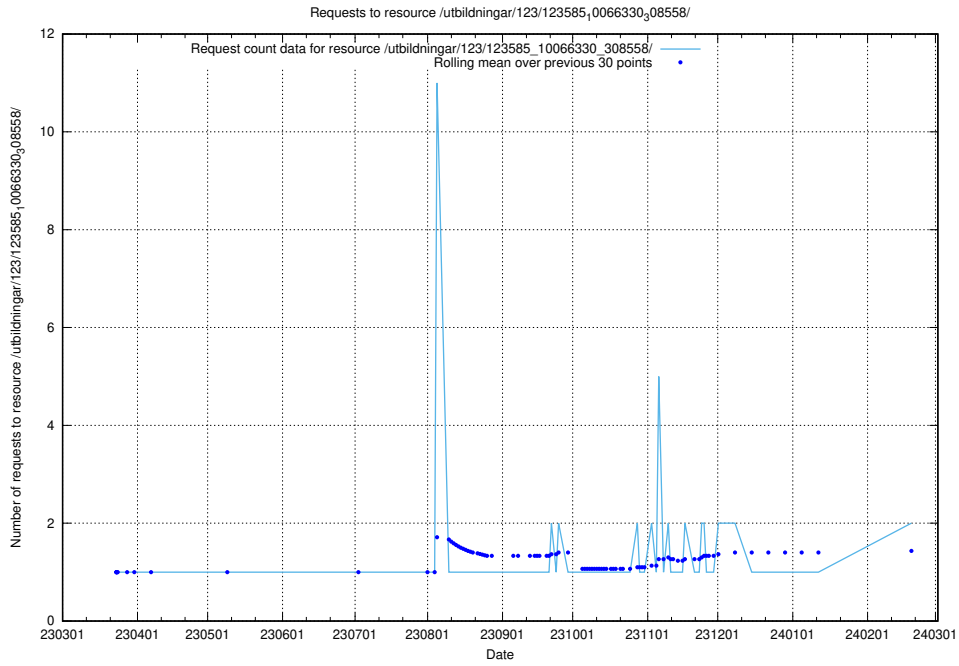

5.769 Usage of /utbildningar/123/123585_10066330_308558/

Here, we count the number of requests to resource /utbildningar/123/123585_10066330_308558/.