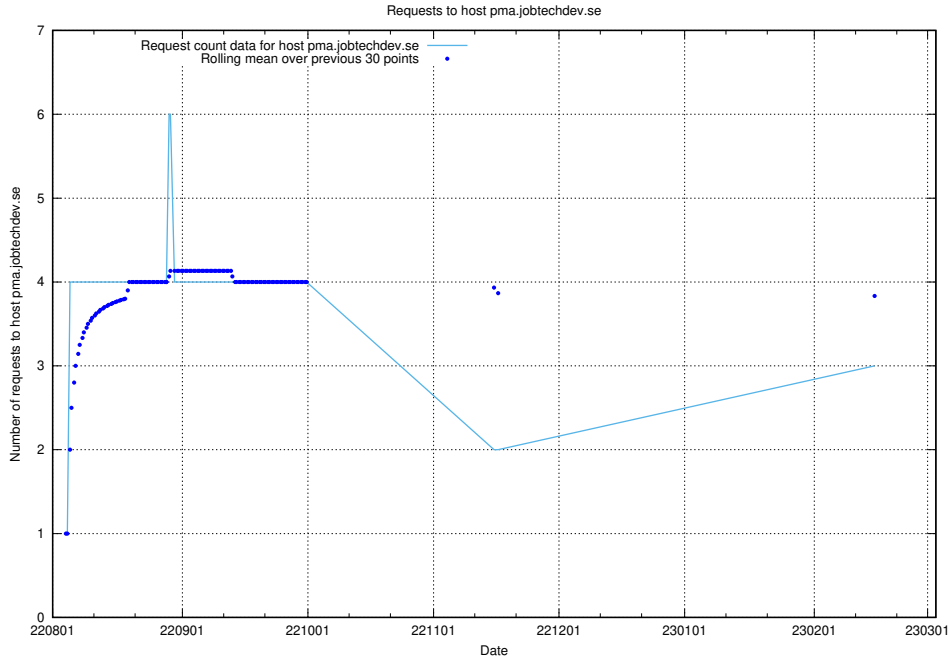

7.181 Usage of pma.jobtechdev.se

Here, we count the number of requests to host pma.jobtechdev.se.