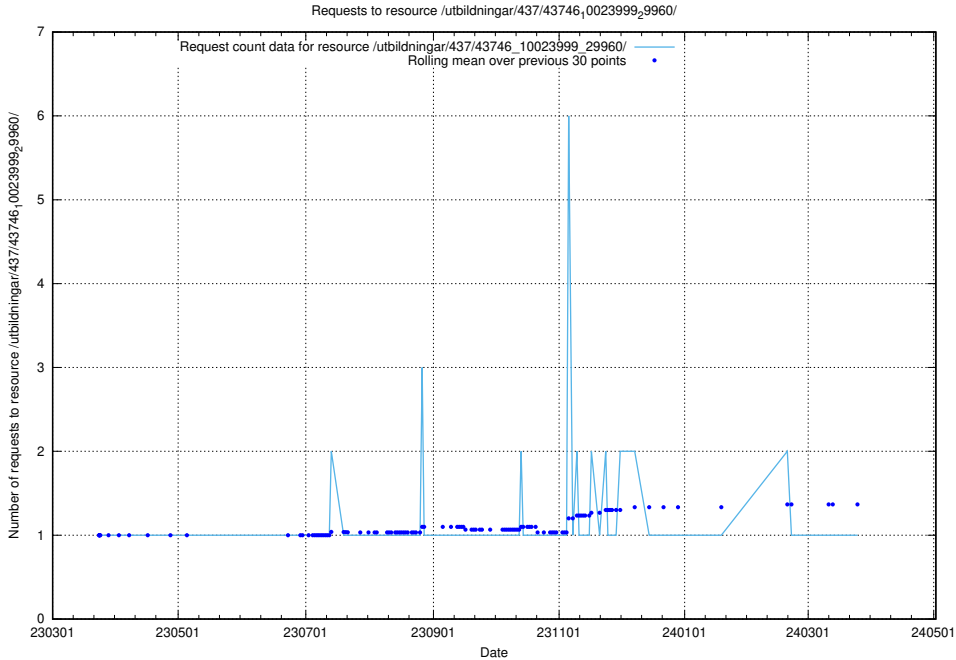

5.6159 Usage of /utbildningar/437/43746_10023999_29960/

Here, we count the number of requests to resource /utbildningar/437/43746_10023999_29960/.