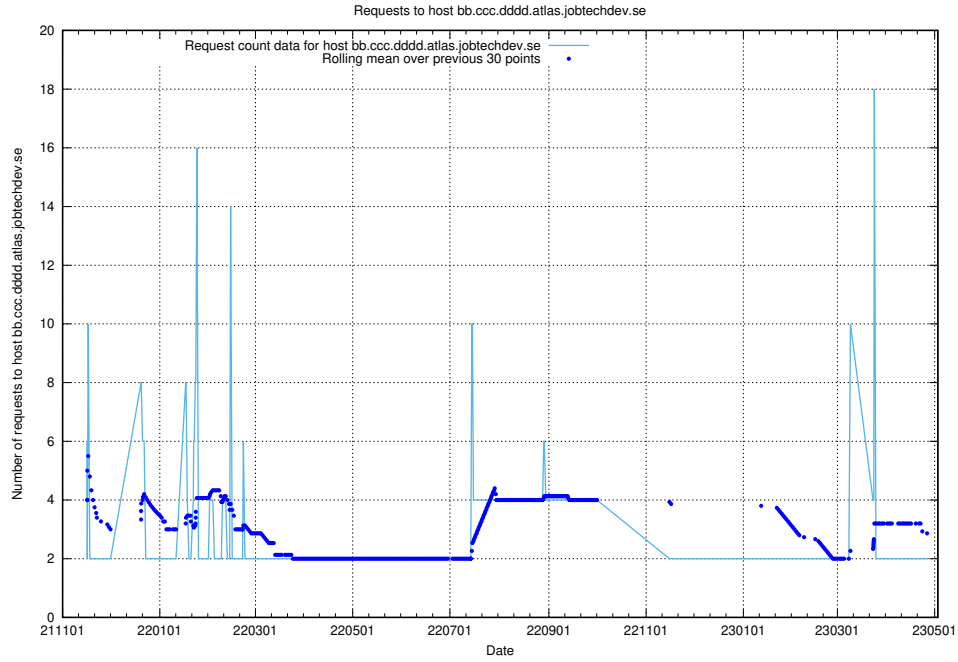

7.527 Usage of bb.ccc.dddd.atlas.jobtechdev.se

Here, we count the number of requests to host bb.ccc.dddd.atlas.jobtechdev.se.