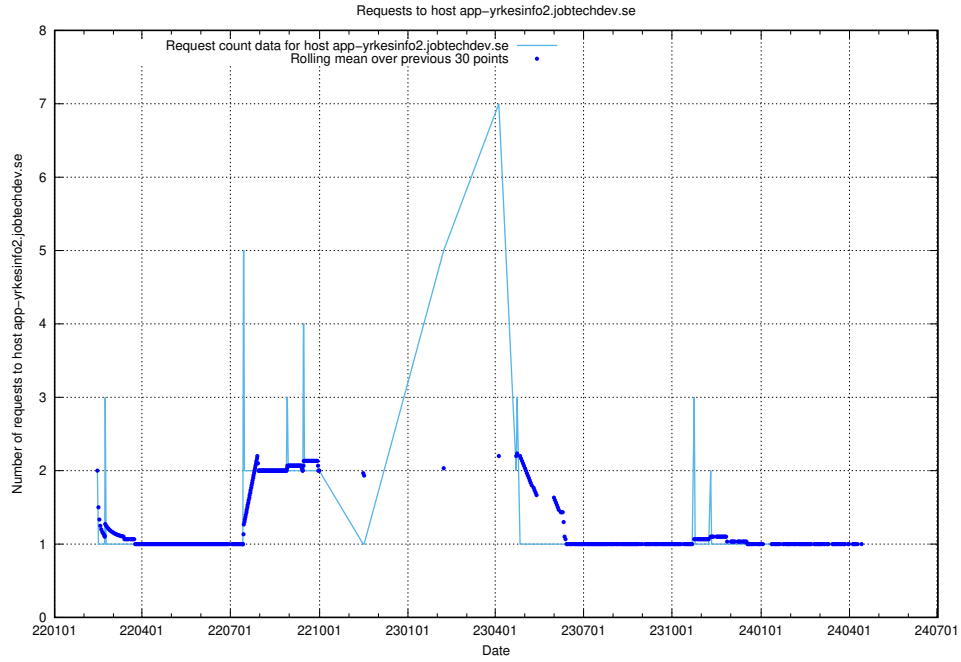

7.656 Usage of app-yrkesinfo2.jobtechdev.se

Here, we count the number of requests to host app-yrkesinfo2.jobtechdev.se.