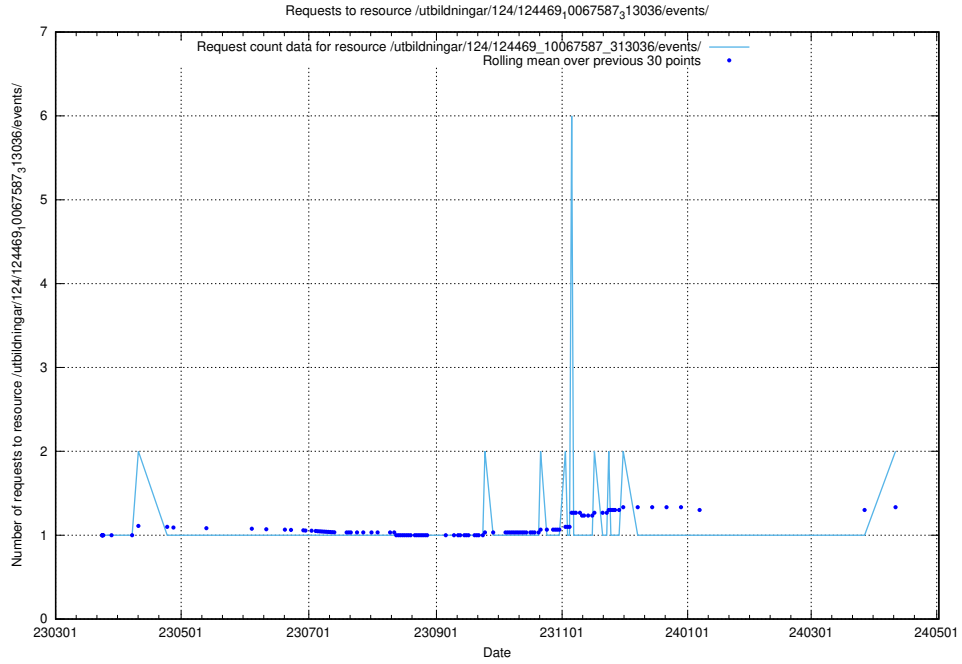

5.678 Usage of /utbildningar/124/124469_10067587_313036/events/

Here, we count the number of requests to resource /utbildningar/124/124469_10067587_313036/events/