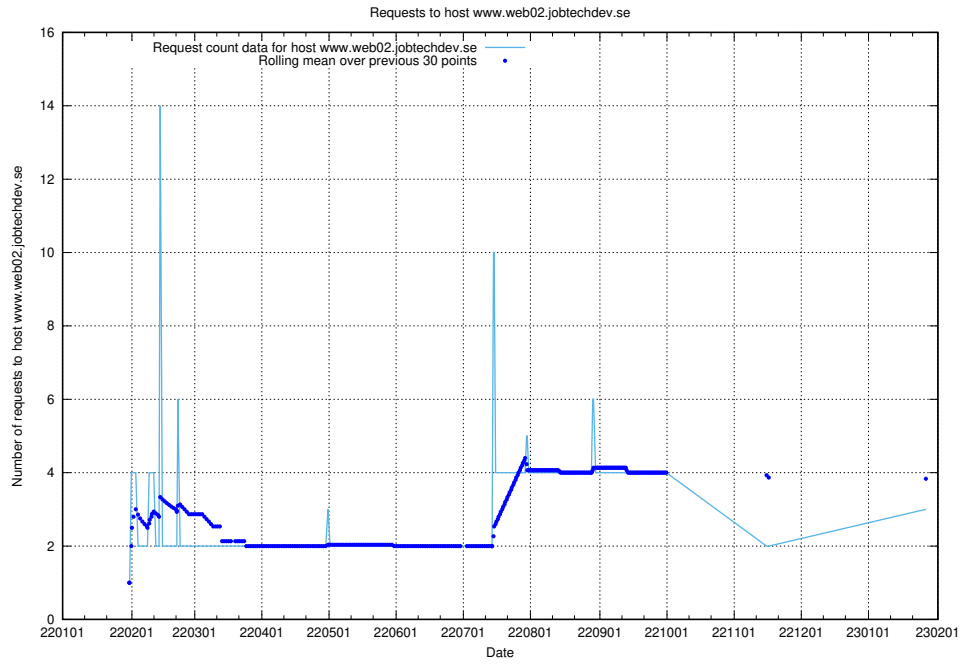

7.232 Usage of www.web02.jobtechdev.se

Here, we count the number of requests to host www.web02.jobtechdev.se.