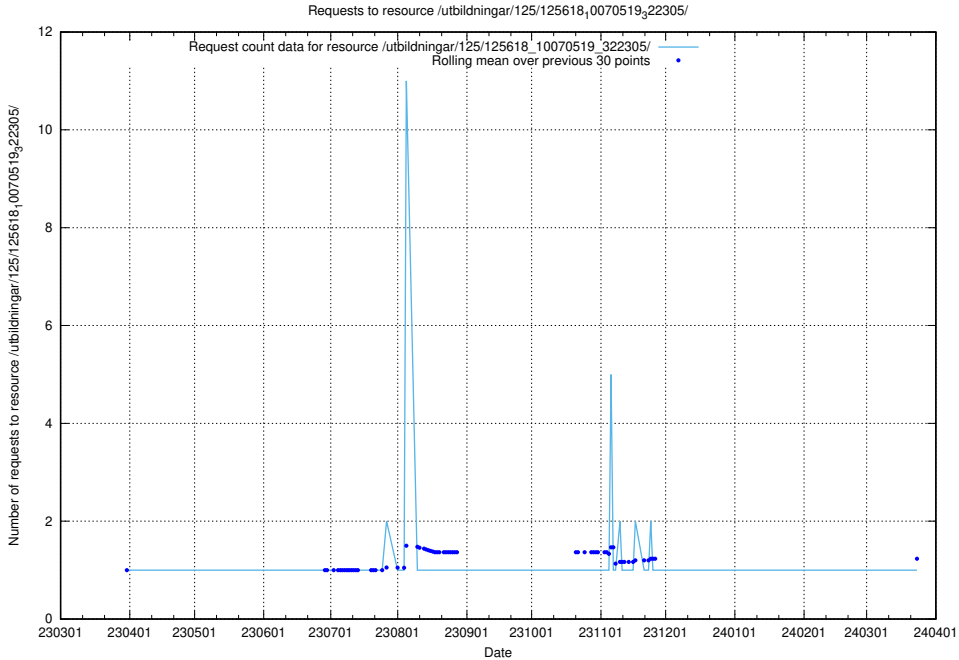

5.5835 Usage of /utbildningar/125/125618_10070519_322305/

Here, we count the number of requests to resource /utbildningar/125/125618_10070519_322305/.