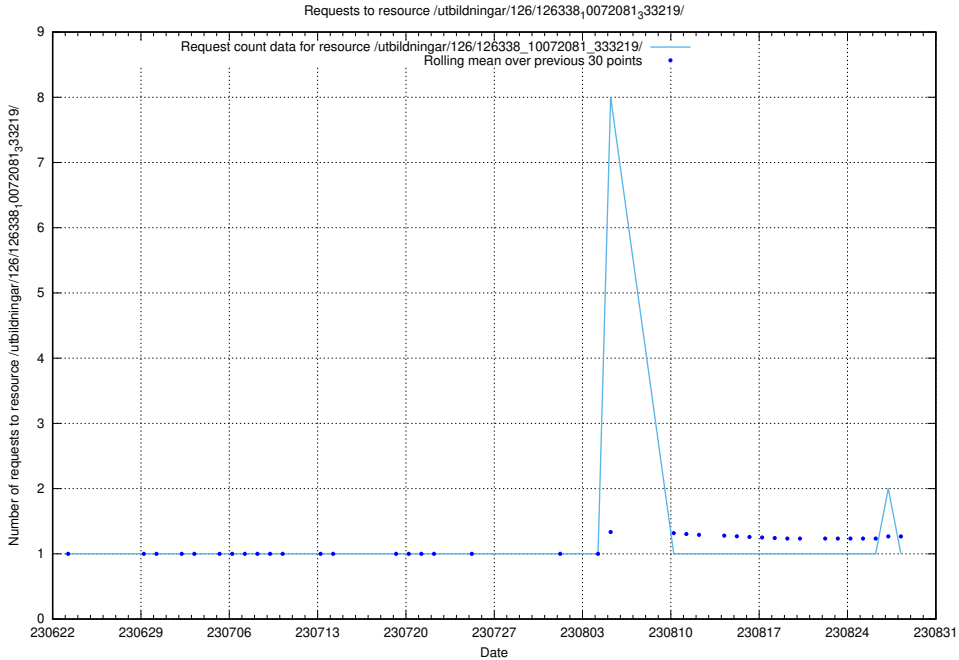

5.5443 Usage of /utbildningar/126/126338_10072081_333219/

Here, we count the number of requests to resource /utbildningar/126/126338_10072081_333219/.