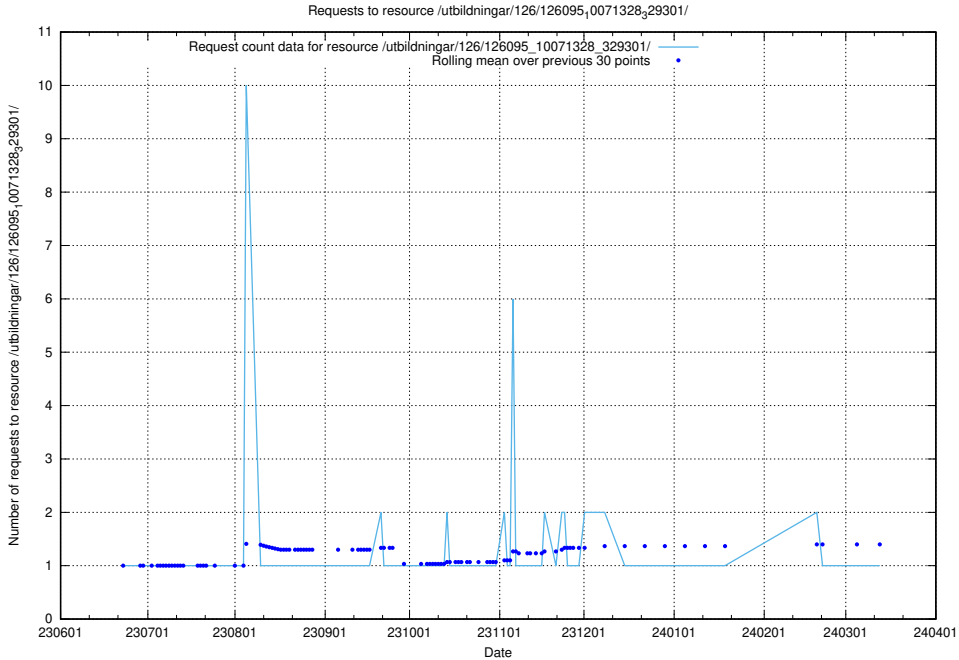

5.5460 Usage of /utbildningar/126/126095_10071328_329301/

Here, we count the number of requests to resource /utbildningar/126/126095_10071328_329301/.