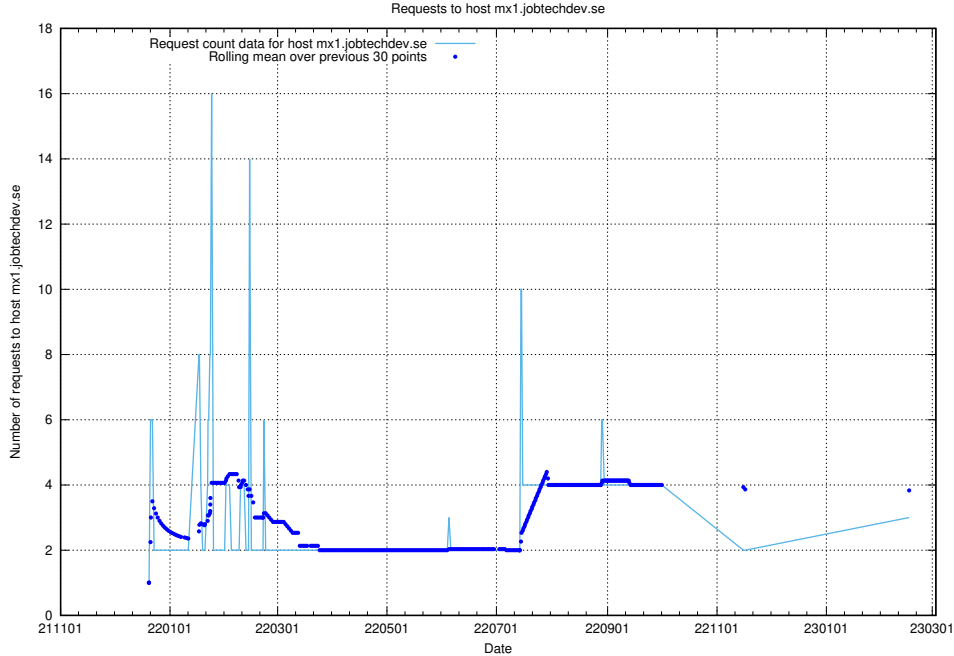

7.193 Usage of mx1.jobtechdev.se

Here, we count the number of requests to host mx1.jobtechdev.se.