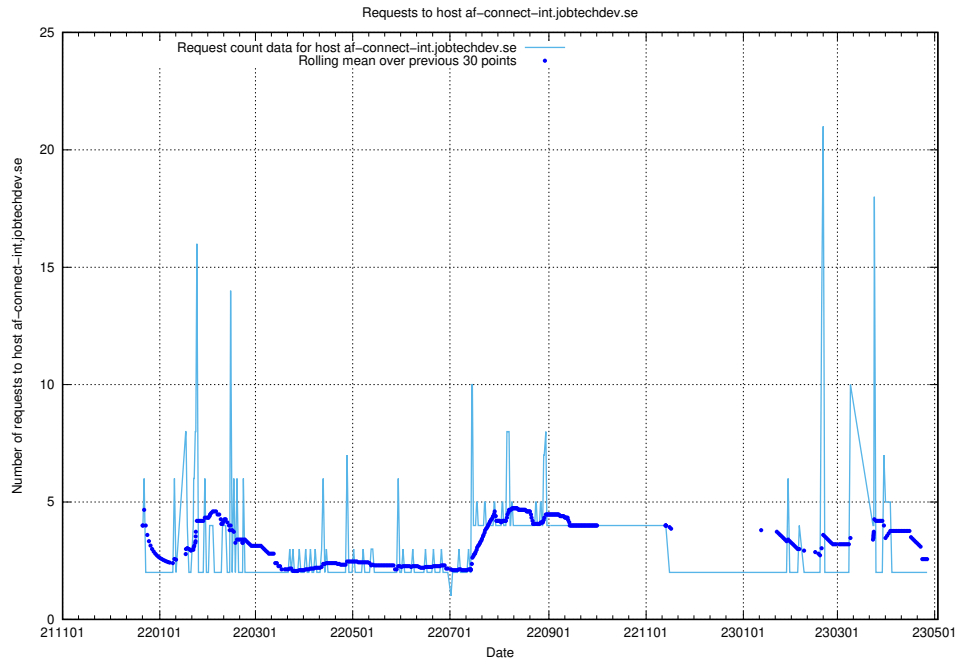

7.363 Usage of af-connect-int.jobtechdev.se

Here, we count the number of requests to host af-connect-int.jobtechdev.se.