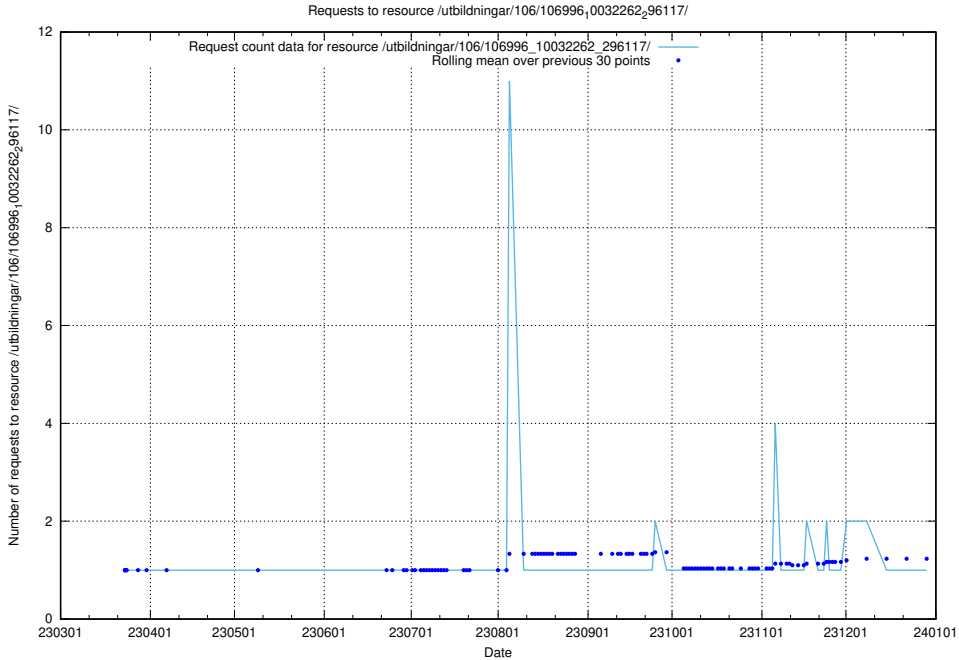

5.5200 Usage of /utbildningar/106/106996_10032262_296117/

Here, we count the number of requests to resource /utbildningar/106/106996_10032262_296117/.