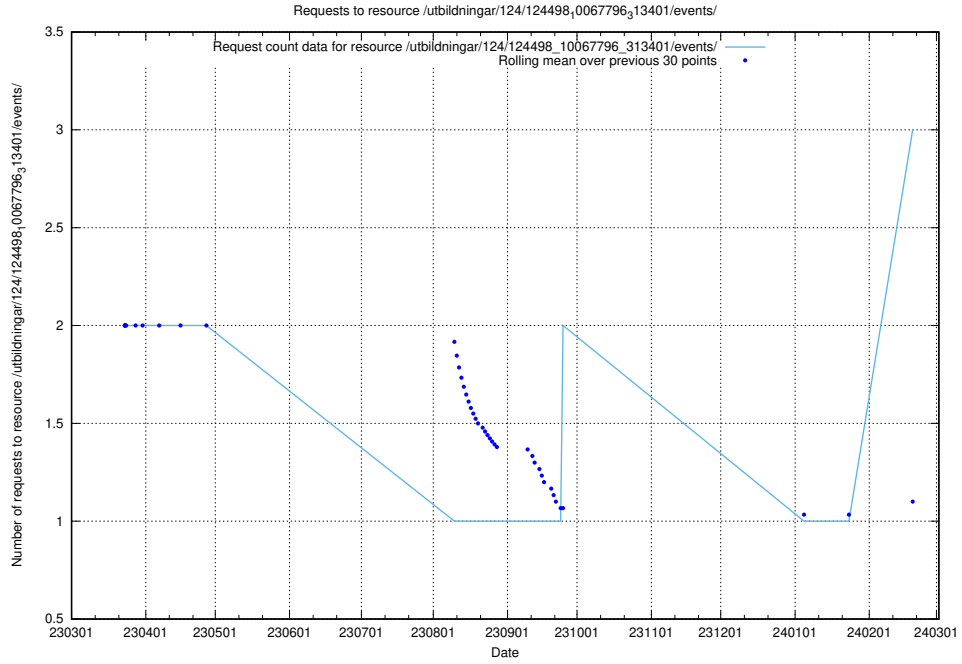

5.497 Usage of /utbildningar/124/124498_10067796_313401/events/

Here, we count the number of requests to resource /utbildningar/124/124498_10067796_313401/events/