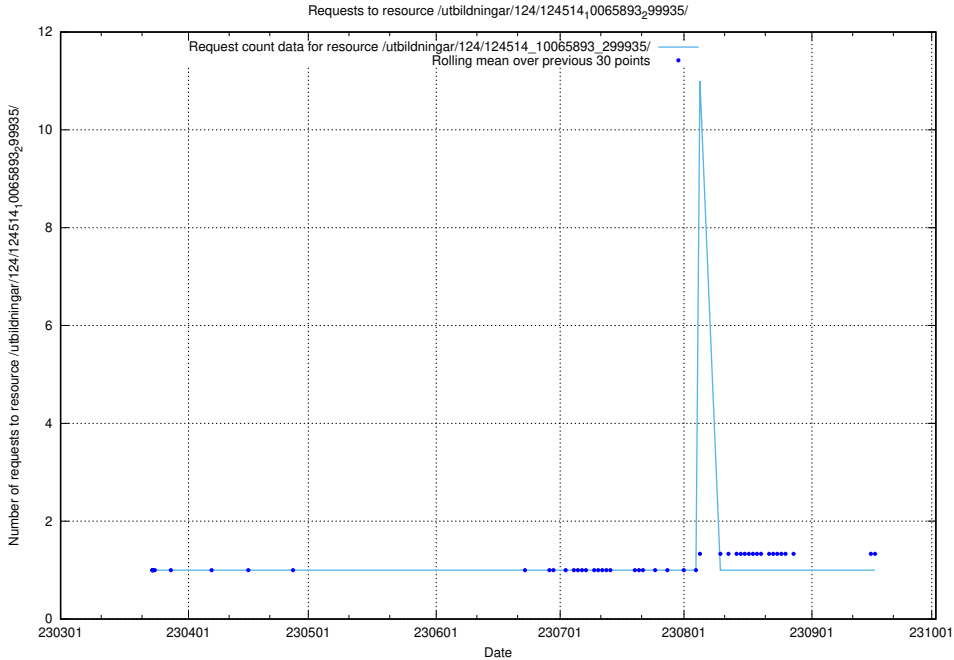

5.1785 Usage of /utbildningar/124/124514_10065893_299935/

Here, we count the number of requests to resource /utbildningar/124/124514_10065893_299935/.