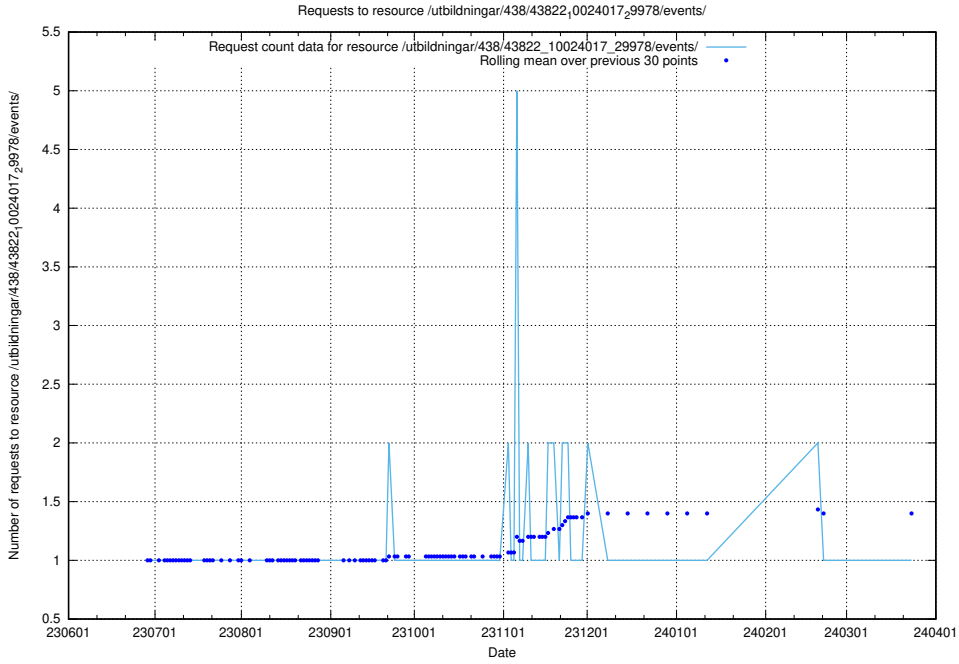

5.5210 Usage of /utbildningar/438/43822_10024017_29978/events/

Here, we count the number of requests to resource /utbildningar/438/43822_10024017_29978/events/.