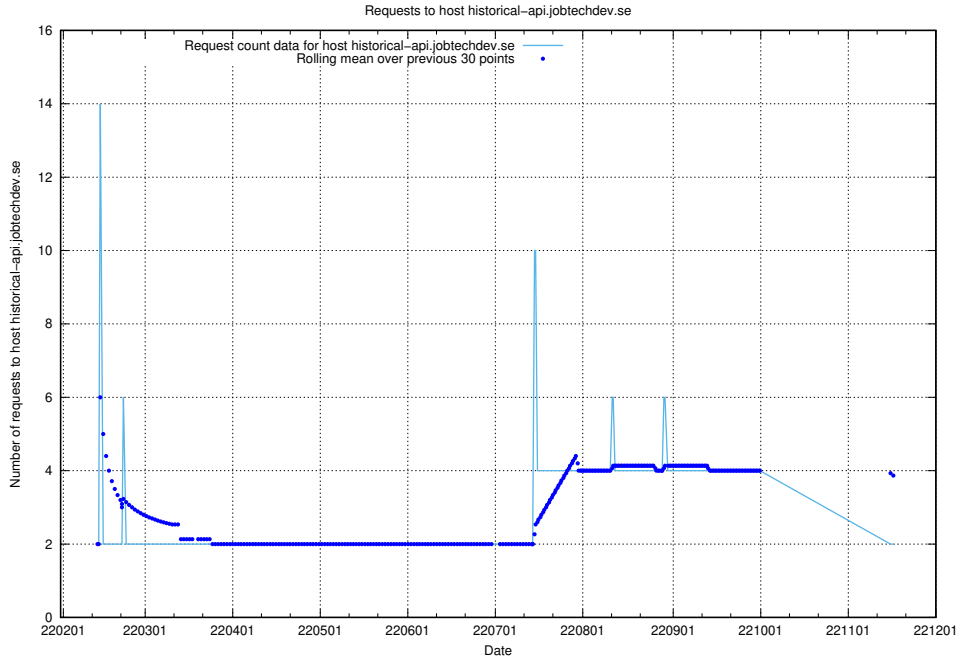

7.541 Usage of historical-api.jobtechdev.se

Here, we count the number of requests to host historical-api.jobtechdev.se.