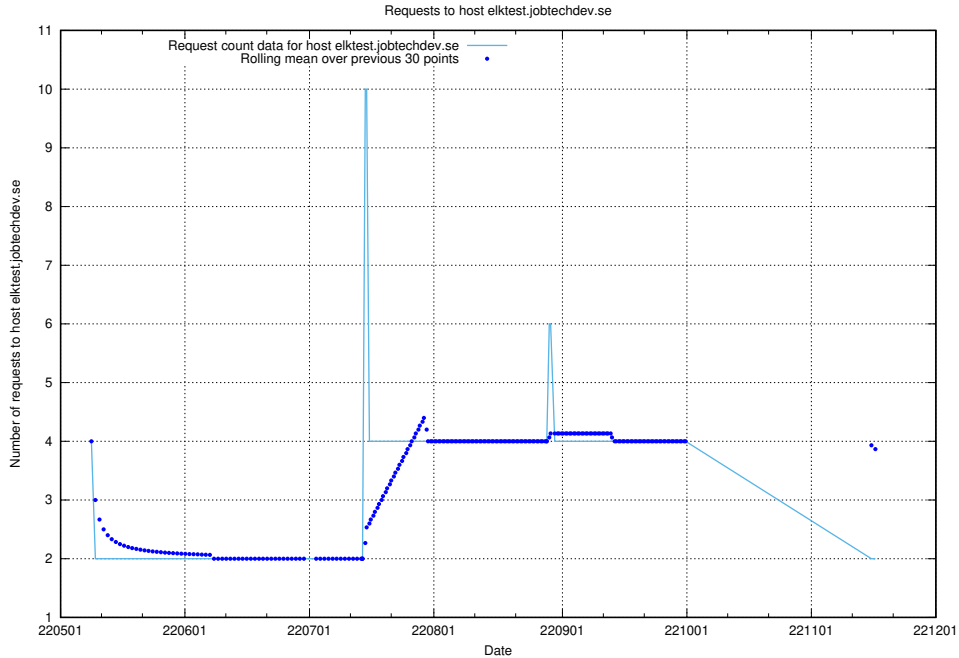

7.426 Usage of elktest.jobtechdev.se

Here, we count the number of requests to host elktest.jobtechdev.se.