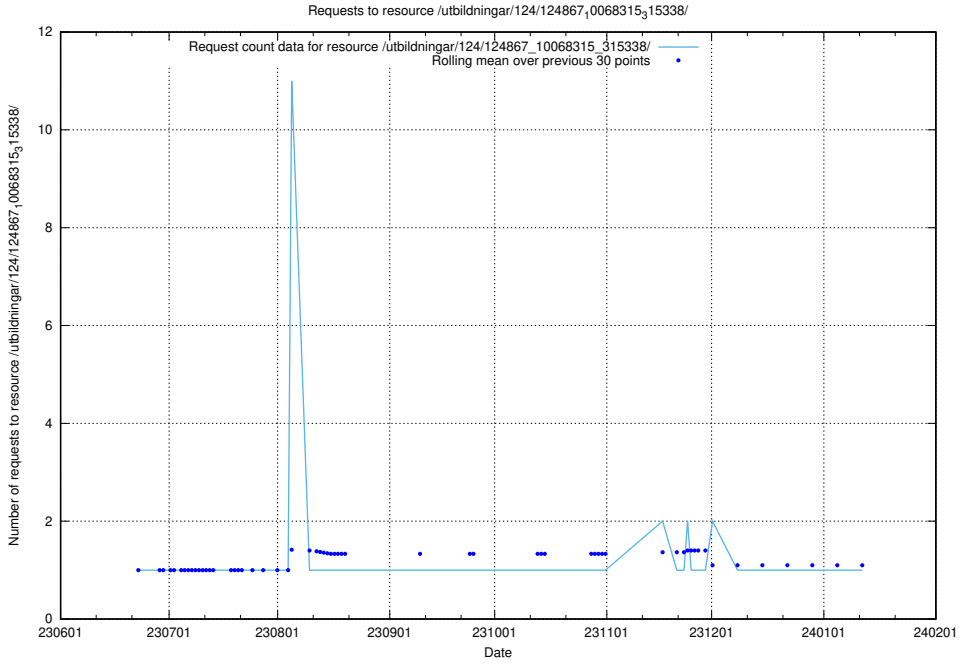

5.5518 Usage of /utbildningar/124/124867_10068315_315338/

Here, we count the number of requests to resource /utbildningar/124/124867_10068315_315338/.