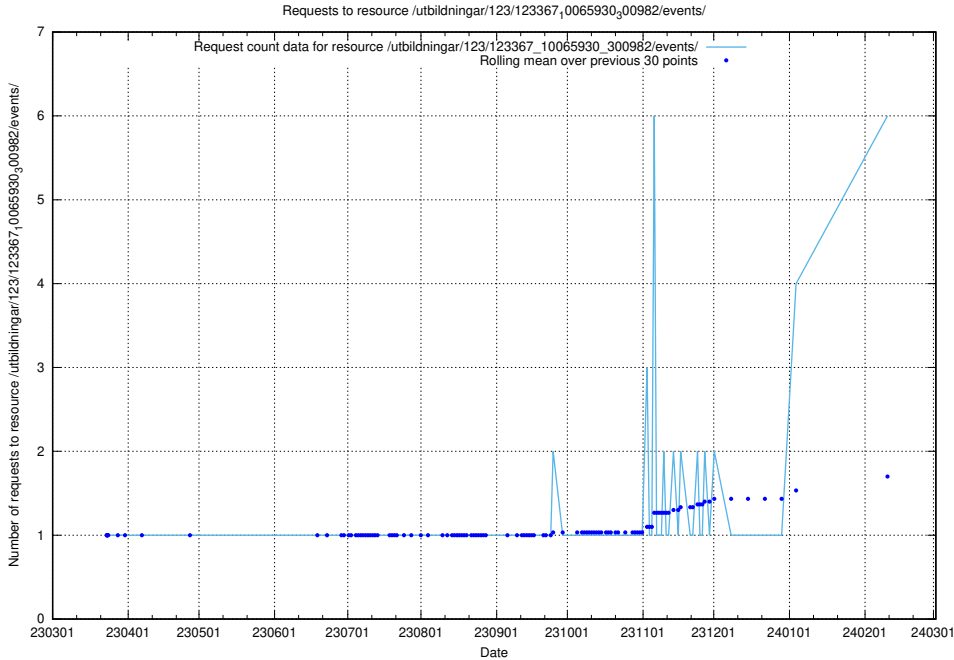

5.109 Usage of /utbildningar/123/123367_10065930_300982/events/

Here, we count the number of requests to resource /utbildningar/123/123367_10065930_300982/events/