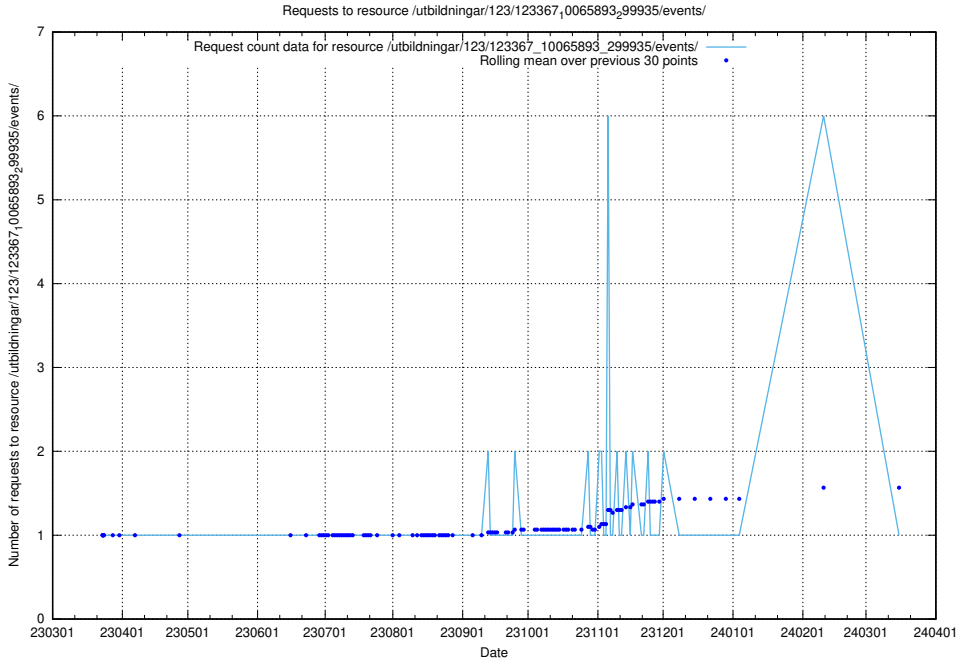

5.4529 Usage of /utbildningar/123/123367_10065893_299935/events/

Here, we count the number of requests to resource /utbildningar/123/123367_10065893_299935/events/