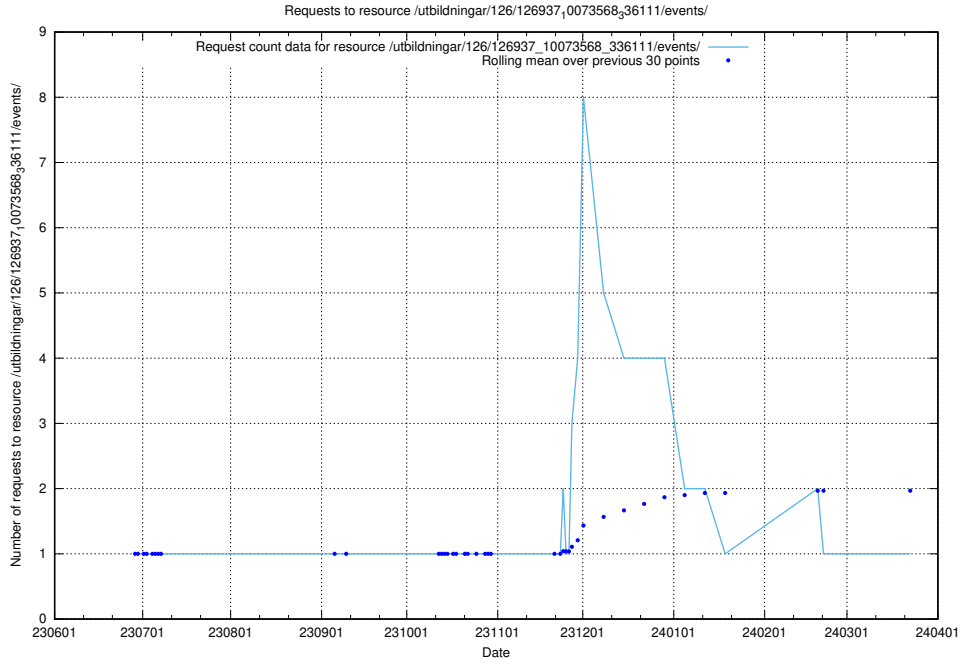

5.5219 Usage of /utbildningar/126/126937_10073568_336111/events/

Here, we count the number of requests to resource /utbildningar/126/126937_10073568_336111/events/