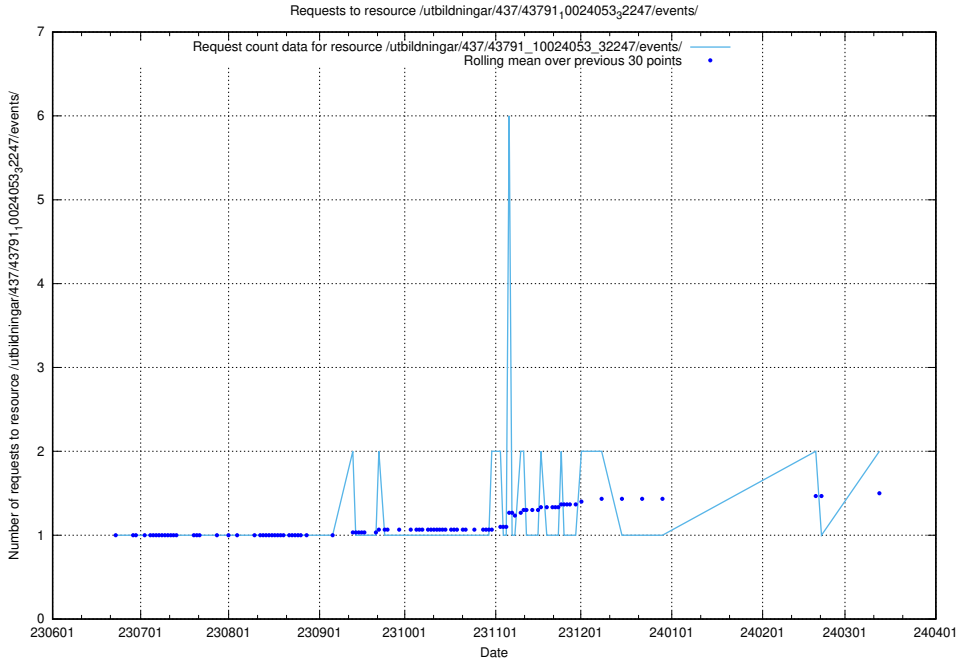

5.874 Usage of /utbildningar/437/43791_10024053_32247/events/

Here, we count the number of requests to resource /utbildningar/437/43791_10024053_32247/events/.