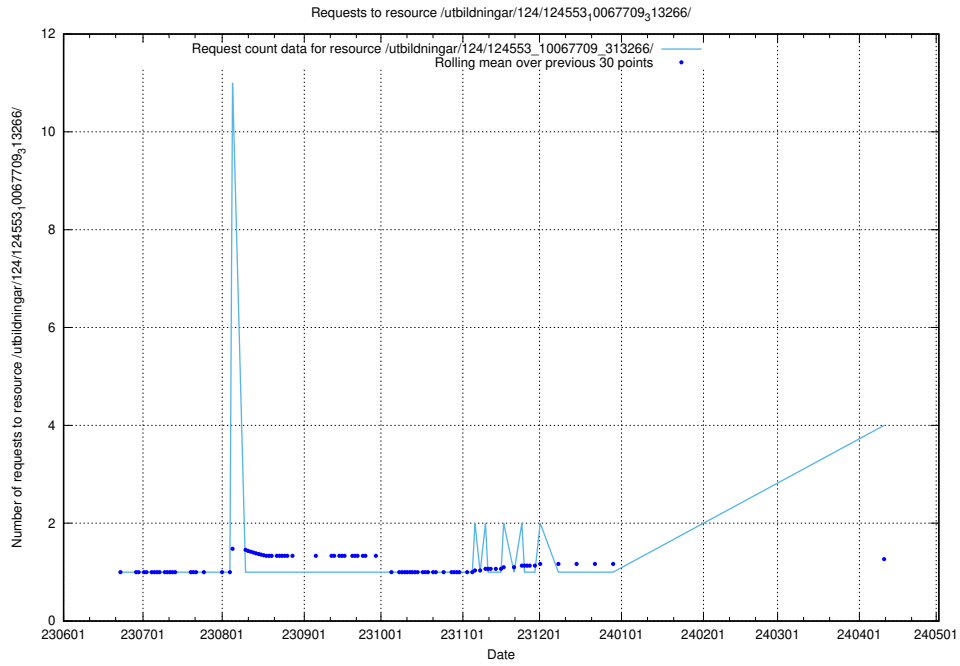

### 5.279 Usage of /utbildningar/124/124500\_10067799\_319946/events/

Here, we count the number of requests to resource /utbildningar/124/124500\_10067799\_319946/events/