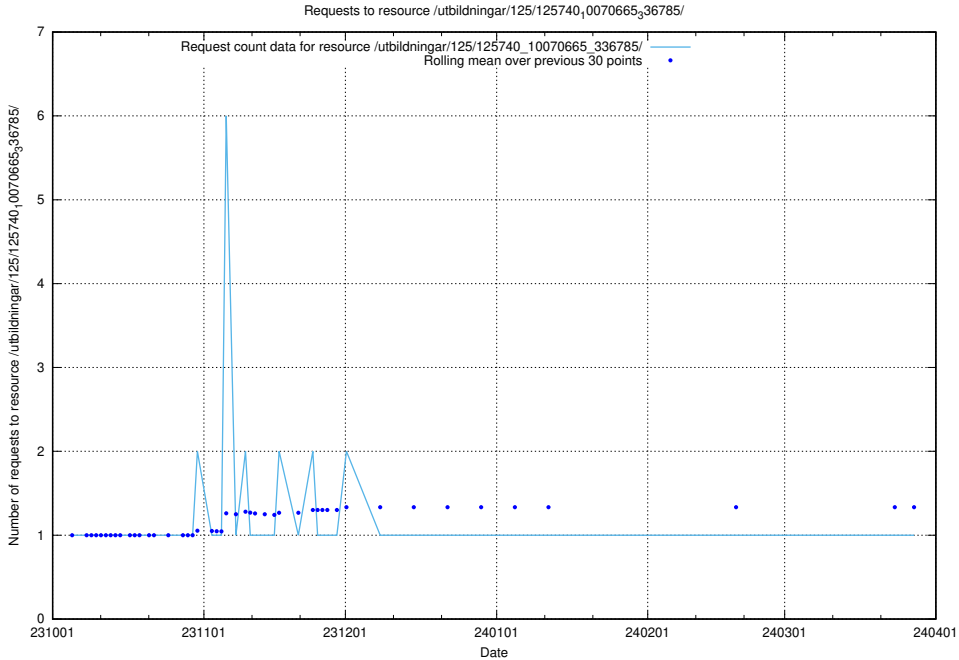

5.4208 Usage of /utbildningar/125/125740_10070665_336785/

Here, we count the number of requests to resource /utbildningar/125/125740_10070665_336785/.