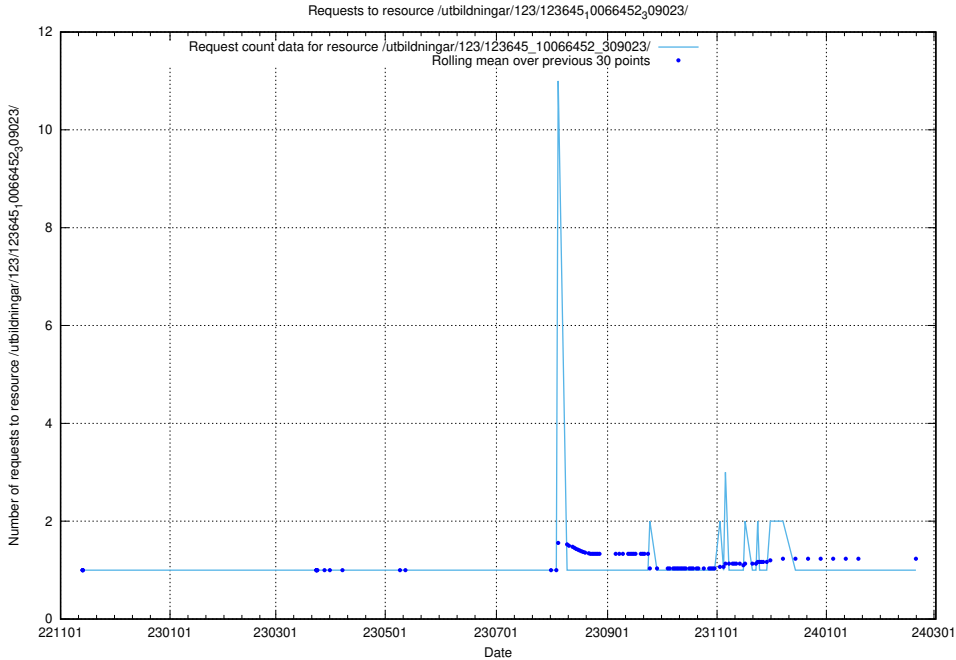

5.5715 Usage of /utbildningar/123/123645_10066452_309023/

Here, we count the number of requests to resource /utbildningar/123/123645_10066452_309023/.