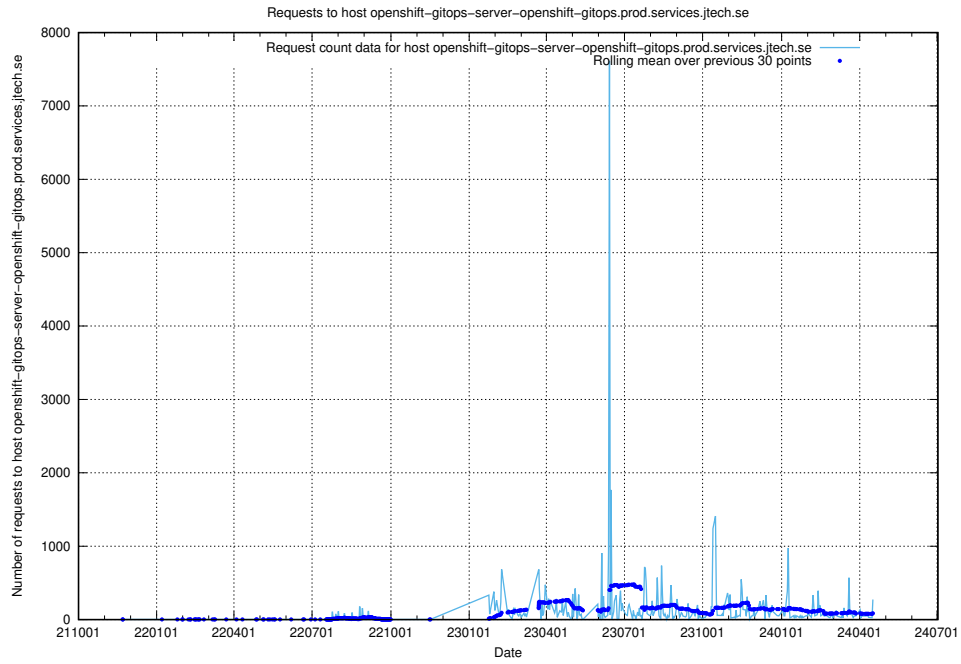

## 7.24 Usage of openshift-gitops-server-openshift-gitops.prod.services.jtech.se

Here, we count the number of requests to host openshift-gitops-server-openshift-gitops.prod.services.jtech.se.