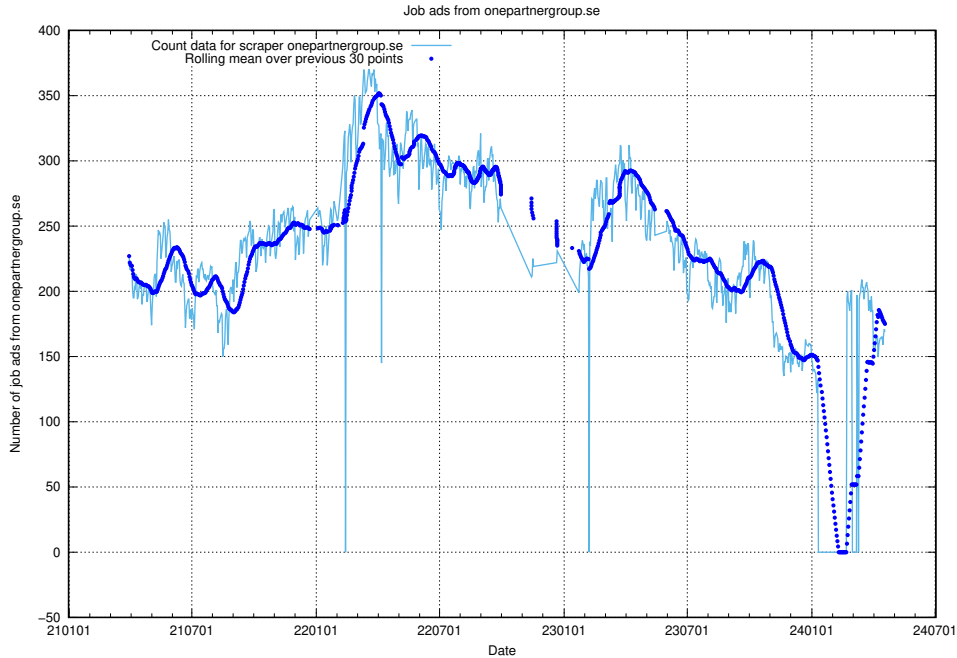

### 13.13 Number of ads by scraper onepartnergroup.se

Here, we count the number of job ads scraped from onepartnergroup.se.