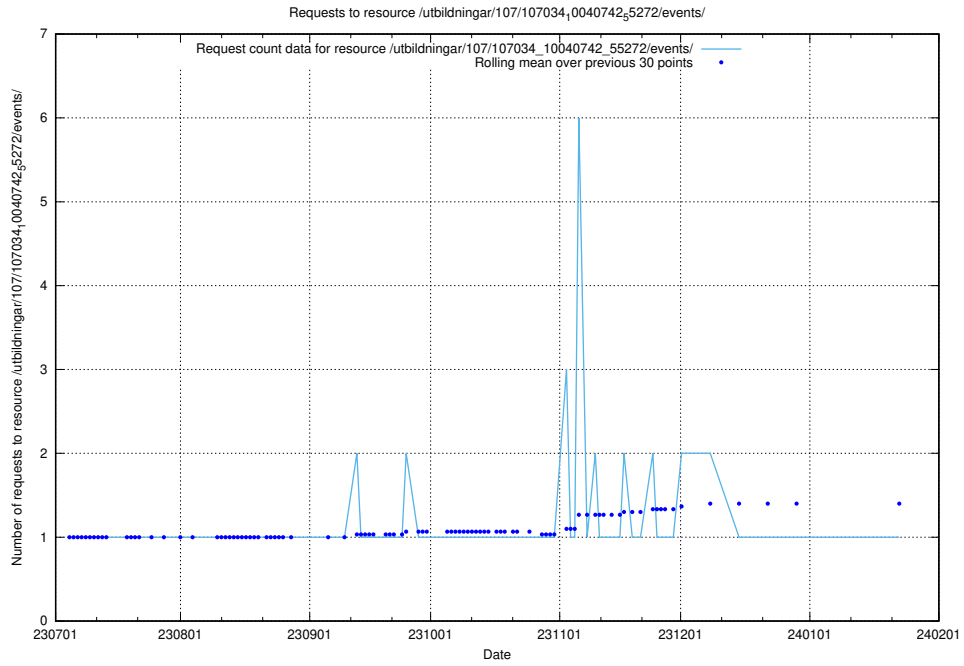

5.5142 Usage of /utbildningar/107/107034_10040742_55272/events/

Here, we count the number of requests to resource /utbildningar/107/107034_10040742_55272/events/.