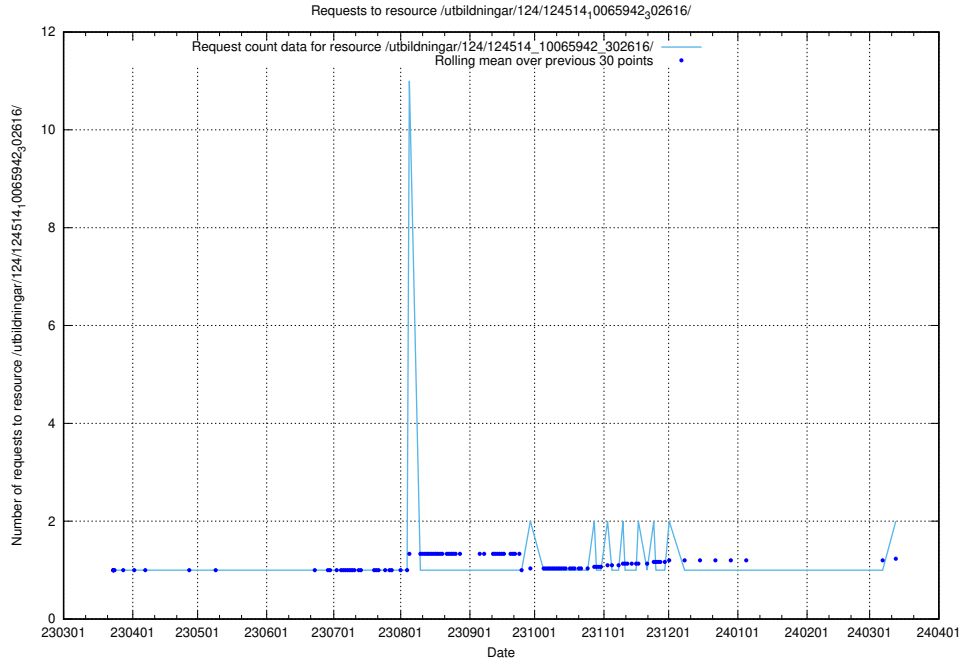

5.563 Usage of /utbildningar/124/124514_10065942_302616/

Here, we count the number of requests to resource /utbildningar/124/124514_10065942_302616/.