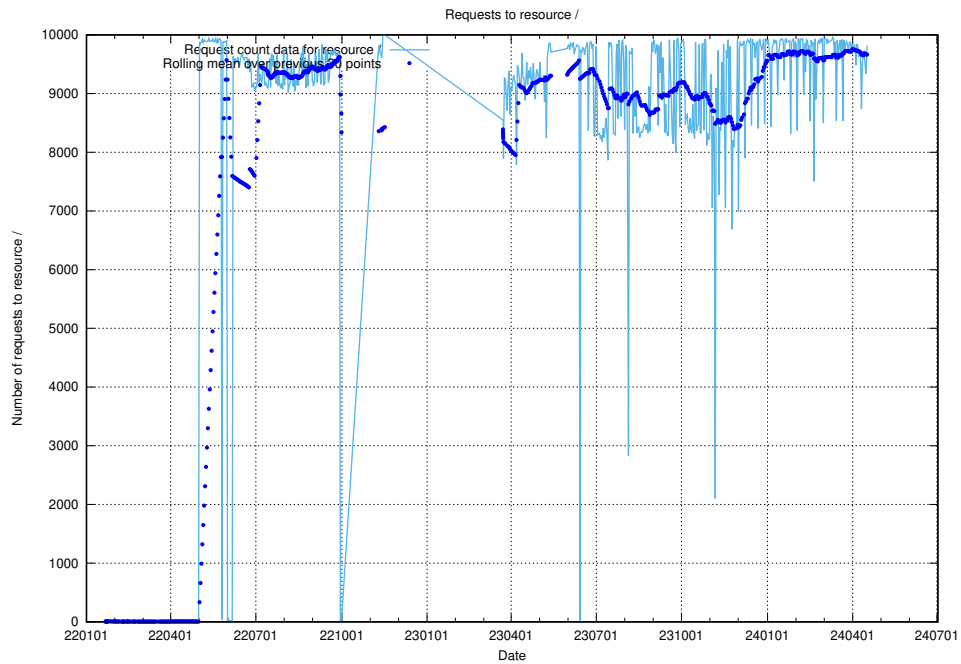

5 JobTechDev Data

This section contains data statistics from the [JobTechDev Data Web](#)⁶.

5.1 Usage of /

Here, we count the number of requests to resource /.

⁶<https://data.jobtechdev.se>