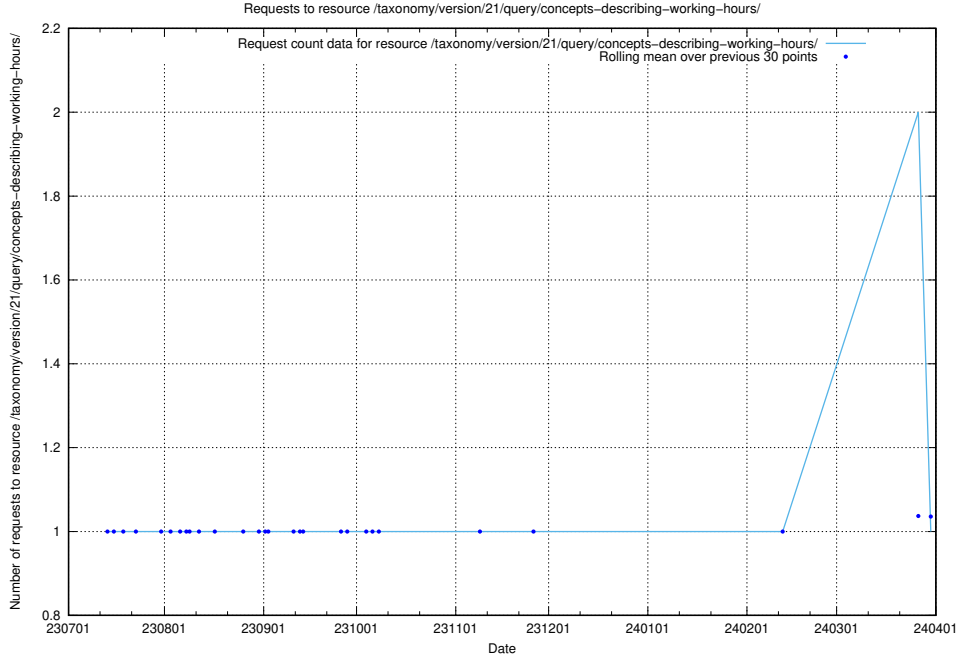

5.4887 Usage of /taxonomy/version/21/query/concepts-describing-working-hours/

Here, we count the number of requests to resource /taxonomy/version/21/query/concepts-describing-working-hours/.