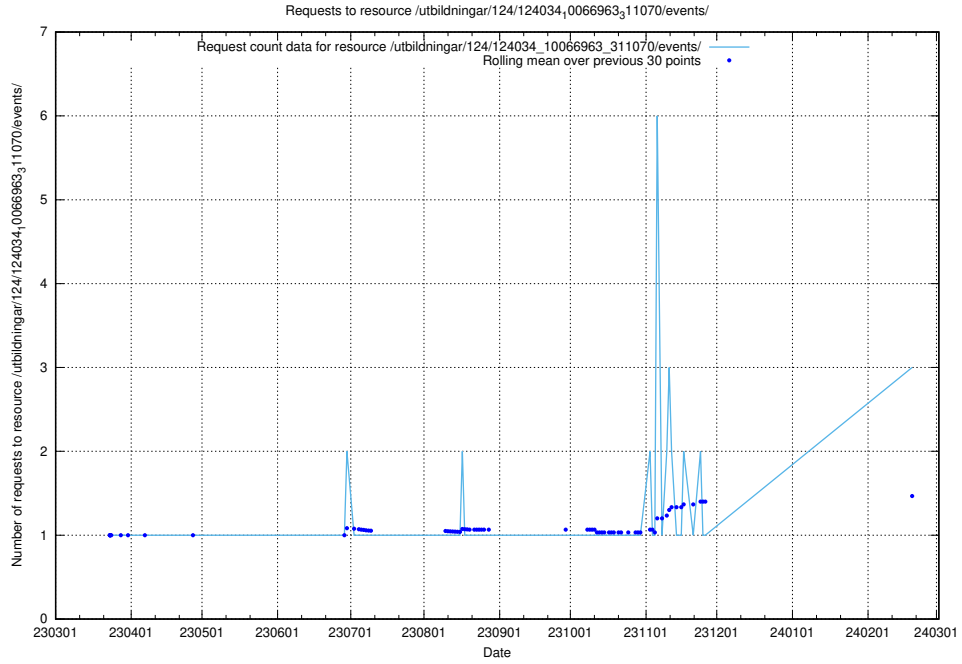

5.398 Usage of /utbildningar/124/124034_10066963_311070/events/

Here, we count the number of requests to resource /utbildningar/124/124034_10066963_311070/events/