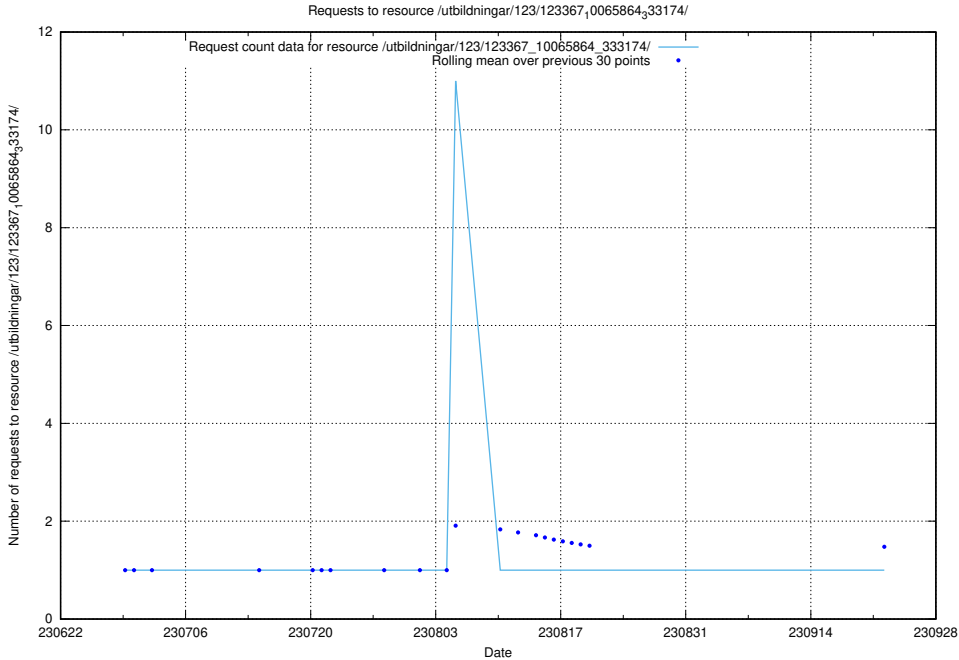

5.5313 Usage of /utbildningar/123/123367_10065864_333174/

Here, we count the number of requests to resource /utbildningar/123/123367_10065864_333174/.