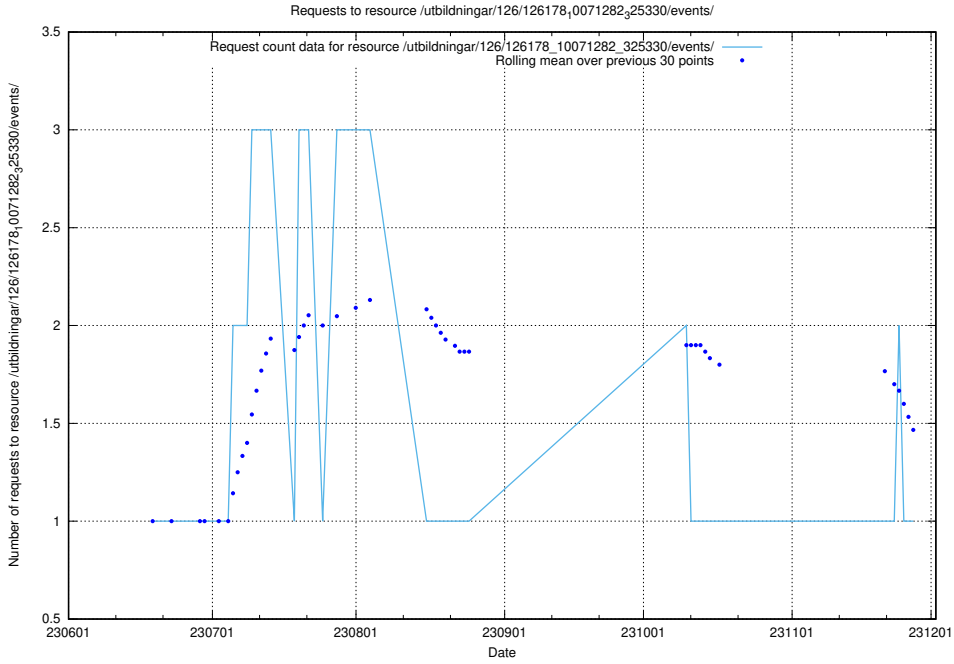

5.5627 Usage of /utbildningar/126/126178_10071282_325330/events/

Here, we count the number of requests to resource /utbildningar/126/126178_10071282_325330/events/