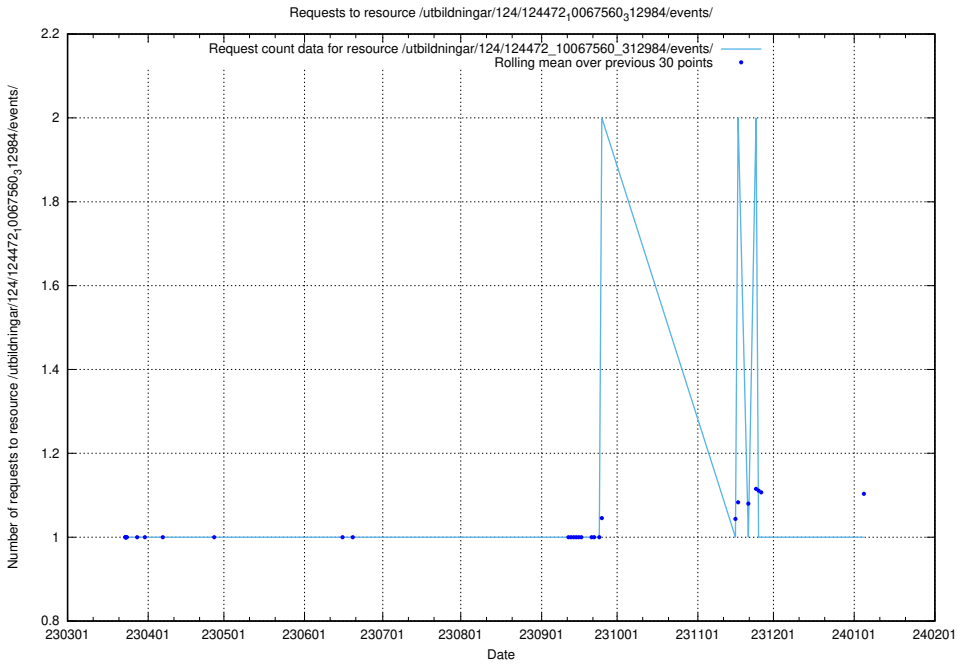

5.2892 Usage of /utbildningar/124/124472_10067560_312984/events/

Here, we count the number of requests to resource /utbildningar/124/124472_10067560_312984/events/