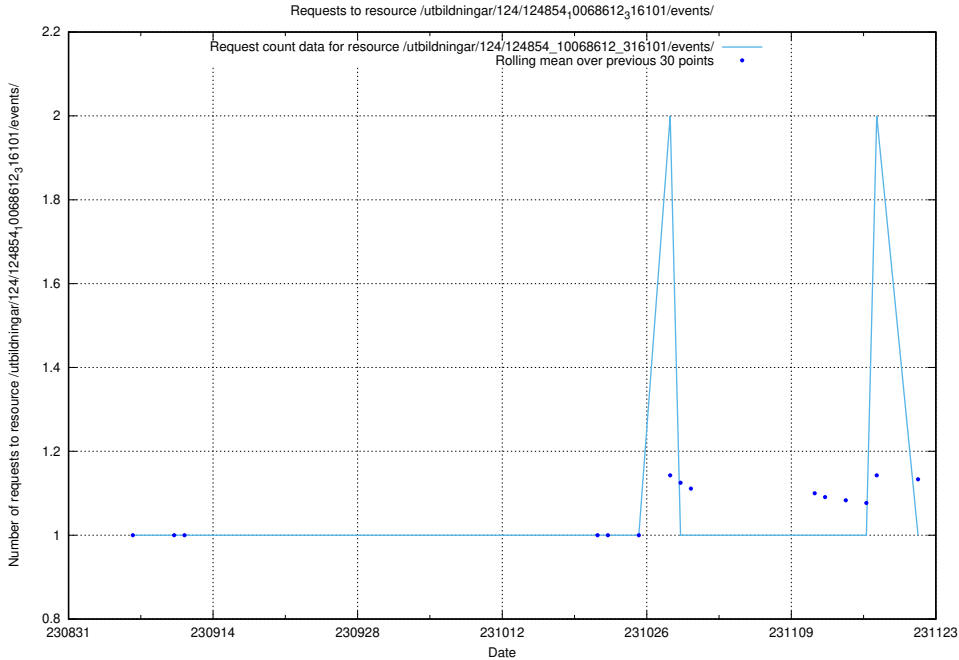

5.4475 Usage of /utbildningar/124/124854_10068612_316101/events/

Here, we count the number of requests to resource /utbildningar/124/124854_10068612_316101/events/