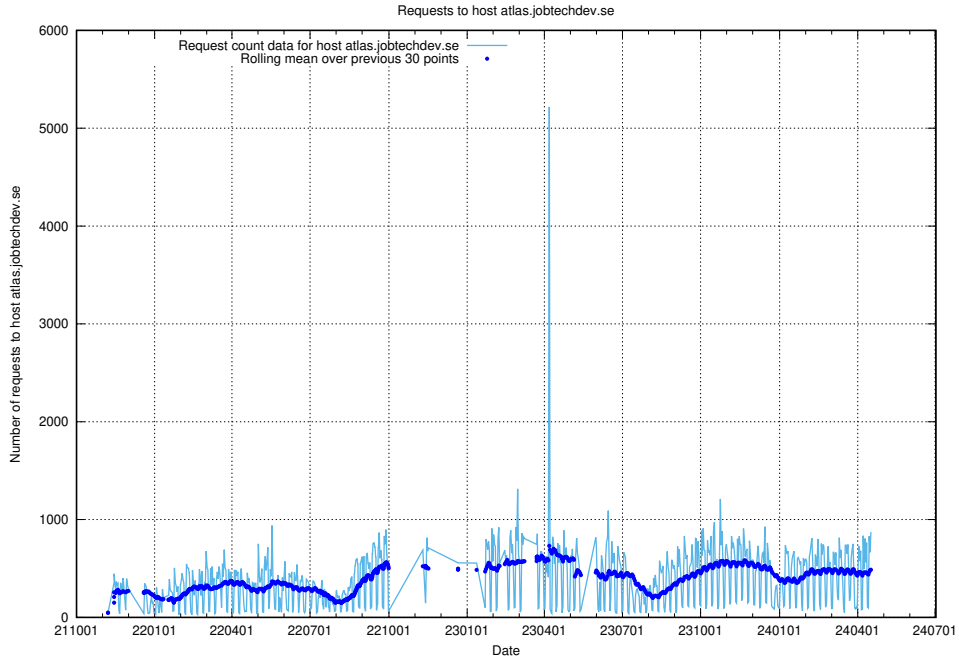

7.21 Usage of atlas.jobtechdev.se

Here, we count the number of requests to host atlas.jobtechdev.se.