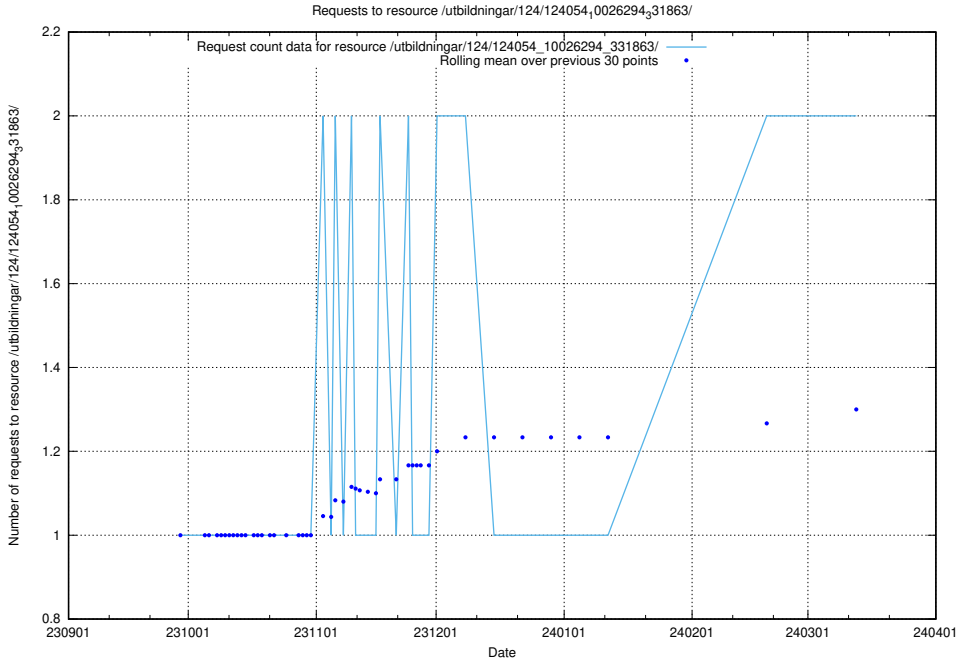

5.768 Usage of /utbildningar/124/124054_10026294_331863/

Here, we count the number of requests to resource /utbildningar/124/124054_10026294_331863/.