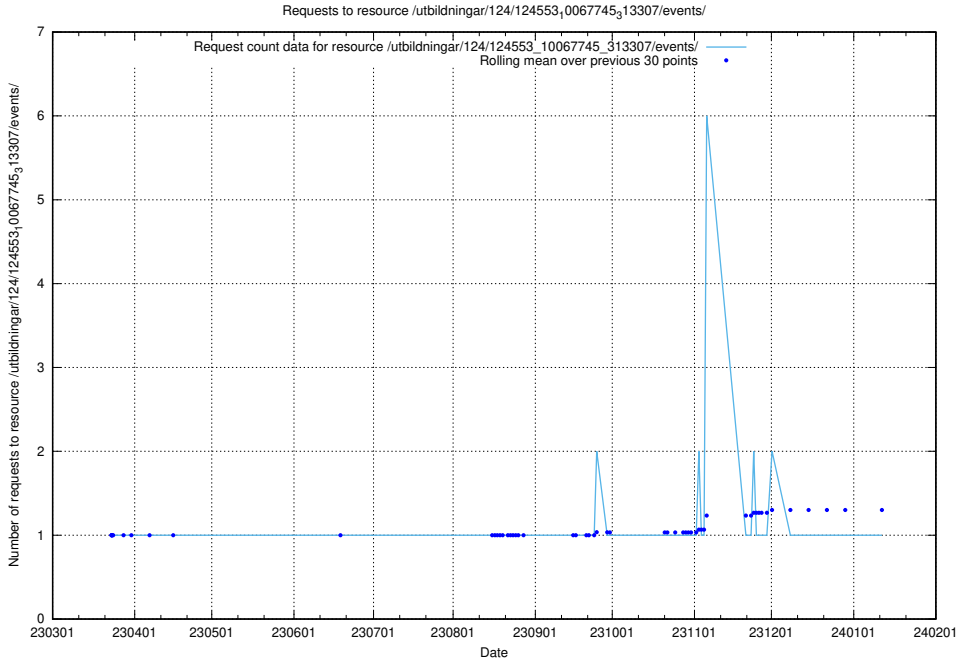

### 5.1241 Usage of /utbildningar/124/124553\_10067745\_313307/events/

Here, we count the number of requests to resource /utbildningar/124/124553\_10067745\_313307/events/