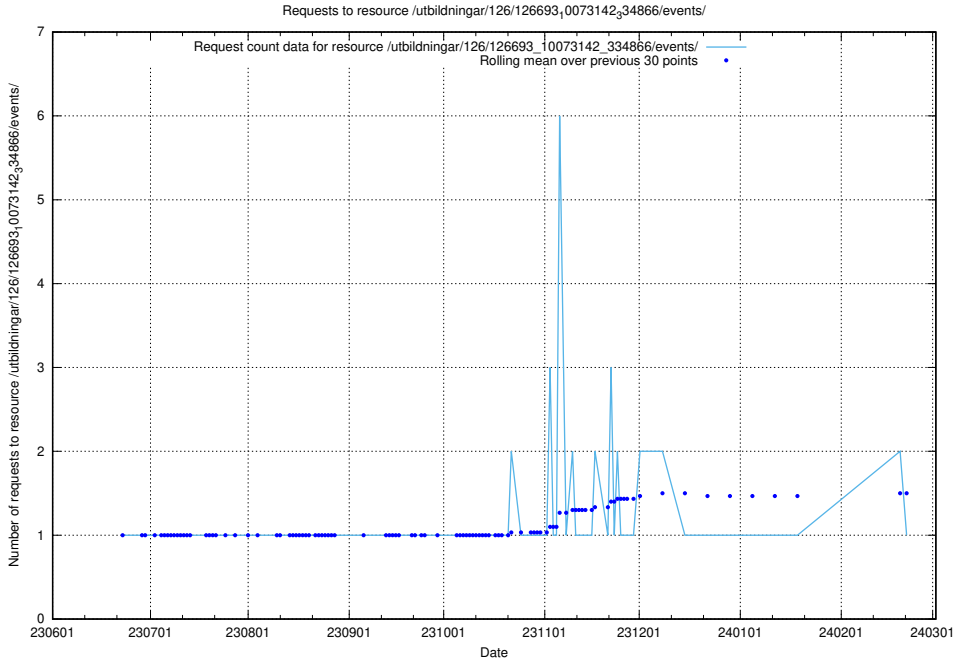

5.5425 Usage of /utbildningar/126/126693_10073142_334866/events/

Here, we count the number of requests to resource /utbildningar/126/126693_10073142_334866/events/