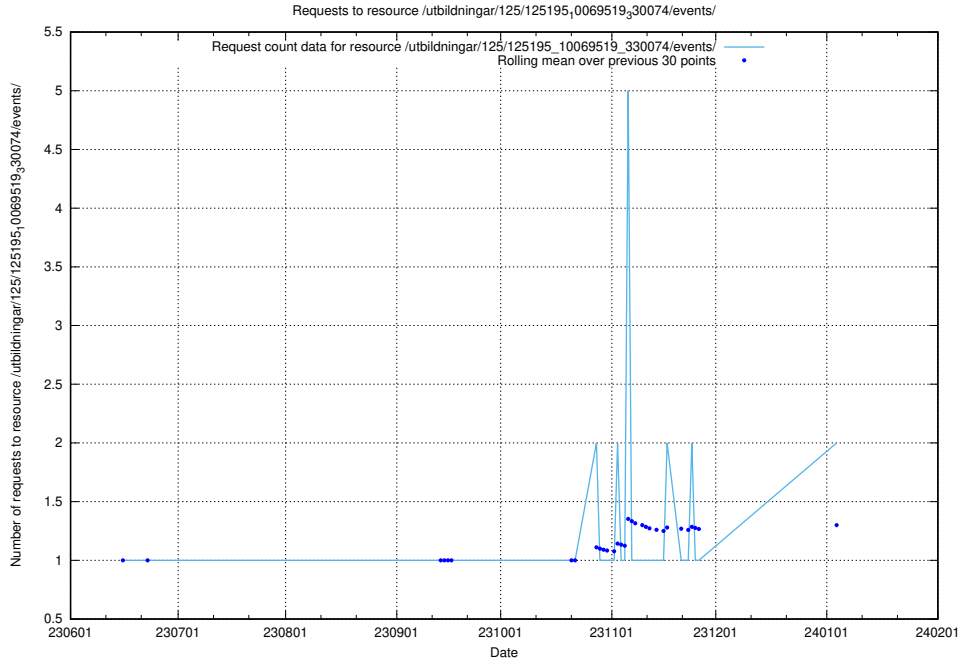

5.916 Usage of /utbildningar/125/125195_10069519_330074/events/

Here, we count the number of requests to resource /utbildningar/125/125195_10069519_330074/events/