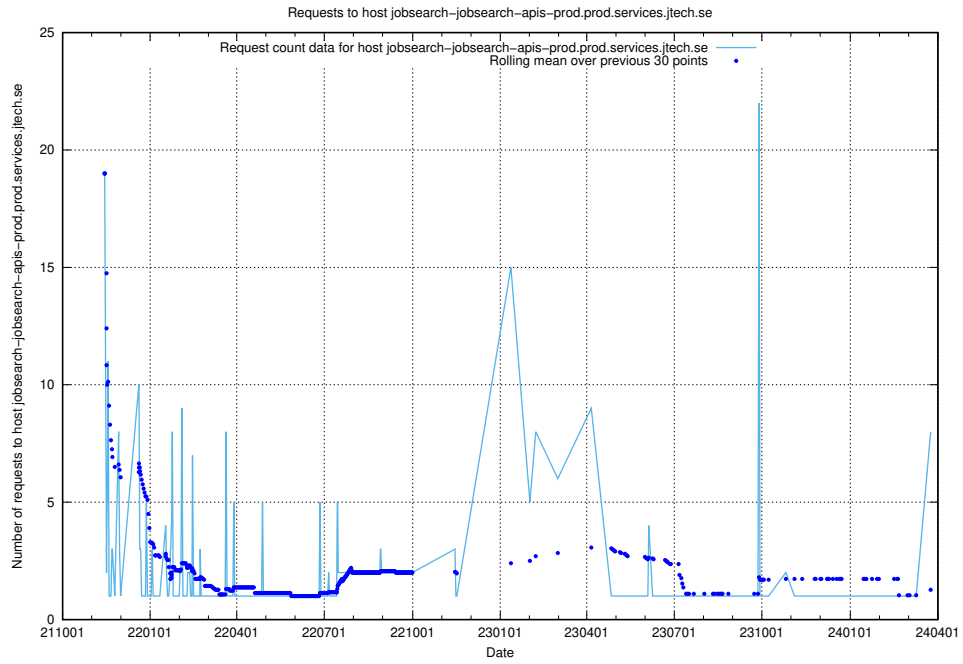

7.69 Usage of jobsearch-jobsearch-apis-prod.prod.services.jtech.se

Here, we count the number of requests to host jobsearch-jobsearch-apis-prod.prod.services.jtech.se.