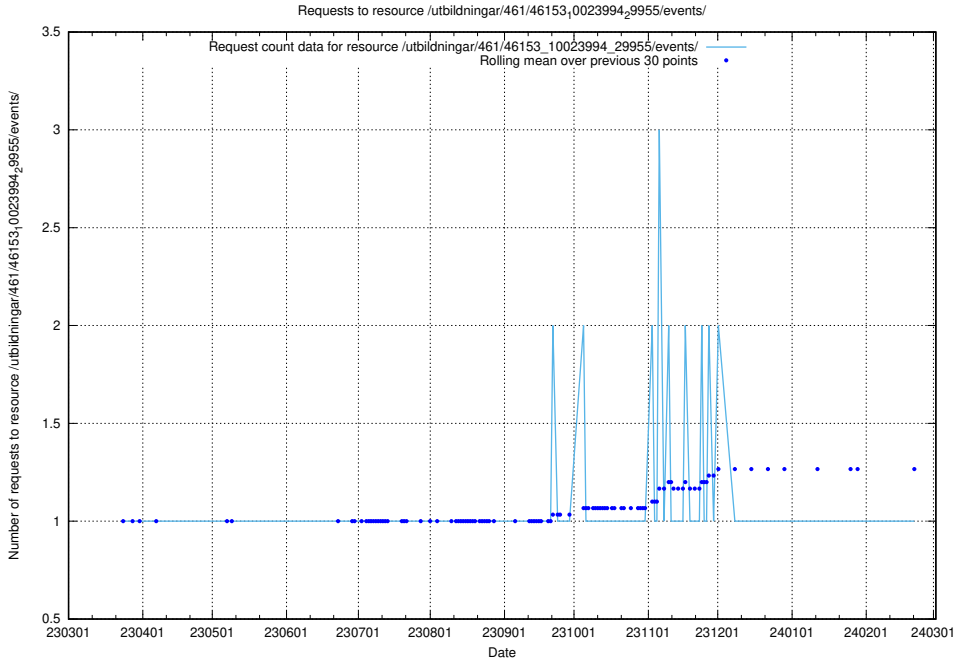

5.5943 Usage of /utbildningar/461/46153_10023994_29955/events/

Here, we count the number of requests to resource /utbildningar/461/46153_10023994_29955/events/.