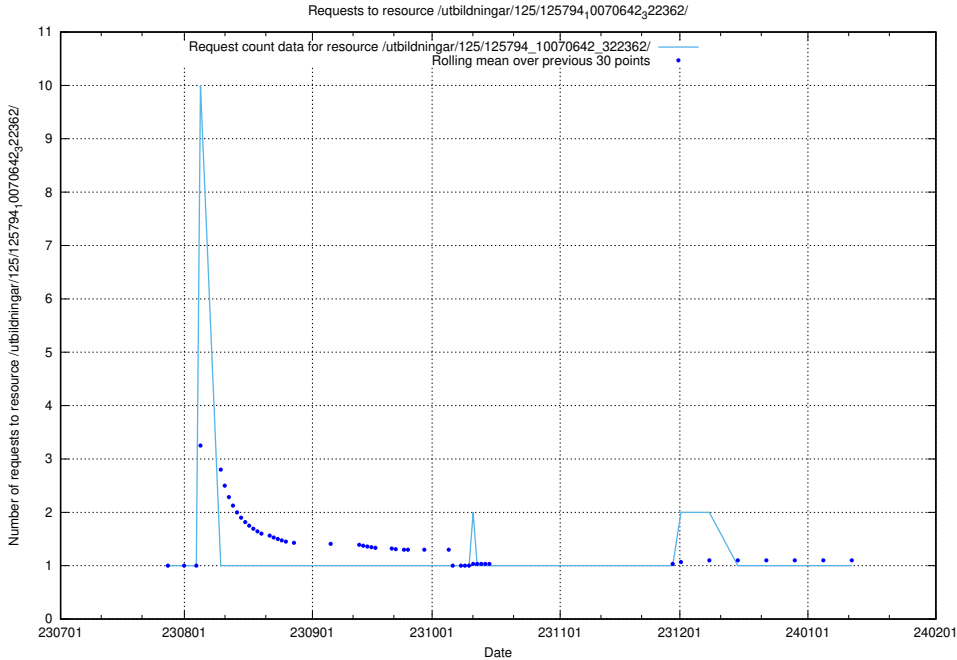

5.4693 Usage of /utbildningar/125/125794_10070642_322362/

Here, we count the number of requests to resource /utbildningar/125/125794_10070642_322362/.