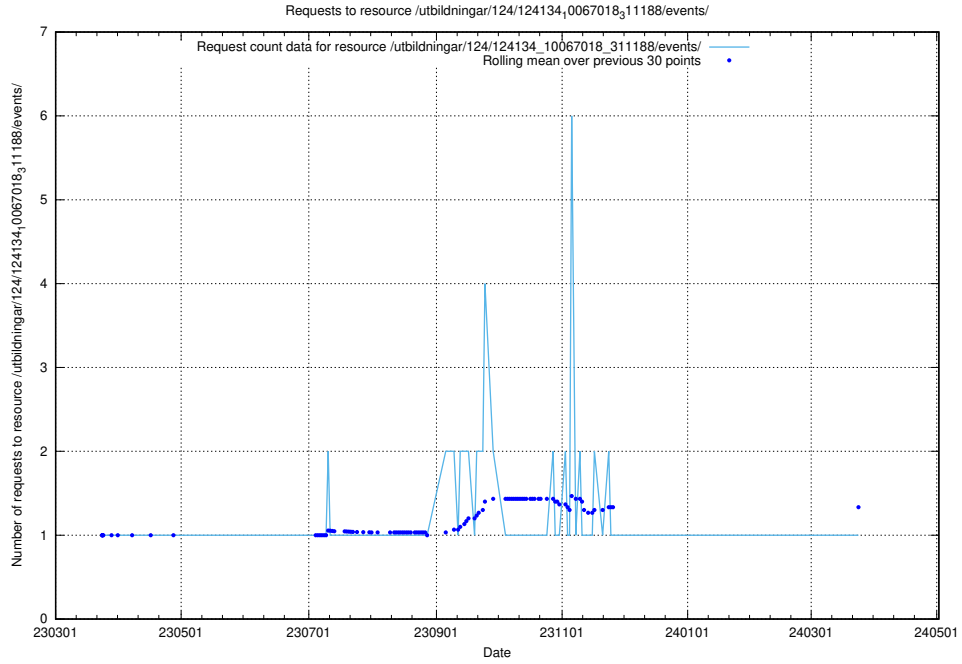

5.3880 Usage of /utbildningar/124/124134_10067018_311188/events/

Here, we count the number of requests to resource /utbildningar/124/124134_10067018_311188/events/