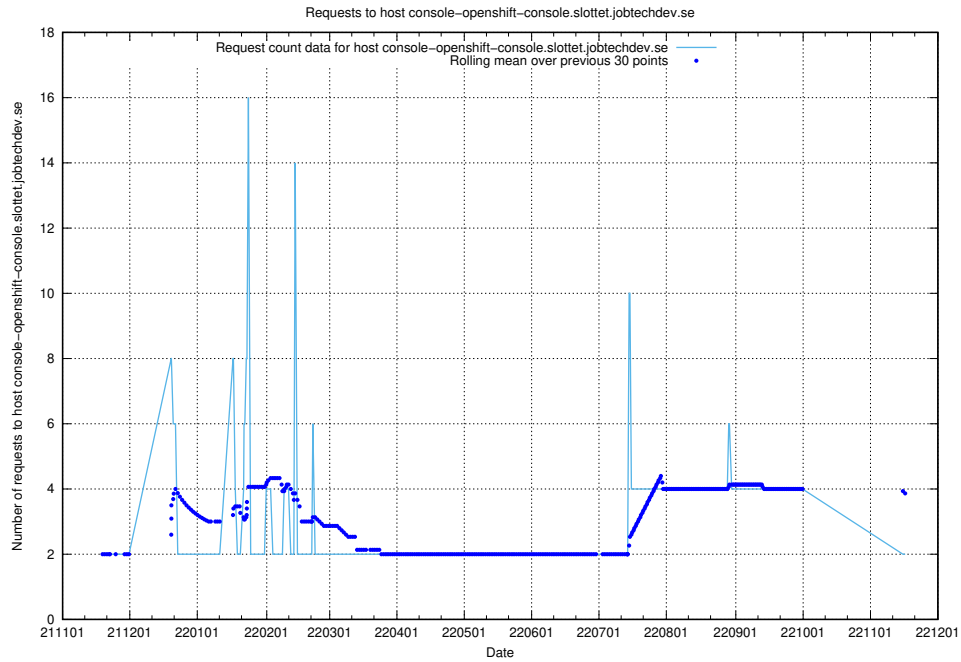

## 7.469 Usage of console-openshift-console.slottet.jobtechdev.se

Here, we count the number of requests to host console-openshift-console.slottet.jobtechdev.se.