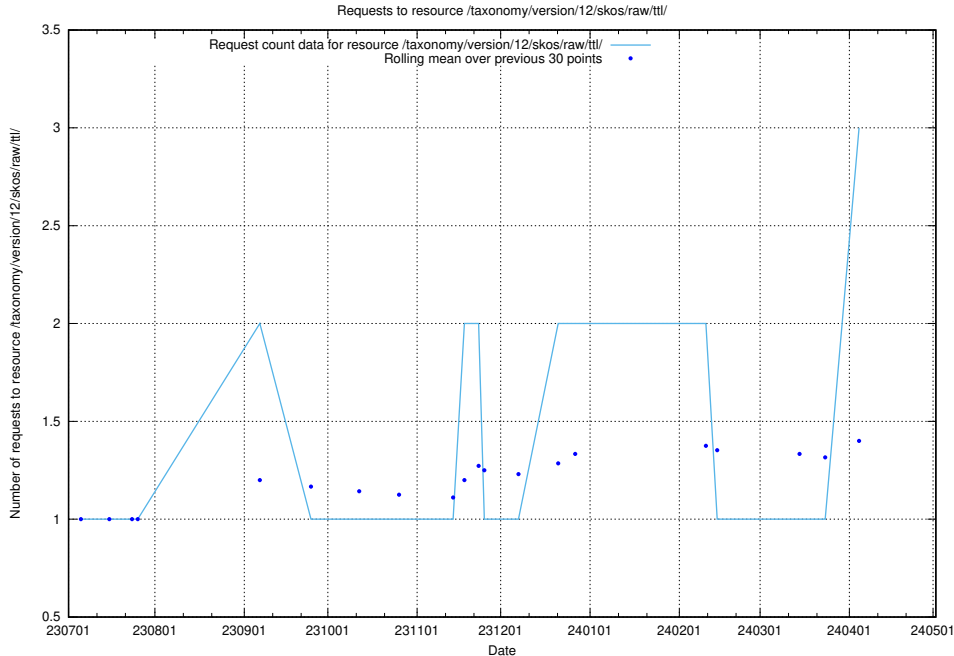

5.429 Usage of /taxonomy/version/12/skos/raw/ttl/

Here, we count the number of requests to resource /taxonomy/version/12/skos/raw/ttl/.