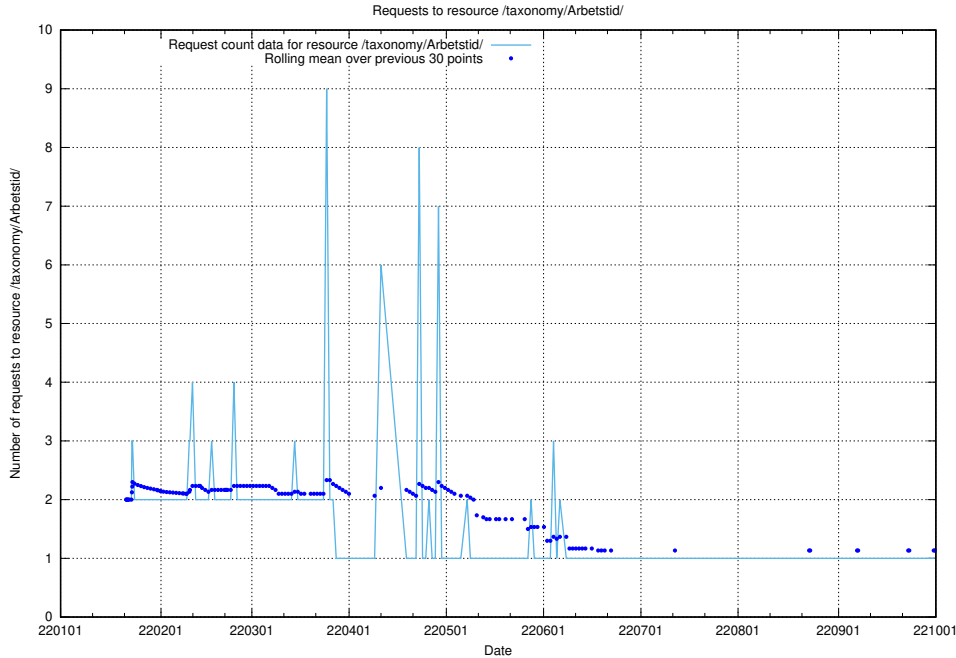

5.1558 Usage of /taxonomy/Arbetstid/

Here, we count the number of requests to resource /taxonomy/Arbetstid/.