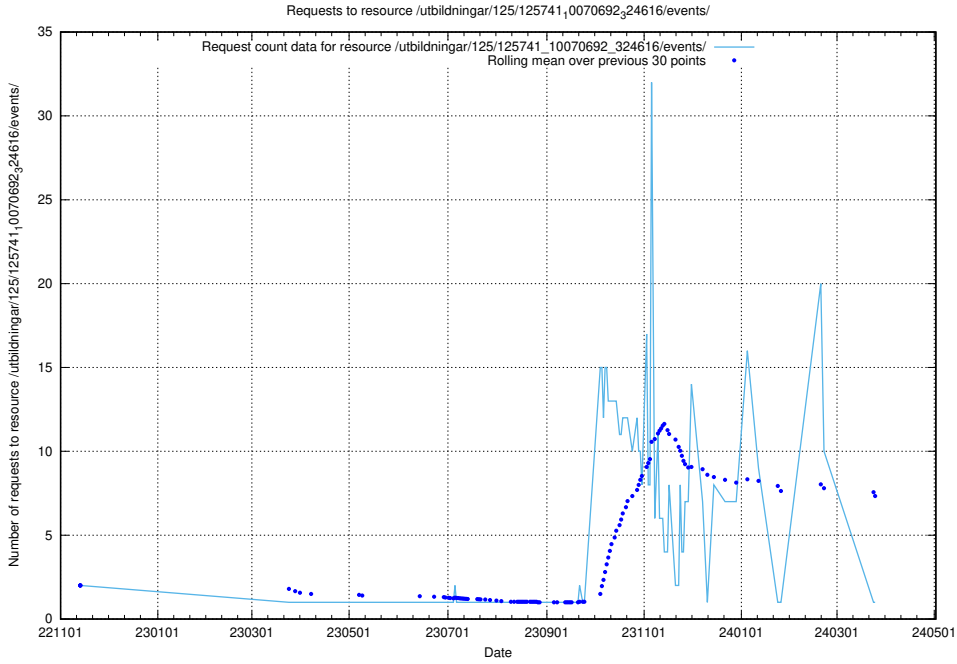

5.5591 Usage of /utbildningar/125/125741_10070692_324616/events/

Here, we count the number of requests to resource /utbildningar/125/125741_10070692_324616/events/