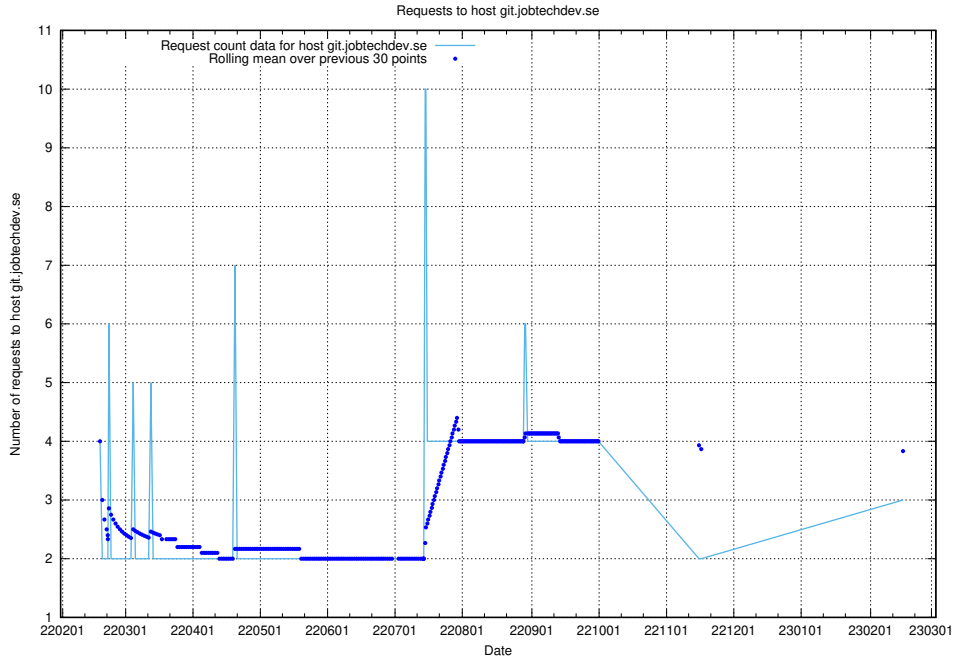

7.223 Usage of git.jobtechdev.se

Here, we count the number of requests to host git.jobtechdev.se.