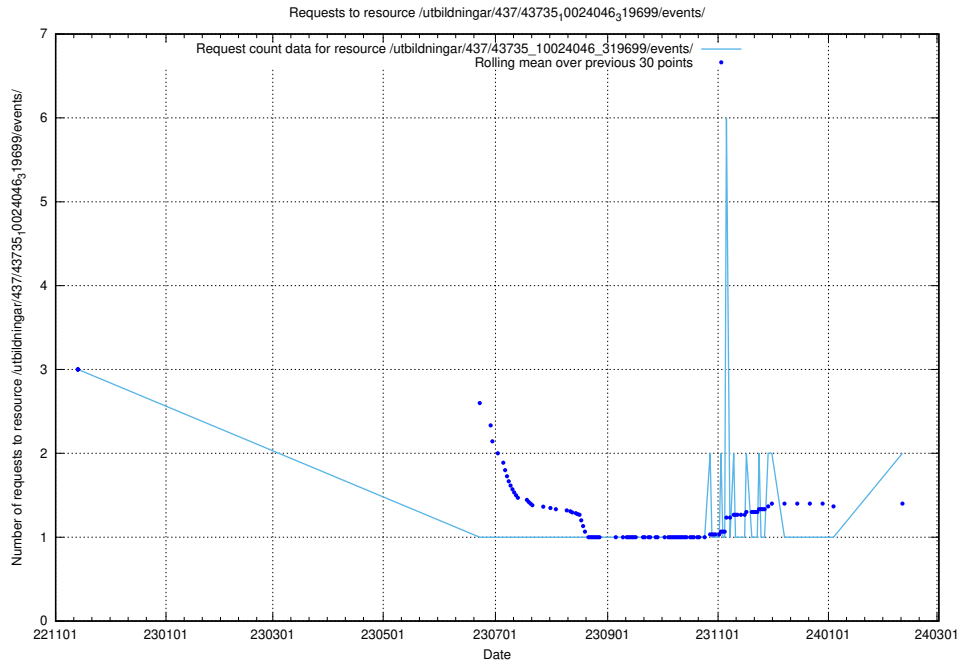

5.902 Usage of /utbildningar/437/43735_10024046_319699/events/

Here, we count the number of requests to resource /utbildningar/437/43735_10024046_319699/events/.