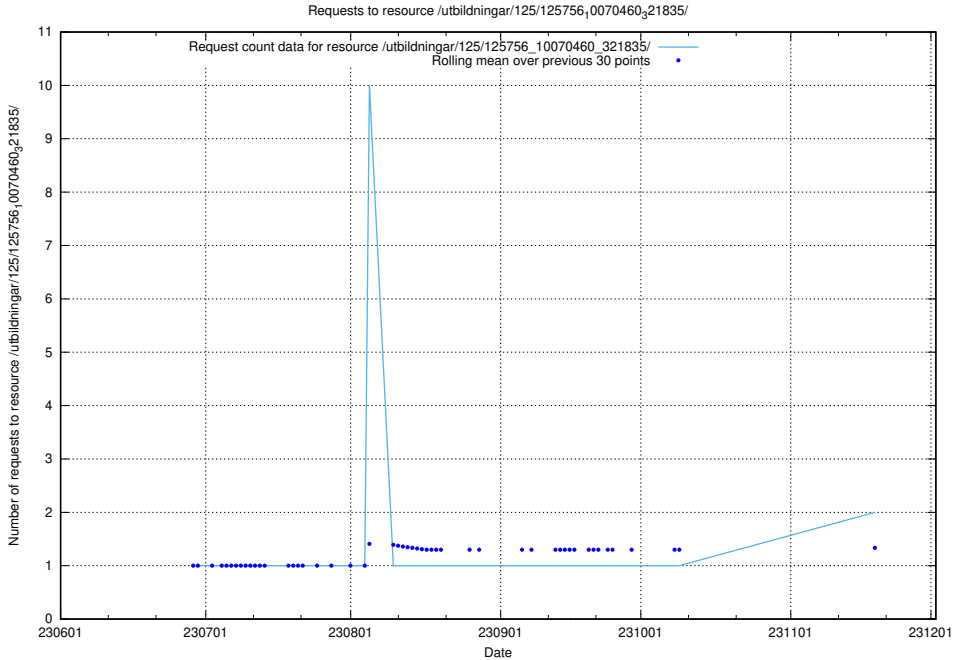

5.859 Usage of /utbildningar/125/125756_10070460_321835/

Here, we count the number of requests to resource /utbildningar/125/125756_10070460_321835/.