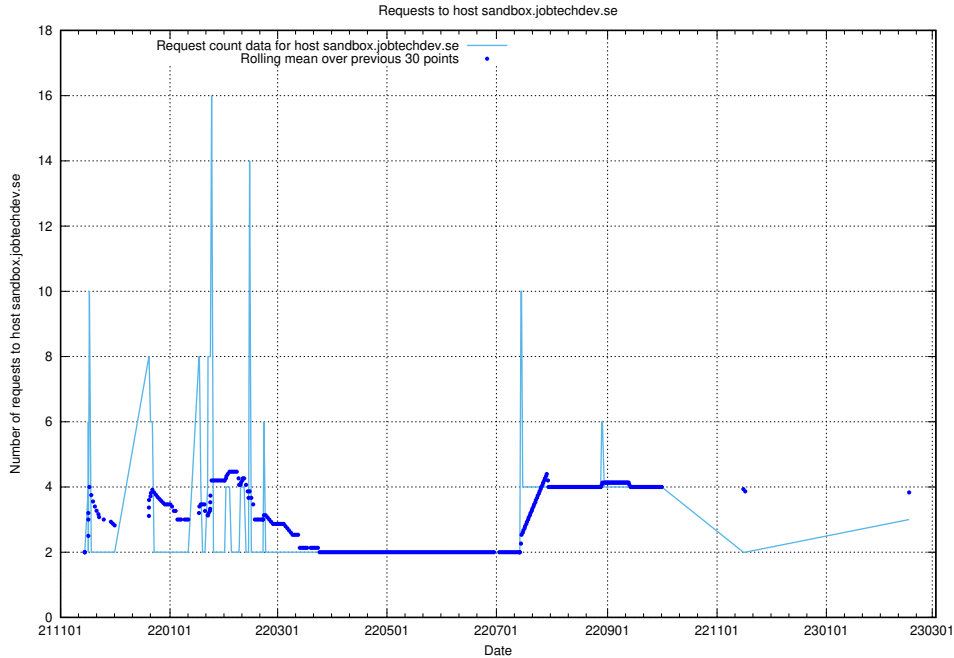

7.229 Usage of sandbox.jobtechdev.se

Here, we count the number of requests to host sandbox.jobtechdev.se.