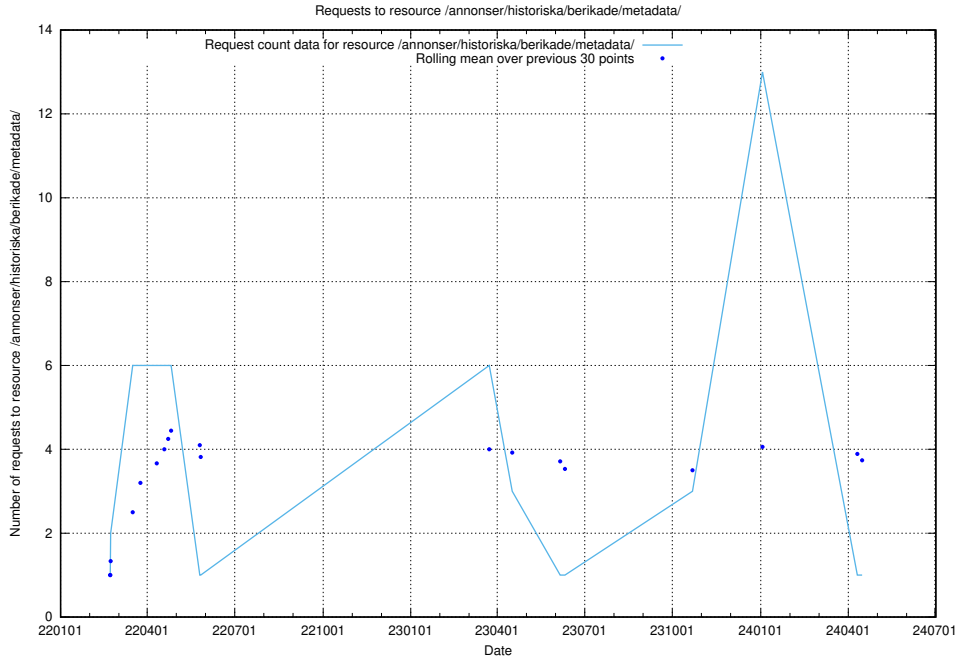

5.1271 Usage of /annonser/historiska/berikade/metadata/

Here, we count the number of requests to resource /annonser/historiska/berikade/metadata/.