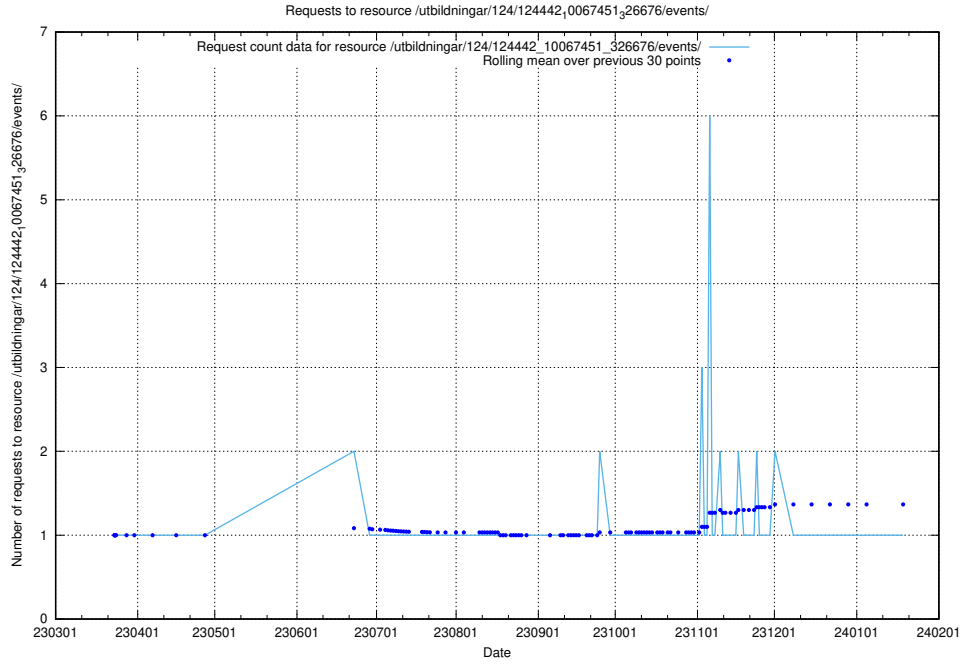

5.3305 Usage of /utbildningar/124/124442_10067451_326676/events/

Here, we count the number of requests to resource /utbildningar/124/124442_10067451_326676/events/