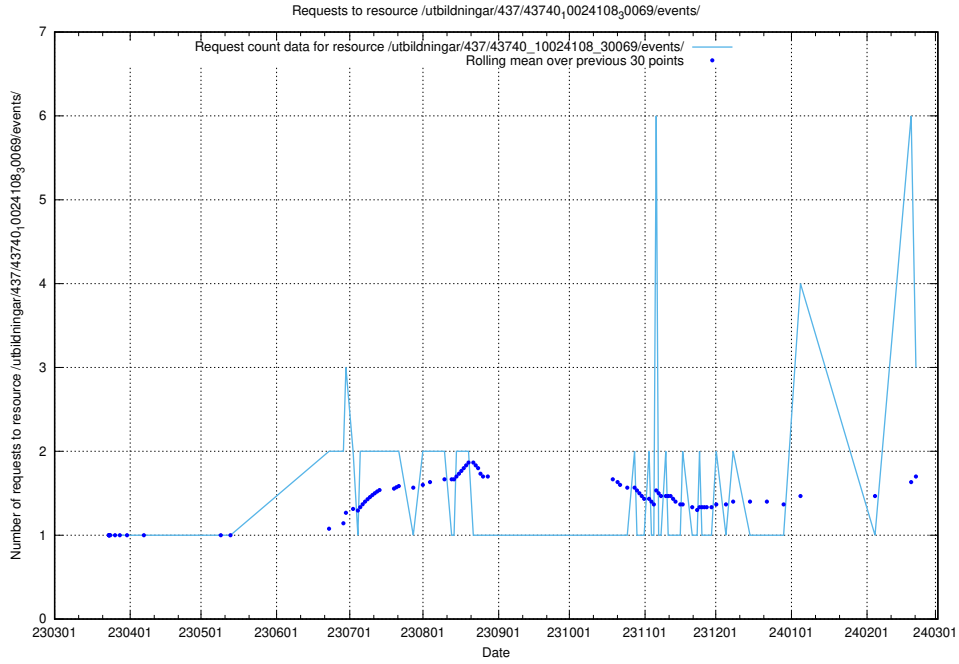

5.498 Usage of /utbildningar/437/43740_10024108_30069/events/

Here, we count the number of requests to resource /utbildningar/437/43740_10024108_30069/events/.