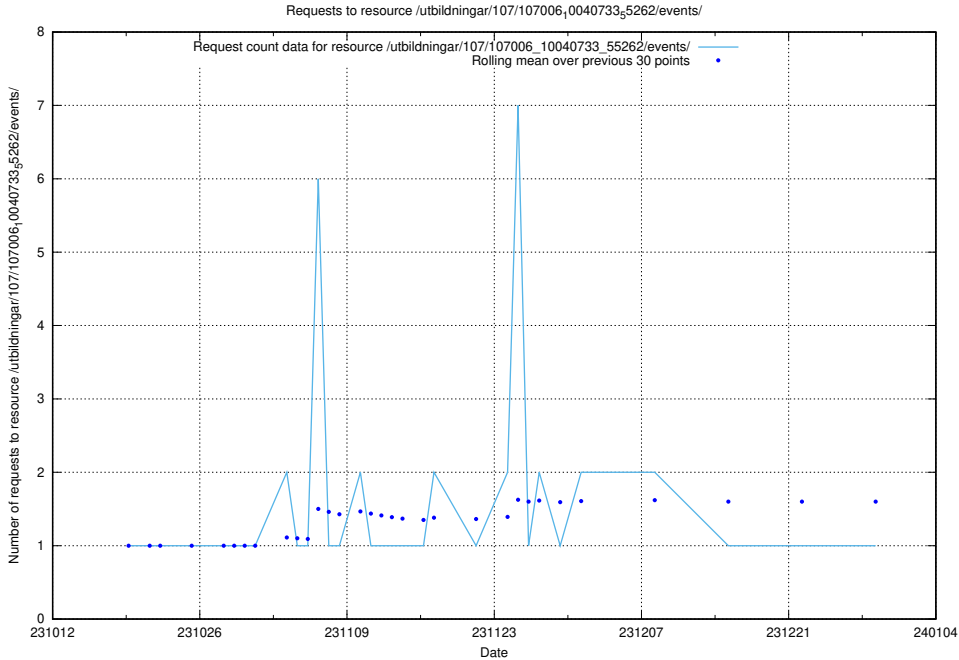

### 5.4069 Usage of /utbildningar/107/107006\_10040733\_55262/events/

Here, we count the number of requests to resource /utbildningar/107/107006\_10040733\_55262/events/.