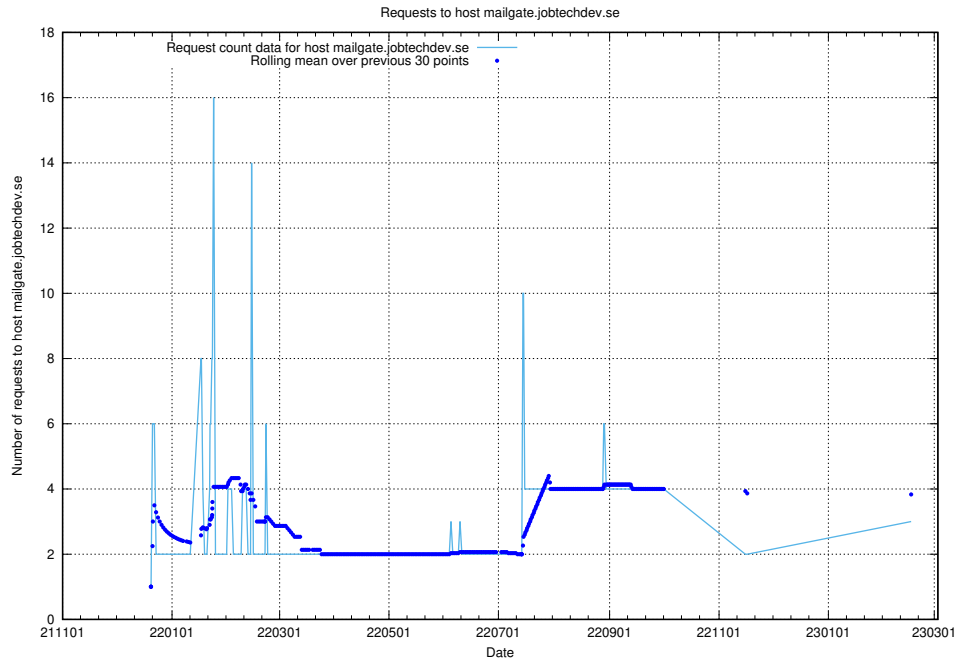

7.195 Usage of mailgate.jobtechdev.se

Here, we count the number of requests to host mailgate.jobtechdev.se.