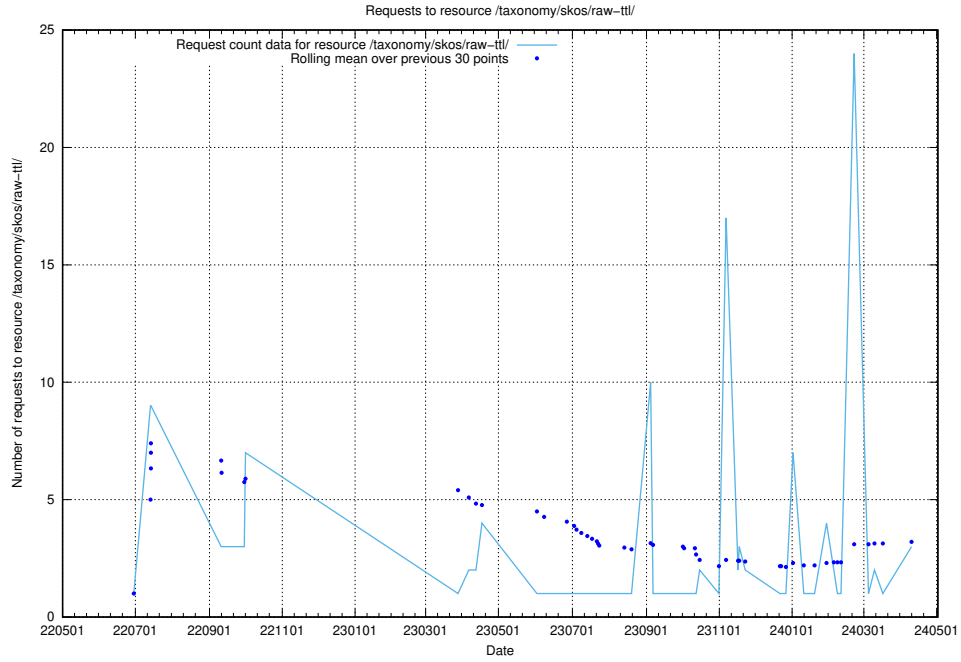

5.302 Usage of /taxonomy/skos/raw-ttl/

Here, we count the number of requests to resource /taxonomy/skos/raw-ttl/.