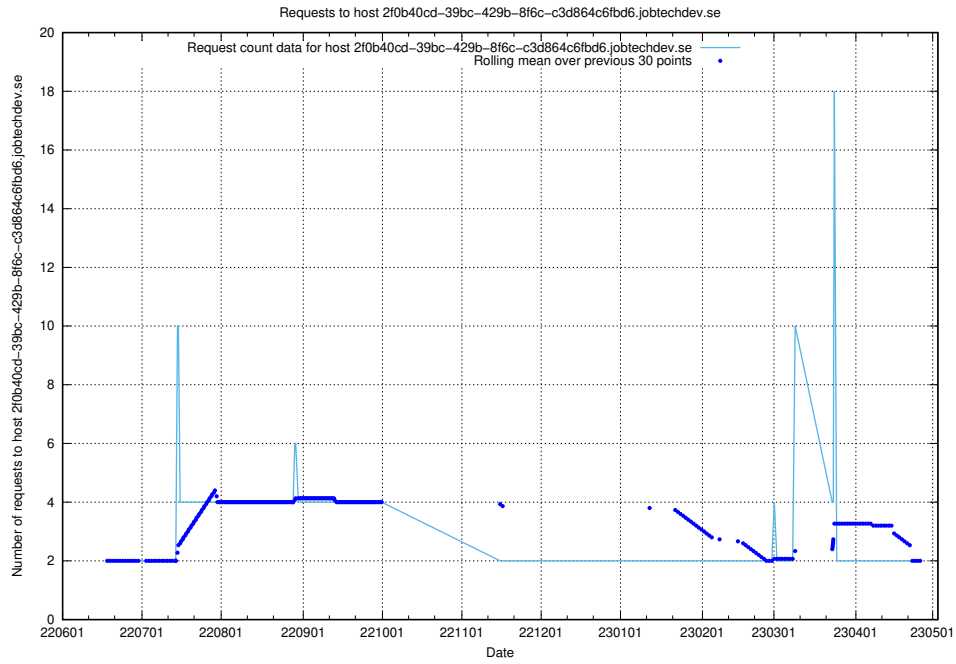

7.398 Usage of 2f0b40cd-39bc-429b-8f6c-c3d864c6fbd6.jobtechdev.se

Here, we count the number of requests to host 2f0b40cd-39bc-429b-8f6c-c3d864c6fbd6.jobtechdev.se.