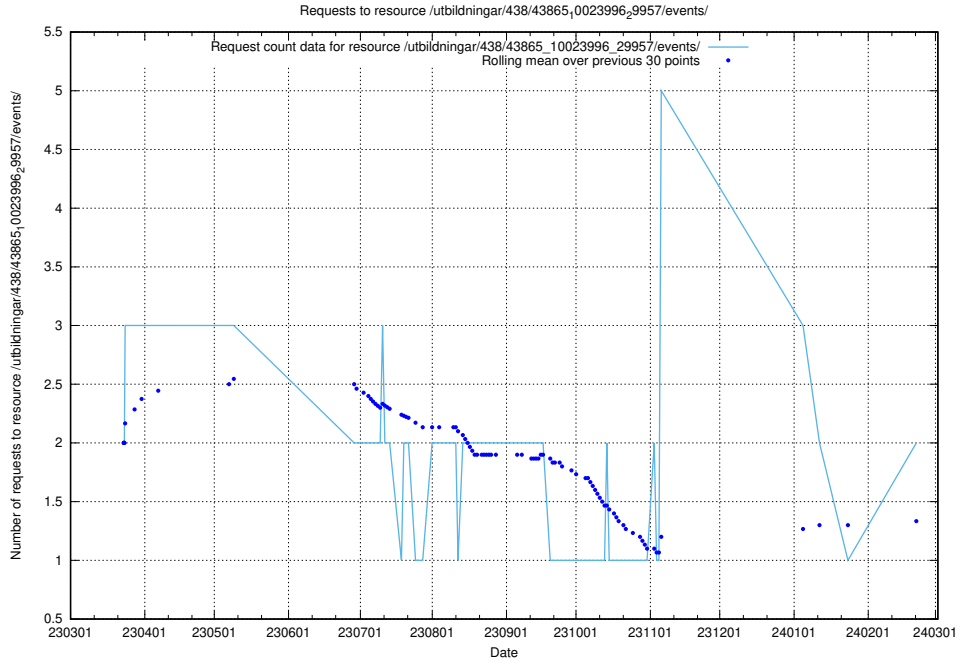

5.974 Usage of /utbildningar/438/43865_10023996_29957/events/

Here, we count the number of requests to resource /utbildningar/438/43865_10023996_29957/events/.