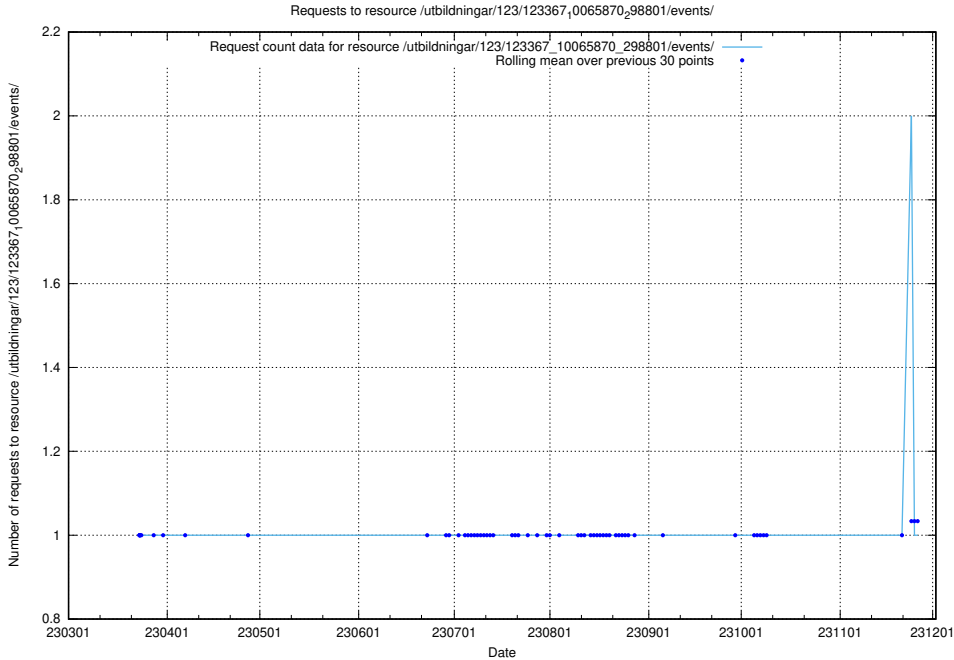

5.4549 Usage of /utbildningar/123/123367_10065870_298801/events/

Here, we count the number of requests to resource /utbildningar/123/123367_10065870_298801/events/