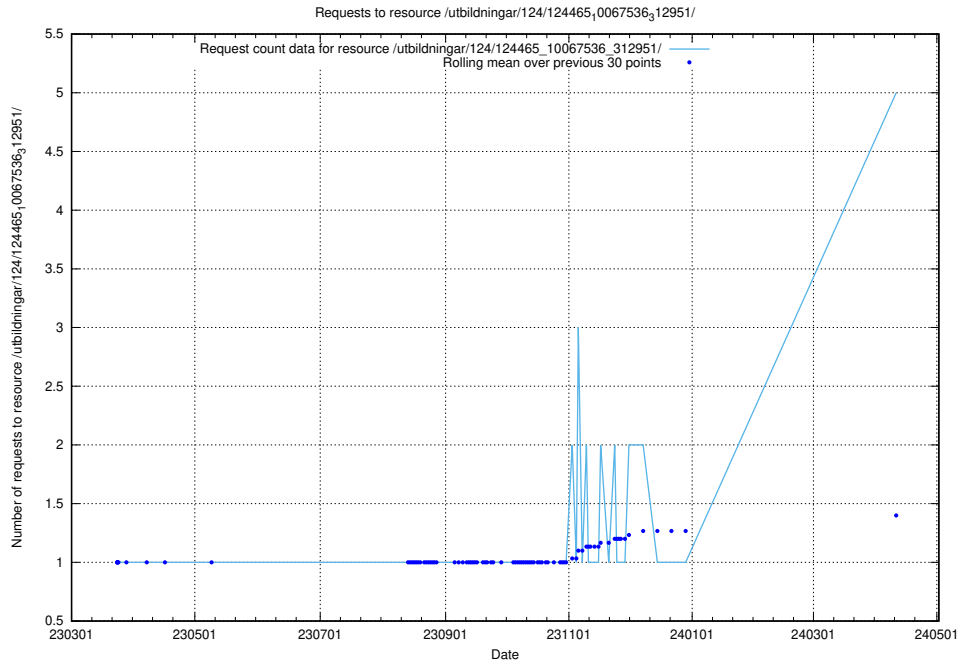

5.169 Usage of /utbildningar/124/124465_10067536_312951/

Here, we count the number of requests to resource /utbildningar/124/124465_10067536_312951/.