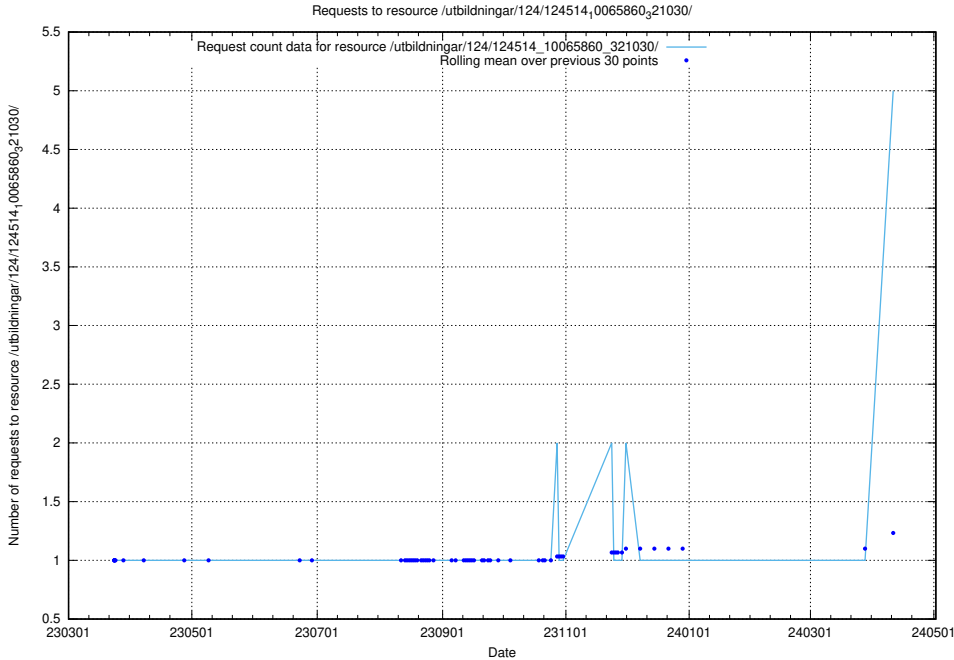

5.161 Usage of /utbildningar/124/124514_10065860_321030/

Here, we count the number of requests to resource /utbildningar/124/124514_10065860_321030/.