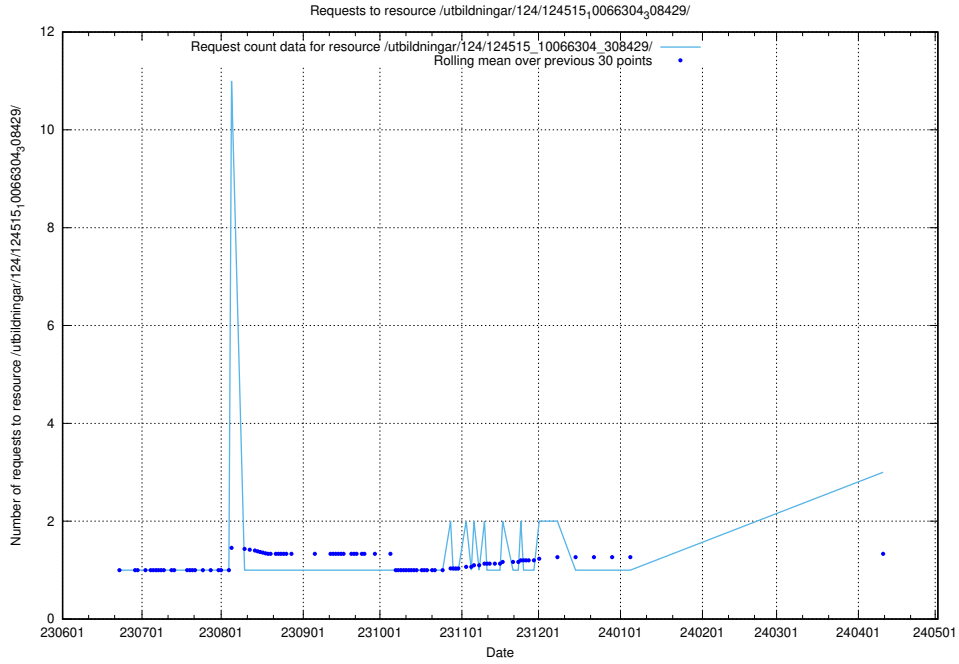

5.449 Usage of /utbildningar/124/124515_10066304_308429/

Here, we count the number of requests to resource /utbildningar/124/124515_10066304_308429/.