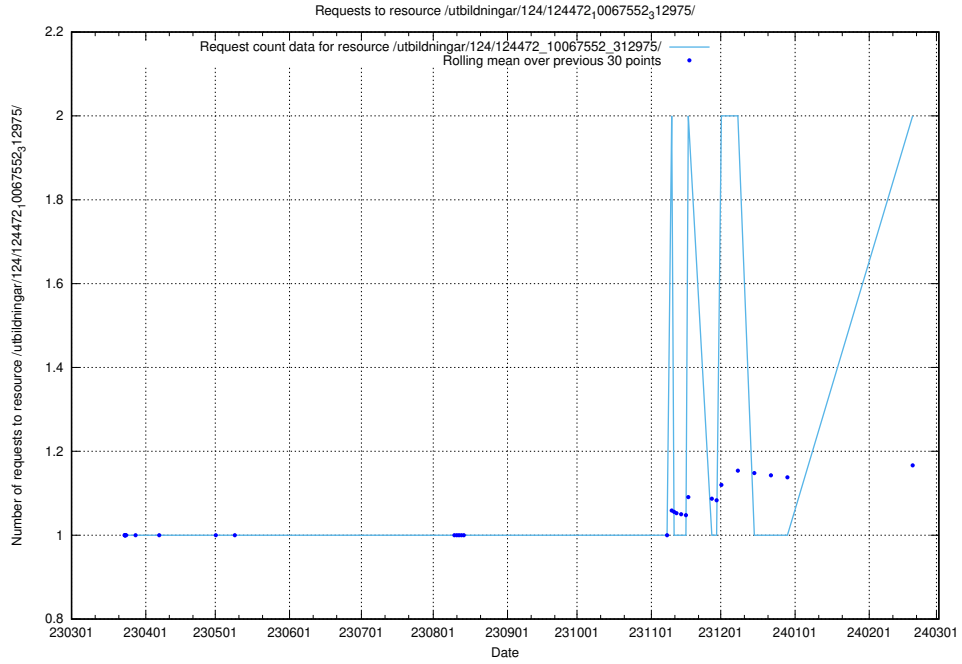

5.671 Usage of /utbildningar/124/124472_10067552_312975/

Here, we count the number of requests to resource /utbildningar/124/124472_10067552_312975/.