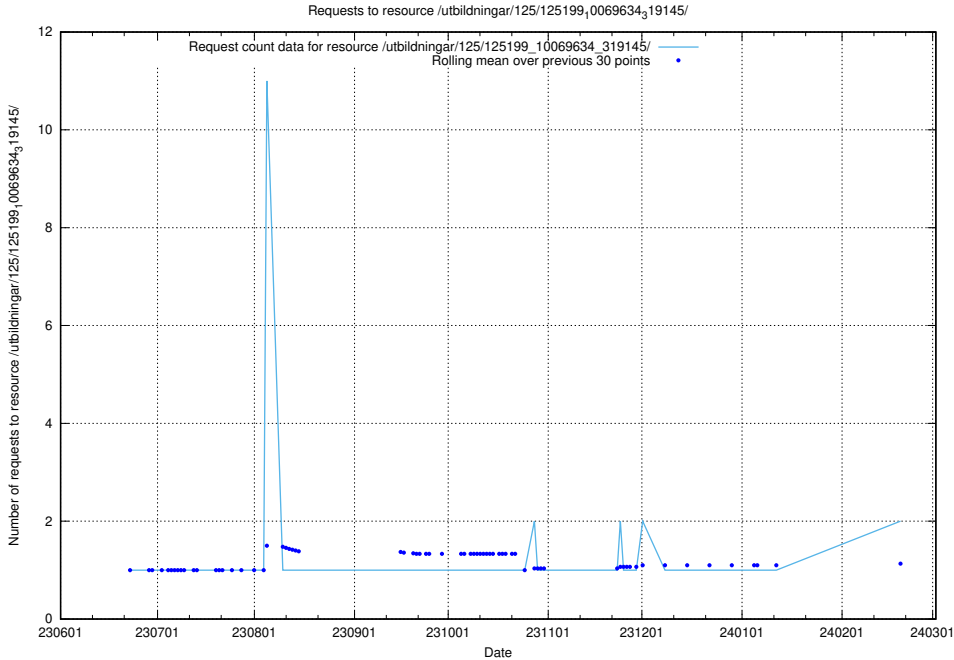

5.883 Usage of /utbildningar/125/125199_10069634_319145/

Here, we count the number of requests to resource /utbildningar/125/125199_10069634_319145/.