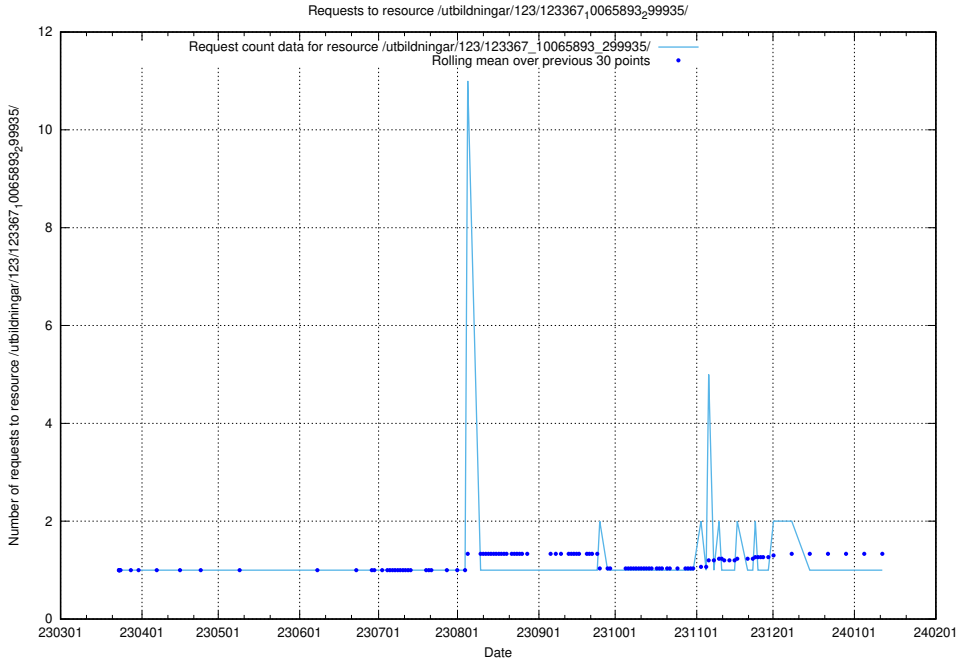

5.4539 Usage of /utbildningar/123/123367_10065893_299935/

Here, we count the number of requests to resource /utbildningar/123/123367_10065893_299935/.