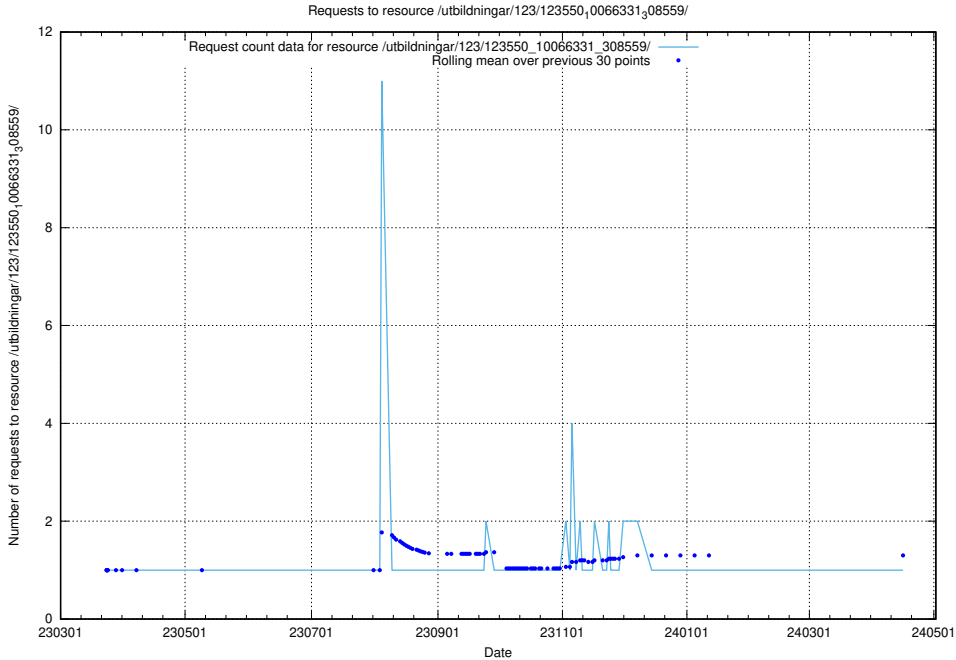

5.4295 Usage of /utbildningar/123/123550_10066331_308559/

Here, we count the number of requests to resource /utbildningar/123/123550_10066331_308559/.