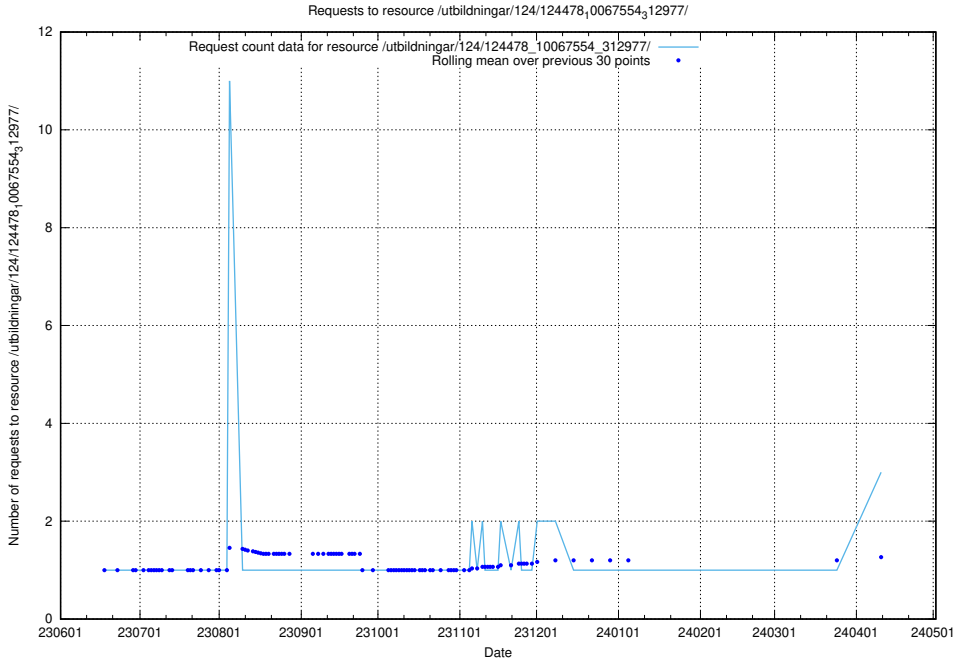

5.461 Usage of /utbildningar/124/124478_10067554_312977/

Here, we count the number of requests to resource /utbildningar/124/124478_10067554_312977/.