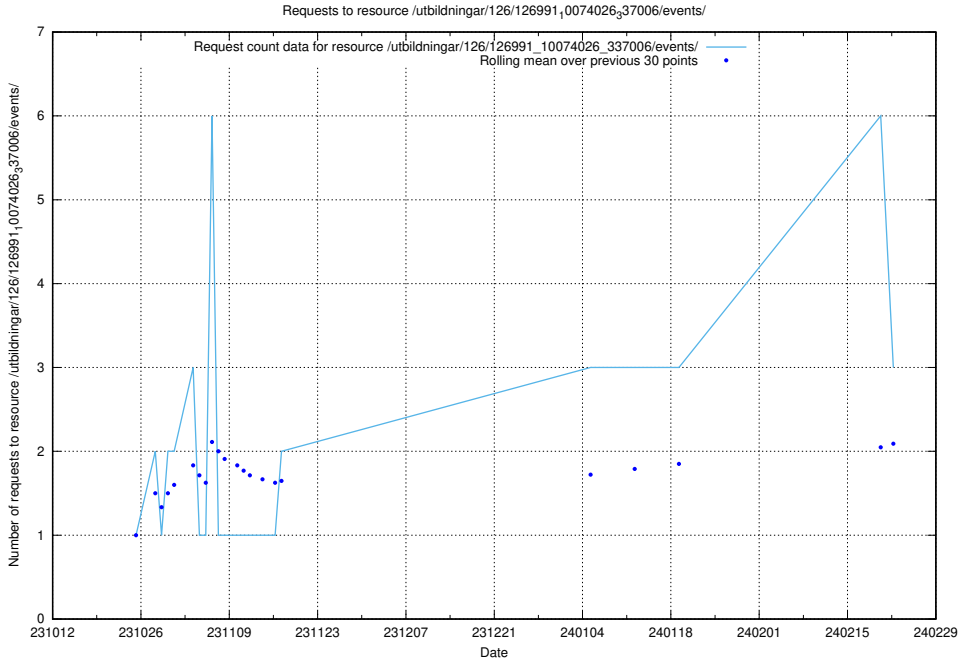

5.386 Usage of /utbildningar/126/126991_10074026_337006/events/

Here, we count the number of requests to resource /utbildningar/126/126991_10074026_337006/events/