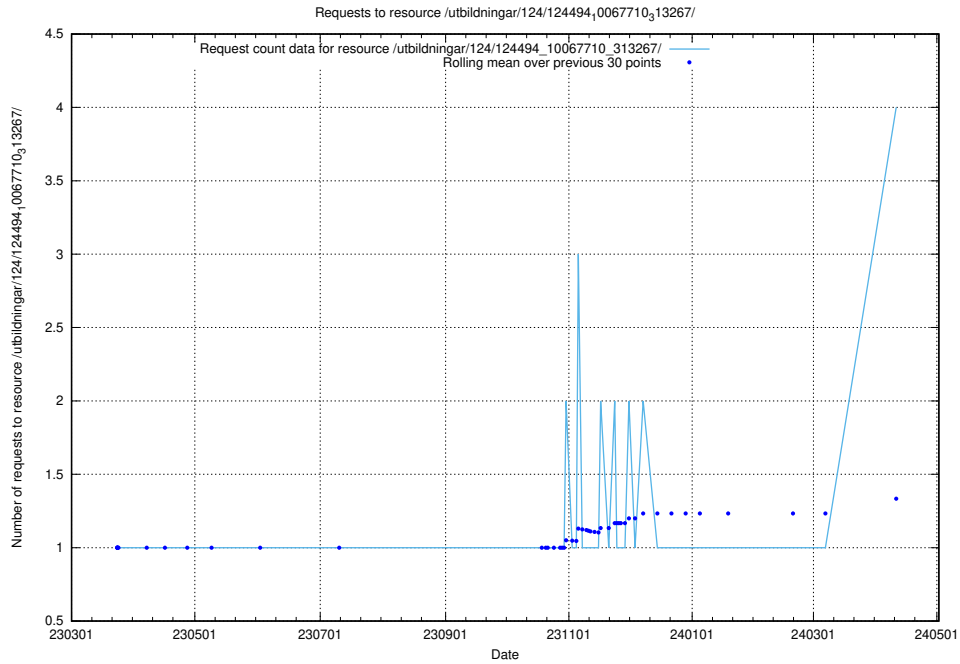

5.229 Usage of /utbildningar/124/124494_10067710_313267/

Here, we count the number of requests to resource /utbildningar/124/124494_10067710_313267/.