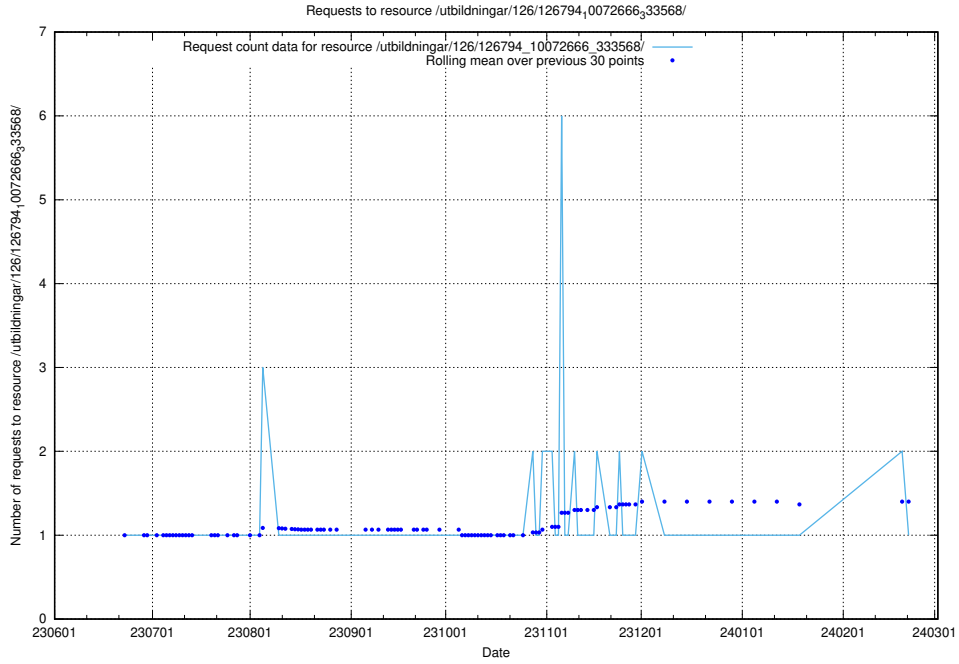

5.5369 Usage of /utbildningar/126/126794_10072666_333568/

Here, we count the number of requests to resource /utbildningar/126/126794_10072666_333568/.