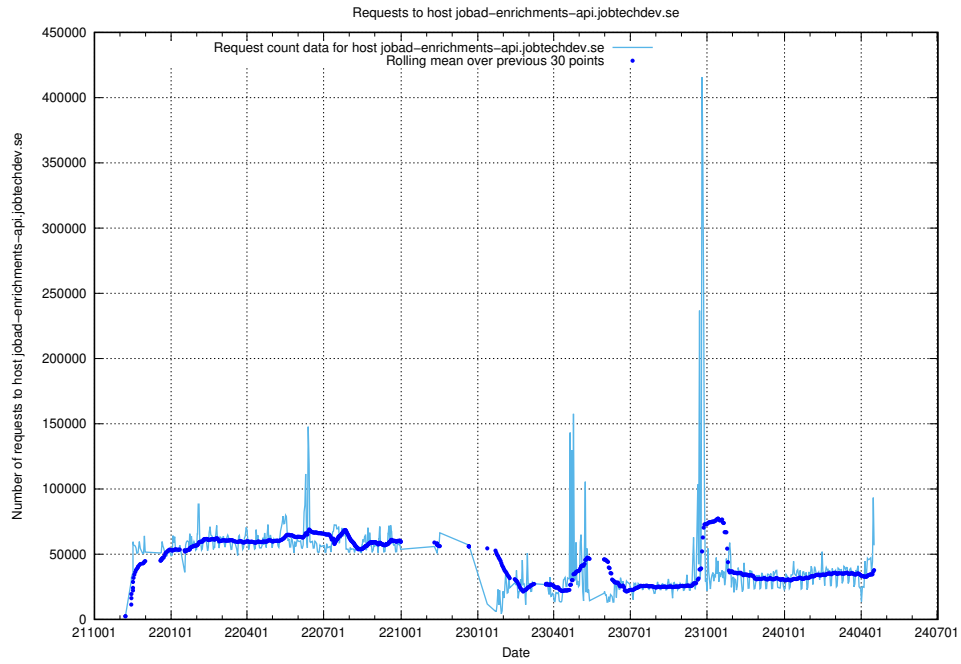

7.6 Usage of jobad-enrichments-api.jobtechdev.se

Here, we count the number of requests to host jobad-enrichments-api.jobtechdev.se.