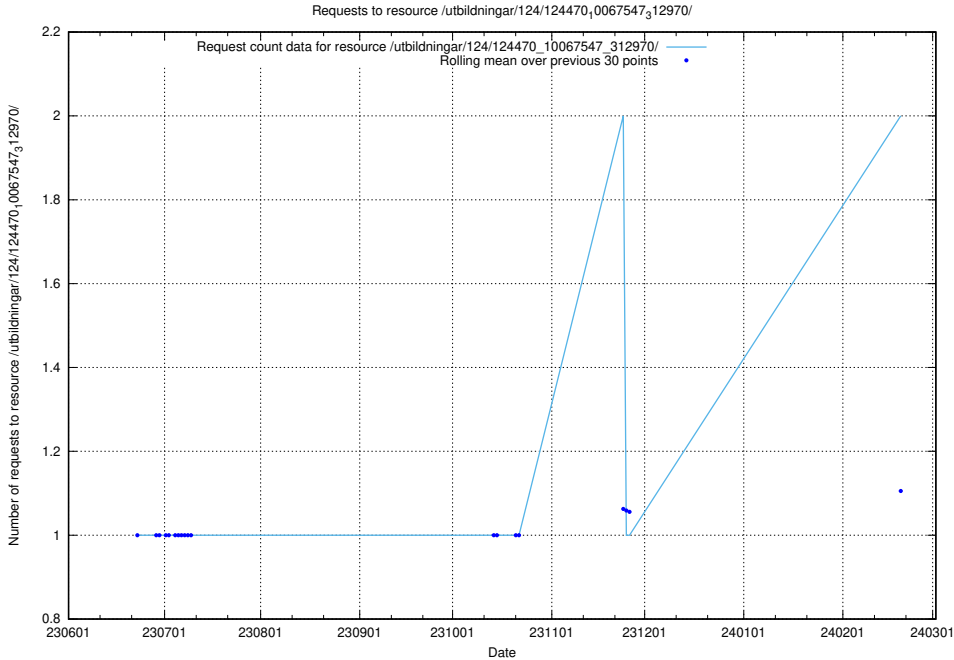

5.901 Usage of /utbildningar/124/124470_10067547_312970/

Here, we count the number of requests to resource /utbildningar/124/124470_10067547_312970/.