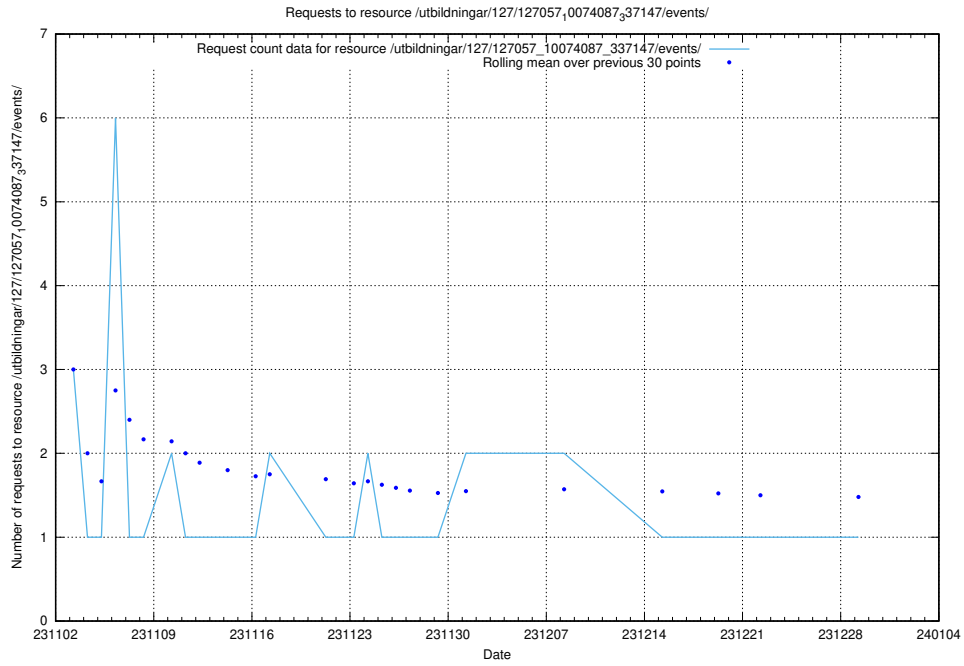

5.3937 Usage of /utbildningar/127/127057_10074087_337147/events/

Here, we count the number of requests to resource /utbildningar/127/127057_10074087_337147/events/