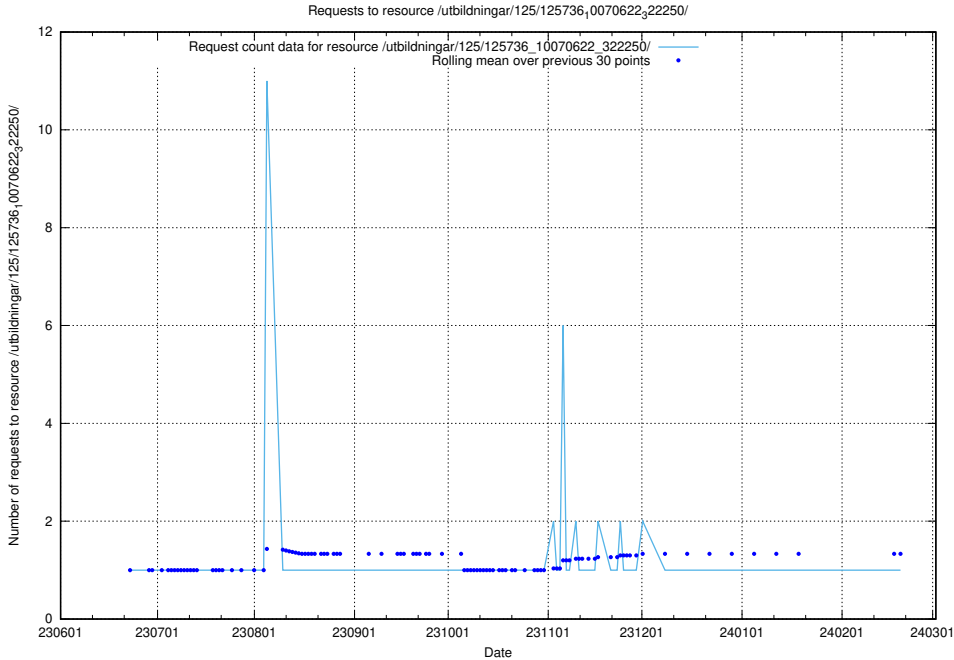

5.5481 Usage of /utbildningar/125/125736_10070622_322250/

Here, we count the number of requests to resource /utbildningar/125/125736_10070622_322250/.