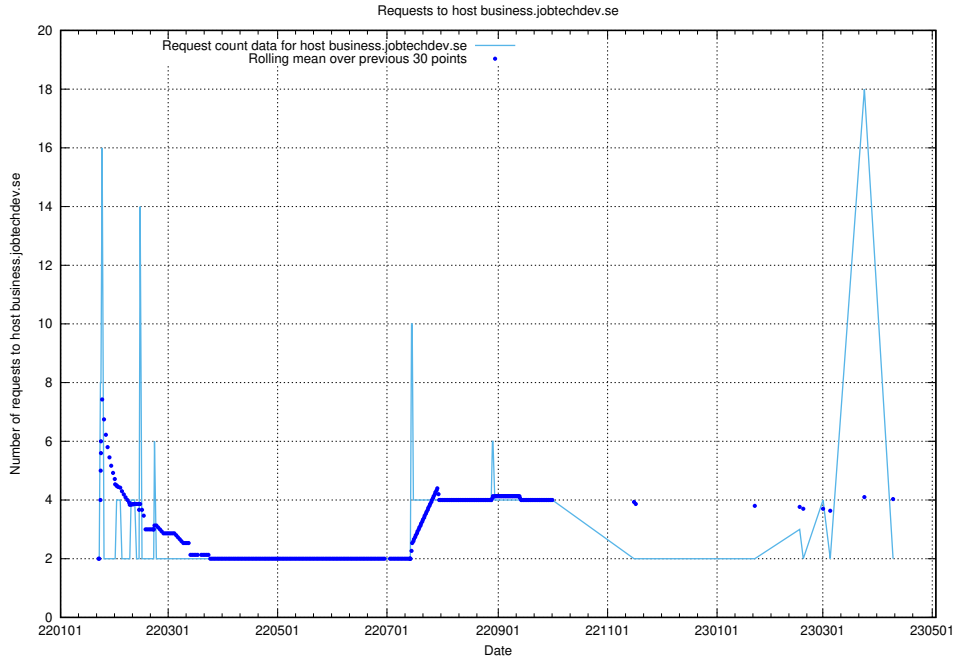

7.251 Usage of business.jobtechdev.se

Here, we count the number of requests to host business.jobtechdev.se.