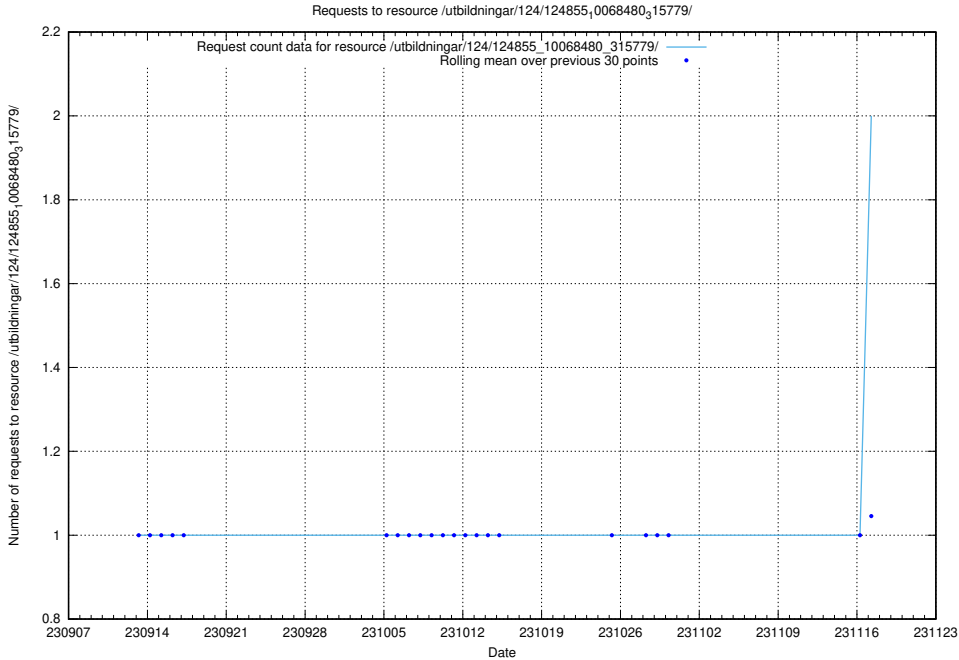

5.781 Usage of /utbildningar/124/124855_10068480_315779/

Here, we count the number of requests to resource /utbildningar/124/124855_10068480_315779/.