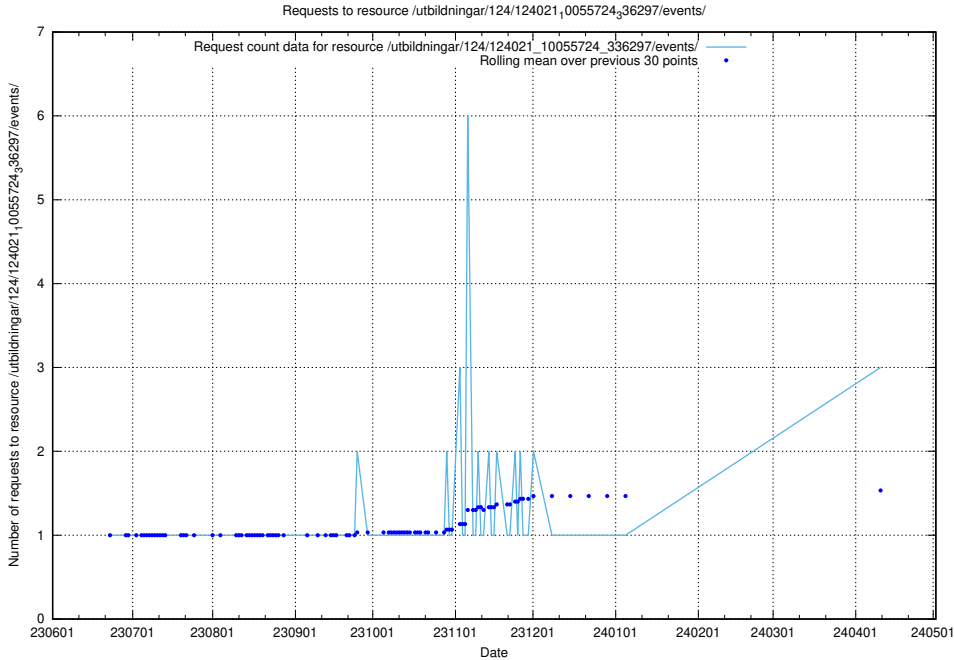

5.460 Usage of /utbildningar/124/124021_10055724_336297/events/

Here, we count the number of requests to resource /utbildningar/124/124021_10055724_336297/events/