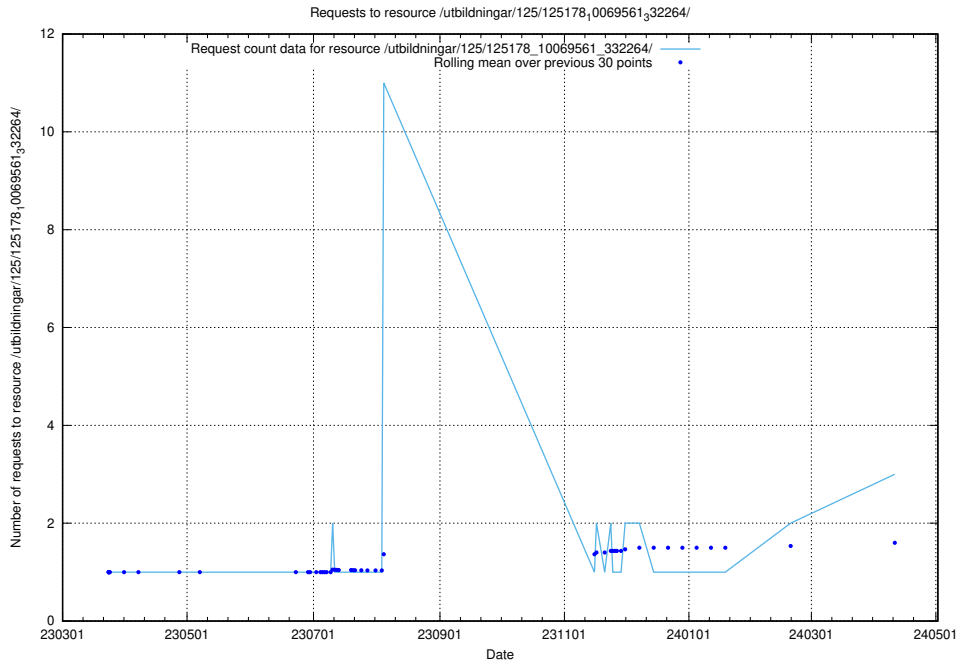

5.307 Usage of /utbildningar/125/125178_10069561_332264/

Here, we count the number of requests to resource /utbildningar/125/125178_10069561_332264/.