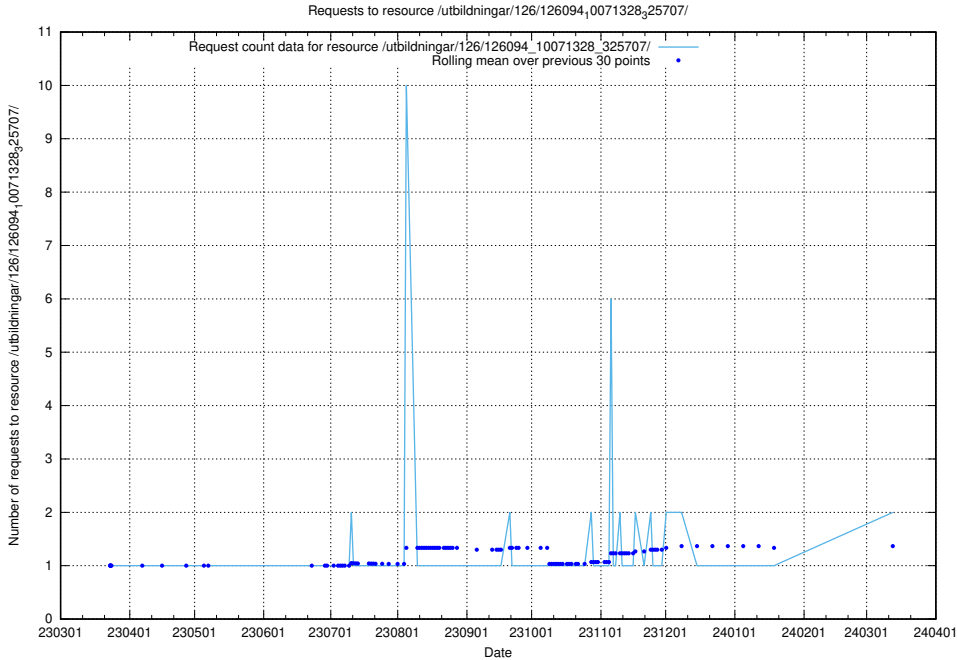

5.993 Usage of /utbildningar/126/126094_10071328_325707/

Here, we count the number of requests to resource /utbildningar/126/126094_10071328_325707/.