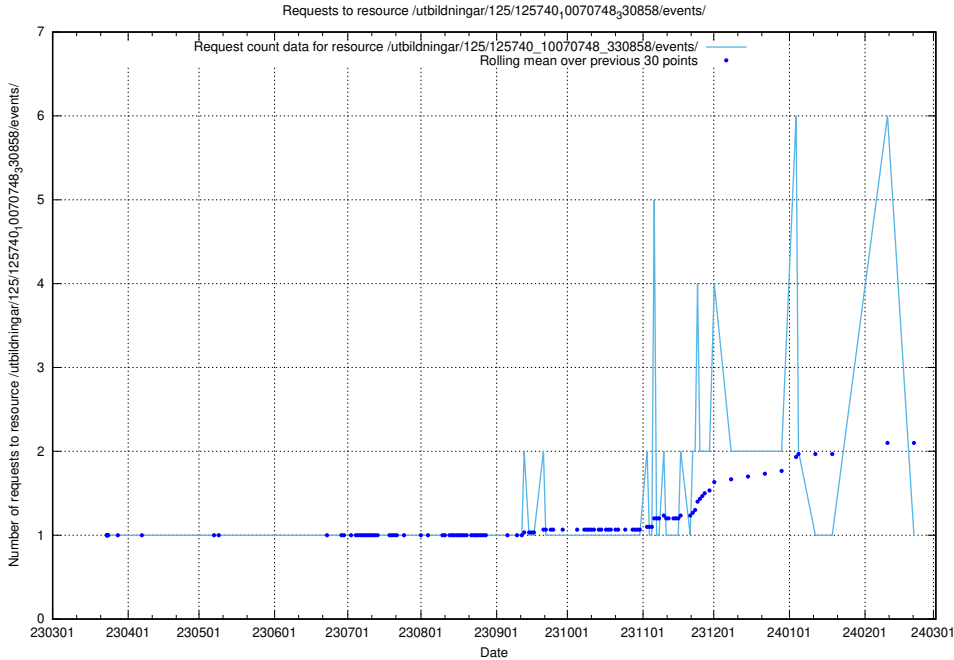

5.1011 Usage of /utbildningar/125/125740_10070748_330858/events/

Here, we count the number of requests to resource /utbildningar/125/125740_10070748_330858/events/