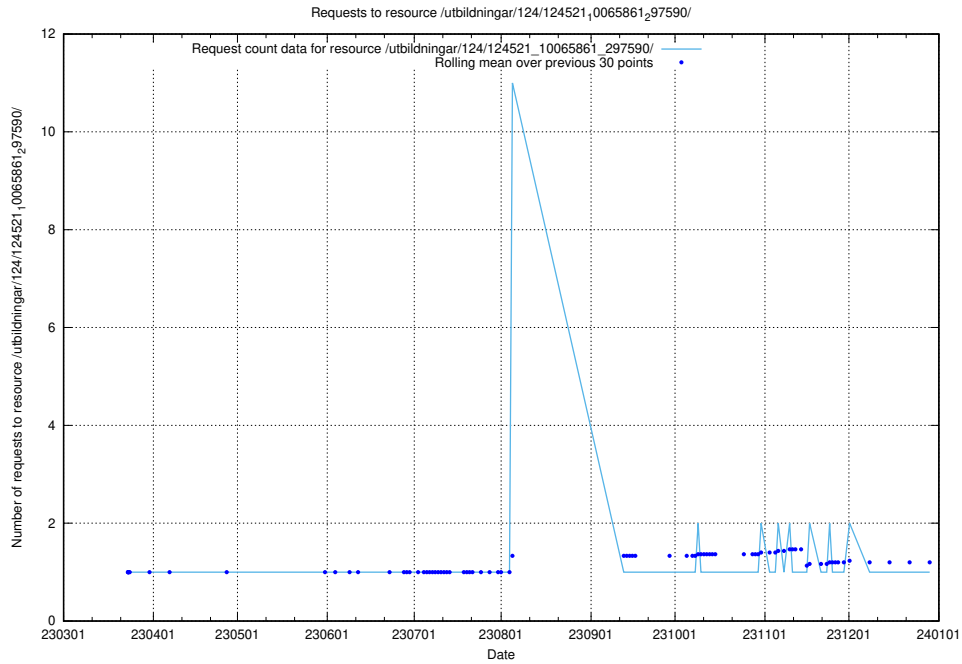

5.1267 Usage of /utbildningar/124/124521_10065861_297590/

Here, we count the number of requests to resource /utbildningar/124/124521_10065861_297590/.