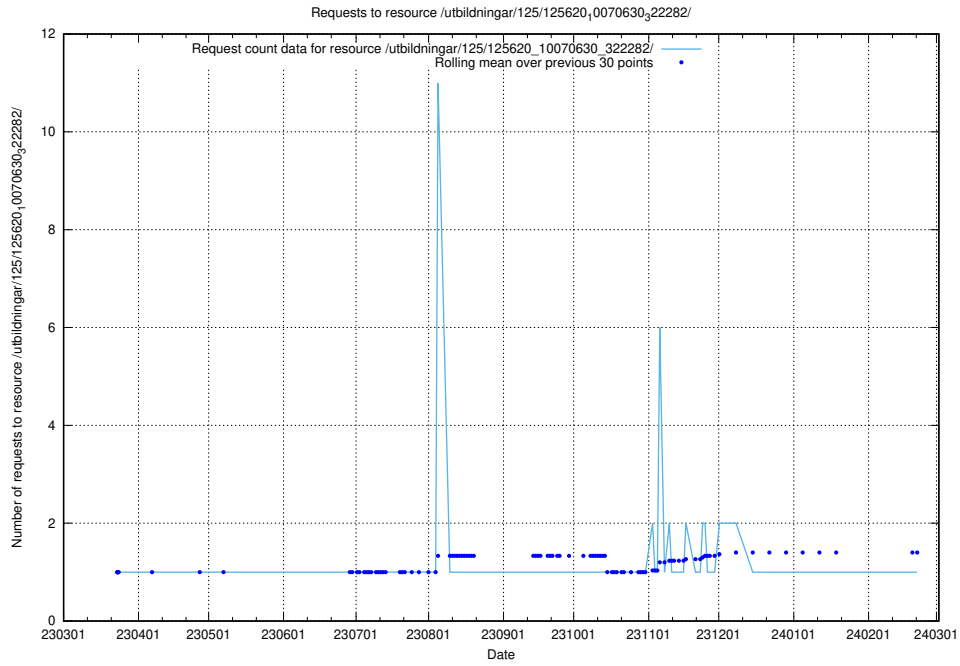

5.1097 Usage of /utbildningar/125/125620_10070630_322282/

Here, we count the number of requests to resource /utbildningar/125/125620_10070630_322282/.