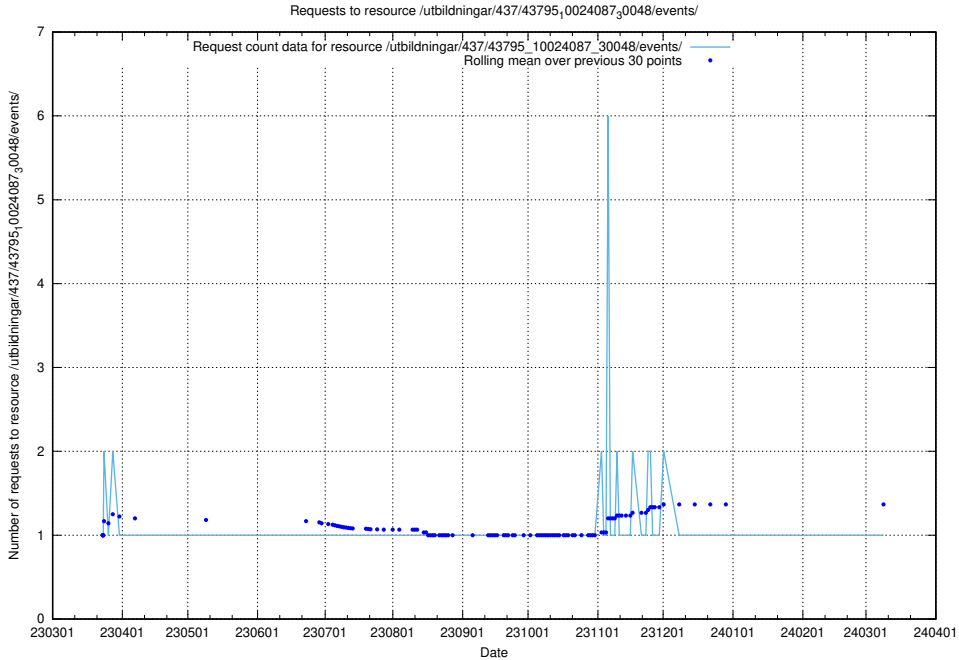

### 5.6133 Usage of /utbildningar/437/43795\_10024087\_30048/events/

Here, we count the number of requests to resource /utbildningar/437/43795\_10024087\_30048/events/.