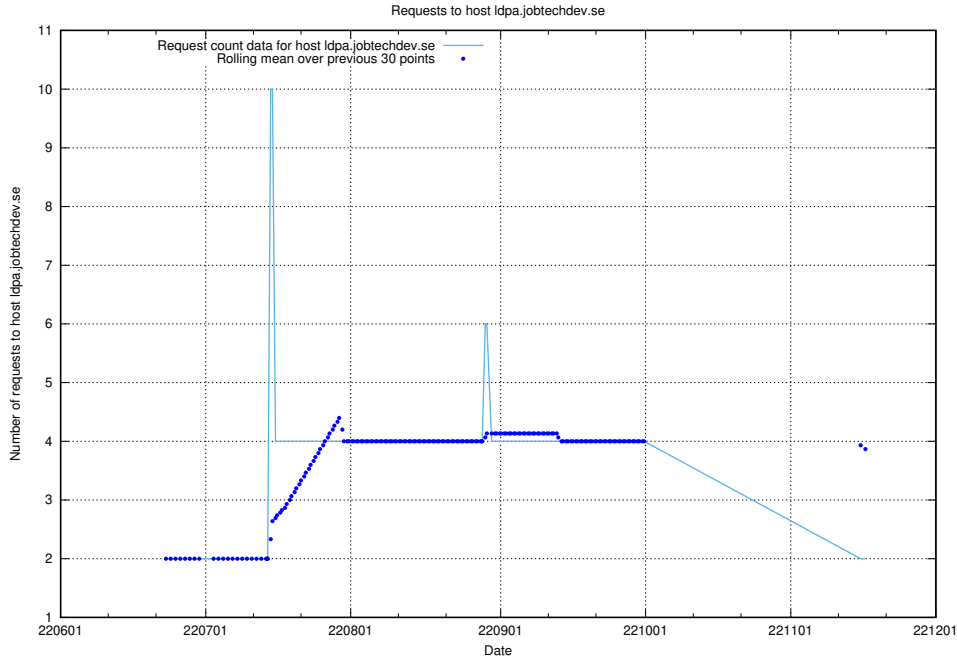

### 7.397 Usage of e9247d8d-3e59-4039-9174-370decc78ec5.api.jobtechdev.se

Here, we count the number of requests to host e9247d8d-3e59-4039-9174-370decc78ec5.api.jobtechdev.se.