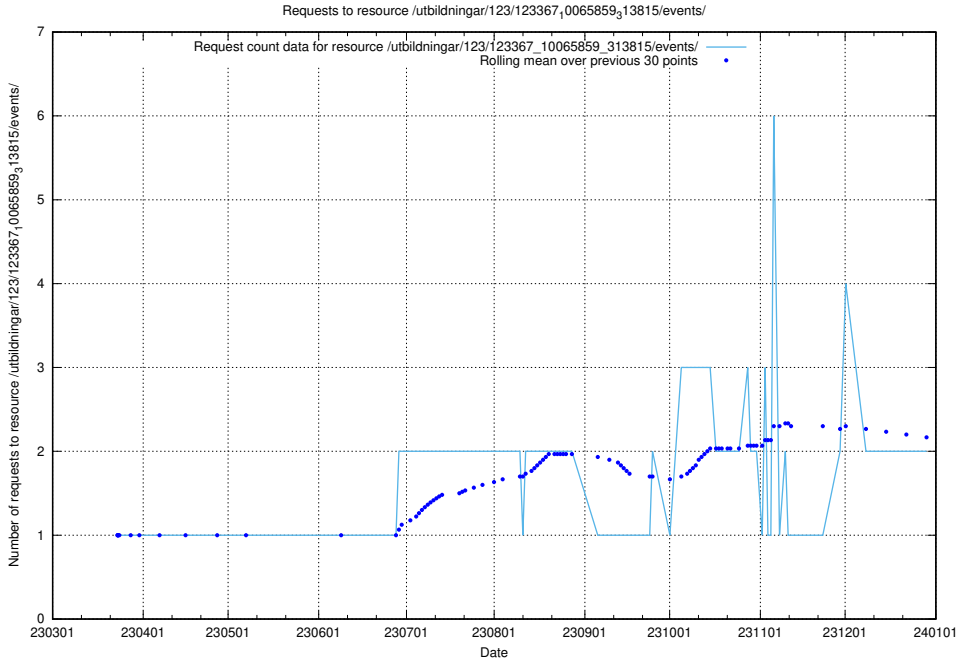

5.805 Usage of /utbildningar/123/123367_10065859_313815/events/

Here, we count the number of requests to resource /utbildningar/123/123367_10065859_313815/events/