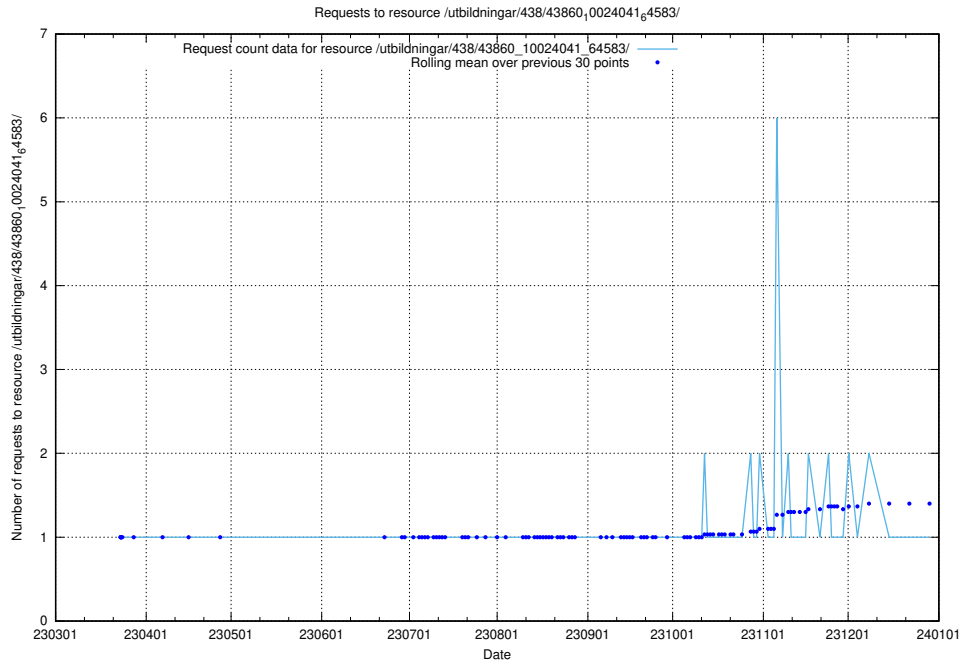

5.6099 Usage of /utbildningar/438/43860_10024041_64583/

Here, we count the number of requests to resource /utbildningar/438/43860_10024041_64583/.