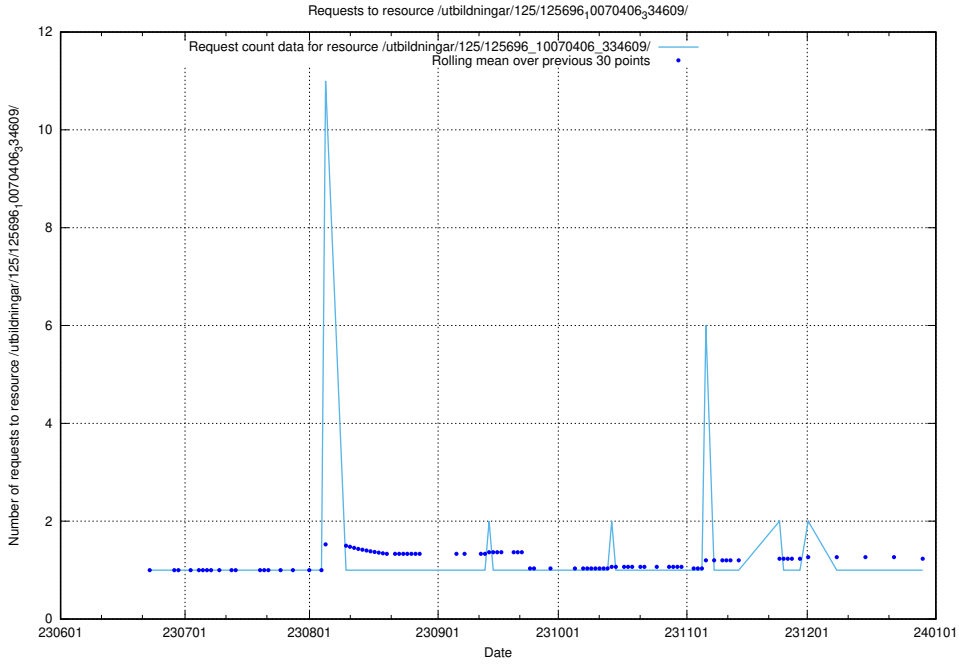

5.5496 Usage of /utbildningar/125/125696_10070406_334609/

Here, we count the number of requests to resource /utbildningar/125/125696_10070406_334609/.