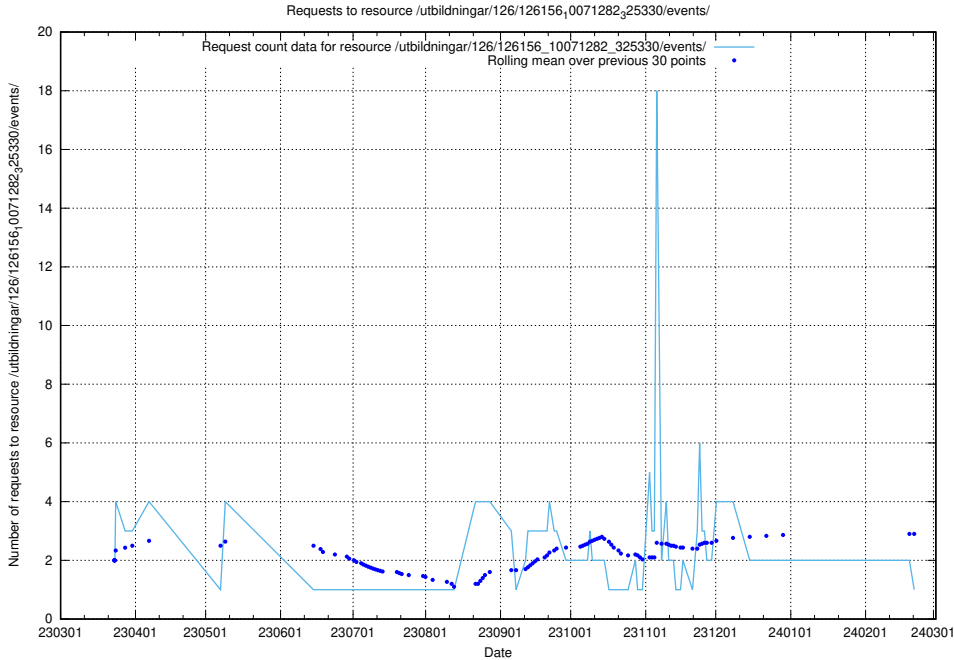

5.6050 Usage of /utbildningar/126/126156_10071282_325330/events/

Here, we count the number of requests to resource /utbildningar/126/126156_10071282_325330/events/