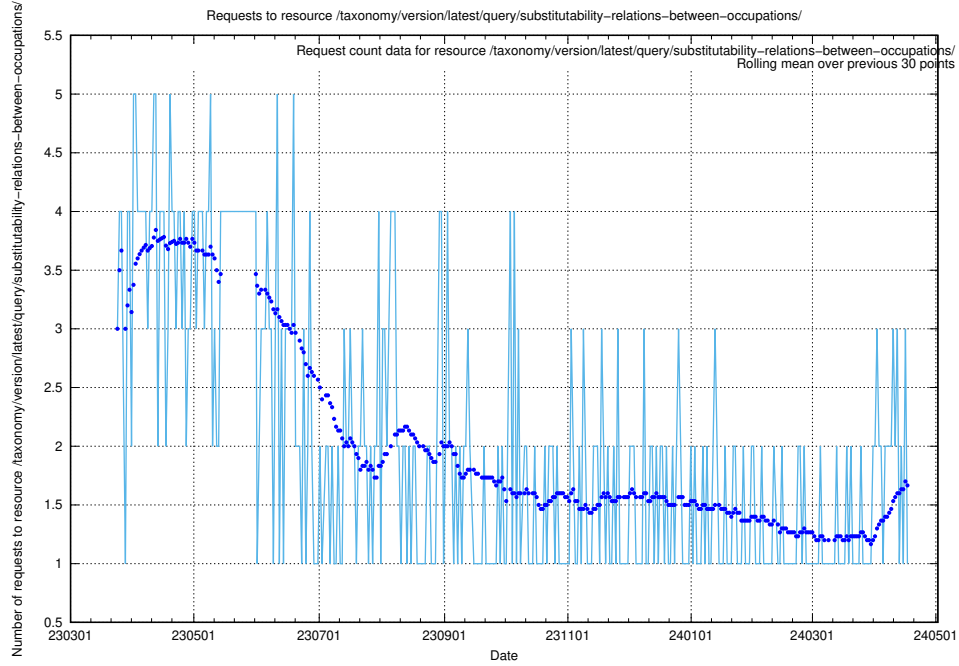

5.5870 Usage of /taxonomy/version/latest/query/substitutability-relations-between-occupations/

Here, we count the number of requests to resource /taxonomy/version/latest/query/substitutability-relations-between-occupations/.