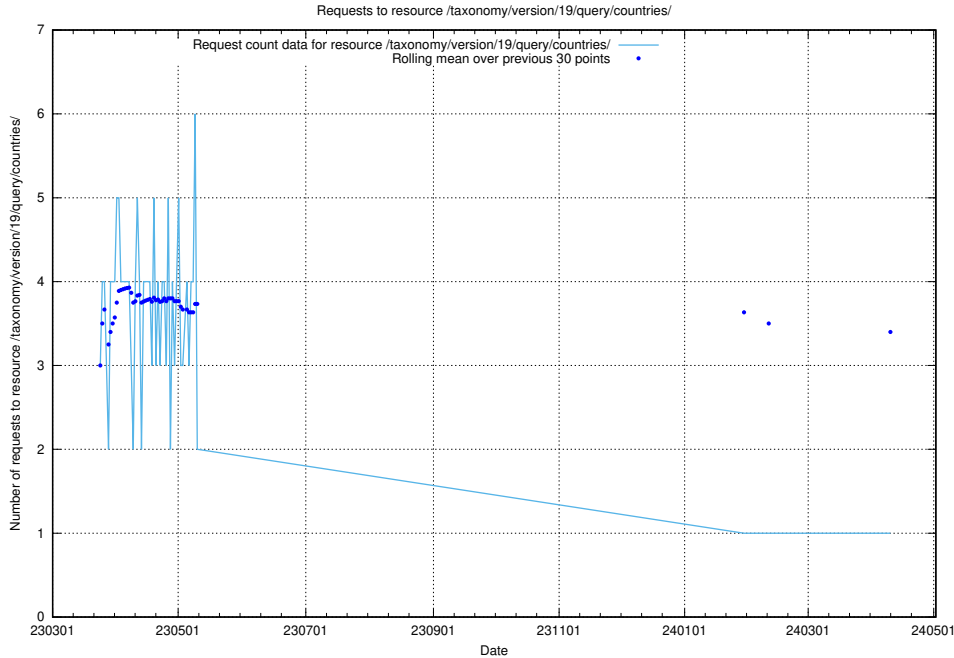

5.5933 Usage of /taxonomy/version/19/query/countries/

Here, we count the number of requests to resource /taxonomy/version/19/query/countries/.