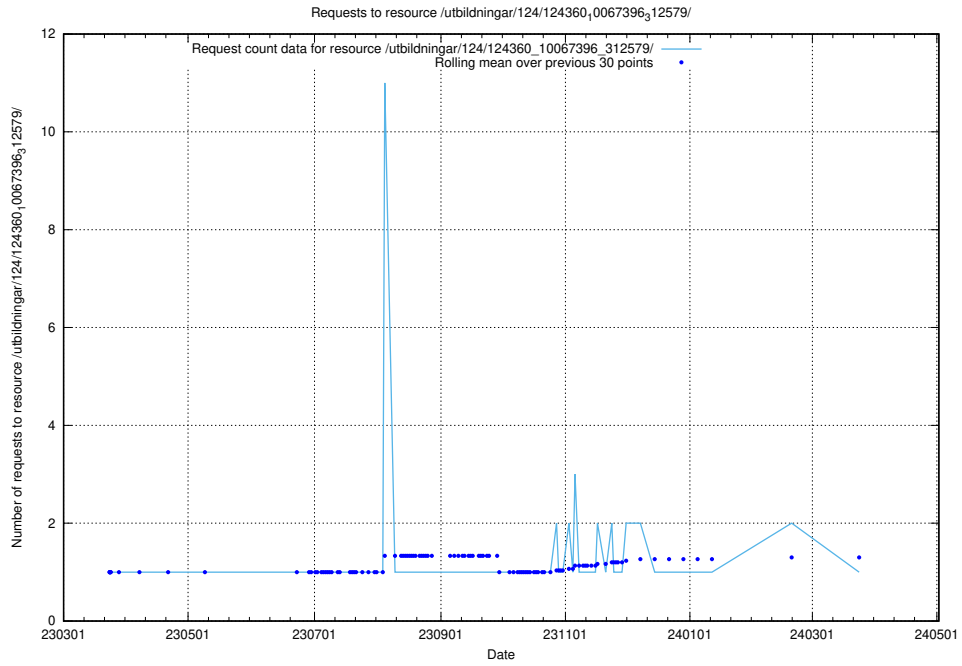

5.3600 Usage of /utbildningar/124/124360_10067396_312579/

Here, we count the number of requests to resource /utbildningar/124/124360_10067396_312579/.