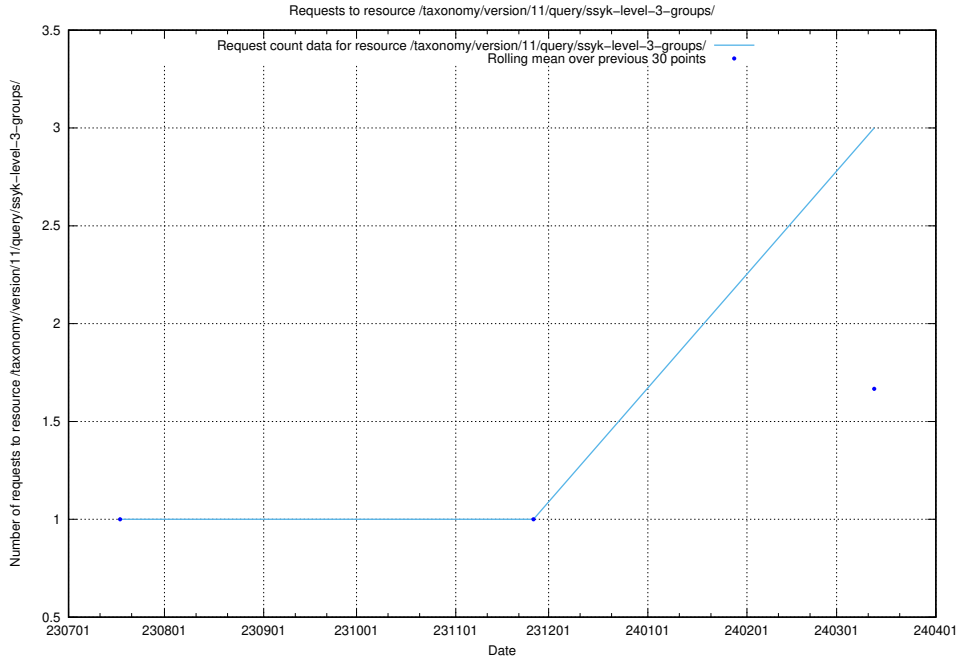

5.420 Usage of /taxonomy/version/11/query/ssyk-level-3-groups/

Here, we count the number of requests to resource /taxonomy/version/11/query/ssyk-level-3-groups/.