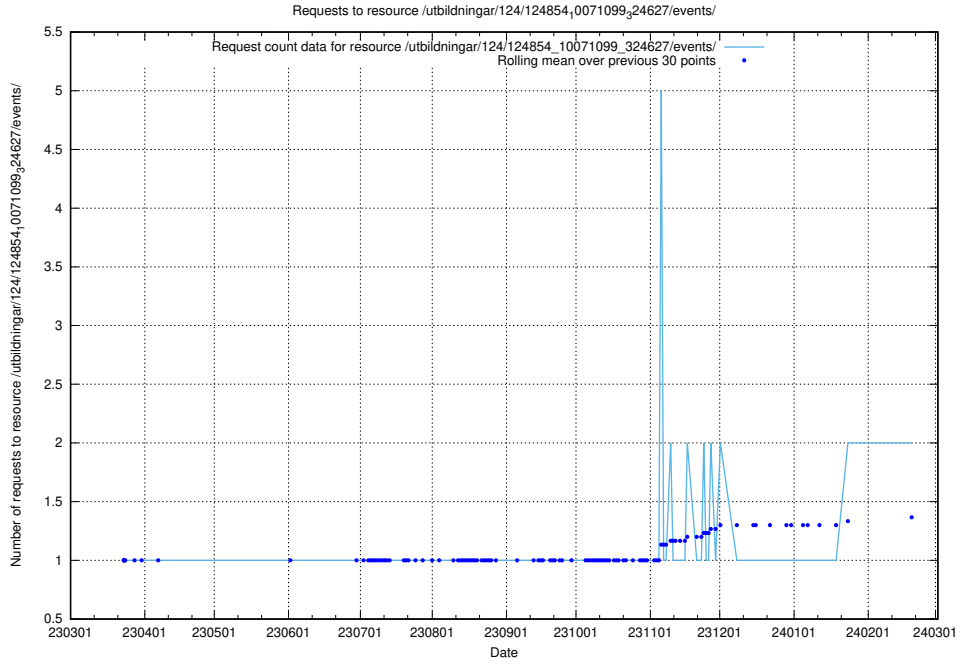

5.538 Usage of /utbildningar/124/124854_10071099_324627/events/

Here, we count the number of requests to resource /utbildningar/124/124854_10071099_324627/events/