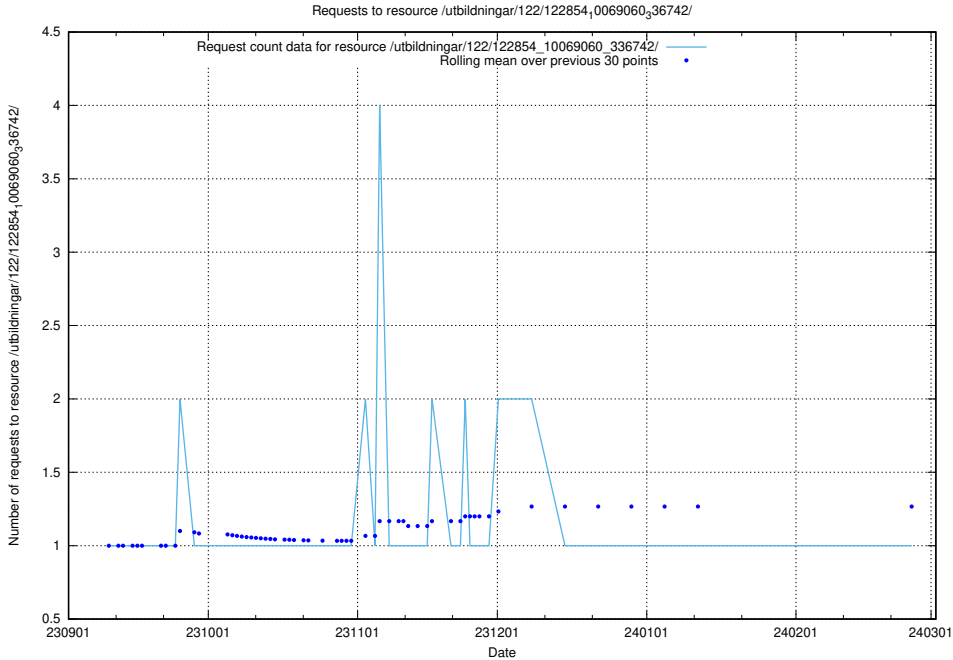

5.4422 Usage of /utbildningar/122/122854_10069060_336742/

Here, we count the number of requests to resource /utbildningar/122/122854_10069060_336742/.