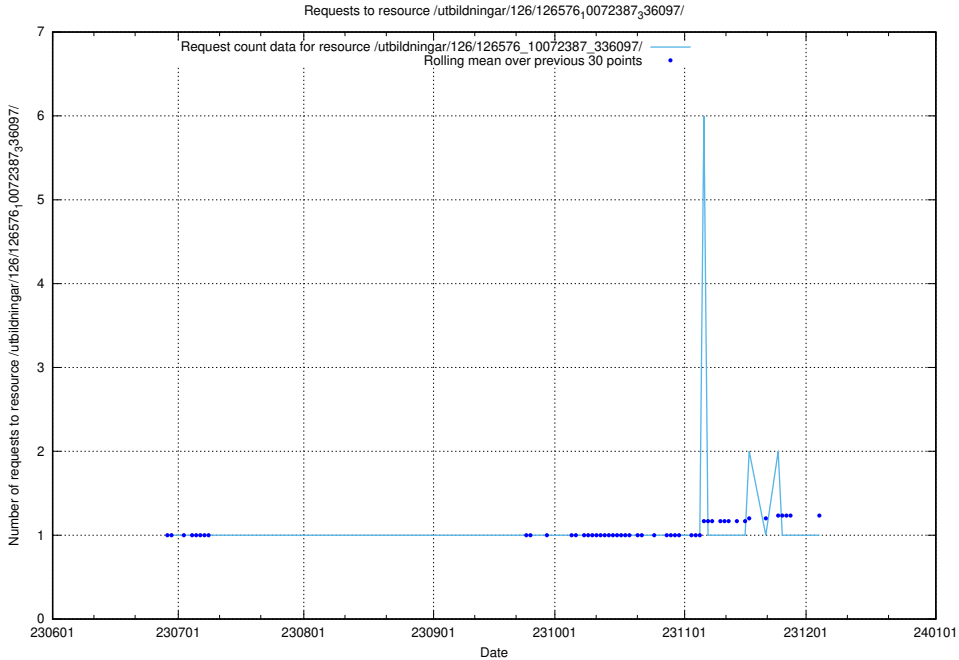

5.5235 Usage of /utbildningar/126/126576_10072387_336097/

Here, we count the number of requests to resource /utbildningar/126/126576_10072387_336097/.