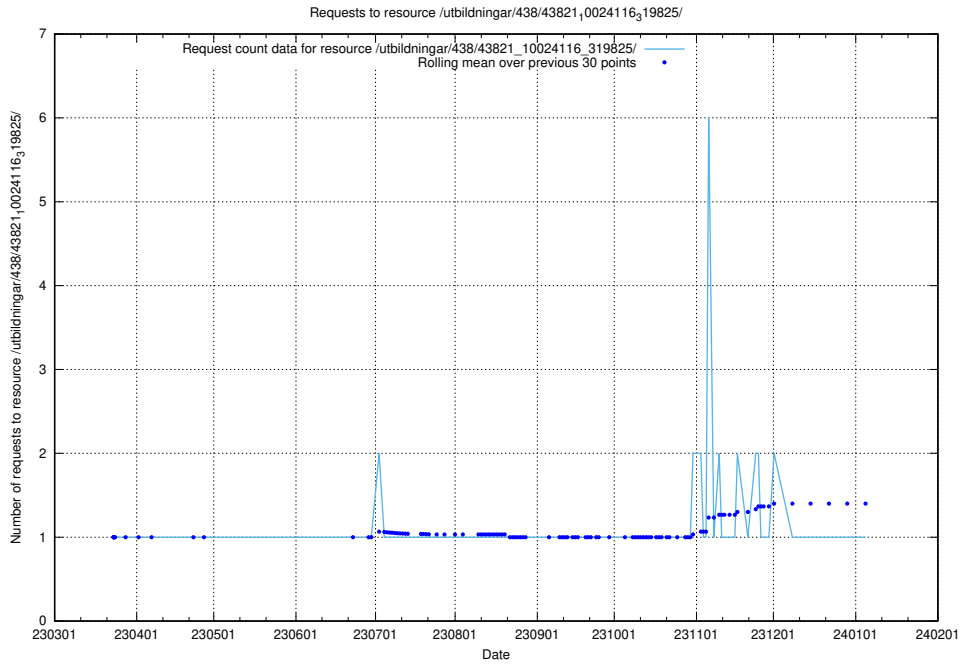

5.6112 Usage of /utbildningar/438/43821_10024116_319825/

Here, we count the number of requests to resource /utbildningar/438/43821_10024116_319825/.