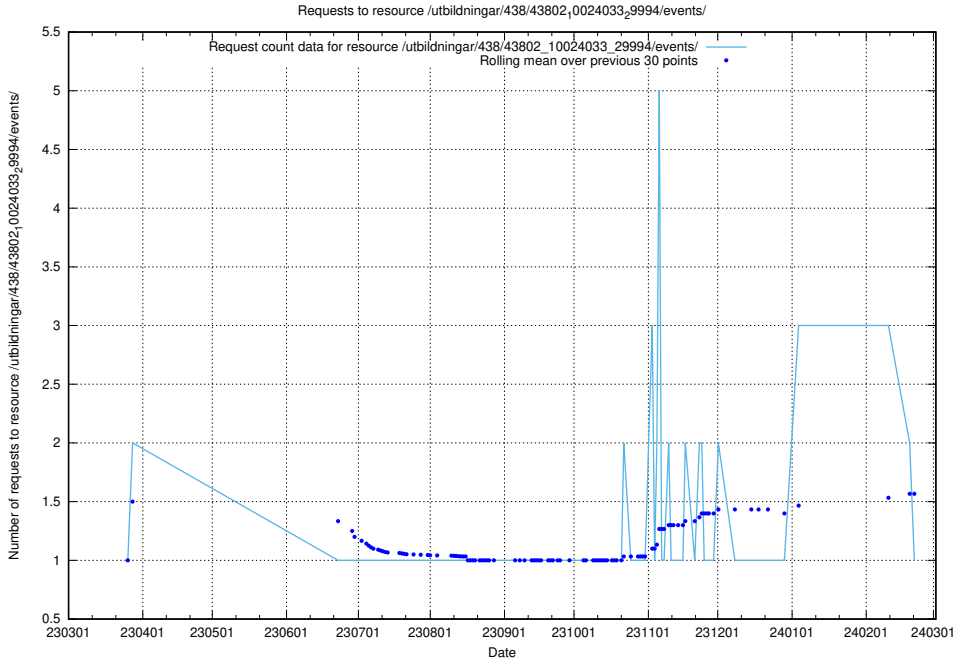

5.5849 Usage of /utbildningar/438/43802_10024033_29994/events/

Here, we count the number of requests to resource /utbildningar/438/43802_10024033_29994/events/.