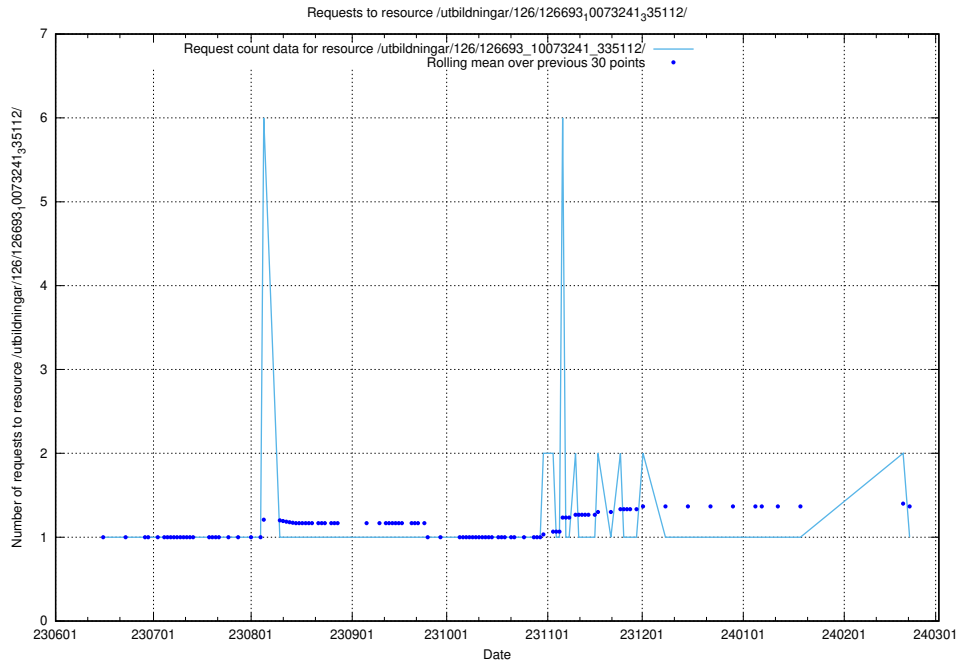

5.5650 Usage of /utbildningar/126/126693_10073241_335112/

Here, we count the number of requests to resource /utbildningar/126/126693_10073241_335112/.