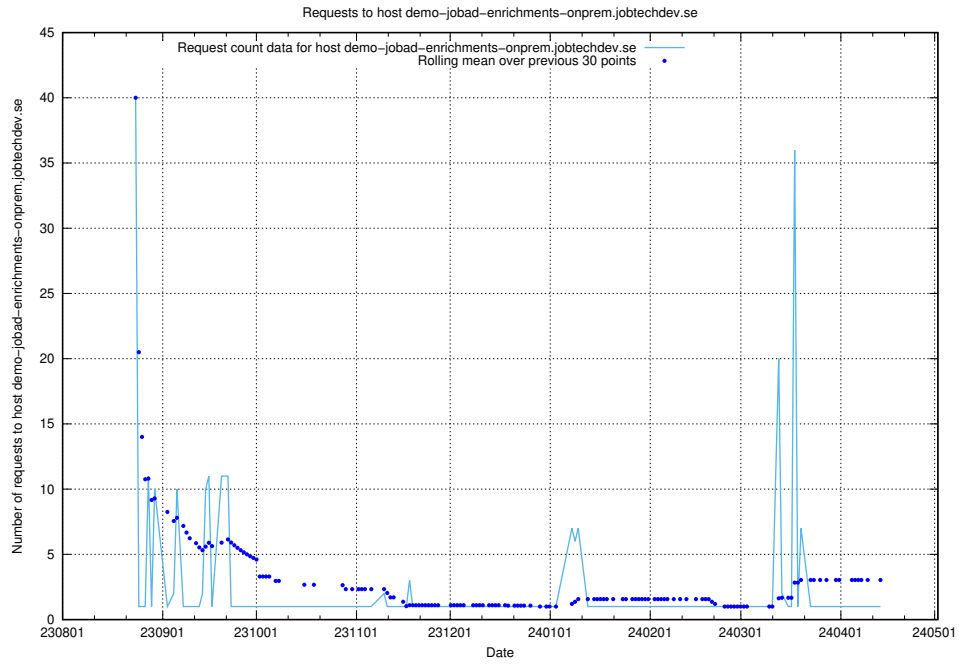

## 7.605 Usage of demo-jobad-enrichments-onprem.jobtechdev.se

Here, we count the number of requests to host demo-jobad-enrichments-onprem.jobtechdev.se.