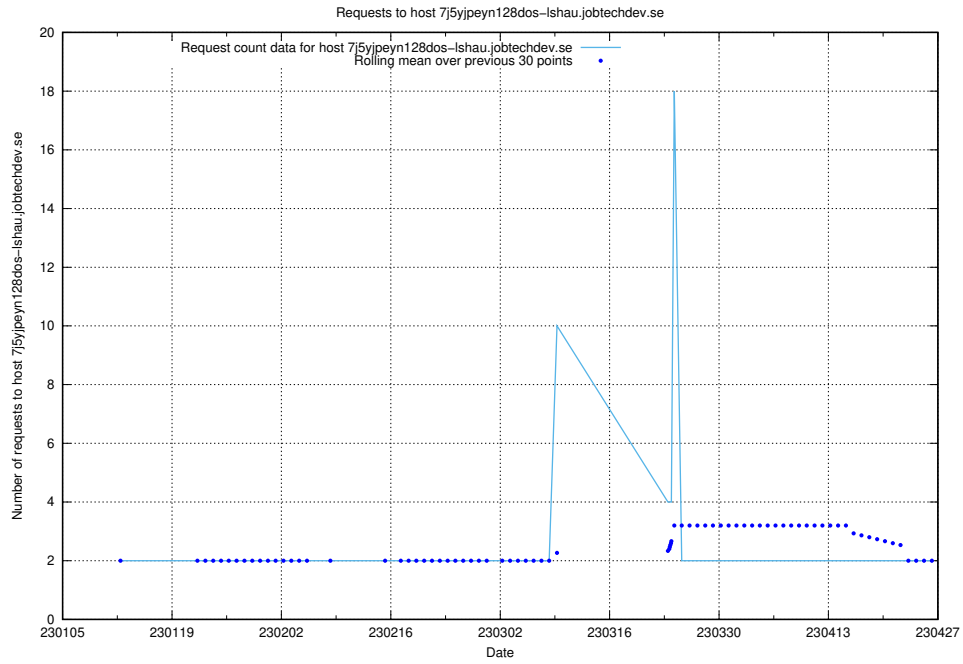

7.295 Usage of 7j5yjpeyn128dos-lshau.jobtechdev.se

Here, we count the number of requests to host 7j5yjpeyn128dos-lshau.jobtechdev.se.