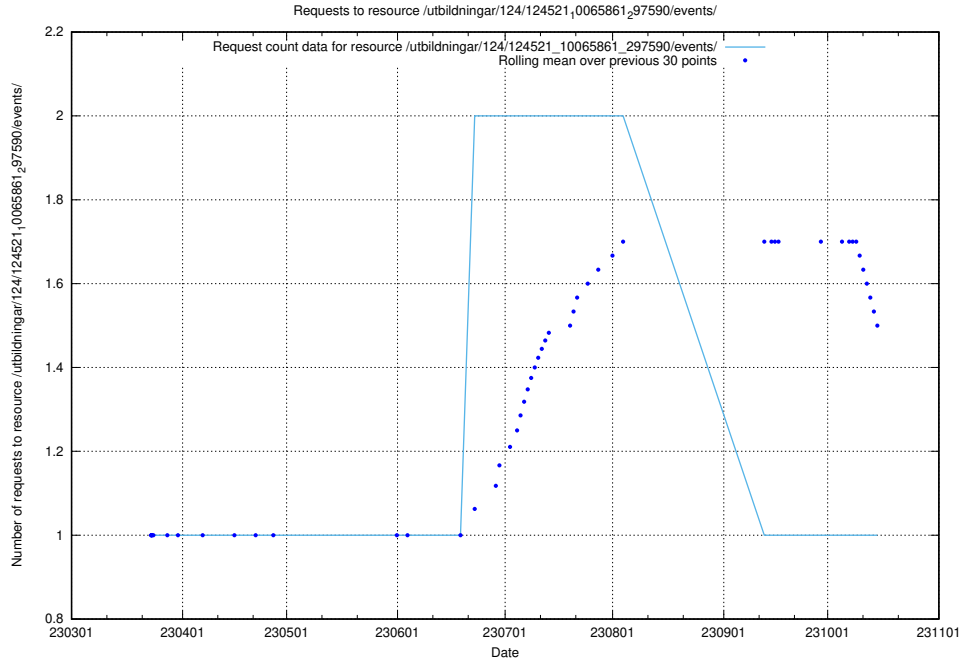

5.1266 Usage of /utbildningar/124/124521_10065861_297590/events/

Here, we count the number of requests to resource /utbildningar/124/124521_10065861_297590/events/