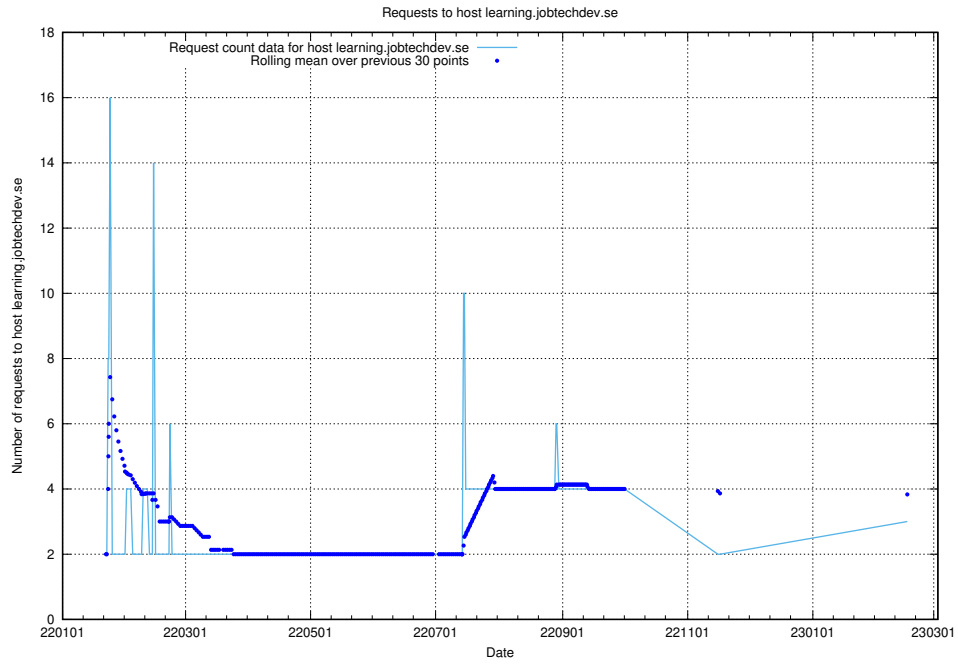

7.248 Usage of learning.jobtechdev.se

Here, we count the number of requests to host learning.jobtechdev.se.