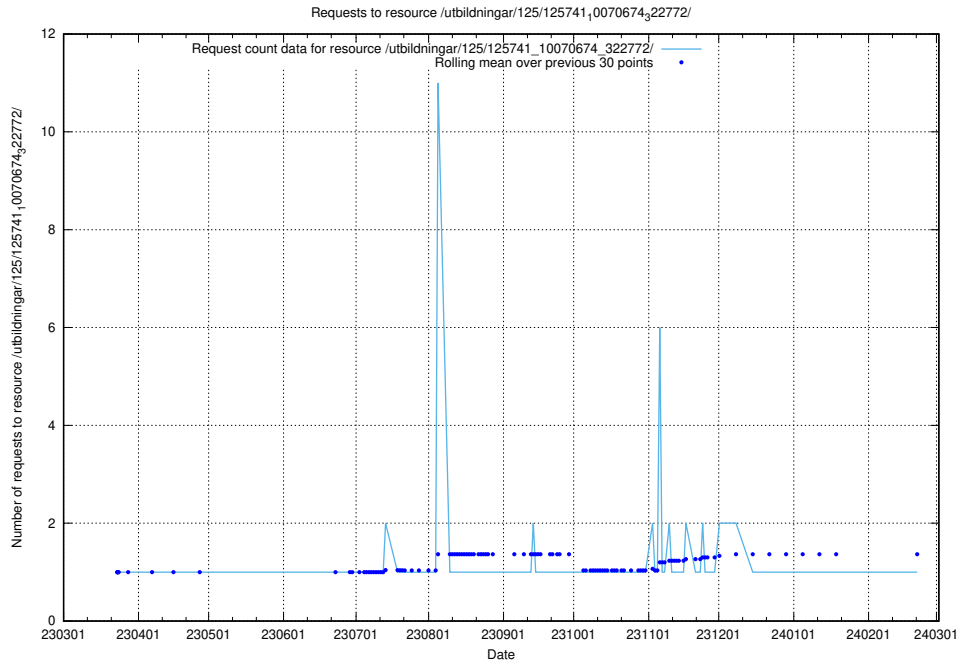

5.6256 Usage of /utbildningar/125/125741_10070674_322772/

Here, we count the number of requests to resource /utbildningar/125/125741_10070674_322772/.