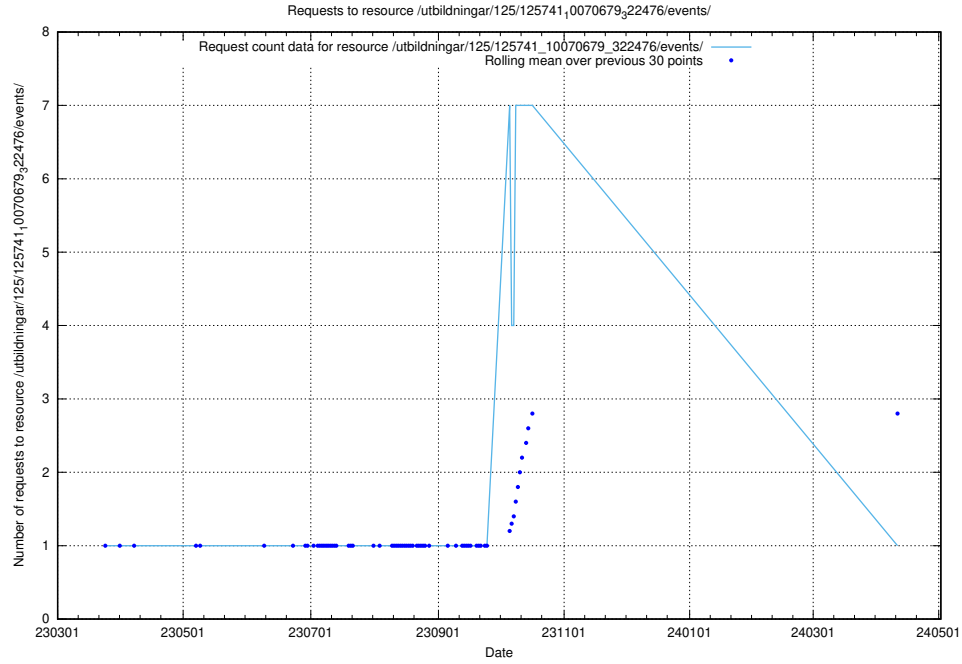

5.6015 Usage of /utbildningar/125/125741_10070679_322476/events/

Here, we count the number of requests to resource /utbildningar/125/125741_10070679_322476/events/