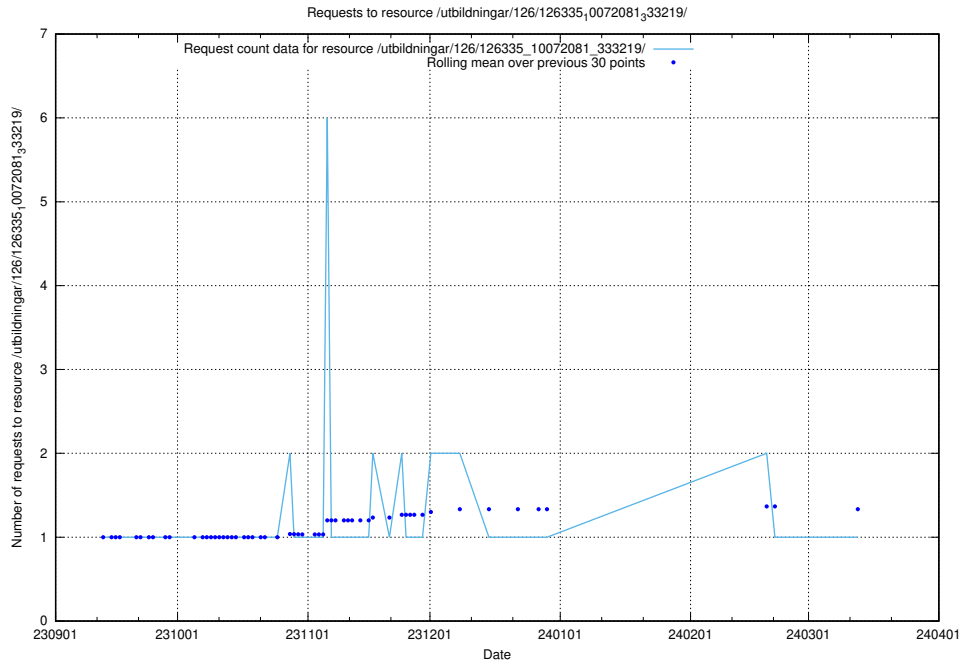

5.4384 Usage of /utbildningar/126/126335_10072081_333219/

Here, we count the number of requests to resource /utbildningar/126/126335_10072081_333219/.