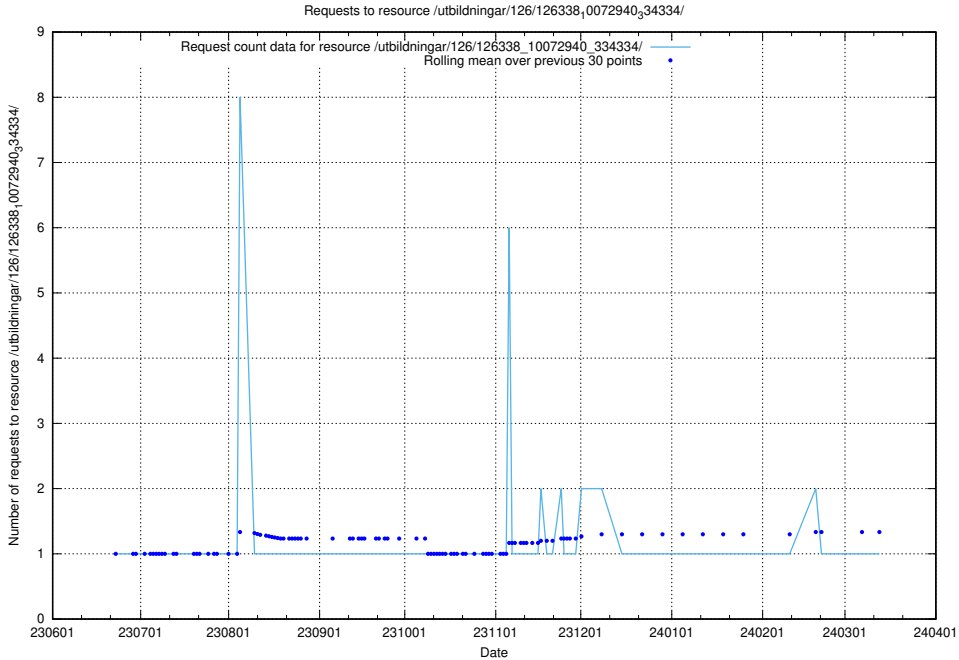

5.5442 Usage of /utbildningar/126/126338_10072940_334334/

Here, we count the number of requests to resource /utbildningar/126/126338_10072940_334334/.