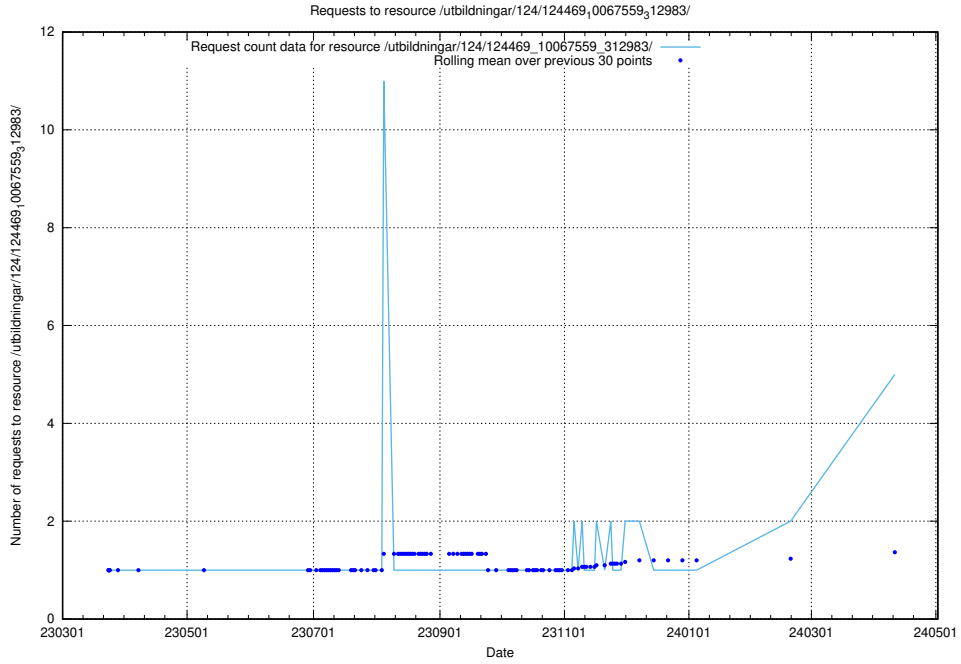

5.167 Usage of /utbildningar/124/124469_10067559_312983/

Here, we count the number of requests to resource /utbildningar/124/124469_10067559_312983/.