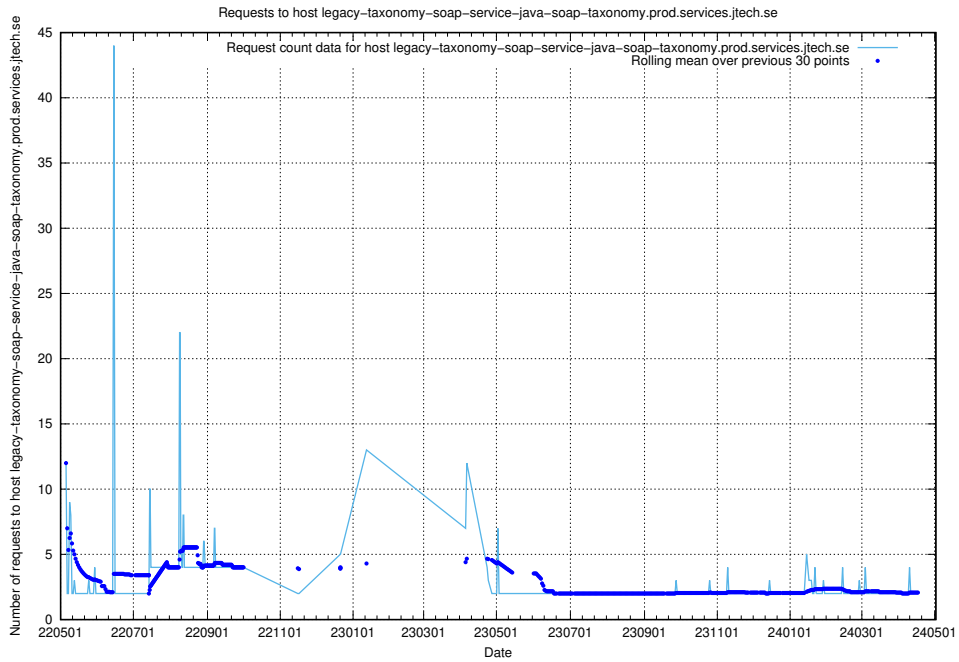

## 7.430 Usage of legacy-taxonomy-soap-service-java-soap-taxonomy.prod.services.jtech.se

Here, we count the number of requests to host legacy-taxonomy-soap-service-java-soap-taxonomy.prod.services.jtech.se.