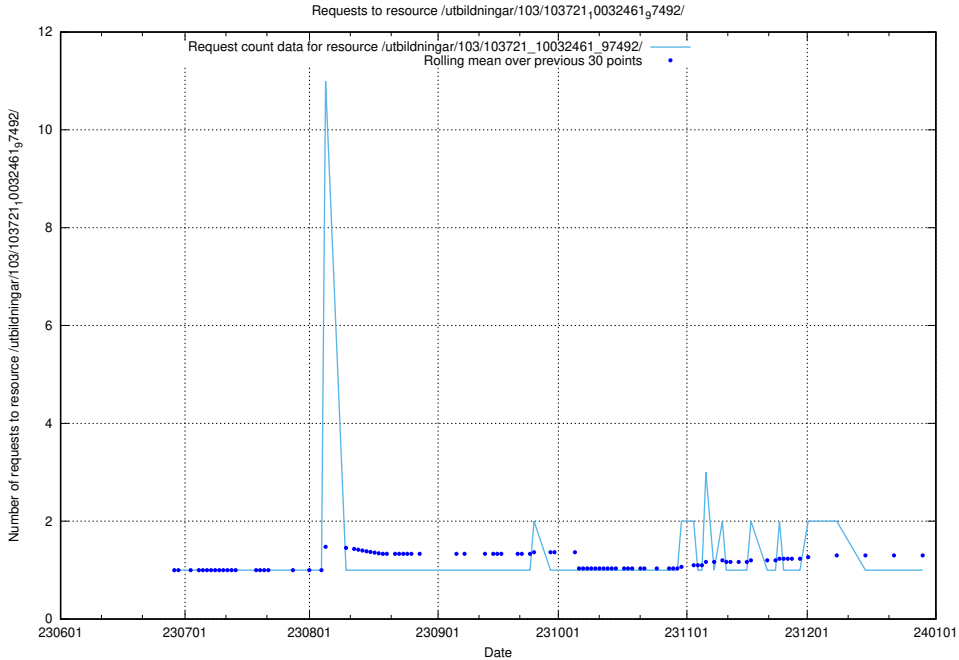

5.5315 Usage of /utbildningar/103/103721_10032461_97492/

Here, we count the number of requests to resource /utbildningar/103/103721_10032461_97492/.