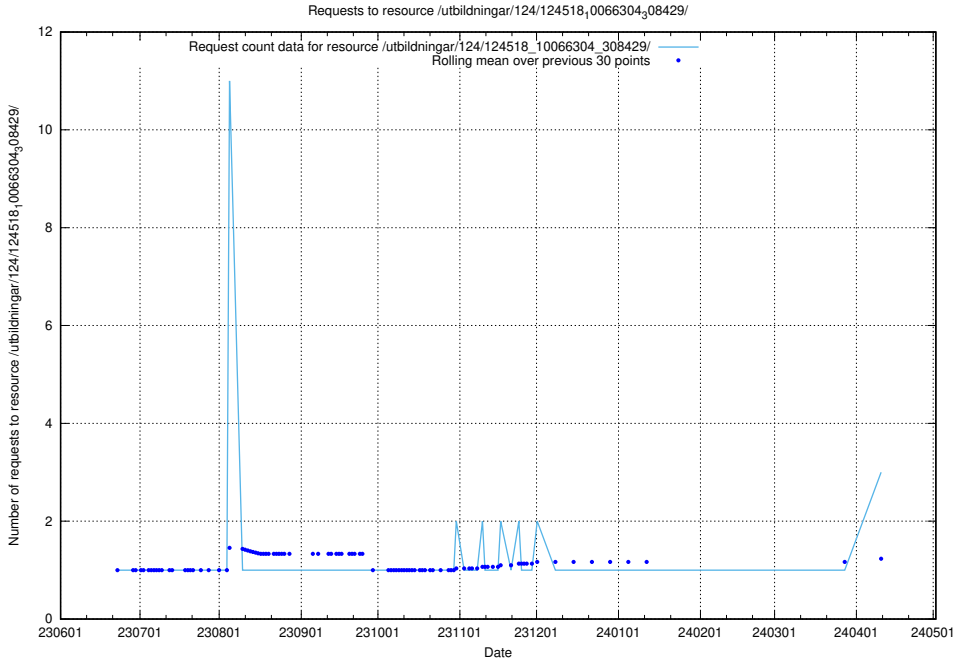

5.448 Usage of /utbildningar/124/124518_10066304_308429/

Here, we count the number of requests to resource /utbildningar/124/124518_10066304_308429/.