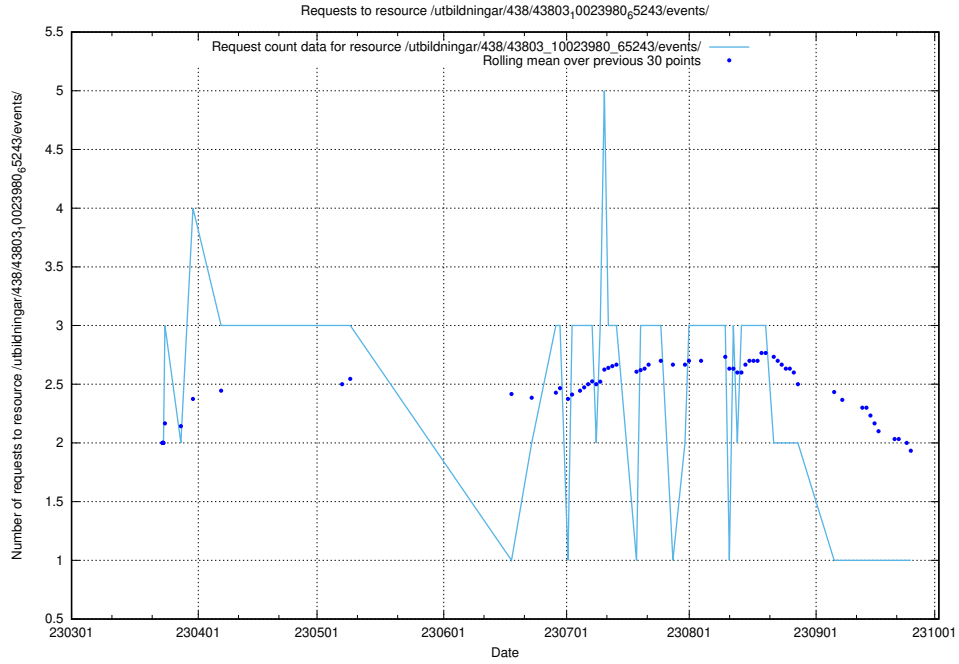

5.6045 Usage of /utbildningar/438/43803_10023980_65243/events/

Here, we count the number of requests to resource /utbildningar/438/43803_10023980_65243/events/.