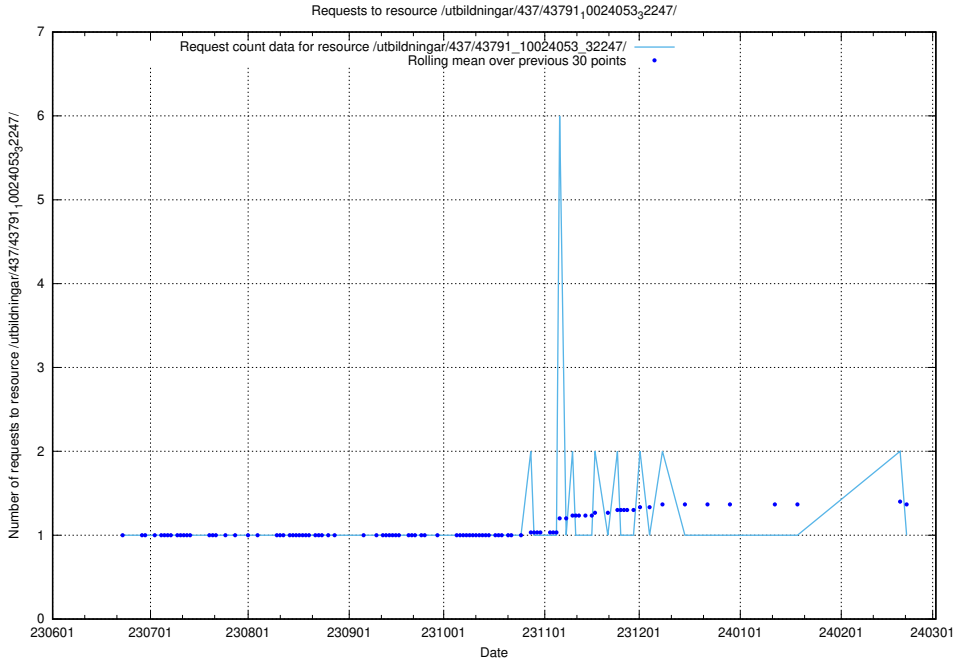

5.5354 Usage of /utbildningar/437/43791_10024053_32247/

Here, we count the number of requests to resource /utbildningar/437/43791_10024053_32247/.