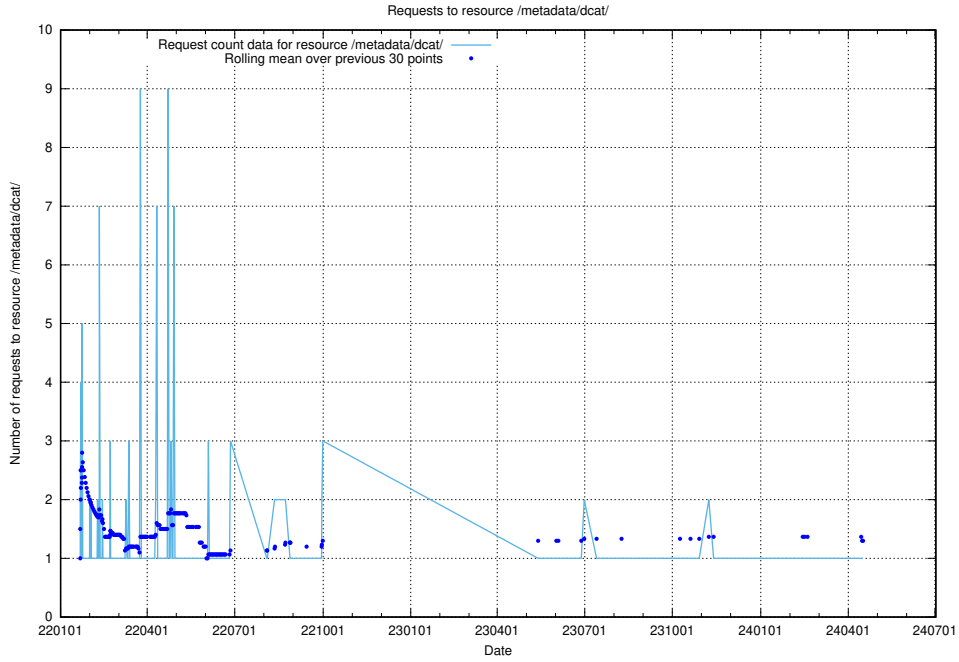

5.6269 Usage of /metadata/dcat/

Here, we count the number of requests to resource /metadata/dcat/.