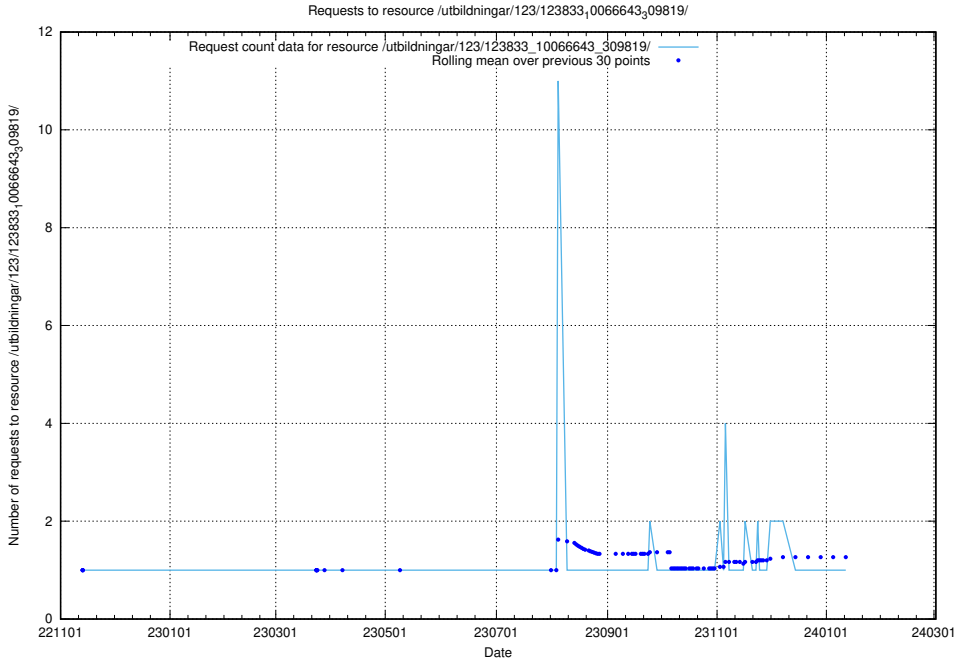

5.5690 Usage of /utbildningar/123/123833_10066643_309819/

Here, we count the number of requests to resource /utbildningar/123/123833_10066643_309819/.