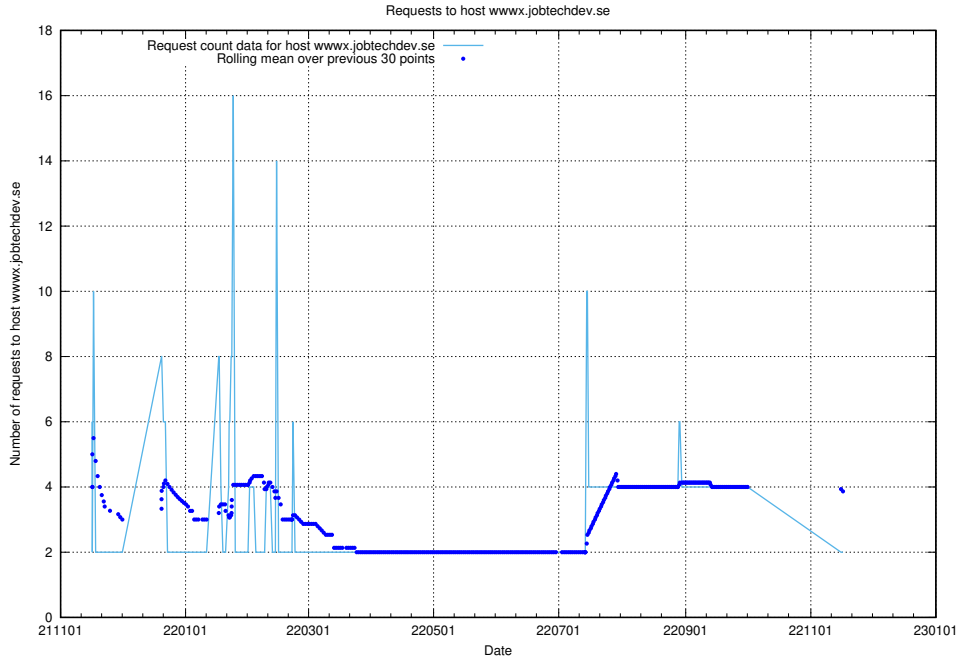

7.533 Usage of www.jobtechdev.se

Here, we count the number of requests to host www.jobtechdev.se.