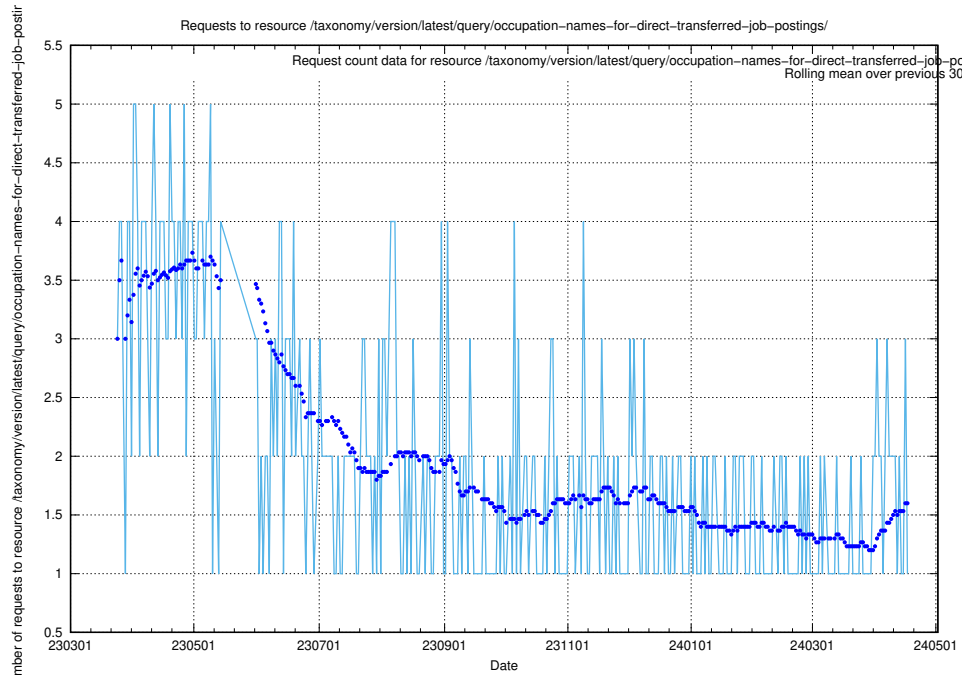

5.5887 Usage of /taxonomy/version/latest/query/occupation-names-for-direct-transferred-job-postings/

Here, we count the number of requests to resource /taxonomy/version/latest/query/occupation-names-for-direct-transferred-job-postings/.