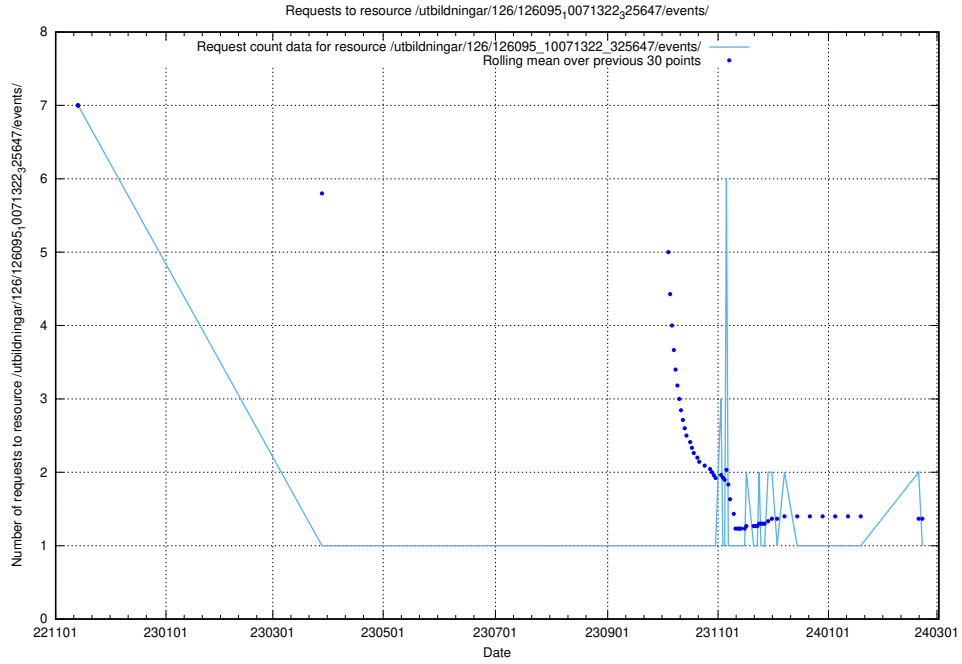

5.5579 Usage of /utbildningar/126/126095_10071322_325647/events/

Here, we count the number of requests to resource /utbildningar/126/126095_10071322_325647/events/