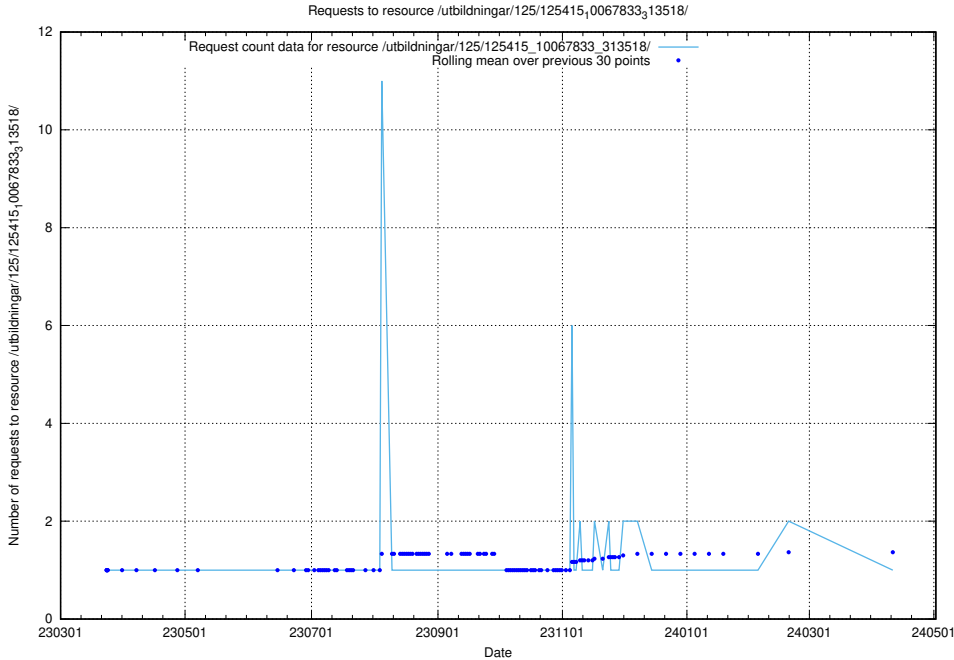

5.1142 Usage of /utbildningar/125/125415_10067833_313518/

Here, we count the number of requests to resource /utbildningar/125/125415_10067833_313518/.