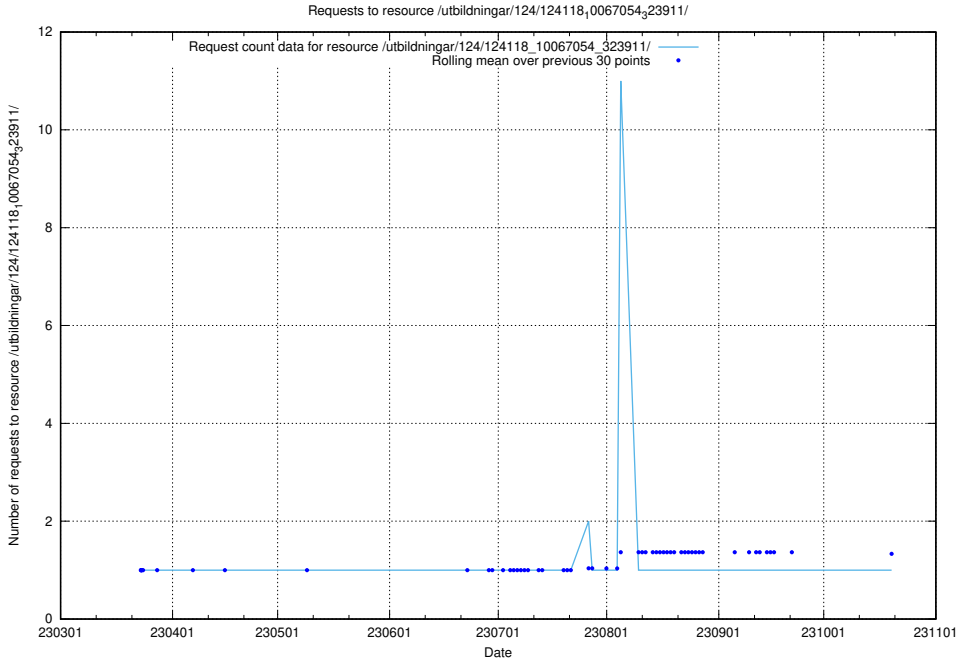

5.3941 Usage of /utbildningar/124/124118_10067054_323911/

Here, we count the number of requests to resource /utbildningar/124/124118_10067054_323911/.