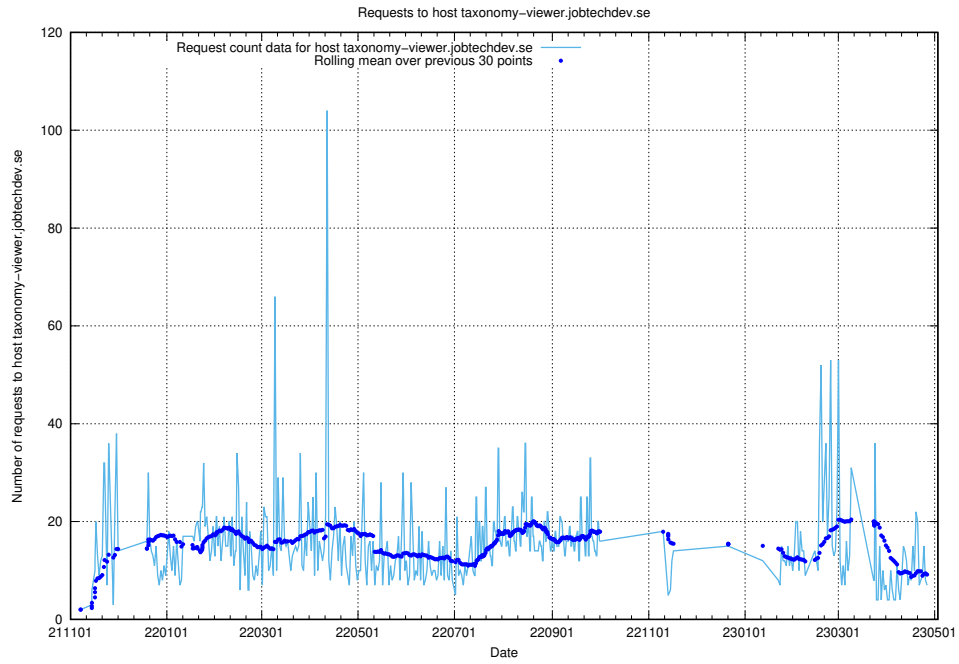

7.72 Usage of taxonomy-viewer.jobtechdev.se

Here, we count the number of requests to host taxonomy-viewer.jobtechdev.se.