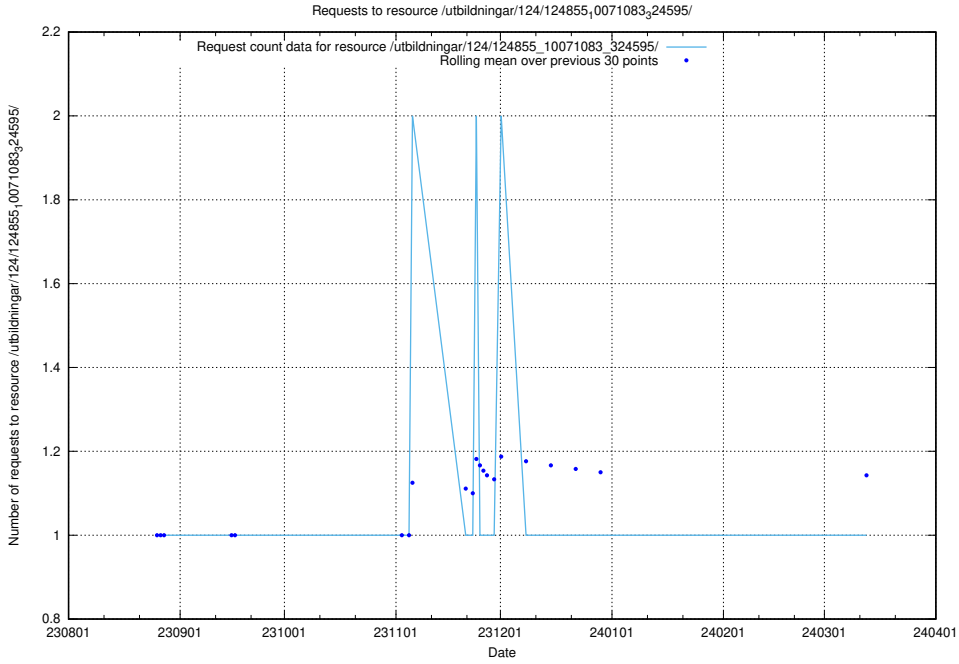

5.4504 Usage of /utbildningar/124/124855_10071083_324595/

Here, we count the number of requests to resource /utbildningar/124/124855_10071083_324595/.