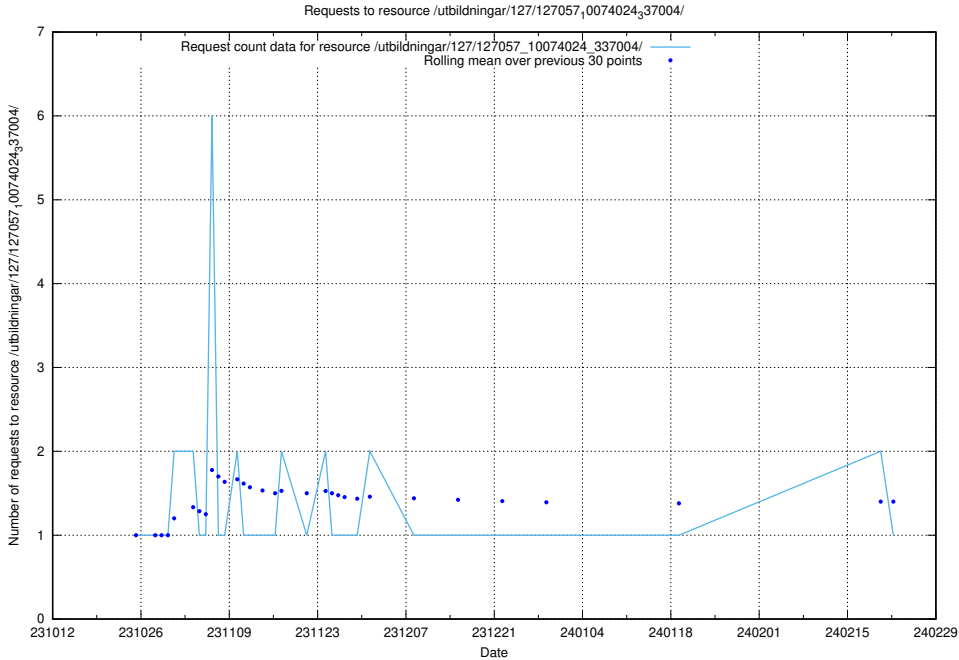

5.4008 Usage of /utbildningar/127/127057_10074024_337004/

Here, we count the number of requests to resource /utbildningar/127/127057_10074024_337004/.