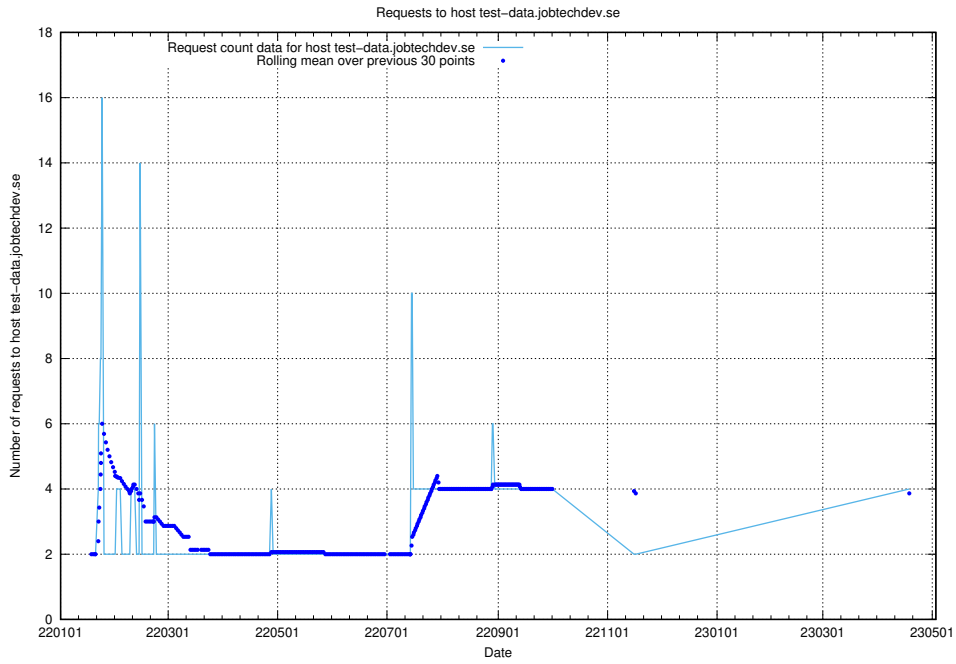

7.95 Usage of test-data.jobtechdev.se

Here, we count the number of requests to host test-data.jobtechdev.se.