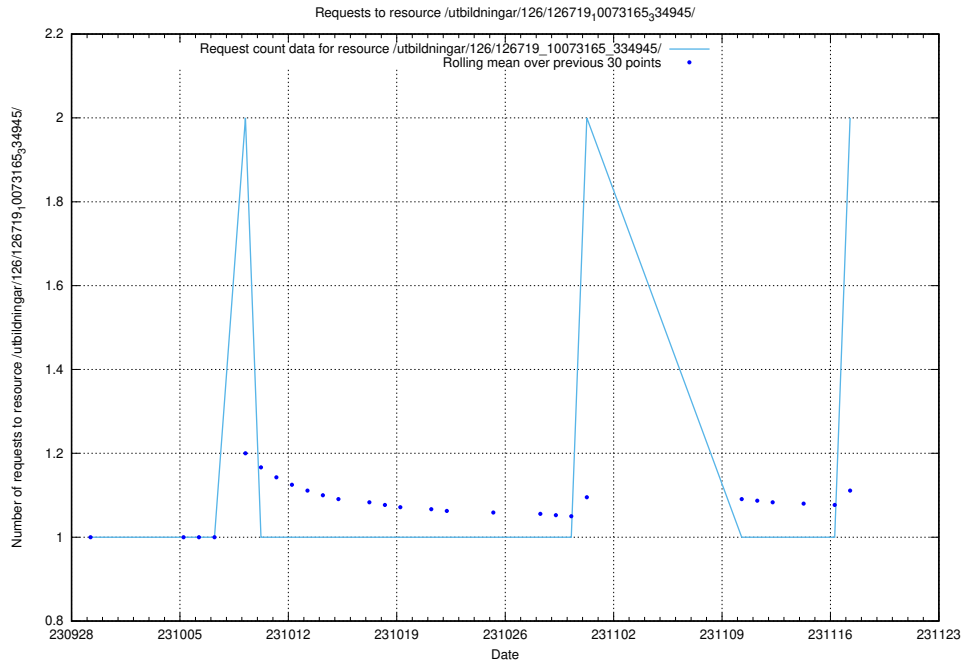

### 5.767 Usage of /utbildningar/124/124118\_10067051\_317529/events/

Here, we count the number of requests to resource /utbildningar/124/124118\_10067051\_317529/events/