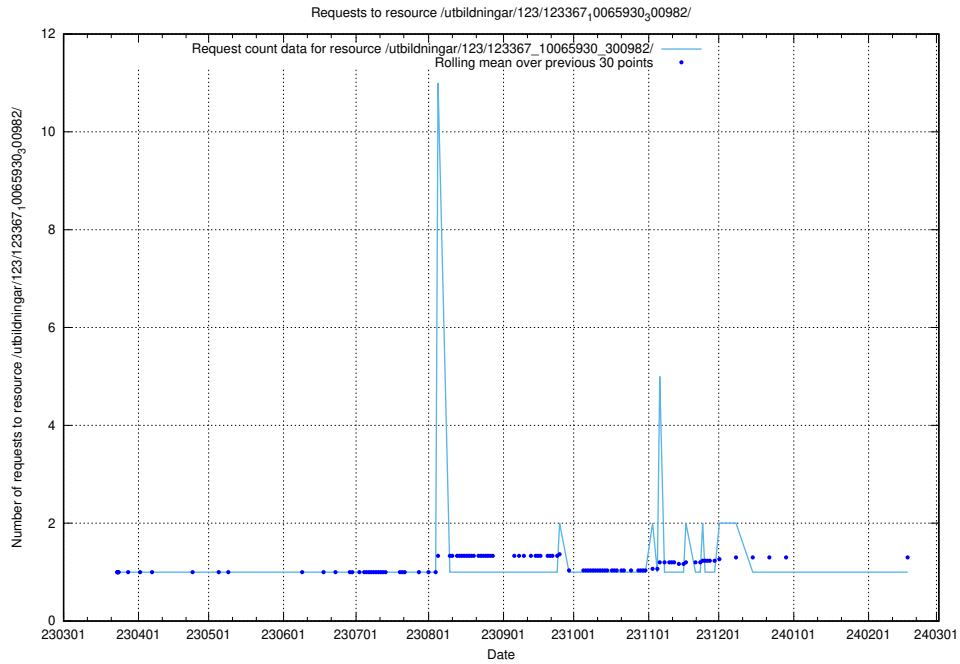

5.4425 Usage of /utbildningar/123/123367_10065930_300982/

Here, we count the number of requests to resource /utbildningar/123/123367_10065930_300982/.