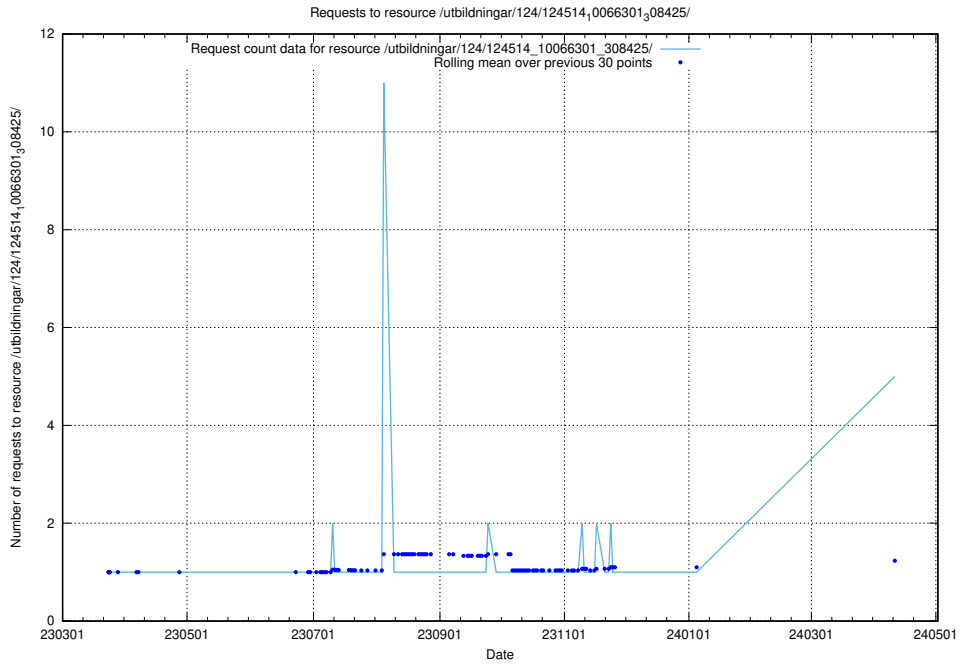

5.160 Usage of /utbildningar/124/124514_10066301_308425/

Here, we count the number of requests to resource /utbildningar/124/124514_10066301_308425/.