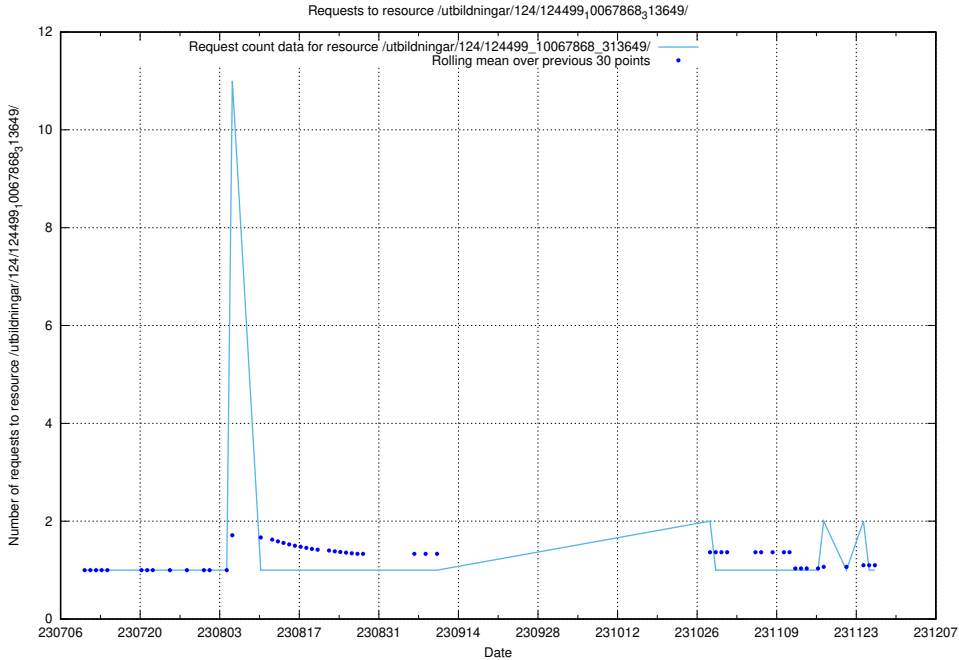

5.4911 Usage of /utbildningar/124/124499_10067868_313649/

Here, we count the number of requests to resource /utbildningar/124/124499_10067868_313649/.