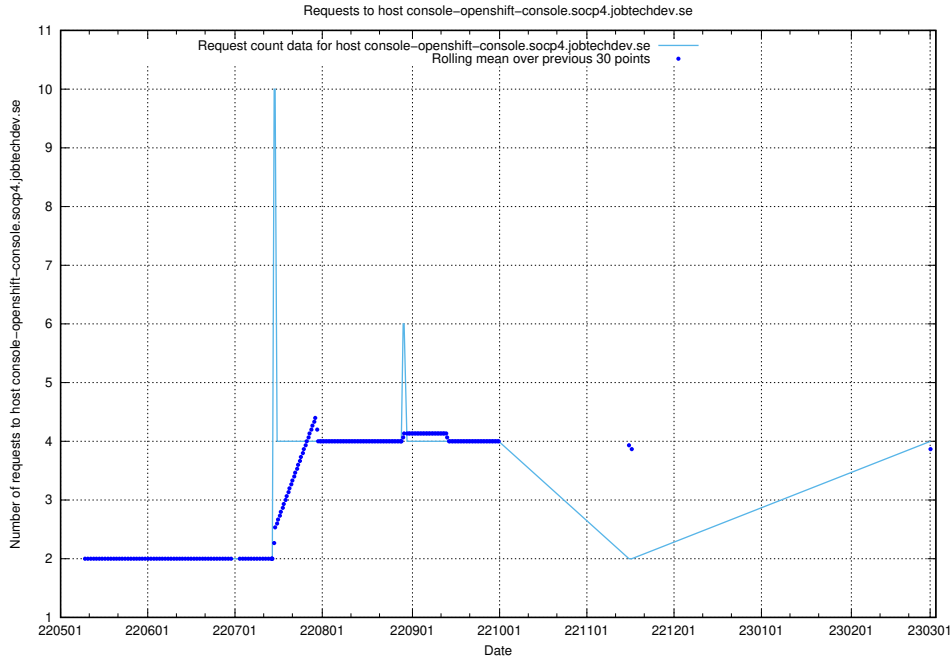

7.145 Usage of console-openshift-console.socp4.jobtechdev.se

Here, we count the number of requests to host console-openshift-console.socp4.jobtechdev.se.