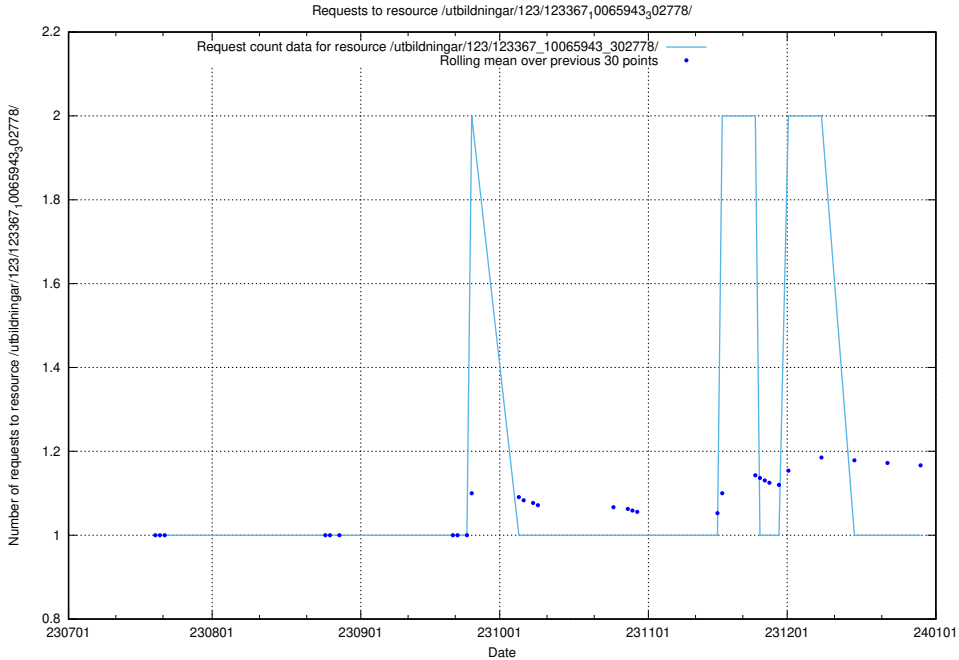

5.4793 Usage of /utbildningar/123/123367_10065943_302778/

Here, we count the number of requests to resource /utbildningar/123/123367_10065943_302778/.