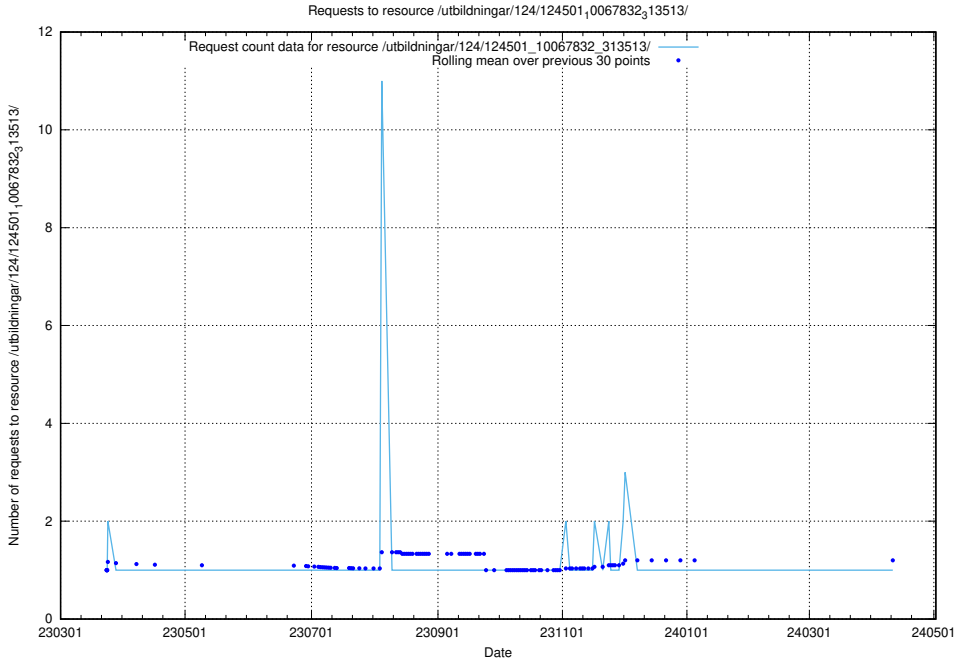

5.2054 Usage of /utbildningar/124/124501_10067832_313513/

Here, we count the number of requests to resource /utbildningar/124/124501_10067832_313513/.