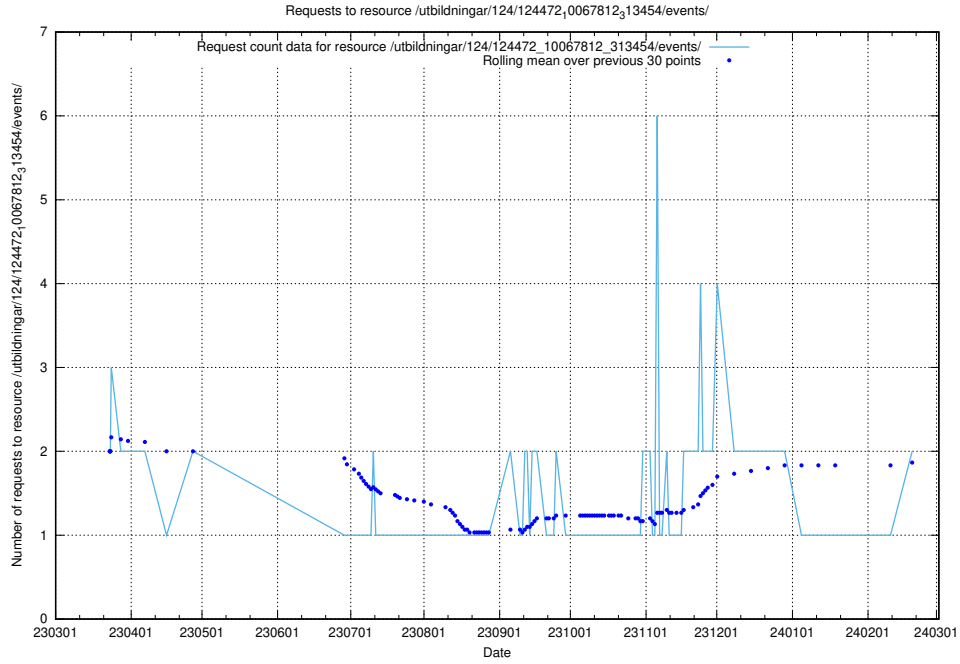

5.987 Usage of /utbildningar/124/124472_10067812_313454/events/

Here, we count the number of requests to resource /utbildningar/124/124472_10067812_313454/events/