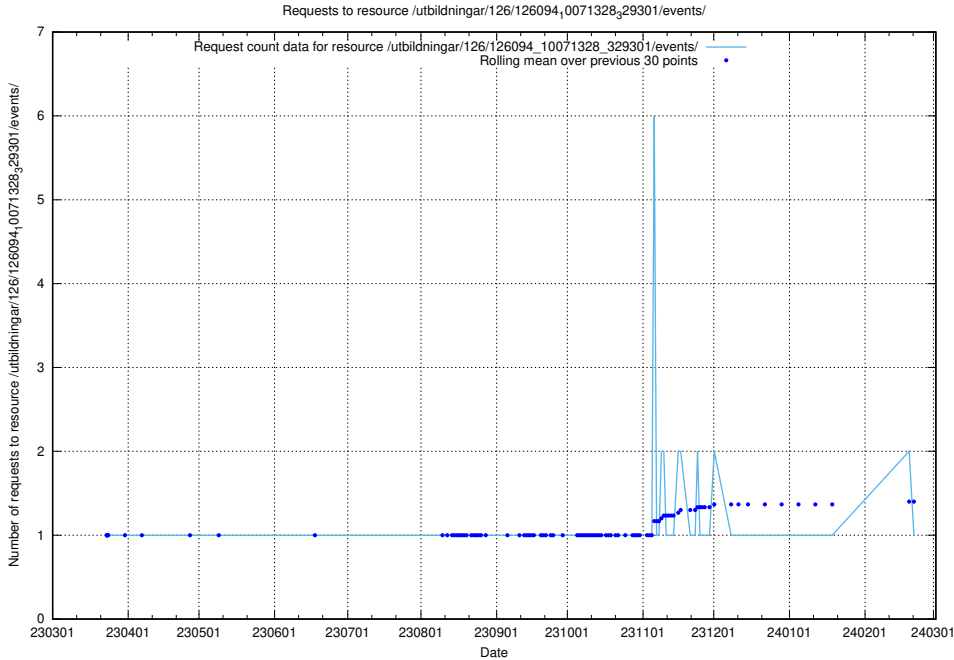

### 5.6206 Usage of /tst/

Here, we count the number of requests to resource /tst/.