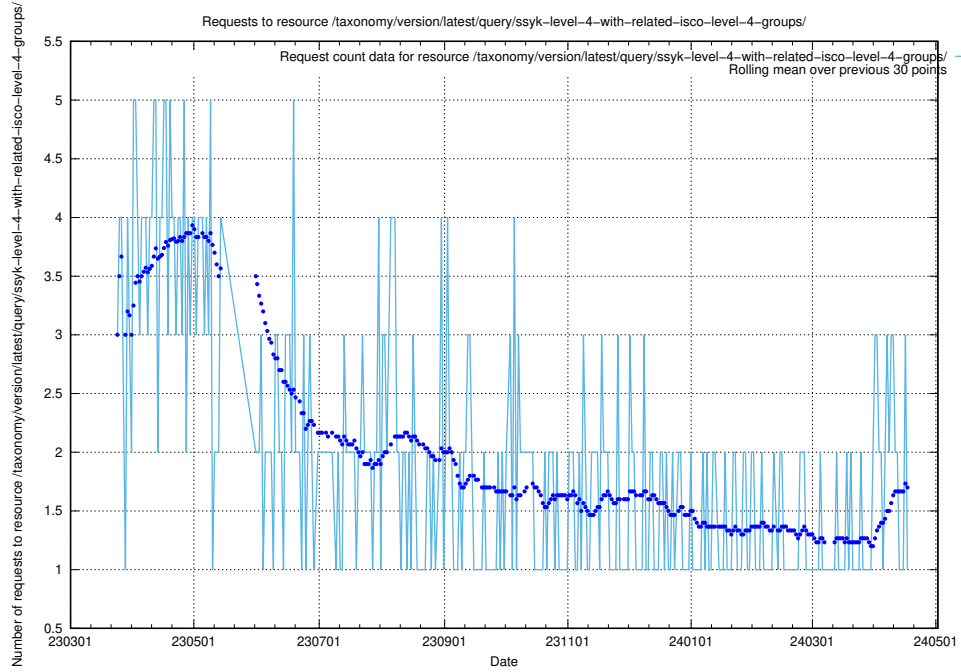

5.5871 Usage of /taxonomy/version/latest/query/ssyk-level-4-with-related-isco-level-4-groups/

Here, we count the number of requests to resource /taxonomy/version/latest/query/ssyk-level-4-with-related-isco-level-4-groups/.