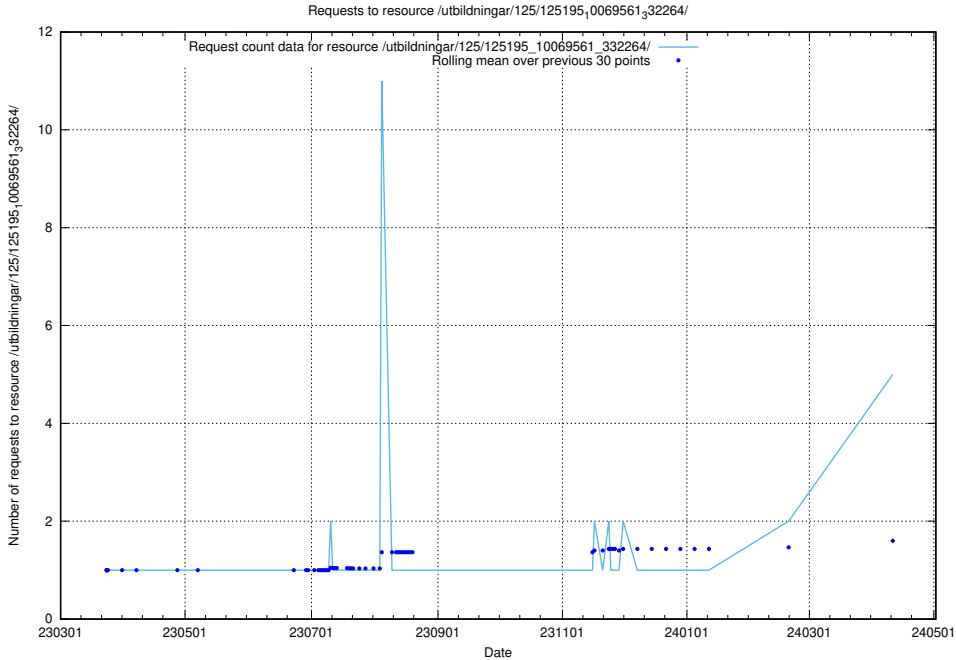

5.148 Usage of /utbildningar/125/125195_10069561_332264/

Here, we count the number of requests to resource /utbildningar/125/125195_10069561_332264/.