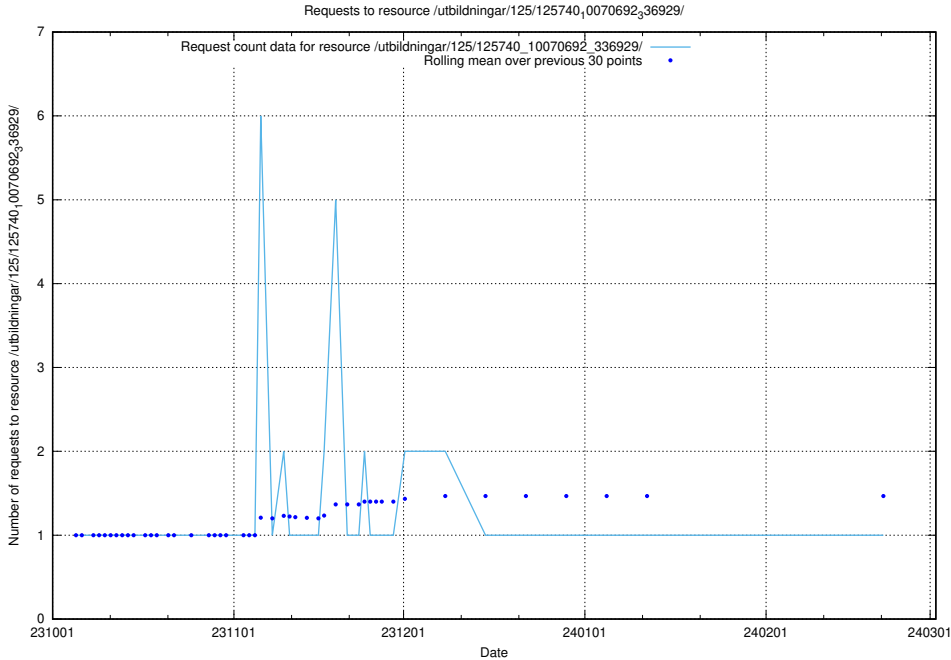

5.4205 Usage of /utbildningar/125/125740_10070692_336929/

Here, we count the number of requests to resource /utbildningar/125/125740_10070692_336929/.