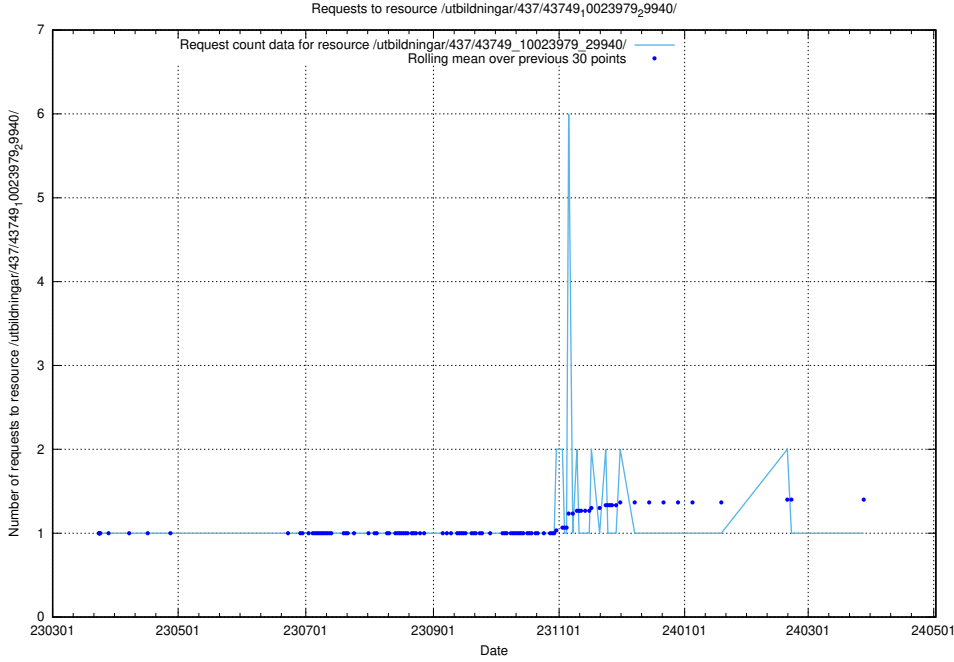

5.6157 Usage of /utbildningar/437/43749_10023979_29940/

Here, we count the number of requests to resource /utbildningar/437/43749_10023979_29940/.