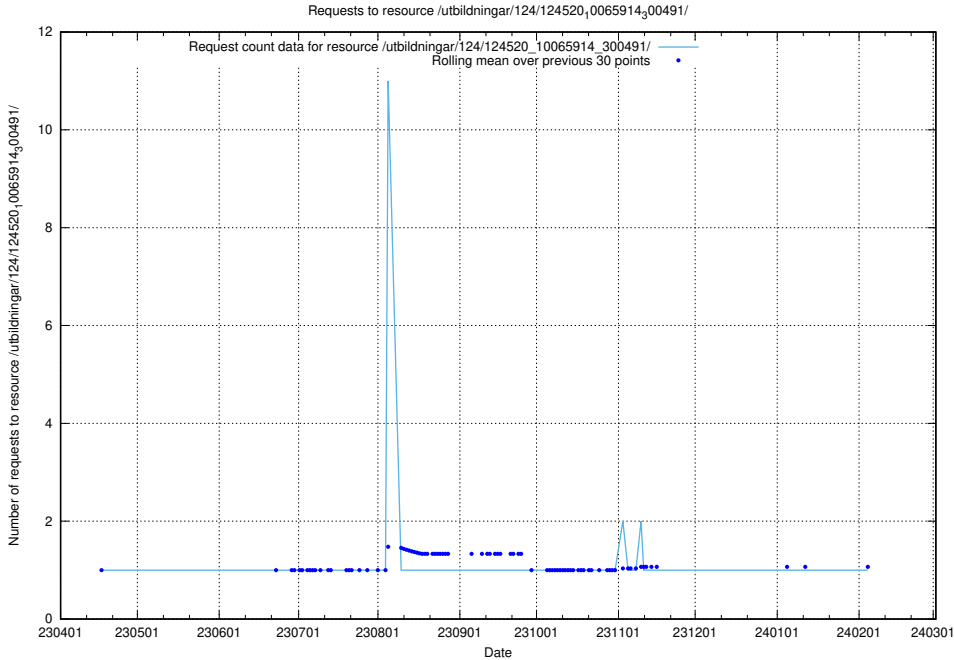

5.5824 Usage of /utbildningar/124/124520_10065914_300491/

Here, we count the number of requests to resource /utbildningar/124/124520_10065914_300491/.