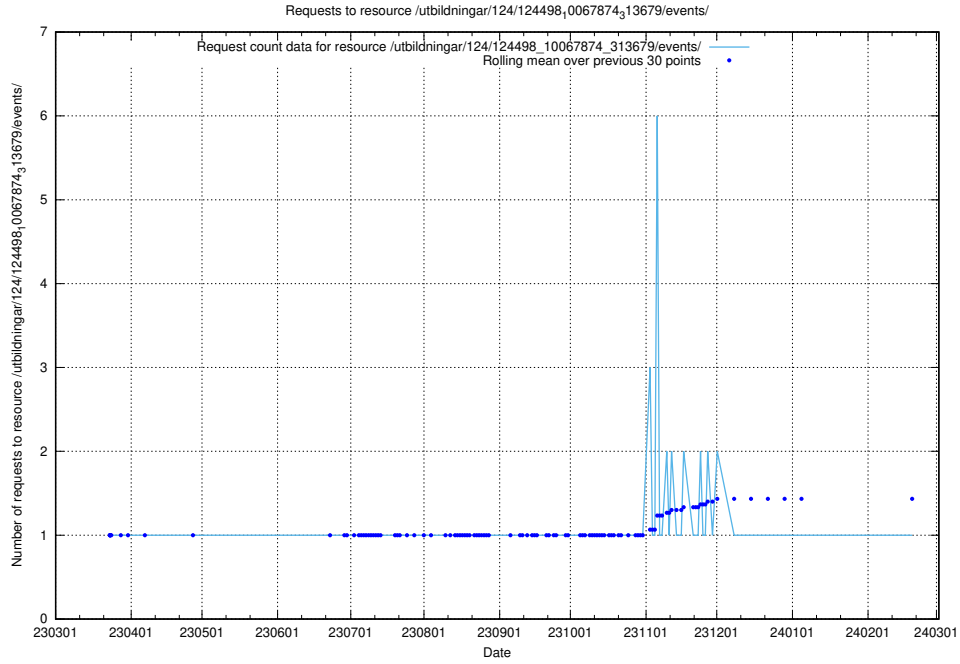

5.2447 Usage of /utbildningar/124/124498_10067874_313679/events/

Here, we count the number of requests to resource /utbildningar/124/124498_10067874_313679/events/