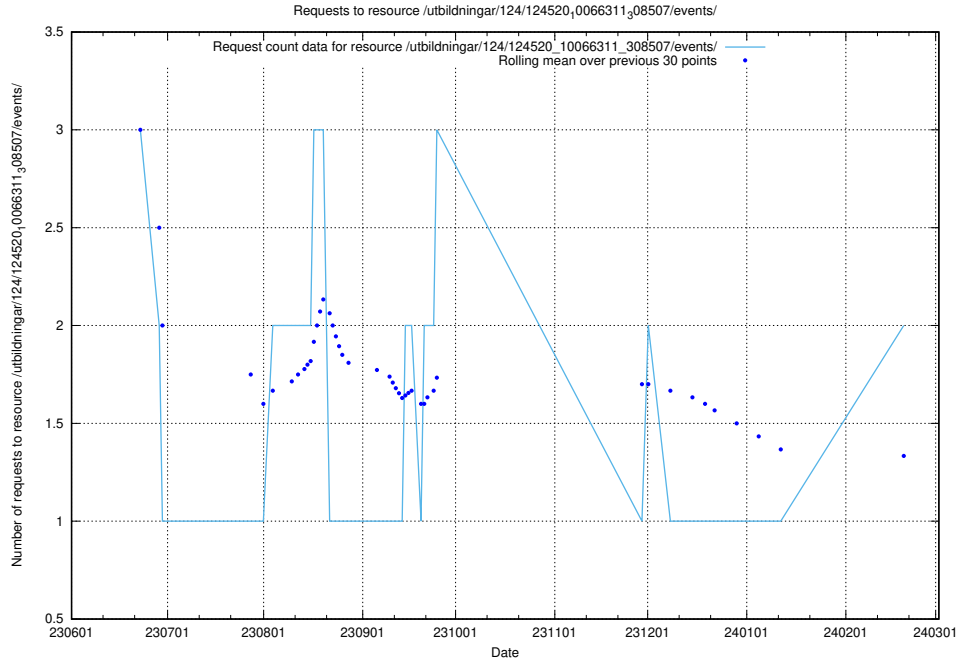

5.872 Usage of /utbildningar/124/124520_10066311_308507/events/

Here, we count the number of requests to resource /utbildningar/124/124520_10066311_308507/events/