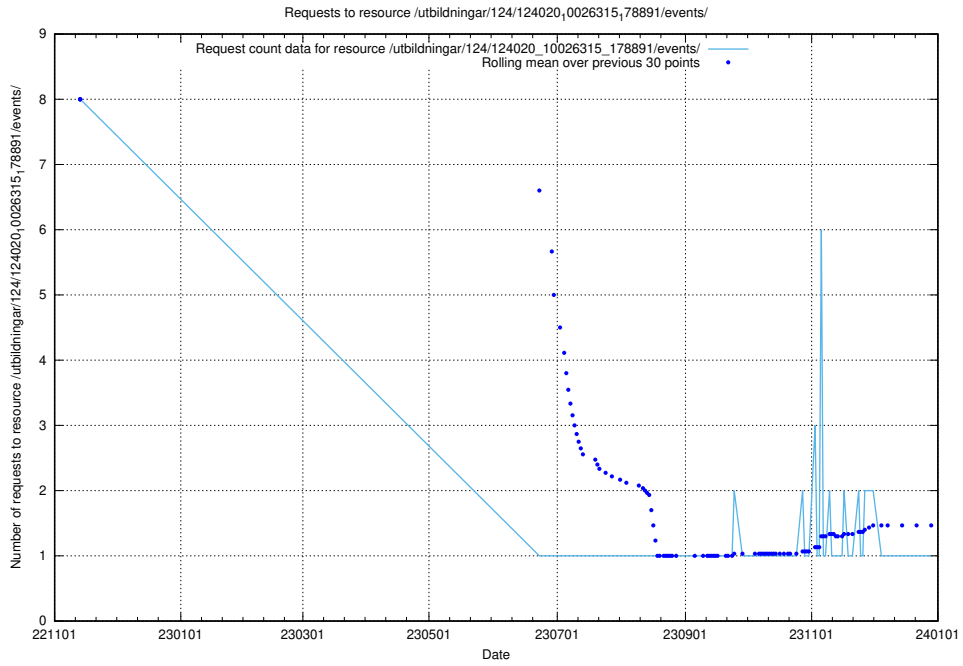

5.5553 Usage of /utbildningar/124/124020_10026315_178891/events/

Here, we count the number of requests to resource /utbildningar/124/124020_10026315_178891/events/