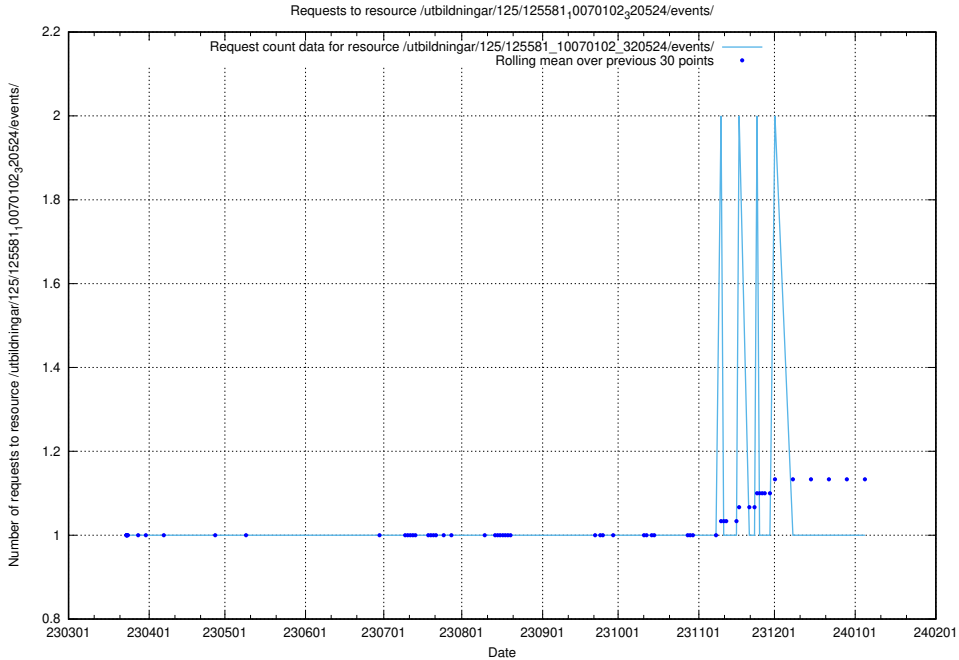

5.1131 Usage of /utbildningar/125/125581_10070102_320524/events/

Here, we count the number of requests to resource /utbildningar/125/125581_10070102_320524/events/