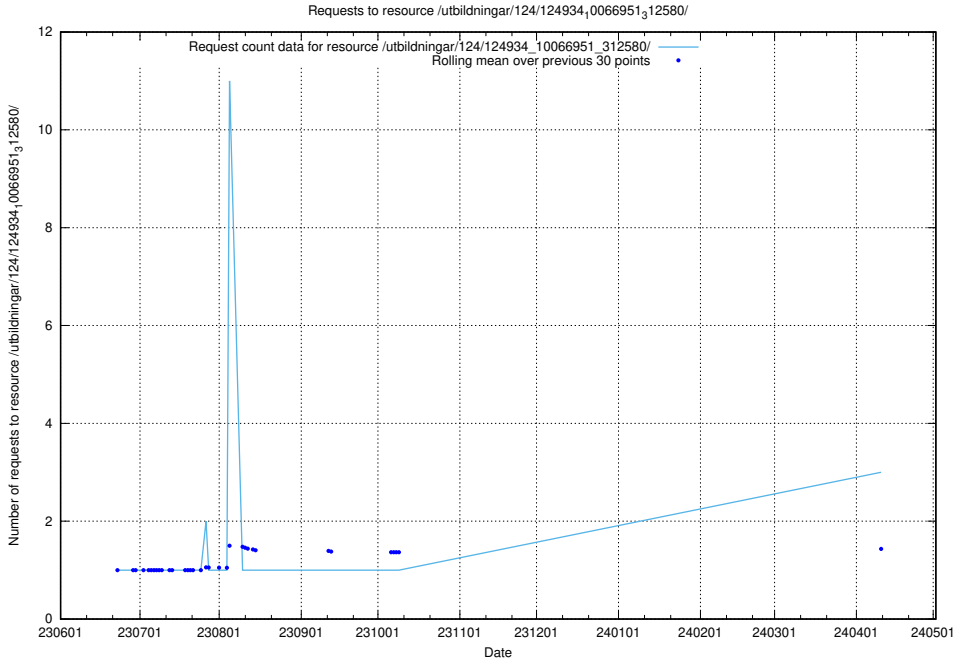

5.446 Usage of /utbildningar/124/124934_10066951_312580/

Here, we count the number of requests to resource /utbildningar/124/124934_10066951_312580/.