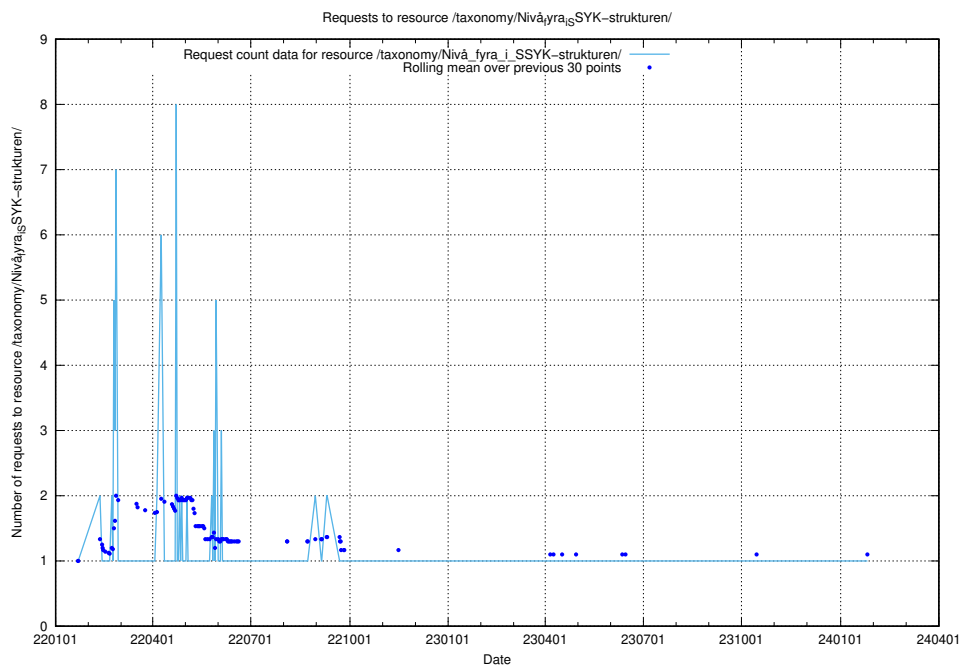

5.5317 Usage of /taxonomy/Nivå_fyra_i_SSYK-strukturen/

Here, we count the number of requests to resource /taxonomy/Nivå_fyra_i_SSYK-strukturen/.