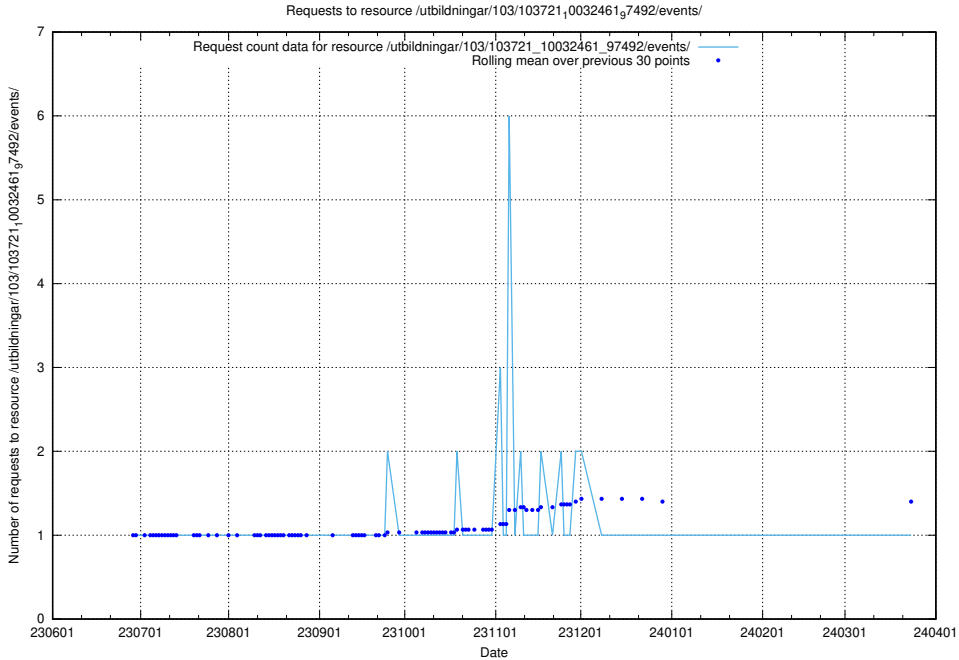

5.5314 Usage of /utbildningar/103/103721_10032461_97492/events/

Here, we count the number of requests to resource /utbildningar/103/103721_10032461_97492/events/.