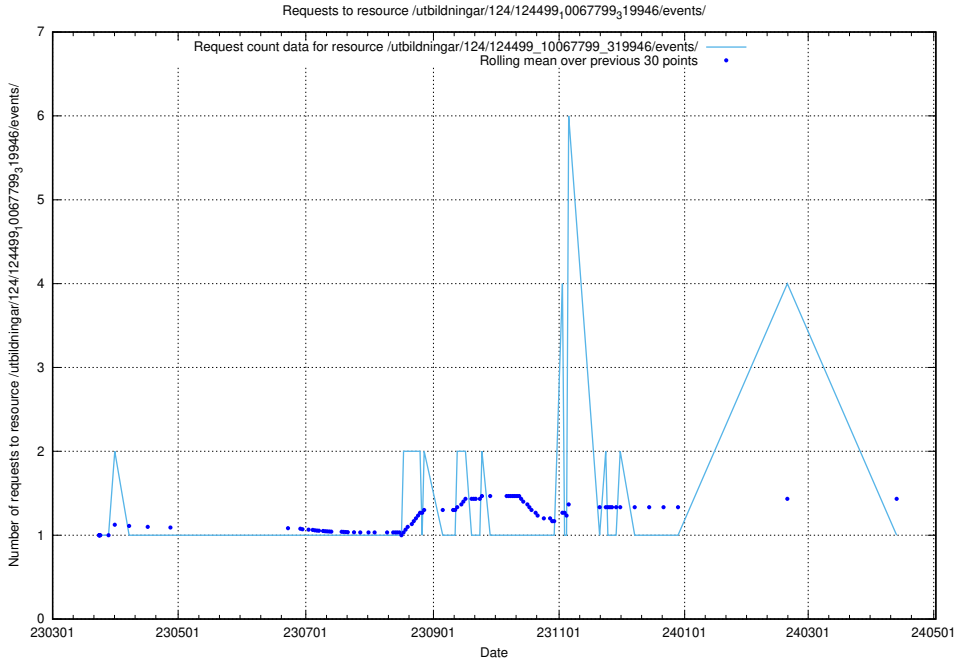

5.2282 Usage of /utbildningar/124/124499_10067799_319946/events/

Here, we count the number of requests to resource /utbildningar/124/124499_10067799_319946/events/