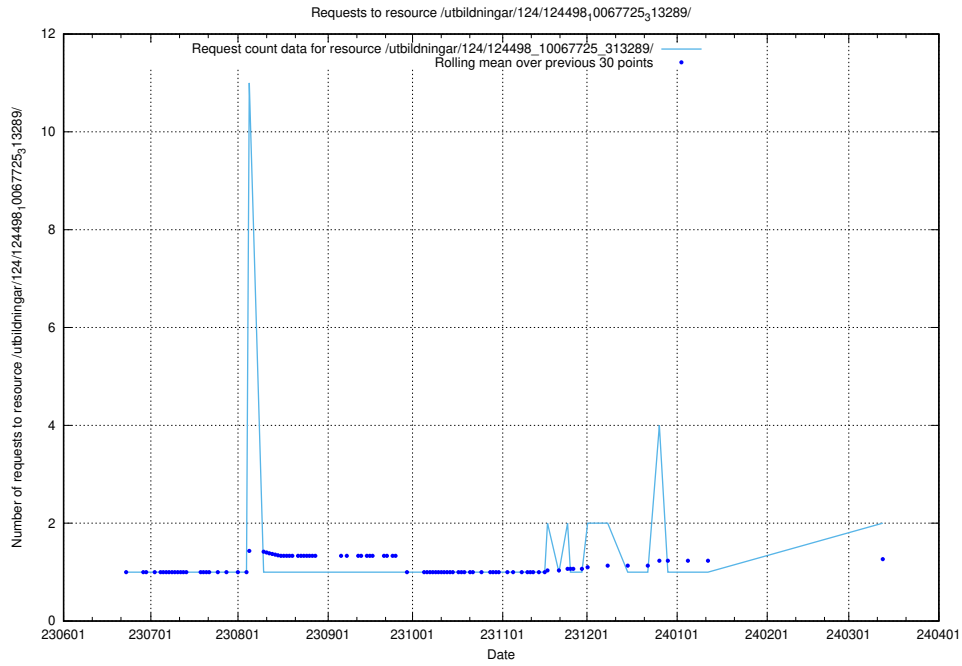

5.893 Usage of /utbildningar/124/124498_10067725_313289/

Here, we count the number of requests to resource /utbildningar/124/124498_10067725_313289/.