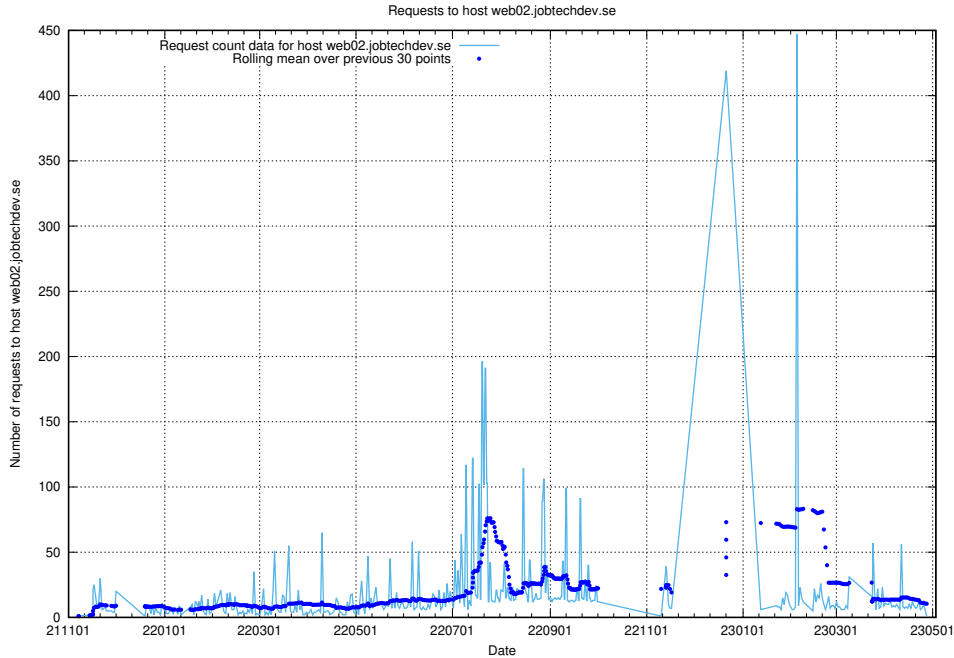

### 7.624 Usage of q.jobtechdev.se

Here, we count the number of requests to host q.jobtechdev.se.