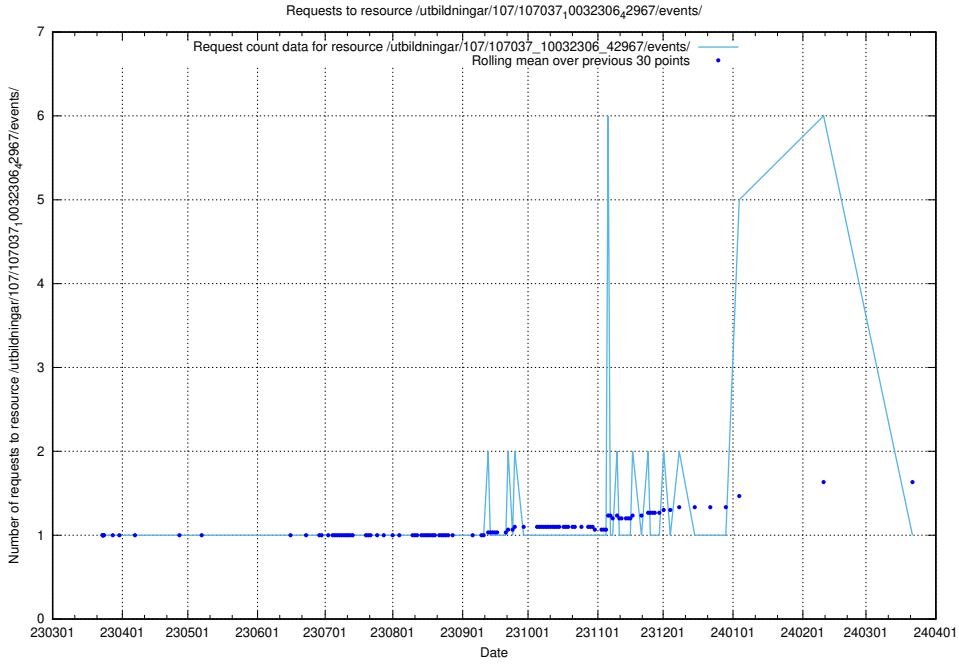

5.5153 Usage of /utbildningar/107/107037_10032306_42967/events/

Here, we count the number of requests to resource /utbildningar/107/107037_10032306_42967/events/.