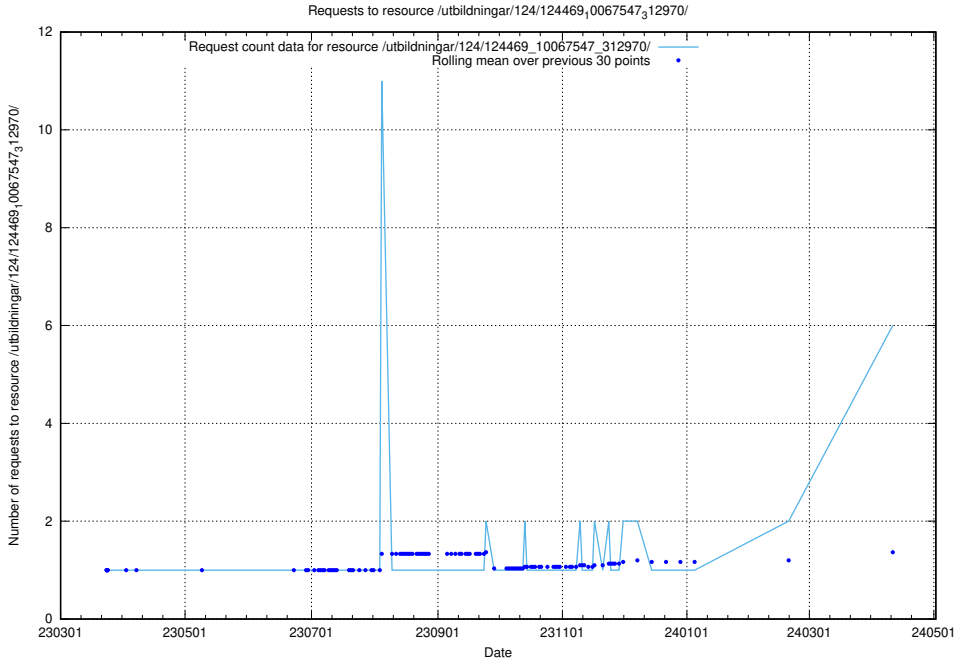

5.88 Usage of /utbildningar/124/124469_10067547_312970/

Here, we count the number of requests to resource /utbildningar/124/124469_10067547_312970/.