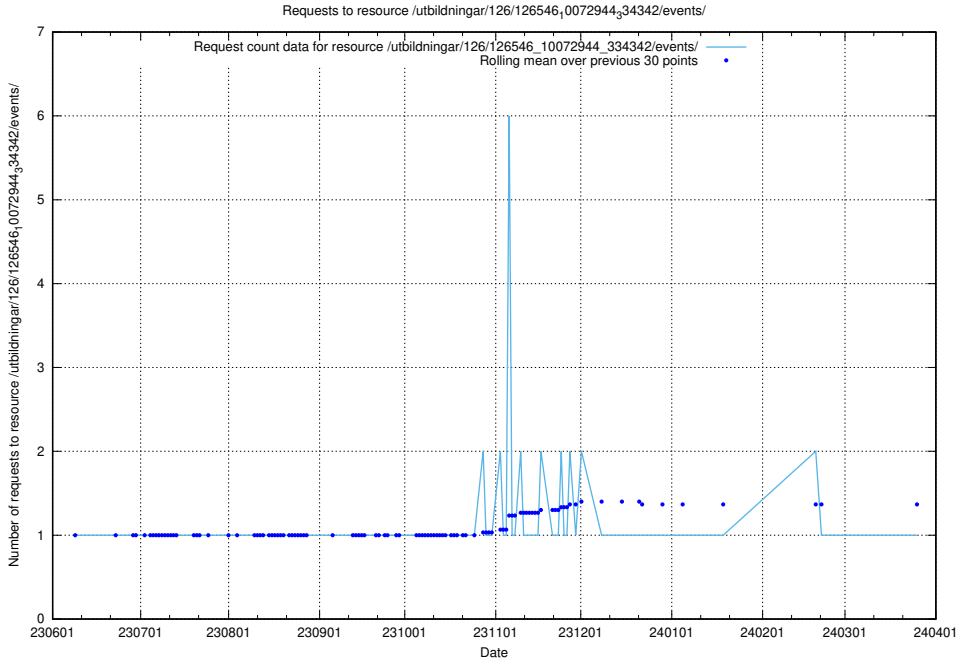

5.5667 Usage of /utbildningar/126/126546_10072944_334342/events/

Here, we count the number of requests to resource /utbildningar/126/126546_10072944_334342/events/