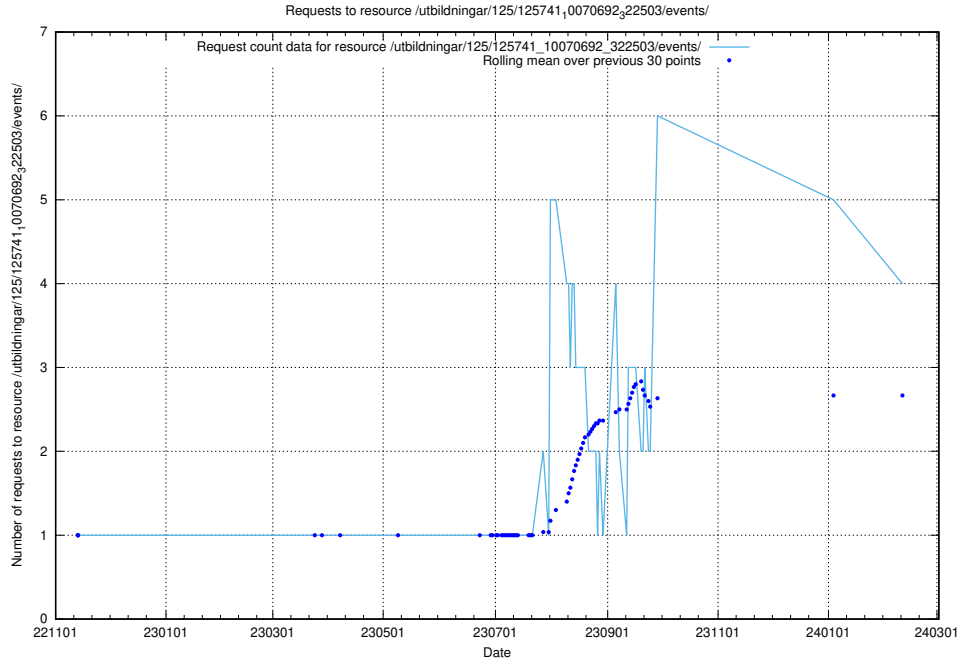

5.281 Usage of /utbildningar/125/125741_10070692_322503/events/

Here, we count the number of requests to resource /utbildningar/125/125741_10070692_322503/events/