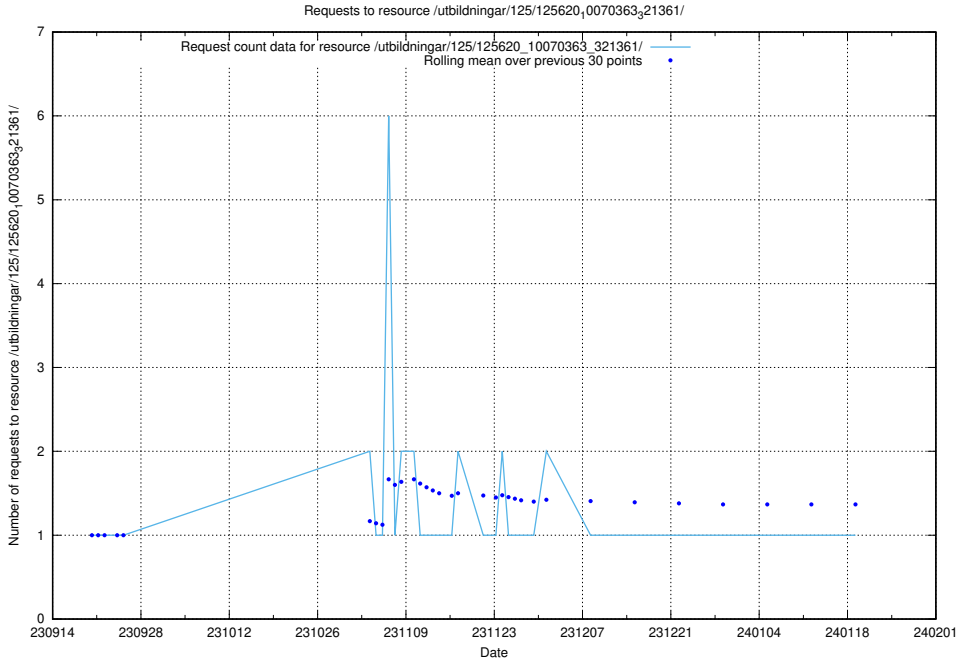

5.4328 Usage of /utbildningar/125/125620_10070363_321361/

Here, we count the number of requests to resource /utbildningar/125/125620_10070363_321361/.