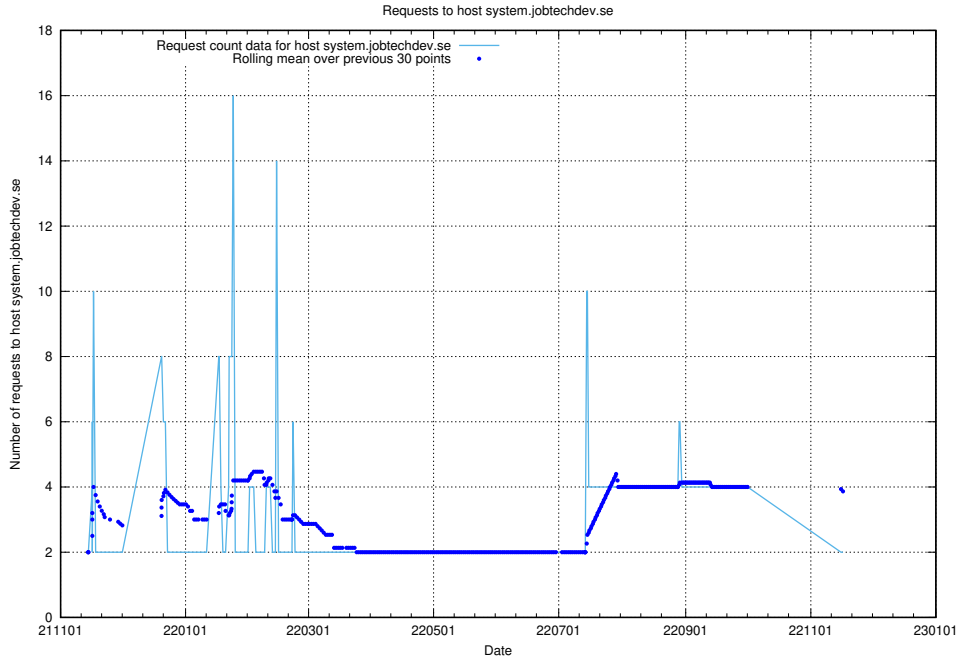

## 7.552 Usage of store.jobtechdev.se

Here, we count the number of requests to host store.jobtechdev.se.