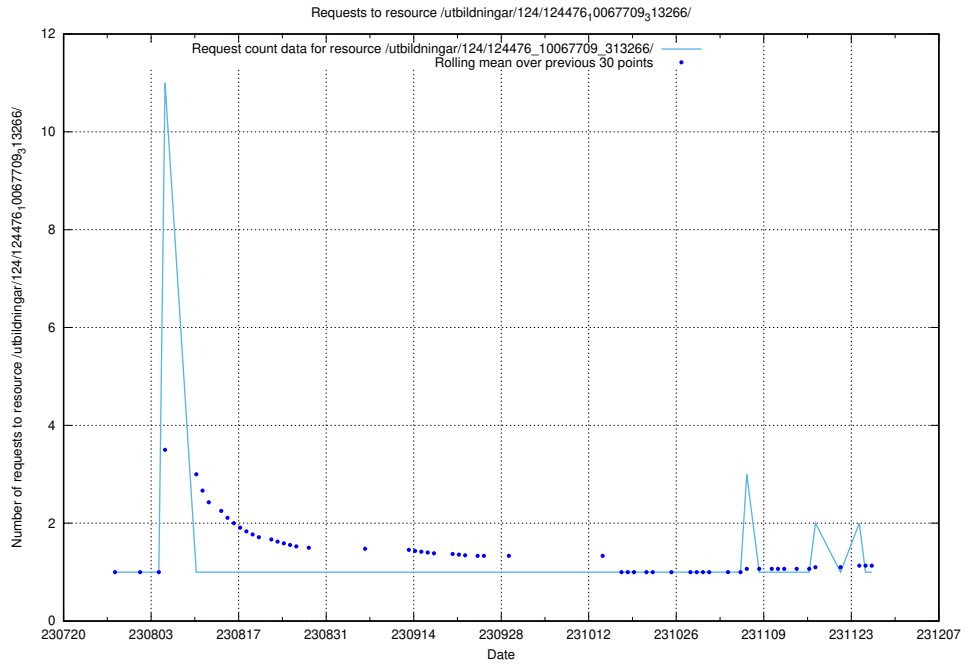

5.4698 Usage of /utbildningar/124/124476_10067709_313266/

Here, we count the number of requests to resource /utbildningar/124/124476_10067709_313266/.