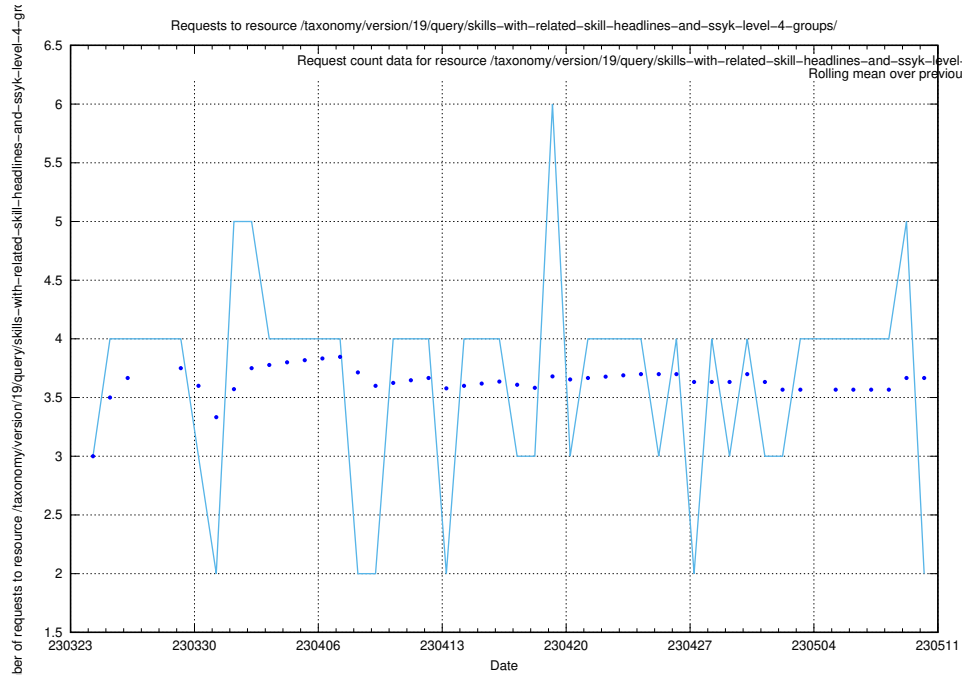

5.959 Usage of /taxonomy/version/19/query/skills-with-related-skill-headlines-and-ssyk-level-4-groups/

Here, we count the number of requests to resource /taxonomy/version/19/query/skills-with-related-skill-headlines-and-ssyk-level-4-groups/.