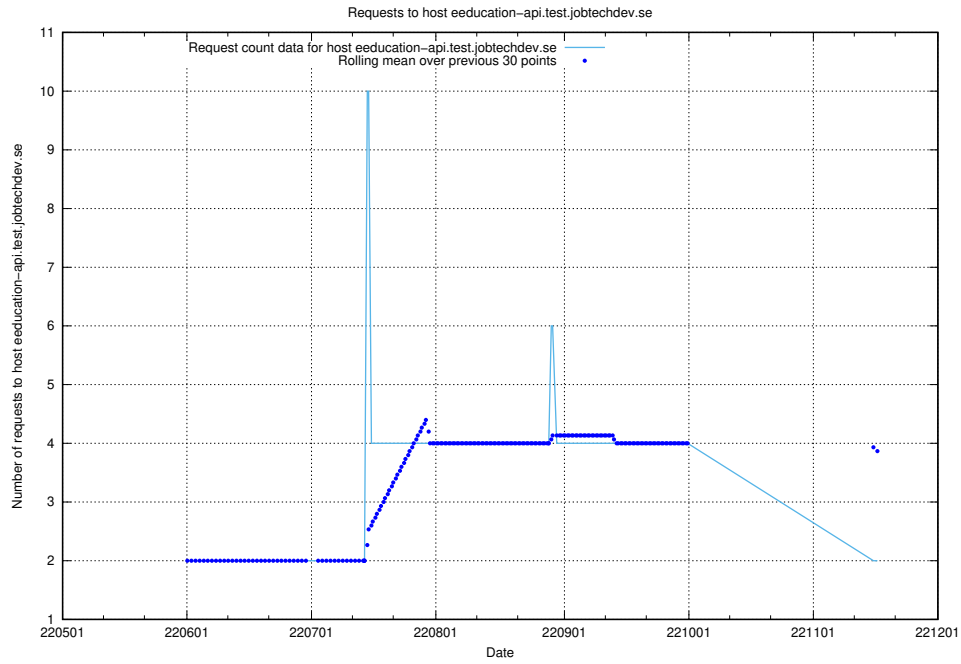

7.414 Usage of eeducation-api.test.jobtechdev.se

Here, we count the number of requests to host eeducation-api.test.jobtechdev.se.