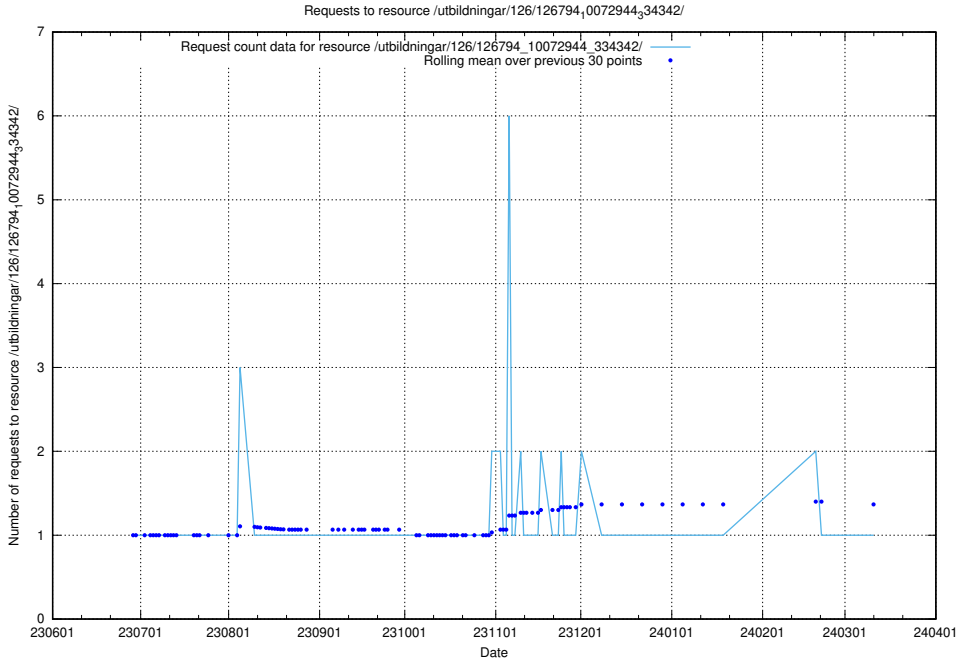

5.5225 Usage of /utbildningar/126/126794_10072944_334342/

Here, we count the number of requests to resource /utbildningar/126/126794_10072944_334342/.