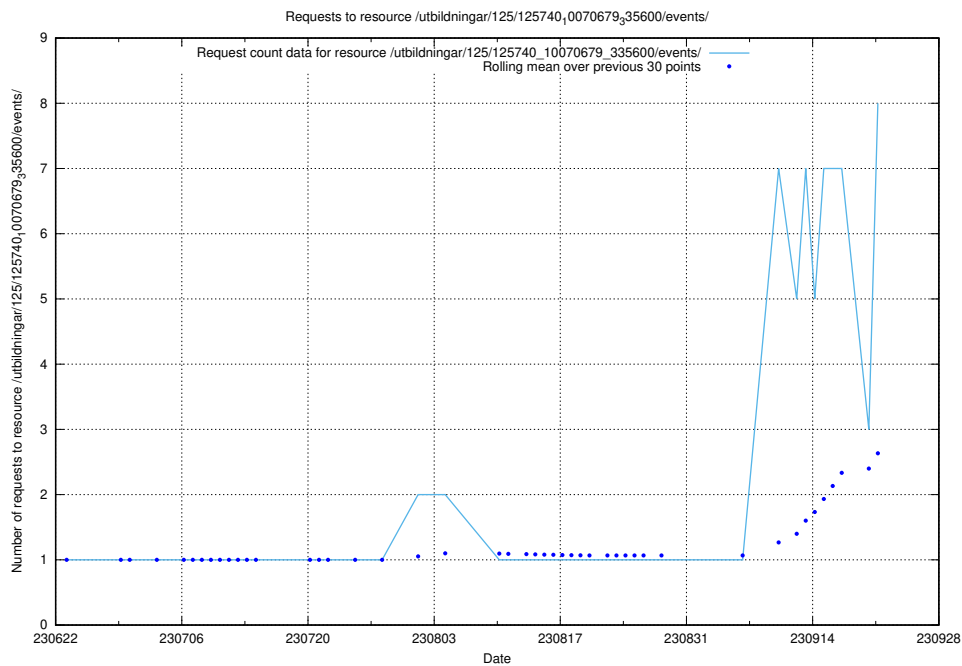

5.66 Usage of /utbildningar/125/125740_10070679_335600/events/

Here, we count the number of requests to resource /utbildningar/125/125740_10070679_335600/events/