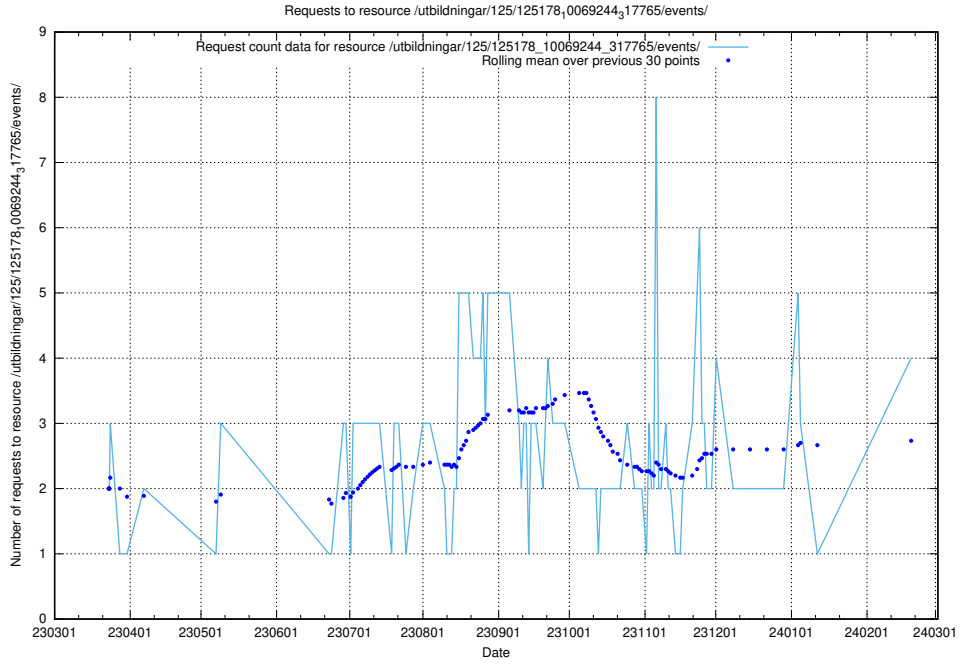

5.293 Usage of /utbildningar/125/125178_10069244_317765/events/

Here, we count the number of requests to resource /utbildningar/125/125178_10069244_317765/events/