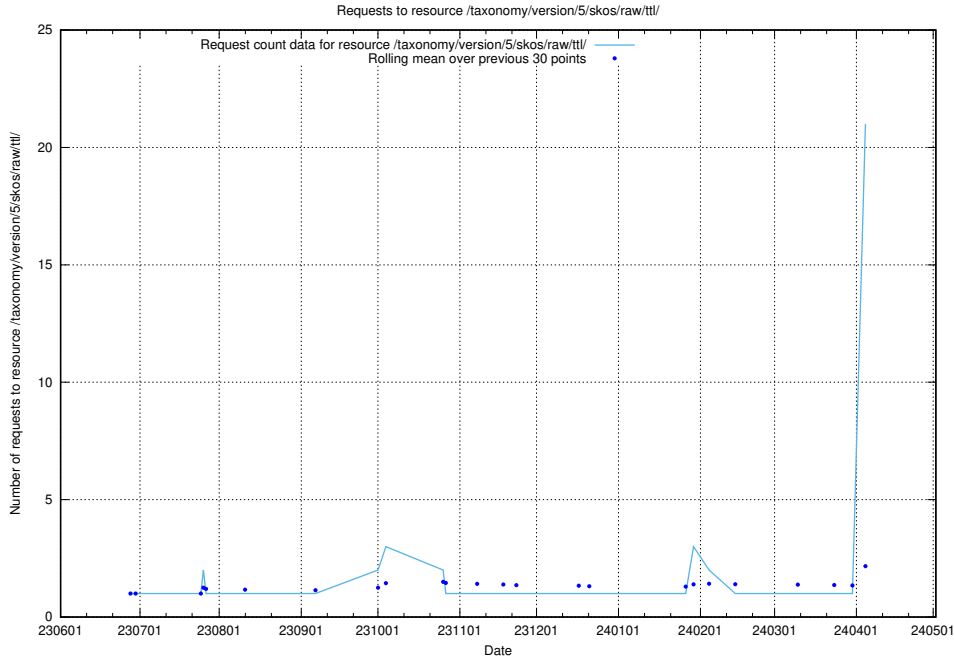

5.11 Usage of /taxonomy/version/5/skos/raw/ttl/

Here, we count the number of requests to resource /taxonomy/version/5/skos/raw/ttl/.