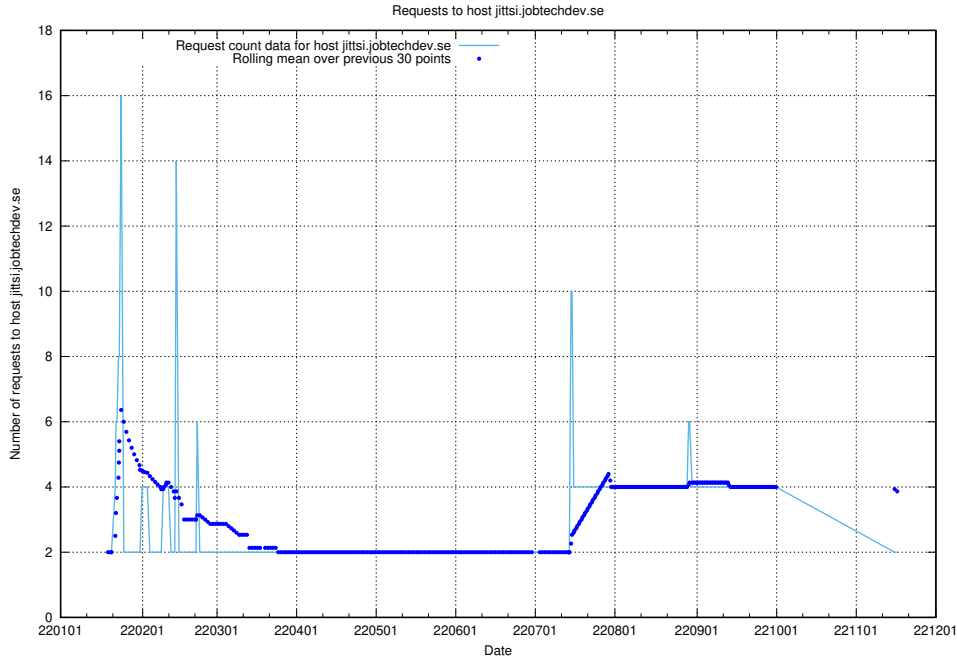

7.262 Usage of jittsi.jobtechdev.se

Here, we count the number of requests to host jittsi.jobtechdev.se.