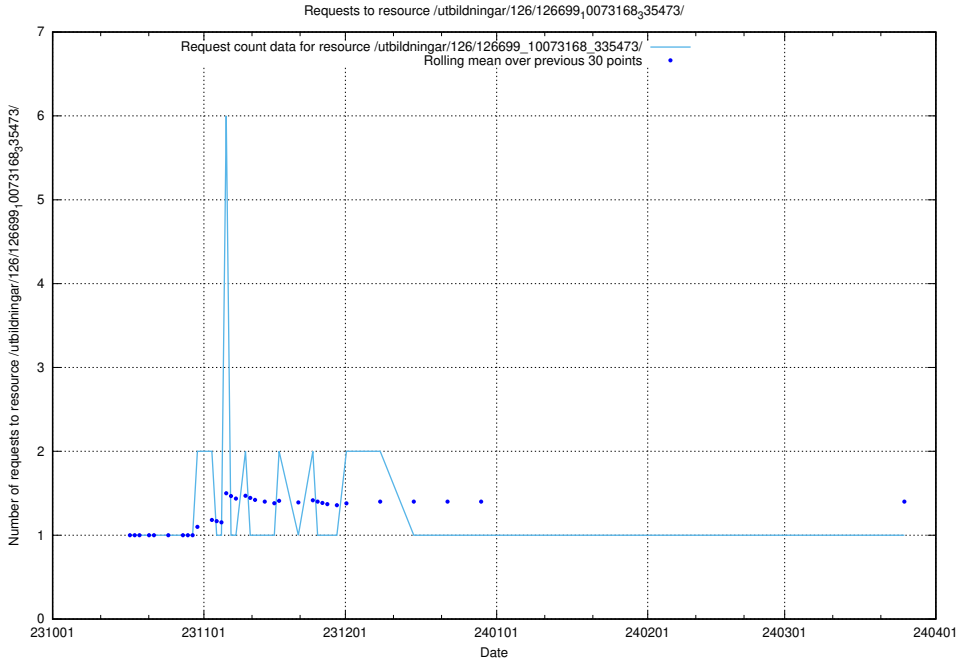

5.4091 Usage of /utbildningar/126/126699_10073168_335473/

Here, we count the number of requests to resource /utbildningar/126/126699_10073168_335473/.