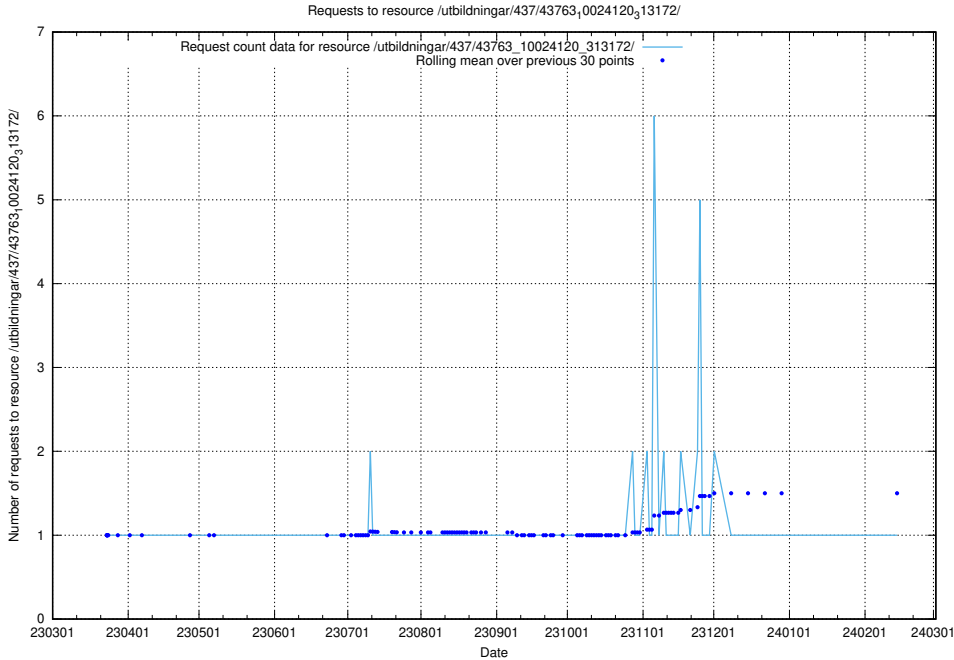

5.6144 Usage of /utbildningar/437/43763_10024120_313172/

Here, we count the number of requests to resource /utbildningar/437/43763_10024120_313172/.