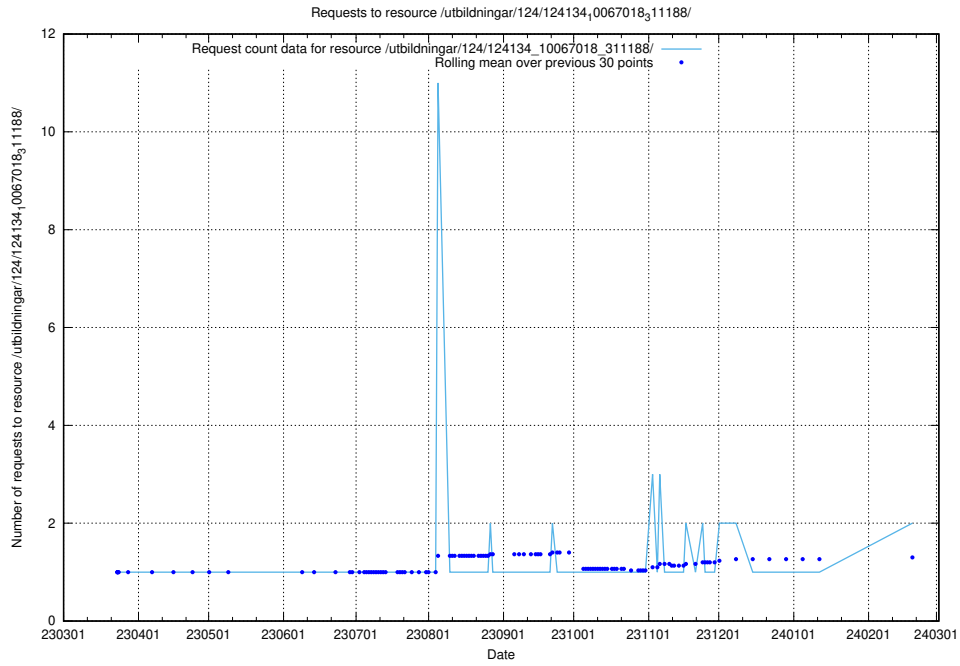

5.732 Usage of /utbildningar/124/124134_10067018_311188/

Here, we count the number of requests to resource /utbildningar/124/124134_10067018_311188/.