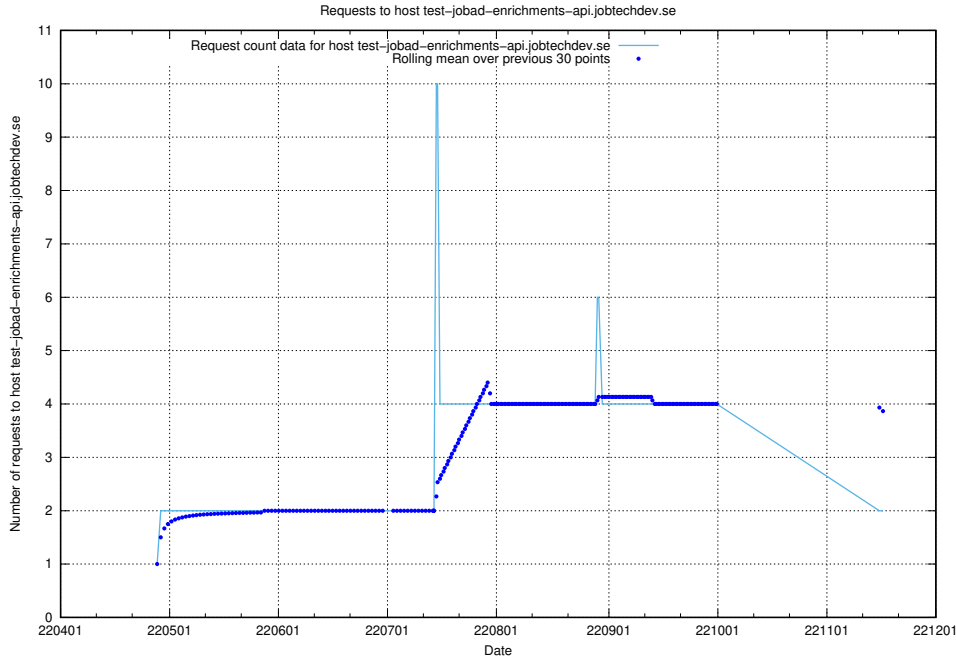

### 7.438 Usage of jobtech-jobad-enrichments-develop.jobtechdev.se

Here, we count the number of requests to host jobtech-jobad-enrichments-develop.jobtechdev.se.