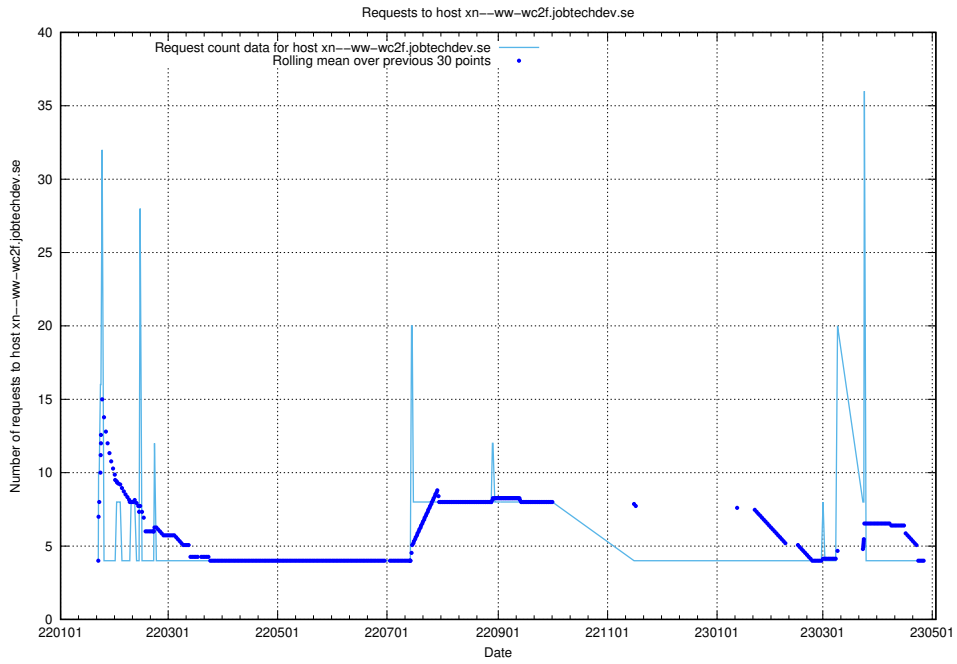

7.94 Usage of xn-ww-wc2f.jobtechdev.se

Here, we count the number of requests to host xn-ww-wc2f.jobtechdev.se.