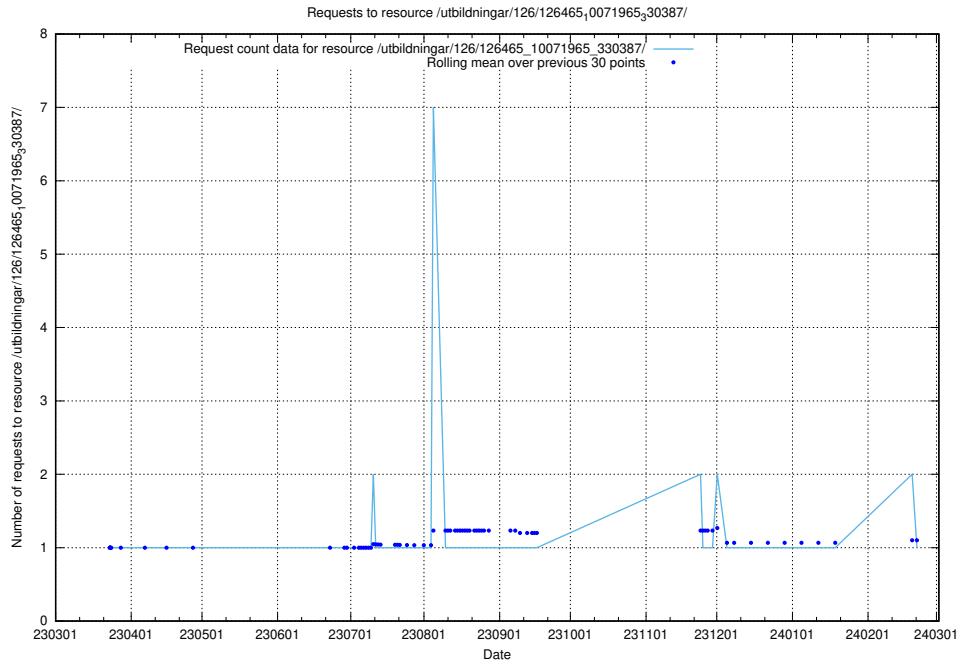

5.6191 Usage of /utbildningar/126/126465_10071965_330387/

Here, we count the number of requests to resource /utbildningar/126/126465_10071965_330387/.