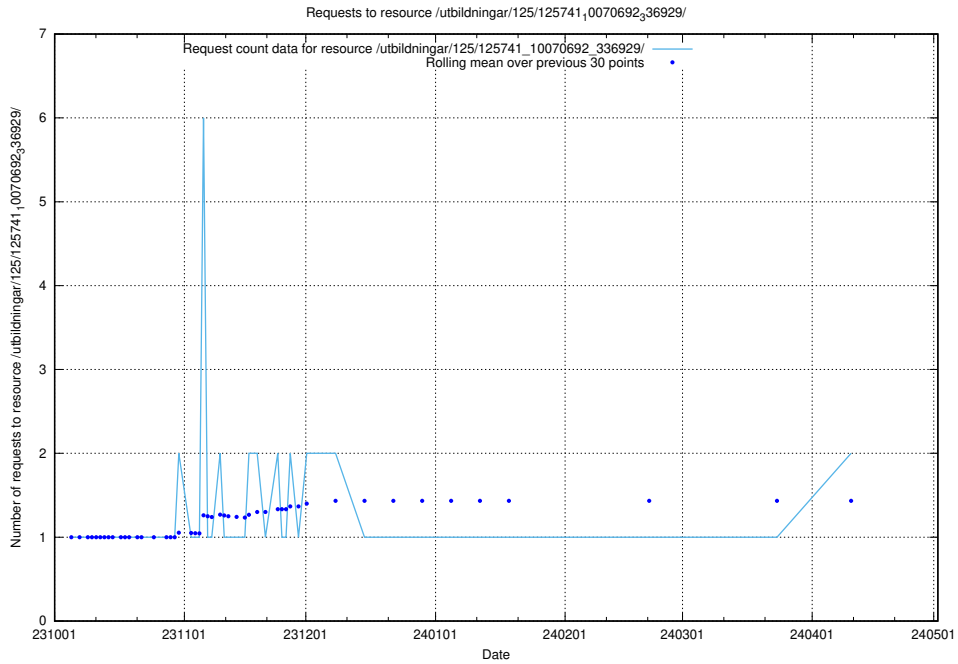

5.761 Usage of /utbildningar/125/125741_10070692_336929/

Here, we count the number of requests to resource /utbildningar/125/125741_10070692_336929/.