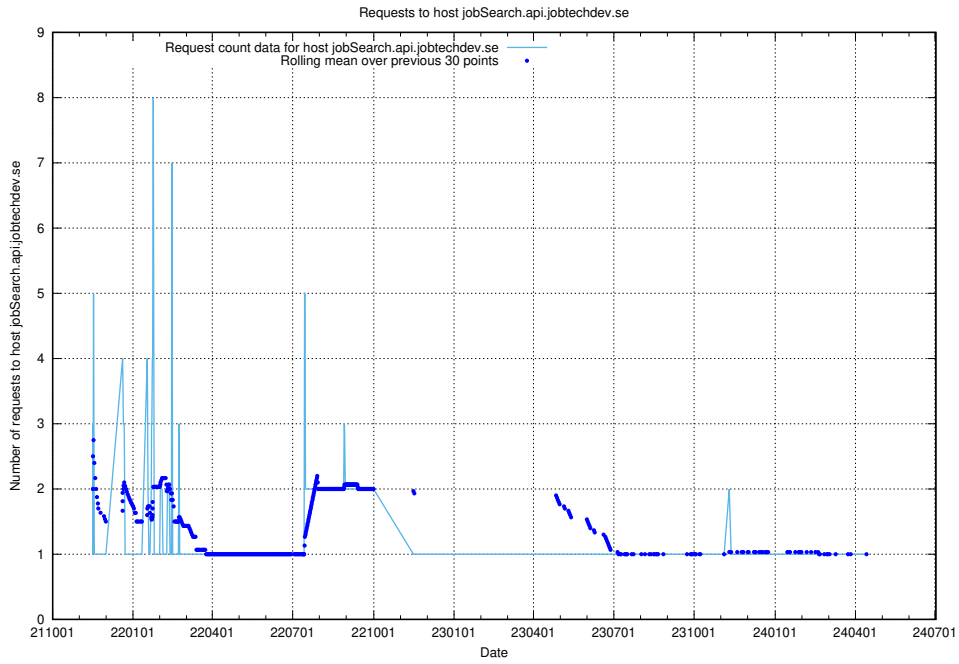

7.647 Usage of jobSearch.api.jobtechdev.se

Here, we count the number of requests to host jobSearch.api.jobtechdev.se.