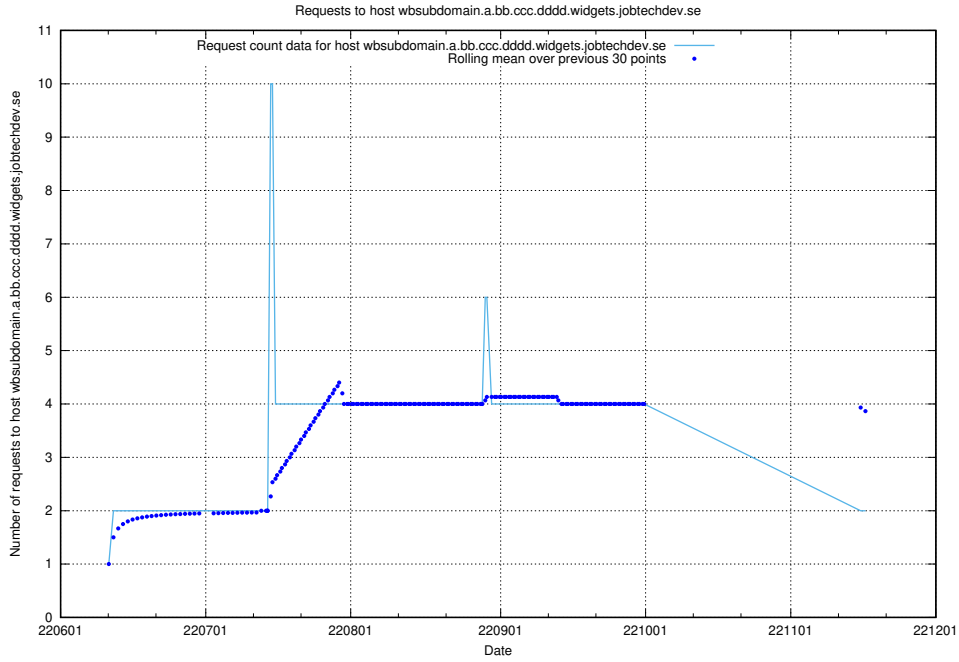

7.406 Usage of wbsubdomain.a.bb.ccc.dddd.widgets.jobtechdev.se

Here, we count the number of requests to host wbsubdomain.a.bb.ccc.dddd.widgets.jobtechdev.se.