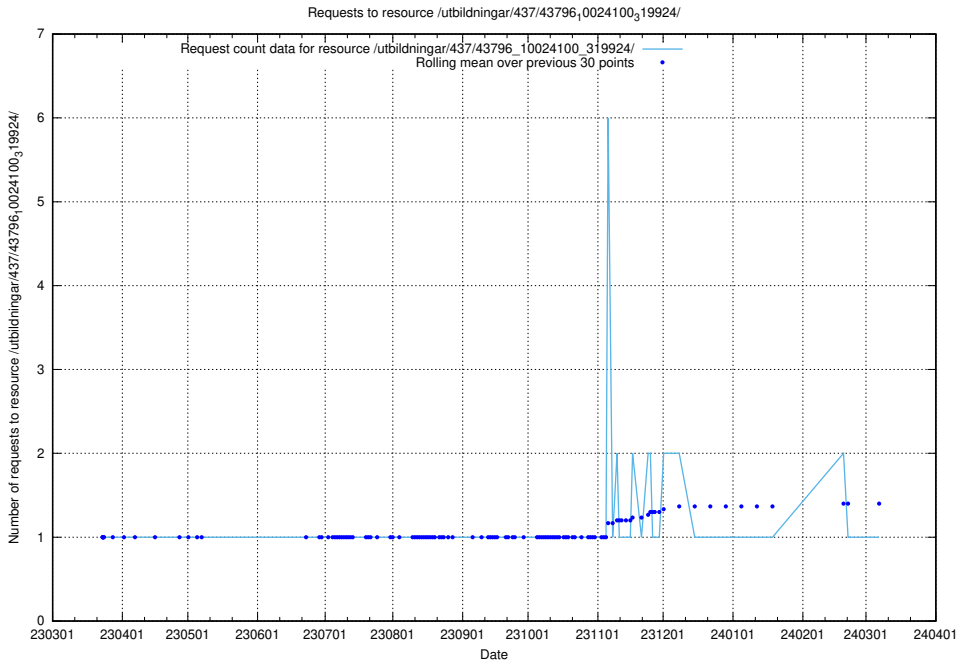

5.6131 Usage of /utbildningar/437/43796_10024100_319924/

Here, we count the number of requests to resource /utbildningar/437/43796_10024100_319924/.