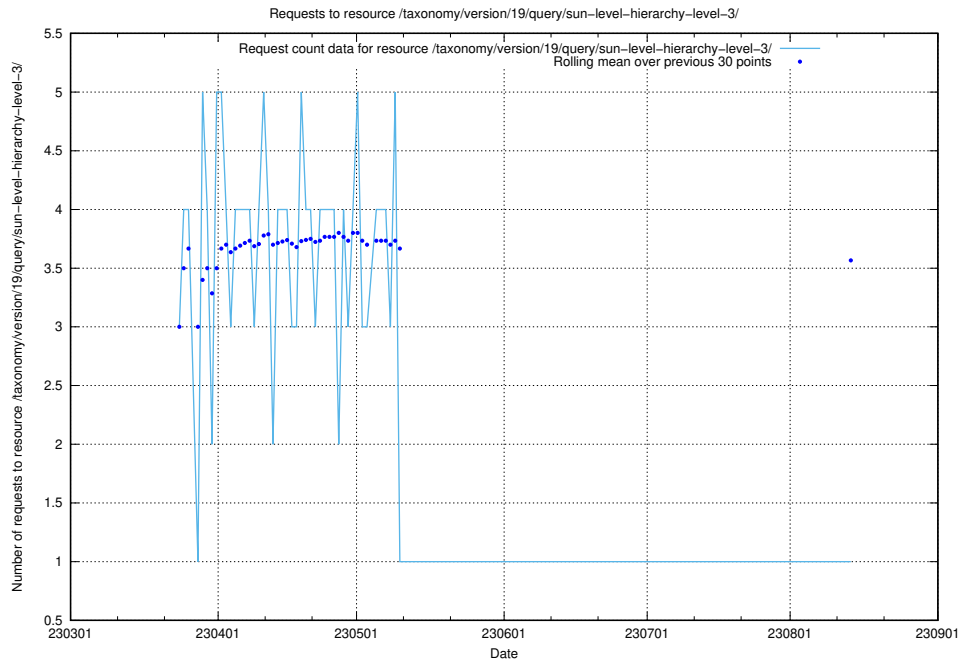

5.5901 Usage of /taxonomy/version/19/query/sun-level-hierarchy-level-3/

Here, we count the number of requests to resource /taxonomy/version/19/query/sun-level-hierarchy-level-3/.