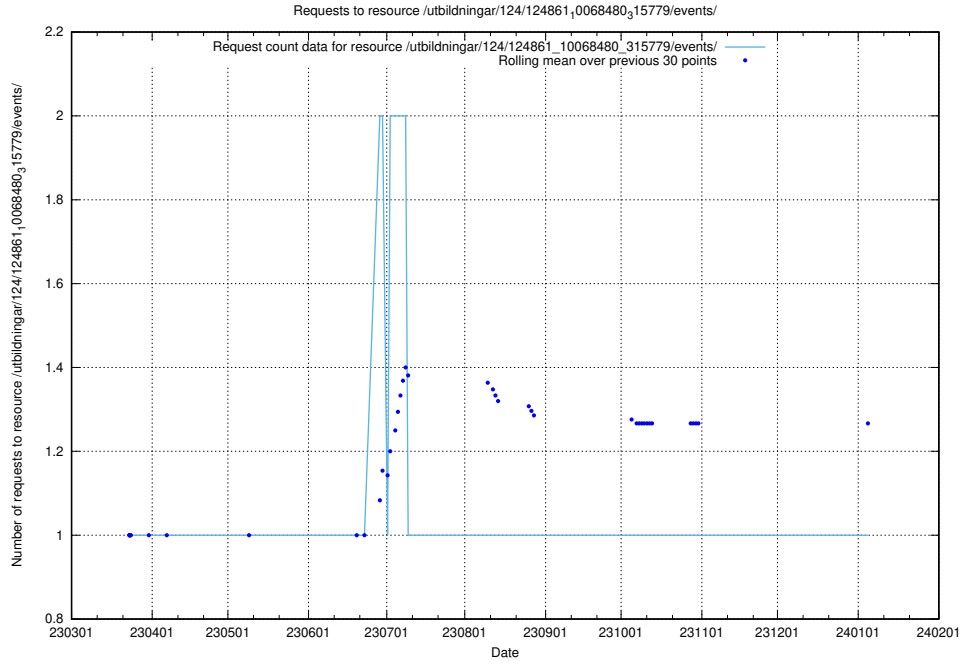

5.1194 Usage of /utbildningar/124/124861_10068480_315779/events/

Here, we count the number of requests to resource /utbildningar/124/124861_10068480_315779/events/