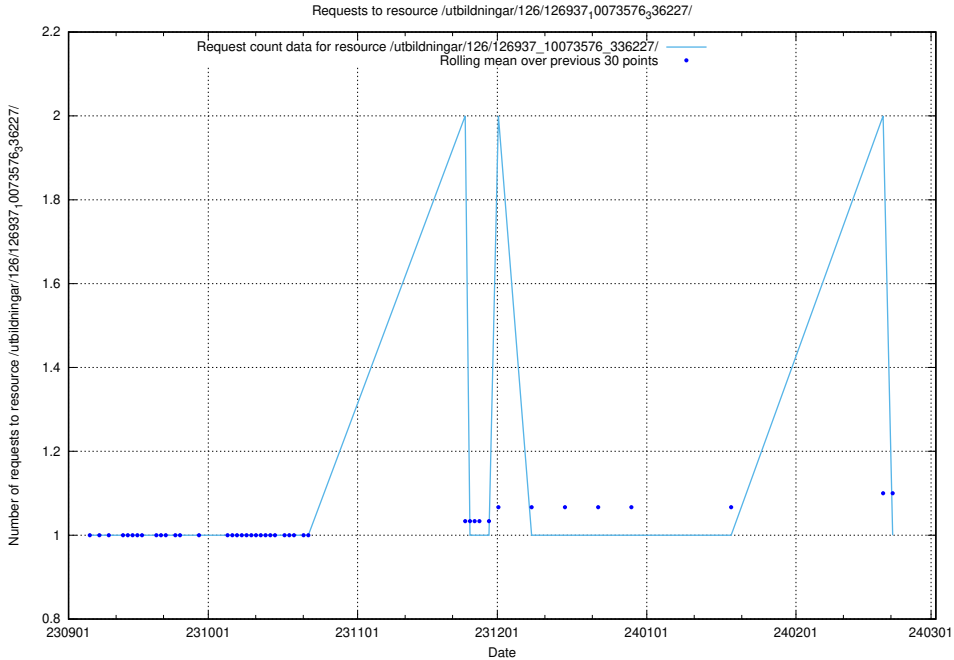

5.4451 Usage of /utbildningar/126/126937_10073576_336227/

Here, we count the number of requests to resource /utbildningar/126/126937_10073576_336227/.