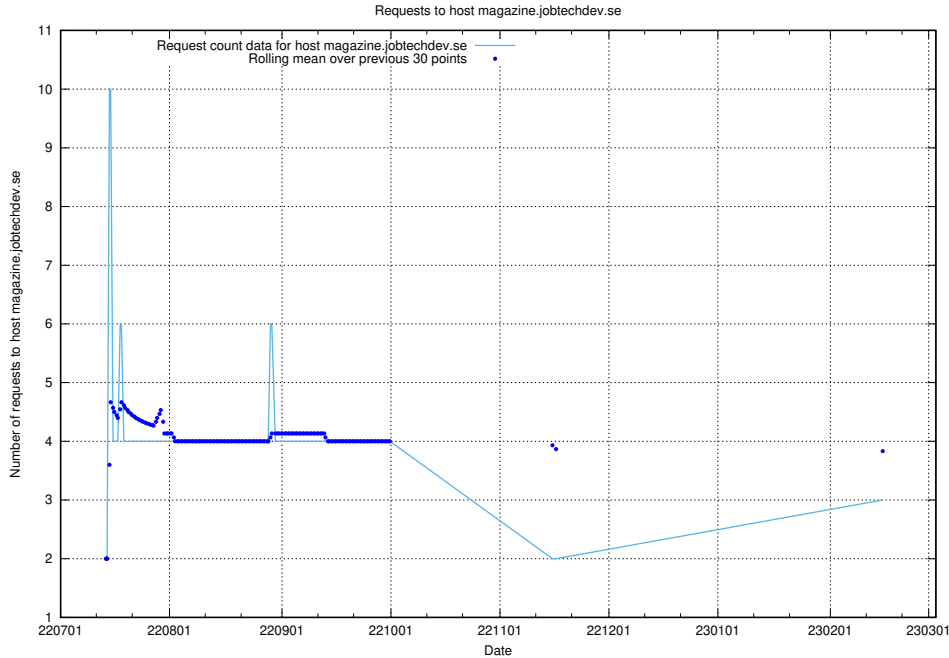

### 7.203 Usage of magazine.jobtechdev.se

Here, we count the number of requests to host magazine.jobtechdev.se.