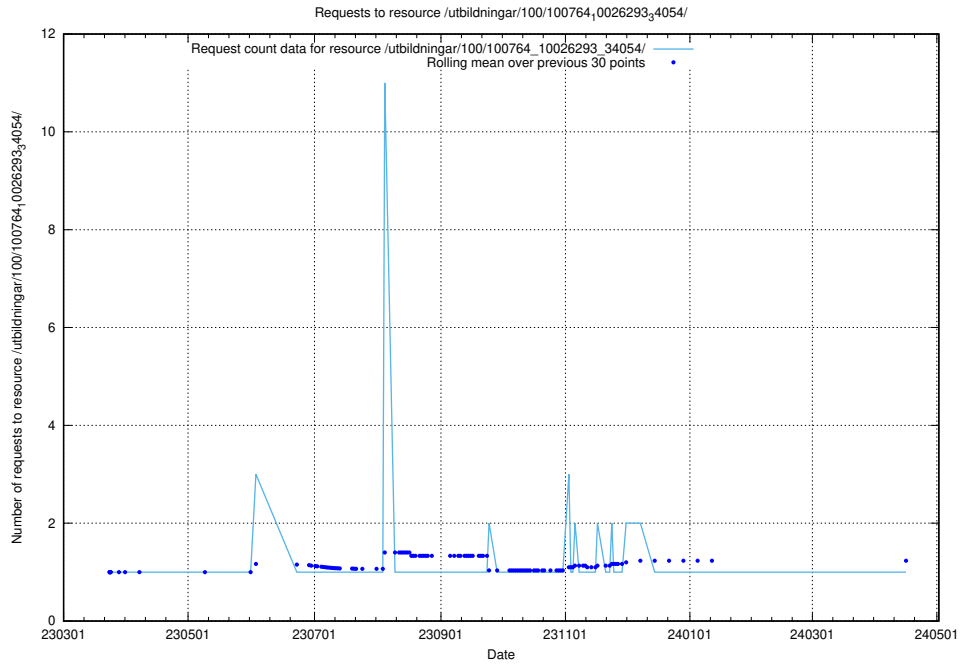

5.5326 Usage of /utbildningar/100/100764_10026293_34054/

Here, we count the number of requests to resource /utbildningar/100/100764_10026293_34054/.