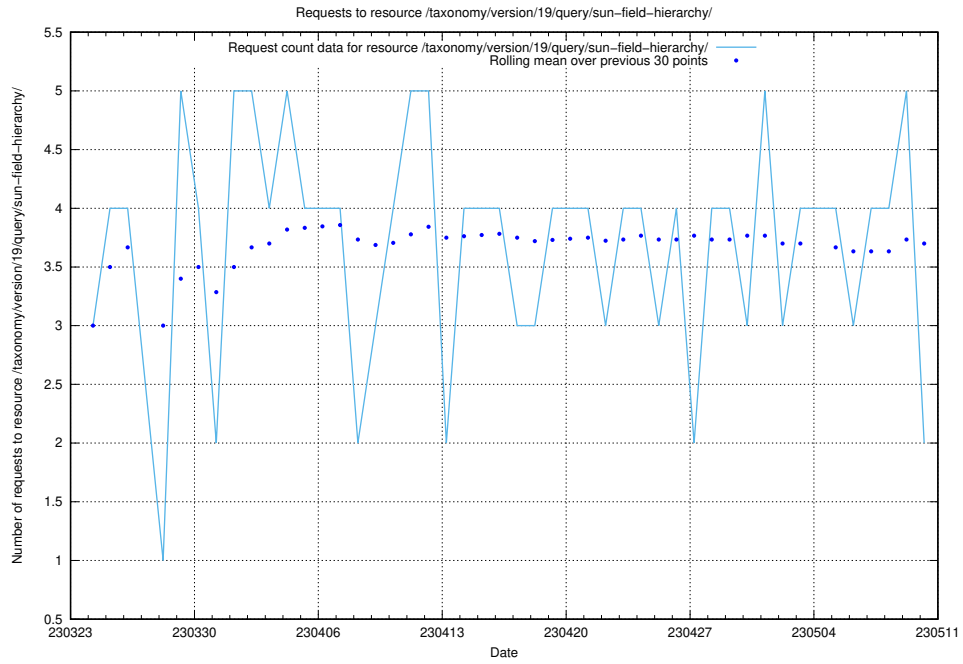

5.956 Usage of /taxonomy/version/19/query/sun-field-hierarchy/

Here, we count the number of requests to resource /taxonomy/version/19/query/sun-field-hierarchy/.