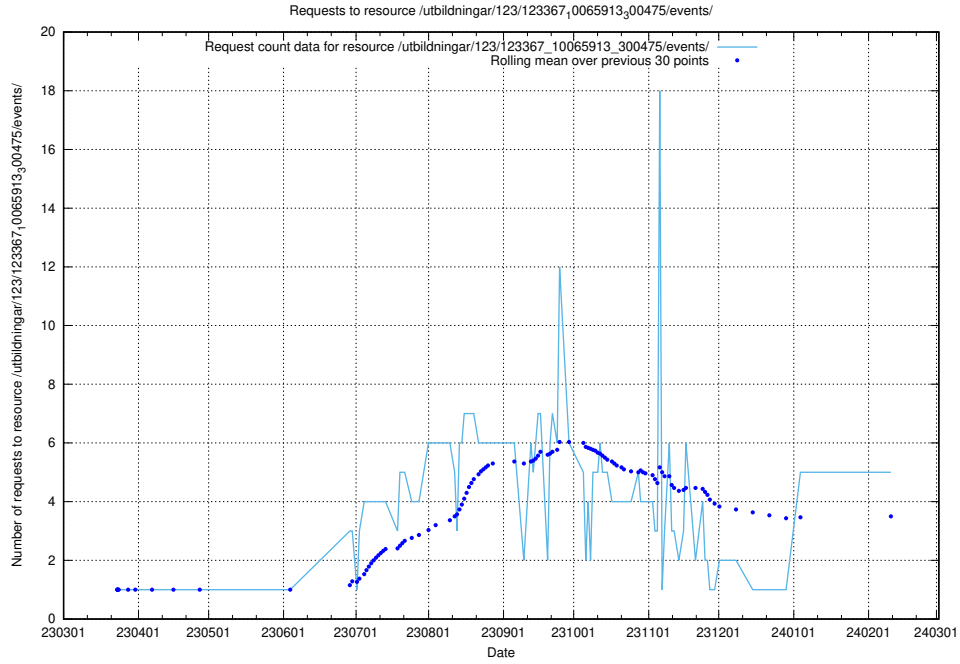

5.182 Usage of /utbildningar/123/123367_10065913_300475/events/

Here, we count the number of requests to resource /utbildningar/123/123367_10065913_300475/events/