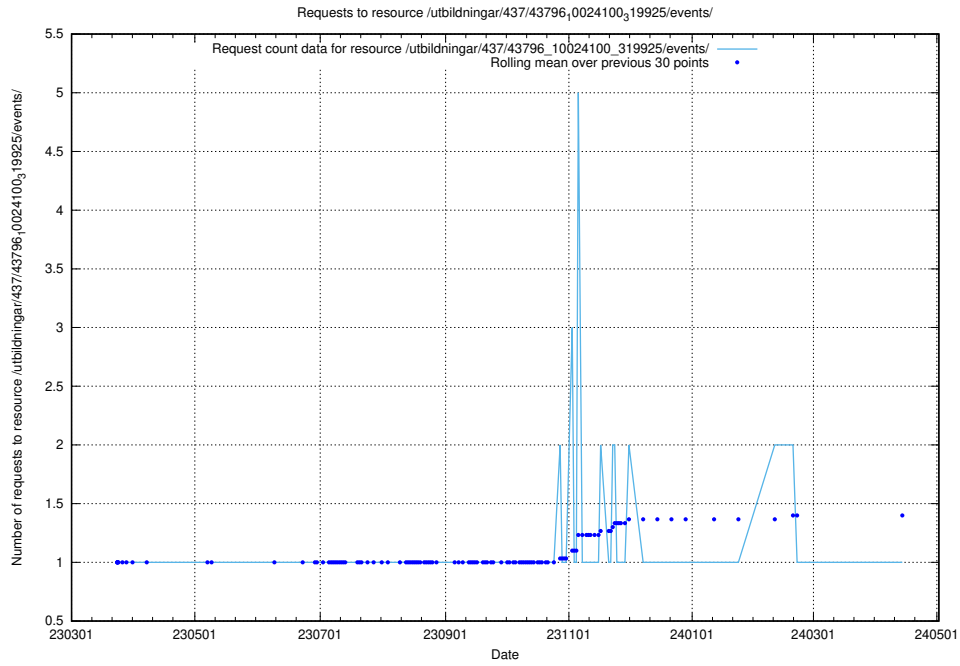

5.6129 Usage of /utbildningar/437/43796_10024100_319925/events/

Here, we count the number of requests to resource /utbildningar/437/43796_10024100_319925/events/.