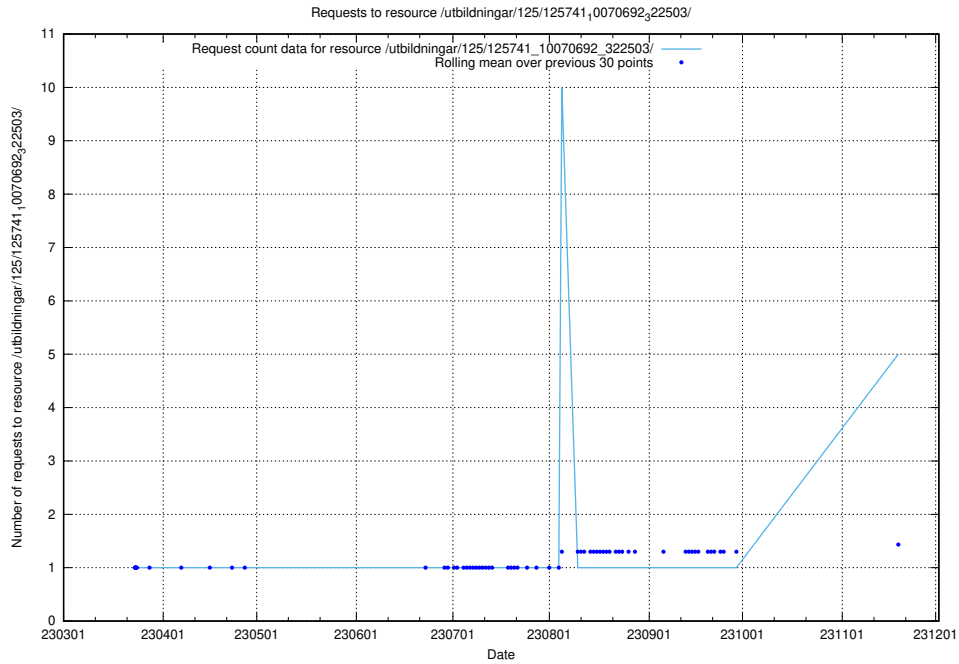

5.195 Usage of /utbildningar/125/125741_10070692_322503/

Here, we count the number of requests to resource /utbildningar/125/125741_10070692_322503/.