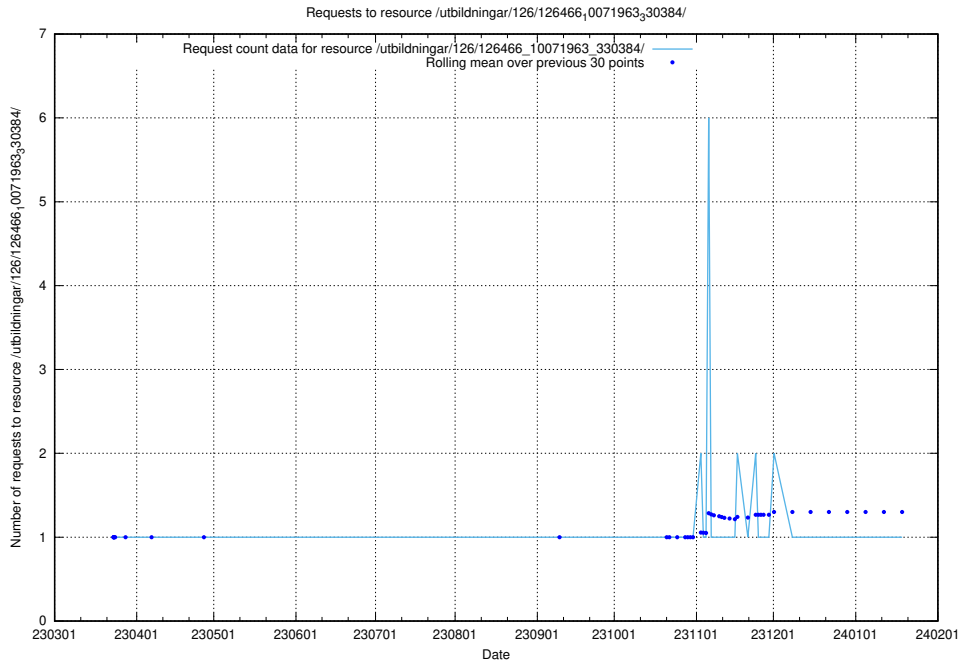

5.6186 Usage of /utbildningar/126/126466_10071963_330384/

Here, we count the number of requests to resource /utbildningar/126/126466_10071963_330384/.