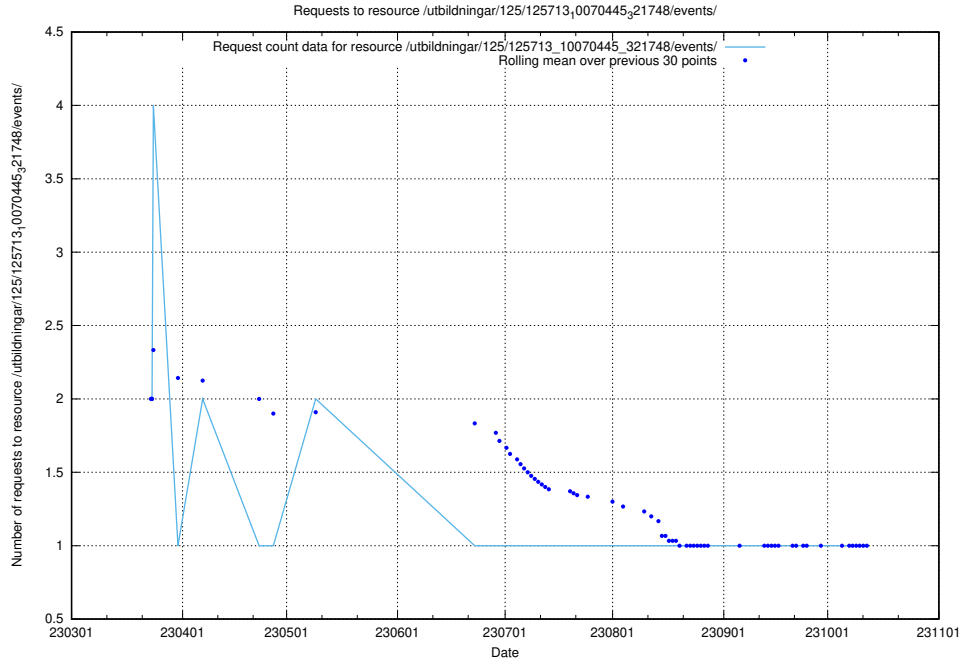

5.6060 Usage of /utbildningar/125/125713_10070445_321748/events/

Here, we count the number of requests to resource /utbildningar/125/125713_10070445_321748/events/