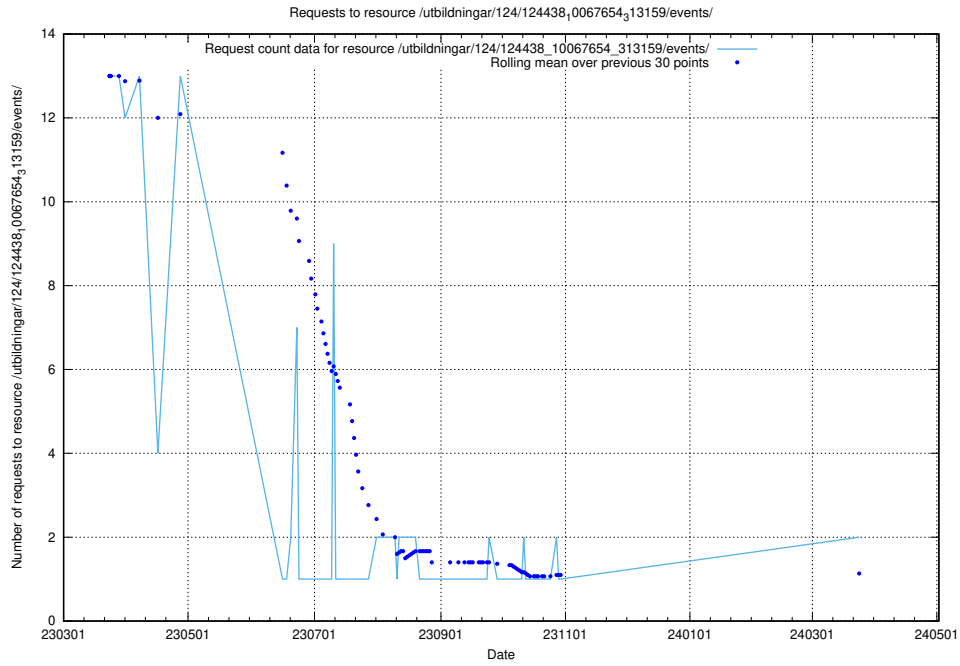

5.970 Usage of /utbildningar/124/124438_10067654_313159/events/

Here, we count the number of requests to resource /utbildningar/124/124438_10067654_313159/events/