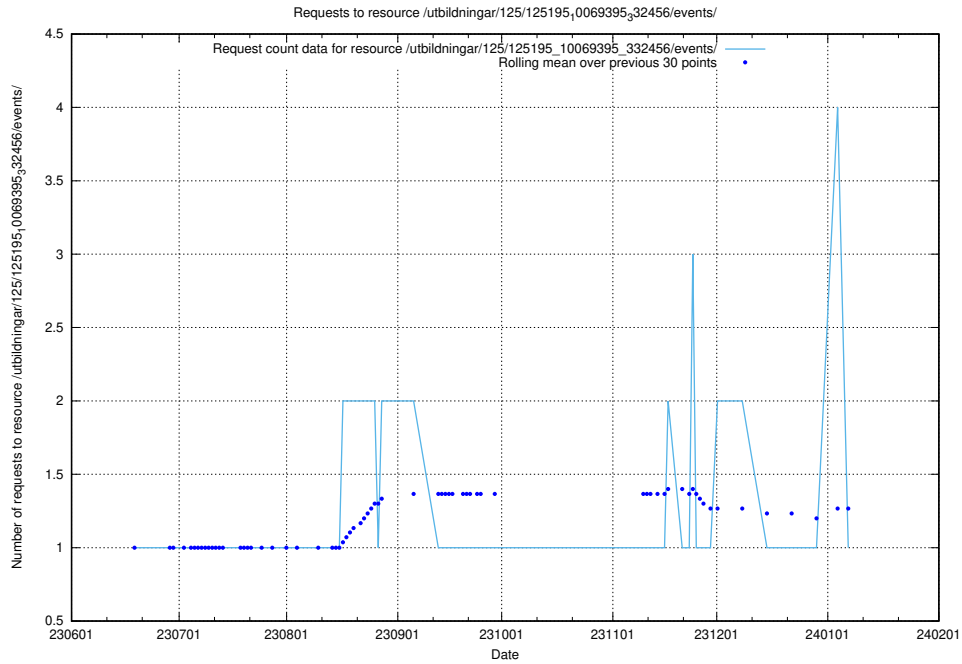

5.5629 Usage of /utbildningar/125/125195_10069395_332456/events/

Here, we count the number of requests to resource /utbildningar/125/125195_10069395_332456/events/