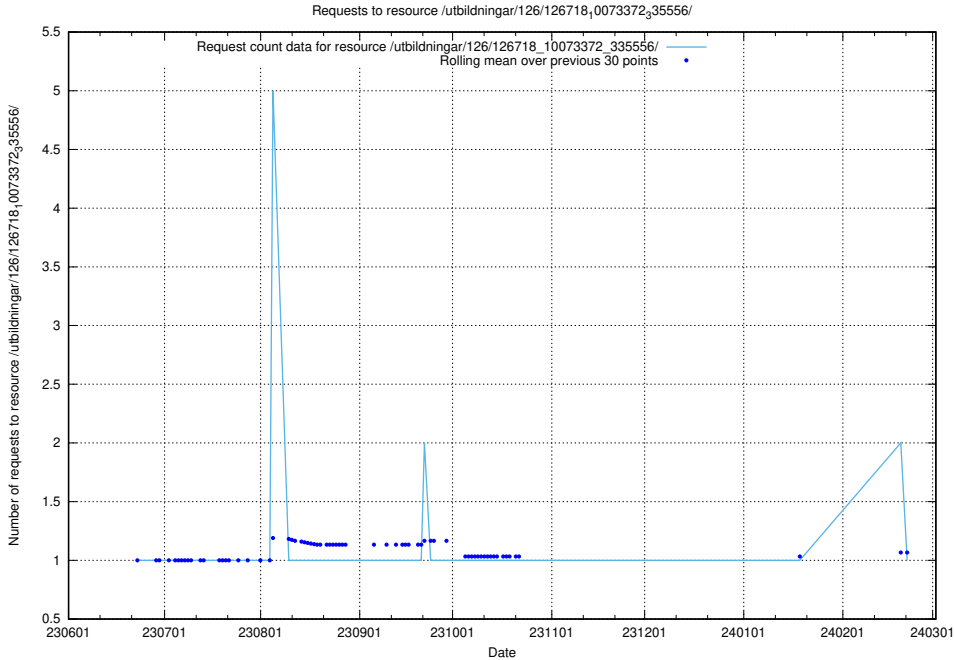

5.5393 Usage of /utbildningar/126/126718_10073372_335556/

Here, we count the number of requests to resource /utbildningar/126/126718_10073372_335556/.