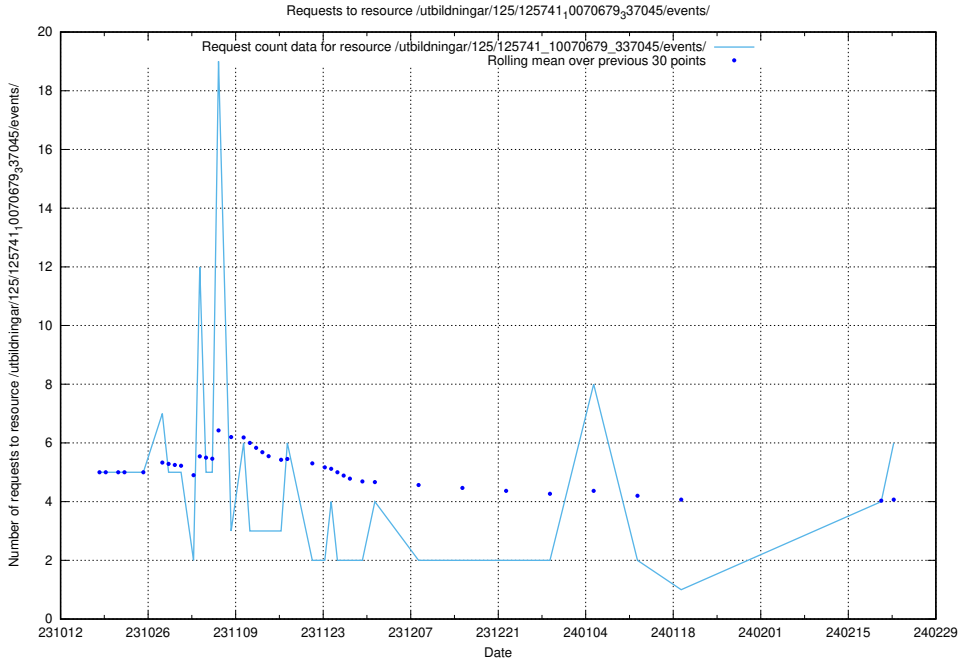

5.97 Usage of /utbildningar/125/125741_10070679_337045/events/

Here, we count the number of requests to resource /utbildningar/125/125741_10070679_337045/events/