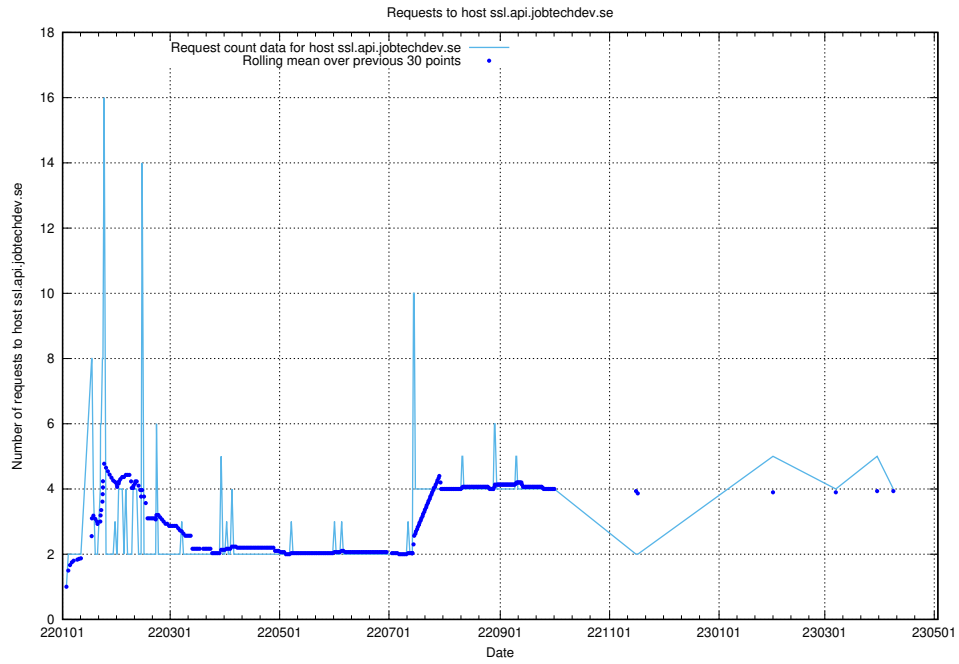

7.104 Usage of ssl.api.jobtechdev.se

Here, we count the number of requests to host ssl.api.jobtechdev.se.