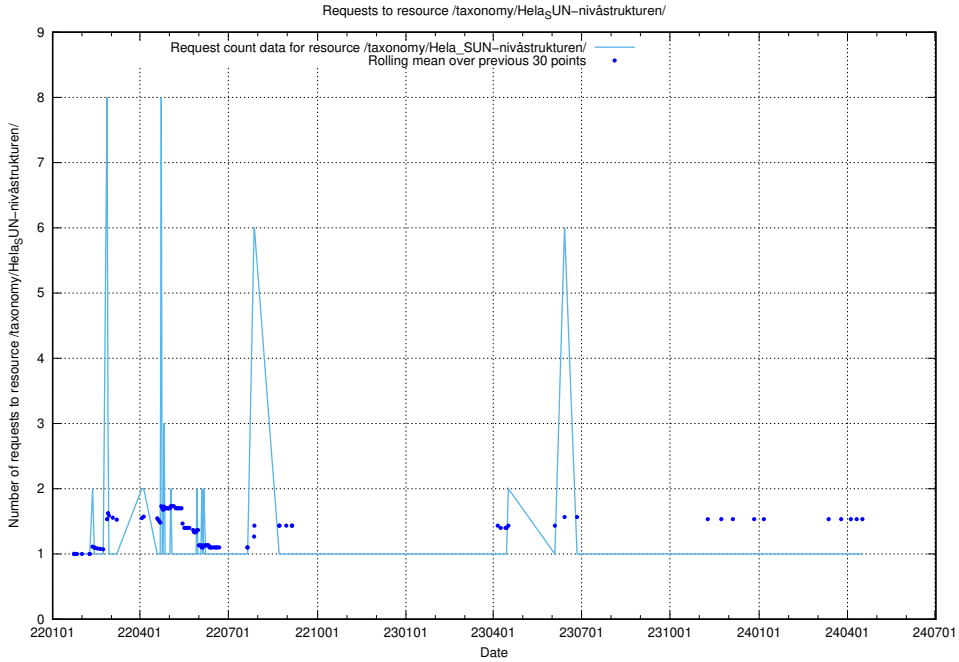

5.4100 Usage of /taxonomy/Hela_SUN-nivåstrukturen/

Here, we count the number of requests to resource /taxonomy/Hela_SUN-nivåstrukturen/.