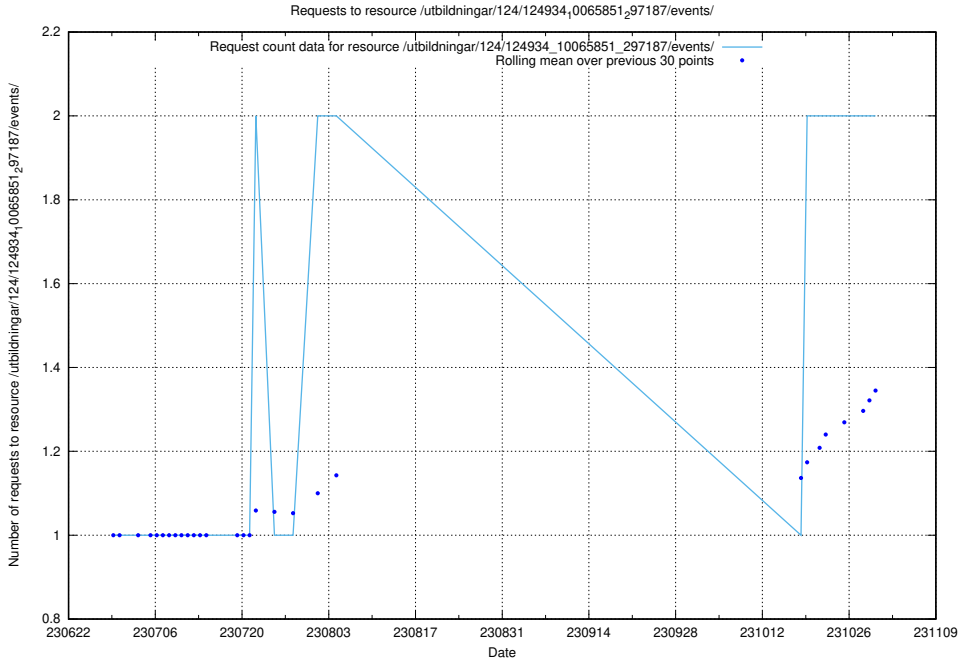

5.861 Usage of /utbildningar/124/124934_10065851_297187/events/

Here, we count the number of requests to resource /utbildningar/124/124934_10065851_297187/events/