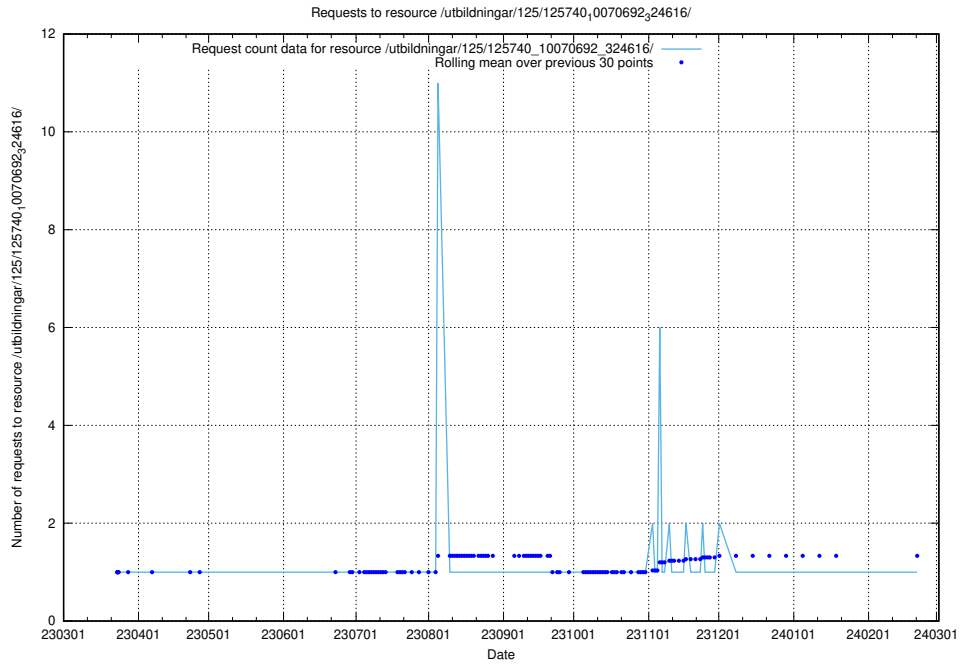

5.1014 Usage of /utbildningar/125/125740_10070692_324616/

Here, we count the number of requests to resource /utbildningar/125/125740_10070692_324616/.