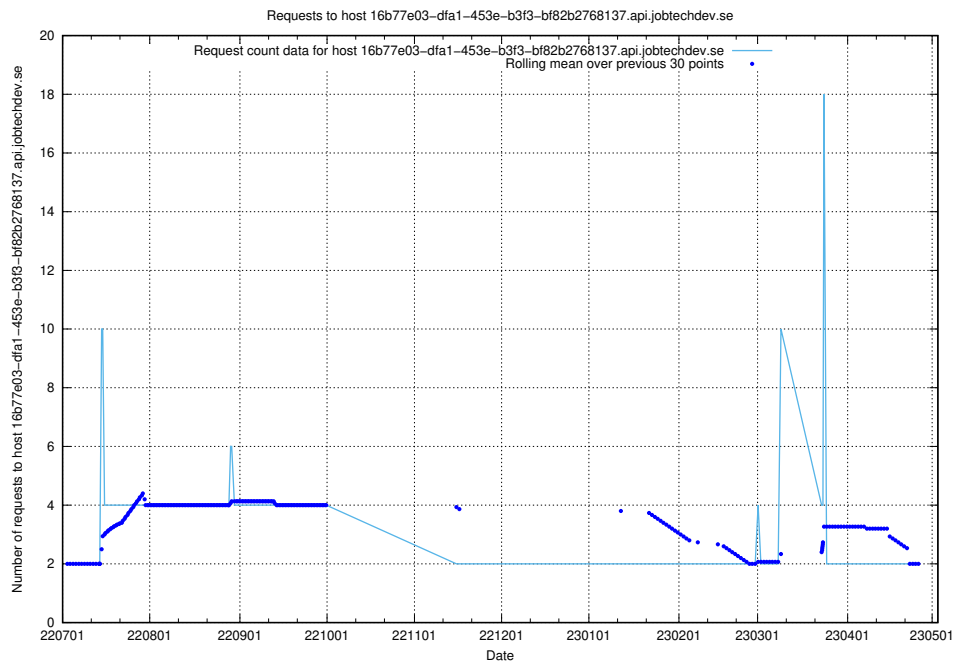

7.387 Usage of 16b77e03-dfa1-453e-b3f3-bf82b2768137.api.jobtechdev.se

Here, we count the number of requests to host 16b77e03-dfa1-453e-b3f3-bf82b2768137.api.jobtechdev.se.