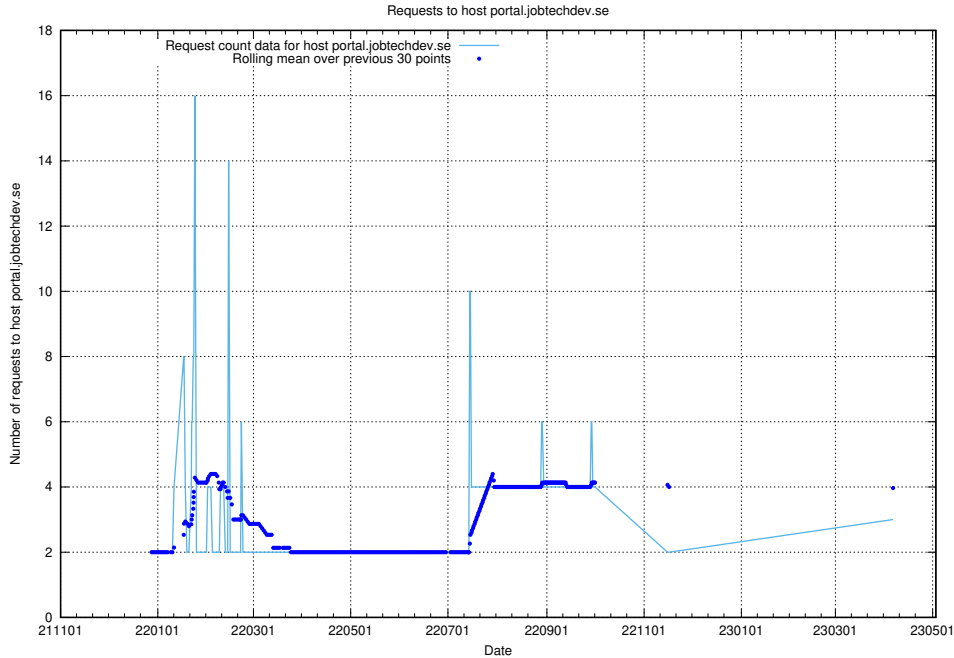

### 7.185 Usage of portal.jobtechdev.se

Here, we count the number of requests to host portal.jobtechdev.se.