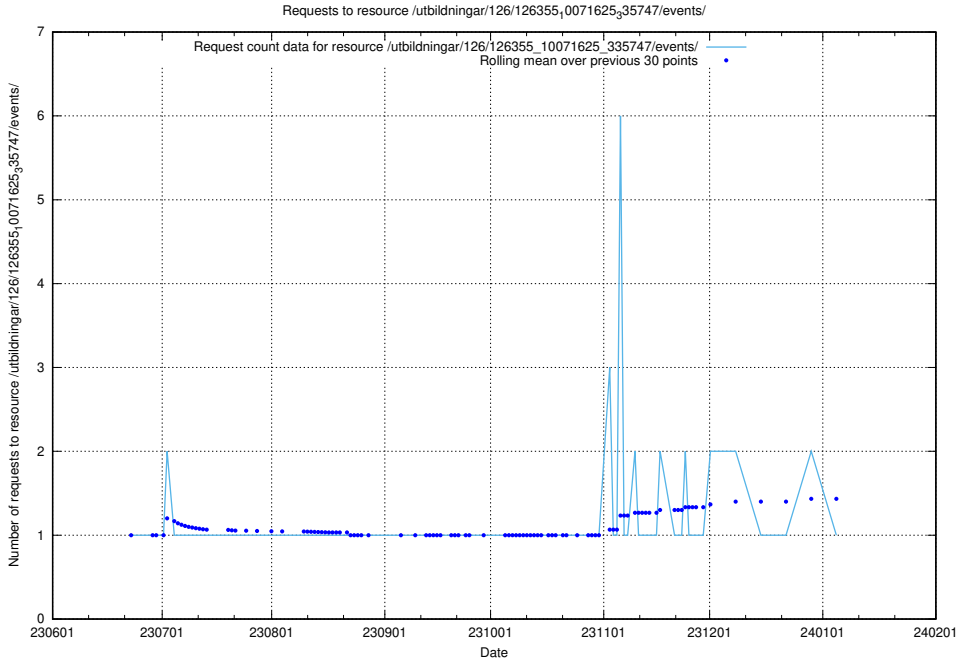

### 5.5438 Usage of /utbildningar/126/126355\_10071625\_335747/events/

Here, we count the number of requests to resource /utbildningar/126/126355\_10071625\_335747/events/