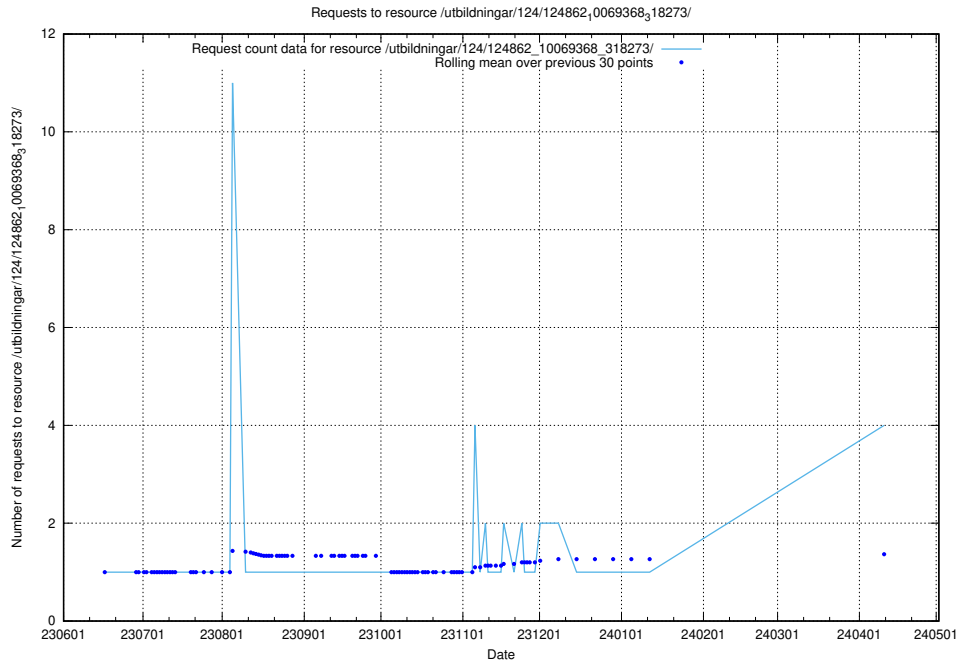

5.282 Usage of /utbildningar/124/124862_10069368_318273/

Here, we count the number of requests to resource /utbildningar/124/124862_10069368_318273/.