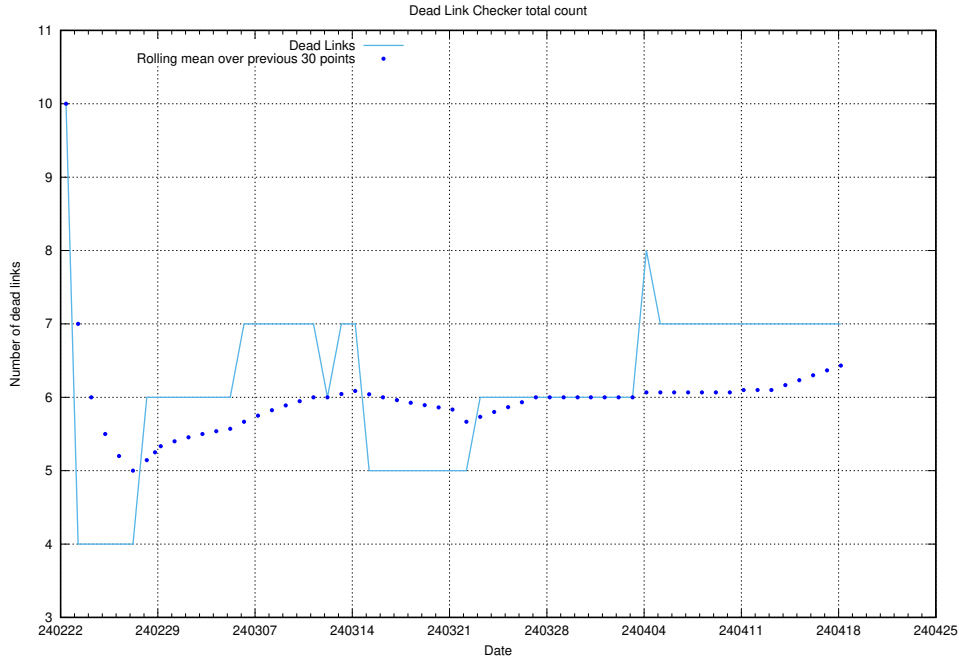

3.2 Total count of dead links

Here is presented the total number of found dead links across all pages.