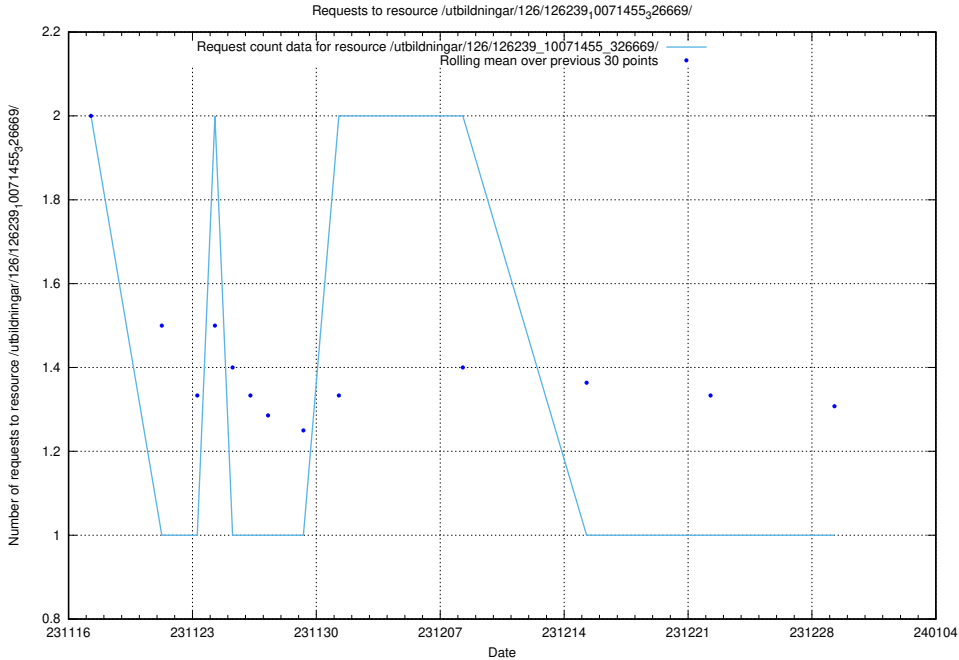

5.3874 Usage of /utbildningar/126/126239_10071455_326669/

Here, we count the number of requests to resource /utbildningar/126/126239_10071455_326669/.