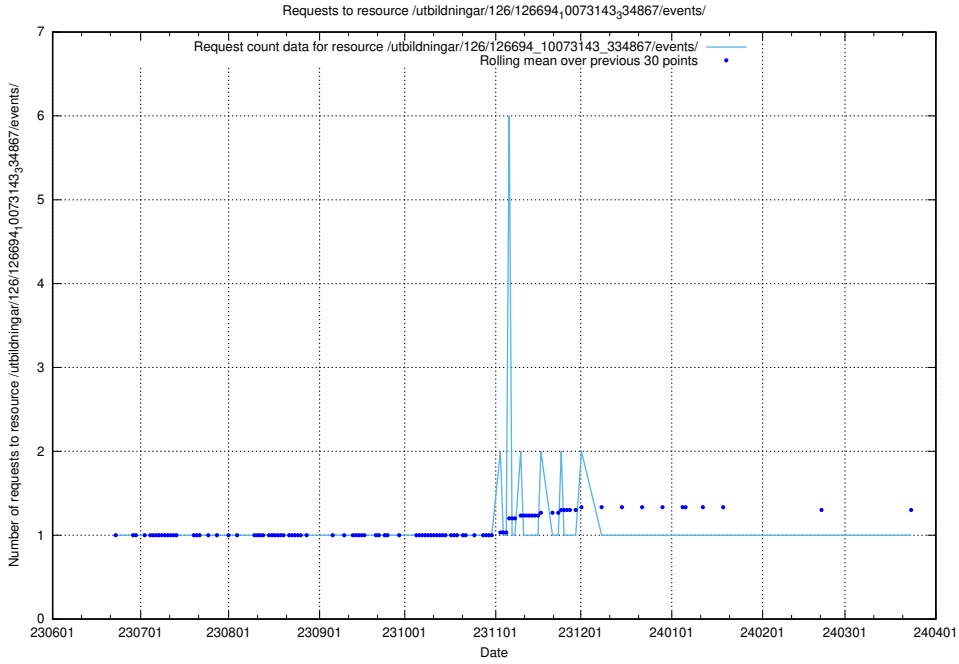

5.5415 Usage of /utbildningar/126/126694_10073143_334867/events/

Here, we count the number of requests to resource /utbildningar/126/126694_10073143_334867/events/