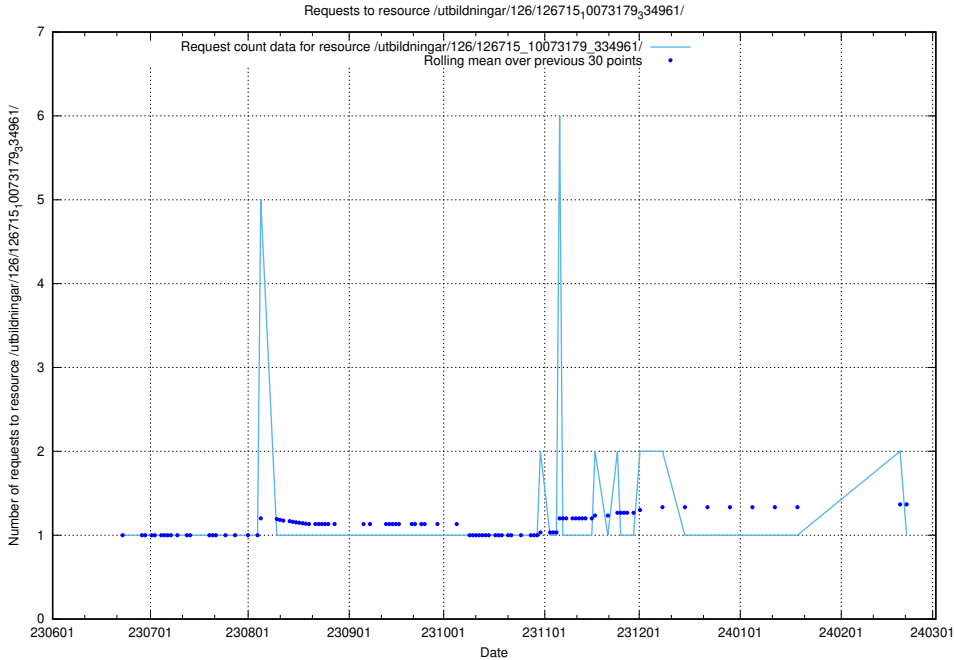

5.5399 Usage of /utbildningar/126/126715_10073179_334961/

Here, we count the number of requests to resource /utbildningar/126/126715_10073179_334961/.