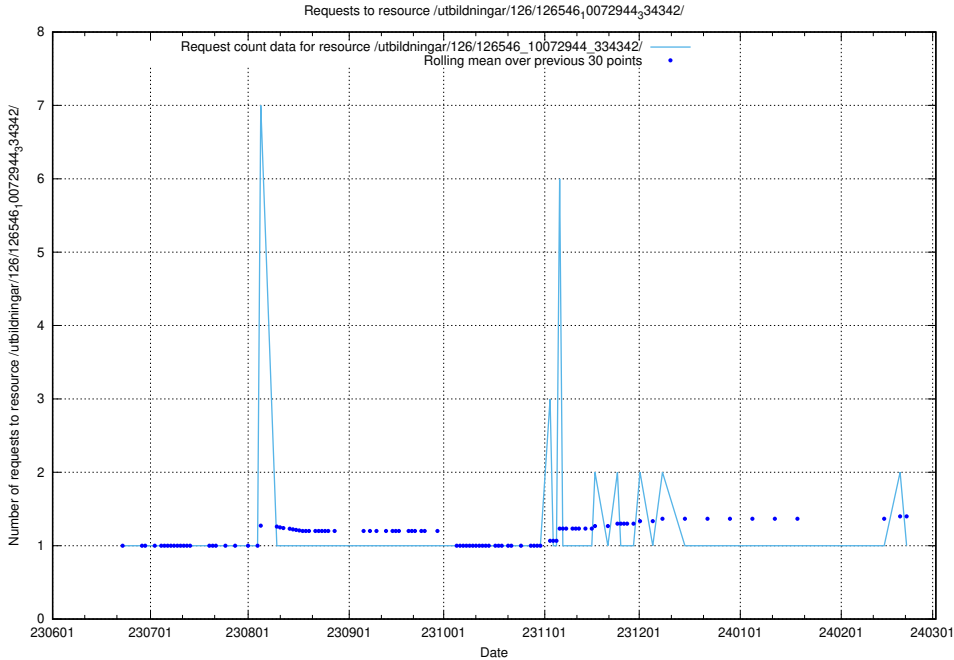

5.5428 Usage of /utbildningar/126/126546_10072944_334342/

Here, we count the number of requests to resource /utbildningar/126/126546_10072944_334342/.