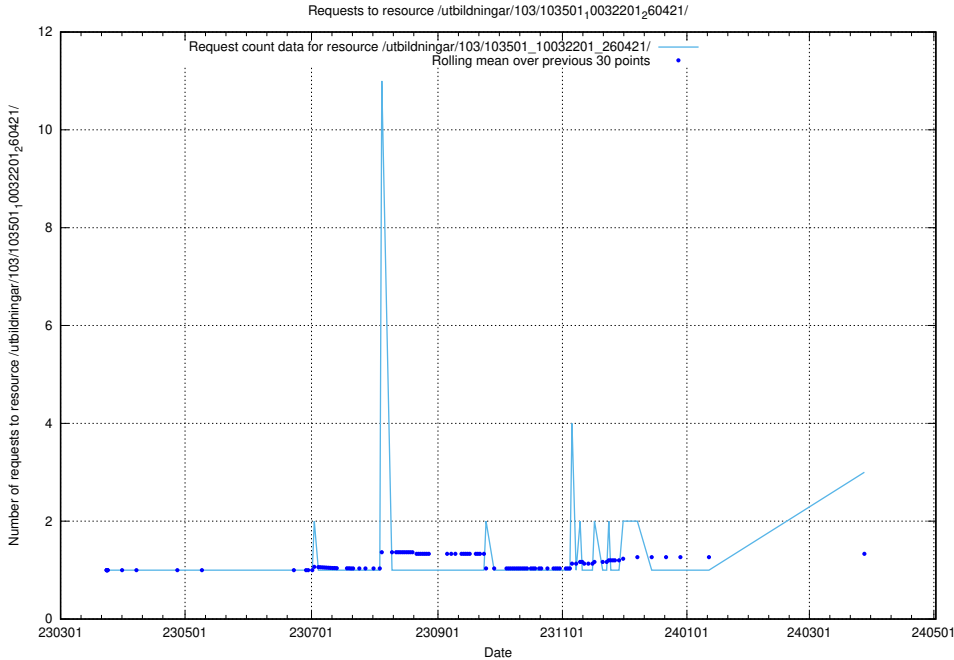

5.434 Usage of /utbildningar/103/103501_10032201_260421/

Here, we count the number of requests to resource /utbildningar/103/103501_10032201_260421/.