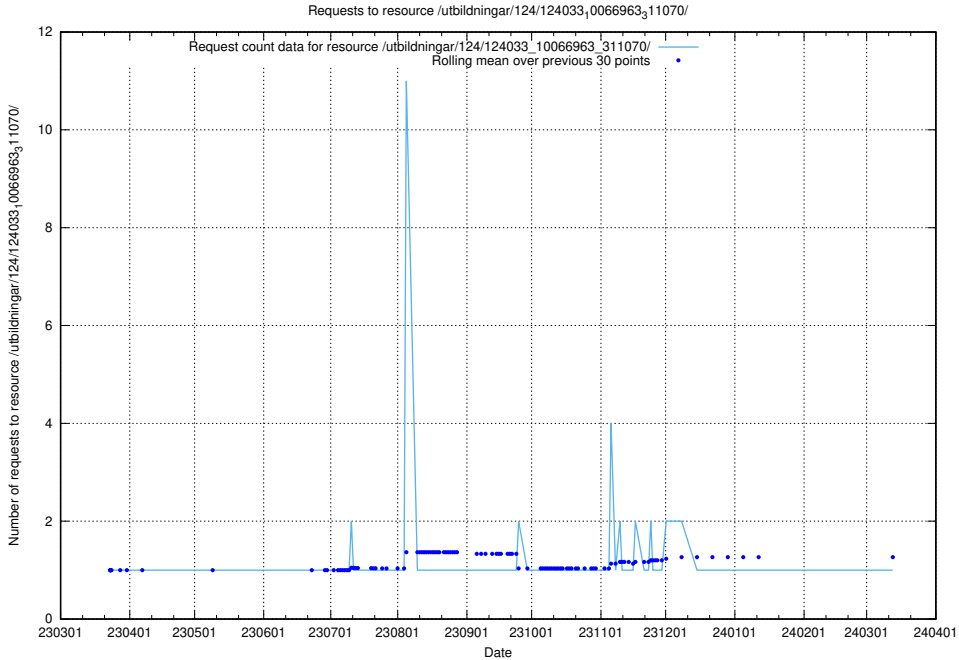

5.4247 Usage of /utbildningar/124/124033_10066963_311070/

Here, we count the number of requests to resource /utbildningar/124/124033_10066963_311070/.