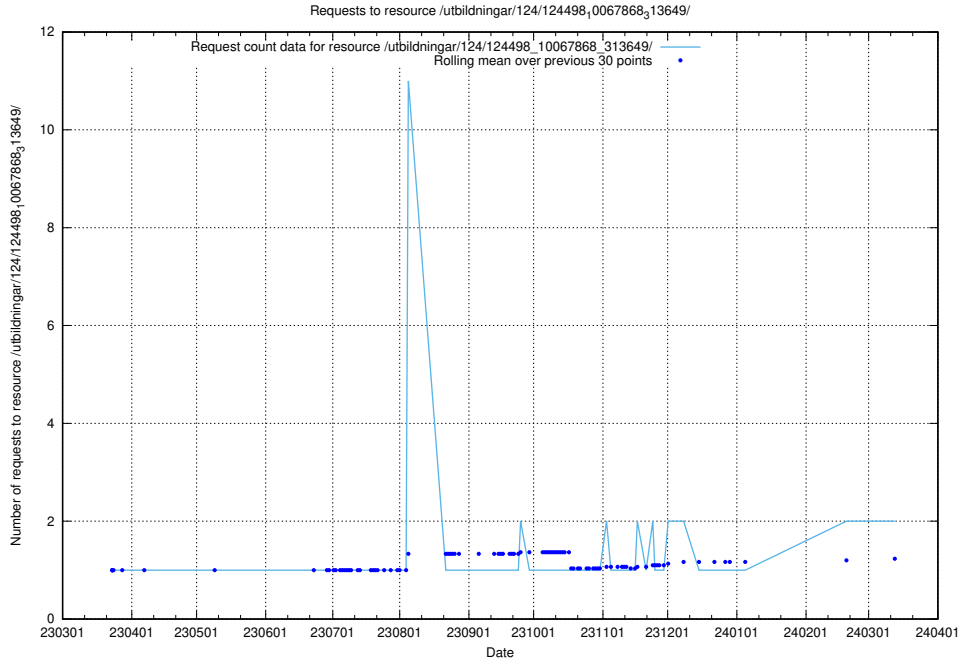

5.625 Usage of /utbildningar/124/124498_10067868_313649/

Here, we count the number of requests to resource /utbildningar/124/124498_10067868_313649/.