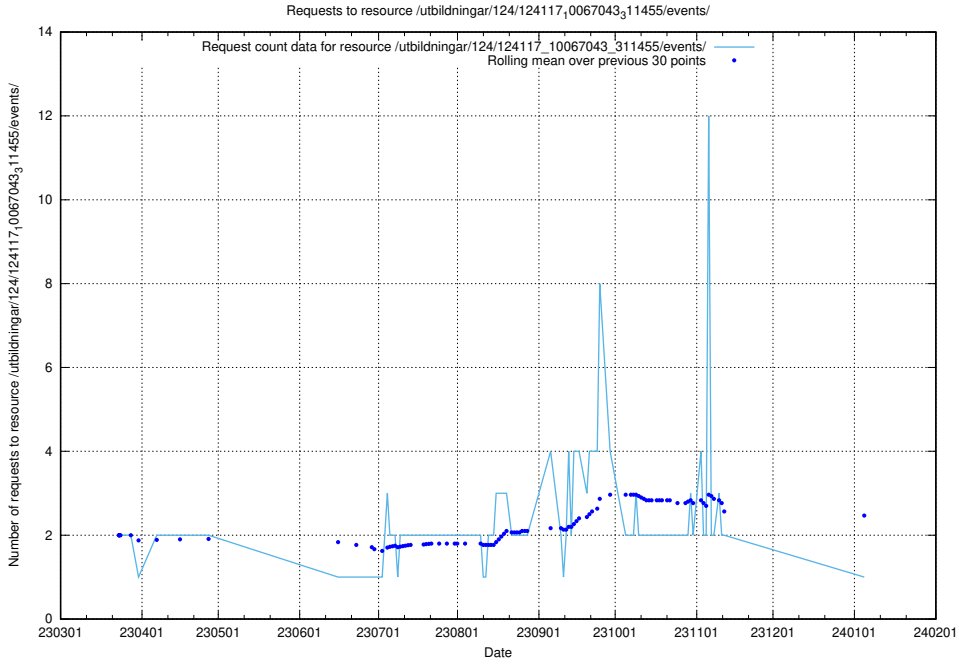

5.6081 Usage of /utbildningar/124/124117_10067043_311455/events/

Here, we count the number of requests to resource /utbildningar/124/124117_10067043_311455/events/