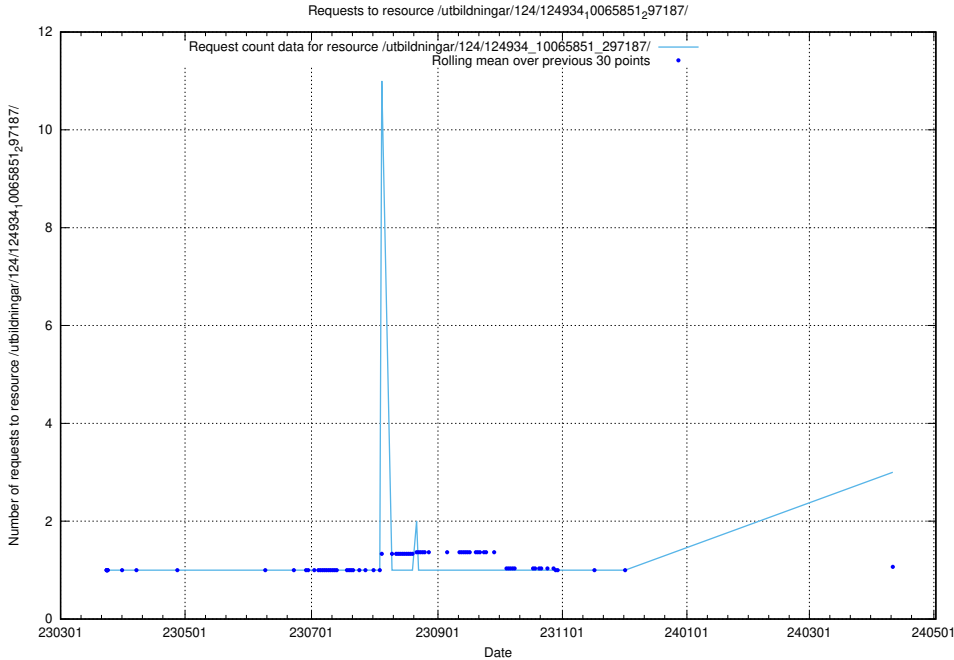

5.311 Usage of /utbildningar/124/124934_10065851_297187/

Here, we count the number of requests to resource /utbildningar/124/124934_10065851_297187/.