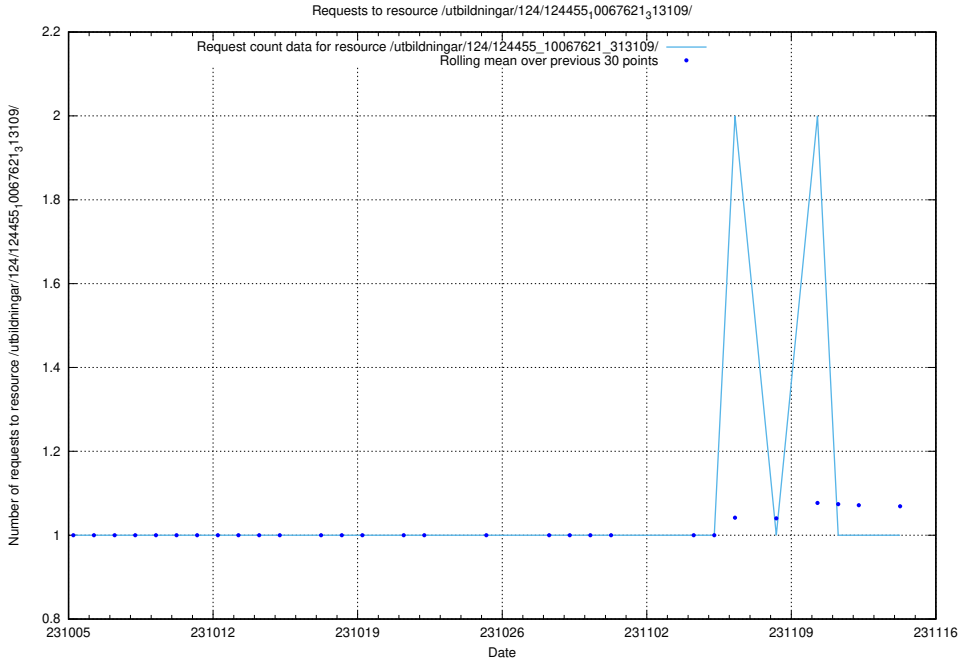

5.4215 Usage of /utbildningar/124/124455_10067621_313109/

Here, we count the number of requests to resource /utbildningar/124/124455_10067621_313109/.