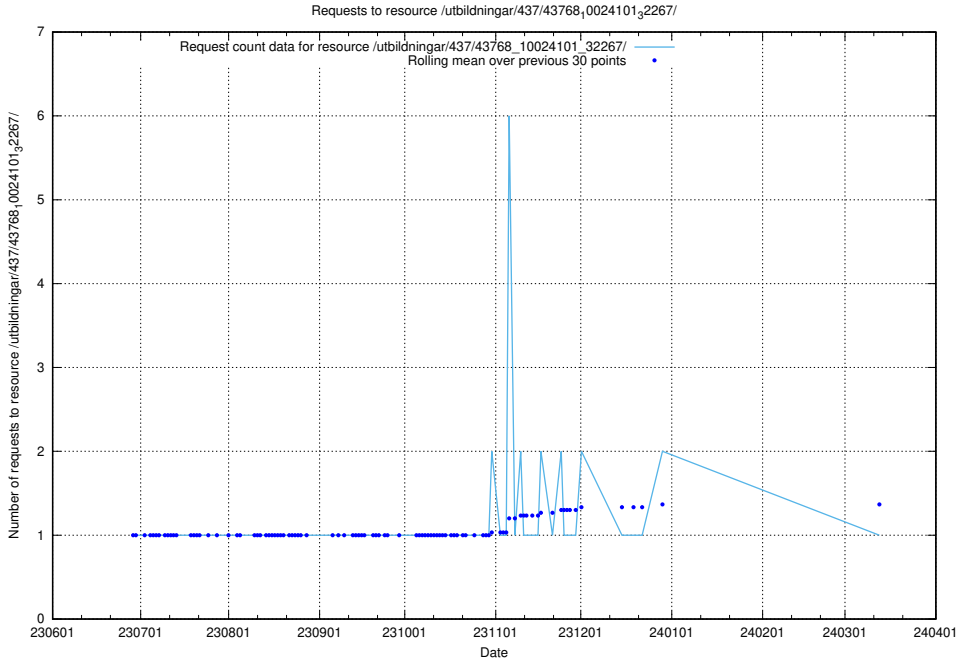

5.5212 Usage of /utbildningar/437/43768_10024101_32267/

Here, we count the number of requests to resource /utbildningar/437/43768_10024101_32267/.