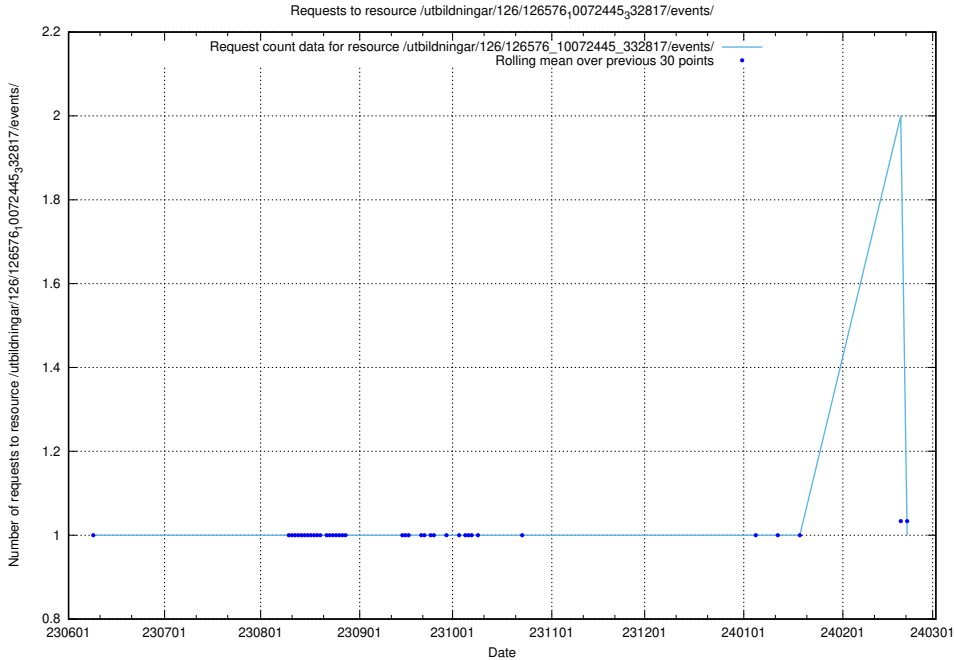

5.5666 Usage of /utbildningar/126/126576_10072445_332817/events/

Here, we count the number of requests to resource /utbildningar/126/126576_10072445_332817/events/