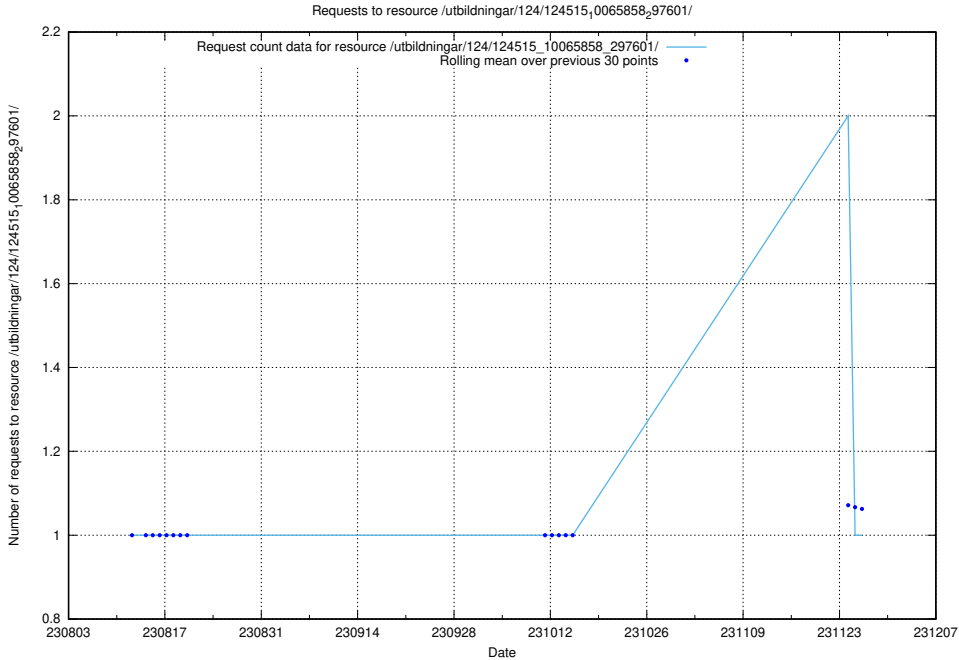

5.4607 Usage of /utbildningar/124/124515_10065858_297601/

Here, we count the number of requests to resource /utbildningar/124/124515_10065858_297601/.