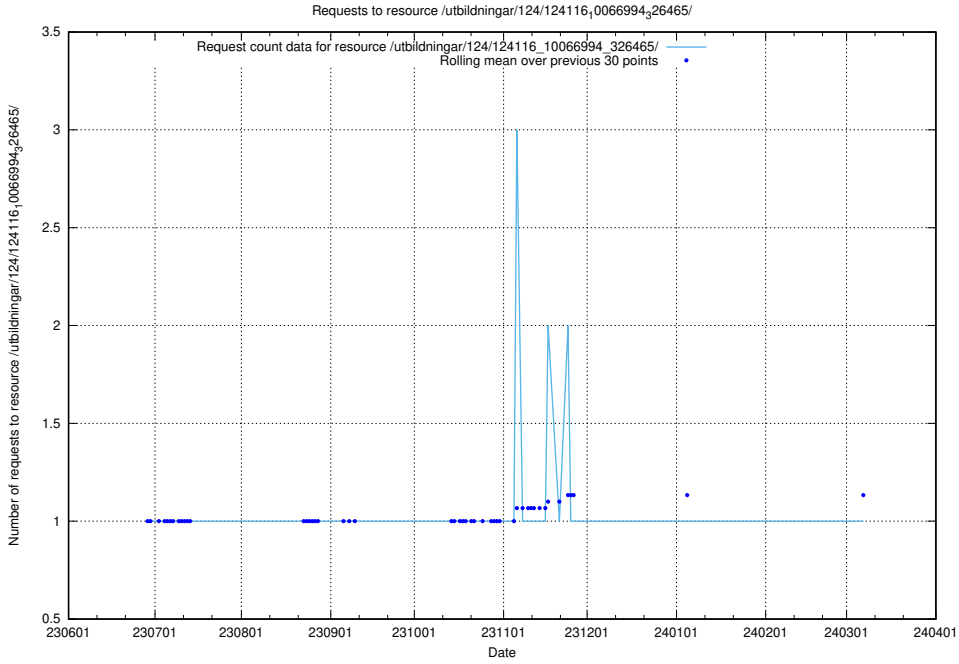

5.5307 Usage of /utbildningar/124/124116_10066994_326465/

Here, we count the number of requests to resource /utbildningar/124/124116_10066994_326465/.