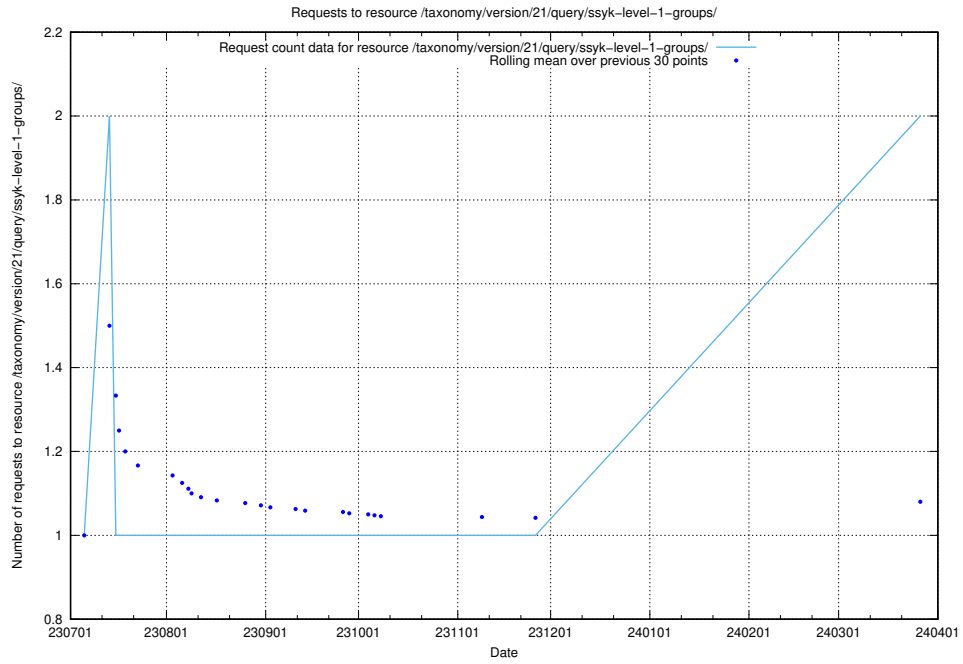

5.848 Usage of /taxonomy/version/21/query/ssyk-level-1-groups/

Here, we count the number of requests to resource /taxonomy/version/21/query/ssyk-level-1-groups/.