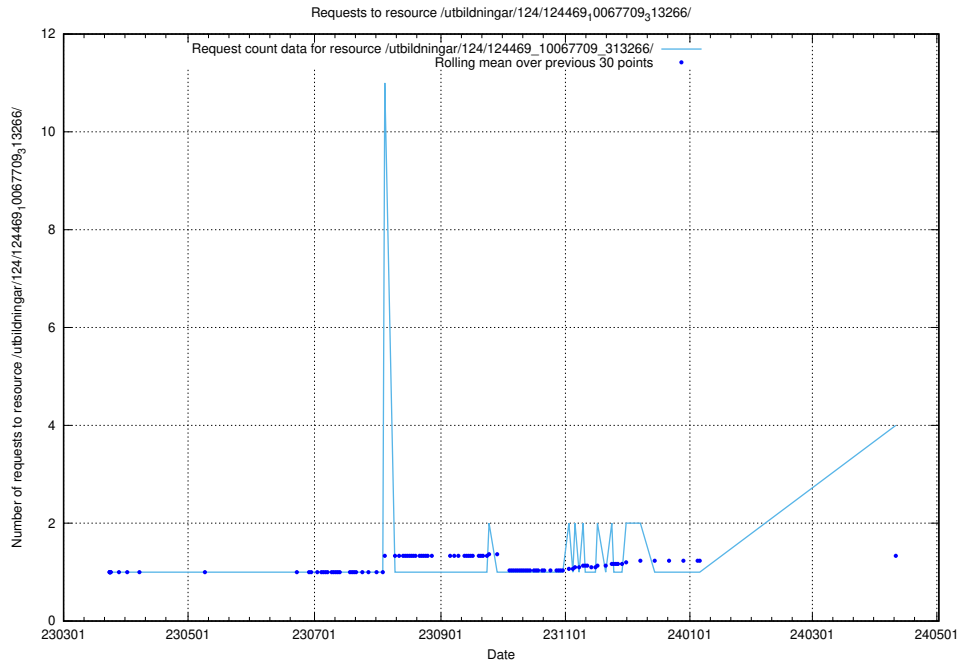

5.234 Usage of /utbildningar/124/124469_10067709_313266/

Here, we count the number of requests to resource /utbildningar/124/124469_10067709_313266/.