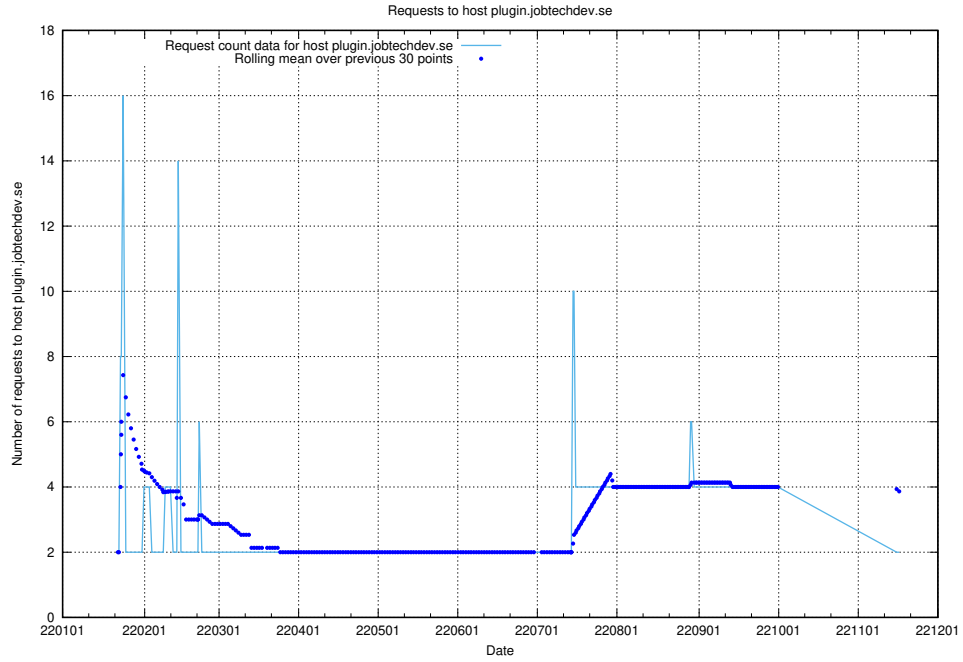

7.589 Usage of plugin.jobtechdev.se

Here, we count the number of requests to host plugin.jobtechdev.se.