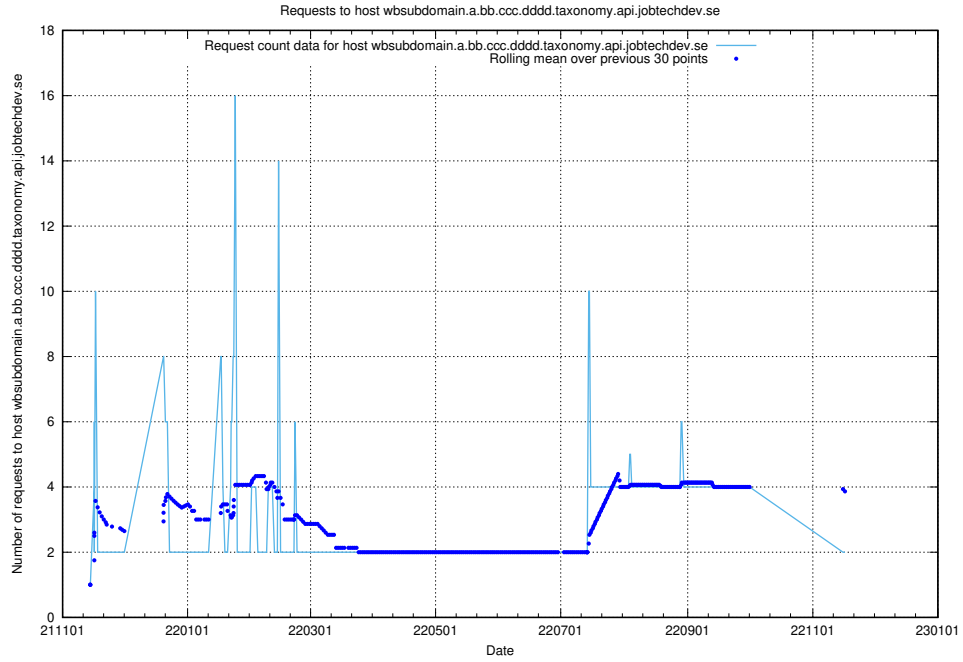

7.544 Usage of wbsubdomain.a.bb.ccc.dddd.taxonomy.api.jobtechdev.se

Here, we count the number of requests to host wbsubdomain.a.bb.ccc.dddd.taxonomy.api.jobtechdev.se.