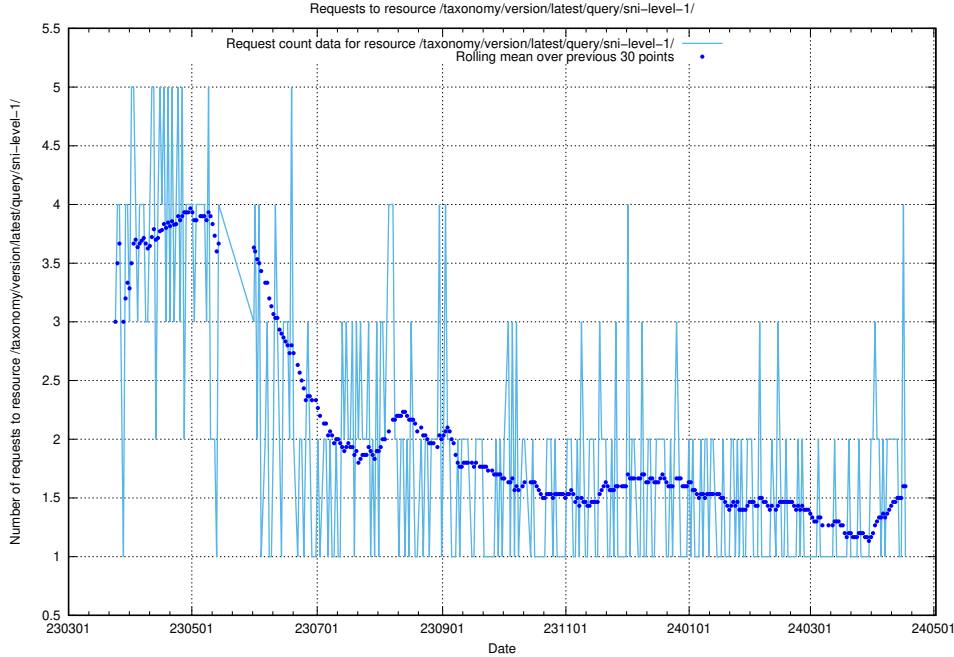

5.5880 Usage of /taxonomy/version/latest/query/sni-level-1/

Here, we count the number of requests to resource /taxonomy/version/latest/query/sni-level-1/.