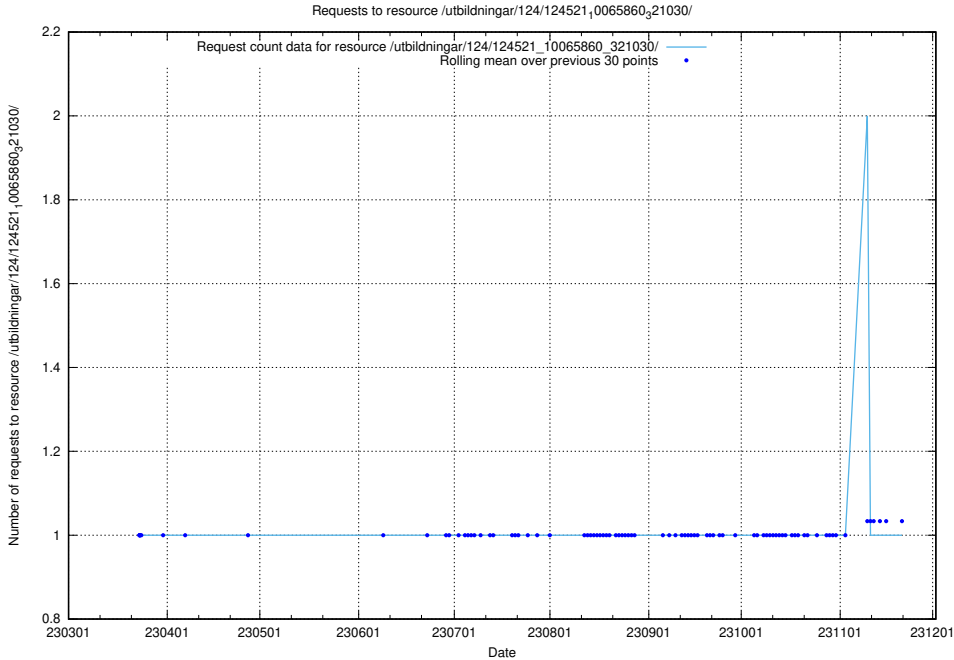

5.1268 Usage of /utbildningar/124/124521_10065860_321030/

Here, we count the number of requests to resource /utbildningar/124/124521_10065860_321030/.