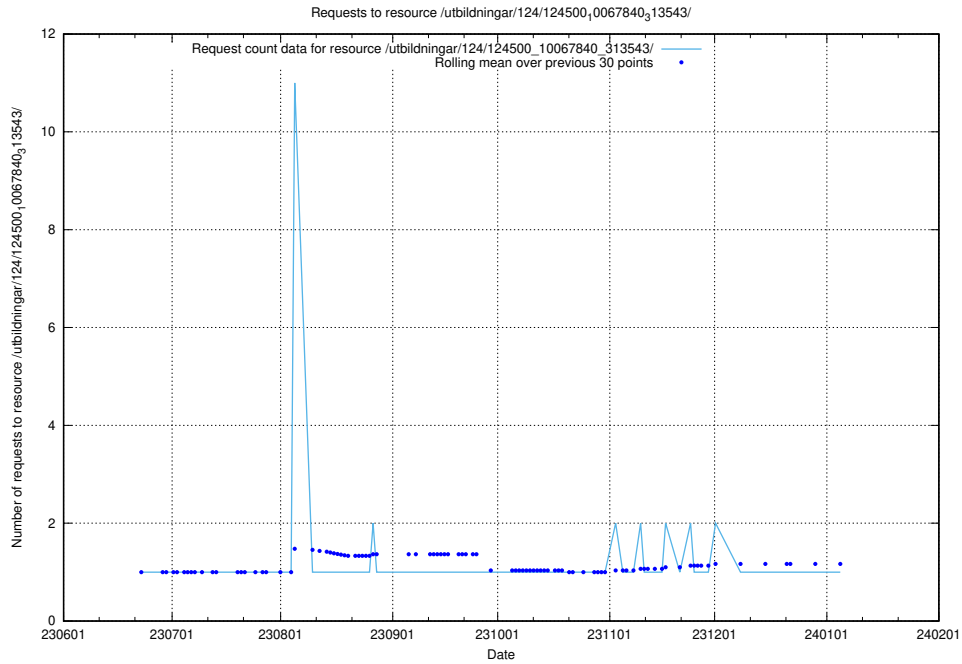

5.5555 Usage of /utbildningar/124/124500_10067840_313543/

Here, we count the number of requests to resource /utbildningar/124/124500_10067840_313543/.