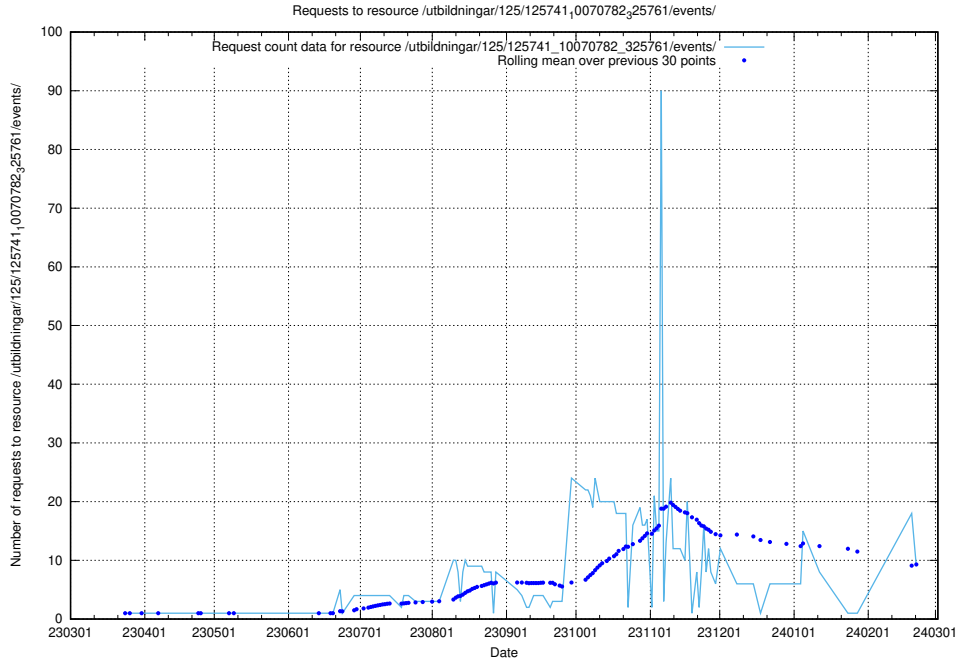

5.57 Usage of /utbildningar/125/125741_10070782_325761/events/

Here, we count the number of requests to resource /utbildningar/125/125741_10070782_325761/events/