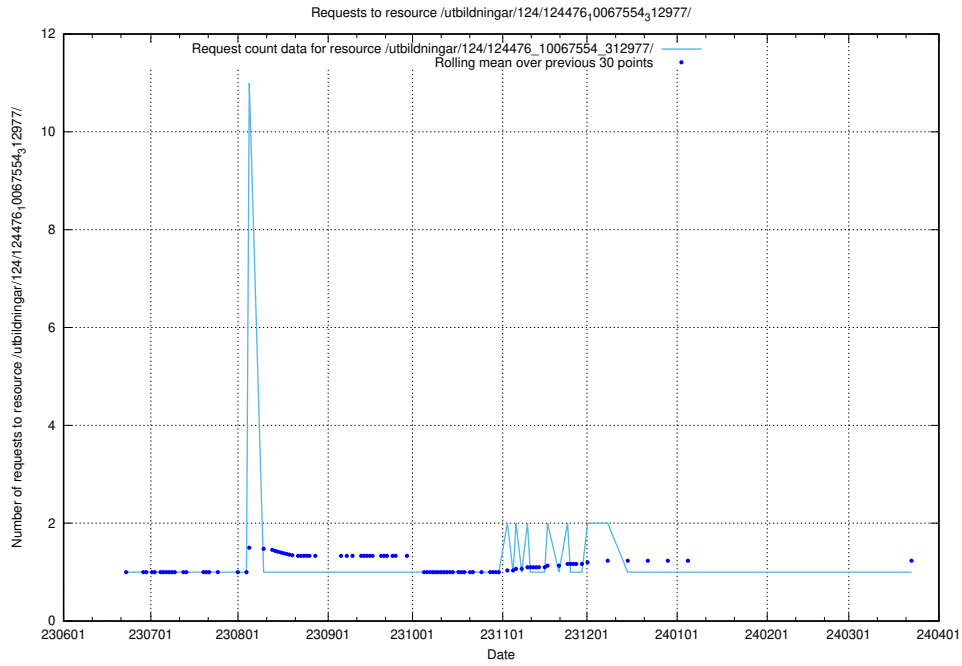

5.5576 Usage of /utbildningar/124/124476_10067554_312977/

Here, we count the number of requests to resource /utbildningar/124/124476_10067554_312977/.