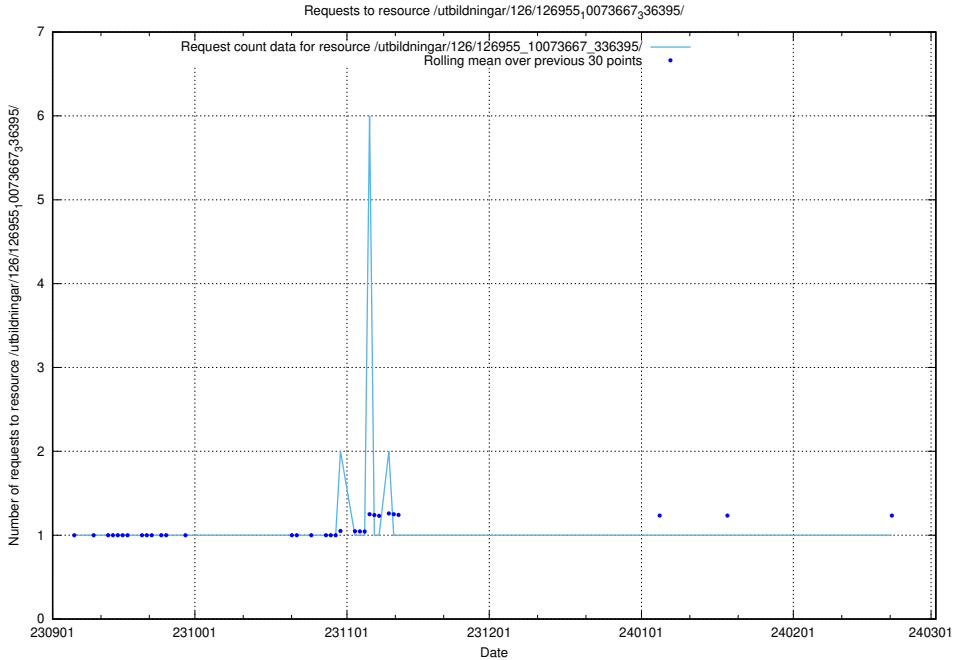

5.4448 Usage of /utbildningar/126/126955_10073667_336395/

Here, we count the number of requests to resource /utbildningar/126/126955_10073667_336395/.