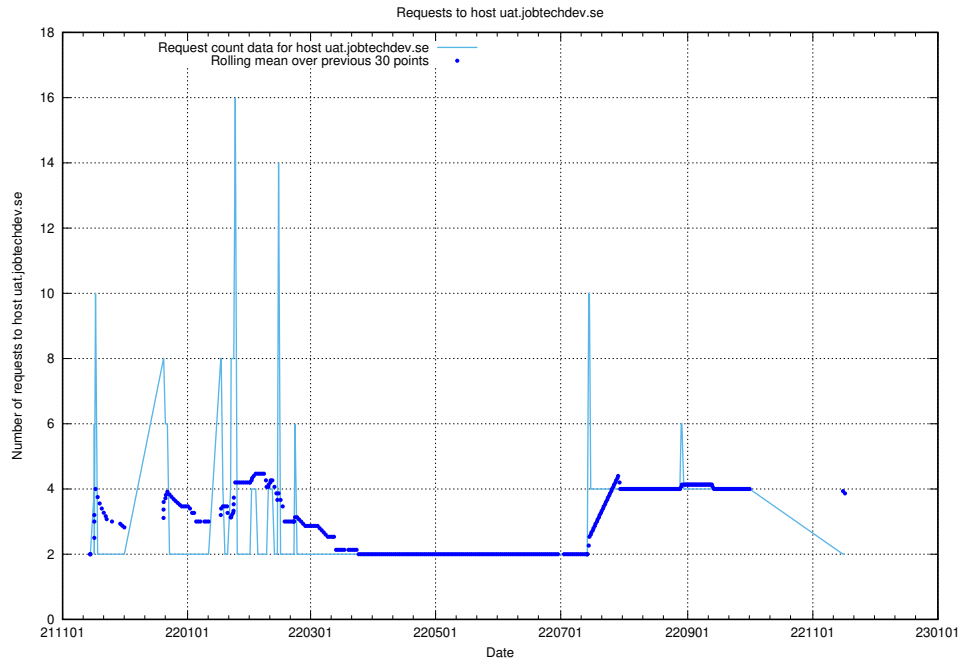

7.550 Usage of uat.jobtechdev.se

Here, we count the number of requests to host uat.jobtechdev.se.