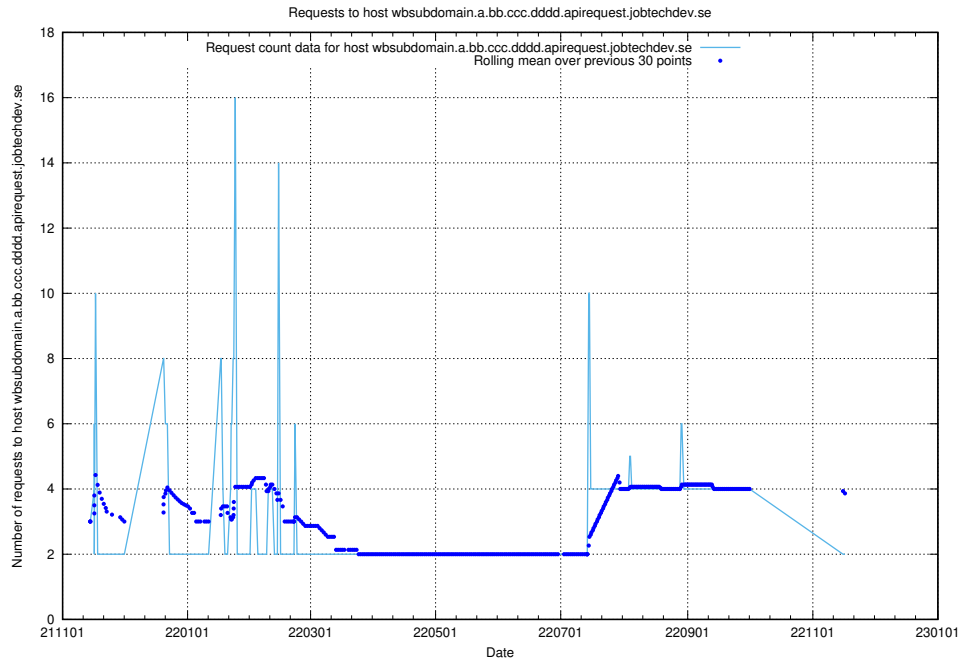

7.548 Usage of wbsubdomain.a.bb.ccc.dddd.apirequest.jobtechdev.se

Here, we count the number of requests to host wbsubdomain.a.bb.ccc.dddd.apirequest.jobtechdev.se.