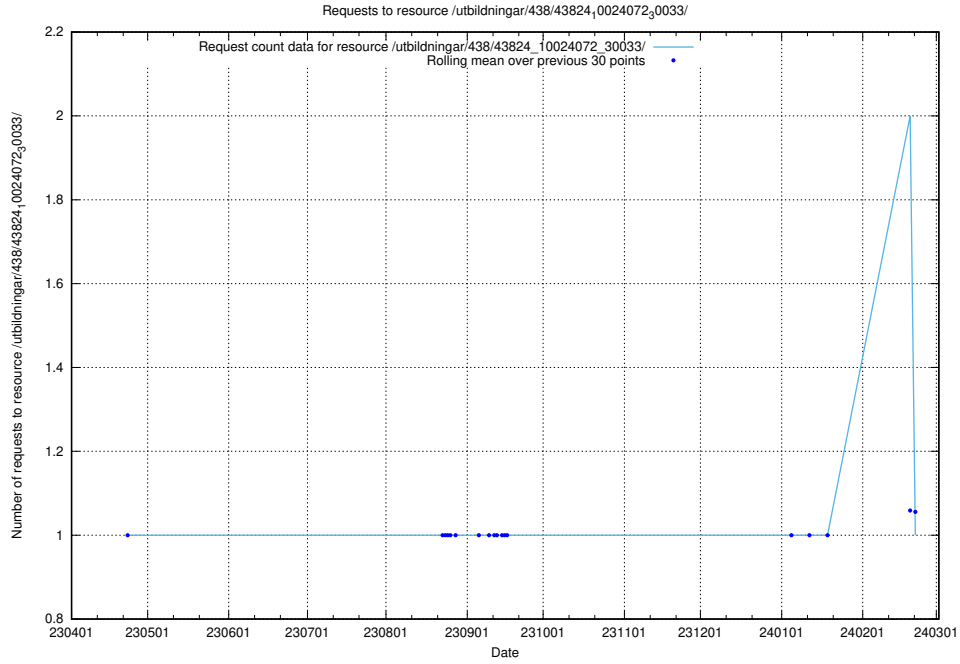

5.5799 Usage of /utbildningar/438/43824_10024072_30033/

Here, we count the number of requests to resource /utbildningar/438/43824_10024072_30033/.