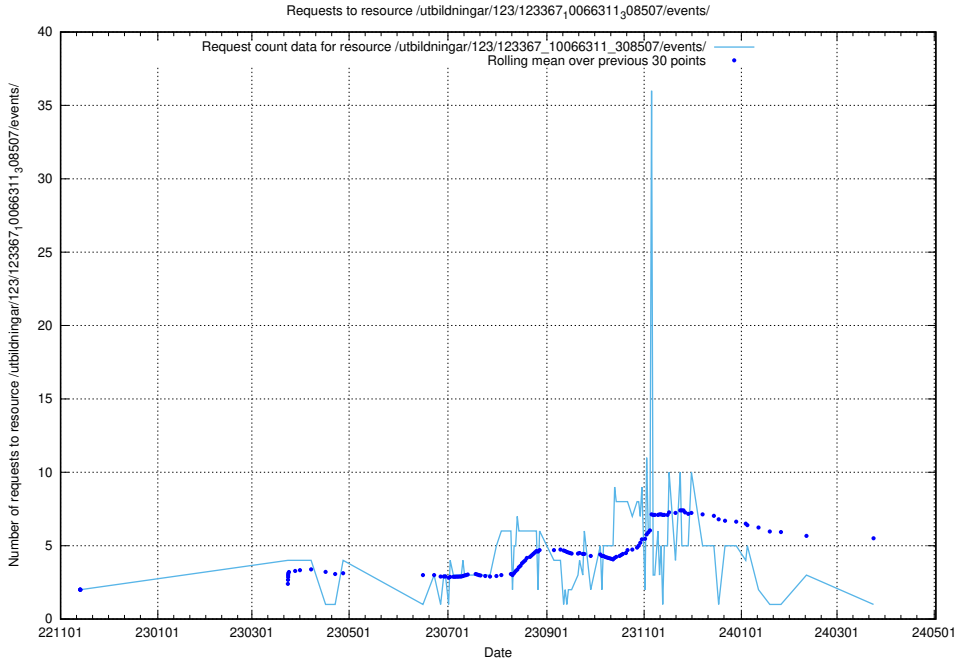

### 5.5599 Usage of /utbildningar/123/123367\_10066311\_308507/events/

Here, we count the number of requests to resource /utbildningar/123/123367\_10066311\_308507/events/