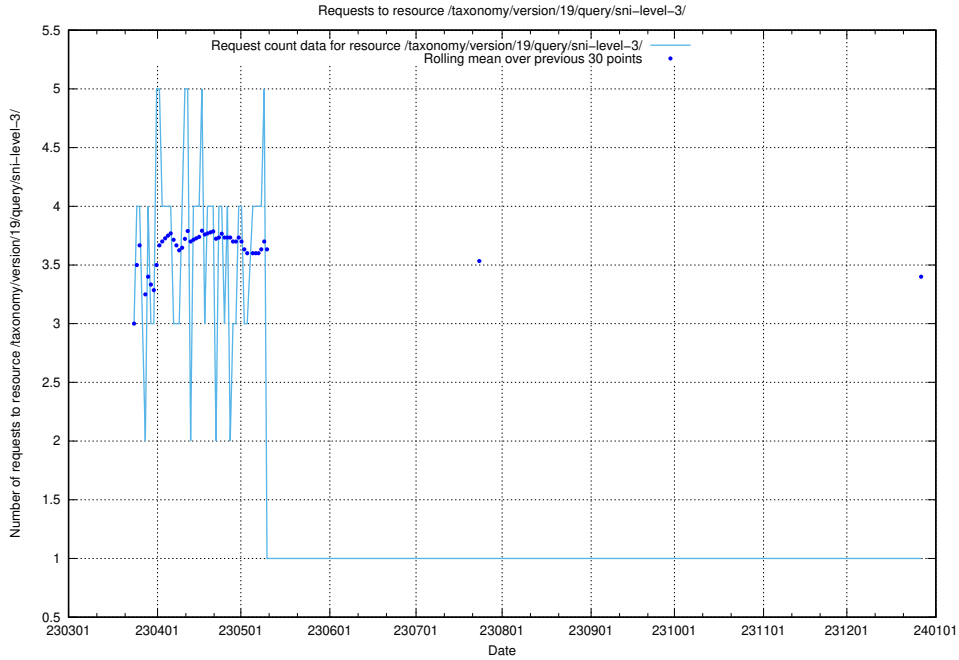

5.5918 Usage of /taxonomy/version/19/query/sni-level-3/

Here, we count the number of requests to resource /taxonomy/version/19/query/sni-level-3/.