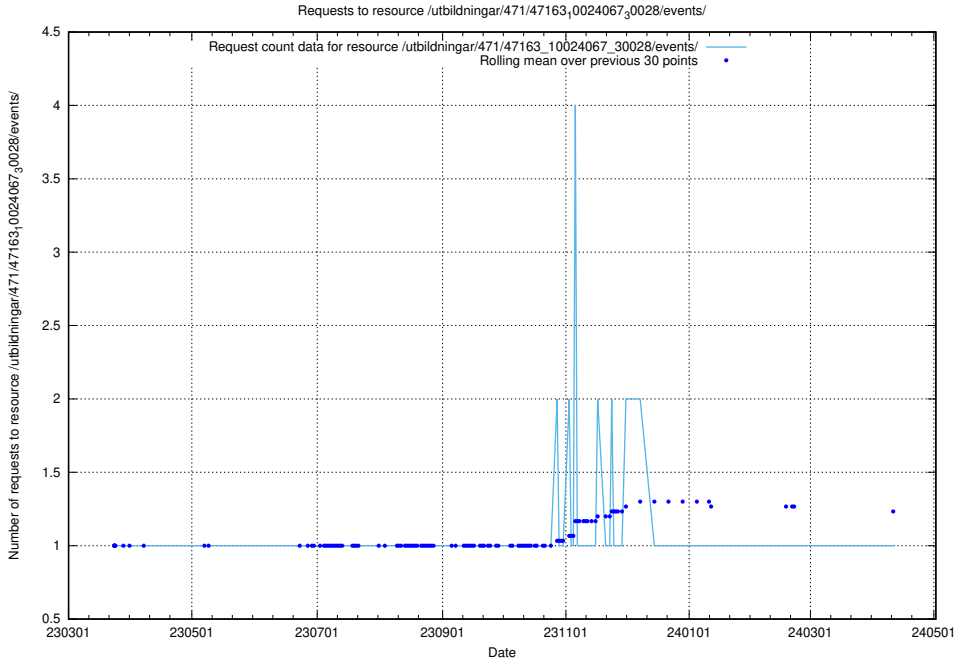

5.6087 Usage of /utbildningar/471/47163_10024067_30028/events/

Here, we count the number of requests to resource /utbildningar/471/47163_10024067_30028/events/.