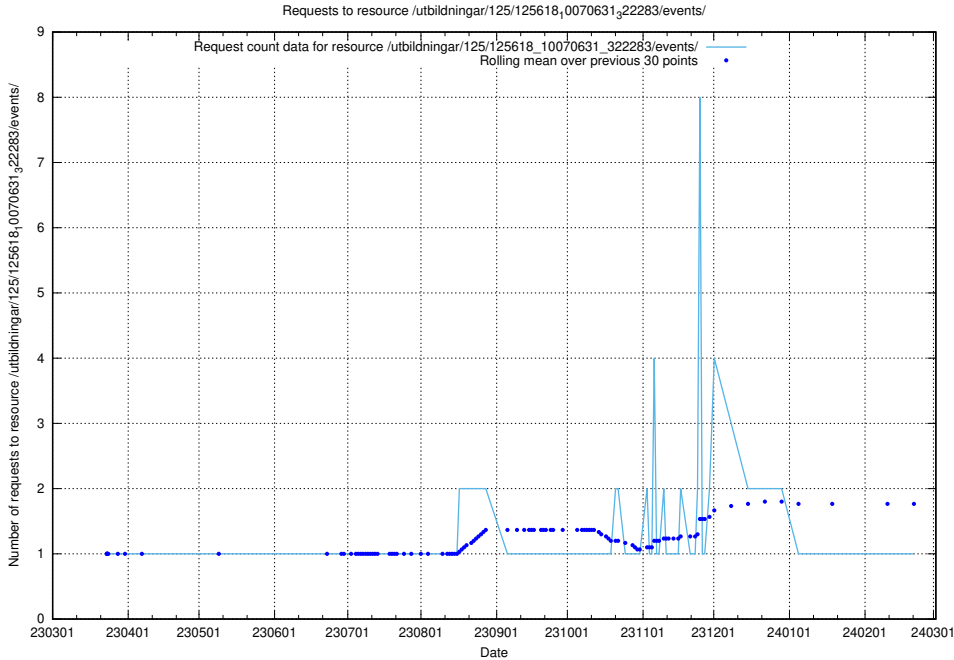

5.1106 Usage of /utbildningar/125/125618_10070631_322283/events/

Here, we count the number of requests to resource /utbildningar/125/125618_10070631_322283/events/