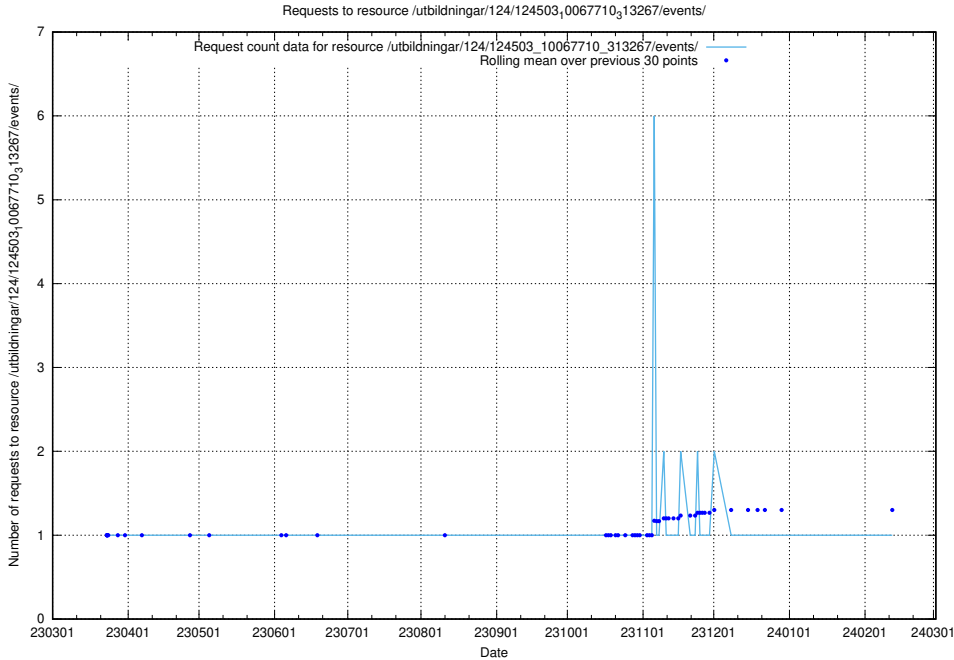

5.1952 Usage of /utbildningar/124/124503_10067710_313267/events/

Here, we count the number of requests to resource /utbildningar/124/124503_10067710_313267/events/