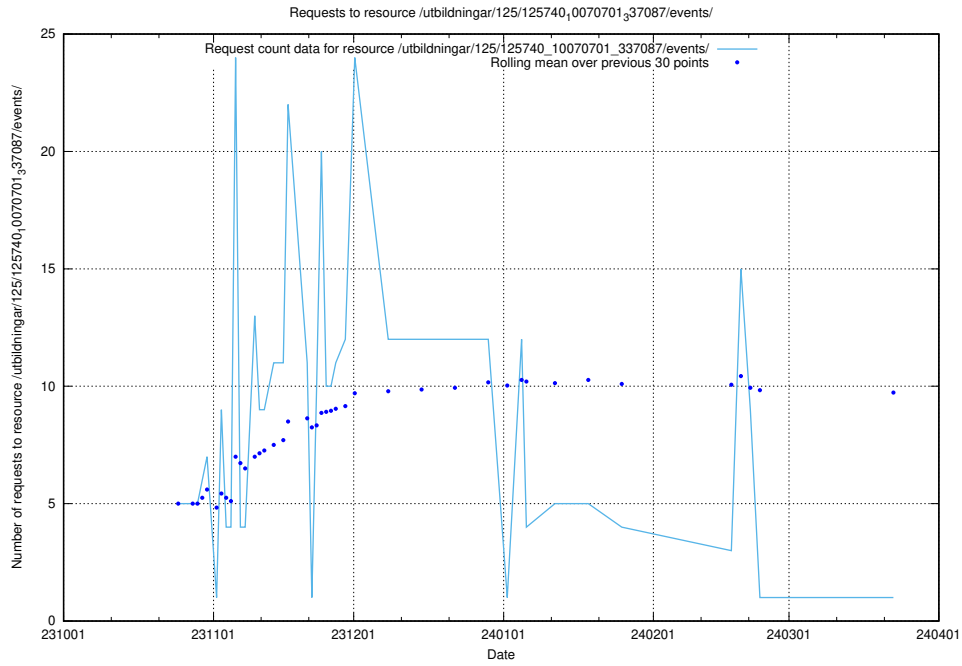

5.4001 Usage of /utbildningar/125/125740_10070701_337087/events/

Here, we count the number of requests to resource /utbildningar/125/125740_10070701_337087/events/