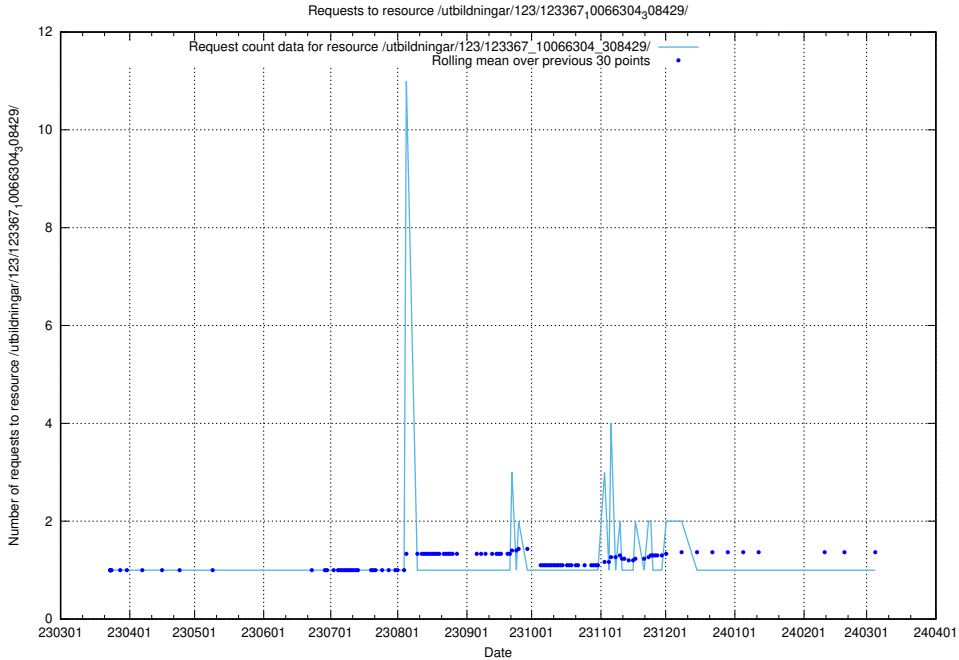

5.4331 Usage of /utbildningar/123/123367_10066304_308429/

Here, we count the number of requests to resource /utbildningar/123/123367_10066304_308429/.