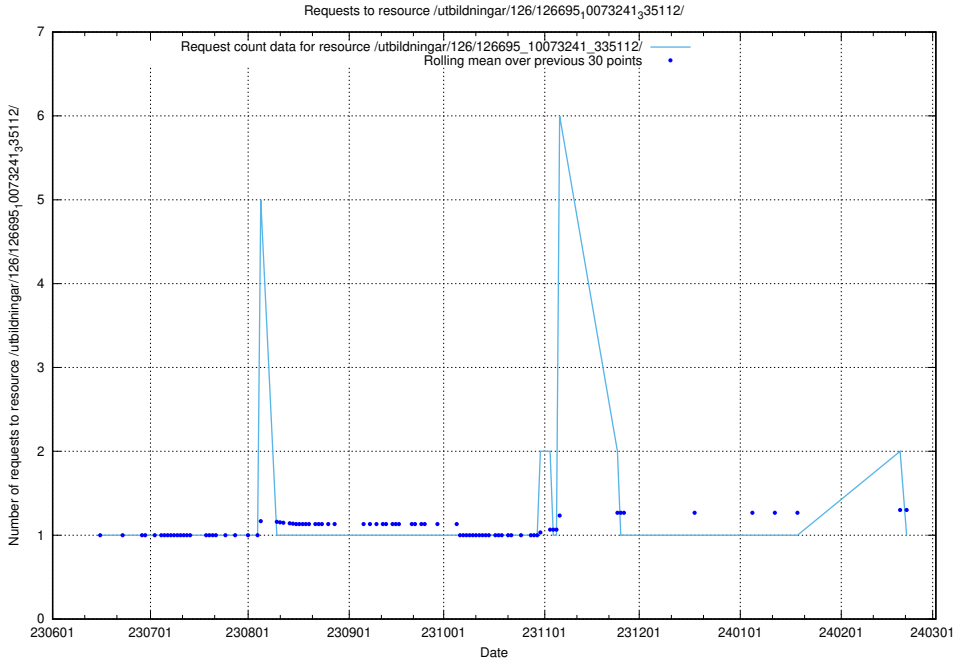

5.5649 Usage of /utbildningar/126/126695_10073241_335112/

Here, we count the number of requests to resource /utbildningar/126/126695_10073241_335112/.