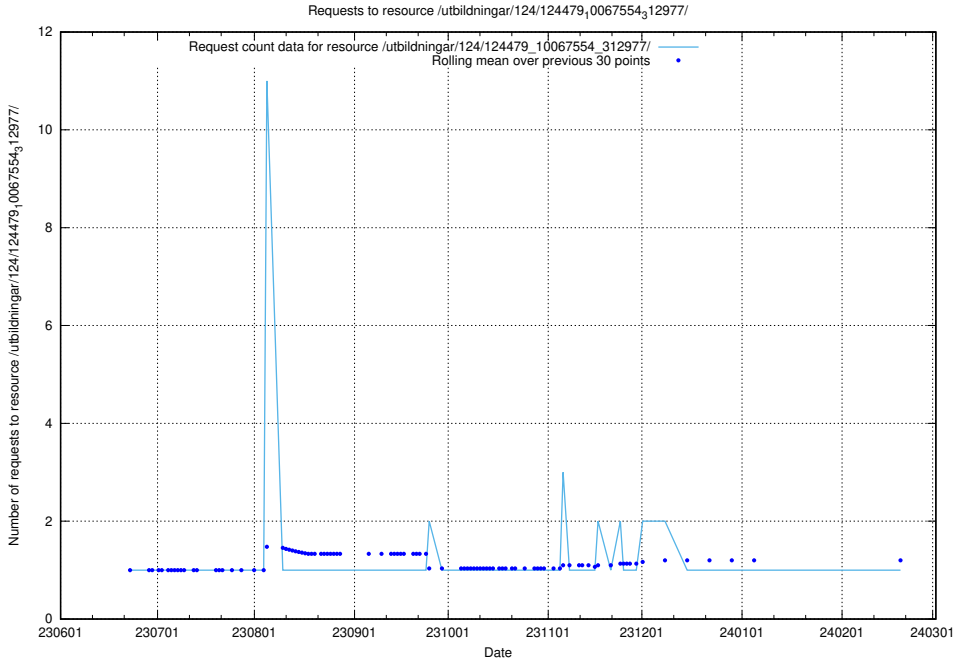

5.5571 Usage of /utbildningar/124/124479_10067554_312977/

Here, we count the number of requests to resource /utbildningar/124/124479_10067554_312977/.