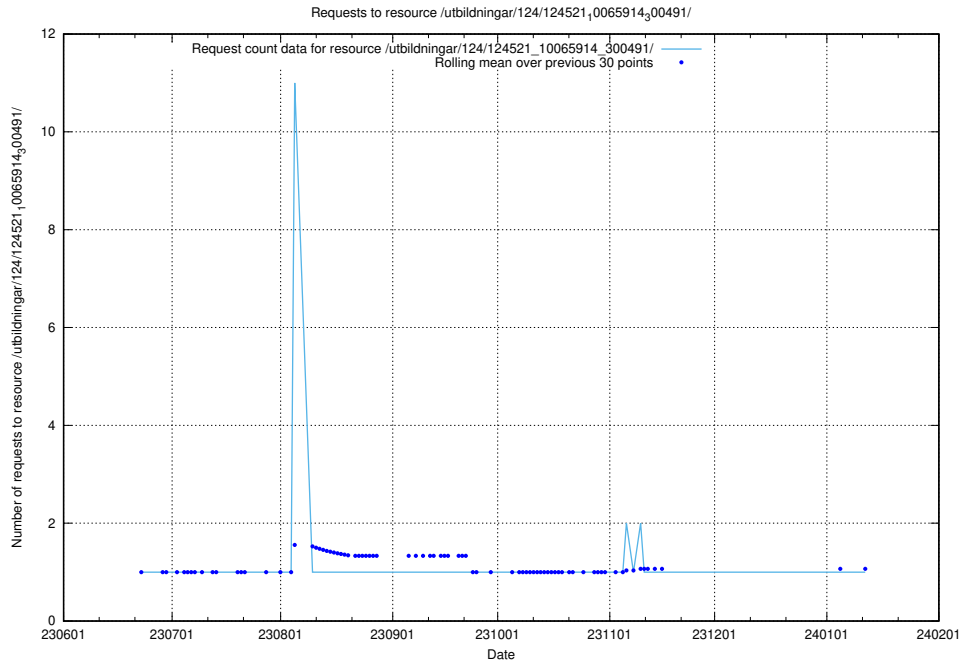

5.5531 Usage of /utbildningar/124/124521_10065914_300491/

Here, we count the number of requests to resource /utbildningar/124/124521_10065914_300491/.