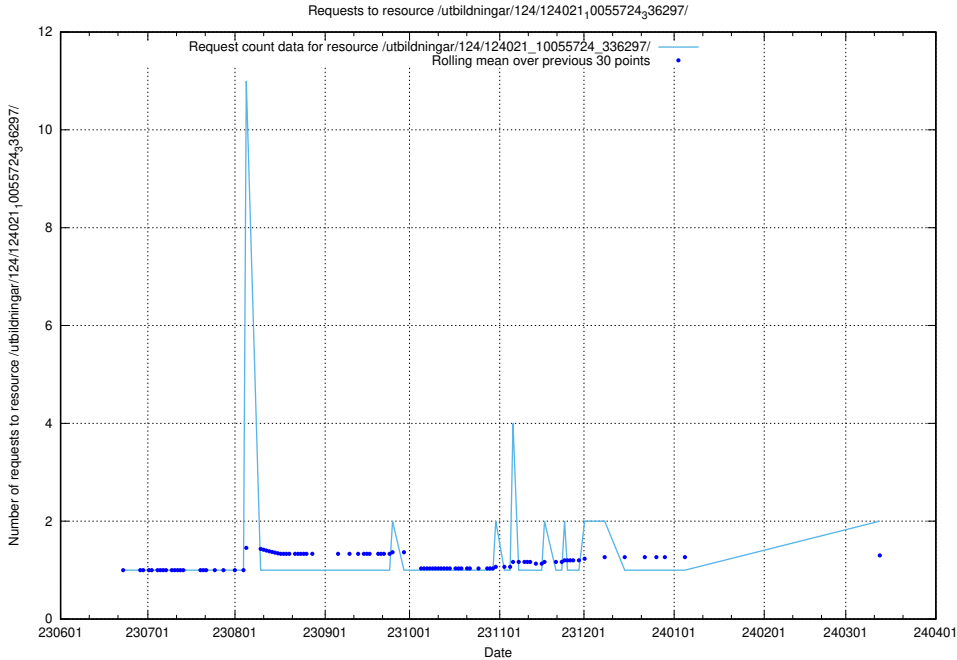

5.906 Usage of /utbildningar/124/124021_10055724_336297/

Here, we count the number of requests to resource /utbildningar/124/124021_10055724_336297/.