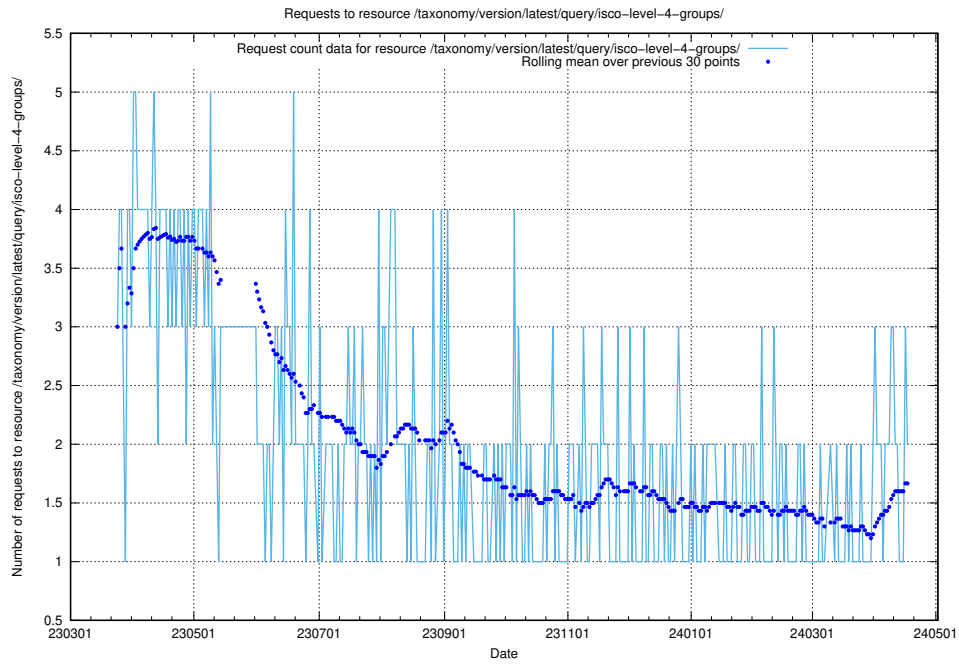

5.949 Usage of /taxonomy/version/latest/query/isco-level-4-groups/

Here, we count the number of requests to resource /taxonomy/version/latest/query/isco-level-4-groups/.