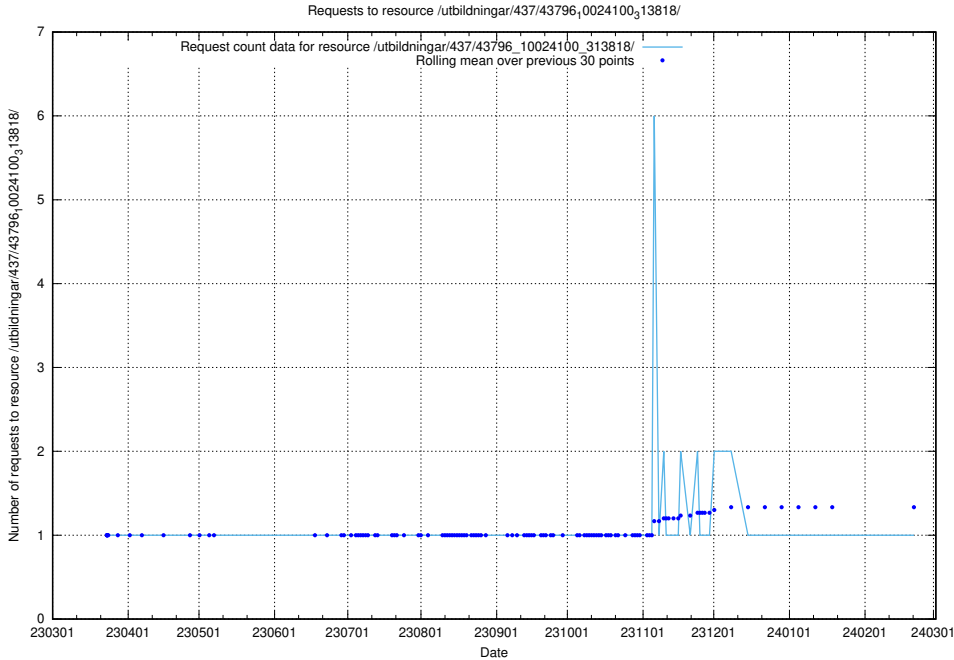

5.6132 Usage of /utbildningar/437/43796_10024100_313818/

Here, we count the number of requests to resource /utbildningar/437/43796_10024100_313818/.