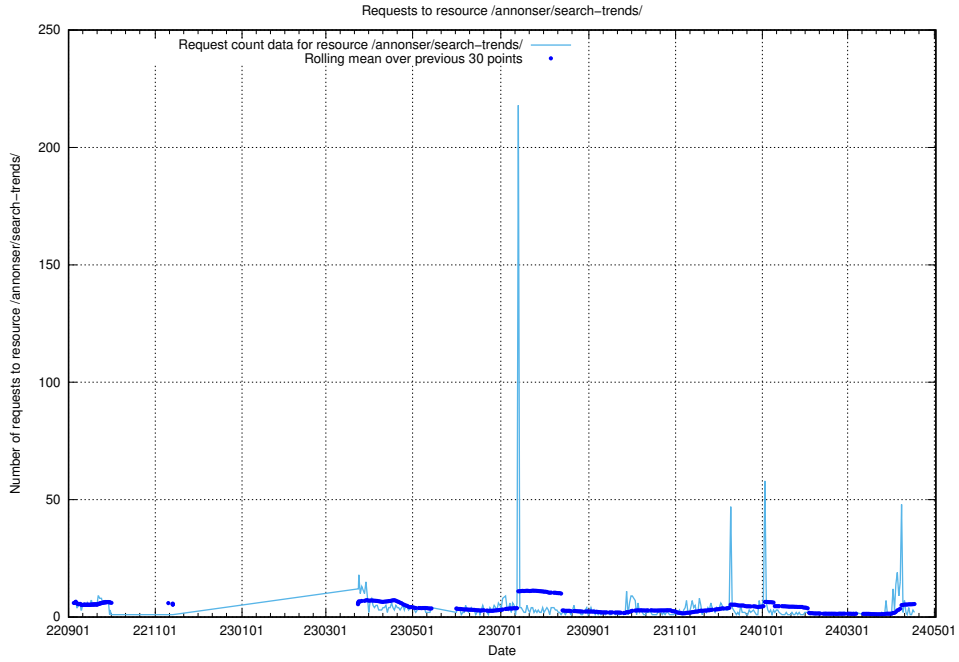

5.994 Usage of /annonser/search-trends/

Here, we count the number of requests to resource /annonser/search-trends/.