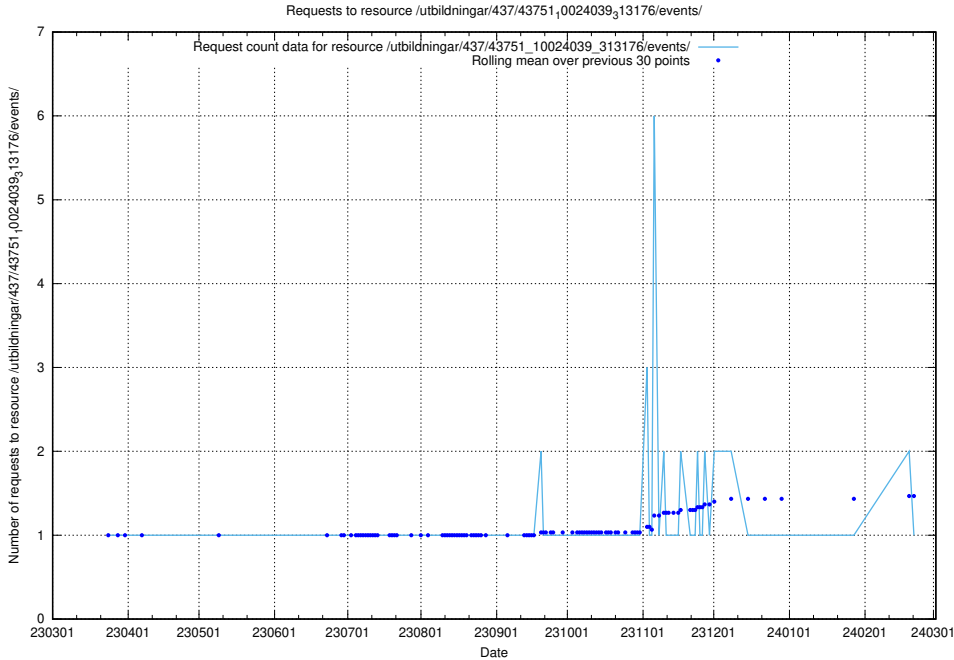

5.5979 Usage of /utbildningar/437/43751_10024039_313176/events/

Here, we count the number of requests to resource /utbildningar/437/43751_10024039_313176/events/.