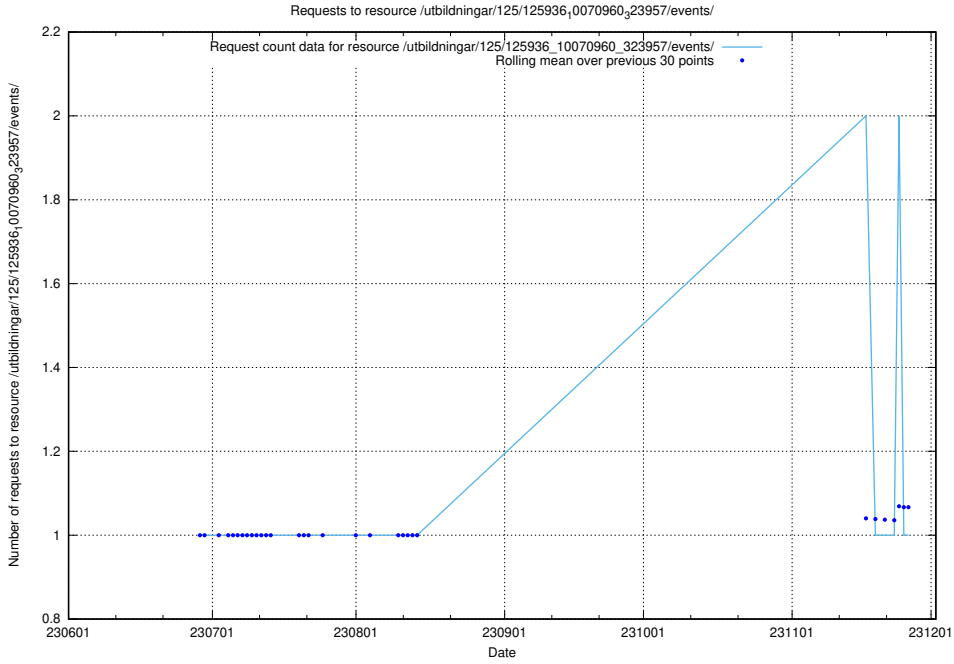

5.5244 Usage of /utbildningar/125/125936_10070960_323957/events/

Here, we count the number of requests to resource /utbildningar/125/125936_10070960_323957/events/