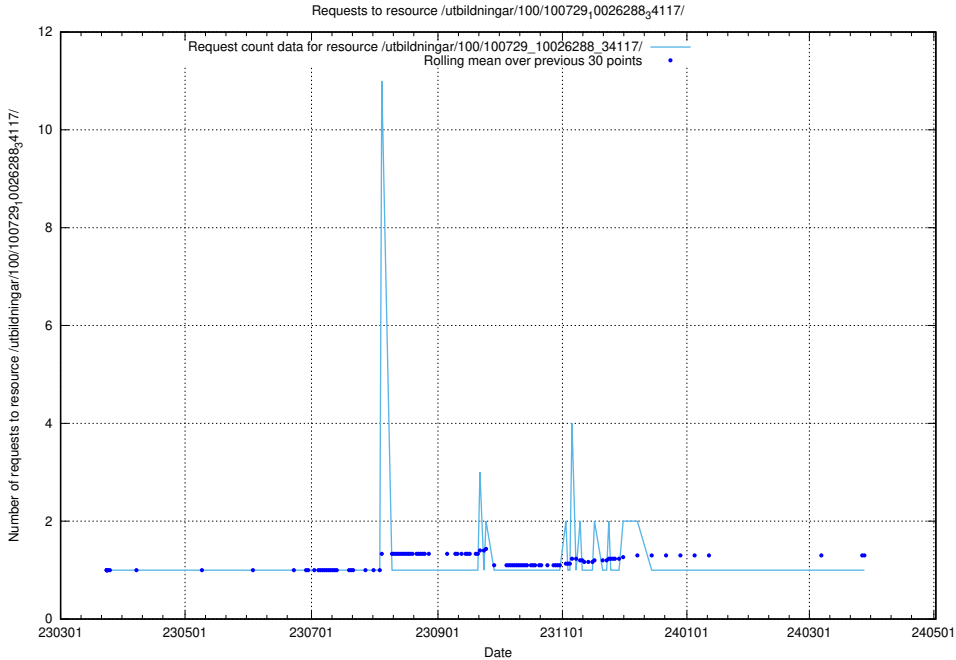

5.5465 Usage of /utbildningar/100/100729_10026288_34117/

Here, we count the number of requests to resource /utbildningar/100/100729_10026288_34117/.