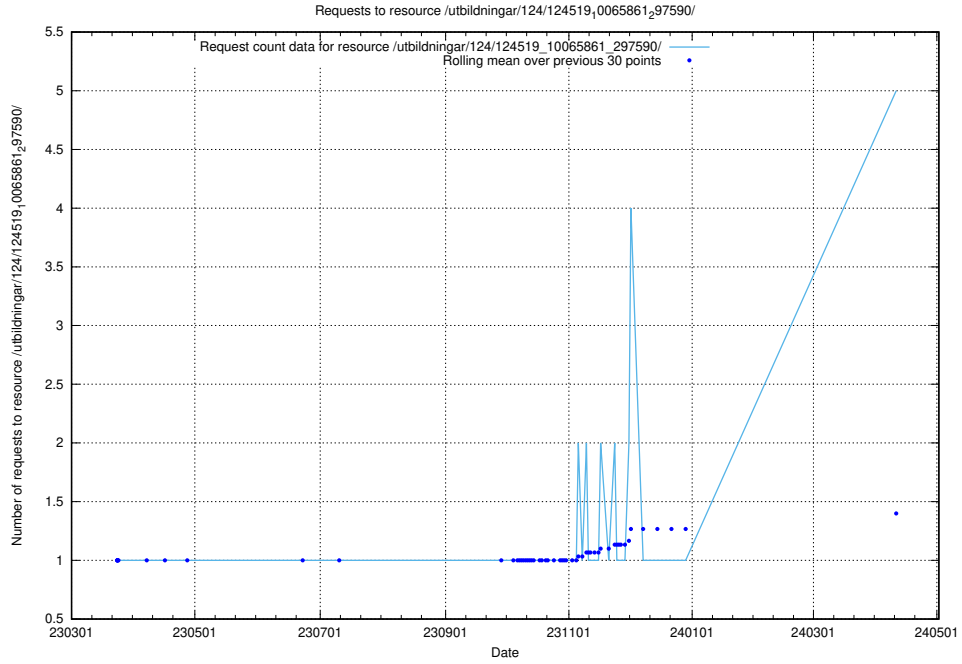

5.153 Usage of `/utbildningar/124/124519_10065861_297590/`

Here, we count the number of requests to resource `/utbildningar/124/124519_10065861_297590/`.