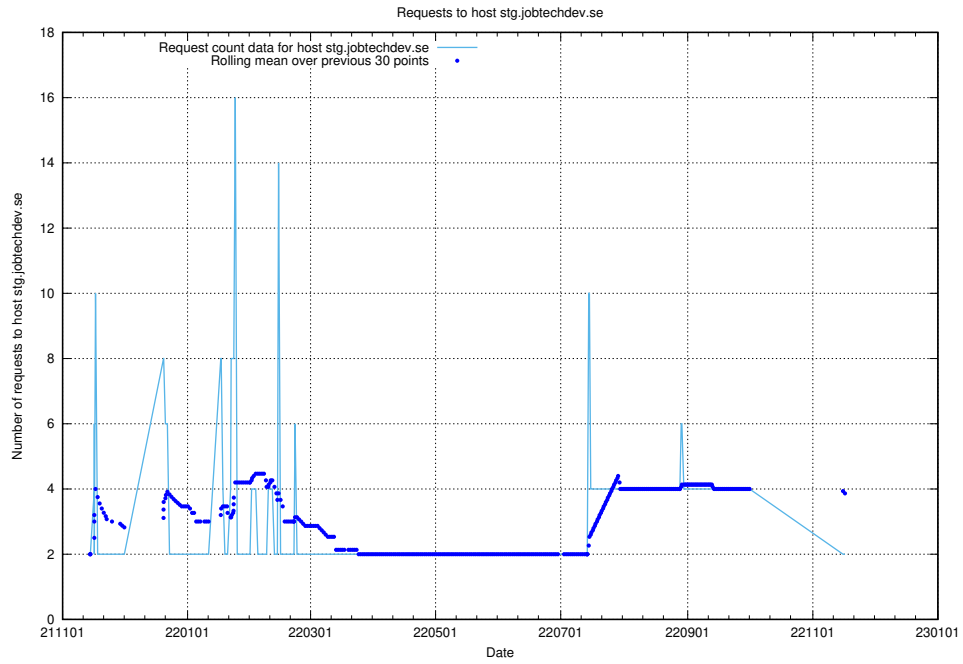

## 7.557 Usage of `www.apps.standby.services.jtech.se`

Here, we count the number of requests to host `www.apps.standby.services.jtech.se`.