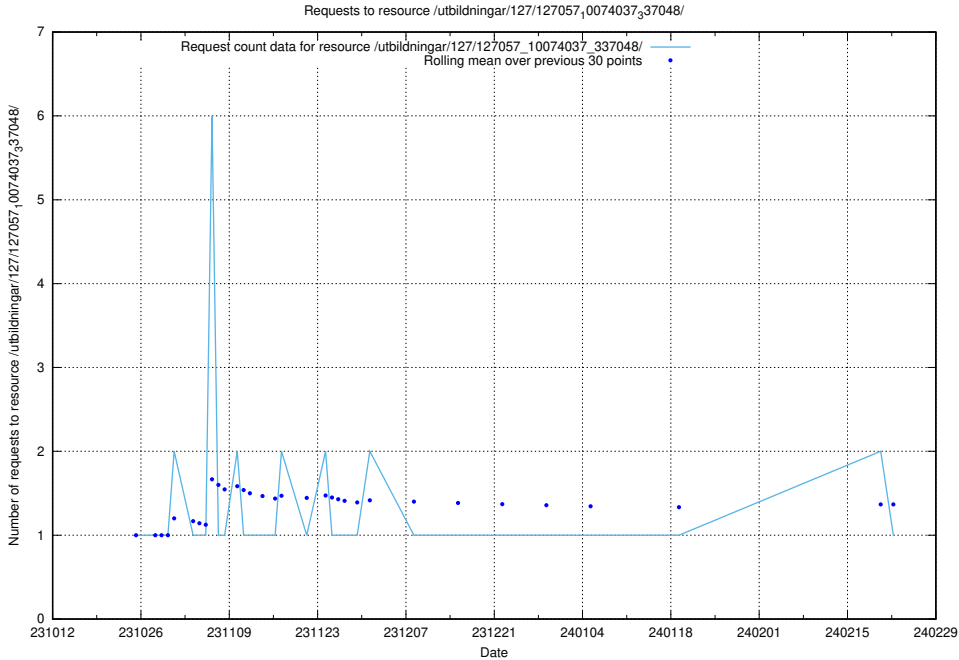

5.4007 Usage of /utbildningar/127/127057_10074037_337048/

Here, we count the number of requests to resource /utbildningar/127/127057_10074037_337048/.