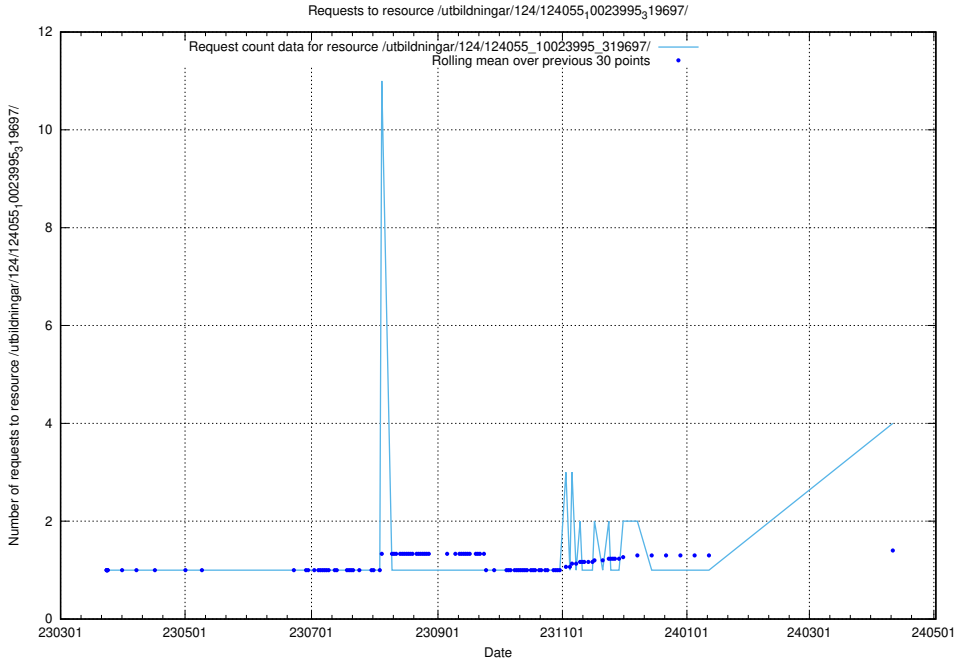

5.252 Usage of /utbildningar/124/124055_10023995_319697/

Here, we count the number of requests to resource /utbildningar/124/124055_10023995_319697/.