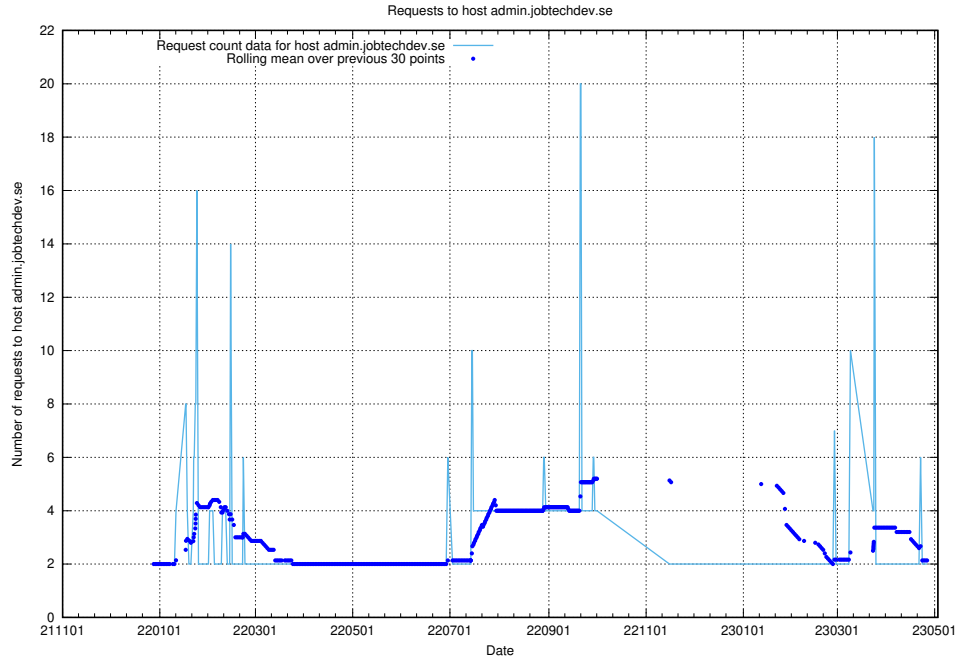

7.358 Usage of admin.jobtechdev.se

Here, we count the number of requests to host admin.jobtechdev.se.