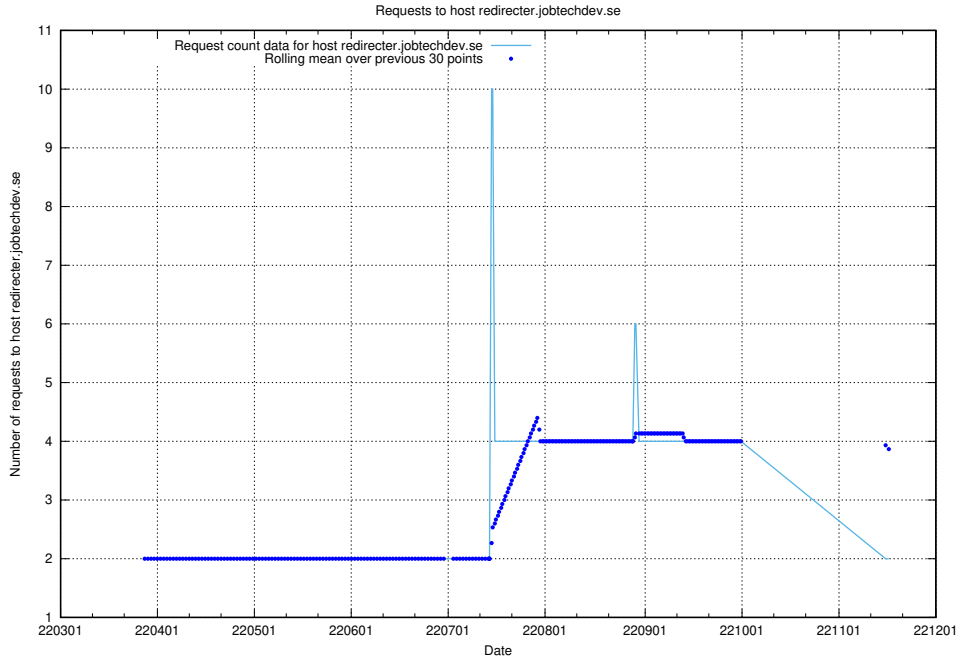

7.484 Usage of `redirecter.jobtechdev.se`

Here, we count the number of requests to host `redirecter.jobtechdev.se`.