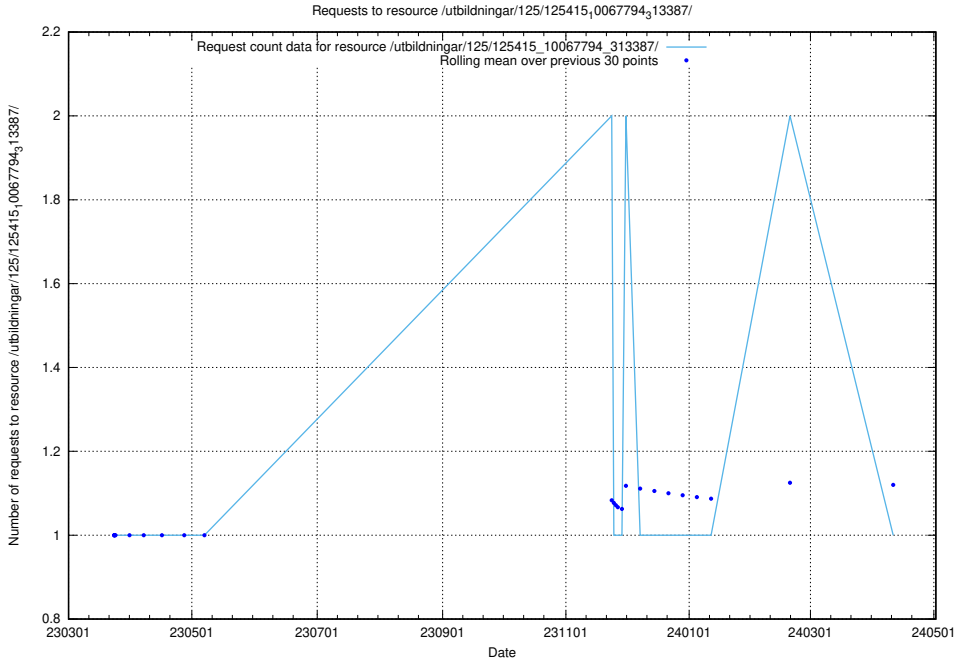

5.1143 Usage of /utbildningar/125/125415_10067794_313387/

Here, we count the number of requests to resource /utbildningar/125/125415_10067794_313387/.