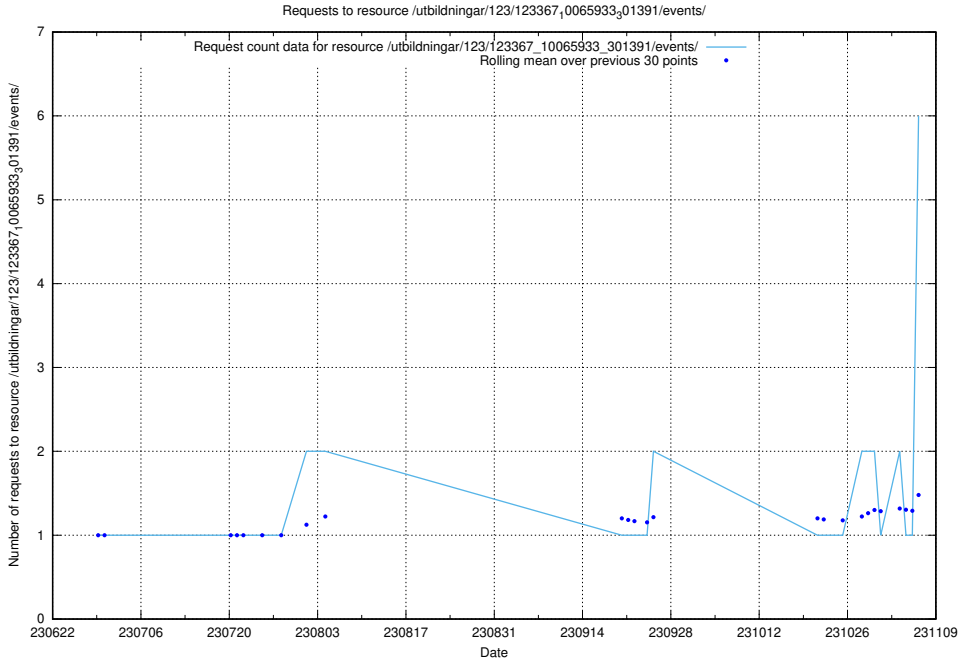

5.122 Usage of /utbildningar/123/123367_10065933_301391/events/

Here, we count the number of requests to resource /utbildningar/123/123367_10065933_301391/events/