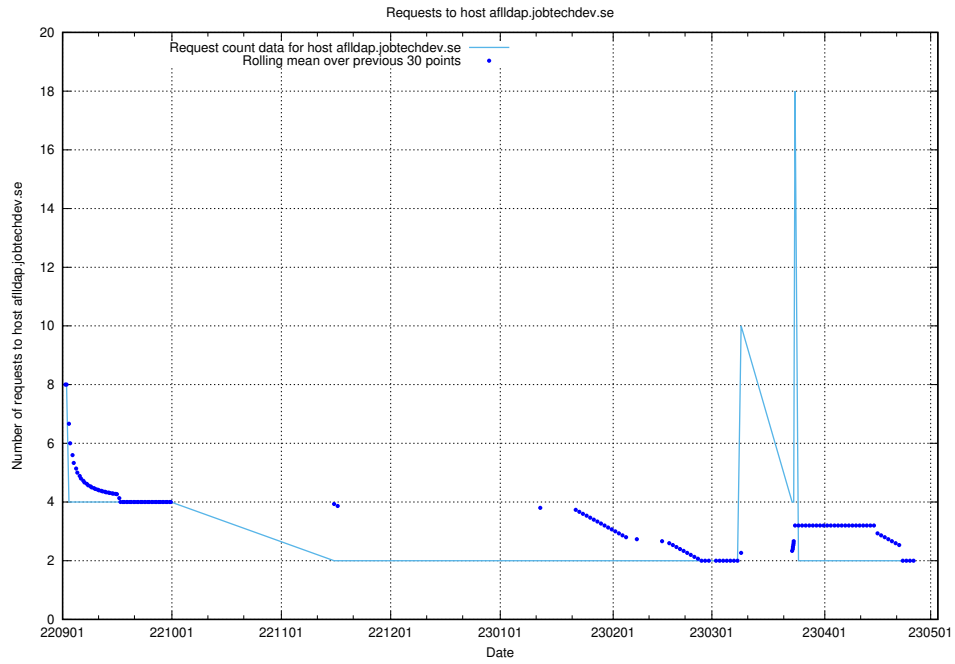

7.328 Usage of afldap.jobtechdev.se

Here, we count the number of requests to host afldap.jobtechdev.se.