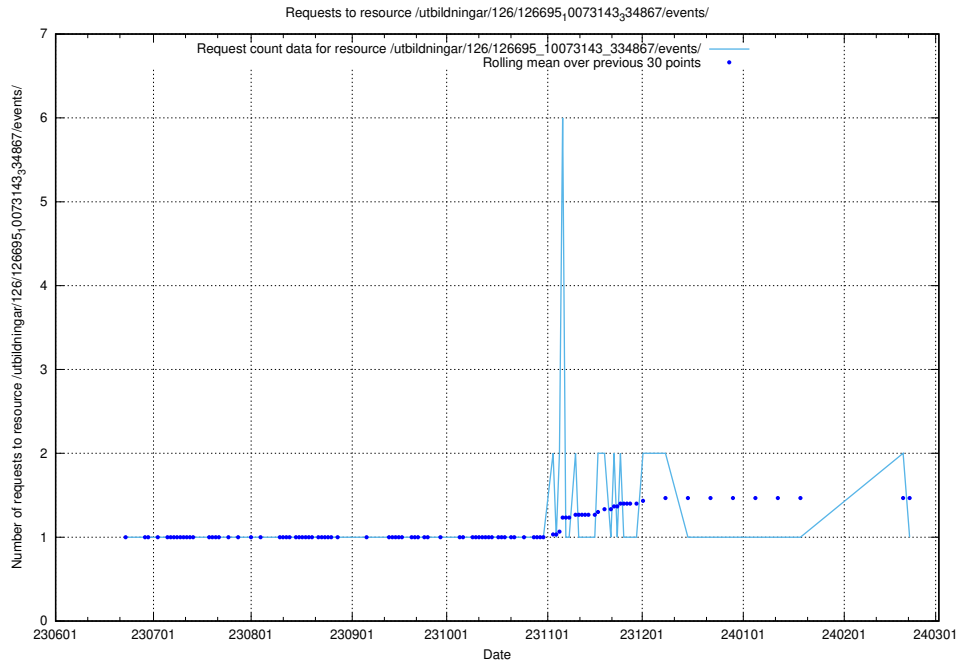

5.5409 Usage of /utbildningar/126/126695_10073143_334867/events/

Here, we count the number of requests to resource /utbildningar/126/126695_10073143_334867/events/