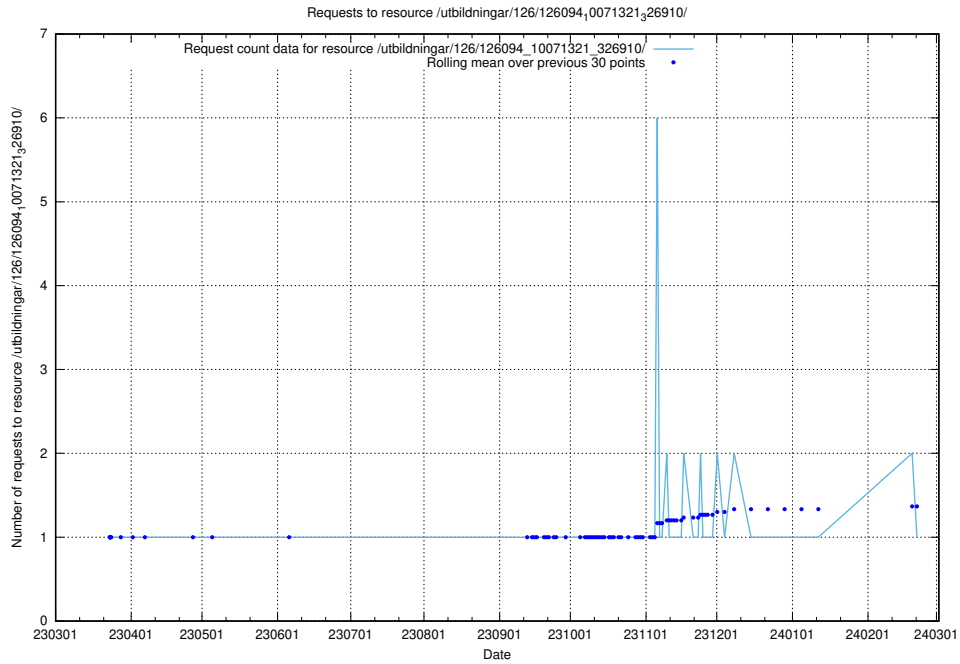

5.6212 Usage of /utbildningar/126/126094_10071321_326910/

Here, we count the number of requests to resource /utbildningar/126/126094_10071321_326910/.