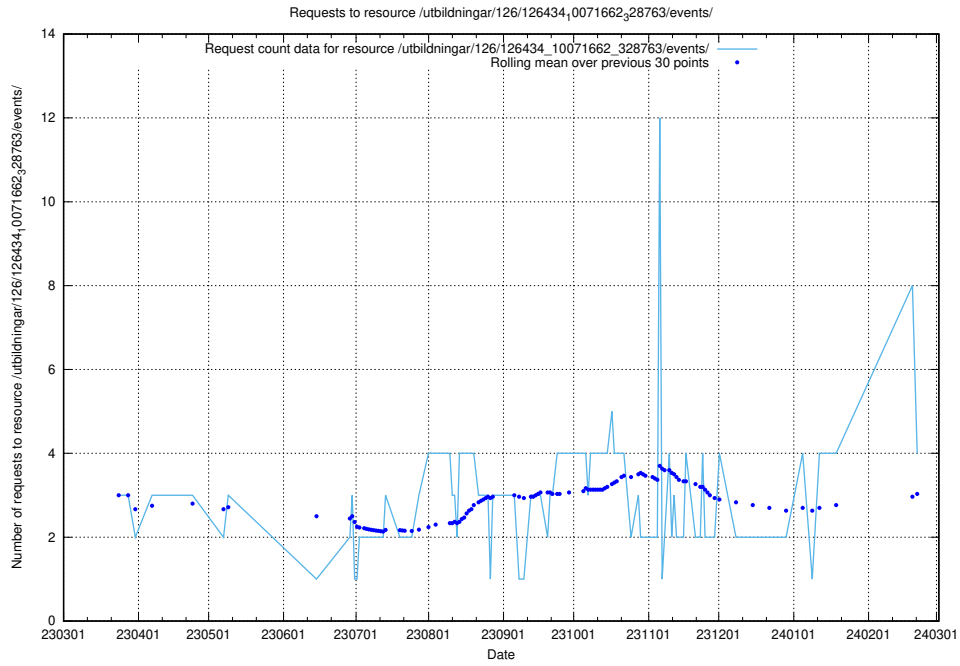

5.288 Usage of /utbildningar/126/126434_10071662_328763/events/

Here, we count the number of requests to resource /utbildningar/126/126434_10071662_328763/events/