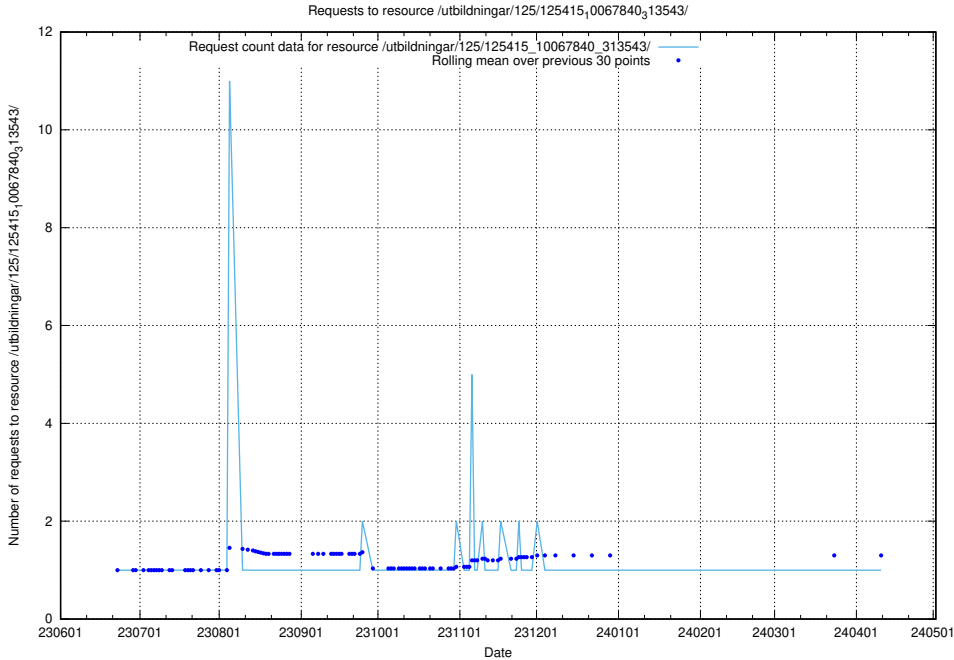

5.5505 Usage of /utbildningar/125/125415_10067840_313543/

Here, we count the number of requests to resource /utbildningar/125/125415_10067840_313543/.