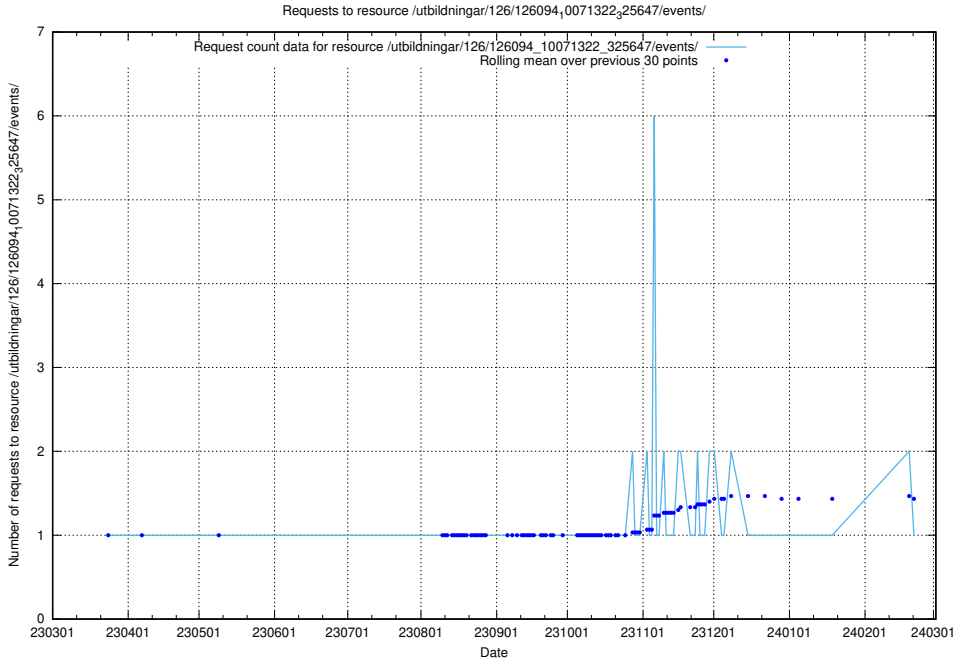

5.5990 Usage of /utbildningar/126/126094_10071322_325647/events/

Here, we count the number of requests to resource /utbildningar/126/126094_10071322_325647/events/