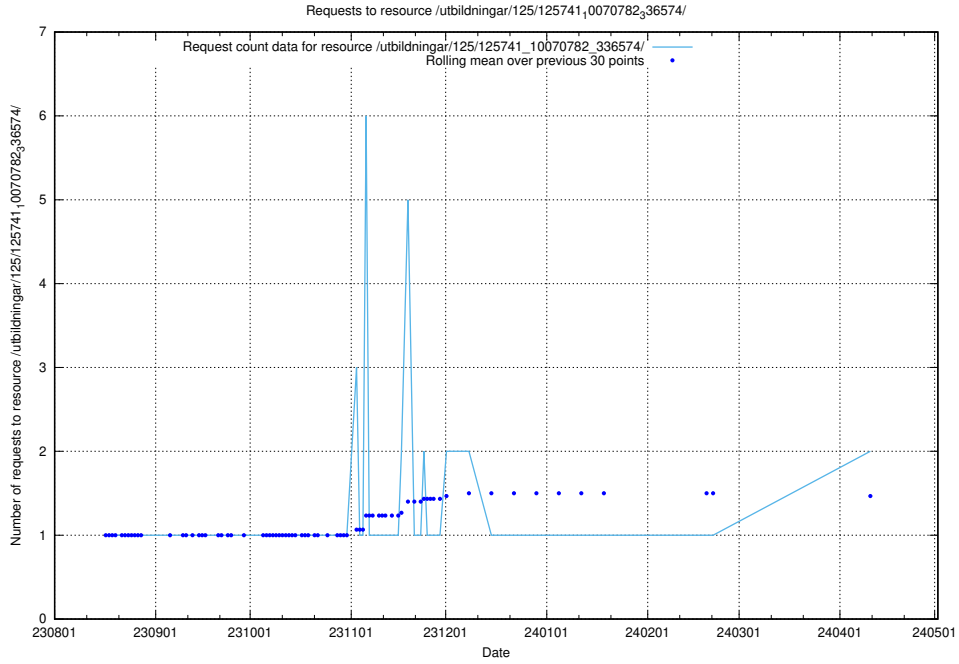

5.791 Usage of /utbildningar/125/125741_10070782_336574/

Here, we count the number of requests to resource /utbildningar/125/125741_10070782_336574/.