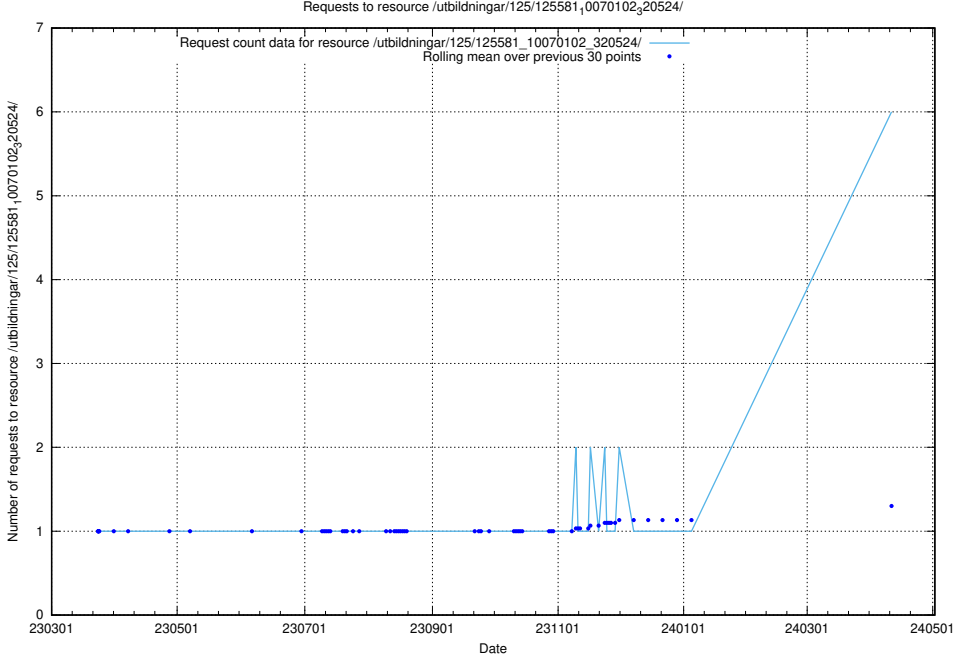

5.74 Usage of /utbildningar/125/125581_10070102_320524/

Here, we count the number of requests to resource /utbildningar/125/125581_10070102_320524/.