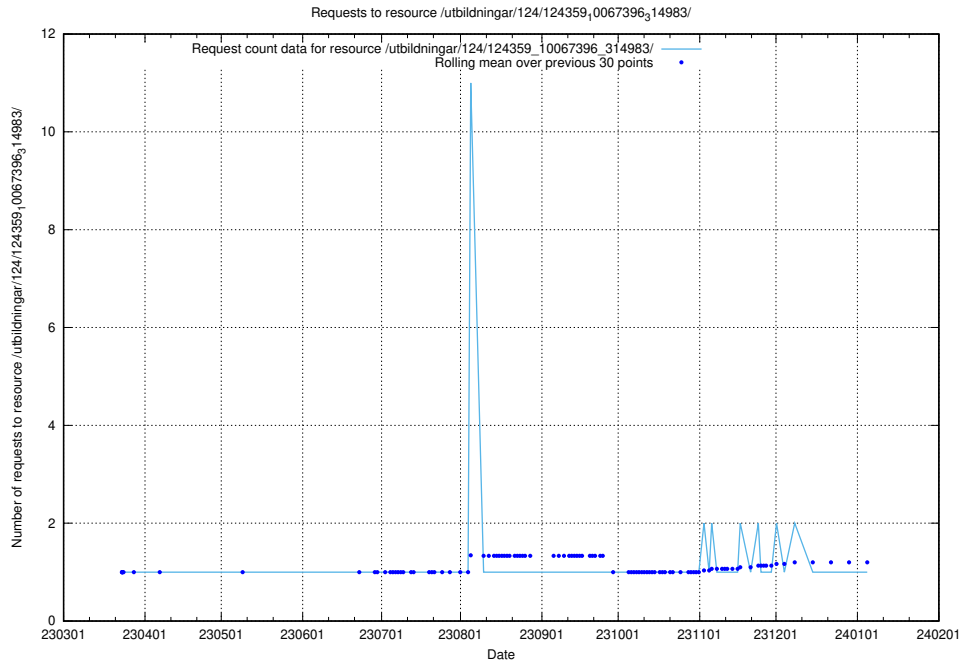

5.3611 Usage of /utbildningar/124/124359_10067396_314983/

Here, we count the number of requests to resource /utbildningar/124/124359_10067396_314983/.