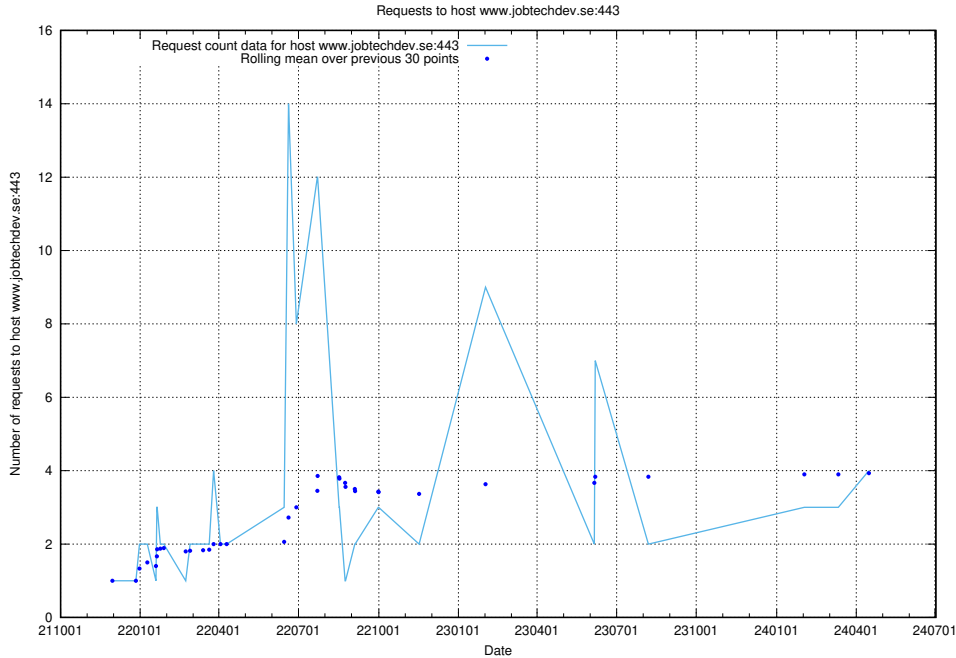

7.131 Usage of www.jobtechdev.se:443

Here, we count the number of requests to host www.jobtechdev.se:443.