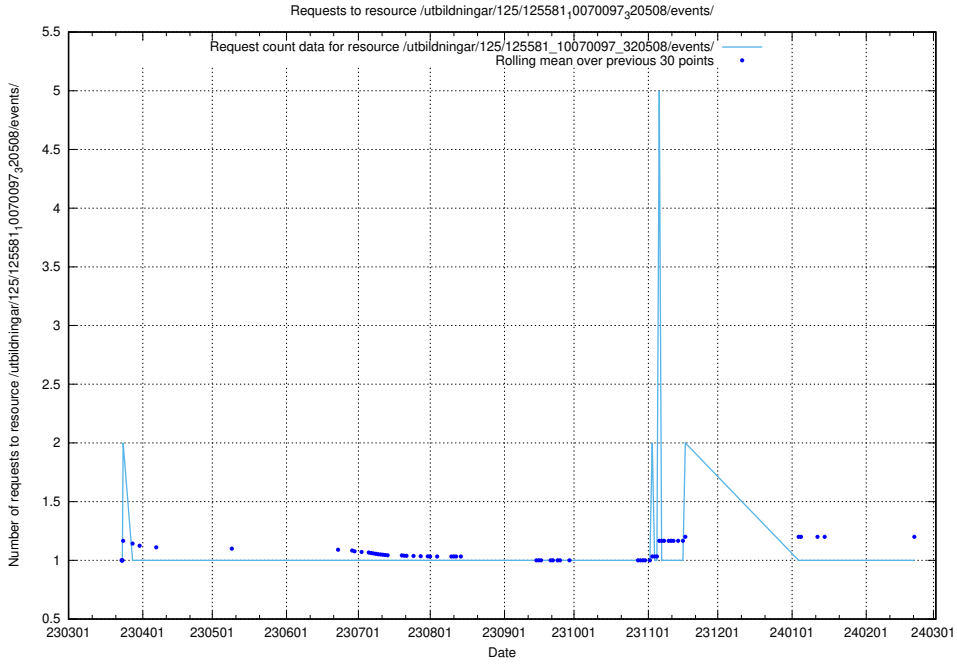

5.1132 Usage of /utbildningar/125/125581_10070097_320508/events/

Here, we count the number of requests to resource /utbildningar/125/125581_10070097_320508/events/