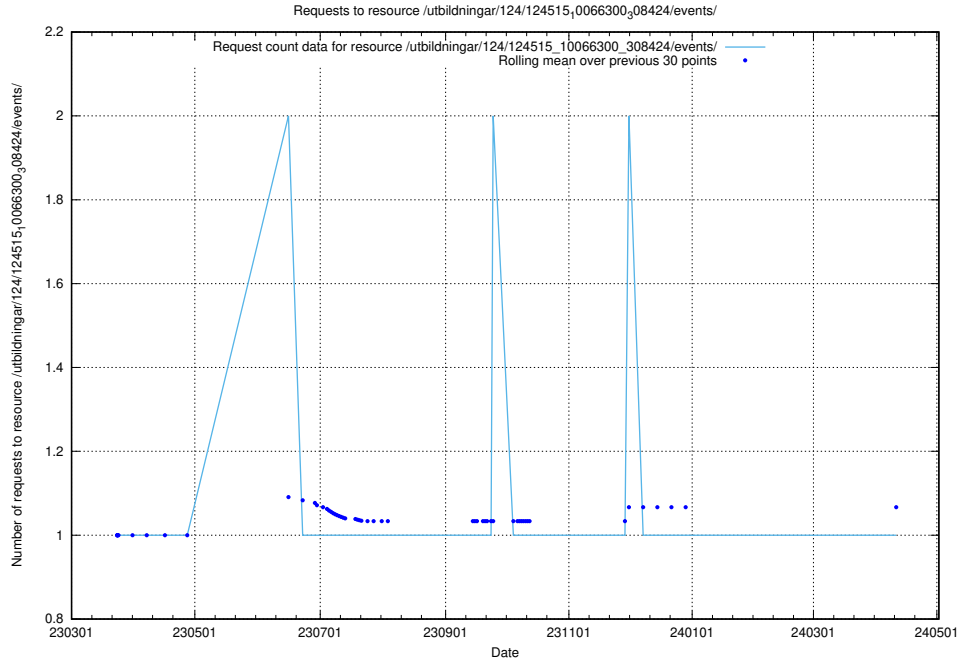

### 5.1357 Usage of /utbildningar/124/124515\_10066300\_308424/events/

Here, we count the number of requests to resource /utbildningar/124/124515\_10066300\_308424/events/