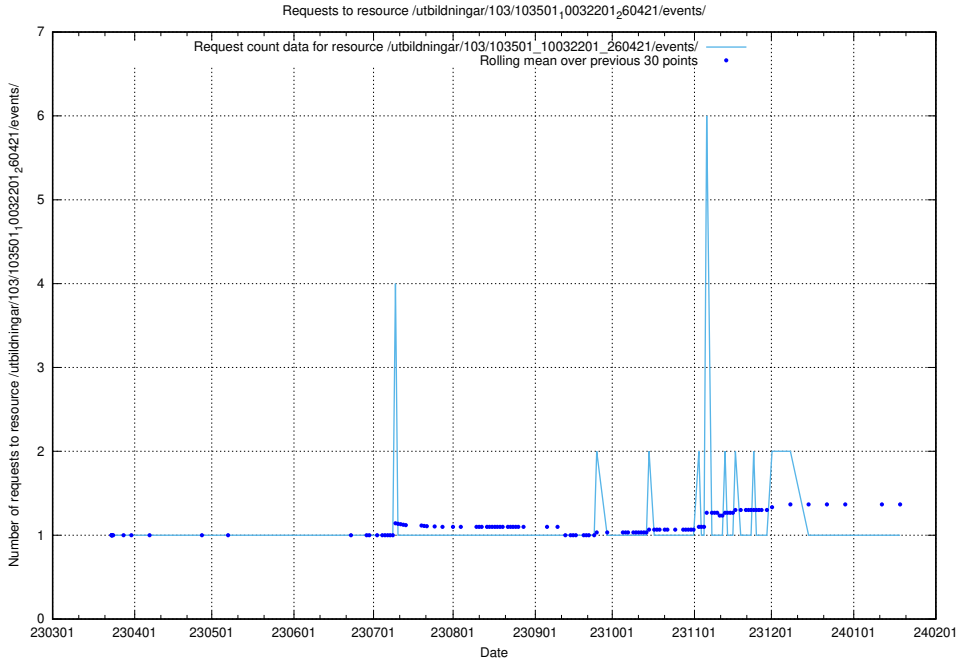

5.5248 Usage of /utbildningar/103/103501_10032201_260421/events/

Here, we count the number of requests to resource /utbildningar/103/103501_10032201_260421/events/