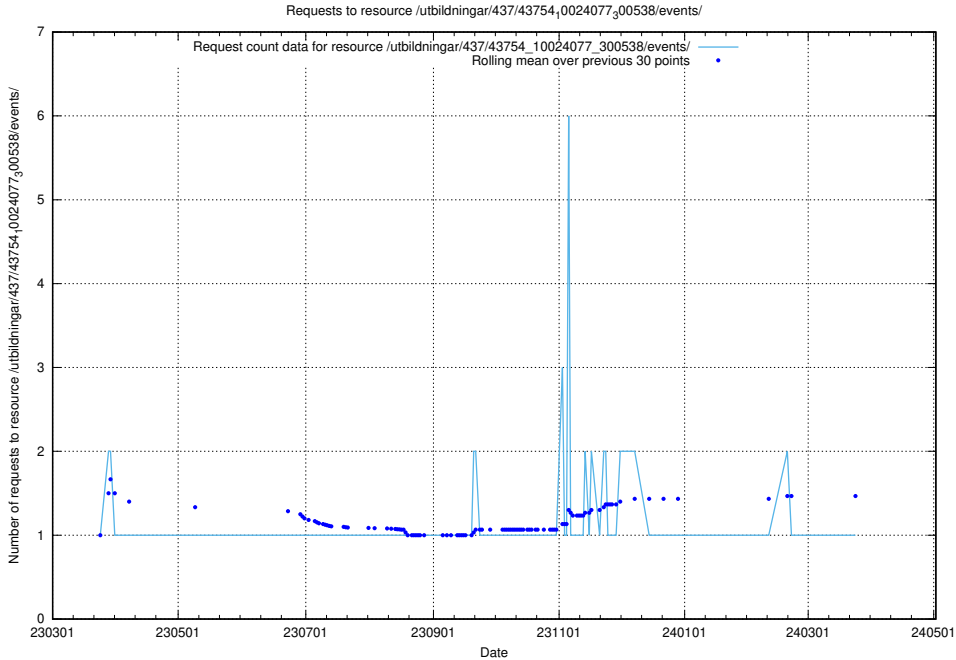

5.5976 Usage of /utbildningar/437/43754_10024077_300538/events/

Here, we count the number of requests to resource /utbildningar/437/43754_10024077_300538/events/.