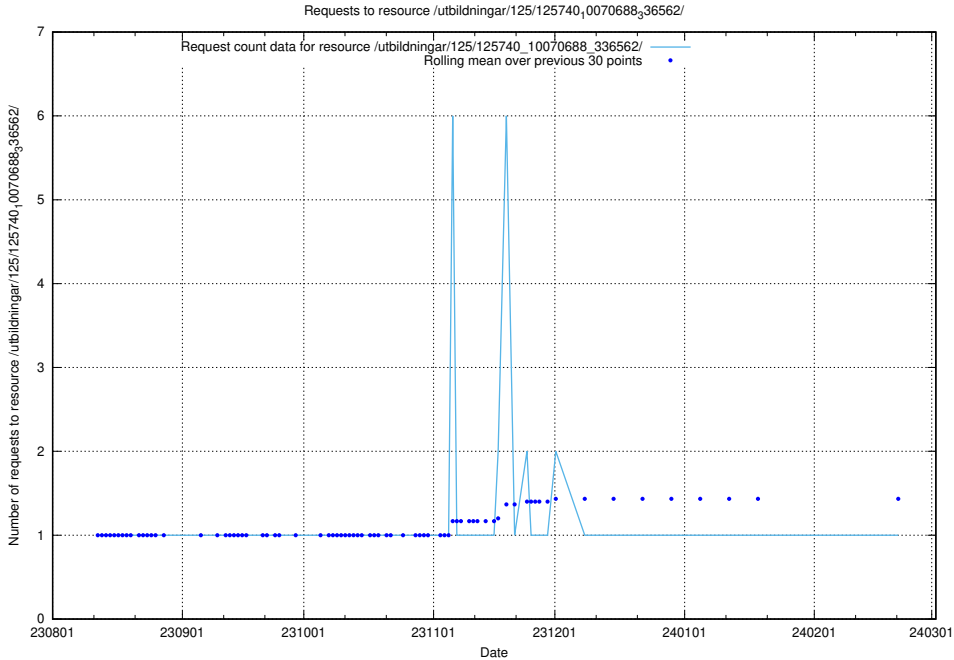

5.4601 Usage of /utbildningar/125/125740_10070688_336562/

Here, we count the number of requests to resource /utbildningar/125/125740_10070688_336562/.