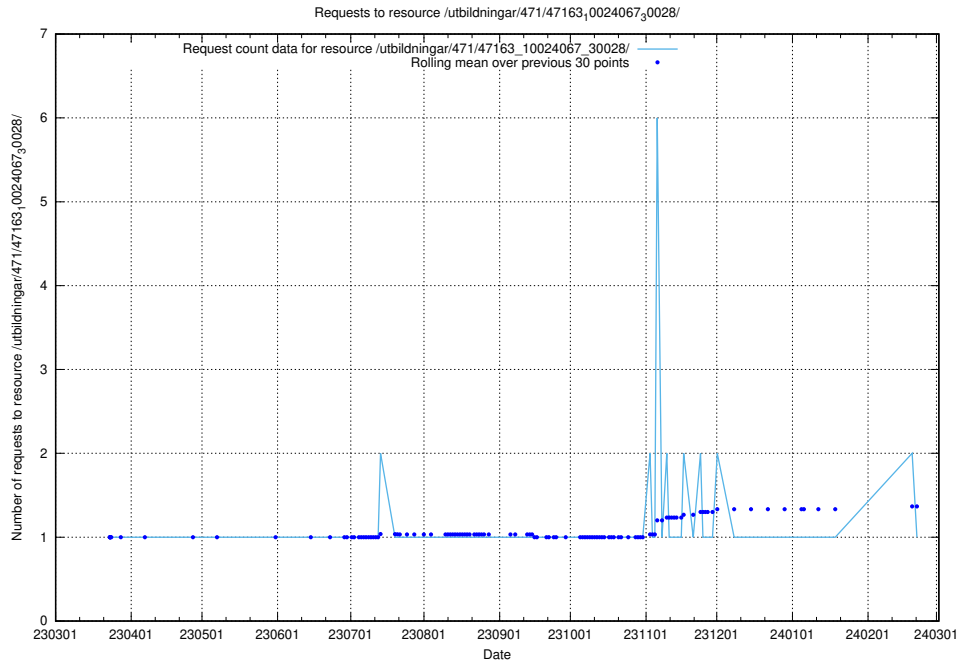

5.6088 Usage of /utbildningar/471/47163_10024067_30028/

Here, we count the number of requests to resource /utbildningar/471/47163_10024067_30028/.