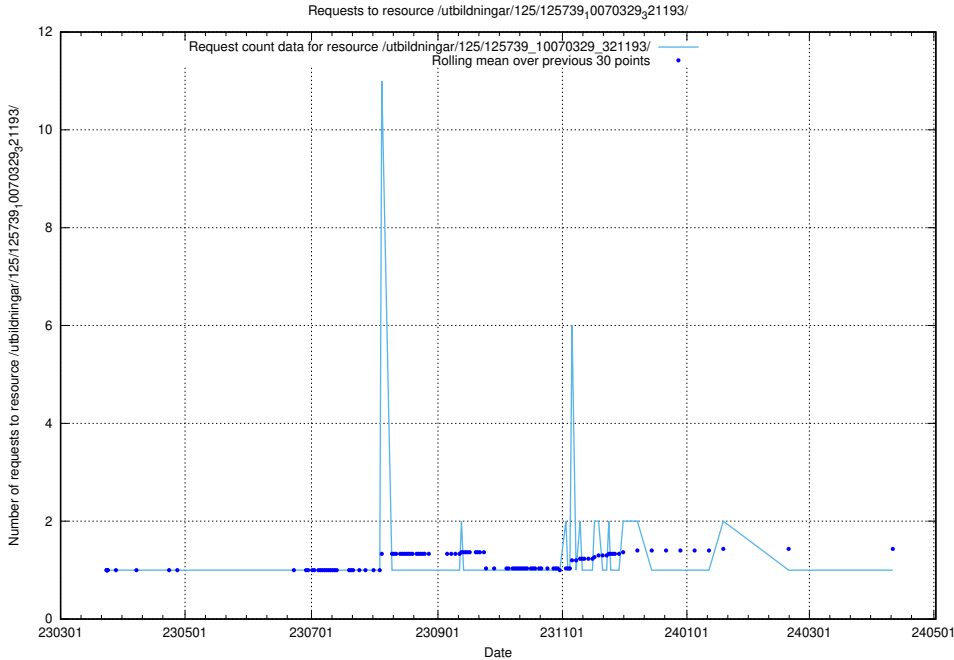

5.1048 Usage of /utbildningar/125/125739_10070329_321193/

Here, we count the number of requests to resource /utbildningar/125/125739_10070329_321193/.