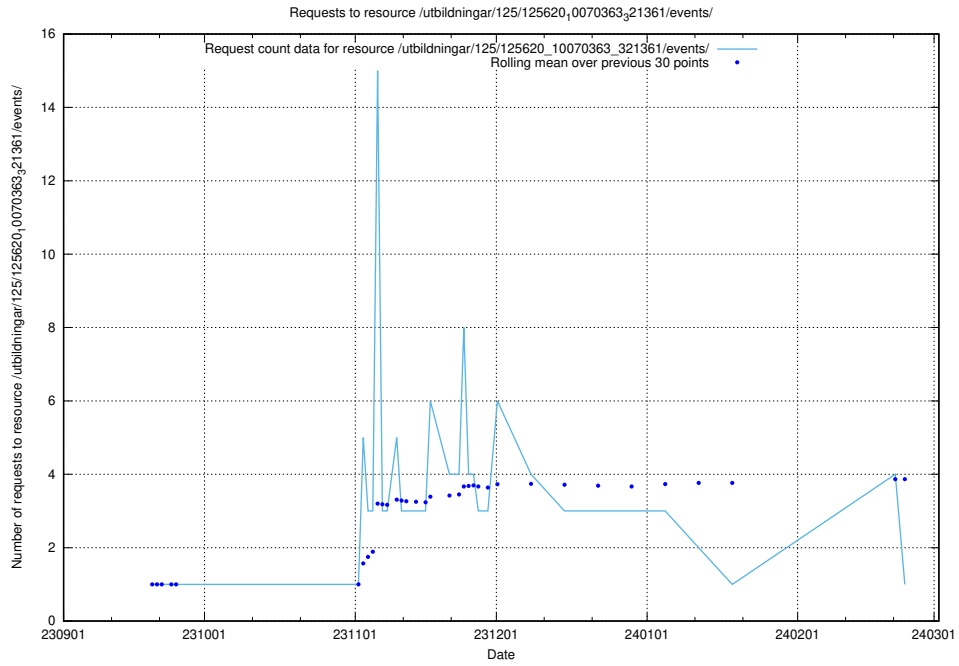

5.4327 Usage of /utbildningar/125/125620_10070363_321361/events/

Here, we count the number of requests to resource /utbildningar/125/125620_10070363_321361/events/