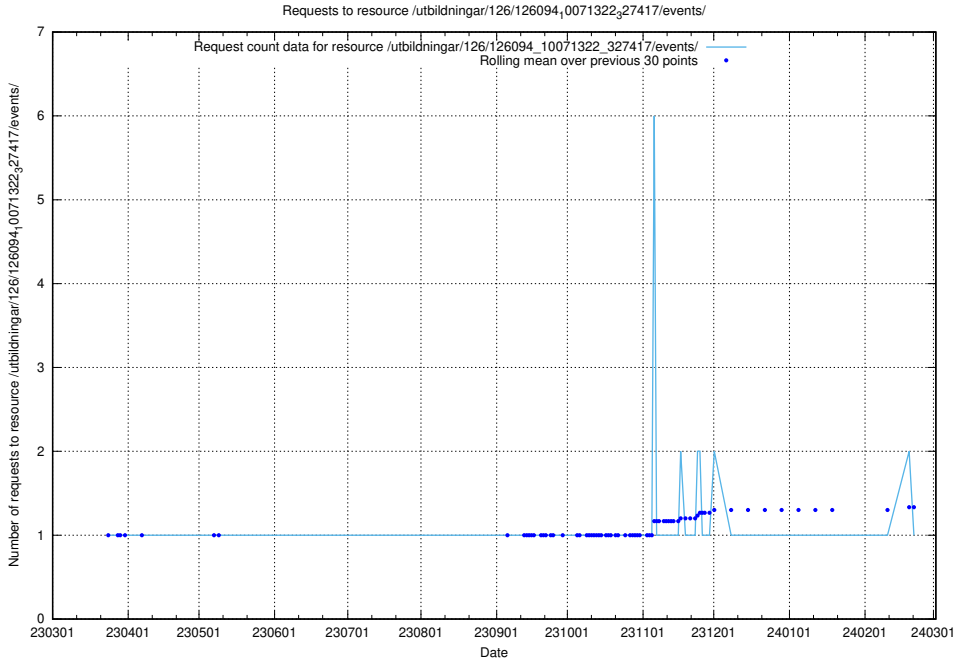

5.5989 Usage of /utbildningar/126/126094_10071322_327417/events/

Here, we count the number of requests to resource /utbildningar/126/126094_10071322_327417/events/