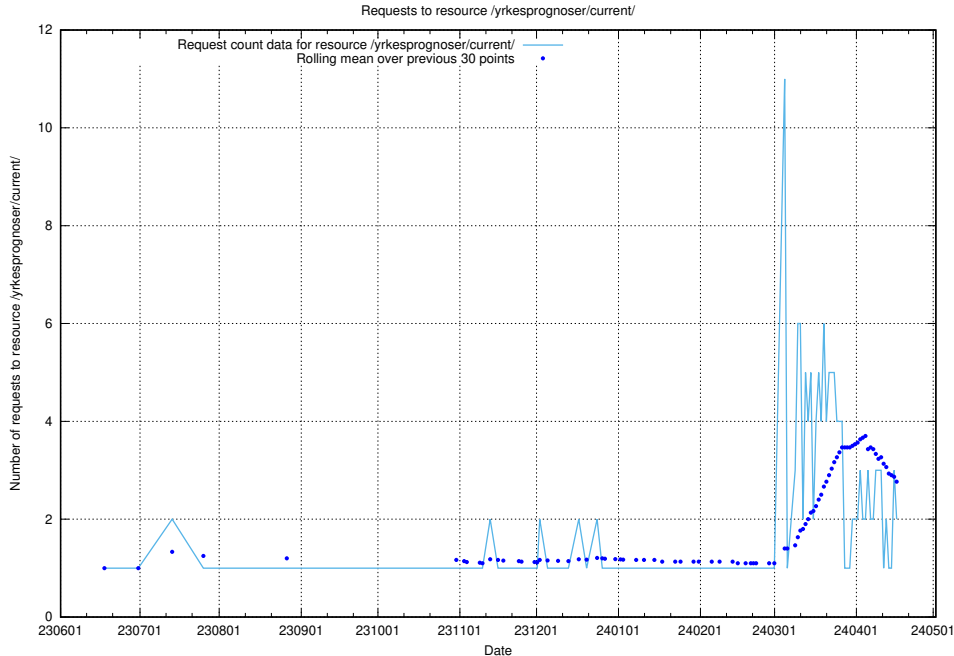

5.913 Usage of /yrkesprognoser/current/

Here, we count the number of requests to resource /yrkesprognoser/current/.