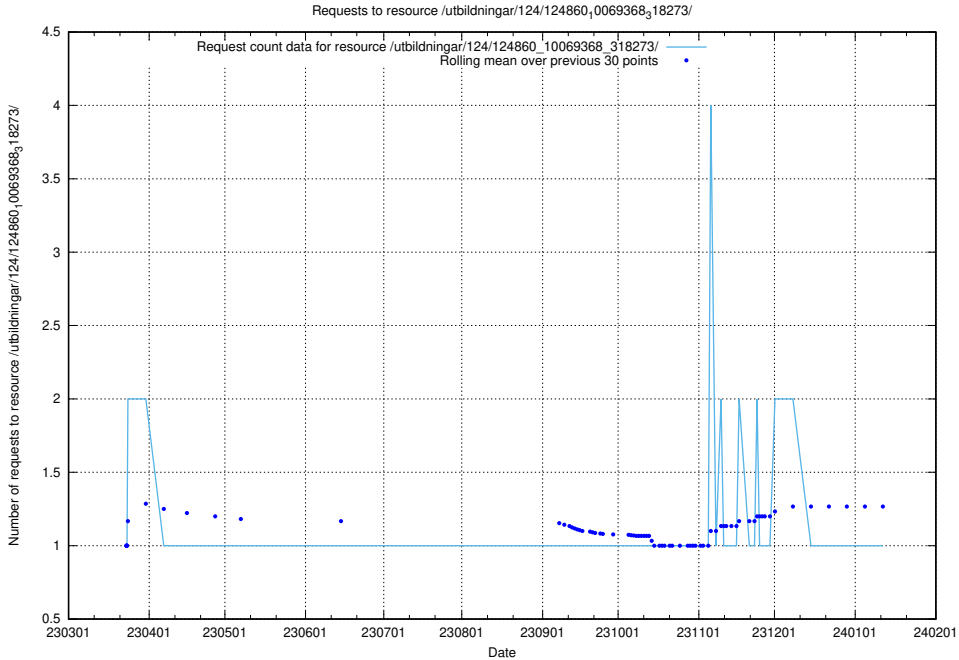

5.1201 Usage of /utbildningar/124/124860_10069368_318273/

Here, we count the number of requests to resource /utbildningar/124/124860_10069368_318273/.