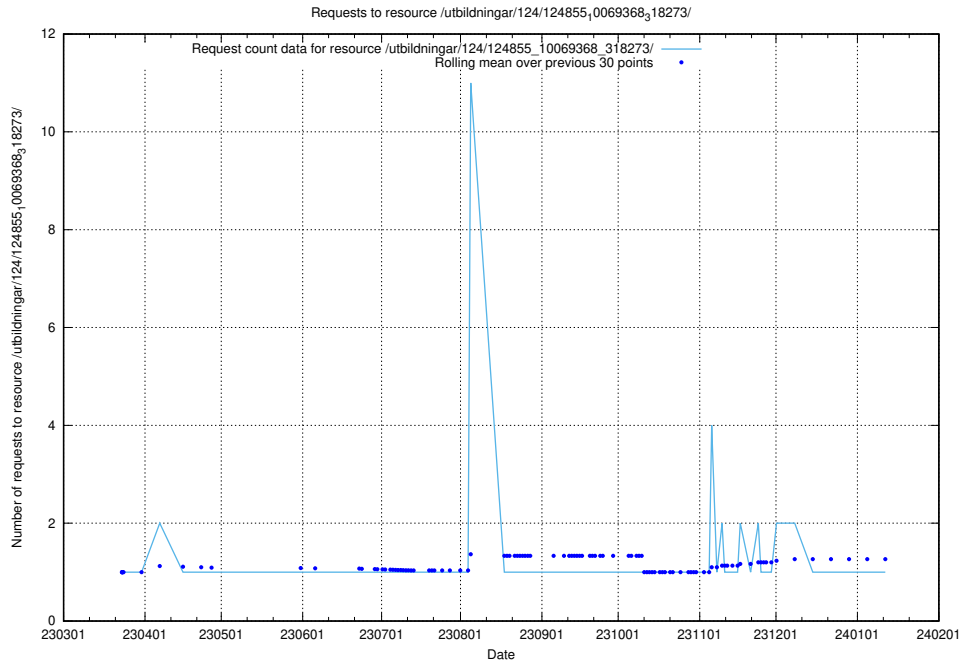

5.1223 Usage of /utbildningar/124/124855_10069368_318273/

Here, we count the number of requests to resource /utbildningar/124/124855_10069368_318273/.