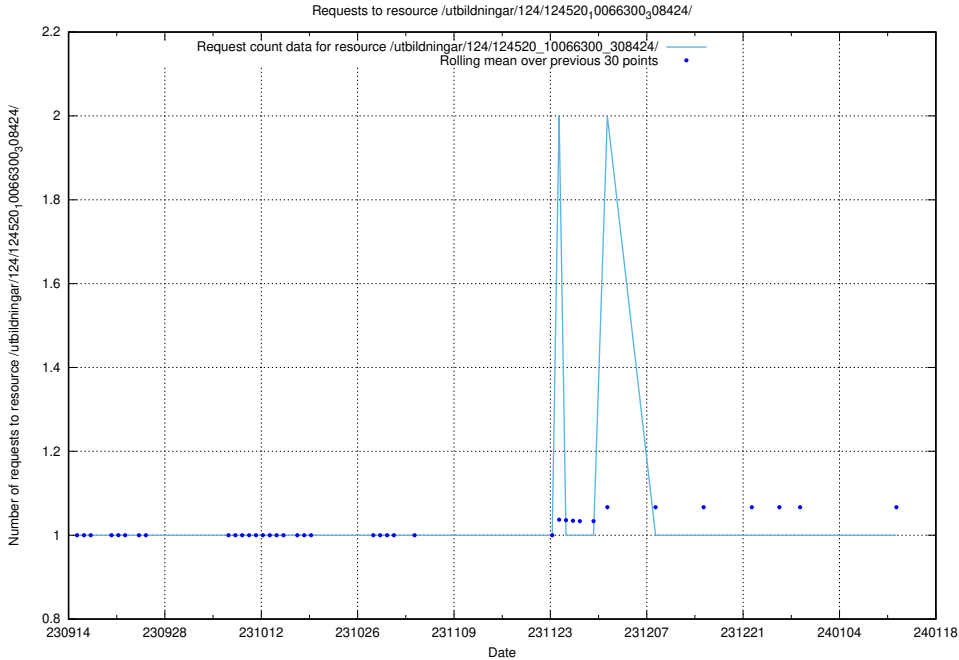

5.4371 Usage of /utbildningar/124/124520_10066300_308424/

Here, we count the number of requests to resource /utbildningar/124/124520_10066300_308424/.