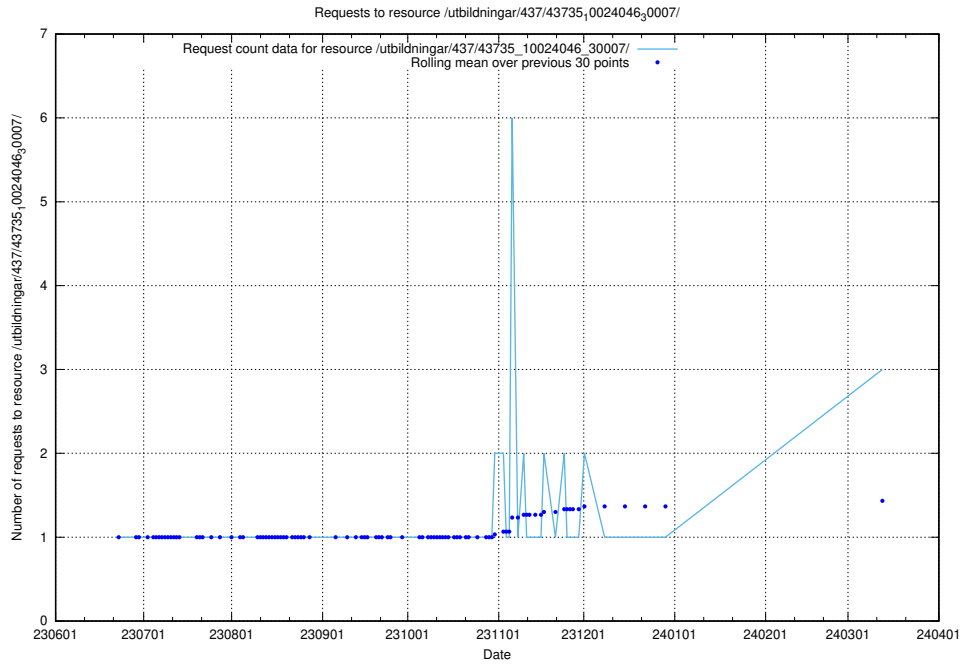

5.437 Usage of /utbildningar/437/43735_10024046_30007/

Here, we count the number of requests to resource /utbildningar/437/43735_10024046_30007/.