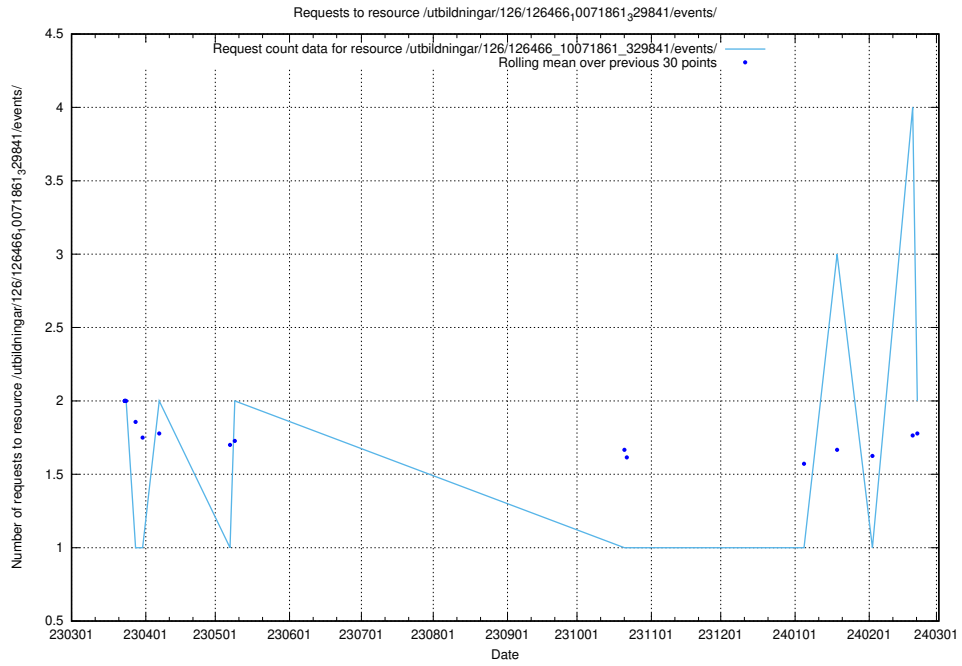

5.975 Usage of /utbildningar/126/126466_10071861_329841/events/

Here, we count the number of requests to resource /utbildningar/126/126466_10071861_329841/events/