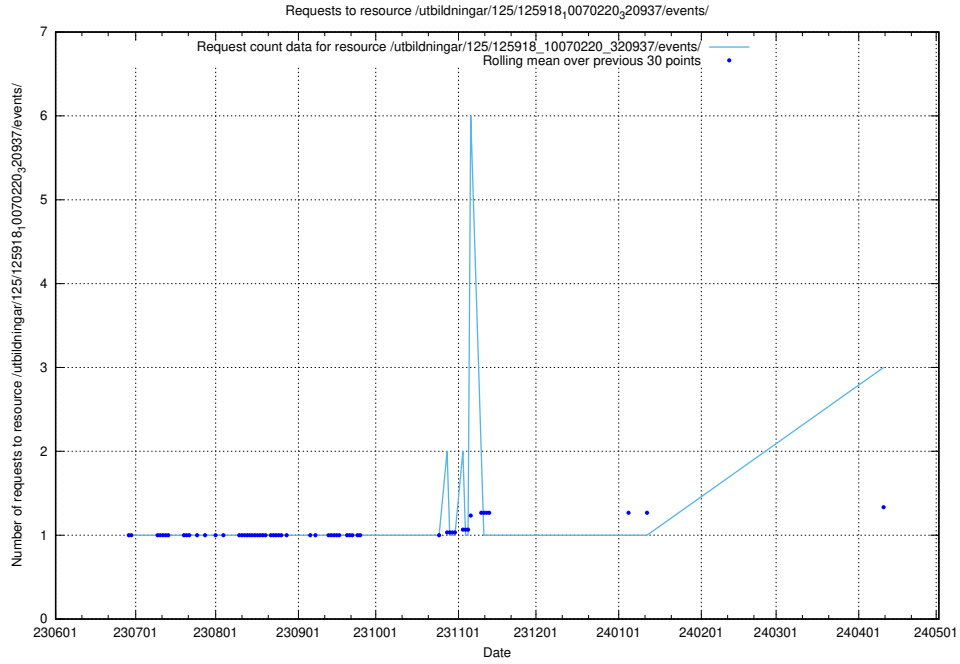

5.431 Usage of /utbildningar/125/125918_10070220_320937/events/

Here, we count the number of requests to resource /utbildningar/125/125918_10070220_320937/events/