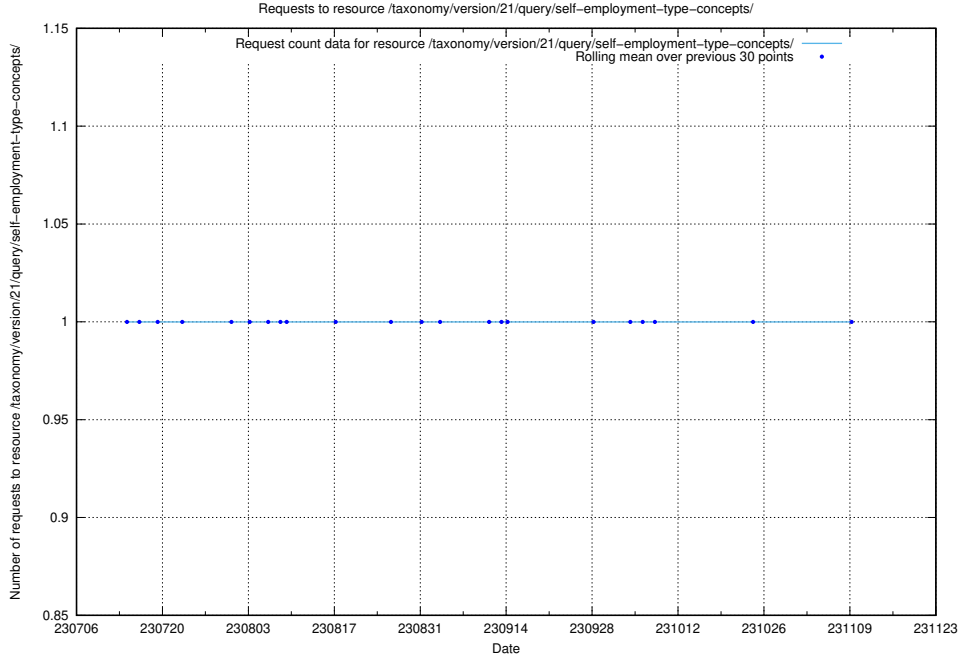

5.4882 Usage of /taxonomy/version/21/query/self-employment-type-concepts/

Here, we count the number of requests to resource /taxonomy/version/21/query/self-employment-type-concepts/.