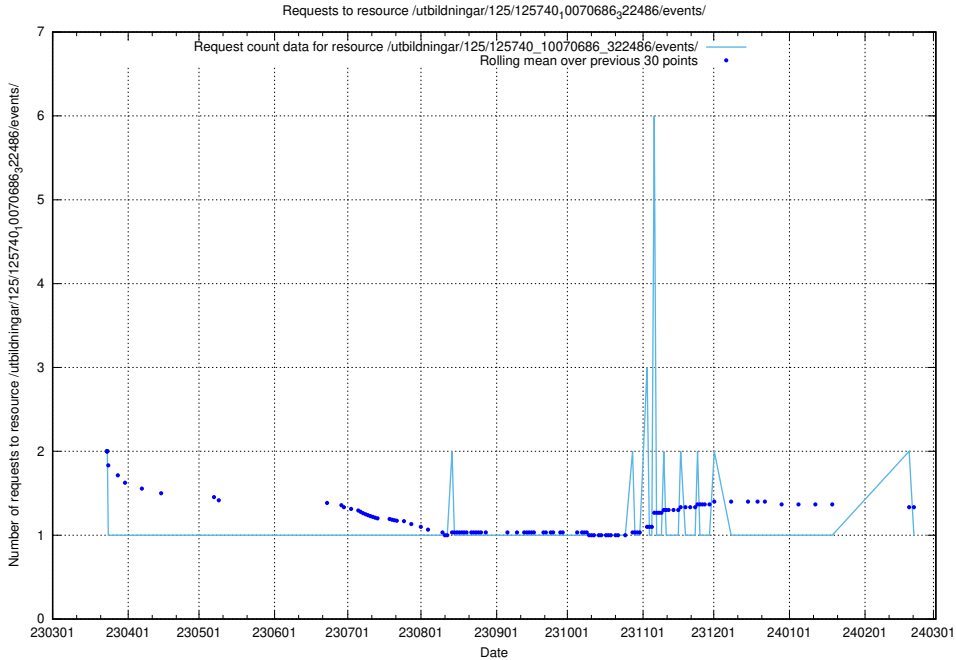

5.6057 Usage of /utbildningar/125/125740_10070686_322486/events/

Here, we count the number of requests to resource /utbildningar/125/125740_10070686_322486/events/