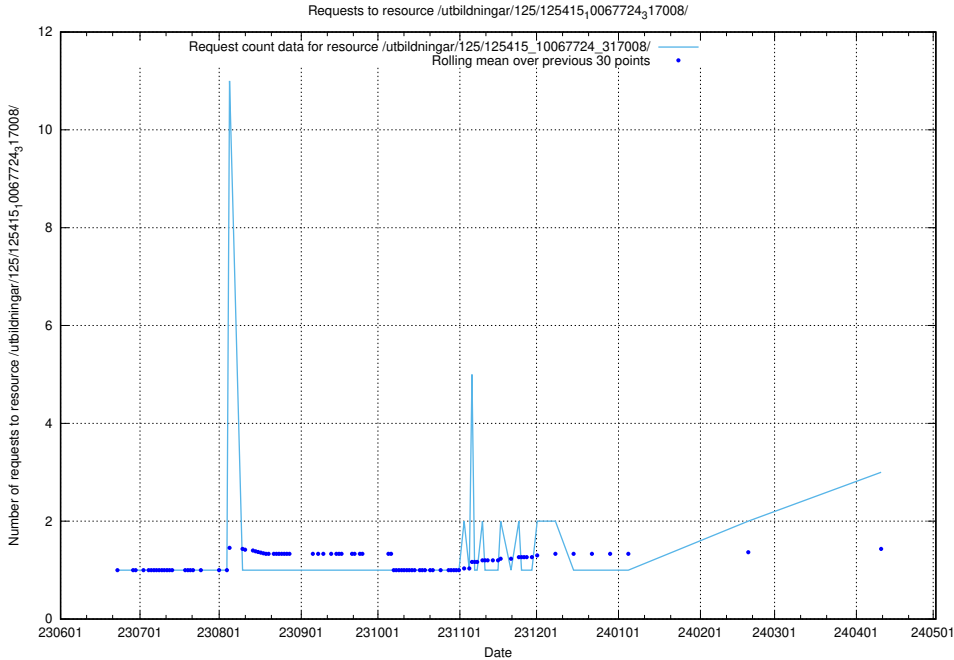

5.445 Usage of /utbildningar/125/125415_10067724_317008/

Here, we count the number of requests to resource /utbildningar/125/125415_10067724_317008/.