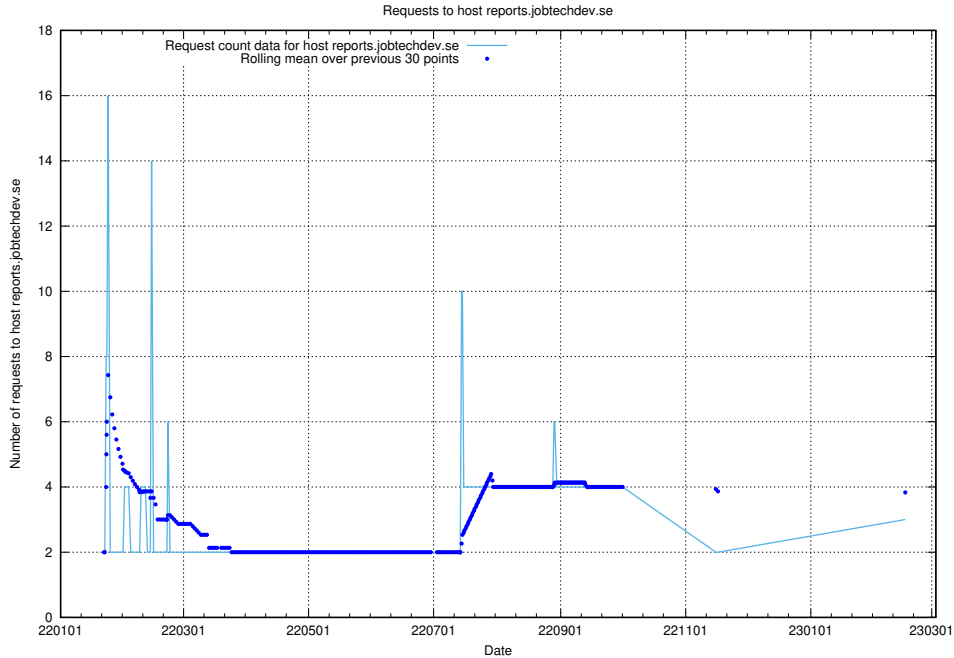

7.242 Usage of reports.jobtechdev.se

Here, we count the number of requests to host reports.jobtechdev.se.