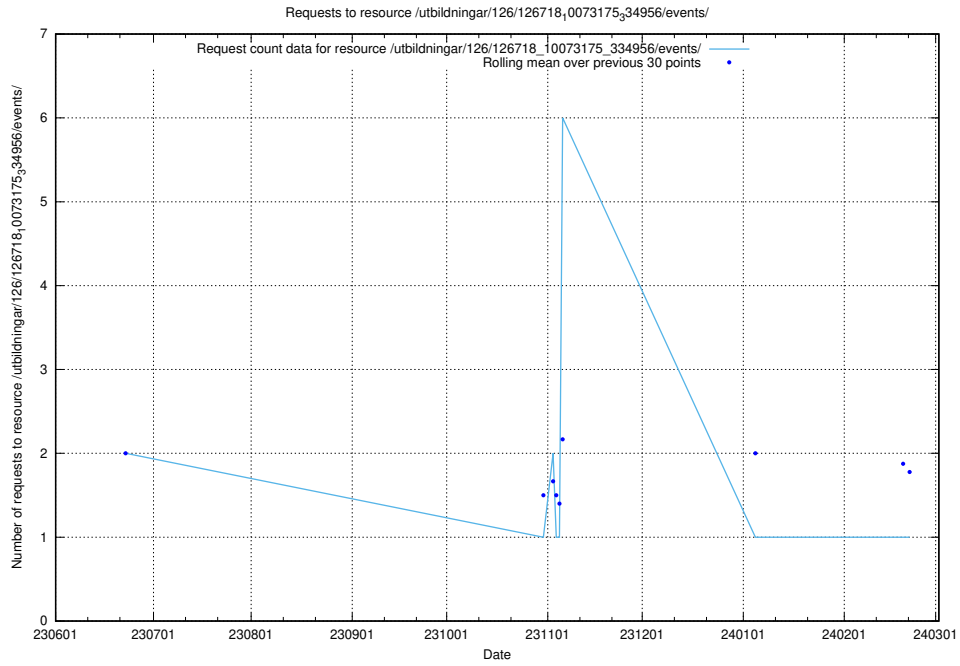

5.5343 Usage of /utbildningar/126/126718_10073175_334956/events/

Here, we count the number of requests to resource /utbildningar/126/126718_10073175_334956/events/