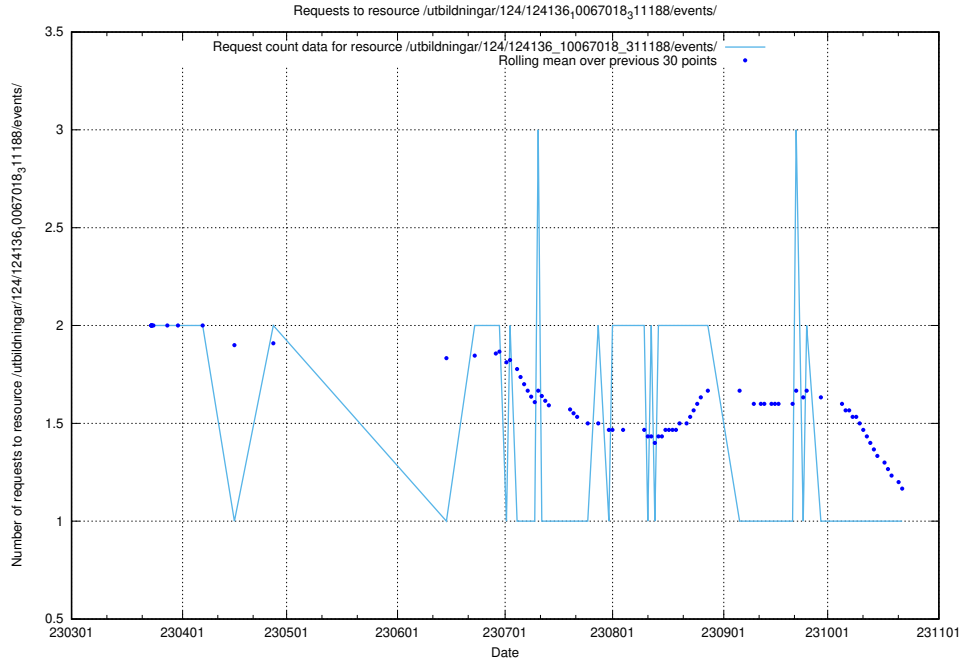

5.6078 Usage of /utbildningar/124/124136_10067018_311188/events/

Here, we count the number of requests to resource /utbildningar/124/124136_10067018_311188/events/