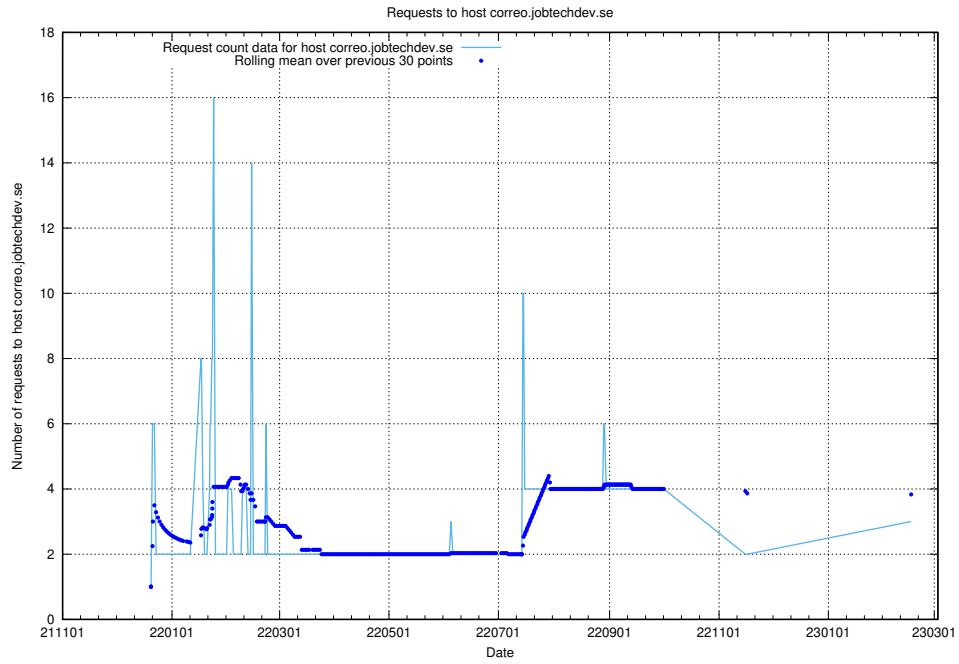

## 7.198 Usage of correo.jobtechdev.se

Here, we count the number of requests to host correo.jobtechdev.se.