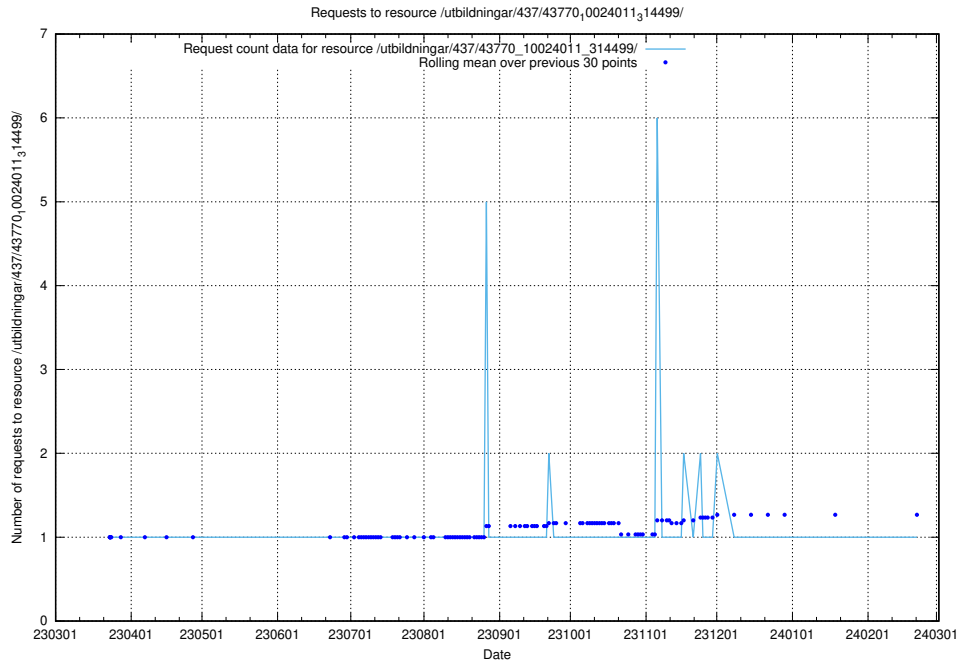

5.6143 Usage of /utbildningar/437/43770_10024011_314499/

Here, we count the number of requests to resource /utbildningar/437/43770_10024011_314499/.