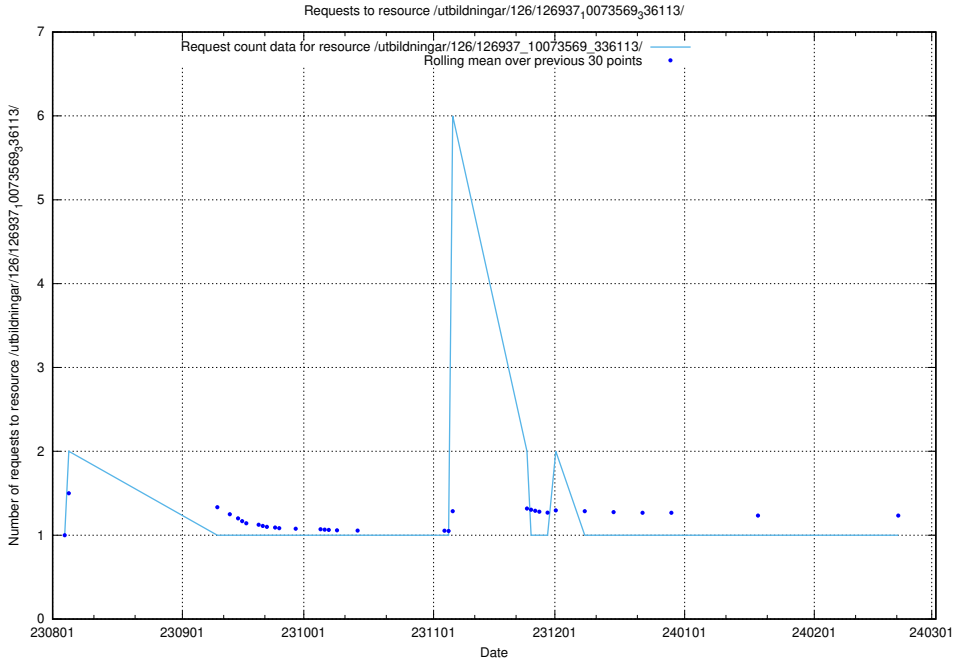

5.4654 Usage of /utbildningar/126/126937_10073569_336113/

Here, we count the number of requests to resource /utbildningar/126/126937_10073569_336113/.