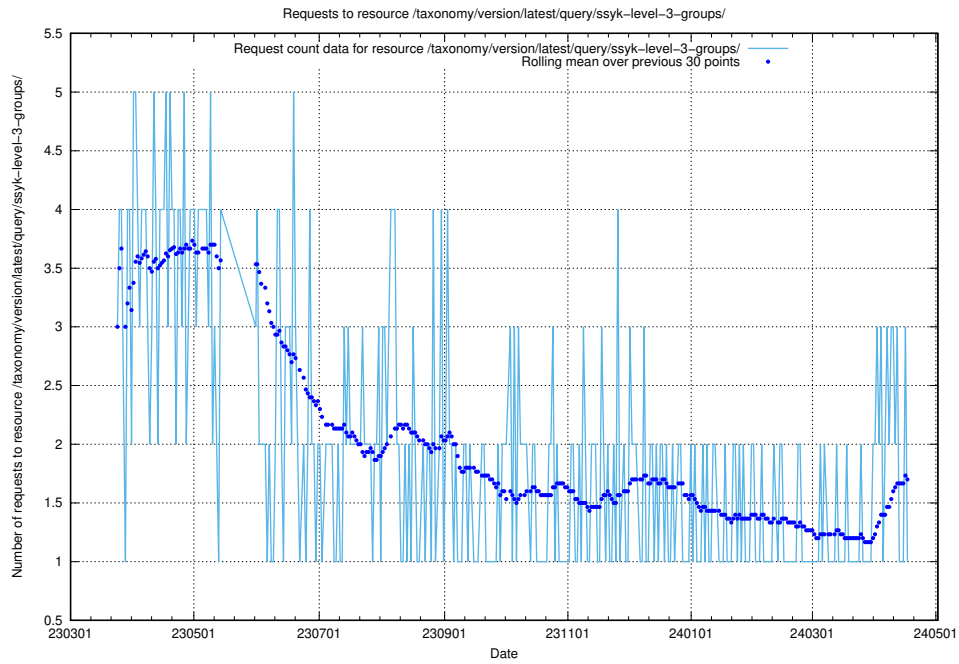

5.5874 Usage of /taxonomy/version/latest/query/ssyk-level-3-groups/

Here, we count the number of requests to resource /taxonomy/version/latest/query/ssyk-level-3-groups/.