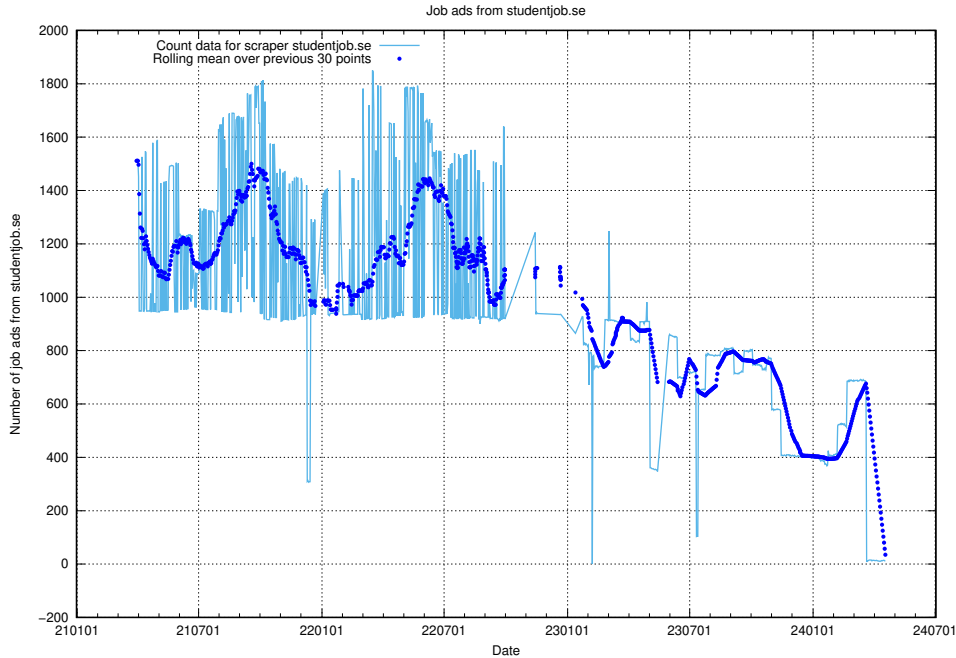

13.18 Number of ads by scraper studentjob.se

Here, we count the number of job ads scraped from studentjob.se.