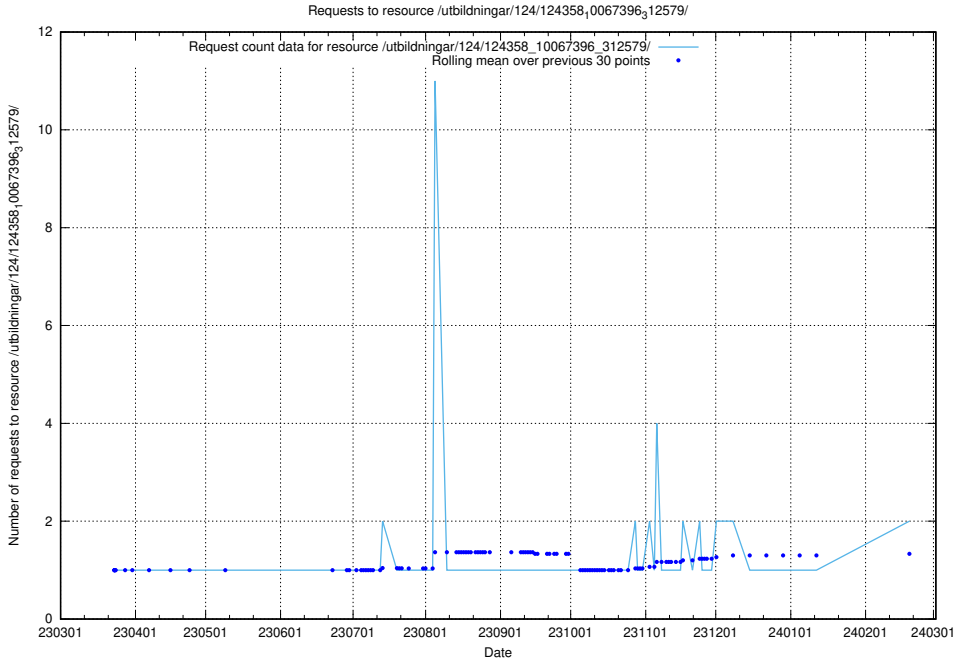

5.710 Usage of /utbildningar/124/124358_10067396_312579/

Here, we count the number of requests to resource /utbildningar/124/124358_10067396_312579/.