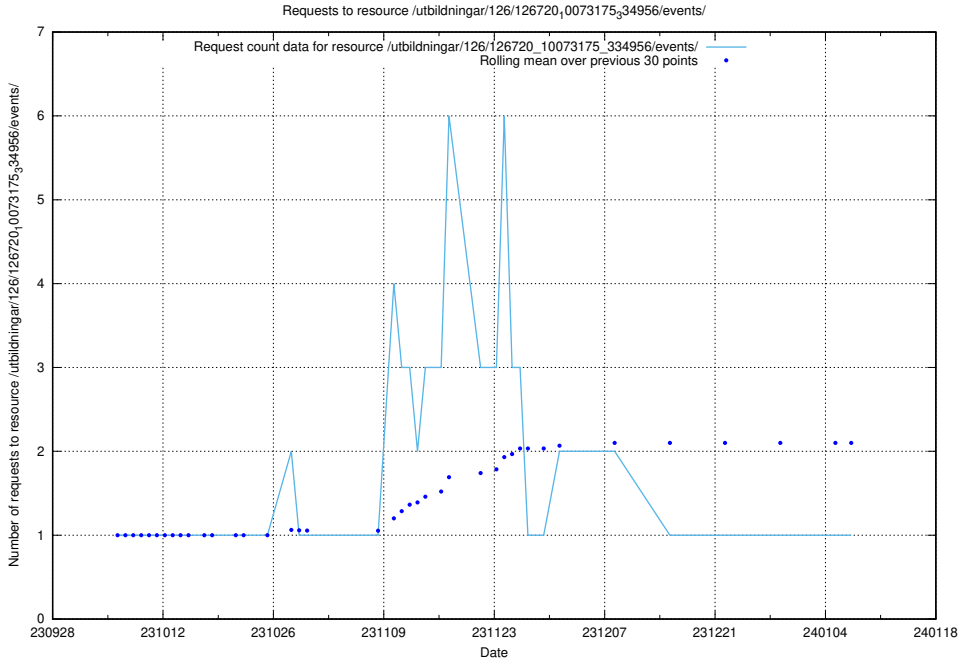

5.4191 Usage of /utbildningar/126/126720_10073175_334956/events/

Here, we count the number of requests to resource /utbildningar/126/126720_10073175_334956/events/