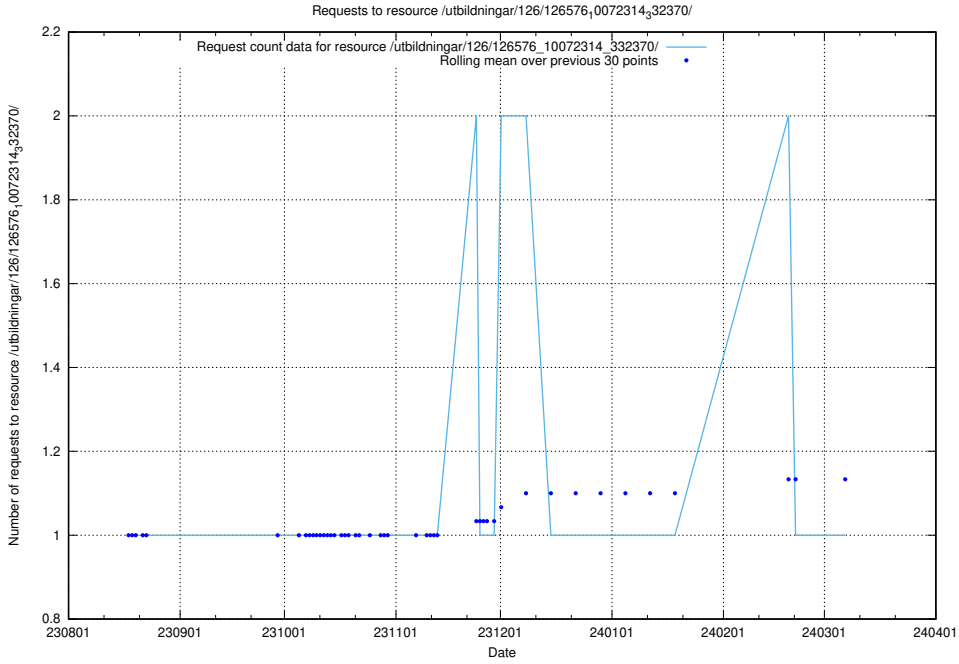

5.4563 Usage of /utbildningar/126/126576_10072314_332370/

Here, we count the number of requests to resource /utbildningar/126/126576_10072314_332370/.