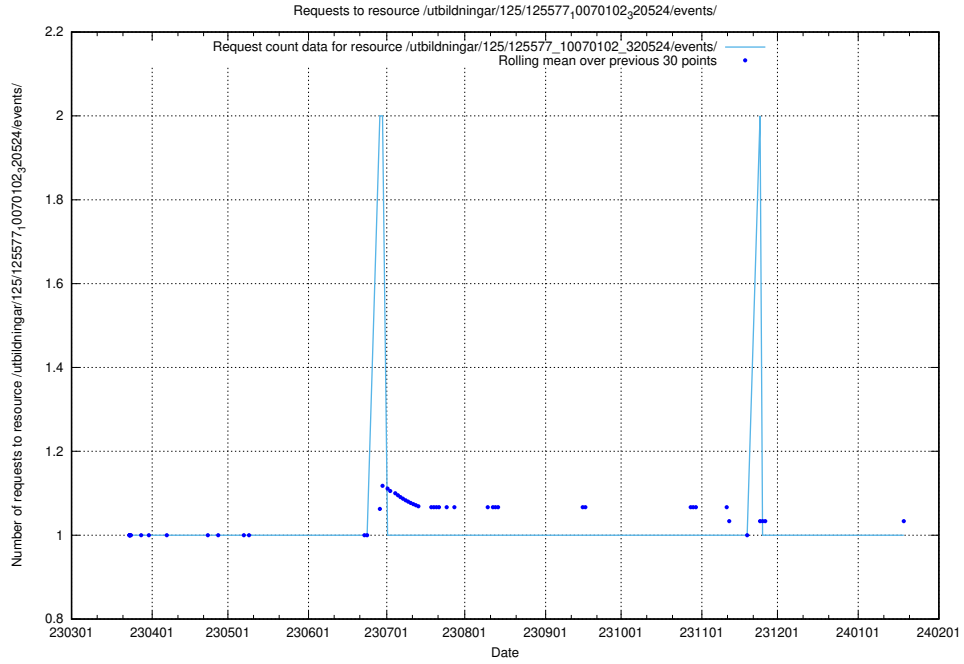

5.1135 Usage of /utbildningar/125/125577_10070102_320524/events/

Here, we count the number of requests to resource /utbildningar/125/125577_10070102_320524/events/