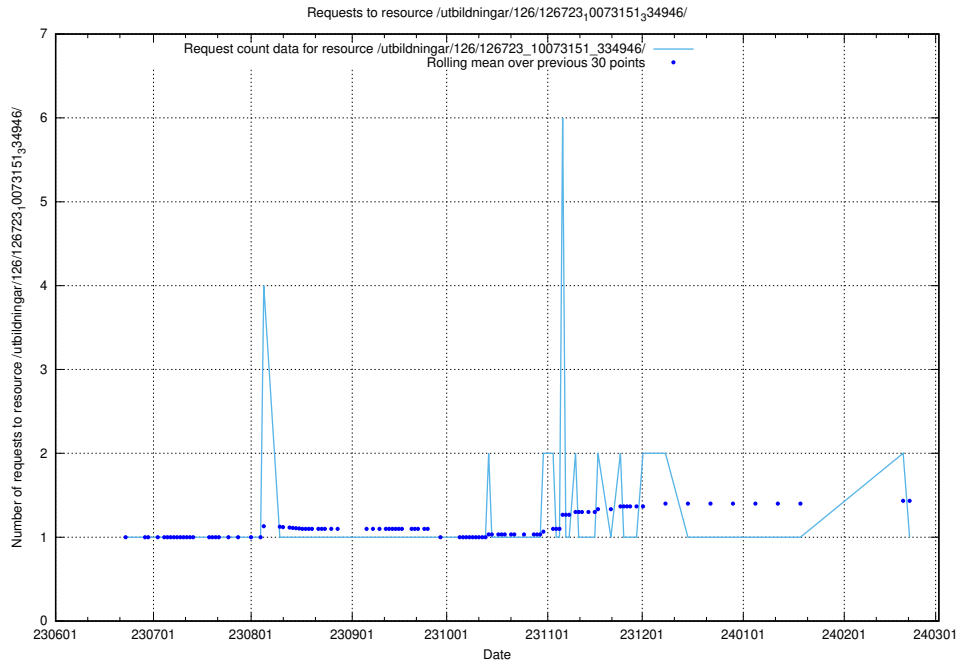

5.5385 Usage of /utbildningar/126/126723_10073151_334946/

Here, we count the number of requests to resource /utbildningar/126/126723_10073151_334946/.