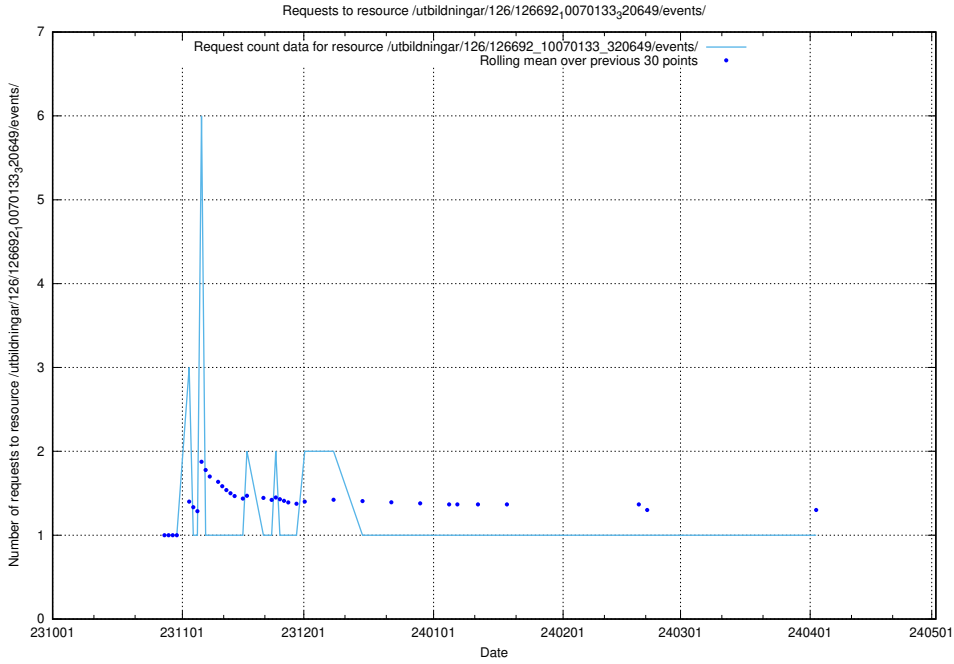

5.3990 Usage of /utbildningar/126/126692_10070133_320649/events/

Here, we count the number of requests to resource /utbildningar/126/126692_10070133_320649/events/