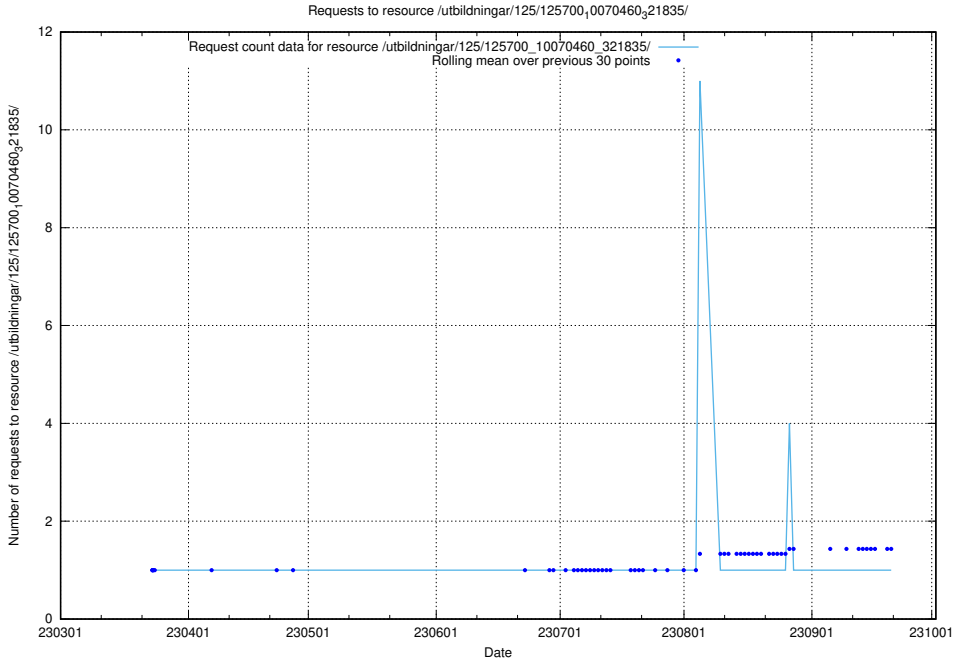

5.1063 Usage of /utbildningar/125/125700_10070460_321835/

Here, we count the number of requests to resource /utbildningar/125/125700_10070460_321835/.