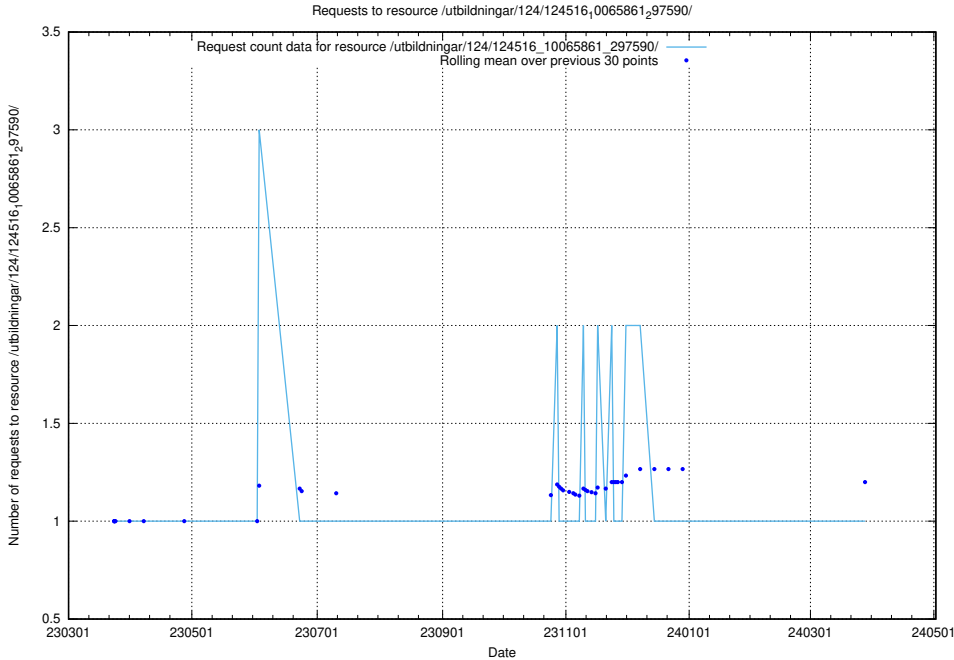

5.1327 Usage of /utbildningar/124/124516_10065861_297590/

Here, we count the number of requests to resource /utbildningar/124/124516_10065861_297590/.