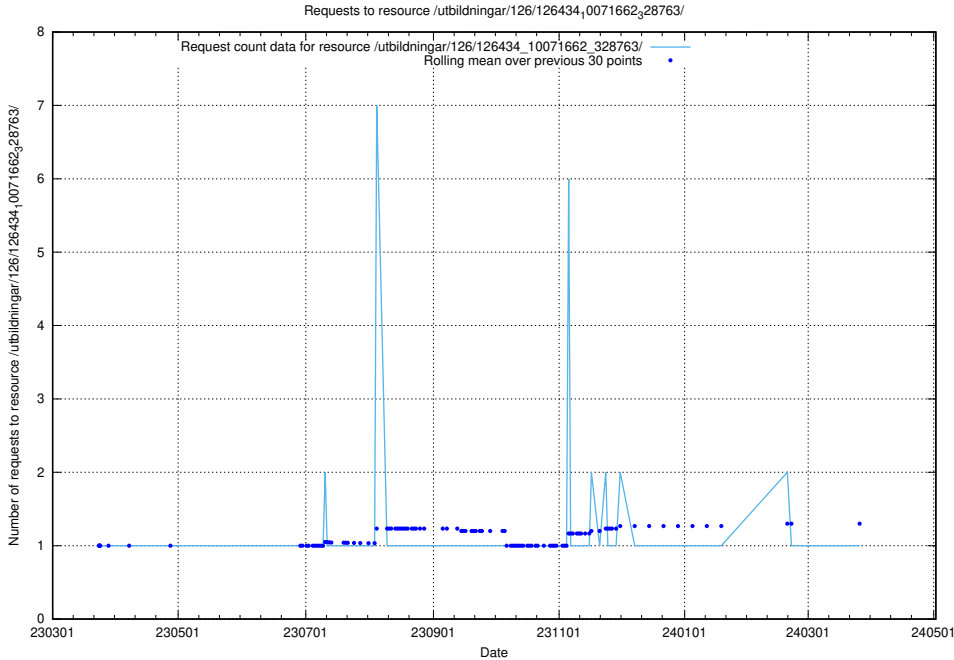

5.6196 Usage of /utbildningar/126/126434_10071662_328763/

Here, we count the number of requests to resource /utbildningar/126/126434_10071662_328763/.