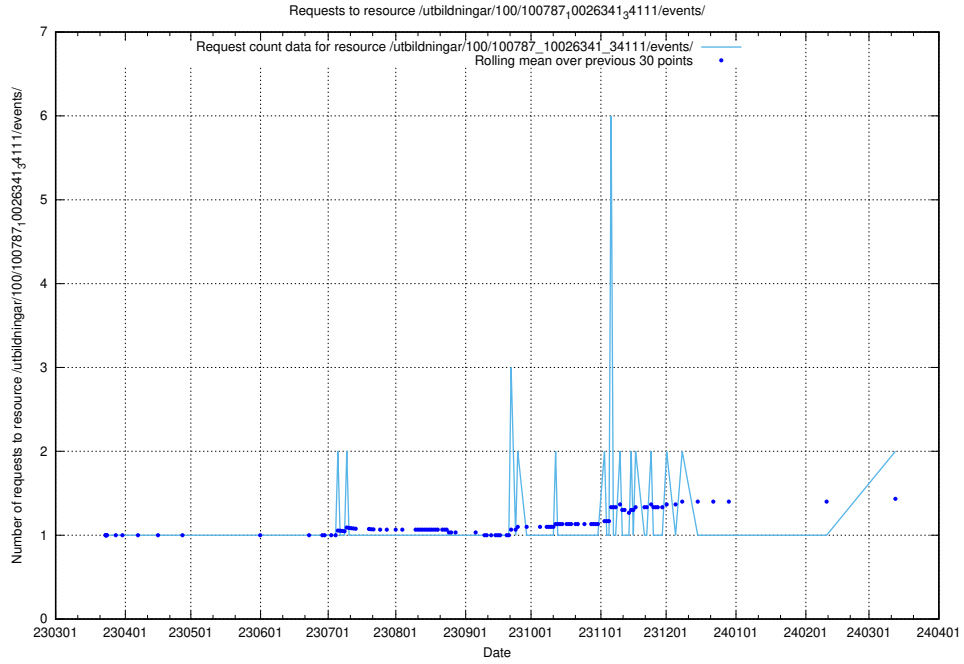

5.868 Usage of /utbildningar/100/100787_10026341_34111/events/

Here, we count the number of requests to resource /utbildningar/100/100787_10026341_34111/events/.