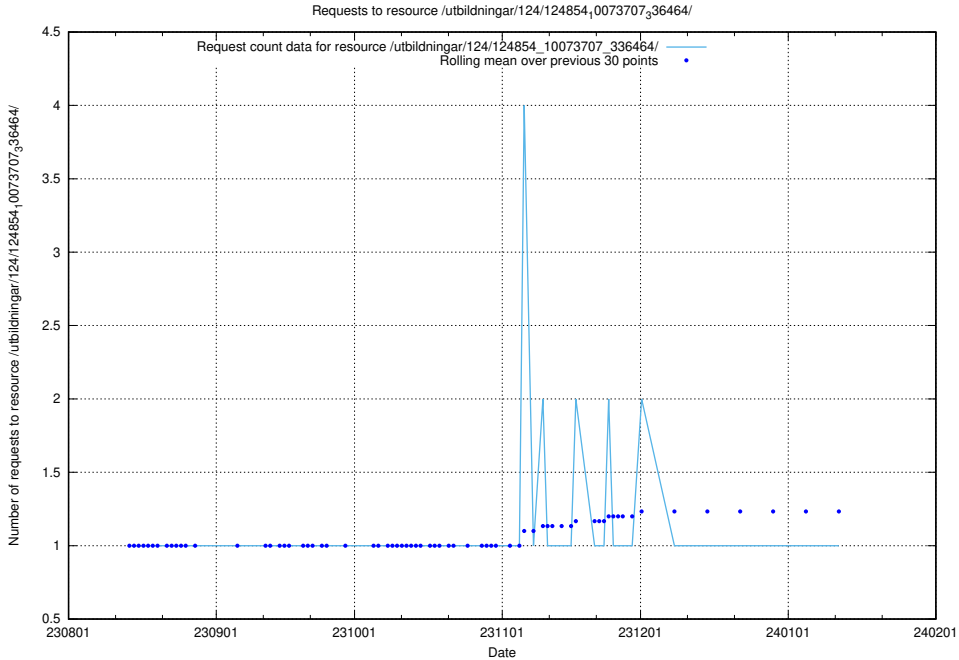

5.4592 Usage of /utbildningar/124/124854_10073707_336464/

Here, we count the number of requests to resource /utbildningar/124/124854_10073707_336464/.