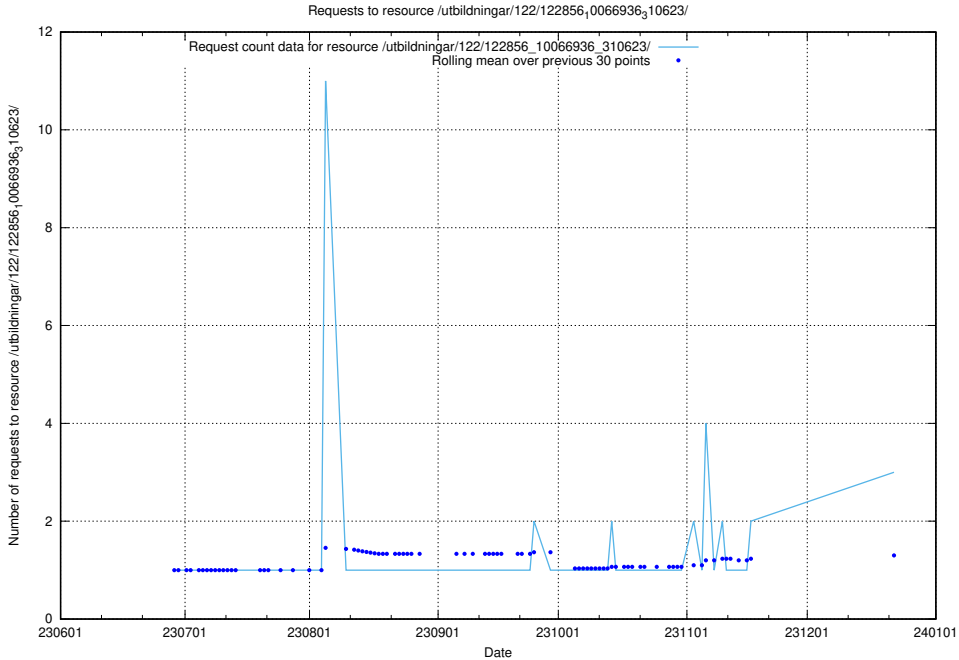

5.435 Usage of /utbildningar/122/122856_10066936_310623/

Here, we count the number of requests to resource /utbildningar/122/122856_10066936_310623/.