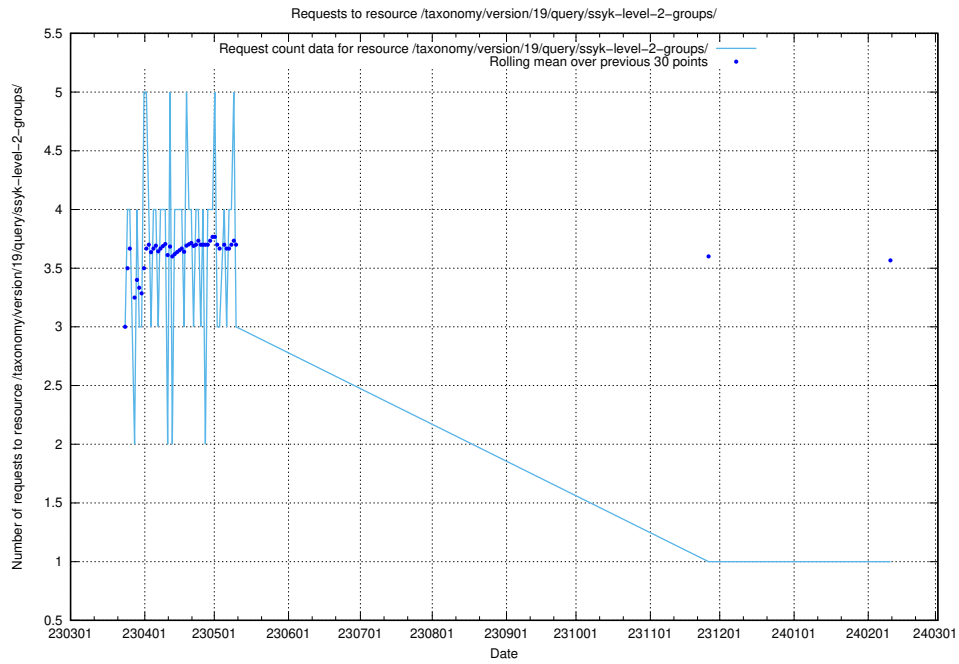

5.5913 Usage of `/taxonomy/version/19/query/ssyk-level-2-groups/`

Here, we count the number of requests to resource `/taxonomy/version/19/query/ssyk-level-2-groups/`.