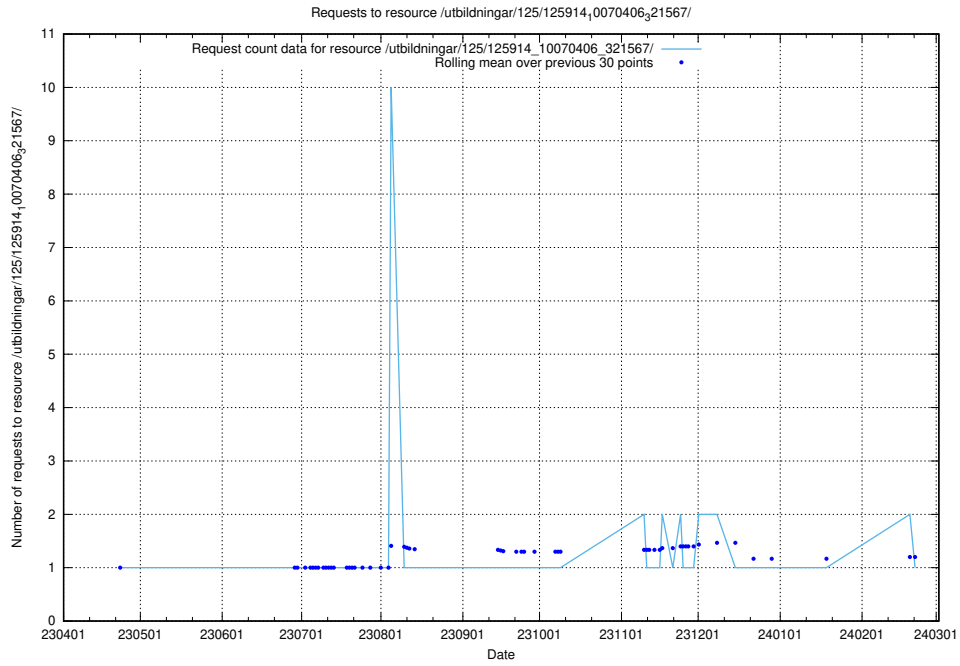

5.5802 Usage of /utbildningar/125/125914_10070406_321567/

Here, we count the number of requests to resource /utbildningar/125/125914_10070406_321567/.