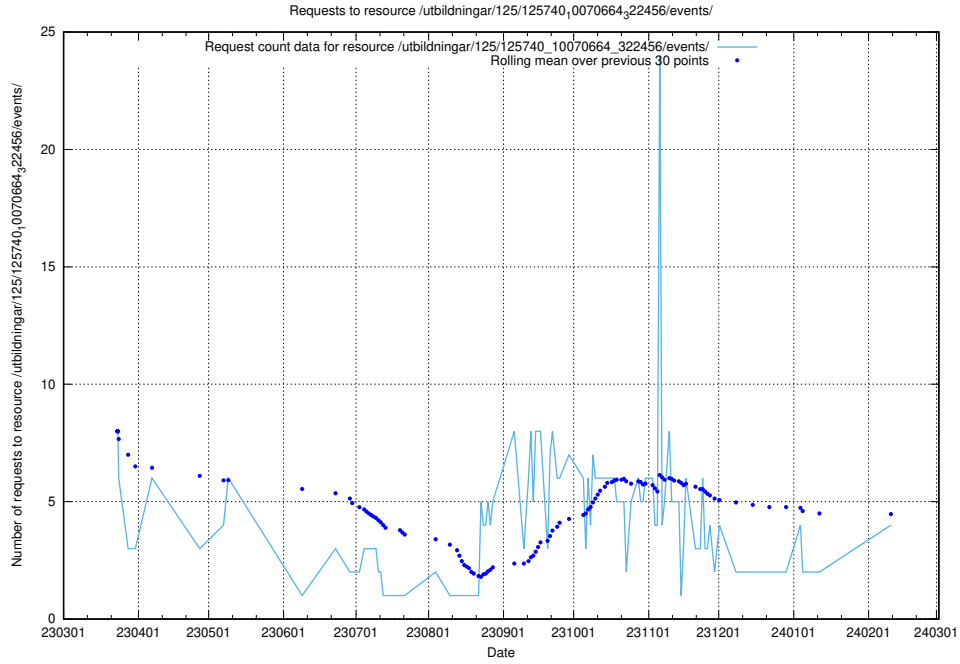

5.290 Usage of /utbildningar/125/125740_10070664_322456/events/

Here, we count the number of requests to resource /utbildningar/125/125740_10070664_322456/events/