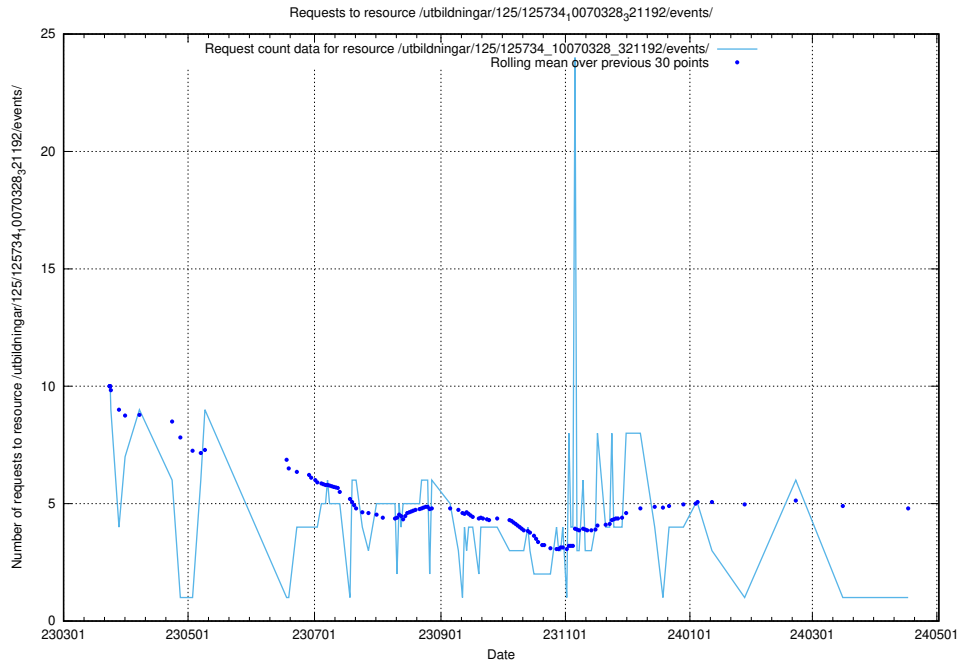

5.6033 Usage of /utbildningar/125/125734_10070328_321192/events/

Here, we count the number of requests to resource /utbildningar/125/125734_10070328_321192/events/