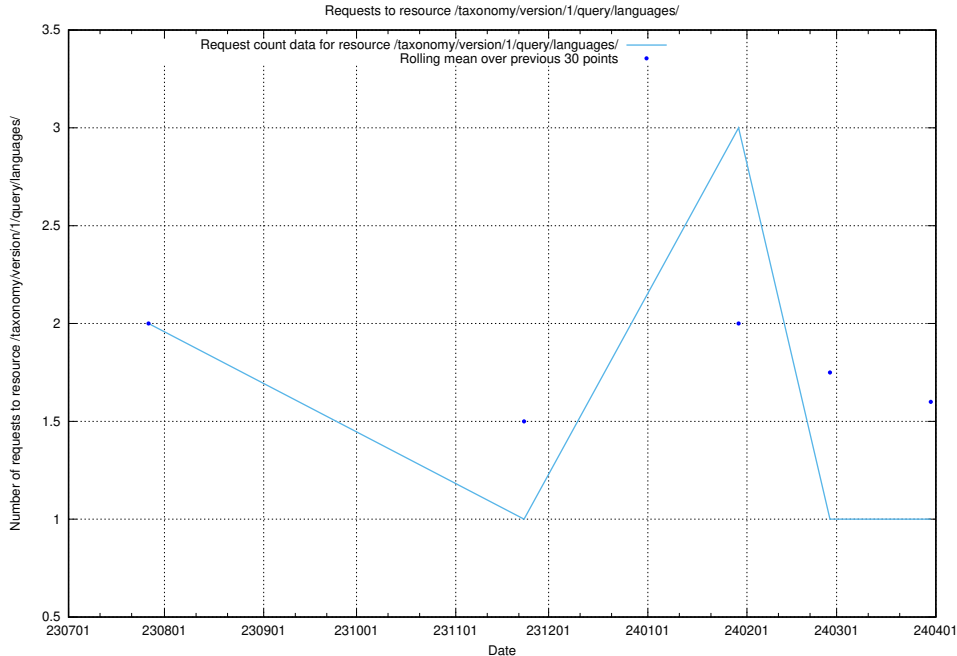

5.4719 Usage of /taxonomy/version/1/query/languages/

Here, we count the number of requests to resource /taxonomy/version/1/query/languages/.