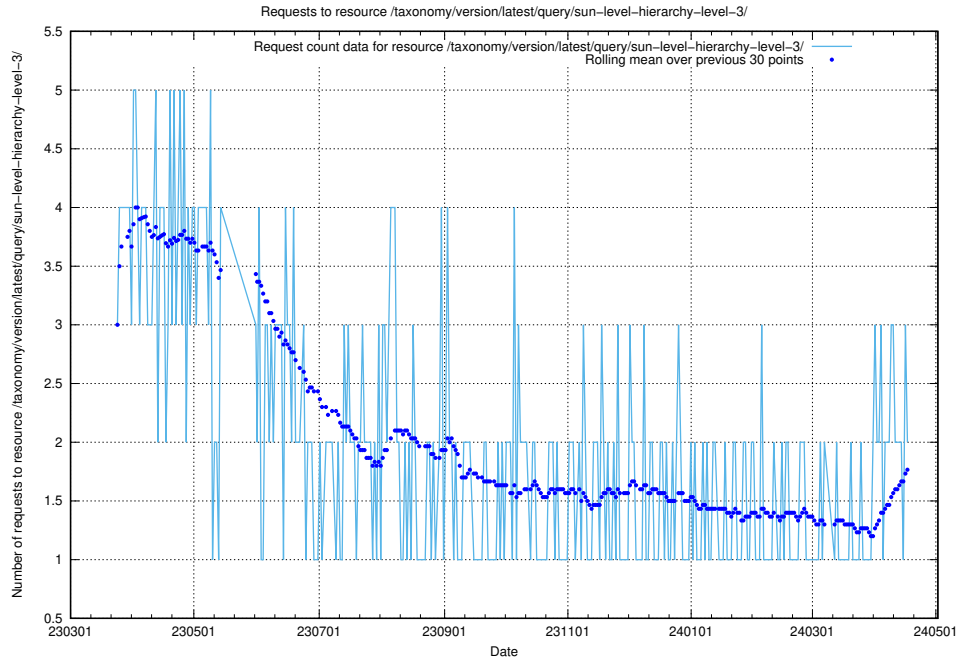

5.937 Usage of /taxonomy/version/latest/query/sun-level-hierarchy-level-3/

Here, we count the number of requests to resource /taxonomy/version/latest/query/sun-level-hierarchy-level-3/.