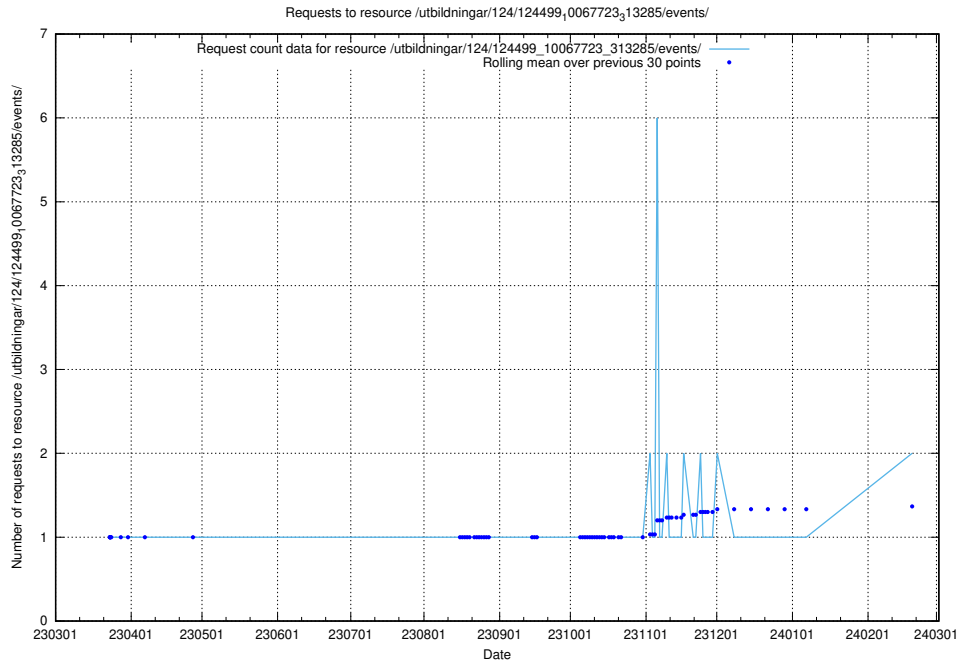

5.605 Usage of /utbildningar/124/124499_10067723_313285/events/

Here, we count the number of requests to resource /utbildningar/124/124499_10067723_313285/events/