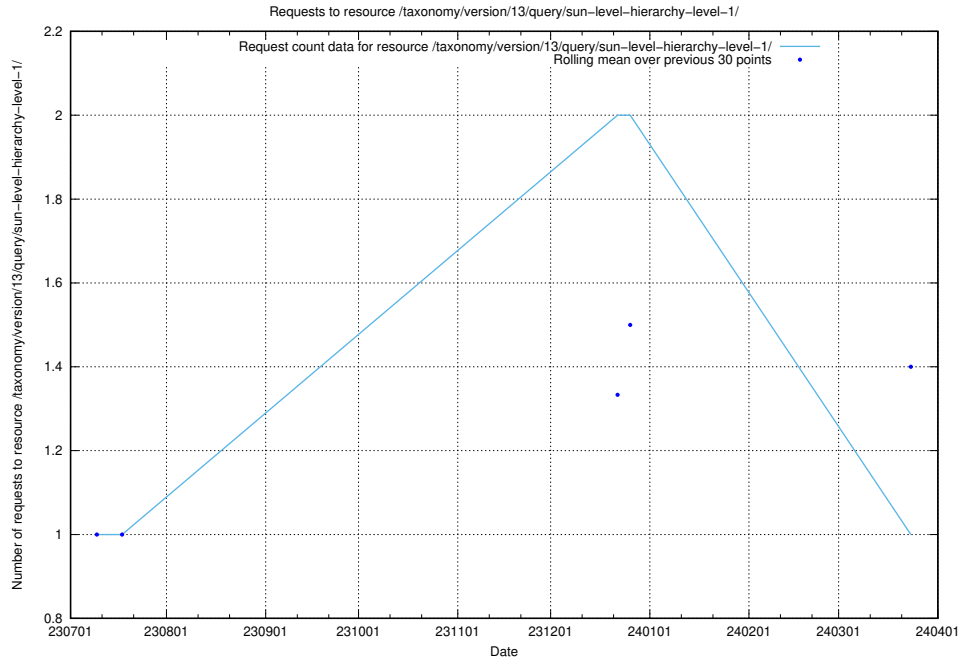

5.4943 Usage of /taxonomy/version/13/query/sun-level-hierarchy-level-1/

Here, we count the number of requests to resource /taxonomy/version/13/query/sun-level-hierarchy-level-1/.