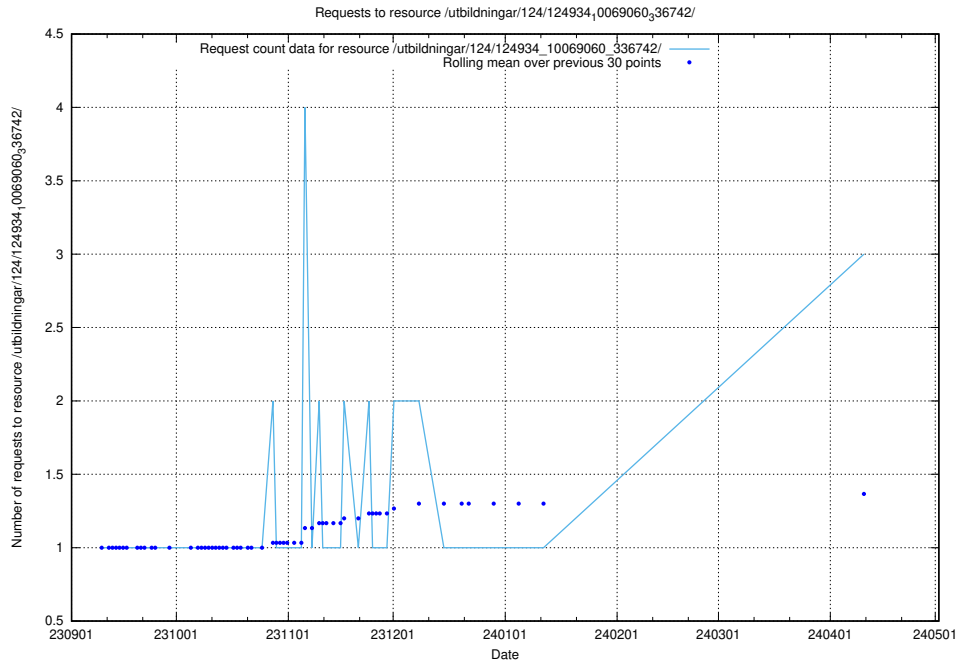

5.405 Usage of /utbildningar/124/124934_10069060_336742/

Here, we count the number of requests to resource /utbildningar/124/124934_10069060_336742/.