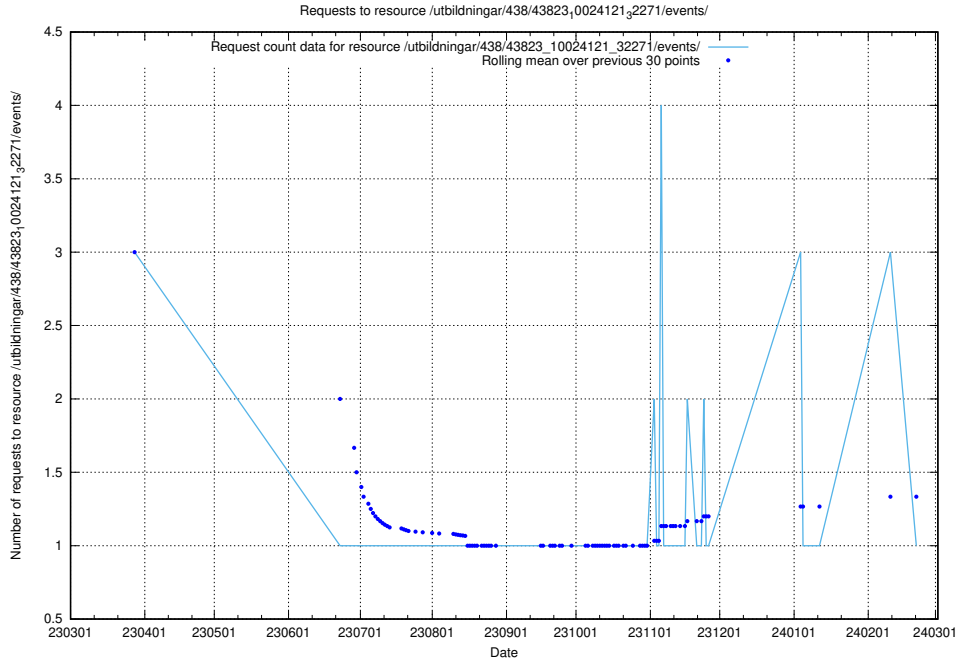

5.5845 Usage of /utbildningar/438/43823_10024121_32271/events/

Here, we count the number of requests to resource /utbildningar/438/43823_10024121_32271/events/.