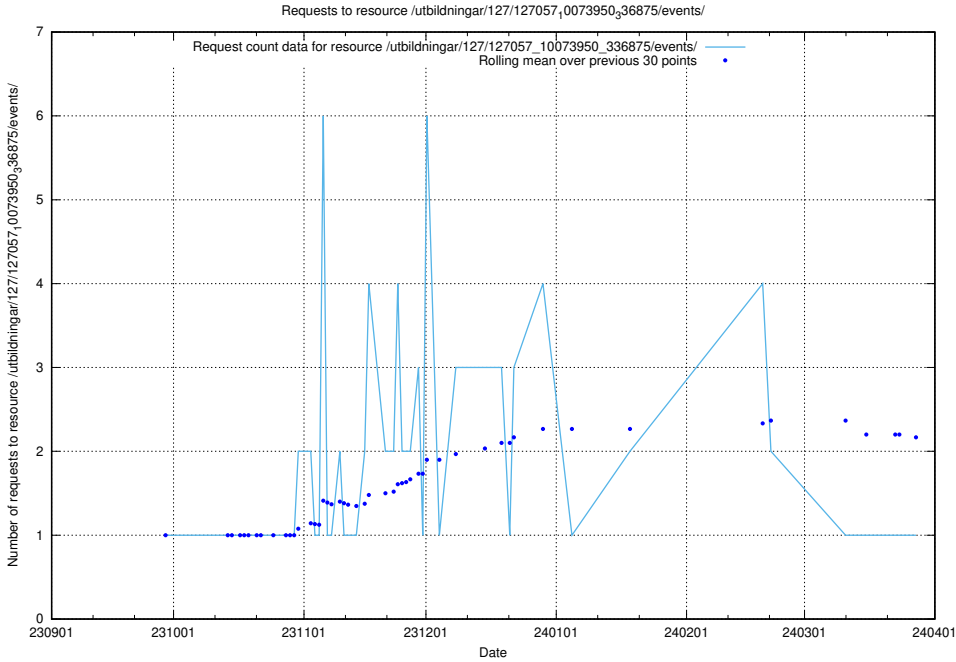

5.4240 Usage of /utbildningar/127/127057_10073950_336875/events/

Here, we count the number of requests to resource /utbildningar/127/127057_10073950_336875/events/