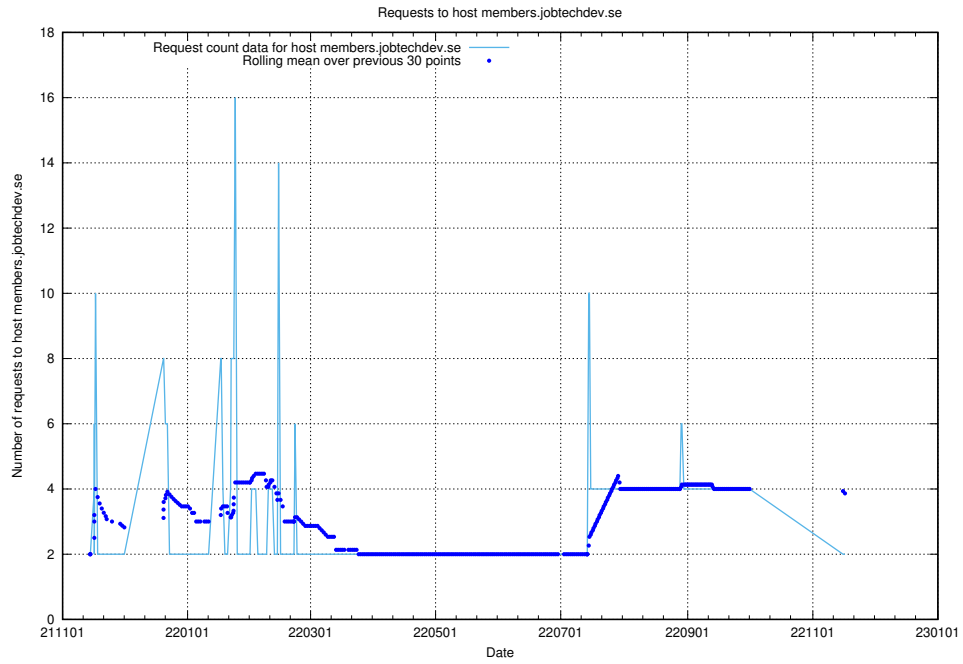

7.567 Usage of members.jobtechdev.se

Here, we count the number of requests to host members.jobtechdev.se.