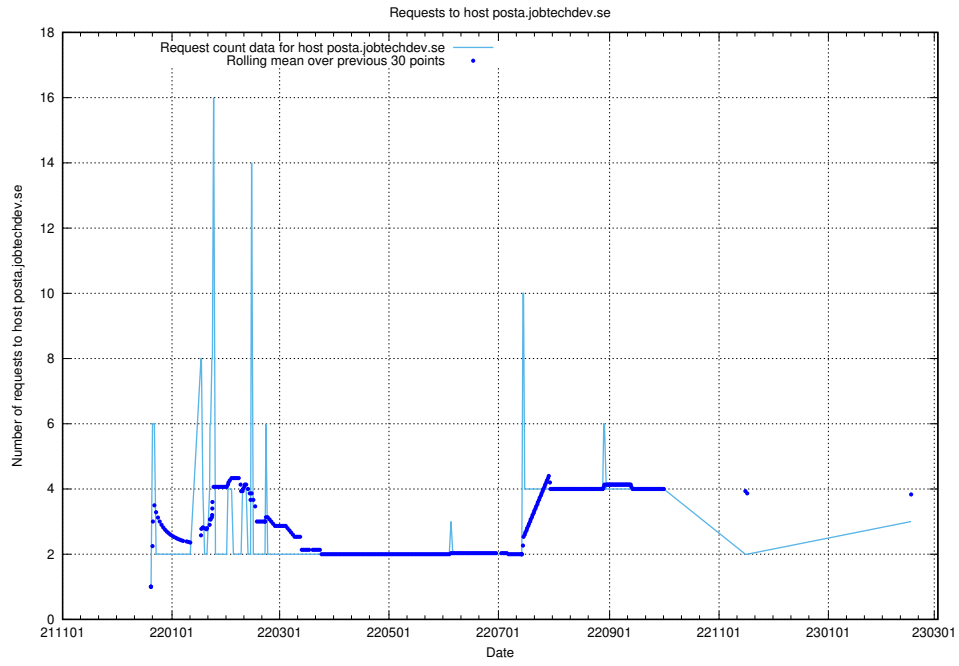

7.191 Usage of `posta.jobtechdev.se`

Here, we count the number of requests to host `posta.jobtechdev.se`.