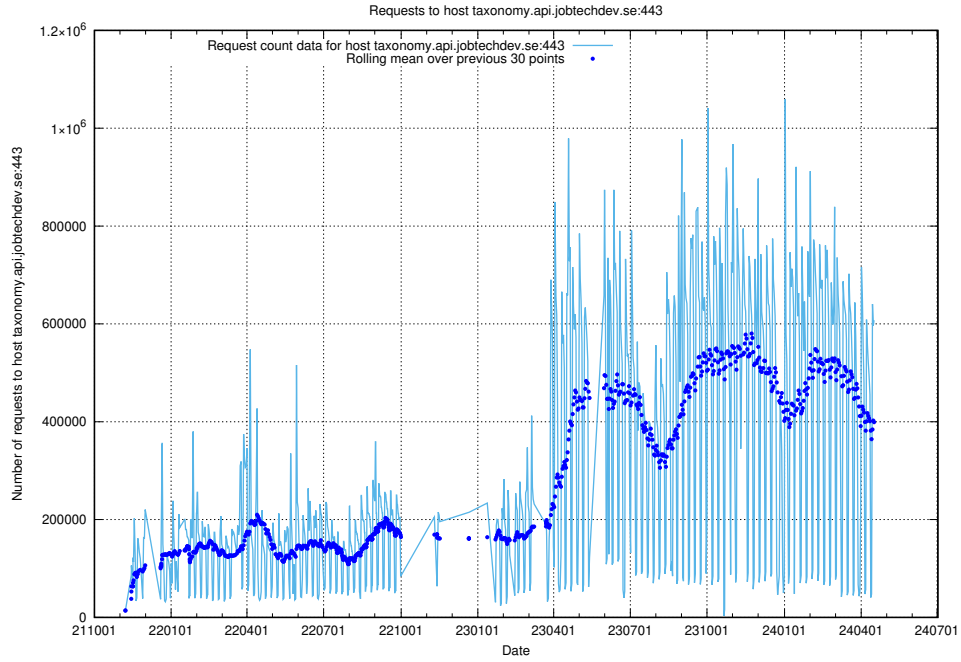

7.3 Usage of taxonomy.api.jobtechdev.se:443

Here, we count the number of requests to host taxonomy.api.jobtechdev.se:443.