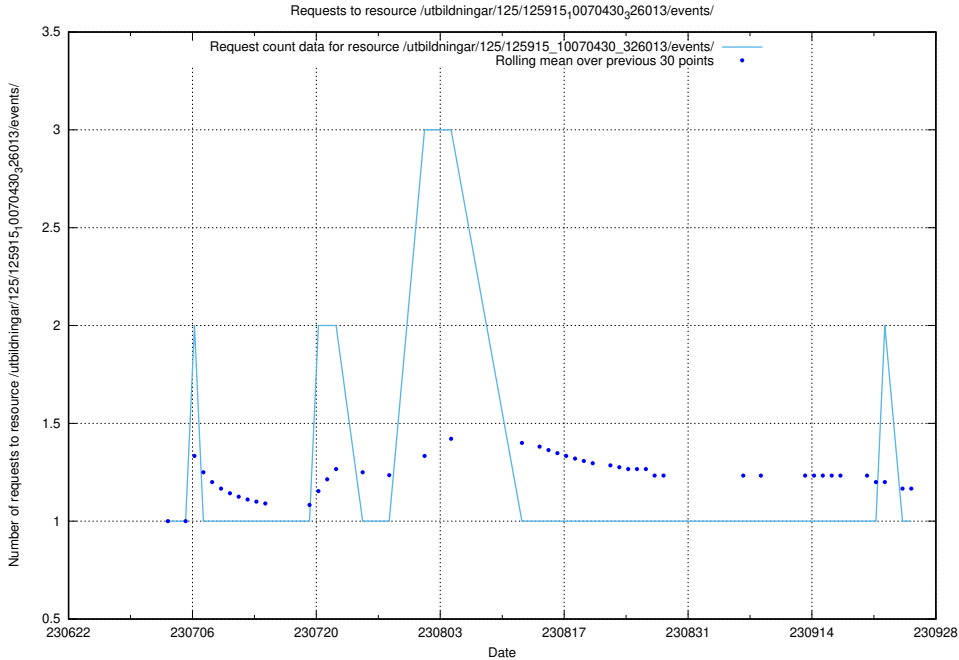

5.5149 Usage of /utbildningar/125/125915_10070430_326013/events/

Here, we count the number of requests to resource /utbildningar/125/125915_10070430_326013/events/