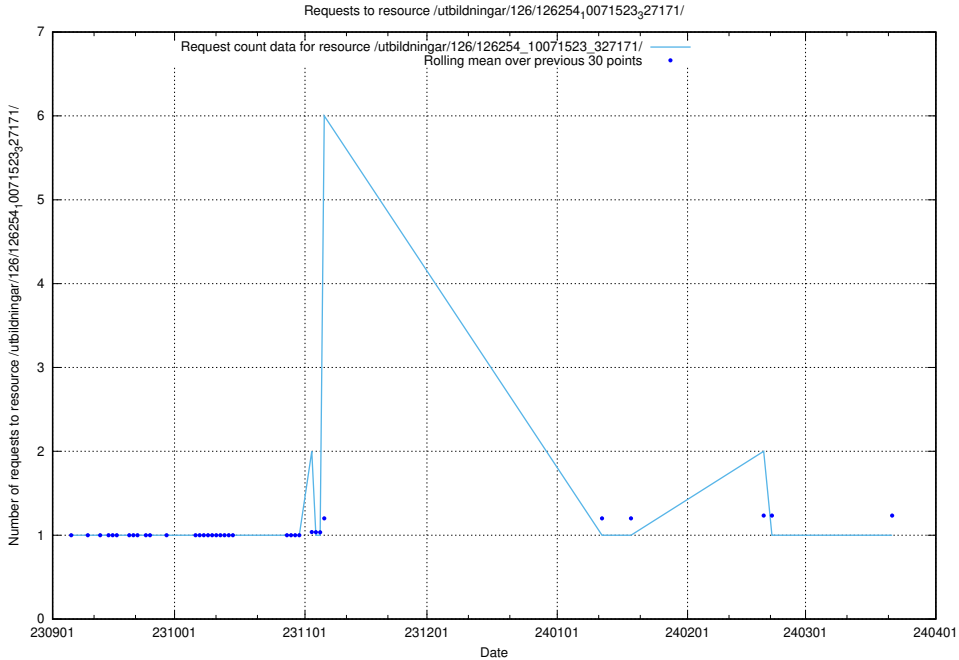

5.4460 Usage of /utbildningar/126/126254_10071523_327171/

Here, we count the number of requests to resource /utbildningar/126/126254_10071523_327171/.