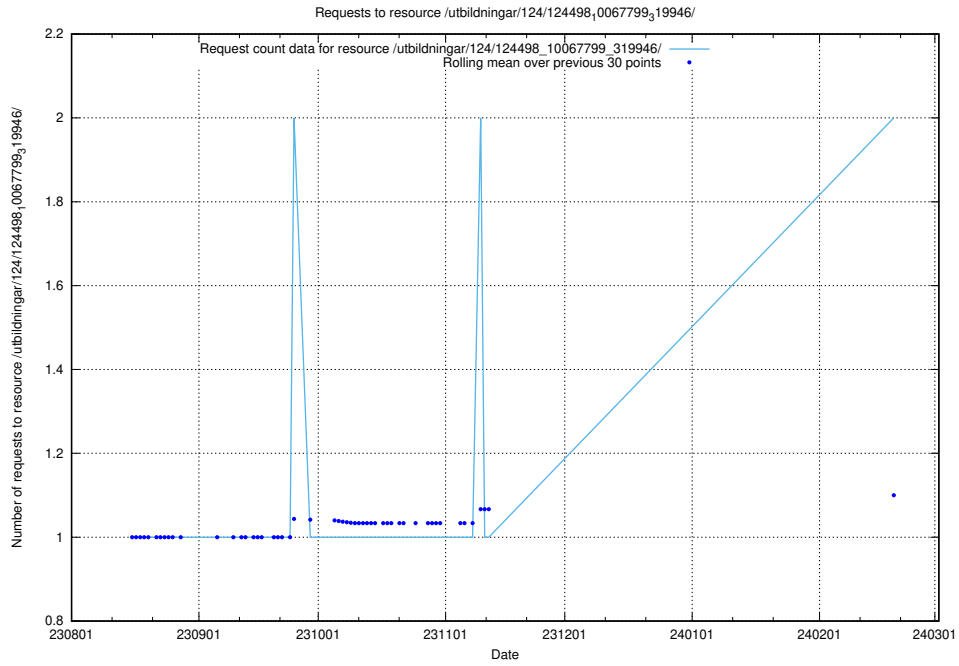

5.794 Usage of /utbildningar/124/124498_10067799_319946/

Here, we count the number of requests to resource /utbildningar/124/124498_10067799_319946/.