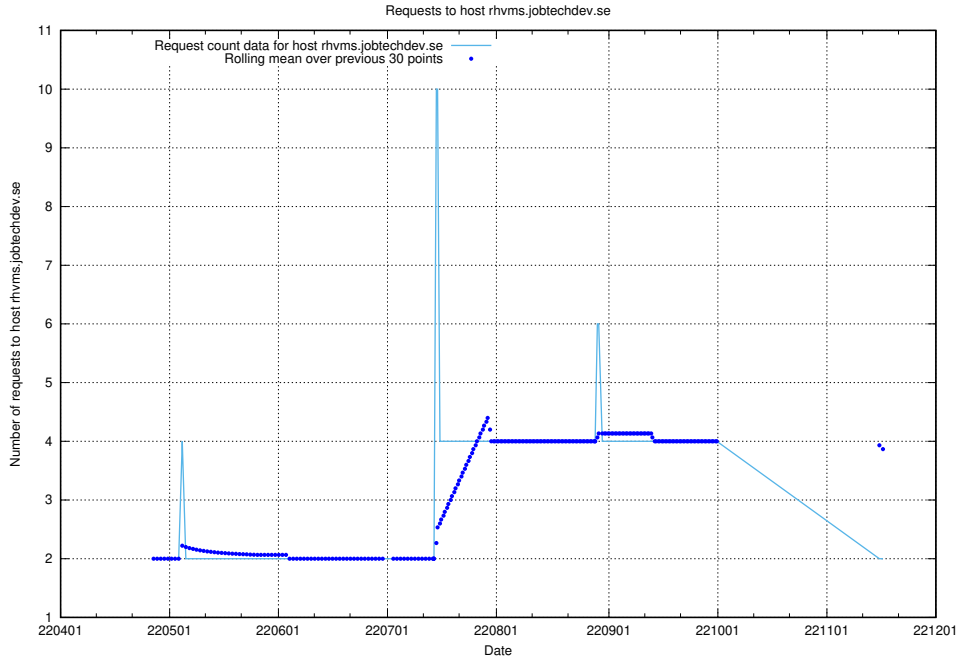

7.445 Usage of rhvms.jobtechdev.se

Here, we count the number of requests to host rhvms.jobtechdev.se.