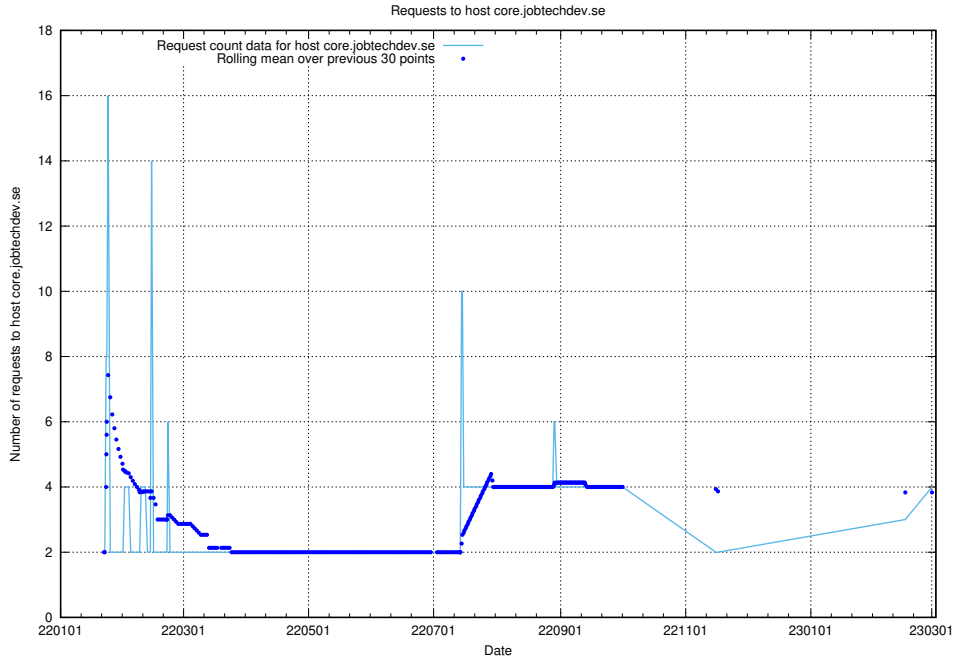

7.93 Usage of core.jobtechdev.se

Here, we count the number of requests to host core.jobtechdev.se.