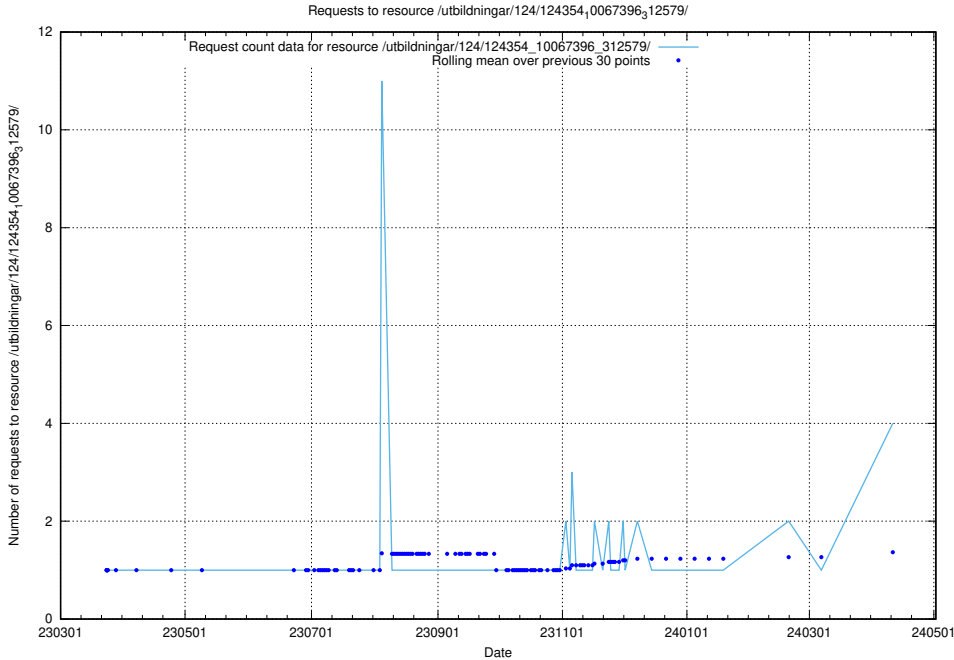

5.238 Usage of /utbildningar/124/124354_10067396_312579/

Here, we count the number of requests to resource /utbildningar/124/124354_10067396_312579/.