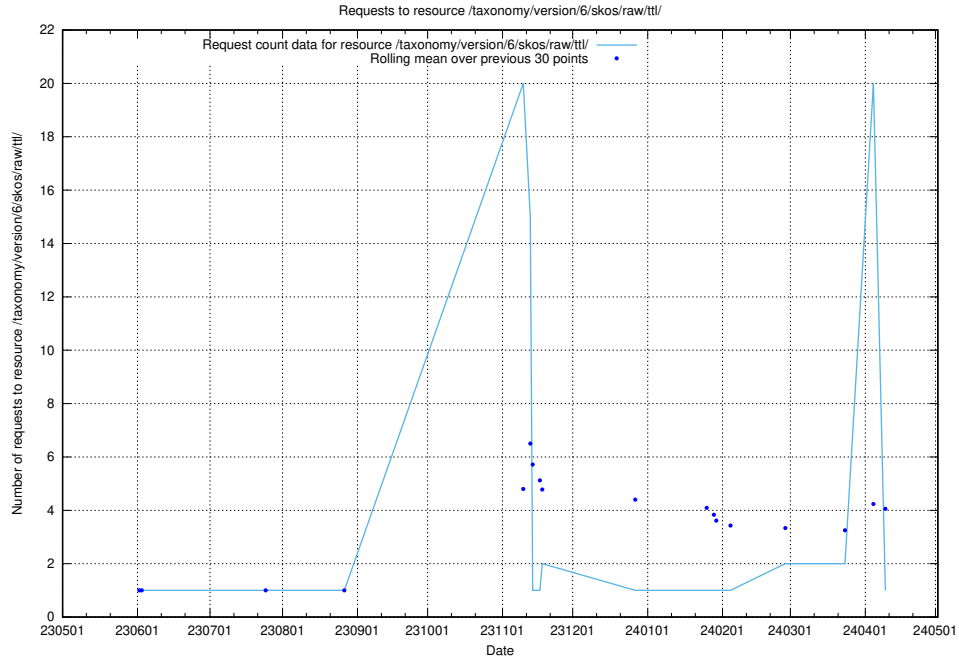

5.5700 Usage of /taxonomy/version/6/skos/raw/ttl/

Here, we count the number of requests to resource /taxonomy/version/6/skos/raw/ttl/.