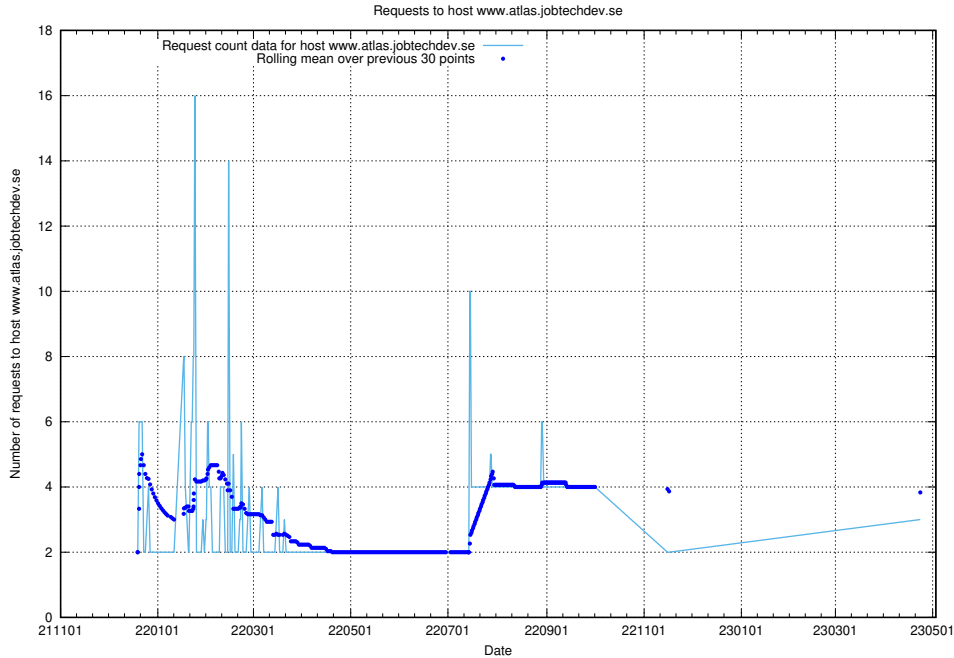

7.199 Usage of www.atlas.jobtechdev.se

Here, we count the number of requests to host www.atlas.jobtechdev.se.