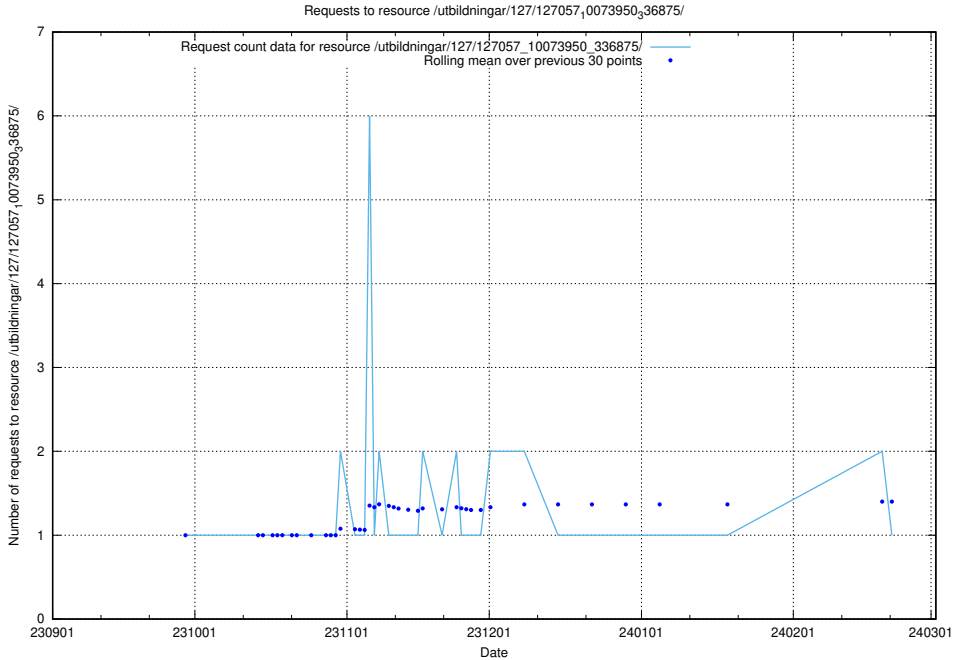

5.4241 Usage of /utbildningar/127/127057_10073950_336875/

Here, we count the number of requests to resource /utbildningar/127/127057_10073950_336875/.