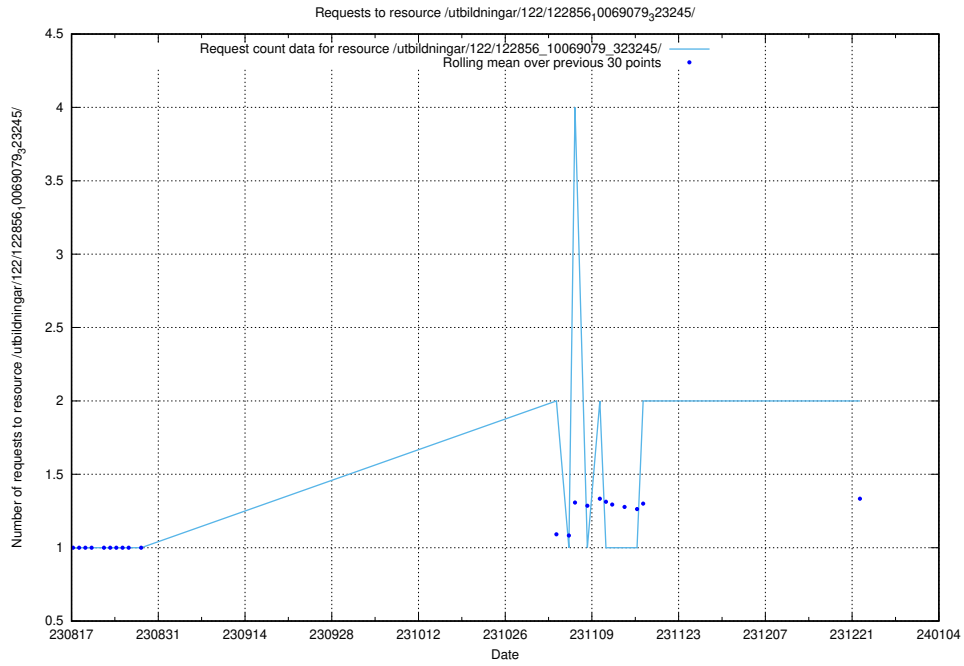

5.793 Usage of /utbildningar/122/122856_10069079_323245/

Here, we count the number of requests to resource /utbildningar/122/122856_10069079_323245/.