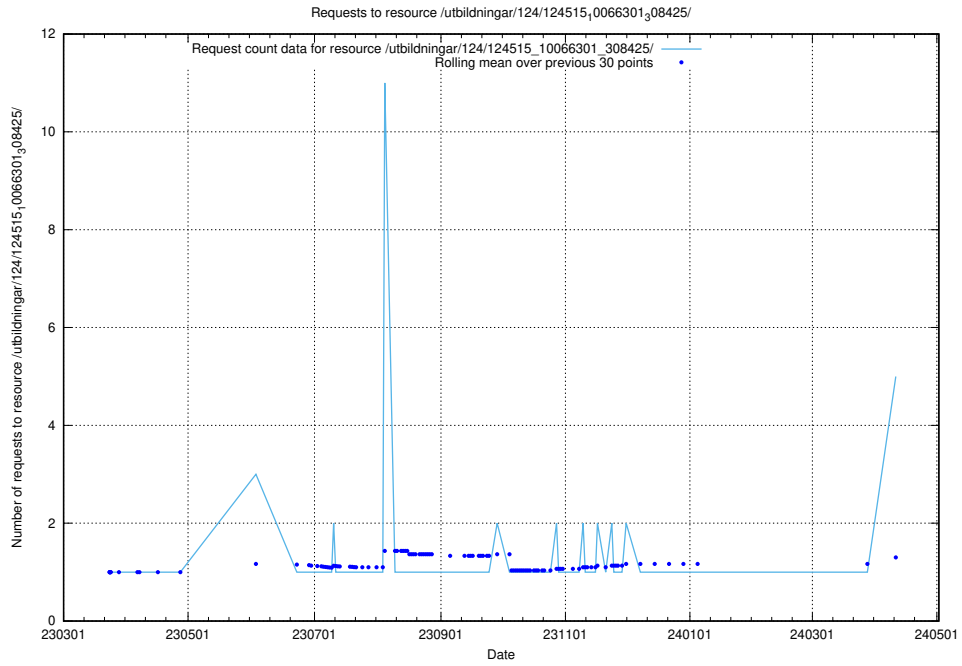

5.157 Usage of /utbildningar/124/124515_10066301_308425/

Here, we count the number of requests to resource /utbildningar/124/124515_10066301_308425/.