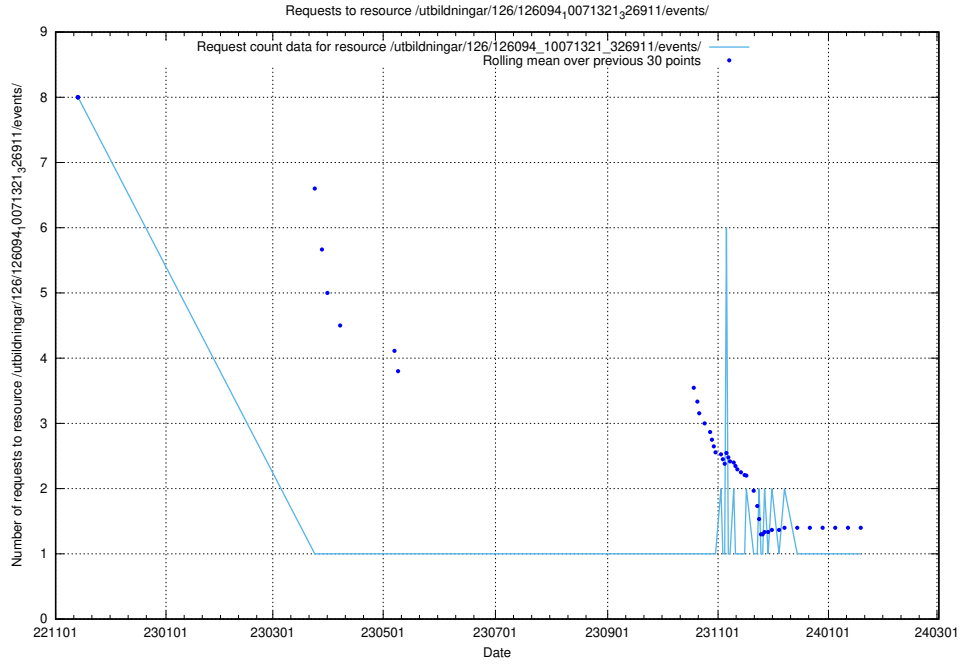

5.5546 Usage of /utbildningar/126/126094_10071321_326911/events/

Here, we count the number of requests to resource /utbildningar/126/126094_10071321_326911/events/