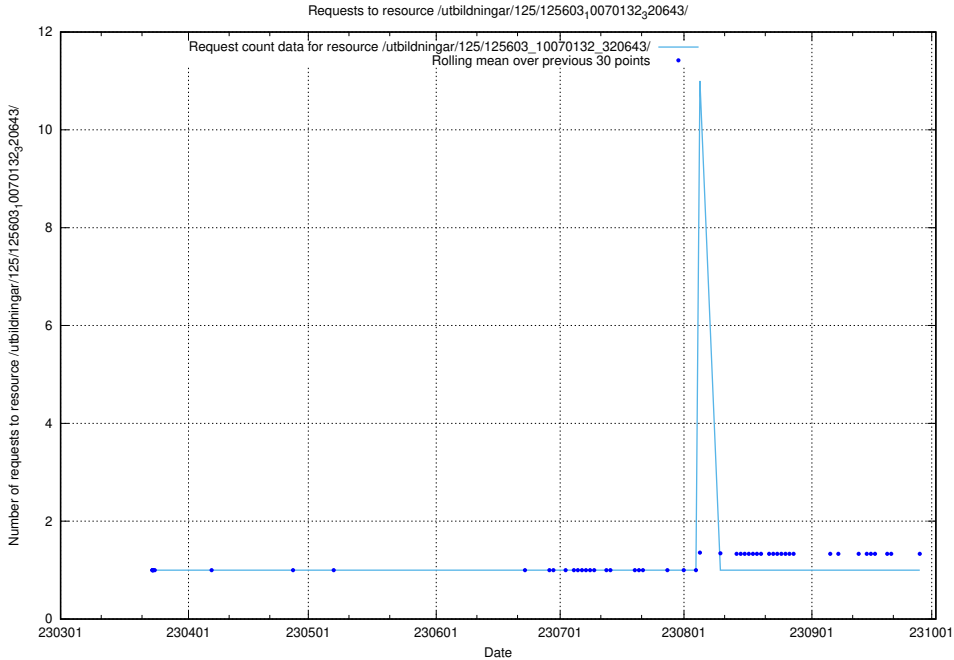

5.1117 Usage of /utbildningar/125/125603_10070132_320643/

Here, we count the number of requests to resource /utbildningar/125/125603_10070132_320643/.