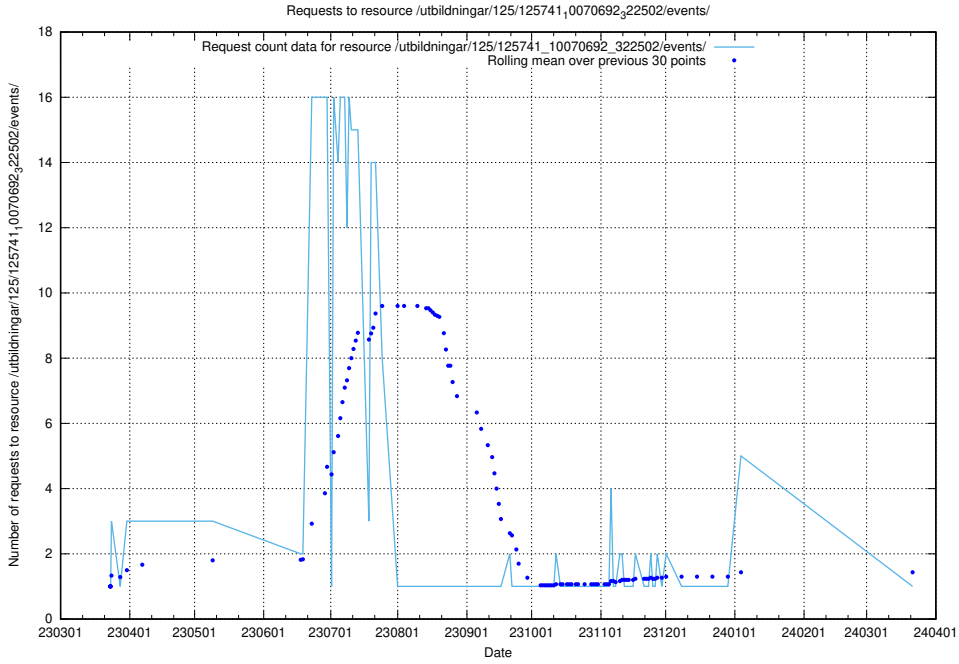

5.6242 Usage of /utbildningar/125/125741_10070692_322502/events/

Here, we count the number of requests to resource /utbildningar/125/125741_10070692_322502/events/