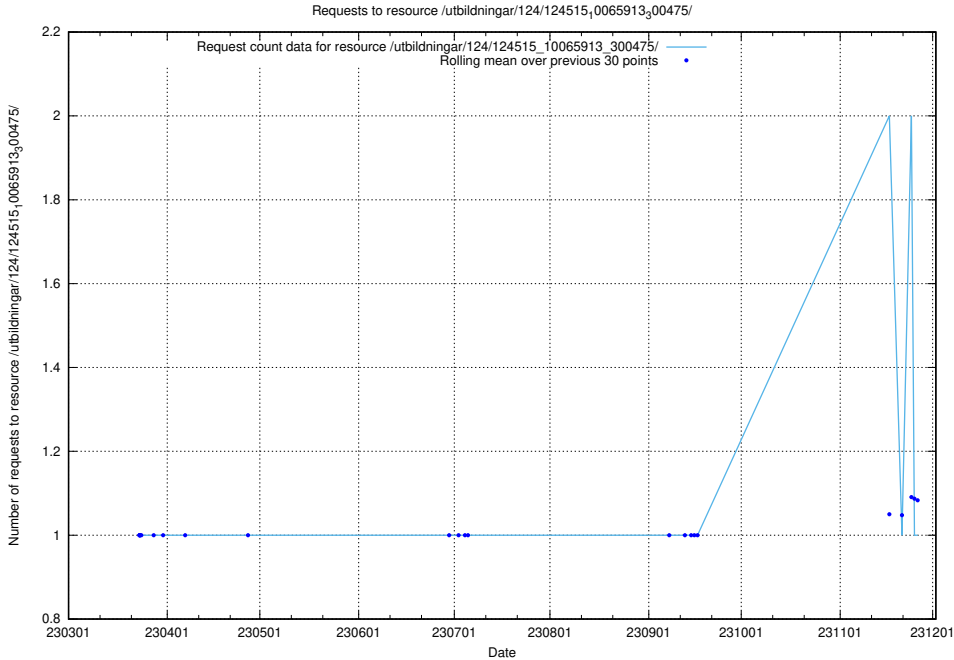

5.1443 Usage of /utbildningar/124/124515_10065913_300475/

Here, we count the number of requests to resource /utbildningar/124/124515_10065913_300475/.