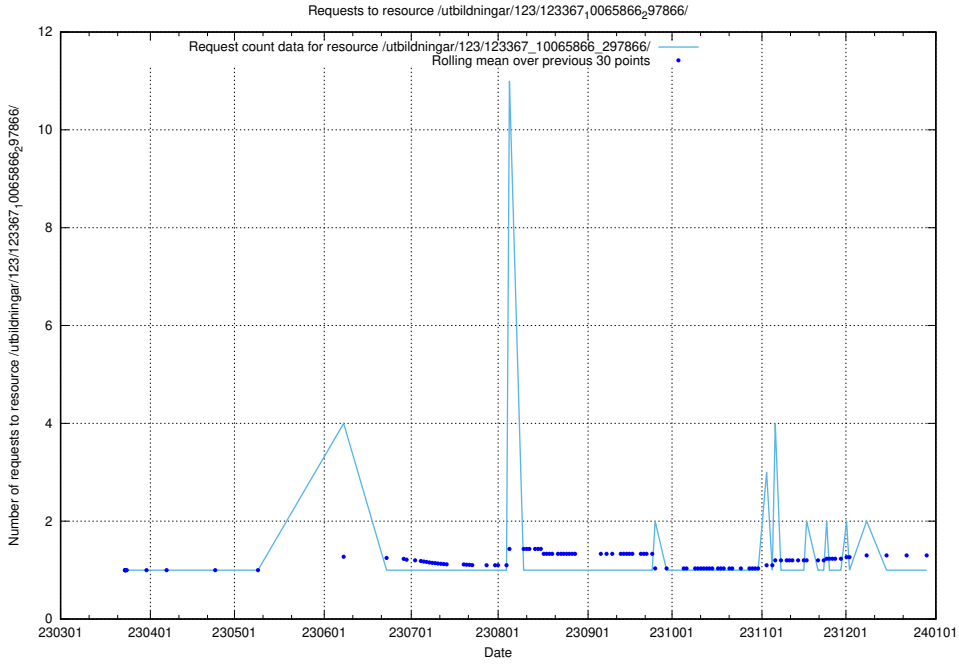

5.4570 Usage of /utbildningar/123/123367_10065866_297866/

Here, we count the number of requests to resource /utbildningar/123/123367_10065866_297866/.