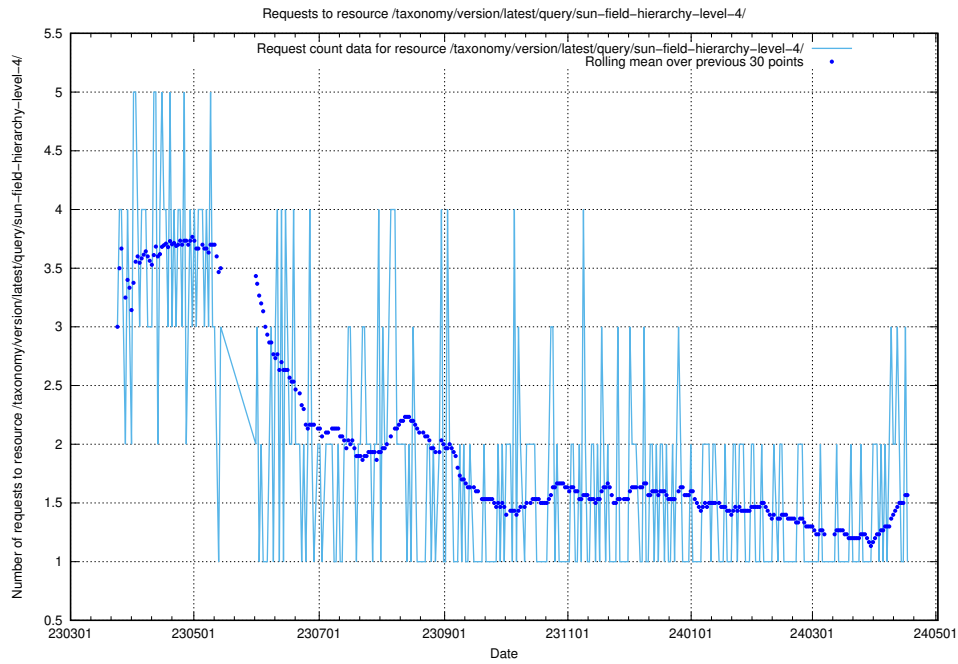

5.5868 Usage of /taxonomy/version/latest/query/sun-field-hierarchy-level-4/

Here, we count the number of requests to resource /taxonomy/version/latest/query/sun-field-hierarchy-level-4/.