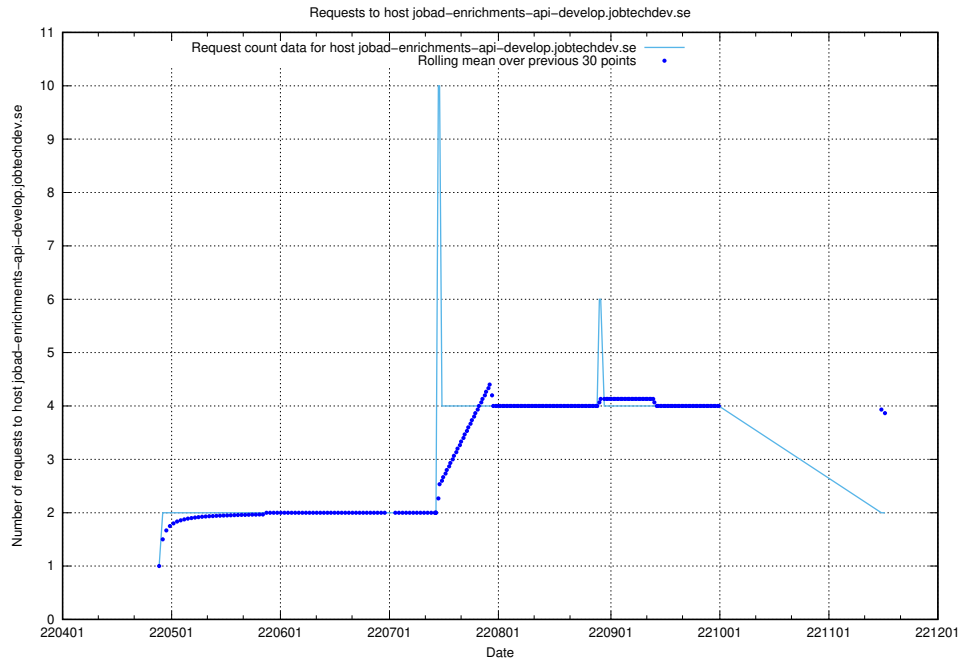

7.444 Usage of jobad-enrichments-api-develop.jobtechdev.se

Here, we count the number of requests to host jobad-enrichments-api-develop.jobtechdev.se.