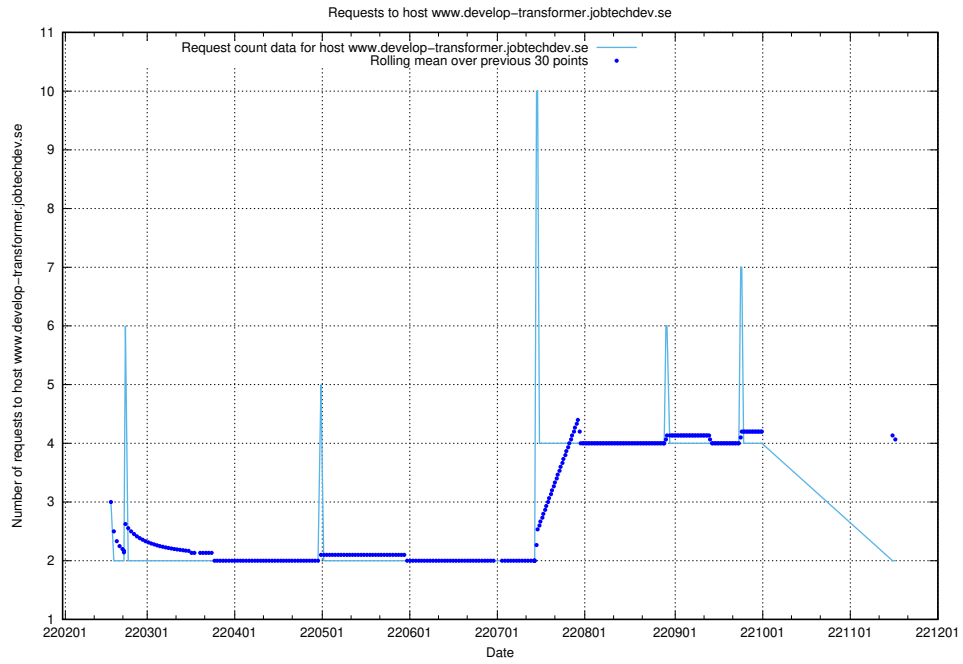

## 7.536 Usage of standby.jobtechdev.se

Here, we count the number of requests to host standby.jobtechdev.se.