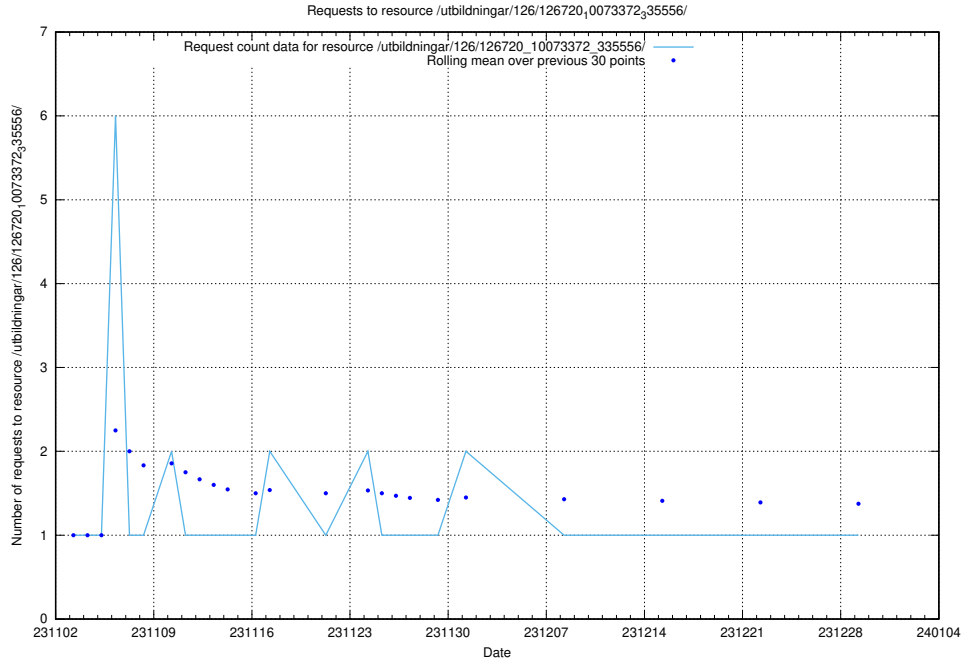

5.3950 Usage of /utbildningar/126/126720_10073372_335556/

Here, we count the number of requests to resource /utbildningar/126/126720_10073372_335556/.