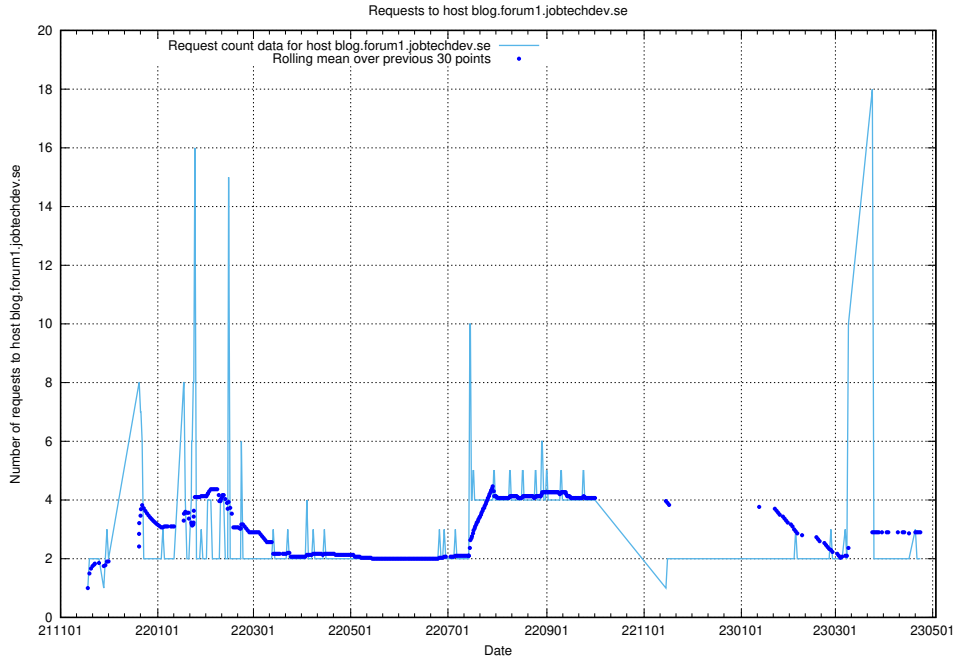

7.481 Usage of `blog.forum1.jobtechdev.se`

Here, we count the number of requests to host `blog.forum1.jobtechdev.se`.