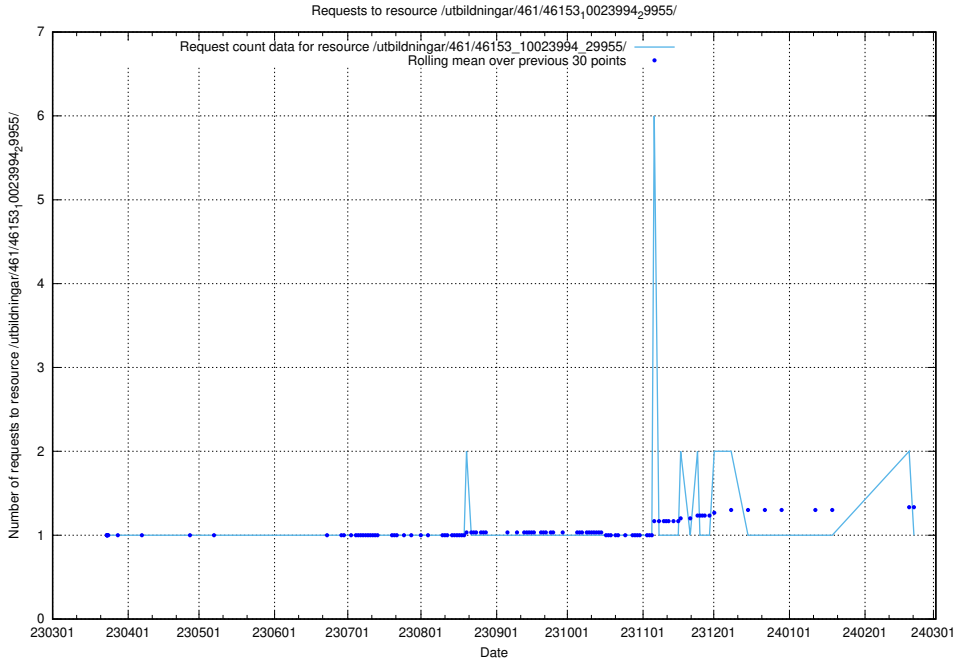

5.6090 Usage of /utbildningar/461/46153_10023994_29955/

Here, we count the number of requests to resource /utbildningar/461/46153_10023994_29955/.