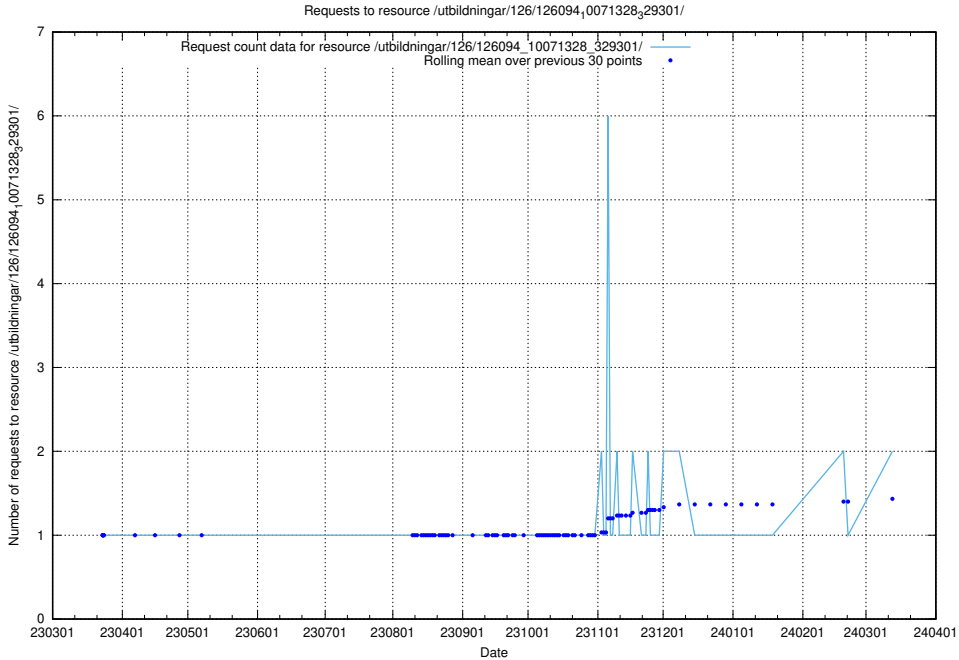

5.992 Usage of /utbildningar/126/126094_10071328_329301/

Here, we count the number of requests to resource /utbildningar/126/126094_10071328_329301/.