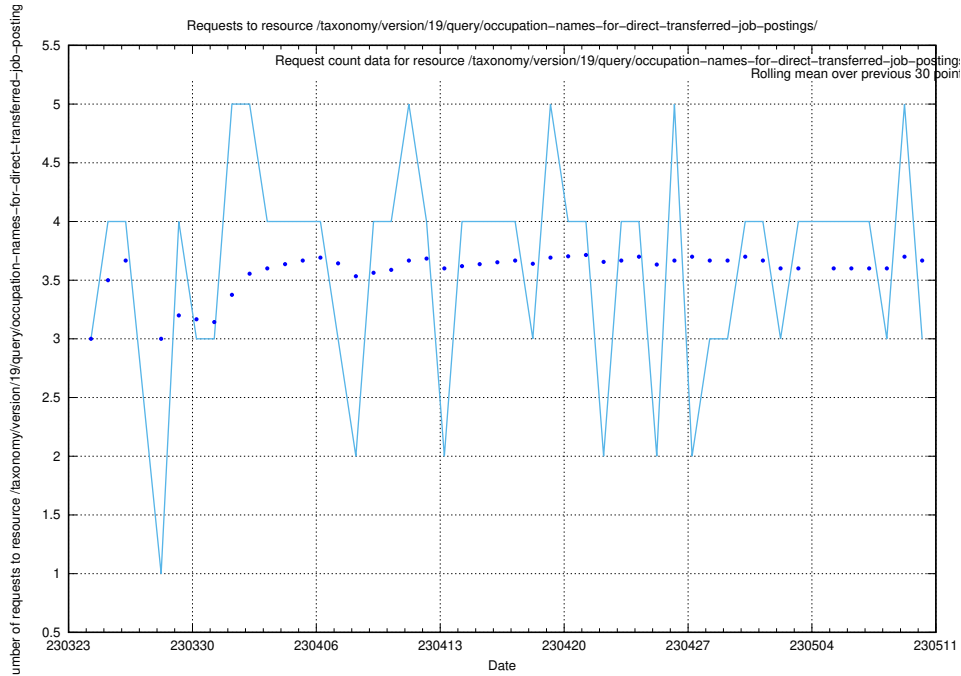

5.484 Usage of /taxonomy/version/19/query/occupation-names-for-direct-transferred-job-postings/

Here, we count the number of requests to resource /taxonomy/version/19/query/occupation-names-for-direct-transferred-job-postings/.