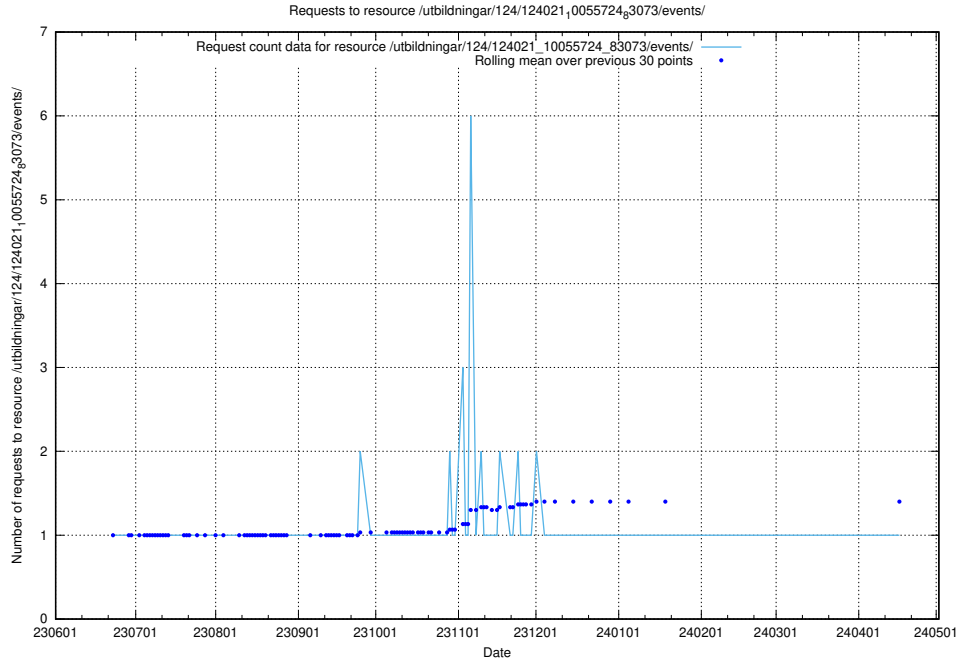

5.5596 Usage of /utbildningar/124/124021_10055724_83073/events/

Here, we count the number of requests to resource /utbildningar/124/124021_10055724_83073/events/.