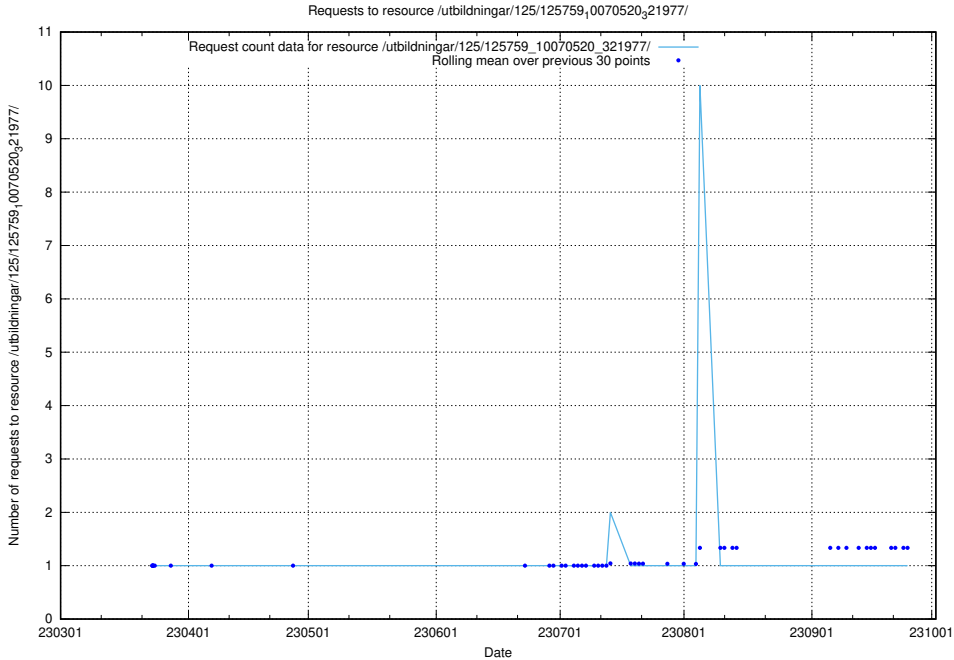

5.6222 Usage of /utbildningar/125/125759_10070520_321977/

Here, we count the number of requests to resource /utbildningar/125/125759_10070520_321977/.