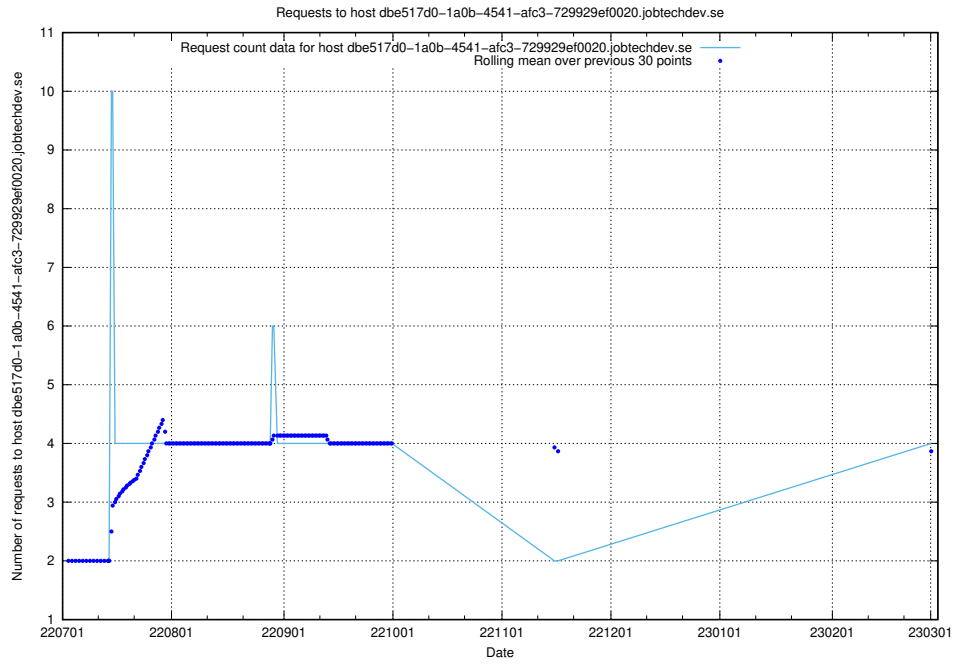

7.135 Usage of db517d0-1a0b-4541-afc3-729929ef0020.jobtechdev.se

Here, we count the number of requests to host db517d0-1a0b-4541-afc3-729929ef0020.jobtechdev.se.