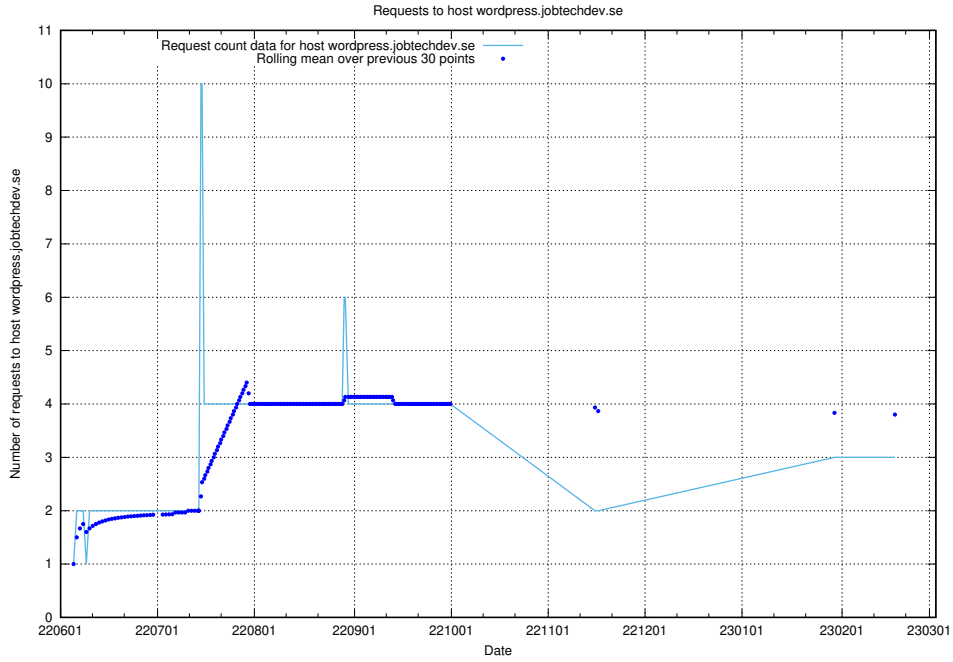

7.208 Usage of wordpress.jobtechdev.se

Here, we count the number of requests to host wordpress.jobtechdev.se.