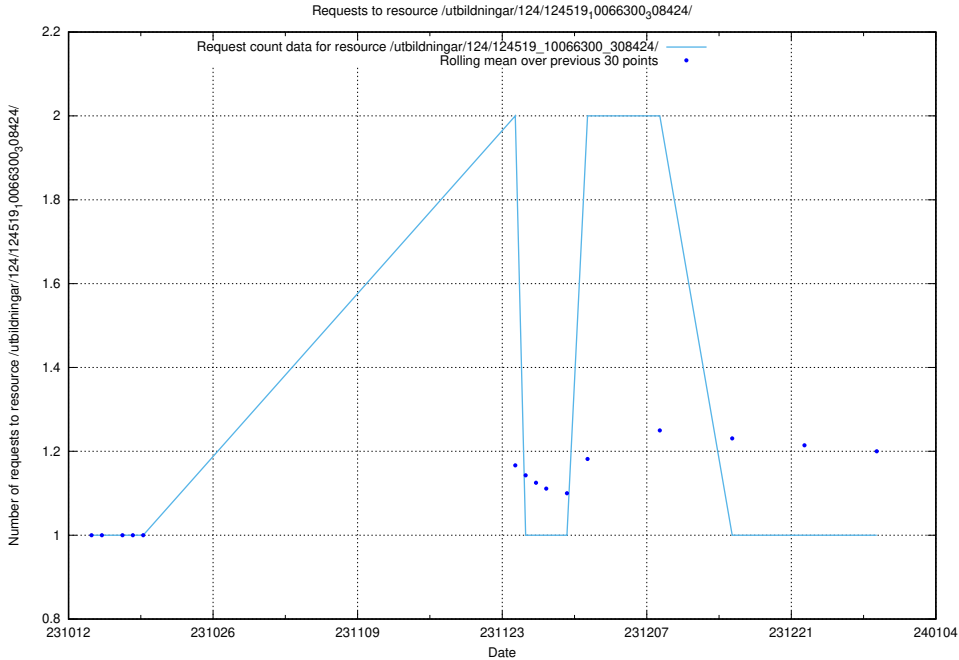

5.4132 Usage of /utbildningar/124/124519_10066300_308424/

Here, we count the number of requests to resource /utbildningar/124/124519_10066300_308424/.