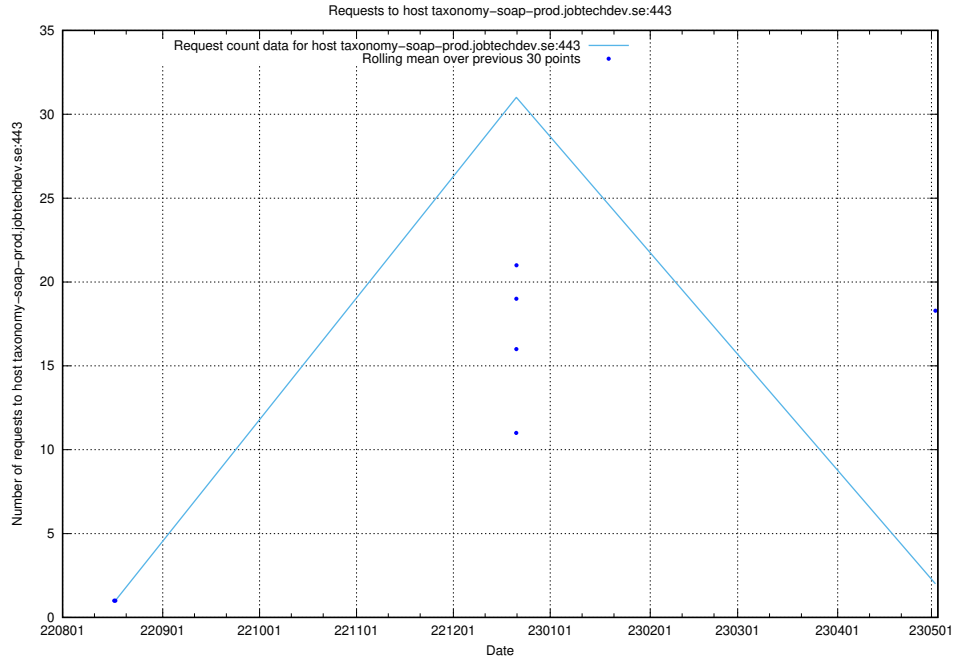

7.337 Usage of taxonomy-soap-prod.jobtechdev.se:443

Here, we count the number of requests to host taxonomy-soap-prod.jobtechdev.se:443.