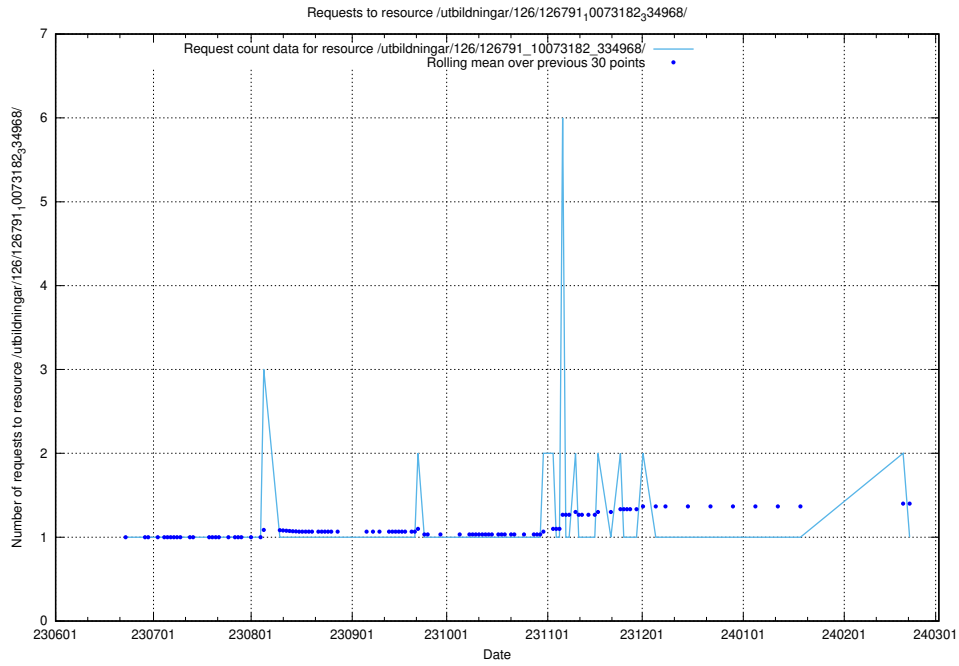

5.5374 Usage of /utbildningar/126/126791_10073182_334968/

Here, we count the number of requests to resource /utbildningar/126/126791_10073182_334968/.