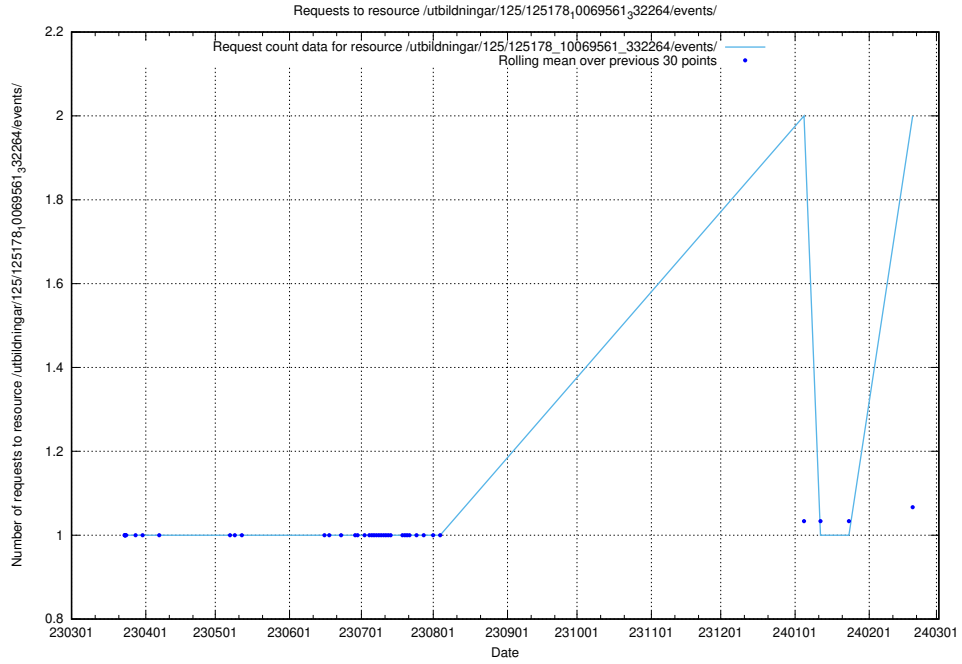

5.533 Usage of /utbildningar/125/125178_10069561_332264/events/

Here, we count the number of requests to resource /utbildningar/125/125178_10069561_332264/events/