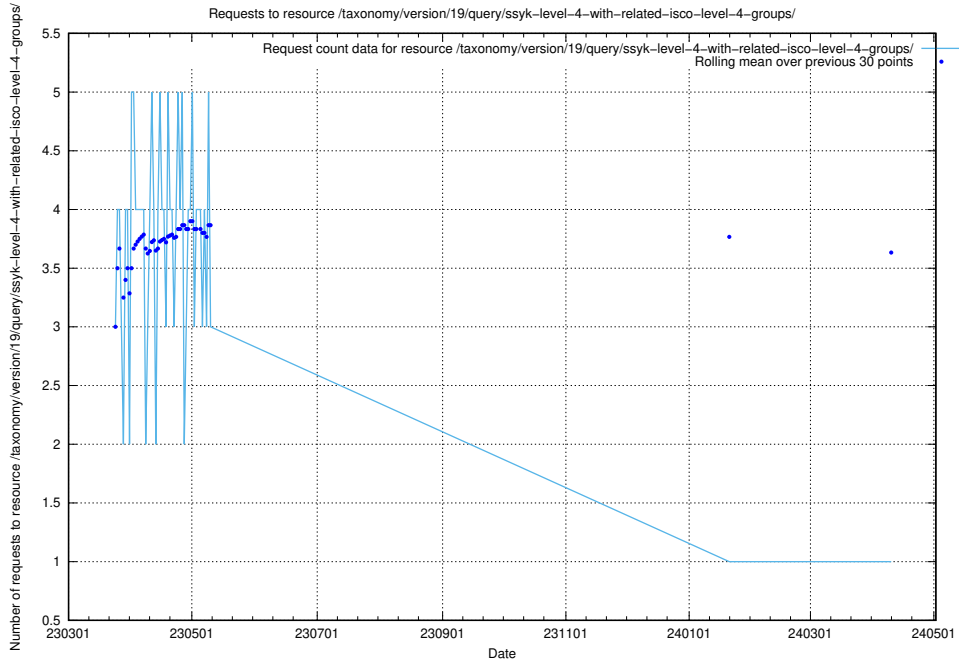

5.5909 Usage of /taxonomy/version/19/query/ssyk-level-4-with-related-isco-level-4-groups/

Here, we count the number of requests to resource /taxonomy/version/19/query/ssyk-level-4-with-related-isco-level-4-groups/.