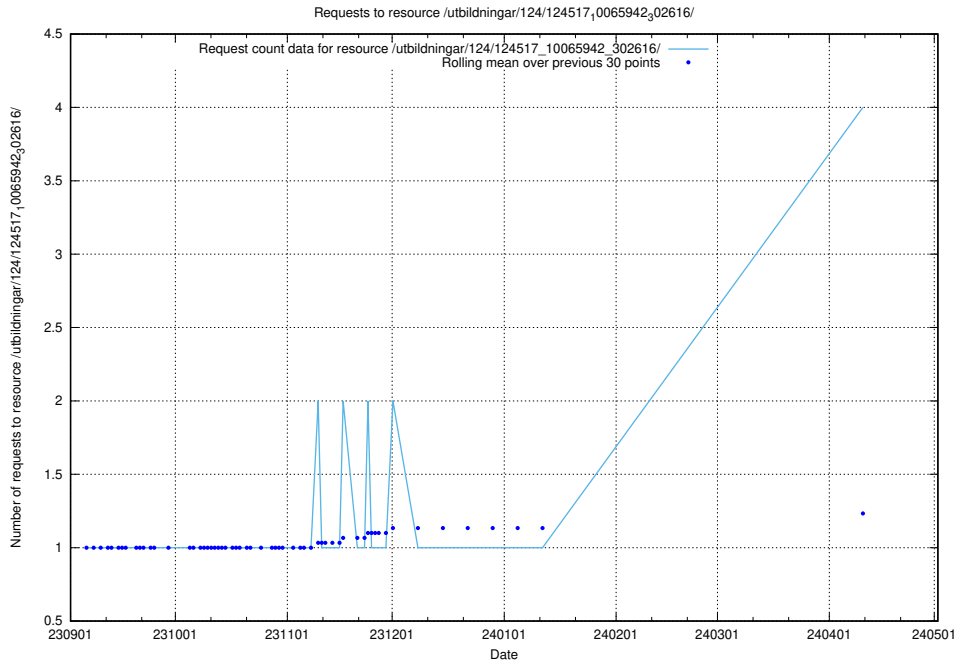

5.259 Usage of /utbildningar/124/124517_10065942_302616/

Here, we count the number of requests to resource /utbildningar/124/124517_10065942_302616/.