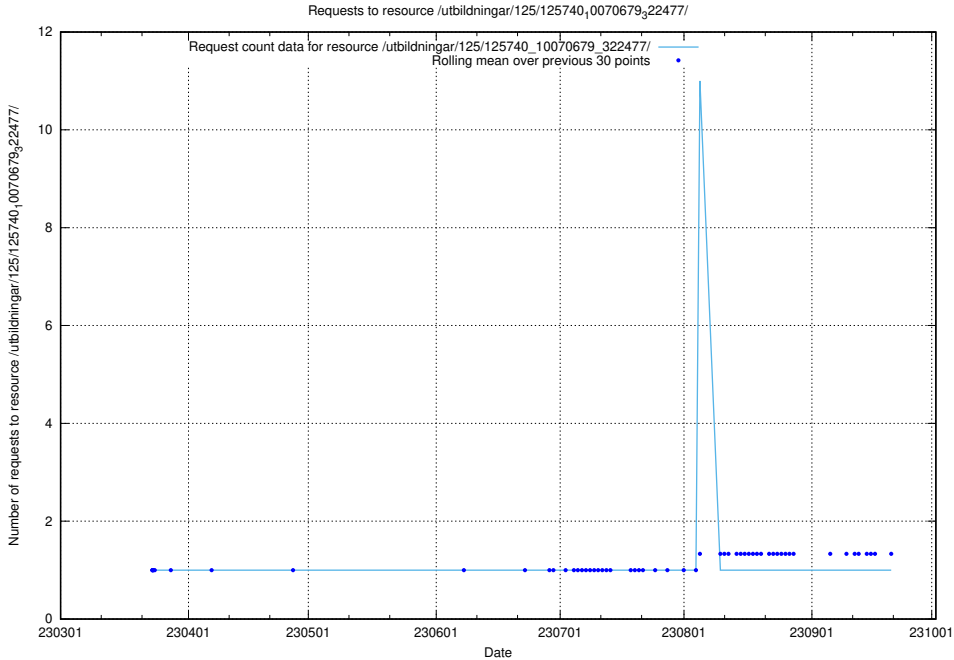

5.1030 Usage of /utbildningar/125/125740_10070679_322477/

Here, we count the number of requests to resource /utbildningar/125/125740_10070679_322477/.