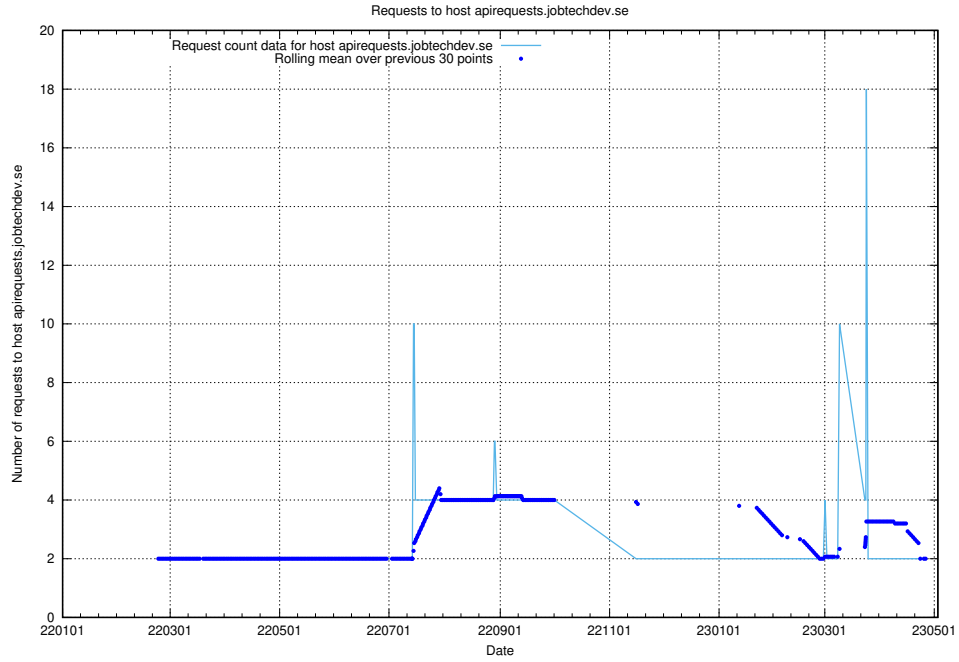

7.513 Usage of apirequests.jobtechdev.se

Here, we count the number of requests to host apirequests.jobtechdev.se.