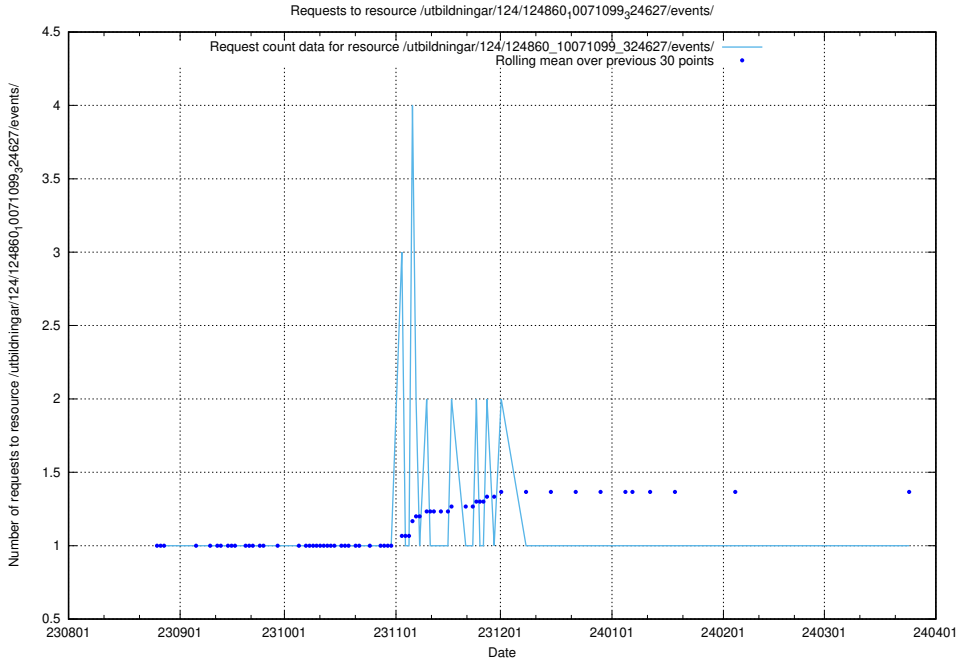

Here, we count the number of requests to resource /utbildningar/124/124860\_10071099\_324627/events/

5.4503 Usage of /utbildningar/124/124855\_10071083\_324595/events/

Here, we count the number of requests to resource /utbildningar/124/124855\_10071083\_324595/events/