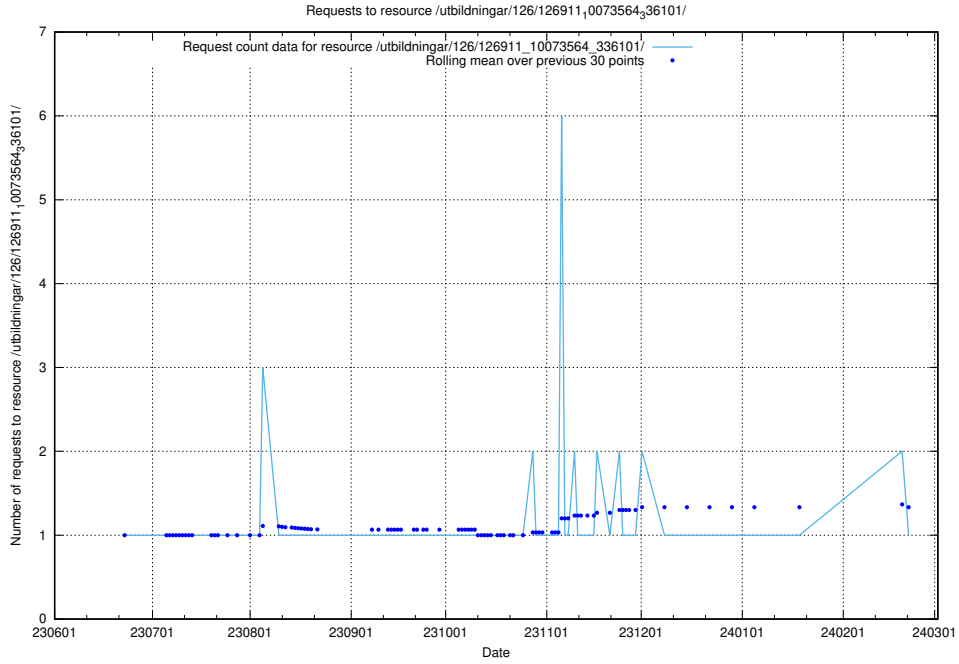

5.5362 Usage of /utbildningar/126/126911_10073564_336101/

Here, we count the number of requests to resource /utbildningar/126/126911_10073564_336101/.