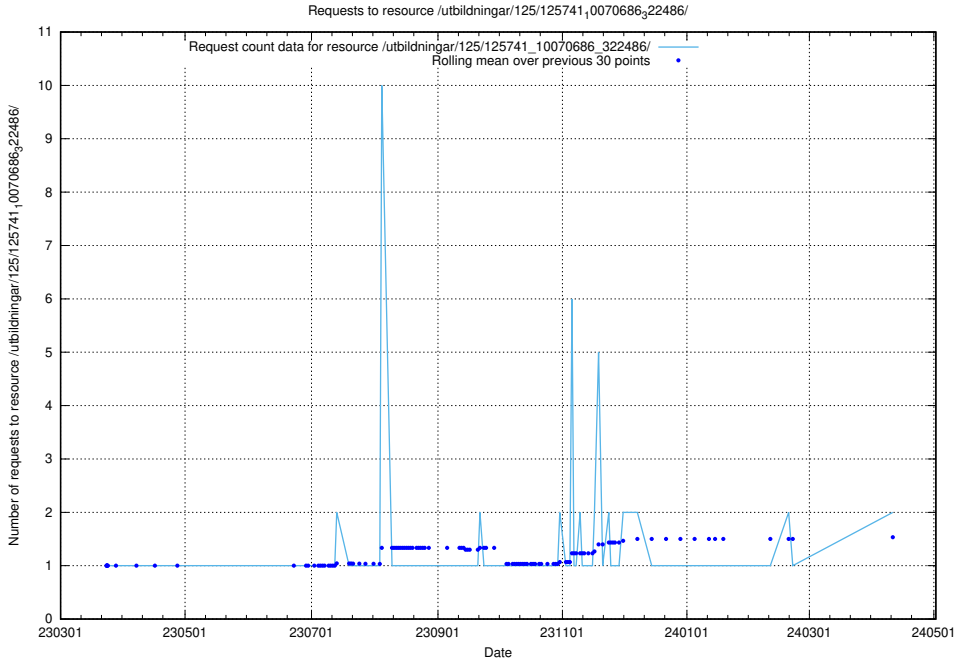

5.1000 Usage of /utbildningar/125/125741_10070686_322486/

Here, we count the number of requests to resource /utbildningar/125/125741_10070686_322486/.