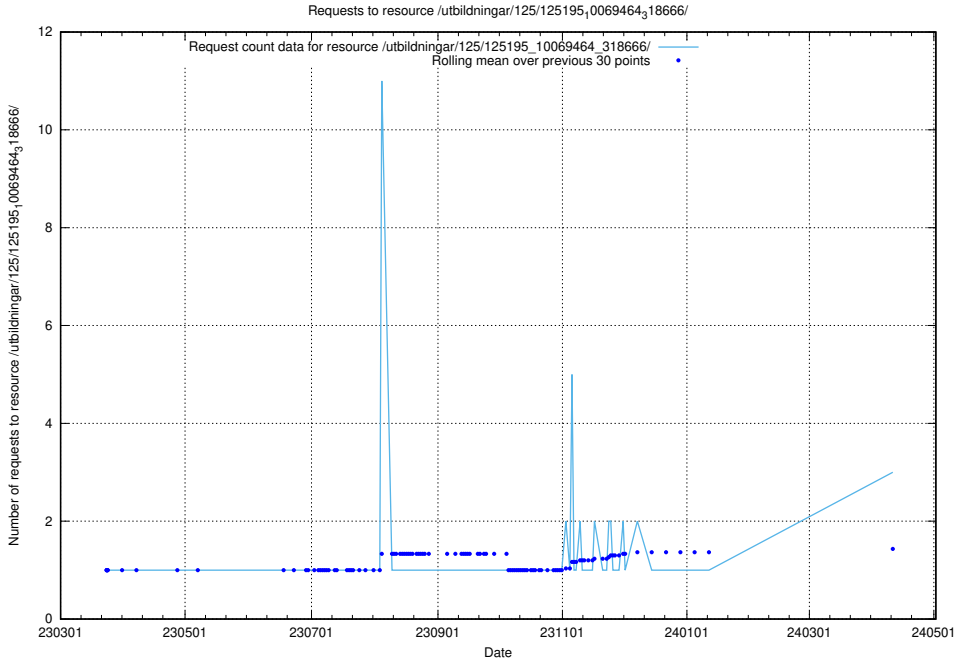

5.305 Usage of /utbildningar/125/125195_10069464_318666/

Here, we count the number of requests to resource /utbildningar/125/125195_10069464_318666/.