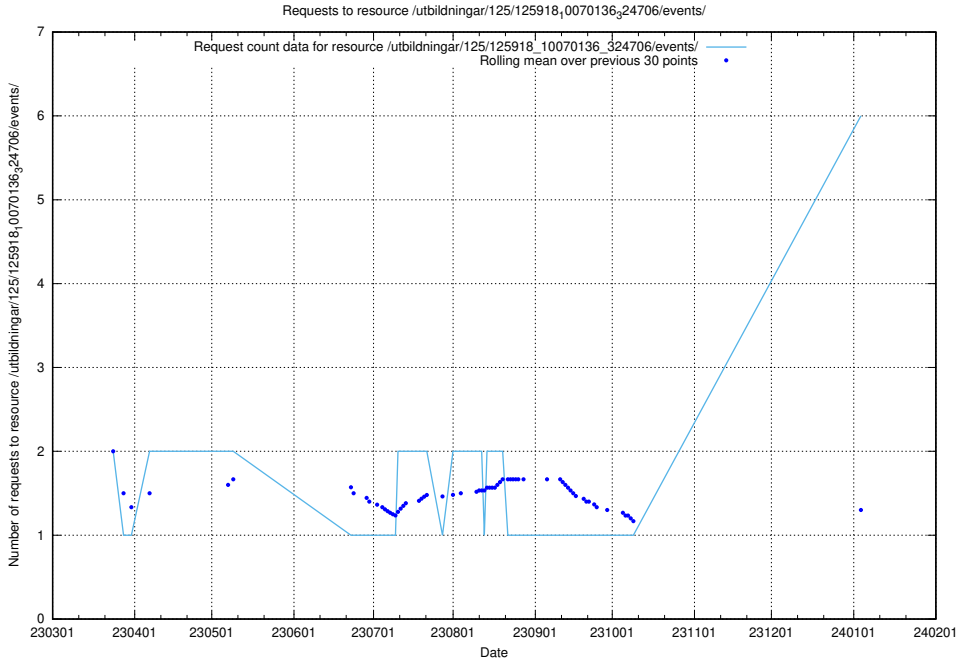

5.132 Usage of /utbildningar/125/125918_10070136_324706/events/

Here, we count the number of requests to resource /utbildningar/125/125918_10070136_324706/events/