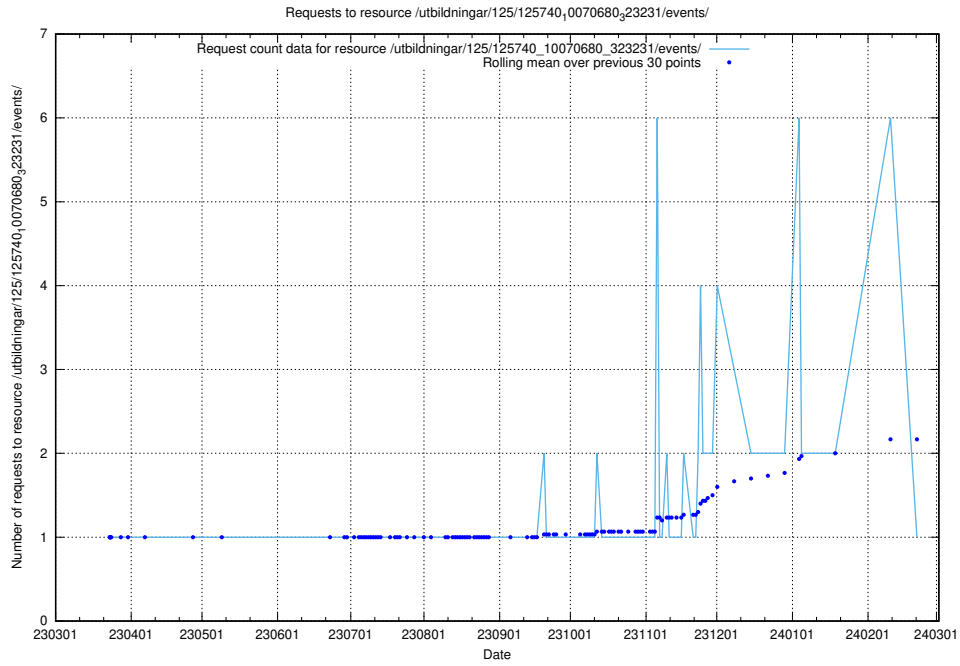

5.1027 Usage of /utbildningar/125/125740_10070680_323231/events/

Here, we count the number of requests to resource /utbildningar/125/125740_10070680_323231/events/