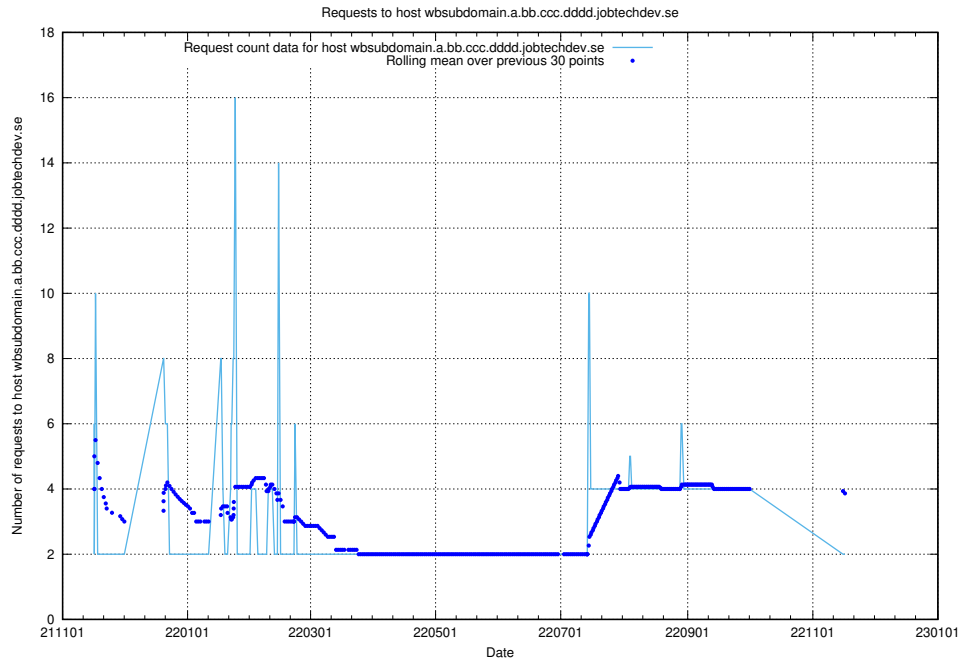

7.521 Usage of wbsubdomain.a.bb.ccc.dddd.jobtechdev.se

Here, we count the number of requests to host wbsubdomain.a.bb.ccc.dddd.jobtechdev.se.