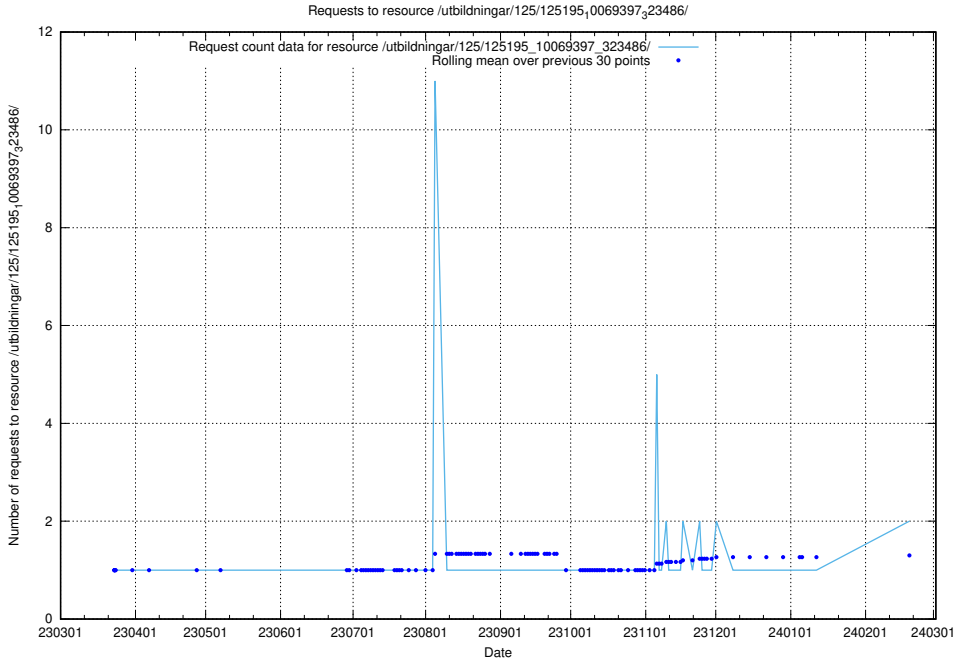

### 5.531 Usage of /utbildningar/125/125195\_10069397\_323486/

Here, we count the number of requests to resource /utbildningar/125/125195\_10069397\_323486/.