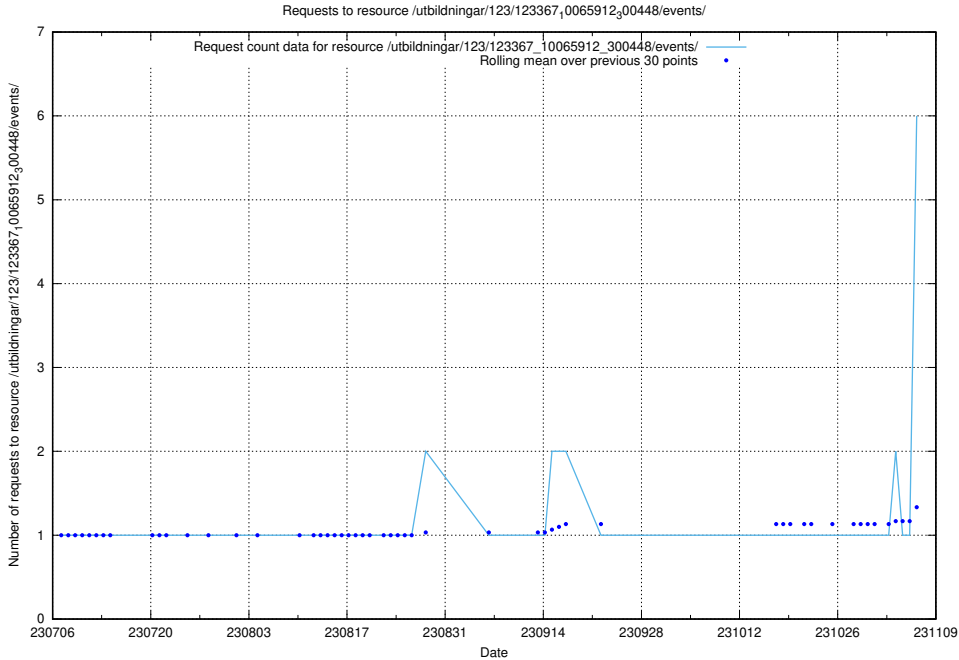

### 5.120 Usage of /utbildningar/437/43768\_10024101\_32267/events/

Here, we count the number of requests to resource /utbildningar/437/43768\_10024101\_32267/events/.