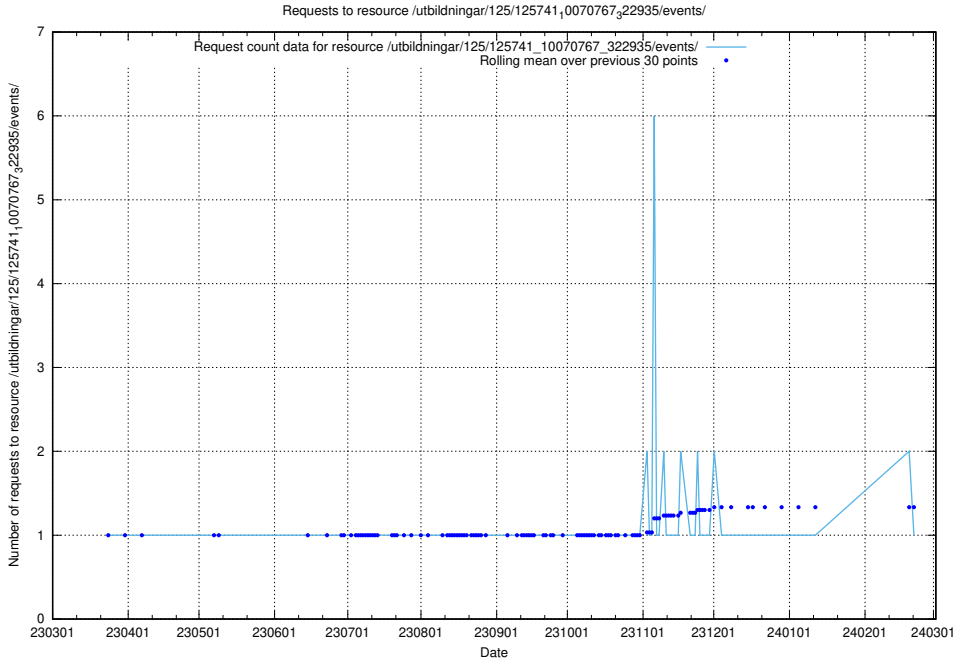

5.6007 Usage of /utbildningar/125/125741_10070767_322935/events/

Here, we count the number of requests to resource /utbildningar/125/125741_10070767_322935/events/