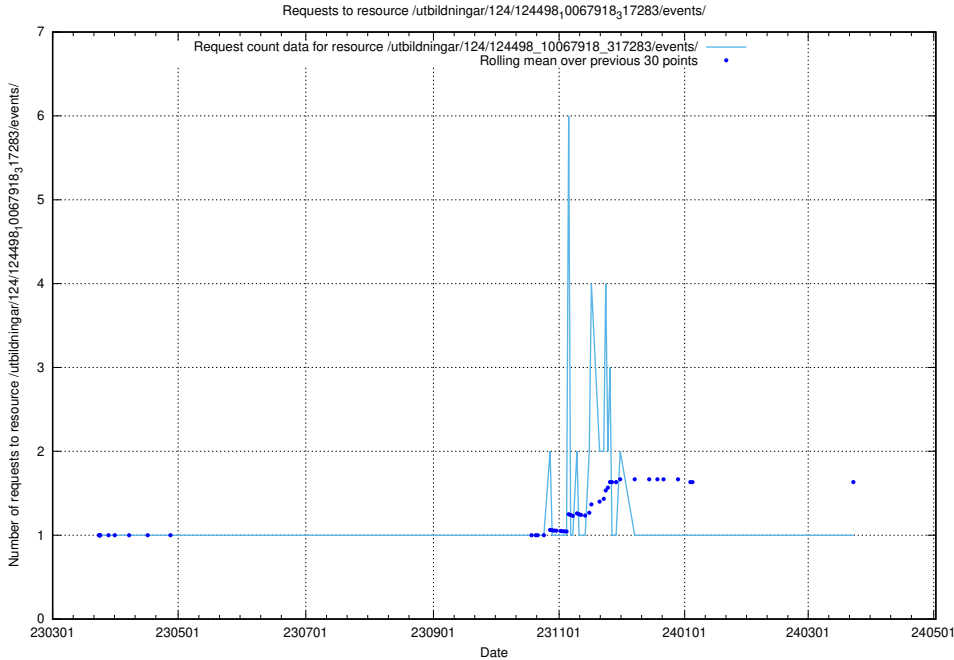

5.2420 Usage of /utbildningar/124/124498_10067918_317283/events/

Here, we count the number of requests to resource /utbildningar/124/124498_10067918_317283/events/