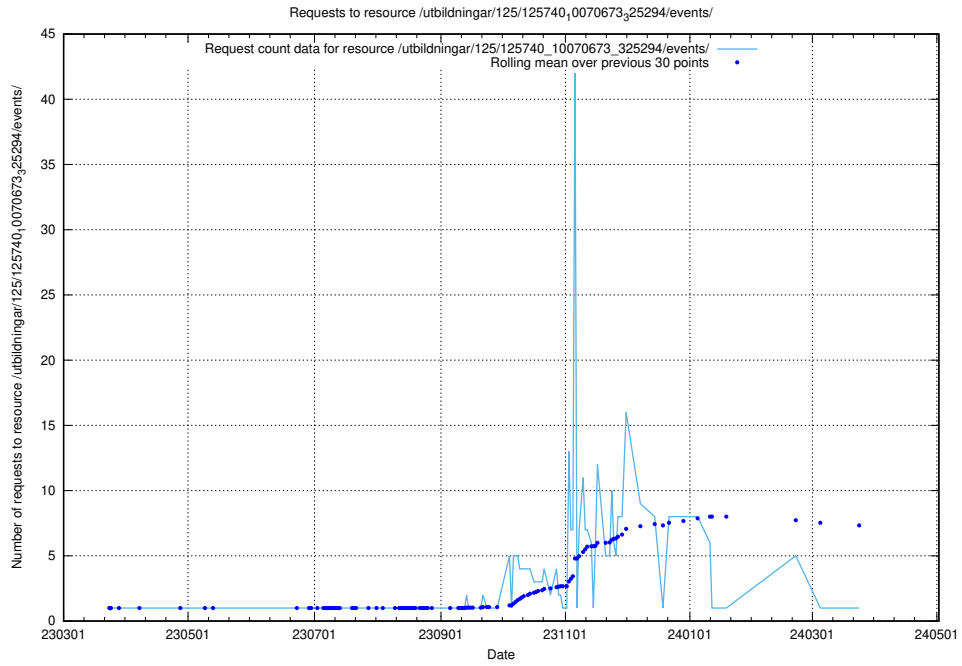

5.1038 Usage of /utbildningar/125/125740_10070673_325294/events/

Here, we count the number of requests to resource /utbildningar/125/125740_10070673_325294/events/