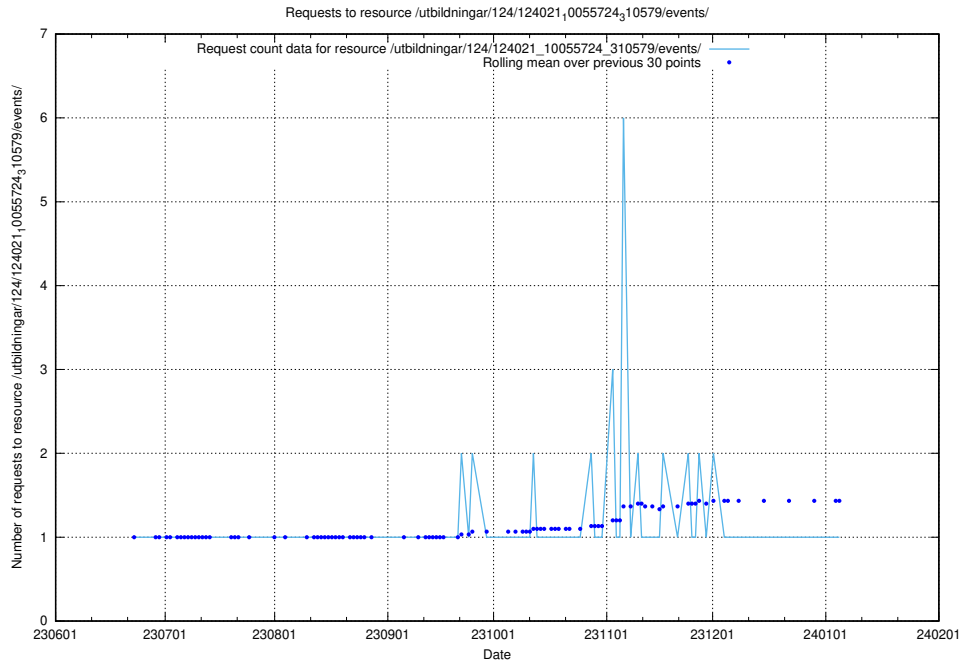

### 5.5599 Usage of /utbildningar/123/123367\_10066311\_308507/events/

Here, we count the number of requests to resource /utbildningar/123/123367\_10066311\_308507/events/