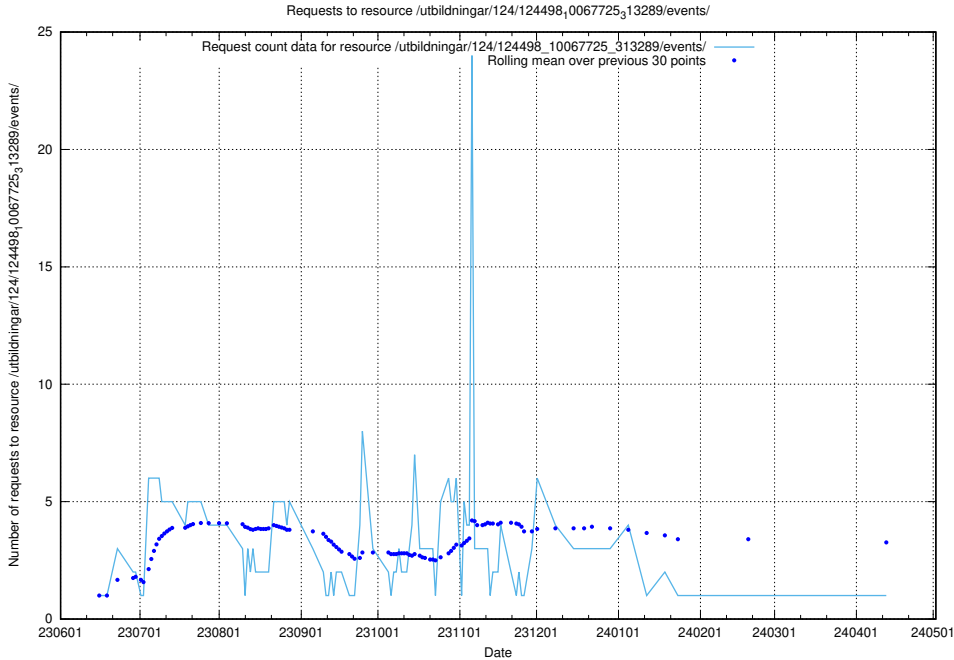

5.5657 Usage of /utbildningar/124/124498_10067725_313289/events/

Here, we count the number of requests to resource /utbildningar/124/124498_10067725_313289/events/