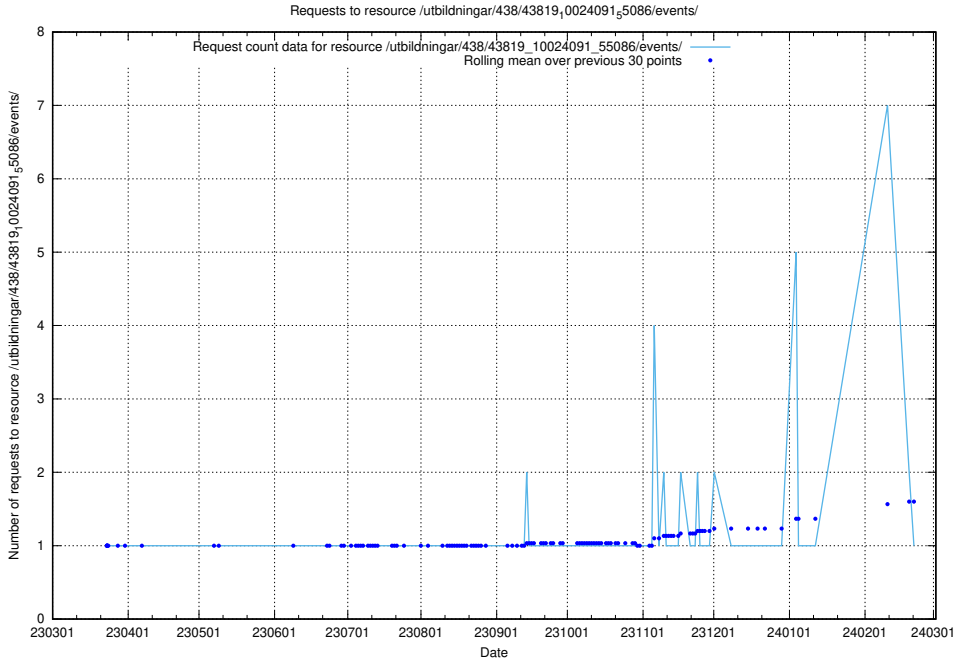

5.6115 Usage of /utbildningar/438/43819_10024091_55086/events/

Here, we count the number of requests to resource /utbildningar/438/43819_10024091_55086/events/.