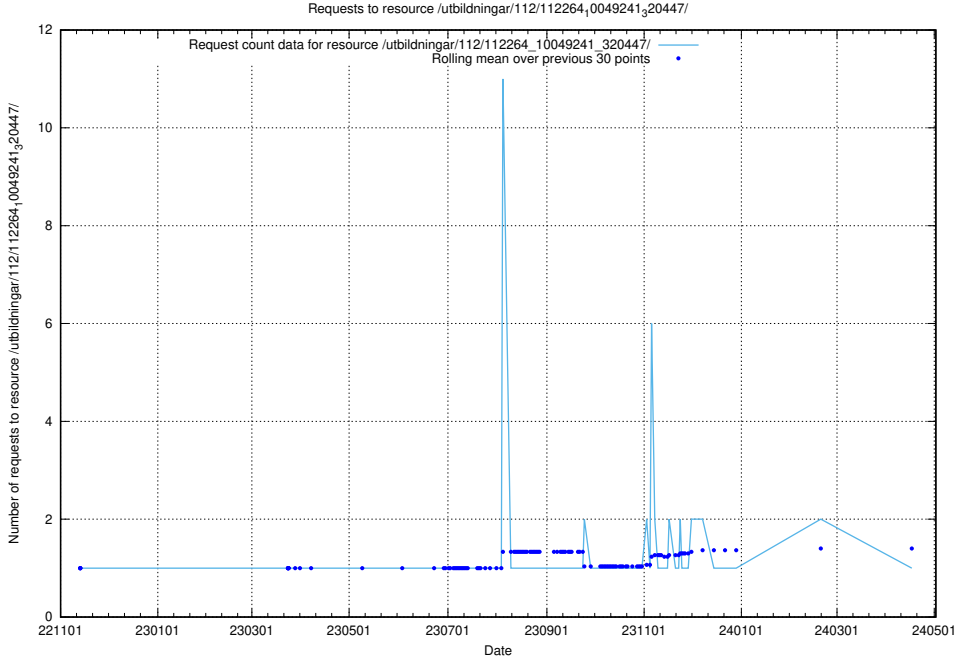

5.5966 Usage of /utbildningar/112/112264_10049241_320447/

Here, we count the number of requests to resource /utbildningar/112/112264_10049241_320447/.