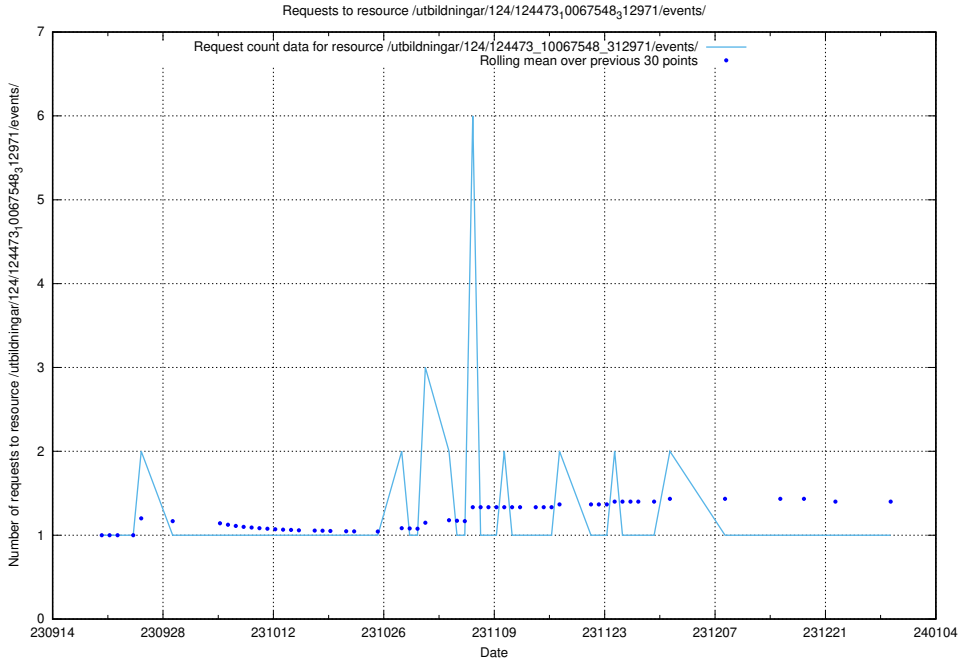

### 5.4330 Usage of /utbildningar/124/124473\_10067548\_312971/events/

Here, we count the number of requests to resource /utbildningar/124/124473\_10067548\_312971/events/