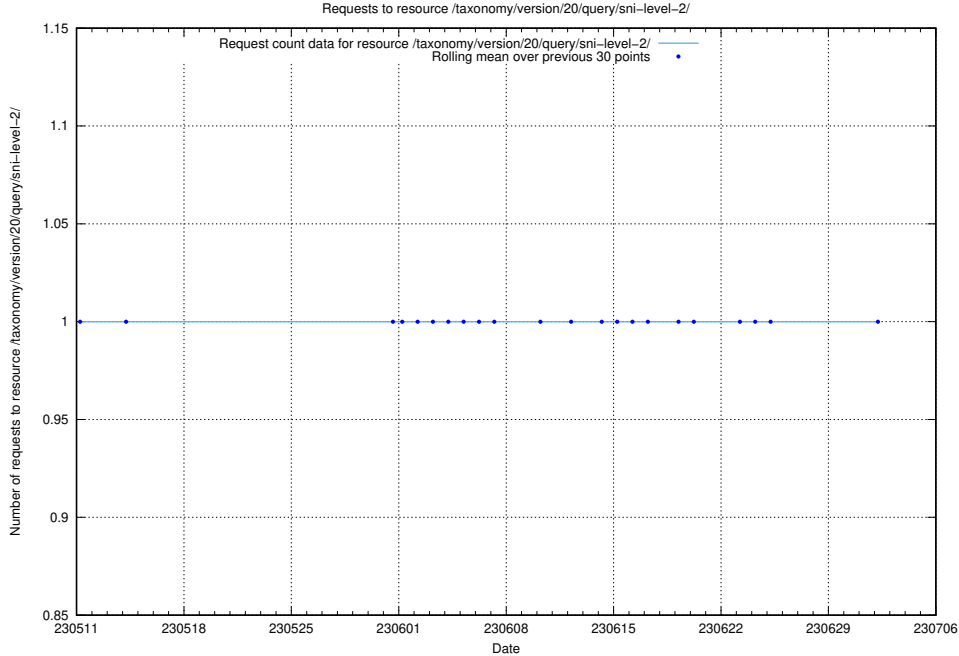

5.5745 Usage of /taxonomy/version/20/query/sni-level-2/

Here, we count the number of requests to resource /taxonomy/version/20/query/sni-level-2/.