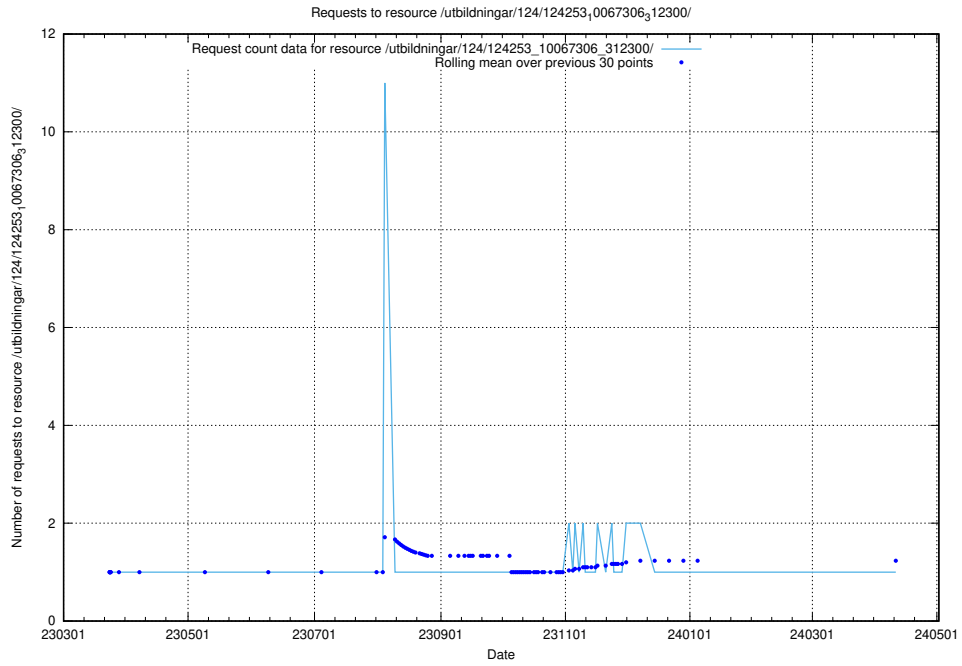

5.3802 Usage of /utbildningar/124/124253_10067306_312300/

Here, we count the number of requests to resource /utbildningar/124/124253_10067306_312300/.