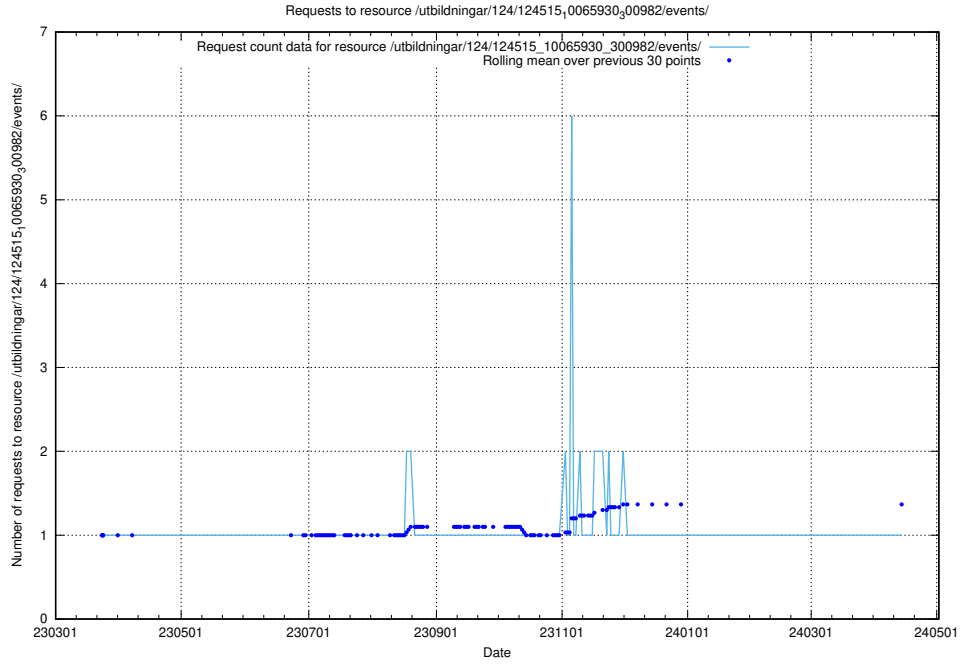

### 5.1411 Usage of /utbildningar/124/124515\_10065930\_300982/events/

Here, we count the number of requests to resource /utbildningar/124/124515\_10065930\_300982/events/