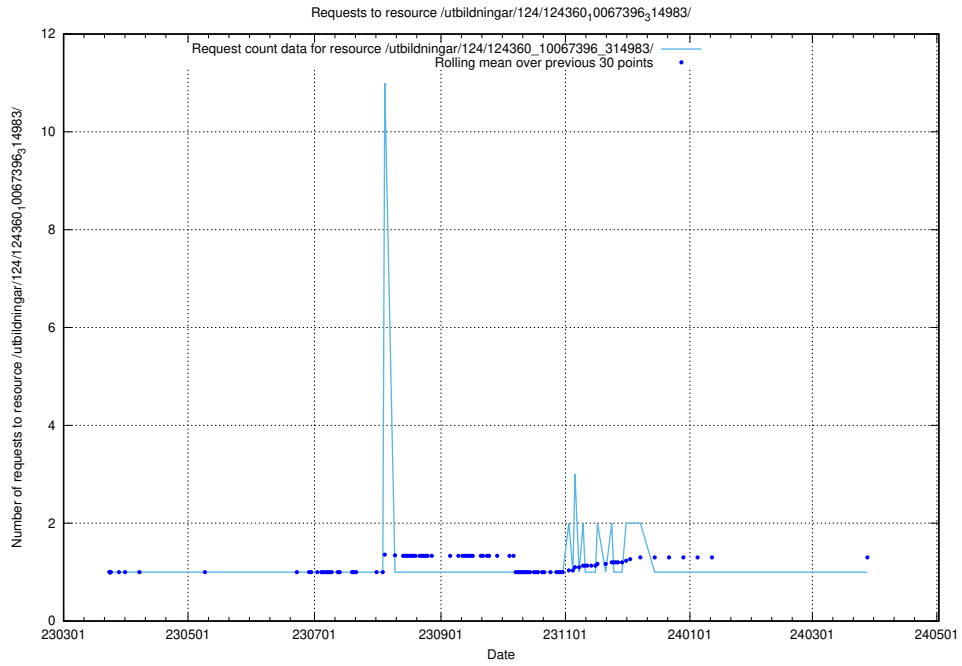

5.3589 Usage of /utbildningar/124/124360_10067396_314983/

Here, we count the number of requests to resource /utbildningar/124/124360_10067396_314983/.