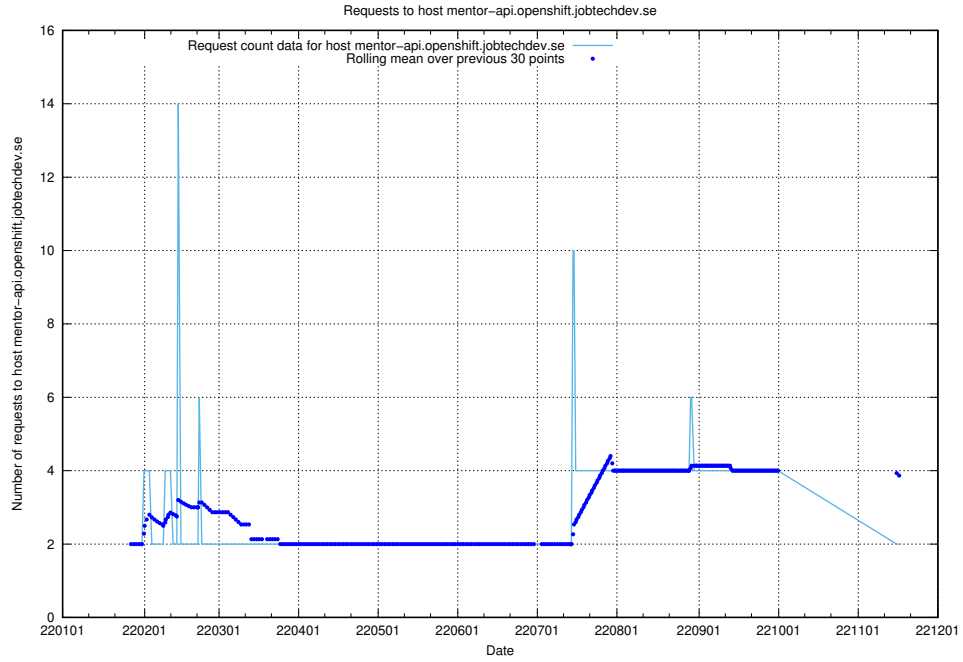

## 7.570 Usage of mentor-api.openshift.jobtechdev.se

Here, we count the number of requests to host mentor-api.openshift.jobtechdev.se.