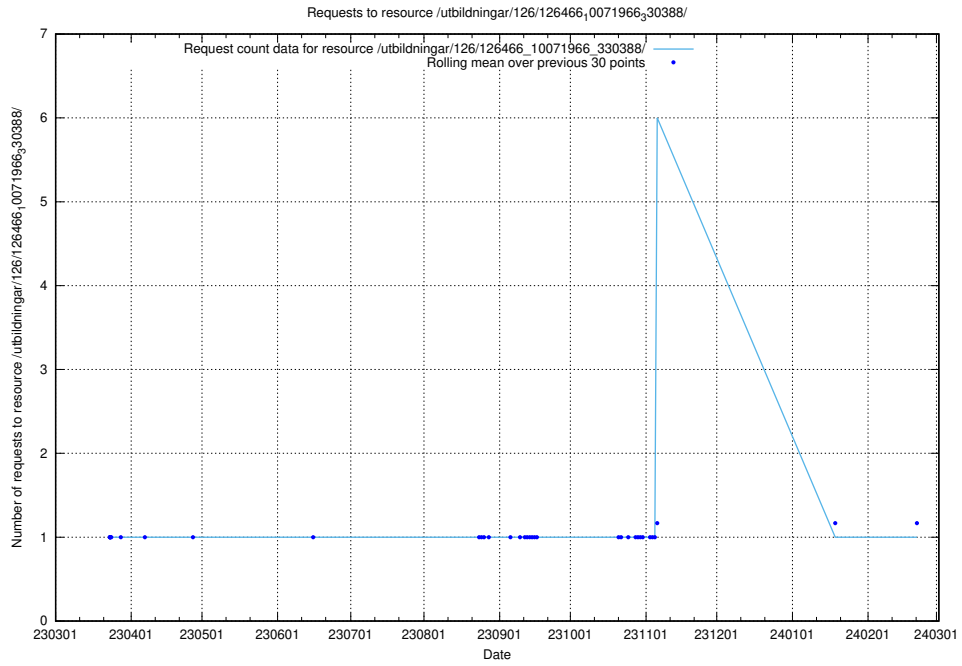

5.6183 Usage of /utbildningar/126/126466_10071966_330388/

Here, we count the number of requests to resource /utbildningar/126/126466_10071966_330388/.