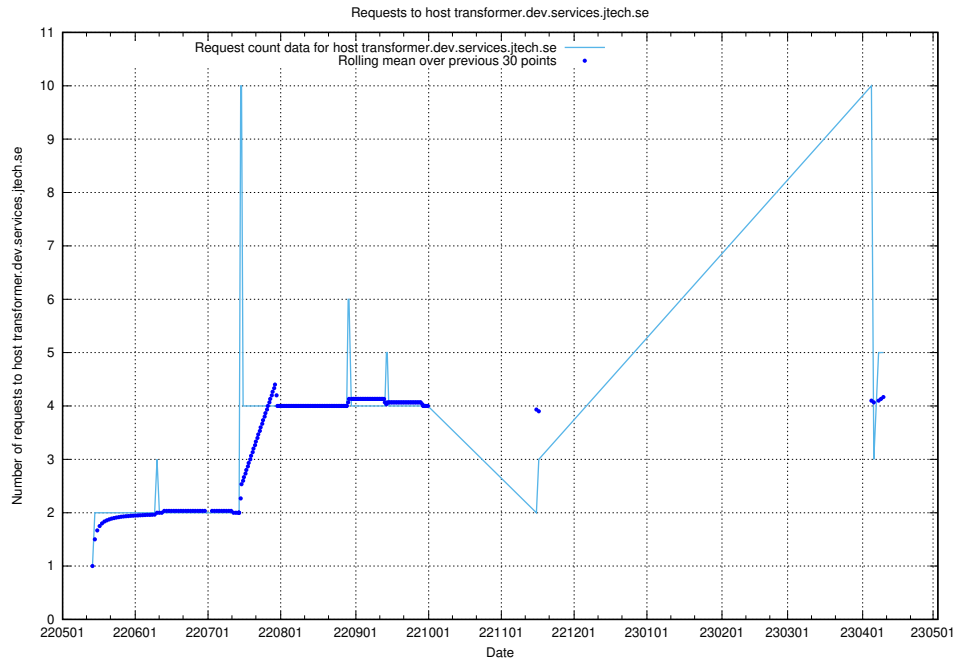

7.89 Usage of transformer.dev.services.jtech.se

Here, we count the number of requests to host transformer.dev.services.jtech.se.