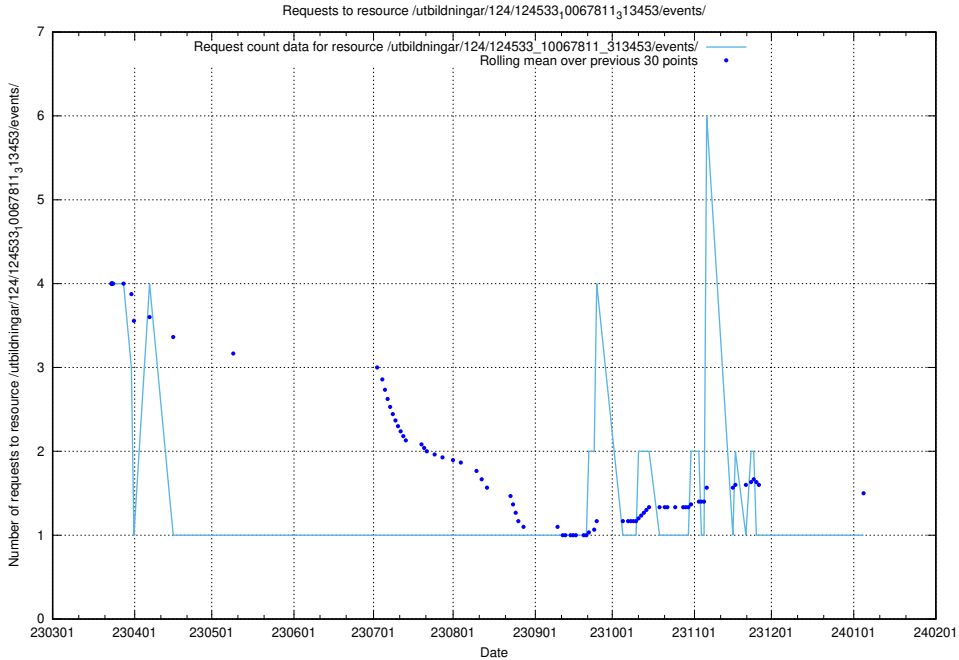

5.6036 Usage of /utbildningar/124/124533_10067811_313453/events/

Here, we count the number of requests to resource /utbildningar/124/124533_10067811_313453/events/