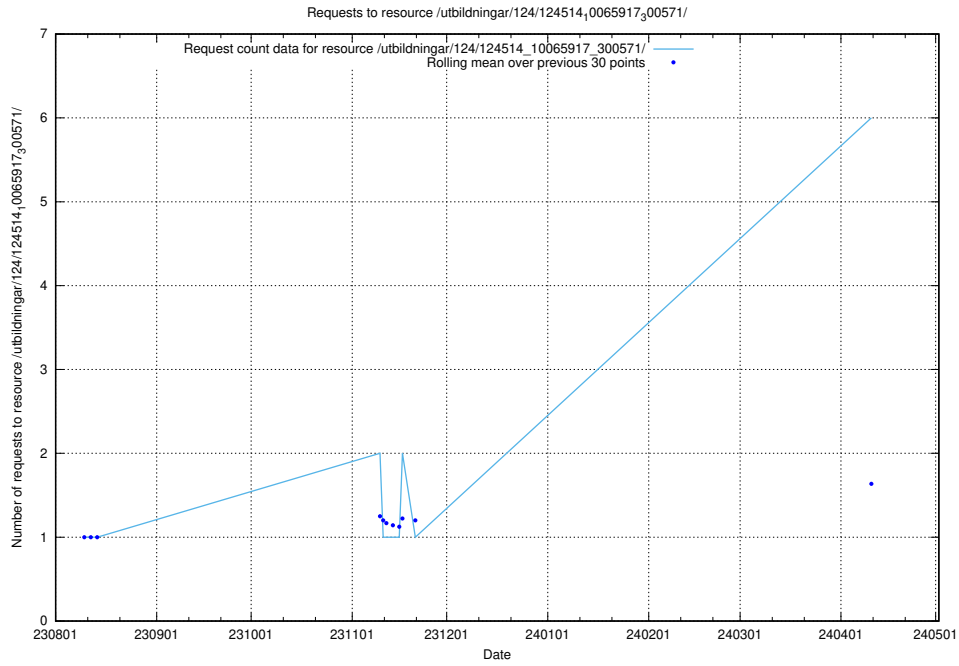

5.113 Usage of /utbildningar/124/124514_10065917_300571/

Here, we count the number of requests to resource /utbildningar/124/124514_10065917_300571/.