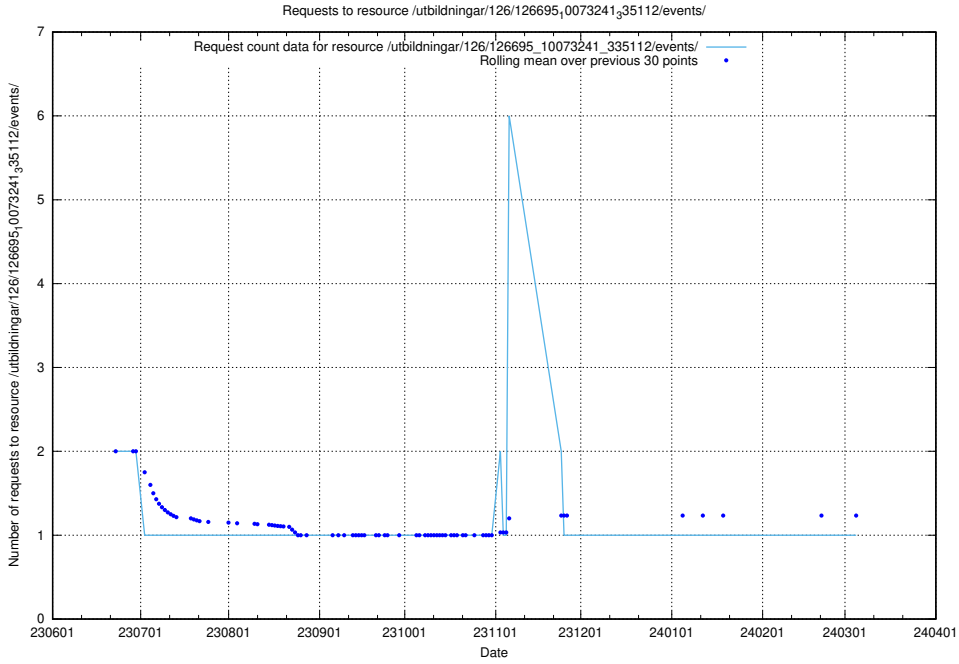

5.5344 Usage of /utbildningar/126/126695_10073241_335112/events/

Here, we count the number of requests to resource /utbildningar/126/126695_10073241_335112/events/