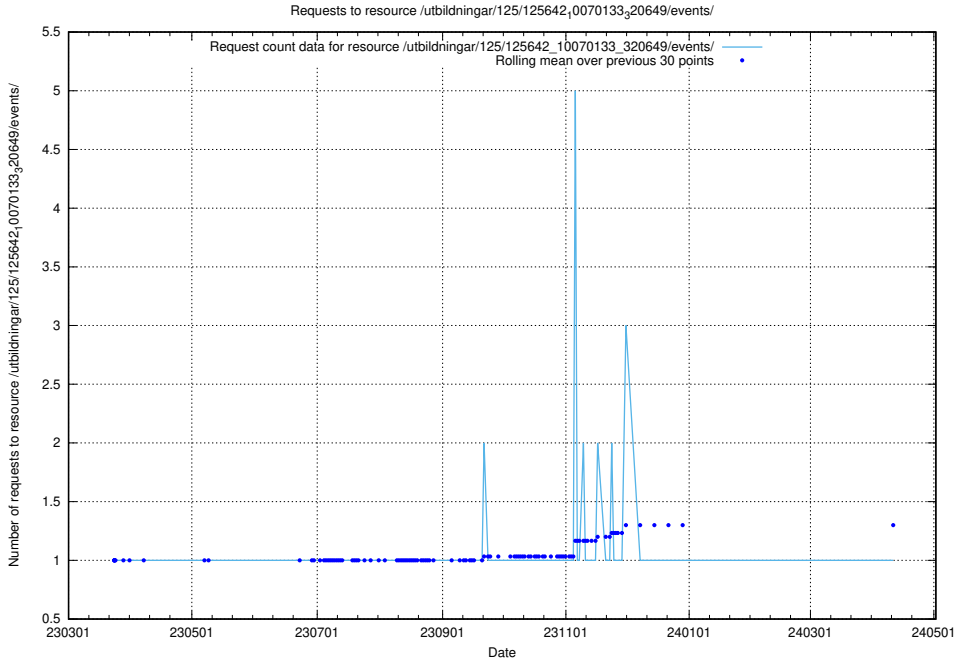

5.1086 Usage of /utbildningar/125/125642_10070133_320649/events/

Here, we count the number of requests to resource /utbildningar/125/125642_10070133_320649/events/