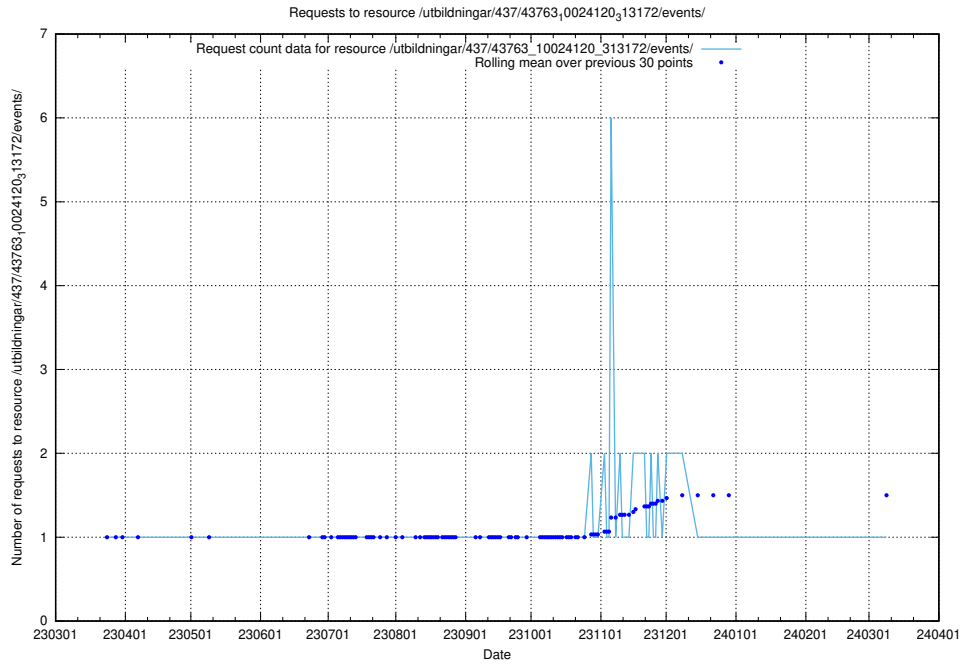

5.5971 Usage of /utbildningar/437/43763_10024120_313172/events/

Here, we count the number of requests to resource /utbildningar/437/43763_10024120_313172/events/.