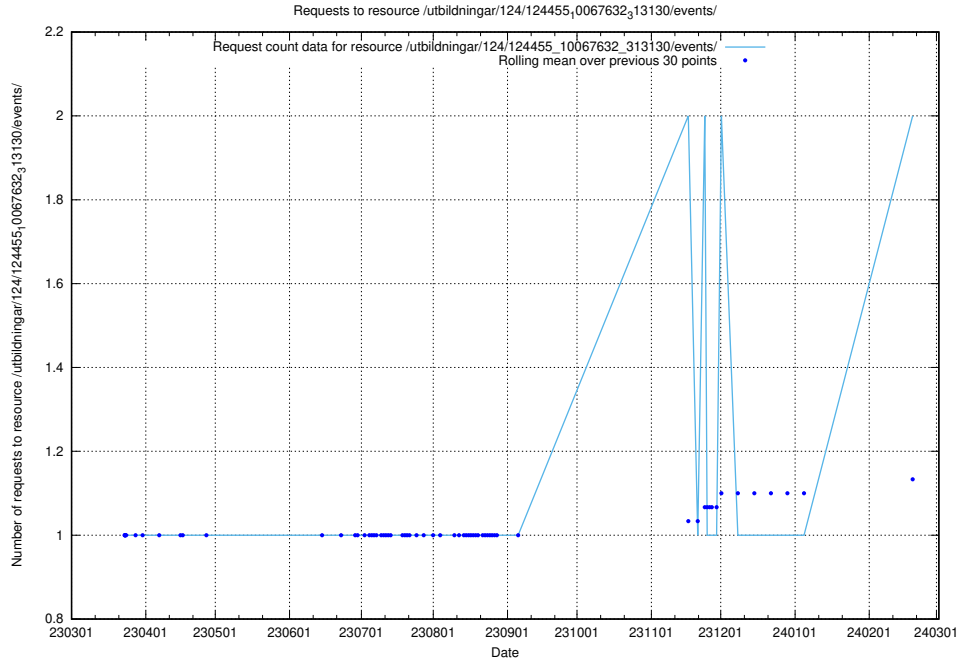

5.686 Usage of /utbildningar/124/124455_10067632_313130/events/

Here, we count the number of requests to resource /utbildningar/124/124455_10067632_313130/events/