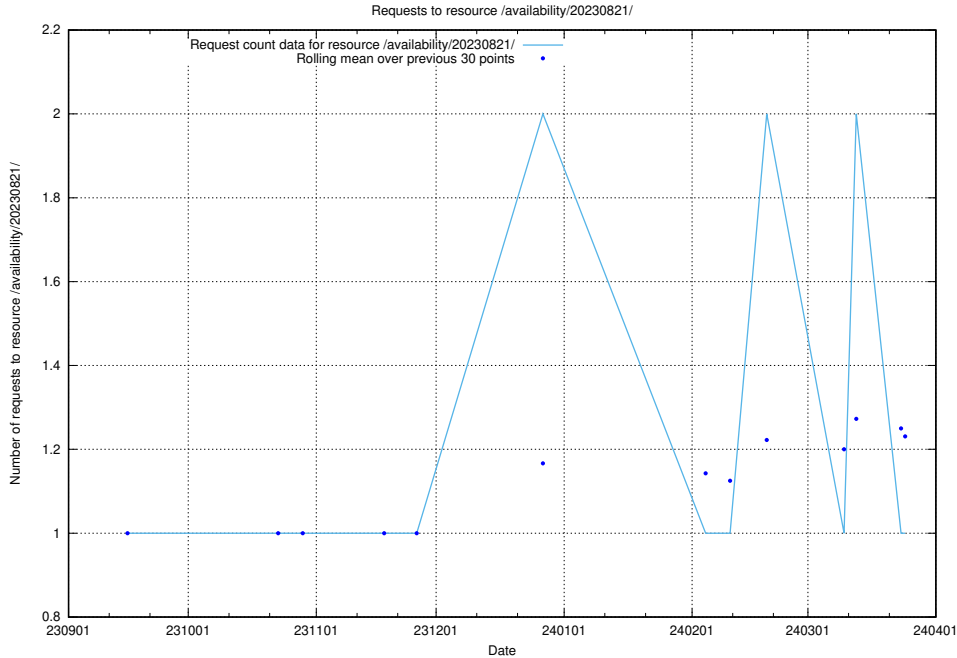

5.4353 Usage of /availability/20230821/

Here, we count the number of requests to resource /availability/20230821/.