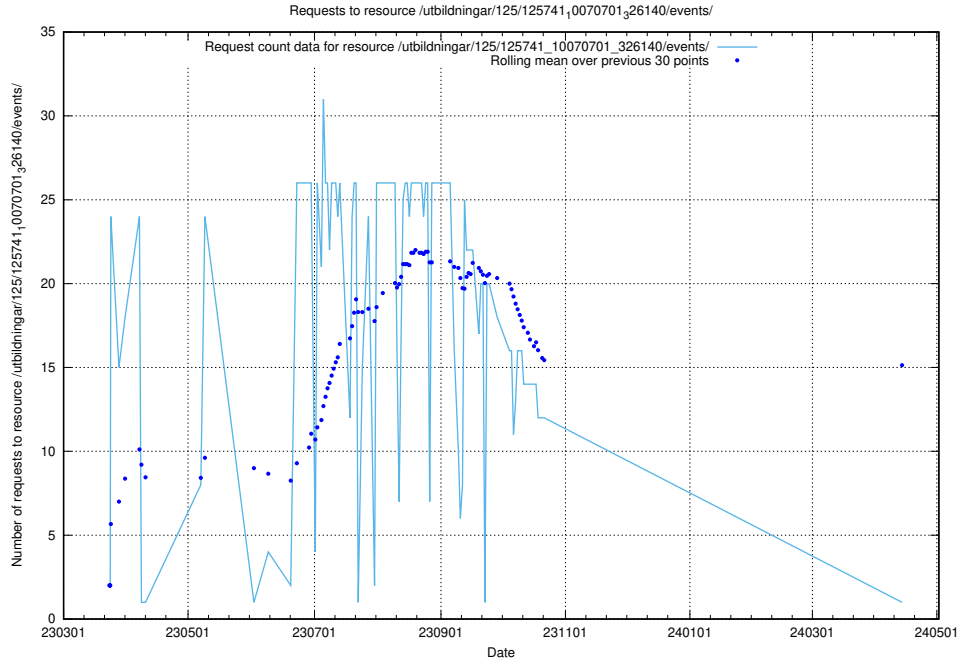

5.6052 Usage of /utbildningar/125/125741_10070701_326140/events/

Here, we count the number of requests to resource /utbildningar/125/125741_10070701_326140/events/