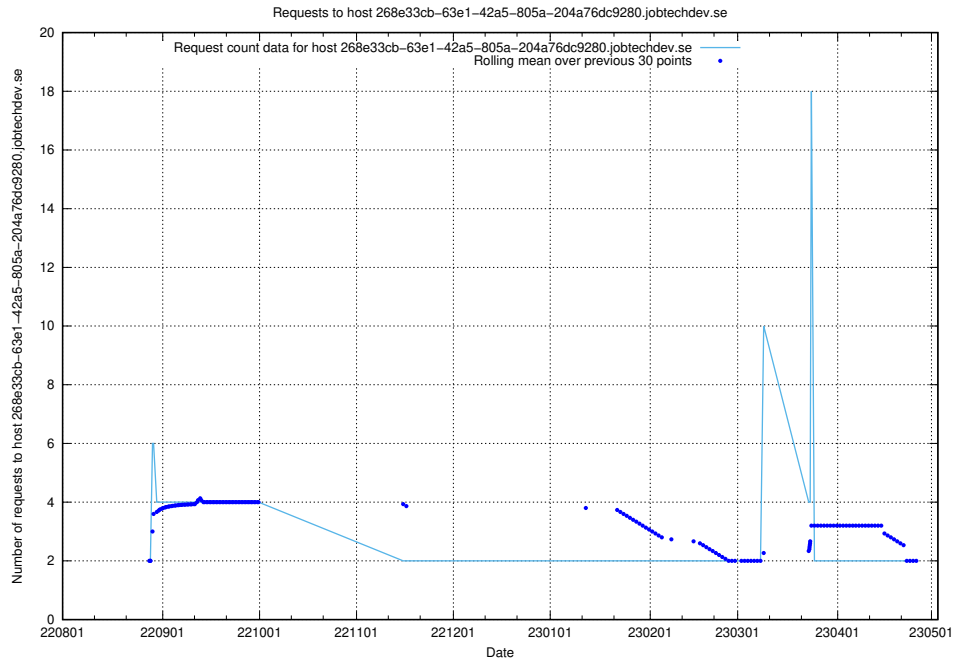

7.333 Usage of 268e33cb-63e1-42a5-805a-204a76dc9280.jobtechdev.se

Here, we count the number of requests to host 268e33cb-63e1-42a5-805a-204a76dc9280.jobtechdev.se.