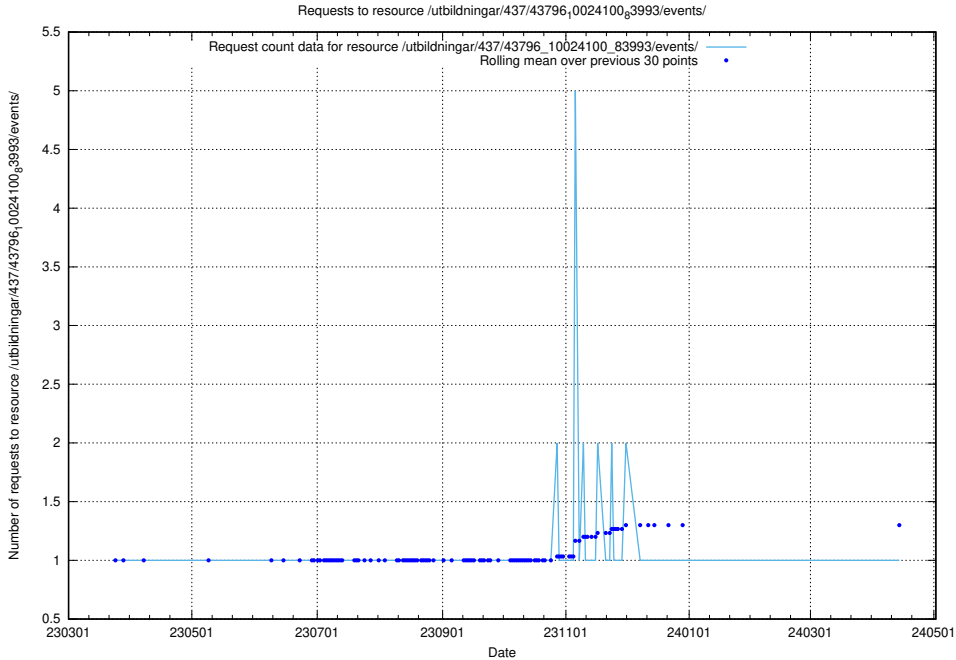

5.5962 Usage of /utbildningar/437/43796_10024100_83993/events/

Here, we count the number of requests to resource /utbildningar/437/43796_10024100_83993/events/.