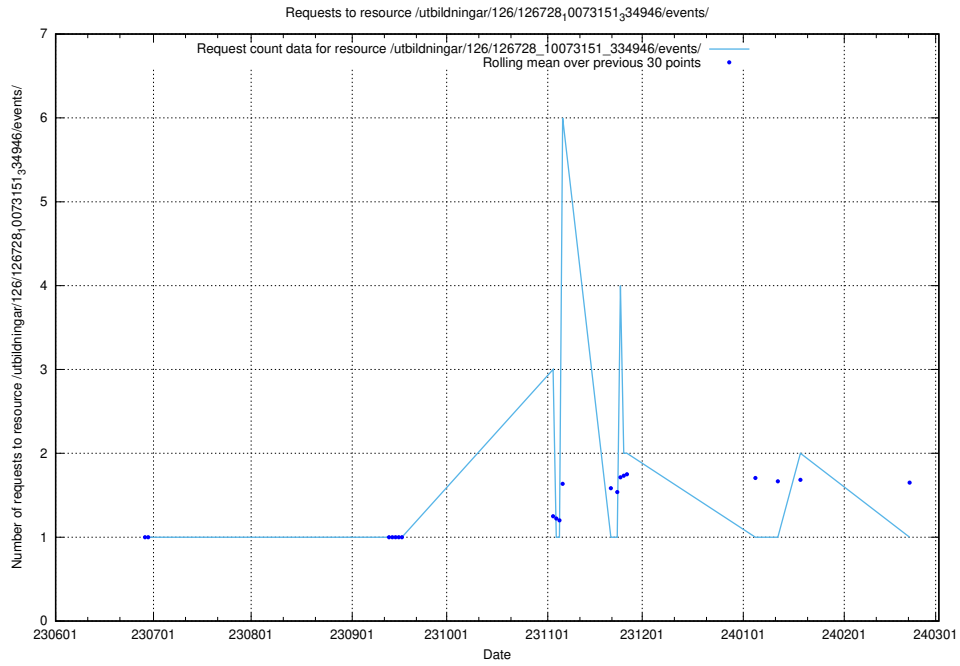

5.5232 Usage of /utbildningar/126/126728_10073151_334946/events/

Here, we count the number of requests to resource /utbildningar/126/126728_10073151_334946/events/