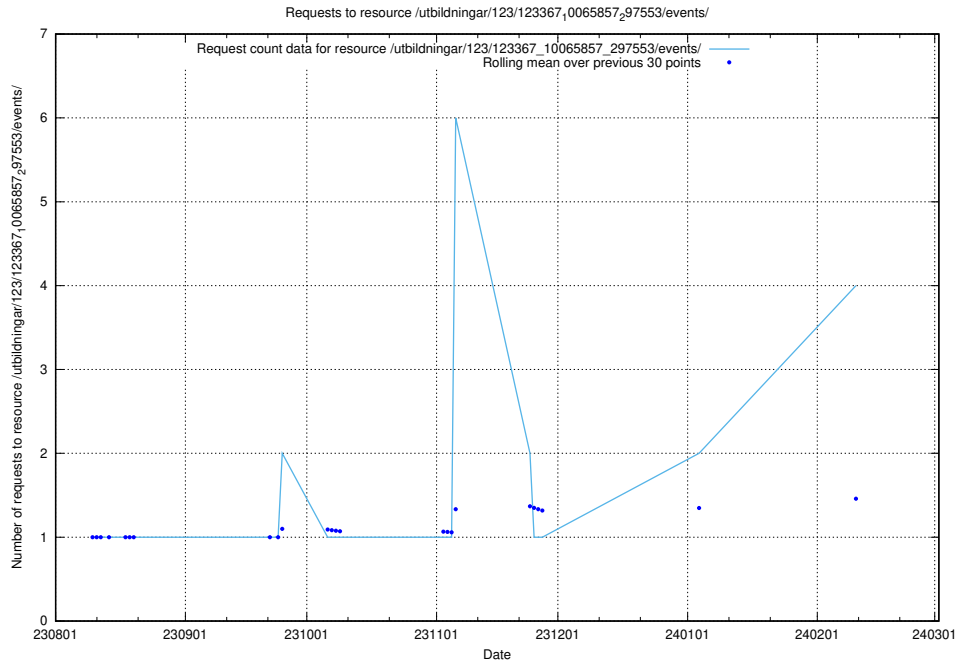

5.261 Usage of /utbildningar/123/123367_10065857_297553/events/

Here, we count the number of requests to resource /utbildningar/123/123367_10065857_297553/events/