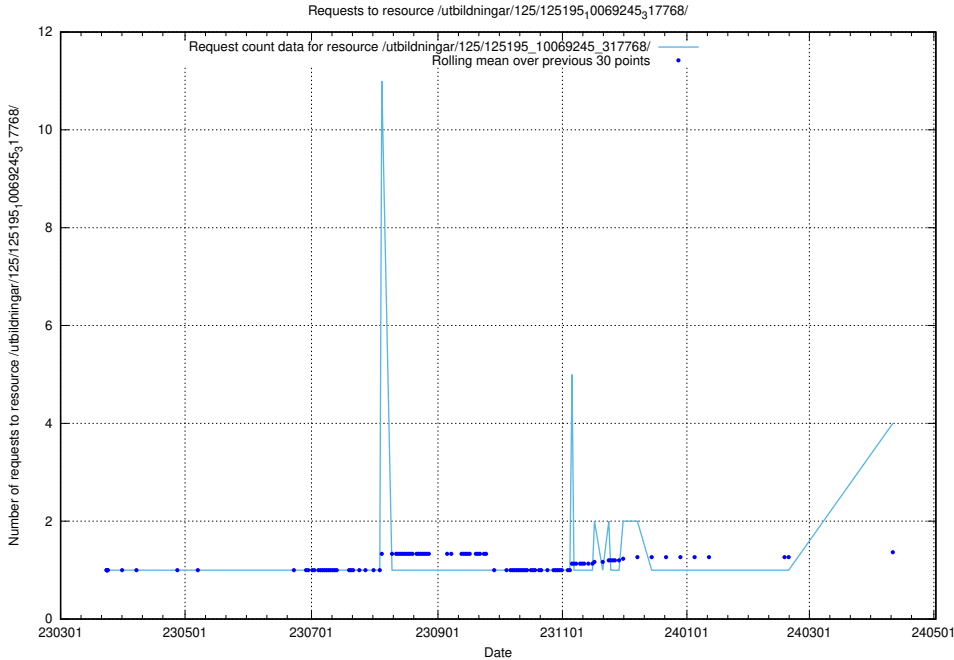

5.204 Usage of /utbildningar/125/125195_10069245_317768/

Here, we count the number of requests to resource /utbildningar/125/125195_10069245_317768/.