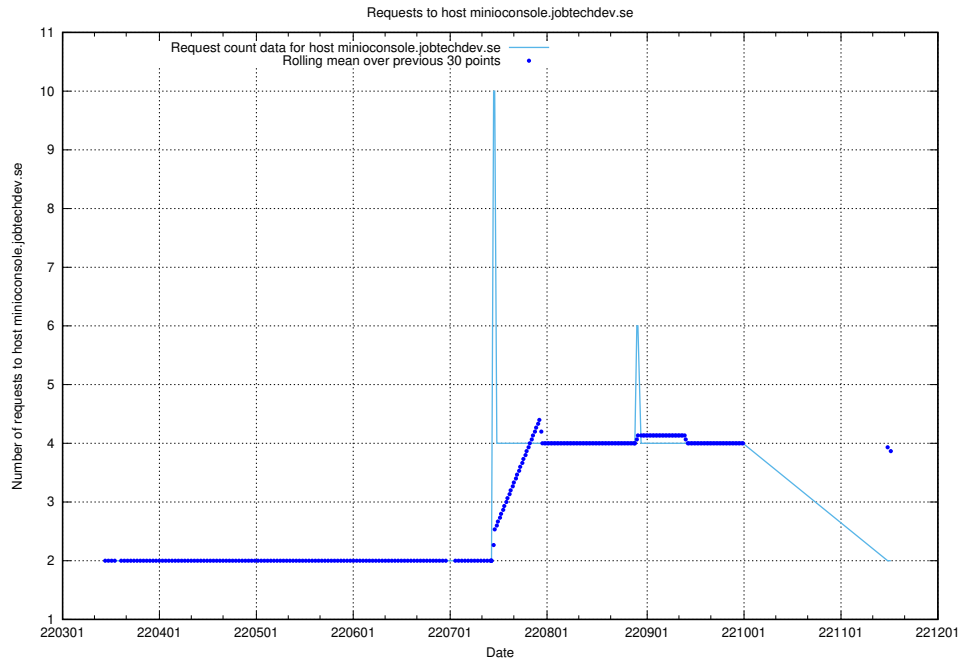

## 7.494 Usage of minioconsole.jobtechdev.se

Here, we count the number of requests to host minioconsole.jobtechdev.se.