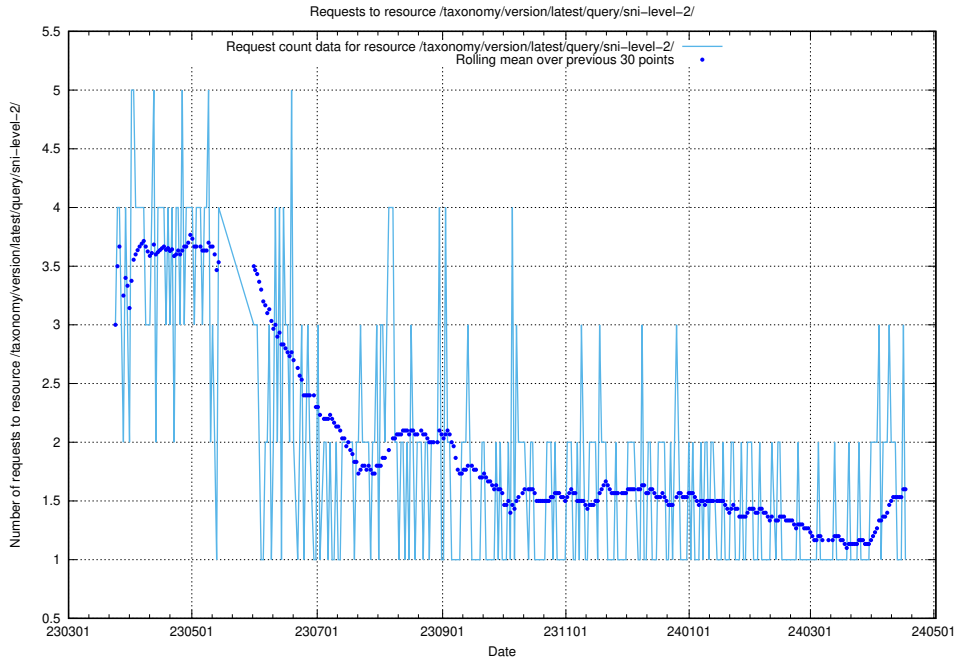

5.5879 Usage of /taxonomy/version/latest/query/sni-level-2/

Here, we count the number of requests to resource /taxonomy/version/latest/query/sni-level-2/.