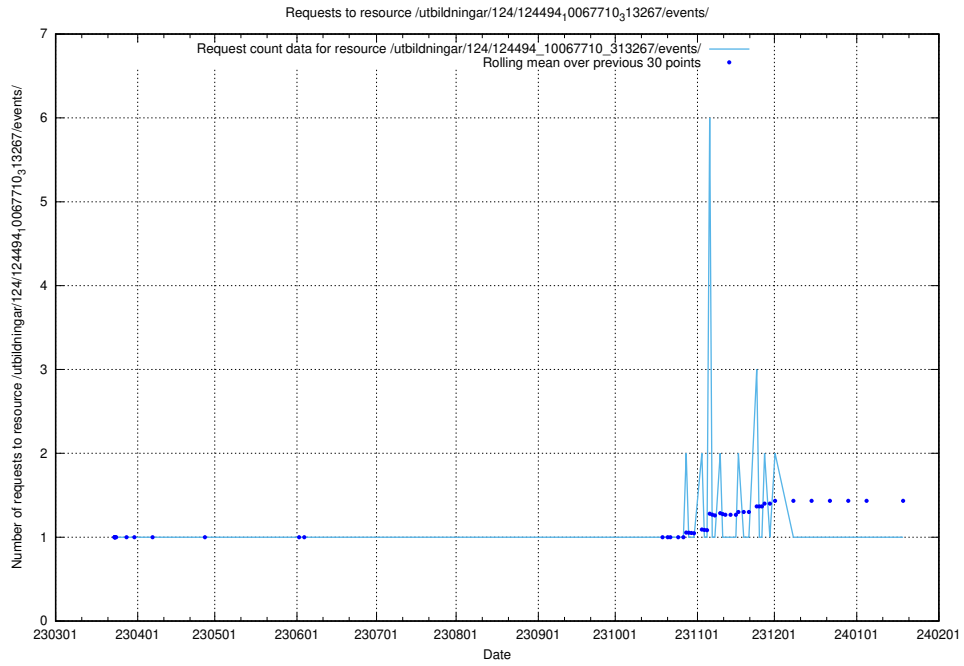

5.2549 Usage of /utbildningar/124/124494_10067710_313267/events/

Here, we count the number of requests to resource /utbildningar/124/124494_10067710_313267/events/