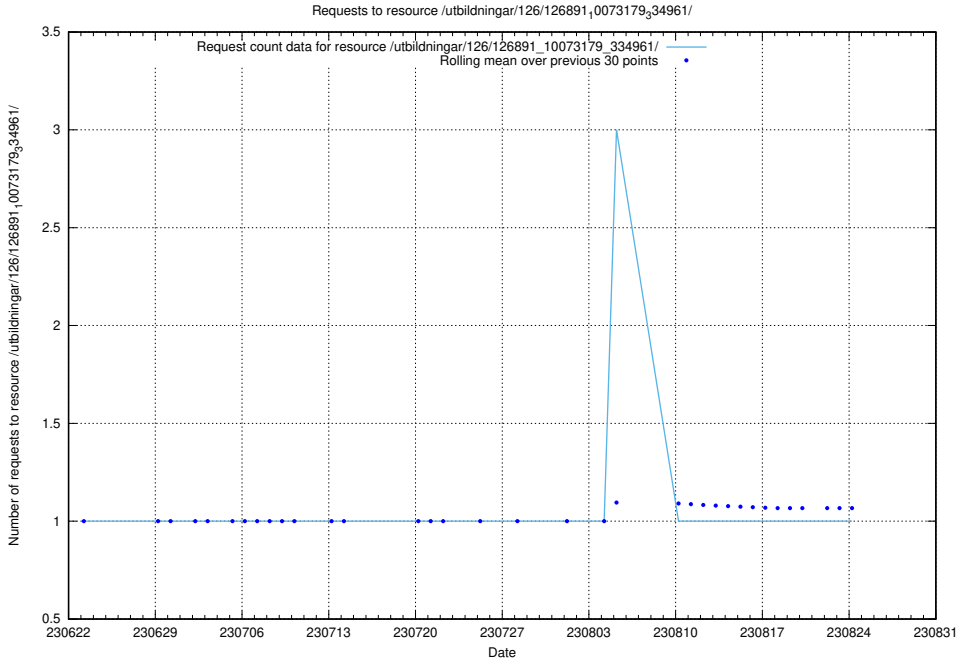

5.5363 Usage of /utbildningar/126/126891_10073179_334961/

Here, we count the number of requests to resource /utbildningar/126/126891_10073179_334961/.