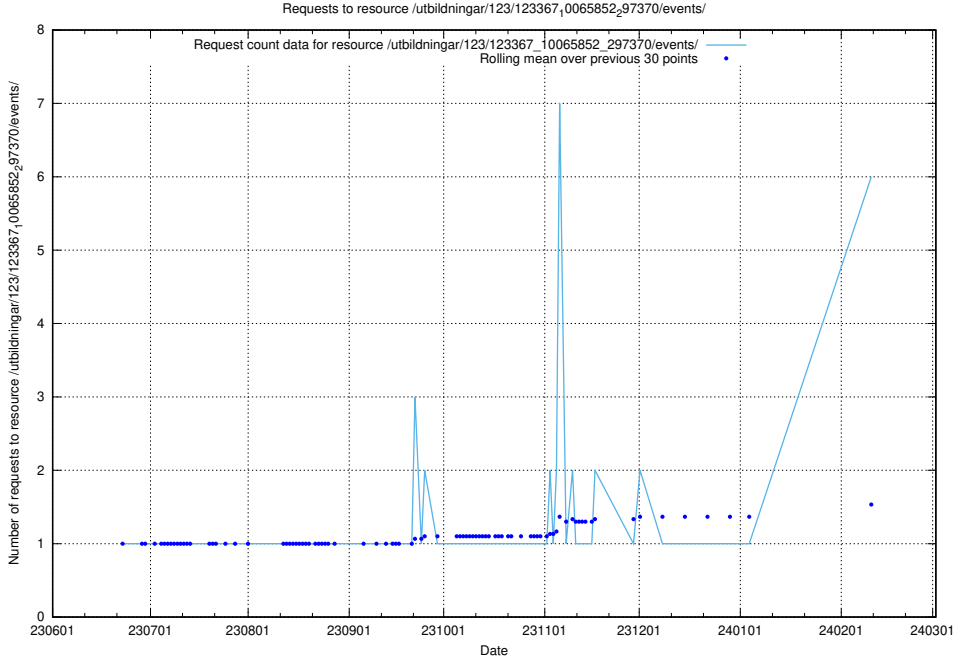

5.128 Usage of /utbildningar/123/123367_10065852_297370/events/

Here, we count the number of requests to resource /utbildningar/123/123367_10065852_297370/events/