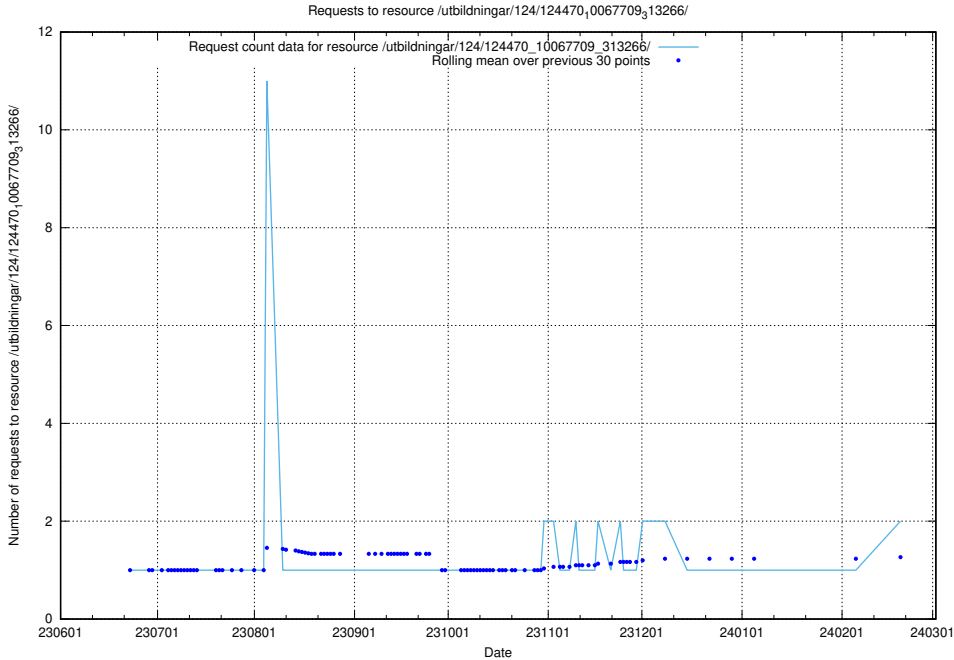

5.899 Usage of /utbildningar/124/124470_10067709_313266/

Here, we count the number of requests to resource /utbildningar/124/124470_10067709_313266/.