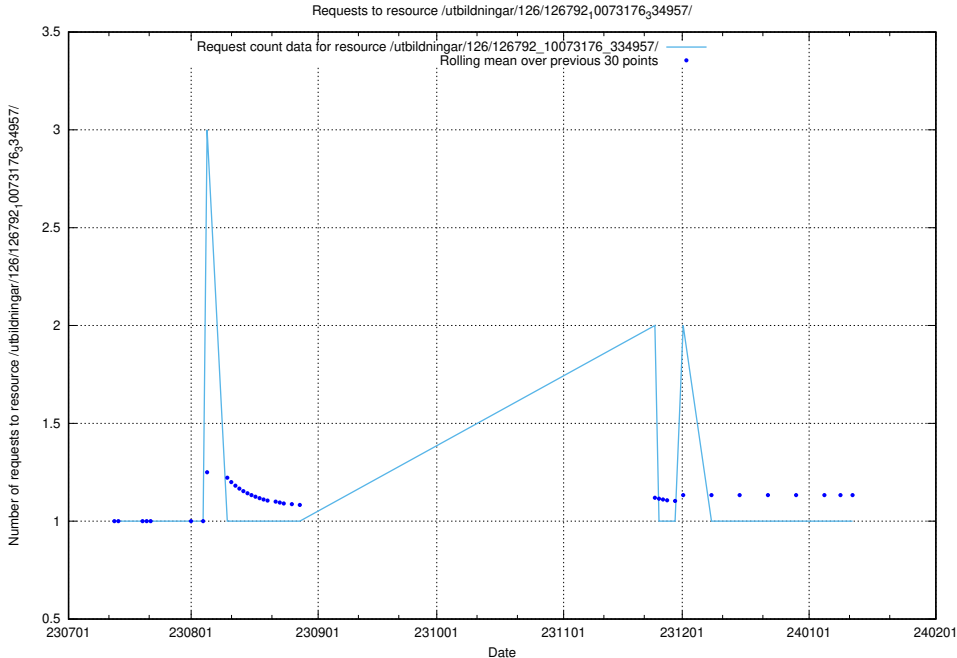

5.4892 Usage of /utbildningar/126/126792_10073176_334957/

Here, we count the number of requests to resource /utbildningar/126/126792_10073176_334957/.