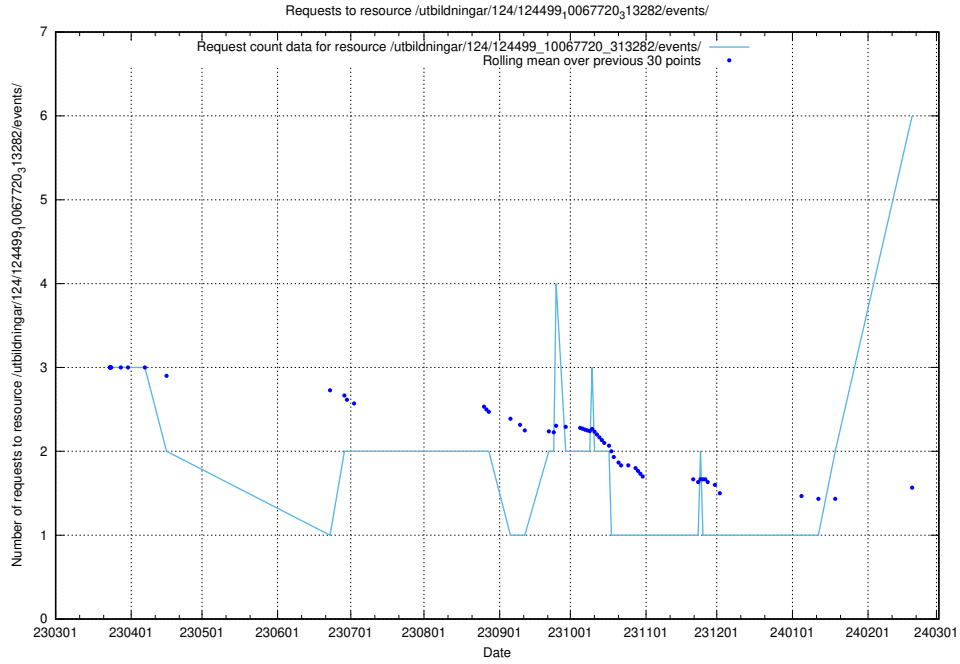

5.136 Usage of /utbildningar/124/124499_10067720_313282/events/

Here, we count the number of requests to resource /utbildningar/124/124499_10067720_313282/events/