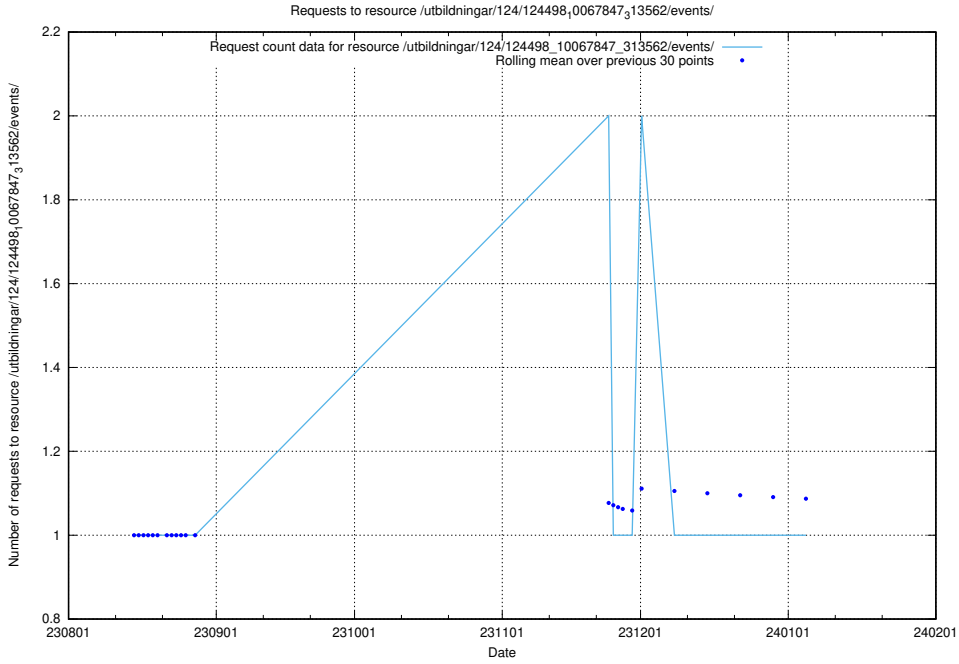

### 5.4590 Usage of /utbildningar/124/124498\_10067847\_313562/events/

Here, we count the number of requests to resource /utbildningar/124/124498\_10067847\_313562/events/