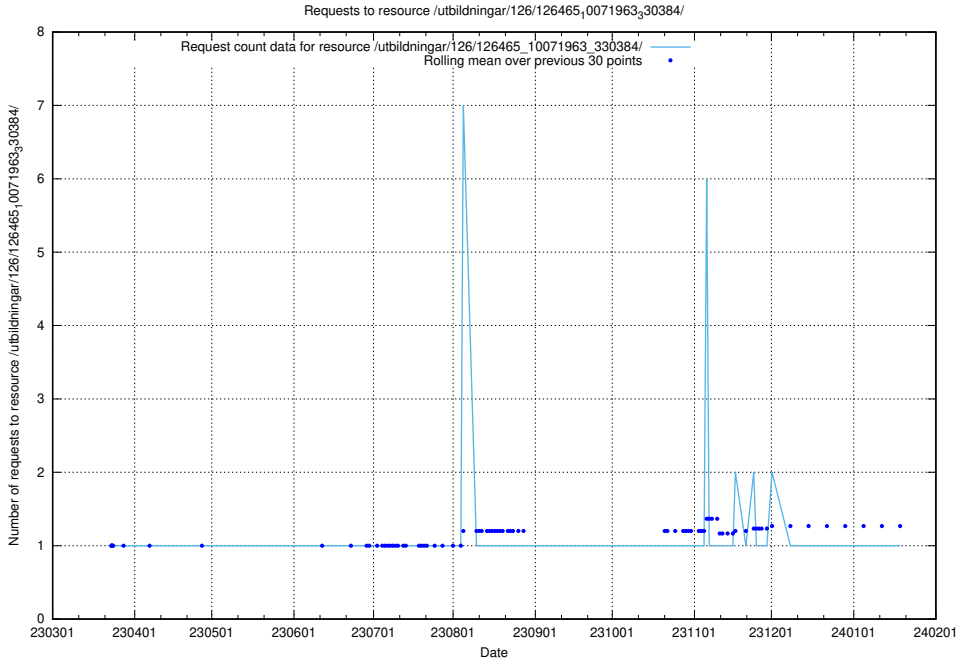

5.6192 Usage of /utbildningar/126/126465_10071963_330384/

Here, we count the number of requests to resource /utbildningar/126/126465_10071963_330384/.