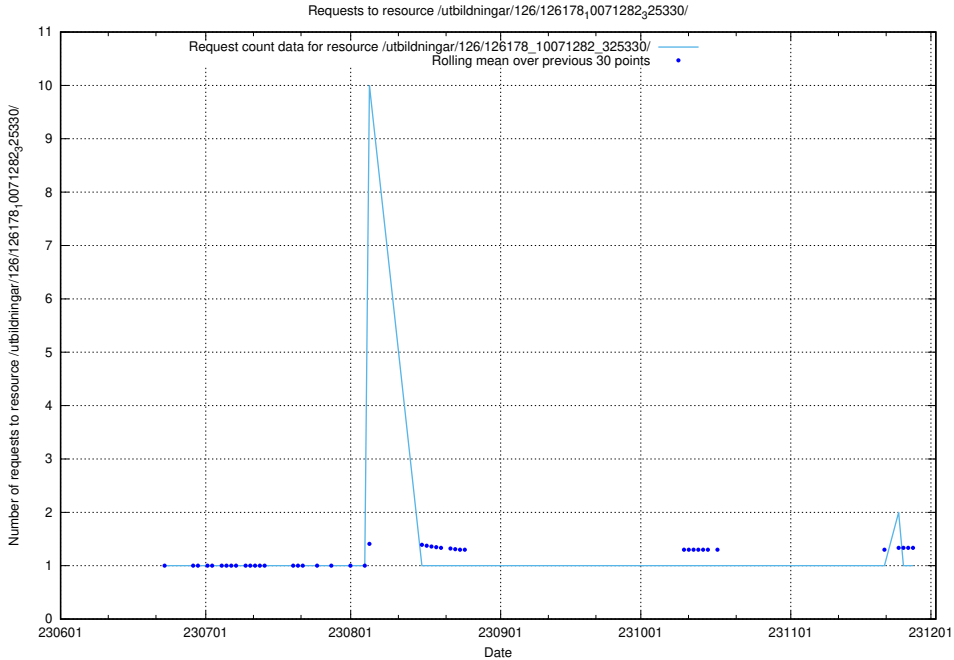

5.5457 Usage of /utbildningar/126/126178_10071282_325330/

Here, we count the number of requests to resource /utbildningar/126/126178_10071282_325330/.