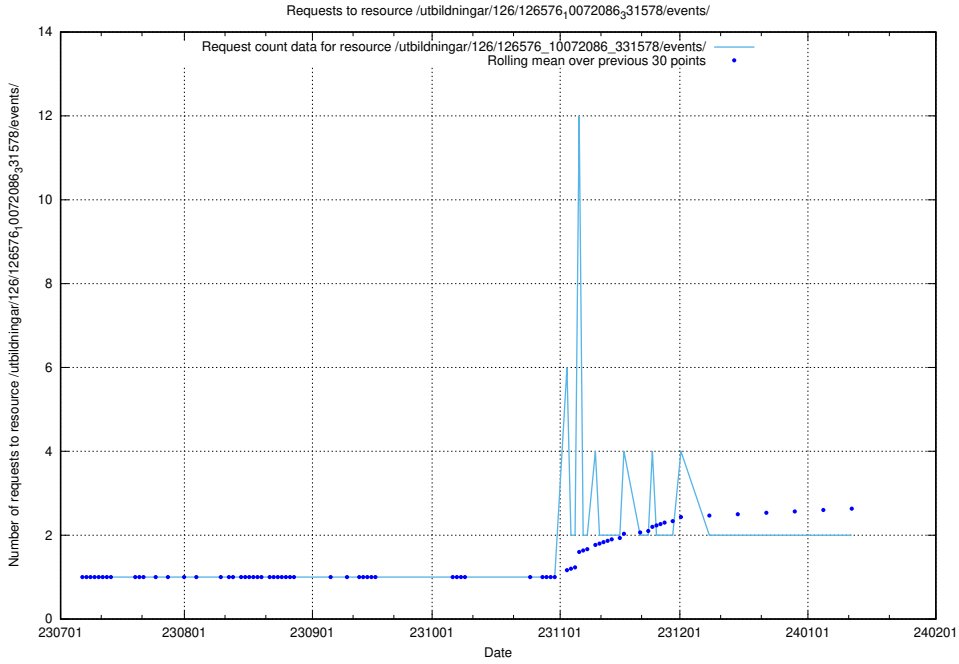

### 5.845 Usage of /utbildningar/126/126576\_10072086\_331578/events/

Here, we count the number of requests to resource /utbildningar/126/126576\_10072086\_331578/events/