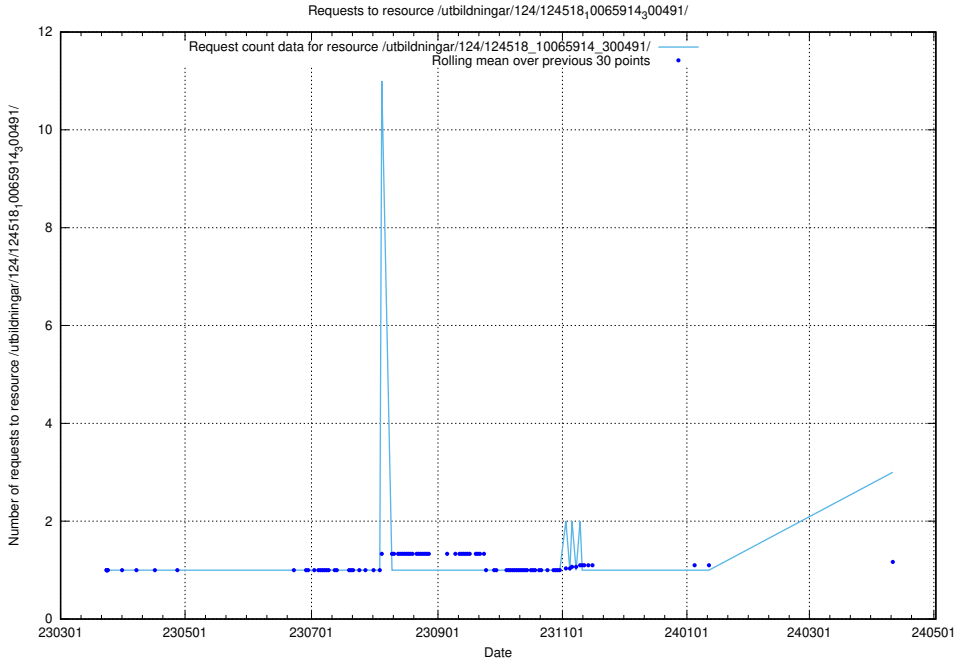

5.316 Usage of /utbildningar/124/124518_10065914_300491/

Here, we count the number of requests to resource /utbildningar/124/124518_10065914_300491/.