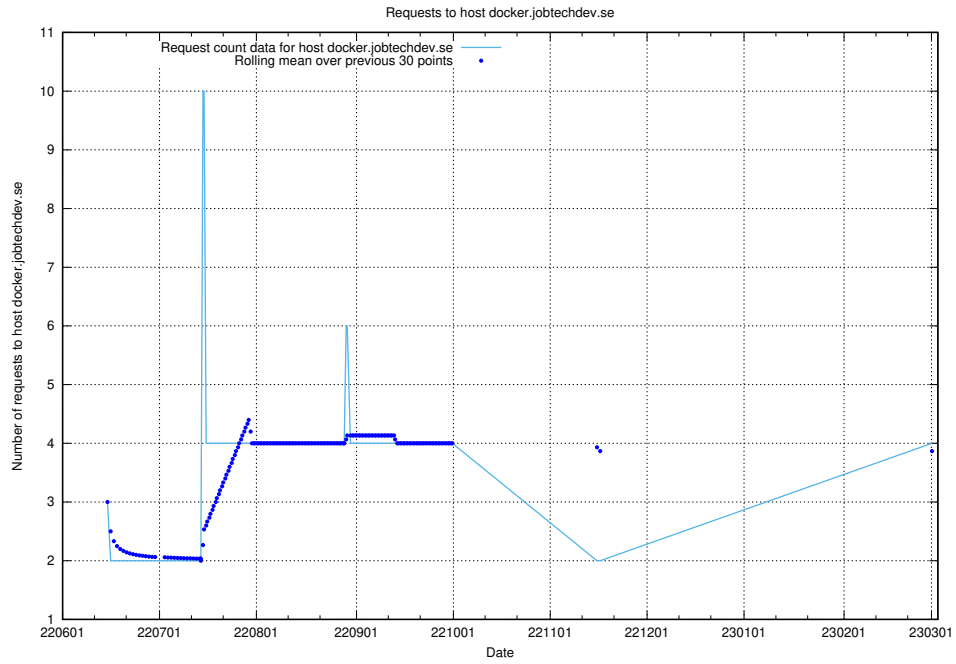

7.139 Usage of docker.jobtechdev.se

Here, we count the number of requests to host docker.jobtechdev.se.