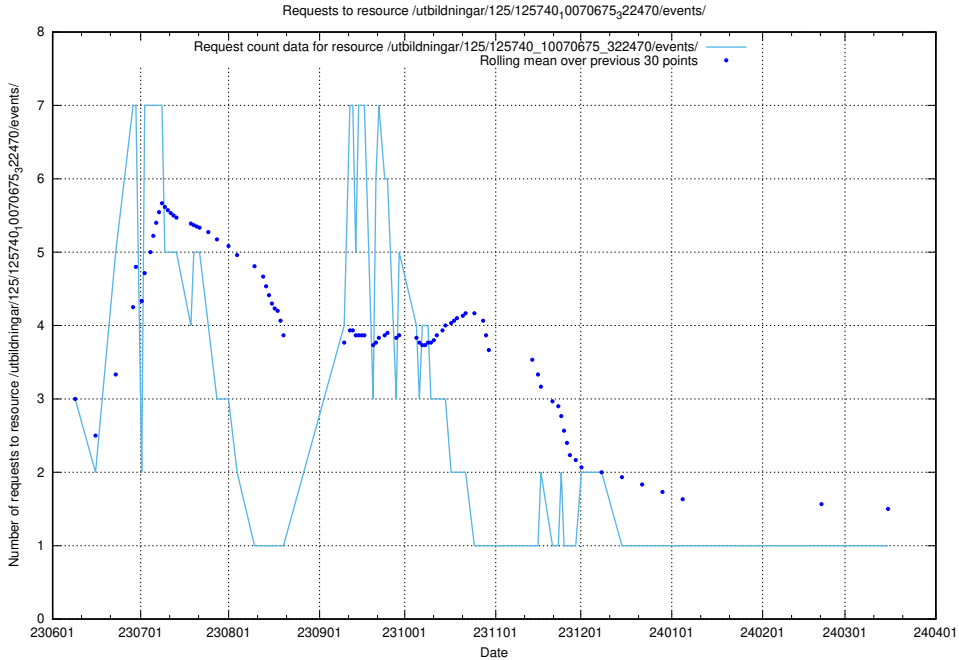

5.5664 Usage of /utbildningar/125/125740_10070675_322470/events/

Here, we count the number of requests to resource /utbildningar/125/125740_10070675_322470/events/