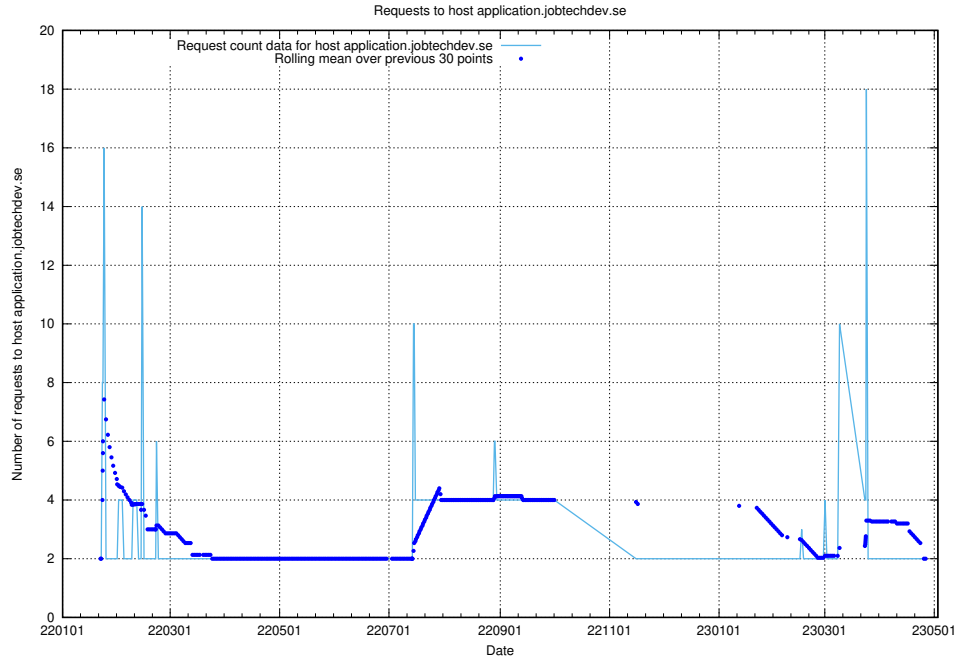

7.254 Usage of application.jobtechdev.se

Here, we count the number of requests to host application.jobtechdev.se.