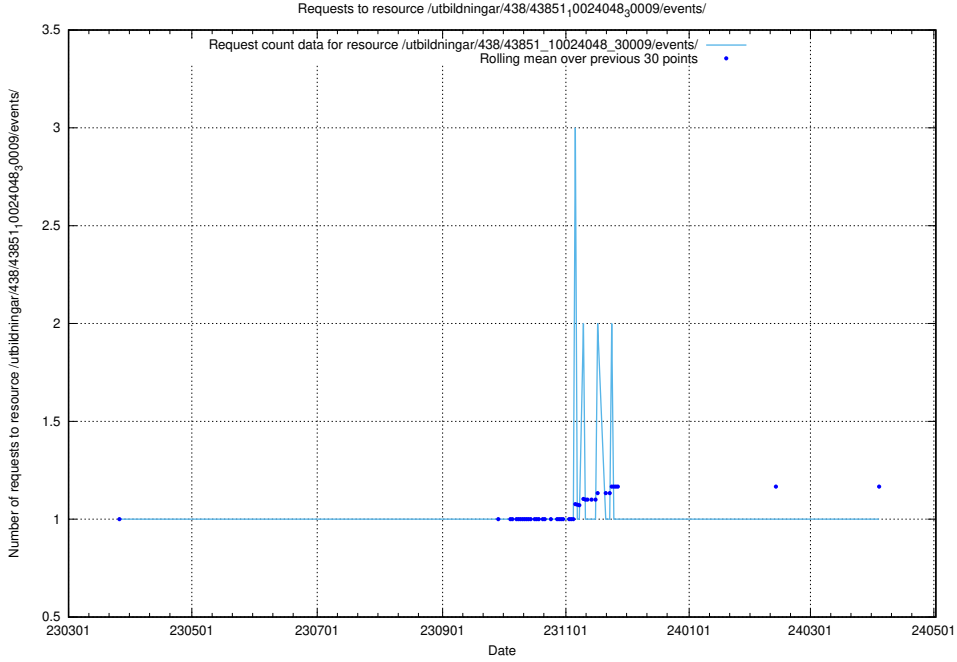

5.5847 Usage of /utbildningar/438/43851_10024048_30009/events/

Here, we count the number of requests to resource /utbildningar/438/43851_10024048_30009/events/.