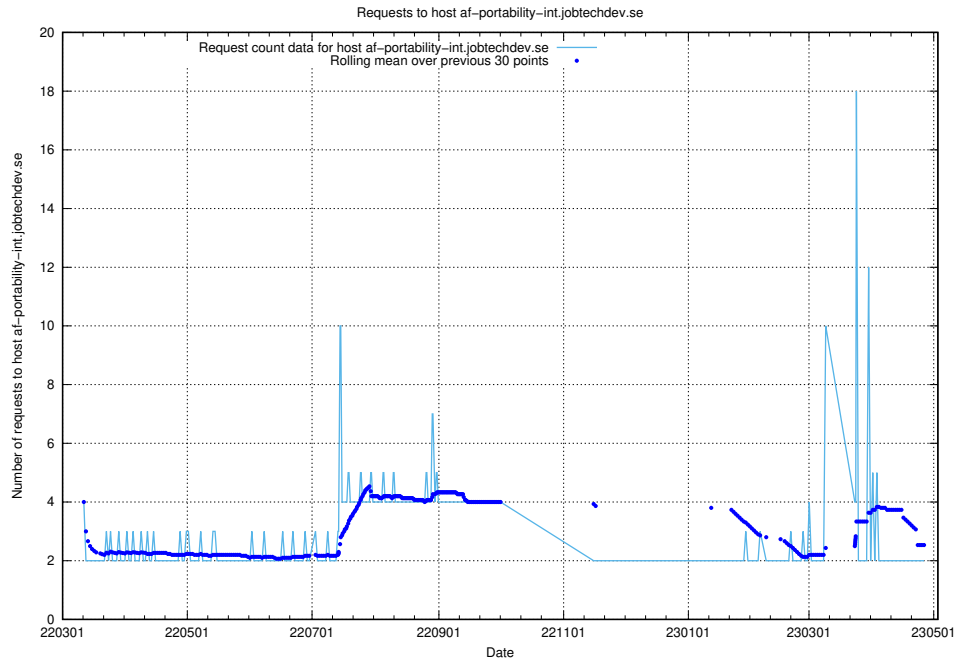

7.499 Usage of af-portability-int.jobtechdev.se

Here, we count the number of requests to host af-portability-int.jobtechdev.se.