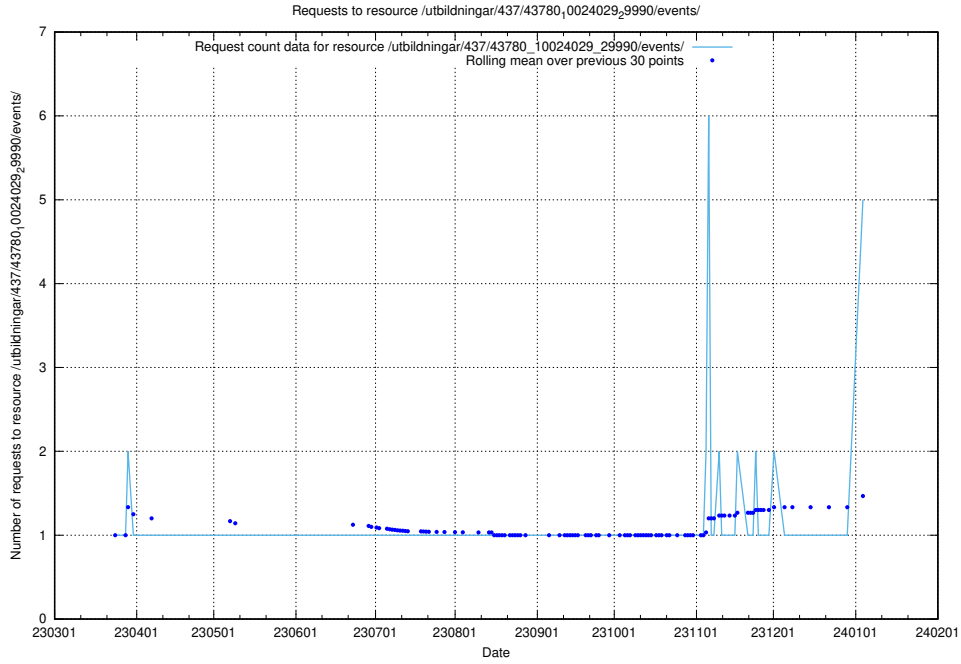

5.192 Usage of /utbildningar/437/43780_10024029_29990/events/

Here, we count the number of requests to resource /utbildningar/437/43780_10024029_29990/events/.