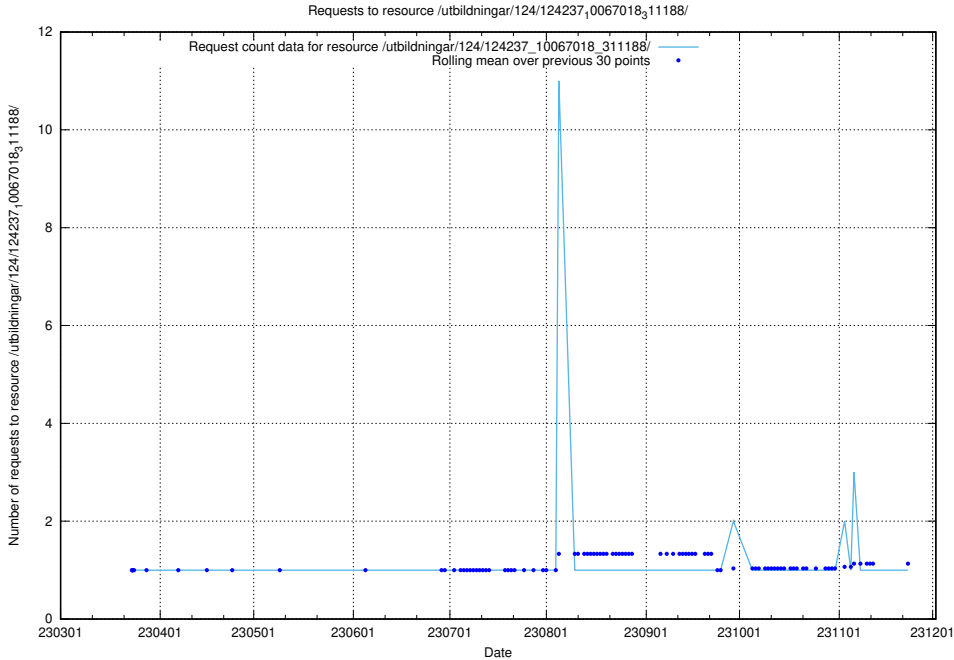

5.3818 Usage of /utbildningar/124/124237_10067018_311188/

Here, we count the number of requests to resource /utbildningar/124/124237_10067018_311188/.