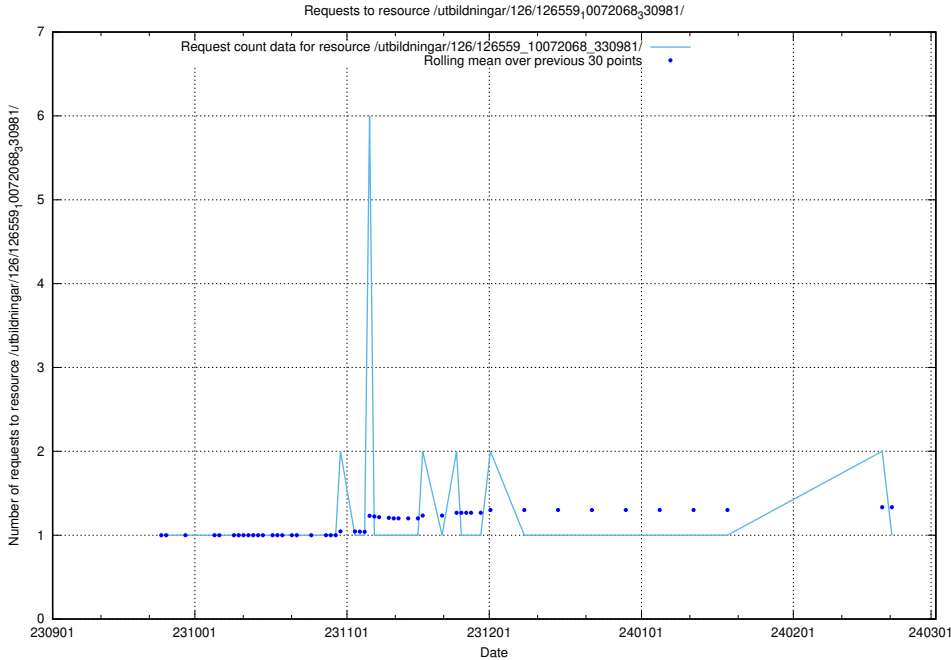

5.4274 Usage of /utbildningar/126/126559_10072068_330981/

Here, we count the number of requests to resource /utbildningar/126/126559_10072068_330981/.