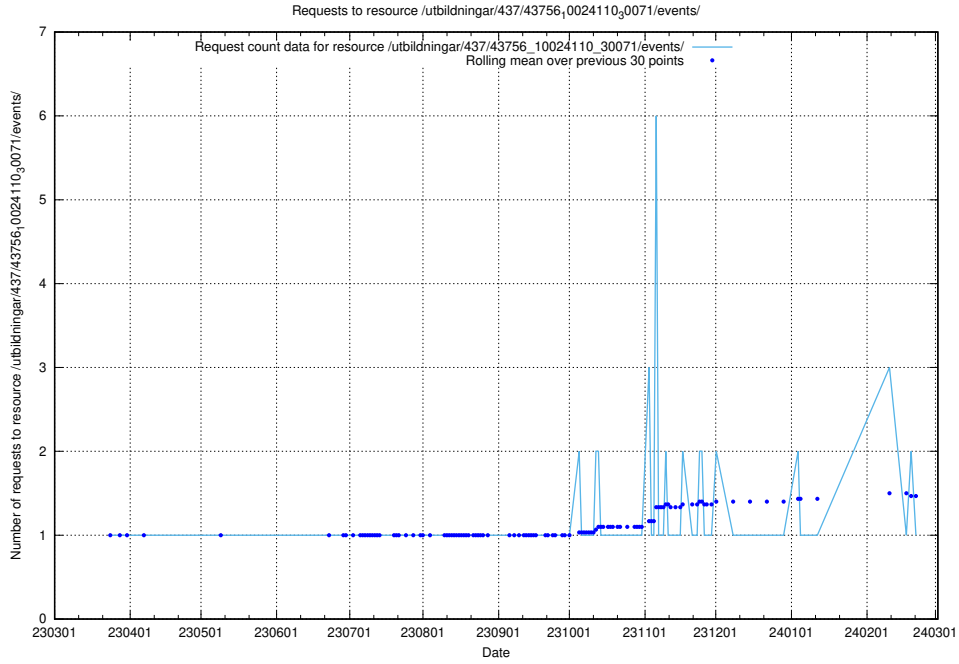

5.5974 Usage of /utbildningar/437/43756_10024110_30071/events/

Here, we count the number of requests to resource /utbildningar/437/43756_10024110_30071/events/.