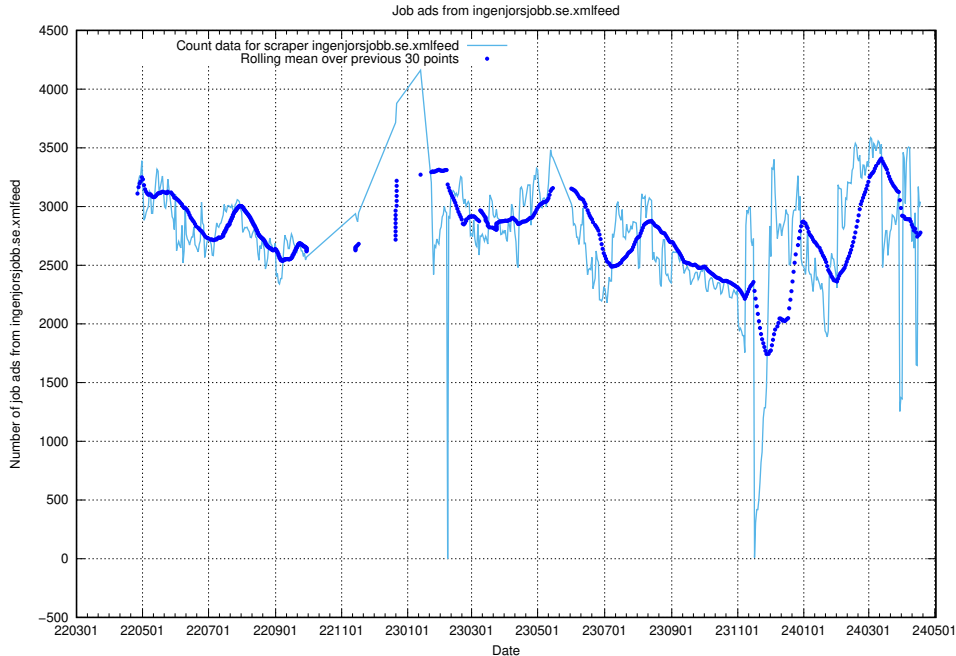

13.4 Number of ads by scraper ingenjorsjobb.se.xmlfeed

Here, we count the number of job ads scraped from ingenjorsjobb.se.xmlfeed.