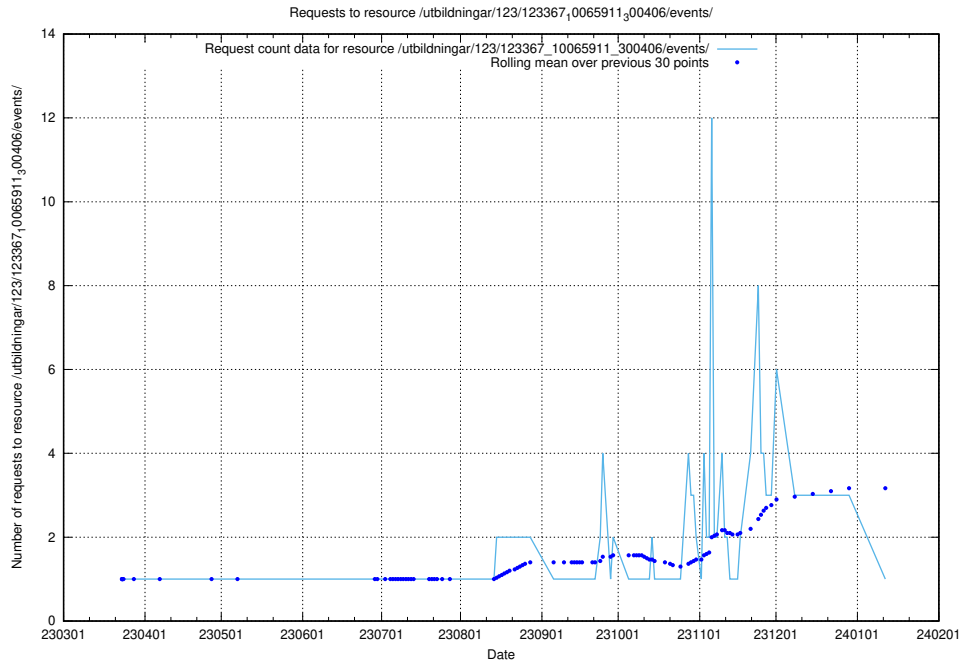

5.4507 Usage of /utbildningar/123/123367_10065911_300406/events/

Here, we count the number of requests to resource /utbildningar/123/123367_10065911_300406/events/