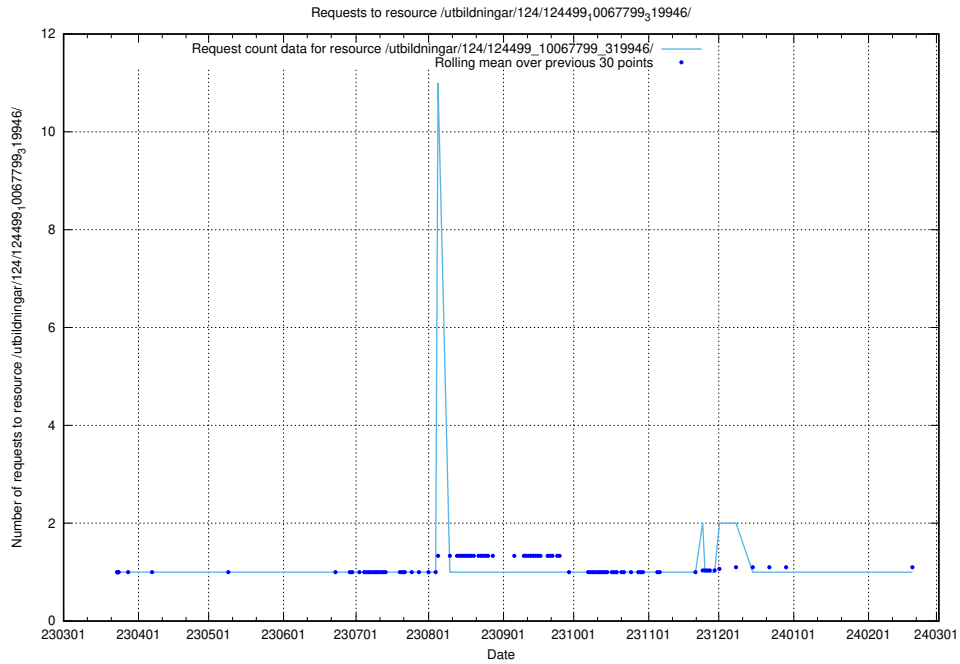

5.2292 Usage of /utbildningar/124/124499_10067799_319946/

Here, we count the number of requests to resource /utbildningar/124/124499_10067799_319946/.