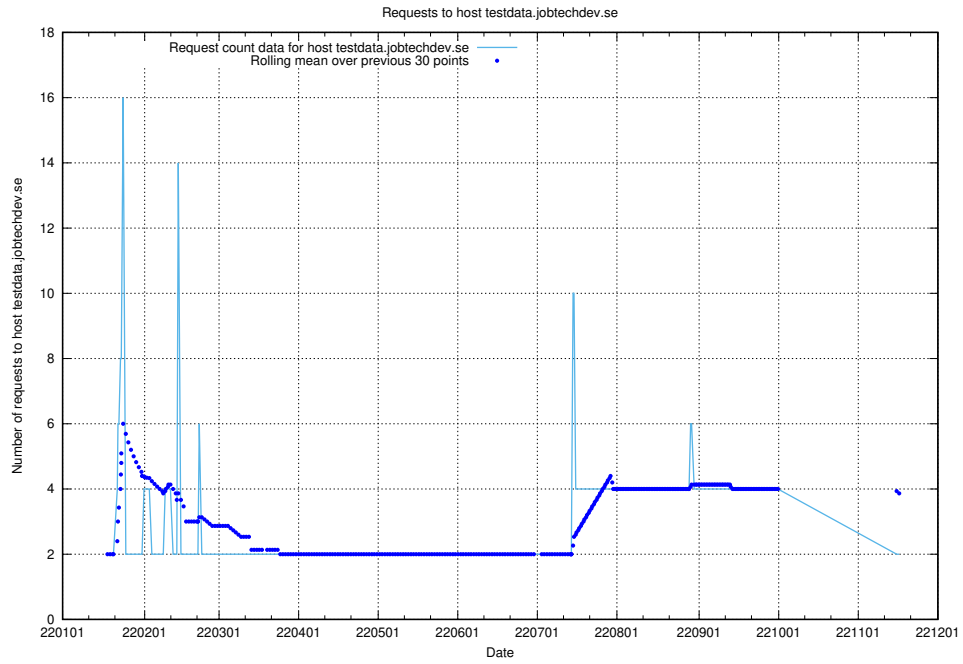

7.265 Usage of testdata.jobtechdev.se

Here, we count the number of requests to host testdata.jobtechdev.se.