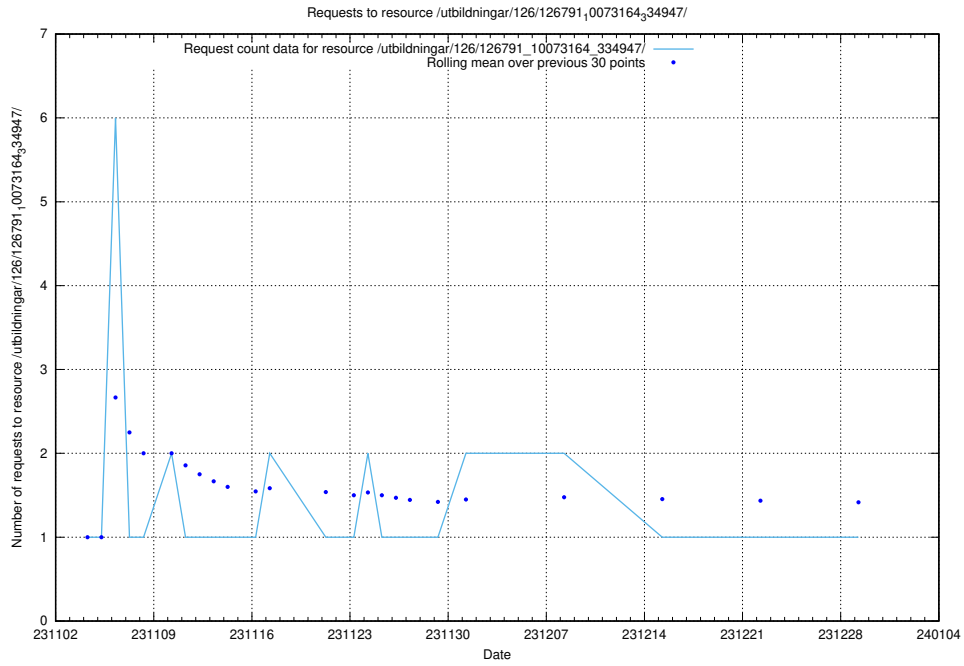

5.3930 Usage of /utbildningar/126/126791_10073164_334947/

Here, we count the number of requests to resource /utbildningar/126/126791_10073164_334947/.