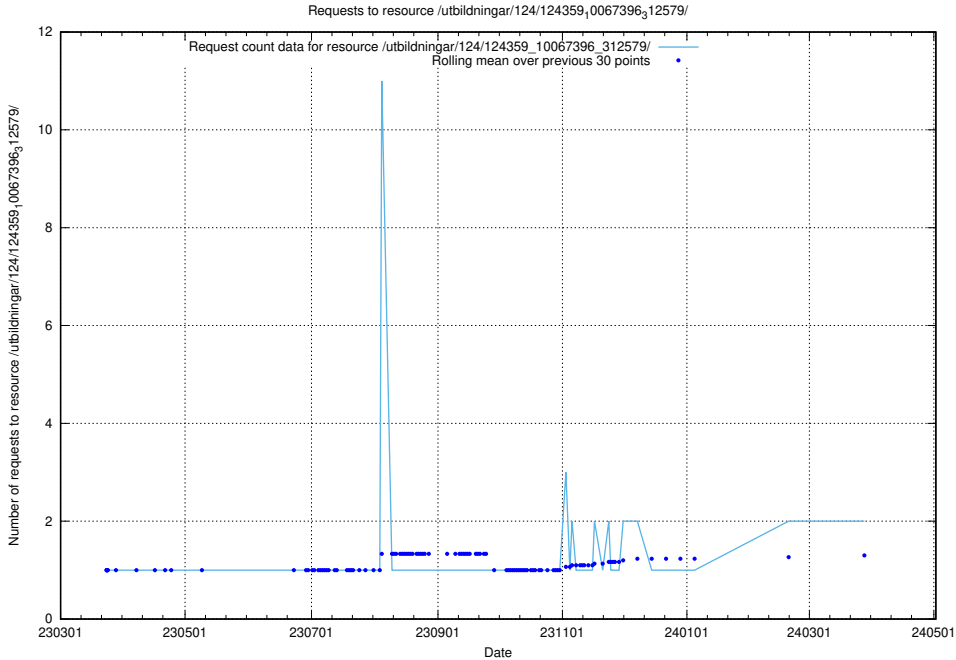

5.706 Usage of /utbildningar/124/124359_10067396_312579/

Here, we count the number of requests to resource /utbildningar/124/124359_10067396_312579/.