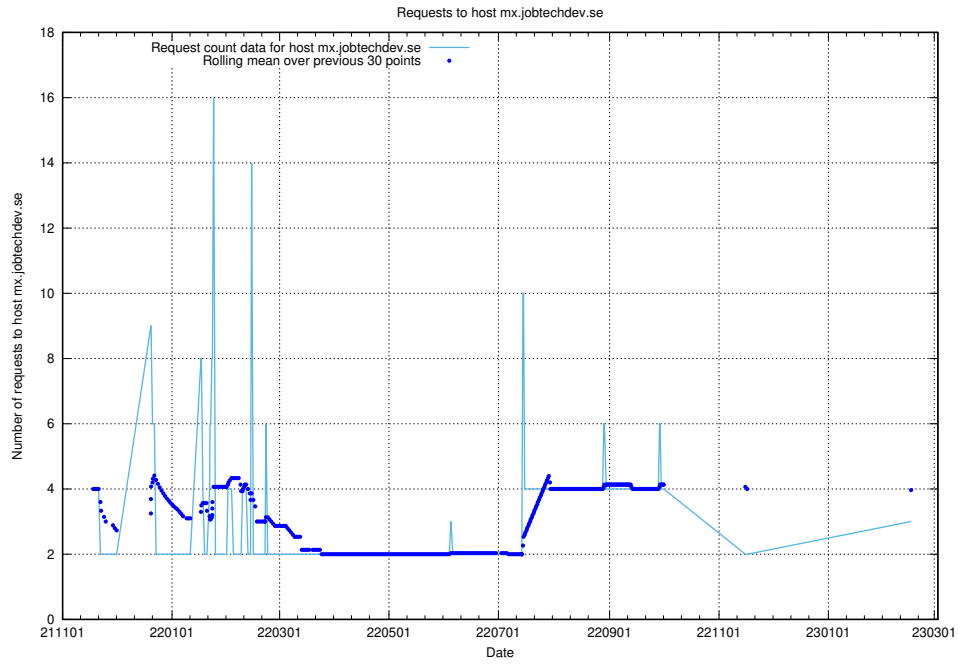

7.214 Usage of mx.jobtechdev.se

Here, we count the number of requests to host mx.jobtechdev.se.