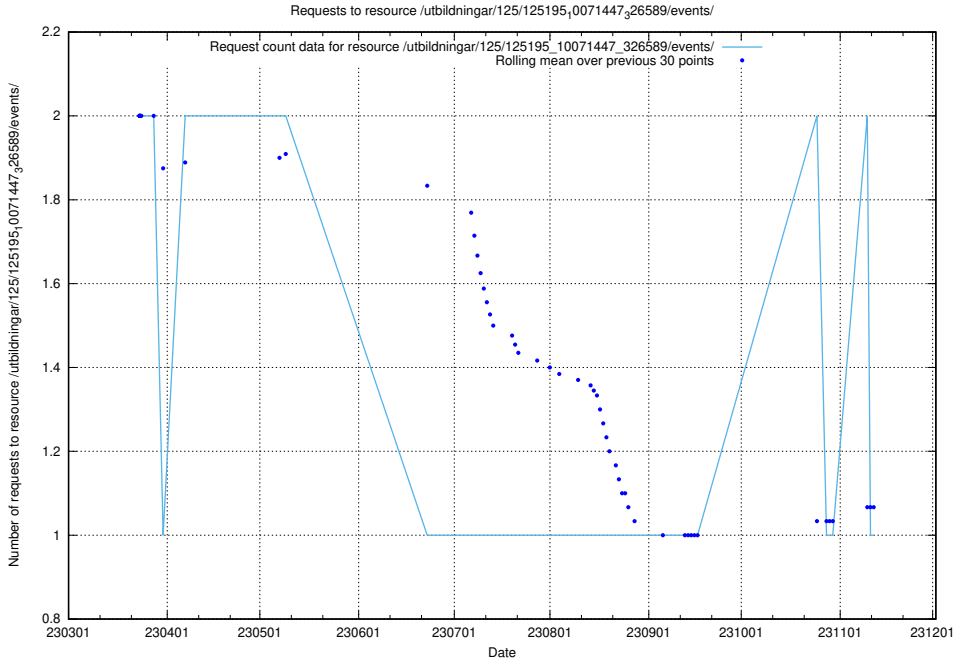

5.6063 Usage of /utbildningar/125/125195_10071447_326589/events/

Here, we count the number of requests to resource /utbildningar/125/125195_10071447_326589/events/