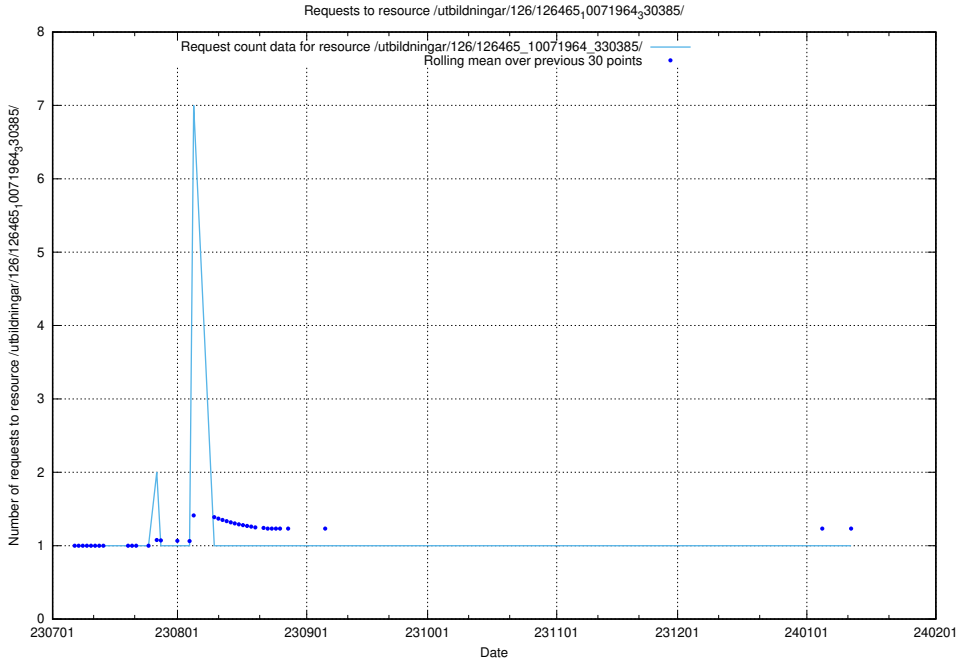

5.5087 Usage of /utbildningar/126/126465_10071964_330385/

Here, we count the number of requests to resource /utbildningar/126/126465_10071964_330385/.