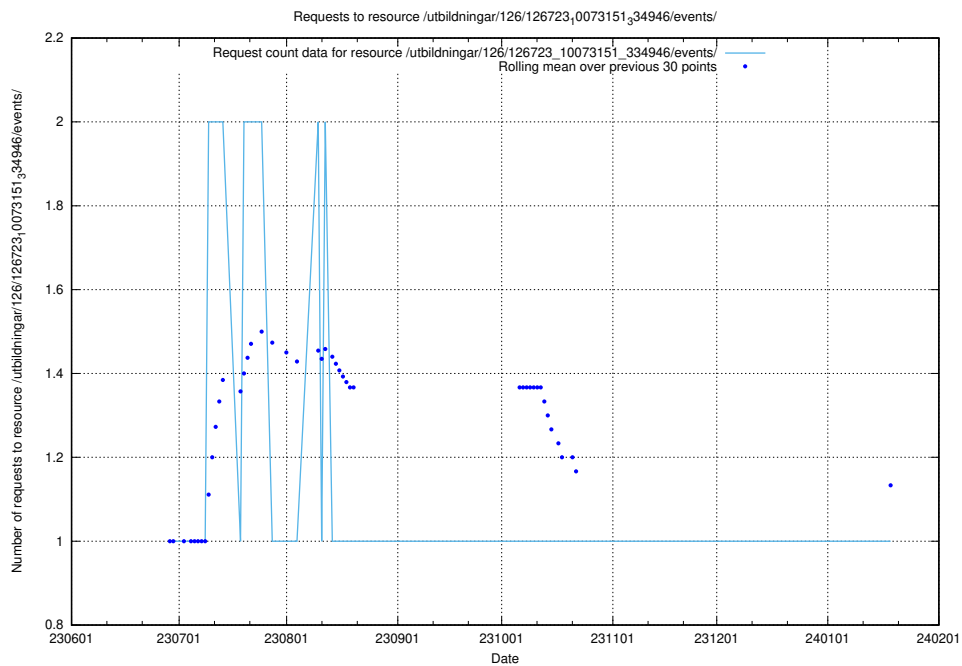

5.5233 Usage of /utbildningar/126/126723_10073151_334946/events/

Here, we count the number of requests to resource /utbildningar/126/126723_10073151_334946/events/