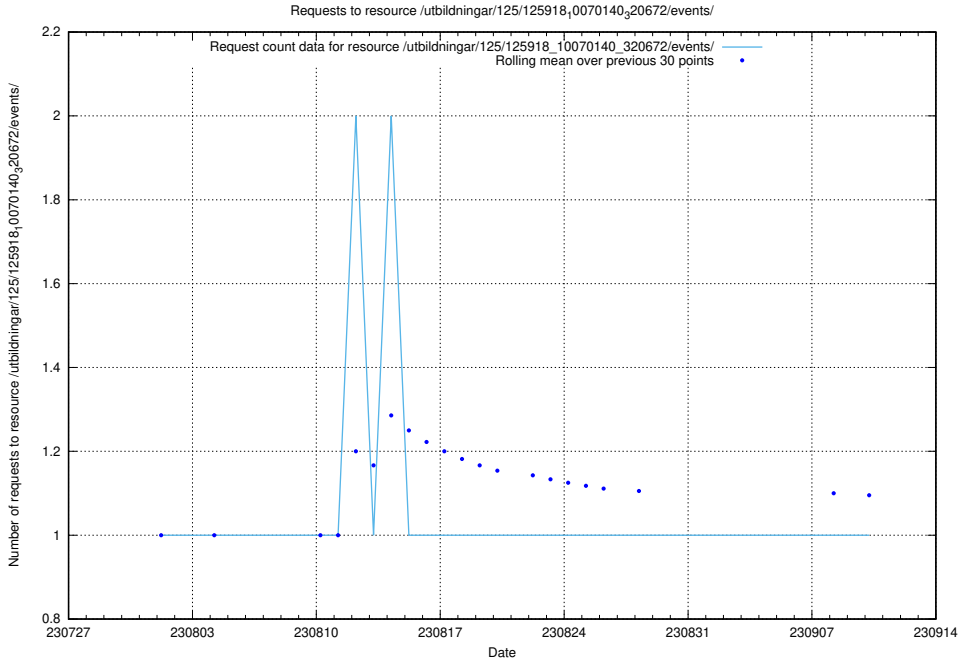

5.4682 Usage of /utbildningar/125/125918_10070140_320672/events/

Here, we count the number of requests to resource /utbildningar/125/125918_10070140_320672/events/