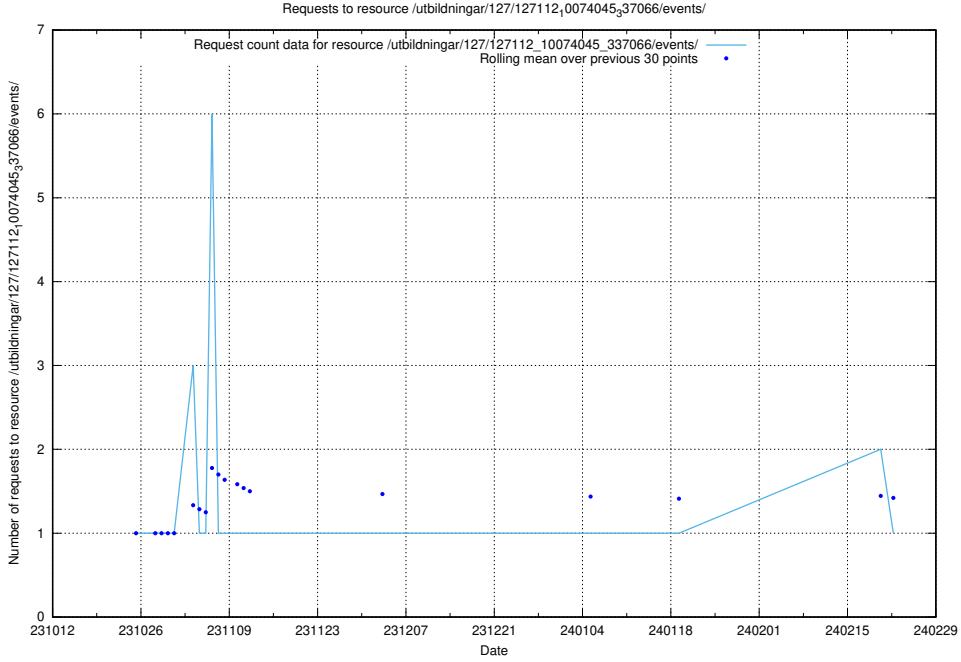

5.4002 Usage of /utbildningar/127/127112_10074045_337066/events/

Here, we count the number of requests to resource /utbildningar/127/127112_10074045_337066/events/