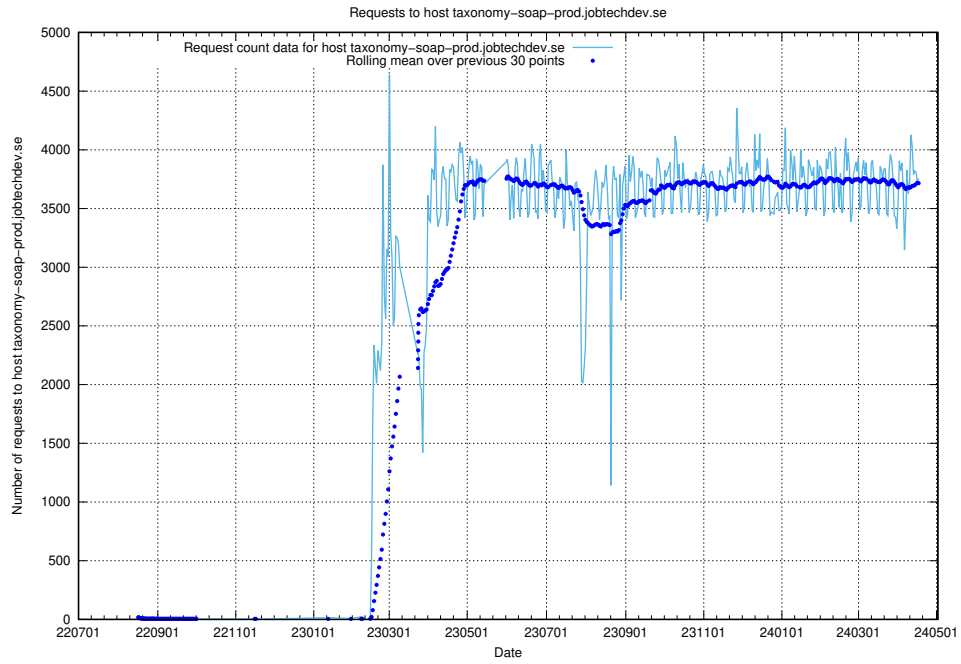

7.15 Usage of taxonomy-soap-prod.jobtechdev.se

Here, we count the number of requests to host taxonomy-soap-prod.jobtechdev.se.