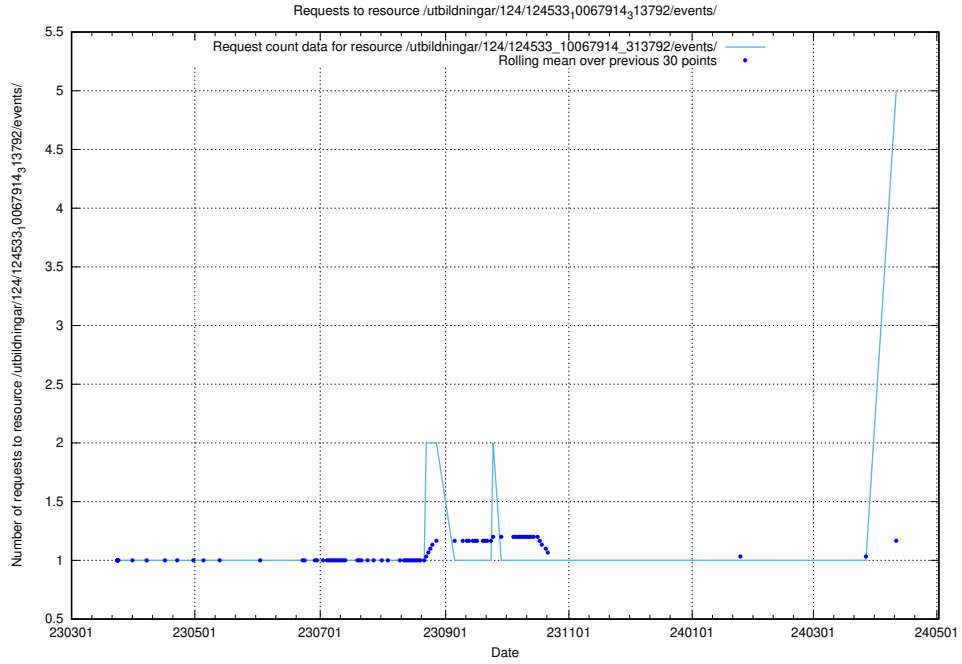

5.152 Usage of /utbildningar/124/124533_10067914_313792/events/

Here, we count the number of requests to resource /utbildningar/124/124533_10067914_313792/events/