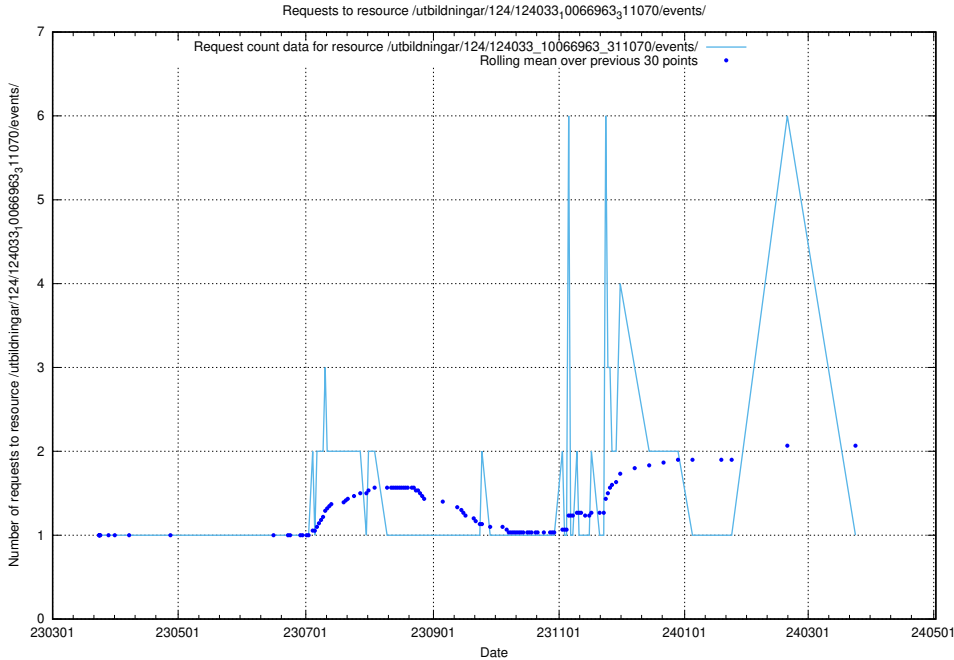

### 5.4238 Usage of /utbildningar/124/124033\_10066963\_311070/events/

Here, we count the number of requests to resource /utbildningar/124/124033\_10066963\_311070/events/