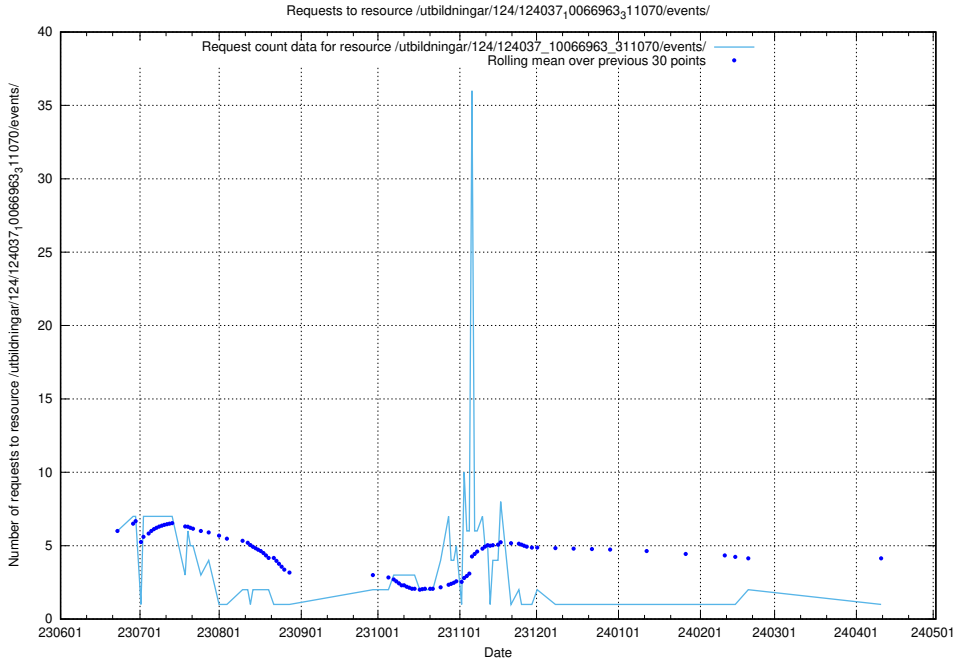

5.5341 Usage of /utbildningar/124/124037_10066963_311070/events/

Here, we count the number of requests to resource /utbildningar/124/124037_10066963_311070/events/