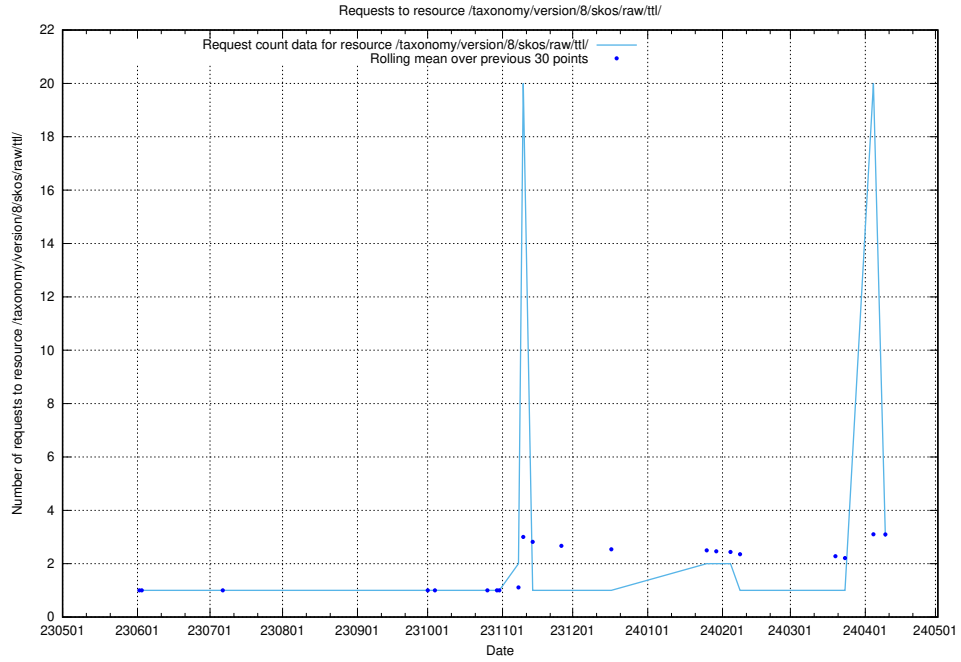

5.467 Usage of /taxonomy/version/8/skos/raw/ttl/

Here, we count the number of requests to resource /taxonomy/version/8/skos/raw/ttl/.