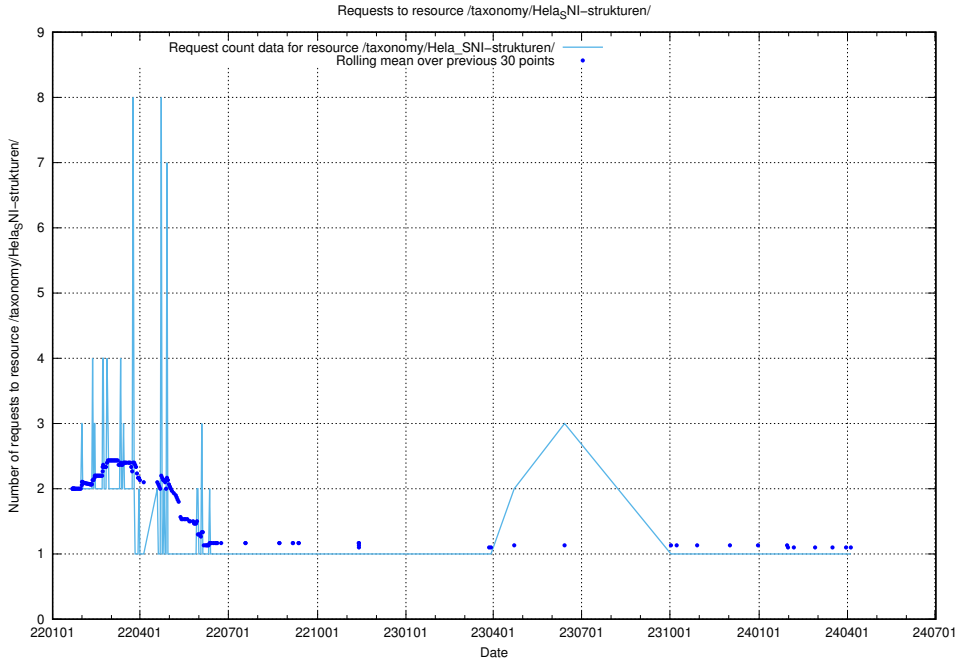

5.1088 Usage of /taxonomy/Hela_SNI-strukturen/

Here, we count the number of requests to resource /taxonomy/Hela_SNI-strukturen/.