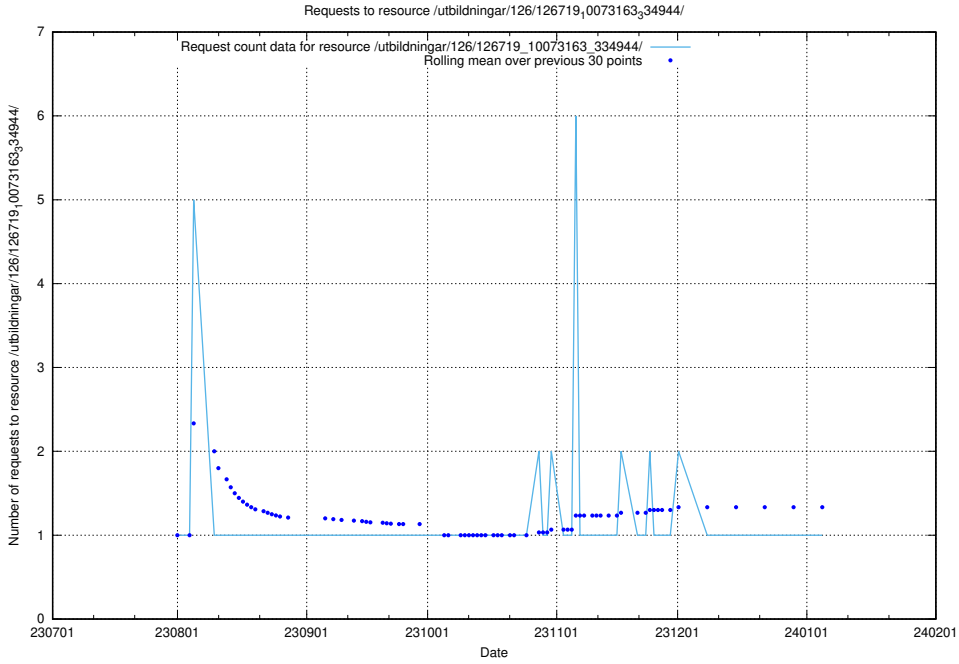

5.4681 Usage of /utbildningar/126/126719_10073163_334944/

Here, we count the number of requests to resource /utbildningar/126/126719_10073163_334944/.