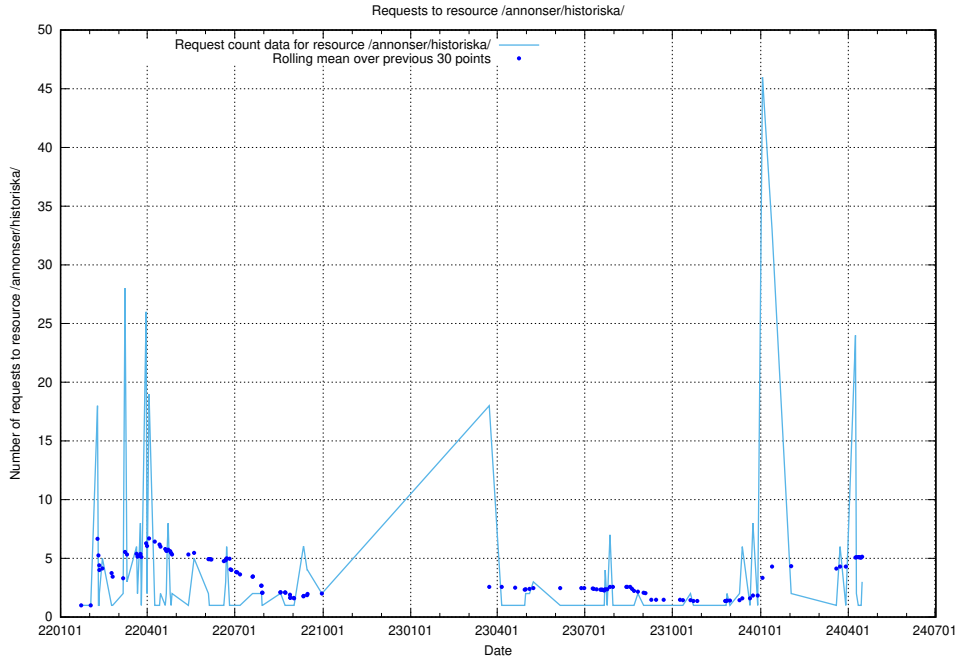

### 5.423 Usage of /annonser/historiska/

Here, we count the number of requests to resource /annonser/historiska/.