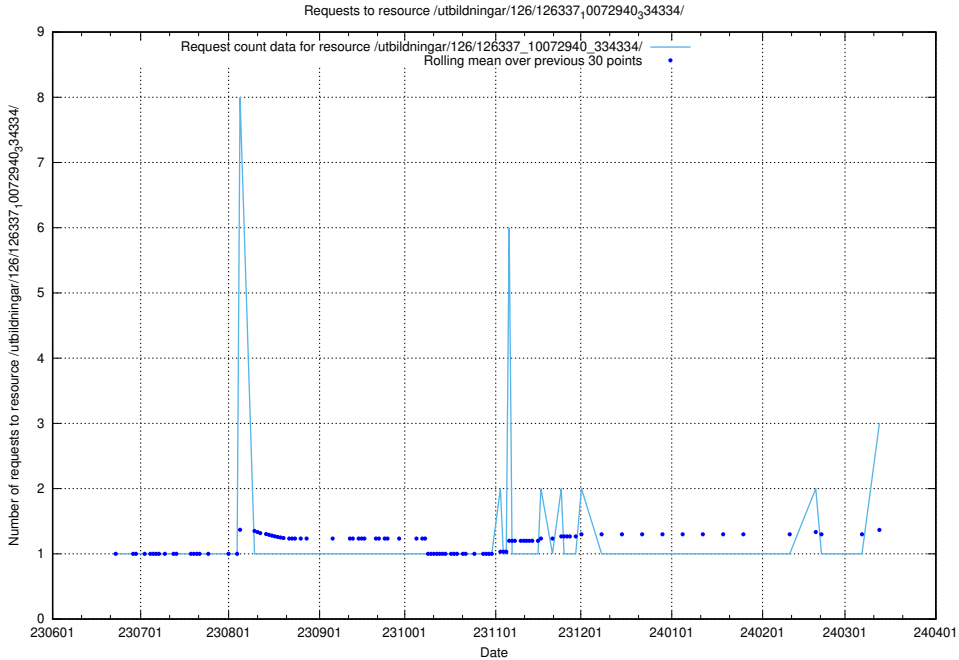

5.440 Usage of /utbildningar/126/126337_10072940_334334/

Here, we count the number of requests to resource /utbildningar/126/126337_10072940_334334/.