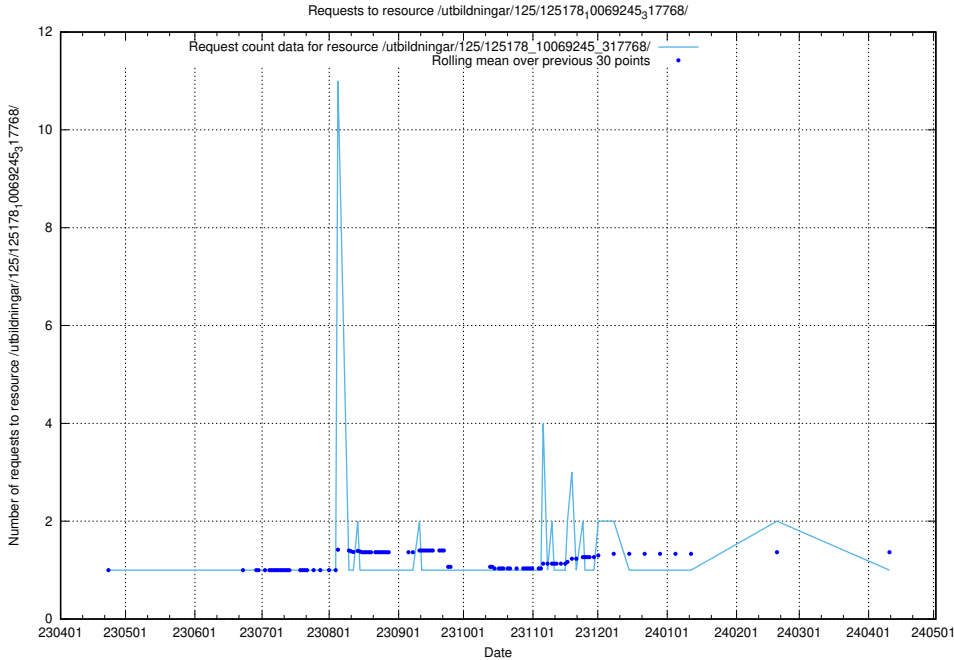

5.5812 Usage of /utbildningar/125/125178_10069245_317768/

Here, we count the number of requests to resource /utbildningar/125/125178_10069245_317768/.