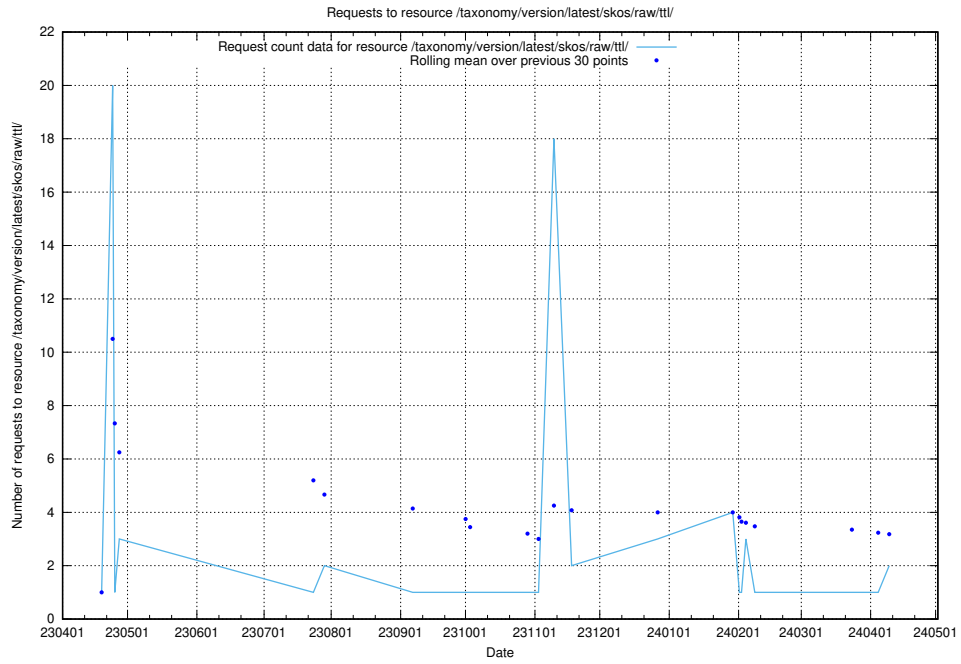

5.934 Usage of `/taxonomy/version/latest/skos/raw/ttl/`

Here, we count the number of requests to resource `/taxonomy/version/latest/skos/raw/ttl/`.