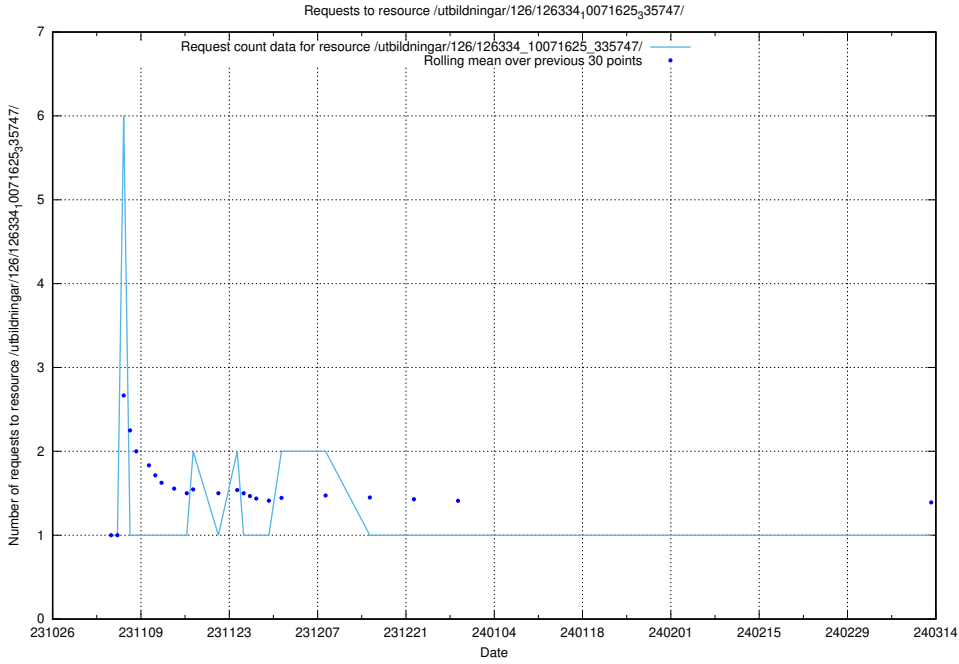

5.3933 Usage of /utbildningar/126/126334_10071625_335747/

Here, we count the number of requests to resource /utbildningar/126/126334_10071625_335747/.