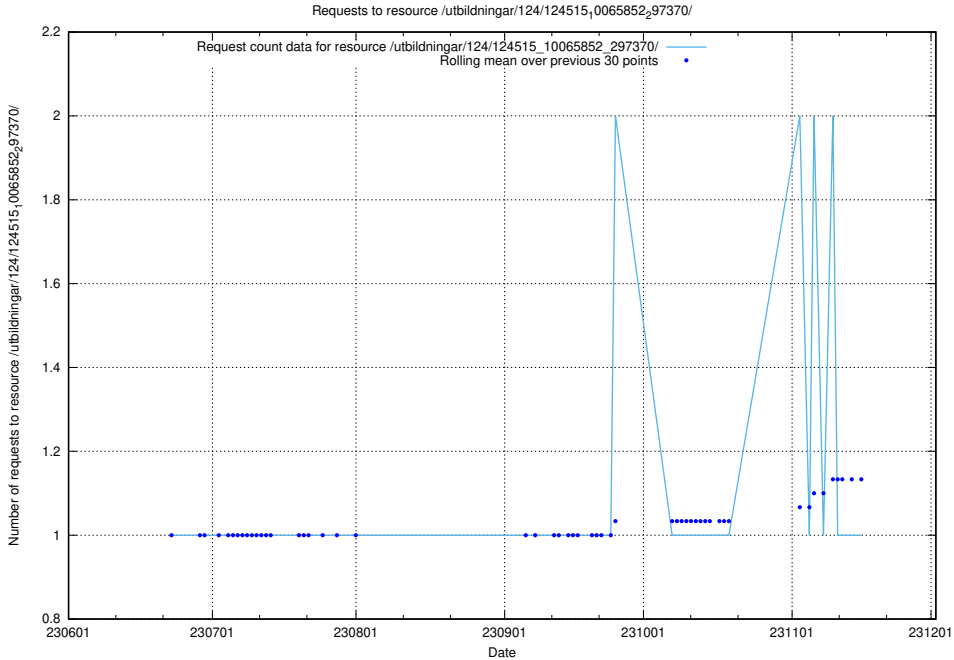

5.5549 Usage of /utbildningar/124/124515_10065852_297370/

Here, we count the number of requests to resource /utbildningar/124/124515_10065852_297370/.