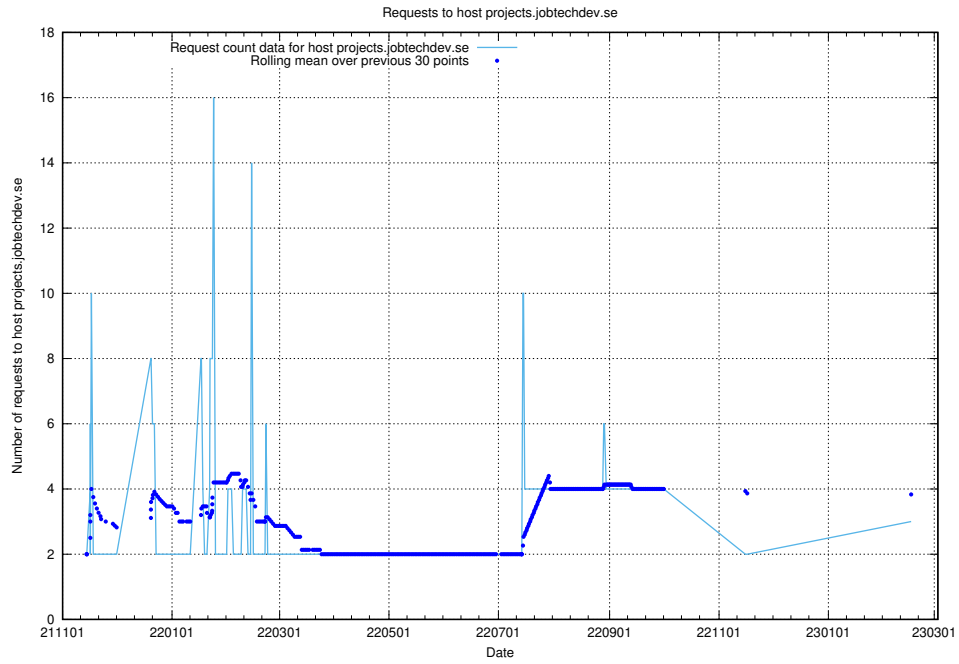

7.230 Usage of projects.jobtechdev.se

Here, we count the number of requests to host projects.jobtechdev.se.