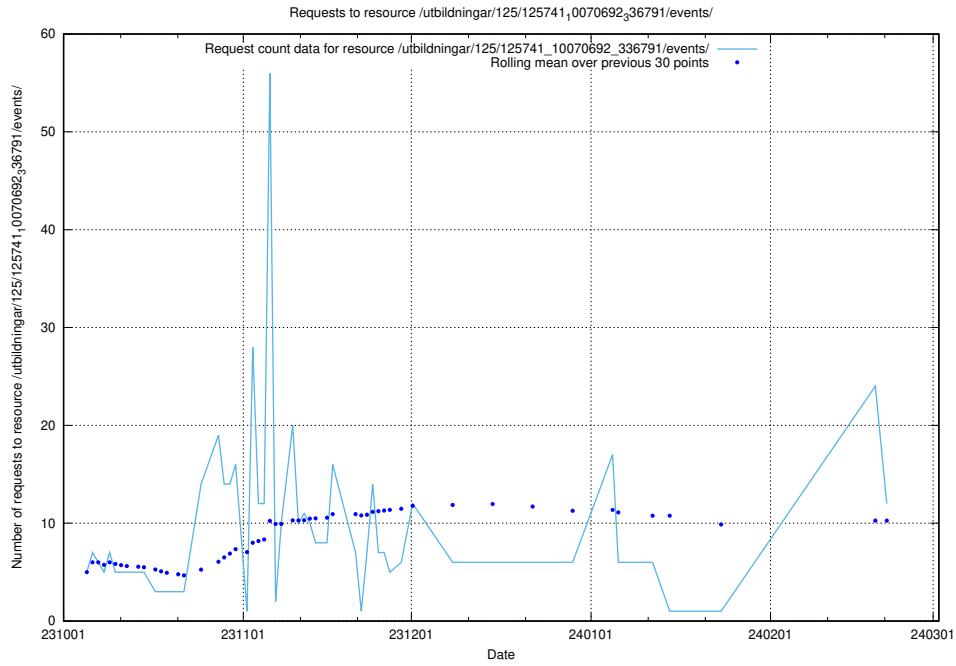

### 5.36 Usage of /utbildningar/125/125741\_10070692\_336791/events/

Here, we count the number of requests to resource /utbildningar/125/125741\_10070692\_336791/events/