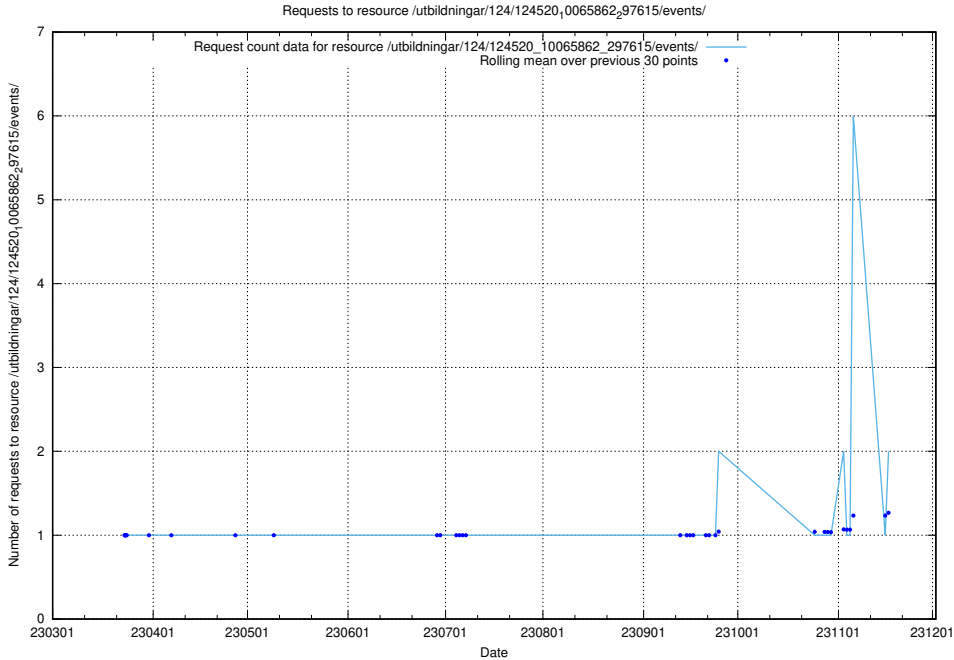

5.543 Usage of /utbildningar/124/124520_10065862_297615/events/

Here, we count the number of requests to resource /utbildningar/124/124520_10065862_297615/events/