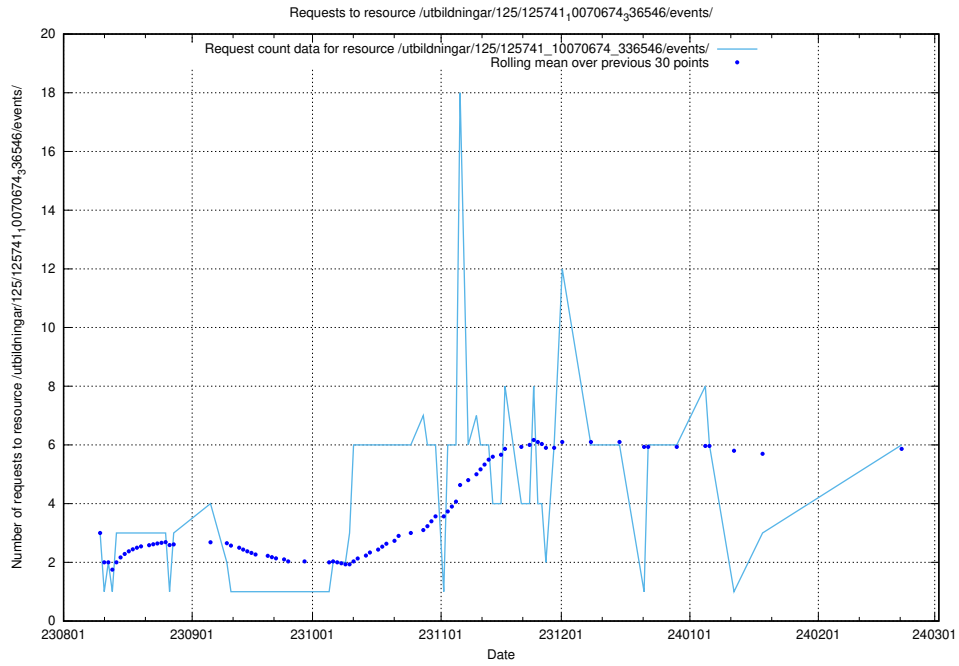

5.112 Usage of /utbildningar/125/125741_10070674_336546/events/

Here, we count the number of requests to resource /utbildningar/125/125741_10070674_336546/events/