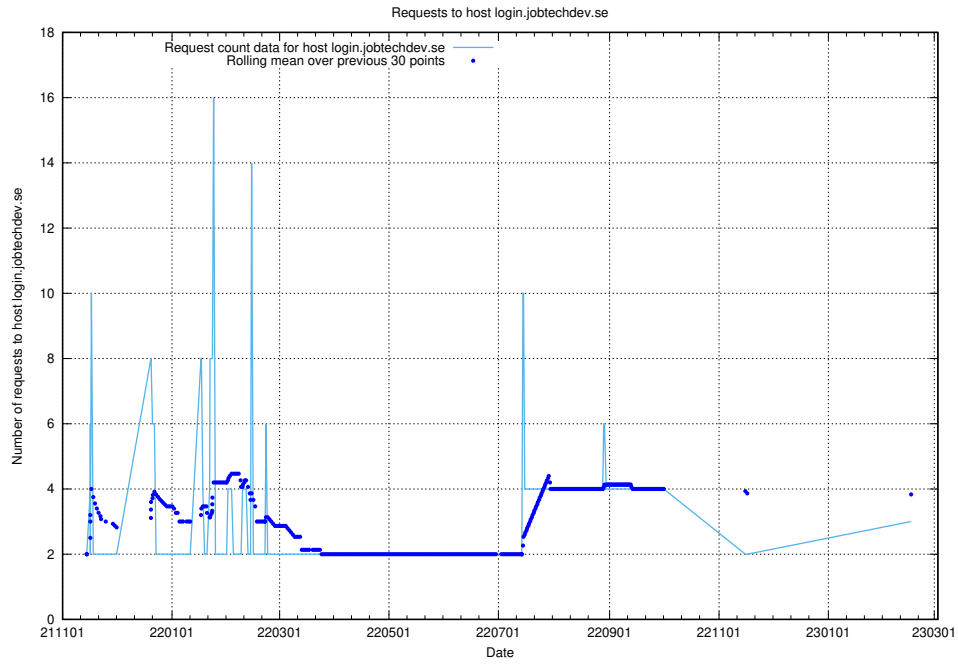

7.239 Usage of login.jobtechdev.se

Here, we count the number of requests to host login.jobtechdev.se.