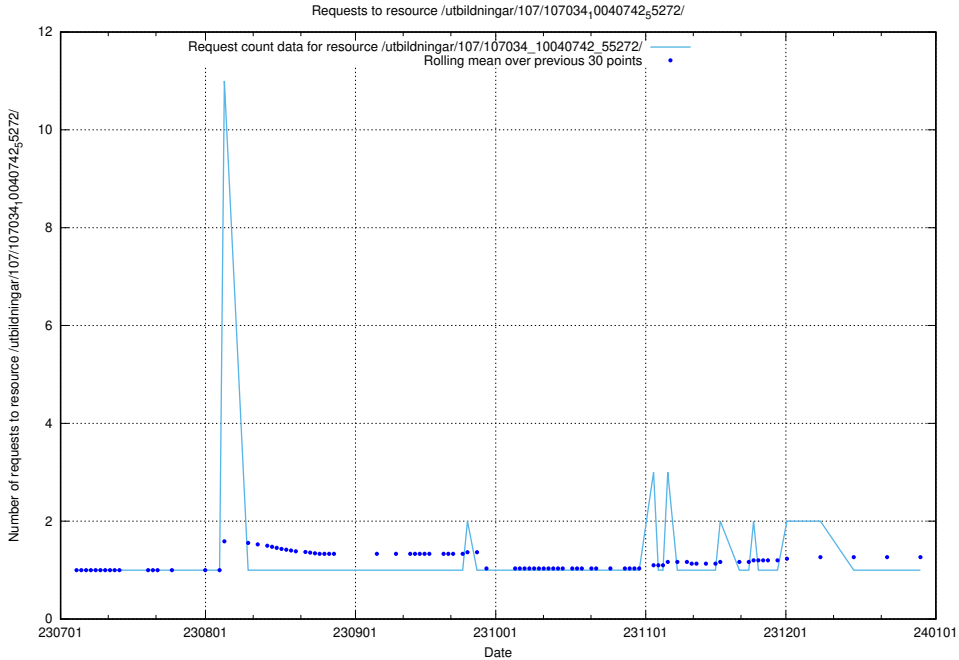

5.5144 Usage of /utbildningar/107/107034_10040742_55272/

Here, we count the number of requests to resource /utbildningar/107/107034_10040742_55272/.