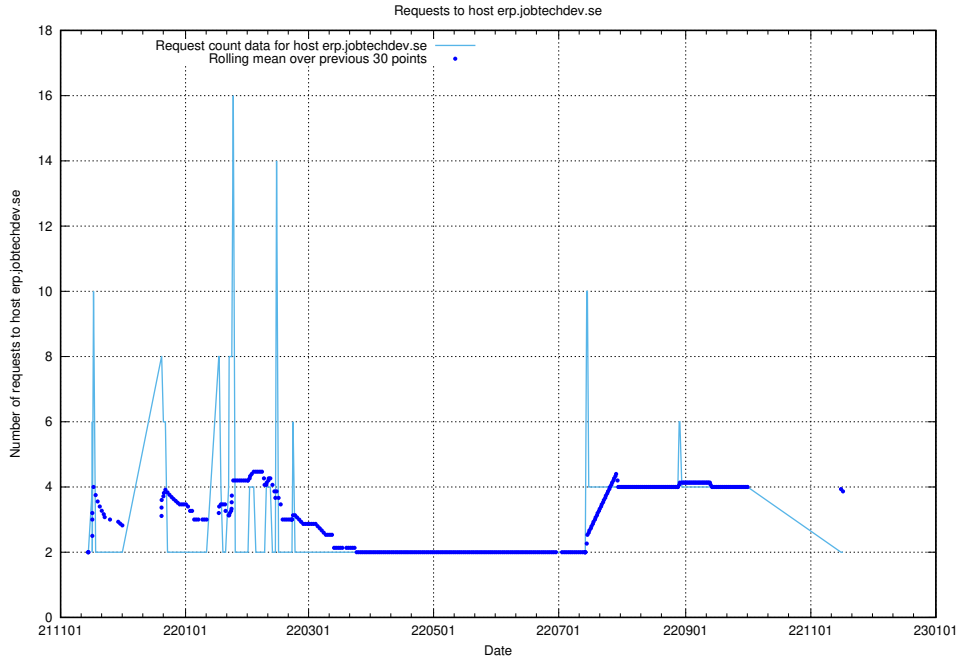

7.259 Usage of erp.jobtechdev.se

Here, we count the number of requests to host erp.jobtechdev.se.