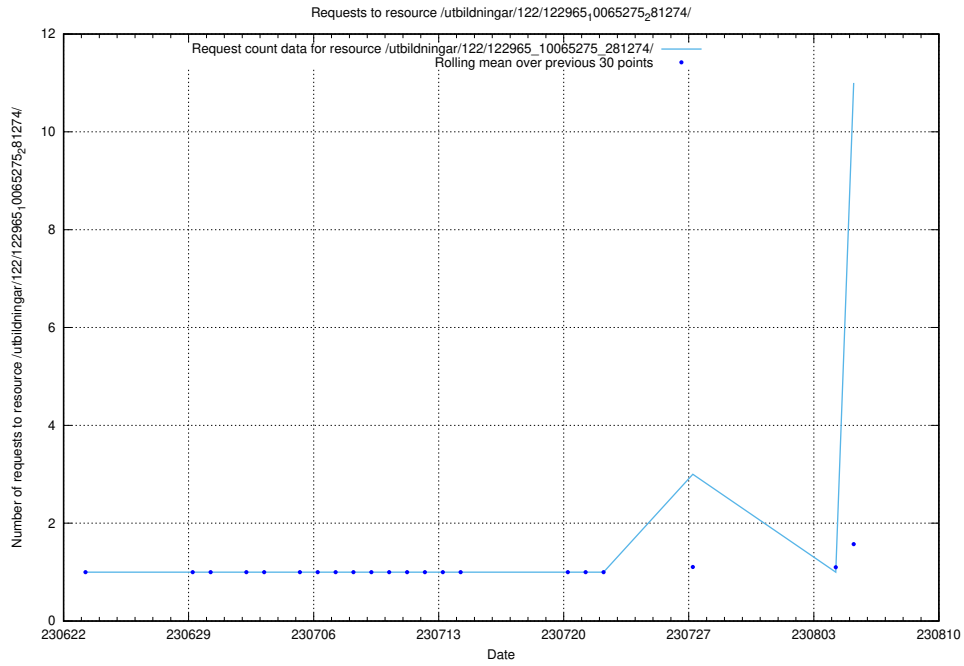

5.46 Usage of /utbildningar/122/122965_10065275_281274/

Here, we count the number of requests to resource /utbildningar/122/122965_10065275_281274/.