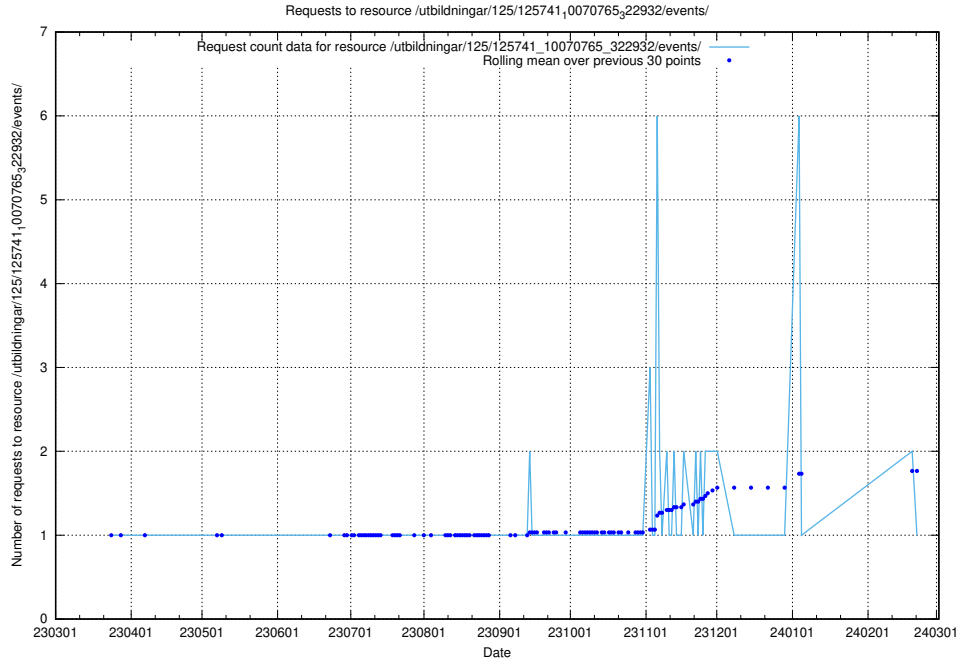

5.6008 Usage of /utbildningar/125/125741_10070765_322932/events/

Here, we count the number of requests to resource /utbildningar/125/125741_10070765_322932/events/