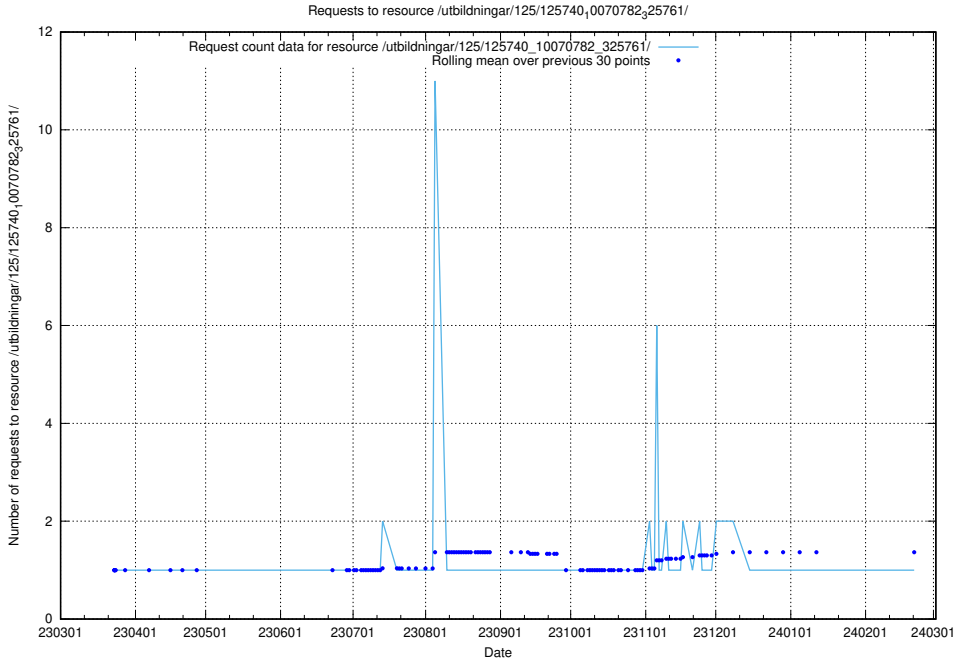

5.1005 Usage of /utbildningar/125/125740_10070782_325761/

Here, we count the number of requests to resource /utbildningar/125/125740_10070782_325761/.