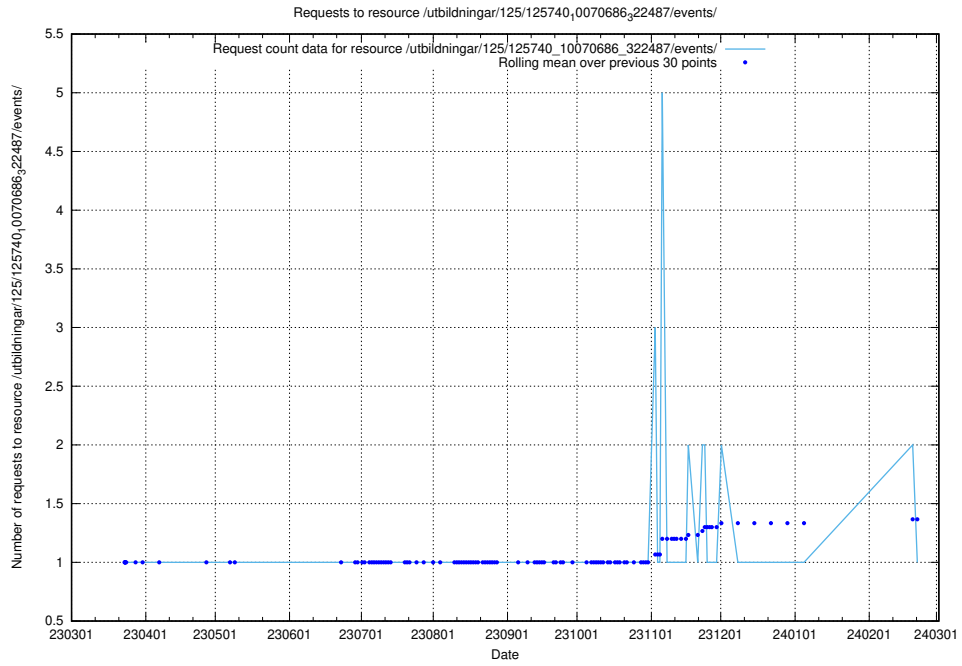

5.1021 Usage of /utbildningar/125/125740_10070686_322487/events/

Here, we count the number of requests to resource /utbildningar/125/125740_10070686_322487/events/