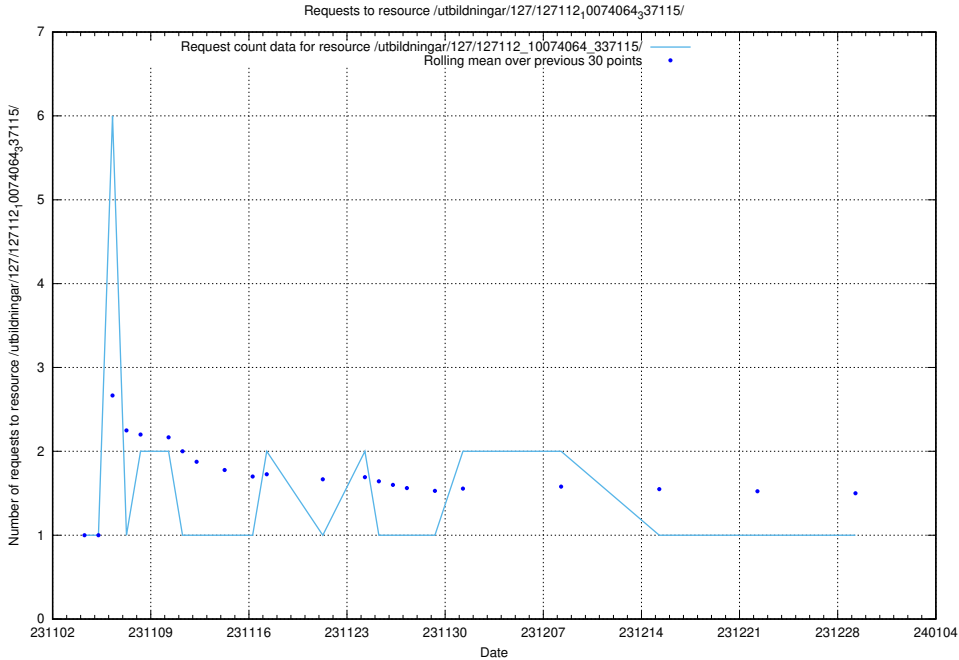

5.3928 Usage of /utbildningar/127/127112_10074064_337115/

Here, we count the number of requests to resource /utbildningar/127/127112_10074064_337115/.