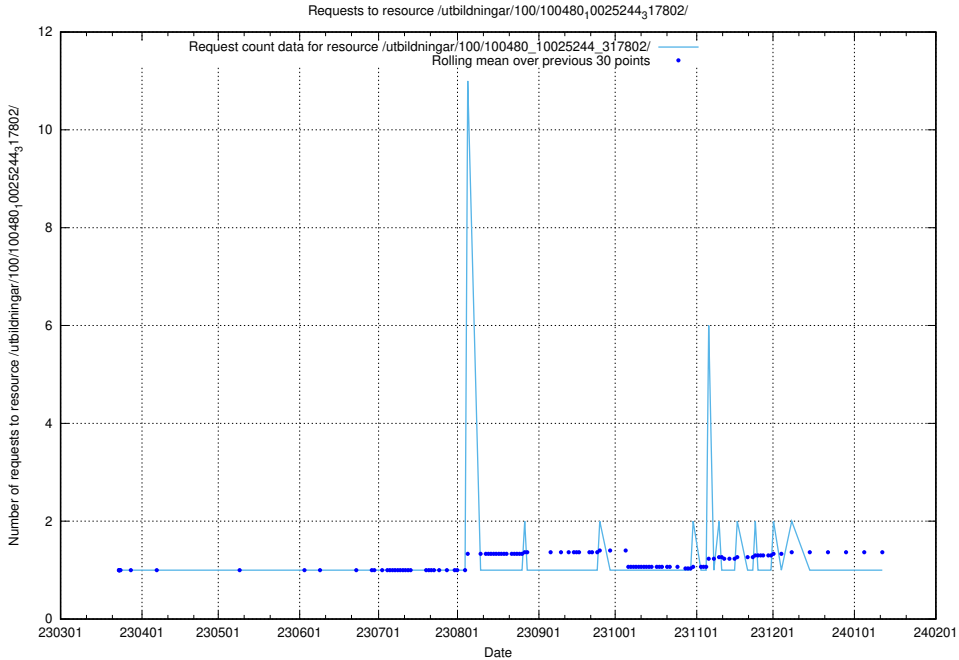

5.5495 Usage of /utbildningar/100/100480_10025244_317802/

Here, we count the number of requests to resource /utbildningar/100/100480_10025244_317802/.