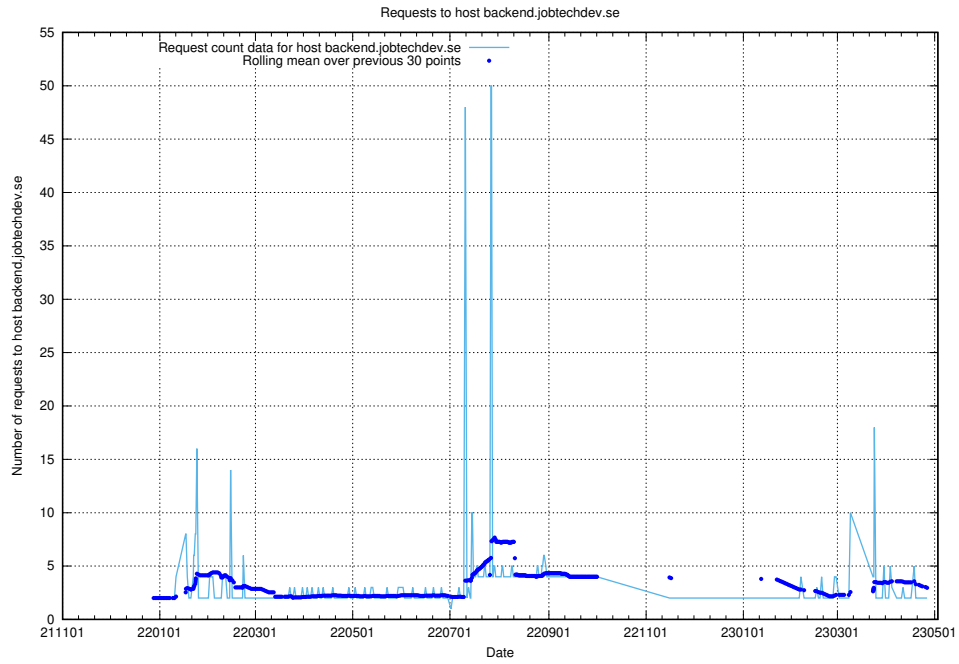

7.355 Usage of backend.jobtechdev.se

Here, we count the number of requests to host backend.jobtechdev.se.