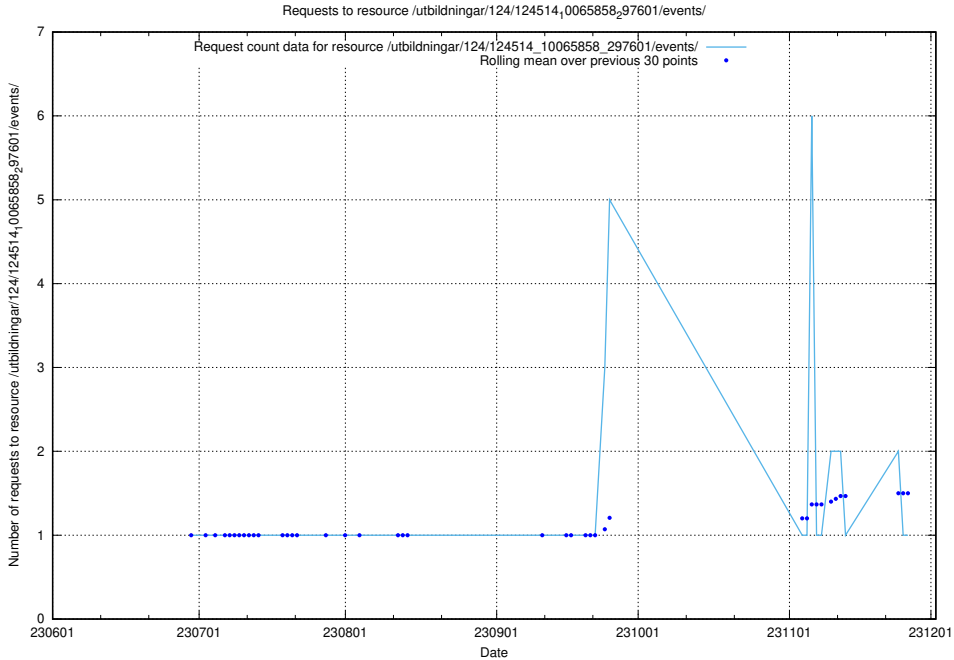

5.5179 Usage of /utbildningar/124/124514_10065858_297601/events/

Here, we count the number of requests to resource /utbildningar/124/124514_10065858_297601/events/