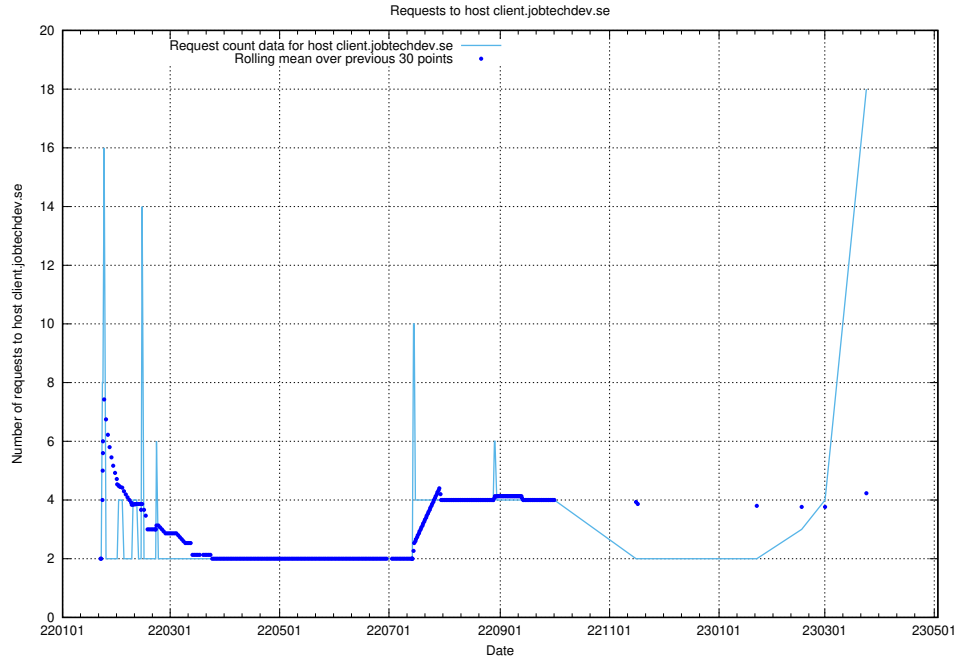

7.35 Usage of client.jobtechdev.se

Here, we count the number of requests to host client.jobtechdev.se.