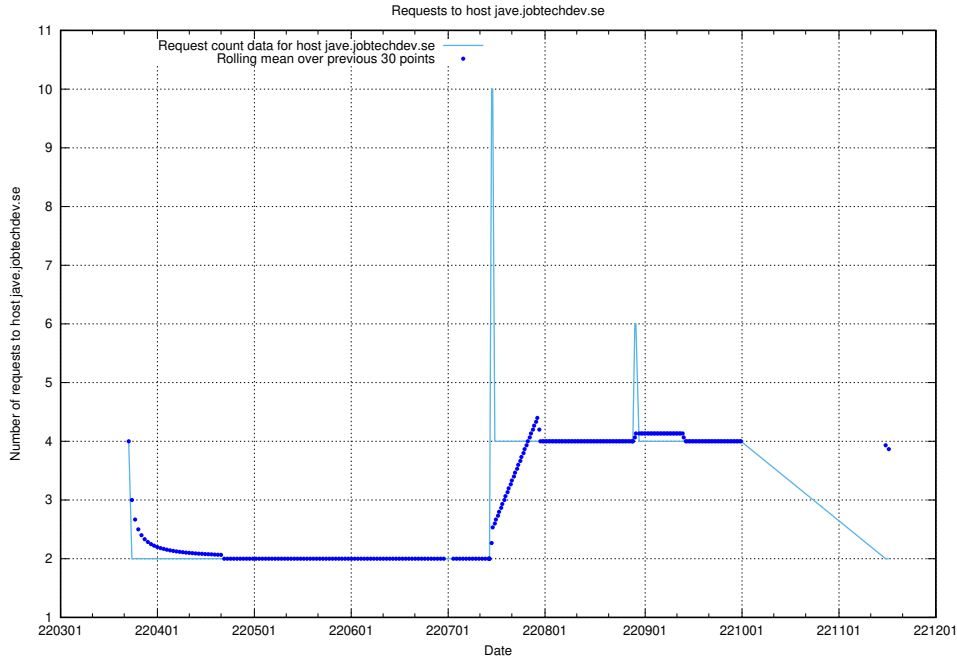

## 7.490 Usage of `jobstream-smoke.jobtechdev.se`

Here, we count the number of requests to host `jobstream-smoke.jobtechdev.se`.