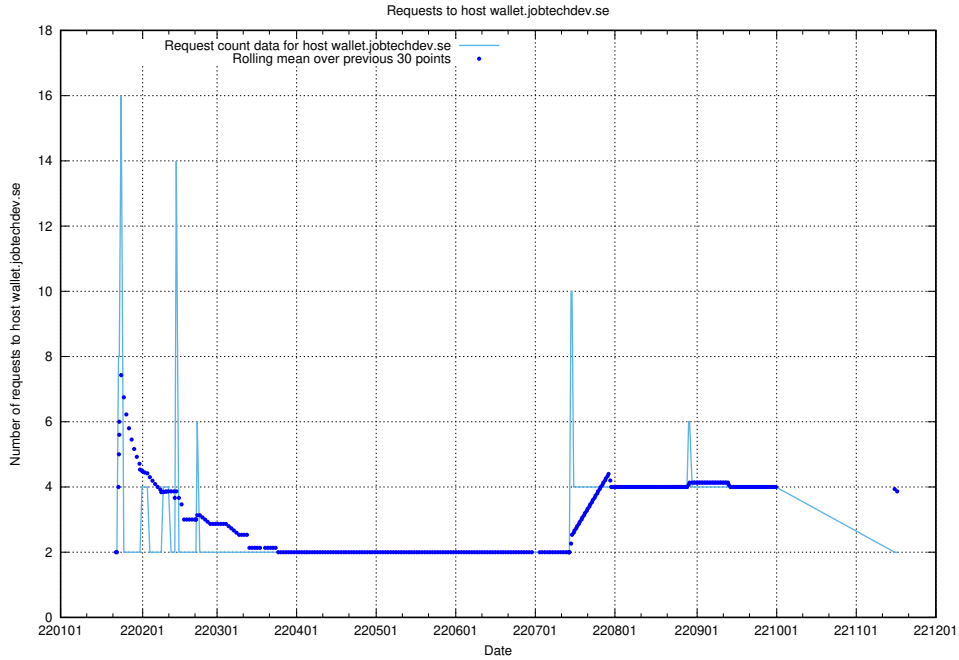

### 7.578 Usage of wallet.jobtechdev.se

Here, we count the number of requests to host wallet.jobtechdev.se.