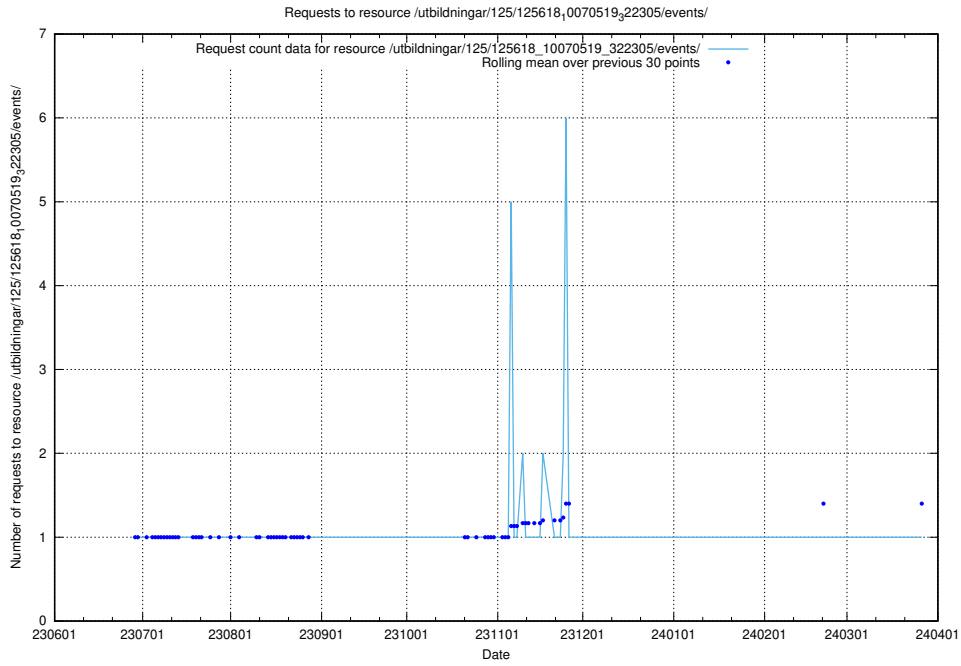

5.5254 Usage of /utbildningar/125/125618_10070519_322305/events/

Here, we count the number of requests to resource /utbildningar/125/125618_10070519_322305/events/