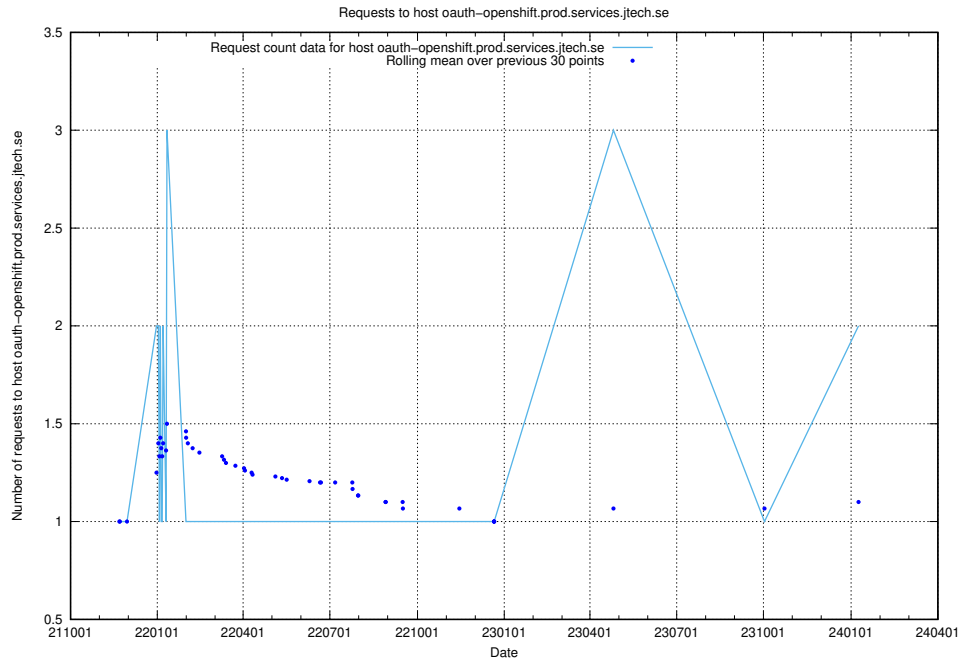

7.431 Usage of `oauth-openshift.prod.services.jtech.se`

Here, we count the number of requests to host `oauth-openshift.prod.services.jtech.se`.