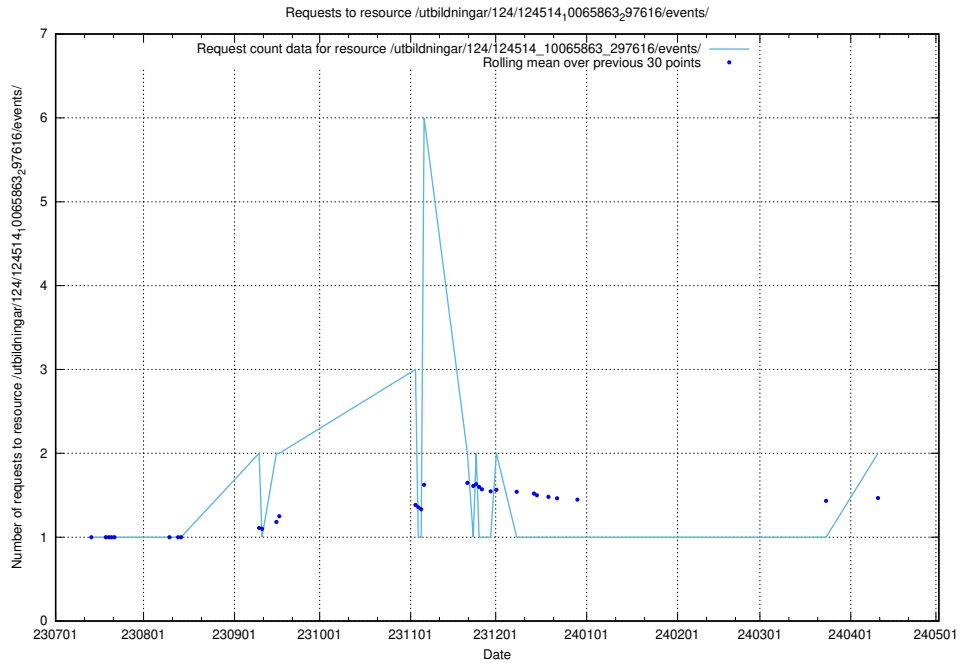

5.831 Usage of /utbildningar/124/124514_10065863_297616/events/

Here, we count the number of requests to resource /utbildningar/124/124514_10065863_297616/events/