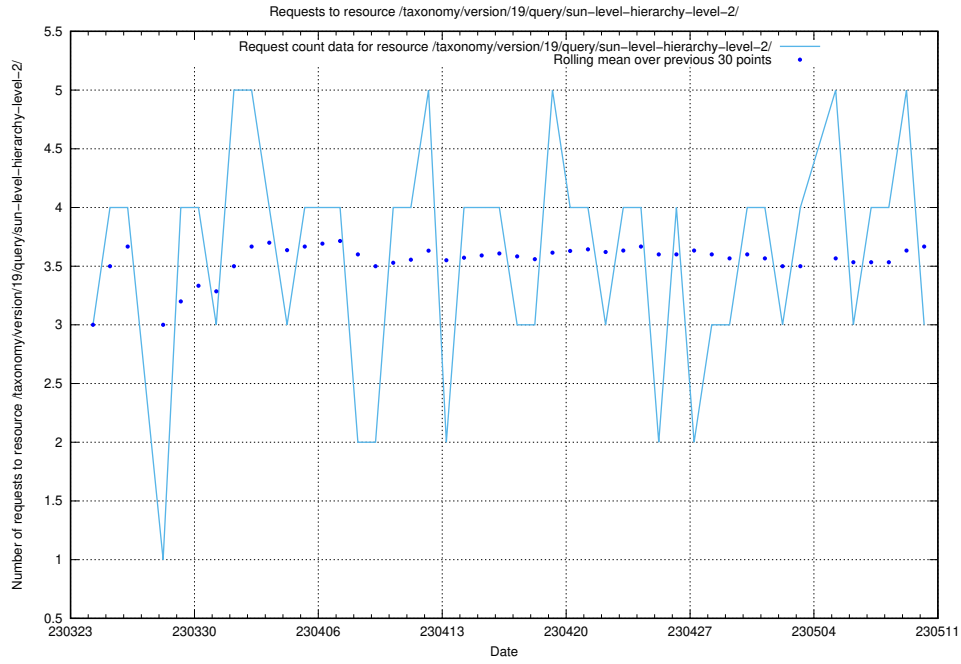

5.481 Usage of /taxonomy/version/19/query/sun-level-hierarchy-level-2/

Here, we count the number of requests to resource /taxonomy/version/19/query/sun-level-hierarchy-level-2/.