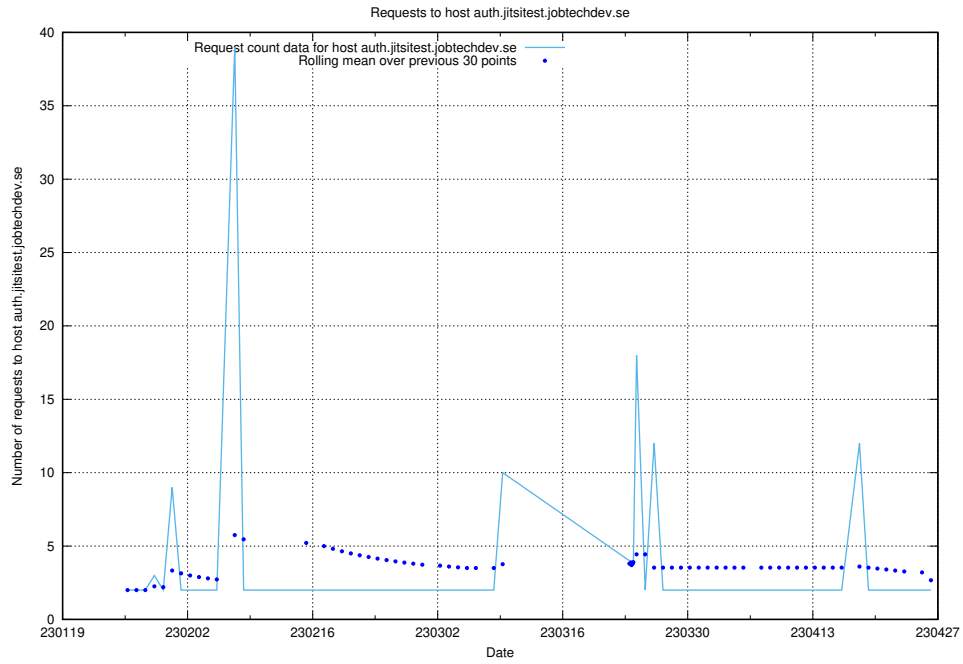

7.289 Usage of auth.jitsitest.jobtechdev.se

Here, we count the number of requests to host auth.jitsitest.jobtechdev.se.