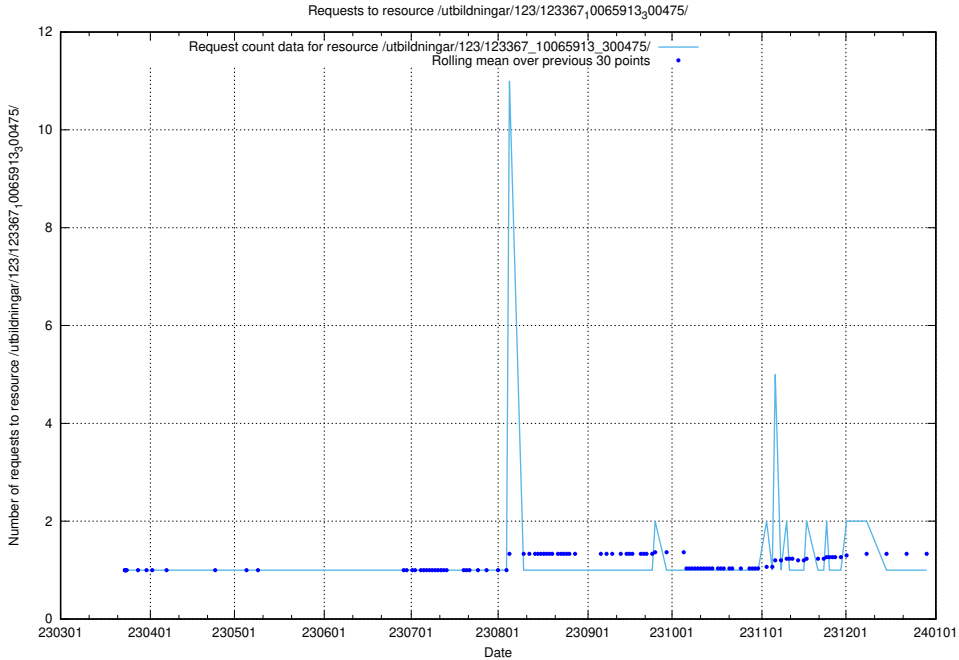

### 5.4486 Usage of /utbildningar/123/123367\_10065913\_300475/

Here, we count the number of requests to resource /utbildningar/123/123367\_10065913\_300475/.