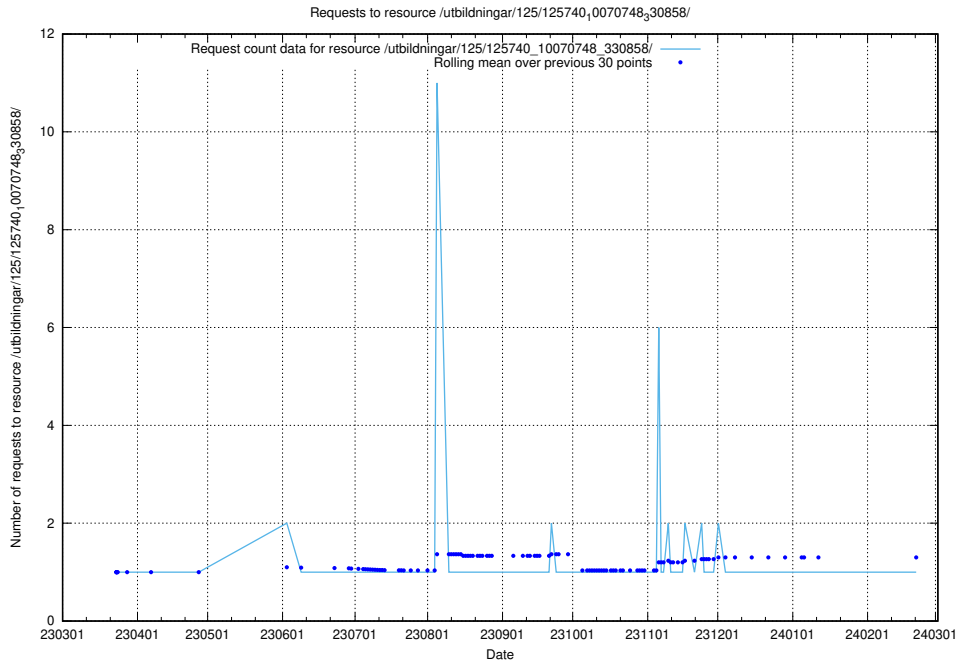

5.1012 Usage of /utbildningar/125/125740_10070748_330858/

Here, we count the number of requests to resource /utbildningar/125/125740_10070748_330858/.