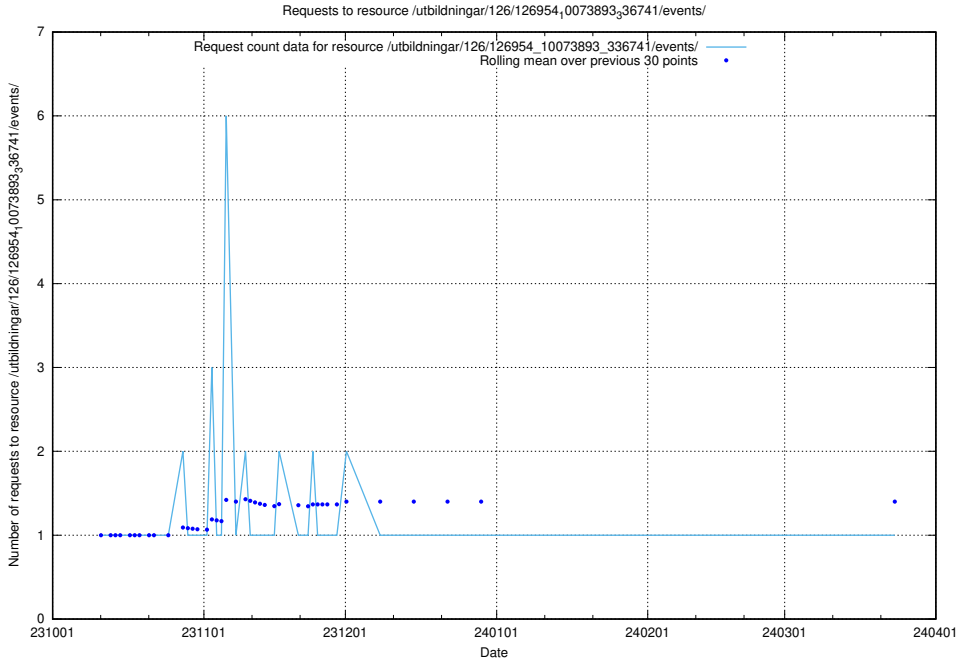

5.4161 Usage of /utbildningar/126/126954_10073893_336741/events/

Here, we count the number of requests to resource /utbildningar/126/126954_10073893_336741/events/