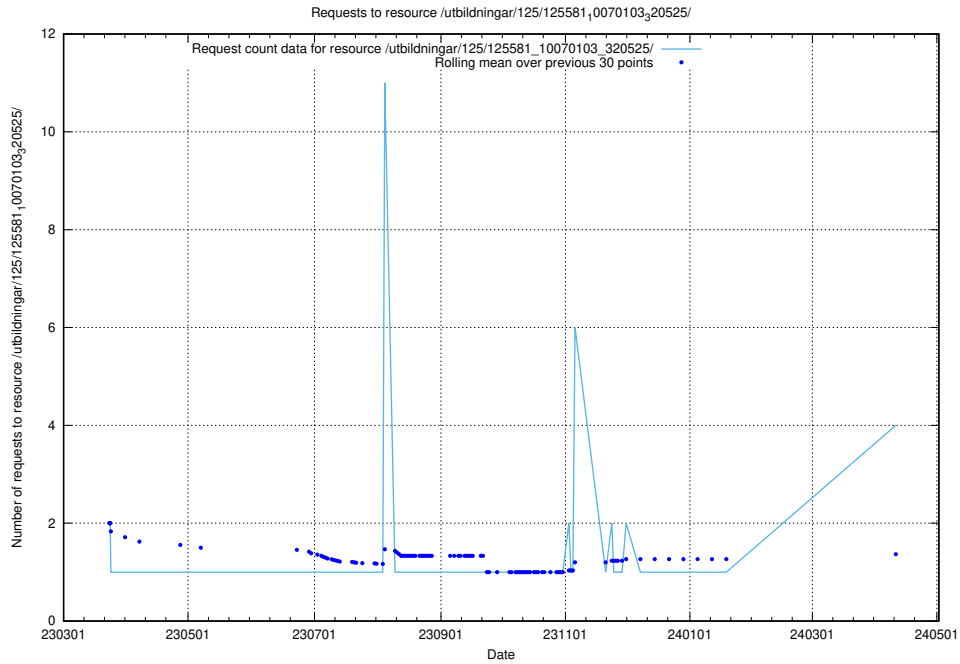

5.292 Usage of /utbildningar/125/125581_10070103_320525/

Here, we count the number of requests to resource /utbildningar/125/125581_10070103_320525/.