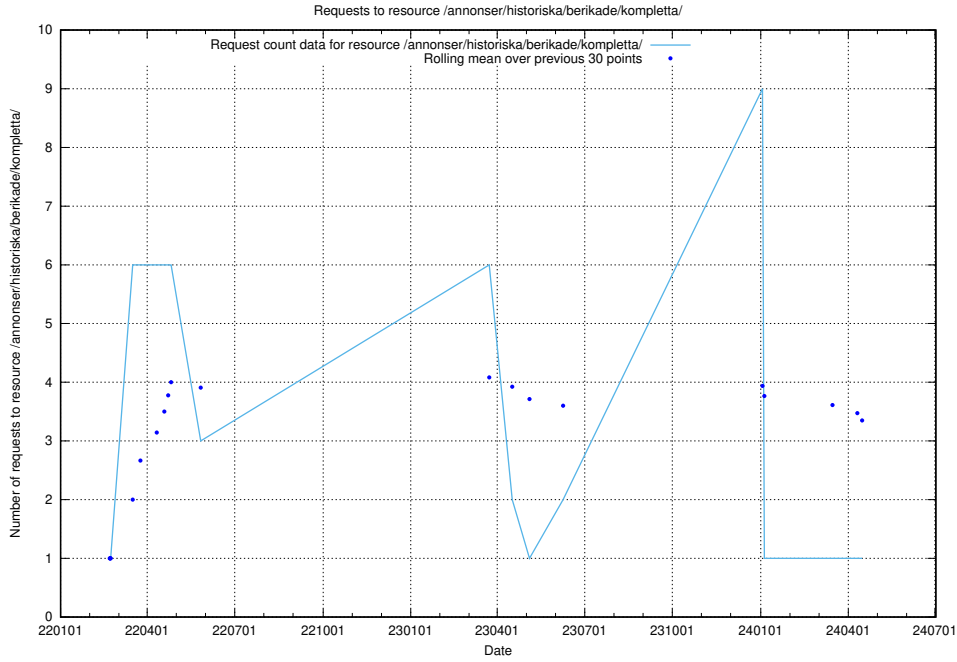

5.1281 Usage of /annonser/historiska/berikade/kompletta/

Here, we count the number of requests to resource /annonser/historiska/berikade/kompletta/.