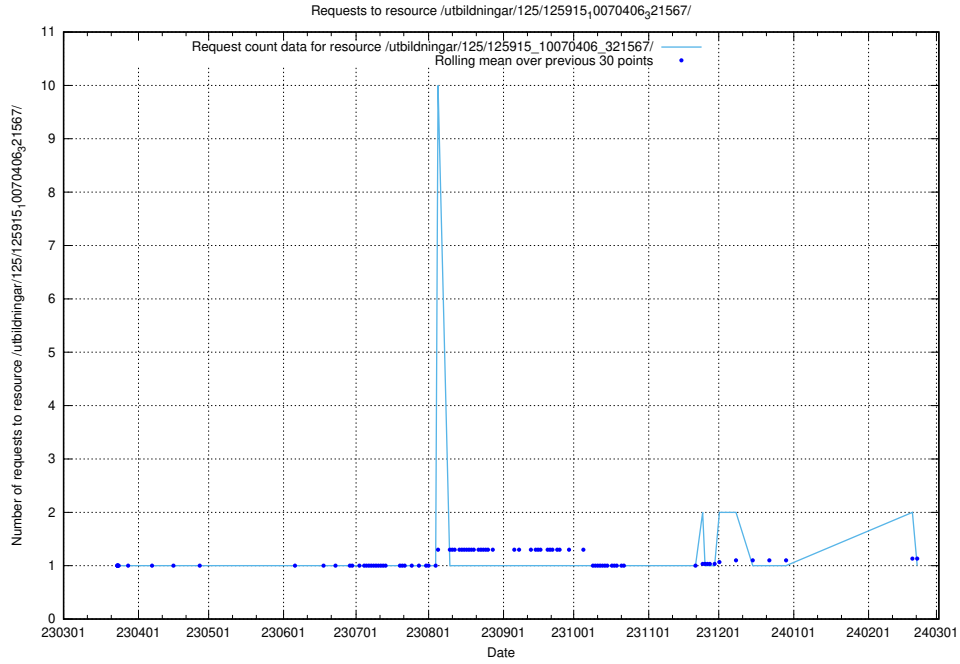

5.6217 Usage of /utbildningar/125/125915_10070406_321567/

Here, we count the number of requests to resource /utbildningar/125/125915_10070406_321567/.