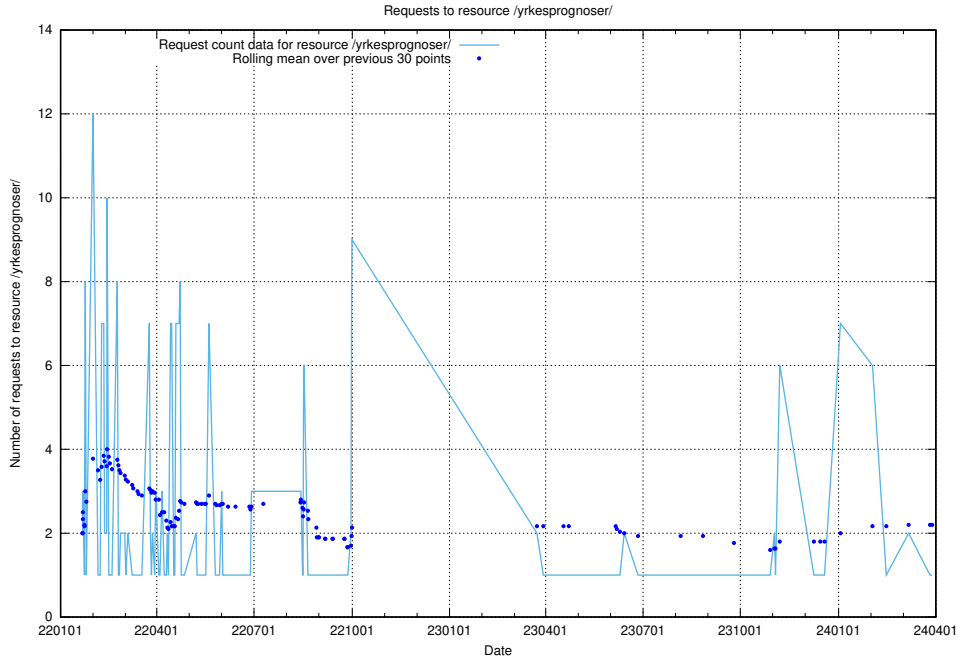

5.6011 Usage of /yrkesprognoser/

Here, we count the number of requests to resource /yrkesprognoser/.