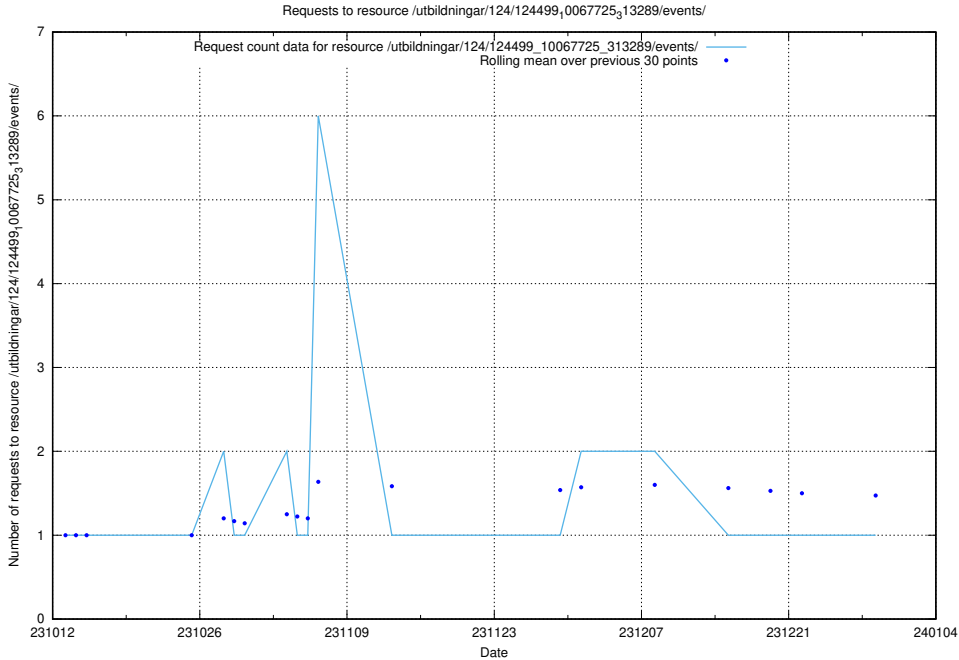

5.4151 Usage of /utbildningar/124/124499_10067725_313289/events/

Here, we count the number of requests to resource /utbildningar/124/124499_10067725_313289/events/