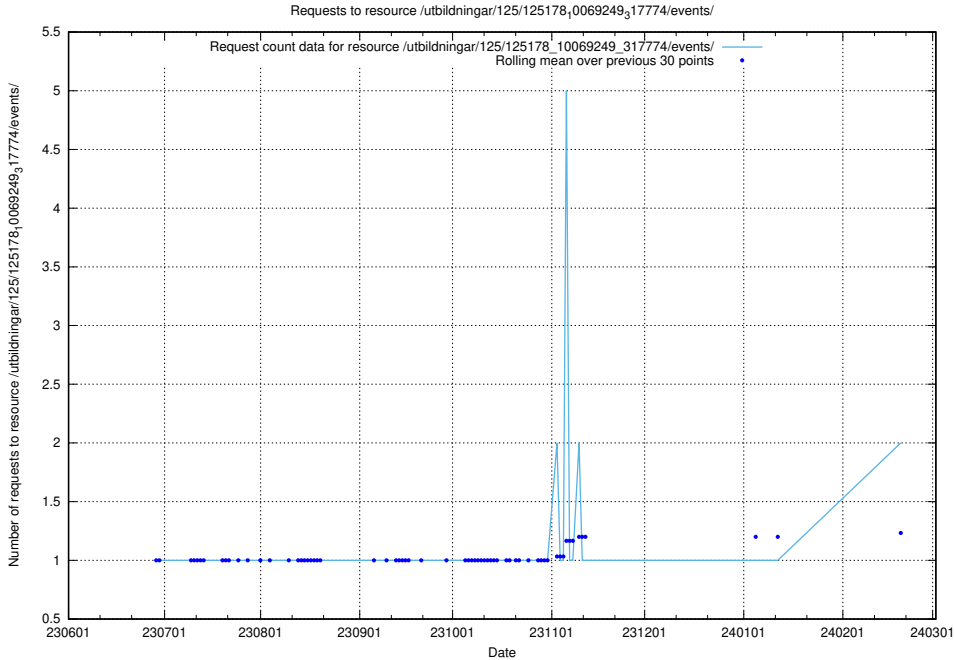

5.860 Usage of /utbildningar/125/125178_10069249_317774/events/

Here, we count the number of requests to resource /utbildningar/125/125178_10069249_317774/events/