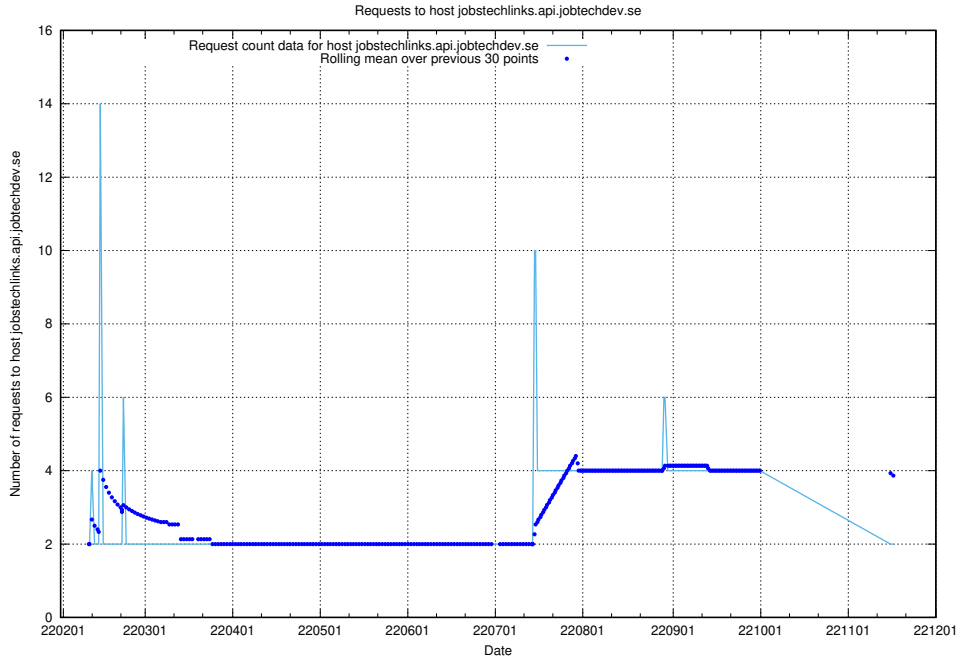

7.554 Usage of `jobstechlinks.api.jobtechdev.se`

Here, we count the number of requests to host `jobstechlinks.api.jobtechdev.se`.