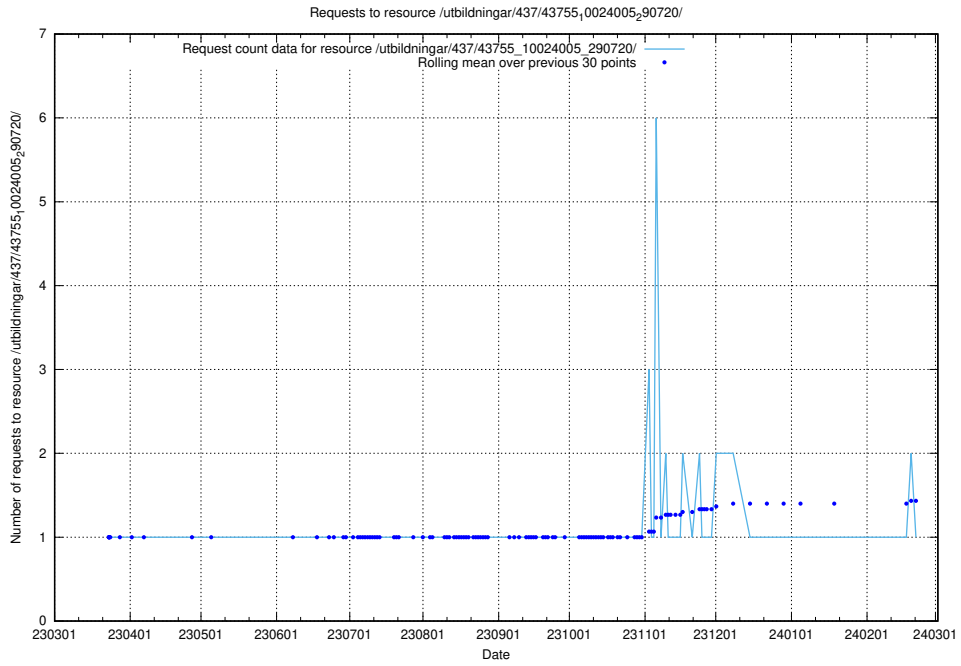

5.6149 Usage of /utbildningar/437/43755_10024005_290720/

Here, we count the number of requests to resource /utbildningar/437/43755_10024005_290720/.