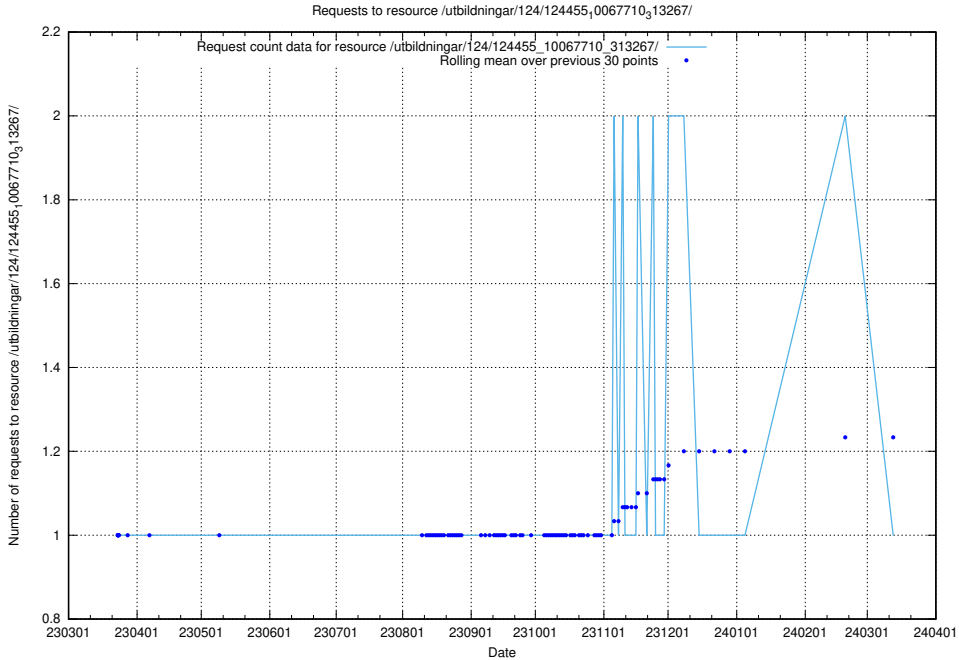

5.3252 Usage of /utbildningar/124/124455_10067710_313267/

Here, we count the number of requests to resource /utbildningar/124/124455_10067710_313267/.