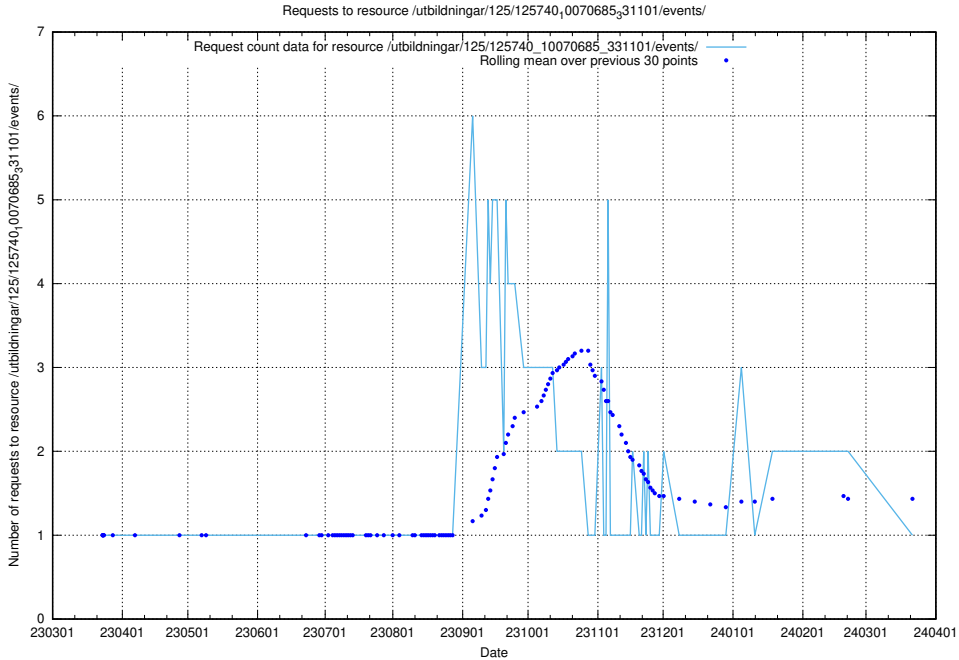

5.1024 Usage of /utbildningar/125/125740_10070685_331101/events/

Here, we count the number of requests to resource /utbildningar/125/125740_10070685_331101/events/