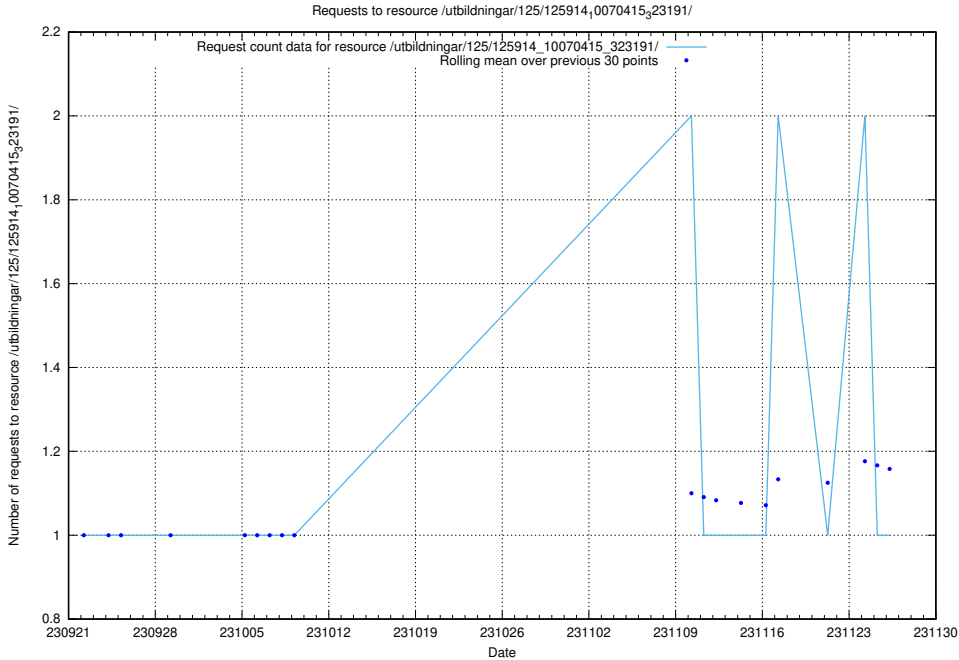

5.4299 Usage of /utbildningar/125/125914_10070415_323191/

Here, we count the number of requests to resource /utbildningar/125/125914_10070415_323191/.