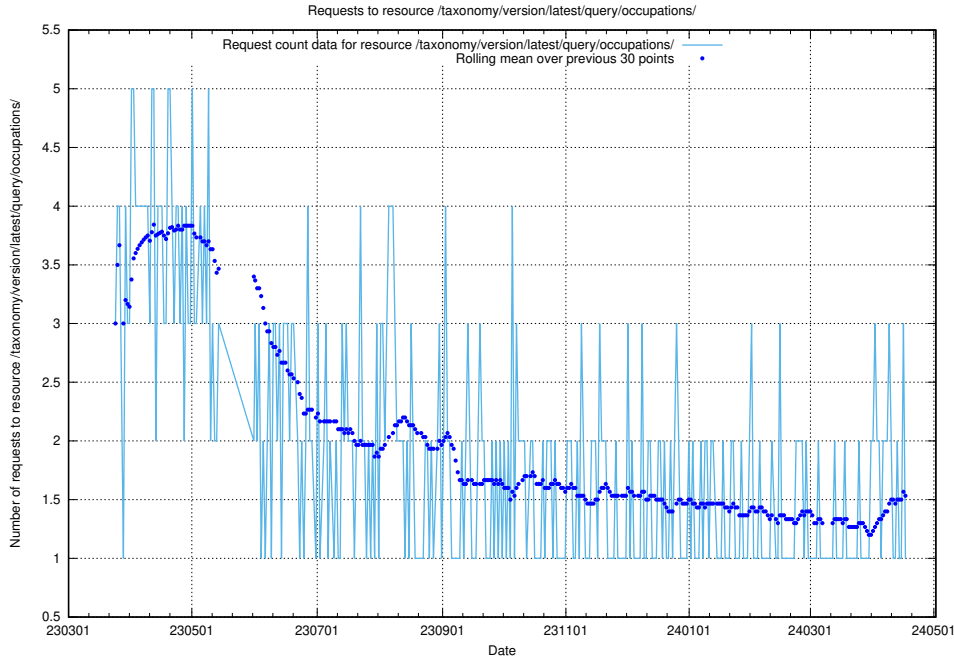

5.5885 Usage of /taxonomy/version/latest/query/occupations/

Here, we count the number of requests to resource /taxonomy/version/latest/query/occupations/.