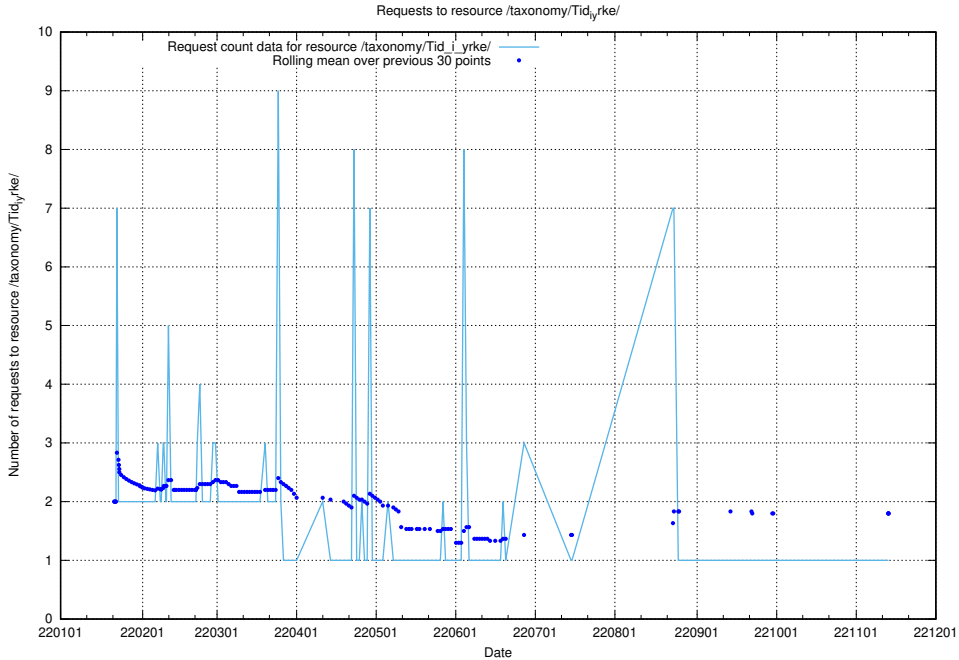

5.6084 Usage of /taxonomy/Tid_i_yrke/

Here, we count the number of requests to resource /taxonomy/Tid_i_yrke/.