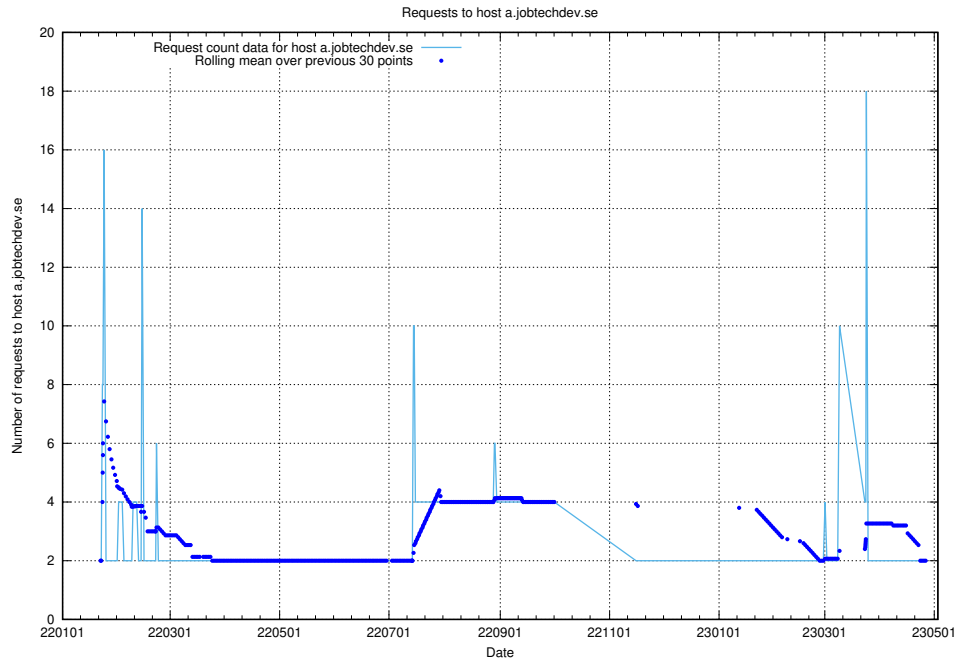

### 7.258 Usage of game.jobtechdev.se

Here, we count the number of requests to host game.jobtechdev.se.