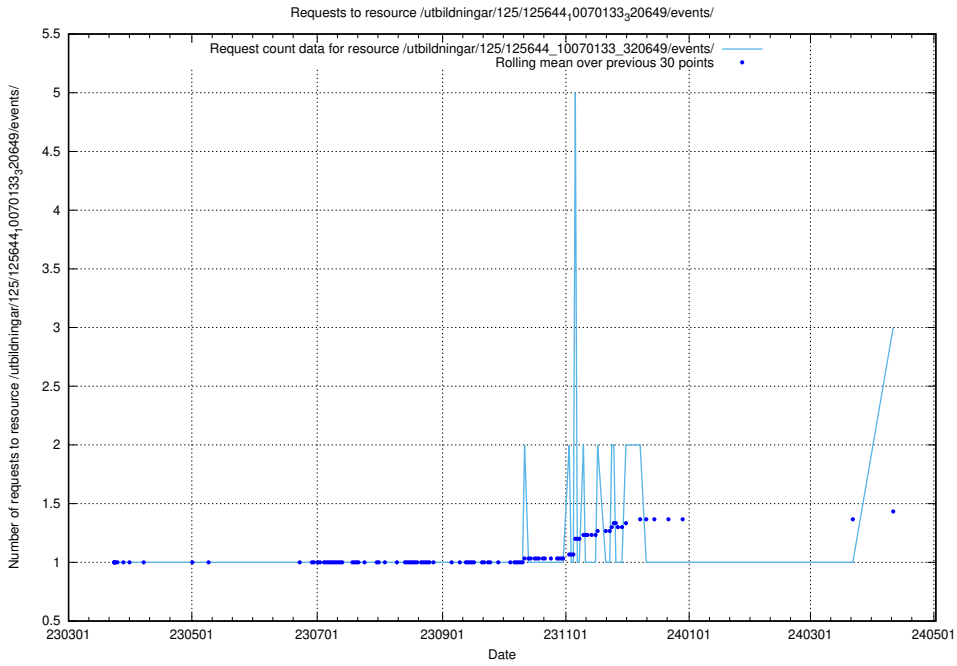

5.303 Usage of /utbildningar/125/125644_10070133_320649/events/

Here, we count the number of requests to resource /utbildningar/125/125644_10070133_320649/events/