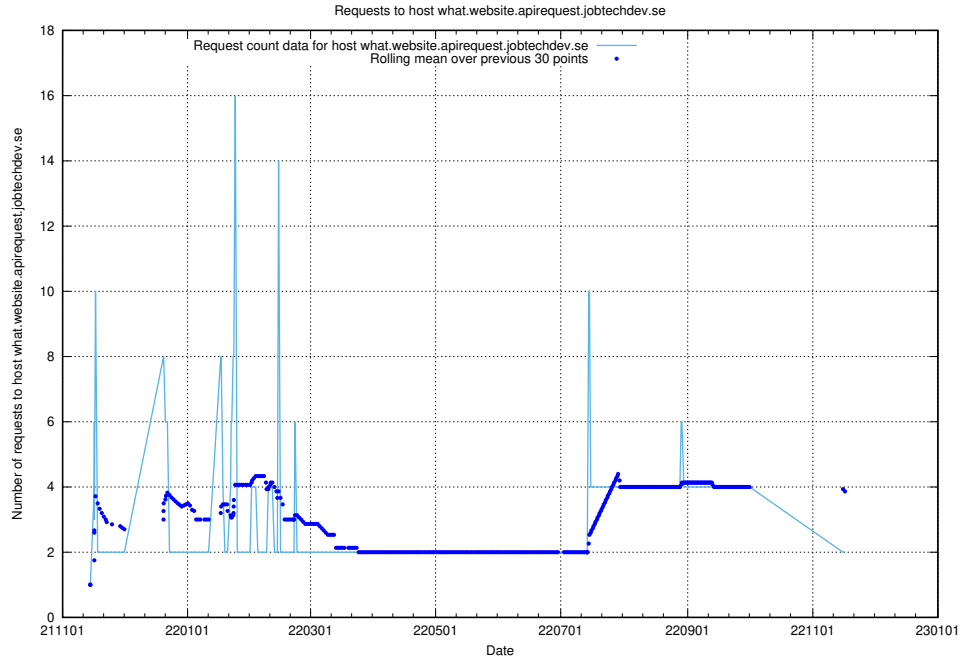

### 7.543 Usage of what.website.apirequest.jobtechdev.se

Here, we count the number of requests to host what.website.apirequest.jobtechdev.se.