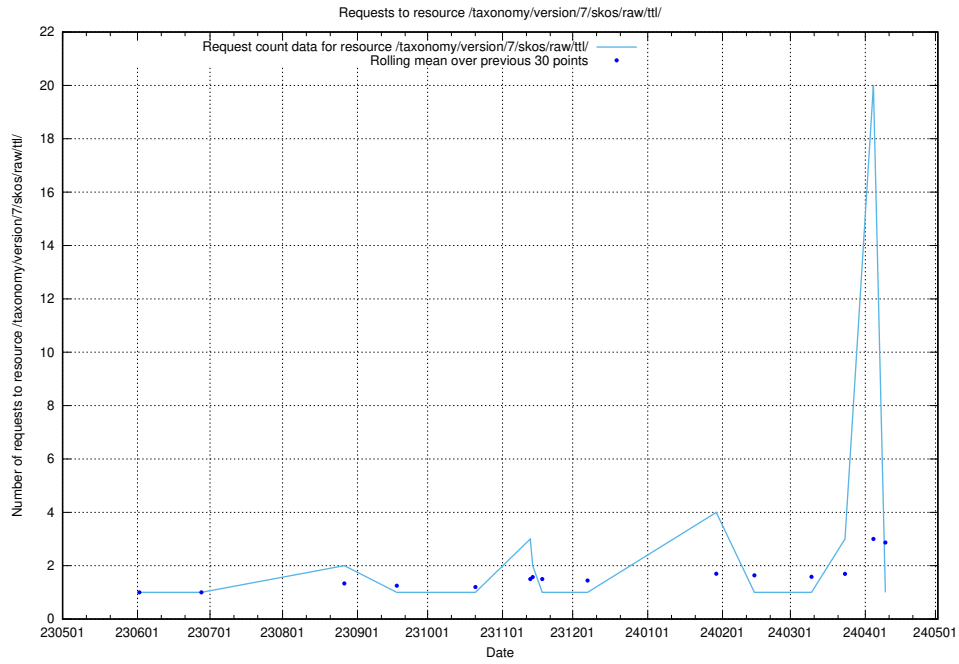

5.5699 Usage of /taxonomy/version/7/skos/raw/ttl/

Here, we count the number of requests to resource /taxonomy/version/7/skos/raw/ttl/.