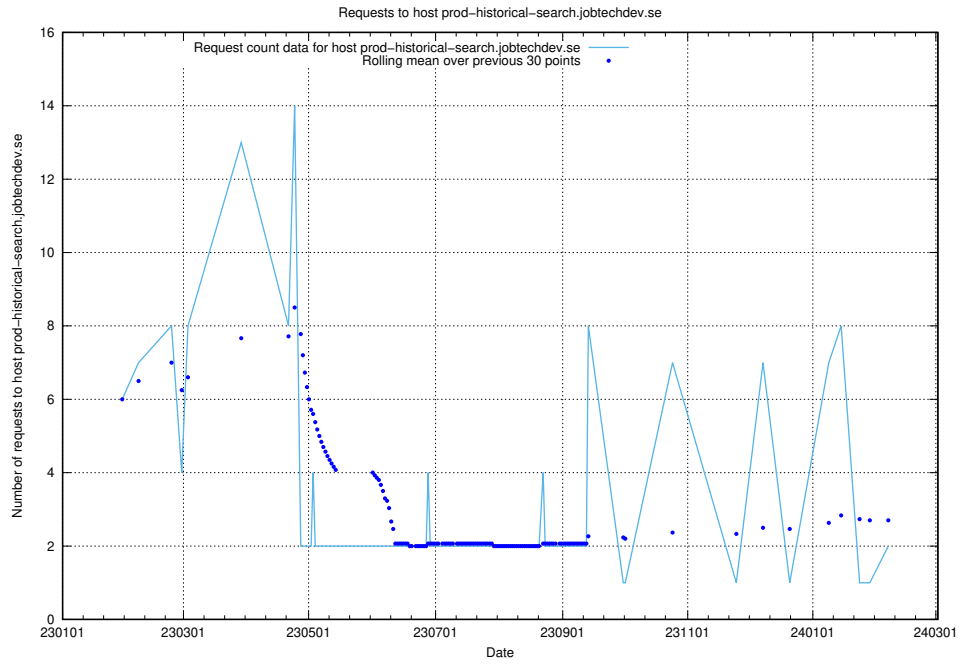

7.287 Usage of prod-historical-search.jobtechdev.se

Here, we count the number of requests to host prod-historical-search.jobtechdev.se.