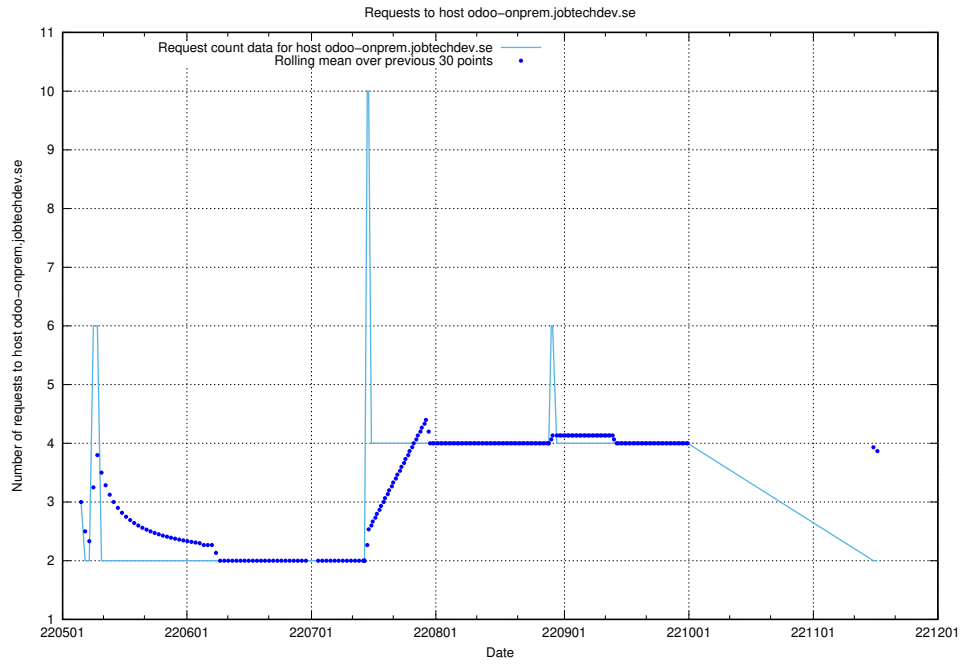

7.429 Usage of odoo-onprem.jobtechdev.se

Here, we count the number of requests to host odoo-onprem.jobtechdev.se.