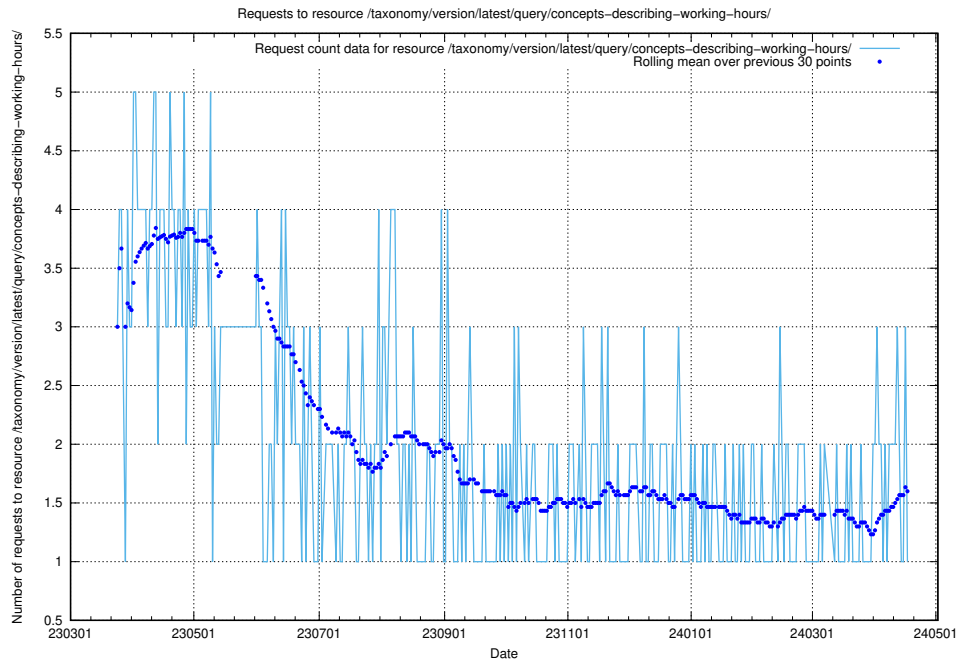

5.5893 Usage of /taxonomy/version/latest/query/concepts-describing-working-hours/

Here, we count the number of requests to resource /taxonomy/version/latest/query/concepts-describing-working-hours/.