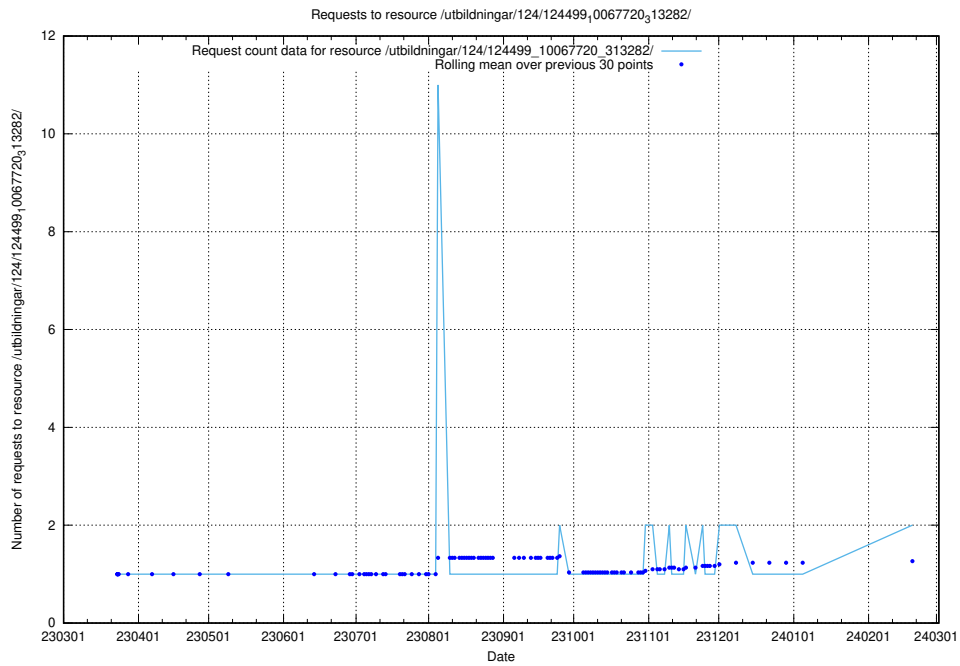

5.606 Usage of /utbildningar/124/124499_10067720_313282/

Here, we count the number of requests to resource /utbildningar/124/124499_10067720_313282/.