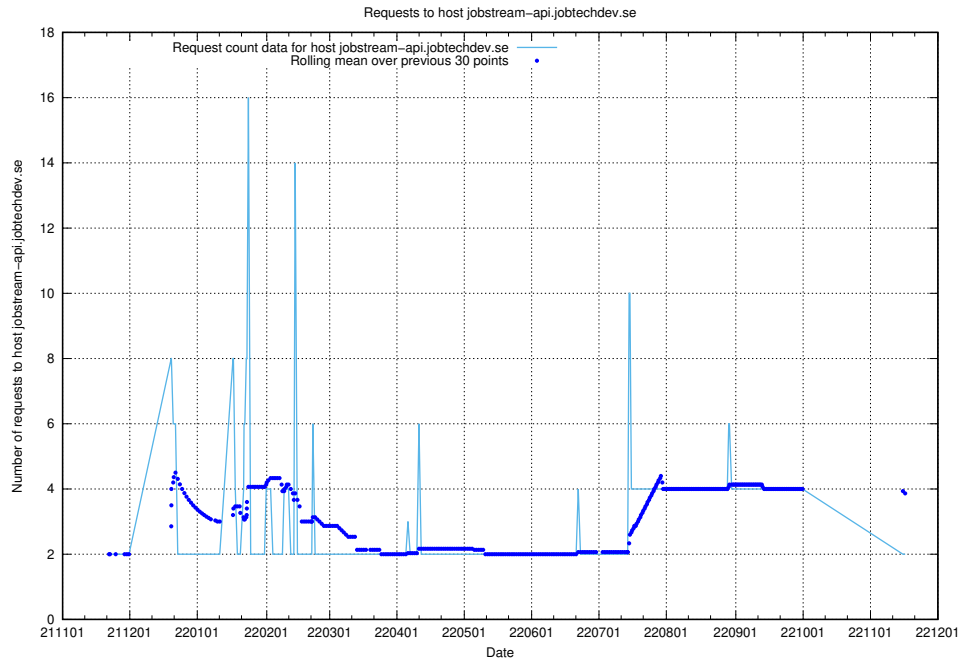

7.434 Usage of jobstream-api.jobtechdev.se

Here, we count the number of requests to host jobstream-api.jobtechdev.se.