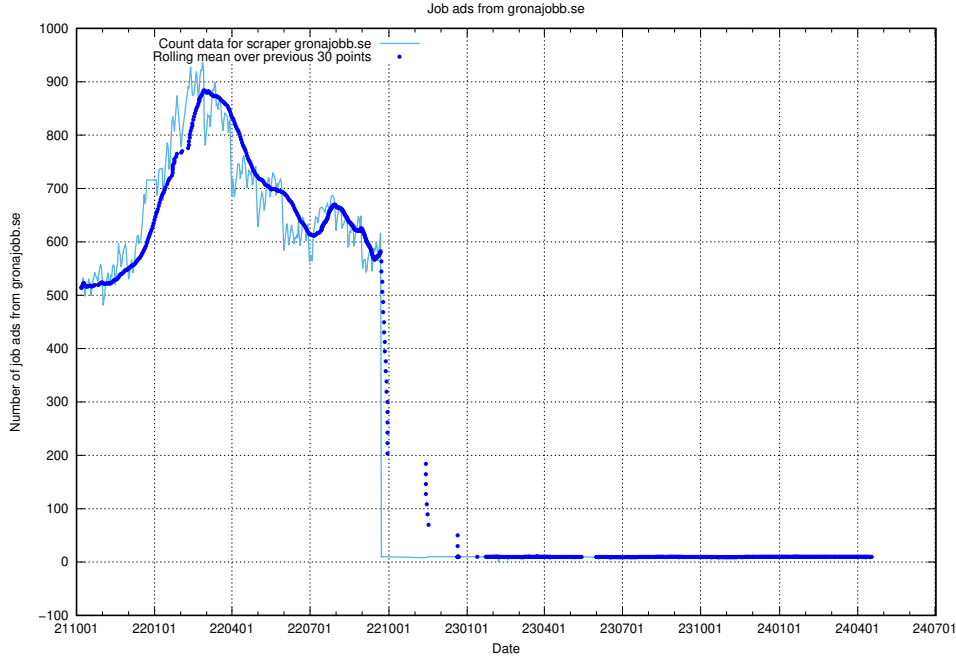

13.19 Number of ads by scraper gronajobb.se

Here, we count the number of job ads scraped from gronajobb.se.