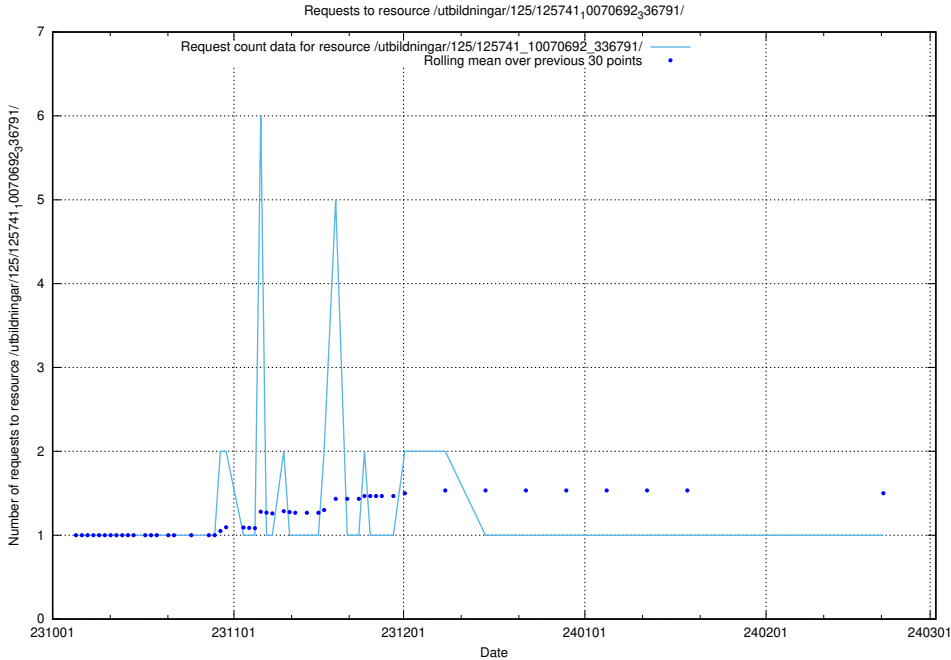

5.4203 Usage of /utbildningar/125/125741_10070692_336791/

Here, we count the number of requests to resource /utbildningar/125/125741_10070692_336791/.