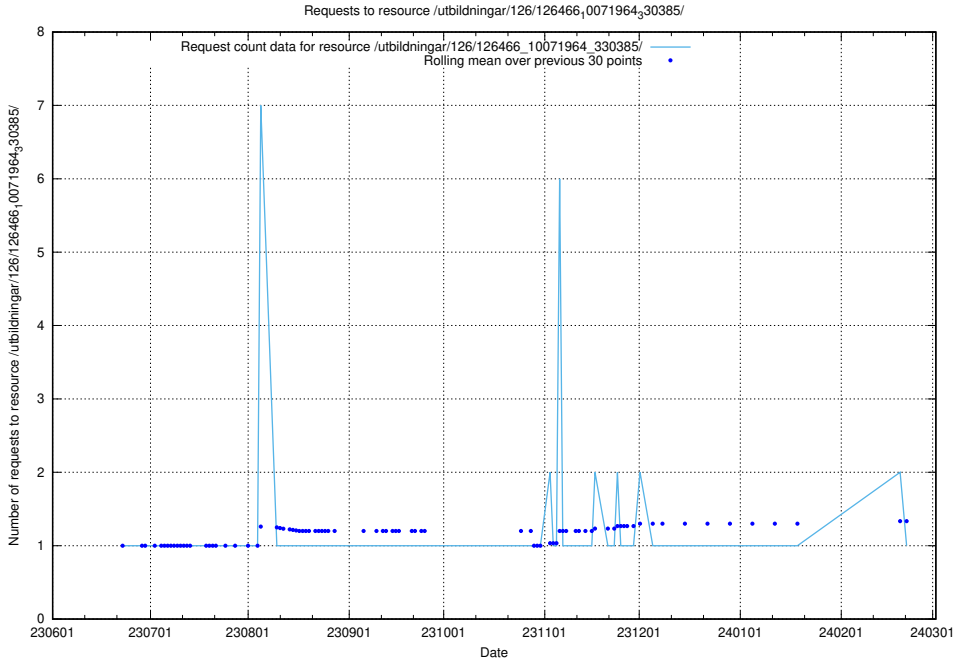

5.5432 Usage of /utbildningar/126/126466_10071964_330385/

Here, we count the number of requests to resource /utbildningar/126/126466_10071964_330385/.