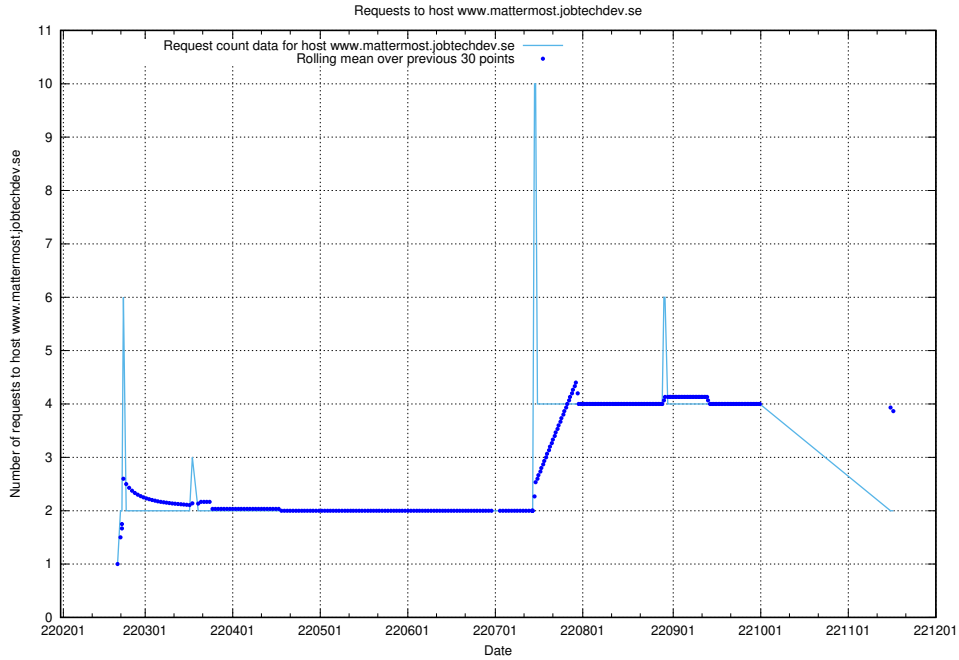

7.524 Usage of www.mattermost.jobtechdev.se

Here, we count the number of requests to host www.mattermost.jobtechdev.se.