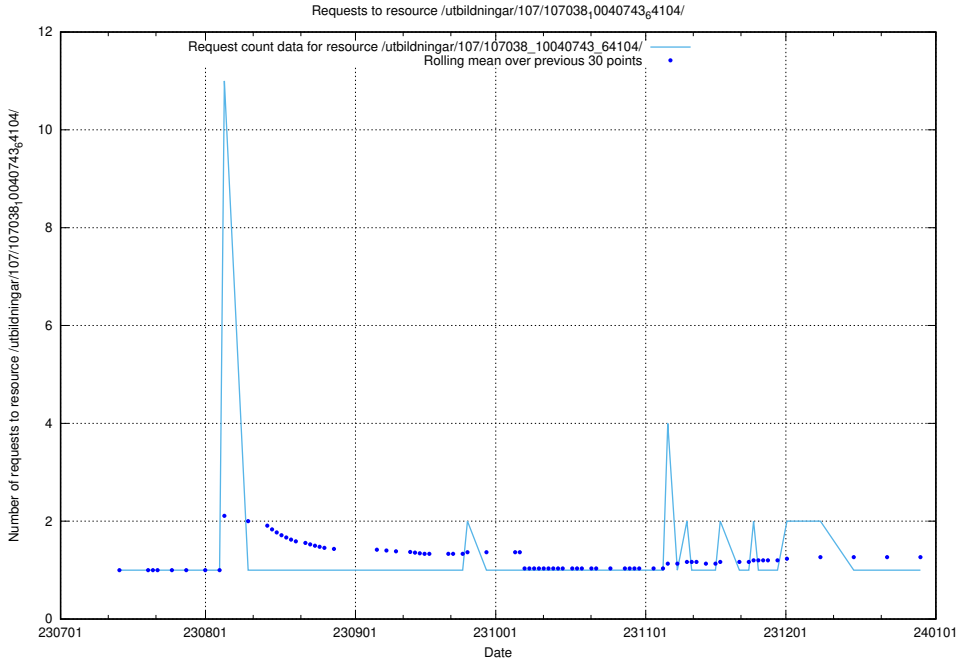

5.4865 Usage of /utbildningar/107/107038_10040743_64104/

Here, we count the number of requests to resource /utbildningar/107/107038_10040743_64104/.