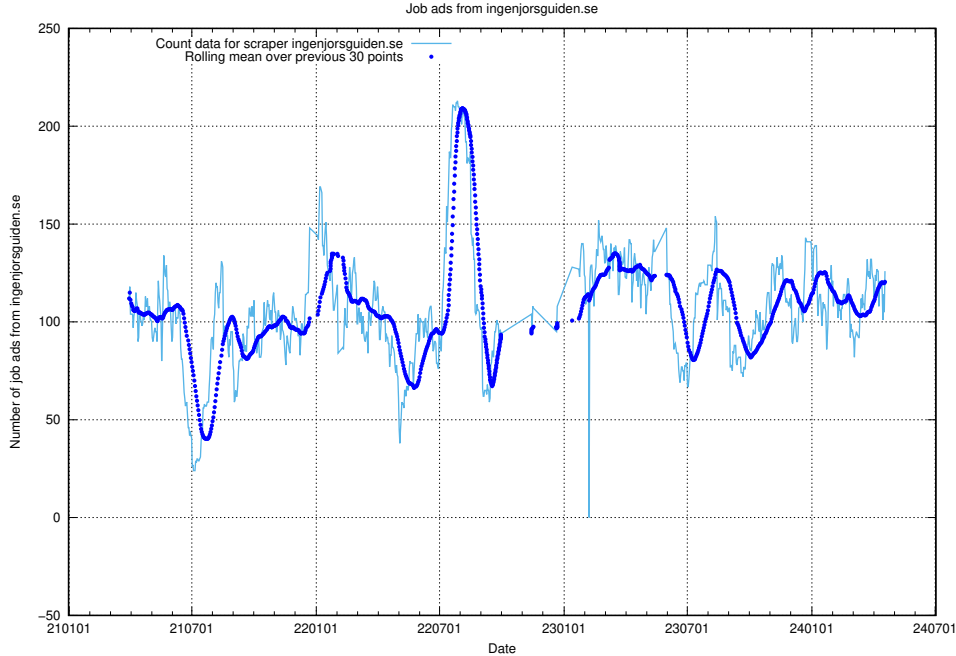

13.14 Number of ads by scraper ingenjorsguiden.se

Here, we count the number of job ads scraped from ingenjorsguiden.se.