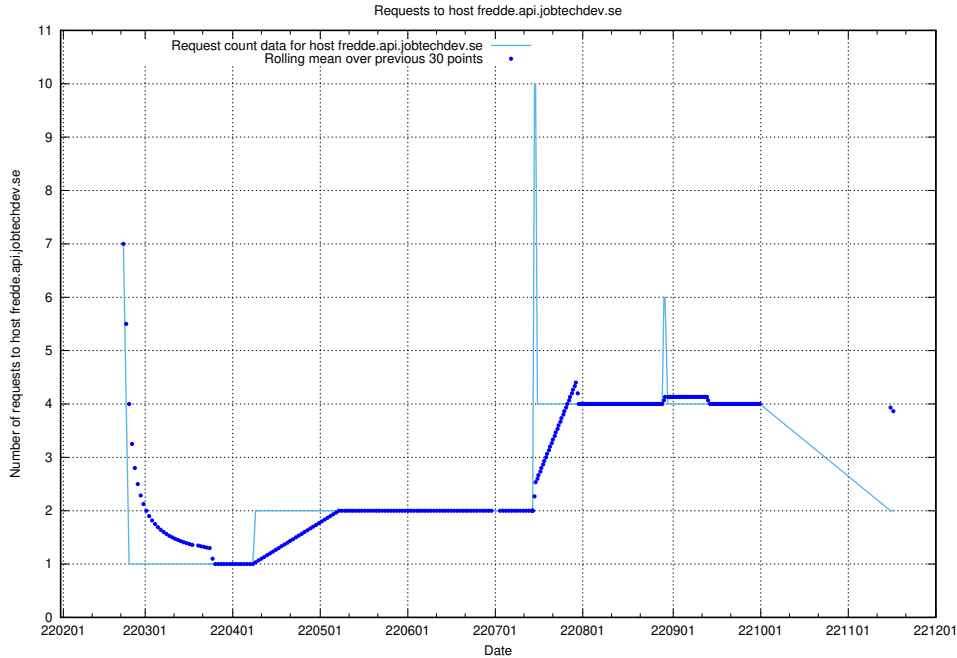

7.517 Usage of fredde.api.jobtechdev.se

Here, we count the number of requests to host fredde.api.jobtechdev.se.