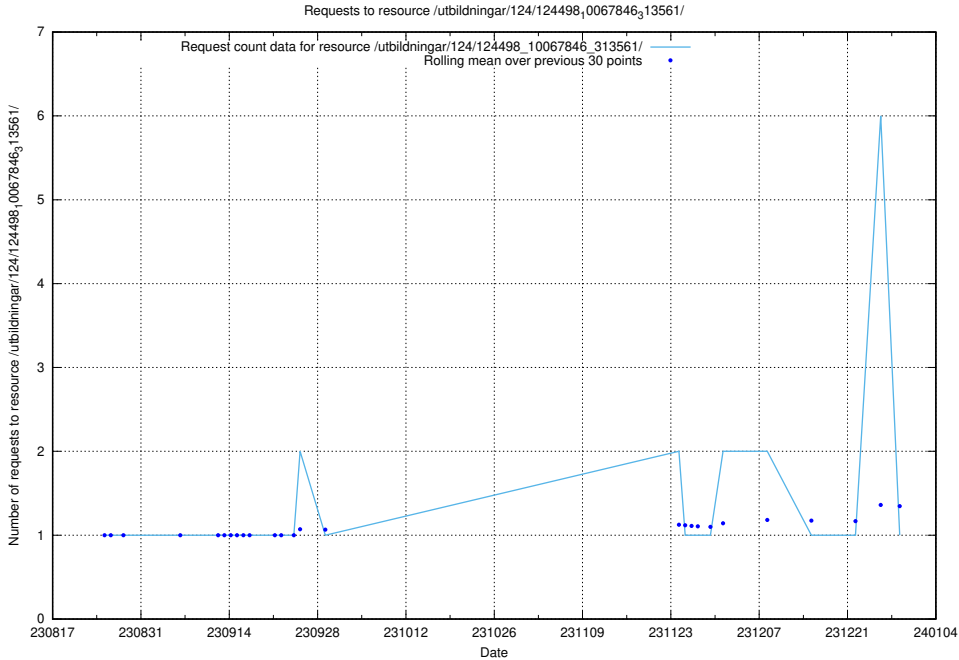

5.4514 Usage of /utbildningar/124/124498_10067846_313561/

Here, we count the number of requests to resource /utbildningar/124/124498_10067846_313561/.