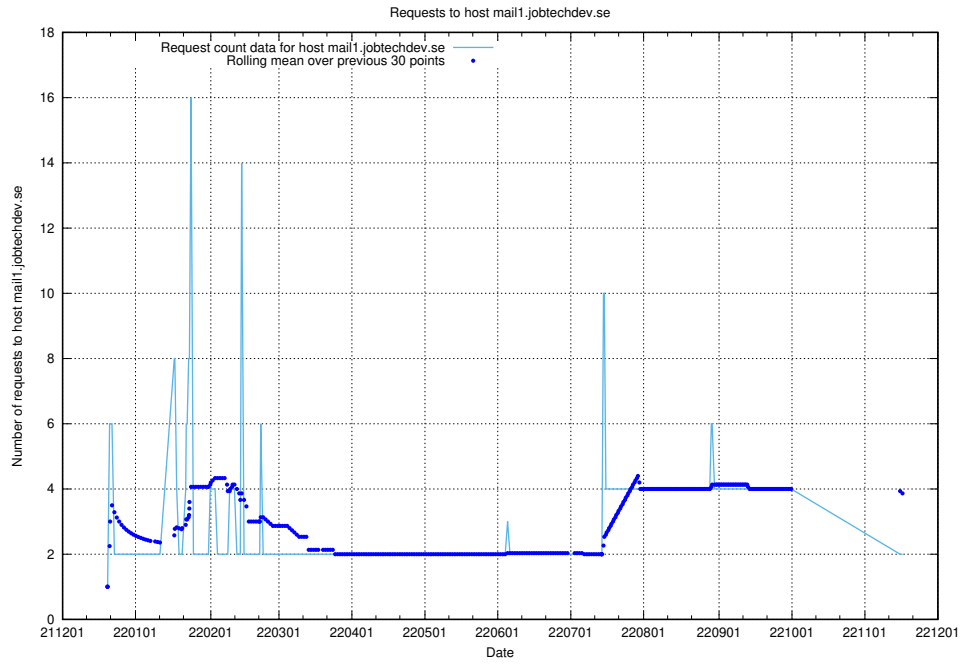

7.371 Usage of mail1.jobtechdev.se

Here, we count the number of requests to host mail1.jobtechdev.se.