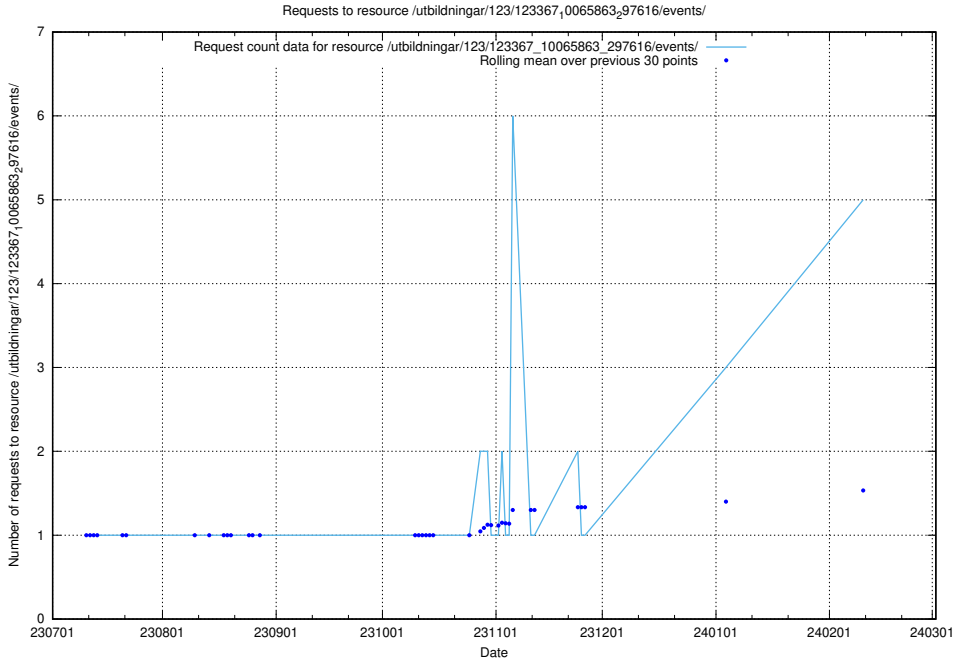

5.185 Usage of /utbildningar/123/123367_10065863_297616/events/

Here, we count the number of requests to resource /utbildningar/123/123367_10065863_297616/events/