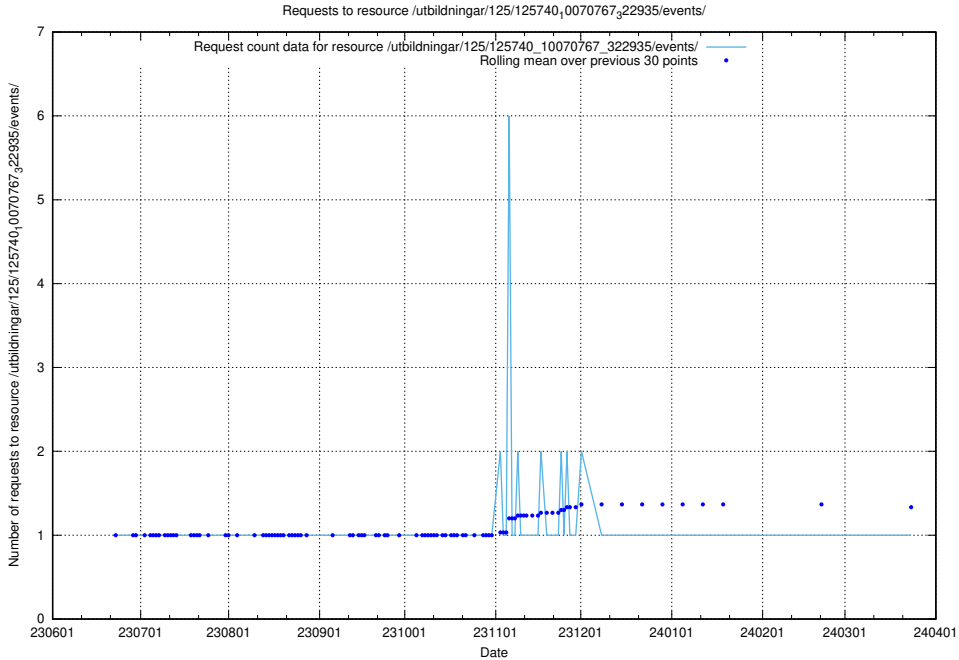

### 5.5478 Usage of /utbildningar/125/125740\_10070767\_322935/events/

Here, we count the number of requests to resource /utbildningar/125/125740\_10070767\_322935/events/