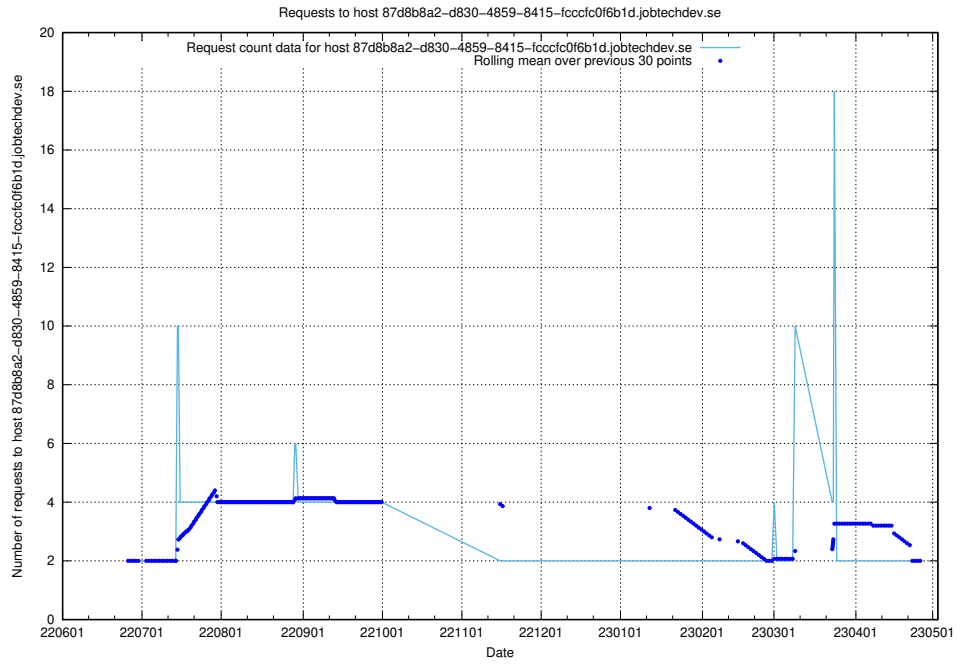

7.395 Usage of 87d8b8a2-d830-4859-8415-fccfc0f6b1d.jobtechdev.se

Here, we count the number of requests to host 87d8b8a2-d830-4859-8415-fccfc0f6b1d.jobtechdev.se.