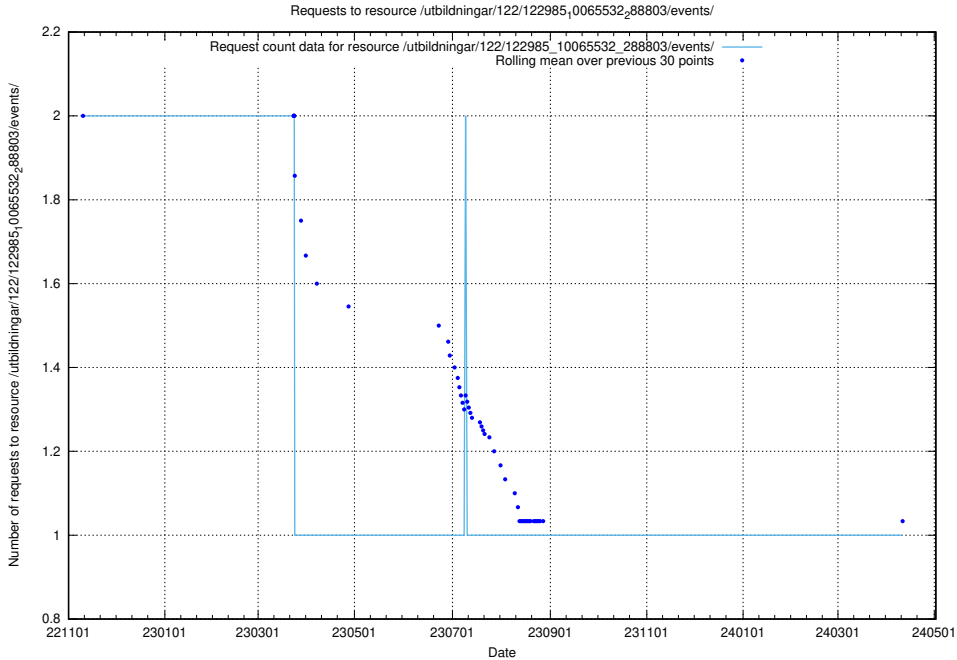

5.6042 Usage of /utbildningar/122/122985_10065532_288803/events/

Here, we count the number of requests to resource /utbildningar/122/122985_10065532_288803/events/