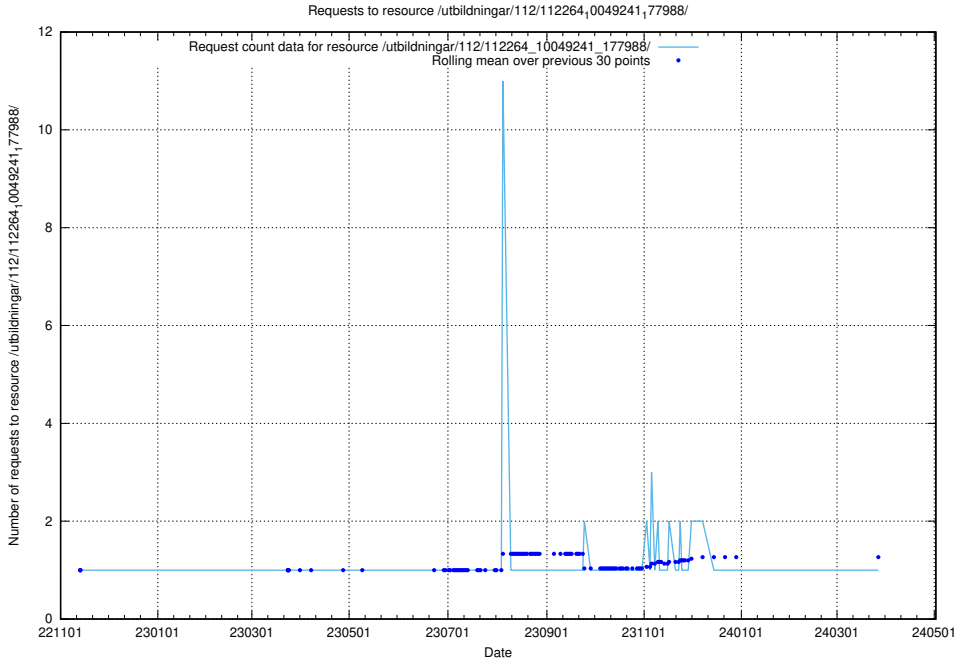

5.5975 Usage of /utbildningar/112/112264_10049241_177988/

Here, we count the number of requests to resource /utbildningar/112/112264_10049241_177988/.