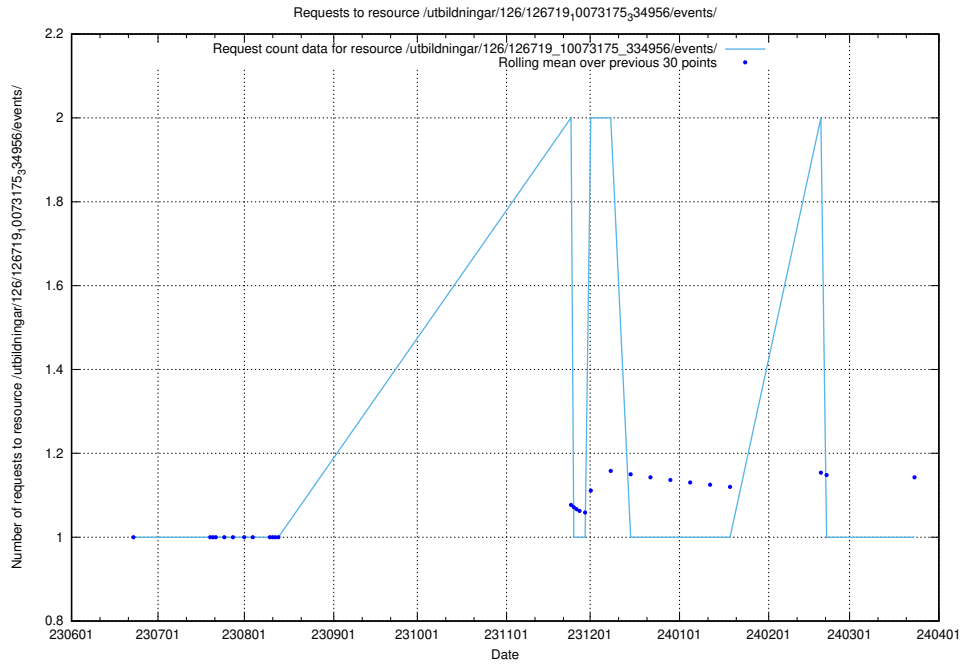

5.5391 Usage of /utbildningar/126/126719_10073175_334956/events/

Here, we count the number of requests to resource /utbildningar/126/126719_10073175_334956/events/