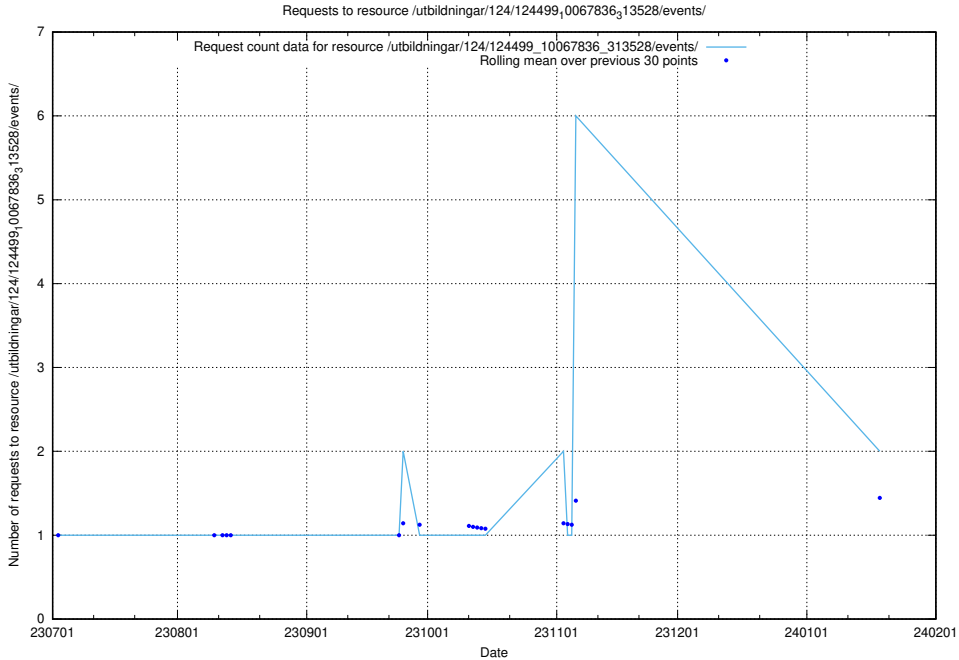

5.849 Usage of /utbildningar/124/124499_10067836_313528/events/

Here, we count the number of requests to resource /utbildningar/124/124499_10067836_313528/events/