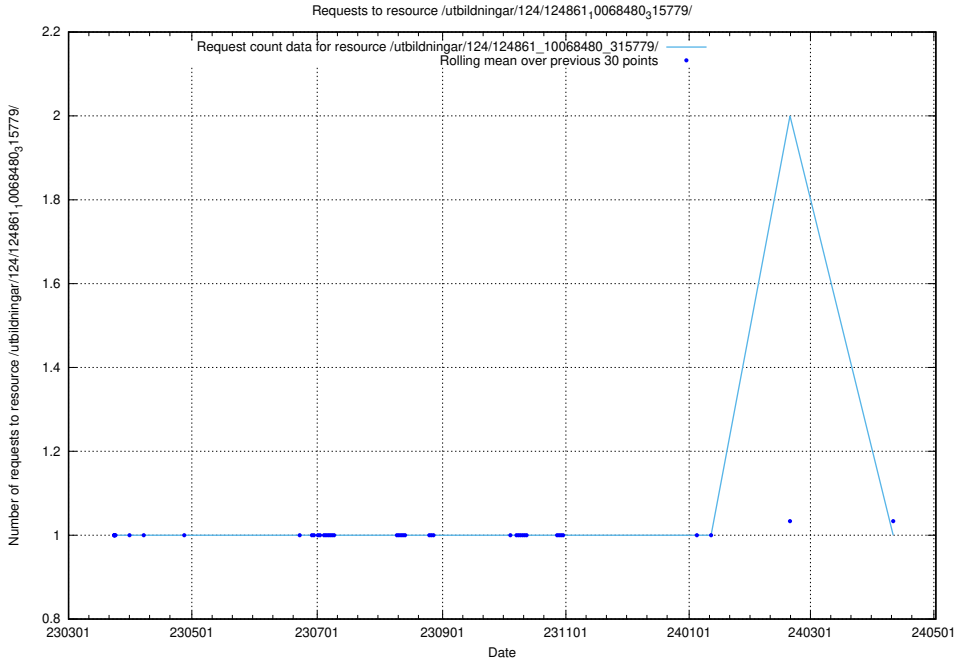

5.1196 Usage of /utbildningar/124/124861_10068480_315779/

Here, we count the number of requests to resource /utbildningar/124/124861_10068480_315779/.