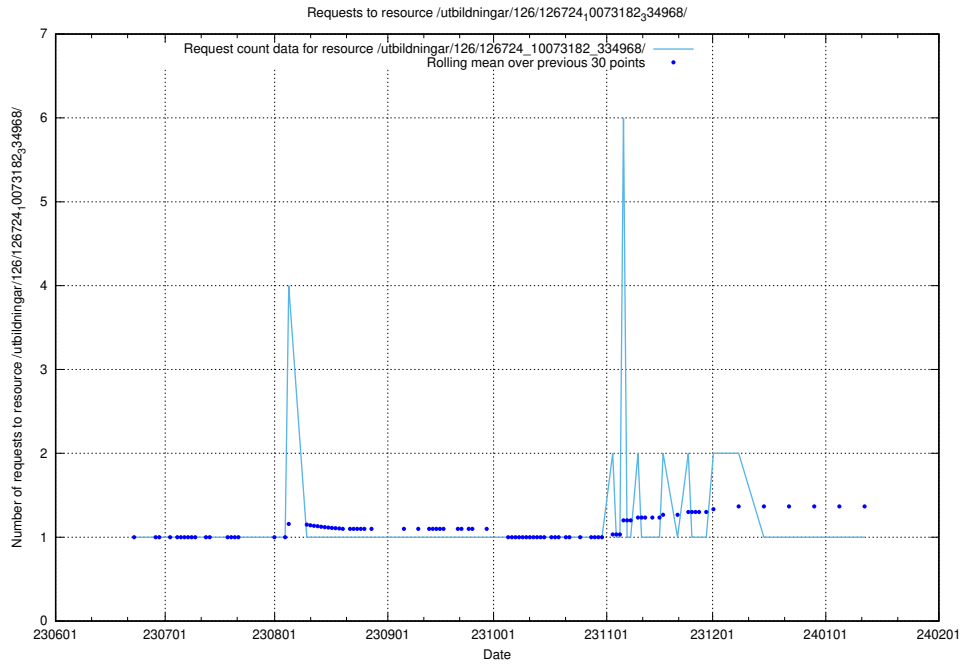

5.5382 Usage of /utbildningar/126/126724_10073182_334968/

Here, we count the number of requests to resource /utbildningar/126/126724_10073182_334968/.