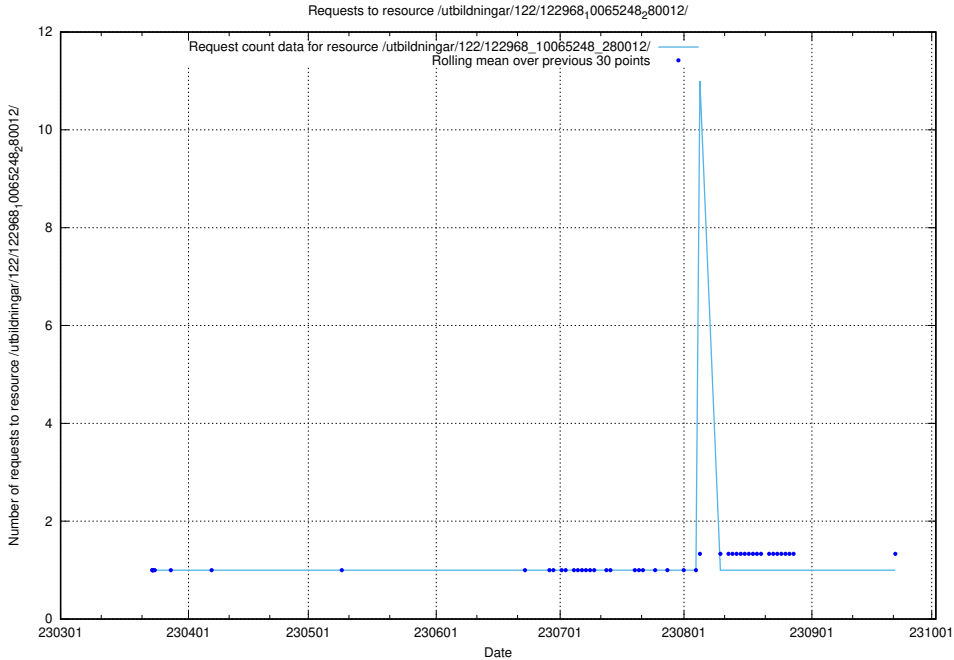

5.4806 Usage of /utbildningar/122/122968_10065248_280012/

Here, we count the number of requests to resource /utbildningar/122/122968_10065248_280012/.