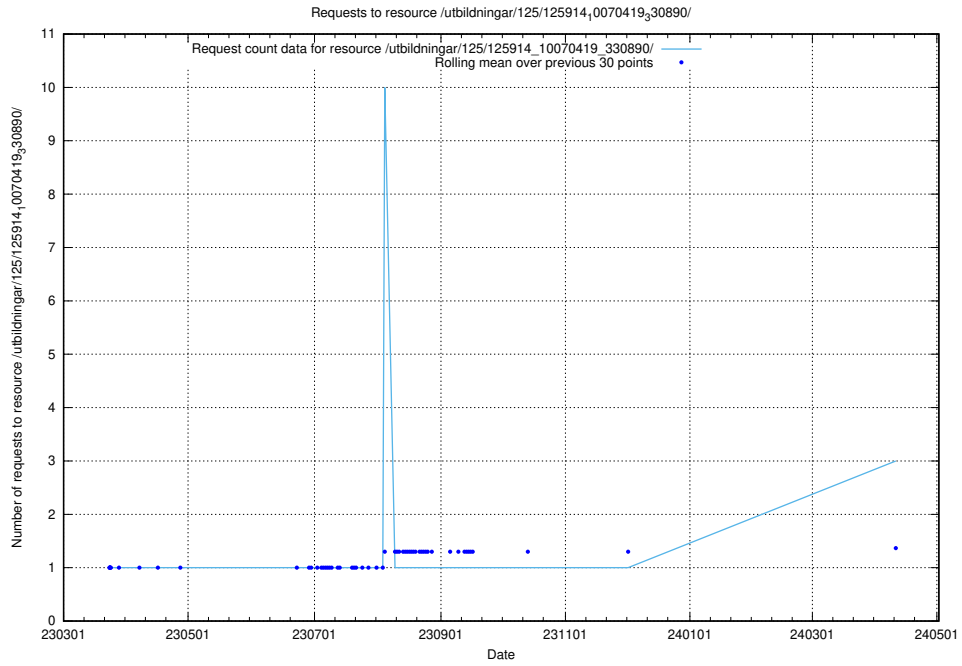

5.502 Usage of /utbildningar/125/125914_10070419_330890/

Here, we count the number of requests to resource /utbildningar/125/125914_10070419_330890/.