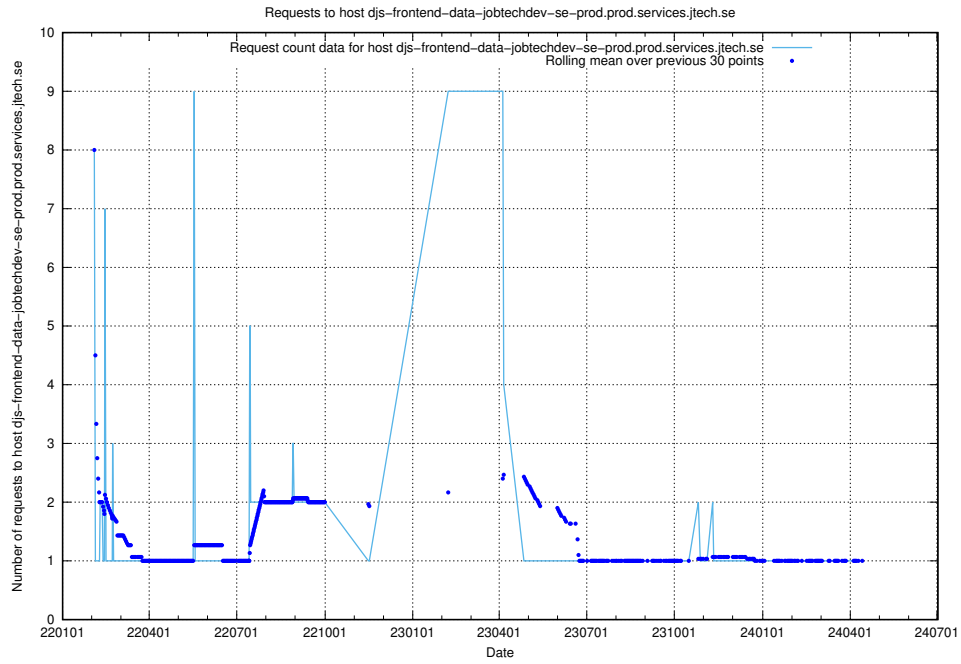

7.657 Usage of djs-frontend-data-jobtechdev-se-prod.prod.services.jtech.se

Here, we count the number of requests to host djs-frontend-data-jobtechdev-se-prod.prod.services.jtech.se.