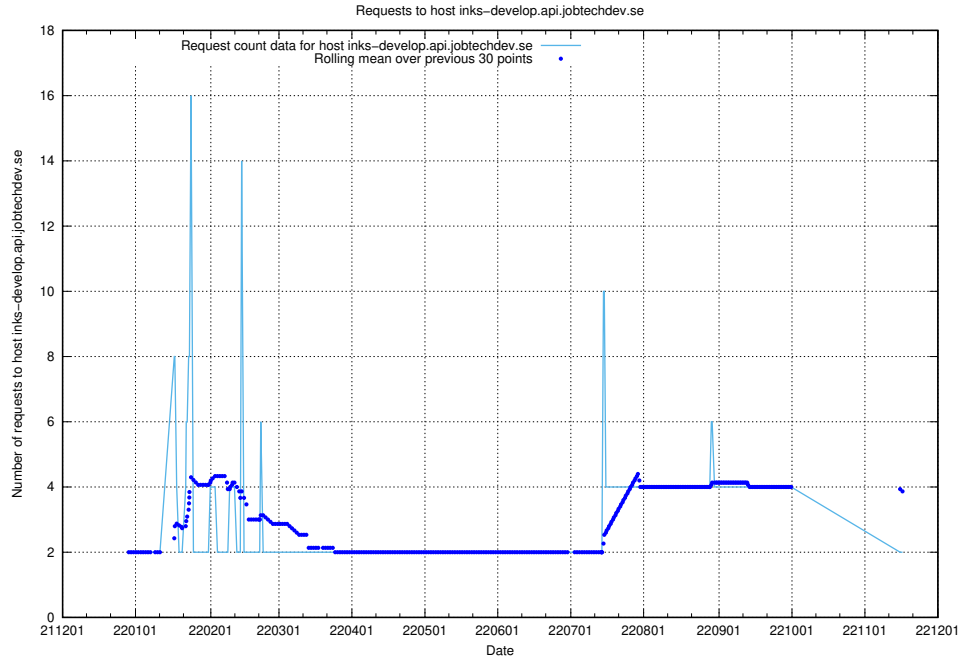

### 7.349 Usage of inks-develop.api.jobtechdev.se

Here, we count the number of requests to host inks-develop.api.jobtechdev.se.