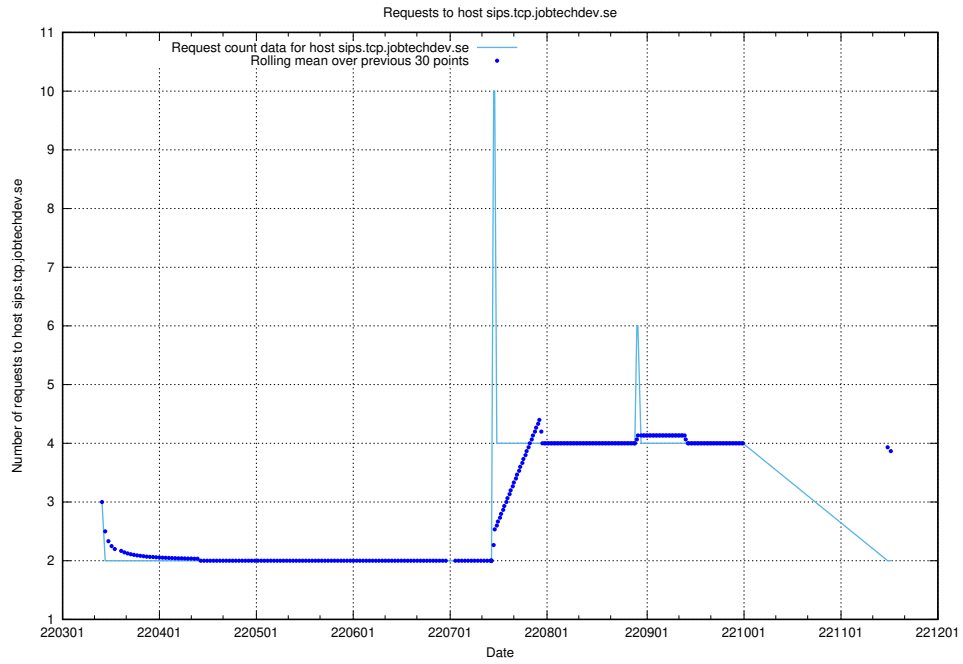

7.497 Usage of sips.tcp.jobtechdev.se

Here, we count the number of requests to host sips.tcp.jobtechdev.se.