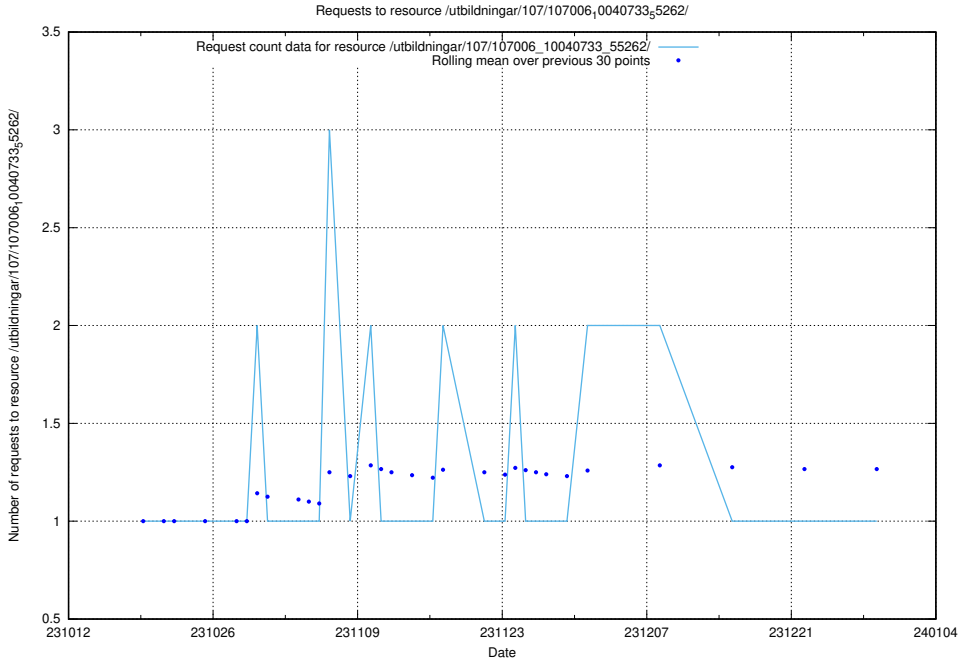

5.4070 Usage of /utbildningar/107/107006_10040733_55262/

Here, we count the number of requests to resource /utbildningar/107/107006_10040733_55262/.