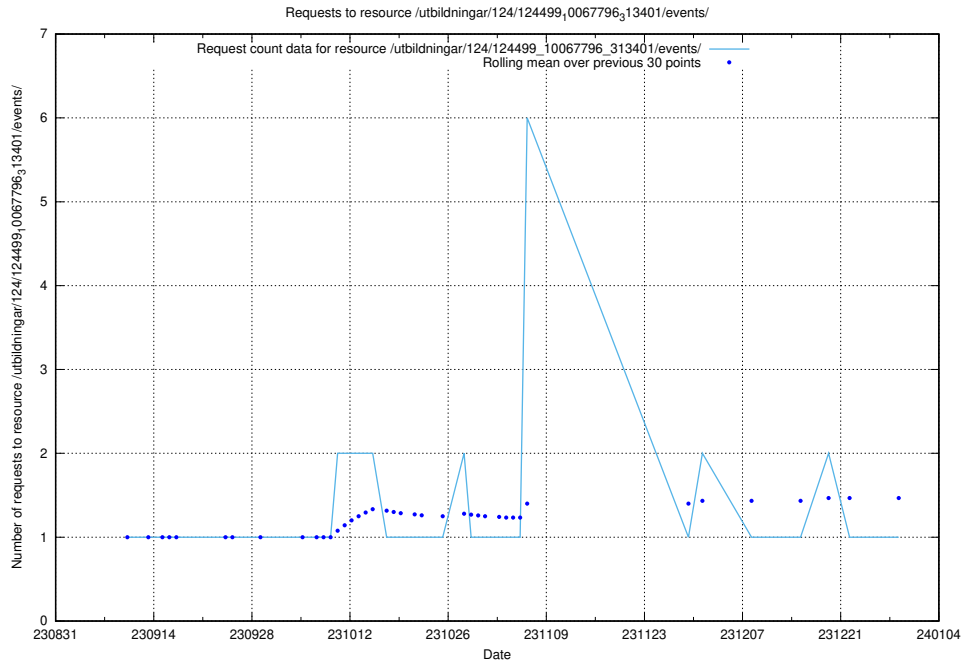

5.4409 Usage of /utbildningar/124/124499_10067796_313401/events/

Here, we count the number of requests to resource /utbildningar/124/124499_10067796_313401/events/