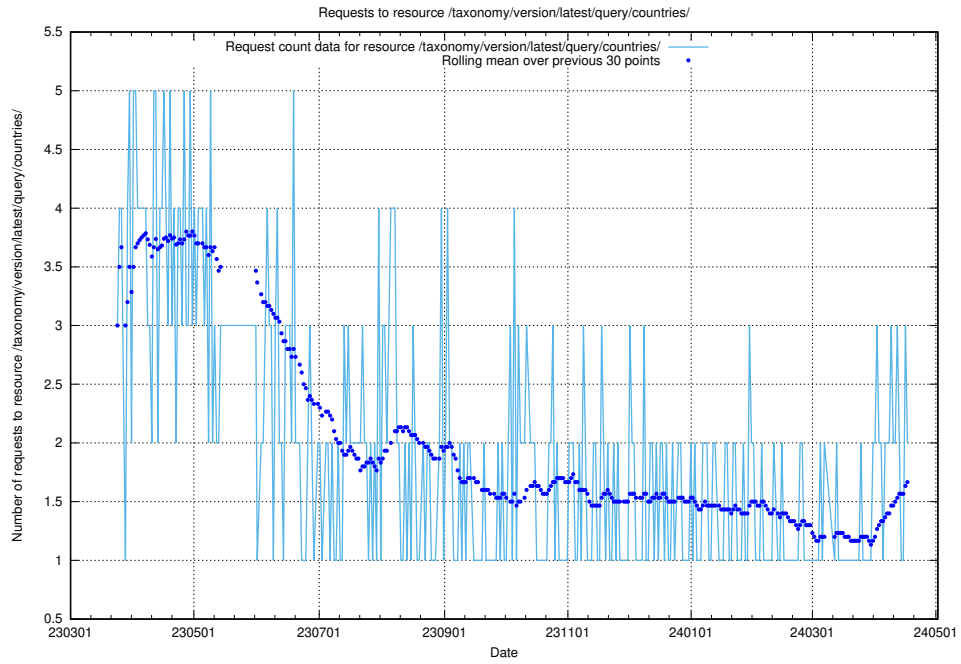

5.953 Usage of /taxonomy/version/latest/query/countries/

Here, we count the number of requests to resource /taxonomy/version/latest/query/countries/.