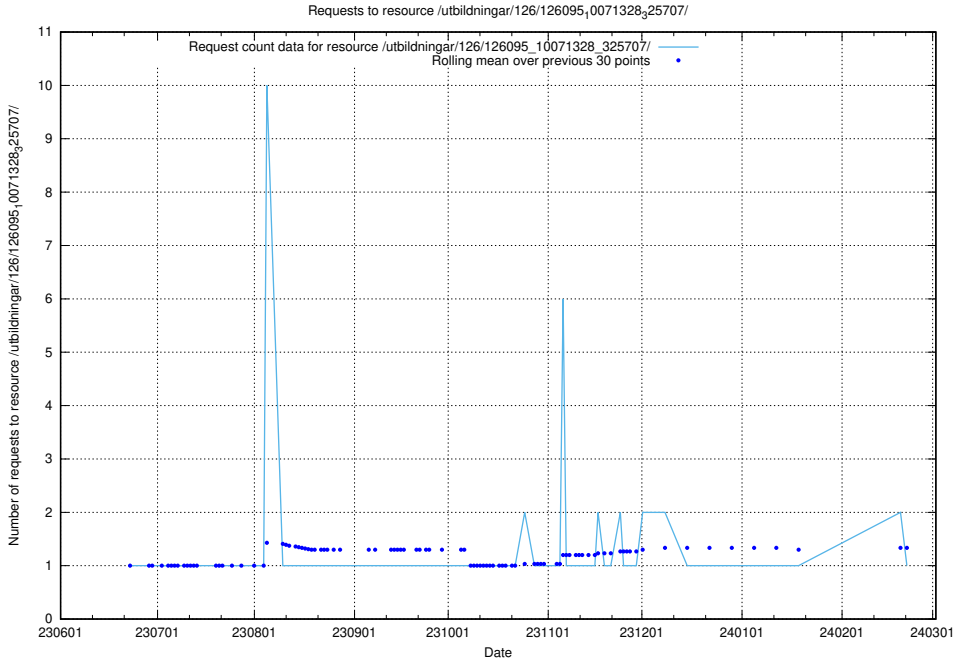

5.5462 Usage of /utbildningar/126/126095_10071328_325707/

Here, we count the number of requests to resource /utbildningar/126/126095_10071328_325707/.