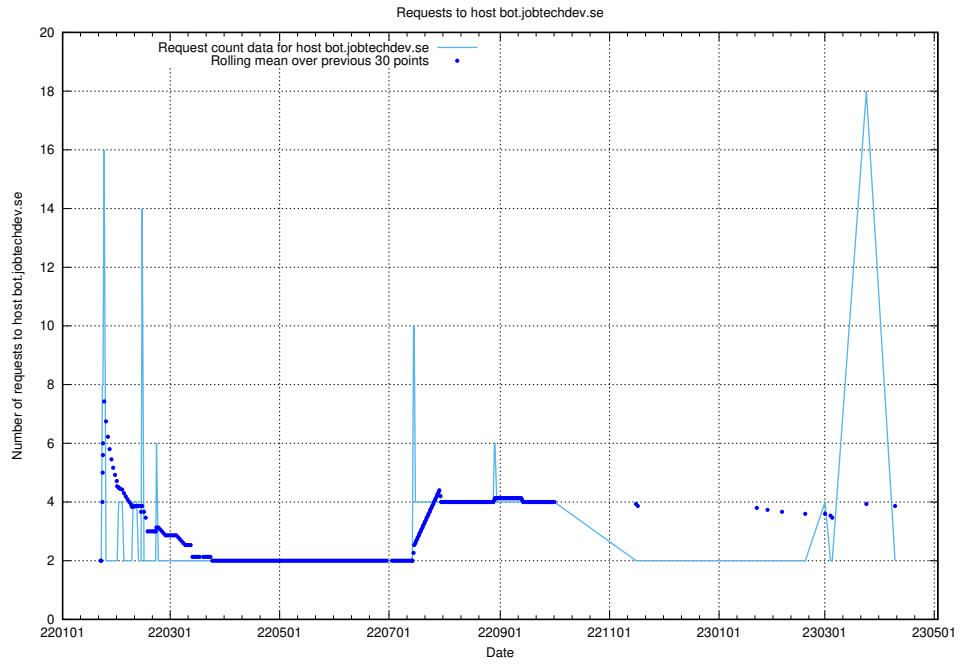

7.252 Usage of bot.jobtechdev.se

Here, we count the number of requests to host bot.jobtechdev.se.