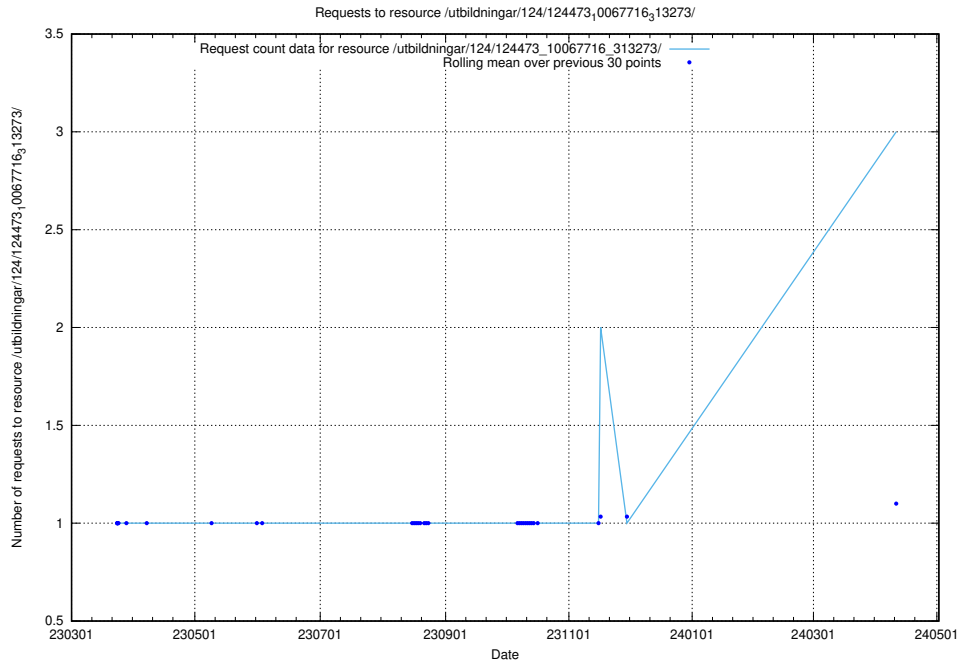

5.355 Usage of /utbildningar/124/124473_10067716_313273/

Here, we count the number of requests to resource /utbildningar/124/124473_10067716_313273/.