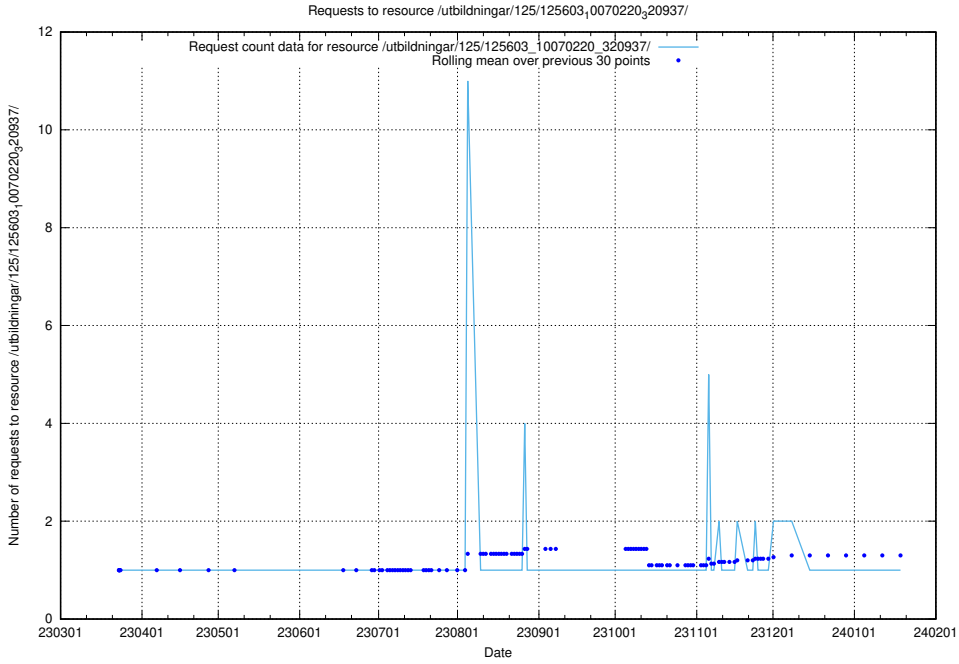

5.1116 Usage of /utbildningar/125/125603_10070220_320937/

Here, we count the number of requests to resource /utbildningar/125/125603_10070220_320937/.