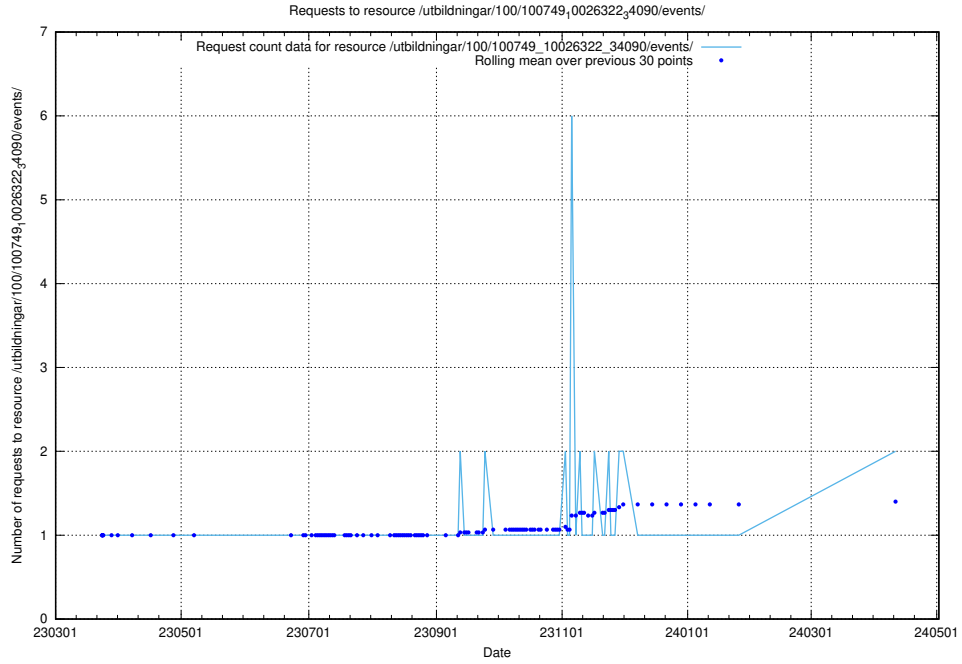

5.876 Usage of /utbildningar/100/100749_10026322_34090/events/

Here, we count the number of requests to resource /utbildningar/100/100749_10026322_34090/events/.