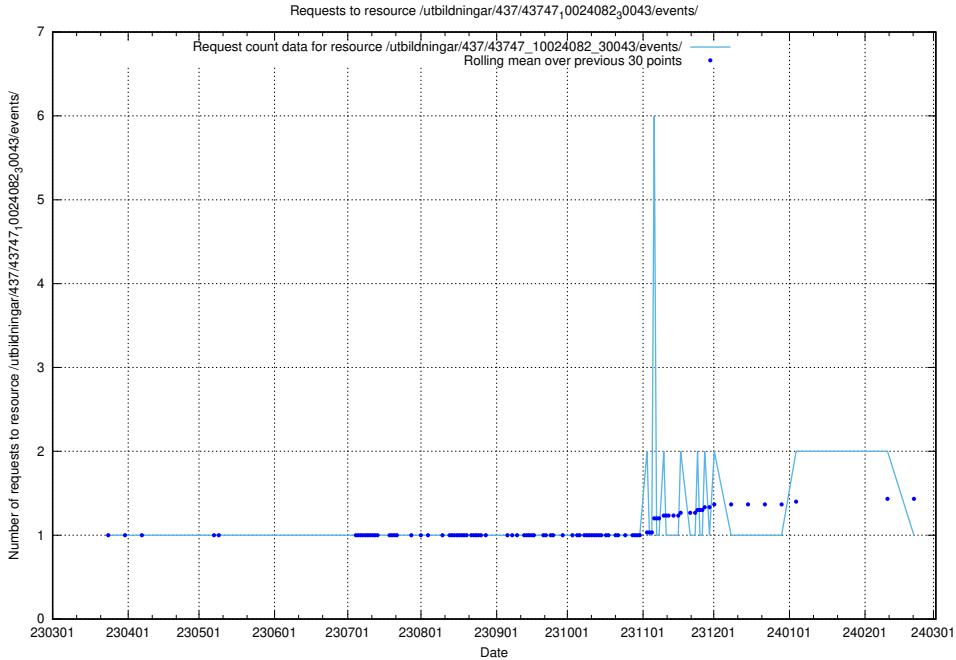

5.5981 Usage of /utbildningar/437/43747_10024082_30043/events/

Here, we count the number of requests to resource /utbildningar/437/43747_10024082_30043/events/.