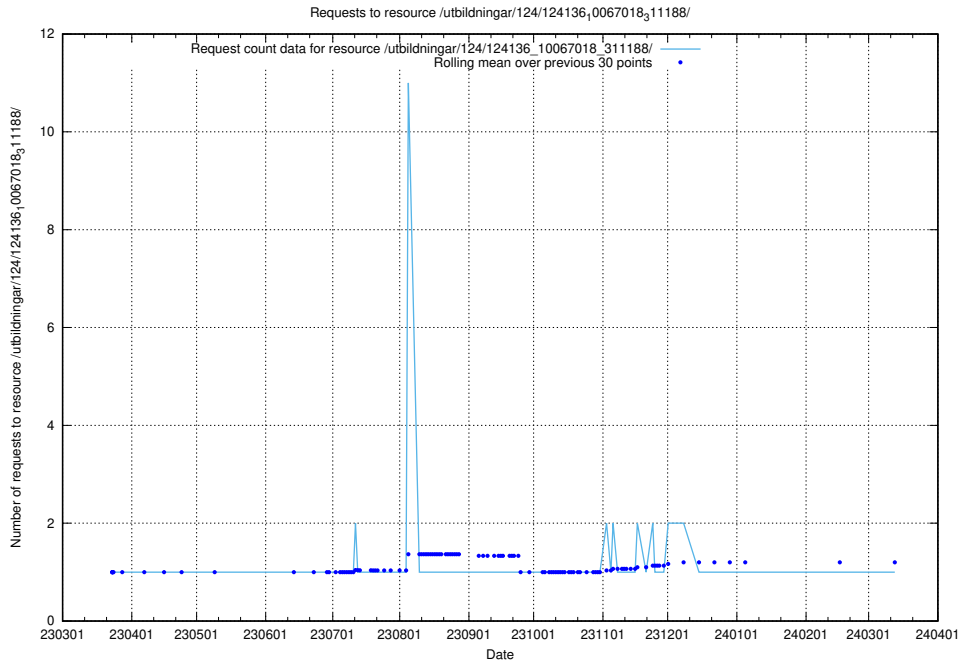

5.3861 Usage of /utbildningar/124/124136_10067018_311188/

Here, we count the number of requests to resource /utbildningar/124/124136_10067018_311188/.