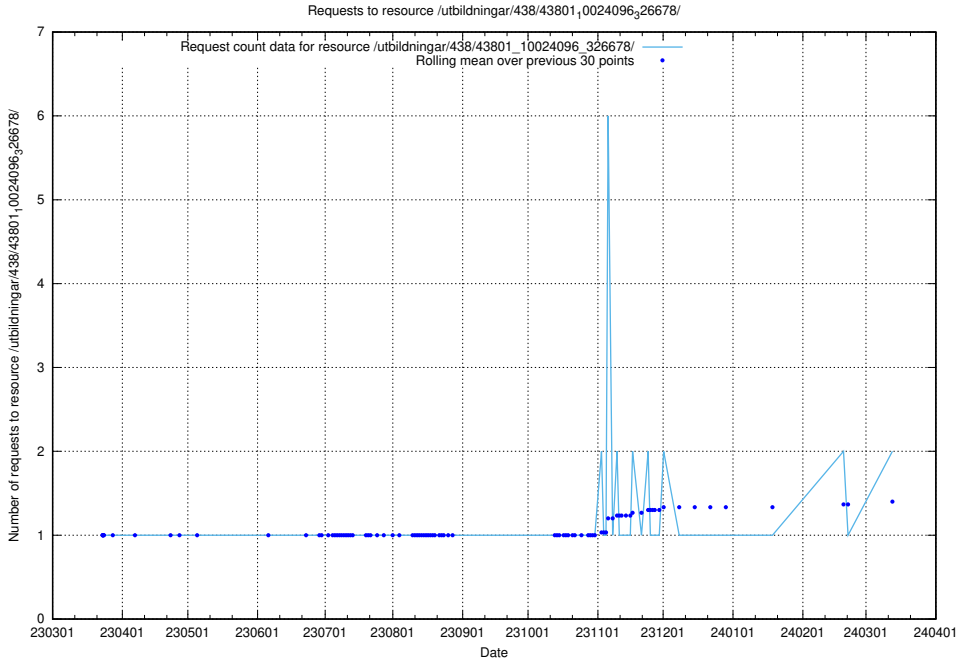

5.989 Usage of /utbildningar/438/43801_10024096_326678/

Here, we count the number of requests to resource /utbildningar/438/43801_10024096_326678/.