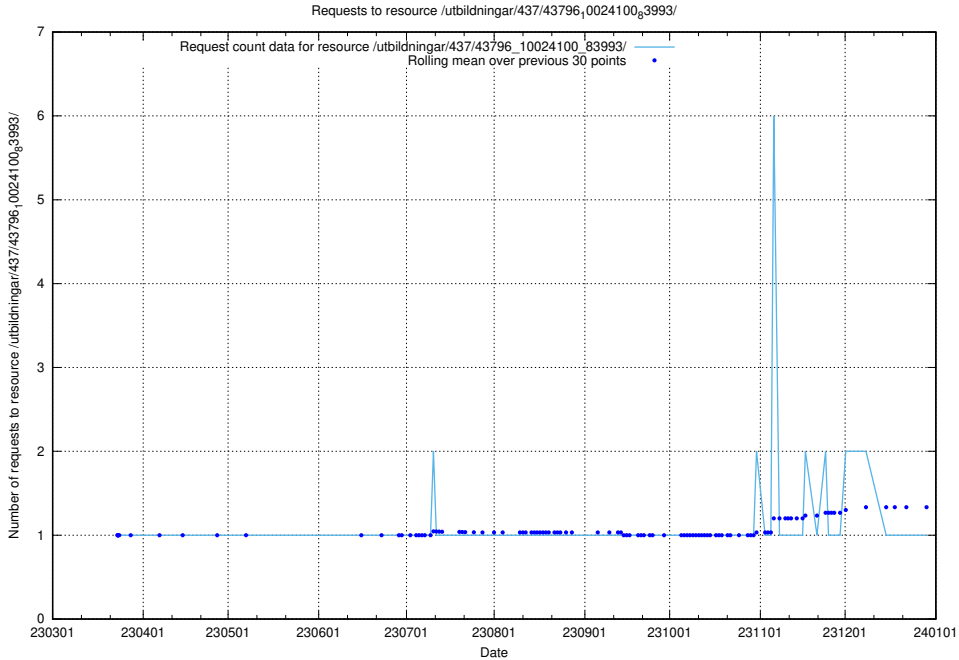

5.6127 Usage of /utbildningar/437/43796_10024100_83993/

Here, we count the number of requests to resource /utbildningar/437/43796_10024100_83993/.