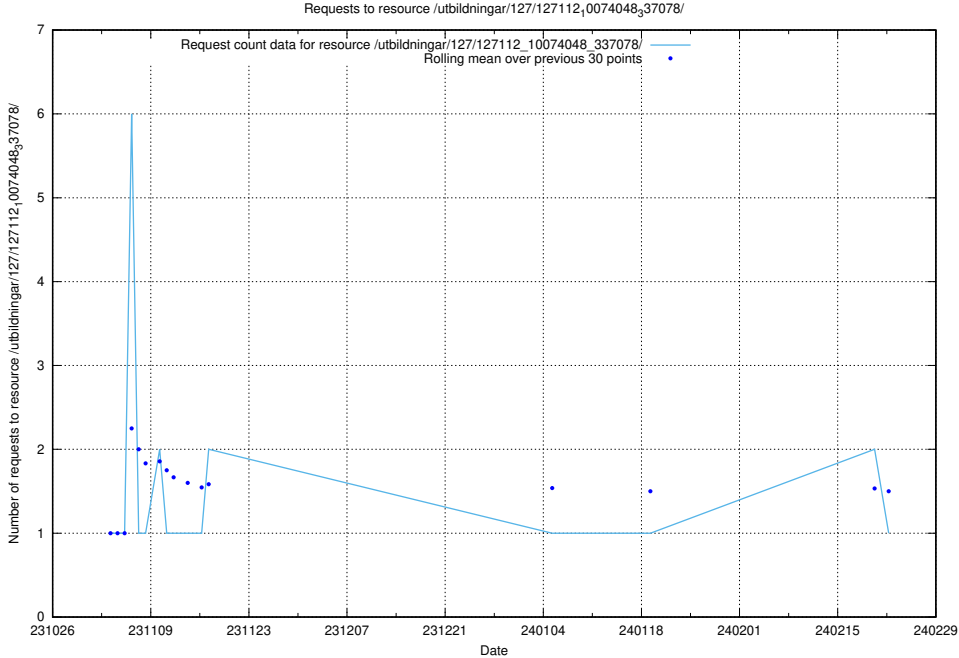

5.3947 Usage of /utbildningar/127/127112_10074048_337078/

Here, we count the number of requests to resource /utbildningar/127/127112_10074048_337078/.