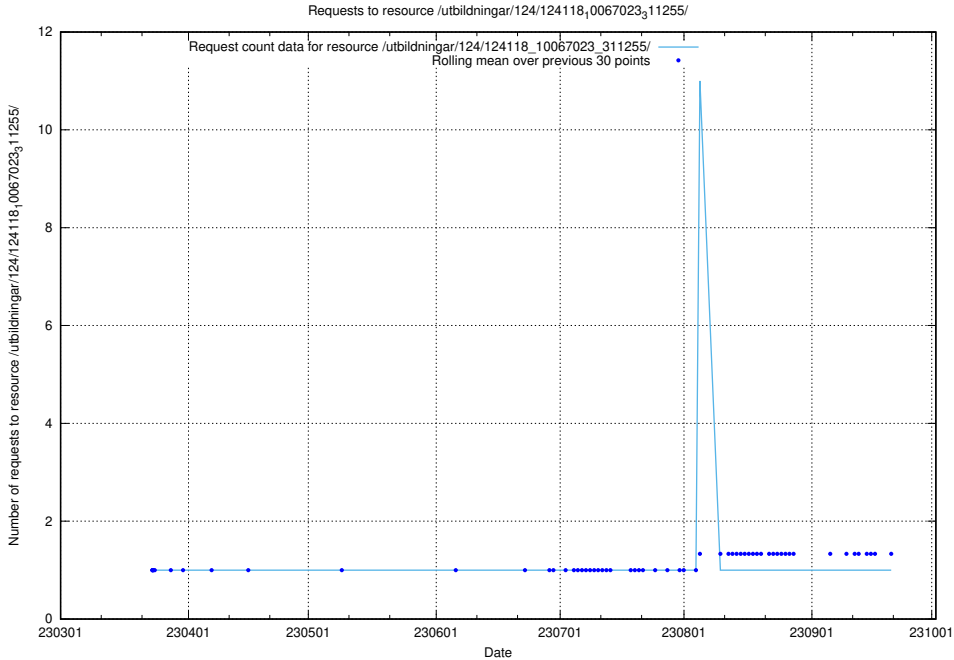

5.3997 Usage of /utbildningar/124/124118_10067023_311255/

Here, we count the number of requests to resource /utbildningar/124/124118_10067023_311255/.