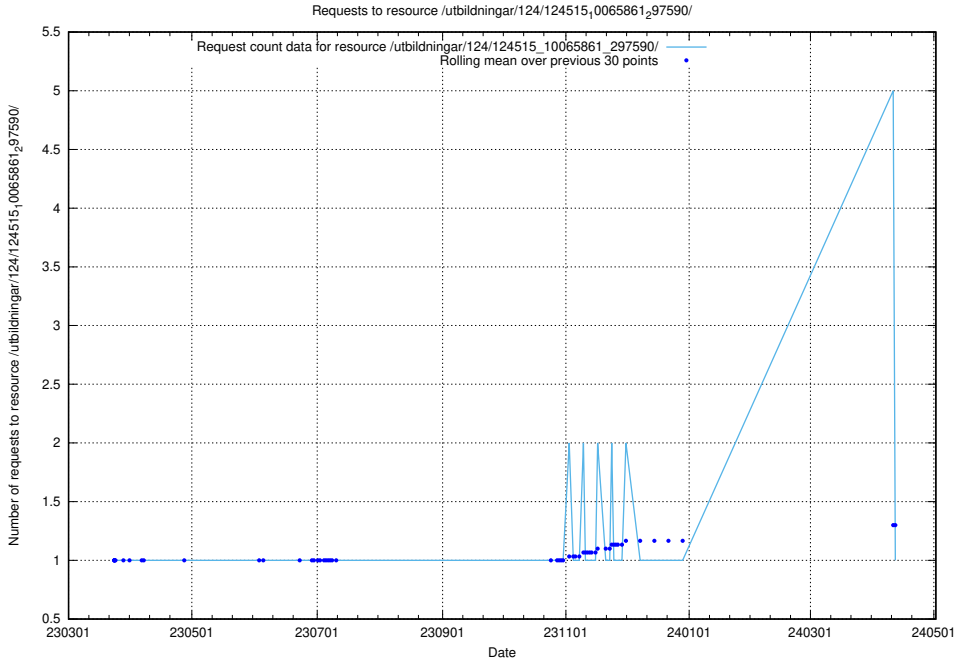

5.1565 Usage of /utbildningar/124/124515_10065861_297590/

Here, we count the number of requests to resource /utbildningar/124/124515_10065861_297590/.