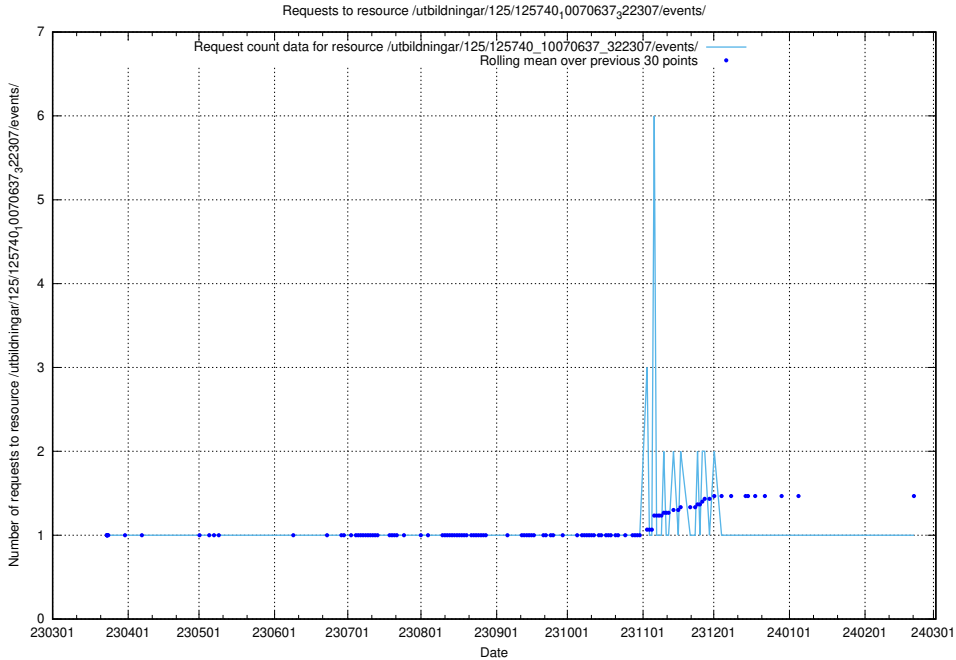

5.1047 Usage of /utbildningar/125/125740_10070637_322307/events/

Here, we count the number of requests to resource /utbildningar/125/125740_10070637_322307/events/