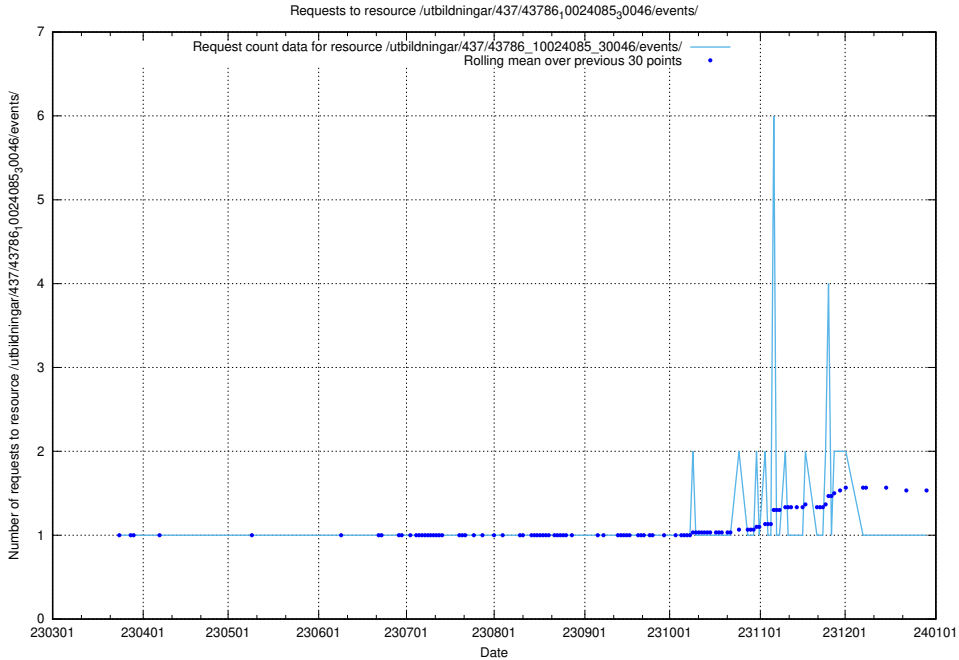

5.5967 Usage of /utbildningar/437/43786_10024085_30046/events/

Here, we count the number of requests to resource /utbildningar/437/43786_10024085_30046/events/.