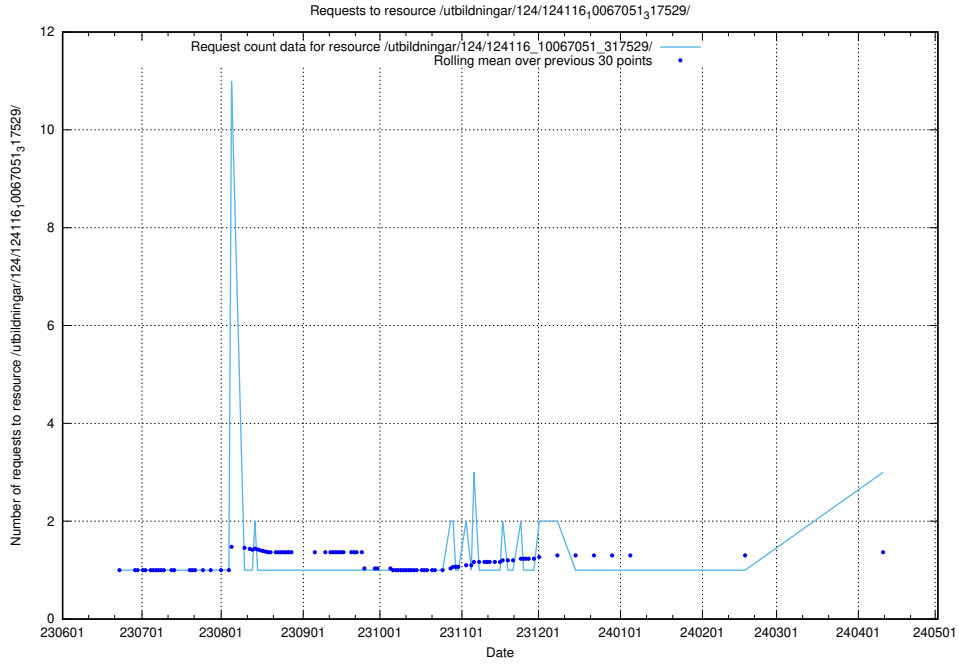

5.459 Usage of /utbildningar/124/124116_10067051_317529/

Here, we count the number of requests to resource /utbildningar/124/124116_10067051_317529/.