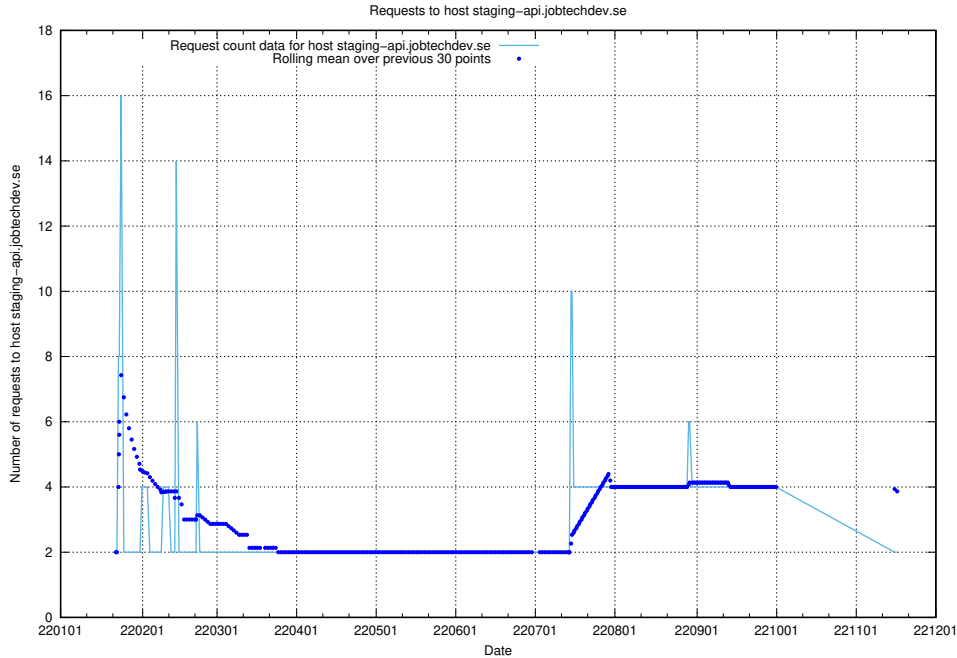

7.582 Usage of staging-api.jobtechdev.se

Here, we count the number of requests to host staging-api.jobtechdev.se.