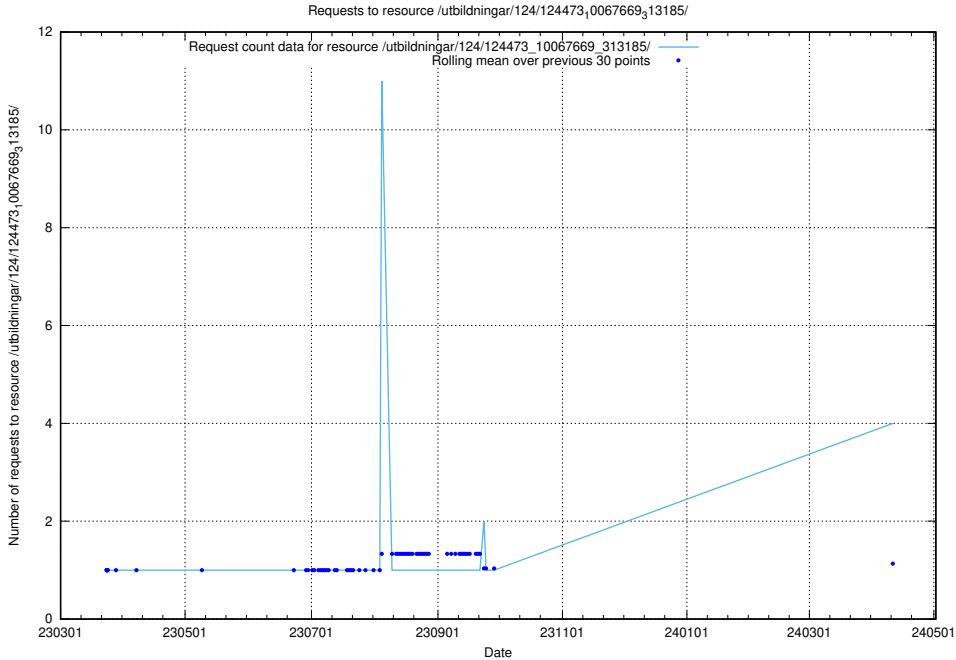

5.231 Usage of /utbildningar/124/124473_10067669_313185/

Here, we count the number of requests to resource /utbildningar/124/124473_10067669_313185/.