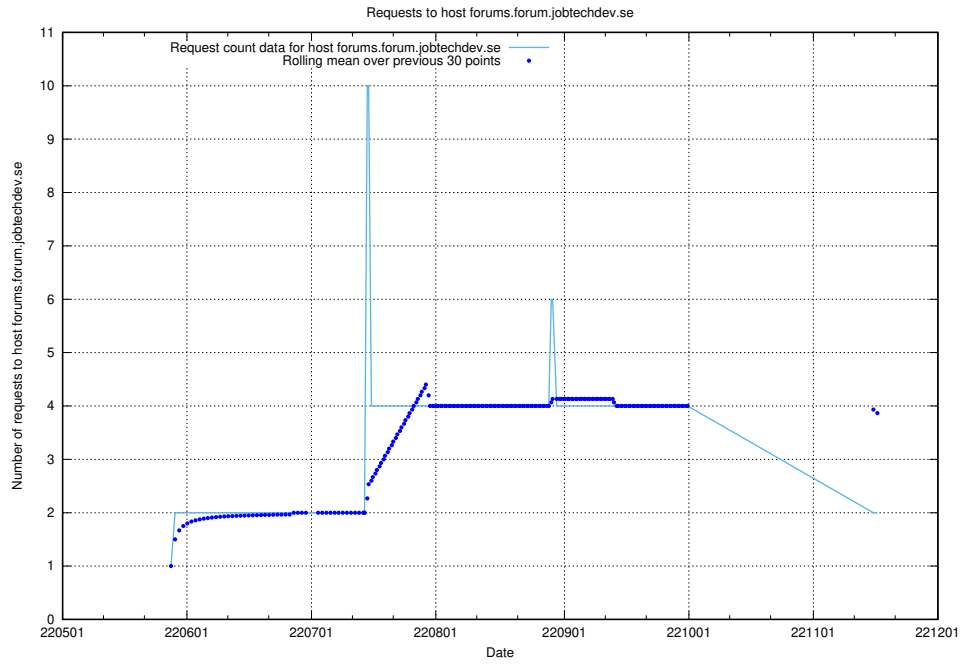

7.416 Usage of forums.forum.jobtechdev.se

Here, we count the number of requests to host forums.forum.jobtechdev.se.