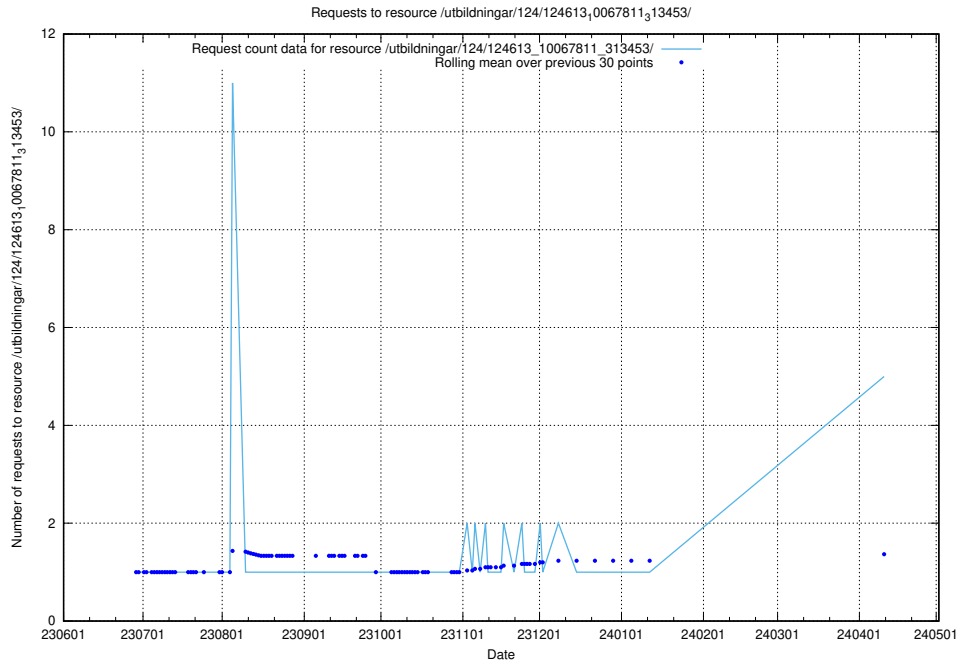

5.188 Usage of /utbildningar/124/124613_10067811_313453/

Here, we count the number of requests to resource /utbildningar/124/124613_10067811_313453/.