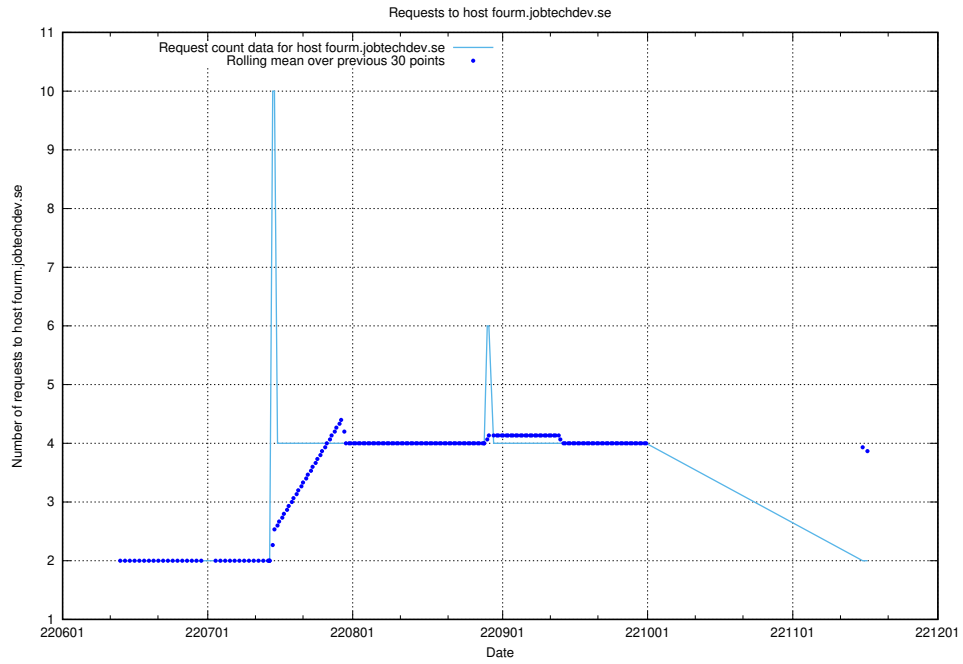

7.404 Usage of fourm.jobtechdev.se

Here, we count the number of requests to host fourm.jobtechdev.se.