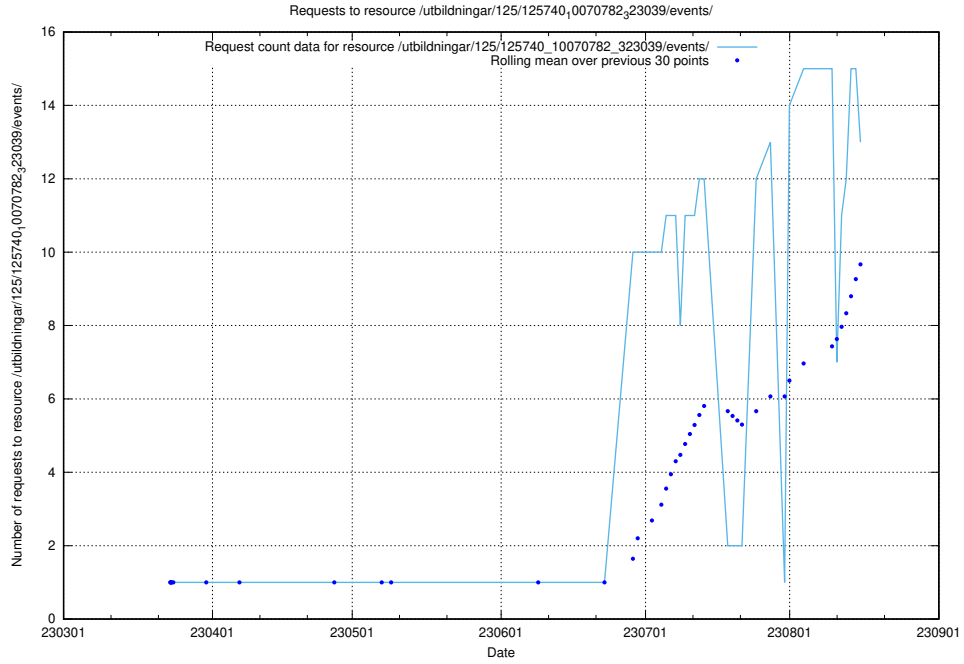

## 5.14 Usage of /utbildningar/125/125740\_10070782\_323039/events/

Here, we count the number of requests to resource /utbildningar/125/125740\_10070782\_323039/events/