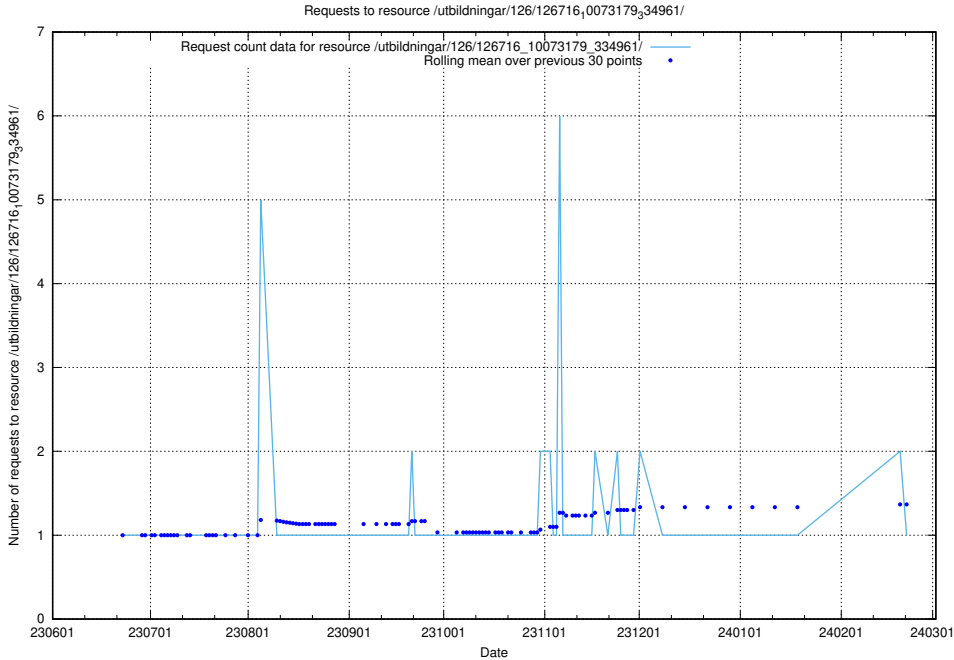

5.5398 Usage of /utbildningar/126/126716_10073179_334961/

Here, we count the number of requests to resource /utbildningar/126/126716_10073179_334961/.