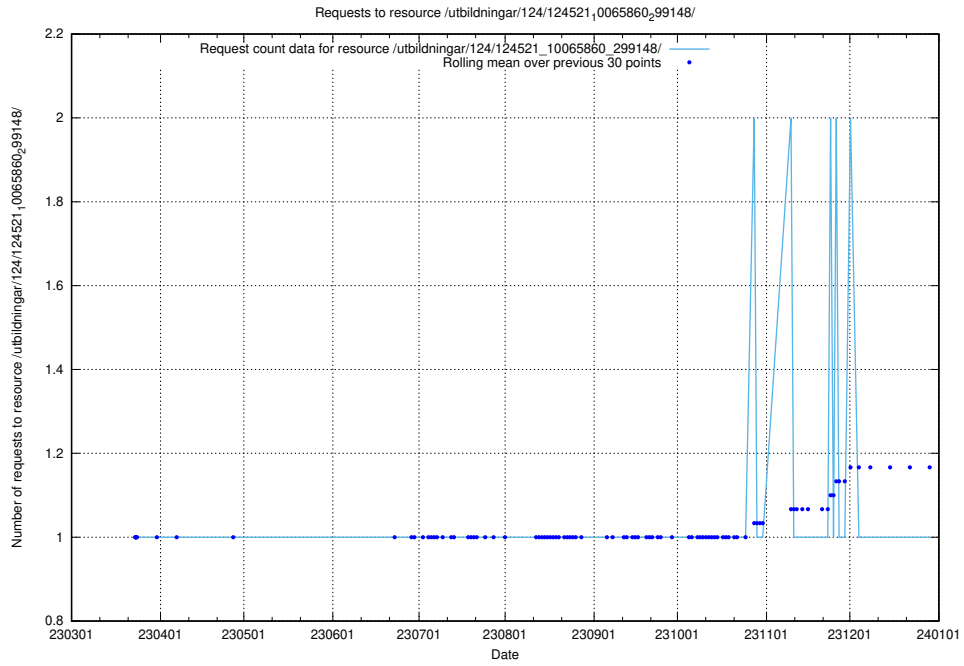

5.1269 Usage of /utbildningar/124/124521_10065860_299148/

Here, we count the number of requests to resource /utbildningar/124/124521_10065860_299148/.