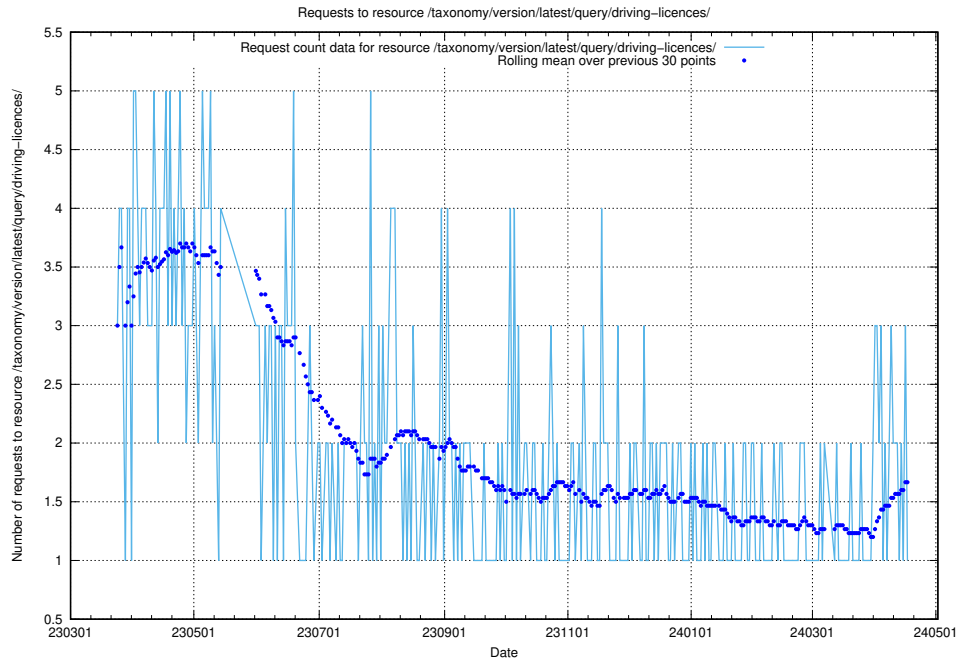

5.5892 Usage of /taxonomy/version/latest/query/driving-licences/

Here, we count the number of requests to resource /taxonomy/version/latest/query/driving-licences/.