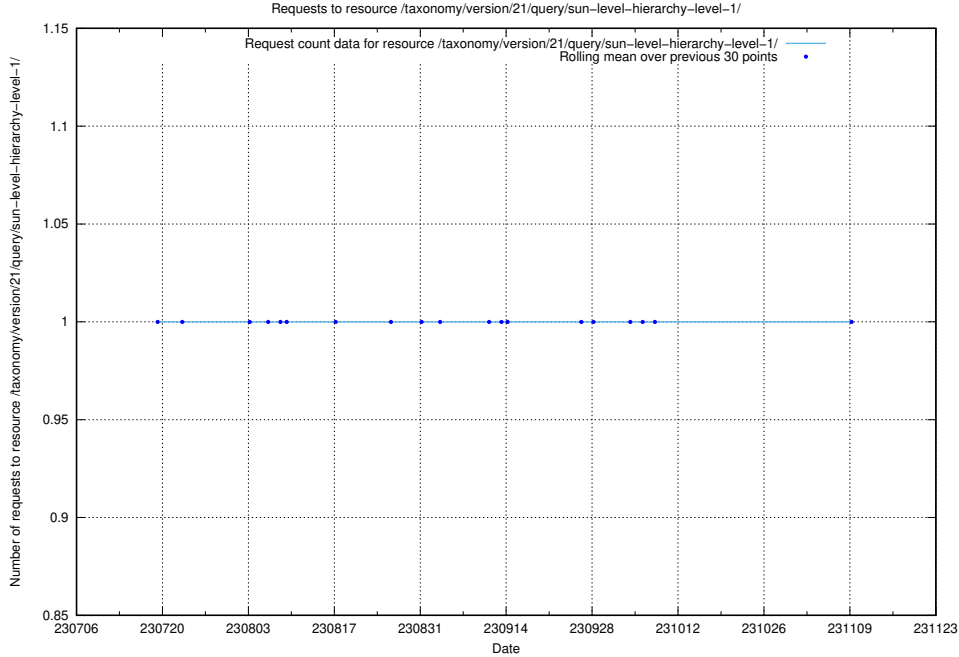

5.4817 Usage of /taxonomy/version/21/query/sun-level-hierarchy-level-1/

Here, we count the number of requests to resource /taxonomy/version/21/query/sun-level-hierarchy-level-1/.