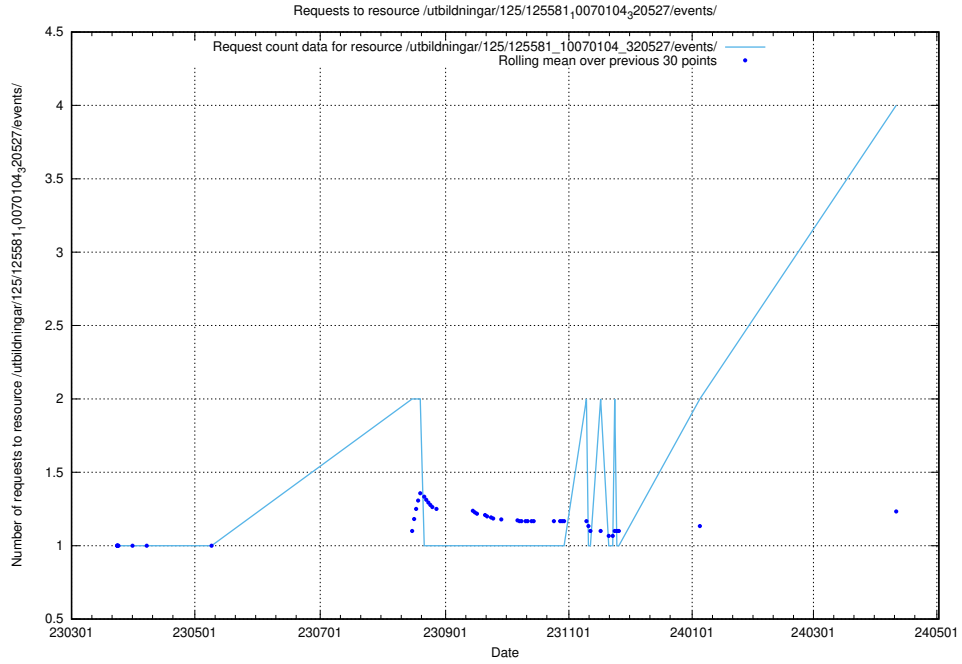

5.200 Usage of /utbildningar/125/125581_10070104_320527/events/

Here, we count the number of requests to resource /utbildningar/125/125581_10070104_320527/events/