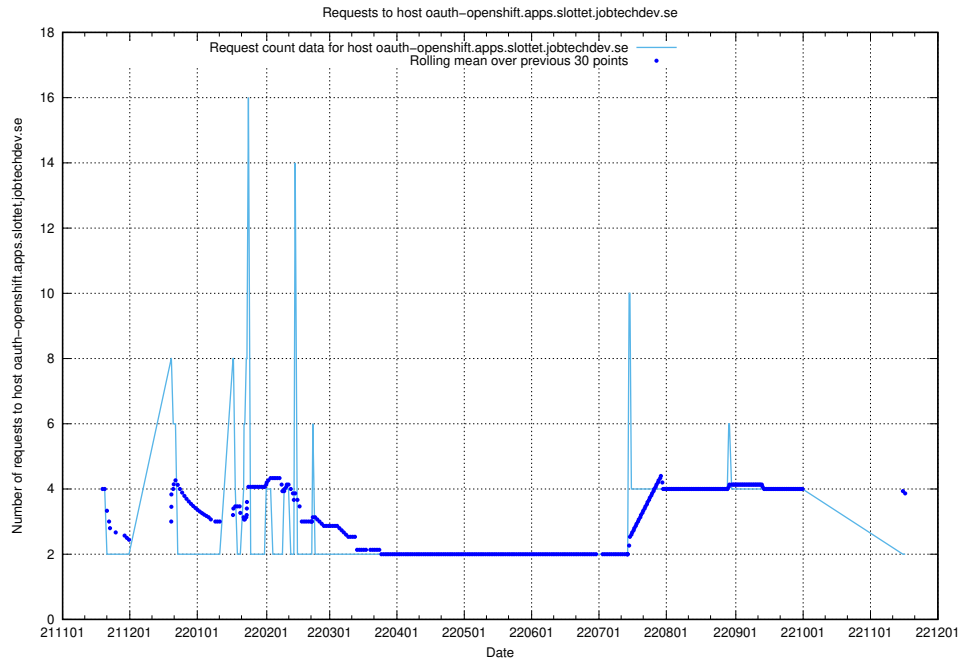

7.466 Usage of `oauth-openshift.apps.slottet.jobtechdev.se`

Here, we count the number of requests to host `oauth-openshift.apps.slottet.jobtechdev.se`.