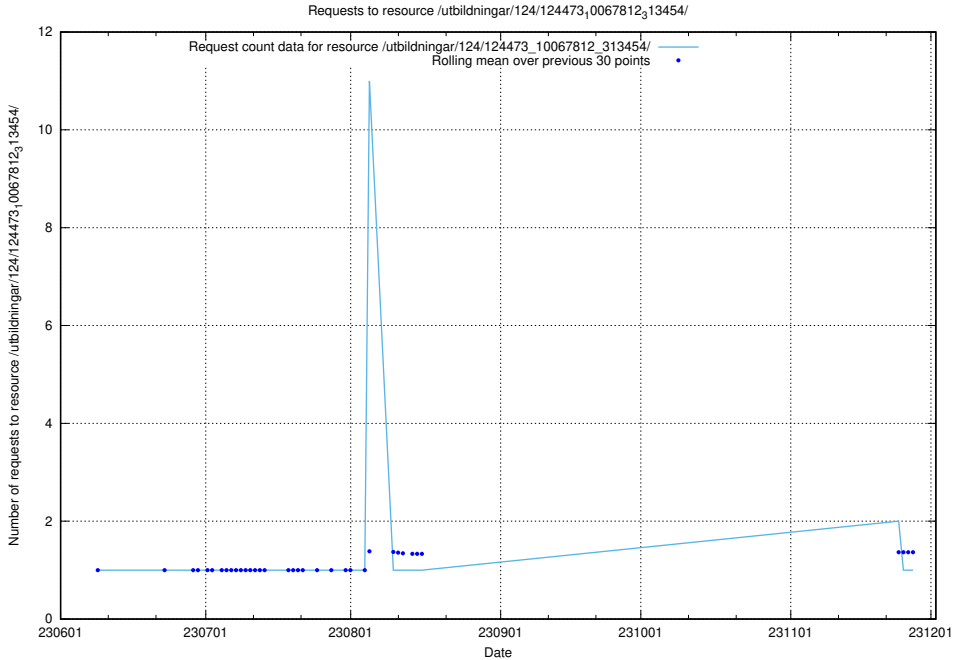

5.5674 Usage of /utbildningar/124/124473_10067812_313454/

Here, we count the number of requests to resource /utbildningar/124/124473_10067812_313454/.