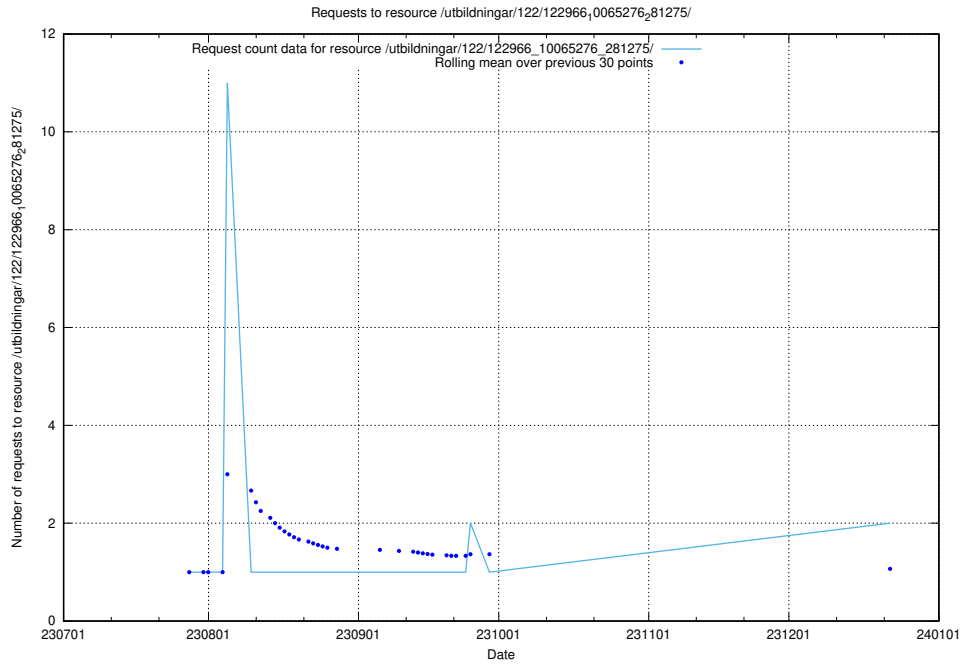

5.813 Usage of /utbildningar/122/122966_10065276_281275/

Here, we count the number of requests to resource /utbildningar/122/122966_10065276_281275/.