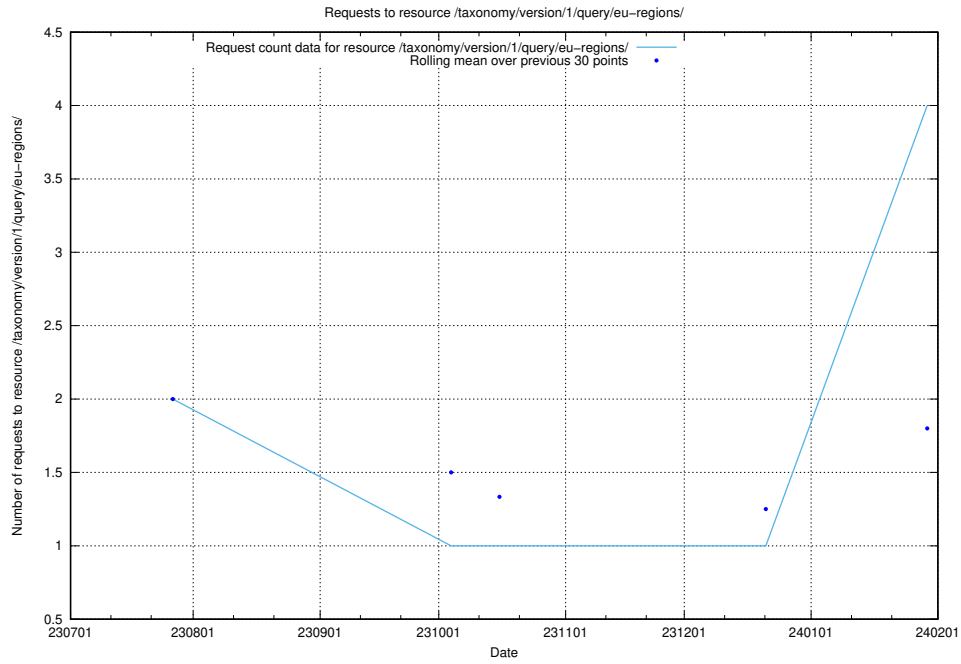

5.267 Usage of /taxonomy/version/1/query/eu-regions/

Here, we count the number of requests to resource /taxonomy/version/1/query/eu-regions/.