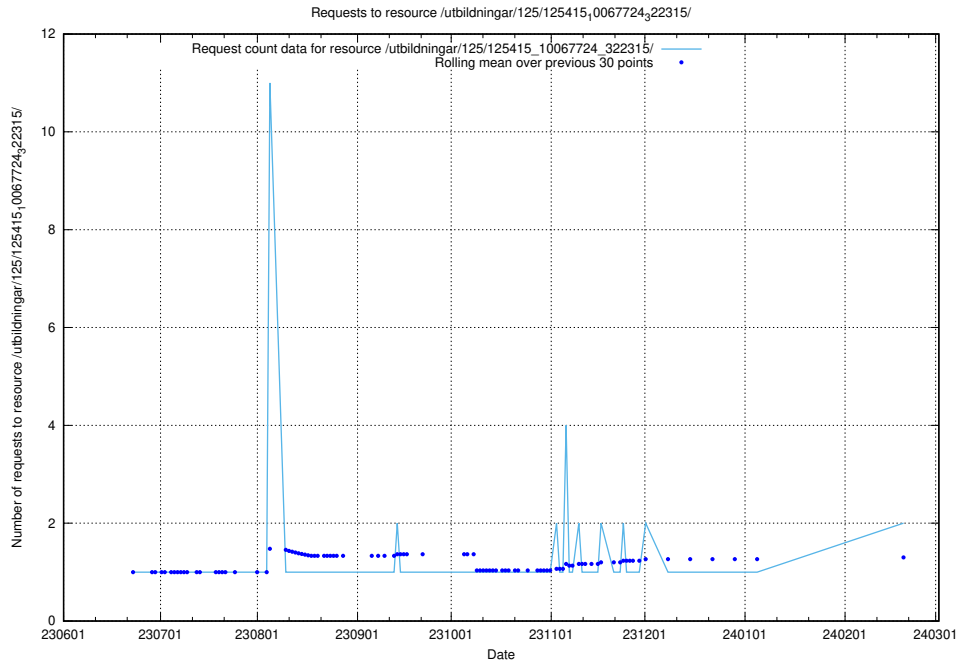

5.882 Usage of /utbildningar/125/125415_10067724_322315/

Here, we count the number of requests to resource /utbildningar/125/125415_10067724_322315/.