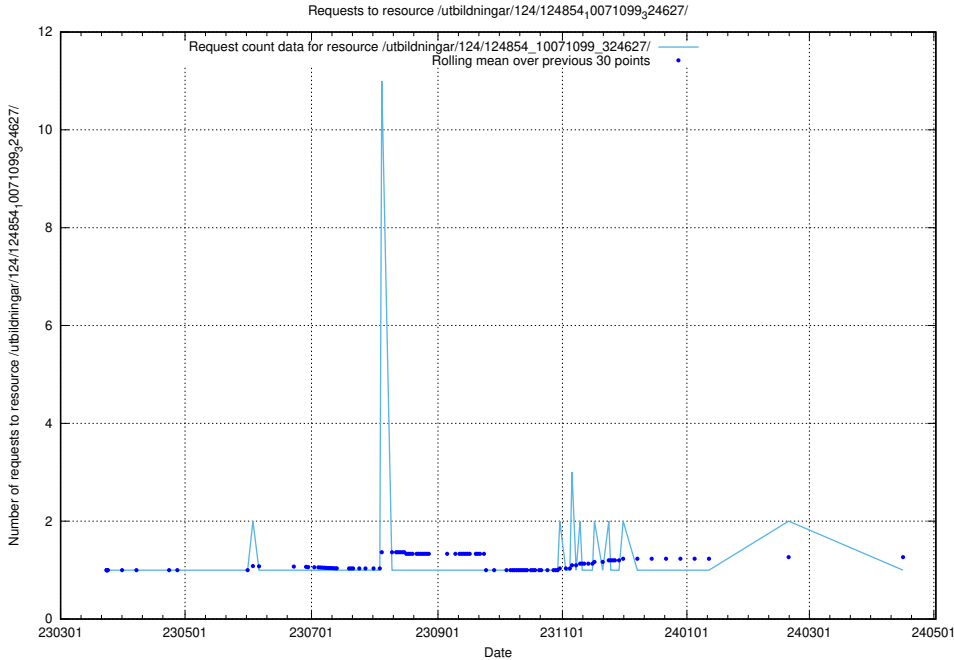

5.1229 Usage of /utbildningar/124/124854_10071099_324627/

Here, we count the number of requests to resource /utbildningar/124/124854_10071099_324627/.