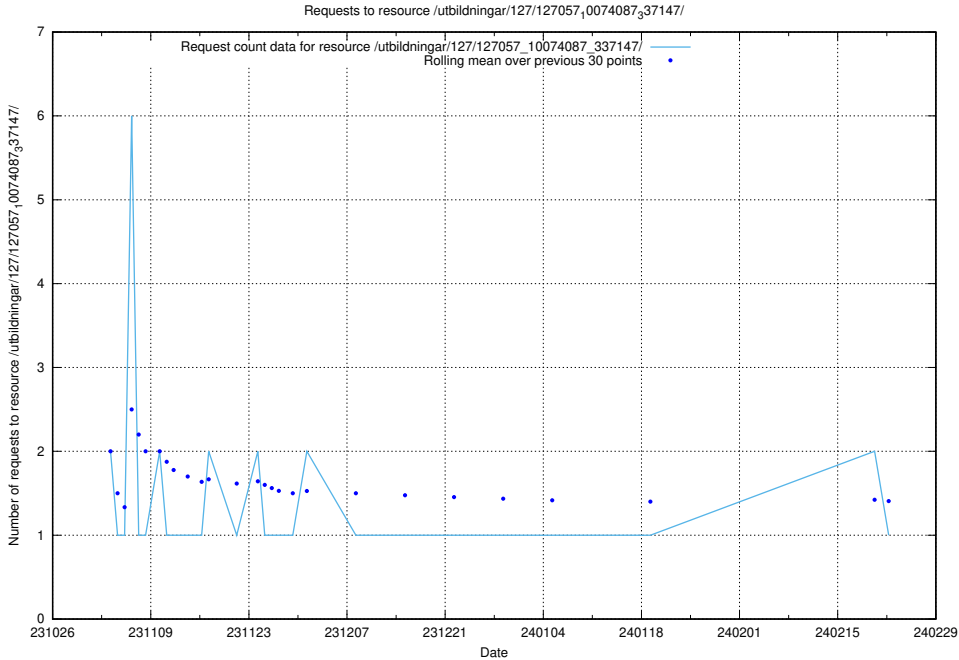

5.3940 Usage of /utbildningar/127/127057_10074087_337147/

Here, we count the number of requests to resource /utbildningar/127/127057_10074087_337147/.