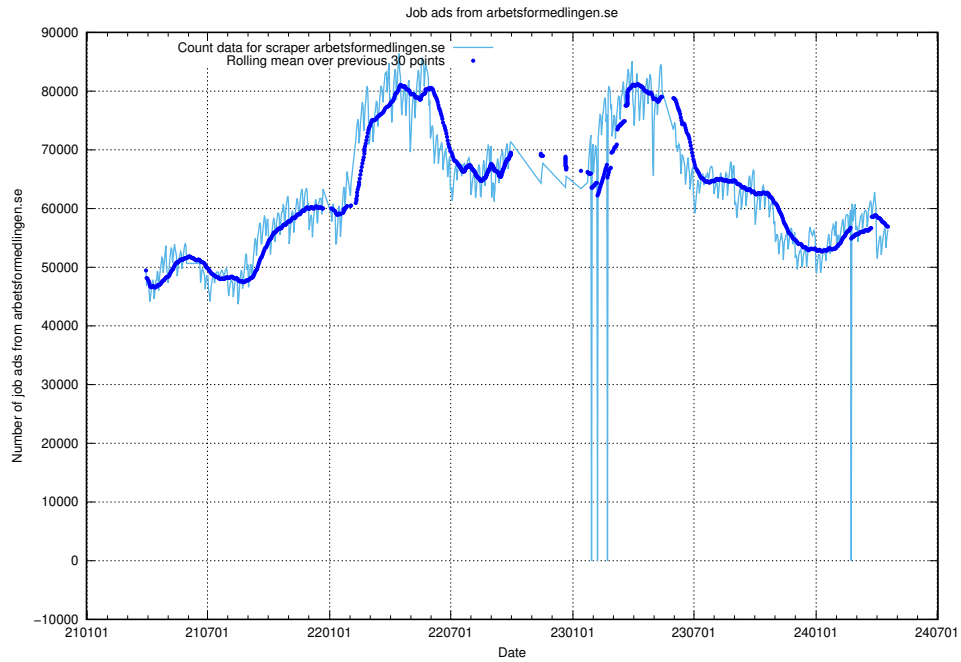

13.2 Number of ads by scraper arbetsformedlingen.se

Here, we count the number of job ads scraped from arbetsformedlingen.se.