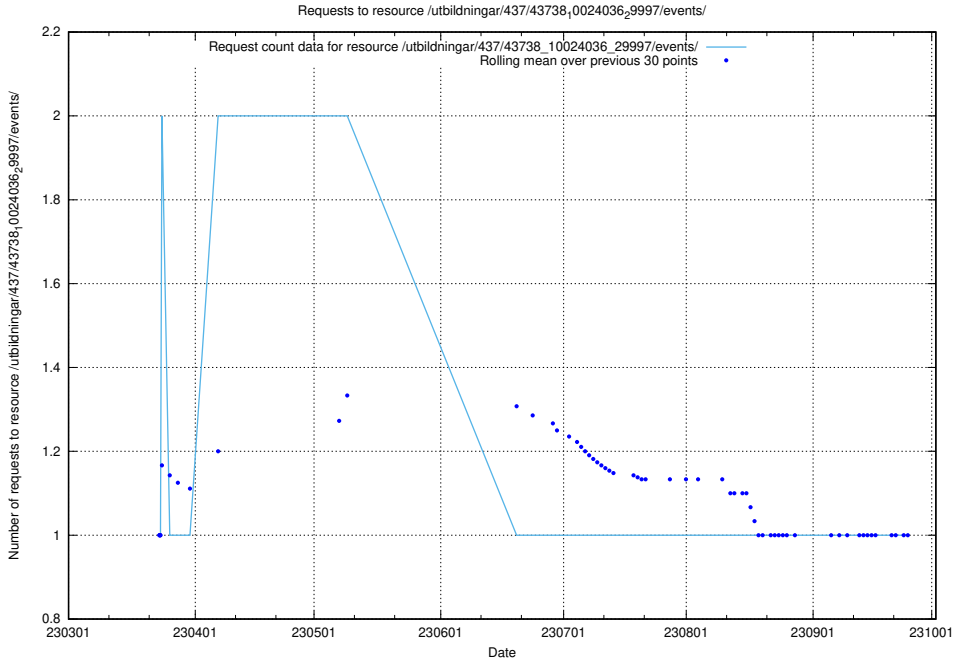

### 5.6167 Usage of /utbildningar/437/43738\_10024036\_29997/events/

Here, we count the number of requests to resource /utbildningar/437/43738\_10024036\_29997/events/.