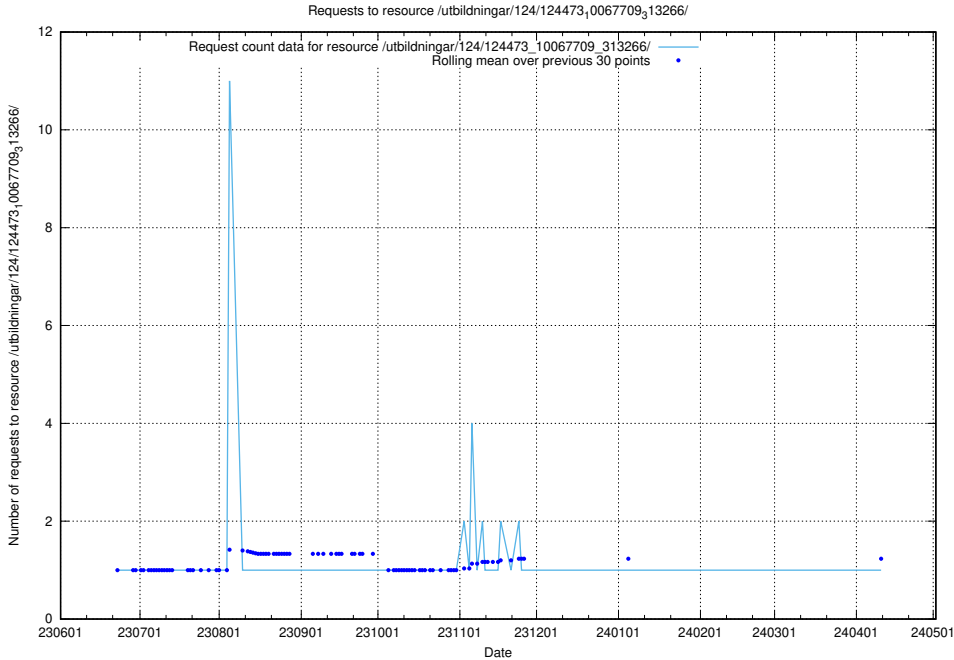

5.5578 Usage of /utbildningar/124/124473_10067709_313266/

Here, we count the number of requests to resource /utbildningar/124/124473_10067709_313266/.