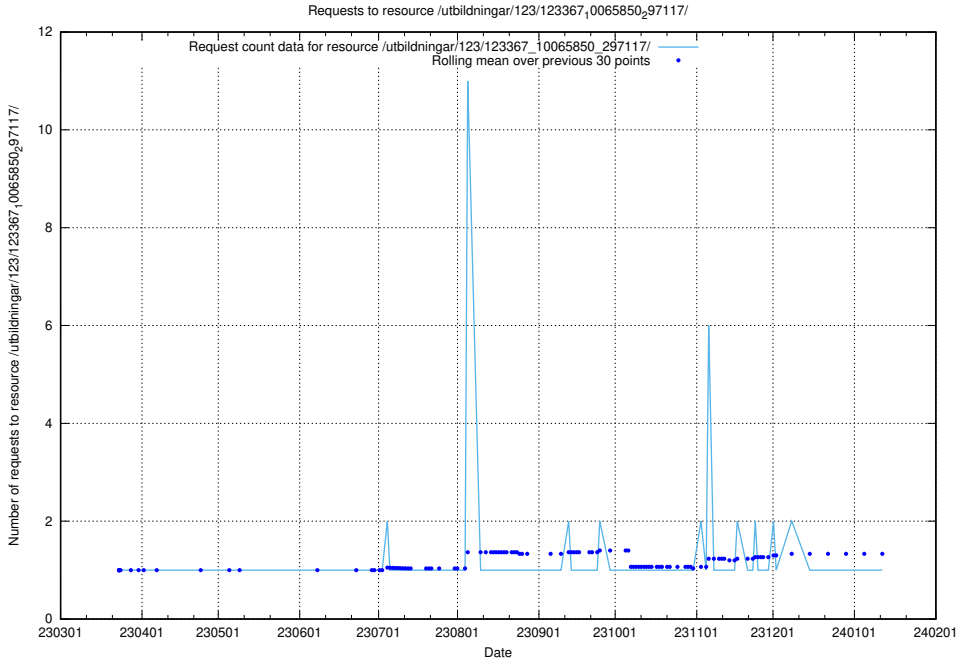

5.4642 Usage of /utbildningar/123/123367_10065850_297117/

Here, we count the number of requests to resource /utbildningar/123/123367_10065850_297117/.