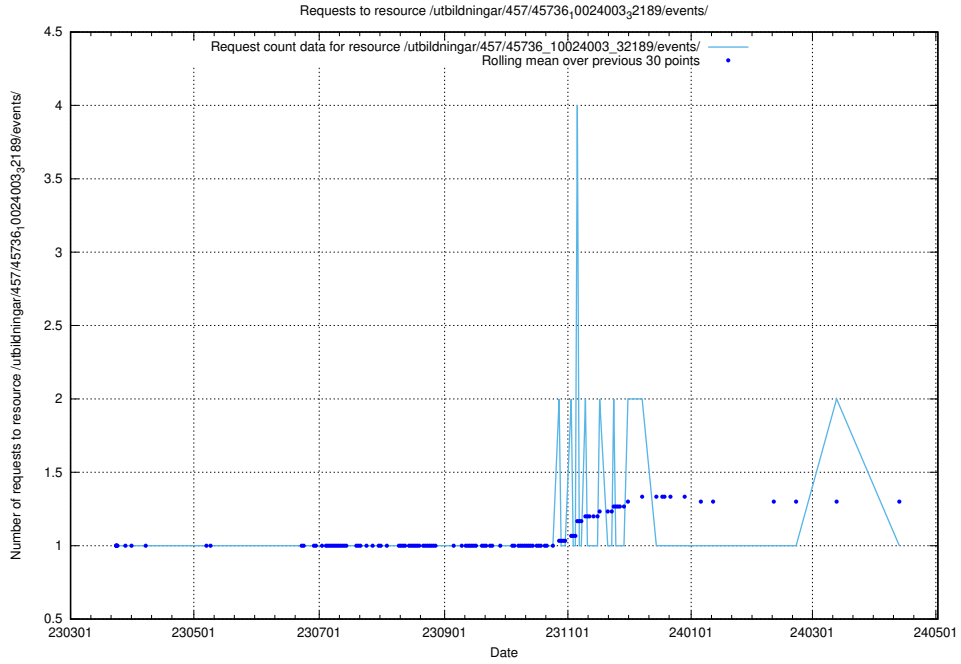

### 5.6093 Usage of /utbildningar/457/45736\_10024003\_32189/events/

Here, we count the number of requests to resource /utbildningar/457/45736\_10024003\_32189/events/.