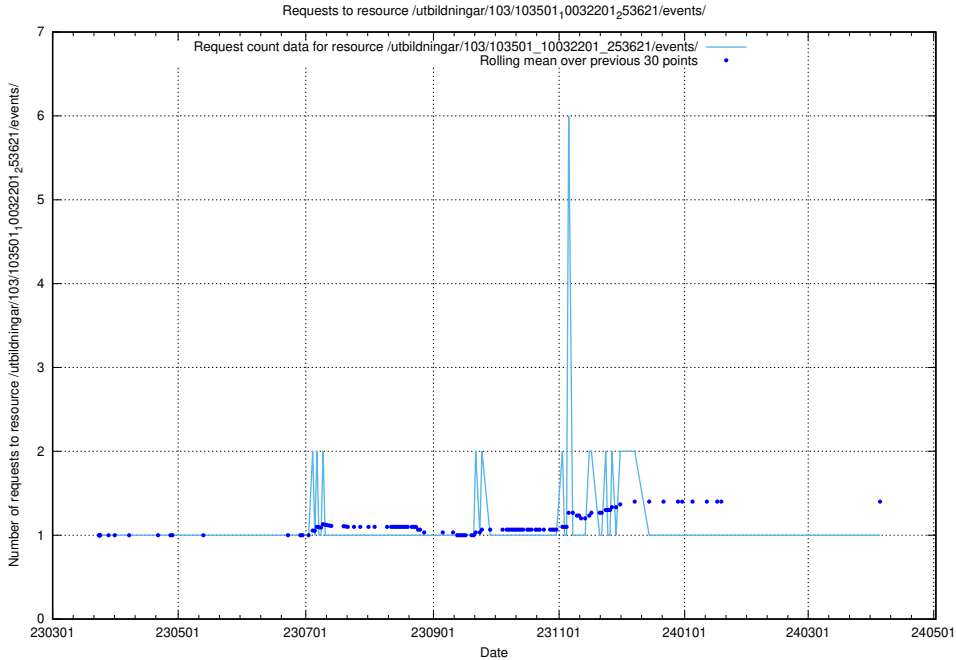

5.5264 Usage of /utbildningar/103/103501_10032201_253621/events/

Here, we count the number of requests to resource /utbildningar/103/103501_10032201_253621/events/