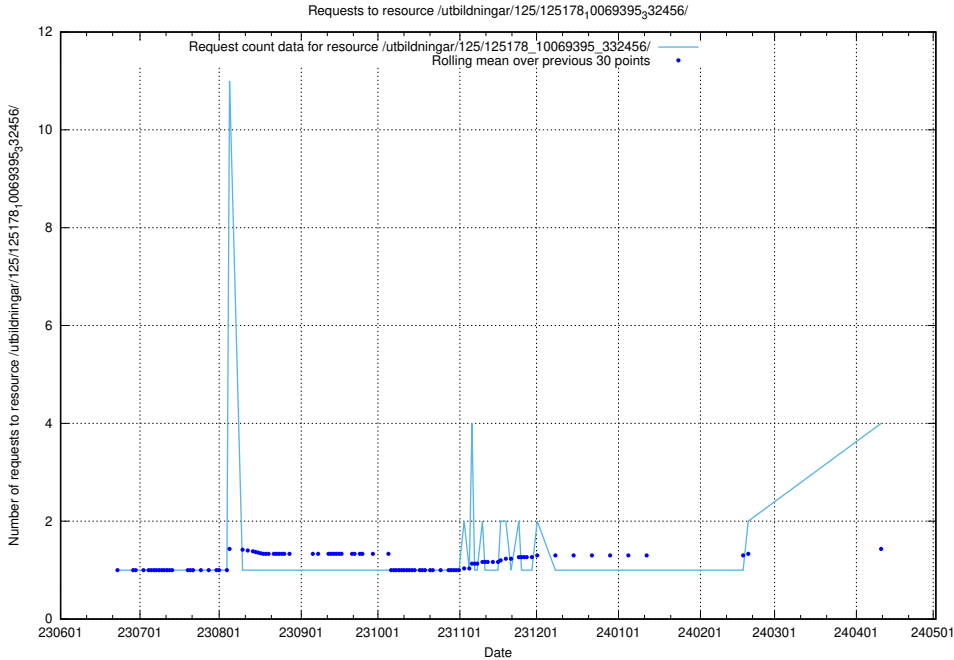

5.277 Usage of /utbildningar/125/125178_10069395_332456/

Here, we count the number of requests to resource /utbildningar/125/125178_10069395_332456/.