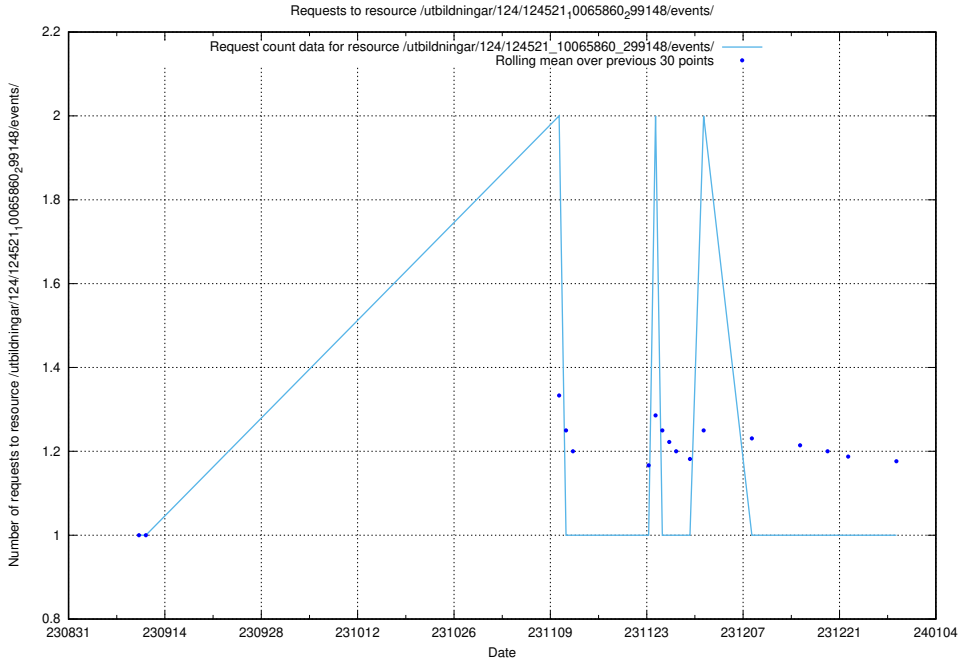

### 5.4407 Usage of /utbildningar/124/124521\_10065860\_299148/events/

Here, we count the number of requests to resource /utbildningar/124/124521\_10065860\_299148/events/