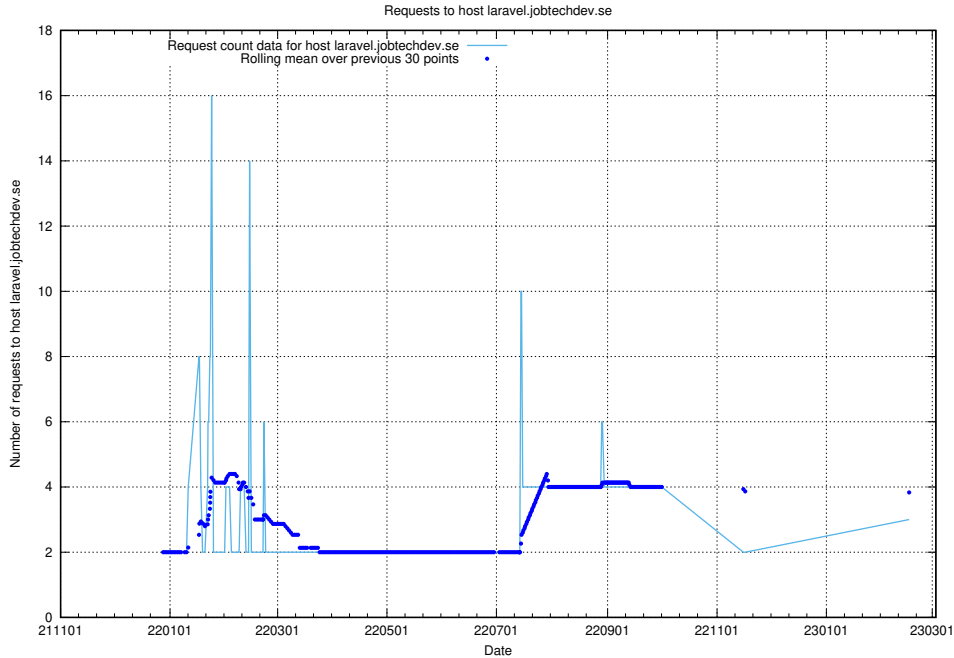

7.188 Usage of laravel.jobtechdev.se

Here, we count the number of requests to host laravel.jobtechdev.se.