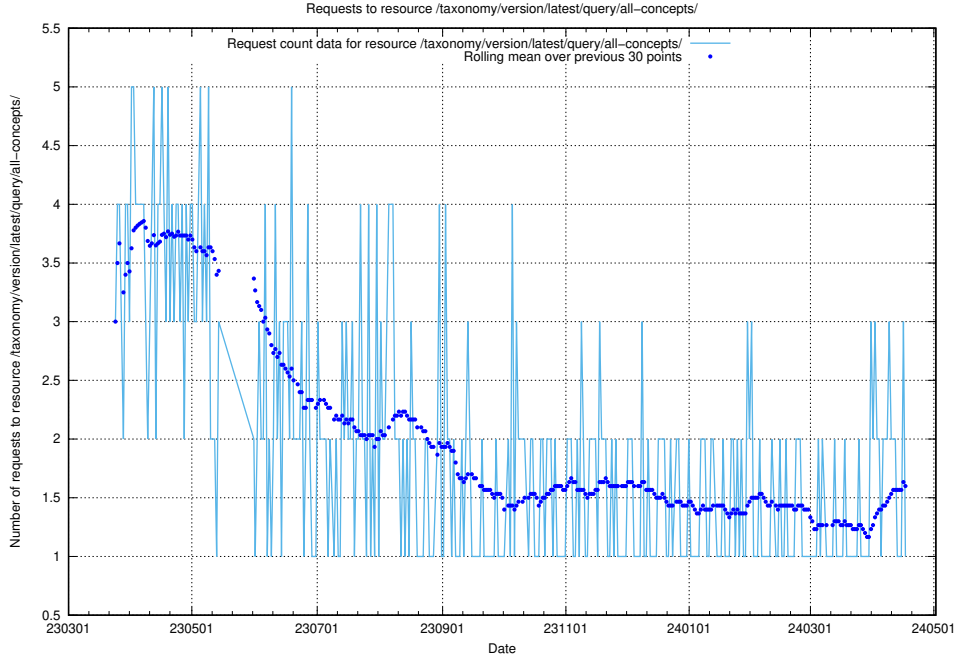

5.5896 Usage of /taxonomy/version/latest/query/all-concepts/

Here, we count the number of requests to resource /taxonomy/version/latest/query/all-concepts/.