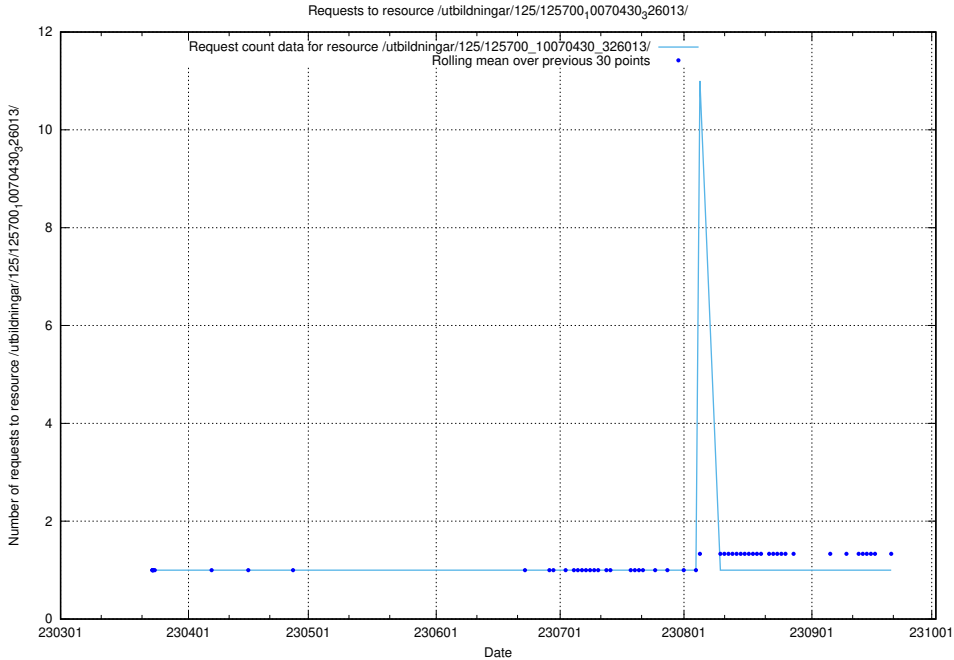

5.1064 Usage of /utbildningar/125/125700_10070430_326013/

Here, we count the number of requests to resource /utbildningar/125/125700_10070430_326013/.