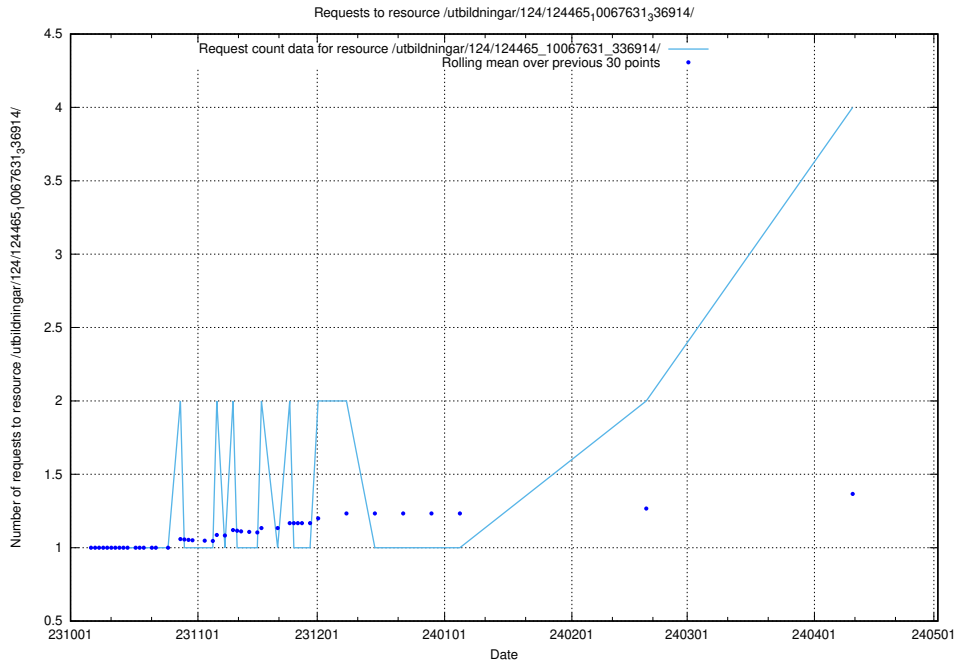

5.255 Usage of /utbildningar/124/124465_10067631_336914/

Here, we count the number of requests to resource /utbildningar/124/124465_10067631_336914/.