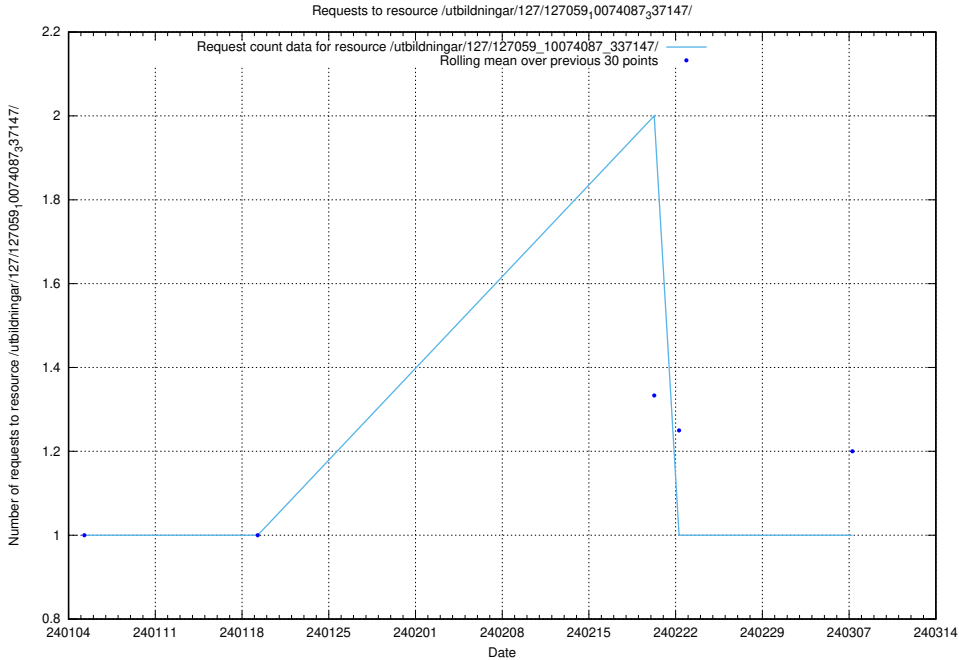

5.3651 Usage of /utbildningar/127/127059_10074087_337147/

Here, we count the number of requests to resource /utbildningar/127/127059_10074087_337147/.