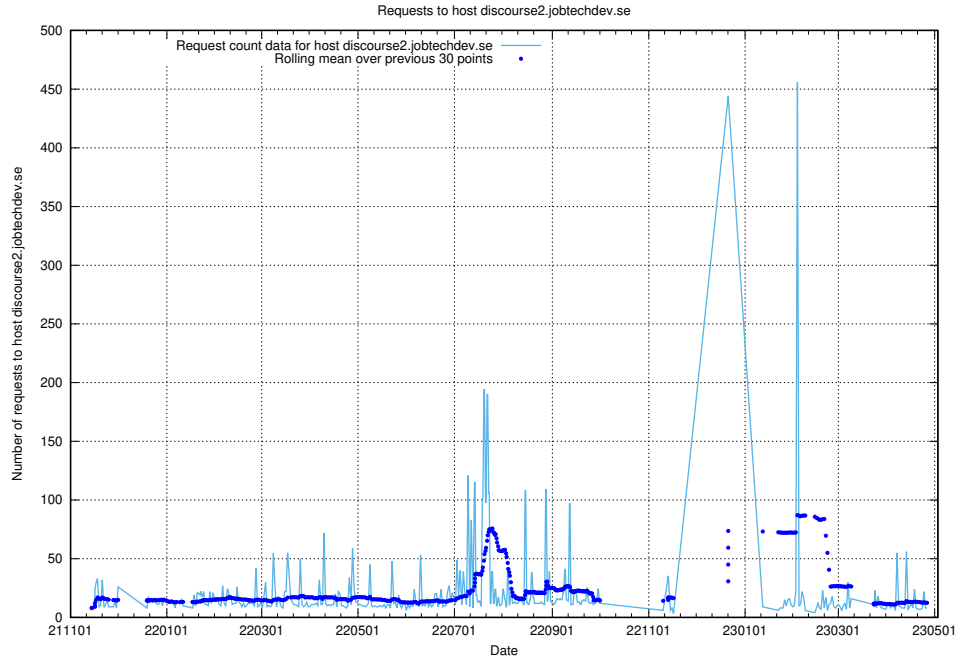

### 7.63 Usage of discourse2.jobtechdev.se

Here, we count the number of requests to host discourse2.jobtechdev.se.