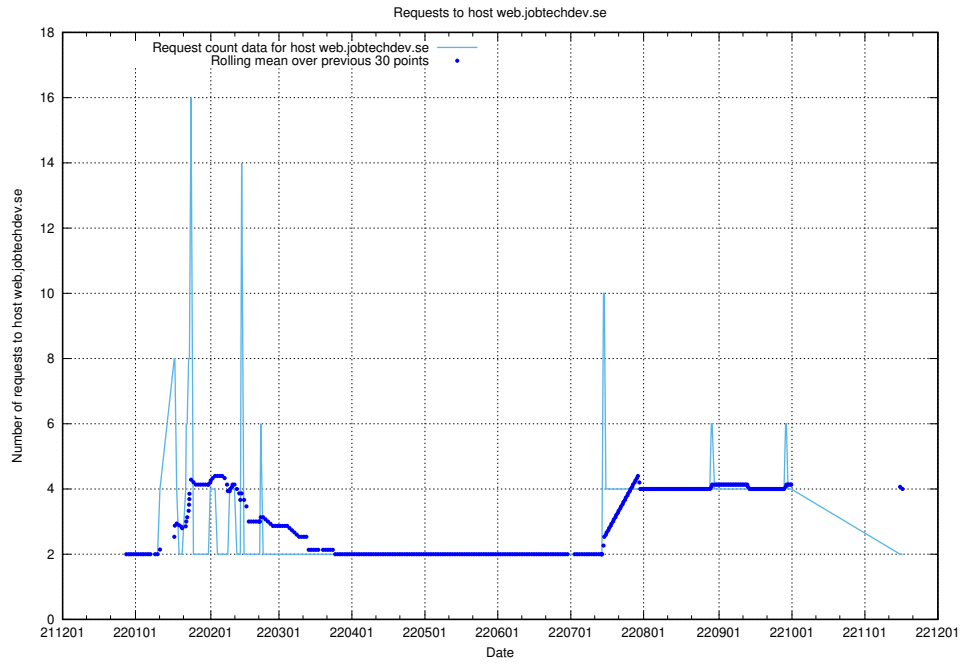

7.350 Usage of web.jobtechdev.se

Here, we count the number of requests to host web.jobtechdev.se.