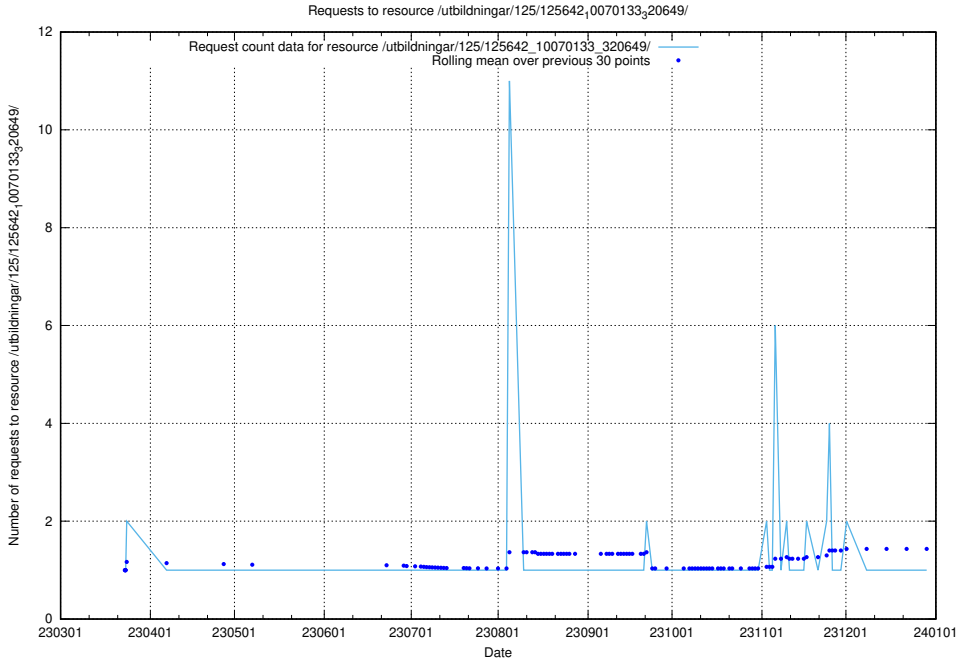

5.1087 Usage of /utbildningar/125/125642_10070133_320649/

Here, we count the number of requests to resource /utbildningar/125/125642_10070133_320649/.