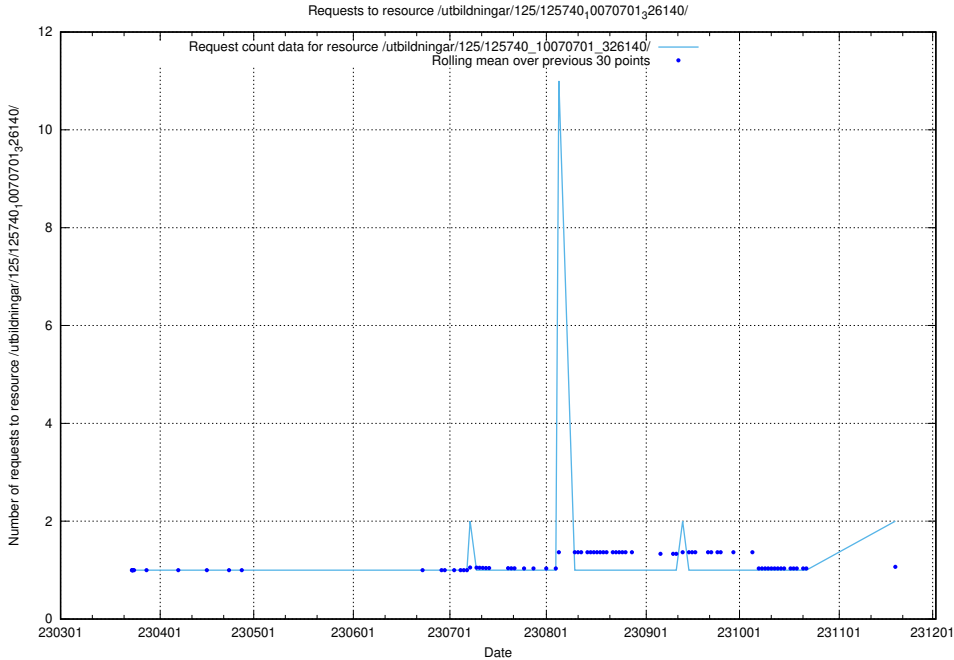

5.510 Usage of /utbildningar/125/125740_10070701_326140/

Here, we count the number of requests to resource /utbildningar/125/125740_10070701_326140/.