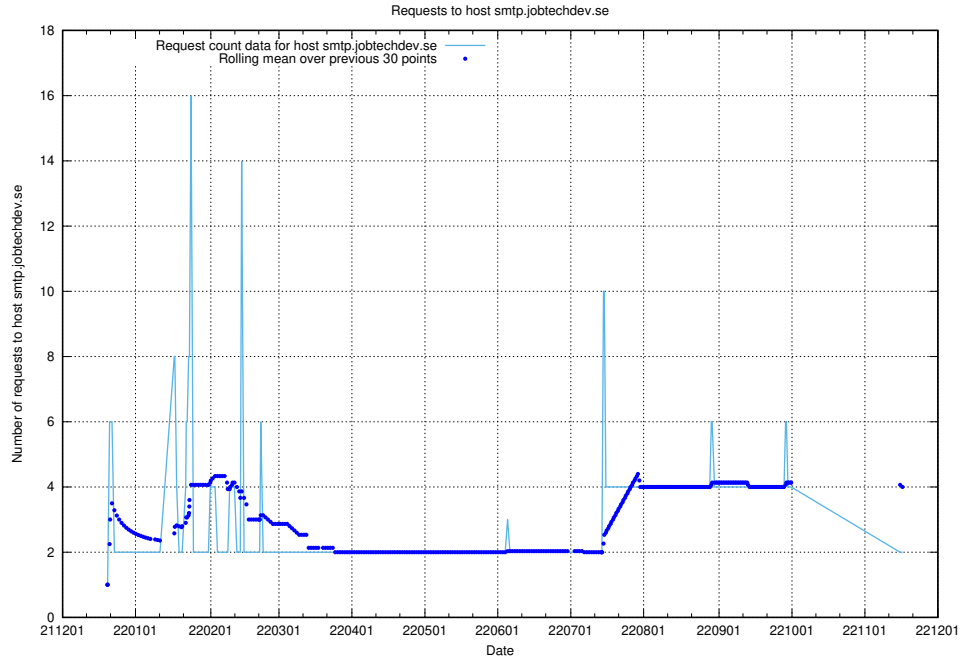

7.364 Usage of smtp.jobtechdev.se

Here, we count the number of requests to host smtp.jobtechdev.se.