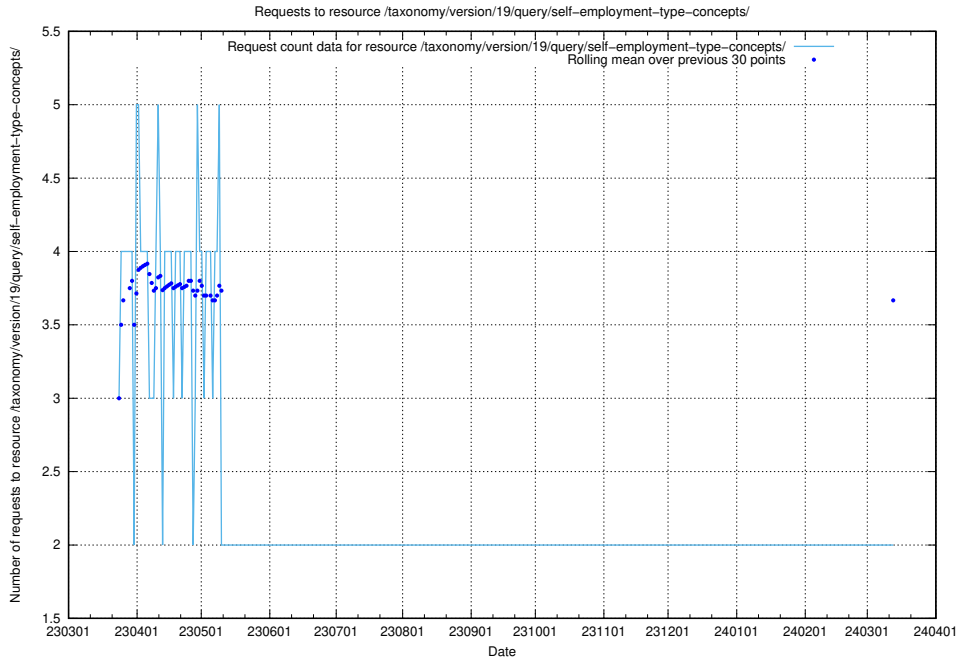

5.960 Usage of /taxonomy/version/19/query/self-employment-type-concepts/

Here, we count the number of requests to resource /taxonomy/version/19/query/self-employment-type-concepts/.