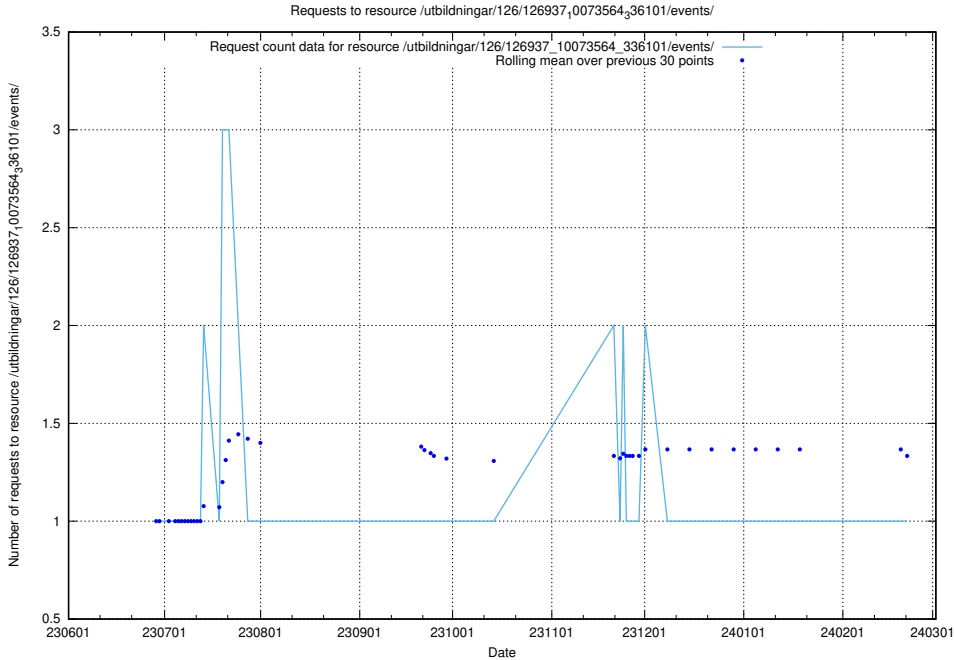

5.5222 Usage of /utbildningar/126/126937_10073564_336101/events/

Here, we count the number of requests to resource /utbildningar/126/126937_10073564_336101/events/