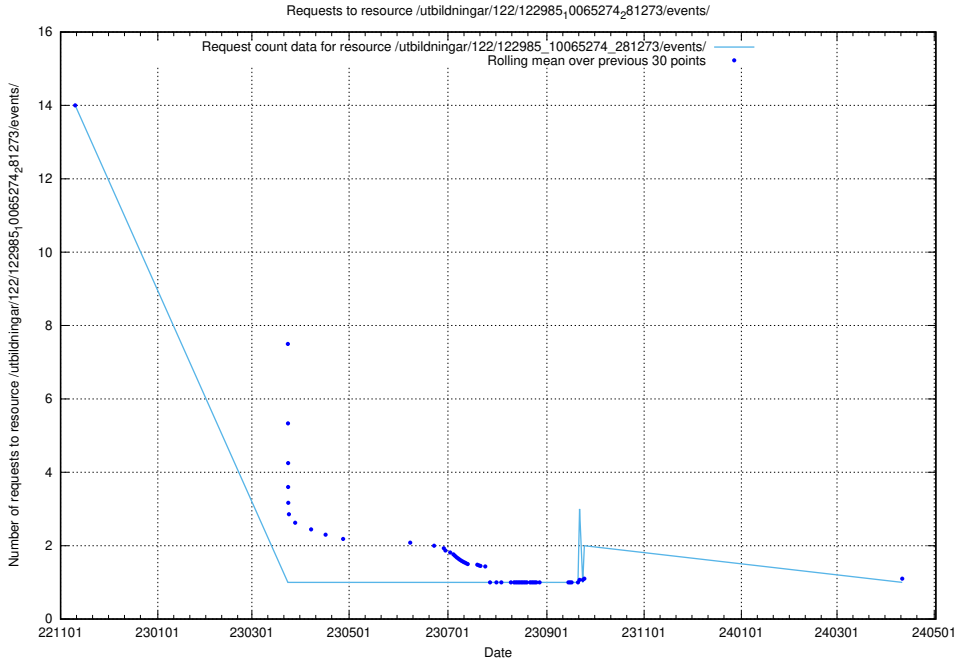

5.6004 Usage of /utbildningar/122/122985_10065274_281273/events/

Here, we count the number of requests to resource /utbildningar/122/122985_10065274_281273/events/