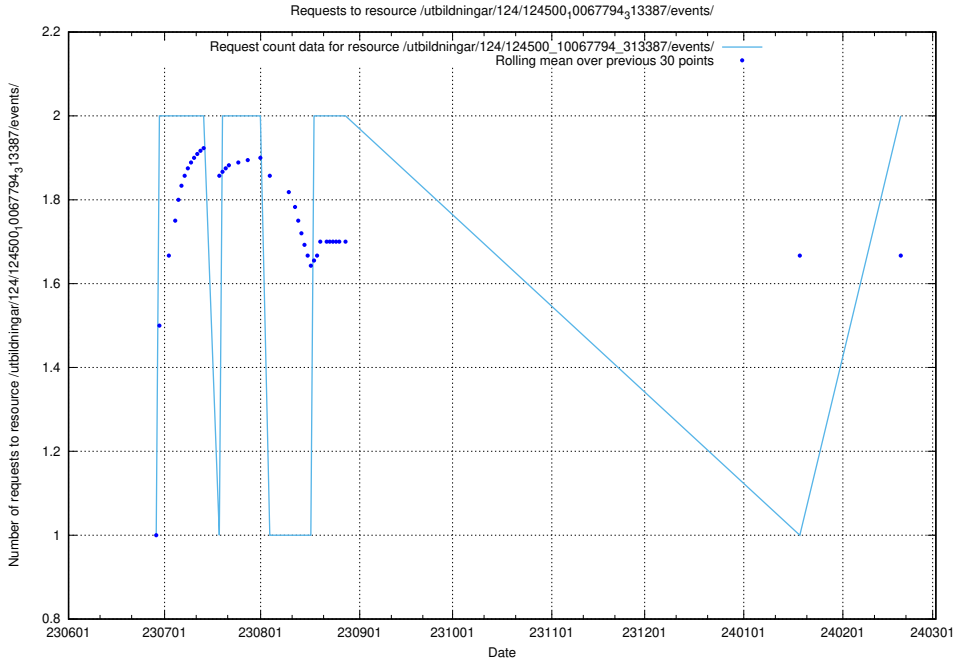

5.864 Usage of /utbildningar/124/124500_10067794_313387/events/

Here, we count the number of requests to resource /utbildningar/124/124500_10067794_313387/events/