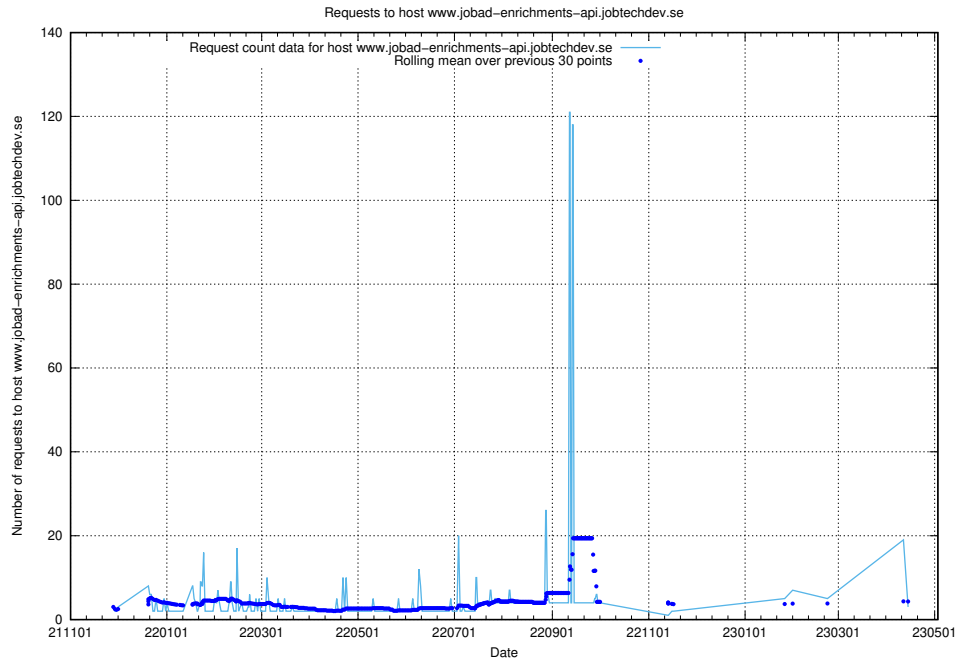

### 7.203 Usage of magazine.jobtechdev.se

Here, we count the number of requests to host magazine.jobtechdev.se.