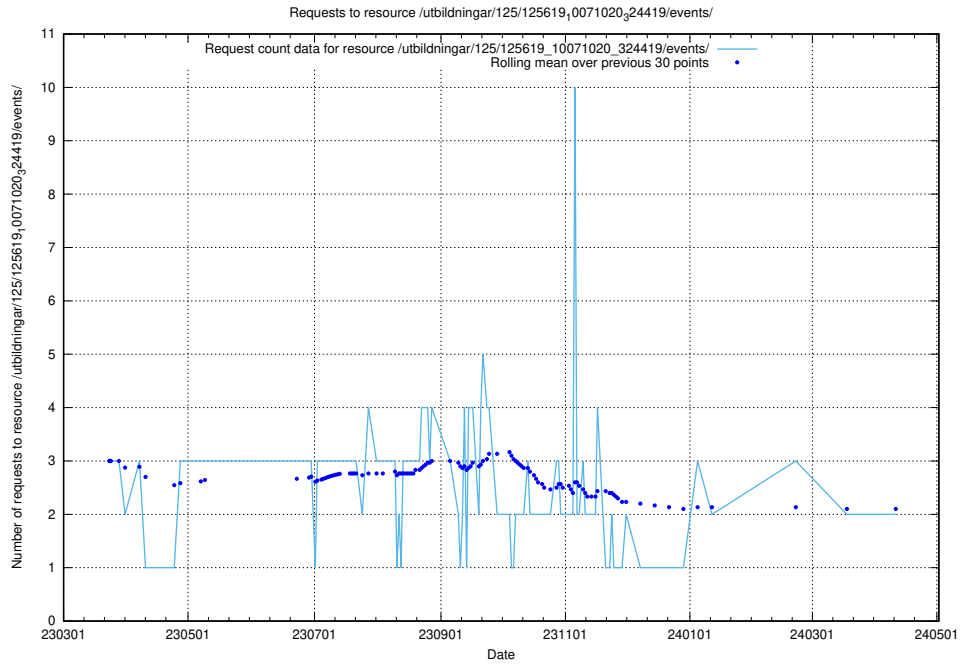

5.972 Usage of /utbildningar/125/125619_10071020_324419/events/

Here, we count the number of requests to resource /utbildningar/125/125619_10071020_324419/events/