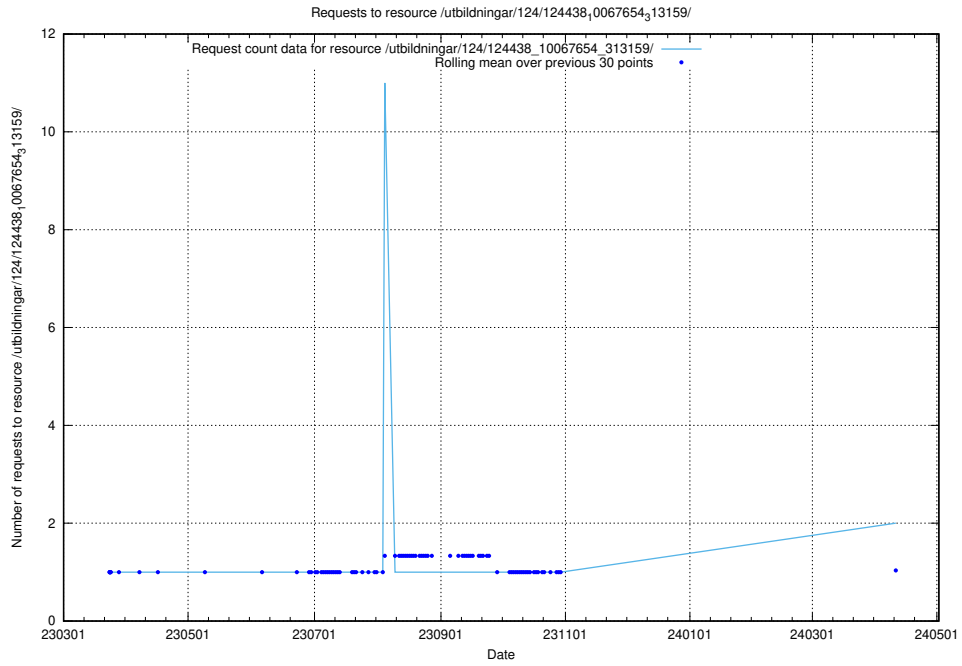

5.701 Usage of /utbildningar/124/124438_10067654_313159/

Here, we count the number of requests to resource /utbildningar/124/124438_10067654_313159/.