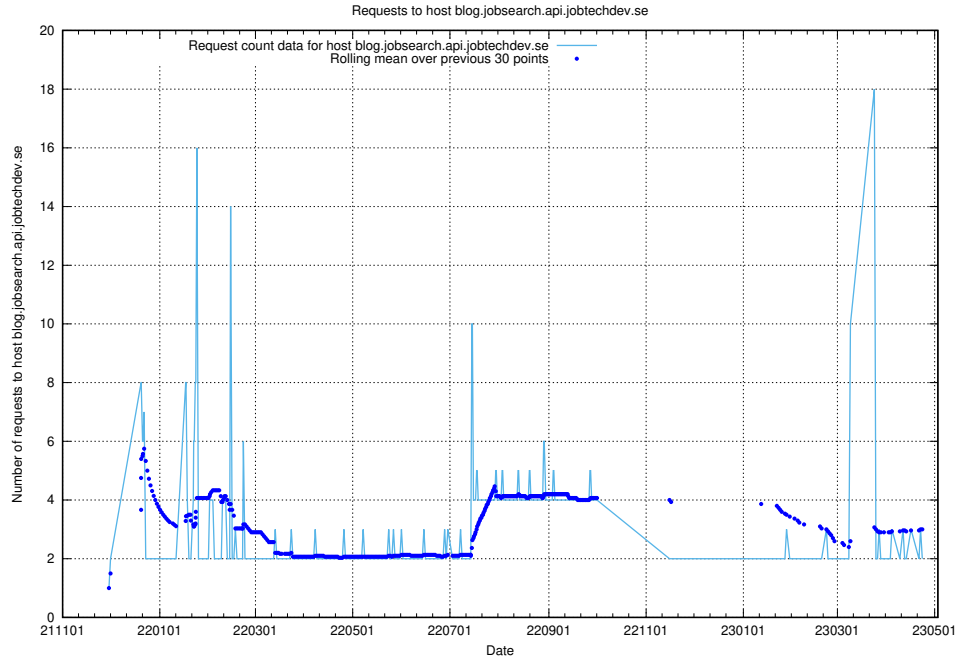

7.381 Usage of `blog.jobsearch.api.jobtechdev.se`

Here, we count the number of requests to host `blog.jobsearch.api.jobtechdev.se`.