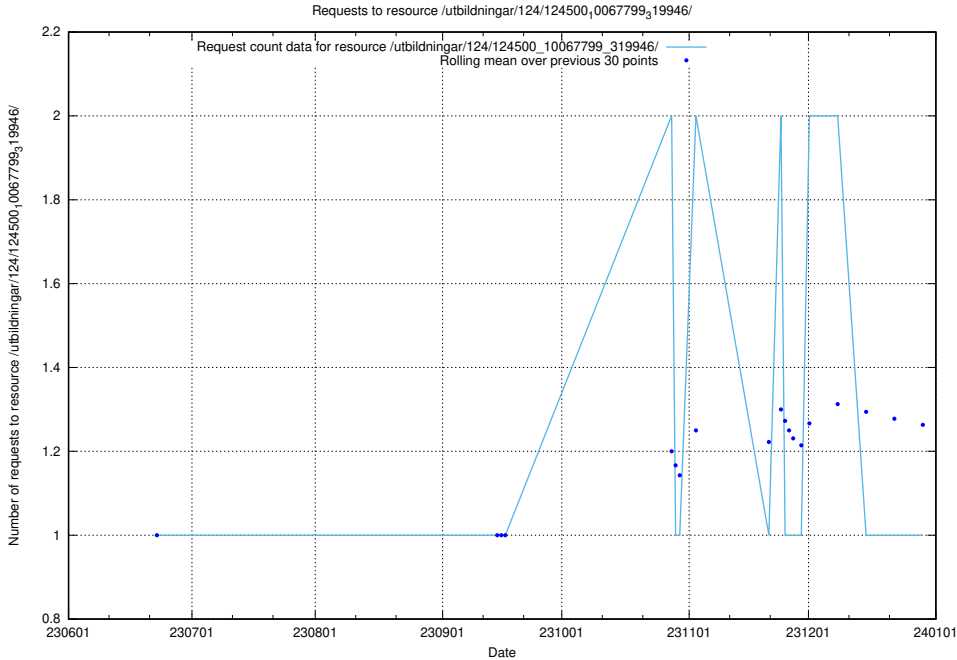

5.5556 Usage of /utbildningar/124/124500_10067799_319946/

Here, we count the number of requests to resource /utbildningar/124/124500_10067799_319946/.