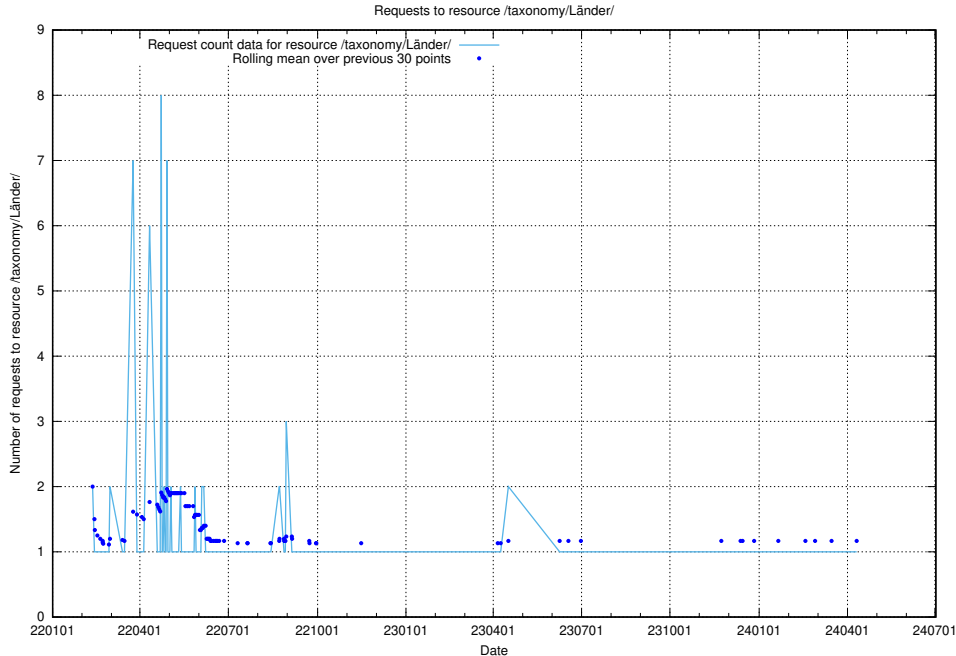

5.1453 Usage of /taxonomy/Länder/

Here, we count the number of requests to resource /taxonomy/Länder/.