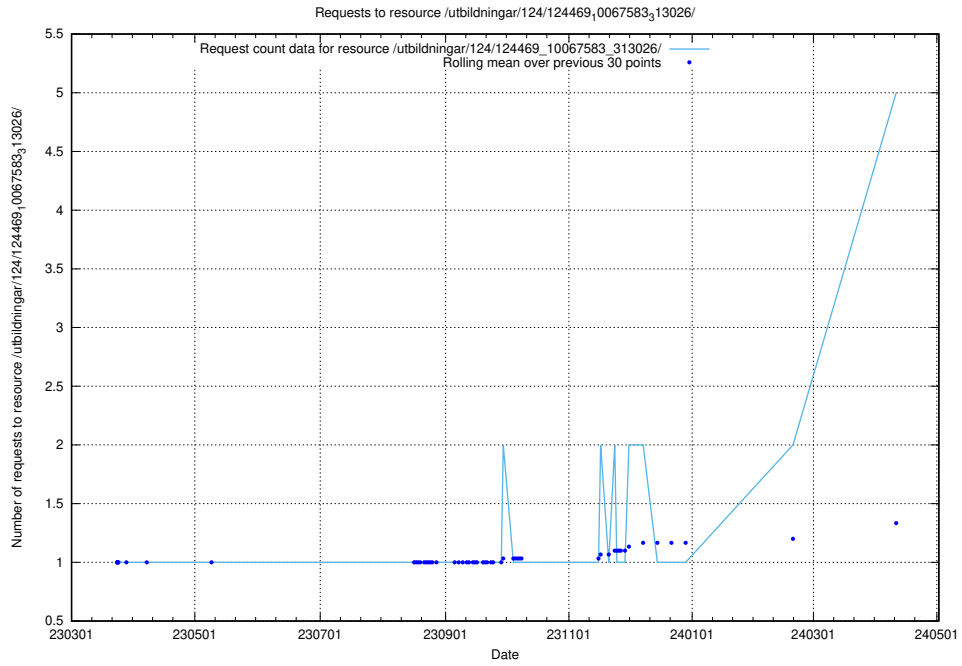

5.166 Usage of /utbildningar/124/124469_10067583_313026/

Here, we count the number of requests to resource /utbildningar/124/124469_10067583_313026/.