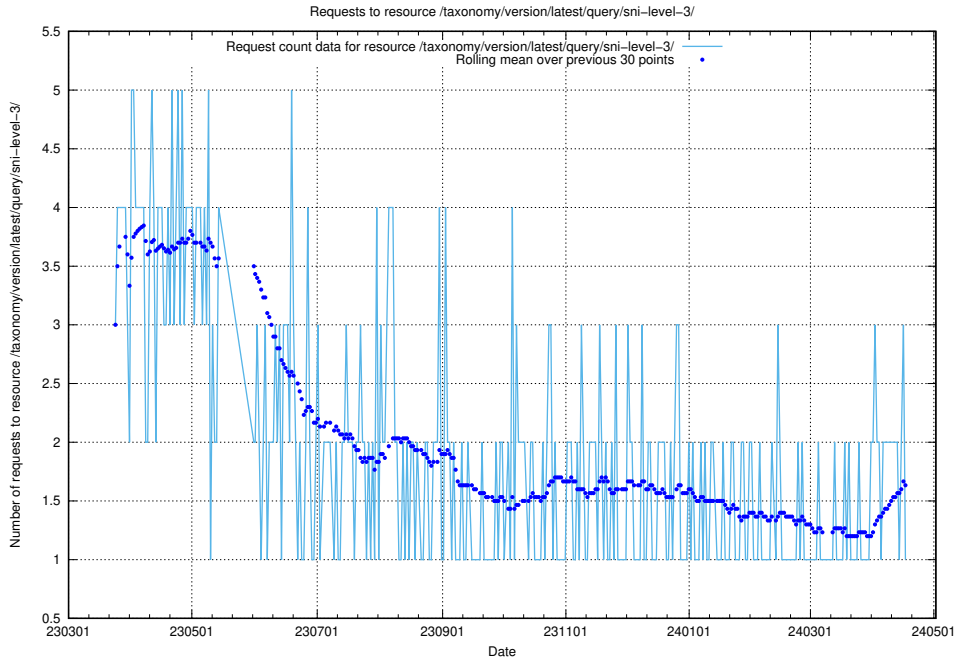

5.5878 Usage of /taxonomy/version/latest/query/sni-level-3/

Here, we count the number of requests to resource /taxonomy/version/latest/query/sni-level-3/.