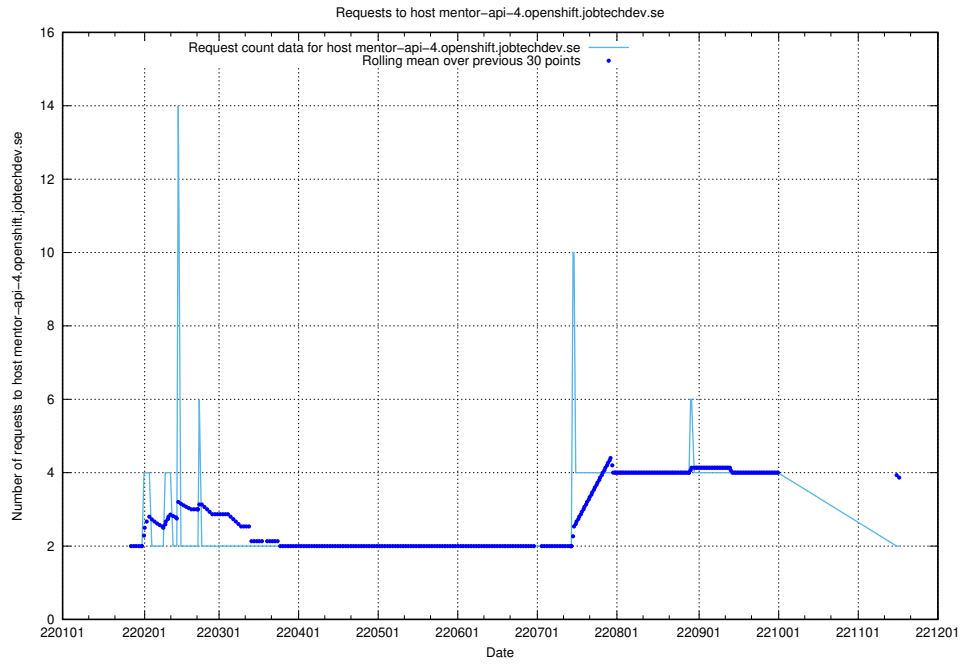

7.571 Usage of mentor-api-4.openshift.jobtechdev.se

Here, we count the number of requests to host mentor-api-4.openshift.jobtechdev.se.