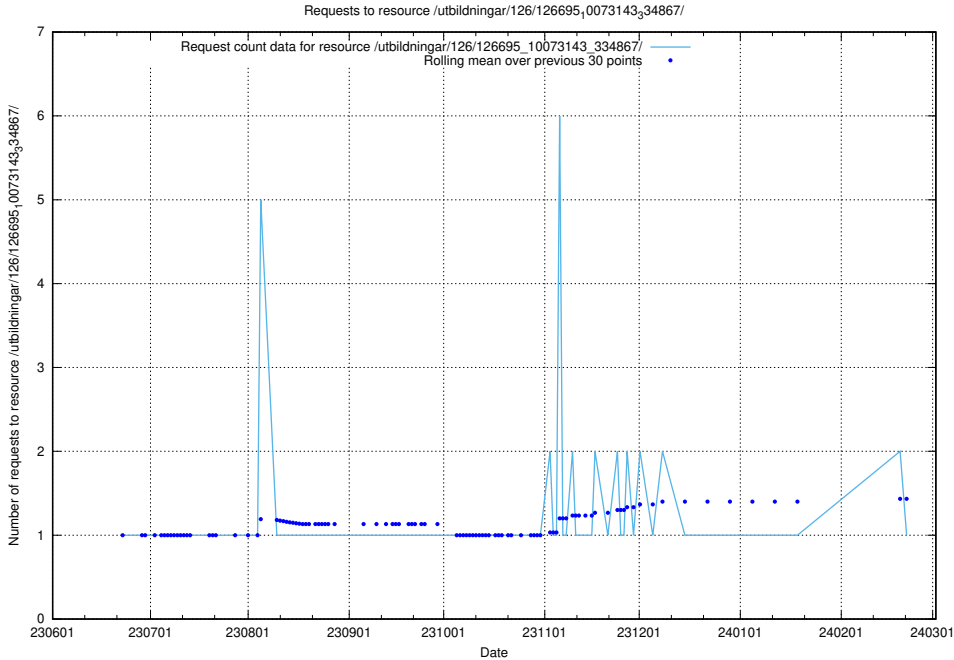

5.5410 Usage of /utbildningar/126/126695_10073143_334867/

Here, we count the number of requests to resource /utbildningar/126/126695_10073143_334867/.