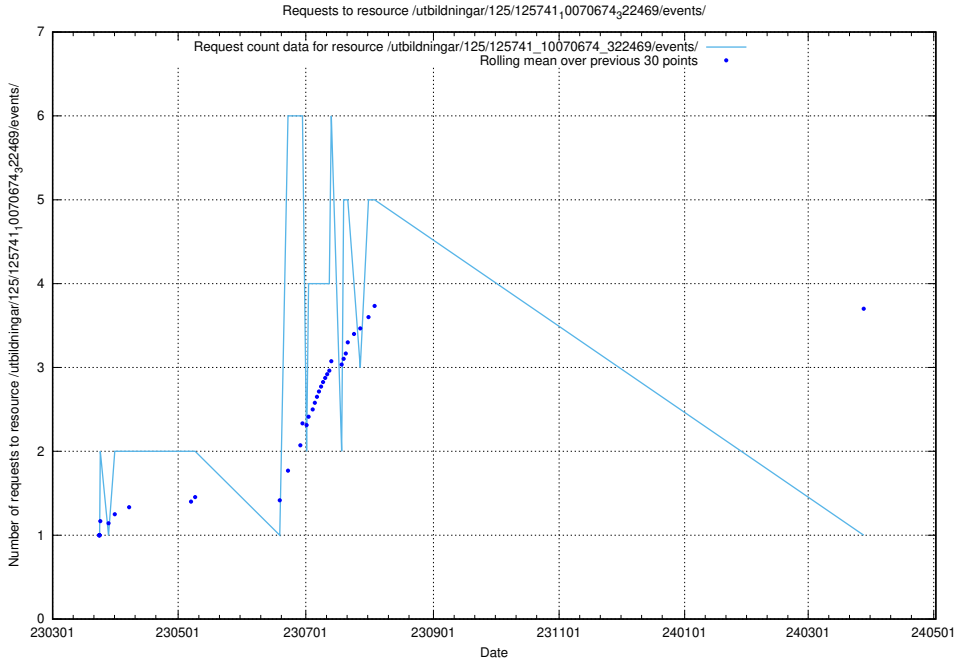

5.6257 Usage of /utbildningar/125/125741_10070674_322469/events/

Here, we count the number of requests to resource /utbildningar/125/125741_10070674_322469/events/