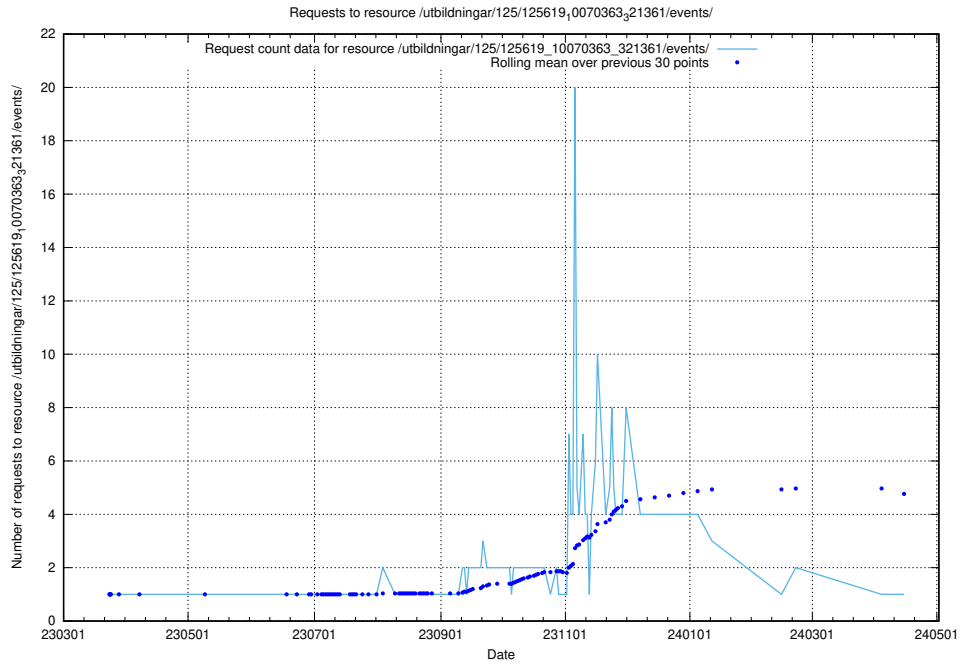

## 5.1102 Usage of /utbildningar/125/125619\_10070363\_321361/events/

Here, we count the number of requests to resource /utbildningar/125/125619\_10070363\_321361/events/