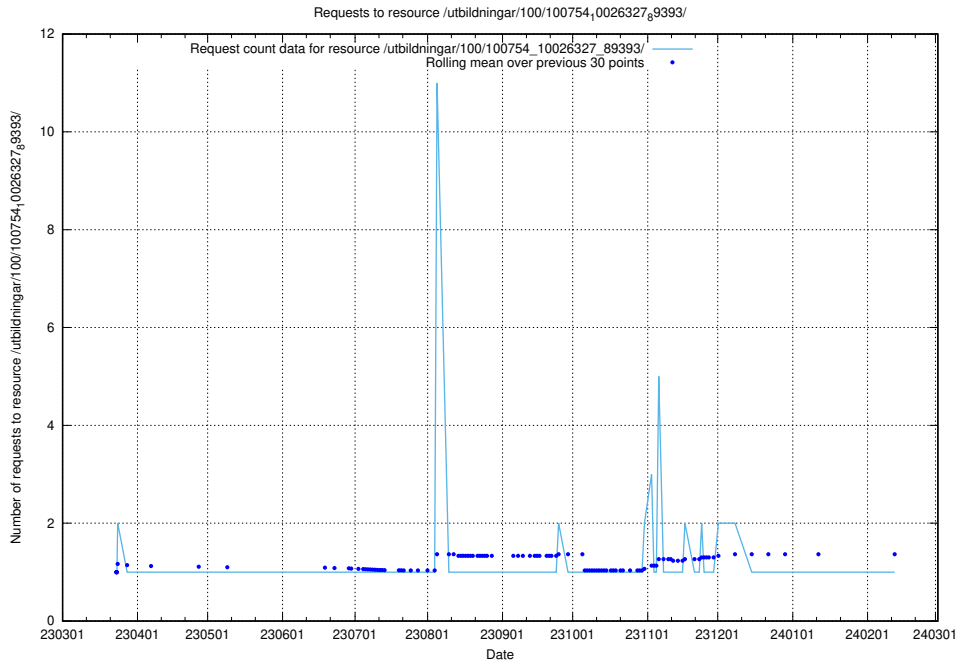

5.5347 Usage of /utbildningar/100/100754_10026327_89393/

Here, we count the number of requests to resource /utbildningar/100/100754_10026327_89393/.