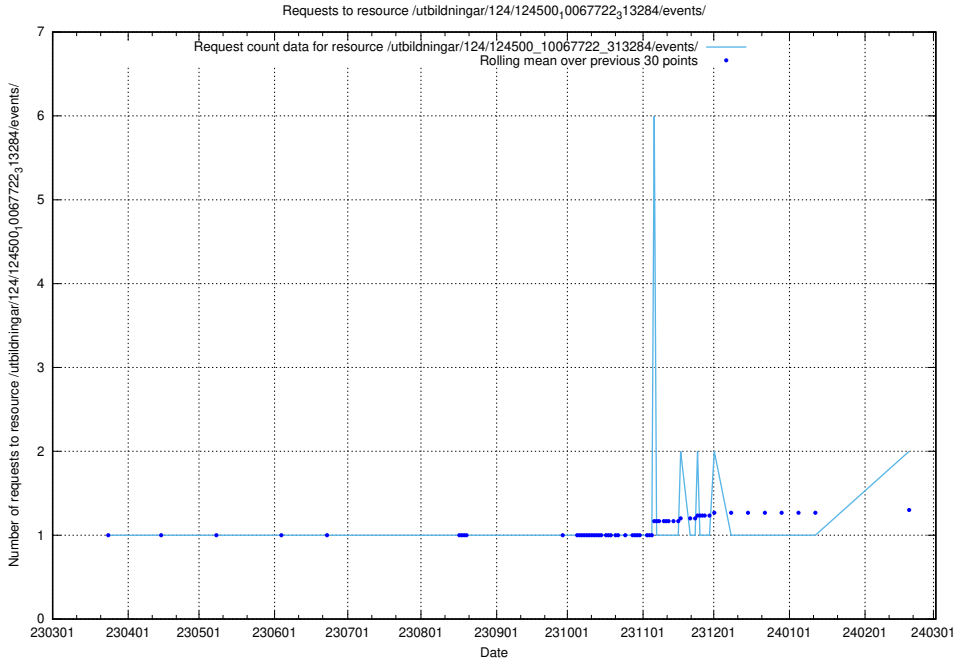

5.969 Usage of /utbildningar/124/124500_10067722_313284/events/

Here, we count the number of requests to resource /utbildningar/124/124500_10067722_313284/events/