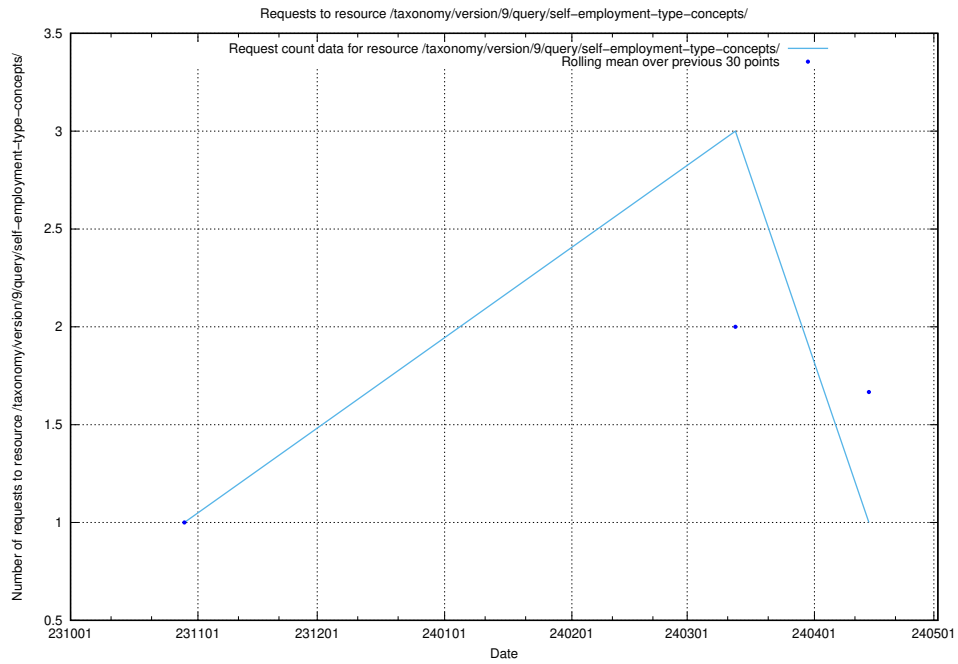

5.3969 Usage of /taxonomy/version/9/query/self-employment-type-concepts/

Here, we count the number of requests to resource /taxonomy/version/9/query/self-employment-type-concepts/.