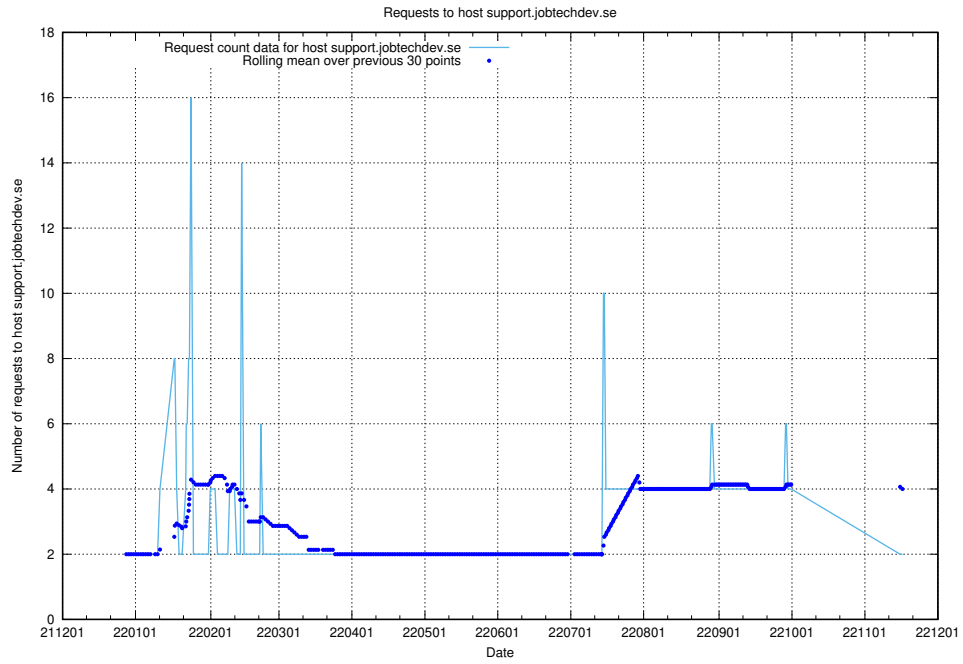

### 7.353 Usage of staging.jobtechdev.se

Here, we count the number of requests to host staging.jobtechdev.se.