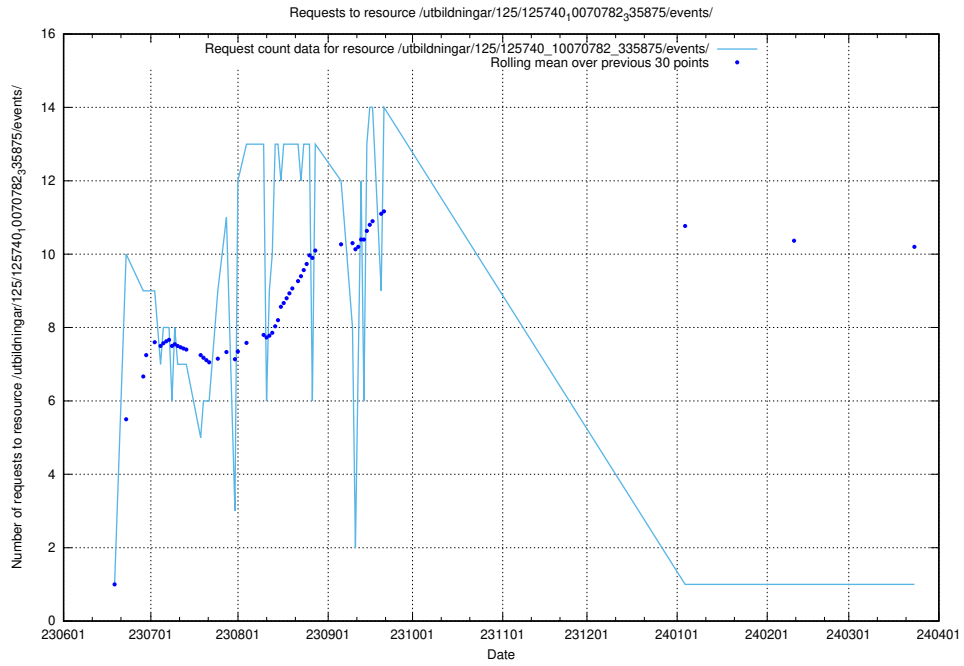

5.5628 Usage of /utbildningar/125/125740_10070782_335875/events/

Here, we count the number of requests to resource /utbildningar/125/125740_10070782_335875/events/