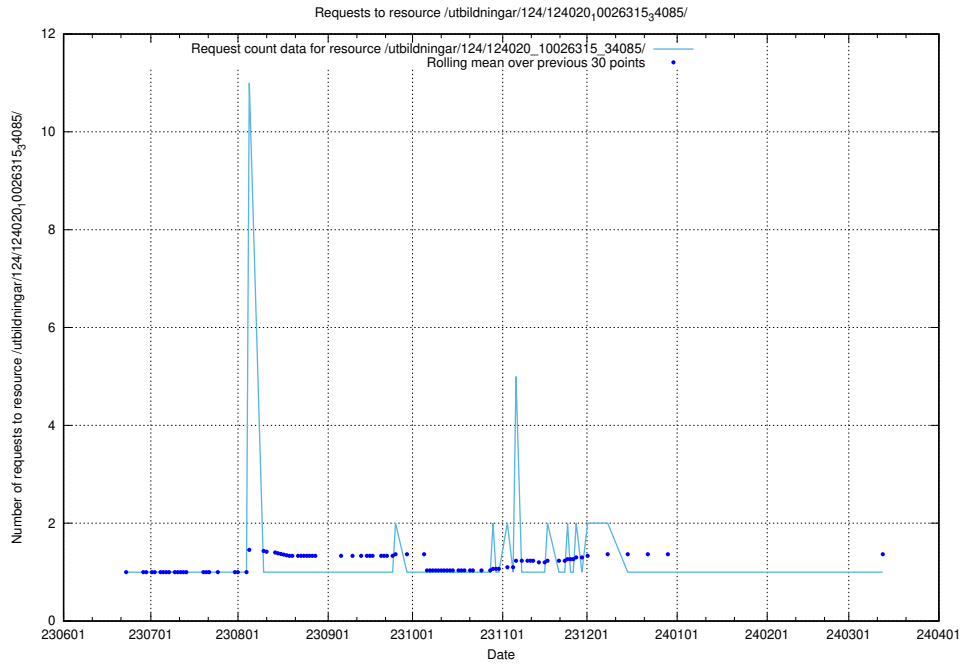

5.5606 Usage of /utbildningar/124/124020_10026315_34085/

Here, we count the number of requests to resource /utbildningar/124/124020_10026315_34085/.