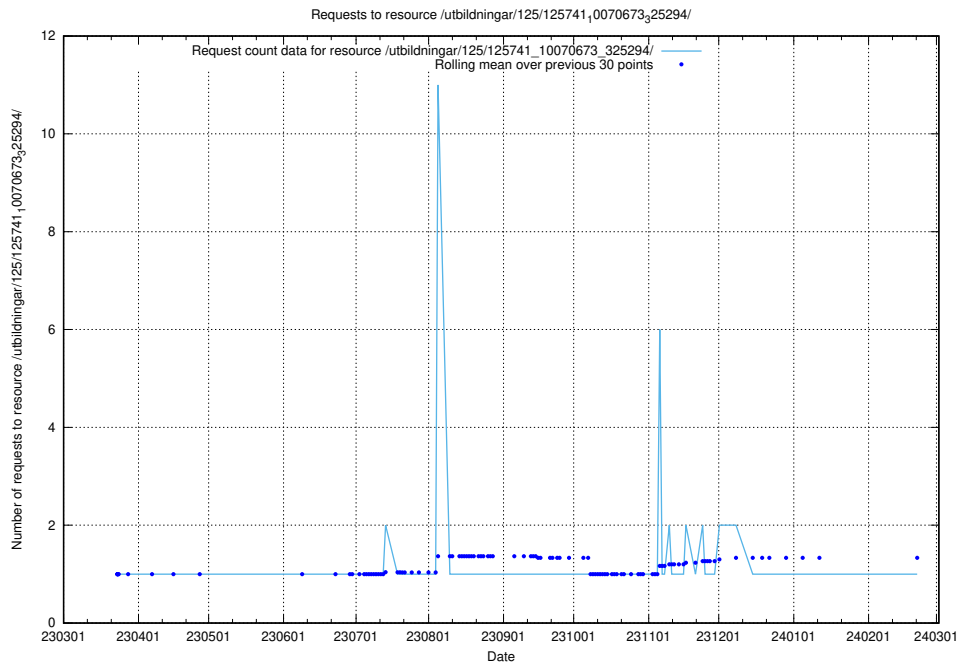

5.6260 Usage of /utbildningar/125/125741_10070673_325294/

Here, we count the number of requests to resource /utbildningar/125/125741_10070673_325294/.