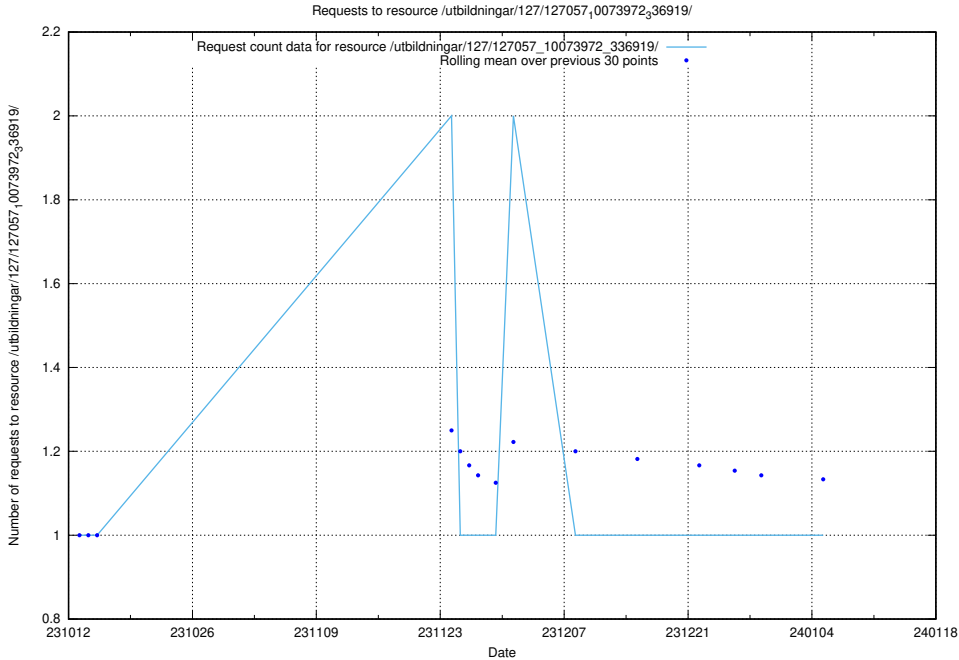

5.4142 Usage of /utbildningar/127/127057_10073972_336919/

Here, we count the number of requests to resource /utbildningar/127/127057_10073972_336919/.