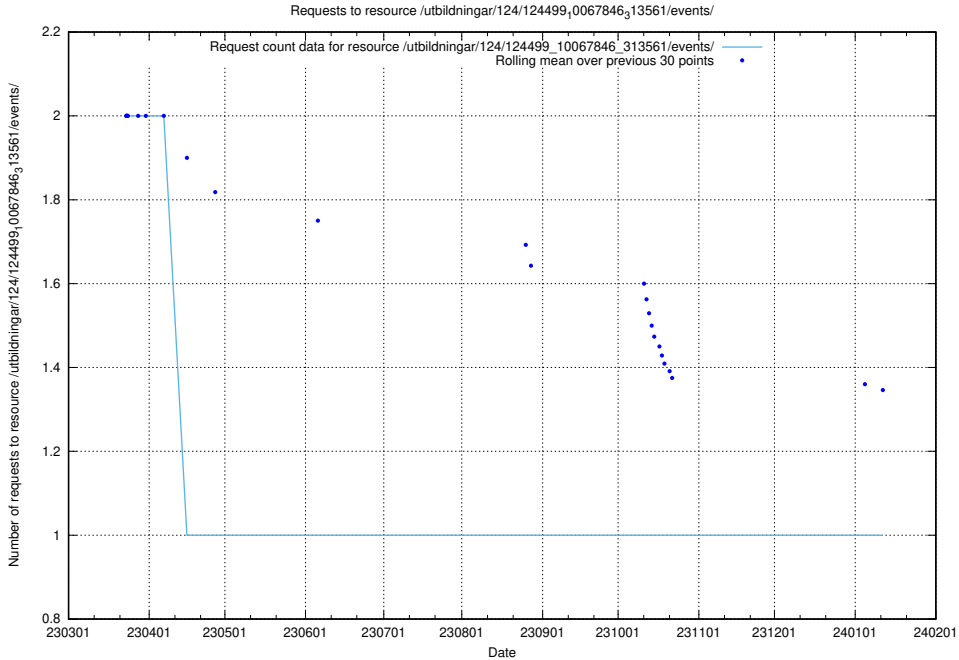

5.6073 Usage of /utbildningar/124/124499_10067846_313561/events/

Here, we count the number of requests to resource /utbildningar/124/124499_10067846_313561/events/