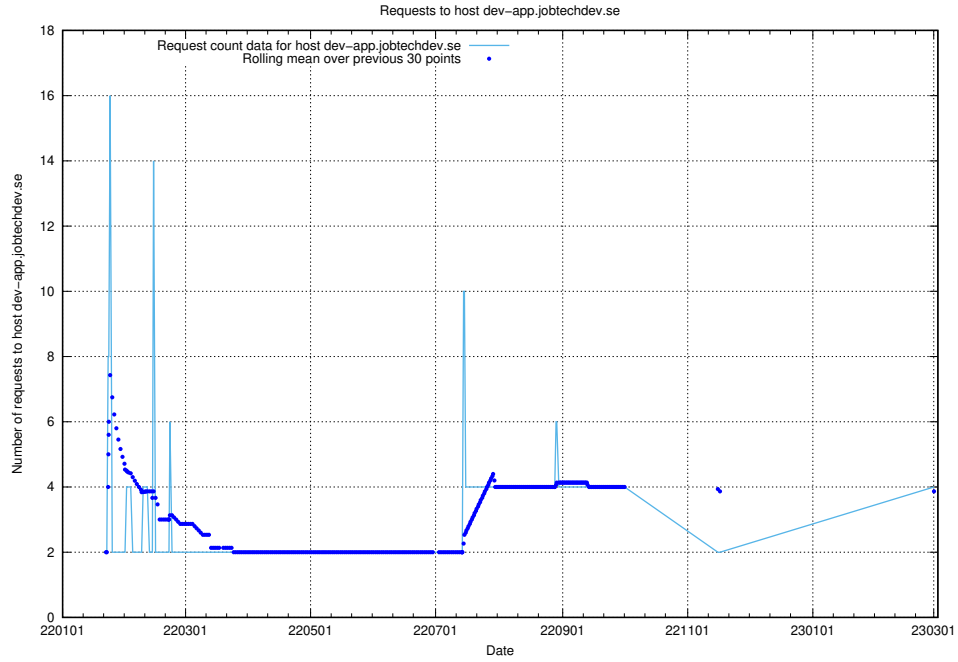

7.92 Usage of dev-app.jobtechdev.se

Here, we count the number of requests to host dev-app.jobtechdev.se.