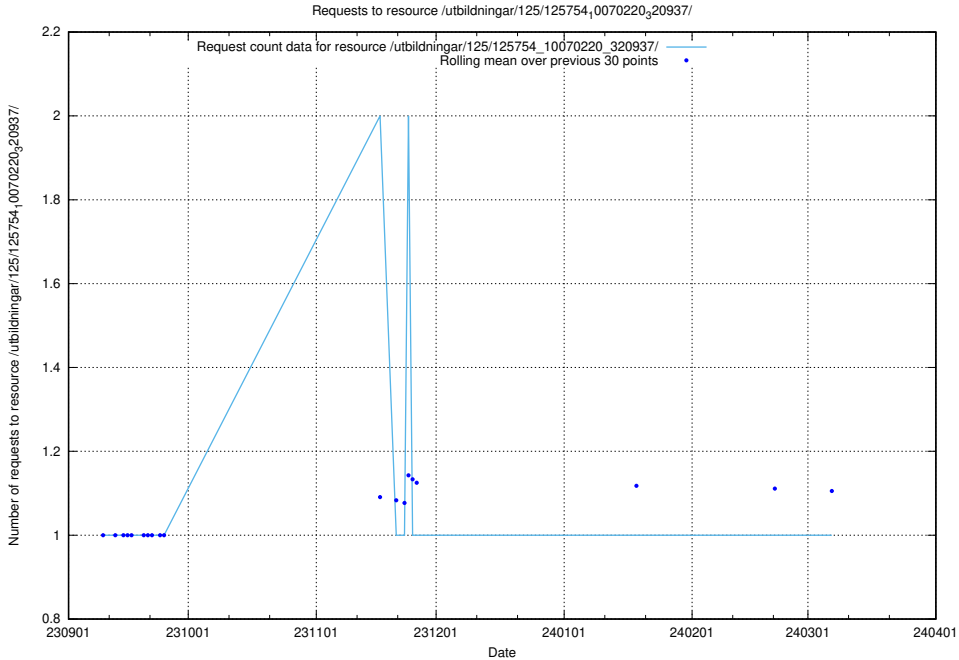

5.4401 Usage of /utbildningar/125/125754_10070220_320937/

Here, we count the number of requests to resource /utbildningar/125/125754_10070220_320937/.