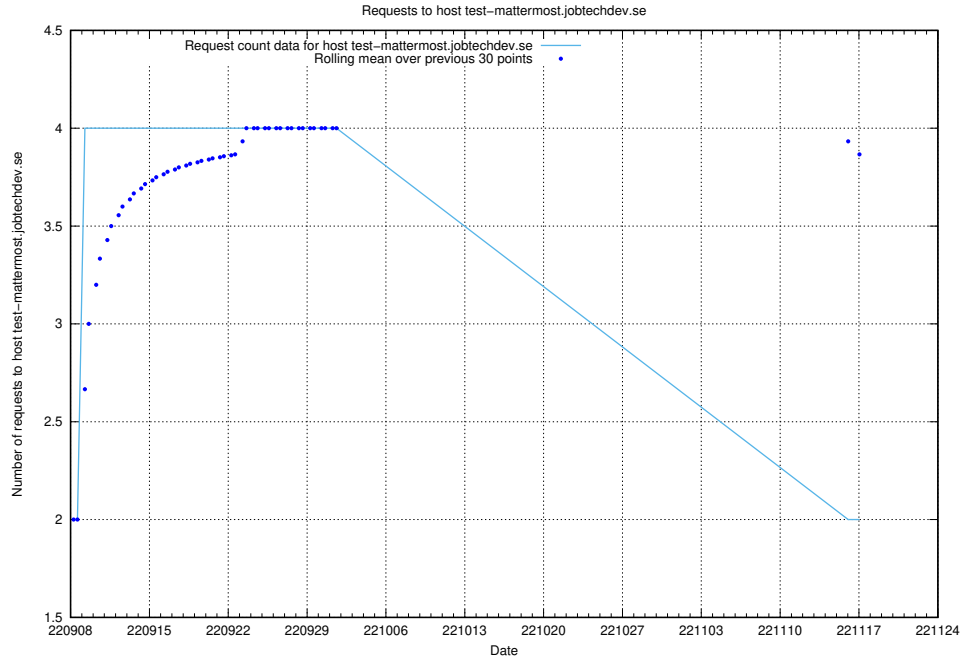

7.323 Usage of test-mattermost.jobtechdev.se

Here, we count the number of requests to host test-mattermost.jobtechdev.se.