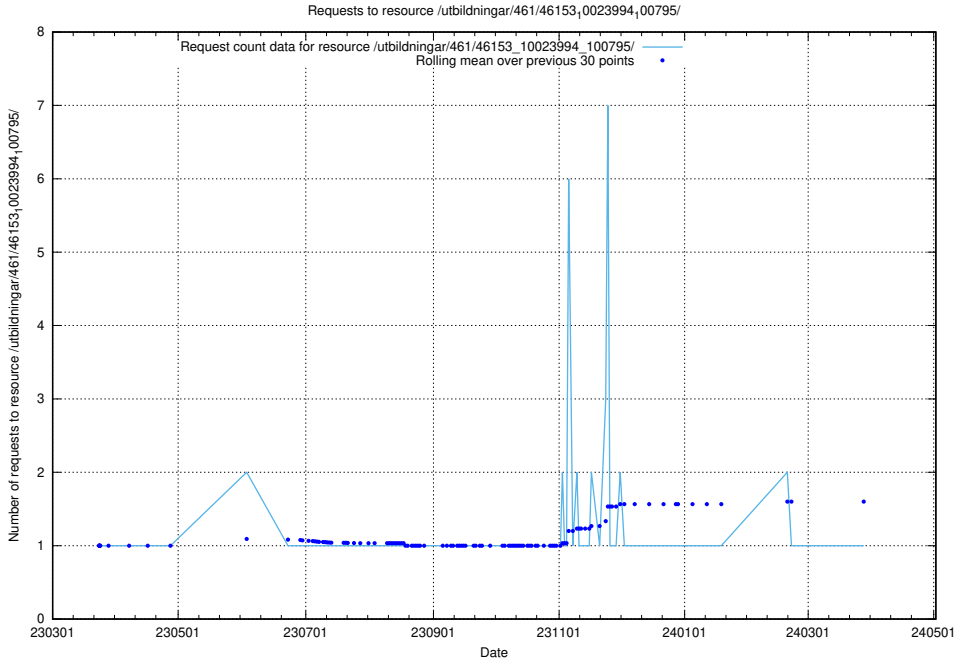

5.6091 Usage of /utbildningar/461/46153_10023994_100795/

Here, we count the number of requests to resource /utbildningar/461/46153_10023994_100795/.