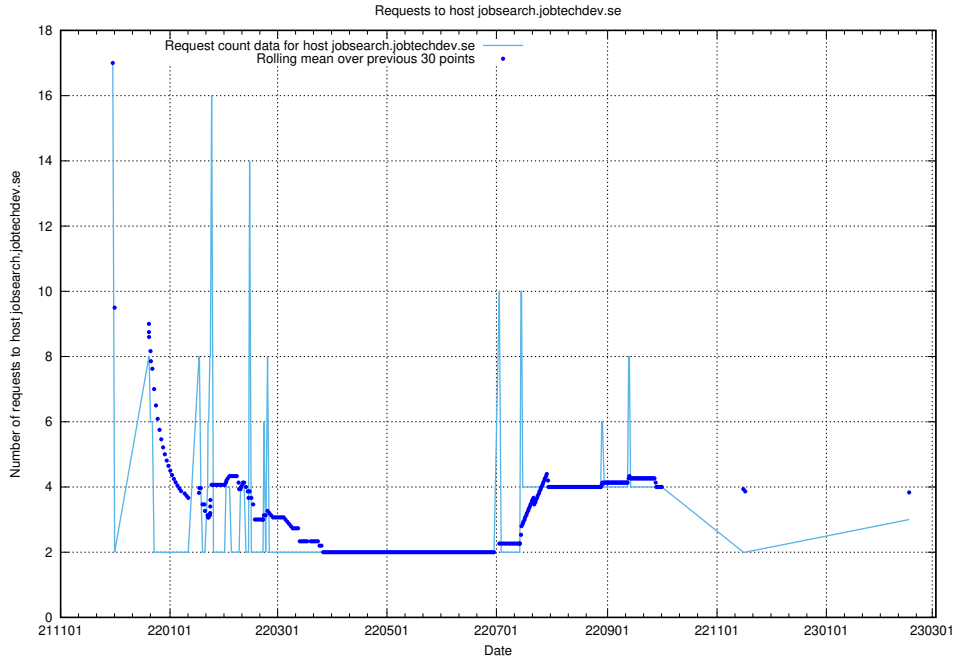

7.200 Usage of jobsearch.jobtechdev.se

Here, we count the number of requests to host jobsearch.jobtechdev.se.