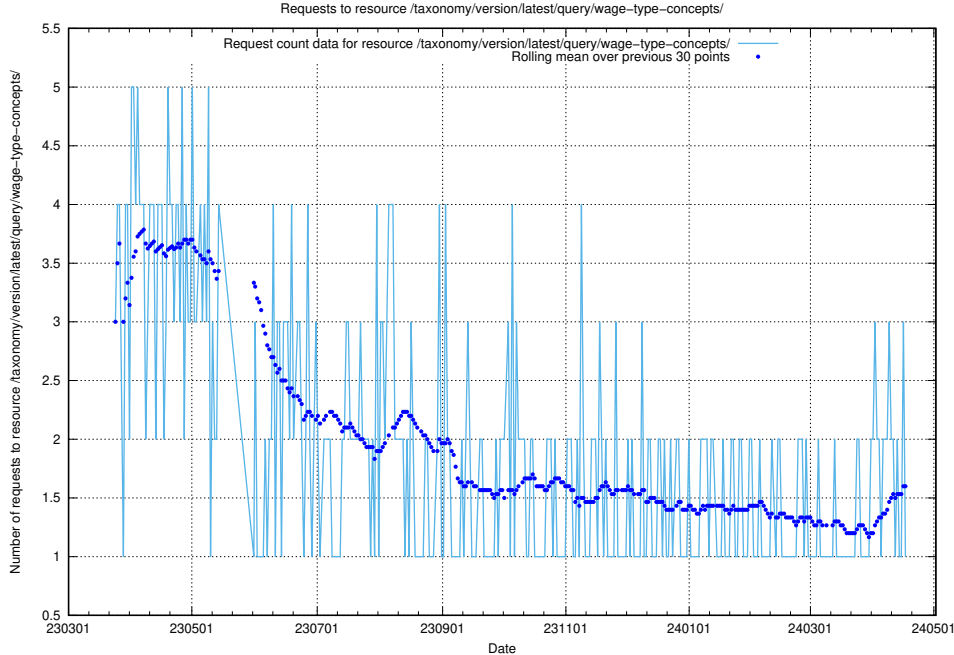

5.5860 Usage of /taxonomy/version/latest/query/wage-type-concepts/

Here, we count the number of requests to resource /taxonomy/version/latest/query/wage-type-concepts/.