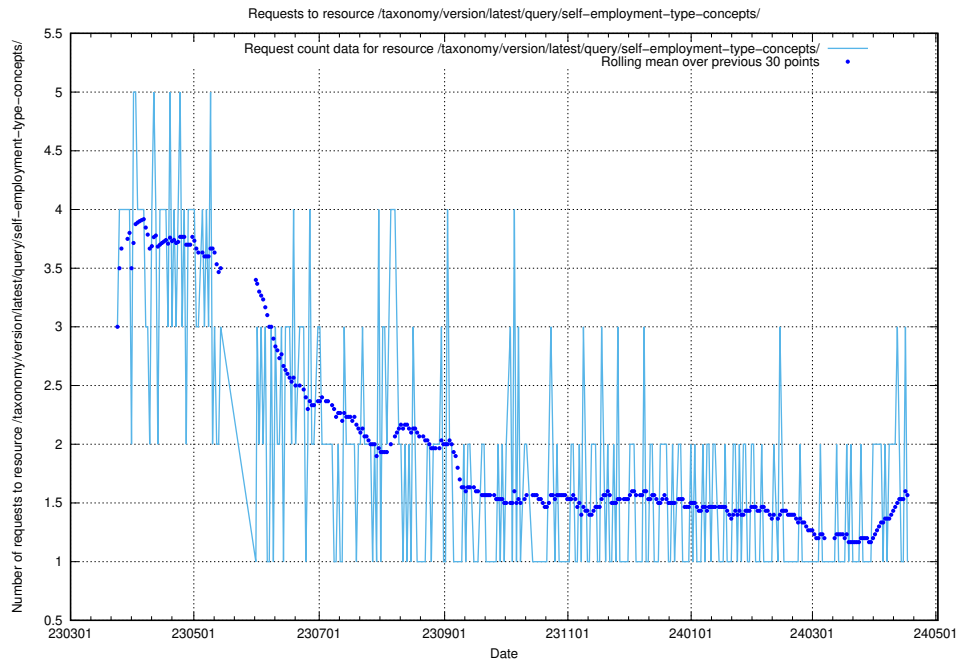

5.5884 Usage of /taxonomy/version/latest/query/self-employment-type-concepts/

Here, we count the number of requests to resource /taxonomy/version/latest/query/self-employment-type-concepts/.