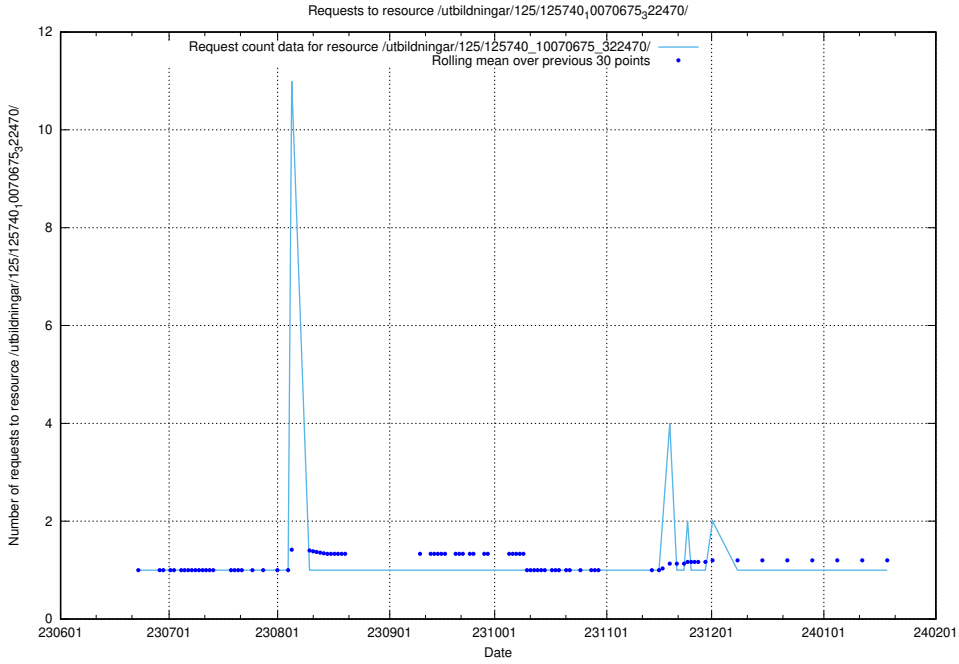

5.5480 Usage of /utbildningar/125/125740_10070675_322470/

Here, we count the number of requests to resource /utbildningar/125/125740_10070675_322470/.