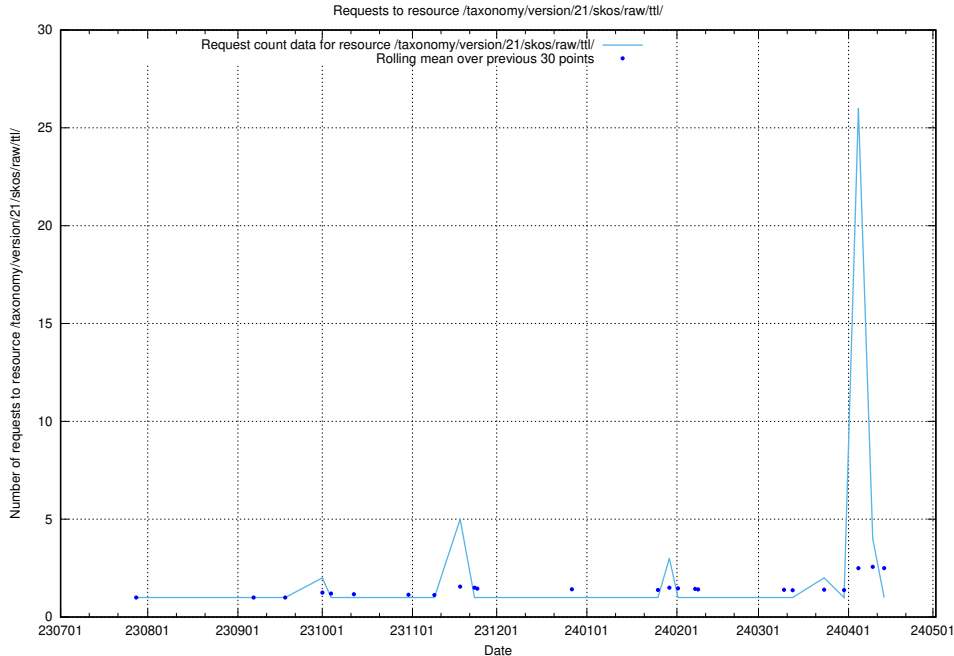

5.4704 Usage of /taxonomy/version/21/skos/raw/ttl/

Here, we count the number of requests to resource /taxonomy/version/21/skos/raw/ttl/.