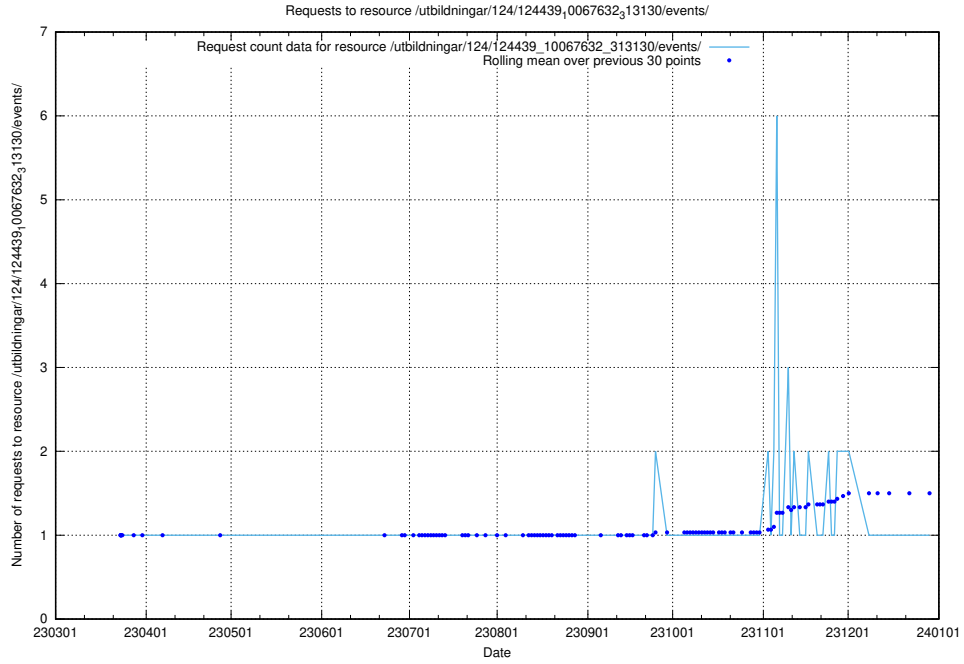

5.3461 Usage of /utbildningar/124/124439_10067632_313130/events/

Here, we count the number of requests to resource /utbildningar/124/124439_10067632_313130/events/