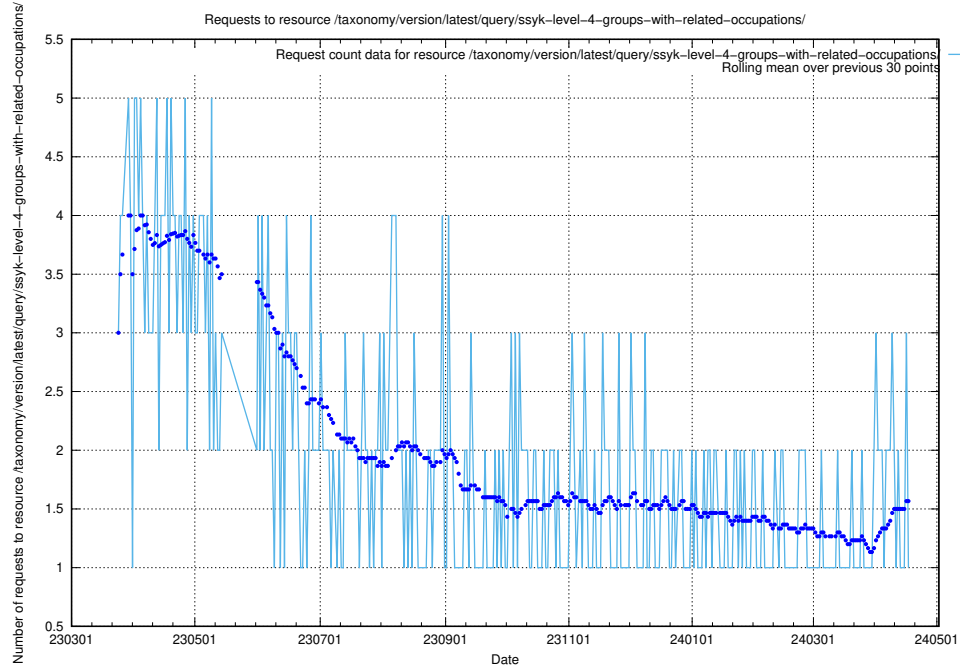

5.5873 Usage of /taxonomy/version/latest/query/ssyk-level-4-groups-with-related-occupations/

Here, we count the number of requests to resource /taxonomy/version/latest/query/ssyk-level-4-groups-with-related-occupations/.