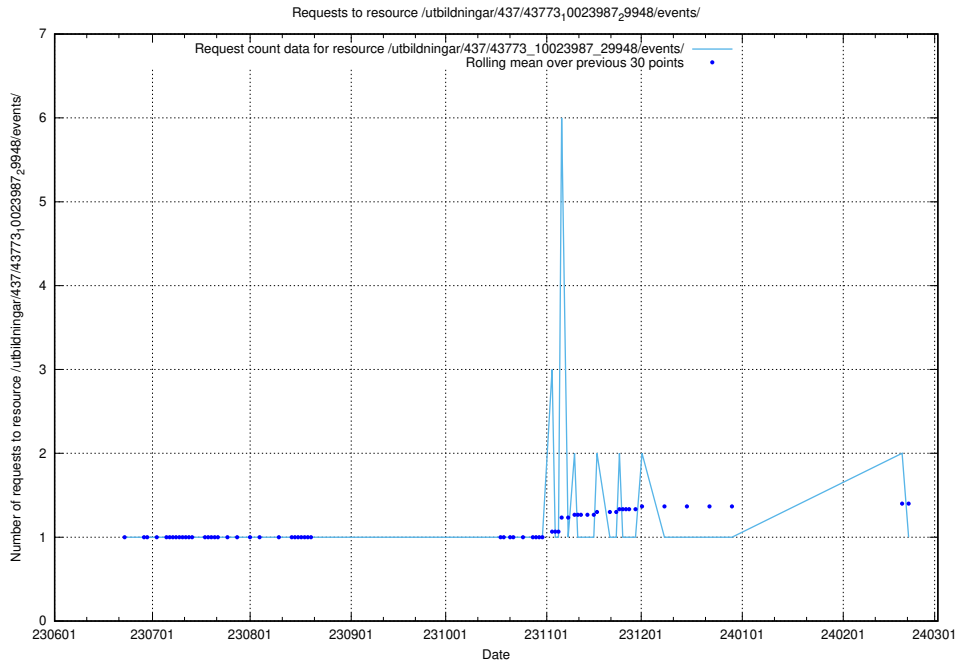

### 5.5355 Usage of /utbildningar/437/43773\_10023987\_29948/events/

Here, we count the number of requests to resource /utbildningar/437/43773\_10023987\_29948/events/.