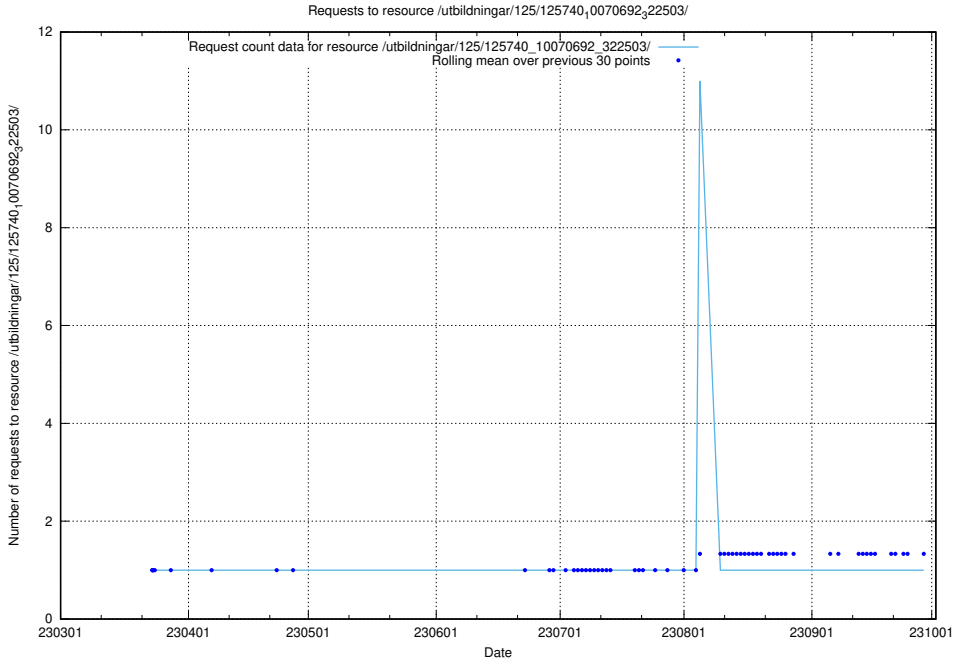

5.1015 Usage of /utbildningar/125/125740_10070692_322503/

Here, we count the number of requests to resource /utbildningar/125/125740_10070692_322503/.