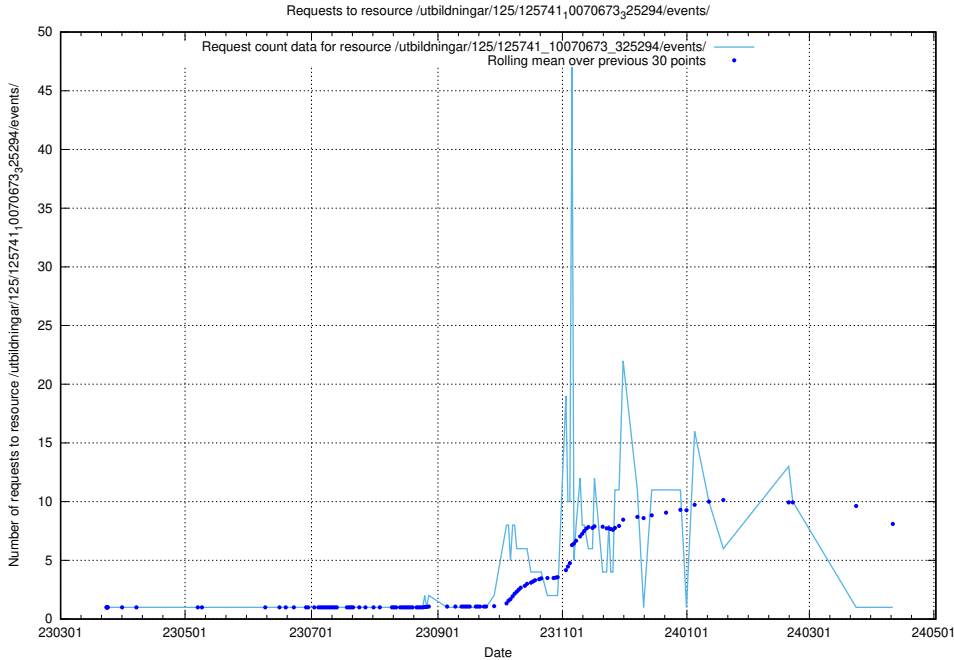

5.6259 Usage of /utbildningar/125/125741_10070673_325294/events/

Here, we count the number of requests to resource /utbildningar/125/125741_10070673_325294/events/