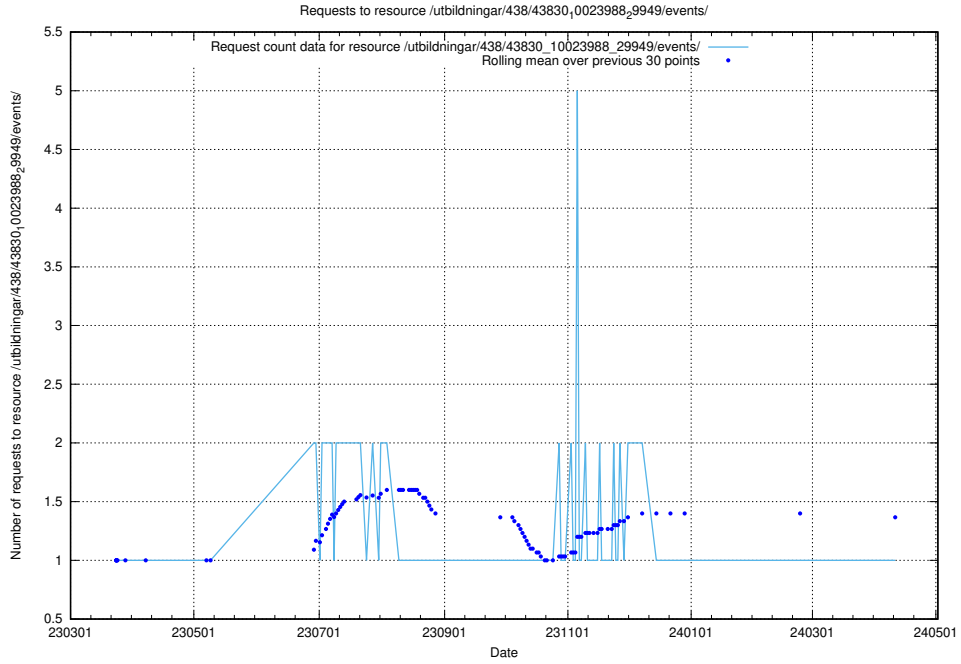

5.6109 Usage of /utbildningar/438/43830_10023988_29949/events/

Here, we count the number of requests to resource /utbildningar/438/43830_10023988_29949/events/.