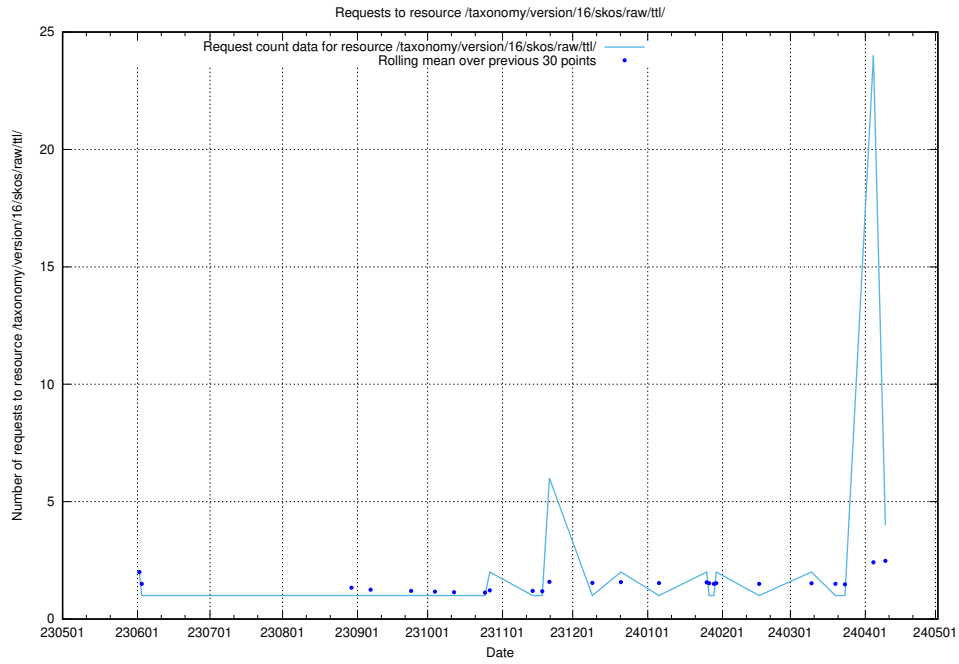

5.284 Usage of /taxonomy/version/16/skos/raw/ttl/

Here, we count the number of requests to resource /taxonomy/version/16/skos/raw/ttl/.