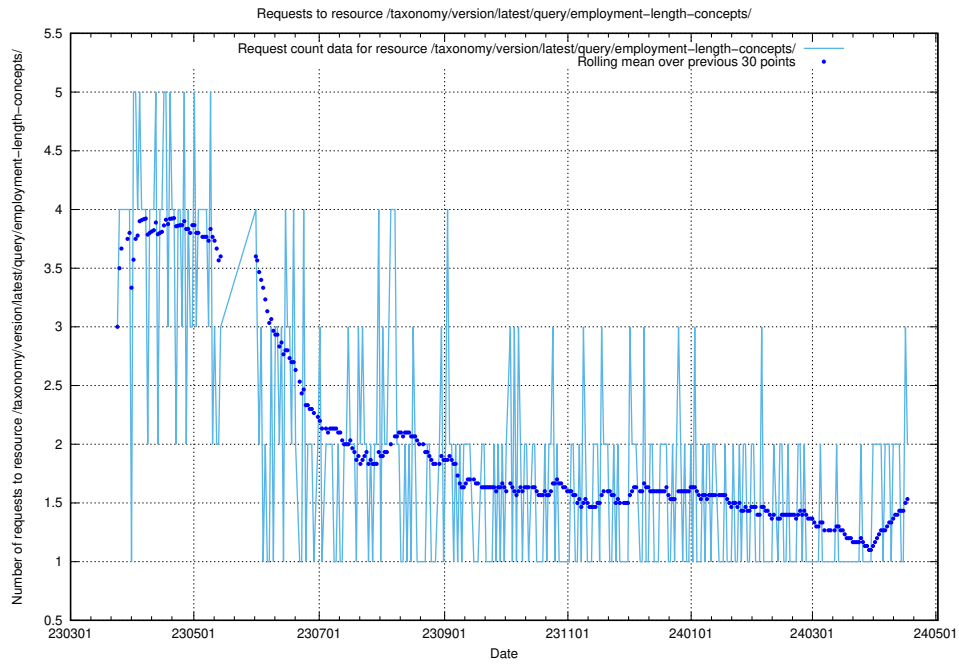

5.952 Usage of /taxonomy/version/latest/query/employment-length-concepts/

Here, we count the number of requests to resource /taxonomy/version/latest/query/employment-length-concepts/.