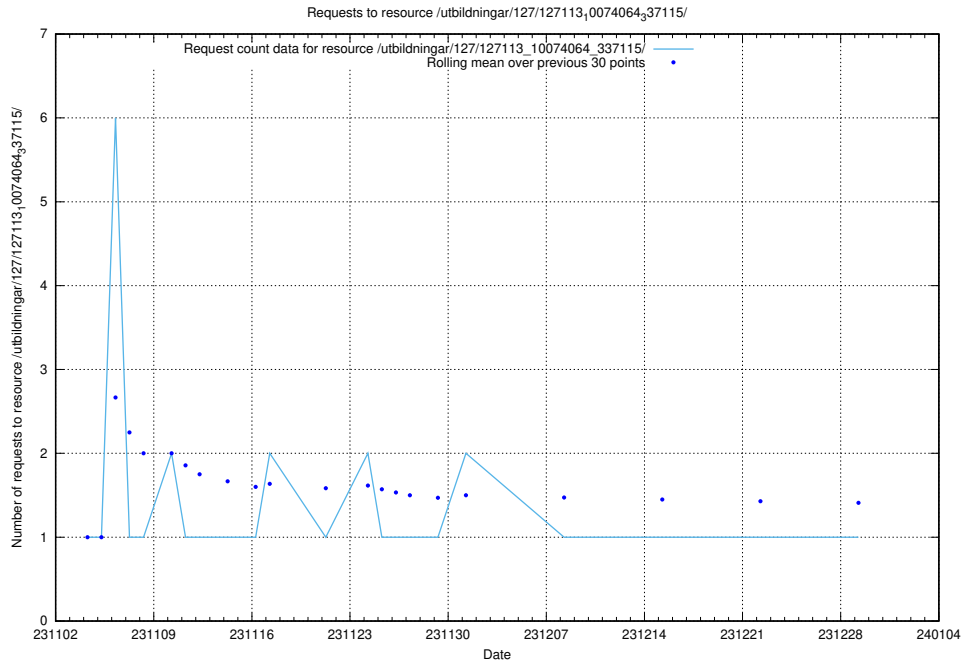

5.3923 Usage of /utbildningar/127/127113_10074064_337115/

Here, we count the number of requests to resource /utbildningar/127/127113_10074064_337115/.