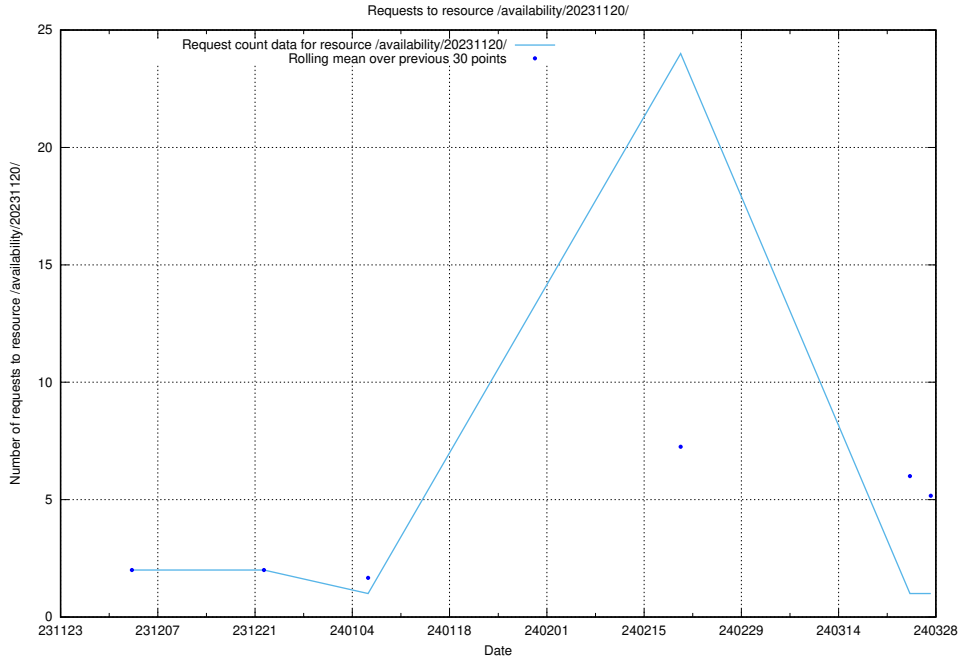

5.3732 Usage of /availability/20231120/

Here, we count the number of requests to resource /availability/20231120/.