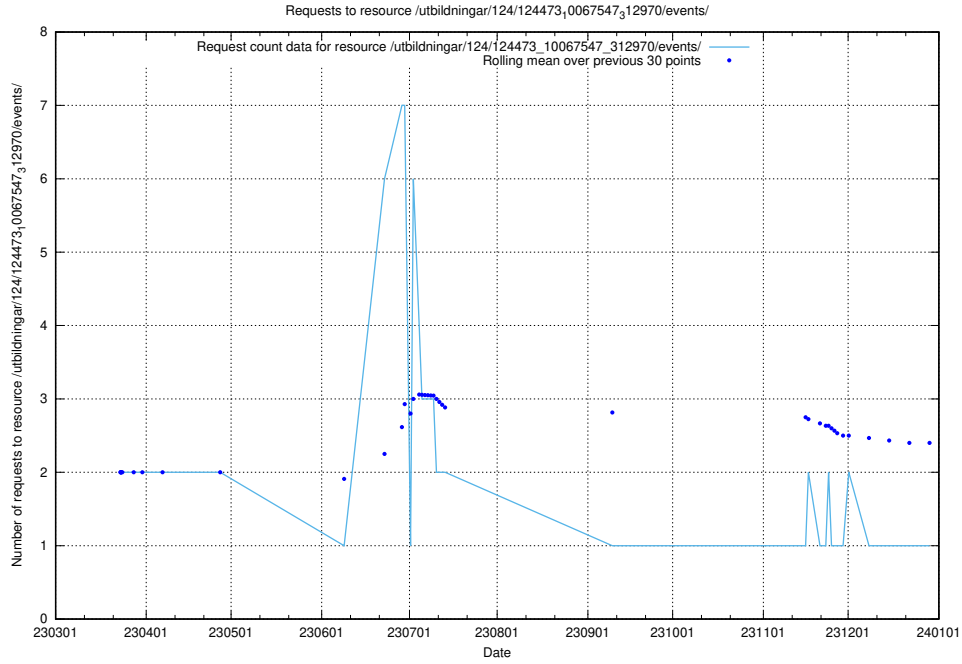

5.6074 Usage of /utbildningar/124/124473_10067547_312970/events/

Here, we count the number of requests to resource /utbildningar/124/124473_10067547_312970/events/