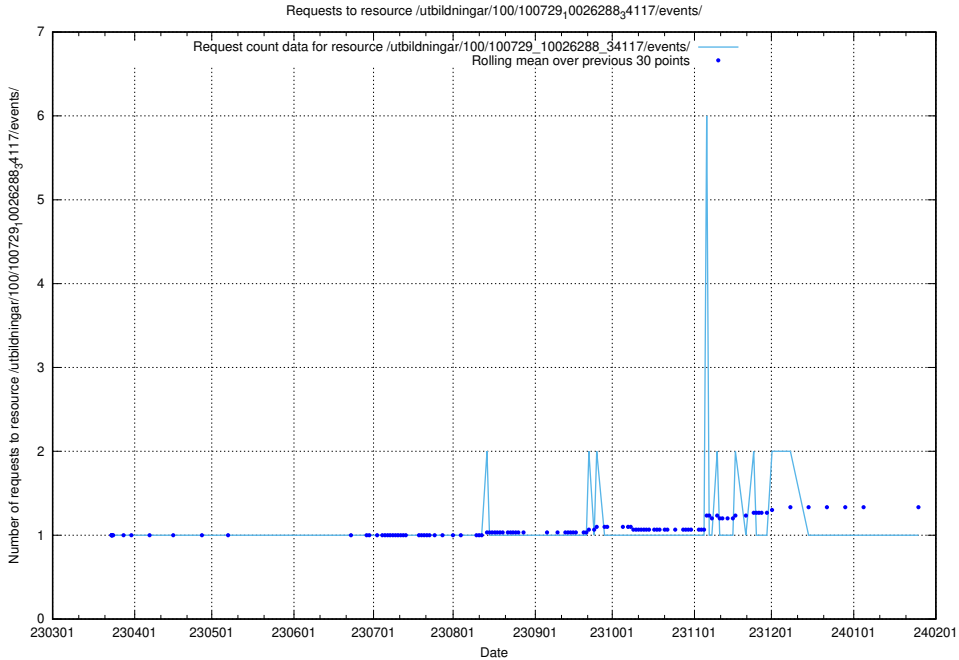

5.5455 Usage of /utbildningar/100/100729_10026288_34117/events/

Here, we count the number of requests to resource /utbildningar/100/100729_10026288_34117/events/.