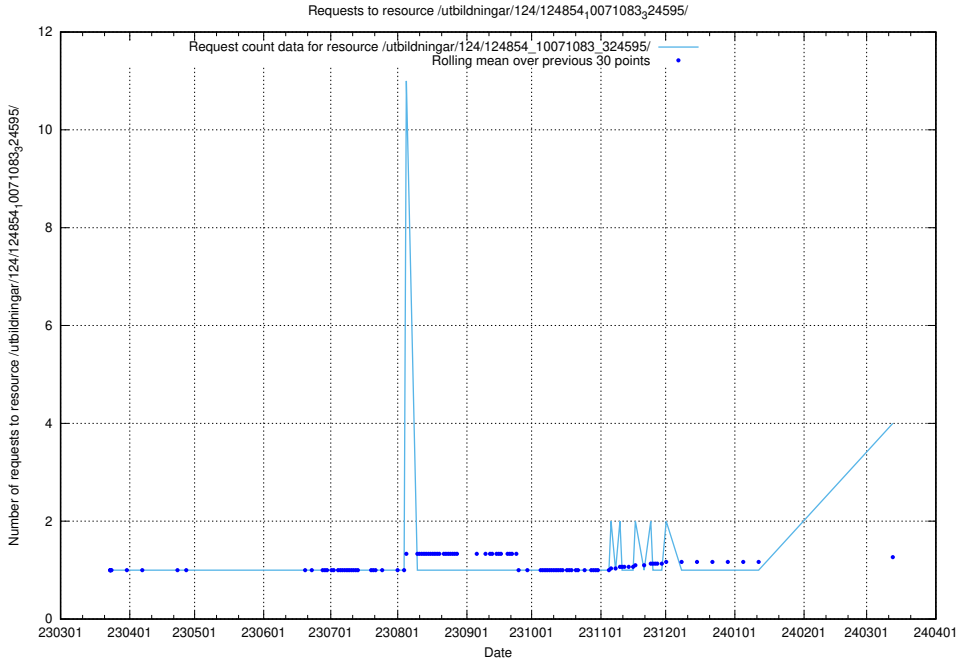

5.210 Usage of /utbildningar/124/124854_10071083_324595/

Here, we count the number of requests to resource /utbildningar/124/124854_10071083_324595/.