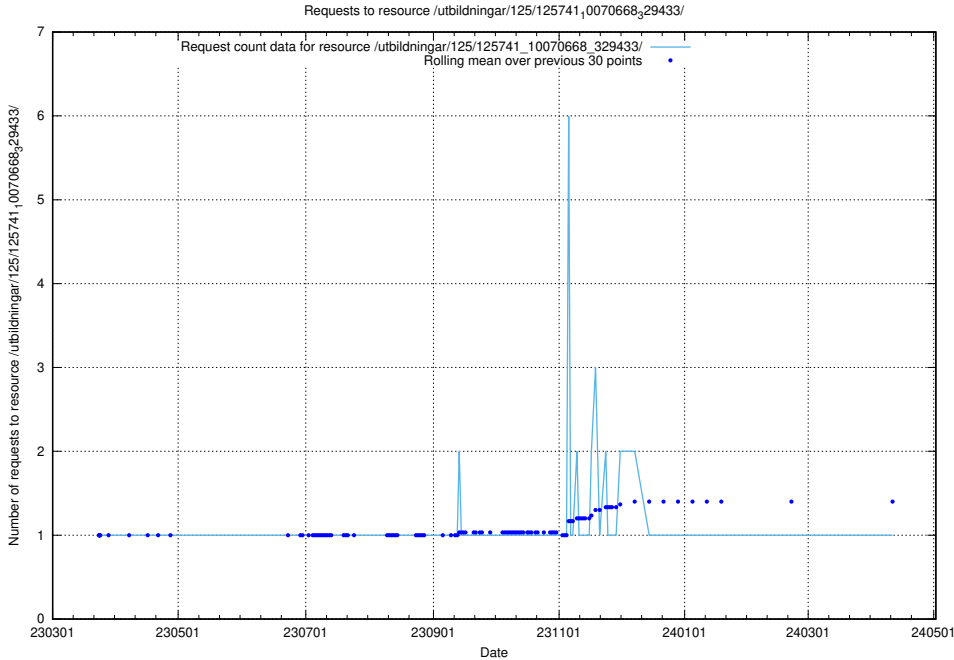

### 5.6263 Usage of /utbildningar/125/125741\_10070665\_322457/events/

Here, we count the number of requests to resource /utbildningar/125/125741\_10070665\_322457/events/