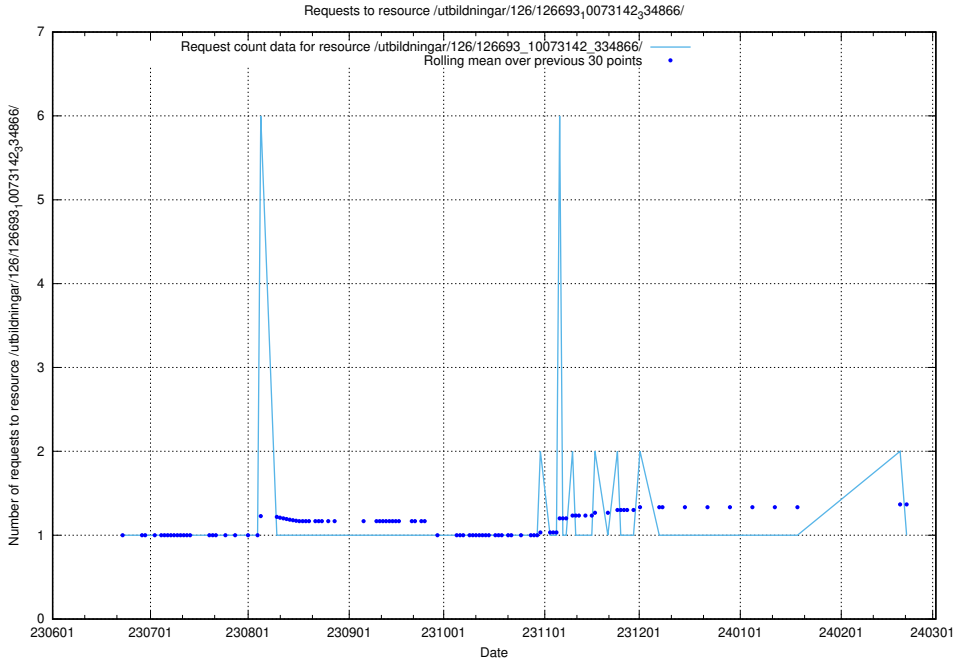

5.5426 Usage of /utbildningar/126/126693_10073142_334866/

Here, we count the number of requests to resource /utbildningar/126/126693_10073142_334866/.