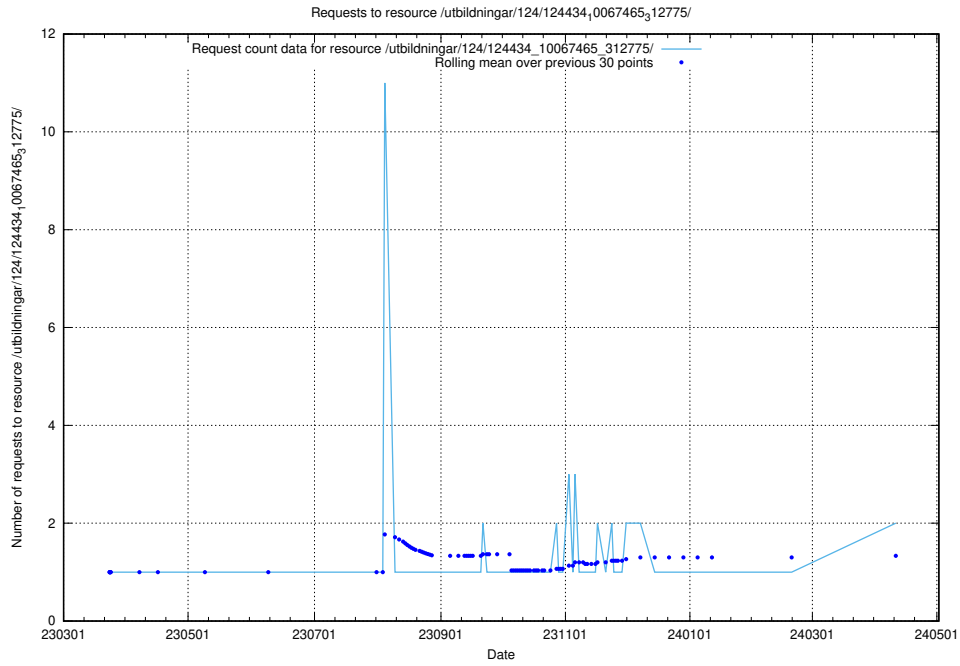

5.703 Usage of /utbildningar/124/124434_10067465_312775/

Here, we count the number of requests to resource /utbildningar/124/124434_10067465_312775/.