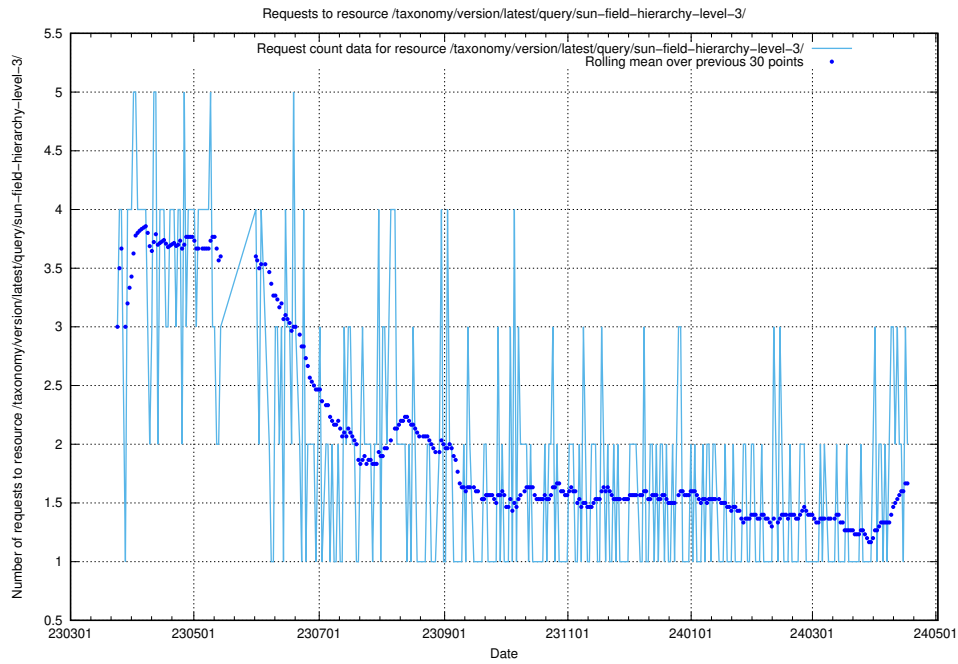

5.938 Usage of /taxonomy/version/latest/query/sun-field-hierarchy-level-3/

Here, we count the number of requests to resource /taxonomy/version/latest/query/sun-field-hierarchy-level-3/.