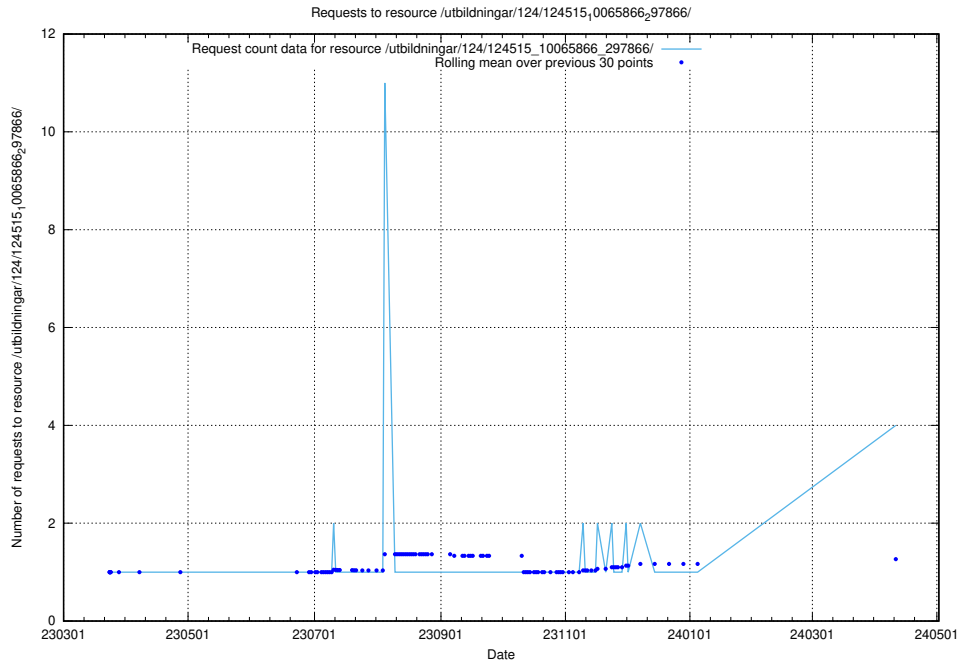

### 5.217 Usage of /utbildningar/124/124515\_10065866\_297866/

Here, we count the number of requests to resource /utbildningar/124/124515\_10065866\_297866/.