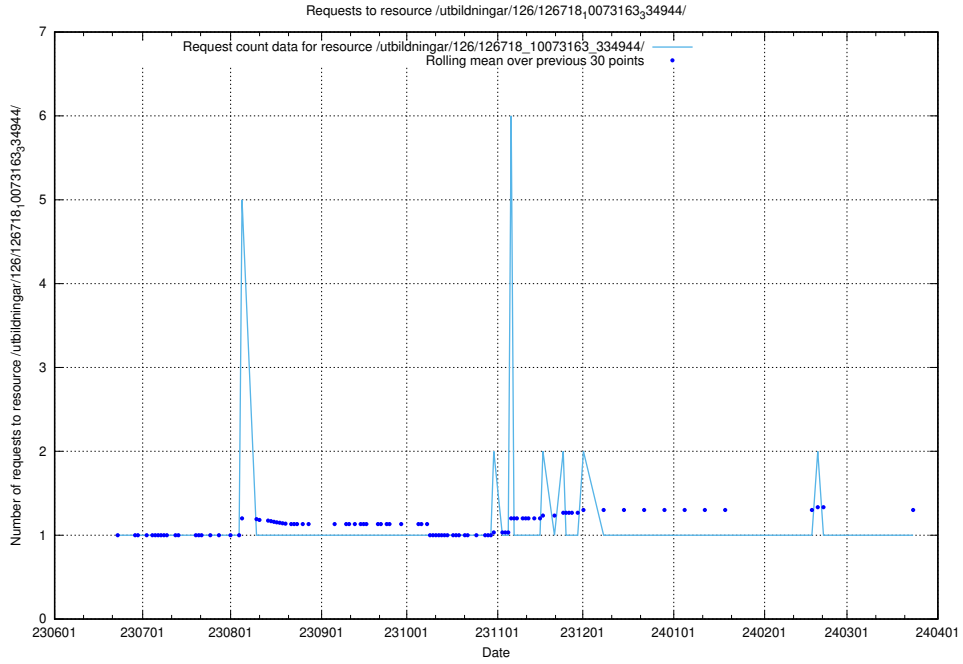

5.5396 Usage of /utbildningar/126/126718_10073163_334944/

Here, we count the number of requests to resource /utbildningar/126/126718_10073163_334944/.