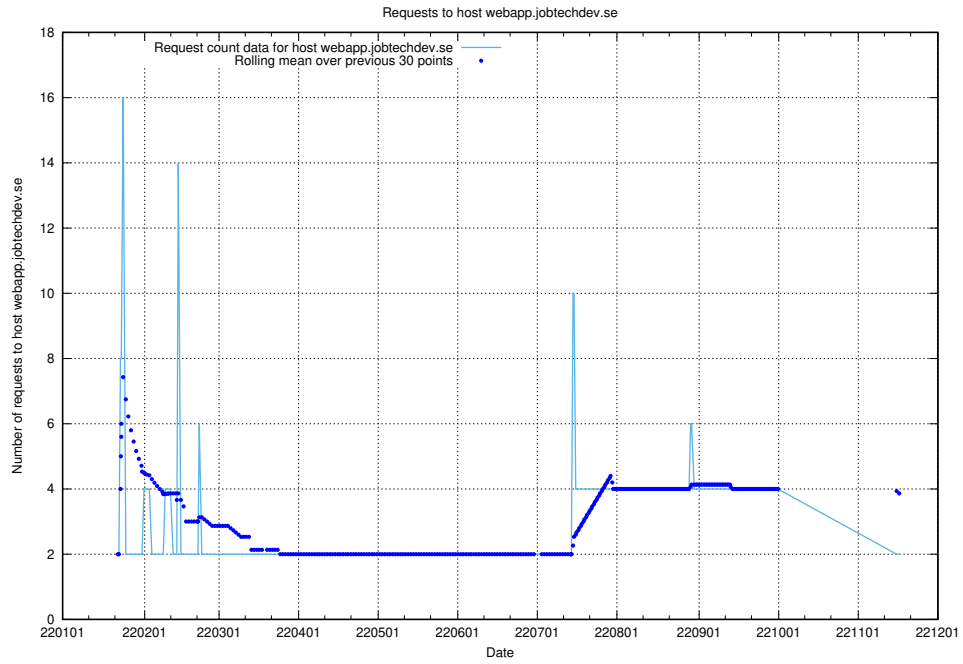

7.577 Usage of webapp.jobtechdev.se

Here, we count the number of requests to host webapp.jobtechdev.se.