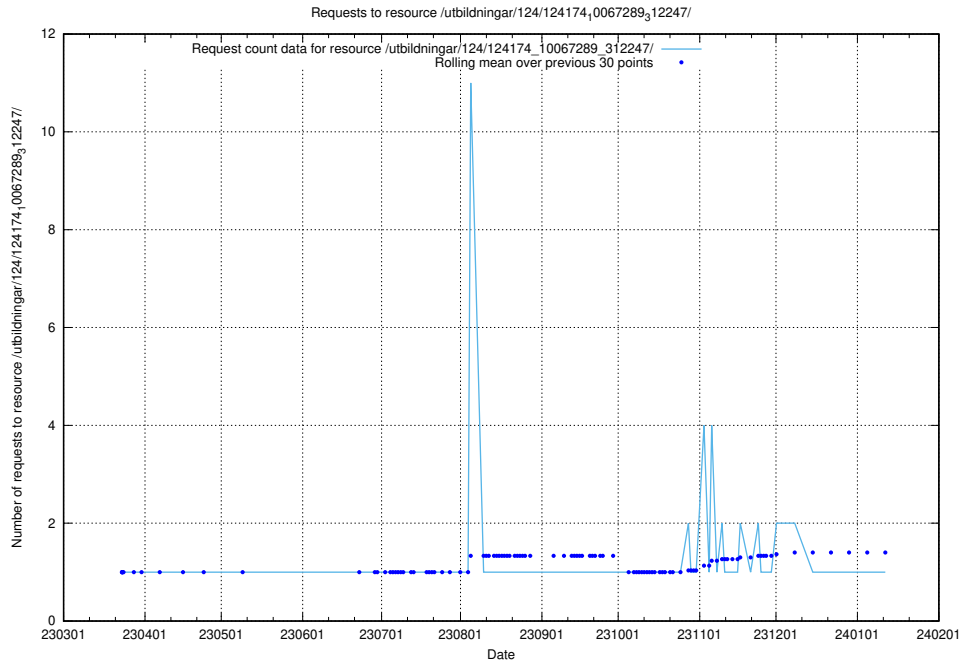

5.3853 Usage of /utbildningar/124/124174_10067289_312247/

Here, we count the number of requests to resource /utbildningar/124/124174_10067289_312247/.