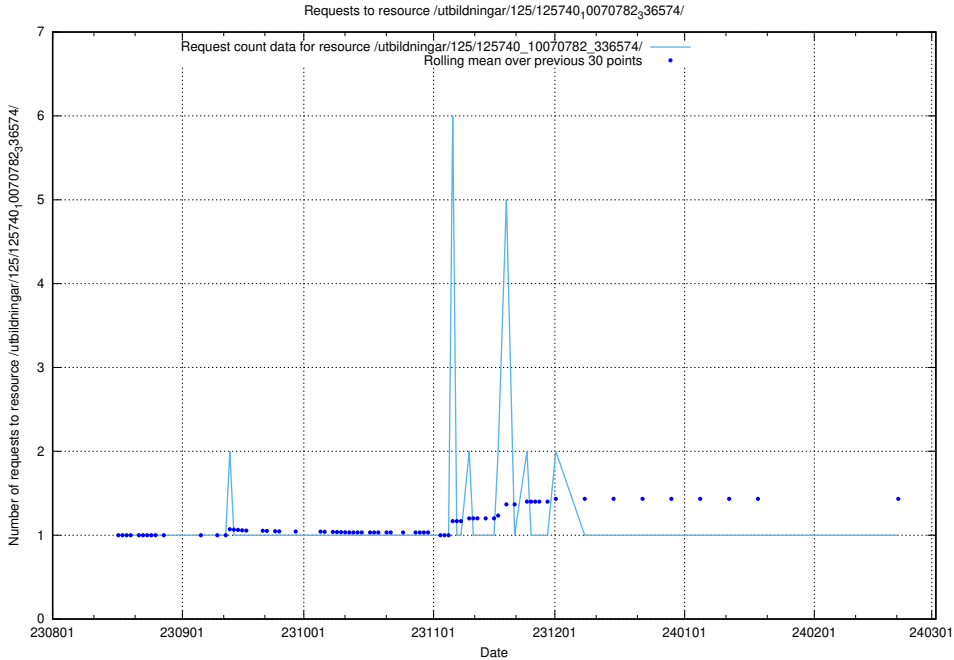

5.4578 Usage of /utbildningar/125/125740_10070782_336574/

Here, we count the number of requests to resource /utbildningar/125/125740_10070782_336574/.