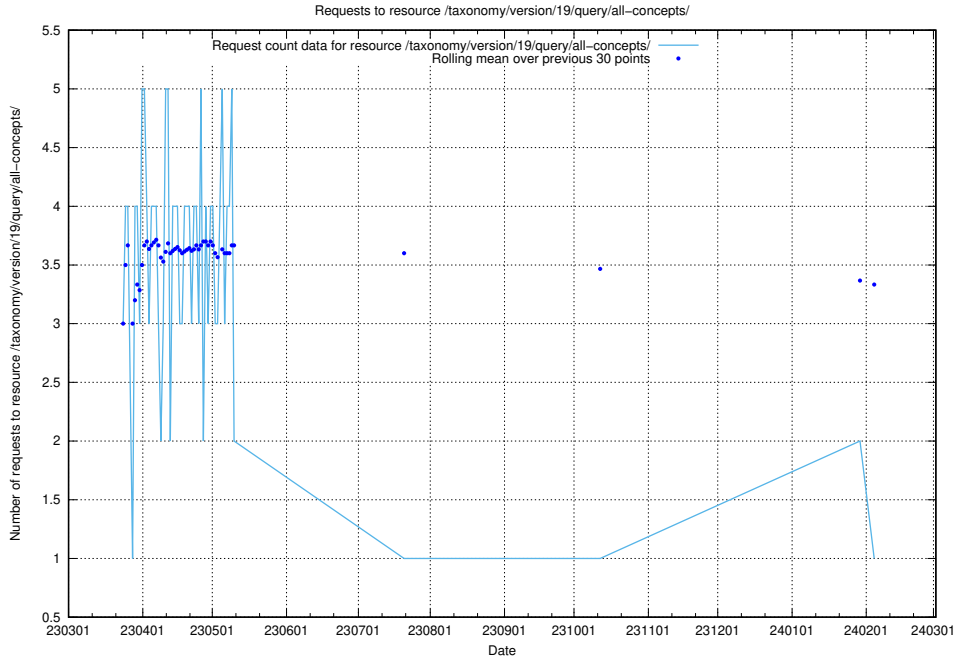

5.5937 Usage of /taxonomy/version/19/query/all-concepts/

Here, we count the number of requests to resource /taxonomy/version/19/query/all-concepts/.