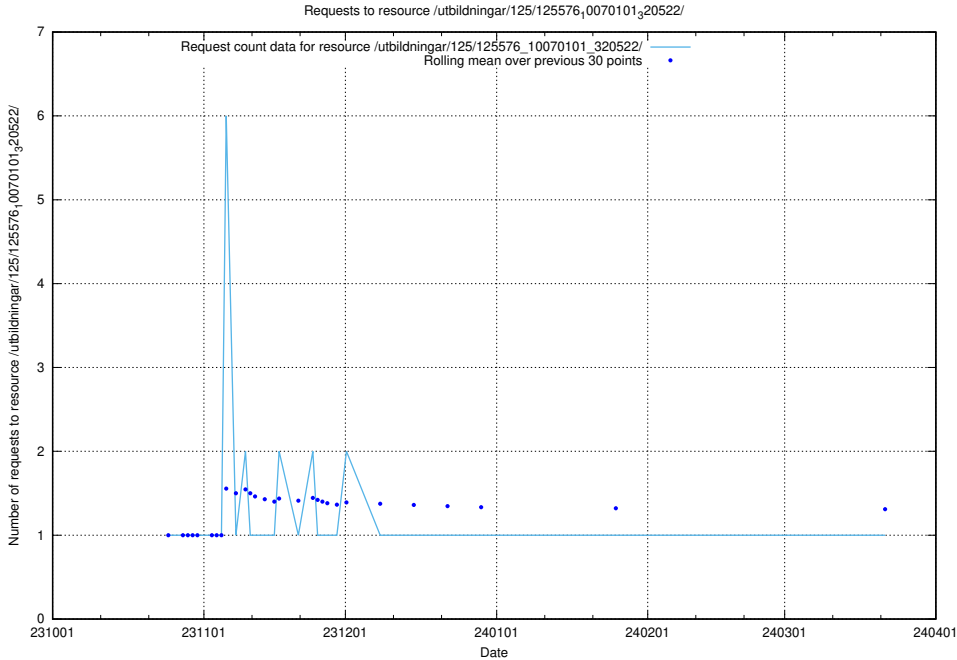

5.4019 Usage of /utbildningar/125/125576_10070101_320522/

Here, we count the number of requests to resource /utbildningar/125/125576_10070101_320522/.