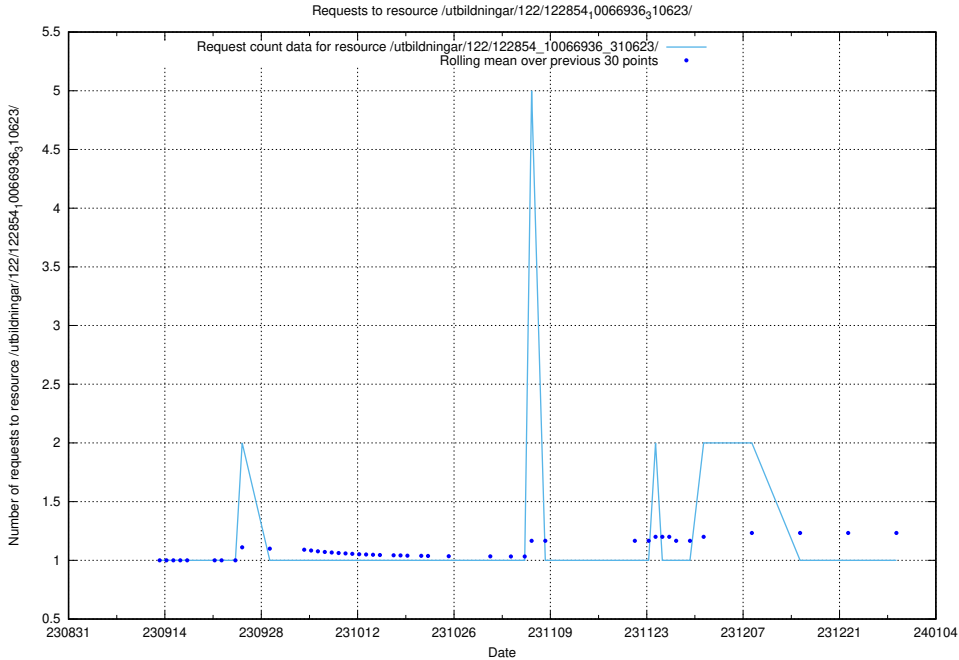

5.4389 Usage of /utbildningar/122/122854_10066936_310623/

Here, we count the number of requests to resource /utbildningar/122/122854_10066936_310623/.