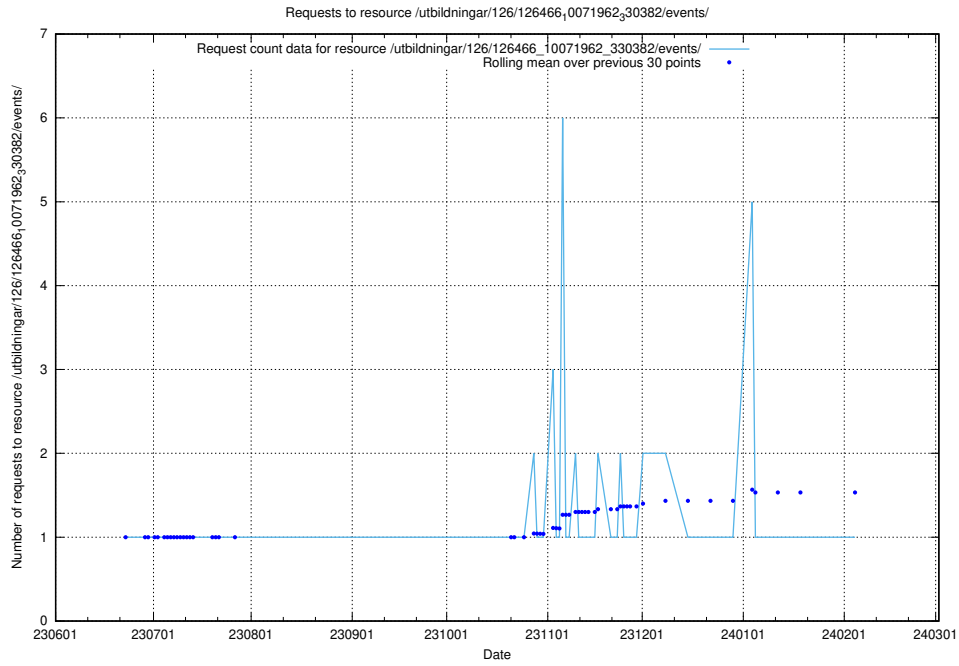

5.5433 Usage of /utbildningar/126/126466_10071962_330382/events/

Here, we count the number of requests to resource /utbildningar/126/126466_10071962_330382/events/