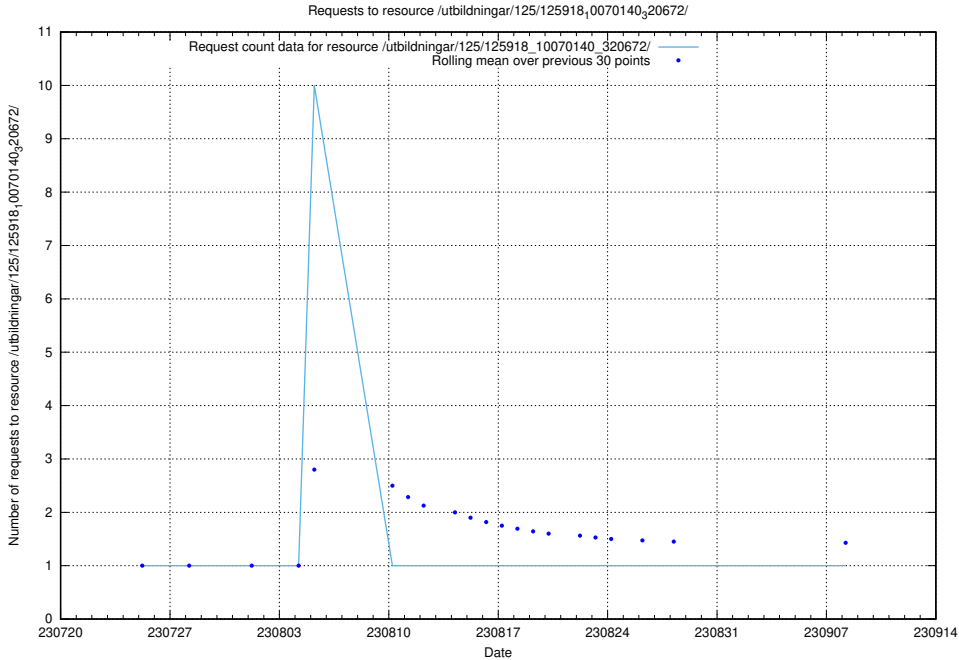

5.4739 Usage of /utbildningar/125/125918_10070140_320672/

Here, we count the number of requests to resource /utbildningar/125/125918_10070140_320672/.