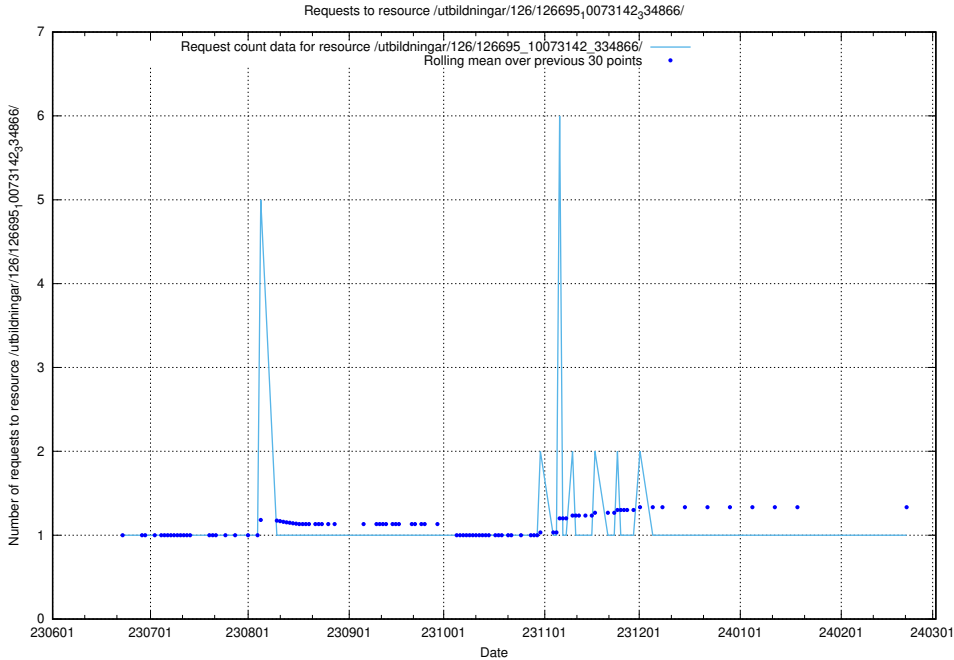

5.5412 Usage of /utbildningar/126/126695_10073142_334866/

Here, we count the number of requests to resource /utbildningar/126/126695_10073142_334866/.