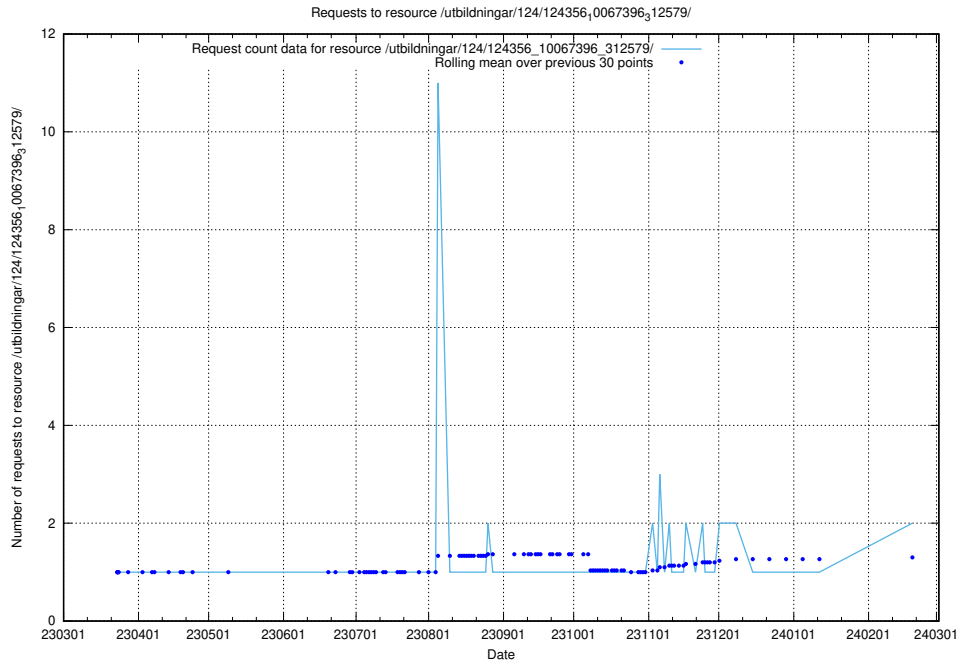

5.711 Usage of /utbildningar/124/124356_10067396_312579/

Here, we count the number of requests to resource /utbildningar/124/124356_10067396_312579/.