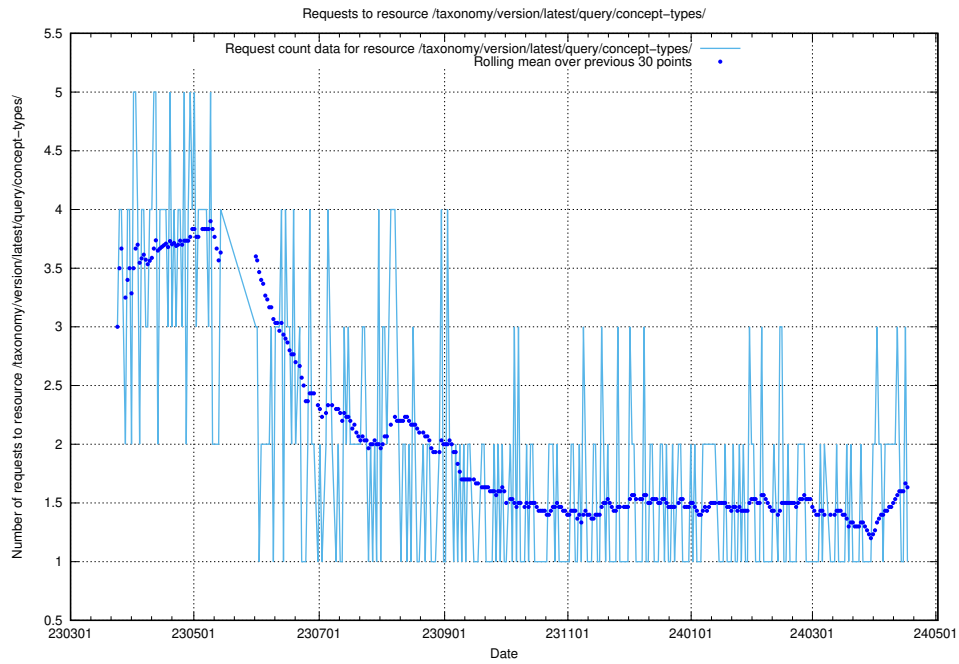

## 5.5895 Usage of /taxonomy/version/latest/query/concept-types/

Here, we count the number of requests to resource /taxonomy/version/latest/query/concept-types/.