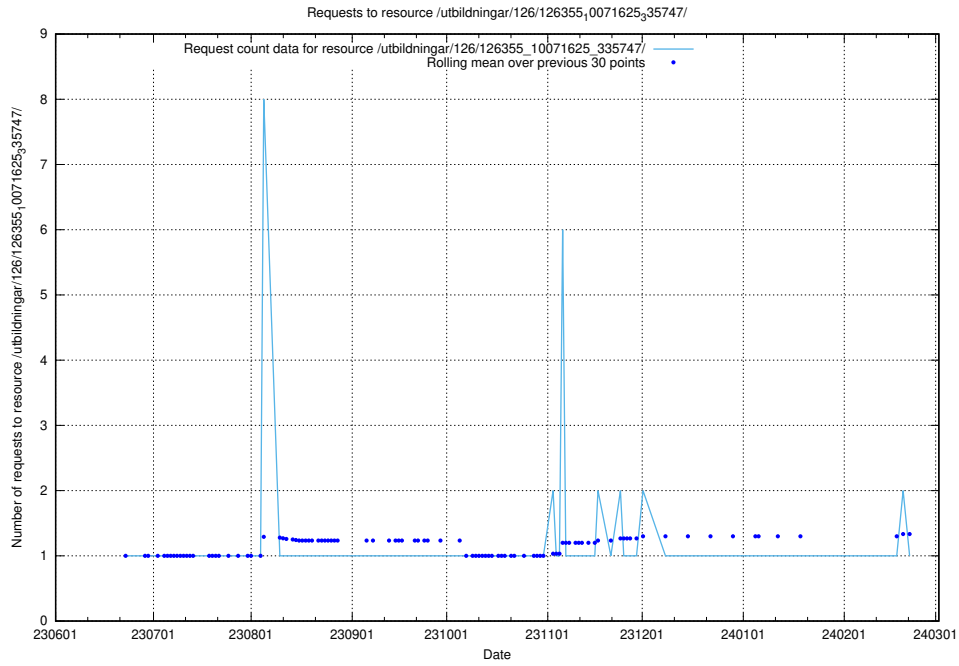

5.5439 Usage of /utbildningar/126/126355_10071625_335747/

Here, we count the number of requests to resource /utbildningar/126/126355_10071625_335747/.