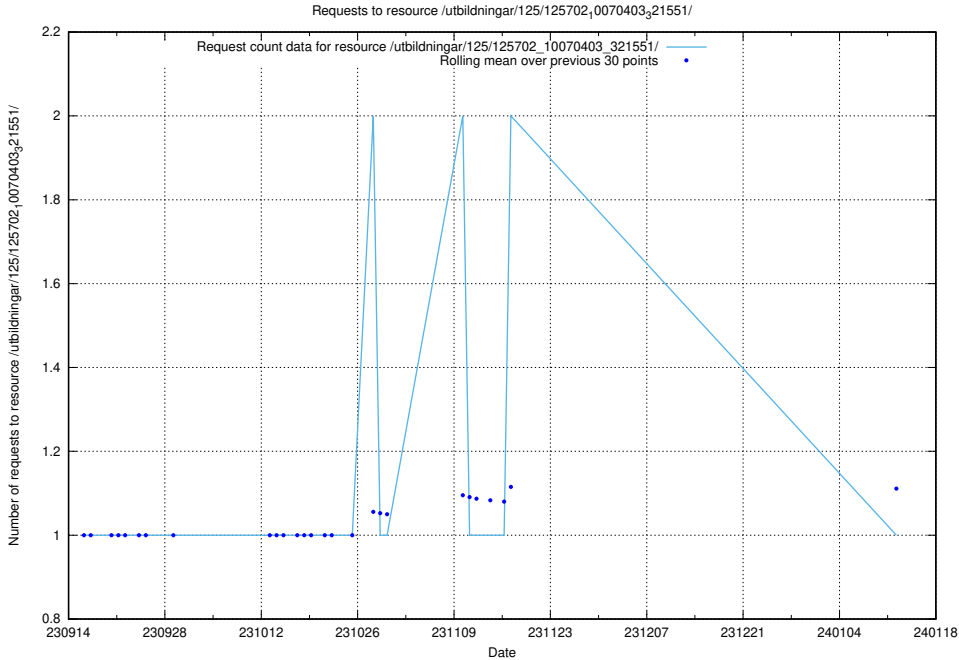

5.4349 Usage of /utbildningar/125/125702_10070403_321551/

Here, we count the number of requests to resource /utbildningar/125/125702_10070403_321551/.