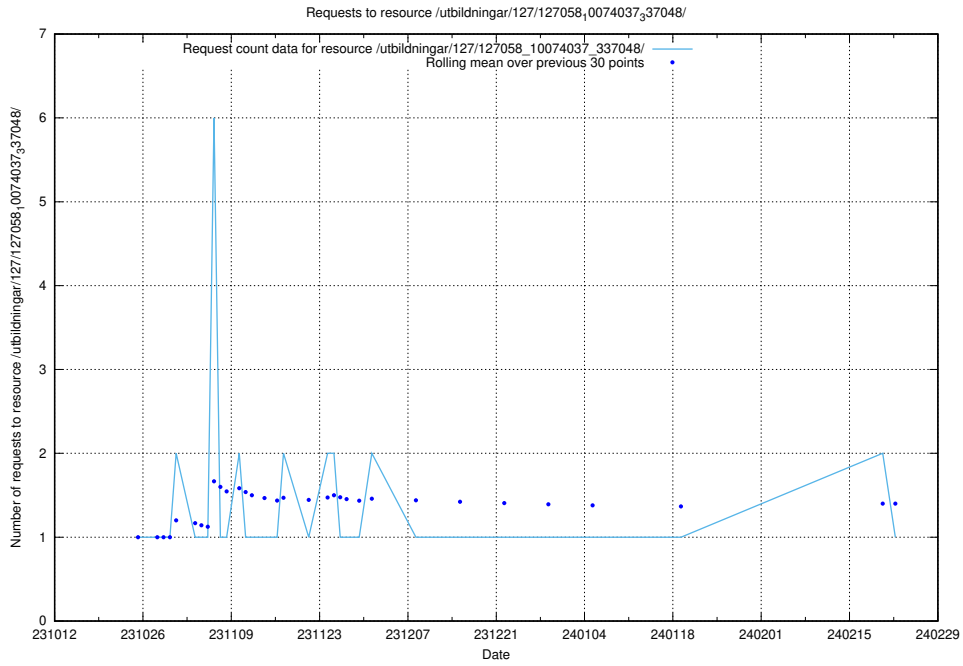

5.4005 Usage of /utbildningar/127/127058_10074037_337048/

Here, we count the number of requests to resource /utbildningar/127/127058_10074037_337048/.