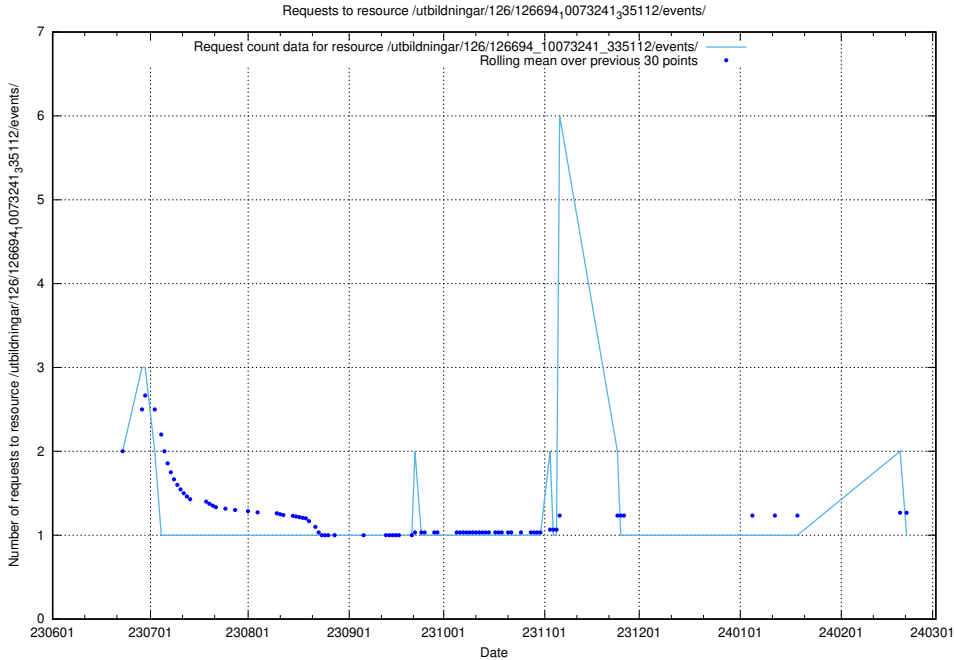

5.5345 Usage of /utbildningar/126/126694_10073241_335112/events/

Here, we count the number of requests to resource /utbildningar/126/126694_10073241_335112/events/