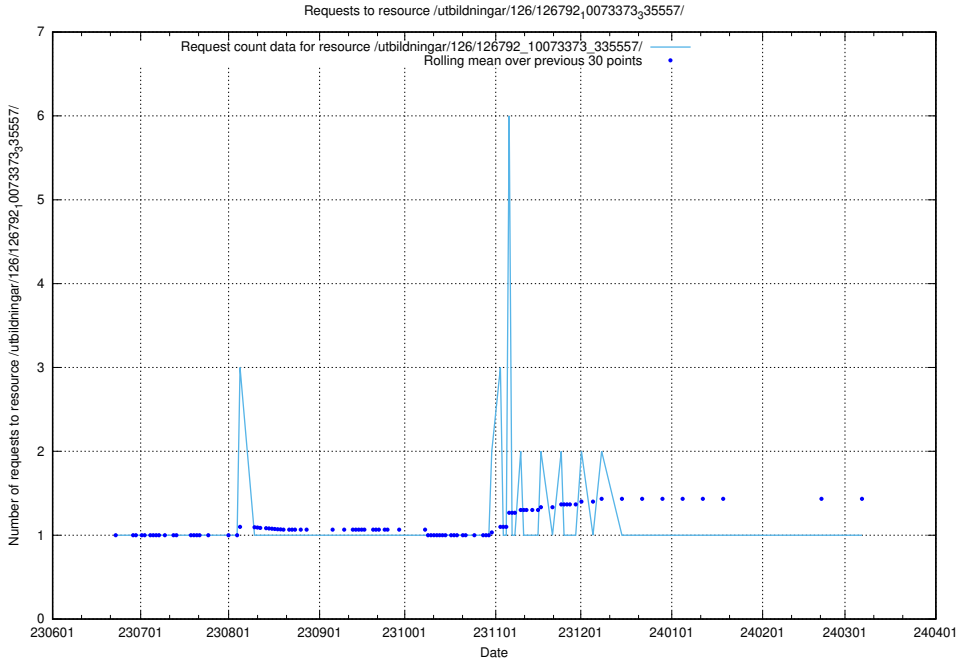

5.5371 Usage of /utbildningar/126/126792_10073373_335557/

Here, we count the number of requests to resource /utbildningar/126/126792_10073373_335557/.