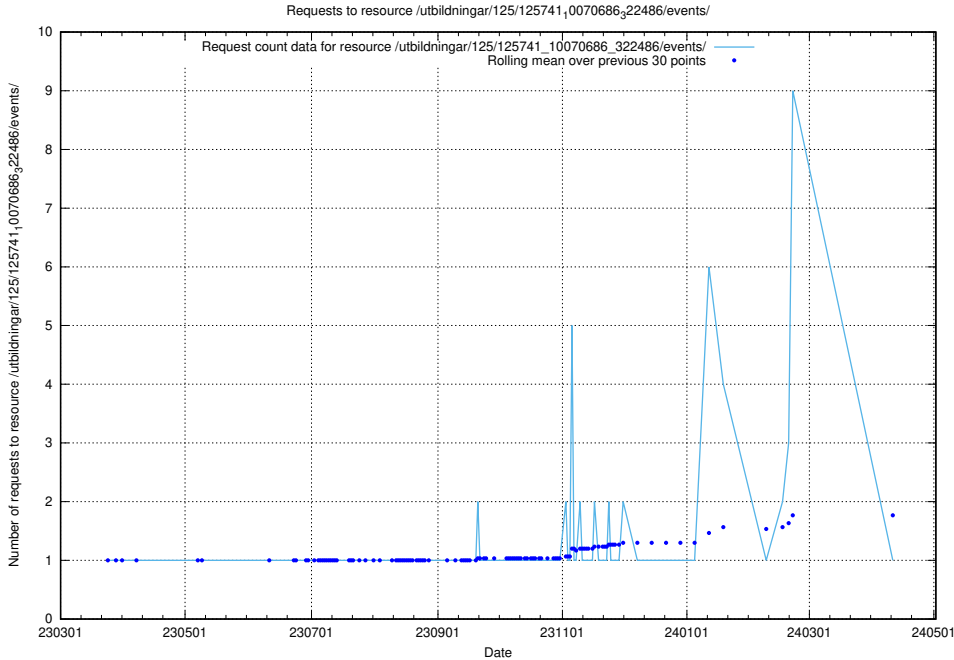

5.6012 Usage of /utbildningar/125/125741_10070686_322486/events/

Here, we count the number of requests to resource /utbildningar/125/125741_10070686_322486/events/