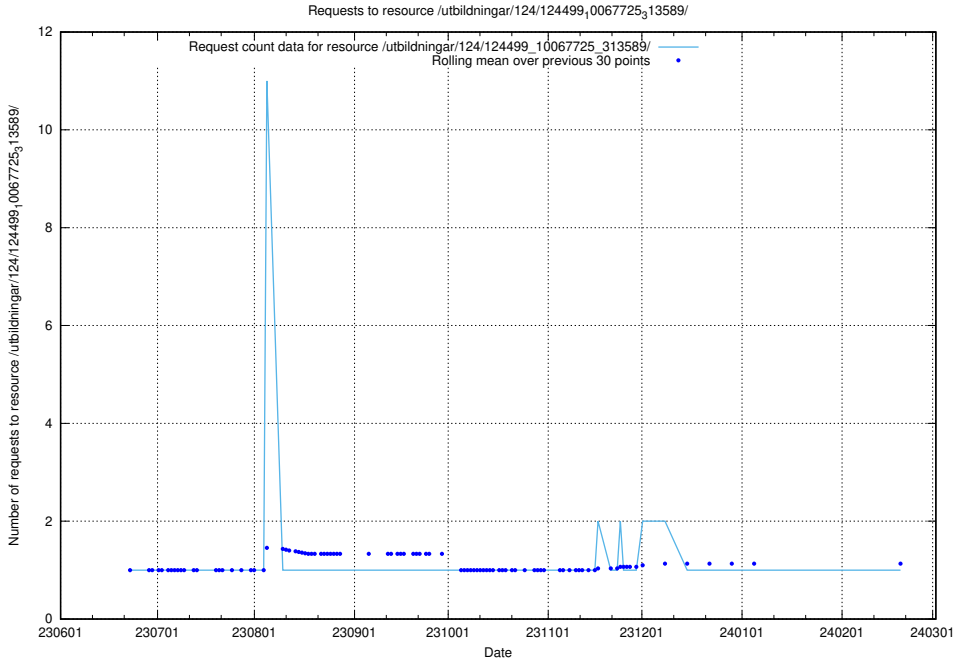

5.5561 Usage of /utbildningar/124/124499_10067725_313589/

Here, we count the number of requests to resource /utbildningar/124/124499_10067725_313589/.