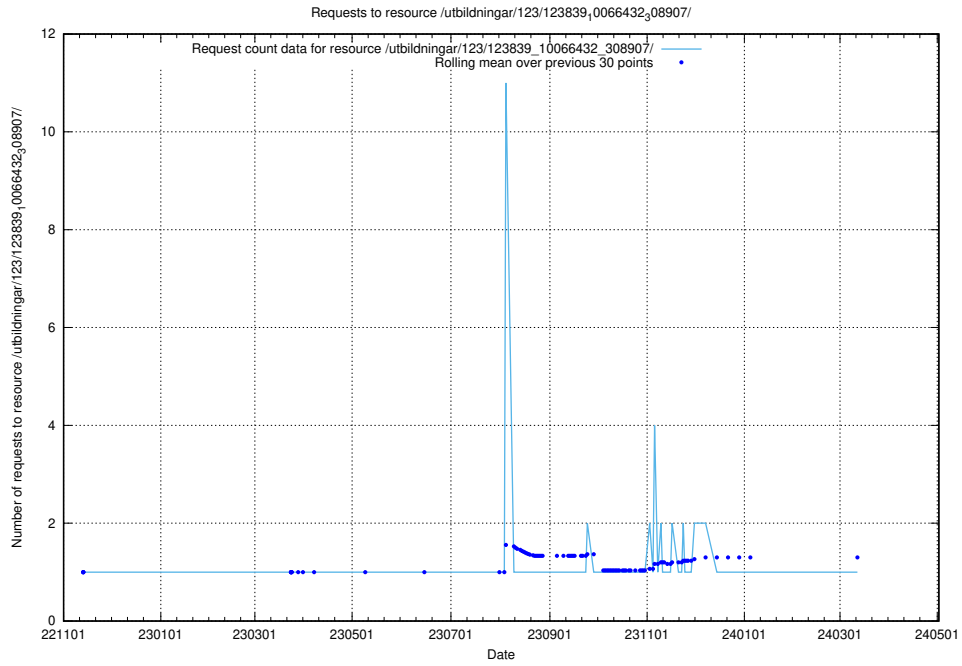

5.5658 Usage of /utbildningar/123/123839_10066432_308907/

Here, we count the number of requests to resource /utbildningar/123/123839_10066432_308907/.