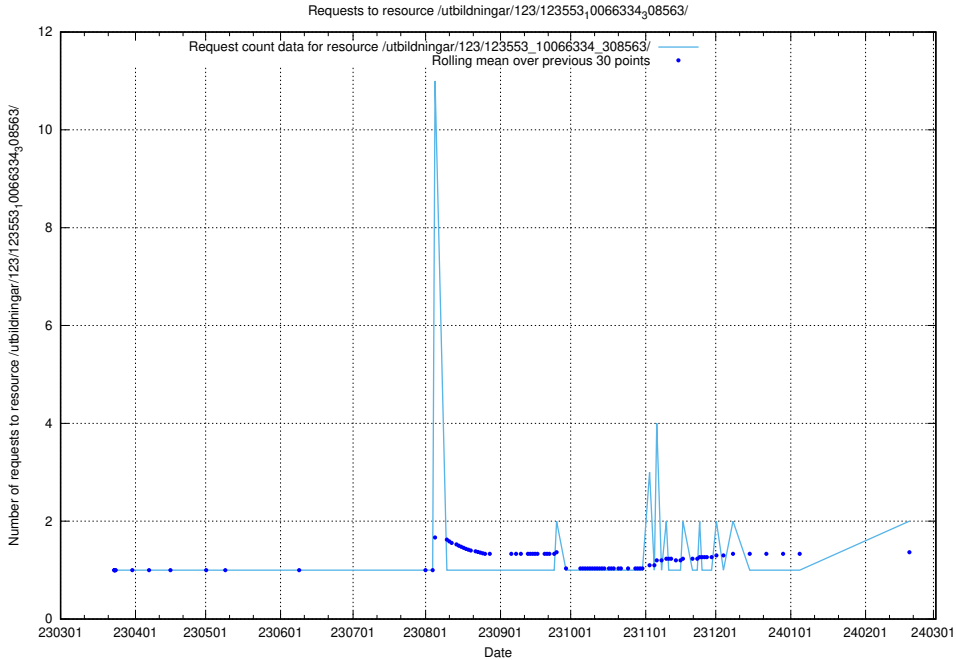

5.770 Usage of /utbildningar/123/123553_10066334_308563/

Here, we count the number of requests to resource /utbildningar/123/123553_10066334_308563/.