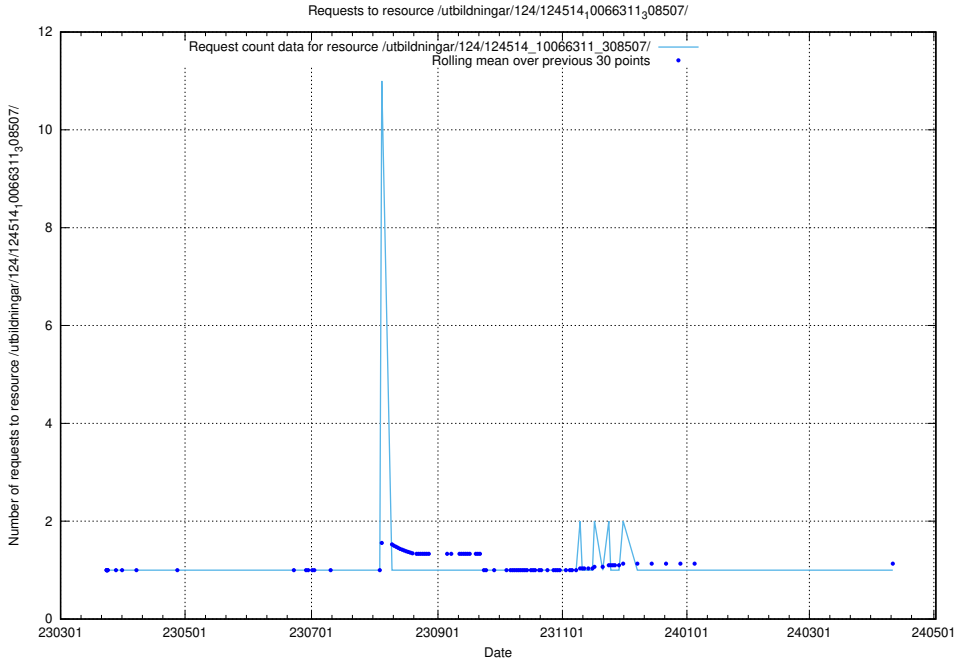

5.1627 Usage of /utbildningar/124/124514_10066311_308507/

Here, we count the number of requests to resource /utbildningar/124/124514_10066311_308507/.