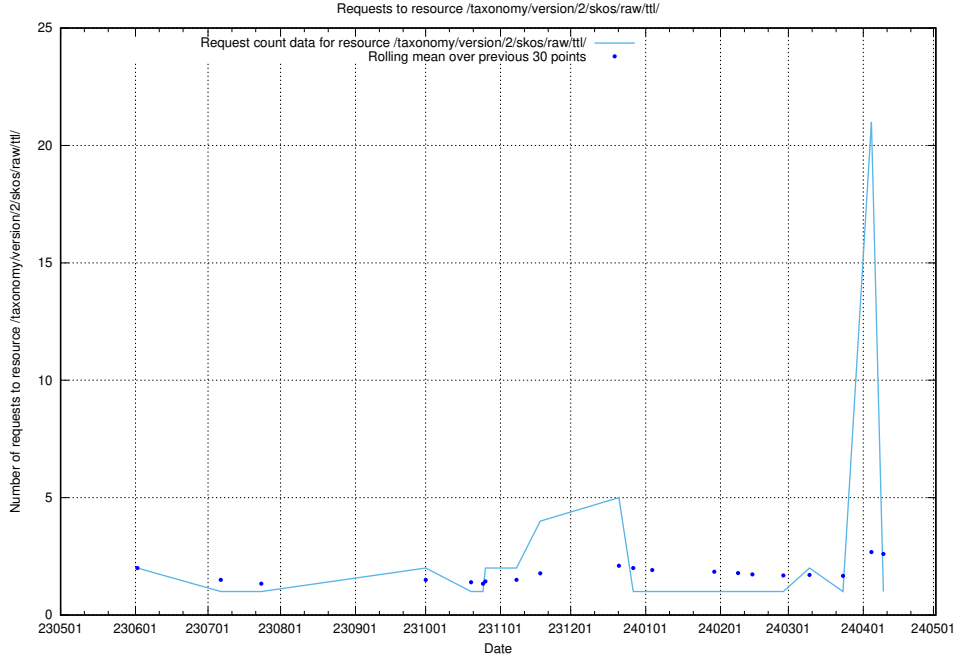

5.5696 Usage of /taxonomy/version/2/skos/raw/ttl/

Here, we count the number of requests to resource /taxonomy/version/2/skos/raw/ttl/.