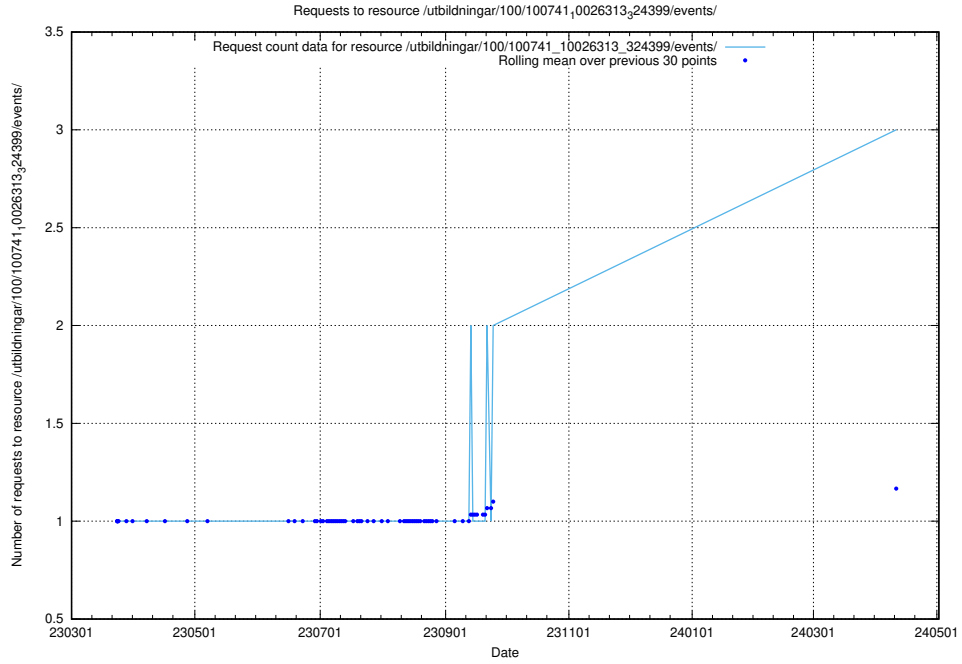

5.439 Usage of /utbildningar/100/100741_10026313_324399/events/

Here, we count the number of requests to resource /utbildningar/100/100741_10026313_324399/events/