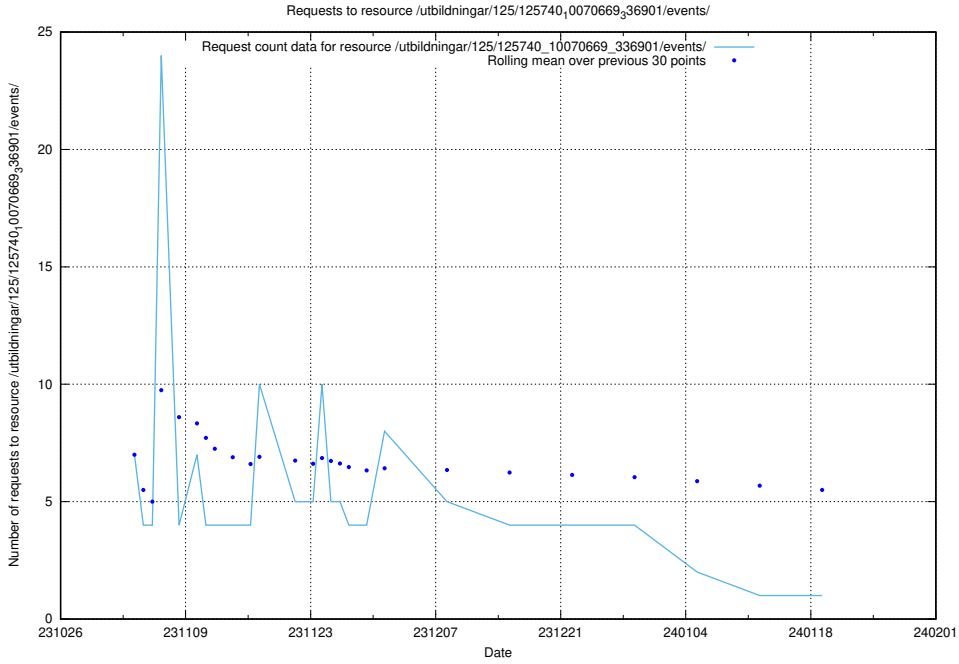

5.3935 Usage of /utbildningar/125/125740_10070669_336901/events/

Here, we count the number of requests to resource /utbildningar/125/125740_10070669_336901/events/