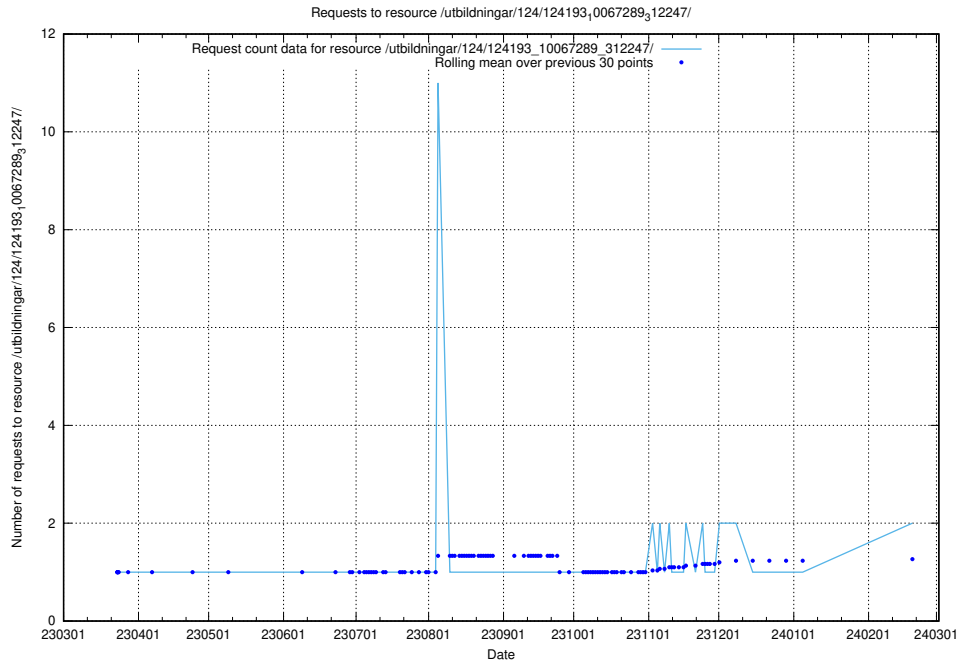

5.724 Usage of /utbildningar/124/124193_10067289_312247/

Here, we count the number of requests to resource /utbildningar/124/124193_10067289_312247/.