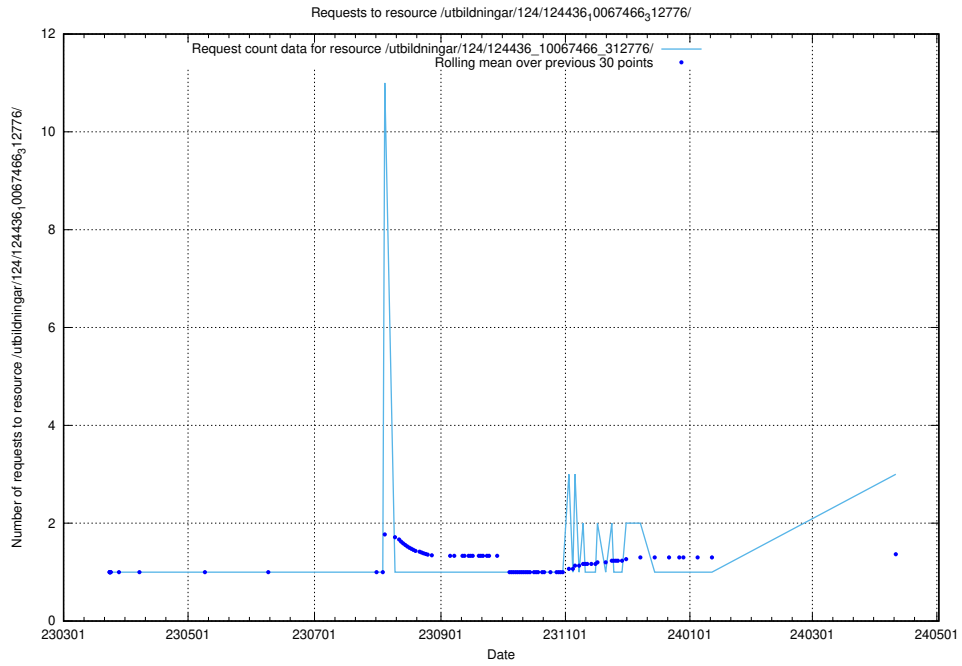

5.367 Usage of /utbildningar/124/124436_10067466_312776/

Here, we count the number of requests to resource /utbildningar/124/124436_10067466_312776/.