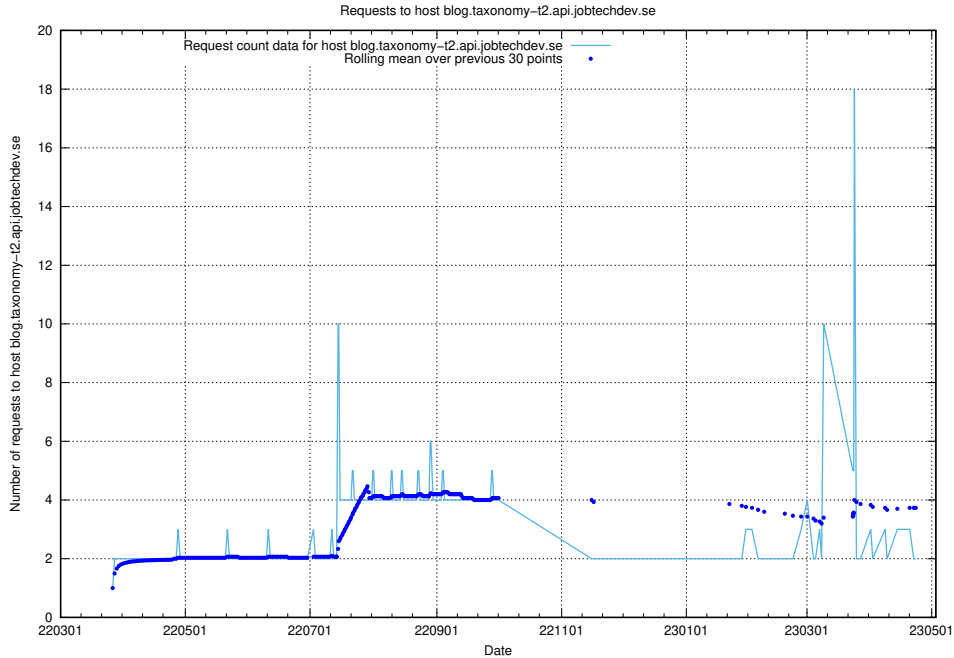

7.488 Usage of `blog.taxonomy-t2.api.jobtechdev.se`

Here, we count the number of requests to host `blog.taxonomy-t2.api.jobtechdev.se`.