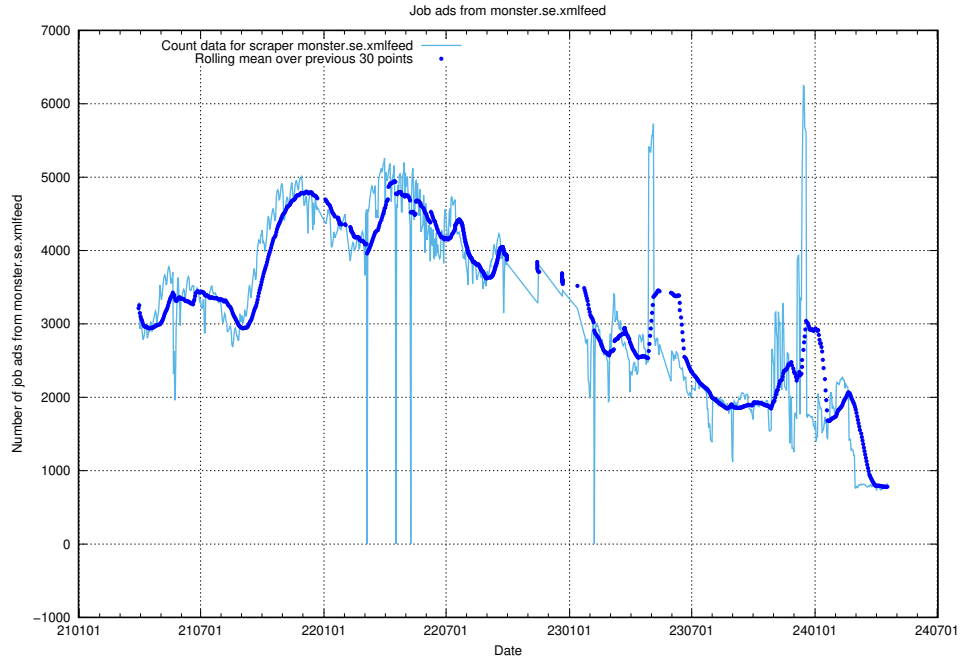

13.9 Number of ads by scraper monster.se.xmlfeed

Here, we count the number of job ads scraped from monster.se.xmlfeed.