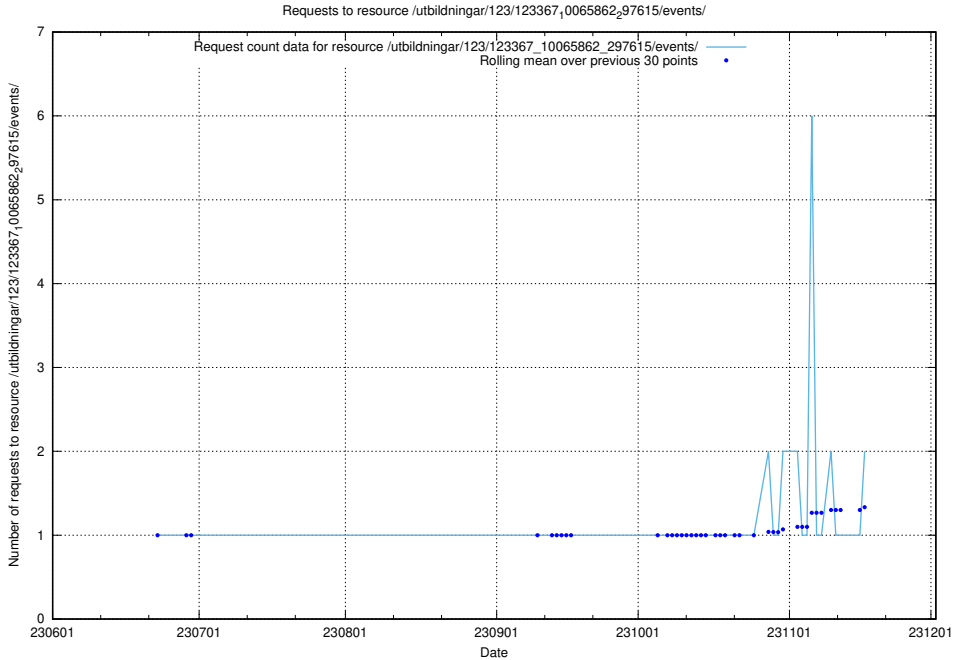

5.907 Usage of /utbildningar/123/123367_10065862_297615/events/

Here, we count the number of requests to resource /utbildningar/123/123367_10065862_297615/events/