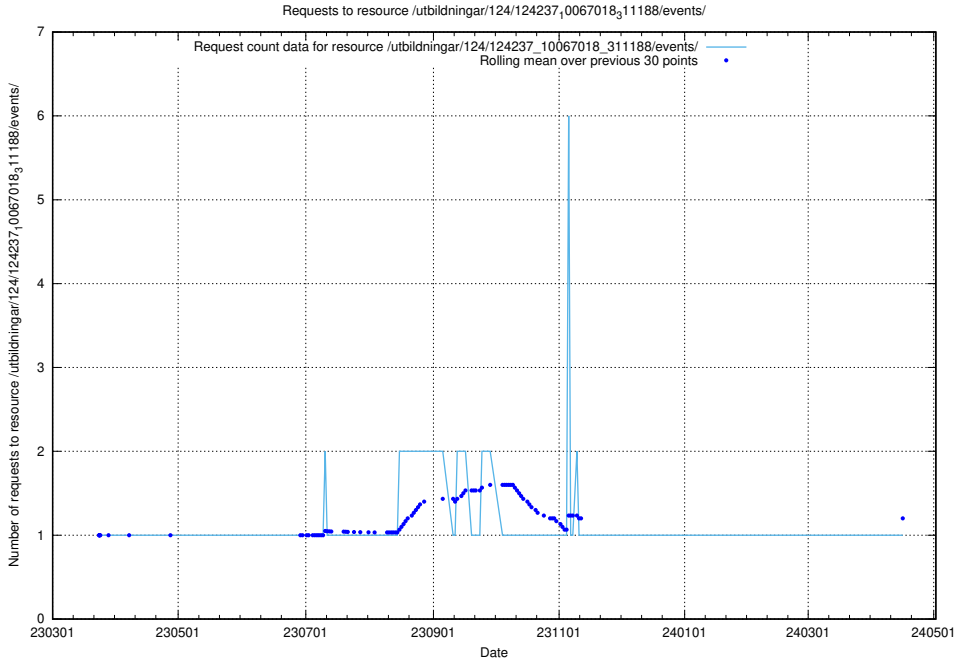

5.3809 Usage of /utbildningar/124/124237_10067018_311188/events/

Here, we count the number of requests to resource /utbildningar/124/124237_10067018_311188/events/