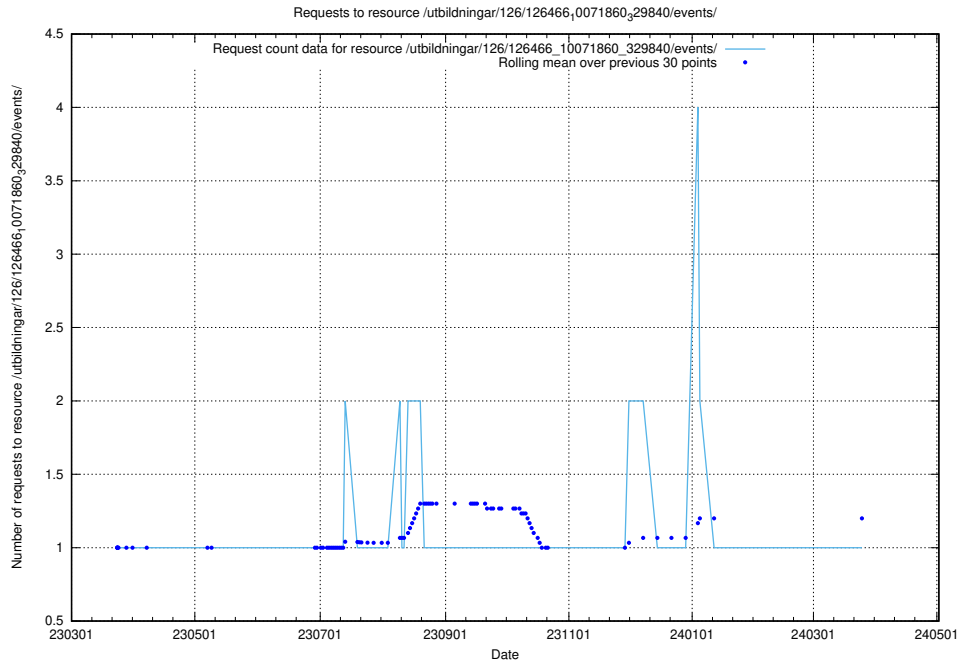

5.6187 Usage of /utbildningar/126/126466_10071860_329840/events/

Here, we count the number of requests to resource /utbildningar/126/126466_10071860_329840/events/