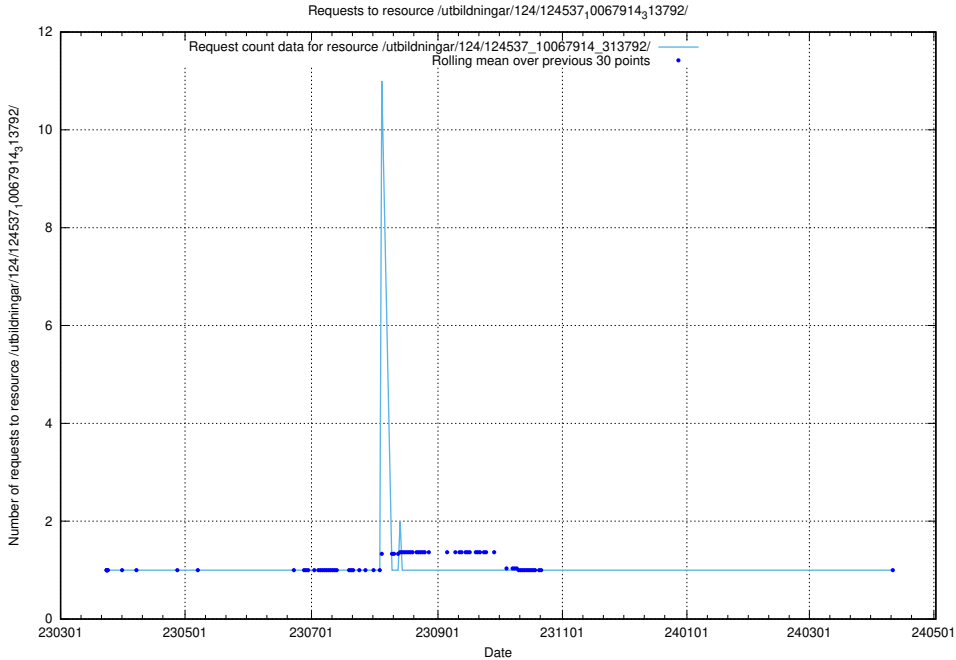

5.1244 Usage of /utbildningar/124/124537_10067914_313792/

Here, we count the number of requests to resource /utbildningar/124/124537_10067914_313792/.