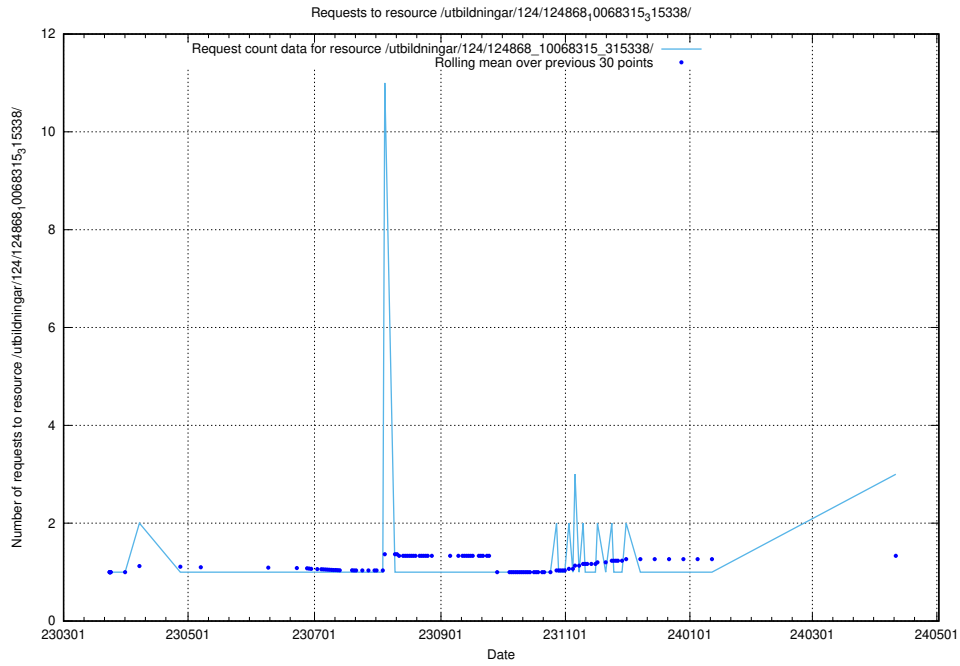

5.312 Usage of /utbildningar/124/124868_10068315_315338/

Here, we count the number of requests to resource /utbildningar/124/124868_10068315_315338/.