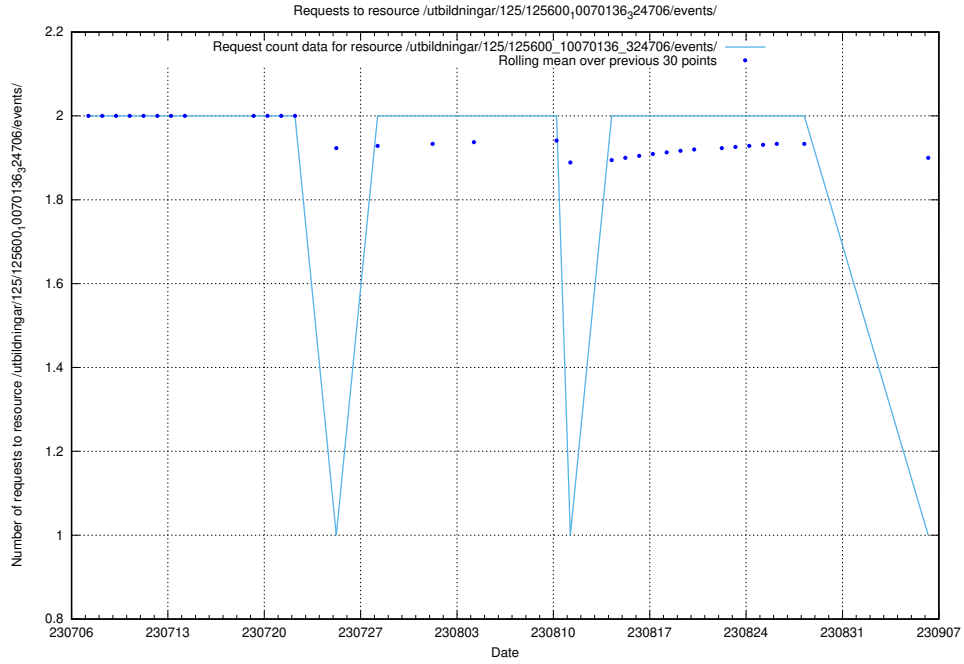

### 5.5081 Usage of /utbildningar/125/125600\_10070136\_324706/events/

Here, we count the number of requests to resource /utbildningar/125/125600\_10070136\_324706/events/