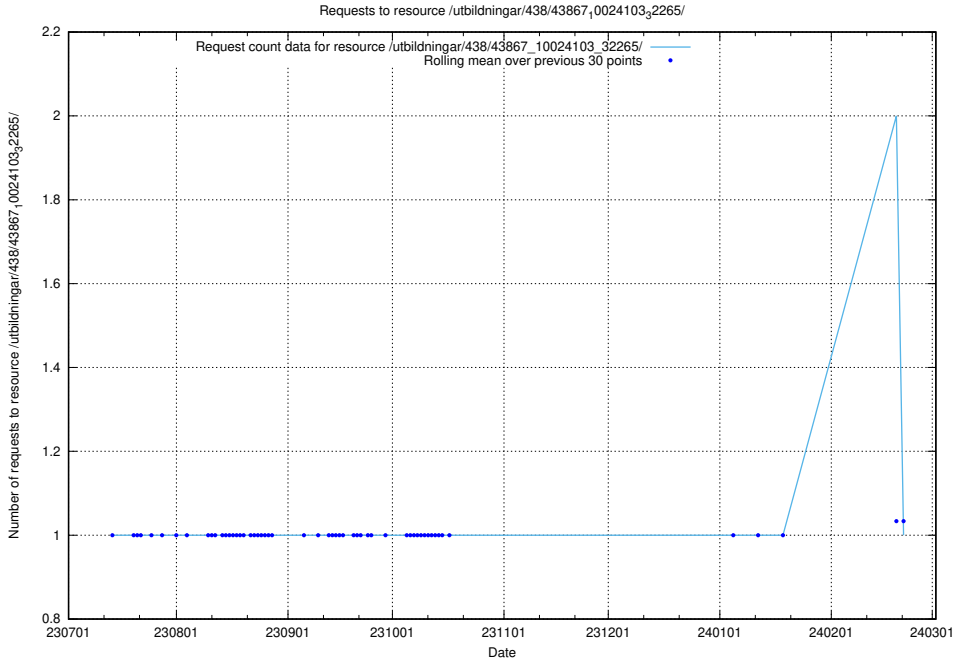

### 5.4857 Usage of /utbildningar/126/126728\_10073173\_334952/events/

Here, we count the number of requests to resource /utbildningar/126/126728\_10073173\_334952/events/