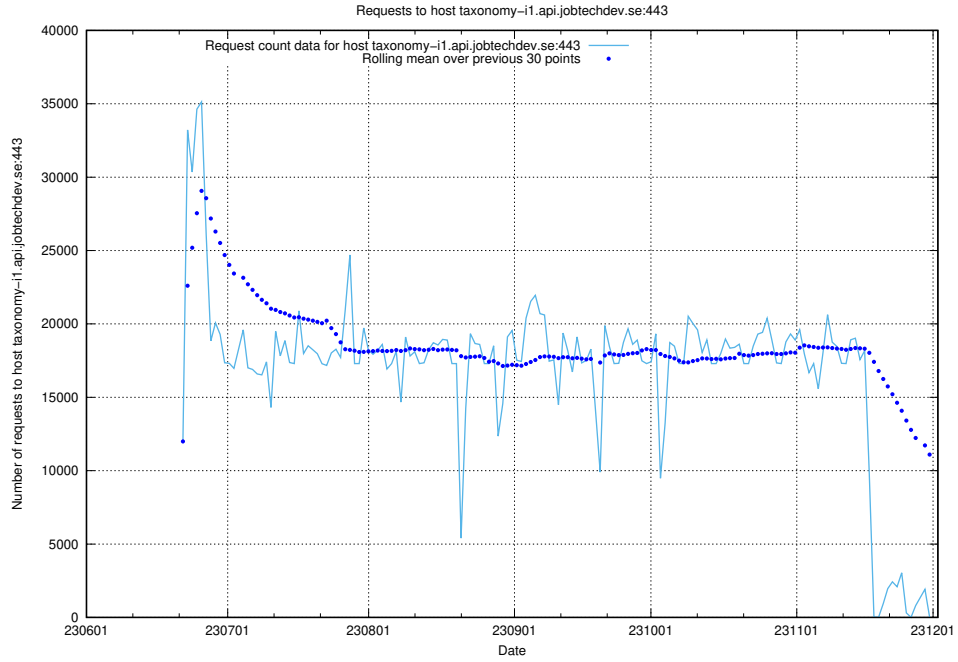

7.40 Usage of taxonomy-i1.api.jobtechdev.se:443

Here, we count the number of requests to host taxonomy-i1.api.jobtechdev.se:443.