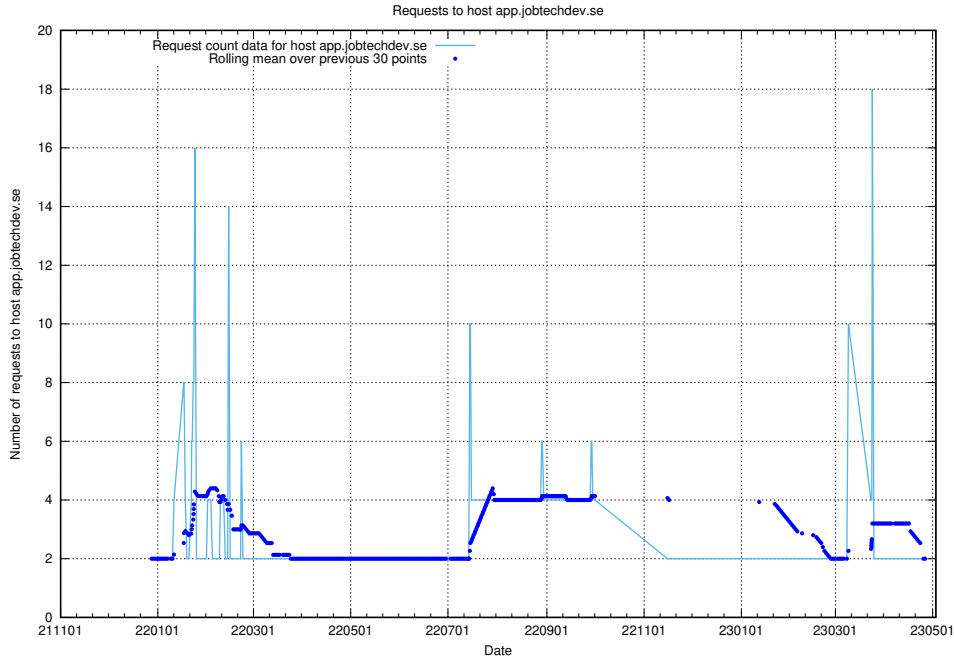

7.357 Usage of app.jobtechdev.se

Here, we count the number of requests to host app.jobtechdev.se.