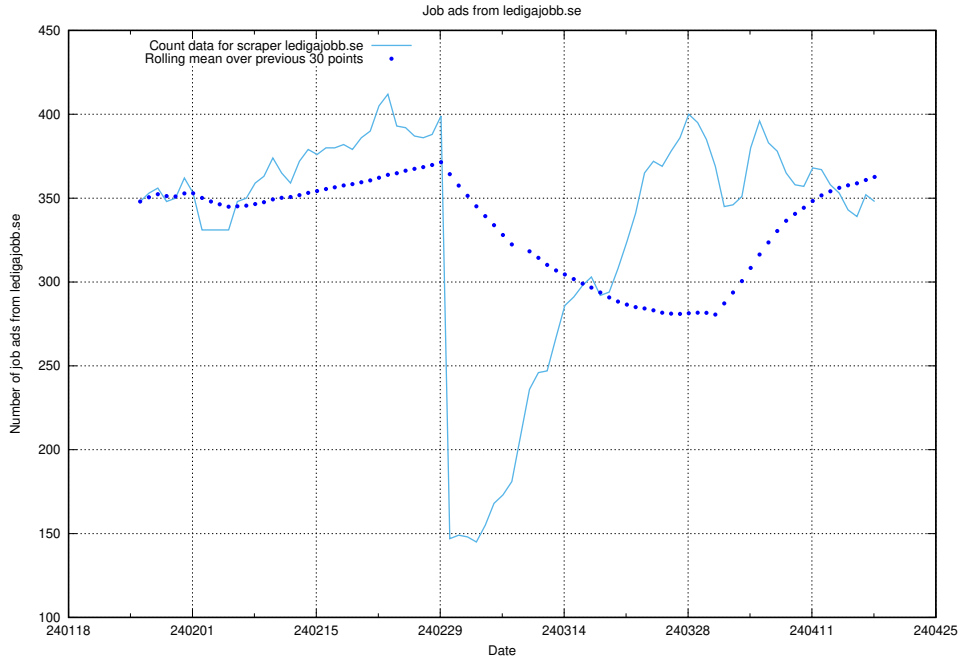

13.11 Number of ads by scraper ledigajobb.se

Here, we count the number of job ads scraped from ledigajobb.se.