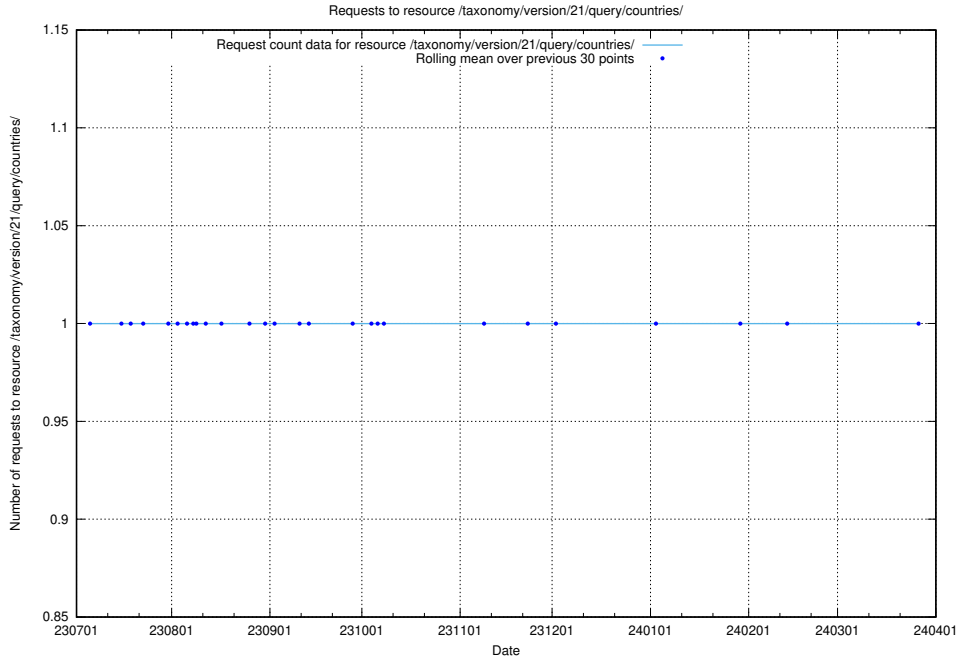

5.5125 Usage of /taxonomy/version/21/query/countries/

Here, we count the number of requests to resource /taxonomy/version/21/query/countries/.