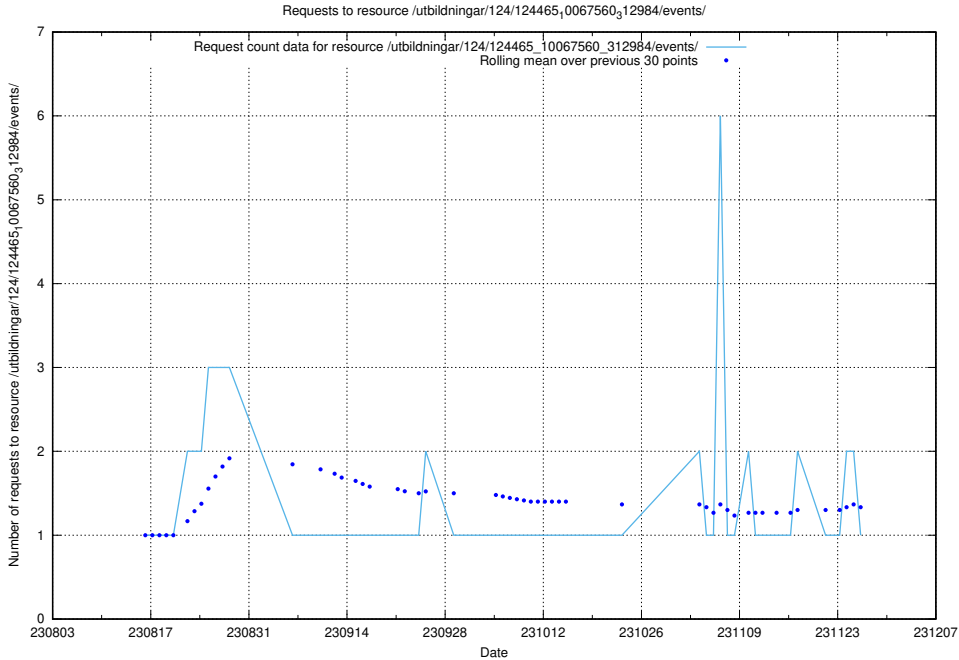

5.4588 Usage of /utbildningar/124/124465_10067560_312984/events/

Here, we count the number of requests to resource /utbildningar/124/124465_10067560_312984/events/