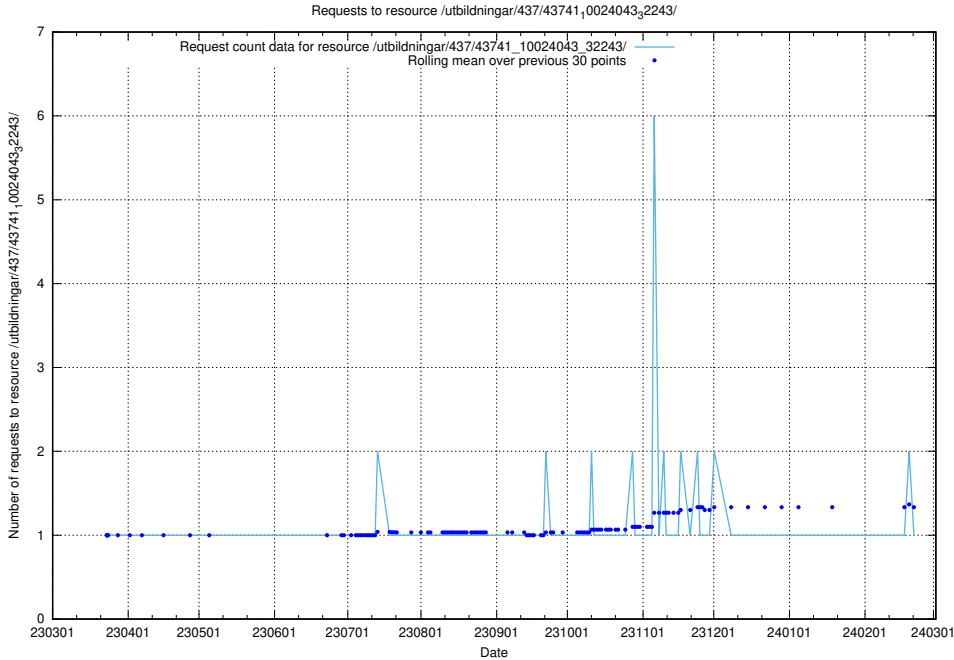

5.6165 Usage of /utbildningar/437/43741_10024043_32243/

Here, we count the number of requests to resource /utbildningar/437/43741_10024043_32243/.