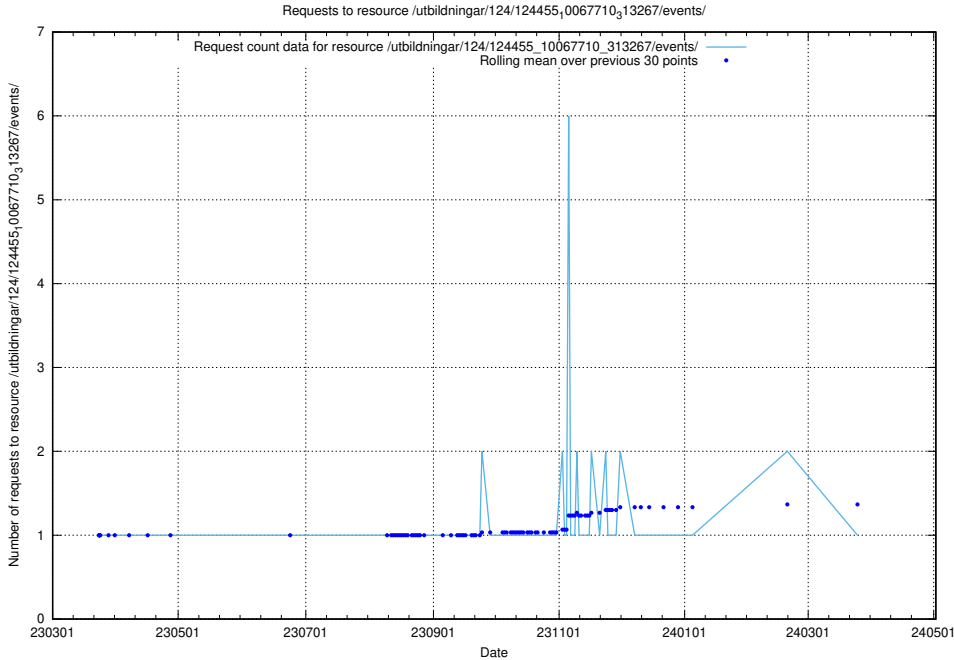

5.3240 Usage of /utbildningar/124/124455_10067710_313267/events/

Here, we count the number of requests to resource /utbildningar/124/124455_10067710_313267/events/