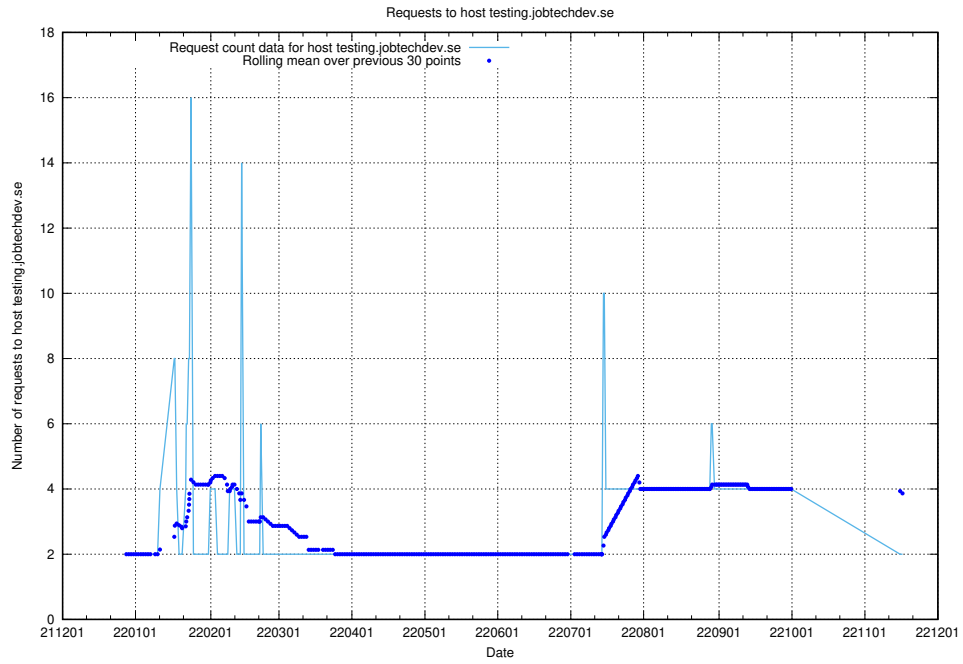

7.351 Usage of testing.jobtechdev.se

Here, we count the number of requests to host testing.jobtechdev.se.