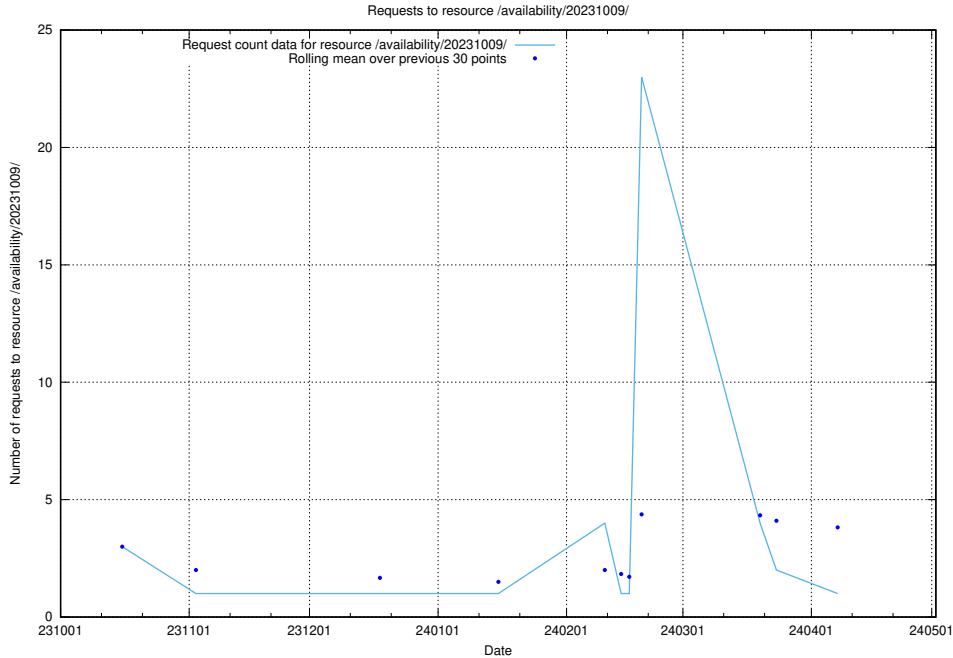

5.4114 Usage of /availability/20231009/

Here, we count the number of requests to resource /availability/20231009/.