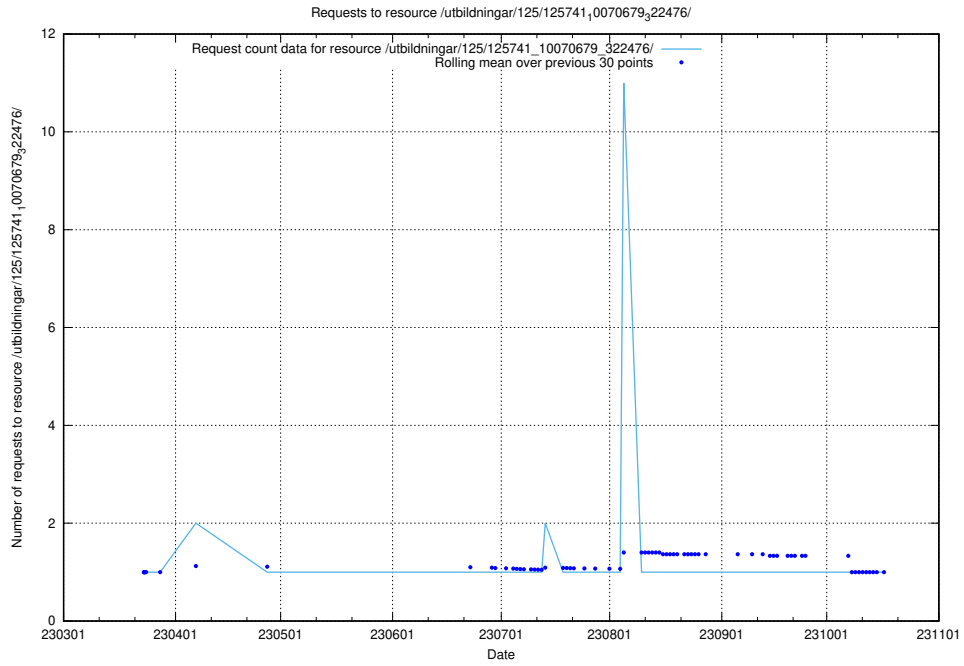

5.6251 Usage of /utbildningar/125/125741_10070679_322476/

Here, we count the number of requests to resource /utbildningar/125/125741_10070679_322476/.