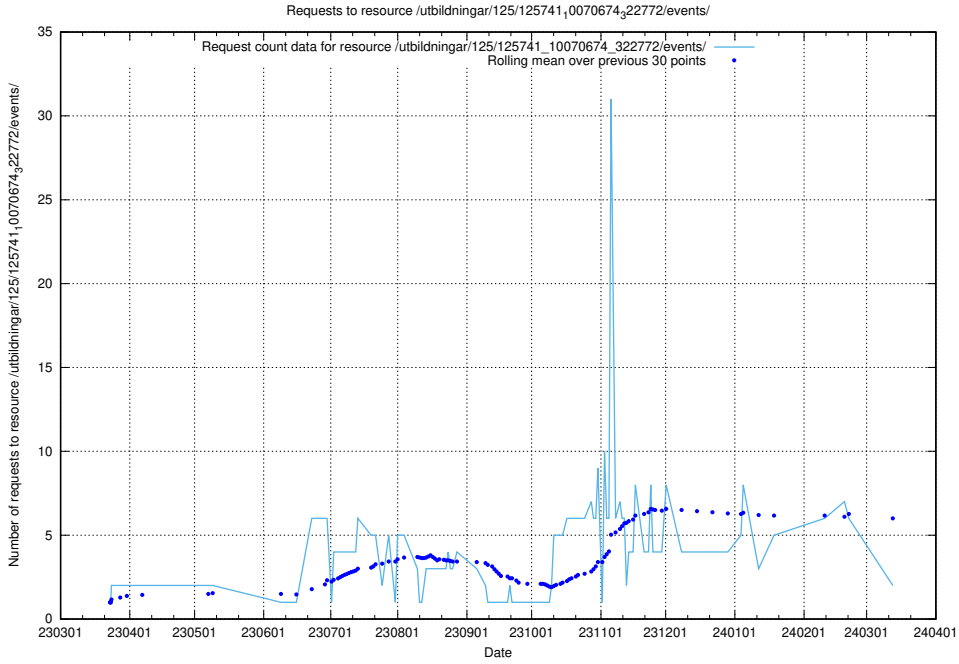

5.1002 Usage of /utbildningar/125/125741_10070674_322772/events/

Here, we count the number of requests to resource /utbildningar/125/125741_10070674_322772/events/