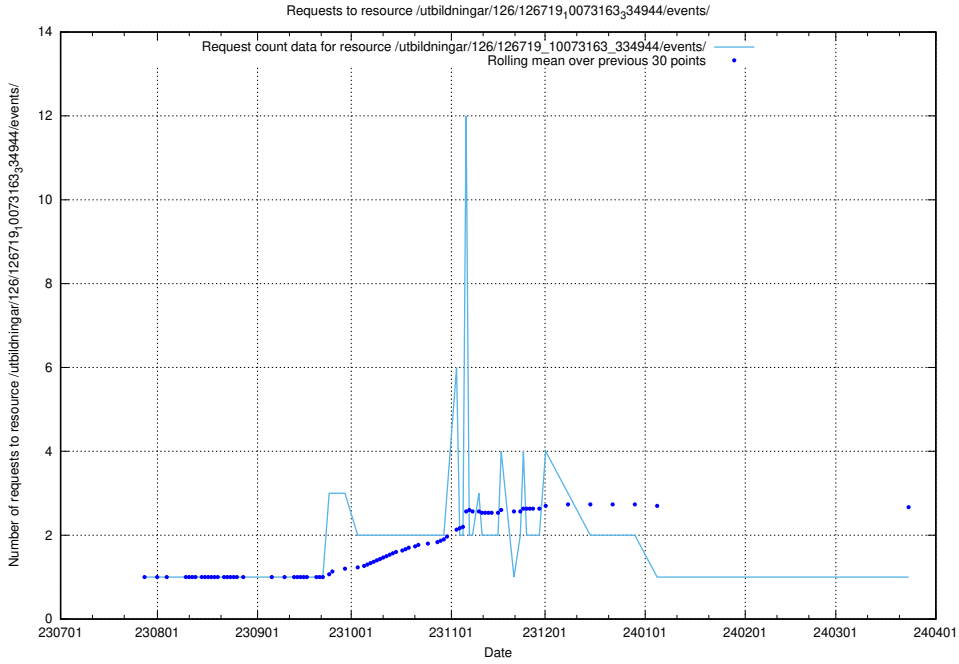

5.4692 Usage of /utbildningar/126/126719_10073163_334944/events/

Here, we count the number of requests to resource /utbildningar/126/126719_10073163_334944/events/