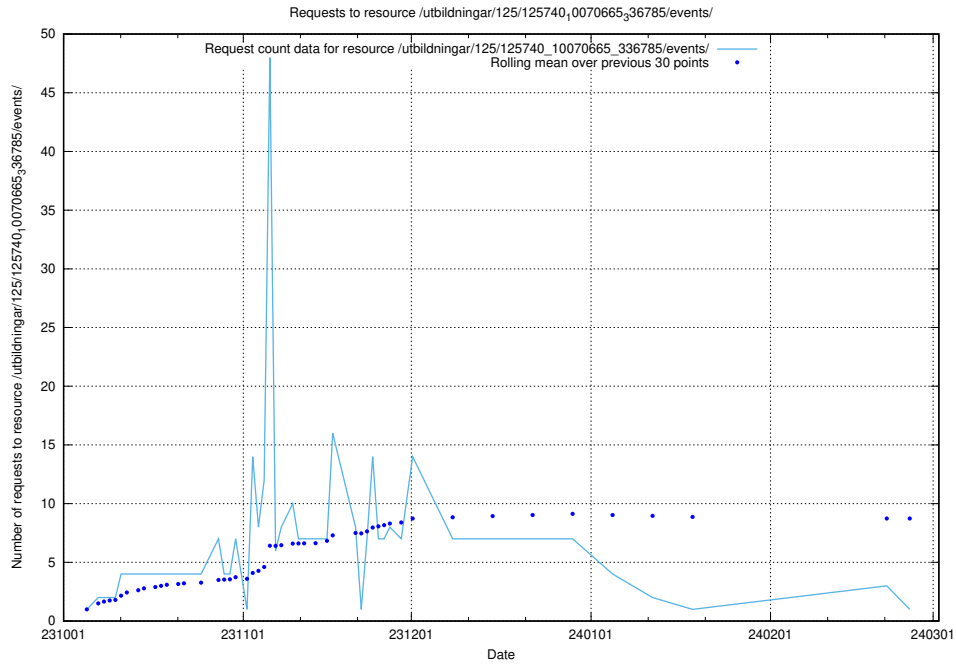

5.4207 Usage of /utbildningar/125/125740_10070665_336785/events/

Here, we count the number of requests to resource /utbildningar/125/125740_10070665_336785/events/