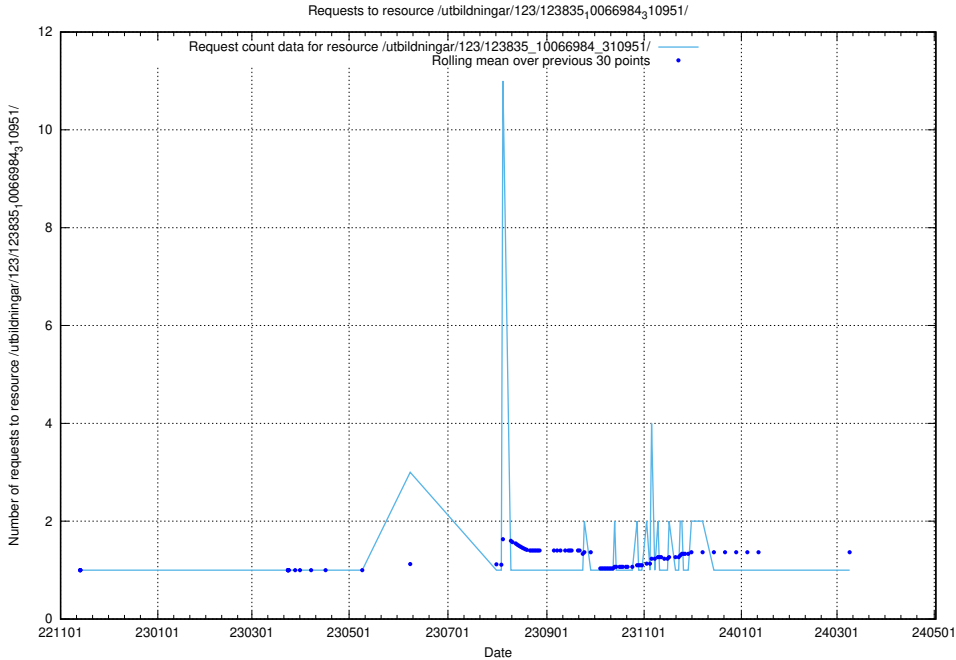

5.5679 Usage of /utbildningar/123/123835_10066984_310951/

Here, we count the number of requests to resource /utbildningar/123/123835_10066984_310951/.