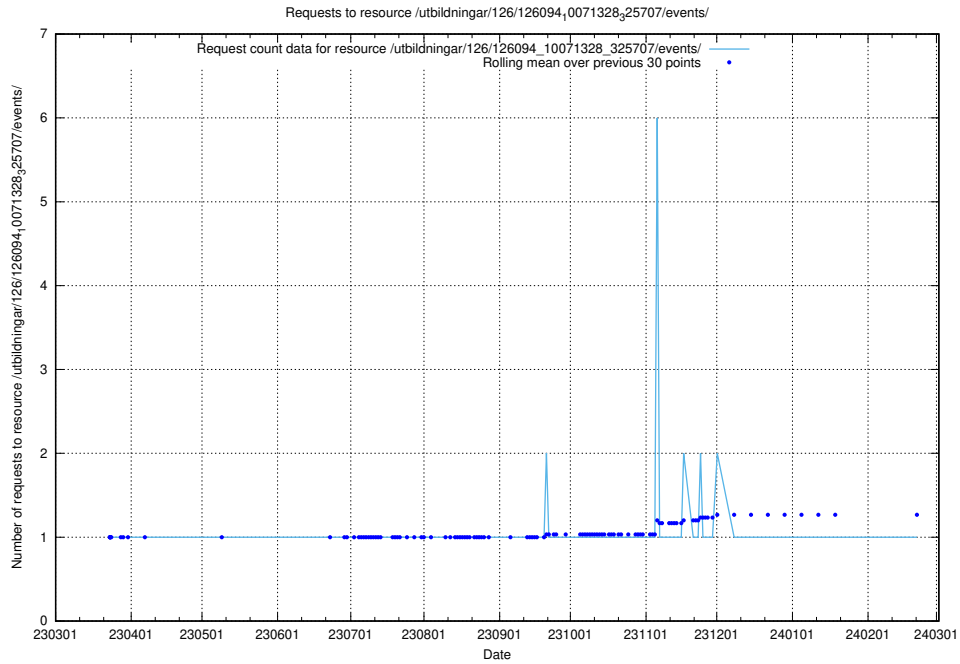

5.6207 Usage of /utbildningar/126/126094_10071328_325707/events/

Here, we count the number of requests to resource /utbildningar/126/126094_10071328_325707/events/