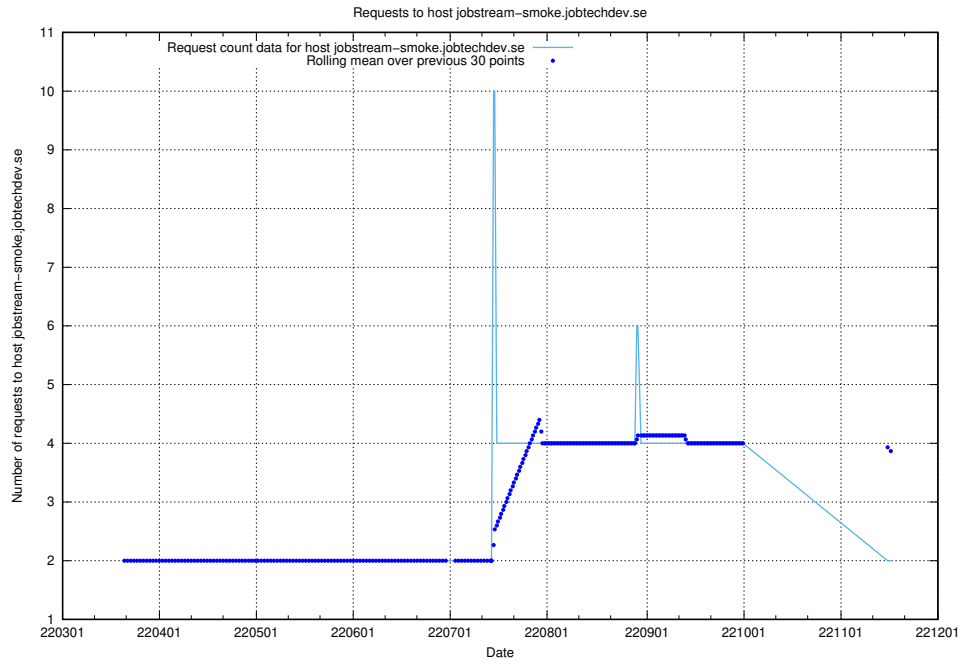

## 7.490 Usage of `jobstream-smoke.jobtechdev.se`

Here, we count the number of requests to host `jobstream-smoke.jobtechdev.se`.