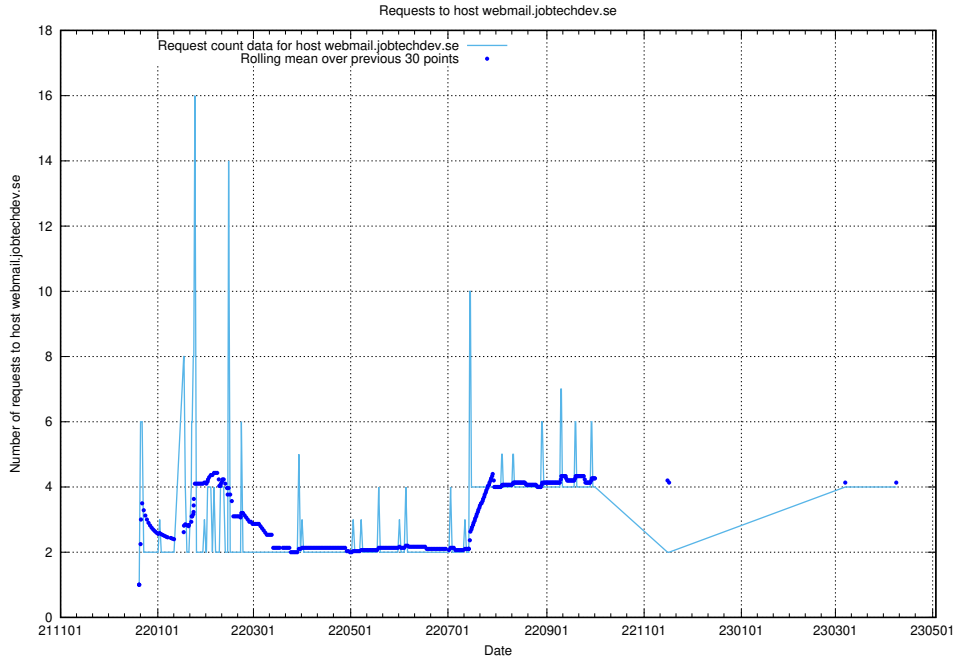

7.127 Usage of webmail.jobtechdev.se

Here, we count the number of requests to host webmail.jobtechdev.se.