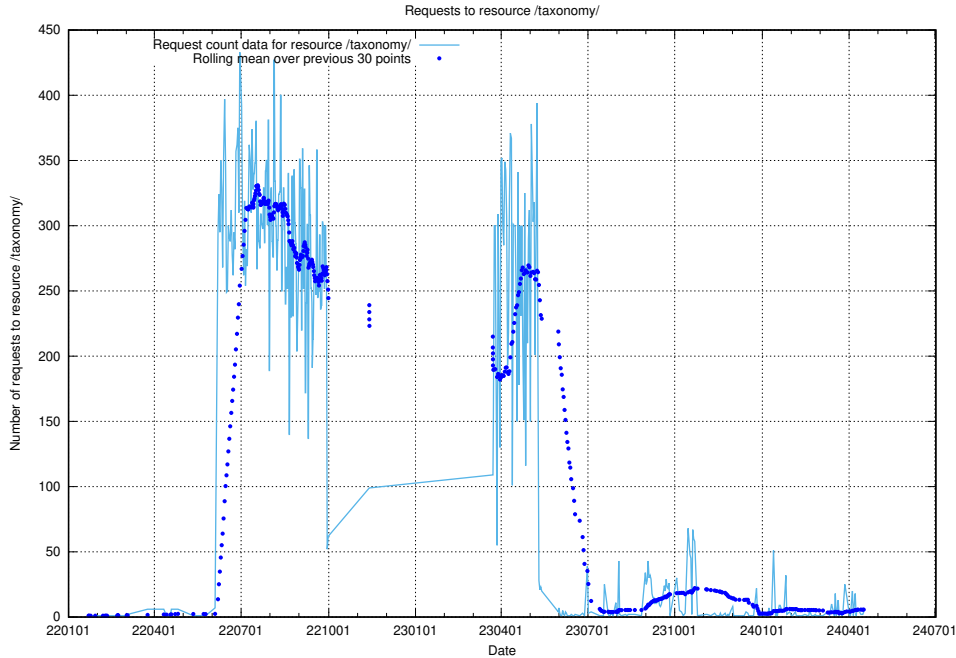

5.270 Usage of /taxonomy/

Here, we count the number of requests to resource /taxonomy/.