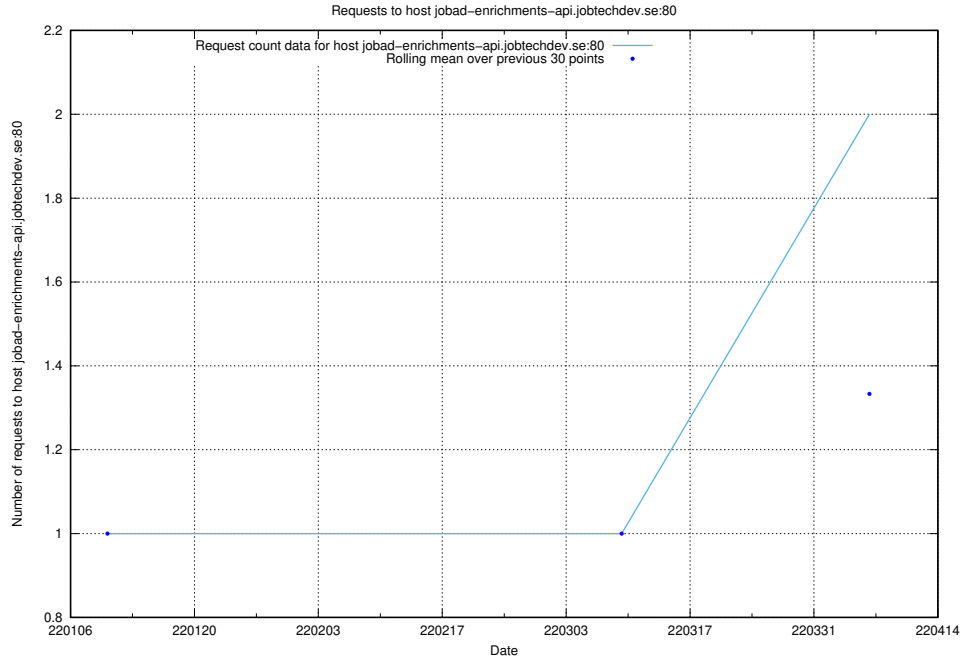

7.279 Usage of jobad-enrichments-api.jobtechdev.se:80

Here, we count the number of requests to host jobad-enrichments-api.jobtechdev.se:80.