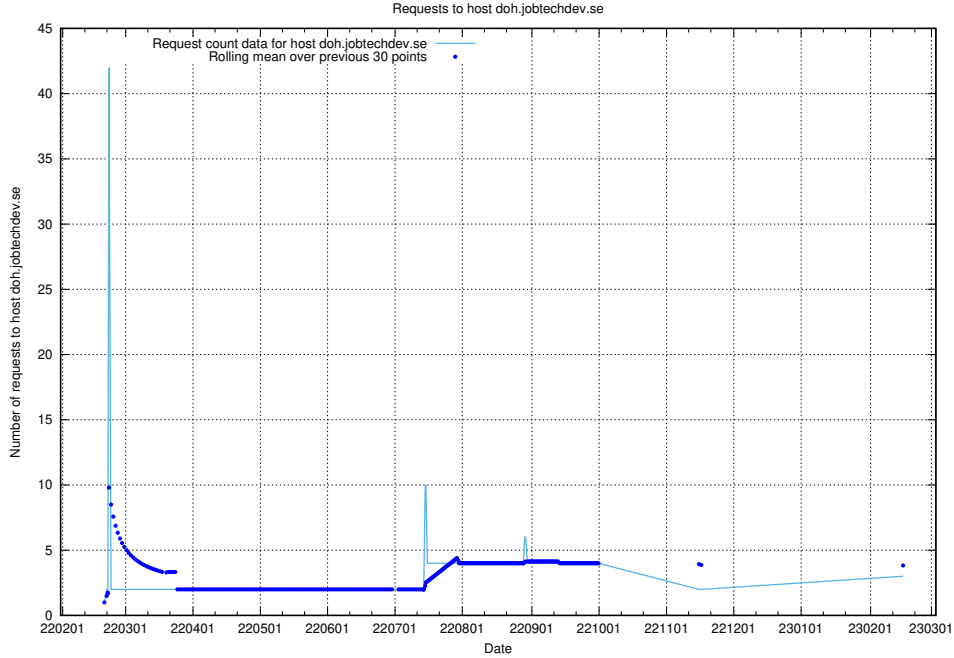

7.220 Usage of doh.jobtechdev.se

Here, we count the number of requests to host doh.jobtechdev.se.