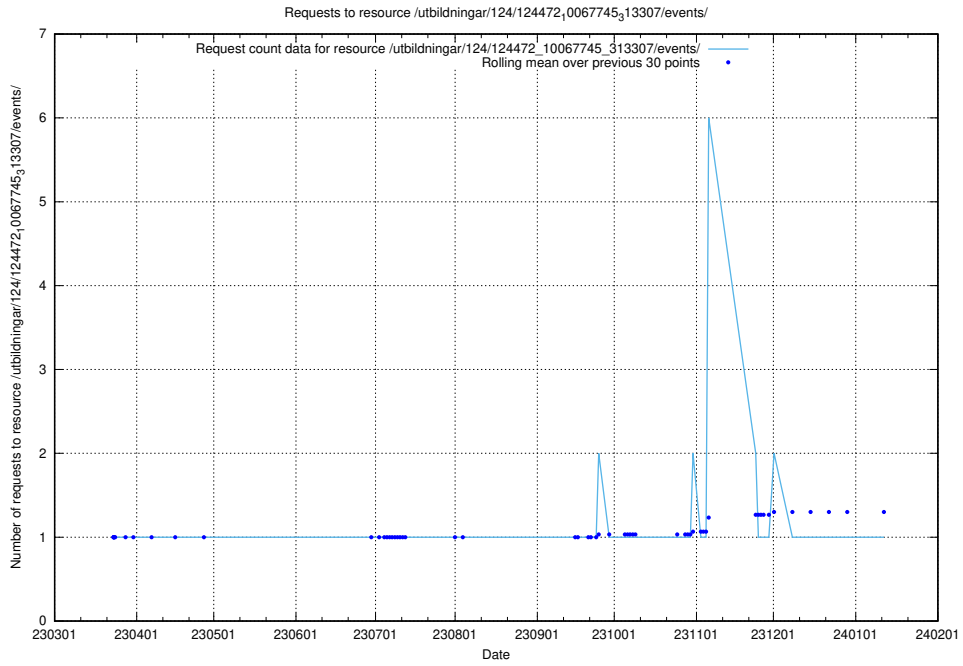

5.2810 Usage of /utbildningar/124/124472_10067745_313307/events/

Here, we count the number of requests to resource /utbildningar/124/124472_10067745_313307/events/