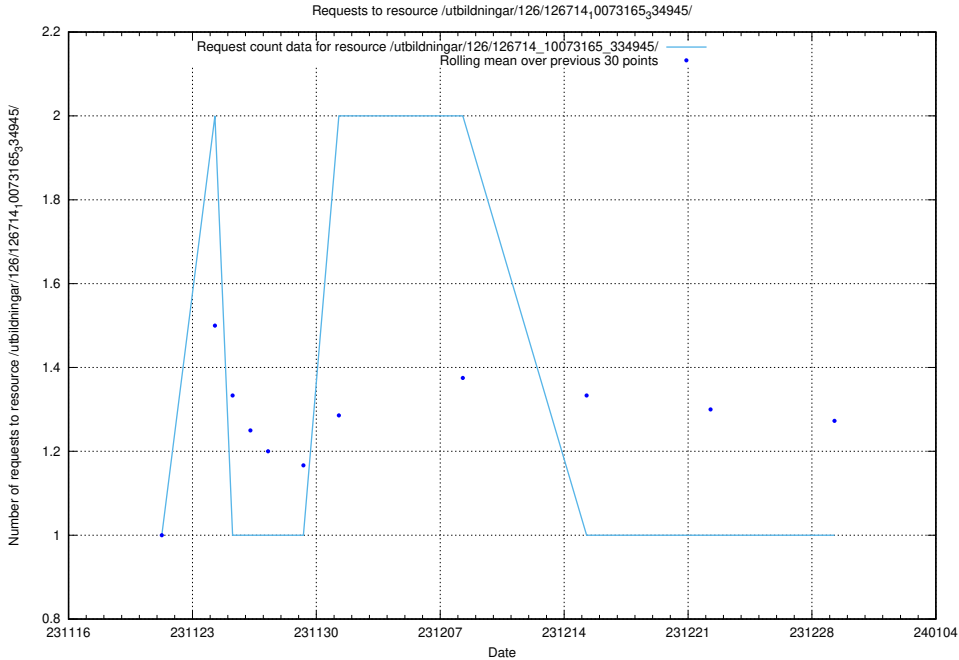

5.3851 Usage of /utbildningar/126/126714_10073165_334945/

Here, we count the number of requests to resource /utbildningar/126/126714_10073165_334945/.