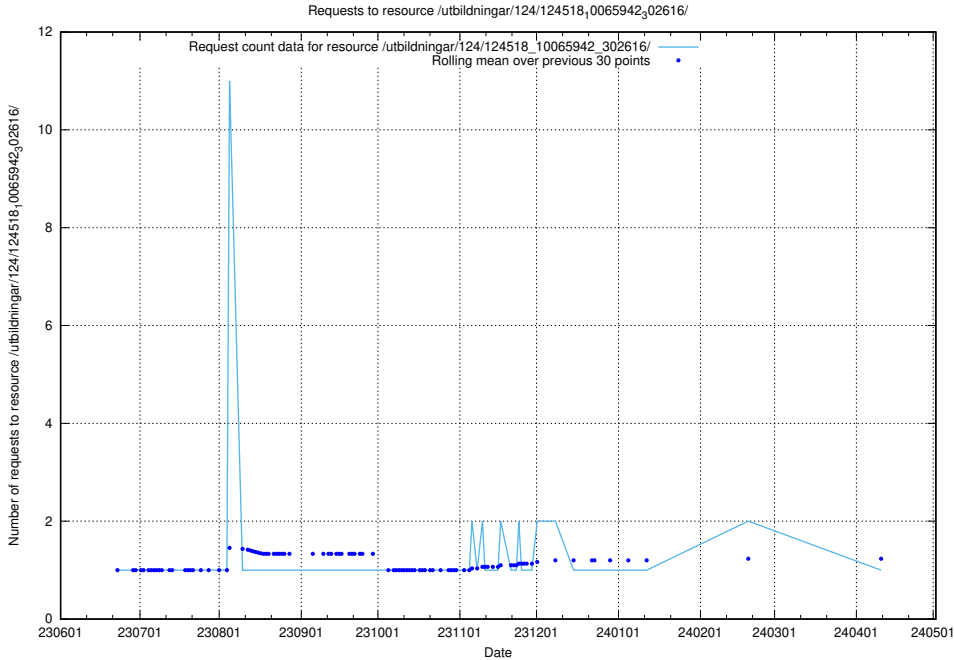

5.5544 Usage of /utbildningar/124/124518_10065942_302616/

Here, we count the number of requests to resource /utbildningar/124/124518_10065942_302616/.