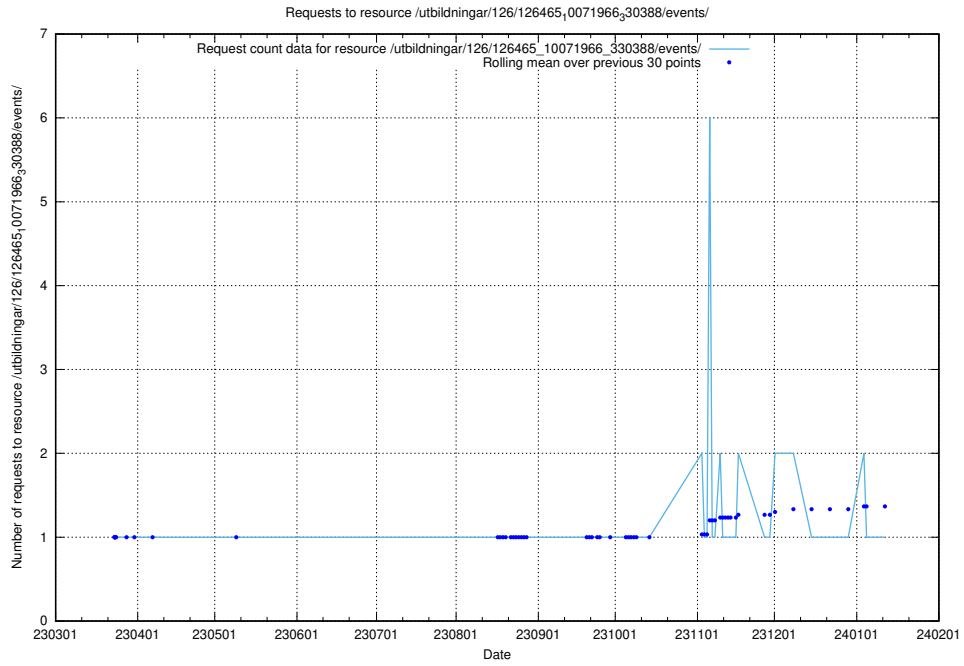

5.6189 Usage of /utbildningar/126/126465_10071966_330388/events/

Here, we count the number of requests to resource /utbildningar/126/126465_10071966_330388/events/