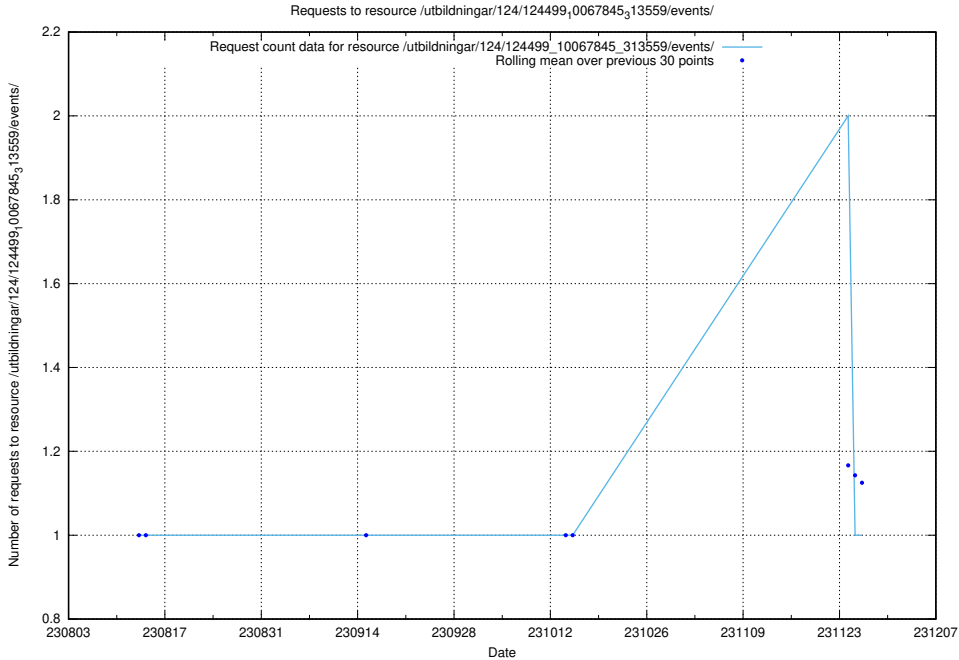

5.4593 Usage of /utbildningar/124/124499_10067845_313559/events/

Here, we count the number of requests to resource /utbildningar/124/124499_10067845_313559/events/