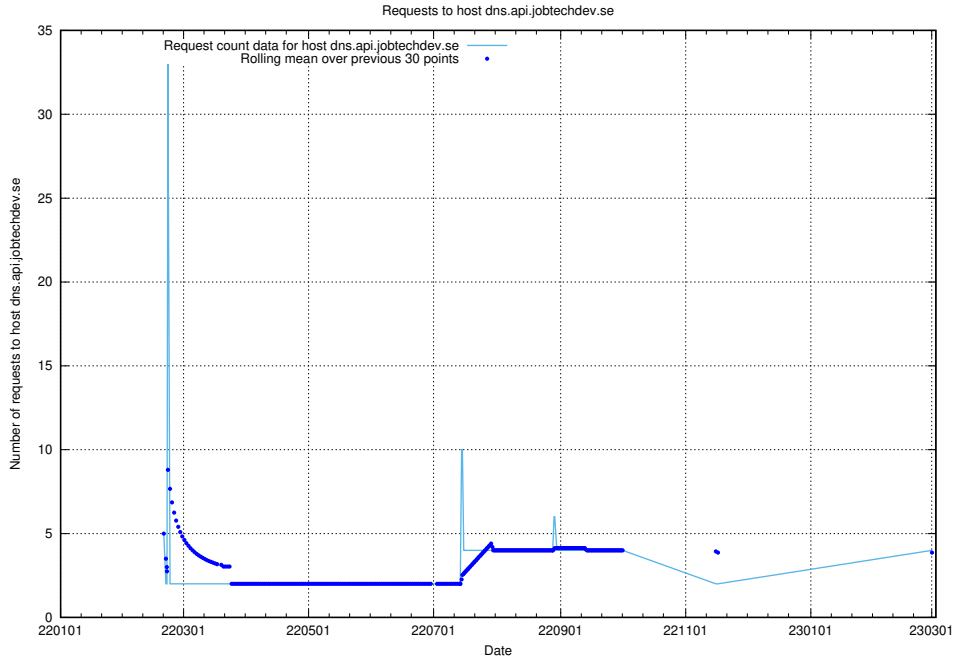

7.153 Usage of dns.api.jobtechdev.se

Here, we count the number of requests to host dns.api.jobtechdev.se.