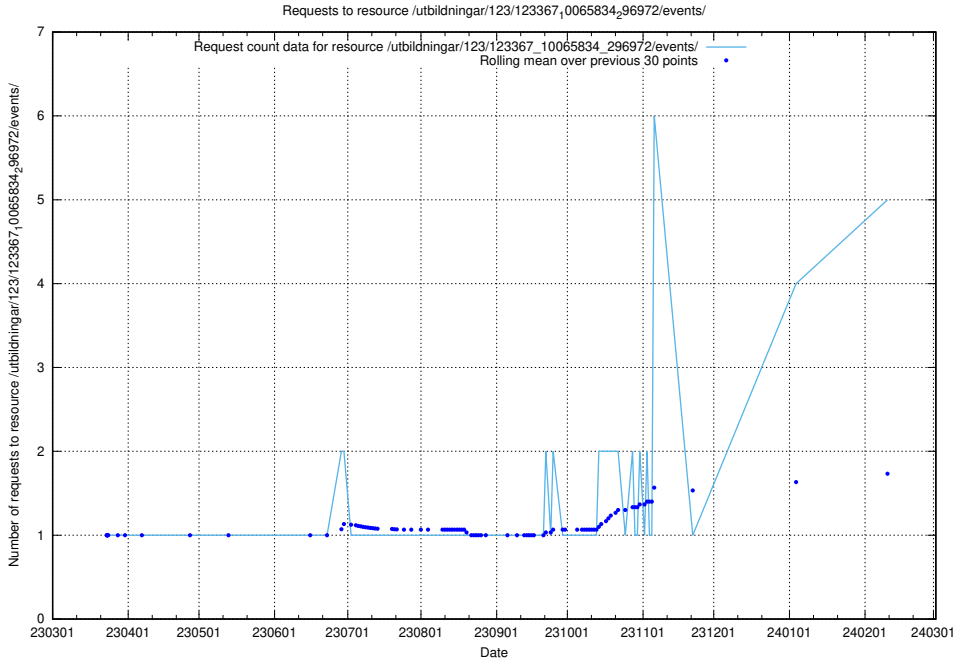

5.184 Usage of /utbildningar/123/123367_10065834_296972/events/

Here, we count the number of requests to resource /utbildningar/123/123367_10065834_296972/events/