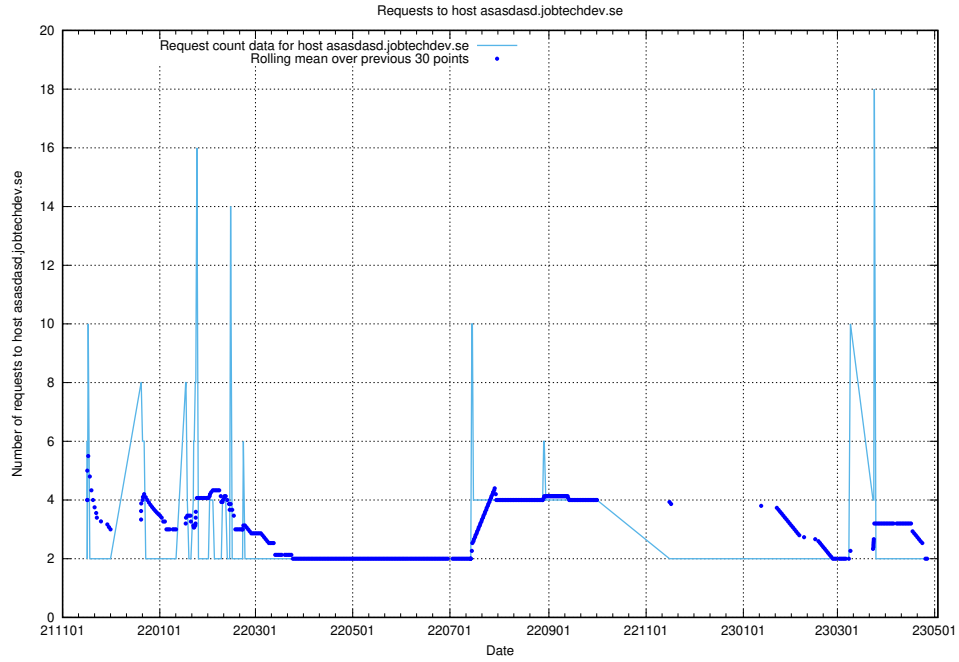

7.537 Usage of `asasdasd.jobtechdev.se`

Here, we count the number of requests to host `asasdasd.jobtechdev.se`.