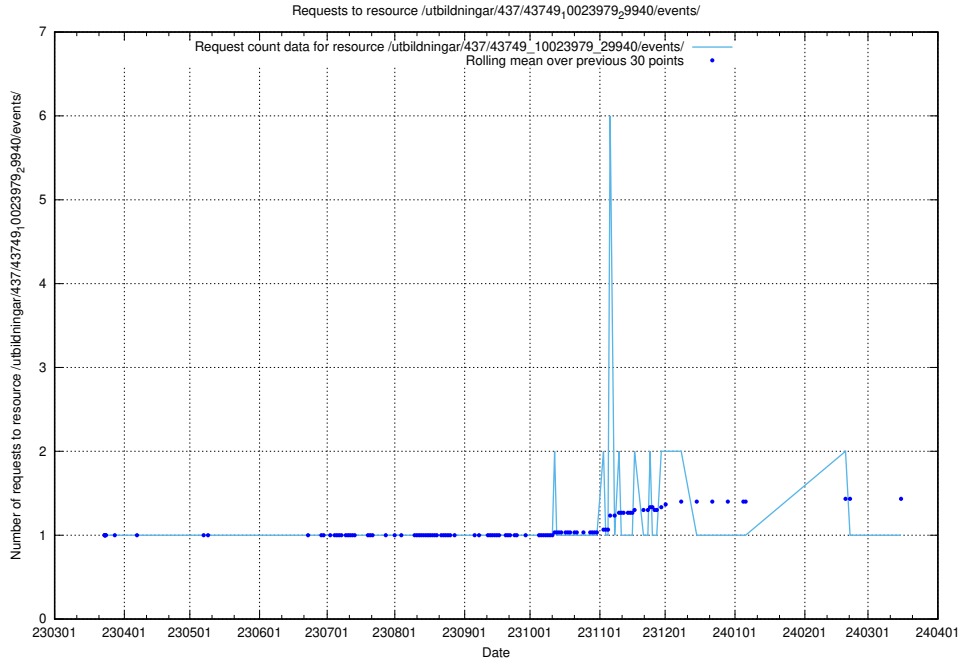

5.6155 Usage of /utbildningar/437/43749_10023979_29940/events/

Here, we count the number of requests to resource /utbildningar/437/43749_10023979_29940/events/.