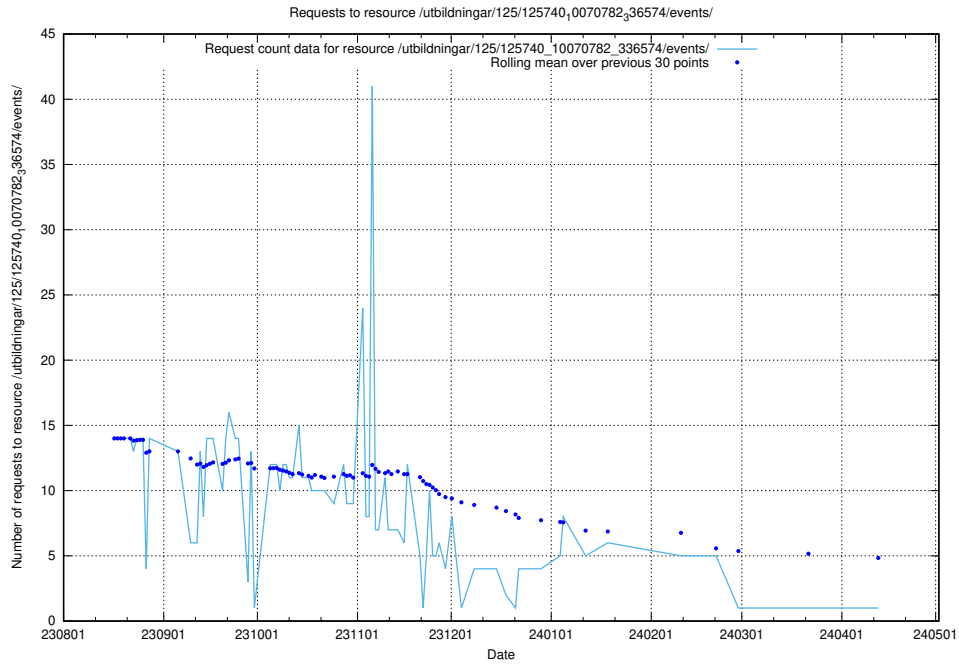

5.4571 Usage of /utbildningar/125/125740_10070782_336574/events/

Here, we count the number of requests to resource /utbildningar/125/125740_10070782_336574/events/