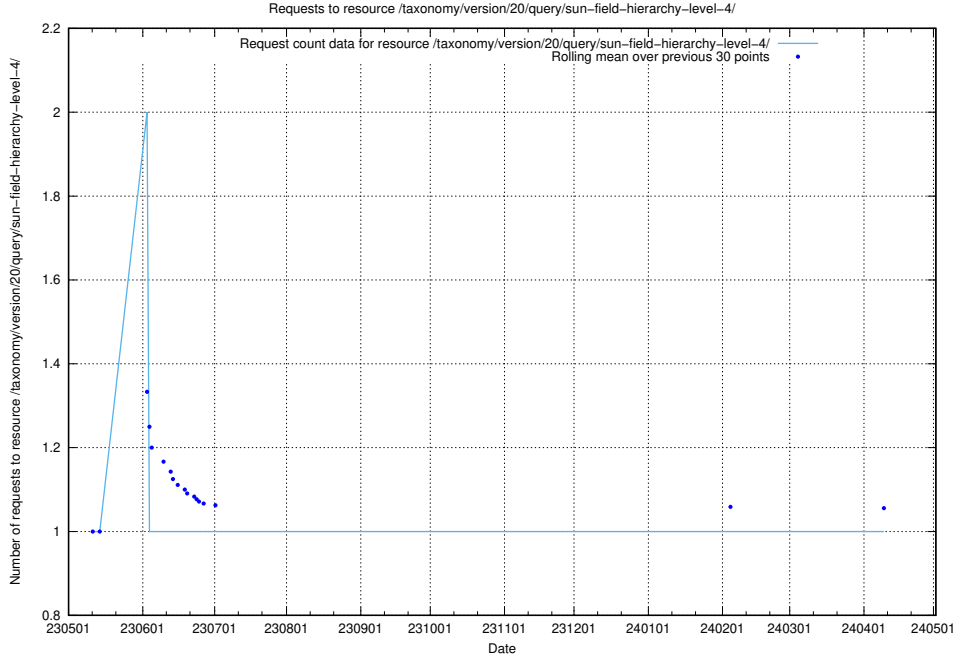

5.5730 Usage of /taxonomy/version/20/query/sun-field-hierarchy-level-4/

Here, we count the number of requests to resource /taxonomy/version/20/query/sun-field-hierarchy-level-4/.