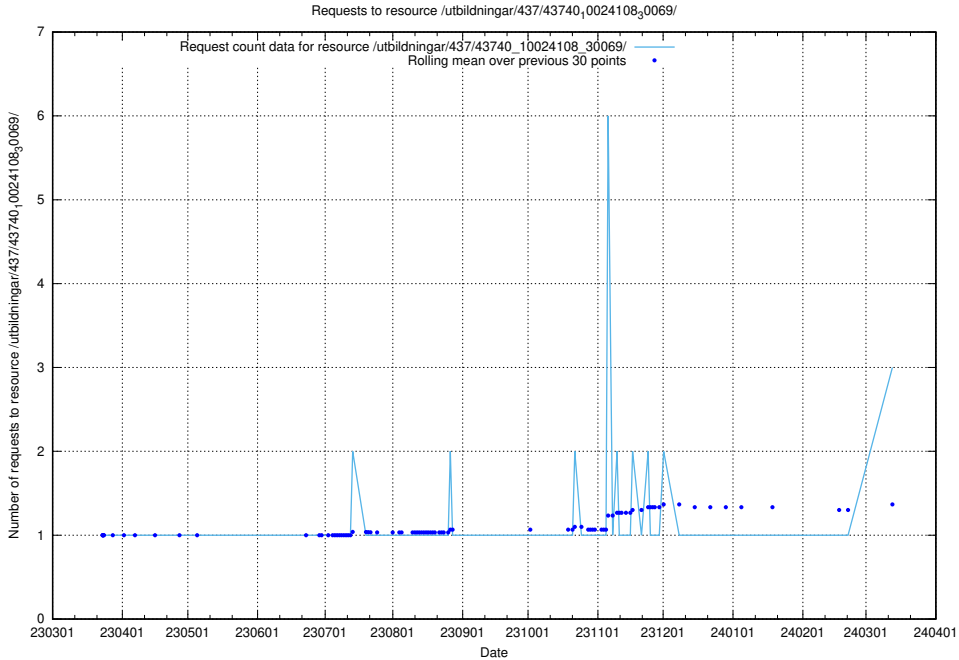

5.499 Usage of /utbildningar/437/43740_10024108_30069/

Here, we count the number of requests to resource /utbildningar/437/43740_10024108_30069/.