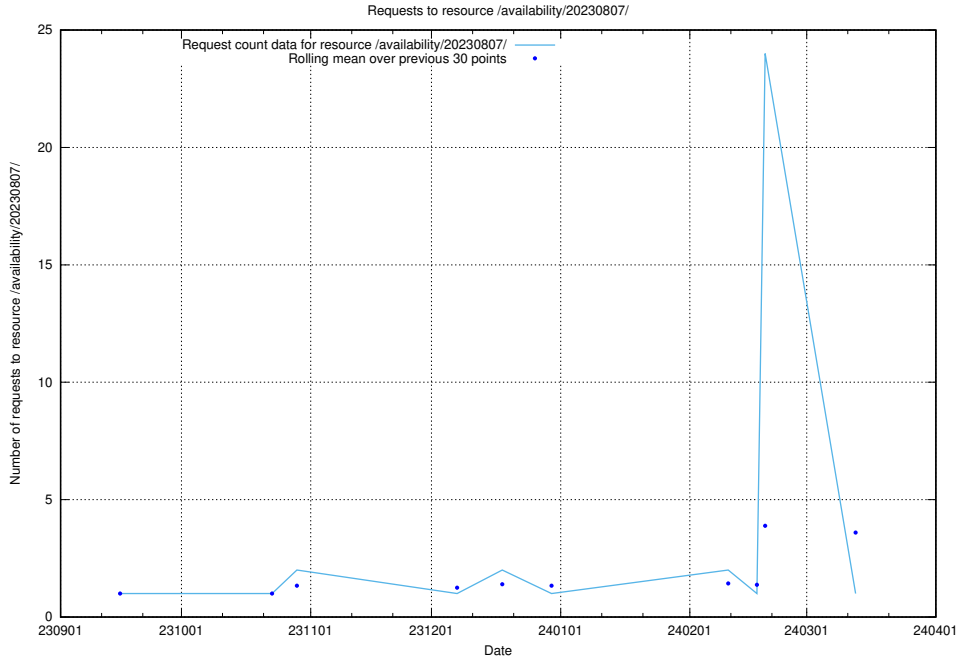

5.4305 Usage of /availability/20230807/

Here, we count the number of requests to resource /availability/20230807/.