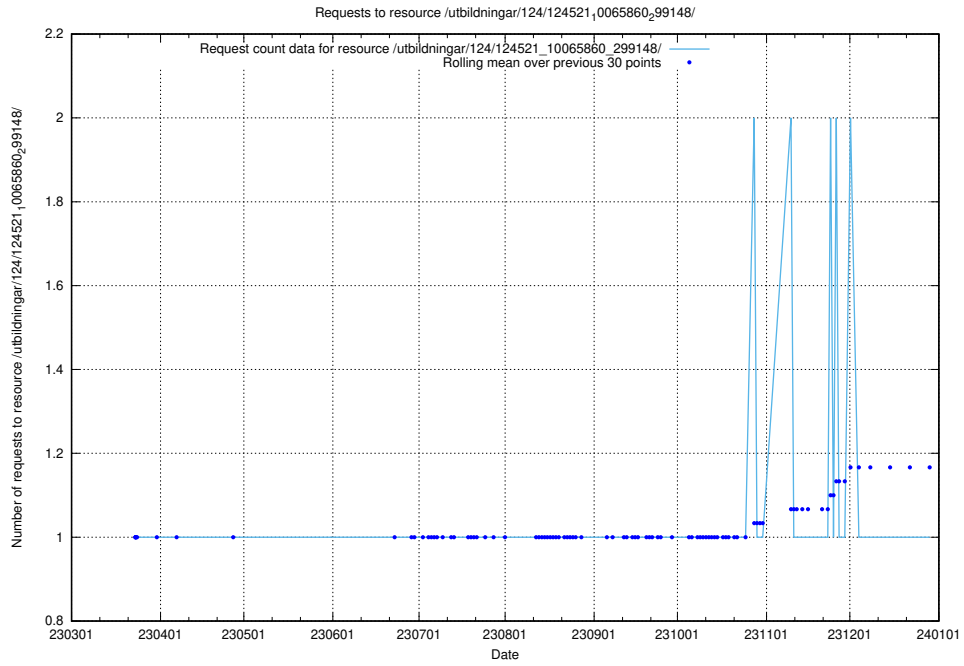

5.1266 Usage of /utbildningar/124/124521_10065860_299148/

Here, we count the number of requests to resource /utbildningar/124/124521_10065860_299148/.

5.1267 Usage of /utbildningar/124/124521_10065858_297601/events/