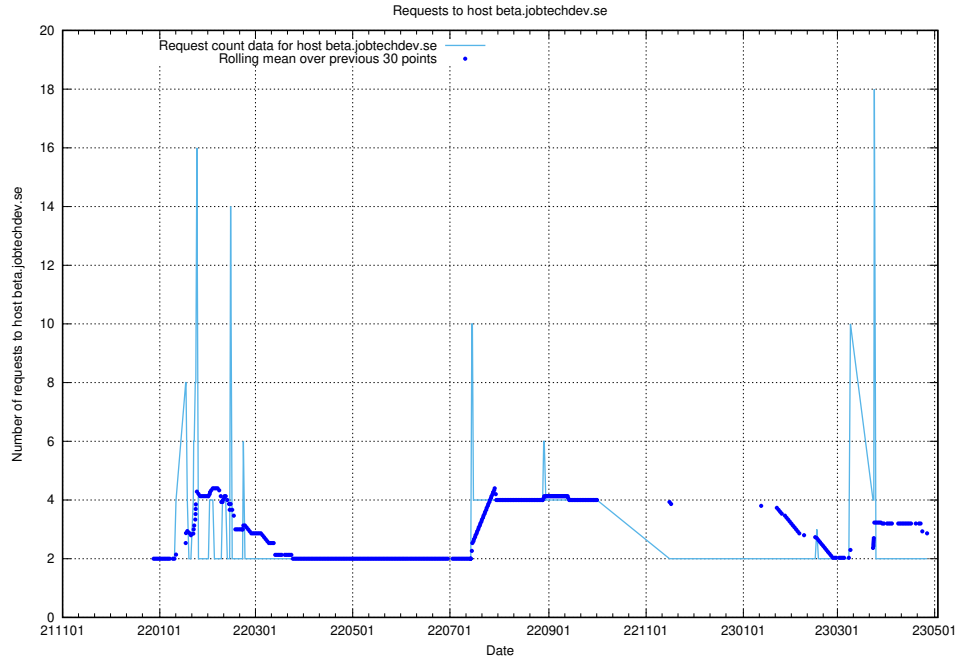

7.358 Usage of beta.jobtechdev.se

Here, we count the number of requests to host beta.jobtechdev.se.