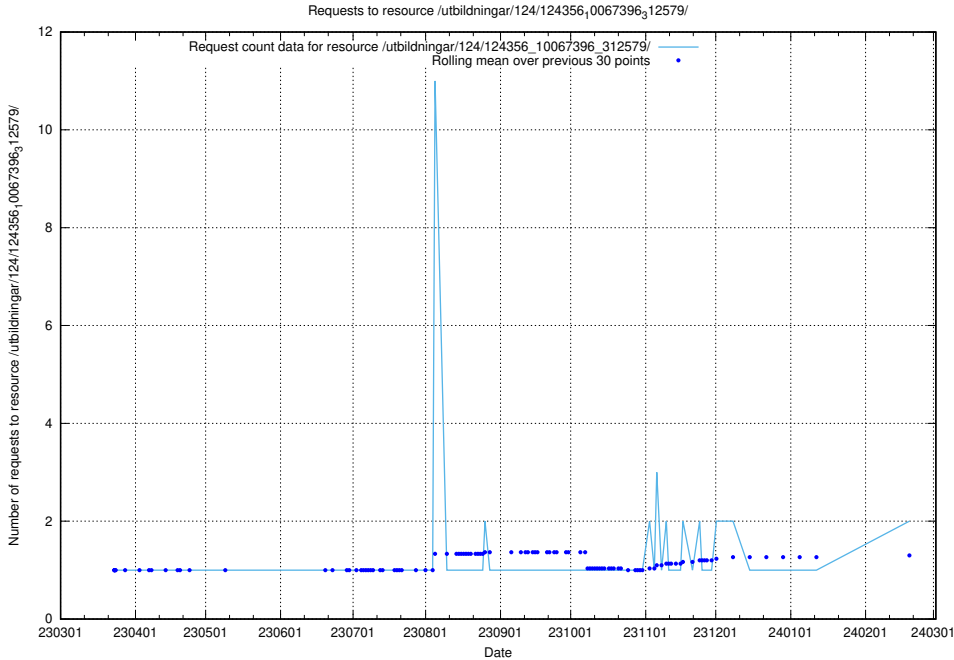

5.703 Usage of /utbildningar/124/124356_10067396_312579/

Here, we count the number of requests to resource /utbildningar/124/124356_10067396_312579/.