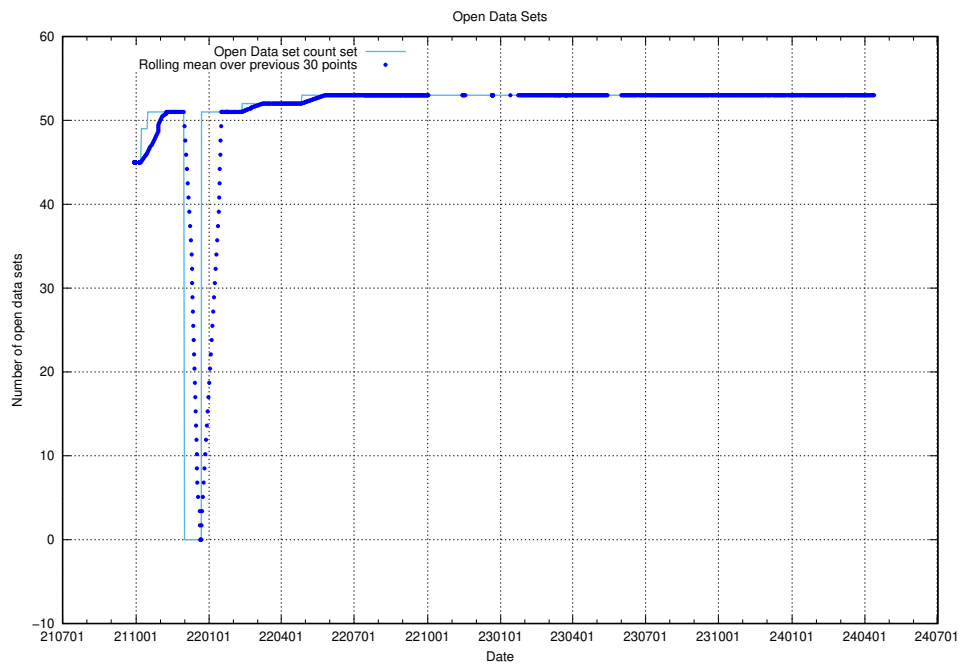

12 Open Data

This section contains statistics about JobTech's published open data in DIGG's [Sweden's data portal](https://www.dataportal.se)¹².

12.1 Number of open data sets

The tables shows the number of open data sets published by JobTech on DIGG's data portal.

¹²<https://www.dataportal.se>