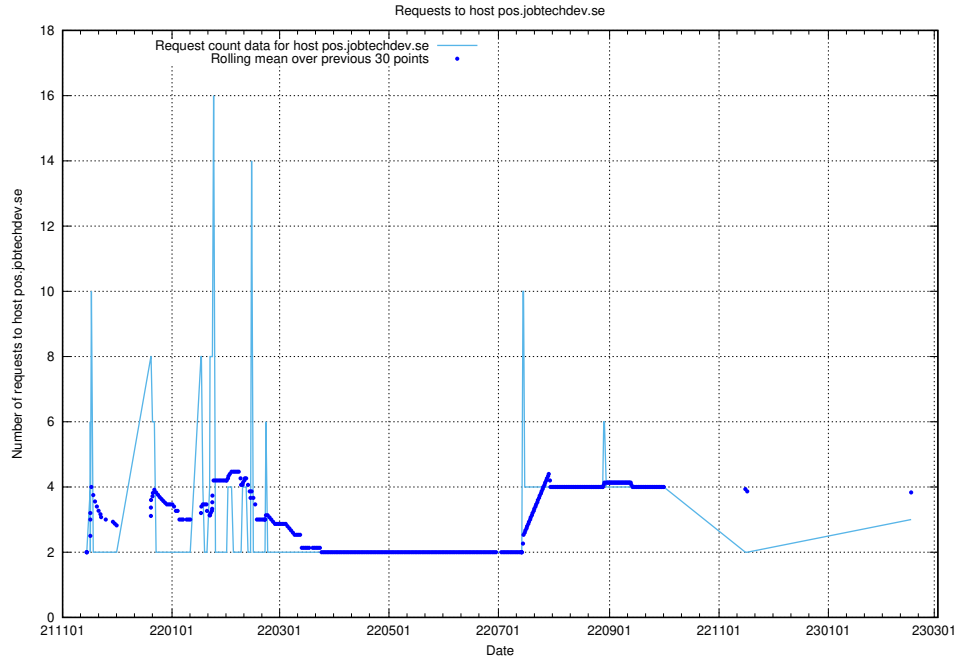

7.236 Usage of pos.jobtechdev.se

Here, we count the number of requests to host pos.jobtechdev.se.