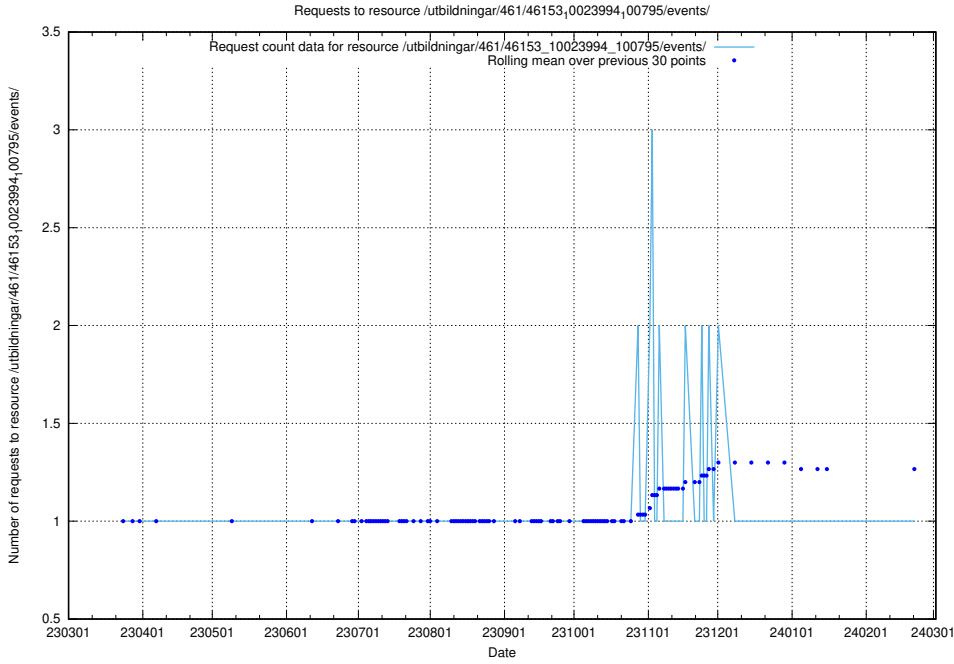

5.5869 Usage of /utbildningar/461/46153_10023994_100795/events/

Here, we count the number of requests to resource /utbildningar/461/46153_10023994_100795/events/.