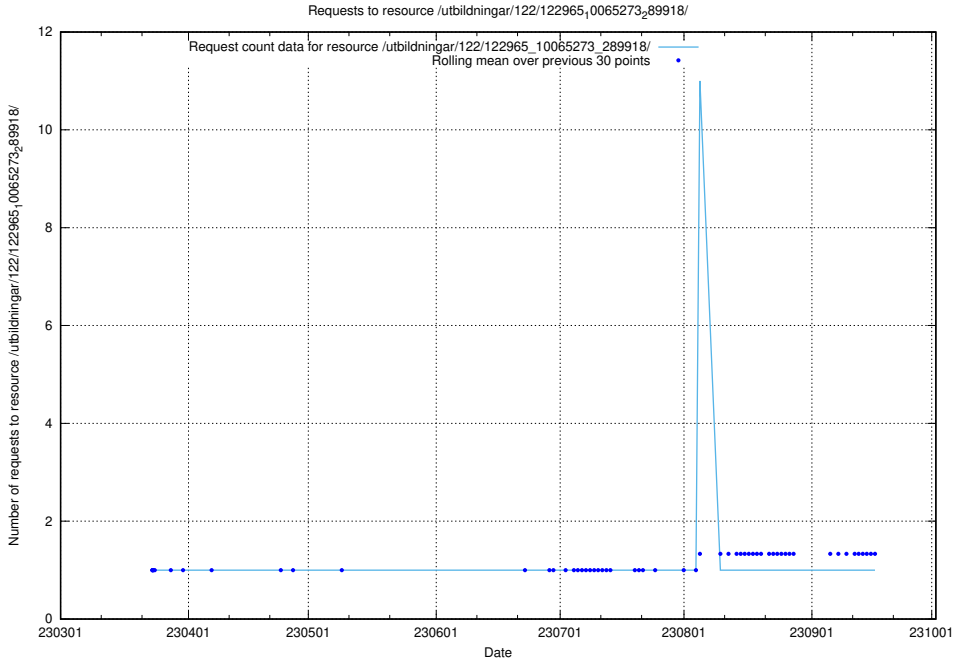

5.4872 Usage of /utbildningar/122/122965_10065273_289918/

Here, we count the number of requests to resource /utbildningar/122/122965_10065273_289918/.