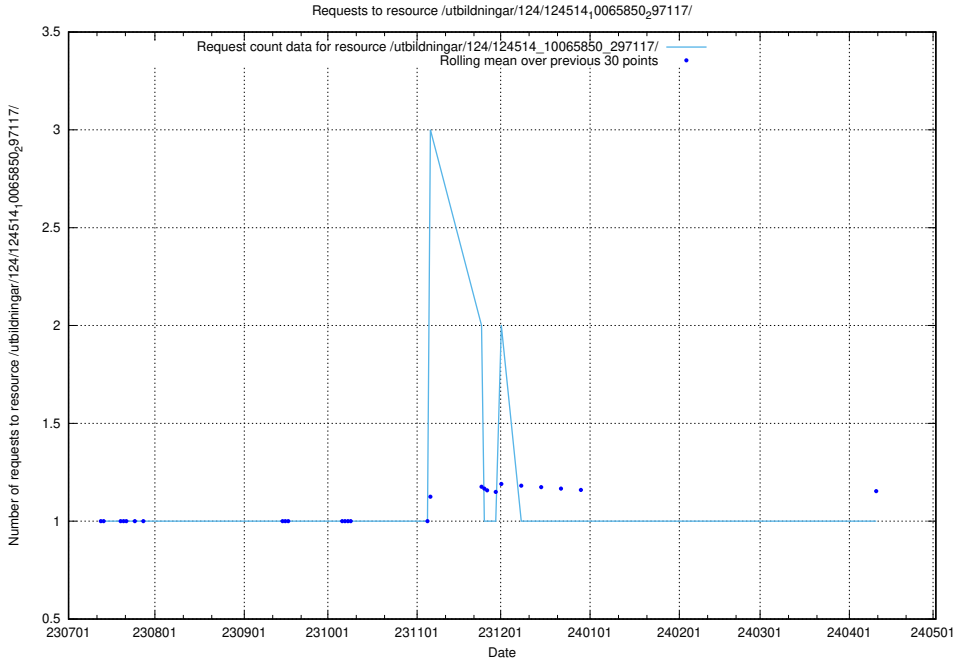

5.4845 Usage of /utbildningar/124/124514_10065850_297117/

Here, we count the number of requests to resource /utbildningar/124/124514_10065850_297117/.