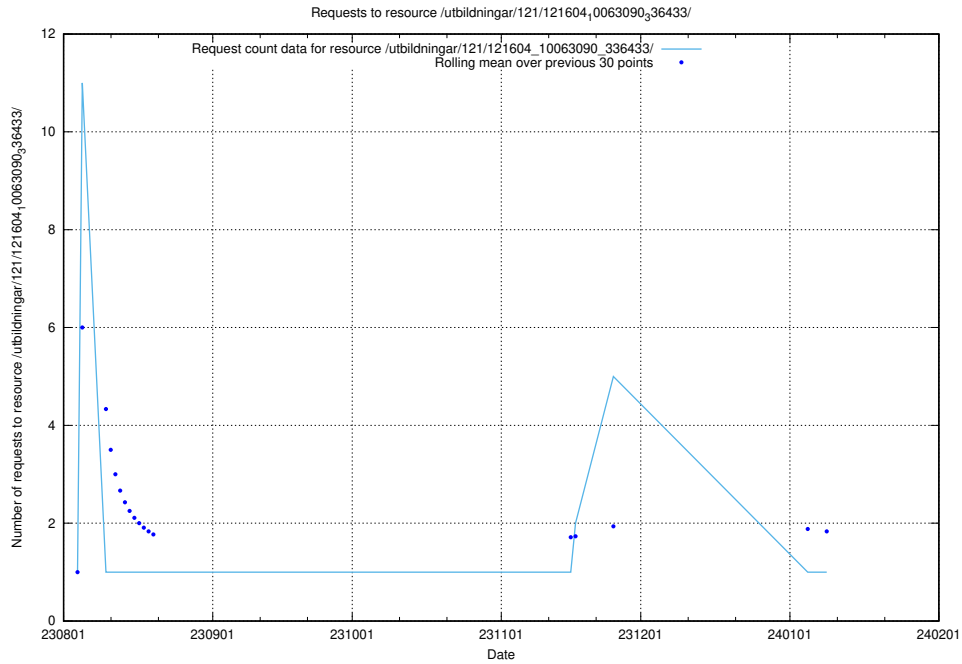

5.4630 Usage of /utbildningar/121/121604_10063090_336433/

Here, we count the number of requests to resource /utbildningar/121/121604_10063090_336433/.