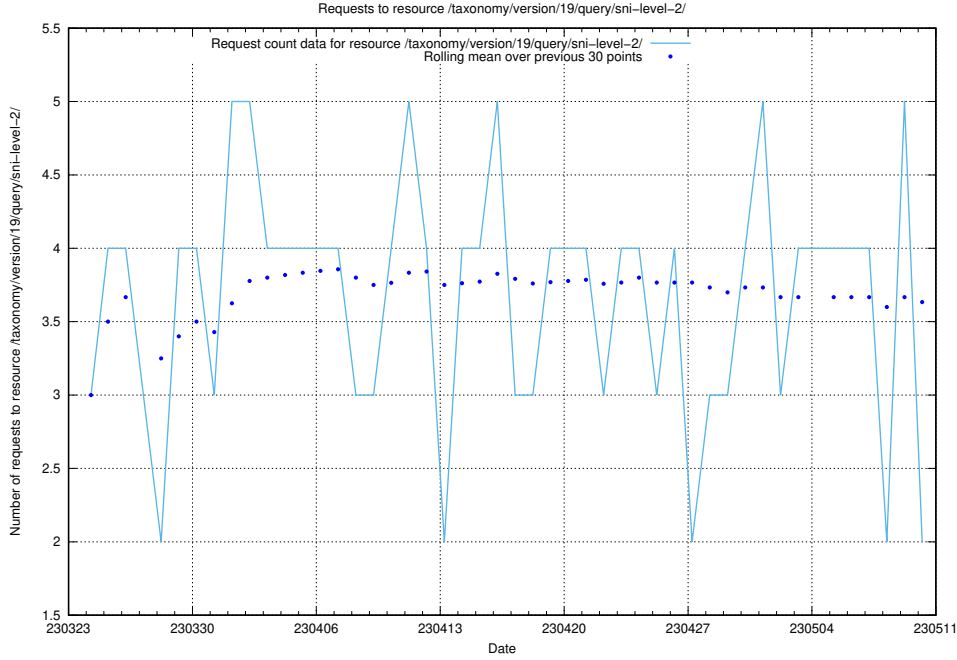

5.956 Usage of /taxonomy/version/19/query/sni-level-2/

Here, we count the number of requests to resource /taxonomy/version/19/query/sni-level-2/.