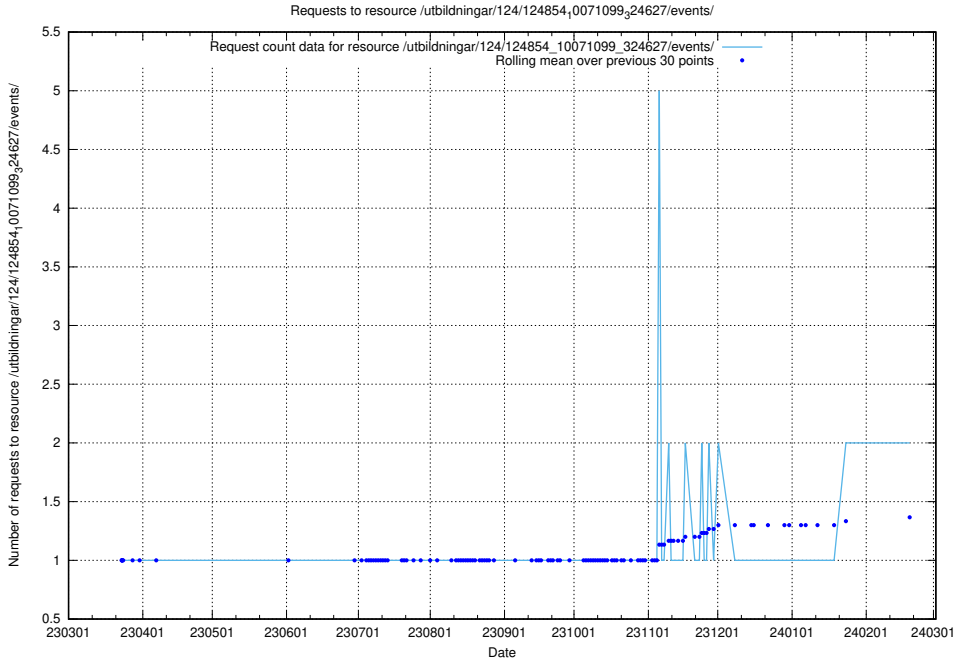

5.527 Usage of /utbildningar/124/124854_10071099_324627/events/

Here, we count the number of requests to resource /utbildningar/124/124854_10071099_324627/events/