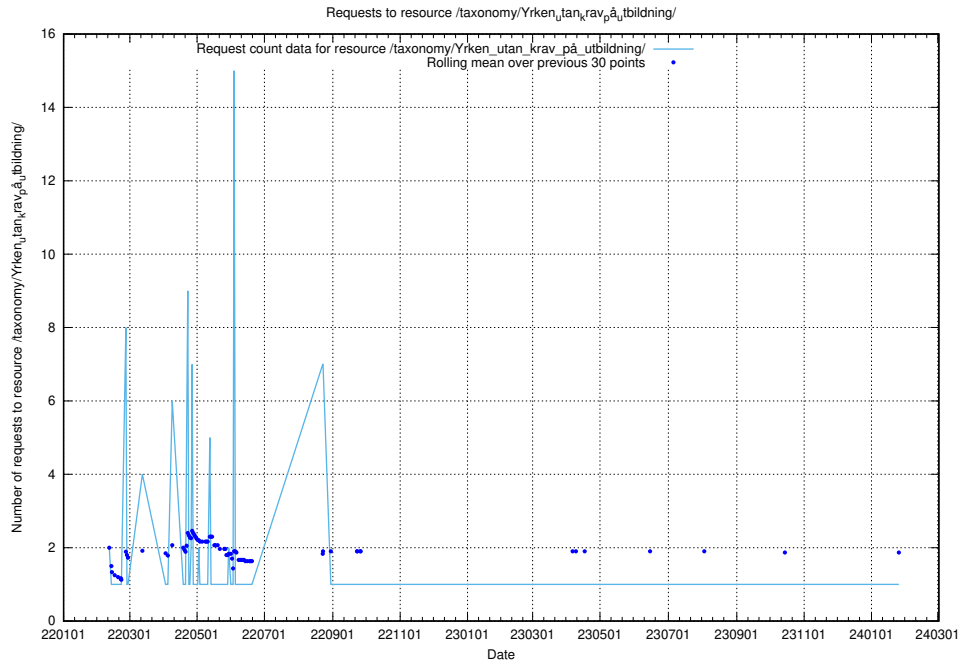

5.1314 Usage of /taxonomy/Yrken_utan_krav_på_utbildning/

Here, we count the number of requests to resource /taxonomy/Yrken_utan_krav_på_utbildning/.