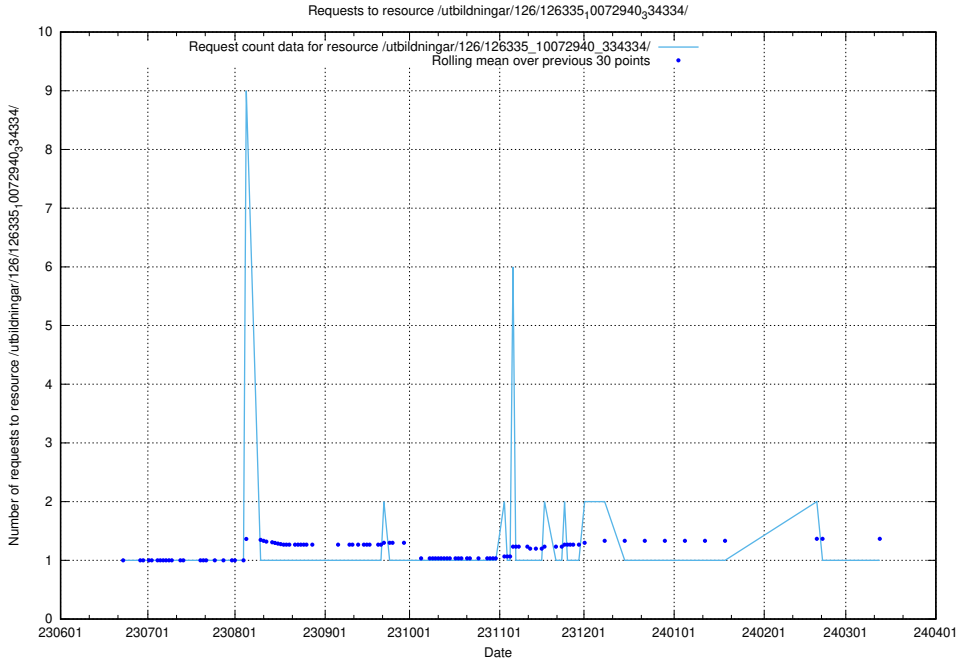

5.5399 Usage of /utbildningar/126/126335_10072940_334334/

Here, we count the number of requests to resource /utbildningar/126/126335_10072940_334334/.