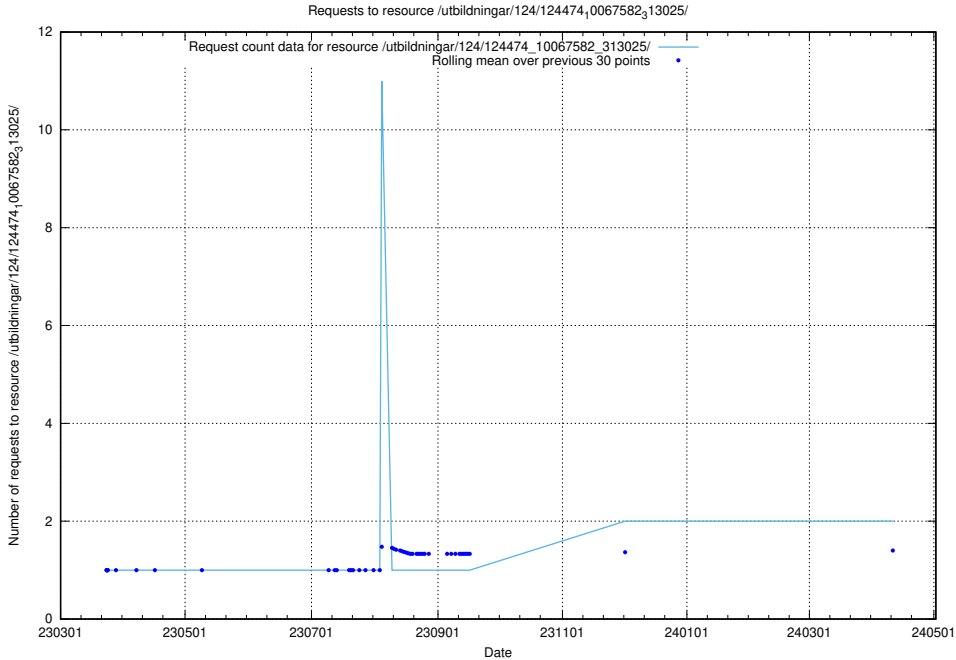

Here, we count the number of requests to resource /utbildningar/utb_emil/127/127353_10074400_337692/events/

5.652 Usage of /utbildningar/124/124474_10067582_313025/

Here, we count the number of requests to resource /utbildningar/124/124474_10067582_313025/.