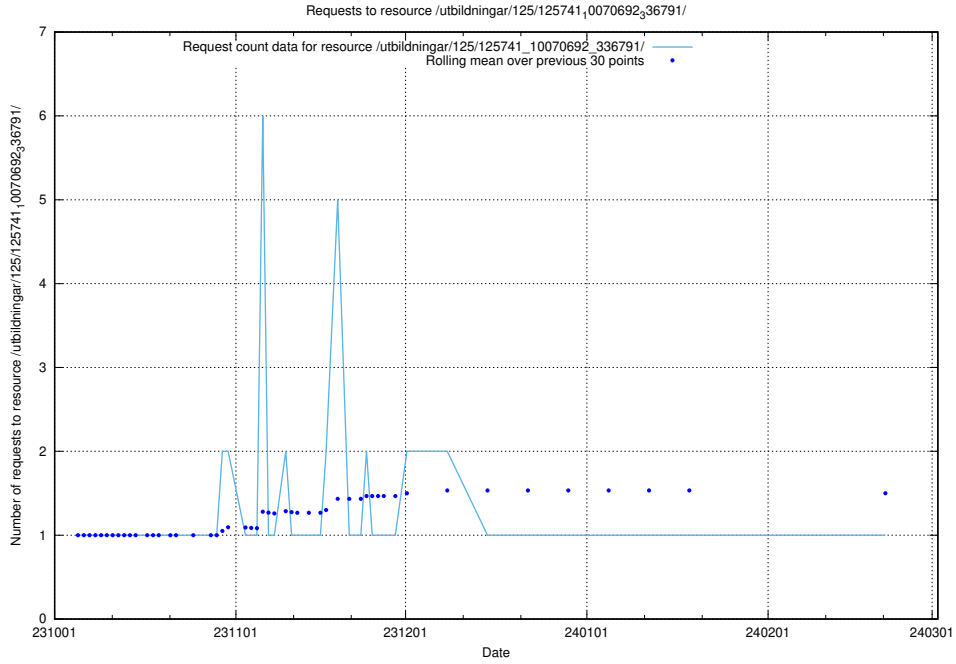

5.4154 Usage of /utbildningar/125/125741_10070692_336791/

Here, we count the number of requests to resource /utbildningar/125/125741_10070692_336791/.