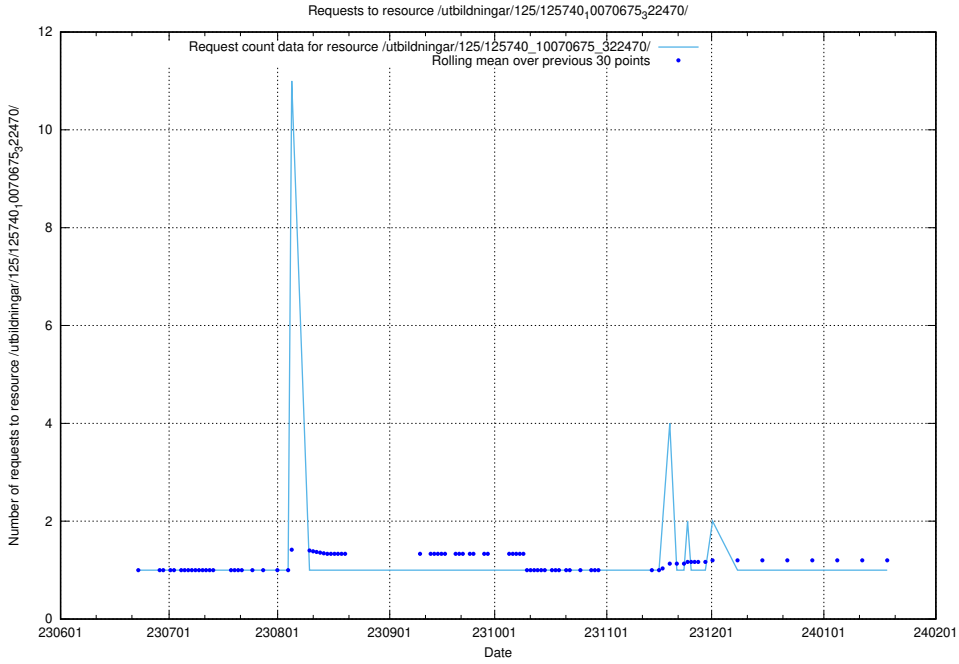

5.5427 Usage of /utbildningar/125/125740_10070675_322470/

Here, we count the number of requests to resource /utbildningar/125/125740_10070675_322470/.