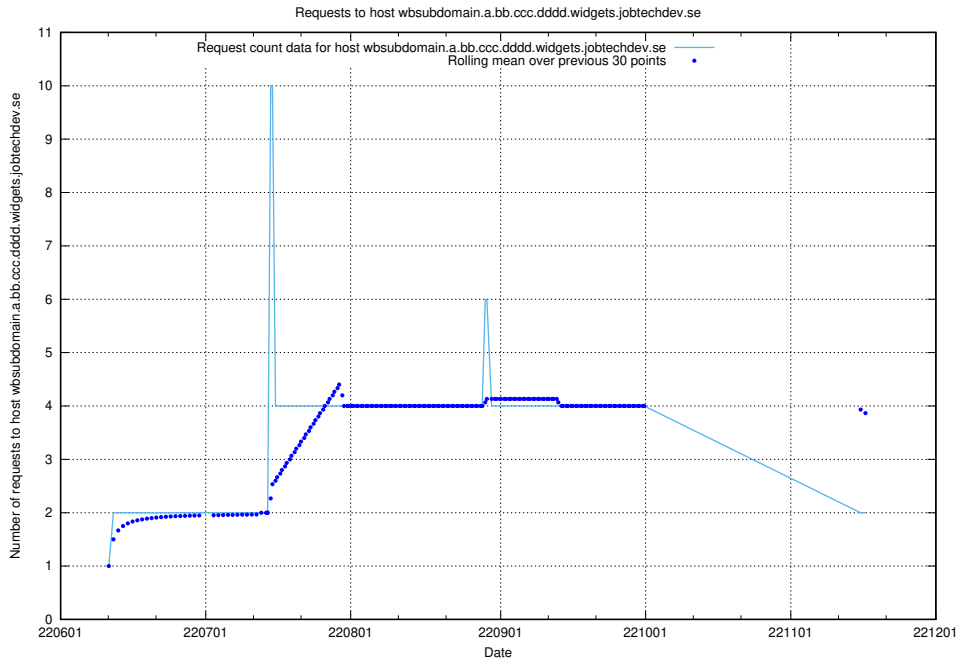

7.409 Usage of wbsubdomain.a.bb.ccc.dddd.widgets.jobtechdev.se

Here, we count the number of requests to host wbsubdomain.a.bb.ccc.dddd.widgets.jobtechdev.se.