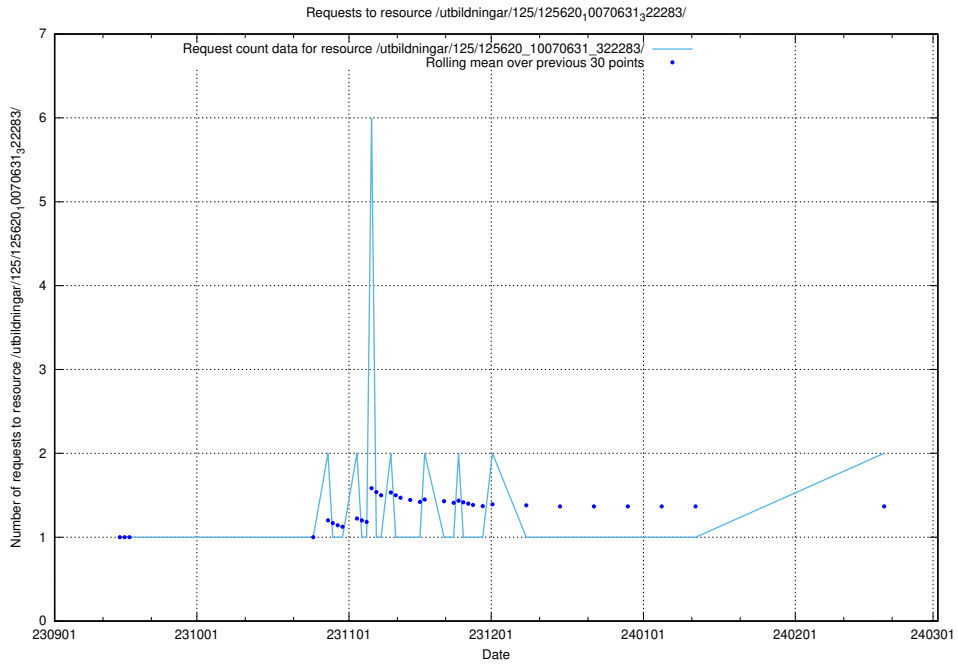

5.771 Usage of `/utbildningar/125/125620_10070631_322283/`

Here, we count the number of requests to resource `/utbildningar/125/125620_10070631_322283/`.