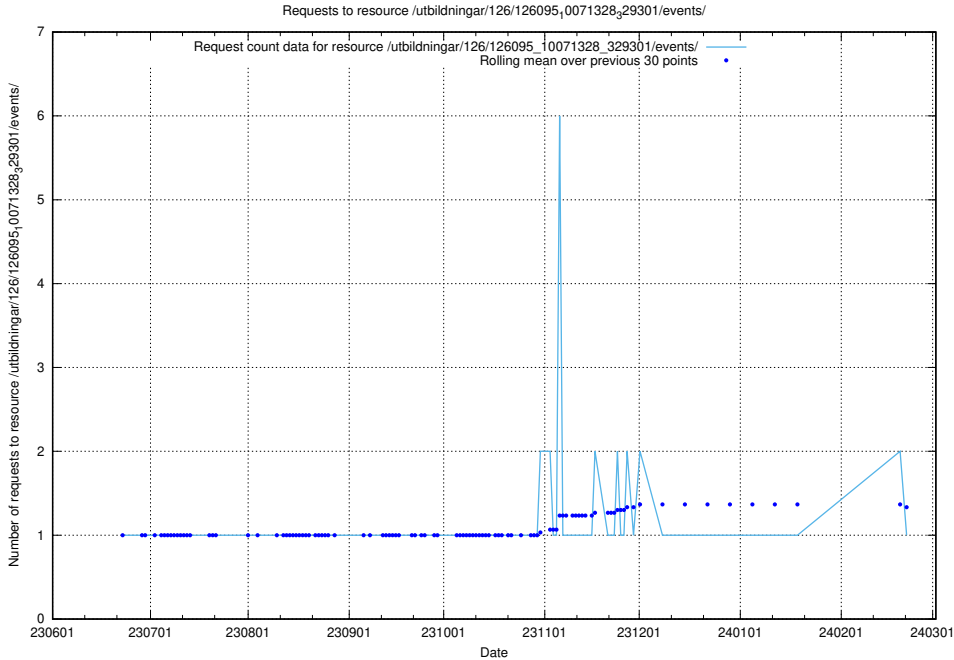

Here, we count the number of requests to resource /utbildningar/126/126176_10071340_325945/.

5.5406 Usage of /utbildningar/126/126095_10071328_329301/events/

Here, we count the number of requests to resource /utbildningar/126/126095_10071328_329301/events/