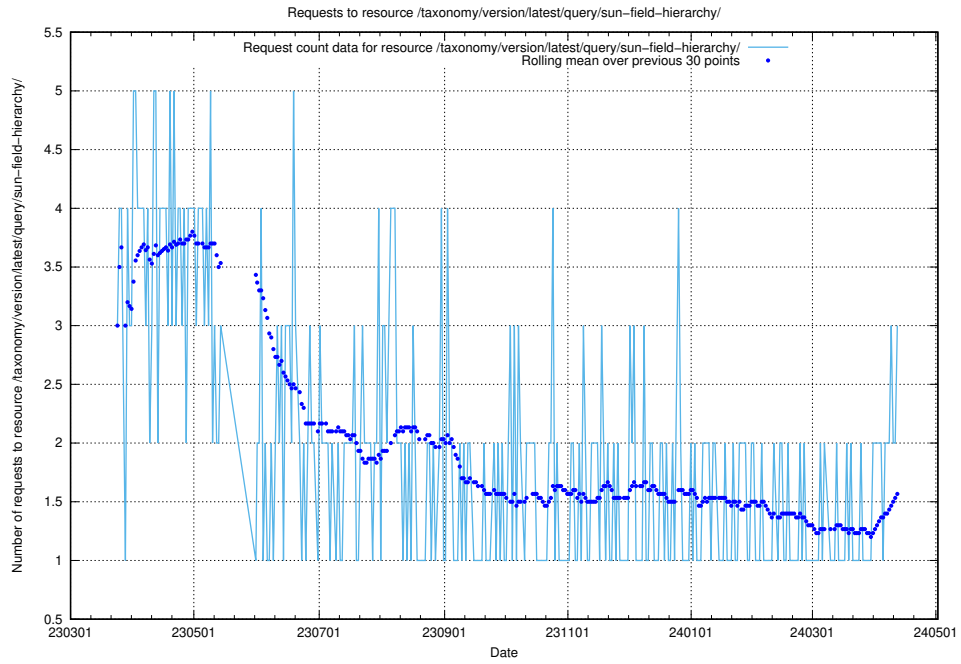

5.449 Usage of /taxonomy/version/latest/query/sun-field-hierarchy/

Here, we count the number of requests to resource /taxonomy/version/latest/query/sun-field-hierarchy/.