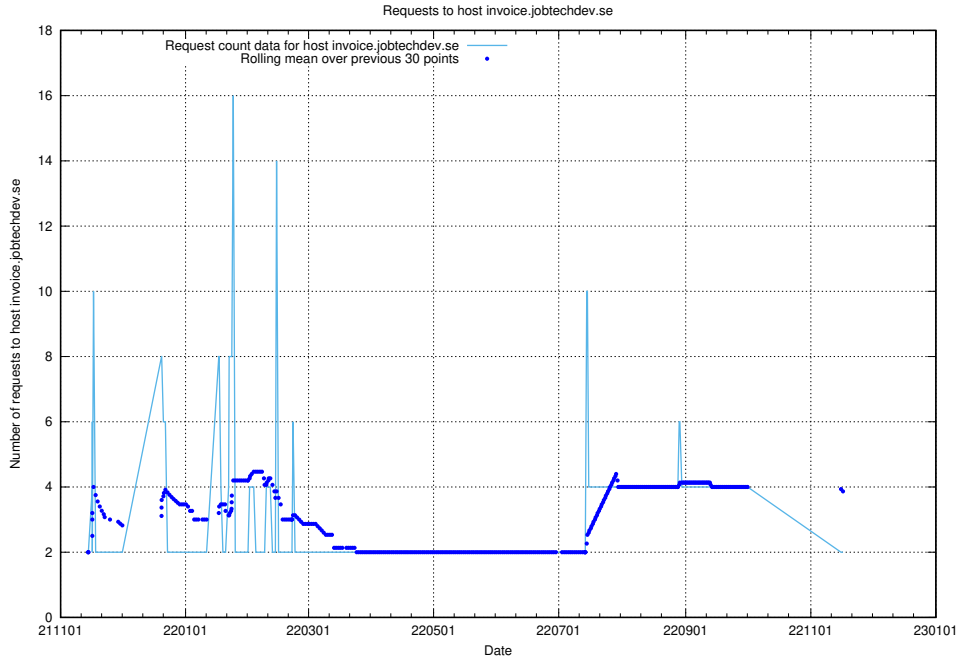

7.595 Usage of invoice.jobtechdev.se

Here, we count the number of requests to host invoice.jobtechdev.se.