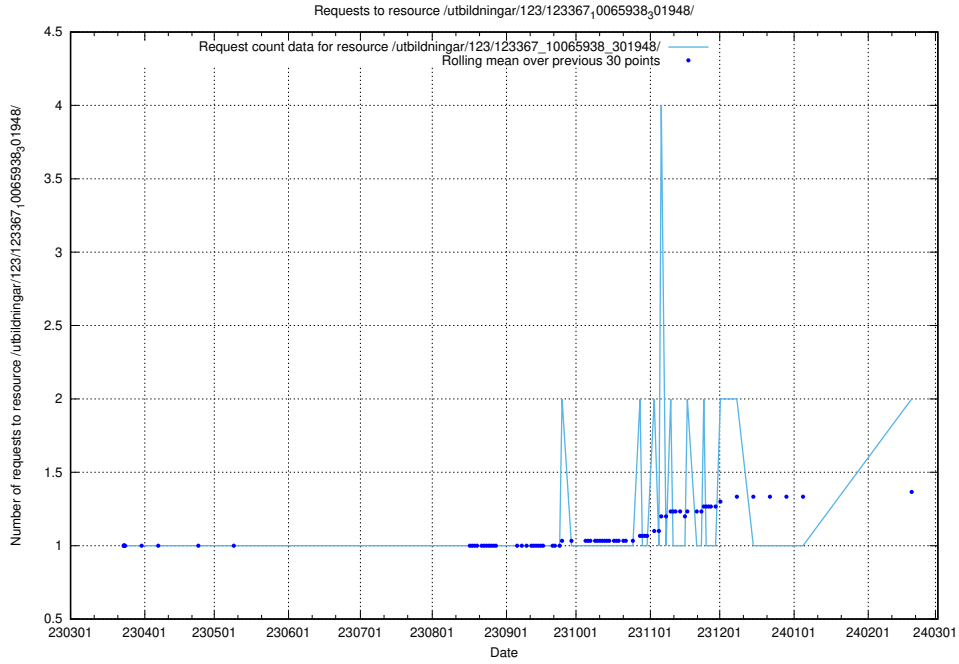

5.775 Usage of /utbildningar/123/123367_10065938_301948/

Here, we count the number of requests to resource /utbildningar/123/123367_10065938_301948/.