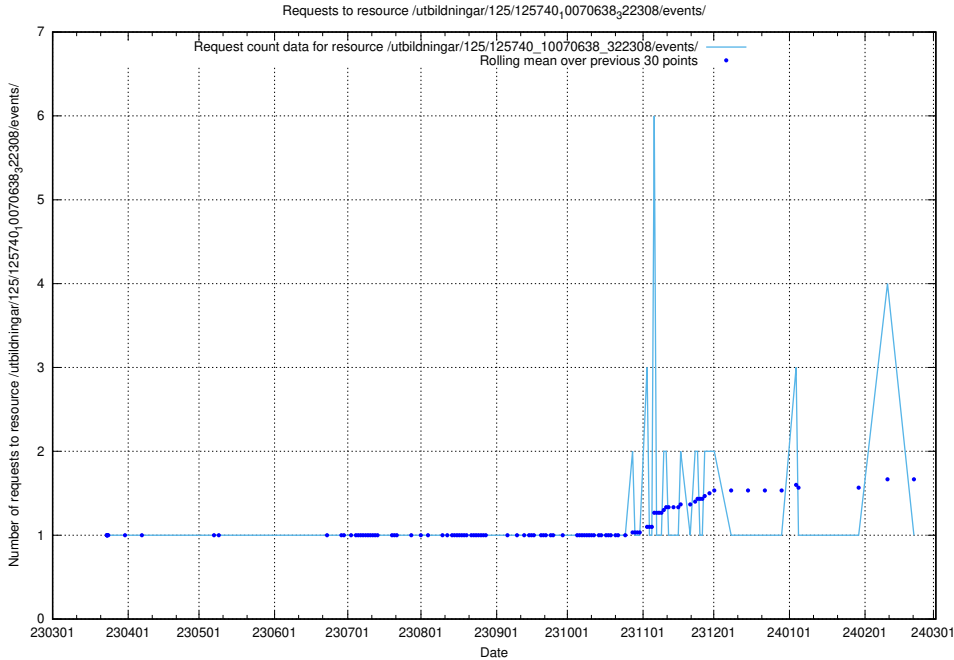

5.1044 Usage of /utbildningar/125/125740_10070638_322308/events/

Here, we count the number of requests to resource /utbildningar/125/125740_10070638_322308/events/