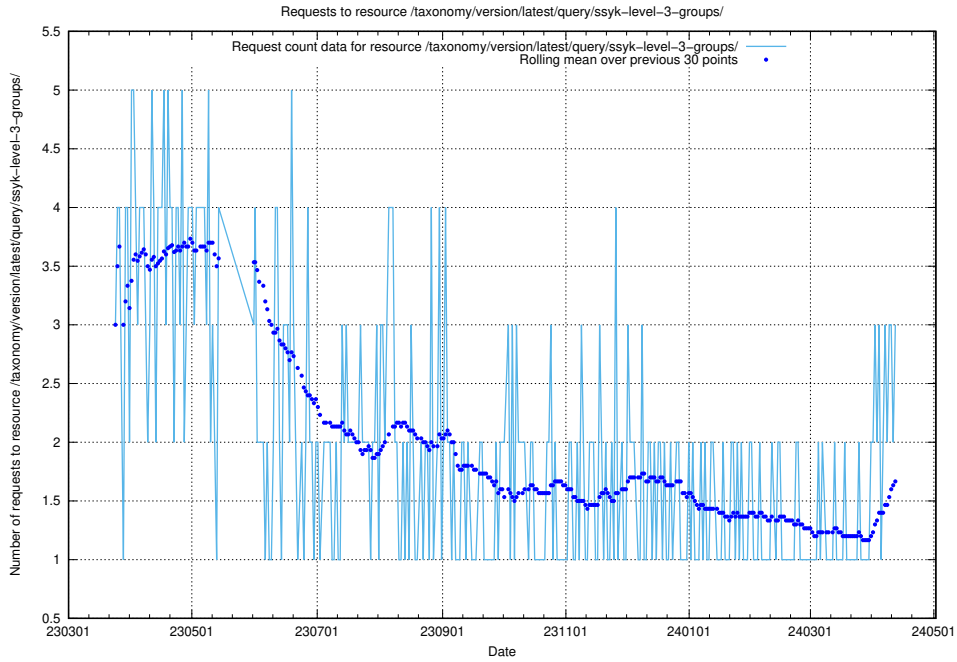

5.456 Usage of /taxonomy/version/latest/query/ssyk-level-3-groups/

Here, we count the number of requests to resource /taxonomy/version/latest/query/ssyk-level-3-groups/.