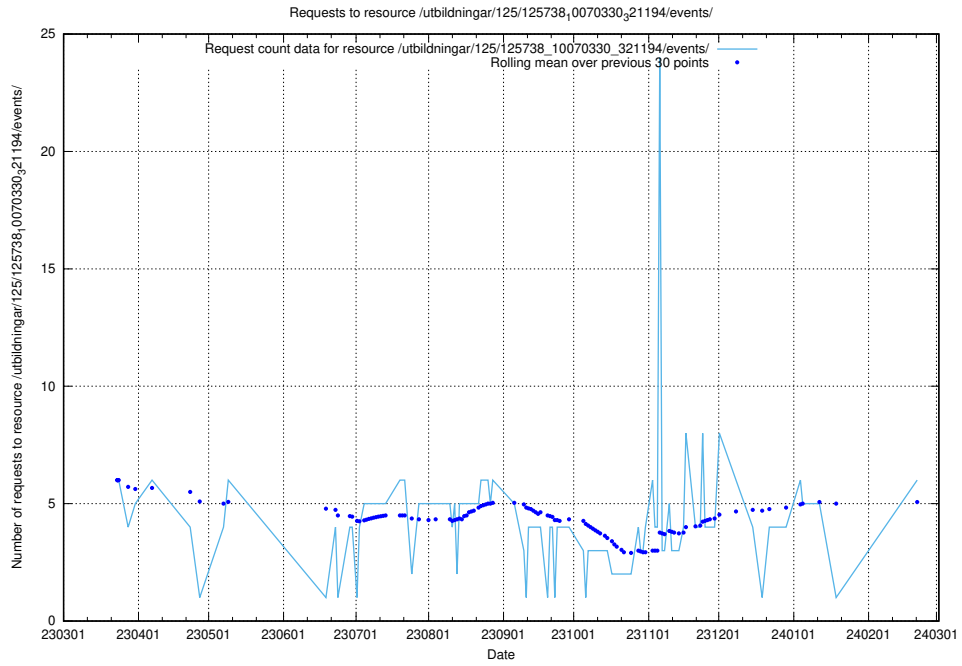

5.105 Usage of /utbildningar/125/125738_10070330_321194/events/

Here, we count the number of requests to resource /utbildningar/125/125738_10070330_321194/events/