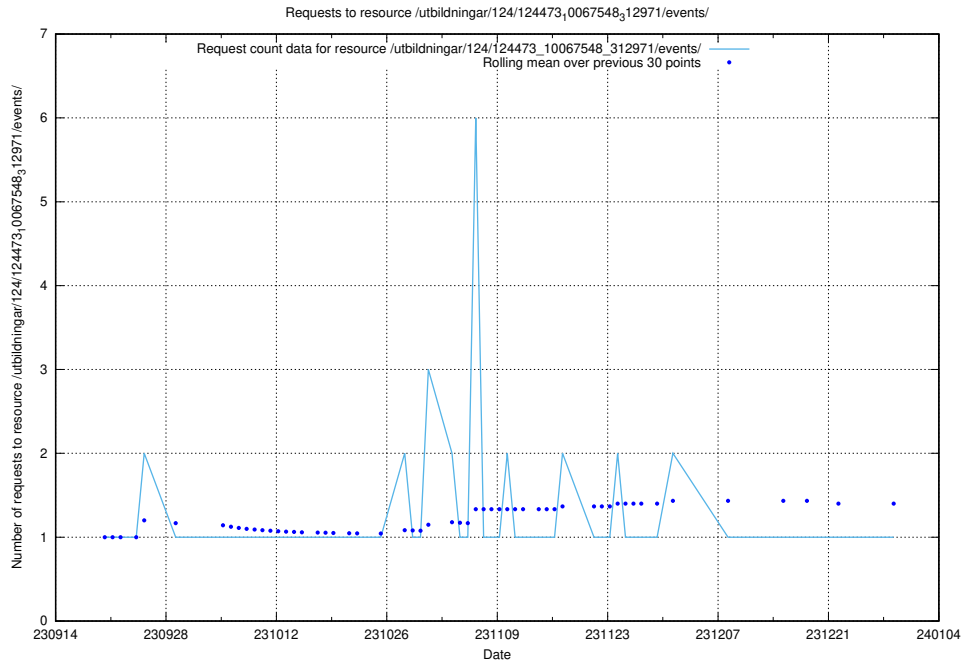

Here, we count the number of requests to resource /utbildningar/124/124483_10067812_313454/.

5.4281 Usage of /utbildningar/124/124473_10067548_312971/events/

Here, we count the number of requests to resource /utbildningar/124/124473_10067548_312971/events/