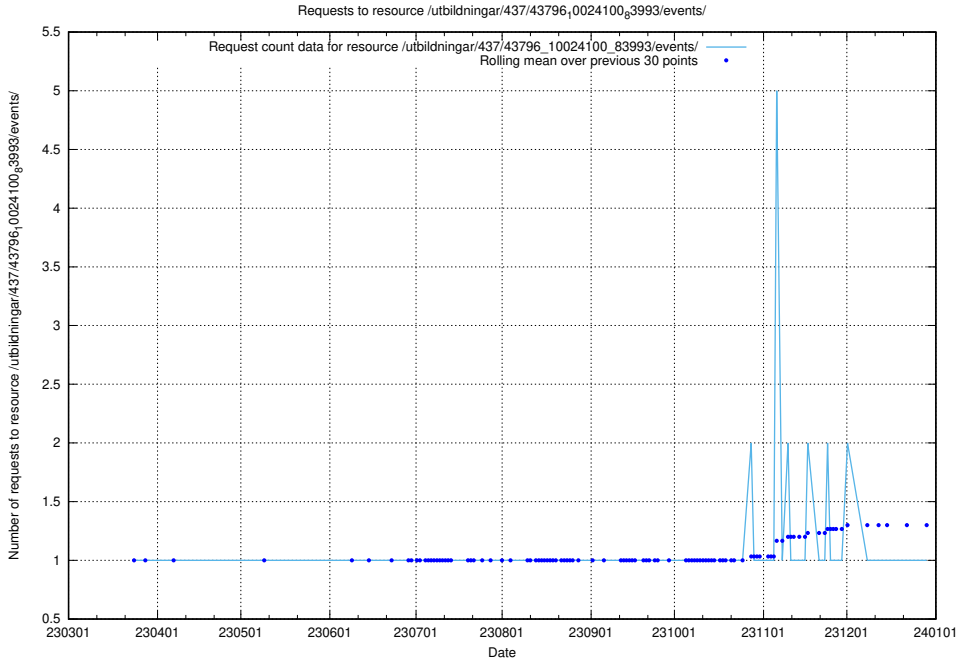

5.5887 Usage of /utbildningar/437/43796_10024100_83993/events/

Here, we count the number of requests to resource /utbildningar/437/43796_10024100_83993/events/.