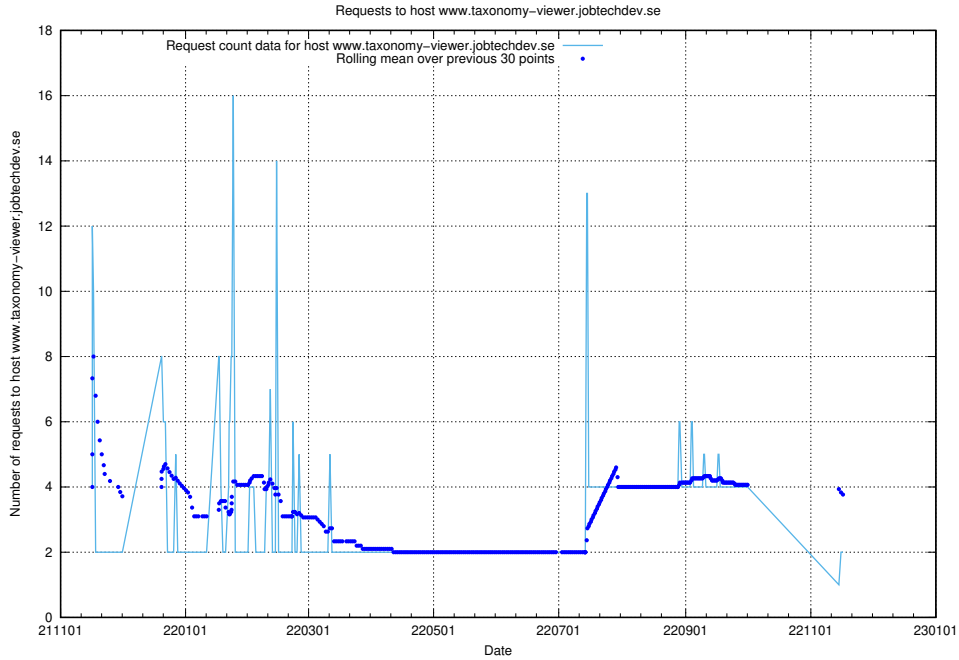

7.503 Usage of `www.taxonomy-viewer.jobtechdev.se`

Here, we count the number of requests to host `www.taxonomy-viewer.jobtechdev.se`.