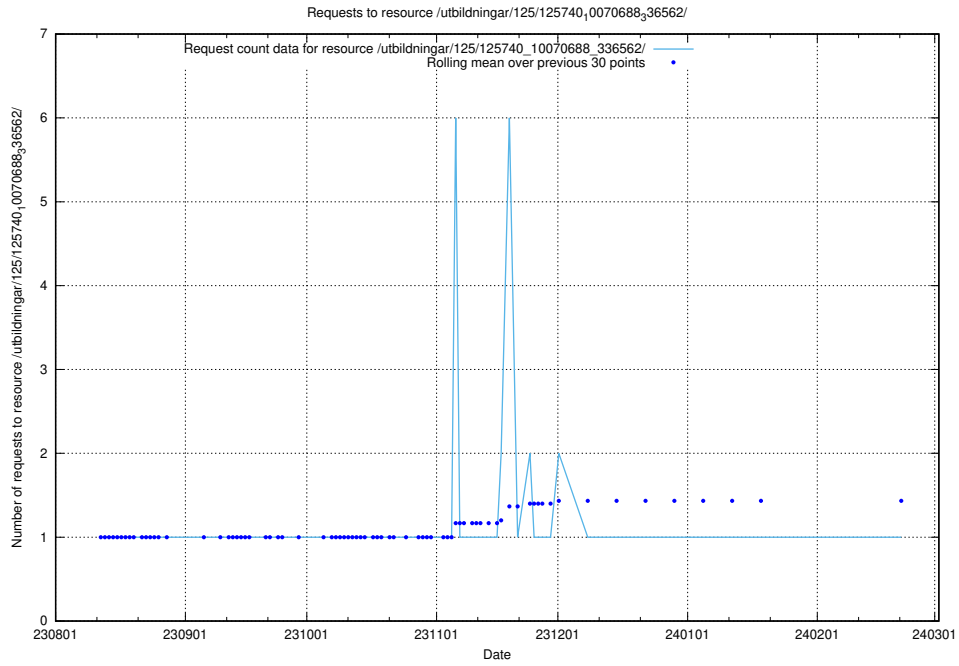

5.4552 Usage of /utbildningar/125/125740_10070688_336562/

Here, we count the number of requests to resource /utbildningar/125/125740_10070688_336562/.