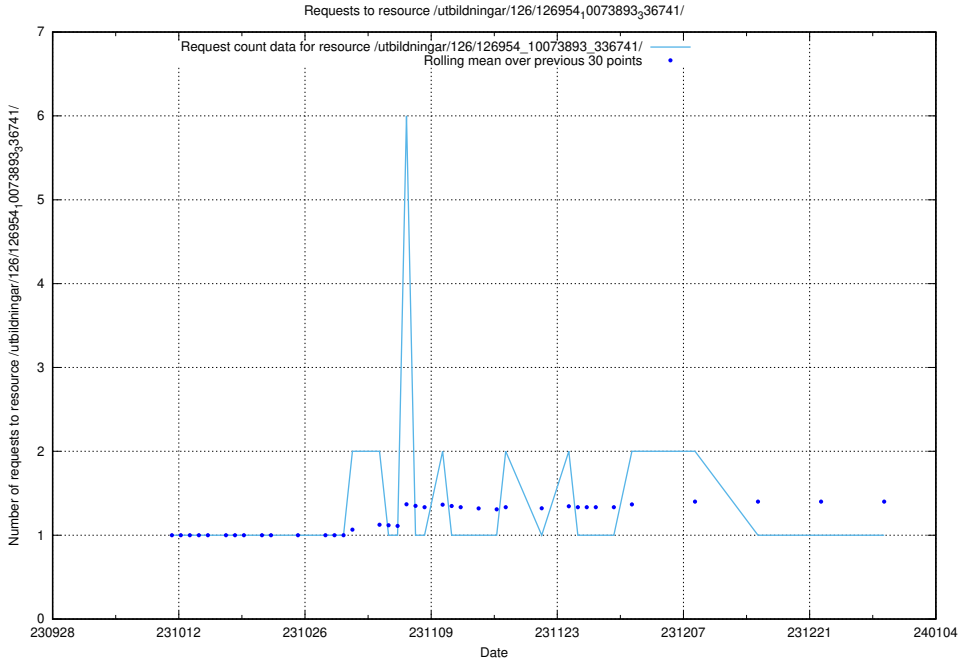

Here, we count the number of requests to resource /utbildningar/126/126954_10073893_336741/.

5.4115 Usage of /utbildningar/126/126751_10072075_331197/events/

Here, we count the number of requests to resource /utbildningar/126/126751_10072075_331197/events/