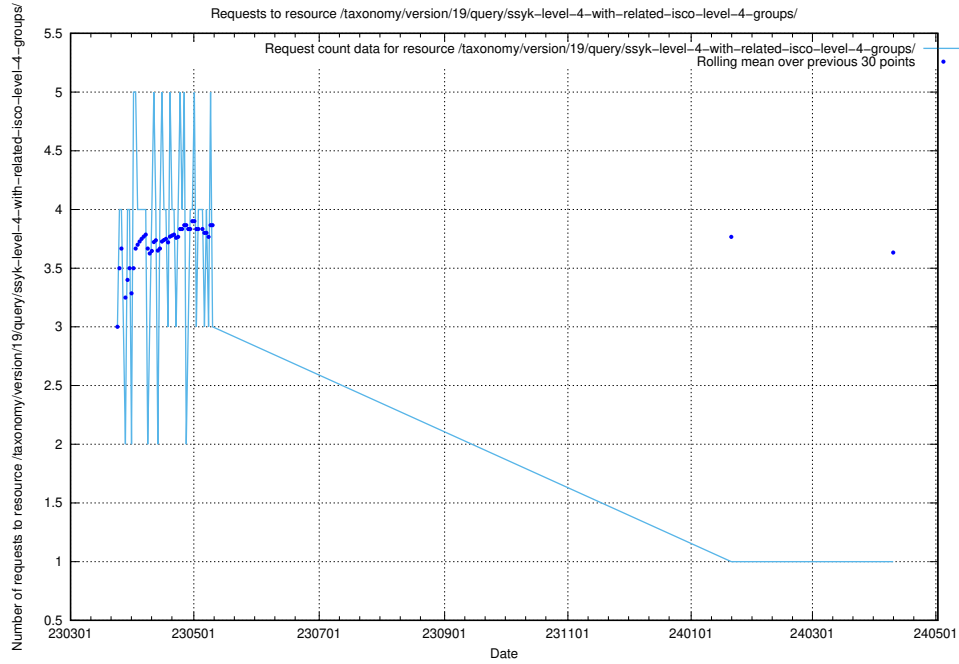

5.5834 Usage of /taxonomy/version/19/query/ssyk-level-4-with-related-isco-level-4-groups/

Here, we count the number of requests to resource /taxonomy/version/19/query/ssyk-level-4-with-related-isco-level-4-groups/.