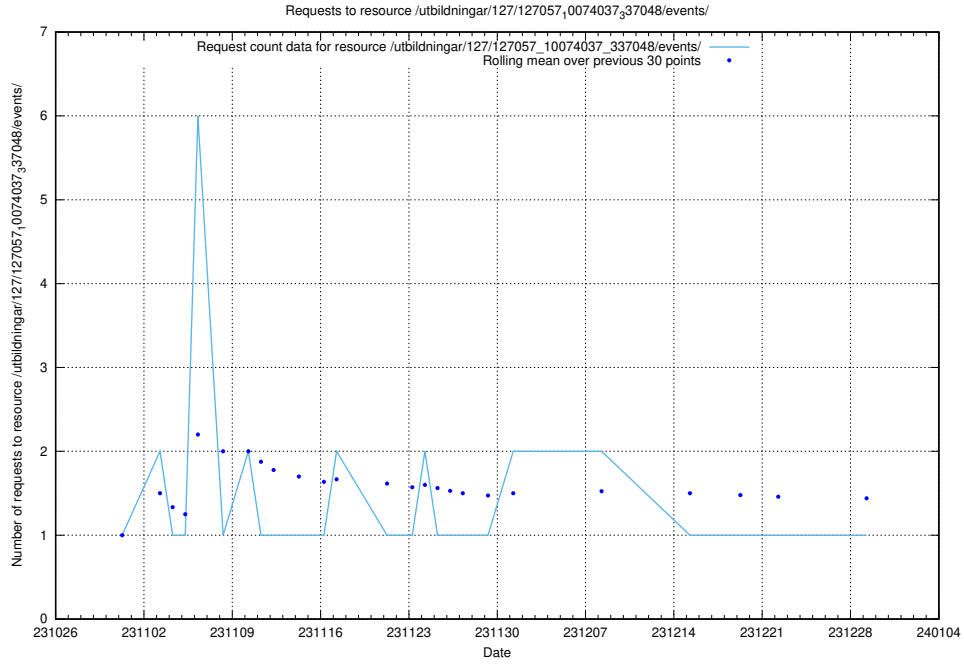

5.3917 Usage of /utbildningar/127/127057_10074037_337048/events/

Here, we count the number of requests to resource /utbildningar/127/127057_10074037_337048/events/