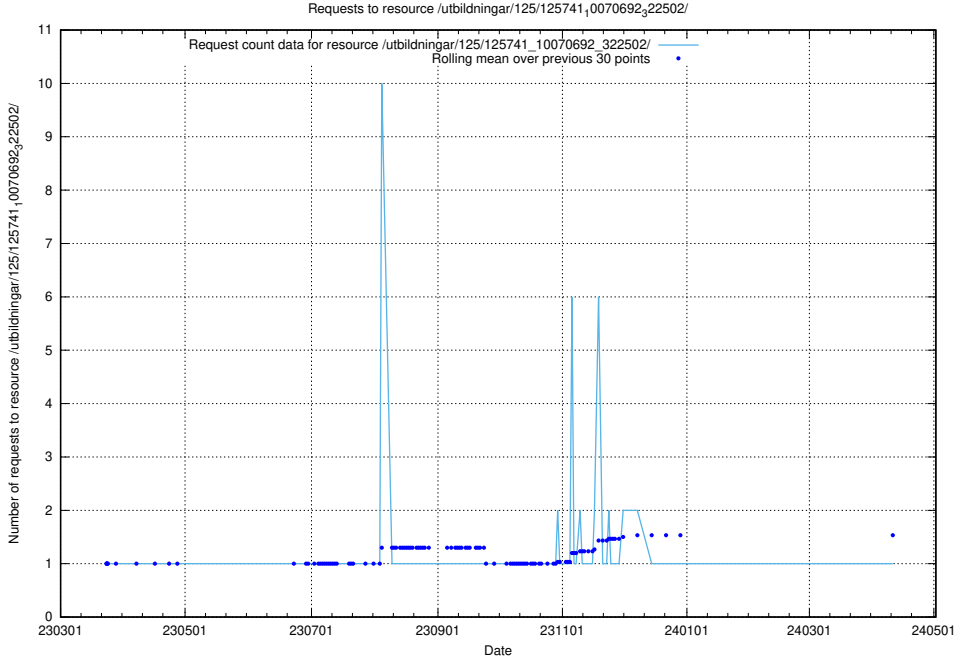

5.6165 Usage of /utbildningar/125/125741_10070692_322502/

Here, we count the number of requests to resource /utbildningar/125/125741_10070692_322502/.