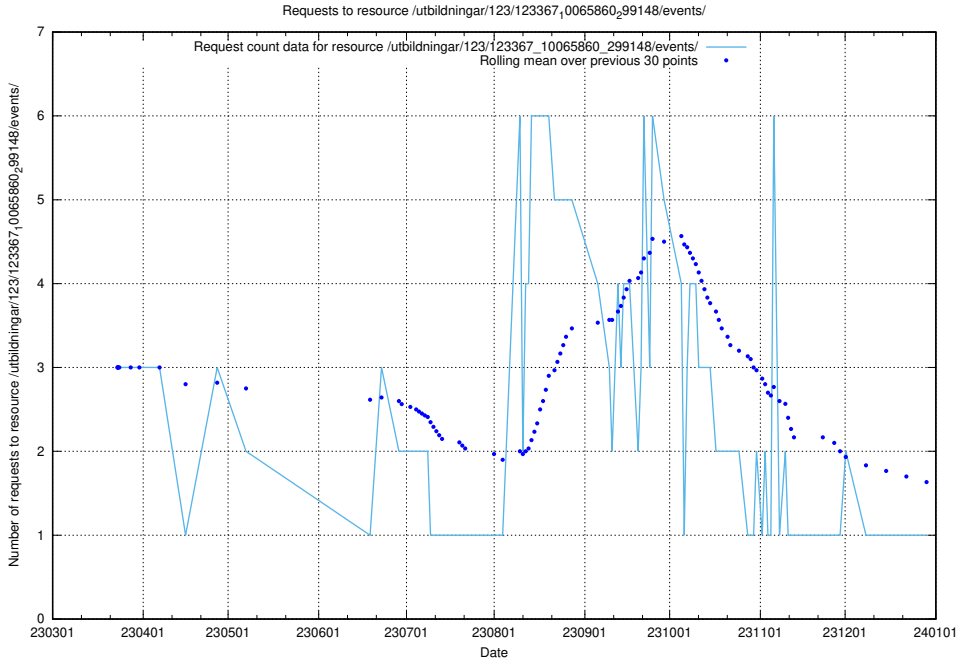

5.5968 Usage of /utbildningar/123/123367_10065860_299148/events/

Here, we count the number of requests to resource /utbildningar/123/123367_10065860_299148/events/