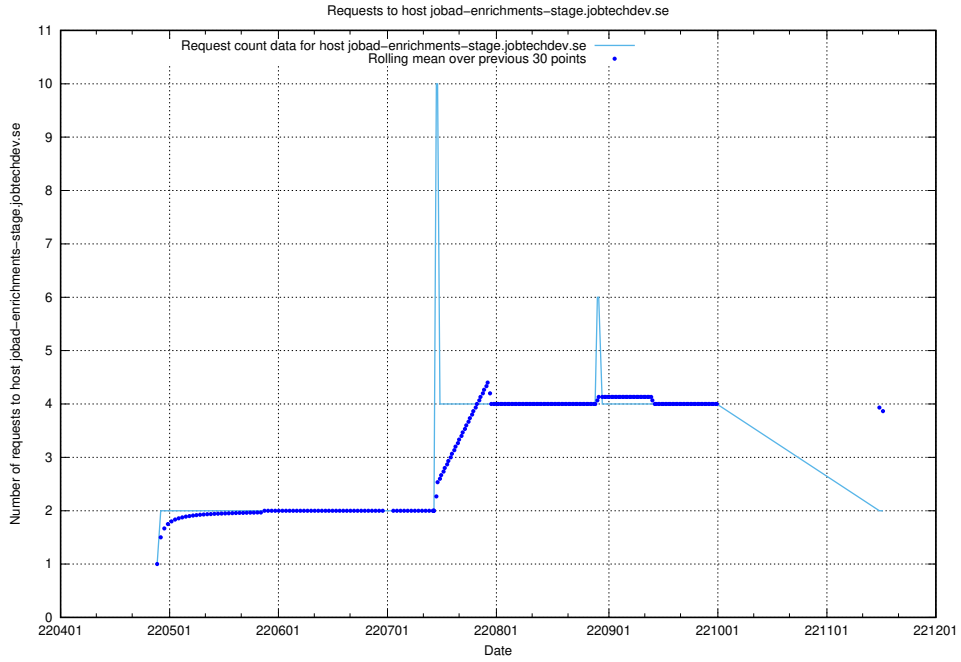

7.443 Usage of jobad-enrichments-stage.jobtechdev.se

Here, we count the number of requests to host jobad-enrichments-stage.jobtechdev.se.