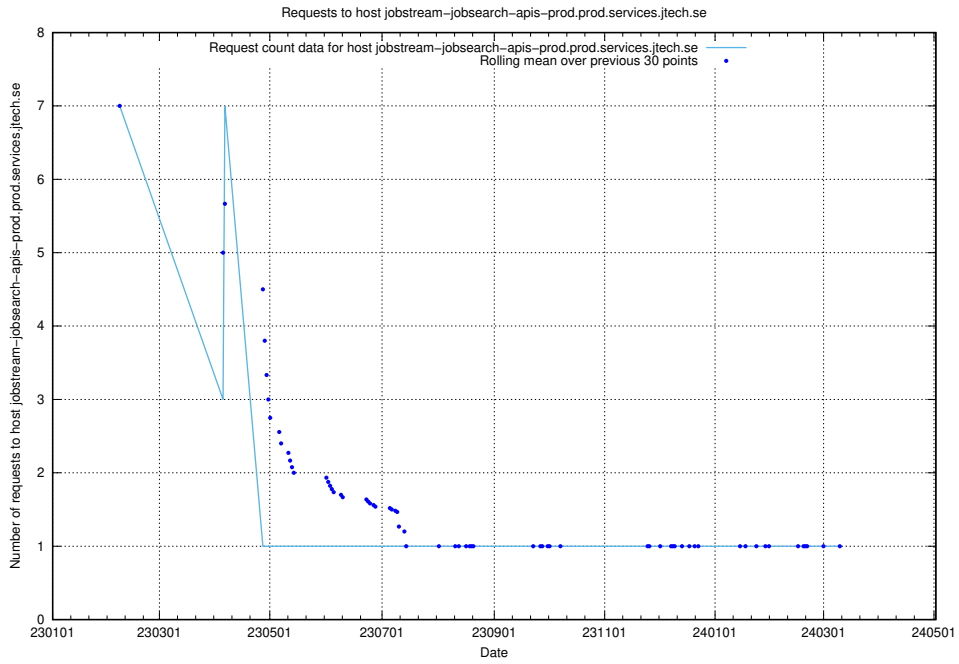

7.611 Usage of jobstream-jobsearch-apis-prod.prod.services.jtech.se

Here, we count the number of requests to host jobstream-jobsearch-apis-prod.prod.services.jtech.se.