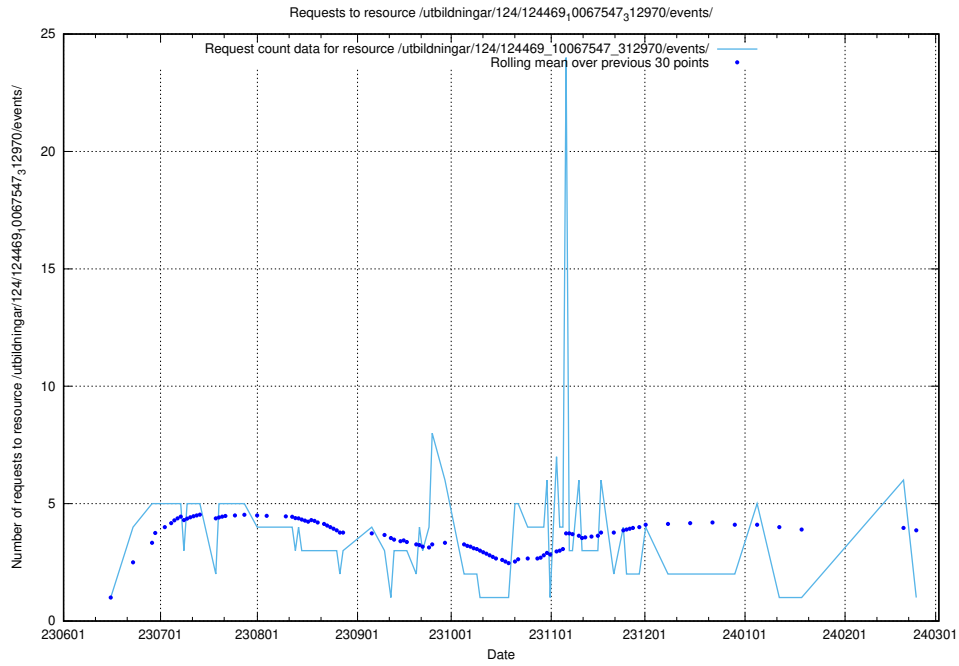

5.5606 Usage of /utbildningar/124/124469_10067547_312970/events/

Here, we count the number of requests to resource /utbildningar/124/124469_10067547_312970/events/