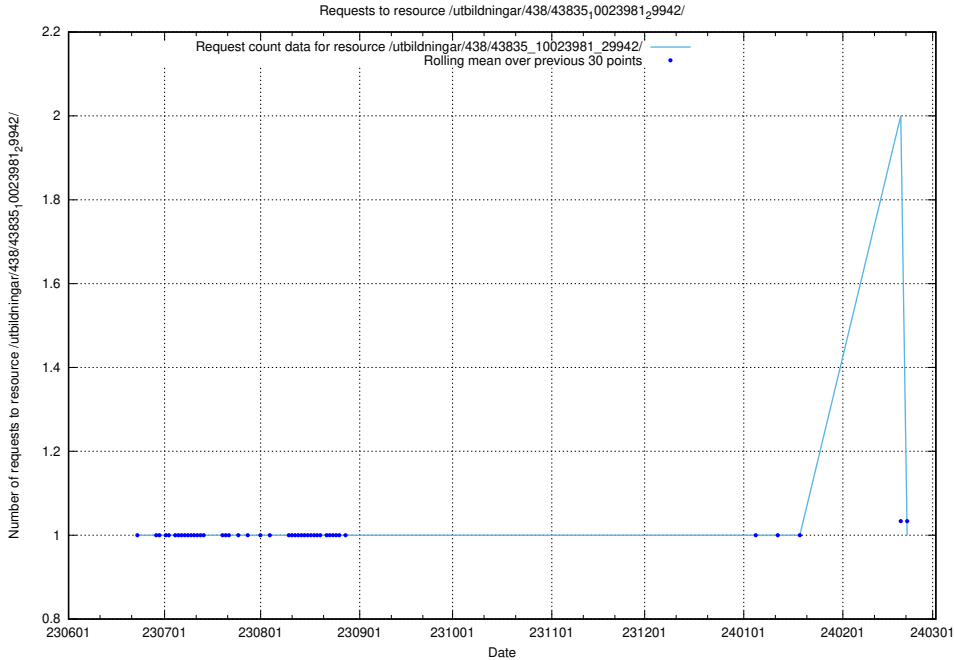

5.5300 Usage of /utbildningar/438/43835_10023981_29942/

Here, we count the number of requests to resource /utbildningar/438/43835_10023981_29942/.