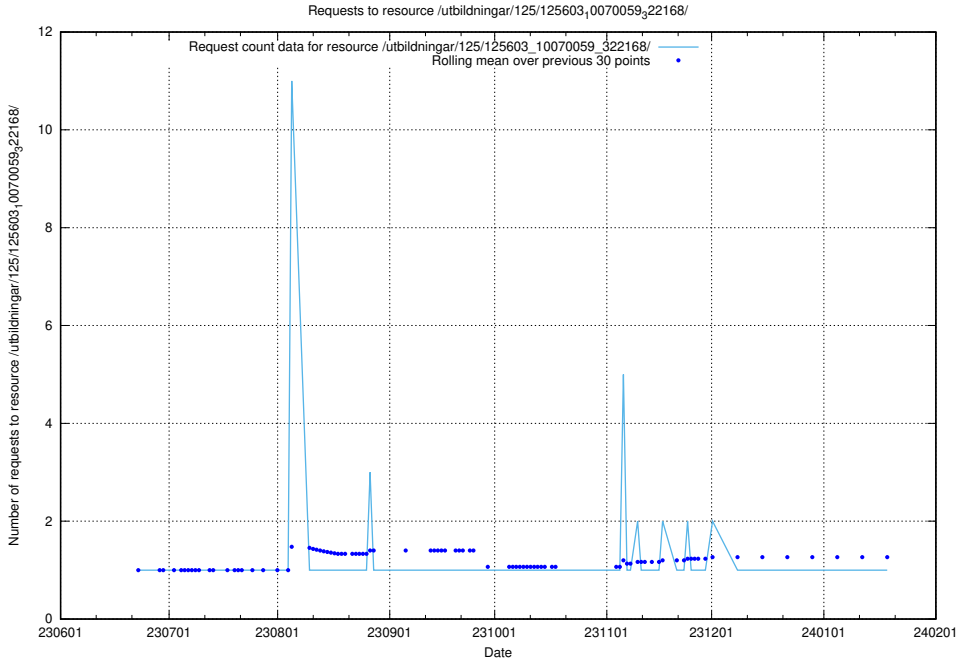

Here, we count the number of requests to resource /utbildningar/125/125603_10070220_334608/.

5.5448 Usage of /utbildningar/125/125603_10070059_322168/

Here, we count the number of requests to resource /utbildningar/125/125603_10070059_322168/.