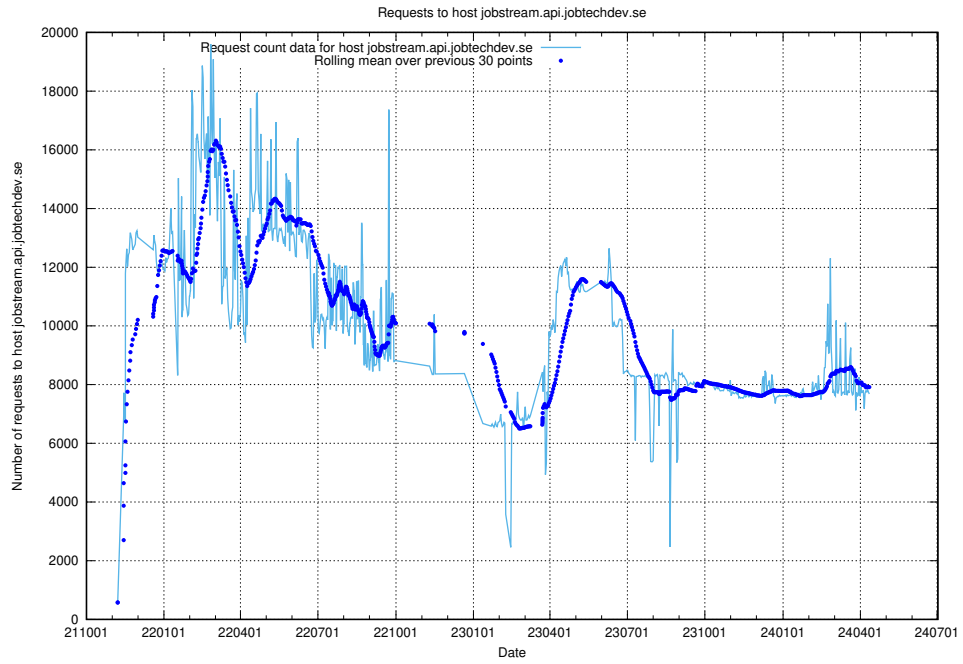

Here, we count the number of requests to host api-jobtech-taxonomy-api-prod-read.prod.services.jtech.se.

7.12 Usage of jobstream.api.jobtechdev.se

Here, we count the number of requests to host jobstream.api.jobtechdev.se.