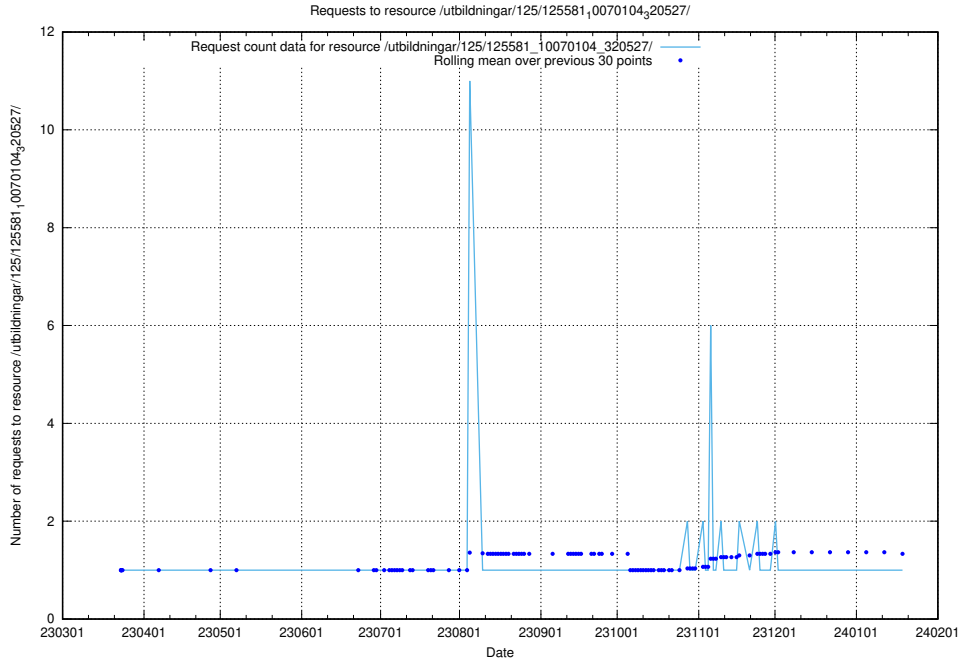

5.1126 Usage of /utbildningar/125/125581_10070104_320527/

Here, we count the number of requests to resource /utbildningar/125/125581_10070104_320527/.