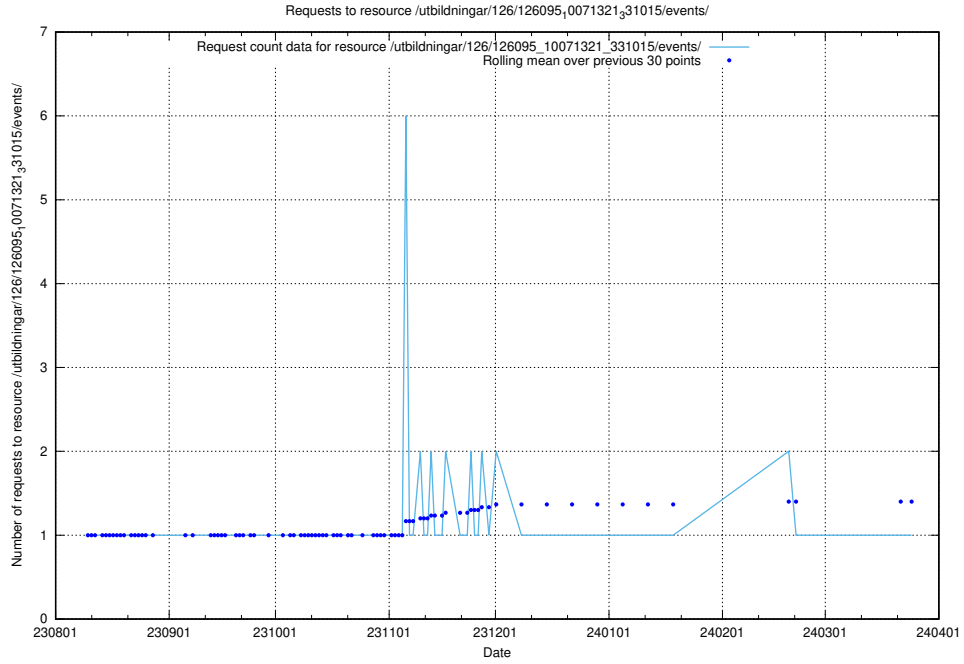

Here, we count the number of requests to resource /utbildningar/123/123367_10065860_299148/.

5.4572 Usage of /utbildningar/126/126095_10071321_331015/events/

Here, we count the number of requests to resource /utbildningar/126/126095_10071321_331015/events/