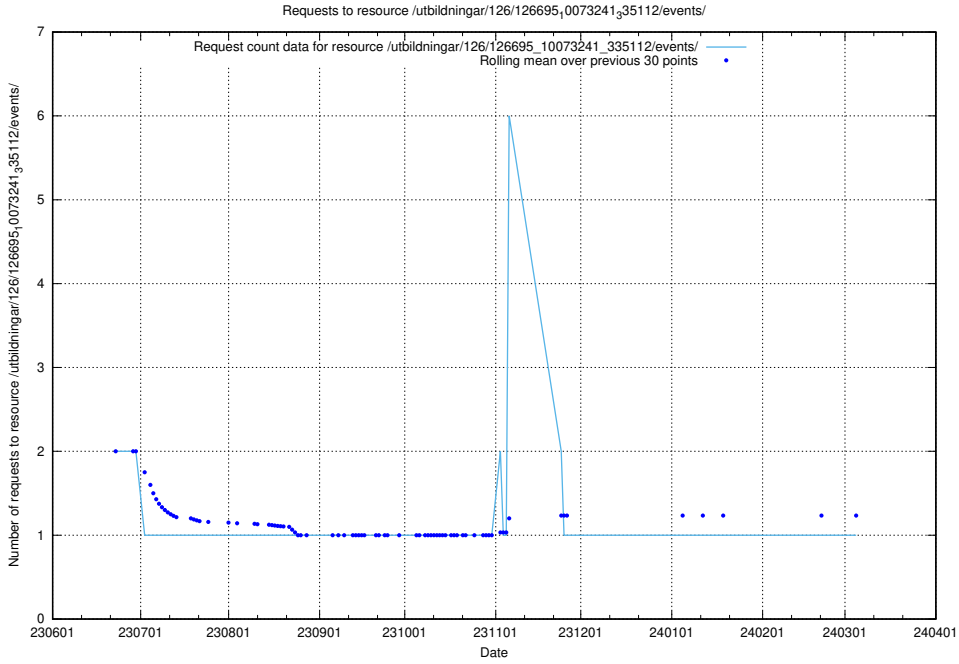

5.5291 Usage of /utbildningar/126/126695_10073241_335112/events/

Here, we count the number of requests to resource /utbildningar/126/126695_10073241_335112/events/