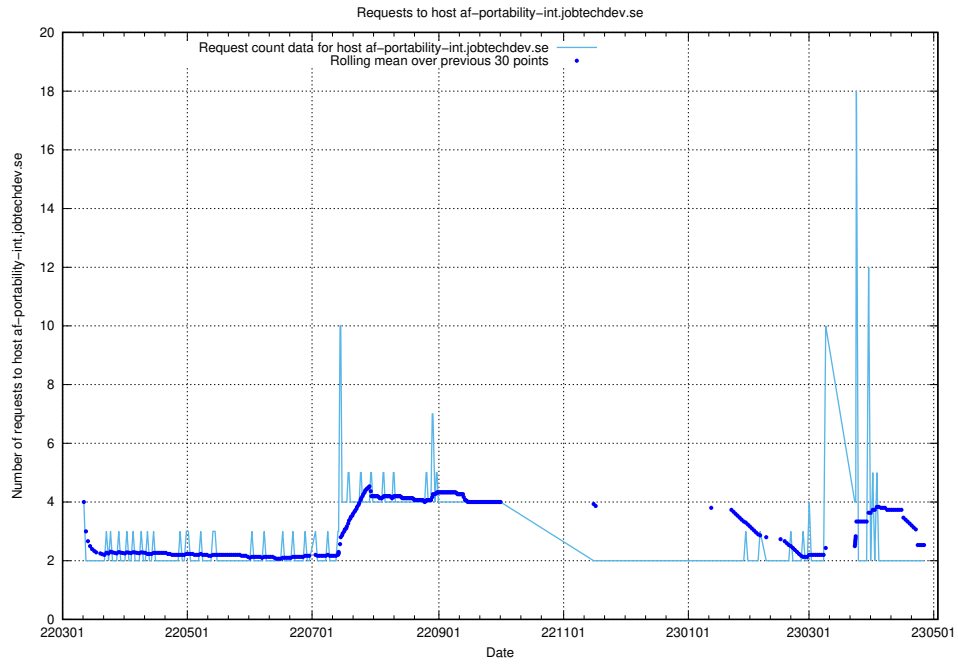

7.502 Usage of af-portability-int.jobtechdev.se

Here, we count the number of requests to host af-portability-int.jobtechdev.se.