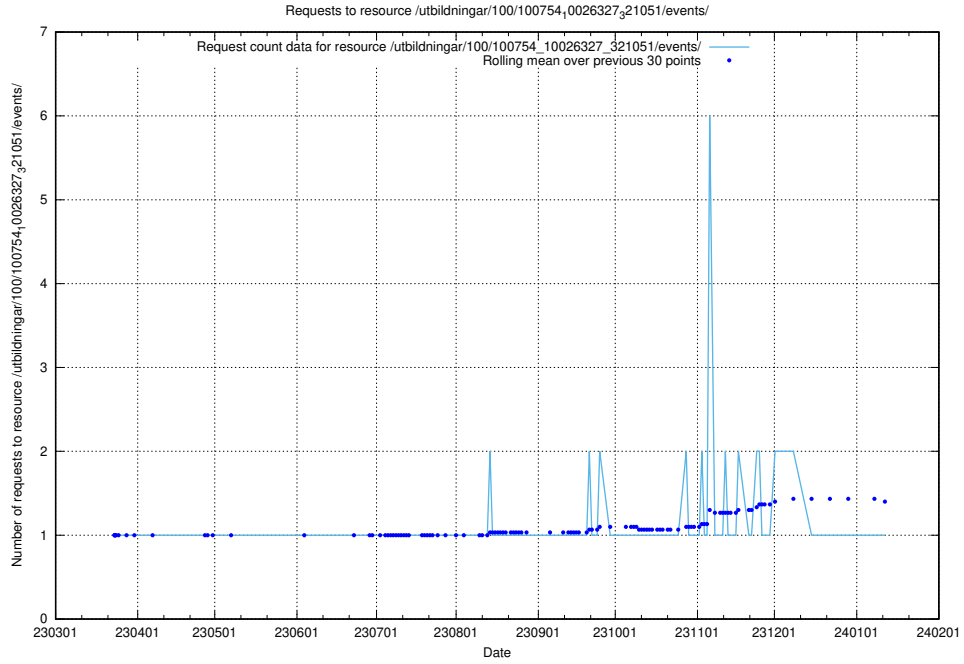

Here, we count the number of requests to resource /utbildningar/126/126791_10073182_334968/.

5.5322 Usage of /utbildningar/100/100754_10026327_321051/events/

Here, we count the number of requests to resource /utbildningar/100/100754_10026327_321051/events/