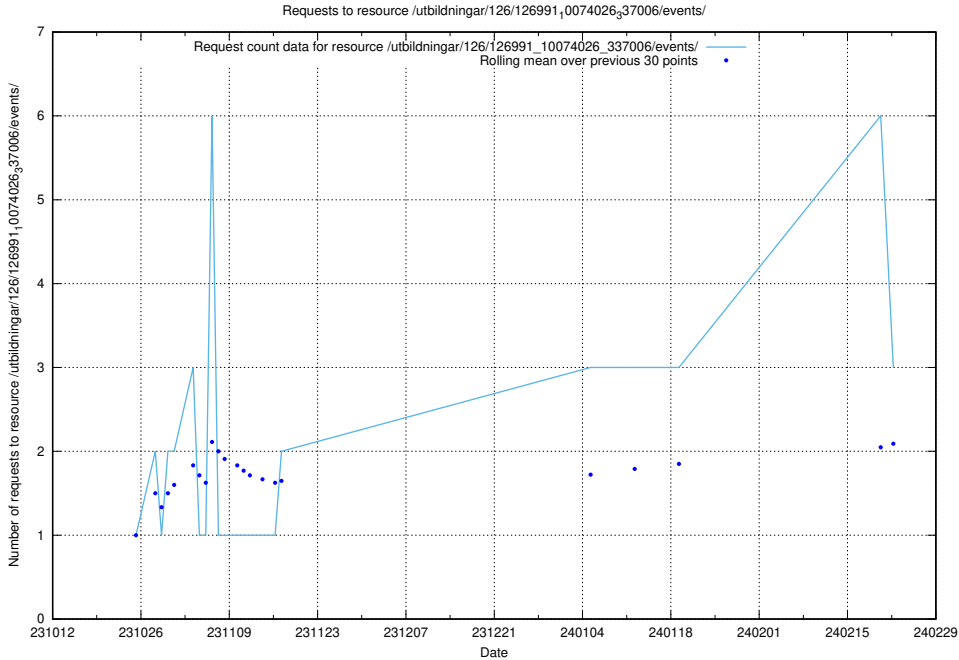

5.355 Usage of /utbildningar/126/126991_10074026_337006/events/

Here, we count the number of requests to resource /utbildningar/126/126991_10074026_337006/events/