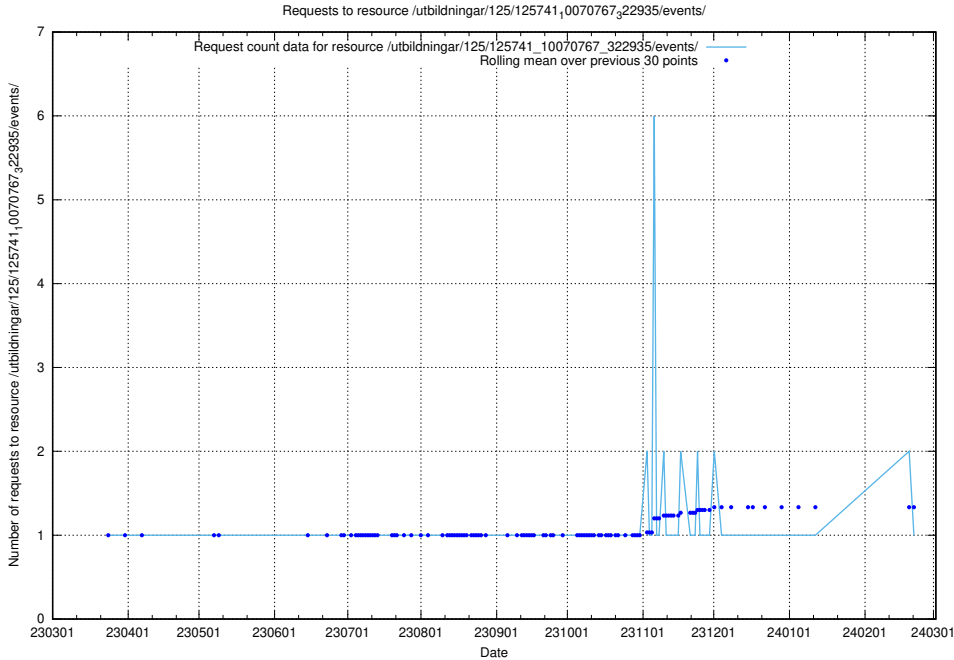

5.5931 Usage of /utbildningar/125/125741_10070767_322935/events/

Here, we count the number of requests to resource /utbildningar/125/125741_10070767_322935/events/