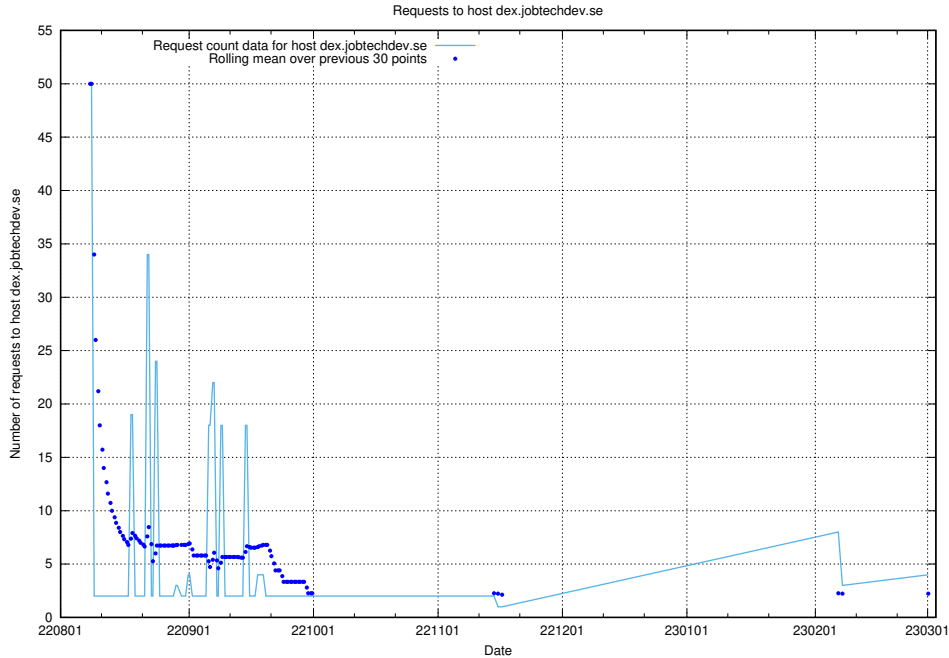

7.129 Usage of dex.jobtechdev.se

Here, we count the number of requests to host dex.jobtechdev.se.