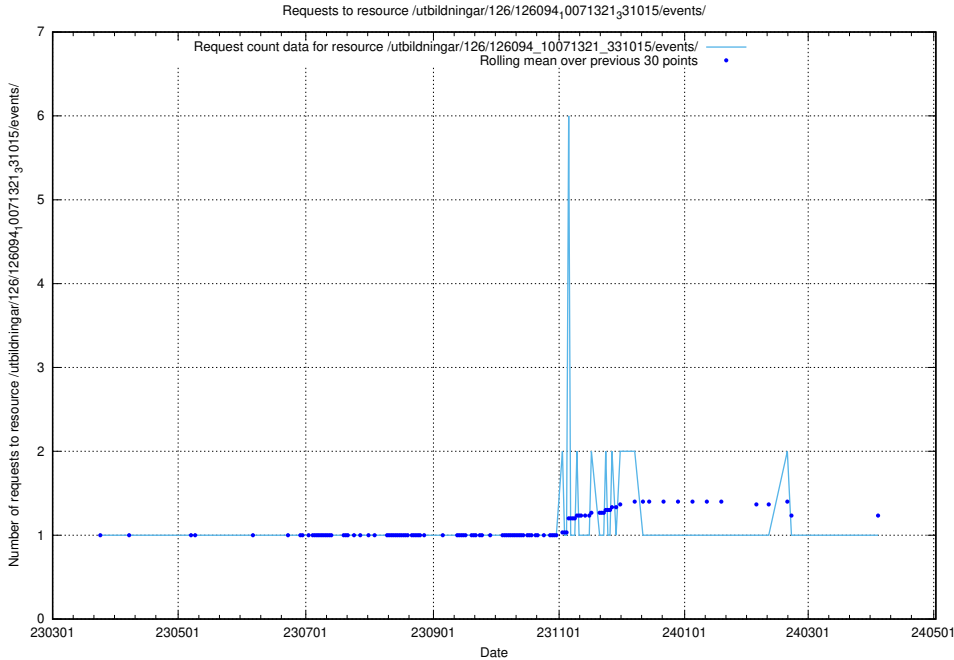

5.5915 Usage of /utbildningar/126/126094_10071321_331015/events/

Here, we count the number of requests to resource /utbildningar/126/126094_10071321_331015/events/