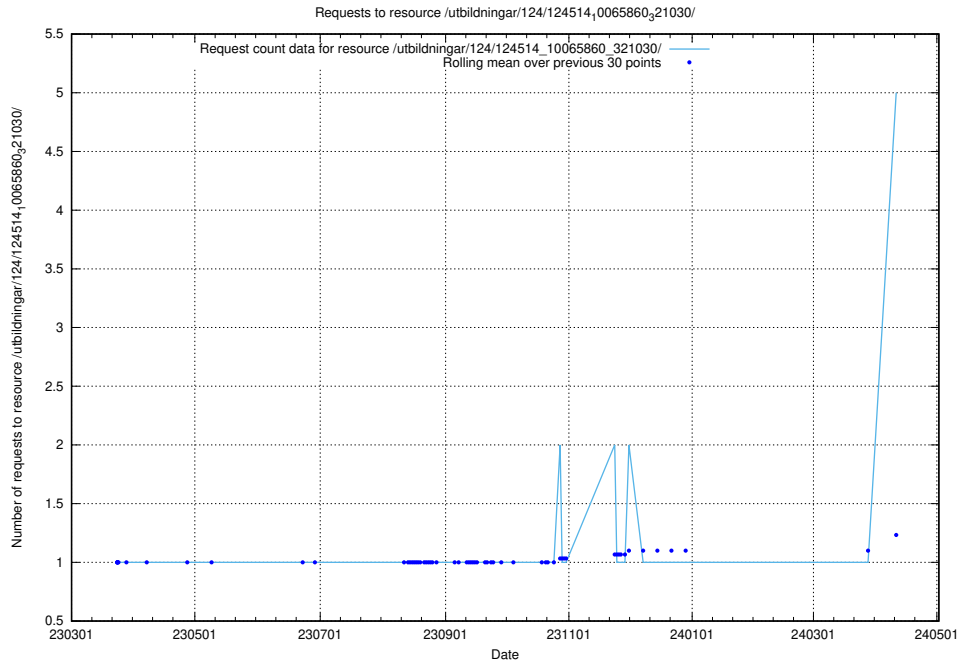

5.132 Usage of /utbildningar/124/124514_10065860_321030/

Here, we count the number of requests to resource /utbildningar/124/124514_10065860_321030/.