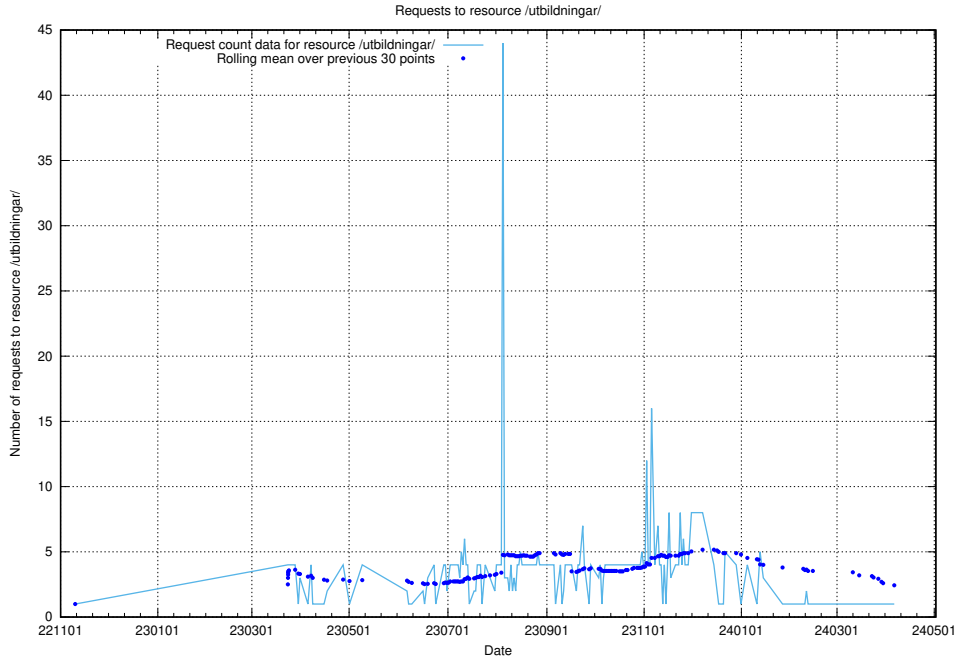

5.5990 Usage of /utbildningar/

Here, we count the number of requests to resource /utbildningar/.