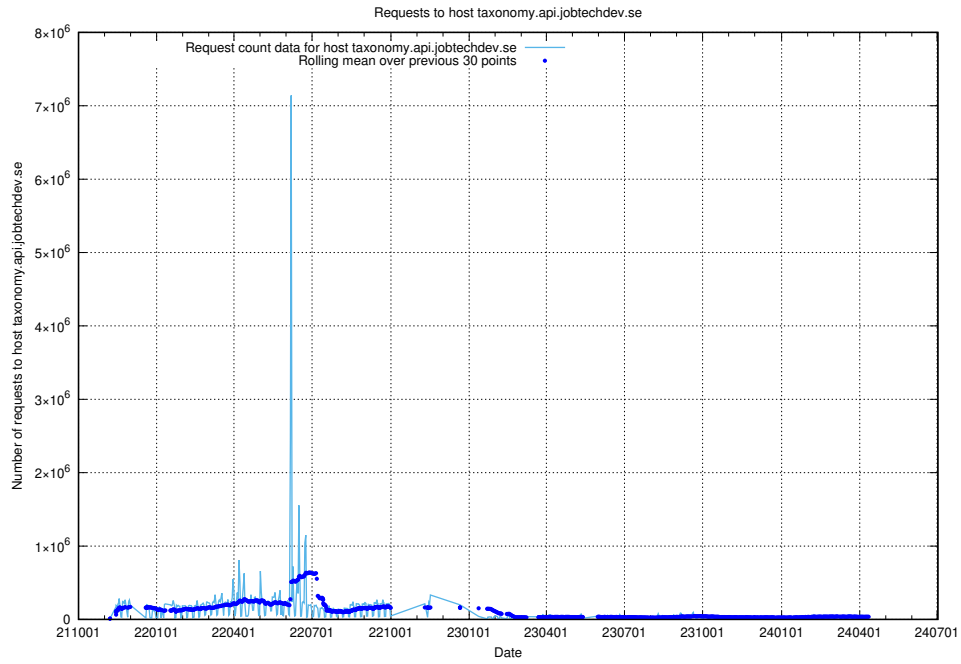

7.5 Usage of taxonomy.api.jobtechdev.se

Here, we count the number of requests to host taxonomy.api.jobtechdev.se.