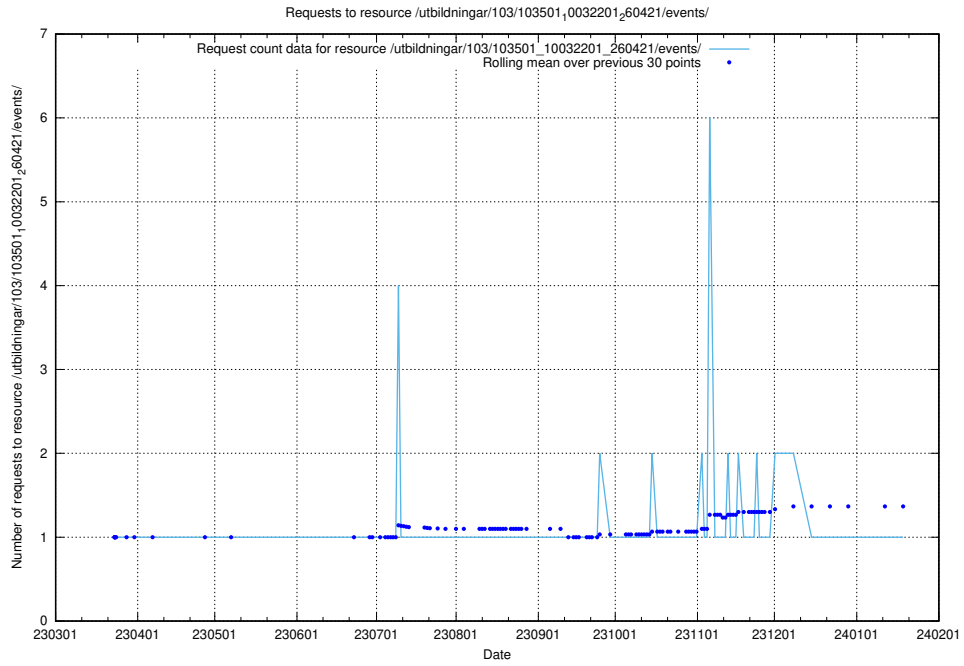

5.5195 Usage of /utbildningar/103/103501_10032201_260421/events/

Here, we count the number of requests to resource /utbildningar/103/103501_10032201_260421/events/