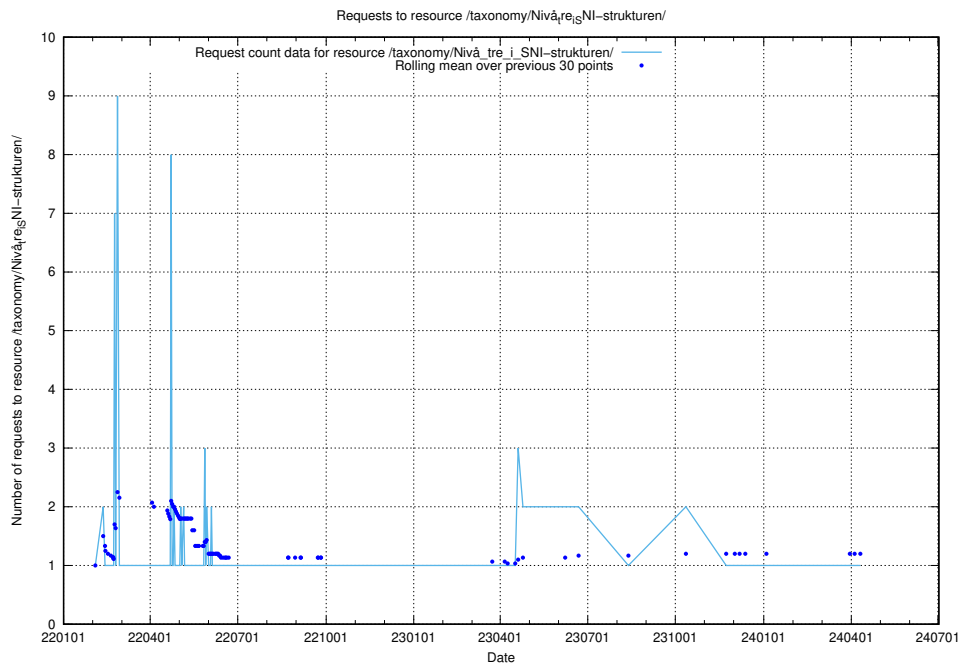

5.2786 Usage of /taxonomy/Nivå_tre_i_SNI-strukturen/

Here, we count the number of requests to resource /taxonomy/Nivå_tre_i_SNI-strukturen/.