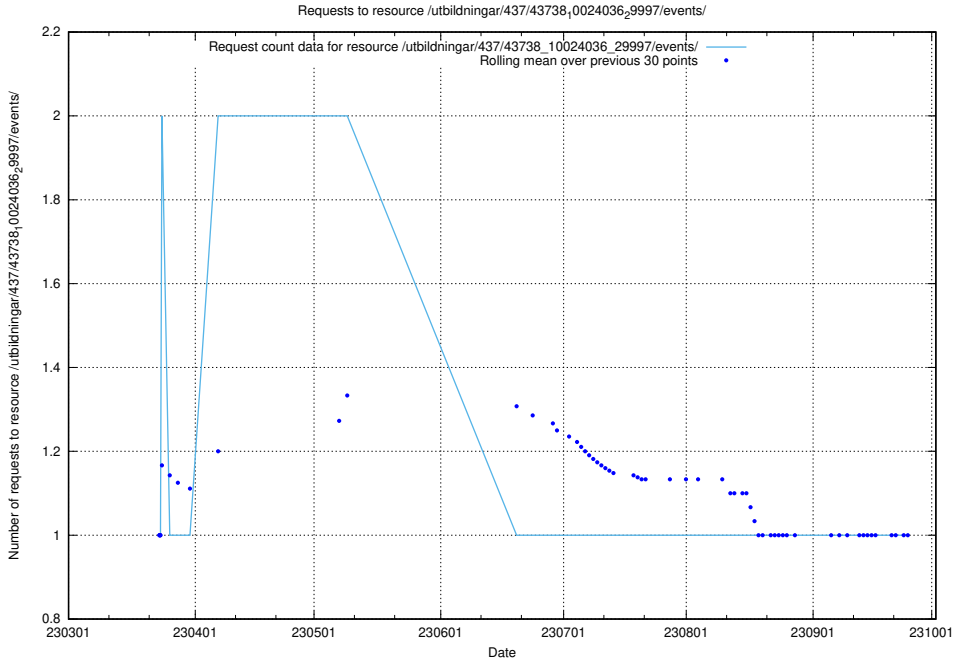

Here, we count the number of requests to resource /utbildningar/437/43738_10024036_29997/events/.

5.6089 Usage of /utbildningar/437/43738_10024036_29997/

Here, we count the number of requests to resource /utbildningar/437/43738_10024036_29997/.