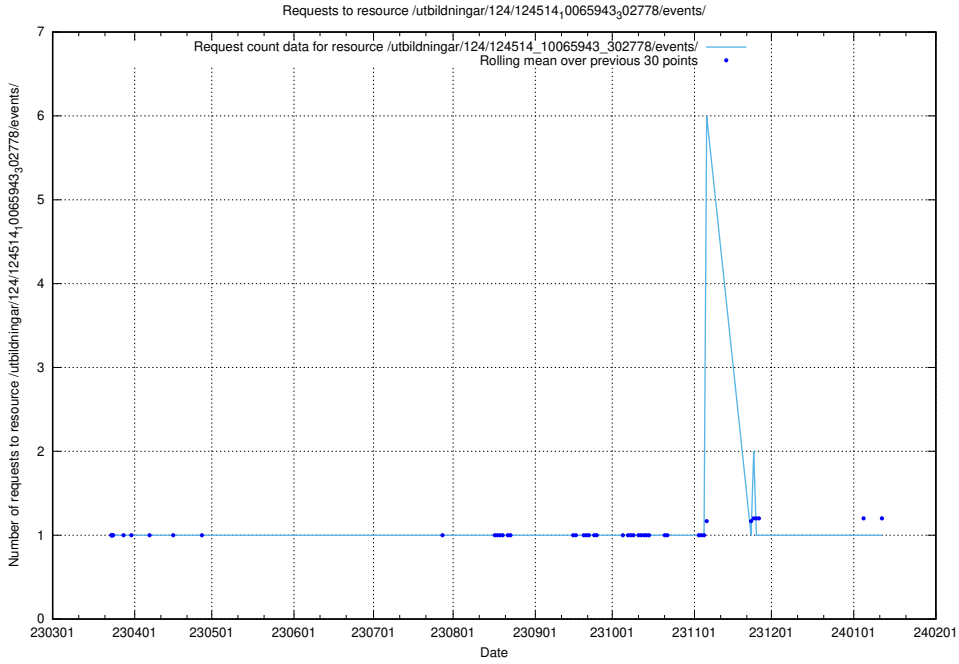

5.1639 Usage of /utbildningar/124/124514_10065943_302778/events/

Here, we count the number of requests to resource /utbildningar/124/124514_10065943_302778/events/