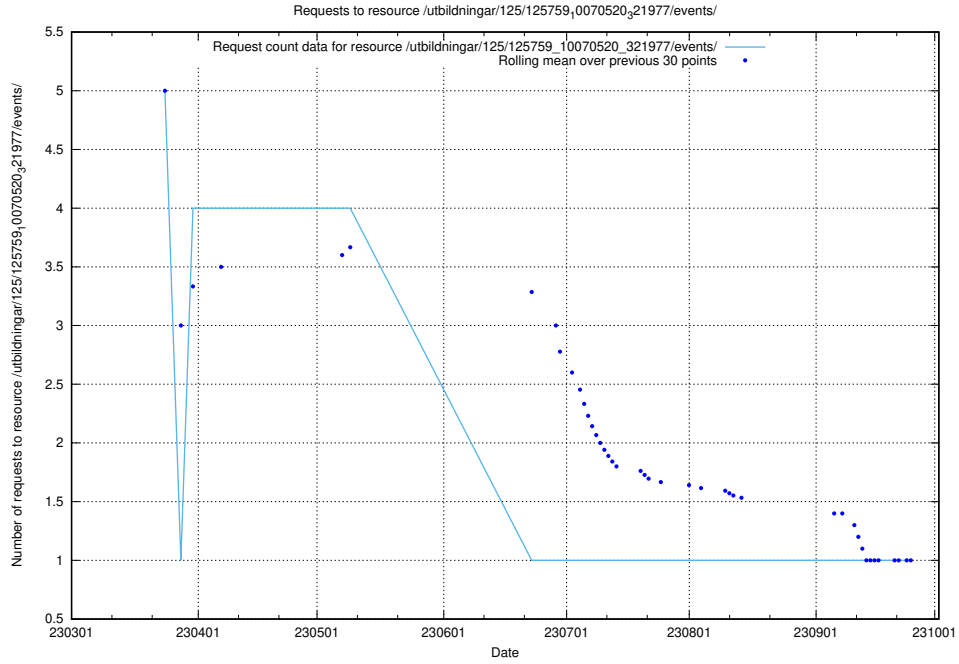

5.5803 Usage of /utbildningar/125/125759_10070520_321977/events/

Here, we count the number of requests to resource /utbildningar/125/125759_10070520_321977/events/