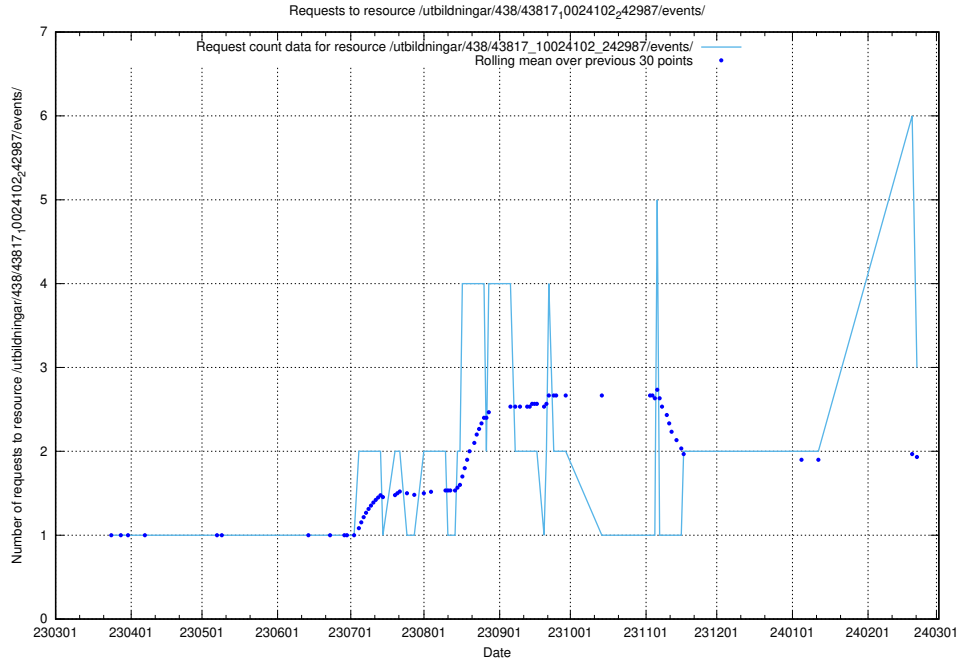

Here, we count the number of requests to resource /taxonomy/version/19/query/employment-variety-concepts/.

5.474 Usage of /utbildningar/438/43817_10024102_242987/events/

Here, we count the number of requests to resource /utbildningar/438/43817_10024102_242987/events/.