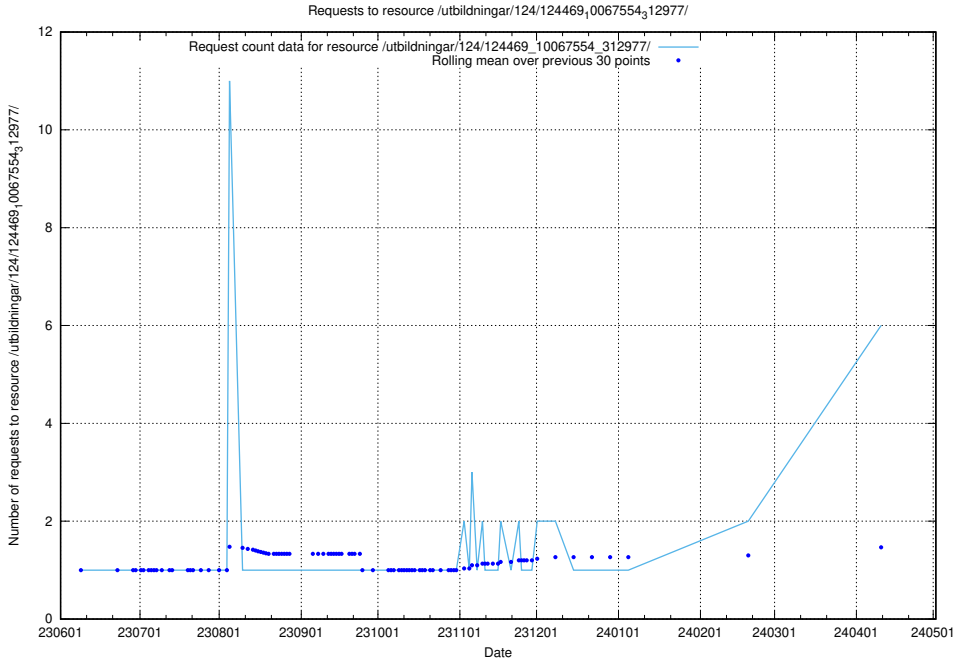

Here, we count the number of requests to resource /utbildningar/123/123367_10065852_297370/events/

5.100 Usage of /utbildningar/124/124469_10067554_312977/

Here, we count the number of requests to resource /utbildningar/124/124469_10067554_312977/.