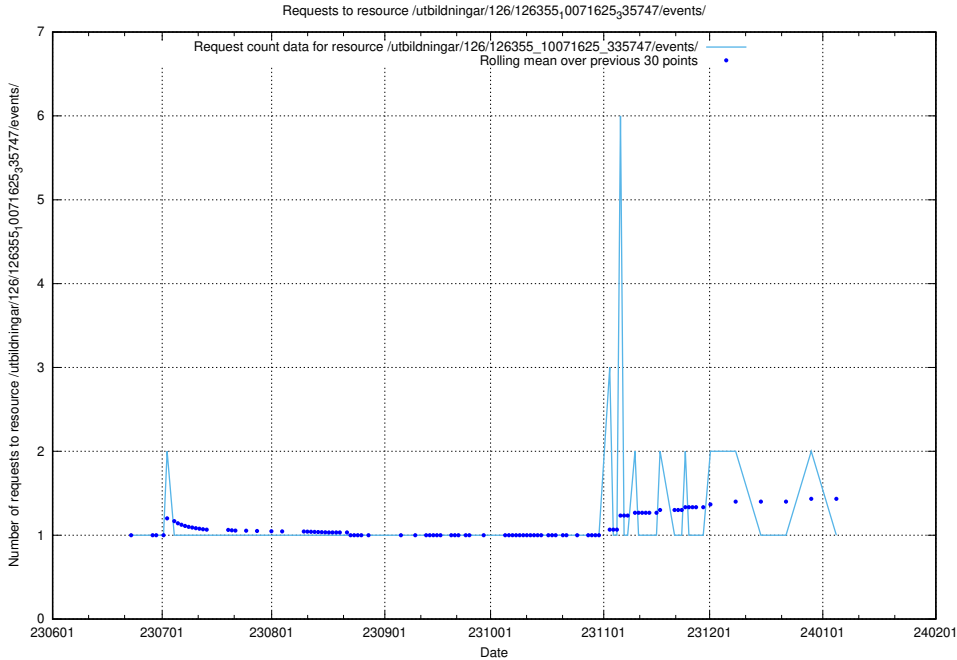

5.5385 Usage of /utbildningar/126/126355_10071625_335747/events/

Here, we count the number of requests to resource /utbildningar/126/126355_10071625_335747/events/