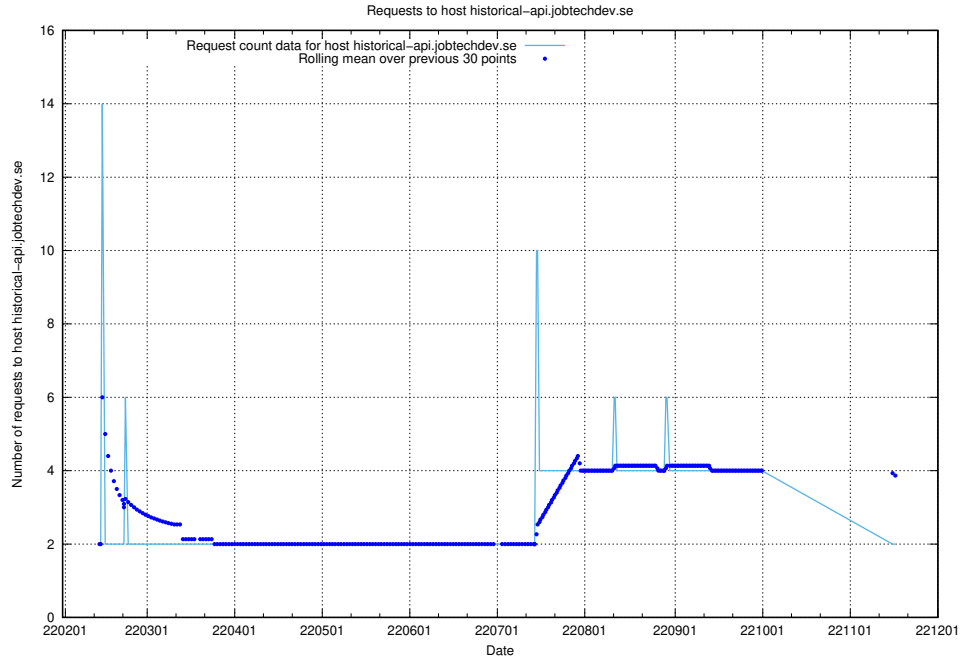

7.544 Usage of historical-api.jobtechdev.se

Here, we count the number of requests to host historical-api.jobtechdev.se.