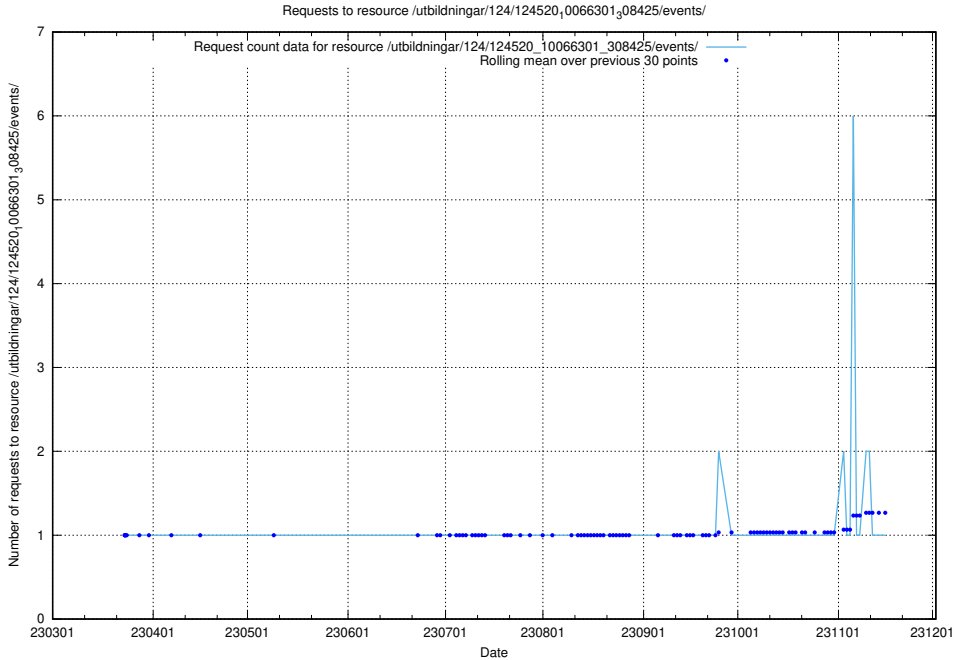

5.1272 Usage of /utbildningar/124/124520_10066301_308425/events/

Here, we count the number of requests to resource /utbildningar/124/124520_10066301_308425/events/