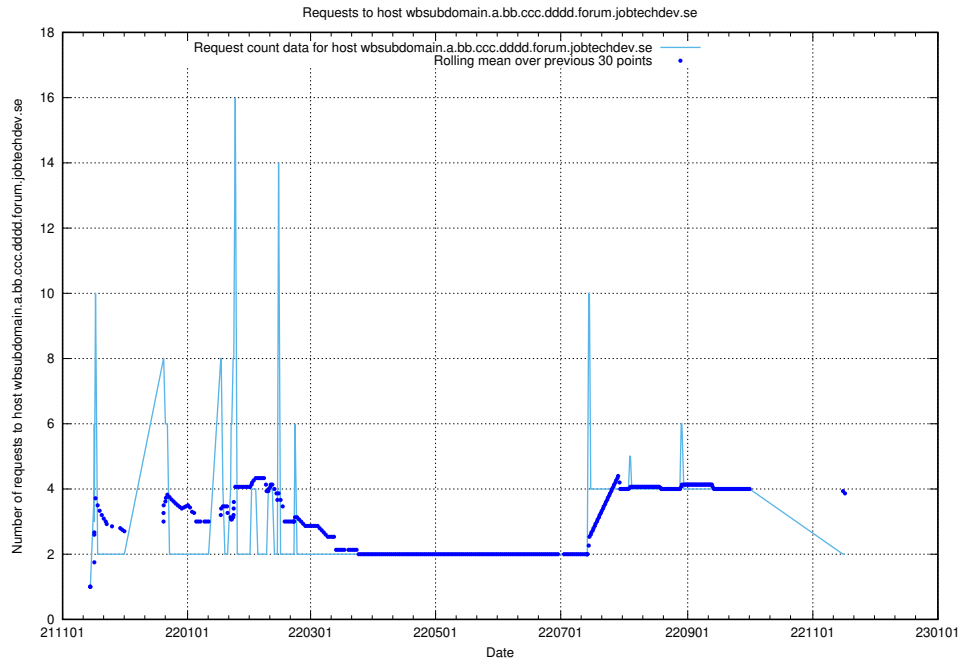

7.549 Usage of wbsubdomain.a.bb.ccc.dddd.forum.jobtechdev.se

Here, we count the number of requests to host wbsubdomain.a.bb.ccc.dddd.forum.jobtechdev.se.