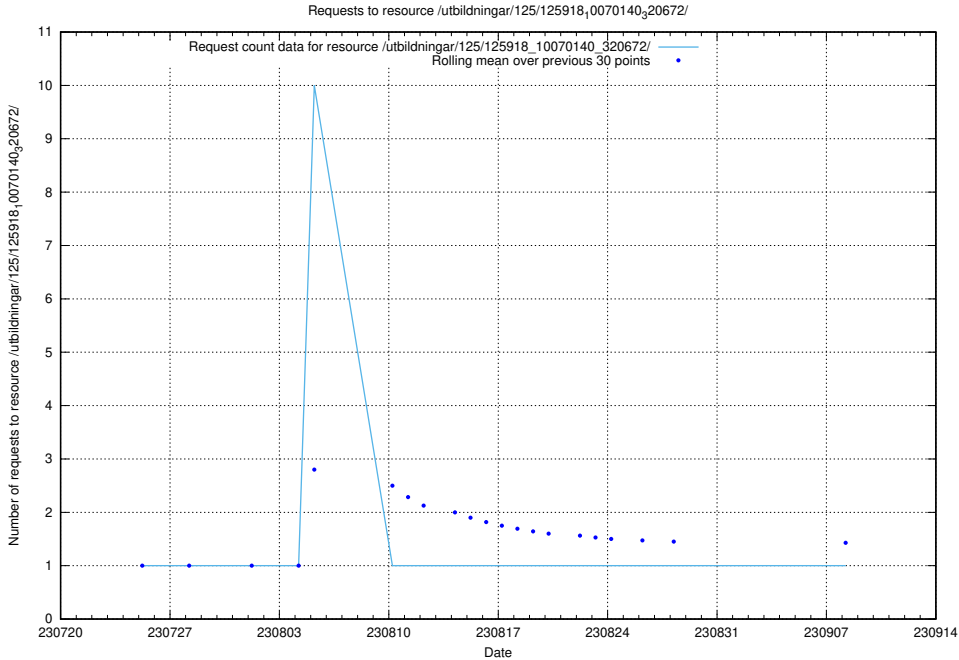

5.4688 Usage of /utbildningar/125/125918_10070140_320672/

Here, we count the number of requests to resource /utbildningar/125/125918_10070140_320672/.