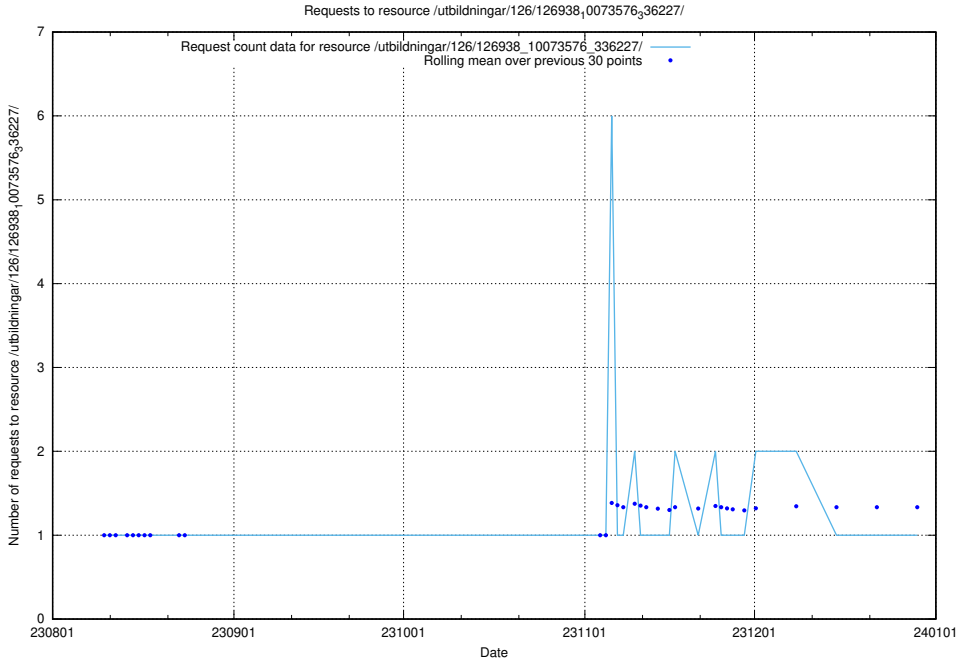

5.4562 Usage of /utbildningar/126/126938_10073576_336227/

Here, we count the number of requests to resource /utbildningar/126/126938_10073576_336227/.