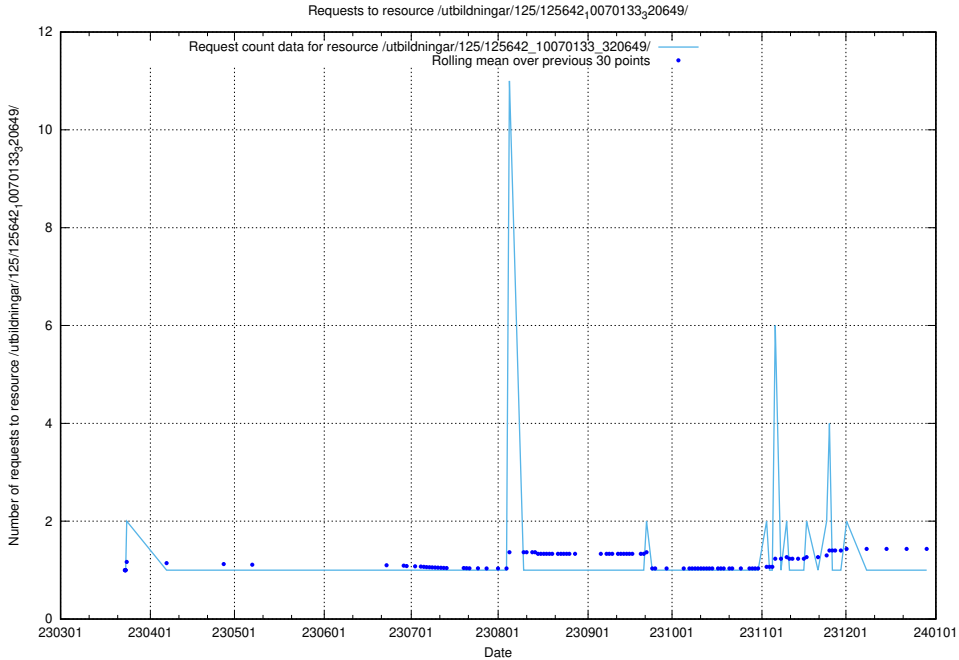

5.1084 Usage of /utbildningar/125/125642_10070133_320649/

Here, we count the number of requests to resource /utbildningar/125/125642_10070133_320649/.