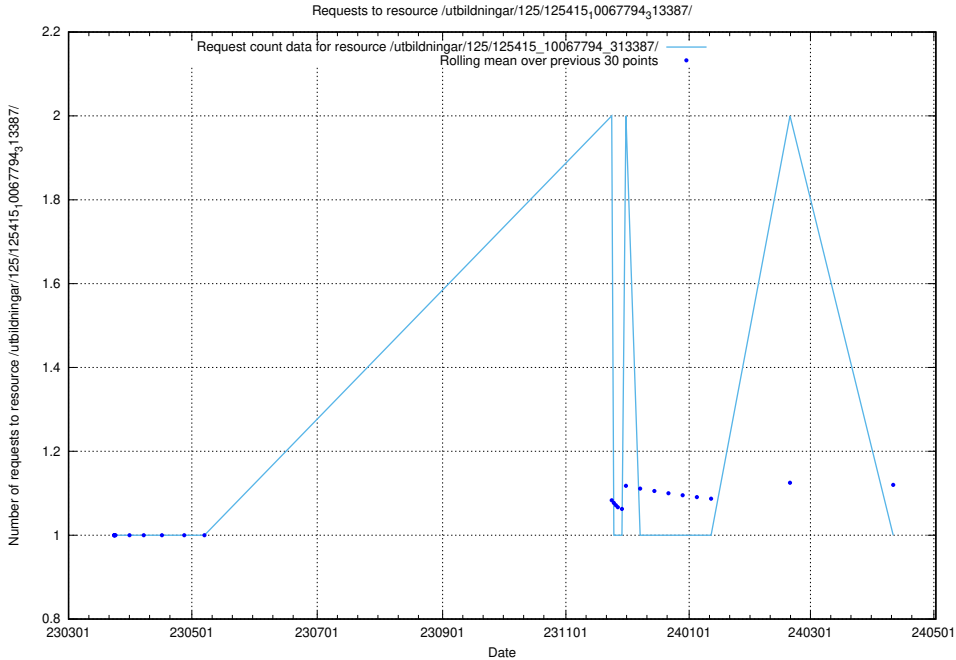

Here, we count the number of requests to resource /utbildningar/125/125415_10067833_313518/.

5.1140 Usage of /utbildningar/125/125415_10067794_313387/

Here, we count the number of requests to resource /utbildningar/125/125415_10067794_313387/.