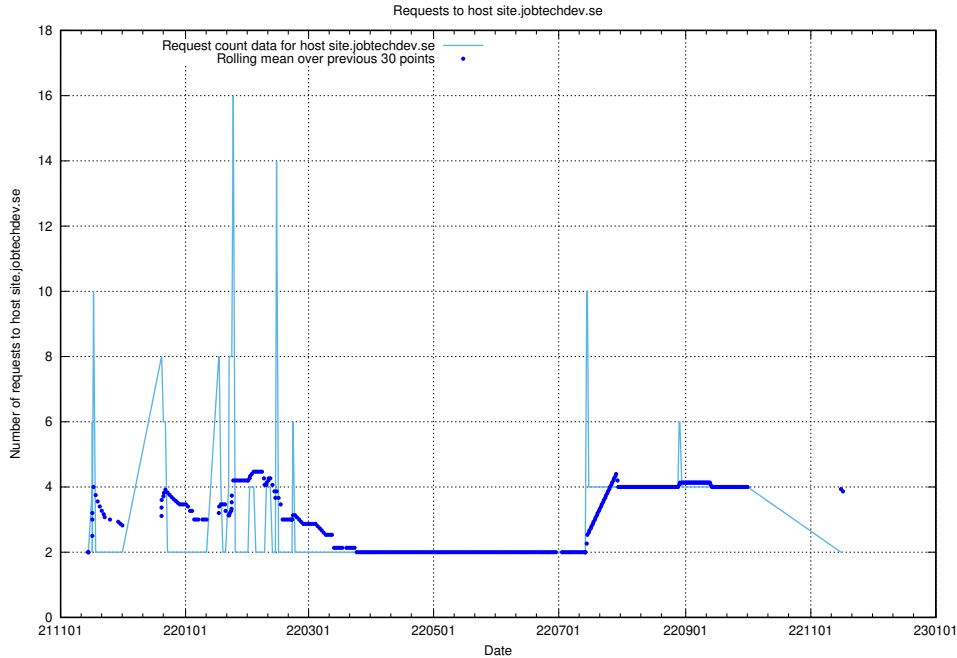

7.562 Usage of site.jobtechdev.se

Here, we count the number of requests to host site.jobtechdev.se.

7.563 Usage of shop.jobtechdev.se

Here, we count the number of requests to host shop.jobtechdev.se.

7.564 Usage of office.jobtechdev.se