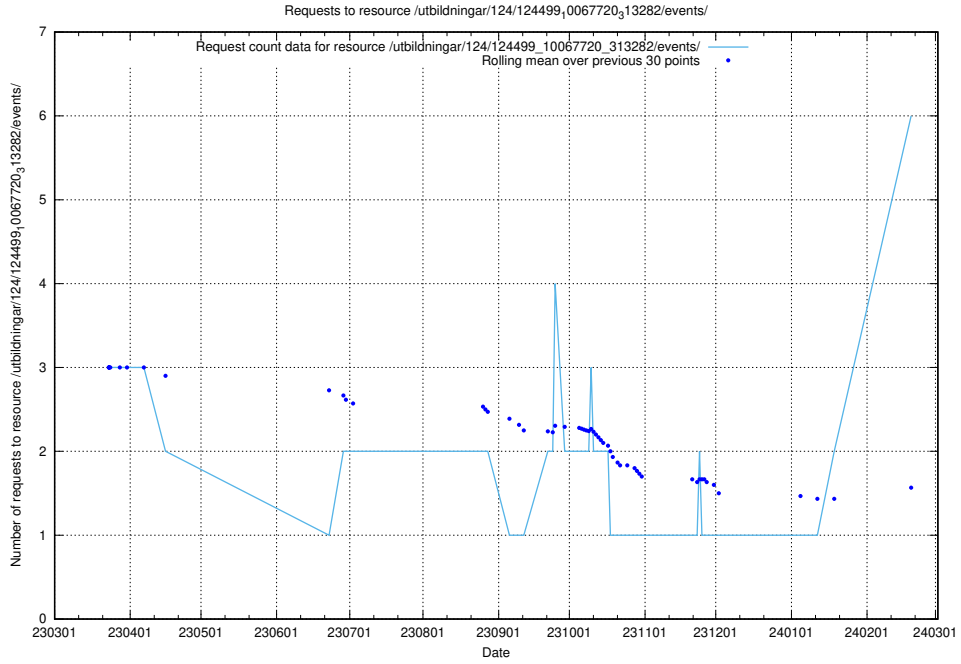

5.107 Usage of /utbildningar/124/124499_10067720_313282/events/

Here, we count the number of requests to resource /utbildningar/124/124499_10067720_313282/events/