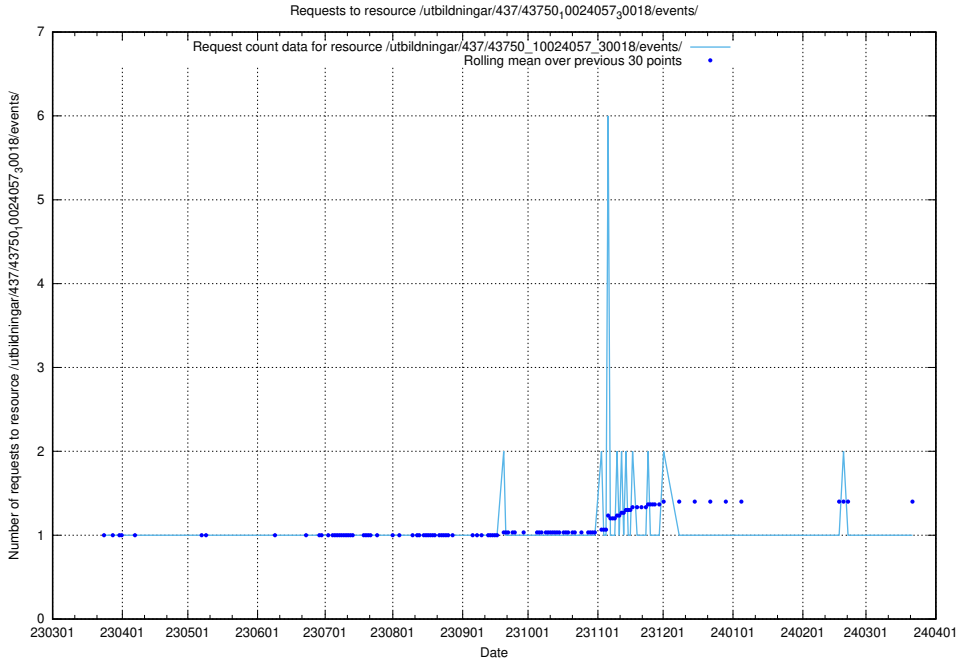

5.5904 Usage of /utbildningar/437/43750_10024057_30018/events/

Here, we count the number of requests to resource /utbildningar/437/43750_10024057_30018/events/.