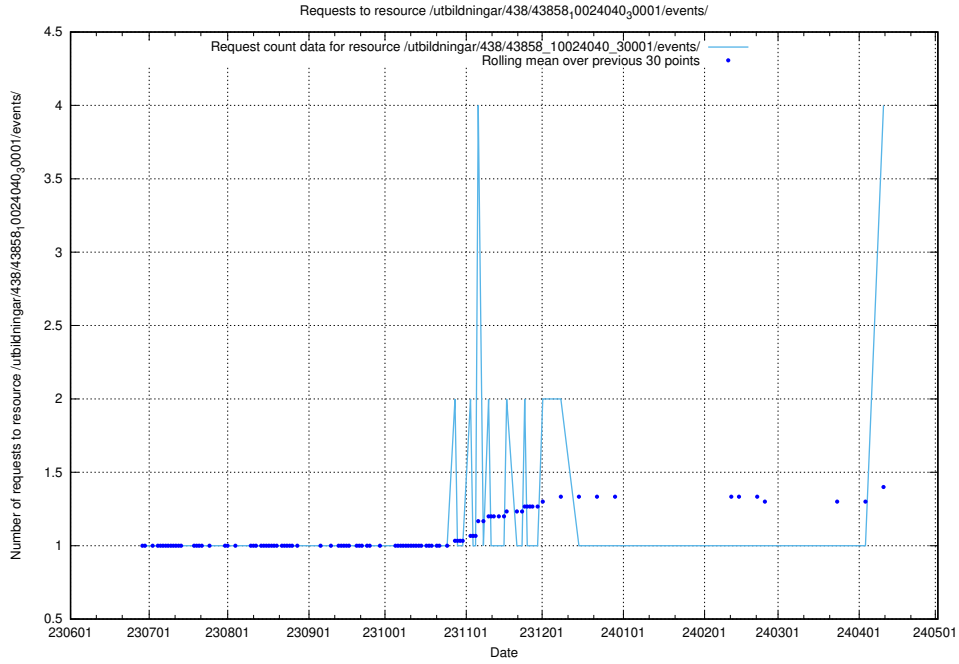

5.242 Usage of /utbildningar/438/43858_10024040_30001/events/

Here, we count the number of requests to resource /utbildningar/438/43858_10024040_30001/events/.