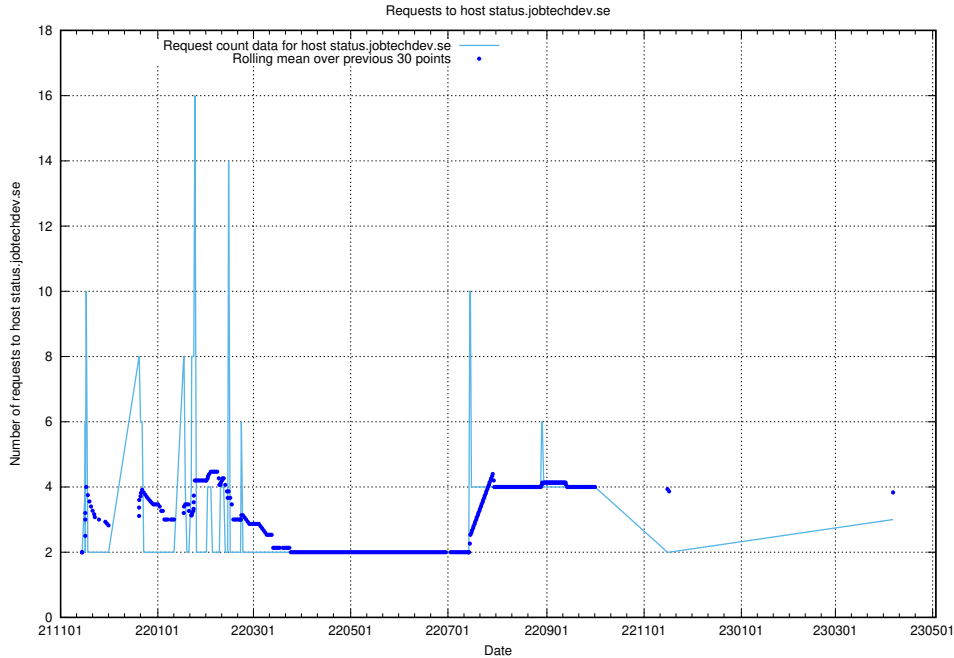

7.233 Usage of status.jobtechdev.se

Here, we count the number of requests to host status.jobtechdev.se.