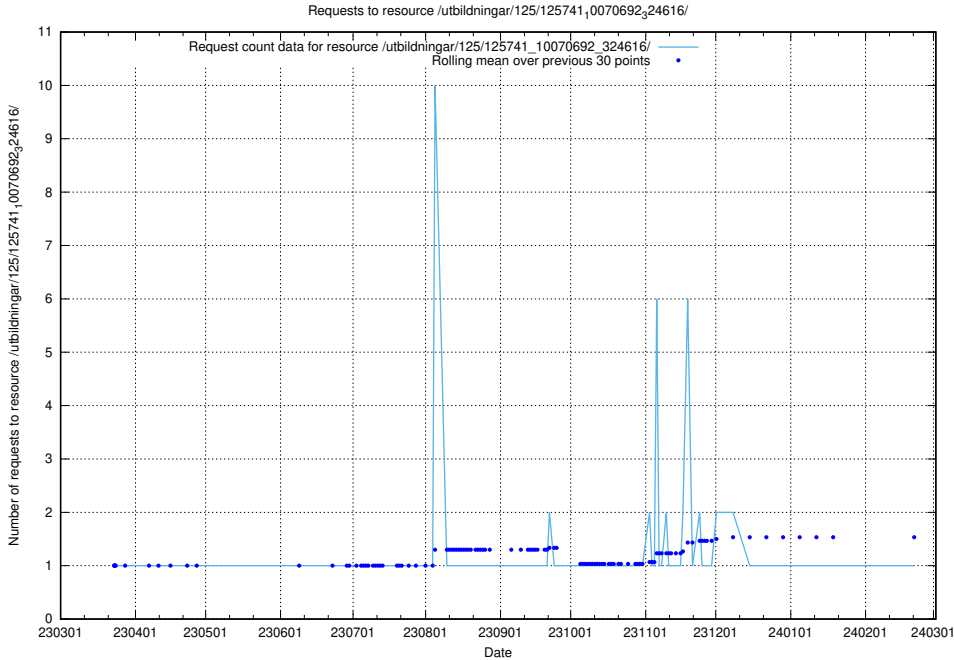

5.6163 Usage of /utbildningar/125/125741_10070692_324616/

Here, we count the number of requests to resource /utbildningar/125/125741_10070692_324616/.