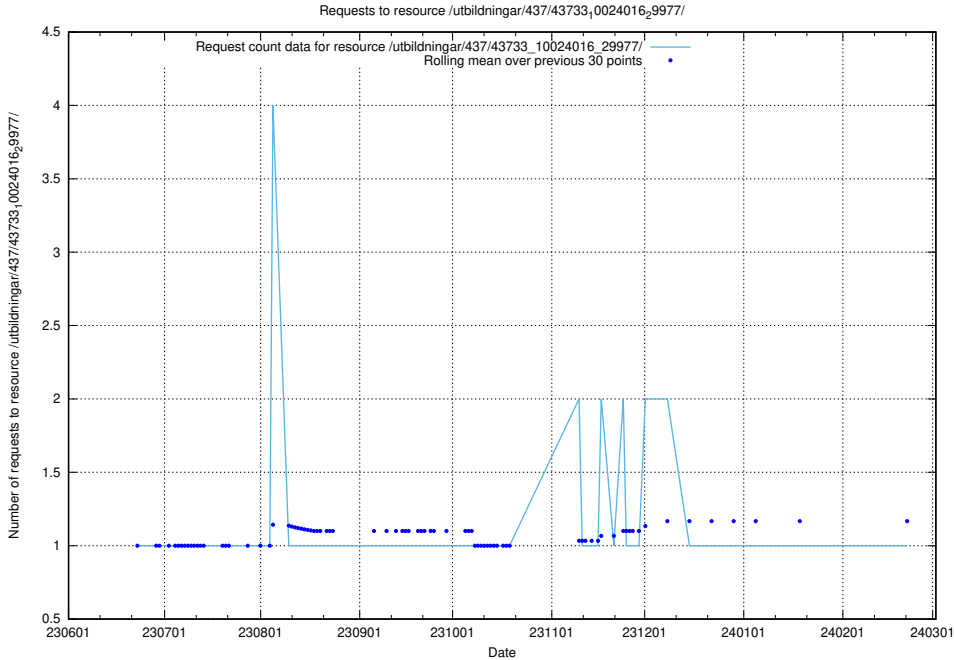

5.5306 Usage of /utbildningar/437/43733_10024016_29977/

Here, we count the number of requests to resource /utbildningar/437/43733_10024016_29977/.