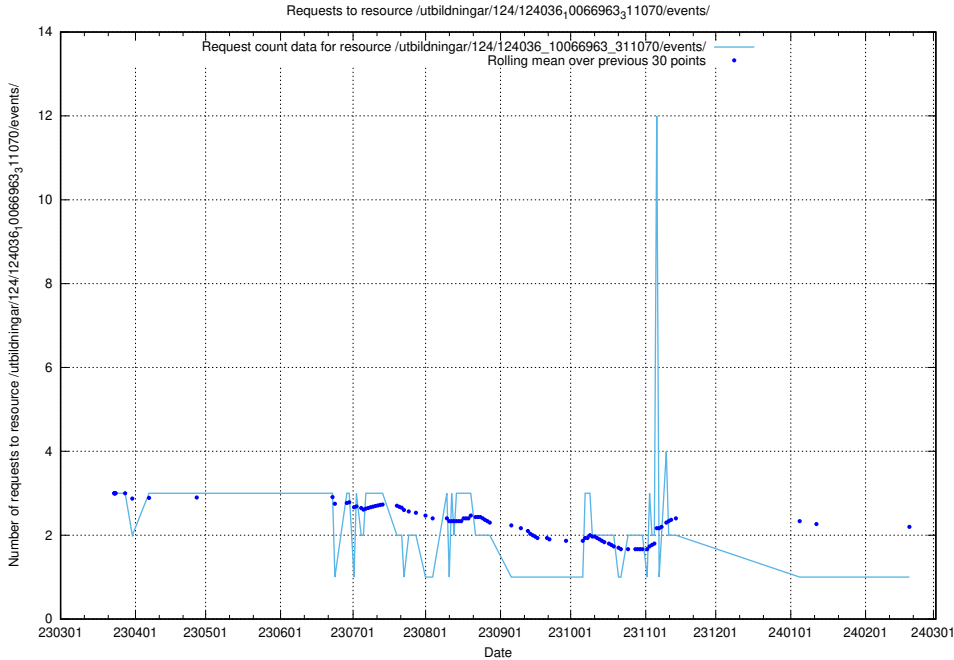

5.5967 Usage of /utbildningar/124/124036_10066963_311070/events/

Here, we count the number of requests to resource /utbildningar/124/124036_10066963_311070/events/

5.5968 Usage of /utbildningar/123/123367_10065860_299148/events/