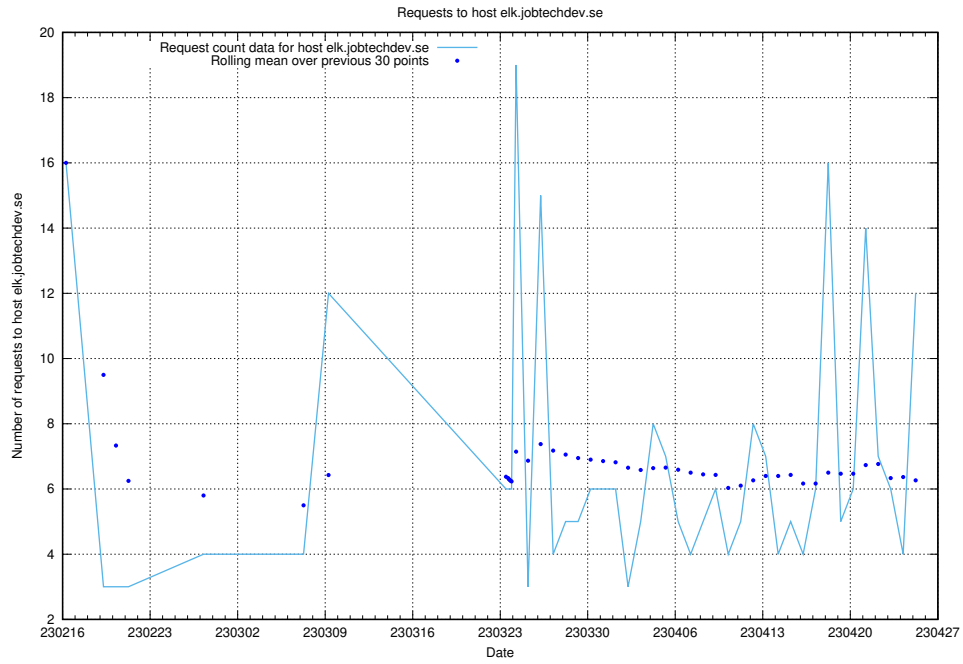

7.48 Usage of elk.jobtechdev.se

Here, we count the number of requests to host elk.jobtechdev.se.