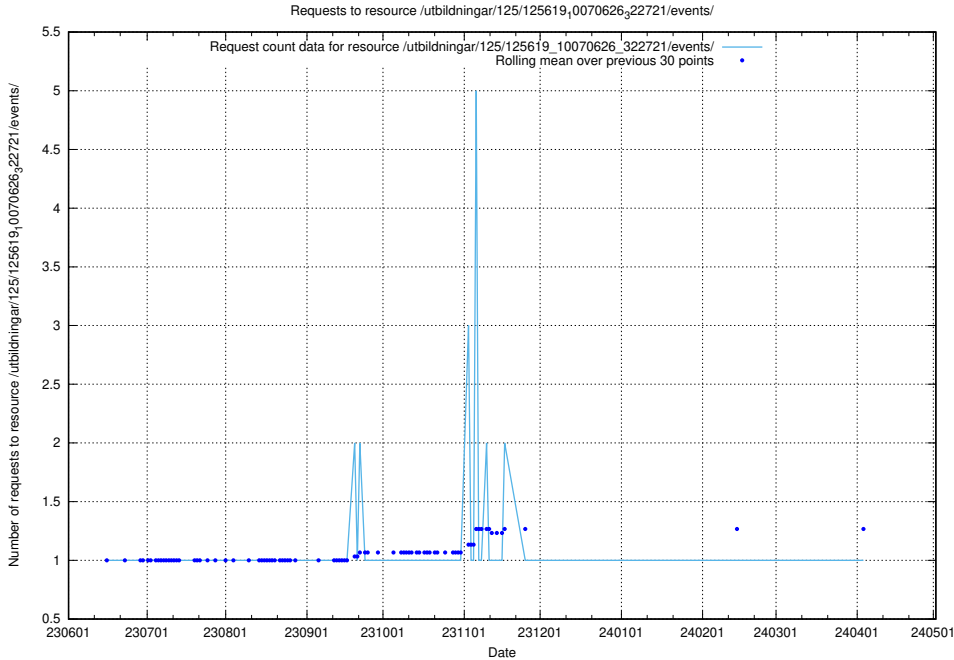

5.5599 Usage of /utbildningar/125/125619_10070626_322721/events/

Here, we count the number of requests to resource /utbildningar/125/125619_10070626_322721/events/