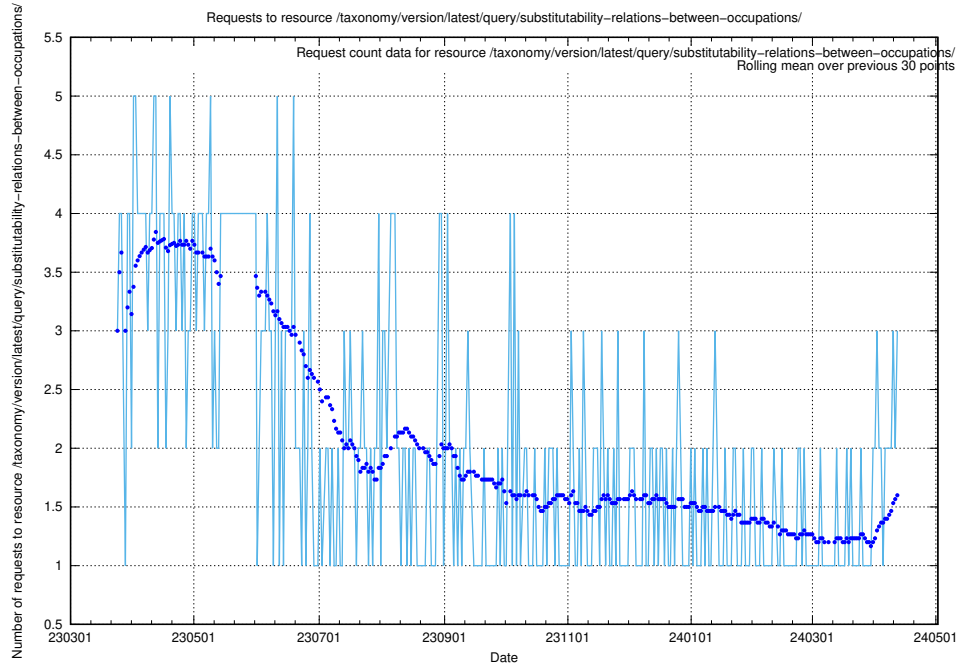

5.452 Usage of /taxonomy/version/latest/query/substitutability-relations-between-occupations/

Here, we count the number of requests to resource /taxonomy/version/latest/query/substitutability-relations-between-occupations/.