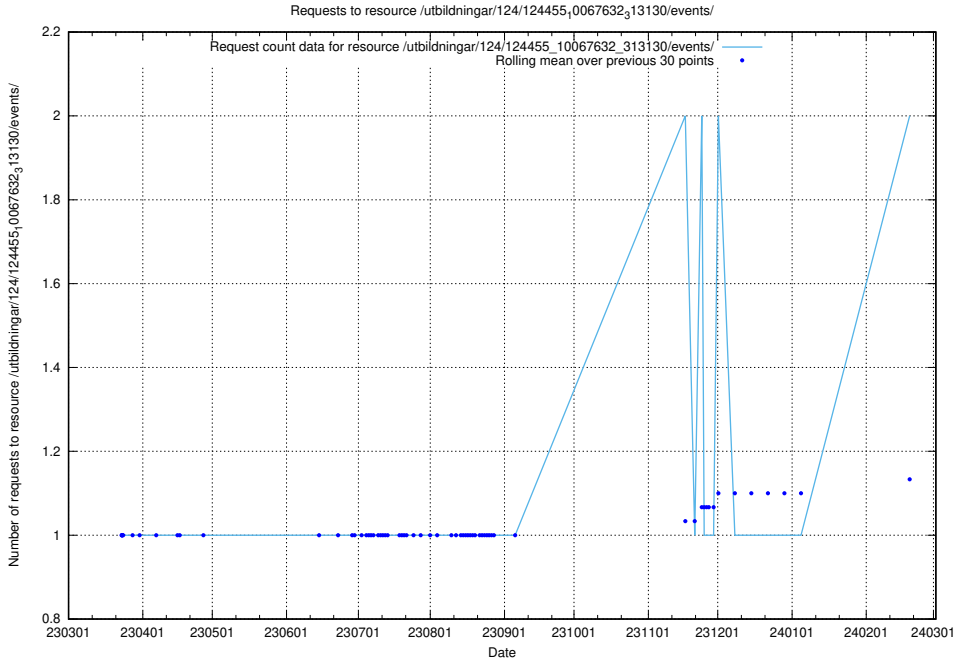

5.677 Usage of /utbildningar/124/124455_10067632_313130/events/

Here, we count the number of requests to resource /utbildningar/124/124455_10067632_313130/events/