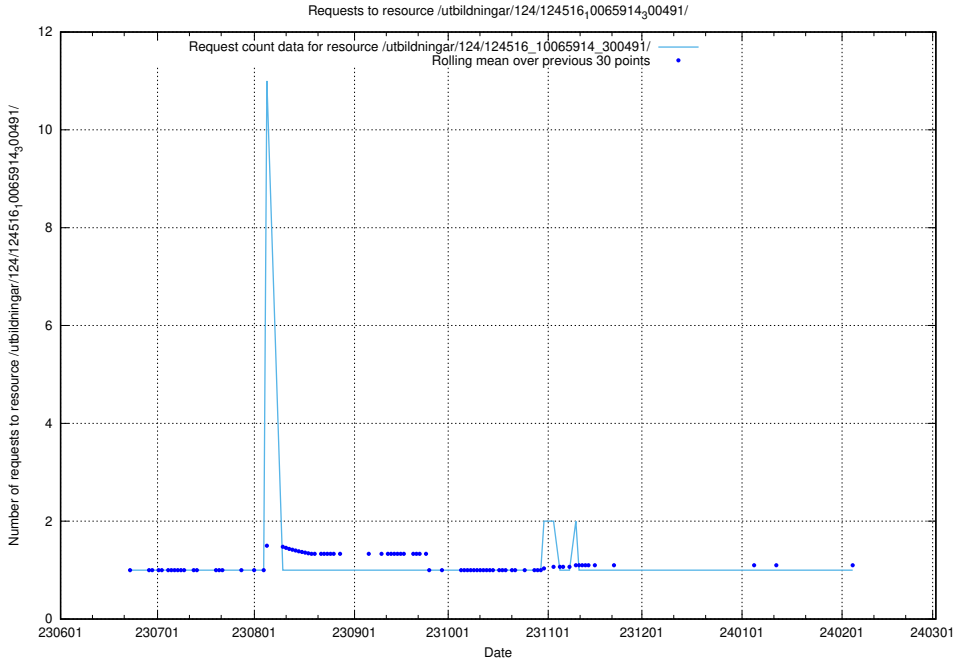

5.5493 Usage of /utbildningar/124/124516_10065914_300491/

Here, we count the number of requests to resource /utbildningar/124/124516_10065914_300491/.