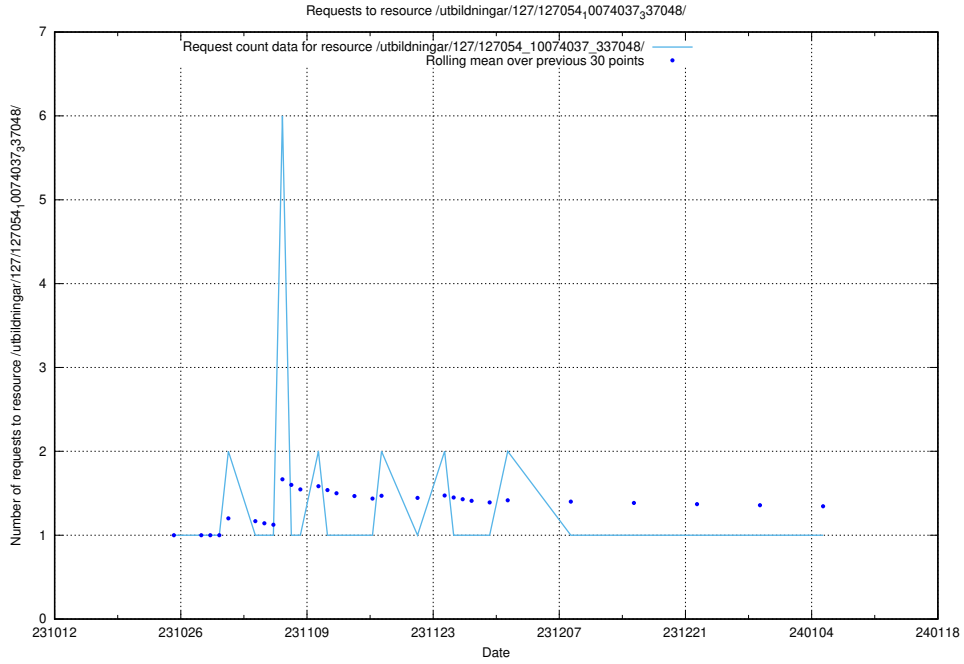

5.3967 Usage of /utbildningar/127/127054_10074037_337048/

Here, we count the number of requests to resource /utbildningar/127/127054_10074037_337048/.