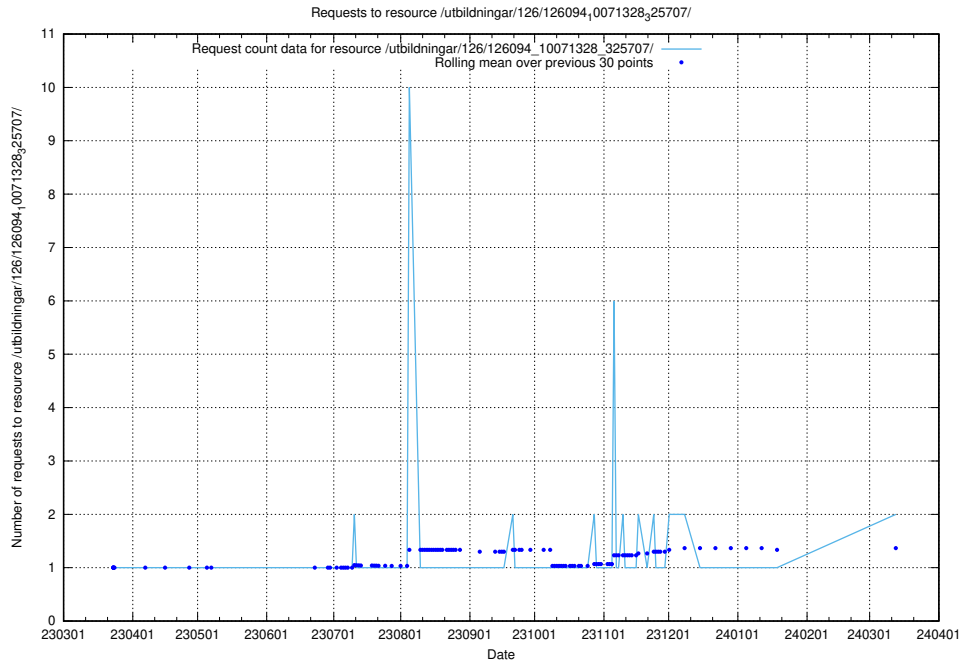

5.994 Usage of /utbildningar/126/126094_10071328_325707/

Here, we count the number of requests to resource /utbildningar/126/126094_10071328_325707/.