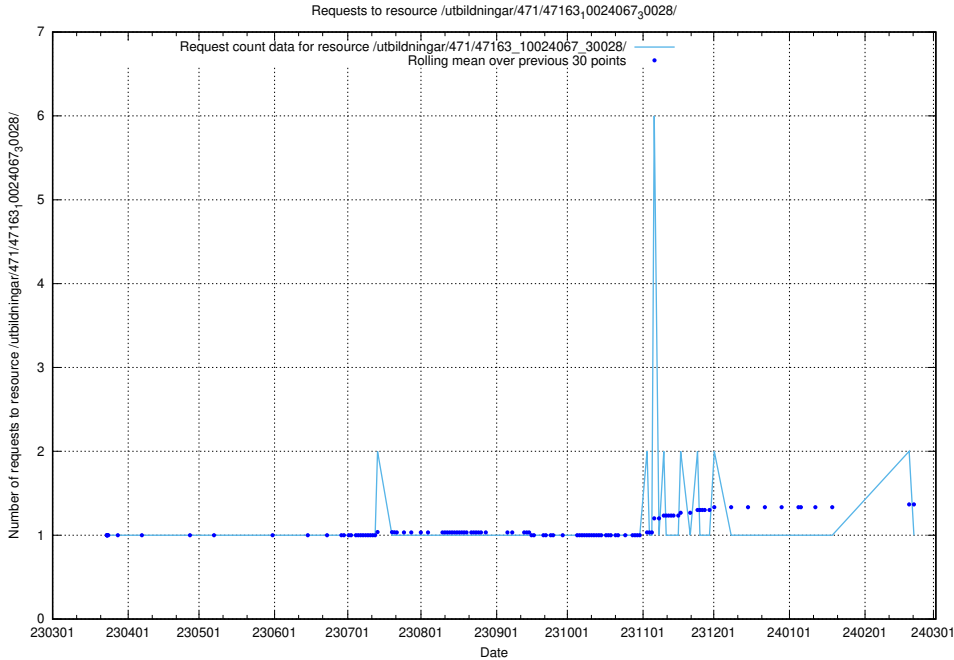

5.6010 Usage of /utbildningar/471/47163_10024067_30028/

Here, we count the number of requests to resource /utbildningar/471/47163_10024067_30028/.