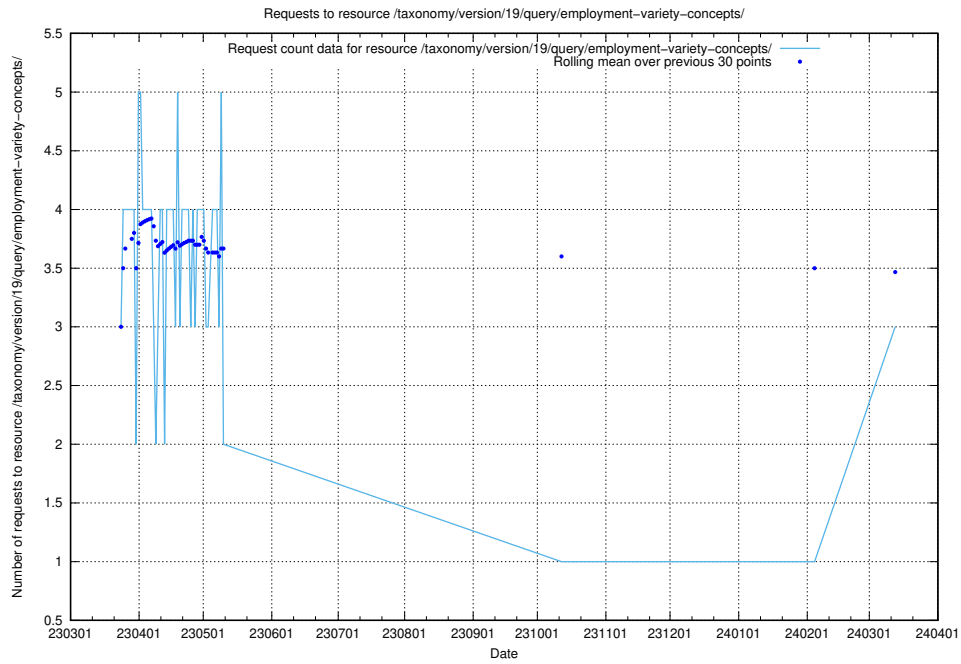

Here, we count the number of requests to resource /taxonomy/version/19/query/employment-variety-concepts/.

5.474 Usage of /utbildningar/438/43817_10024102_242987/events/

Here, we count the number of requests to resource /utbildningar/438/43817_10024102_242987/events/.