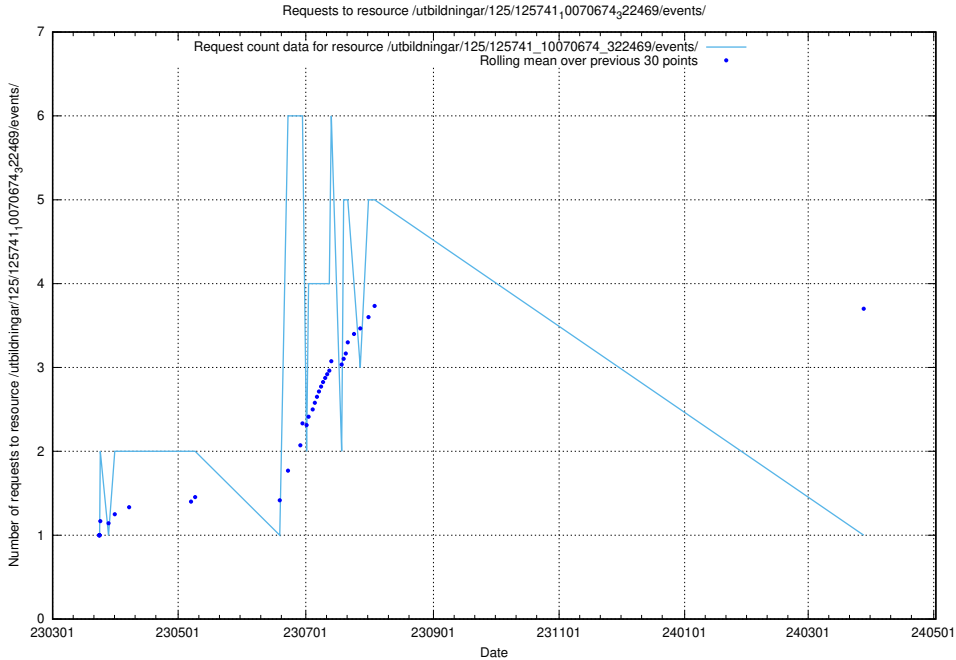

5.6179 Usage of /utbildningar/125/125741_10070674_322469/events/

Here, we count the number of requests to resource /utbildningar/125/125741_10070674_322469/events/