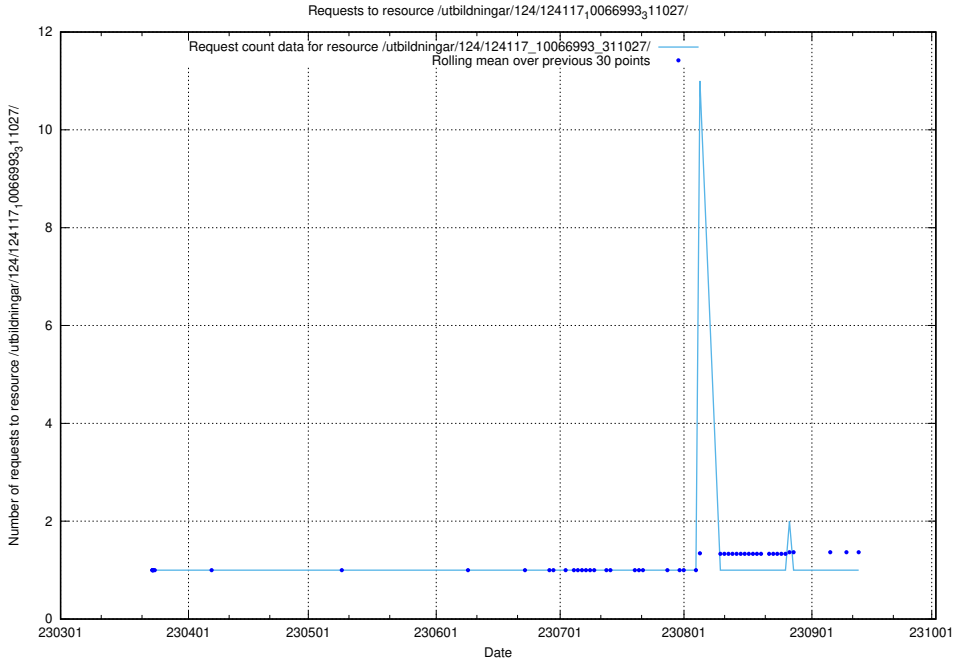

5.3994 Usage of /utbildningar/124/124117_10066993_311027/

Here, we count the number of requests to resource /utbildningar/124/124117_10066993_311027/.

5.3995 Usage of /taxonomy/version/8/query/keyword-concepts./