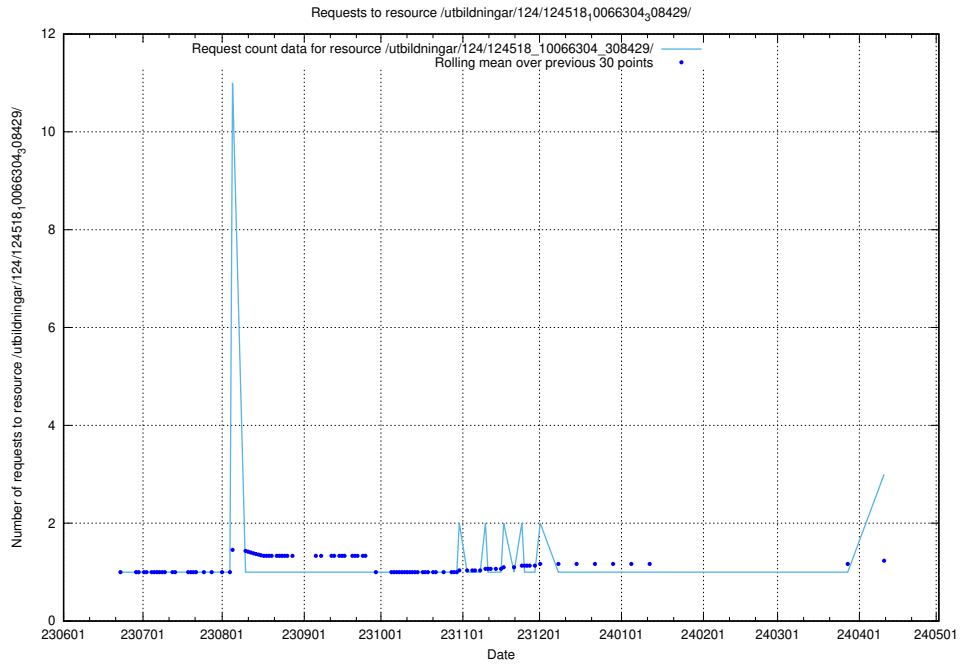

5.416 Usage of /utbildningar/124/124518_10066304_308429/

Here, we count the number of requests to resource /utbildningar/124/124518_10066304_308429/.