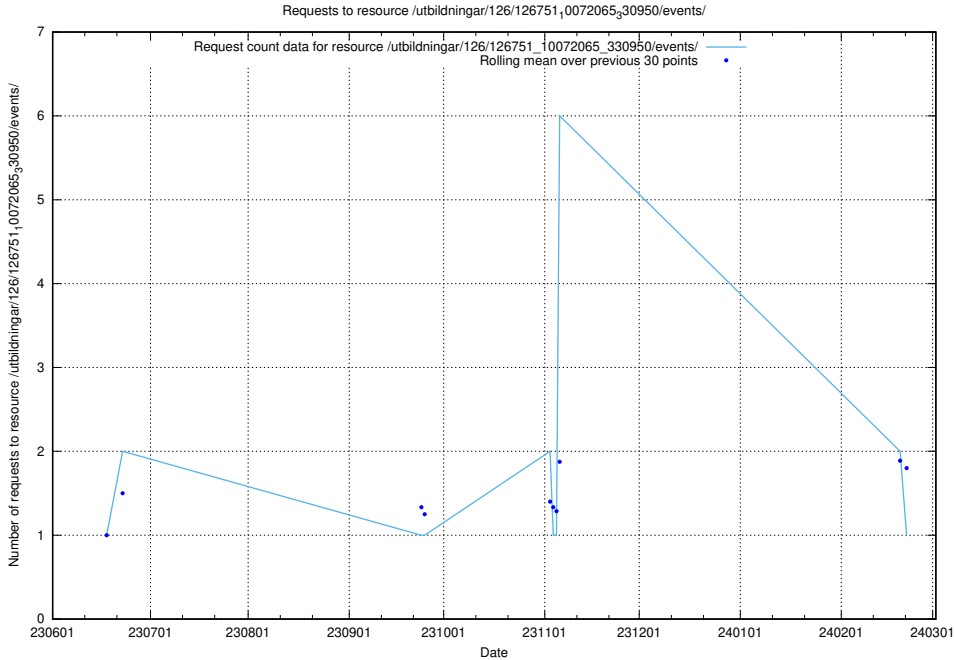

5.5578 Usage of /utbildningar/126/126751_10072065_330950/events/

Here, we count the number of requests to resource /utbildningar/126/126751_10072065_330950/events/