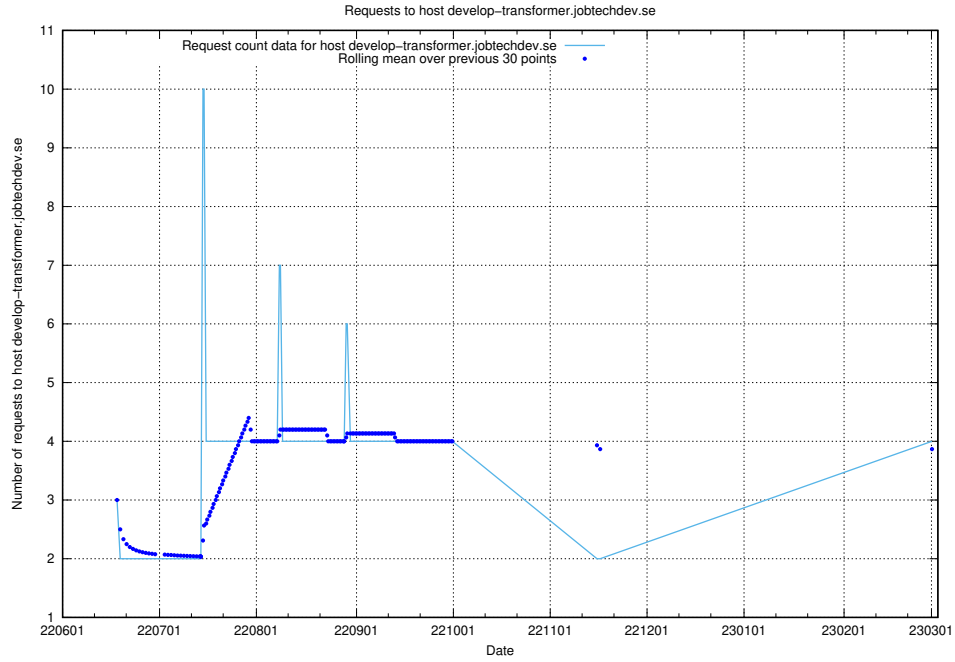

7.142 Usage of develop-transformer.jobtechdev.se

Here, we count the number of requests to host develop-transformer.jobtechdev.se.