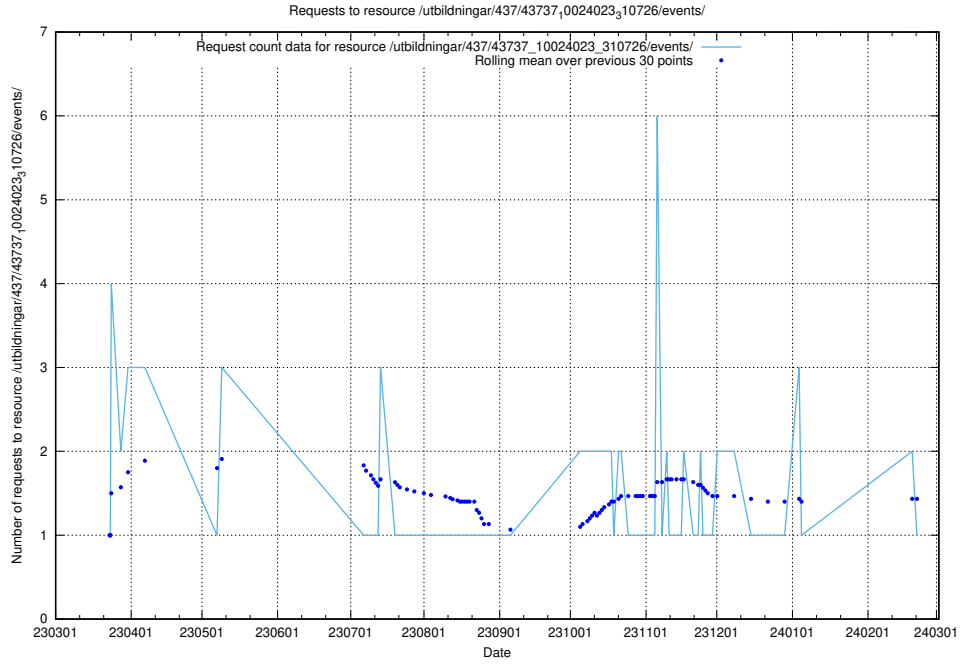

5.6090 Usage of /utbildningar/437/43737_10024023_310726/events/

Here, we count the number of requests to resource /utbildningar/437/43737_10024023_310726/events/.