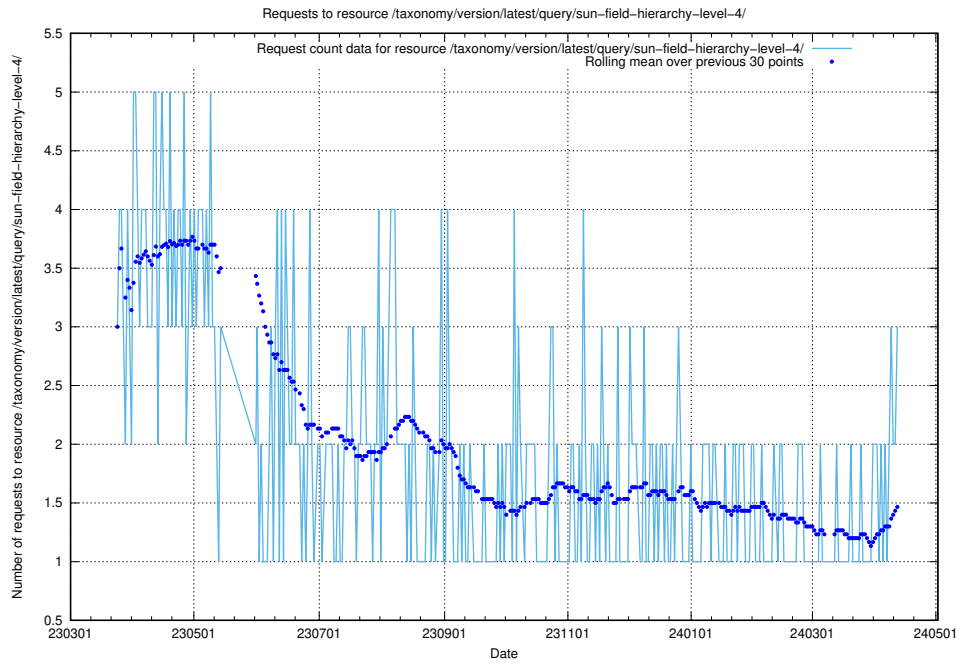

5.450 Usage of /taxonomy/version/latest/query/sun-field-hierarchy-level-4/

Here, we count the number of requests to resource /taxonomy/version/latest/query/sun-field-hierarchy-level-4/.