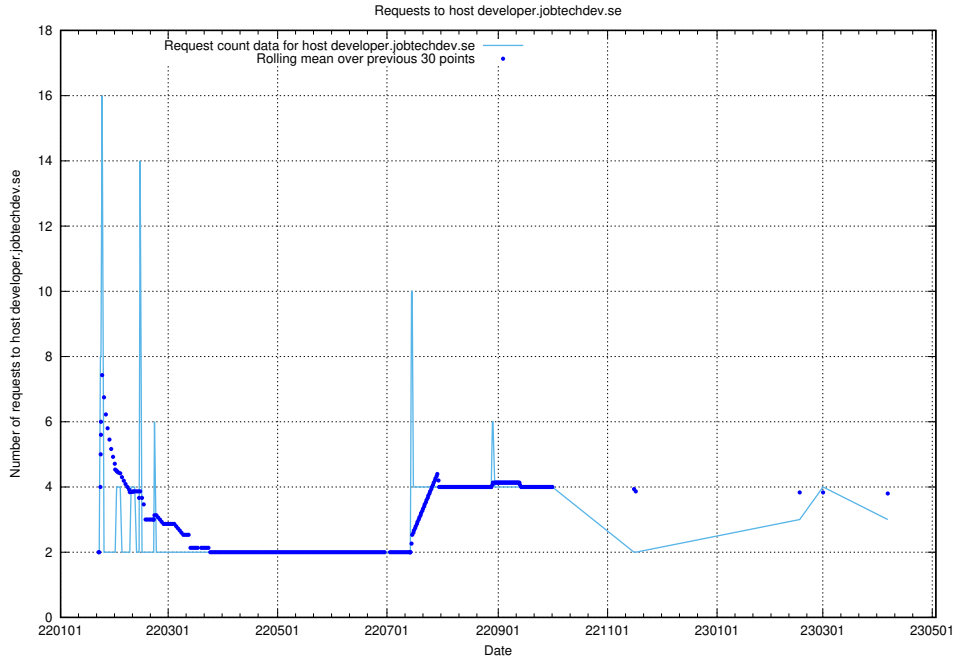

7.163 Usage of developer.jobtechdev.se

Here, we count the number of requests to host developer.jobtechdev.se.