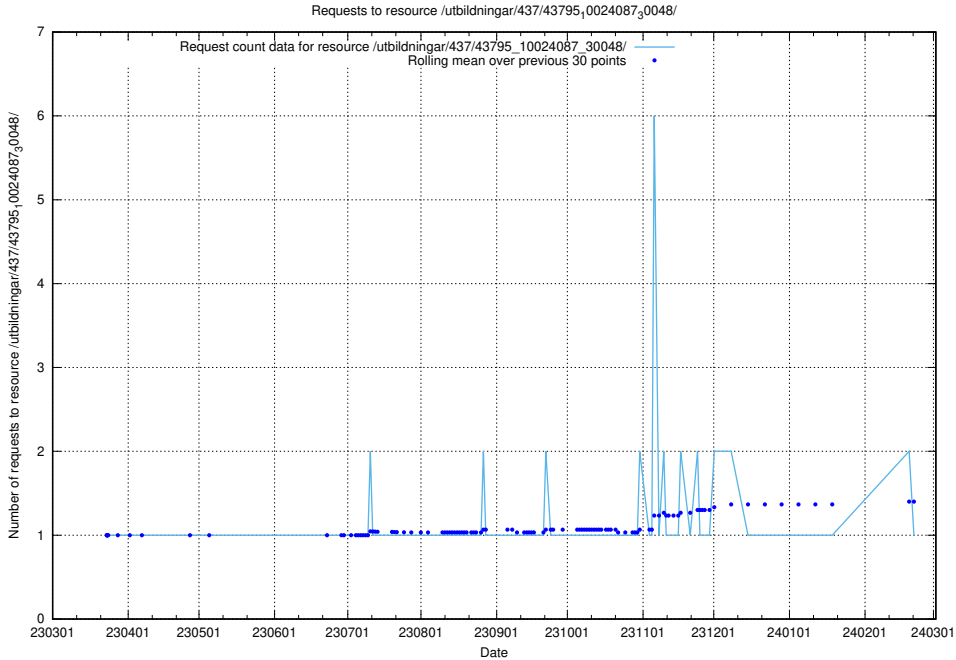

5.6055 Usage of /utbildningar/437/43795_10024087_30048/

Here, we count the number of requests to resource /utbildningar/437/43795_10024087_30048/.