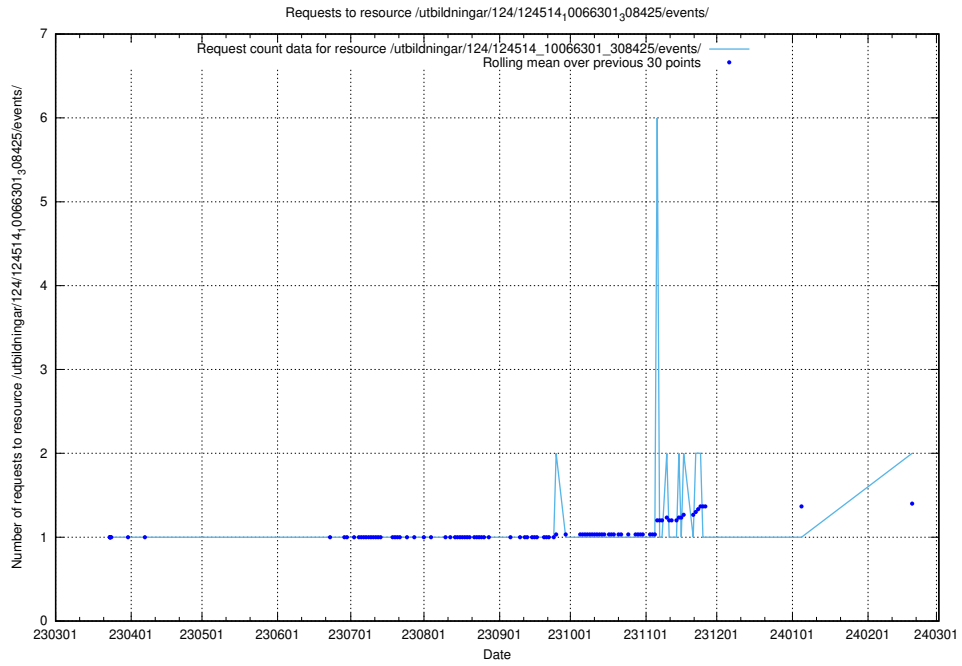

5.551 Usage of /utbildningar/124/124514_10066301_308425/events/

Here, we count the number of requests to resource /utbildningar/124/124514_10066301_308425/events/