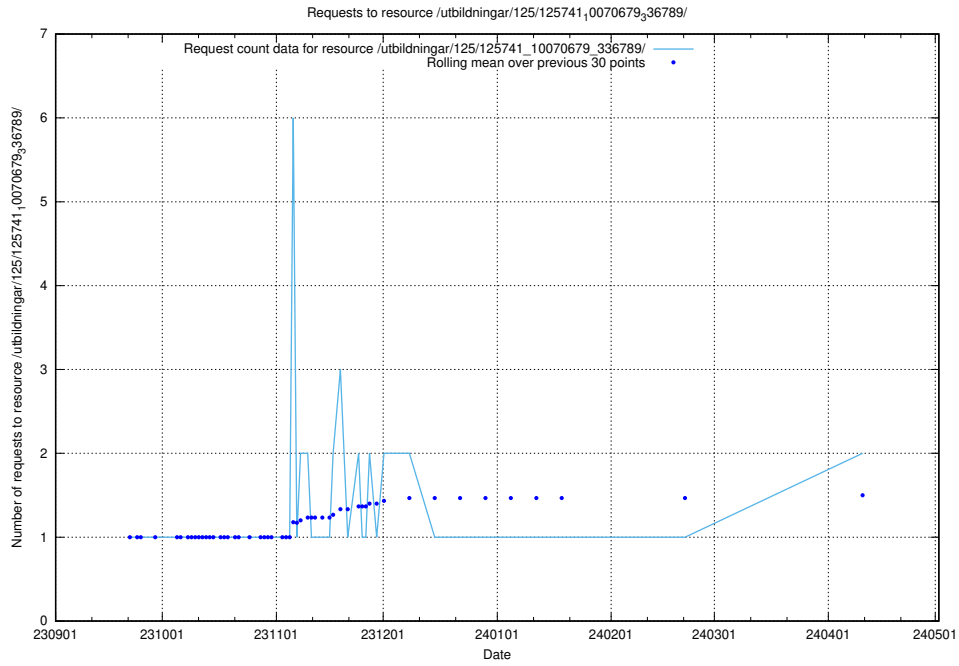

5.765 Usage of /utbildningar/125/125741_10070679_336789/

Here, we count the number of requests to resource /utbildningar/125/125741_10070679_336789/.