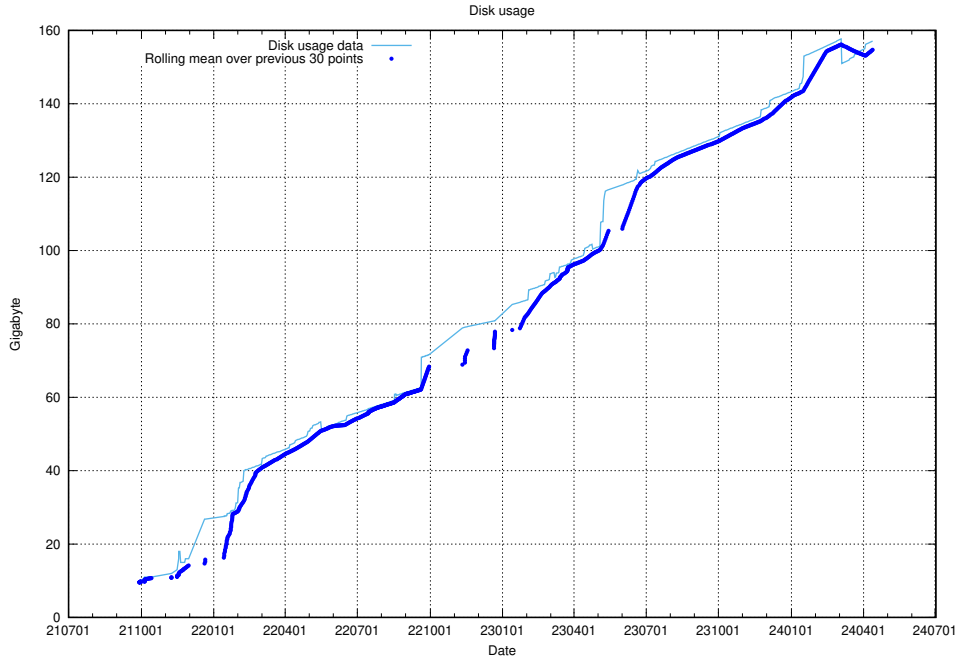

⁶<https://data.jobtechdev.se>

5.2 Usage of /taxonomy/concept/

Here, we count the number of requests to resource /taxonomy/concept/.

5.3 Disk space usage

A table showing the disk space usage on the data server.