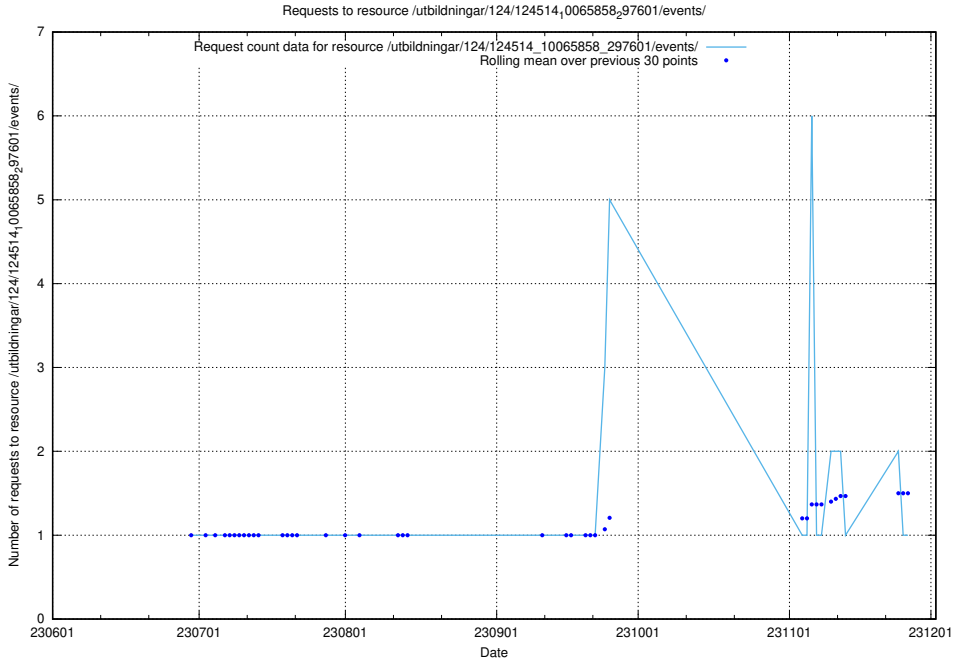

5.5126 Usage of /utbildningar/124/124514_10065858_297601/events/

Here, we count the number of requests to resource /utbildningar/124/124514_10065858_297601/events/