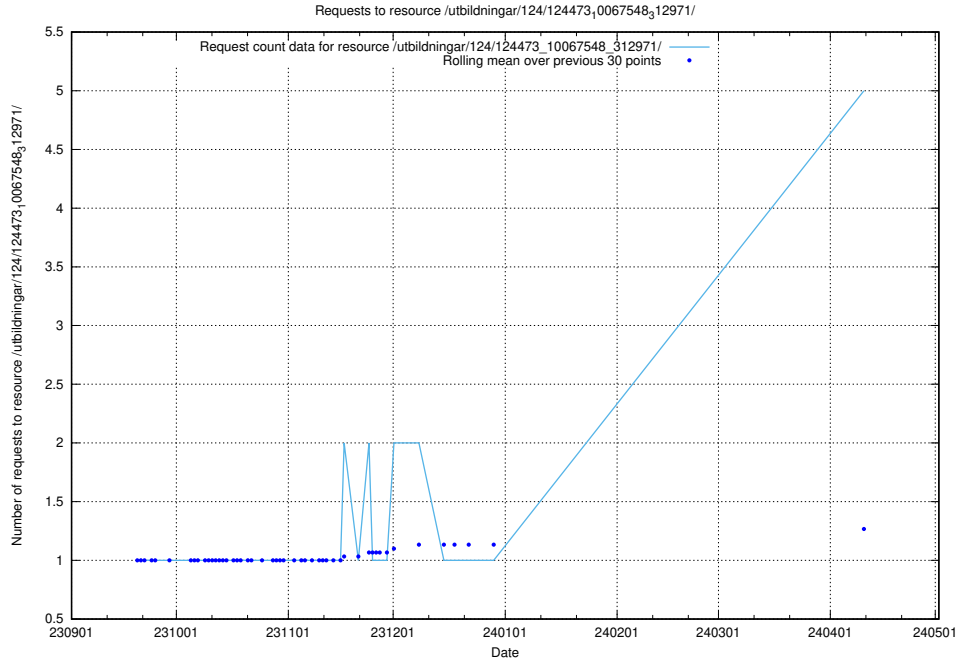

5.152 Usage of /utbildningar/124/124473_10067548_312971/

Here, we count the number of requests to resource /utbildningar/124/124473_10067548_312971/.