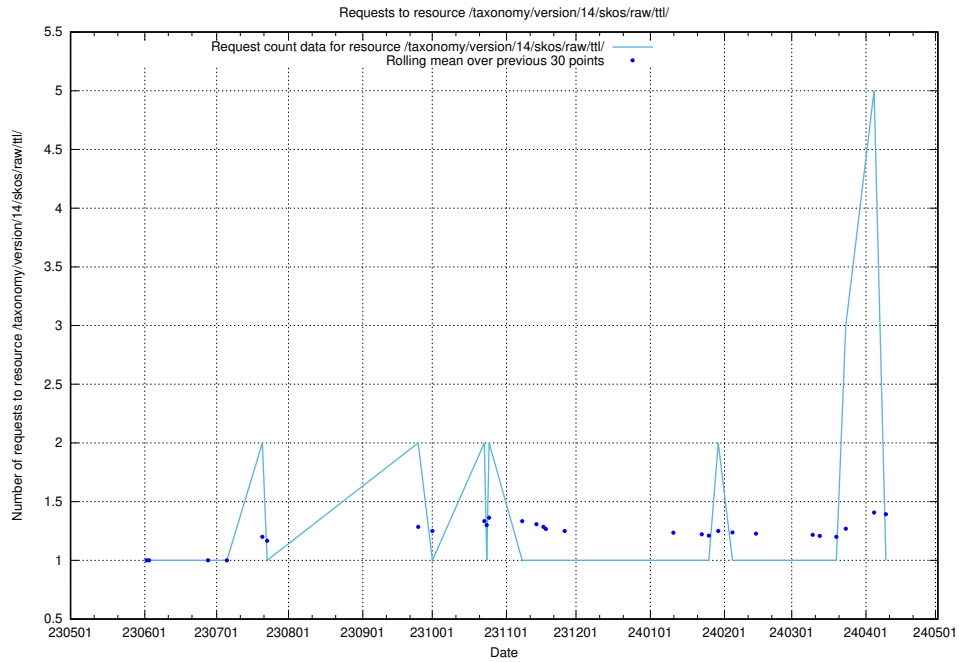

5.5649 Usage of /taxonomy/version/14/skos/raw/ttl/

Here, we count the number of requests to resource /taxonomy/version/14/skos/raw/ttl/.