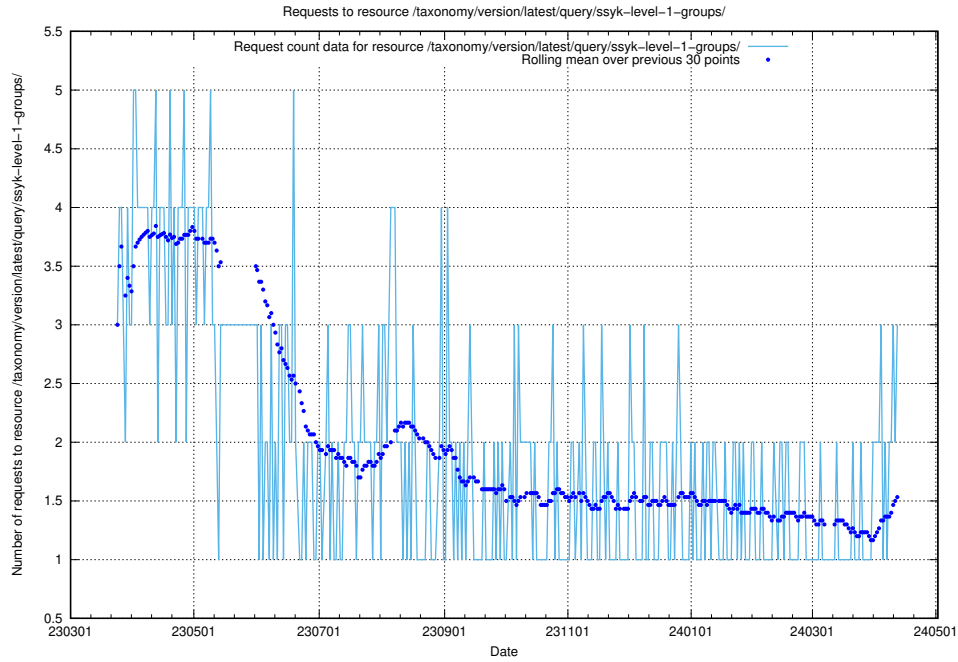

5.458 Usage of /taxonomy/version/latest/query/ssyk-level-1-groups/

Here, we count the number of requests to resource /taxonomy/version/latest/query/ssyk-level-1-groups/.