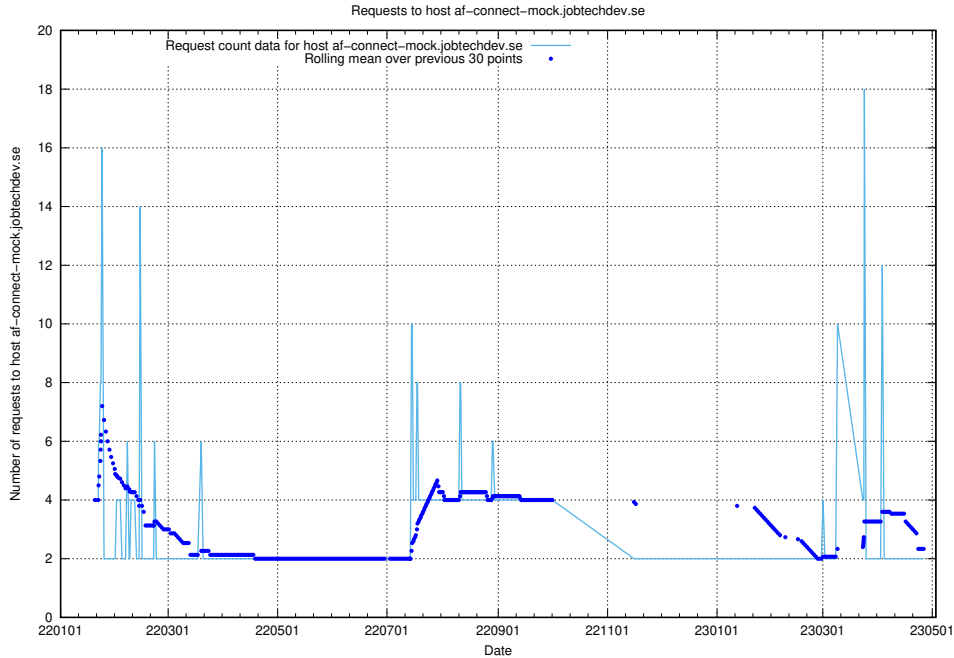

Here, we count the number of requests to host af-connect-mock.jobtechdev.se.

7.266 Usage of jittsi.jobtechdev.se

Here, we count the number of requests to host jittsi.jobtechdev.se.

7.267 Usage of api-jobtech-taxonomy-api-test-in-prod-read.prod.services.jtech.se