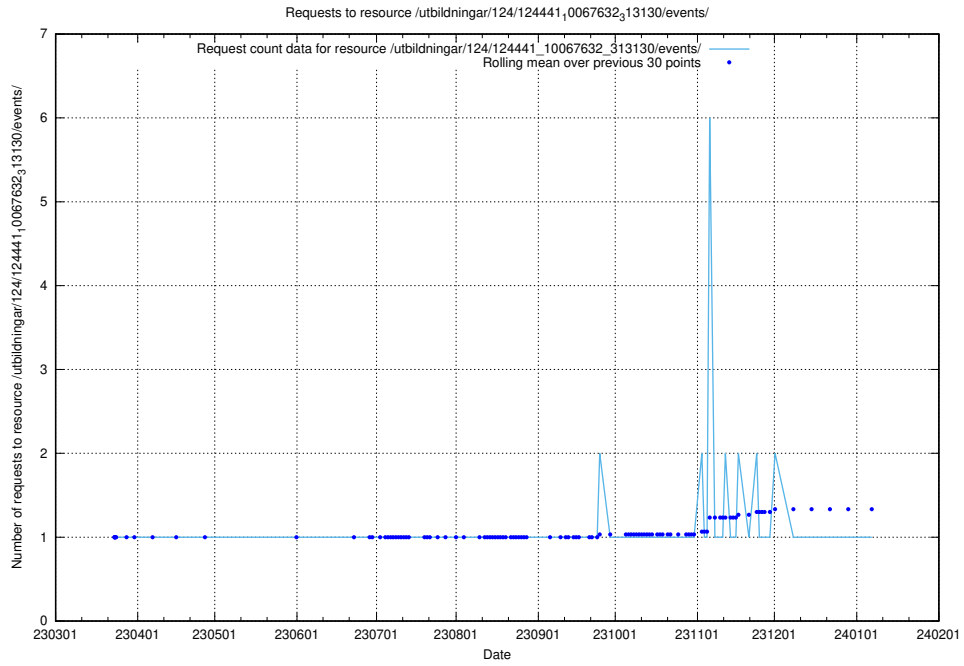

5.3313 Usage of /utbildningar/124/124441_10067632_313130/events/

Here, we count the number of requests to resource /utbildningar/124/124441_10067632_313130/events/