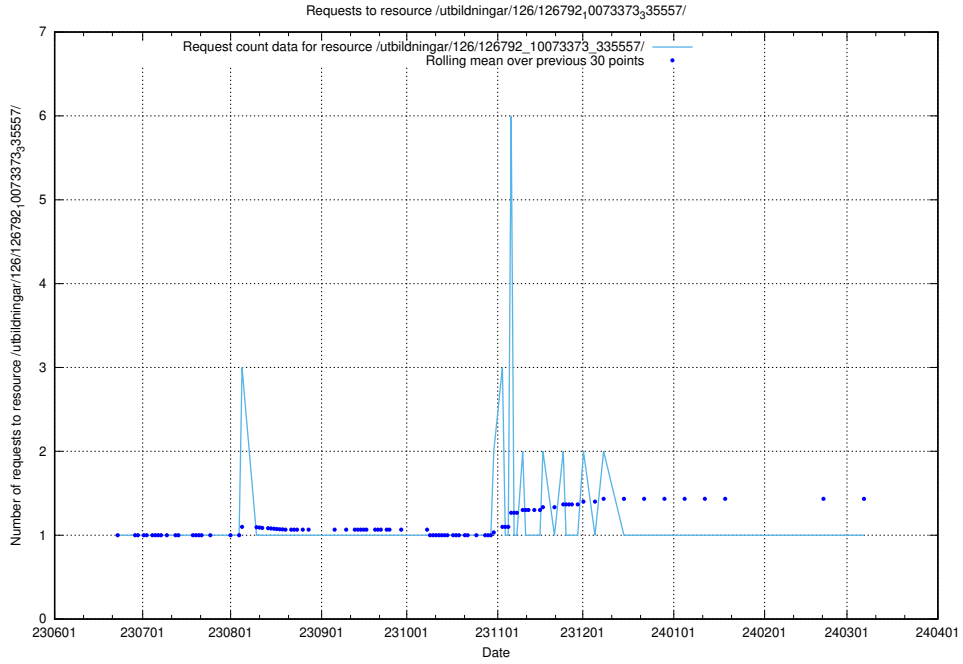

5.5318 Usage of /utbildningar/126/126792_10073373_335557/

Here, we count the number of requests to resource /utbildningar/126/126792_10073373_335557/.