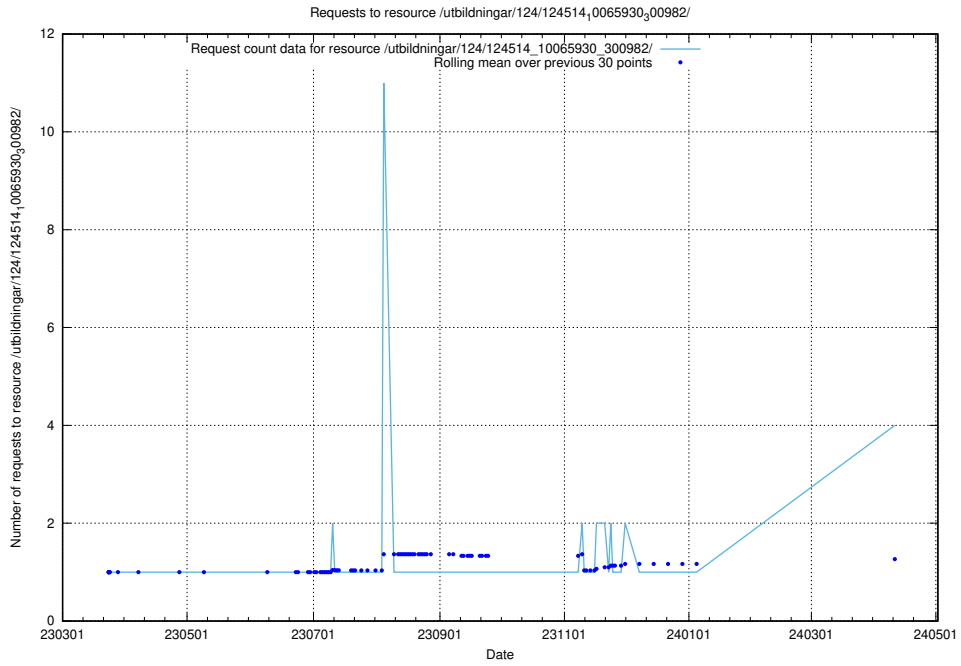

5.185 Usage of /utbildningar/124/124514_10065930_300982/

Here, we count the number of requests to resource /utbildningar/124/124514_10065930_300982/.