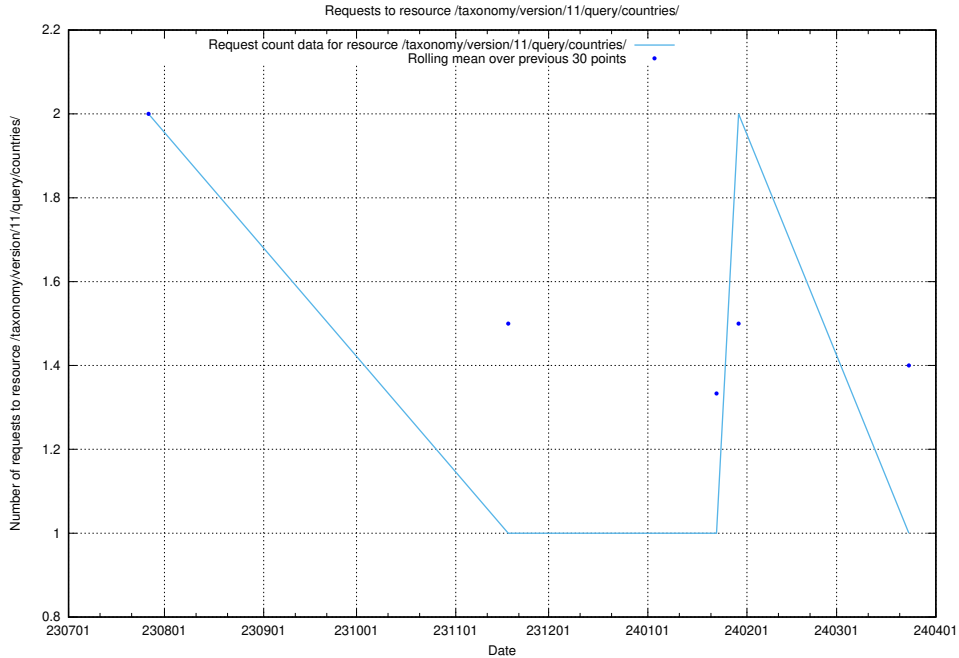

5.4666 Usage of /taxonomy/version/11/query/countries/

Here, we count the number of requests to resource /taxonomy/version/11/query/countries/.