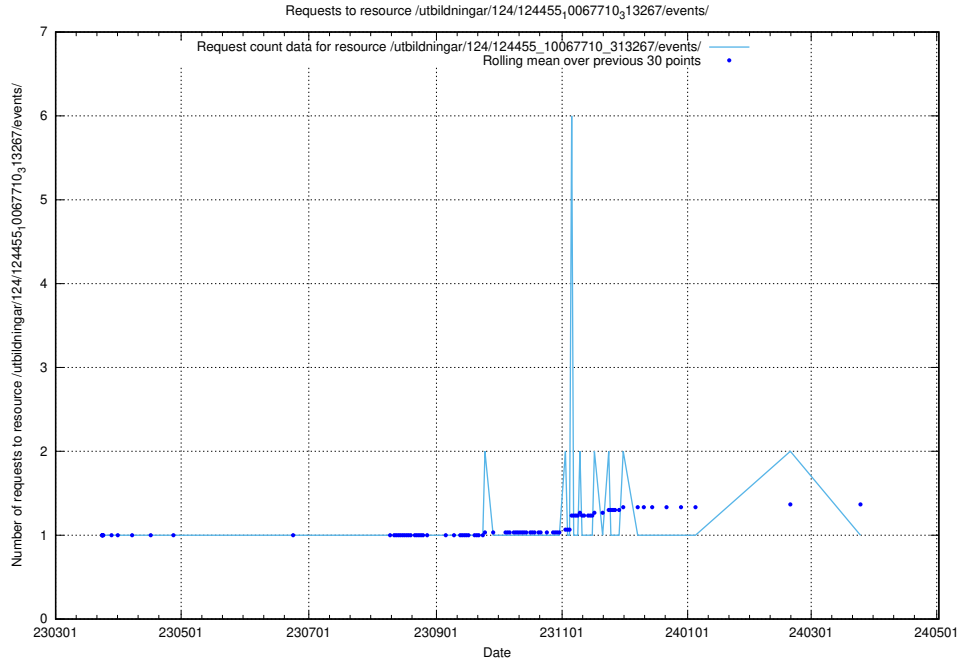

Here, we count the number of requests to resource /utbildningar/124/124455_10067710_313267/events/

5.3197 Usage of /taxonomy/Körkort/

Here, we count the number of requests to resource /taxonomy/Körkort/.