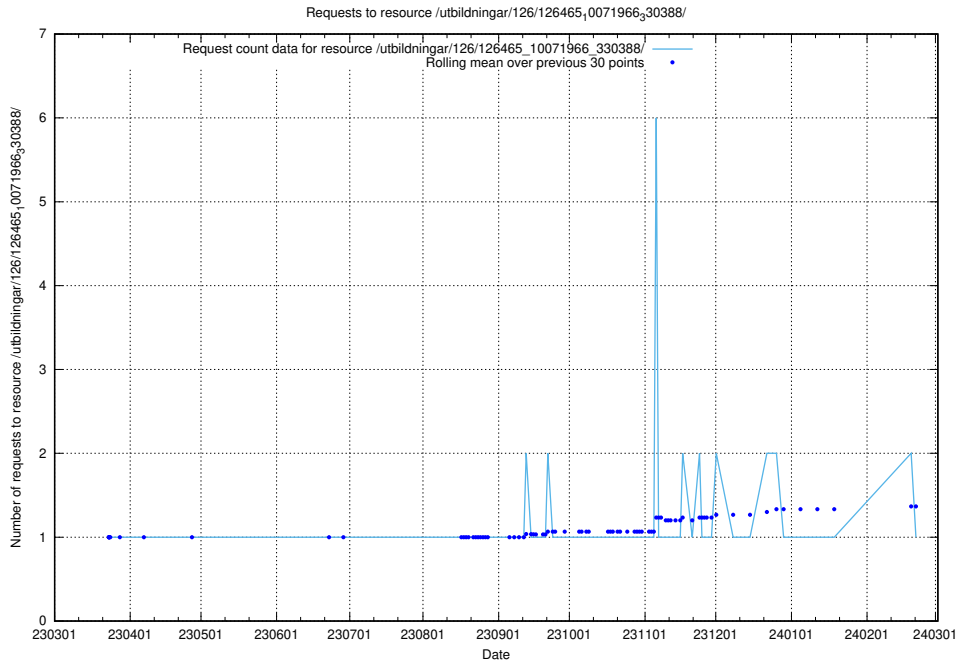

5.6111 Usage of /utbildningar/126/126465_10071966_330388/

Here, we count the number of requests to resource /utbildningar/126/126465_10071966_330388/.