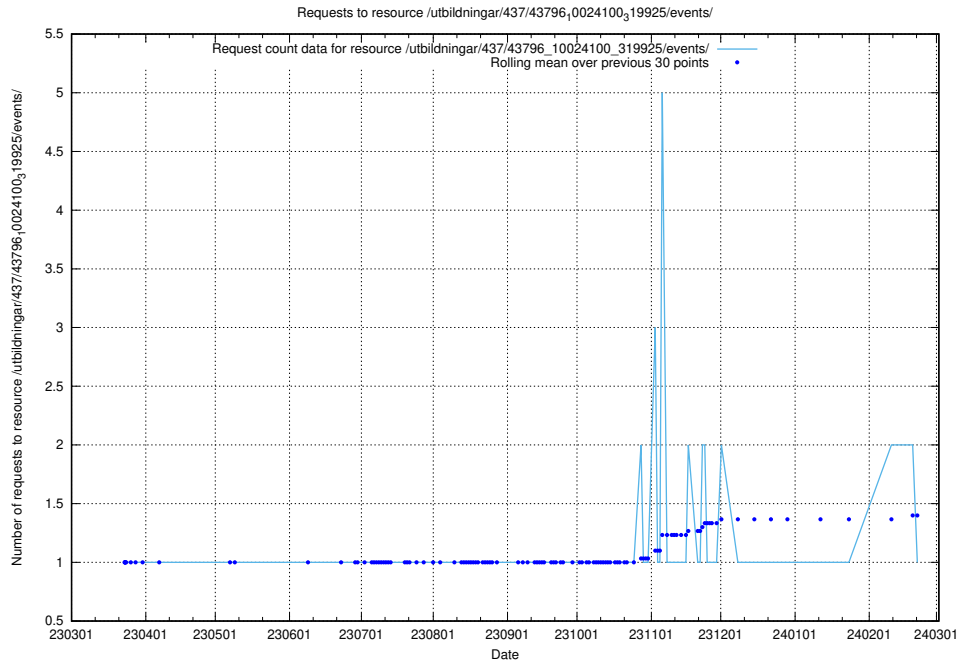

Here, we count the number of requests to resource /utbildningar/437/43796_10024100_32268/.

5.6050 Usage of /utbildningar/437/43796_10024100_319925/events/

Here, we count the number of requests to resource /utbildningar/437/43796_10024100_319925/events/.