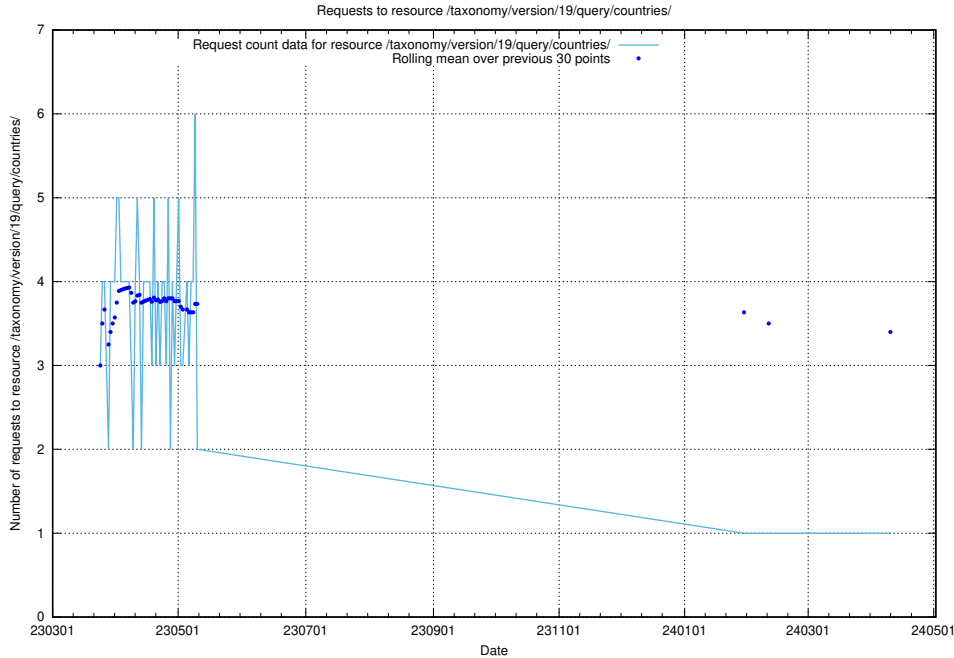

5.5858 Usage of /taxonomy/version/19/query/countries/

Here, we count the number of requests to resource /taxonomy/version/19/query/countries/.