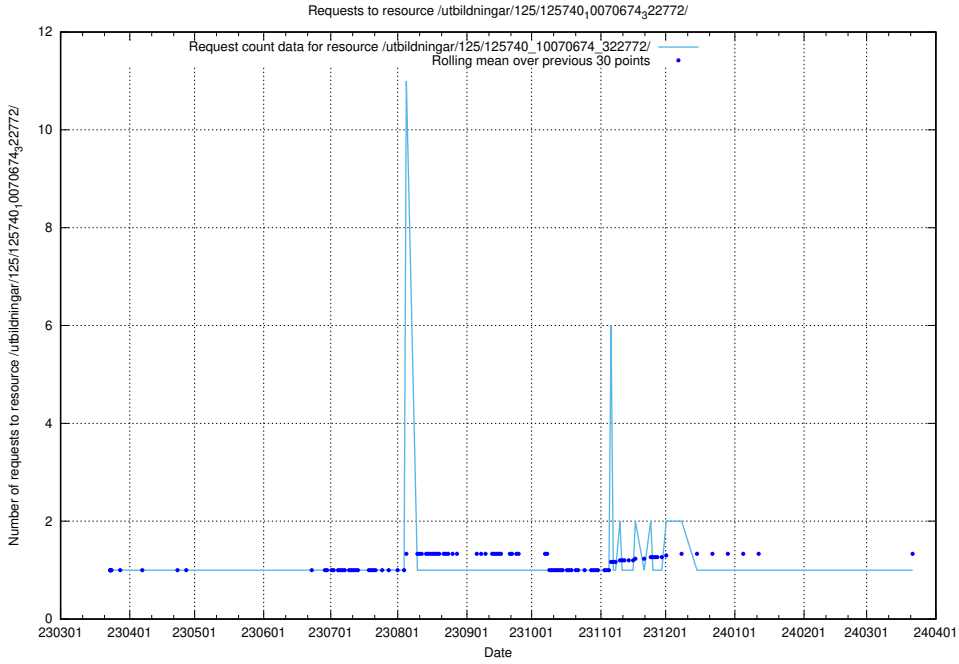

5.1034 Usage of /utbildningar/125/125740_10070674_322772/

Here, we count the number of requests to resource /utbildningar/125/125740_10070674_322772/.