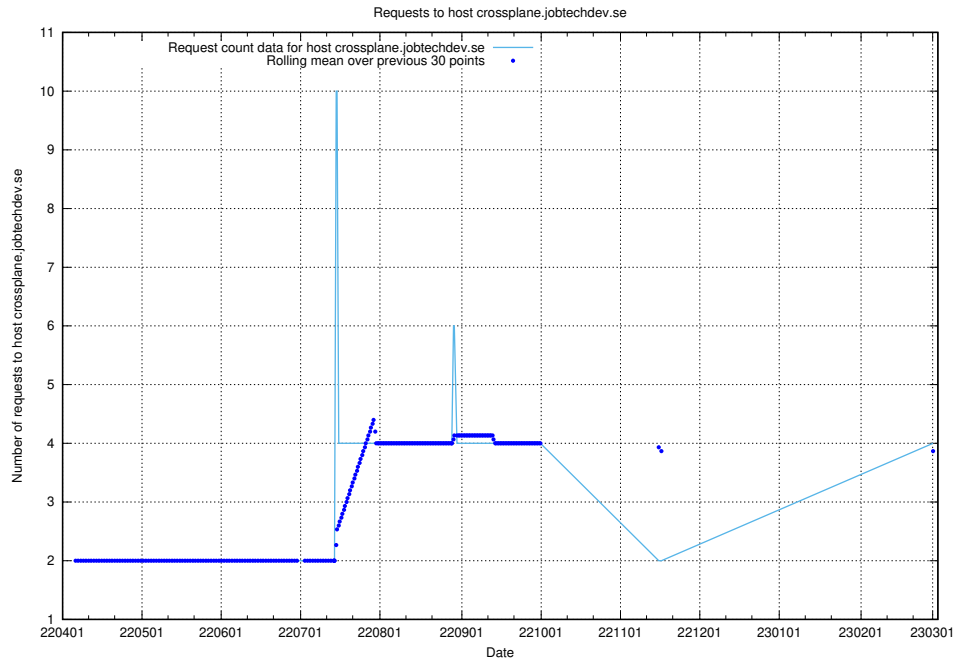

Here, we count the number of requests to host dev-jobad-enrichments-api.jobtechdev.se.

7.151 Usage of crossplane.jobtechdev.se

Here, we count the number of requests to host crossplane.jobtechdev.se.

7.152 Usage of taxonomi.api.jobtechdev.se