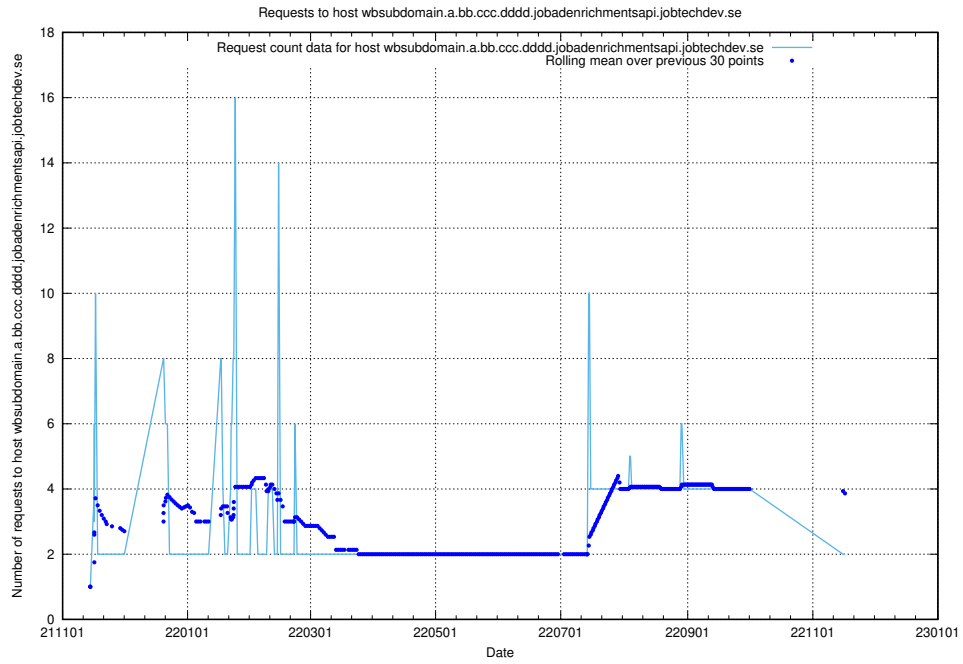

7.548 Usage of wbsubdomain.a.bb.ccc.dddd.jobadenrichmentsapi.jobtechdev.se

Here, we count the number of requests to host wbsubdomain.a.bb.ccc.dddd.jobadenrichmentsapi.jobtechdev.se