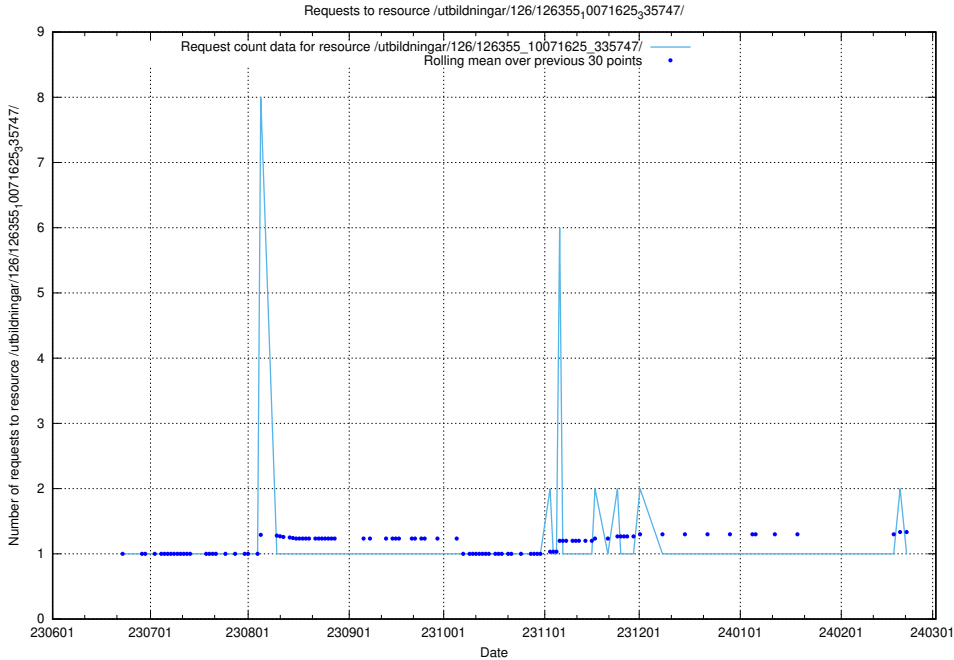

5.5386 Usage of /utbildningar/126/126355_10071625_335747/

Here, we count the number of requests to resource /utbildningar/126/126355_10071625_335747/.