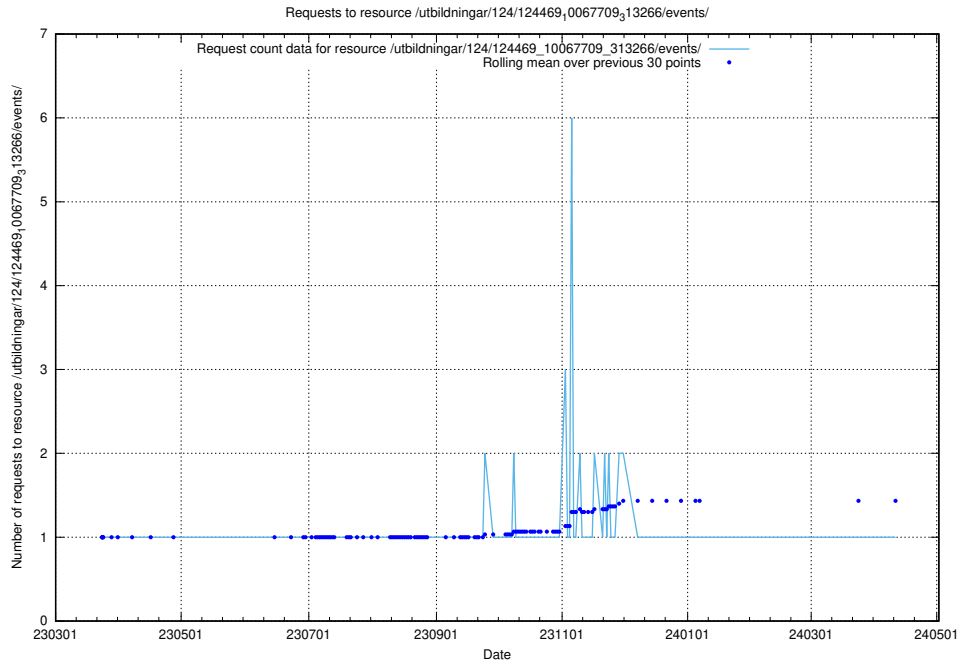

5.3003 Usage of /utbildningar/124/124469_10067709_313266/events/

Here, we count the number of requests to resource /utbildningar/124/124469_10067709_313266/events/