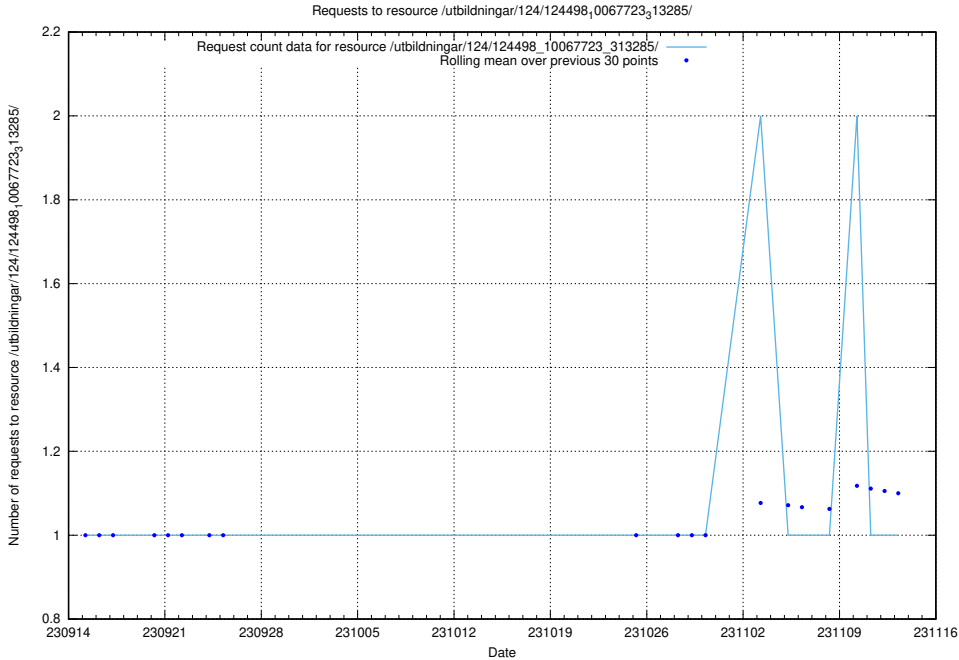

5.4326 Usage of /utbildningar/124/124498_10067723_313285/

Here, we count the number of requests to resource /utbildningar/124/124498_10067723_313285/.