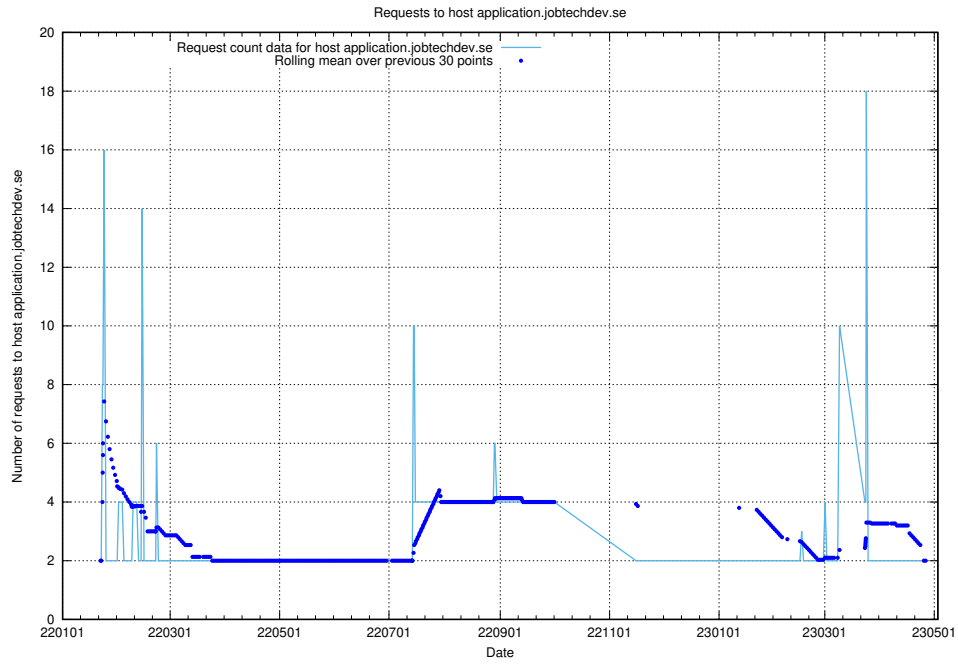

7.258 Usage of application.jobtechdev.se

Here, we count the number of requests to host application.jobtechdev.se.