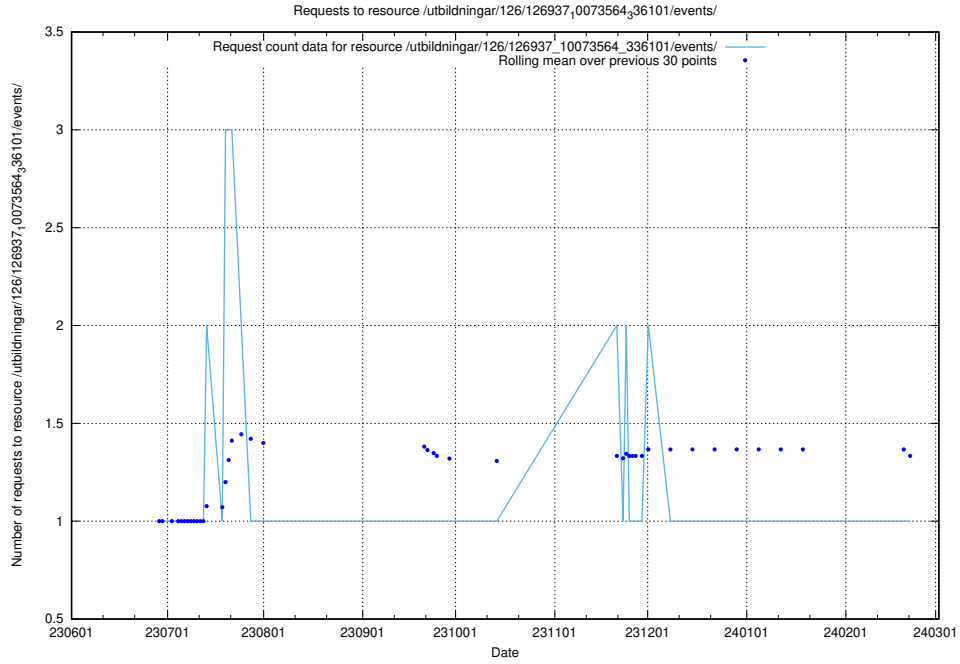

Here, we count the number of requests to resource /utbildningar/126/126937_10073566_336106/.

5.5169 Usage of /utbildningar/126/126937_10073564_336101/events/

Here, we count the number of requests to resource /utbildningar/126/126937_10073564_336101/events/