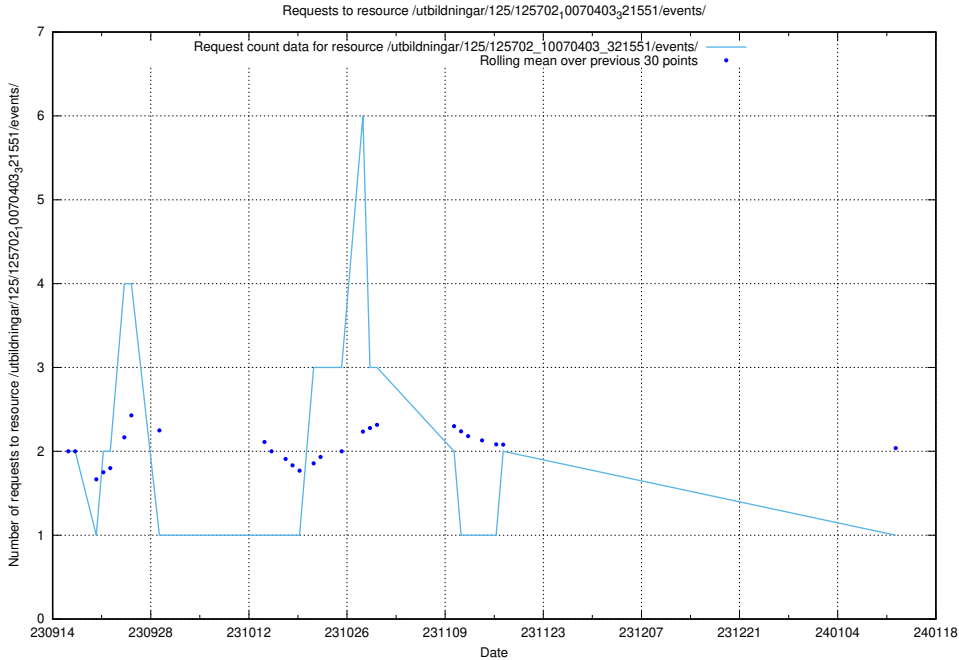

5.4285 Usage of /utbildningar/125/125702_10070403_321551/events/

Here, we count the number of requests to resource /utbildningar/125/125702_10070403_321551/events/