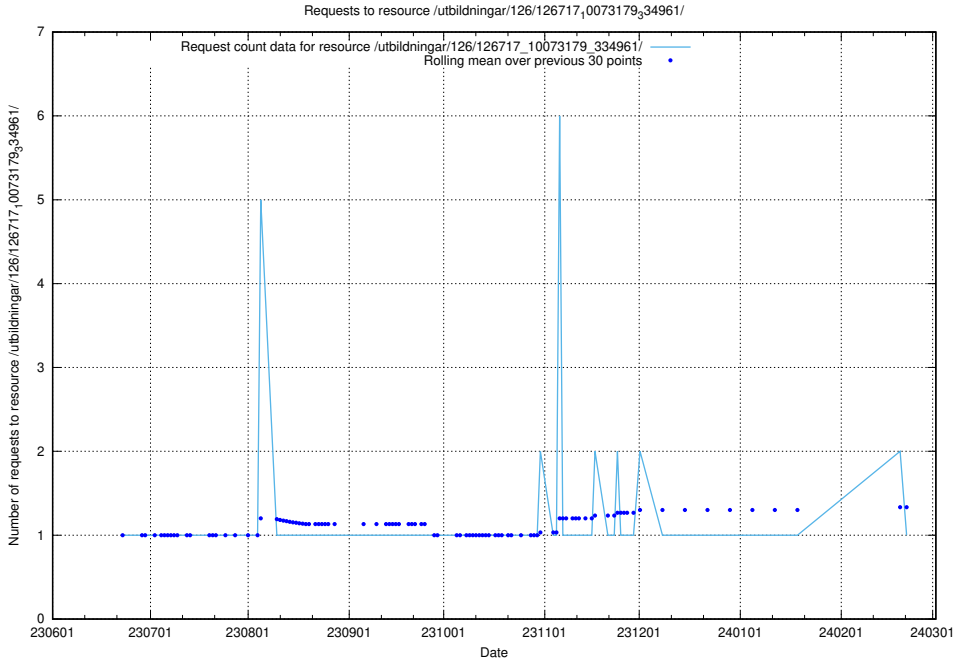

5.5344 Usage of /utbildningar/126/126717_10073179_334961/

Here, we count the number of requests to resource /utbildningar/126/126717_10073179_334961/.