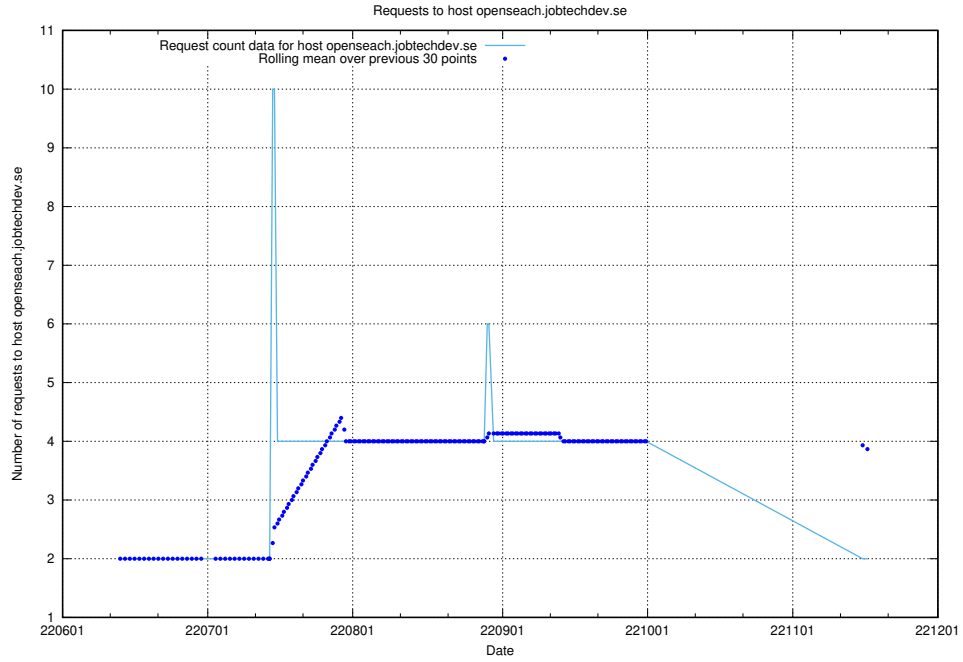

7.406 Usage of `openseach.jobtechdev.se`

Here, we count the number of requests to host `openseach.jobtechdev.se`.