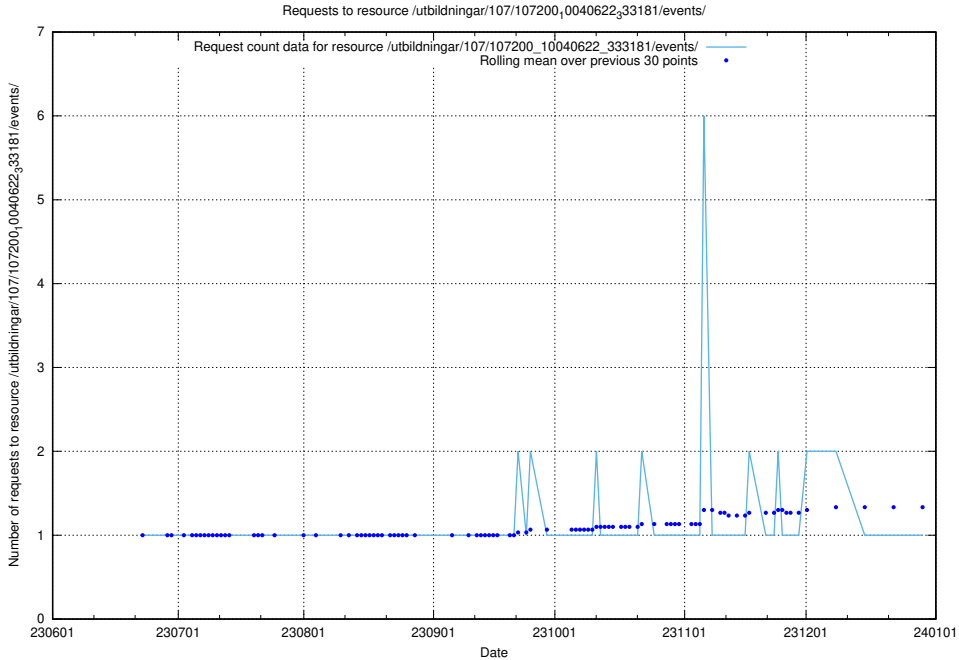

5.5562 Usage of /utbildningar/107/107200_10040622_333181/events/

Here, we count the number of requests to resource /utbildningar/107/107200_10040622_333181/events/