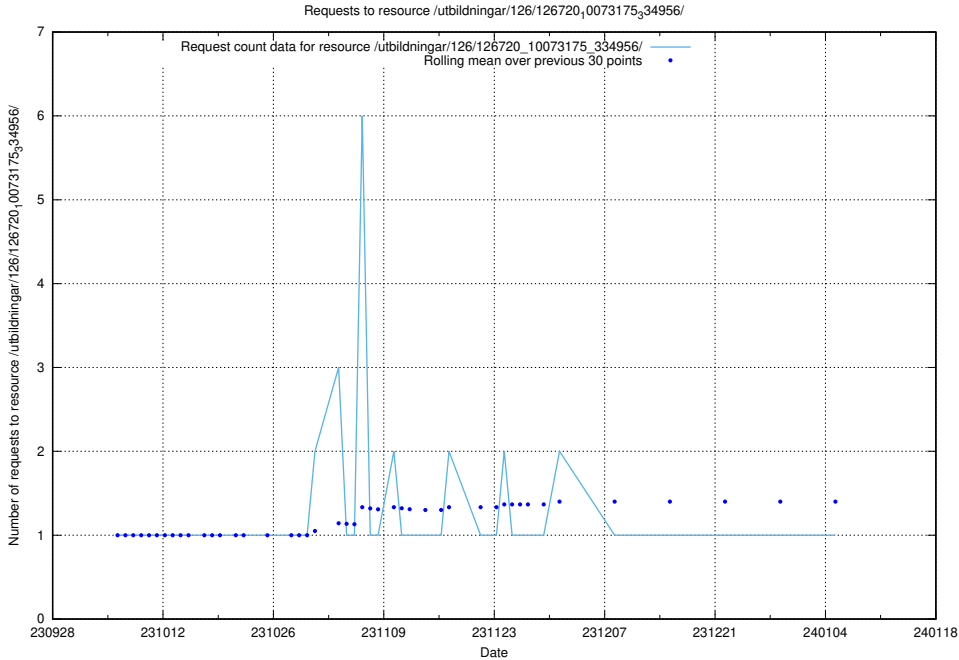

5.4144 Usage of /utbildningar/126/126720_10073175_334956/

Here, we count the number of requests to resource /utbildningar/126/126720_10073175_334956/.