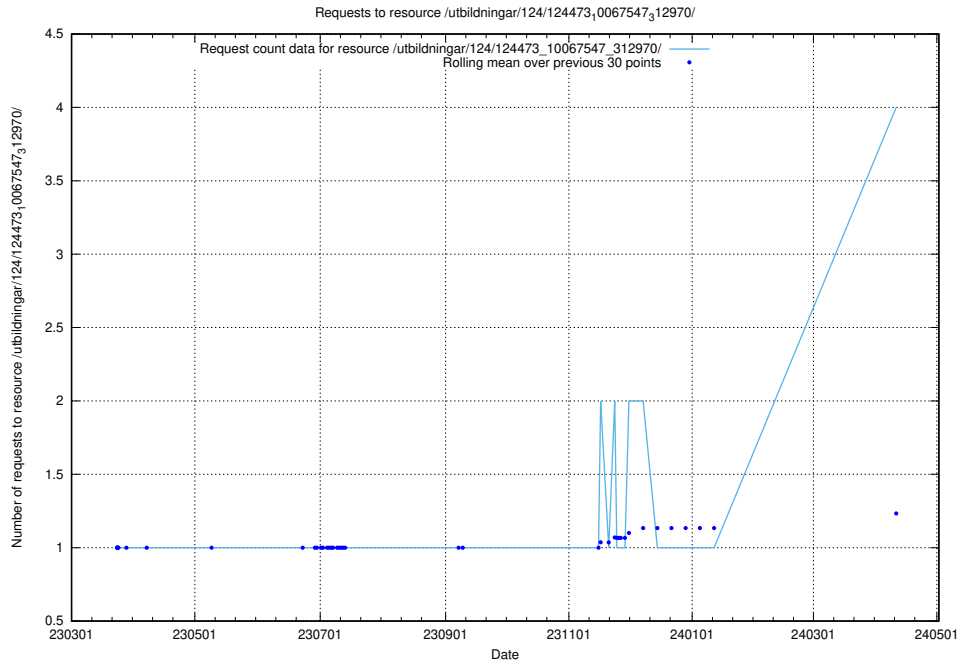

5.199 Usage of /utbildningar/124/124473_10067547_312970/

Here, we count the number of requests to resource /utbildningar/124/124473_10067547_312970/.