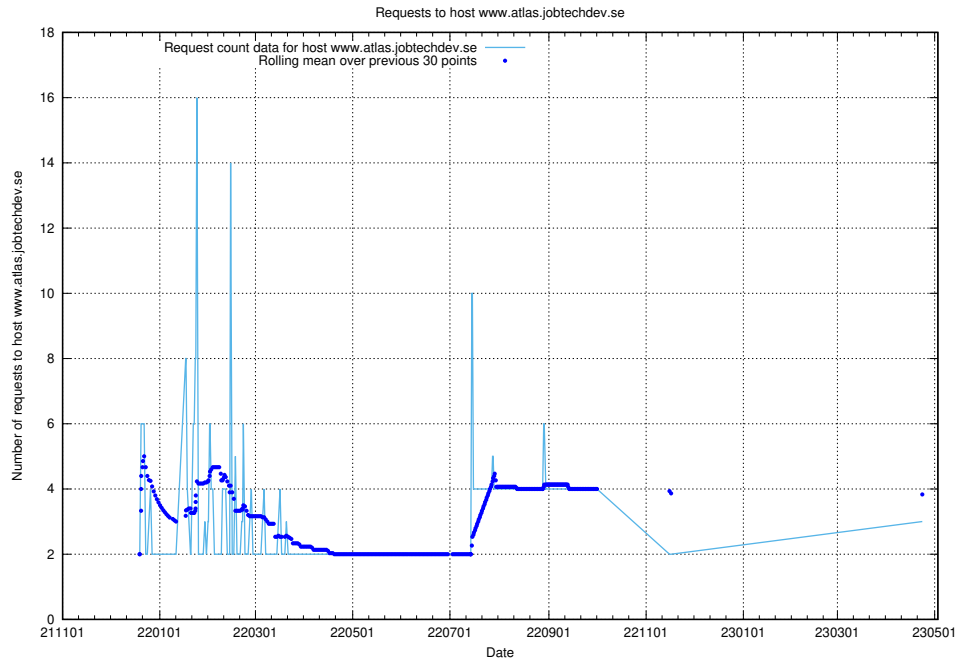

7.203 Usage of www.atlas.jobtechdev.se

Here, we count the number of requests to host www.atlas.jobtechdev.se.