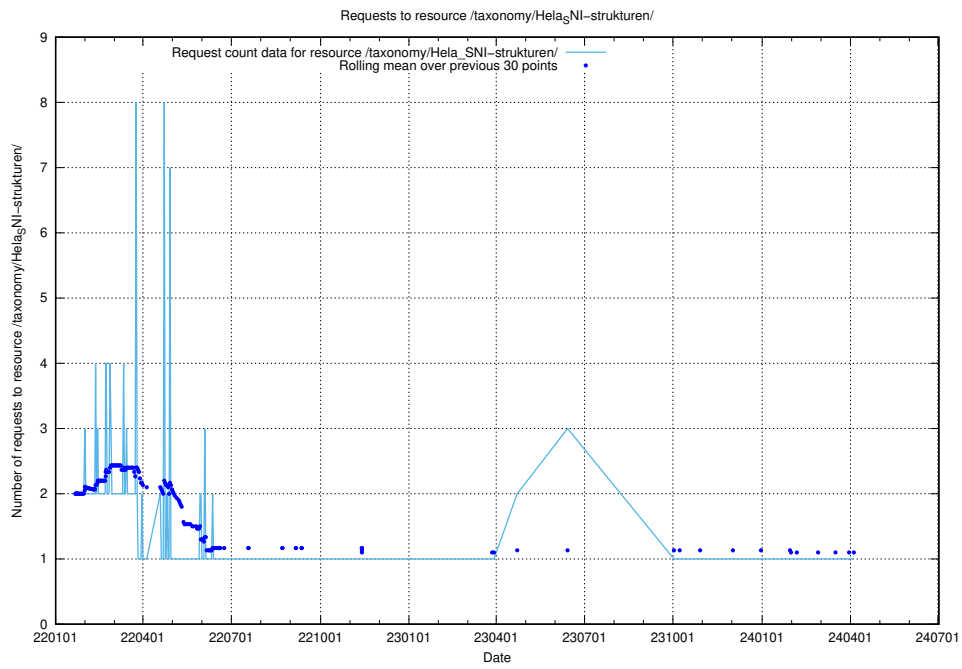

5.1085 Usage of /taxonomy/Hela_SNI-strukturen/

Here, we count the number of requests to resource /taxonomy/Hela_SNI-strukturen/.