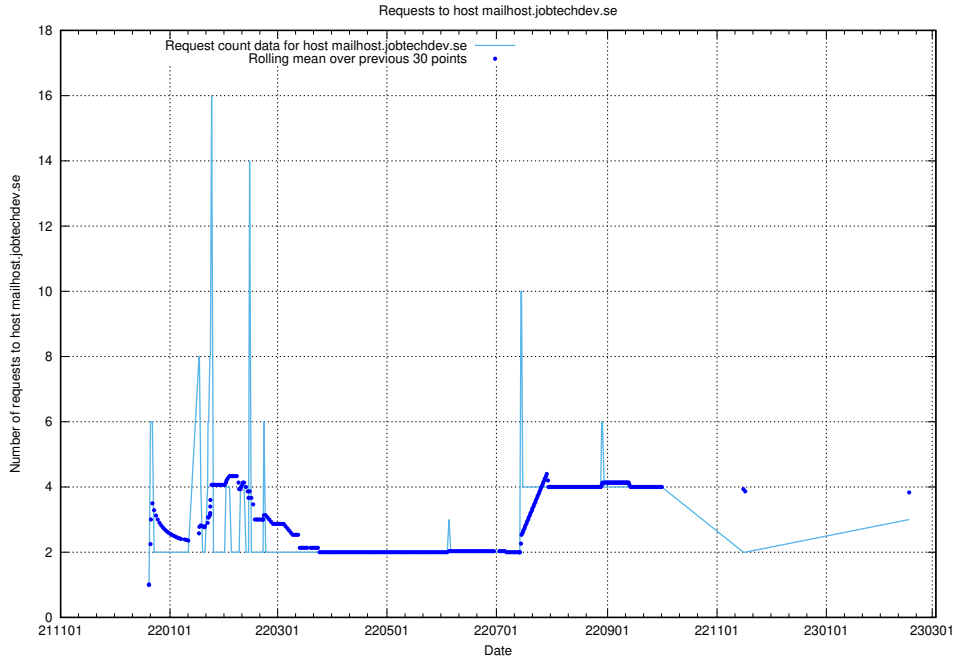

7.198 Usage of mailhost.jobtechdev.se

Here, we count the number of requests to host mailhost.jobtechdev.se.