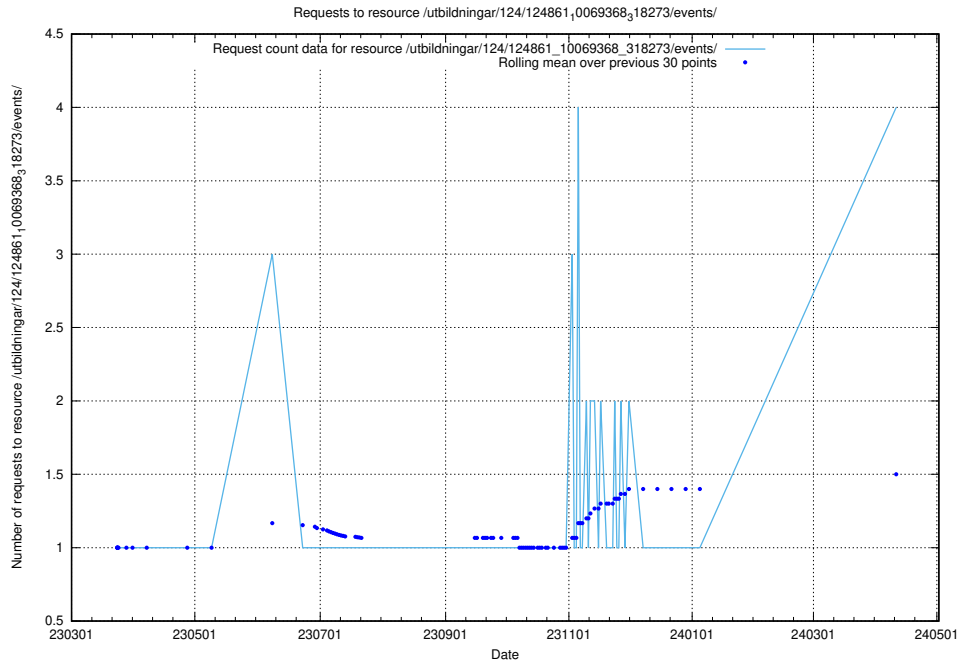

Here, we count the number of requests to resource /utbildningar/124/124934_10069060_323400/.

5.179 Usage of /utbildningar/124/124861_10069368_318273/events/

Here, we count the number of requests to resource /utbildningar/124/124861_10069368_318273/events/