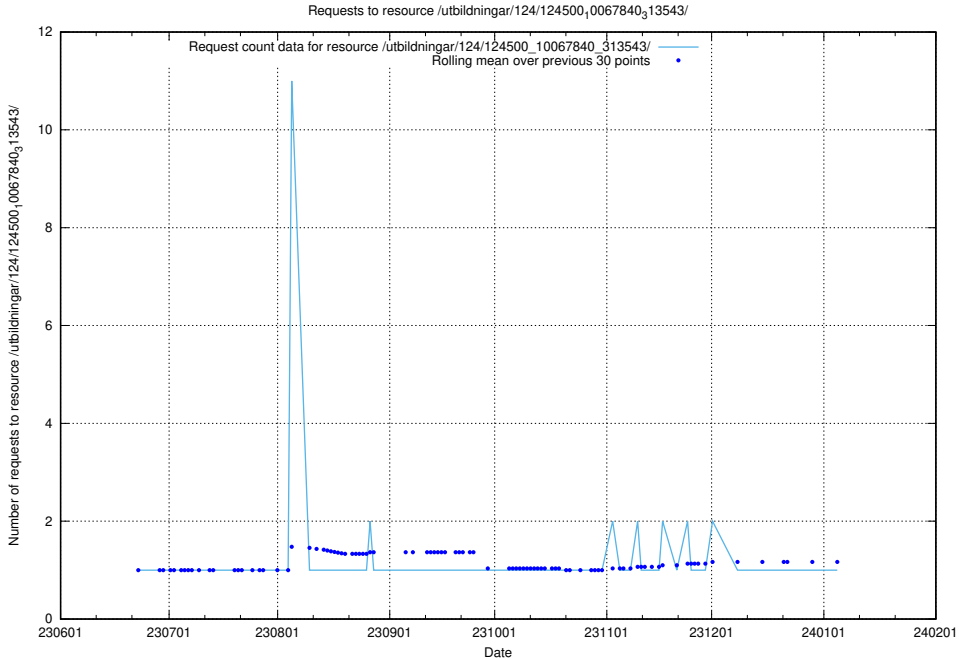

5.5501 Usage of /utbildningar/124/124500_10067840_313543/

Here, we count the number of requests to resource /utbildningar/124/124500_10067840_313543/.