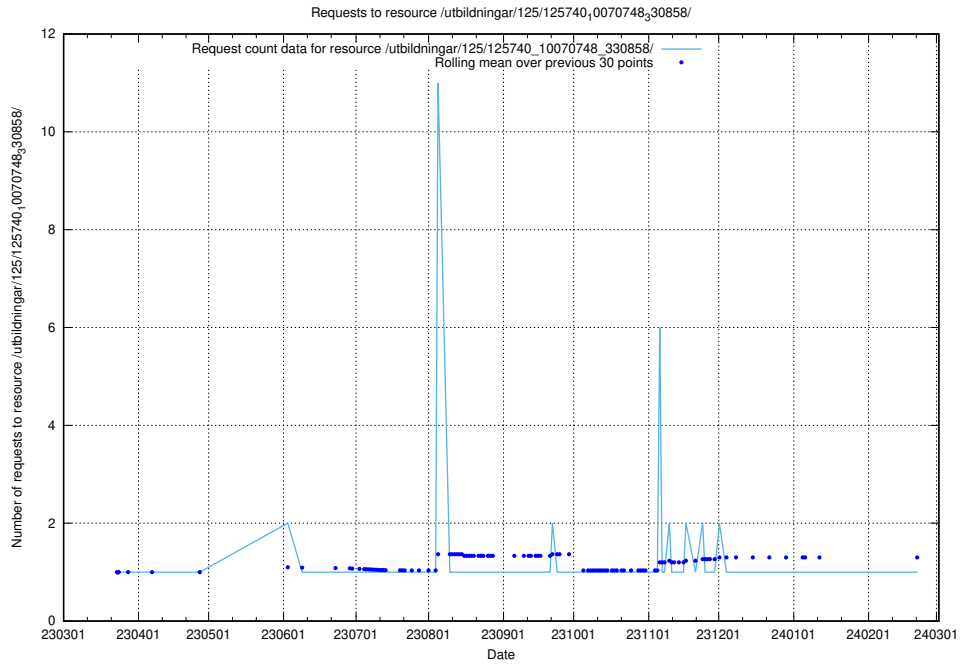

5.1012 Usage of /utbildningar/125/125740_10070748_330858/

Here, we count the number of requests to resource /utbildningar/125/125740_10070748_330858/.