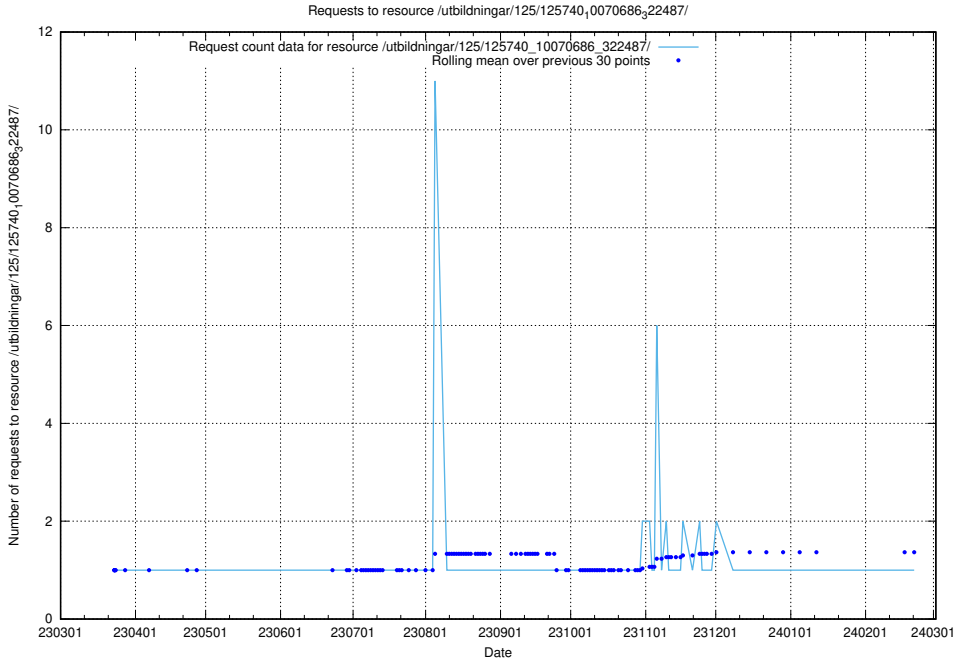

5.1022 Usage of /utbildningar/125/125740_10070686_322487/

Here, we count the number of requests to resource /utbildningar/125/125740_10070686_322487/.