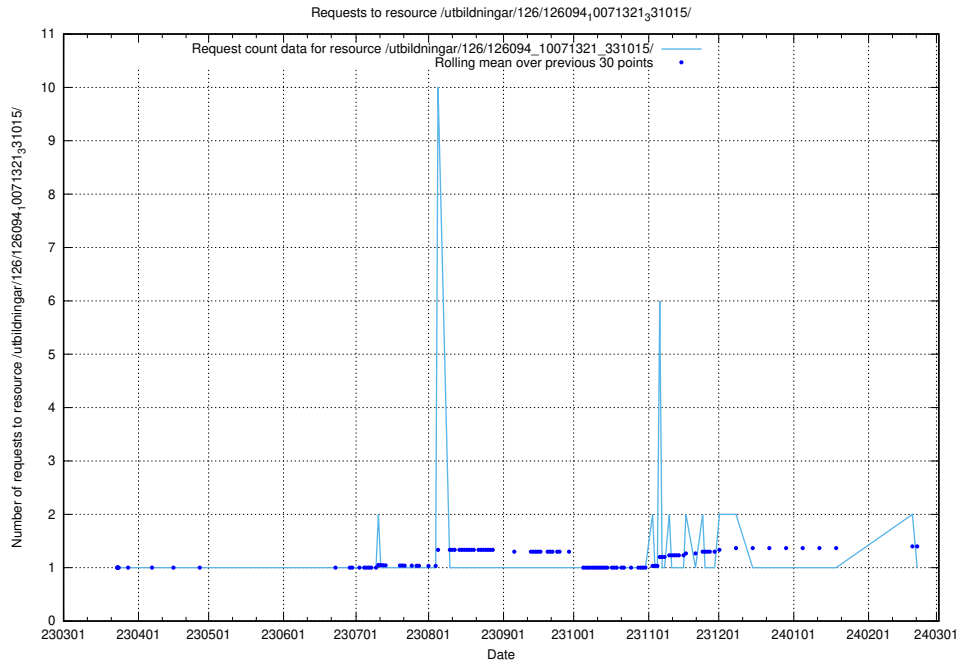

5.6131 Usage of /utbildningar/126/126094_10071321_331015/

Here, we count the number of requests to resource /utbildningar/126/126094_10071321_331015/.