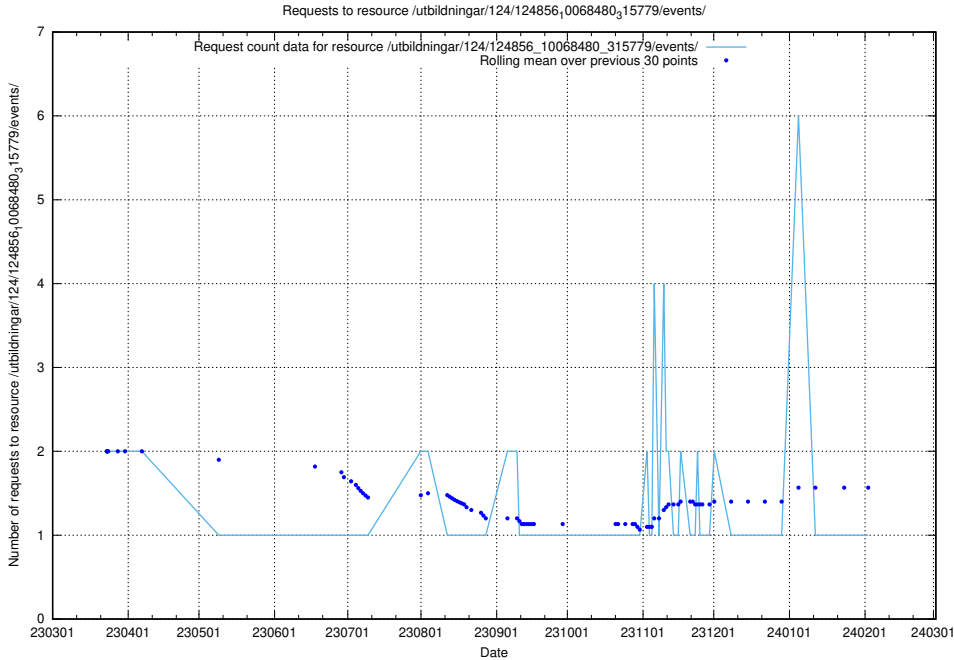

5.5988 Usage of /utbildningar/124/124856_10068480_315779/events/

Here, we count the number of requests to resource /utbildningar/124/124856_10068480_315779/events/