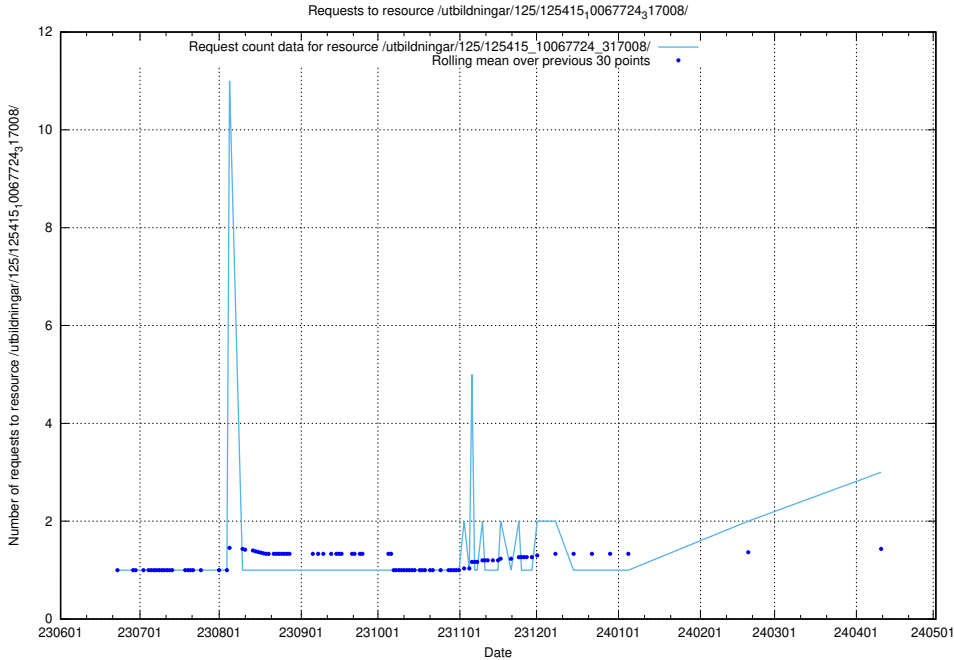

5.413 Usage of /utbildningar/125/125415_10067724_317008/

Here, we count the number of requests to resource /utbildningar/125/125415_10067724_317008/.