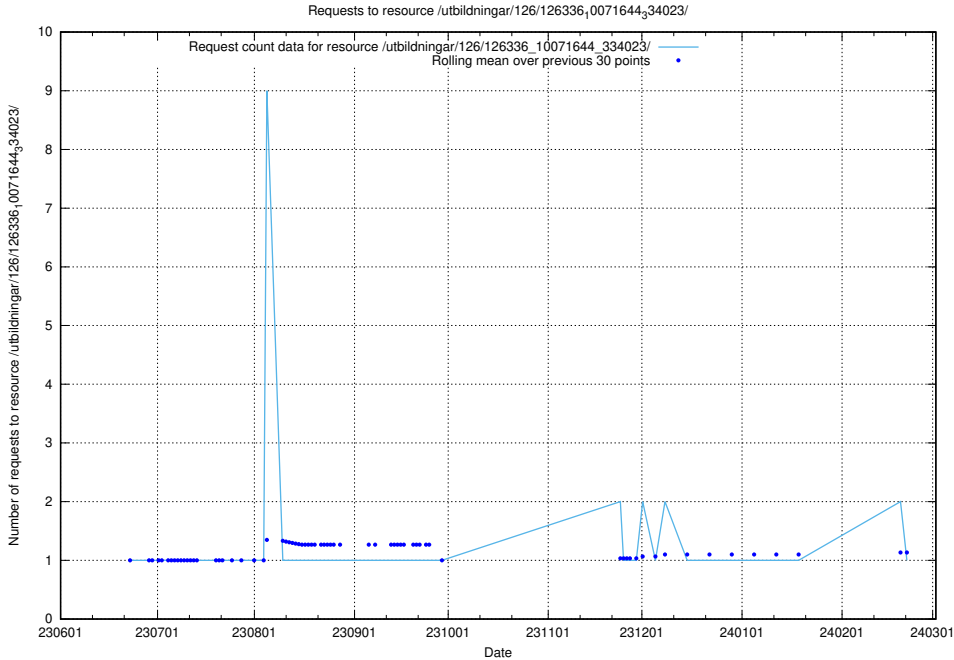

5.5394 Usage of /utbildningar/126/126336_10071644_334023/

Here, we count the number of requests to resource /utbildningar/126/126336_10071644_334023/.