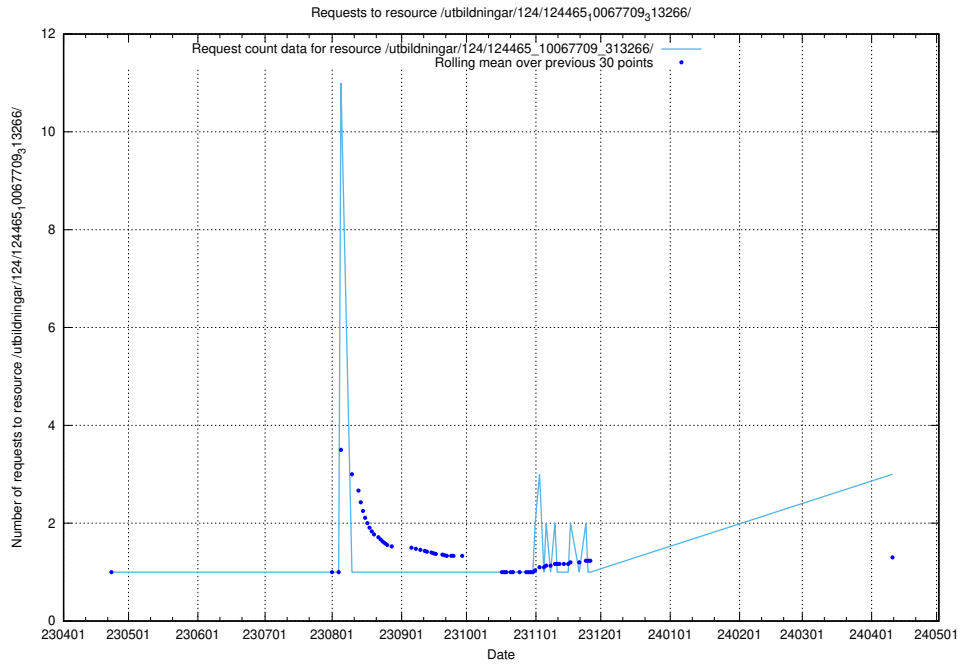

5.445 Usage of /utbildningar/124/124465_10067709_313266/

Here, we count the number of requests to resource /utbildningar/124/124465_10067709_313266/.