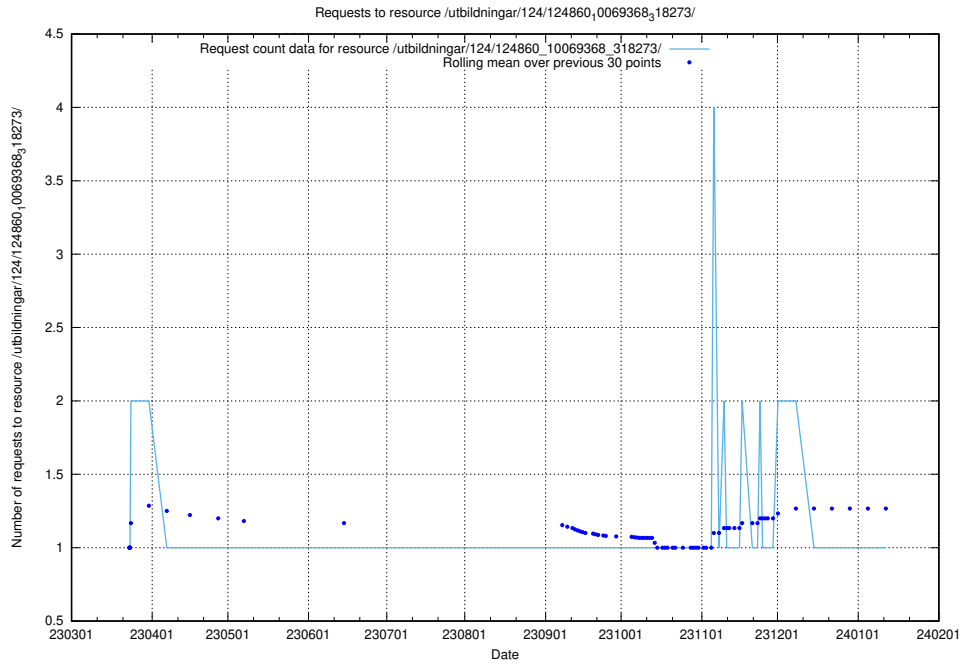

5.1198 Usage of /utbildningar/124/124860_10069368_318273/

Here, we count the number of requests to resource /utbildningar/124/124860_10069368_318273/.