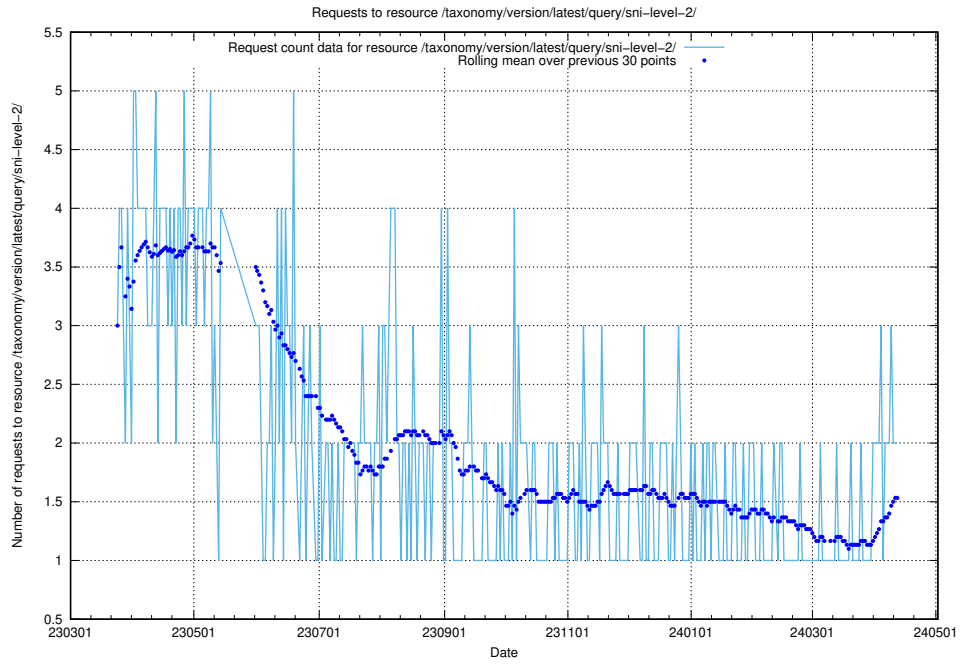

5.942 Usage of /taxonomy/version/latest/query/sni-level-2/

Here, we count the number of requests to resource /taxonomy/version/latest/query/sni-level-2/.