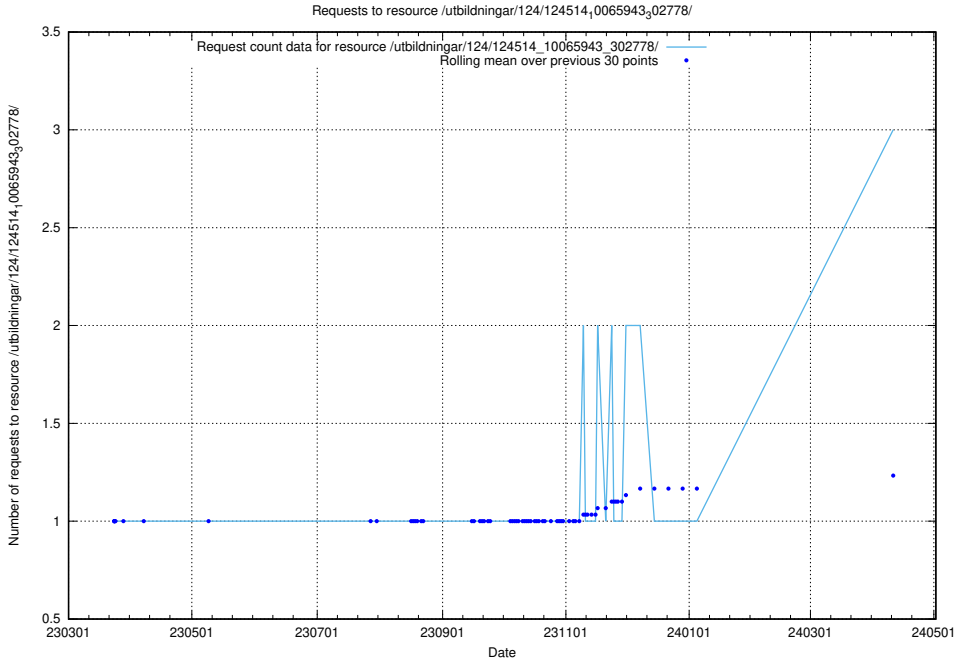

Here, we count the number of requests to resource /utbildningar/124/124514_10066304_308429/.

5.295 Usage of /utbildningar/124/124514_10065943_302778/

Here, we count the number of requests to resource /utbildningar/124/124514_10065943_302778/.