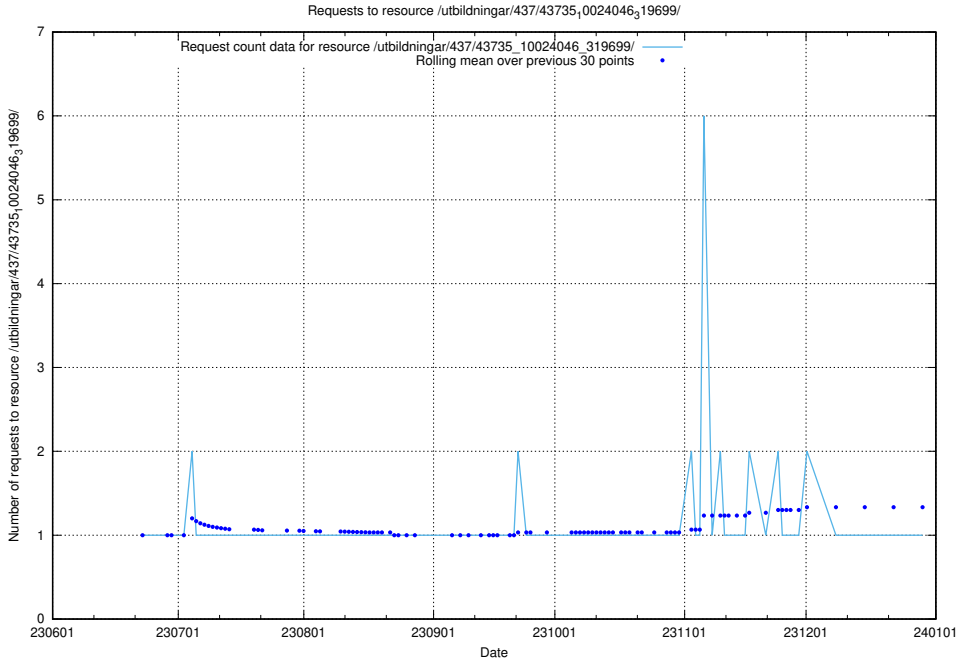

5.5304 Usage of /utbildningar/437/43735_10024046_319699/

Here, we count the number of requests to resource /utbildningar/437/43735_10024046_319699/.