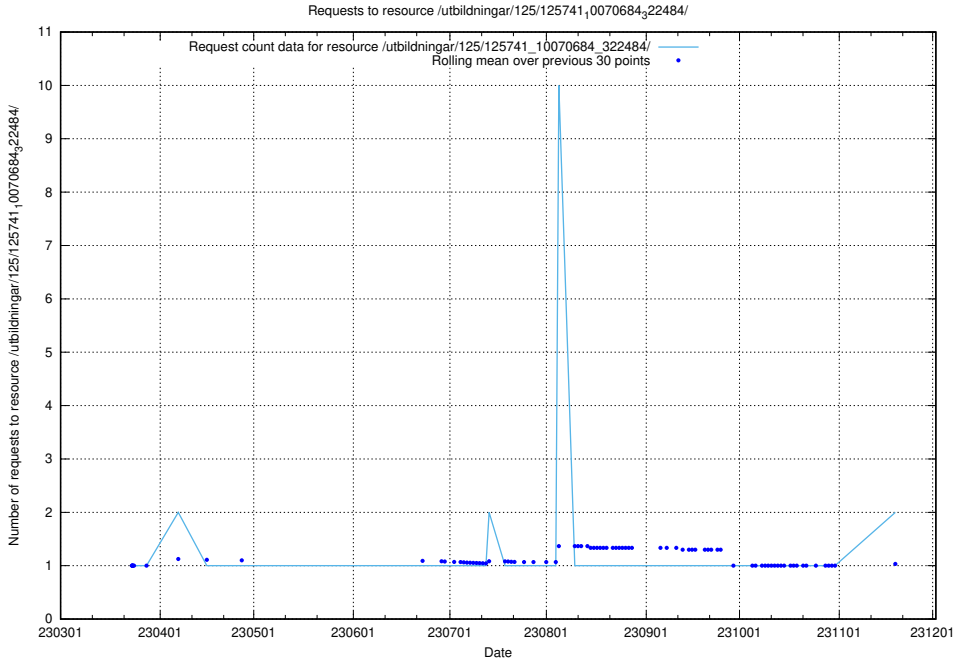

5.1001 Usage of /utbildningar/125/125741_10070684_322484/

Here, we count the number of requests to resource /utbildningar/125/125741_10070684_322484/.