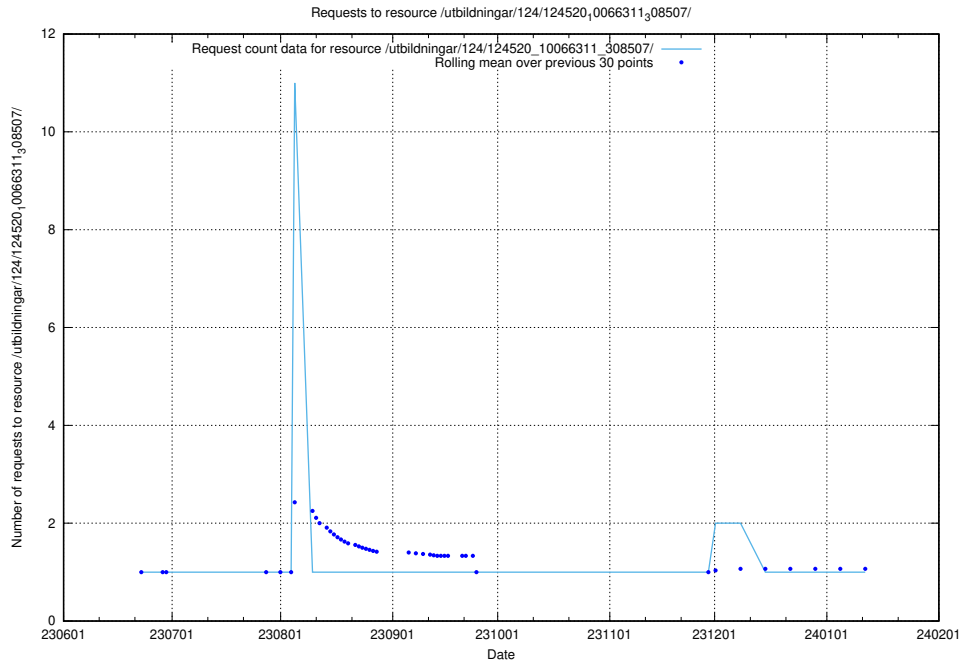

5.5481 Usage of /utbildningar/124/124520_10066311_308507/

Here, we count the number of requests to resource /utbildningar/124/124520_10066311_308507/.