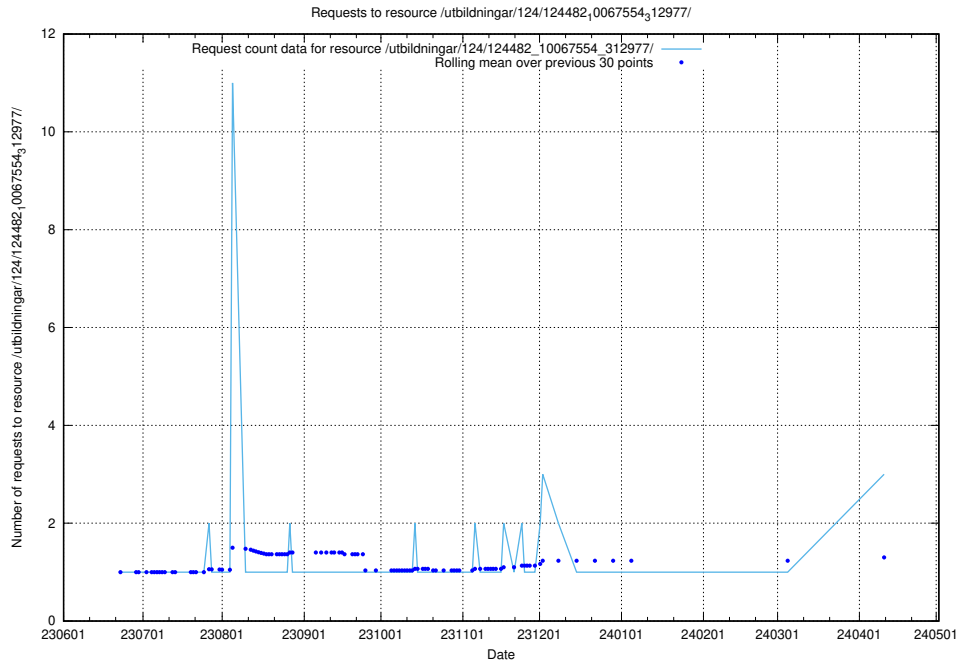

5.421 Usage of /utbildningar/124/124482_10067554_312977/

Here, we count the number of requests to resource /utbildningar/124/124482_10067554_312977/.