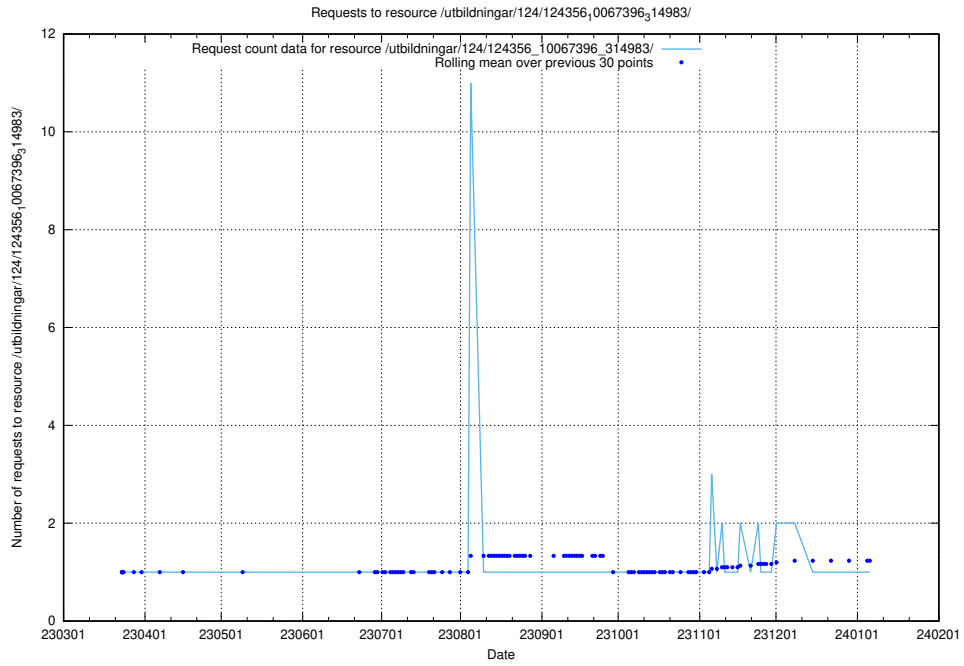

5.3626 Usage of /utbildningar/124/124356_10067396_314983/

Here, we count the number of requests to resource /utbildningar/124/124356_10067396_314983/.