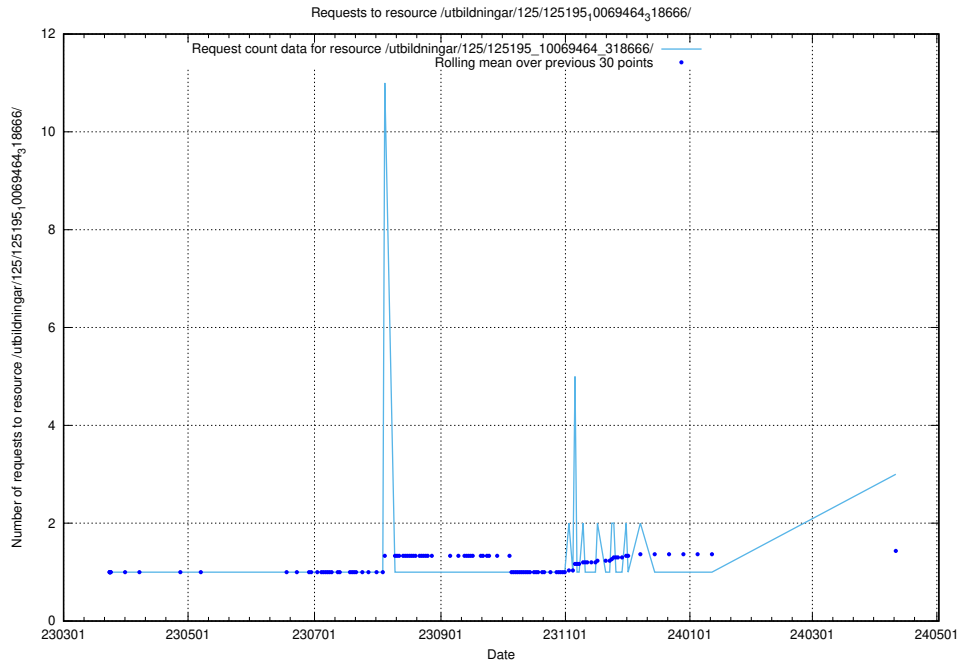

5.274 Usage of /utbildningar/125/125195_10069464_318666/

Here, we count the number of requests to resource /utbildningar/125/125195_10069464_318666/.