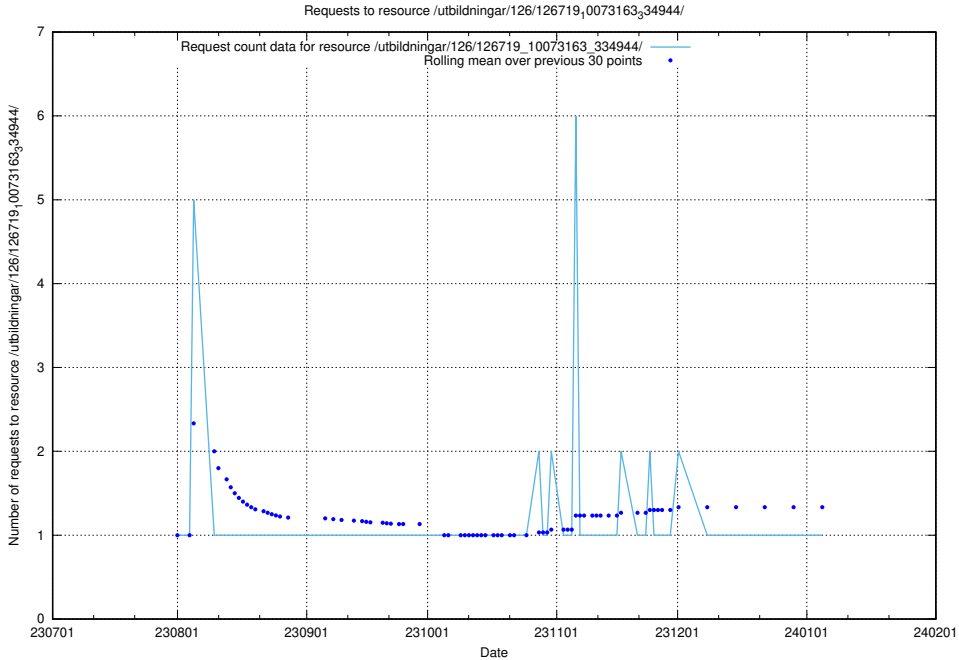

5.4632 Usage of /utbildningar/126/126719_10073163_334944/

Here, we count the number of requests to resource /utbildningar/126/126719_10073163_334944/.