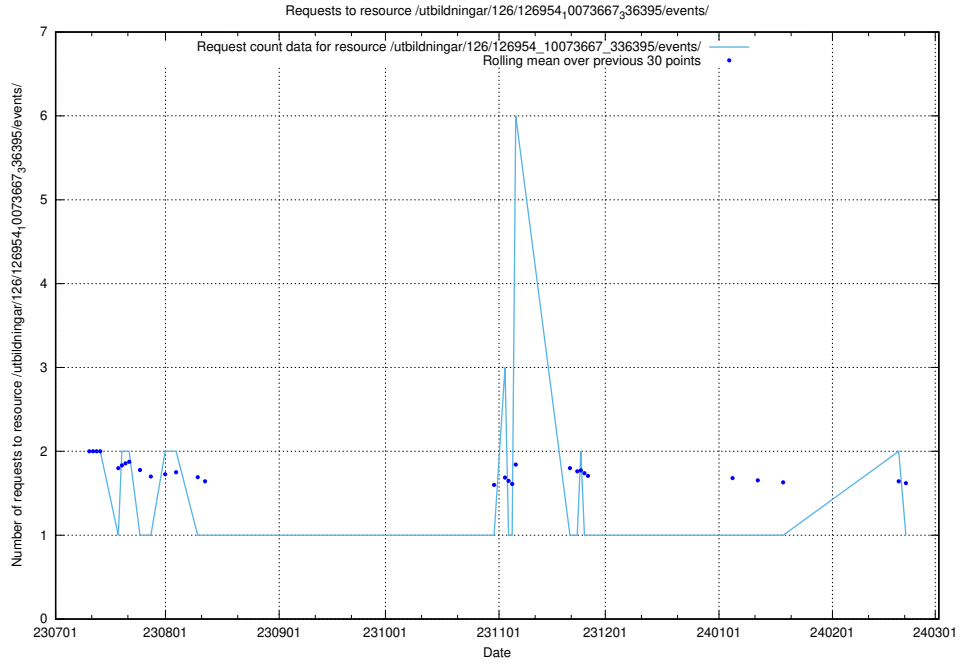

5.4848 Usage of /utbildningar/126/126954_10073667_336395/events/

Here, we count the number of requests to resource /utbildningar/126/126954_10073667_336395/events/