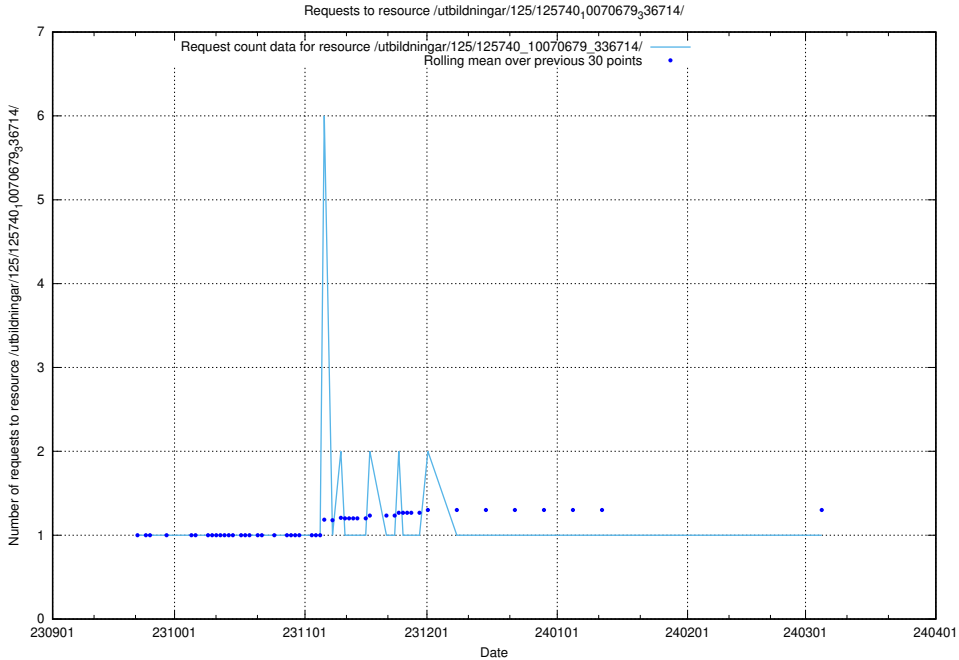

Here, we count the number of requests to resource /utbildningar/125/125740_10070679_336789/.

5.4255 Usage of /utbildningar/125/125740_10070679_336714/

Here, we count the number of requests to resource /utbildningar/125/125740_10070679_336714/.