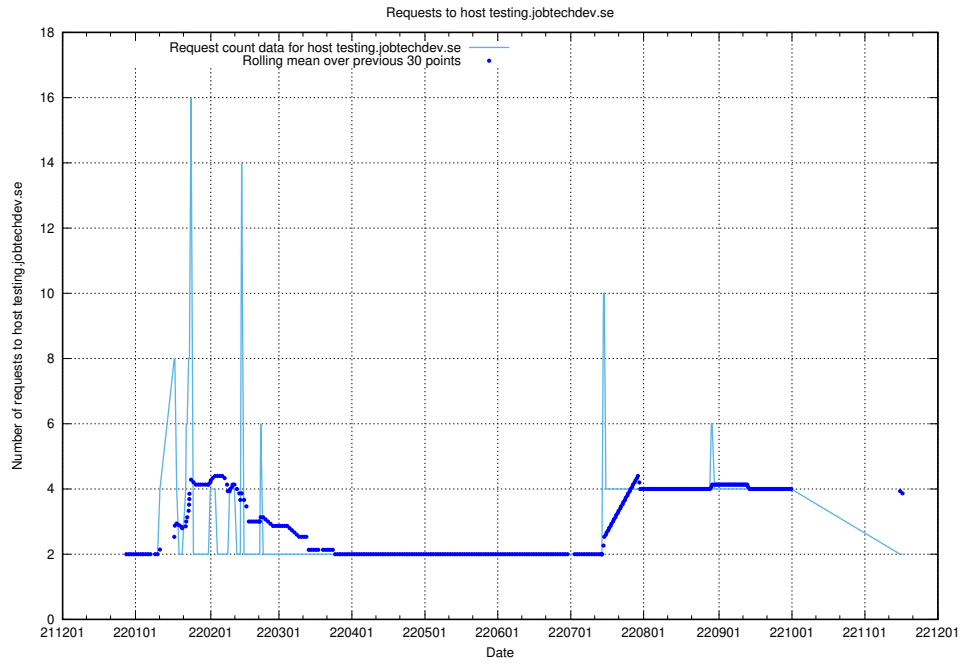

7.355 Usage of testing.jobtechdev.se

Here, we count the number of requests to host testing.jobtechdev.se.

7.356 Usage of support.jobtechdev.se

Here, we count the number of requests to host support.jobtechdev.se.