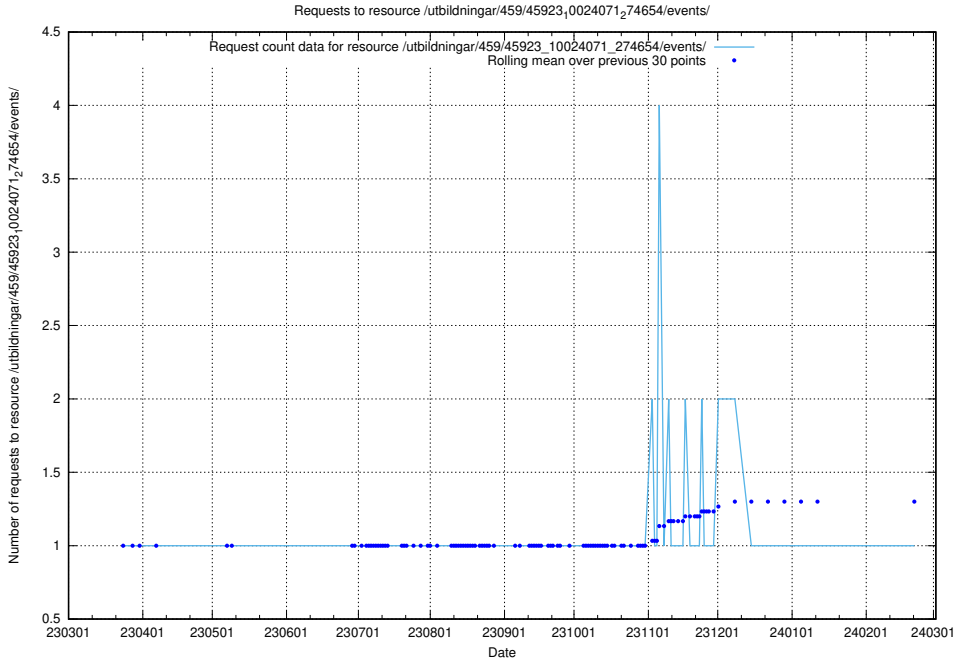

5.5870 Usage of /utbildningar/459/45923_10024071_274654/events/

Here, we count the number of requests to resource /utbildningar/459/45923_10024071_274654/events/.