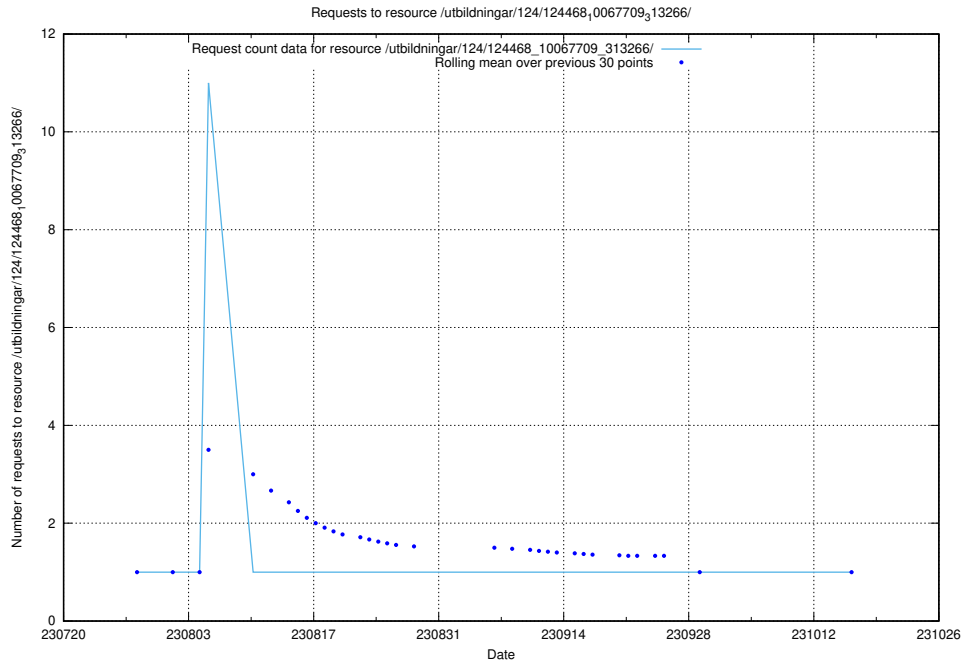

5.4651 Usage of /utbildningar/124/124468_10067709_313266/

Here, we count the number of requests to resource /utbildningar/124/124468_10067709_313266/.