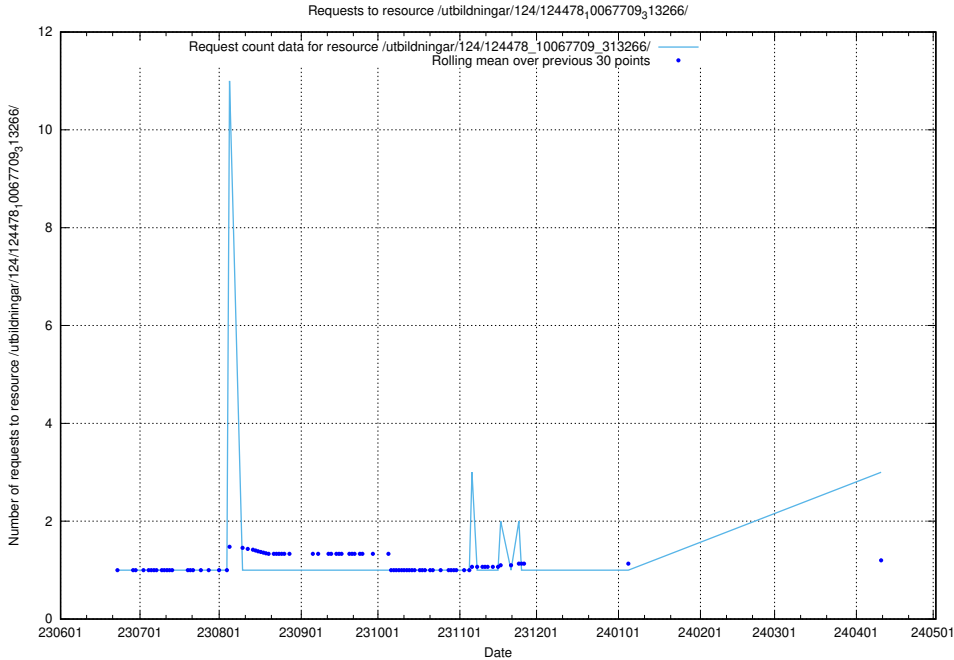

5.422 Usage of /utbildningar/124/124478_10067709_313266/

Here, we count the number of requests to resource /utbildningar/124/124478_10067709_313266/.