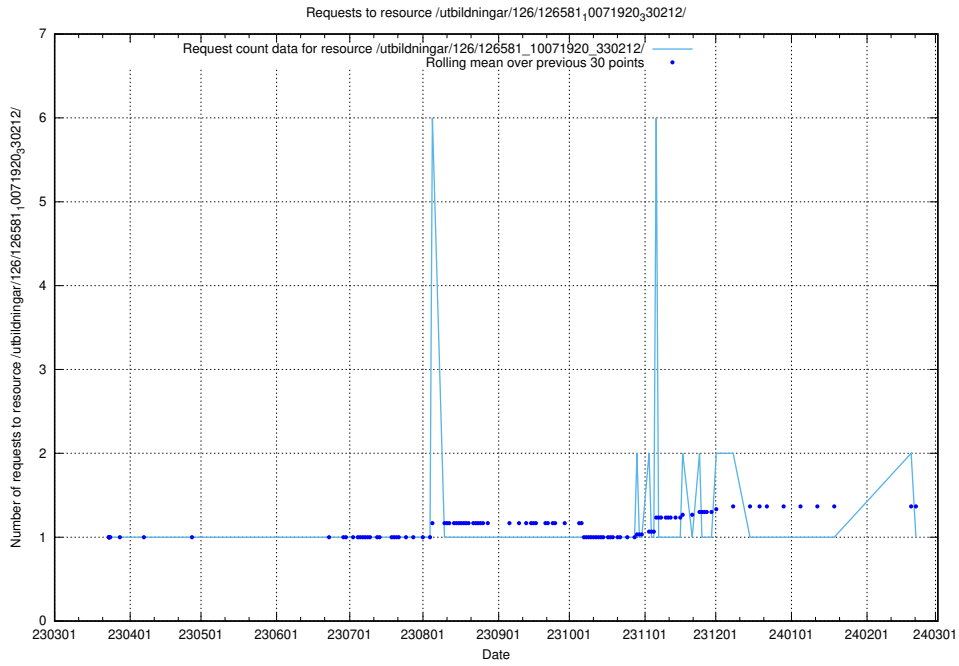

Here, we count the number of requests to resource /utbildningar/126/126581_10071920_330212/events/

5.6095 Usage of /utbildningar/126/126581_10071920_330212/

Here, we count the number of requests to resource /utbildningar/126/126581_10071920_330212/.