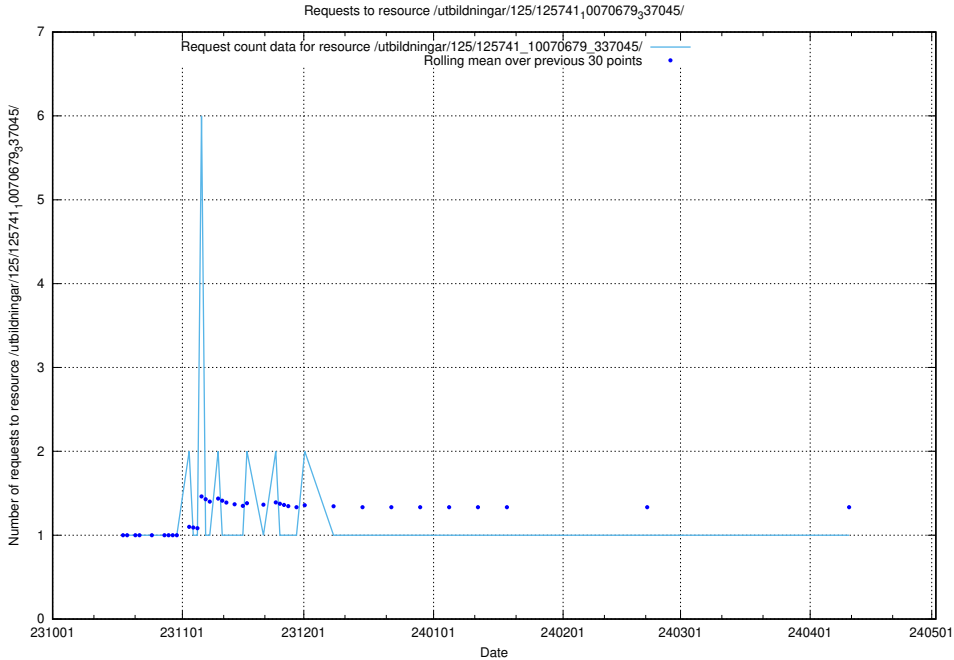

5.4035 Usage of /utbildningar/125/125741_10070679_337045/

Here, we count the number of requests to resource /utbildningar/125/125741_10070679_337045/.