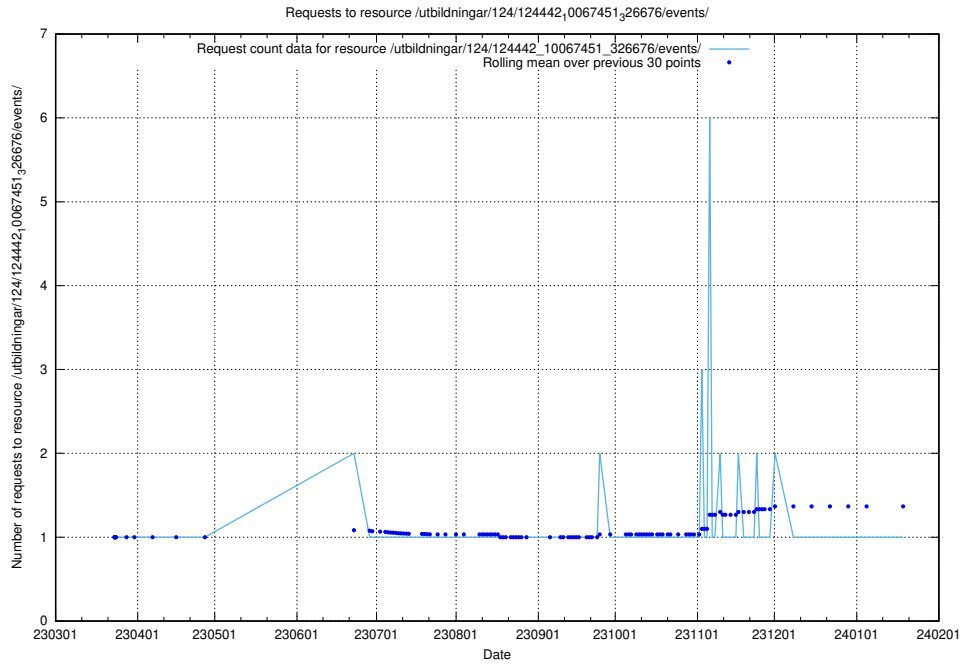

5.3261 Usage of /utbildningar/124/124442_10067451_326676/events/

Here, we count the number of requests to resource /utbildningar/124/124442_10067451_326676/events/