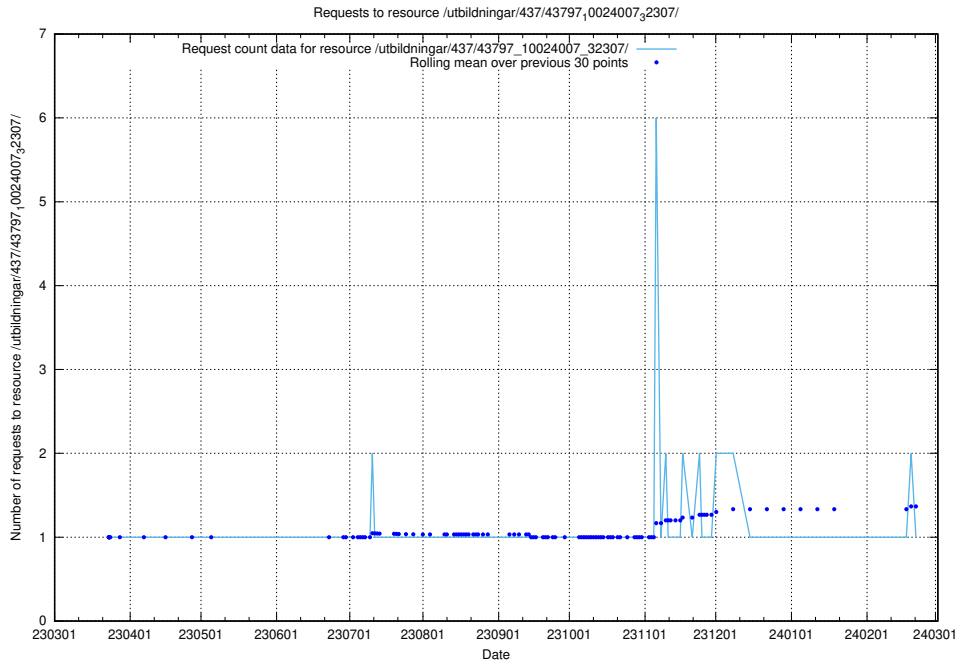

5.6046 Usage of /utbildningar/437/43797_10024007_32307/

Here, we count the number of requests to resource /utbildningar/437/43797_10024007_32307/.