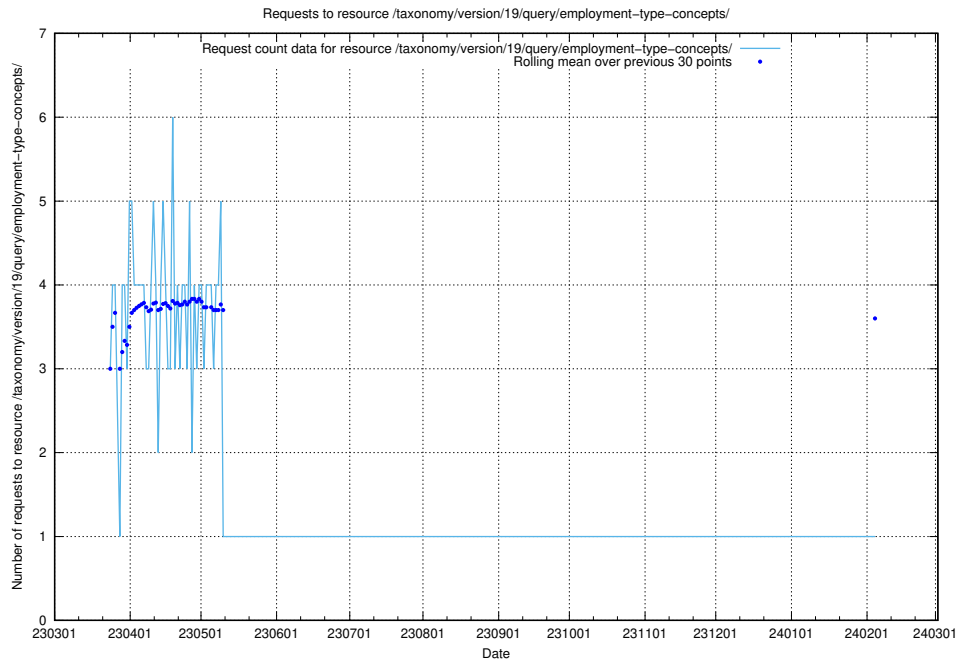

5.5855 Usage of /taxonomy/version/19/query/employment-type-concepts/

Here, we count the number of requests to resource /taxonomy/version/19/query/employment-type-concepts/.