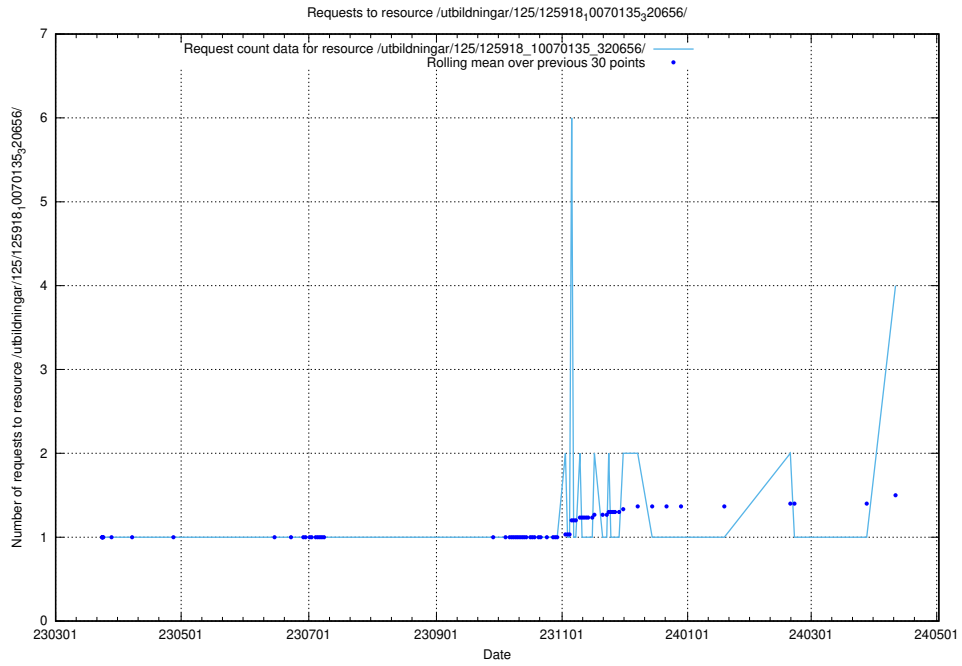

5.264 Usage of /utbildningar/125/125918_10070135_320656/

Here, we count the number of requests to resource /utbildningar/125/125918_10070135_320656/.