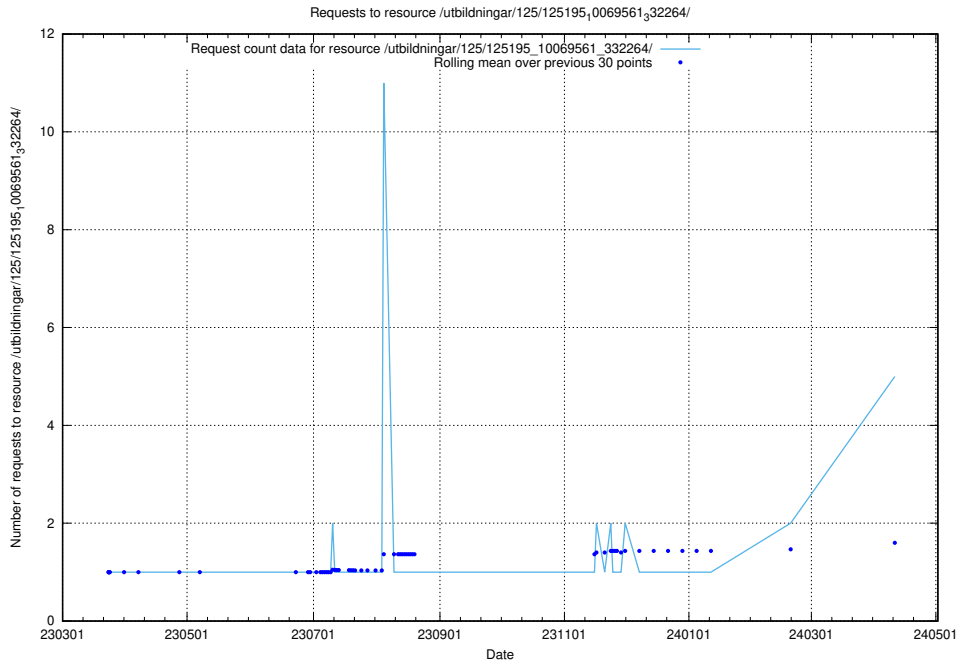

5.121 Usage of /utbildningar/125/125195_10069561_332264/

Here, we count the number of requests to resource /utbildningar/125/125195_10069561_332264/.