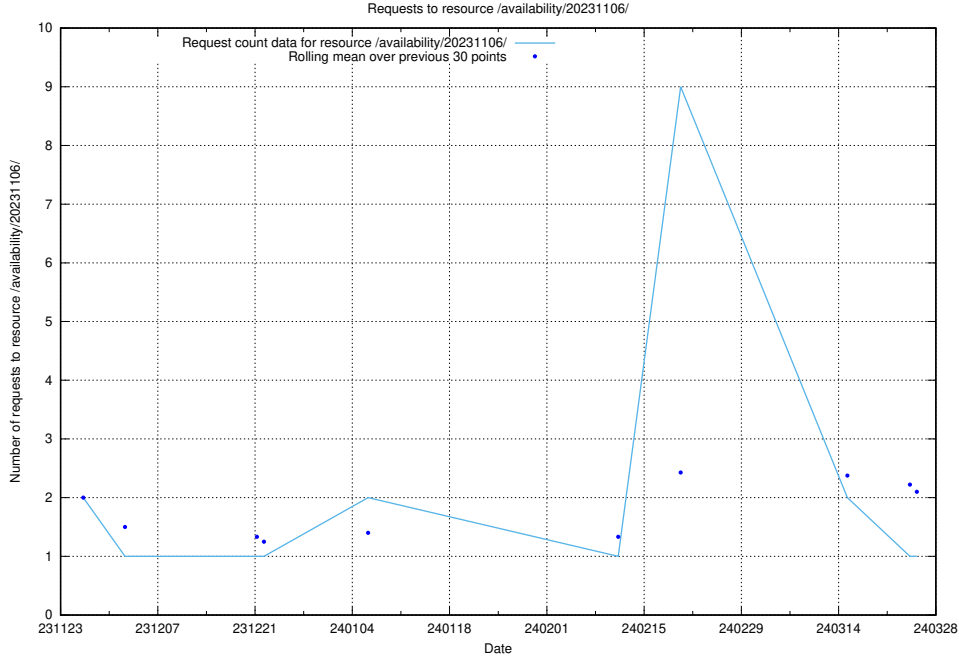

Here, we count the number of requests to resource /taxonomy/version/1/query/concepts-describing-occupation-experience-in-years/.

5.3732 Usage of /availability/20231106/

Here, we count the number of requests to resource /availability/20231106/.