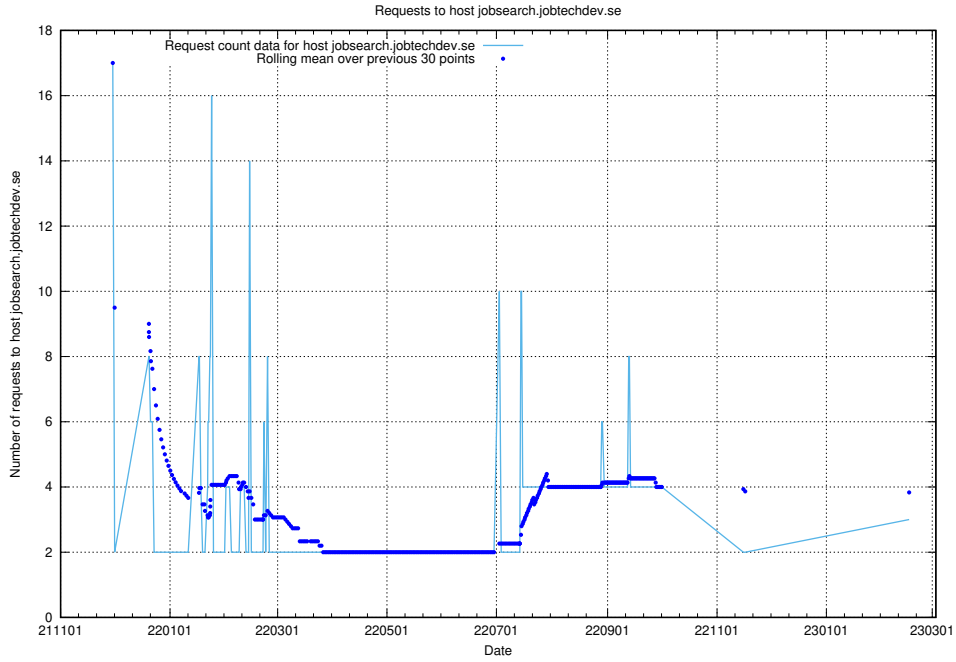

7.205 Usage of jobsearch.jobtechdev.se

Here, we count the number of requests to host jobsearch.jobtechdev.se.