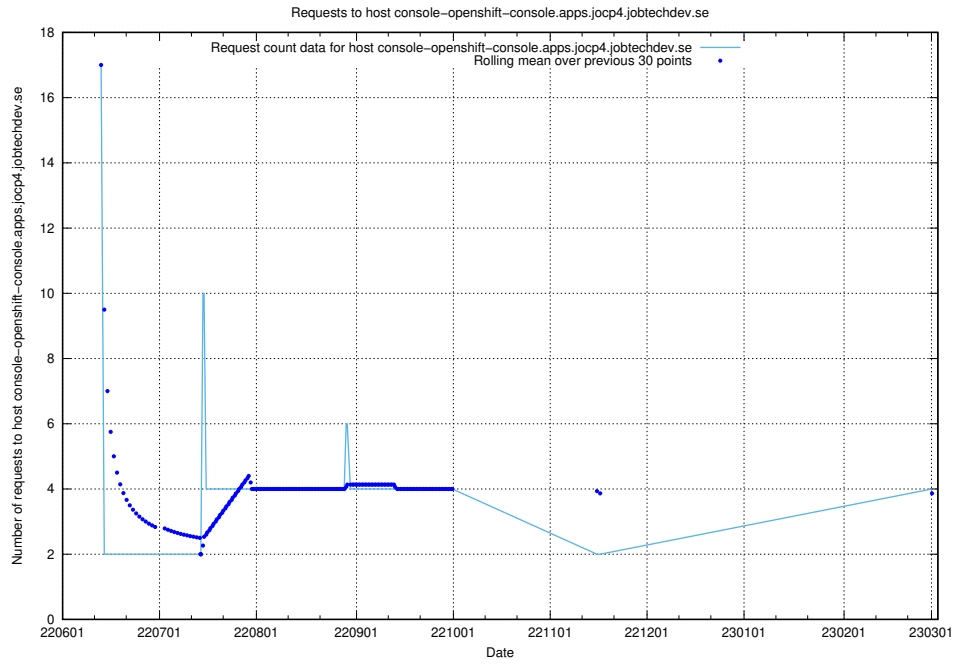

7.144 Usage of console-openshift-console.apps.jocp4.jobtechdev.se

Here, we count the number of requests to host console-openshift-console.apps.jocp4.jobtechdev.se.

7.145 Usage of demo-connect-once.jobtechdev.se