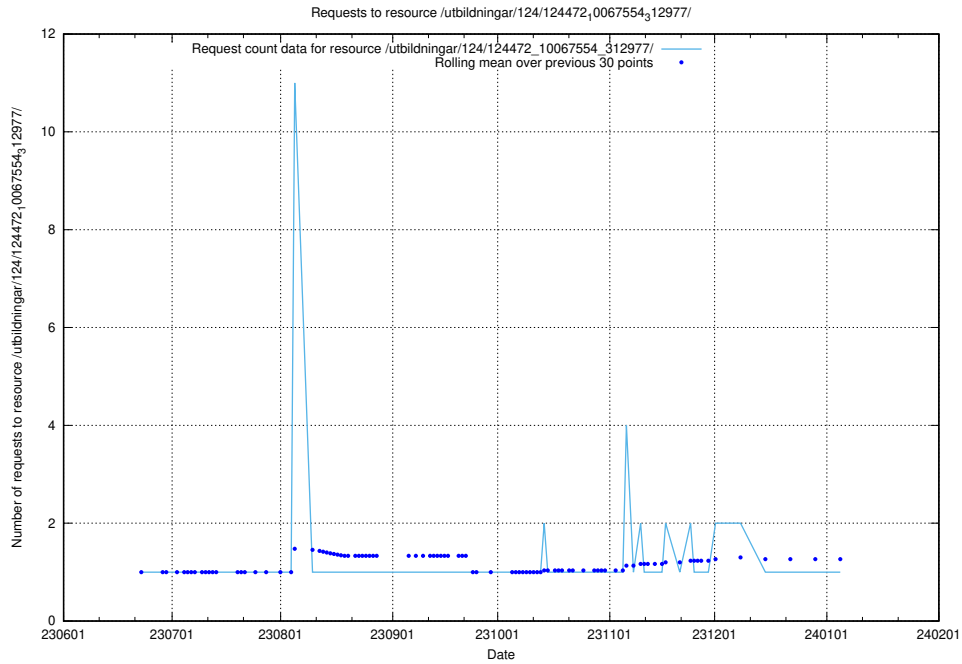

5.5526 Usage of /utbildningar/124/124472_10067554_312977/

Here, we count the number of requests to resource /utbildningar/124/124472_10067554_312977/.