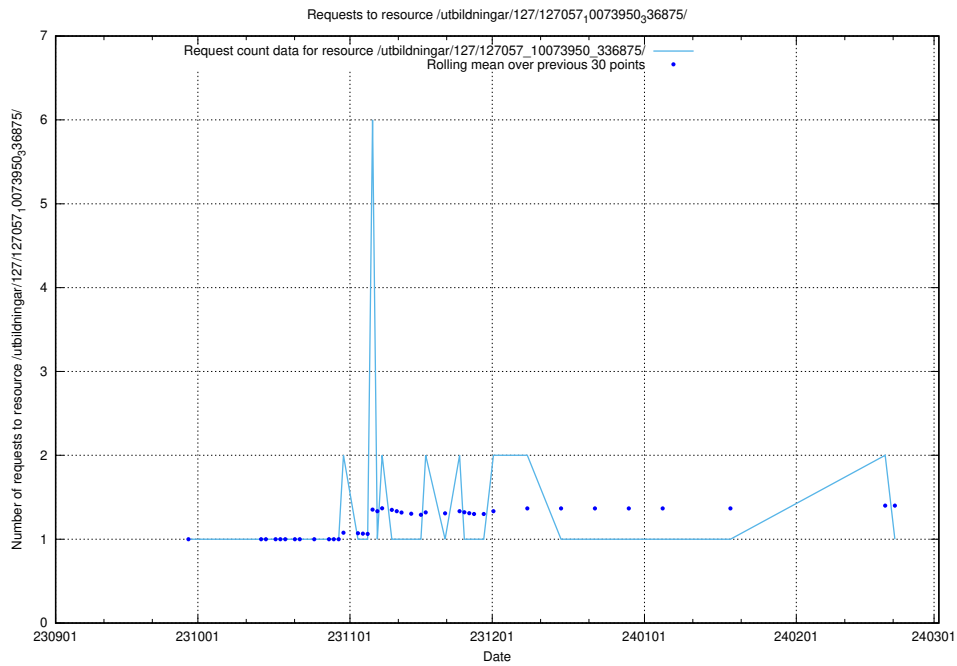

5.4192 Usage of /utbildningar/127/127057_10073950_336875/

Here, we count the number of requests to resource /utbildningar/127/127057_10073950_336875/.