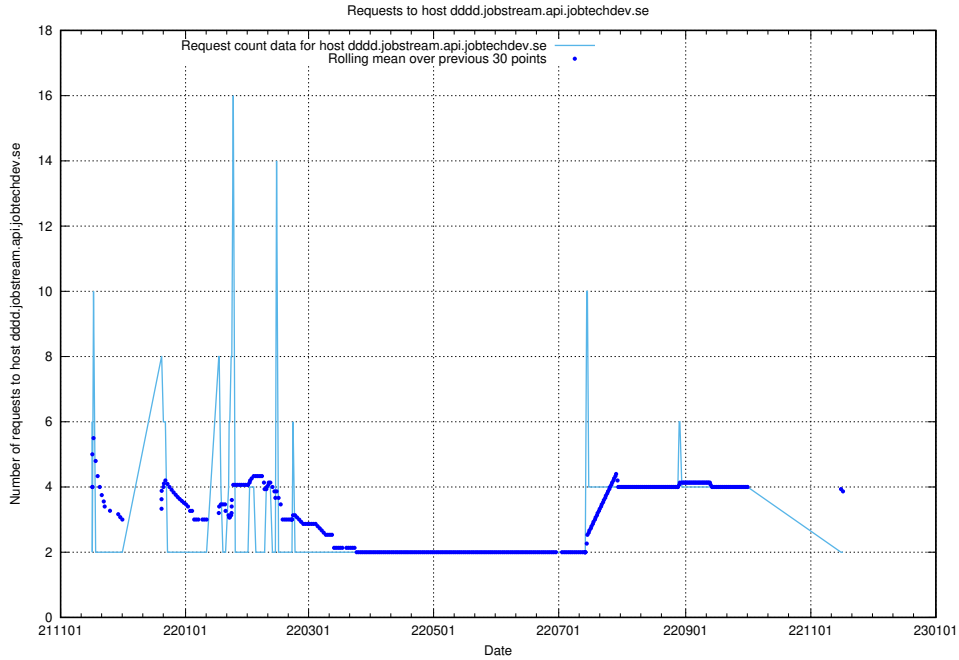

Here, we count the number of requests to host dddd.jobstream.api.jobtechdev.se.

7.529 Usage of doh.api.jobtechdev.se

Here, we count the number of requests to host doh.api.jobtechdev.se.

7.530 Usage of bb.ccc.dddd.atlas.jobtechdev.se