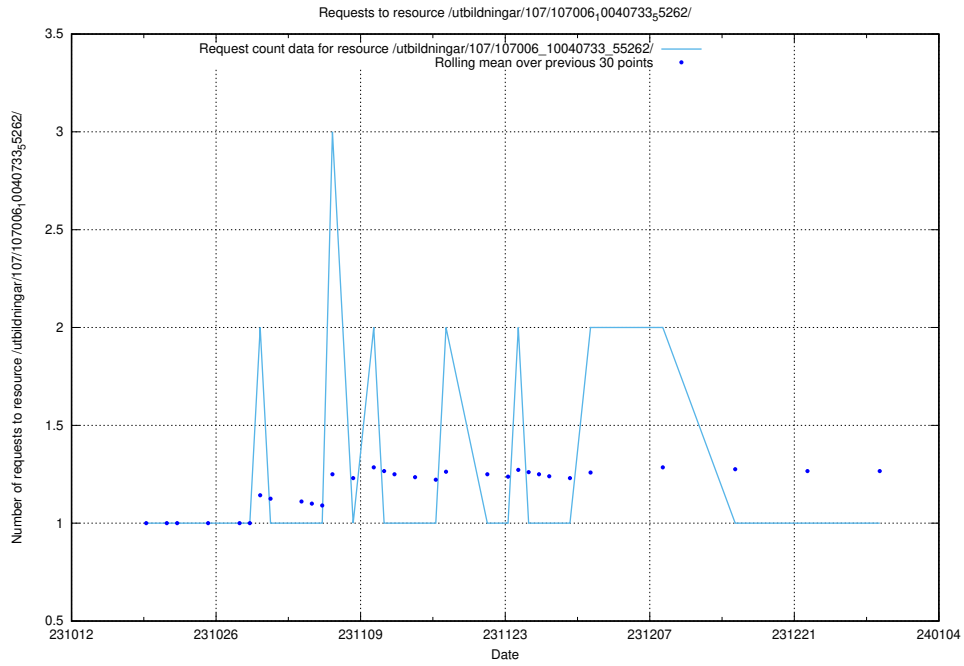

5.4023 Usage of /utbildningar/107/107006_10040733_55262/

Here, we count the number of requests to resource /utbildningar/107/107006_10040733_55262/.