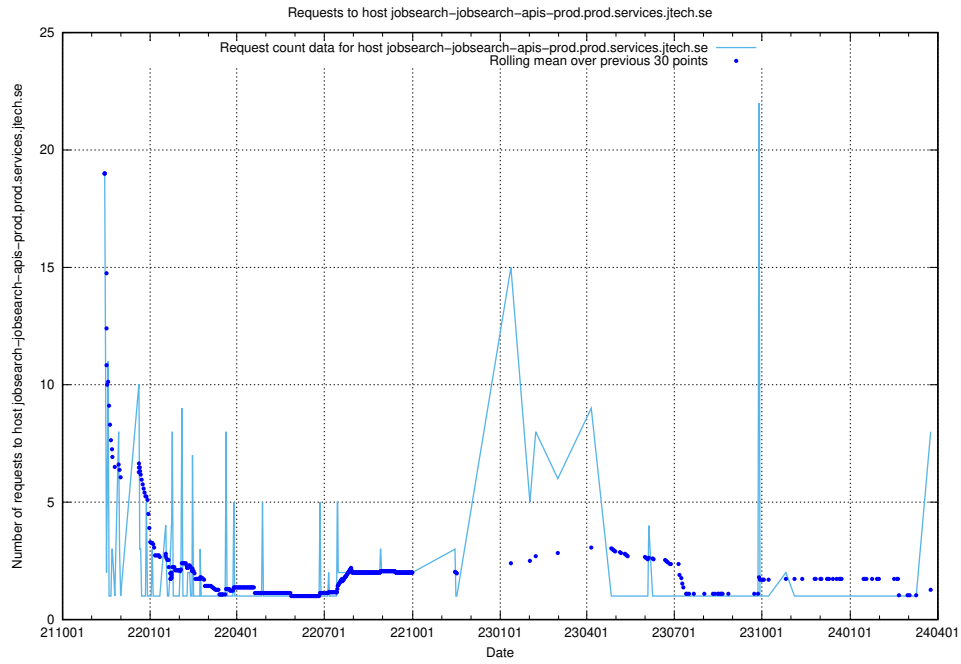

7.74 Usage of jobsearch-jobsearch-apis-prod.prod.services.jtech.se

Here, we count the number of requests to host jobsearch-jobsearch-apis-prod.prod.services.jtech.se.