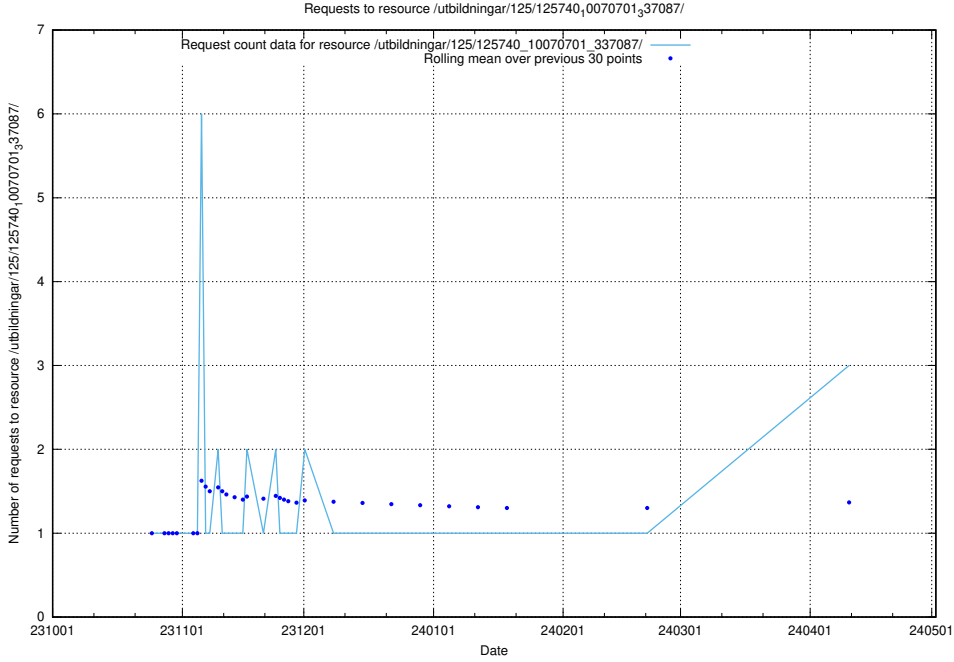

5.356 Usage of /utbildningar/125/125740_10070701_337087/

Here, we count the number of requests to resource /utbildningar/125/125740_10070701_337087/.