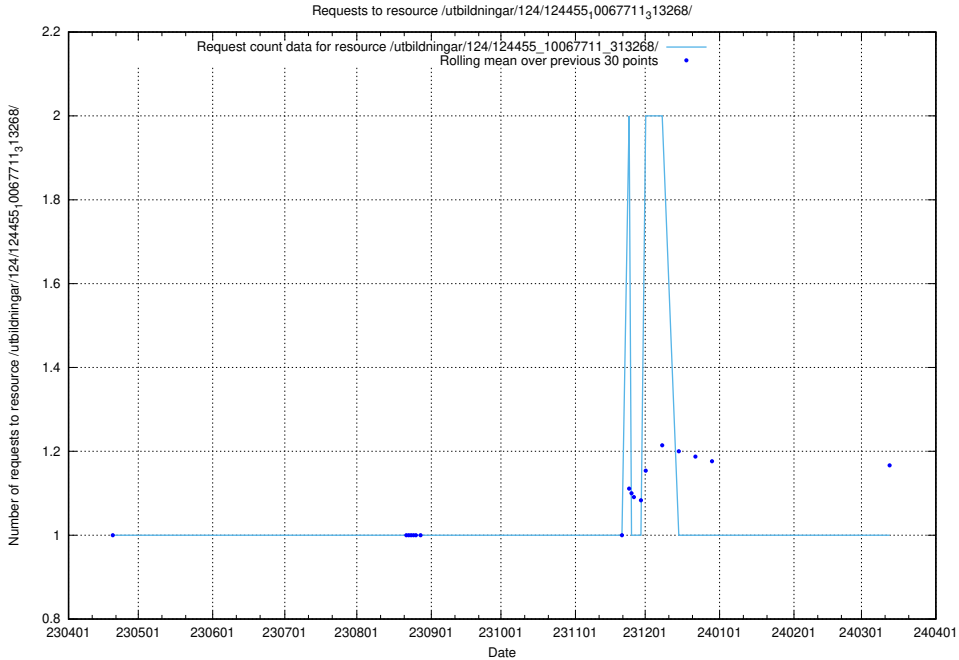

5.5769 Usage of /utbildningar/124/124455_10067711_313268/

Here, we count the number of requests to resource /utbildningar/124/124455_10067711_313268/.