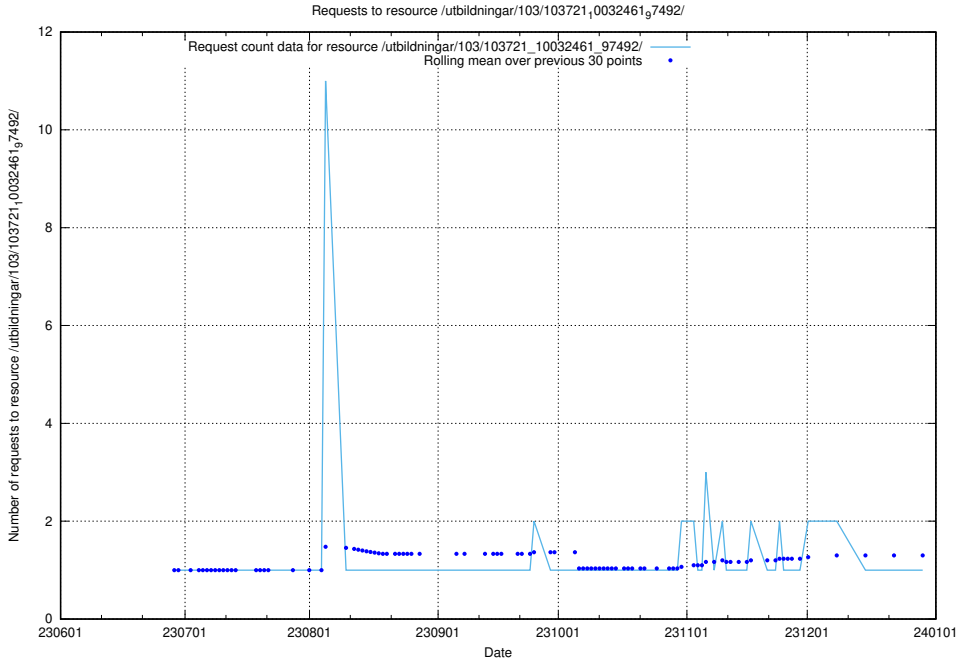

5.5262 Usage of /utbildningar/103/103721_10032461_97492/

Here, we count the number of requests to resource /utbildningar/103/103721_10032461_97492/.