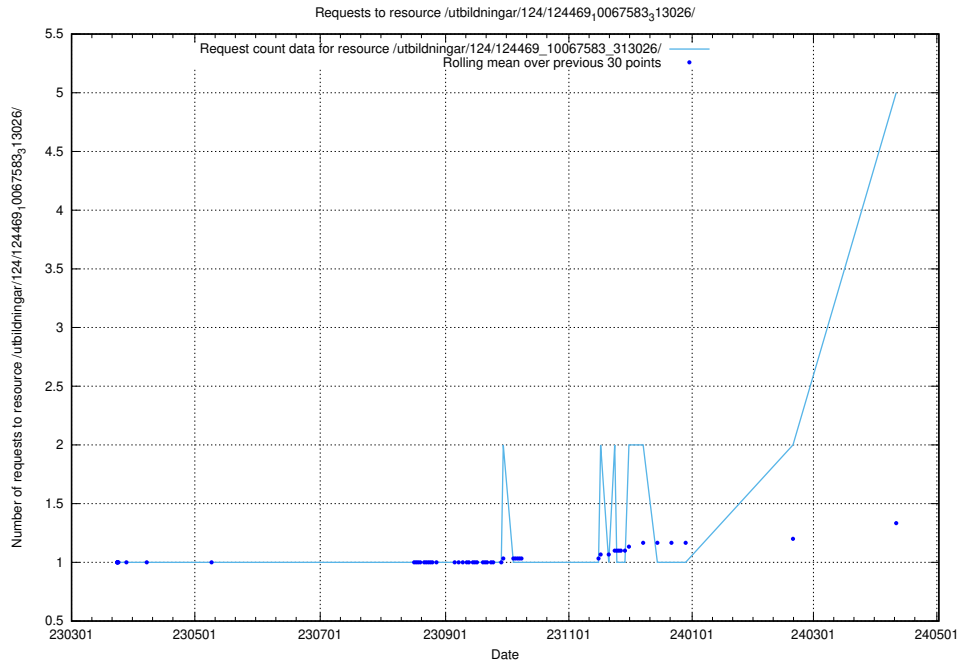

5.138 Usage of /utbildningar/124/124469_10067583_313026/

Here, we count the number of requests to resource /utbildningar/124/124469_10067583_313026/.