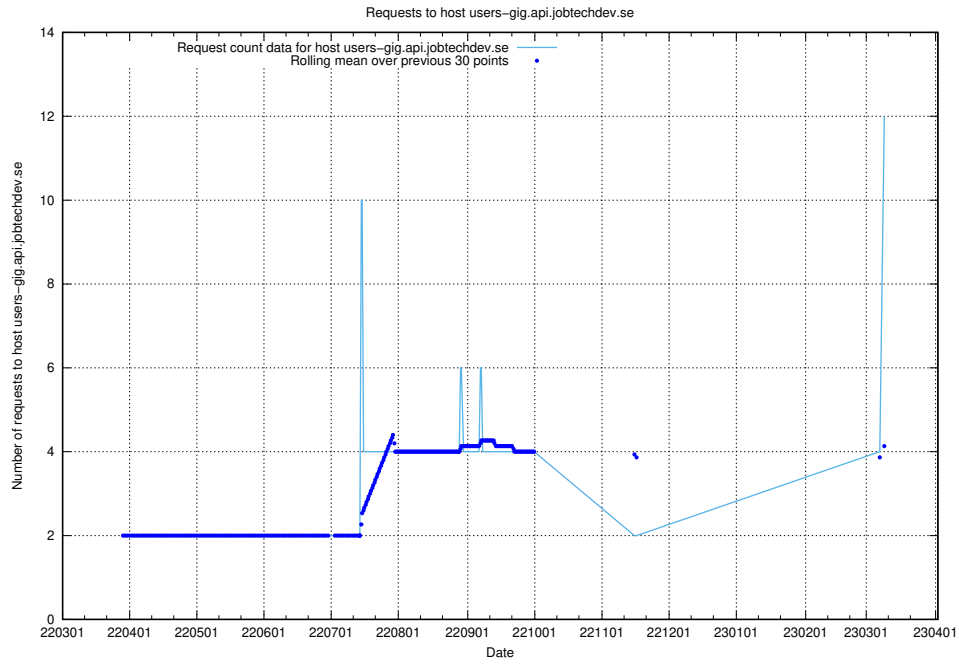

7.57 Usage of users-gig.api.jobtechdev.se

Here, we count the number of requests to host users-gig.api.jobtechdev.se.