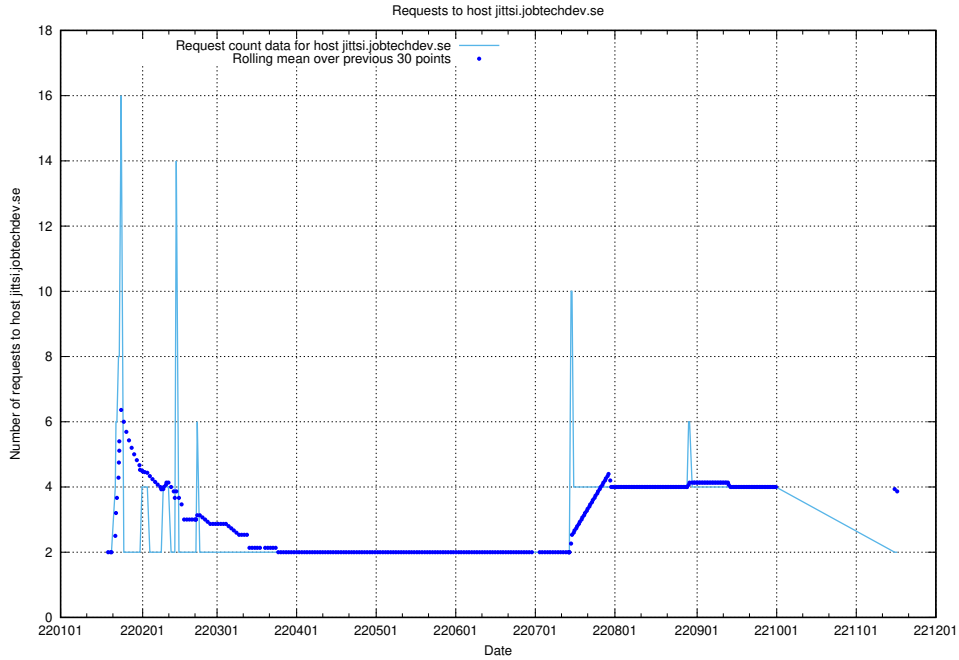

Here, we count the number of requests to host af-connect-mock.jobtechdev.se.

7.266 Usage of jittsi.jobtechdev.se

Here, we count the number of requests to host jittsi.jobtechdev.se.

7.267 Usage of api-jobtech-taxonomy-api-test-in-prod-read.prod.services.jtech.se