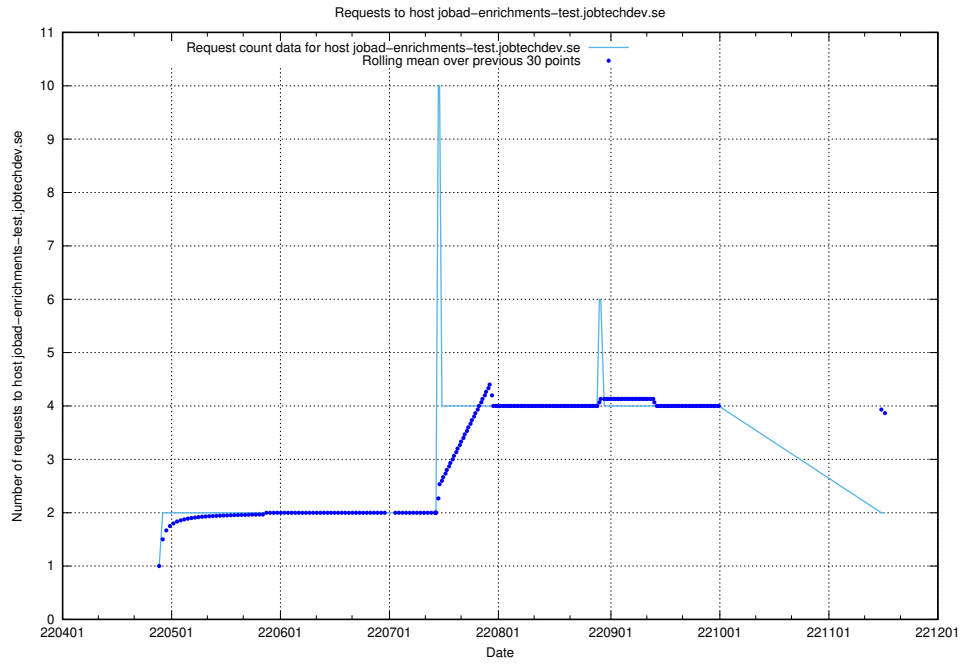

Here, we count the number of requests to host `jobtech-jobad-enrichments-develop.jobtechdev.se`.

7.442 Usage of `jobad-enrichments-test.jobtechdev.se`

Here, we count the number of requests to host `jobad-enrichments-test.jobtechdev.se`.