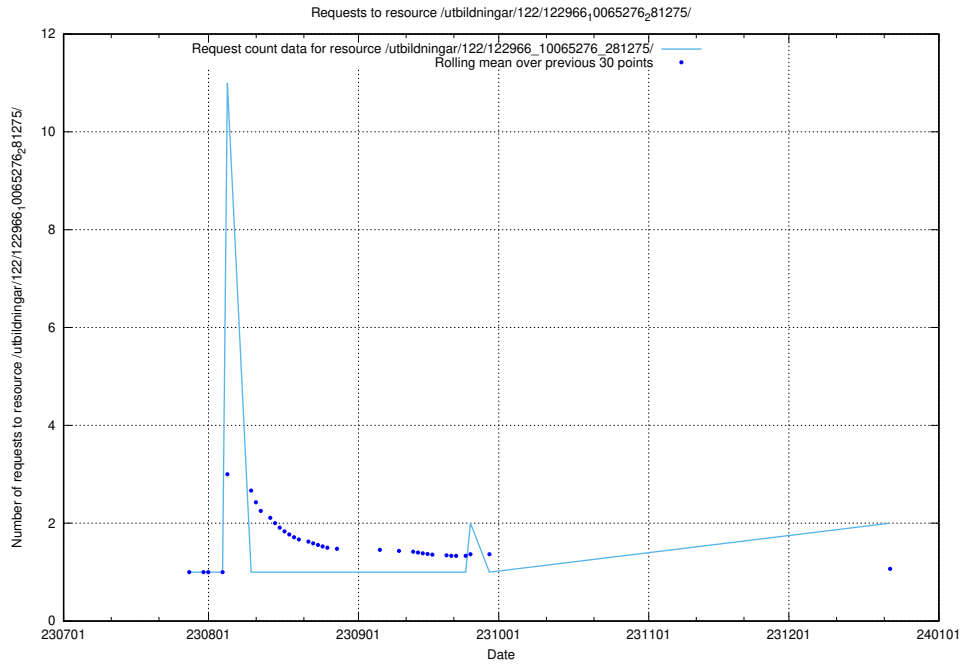

5.806 Usage of /utbildningar/122/122966_10065276_281275/

Here, we count the number of requests to resource /utbildningar/122/122966_10065276_281275/.