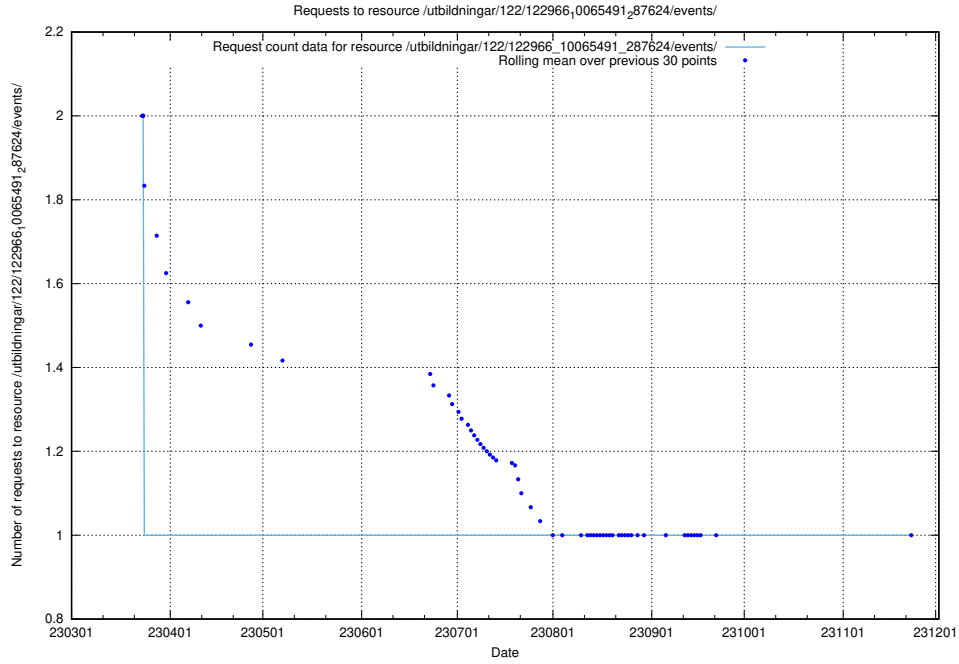

5.6008 Usage of /utbildningar/122/122966_10065491_287624/events/

Here, we count the number of requests to resource /utbildningar/122/122966_10065491_287624/events/