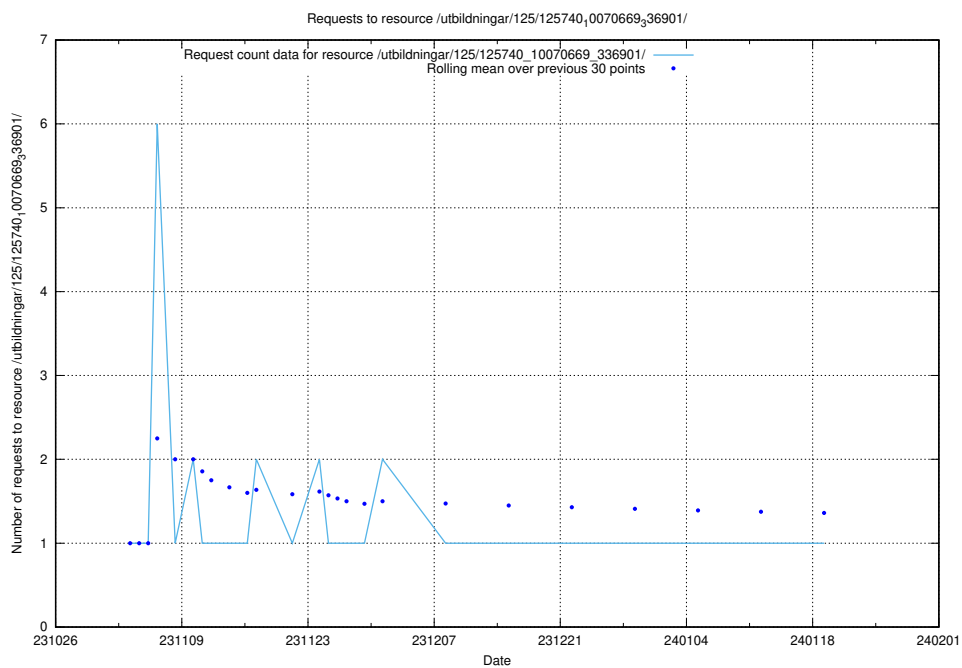

Here, we count the number of requests to resource /utbildningar/125/125740_10070669_336901/.

5.3907 Usage of /utbildningar/125/125618_10070636_322304/events/

Here, we count the number of requests to resource /utbildningar/125/125618_10070636_322304/events/