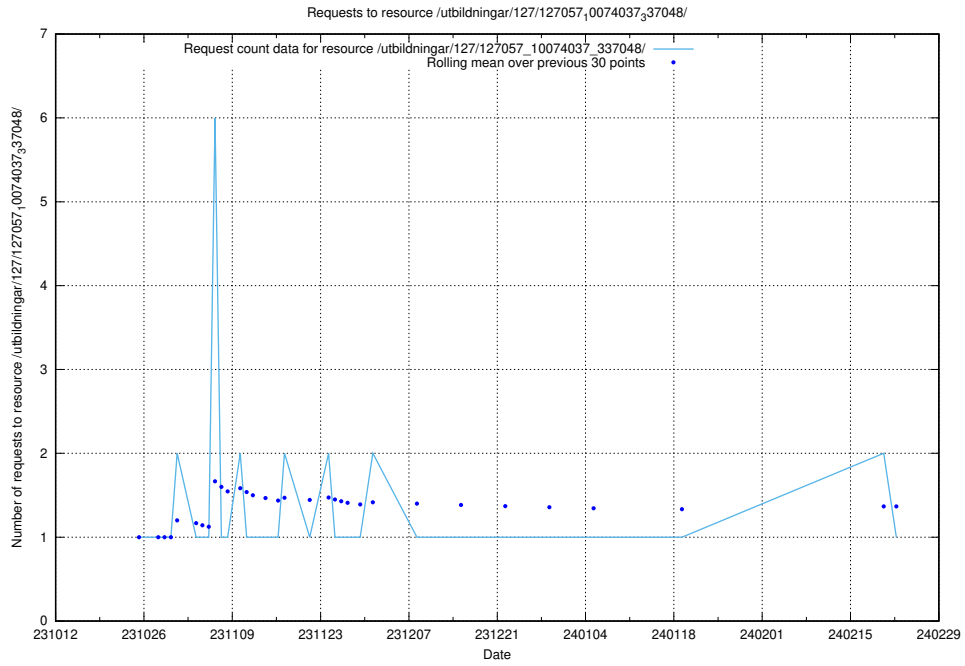

5.3960 Usage of /utbildningar/127/127057_10074037_337048/

Here, we count the number of requests to resource /utbildningar/127/127057_10074037_337048/.