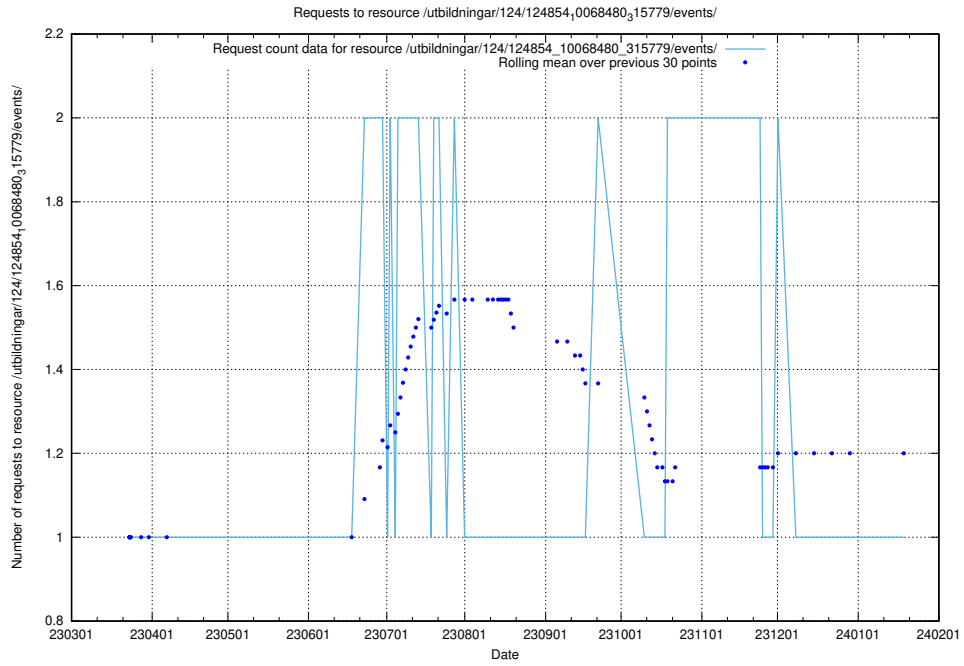

5.1234 Usage of /utbildningar/124/124854_10068480_315779/events/

Here, we count the number of requests to resource /utbildningar/124/124854_10068480_315779/events/