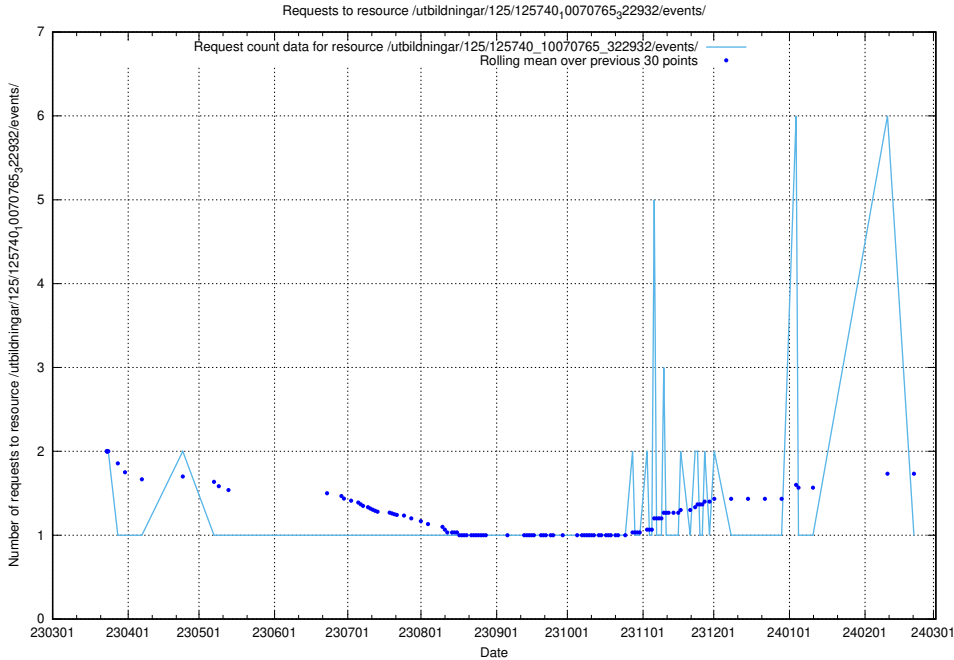

5.5977 Usage of /utbildningar/125/125740_10070765_322932/events/

Here, we count the number of requests to resource /utbildningar/125/125740_10070765_322932/events/