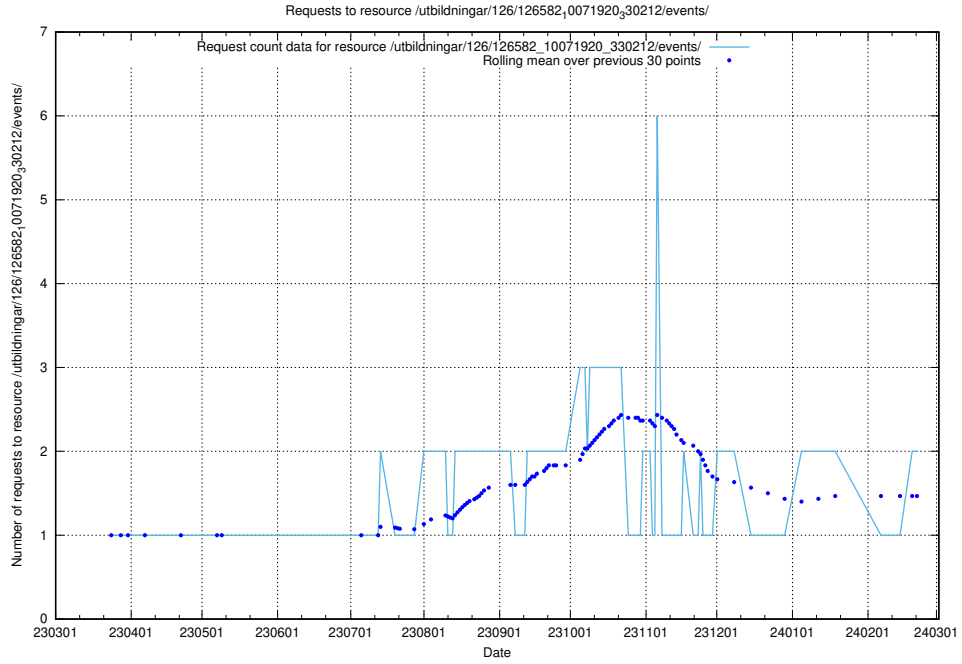

5.967 Usage of /utbildningar/126/126582_10071920_330212/events/

Here, we count the number of requests to resource /utbildningar/126/126582_10071920_330212/events/