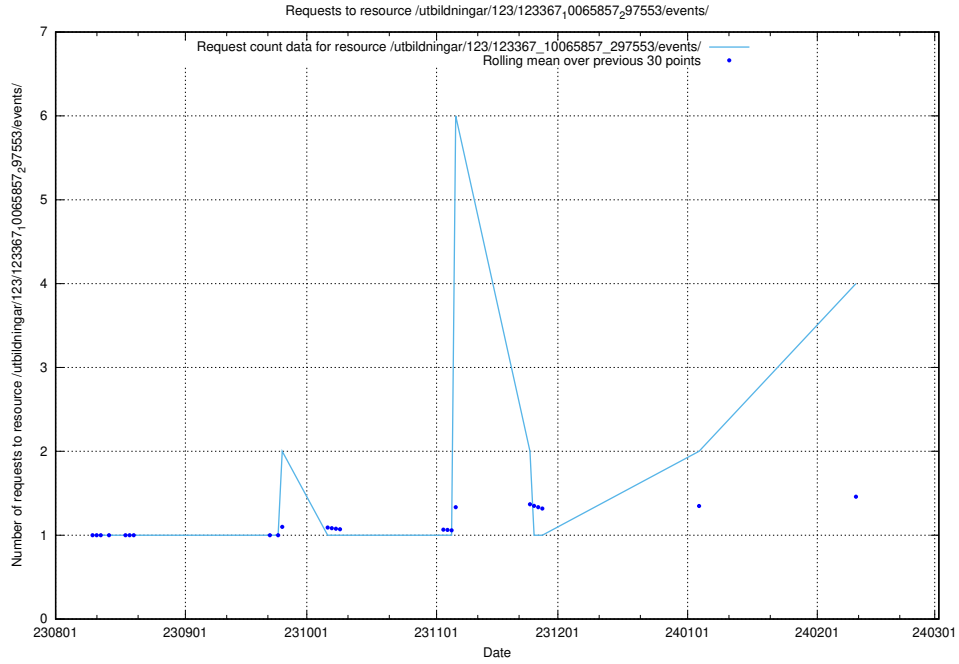

5.228 Usage of /utbildningar/123/123367_10065857_297553/events/

Here, we count the number of requests to resource /utbildningar/123/123367_10065857_297553/events/