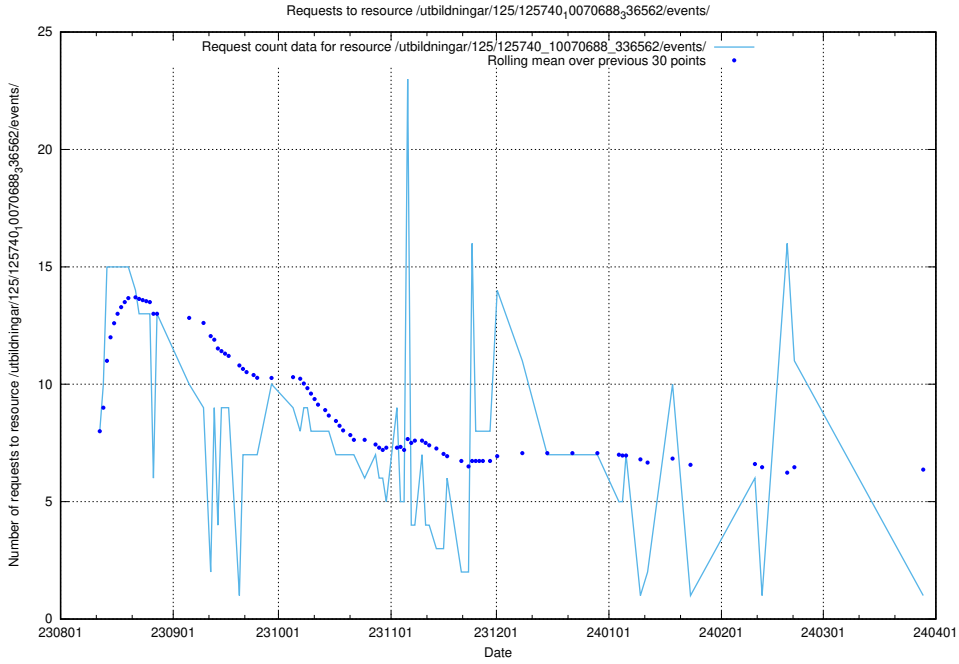

5.4546 Usage of /utbildningar/125/125740_10070688_336562/events/

Here, we count the number of requests to resource /utbildningar/125/125740_10070688_336562/events/