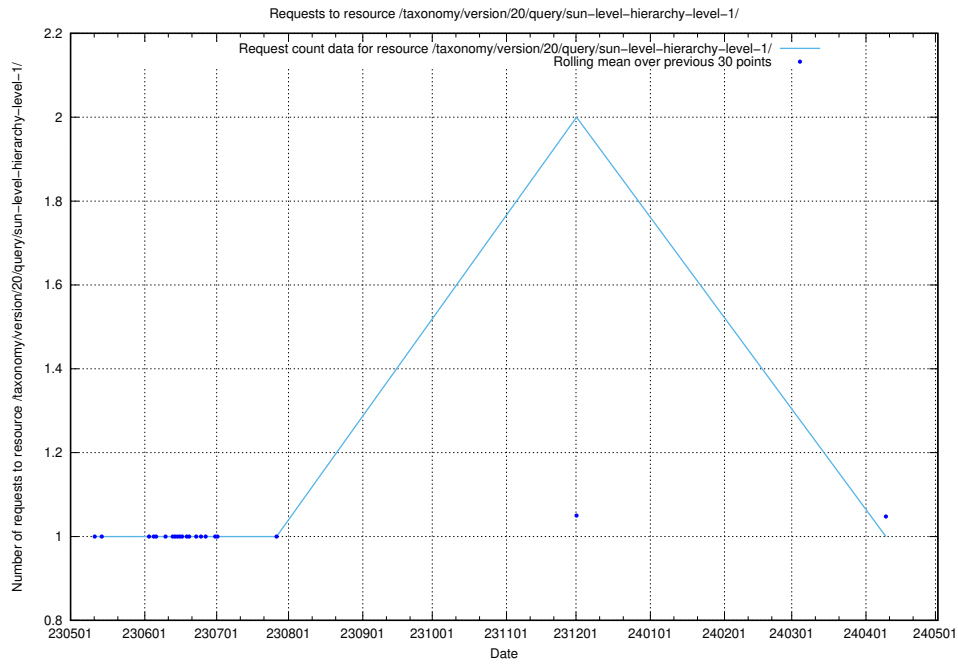

5.5674 Usage of /taxonomy/version/20/query/sun-level-hierarchy-level-1/

Here, we count the number of requests to resource /taxonomy/version/20/query/sun-level-hierarchy-level-1/.