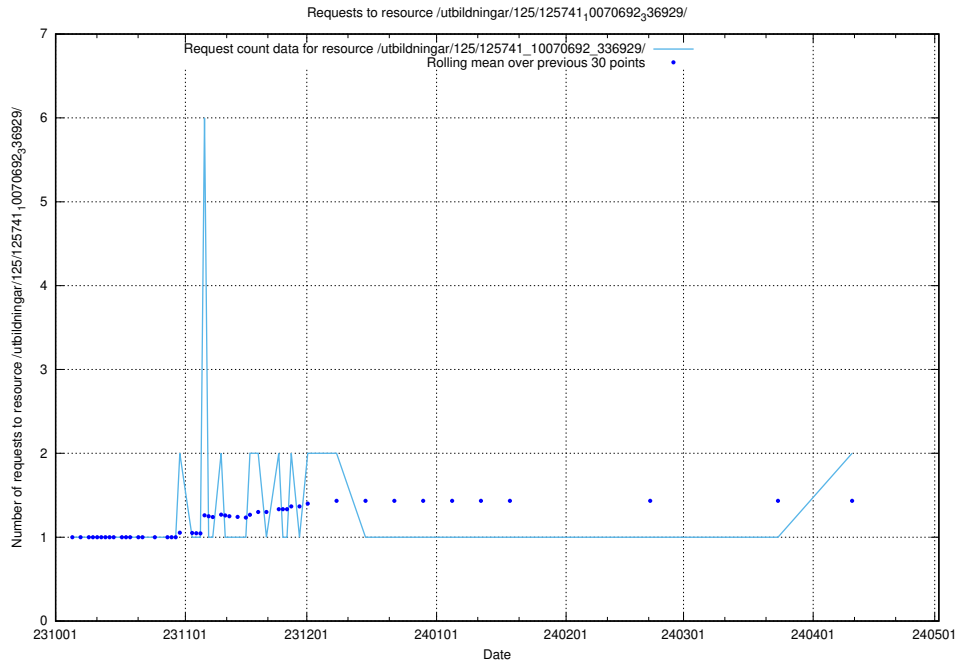

5.754 Usage of /utbildningar/125/125741_10070692_336929/

Here, we count the number of requests to resource /utbildningar/125/125741_10070692_336929/.