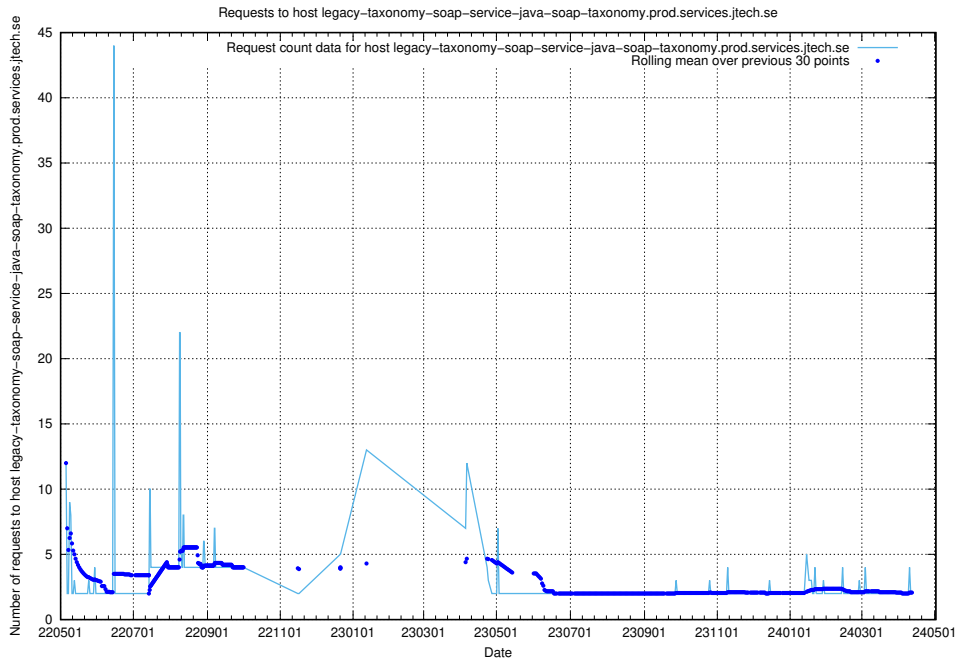

7.433 Usage of legacy-taxonomy-soap-service-java-soap-taxonomy.prod.services.jtech.se

Here, we count the number of requests to host legacy-taxonomy-soap-service-java-soap-taxonomy.prod.services.jtech.se.