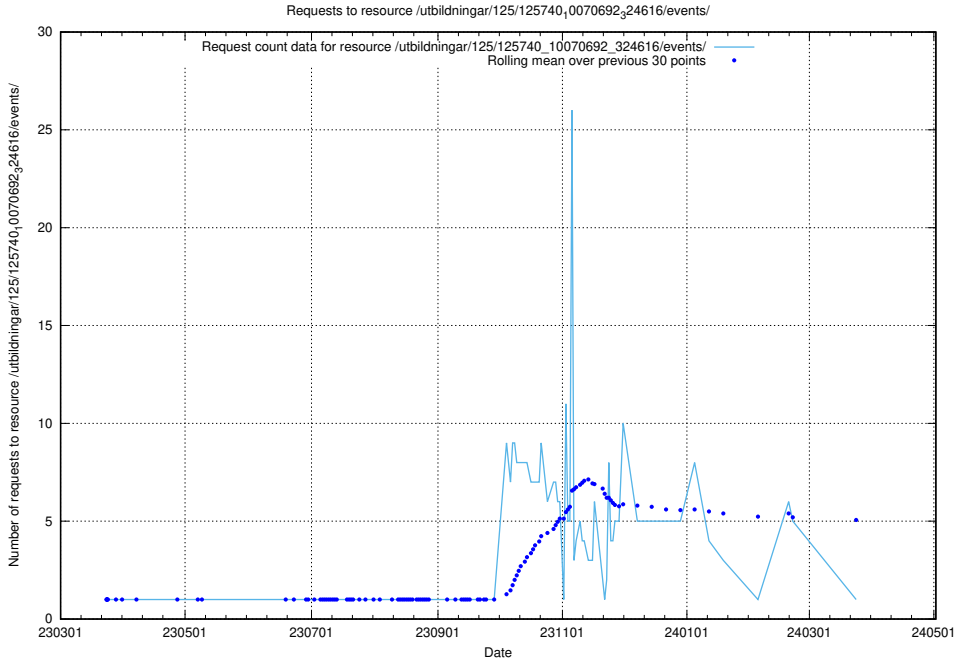

5.1013 Usage of /utbildningar/125/125740_10070692_324616/events/

Here, we count the number of requests to resource /utbildningar/125/125740_10070692_324616/events/