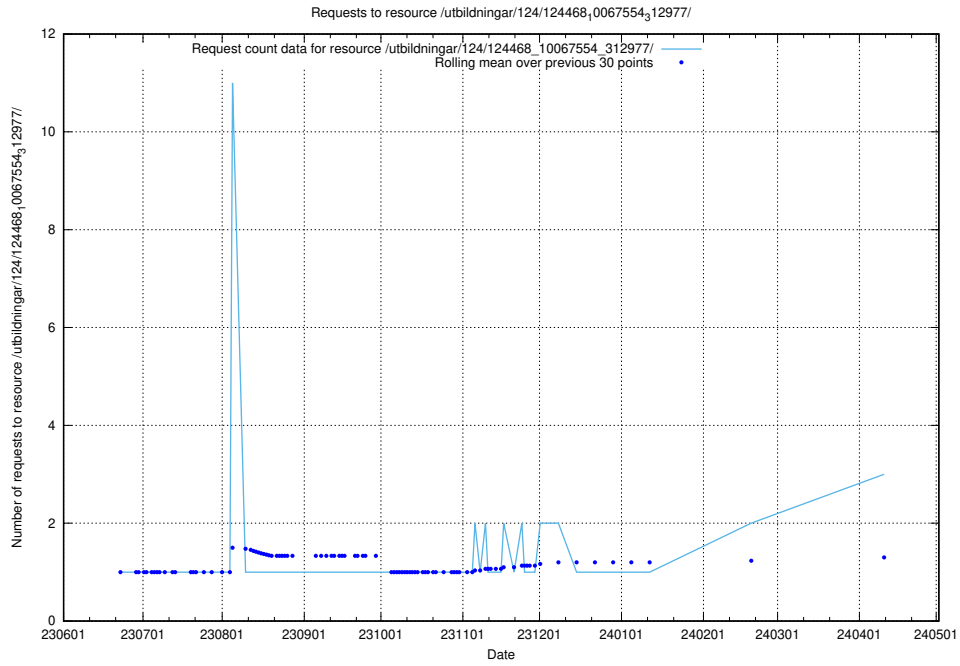

5.425 Usage of /utbildningar/124/124468_10067554_312977/

Here, we count the number of requests to resource /utbildningar/124/124468_10067554_312977/.