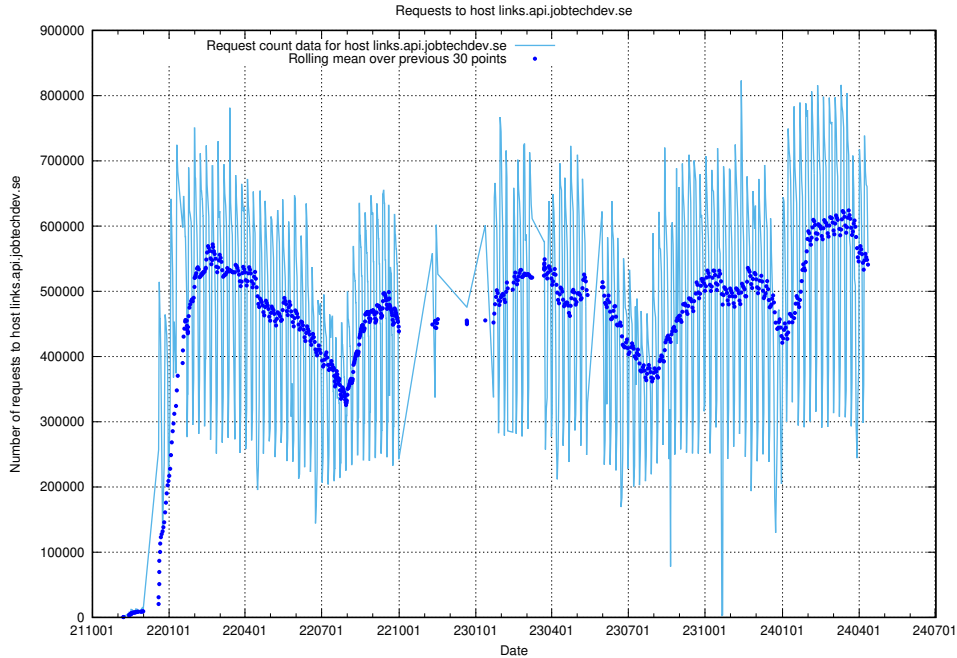

7.2 Usage of links.api.jobtechdev.se

Here, we count the number of requests to host links.api.jobtechdev.se.