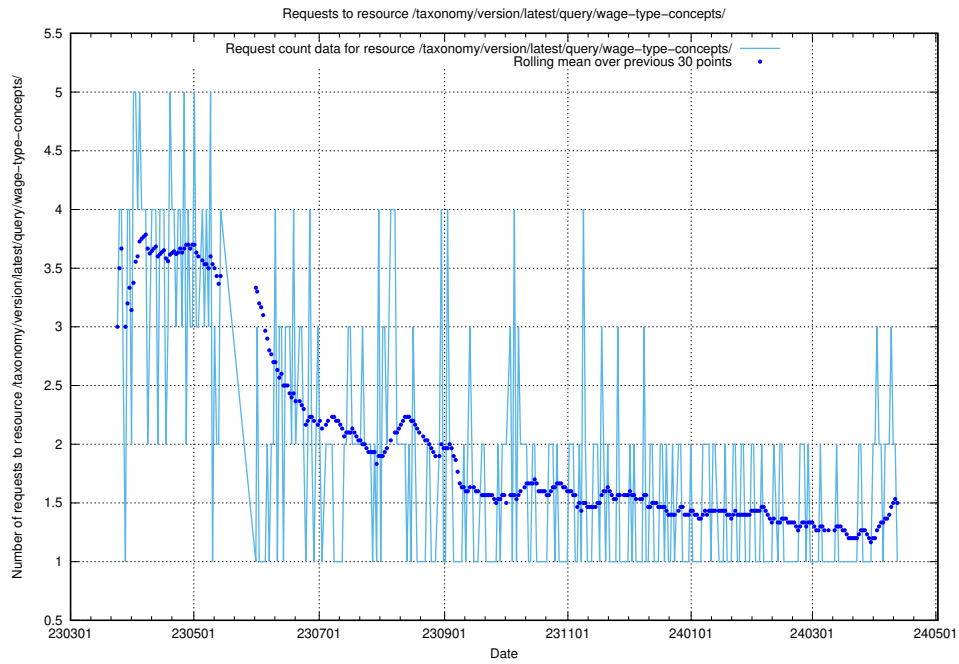

5.5806 Usage of /taxonomy/version/latest/query/wage-type-concepts/

Here, we count the number of requests to resource /taxonomy/version/latest/query/wage-type-concepts/.