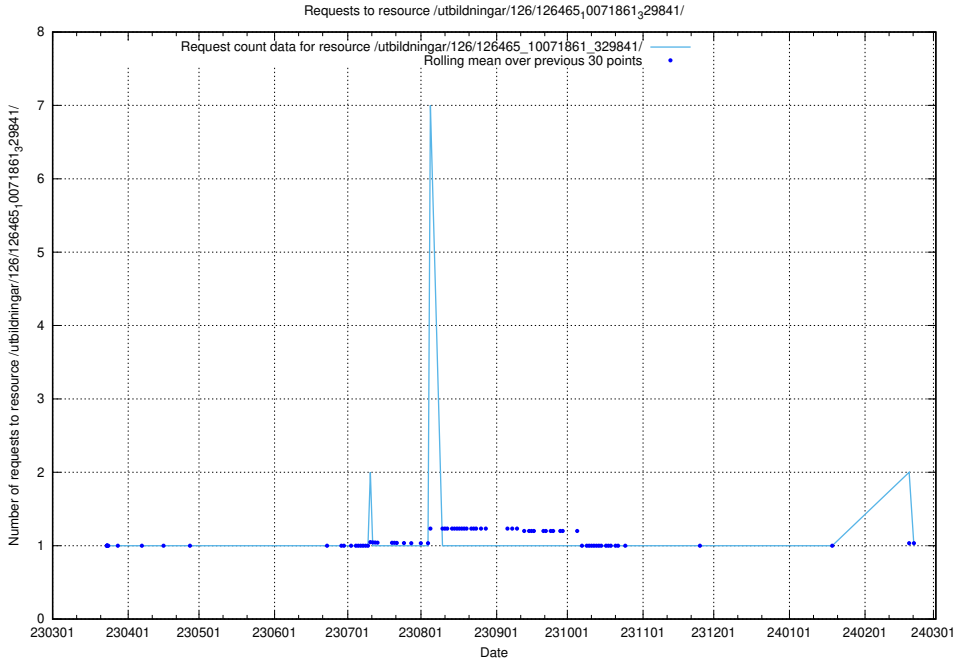

5.6115 Usage of /utbildningar/126/126465_10071861_329841/

Here, we count the number of requests to resource /utbildningar/126/126465_10071861_329841/.