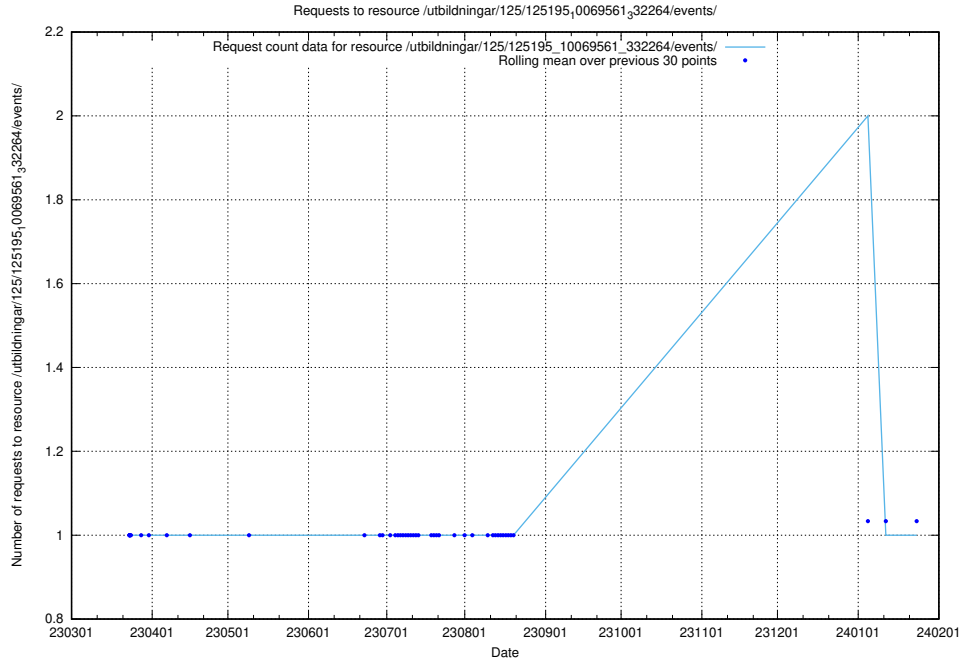

5.1156 Usage of /utbildningar/125/125195_10069561_332264/events/

Here, we count the number of requests to resource /utbildningar/125/125195_10069561_332264/events/