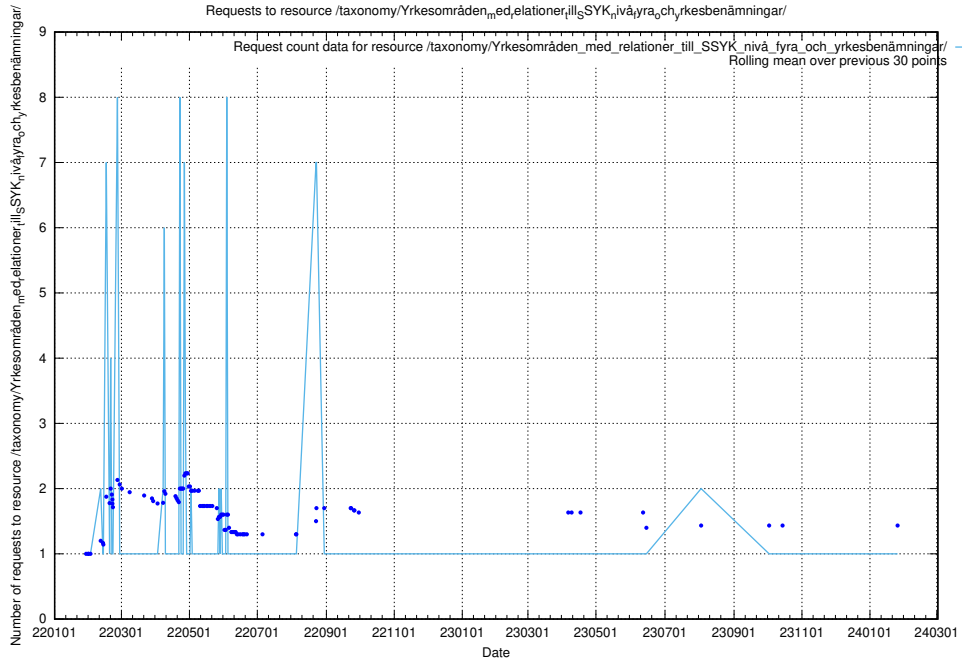

5.3505 Usage of /taxonomy/Yrkesområden_med_relationer_till_SSYK_nivå_fy

Here, we count the number of requests to resource /taxonomy/Yrkesområden_med_relationer_till_SSYK_nivå_fy