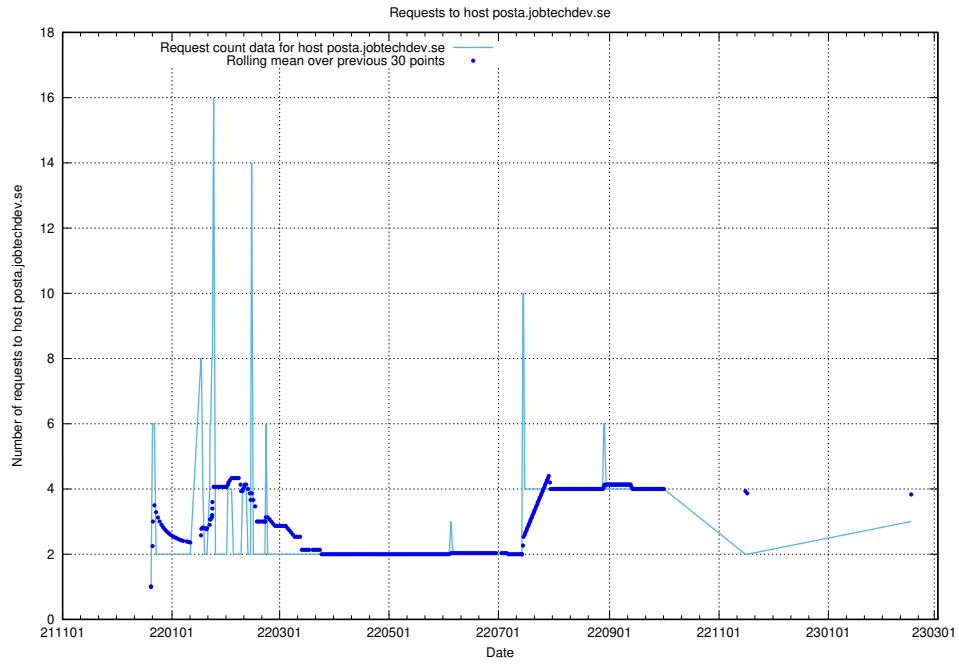

7.195 Usage of `posta.jobtechdev.se`

Here, we count the number of requests to host `posta.jobtechdev.se`.