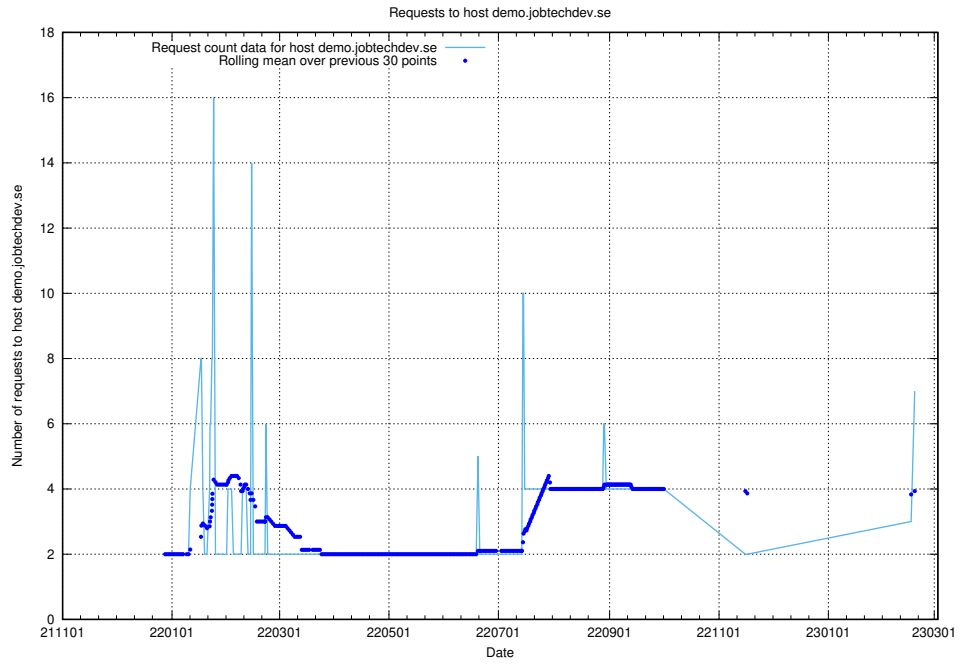

7.76 Usage of demo.jobtechdev.se

Here, we count the number of requests to host demo.jobtechdev.se.