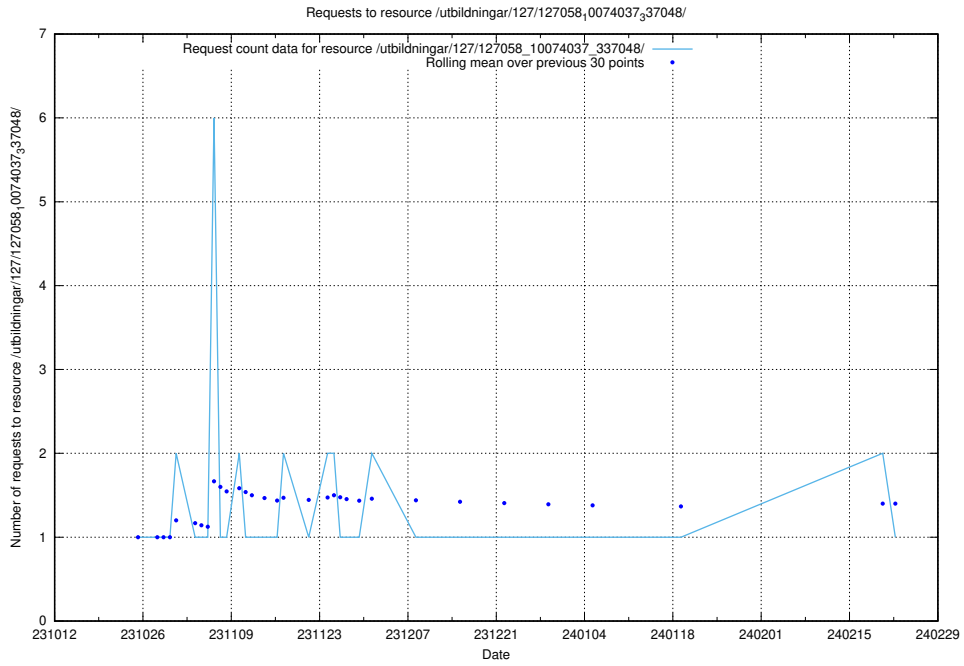

5.3958 Usage of /utbildningar/127/127058_10074037_337048/

Here, we count the number of requests to resource /utbildningar/127/127058_10074037_337048/.