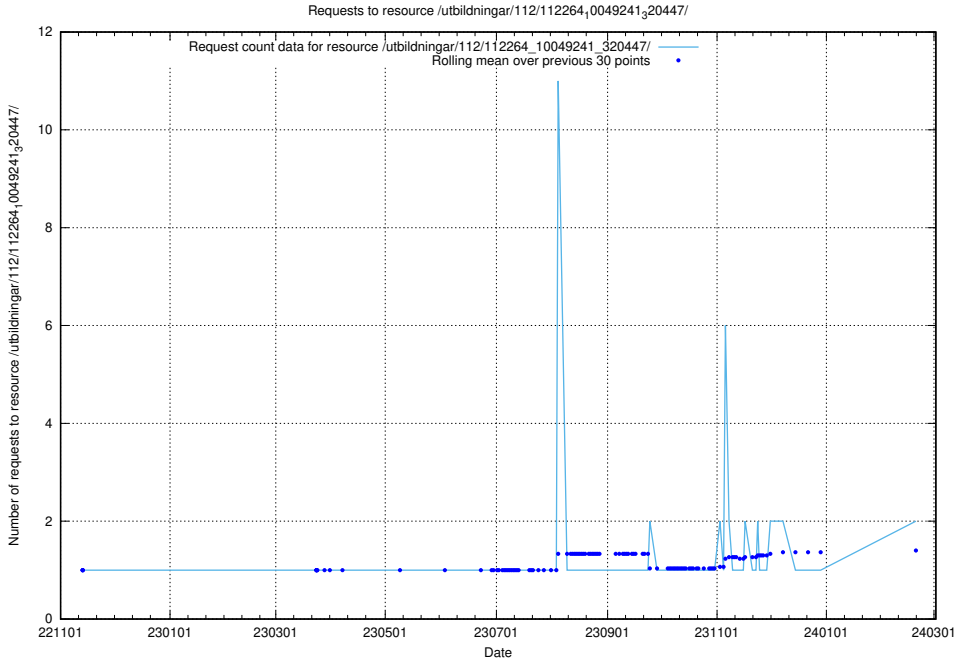

5.965 Usage of /utbildningar/112/112264_10049241_320447/

Here, we count the number of requests to resource /utbildningar/112/112264_10049241_320447/.