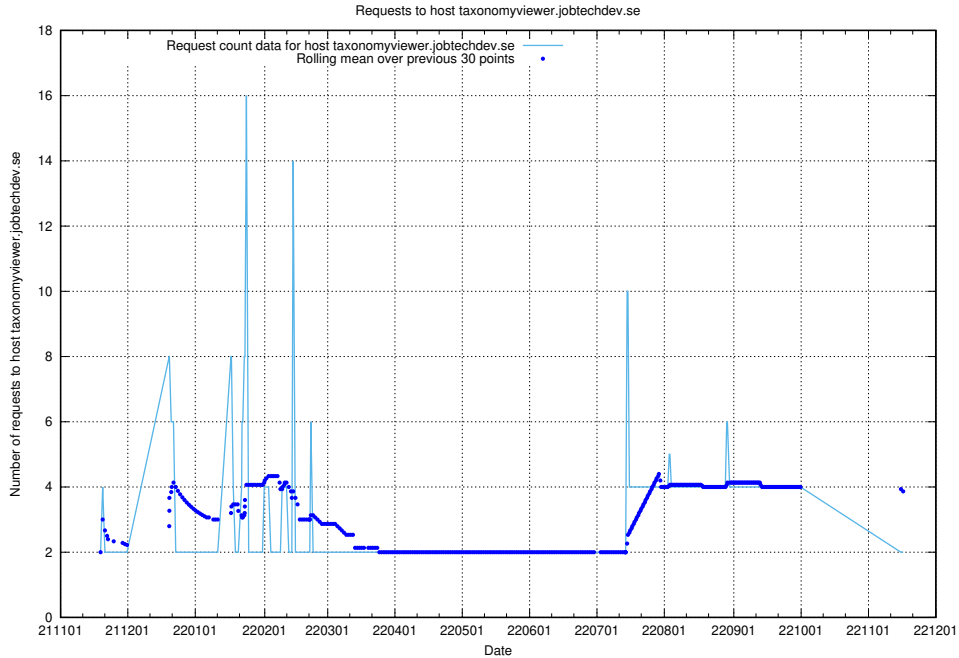

7.462 Usage of taxonomyviewer.jobtechdev.se

Here, we count the number of requests to host taxonomyviewer.jobtechdev.se.