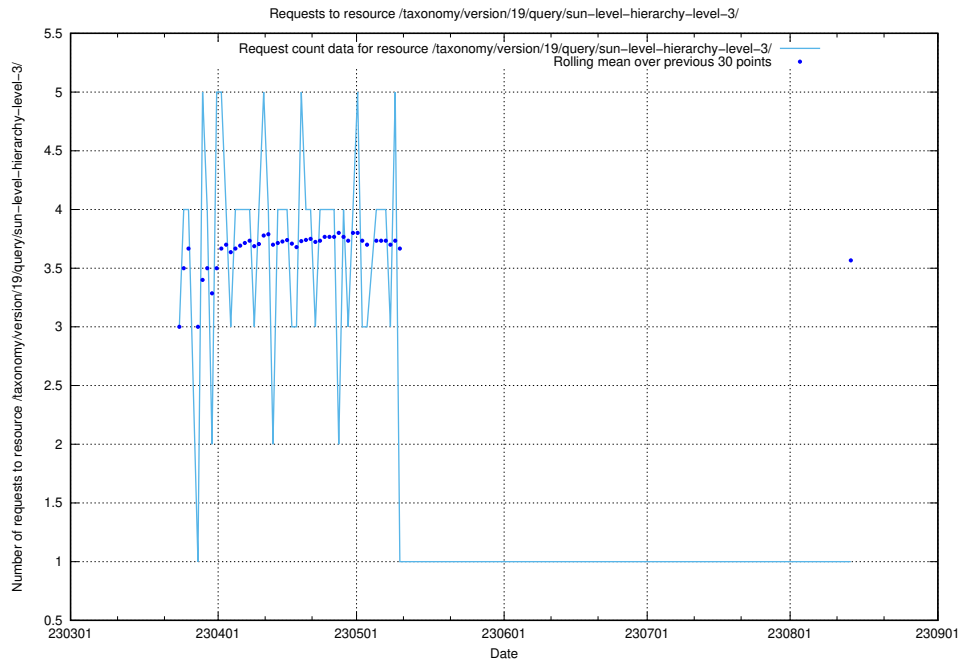

5.5826 Usage of /taxonomy/version/19/query/sun-level-hierarchy-level-3/

Here, we count the number of requests to resource /taxonomy/version/19/query/sun-level-hierarchy-level-3/.