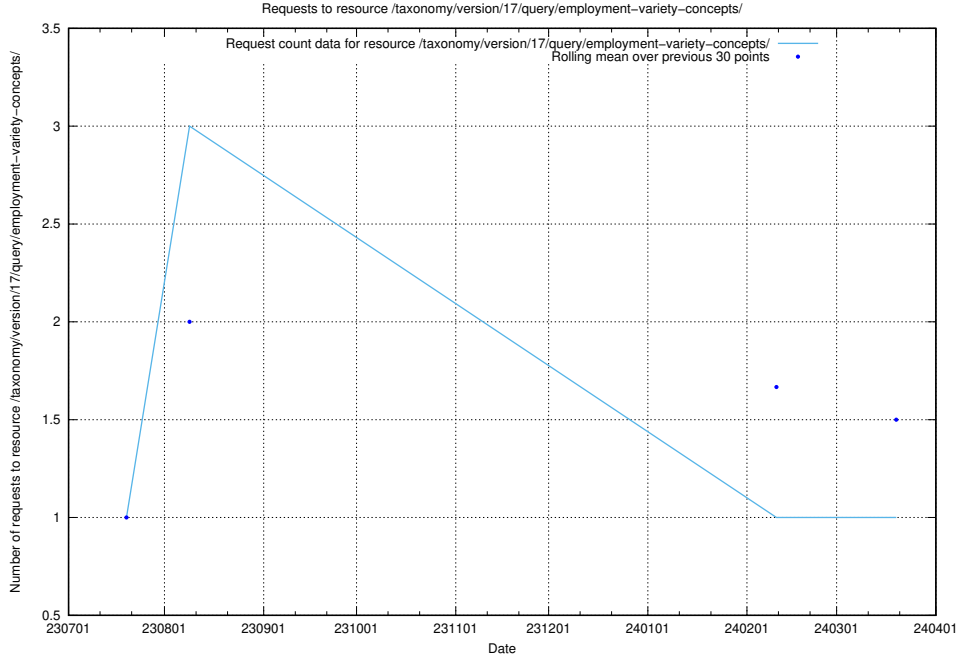

5.4748 Usage of /taxonomy/version/17/query/employment-variety-concepts/

Here, we count the number of requests to resource /taxonomy/version/17/query/employment-variety-concepts/.

5.4749 Usage of /taxonomy/version/17/query/concept-types/