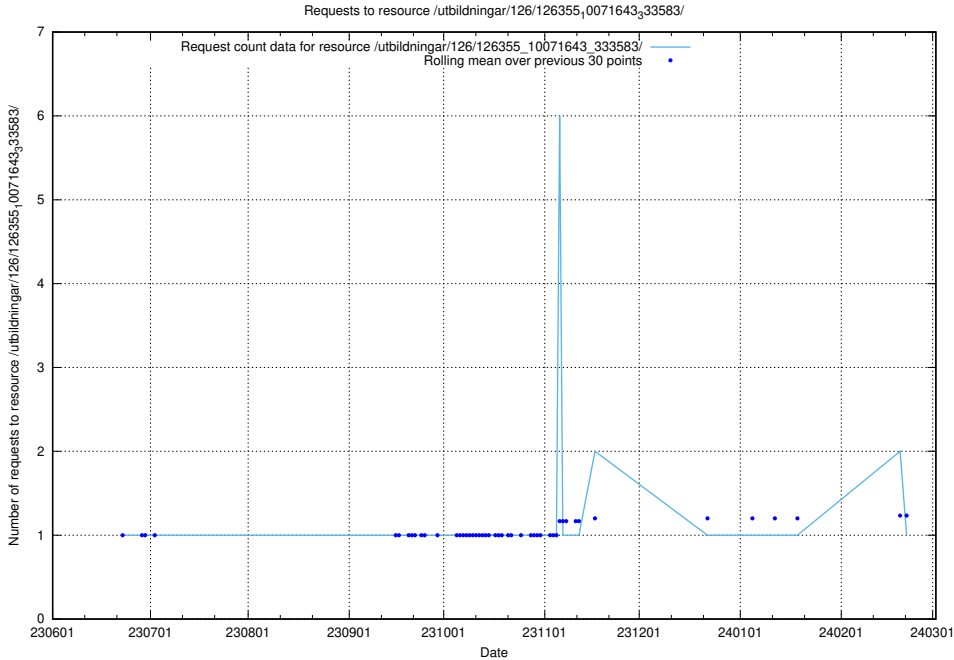

5.5384 Usage of /utbildningar/126/126355_10071643_333583/

Here, we count the number of requests to resource /utbildningar/126/126355_10071643_333583/.