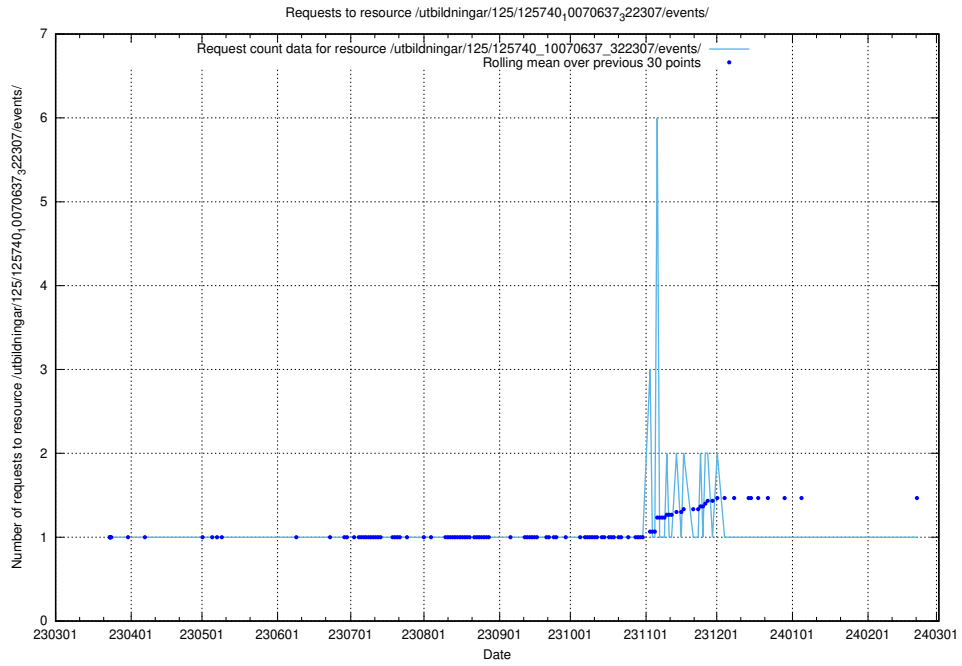

5.1045 Usage of /utbildningar/125/125740_10070637_322307/events/

Here, we count the number of requests to resource /utbildningar/125/125740_10070637_322307/events/