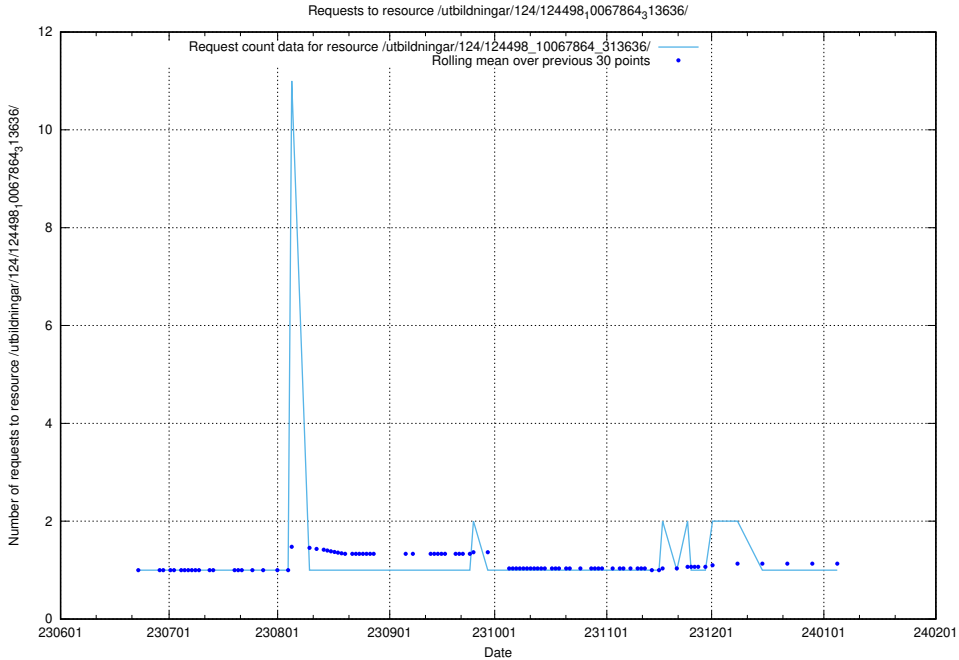

5.5511 Usage of /utbildningar/124/124498_10067864_313636/

Here, we count the number of requests to resource /utbildningar/124/124498_10067864_313636/.