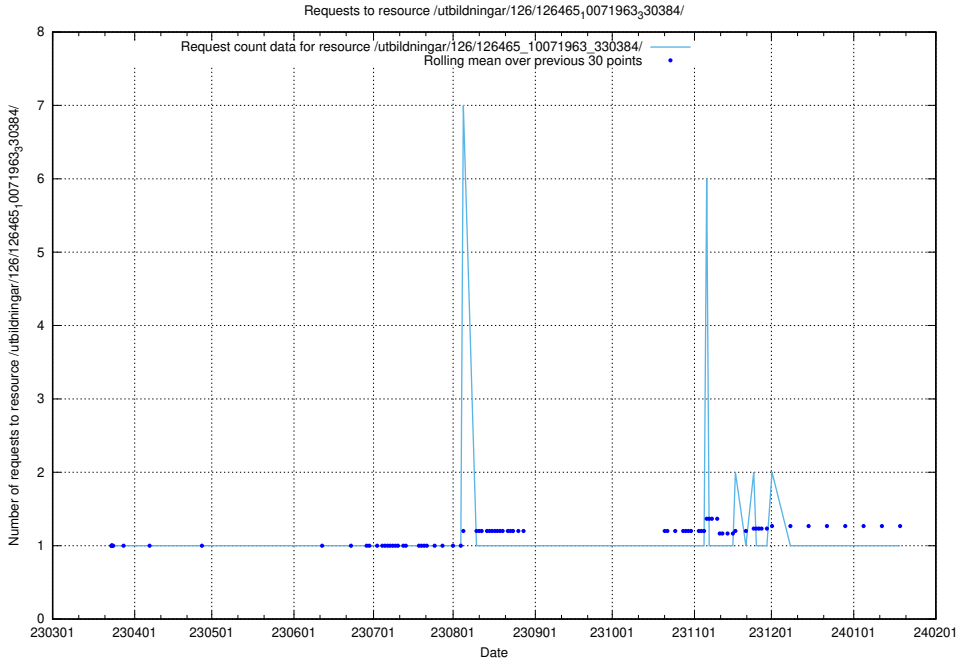

5.6113 Usage of /utbildningar/126/126465_10071963_330384/

Here, we count the number of requests to resource /utbildningar/126/126465_10071963_330384/.