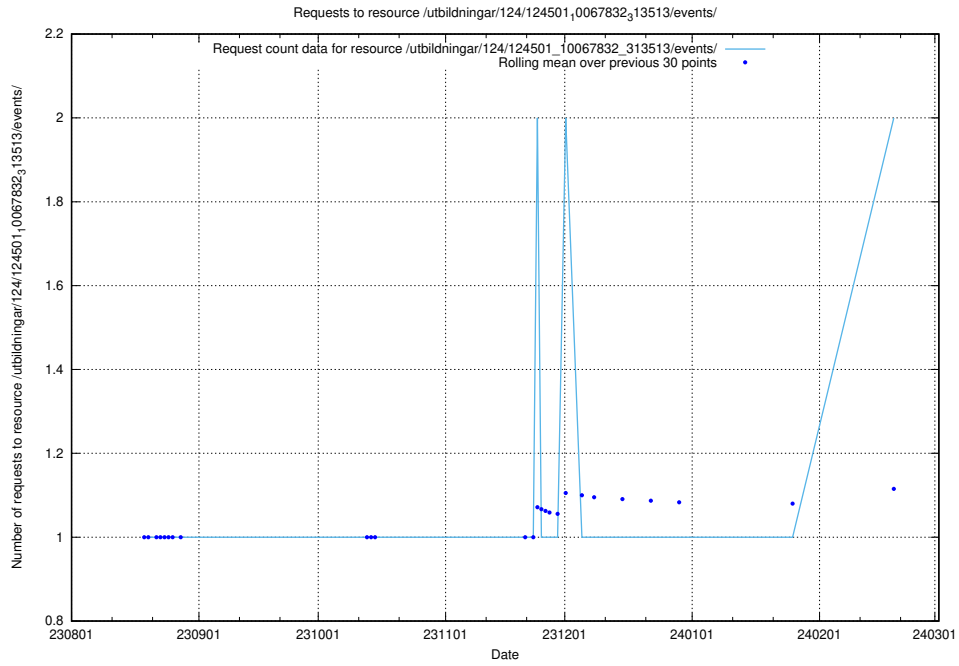

Here, we count the number of requests to resource `/taxonomy/version/8/query/languages/`.

5.783 Usage of /utbildningar/124/124501_10067832_313513/events/

Here, we count the number of requests to resource /utbildningar/124/124501_10067832_313513/events/