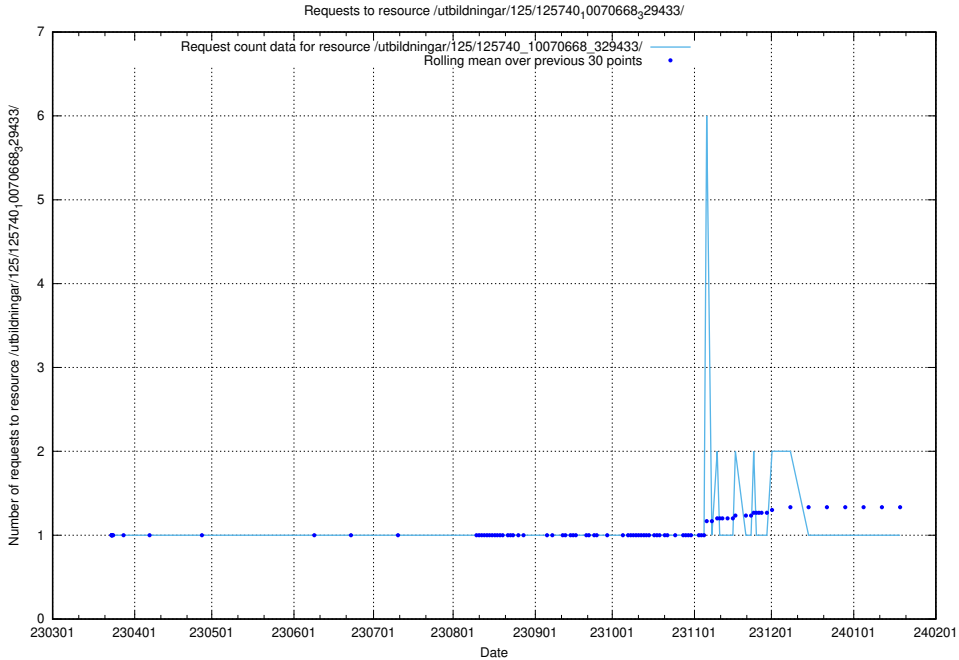

5.1040 Usage of /utbildningar/125/125740_10070668_329433/

Here, we count the number of requests to resource /utbildningar/125/125740_10070668_329433/.