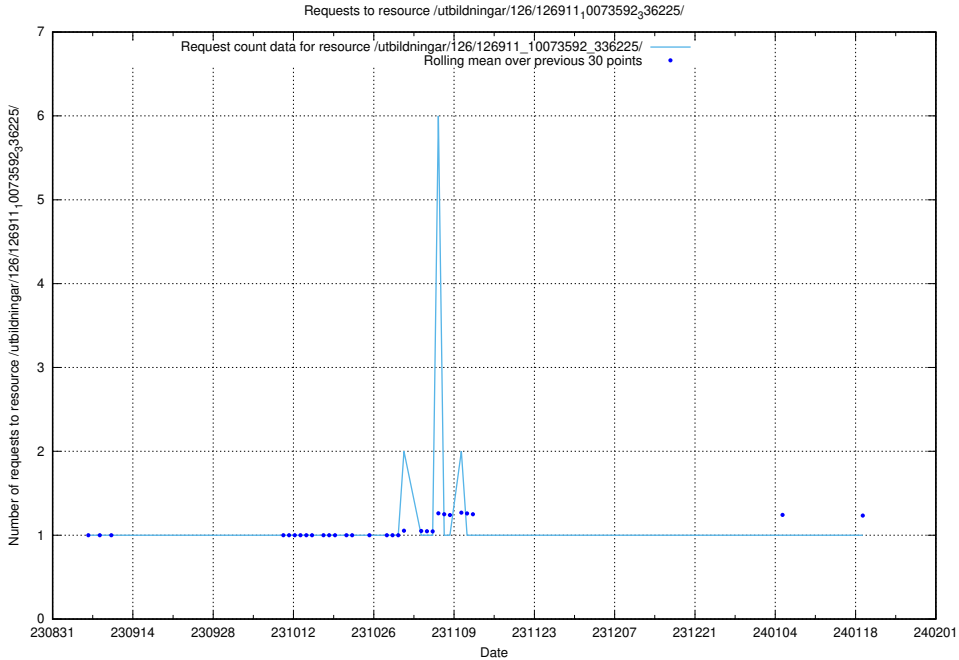

5.4404 Usage of /utbildningar/126/126911_10073592_336225/

Here, we count the number of requests to resource /utbildningar/126/126911_10073592_336225/.