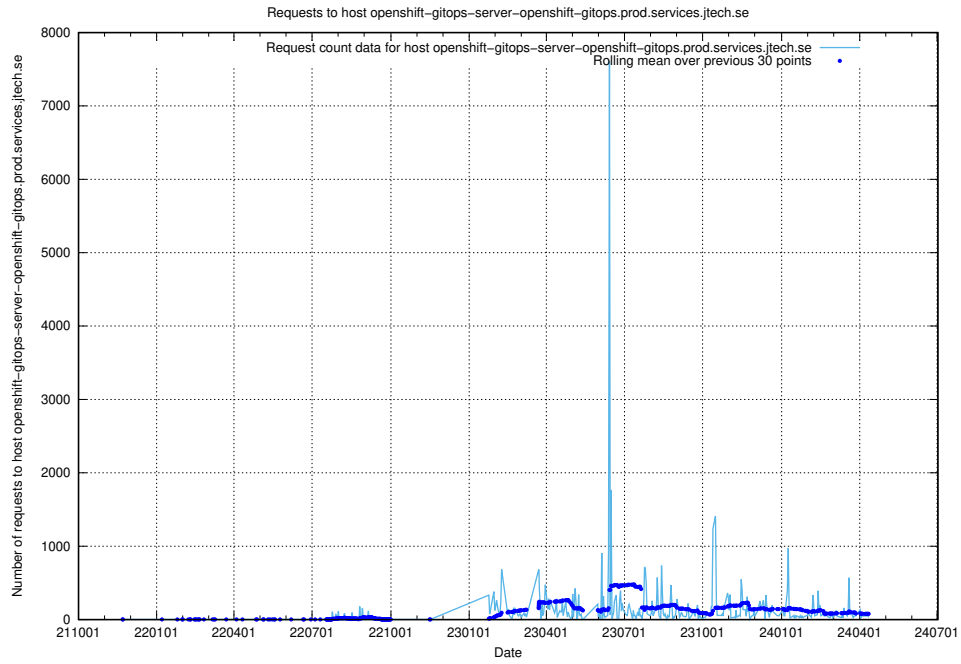

7.29 Usage of openshift-gitops-server-openshift-gitops.prod.services.jtech.se

Here, we count the number of requests to host openshift-gitops-server-openshift-gitops.prod.services.jtech.se.

7.30 Usage of links-api-onprem.jobtechdev.se