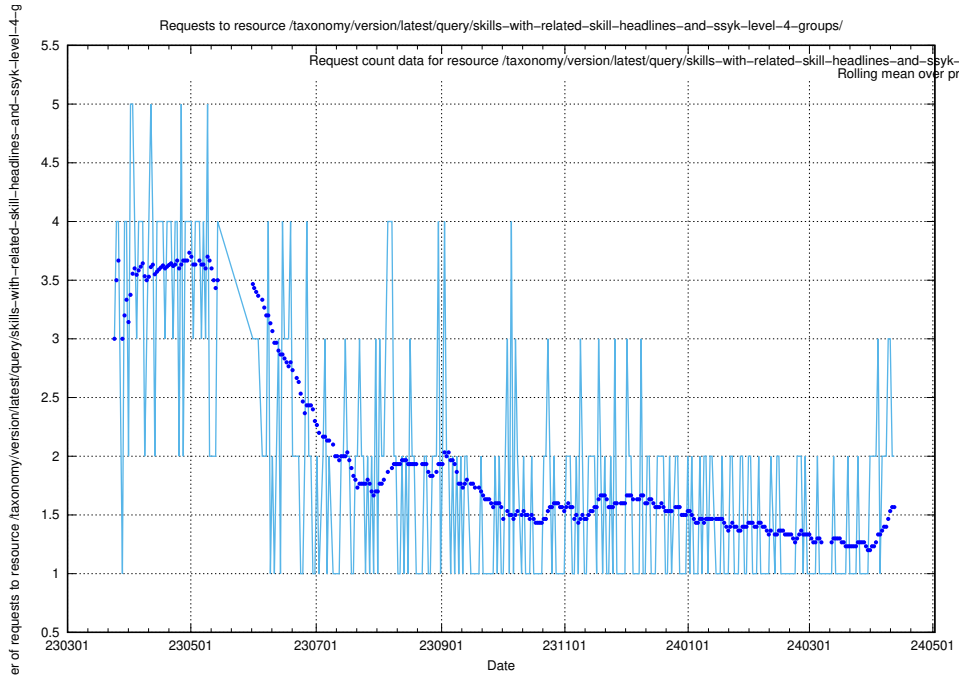

5.945 Usage of /taxonomy/version/latest/query/skills-with-related-skill-headlines-and-ssyk-level-4-groups/

Here, we count the number of requests to resource /taxonomy/version/latest/query/skills-with-related-skill-headlines-and-ssyk-level-4-groups/.