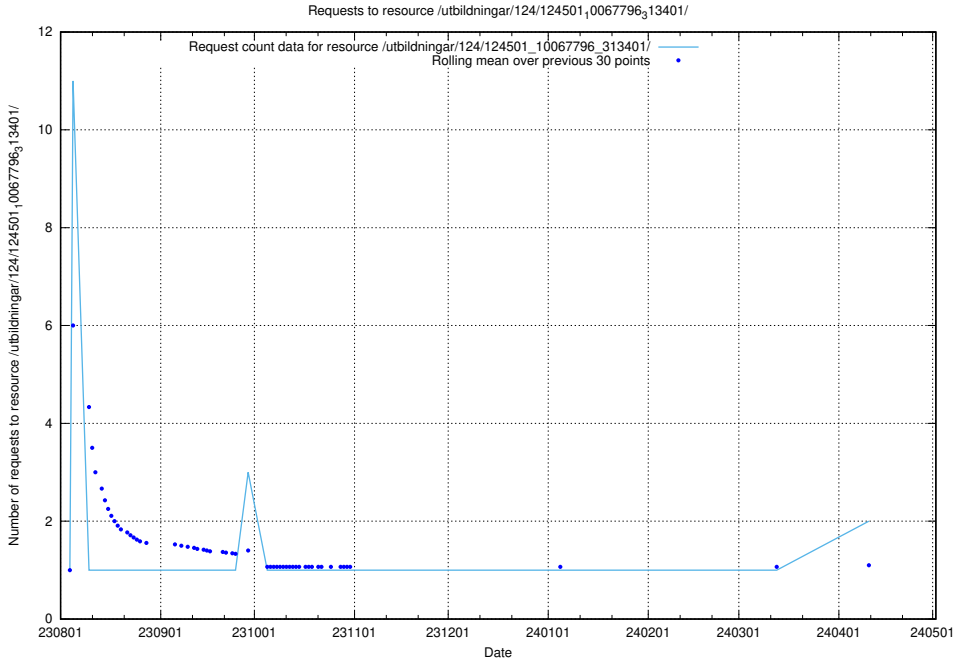

5.804 Usage of /utbildningar/124/124501_10067796_313401/

Here, we count the number of requests to resource /utbildningar/124/124501_10067796_313401/.