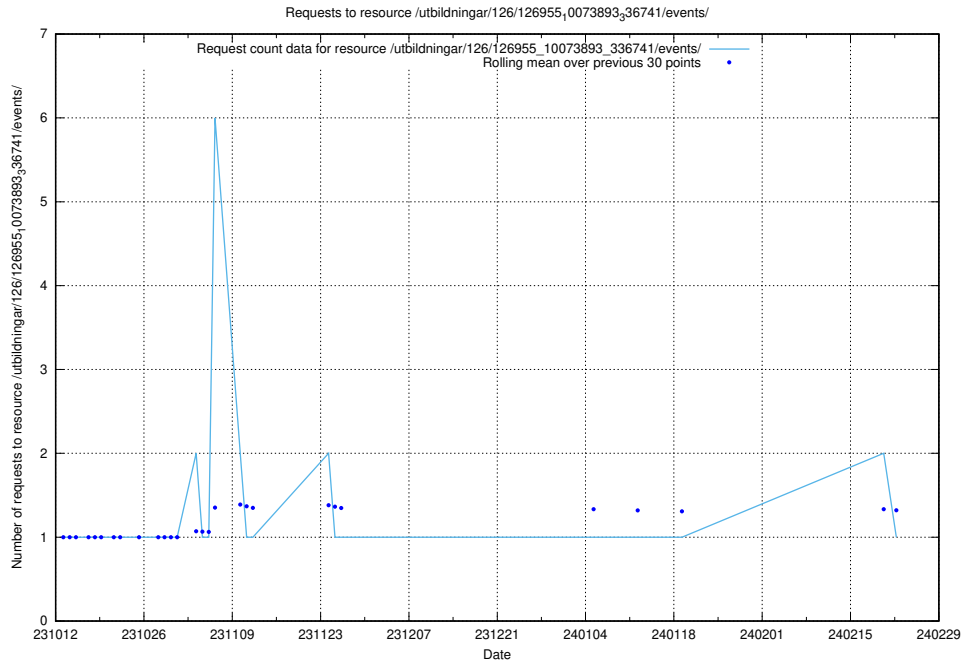

5.4095 Usage of /utbildningar/126/126955_10073893_336741/events/

Here, we count the number of requests to resource /utbildningar/126/126955_10073893_336741/events/