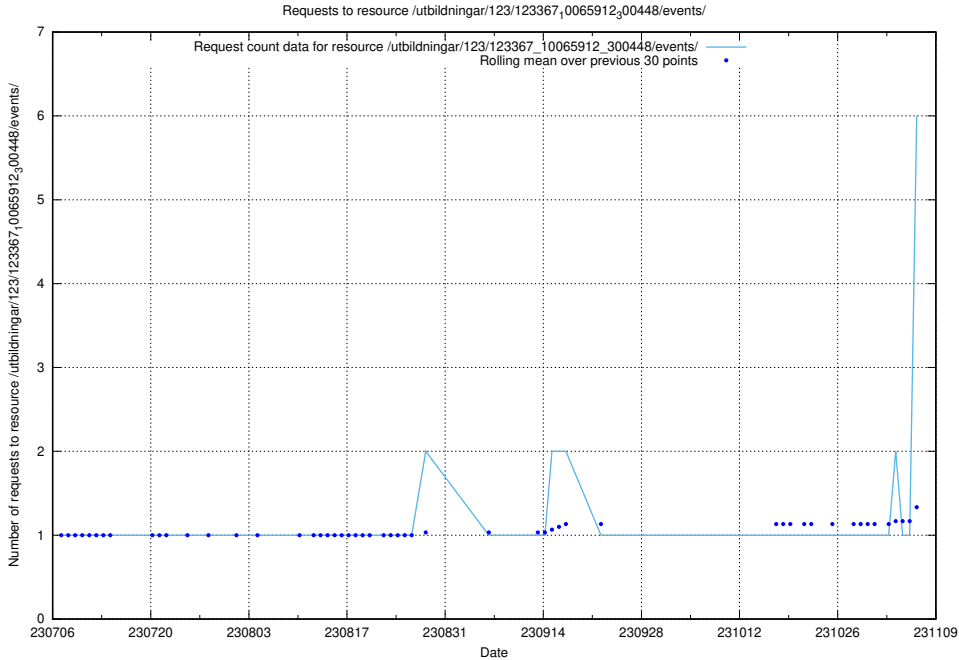

5.90 Usage of /utbildningar/123/123367_10065912_300448/events/

Here, we count the number of requests to resource /utbildningar/123/123367_10065912_300448/events/