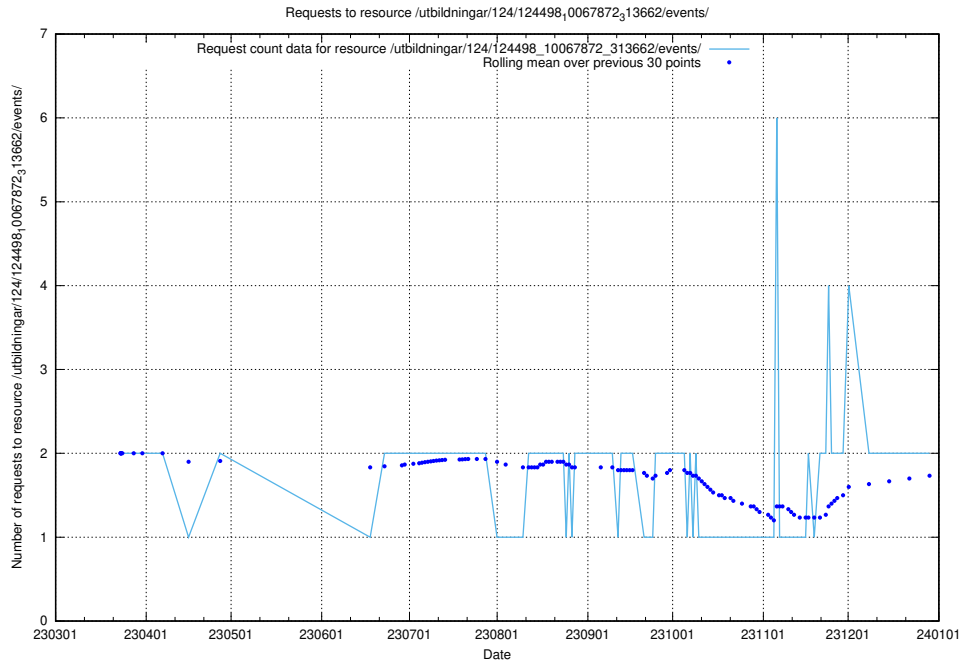

5.986 Usage of /utbildningar/124/124498_10067872_313662/events/

Here, we count the number of requests to resource /utbildningar/124/124498_10067872_313662/events/