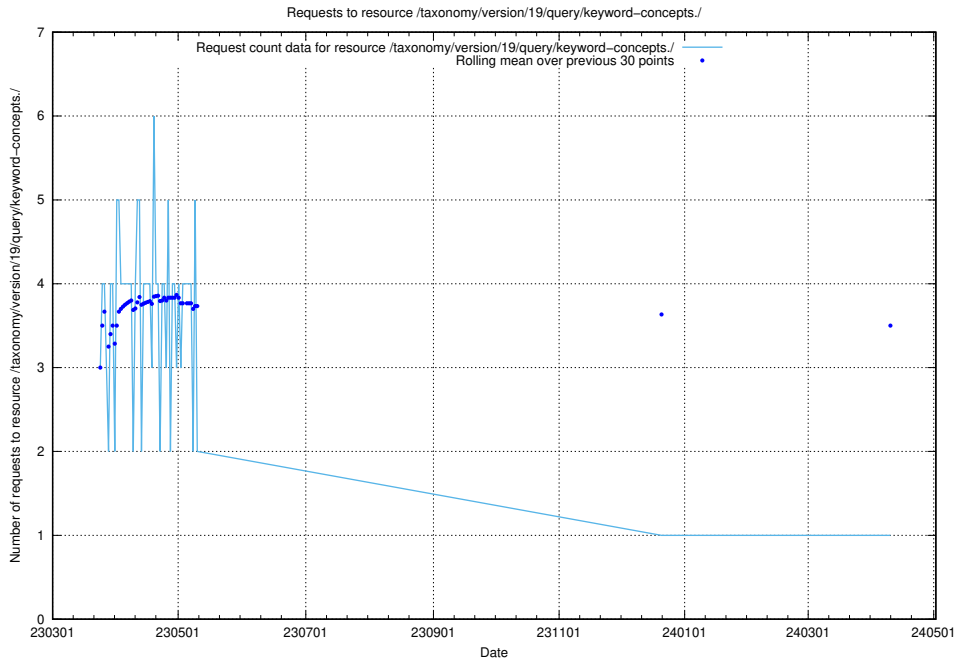

5.5852 Usage of /taxonomy/version/19/query/keyword-concepts./

Here, we count the number of requests to resource /taxonomy/version/19/query/keyword-concepts./.