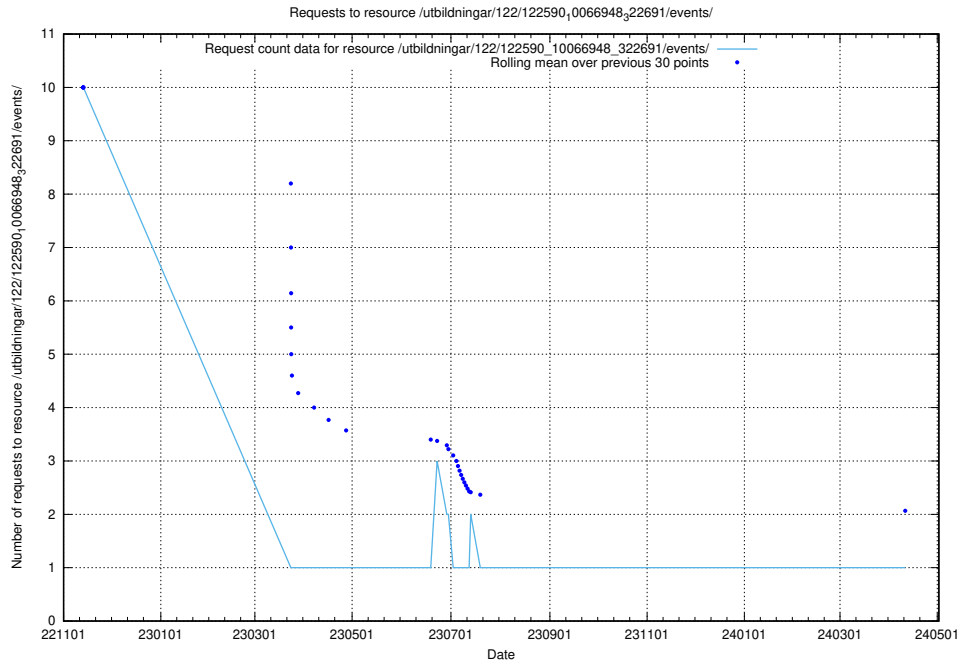

5.5475 Usage of /utbildningar/122/122590_10066948_322691/events/

Here, we count the number of requests to resource /utbildningar/122/122590_10066948_322691/events/