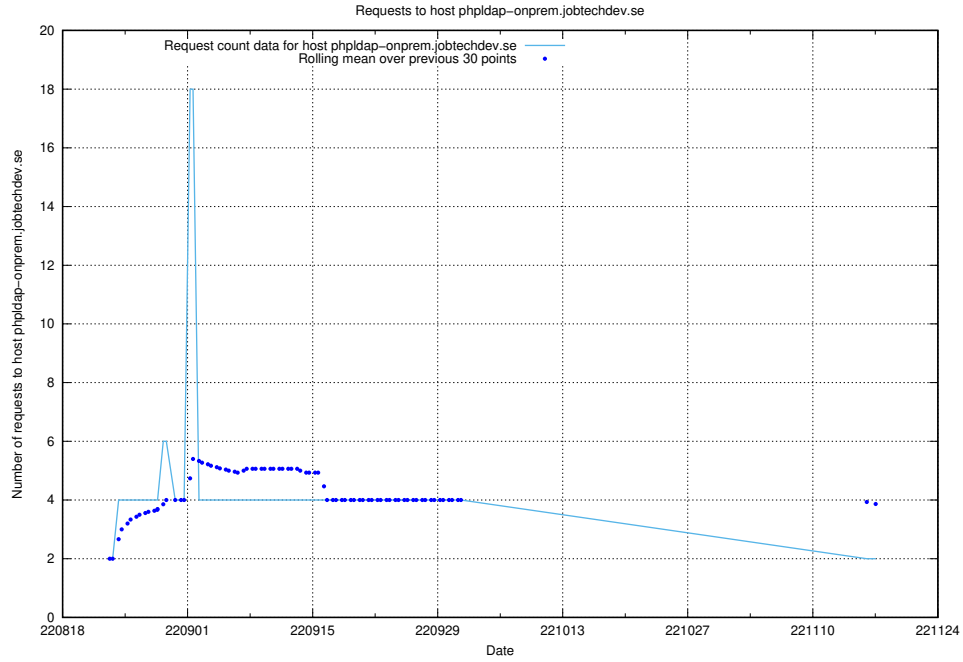

7.338 Usage of phpldap-onprem.jobtechdev.se

Here, we count the number of requests to host phpldap-onprem.jobtechdev.se.