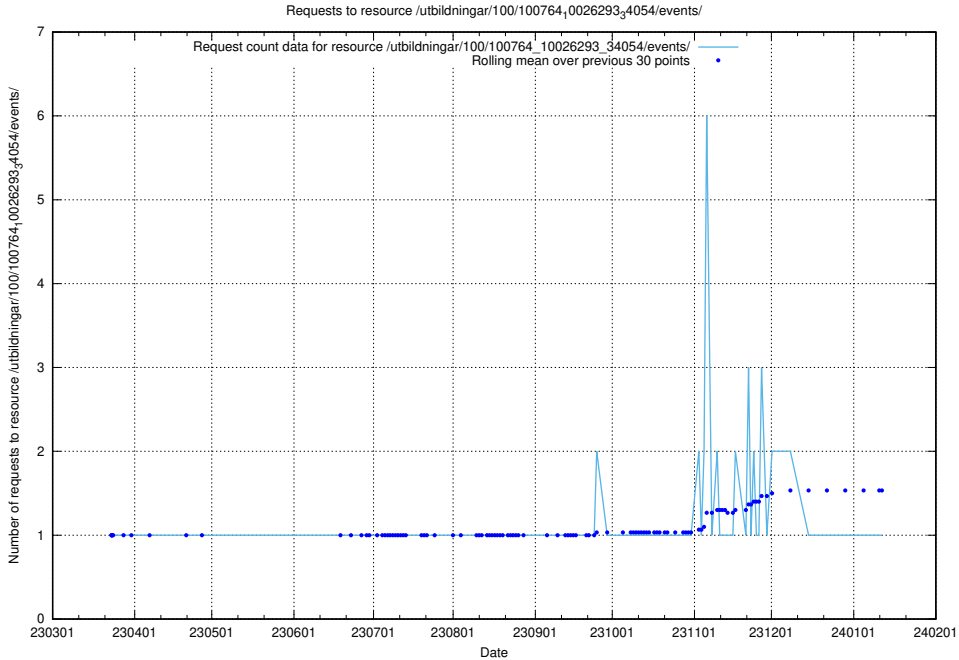

5.5263 Usage of /utbildningar/100/100764_10026293_34054/events/

Here, we count the number of requests to resource /utbildningar/100/100764_10026293_34054/events/.