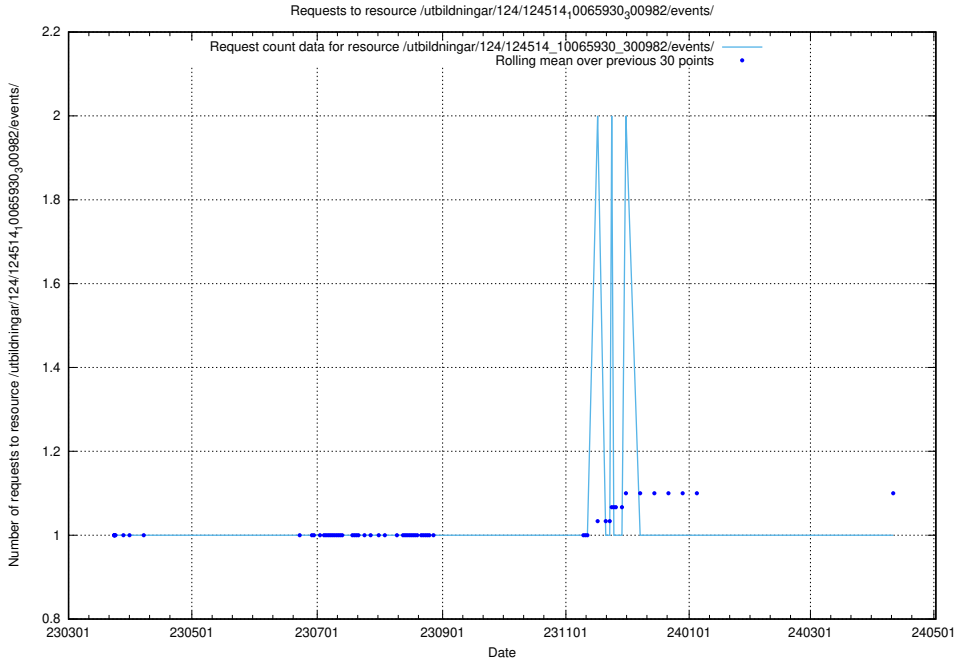

5.1682 Usage of /utbildningar/124/124514_10065930_300982/events/

Here, we count the number of requests to resource /utbildningar/124/124514_10065930_300982/events/