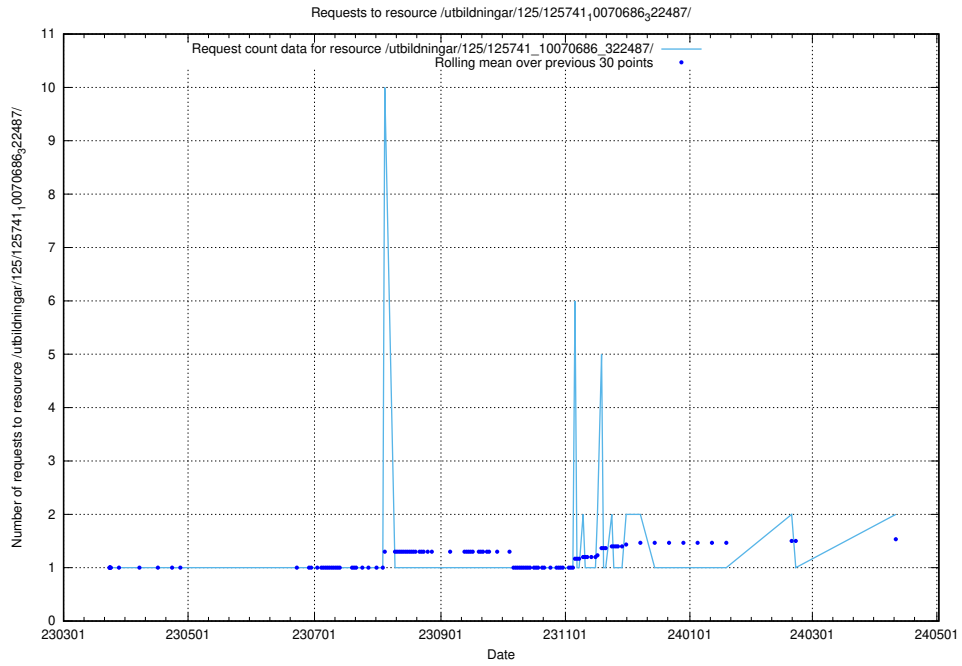

5.999 Usage of /utbildningar/125/125741_10070686_322487/

Here, we count the number of requests to resource /utbildningar/125/125741_10070686_322487/.