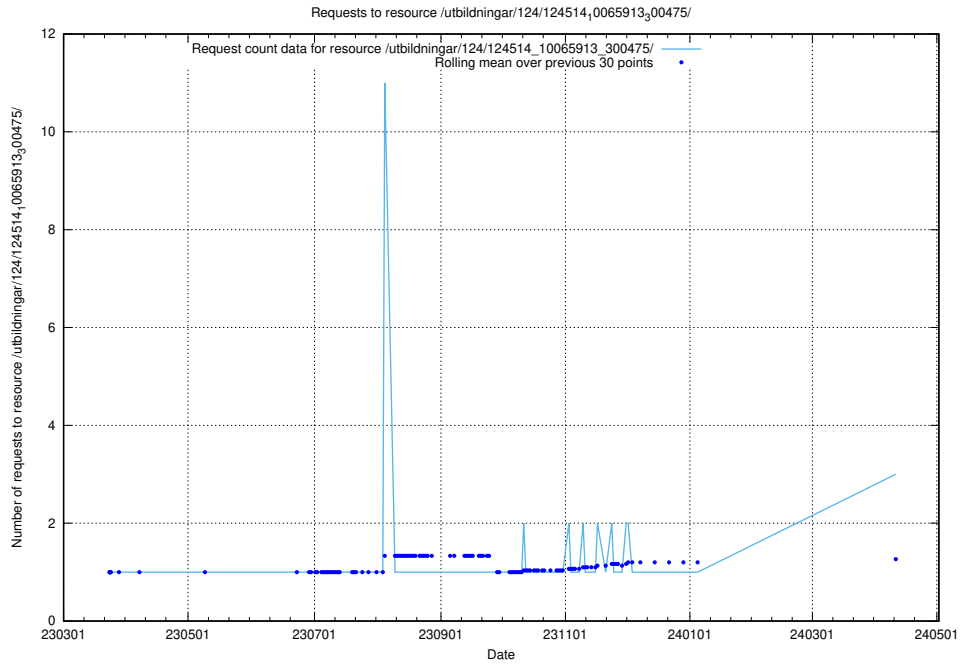

5.303 Usage of /utbildningar/124/124514_10065913_300475/

Here, we count the number of requests to resource /utbildningar/124/124514_10065913_300475/.