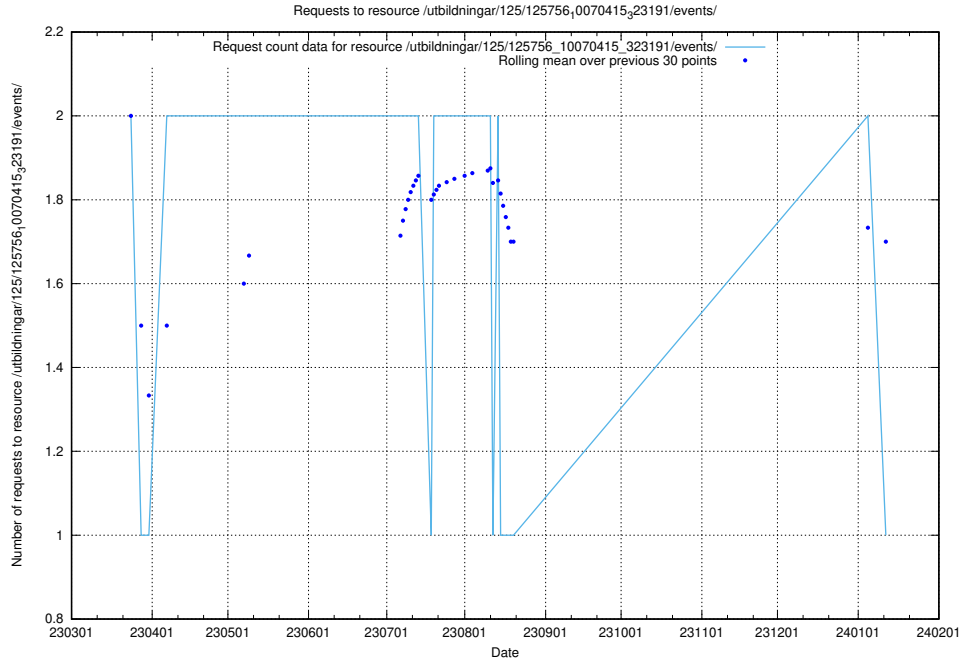

5.5866 Usage of /utbildningar/125/125756_10070415_323191/events/

Here, we count the number of requests to resource /utbildningar/125/125756_10070415_323191/events/