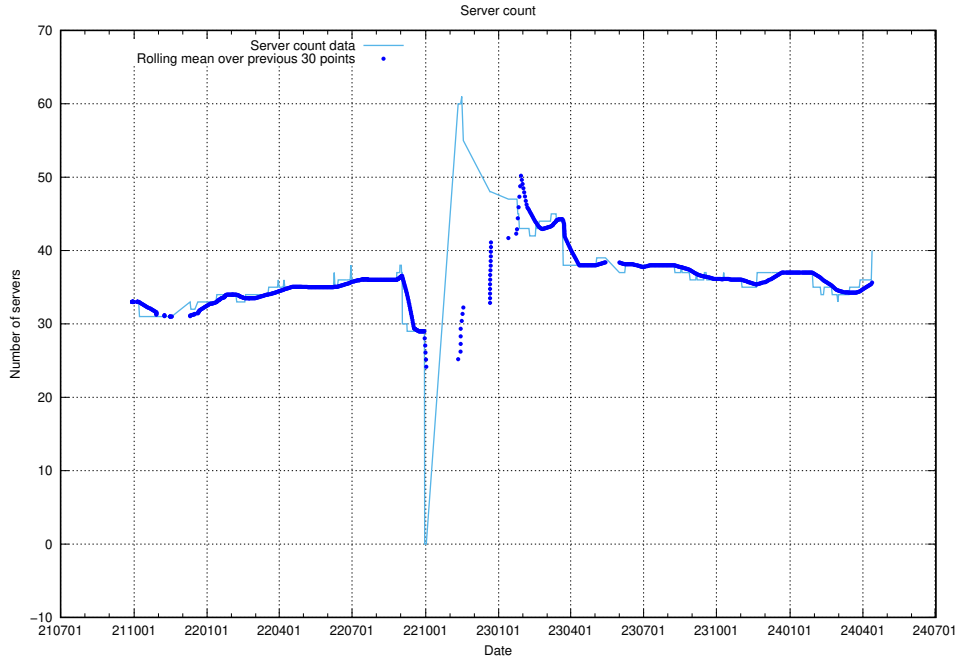

A graph of the servers in AWS region eu-north-1.

3 Dead Link Checker

The [Dead Link Checker](#)⁴ scans JobTech’s web pages for dead html links, and reports the count here.

3.1 Total count of dead links

Here is presented the total number of found dead links across all pages.