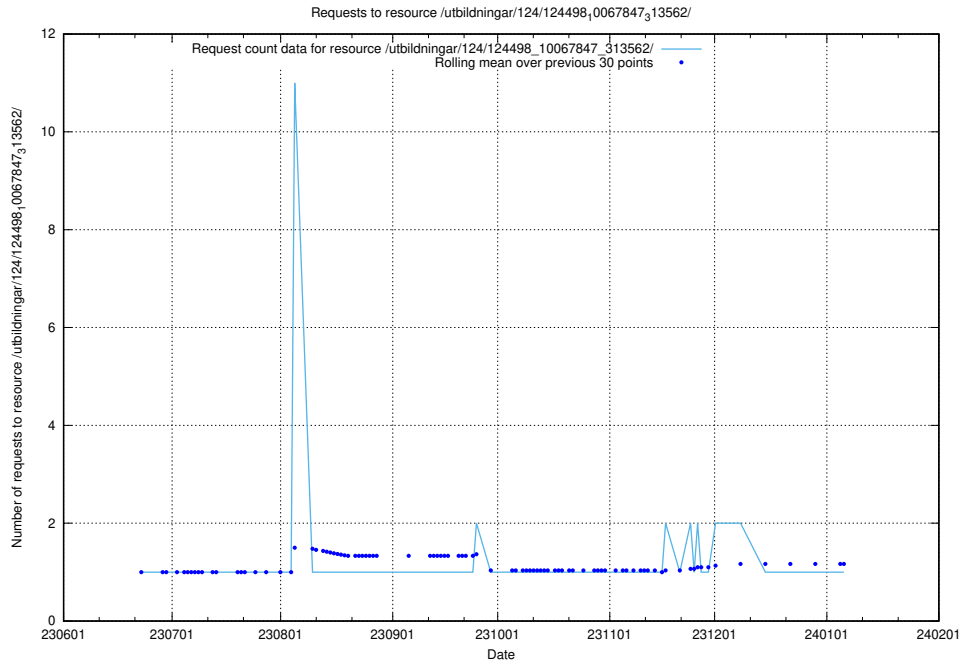

5.5512 Usage of /utbildningar/124/124498_10067847_313562/

Here, we count the number of requests to resource /utbildningar/124/124498_10067847_313562/.