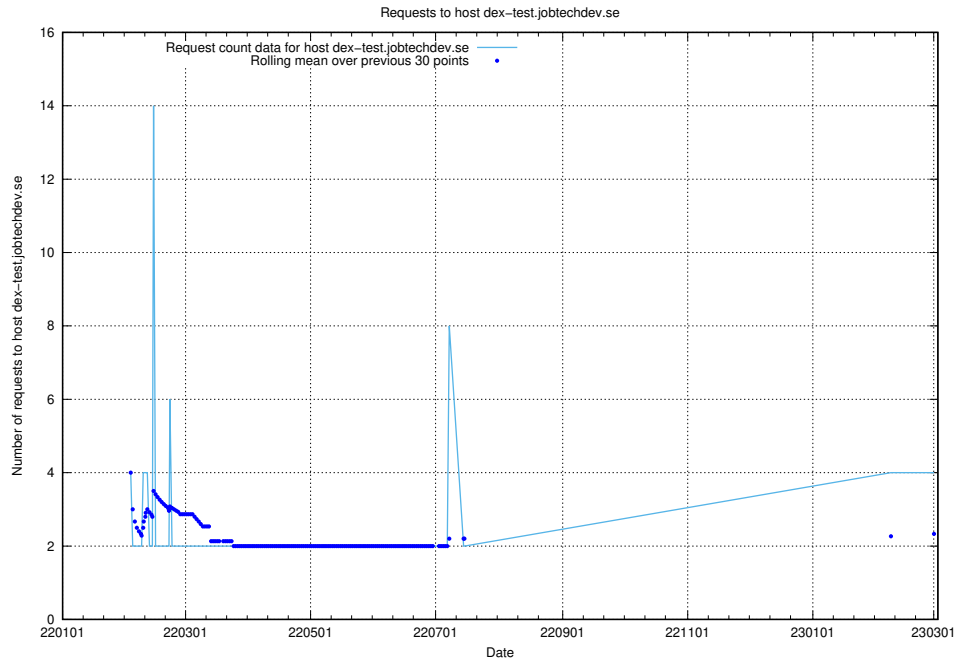

Here, we count the number of requests to host secure.jobtechdev.se.

7.161 Usage of dex-test.jobtechdev.se

Here, we count the number of requests to host dex-test.jobtechdev.se.

7.162 Usage of noc.jobtechdev.se