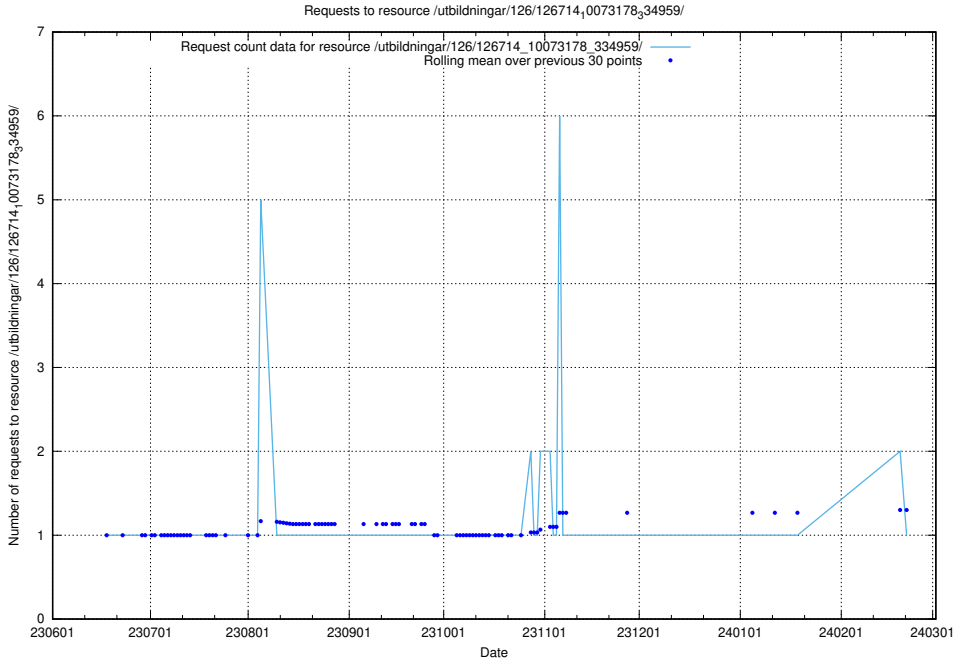

5.5580 Usage of /utbildningar/126/126714_10073178_334959/

Here, we count the number of requests to resource /utbildningar/126/126714_10073178_334959/.