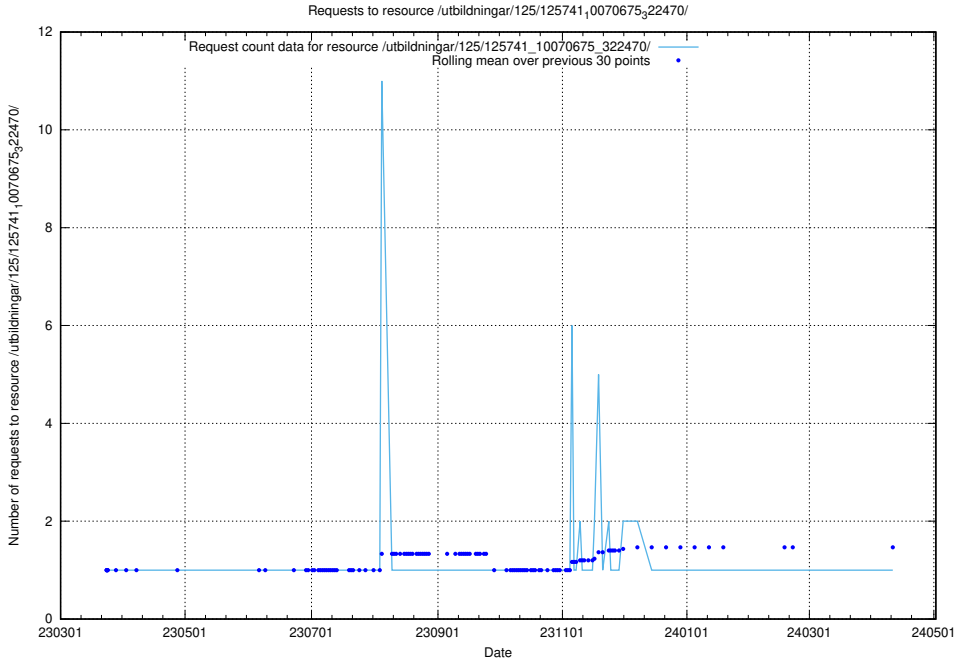

5.6176 Usage of /utbildningar/125/125741_10070675_322470/

Here, we count the number of requests to resource /utbildningar/125/125741_10070675_322470/.