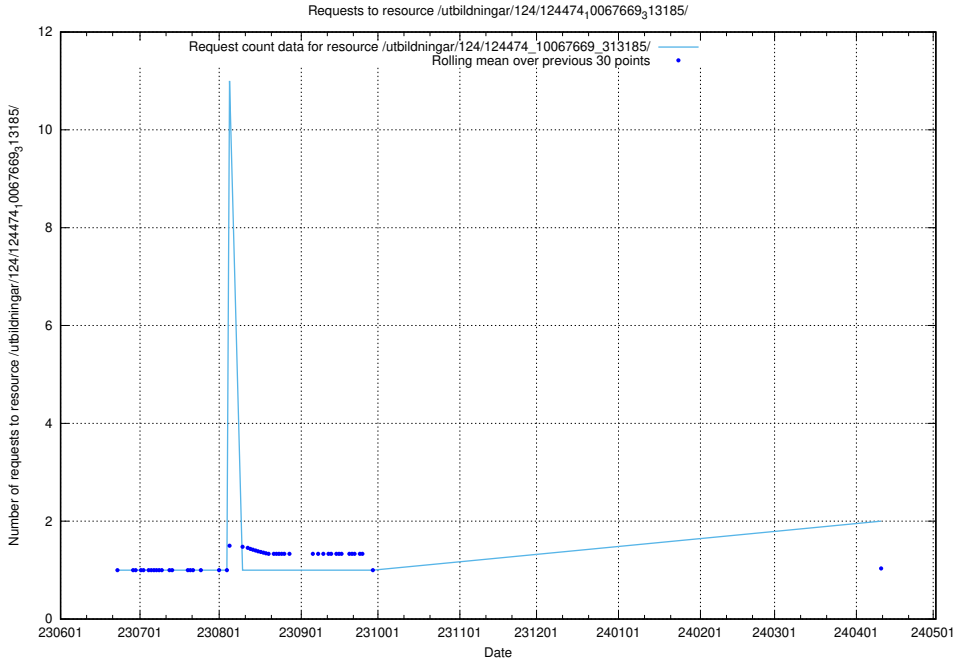

5.894 Usage of /utbildningar/124/124474_10067669_313185/

Here, we count the number of requests to resource /utbildningar/124/124474_10067669_313185/.