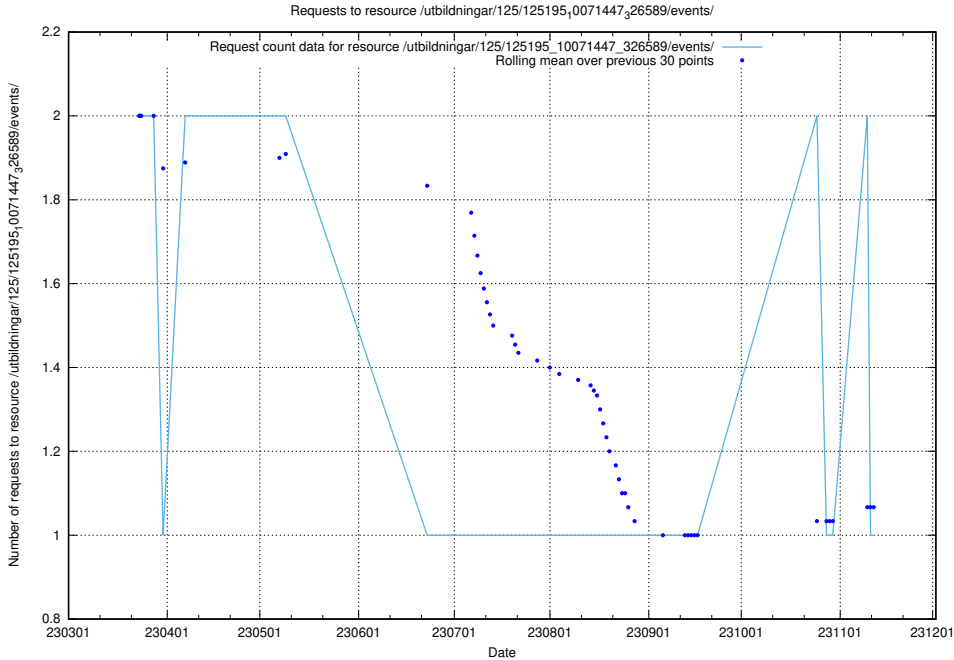

5.5985 Usage of /utbildningar/125/125195_10071447_326589/events/

Here, we count the number of requests to resource /utbildningar/125/125195_10071447_326589/events/