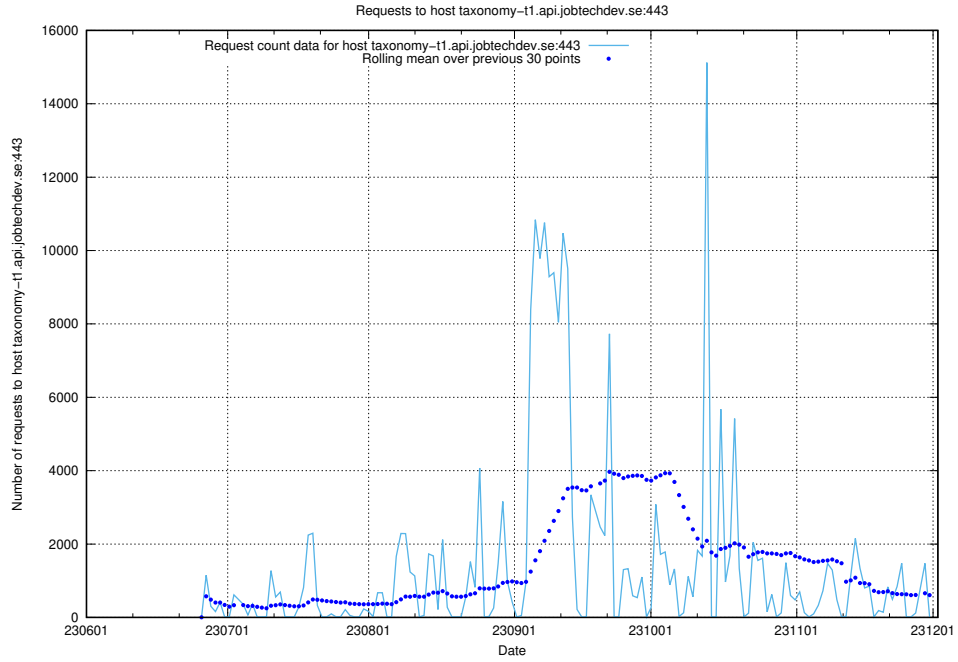

7.60 Usage of taxonomy-t1.api.jobtechdev.se:443

Here, we count the number of requests to host taxonomy-t1.api.jobtechdev.se:443.

7.61 Usage of staping.jobtechdev.se

Here, we count the number of requests to host staping.jobtechdev.se.