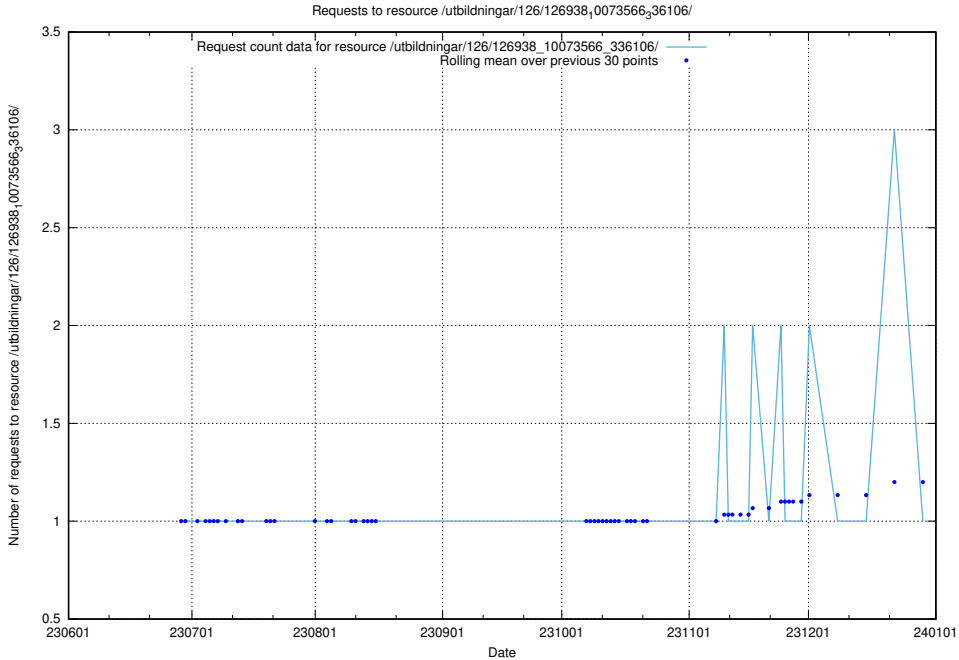

5.5164 Usage of /utbildningar/126/126938_10073566_336106/

Here, we count the number of requests to resource /utbildningar/126/126938_10073566_336106/.