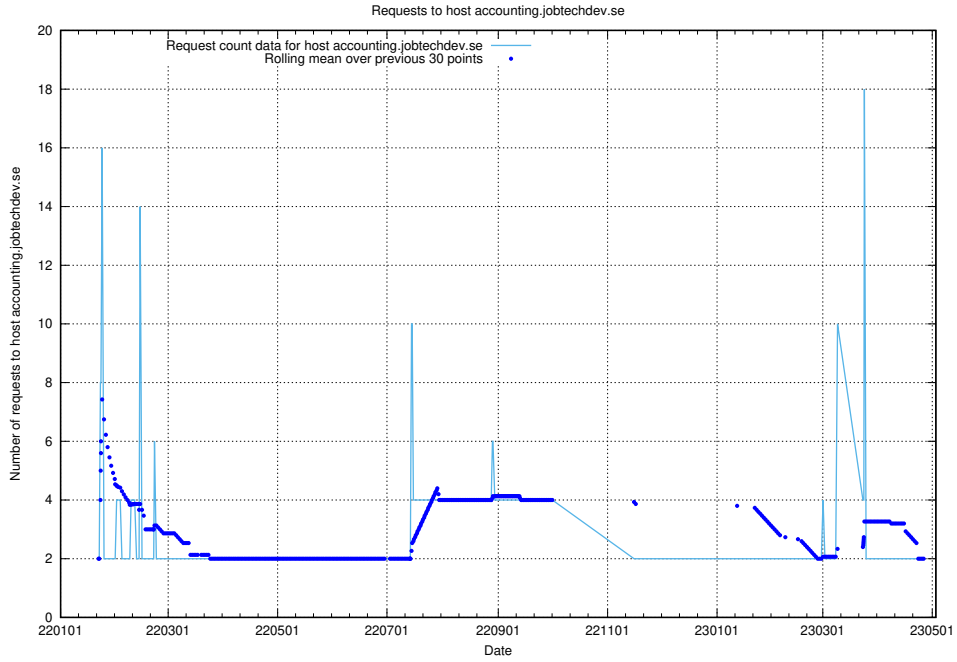

7.260 Usage of accounting.jobtechdev.se

Here, we count the number of requests to host accounting.jobtechdev.se.