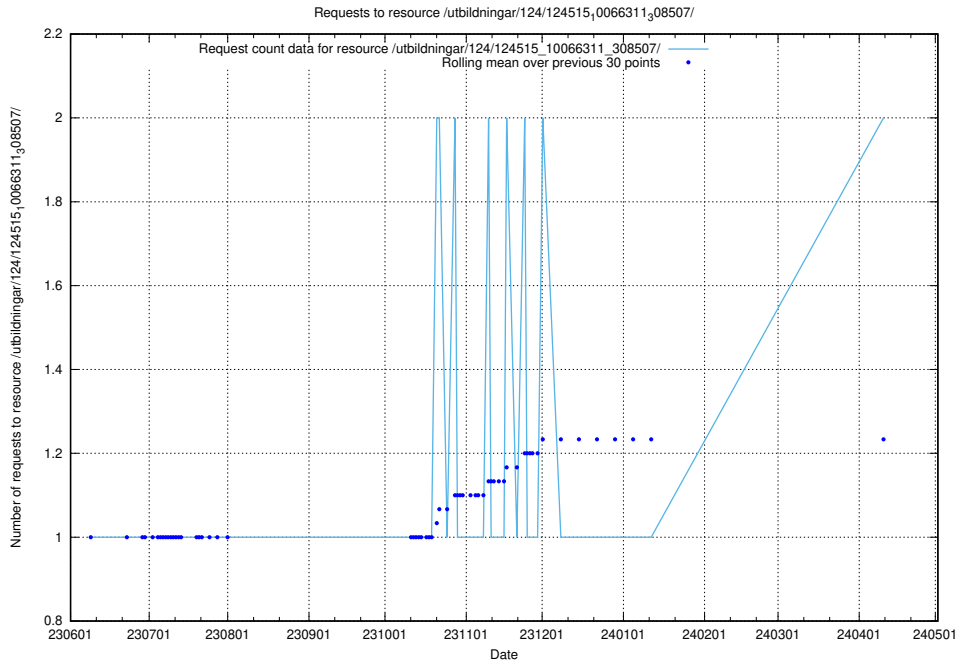

5.917 Usage of /utbildningar/124/124515_10066311_308507/

Here, we count the number of requests to resource /utbildningar/124/124515_10066311_308507/.