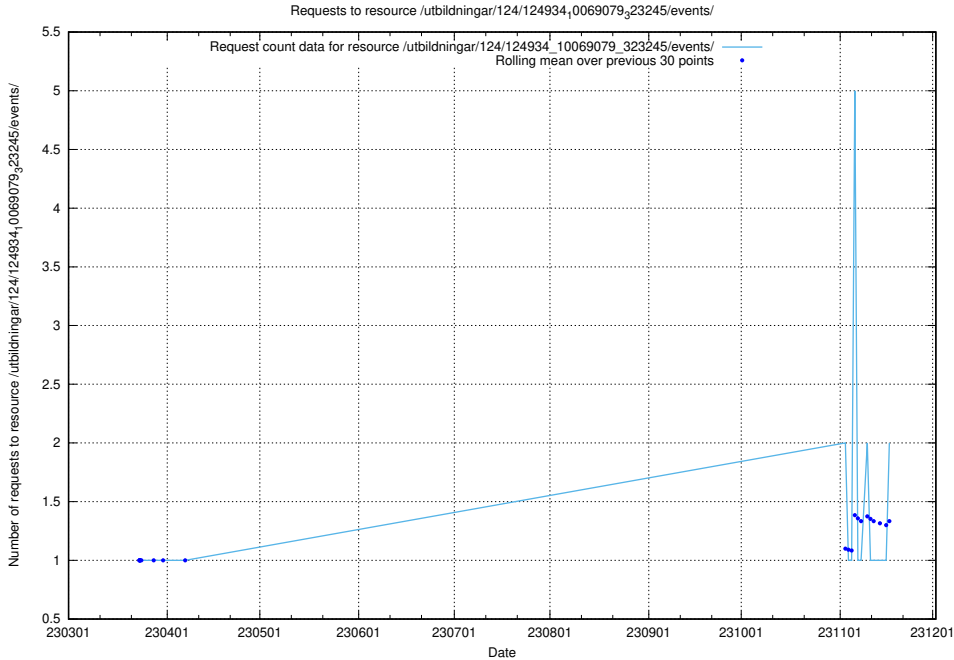

5.524 Usage of /utbildningar/124/124934_10069079_323245/events/

Here, we count the number of requests to resource /utbildningar/124/124934_10069079_323245/events/