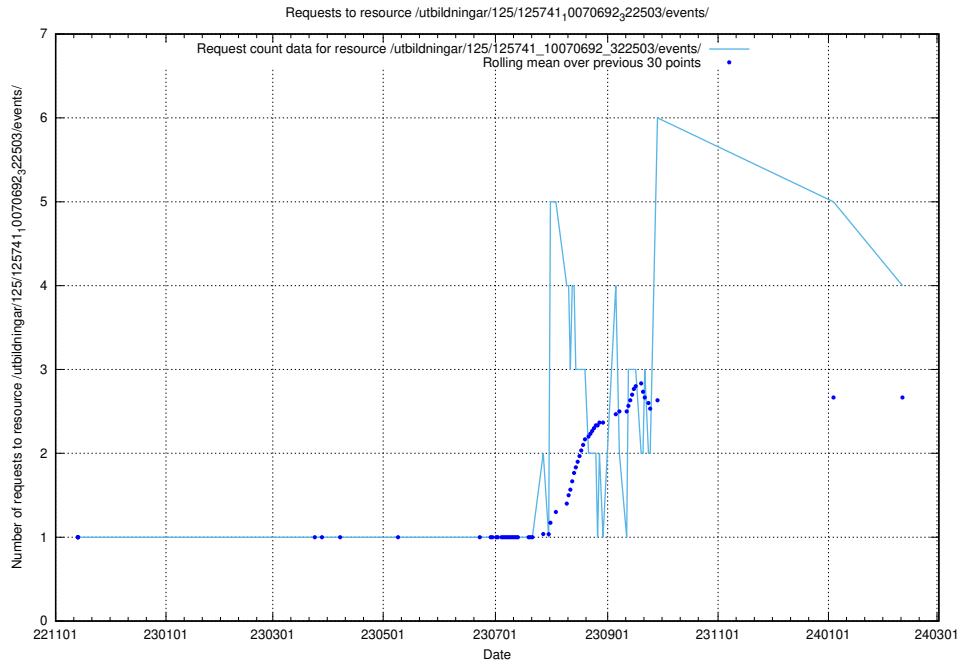

5.248 Usage of /utbildningar/125/125741_10070692_322503/events/

Here, we count the number of requests to resource /utbildningar/125/125741_10070692_322503/events/