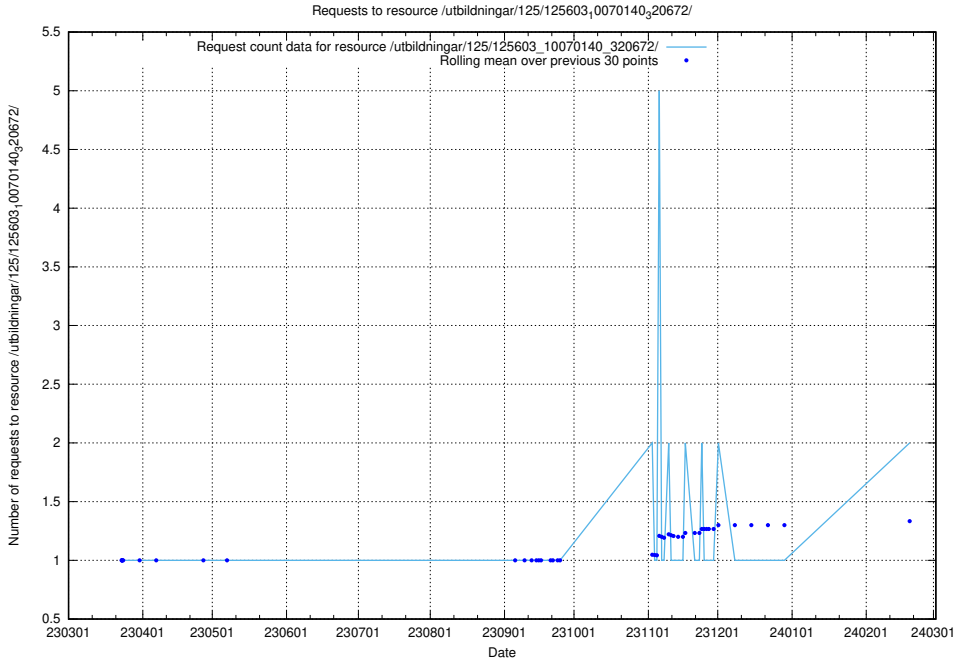

5.513 Usage of /utbildningar/125/125603_10070140_320672/

Here, we count the number of requests to resource /utbildningar/125/125603_10070140_320672/.