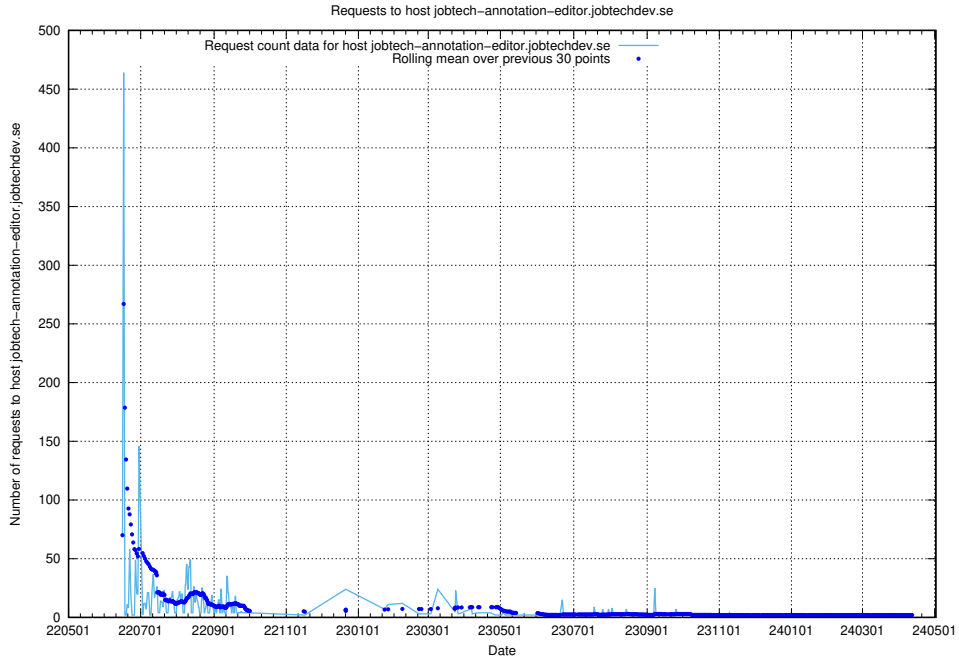

7.404 Usage of `jobtech-annotation-editor.jobtechdev.se`

Here, we count the number of requests to host `jobtech-annotation-editor.jobtechdev.se`.