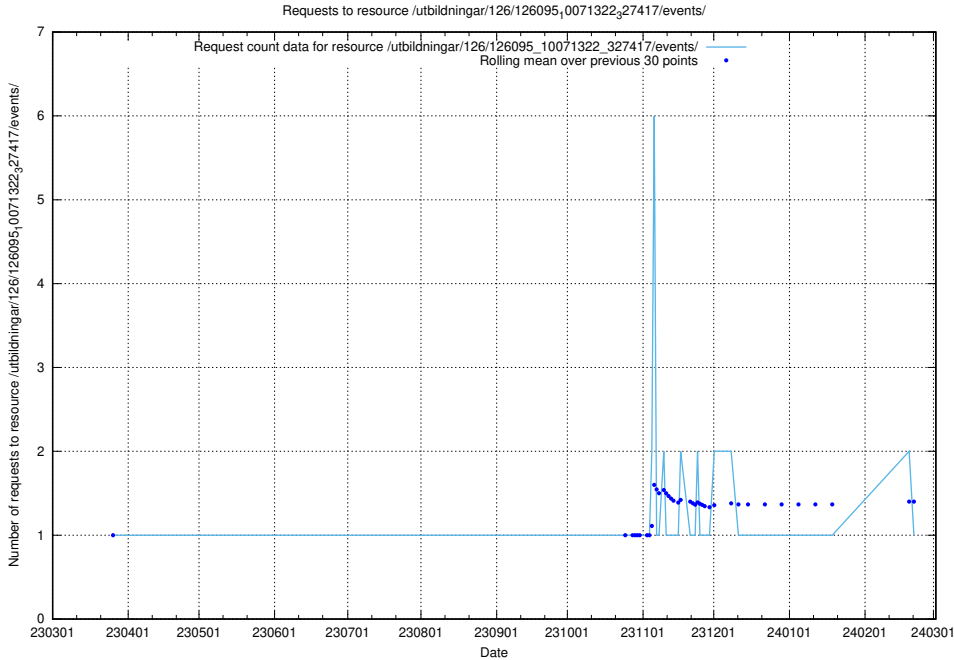

5.5799 Usage of /utbildningar/126/126095_10071322_327417/events/

Here, we count the number of requests to resource /utbildningar/126/126095_10071322_327417/events/