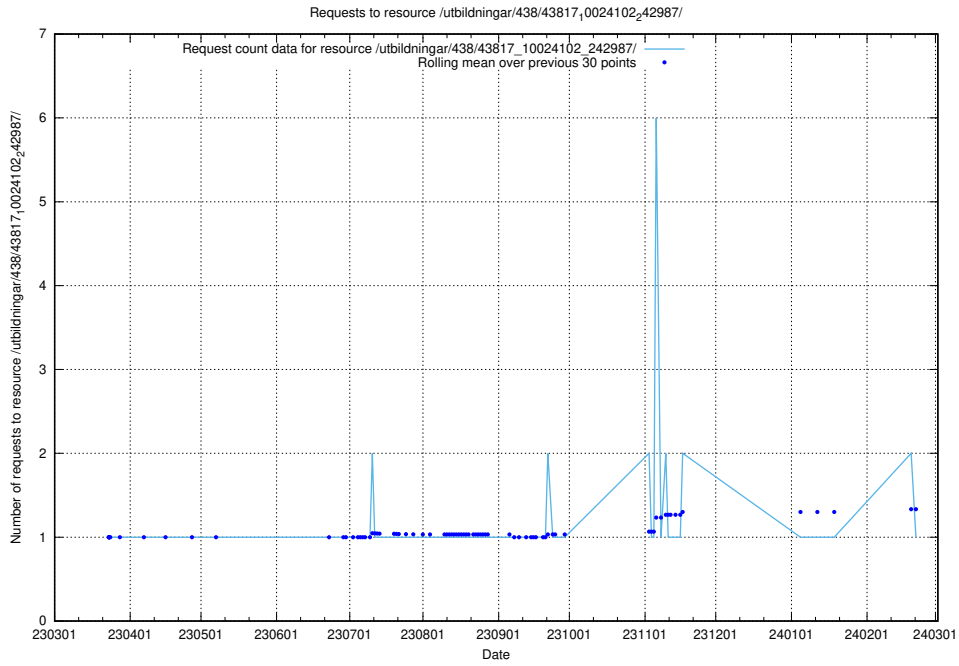

Here, we count the number of requests to resource /utbildningar/438/43817_10024102_314300/.

5.6040 Usage of /utbildningar/438/43817_10024102_242987/

Here, we count the number of requests to resource /utbildningar/438/43817_10024102_242987/.