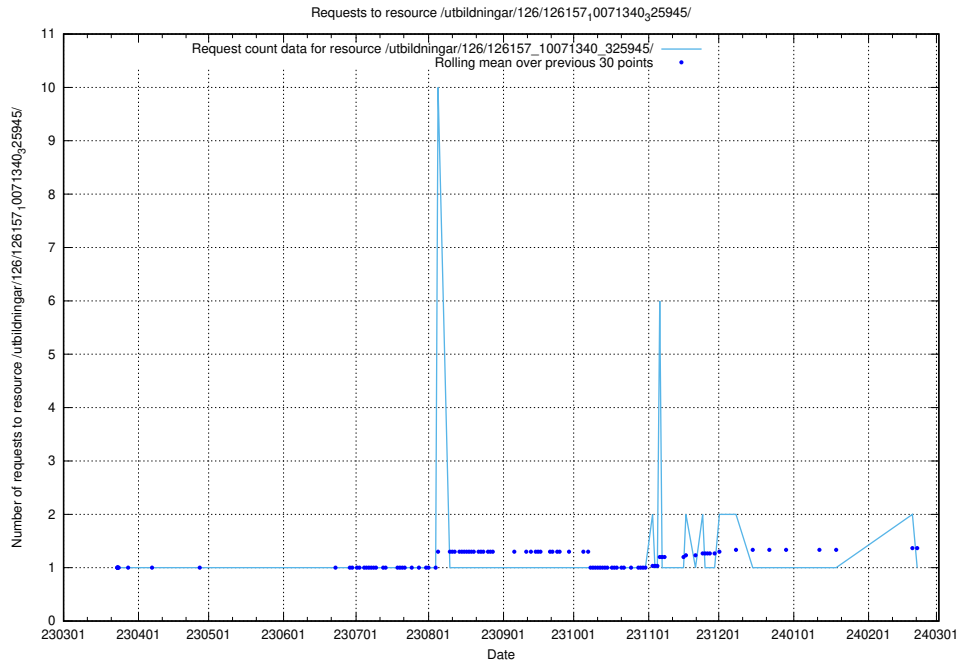

5.6124 Usage of /utbildningar/126/126157_10071340_325945/

Here, we count the number of requests to resource /utbildningar/126/126157_10071340_325945/.