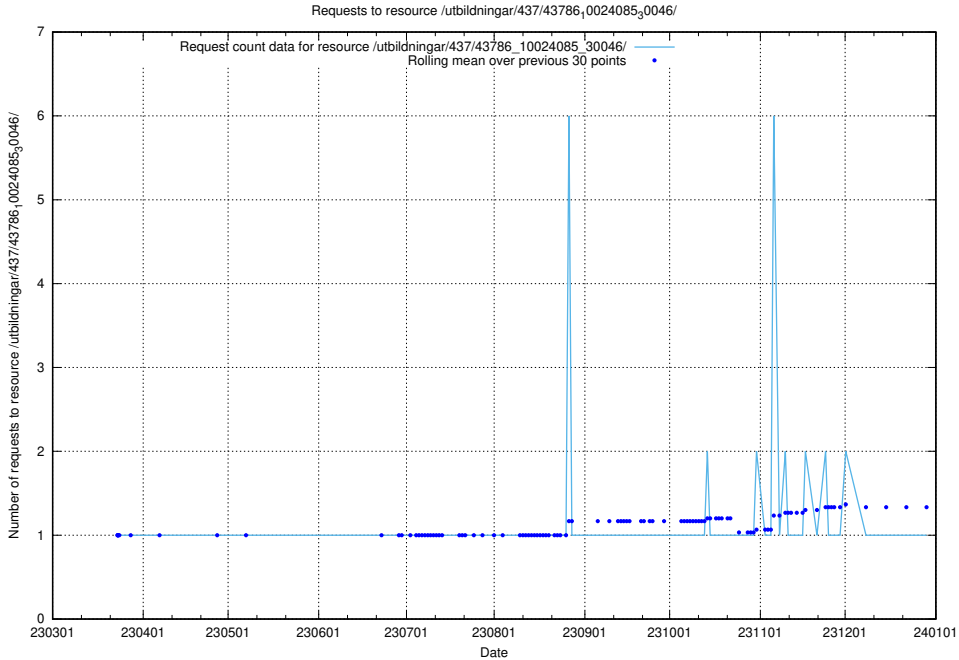

5.6059 Usage of /utbildningar/437/43786_10024085_30046/

Here, we count the number of requests to resource /utbildningar/437/43786_10024085_30046/.