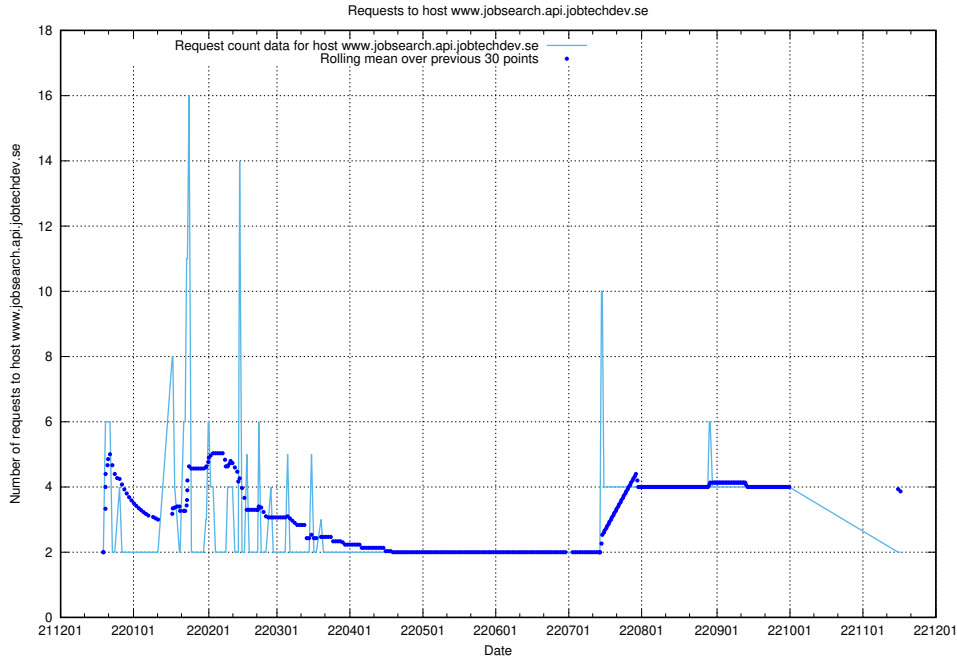

7.381 Usage of www.jobsearch.api.jobtechdev.se

Here, we count the number of requests to host www.jobsearch.api.jobtechdev.se.