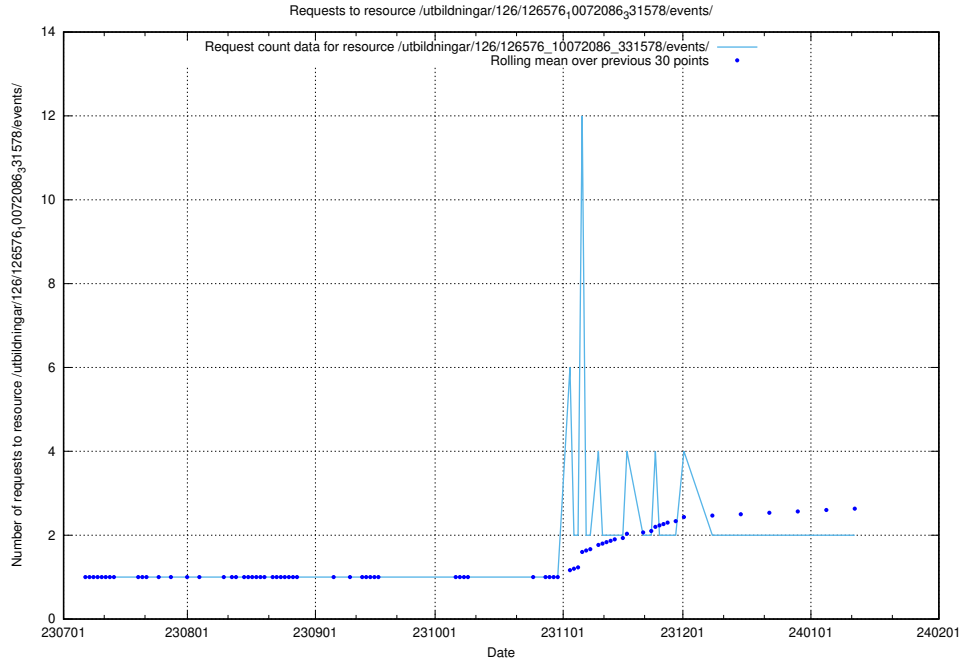

5.842 Usage of /utbildningar/126/126576_10072086_331578/events/

Here, we count the number of requests to resource /utbildningar/126/126576_10072086_331578/events/

5.843 Usage of /utbildningar/124/124862_10071083_324595/events/