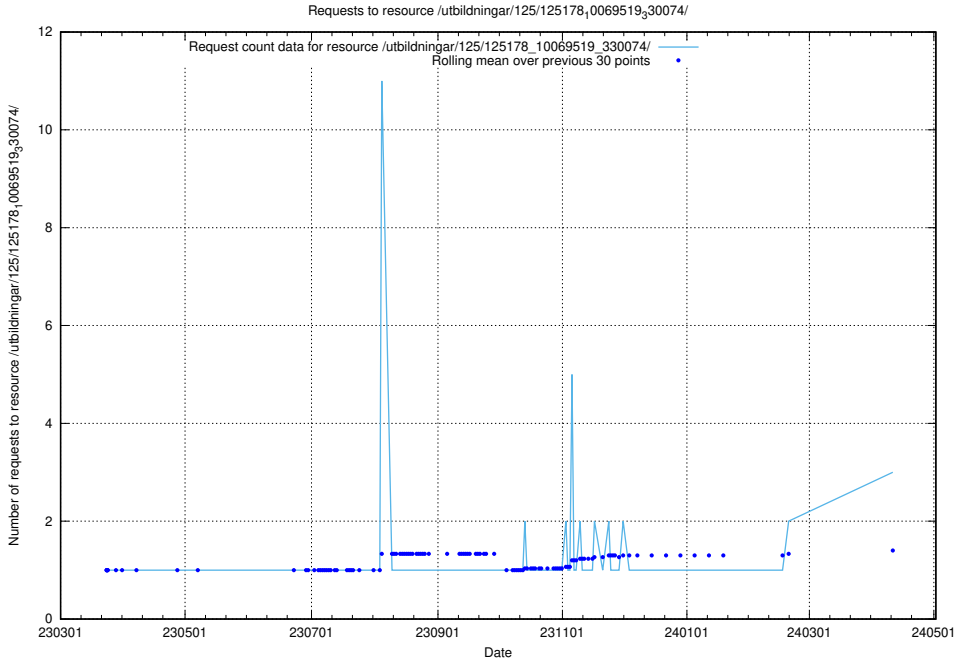

5.277 Usage of /utbildningar/125/125178_10069519_330074/

Here, we count the number of requests to resource /utbildningar/125/125178_10069519_330074/.