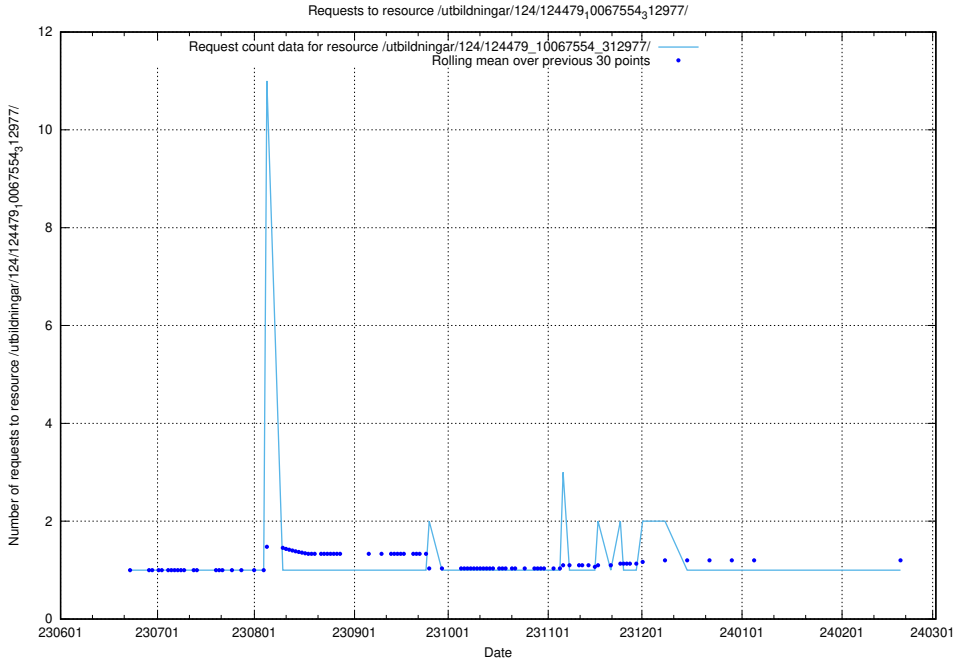

5.5517 Usage of /utbildningar/124/124479_10067554_312977/

Here, we count the number of requests to resource /utbildningar/124/124479_10067554_312977/.