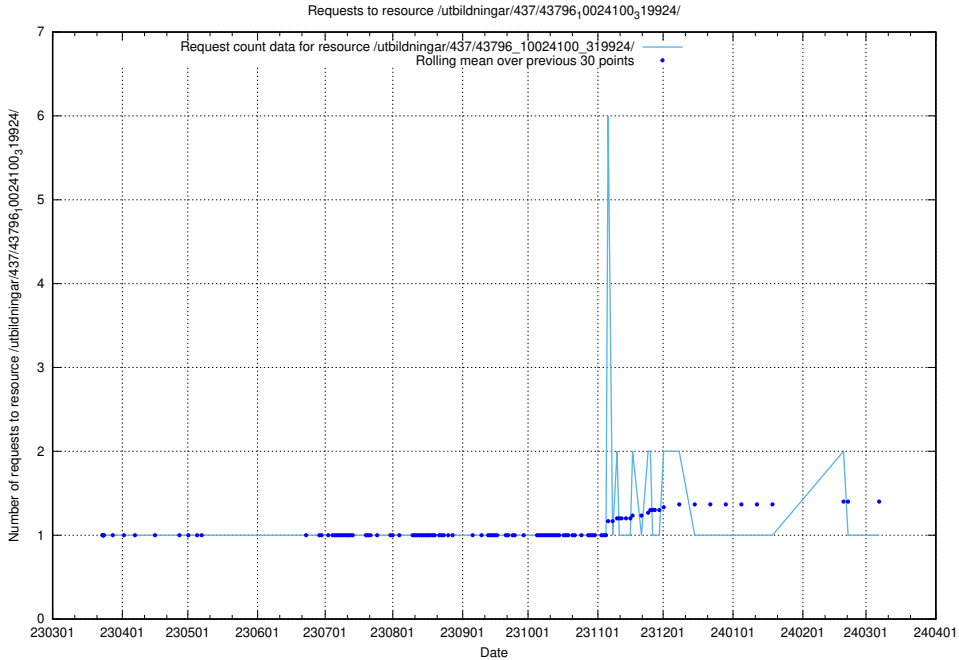

5.6052 Usage of /utbildningar/437/43796_10024100_319924/

Here, we count the number of requests to resource /utbildningar/437/43796_10024100_319924/.