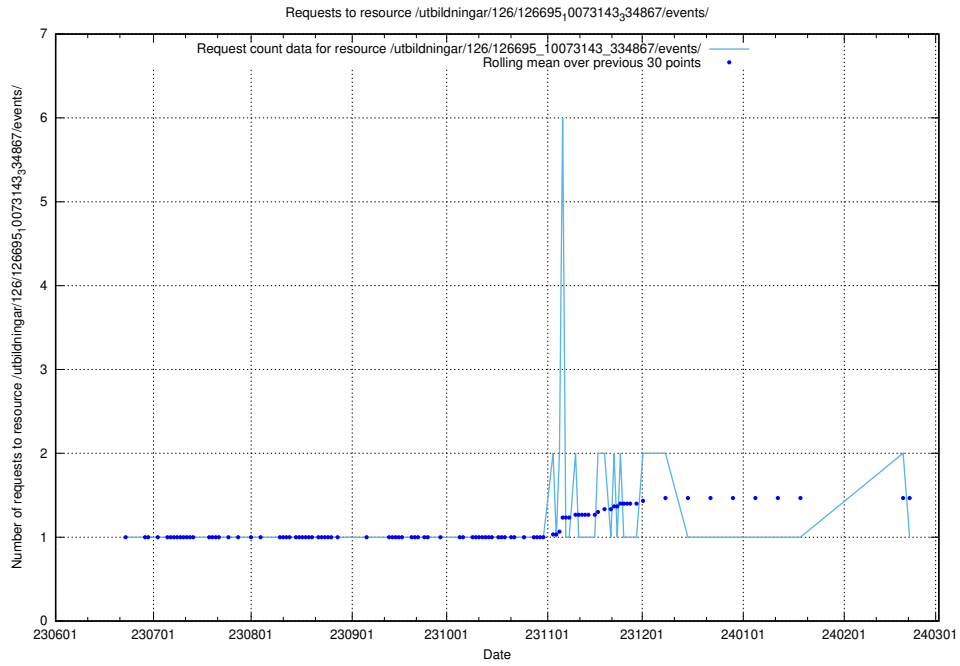

5.5356 Usage of /utbildningar/126/126695_10073143_334867/events/

Here, we count the number of requests to resource /utbildningar/126/126695_10073143_334867/events/