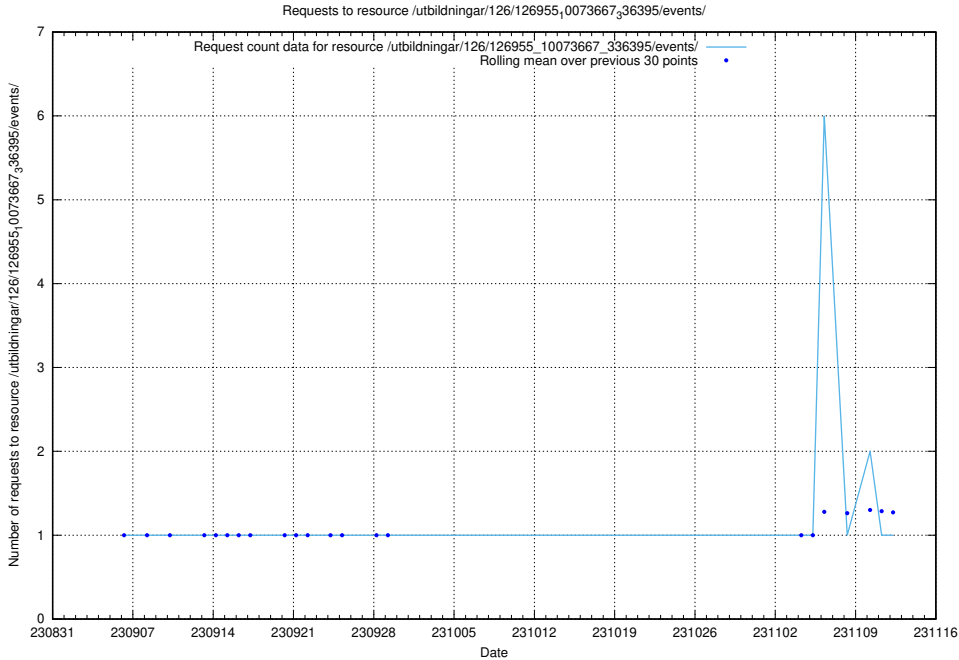

Here, we count the number of requests to resource /utbildningar/437/43758_10024008_29969/.

5.4398 Usage of /utbildningar/126/126955_10073667_336395/events/

Here, we count the number of requests to resource /utbildningar/126/126955_10073667_336395/events/