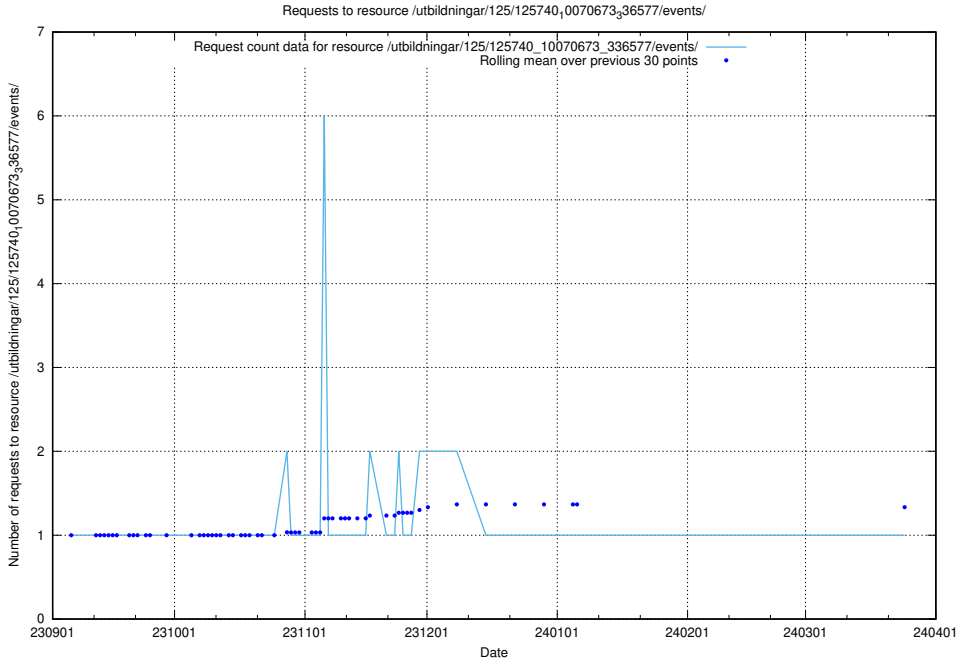

Here, we count the number of requests to resource /utbildningar/125/125741_10070673_336577/.

5.4416 Usage of /utbildningar/125/125740_10070673_336577/events/

Here, we count the number of requests to resource /utbildningar/125/125740_10070673_336577/events/