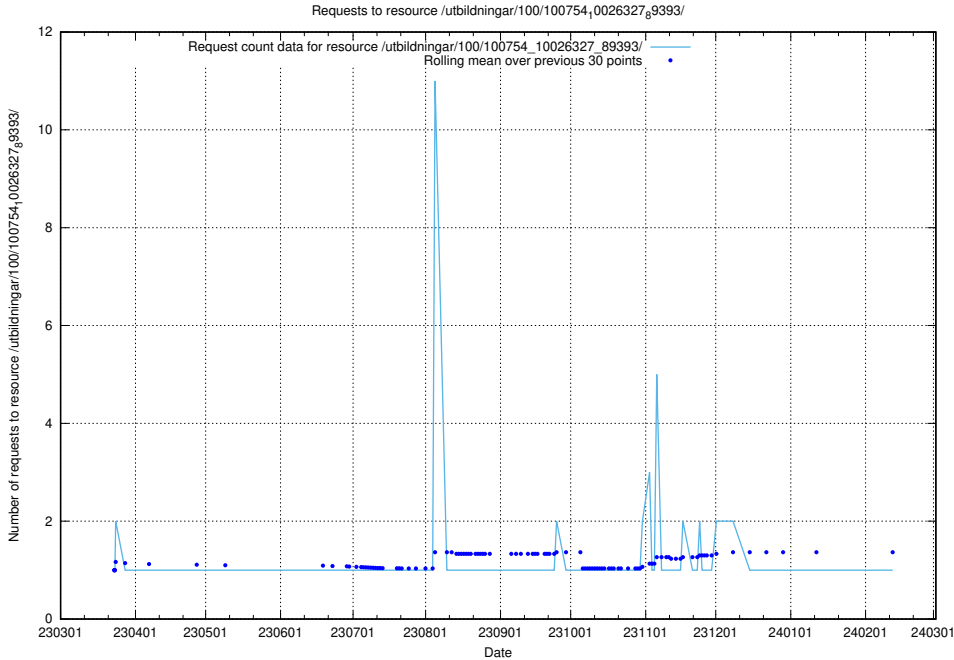

5.5294 Usage of /utbildningar/100/100754_10026327_89393/

Here, we count the number of requests to resource /utbildningar/100/100754_10026327_89393/.