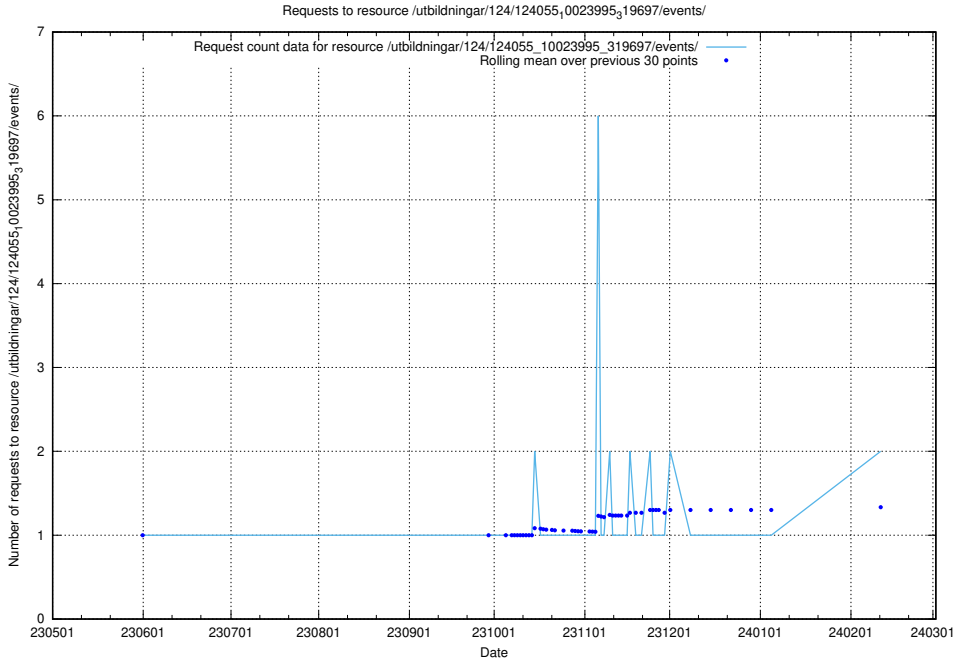

5.922 Usage of /utbildningar/124/124055_10023995_319697/events/

Here, we count the number of requests to resource /utbildningar/124/124055_10023995_319697/events/