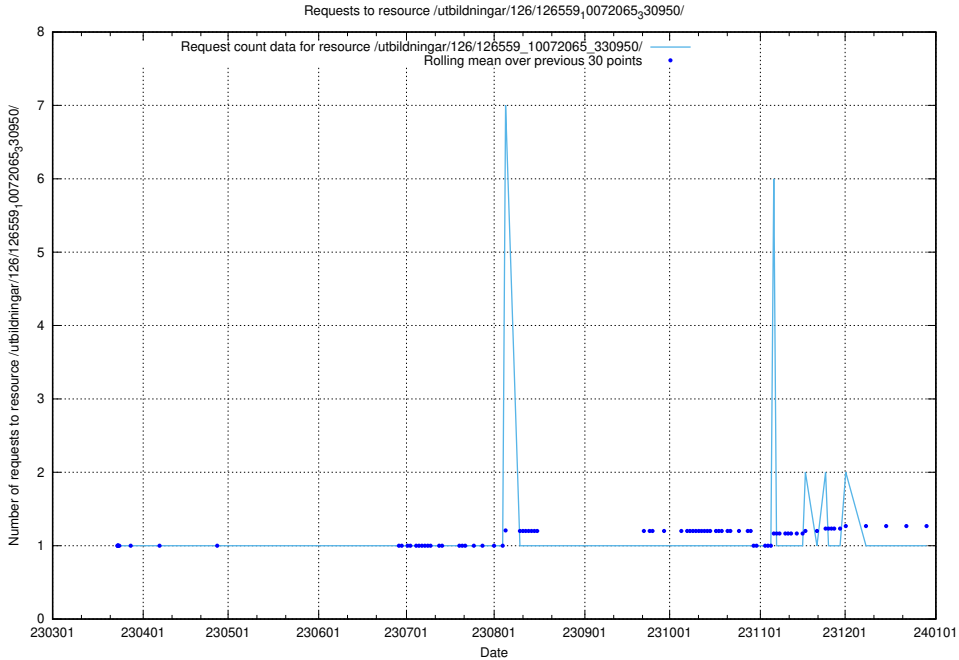

5.6097 Usage of /utbildningar/126/126559_10072065_330950/

Here, we count the number of requests to resource /utbildningar/126/126559_10072065_330950/.