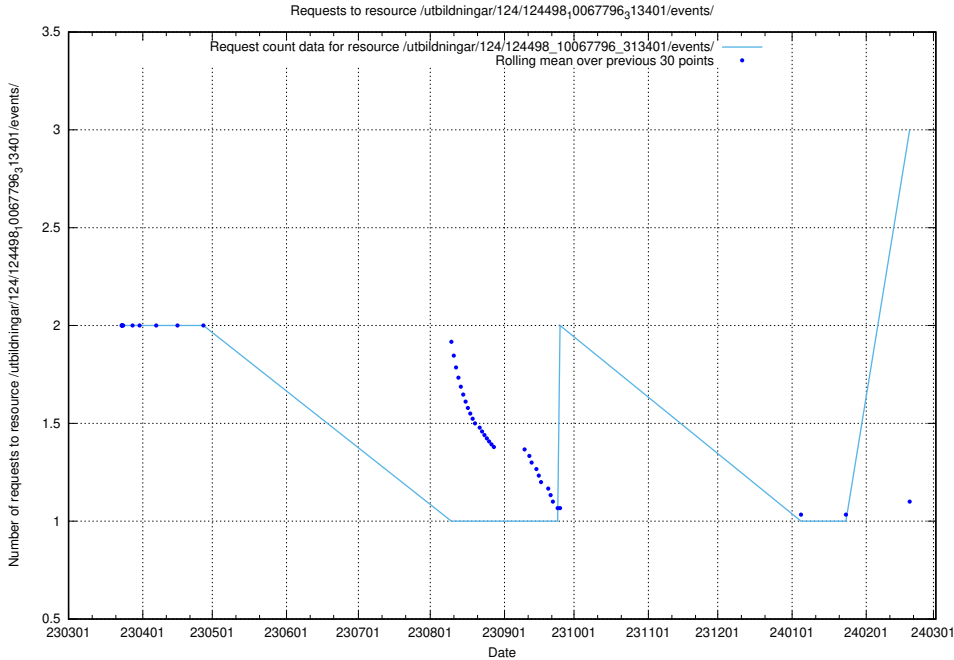

5.484 Usage of /utbildningar/124/124498_10067796_313401/events/

Here, we count the number of requests to resource /utbildningar/124/124498_10067796_313401/events/