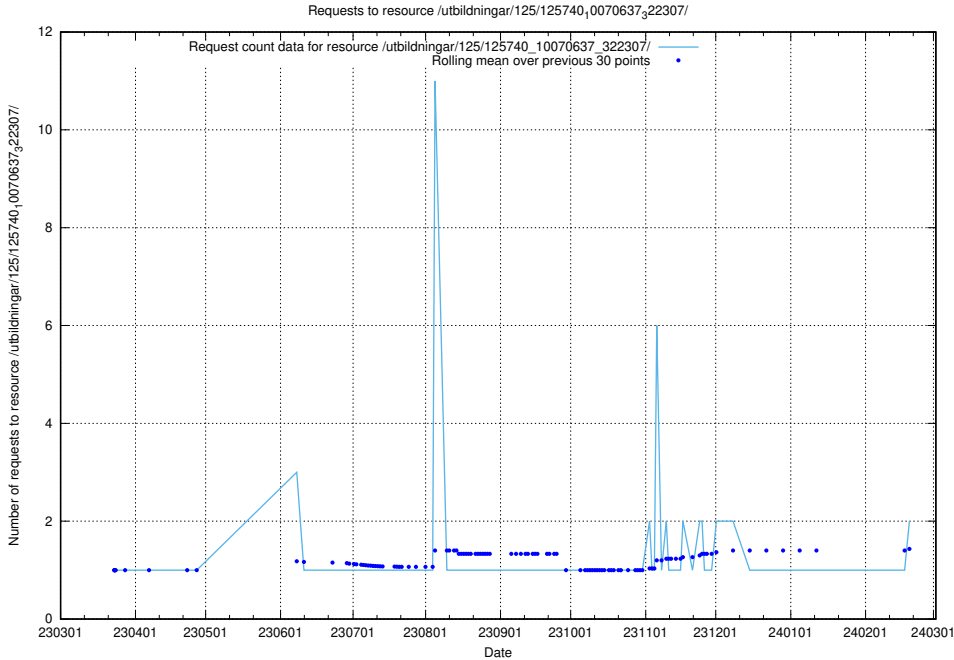

5.504 Usage of /utbildningar/125/125740_10070637_322307/

Here, we count the number of requests to resource /utbildningar/125/125740_10070637_322307/.