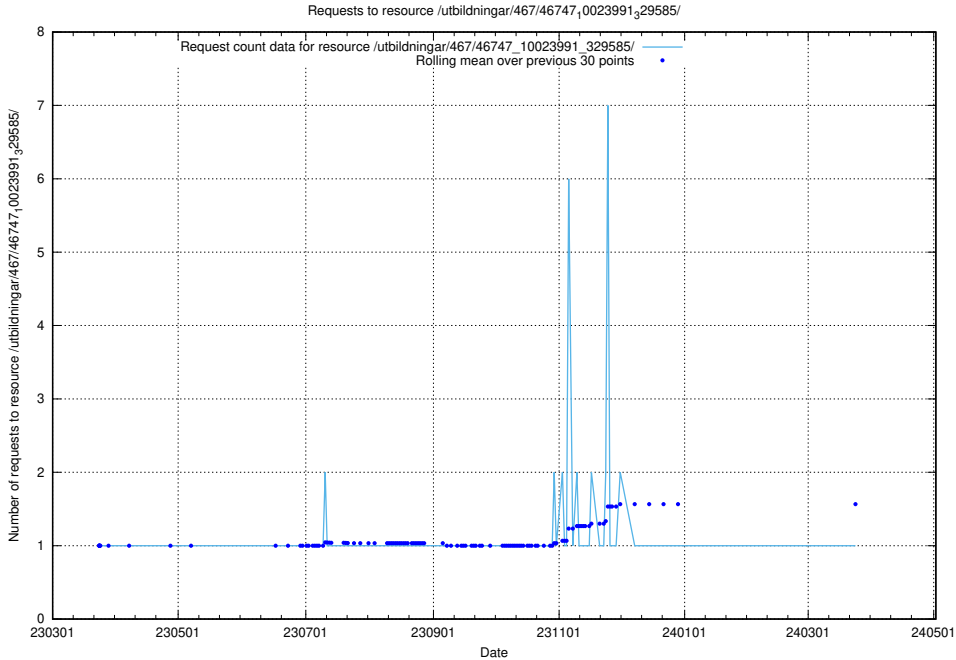

5.6011 Usage of /utbildningar/467/46747_10023991_329585/

Here, we count the number of requests to resource /utbildningar/467/46747_10023991_329585/.