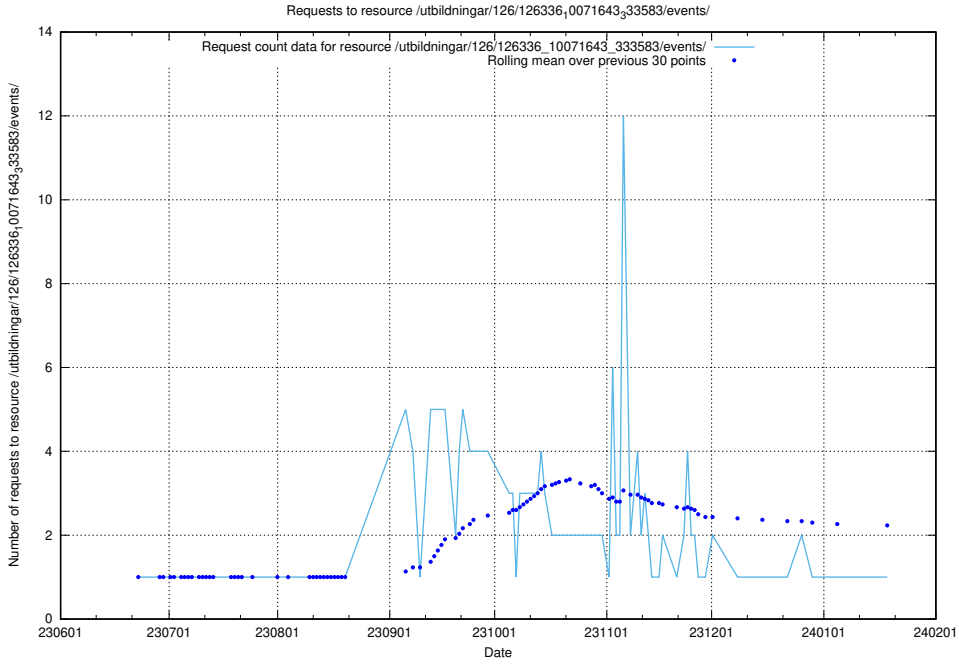

5.5395 Usage of /utbildningar/126/126336_10071643_333583/events/

Here, we count the number of requests to resource /utbildningar/126/126336_10071643_333583/events/