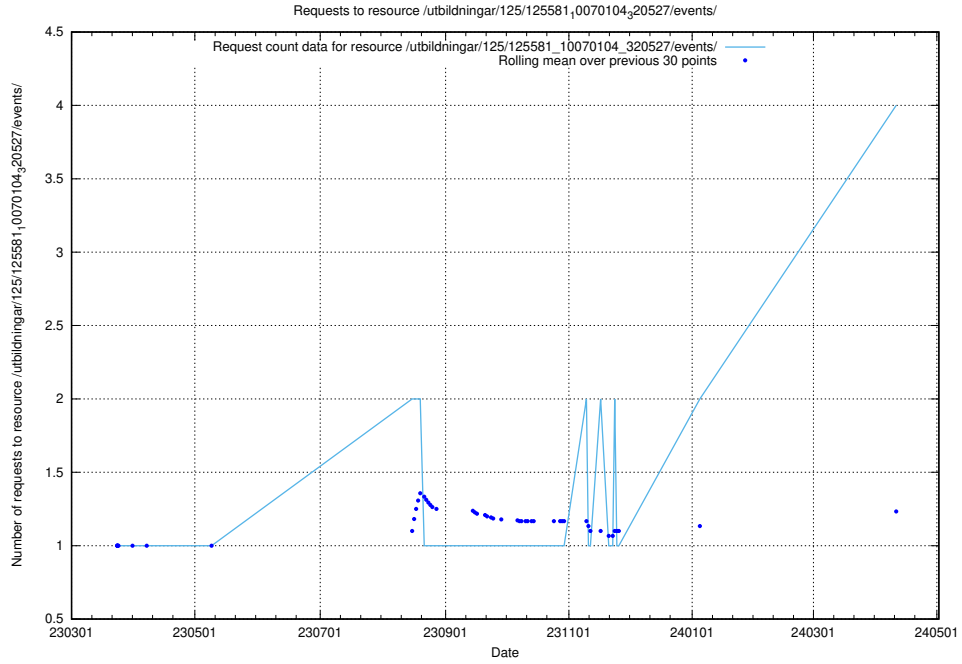

5.171 Usage of /utbildningar/125/125581_10070104_320527/events/

Here, we count the number of requests to resource /utbildningar/125/125581_10070104_320527/events/