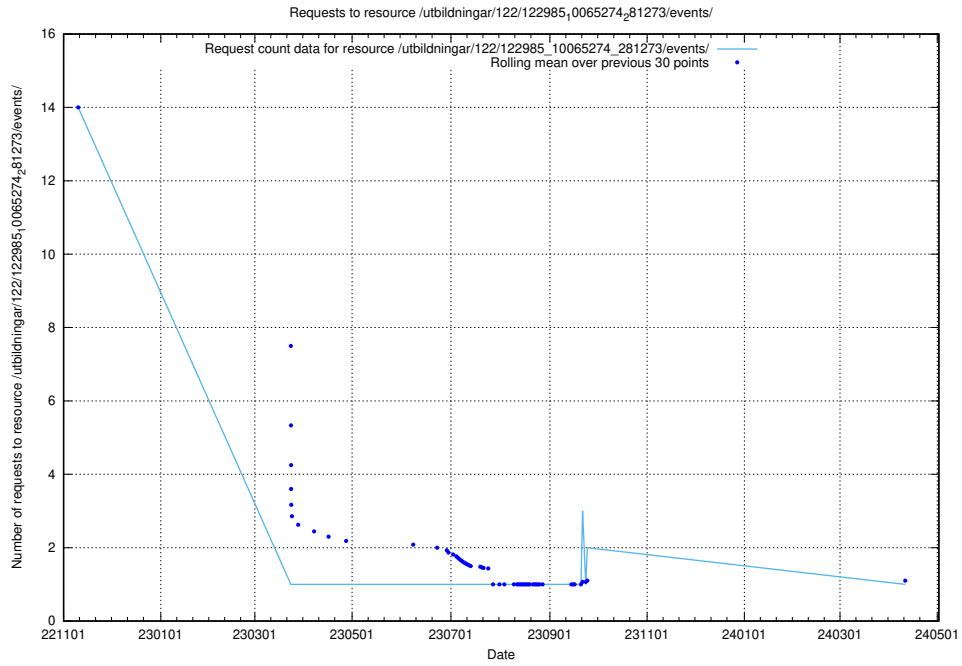

5.5928 Usage of /utbildningar/122/122985_10065274_281273/events/

Here, we count the number of requests to resource /utbildningar/122/122985_10065274_281273/events/