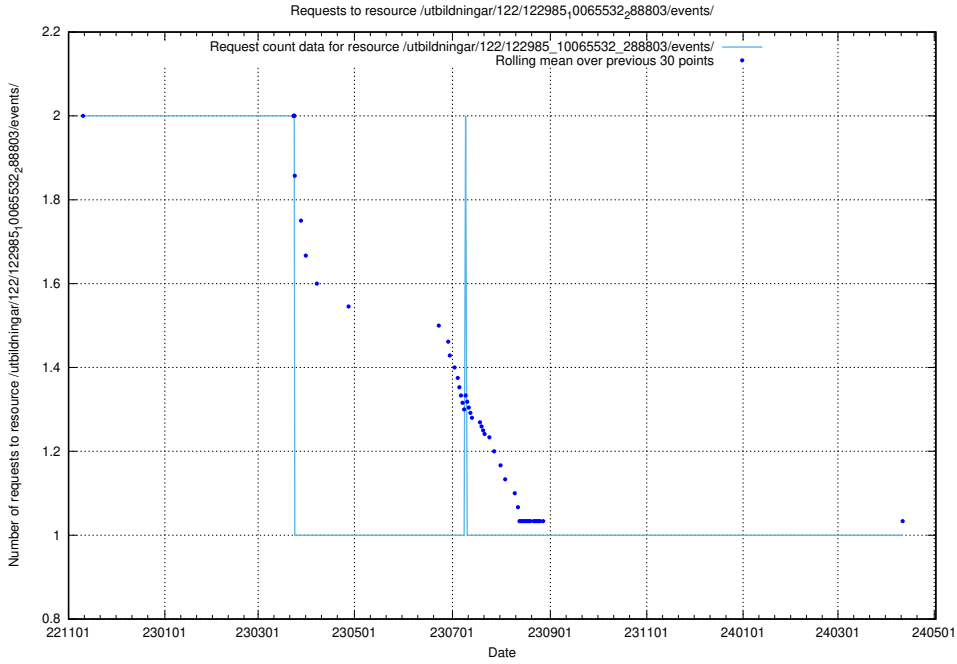

5.5966 Usage of /utbildningar/122/122985_10065532_288803/events/

Here, we count the number of requests to resource /utbildningar/122/122985_10065532_288803/events/