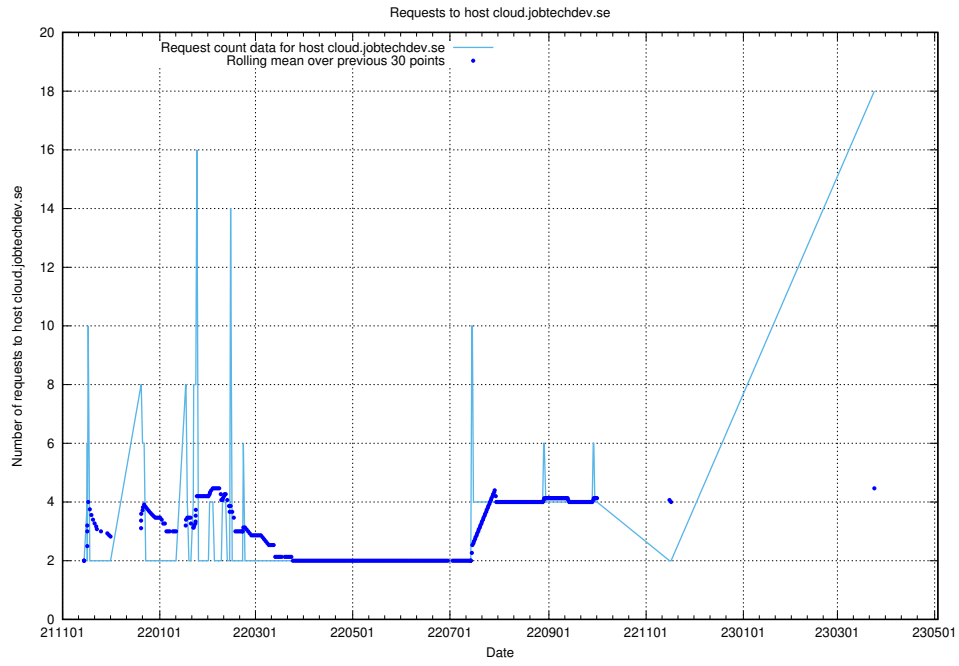

7.36 Usage of cloud.jobtechdev.se

Here, we count the number of requests to host cloud.jobtechdev.se.