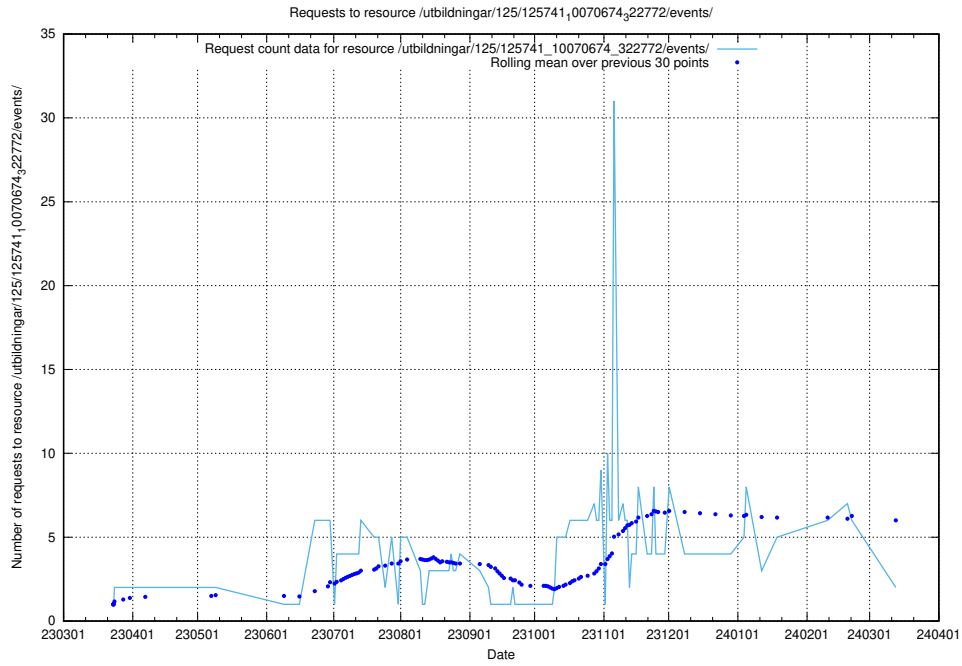

Here, we count the number of requests to resource /utbildningar/125/125741_10070684_322484/.

5.1002 Usage of /utbildningar/125/125741_10070674_322772/events/

Here, we count the number of requests to resource /utbildningar/125/125741_10070674_322772/events/