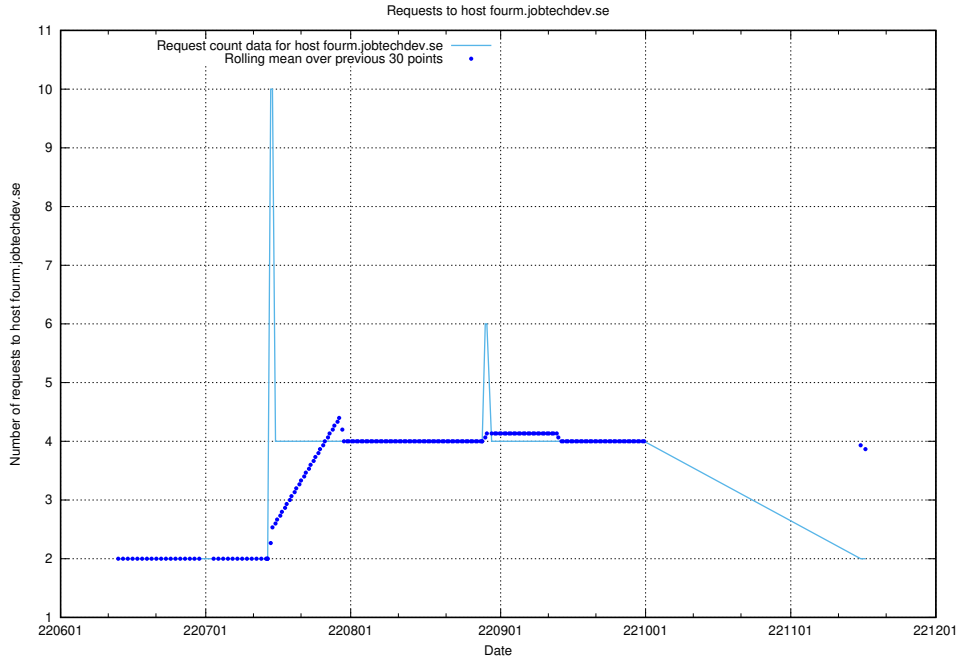

7.407 Usage of fourm.jobtechdev.se

Here, we count the number of requests to host fourm.jobtechdev.se.

7.408 Usage of ac93955e-375e-46ab-98cd-1c60a34122cd.jobtechdev.se

Here, we count the number of requests to host ac93955e-375e-46ab-98cd-1c60a34122cd.jobtechdev.se.