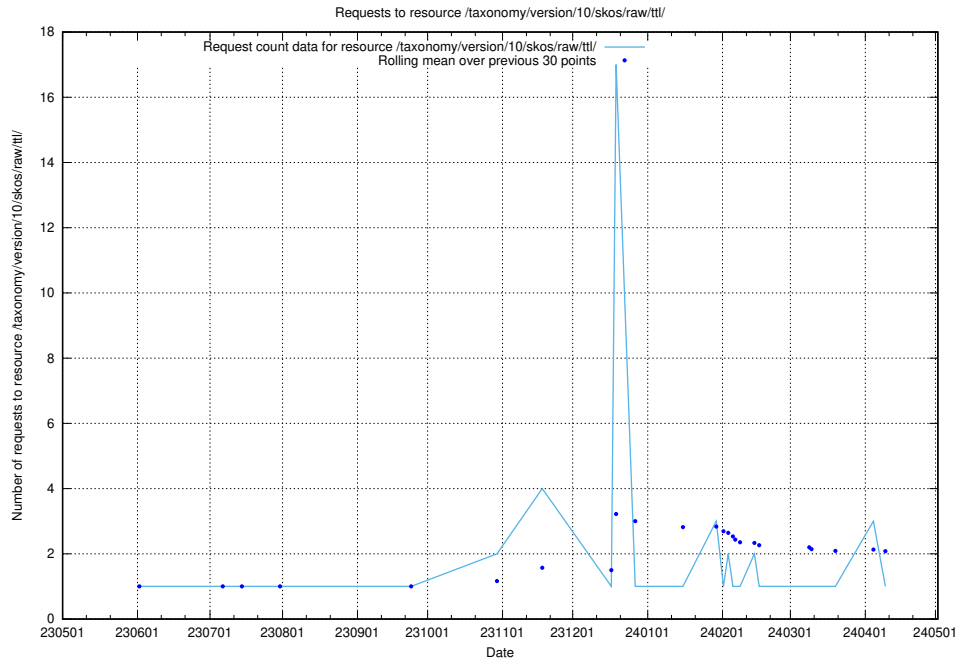

5.5650 Usage of /taxonomy/version/10/skos/raw/ttl/

Here, we count the number of requests to resource /taxonomy/version/10/skos/raw/ttl/.