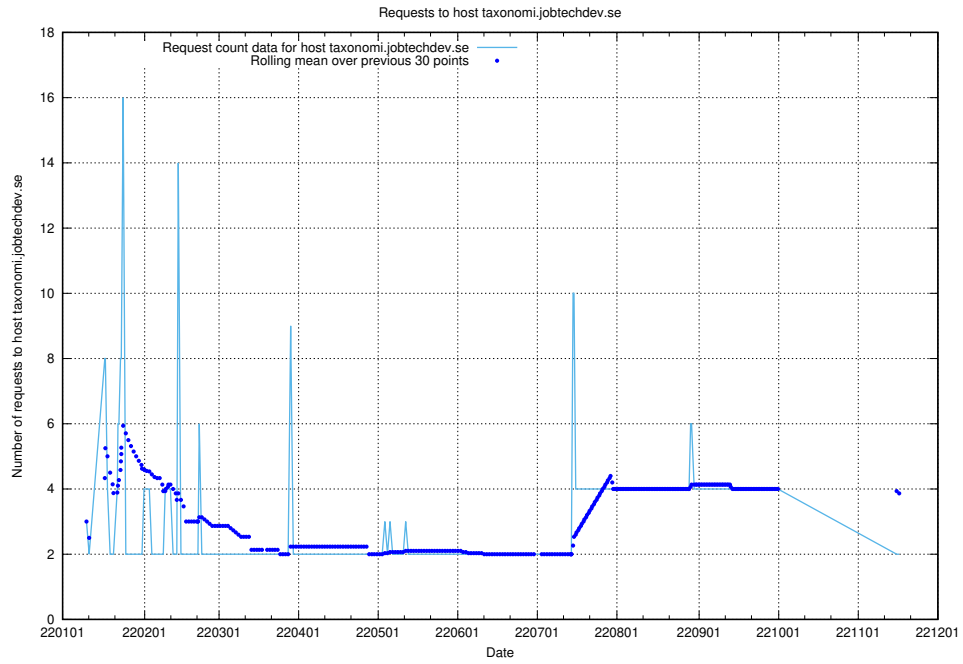

7.281 Usage of taxonomy.api.jobtechdev.se:80

Here, we count the number of requests to host taxonomy.api.jobtechdev.se:80.

7.282 Usage of taxonomi.jobtechdev.se

Here, we count the number of requests to host taxonomi.jobtechdev.se.