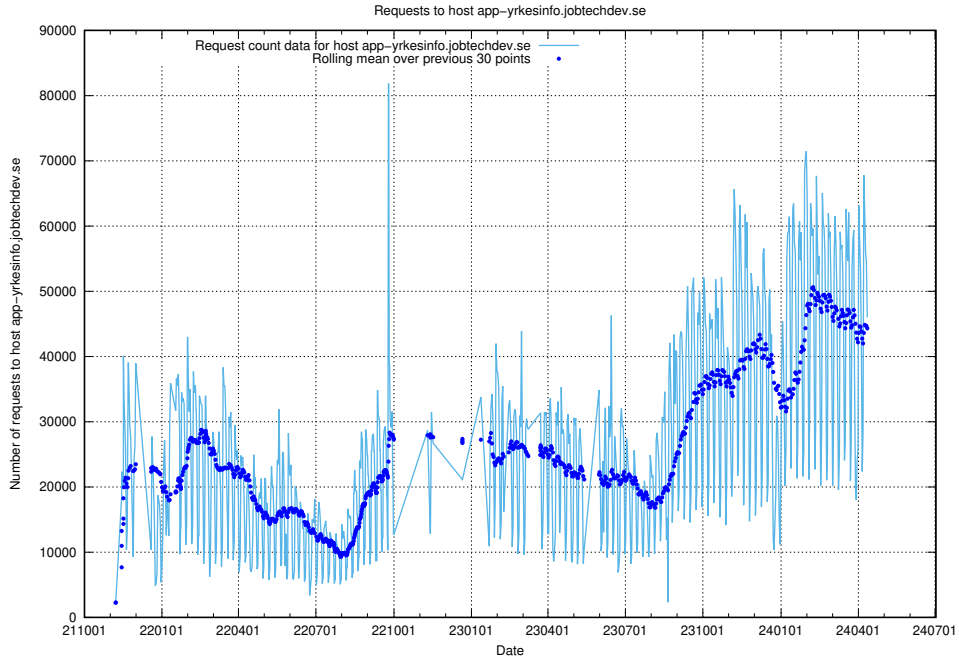

7.7 Usage of app-yrkesinfo.jobtechdev.se

Here, we count the number of requests to host app-yrkesinfo.jobtechdev.se.