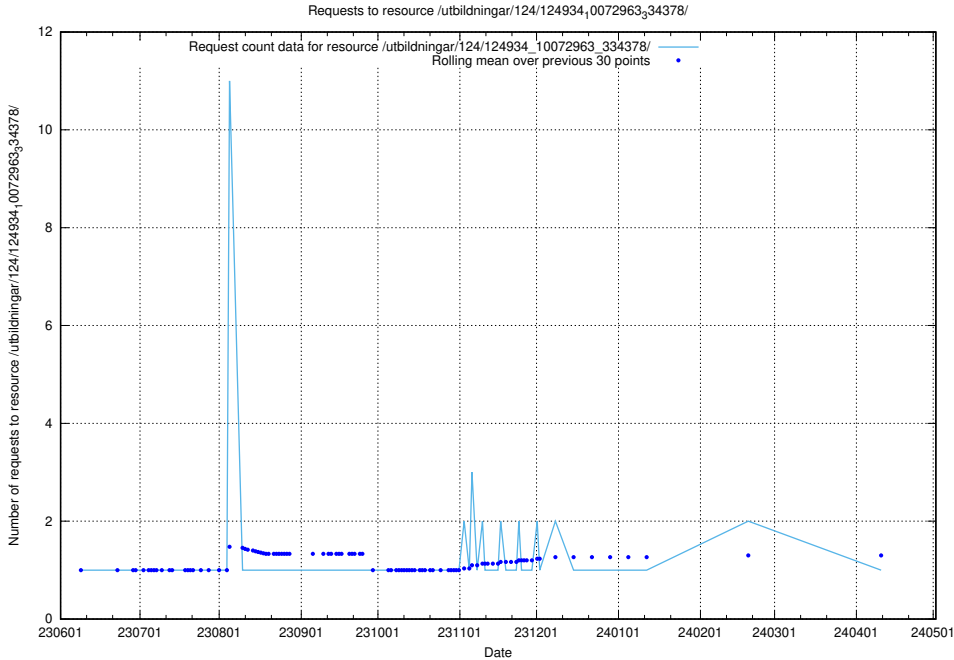

5.5615 Usage of /utbildningar/124/124934_10072963_334378/

Here, we count the number of requests to resource /utbildningar/124/124934_10072963_334378/.