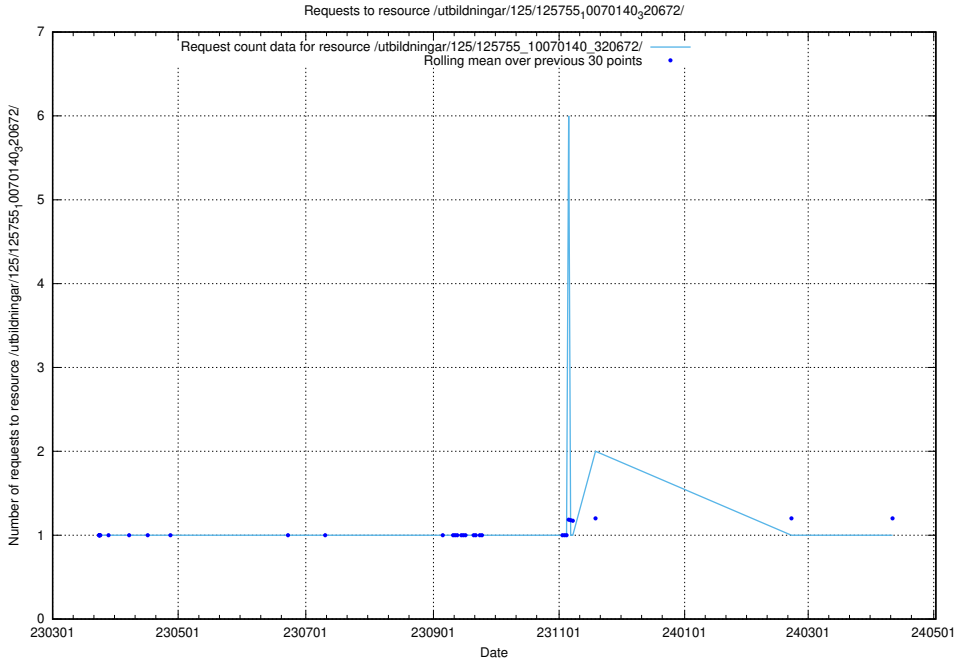

5.6153 Usage of /utbildningar/125/125755_10070140_320672/

Here, we count the number of requests to resource /utbildningar/125/125755_10070140_320672/.