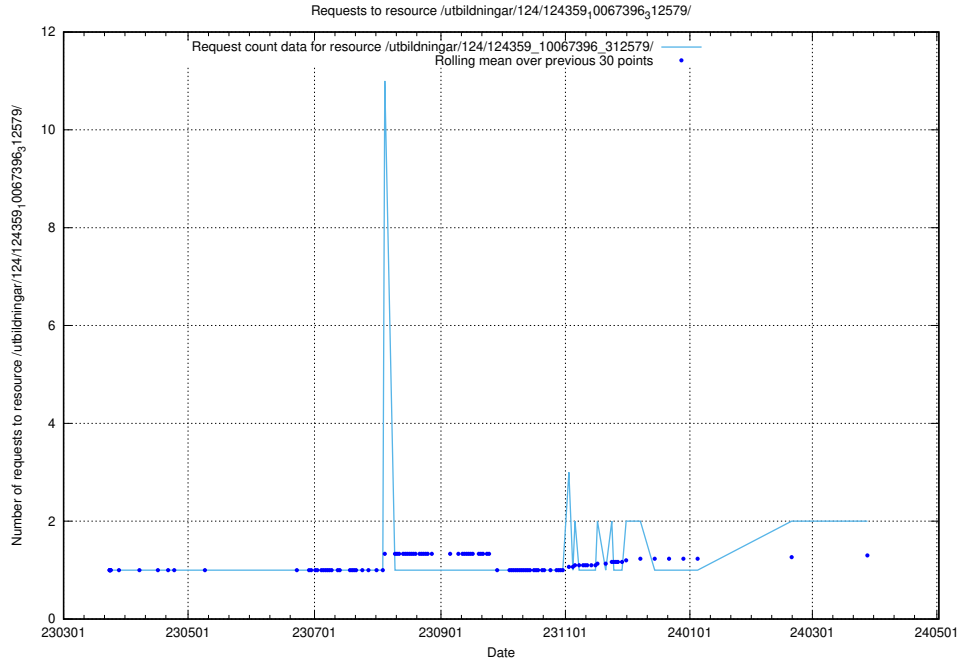

5.697 Usage of /utbildningar/124/124359_10067396_312579/

Here, we count the number of requests to resource /utbildningar/124/124359_10067396_312579/.