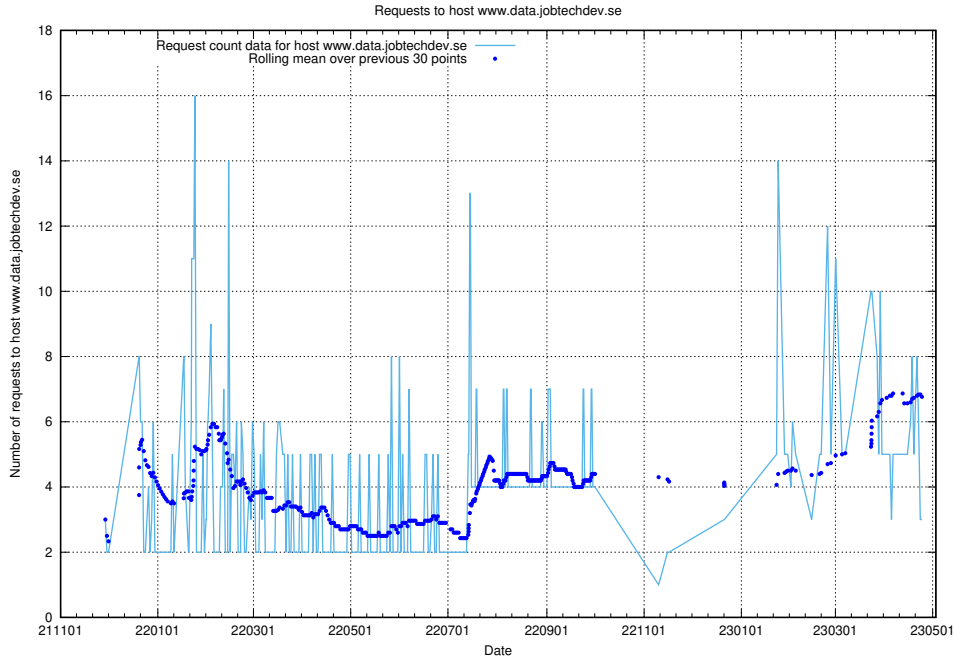

7.207 Usage of www.jobad-enrichments-api.jobtechdev.se

Here, we count the number of requests to host www.jobad-enrichments-api.jobtechdev.se.

7.208 Usage of magazine.jobtechdev.se

Here, we count the number of requests to host magazine.jobtechdev.se.