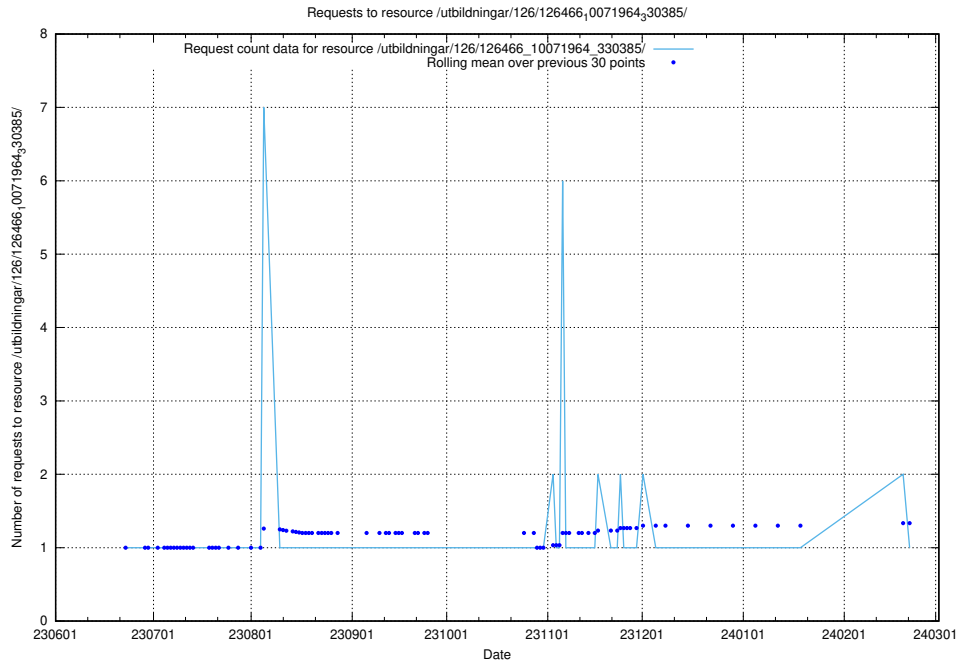

5.5379 Usage of /utbildningar/126/126466_10071964_330385/

Here, we count the number of requests to resource /utbildningar/126/126466_10071964_330385/.