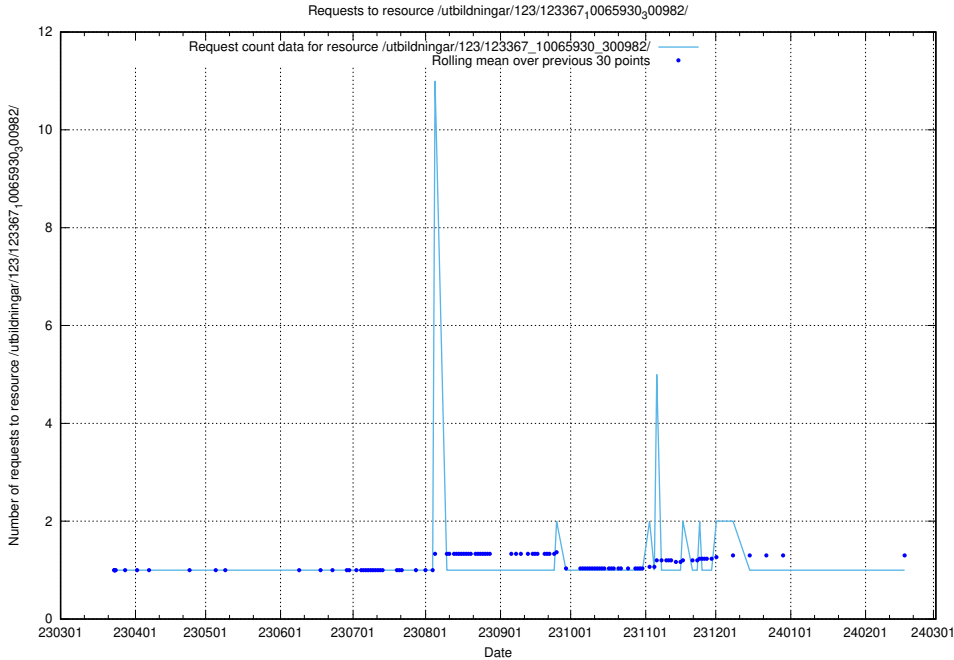

5.4376 Usage of /utbildningar/123/123367_10065930_300982/

Here, we count the number of requests to resource /utbildningar/123/123367_10065930_300982/.