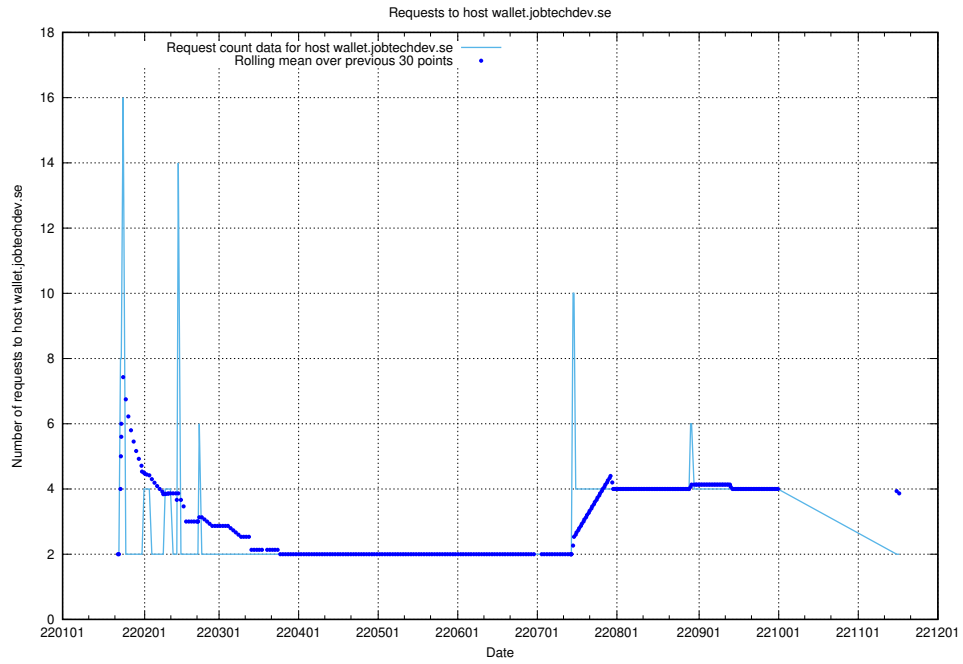

7.580 Usage of wallet.jobtechdev.se

Here, we count the number of requests to host wallet.jobtechdev.se.