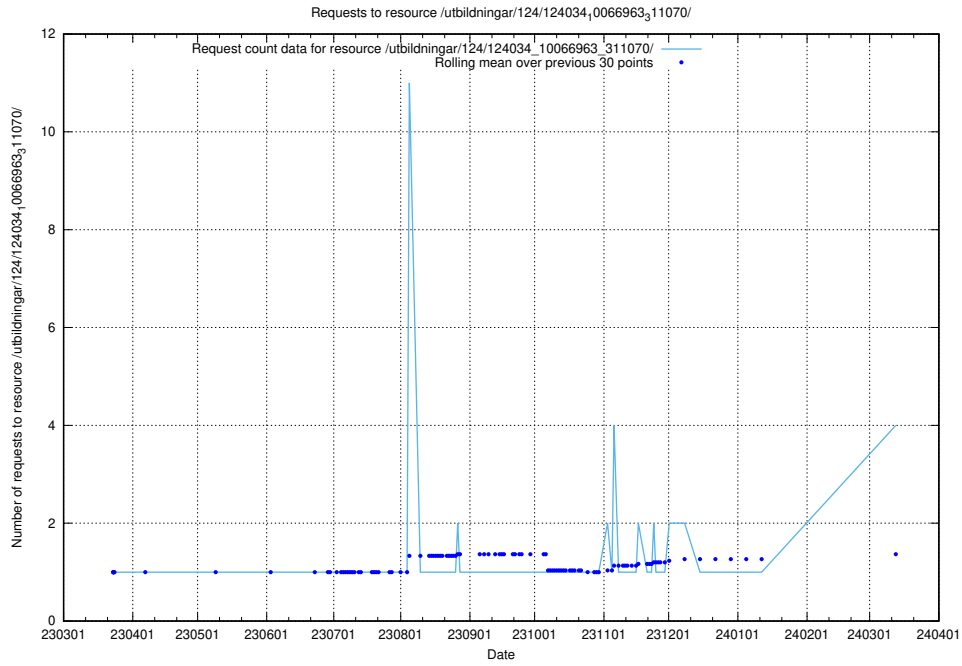

5.223 Usage of /utbildningar/124/124034_10066963_311070/

Here, we count the number of requests to resource /utbildningar/124/124034_10066963_311070/.