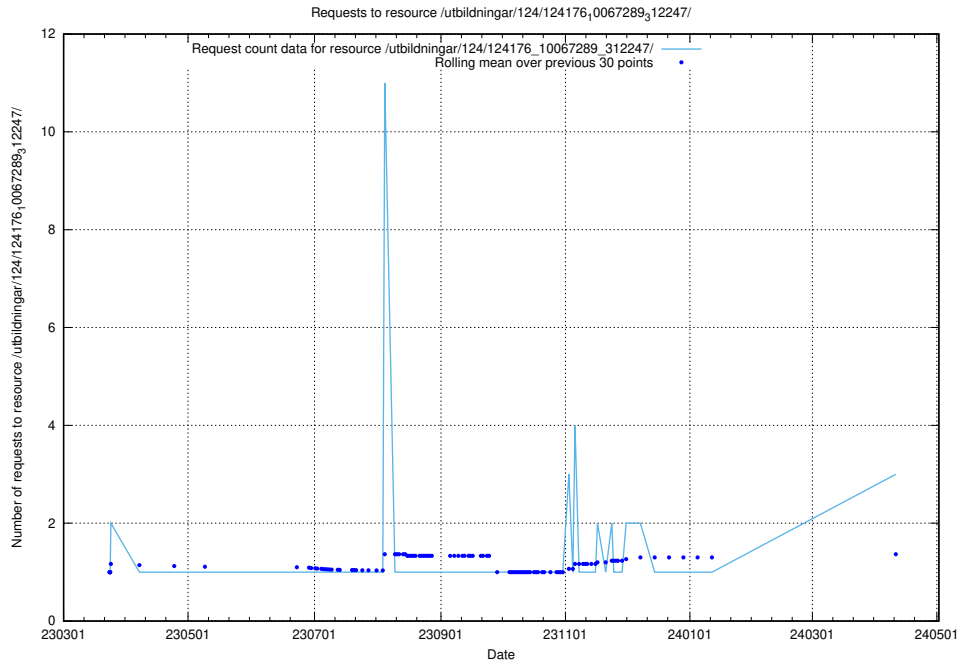

Here, we count the number of requests to resource /taxonomy/version/8/query/all-concepts/.

5.345 Usage of /utbildningar/124/124176_10067289_312247/

Here, we count the number of requests to resource /utbildningar/124/124176_10067289_312247/.