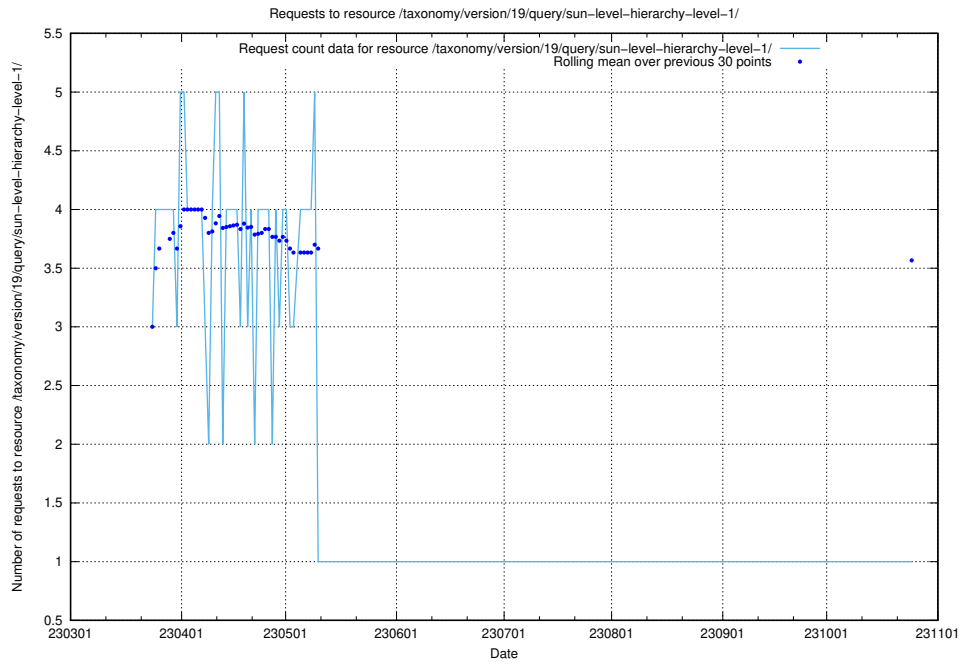

5.5827 Usage of /taxonomy/version/19/query/sun-level-hierarchy-level-1/

Here, we count the number of requests to resource /taxonomy/version/19/query/sun-level-hierarchy-level-1/.