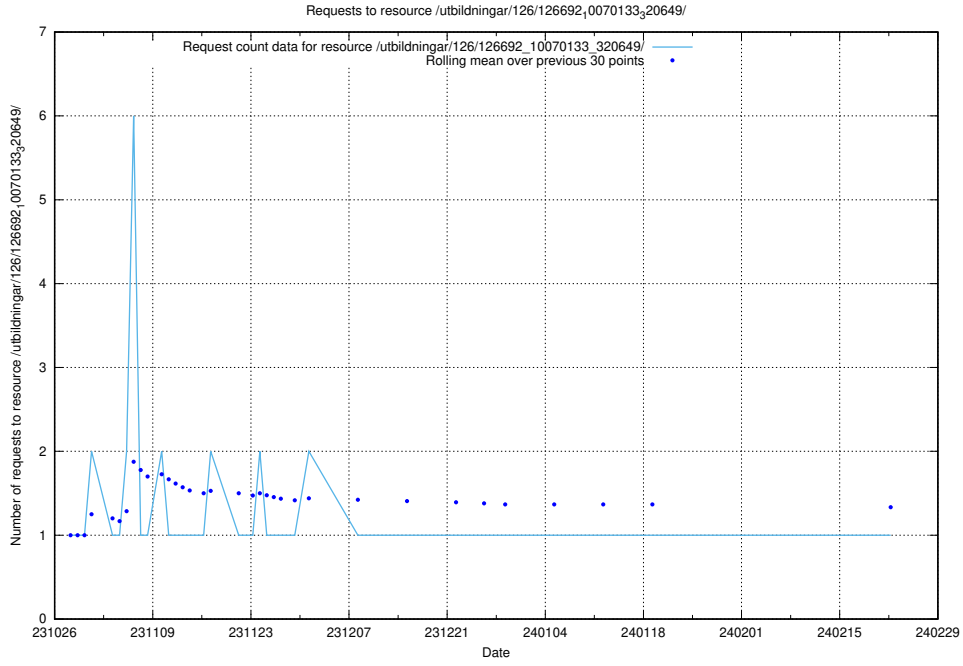

5.3944 Usage of /utbildningar/126/126692_10070133_320649/

Here, we count the number of requests to resource /utbildningar/126/126692_10070133_320649/.