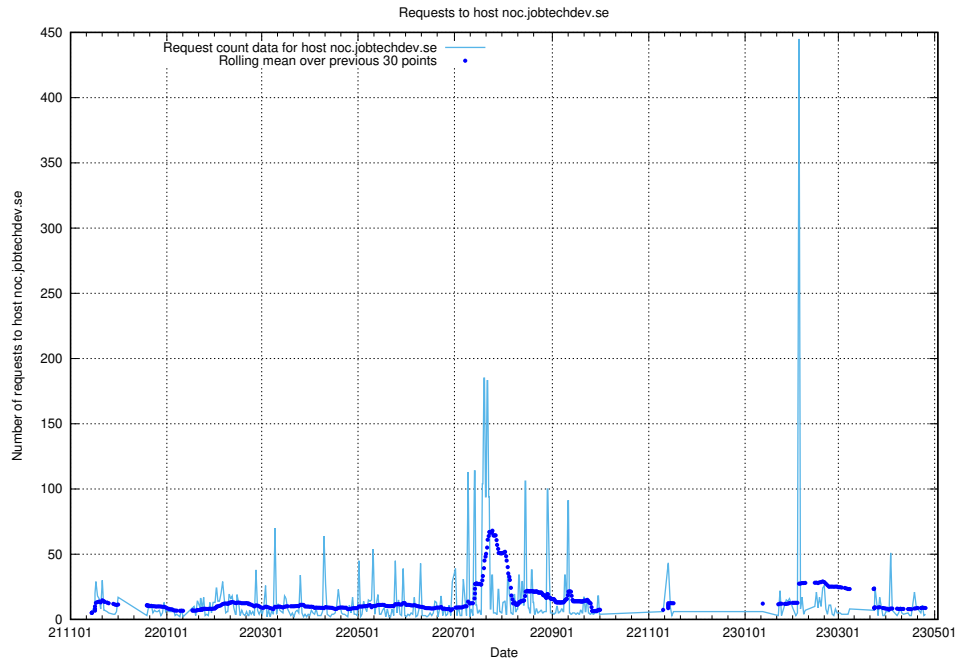

7.162 Usage of noc.jobtechdev.se

Here, we count the number of requests to host noc.jobtechdev.se.