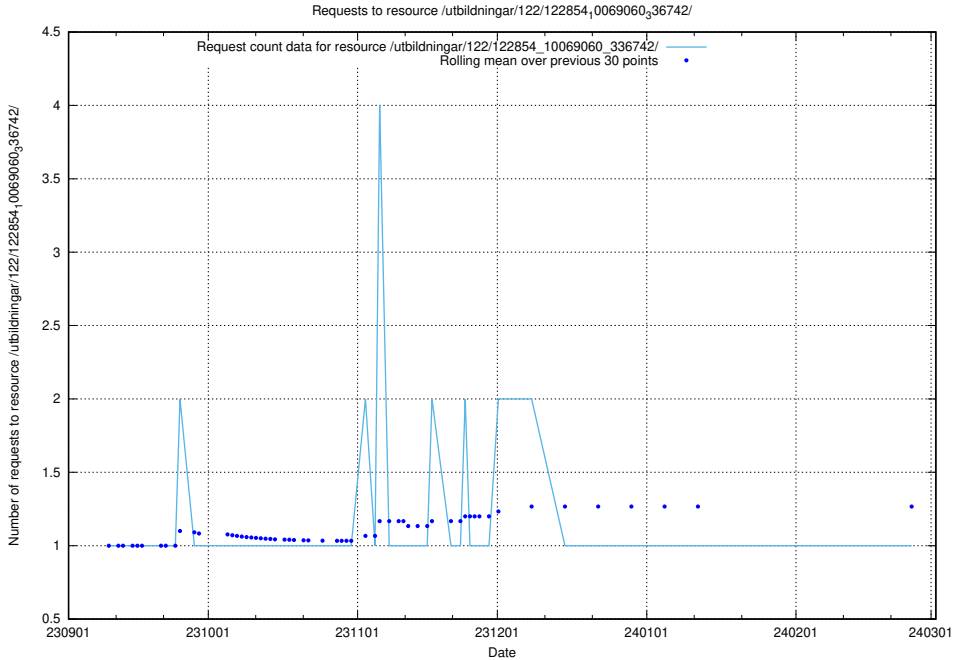

5.4373 Usage of /utbildningar/122/122854_10069060_336742/

Here, we count the number of requests to resource /utbildningar/122/122854_10069060_336742/.