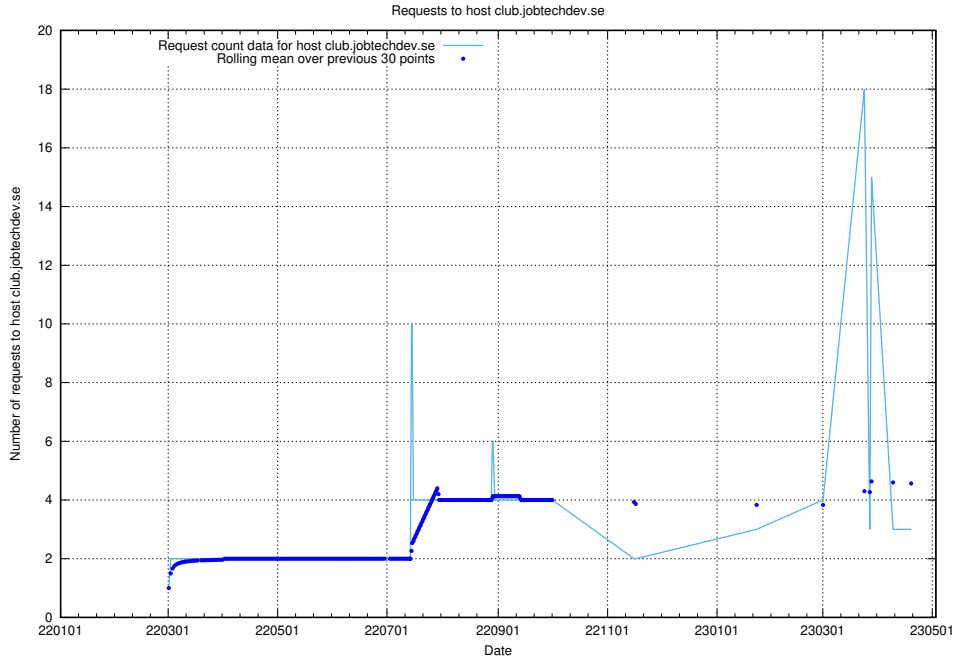

7.222 Usage of club.jobtechdev.se

Here, we count the number of requests to host club.jobtechdev.se.