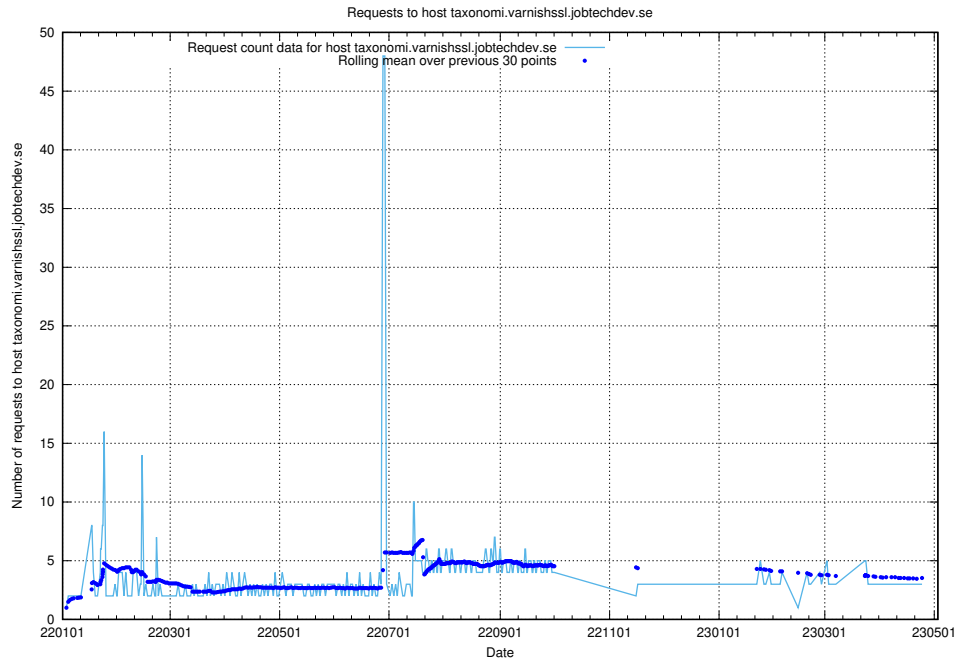

7.176 Usage of `taxonomi.varnishssl.jobtechdev.se`

Here, we count the number of requests to host `taxonomi.varnishssl.jobtechdev.se`.