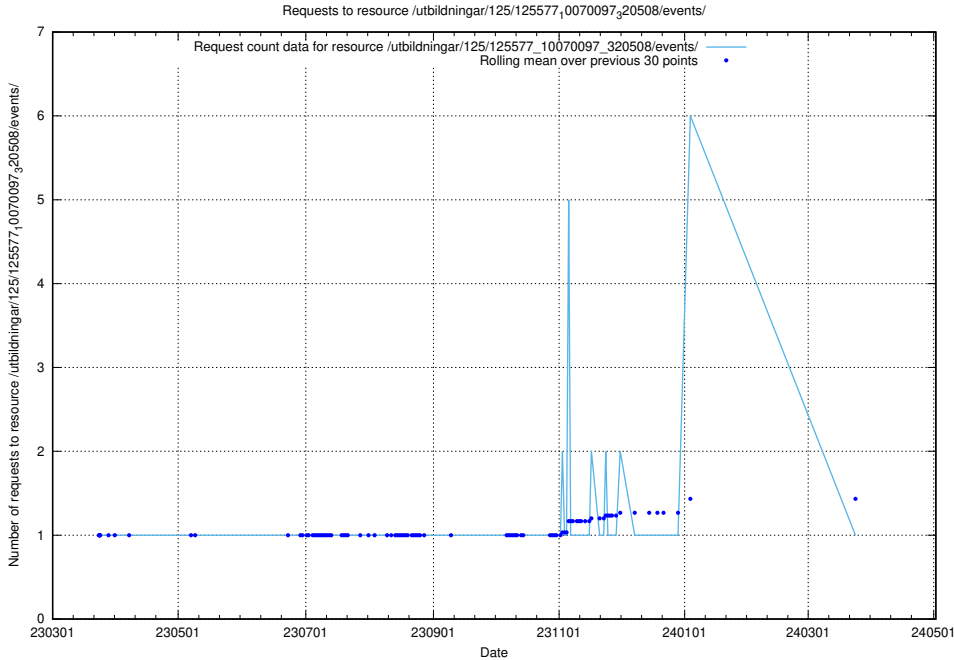

5.1133 Usage of /utbildningar/125/125577_10070097_320508/events/

Here, we count the number of requests to resource /utbildningar/125/125577_10070097_320508/events/