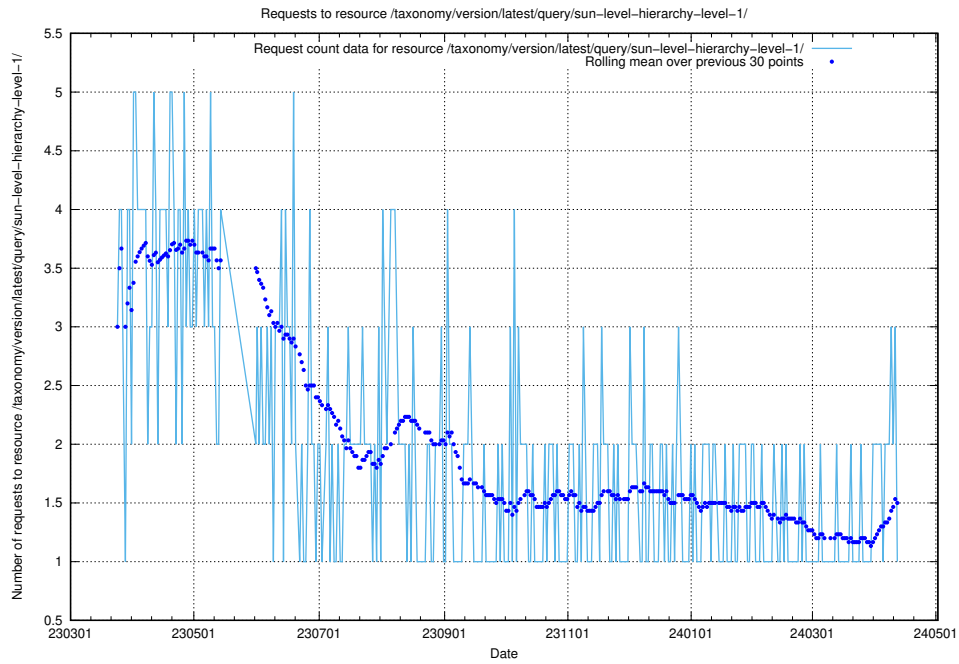

5.5810 Usage of /taxonomy/version/latest/query/sun-level-hierarchy-level-1/

Here, we count the number of requests to resource /taxonomy/version/latest/query/sun-level-hierarchy-level-1/.