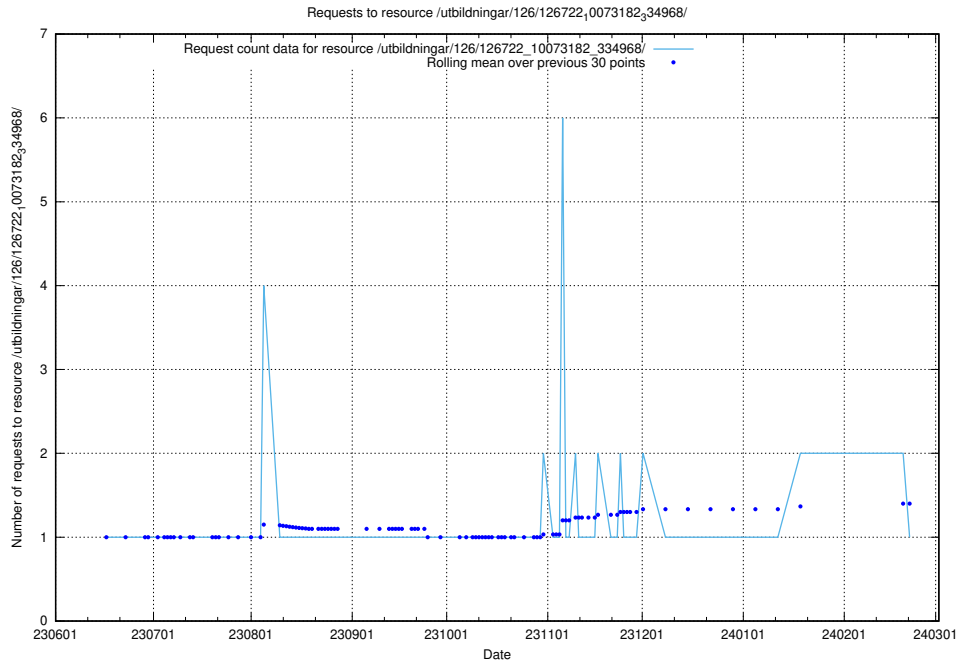

5.5588 Usage of /utbildningar/126/126722_10073182_334968/

Here, we count the number of requests to resource /utbildningar/126/126722_10073182_334968/.