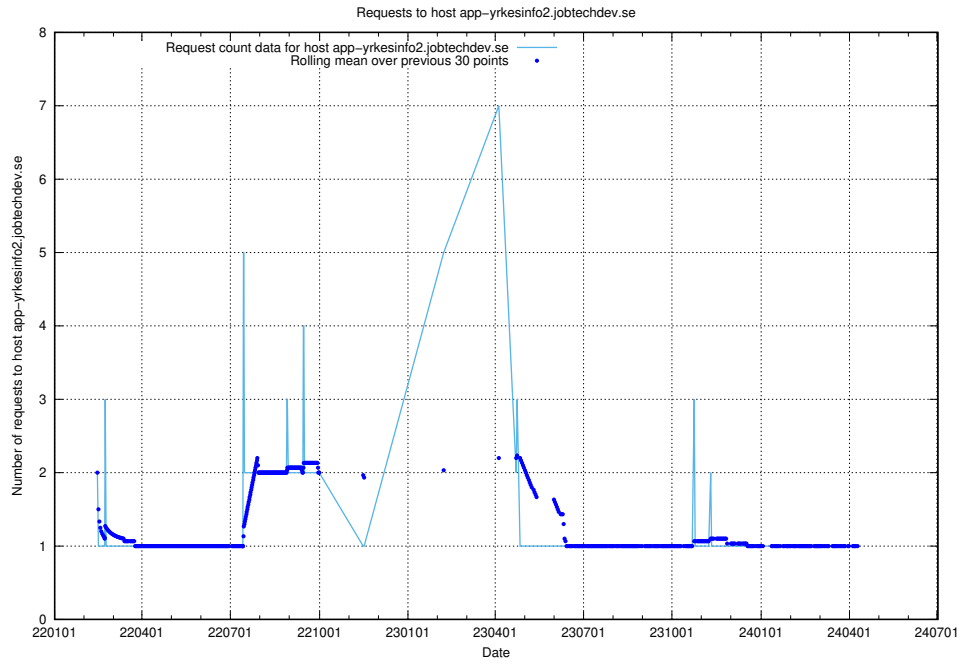

7.656 Usage of app-yrkesinfo2.jobtechdev.se

Here, we count the number of requests to host app-yrkesinfo2.jobtechdev.se.