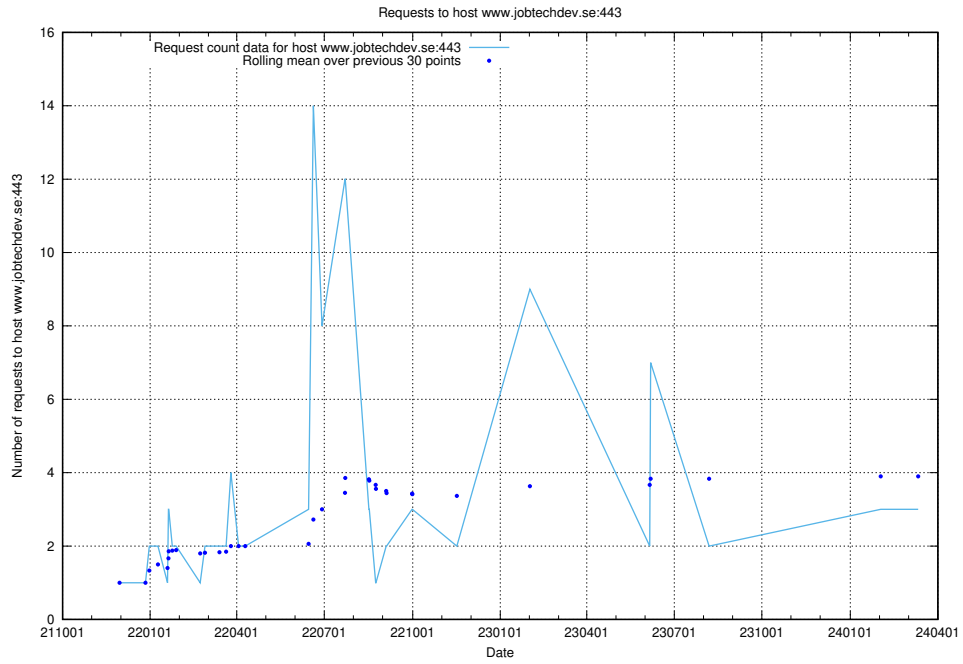

7.204 Usage of www.jobtechdev.se:443

Here, we count the number of requests to host www.jobtechdev.se:443.