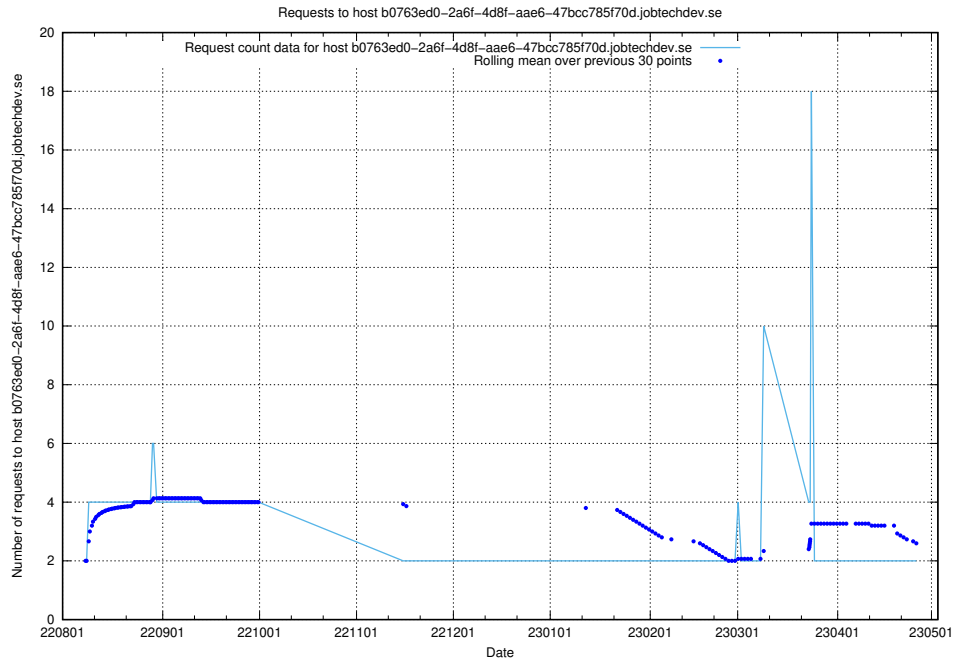

7.347 Usage of b0763ed0-2a6f-4d8f-aae6-47bcc785f70d.jobtechdev.se

Here, we count the number of requests to host b0763ed0-2a6f-4d8f-aae6-47bcc785f70d.jobtechdev.se.