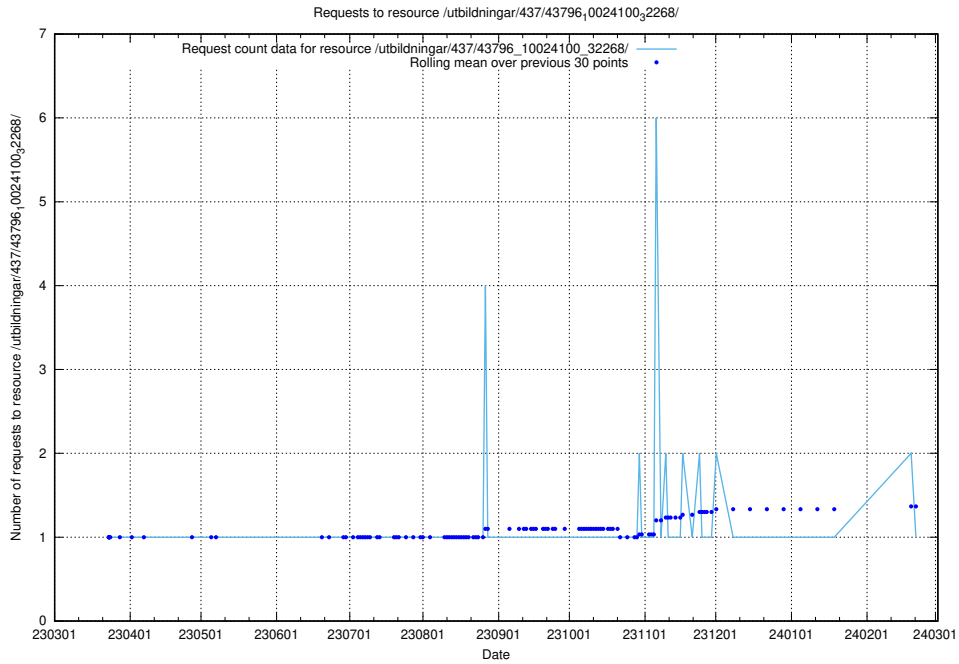

5.6049 Usage of /utbildningar/437/43796_10024100_32268/

Here, we count the number of requests to resource /utbildningar/437/43796_10024100_32268/.