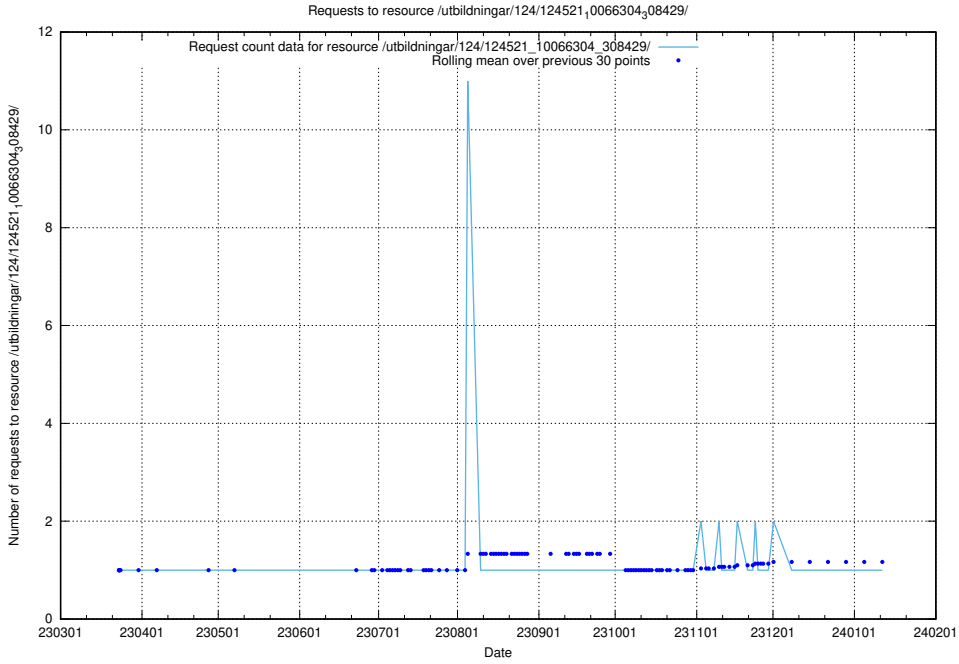

5.1246 Usage of /utbildningar/124/124521_10066304_308429/

Here, we count the number of requests to resource /utbildningar/124/124521_10066304_308429/.