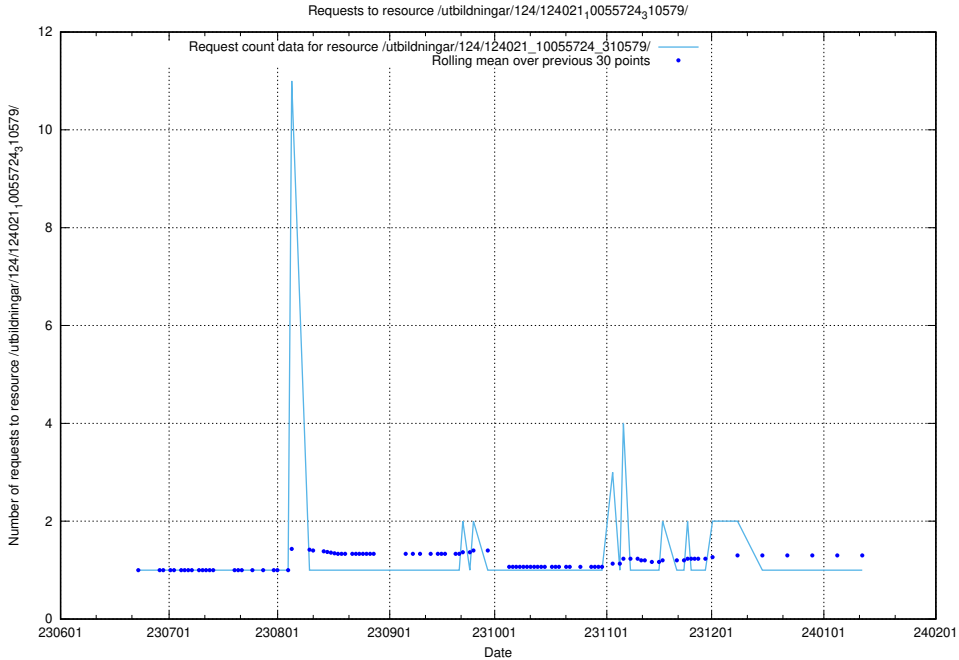

5.5546 Usage of /utbildningar/124/124021_10055724_310579/

Here, we count the number of requests to resource /utbildningar/124/124021_10055724_310579/.