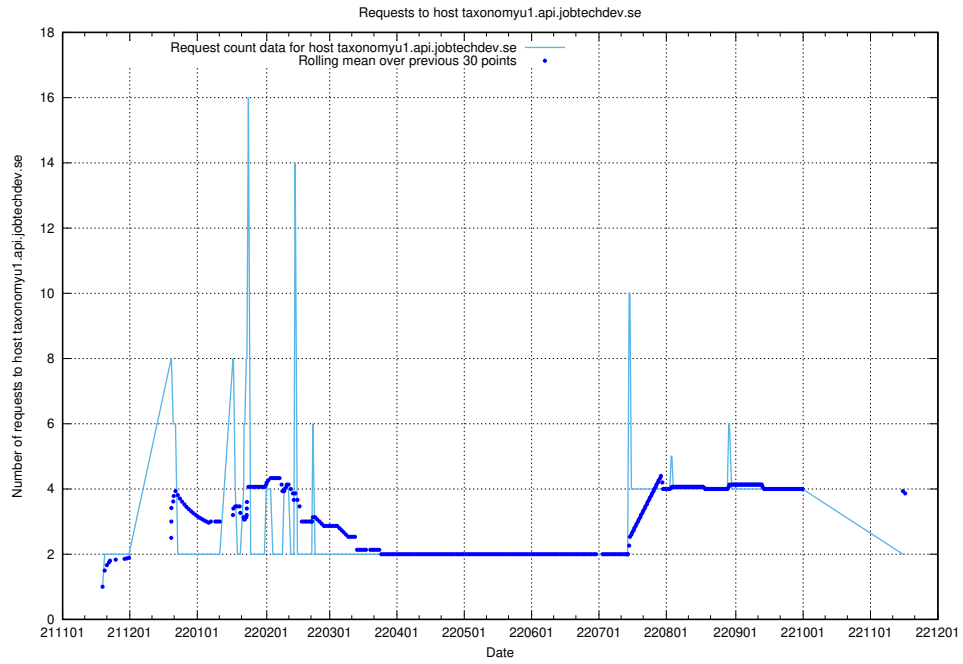

7.464 Usage of taxonomyt2.api.jobtechdev.se

Here, we count the number of requests to host taxonomyt2.api.jobtechdev.se.

7.465 Usage of widget.jobtechdev.se

Here, we count the number of requests to host widget.jobtechdev.se.