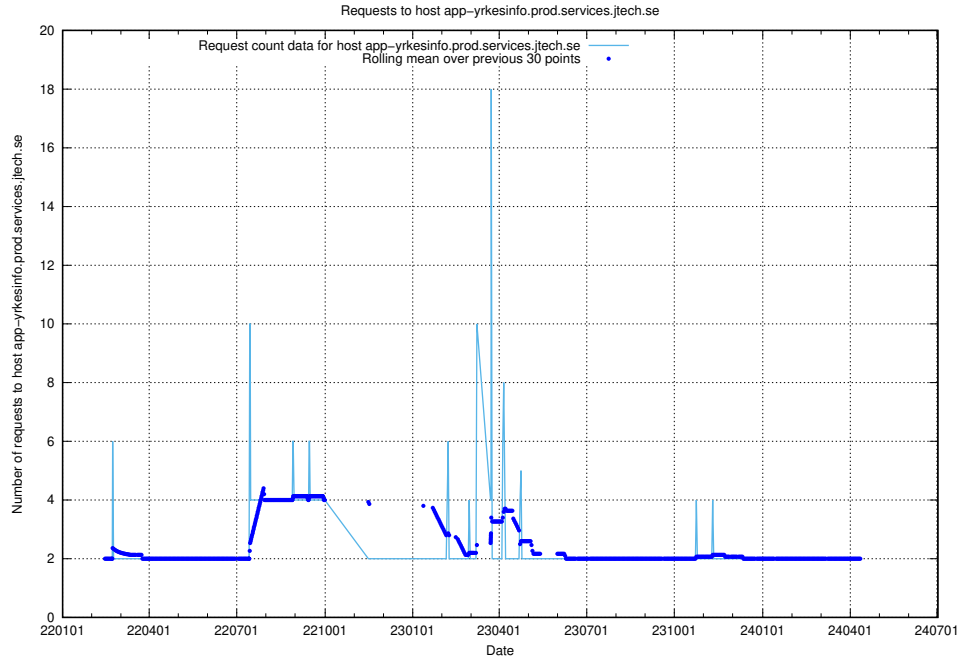

7.542 Usage of app-yrkesinfo.prod.services.jtech.se

Here, we count the number of requests to host app-yrkesinfo.prod.services.jtech.se.