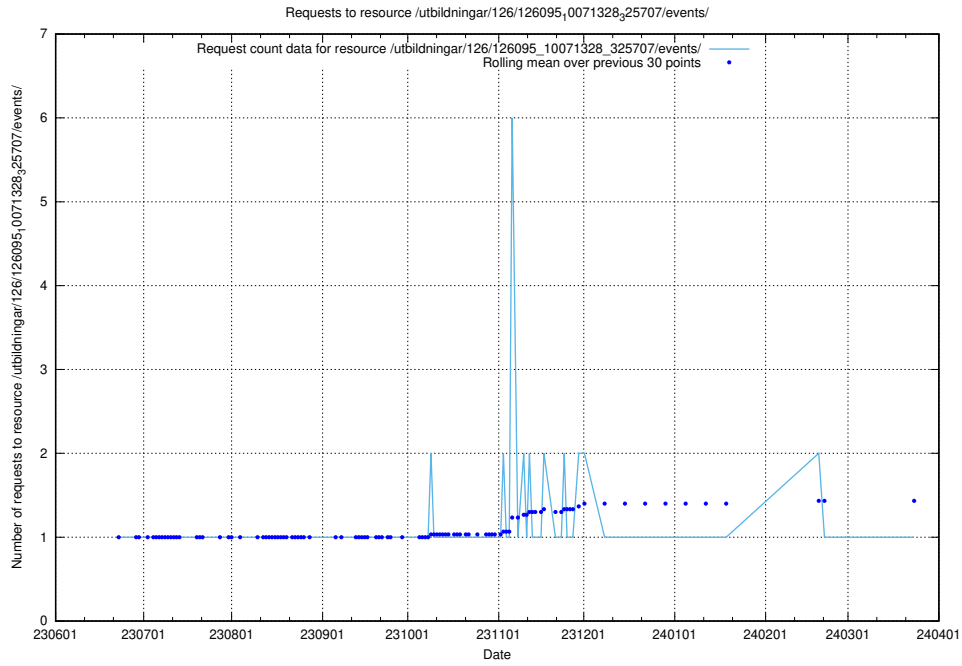

5.5408 Usage of /utbildningar/126/126095_10071328_325707/events/

Here, we count the number of requests to resource /utbildningar/126/126095_10071328_325707/events/