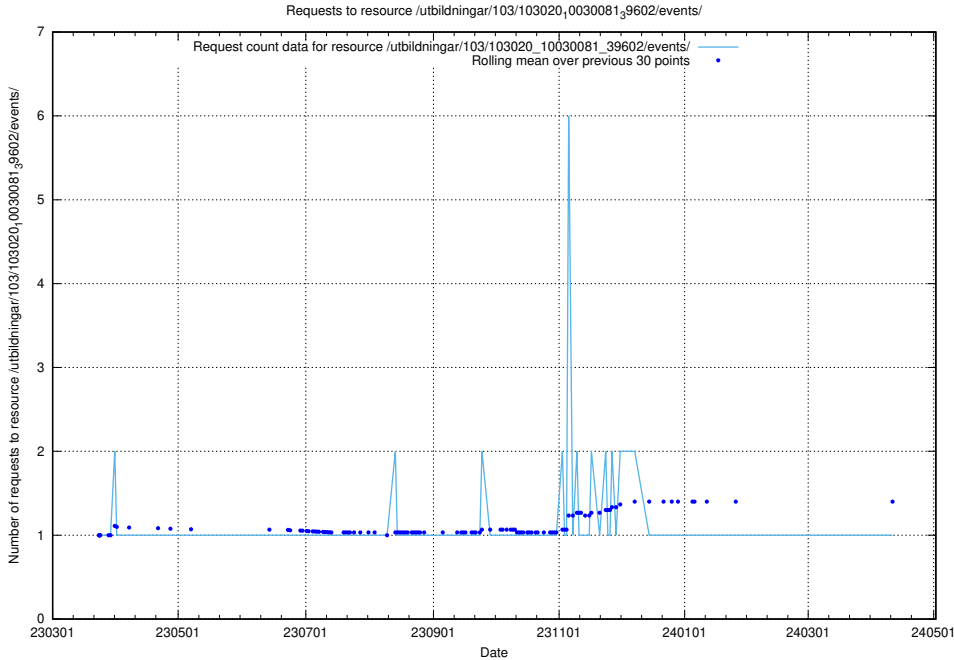

5.5232 Usage of /utbildningar/103/103020_10030081_39602/events/

Here, we count the number of requests to resource /utbildningar/103/103020_10030081_39602/events/.