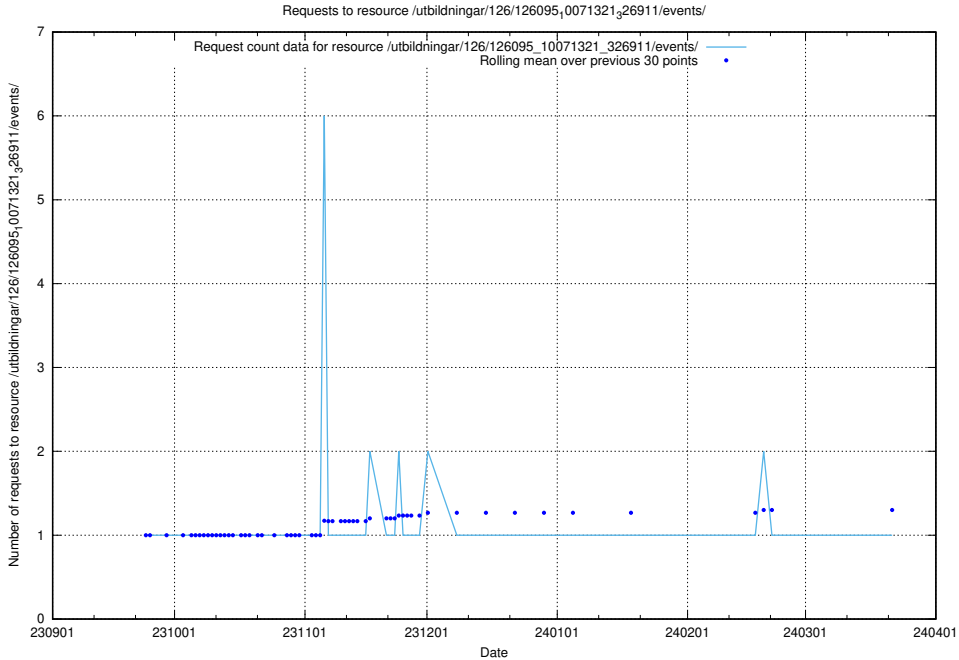

Here, we count the number of requests to resource /utbildningar/126/126535_10072068_330981/.

5.4227 Usage of /utbildningar/126/126095_10071321_326911/events/

Here, we count the number of requests to resource /utbildningar/126/126095_10071321_326911/events/