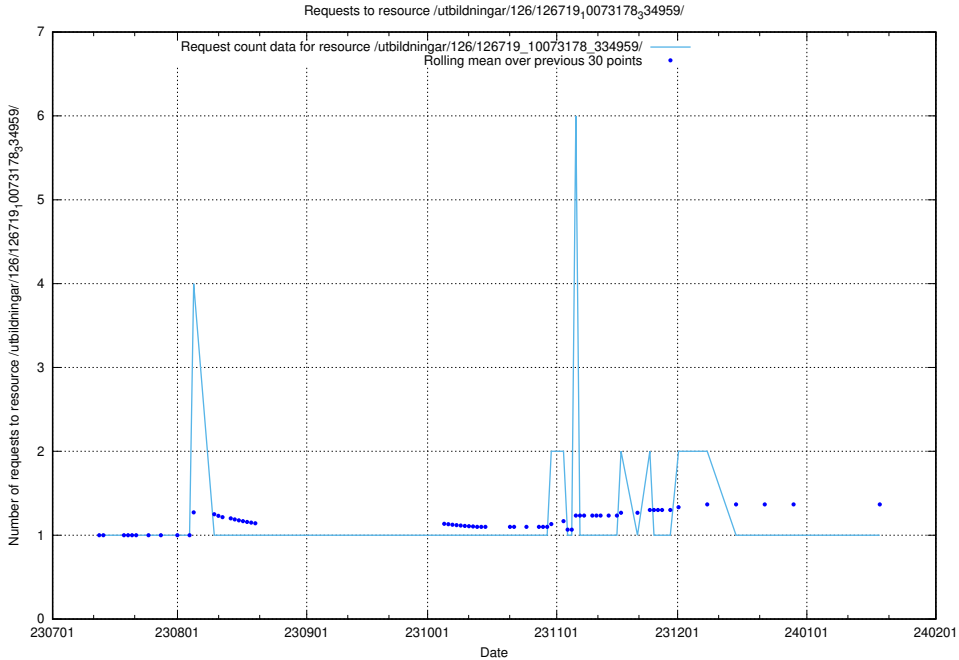

5.4841 Usage of /utbildningar/126/126719_10073178_334959/

Here, we count the number of requests to resource /utbildningar/126/126719_10073178_334959/.