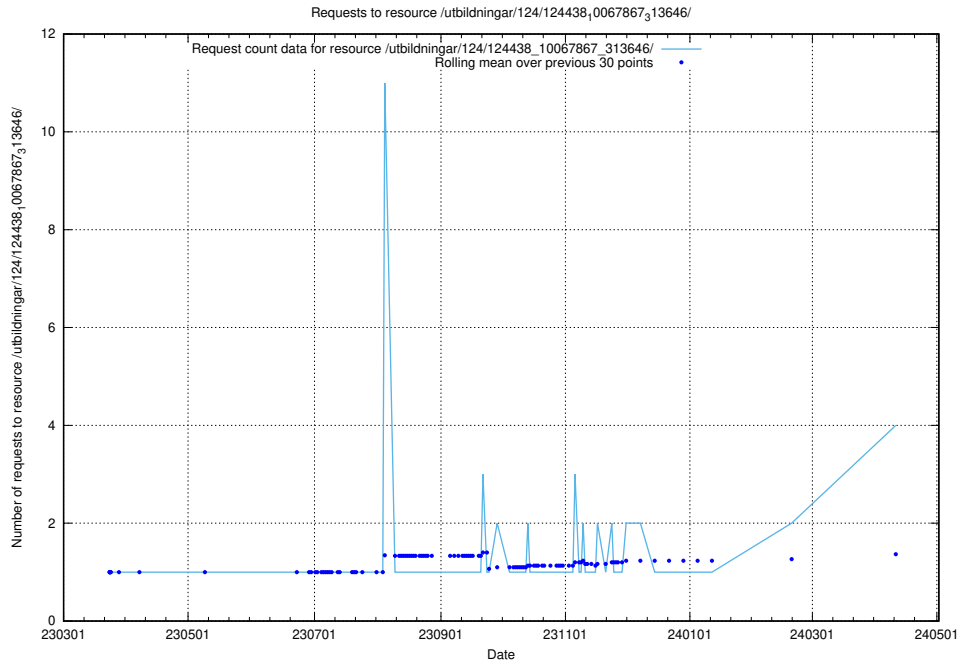

5.203 Usage of /utbildningar/124/124438_10067867_313646/

Here, we count the number of requests to resource /utbildningar/124/124438_10067867_313646/.