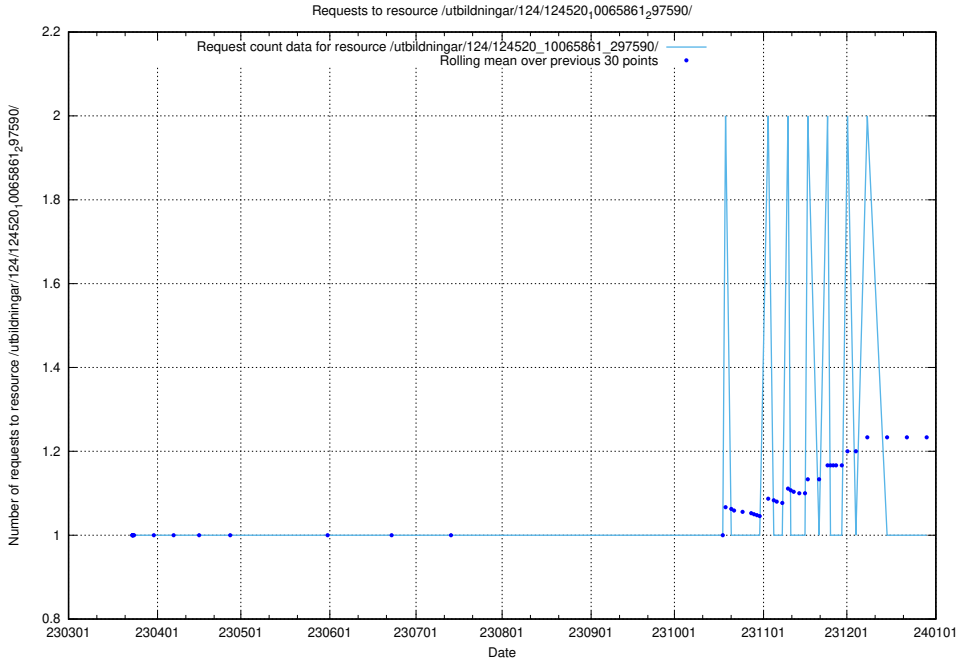

5.1290 Usage of /utbildningar/124/124520_10065861_297590/

Here, we count the number of requests to resource /utbildningar/124/124520_10065861_297590/.