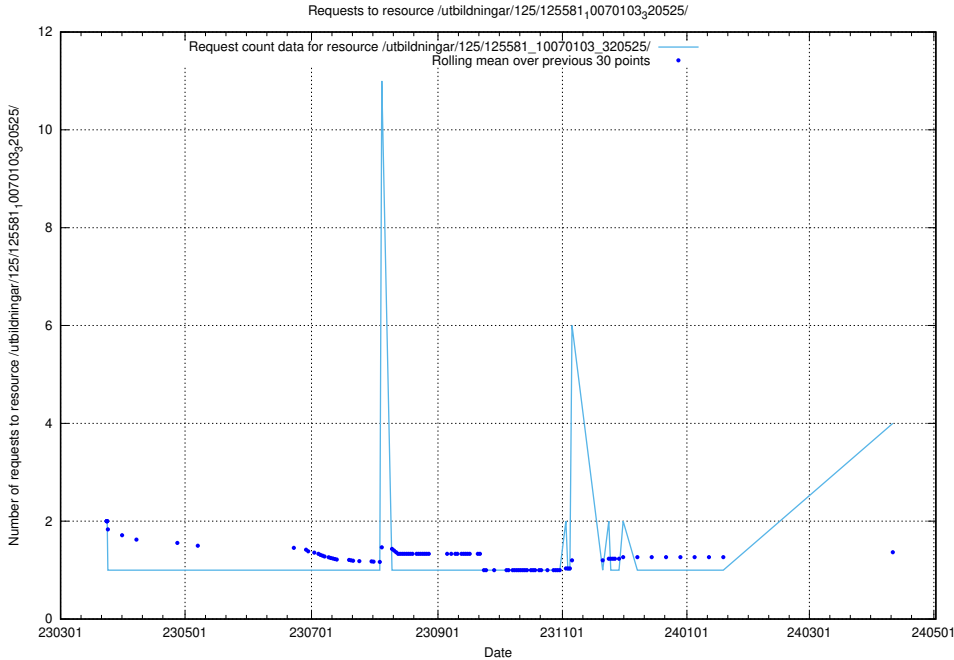

5.259 Usage of /utbildningar/125/125581_10070103_320525/

Here, we count the number of requests to resource /utbildningar/125/125581_10070103_320525/.