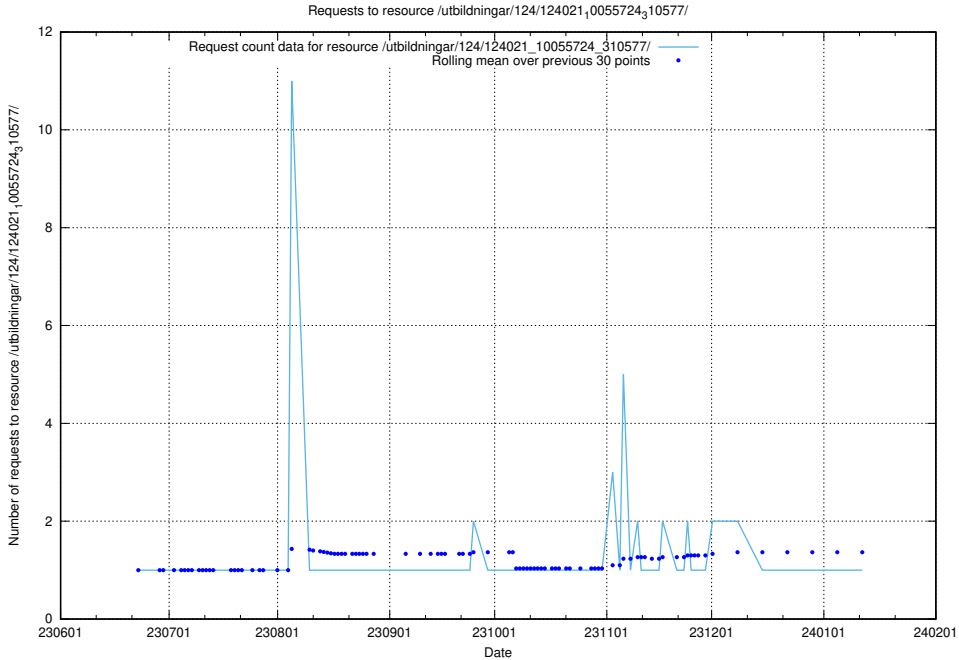

5.5548 Usage of /utbildningar/124/124021_10055724_310577/

Here, we count the number of requests to resource /utbildningar/124/124021_10055724_310577/.