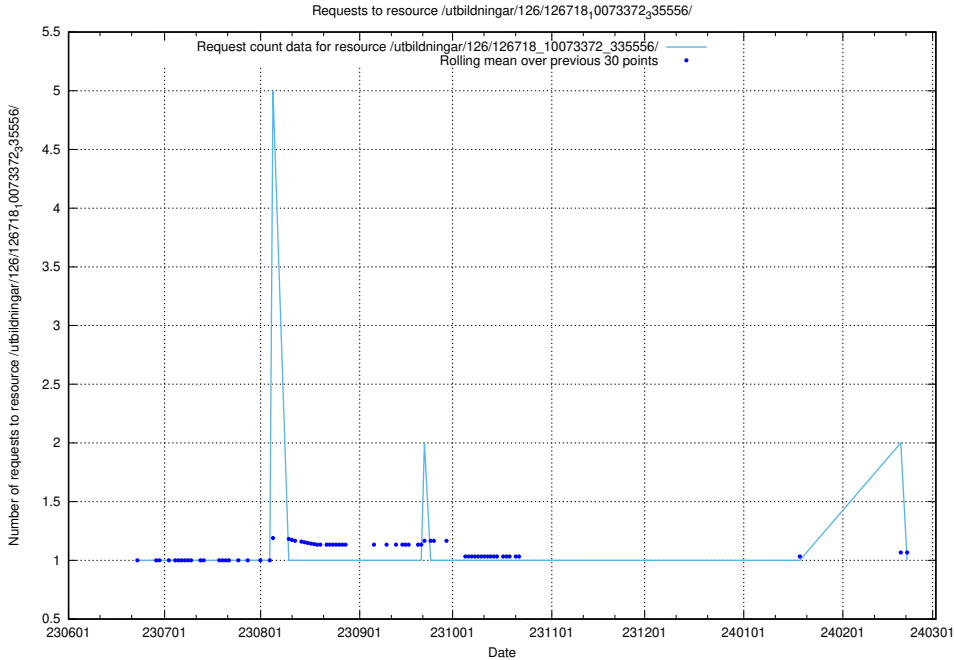

5.5340 Usage of /utbildningar/126/126718_10073372_335556/

Here, we count the number of requests to resource /utbildningar/126/126718_10073372_335556/.