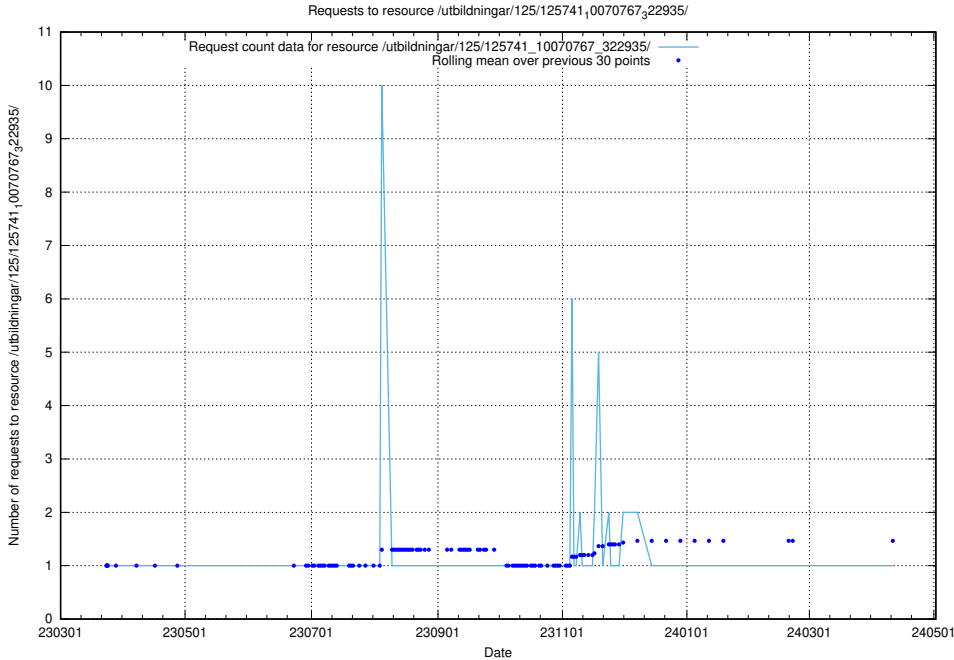

5.6160 Usage of /utbildningar/125/125741_10070767_322935/

Here, we count the number of requests to resource /utbildningar/125/125741_10070767_322935/.