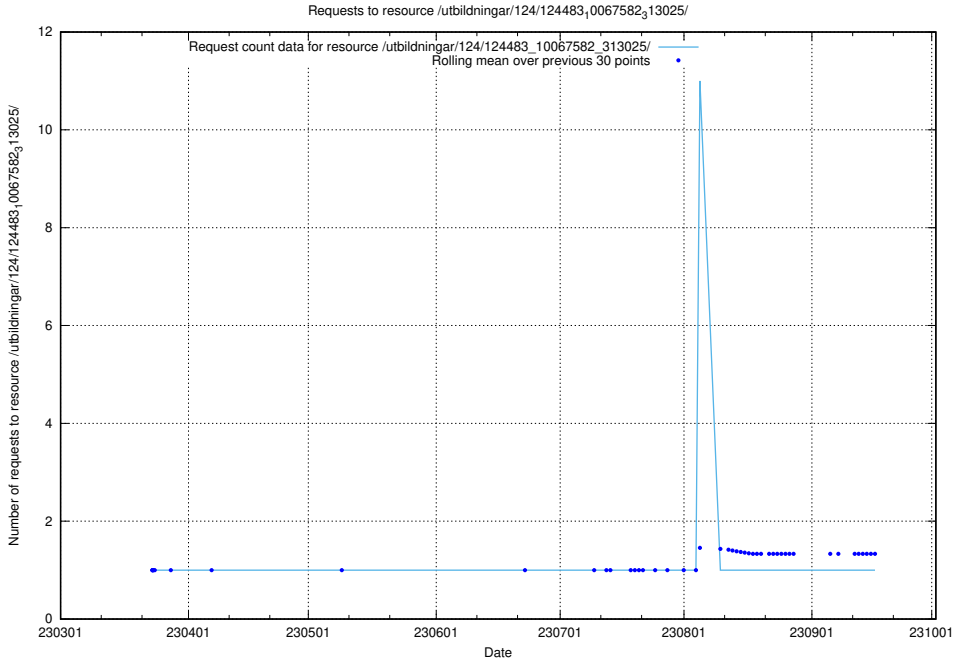

Here, we count the number of requests to resource /utbildningar/utb_emil/438/43814_10024115_288192/events/

5.2552 Usage of /utbildningar/124/124483_10067582_313025/

Here, we count the number of requests to resource /utbildningar/124/124483_10067582_313025/.