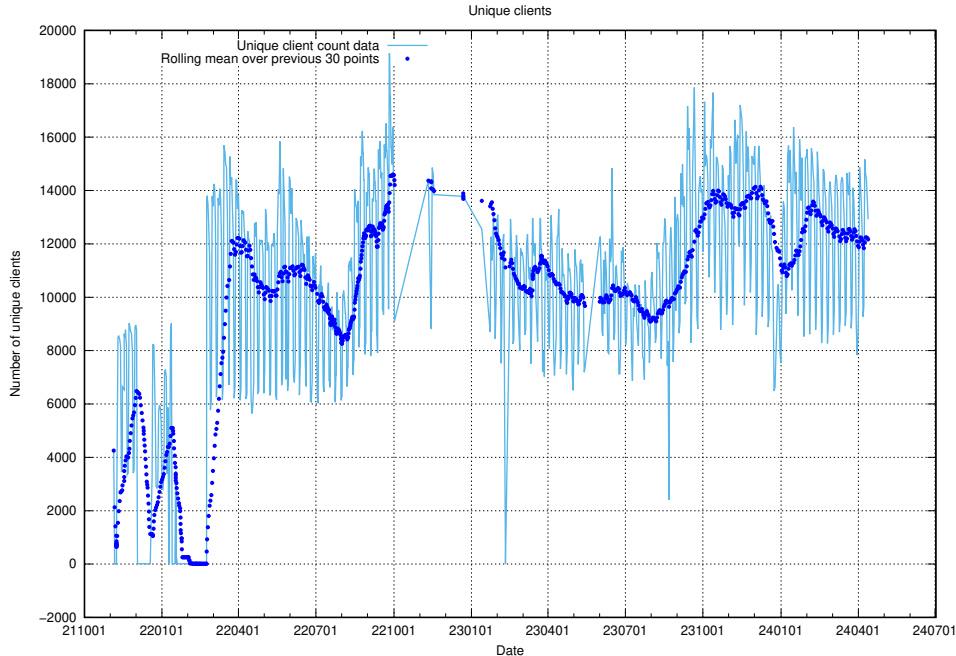

8.2 Number of unique clients

Here we extract the number of unique clients that have used our APIs.