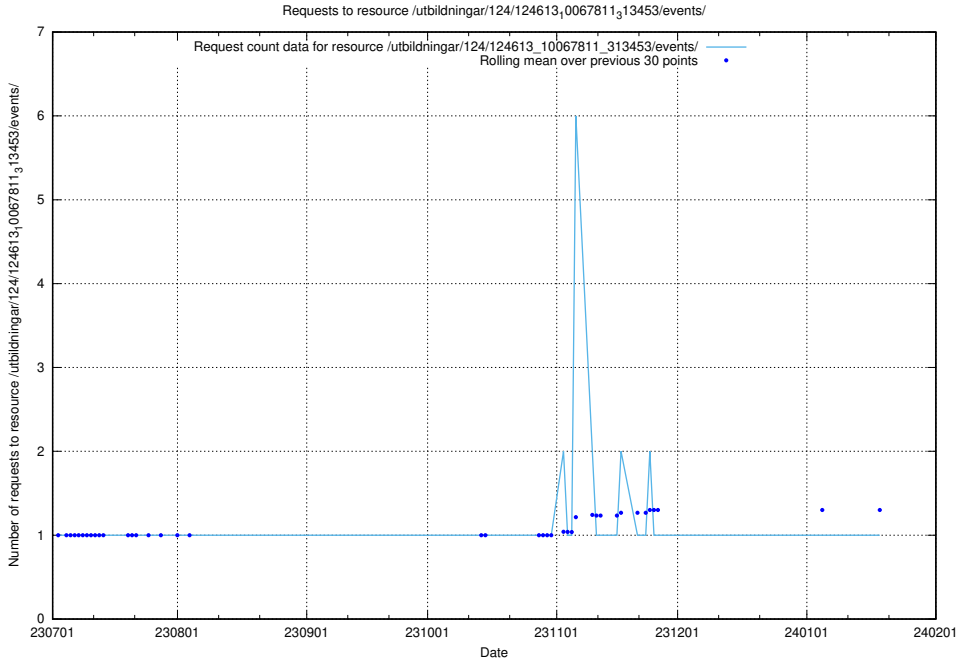

5.5101 Usage of /utbildningar/124/124613_10067811_313453/events/

Here, we count the number of requests to resource /utbildningar/124/124613_10067811_313453/events/