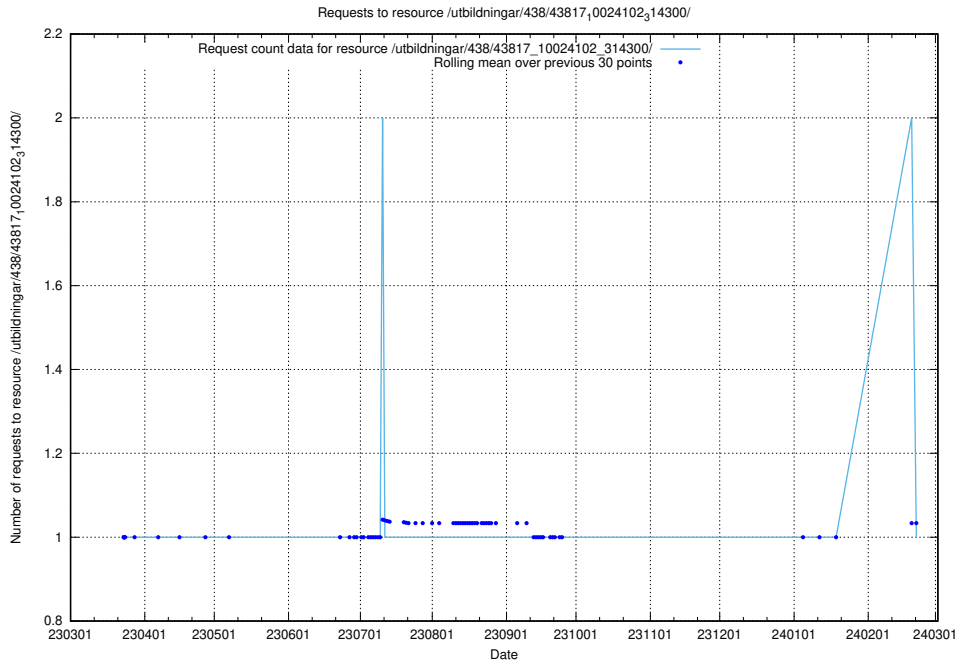

5.6039 Usage of /utbildningar/438/43817_10024102_314300/

Here, we count the number of requests to resource /utbildningar/438/43817_10024102_314300/.