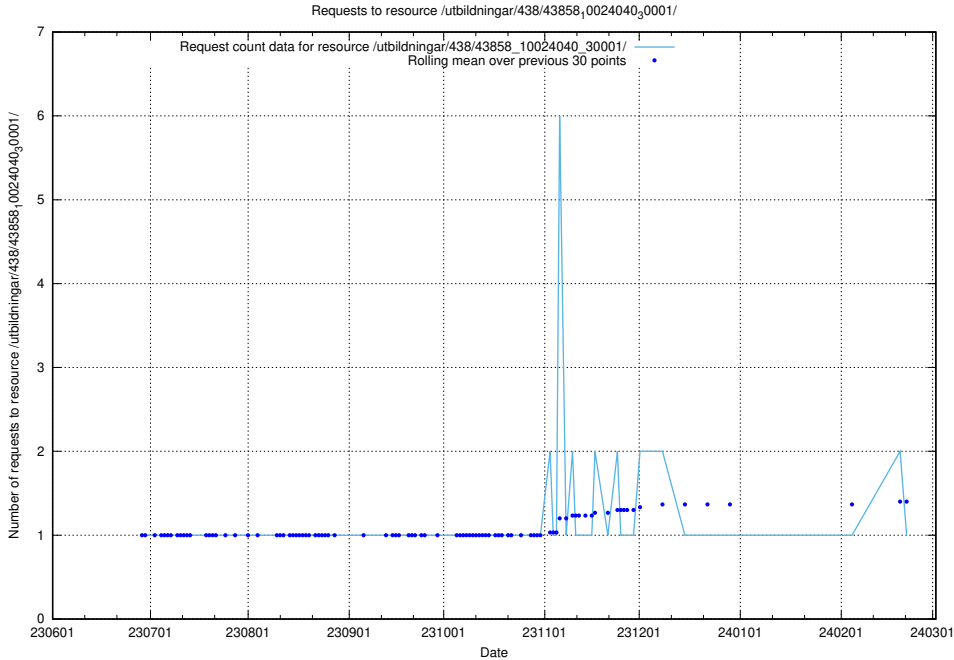

5.5152 Usage of /utbildningar/438/43858_10024040_30001/

Here, we count the number of requests to resource /utbildningar/438/43858_10024040_30001/.