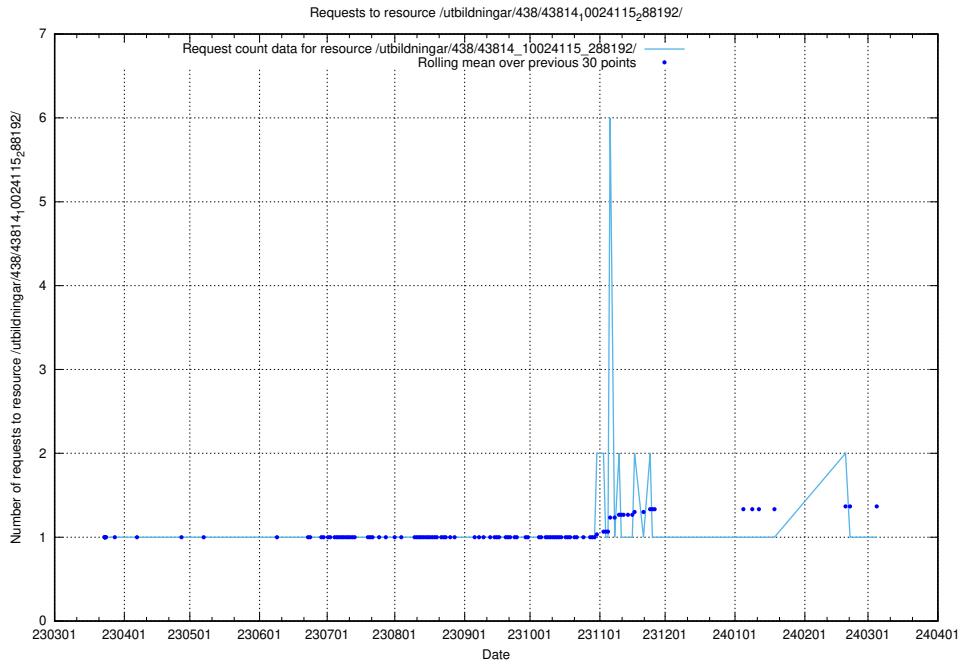

5.6041 Usage of /utbildningar/438/43814_10024115_288192/

Here, we count the number of requests to resource /utbildningar/438/43814_10024115_288192/.