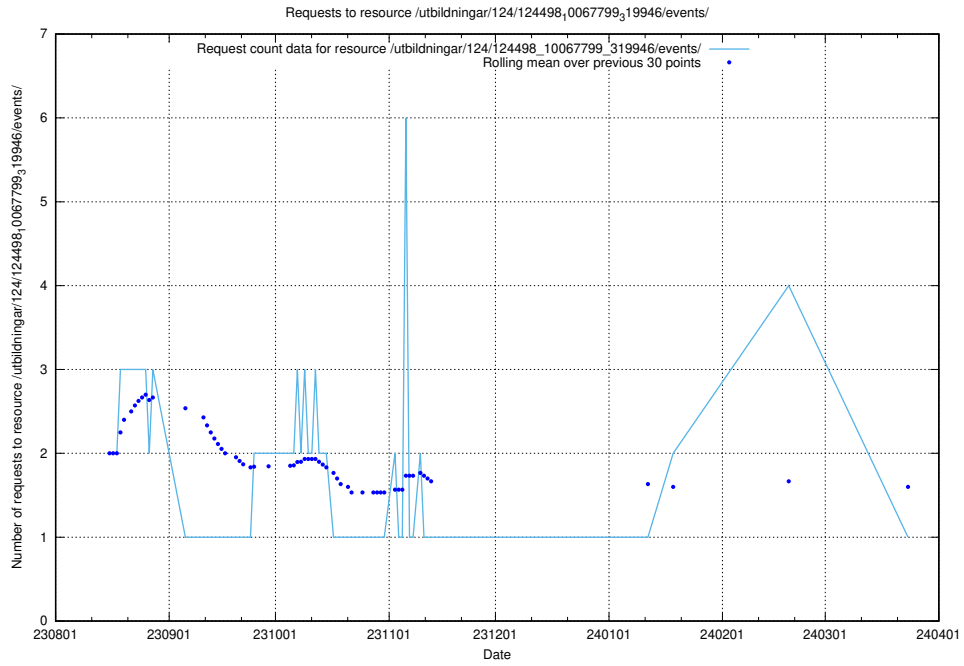

Here, we count the number of requests to resource /utbildningar/122/122856_10070319_321183/.

5.4536 Usage of /utbildningar/124/124498_10067799_319946/events/

Here, we count the number of requests to resource /utbildningar/124/124498_10067799_319946/events/