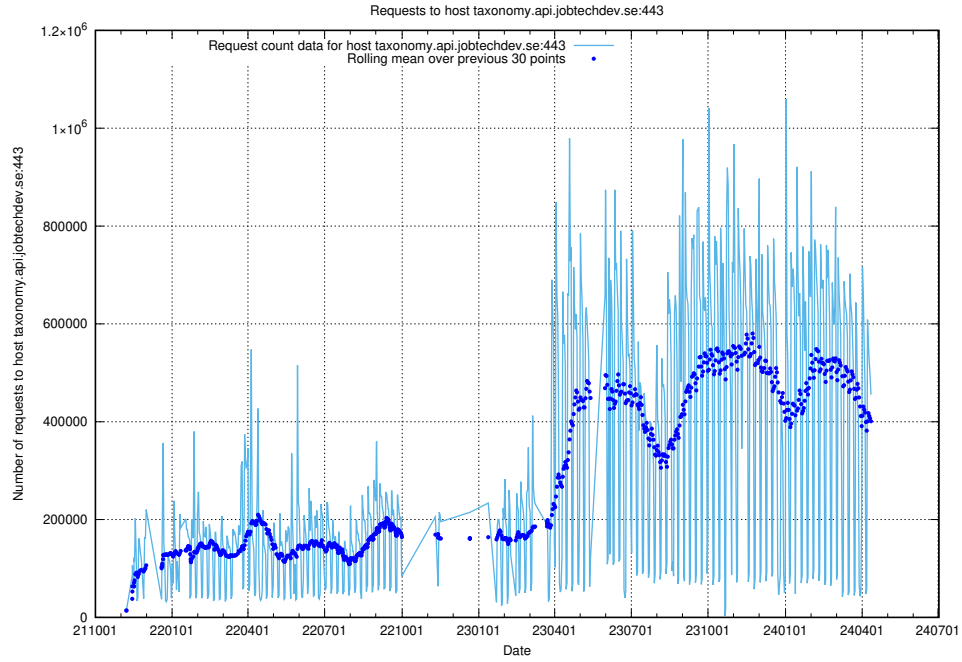

7.3 Usage of taxonomy.api.jobtechdev.se:443

Here, we count the number of requests to host taxonomy.api.jobtechdev.se:443.

7.4 Usage of data.jobtechdev.se

Here, we count the number of requests to host data.jobtechdev.se.