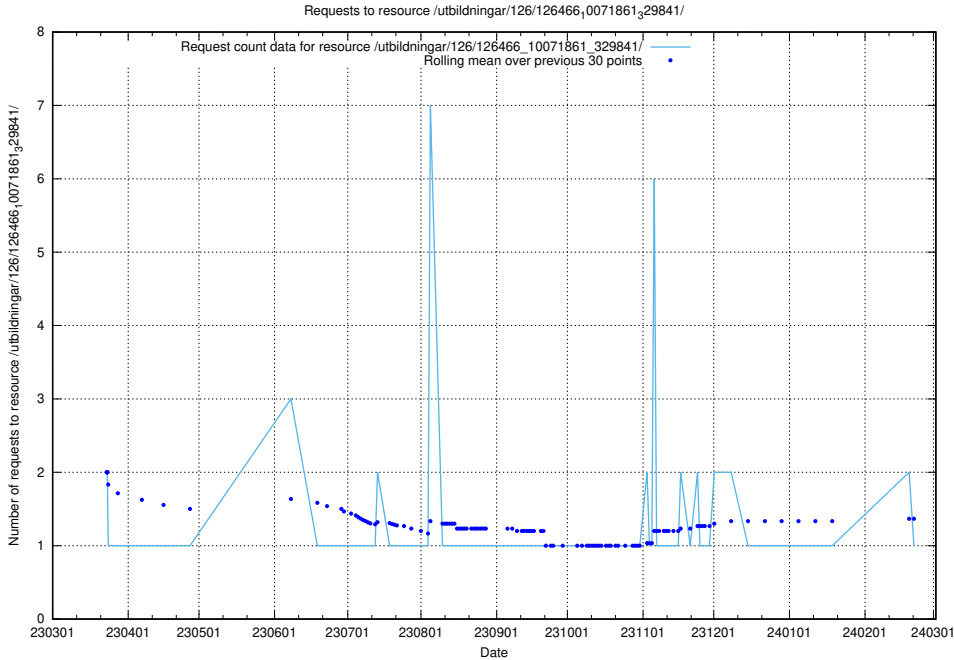

5.5972 Usage of /utbildningar/126/126466_10071861_329841/

Here, we count the number of requests to resource /utbildningar/126/126466_10071861_329841/.