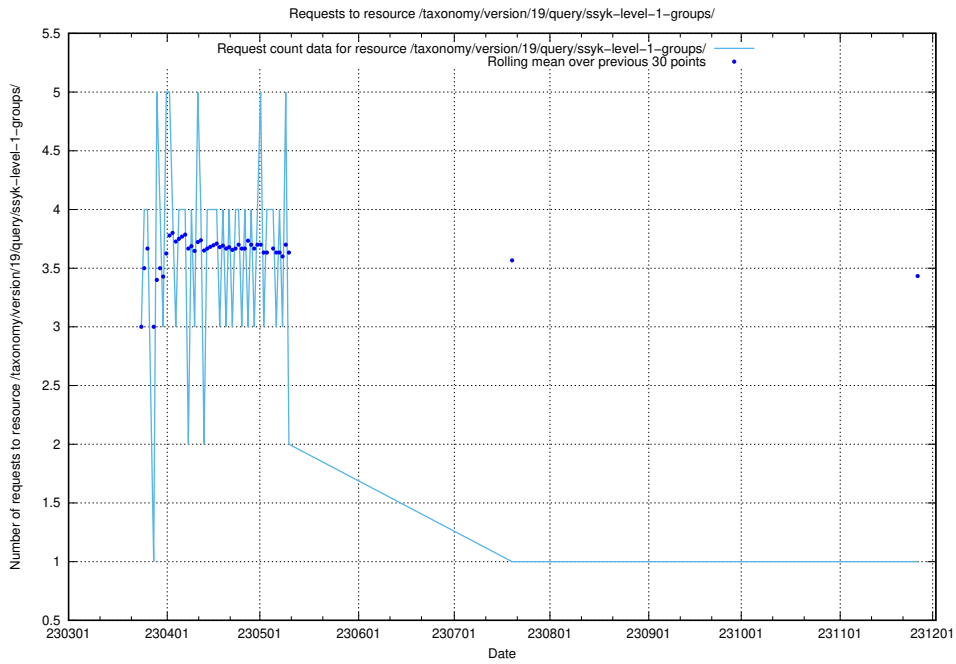

5.5839 Usage of /taxonomy/version/19/query/ssyk-level-1-groups/

Here, we count the number of requests to resource /taxonomy/version/19/query/ssyk-level-1-groups/.