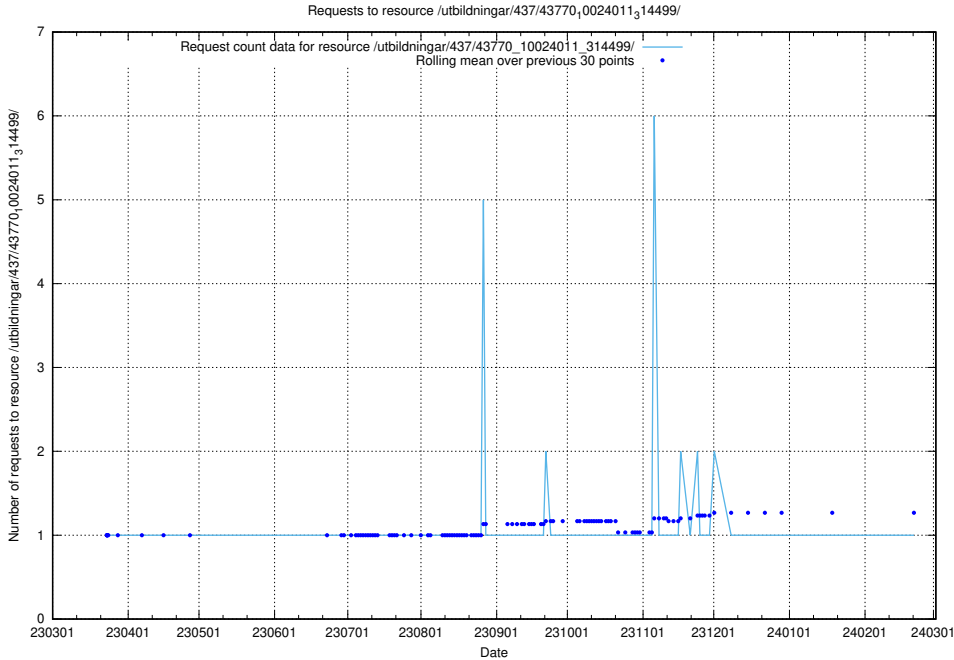

5.6064 Usage of /utbildningar/437/43770_10024011_314499/

Here, we count the number of requests to resource /utbildningar/437/43770_10024011_314499/.