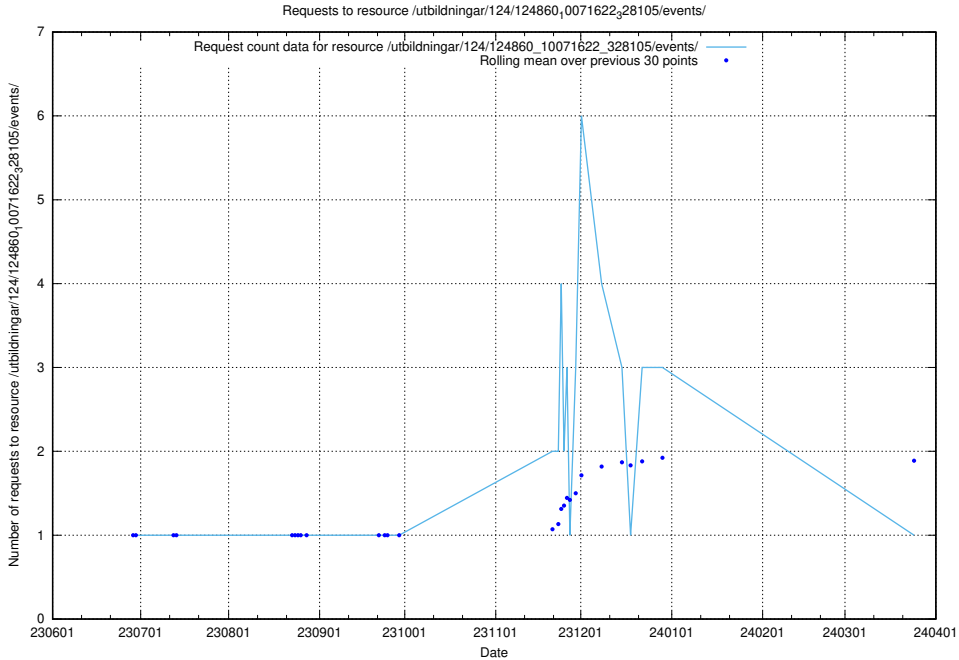

5.5213 Usage of /utbildningar/124/124860_10071622_328105/events/

Here, we count the number of requests to resource /utbildningar/124/124860_10071622_328105/events/