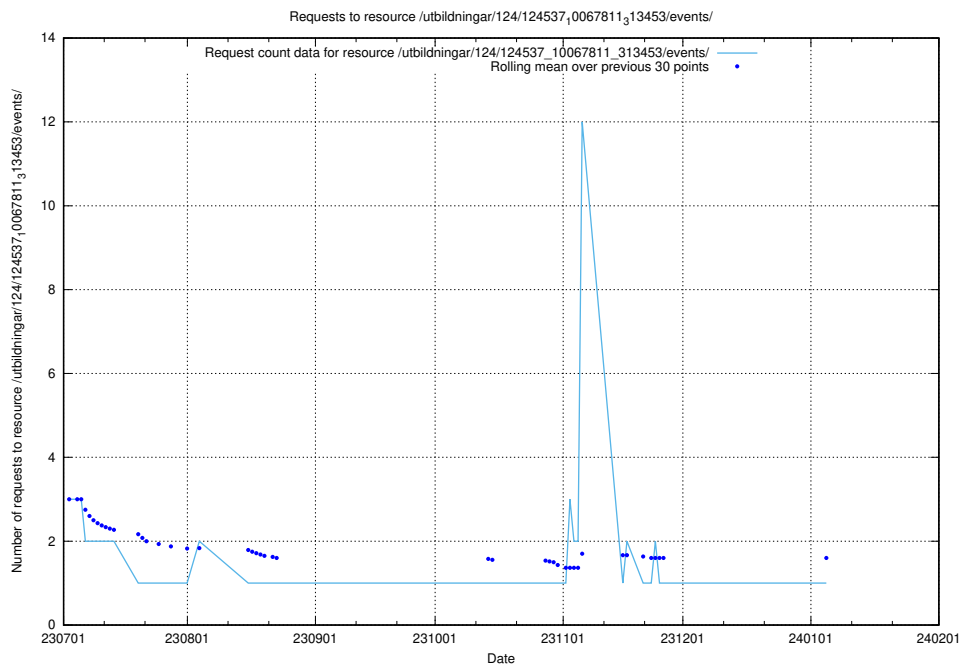

5.5092 Usage of /utbildningar/124/124537_10067811_313453/events/

Here, we count the number of requests to resource /utbildningar/124/124537_10067811_313453/events/