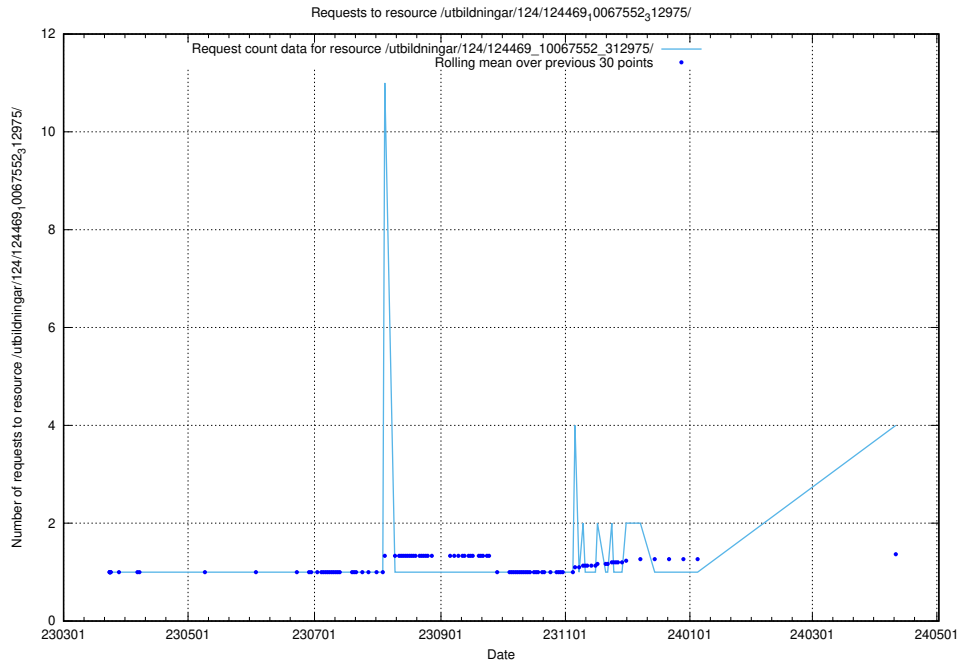

5.202 Usage of /utbildningar/124/124469_10067552_312975/

Here, we count the number of requests to resource /utbildningar/124/124469_10067552_312975/.