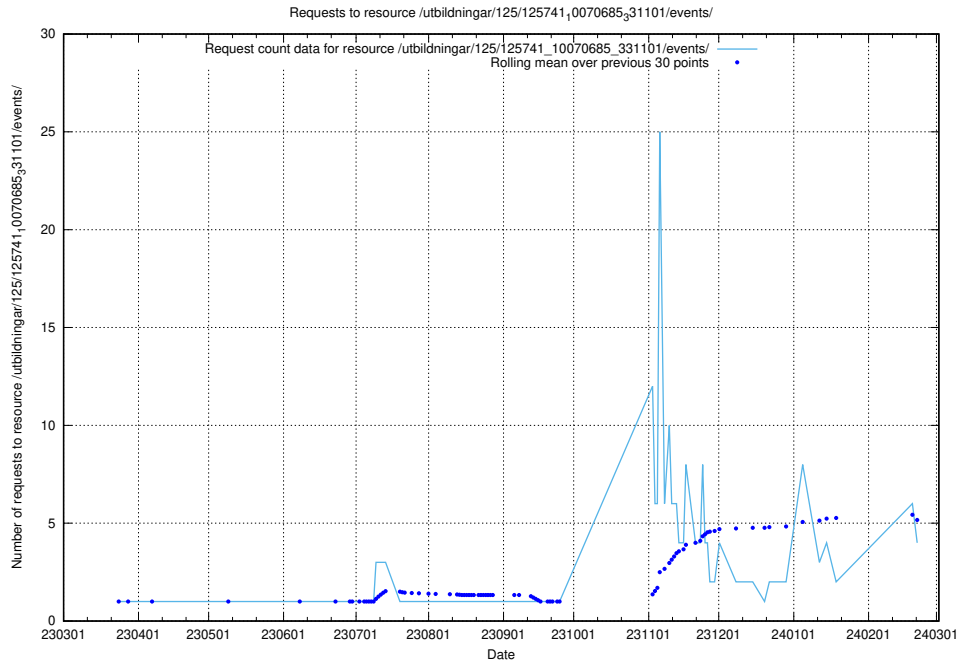

5.256 Usage of /utbildningar/125/125741_10070685_331101/events/

Here, we count the number of requests to resource /utbildningar/125/125741_10070685_331101/events/