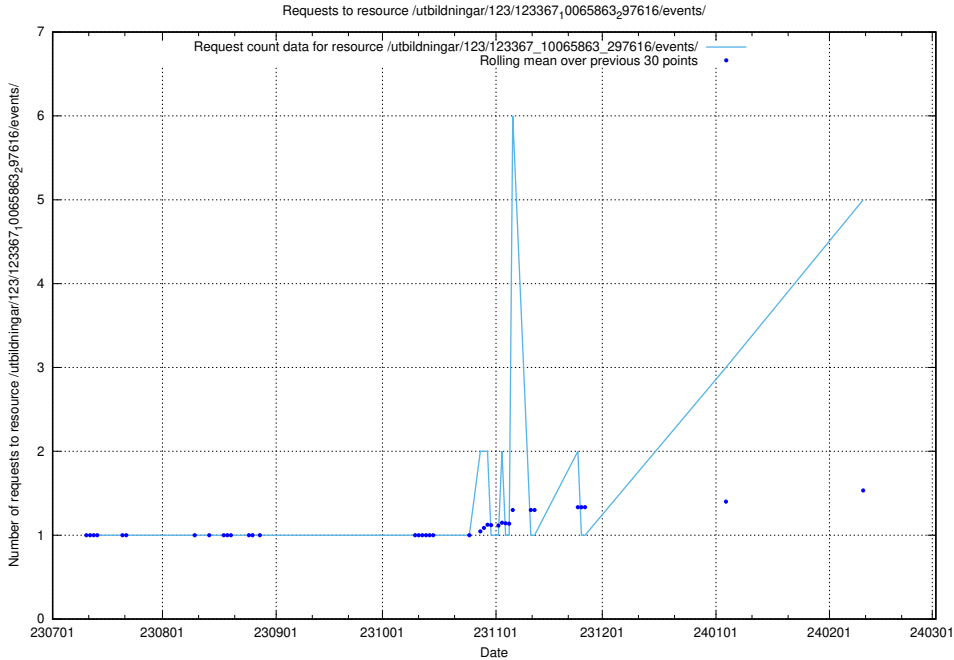

Here, we count the number of requests to resource /utbildningar/123/123367_10065834_296972/events/

5.157 Usage of /utbildningar/123/123367_10065863_297616/events/

Here, we count the number of requests to resource /utbildningar/123/123367_10065863_297616/events/