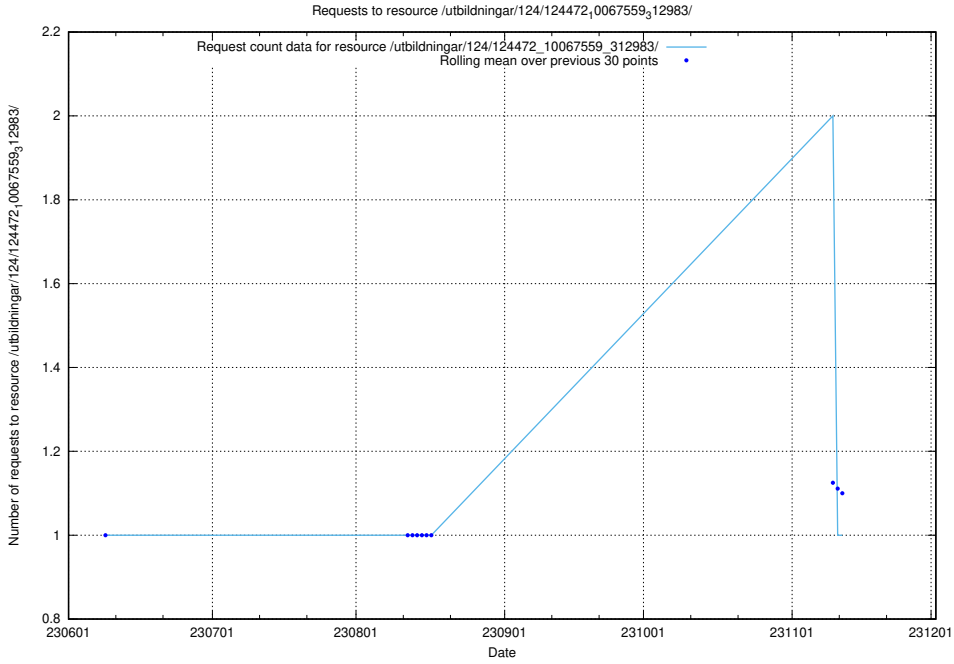

5.5623 Usage of /utbildningar/124/124472_10067559_312983/

Here, we count the number of requests to resource /utbildningar/124/124472_10067559_312983/.