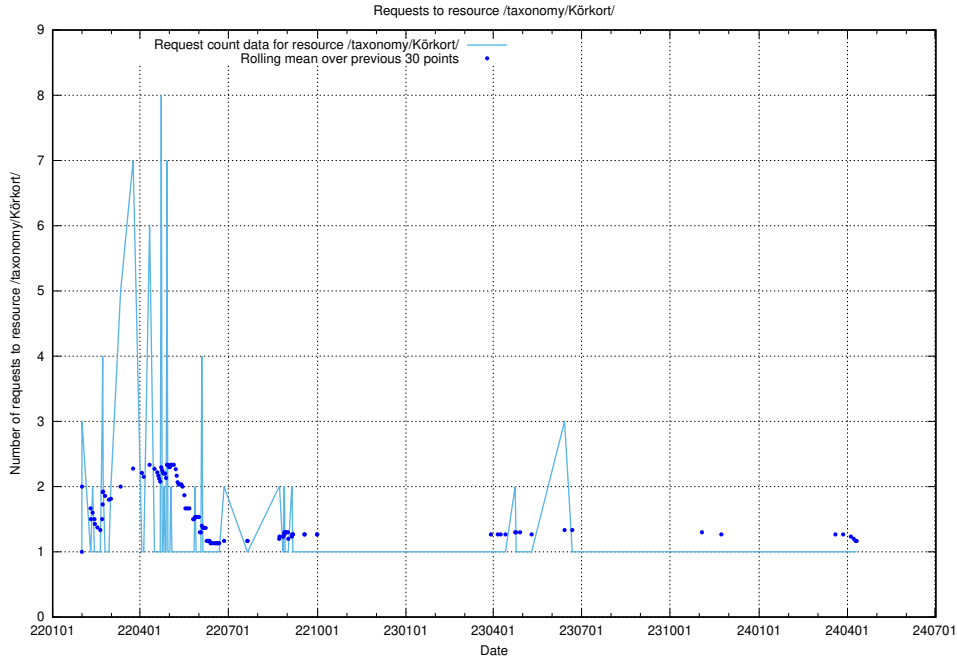

Here, we count the number of requests to resource /utbildningar/124/124455_10067710_313267/events/

5.3197 Usage of /taxonomy/Körkort/

Here, we count the number of requests to resource /taxonomy/Körkort/.