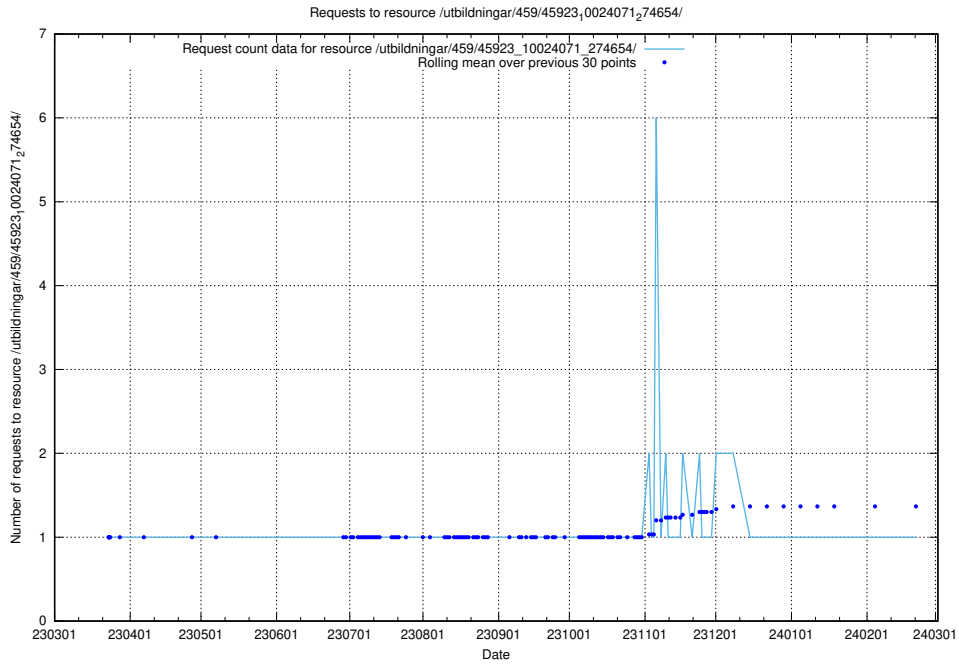

5.6014 Usage of /utbildningar/459/45923_10024071_274654/

Here, we count the number of requests to resource /utbildningar/459/45923_10024071_274654/.