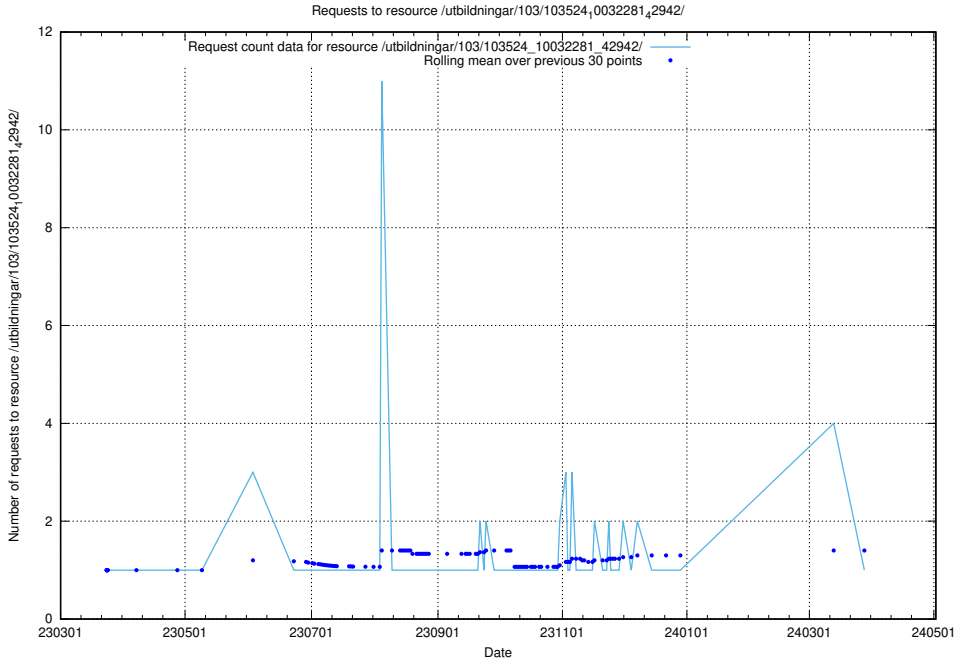

5.5187 Usage of /utbildningar/103/103524_10032281_42942/

Here, we count the number of requests to resource /utbildningar/103/103524_10032281_42942/.