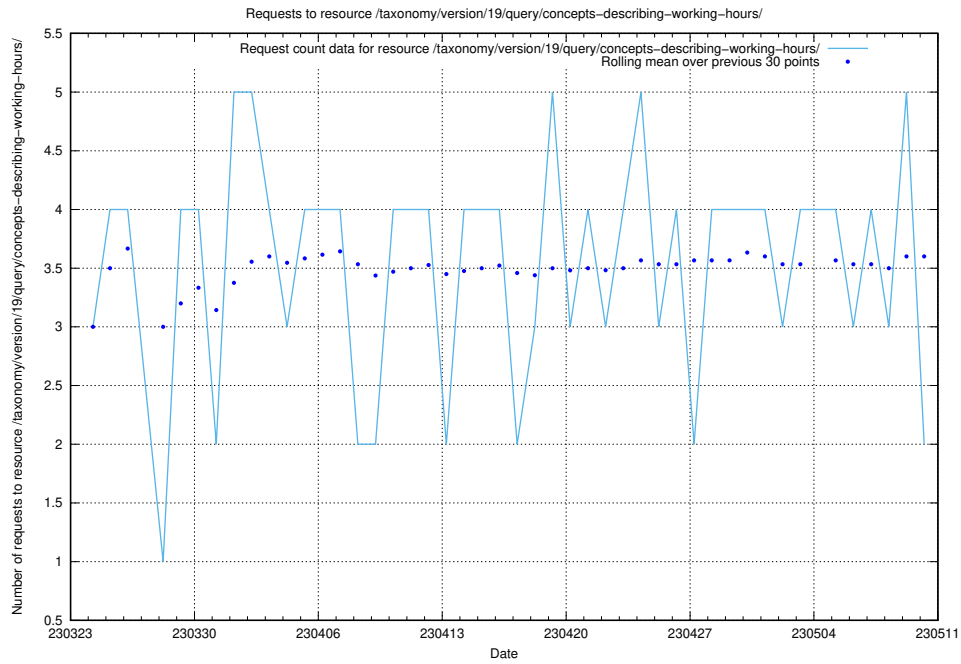

5.961 Usage of /taxonomy/version/19/query/concepts-describing-working-hours/

Here, we count the number of requests to resource /taxonomy/version/19/query/concepts-describing-working-hours/.

5.962 Usage of /utbildningar/125/125754_10070136_324706/events/