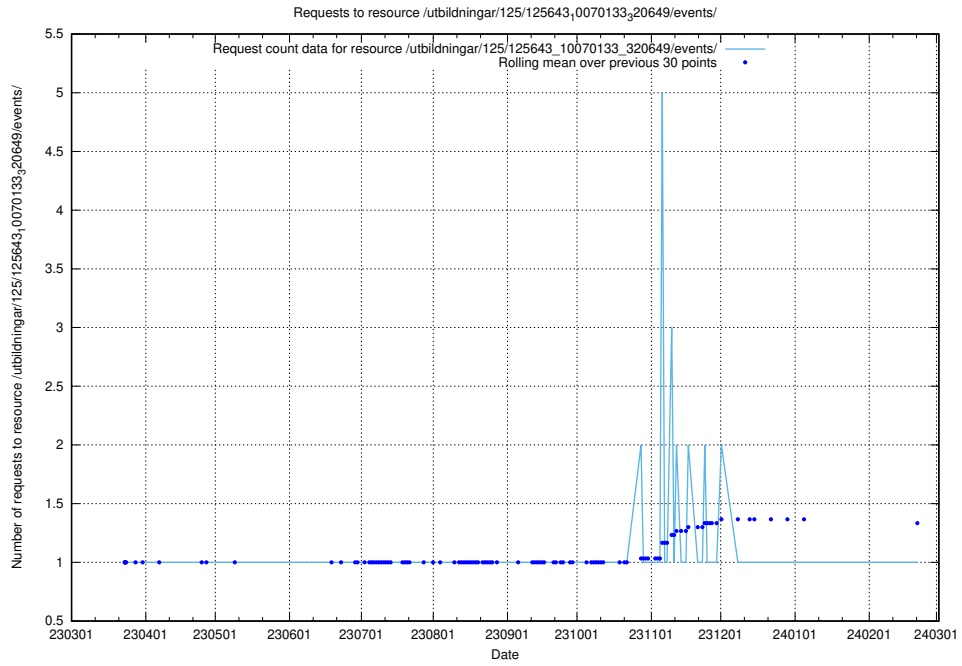

5.1081 Usage of /utbildningar/125/125643_10070133_320649/events/

Here, we count the number of requests to resource /utbildningar/125/125643_10070133_320649/events/

5.1082 Usage of /utbildningar/125/125643_10070133_320649/