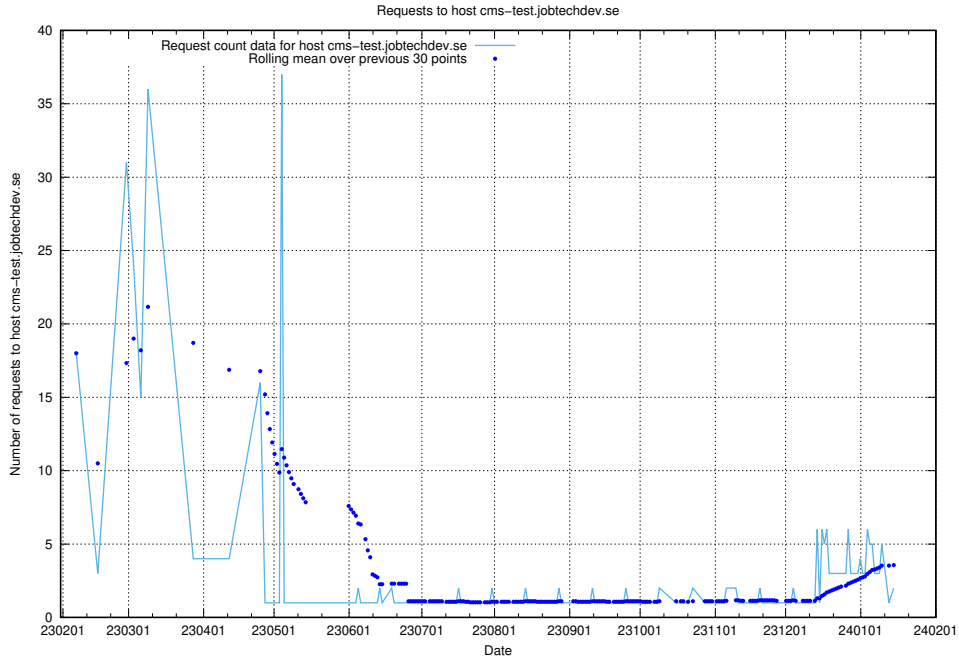

7.289 Usage of cms-test.jobtechdev.se

Here, we count the number of requests to host cms-test.jobtechdev.se.