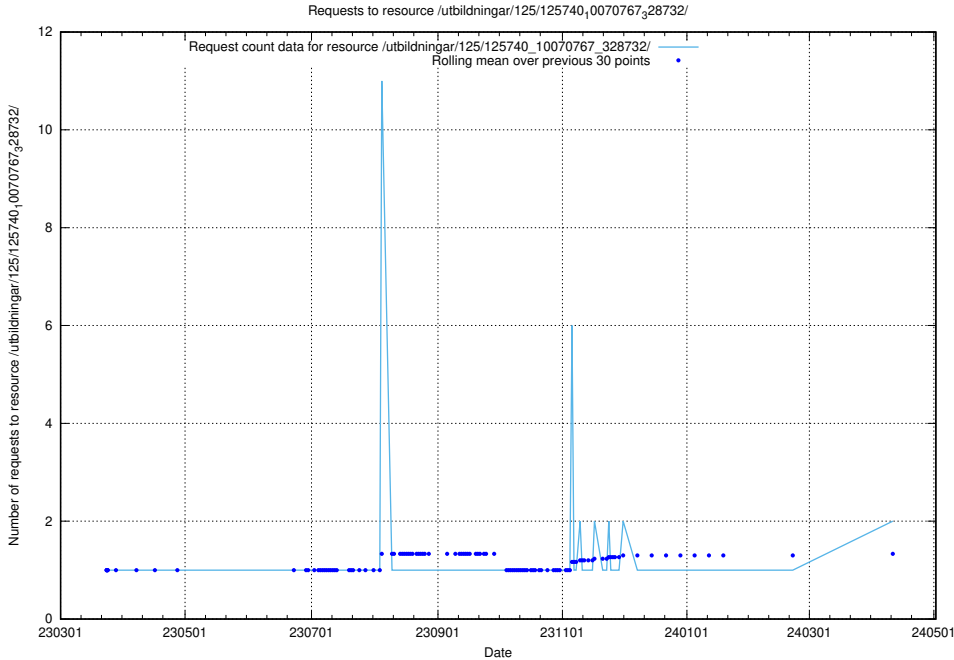

5.496 Usage of /utbildningar/125/125740_10070767_328732/

Here, we count the number of requests to resource /utbildningar/125/125740_10070767_328732/.