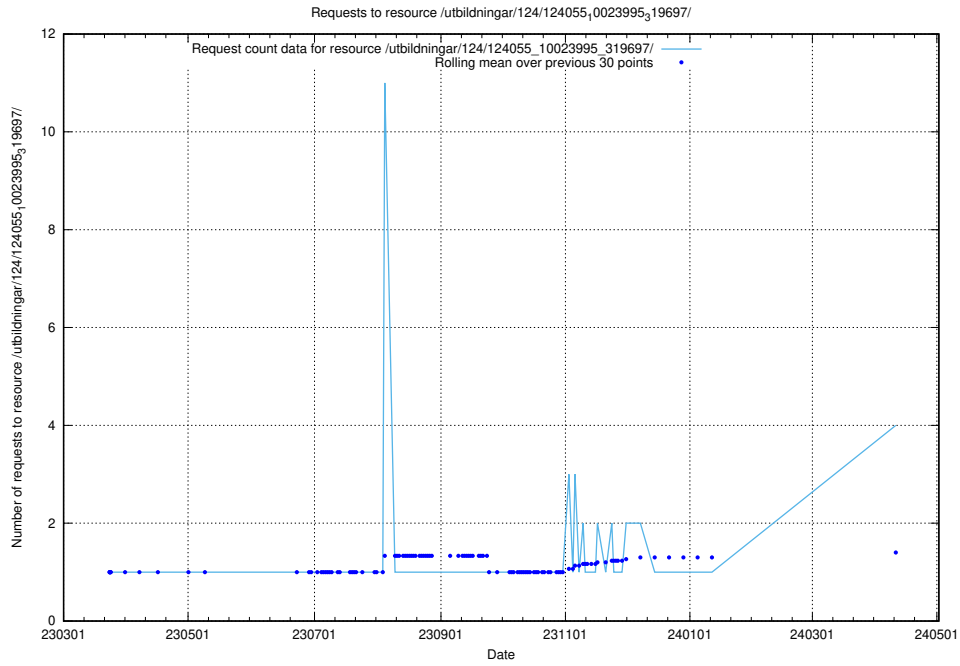

Here, we count the number of requests to resource /utbildningar/124/124055_10023995_319697/.

5.220 Usage of /utbildningar/125/125741_10070665_336785/events/

Here, we count the number of requests to resource /utbildningar/125/125741_10070665_336785/events/