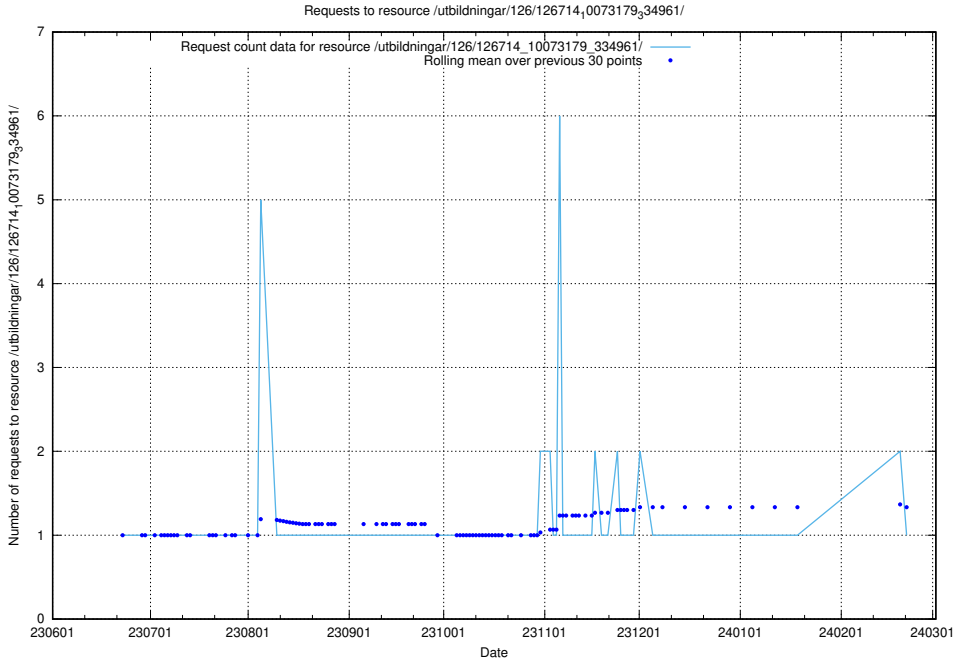

5.5347 Usage of /utbildningar/126/126714_10073179_334961/

Here, we count the number of requests to resource /utbildningar/126/126714_10073179_334961/.