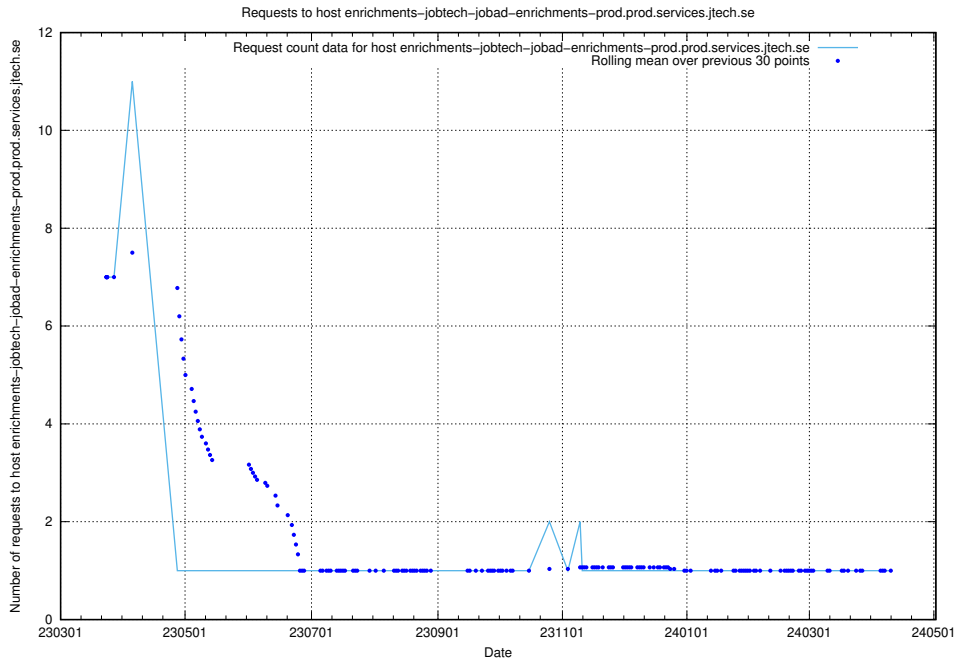

Here, we count the number of requests to host taxonomy-atlas-jobtech-taxonomy-atlas-af-prod.prod.services.jtech.se.

7.608 Usage of enrichments-jobtech-jobad-enrichments-prod.prod.services.jtech.se

Here, we count the number of requests to host enrichments-jobtech-jobad-enrichments-prod.prod.services.jtech.se.