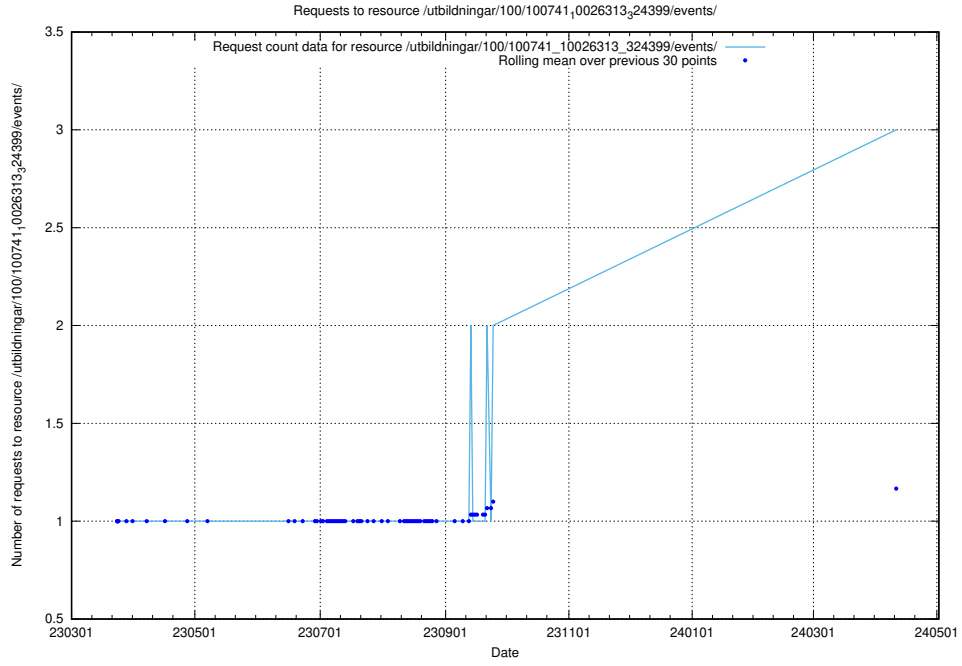

Here, we count the number of requests to resource /utbildningar/437/43735_10024046_30007/.

5.407 Usage of /utbildningar/100/100741_10026313_324399/events/

Here, we count the number of requests to resource /utbildningar/100/100741_10026313_324399/events/