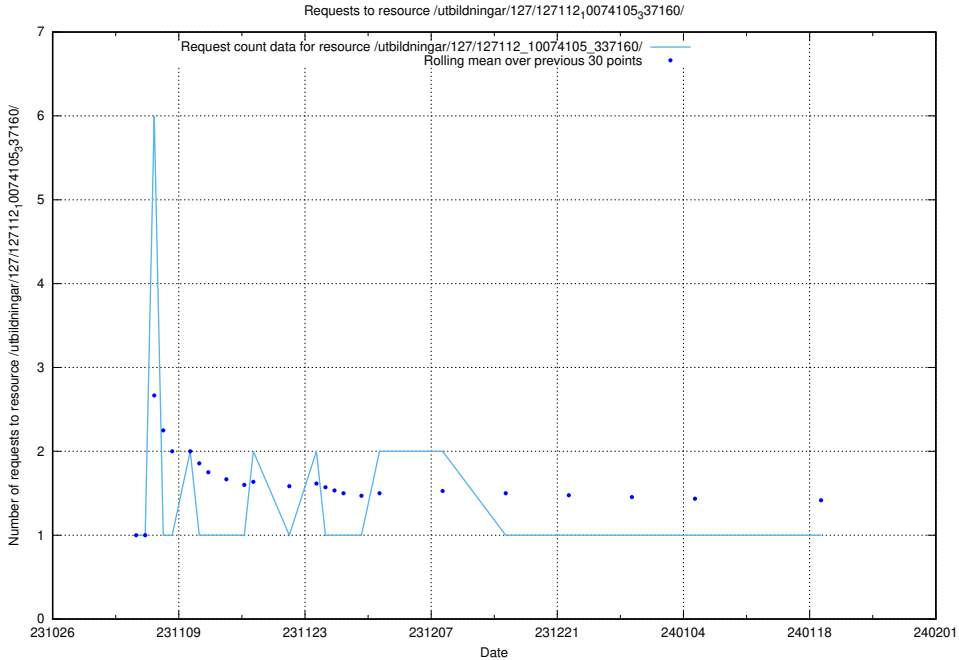

5.3879 Usage of /utbildningar/127/127112_10074105_337160/

Here, we count the number of requests to resource /utbildningar/127/127112_10074105_337160/.