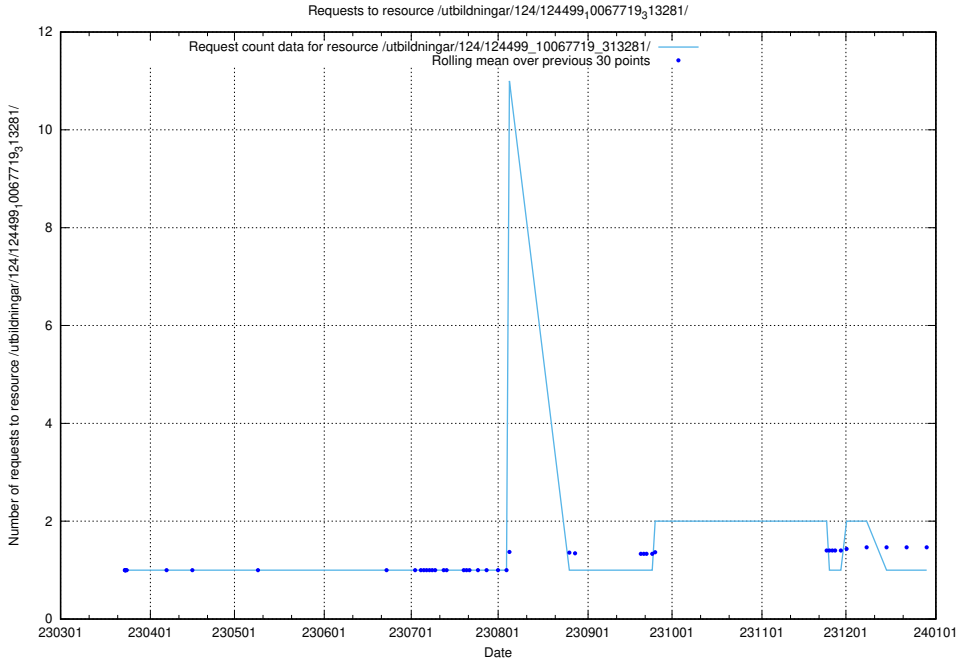

Here, we count the number of requests to resource /utbildningar/utb_emil/124/124055_10023995_331862/

5.2325 Usage of /utbildningar/124/124499_10067719_313281/

Here, we count the number of requests to resource /utbildningar/124/124499_10067719_313281/.