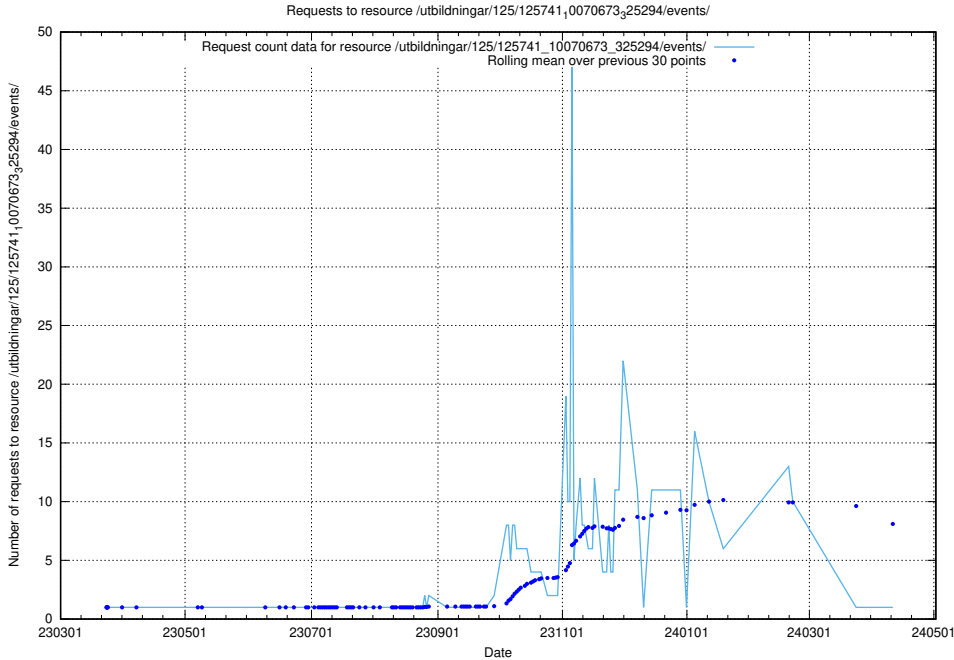

5.6181 Usage of /utbildningar/125/125741_10070673_325294/events/

Here, we count the number of requests to resource /utbildningar/125/125741_10070673_325294/events/