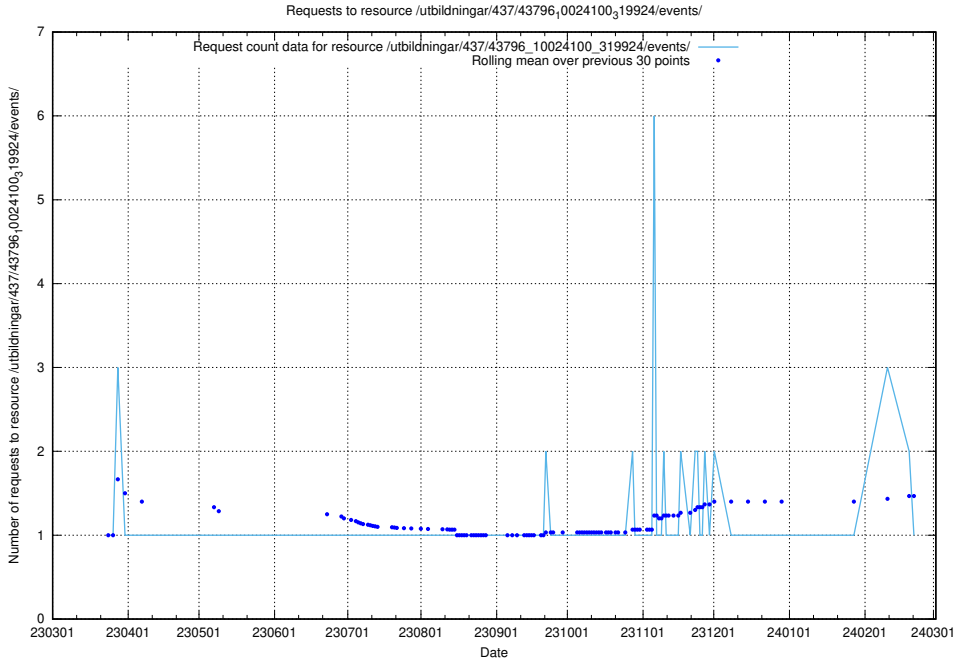

5.5888 Usage of /utbildningar/437/43796_10024100_319924/events/

Here, we count the number of requests to resource /utbildningar/437/43796_10024100_319924/events/.