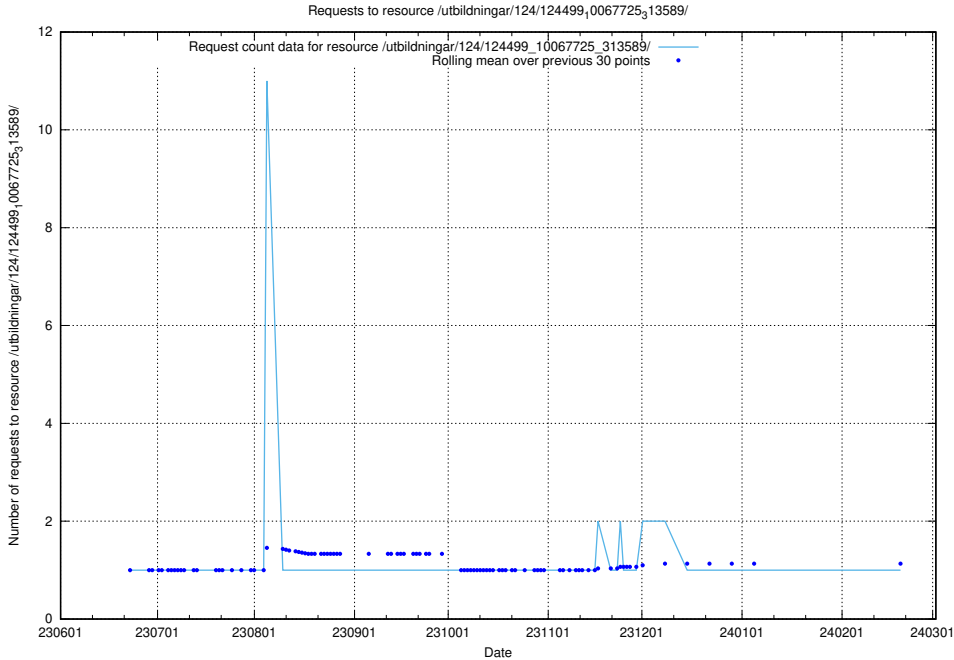

5.5507 Usage of /utbildningar/124/124499_10067725_313589/

Here, we count the number of requests to resource /utbildningar/124/124499_10067725_313589/.