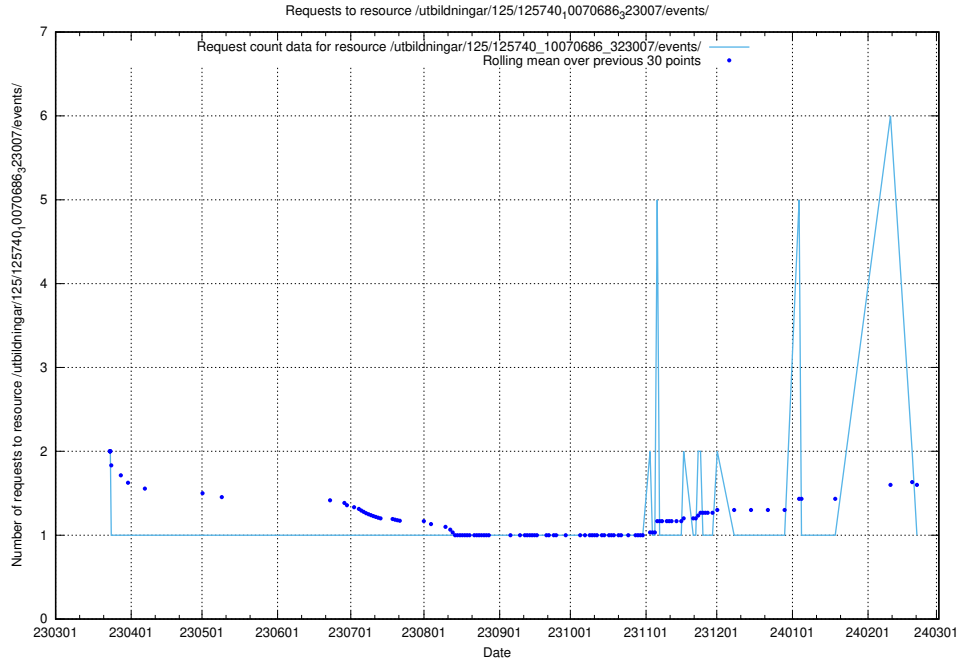

5.5978 Usage of /utbildningar/125/125740_10070686_323007/events/

Here, we count the number of requests to resource /utbildningar/125/125740_10070686_323007/events/