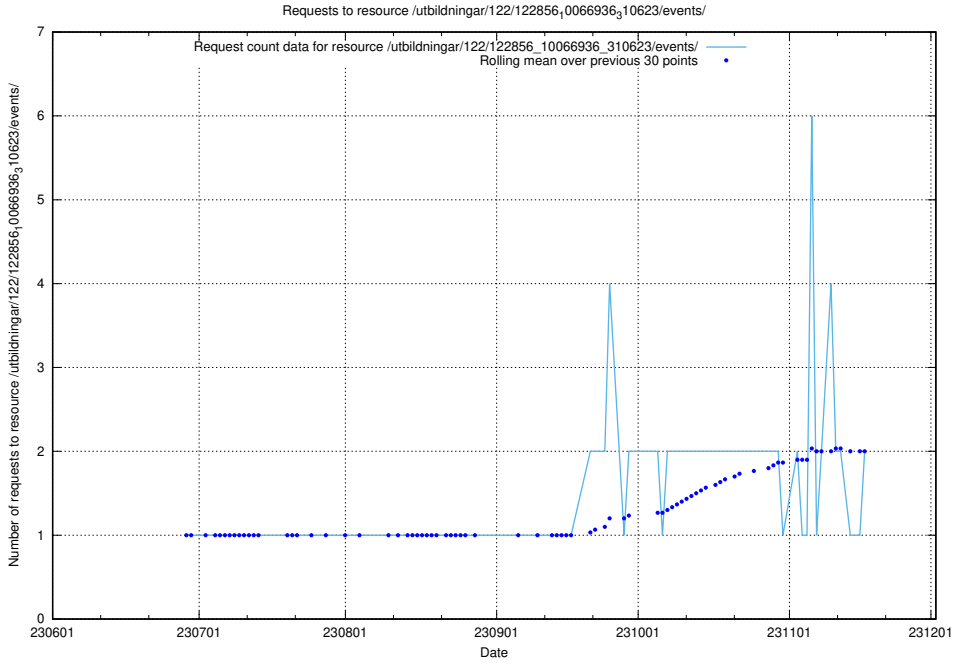

5.868 Usage of /utbildningar/122/122856_10066936_310623/events/

Here, we count the number of requests to resource /utbildningar/122/122856_10066936_310623/events/