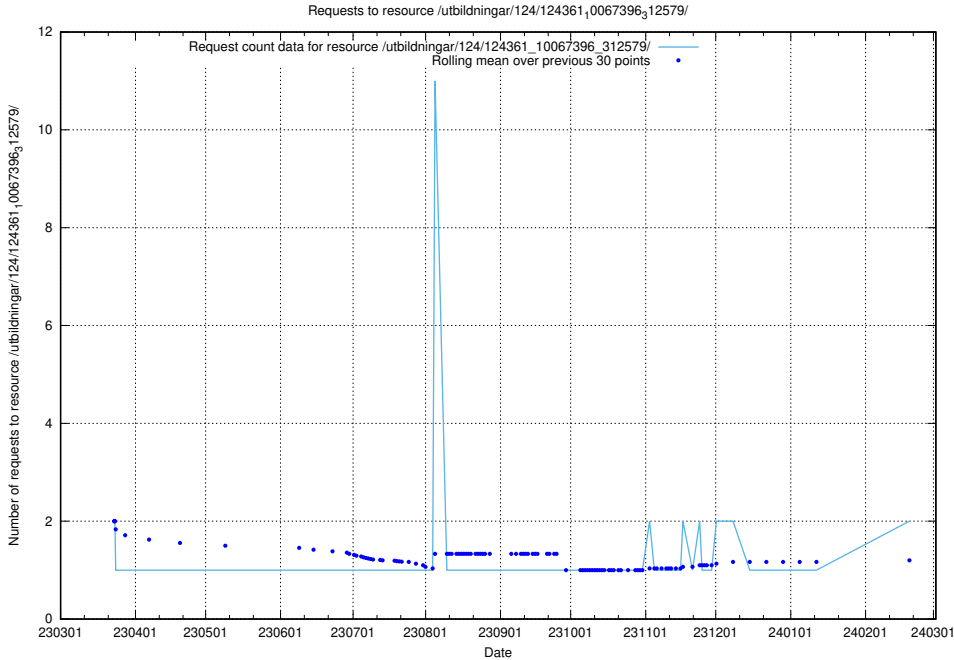

5.988 Usage of /utbildningar/124/124361_10067396_312579/

Here, we count the number of requests to resource /utbildningar/124/124361_10067396_312579/.