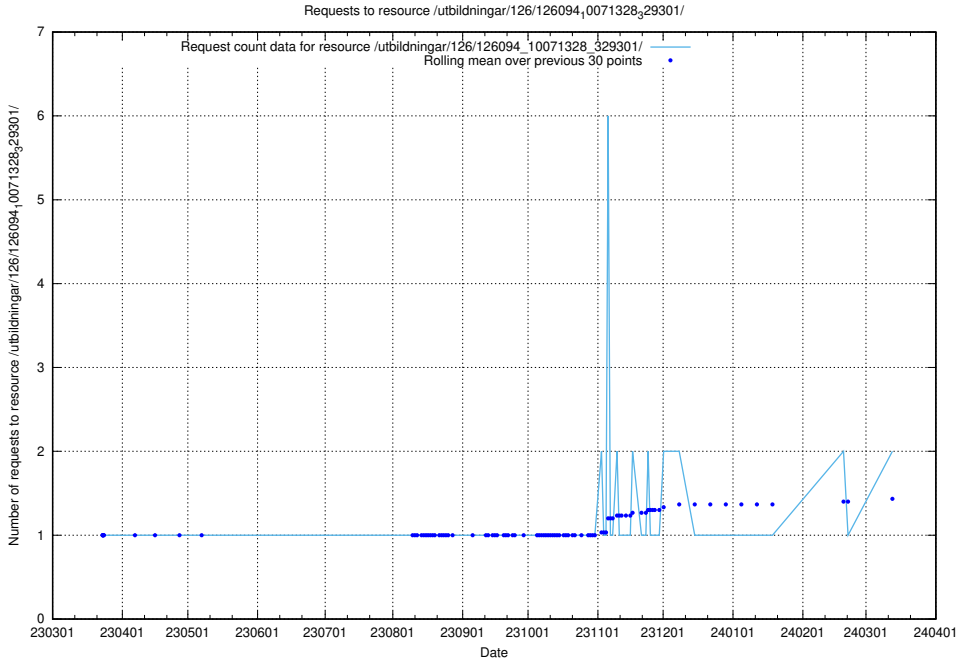

5.993 Usage of /utbildningar/126/126094_10071328_329301/

Here, we count the number of requests to resource /utbildningar/126/126094_10071328_329301/.