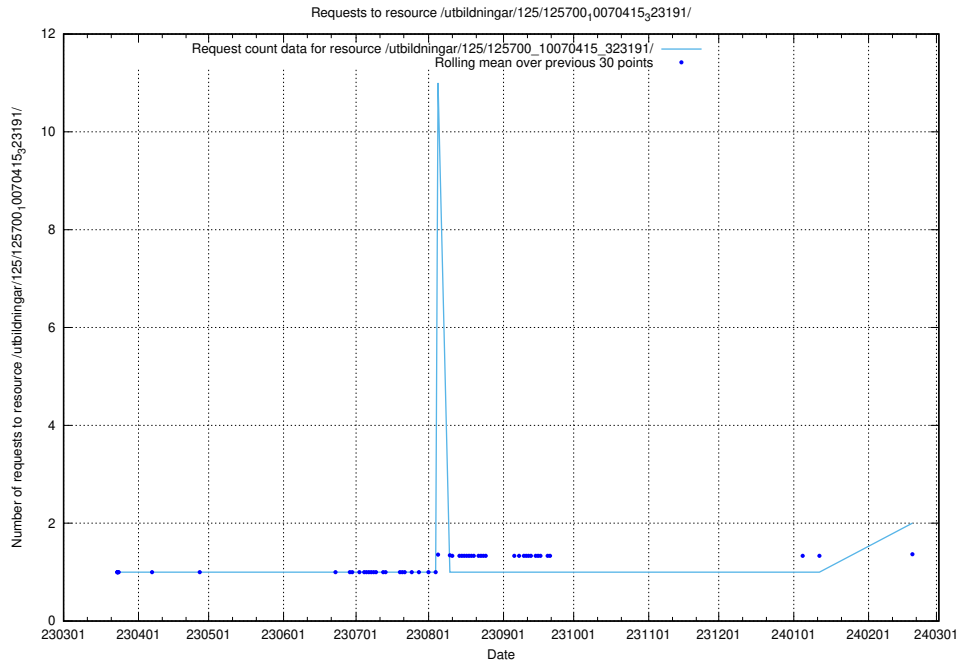

5.507 Usage of /utbildningar/125/125700_10070415_323191/

Here, we count the number of requests to resource /utbildningar/125/125700_10070415_323191/.