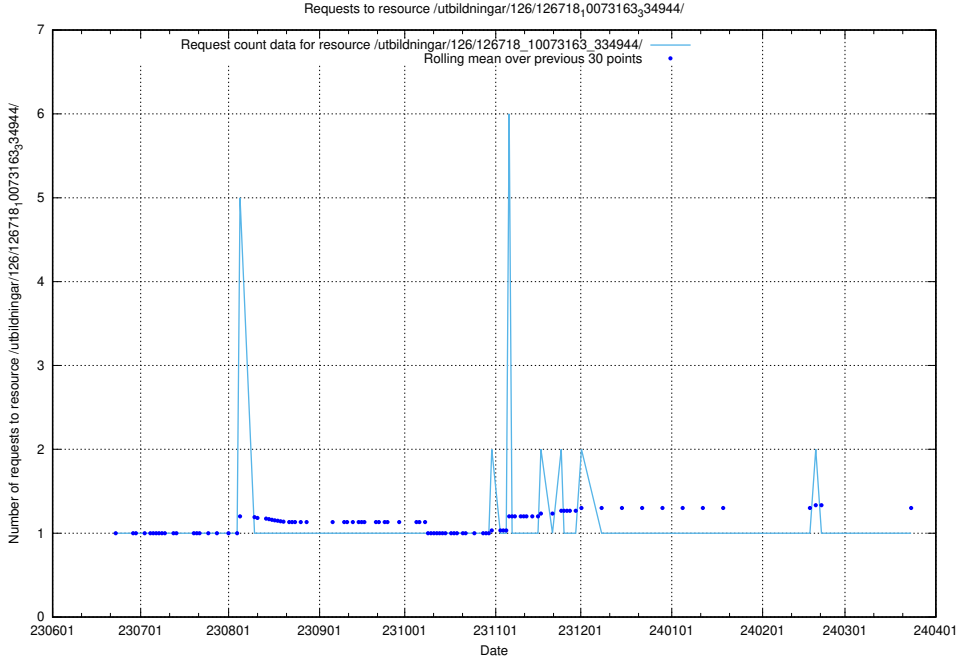

5.5343 Usage of /utbildningar/126/126718_10073163_334944/

Here, we count the number of requests to resource /utbildningar/126/126718_10073163_334944/.