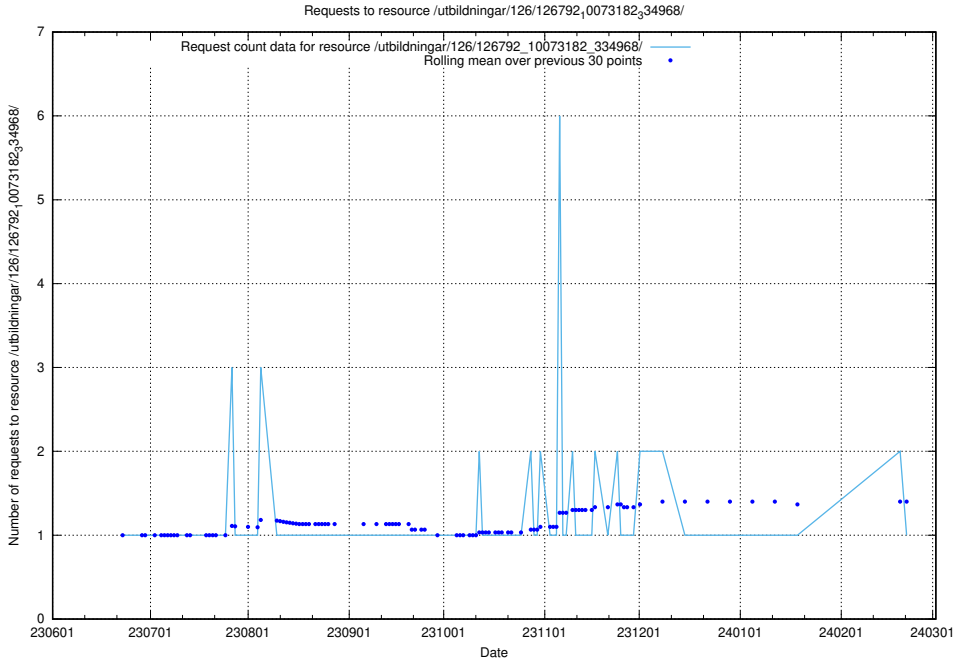

5.5319 Usage of /utbildningar/126/126792_10073182_334968/

Here, we count the number of requests to resource /utbildningar/126/126792_10073182_334968/.