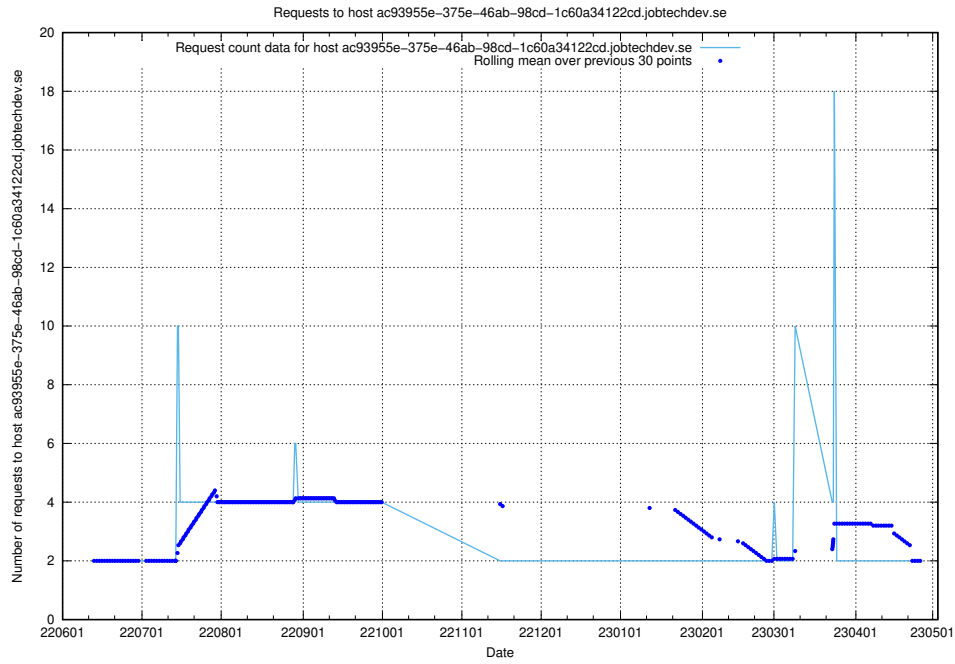

7.407 Usage of fourm.jobtechdev.se

Here, we count the number of requests to host fourm.jobtechdev.se.

7.408 Usage of ac93955e-375e-46ab-98cd-1c60a34122cd.jobtechdev.se

Here, we count the number of requests to host ac93955e-375e-46ab-98cd-1c60a34122cd.jobtechdev.se.