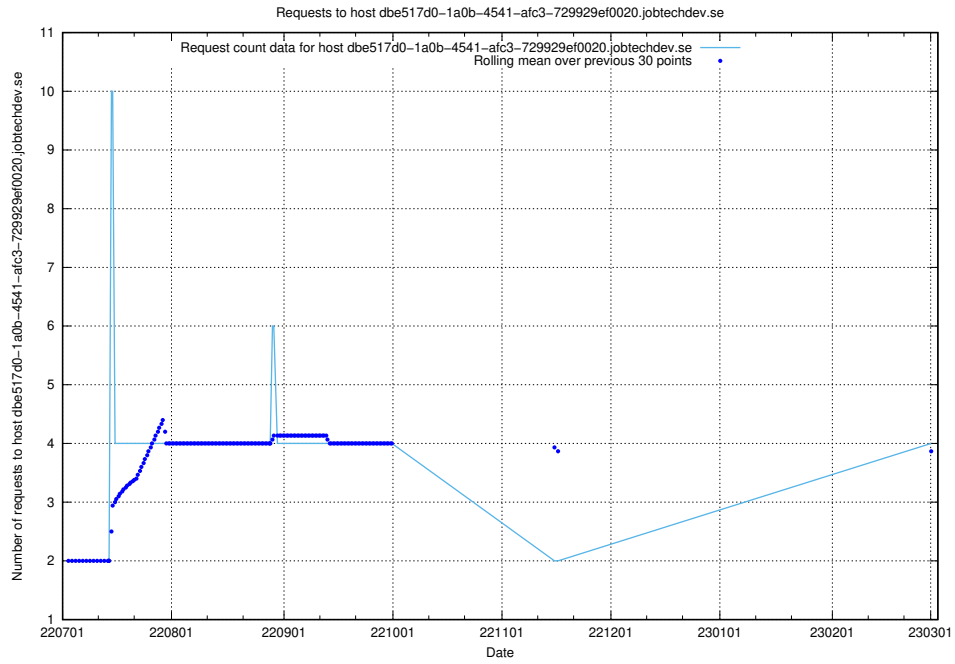

7.139 Usage of db517d0-1a0b-4541-afc3-729929ef0020.jobtechdev.se

Here, we count the number of requests to host db517d0-1a0b-4541-afc3-729929ef0020.jobtechdev.se.