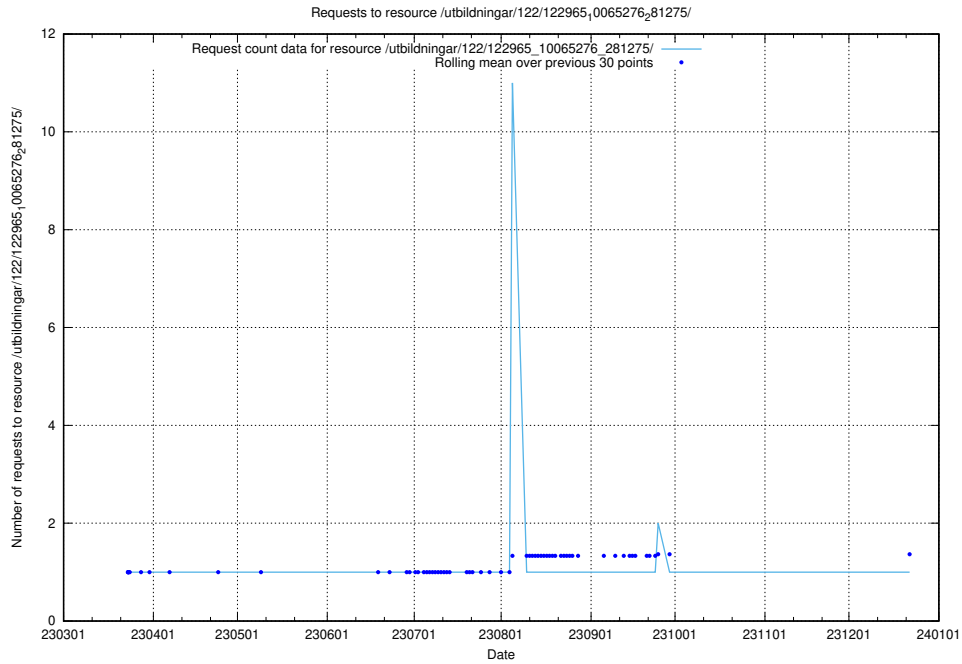

5.4855 Usage of /utbildningar/122/122965_10065276_281275/

Here, we count the number of requests to resource /utbildningar/122/122965_10065276_281275/.