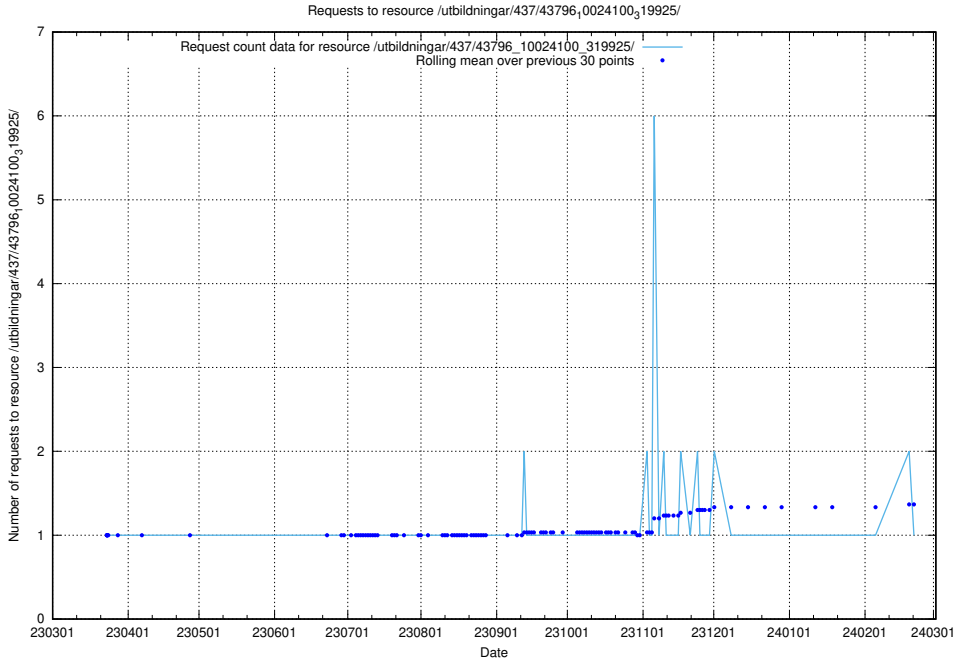

5.6051 Usage of /utbildningar/437/43796_10024100_319925/

Here, we count the number of requests to resource /utbildningar/437/43796_10024100_319925/.