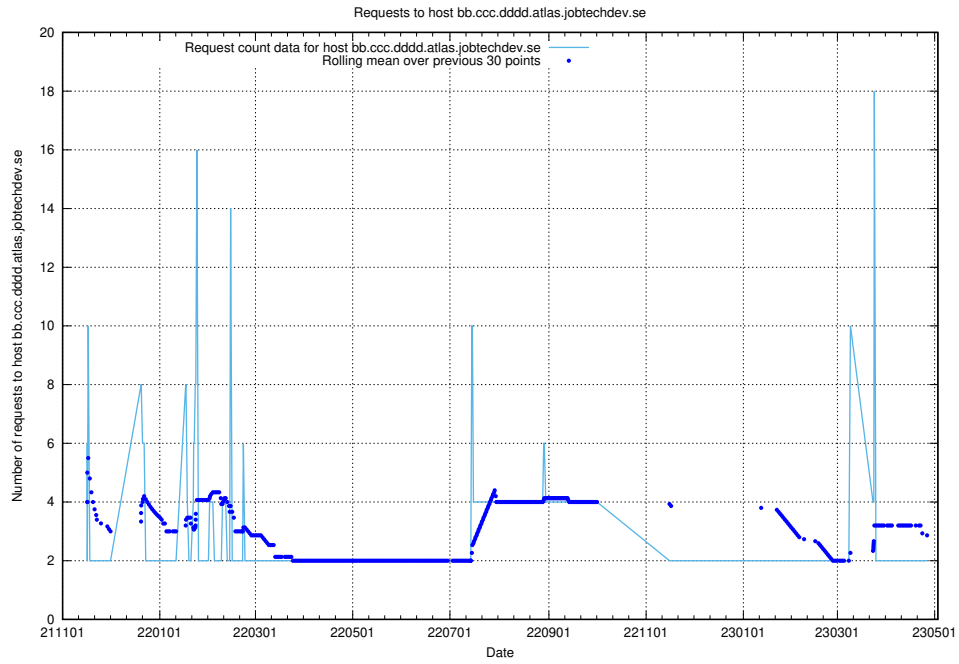

7.530 Usage of bb.ccc.dddd.atlas.jobtechdev.se

Here, we count the number of requests to host bb.ccc.dddd.atlas.jobtechdev.se.