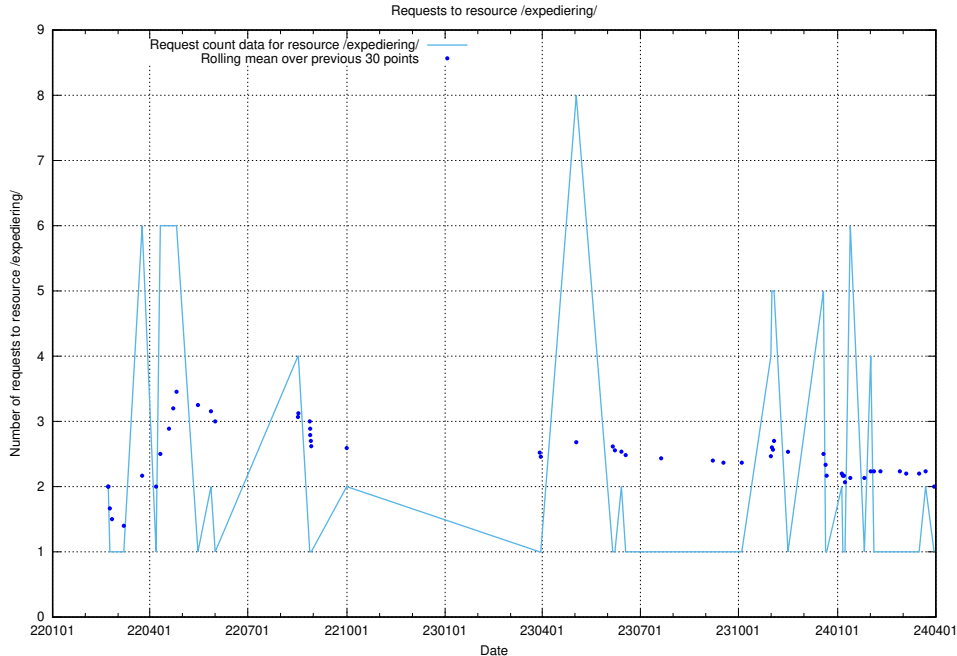

5.1257 Usage of /expediering/

Here, we count the number of requests to resource /expediering/.