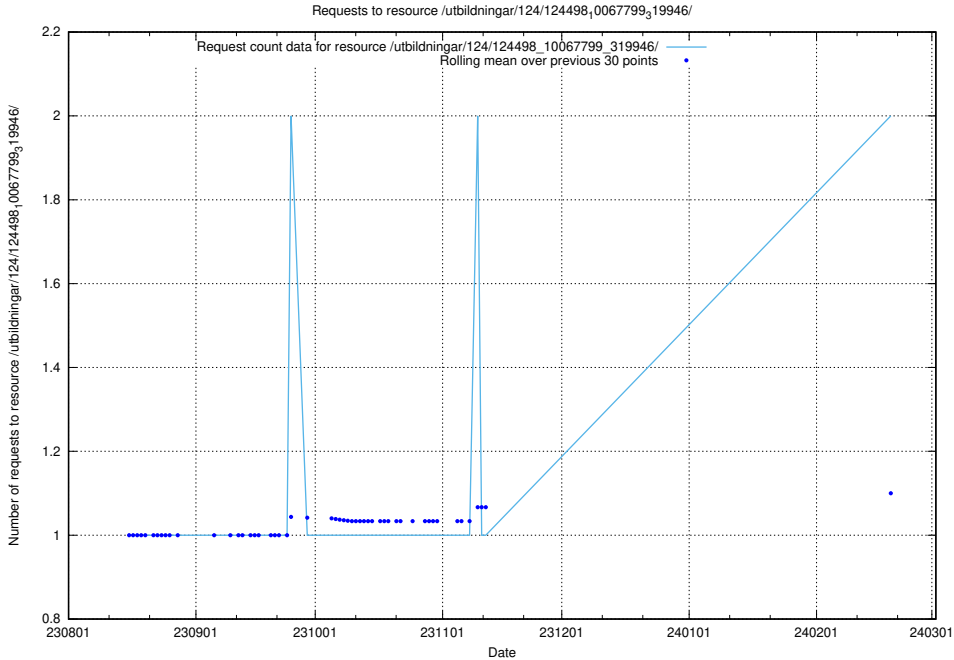

5.787 Usage of /utbildningar/124/124498_10067799_319946/

Here, we count the number of requests to resource /utbildningar/124/124498_10067799_319946/.