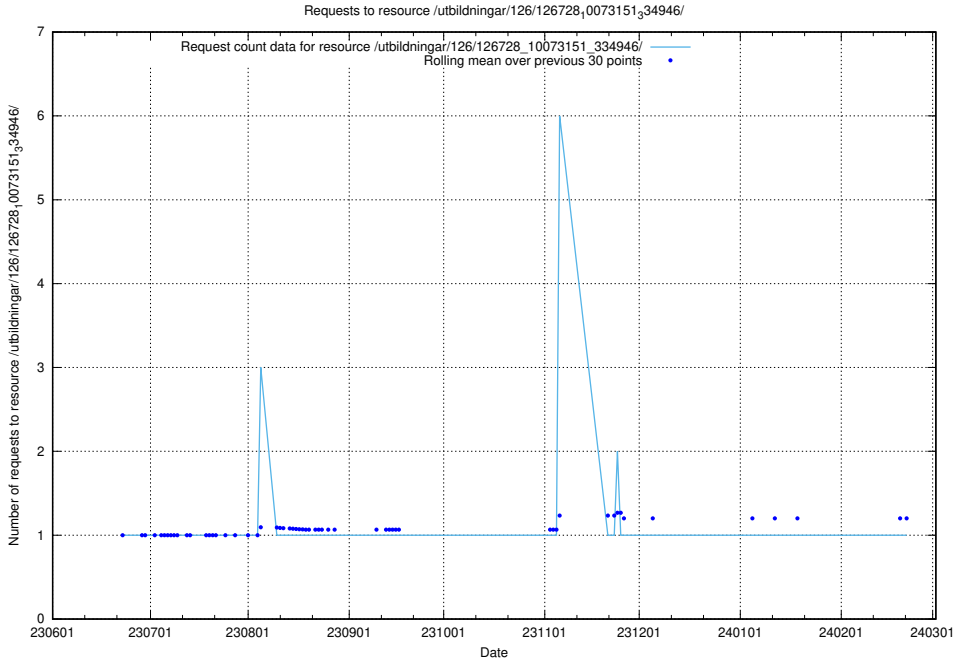

5.5327 Usage of /utbildningar/126/126728_10073151_334946/

Here, we count the number of requests to resource /utbildningar/126/126728_10073151_334946/.