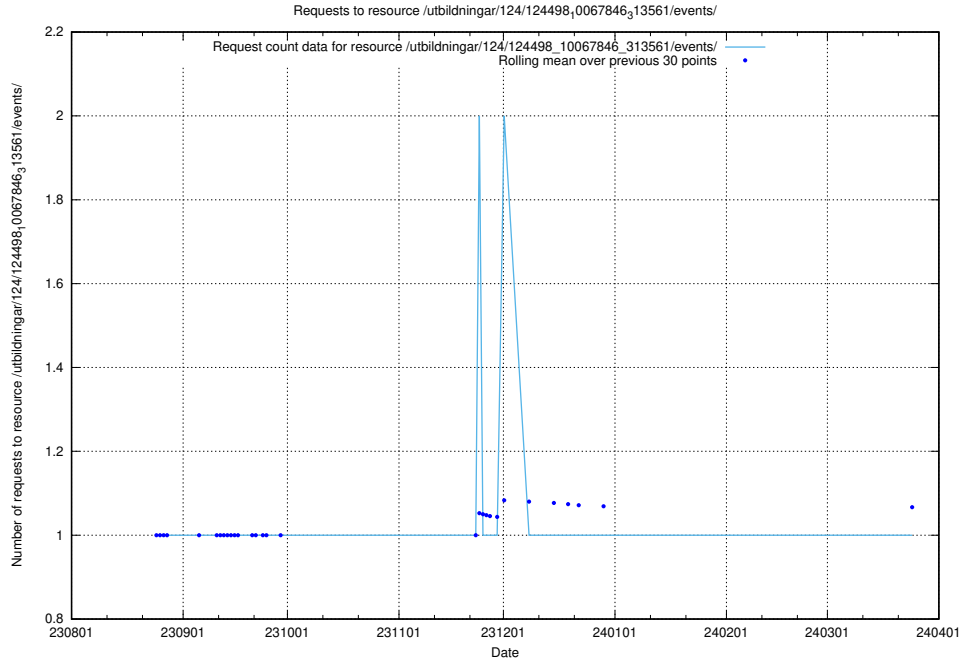

5.4464 Usage of /utbildningar/124/124498_10067846_313561/events/

Here, we count the number of requests to resource /utbildningar/124/124498_10067846_313561/events/