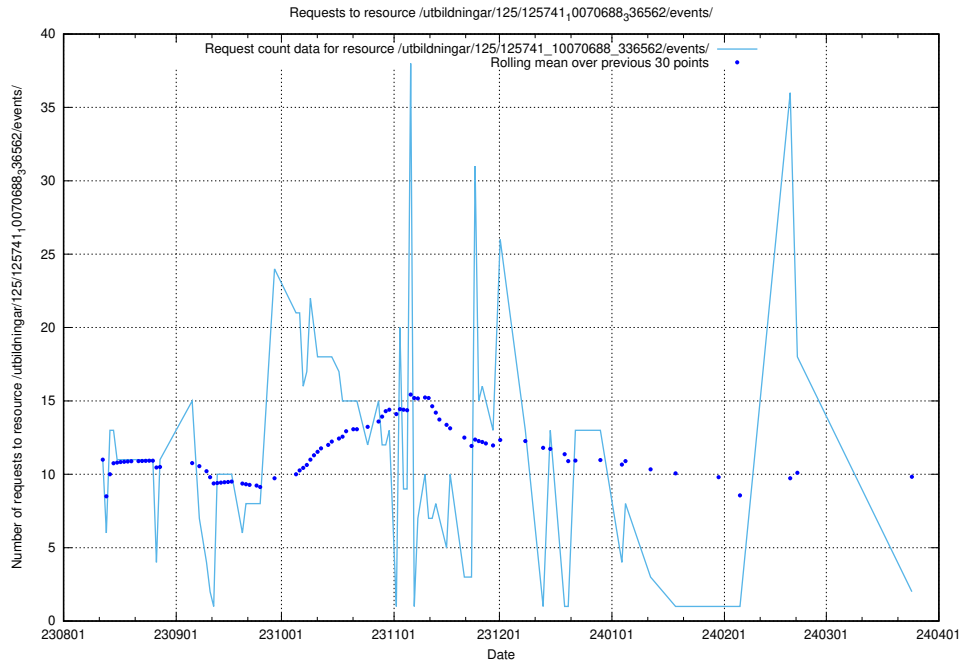

5.789 Usage of /utbildningar/125/125741_10070688_336562/events/

Here, we count the number of requests to resource /utbildningar/125/125741_10070688_336562/events/