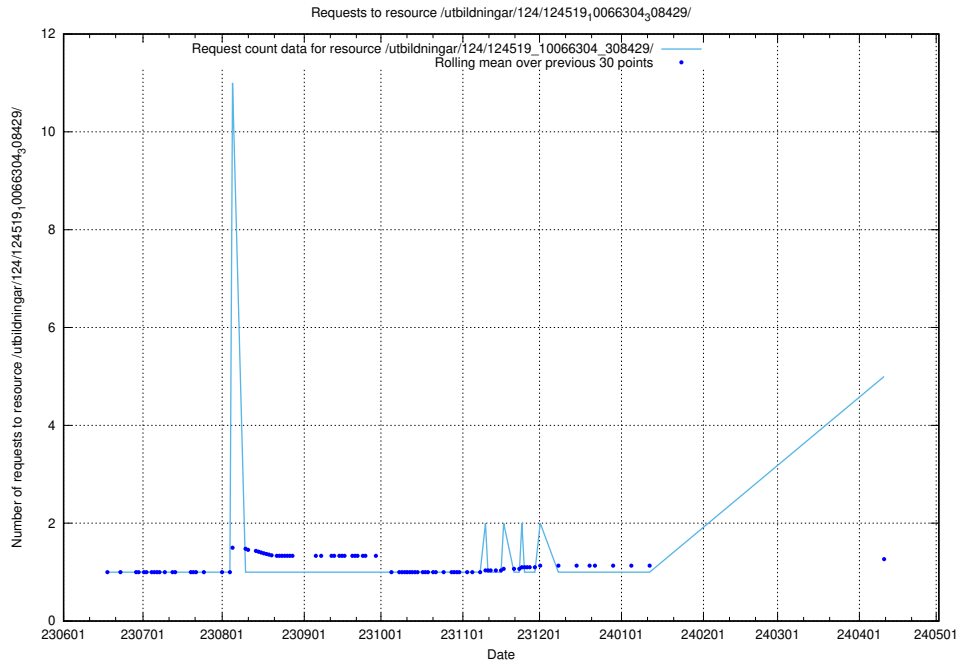

5.162 Usage of /utbildningar/124/124519_10066304_308429/

Here, we count the number of requests to resource /utbildningar/124/124519_10066304_308429/.