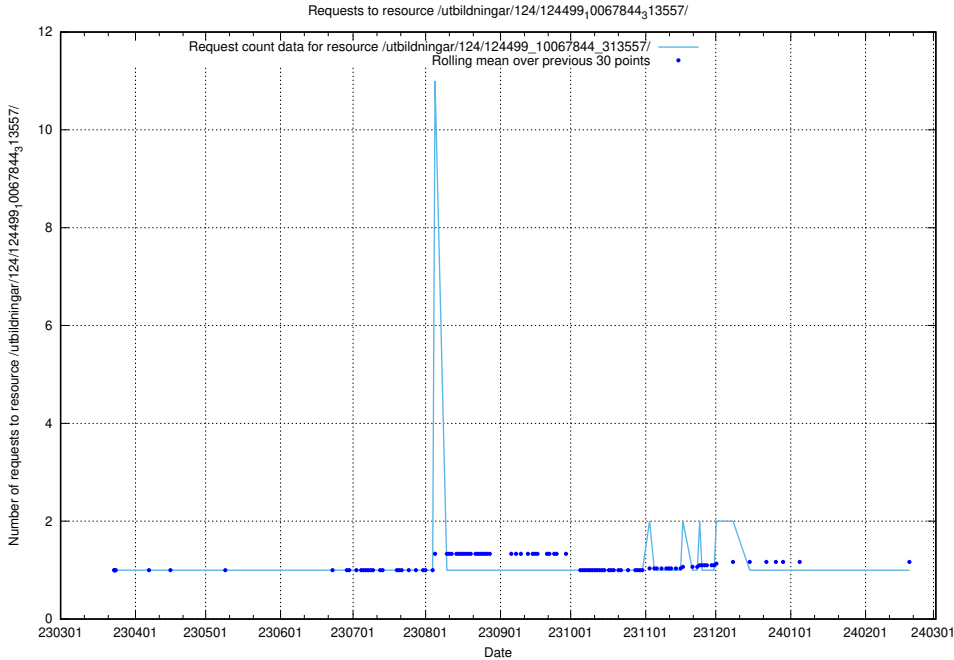

5.2208 Usage of /utbildningar/124/124499_10067844_313557/

Here, we count the number of requests to resource /utbildningar/124/124499_10067844_313557/.