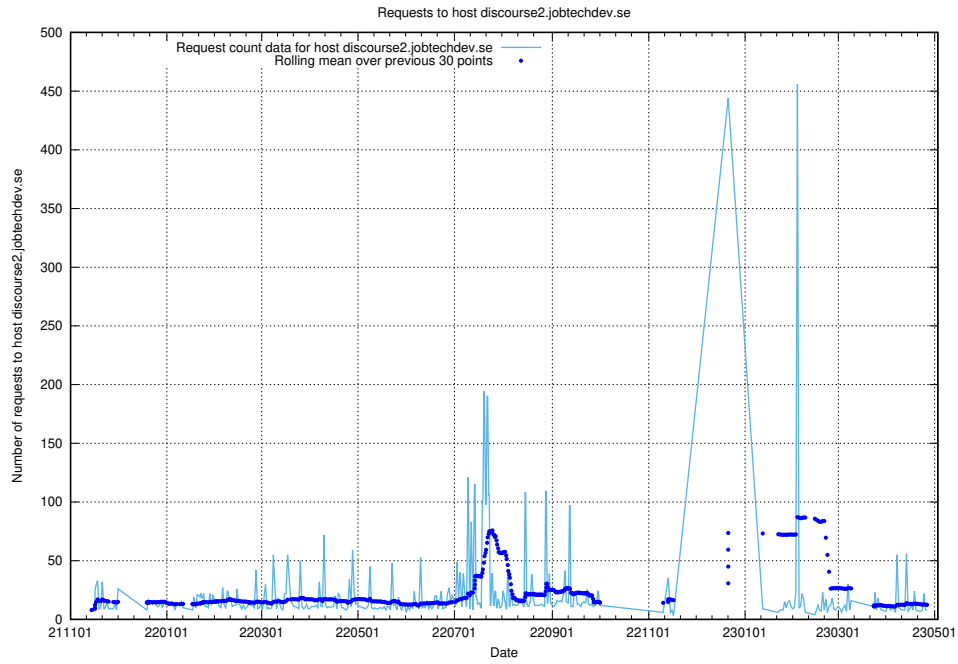

7.67 Usage of discourse2.jobtechdev.se

Here, we count the number of requests to host discourse2.jobtechdev.se.

7.68 Usage of taxonomy.jobtechdev.se

Here, we count the number of requests to host taxonomy.jobtechdev.se.