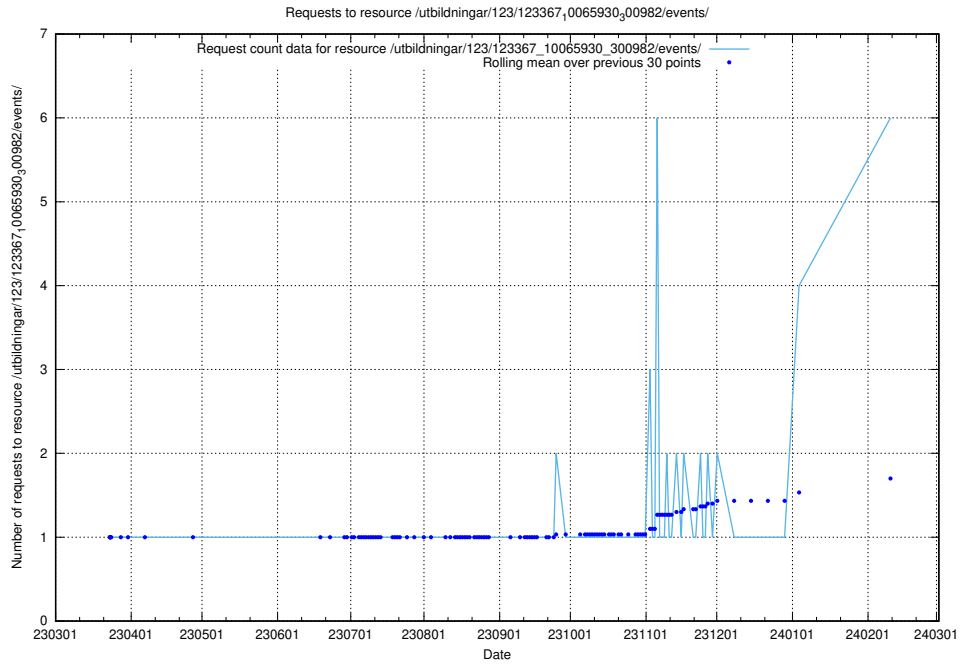

5.79 Usage of /utbildningar/123/123367_10065930_300982/events/

Here, we count the number of requests to resource /utbildningar/123/123367_10065930_300982/events/