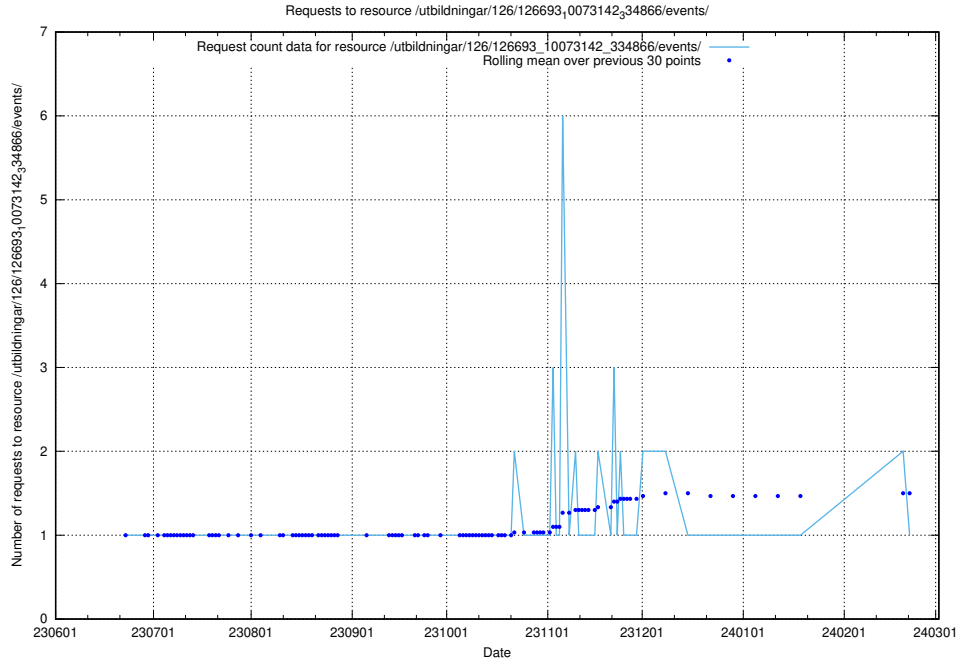

5.5372 Usage of /utbildningar/126/126693_10073142_334866/events/

Here, we count the number of requests to resource /utbildningar/126/126693_10073142_334866/events/