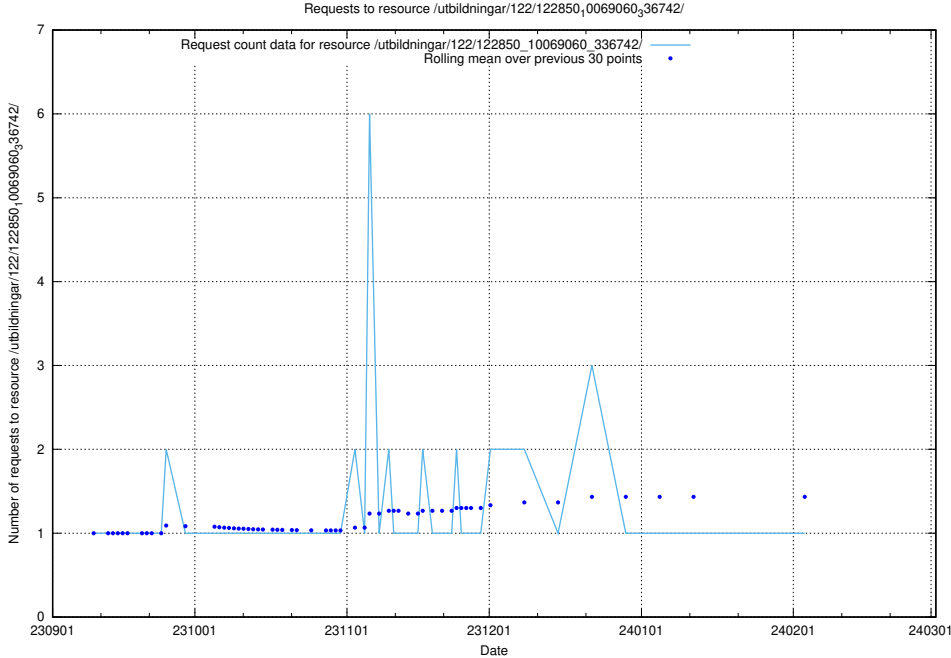

5.4374 Usage of /utbildningar/122/122850_10069060_336742/

Here, we count the number of requests to resource /utbildningar/122/122850_10069060_336742/.