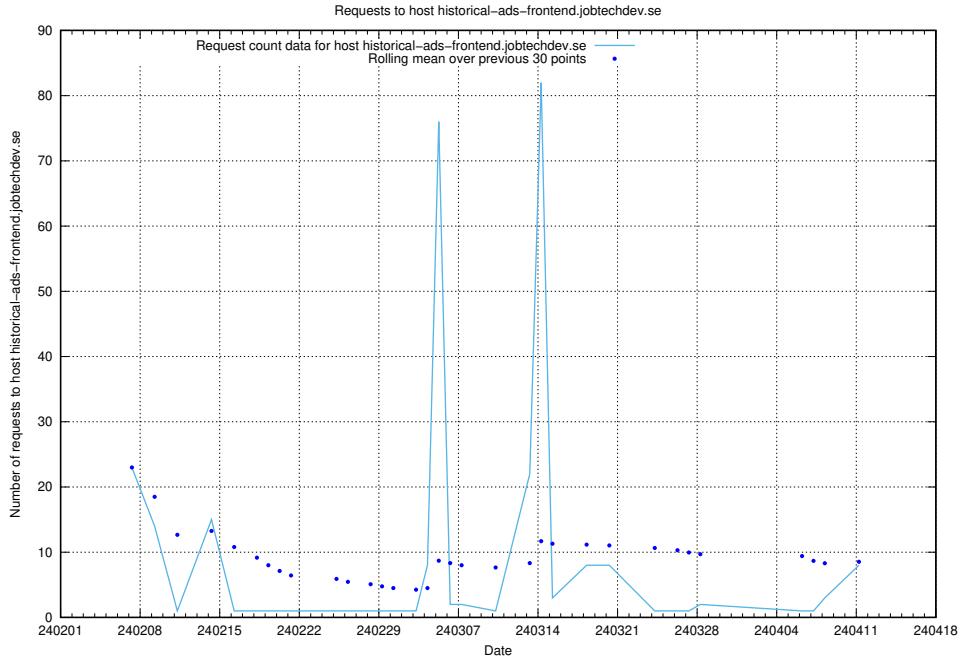

7.73 Usage of historical-ads-frontend.jobtechdev.se

Here, we count the number of requests to host historical-ads-frontend.jobtechdev.se.