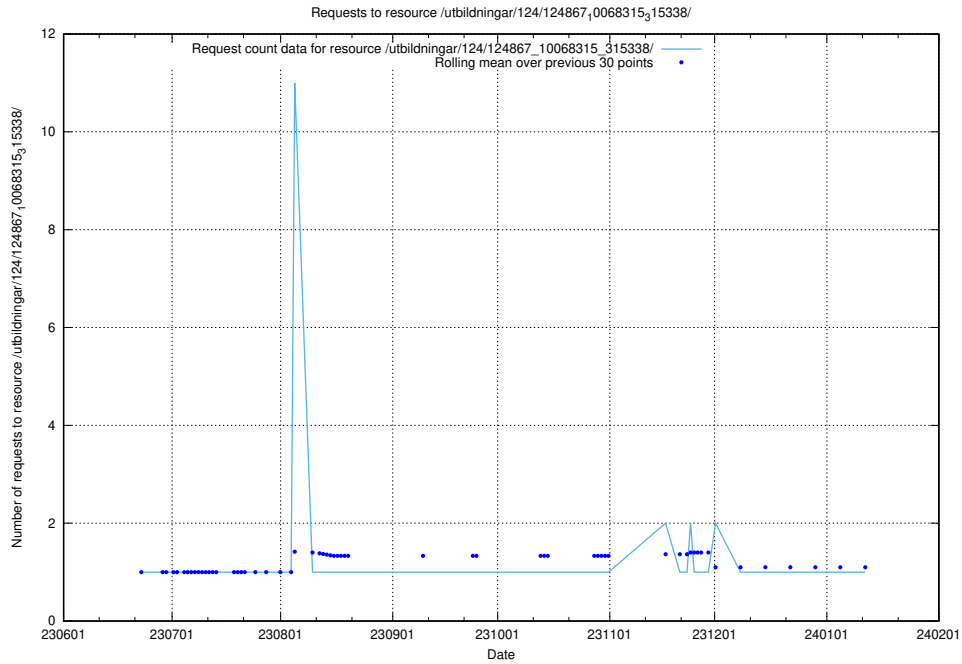

5.5464 Usage of /utbildningar/124/124867_10068315_315338/

Here, we count the number of requests to resource /utbildningar/124/124867_10068315_315338/.