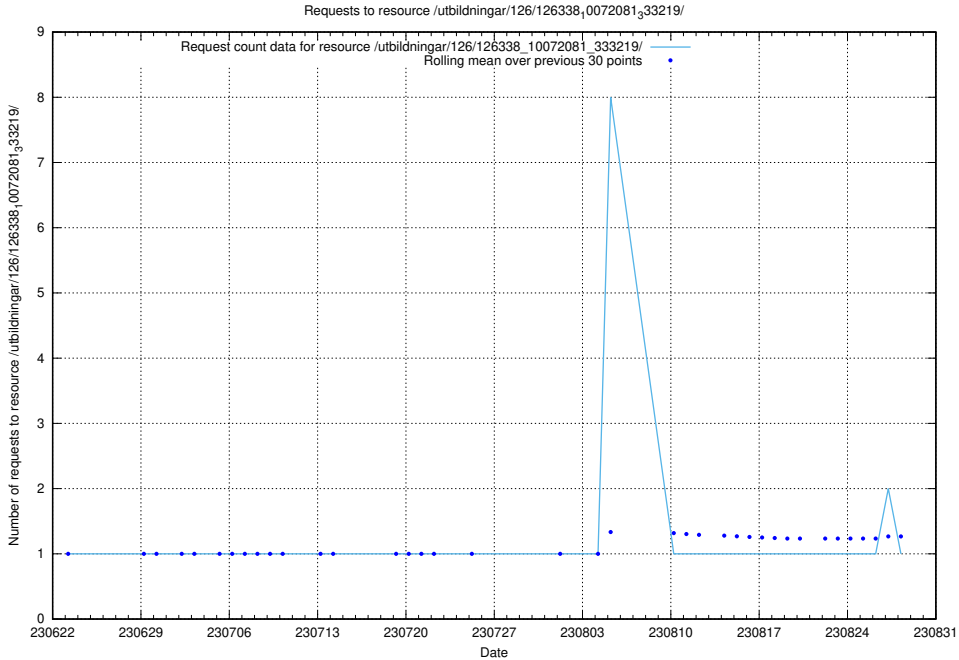

5.5390 Usage of /utbildningar/126/126338_10072081_333219/

Here, we count the number of requests to resource /utbildningar/126/126338_10072081_333219/.