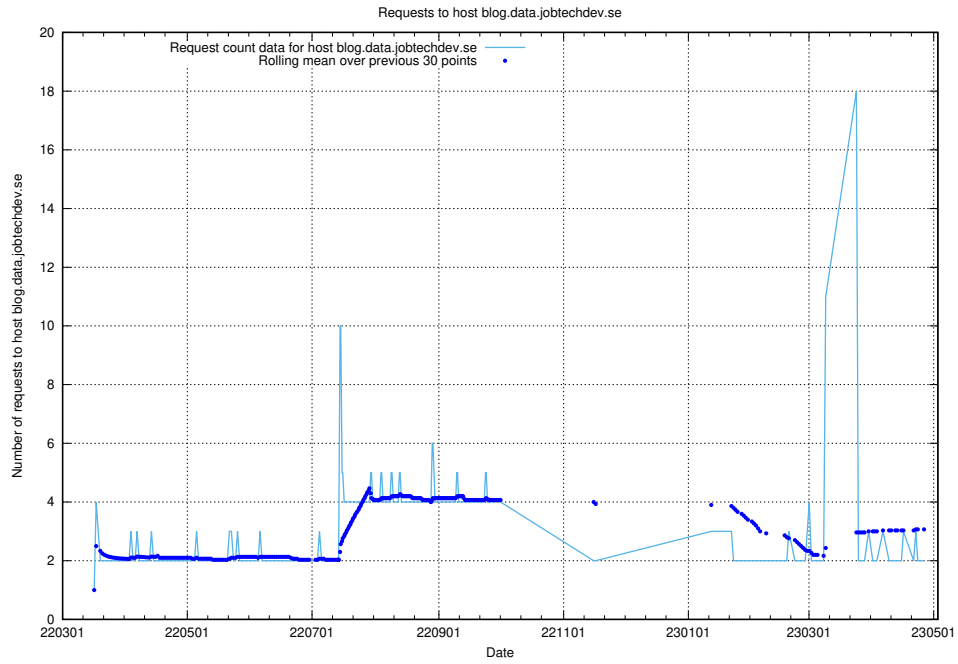

7.497 Usage of minioconsole.jobtechdev.se

Here, we count the number of requests to host minioconsole.jobtechdev.se.

7.498 Usage of minio-console.jobtechdev.se

Here, we count the number of requests to host minio-console.jobtechdev.se.