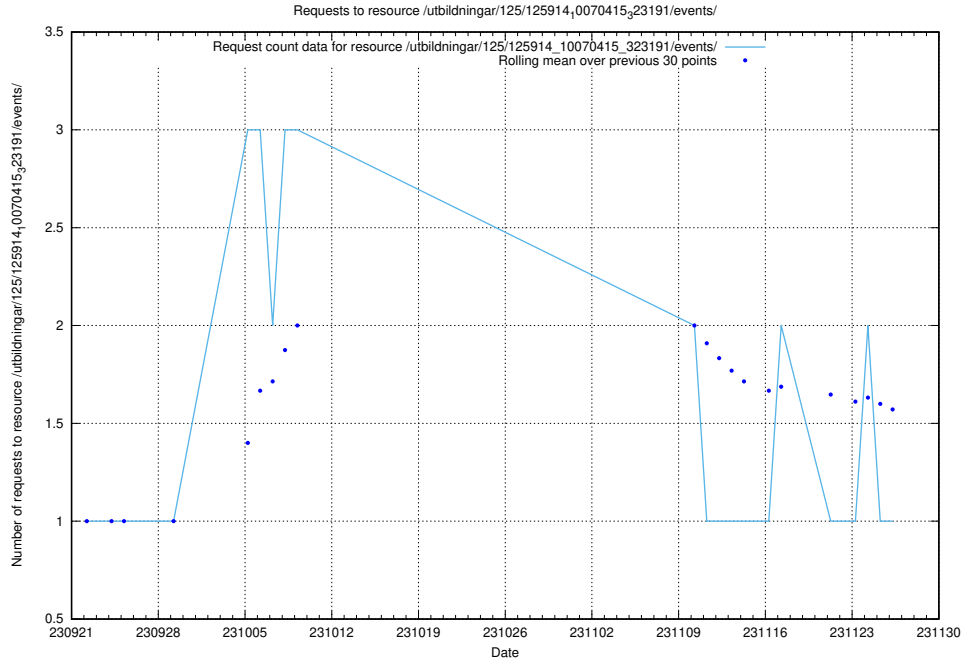

5.4249 Usage of /utbildningar/125/125914_10070415_323191/events/

Here, we count the number of requests to resource /utbildningar/125/125914_10070415_323191/events/