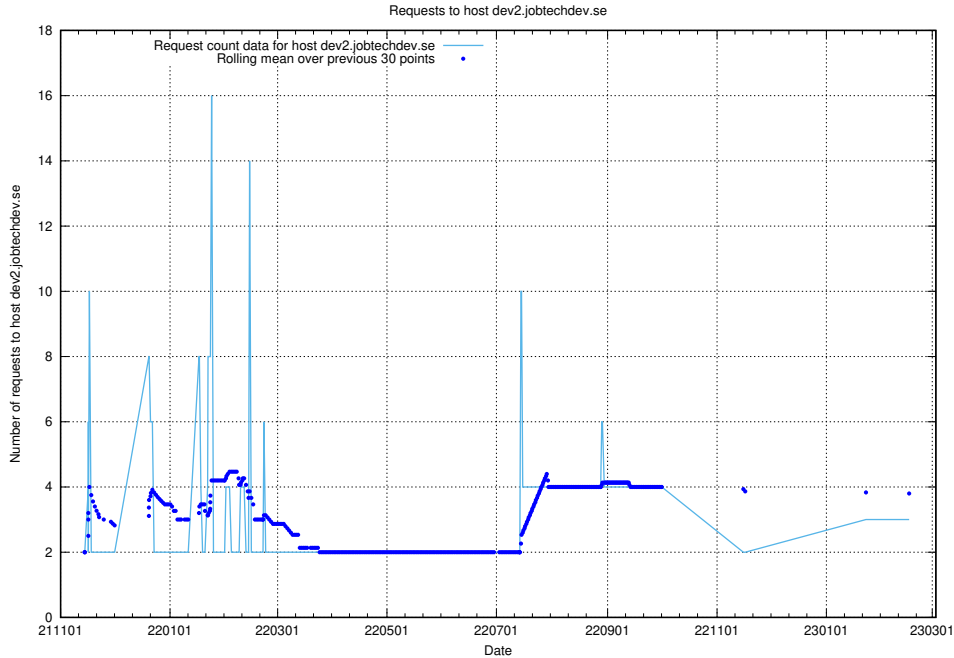

7.166 Usage of dev2.jobtechdev.se

Here, we count the number of requests to host dev2.jobtechdev.se.