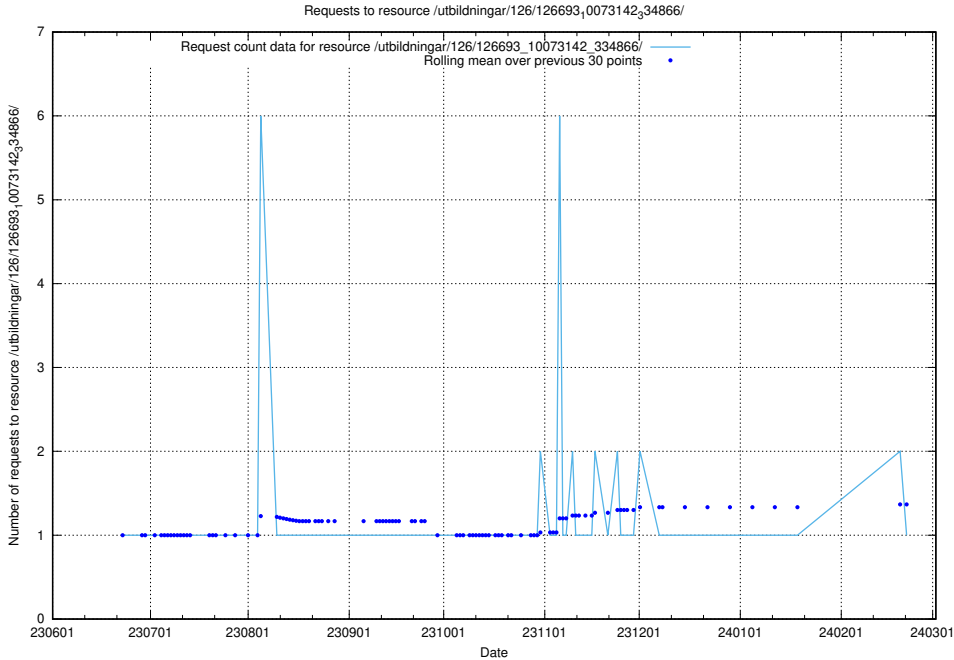

5.5373 Usage of /utbildningar/126/126693_10073142_334866/

Here, we count the number of requests to resource /utbildningar/126/126693_10073142_334866/.