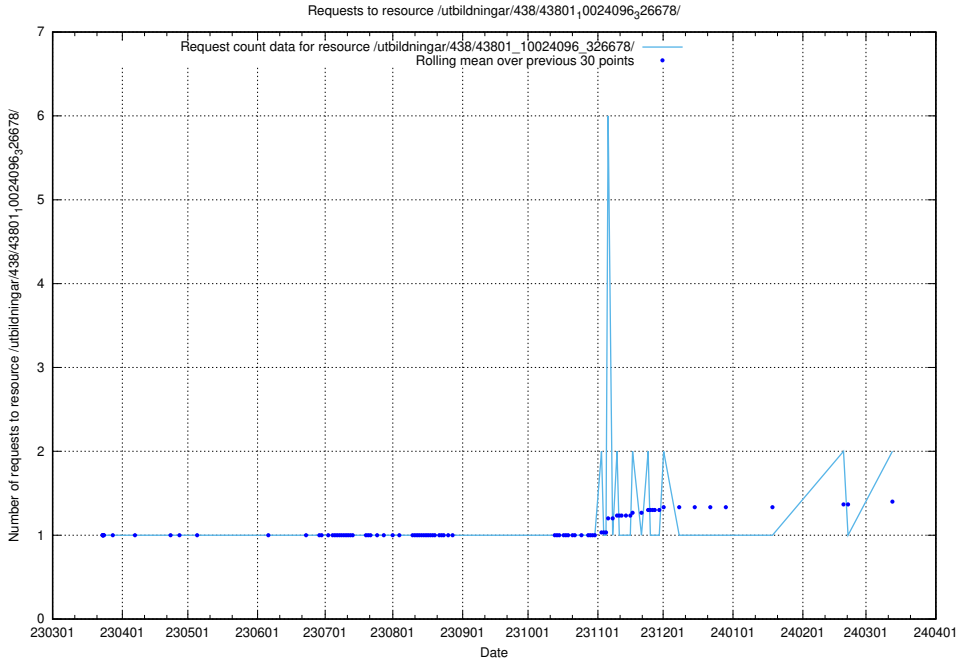

5.990 Usage of /utbildningar/438/43801_10024096_326678/

Here, we count the number of requests to resource /utbildningar/438/43801_10024096_326678/.