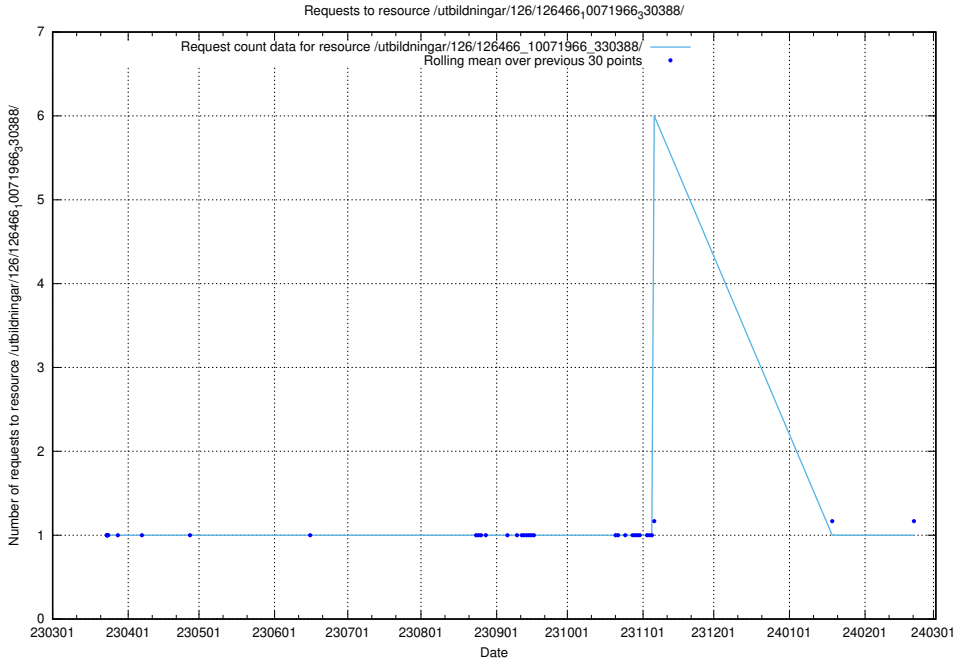

5.6104 Usage of /utbildningar/126/126466_10071966_330388/

Here, we count the number of requests to resource /utbildningar/126/126466_10071966_330388/.