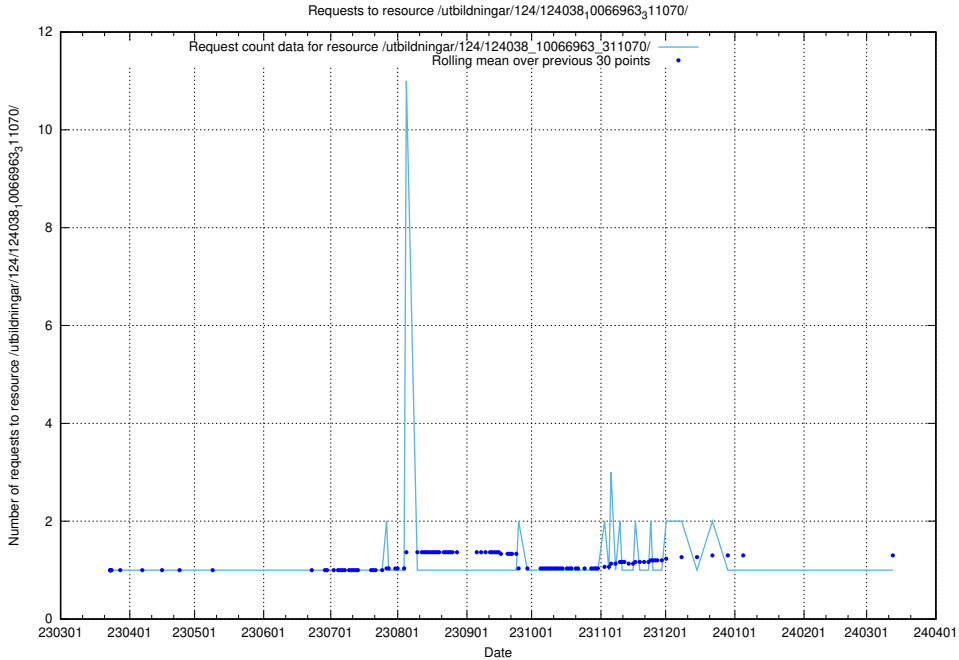

5.4109 Usage of /utbildningar/124/124038_10066963_311070/

Here, we count the number of requests to resource /utbildningar/124/124038_10066963_311070/.