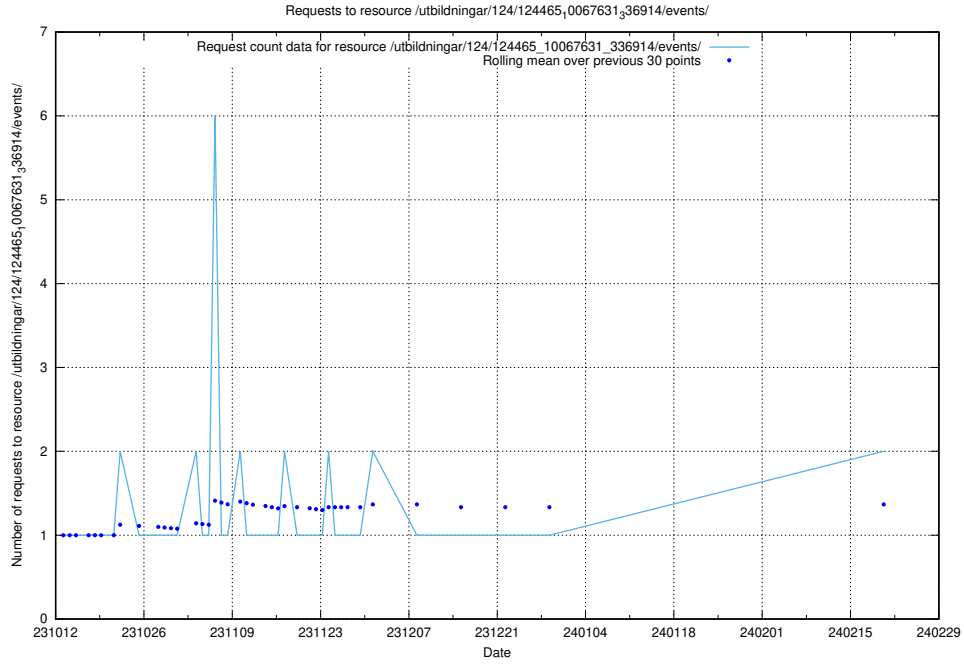

5.751 Usage of /utbildningar/124/124465_10067631_336914/events/

Here, we count the number of requests to resource /utbildningar/124/124465_10067631_336914/events/