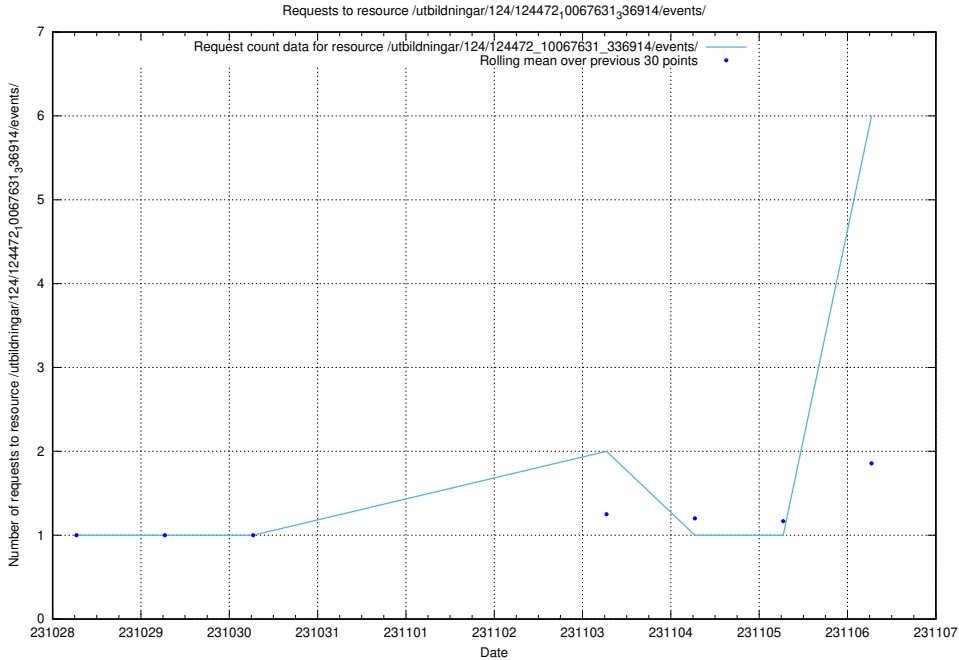

Here, we count the number of requests to resource /utbildningar/127/127057_10073954_336883/events/

5.66 Usage of /utbildningar/124/124472_10067631_336914/events/

Here, we count the number of requests to resource /utbildningar/124/124472_10067631_336914/events/