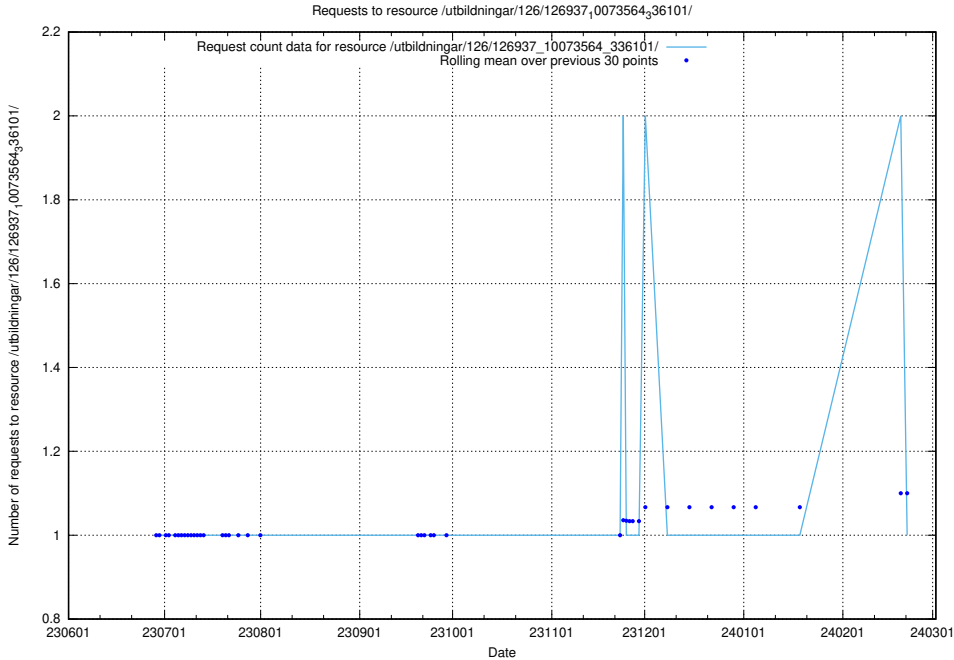

5.5170 Usage of /utbildningar/126/126937_10073564_336101/

Here, we count the number of requests to resource /utbildningar/126/126937_10073564_336101/.