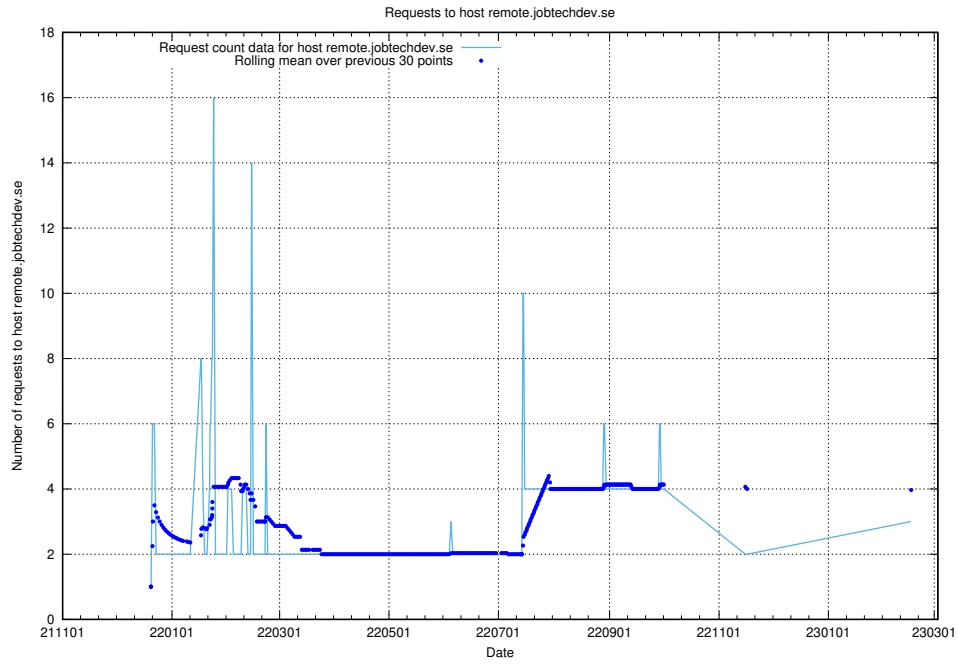

7.194 Usage of remote.jobtechdev.se

Here, we count the number of requests to host remote.jobtechdev.se.