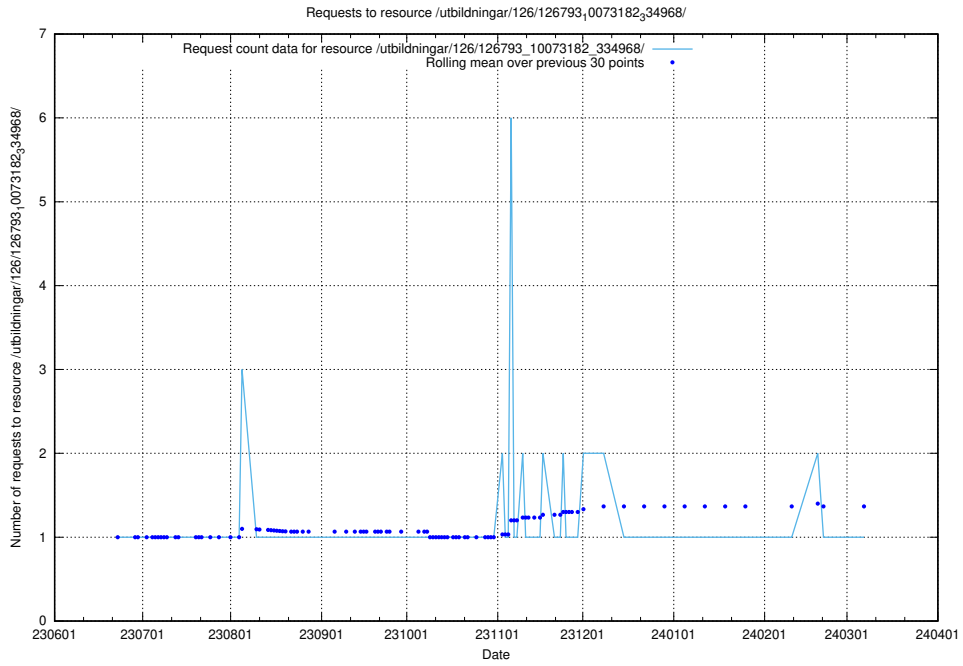

5.5317 Usage of /utbildningar/126/126793_10073182_334968/

Here, we count the number of requests to resource /utbildningar/126/126793_10073182_334968/.