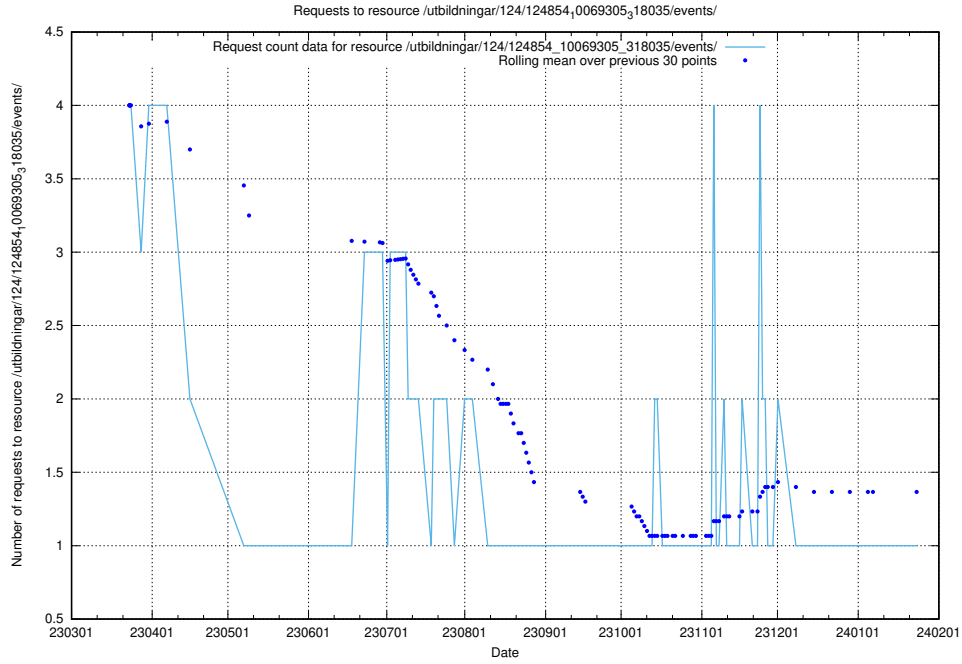

5.5959 Usage of /utbildningar/124/124854_10069305_318035/events/

Here, we count the number of requests to resource /utbildningar/124/124854_10069305_318035/events/