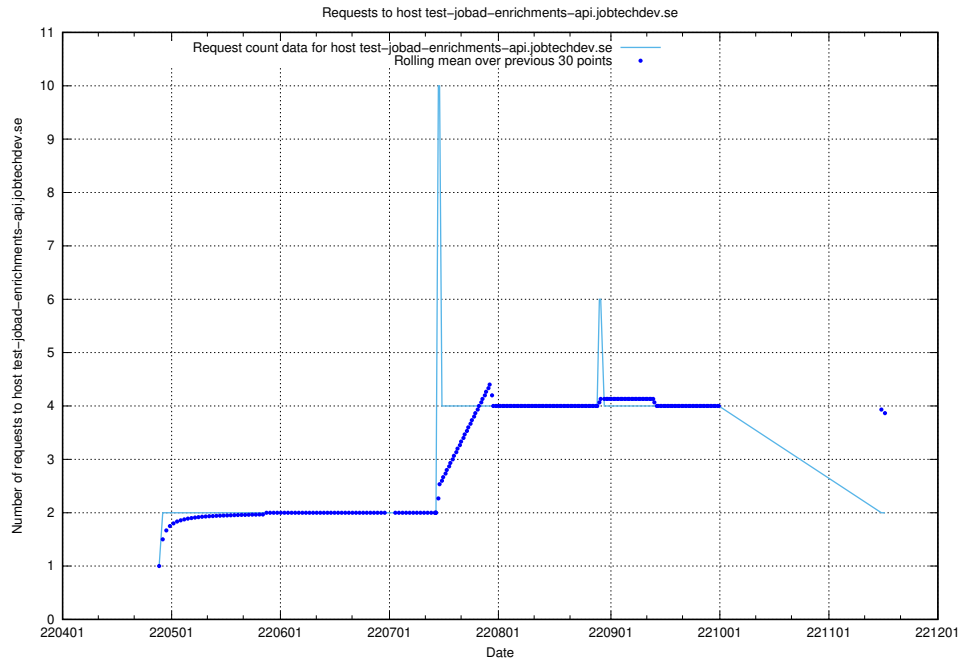

7.440 Usage of test-jobad-enrichments-api.jobtechdev.se

Here, we count the number of requests to host test-jobad-enrichments-api.jobtechdev.se.