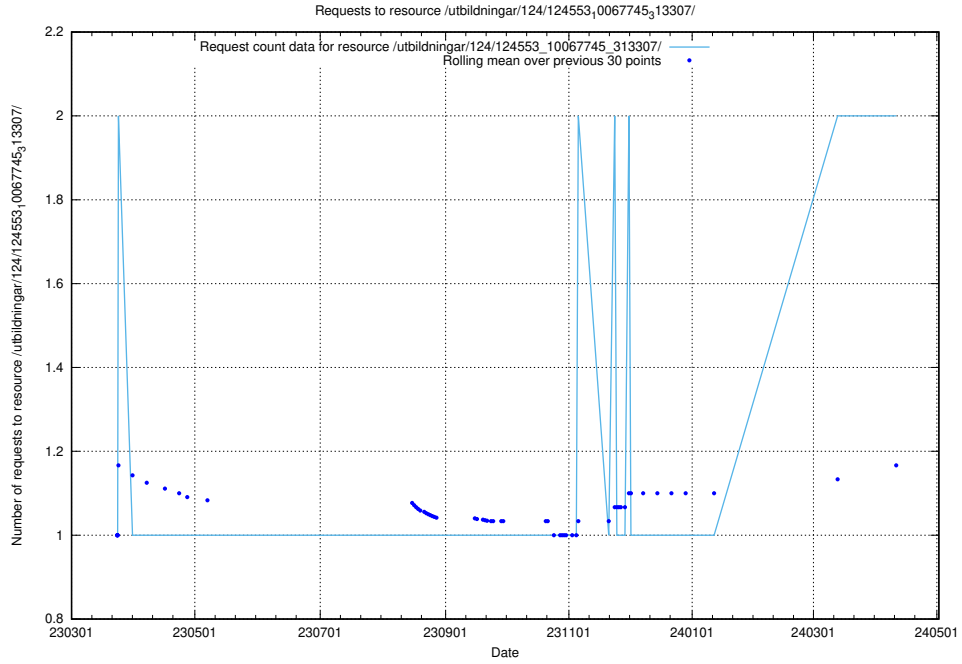

5.530 Usage of /utbildningar/124/124553_10067745_313307/

Here, we count the number of requests to resource /utbildningar/124/124553_10067745_313307/.