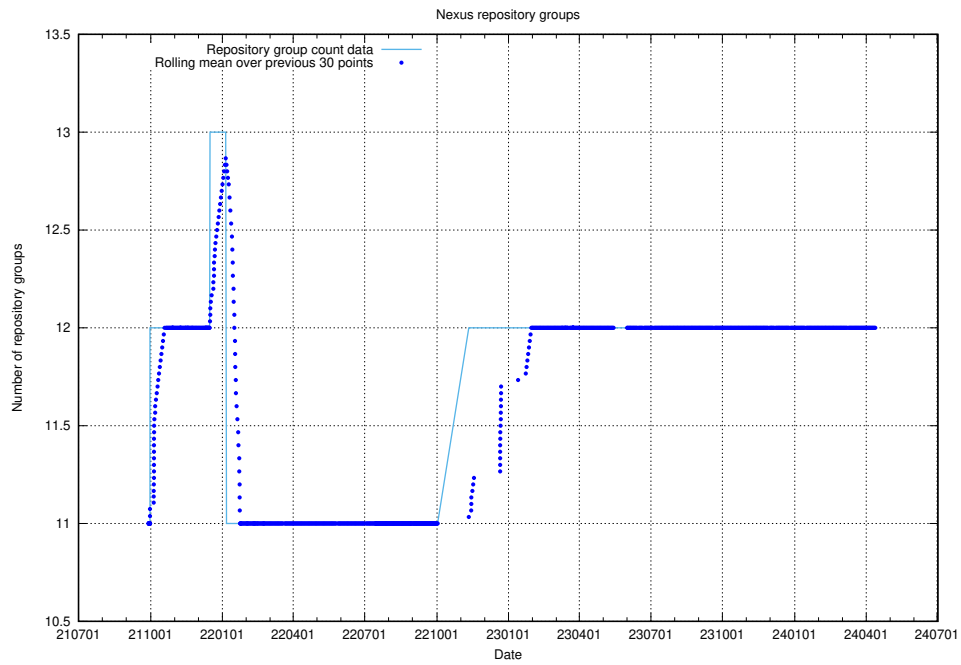

9 Nexus

This section contains statistics from the [image and package repositories](https://nexus.jobtechdev.se)⁹ of JobTech.

9.1 Number of repository groups in Nexus

A graph showing the number of repository groups.

⁹<https://nexus.jobtechdev.se>