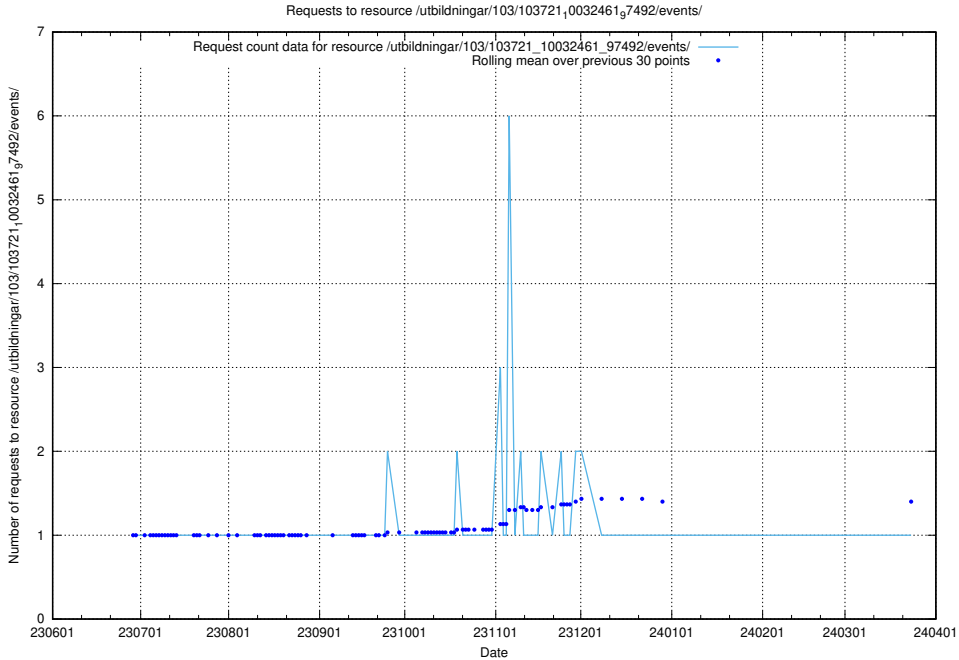

5.5261 Usage of /utbildningar/103/103721_10032461_97492/events/

Here, we count the number of requests to resource /utbildningar/103/103721_10032461_97492/events/.