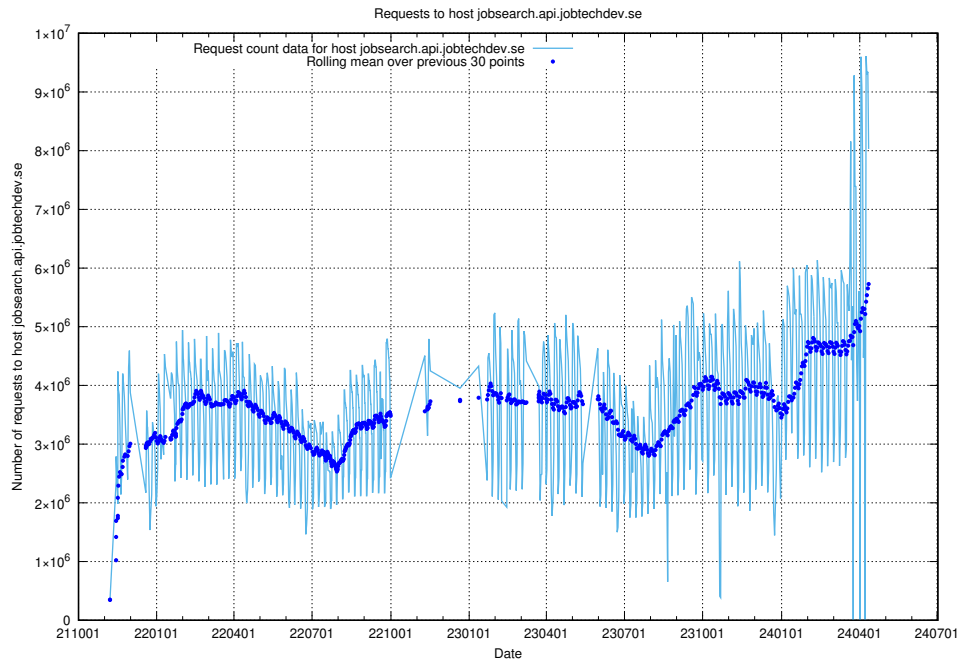

7 Log Stack

This section contains request statistics from [JobTech's log stack](#)⁸.

7.1 Usage of jobsearch.api.jobtechdev.se

Here, we count the number of requests to host jobsearch.api.jobtechdev.se.

---

⁸<https://elk.jobtechdev.se>