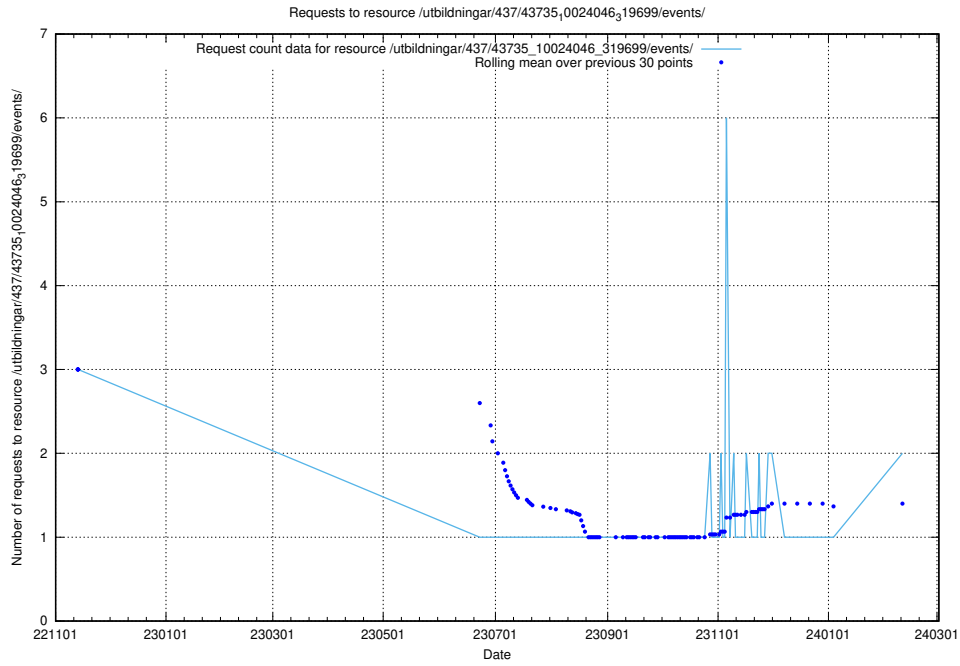

5.900 Usage of /utbildningar/437/43735_10024046_319699/events/

Here, we count the number of requests to resource /utbildningar/437/43735_10024046_319699/events/.