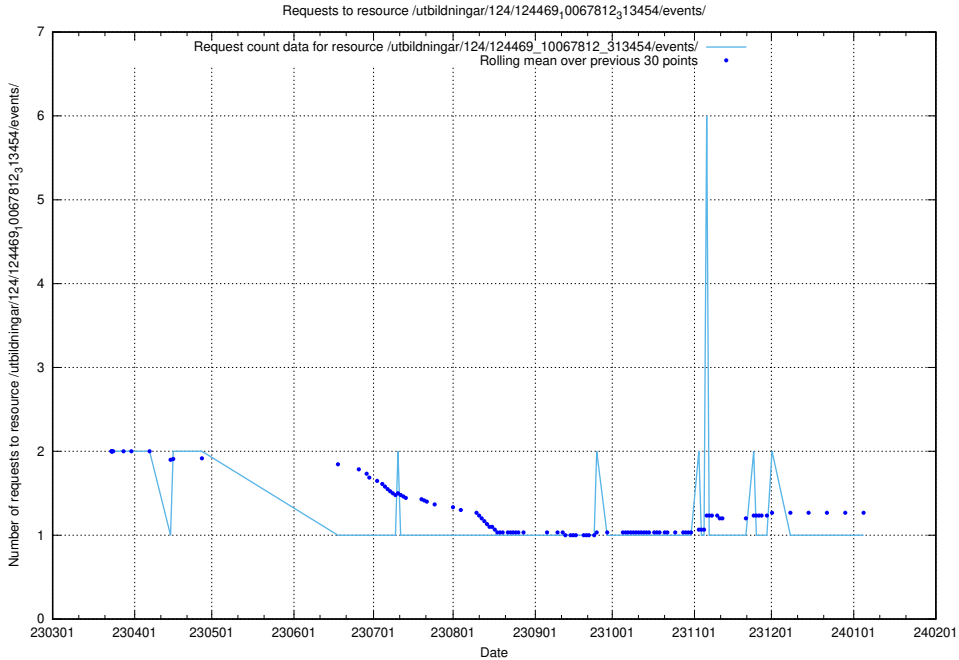

5.5998 Usage of /utbildningar/124/124469_10067812_313454/events/

Here, we count the number of requests to resource /utbildningar/124/124469_10067812_313454/events/