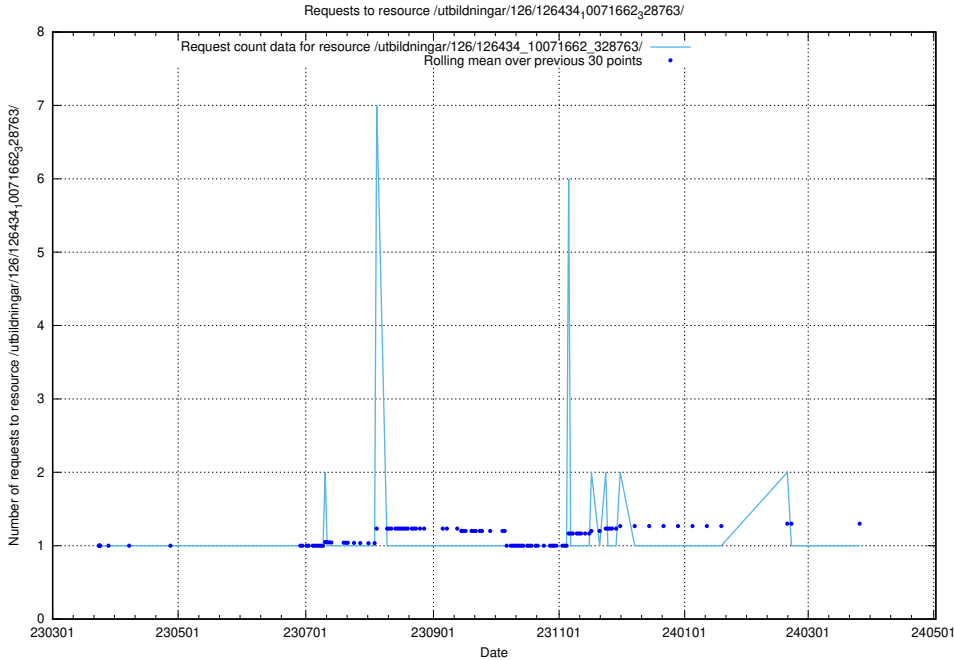

5.6117 Usage of /utbildningar/126/126434_10071662_328763/

Here, we count the number of requests to resource /utbildningar/126/126434_10071662_328763/.