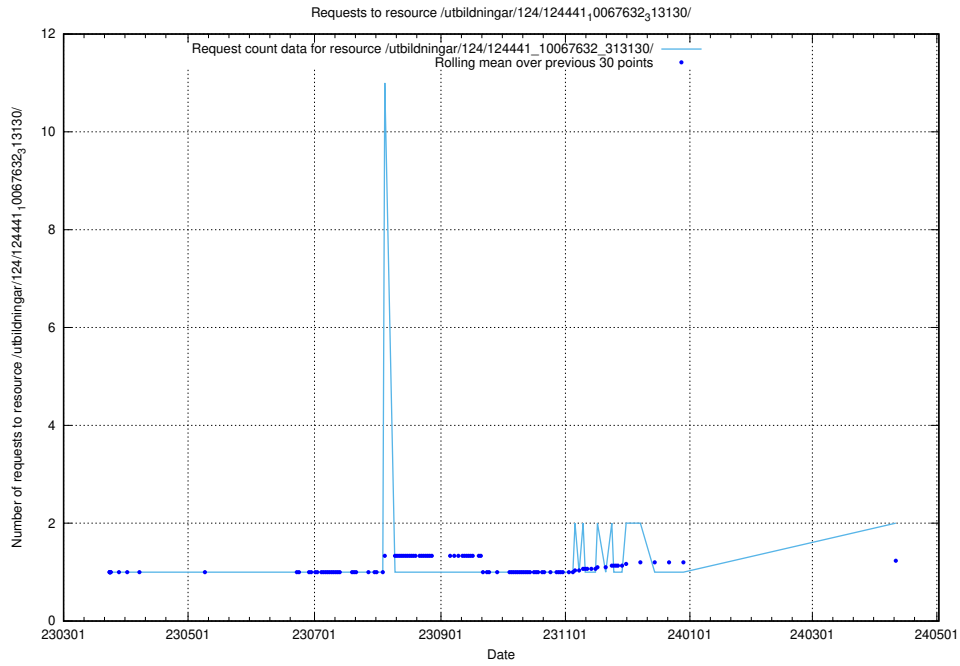

5.682 Usage of /utbildningar/124/124441_10067632_313130/

Here, we count the number of requests to resource /utbildningar/124/124441_10067632_313130/.