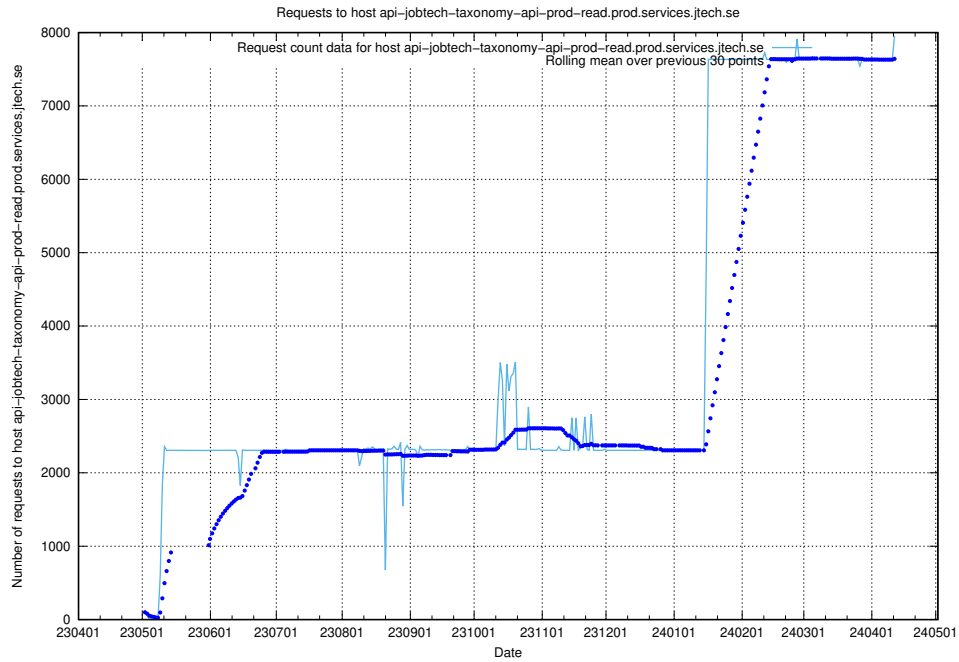

Here, we count the number of requests to host api-jobtech-taxonomy-api-prod-read.prod.services.jtech.se.

7.12 Usage of jobstream.api.jobtechdev.se

Here, we count the number of requests to host jobstream.api.jobtechdev.se.