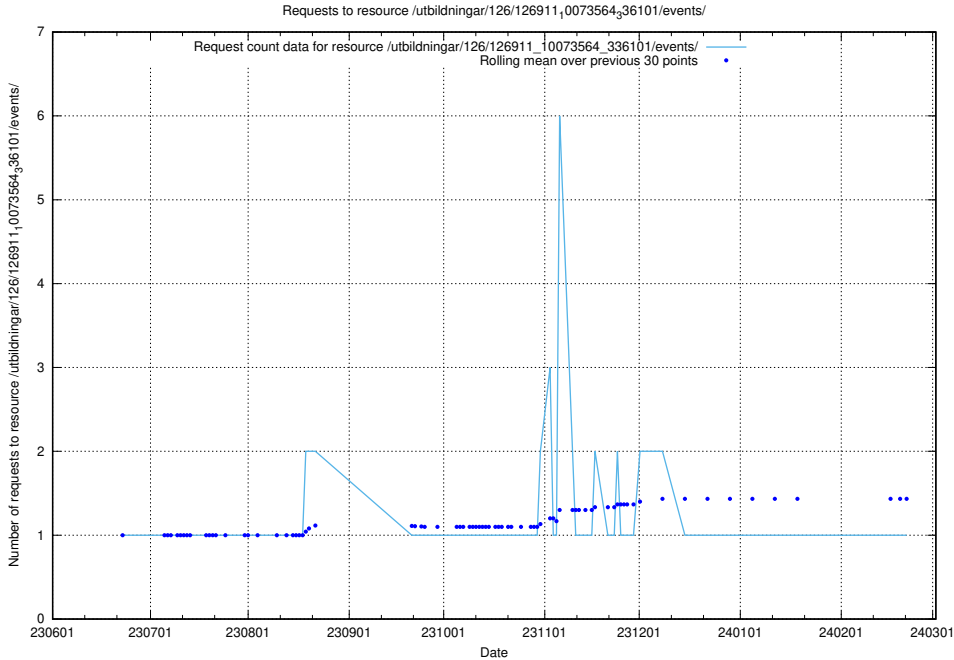

5.5308 Usage of /utbildningar/126/126911_10073564_336101/events/

Here, we count the number of requests to resource /utbildningar/126/126911_10073564_336101/events/