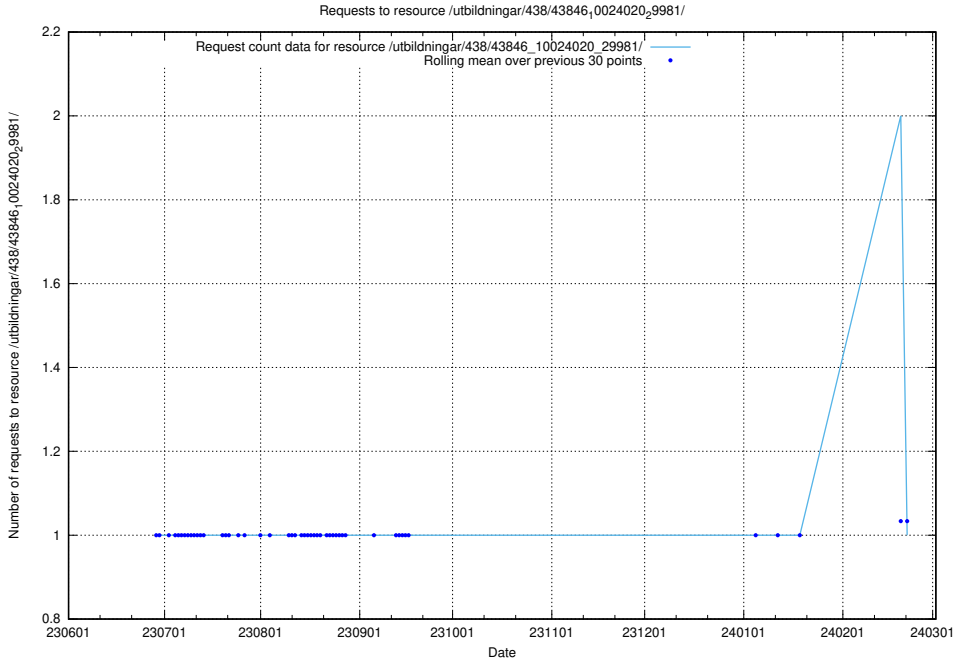

5.5154 Usage of /utbildningar/438/43846_10024020_29981/

Here, we count the number of requests to resource /utbildningar/438/43846_10024020_29981/.