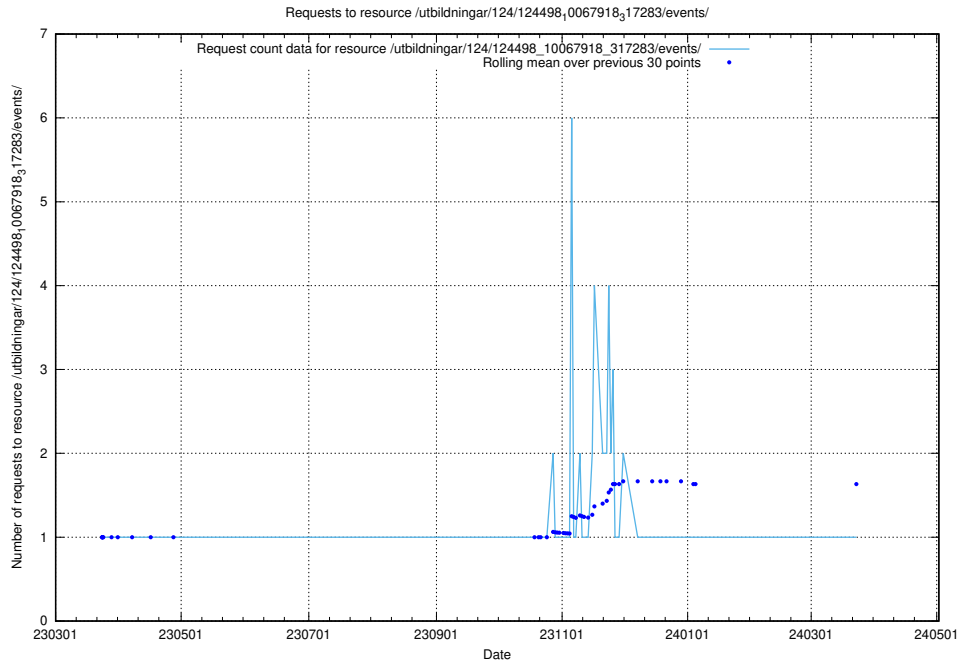

5.2379 Usage of /utbildningar/124/124498_10067918_317283/events/

Here, we count the number of requests to resource /utbildningar/124/124498_10067918_317283/events/