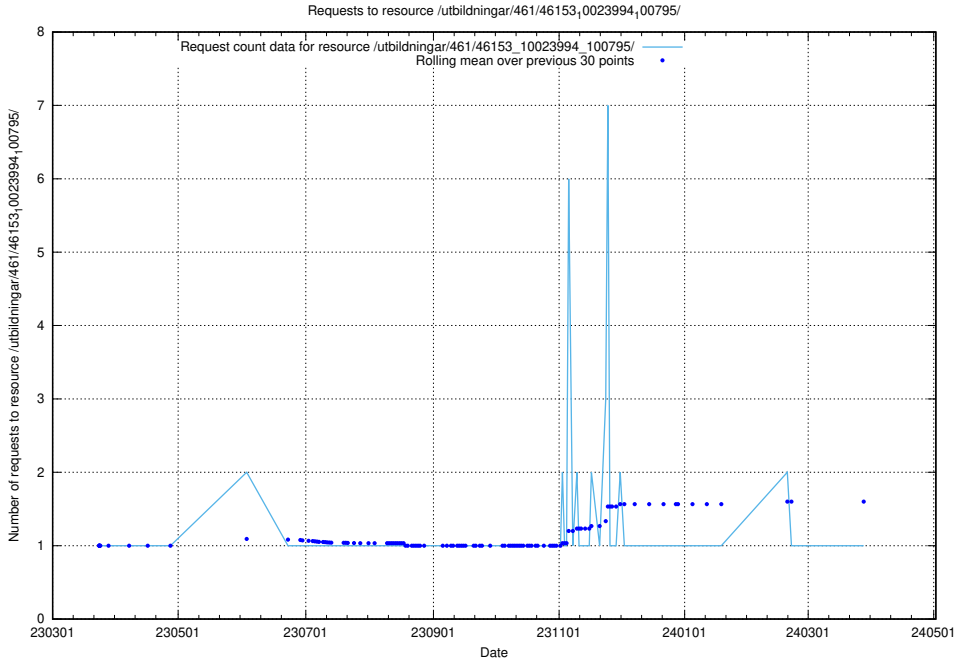

5.6013 Usage of /utbildningar/461/46153_10023994_100795/

Here, we count the number of requests to resource /utbildningar/461/46153_10023994_100795/.