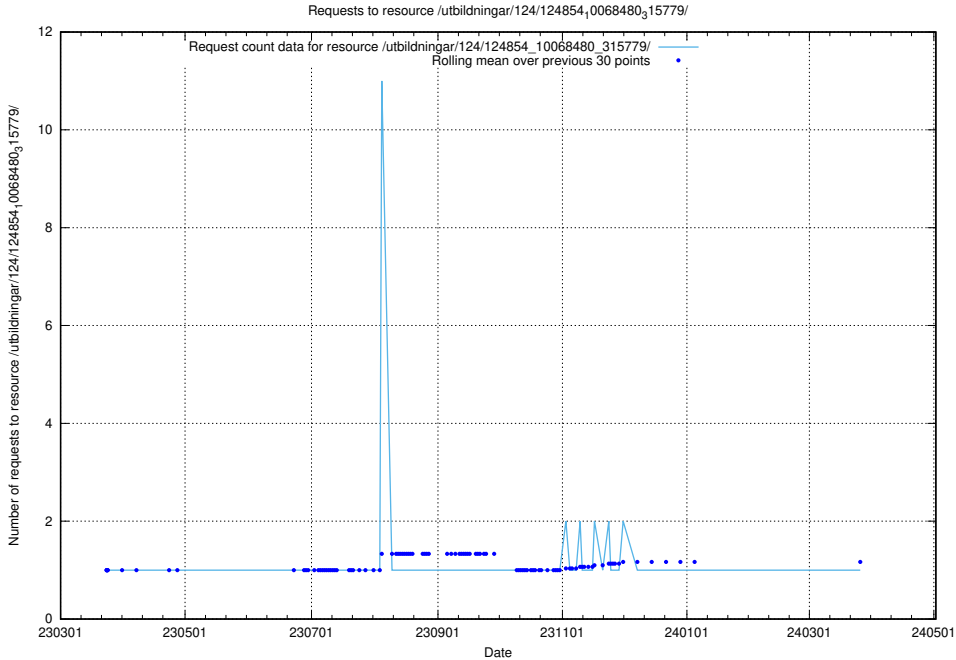

5.1235 Usage of /utbildningar/124/124854_10068480_315779/

Here, we count the number of requests to resource /utbildningar/124/124854_10068480_315779/.