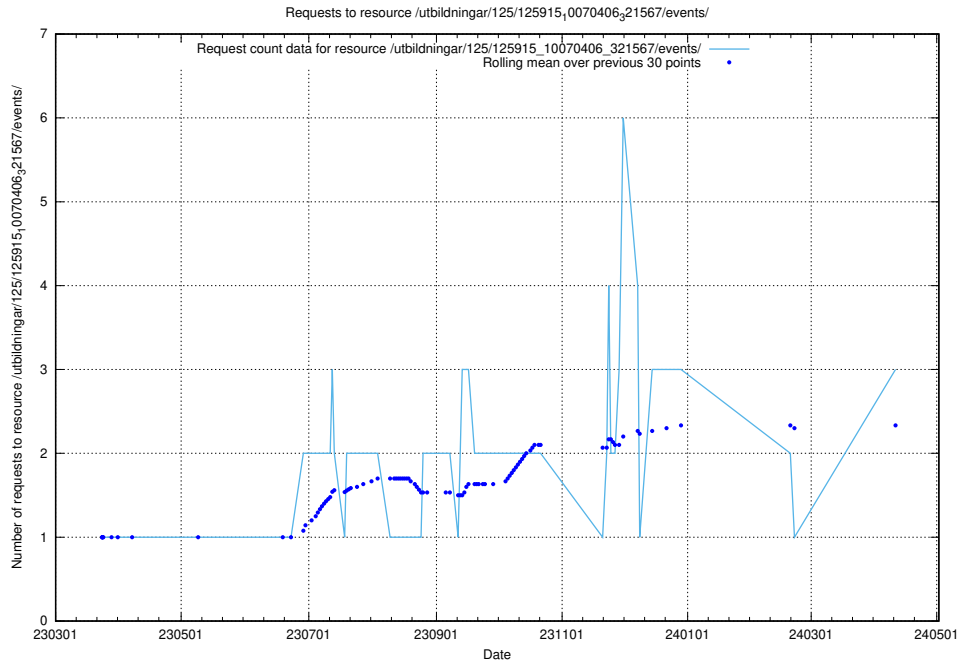

5.488 Usage of /utbildningar/125/125915_10070406_321567/events/

Here, we count the number of requests to resource /utbildningar/125/125915_10070406_321567/events/