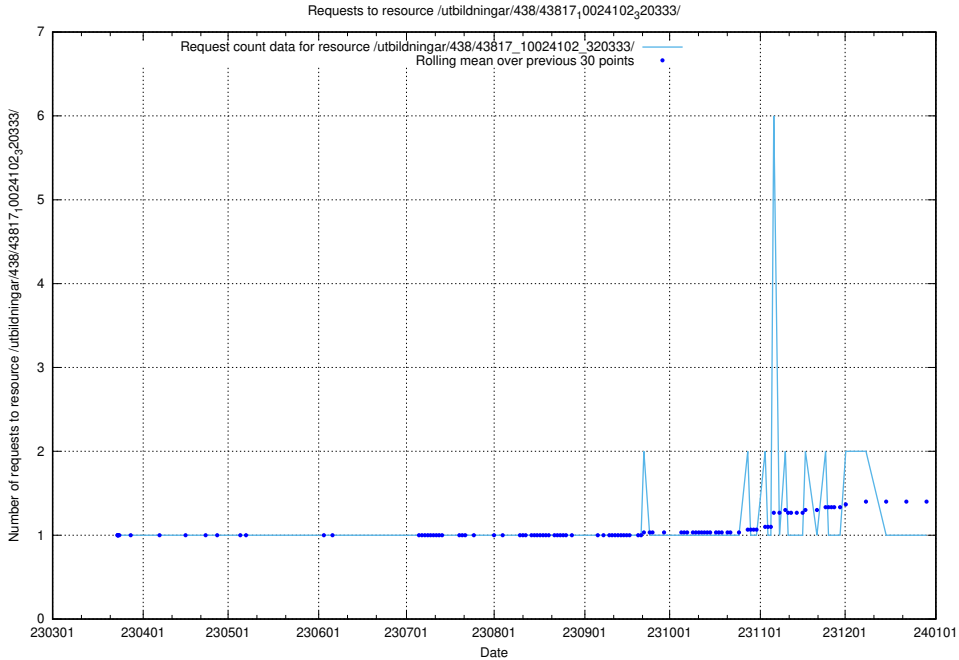

5.6038 Usage of /utbildningar/438/43817_10024102_320333/

Here, we count the number of requests to resource /utbildningar/438/43817_10024102_320333/.