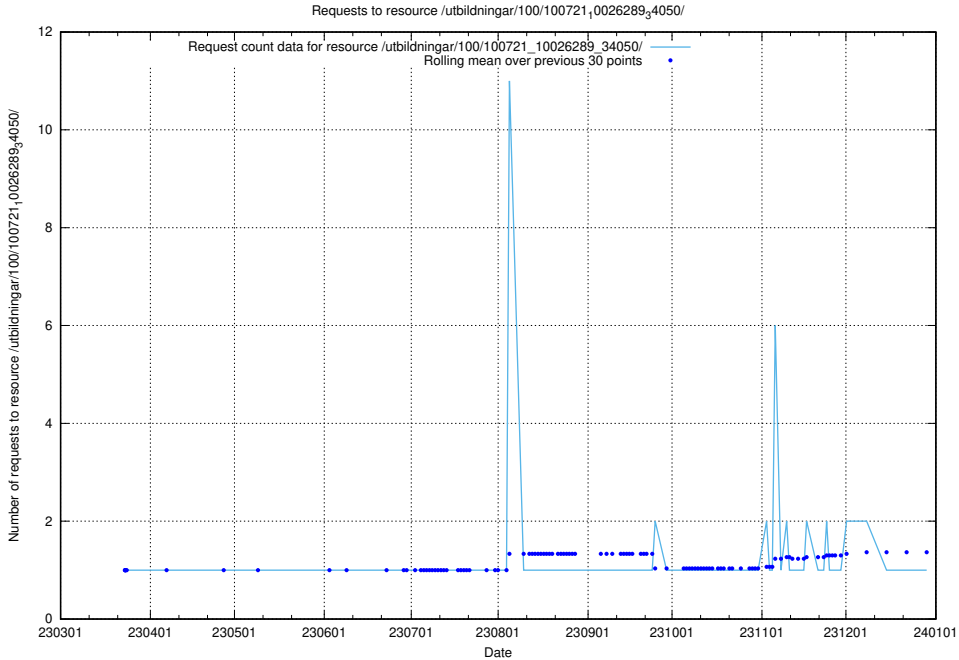

5.5431 Usage of /utbildningar/100/100721_10026289_34050/

Here, we count the number of requests to resource /utbildningar/100/100721_10026289_34050/.