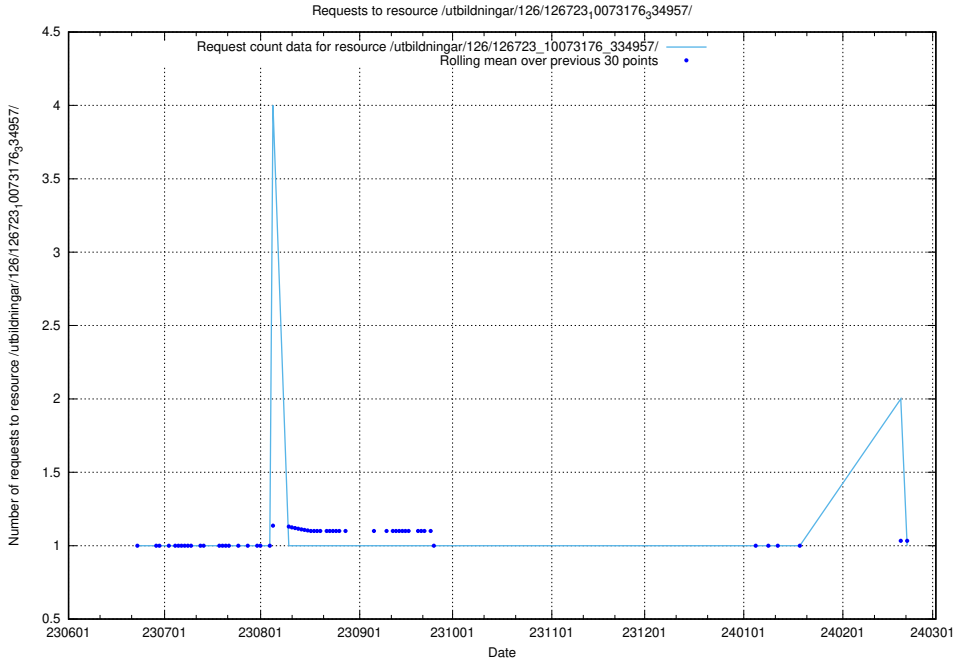

Here, we count the number of requests to resource /utbildningar/126/126723_10073182_334968/.

5.5331 Usage of /utbildningar/126/126723_10073176_334957/

Here, we count the number of requests to resource /utbildningar/126/126723_10073176_334957/.