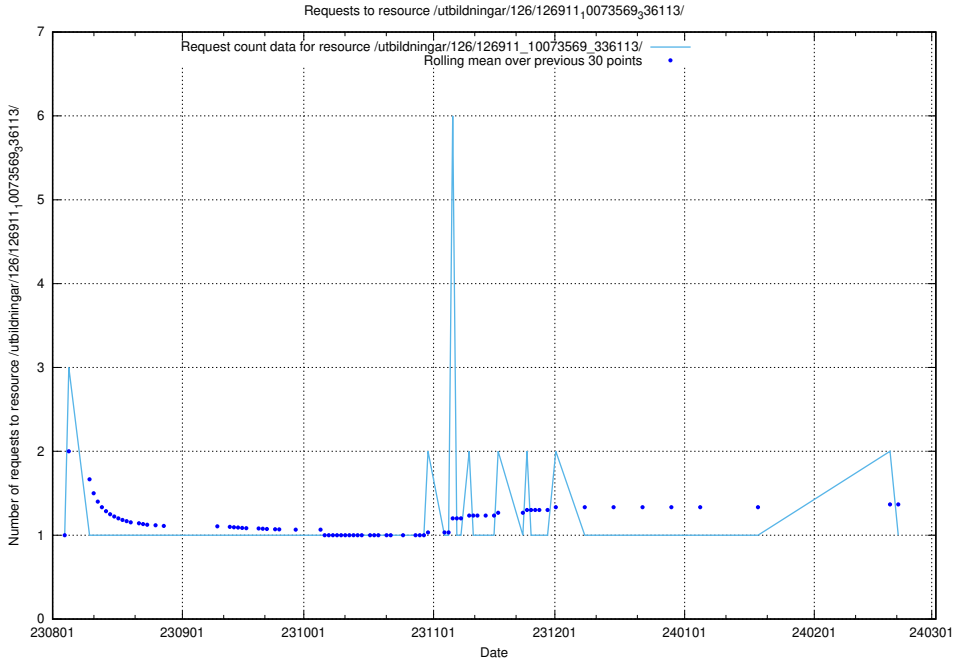

5.4607 Usage of /utbildningar/126/126911_10073569_336113/

Here, we count the number of requests to resource /utbildningar/126/126911_10073569_336113/.