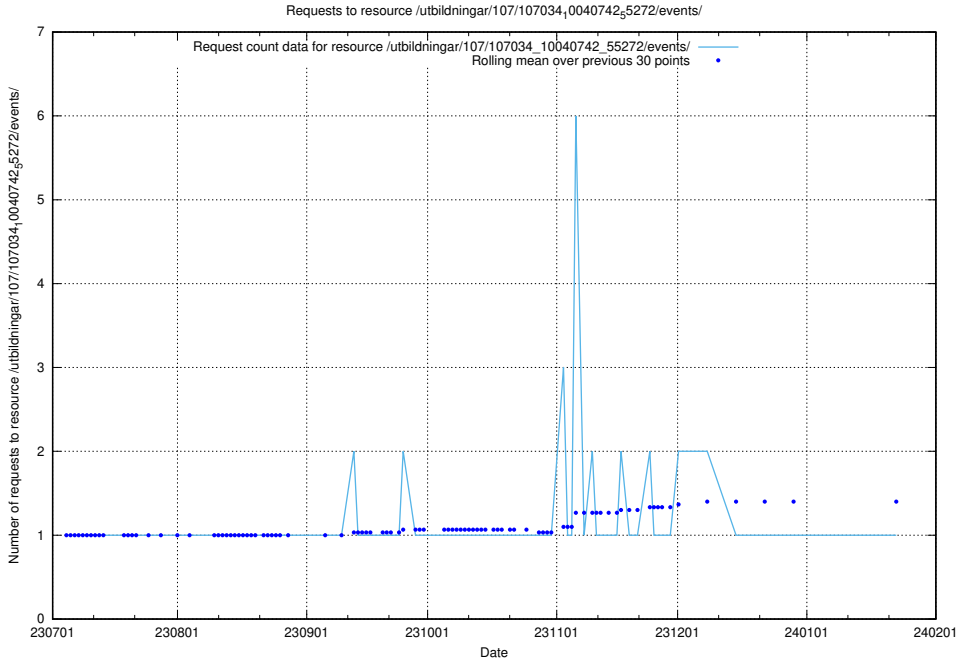

5.5089 Usage of /utbildningar/107/107034_10040742_55272/events/

Here, we count the number of requests to resource /utbildningar/107/107034_10040742_55272/events/.