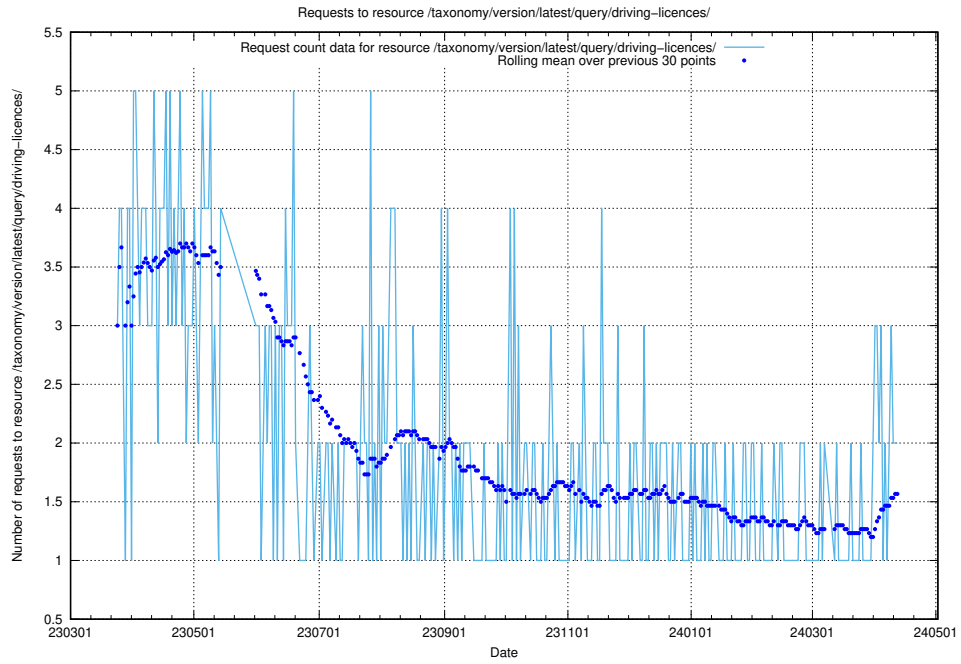

5.951 Usage of /taxonomy/version/latest/query/driving-licences/

Here, we count the number of requests to resource /taxonomy/version/latest/query/driving-licences/.