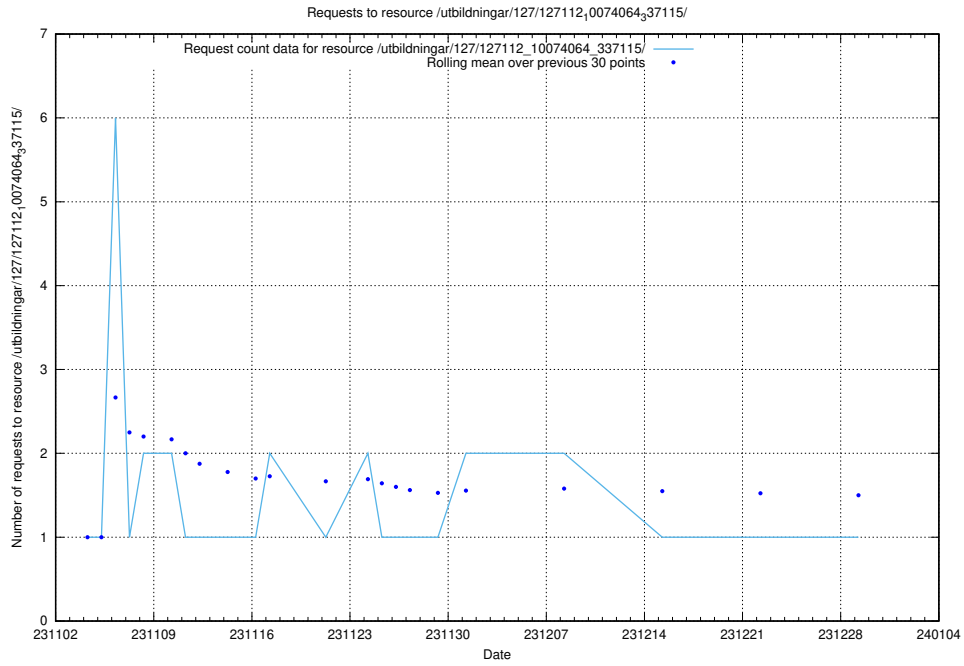

5.3882 Usage of /utbildningar/127/127112_10074064_337115/

Here, we count the number of requests to resource /utbildningar/127/127112_10074064_337115/.