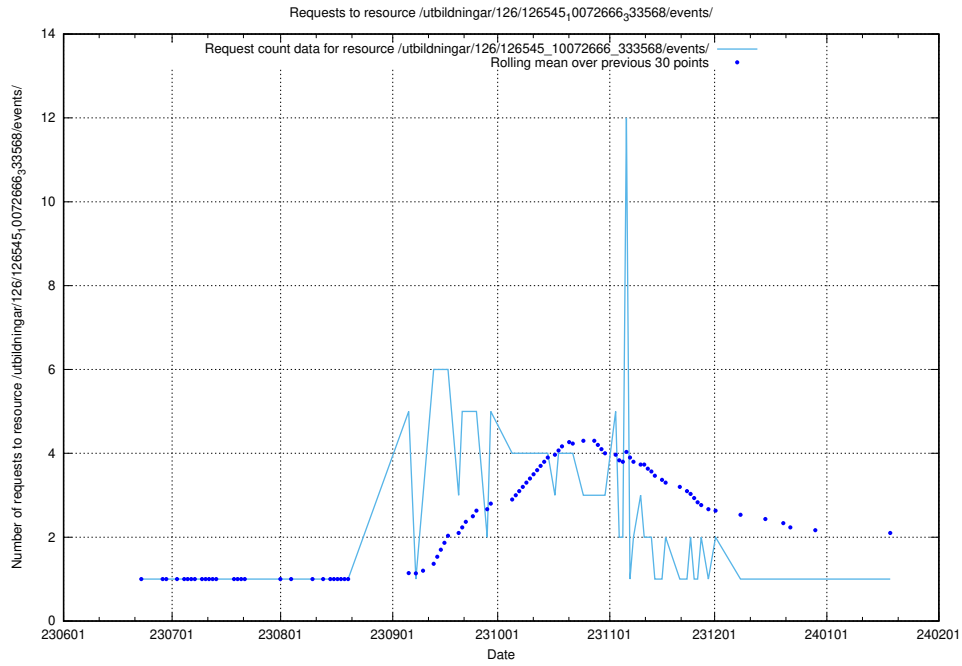

Here, we count the number of requests to resource /utbildningar/126/126546_10072944_334342/.

5.5376 Usage of /utbildningar/126/126545_10072666_333568/events/

Here, we count the number of requests to resource /utbildningar/126/126545_10072666_333568/events/