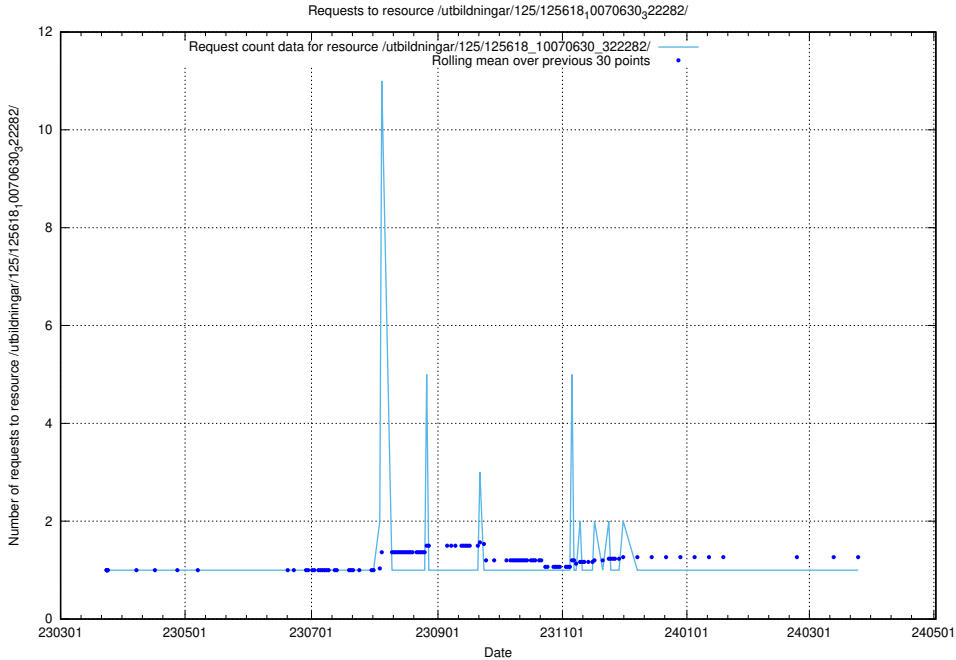

Here, we count the number of requests to resource /utbildningar/125/125618_10070631_322283/events/

5.1104 Usage of /utbildningar/125/125618_10070630_322282/

Here, we count the number of requests to resource /utbildningar/125/125618_10070630_322282/.