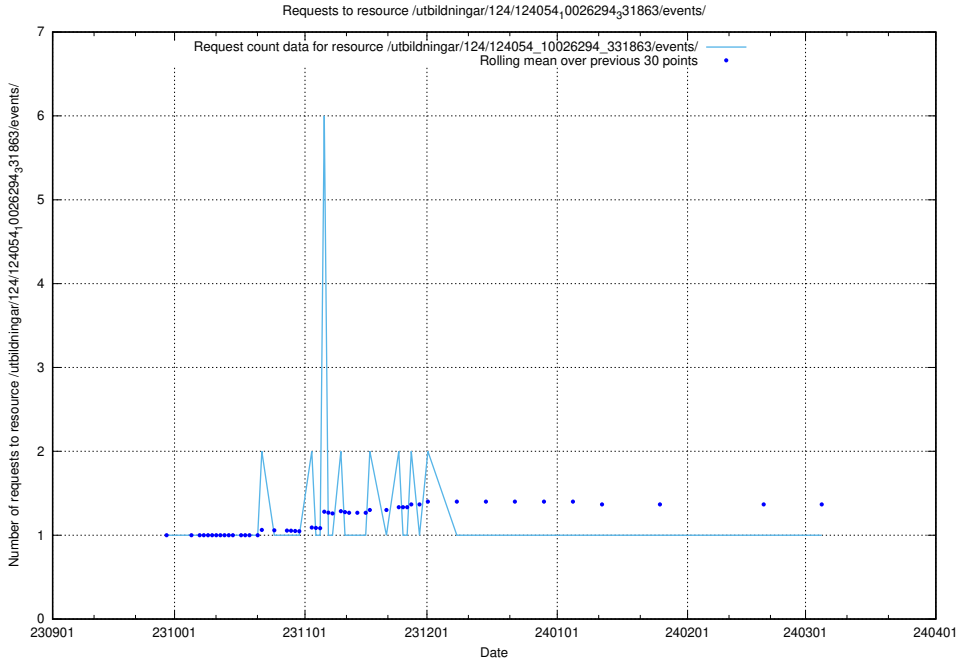

5.4216 Usage of /utbildningar/124/124054_10026294_331863/events/

Here, we count the number of requests to resource /utbildningar/124/124054_10026294_331863/events/