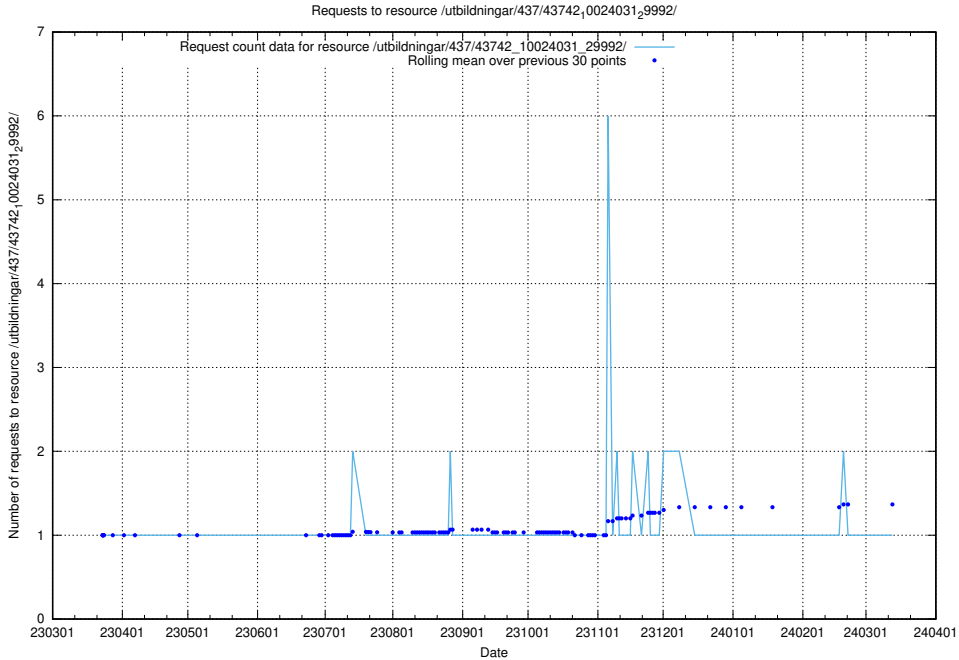

5.6085 Usage of /utbildningar/437/43742_10024031_29992/

Here, we count the number of requests to resource /utbildningar/437/43742_10024031_29992/.