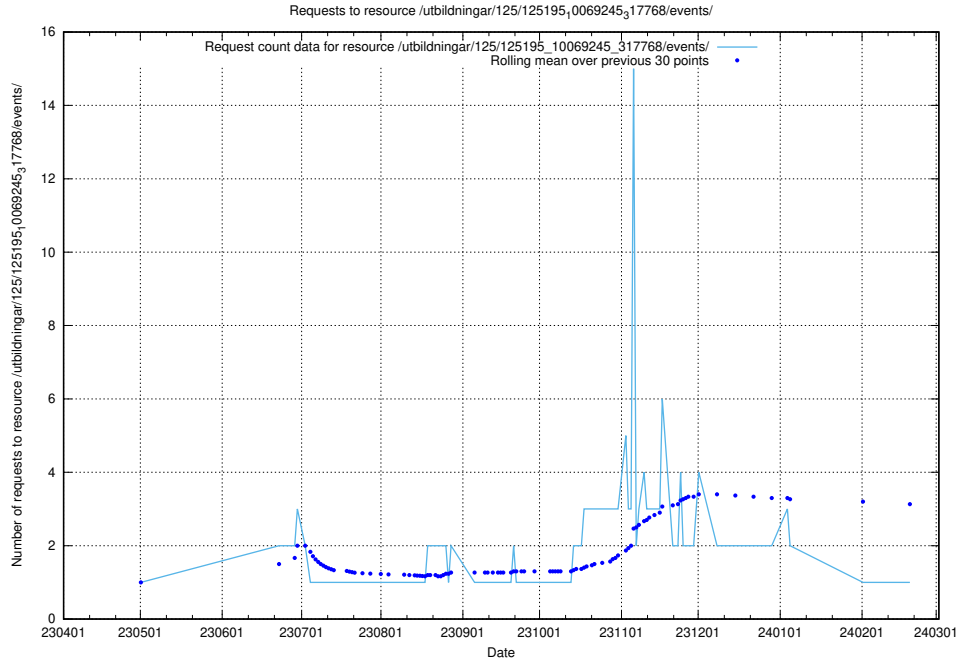

5.5718 Usage of /utbildningar/125/125195_10069245_317768/events/

Here, we count the number of requests to resource /utbildningar/125/125195_10069245_317768/events/