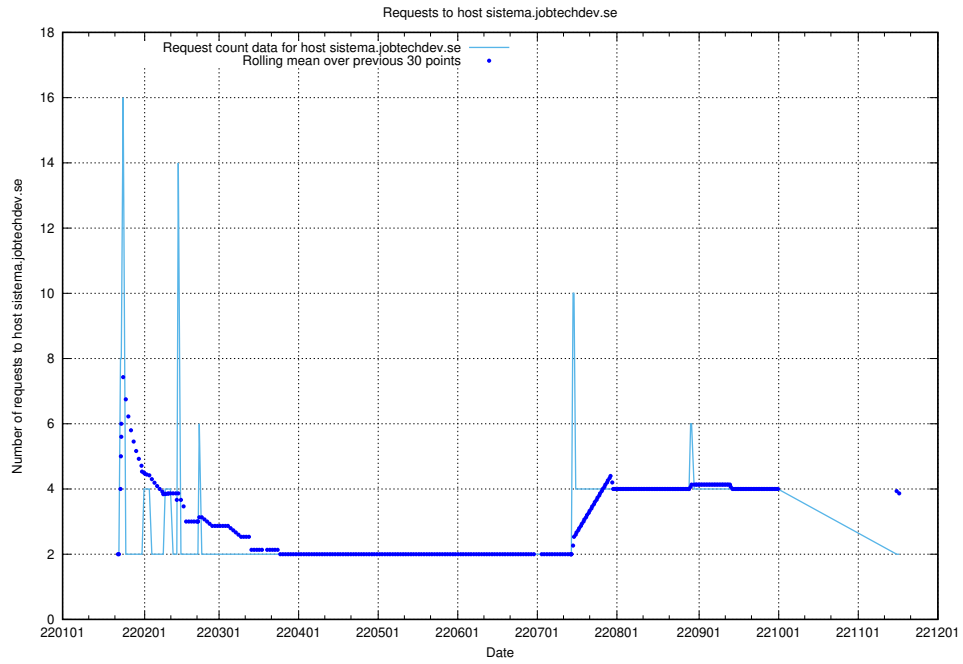

7.585 Usage of sms.jobtechdev.se

Here, we count the number of requests to host sms.jobtechdev.se.

7.586 Usage of sistema.jobtechdev.se

Here, we count the number of requests to host sistema.jobtechdev.se.