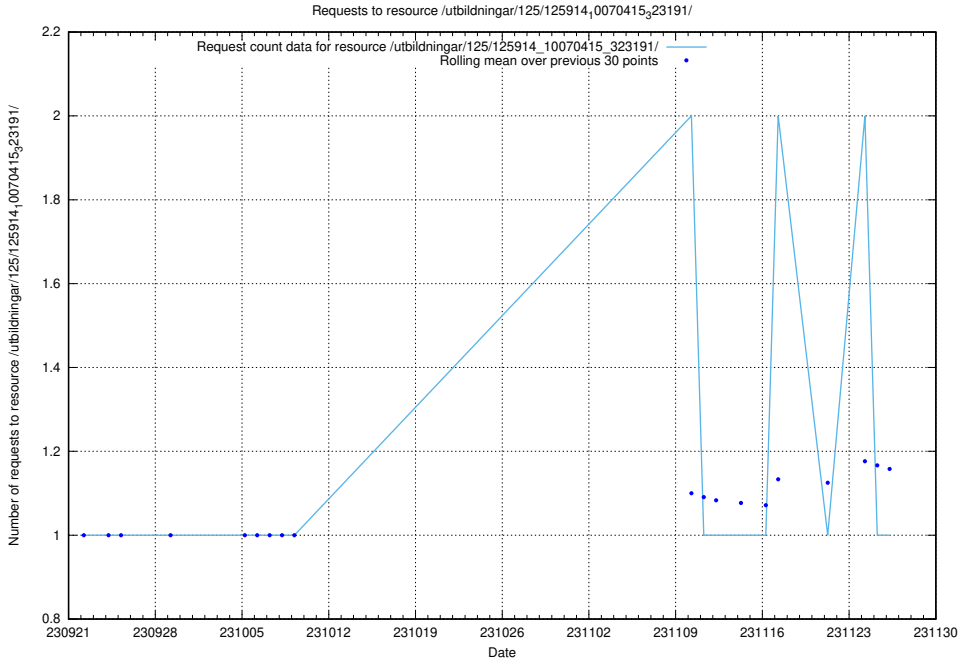

5.4250 Usage of /utbildningar/125/125914_10070415_323191/

Here, we count the number of requests to resource /utbildningar/125/125914_10070415_323191/.