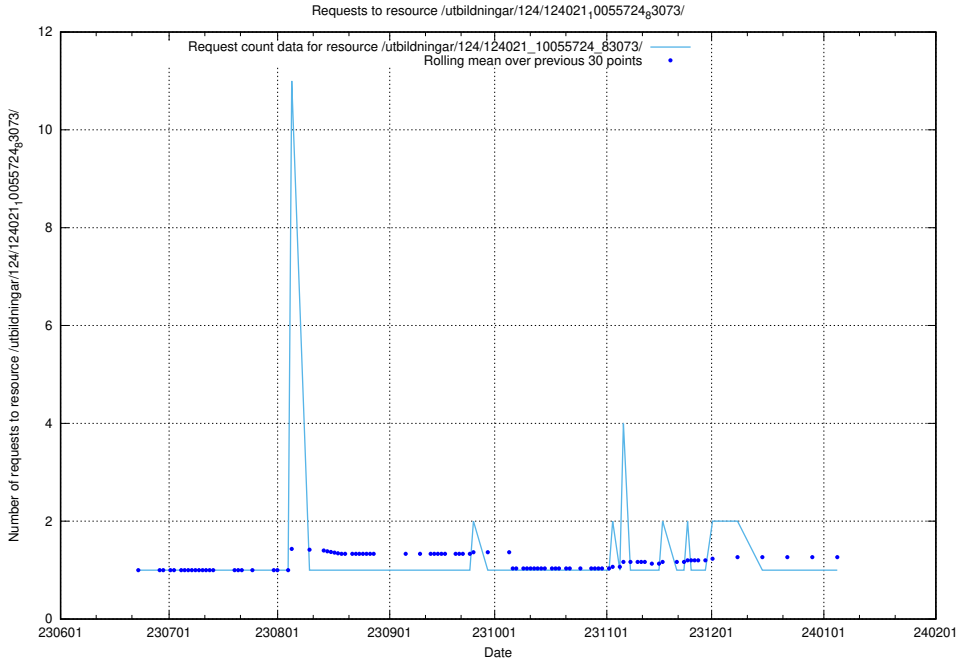

5.5543 Usage of /utbildningar/124/124021_10055724_83073/

Here, we count the number of requests to resource /utbildningar/124/124021_10055724_83073/.