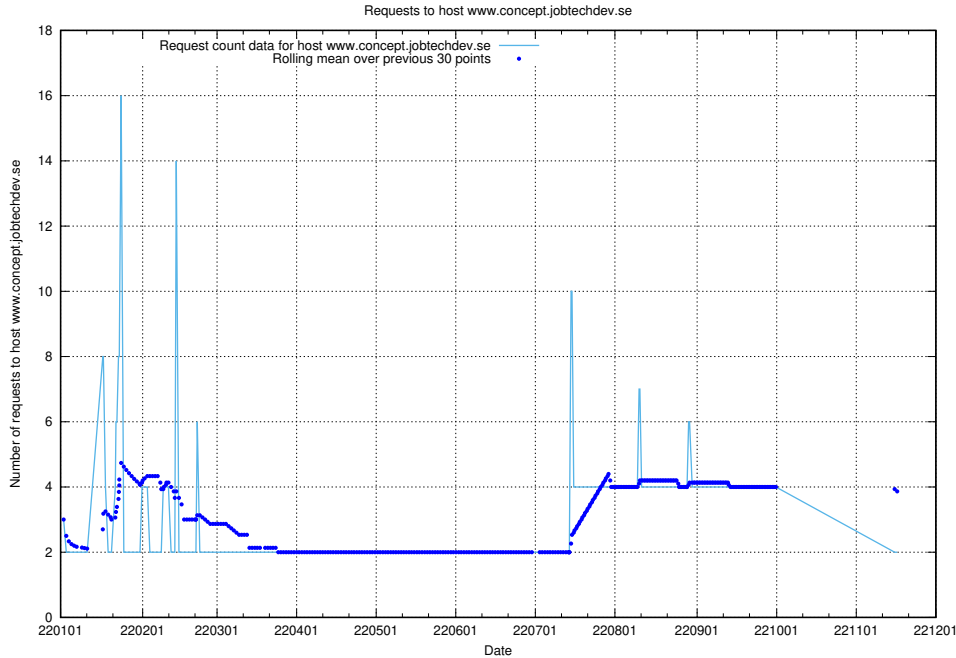

7.307 Usage of www.concept.jobtechdev.se

Here, we count the number of requests to host www.concept.jobtechdev.se.