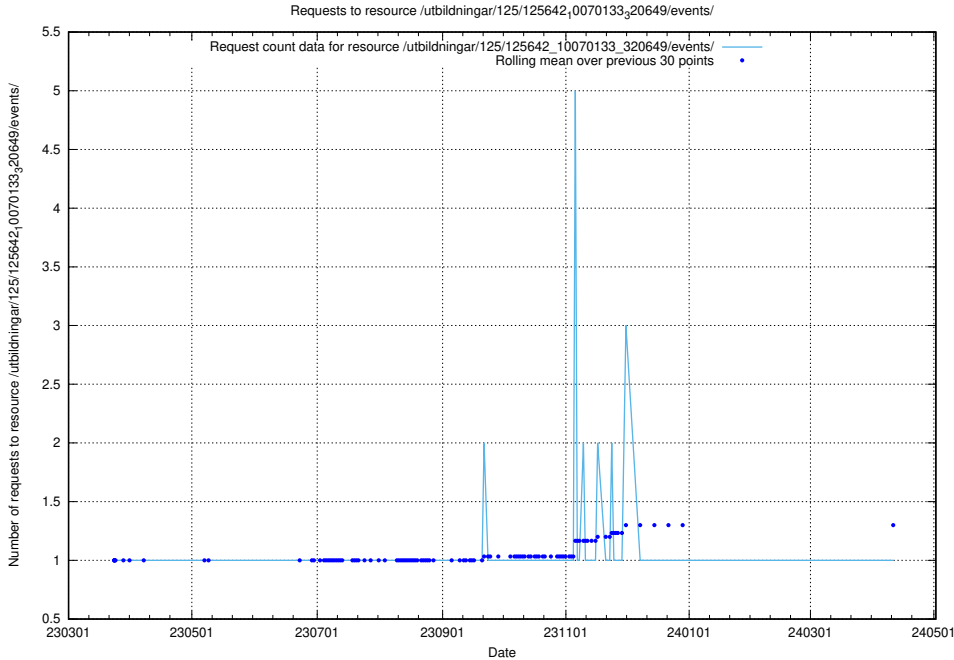

5.1083 Usage of /utbildningar/125/125642_10070133_320649/events/

Here, we count the number of requests to resource /utbildningar/125/125642_10070133_320649/events/