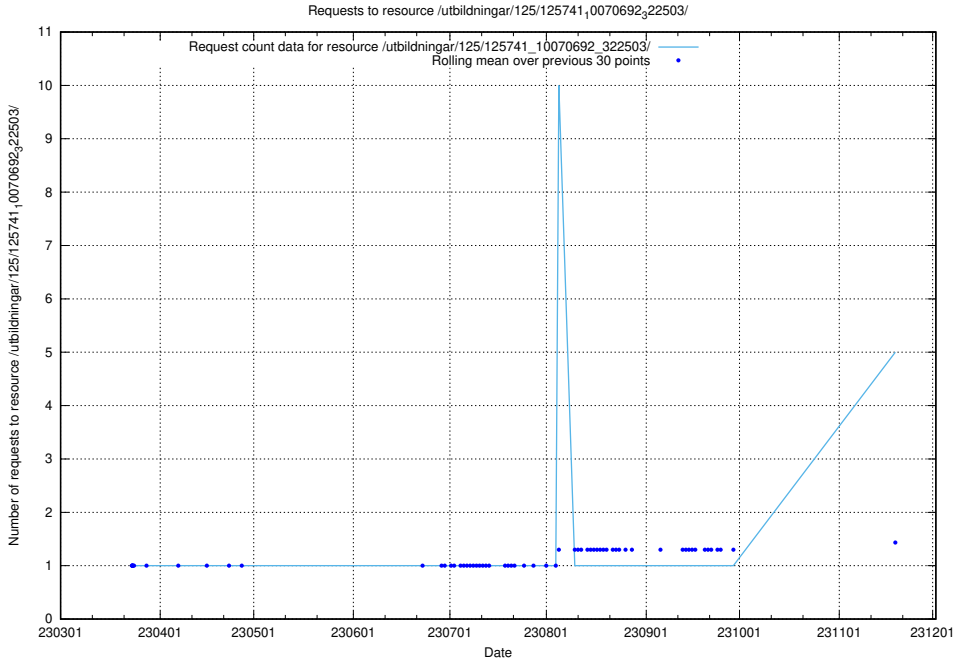

5.167 Usage of /utbildningar/125/125741_10070692_322503/

Here, we count the number of requests to resource /utbildningar/125/125741_10070692_322503/.