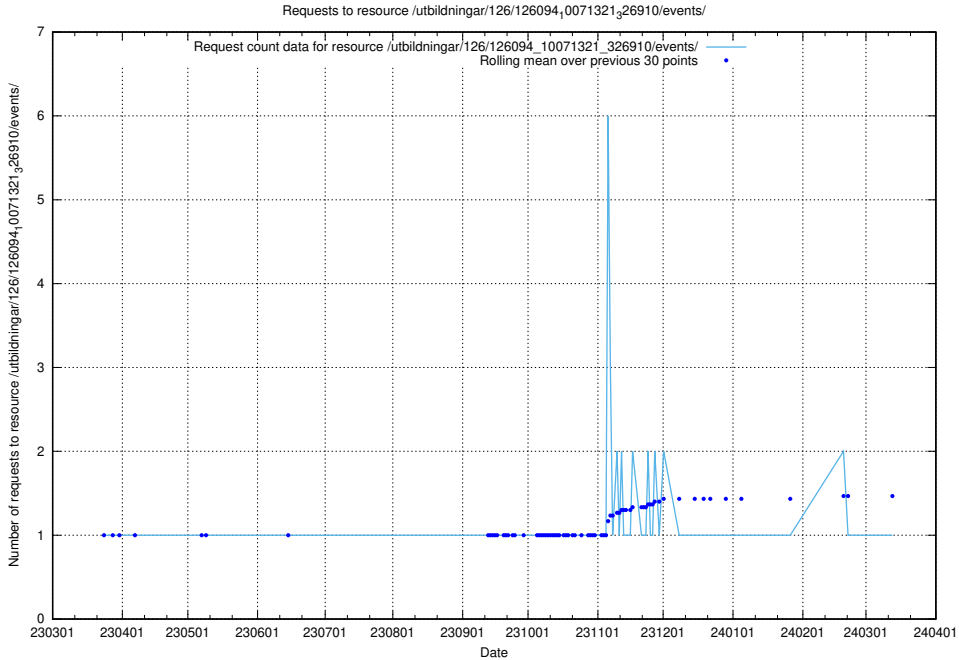

5.5916 Usage of /utbildningar/126/126094_10071321_326910/events/

Here, we count the number of requests to resource /utbildningar/126/126094_10071321_326910/events/