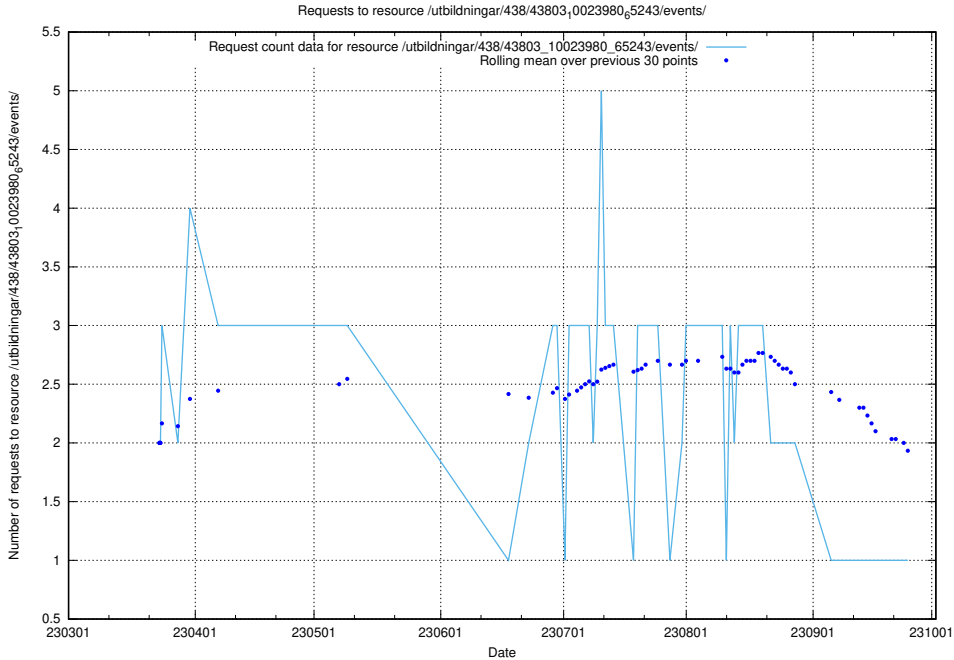

5.5969 Usage of /utbildningar/438/43803_10023980_65243/events/

Here, we count the number of requests to resource /utbildningar/438/43803_10023980_65243/events/.