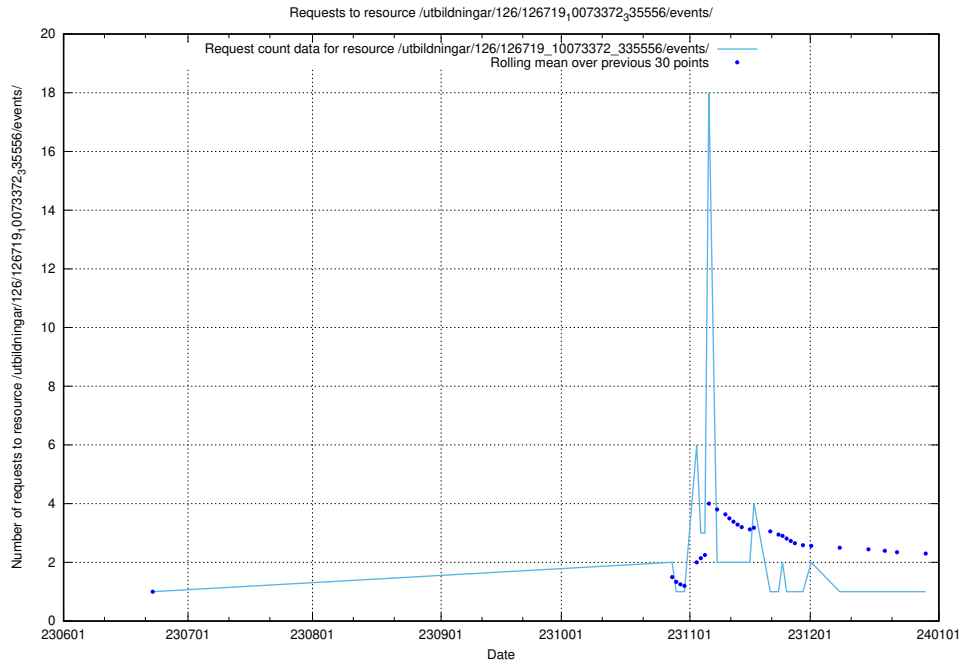

5.5336 Usage of /utbildningar/126/126719_10073372_335556/events/

Here, we count the number of requests to resource /utbildningar/126/126719_10073372_335556/events/