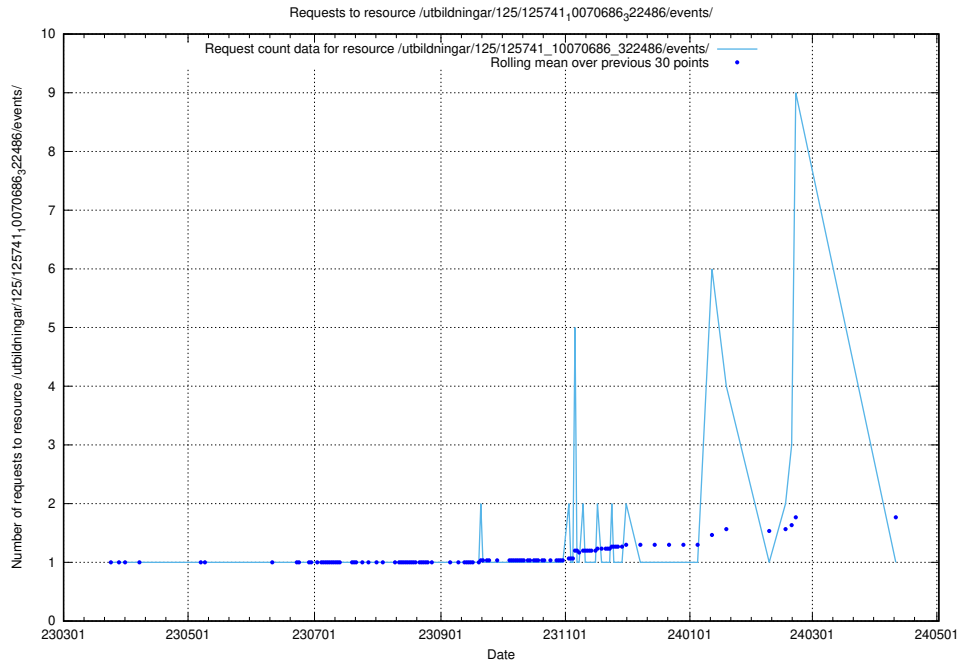

5.5936 Usage of /utbildningar/125/125741_10070686_322486/events/

Here, we count the number of requests to resource /utbildningar/125/125741_10070686_322486/events/