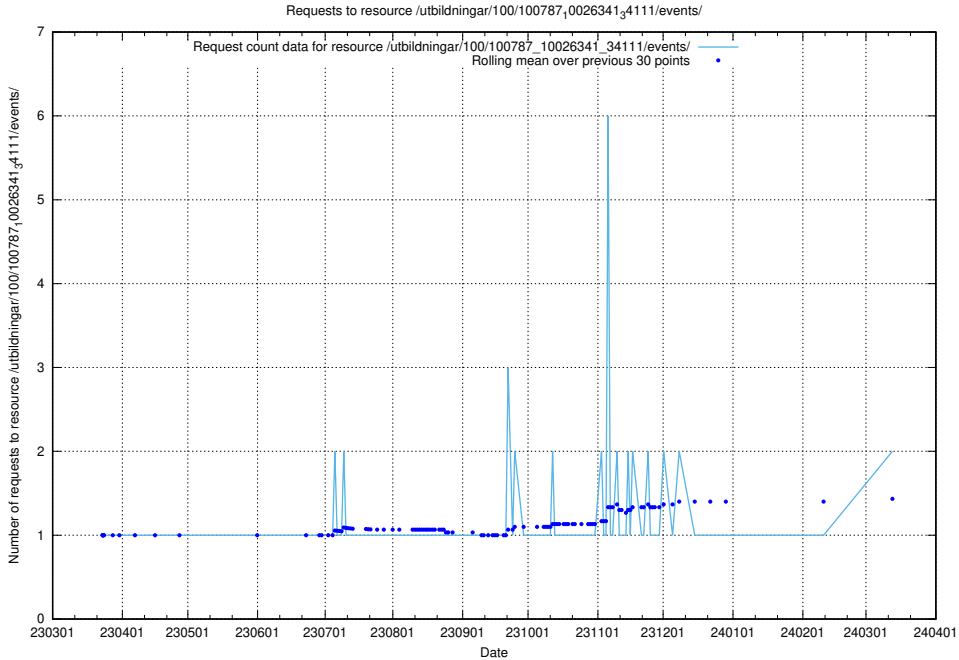

5.865 Usage of /utbildningar/100/100787_10026341_34111/events/

Here, we count the number of requests to resource /utbildningar/100/100787_10026341_34111/events/.