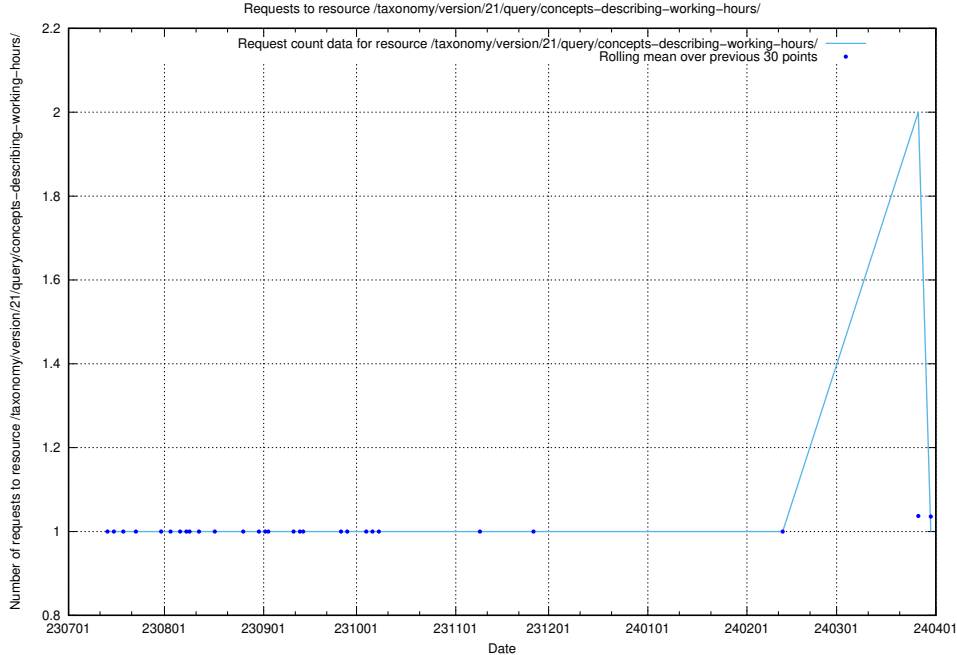

5.4834 Usage of /taxonomy/version/21/query/concepts-describing-working-hours/

Here, we count the number of requests to resource /taxonomy/version/21/query/concepts-describing-working-hours/.