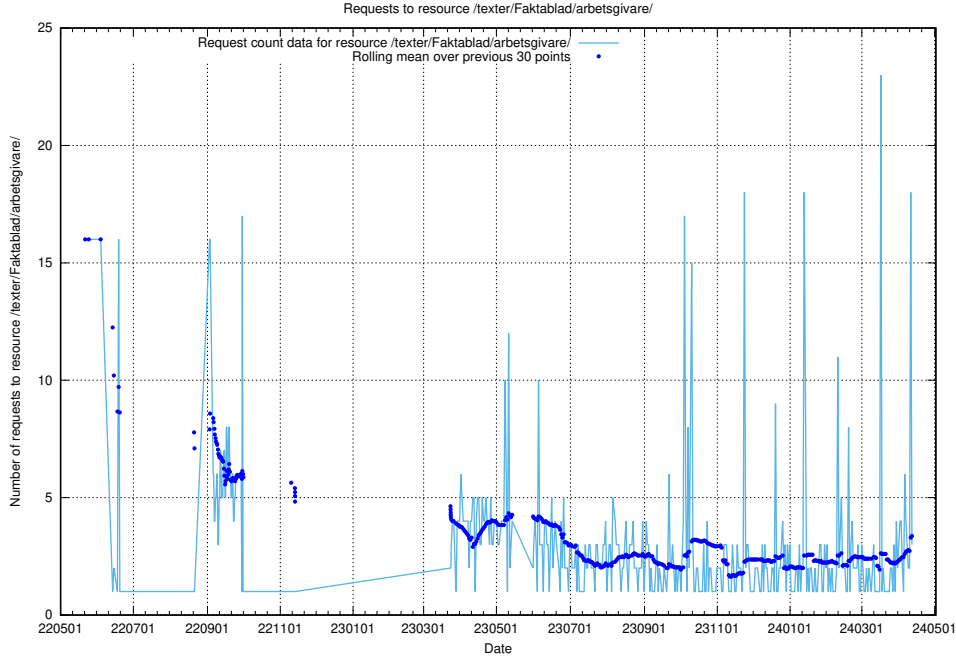

5.272 Usage of /texter/Faktablad/arbetsgivare/

Here, we count the number of requests to resource /texter/Faktablad/arbetsgivare/.