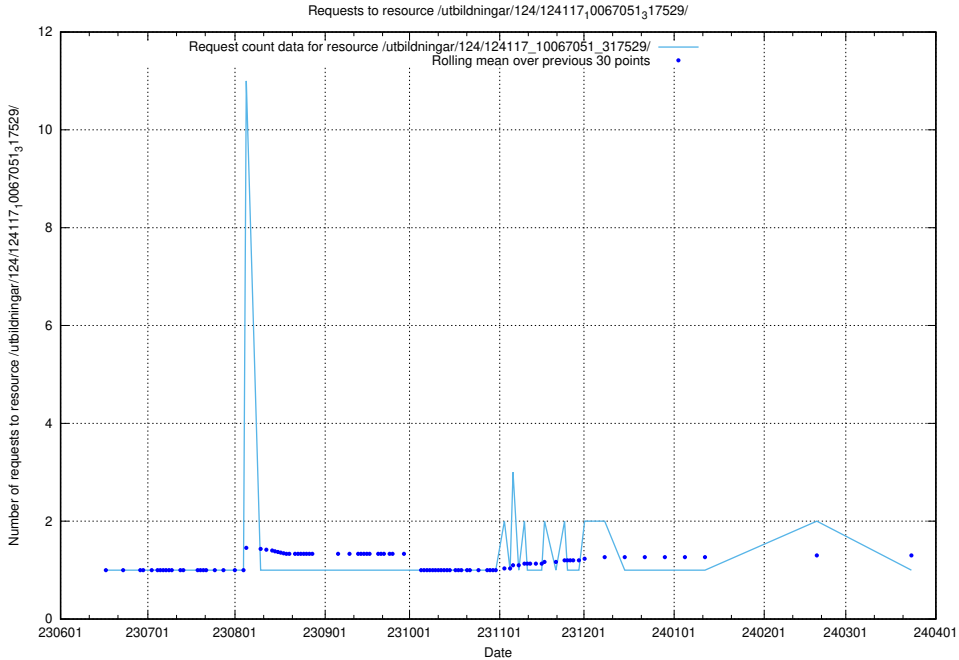

5.5593 Usage of /utbildningar/124/124117_10067051_317529/

Here, we count the number of requests to resource /utbildningar/124/124117_10067051_317529/.