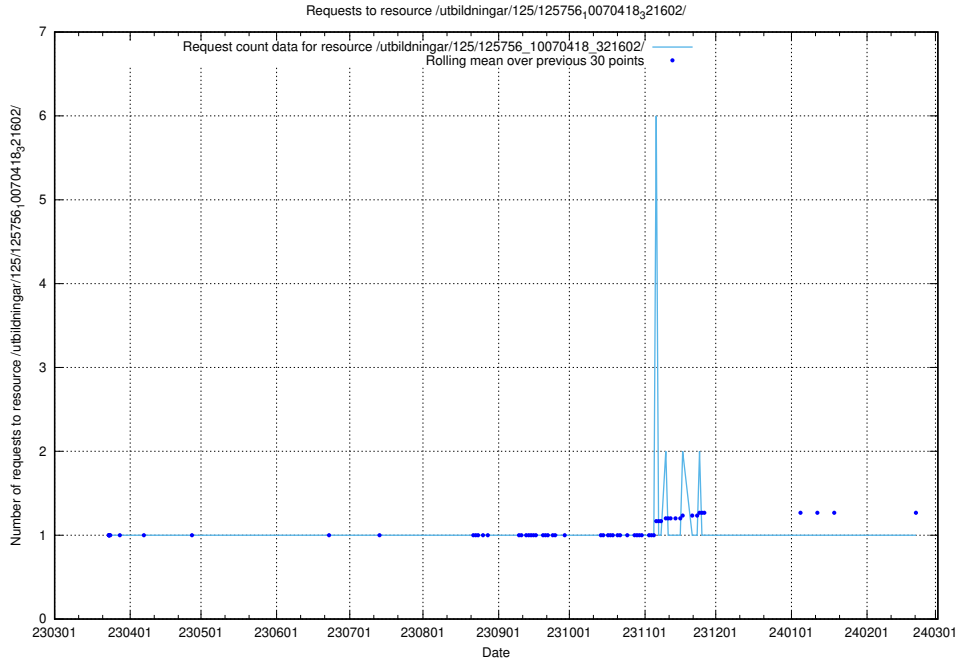

5.6148 Usage of /utbildningar/125/125756_10070418_321602/

Here, we count the number of requests to resource /utbildningar/125/125756_10070418_321602/.