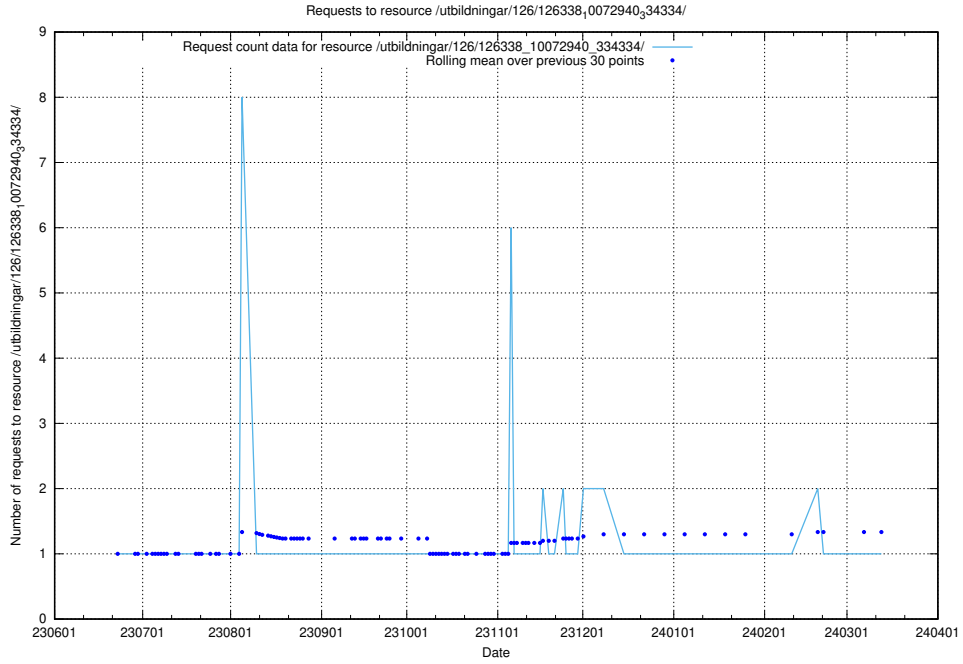

5.5389 Usage of /utbildningar/126/126338_10072940_334334/

Here, we count the number of requests to resource /utbildningar/126/126338_10072940_334334/.