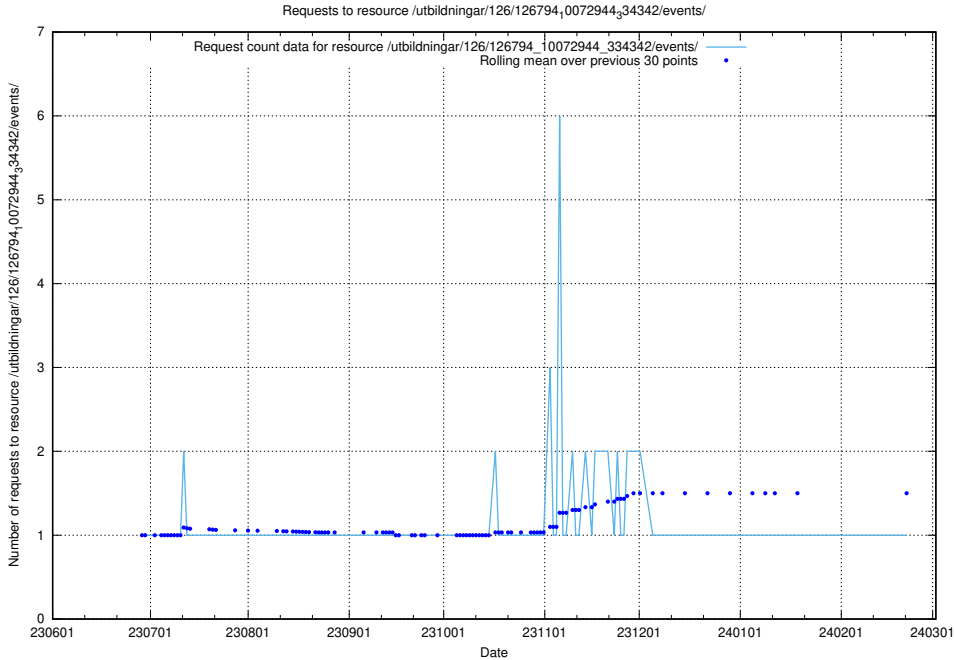

5.5171 Usage of /utbildningar/126/126794_10072944_334342/events/

Here, we count the number of requests to resource /utbildningar/126/126794_10072944_334342/events/