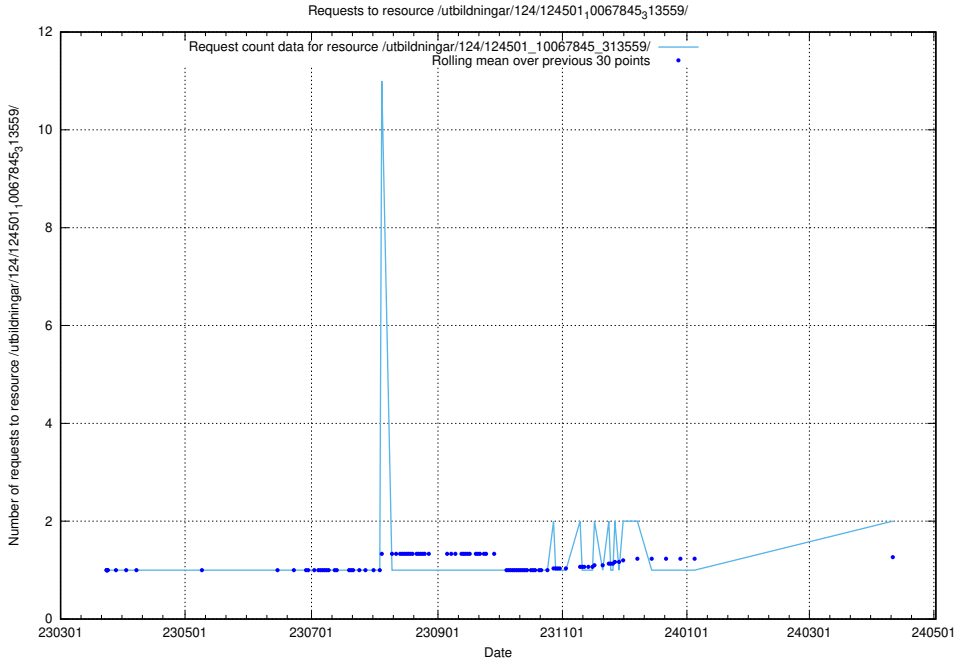

5.576 Usage of /utbildningar/124/124501_10067845_313559/

Here, we count the number of requests to resource /utbildningar/124/124501_10067845_313559/.