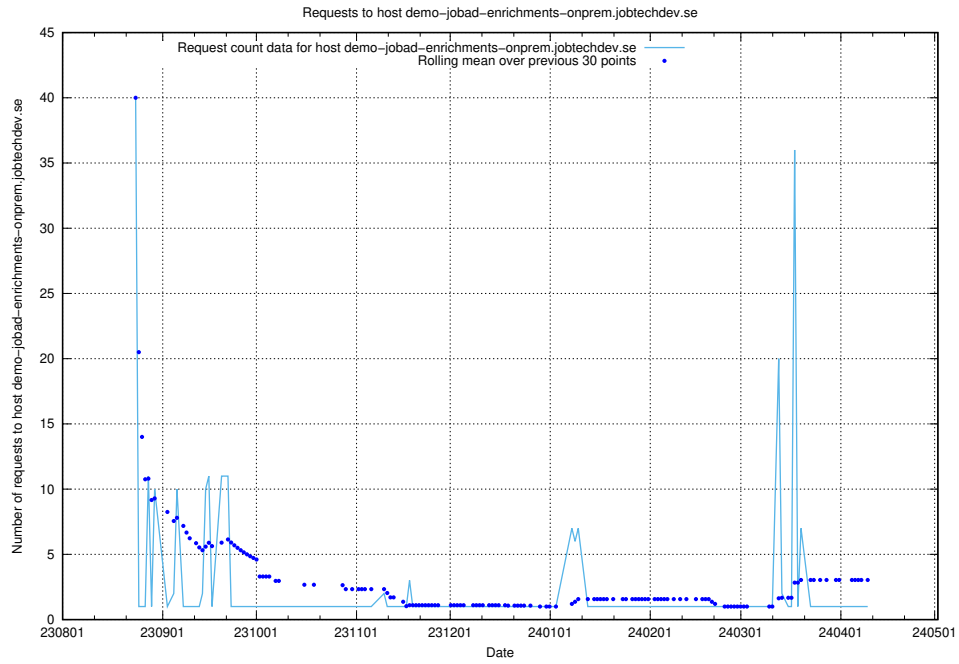

7.604 Usage of demo-jobad-enrichments-onprem.jobtechdev.se

Here, we count the number of requests to host demo-jobad-enrichments-onprem.jobtechdev.se.