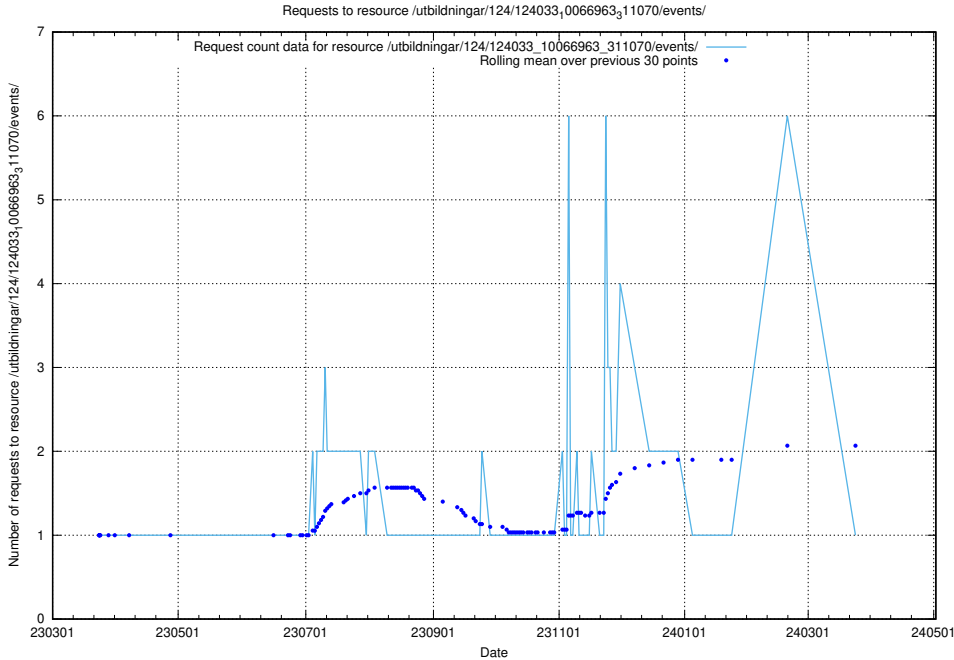

5.4189 Usage of /utbildningar/124/124033_10066963_311070/events/

Here, we count the number of requests to resource /utbildningar/124/124033_10066963_311070/events/