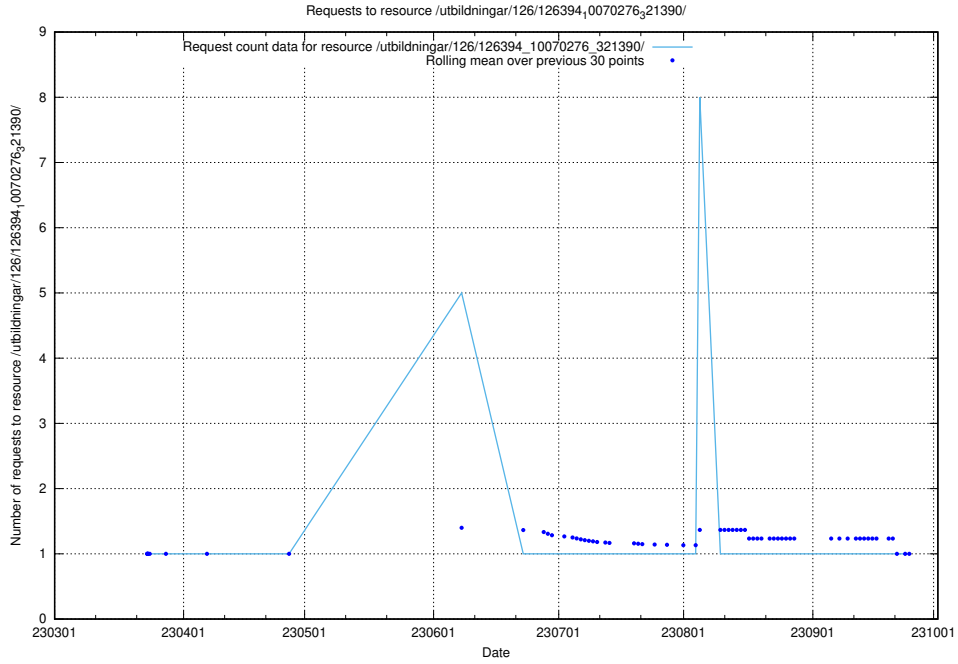

5.6118 Usage of /utbildningar/126/126394_10070276_321390/

Here, we count the number of requests to resource /utbildningar/126/126394_10070276_321390/.