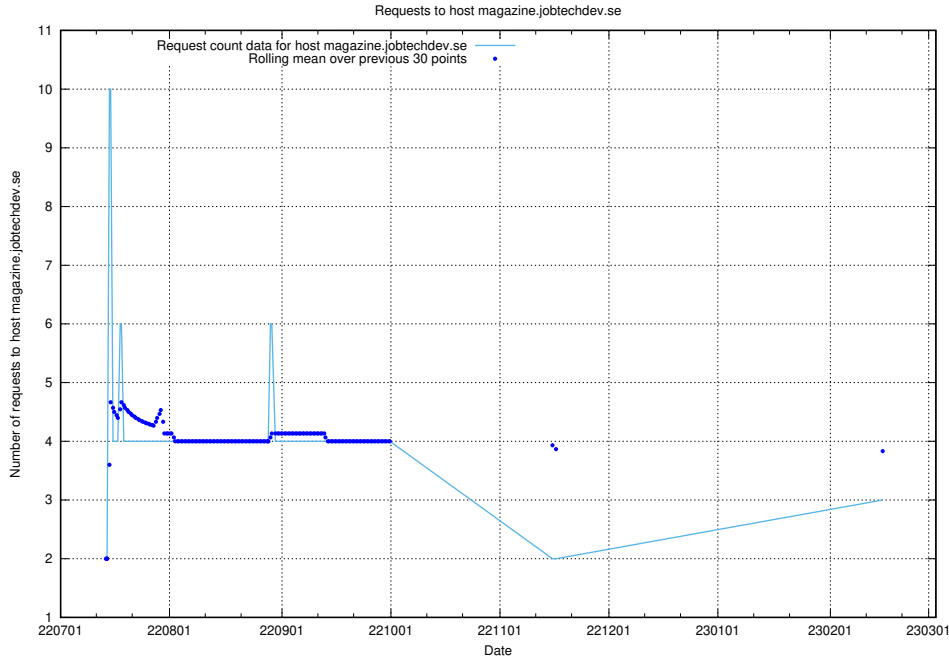

7.207 Usage of www.jobad-enrichments-api.jobtechdev.se

Here, we count the number of requests to host www.jobad-enrichments-api.jobtechdev.se.

7.208 Usage of magazine.jobtechdev.se

Here, we count the number of requests to host magazine.jobtechdev.se.