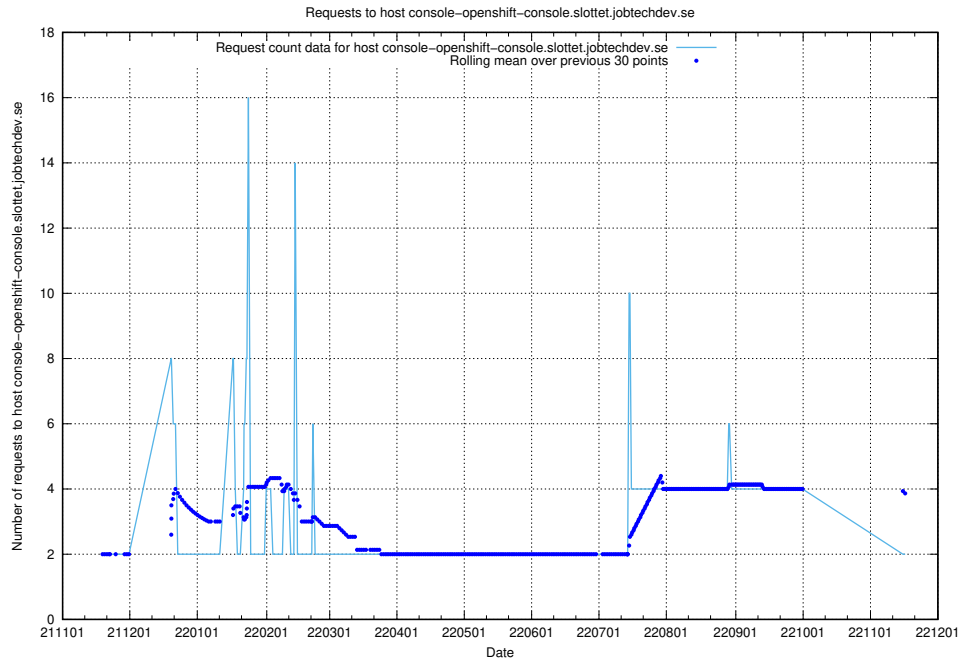

7.472 Usage of console-openshift-console.slottet.jobtechdev.se

Here, we count the number of requests to host console-openshift-console.slottet.jobtechdev.se.

7.473 Usage of `blog.mattermost2.jobtechdev.se`