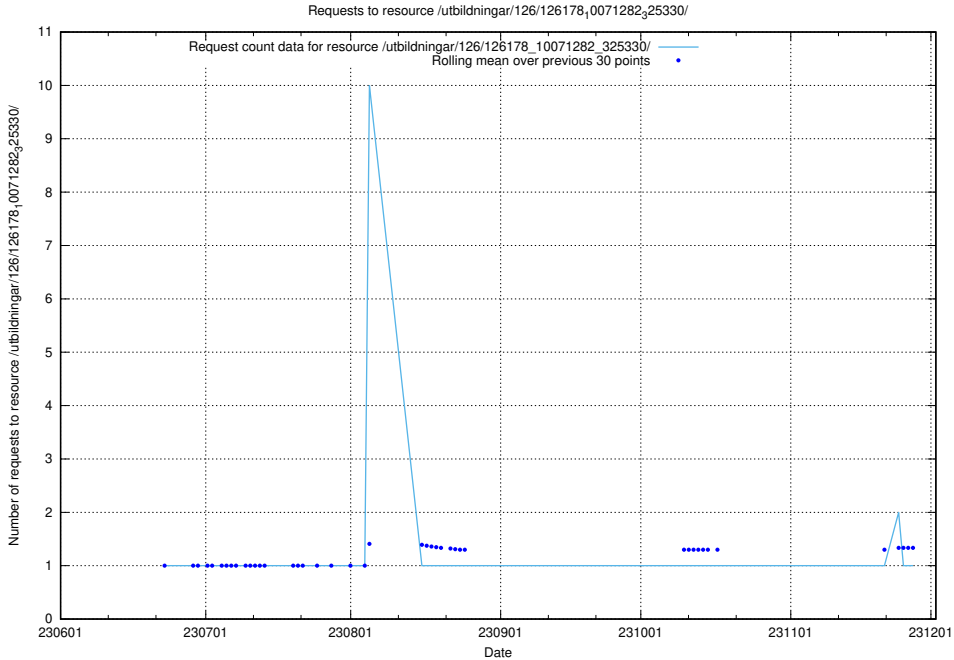

5.5404 Usage of /utbildningar/126/126178_10071282_325330/

Here, we count the number of requests to resource /utbildningar/126/126178_10071282_325330/.