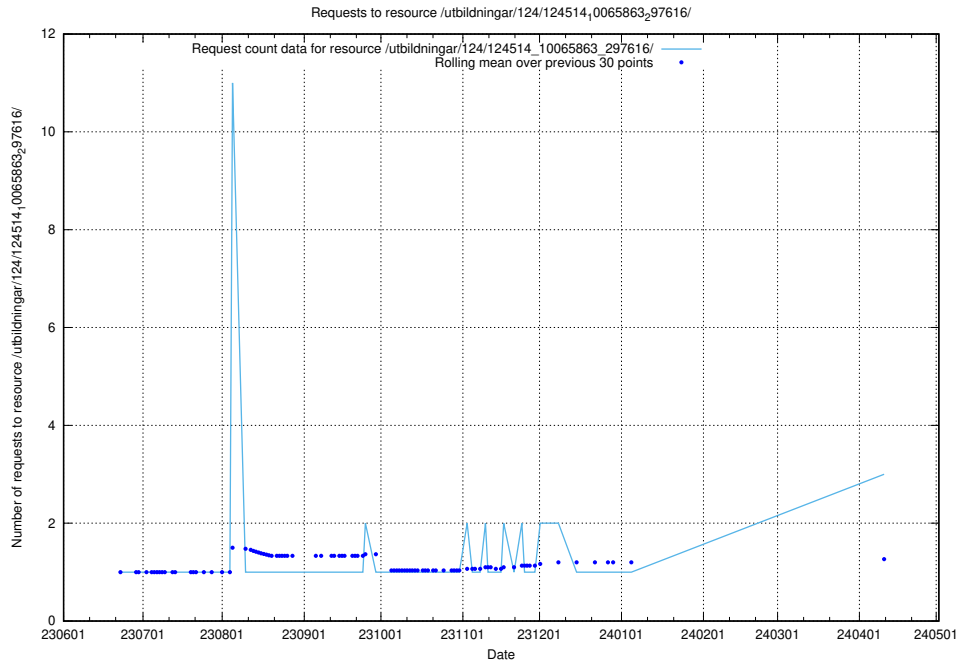

Here, we count the number of requests to resource /utbildningar/124/124515_10065914_300491/.

5.419 Usage of /utbildningar/124/124514_10065863_297616/

Here, we count the number of requests to resource /utbildningar/124/124514_10065863_297616/.