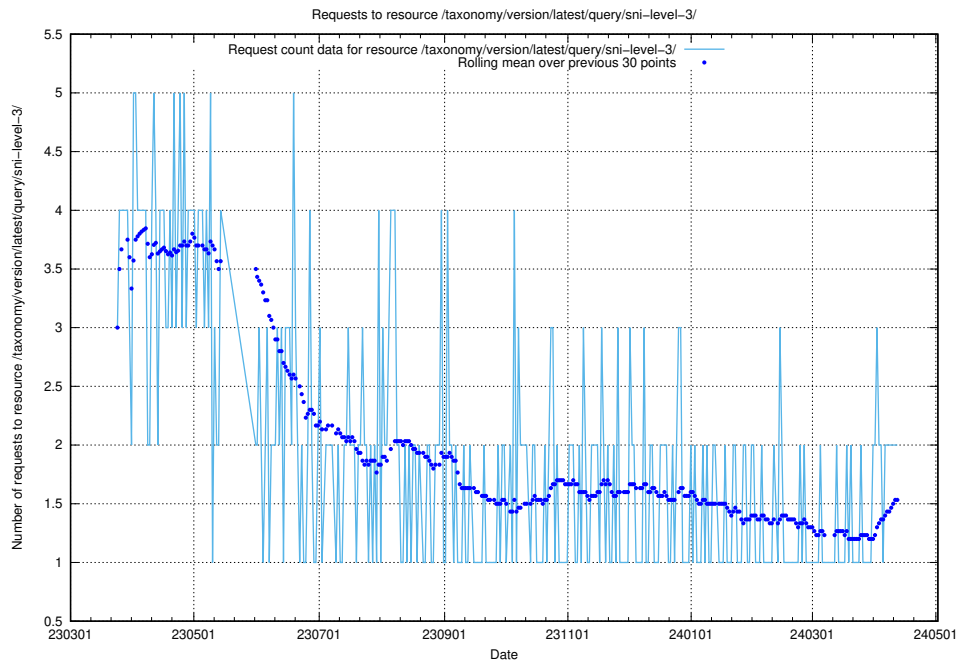

5.941 Usage of /taxonomy/version/latest/query/sni-level-3/

Here, we count the number of requests to resource /taxonomy/version/latest/query/sni-level-3/.