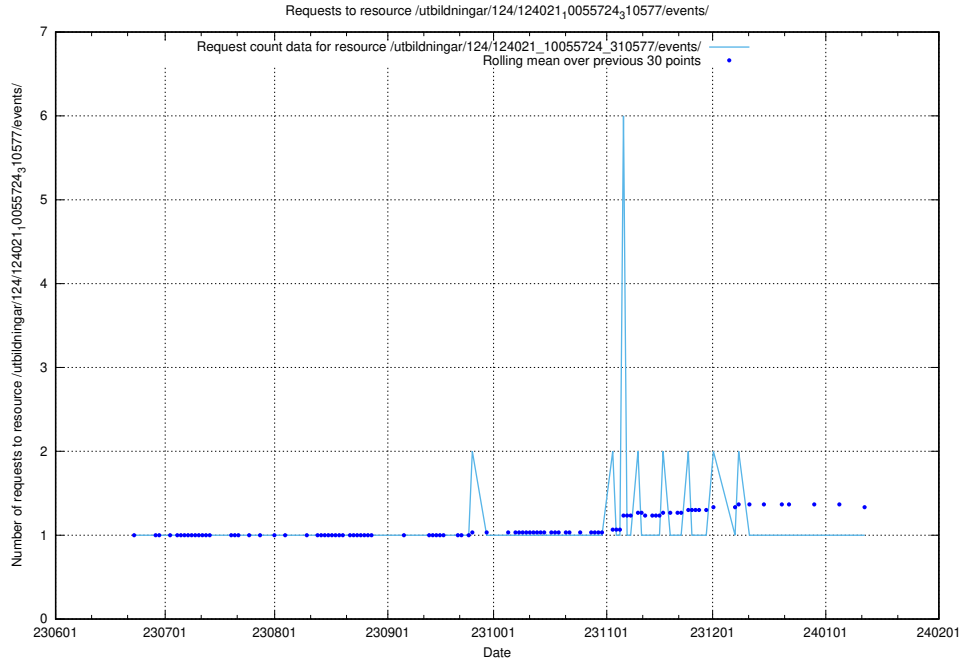

5.5547 Usage of /utbildningar/124/124021_10055724_310577/events/

Here, we count the number of requests to resource /utbildningar/124/124021_10055724_310577/events/