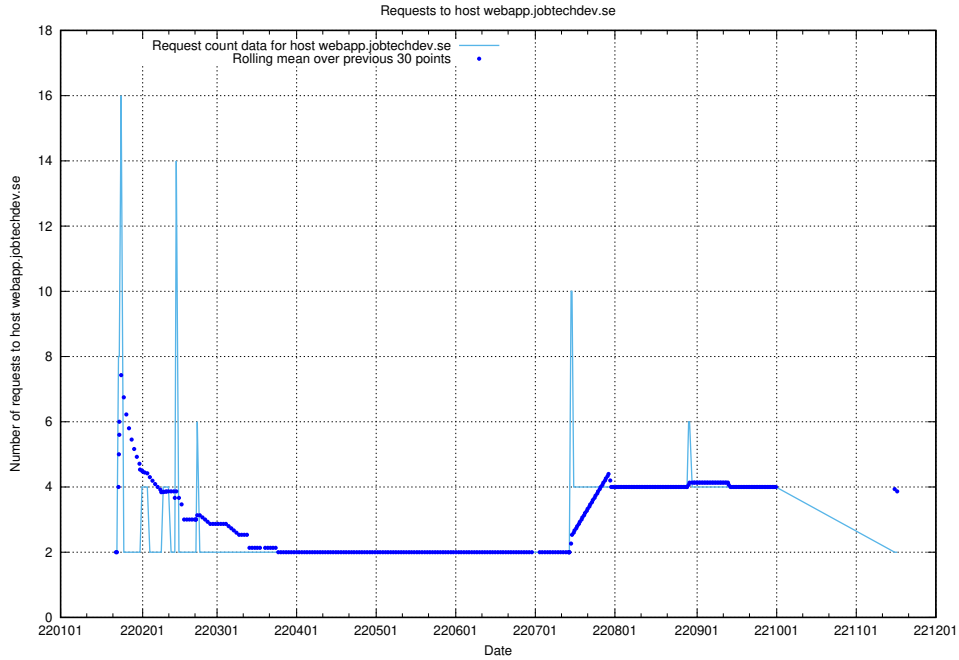

7.579 Usage of webapp.jobtechdev.se

Here, we count the number of requests to host webapp.jobtechdev.se.