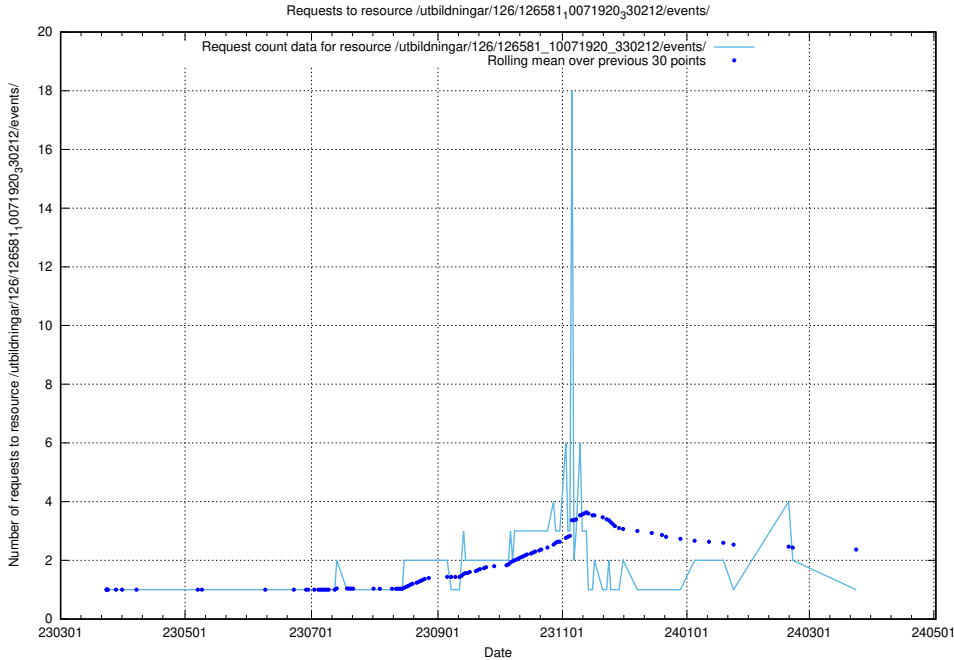

5.6094 Usage of /utbildningar/126/126581_10071920_330212/events/

Here, we count the number of requests to resource /utbildningar/126/126581_10071920_330212/events/