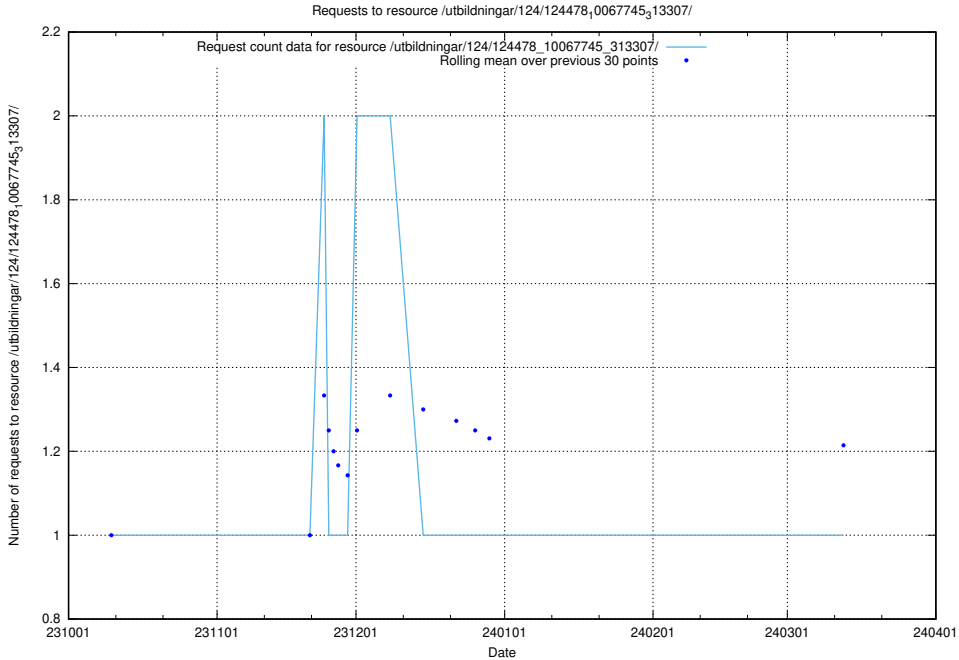

5.4128 Usage of /utbildningar/124/124478_10067745_313307/

Here, we count the number of requests to resource /utbildningar/124/124478_10067745_313307/.