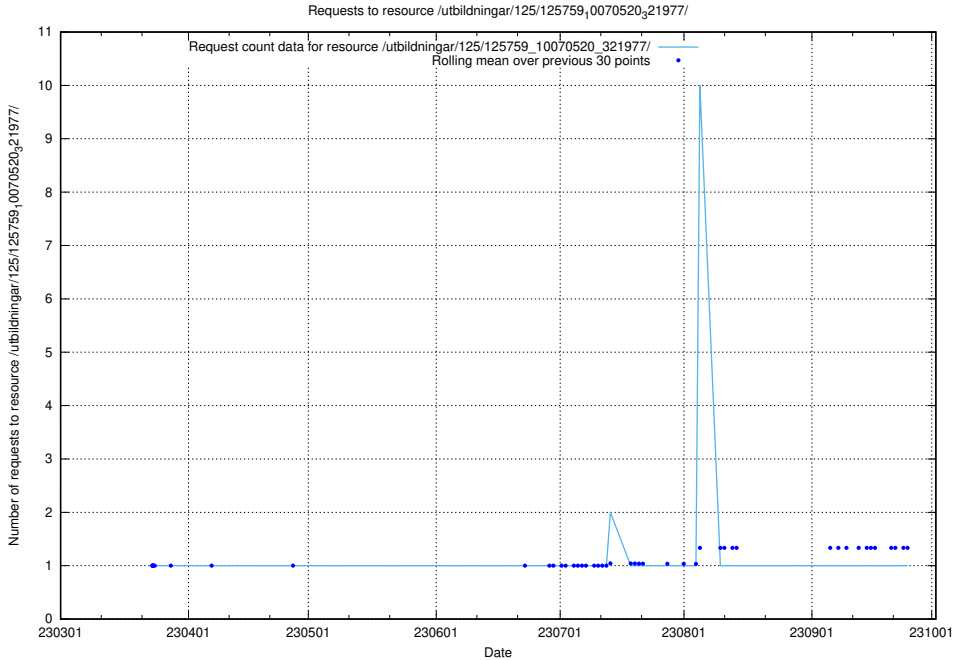

5.6144 Usage of /utbildningar/125/125759_10070520_321977/

Here, we count the number of requests to resource /utbildningar/125/125759_10070520_321977/.