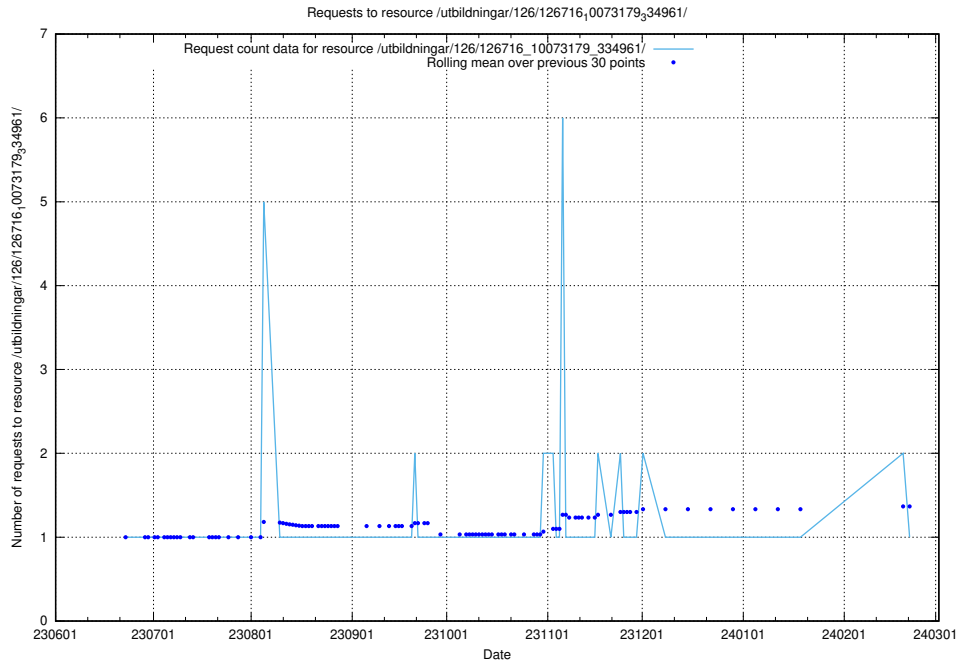

5.5345 Usage of /utbildningar/126/126716_10073179_334961/

Here, we count the number of requests to resource /utbildningar/126/126716_10073179_334961/.