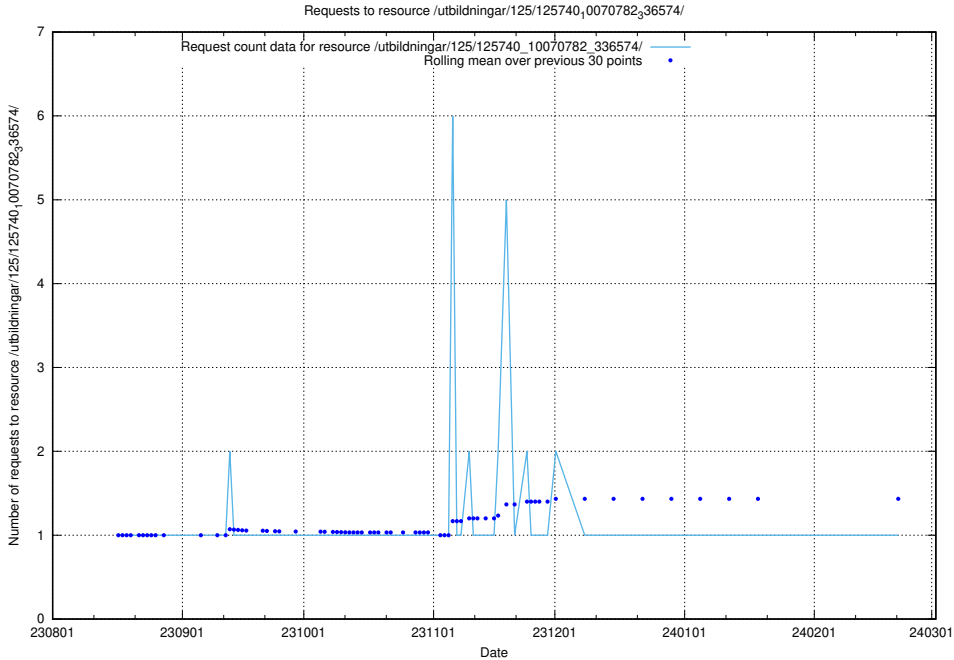

5.4529 Usage of /utbildningar/125/125740_10070782_336574/

Here, we count the number of requests to resource /utbildningar/125/125740_10070782_336574/.