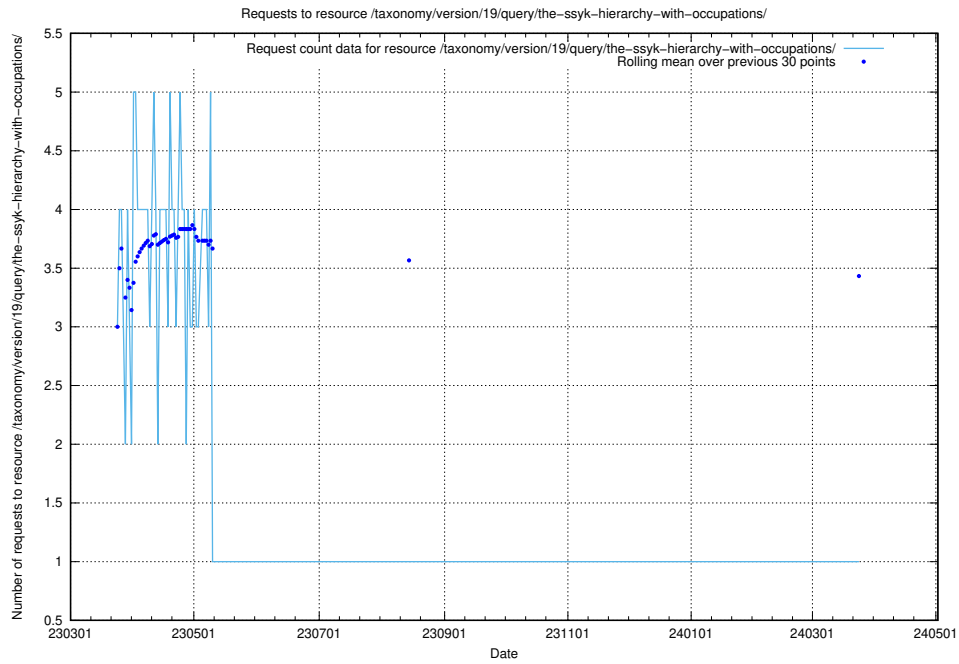

5.5824 Usage of /taxonomy/version/19/query/swedish-retail-and-wholesale-council-skills/

Here, we count the number of requests to resource /taxonomy/version/19/query/swedish-retail-and-wholesale-council-skills/.