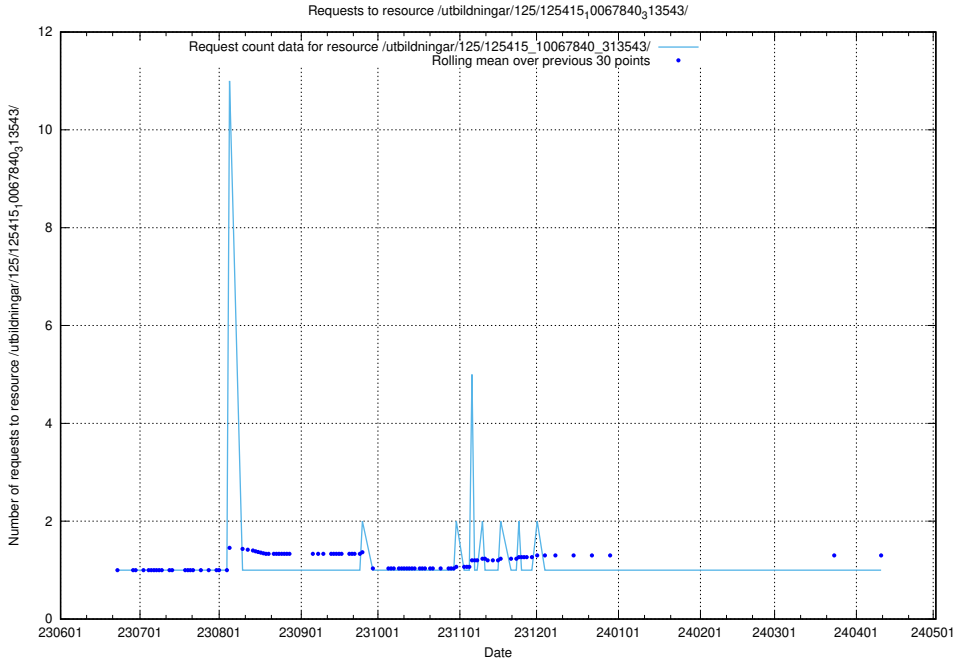

5.5451 Usage of /utbildningar/125/125415_10067840_313543/

Here, we count the number of requests to resource /utbildningar/125/125415_10067840_313543/.