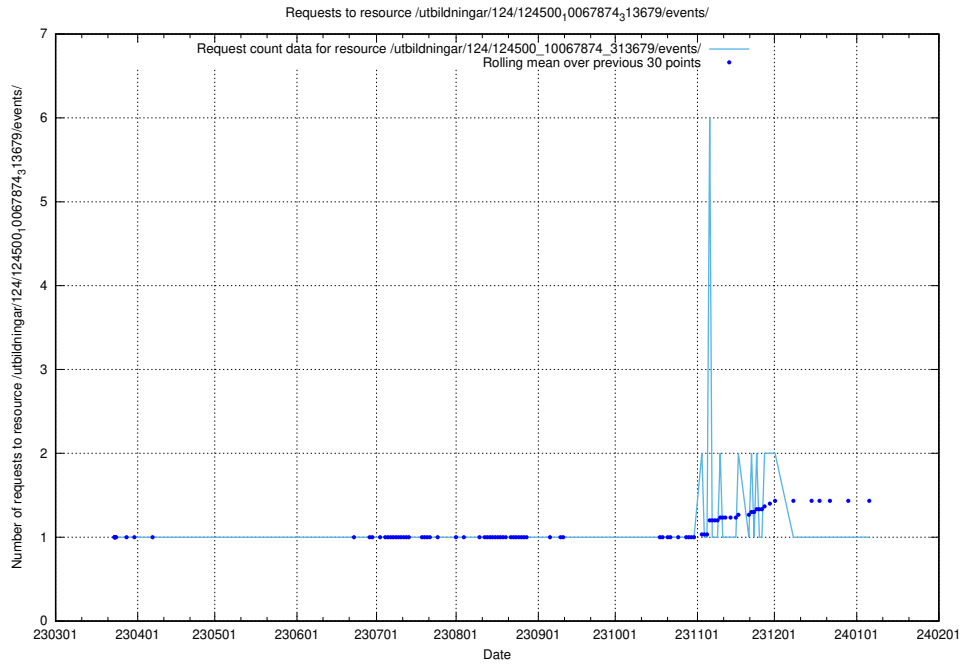

Here, we count the number of requests to resource /taxonomy/version/16/query/swedish-retail-and-wholesale-council-skills/.

5.2065 Usage of /utbildningar/124/124500_10067874_313679/events/

Here, we count the number of requests to resource /utbildningar/124/124500_10067874_313679/events/