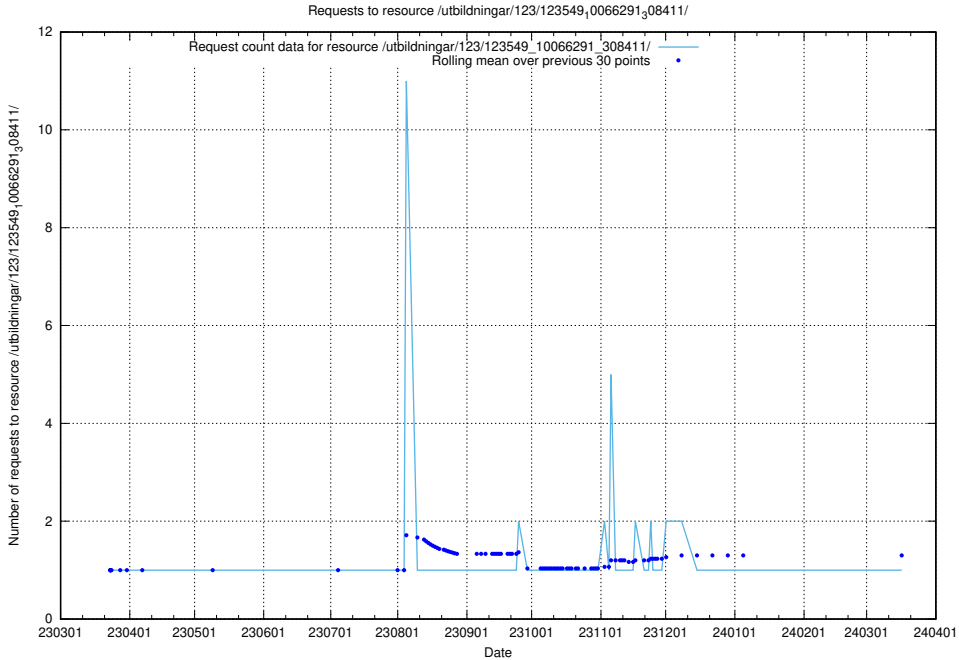

5.4256 Usage of /utbildningar/123/123549_10066291_308411/

Here, we count the number of requests to resource /utbildningar/123/123549_10066291_308411/.