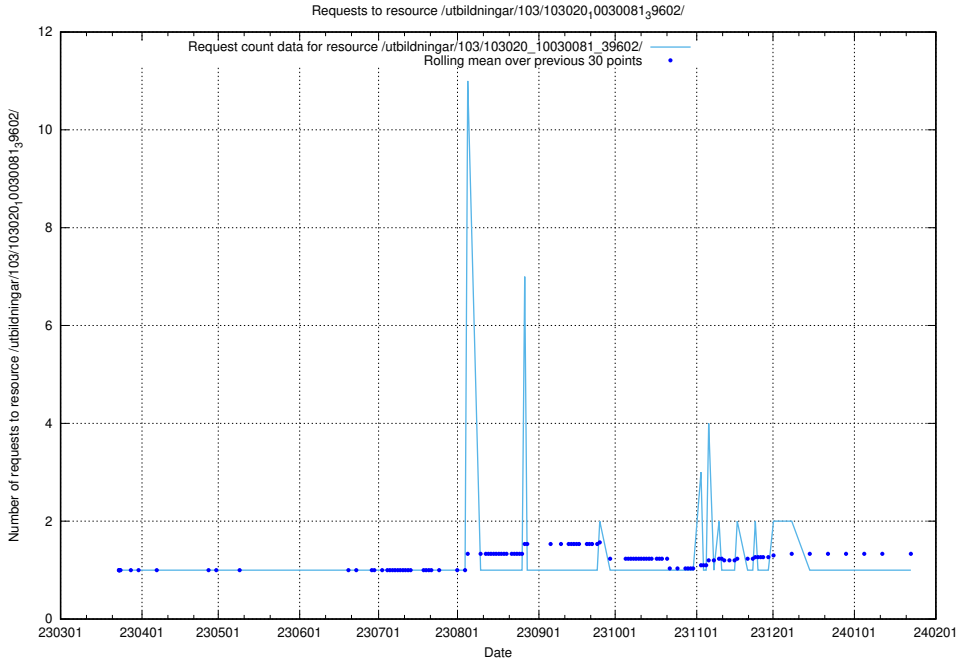

5.5240 Usage of /utbildningar/103/103020_10030081_39602/

Here, we count the number of requests to resource /utbildningar/103/103020_10030081_39602/.