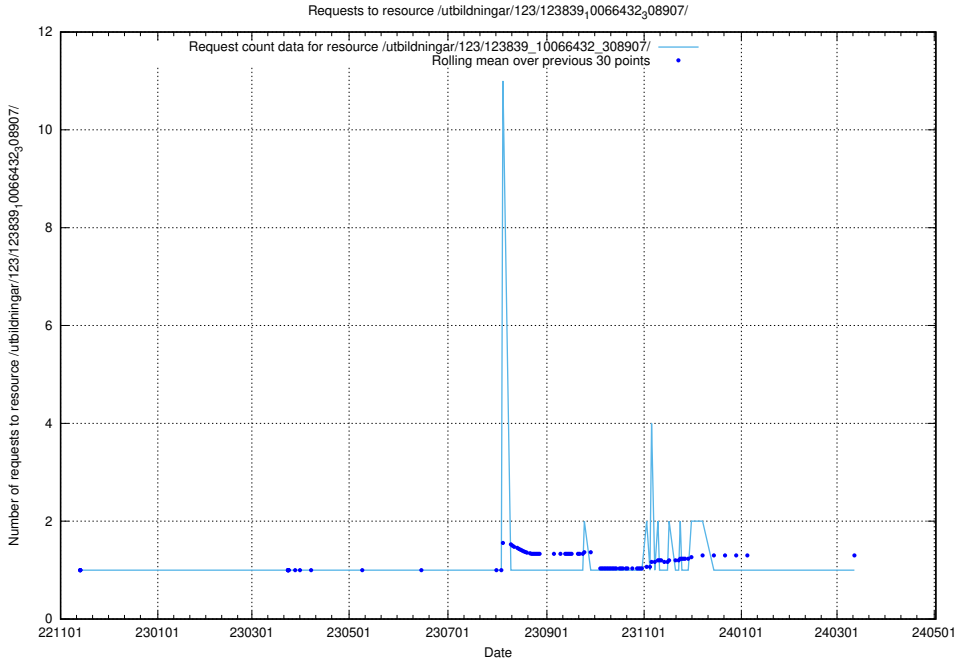

5.5605 Usage of /utbildningar/123/123839_10066432_308907/

Here, we count the number of requests to resource /utbildningar/123/123839_10066432_308907/.

5.5606 Usage of /utbildningar/124/124469_10067547_312970/events/