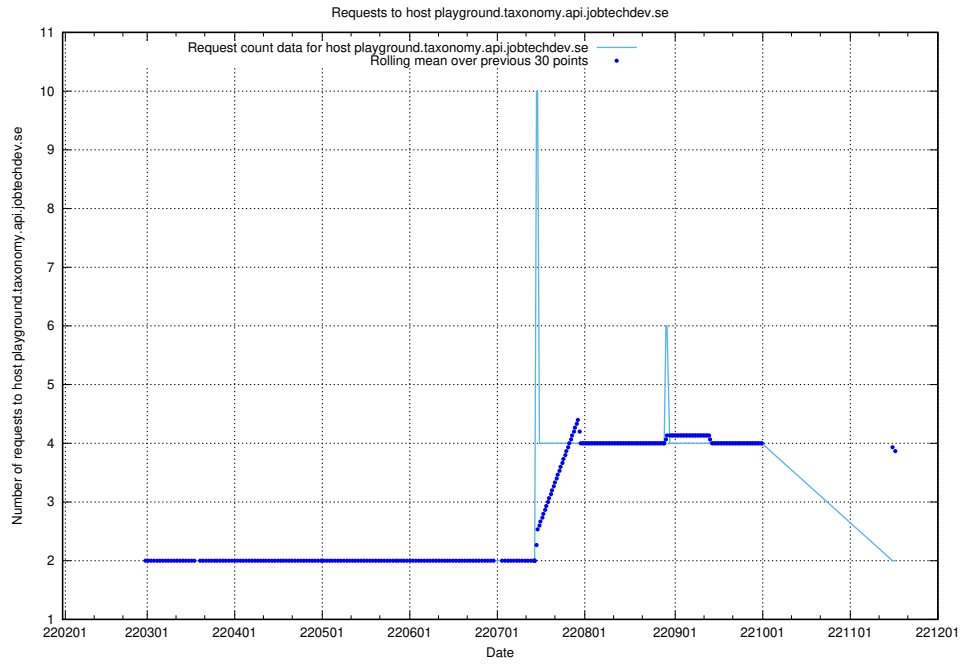

7.509 Usage of playground.taxonomy.api.jobtechdev.se

Here, we count the number of requests to host playground.taxonomy.api.jobtechdev.se.

7.510 Usage of jobscanner.jobtechdev.se:443

Here, we count the number of requests to host jobscanner.jobtechdev.se:443.