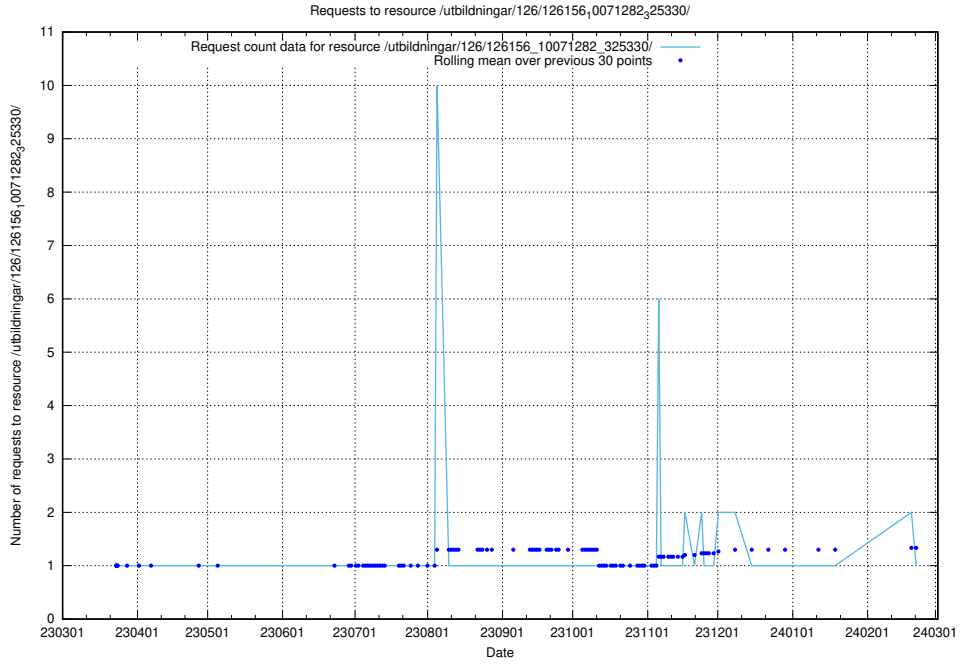

5.6125 Usage of /utbildningar/126/126156_10071282_325330/

Here, we count the number of requests to resource /utbildningar/126/126156_10071282_325330/.