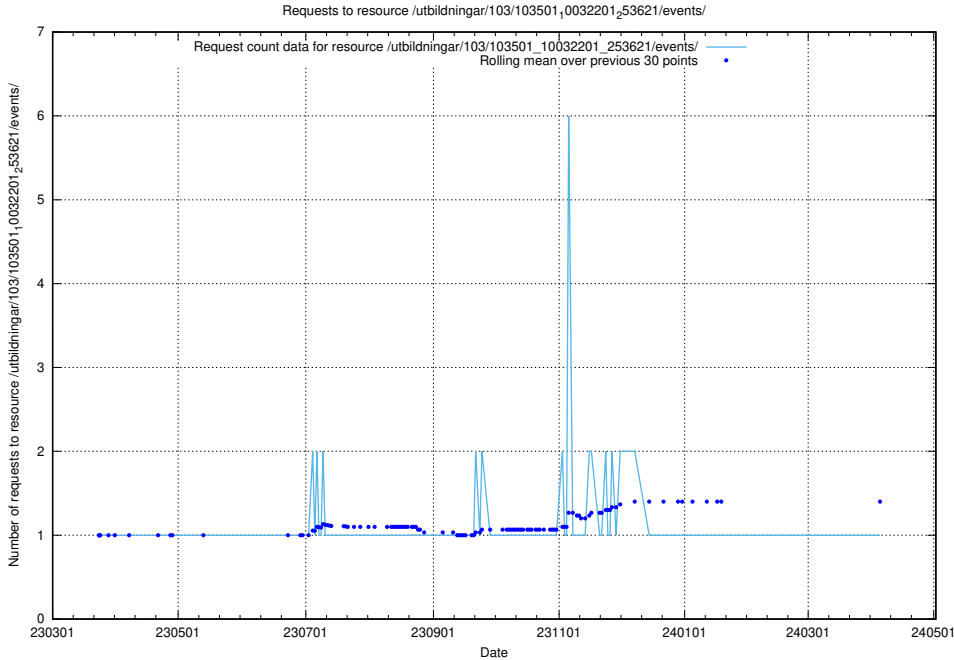

5.5211 Usage of /utbildningar/103/103501_10032201_253621/events/

Here, we count the number of requests to resource /utbildningar/103/103501_10032201_253621/events/