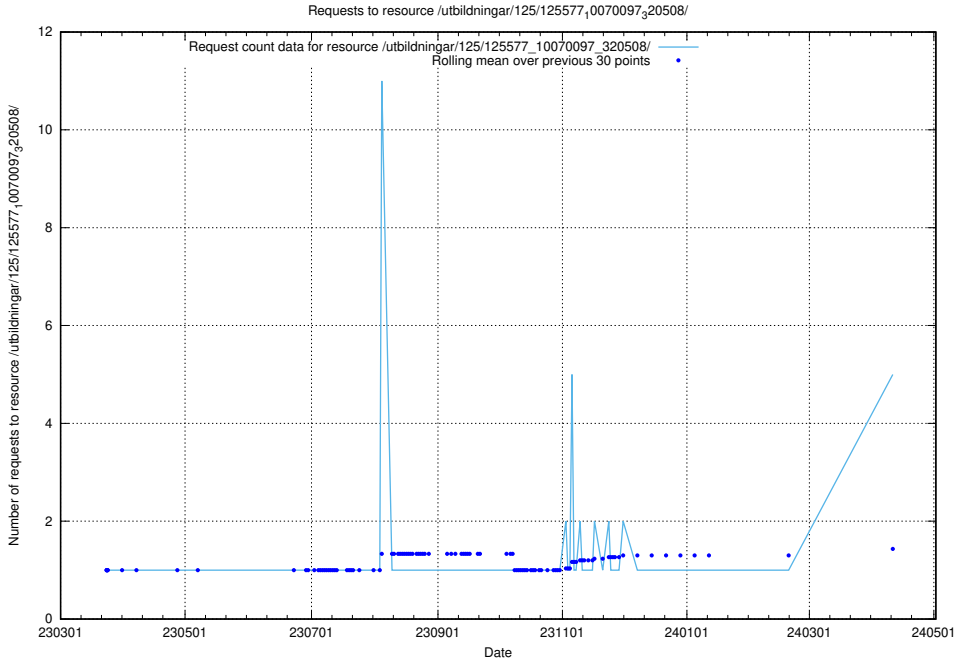

5.120 Usage of /utbildningar/125/125577_10070097_320508/

Here, we count the number of requests to resource /utbildningar/125/125577_10070097_320508/.