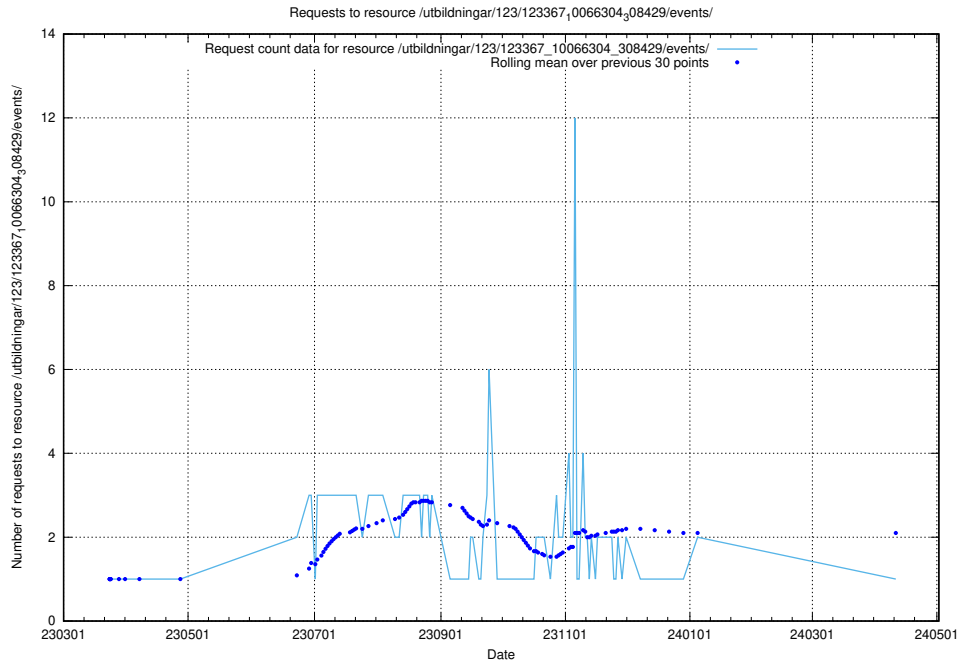

5.4273 Usage of /utbildningar/123/123367_10066304_308429/events/

Here, we count the number of requests to resource /utbildningar/123/123367_10066304_308429/events/