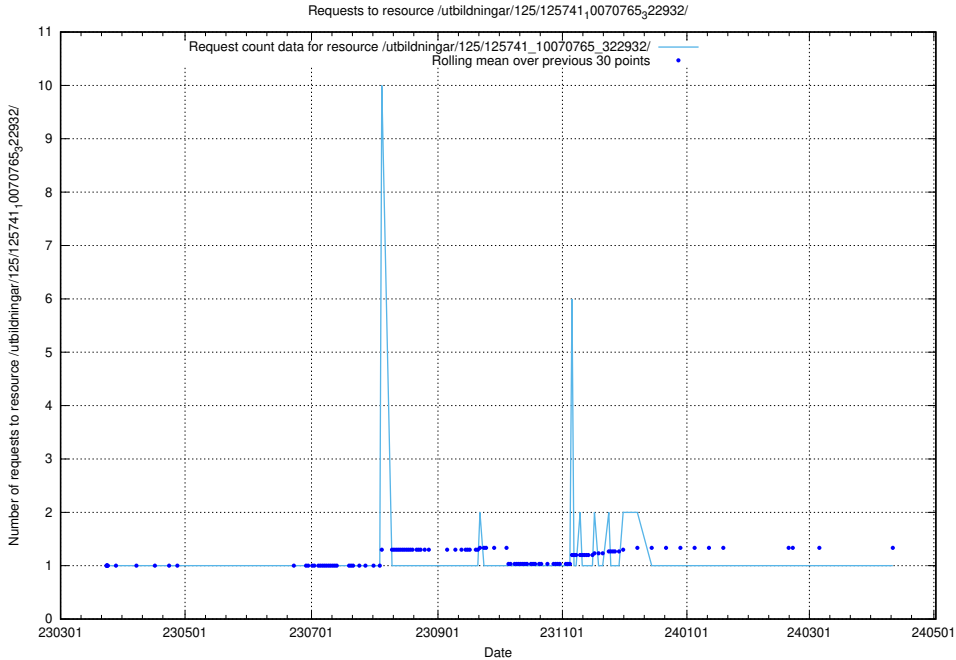

5.6161 Usage of /utbildningar/125/125741_10070765_322932/

Here, we count the number of requests to resource /utbildningar/125/125741_10070765_322932/.