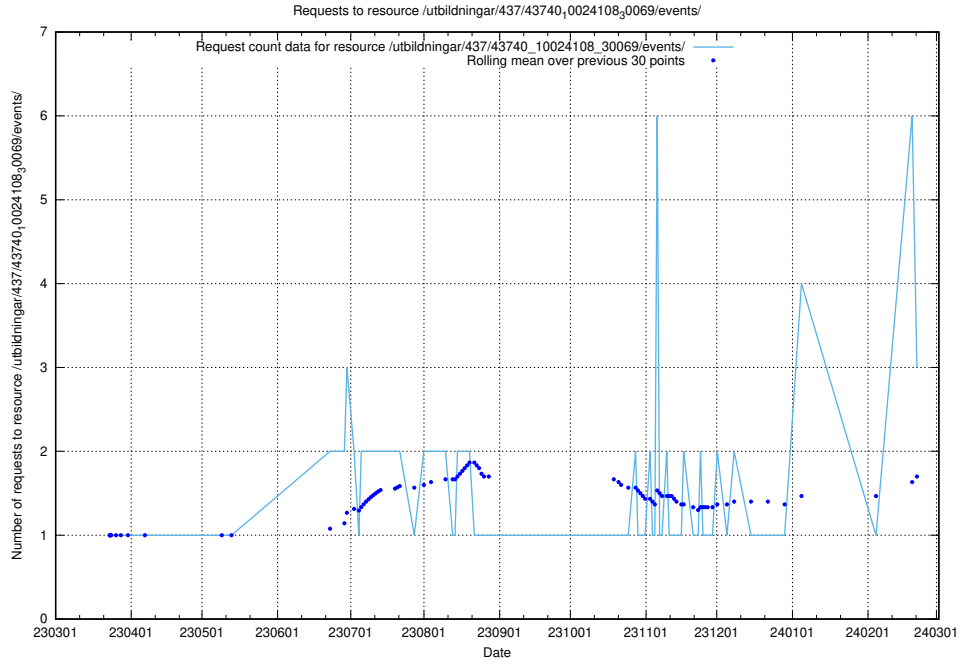

5.485 Usage of /utbildningar/437/43740_10024108_30069/events/

Here, we count the number of requests to resource /utbildningar/437/43740_10024108_30069/events/.