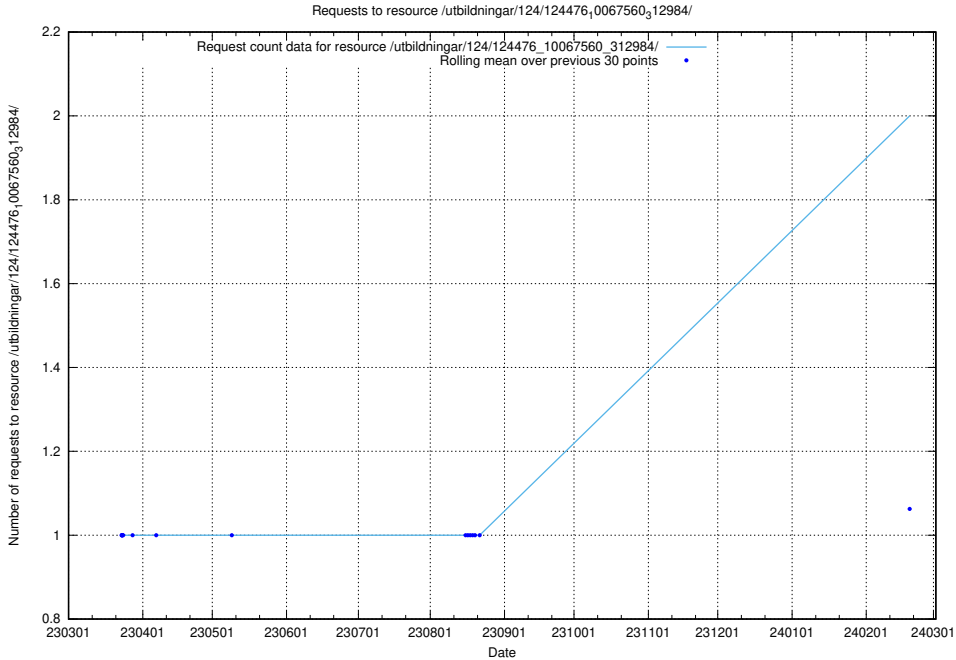

5.649 Usage of /utbildningar/124/124476_10067560_312984/

Here, we count the number of requests to resource /utbildningar/124/124476_10067560_312984/.