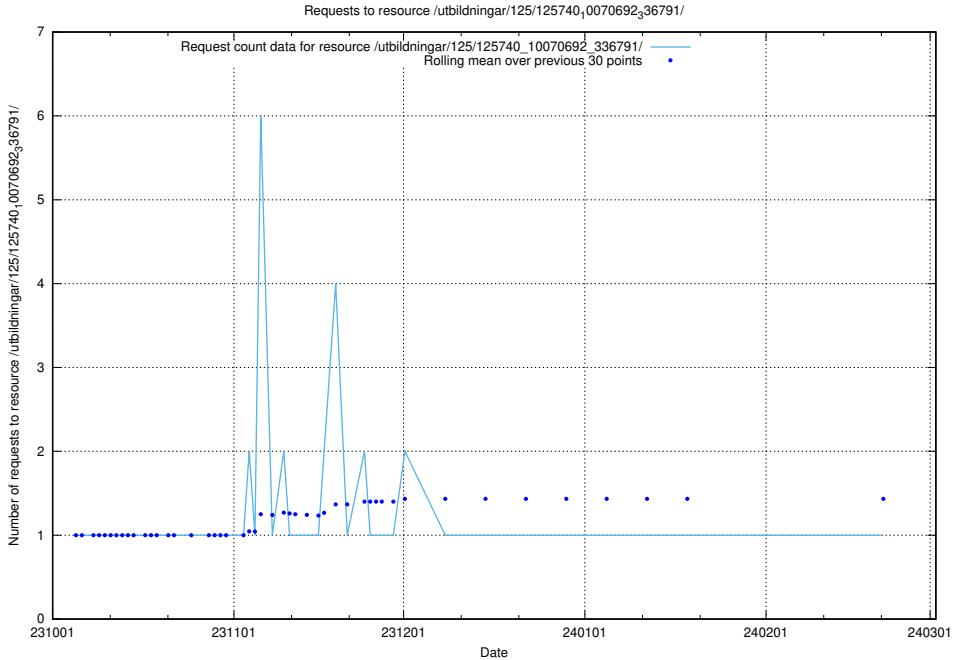

5.4157 Usage of /utbildningar/125/125740_10070692_336791/

Here, we count the number of requests to resource /utbildningar/125/125740_10070692_336791/.