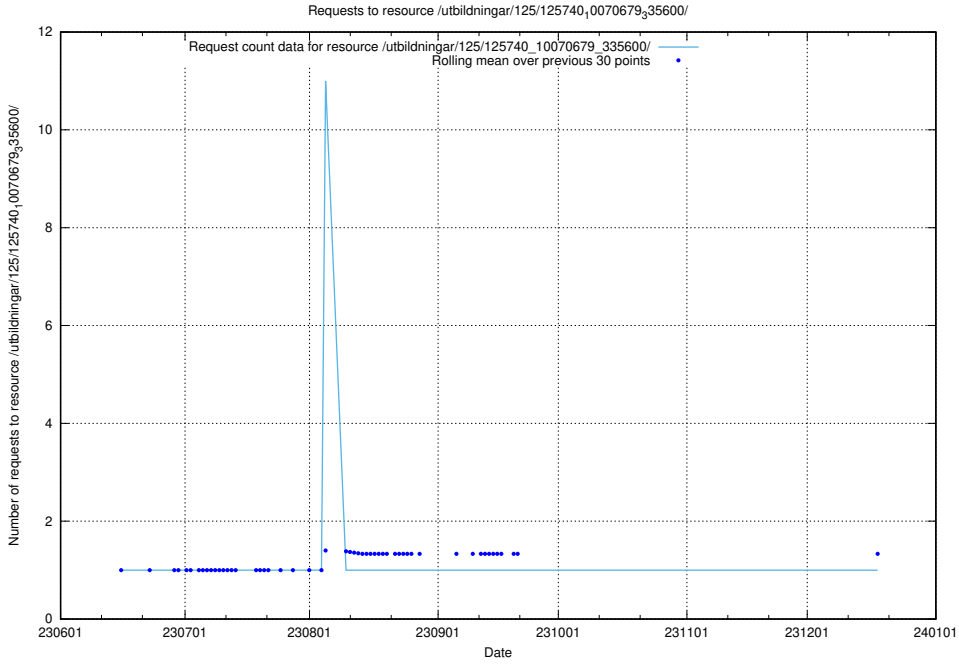

5.5598 Usage of /utbildningar/125/125740_10070679_335600/

Here, we count the number of requests to resource /utbildningar/125/125740_10070679_335600/.