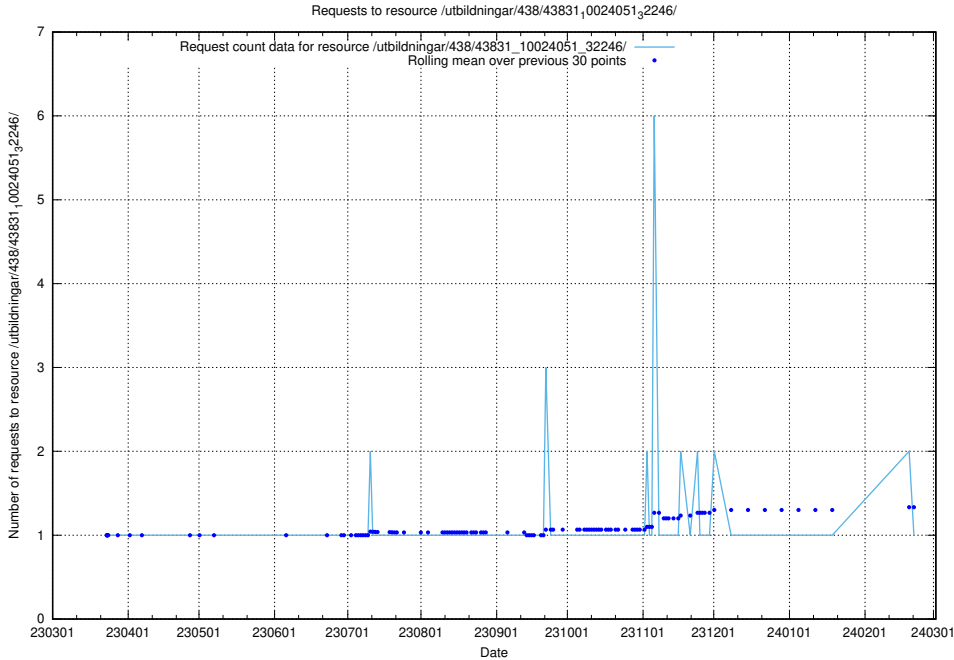

5.6029 Usage of /utbildningar/438/43831_10024051_32246/

Here, we count the number of requests to resource /utbildningar/438/43831_10024051_32246/.