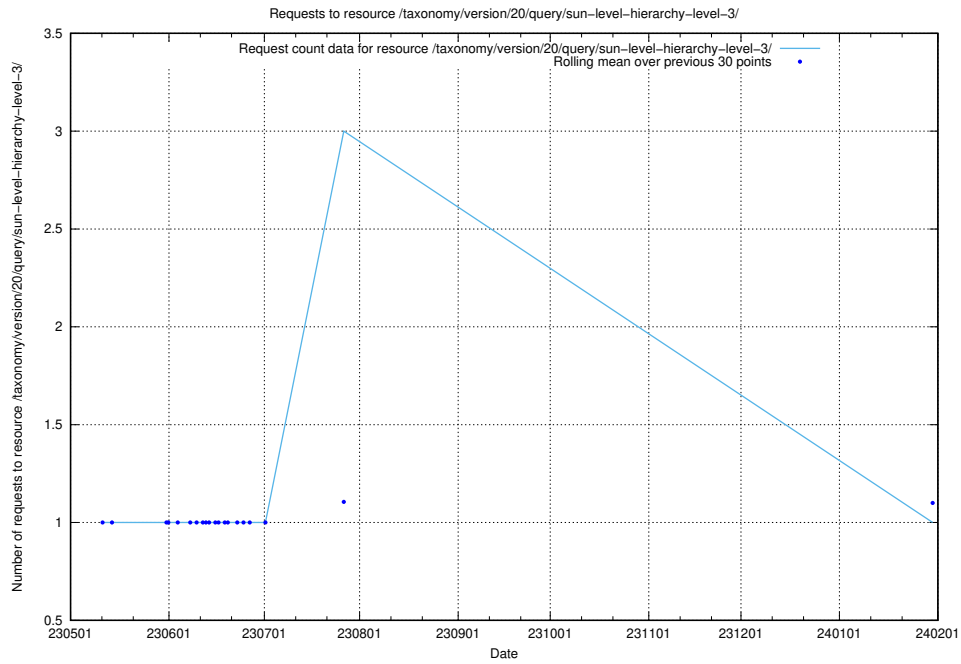

5.5672 Usage of /taxonomy/version/20/query/sun-level-hierarchy-level-3/

Here, we count the number of requests to resource /taxonomy/version/20/query/sun-level-hierarchy-level-3/.