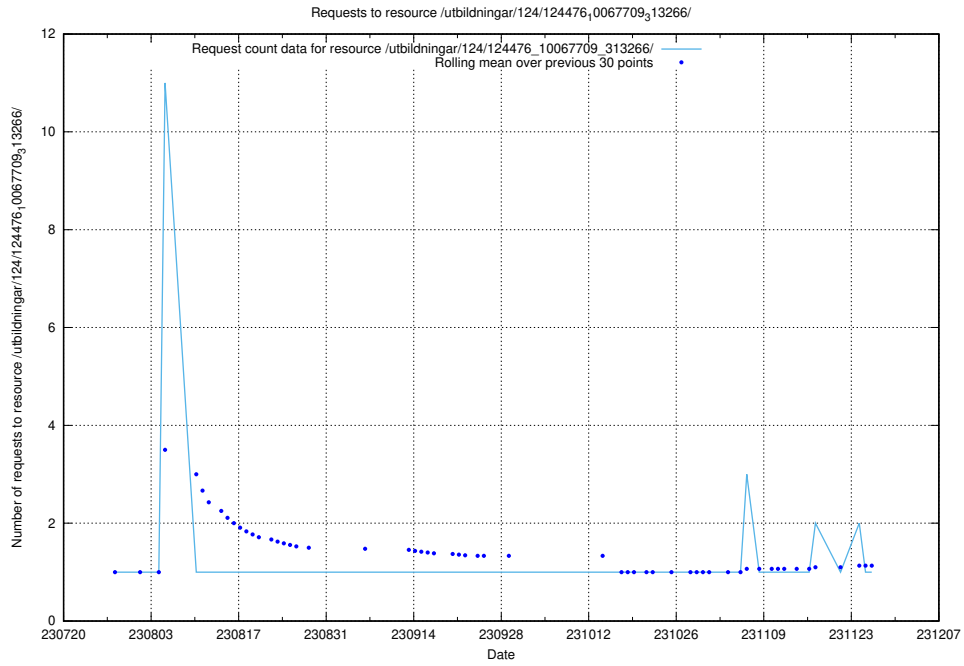

5.4649 Usage of /utbildningar/124/124476_10067709_313266/

Here, we count the number of requests to resource /utbildningar/124/124476_10067709_313266/.