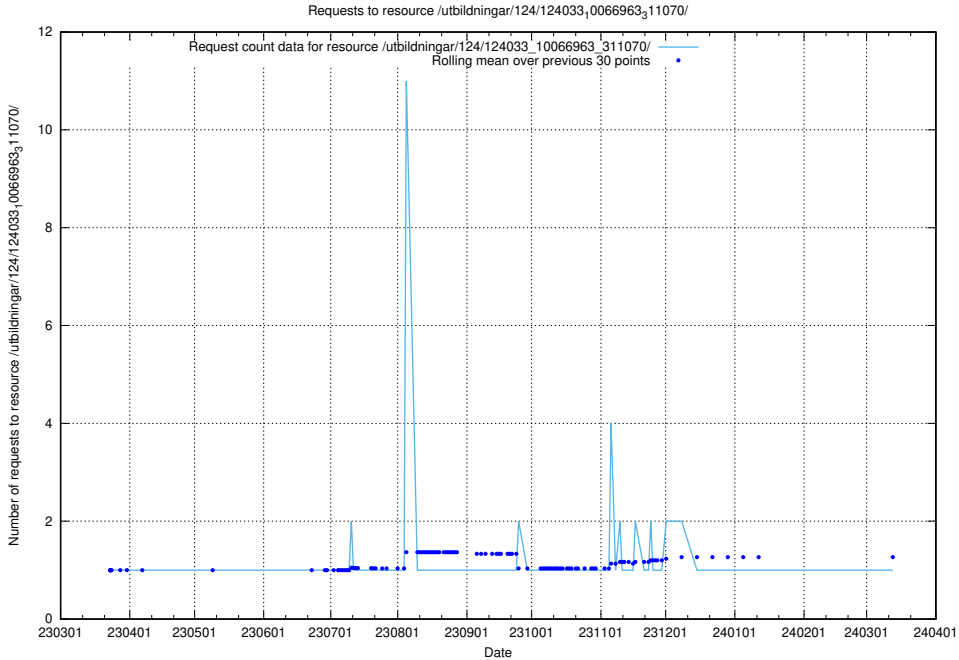

5.4198 Usage of /utbildningar/124/124033_10066963_311070/

Here, we count the number of requests to resource /utbildningar/124/124033_10066963_311070/.