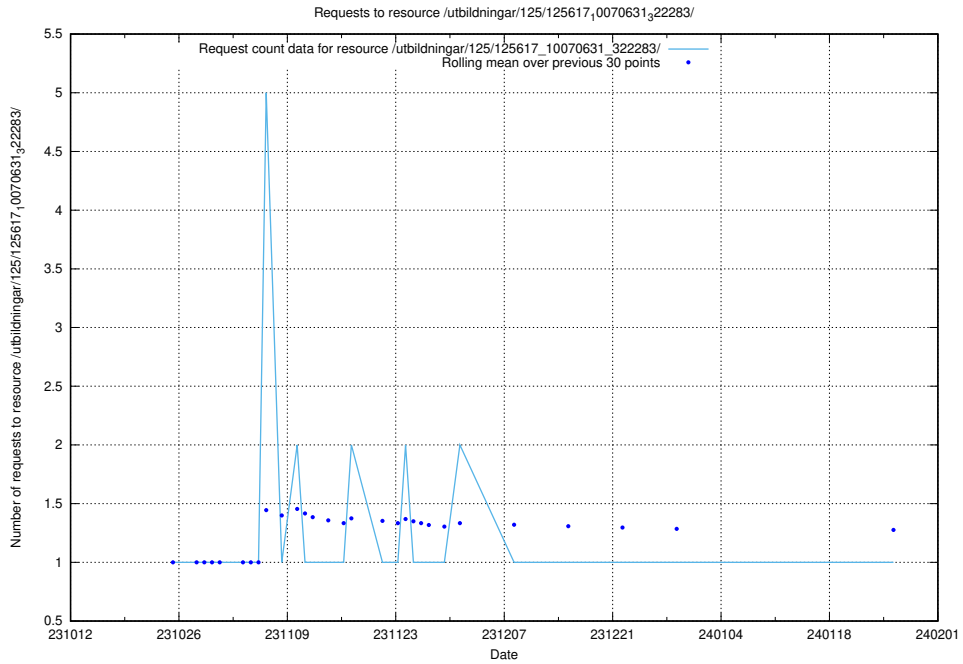

5.3971 Usage of /utbildningar/125/125617_10070631_322283/

Here, we count the number of requests to resource /utbildningar/125/125617_10070631_322283/.