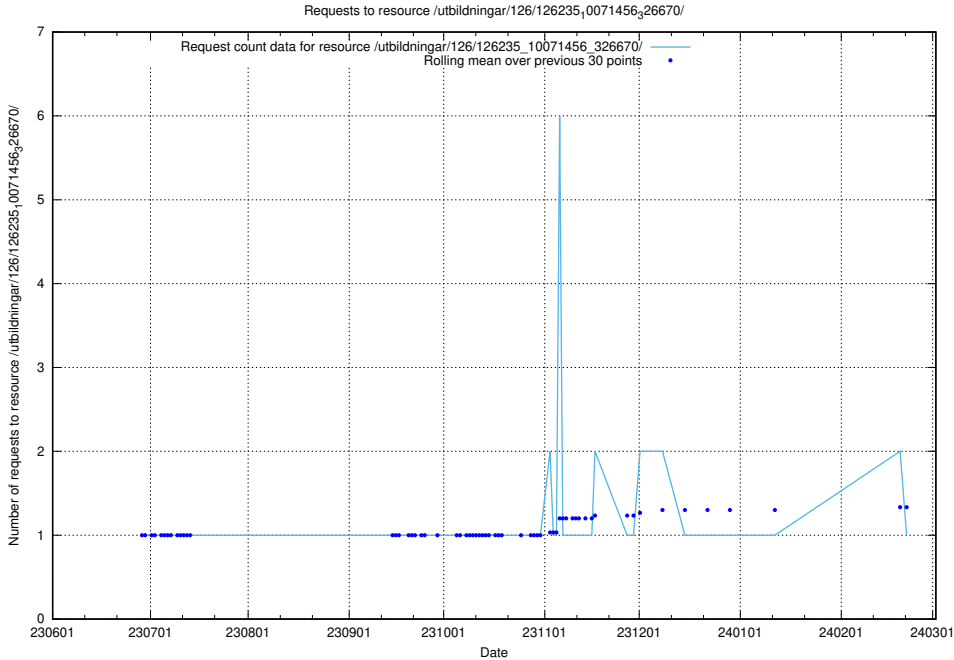

5.5190 Usage of /utbildningar/126/126235_10071456_326670/

Here, we count the number of requests to resource /utbildningar/126/126235_10071456_326670/.