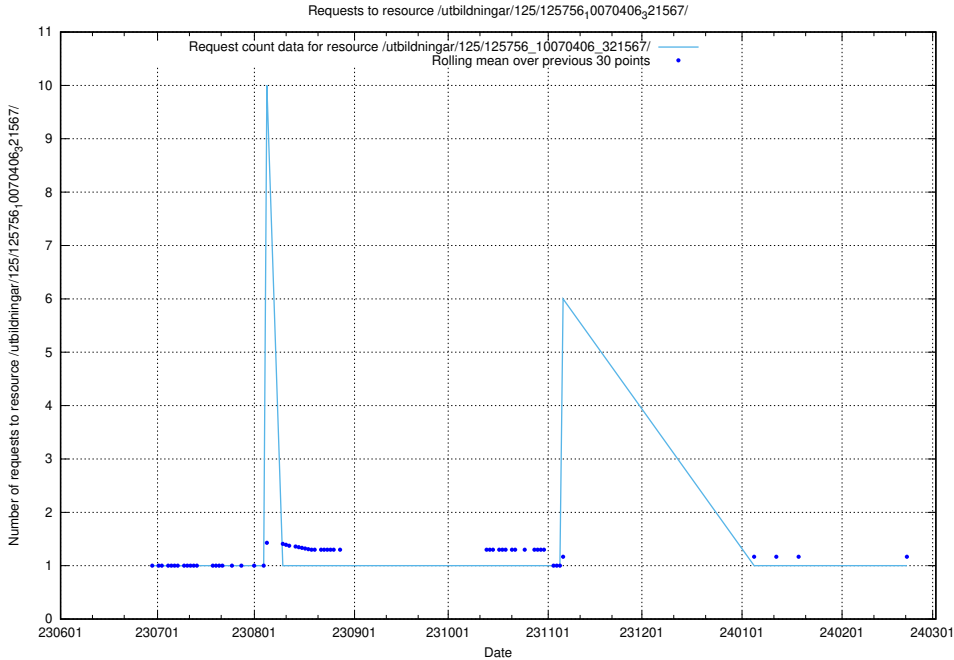

Here, we count the number of requests to resource /utbildningar/125/125756_10070406_321567/events/

5.5115 Usage of /utbildningar/125/125756_10070406_321567/

Here, we count the number of requests to resource /utbildningar/125/125756_10070406_321567/.