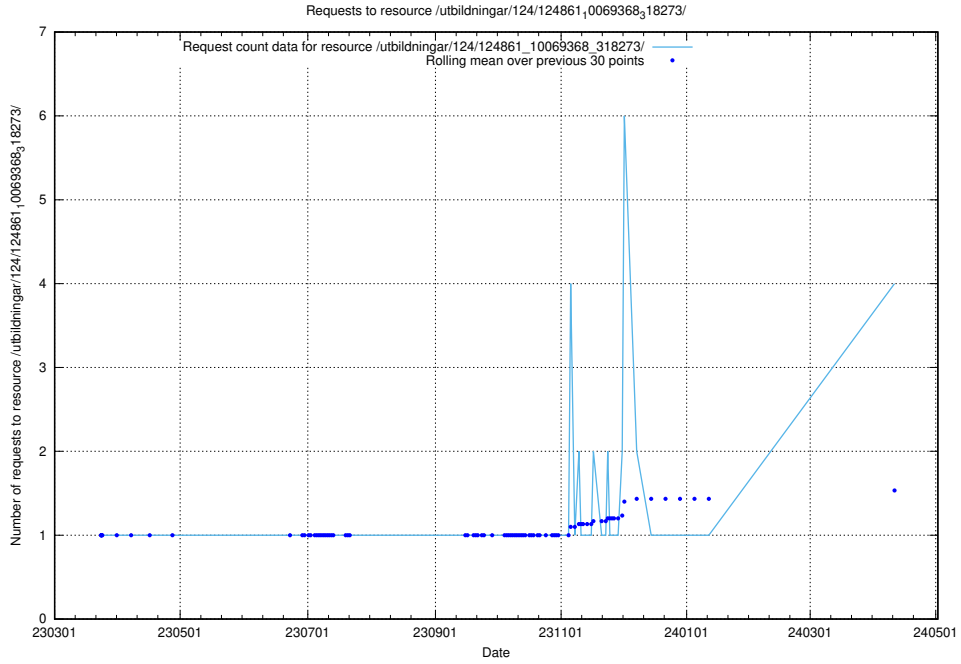

5.180 Usage of /utbildningar/124/124861_10069368_318273/

Here, we count the number of requests to resource /utbildningar/124/124861_10069368_318273/.