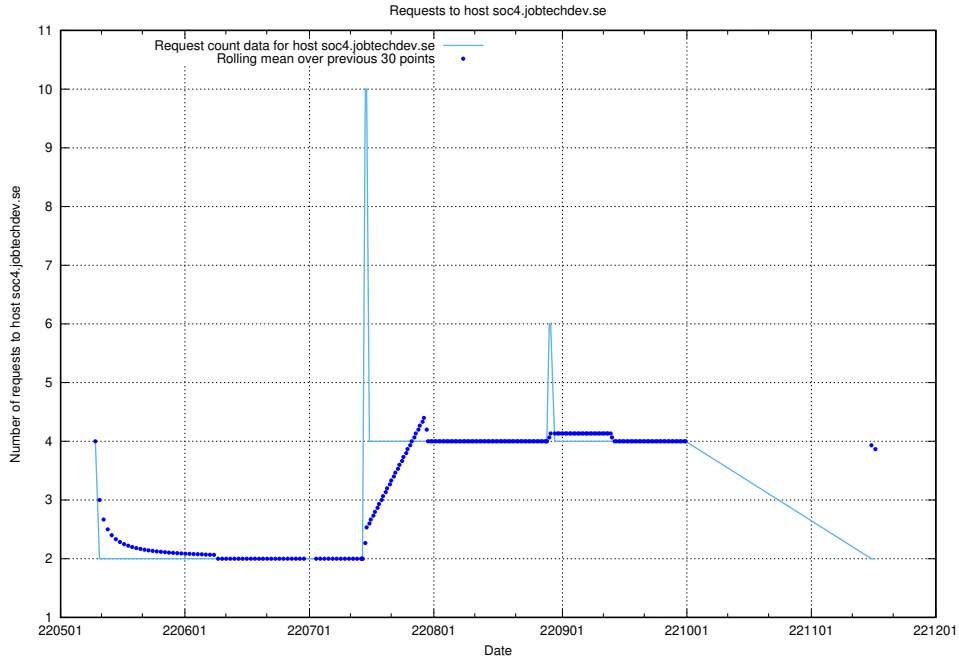

7.428 Usage of soc4.jobtechdev.se

Here, we count the number of requests to host soc4.jobtechdev.se.