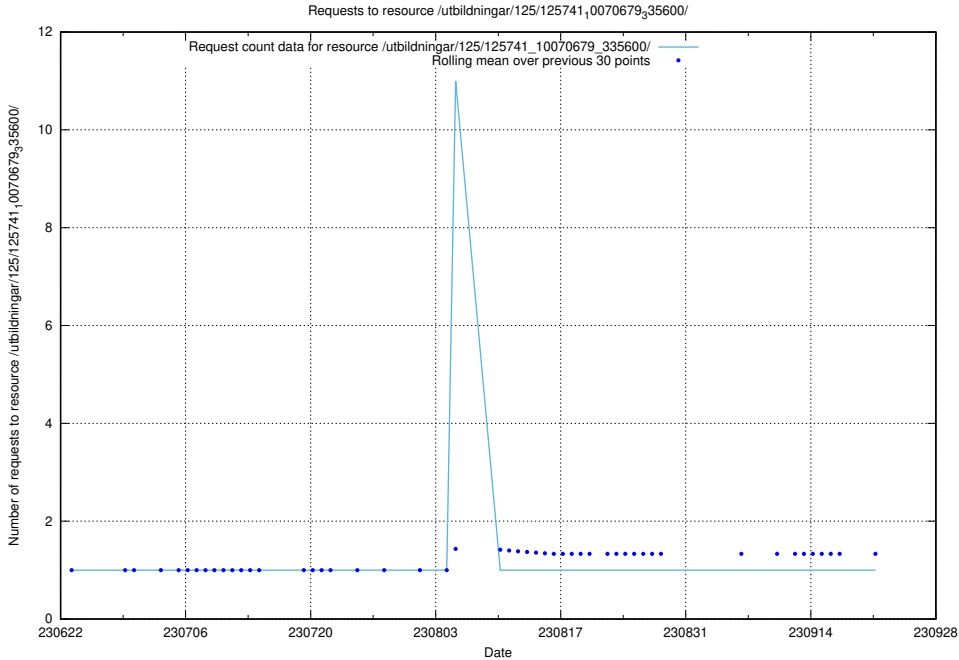

5.5423 Usage of /utbildningar/125/125741_10070679_335600/

Here, we count the number of requests to resource /utbildningar/125/125741_10070679_335600/.