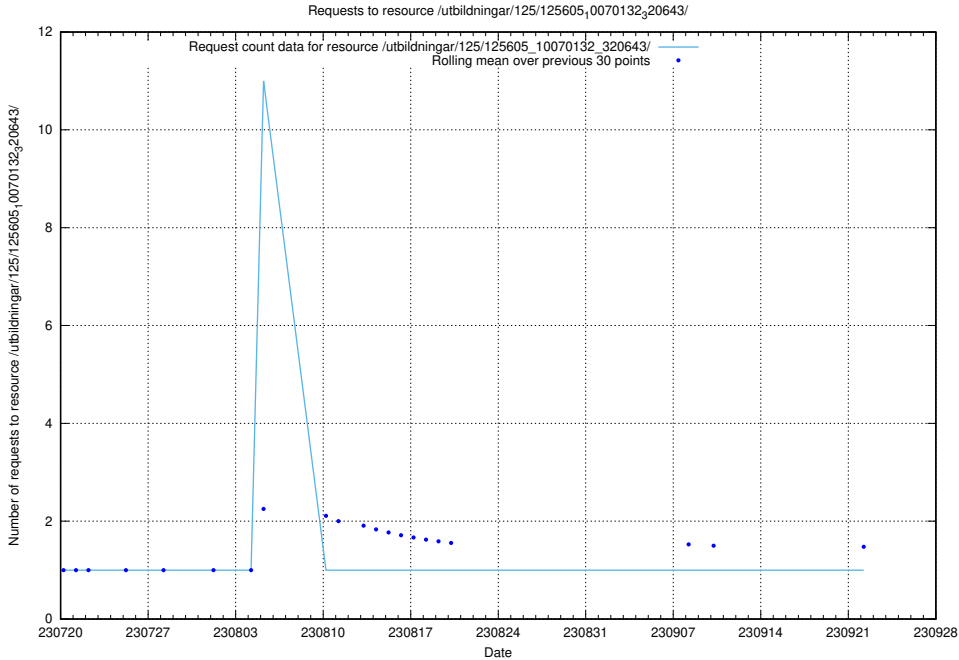

5.4736 Usage of /utbildningar/125/125605_10070132_320643/

Here, we count the number of requests to resource /utbildningar/125/125605_10070132_320643/.