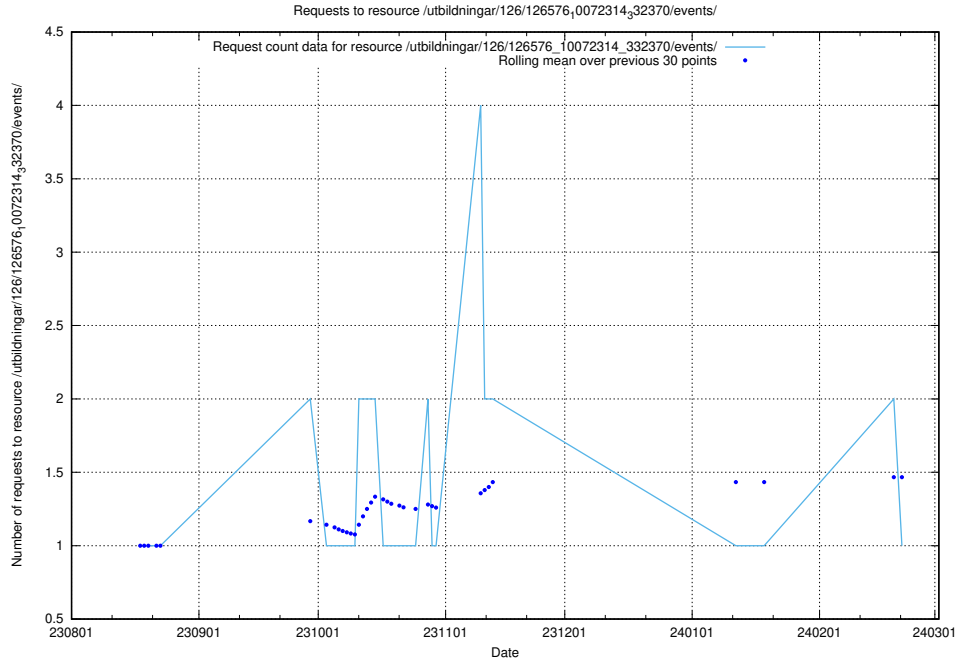

5.4513 Usage of /utbildningar/126/126576_10072314_332370/events/

Here, we count the number of requests to resource /utbildningar/126/126576_10072314_332370/events/