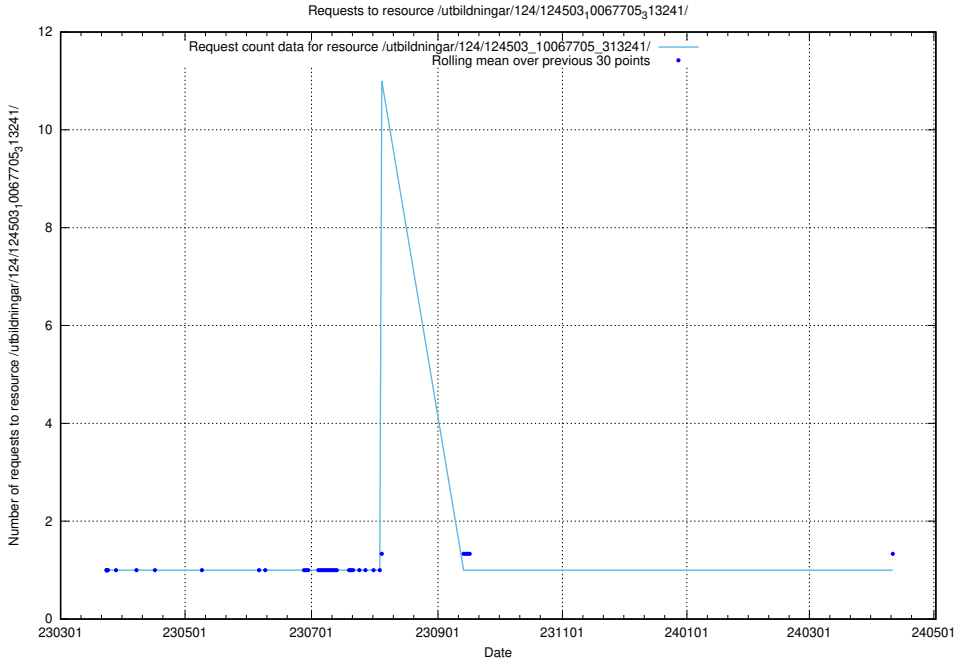

5.1934 Usage of /utbildningar/124/124503_10067705_313241/

Here, we count the number of requests to resource /utbildningar/124/124503_10067705_313241/.