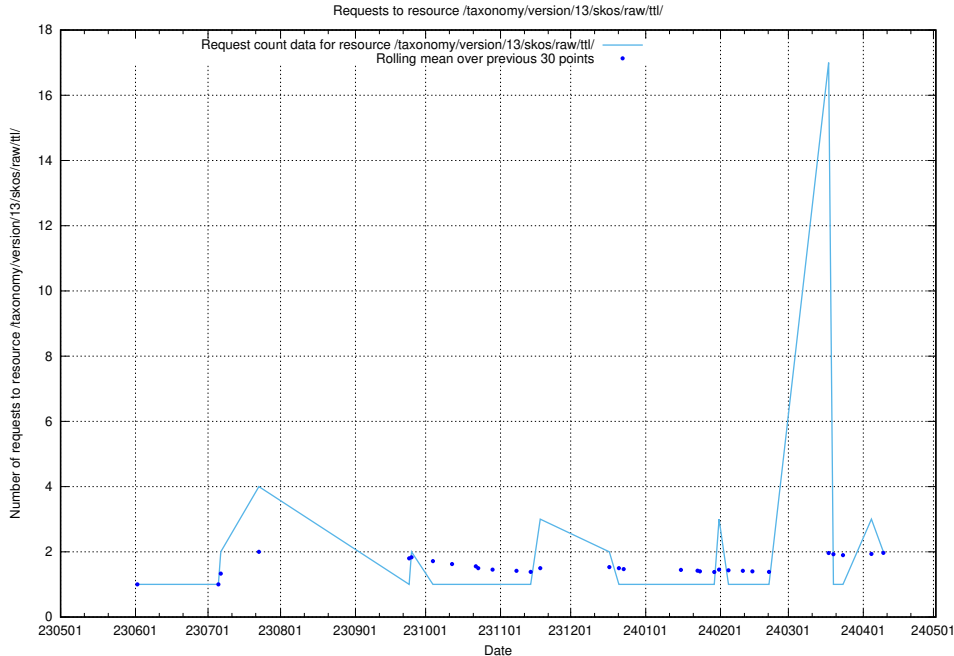

5.921 Usage of /taxonomy/version/13/skos/raw/ttl/

Here, we count the number of requests to resource /taxonomy/version/13/skos/raw/ttl/.