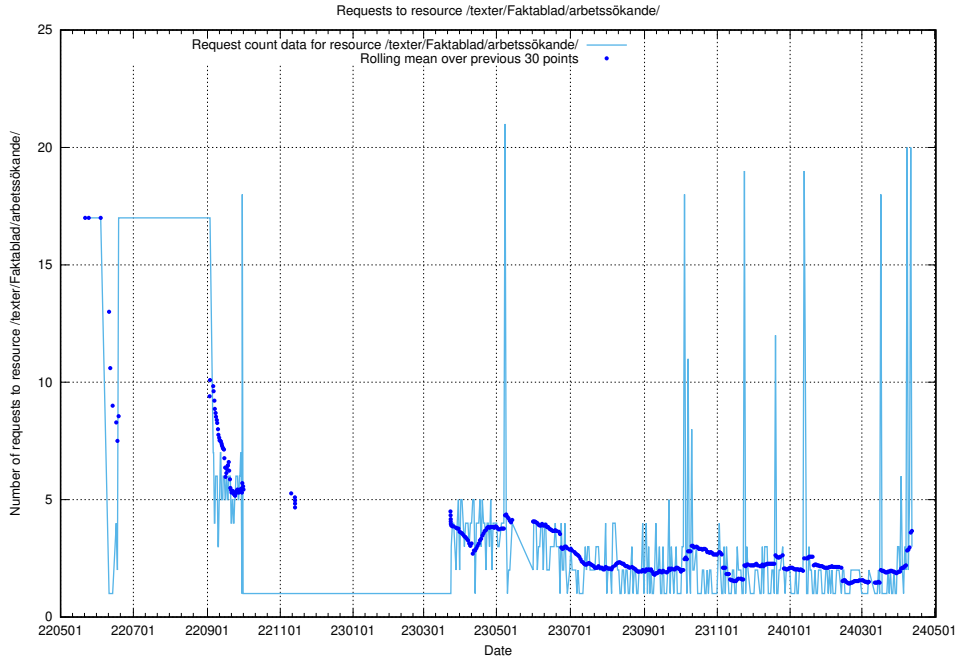

5.271 Usage of /texter/Faktablad/arbetssökande/

Here, we count the number of requests to resource /texter/Faktablad/arbetssökande/.