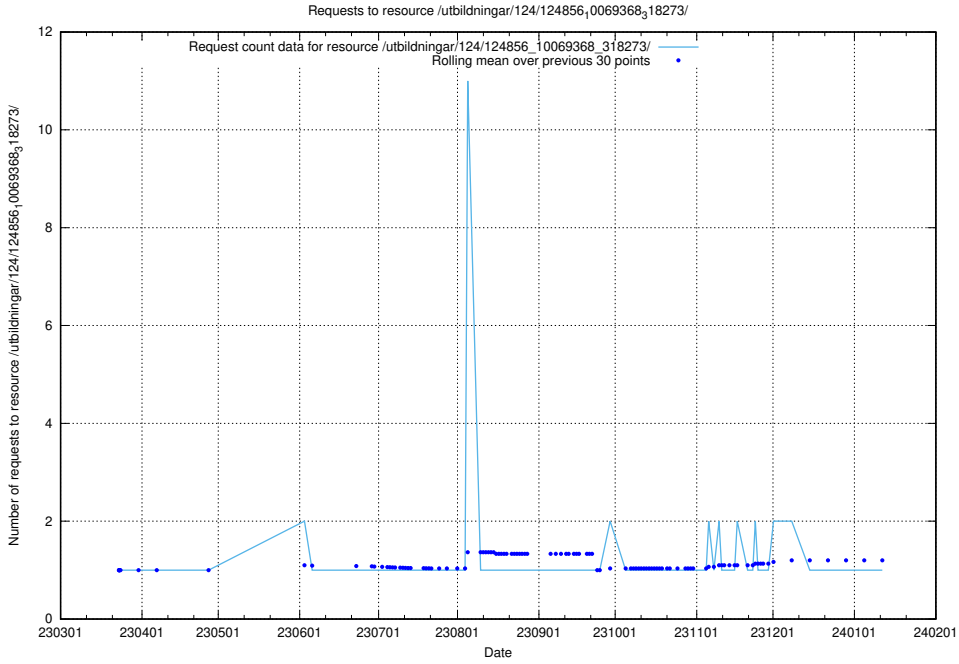

5.1210 Usage of /utbildningar/124/124856_10069368_318273/

Here, we count the number of requests to resource /utbildningar/124/124856_10069368_318273/.