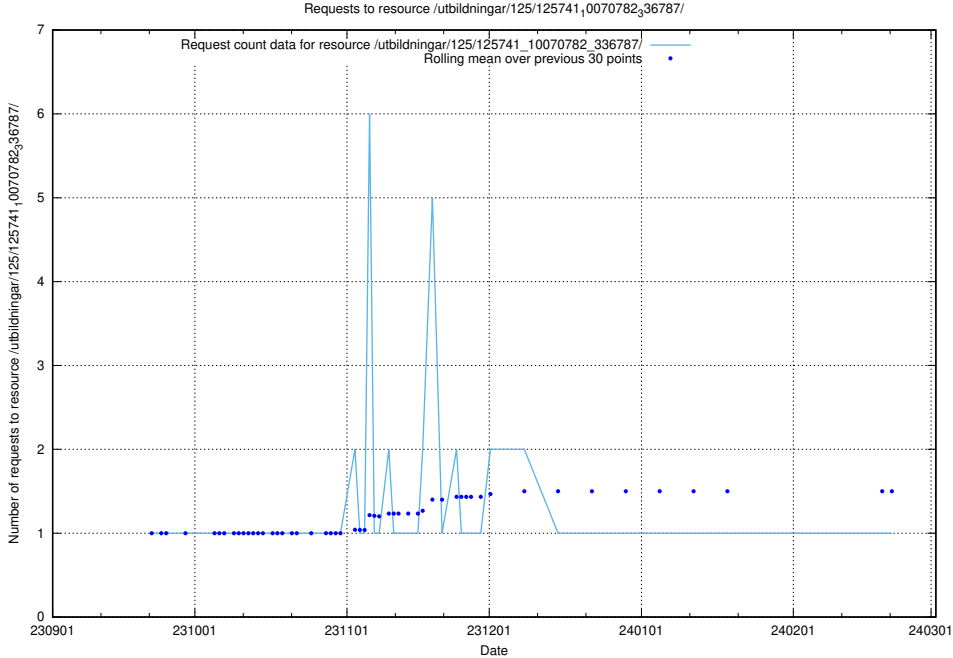

5.4251 Usage of /utbildningar/125/125741_10070782_336787/

Here, we count the number of requests to resource /utbildningar/125/125741_10070782_336787/.