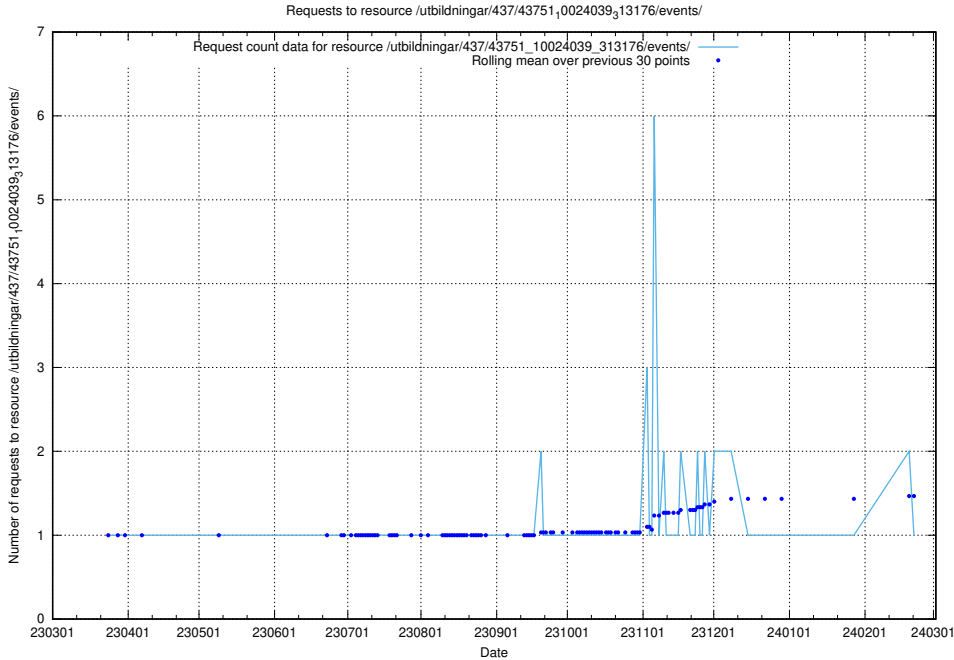

5.5903 Usage of /utbildningar/437/43751_10024039_313176/events/

Here, we count the number of requests to resource /utbildningar/437/43751_10024039_313176/events/.