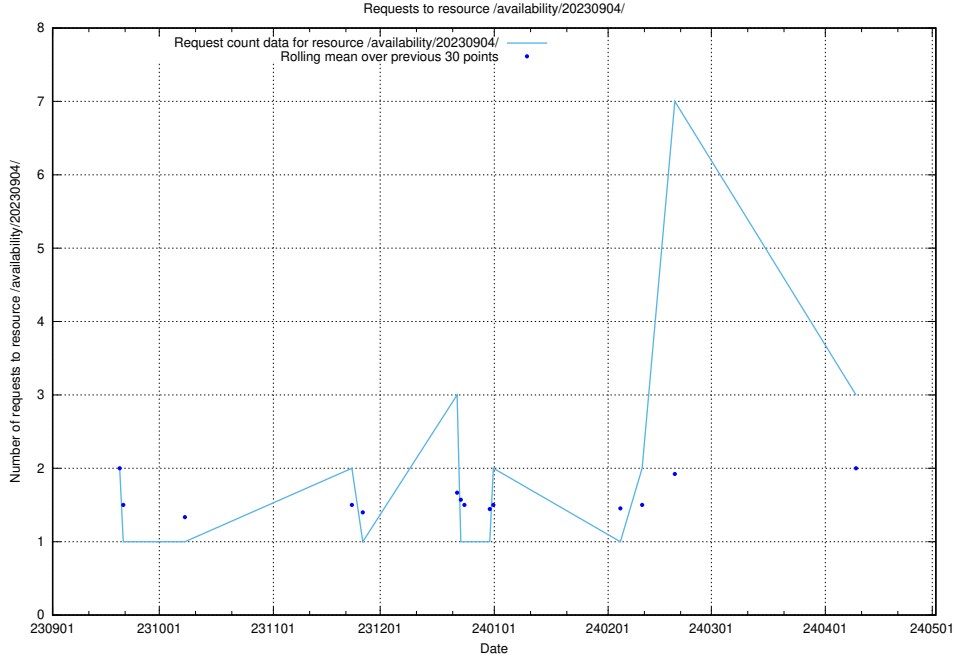

5.371 Usage of /availability/20230904/

Here, we count the number of requests to resource /availability/20230904/.