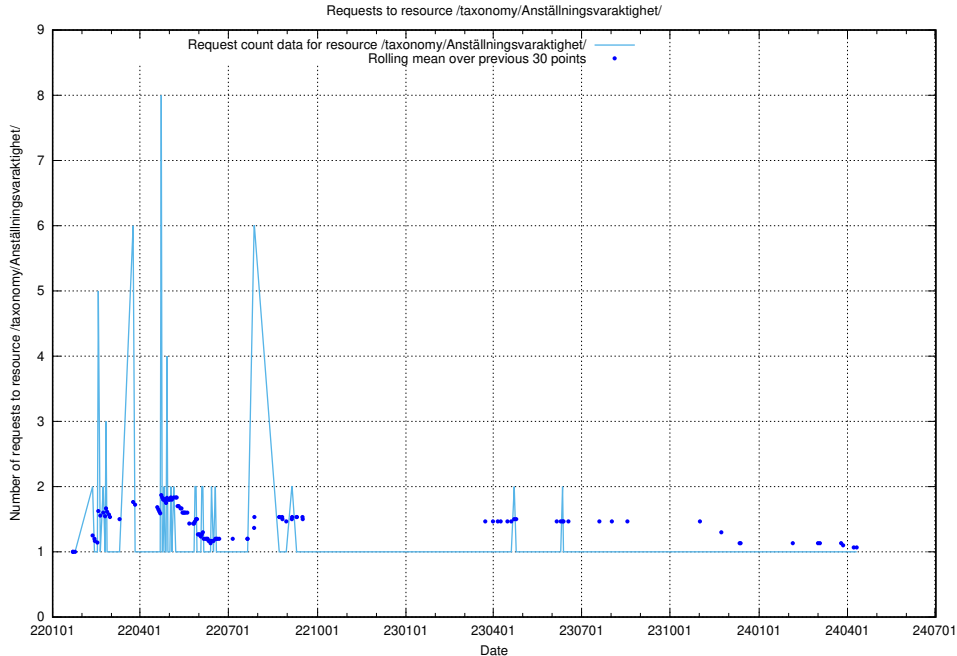

5.5458 Usage of /taxonomy/Anställningsvaraktighet/

Here, we count the number of requests to resource /taxonomy/Anställningsvaraktighet/.