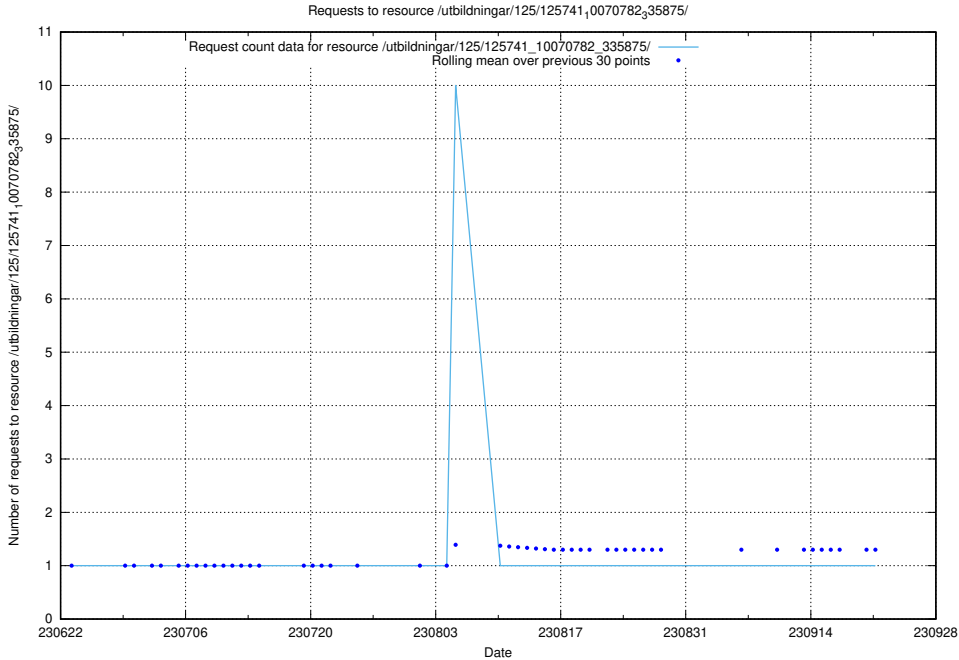

5.5420 Usage of /utbildningar/125/125741_10070782_335875/

Here, we count the number of requests to resource /utbildningar/125/125741_10070782_335875/.