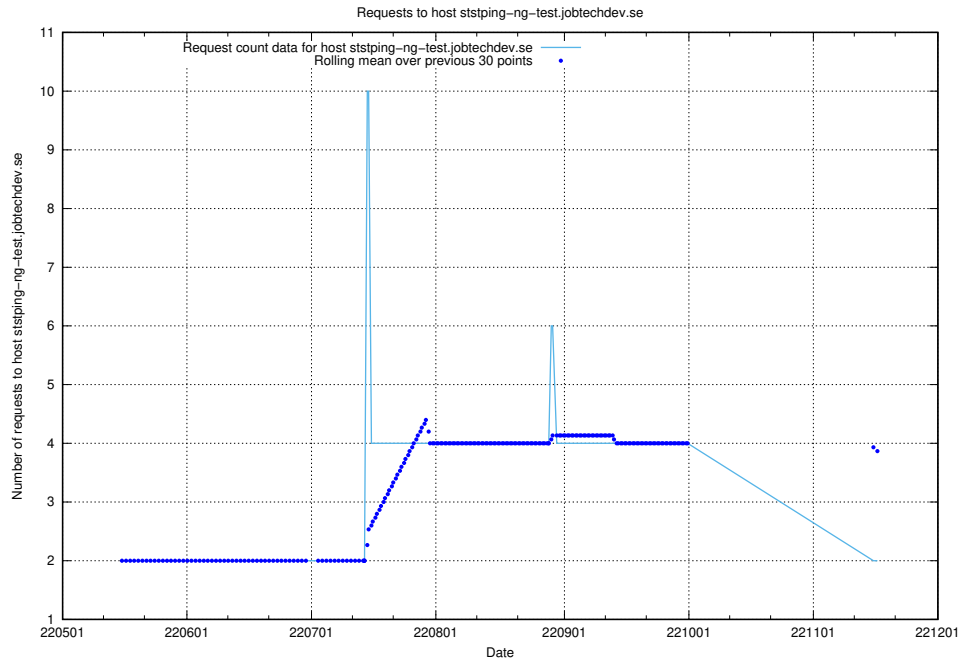

7.427 Usage of ststping-ng-test.jobtechdev.se

Here, we count the number of requests to host ststping-ng-test.jobtechdev.se.