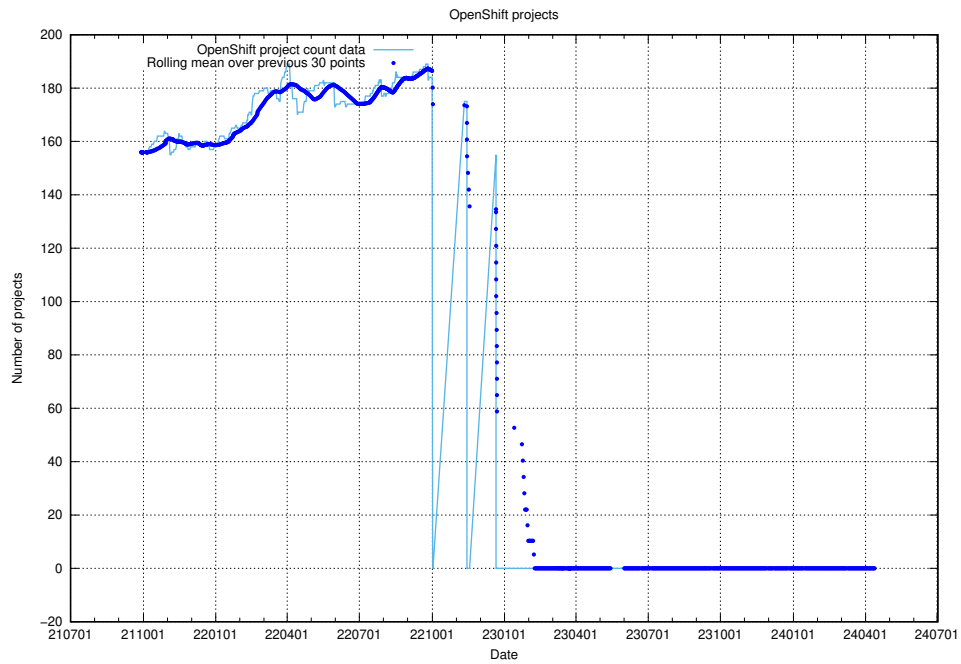

10.1 Number of projects in OpenShift

A graph of the number of projects in JobTech's production cluster of OpenShift.

¹⁰<https://console-openshift-console.prod.services.jtech.se>

11 Customer Relation Management