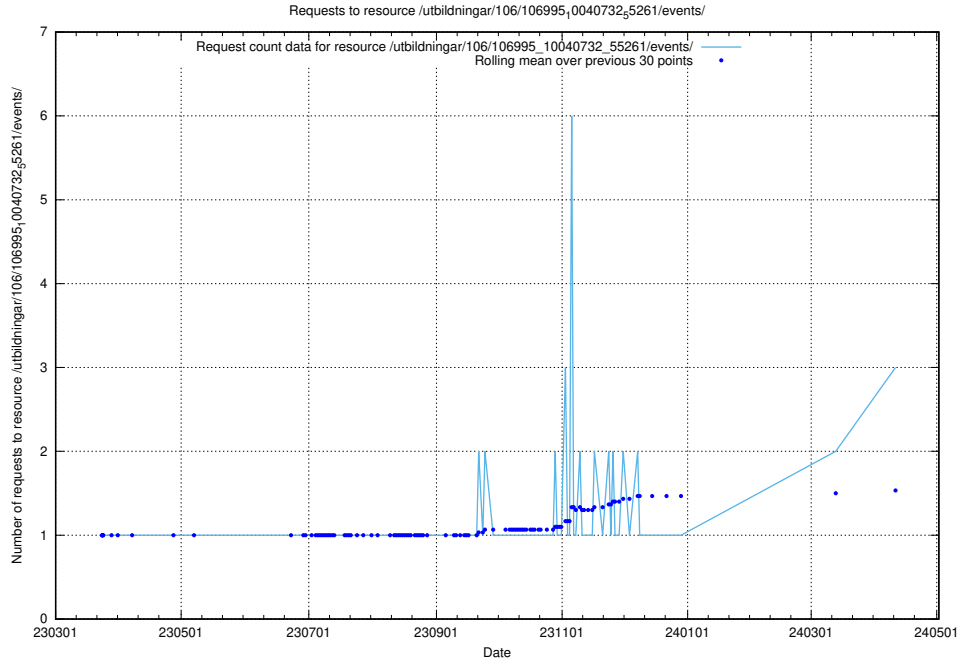

5.398 Usage of /utbildningar/106/106995_10040732_55261/events/

Here, we count the number of requests to resource /utbildningar/106/106995_10040732_55261/events/.

5.399 Usage of /utbildningar/125/125918_10070220_320937/events/