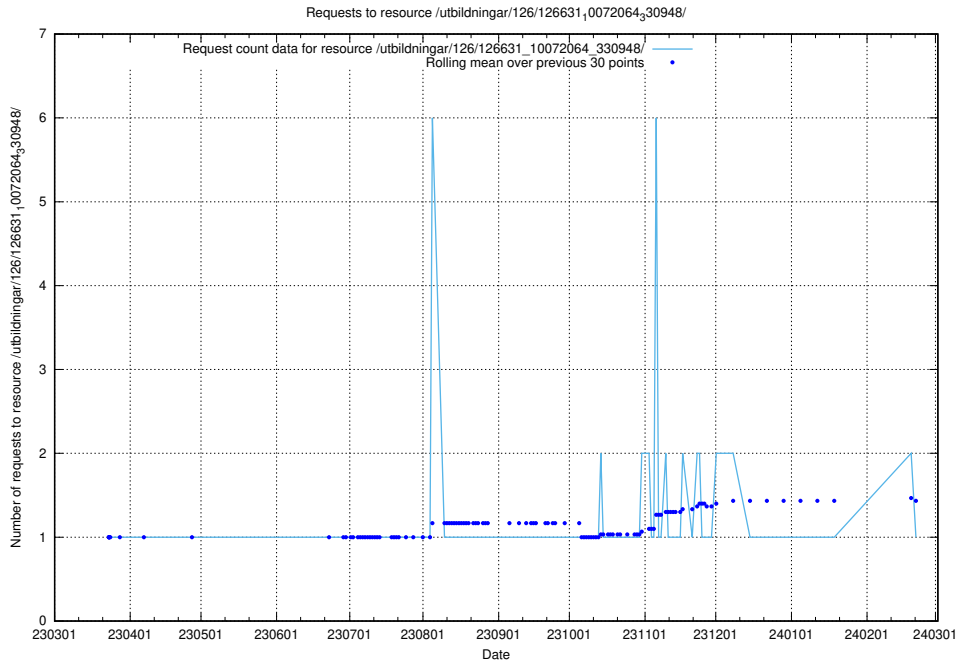

5.6091 Usage of /utbildningar/126/126631_10072064_330948/

Here, we count the number of requests to resource /utbildningar/126/126631_10072064_330948/.