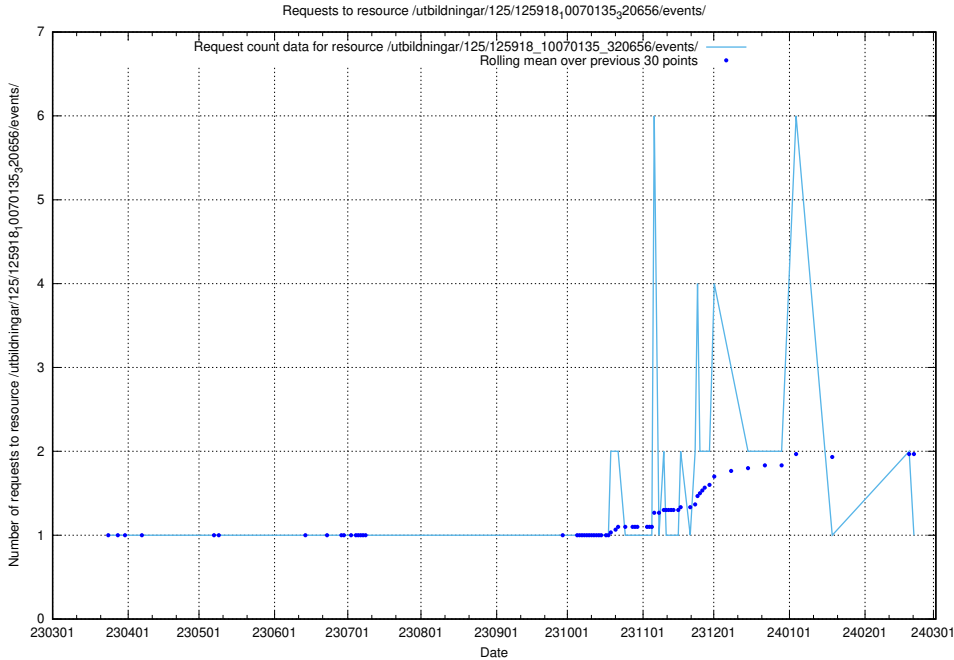

5.5917 Usage of /utbildningar/125/125918_10070135_320656/events/

Here, we count the number of requests to resource /utbildningar/125/125918_10070135_320656/events/