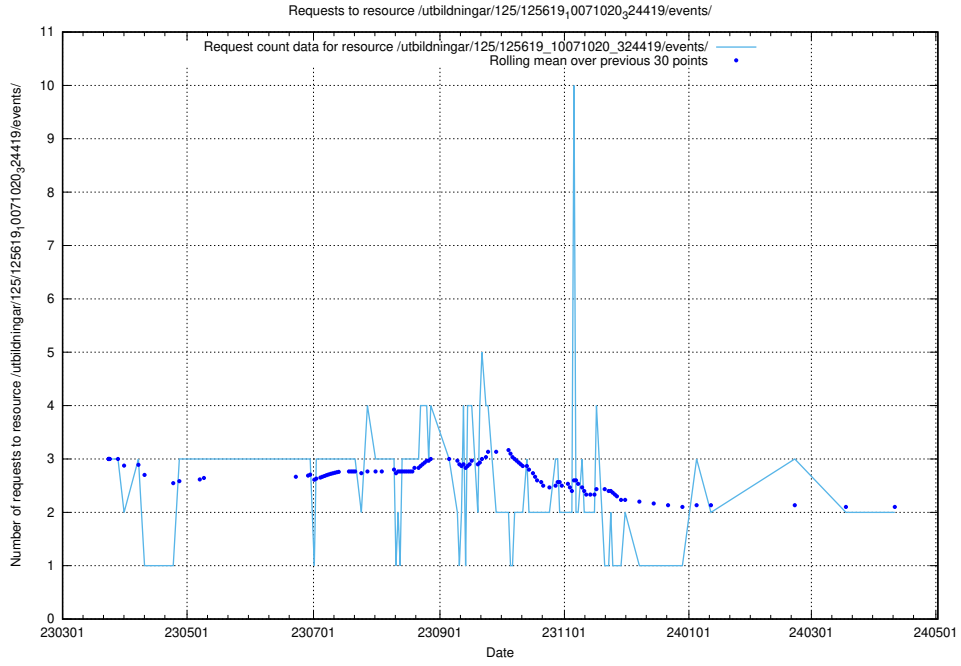

5.972 Usage of /utbildningar/125/125619_10071020_324419/events/

Here, we count the number of requests to resource /utbildningar/125/125619_10071020_324419/events/