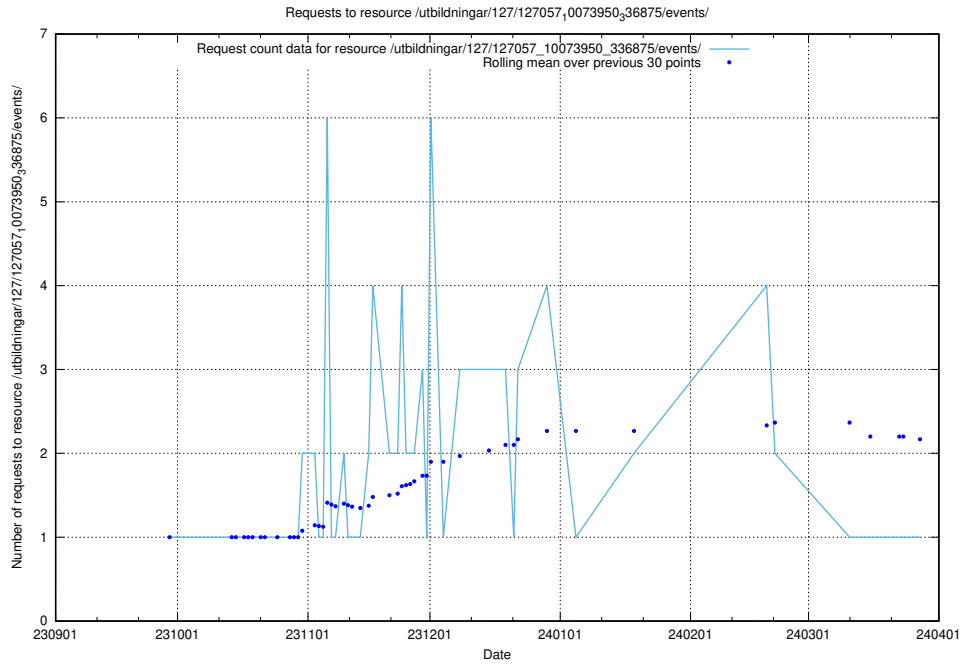

5.4191 Usage of /utbildningar/127/127057_10073950_336875/events/

Here, we count the number of requests to resource /utbildningar/127/127057_10073950_336875/events/