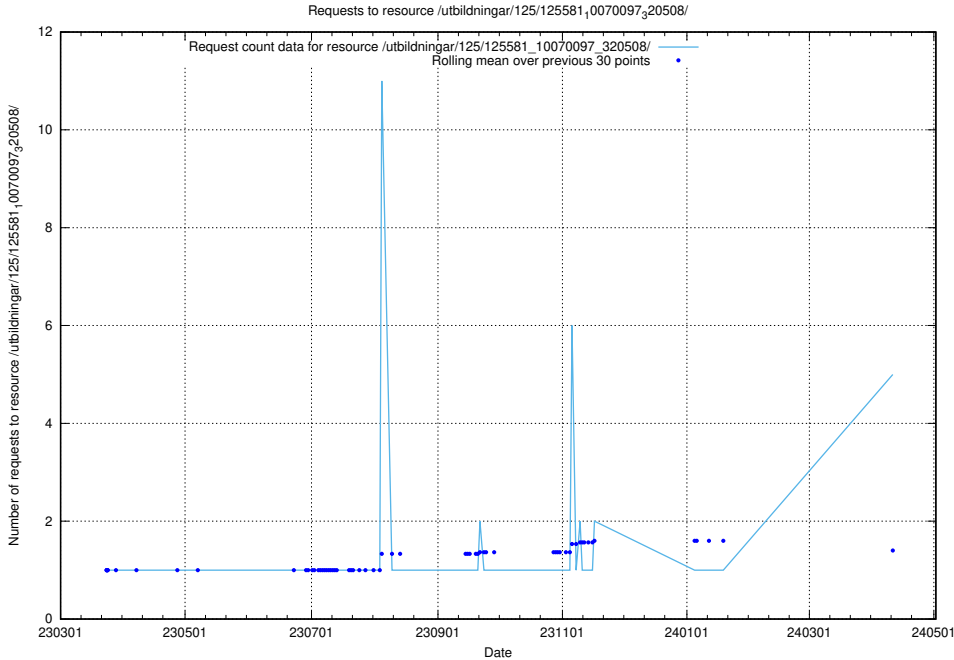

5.119 Usage of /utbildningar/125/125581_10070097_320508/

Here, we count the number of requests to resource /utbildningar/125/125581_10070097_320508/.