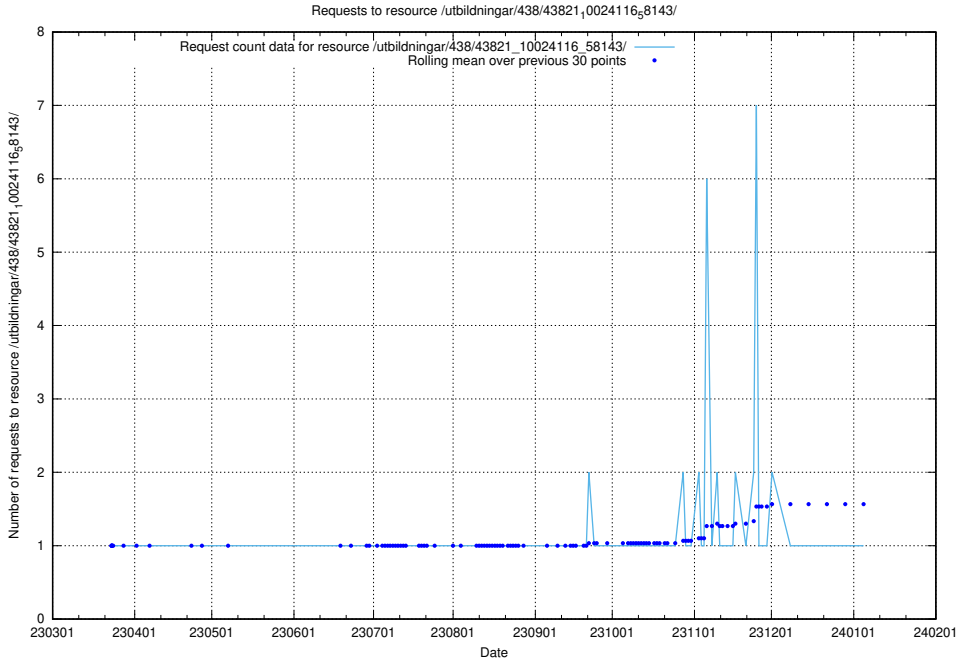

5.6032 Usage of /utbildningar/438/43821_10024116_58143/

Here, we count the number of requests to resource /utbildningar/438/43821_10024116_58143/.