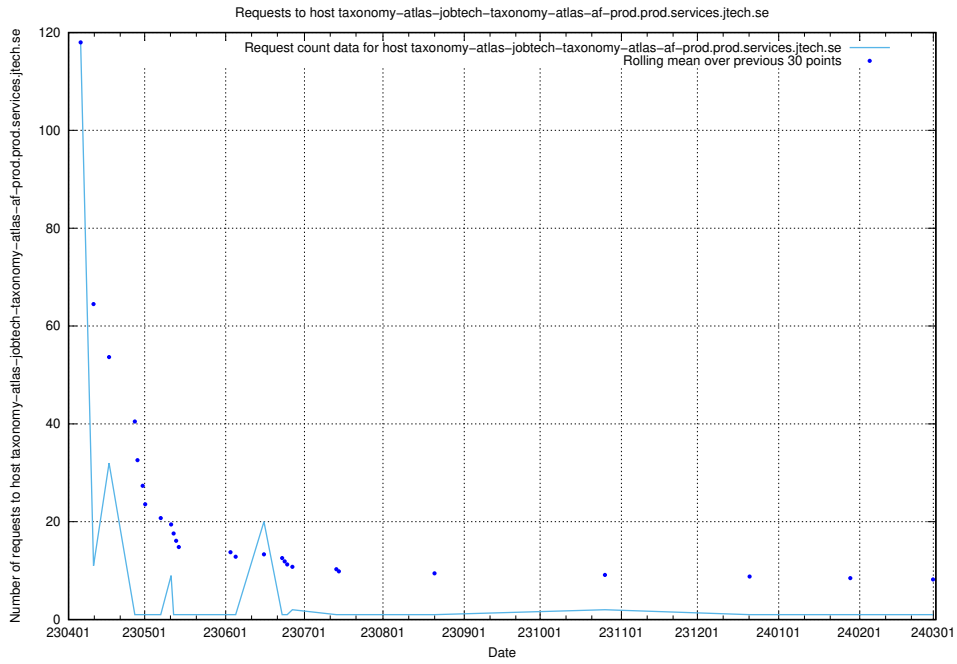

7.607 Usage of taxonomy-atlas-jobtech-taxonomy-atlas-af-prod.prod.services.jtech

Here, we count the number of requests to host taxonomy-atlas-jobtech-taxonomy-atlas-af-prod.prod.services.jtech.se.