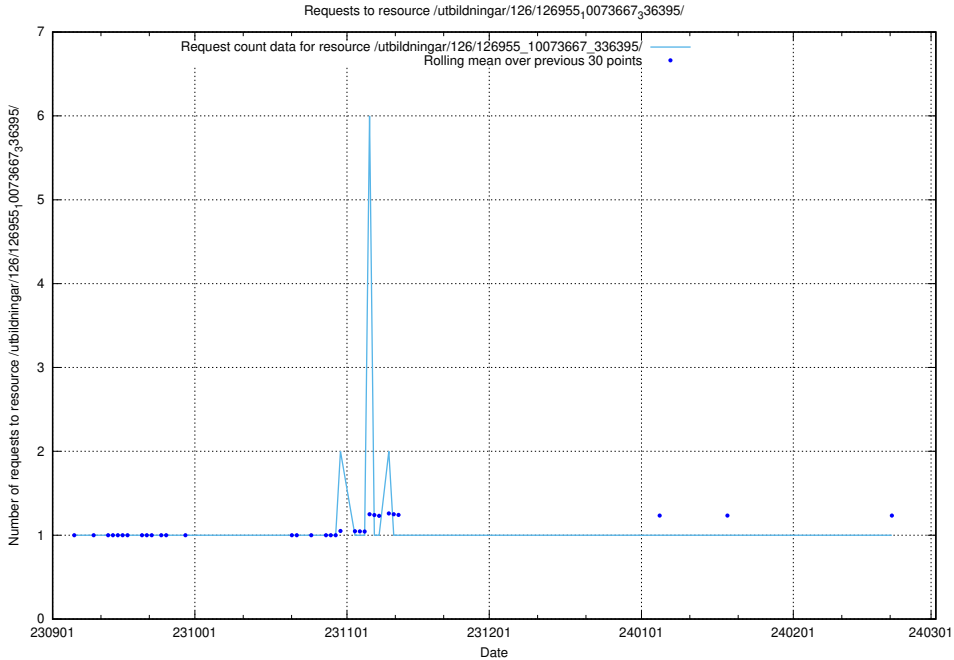

5.4399 Usage of /utbildningar/126/126955_10073667_336395/

Here, we count the number of requests to resource /utbildningar/126/126955_10073667_336395/.