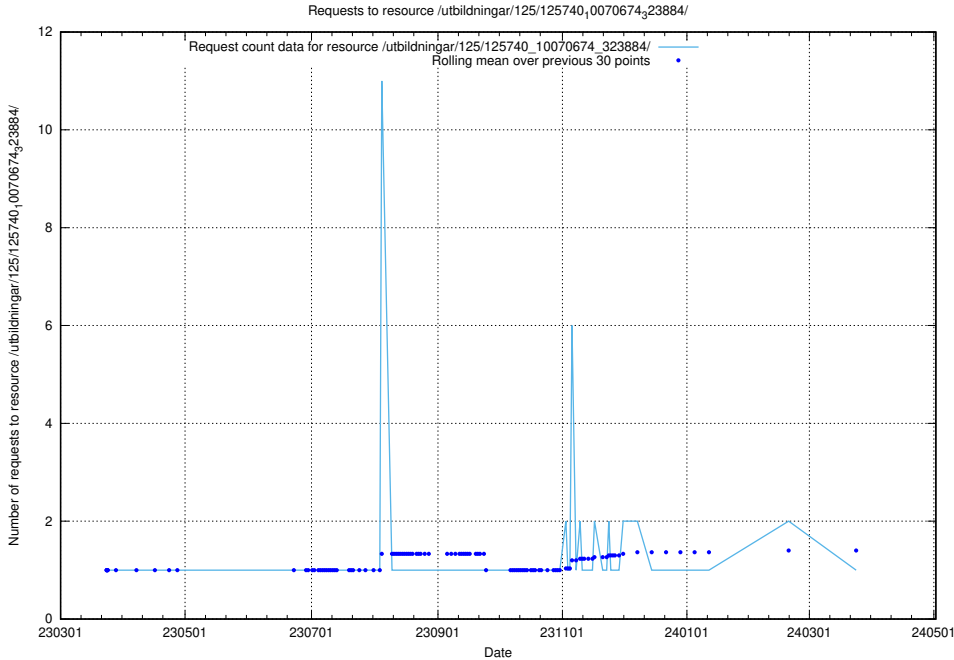

5.1033 Usage of /utbildningar/125/125740_10070674_323884/

Here, we count the number of requests to resource /utbildningar/125/125740_10070674_323884/.