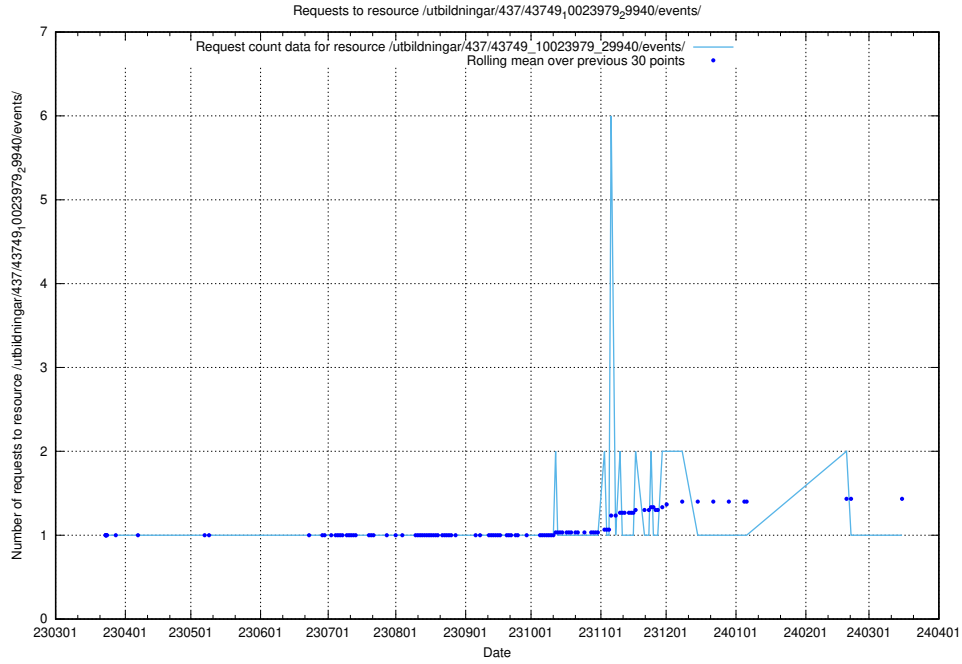

5.6076 Usage of /utbildningar/437/43749_10023979_29940/events/

Here, we count the number of requests to resource /utbildningar/437/43749_10023979_29940/events/.