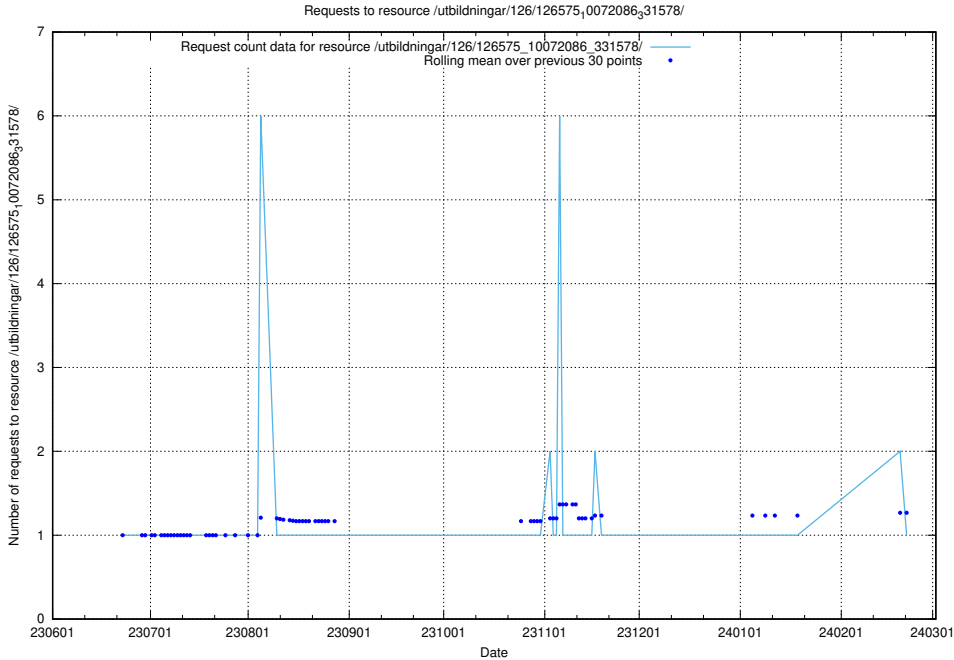

5.5374 Usage of /utbildningar/126/126575_10072086_331578/

Here, we count the number of requests to resource /utbildningar/126/126575_10072086_331578/.