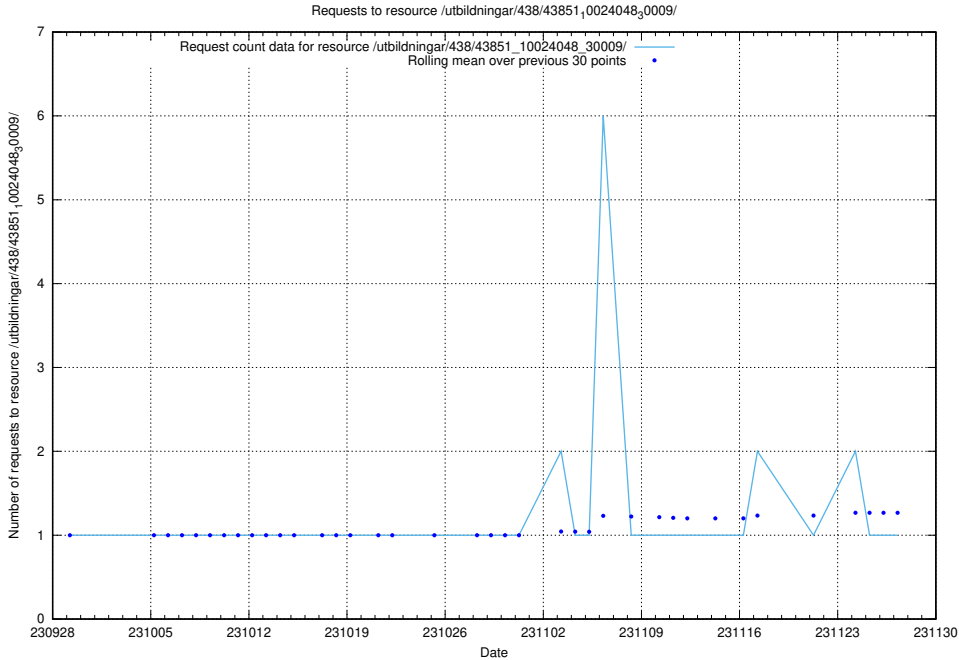

5.4188 Usage of /utbildningar/438/43851_10024048_30009/

Here, we count the number of requests to resource /utbildningar/438/43851_10024048_30009/.