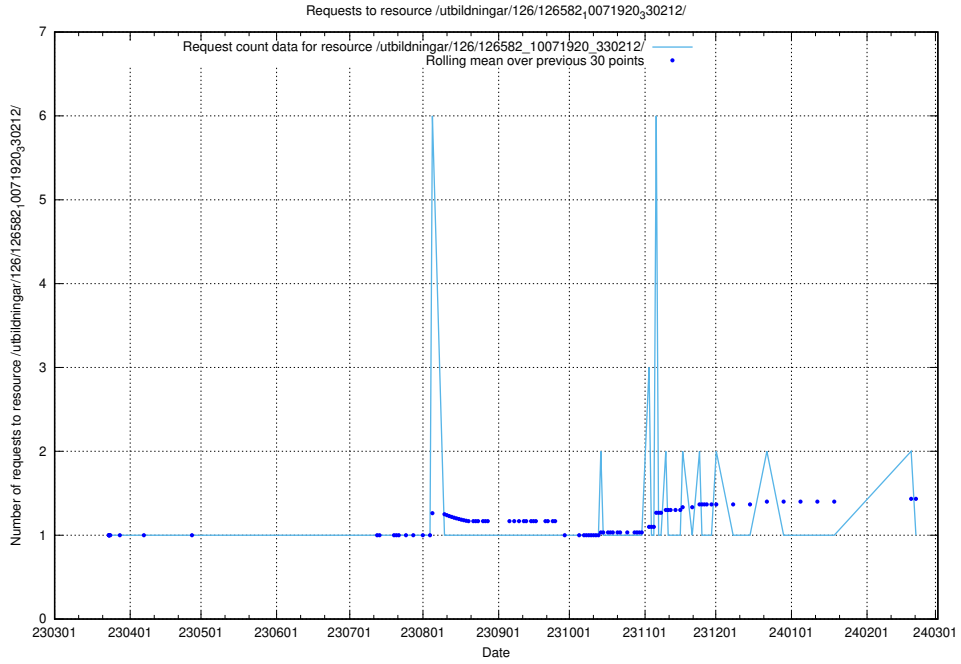

5.6093 Usage of /utbildningar/126/126582_10071920_330212/

Here, we count the number of requests to resource /utbildningar/126/126582_10071920_330212/.