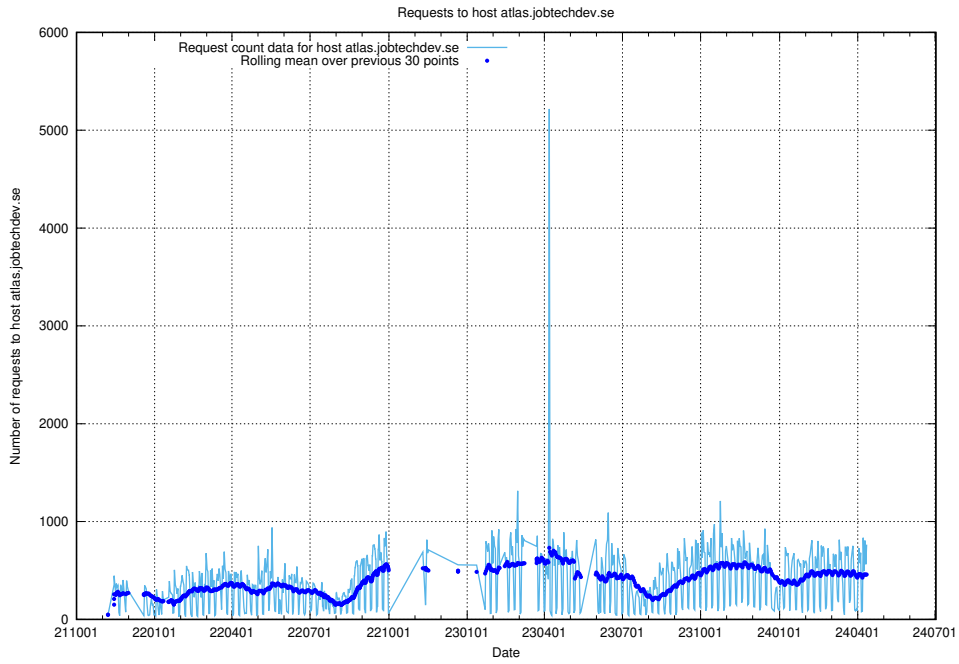

7.22 Usage of canary-openshift-ingress-canary.apps.standby.services.jtech.se

Here, we count the number of requests to host canary-openshift-ingress-canary.apps.standby.services.jtech.se.

7.23 Usage of demo-jobed-connect-test.jobtechdev.se