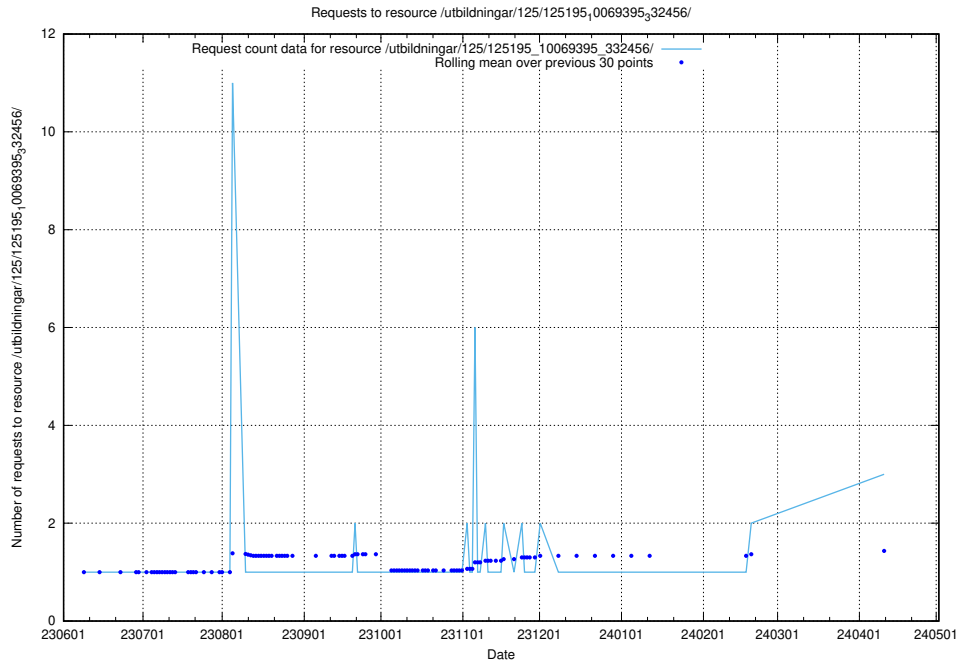

5.431 Usage of /utbildningar/125/125195_10069395_332456/

Here, we count the number of requests to resource /utbildningar/125/125195_10069395_332456/.