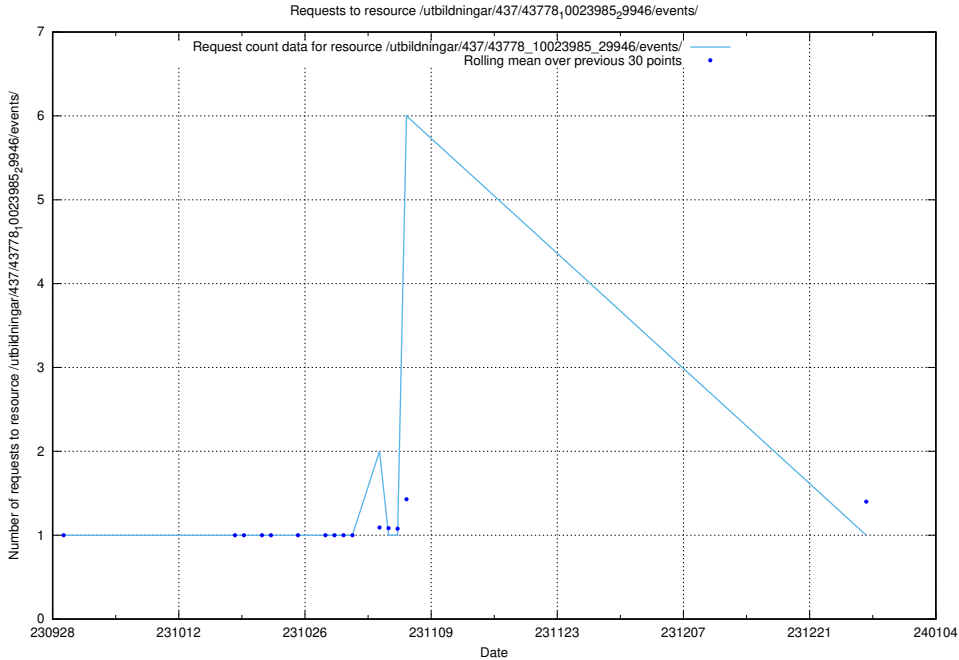

5.4190 Usage of /utbildningar/437/43778_10023985_29946/events/

Here, we count the number of requests to resource /utbildningar/437/43778_10023985_29946/events/.