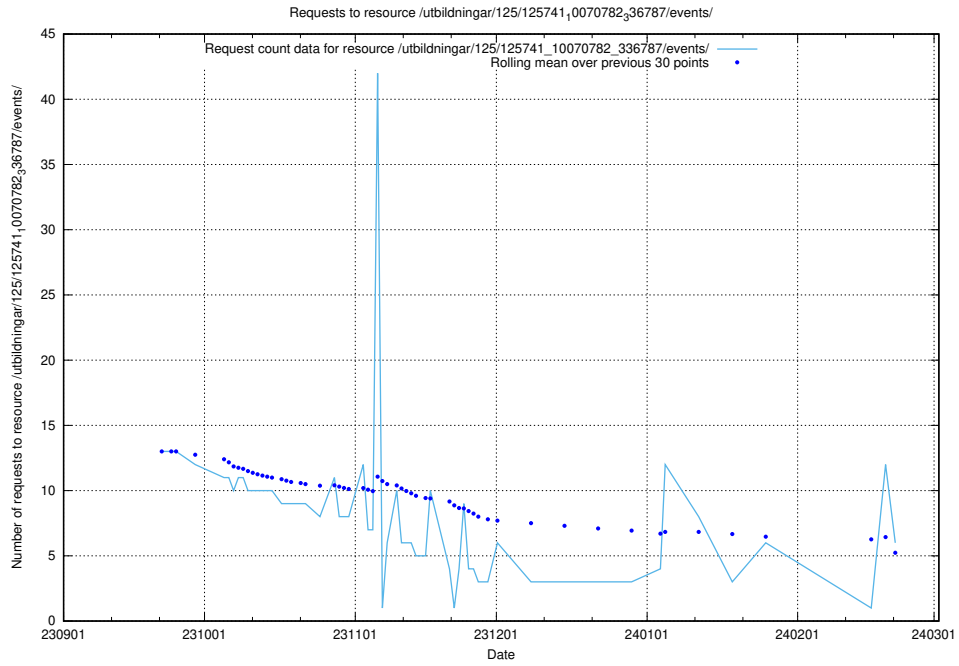

5.76 Usage of /utbildningar/125/125741_10070782_336787/events/

Here, we count the number of requests to resource /utbildningar/125/125741_10070782_336787/events/