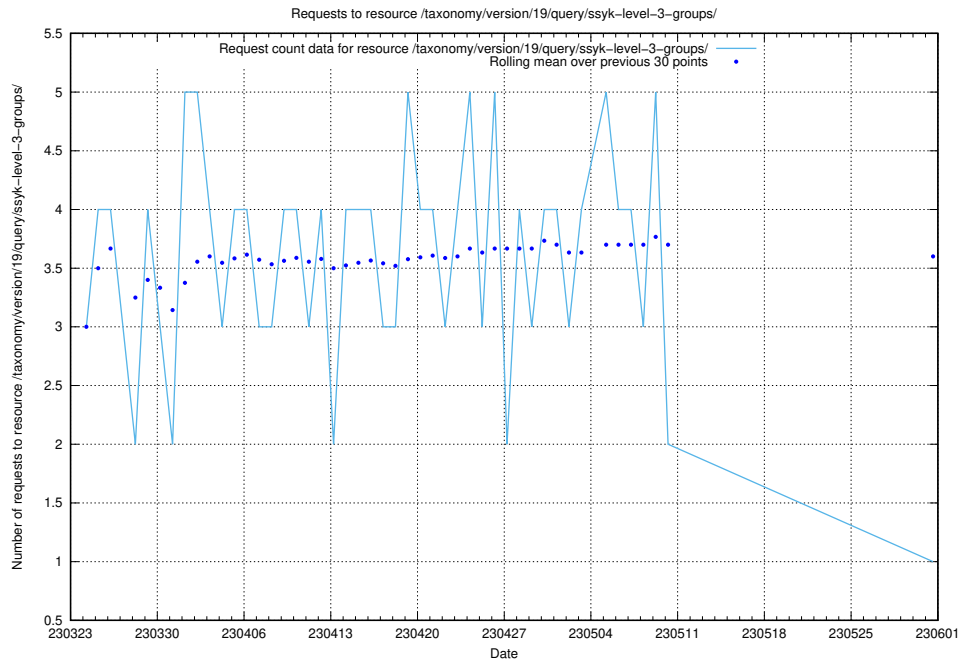

5.5837 Usage of /taxonomy/version/19/query/ssyk-level-3-groups/

Here, we count the number of requests to resource /taxonomy/version/19/query/ssyk-level-3-groups/.