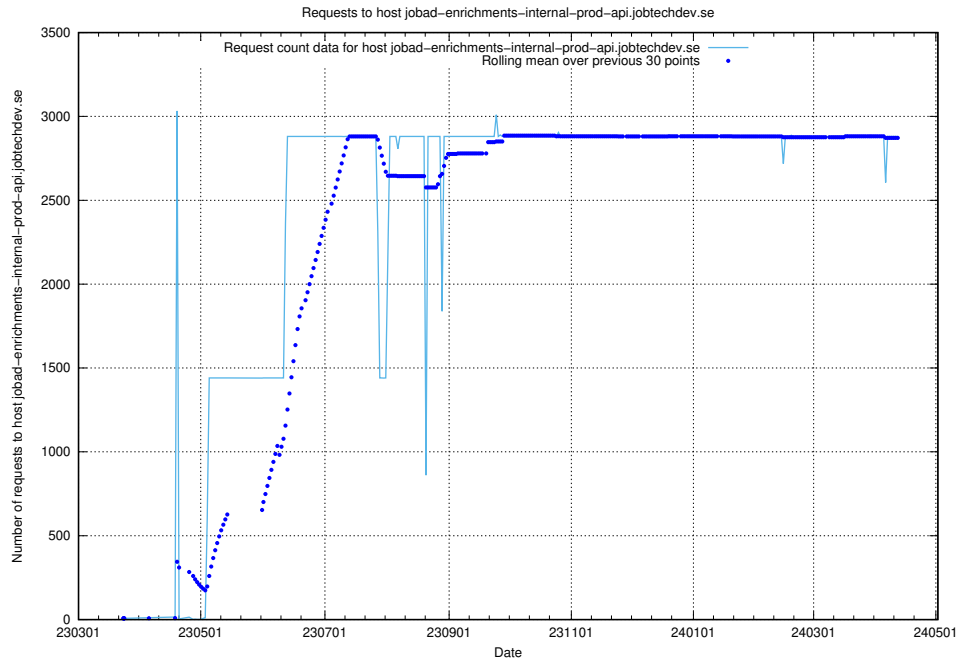

7.17 Usage of jobad-enrichments-internal-prod-api.jobtechdev.se

Here, we count the number of requests to host jobad-enrichments-internal-prod-api.jobtechdev.se.