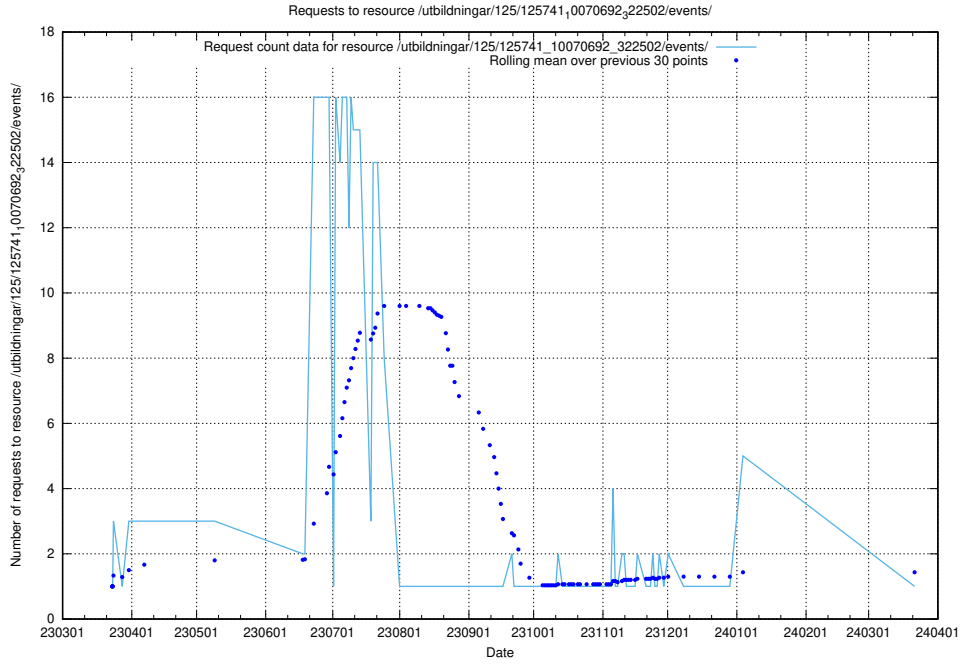

Here, we count the number of requests to resource /utbildningar/125/125741_10070692_324616/.

5.6164 Usage of /utbildningar/125/125741_10070692_322502/events/

Here, we count the number of requests to resource /utbildningar/125/125741_10070692_322502/events/