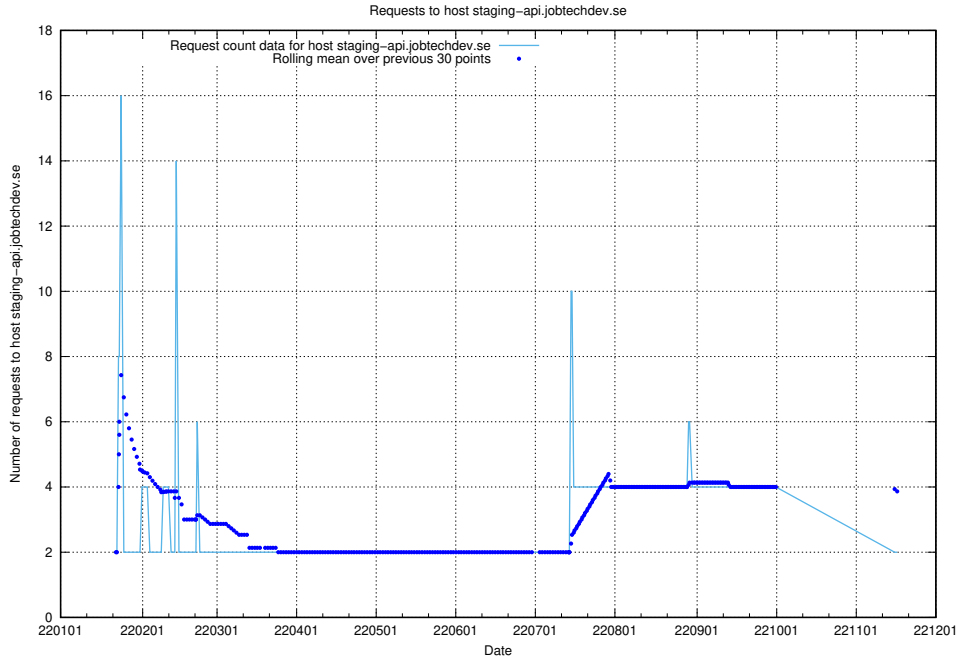

7.585 Usage of sms.jobtechdev.se

Here, we count the number of requests to host sms.jobtechdev.se.

7.586 Usage of sistema.jobtechdev.se

Here, we count the number of requests to host sistema.jobtechdev.se.