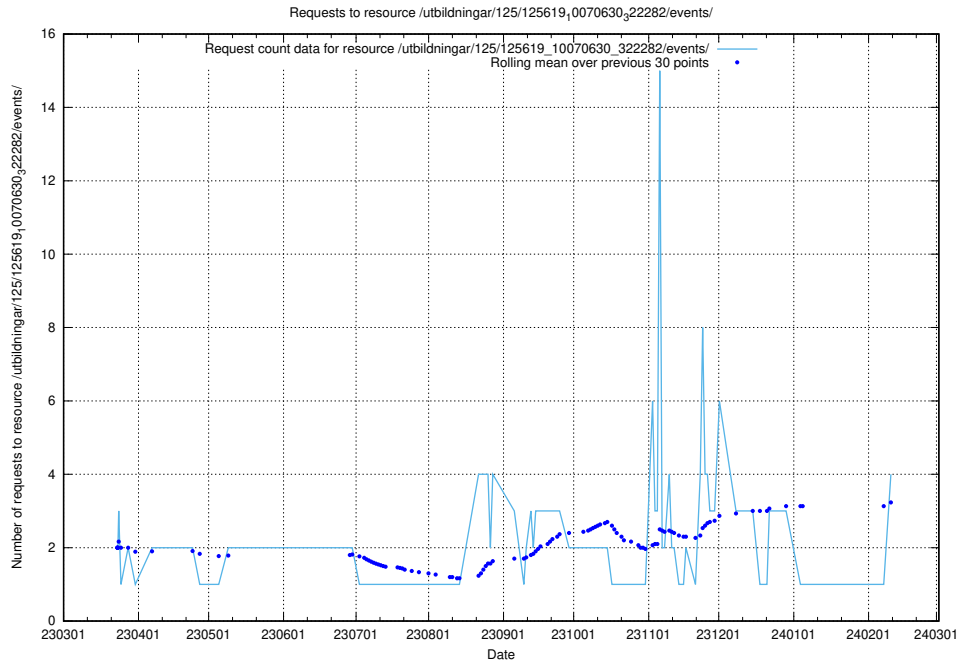

5.258 Usage of /utbildningar/125/125619_10070630_322282/events/

Here, we count the number of requests to resource /utbildningar/125/125619_10070630_322282/events/