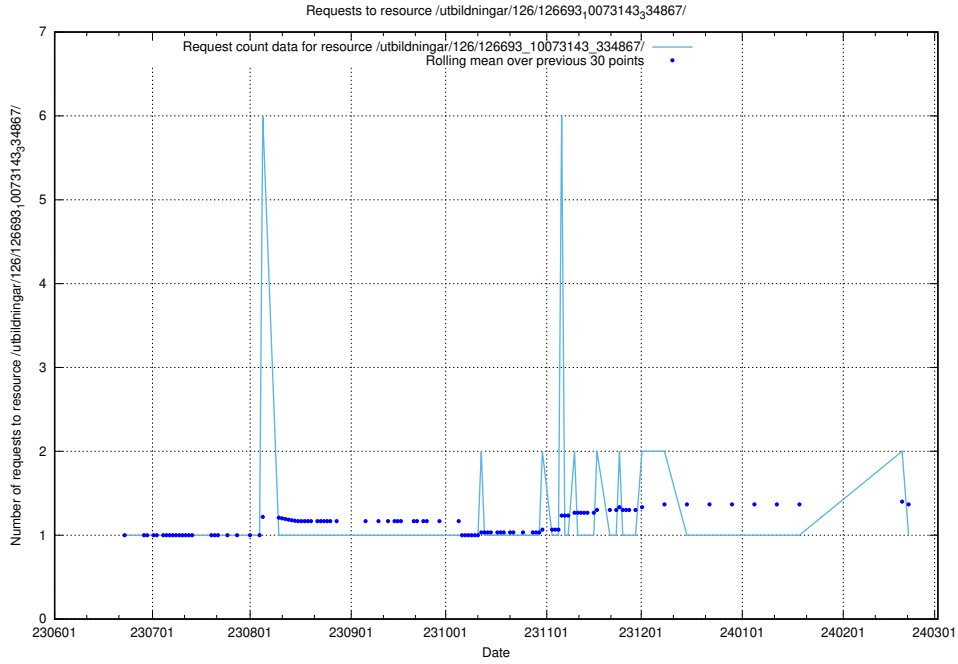

5.5371 Usage of /utbildningar/126/126693_10073143_334867/

Here, we count the number of requests to resource /utbildningar/126/126693_10073143_334867/.