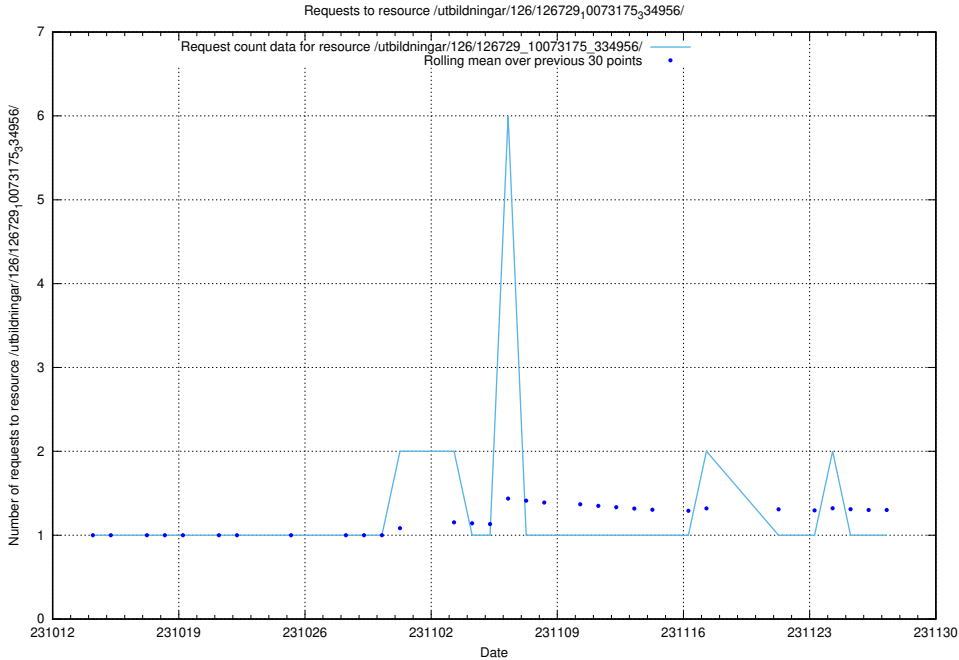

5.4078 Usage of /utbildningar/126/126729_10073175_334956/

Here, we count the number of requests to resource /utbildningar/126/126729_10073175_334956/.