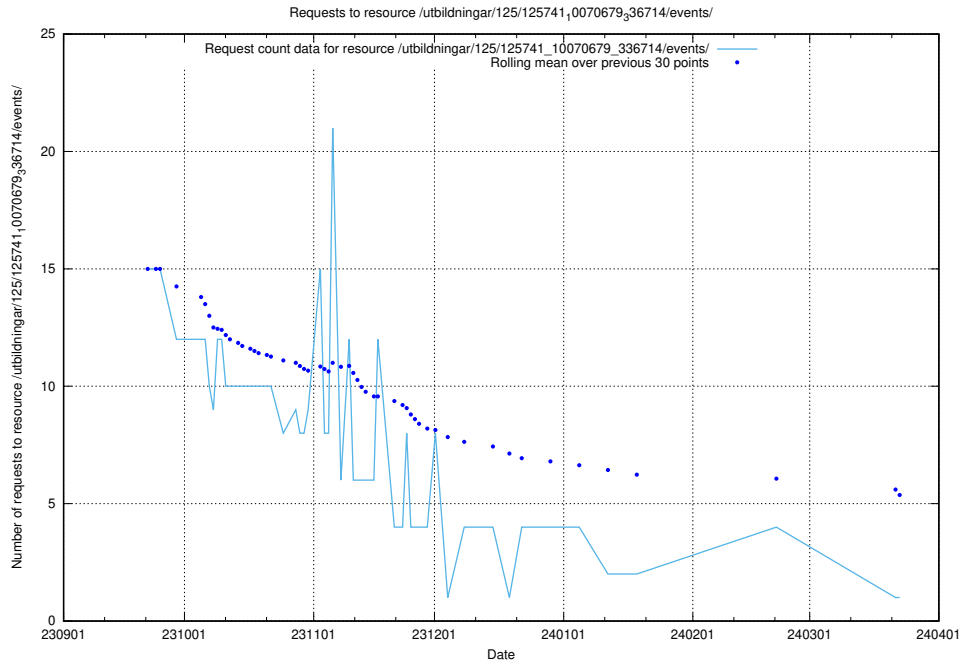

Here, we count the number of requests to resource /utbildningar/125/125741_10070679_336789/events/

5.4242 Usage of /utbildningar/125/125741_10070679_336714/events/

Here, we count the number of requests to resource /utbildningar/125/125741_10070679_336714/events/