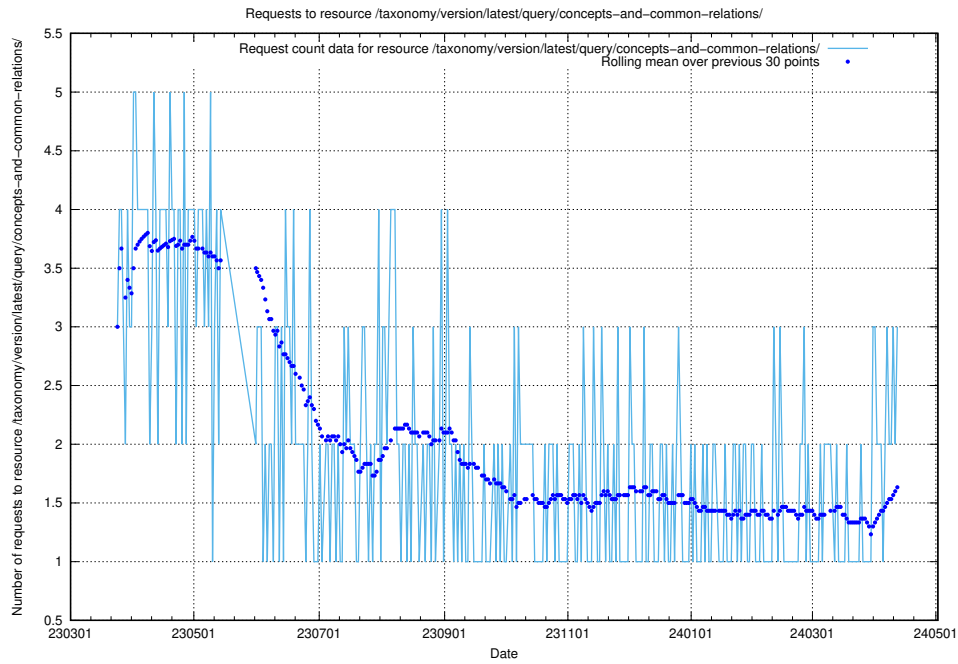

Here, we count the number of requests to resource /taxonomy/version/latest/query/concepts-describing-working-hours/.

5.466 Usage of /taxonomy/version/latest/query/concepts-and-common-relations/

Here, we count the number of requests to resource /taxonomy/version/latest/query/concepts-and-common-relations/.