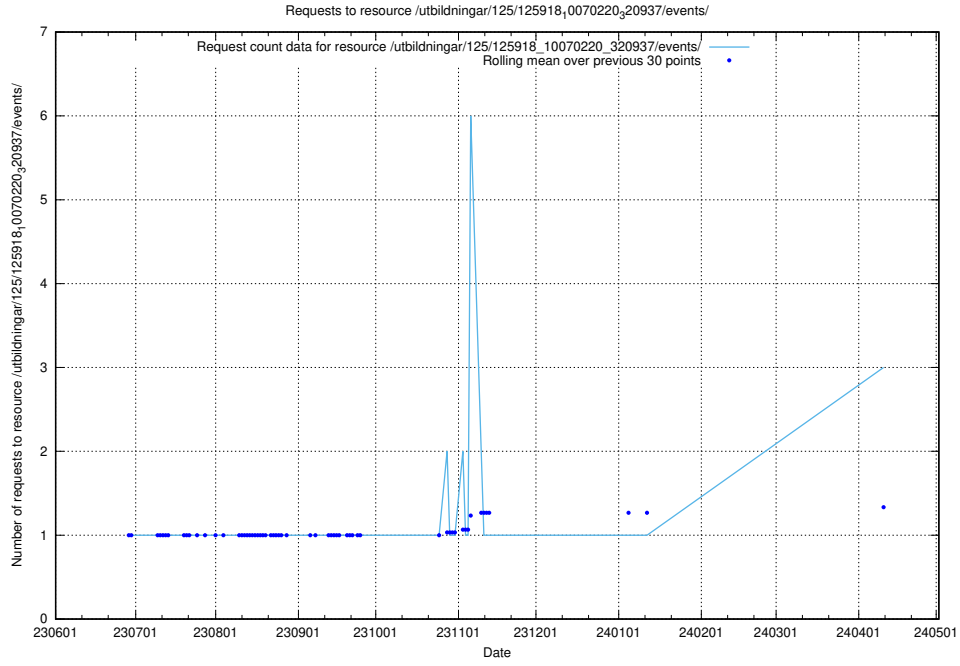

5.399 Usage of /utbildningar/125/125918_10070220_320937/events/

Here, we count the number of requests to resource /utbildningar/125/125918_10070220_320937/events/