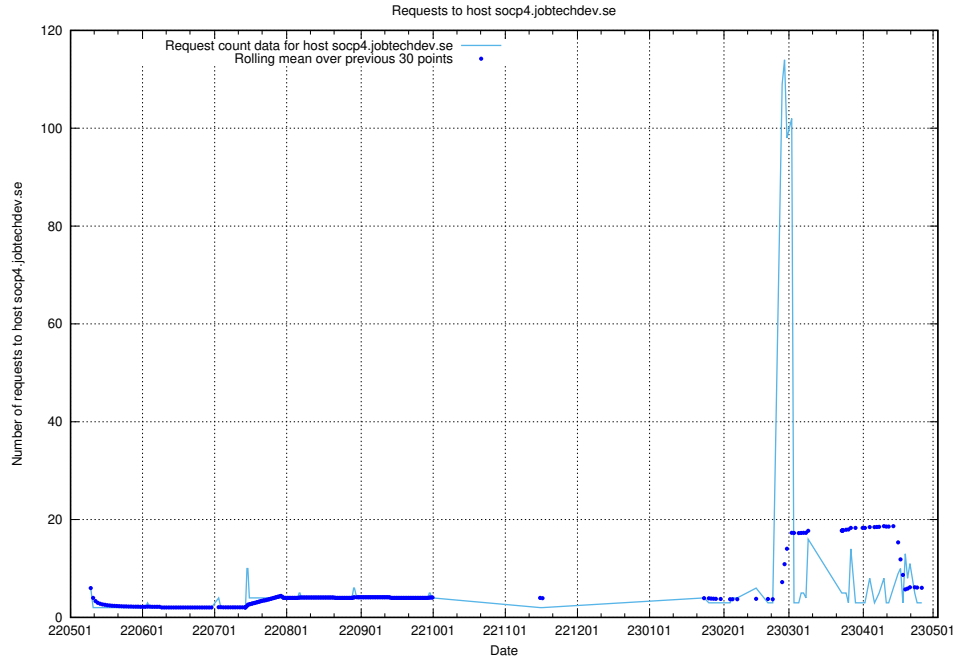

7.215 Usage of socp4.jobtechdev.se

Here, we count the number of requests to host socp4.jobtechdev.se.