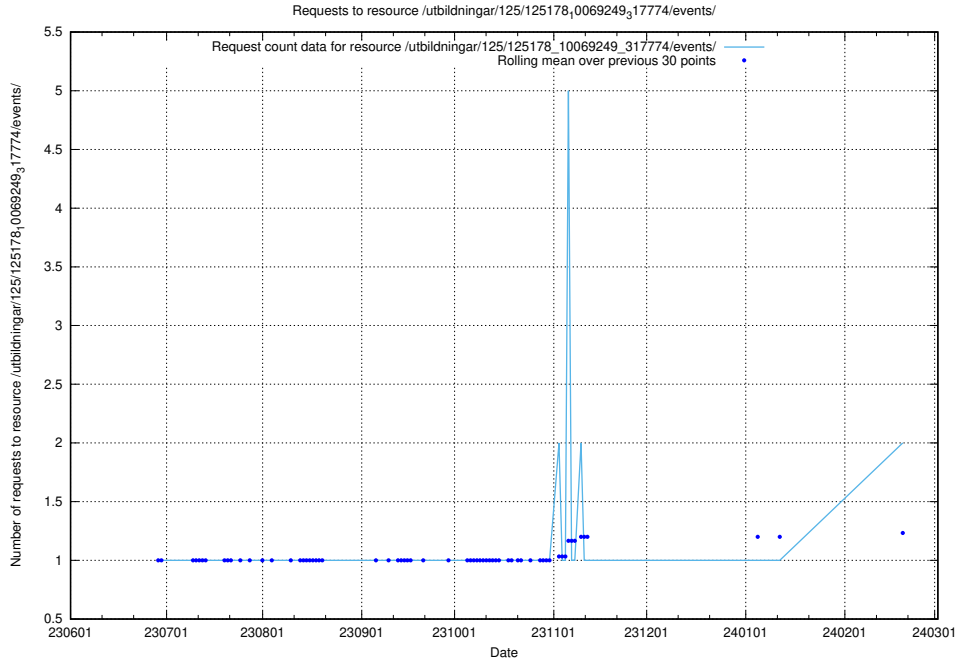

5.857 Usage of /utbildningar/125/125178_10069249_317774/events/

Here, we count the number of requests to resource /utbildningar/125/125178_10069249_317774/events/