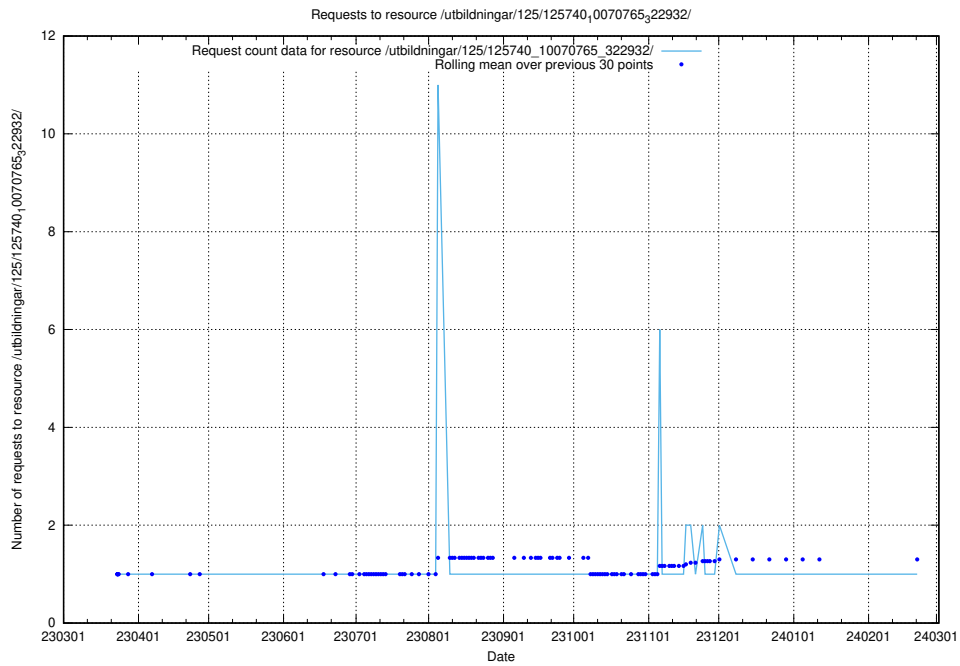

5.1010 Usage of /utbildningar/125/125740_10070765_322932/

Here, we count the number of requests to resource /utbildningar/125/125740_10070765_322932/.