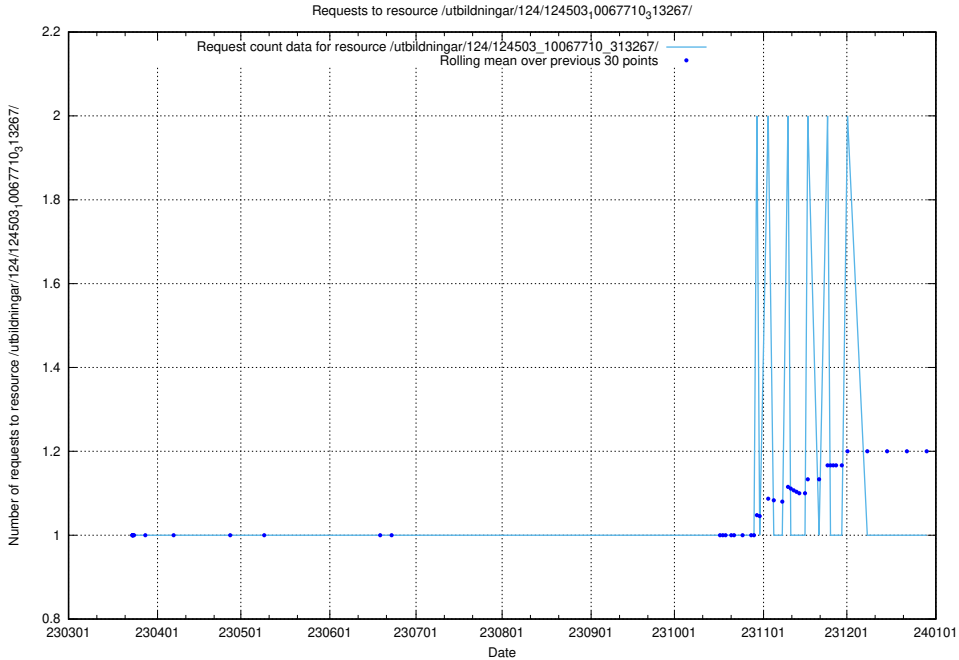

5.1923 Usage of /utbildningar/124/124503_10067710_313267/

Here, we count the number of requests to resource /utbildningar/124/124503_10067710_313267/.