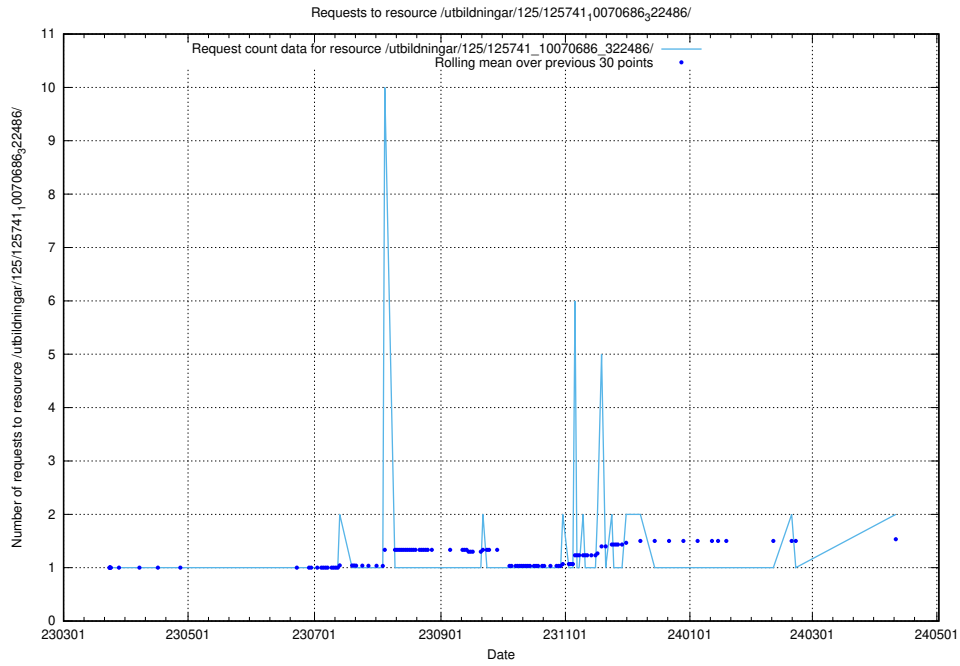

5.1000 Usage of /utbildningar/125/125741_10070686_322486/

Here, we count the number of requests to resource /utbildningar/125/125741_10070686_322486/.