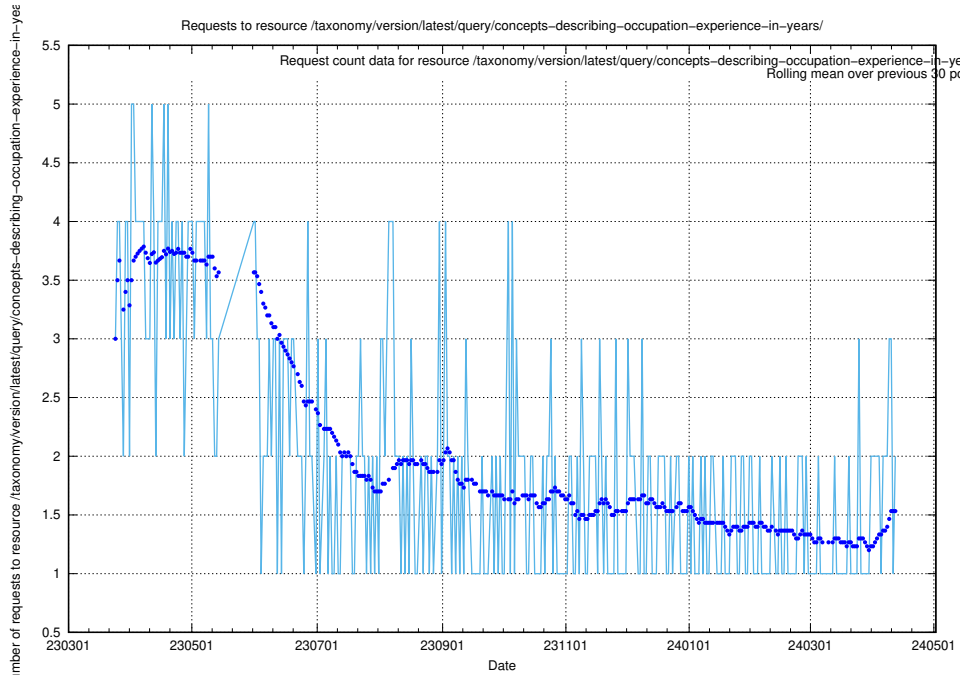

5.952 Usage of /taxonomy/version/latest/query/concepts-describing-occupation-experience-in-years/

Here, we count the number of requests to resource /taxonomy/version/latest/query/concepts-describing-occupation-experience-in-years/.