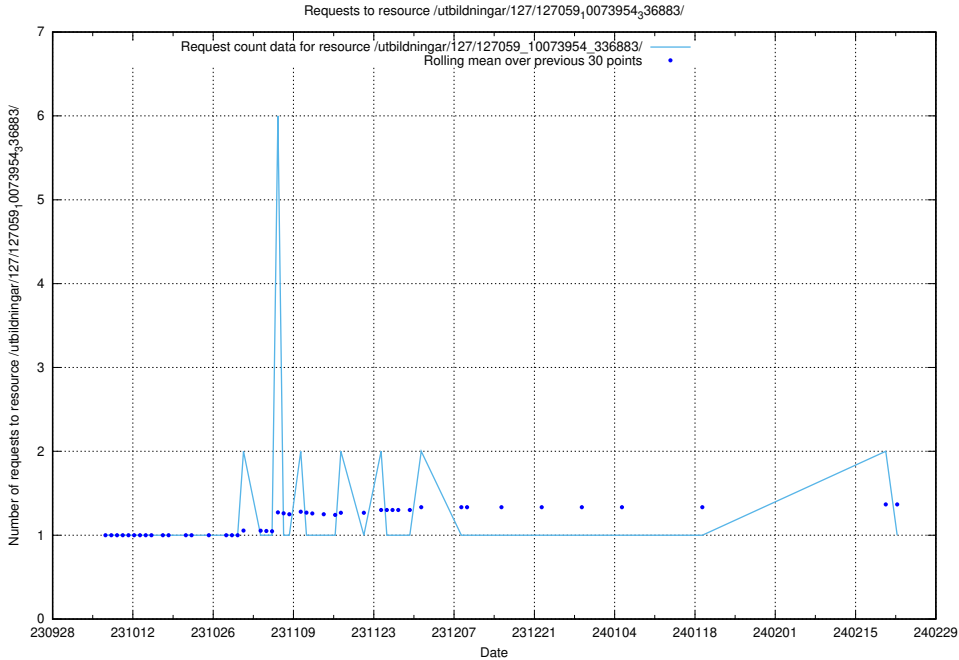

5.4134 Usage of /utbildningar/127/127059_10073954_336883/

Here, we count the number of requests to resource /utbildningar/127/127059_10073954_336883/.