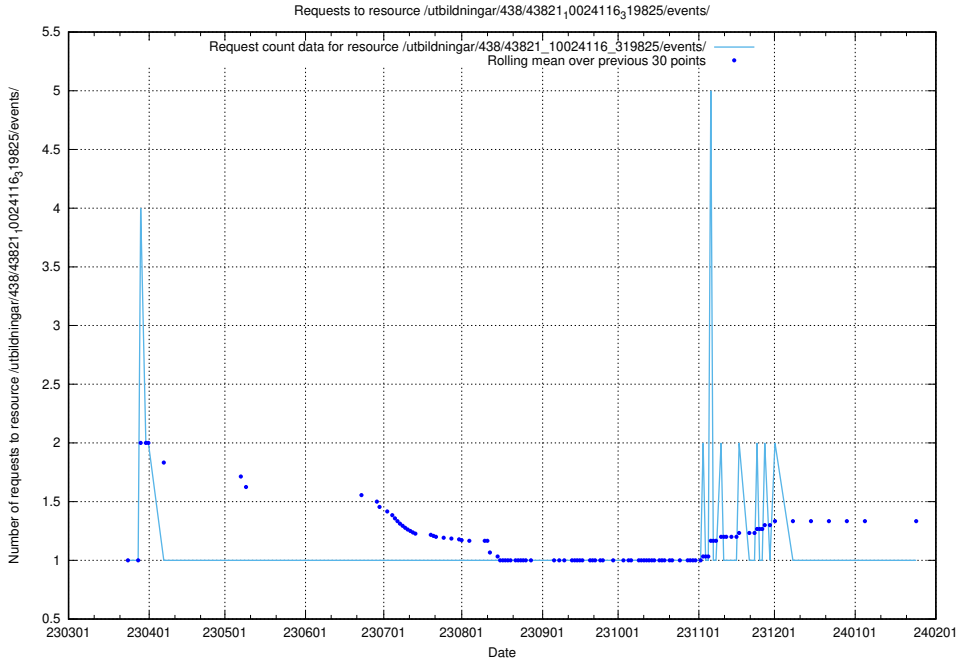

5.5877 Usage of /utbildningar/438/43821_10024116_319825/events/

Here, we count the number of requests to resource /utbildningar/438/43821_10024116_319825/events/.