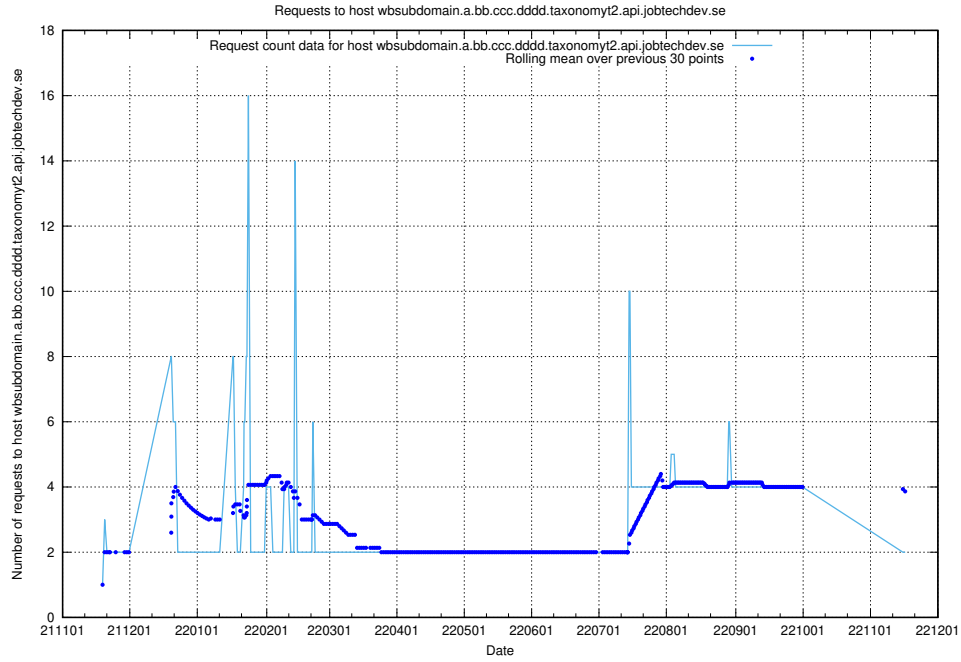

7.459 Usage of wbsubdomain.a.bb.ccc.dddd.taxonomyt2.api.jobtechdev.se

Here, we count the number of requests to host wbsubdomain.a.bb.ccc.dddd.taxonomyt2.api.jobtechdev.se