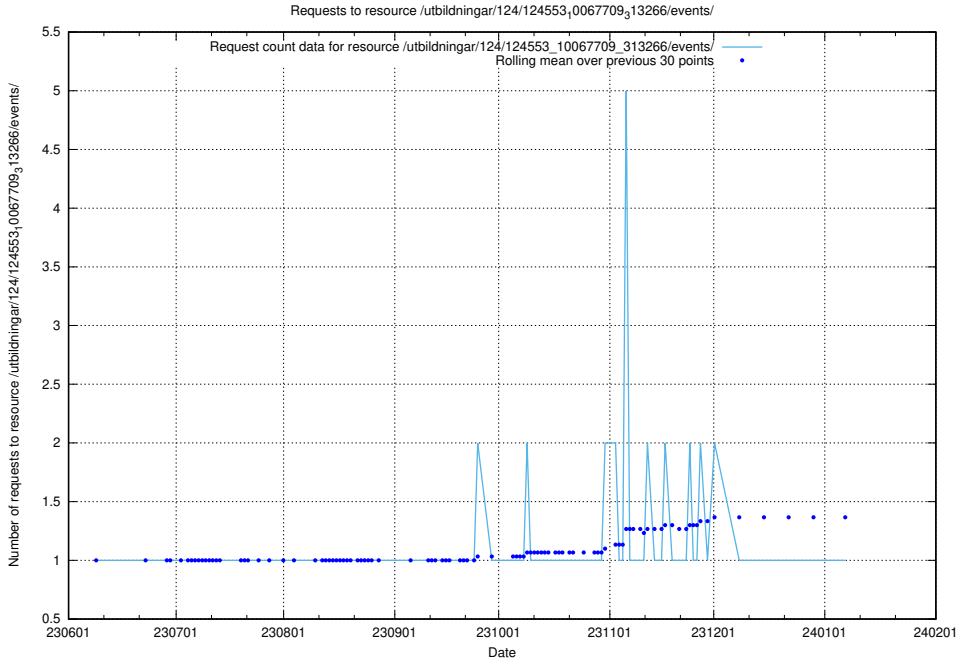

Here, we count the number of requests to resource /utbildningar/124/124934_10072963_334378/.

5.5616 Usage of /utbildningar/124/124553_10067709_313266/events/

Here, we count the number of requests to resource /utbildningar/124/124553_10067709_313266/events/