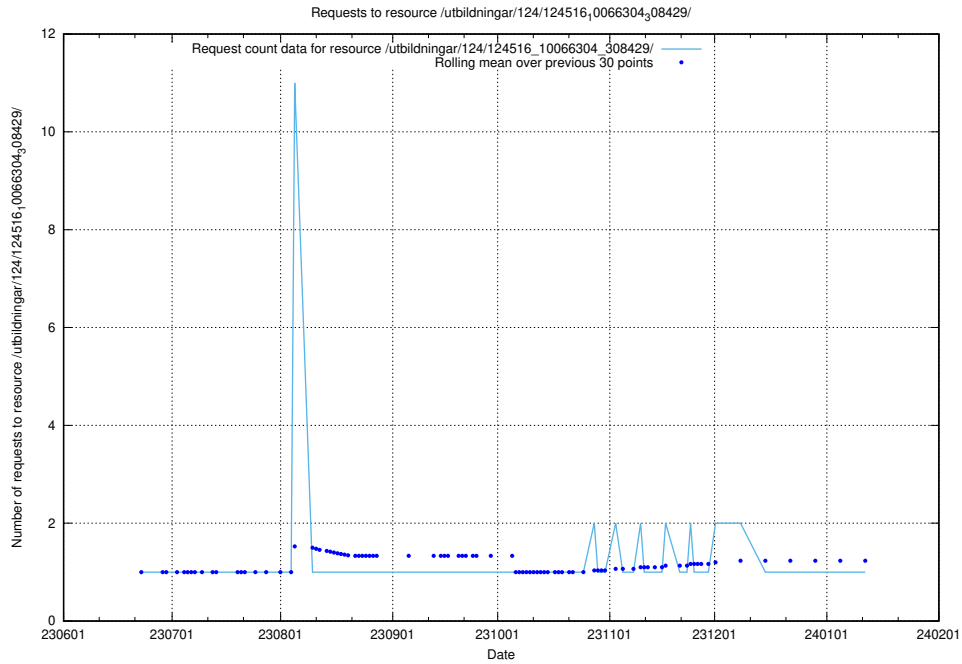

5.5491 Usage of /utbildningar/124/124516_10066304_308429/

Here, we count the number of requests to resource /utbildningar/124/124516_10066304_308429/.