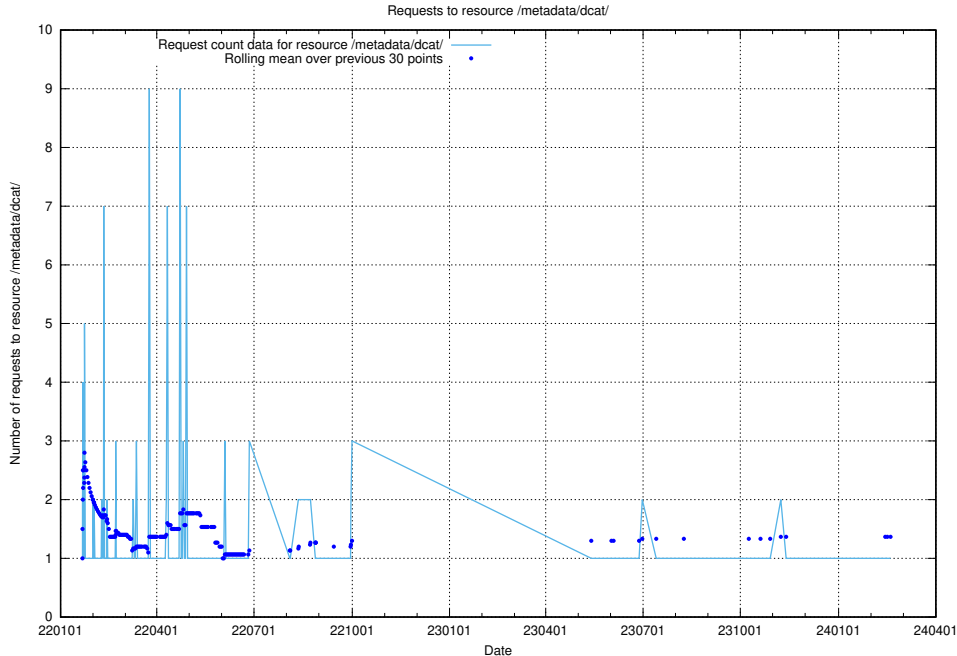

5.6191 Usage of /metadata/dcat/

Here, we count the number of requests to resource /metadata/dcat/.