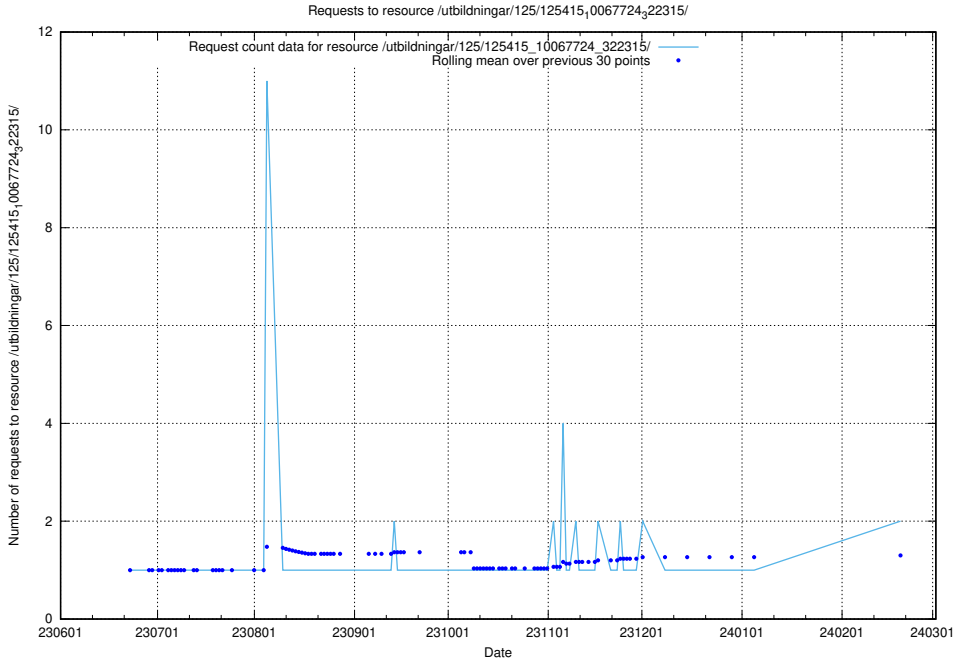

5.880 Usage of /utbildningar/125/125415_10067724_322315/

Here, we count the number of requests to resource /utbildningar/125/125415_10067724_322315/.