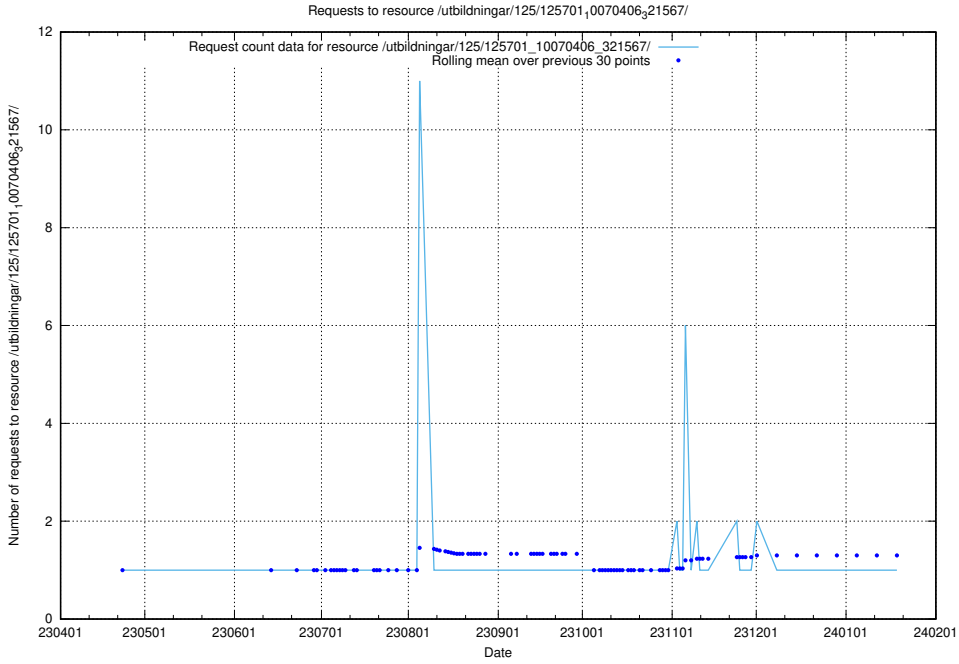

5.5753 Usage of /utbildningar/125/125701_10070406_321567/

Here, we count the number of requests to resource /utbildningar/125/125701_10070406_321567/.