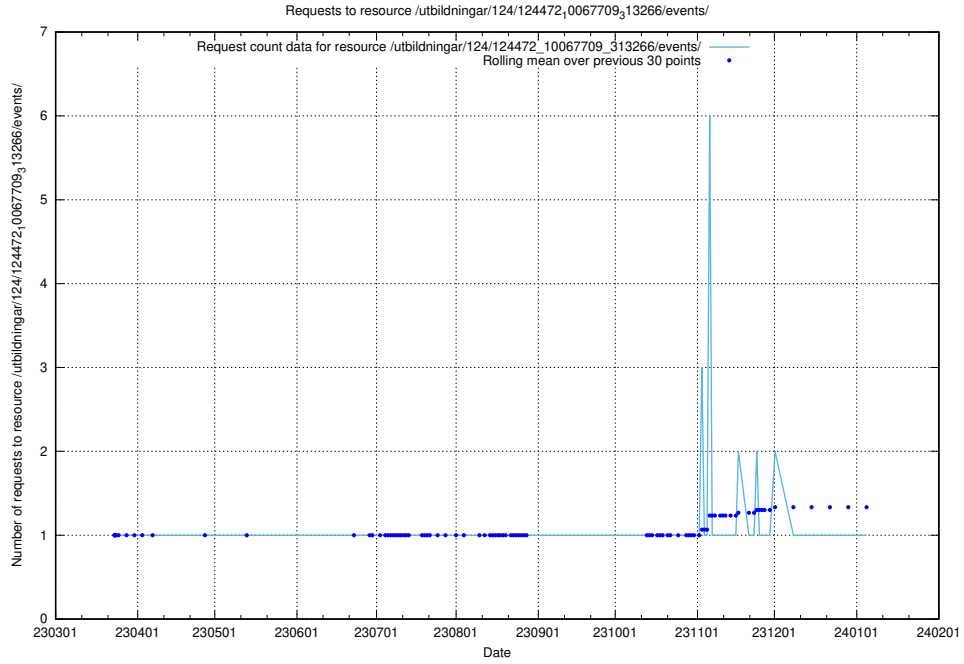

5.2805 Usage of /utbildningar/124/124472_10067709_313266/events/

Here, we count the number of requests to resource /utbildningar/124/124472_10067709_313266/events/