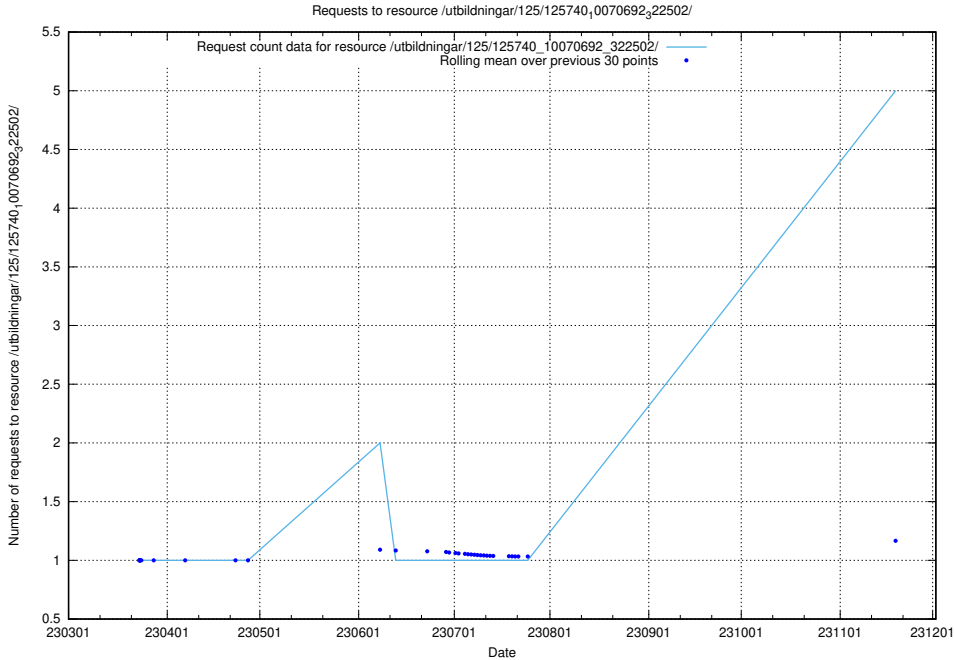

5.113 Usage of /utbildningar/125/125740_10070692_322502/

Here, we count the number of requests to resource /utbildningar/125/125740_10070692_322502/.