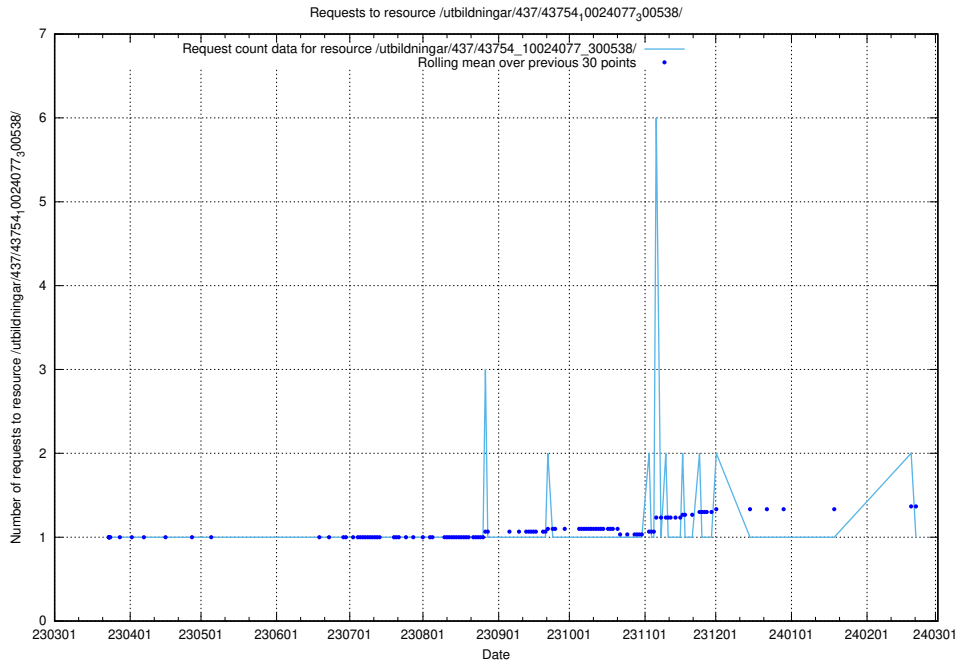

5.6071 Usage of /utbildningar/437/43754_10024077_300538/

Here, we count the number of requests to resource /utbildningar/437/43754_10024077_300538/.