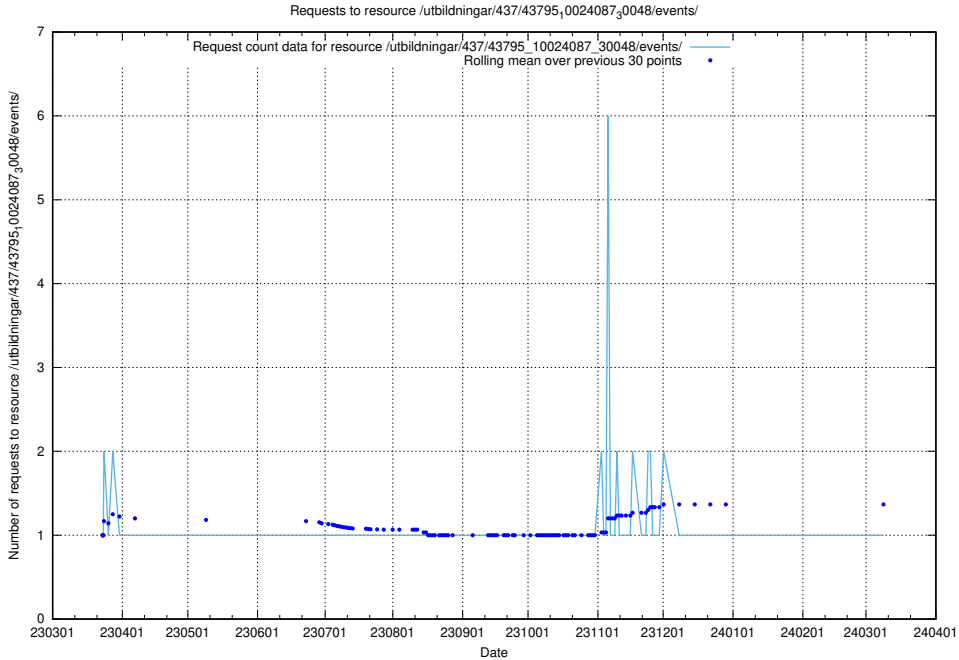

5.6054 Usage of /utbildningar/437/43795_10024087_30048/events/

Here, we count the number of requests to resource /utbildningar/437/43795_10024087_30048/events/.

5.6055 Usage of /utbildningar/437/43795_10024087_30048/