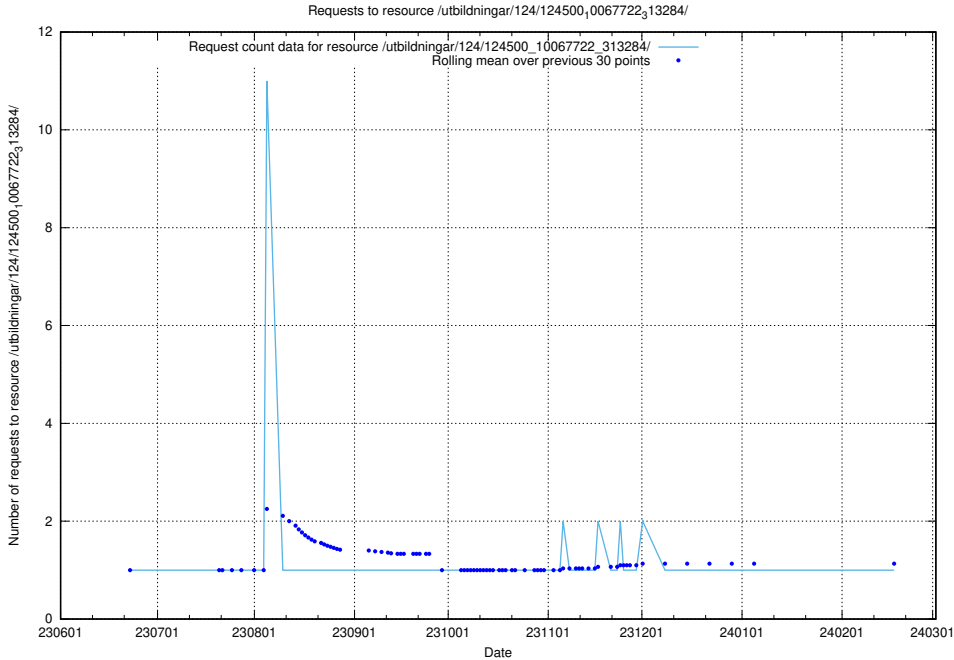

5.5503 Usage of /utbildningar/124/124500_10067722_313284/

Here, we count the number of requests to resource /utbildningar/124/124500_10067722_313284/.