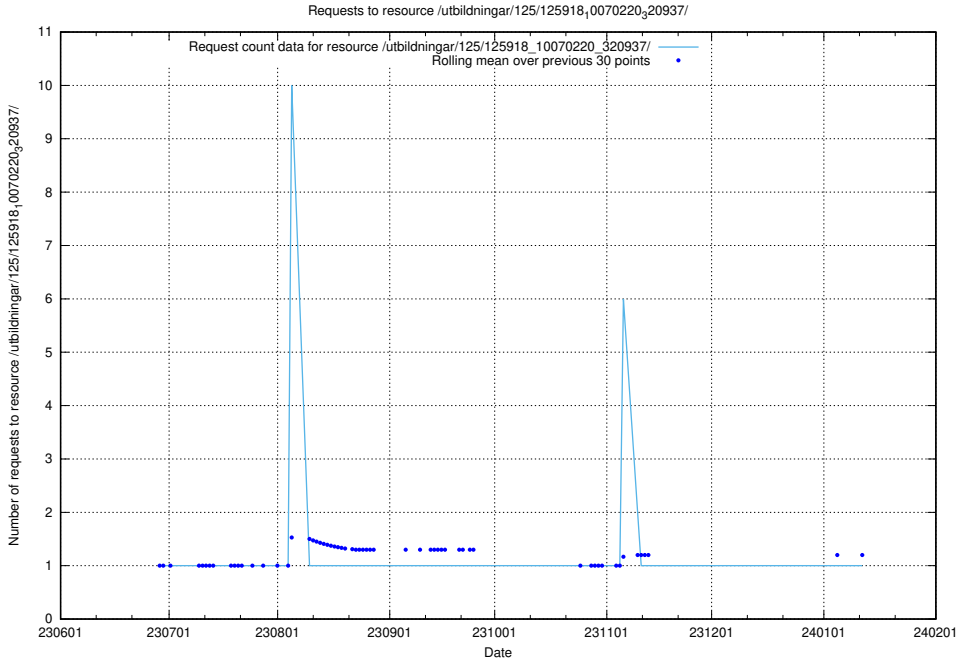

5.5193 Usage of /utbildningar/125/125918_10070220_320937/

Here, we count the number of requests to resource /utbildningar/125/125918_10070220_320937/.