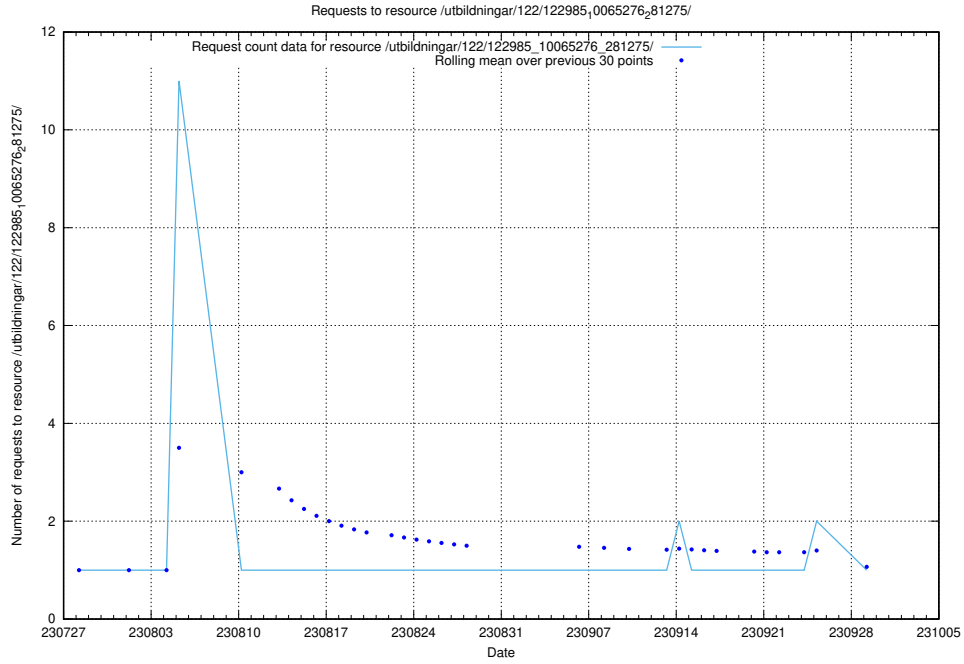

5.4652 Usage of /utbildningar/122/122985_10065276_281275/

Here, we count the number of requests to resource /utbildningar/122/122985_10065276_281275/.