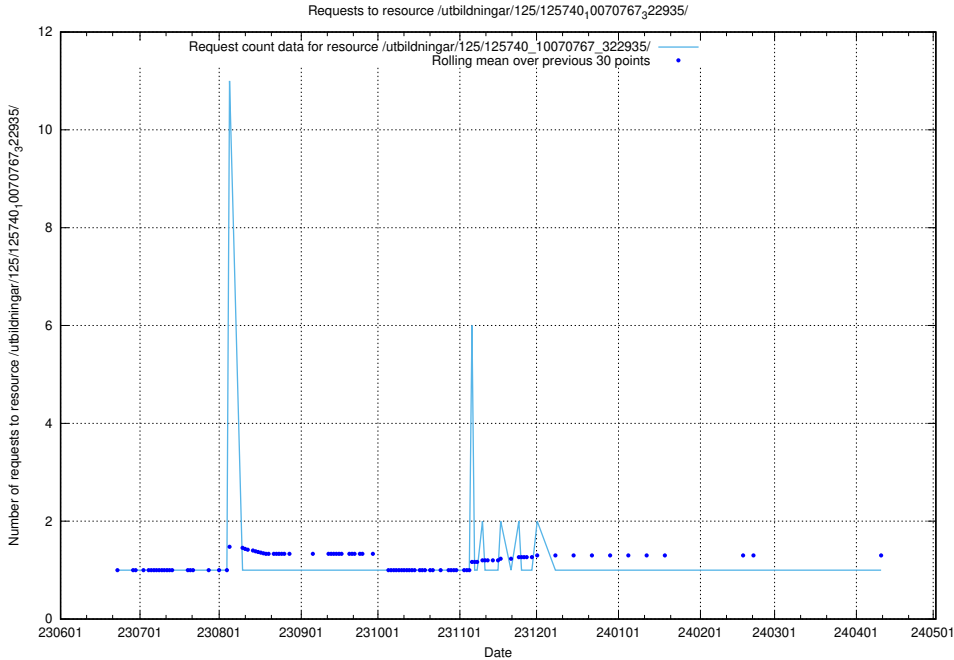

5.5426 Usage of /utbildningar/125/125740_10070767_322935/

Here, we count the number of requests to resource /utbildningar/125/125740_10070767_322935/.