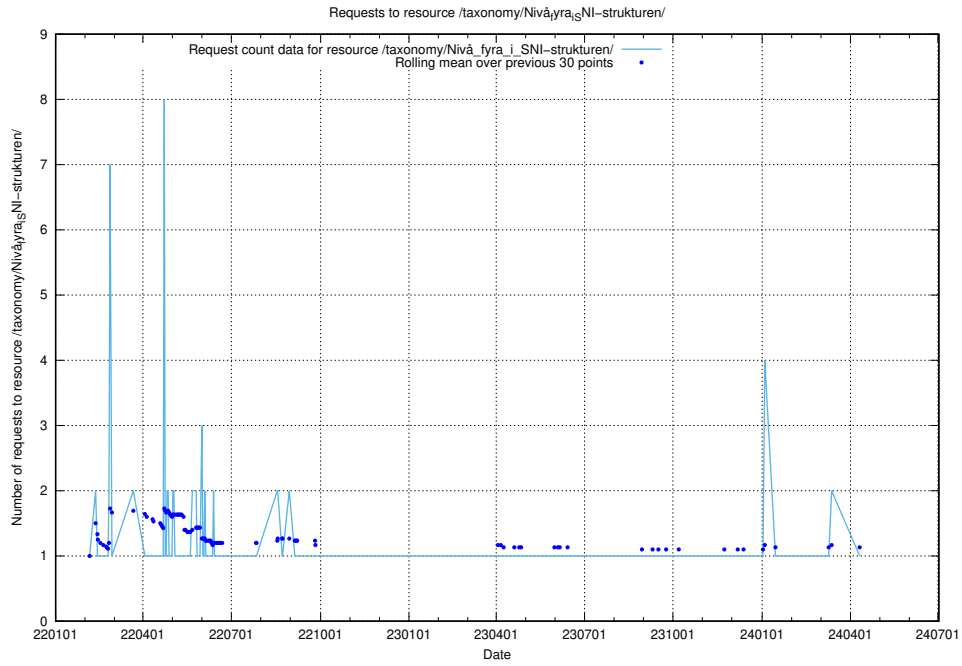

5.2220 Usage of /taxonomy/Nivå_fyra_i_SNI-strukturen/

Here, we count the number of requests to resource /taxonomy/Nivå_fyra_i_SNI-strukturen/.