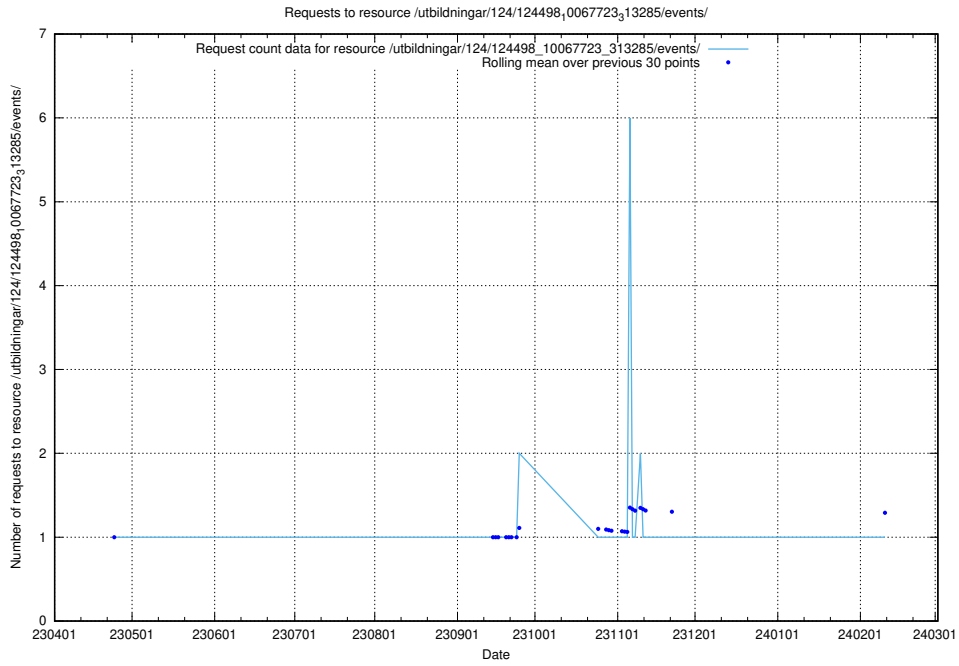

5.5729 Usage of /utbildningar/124/124498_10067723_313285/events/

Here, we count the number of requests to resource /utbildningar/124/124498_10067723_313285/events/