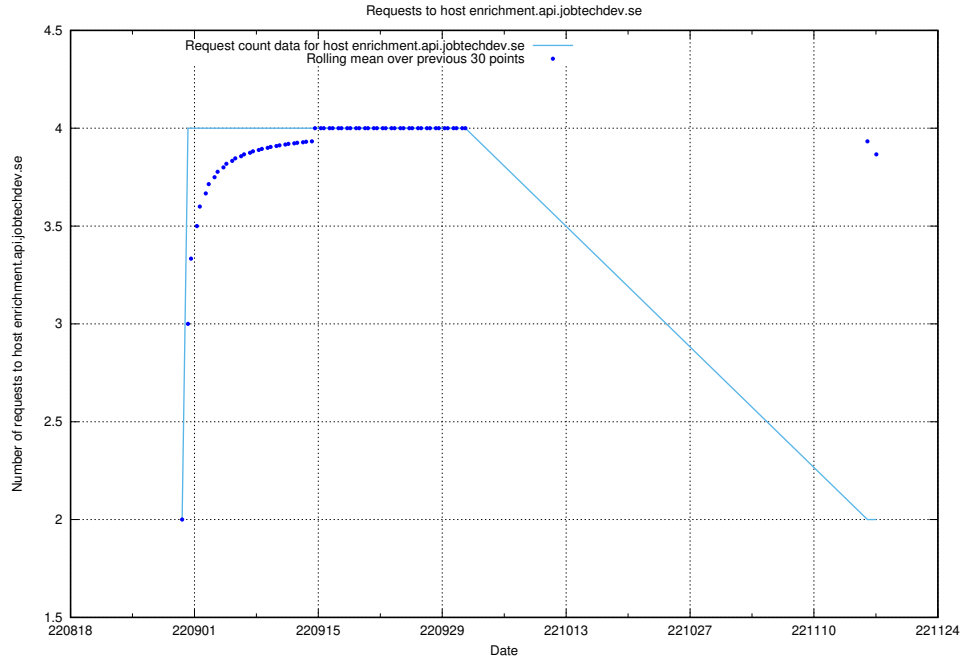

Here, we count the number of requests to host enrichment.api.jobtechdev.se.

7.337 Usage of 268e33cb-63e1-42a5-805a-204a76dc9280.jobtechdev.se

Here, we count the number of requests to host 268e33cb-63e1-42a5-805a-204a76dc9280.jobtechdev.se.