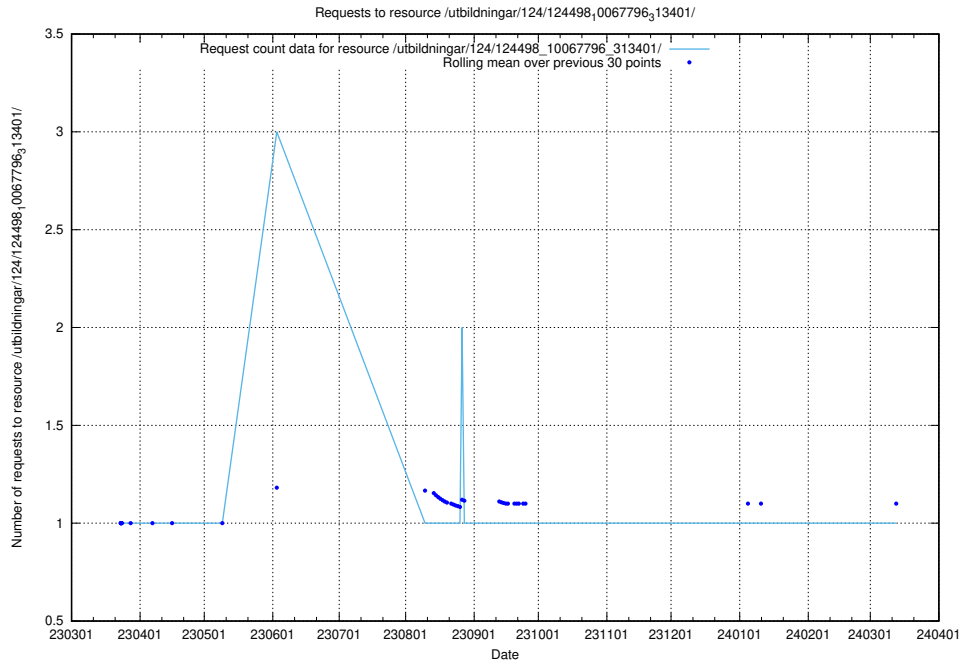

5.2464 Usage of /utbildningar/124/124498_10067796_313401/

Here, we count the number of requests to resource /utbildningar/124/124498_10067796_313401/.