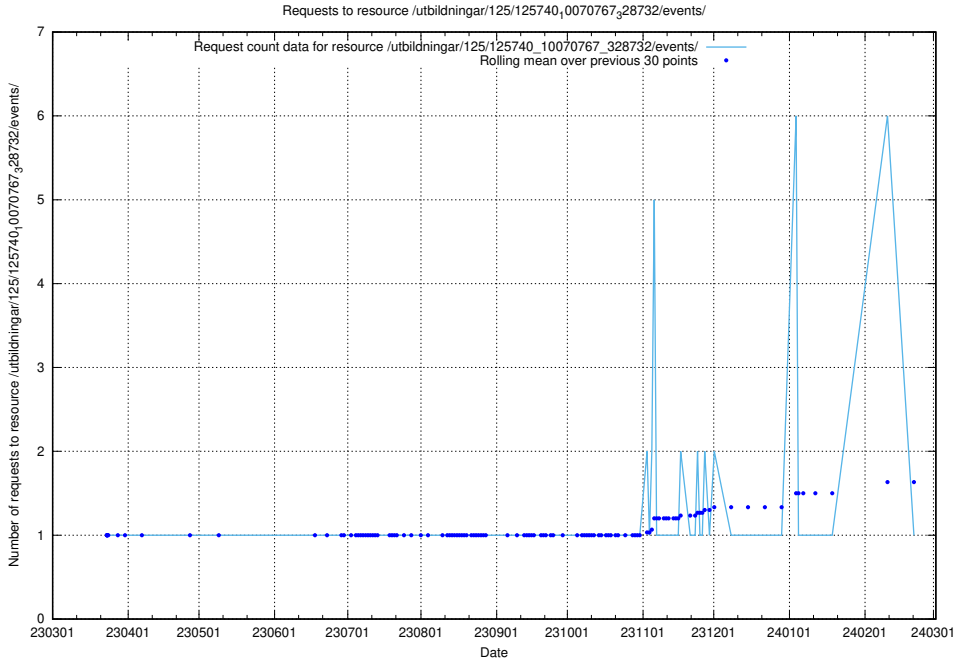

5.1008 Usage of /utbildningar/125/125740_10070767_328732/events/

Here, we count the number of requests to resource /utbildningar/125/125740_10070767_328732/events/