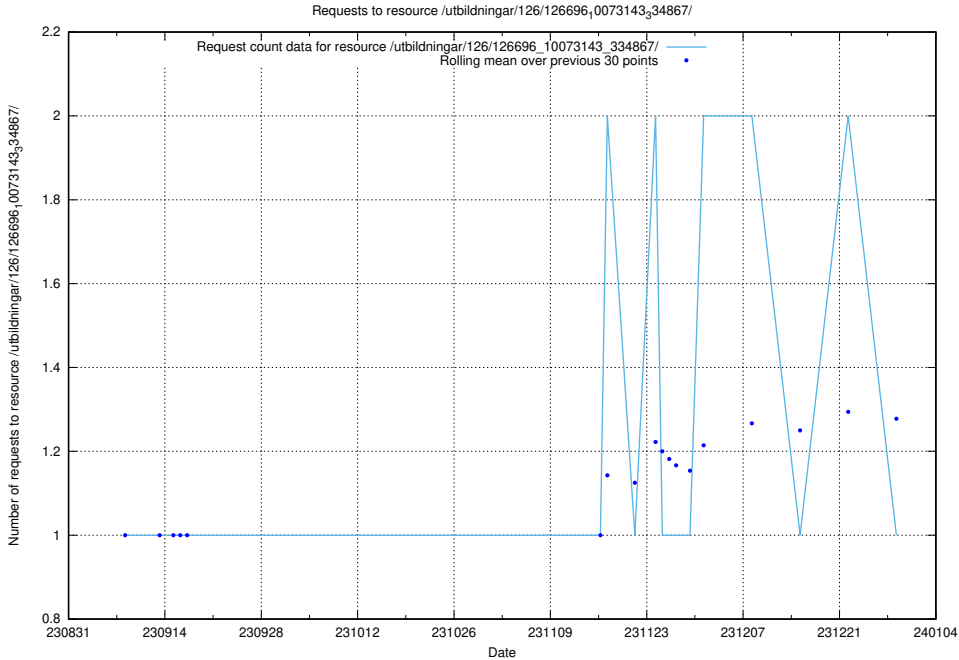

5.4377 Usage of /utbildningar/126/126696_10073143_334867/

Here, we count the number of requests to resource /utbildningar/126/126696_10073143_334867/.