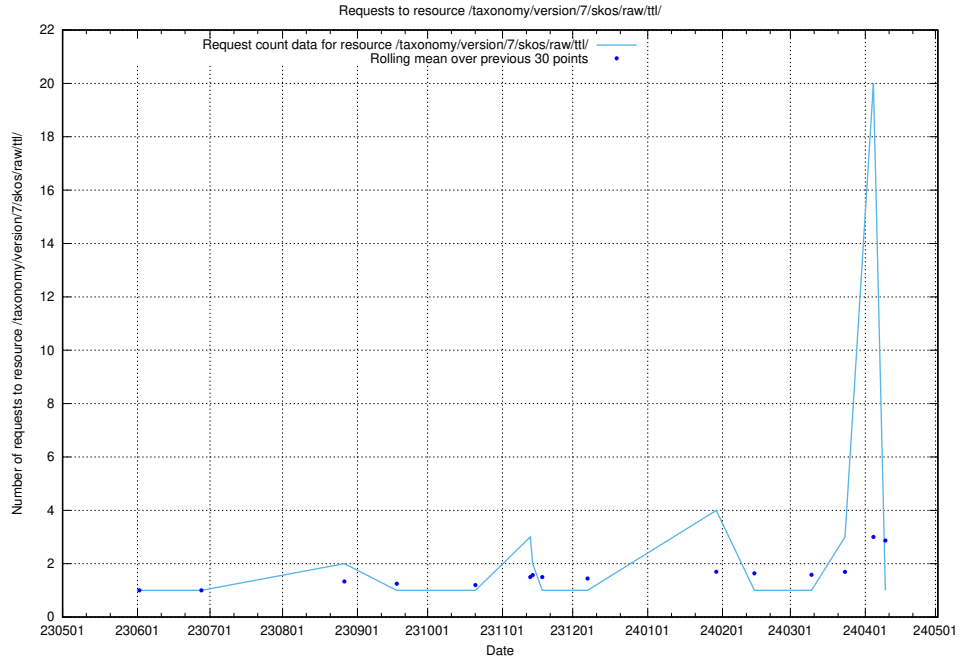

5.5646 Usage of /taxonomy/version/7/skos/raw/ttl/

Here, we count the number of requests to resource /taxonomy/version/7/skos/raw/ttl/.