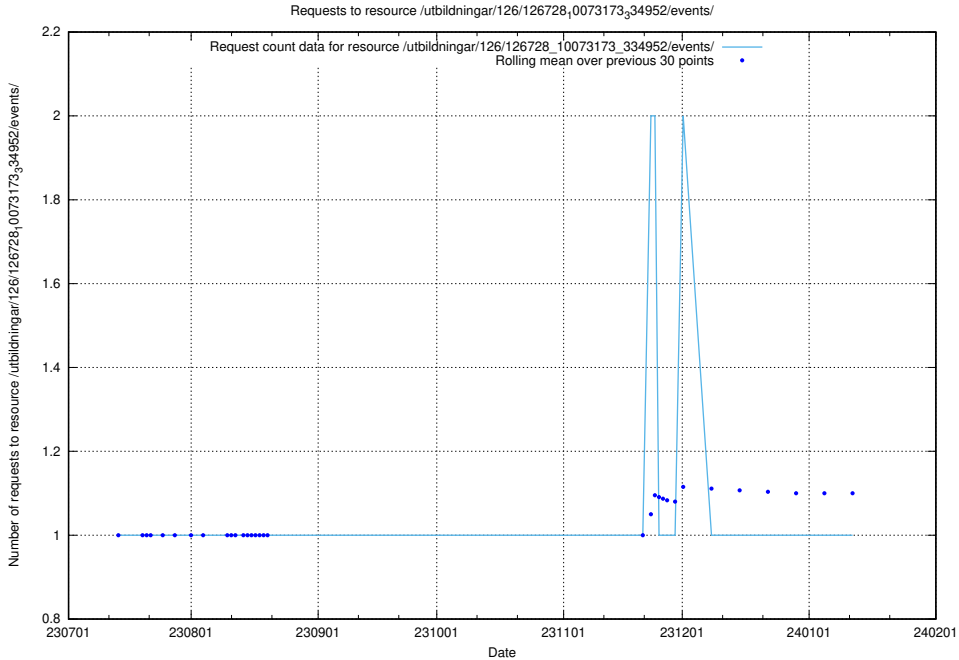

5.4804 Usage of /utbildningar/126/126728_10073173_334952/events/

Here, we count the number of requests to resource /utbildningar/126/126728_10073173_334952/events/

5.4805 Usage of /utbildningar/126/126728_10073173_334952/