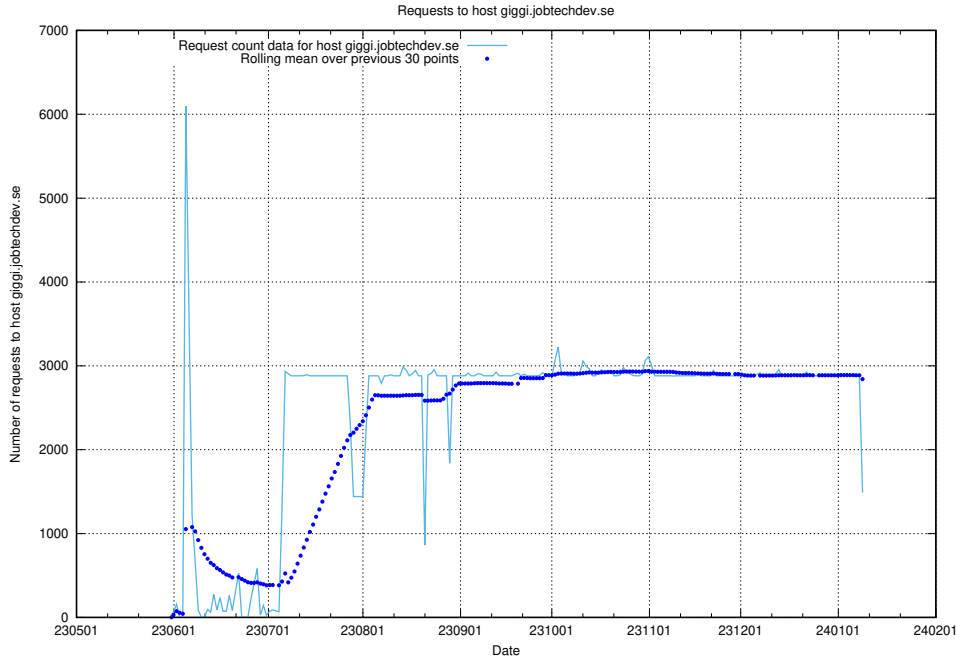

7.19 Usage of giggi.jobtechdev.se

Here, we count the number of requests to host giggi.jobtechdev.se.