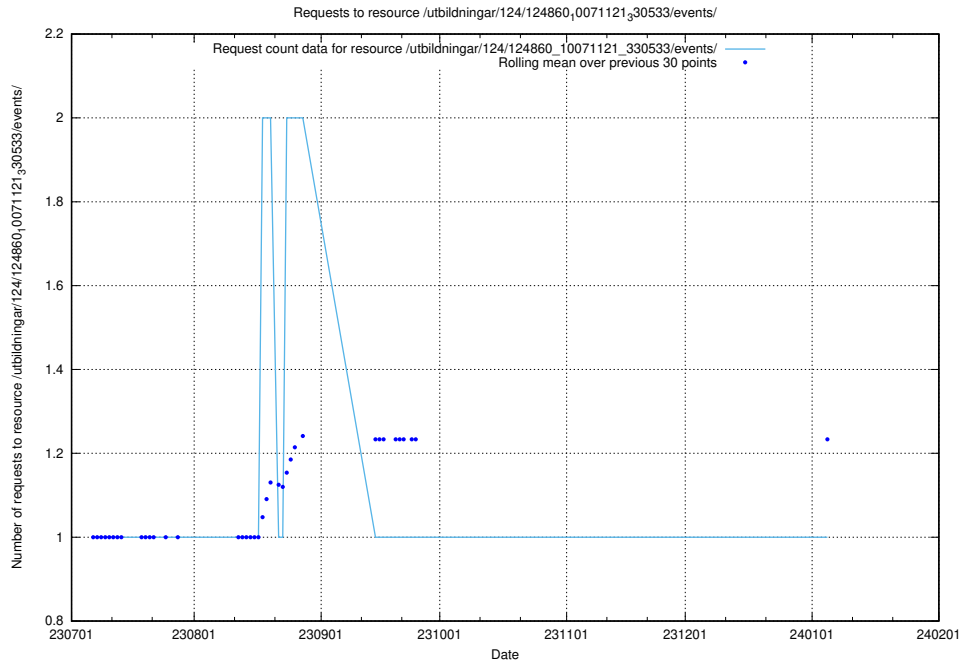

5.5045 Usage of /utbildningar/124/124860_10071121_330533/events/

Here, we count the number of requests to resource /utbildningar/124/124860_10071121_330533/events/