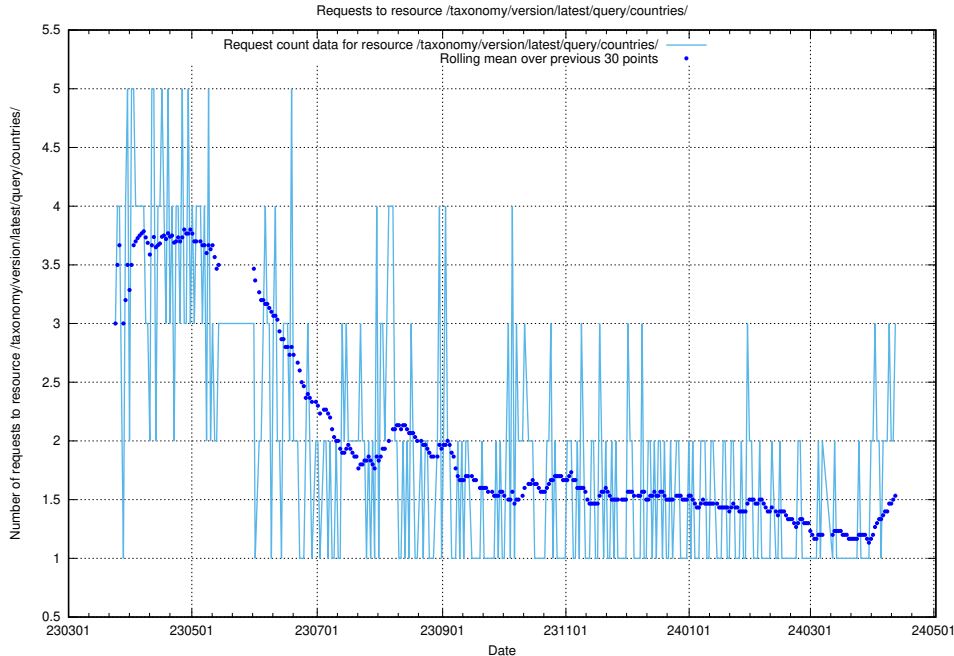

5.464 Usage of /taxonomy/version/latest/query/countries/

Here, we count the number of requests to resource /taxonomy/version/latest/query/countries/.