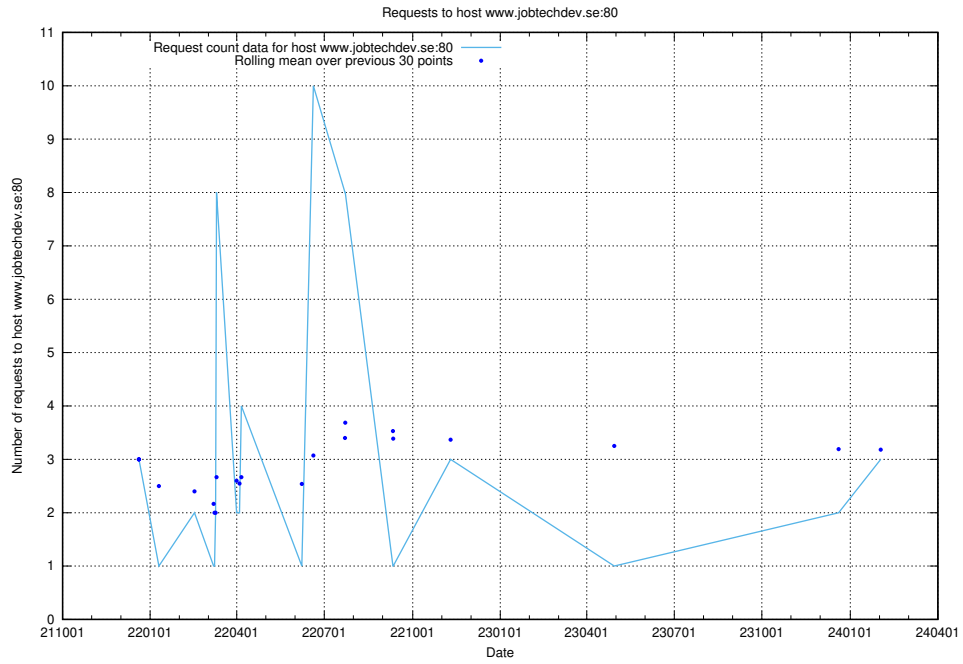

7.193 Usage of www.jobtechdev.se:80

Here, we count the number of requests to host www.jobtechdev.se:80.