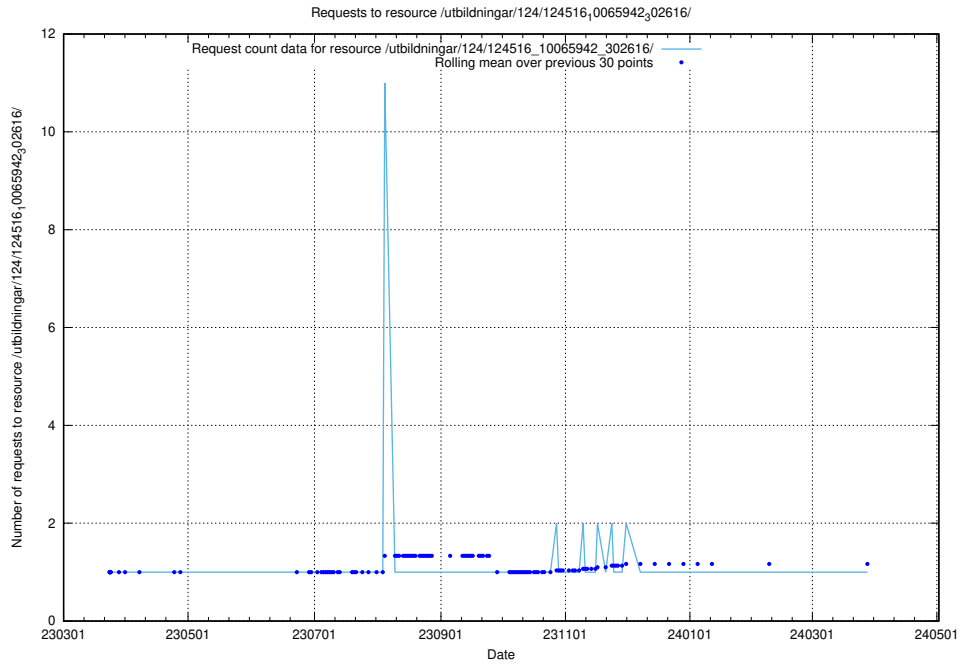

Here, we count the number of requests to resource /utbildningar/124/124517_10065860_299148/.

5.1318 Usage of /utbildningar/124/124516_10065942_302616/

Here, we count the number of requests to resource /utbildningar/124/124516_10065942_302616/.