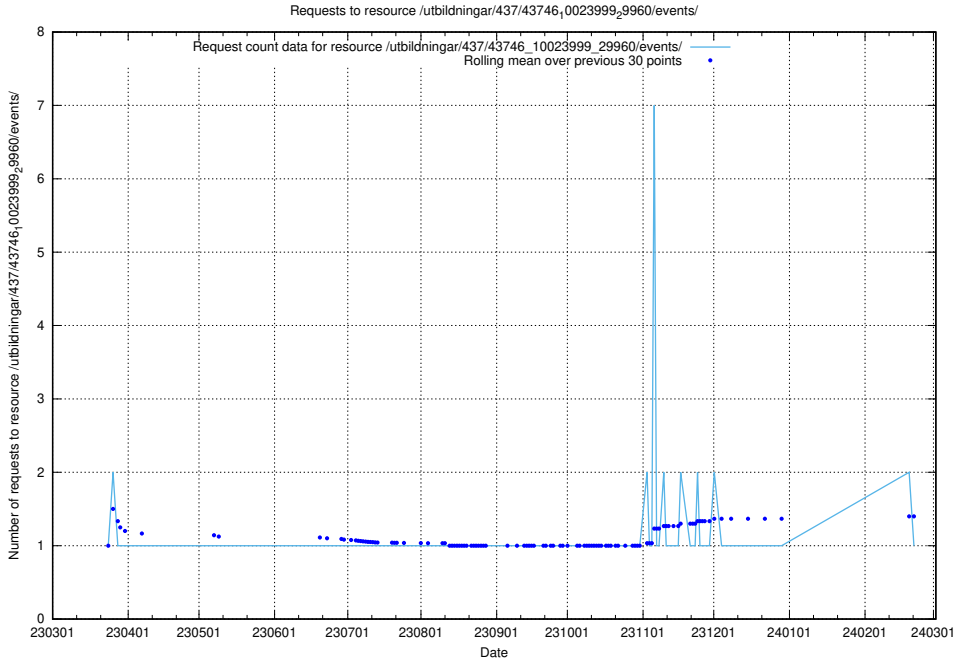

Here, we count the number of requests to resource /utbildningar/437/43747_10024082_30043/events/.

5.5906 Usage of /utbildningar/437/43746_10023999_29960/events/

Here, we count the number of requests to resource /utbildningar/437/43746_10023999_29960/events/.