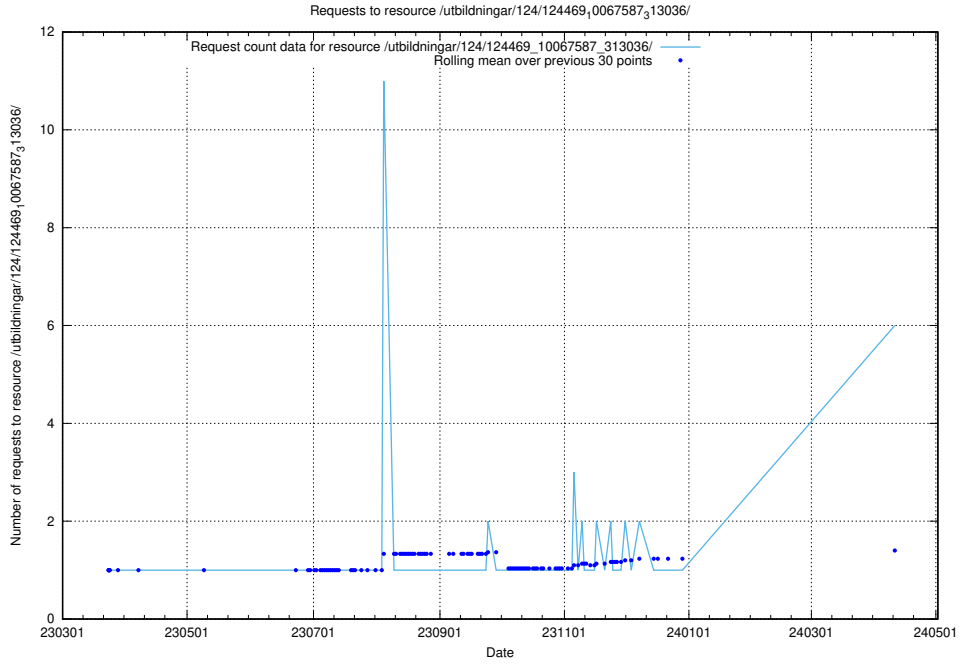

5.57 Usage of /utbildningar/124/124469_10067587_313036/

Here, we count the number of requests to resource /utbildningar/124/124469_10067587_313036/.