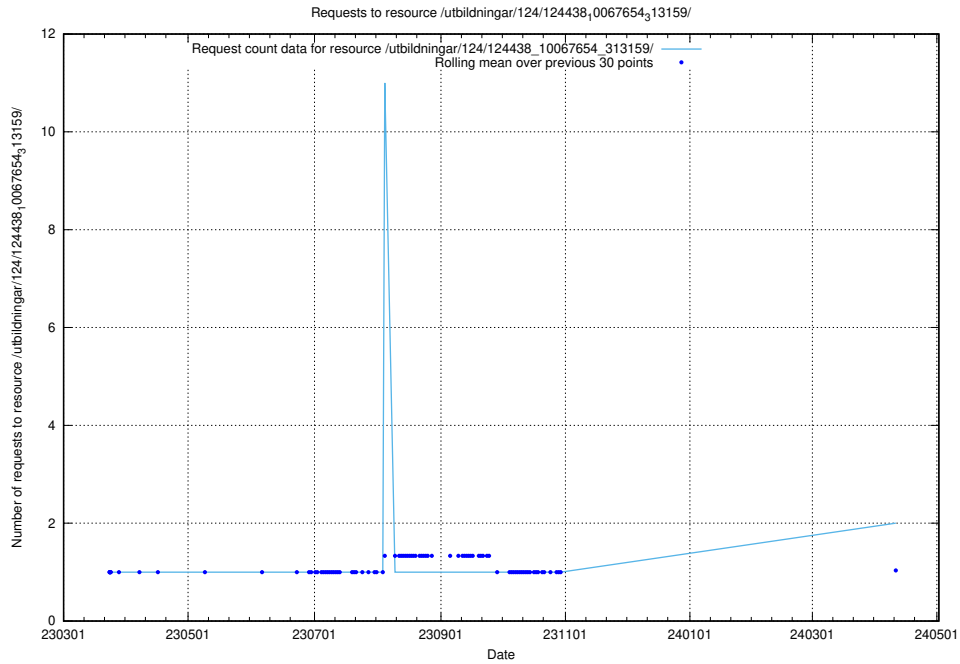

5.692 Usage of /utbildningar/124/124438_10067654_313159/

Here, we count the number of requests to resource /utbildningar/124/124438_10067654_313159/.