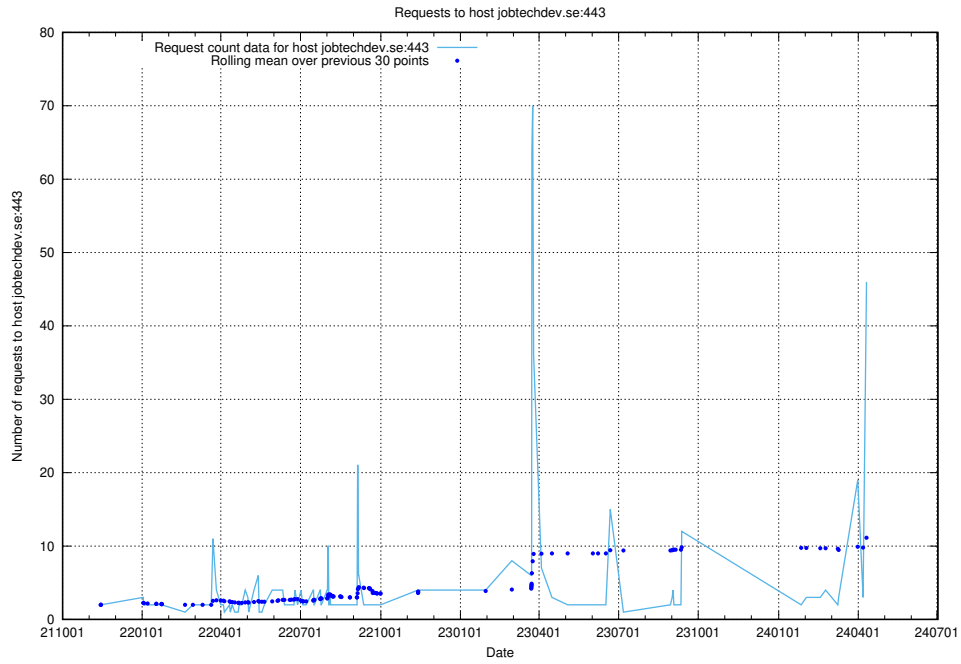

7.25 Usage of jobtechdev.se:443

Here, we count the number of requests to host jobtechdev.se:443.