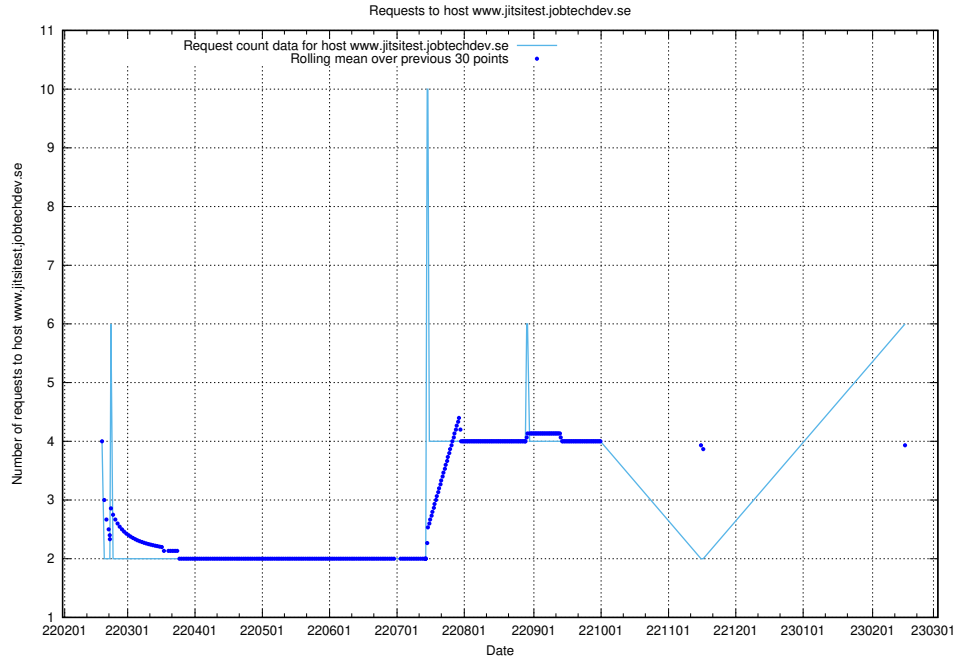

7.85 Usage of www.jitsitest.jobtechdev.se

Here, we count the number of requests to host www.jitsitest.jobtechdev.se.