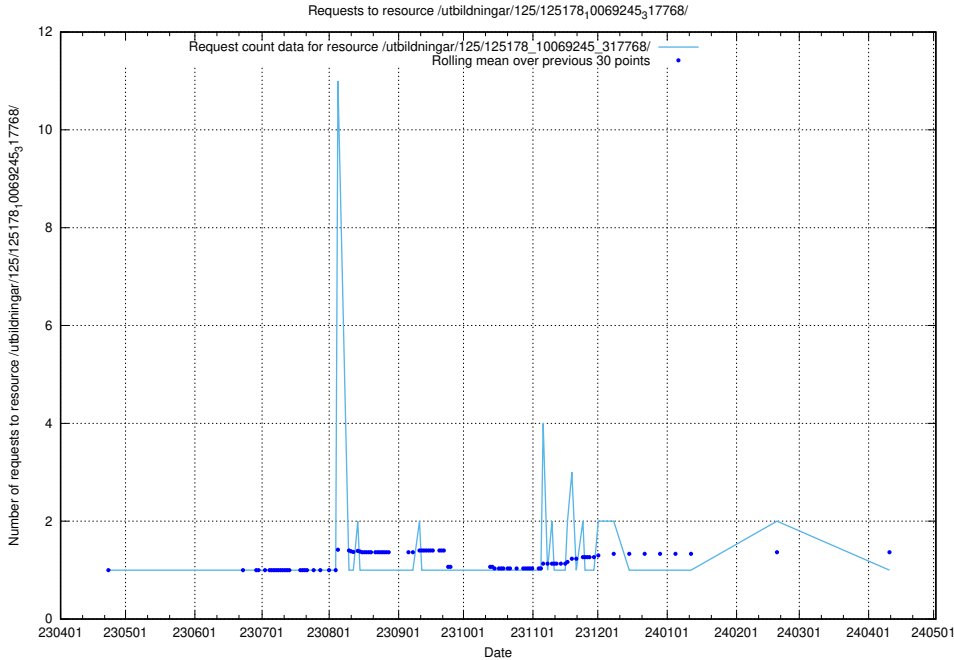

5.5758 Usage of /utbildningar/125/125178_10069245_317768/

Here, we count the number of requests to resource /utbildningar/125/125178_10069245_317768/.