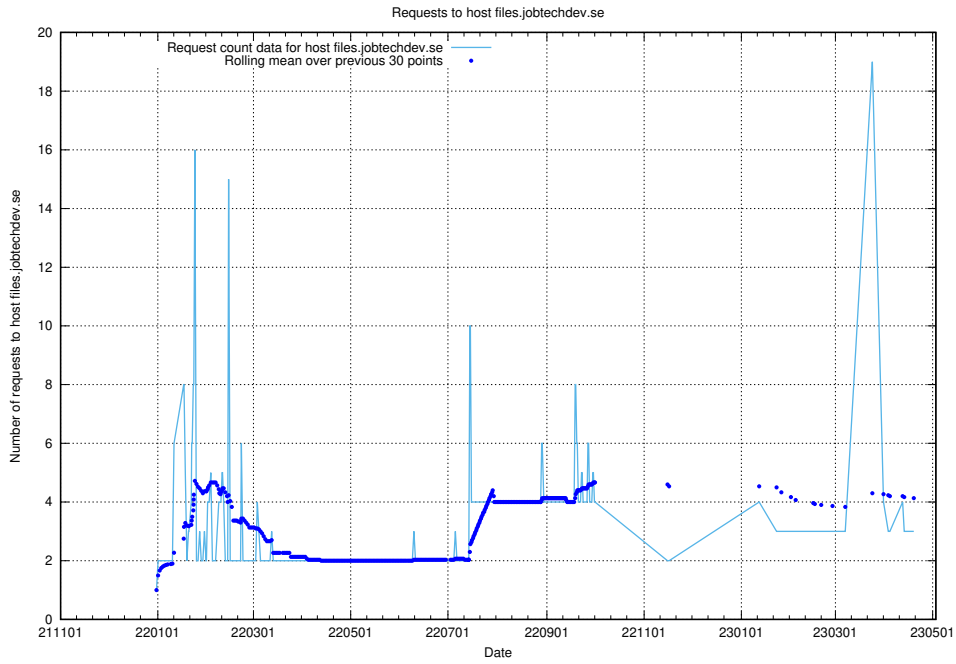

7.188 Usage of files.jobtechdev.se

Here, we count the number of requests to host files.jobtechdev.se.