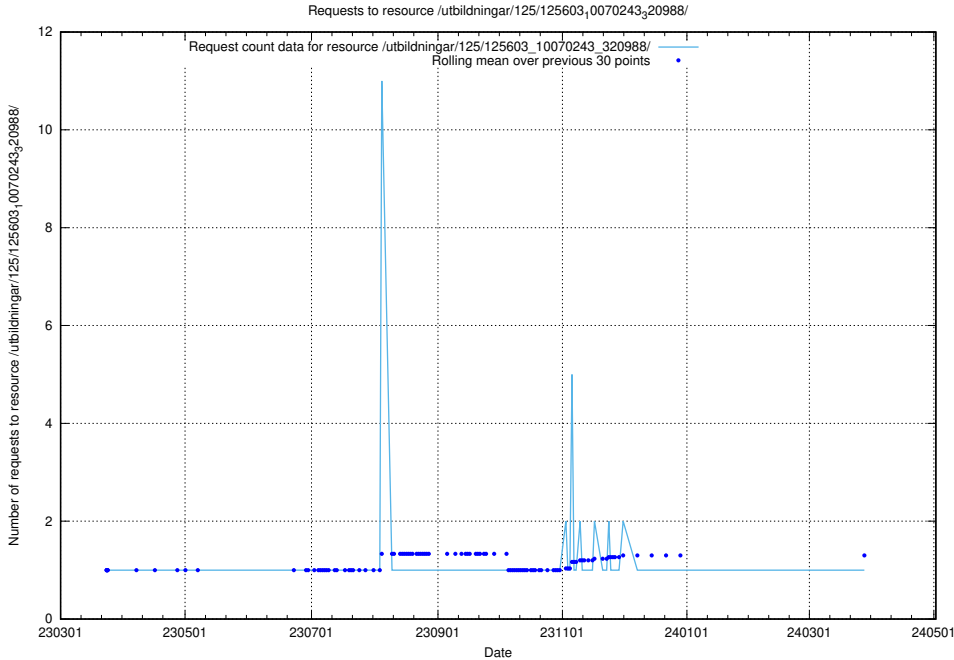

5.1112 Usage of /utbildningar/125/125603_10070243_320988/

Here, we count the number of requests to resource /utbildningar/125/125603_10070243_320988/.