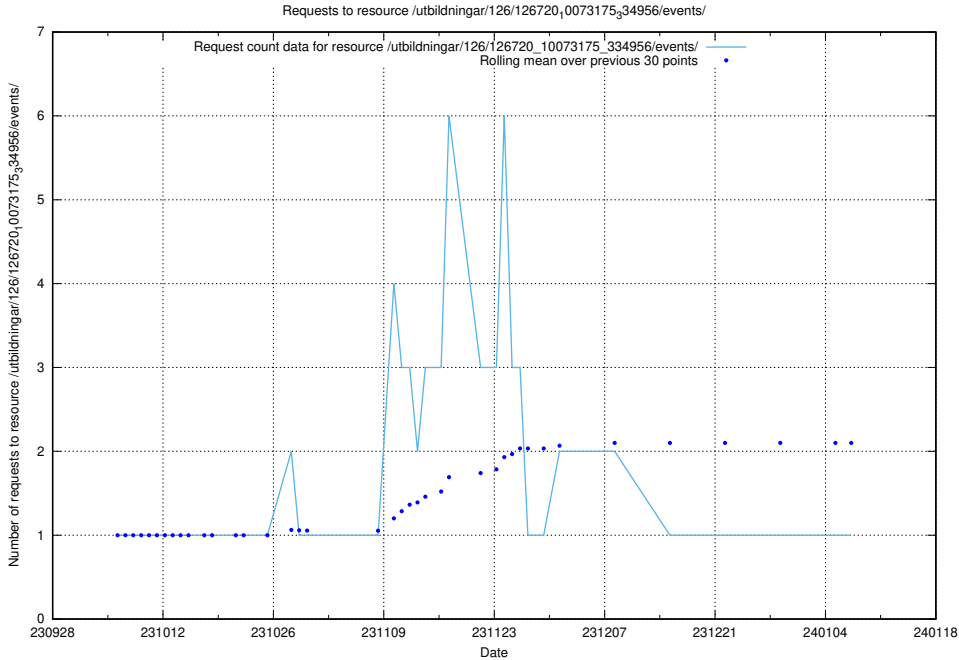

5.4143 Usage of /utbildningar/126/126720_10073175_334956/events/

Here, we count the number of requests to resource /utbildningar/126/126720_10073175_334956/events/