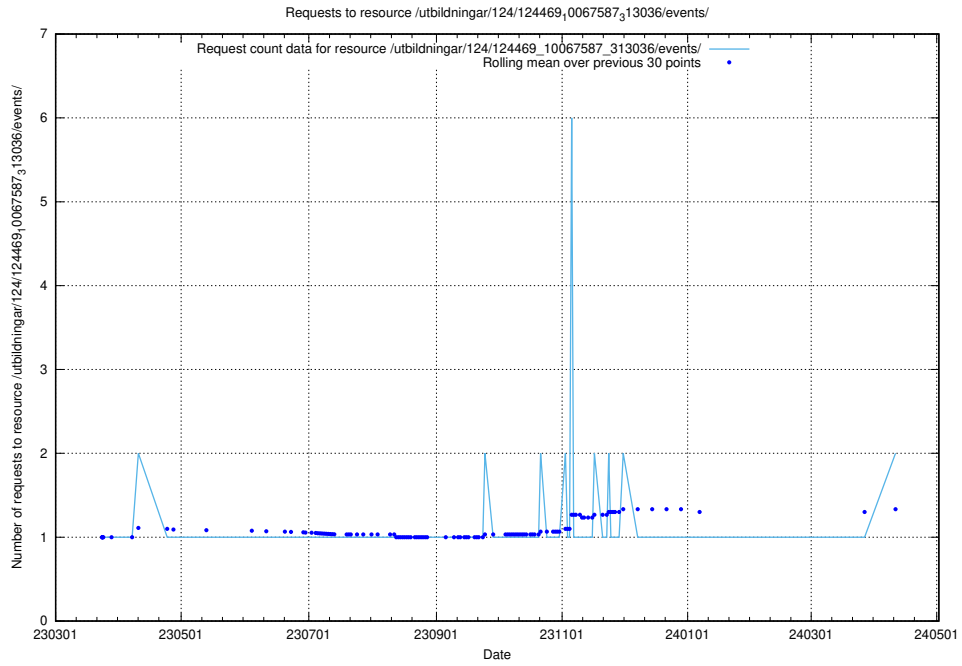

5.669 Usage of /utbildningar/124/124469_10067587_313036/events/

Here, we count the number of requests to resource /utbildningar/124/124469_10067587_313036/events/