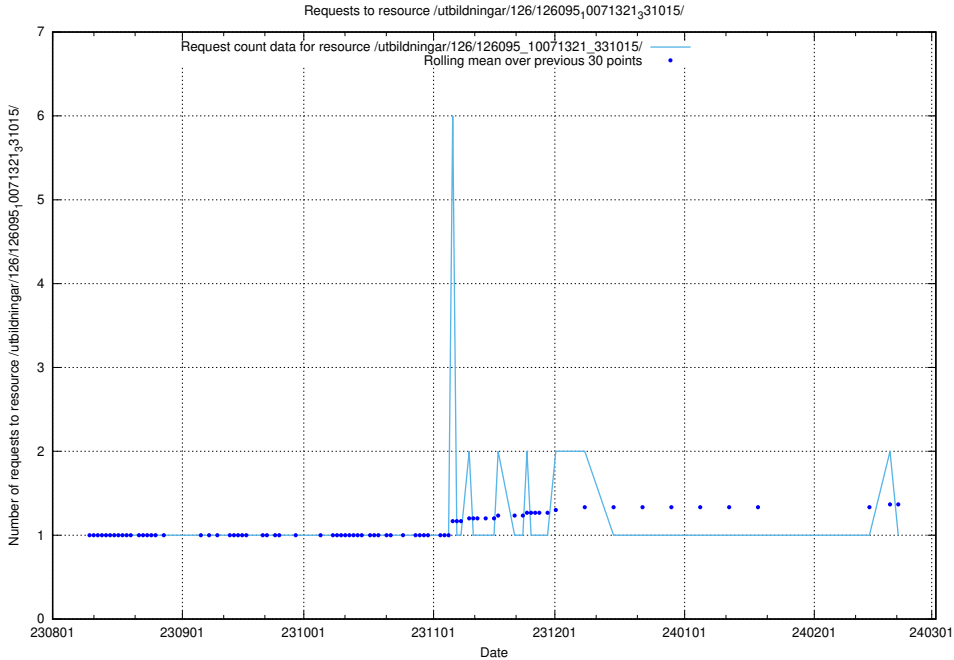

5.4573 Usage of /utbildningar/126/126095_10071321_331015/

Here, we count the number of requests to resource /utbildningar/126/126095_10071321_331015/.