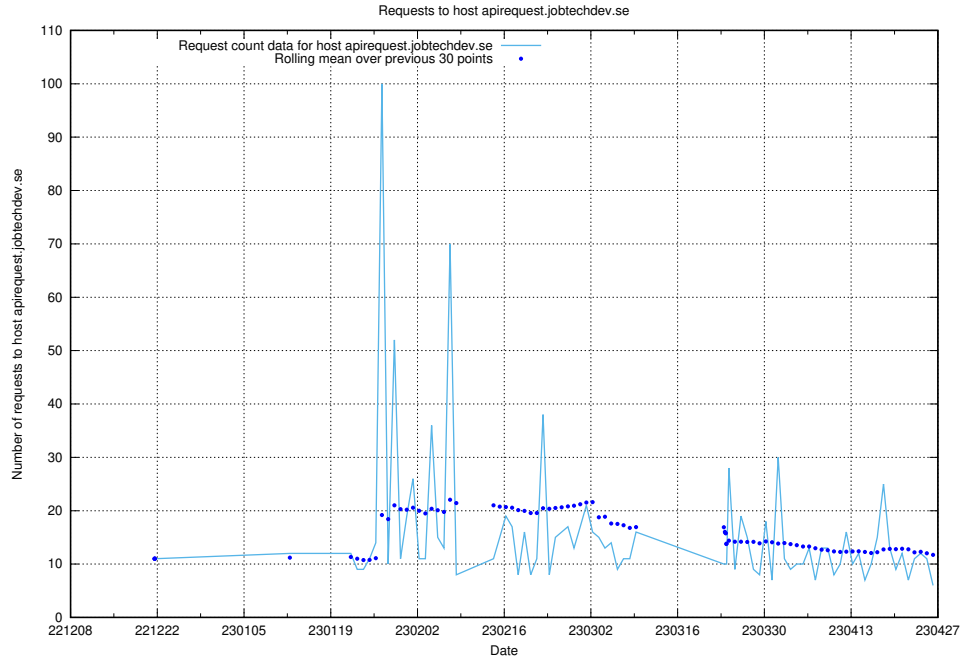

7.81 Usage of apirequest.jobtechdev.se

Here, we count the number of requests to host apirequest.jobtechdev.se.