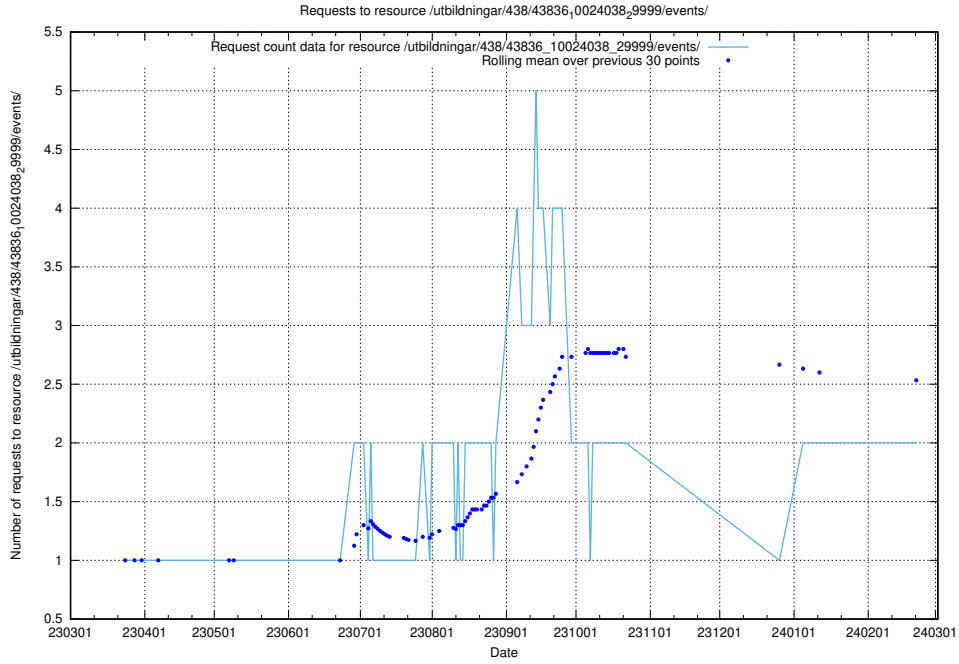

5.963 Usage of /utbildningar/438/43836_10024038_29999/events/

Here, we count the number of requests to resource /utbildningar/438/43836_10024038_29999/events/.