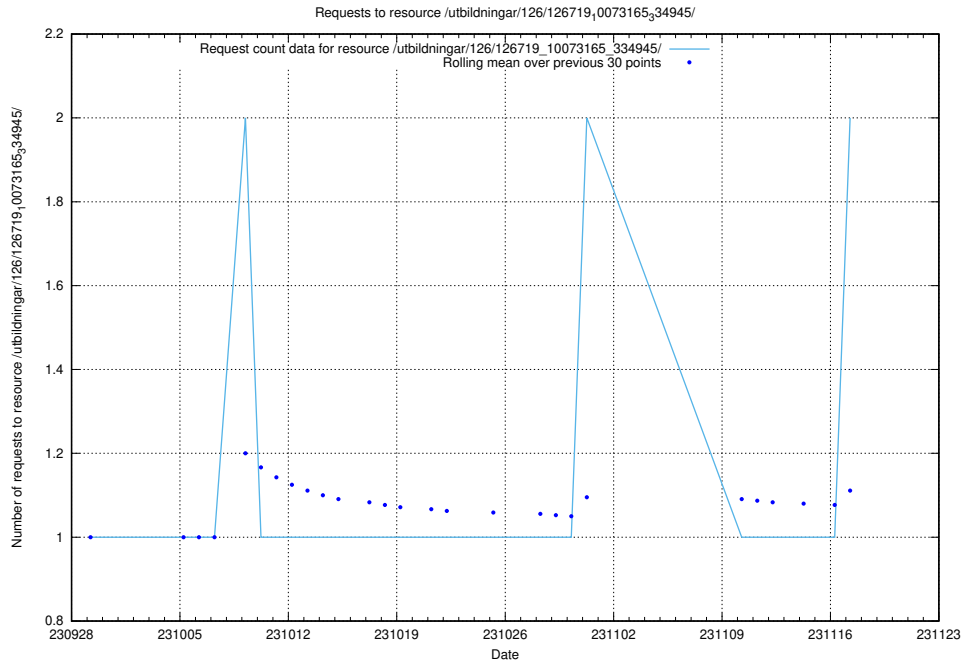

5.759 Usage of /utbildningar/126/126719_10073165_334945/

Here, we count the number of requests to resource /utbildningar/126/126719_10073165_334945/.