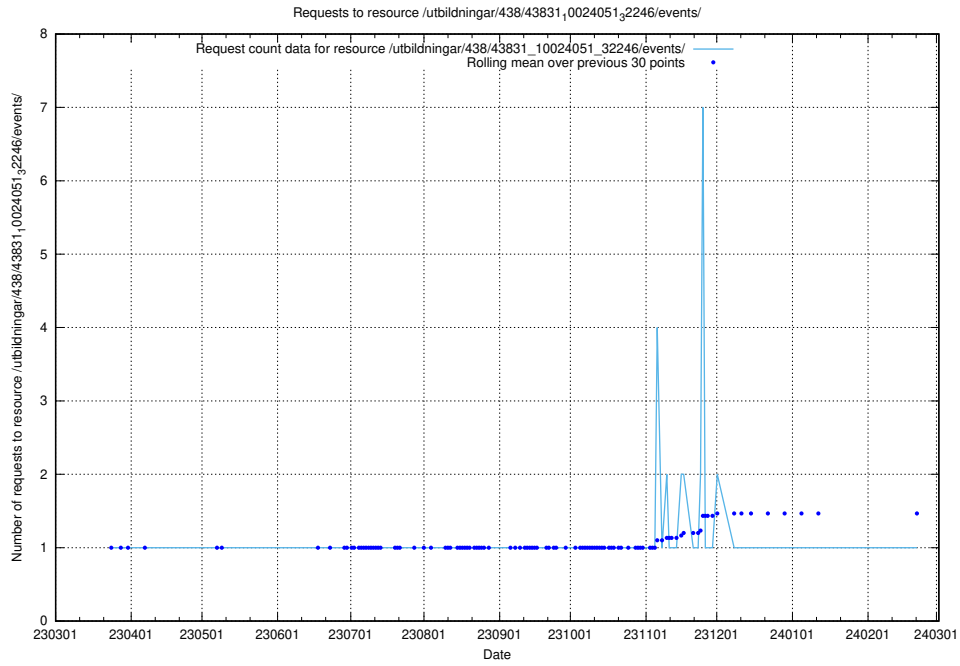

5.5876 Usage of /utbildningar/438/43831_10024051_32246/events/

Here, we count the number of requests to resource /utbildningar/438/43831_10024051_32246/events/.