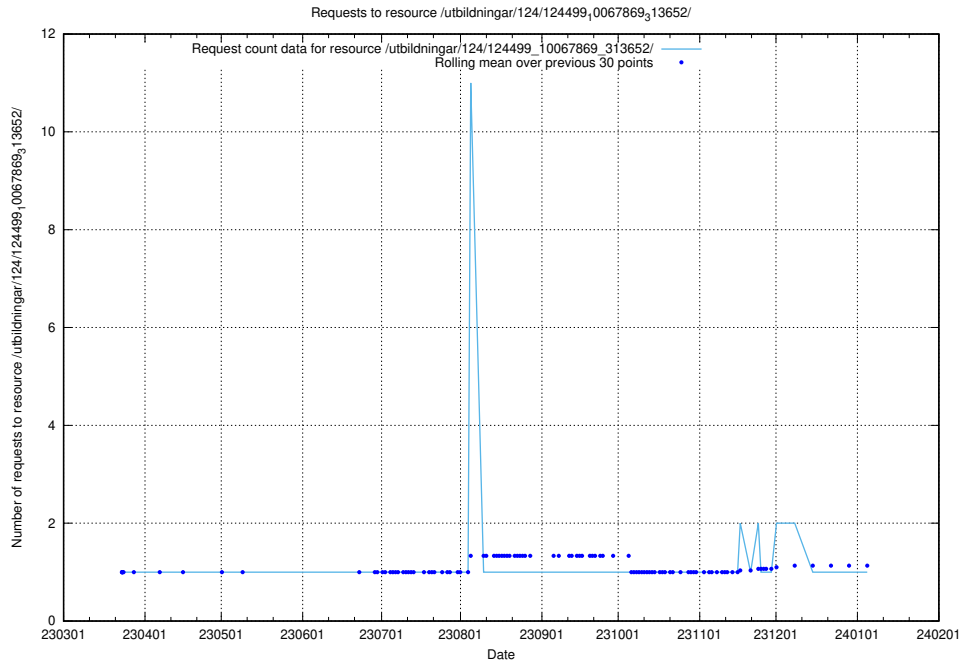

5.2167 Usage of /utbildningar/124/124499_10067869_313652/

Here, we count the number of requests to resource /utbildningar/124/124499_10067869_313652/.