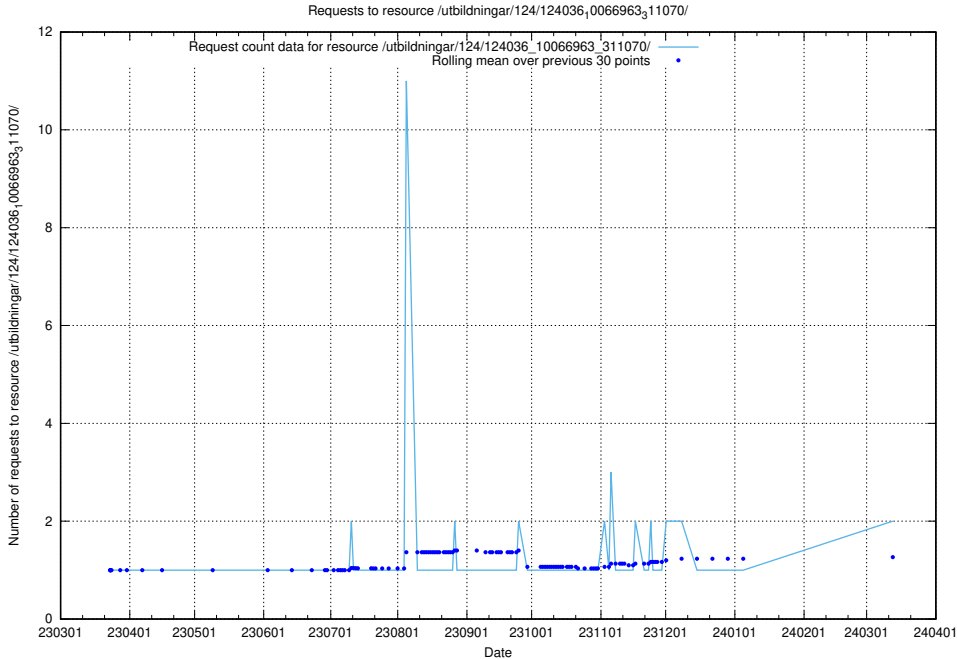

5.753 Usage of /utbildningar/124/124036_10066963_311070/

Here, we count the number of requests to resource /utbildningar/124/124036_10066963_311070/.