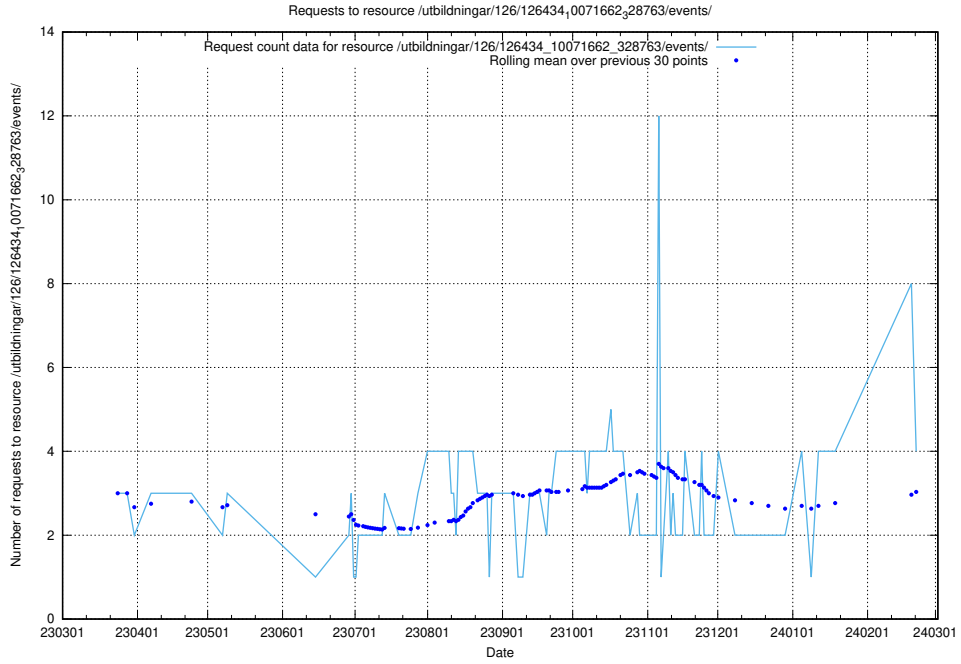

5.255 Usage of /utbildningar/126/126434_10071662_328763/events/

Here, we count the number of requests to resource /utbildningar/126/126434_10071662_328763/events/