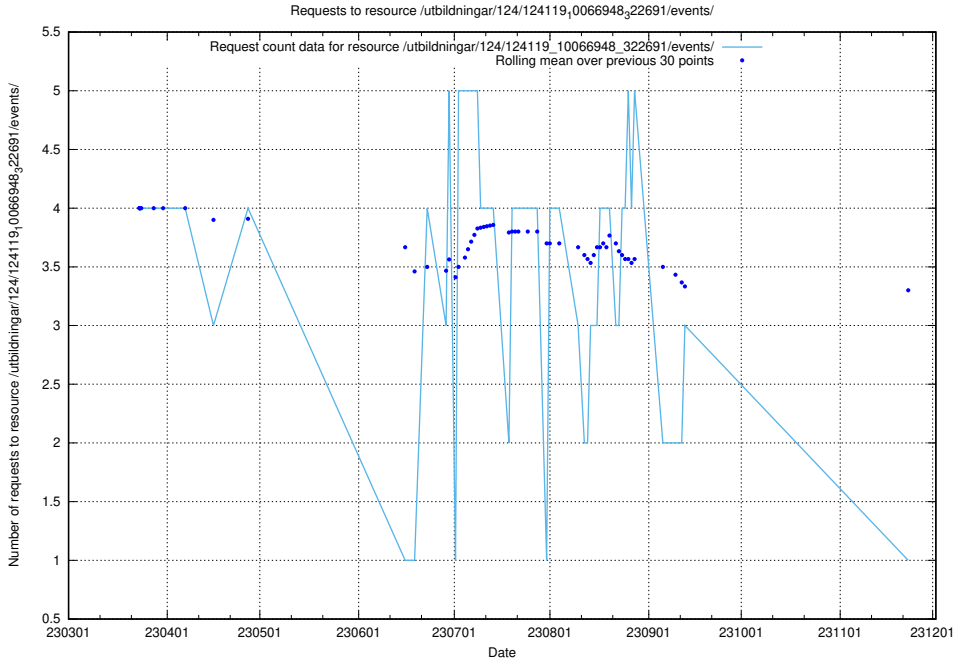

5.5963 Usage of /utbildningar/124/124119_10066948_322691/events/

Here, we count the number of requests to resource /utbildningar/124/124119_10066948_322691/events/