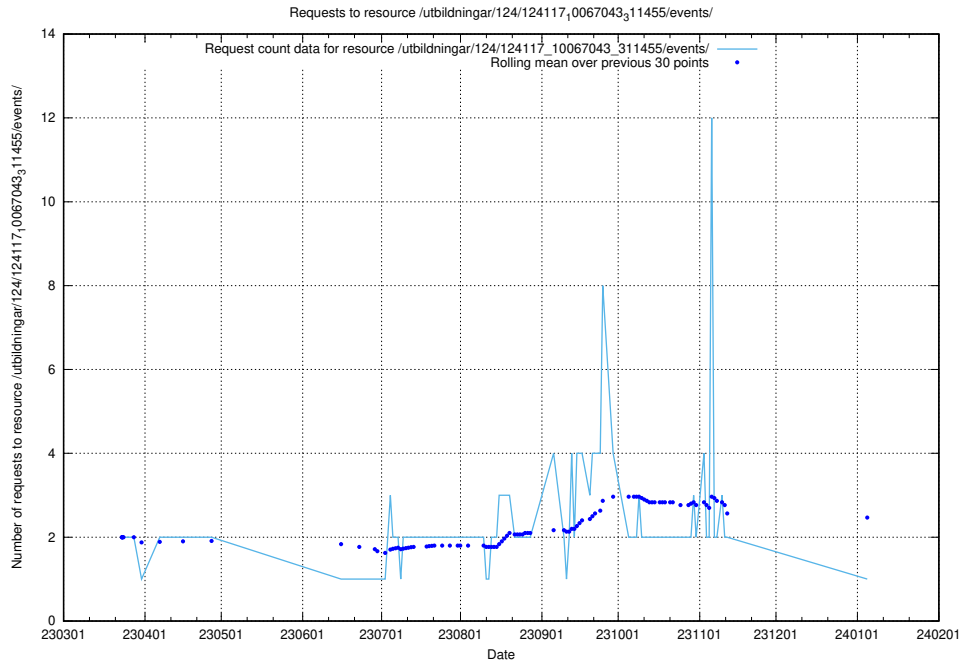

5.6003 Usage of /utbildningar/124/124117_10067043_311455/events/

Here, we count the number of requests to resource /utbildningar/124/124117_10067043_311455/events/