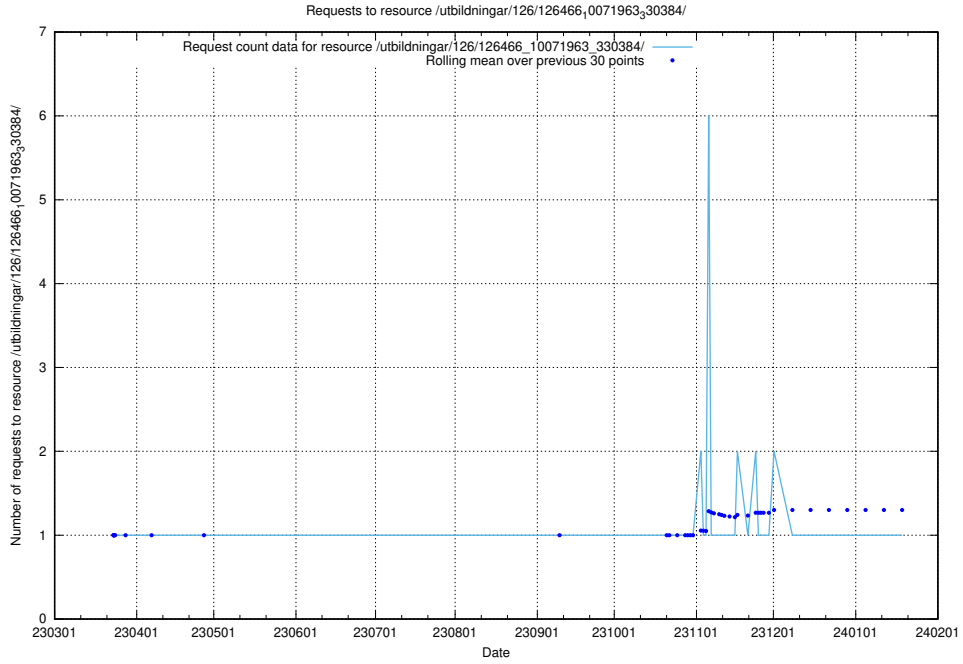

5.6106 Usage of /taxonomy/Kompetensbegrupp/

Here, we count the number of requests to resource /taxonomy/Kompetensbegrupp/.

5.6107 Usage of /utbildningar/126/126466_10071963_330384/

Here, we count the number of requests to resource /utbildningar/126/126466_10071963_330384/.