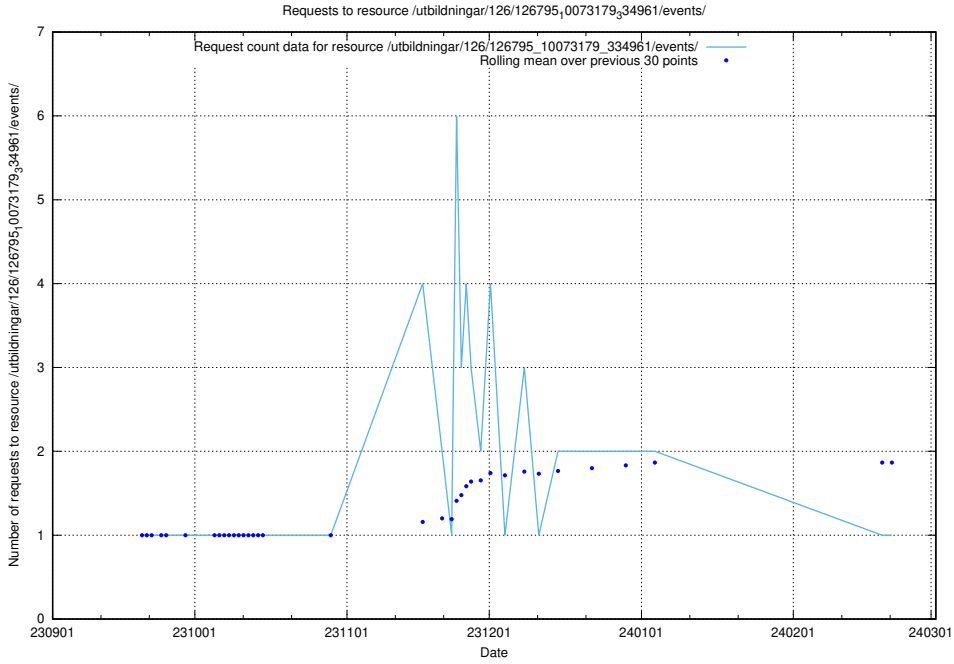

Here, we count the number of requests to resource /taxonomy/version/11/query/keyword-concepts-with-relations/.

5.4272 Usage of /utbildningar/126/126795_10073179_334961/events/

Here, we count the number of requests to resource /utbildningar/126/126795_10073179_334961/events/