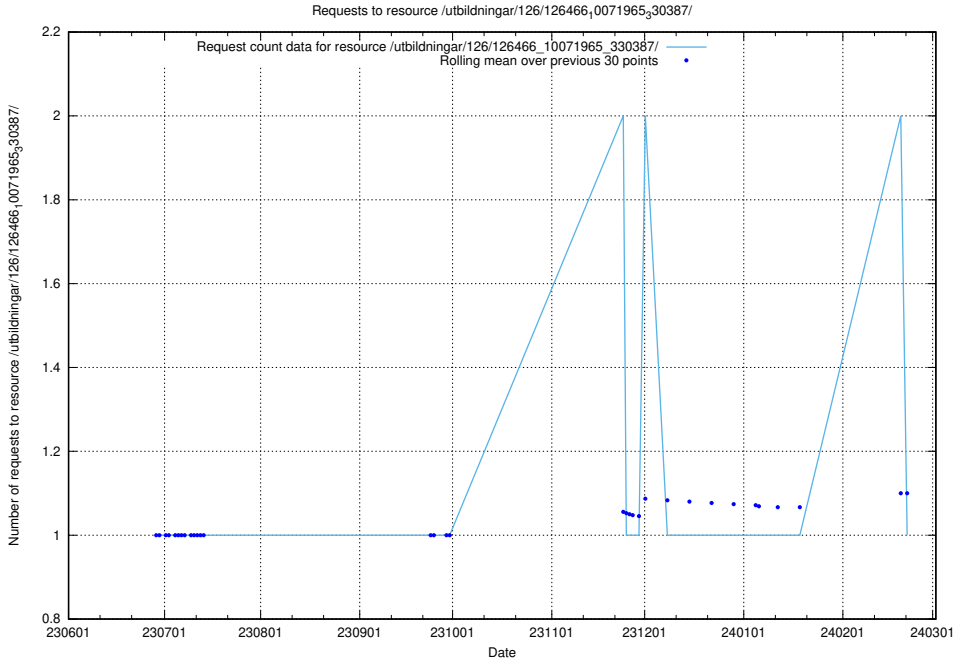

5.5184 Usage of /utbildningar/126/126466_10071965_330387/

Here, we count the number of requests to resource /utbildningar/126/126466_10071965_330387/.