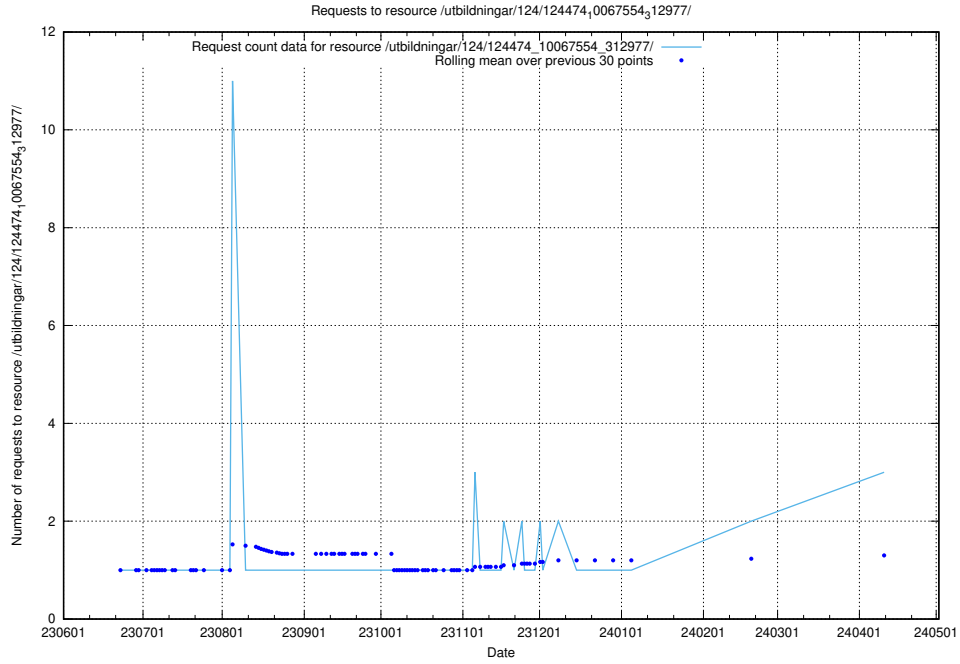

5.424 Usage of /utbildningar/124/124474_10067554_312977/

Here, we count the number of requests to resource /utbildningar/124/124474_10067554_312977/.