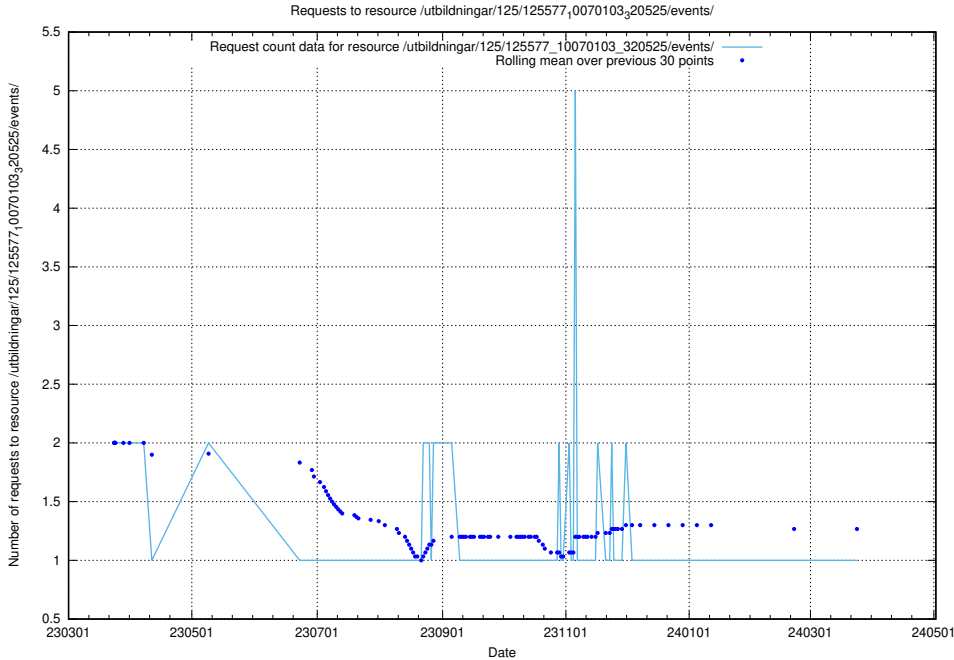

5.5984 Usage of /utbildningar/125/125577_10070103_320525/events/

Here, we count the number of requests to resource /utbildningar/125/125577_10070103_320525/events/