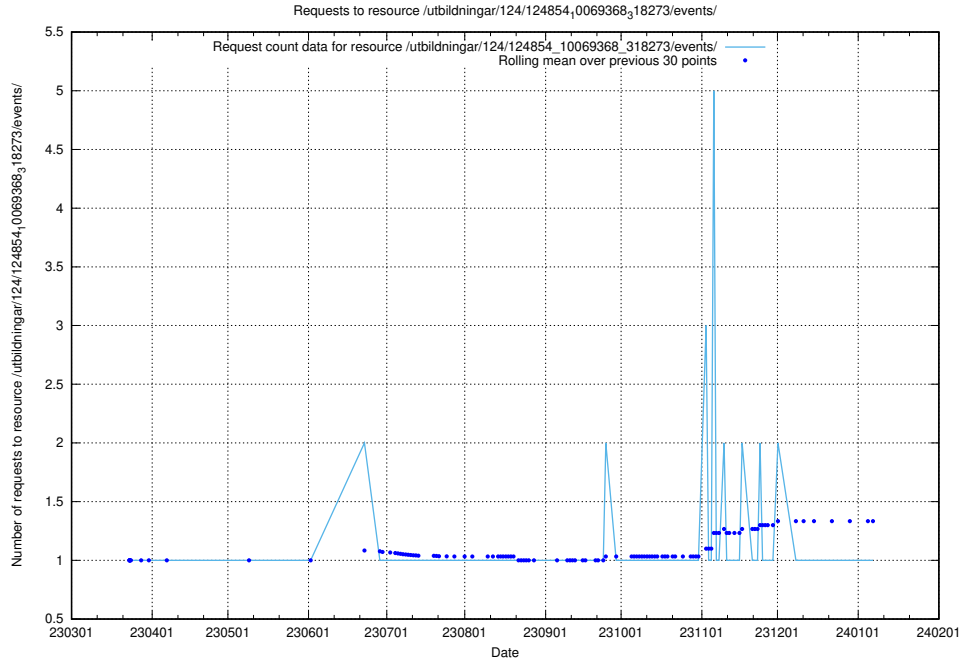

Here, we count the number of requests to resource /utbildningar/124/124854_10069845_319853/.

5.1228 Usage of /utbildningar/124/124854_10069368_318273/events/

Here, we count the number of requests to resource /utbildningar/124/124854_10069368_318273/events/