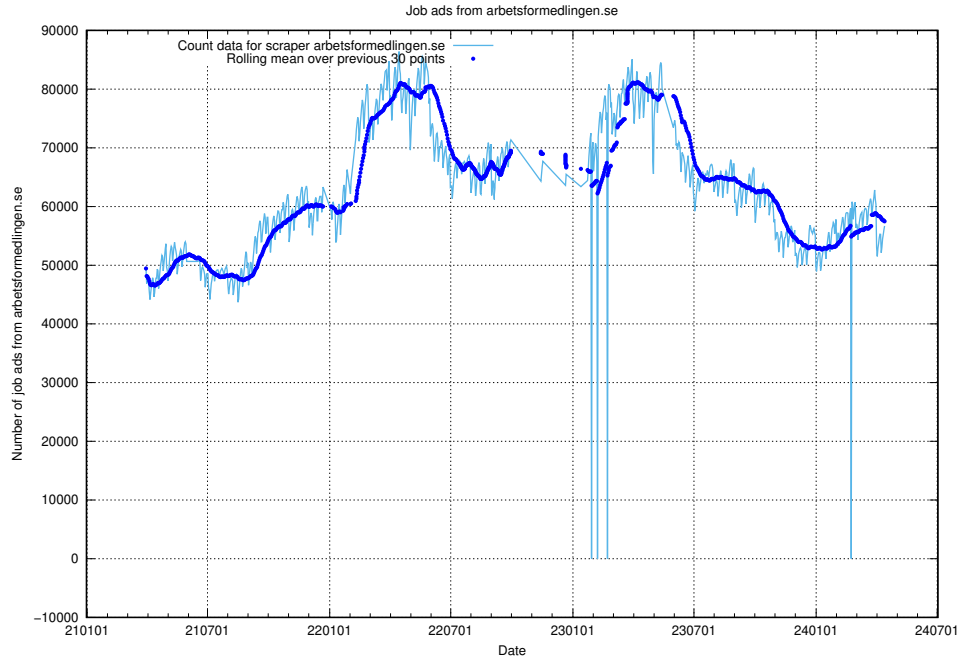

13.2 Number of ads by scraper arbetsformedlingen.se

Here, we count the number of job ads scraped from arbetsformedlingen.se.