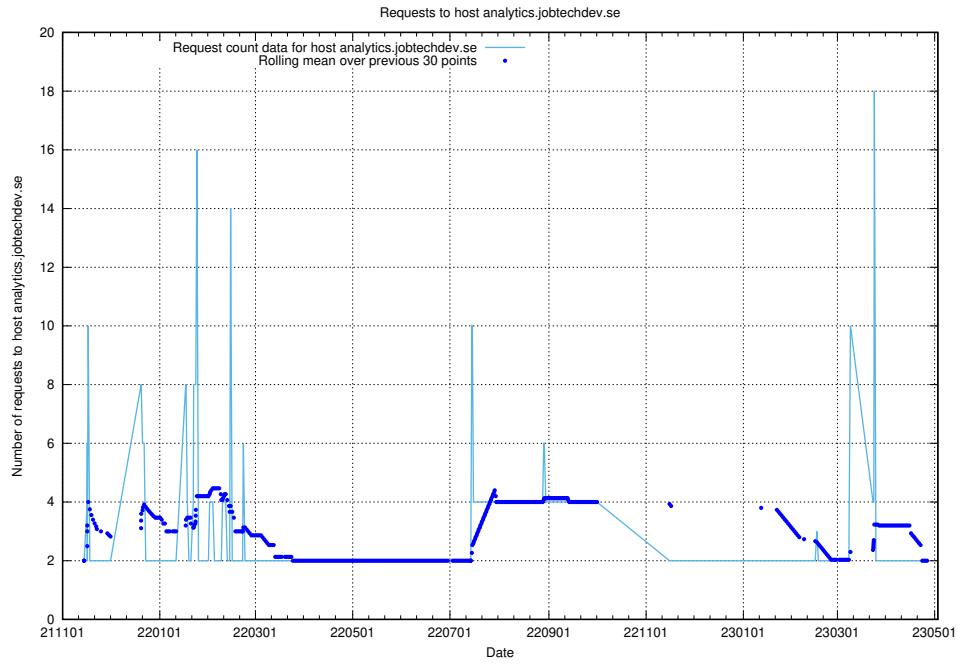

7.287 Usage of analytics.jobtechdev.se

Here, we count the number of requests to host analytics.jobtechdev.se.