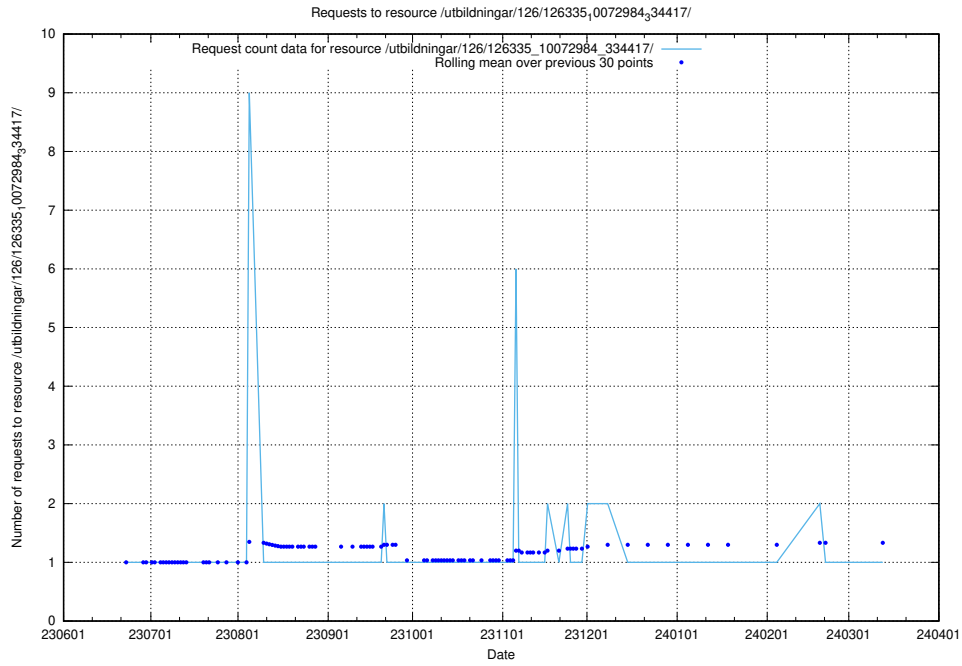

5.5398 Usage of /utbildningar/126/126335_10072984_334417/

Here, we count the number of requests to resource /utbildningar/126/126335_10072984_334417/.