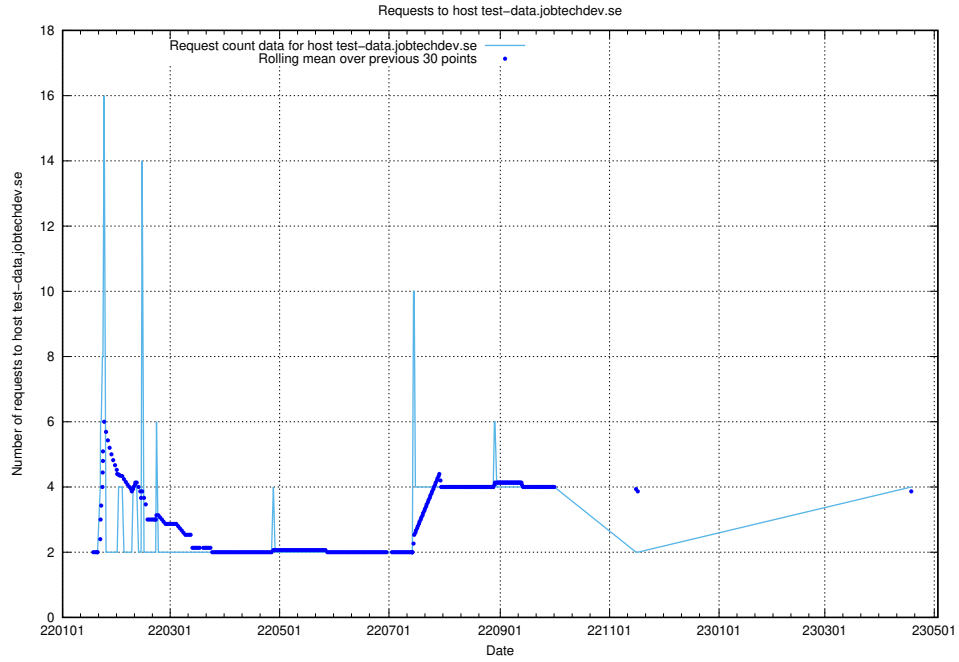

7.100 Usage of test-data.jobtechdev.se

Here, we count the number of requests to host test-data.jobtechdev.se.