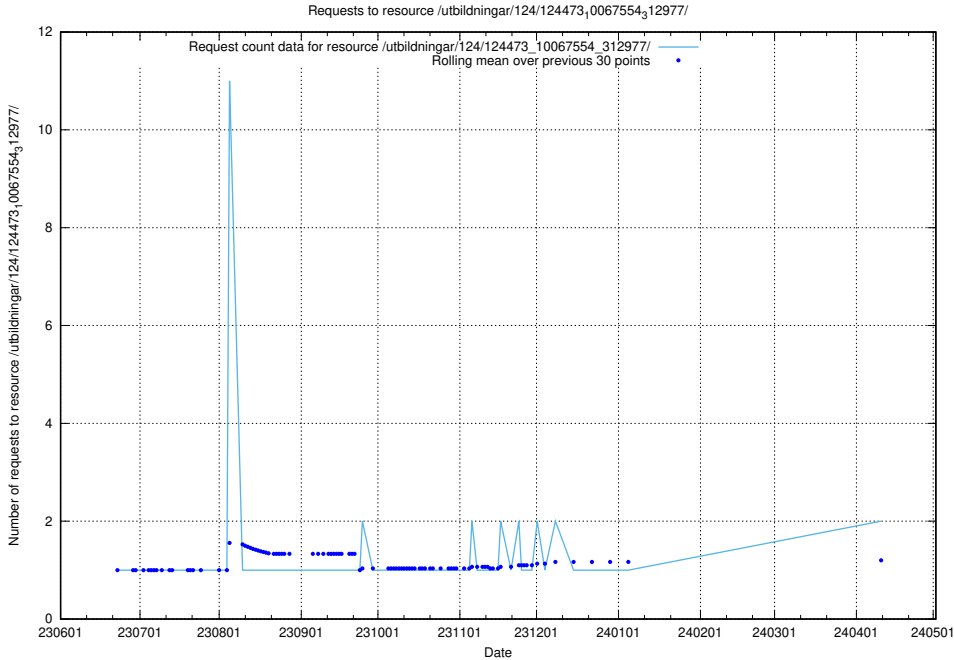

5.896 Usage of /utbildningar/124/124473_10067554_312977/

Here, we count the number of requests to resource /utbildningar/124/124473_10067554_312977/.