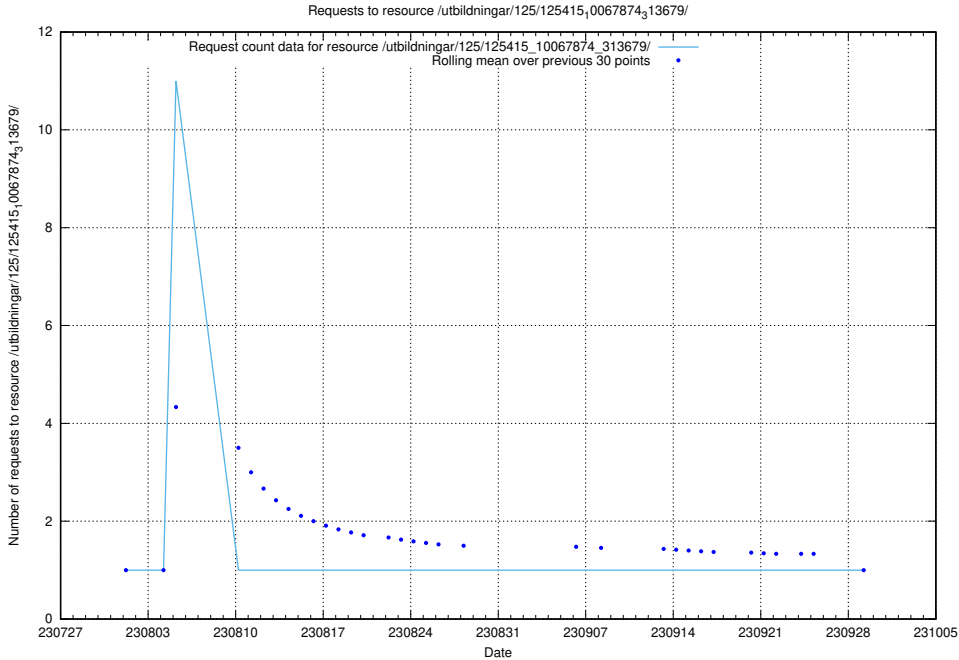

5.4636 Usage of /utbildningar/125/125415_10067874_313679/

Here, we count the number of requests to resource /utbildningar/125/125415_10067874_313679/.