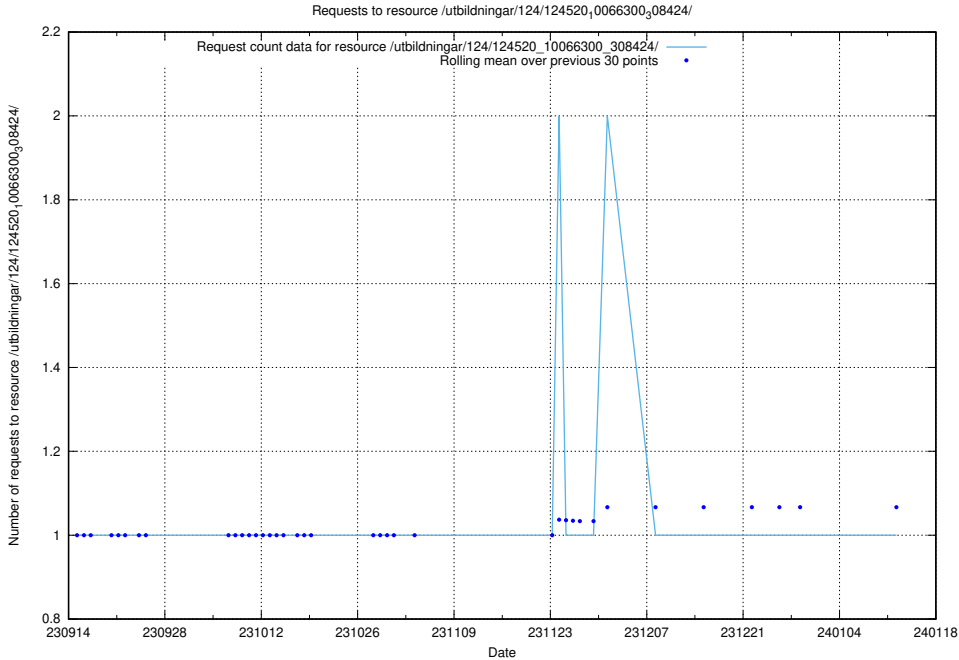

5.4322 Usage of /utbildningar/124/124520_10066300_308424/

Here, we count the number of requests to resource /utbildningar/124/124520_10066300_308424/.