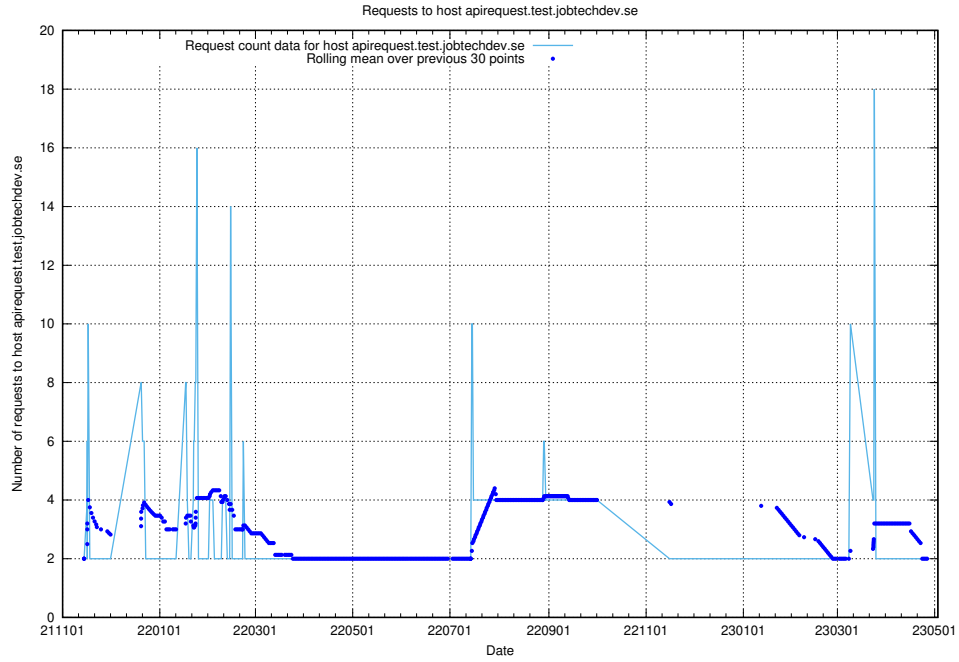

7.286 Usage of `apirequest.test.jobtechdev.se`

Here, we count the number of requests to host `apirequest.test.jobtechdev.se`.