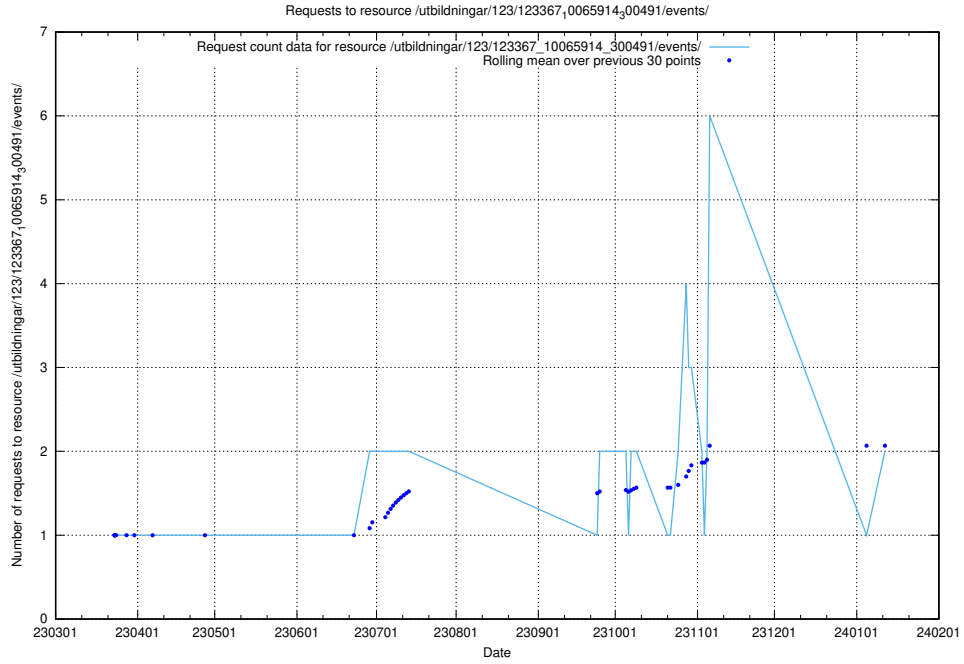

5.779 Usage of /utbildningar/123/123367_10065914_300491/events/

Here, we count the number of requests to resource /utbildningar/123/123367_10065914_300491/events/