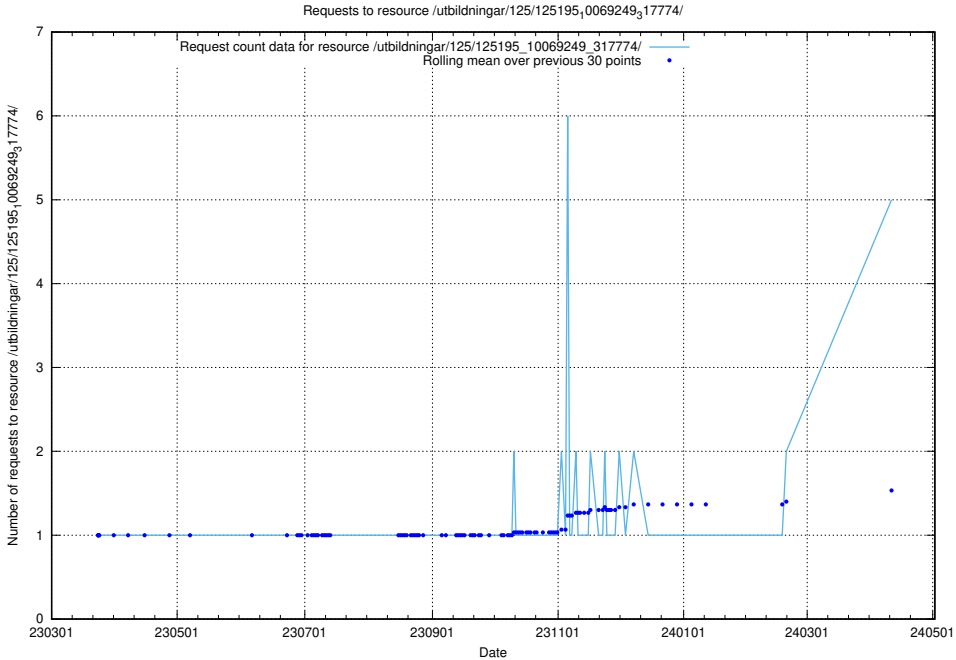

5.122 Usage of /utbildningar/125/125195_10069249_317774/

Here, we count the number of requests to resource /utbildningar/125/125195_10069249_317774/.