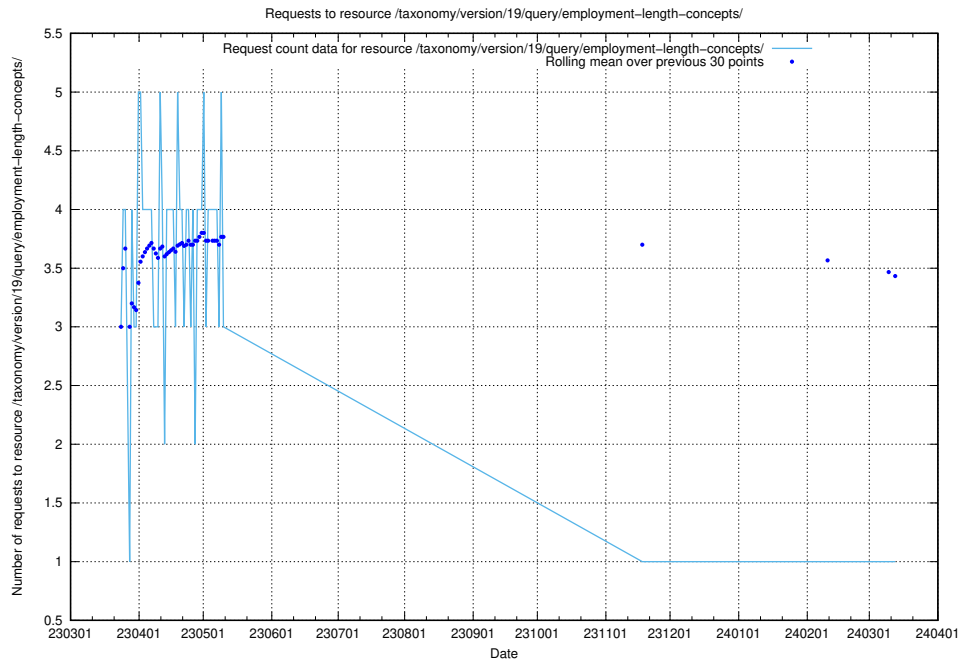

5.5856 Usage of /taxonomy/version/19/query/employment-length-concepts/

Here, we count the number of requests to resource /taxonomy/version/19/query/employment-length-concepts/.