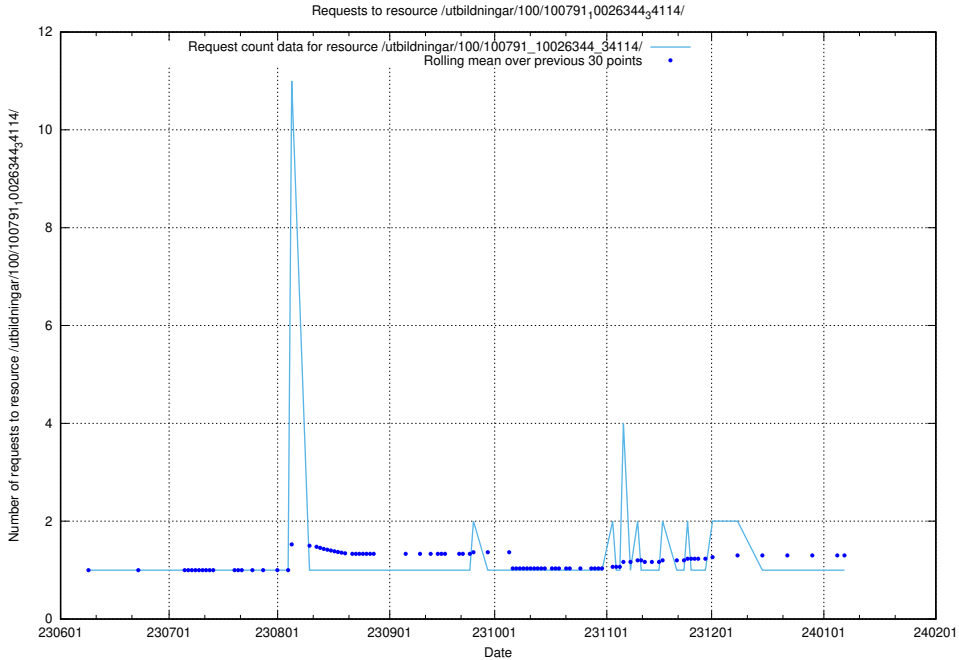

5.5627 Usage of /utbildningar/100/100791_10026344_34114/

Here, we count the number of requests to resource /utbildningar/100/100791_10026344_34114/.