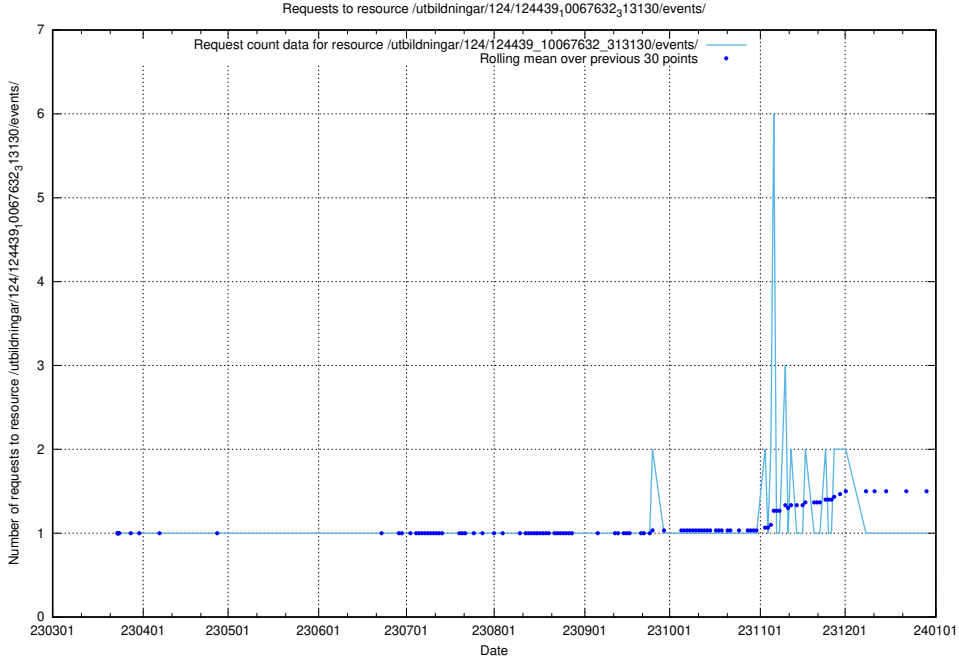

5.3417 Usage of /utbildningar/124/124439_10067632_313130/events/

Here, we count the number of requests to resource /utbildningar/124/124439_10067632_313130/events/