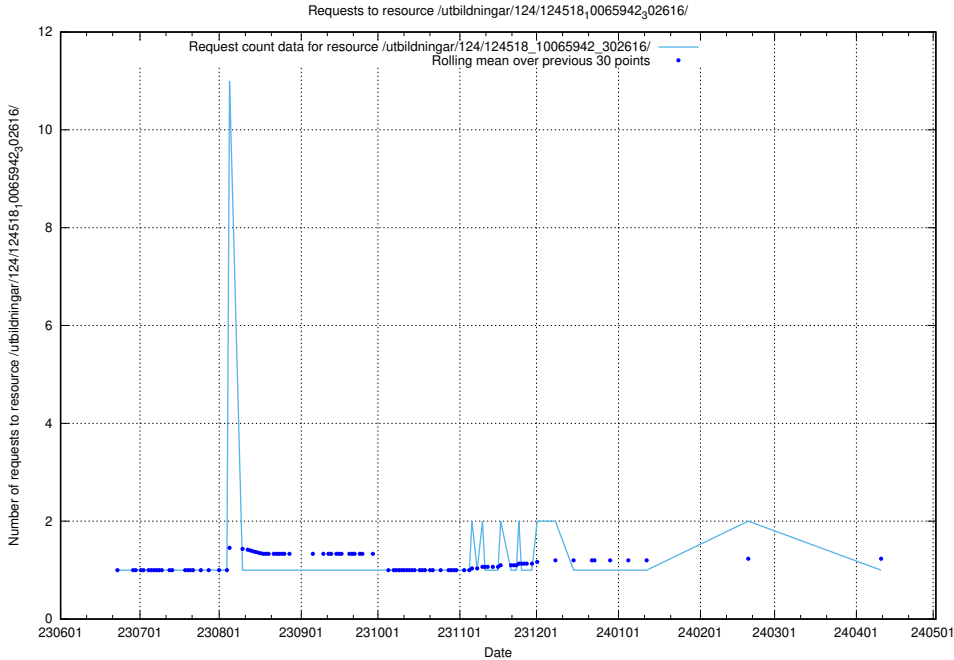

5.5490 Usage of /utbildningar/124/124518_10065942_302616/

Here, we count the number of requests to resource /utbildningar/124/124518_10065942_302616/.