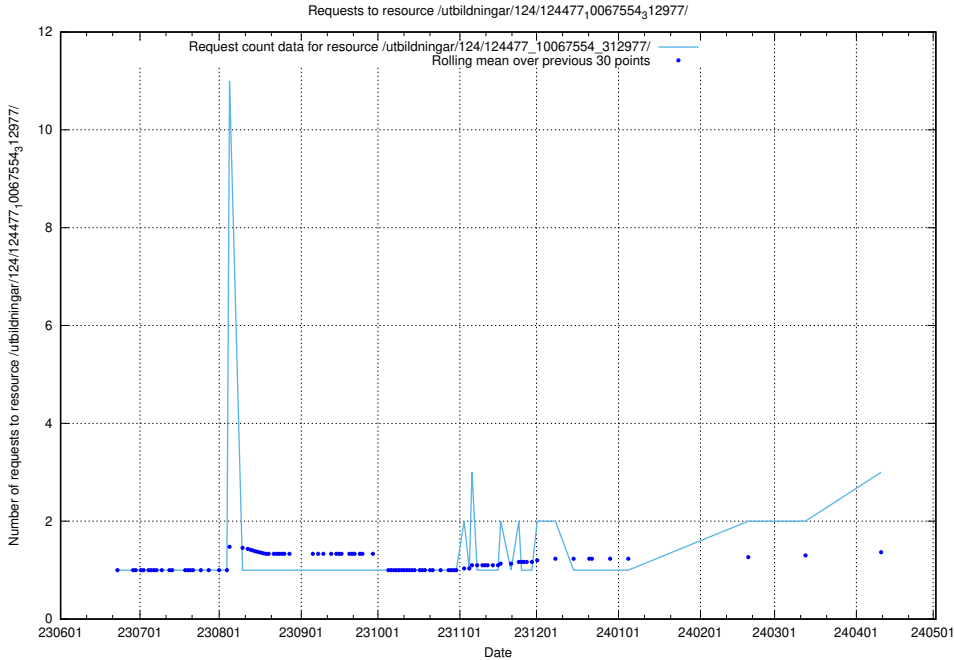

5.423 Usage of /utbildningar/124/124477_10067554_312977/

Here, we count the number of requests to resource /utbildningar/124/124477_10067554_312977/.