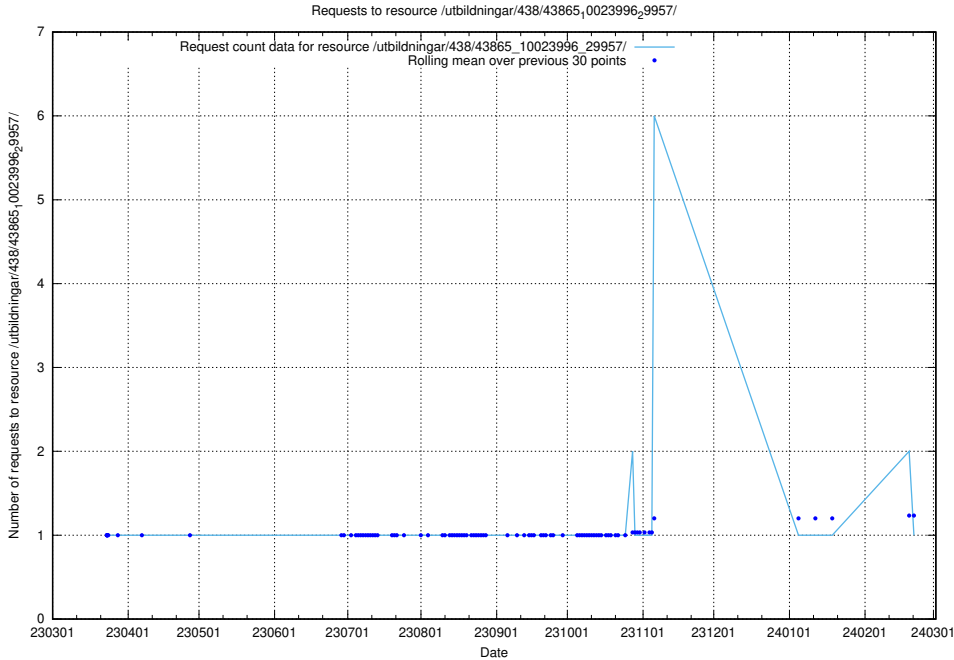

5.6018 Usage of /utbildningar/438/43865_10023996_29957/

Here, we count the number of requests to resource /utbildningar/438/43865_10023996_29957/.