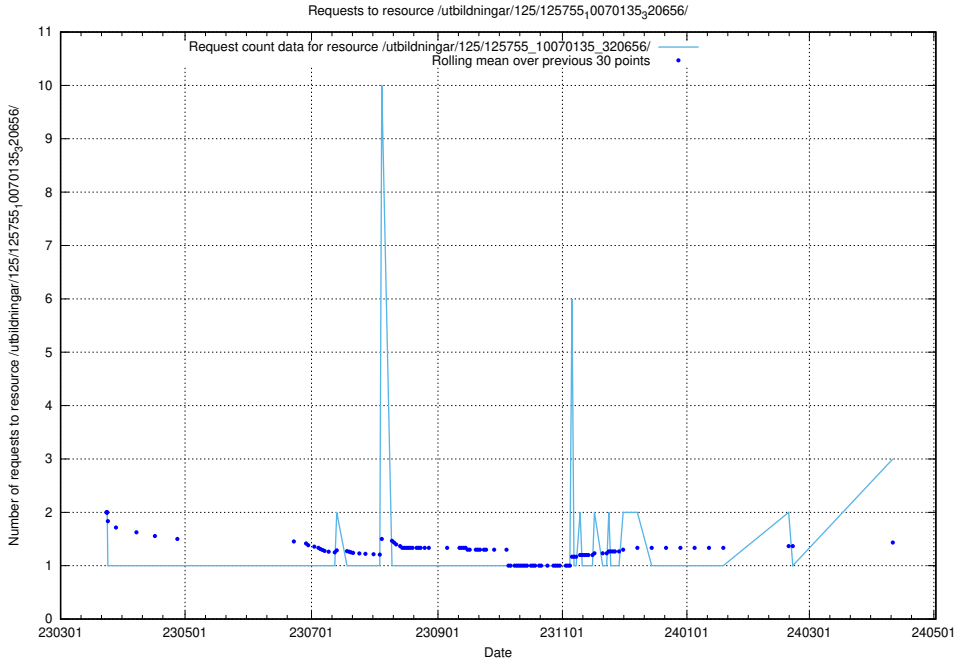

5.482 Usage of /utbildningar/125/125755_10070135_320656/

Here, we count the number of requests to resource /utbildningar/125/125755_10070135_320656/.