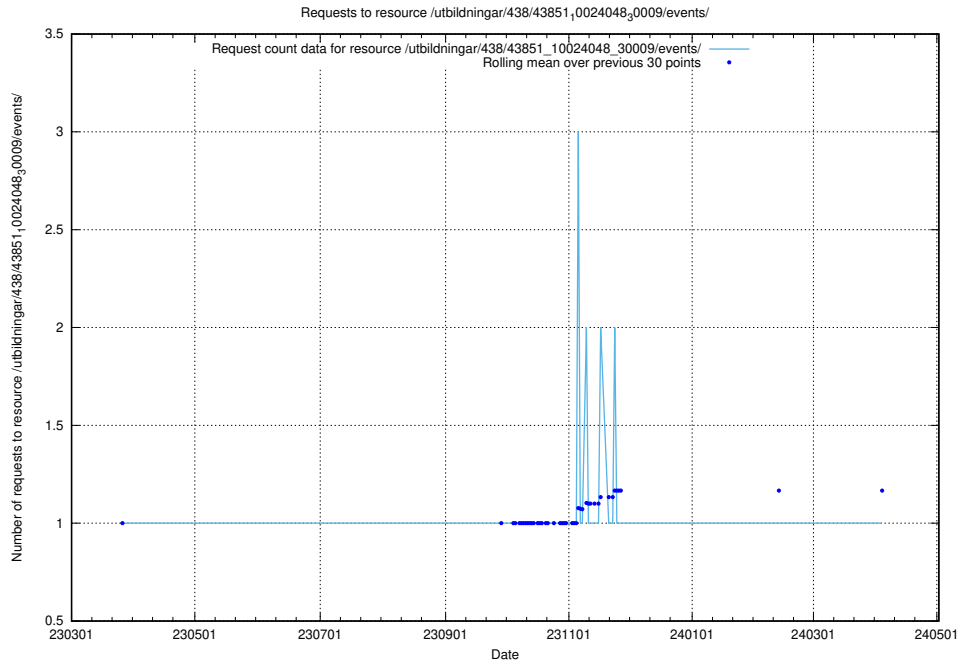

5.5793 Usage of /utbildningar/438/43851_10024048_30009/events/

Here, we count the number of requests to resource /utbildningar/438/43851_10024048_30009/events/.