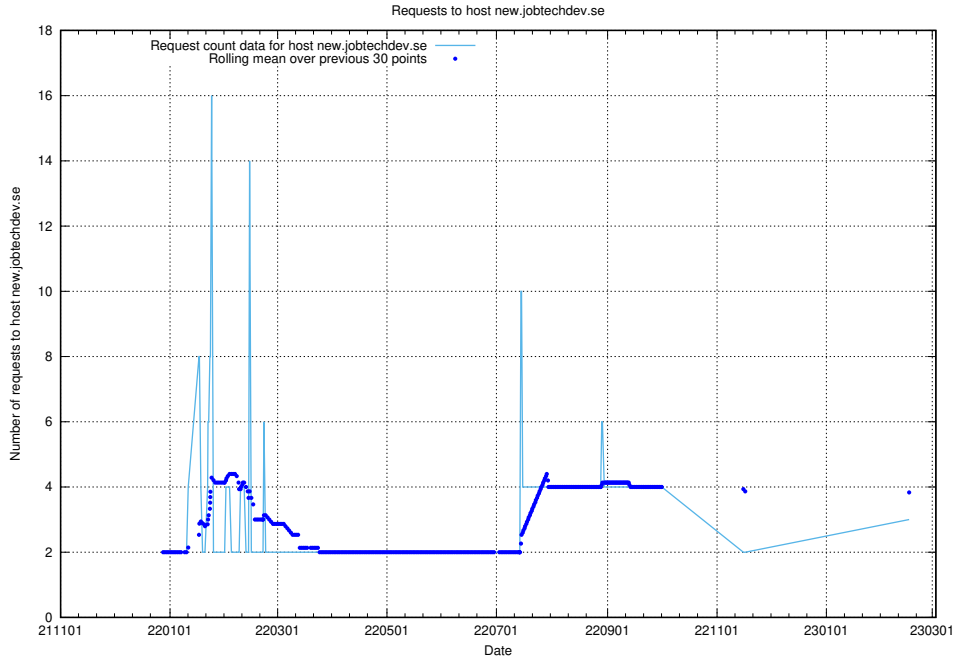

7.191 Usage of new.jobtechdev.se

Here, we count the number of requests to host new.jobtechdev.se.