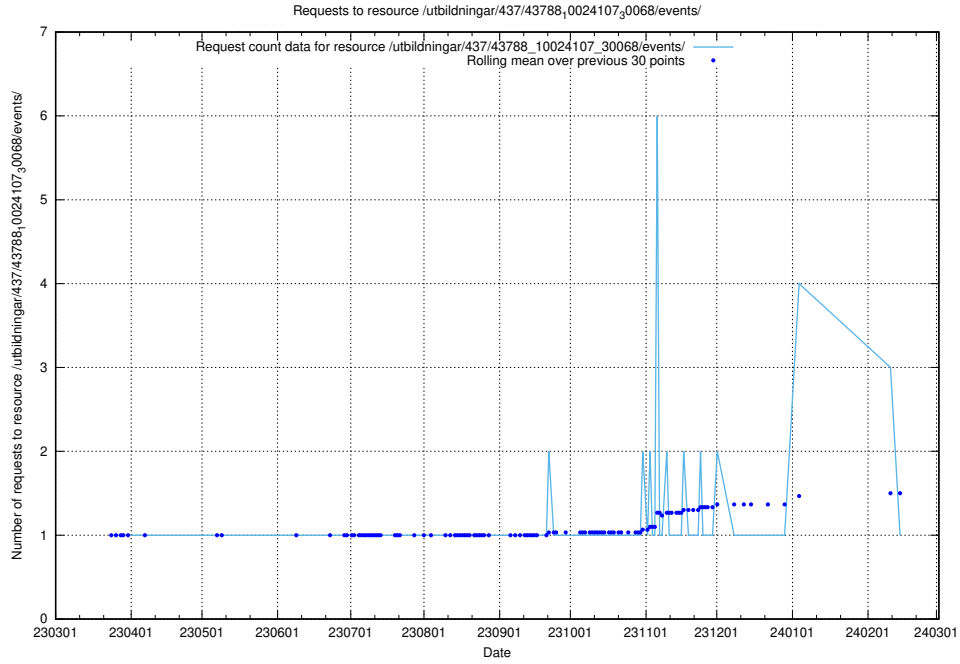

5.5889 Usage of /utbildningar/437/43788_10024107_30068/events/

Here, we count the number of requests to resource /utbildningar/437/43788_10024107_30068/events/.