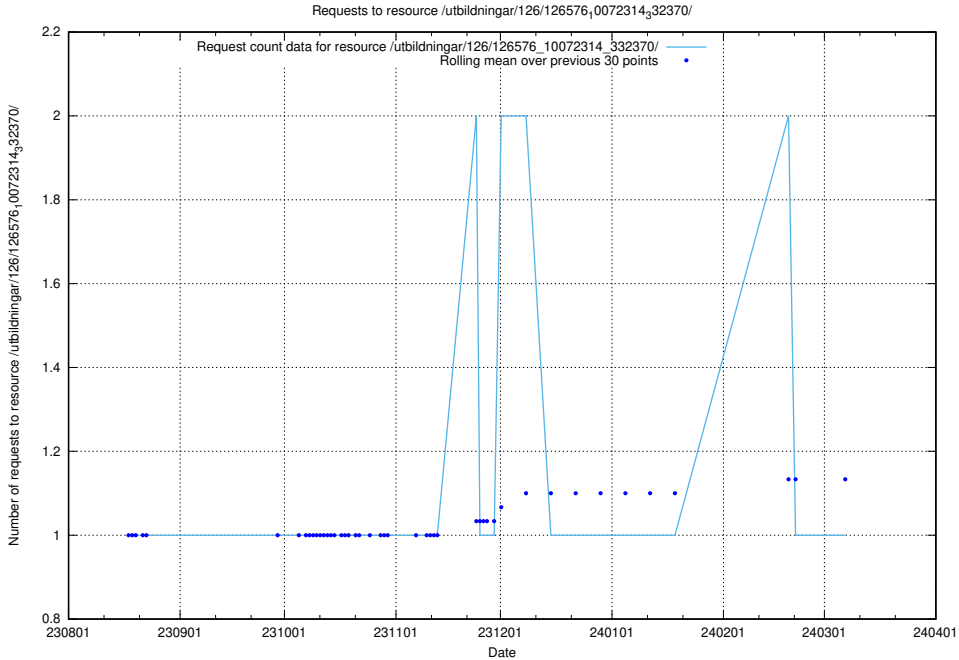

5.4514 Usage of /utbildningar/126/126576_10072314_332370/

Here, we count the number of requests to resource /utbildningar/126/126576_10072314_332370/.