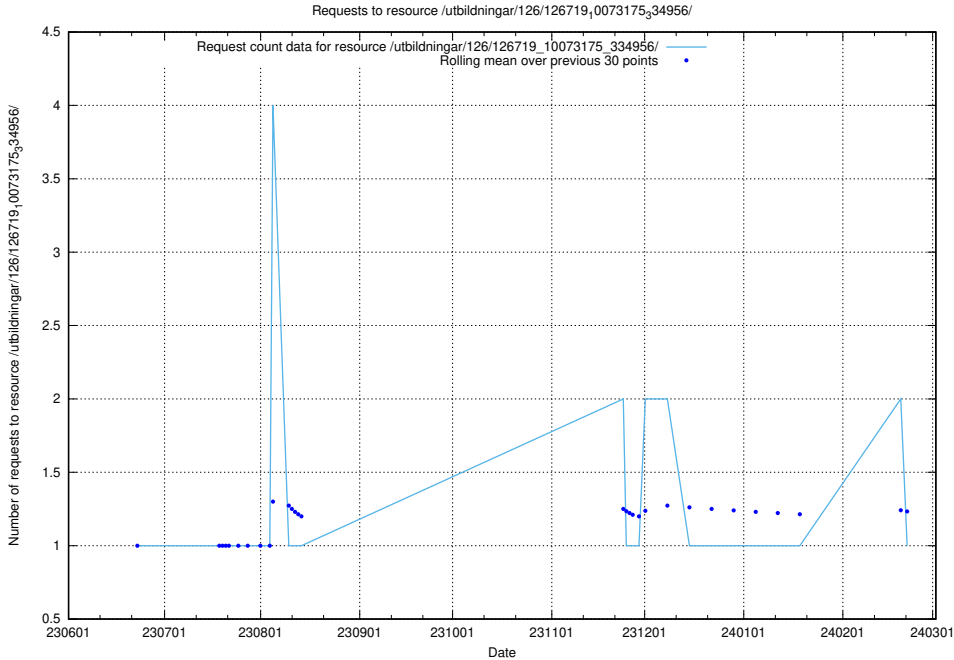

5.5339 Usage of /utbildningar/126/126719_10073175_334956/

Here, we count the number of requests to resource /utbildningar/126/126719_10073175_334956/.