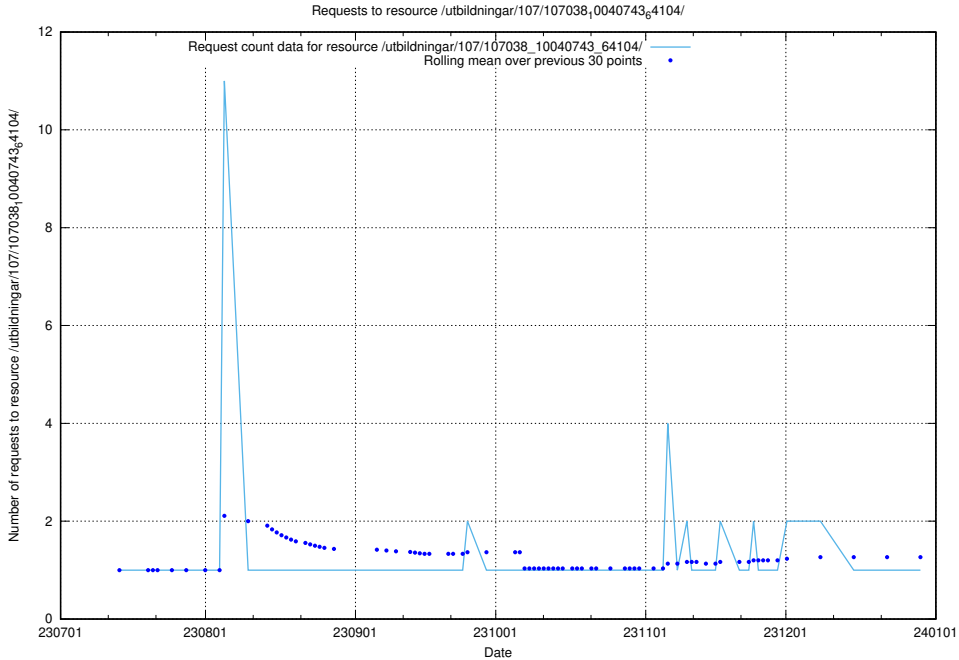

Here, we count the number of requests to resource /utbildningar/107/107038_10040743_64104/events/.

5.4812 Usage of /utbildningar/107/107038_10040743_64104/

Here, we count the number of requests to resource /utbildningar/107/107038_10040743_64104/.