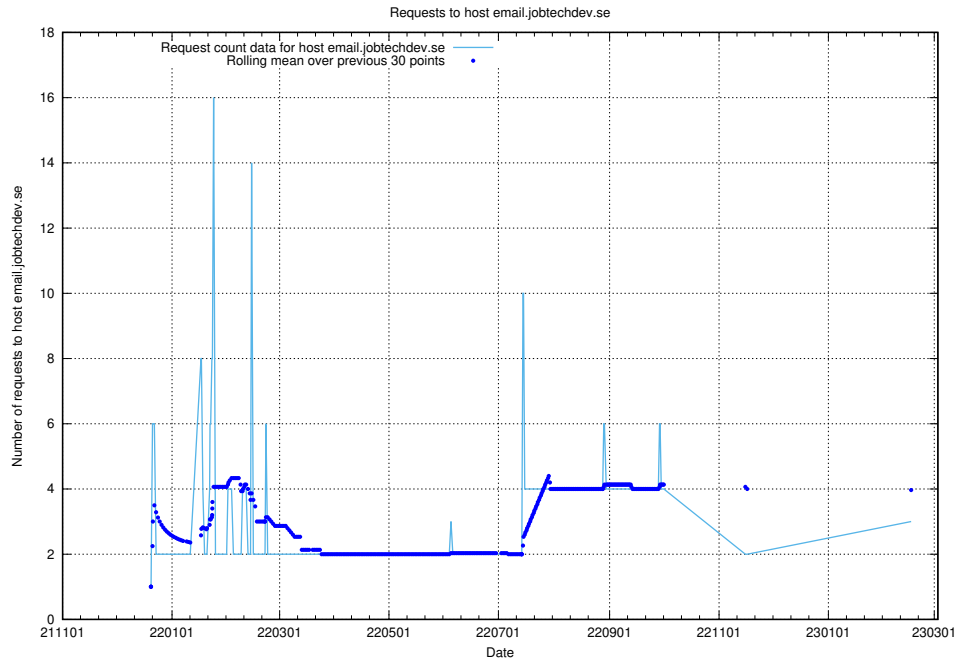

7.201 Usage of email.jobtechdev.se

Here, we count the number of requests to host email.jobtechdev.se.