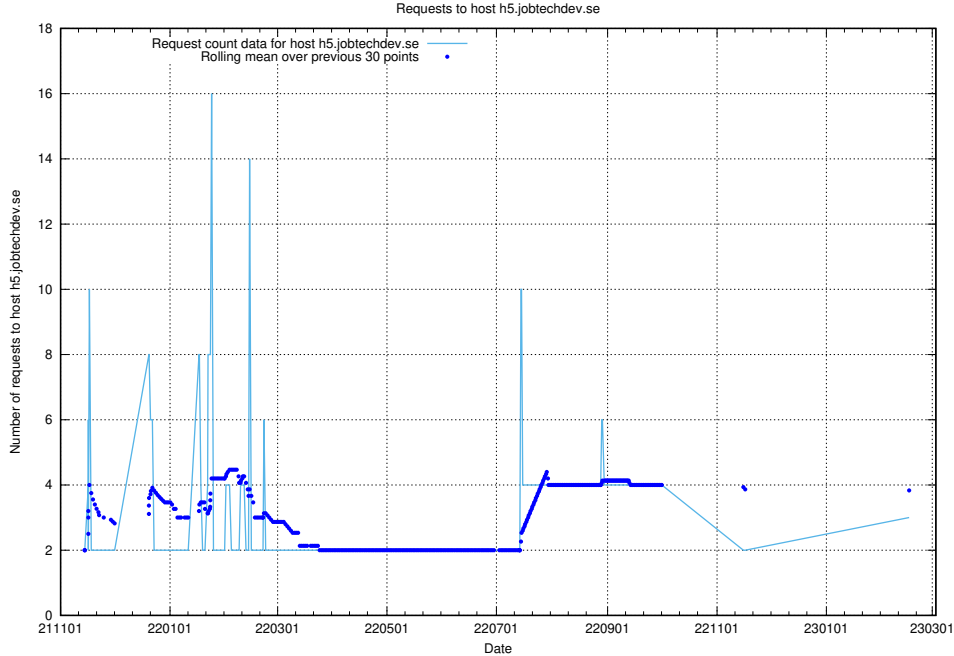

7.164 Usage of h5.jobtechdev.se

Here, we count the number of requests to host h5.jobtechdev.se.