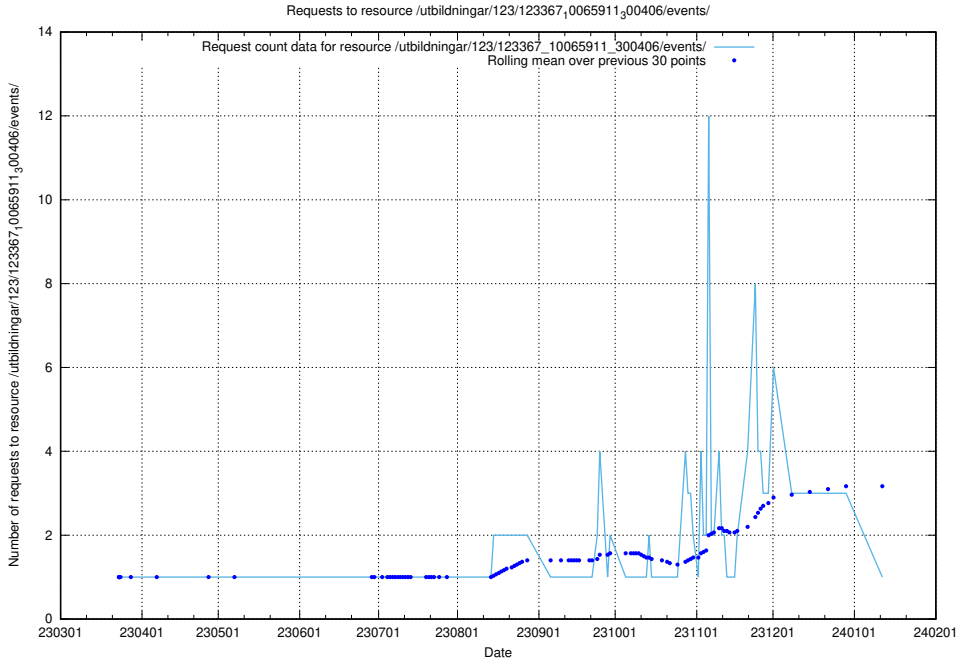

5.4458 Usage of /utbildningar/123/123367_10065911_300406/events/

Here, we count the number of requests to resource /utbildningar/123/123367_10065911_300406/events/

5.4459 Usage of /utbildningar/124/124500_10067840_313543/events/