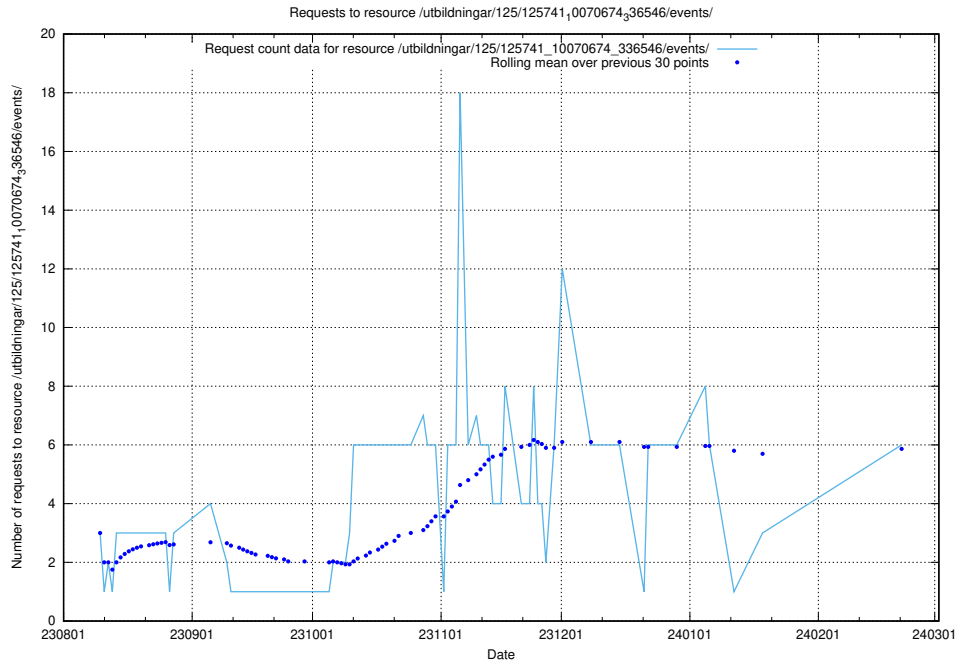

5.82 Usage of /utbildningar/125/125741_10070674_336546/events/

Here, we count the number of requests to resource /utbildningar/125/125741_10070674_336546/events/