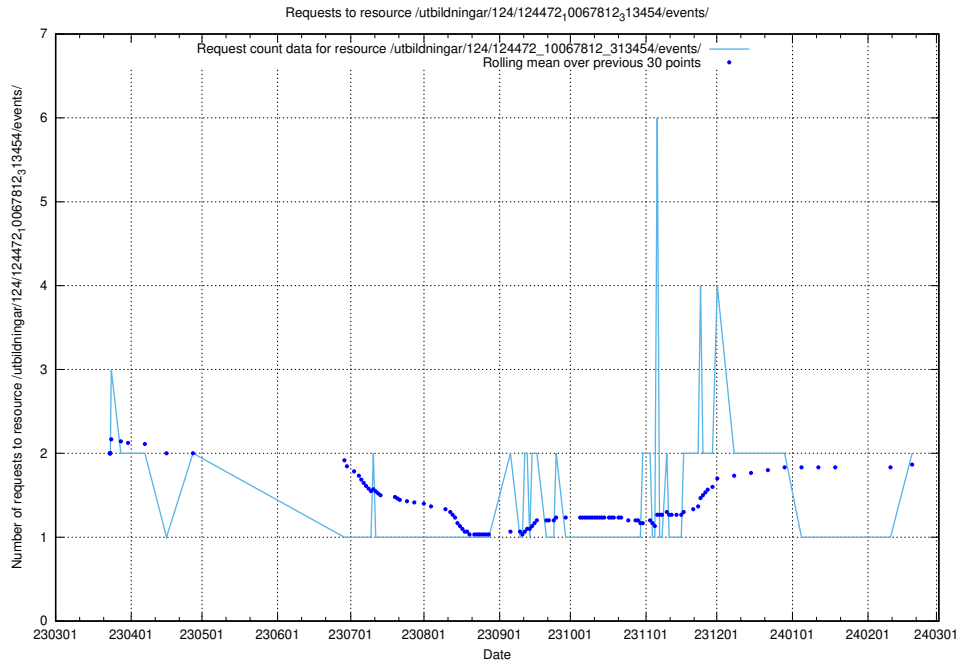

Here, we count the number of requests to resource /utbildningar/124/124498_10067872_313662/events/

5.987 Usage of /utbildningar/124/124472_10067812_313454/events/

Here, we count the number of requests to resource /utbildningar/124/124472_10067812_313454/events/