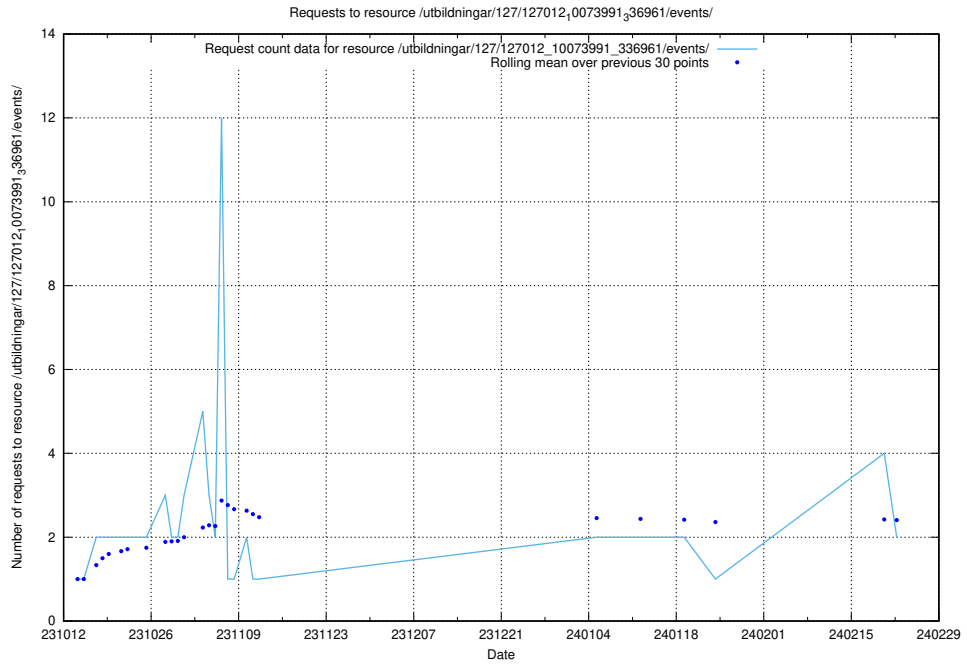

5.750 Usage of /utbildningar/127/127012_10073991_336961/events/

Here, we count the number of requests to resource /utbildningar/127/127012_10073991_336961/events/