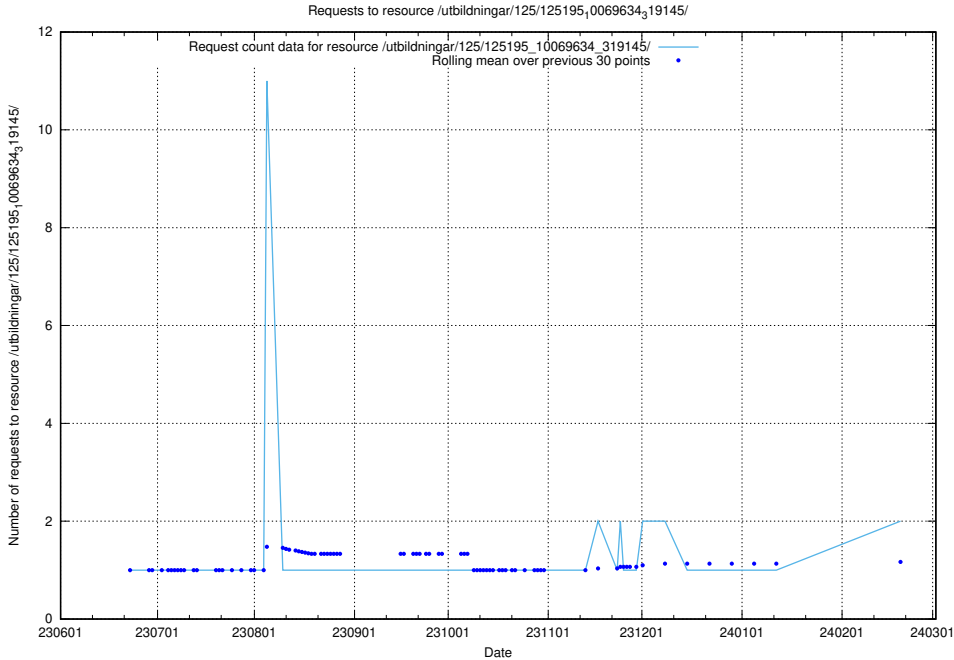

5.882 Usage of /utbildningar/125/125195_10069634_319145/

Here, we count the number of requests to resource /utbildningar/125/125195_10069634_319145/.