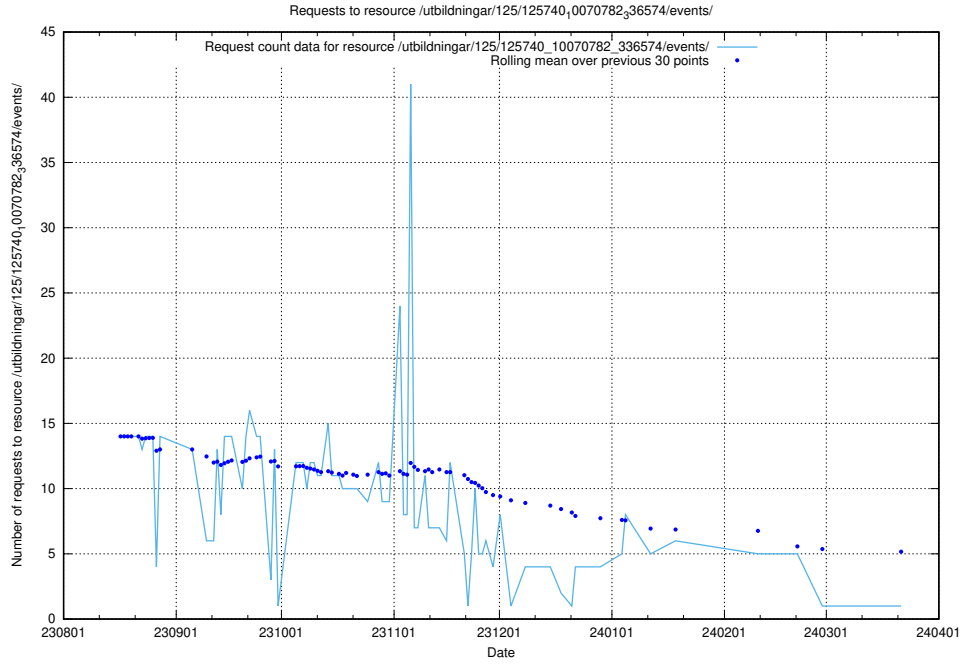

5.4522 Usage of /utbildningar/125/125740_10070782_336574/events/

Here, we count the number of requests to resource /utbildningar/125/125740_10070782_336574/events/