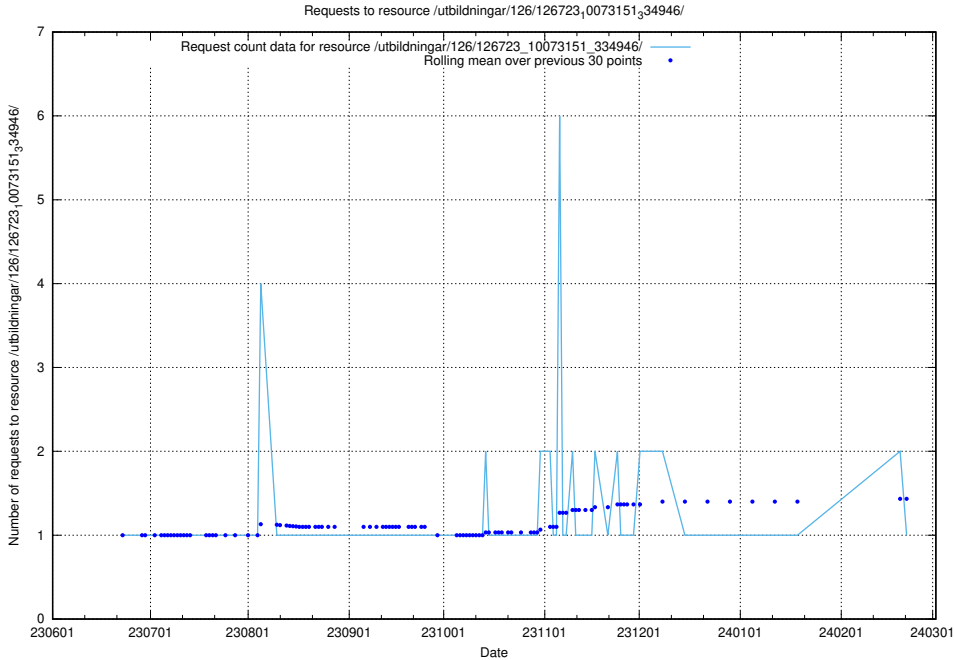

5.5332 Usage of /utbildningar/126/126723_10073151_334946/

Here, we count the number of requests to resource /utbildningar/126/126723_10073151_334946/.