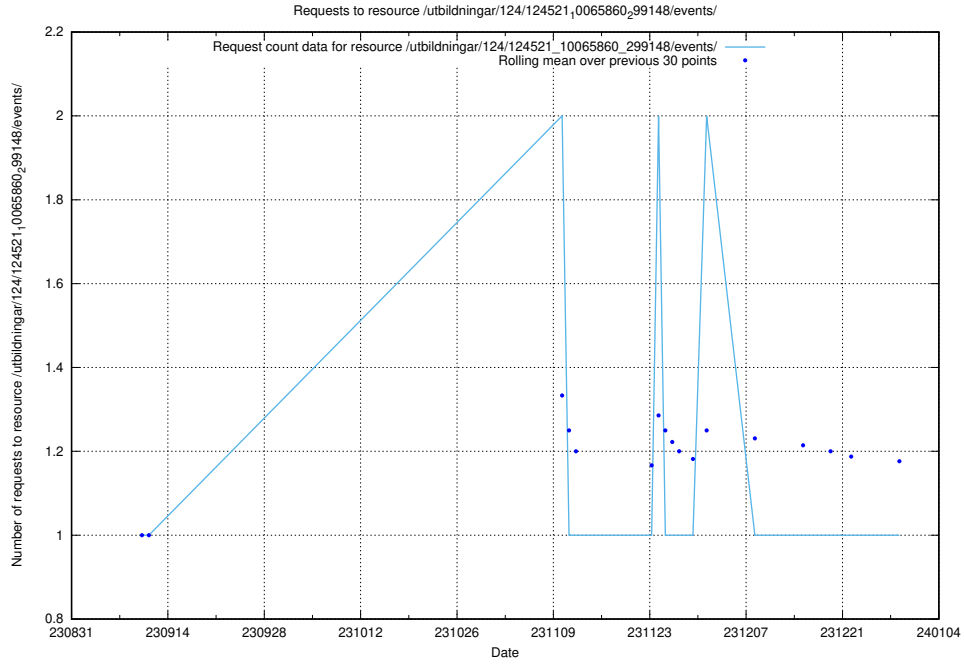

5.4358 Usage of /utbildningar/124/124521_10065860_299148/events/

Here, we count the number of requests to resource /utbildningar/124/124521_10065860_299148/events/