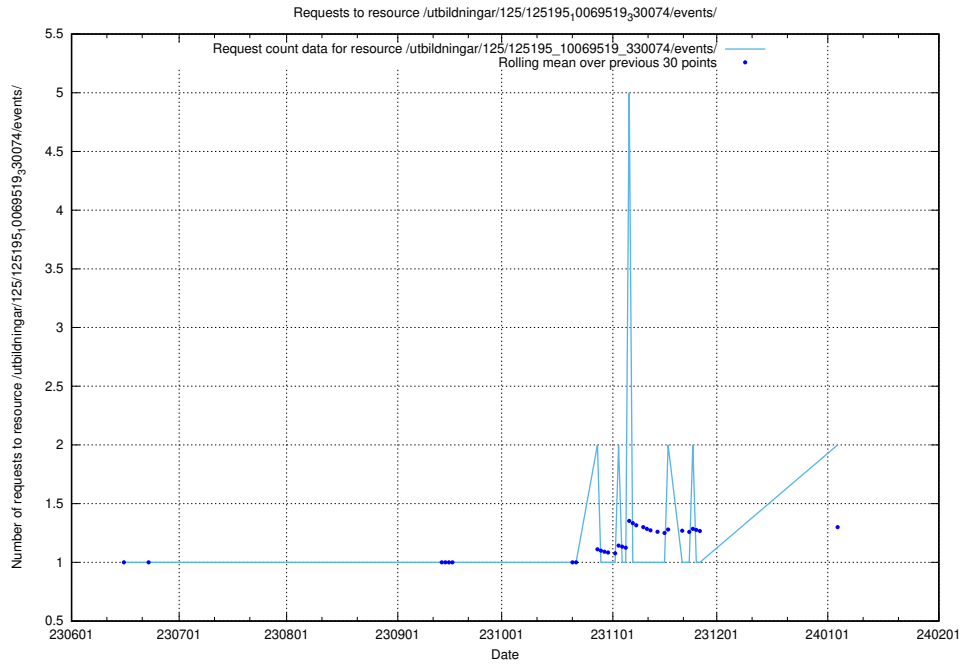

5.913 Usage of /utbildningar/125/125195_10069519_330074/events/

Here, we count the number of requests to resource /utbildningar/125/125195_10069519_330074/events/