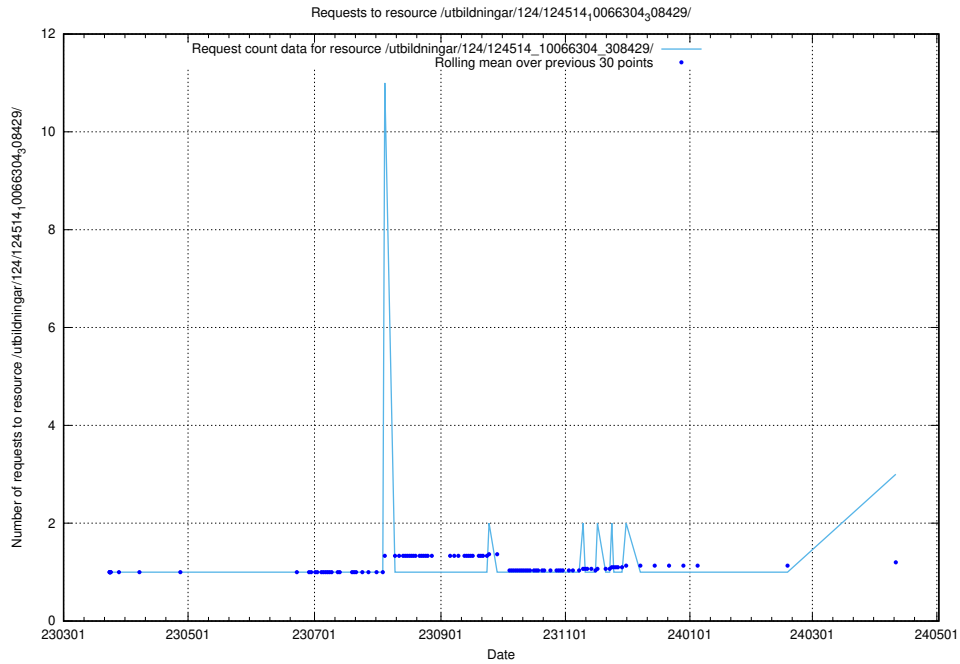

5.294 Usage of /utbildningar/124/124514_10066304_308429/

Here, we count the number of requests to resource /utbildningar/124/124514_10066304_308429/.