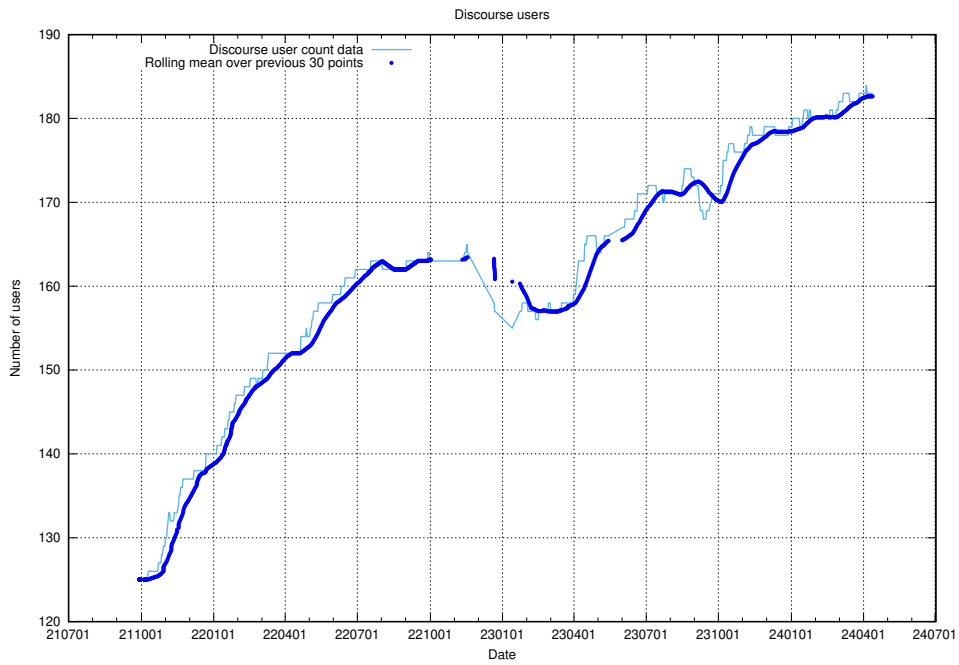

4 Discourse

This section summarises activities from the [JobTech Discourse Forum](https://forum.jobtechdev.se)⁵.

4.1 User count

A table of the number of users in Discourse.

---

⁵<https://forum.jobtechdev.se>