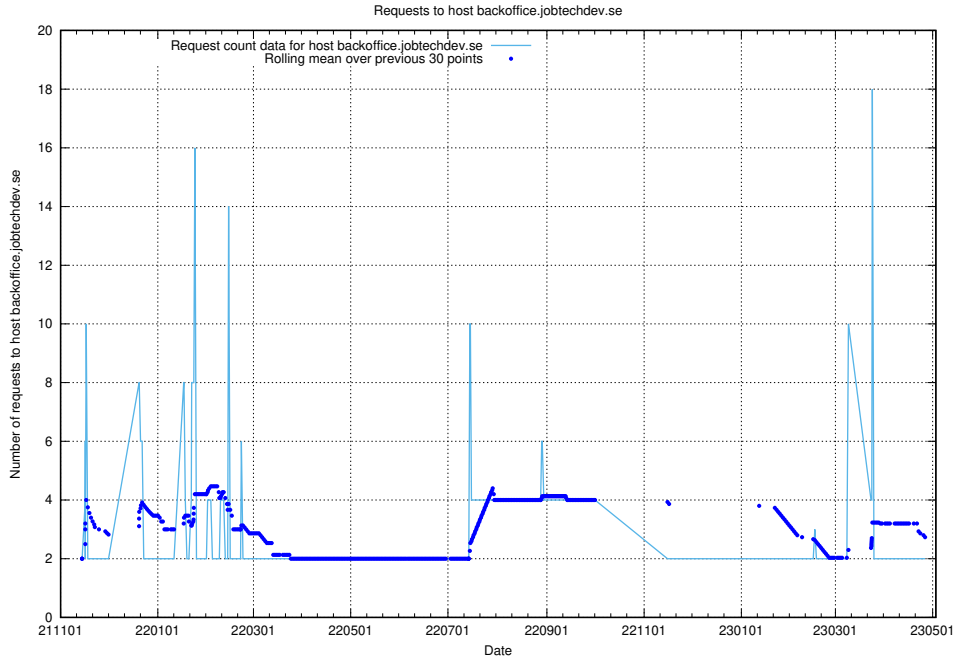

7.285 Usage of backoffice.jobtechdev.se

Here, we count the number of requests to host backoffice.jobtechdev.se.