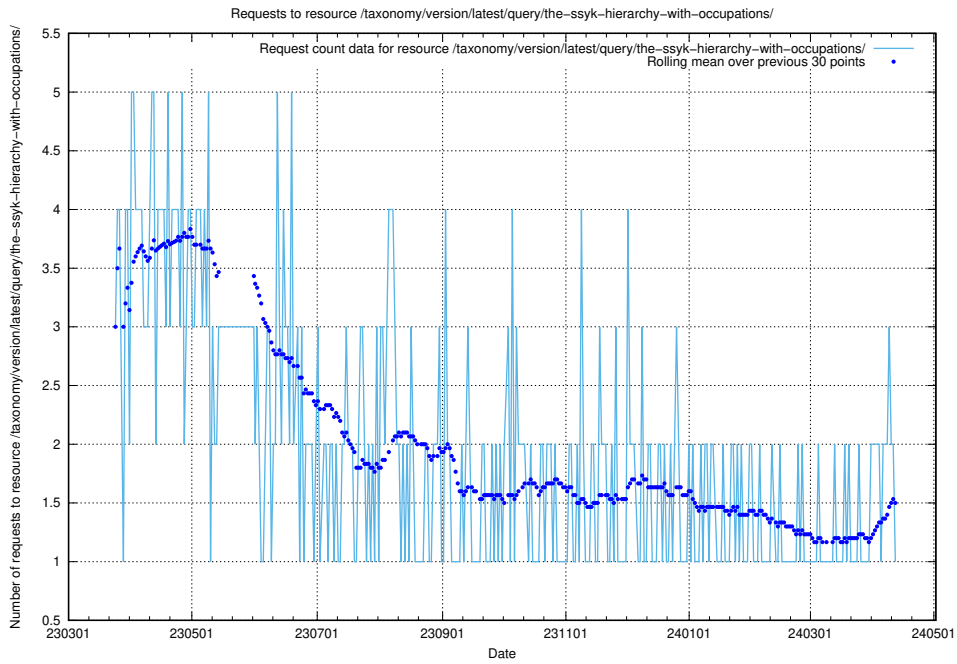

5.5808 Usage of /taxonomy/version/latest/query/the-ssyk-hierarchy-with-occupations/

Here, we count the number of requests to resource /taxonomy/version/latest/query/the-ssyk-hierarchy-with-occupations/.