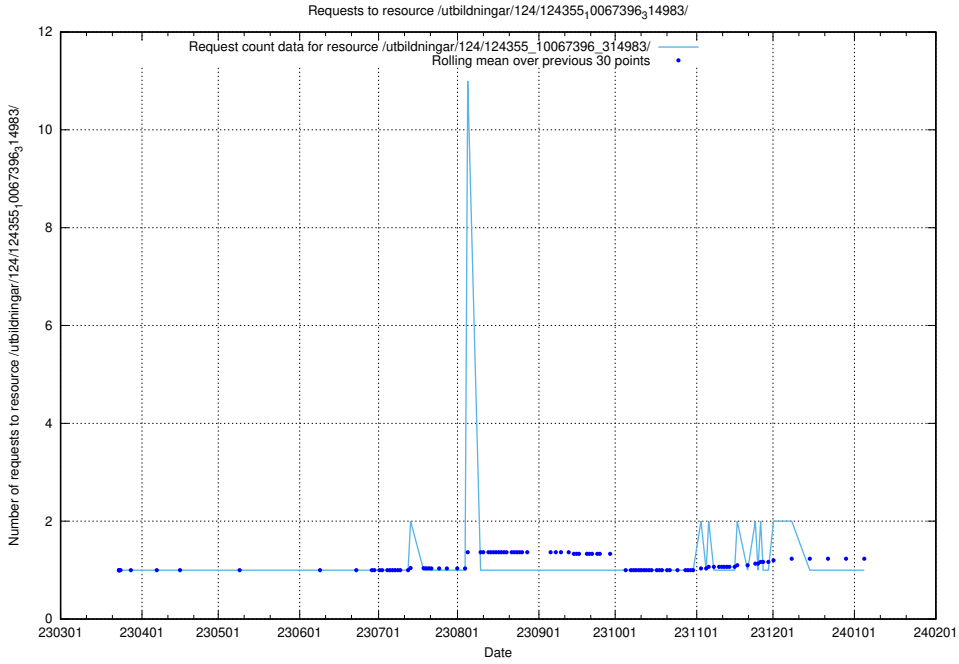

5.3643 Usage of /utbildningar/124/124355_10067396_314983/

Here, we count the number of requests to resource /utbildningar/124/124355_10067396_314983/.