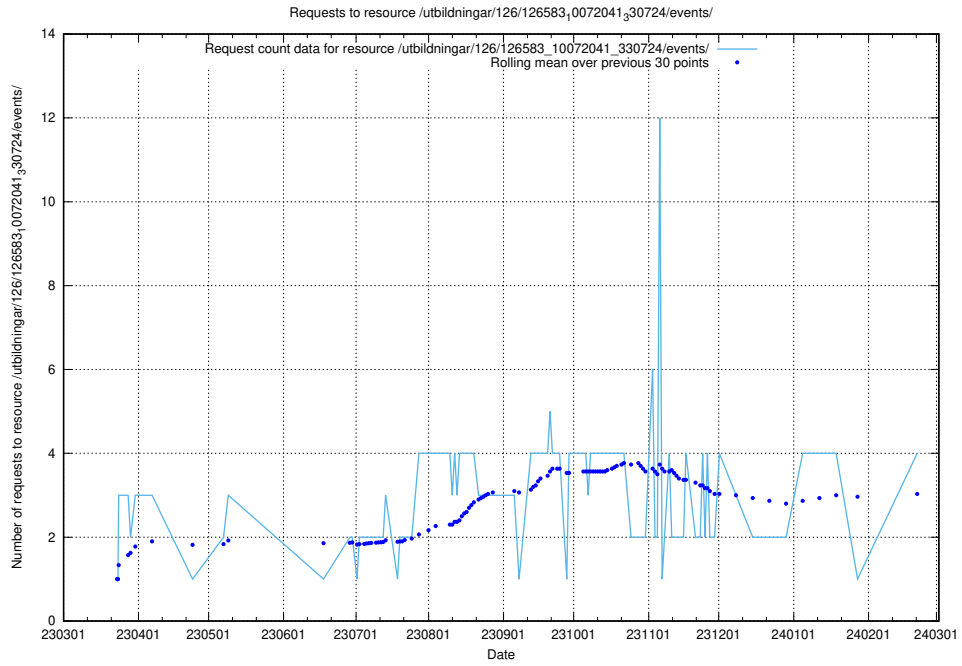

Here, we count the number of requests to resource /utbildningar/437/43756_10024110_30071/.

5.263 Usage of /utbildningar/126/126583_10072041_330724/events/

Here, we count the number of requests to resource /utbildningar/126/126583_10072041_330724/events/