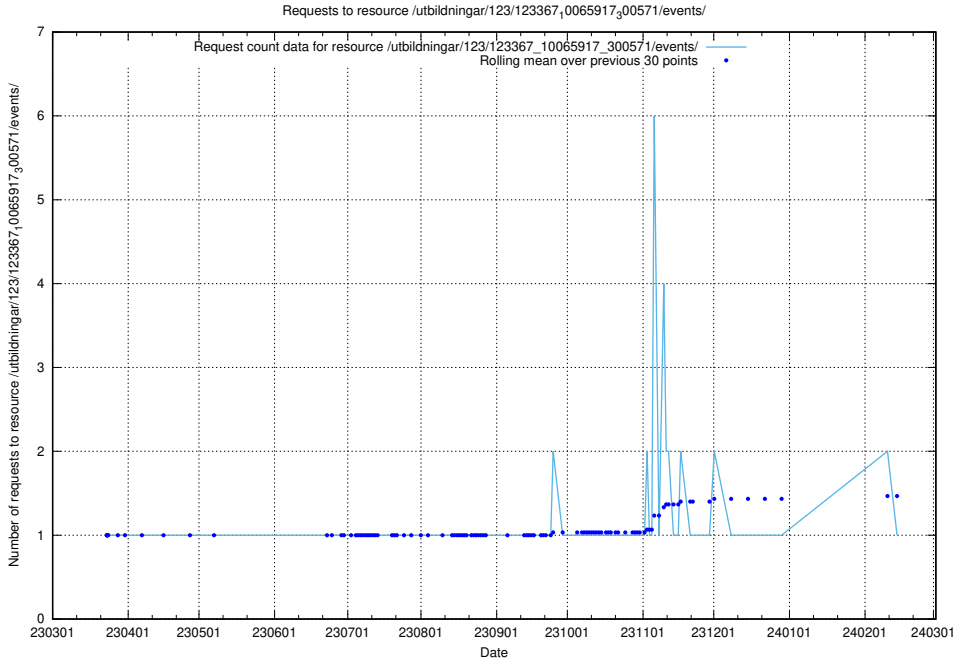

5.4387 Usage of /utbildningar/123/123367_10065917_300571/events/

Here, we count the number of requests to resource /utbildningar/123/123367_10065917_300571/events/