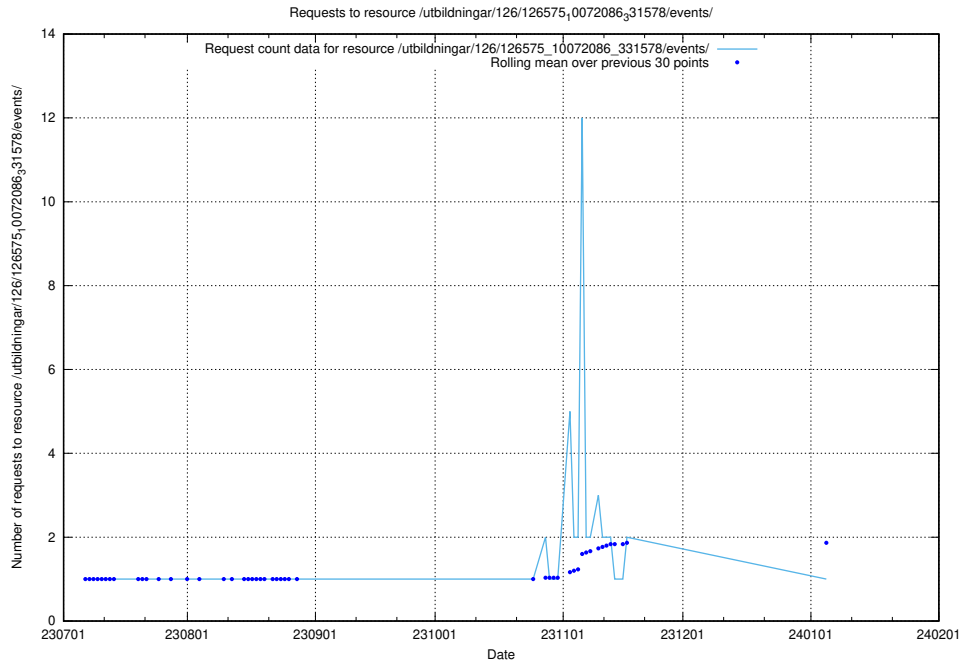

5.5030 Usage of /utbildningar/126/126575_10072086_331578/events/

Here, we count the number of requests to resource /utbildningar/126/126575_10072086_331578/events/