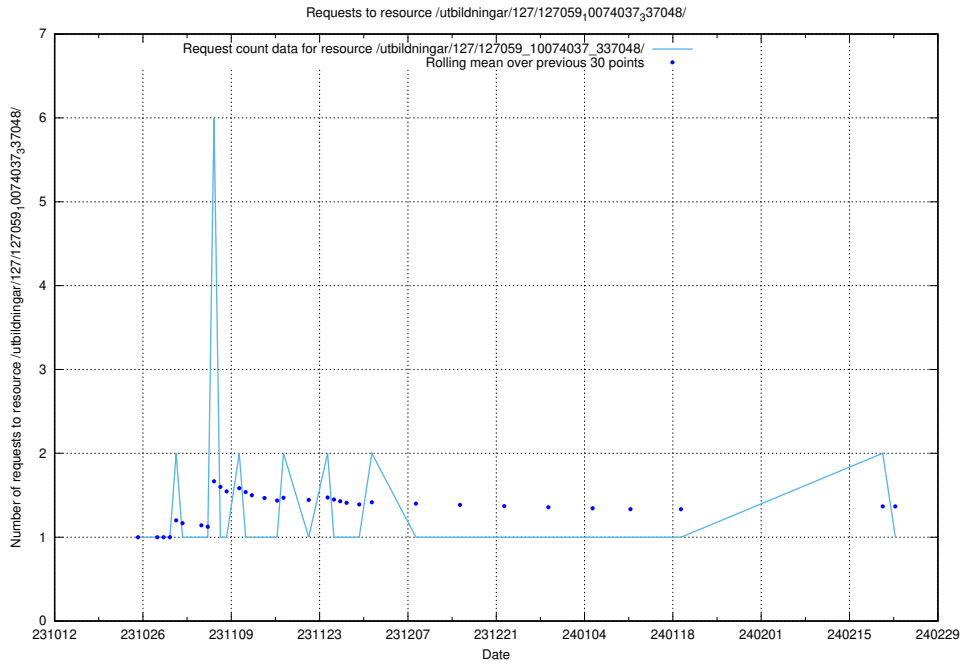

5.3957 Usage of /utbildningar/127/127059_10074037_337048/

Here, we count the number of requests to resource /utbildningar/127/127059_10074037_337048/.