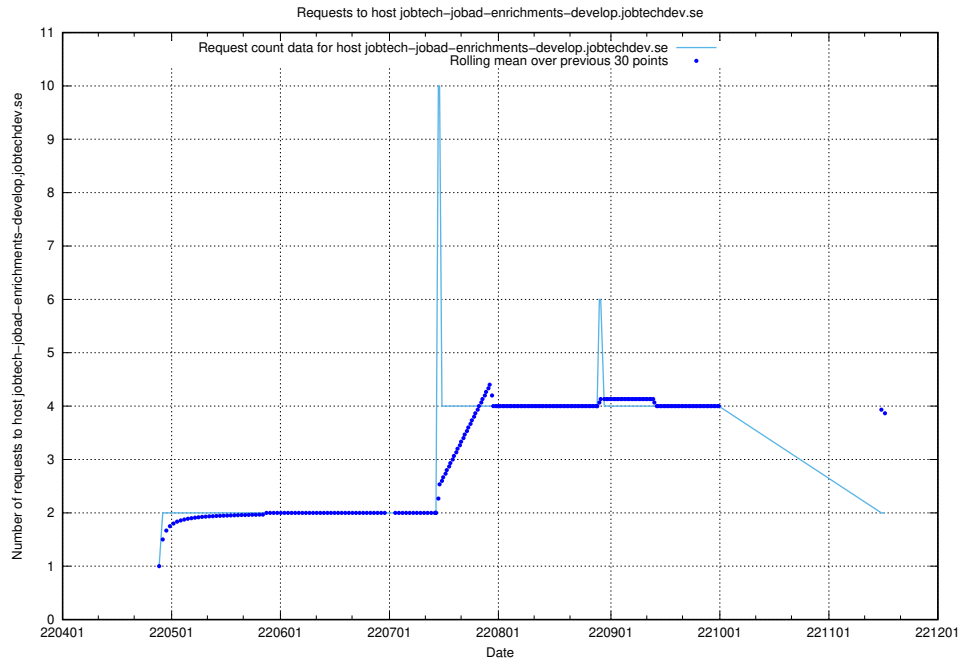

Here, we count the number of requests to host `jobtech-jobad-enrichments-develop.jobtechdev.se`.

7.442 Usage of `jobad-enrichments-test.jobtechdev.se`

Here, we count the number of requests to host `jobad-enrichments-test.jobtechdev.se`.