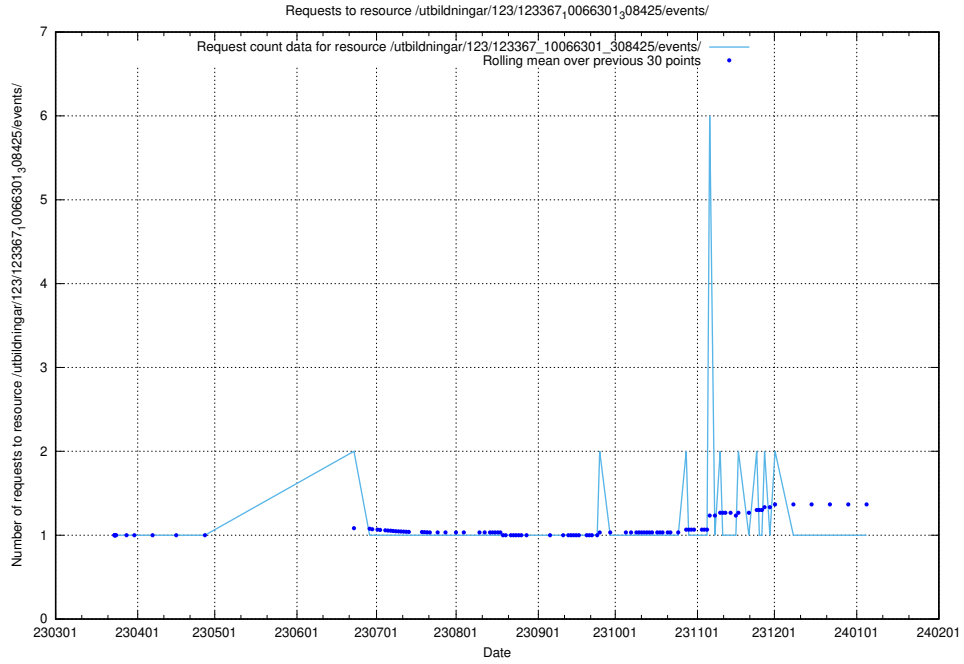

Here, we count the number of requests to resource /utbildningar/126/126254_10071449_329487/.

5.4291 Usage of /utbildningar/123/123367_10066301_308425/events/

Here, we count the number of requests to resource /utbildningar/123/123367_10066301_308425/events/