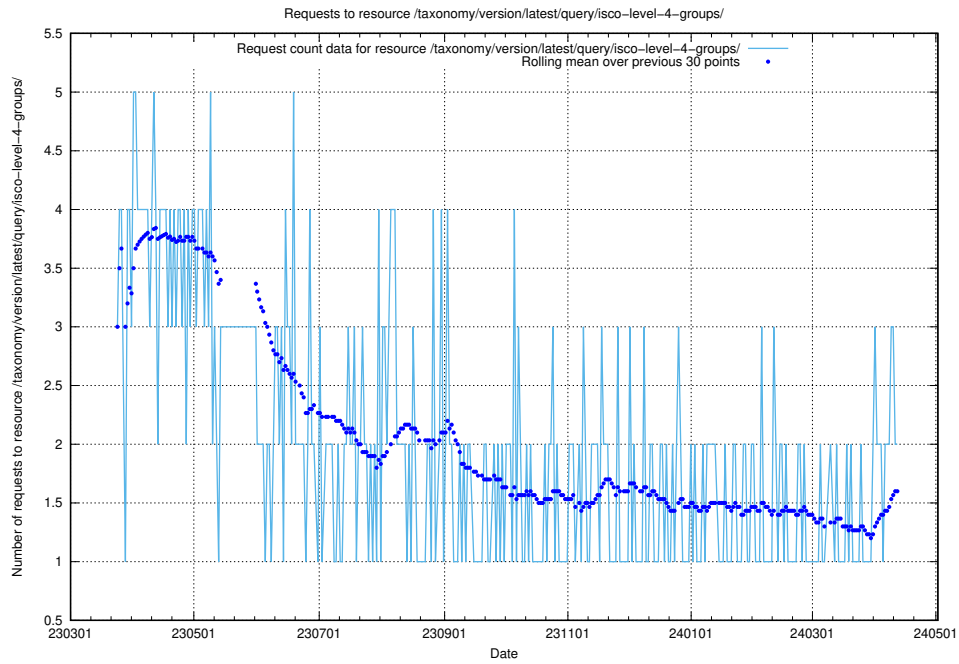

5.948 Usage of /taxonomy/version/latest/query/isco-level-4-groups/

Here, we count the number of requests to resource /taxonomy/version/latest/query/isco-level-4-groups/.