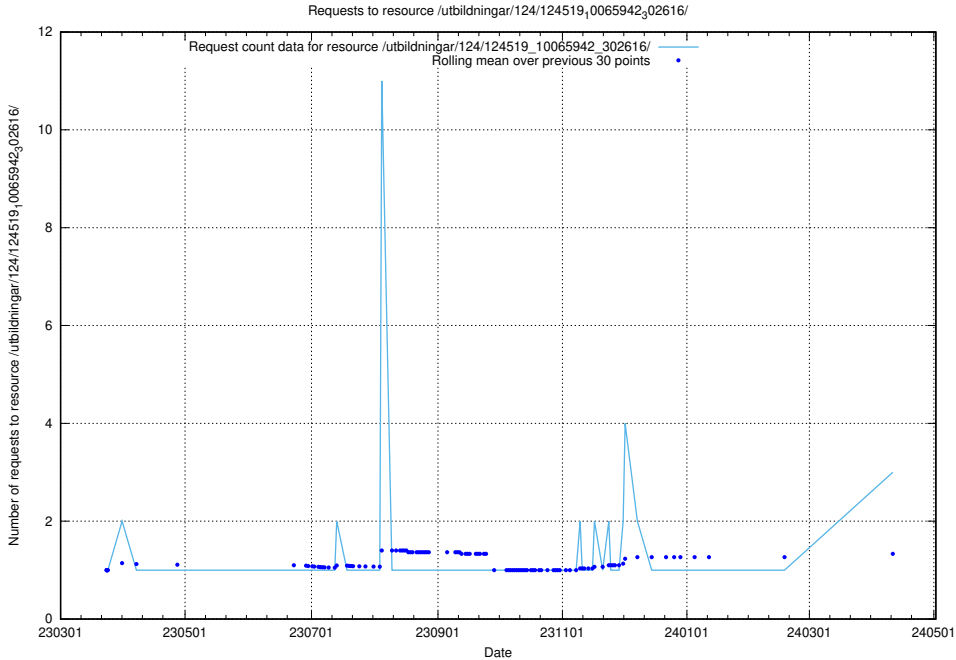

5.284 Usage of /utbildningar/124/124519_10065942_302616/

Here, we count the number of requests to resource /utbildningar/124/124519_10065942_302616/.