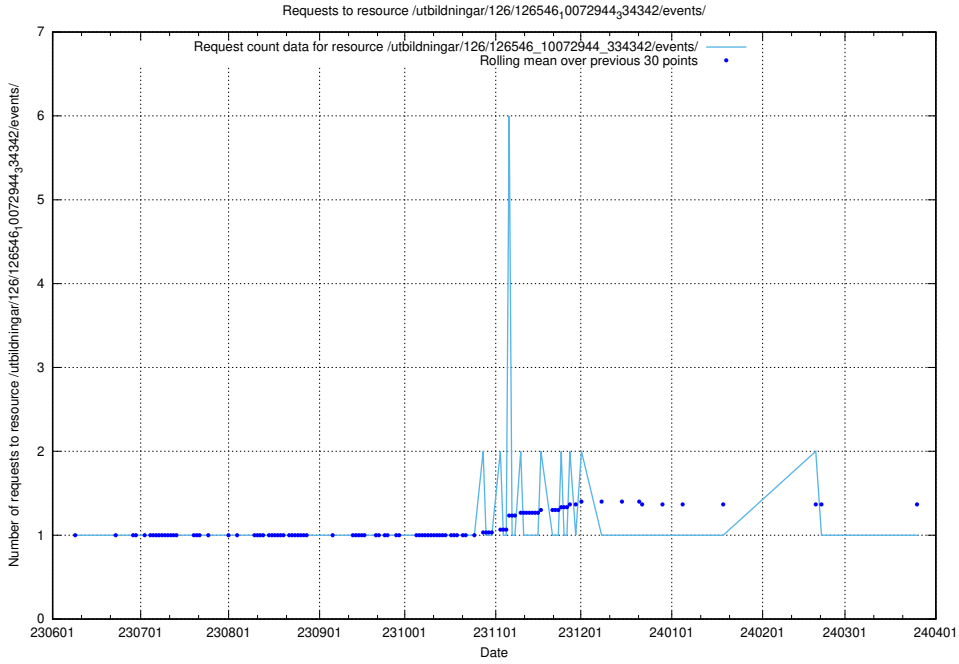

5.5614 Usage of /utbildningar/126/126546_10072944_334342/events/

Here, we count the number of requests to resource /utbildningar/126/126546_10072944_334342/events/