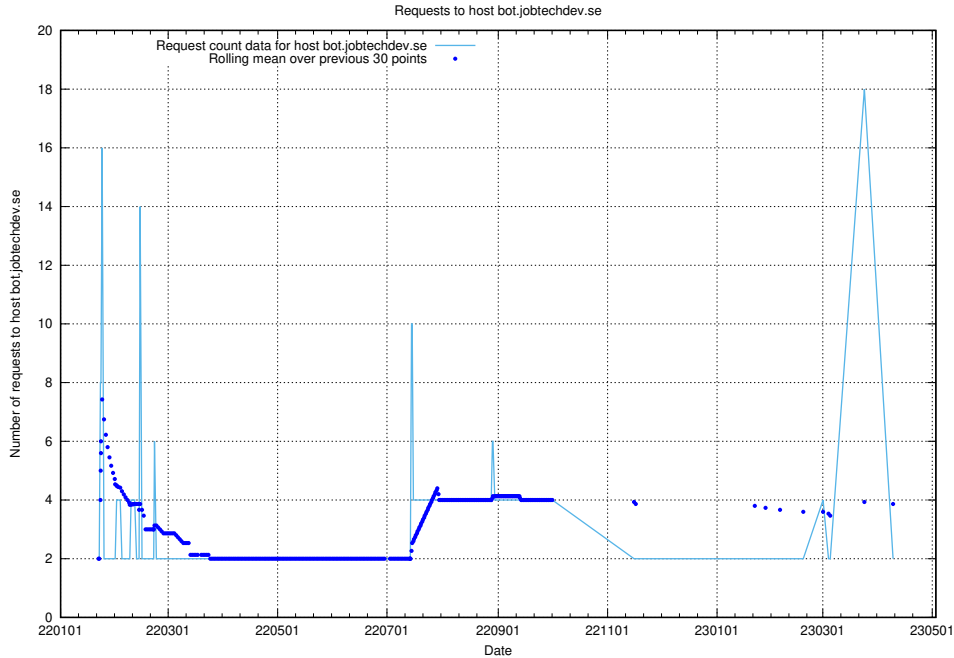

7.256 Usage of bot.jobtechdev.se

Here, we count the number of requests to host bot.jobtechdev.se.