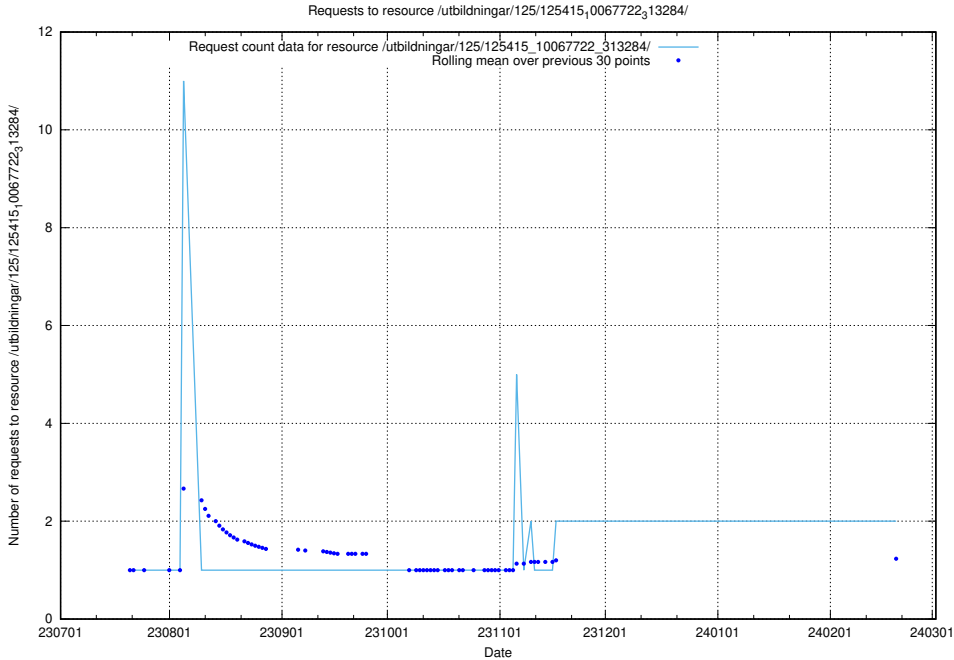

5.816 Usage of /utbildningar/125/125415_10067722_313284/

Here, we count the number of requests to resource /utbildningar/125/125415_10067722_313284/.