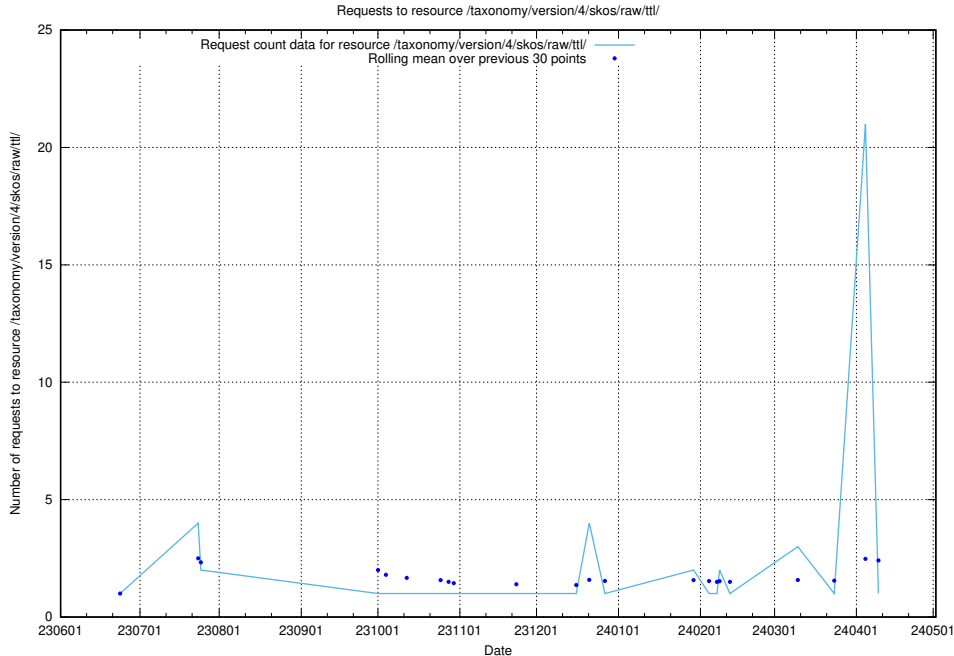

5.5285 Usage of /taxonomy/version/4/skos/raw/ttl/

Here, we count the number of requests to resource /taxonomy/version/4/skos/raw/ttl/.