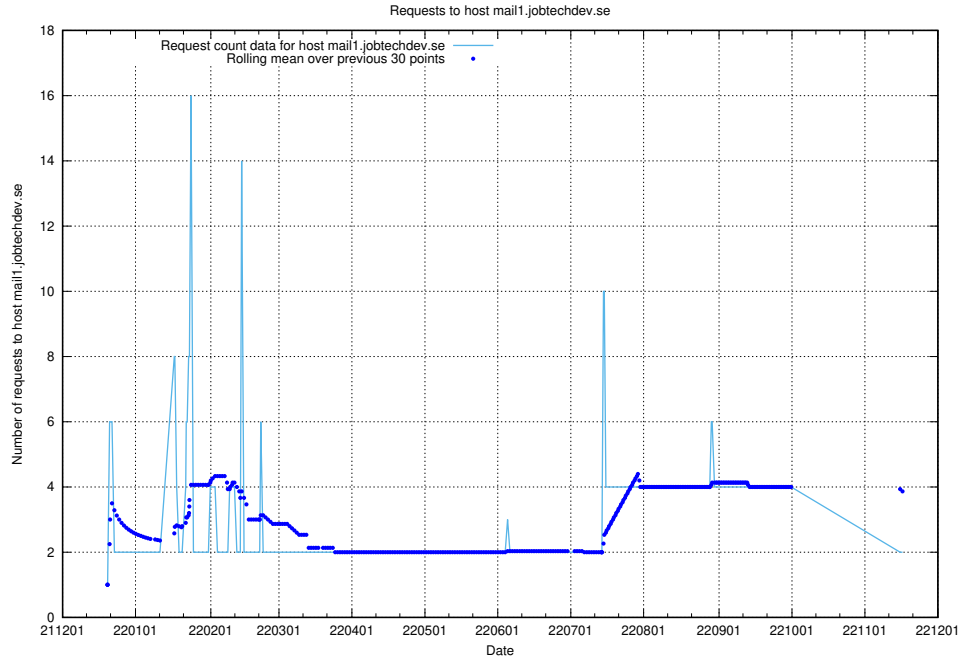

7.375 Usage of mail1.jobtechdev.se

Here, we count the number of requests to host mail1.jobtechdev.se.