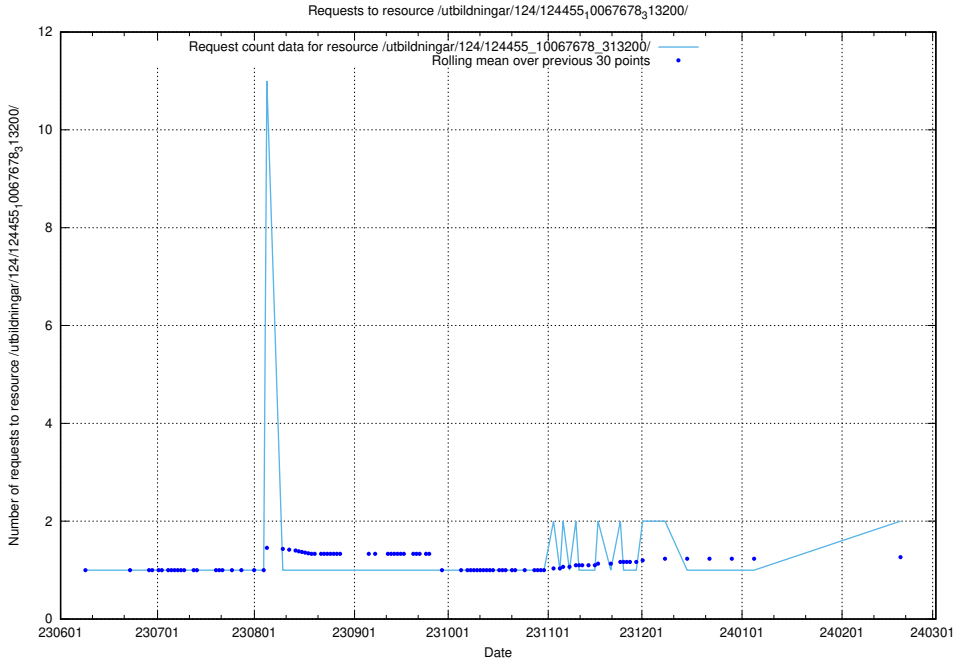

5.919 Usage of /utbildningar/124/124455_10067678_313200/

Here, we count the number of requests to resource /utbildningar/124/124455_10067678_313200/.