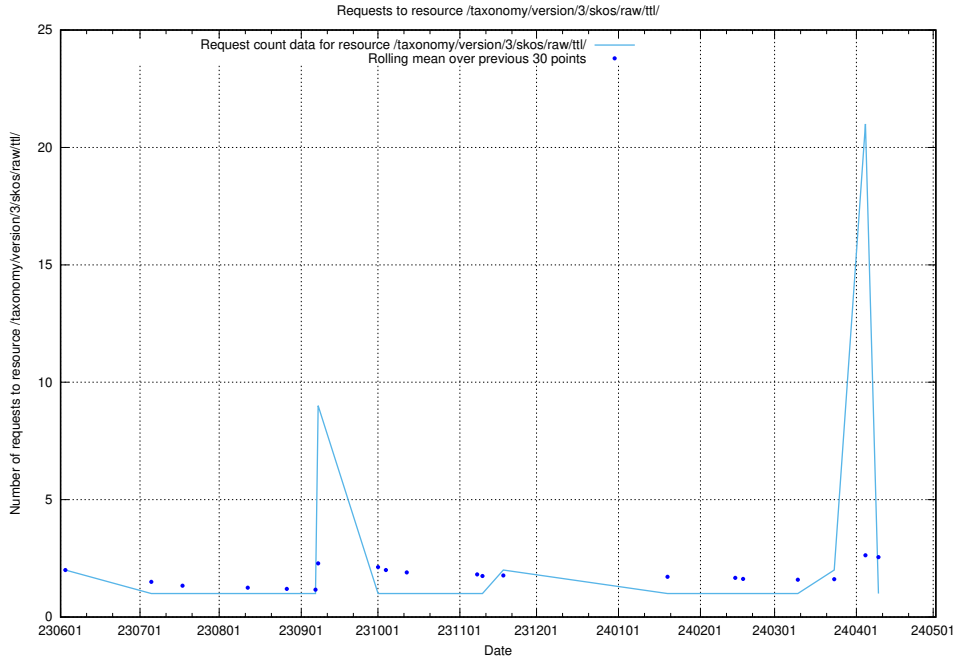

5.5641 Usage of /taxonomy/version/3/skos/raw/ttl/

Here, we count the number of requests to resource /taxonomy/version/3/skos/raw/ttl/.