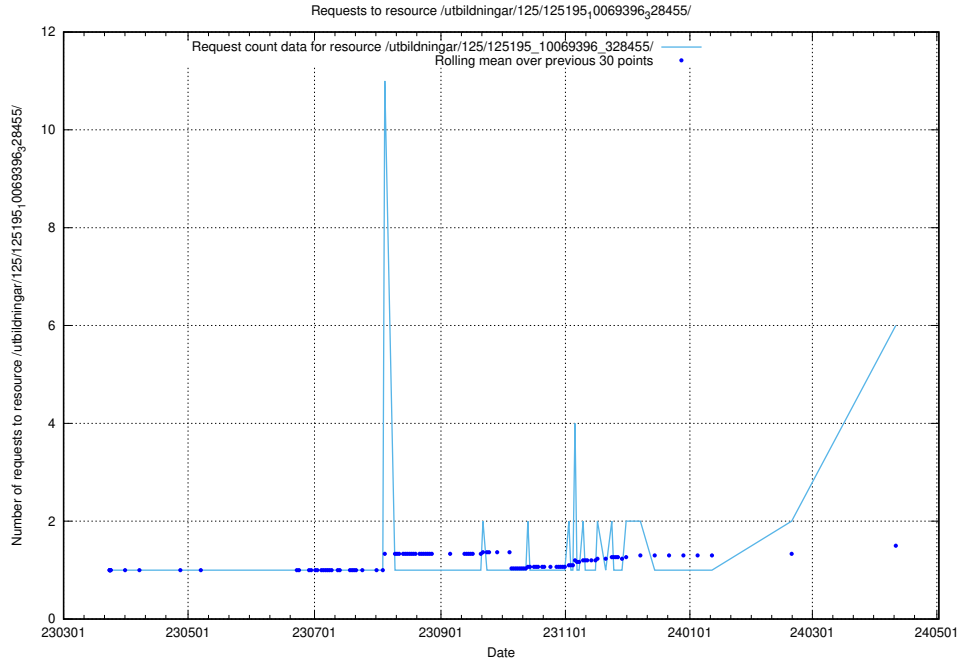

5.48 Usage of /utbildningar/125/125195_10069396_328455/

Here, we count the number of requests to resource /utbildningar/125/125195_10069396_328455/.