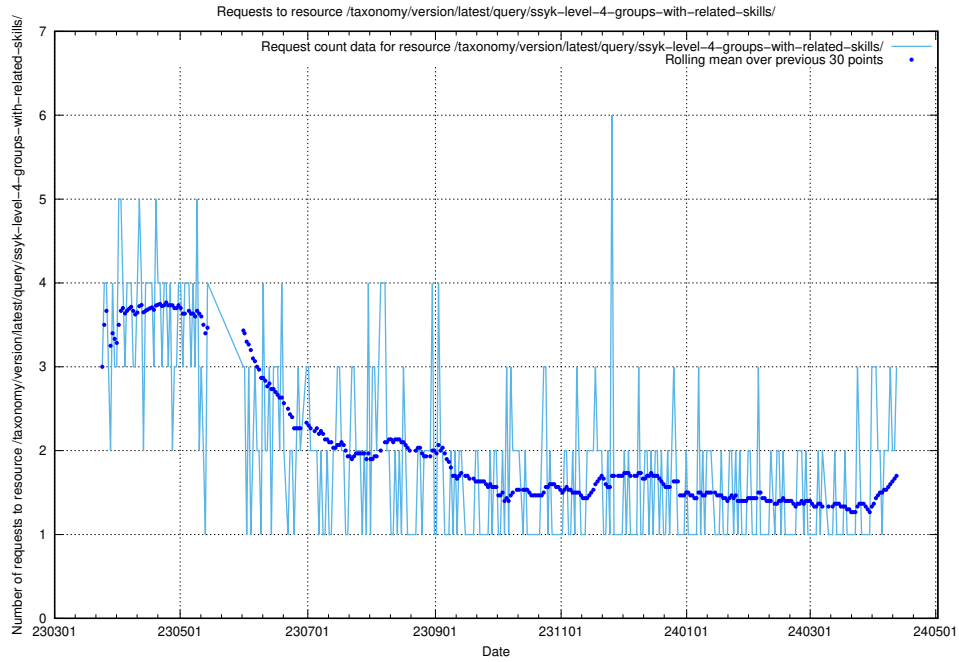

5.455 Usage of /taxonomy/version/latest/query/ssyk-level-4-groups-with-related-skills/

Here, we count the number of requests to resource /taxonomy/version/latest/query/ssyk-level-4-groups-with-related-skills/.