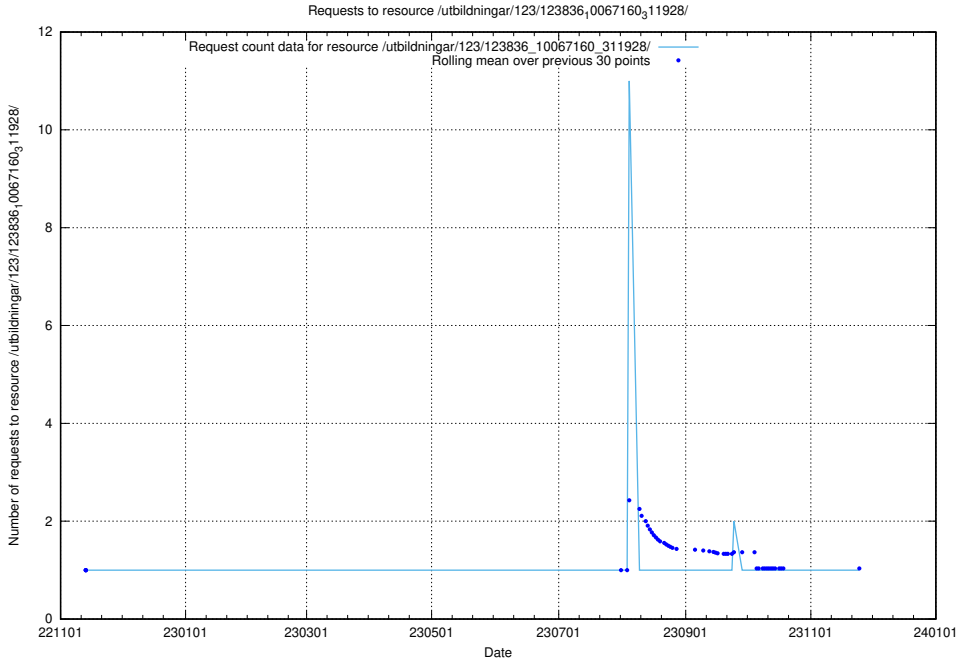

5.5620 Usage of /utbildningar/123/123836_10067160_311928/

Here, we count the number of requests to resource /utbildningar/123/123836_10067160_311928/.