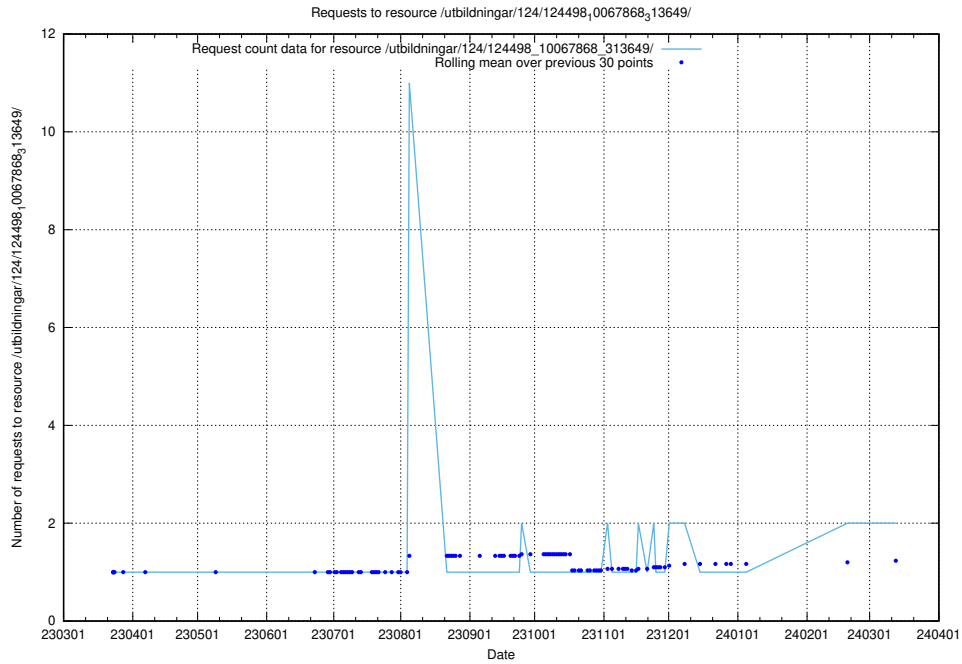

5.616 Usage of /utbildningar/124/124498_10067868_313649/

Here, we count the number of requests to resource /utbildningar/124/124498_10067868_313649/.