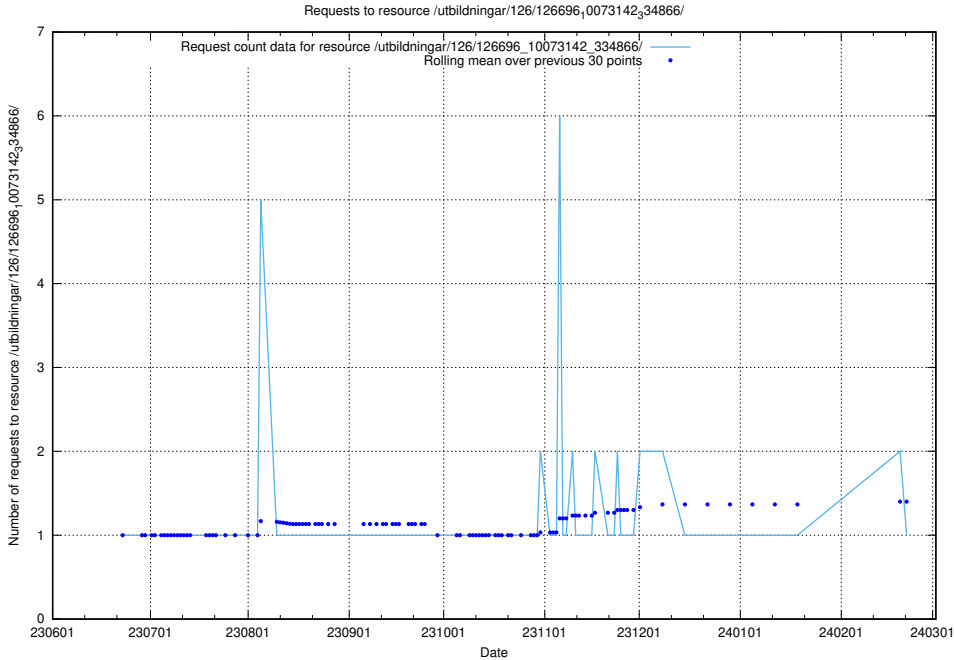

5.5352 Usage of /utbildningar/126/126696_10073142_334866/

Here, we count the number of requests to resource /utbildningar/126/126696_10073142_334866/.