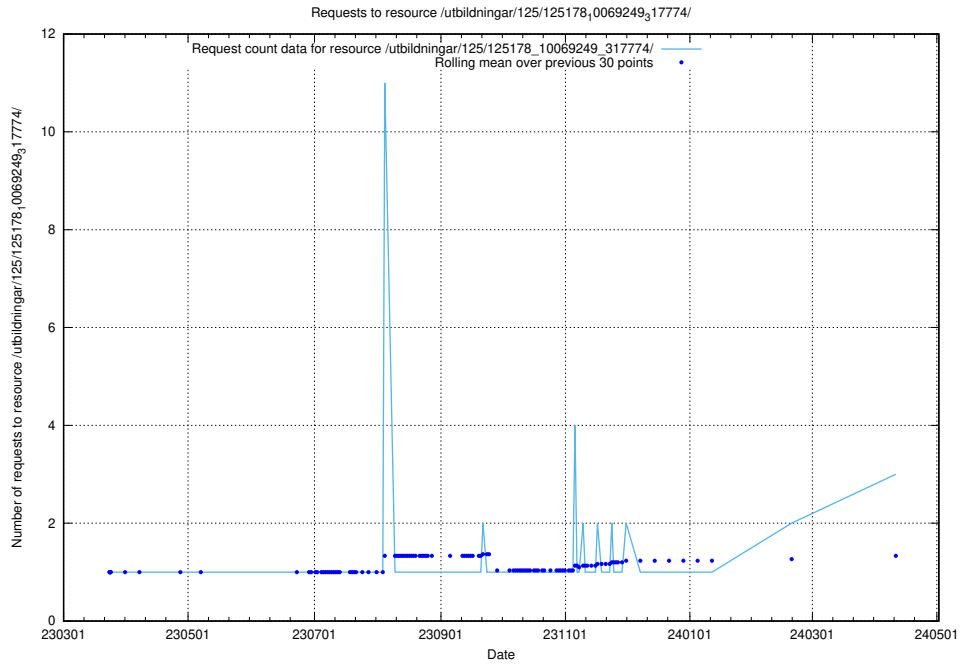

5.279 Usage of /utbildningar/125/125178_10069249_317774/

Here, we count the number of requests to resource /utbildningar/125/125178_10069249_317774/.