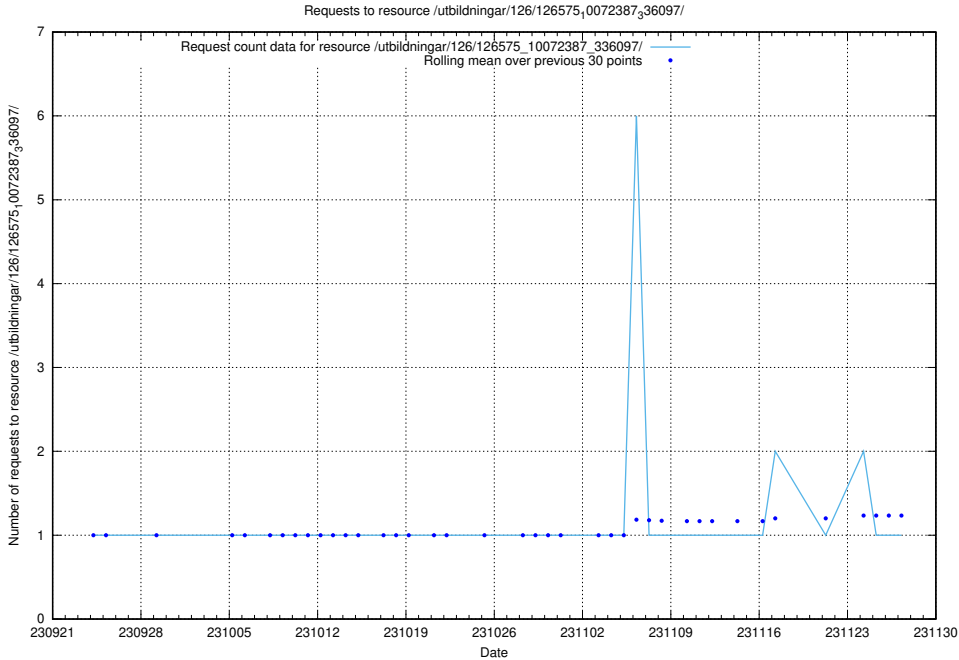

Here, we count the number of requests to resource /utbildningar/126/126720_10073163_334944/.

5.4224 Usage of /utbildningar/126/126575_10072387_336097/

Here, we count the number of requests to resource /utbildningar/126/126575_10072387_336097/.