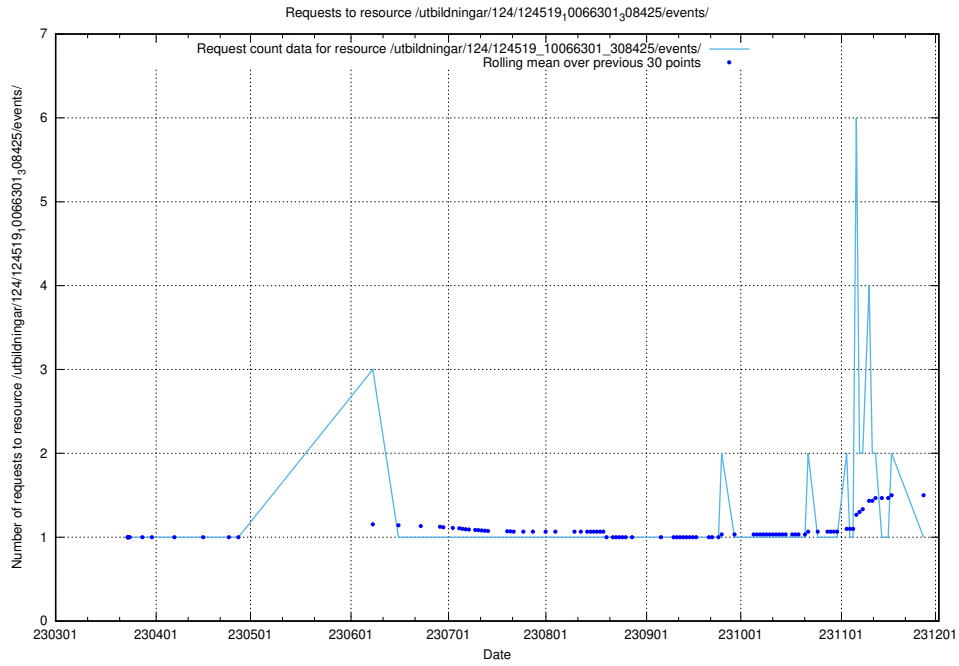

5.1297 Usage of /utbildningar/124/124519_10066301_308425/events/

Here, we count the number of requests to resource /utbildningar/124/124519_10066301_308425/events/