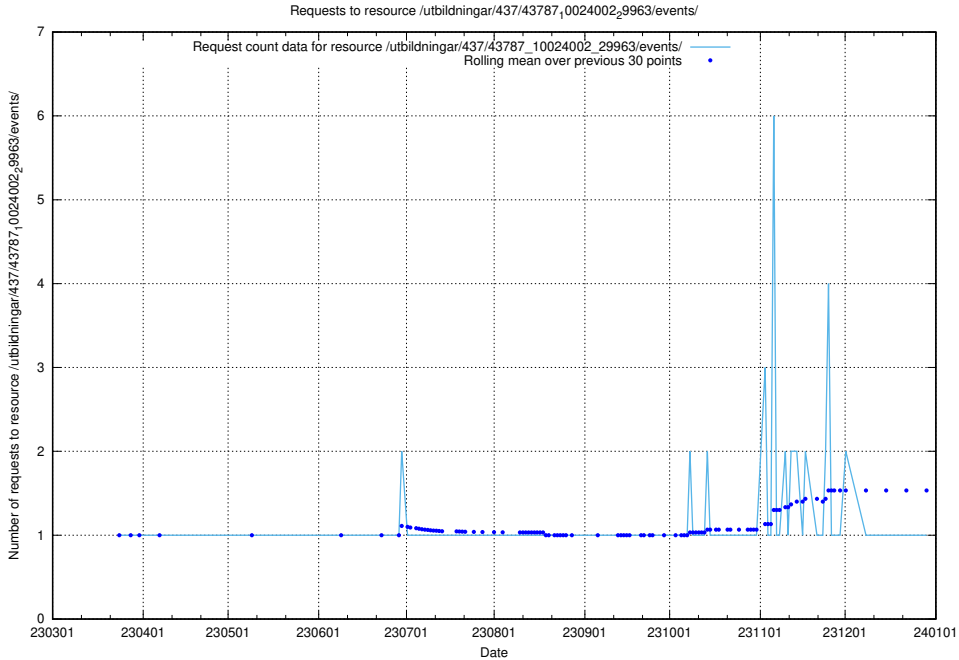

5.5890 Usage of /utbildningar/437/43787_10024002_29963/events/

Here, we count the number of requests to resource /utbildningar/437/43787_10024002_29963/events/.