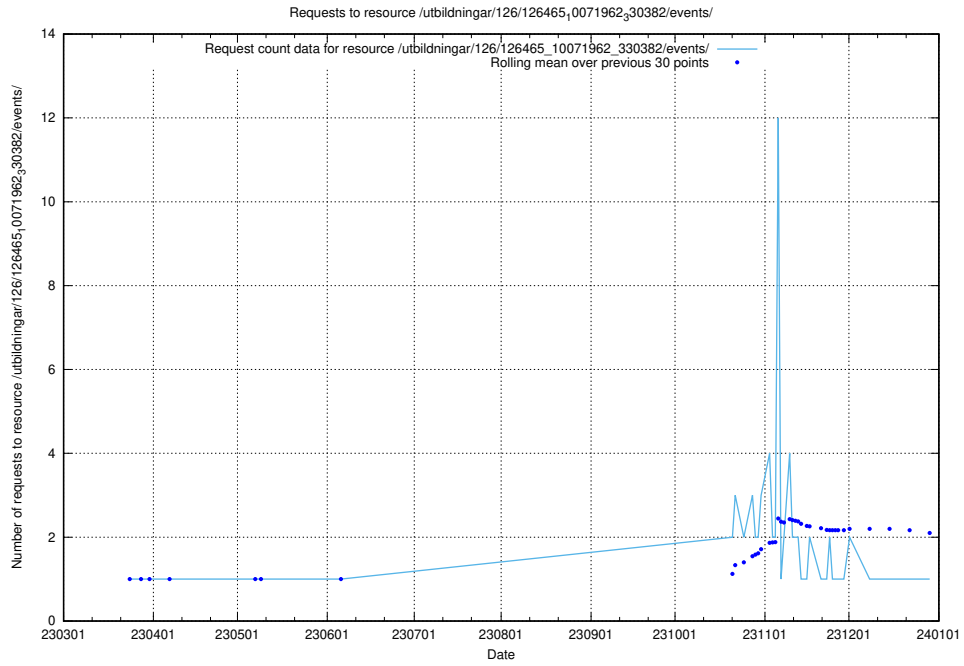

5.5910 Usage of /utbildningar/126/126465_10071962_330382/events/

Here, we count the number of requests to resource /utbildningar/126/126465_10071962_330382/events/