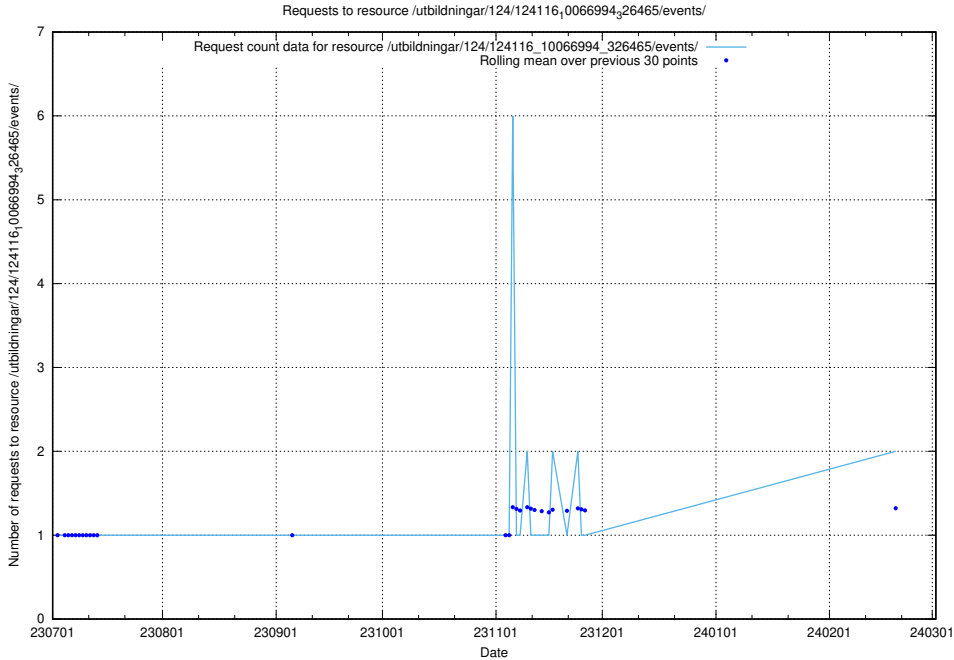

5.848 Usage of /utbildningar/124/124116_10066994_326465/events/

Here, we count the number of requests to resource /utbildningar/124/124116_10066994_326465/events/