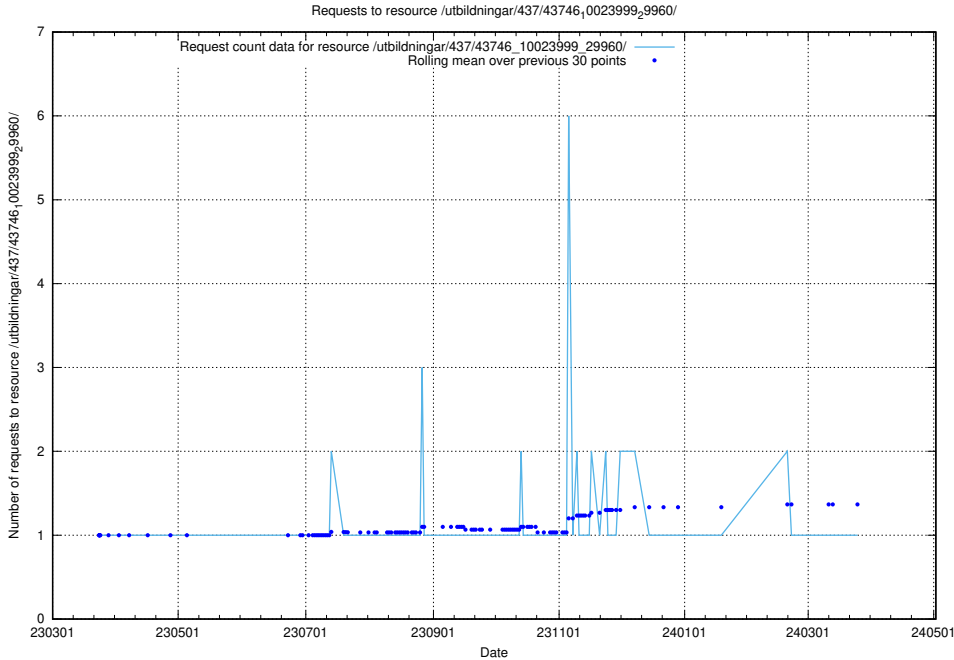

5.6080 Usage of /utbildningar/437/43746_10023999_29960/

Here, we count the number of requests to resource /utbildningar/437/43746_10023999_29960/.