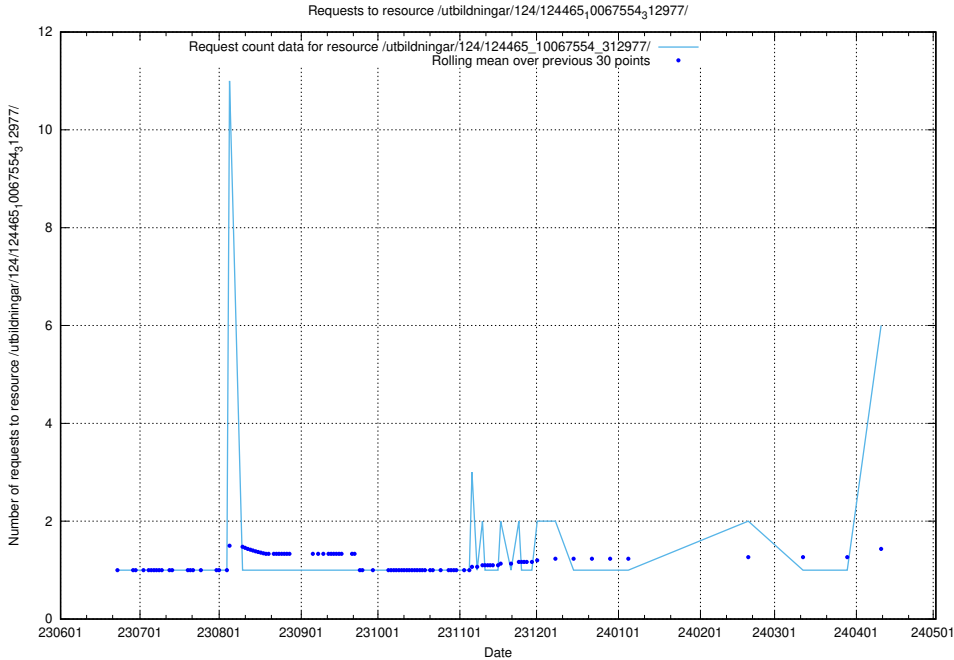

5.98 Usage of /utbildningar/124/124465_10067554_312977/

Here, we count the number of requests to resource /utbildningar/124/124465_10067554_312977/.