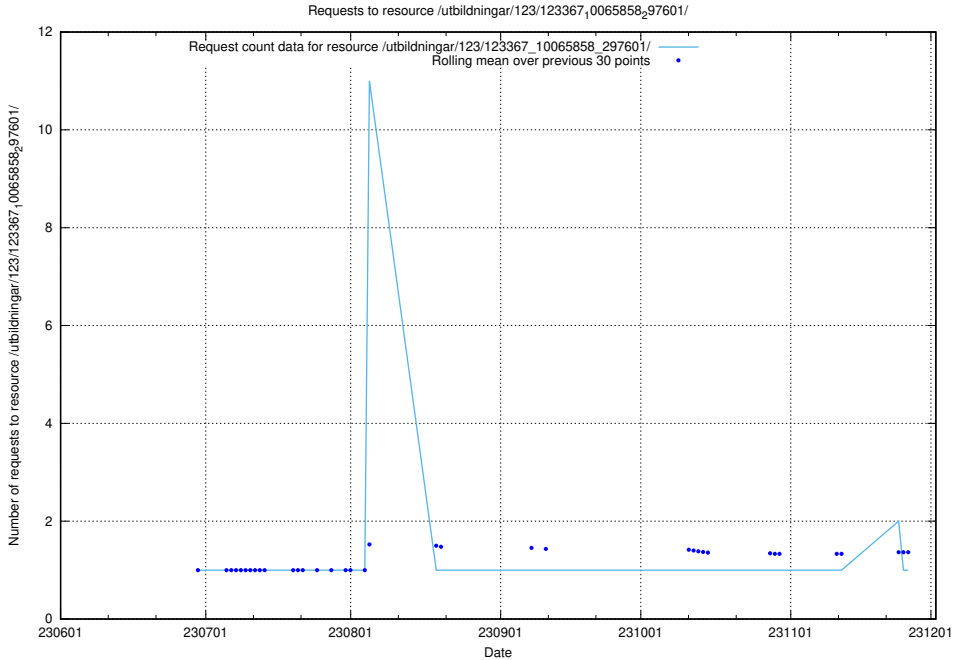

Here, we count the number of requests to resource /utbildningar/123/123367_10065858_297601/events/

5.5133 Usage of /utbildningar/123/123367_10065858_297601/

Here, we count the number of requests to resource /utbildningar/123/123367_10065858_297601/.