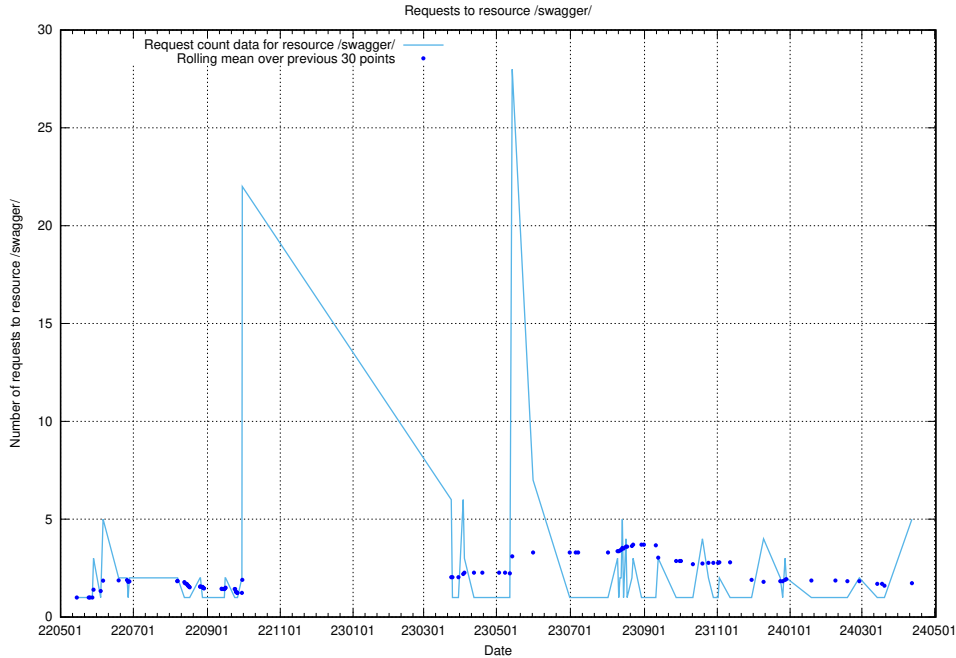

5.116 Usage of /swagger/

Here, we count the number of requests to resource /swagger/.