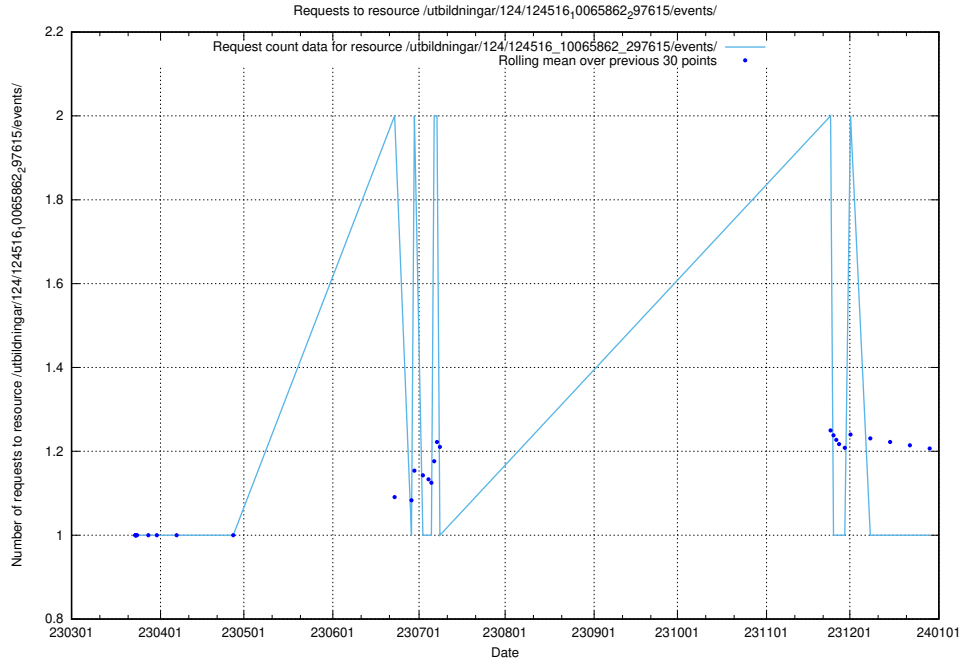

5.1319 Usage of /utbildningar/124/124516_10065862_297615/events/

Here, we count the number of requests to resource /utbildningar/124/124516_10065862_297615/events/