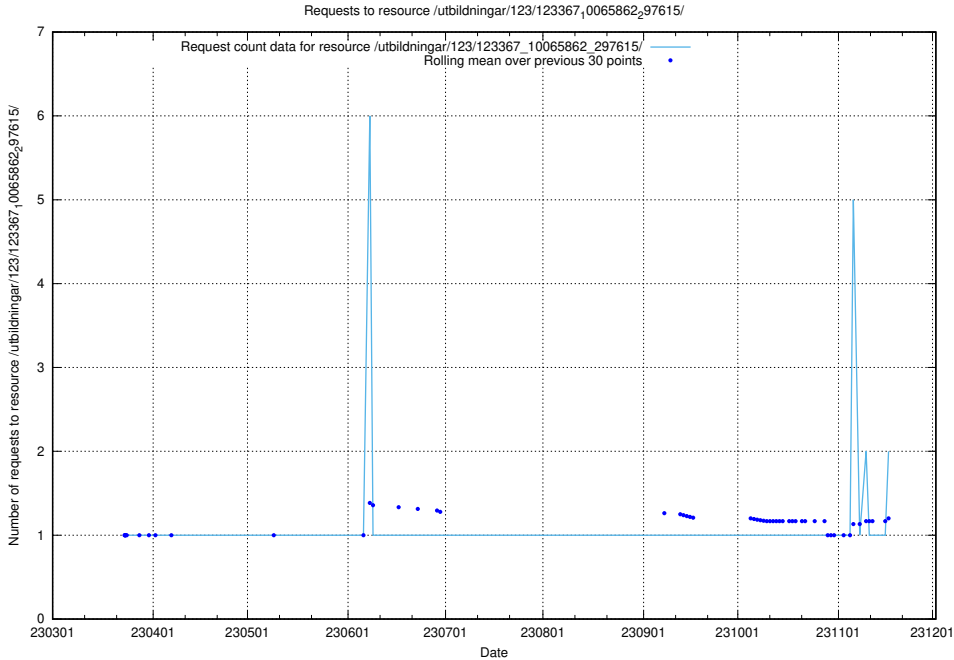

5.788 Usage of /utbildningar/123/123367_10065862_297615/

Here, we count the number of requests to resource /utbildningar/123/123367_10065862_297615/.