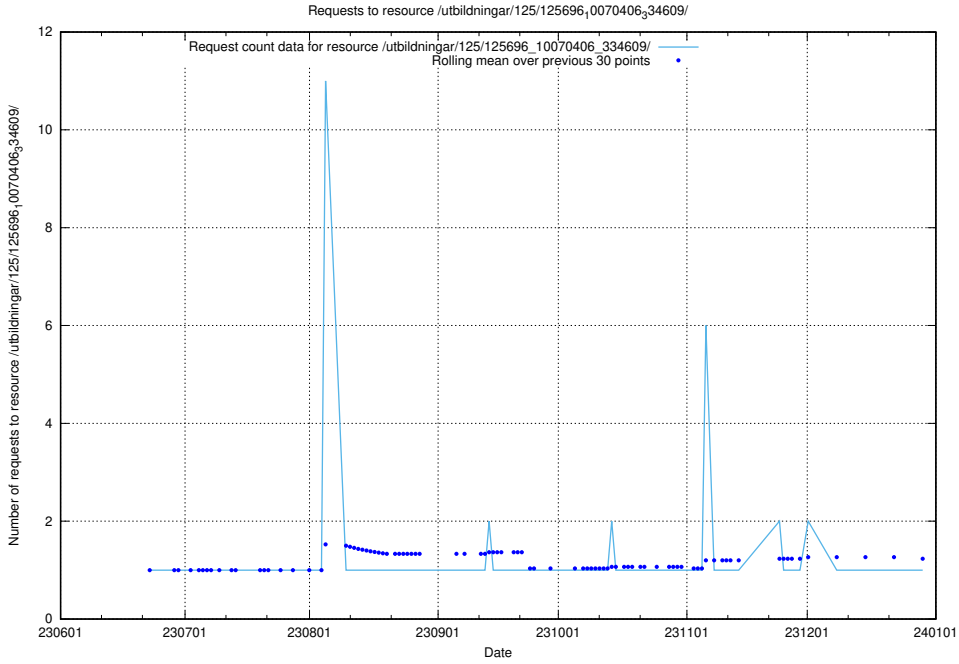

5.5442 Usage of /utbildningar/125/125696_10070406_334609/

Here, we count the number of requests to resource /utbildningar/125/125696_10070406_334609/.