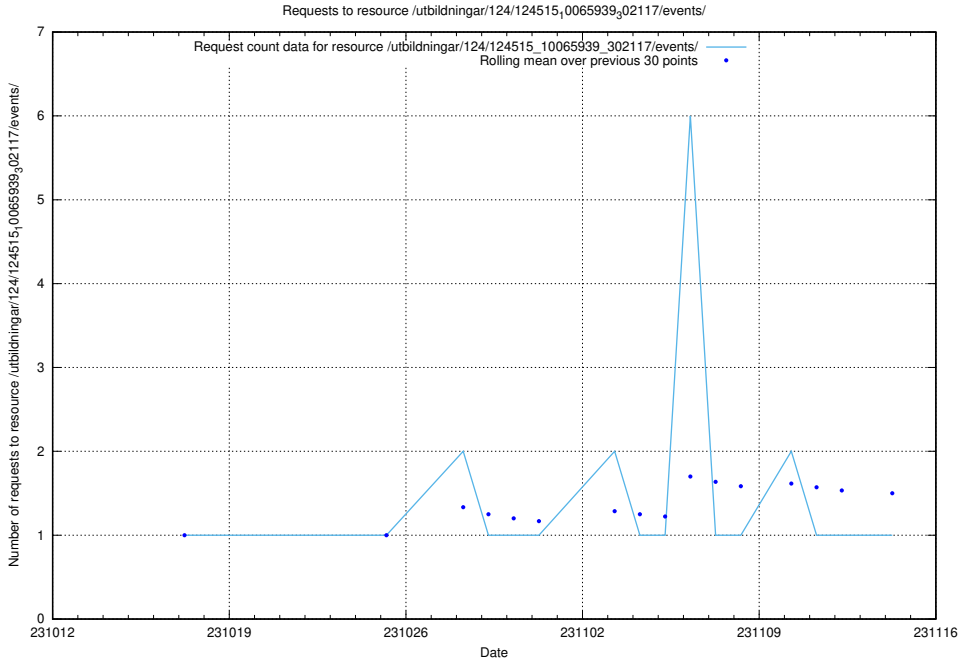

Here, we count the number of requests to resource /utbildningar/124/124894_10068682_316220/.

5.4056 Usage of /utbildningar/124/124515_10065939_302117/events/

Here, we count the number of requests to resource /utbildningar/124/124515_10065939_302117/events/