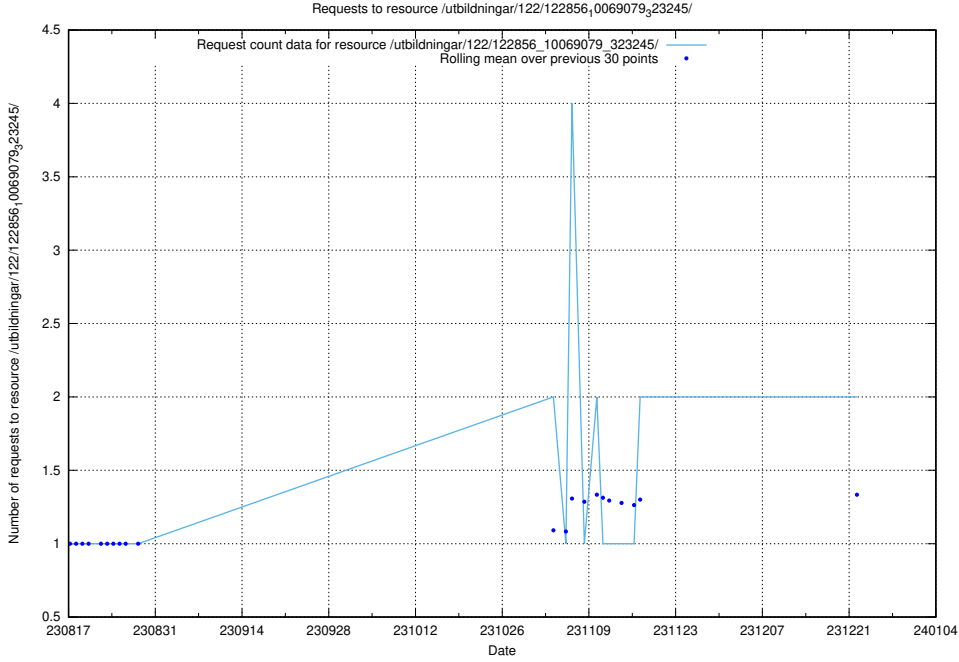

Here, we count the number of requests to resource /utbildningar/122/122856_10069079_323245/events/

5.786 Usage of /utbildningar/122/122856_10069079_323245/

Here, we count the number of requests to resource /utbildningar/122/122856_10069079_323245/.