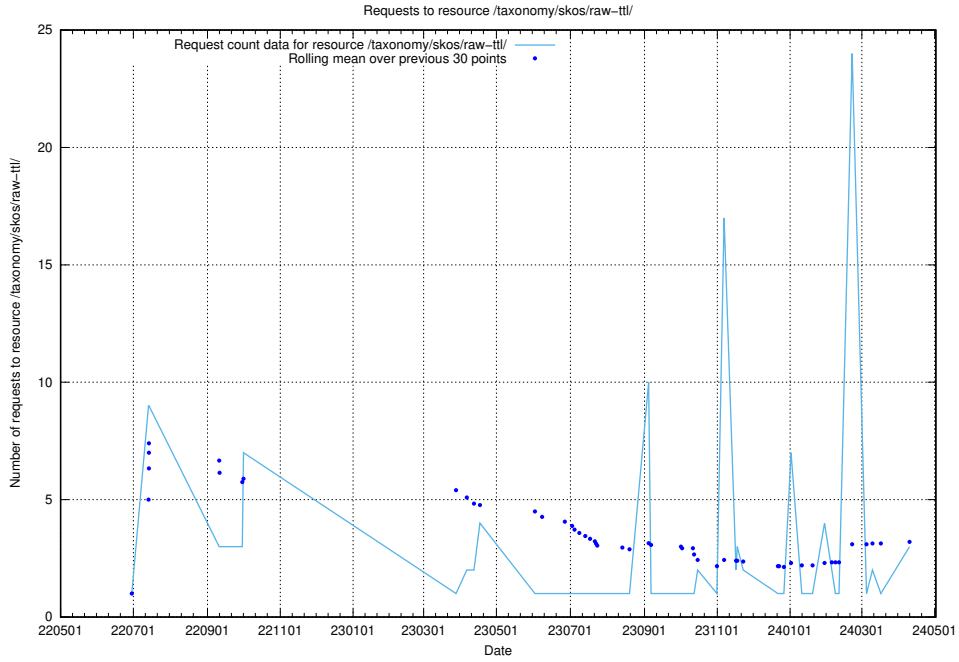

5.269 Usage of /taxonomy/skos/raw-ttl/

Here, we count the number of requests to resource /taxonomy/skos/raw-ttl/.