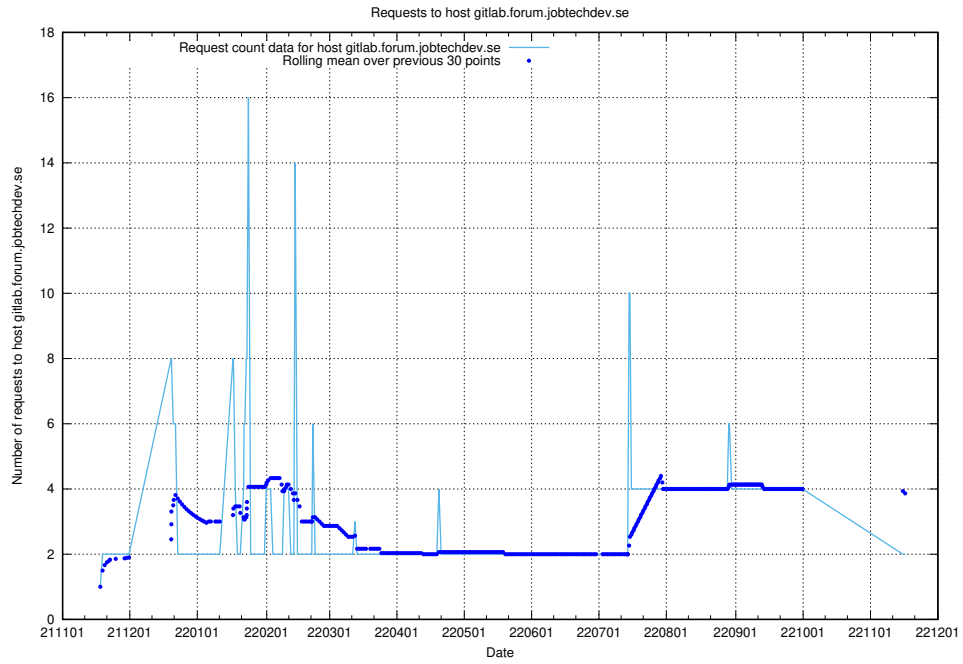

7.479 Usage of gitlab.forum.jobtechdev.se

Here, we count the number of requests to host gitlab.forum.jobtechdev.se.

7.480 Usage of opensearch.jobtechdev.se

Here, we count the number of requests to host opensearch.jobtechdev.se.