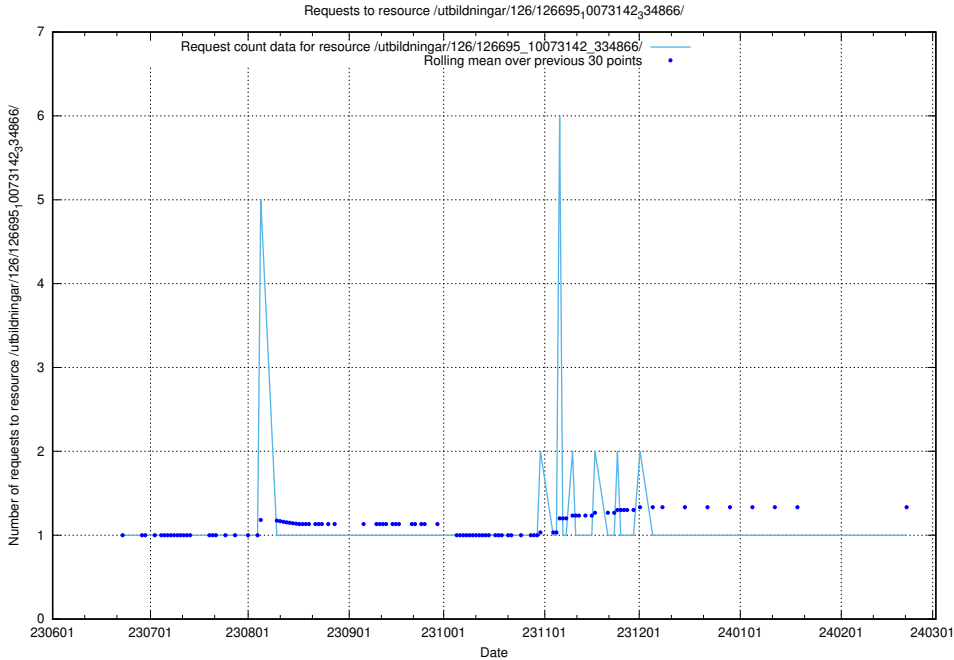

5.5359 Usage of /utbildningar/126/126695_10073142_334866/

Here, we count the number of requests to resource /utbildningar/126/126695_10073142_334866/.