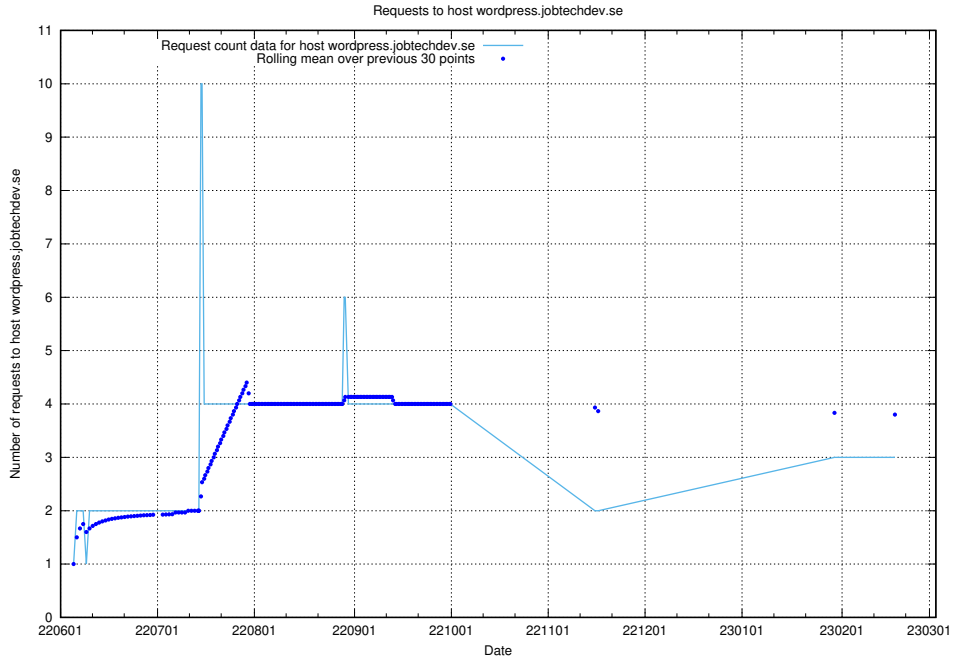

7.213 Usage of wordpress.jobtechdev.se

Here, we count the number of requests to host wordpress.jobtechdev.se.