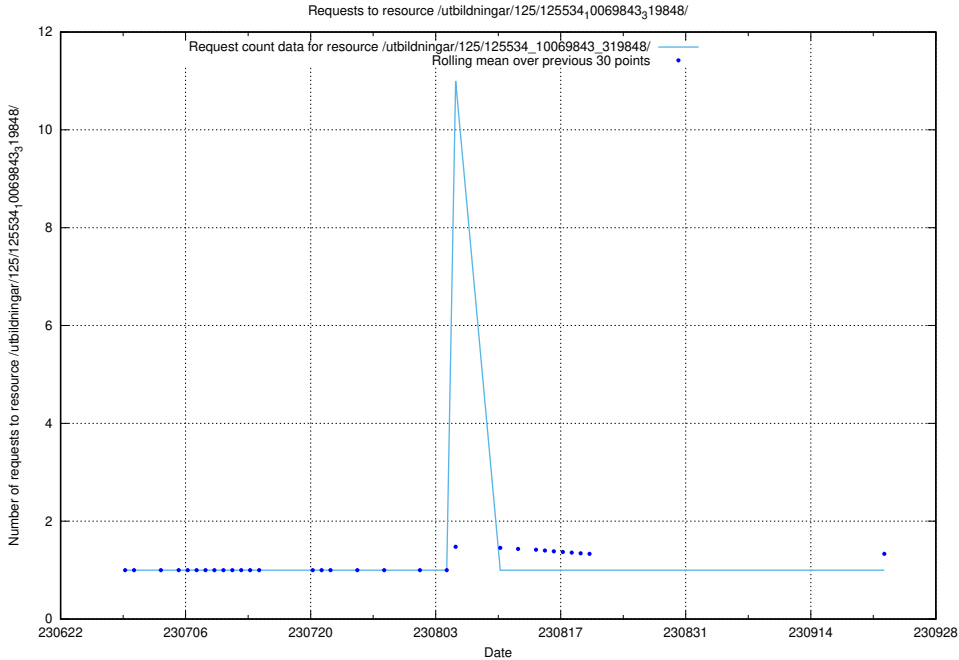

5.5205 Usage of /utbildningar/125/125534_10069843_319848/

Here, we count the number of requests to resource /utbildningar/125/125534_10069843_319848/.