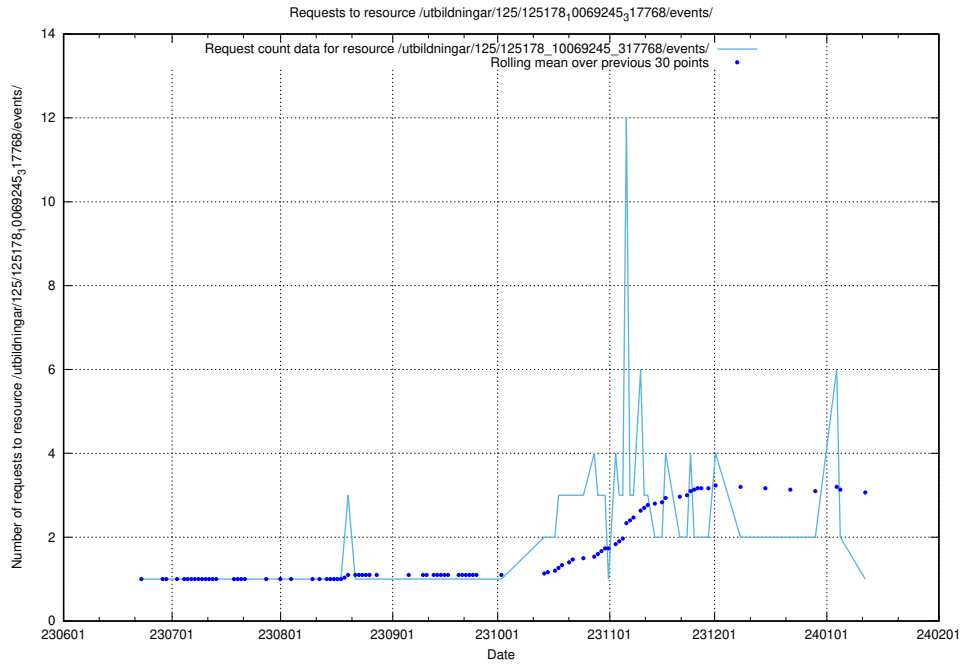

5.5459 Usage of /utbildningar/125/125178_10069245_317768/events/

Here, we count the number of requests to resource /utbildningar/125/125178_10069245_317768/events/