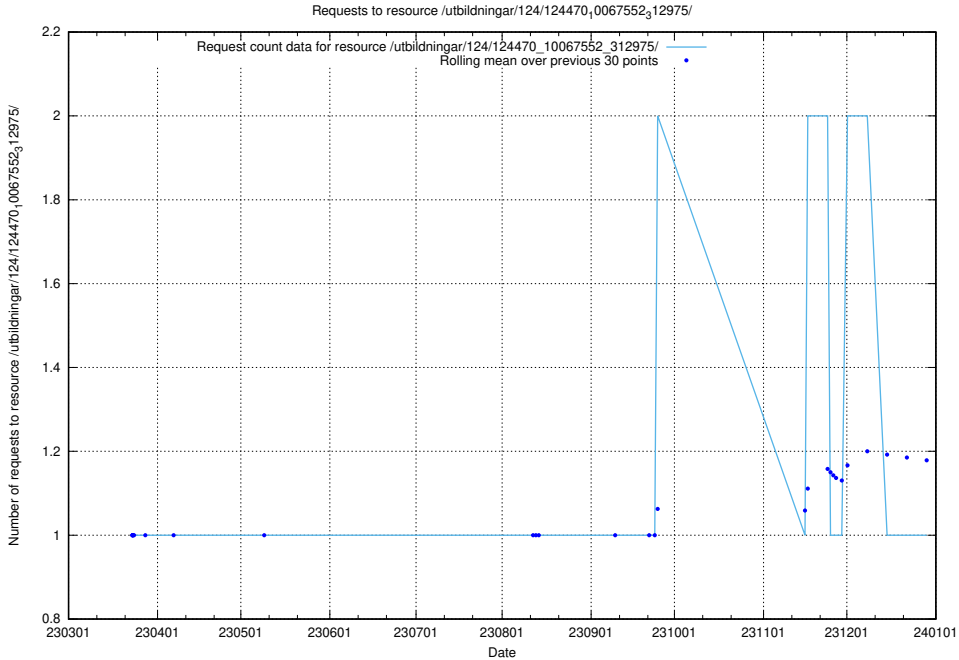

5.2954 Usage of /utbildningar/124/124470_10067552_312975/

Here, we count the number of requests to resource /utbildningar/124/124470_10067552_312975/.