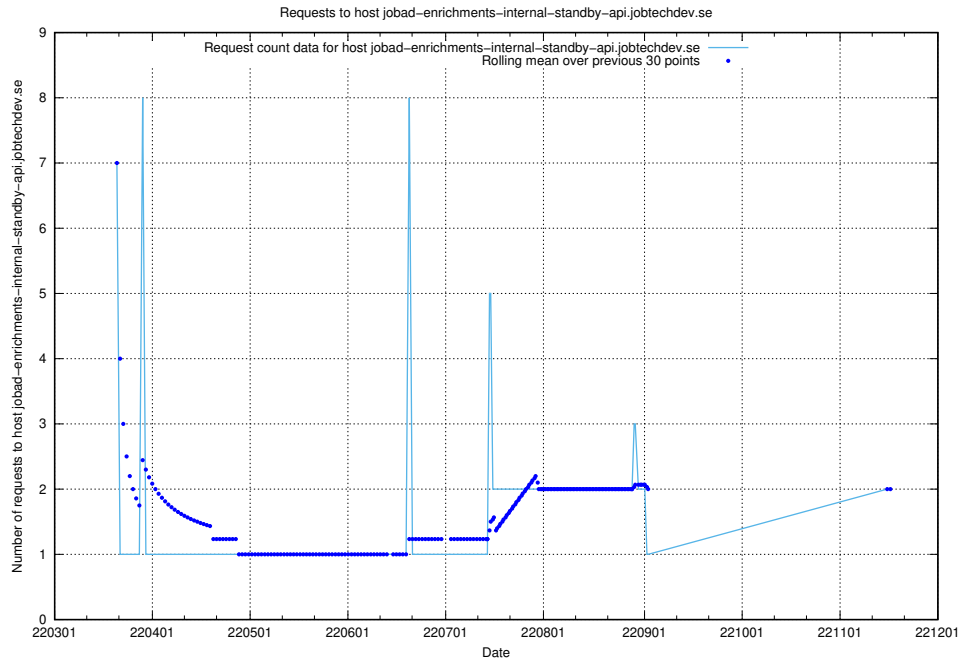

7.494 Usage of jobad-enrichments-internal-standby-api.jobtechdev.se

Here, we count the number of requests to host jobad-enrichments-internal-standby-api.jobtechdev.se.