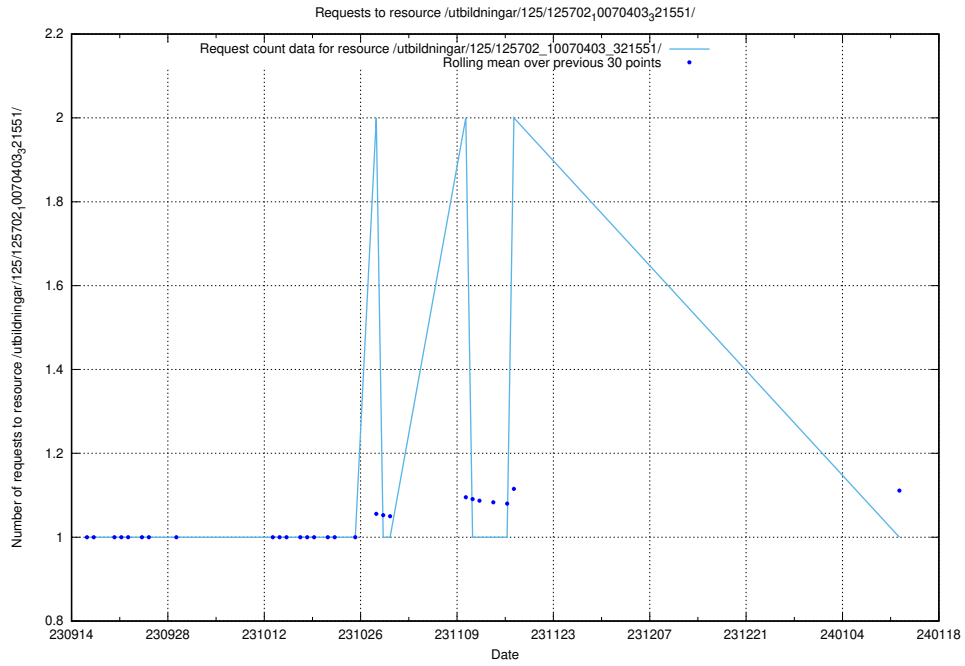

5.4300 Usage of /utbildningar/125/125702_10070403_321551/

Here, we count the number of requests to resource /utbildningar/125/125702_10070403_321551/.