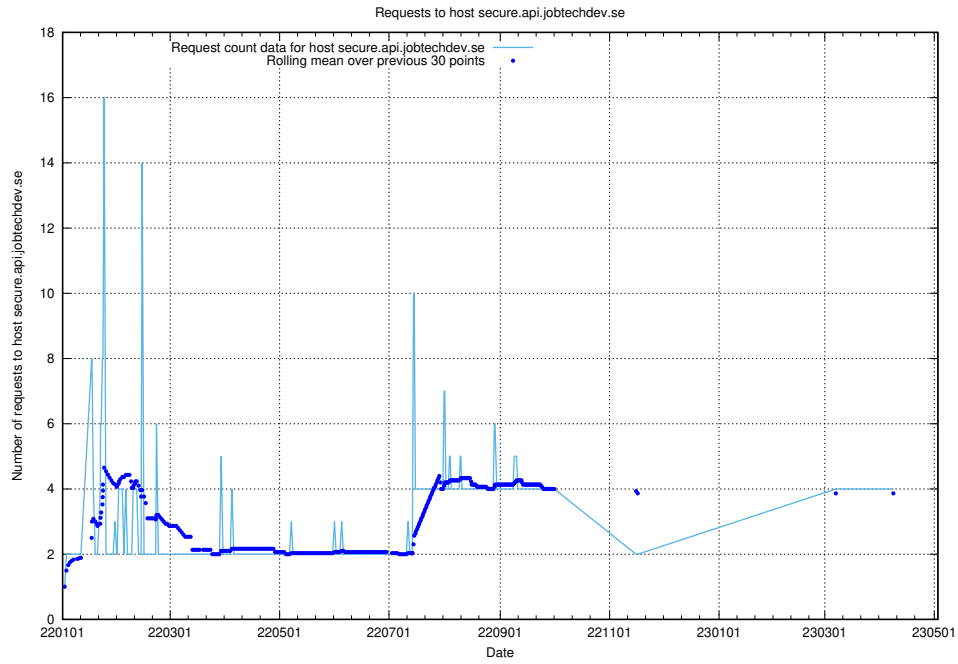

7.116 Usage of secure.api.jobtechdev.se

Here, we count the number of requests to host secure.api.jobtechdev.se.