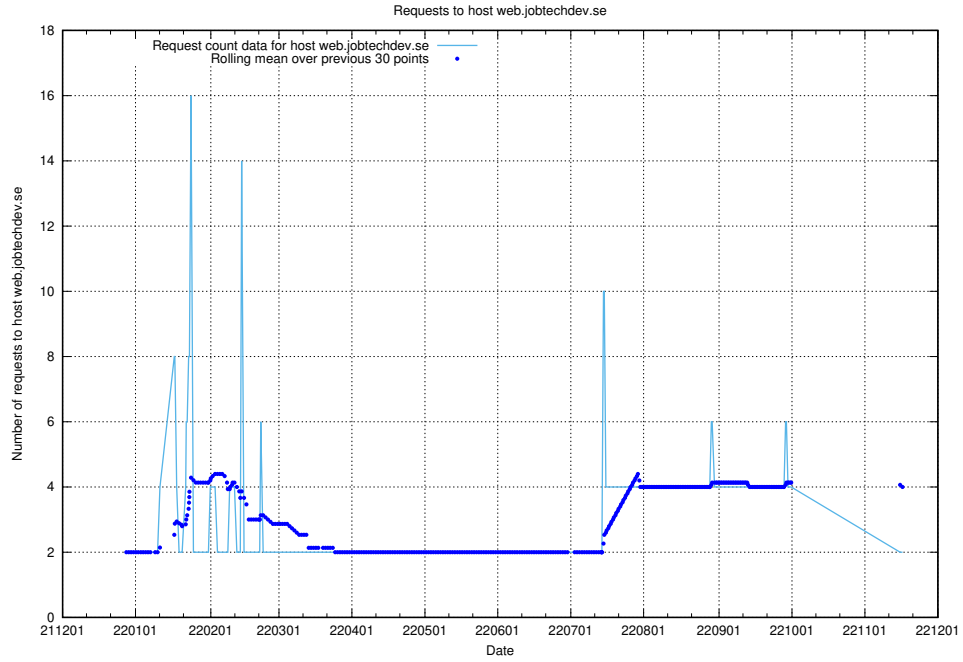

7.355 Usage of testing.jobtechdev.se

Here, we count the number of requests to host testing.jobtechdev.se.

7.356 Usage of support.jobtechdev.se

Here, we count the number of requests to host support.jobtechdev.se.