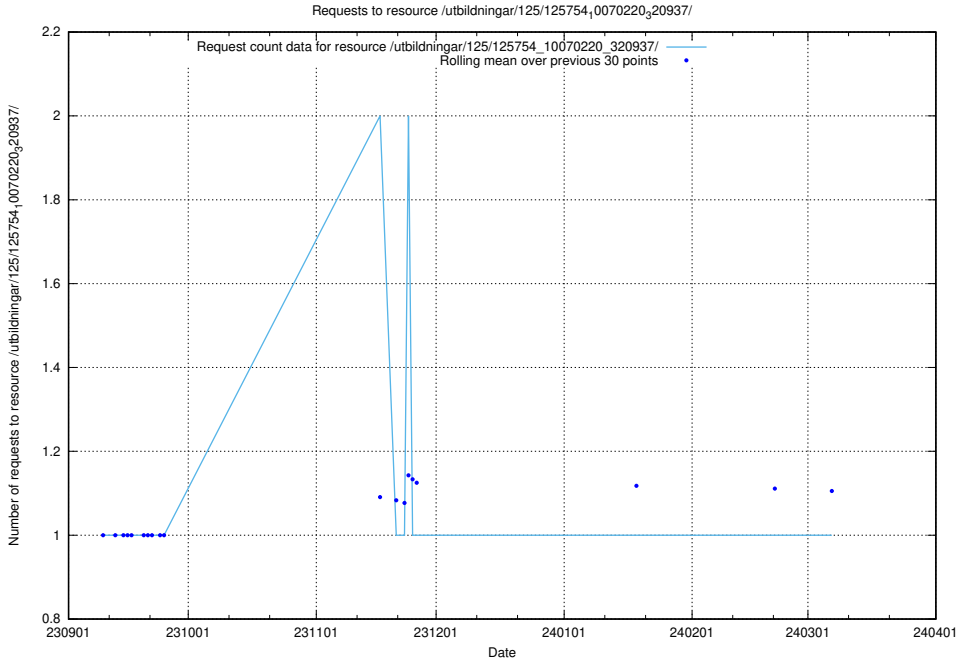

5.4352 Usage of /utbildningar/125/125754_10070220_320937/

Here, we count the number of requests to resource /utbildningar/125/125754_10070220_320937/.