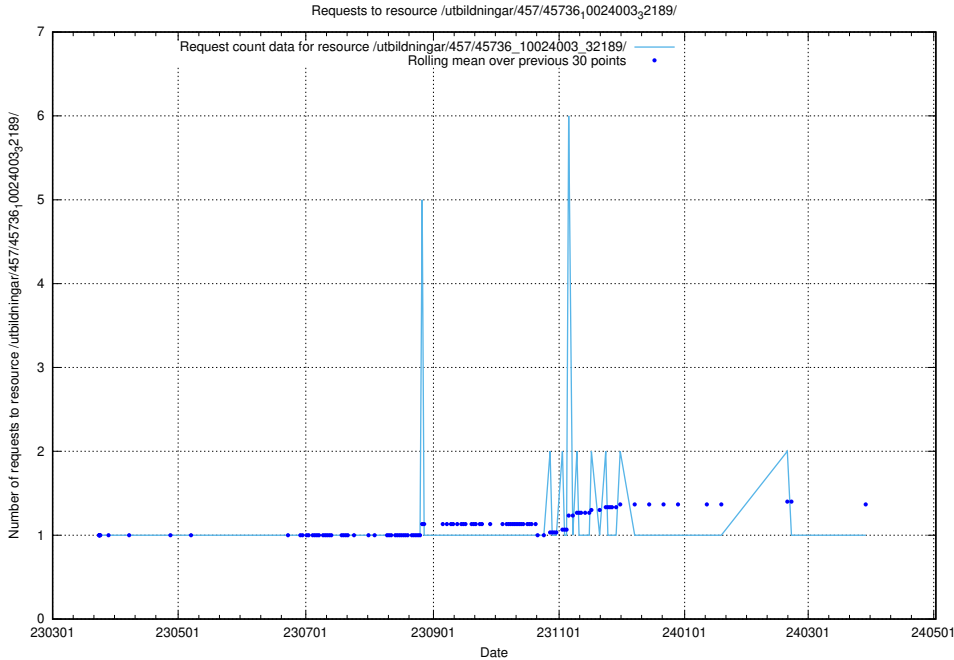

Here, we count the number of requests to resource /utbildningar/459/45923_10024071_274654/.

5.6016 Usage of /utbildningar/457/45736_10024003_32189/

Here, we count the number of requests to resource /utbildningar/457/45736_10024003_32189/.