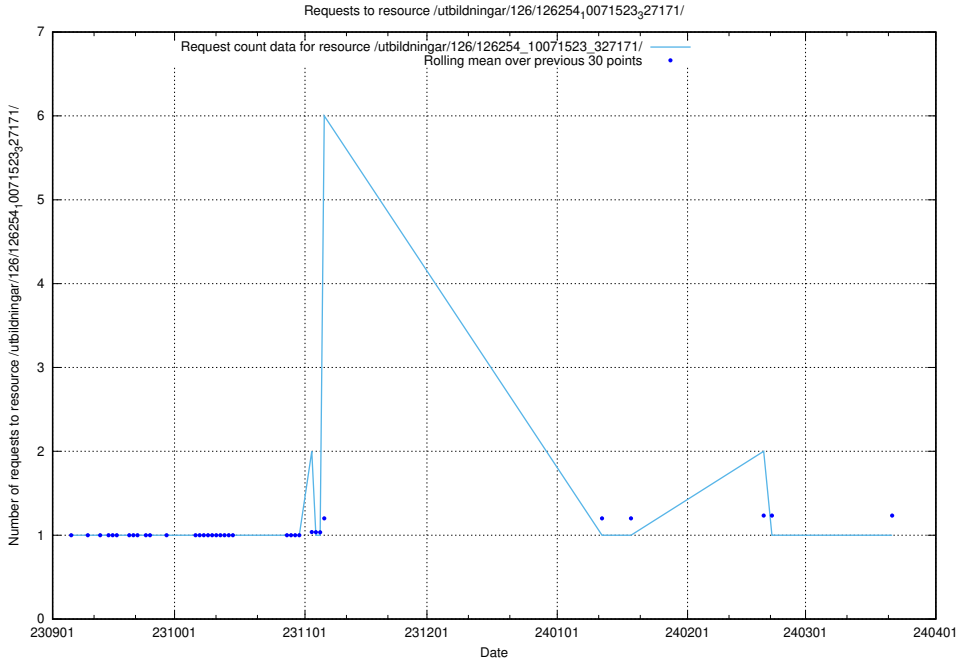

5.4411 Usage of /utbildningar/126/126254_10071523_327171/

Here, we count the number of requests to resource /utbildningar/126/126254_10071523_327171/.