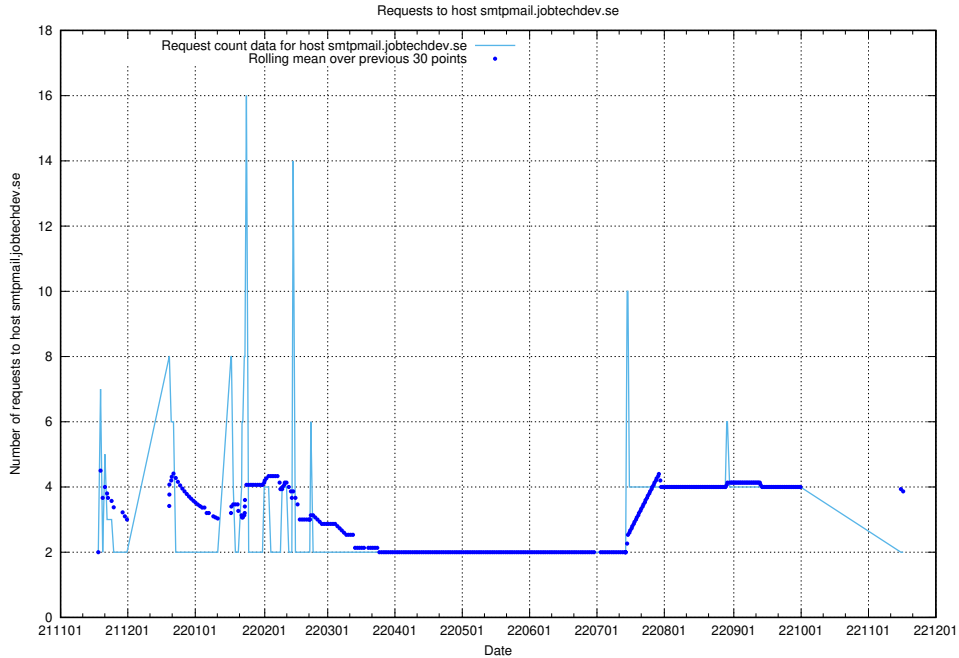

7.476 Usage of smtpmail.jobtechdev.se

Here, we count the number of requests to host smtpmail.jobtechdev.se.