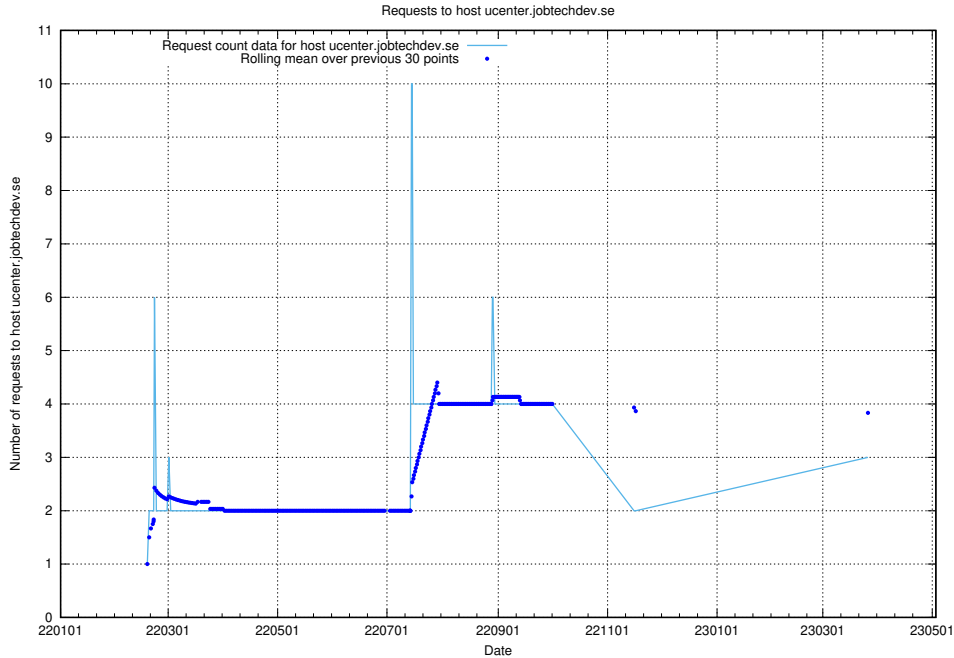

7.226 Usage of ucenter.jobtechdev.se

Here, we count the number of requests to host ucenter.jobtechdev.se.