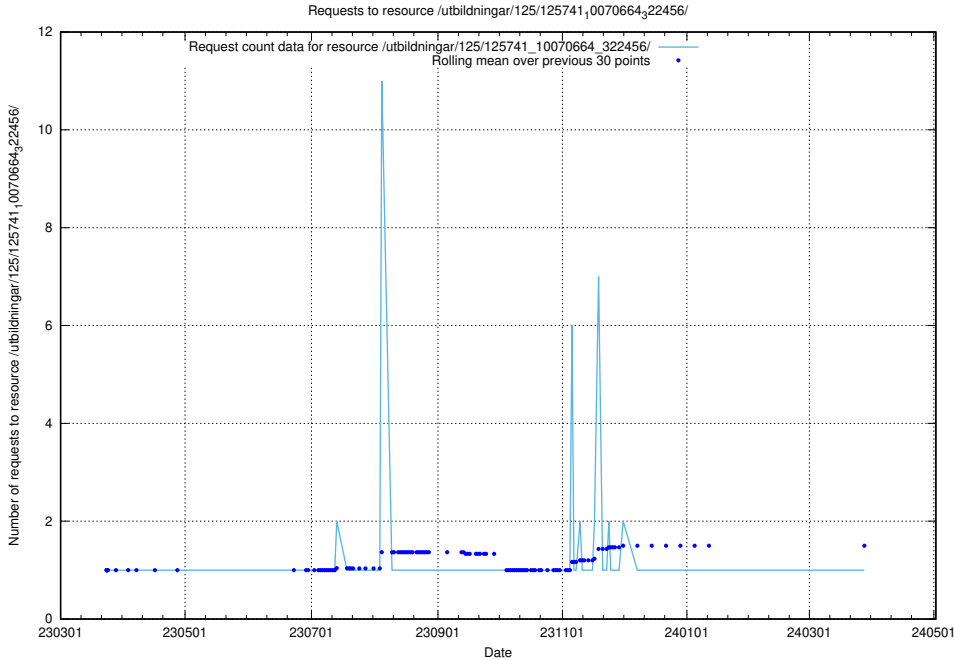

5.6187 Usage of /utbildningar/125/125741_10070664_322456/

Here, we count the number of requests to resource /utbildningar/125/125741_10070664_322456/.