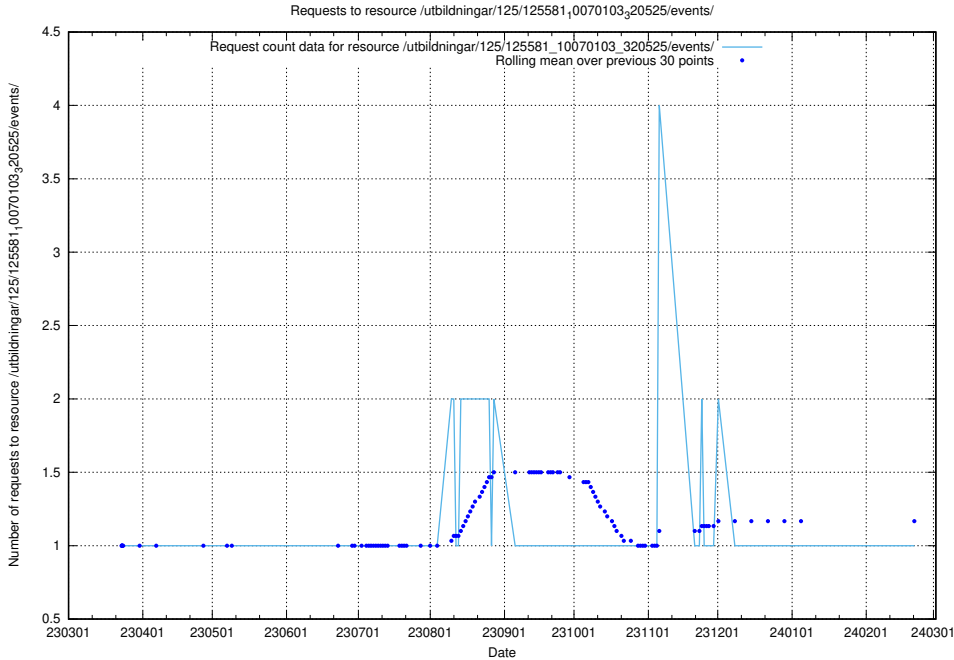

5.1127 Usage of /utbildningar/125/125581_10070103_320525/events/

Here, we count the number of requests to resource /utbildningar/125/125581_10070103_320525/events/