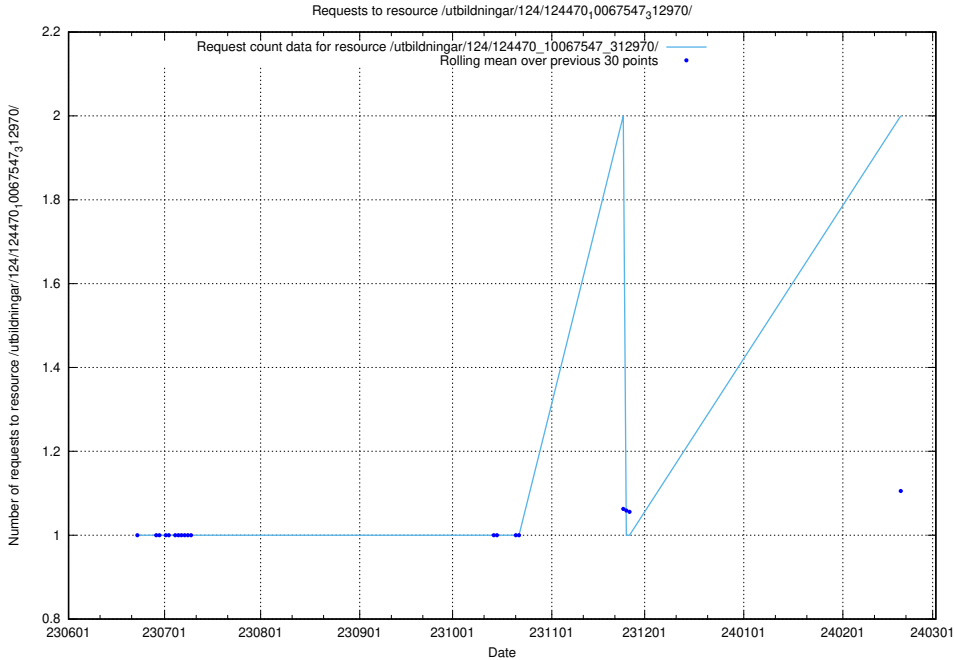

5.899 Usage of /utbildningar/124/124470_10067547_312970/

Here, we count the number of requests to resource /utbildningar/124/124470_10067547_312970/.