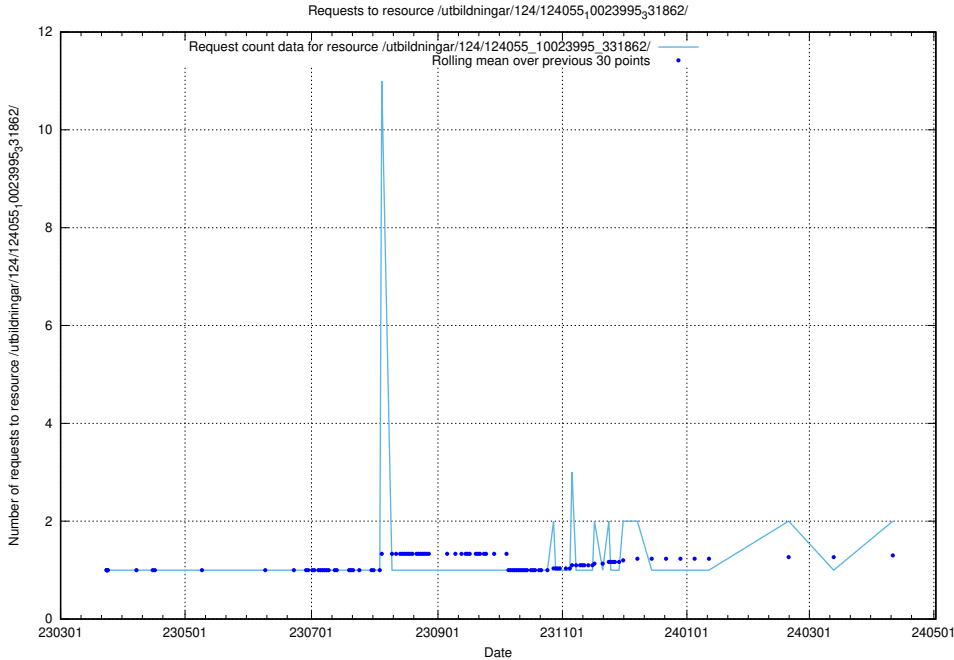

5.747 Usage of /utbildningar/124/124055_10023995_331862/

Here, we count the number of requests to resource /utbildningar/124/124055_10023995_331862/.