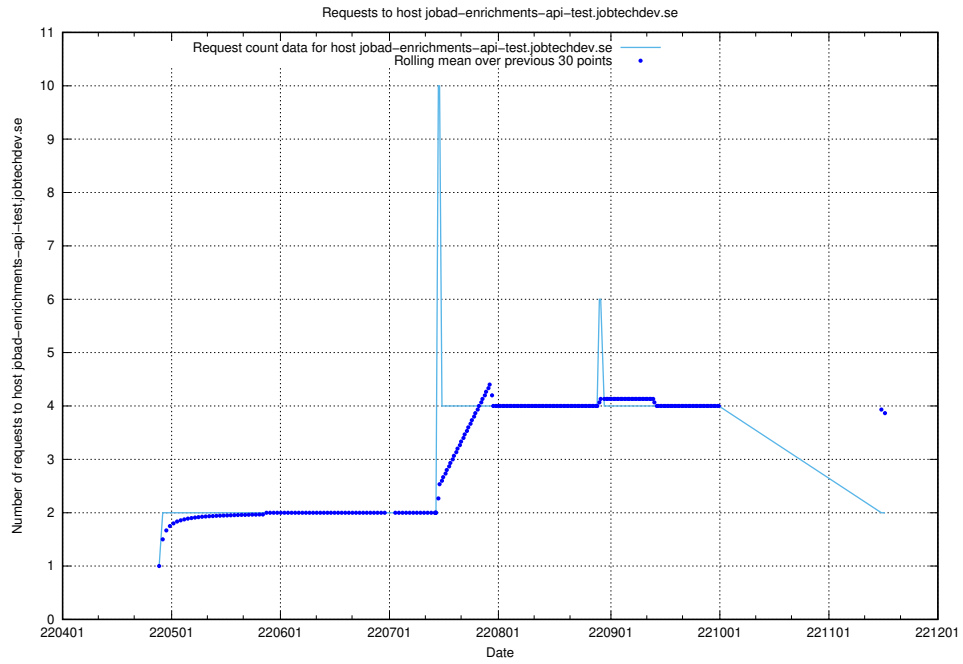

7.445 Usage of `jobad-enrichments-api-test.jobtechdev.se`

Here, we count the number of requests to host `jobad-enrichments-api-test.jobtechdev.se`.