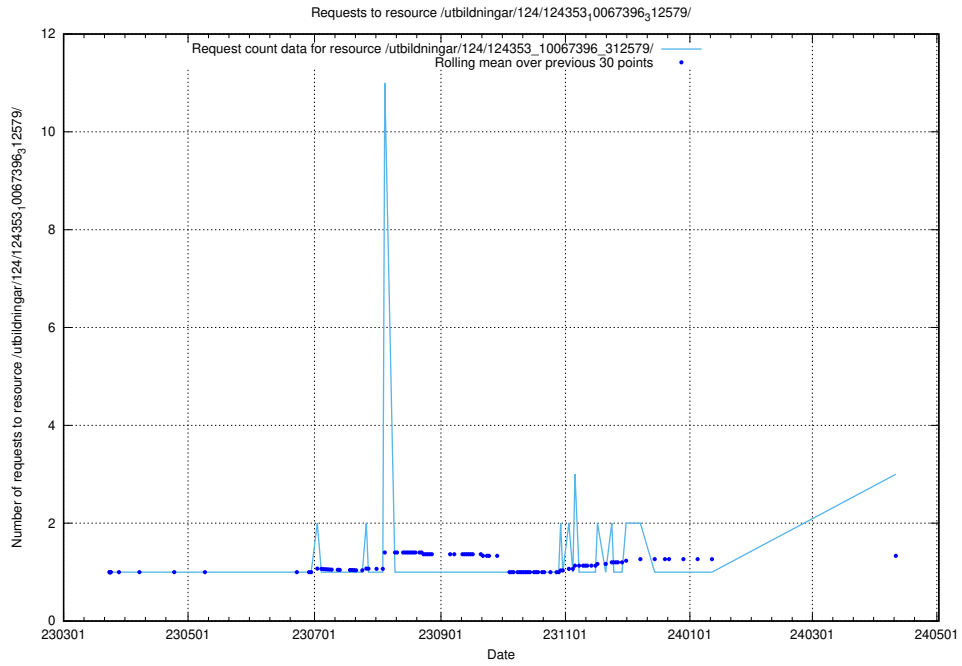

5.338 Usage of /utbildningar/124/124353_10067396_312579/

Here, we count the number of requests to resource /utbildningar/124/124353_10067396_312579/.