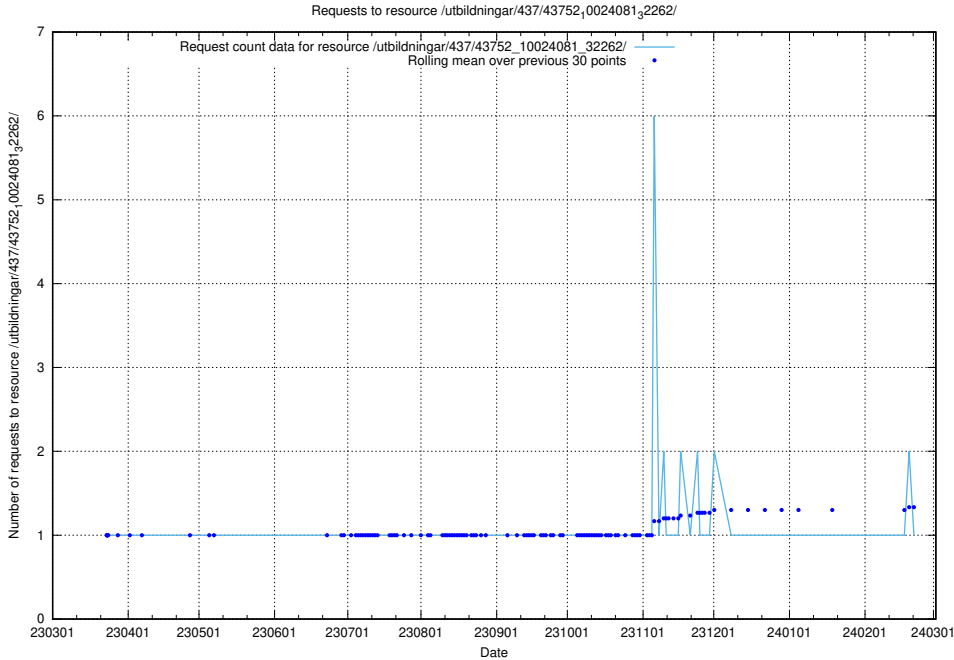

5.6073 Usage of /utbildningar/437/43752_10024081_32262/

Here, we count the number of requests to resource /utbildningar/437/43752_10024081_32262/.