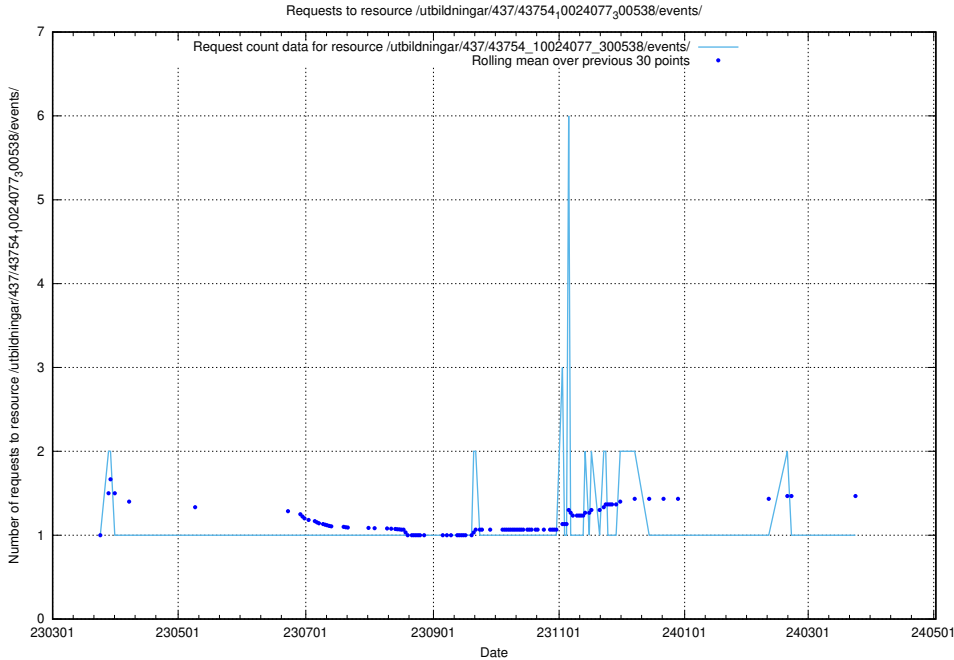

5.5900 Usage of /utbildningar/437/43754_10024077_300538/events/

Here, we count the number of requests to resource /utbildningar/437/43754_10024077_300538/events/.