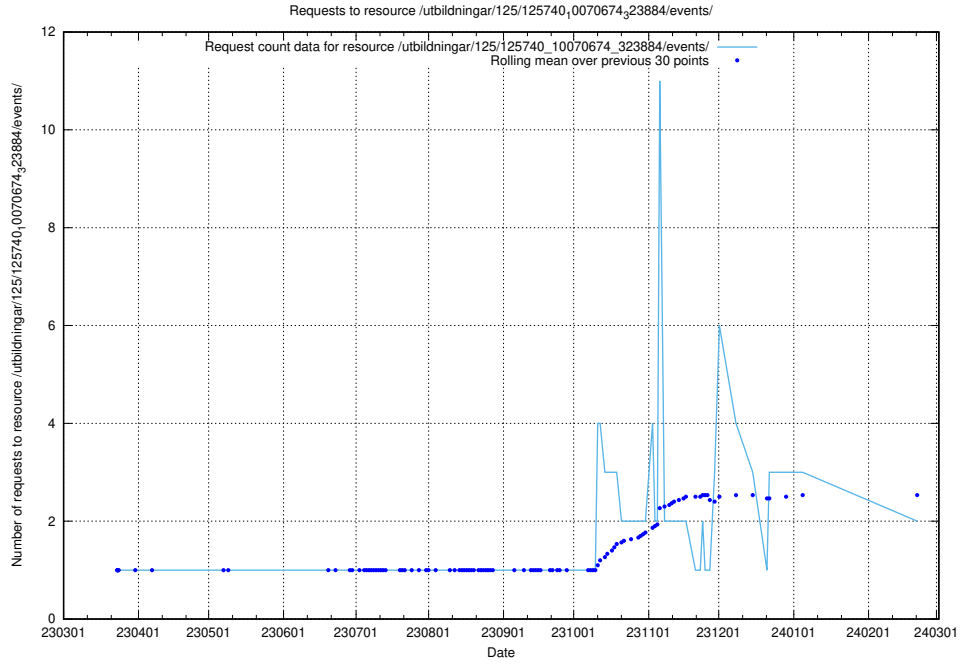

Here, we count the number of requests to resource /utbildningar/125/125740_10070674_323884/events/

5.500 Usage of /taxonomy/skos/skosified-ttl/

Here, we count the number of requests to resource /taxonomy/skos/skosified-ttl/.