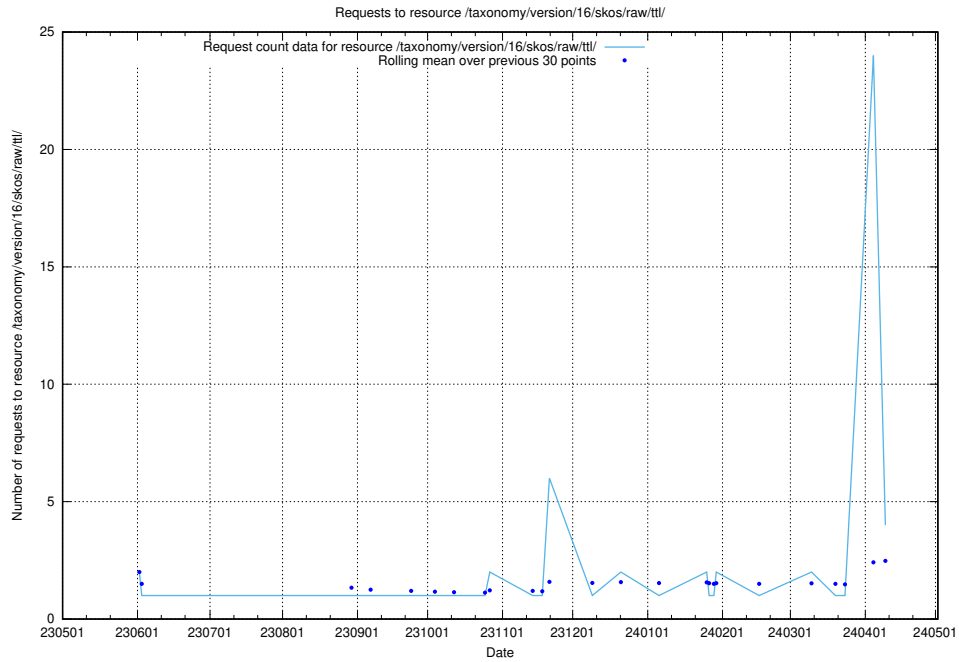

5.251 Usage of /taxonomy/version/16/skos/raw/ttl/

Here, we count the number of requests to resource /taxonomy/version/16/skos/raw/ttl/.