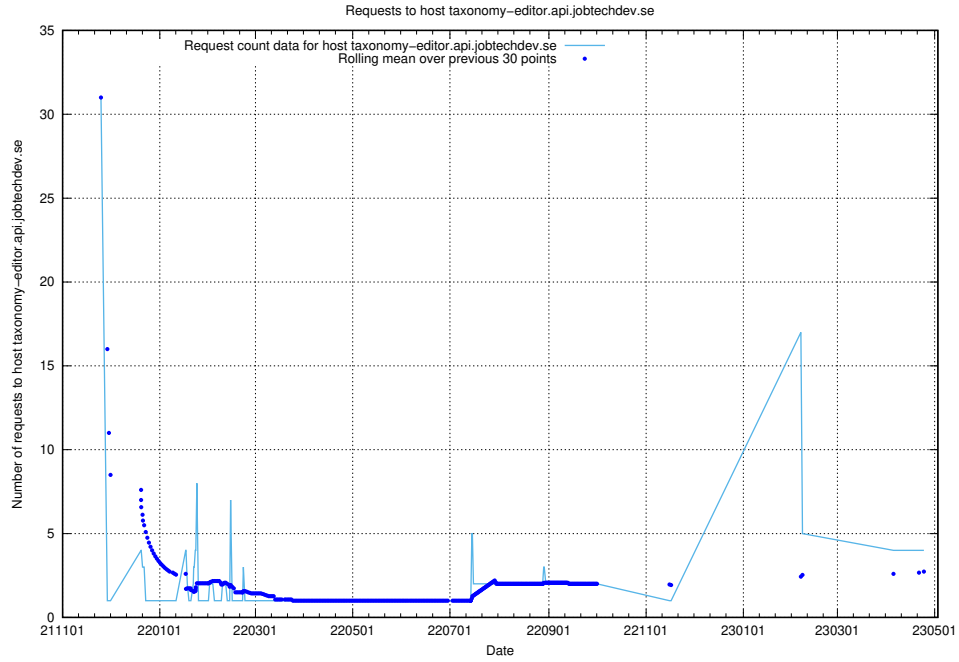

7.137 Usage of taxonomy-editor.api.jobtechdev.se

Here, we count the number of requests to host taxonomy-editor.api.jobtechdev.se.