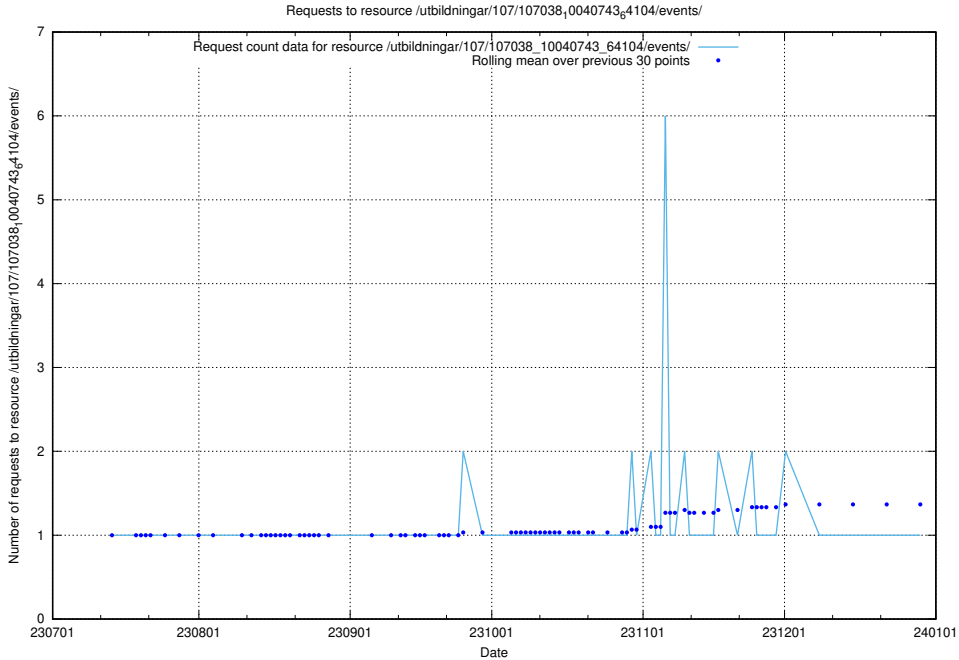

5.4811 Usage of /utbildningar/107/107038_10040743_64104/events/

Here, we count the number of requests to resource /utbildningar/107/107038_10040743_64104/events/.