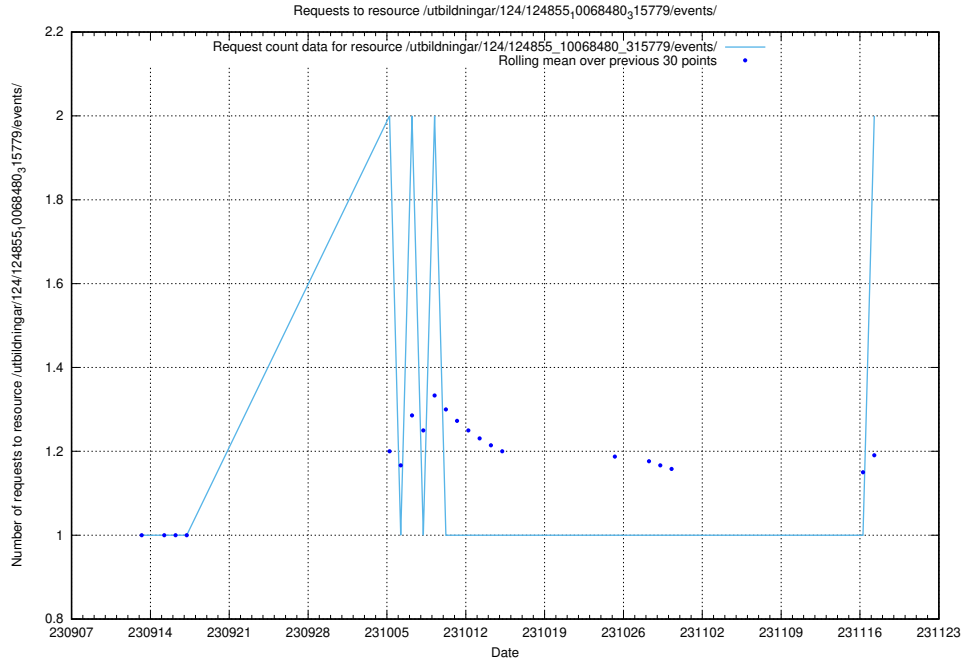

Here, we count the number of requests to resource /utbildningar/124/124498_10067869_313652/events/

5.773 Usage of /utbildningar/124/124855_10068480_315779/events/

Here, we count the number of requests to resource /utbildningar/124/124855_10068480_315779/events/