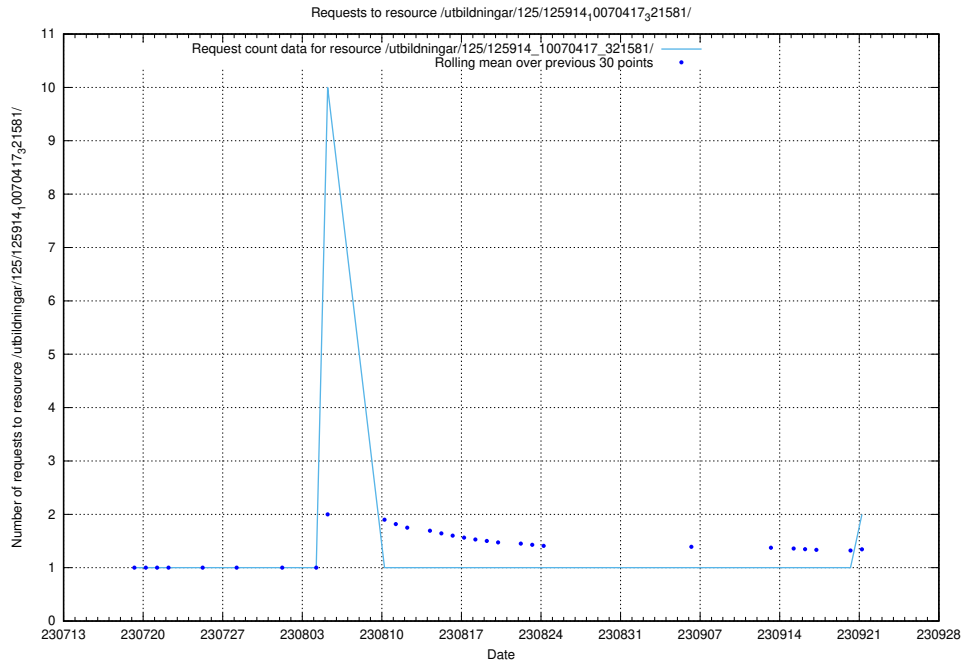

5.819 Usage of /utbildningar/125/125914_10070417_321581/

Here, we count the number of requests to resource /utbildningar/125/125914_10070417_321581/.