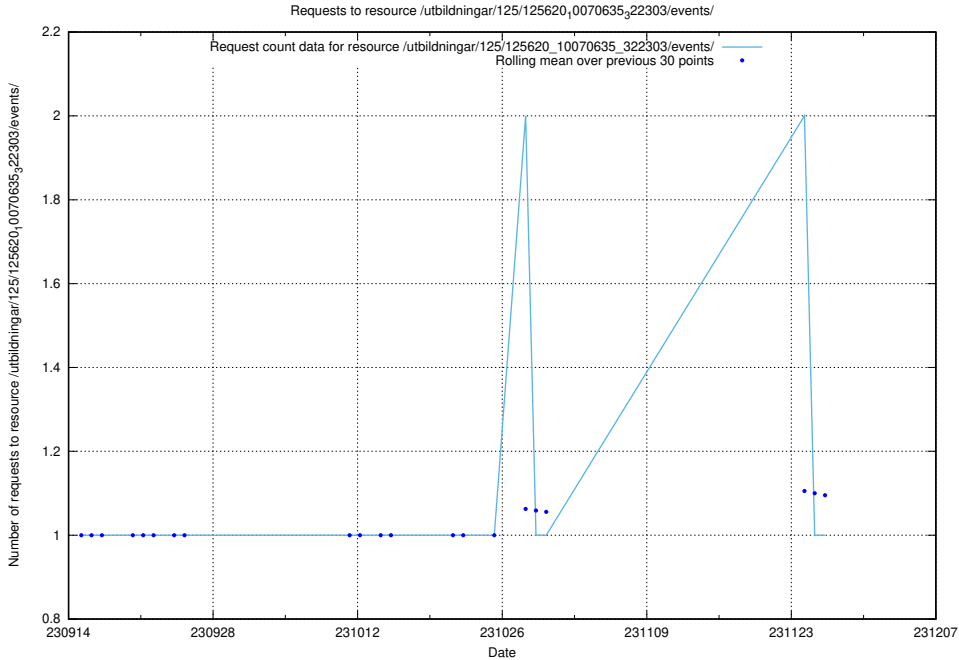

5.4319 Usage of /utbildningar/125/125620_10070635_322303/events/

Here, we count the number of requests to resource /utbildningar/125/125620_10070635_322303/events/