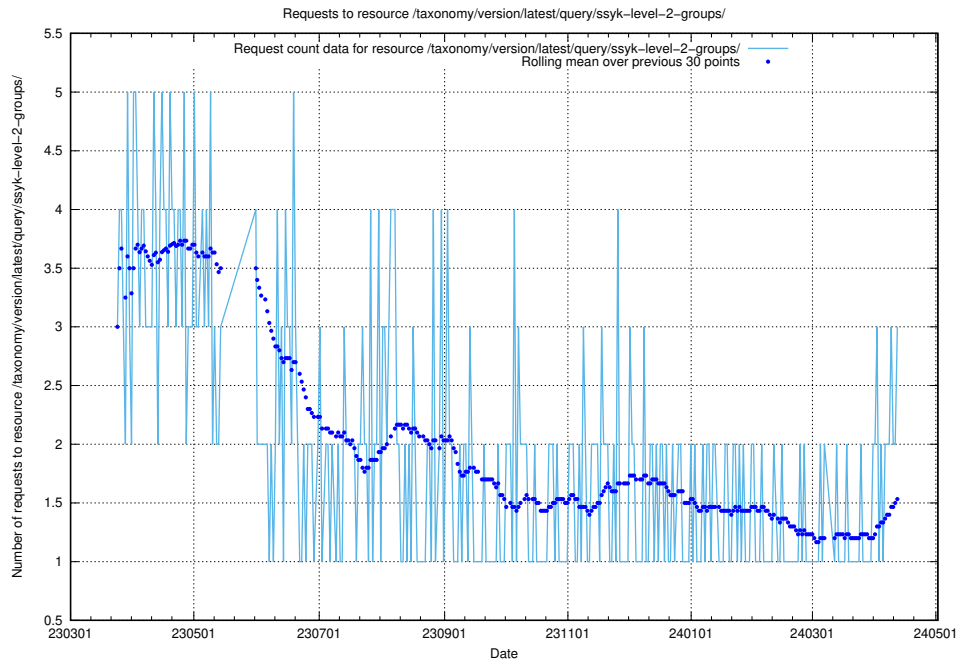

5.457 Usage of /taxonomy/version/latest/query/ssyk-level-2-groups/

Here, we count the number of requests to resource /taxonomy/version/latest/query/ssyk-level-2-groups/.