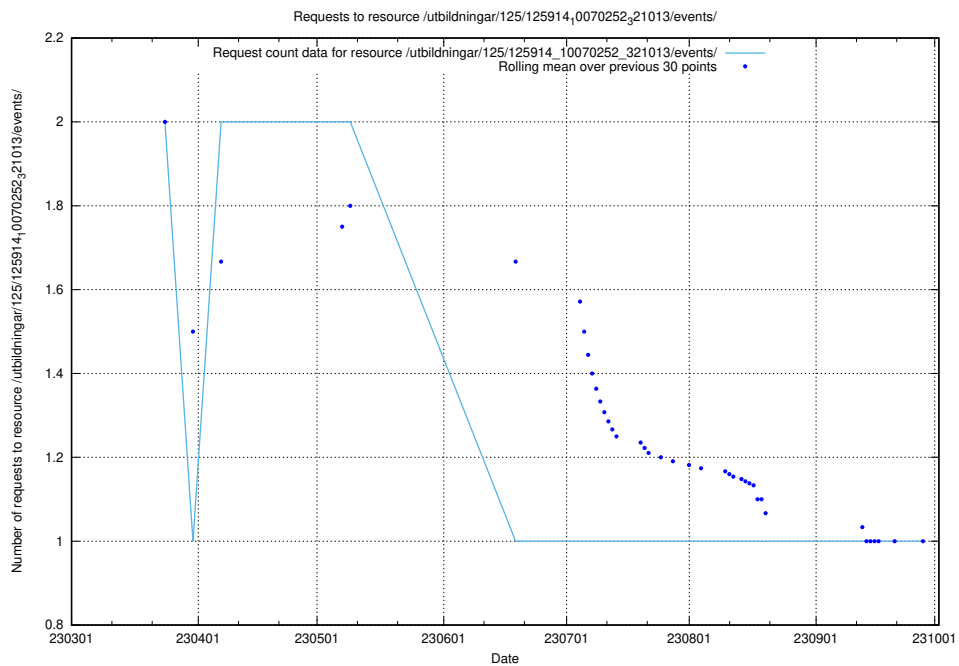

5.5865 Usage of /utbildningar/125/125914_10070252_321013/events/

Here, we count the number of requests to resource /utbildningar/125/125914_10070252_321013/events/