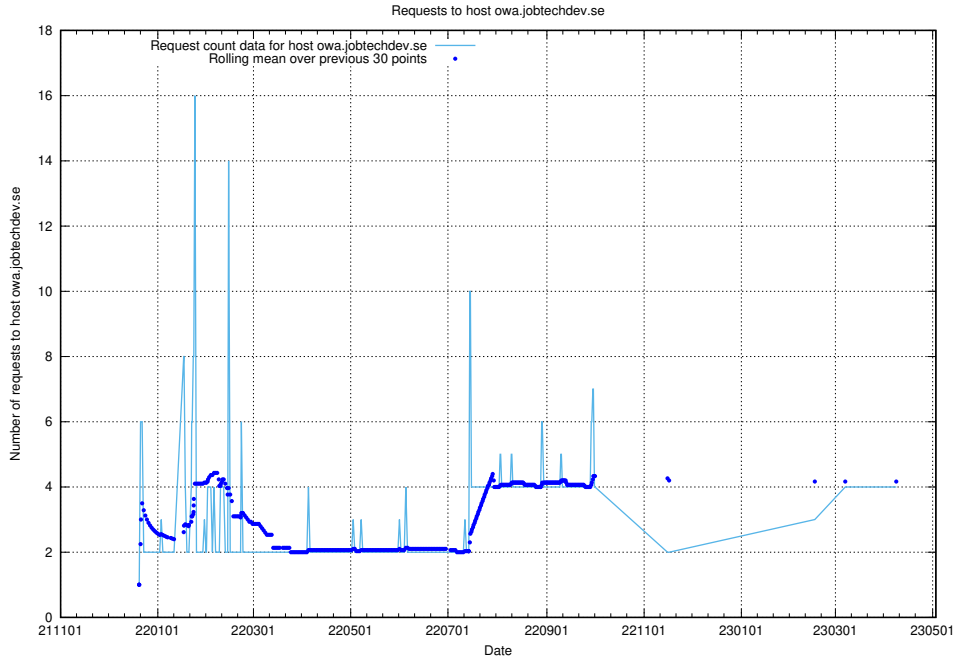

7.133 Usage of owa.jobtechdev.se

Here, we count the number of requests to host owa.jobtechdev.se.