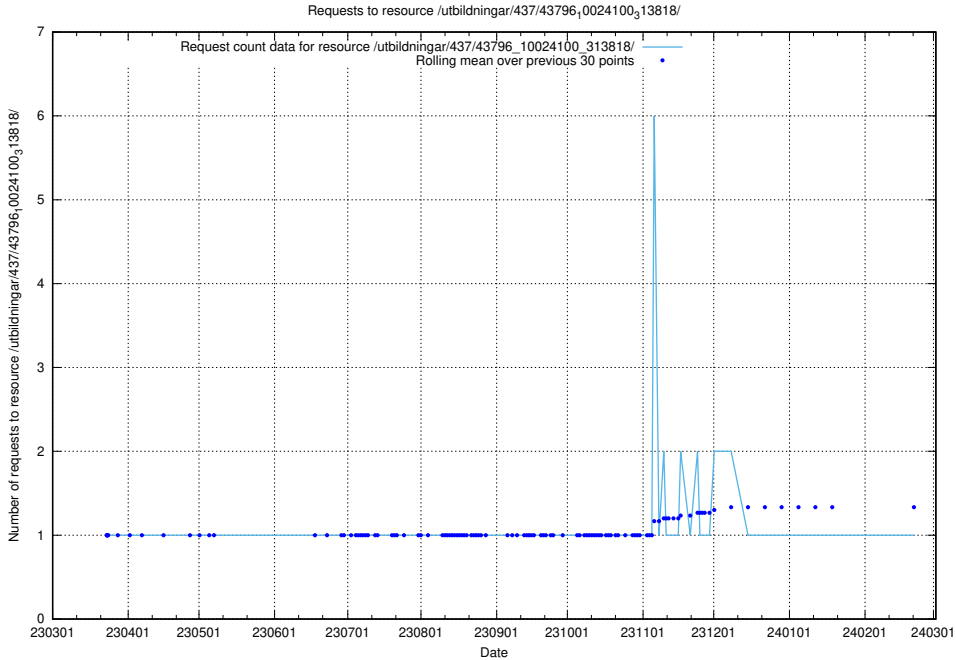

5.6053 Usage of /utbildningar/437/43796_10024100_313818/

Here, we count the number of requests to resource /utbildningar/437/43796_10024100_313818/.