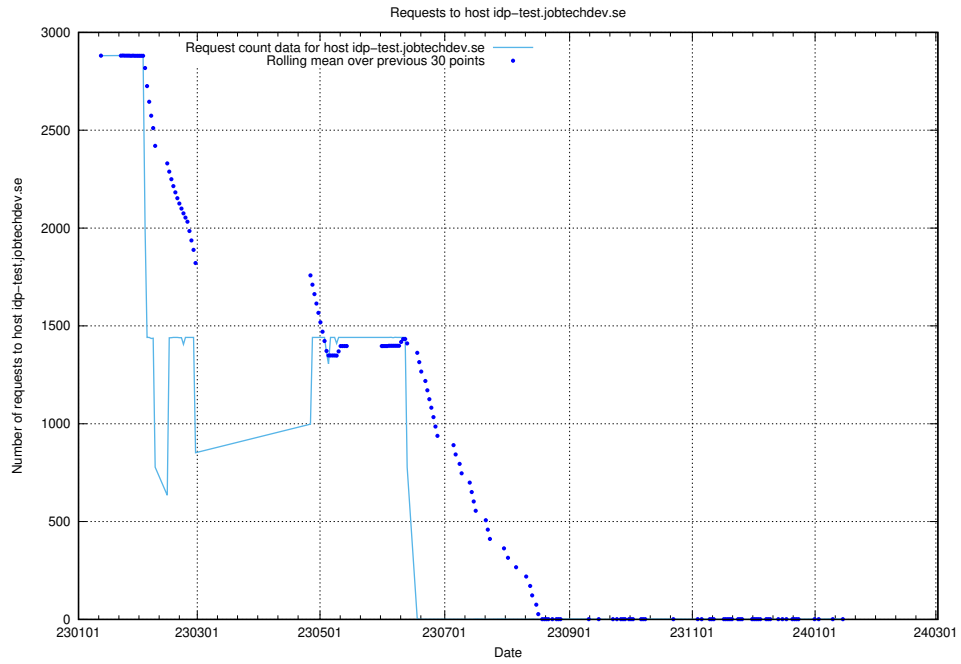

Here, we count the number of requests to host idp-test.jobtechdev.se.

7.304 Usage of jobstore.jobtechdev.se

Here, we count the number of requests to host jobstore.jobtechdev.se.

7.305 Usage of academy.jobtechdev.se