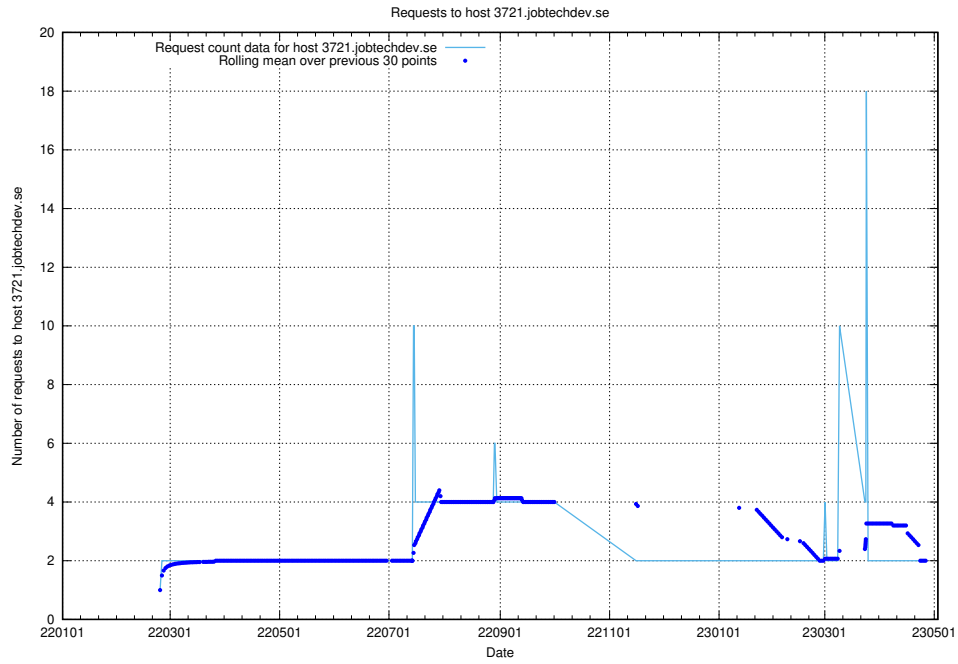

7.514 Usage of 3721.jobtechdev.se

Here, we count the number of requests to host 3721.jobtechdev.se.