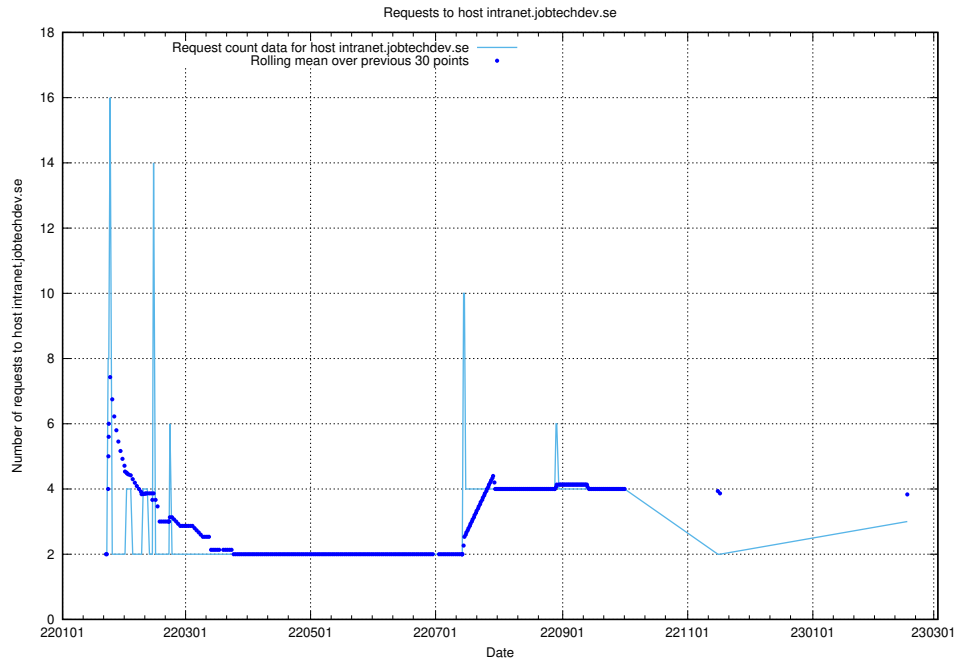

Here, we count the number of requests to host learning.jobtechdev.se.

7.253 Usage of intranet.jobtechdev.se

Here, we count the number of requests to host intranet.jobtechdev.se.

7.254 Usage of ecommerce.jobtechdev.se