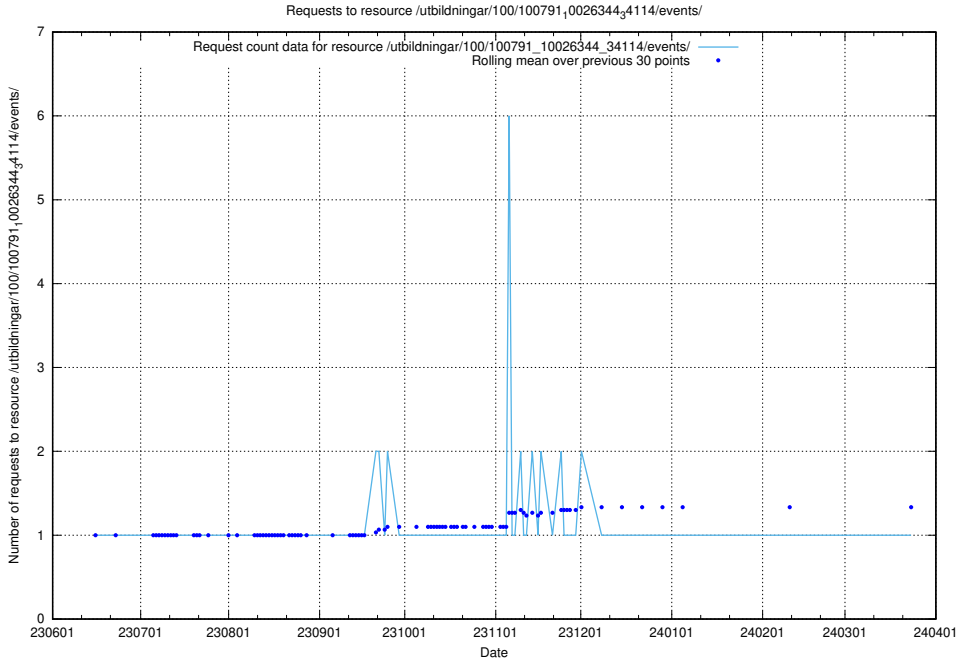

5.5609 Usage of /utbildningar/100/100791_10026344_34114/events/

Here, we count the number of requests to resource /utbildningar/100/100791_10026344_34114/events/.