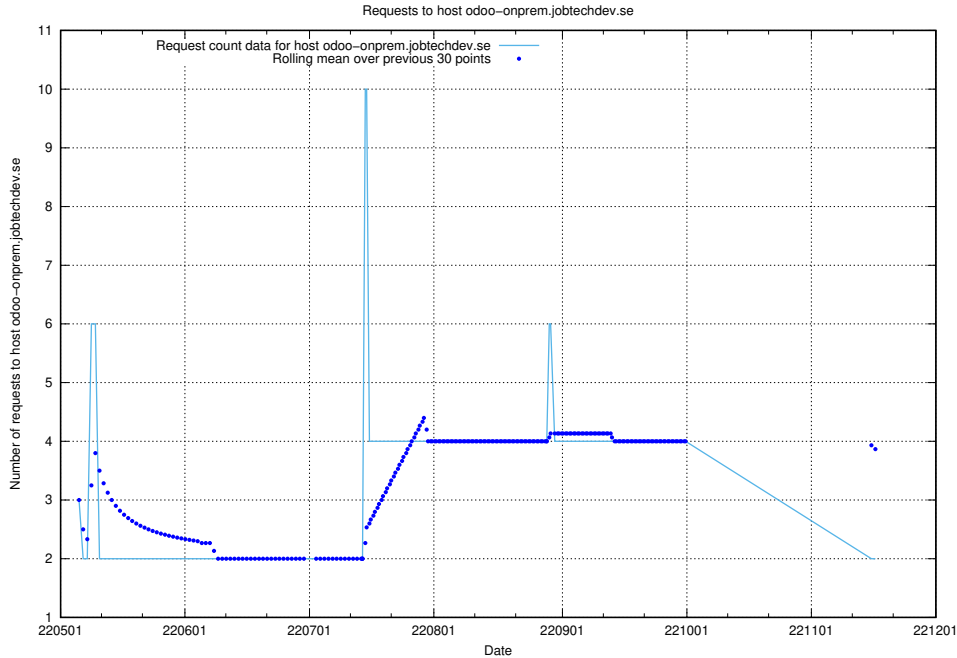

7.433 Usage of legacy-taxonomy-soap-service-java-soap-taxonomy.prod.services.jtech.se

Here, we count the number of requests to host legacy-taxonomy-soap-service-java-soap-taxonomy.prod.services.jtech.se.