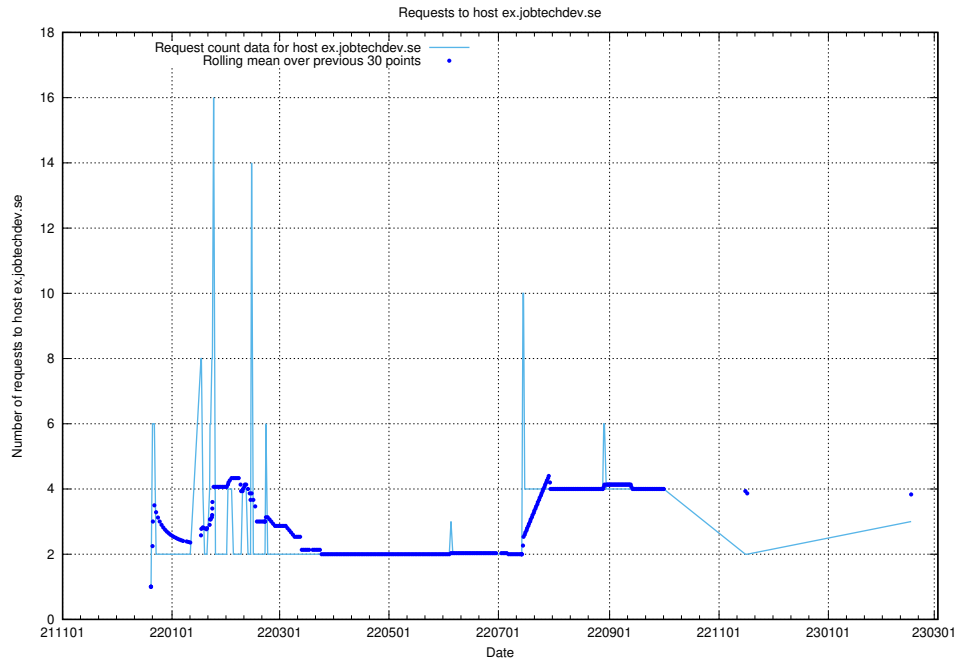

7.200 Usage of ex.jobtechdev.se

Here, we count the number of requests to host ex.jobtechdev.se.