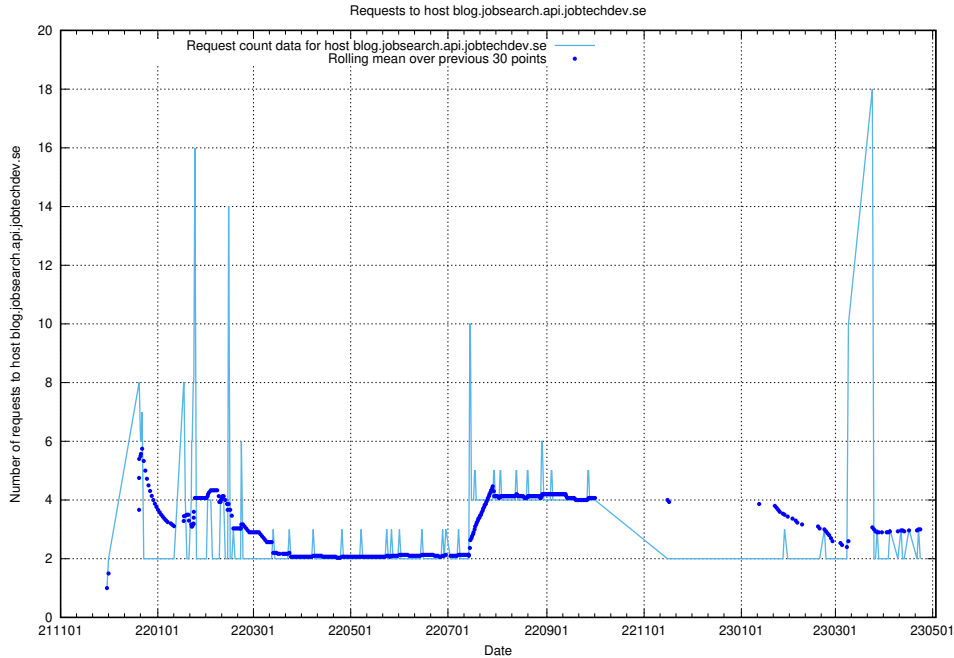

7.384 Usage of `blog.jobsearch.api.jobtechdev.se`

Here, we count the number of requests to host `blog.jobsearch.api.jobtechdev.se`.