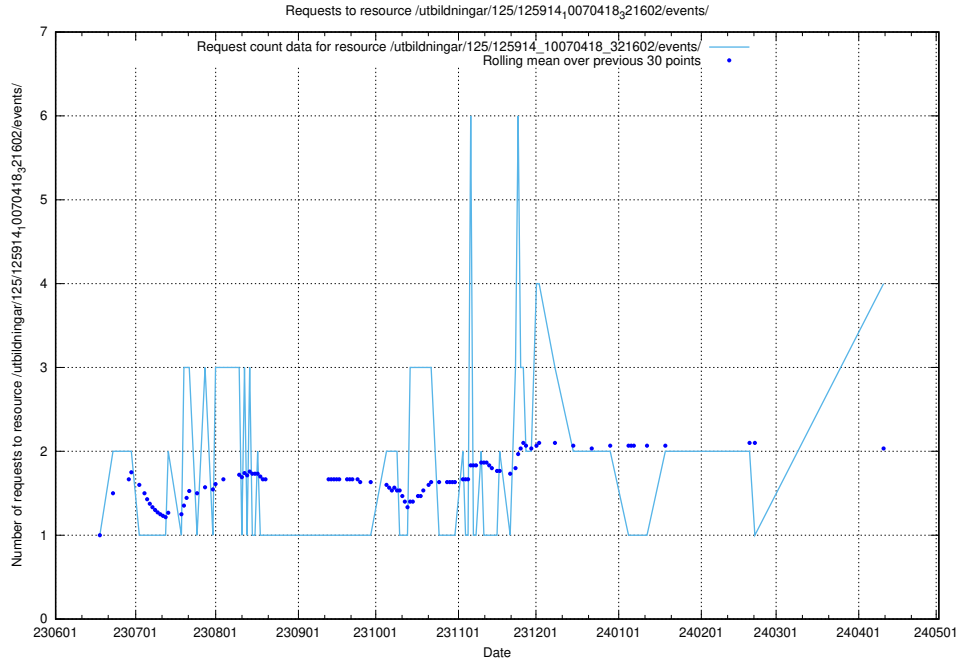

5.247 Usage of /utbildningar/125/125914_10070418_321602/events/

Here, we count the number of requests to resource /utbildningar/125/125914_10070418_321602/events/