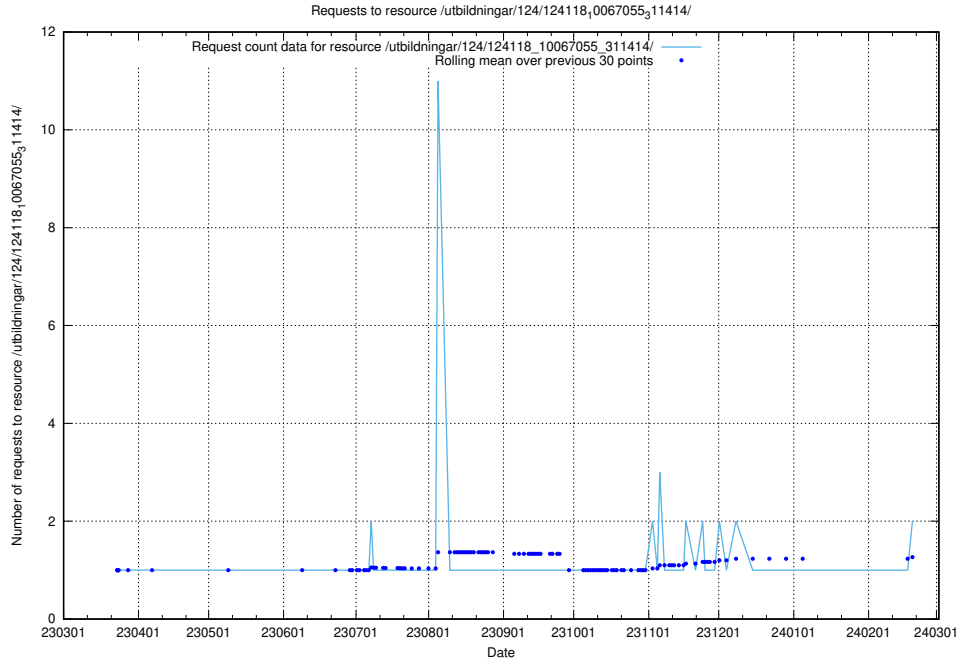

5.731 Usage of /utbildningar/124/124118_10067055_311414/

Here, we count the number of requests to resource /utbildningar/124/124118_10067055_311414/.