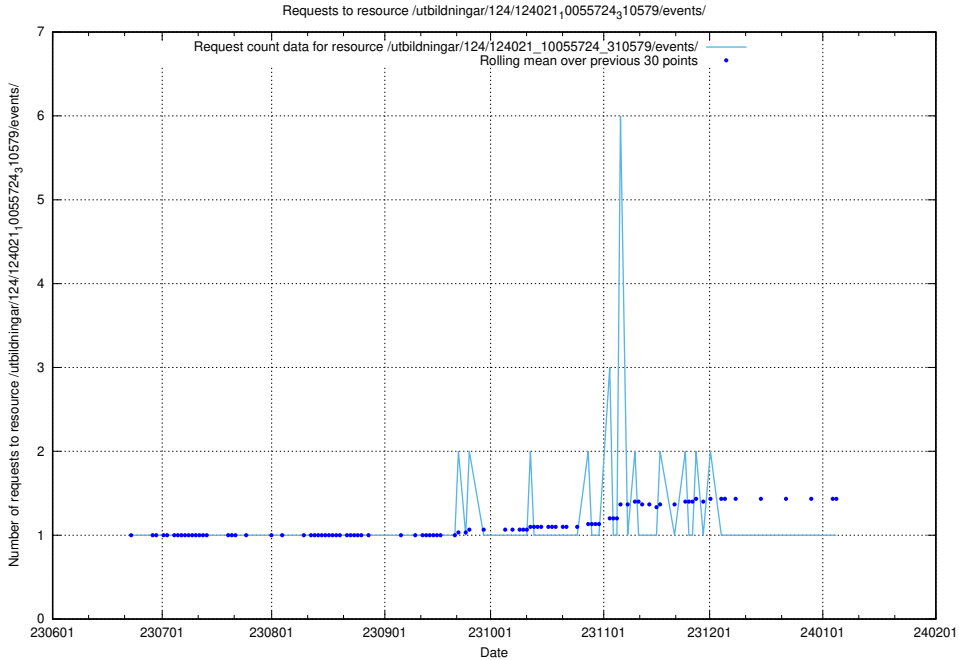

5.5544 Usage of /utbildningar/124/124021_10055724_310579/events/

Here, we count the number of requests to resource /utbildningar/124/124021_10055724_310579/events/