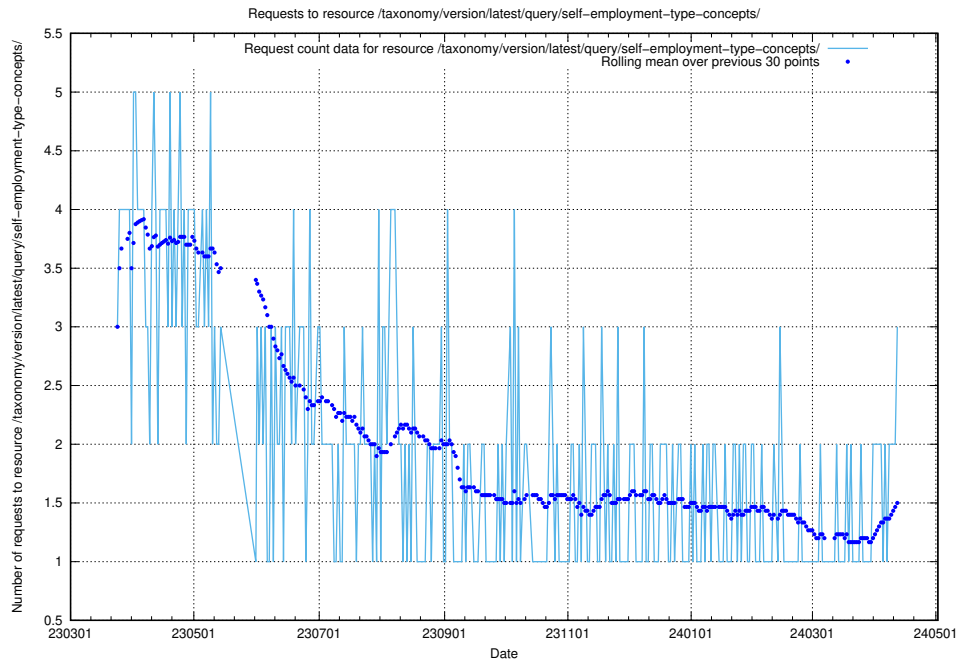

5.460 Usage of /taxonomy/version/latest/query/self-employment-type-concepts/

Here, we count the number of requests to resource /taxonomy/version/latest/query/self-employment-type-concepts/.