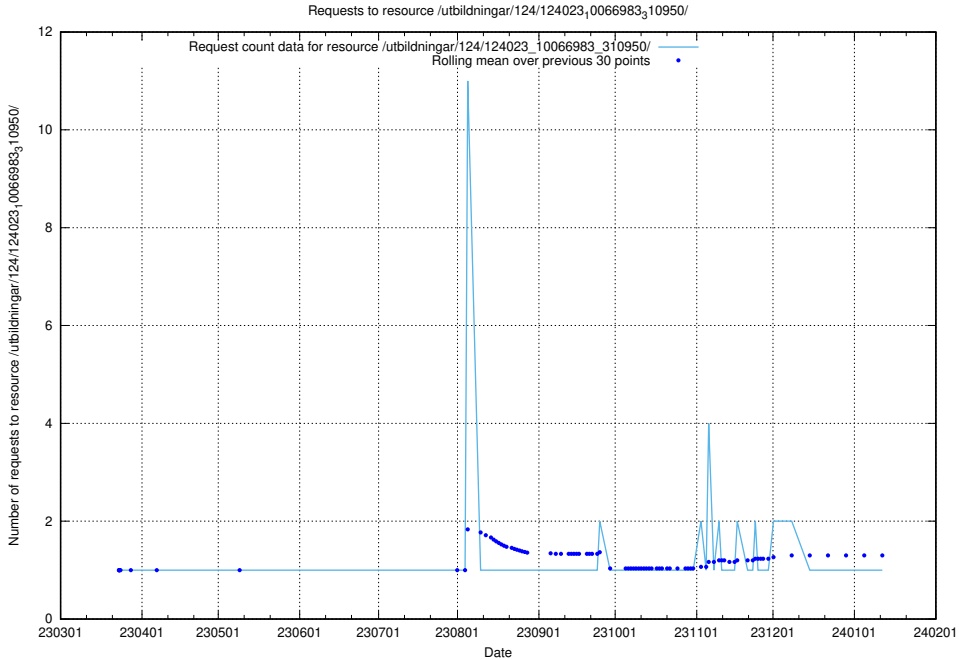

5.4209 Usage of /utbildningar/124/124023_10066983_310950/

Here, we count the number of requests to resource /utbildningar/124/124023_10066983_310950/.