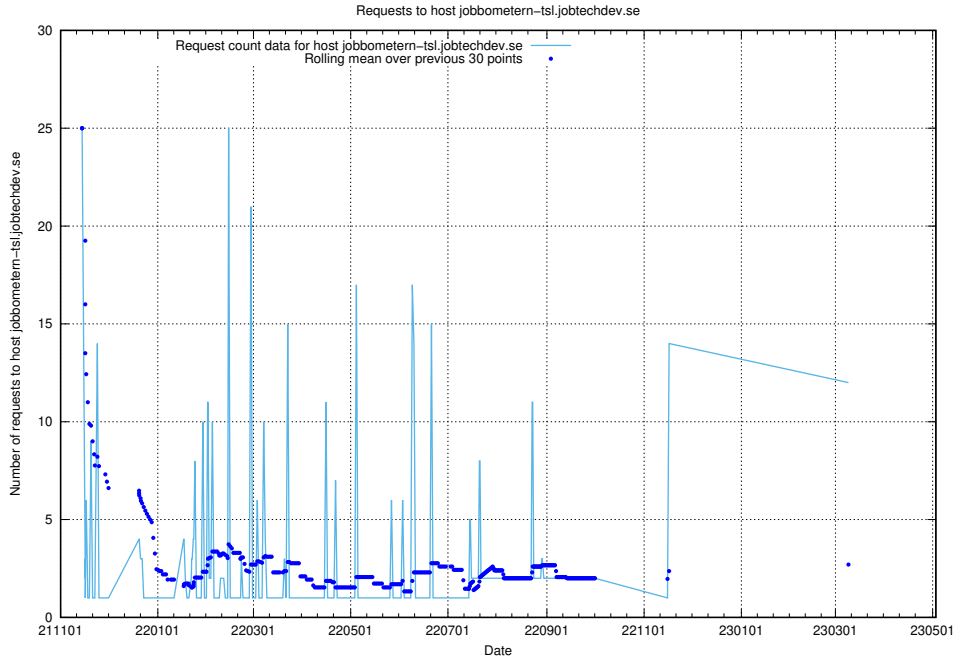

7.59 Usage of `jobbometern-tsl.jobtechdev.se`

Here, we count the number of requests to host `jobbometern-tsl.jobtechdev.se`.