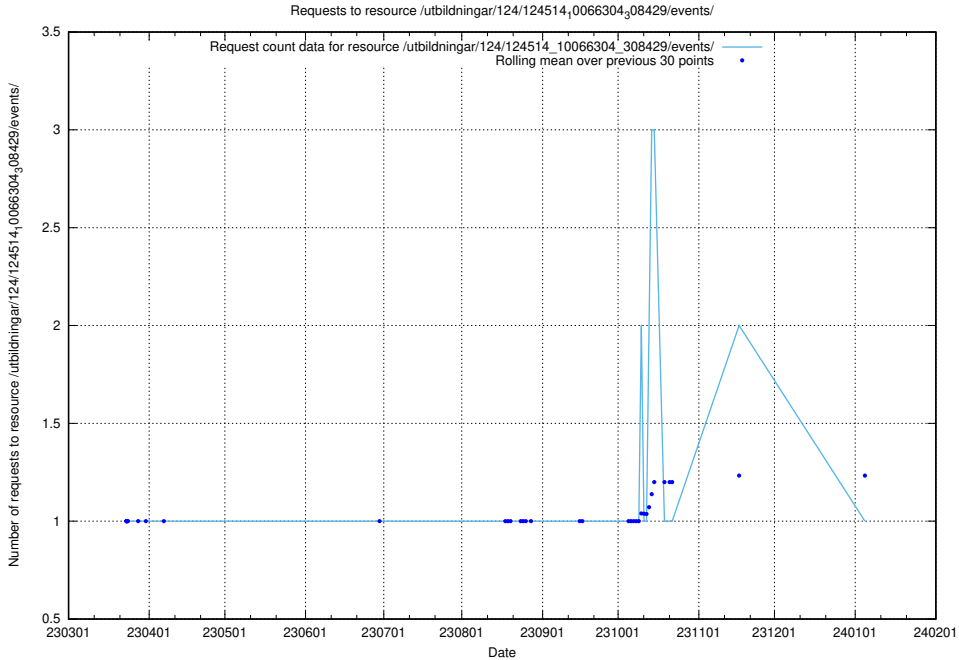

5.1598 Usage of /utbildningar/124/124514_10066304_308429/events/

Here, we count the number of requests to resource /utbildningar/124/124514_10066304_308429/events/