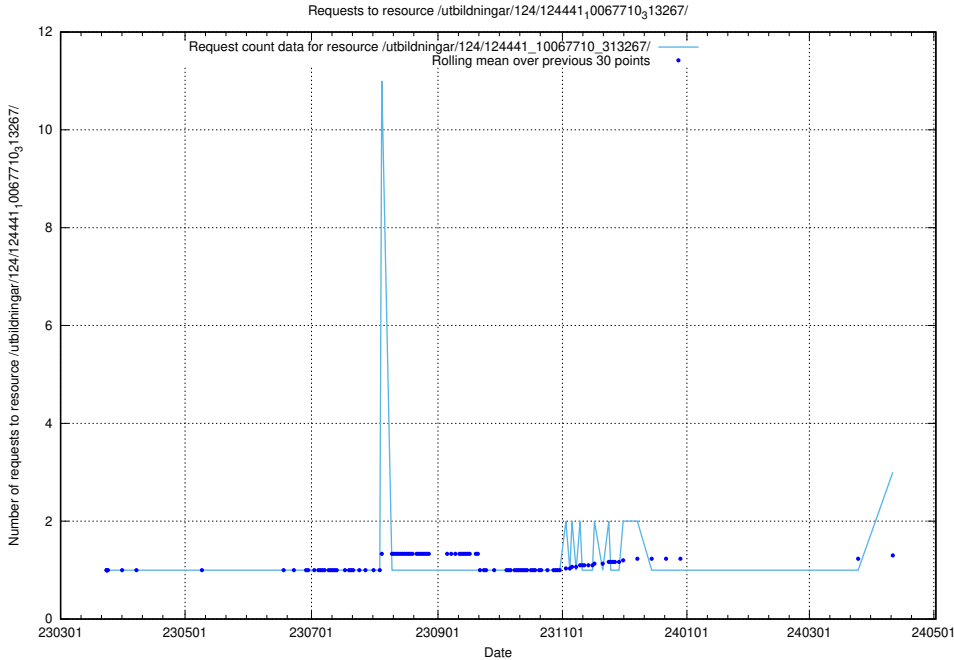

5.330 Usage of /utbildningar/124/124441_10067710_313267/

Here, we count the number of requests to resource /utbildningar/124/124441_10067710_313267/.