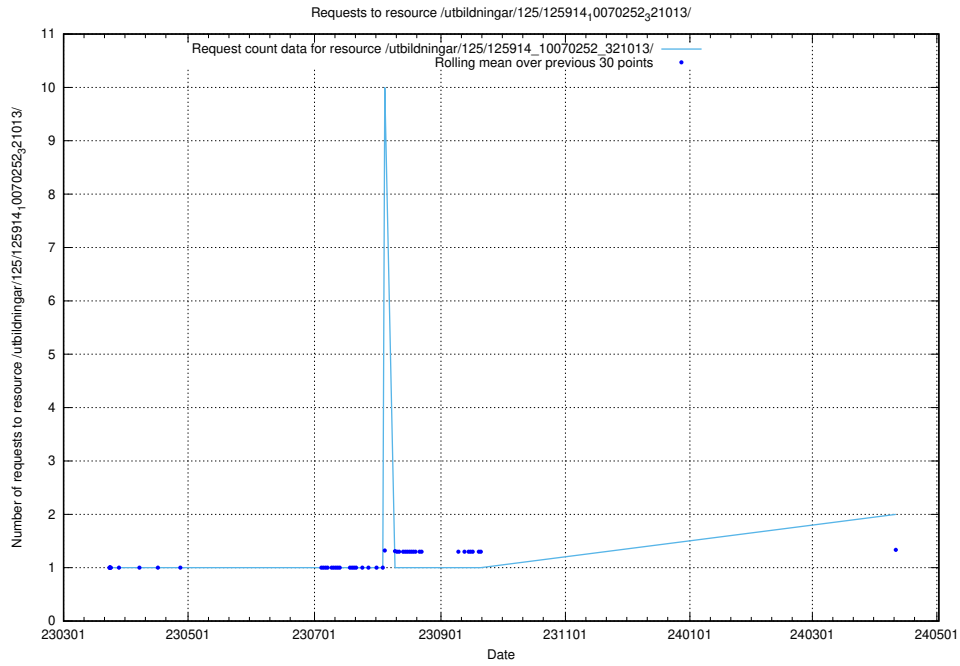

5.997 Usage of /utbildningar/125/125914_10070252_321013/

Here, we count the number of requests to resource /utbildningar/125/125914_10070252_321013/.