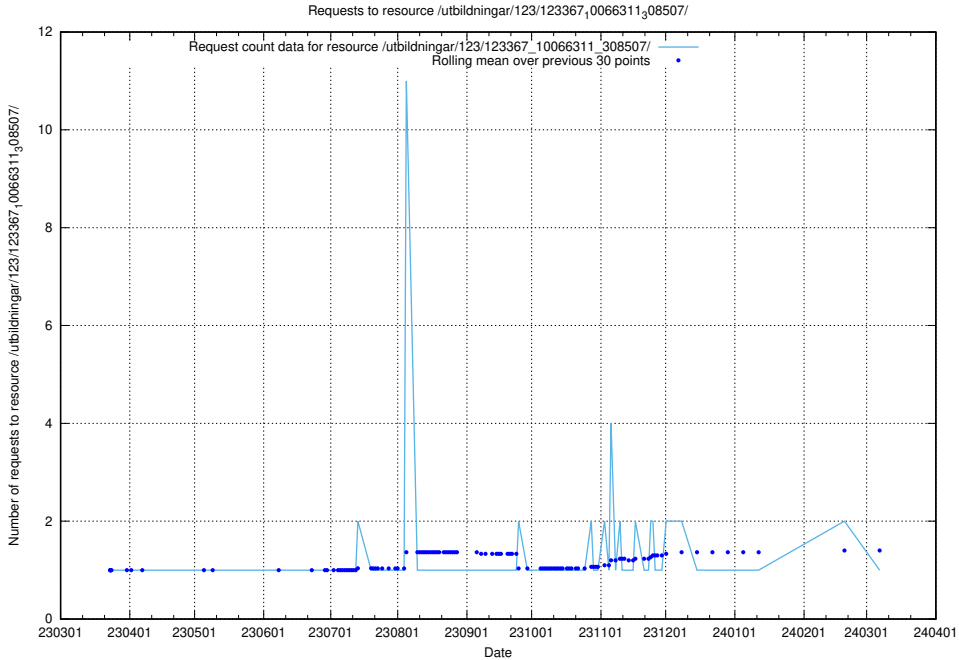

5.4264 Usage of /utbildningar/123/123367_10066311_308507/

Here, we count the number of requests to resource /utbildningar/123/123367_10066311_308507/.