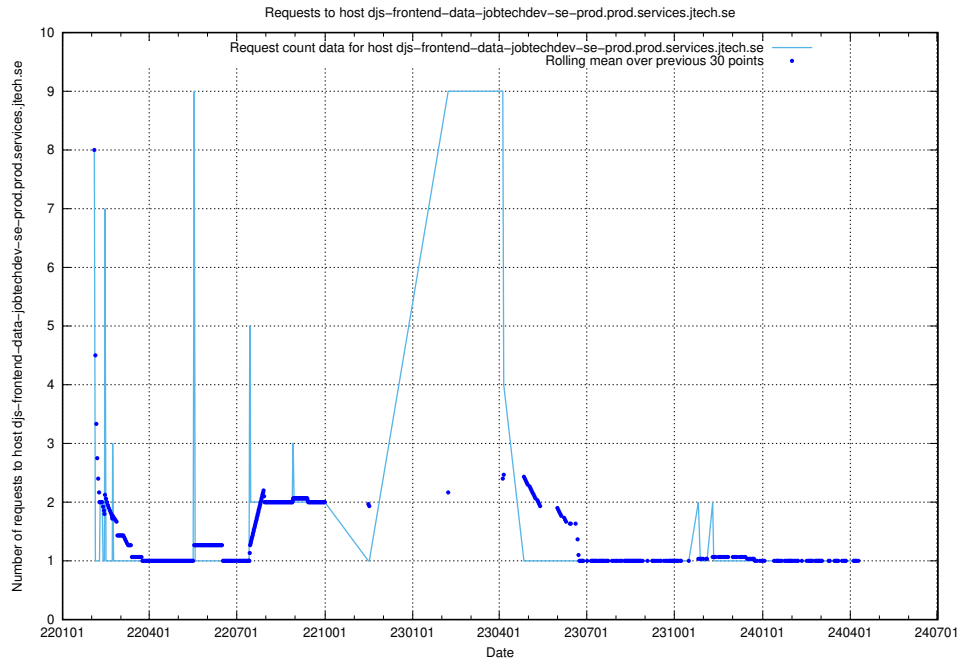

Here, we count the number of requests to host djs-frontend-data-jobtechdev-se-prod.prod.services.jtech.se.

7.658 Usage of lw.jobtechdev.se

Here, we count the number of requests to host lw.jobtechdev.se.