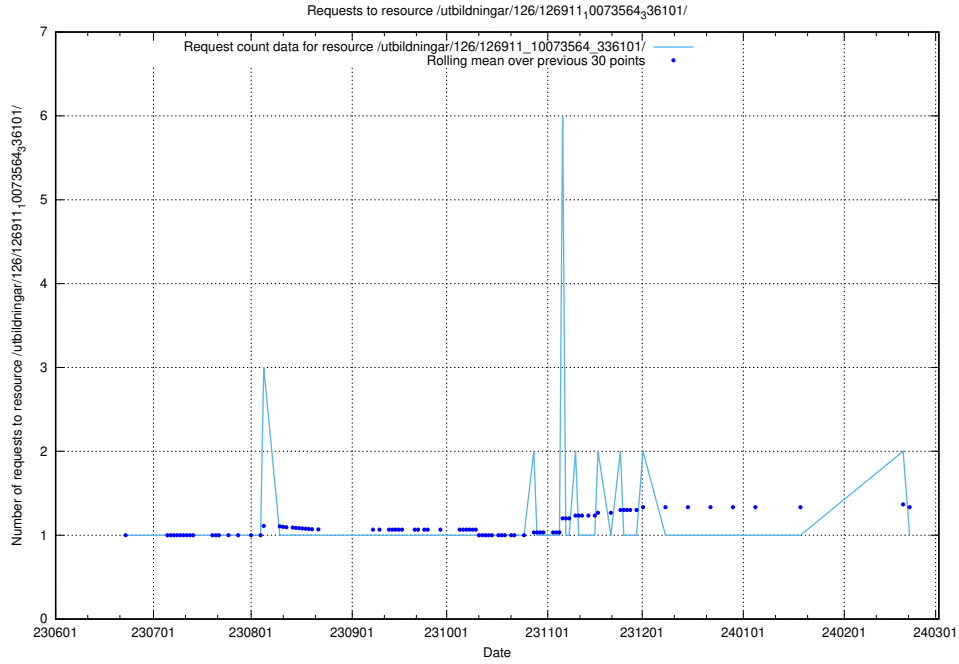

5.5309 Usage of /utbildningar/126/126911_10073564_336101/

Here, we count the number of requests to resource /utbildningar/126/126911_10073564_336101/.