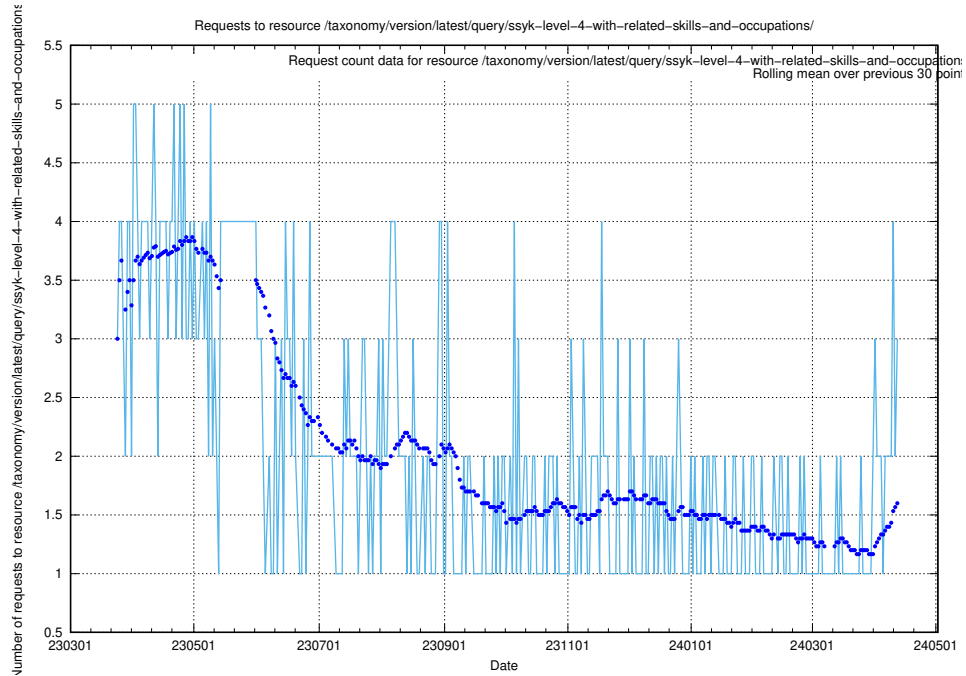

5.453 Usage of /taxonomy/version/latest/query/ssyk-level-4-with-related-skills-and-occupations/

Here, we count the number of requests to resource /taxonomy/version/latest/query/ssyk-level-4-with-related-skills-and-occupations/.