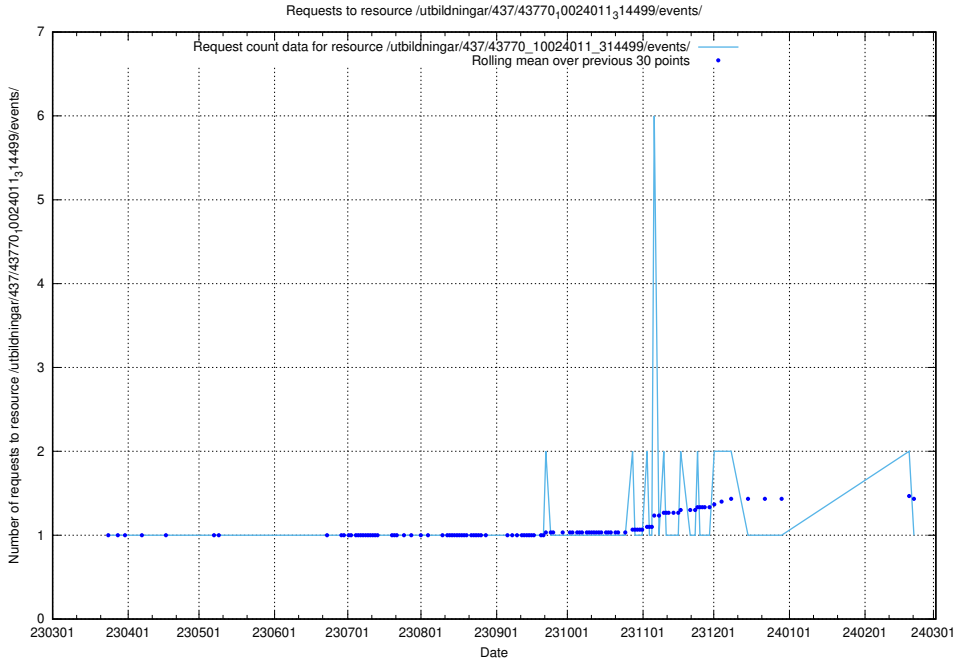

Here, we count the number of requests to resource /utbildningar/437/43772_10024080_30041/events/.

5.5894 Usage of /utbildningar/437/43770_10024011_314499/events/

Here, we count the number of requests to resource /utbildningar/437/43770_10024011_314499/events/.