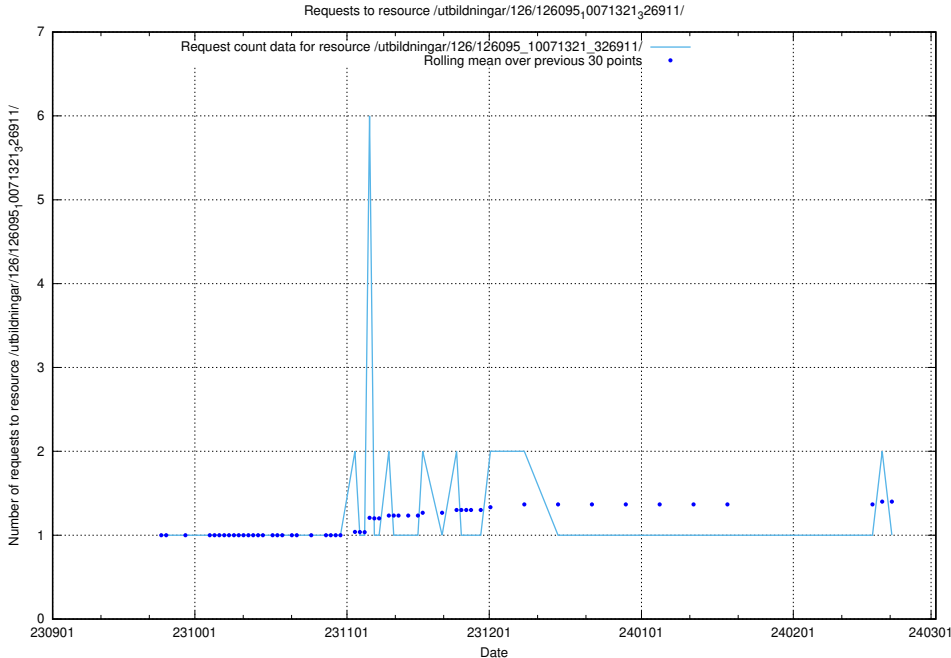

5.4228 Usage of /utbildningar/126/126095_10071321_326911/

Here, we count the number of requests to resource /utbildningar/126/126095_10071321_326911/.