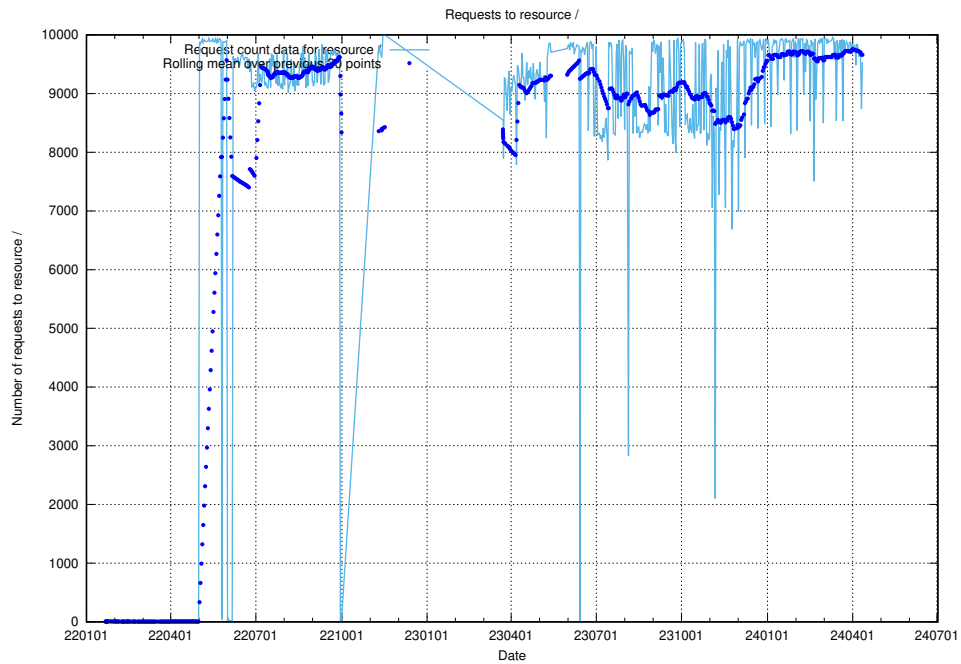

⁶<https://data.jobtechdev.se>

5.2 Usage of /taxonomy/concept/

Here, we count the number of requests to resource /taxonomy/concept/.

5.3 Disk space usage

A table showing the disk space usage on the data server.