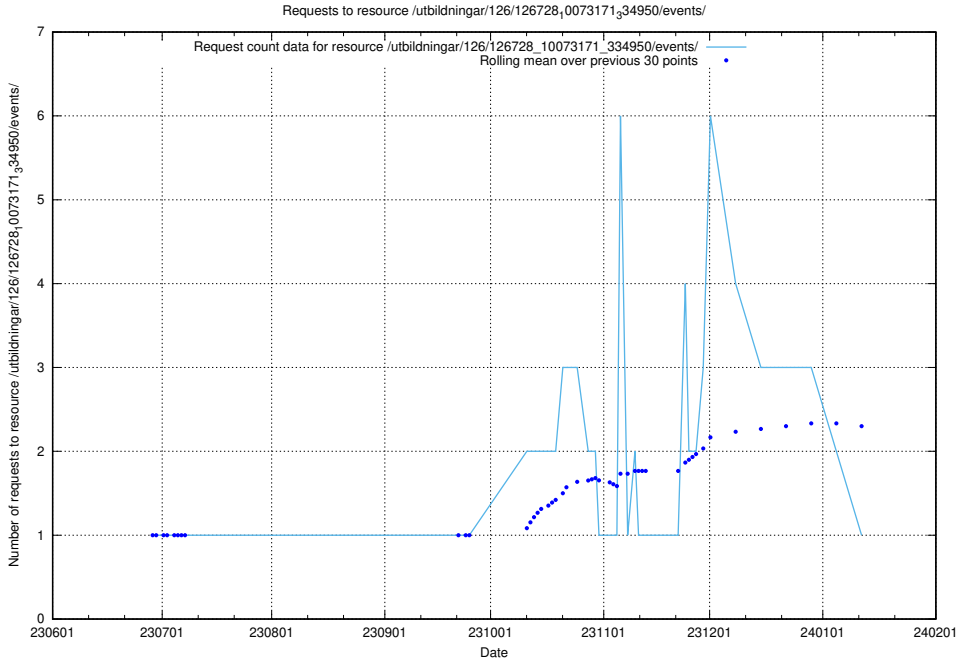

5.5177 Usage of /utbildningar/126/126728_10073171_334950/events/

Here, we count the number of requests to resource /utbildningar/126/126728_10073171_334950/events/