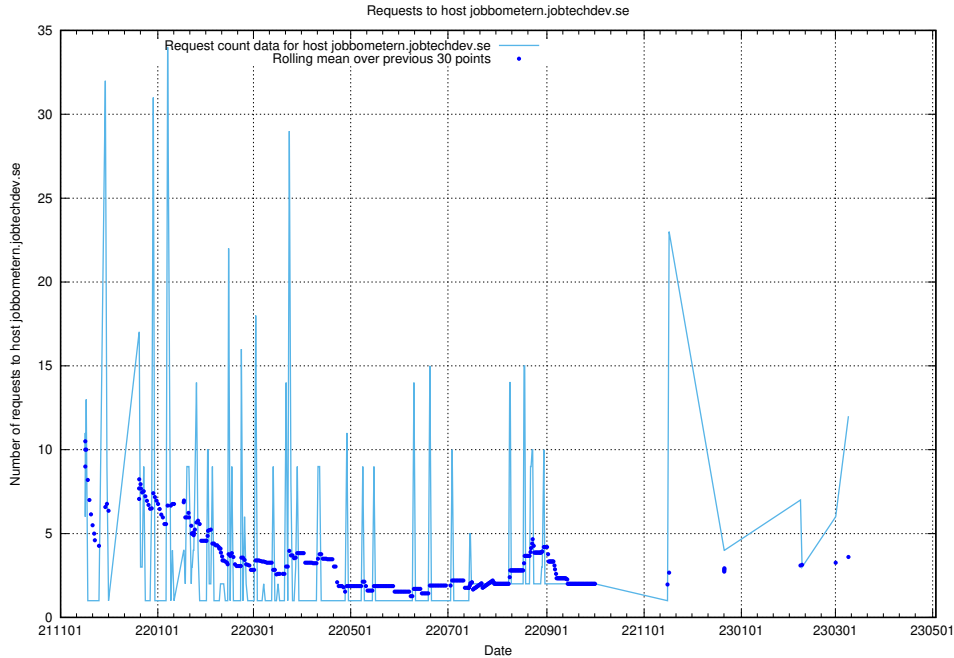

7.58 Usage of `jobbometern.jobtechdev.se`

Here, we count the number of requests to host `jobbometern.jobtechdev.se`.