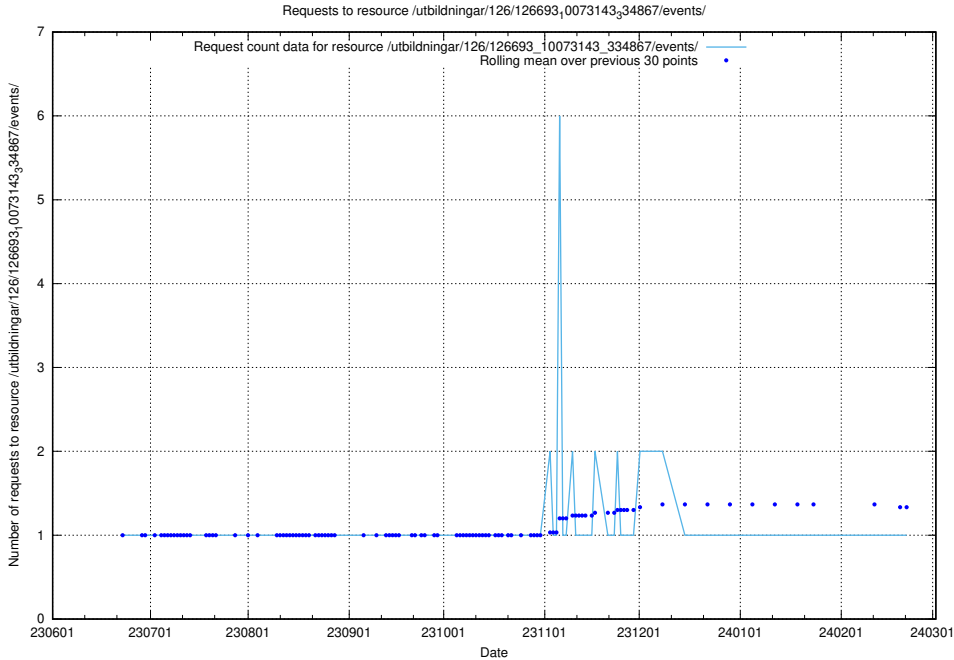

5.5370 Usage of /utbildningar/126/126693_10073143_334867/events/

Here, we count the number of requests to resource /utbildningar/126/126693_10073143_334867/events/