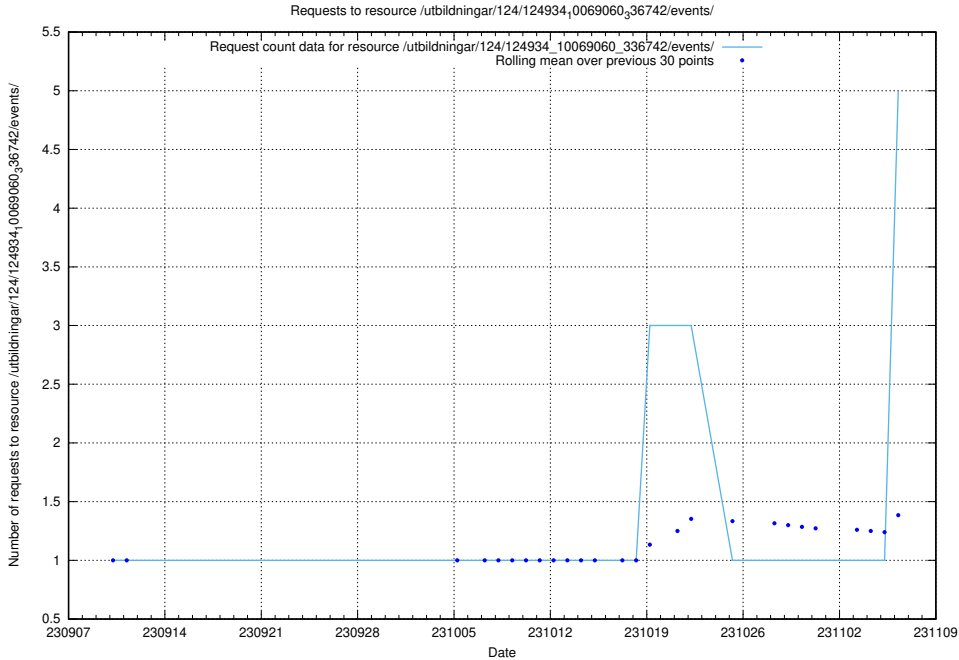

5.153 Usage of /utbildningar/124/124934_10069060_336742/events/

Here, we count the number of requests to resource /utbildningar/124/124934_10069060_336742/events/