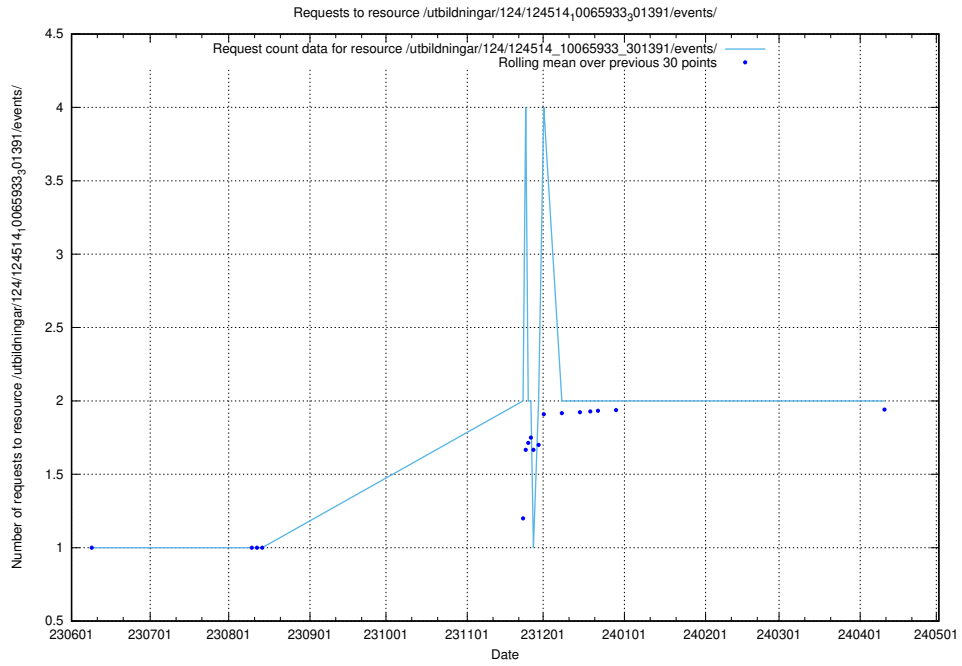

5.918 Usage of /utbildningar/124/124514_10065933_301391/events/

Here, we count the number of requests to resource /utbildningar/124/124514_10065933_301391/events/