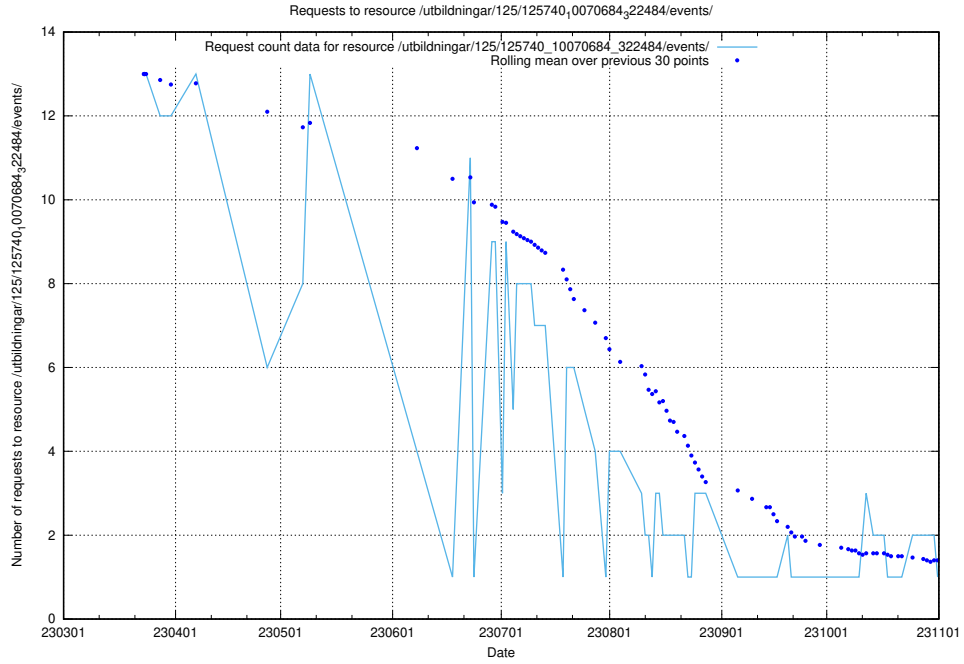

5.5953 Usage of /utbildningar/125/125740_10070684_322484/events/

Here, we count the number of requests to resource /utbildningar/125/125740_10070684_322484/events/