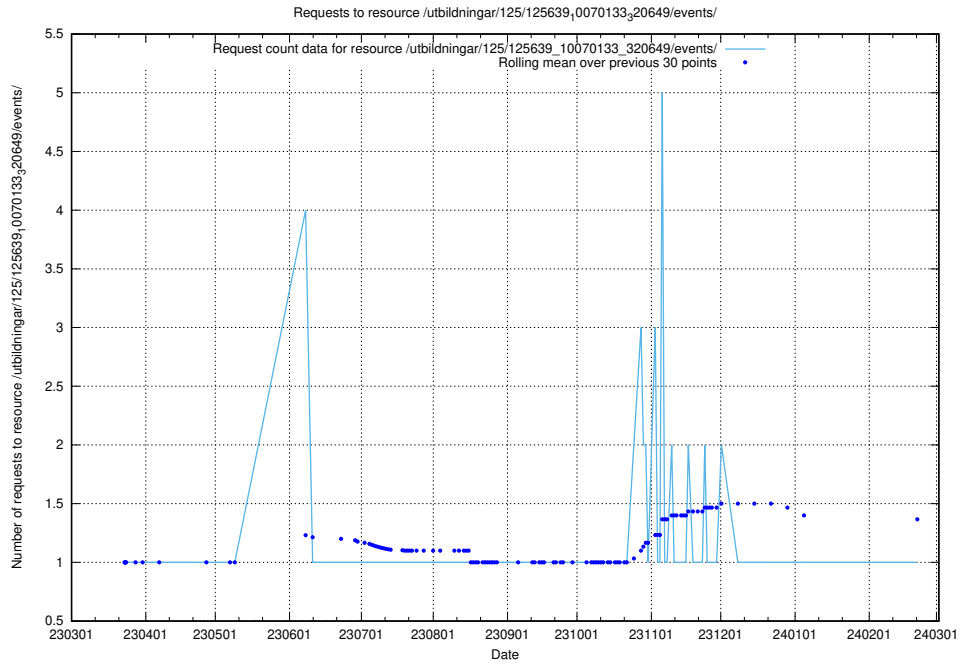

5.1090 Usage of /utbildningar/125/125639_10070133_320649/events/

Here, we count the number of requests to resource /utbildningar/125/125639_10070133_320649/events/