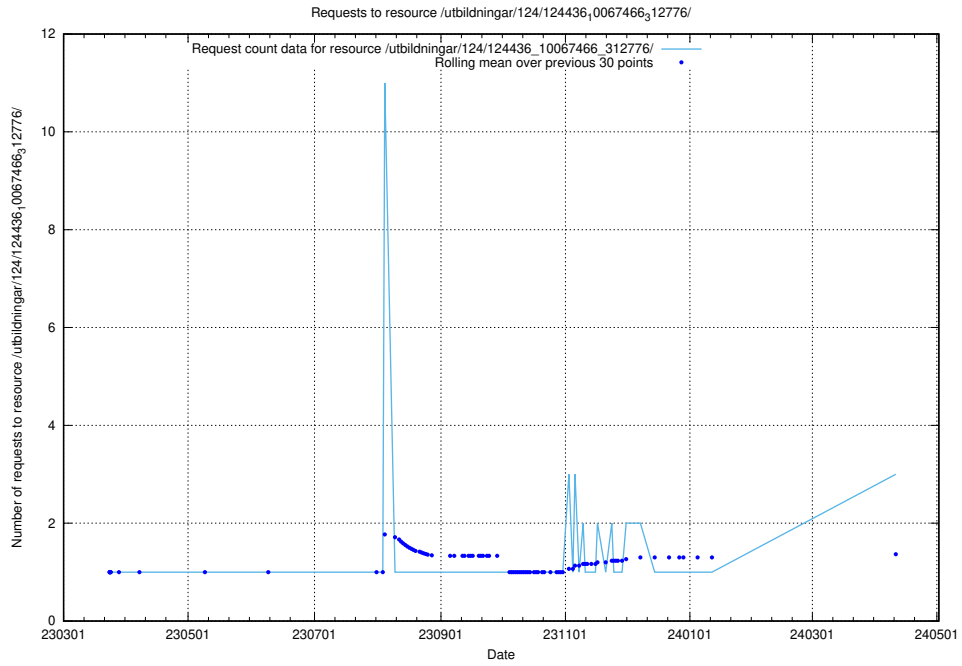

5.335 Usage of /utbildningar/124/124436_10067466_312776/

Here, we count the number of requests to resource /utbildningar/124/124436_10067466_312776/.