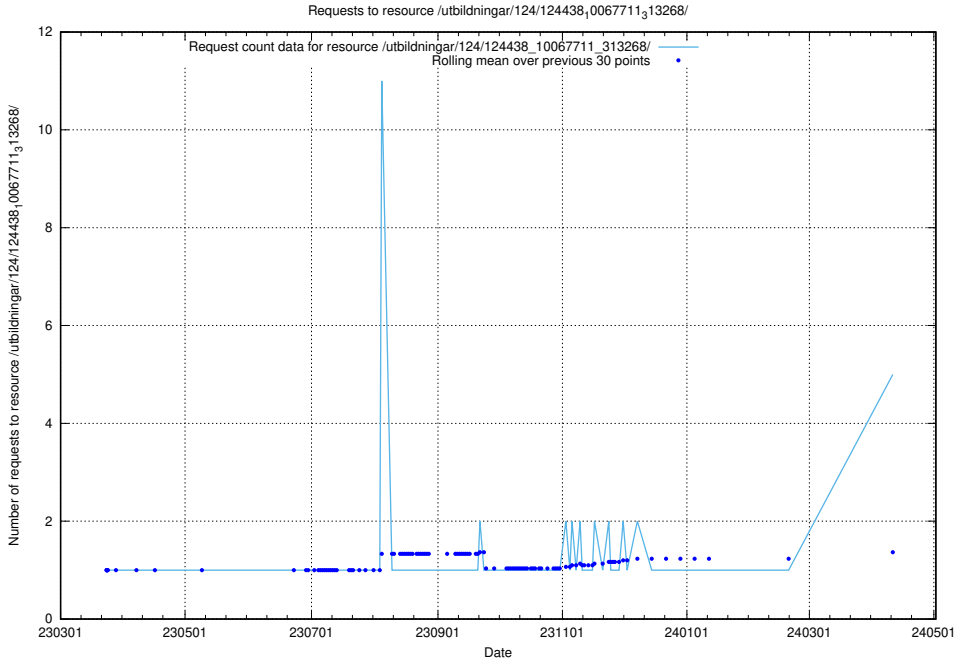

5.142 Usage of /utbildningar/124/124438_10067711_313268/

Here, we count the number of requests to resource /utbildningar/124/124438_10067711_313268/.