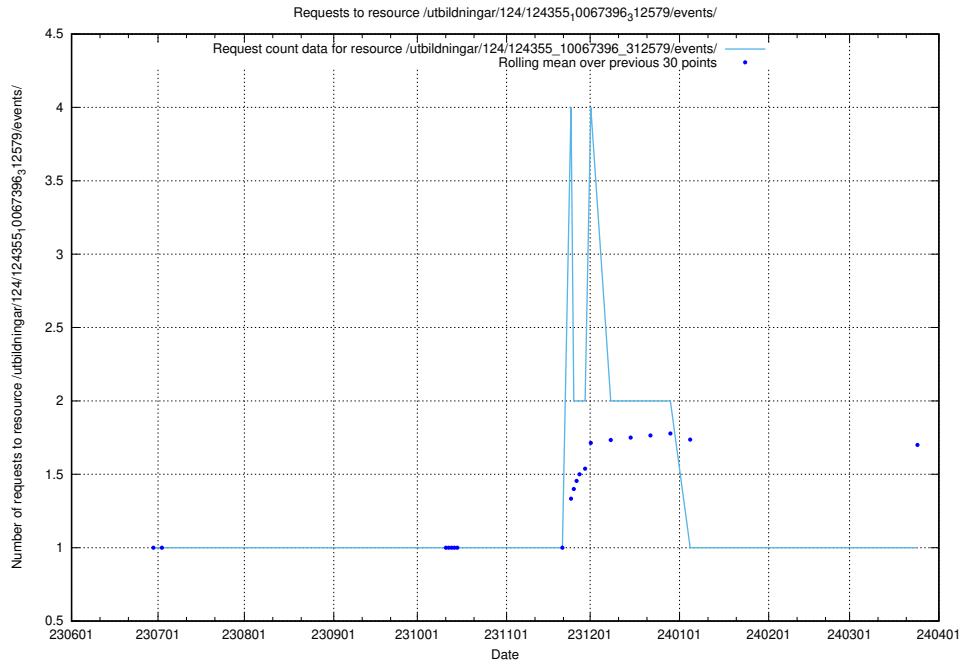

5.5131 Usage of /utbildningar/124/124355_10067396_312579/events/

Here, we count the number of requests to resource /utbildningar/124/124355_10067396_312579/events/