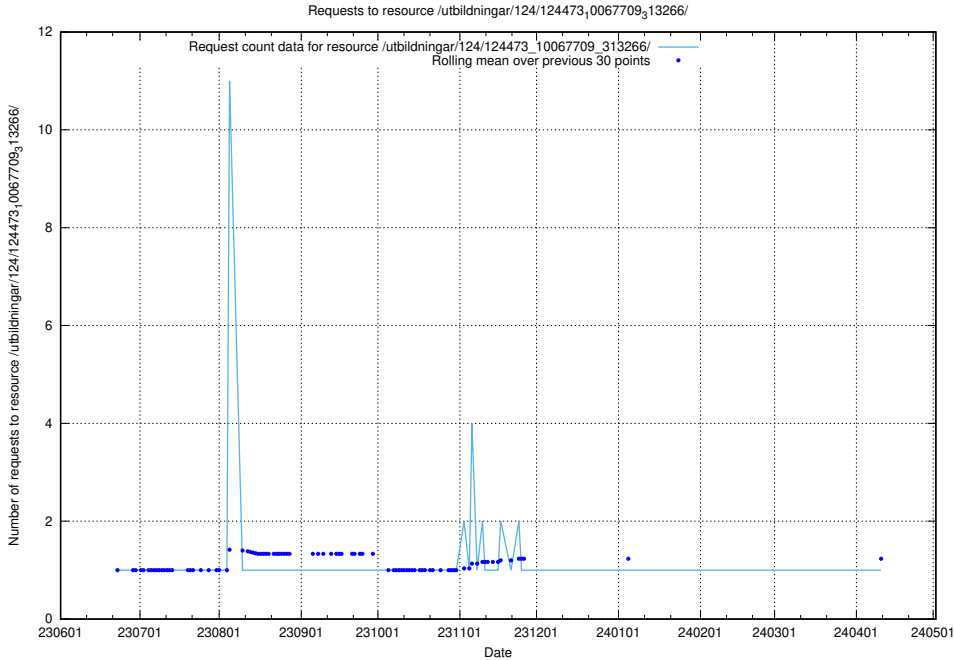

5.5524 Usage of /utbildningar/124/124473_10067709_313266/

Here, we count the number of requests to resource /utbildningar/124/124473_10067709_313266/.