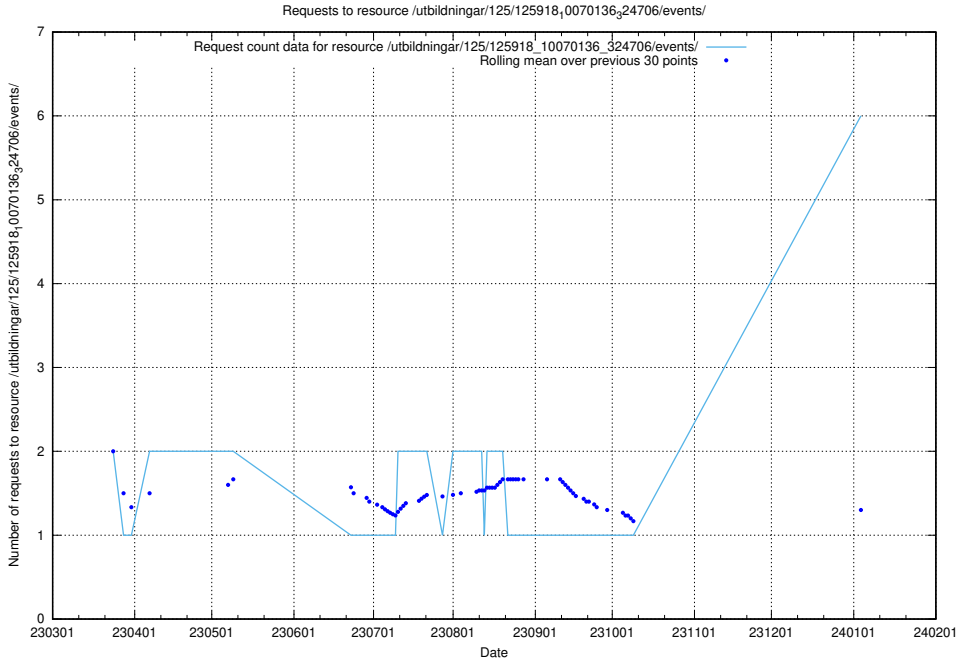

5.103 Usage of /utbildningar/125/125918_10070136_324706/events/

Here, we count the number of requests to resource /utbildningar/125/125918_10070136_324706/events/