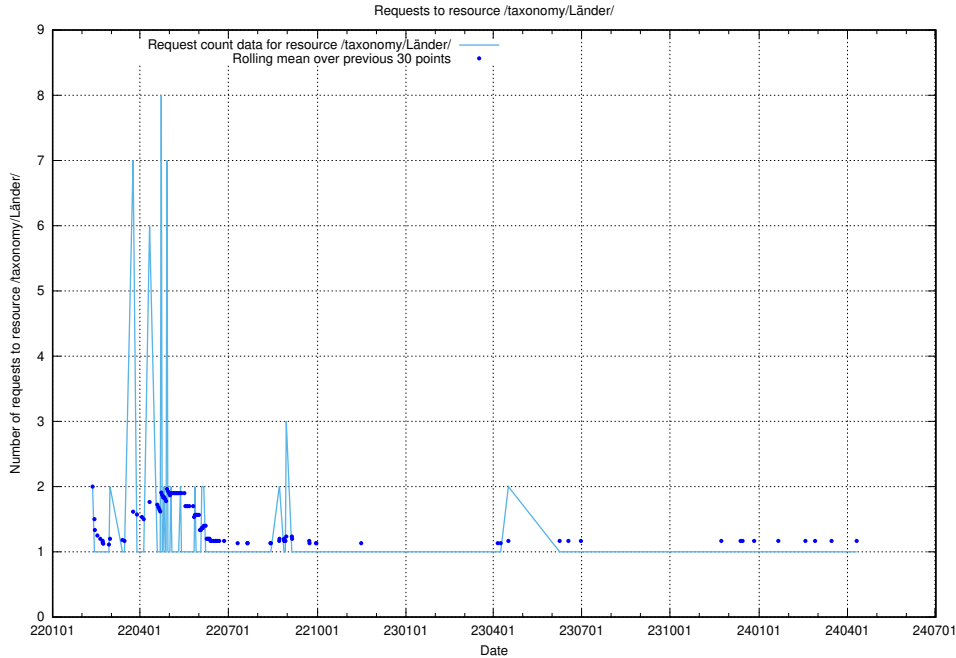

5.1413 Usage of /taxonomy/Länder/

Here, we count the number of requests to resource /taxonomy/Länder/.