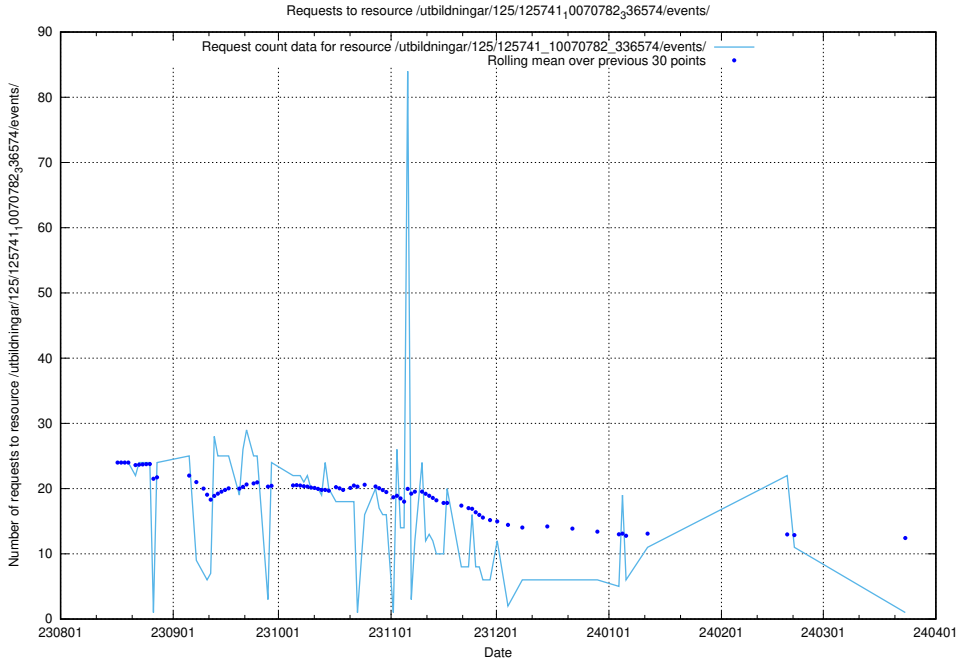

5.4520 Usage of /utbildningar/125/125741_10070782_336574/events/

Here, we count the number of requests to resource /utbildningar/125/125741_10070782_336574/events/