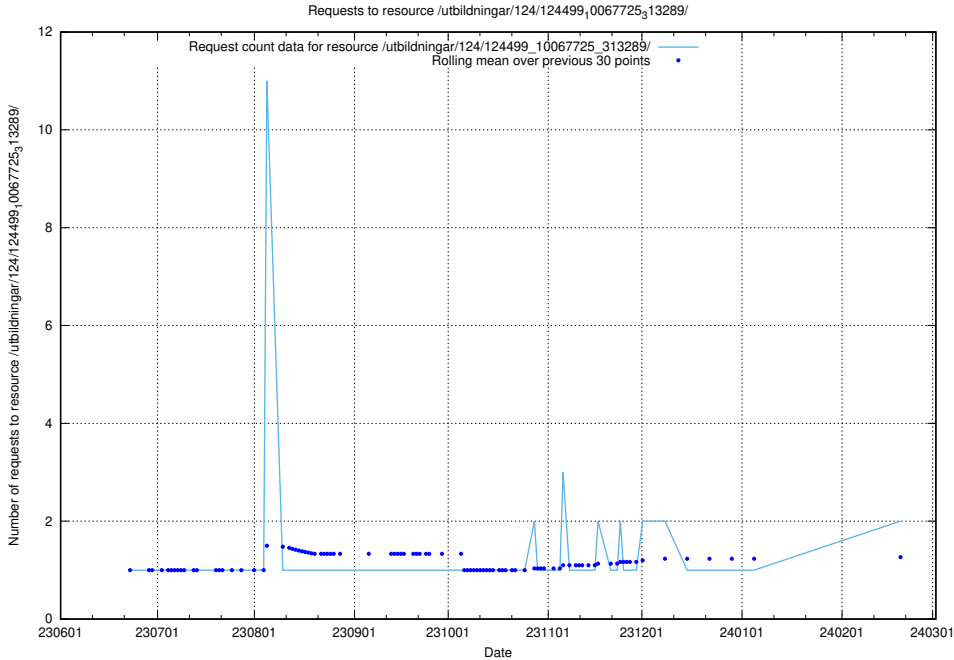

5.890 Usage of /utbildningar/124/124499_10067725_313289/

Here, we count the number of requests to resource /utbildningar/124/124499_10067725_313289/.