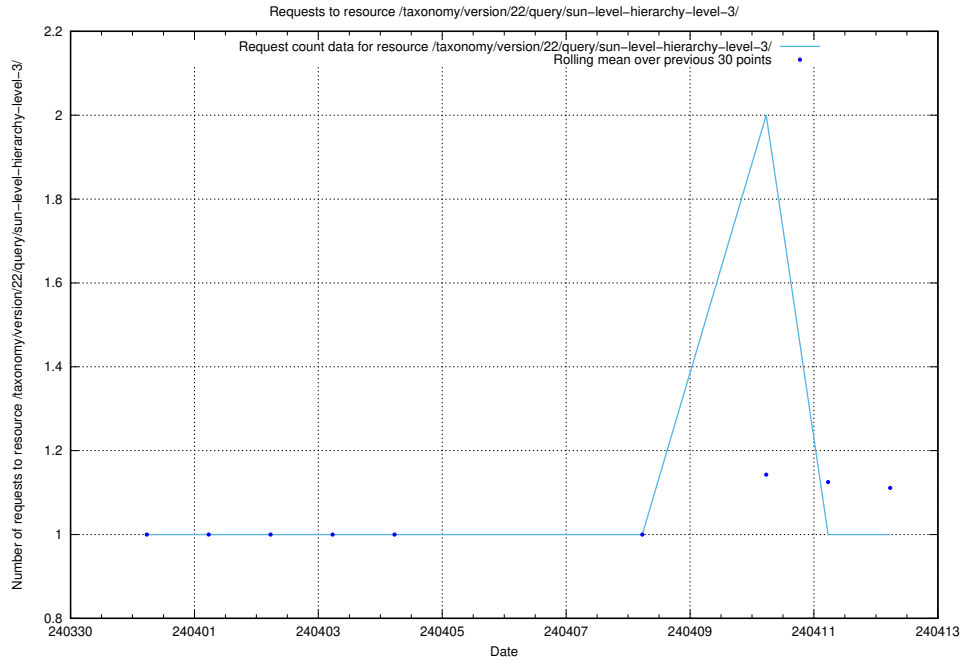

5.1368 Usage of /taxonomy/version/22/query/sun-level-hierarchy-level-3/

Here, we count the number of requests to resource /taxonomy/version/22/query/sun-level-hierarchy-level-3/.