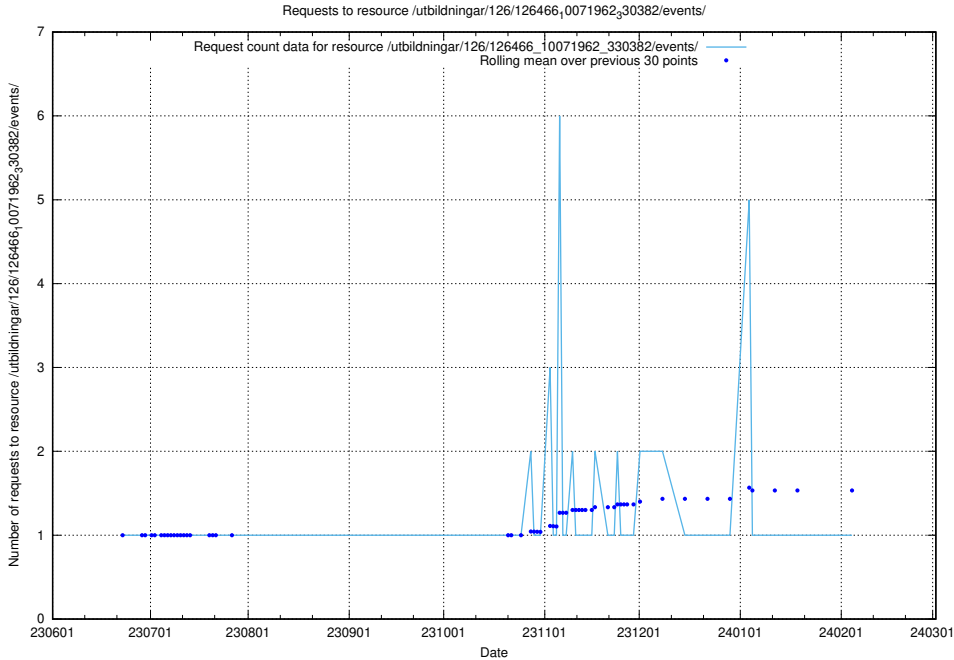

5.5380 Usage of /utbildningar/126/126466_10071962_330382/events/

Here, we count the number of requests to resource /utbildningar/126/126466_10071962_330382/events/

5.5381 Usage of /utbildningar/126/126465_10071860_329840/events/