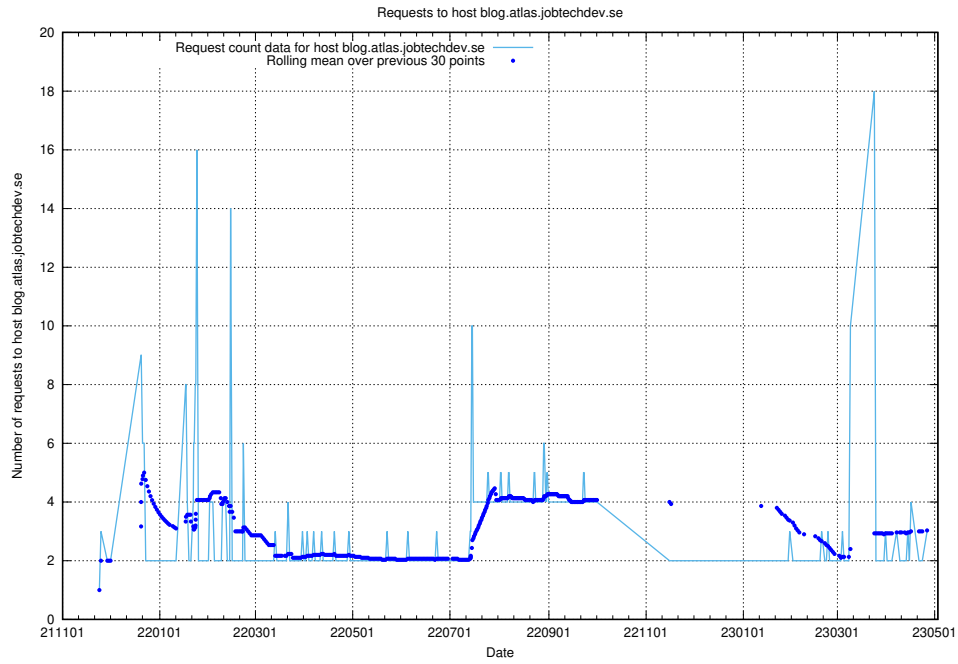

7.209 Usage of `blog.atlas.jobtechdev.se`

Here, we count the number of requests to host `blog.atlas.jobtechdev.se`.