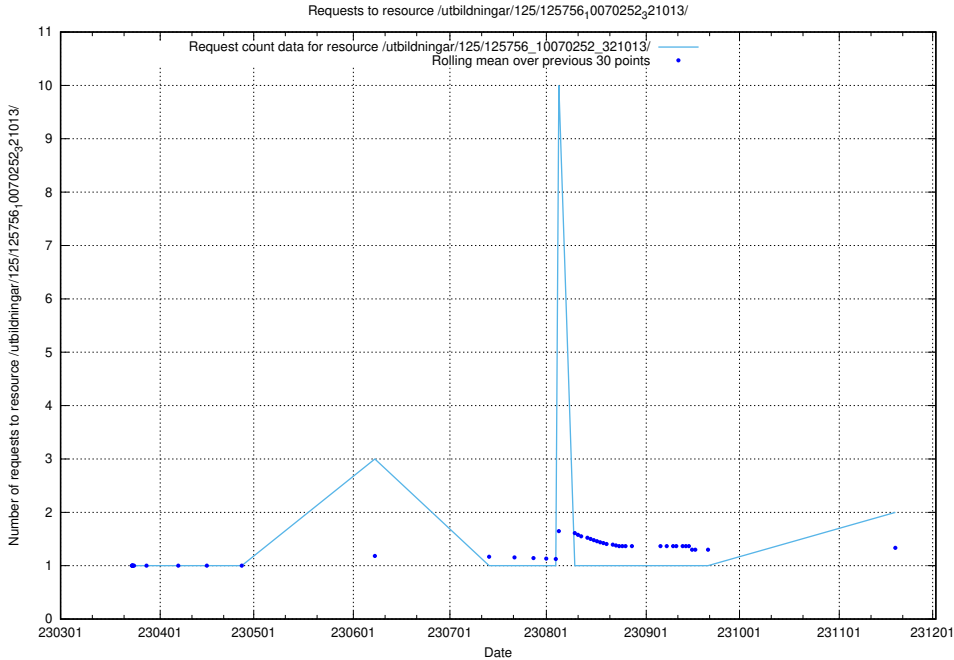

5.998 Usage of /utbildningar/125/125756_10070252_321013/

Here, we count the number of requests to resource /utbildningar/125/125756_10070252_321013/.