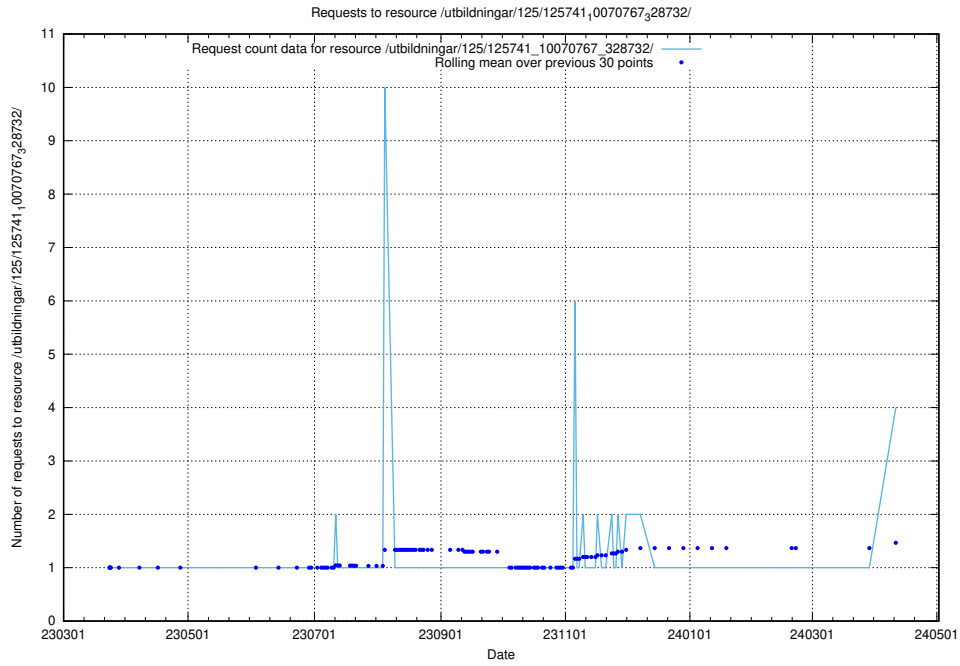

5.267 Usage of /utbildningar/125/125741_10070767_328732/

Here, we count the number of requests to resource /utbildningar/125/125741_10070767_328732/.