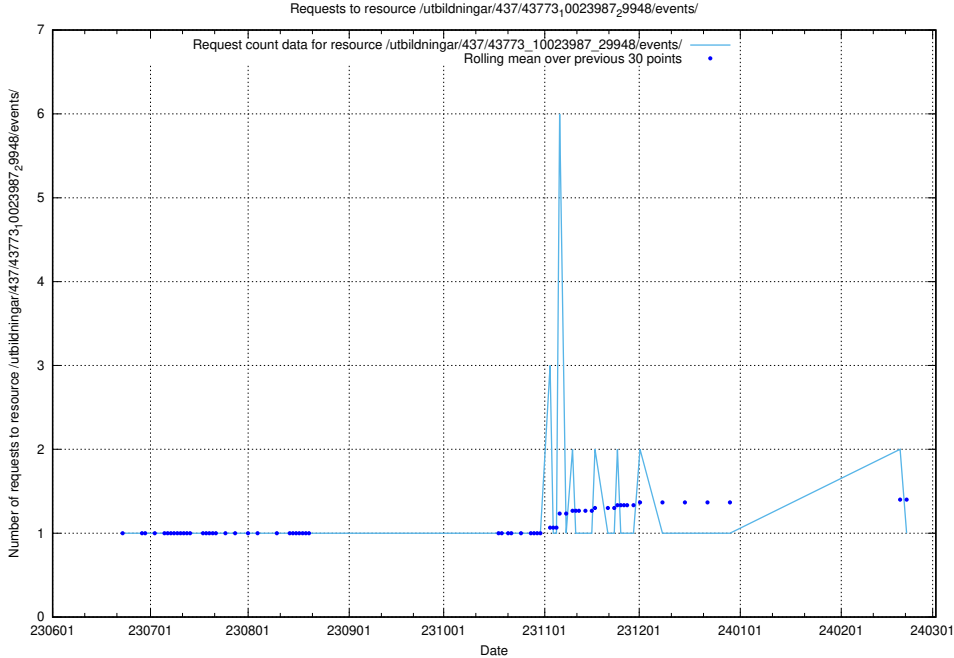

5.5302 Usage of /utbildningar/437/43773_10023987_29948/events/

Here, we count the number of requests to resource /utbildningar/437/43773_10023987_29948/events/.