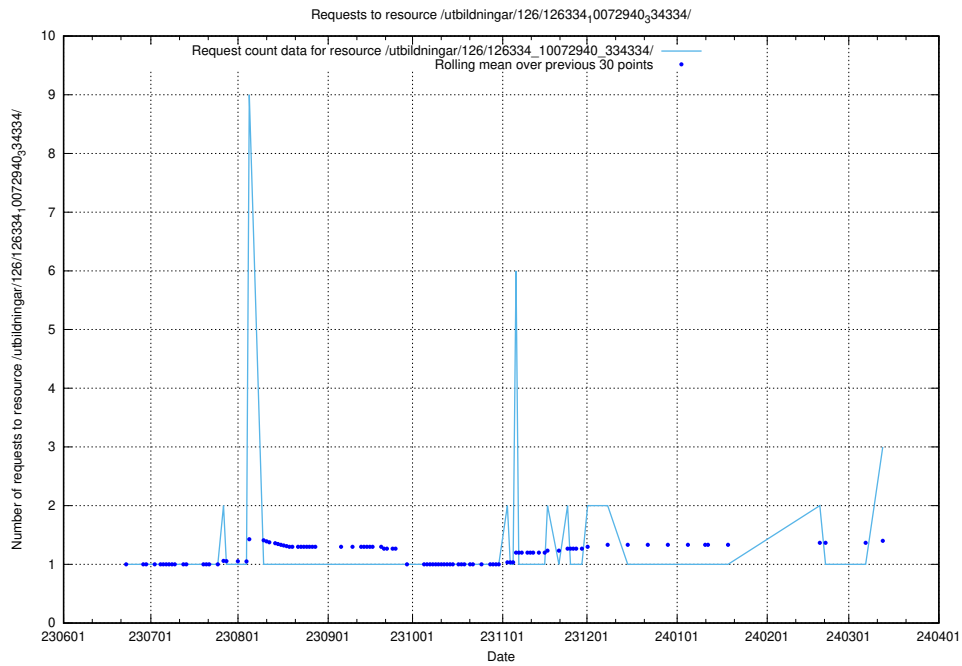

5.411 Usage of /utbildningar/126/126334_10072940_334334/

Here, we count the number of requests to resource /utbildningar/126/126334_10072940_334334/.