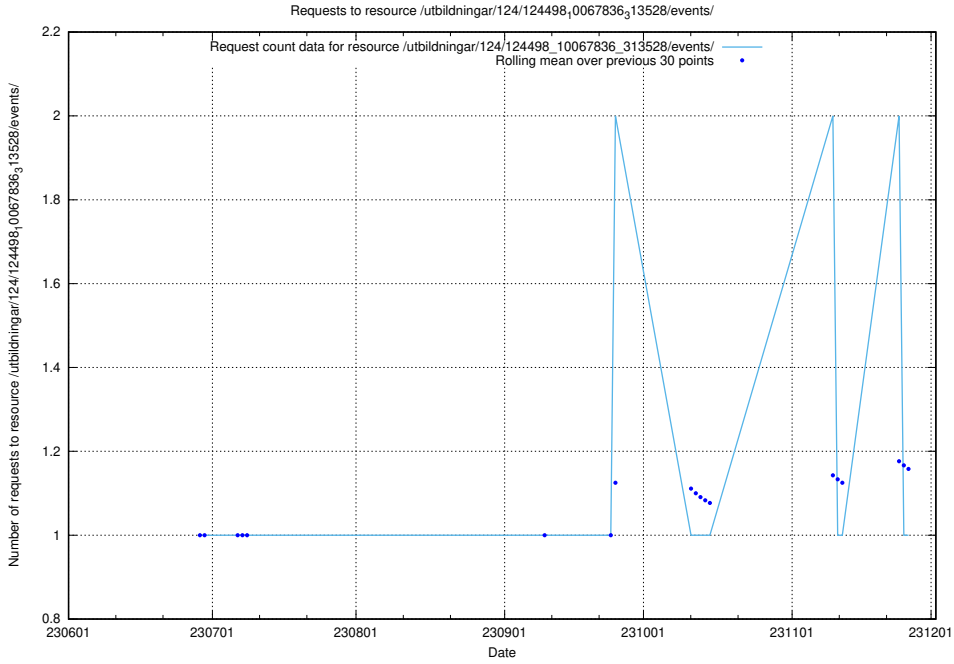

5.5239 Usage of /utbildningar/124/124498_10067836_313528/events/

Here, we count the number of requests to resource /utbildningar/124/124498_10067836_313528/events/