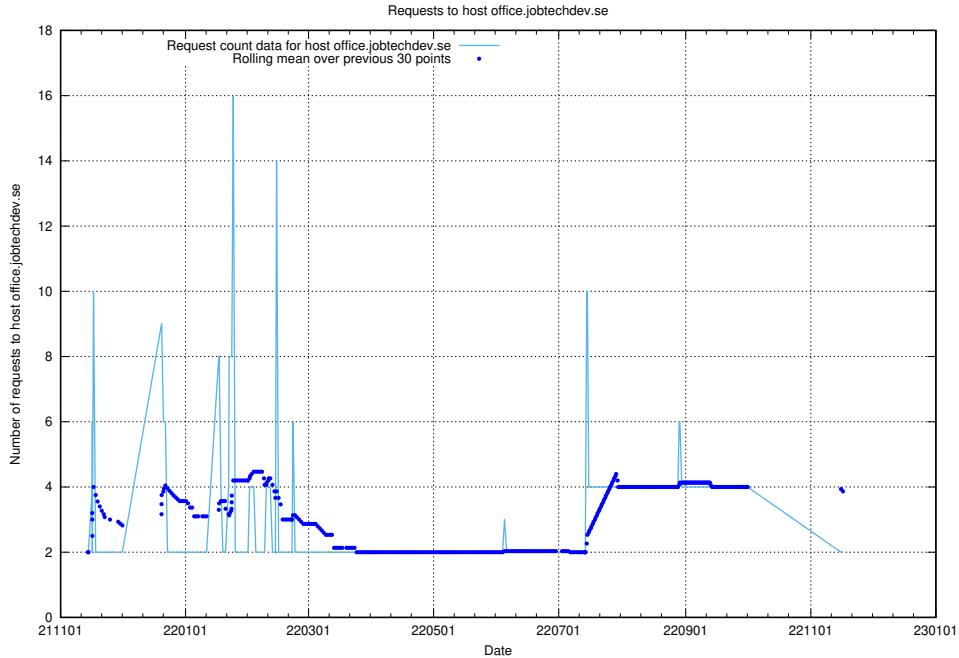

7.564 Usage of office.jobtechdev.se

Here, we count the number of requests to host office.jobtechdev.se.