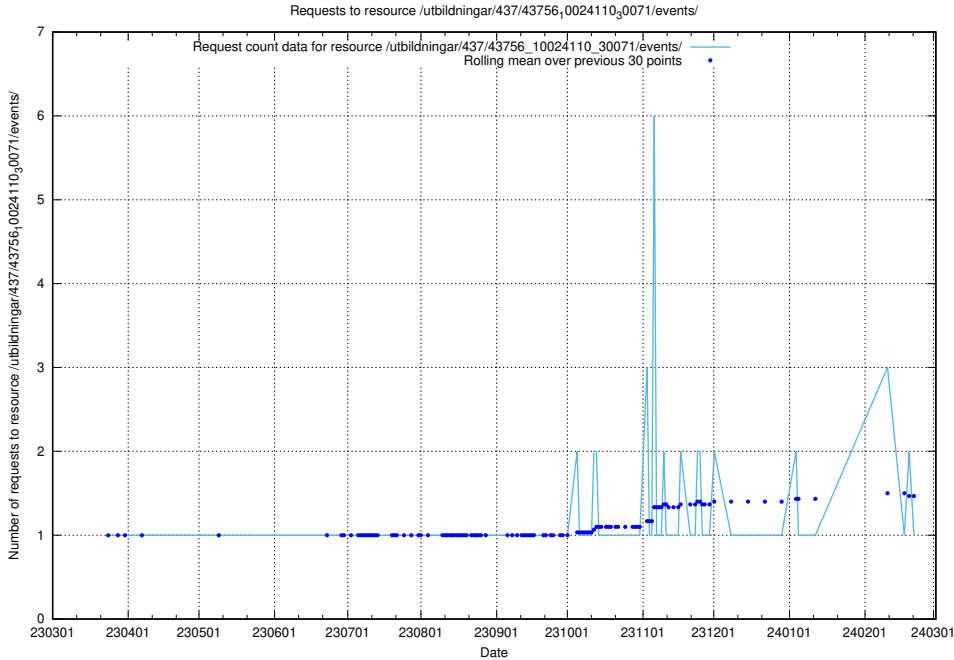

5.5898 Usage of /utbildningar/437/43756_10024110_30071/events/

Here, we count the number of requests to resource /utbildningar/437/43756_10024110_30071/events/.