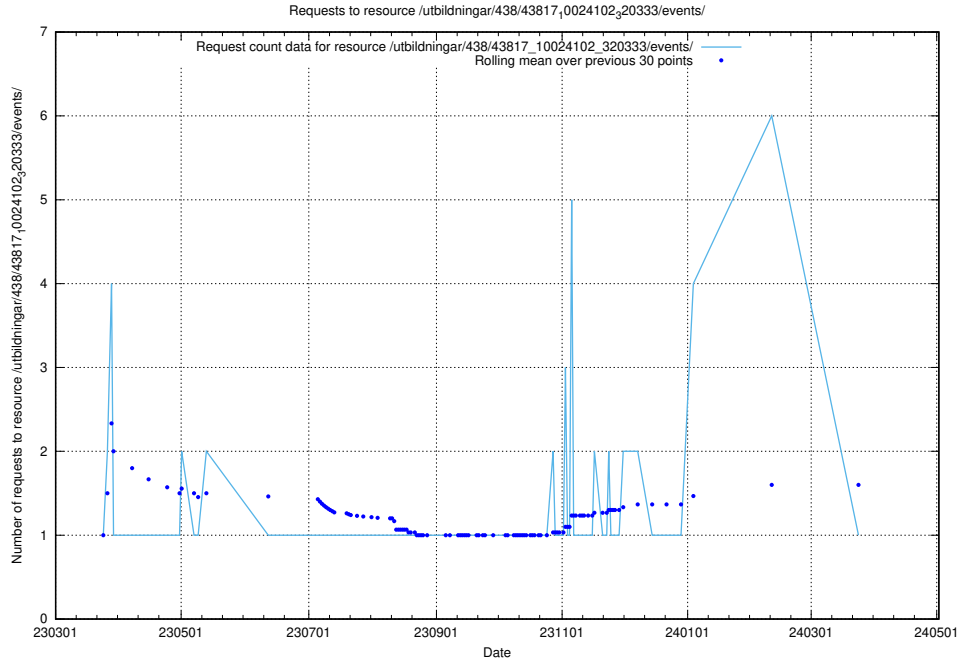

5.5878 Usage of /utbildningar/438/43817_10024102_320333/events/

Here, we count the number of requests to resource /utbildningar/438/43817_10024102_320333/events/.