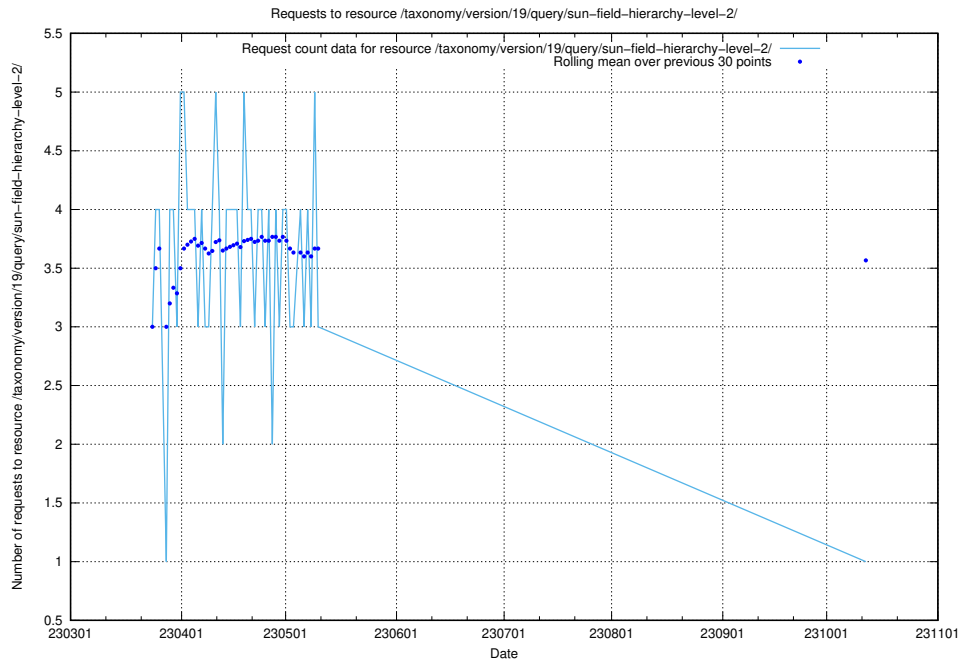

5.5830 Usage of /taxonomy/version/19/query/sun-field-hierarchy-level-2/

Here, we count the number of requests to resource /taxonomy/version/19/query/sun-field-hierarchy-level-2/.