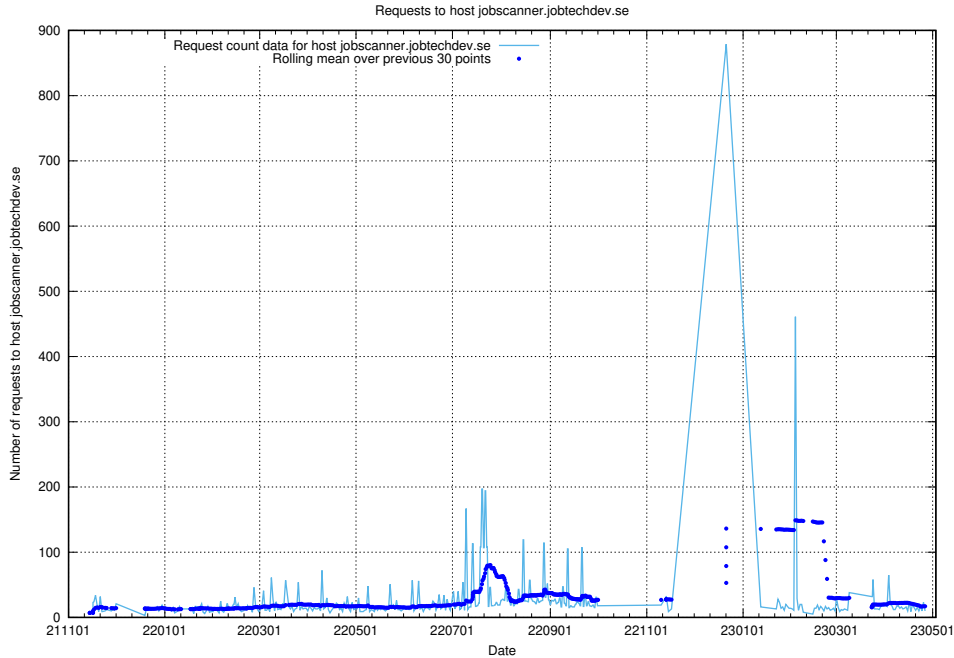

7.63 Usage of jobscanner.jobtechdev.se

Here, we count the number of requests to host jobscanner.jobtechdev.se.