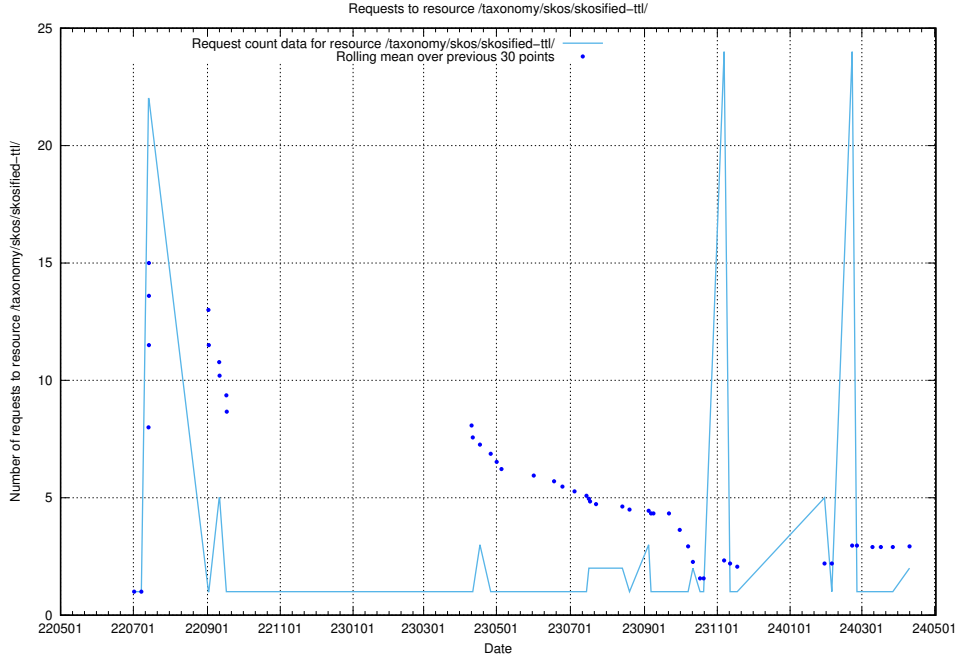

Here, we count the number of requests to resource /utbildningar/125/125740_10070674_323884/events/

5.500 Usage of /taxonomy/skos/skosified-ttl/

Here, we count the number of requests to resource /taxonomy/skos/skosified-ttl/.