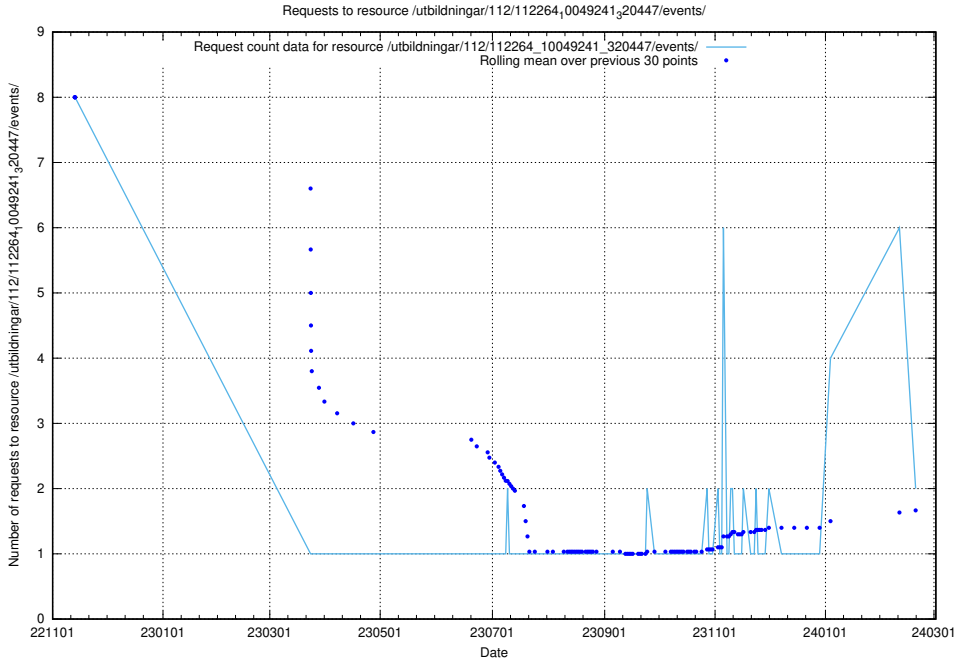

5.889 Usage of /utbildningar/112/112264_10049241_320447/events/

Here, we count the number of requests to resource /utbildningar/112/112264_10049241_320447/events/