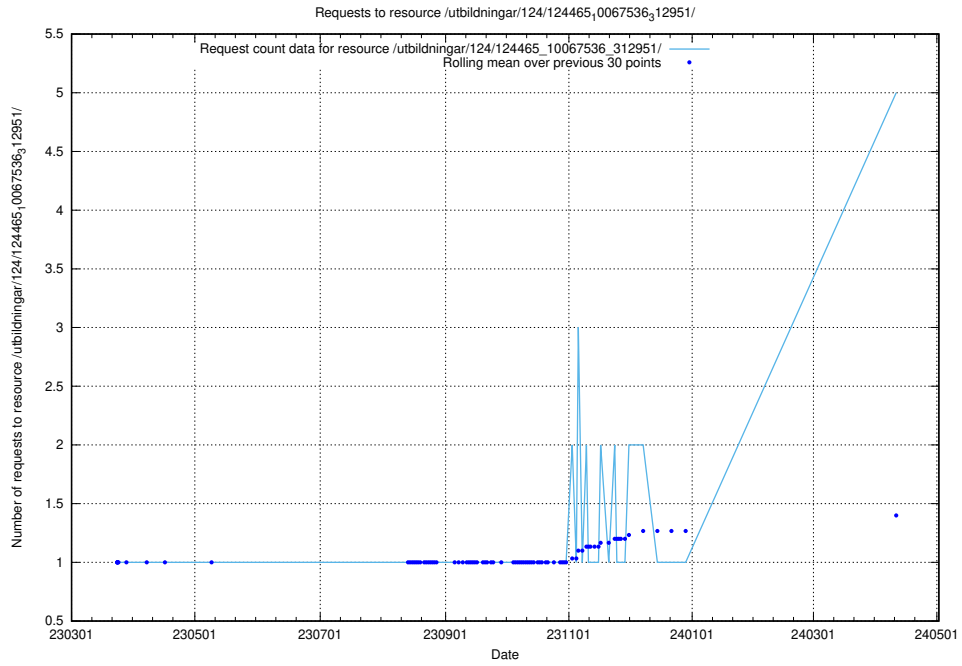

5.141 Usage of /utbildningar/124/124465_10067536_312951/

Here, we count the number of requests to resource /utbildningar/124/124465_10067536_312951/.