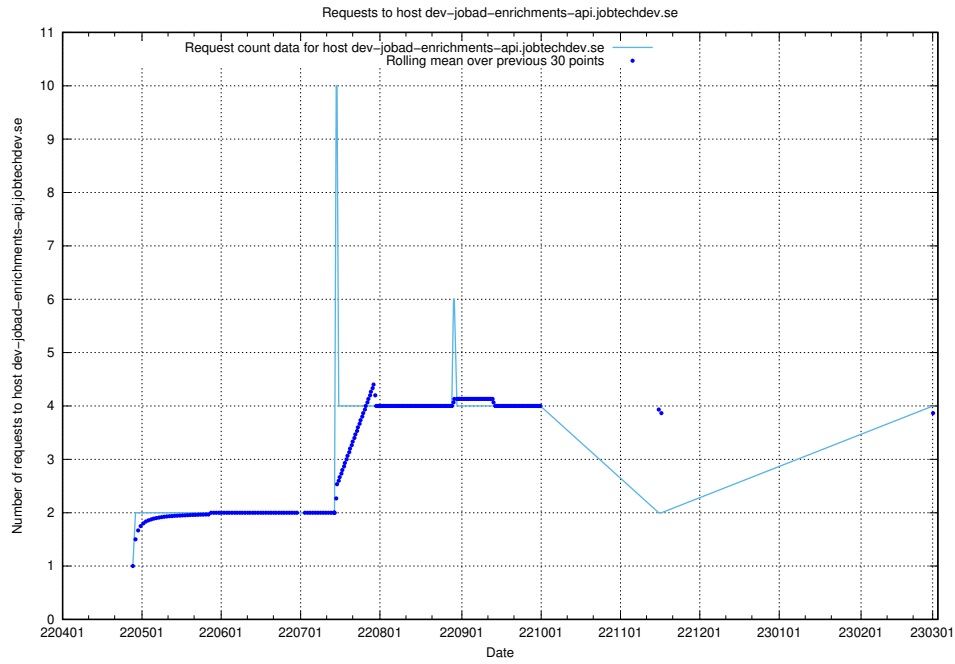

7.150 Usage of dev-jobad-enrichments-api.jobtechdev.se

Here, we count the number of requests to host dev-jobad-enrichments-api.jobtechdev.se.