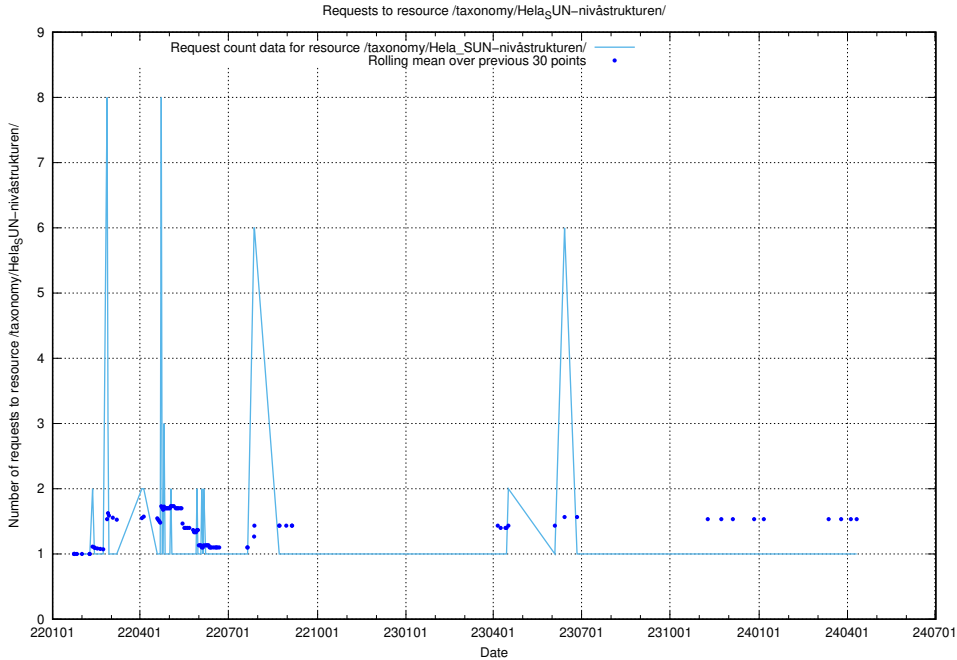

5.4052 Usage of /taxonomy/Hela_SUN-nivåstrukturen/

Here, we count the number of requests to resource /taxonomy/Hela_SUN-nivåstrukturen/.