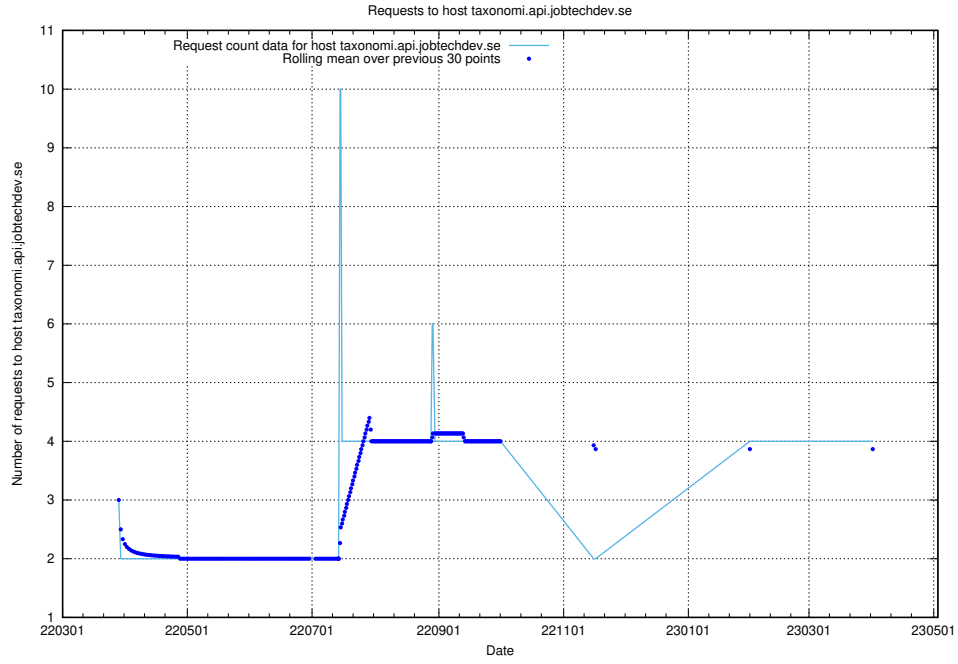

7.152 Usage of taxonomi.api.jobtechdev.se

Here, we count the number of requests to host taxonomi.api.jobtechdev.se.