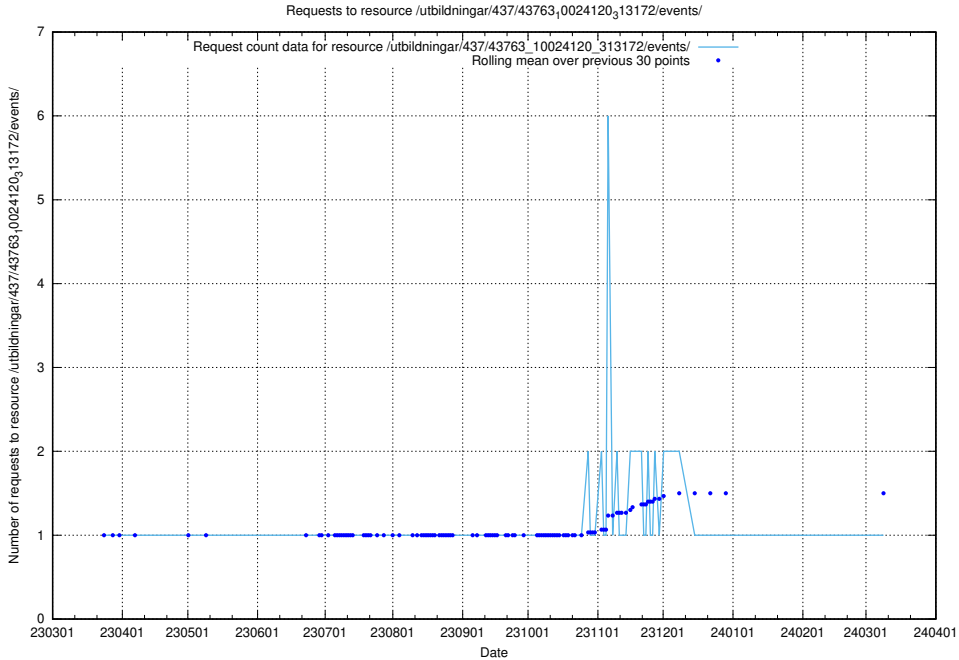

5.5895 Usage of /utbildningar/437/43763_10024120_313172/events/

Here, we count the number of requests to resource /utbildningar/437/43763_10024120_313172/events/.