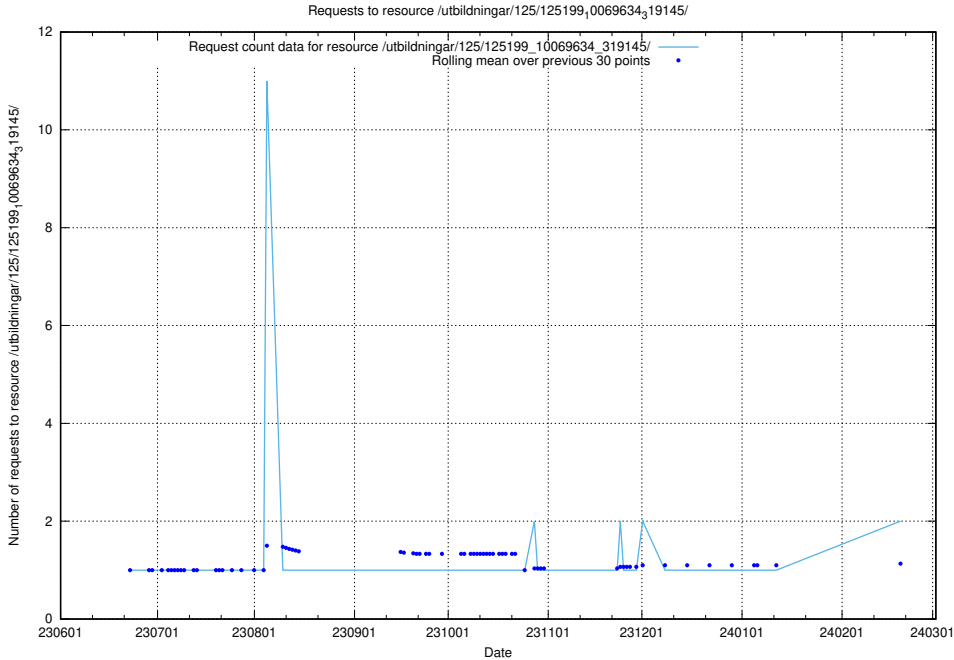

5.881 Usage of /utbildningar/125/125199_10069634_319145/

Here, we count the number of requests to resource /utbildningar/125/125199_10069634_319145/.