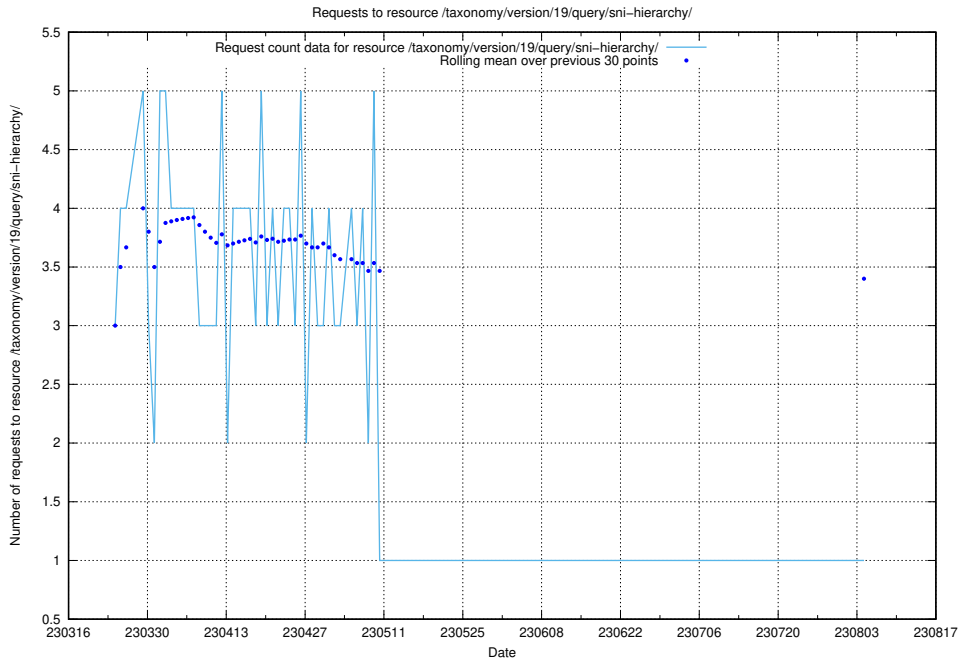

5.5845 Usage of /taxonomy/version/19/query/sni-hierarchy/

Here, we count the number of requests to resource /taxonomy/version/19/query/sni-hierarchy/.