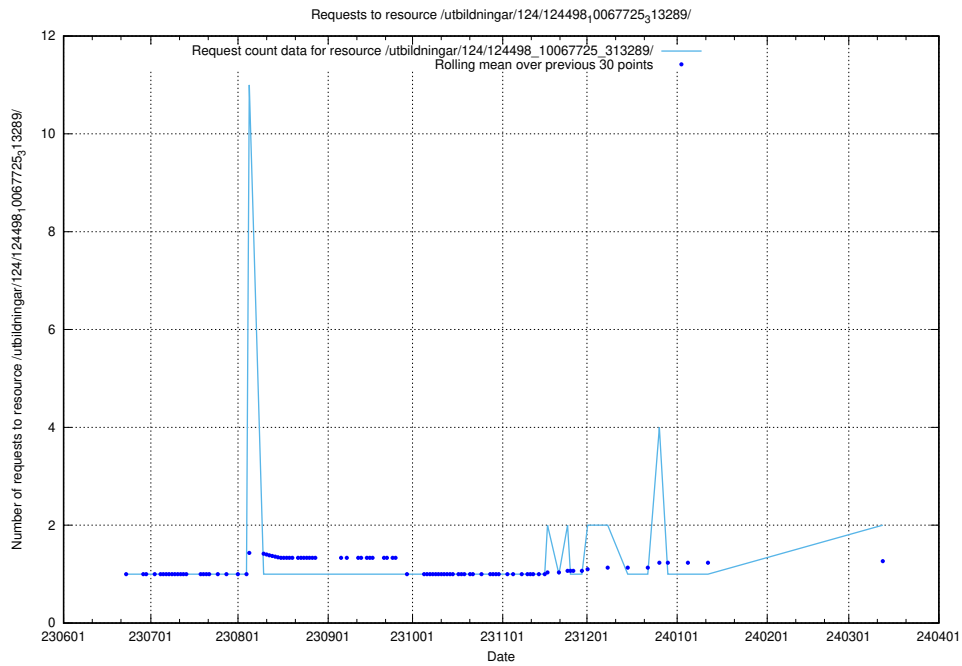

5.891 Usage of /utbildningar/124/124498_10067725_313289/

Here, we count the number of requests to resource /utbildningar/124/124498_10067725_313289/.