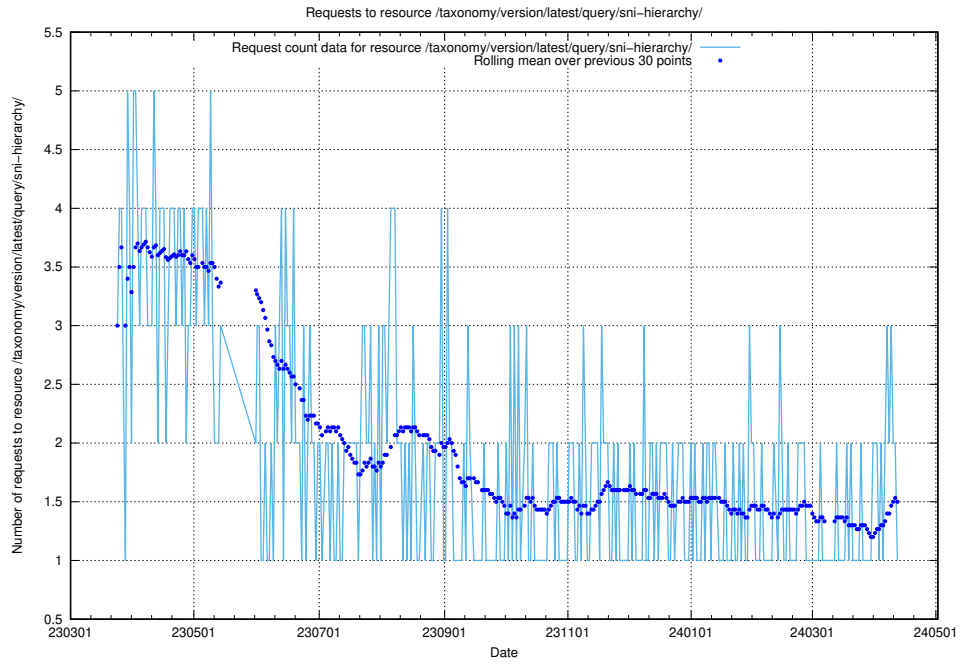

5.5814 Usage of /taxonomy/version/latest/query/sni-hierarchy/

Here, we count the number of requests to resource /taxonomy/version/latest/query/sni-hierarchy/.