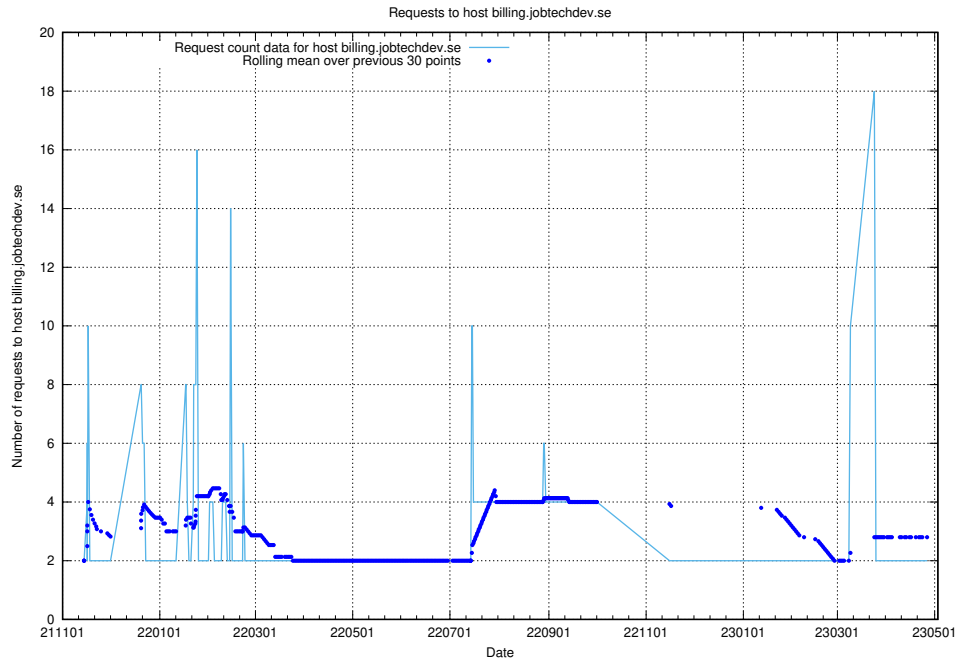

7.284 Usage of billing.jobtechdev.se

Here, we count the number of requests to host billing.jobtechdev.se.