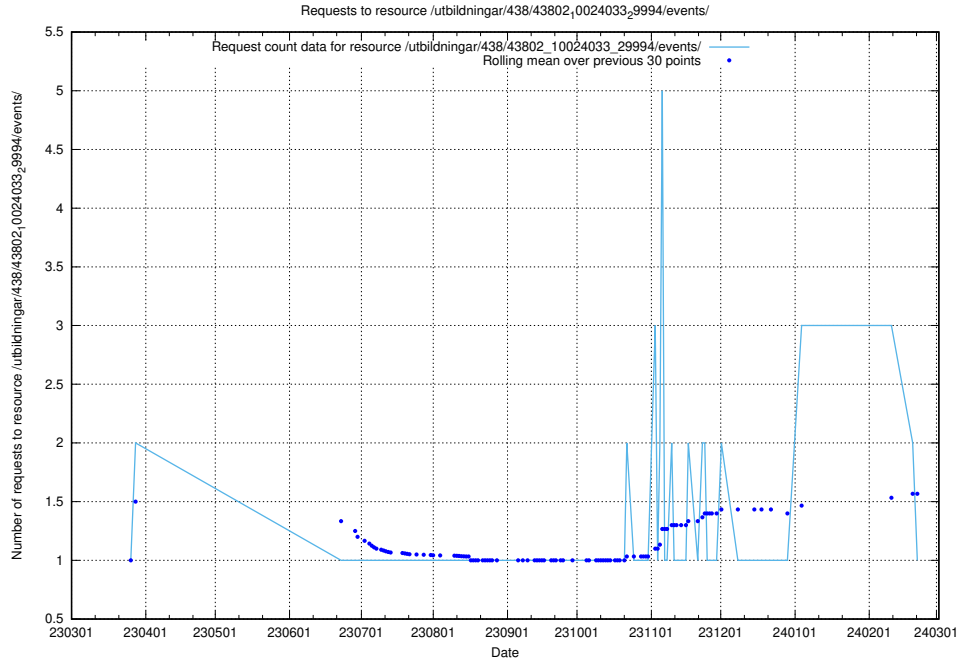

5.5795 Usage of /utbildningar/438/43802_10024033_29994/events/

Here, we count the number of requests to resource /utbildningar/438/43802_10024033_29994/events/.