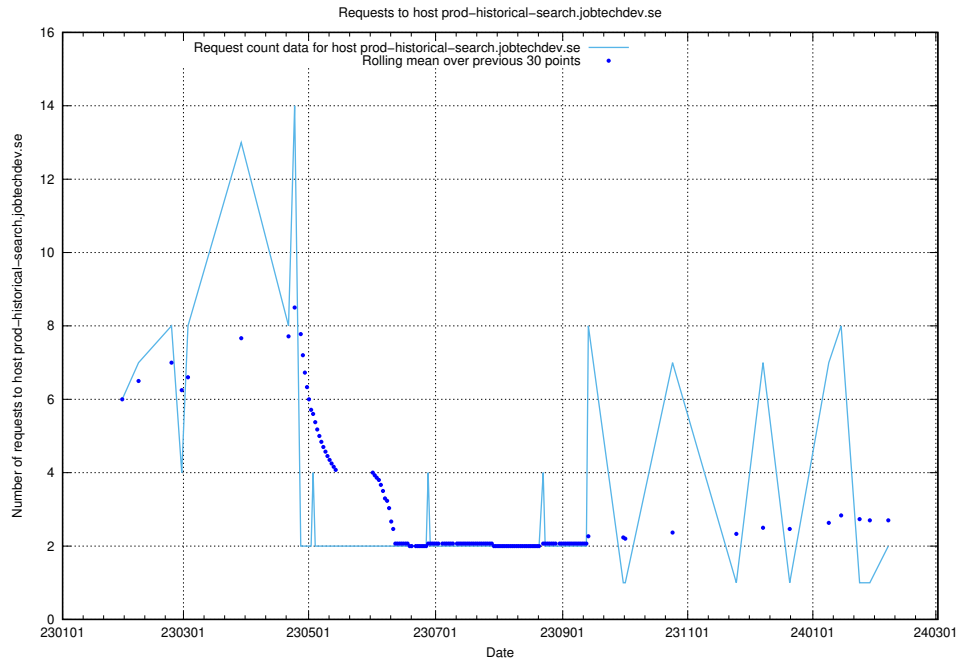

7.291 Usage of prod-historical-search.jobtechdev.se

Here, we count the number of requests to host prod-historical-search.jobtechdev.se.