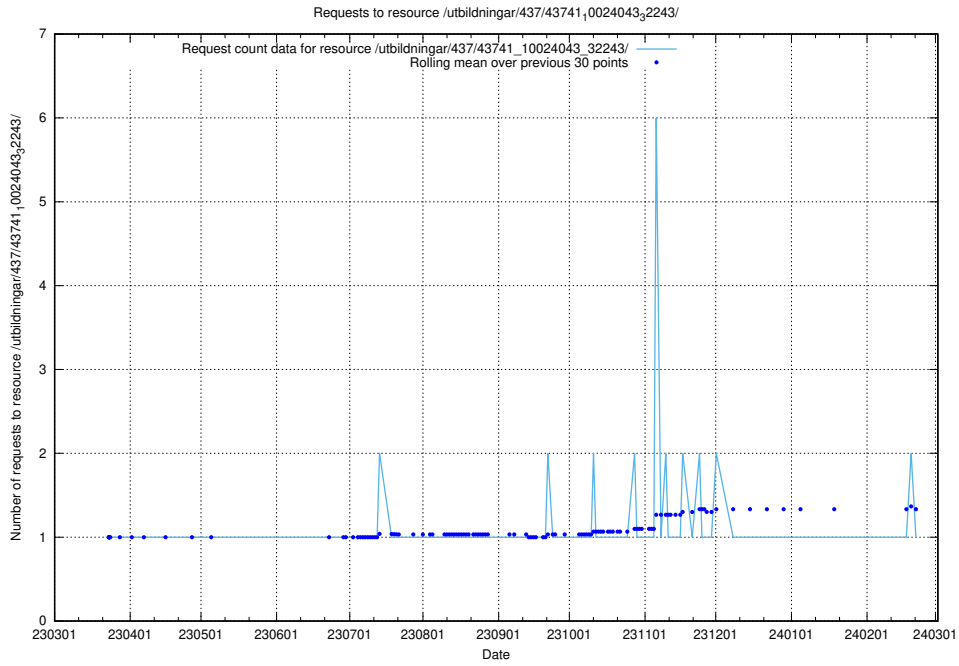

5.6086 Usage of /utbildningar/437/43741_10024043_32243/

Here, we count the number of requests to resource /utbildningar/437/43741_10024043_32243/.