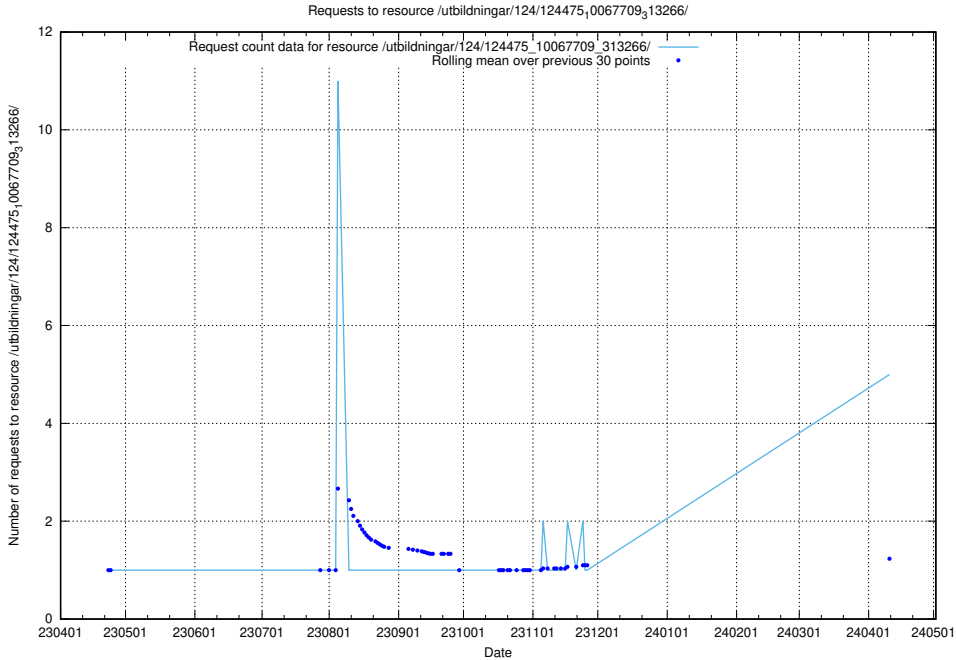

5.163 Usage of /utbildningar/124/124475_10067709_313266/

Here, we count the number of requests to resource /utbildningar/124/124475_10067709_313266/.