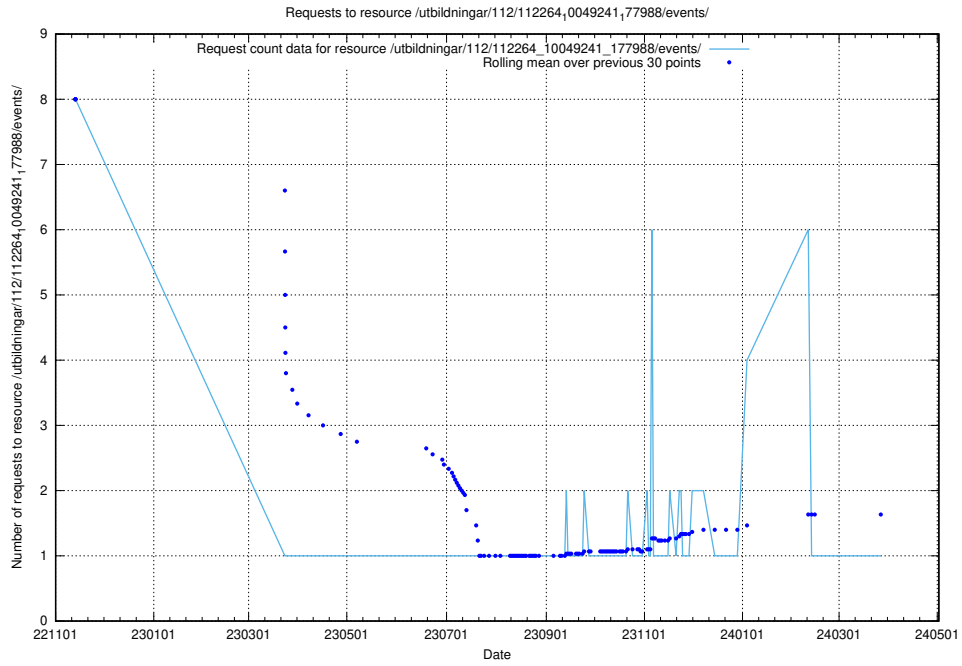

5.5513 Usage of /utbildningar/112/112264_10049241_177988/events/

Here, we count the number of requests to resource /utbildningar/112/112264_10049241_177988/events/