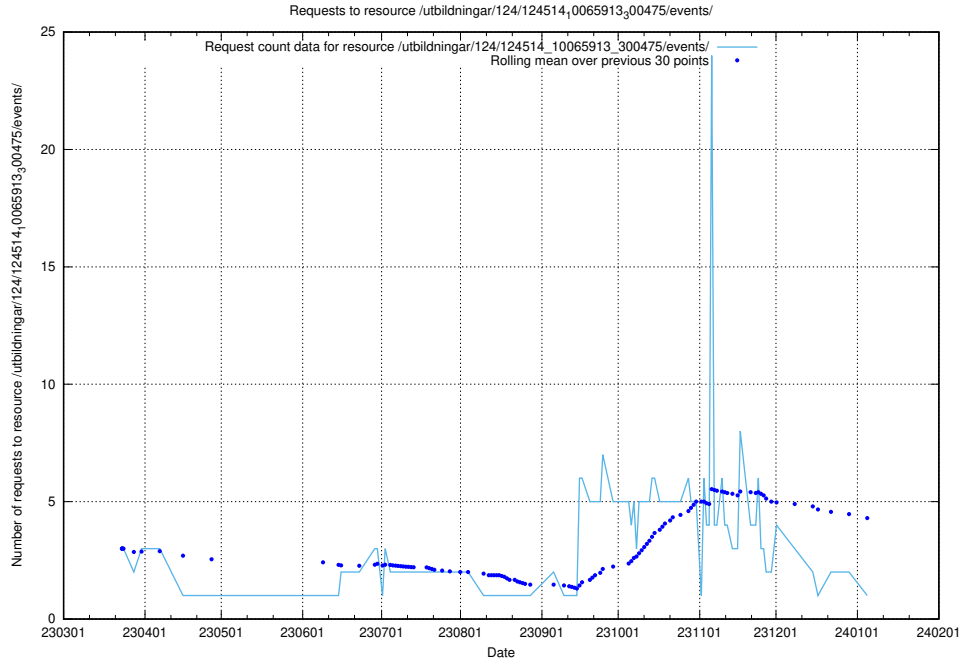

5.5965 Usage of /utbildningar/124/124514_10065913_300475/events/

Here, we count the number of requests to resource /utbildningar/124/124514_10065913_300475/events/