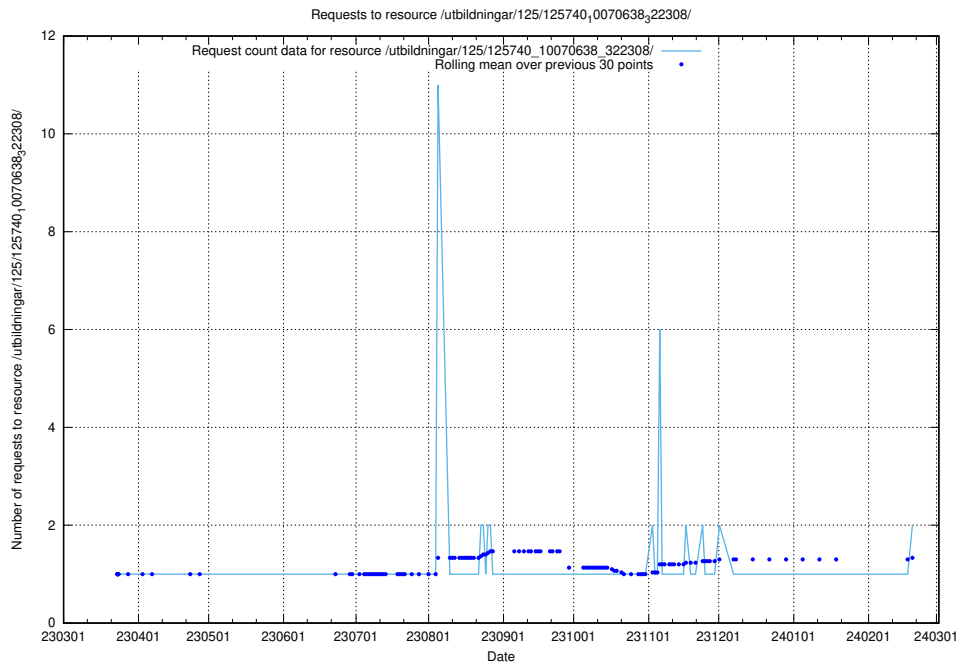

5.503 Usage of /utbildningar/125/125740_10070638_322308/

Here, we count the number of requests to resource /utbildningar/125/125740_10070638_322308/.