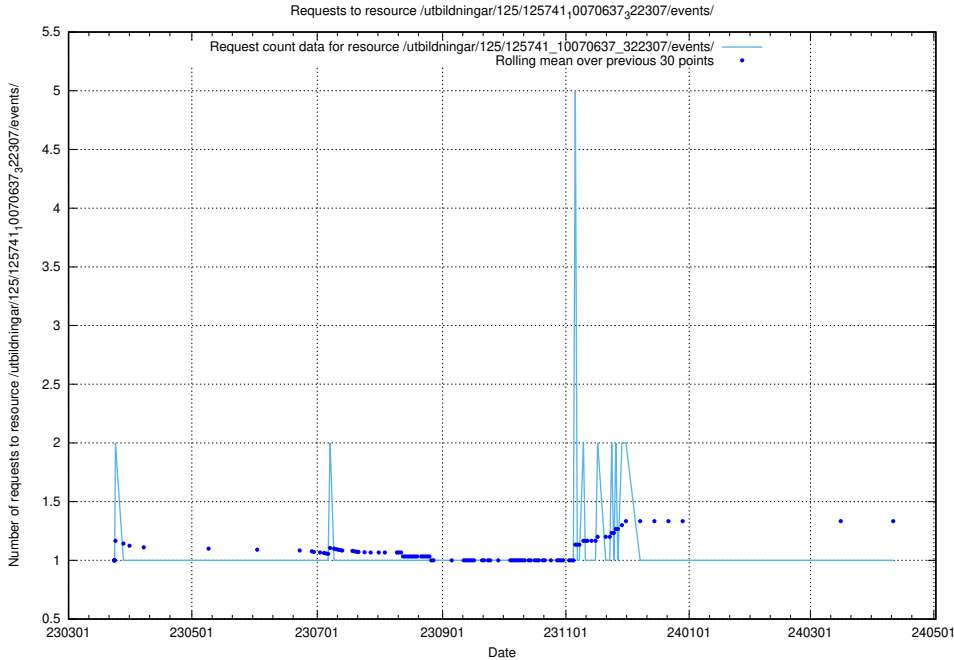

5.1004 Usage of /utbildningar/125/125741_10070637_322307/events/

Here, we count the number of requests to resource /utbildningar/125/125741_10070637_322307/events/