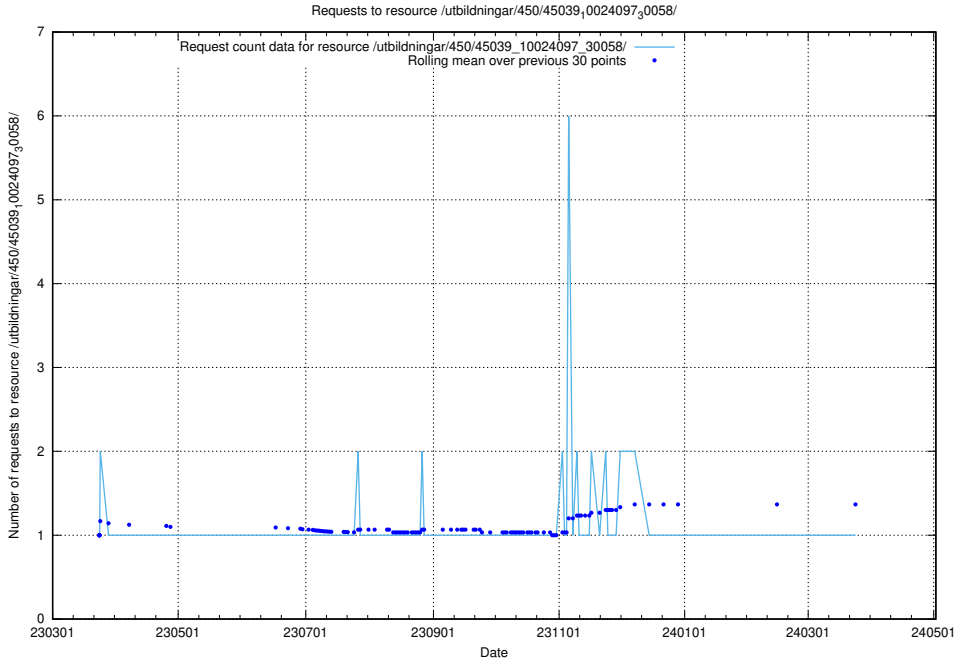

5.6017 Usage of /utbildningar/450/45039_10024097_30058/

Here, we count the number of requests to resource /utbildningar/450/45039_10024097_30058/.