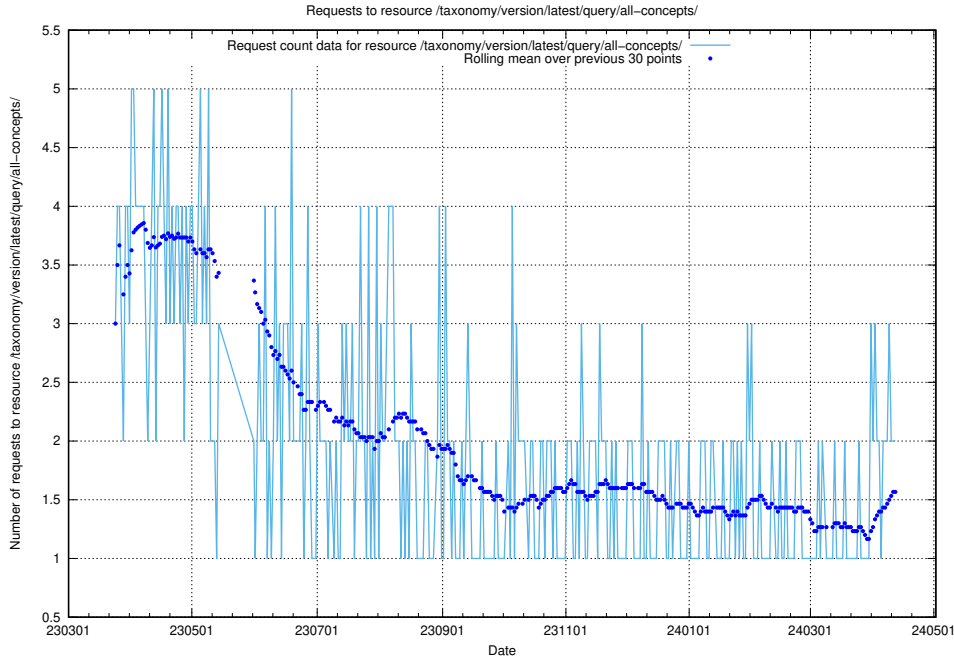

5.953 Usage of /taxonomy/version/latest/query/all-concepts/

Here, we count the number of requests to resource /taxonomy/version/latest/query/all-concepts/.