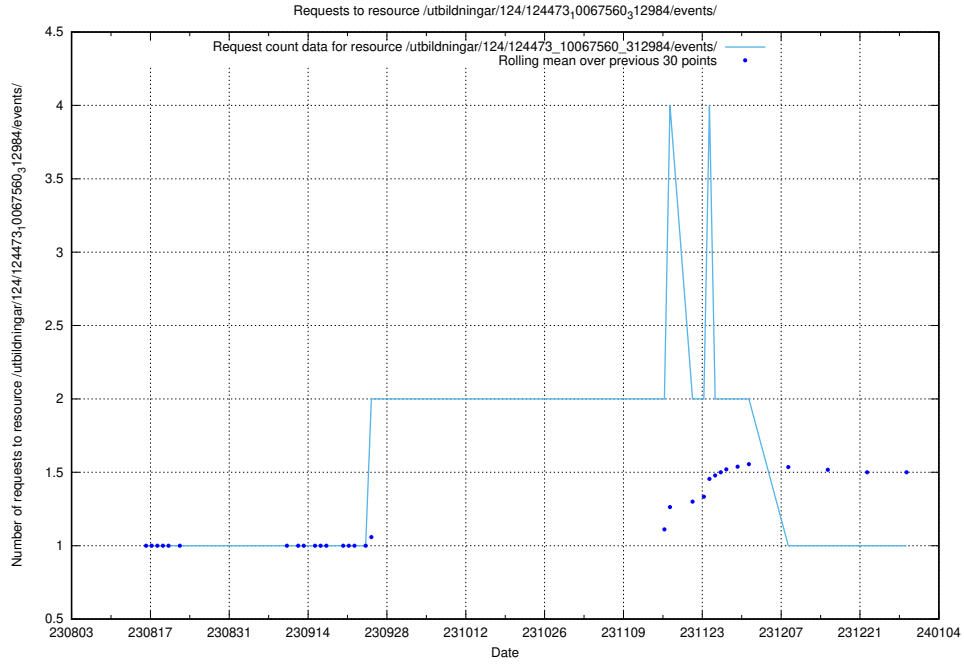

5.4538 Usage of /utbildningar/124/124473_10067560_312984/events/

Here, we count the number of requests to resource /utbildningar/124/124473_10067560_312984/events/