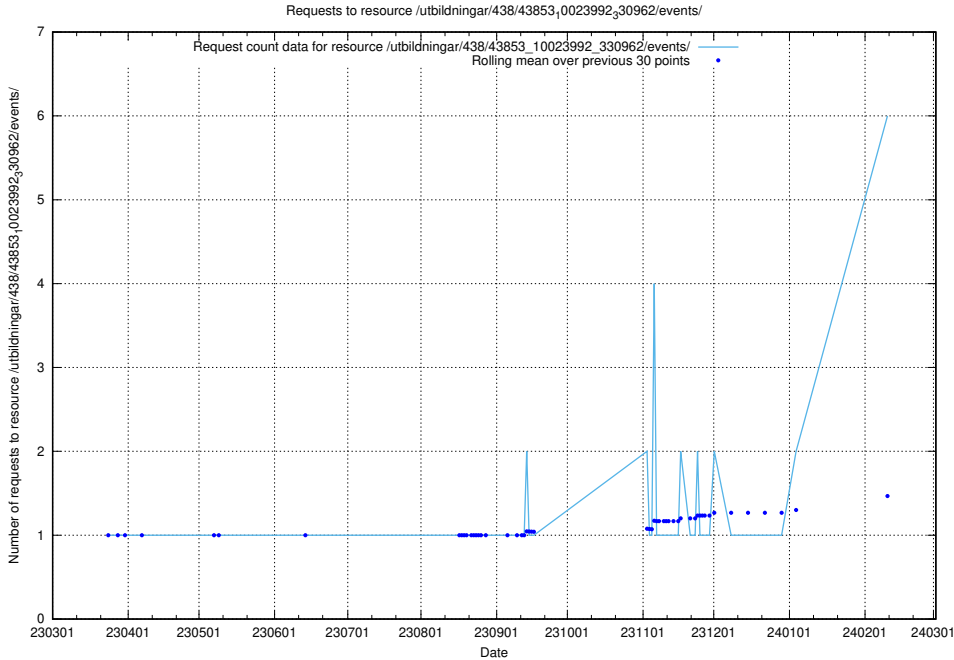

5.104 Usage of /utbildningar/438/43853_10023992_330962/events/

Here, we count the number of requests to resource /utbildningar/438/43853_10023992_330962/events/.