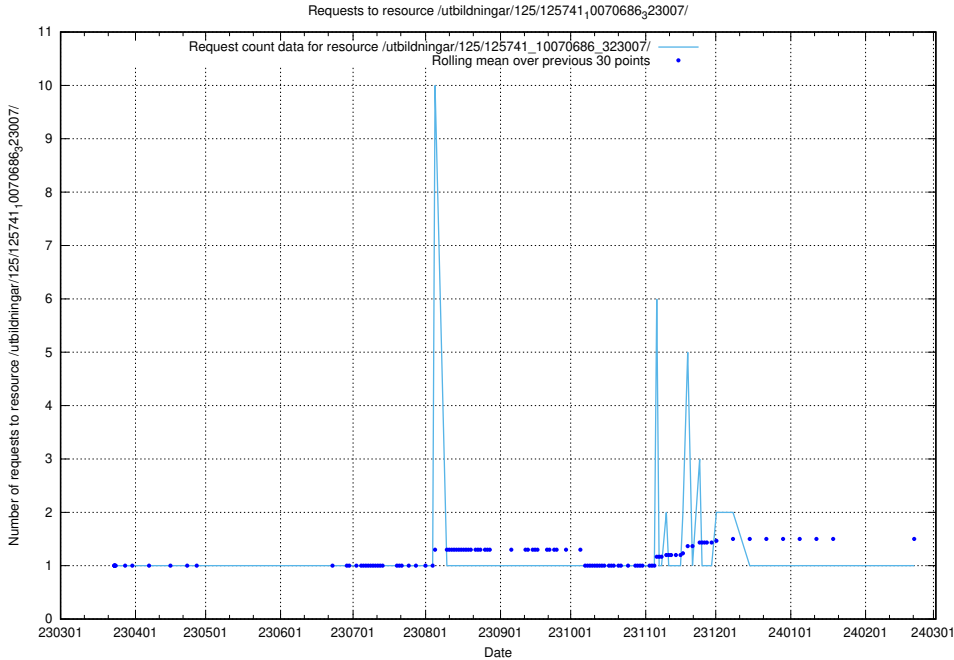

5.6168 Usage of /utbildningar/125/125741_10070686_323007/

Here, we count the number of requests to resource /utbildningar/125/125741_10070686_323007/.