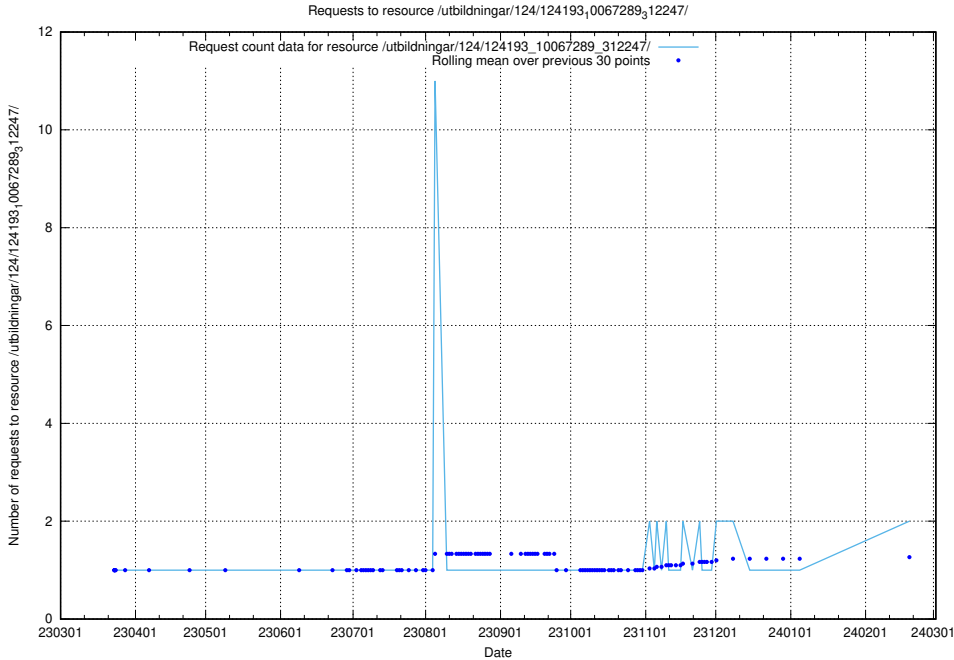

5.717 Usage of /utbildningar/124/124193_10067289_312247/

Here, we count the number of requests to resource /utbildningar/124/124193_10067289_312247/.