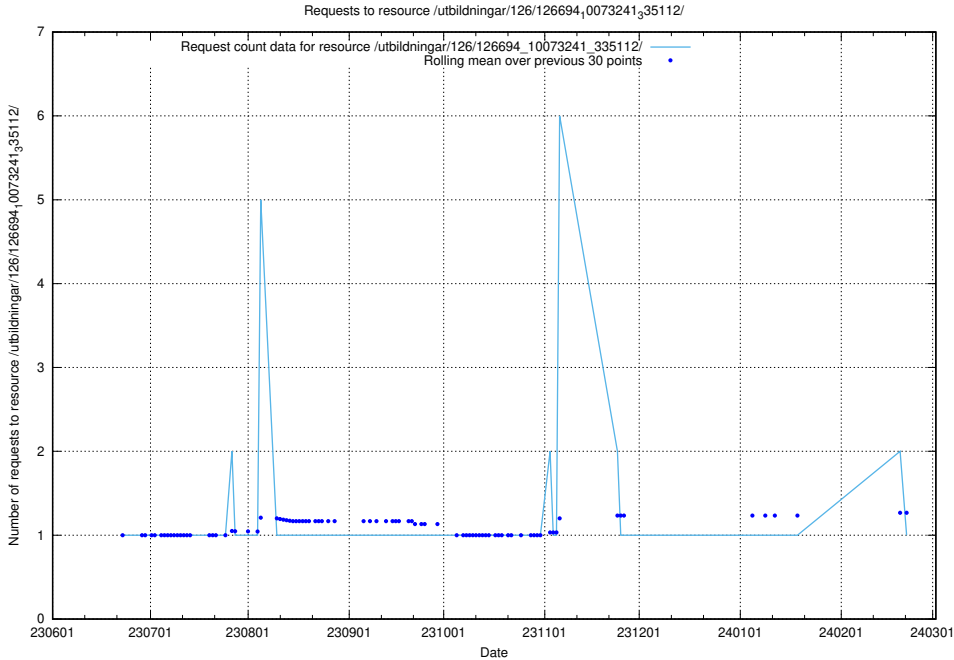

5.5361 Usage of /utbildningar/126/126694_10073241_335112/

Here, we count the number of requests to resource /utbildningar/126/126694_10073241_335112/.