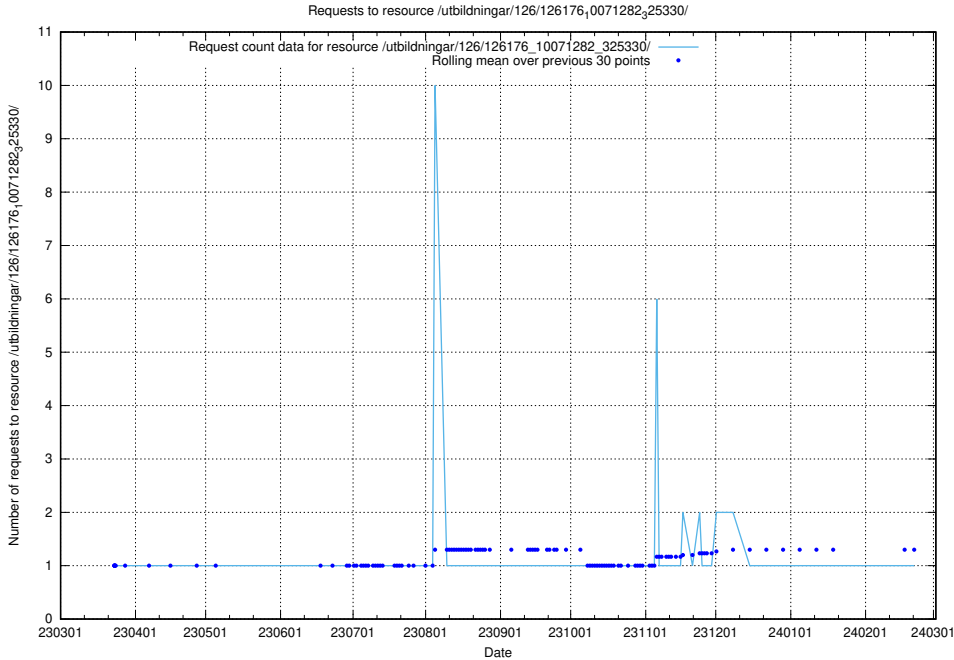

5.6123 Usage of /utbildningar/126/126176_10071282_325330/

Here, we count the number of requests to resource /utbildningar/126/126176_10071282_325330/.