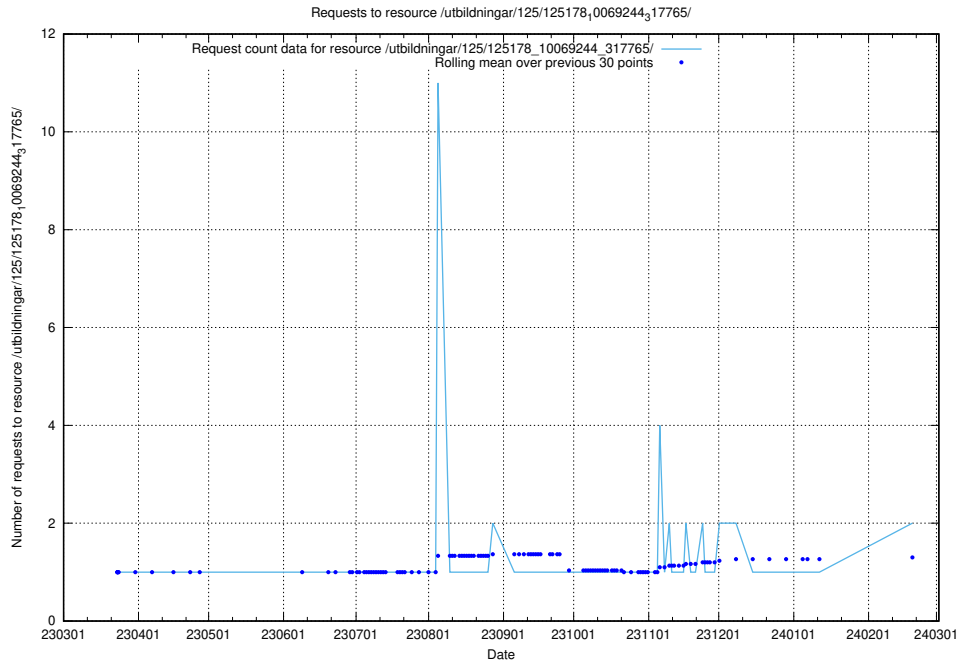

5.523 Usage of /utbildningar/125/125178_10069244_317765/

Here, we count the number of requests to resource /utbildningar/125/125178_10069244_317765/.