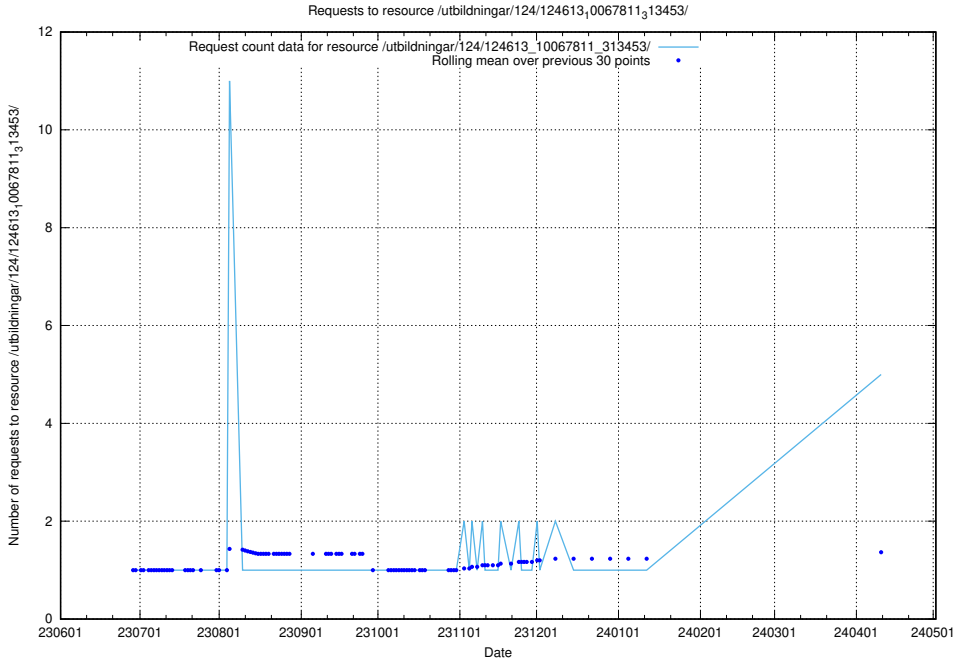

5.160 Usage of /utbildningar/124/124613_10067811_313453/

Here, we count the number of requests to resource /utbildningar/124/124613_10067811_313453/.