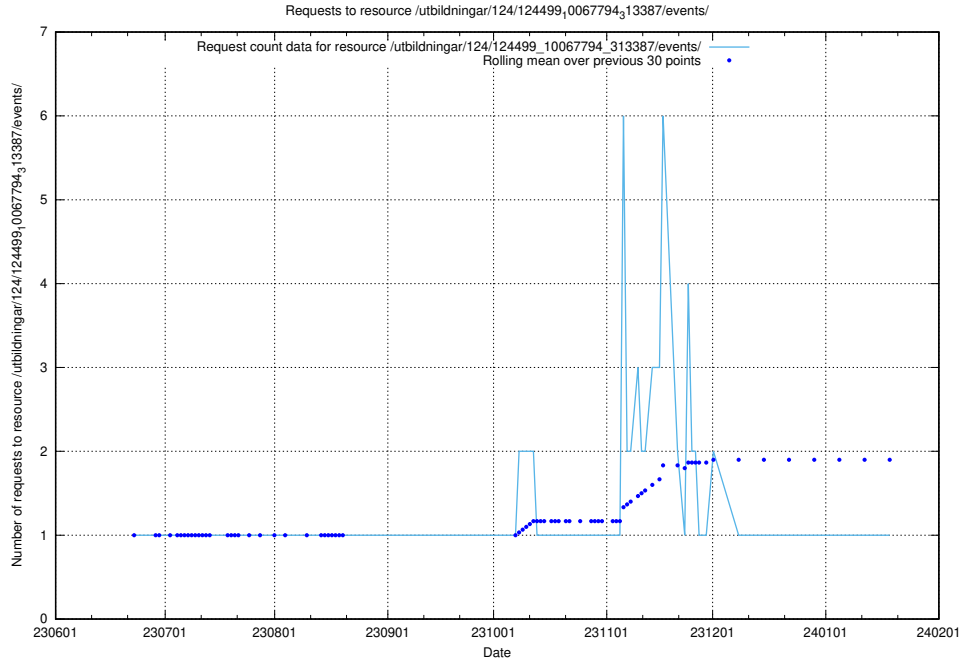

5.5506 Usage of /utbildningar/124/124499_10067794_313387/events/

Here, we count the number of requests to resource /utbildningar/124/124499_10067794_313387/events/