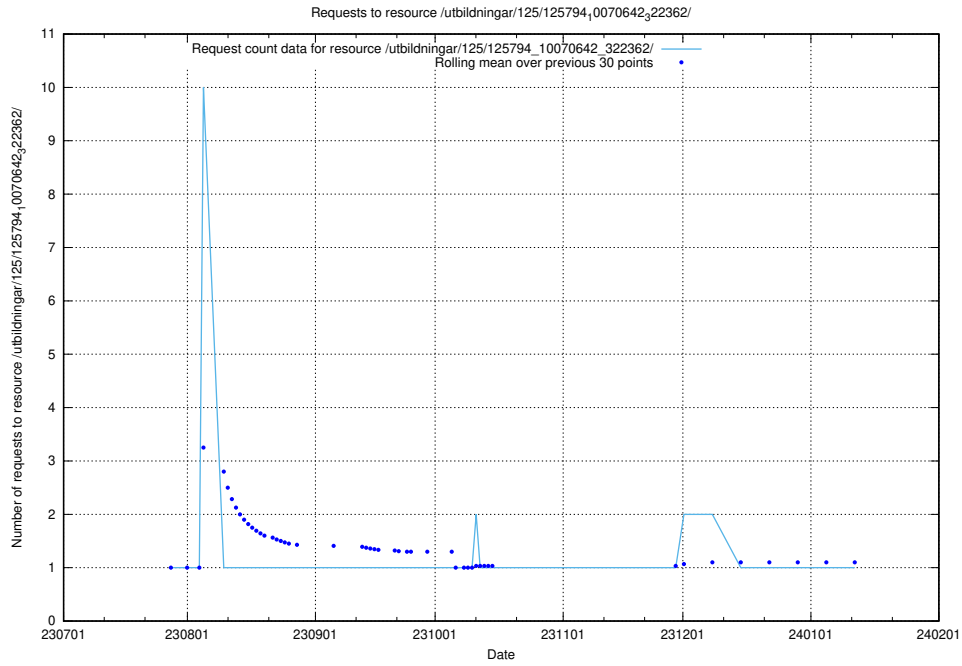

5.4644 Usage of /utbildningar/125/125794_10070642_322362/

Here, we count the number of requests to resource /utbildningar/125/125794_10070642_322362/.