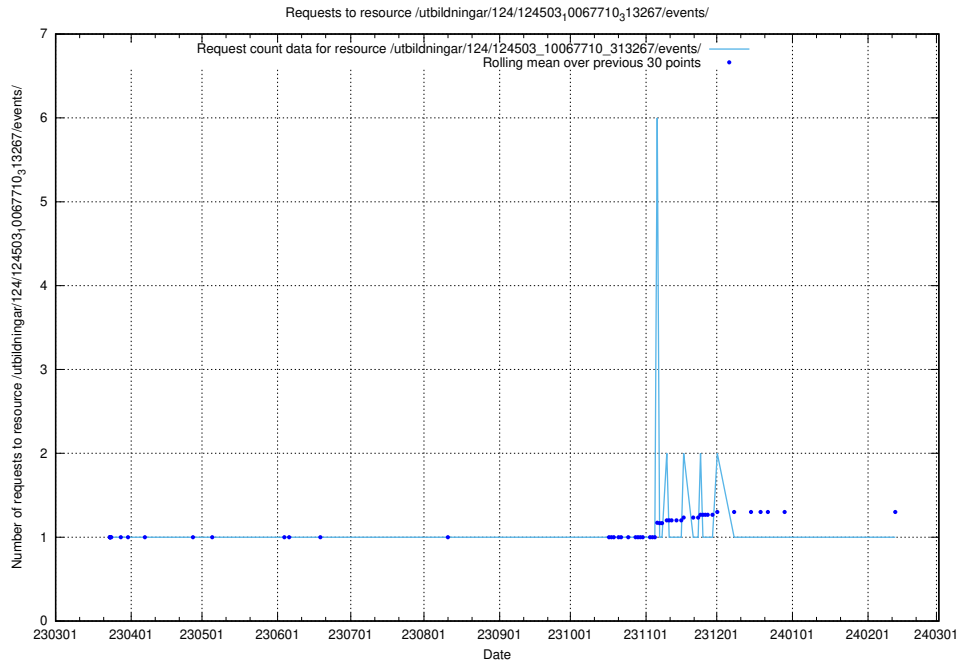

5.1912 Usage of /utbildningar/124/124503_10067710_313267/events/

Here, we count the number of requests to resource /utbildningar/124/124503_10067710_313267/events/