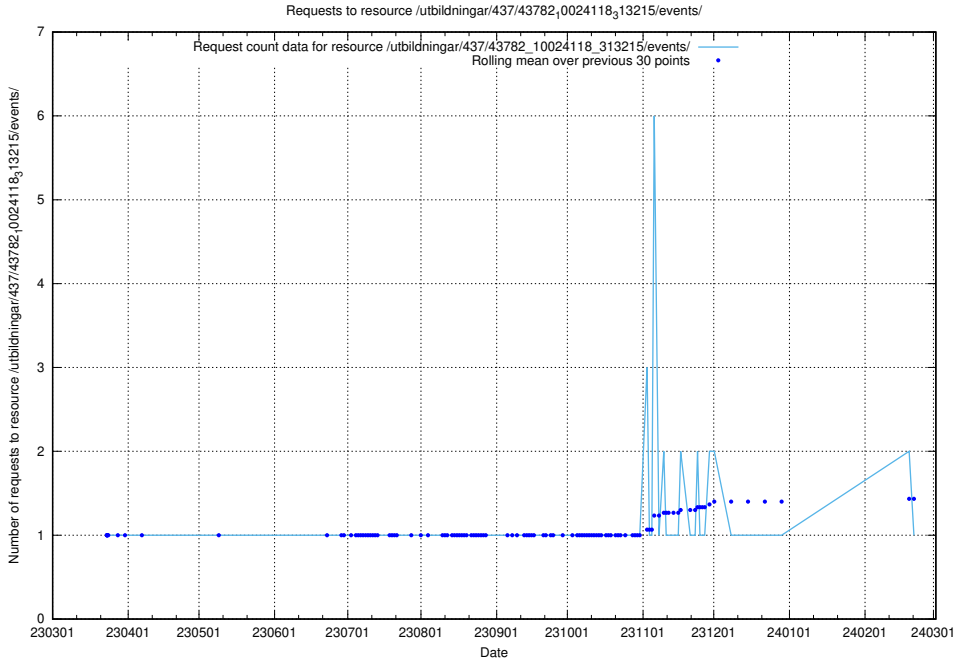

5.6061 Usage of /utbildningar/437/43782_10024118_313215/events/

Here, we count the number of requests to resource /utbildningar/437/43782_10024118_313215/events/.