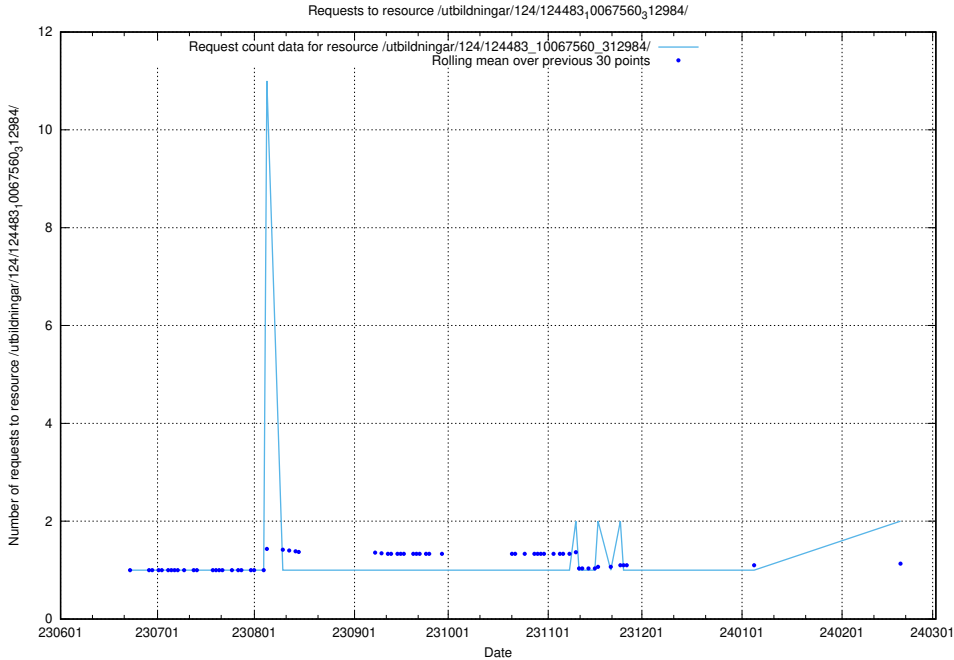

5.892 Usage of /utbildningar/124/124483_10067560_312984/

Here, we count the number of requests to resource /utbildningar/124/124483_10067560_312984/.