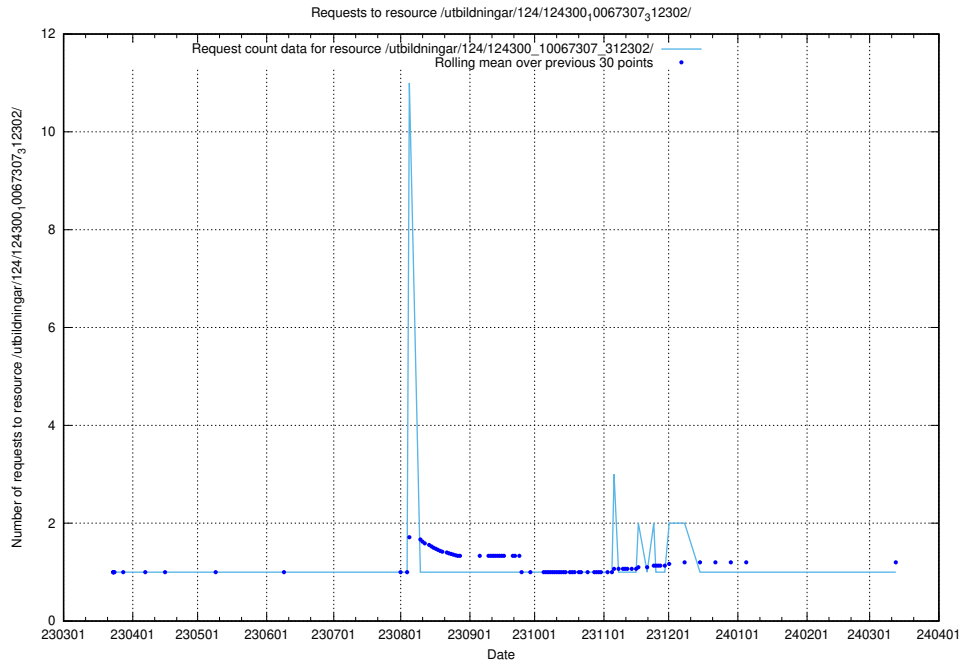

Here, we count the number of requests to resource /utbildningar/126/126235_10071455_326669/events/

5.3707 Usage of /utbildningar/124/124300_10067307_312302/

Here, we count the number of requests to resource /utbildningar/124/124300_10067307_312302/.