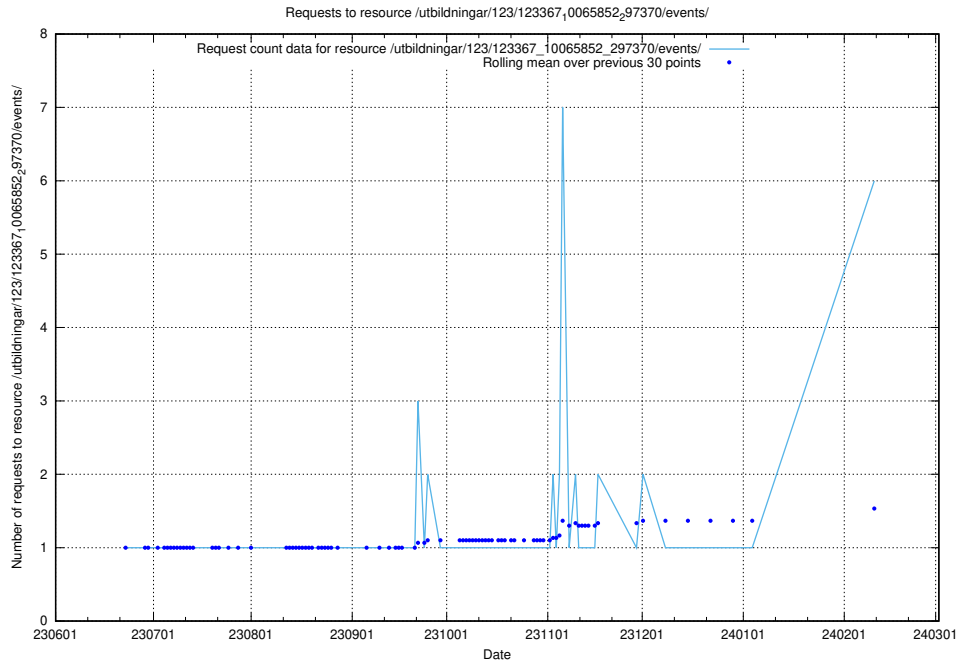

5.99 Usage of /utbildningar/123/123367_10065852_297370/events/

Here, we count the number of requests to resource /utbildningar/123/123367_10065852_297370/events/