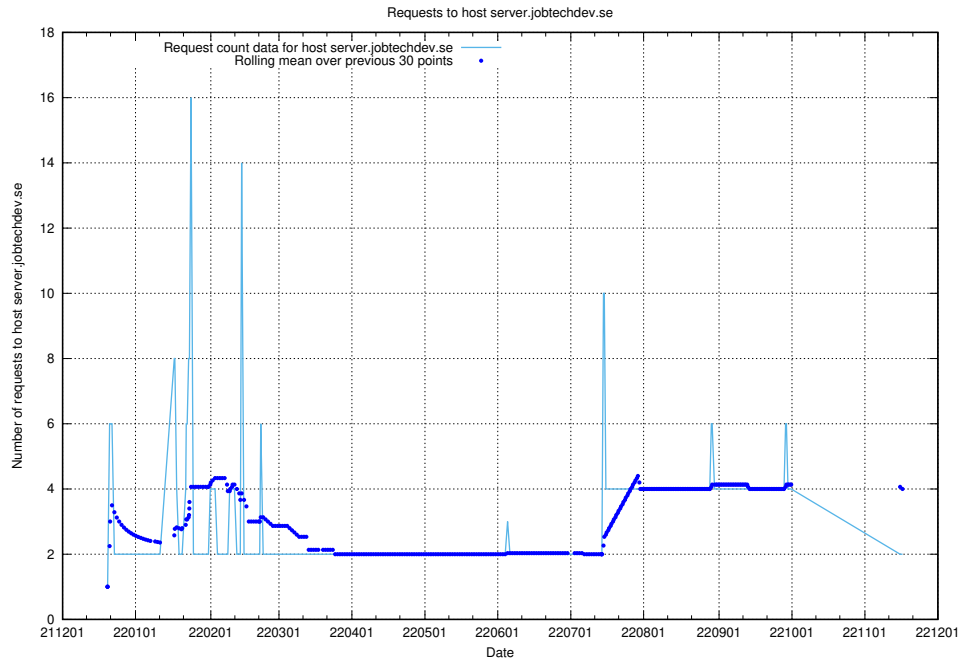

7.369 Usage of server.jobtechdev.se

Here, we count the number of requests to host server.jobtechdev.se.