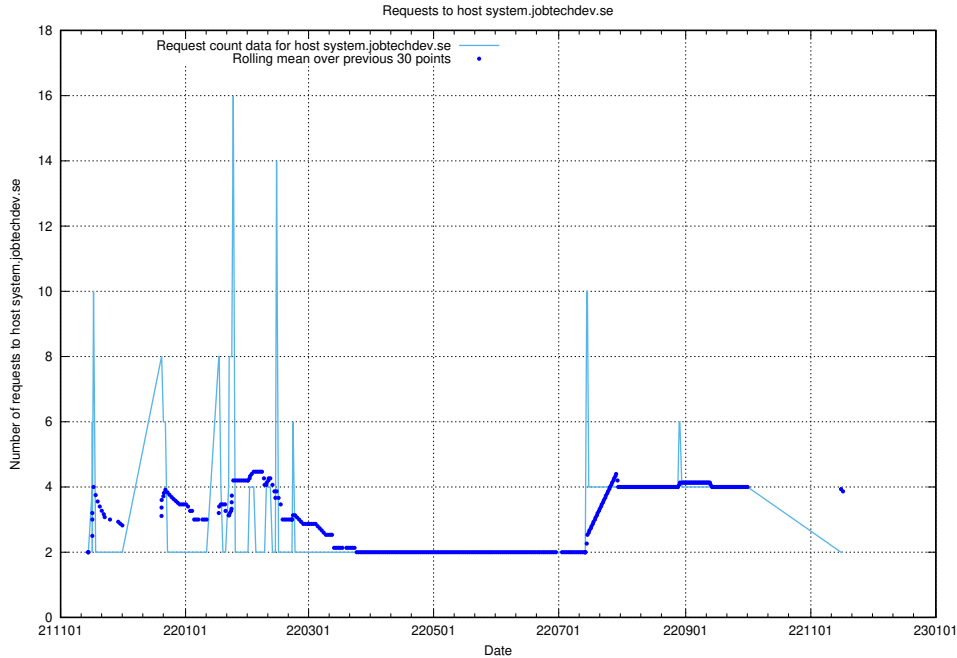

Here, we count the number of requests to host system.jobtechdev.se.

7.555 Usage of store.jobtechdev.se

Here, we count the number of requests to host store.jobtechdev.se.

7.556 Usage of jobtechlinks.api.jobtechdev.se