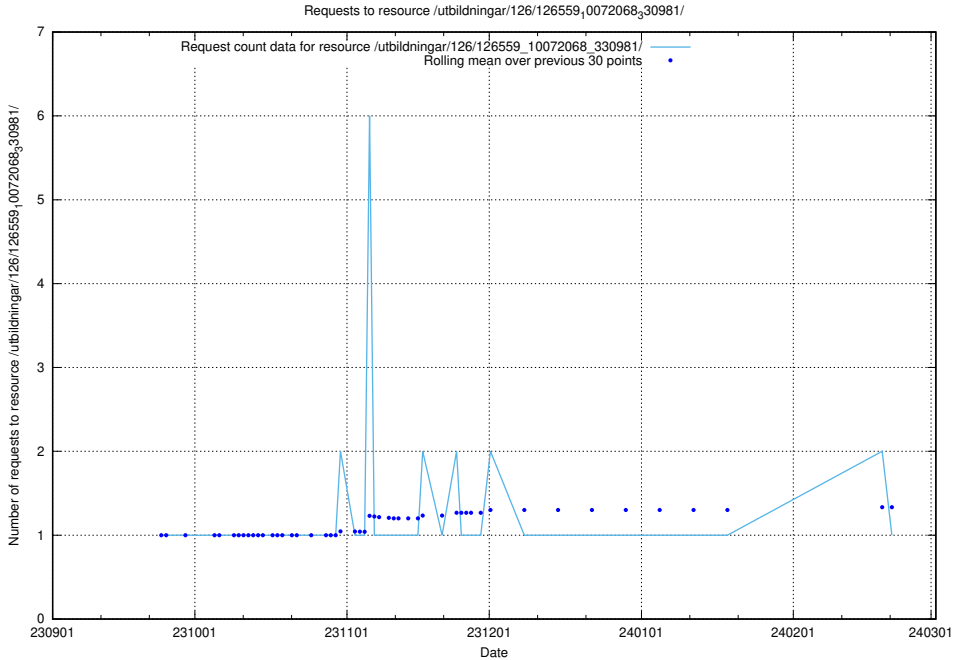

5.4225 Usage of /utbildningar/126/126559_10072068_330981/

Here, we count the number of requests to resource /utbildningar/126/126559_10072068_330981/.