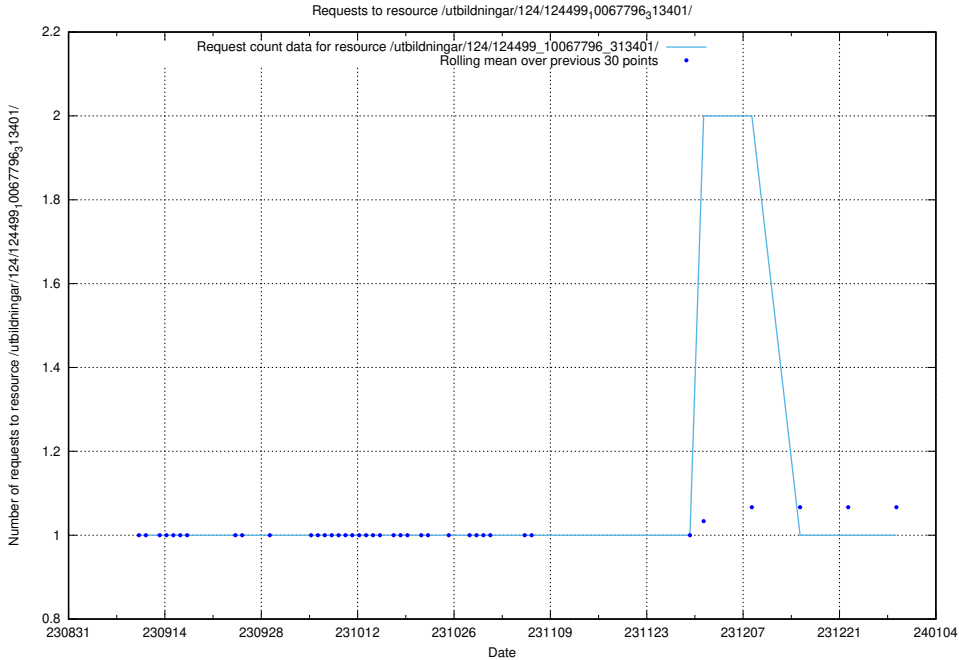

5.4361 Usage of /utbildningar/124/124499_10067796_313401/

Here, we count the number of requests to resource /utbildningar/124/124499_10067796_313401/.