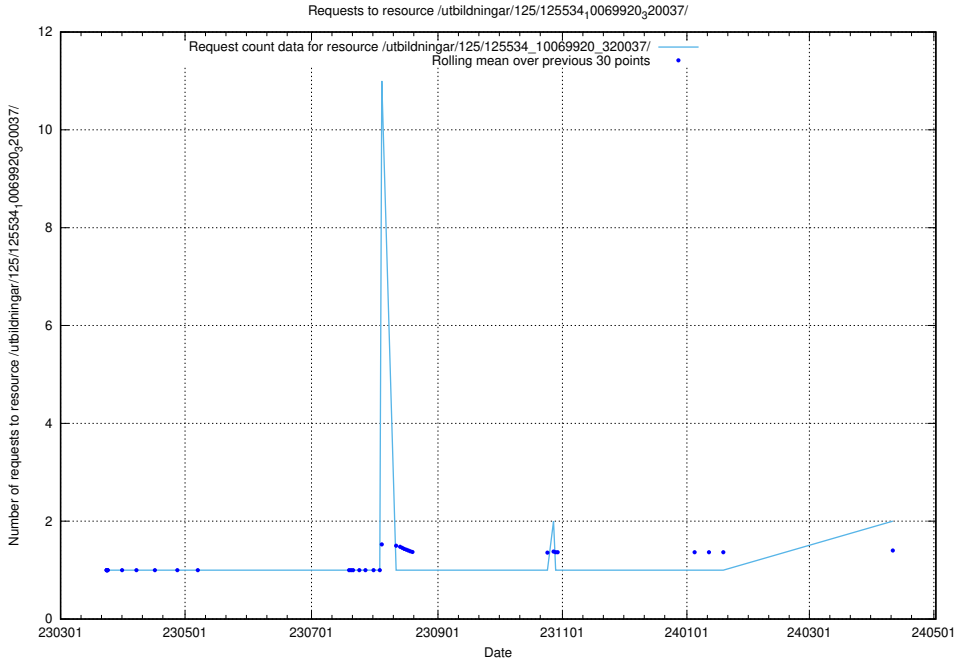

5.517 Usage of /utbildningar/125/125534_10069920_320037/

Here, we count the number of requests to resource /utbildningar/125/125534_10069920_320037/.