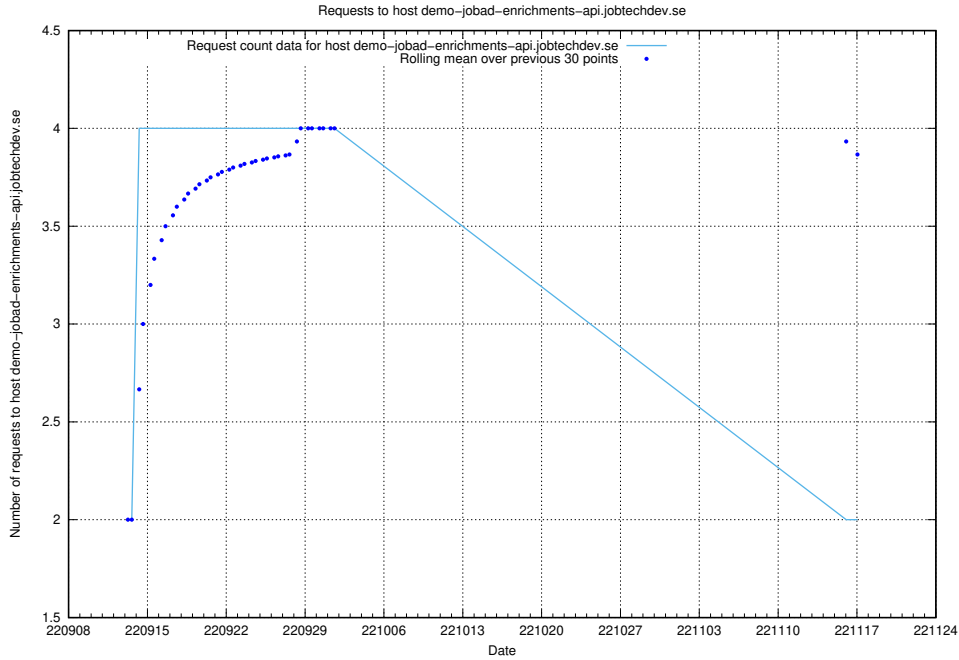

Here, we count the number of requests to host a02e2b87-835b-4cc2-90ae-30f9faf44c82.jobtechdev.se.

7.324 Usage of demo-jobad-enrichments-api.jobtechdev.se

Here, we count the number of requests to host demo-jobad-enrichments-api.jobtechdev.se.