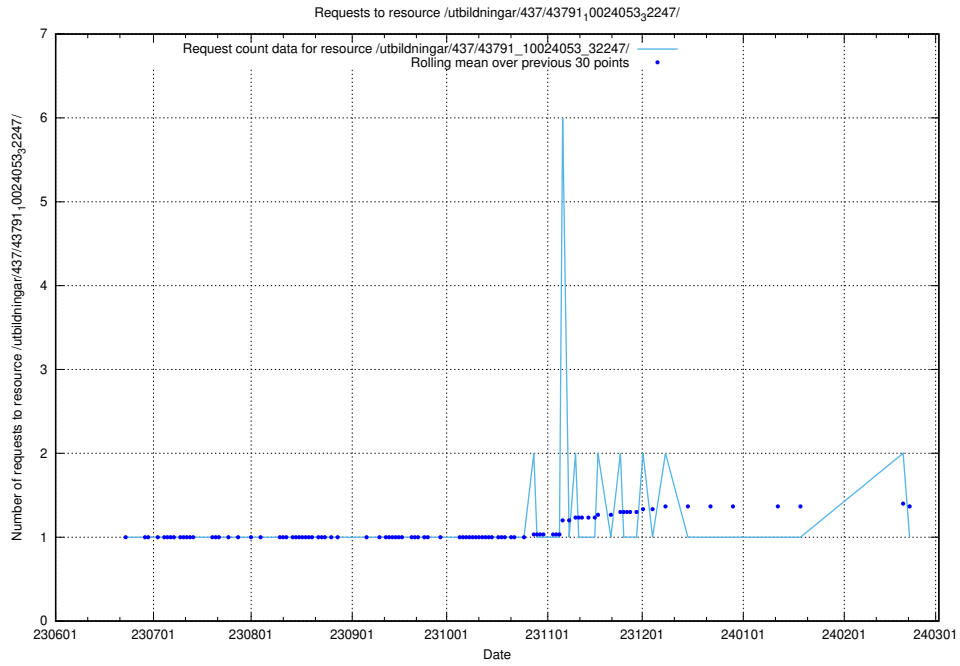

5.5301 Usage of /utbildningar/437/43791_10024053_32247/

Here, we count the number of requests to resource /utbildningar/437/43791_10024053_32247/.