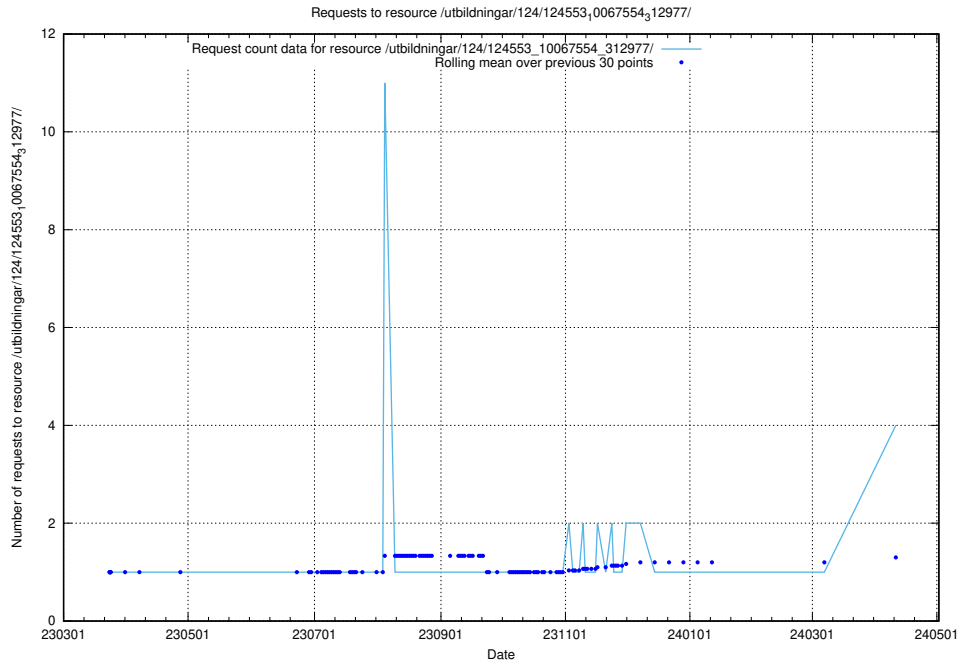

5.182 Usage of /utbildningar/124/124553_10067554_312977/

Here, we count the number of requests to resource /utbildningar/124/124553_10067554_312977/.