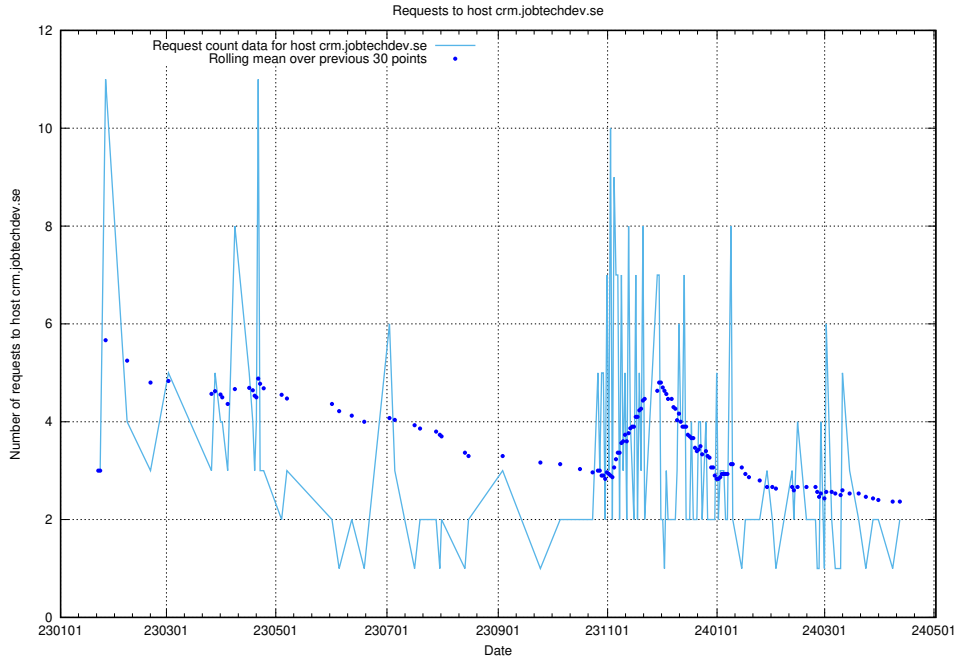

7.296 Usage of crm.jobtechdev.se

Here, we count the number of requests to host crm.jobtechdev.se.