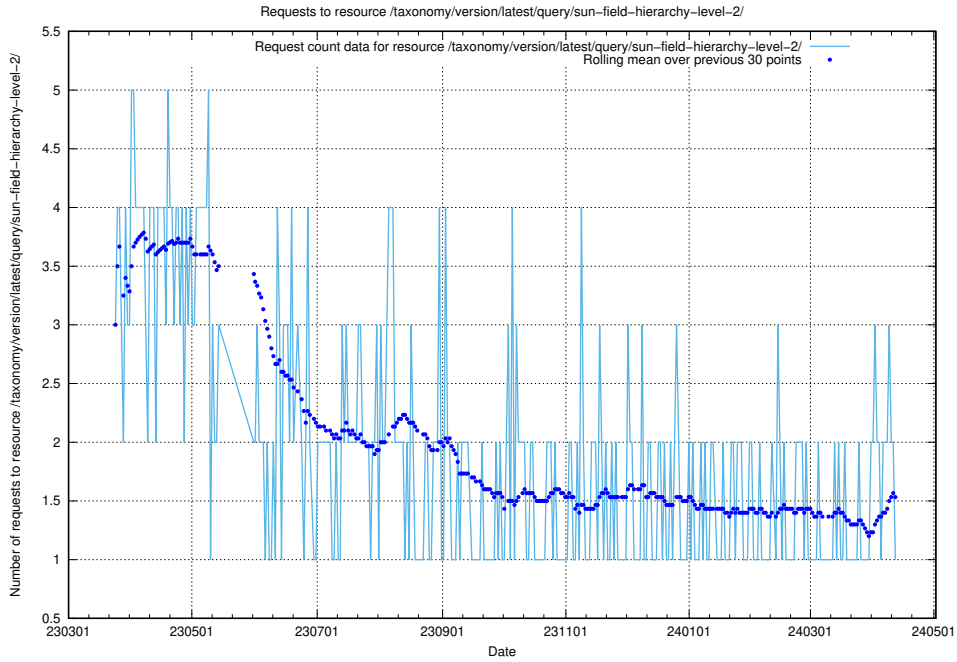

5.5811 Usage of /taxonomy/version/latest/query/sun-field-hierarchy-level-2/

Here, we count the number of requests to resource /taxonomy/version/latest/query/sun-field-hierarchy-level-2/.