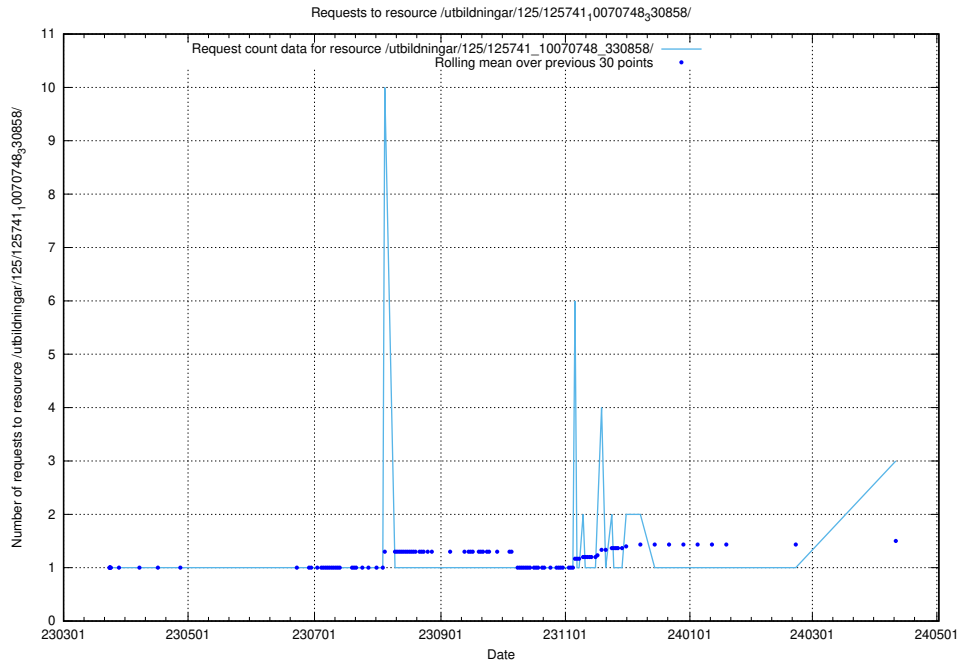

5.492 Usage of /utbildningar/125/125741_10070748_330858/

Here, we count the number of requests to resource /utbildningar/125/125741_10070748_330858/.