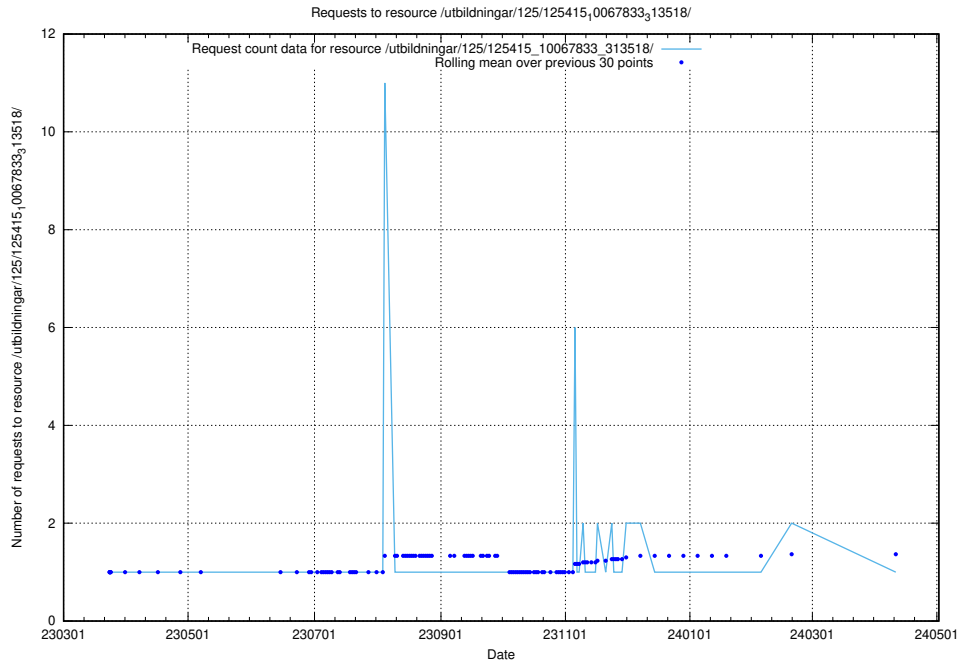

5.1139 Usage of /utbildningar/125/125415_10067833_313518/

Here, we count the number of requests to resource /utbildningar/125/125415_10067833_313518/.