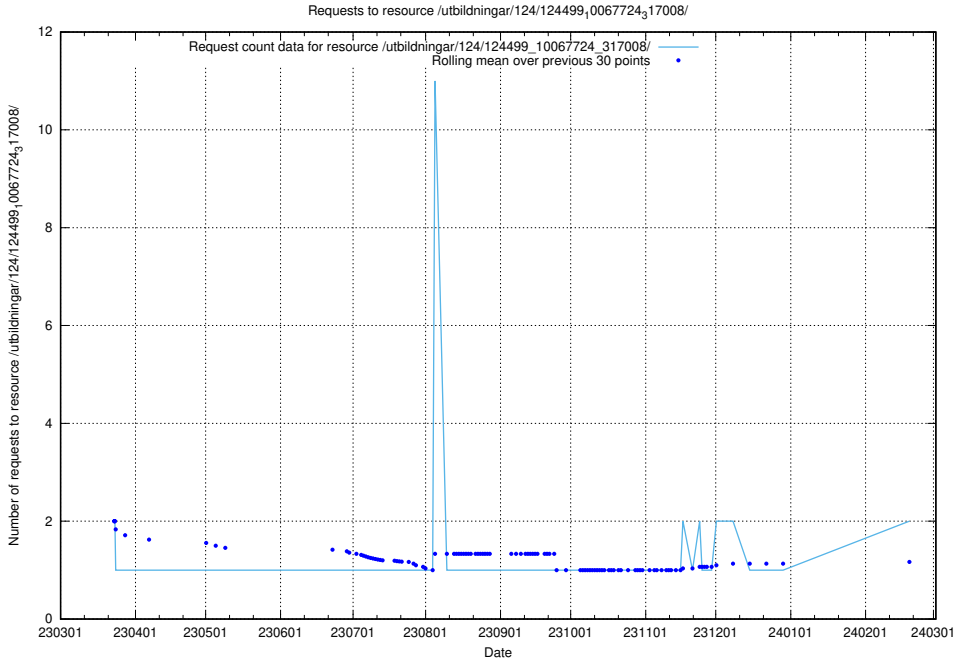

5.985 Usage of /utbildningar/124/124499_10067724_317008/

Here, we count the number of requests to resource /utbildningar/124/124499_10067724_317008/.