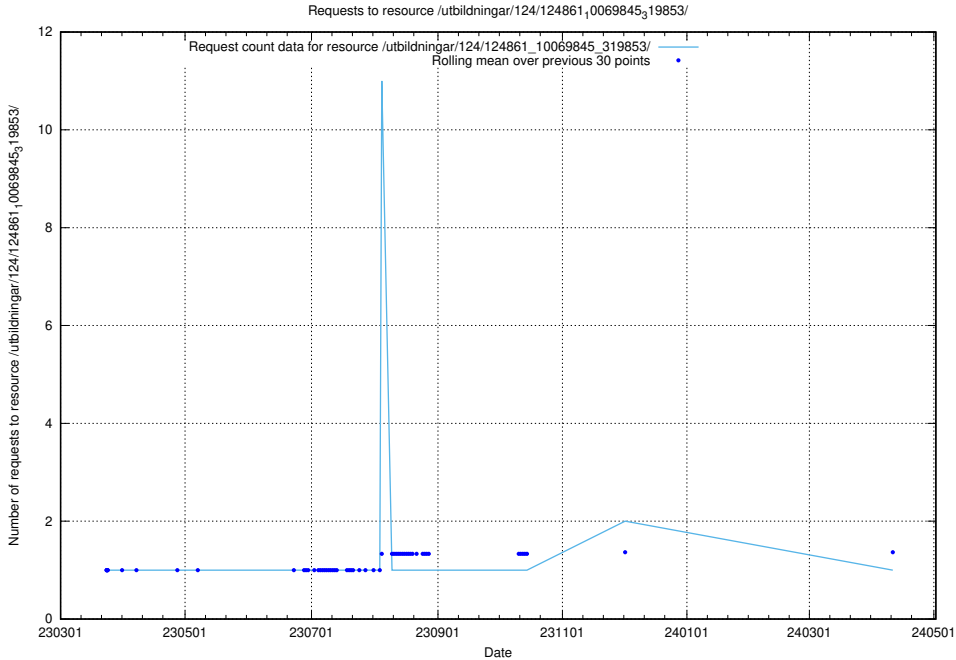

Here, we count the number of requests to resource /utbildningar/124/124861_10069845_319853/events/

5.1190 Usage of /utbildningar/124/124861_10069845_319853/

Here, we count the number of requests to resource /utbildningar/124/124861_10069845_319853/.