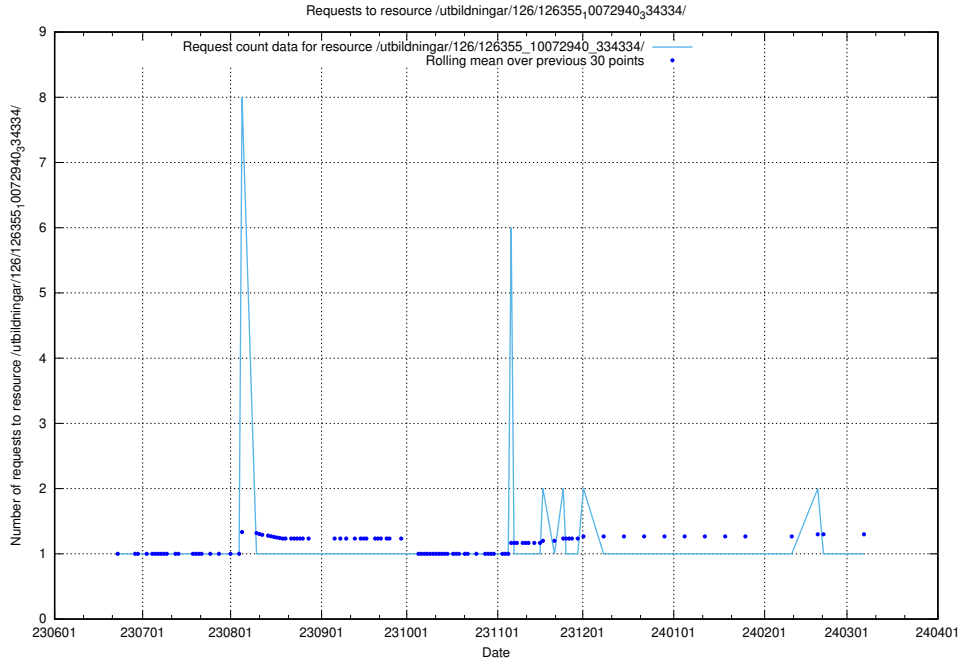

5.5383 Usage of /utbildningar/126/126355_10072940_334334/

Here, we count the number of requests to resource /utbildningar/126/126355_10072940_334334/.