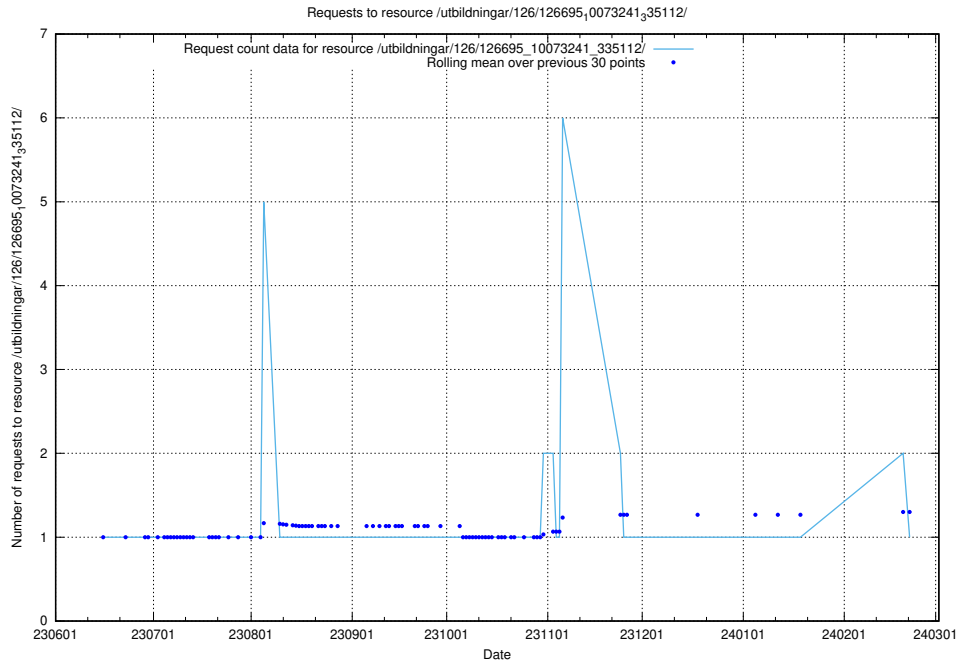

5.5596 Usage of /utbildningar/126/126695_10073241_335112/

Here, we count the number of requests to resource /utbildningar/126/126695_10073241_335112/.