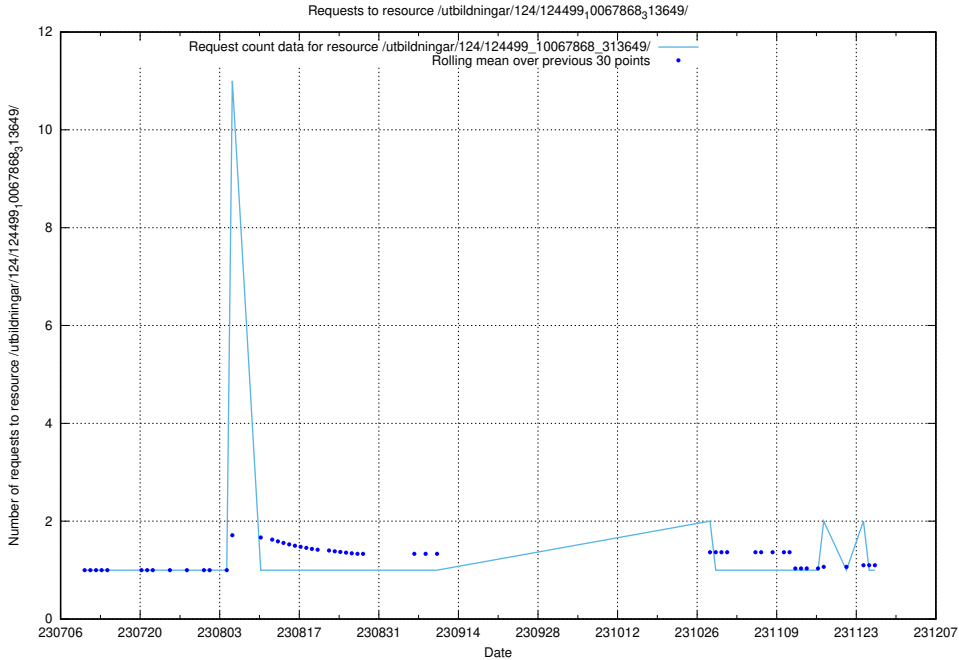

5.4858 Usage of /utbildningar/124/124499_10067868_313649/

Here, we count the number of requests to resource /utbildningar/124/124499_10067868_313649/.