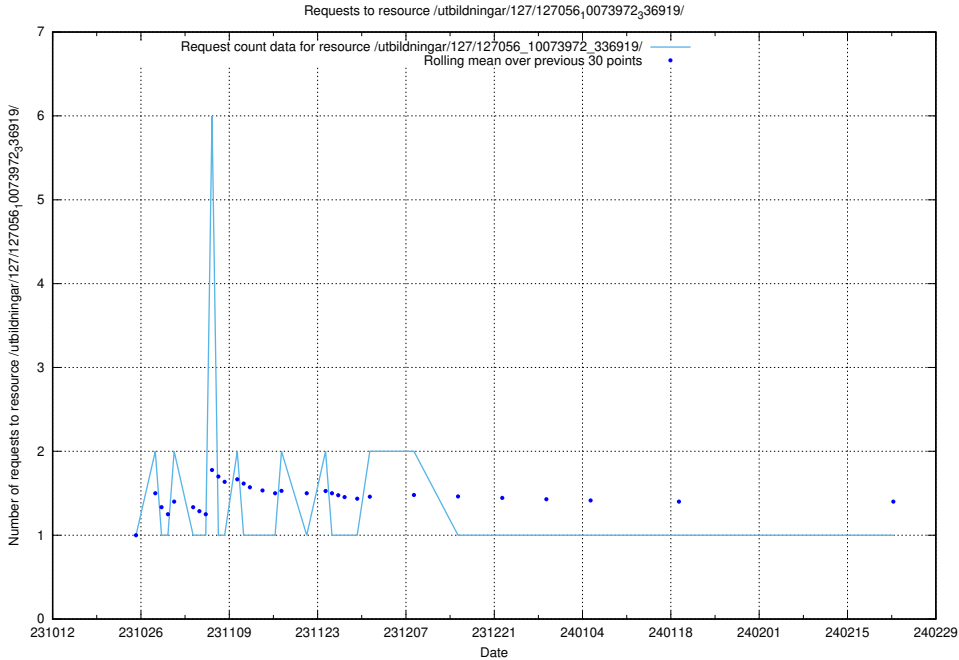

5.3965 Usage of /utbildningar/127/127056_10073972_336919/

Here, we count the number of requests to resource /utbildningar/127/127056_10073972_336919/.