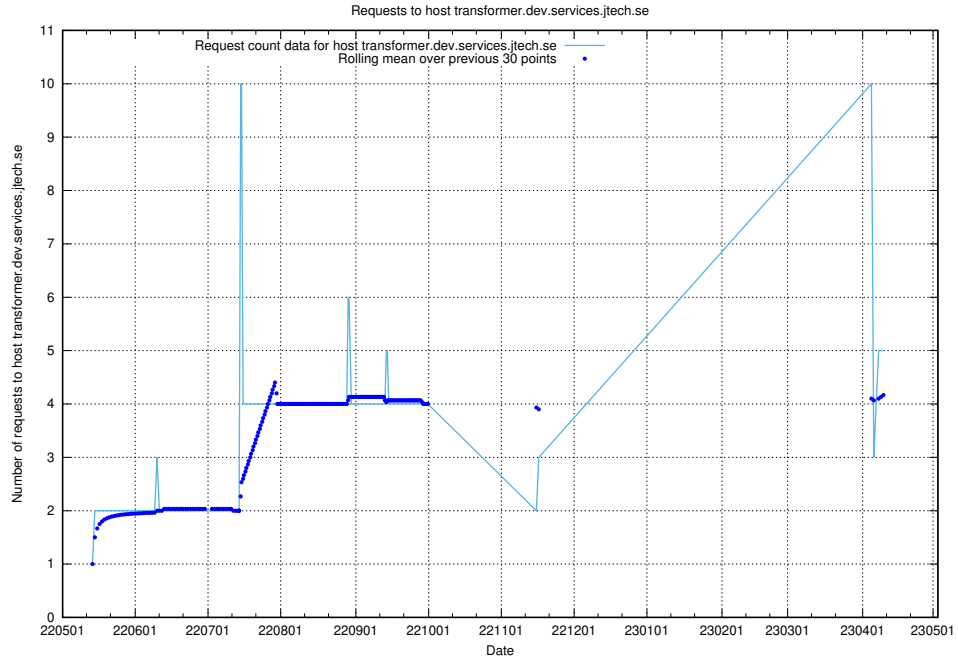

7.94 Usage of transformer.dev.services.jtech.se

Here, we count the number of requests to host transformer.dev.services.jtech.se.

7.95 Usage of prod.jobtechdev.se

Here, we count the number of requests to host prod.jobtechdev.se.