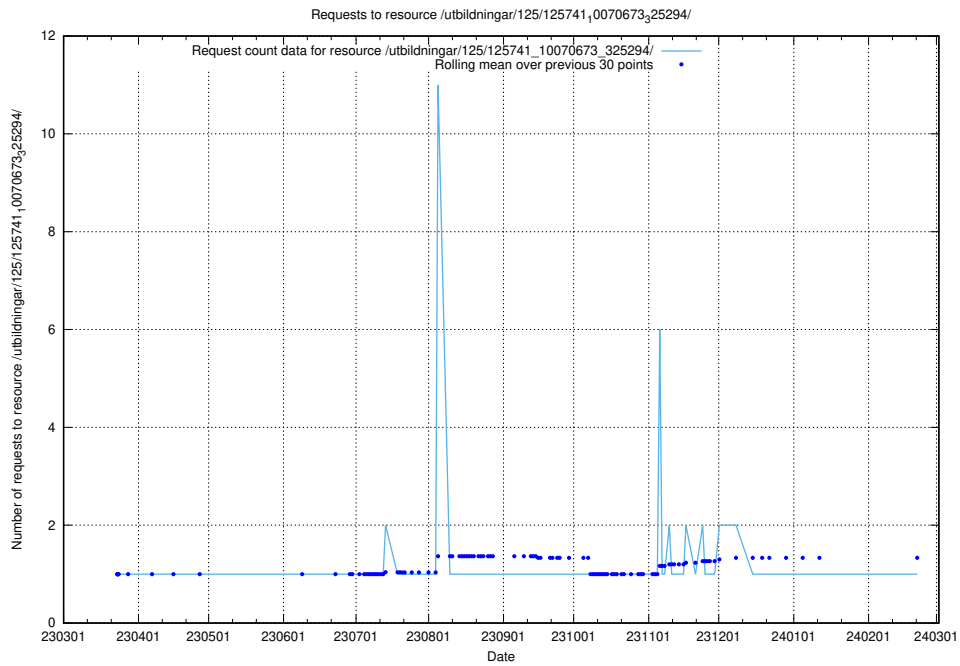

5.6182 Usage of /utbildningar/125/125741_10070673_325294/

Here, we count the number of requests to resource /utbildningar/125/125741_10070673_325294/.