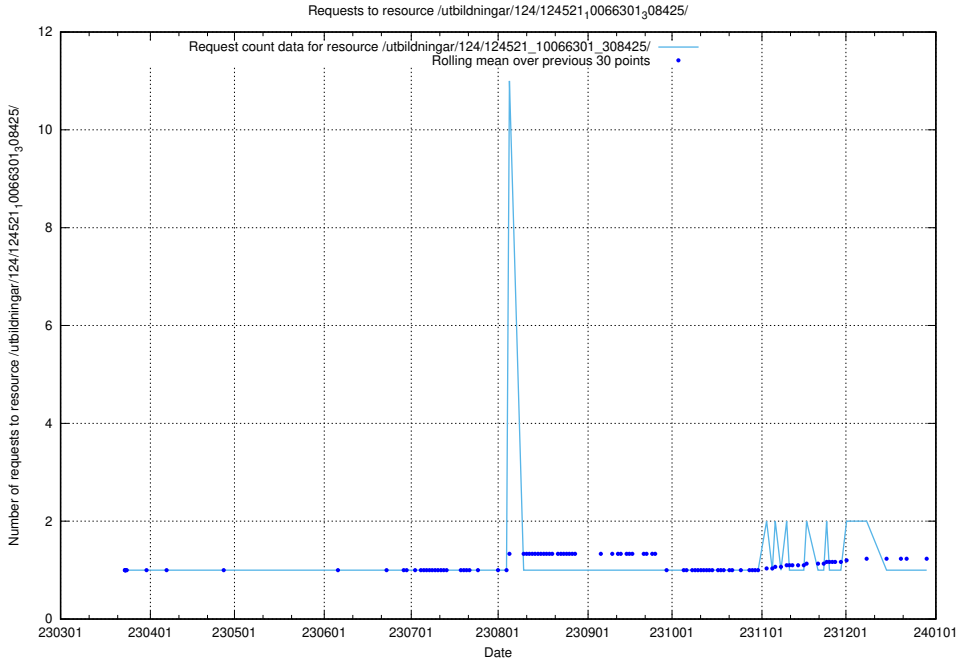

5.1250 Usage of /utbildningar/124/124521_10066301_308425/

Here, we count the number of requests to resource /utbildningar/124/124521_10066301_308425/.