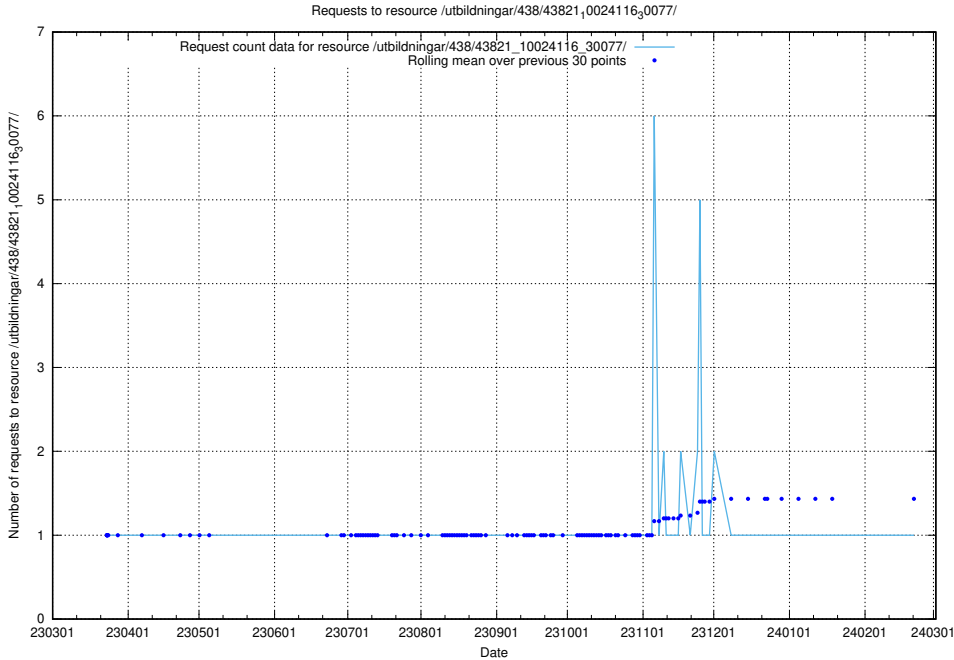

5.6035 Usage of /utbildningar/438/43821_10024116_30077/

Here, we count the number of requests to resource /utbildningar/438/43821_10024116_30077/.