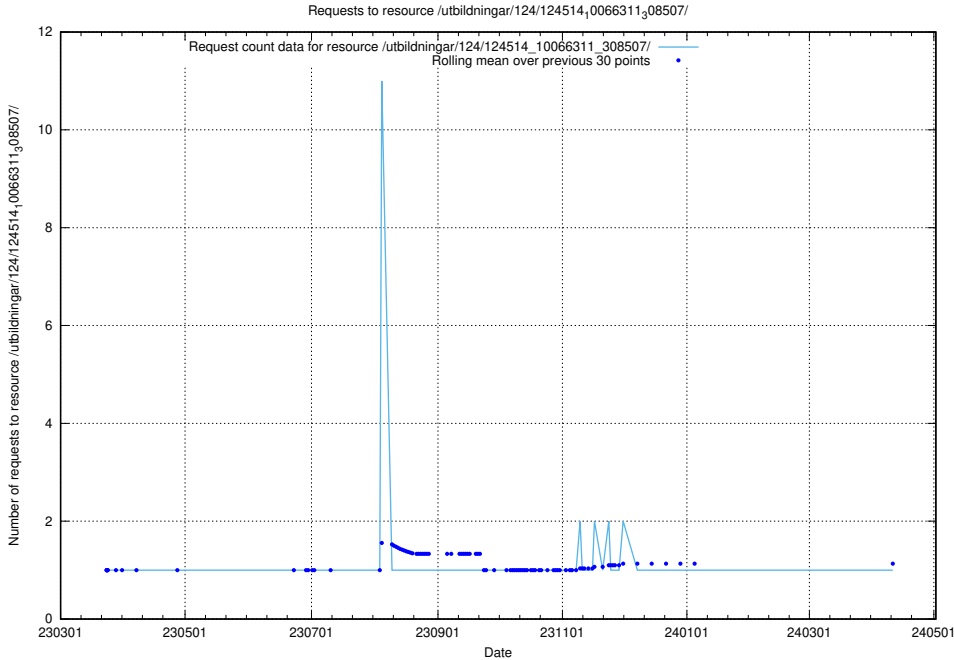

5.1587 Usage of /utbildningar/124/124514_10066311_308507/

Here, we count the number of requests to resource /utbildningar/124/124514_10066311_308507/.