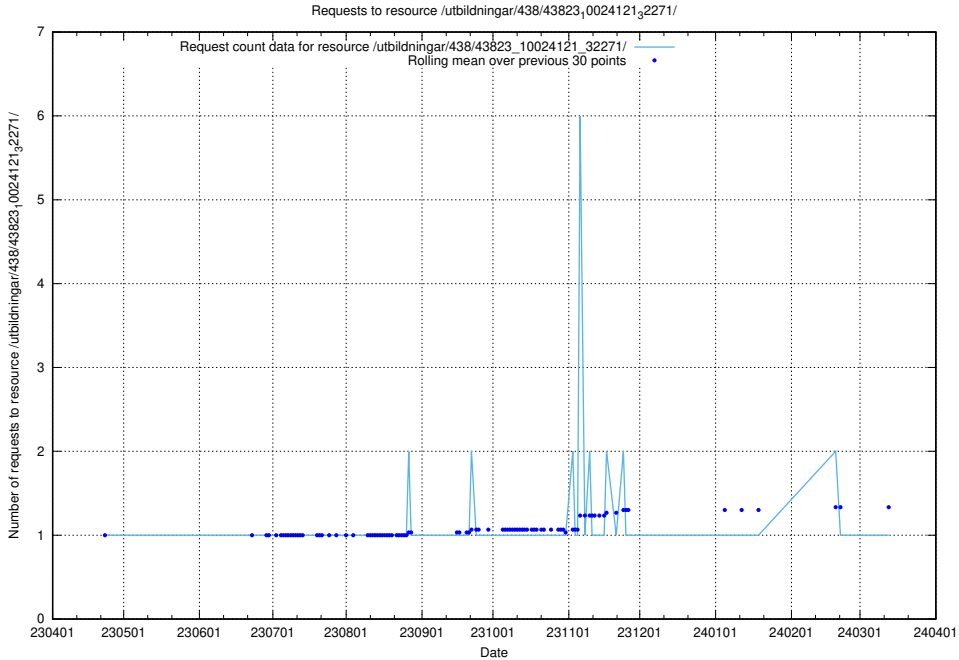

5.5746 Usage of /utbildningar/438/43823_10024121_32271/

Here, we count the number of requests to resource /utbildningar/438/43823_10024121_32271/.