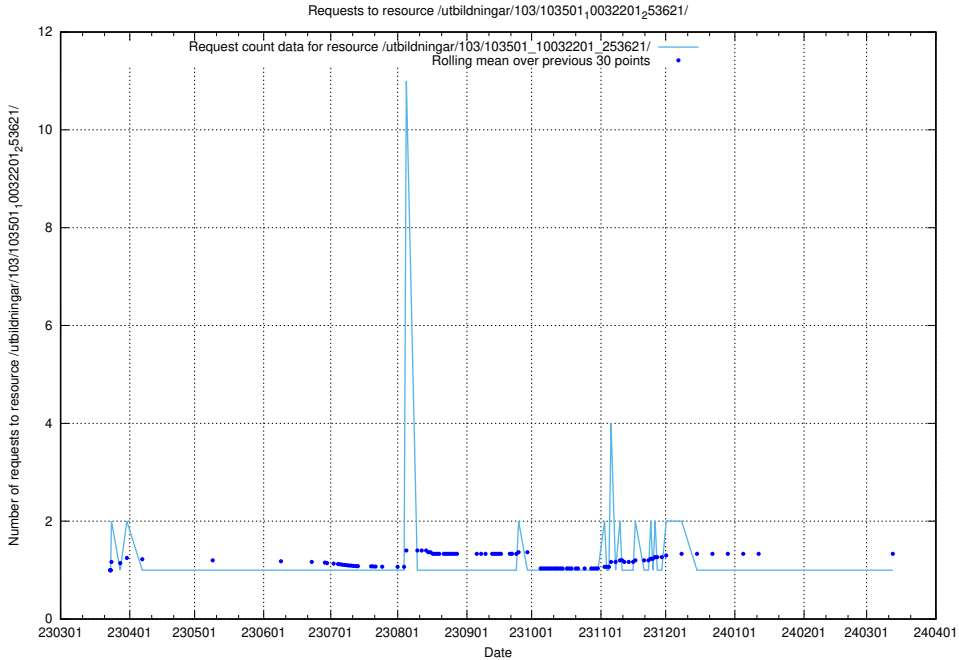

5.5221 Usage of /utbildningar/103/103501_10032201_253621/

Here, we count the number of requests to resource /utbildningar/103/103501_10032201_253621/.