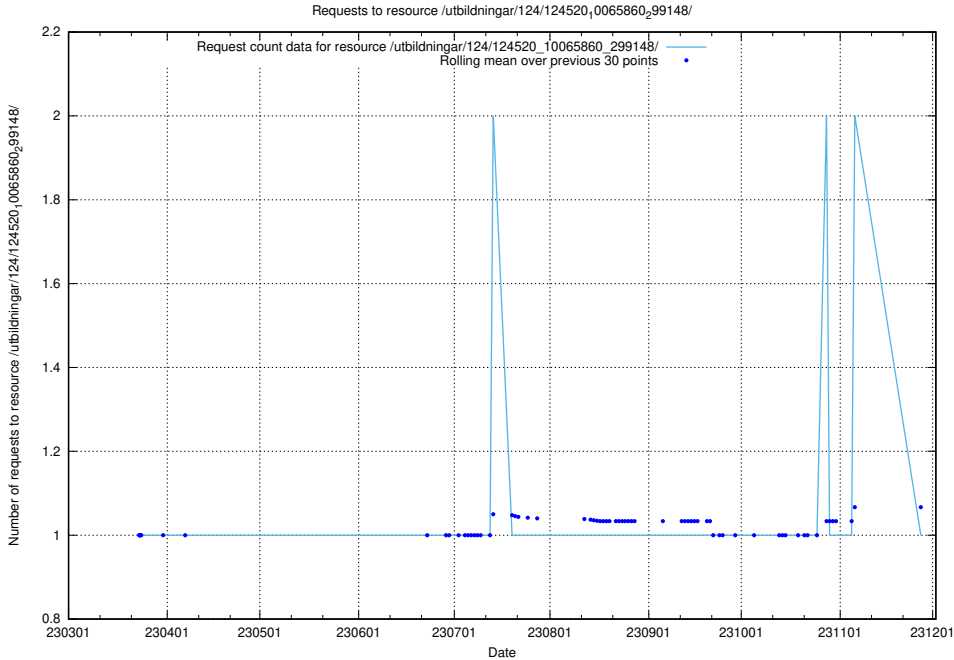

5.1292 Usage of /utbildningar/124/124520_10065860_299148/

Here, we count the number of requests to resource /utbildningar/124/124520_10065860_299148/.