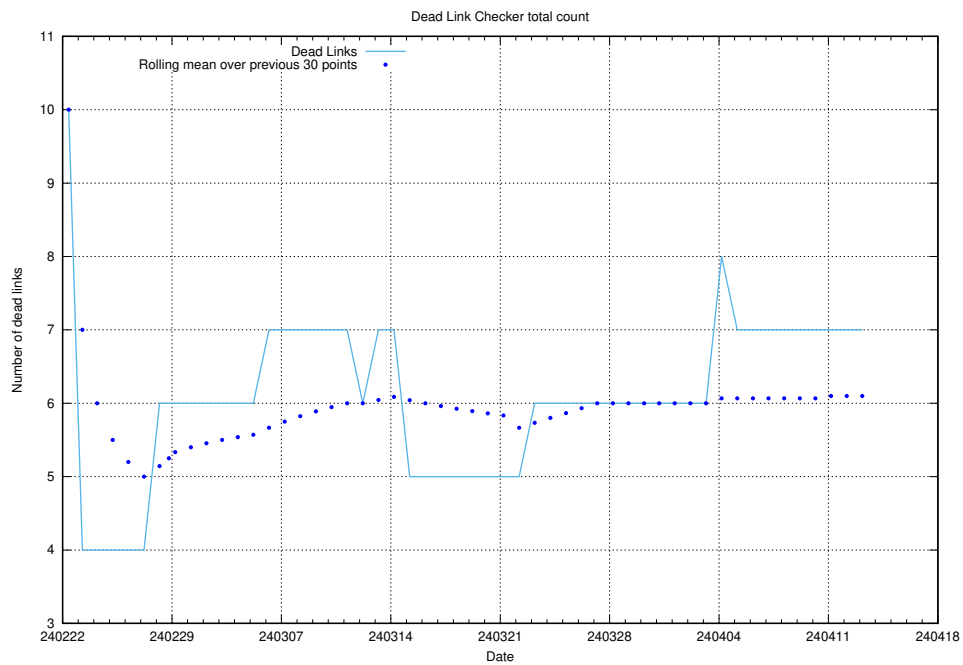

A graph of the servers in AWS region eu-north-1.

3 Dead Link Checker

The [Dead Link Checker](#)⁴ scans JobTech’s web pages for dead html links, and reports the count here.

3.1 Total count of dead links

Here is presented the total number of found dead links across all pages.