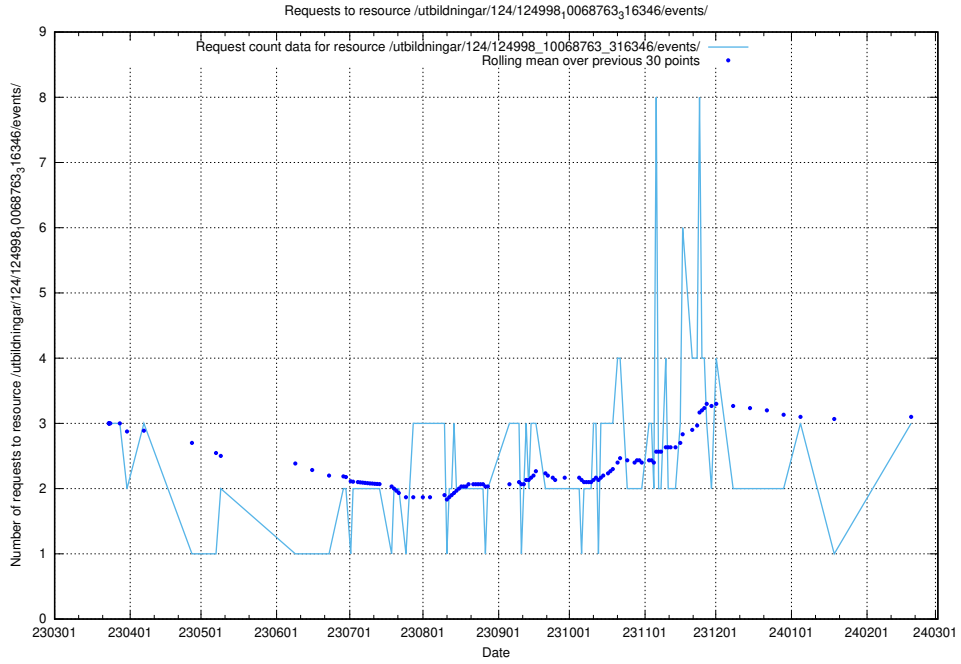

5.479 Usage of /utbildningar/124/124998_10068763_316346/events/

Here, we count the number of requests to resource /utbildningar/124/124998_10068763_316346/events/