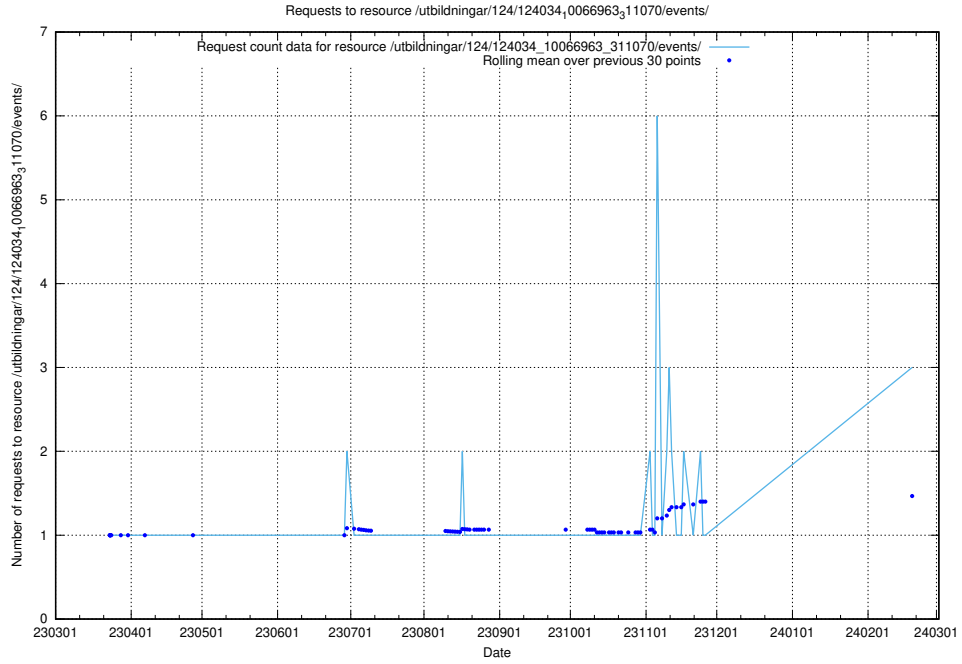

5.367 Usage of /utbildningar/124/124034_10066963_311070/events/

Here, we count the number of requests to resource /utbildningar/124/124034_10066963_311070/events/