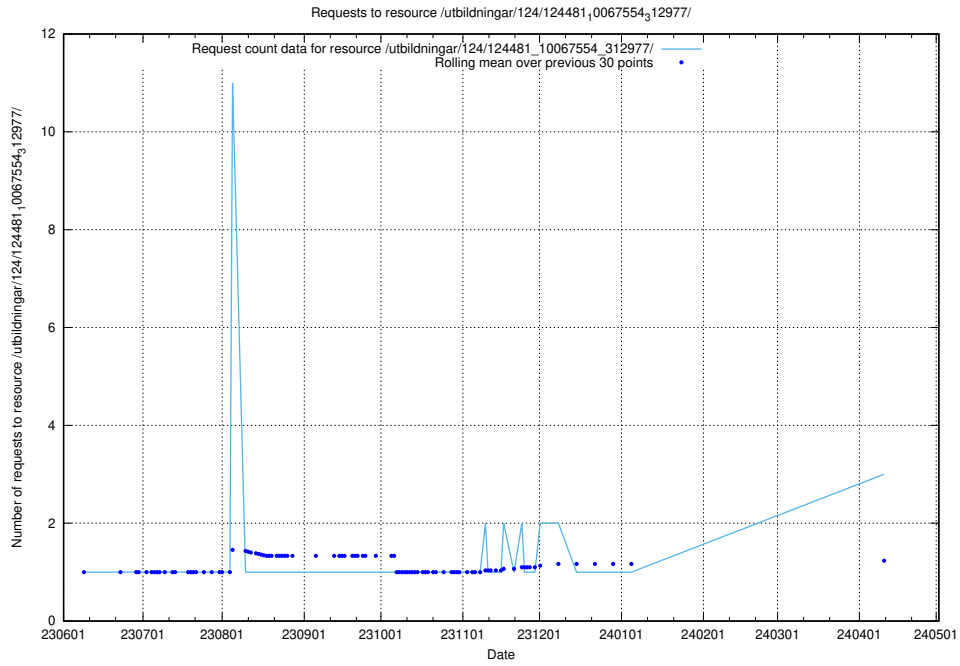

5.434 Usage of /utbildningar/124/124481_10067554_312977/

Here, we count the number of requests to resource /utbildningar/124/124481_10067554_312977/.