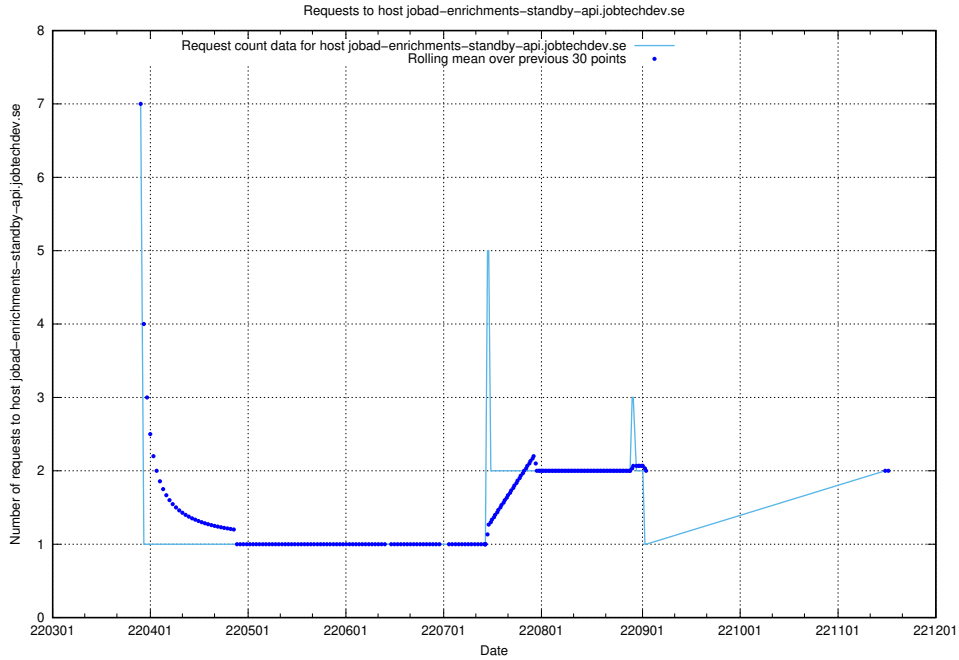

7.485 Usage of jobad-enrichments-standby-api.jobtechdev.se

Here, we count the number of requests to host jobad-enrichments-standby-api.jobtechdev.se.