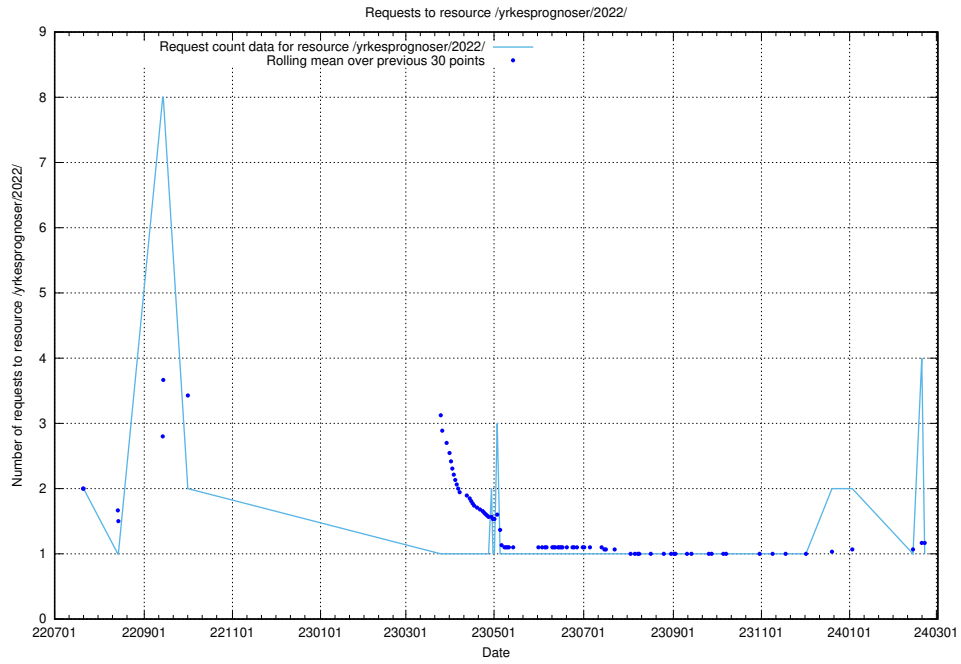

5.1026 Usage of /yrkesprognoser/2022/

Here, we count the number of requests to resource /yrkesprognoser/2022/.