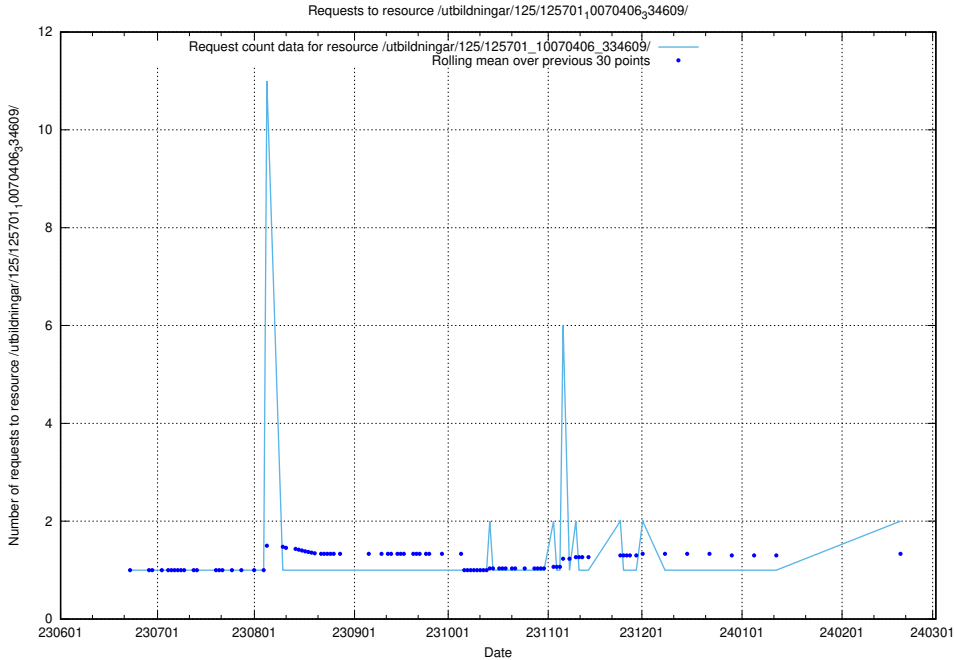

5.879 Usage of /utbildningar/125/125701_10070406_334609/

Here, we count the number of requests to resource /utbildningar/125/125701_10070406_334609/.