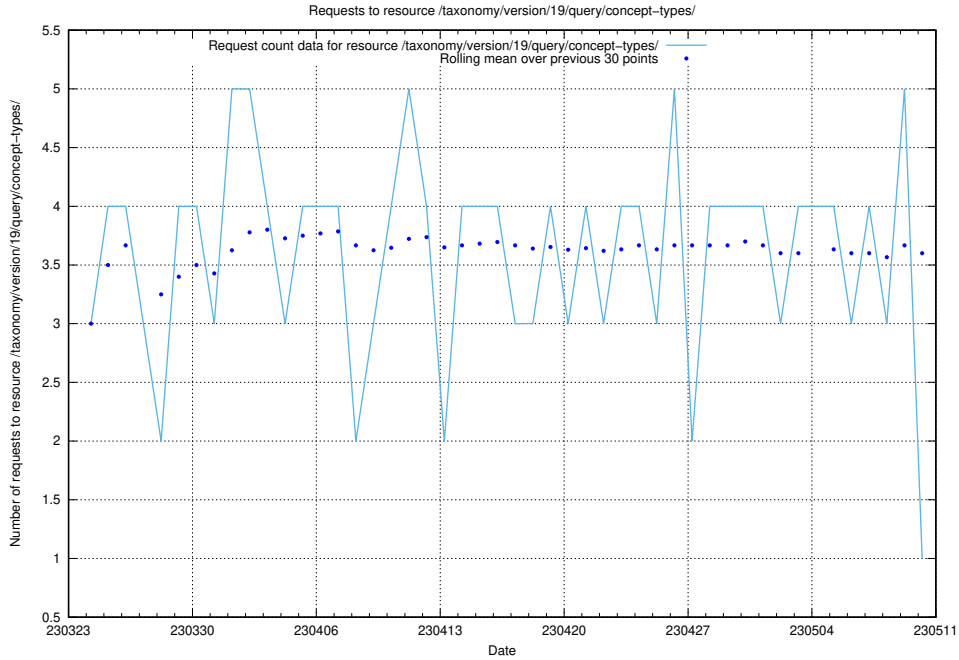

5.5862 Usage of /taxonomy/version/19/query/all-concepts/

Here, we count the number of requests to resource /taxonomy/version/19/query/all-concepts/.

5.5863 Usage of /utbildningar/437/43755_10024005_290720/events/