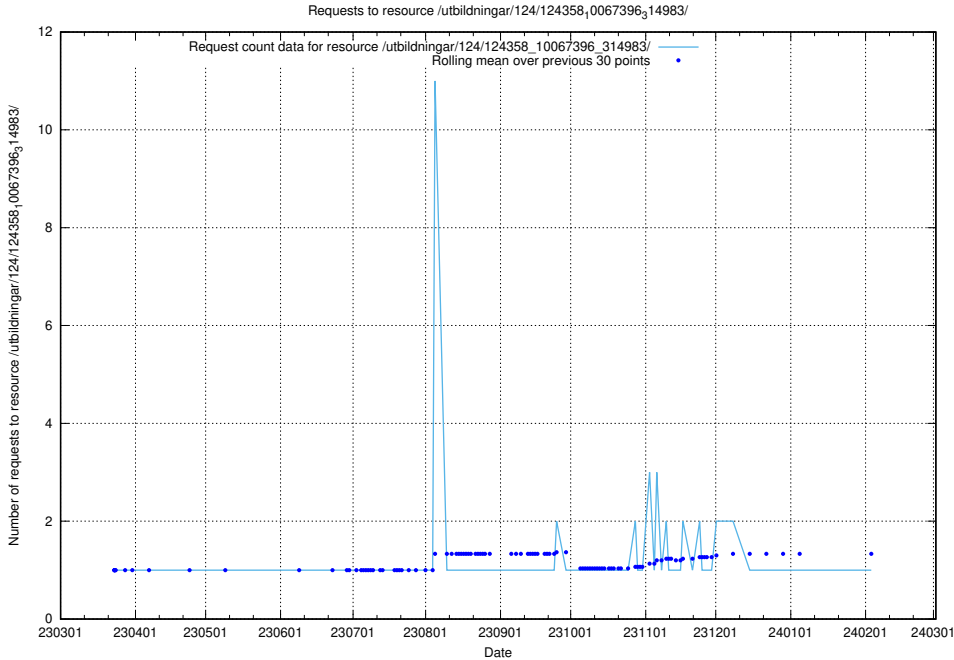

5.3586 Usage of /utbildningar/124/124358_10067396_314983/

Here, we count the number of requests to resource /utbildningar/124/124358_10067396_314983/.