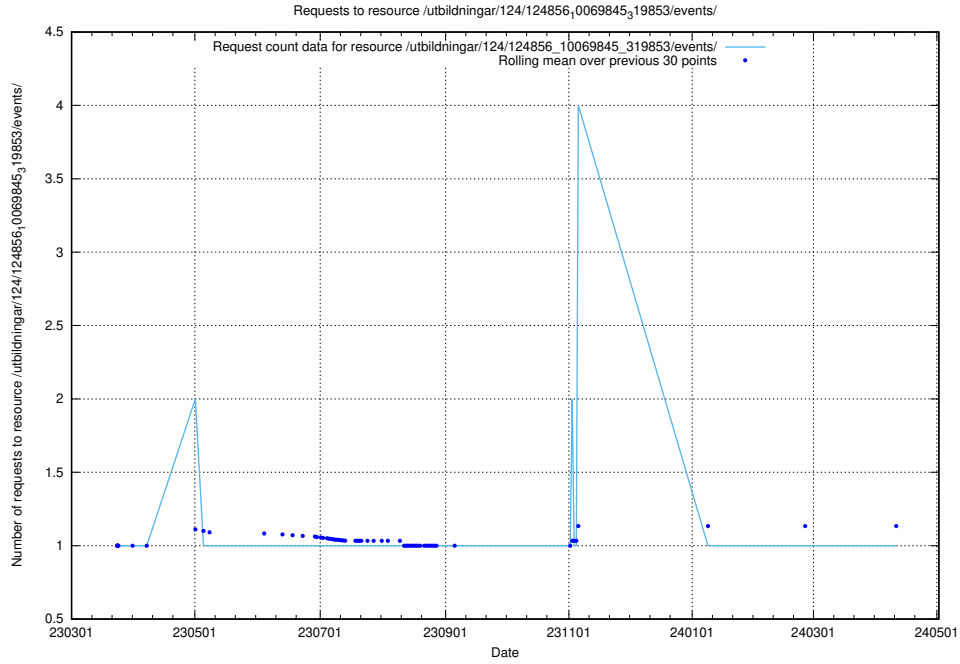

5.1208 Usage of /utbildningar/124/124856_10069845_319853/events/

Here, we count the number of requests to resource /utbildningar/124/124856_10069845_319853/events/