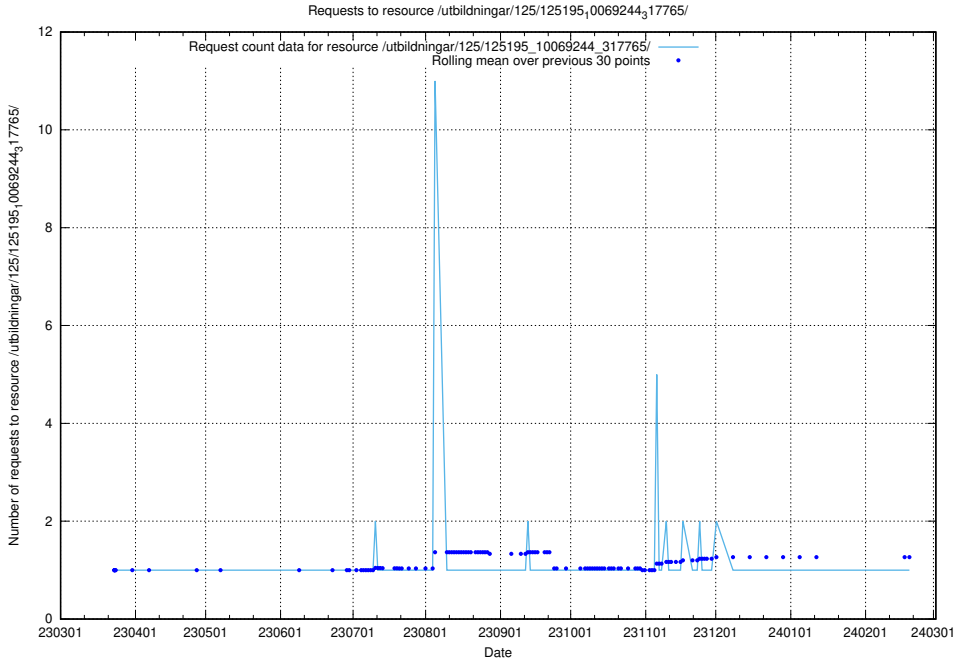

5.1161 Usage of /utbildningar/125/125195_10069244_317765/

Here, we count the number of requests to resource /utbildningar/125/125195_10069244_317765/.