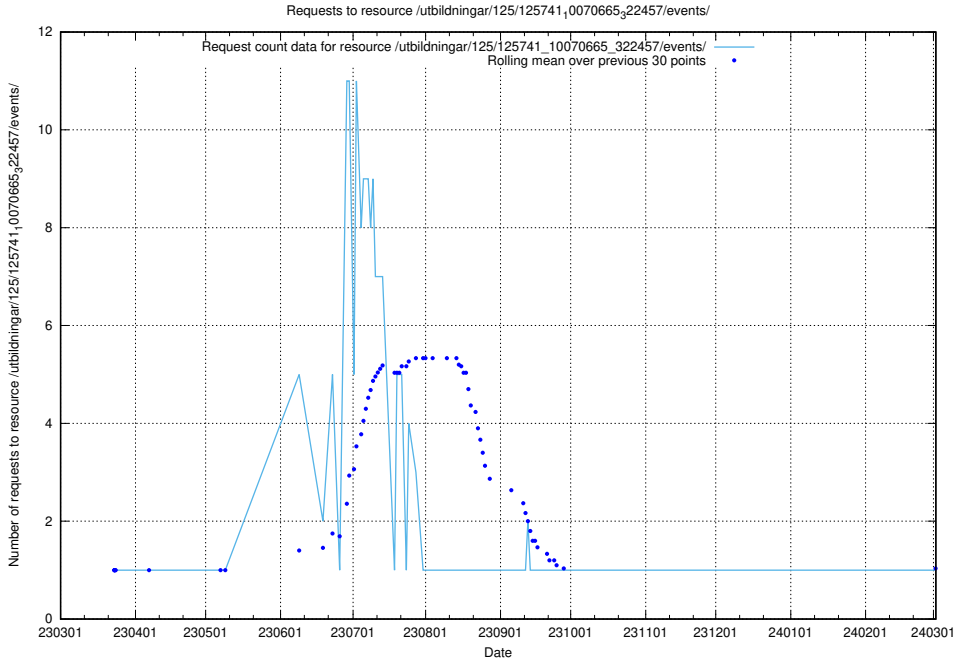

5.6185 Usage of /utbildningar/125/125741_10070665_322457/events/

Here, we count the number of requests to resource /utbildningar/125/125741_10070665_322457/events/