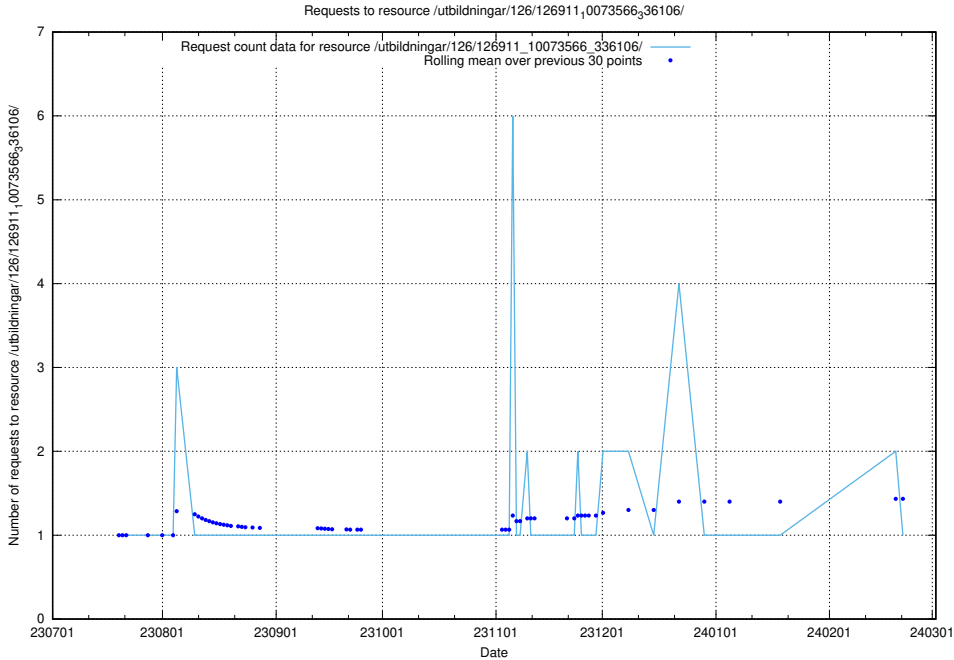

Here, we count the number of requests to resource /utbildningar/126/126911_10073566_336106/.

5.4729 Usage of /utbildningar/125/125914_10070460_321835/events/

Here, we count the number of requests to resource /utbildningar/125/125914_10070460_321835/events/