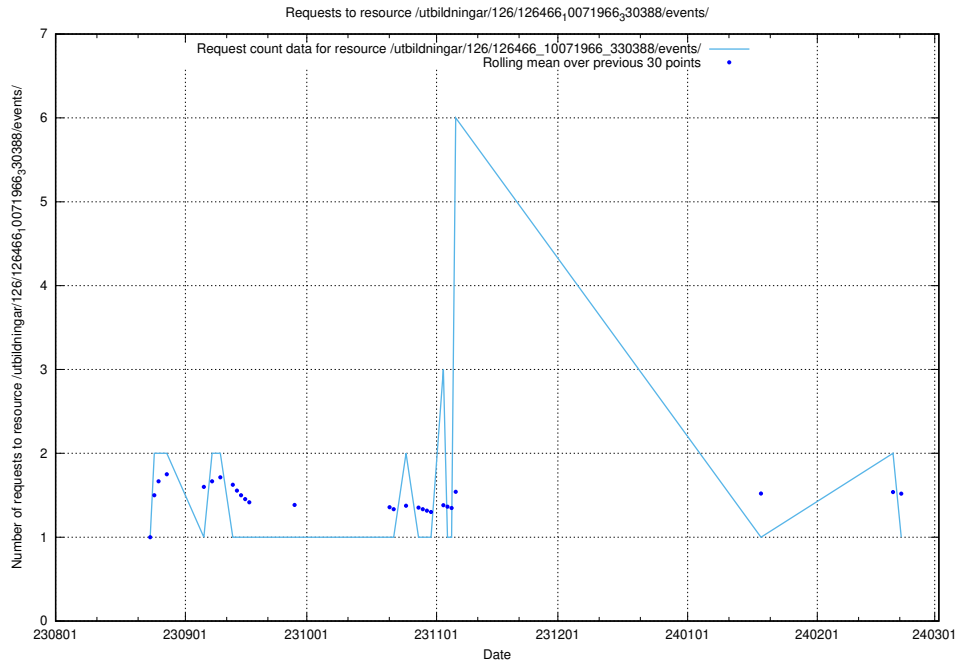

5.4468 Usage of /utbildningar/126/126466_10071966_330388/events/

Here, we count the number of requests to resource /utbildningar/126/126466_10071966_330388/events/