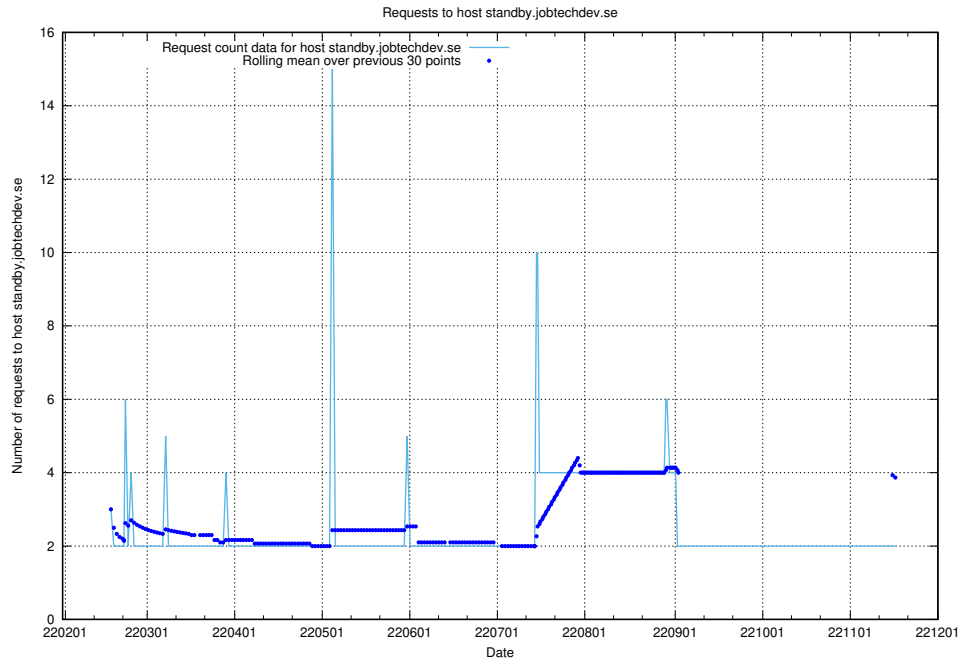

7.538 Usage of www.develop-transformer.jobtechdev.se

Here, we count the number of requests to host www.develop-transformer.jobtechdev.se.

7.539 Usage of standby.jobtechdev.se

Here, we count the number of requests to host standby.jobtechdev.se.