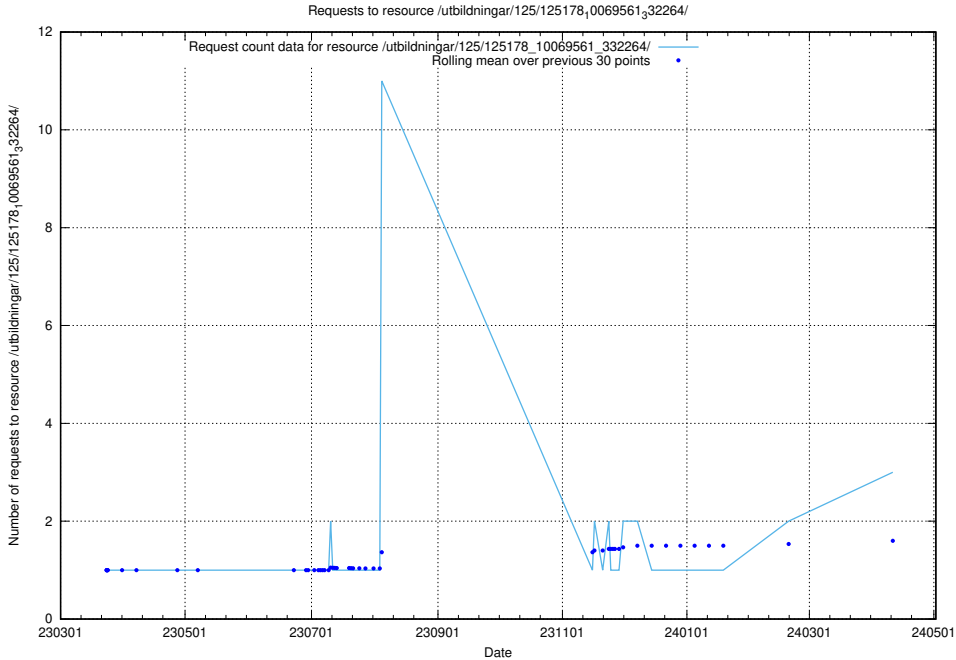

5.276 Usage of /utbildningar/125/125178_10069561_332264/

Here, we count the number of requests to resource /utbildningar/125/125178_10069561_332264/.