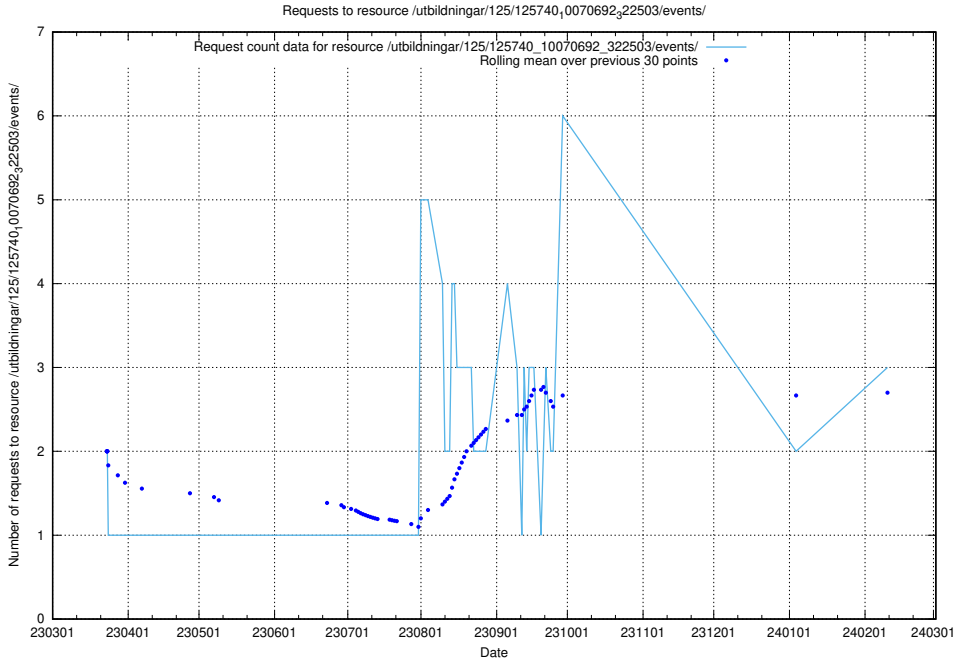

5.483 Usage of /utbildningar/125/125740_10070692_322503/events/

Here, we count the number of requests to resource /utbildningar/125/125740_10070692_322503/events/