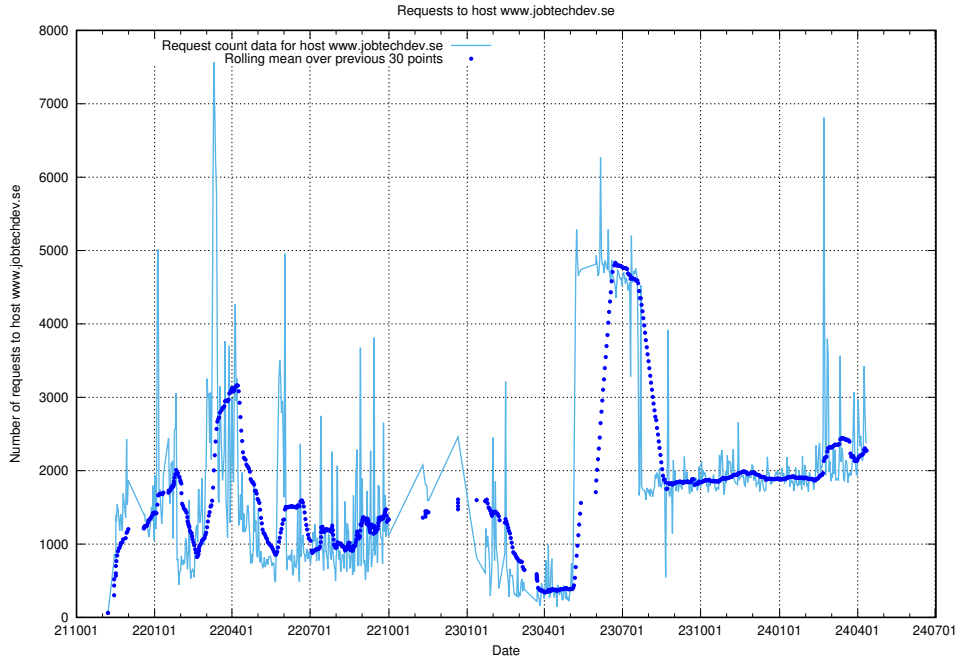

7.18 Usage of www.jobtechdev.se

Here, we count the number of requests to host www.jobtechdev.se.