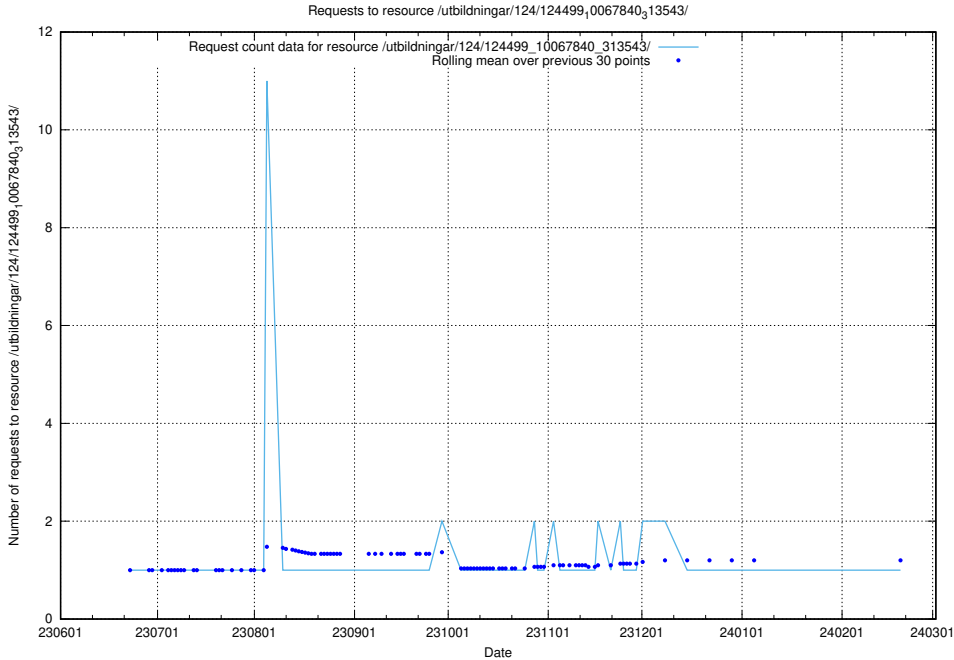

5.5505 Usage of /utbildningar/124/124499_10067840_313543/

Here, we count the number of requests to resource /utbildningar/124/124499_10067840_313543/.