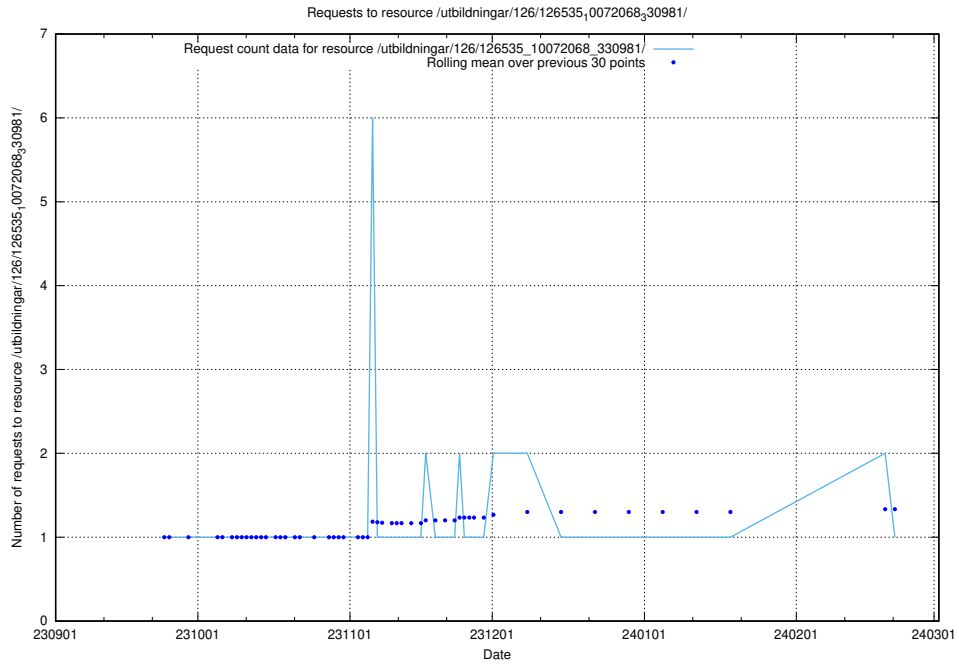

5.4226 Usage of /utbildningar/126/126535_10072068_330981/

Here, we count the number of requests to resource /utbildningar/126/126535_10072068_330981/.