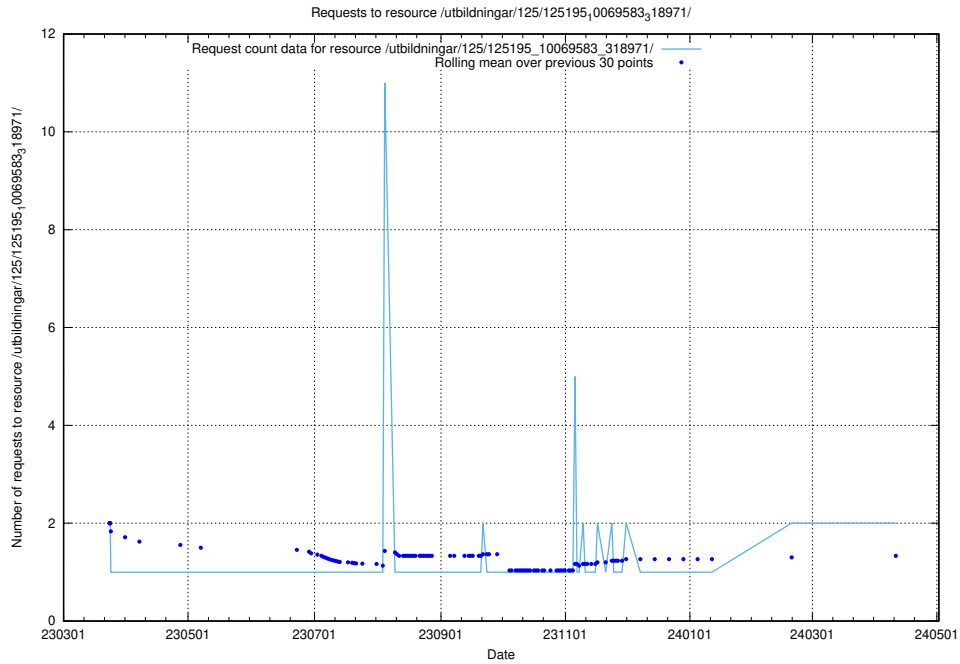

5.981 Usage of /utbildningar/125/125195_10069583_318971/

Here, we count the number of requests to resource /utbildningar/125/125195_10069583_318971/.