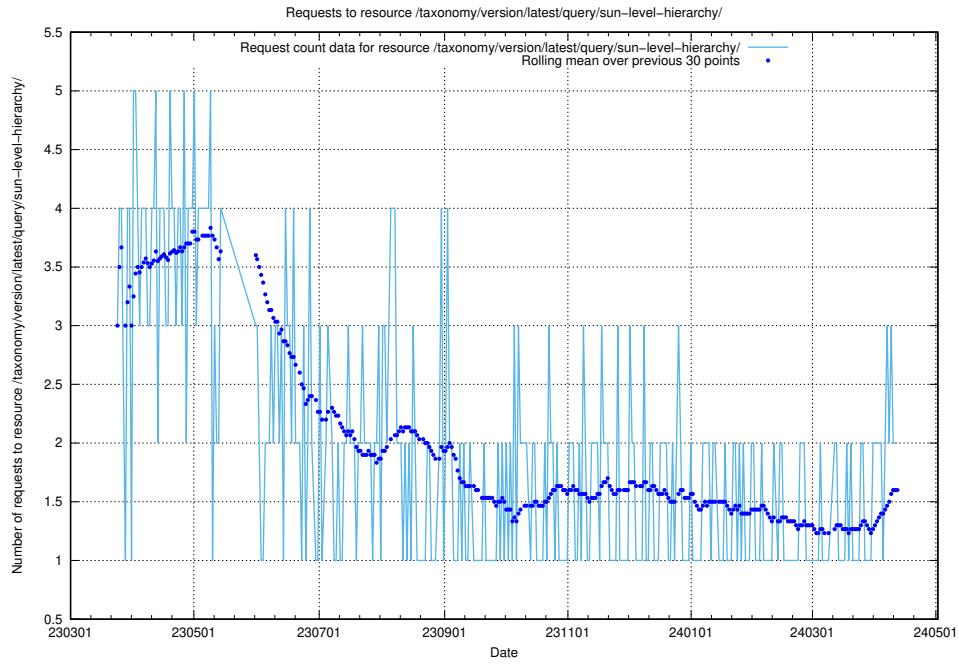

5.935 Usage of /taxonomy/version/latest/query/sun-level-hierarchy/

Here, we count the number of requests to resource /taxonomy/version/latest/query/sun-level-hierarchy/.