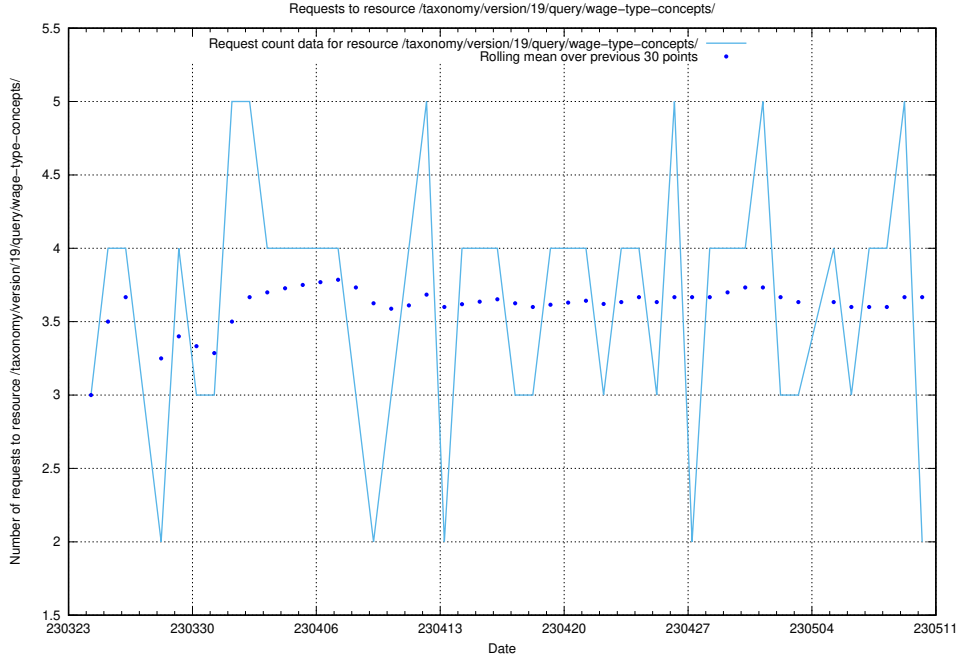

5.954 Usage of /taxonomy/version/19/query/wage-type-concepts/

Here, we count the number of requests to resource /taxonomy/version/19/query/wage-type-concepts/.