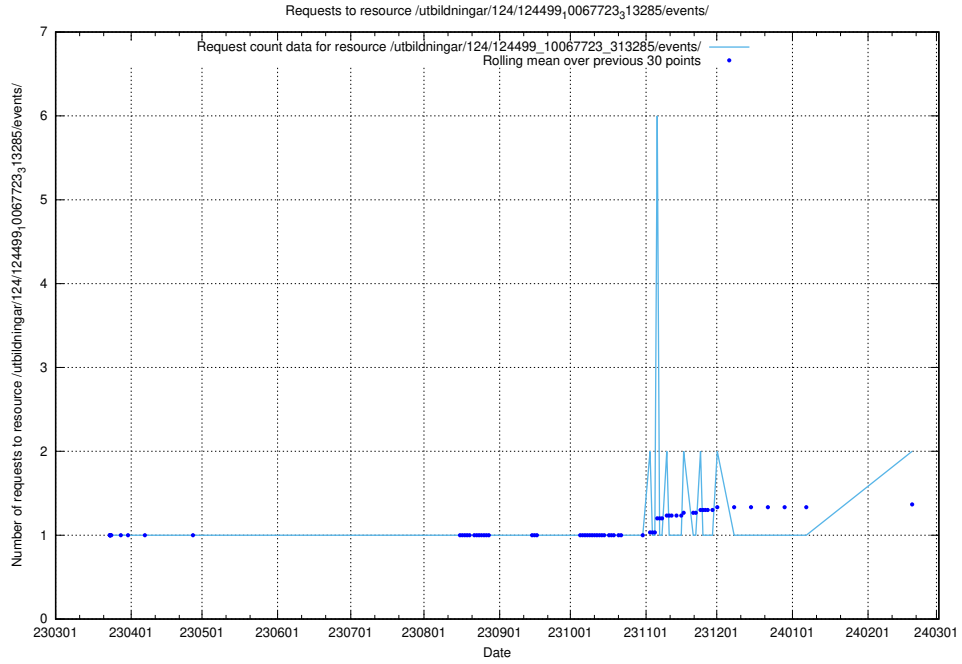

5.594 Usage of /utbildningar/124/124499_10067723_313285/events/

Here, we count the number of requests to resource /utbildningar/124/124499_10067723_313285/events/