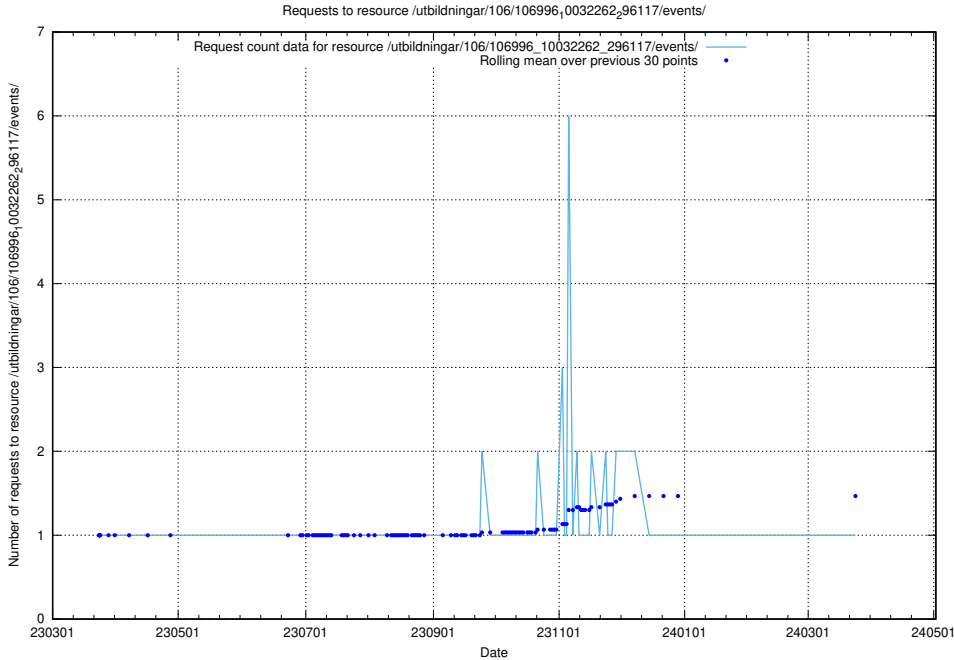

5.5140 Usage of /utbildningar/106/106996_10032262_296117/events/

Here, we count the number of requests to resource /utbildningar/106/106996_10032262_296117/events/

5.5141 Usage of /taxonomy/version/3/query/concepts-and-common-relations/