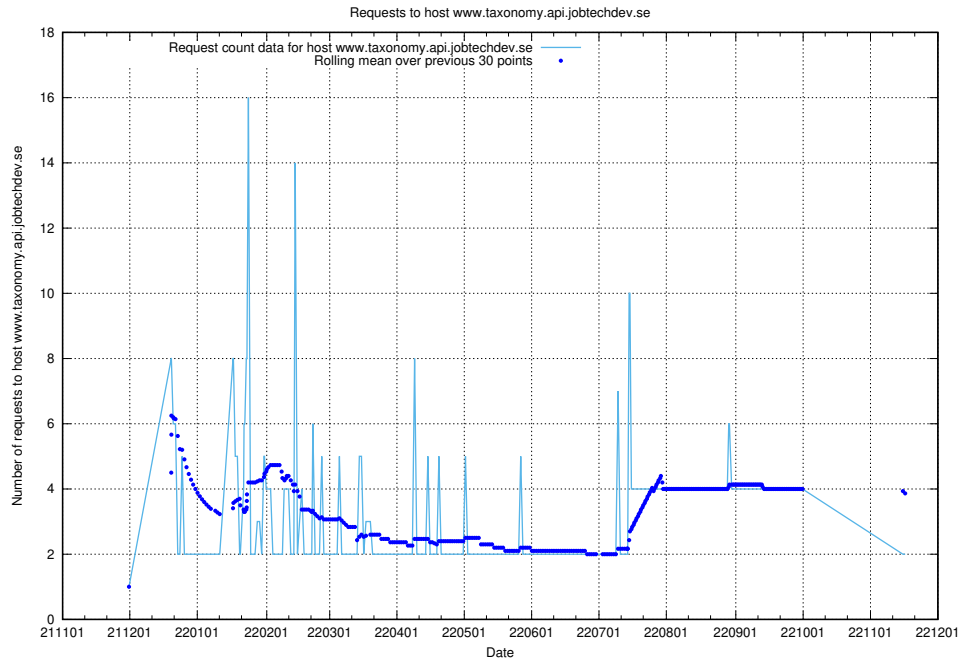

7.383 Usage of `www.taxonomy.api.jobtechdev.se`

Here, we count the number of requests to host `www.taxonomy.api.jobtechdev.se`.