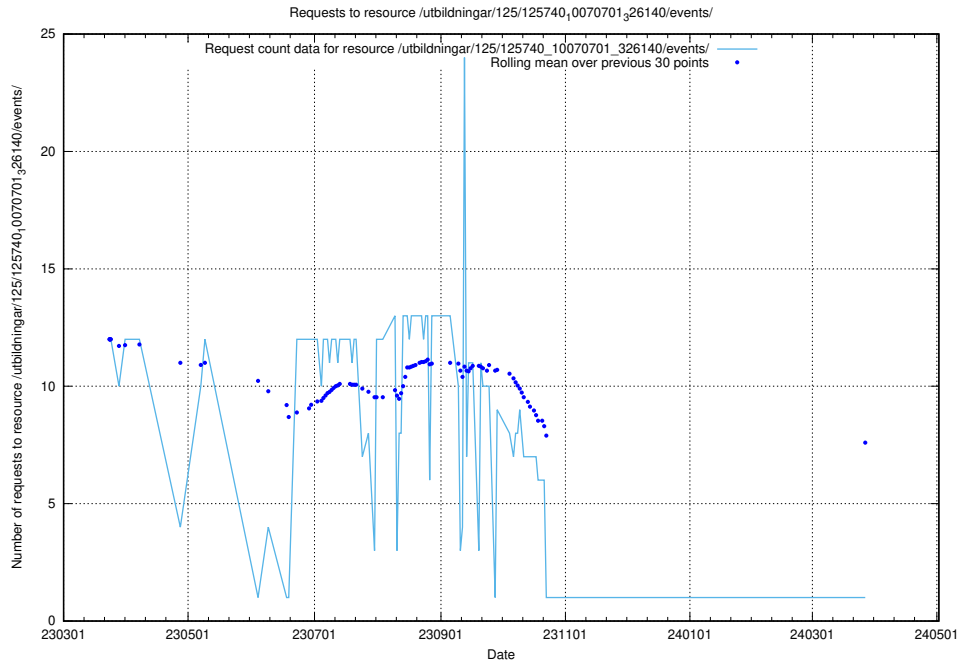

5.5955 Usage of /utbildningar/125/125740_10070701_326140/events/

Here, we count the number of requests to resource /utbildningar/125/125740_10070701_326140/events/