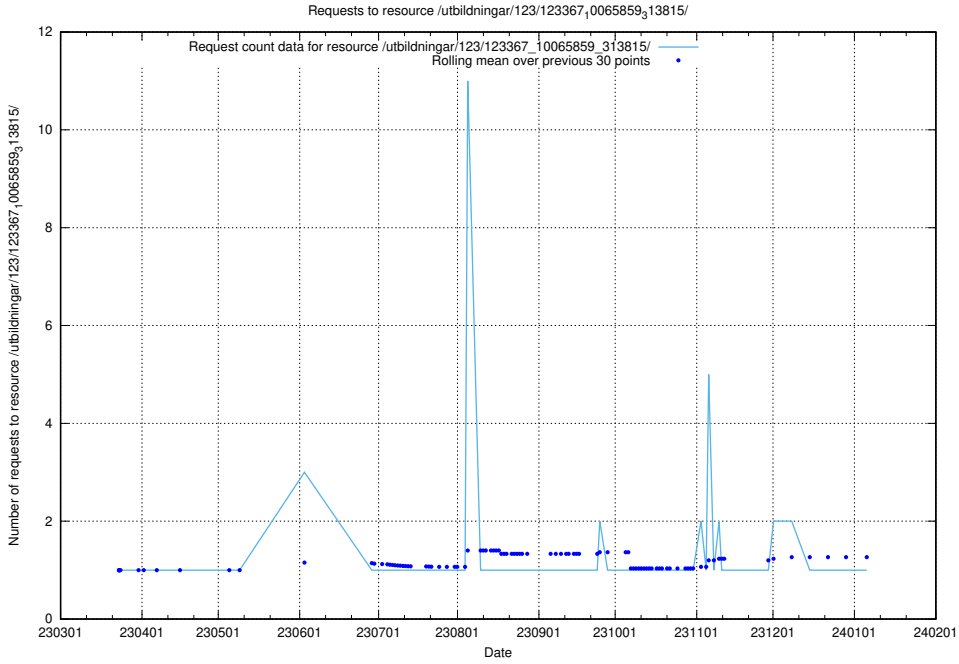

5.4585 Usage of /utbildningar/123/123367_10065859_313815/

Here, we count the number of requests to resource /utbildningar/123/123367_10065859_313815/.