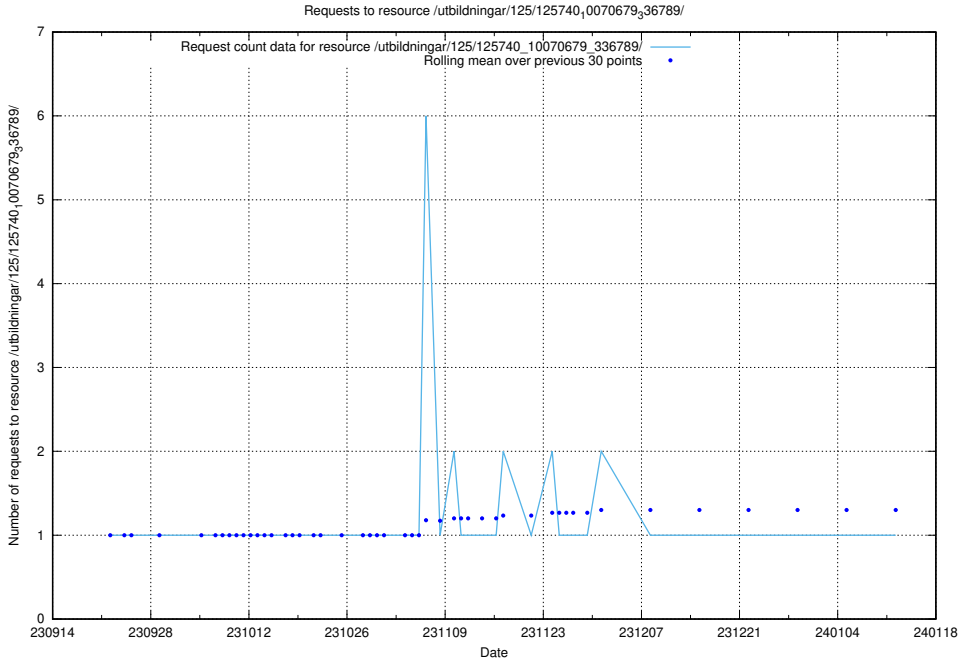

5.4254 Usage of /utbildningar/125/125740_10070679_336789/

Here, we count the number of requests to resource /utbildningar/125/125740_10070679_336789/.