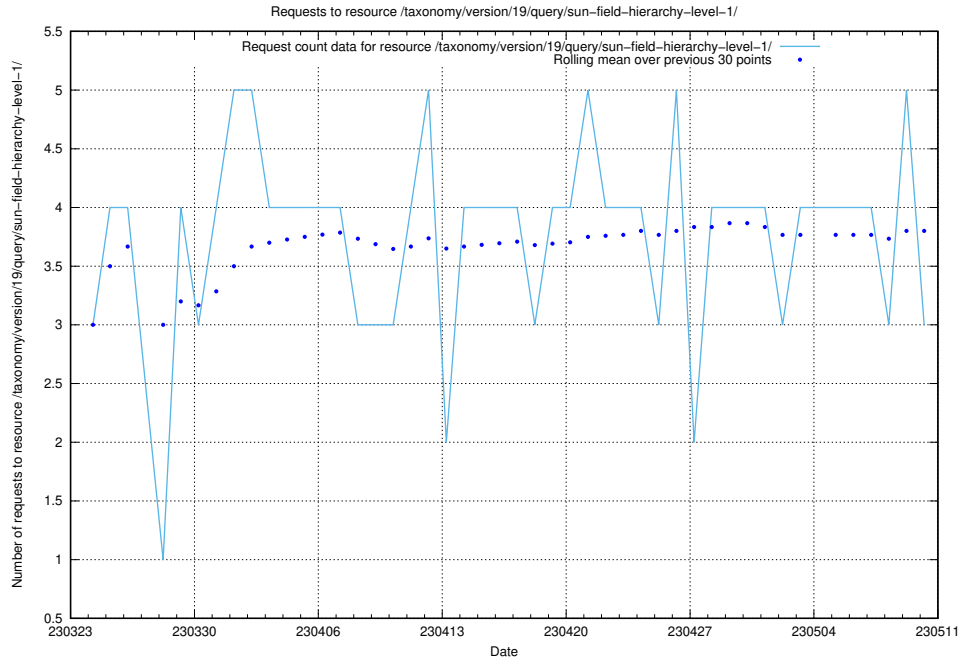

5.469 Usage of /taxonomy/version/19/query/sun-field-hierarchy-level-1/

Here, we count the number of requests to resource /taxonomy/version/19/query/sun-field-hierarchy-level-1/.