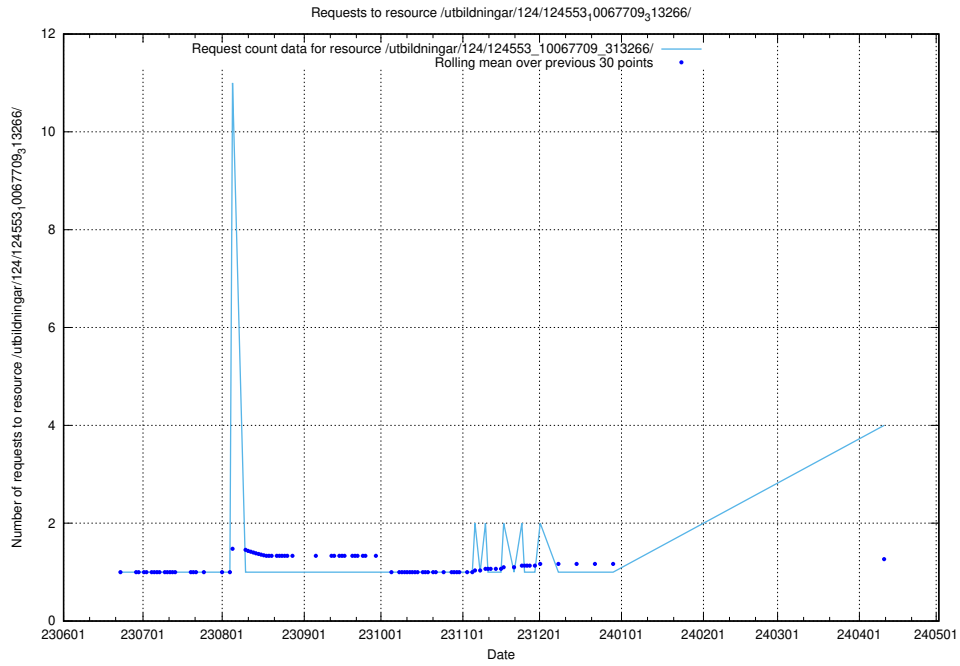

5.245 Usage of /utbildningar/124/124553_10067709_313266/

Here, we count the number of requests to resource /utbildningar/124/124553_10067709_313266/.