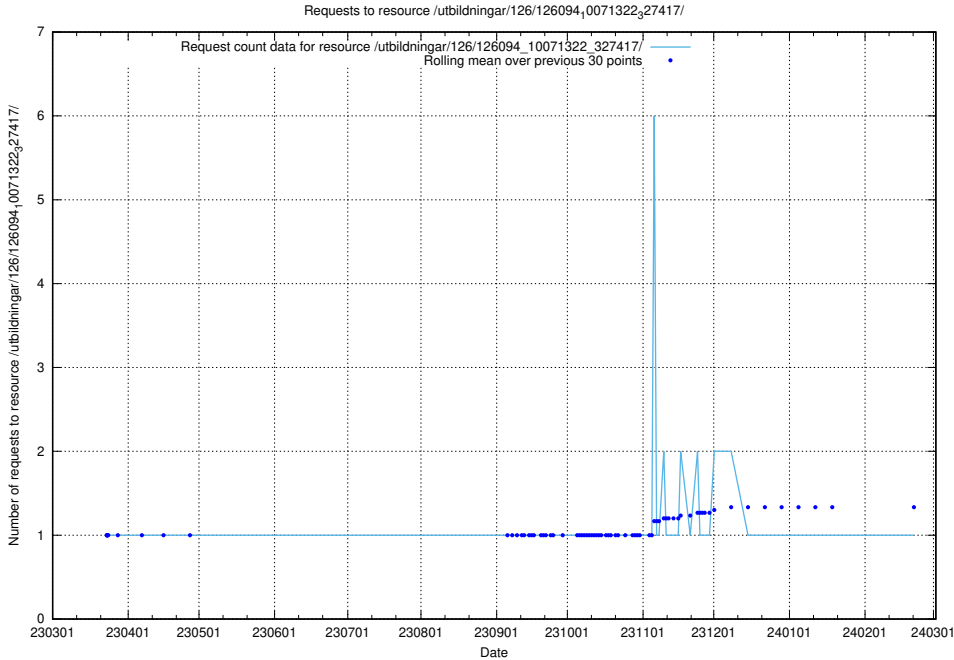

5.6129 Usage of /utbildningar/126/126094_10071322_327417/

Here, we count the number of requests to resource /utbildningar/126/126094_10071322_327417/.