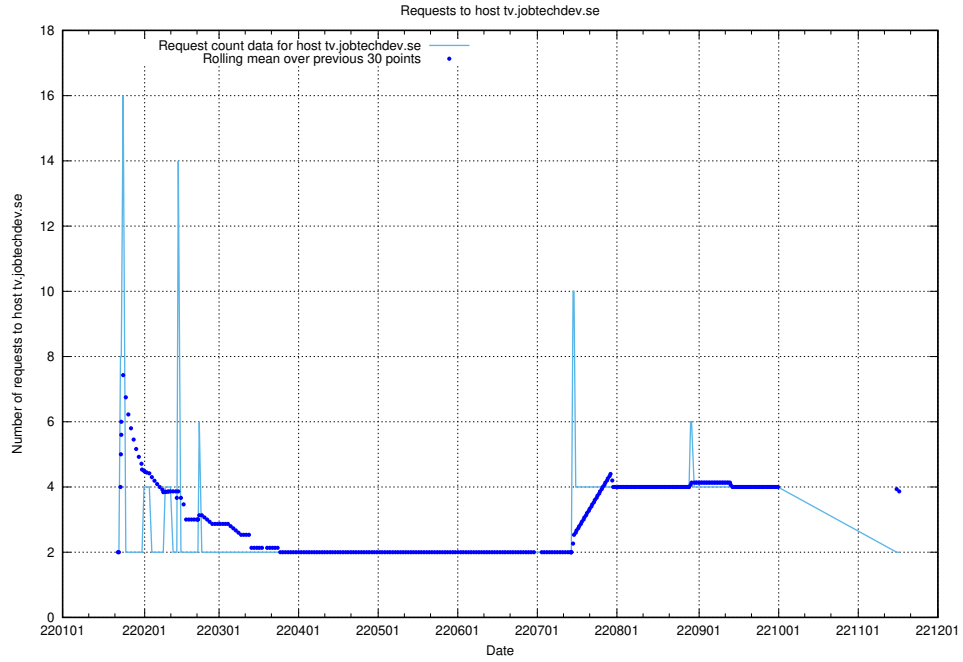

7.583 Usage of tv.jobtechdev.se

Here, we count the number of requests to host tv.jobtechdev.se.