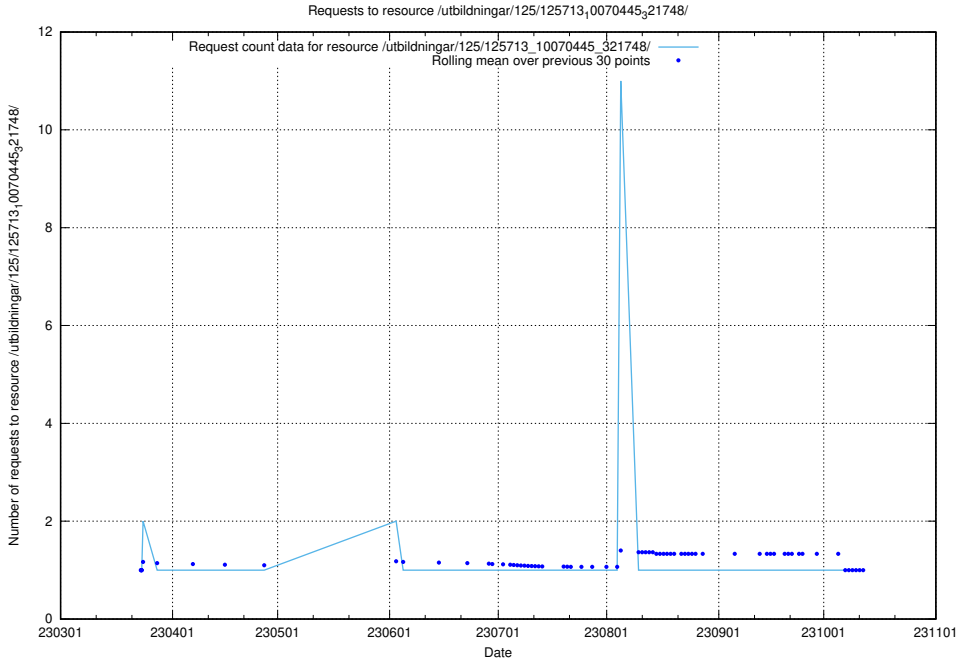

5.1051 Usage of /utbildningar/125/125713_10070445_321748/

Here, we count the number of requests to resource /utbildningar/125/125713_10070445_321748/.