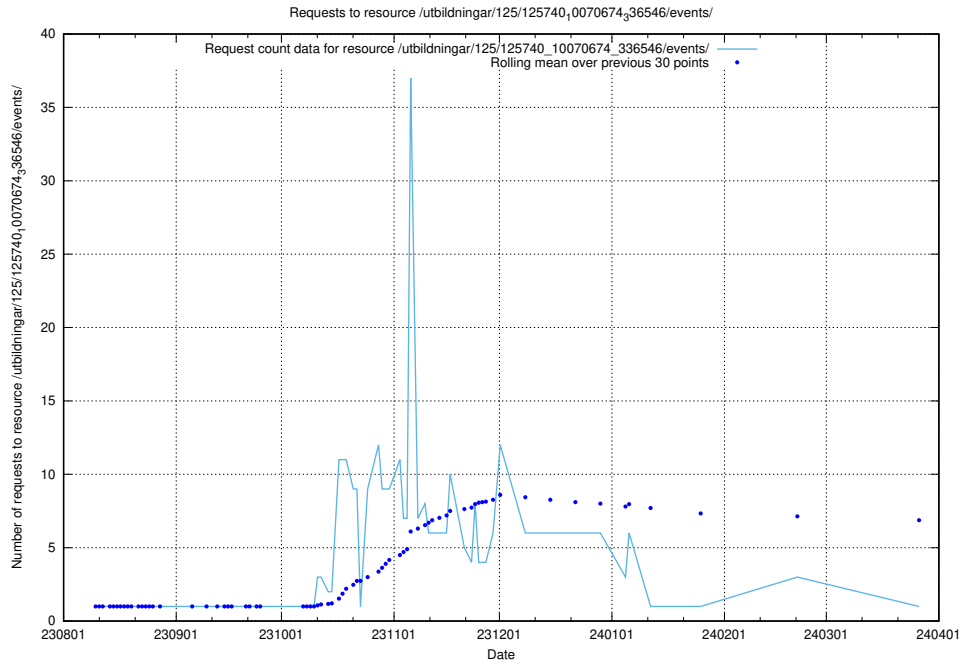

5.4575 Usage of /utbildningar/125/125740_10070674_336546/events/

Here, we count the number of requests to resource /utbildningar/125/125740_10070674_336546/events/