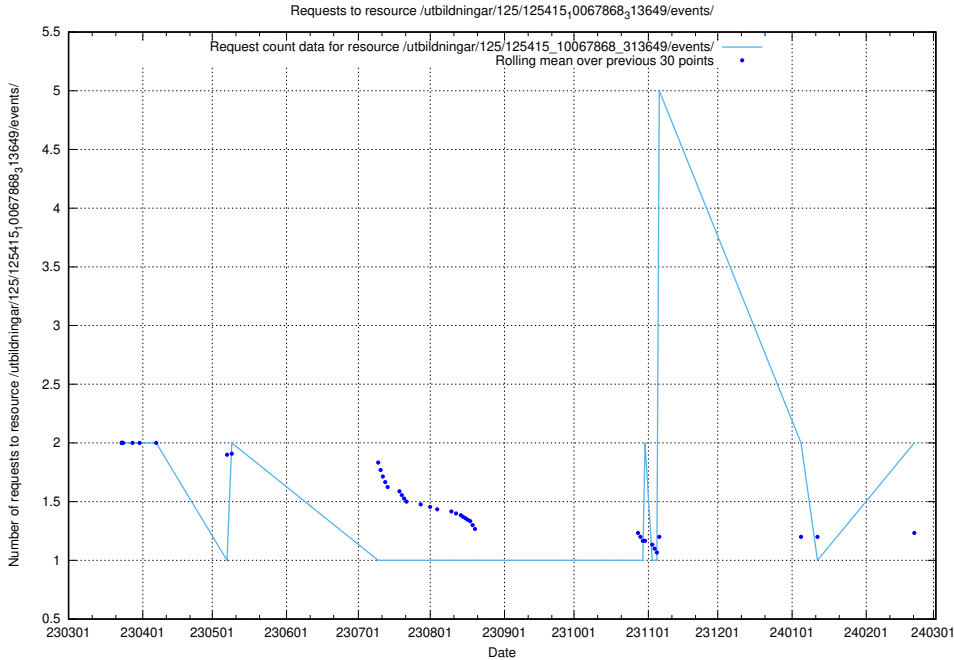

5.980 Usage of /utbildningar/125/125415_10067868_313649/events/

Here, we count the number of requests to resource /utbildningar/125/125415_10067868_313649/events/