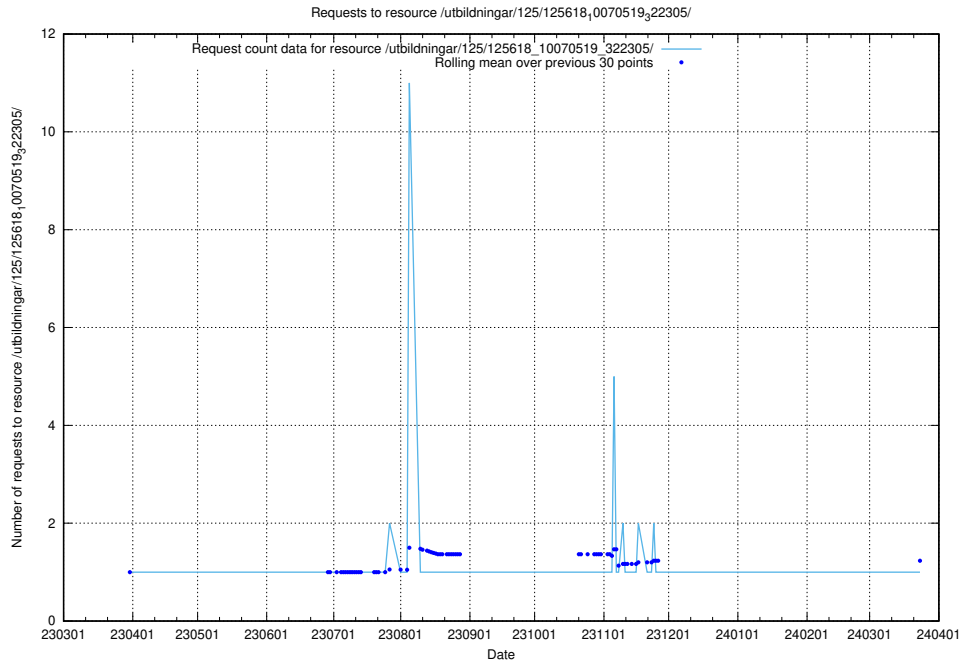

5.5781 Usage of /utbildningar/125/125618_10070519_322305/

Here, we count the number of requests to resource /utbildningar/125/125618_10070519_322305/.