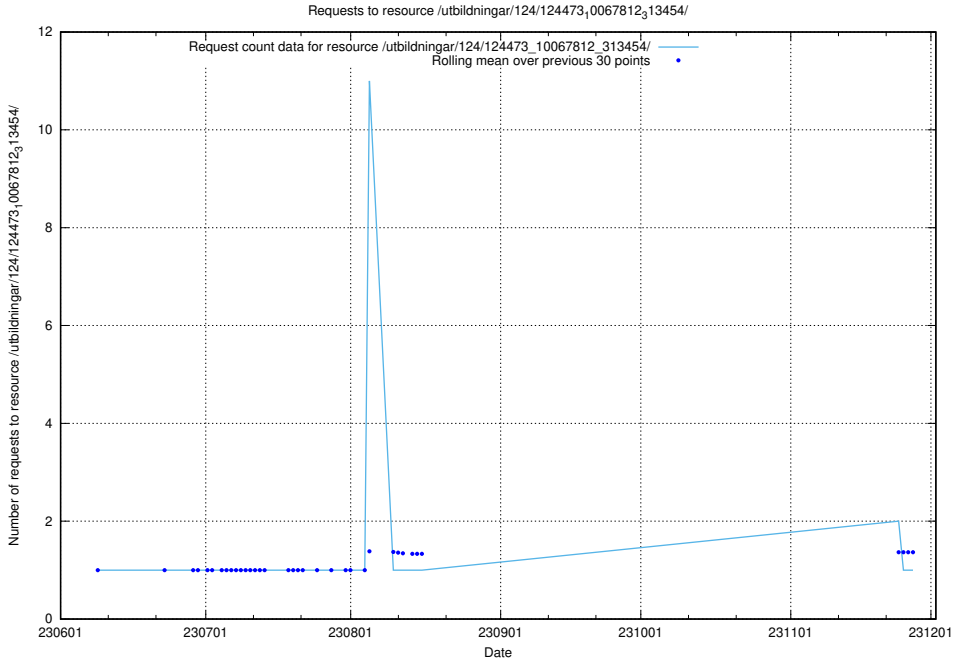

5.5621 Usage of /utbildningar/124/124473_10067812_313454/

Here, we count the number of requests to resource /utbildningar/124/124473_10067812_313454/.