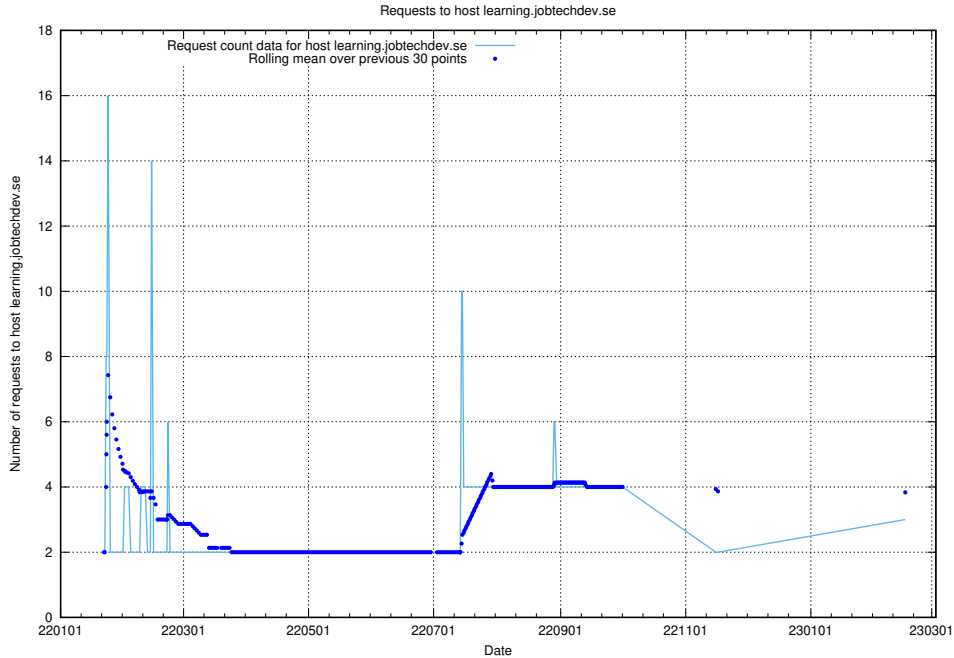

Here, we count the number of requests to host learning.jobtechdev.se.

7.253 Usage of intranet.jobtechdev.se

Here, we count the number of requests to host intranet.jobtechdev.se.

7.254 Usage of ecommerce.jobtechdev.se