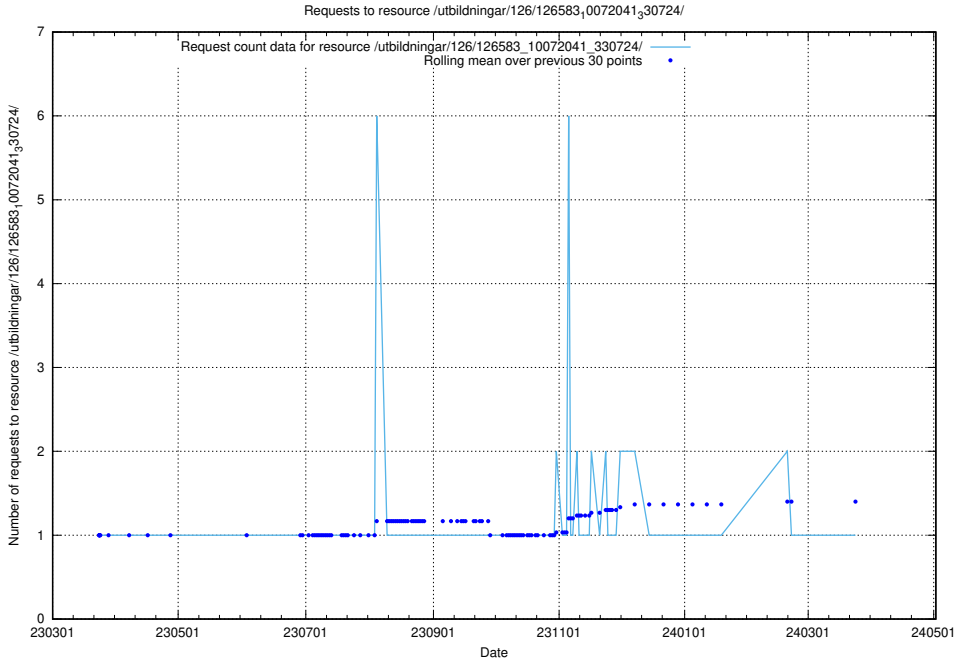

5.6092 Usage of /utbildningar/126/126583_10072041_330724/

Here, we count the number of requests to resource /utbildningar/126/126583_10072041_330724/.