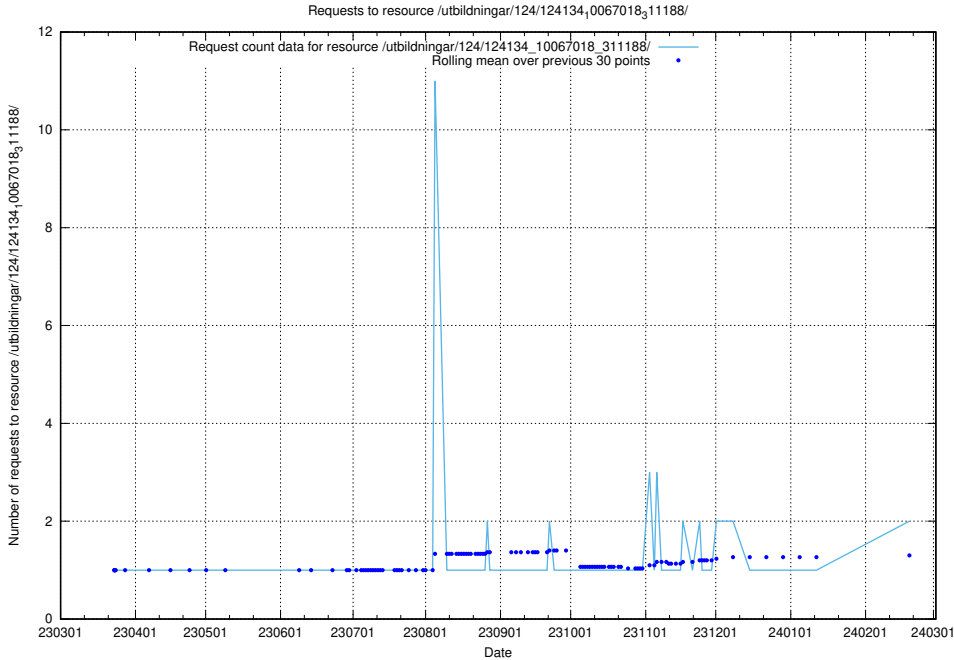

5.725 Usage of /utbildningar/124/124134_10067018_311188/

Here, we count the number of requests to resource /utbildningar/124/124134_10067018_311188/.