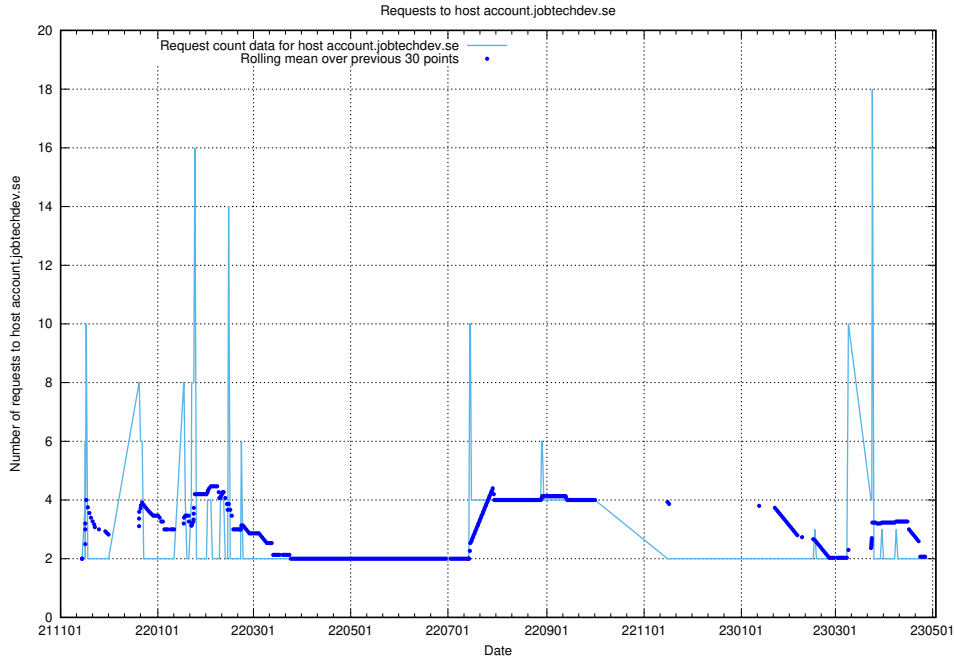

7.297 Usage of account.jobtechdev.se

Here, we count the number of requests to host account.jobtechdev.se.

7.298 Usage of 8d79pjf0c6xyg8us57w.jobtechdev.se

Here, we count the number of requests to host 8d79pjf0c6xyg8us57w.jobtechdev.se.