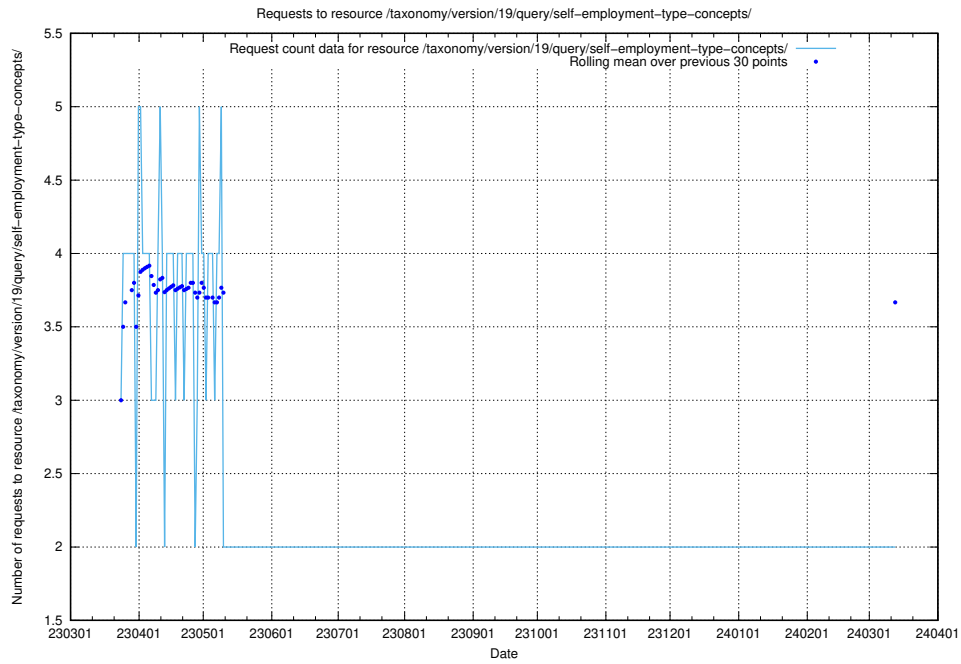

5.959 Usage of /taxonomy/version/19/query/self-employment-type-concepts/

Here, we count the number of requests to resource /taxonomy/version/19/query/self-employment-type-concepts/.