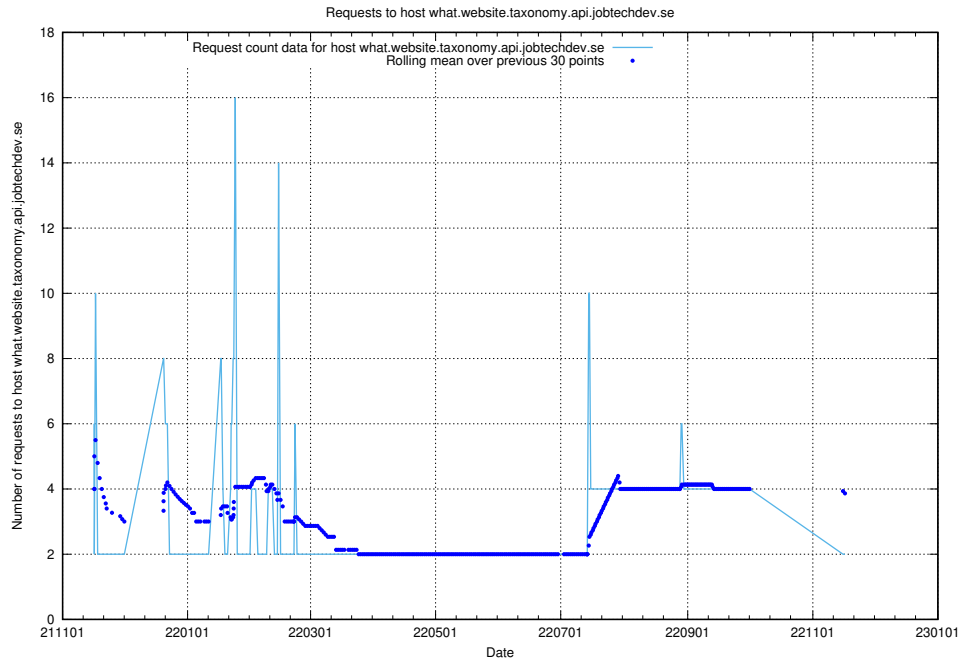

7.521 Usage of what.website.taxonomy.api.jobtechdev.se

Here, we count the number of requests to host what.website.taxonomy.api.jobtechdev.se.