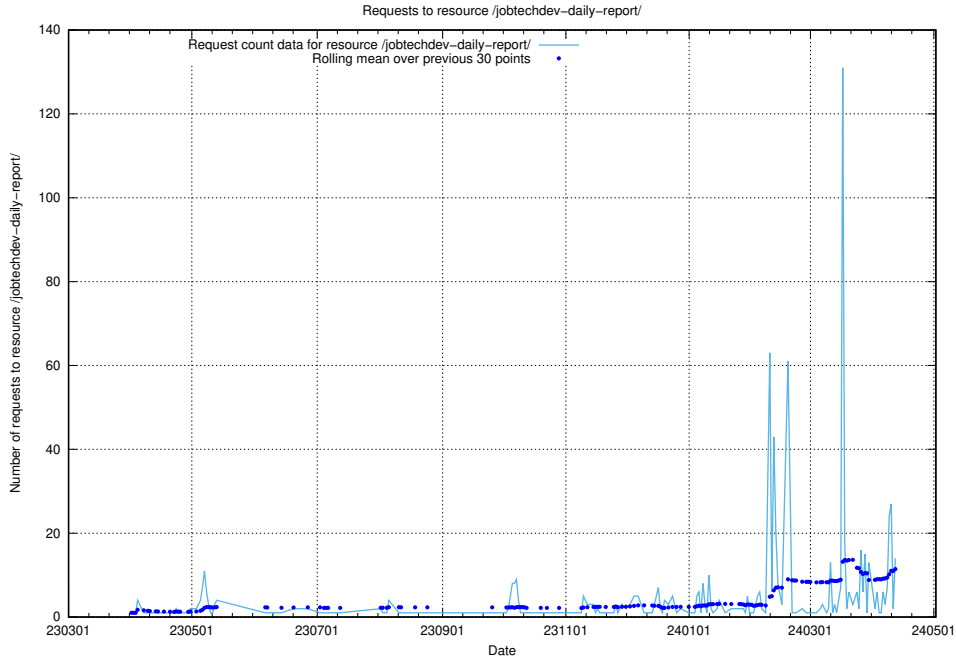

5.15 Usage of /jobtechdev-daily-report/

Here, we count the number of requests to resource /jobtechdev-daily-report/.