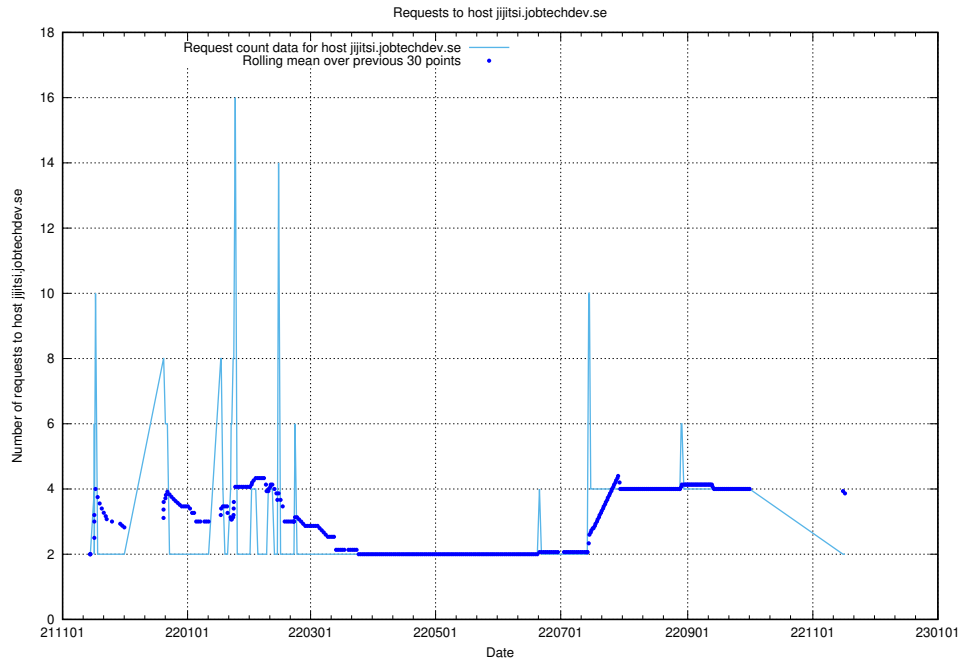

7.588 Usage of `jijitsi.jobtechdev.se`

Here, we count the number of requests to host `jijitsi.jobtechdev.se`.