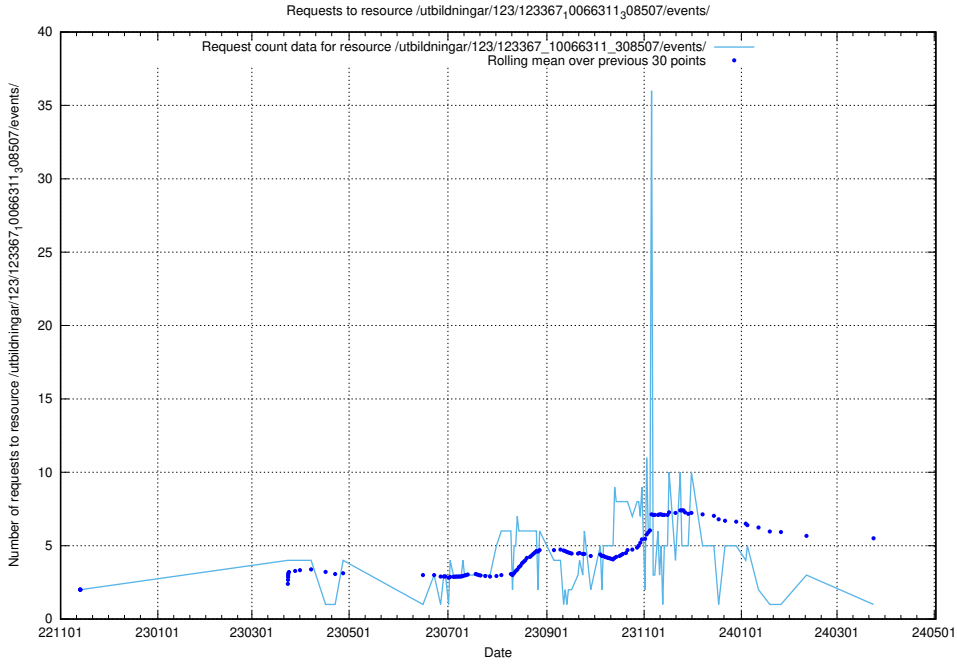

5.5545 Usage of /utbildningar/123/123367_10066311_308507/events/

Here, we count the number of requests to resource /utbildningar/123/123367_10066311_308507/events/