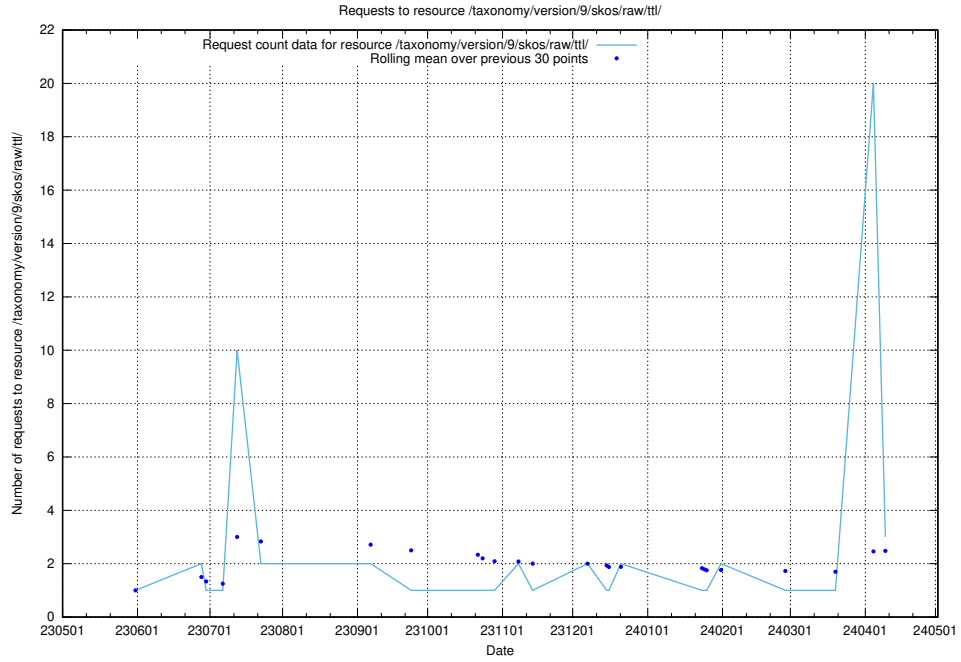

5.438 Usage of /taxonomy/version/9/skos/raw/ttl/

Here, we count the number of requests to resource /taxonomy/version/9/skos/raw/ttl/.