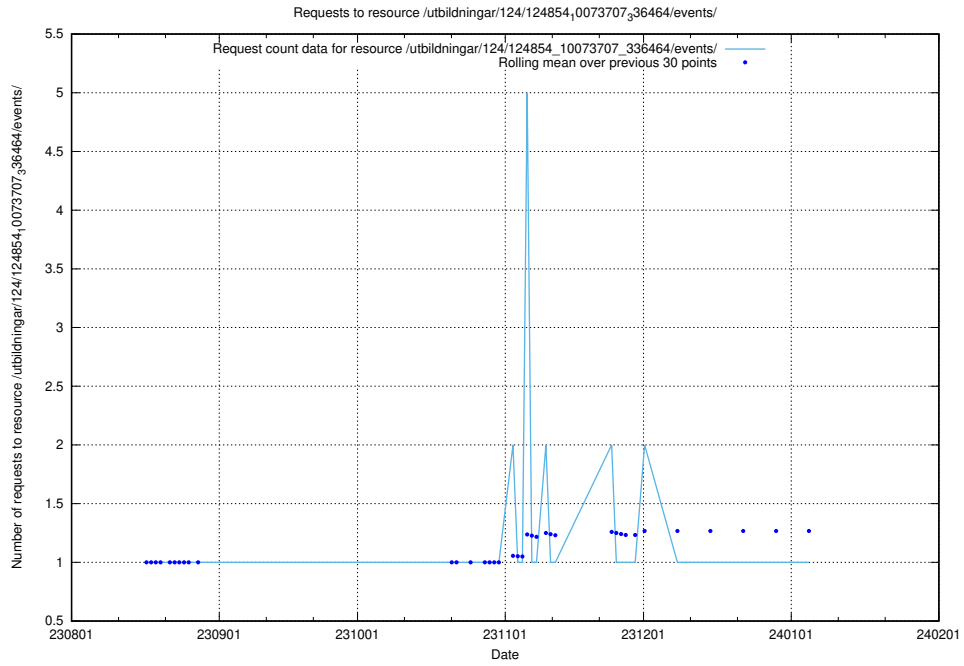

Here, we count the number of requests to resource /utbildningar/125/125740_10070782_336574/.

5.4530 Usage of /utbildningar/124/124854_10073707_336464/events/

Here, we count the number of requests to resource /utbildningar/124/124854_10073707_336464/events/