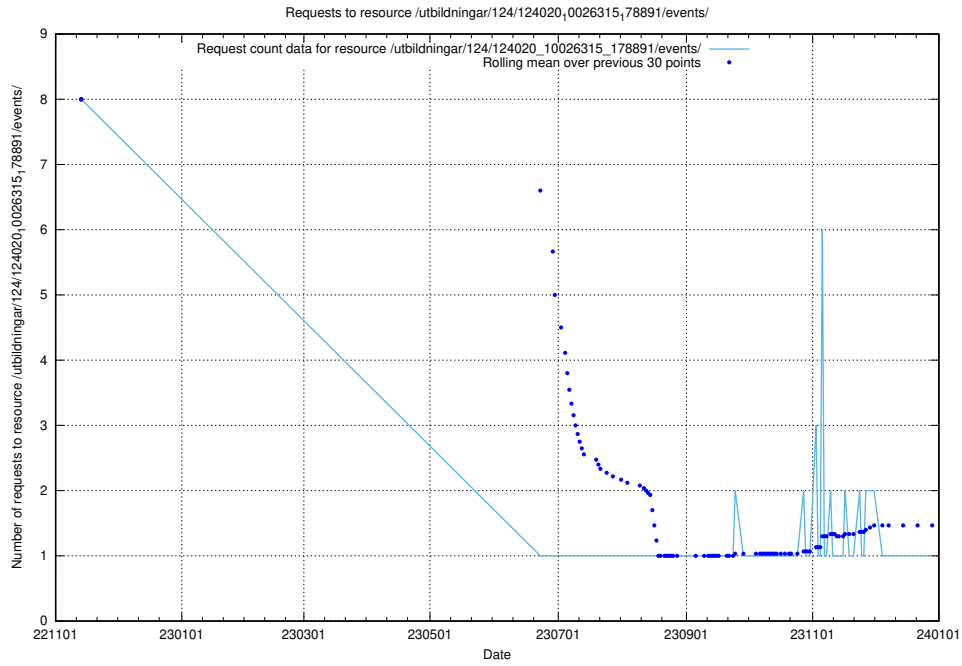

5.5499 Usage of /utbildningar/124/124020_10026315_178891/events/

Here, we count the number of requests to resource /utbildningar/124/124020_10026315_178891/events/