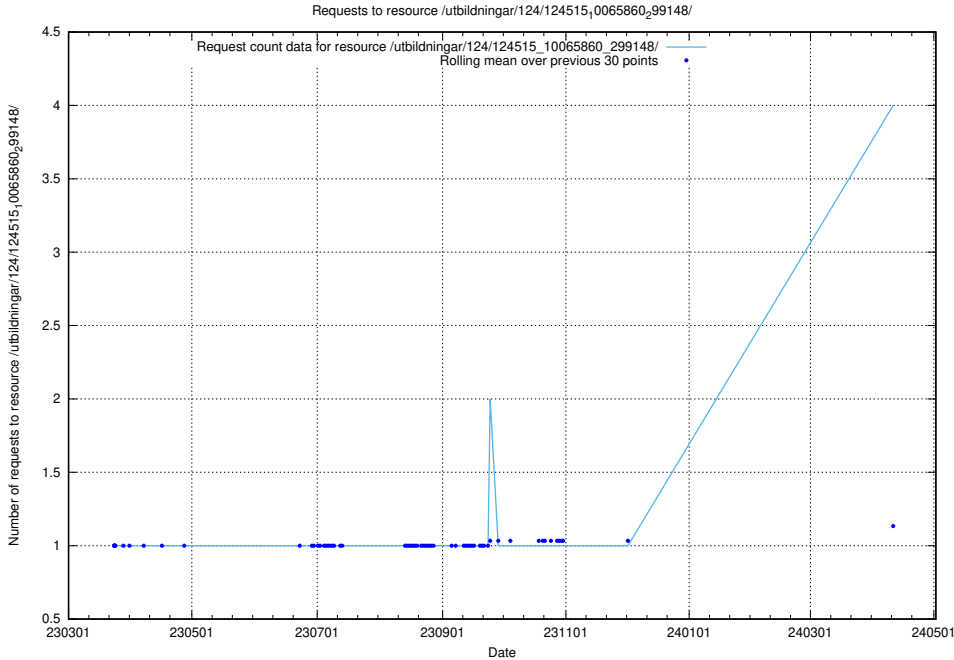

5.184 Usage of /utbildningar/124/124515_10065860_299148/

Here, we count the number of requests to resource /utbildningar/124/124515_10065860_299148/.