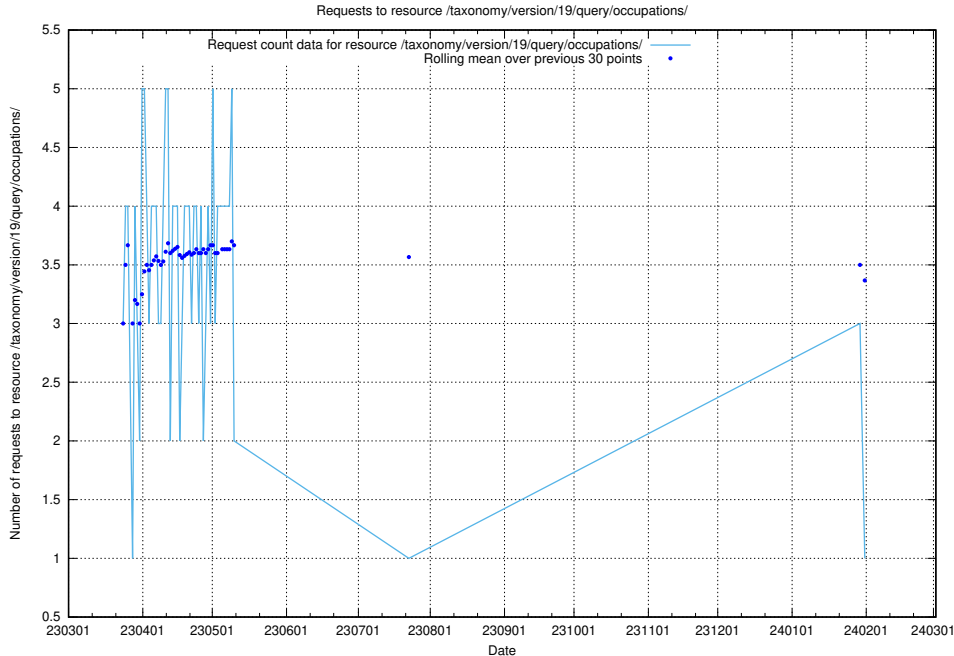

5.5847 Usage of /utbildningar/122/122290_10064538_314862/

Here, we count the number of requests to resource /utbildningar/122/122290_10064538_314862/.

5.5848 Usage of /taxonomy/version/19/query/occupations-with-no-educational-requirements/