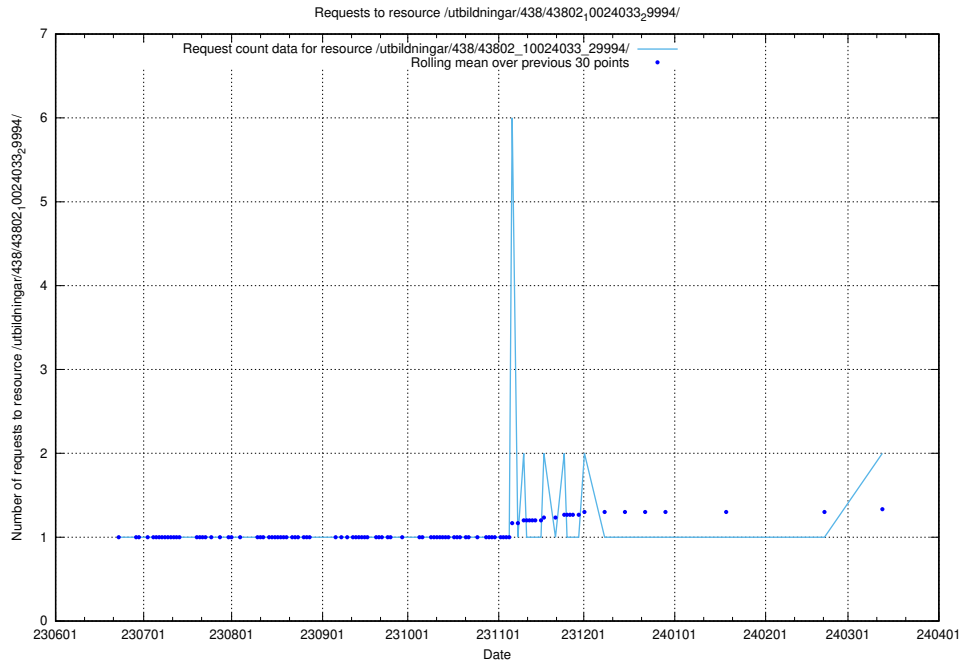

5.870 Usage of /utbildningar/438/43802_10024033_29994/

Here, we count the number of requests to resource /utbildningar/438/43802_10024033_29994/.