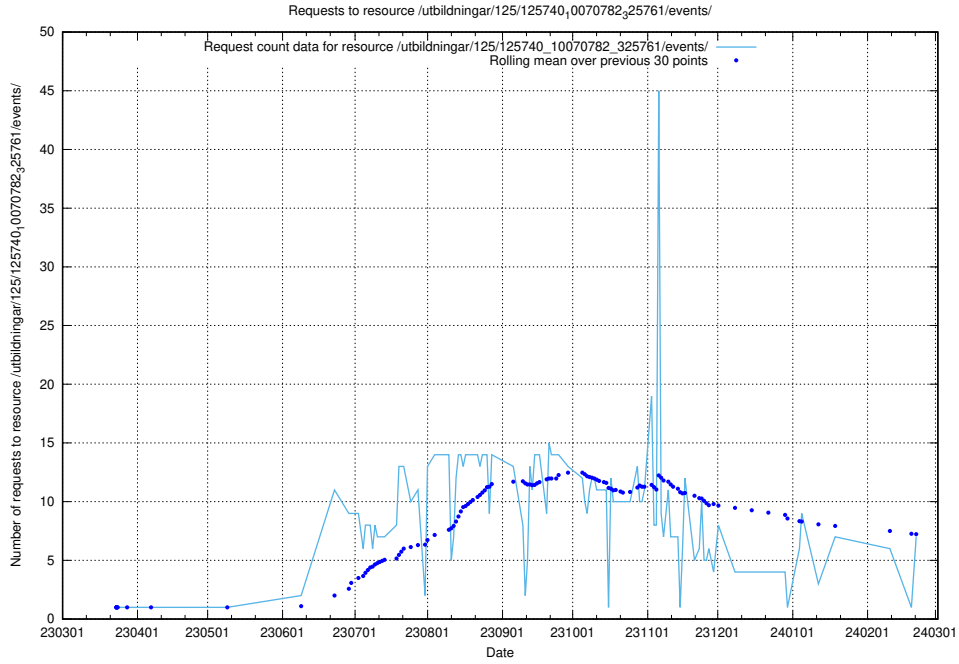

5.41 Usage of /utbildningar/125/125740_10070782_325761/events/

Here, we count the number of requests to resource /utbildningar/125/125740_10070782_325761/events/