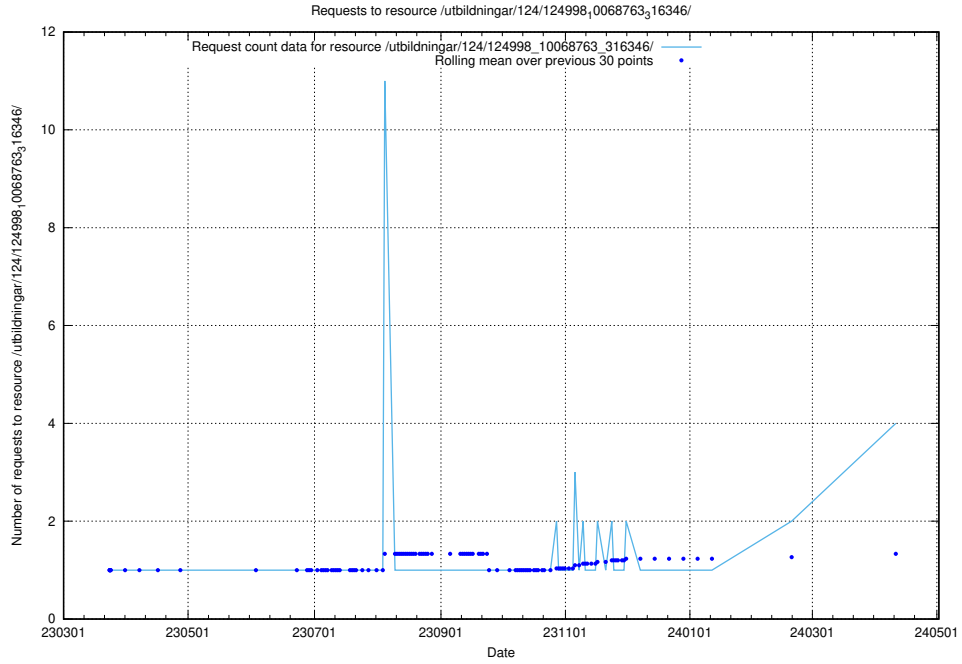

5.177 Usage of /utbildningar/124/124998_10068763_316346/

Here, we count the number of requests to resource /utbildningar/124/124998_10068763_316346/.