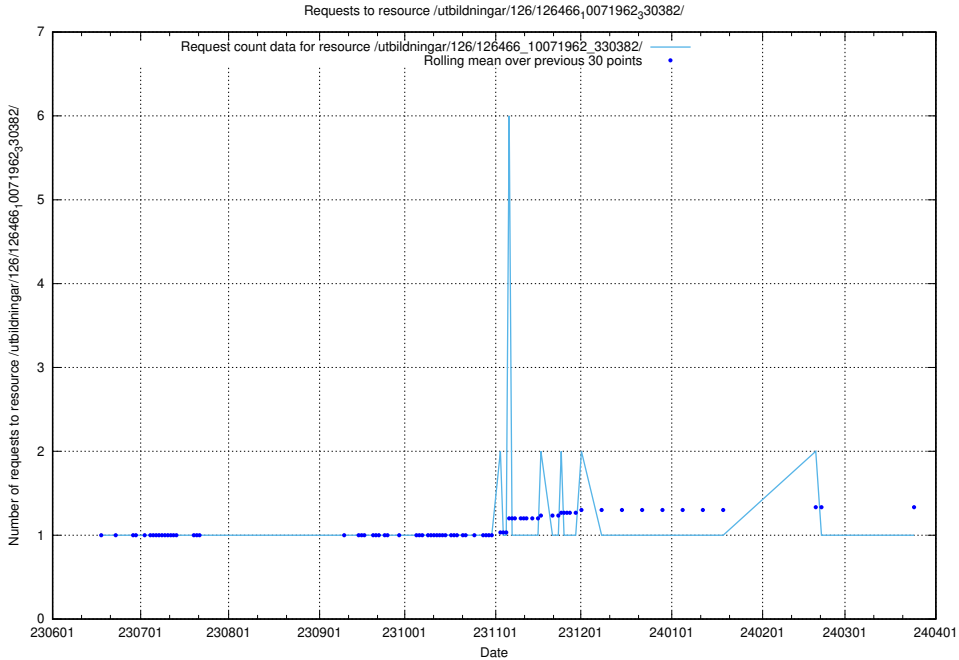

5.5582 Usage of /utbildningar/126/126466_10071962_330382/

Here, we count the number of requests to resource /utbildningar/126/126466_10071962_330382/.