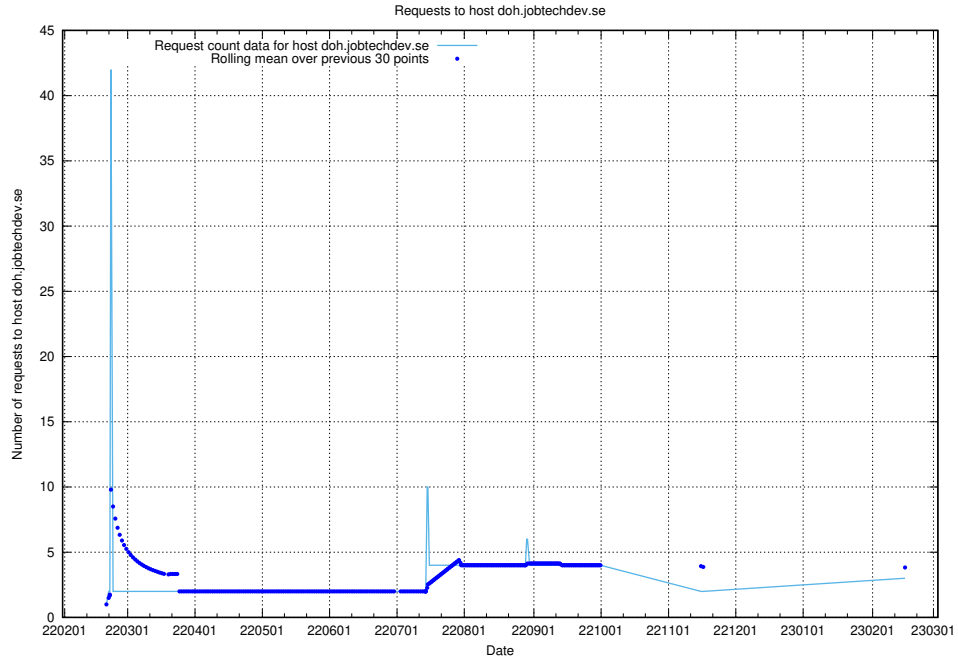

7.225 Usage of doh.jobtechdev.se

Here, we count the number of requests to host doh.jobtechdev.se.