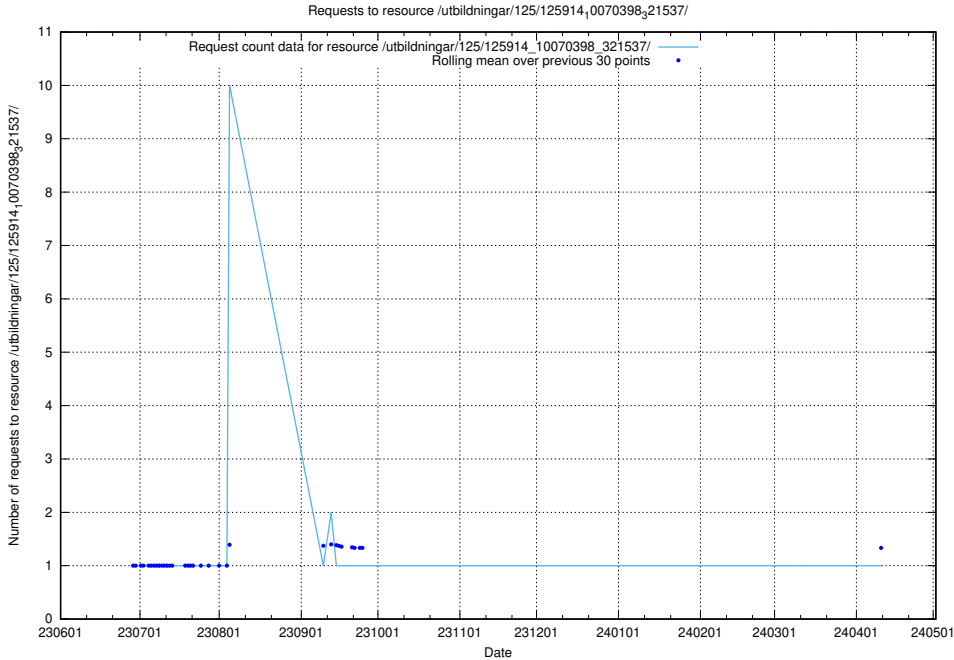

5.5197 Usage of /utbildningar/125/125914_10070398_321537/

Here, we count the number of requests to resource /utbildningar/125/125914_10070398_321537/.