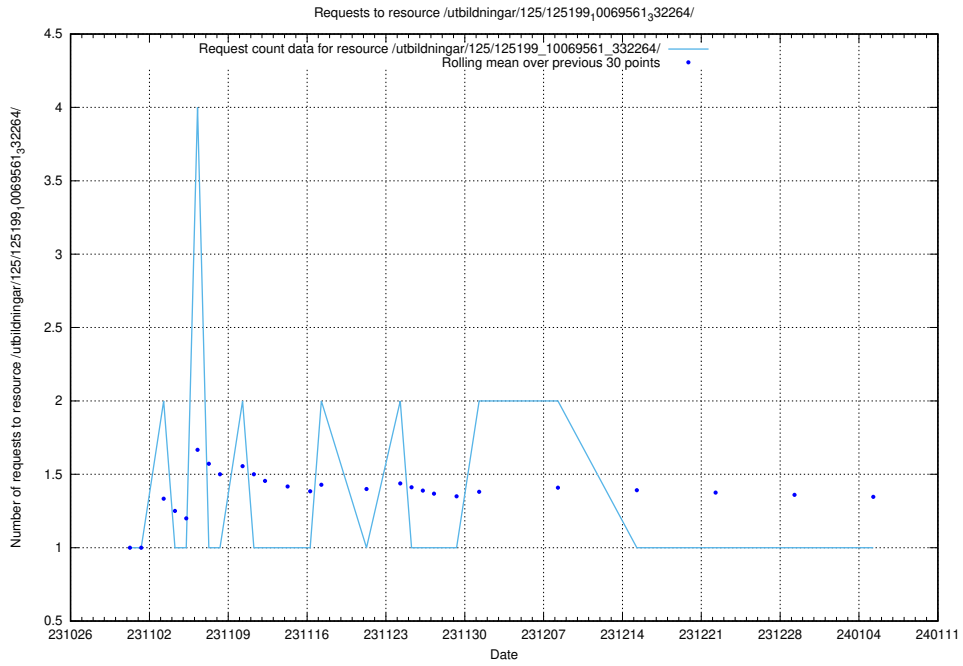

5.3919 Usage of /utbildningar/125/125199_10069561_332264/

Here, we count the number of requests to resource /utbildningar/125/125199_10069561_332264/.