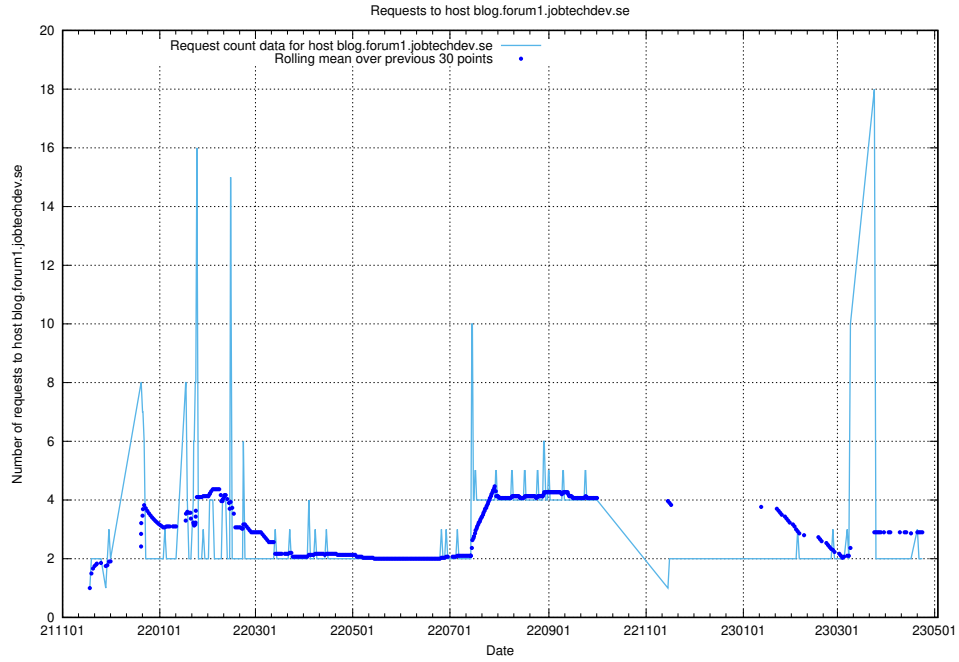

7.484 Usage of `blog.forum1.jobtechdev.se`

Here, we count the number of requests to host `blog.forum1.jobtechdev.se`.