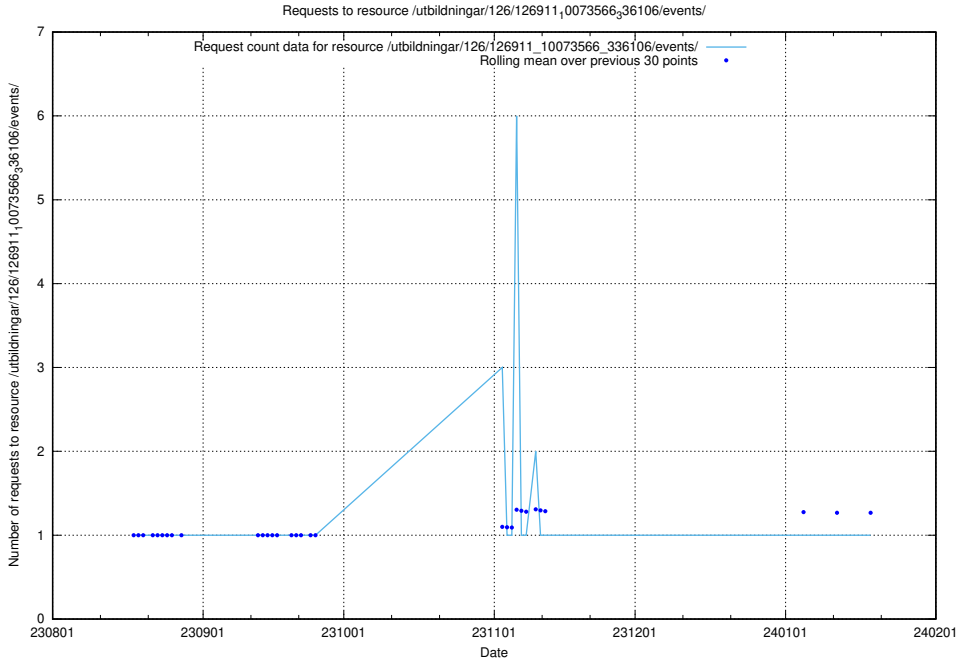

5.4512 Usage of /utbildningar/126/126911_10073566_336106/events/

Here, we count the number of requests to resource /utbildningar/126/126911_10073566_336106/events/