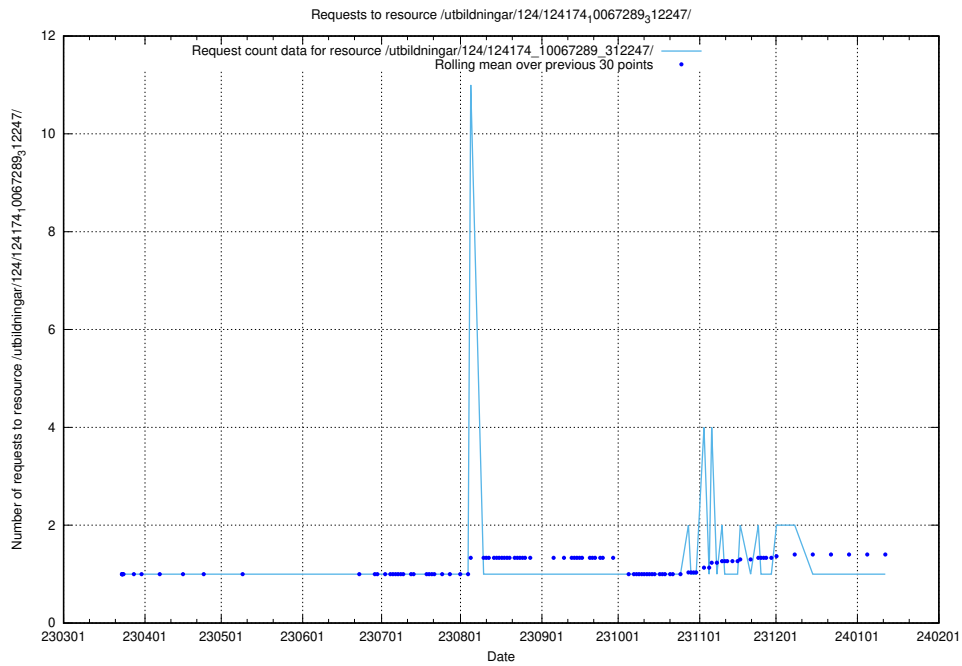

5.3807 Usage of /utbildningar/124/124174_10067289_312247/

Here, we count the number of requests to resource /utbildningar/124/124174_10067289_312247/.