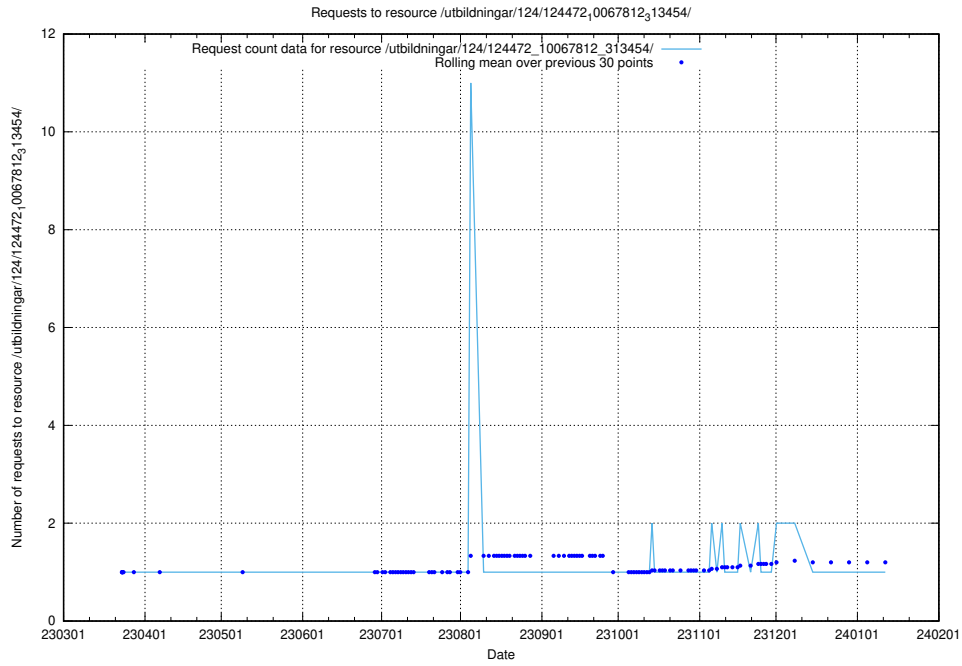

5.2755 Usage of /utbildningar/124/124472_10067812_313454/

Here, we count the number of requests to resource /utbildningar/124/124472_10067812_313454/.