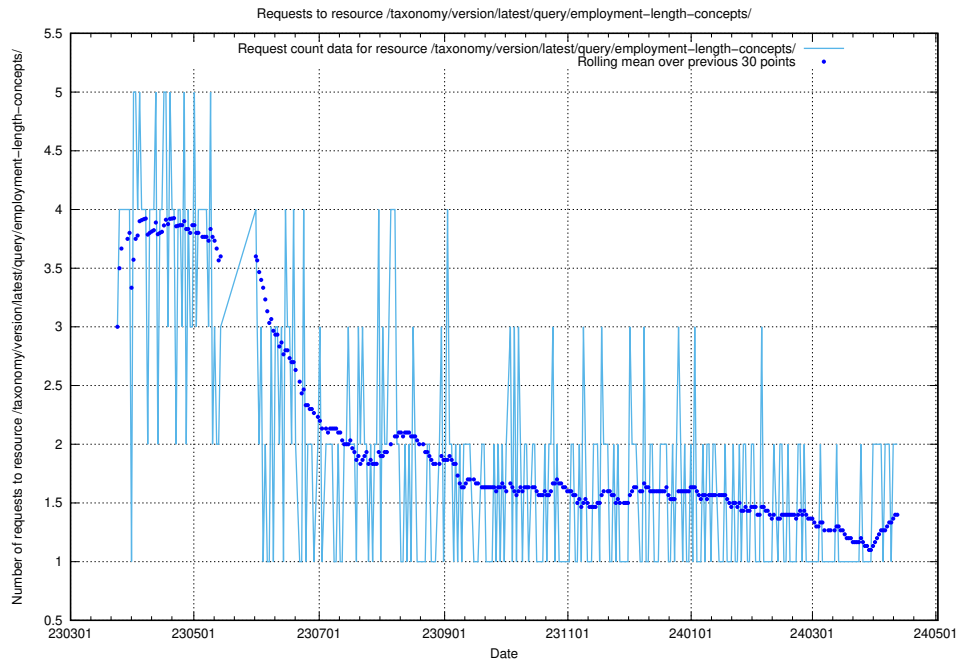

5.950 Usage of /taxonomy/version/latest/query/employment-length-concepts/

Here, we count the number of requests to resource /taxonomy/version/latest/query/employment-length-concepts/.