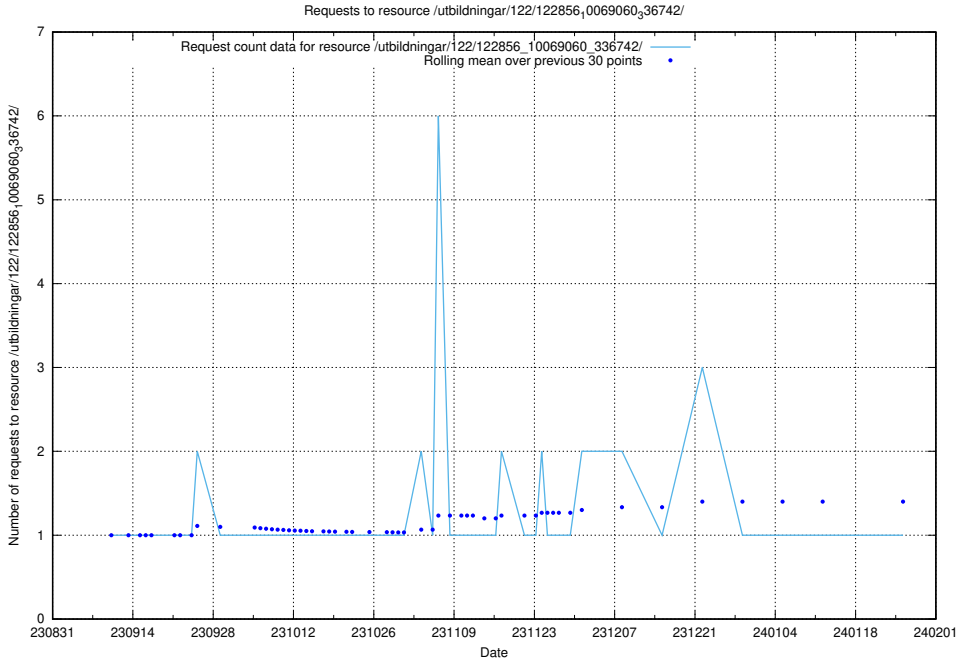

5.4372 Usage of /utbildningar/122/122856_10069060_336742/

Here, we count the number of requests to resource /utbildningar/122/122856_10069060_336742/.