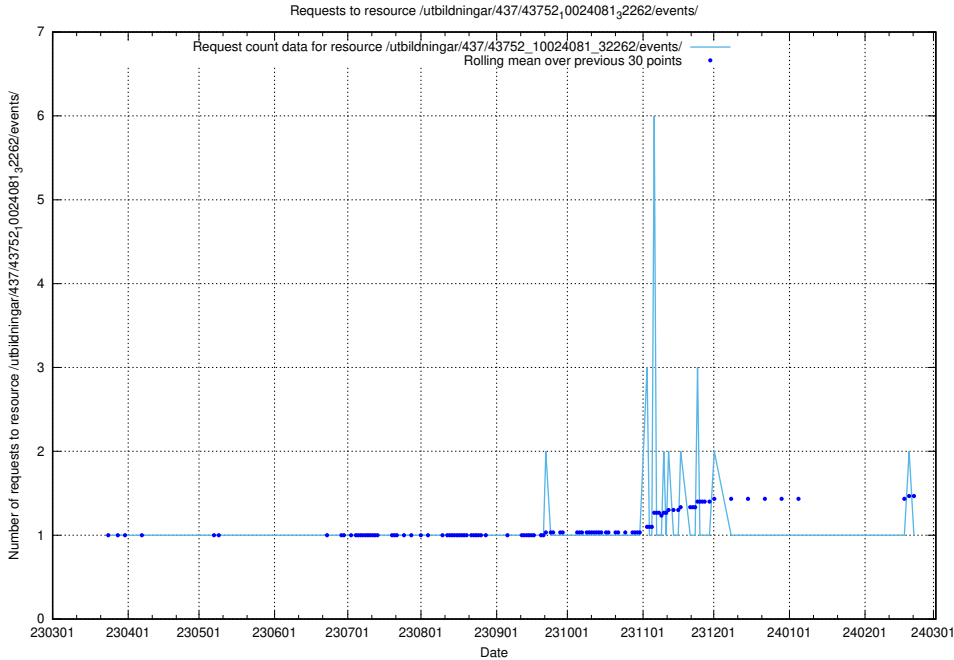

5.5902 Usage of /utbildningar/437/43752_10024081_32262/events/

Here, we count the number of requests to resource /utbildningar/437/43752_10024081_32262/events/.