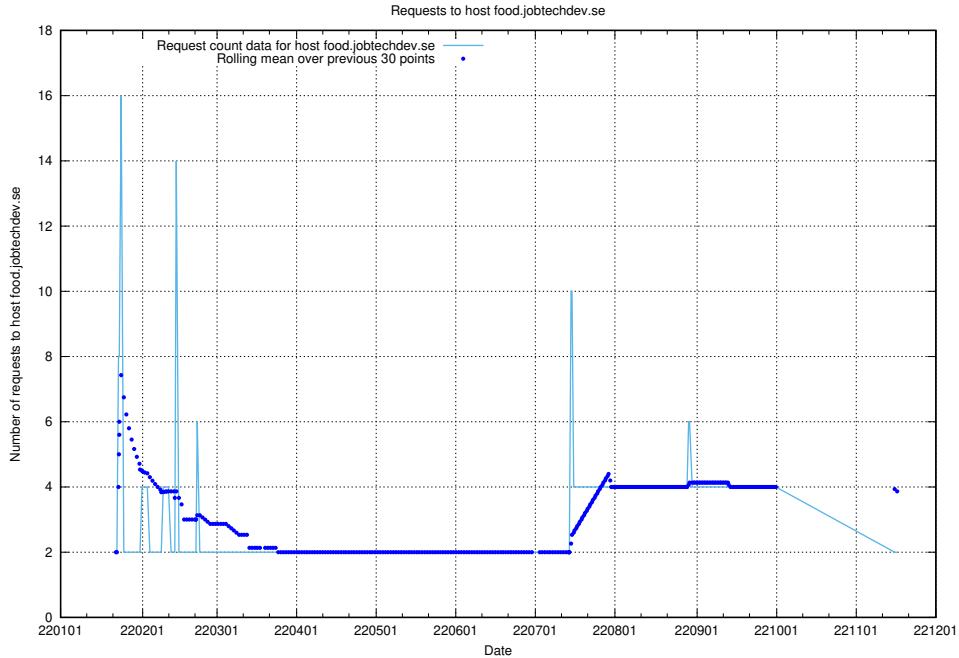

7.600 Usage of events.jobtechdev.se

Here, we count the number of requests to host events.jobtechdev.se.

7.601 Usage of hr.jobtechdev.se

Here, we count the number of requests to host hr.jobtechdev.se.

7.602 Usage of demo-jobed-connect-onprem.jobtechdev.se