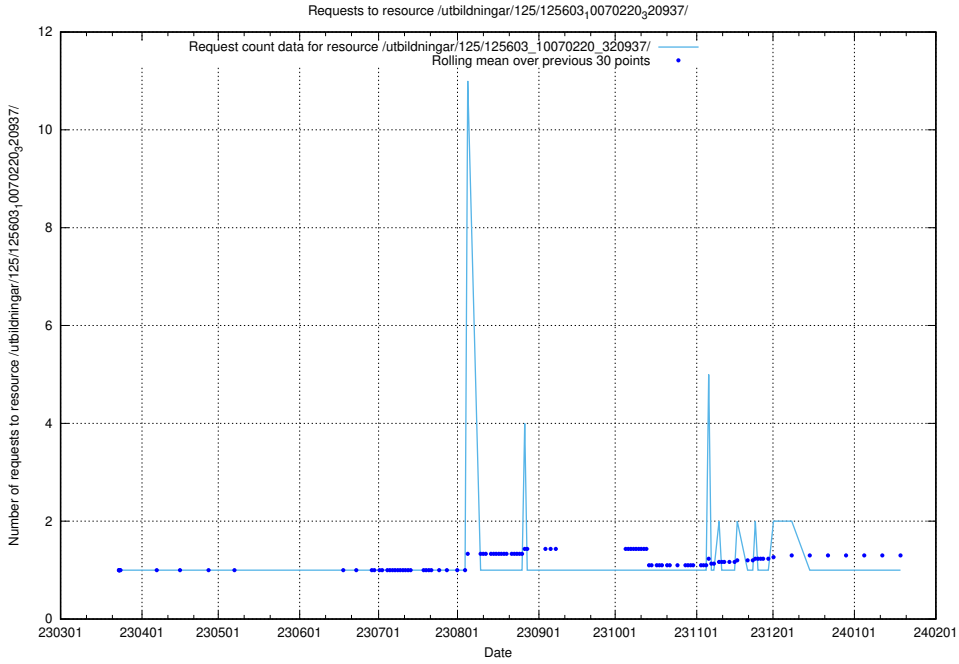

5.1113 Usage of /utbildningar/125/125603_10070220_320937/

Here, we count the number of requests to resource /utbildningar/125/125603_10070220_320937/.