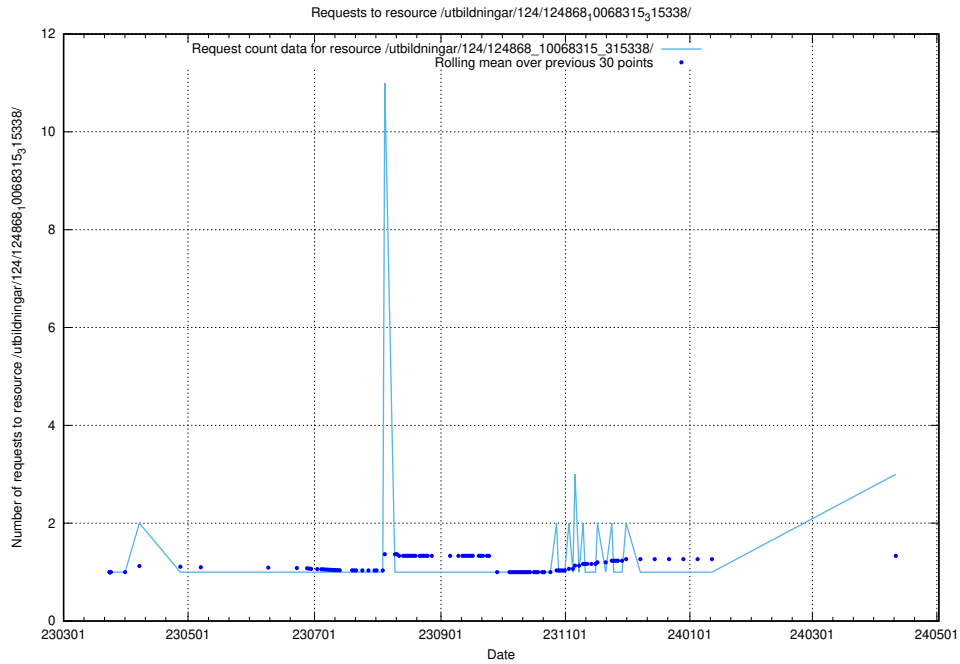

Here, we count the number of requests to resource /utbildningar/124/124934_10065851_297187/.

5.281 Usage of /utbildningar/124/124868_10068315_315338/

Here, we count the number of requests to resource /utbildningar/124/124868_10068315_315338/.