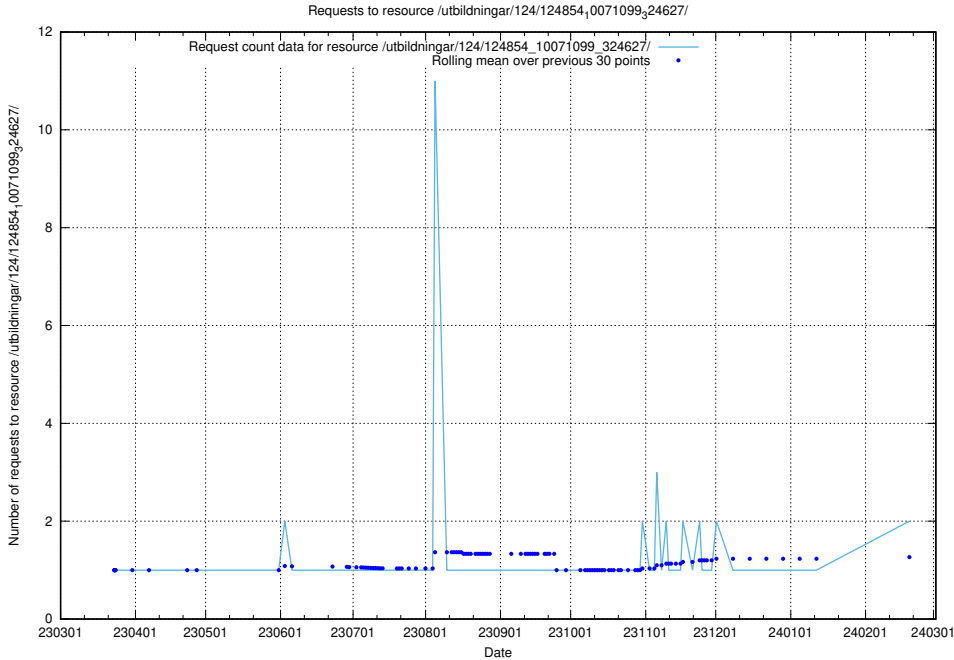

Here, we count the number of requests to resource /utbildningar/124/124854_10071099_324627/events/

5.528 Usage of /utbildningar/124/124854_10071099_324627/

Here, we count the number of requests to resource /utbildningar/124/124854_10071099_324627/.