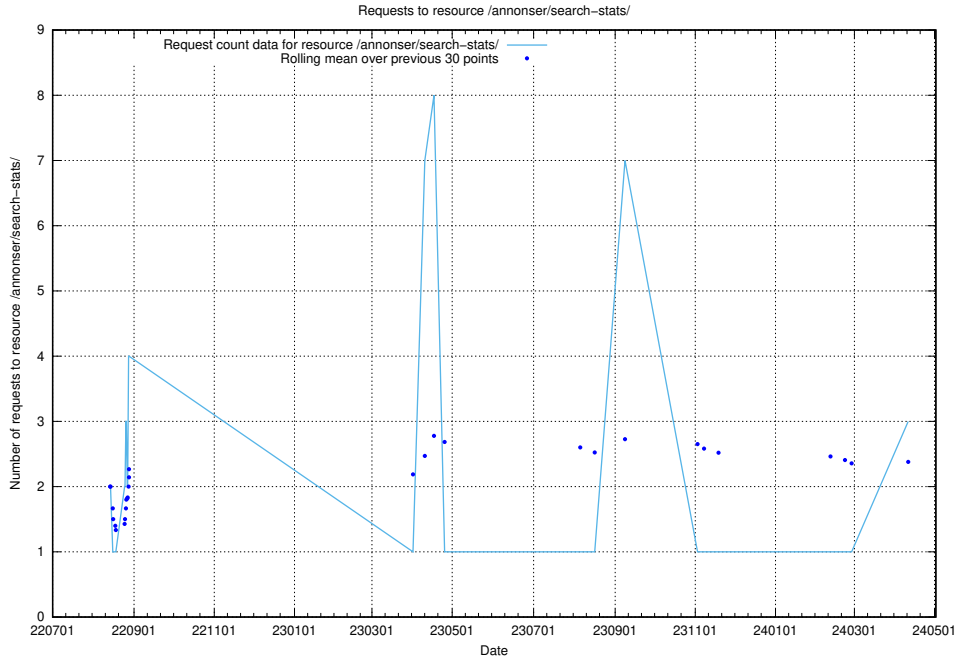

5.493 Usage of /annonser/search-stats/

Here, we count the number of requests to resource /annonser/search-stats/.