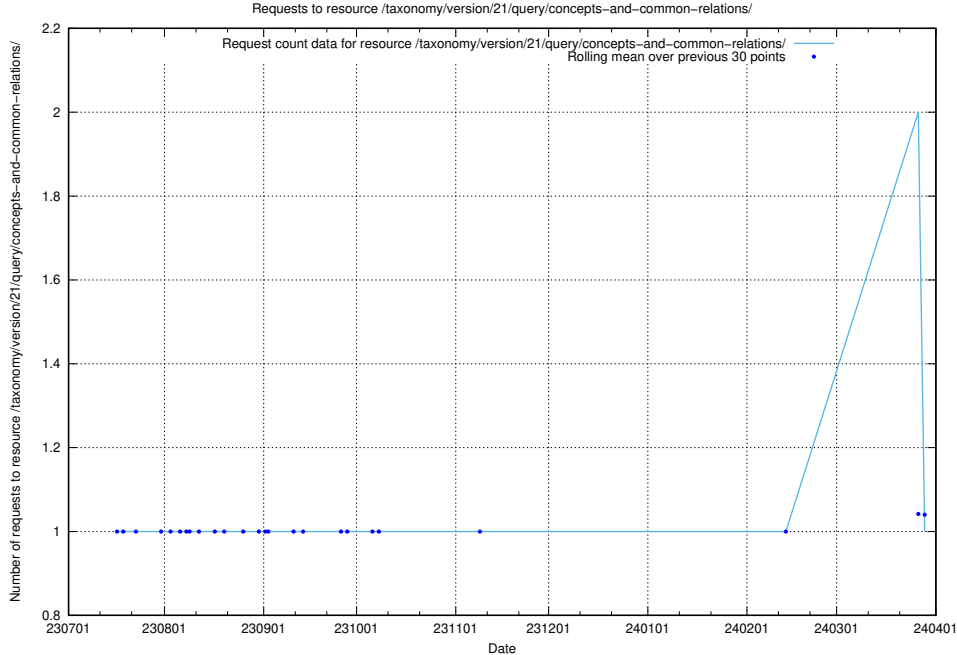

Here, we count the number of requests to resource /taxonomy/version/3/query/self-employment-type-concepts/.

5.4789 Usage of /taxonomy/version/21/query/concepts-and-common-relations/

Here, we count the number of requests to resource /taxonomy/version/21/query/concepts-and-common-relations/.