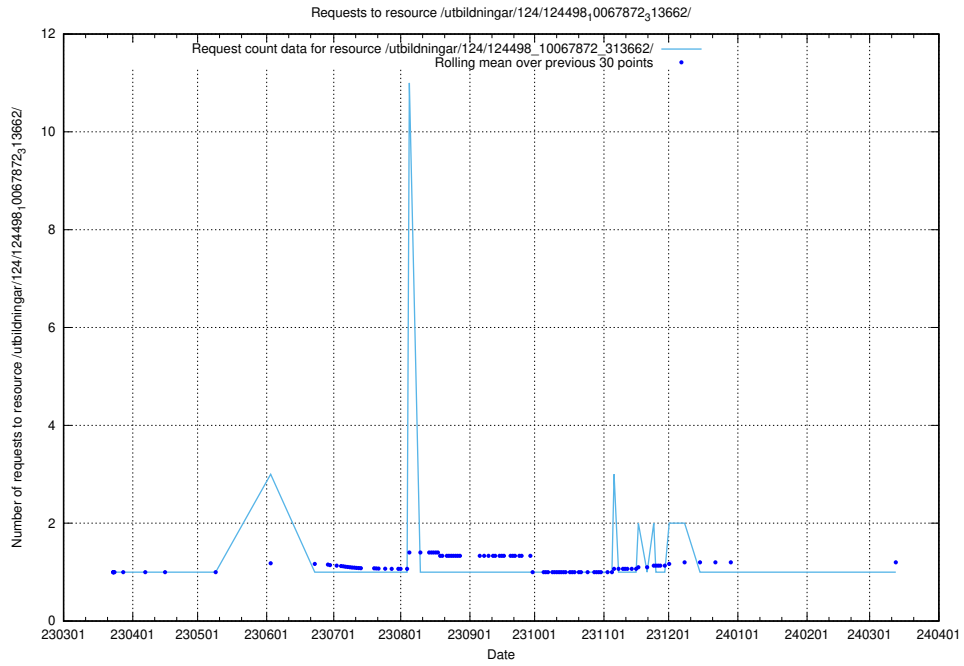

5.2427 Usage of /utbildningar/124/124498_10067872_313662/

Here, we count the number of requests to resource /utbildningar/124/124498_10067872_313662/.