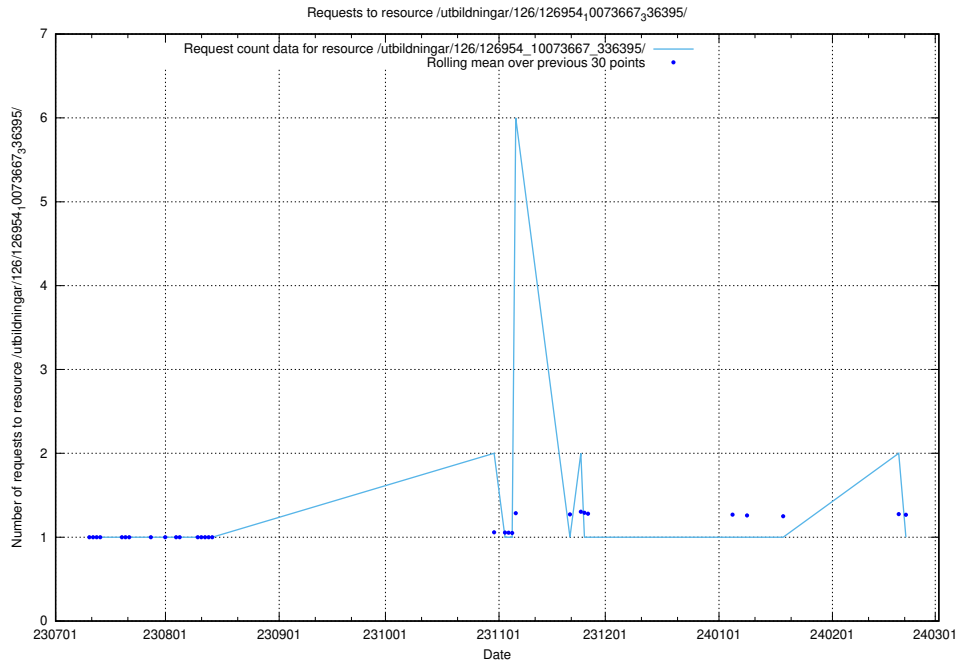

5.4849 Usage of /utbildningar/126/126954_10073667_336395/

Here, we count the number of requests to resource /utbildningar/126/126954_10073667_336395/.