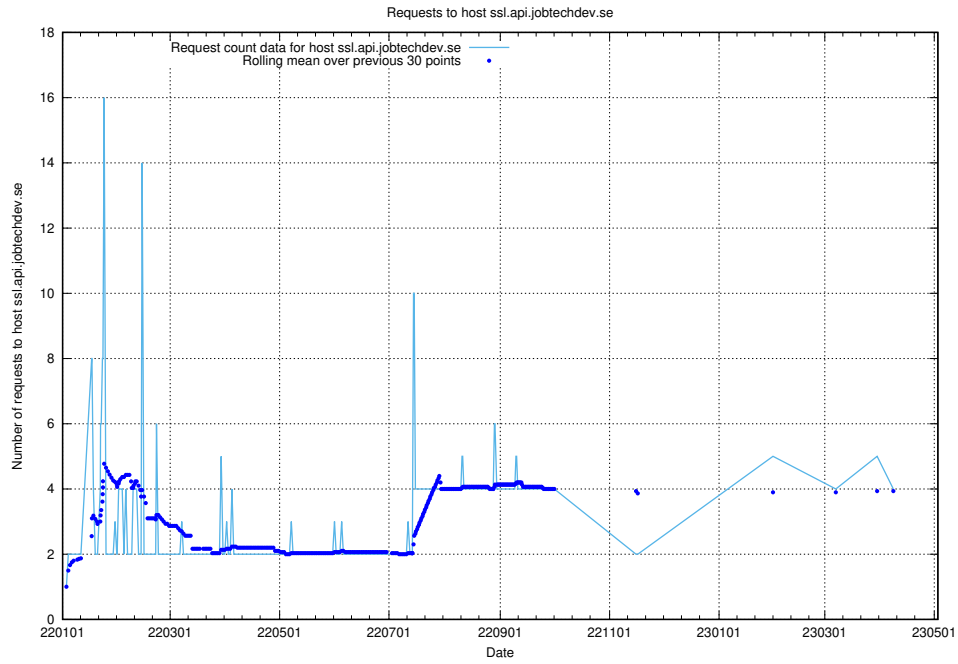

7.109 Usage of ssl.api.jobtechdev.se

Here, we count the number of requests to host ssl.api.jobtechdev.se.