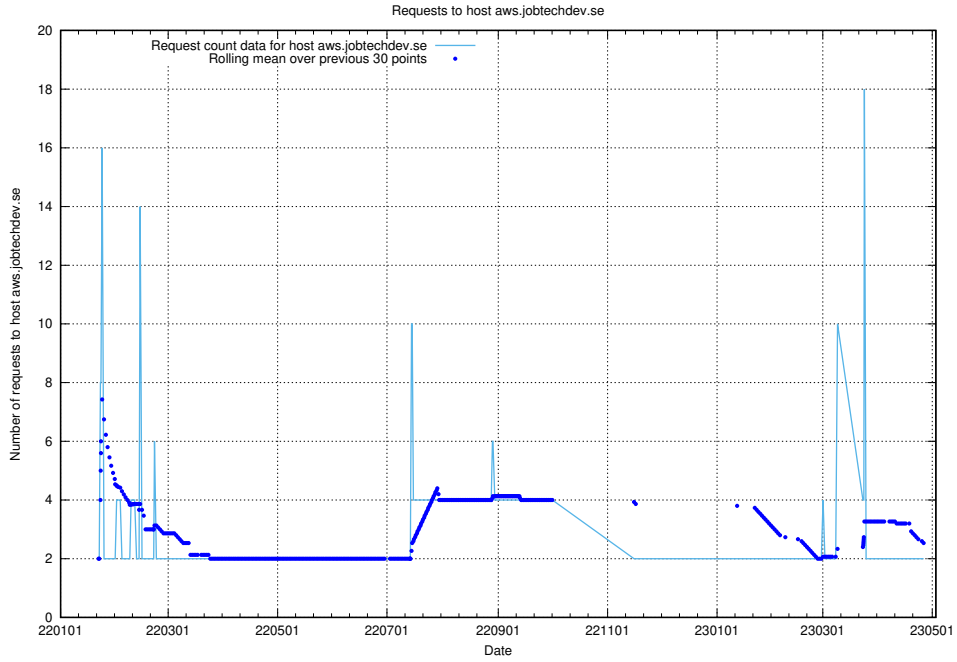

7.257 Usage of aws.jobtechdev.se

Here, we count the number of requests to host aws.jobtechdev.se.