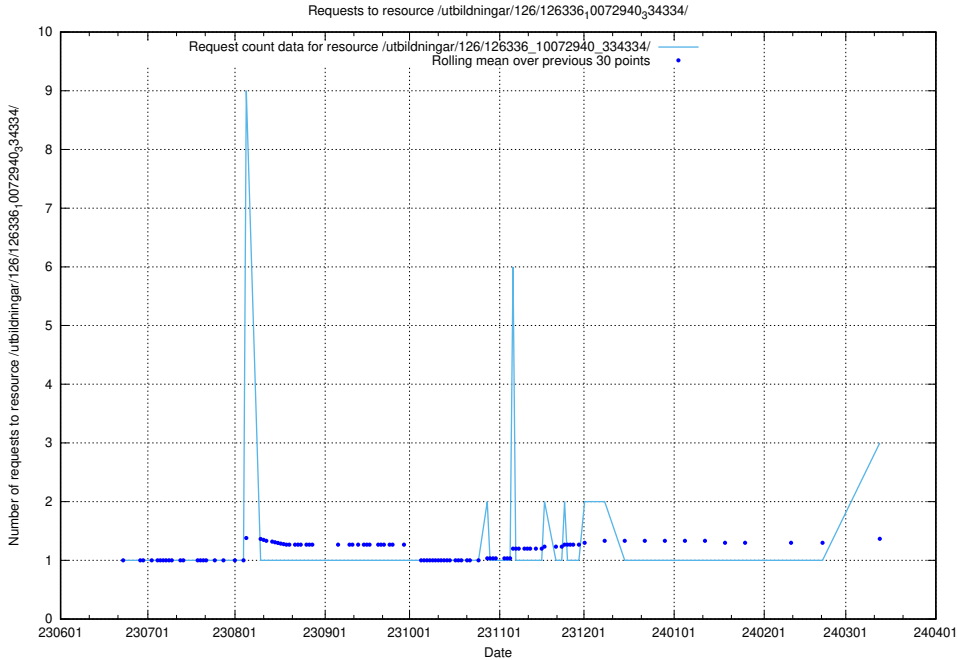

5.409 Usage of /utbildningar/126/126336_10072940_334334/

Here, we count the number of requests to resource /utbildningar/126/126336_10072940_334334/.