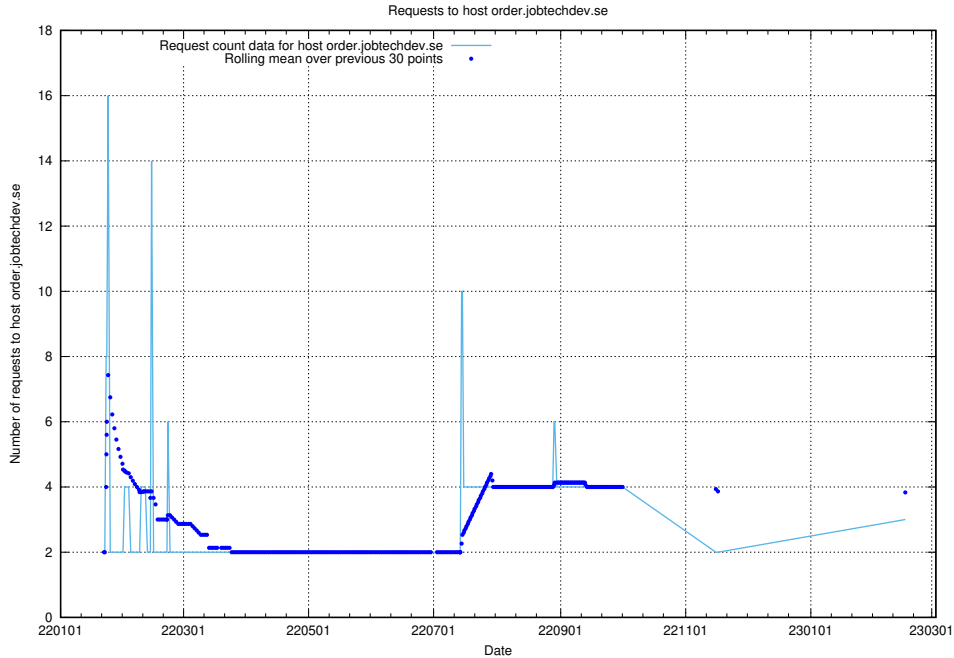

7.248 Usage of order.jobtechdev.se

Here, we count the number of requests to host order.jobtechdev.se.