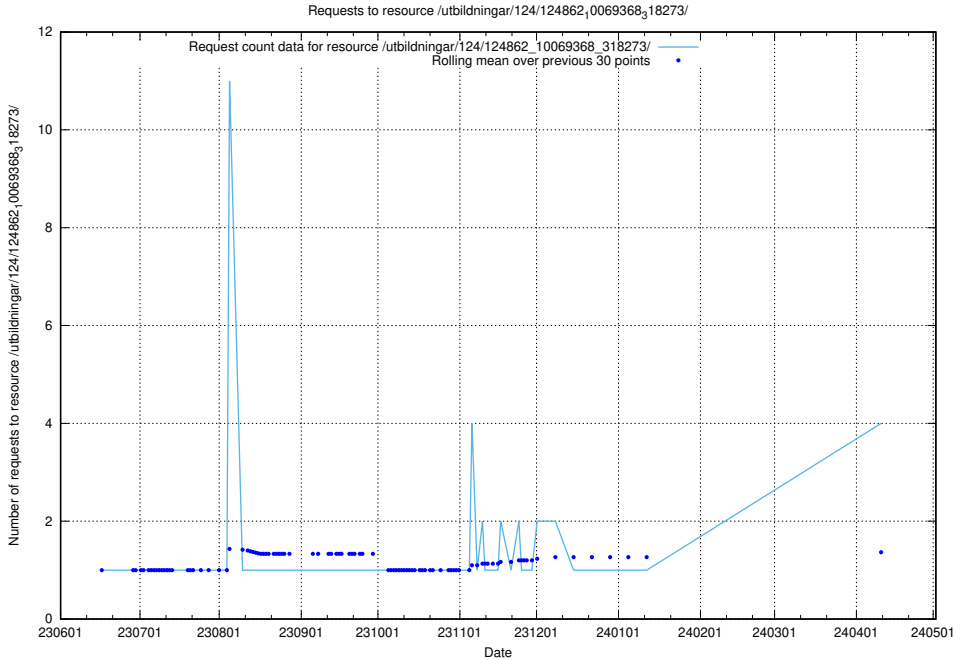

5.249 Usage of /utbildningar/124/124862_10069368_318273/

Here, we count the number of requests to resource /utbildningar/124/124862_10069368_318273/.