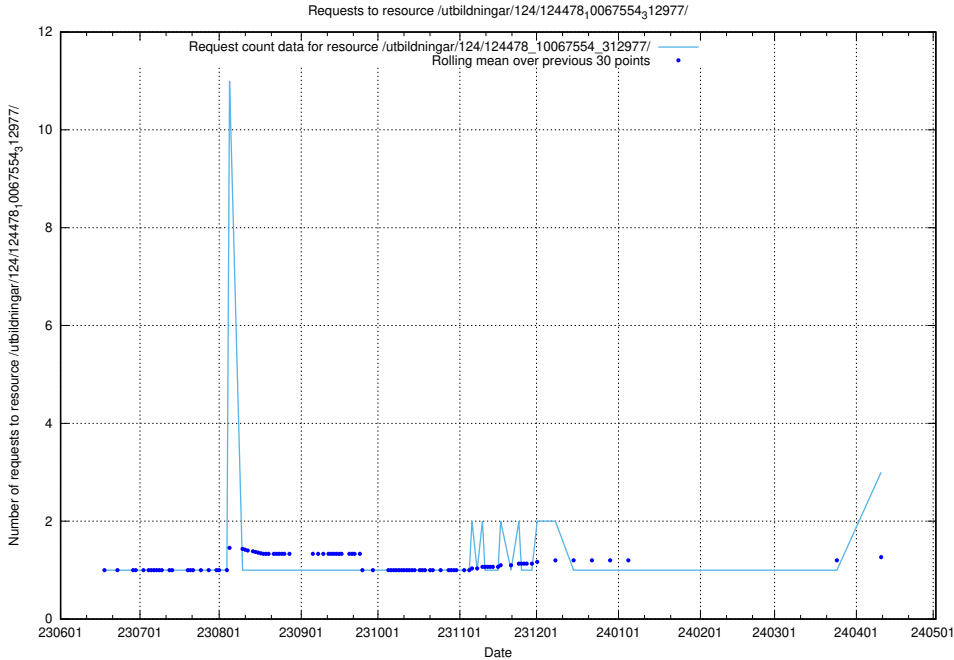

5.429 Usage of /utbildningar/124/124478_10067554_312977/

Here, we count the number of requests to resource /utbildningar/124/124478_10067554_312977/.