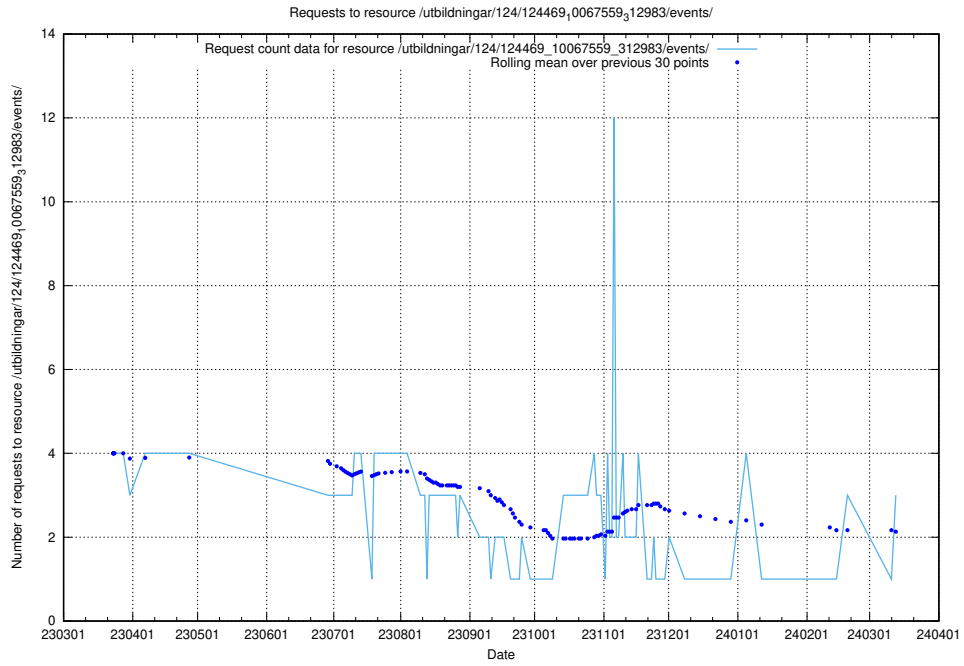

5.477 Usage of /utbildningar/124/124469_10067559_312983/events/

Here, we count the number of requests to resource /utbildningar/124/124469_10067559_312983/events/