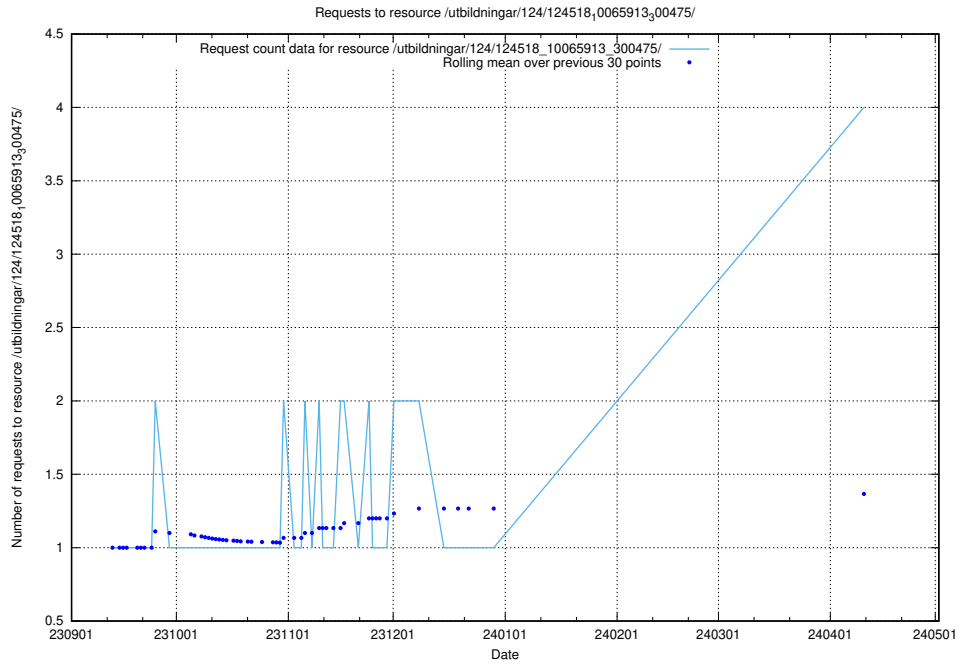

5.224 Usage of /utbildningar/124/124518_10065913_300475/

Here, we count the number of requests to resource /utbildningar/124/124518_10065913_300475/.