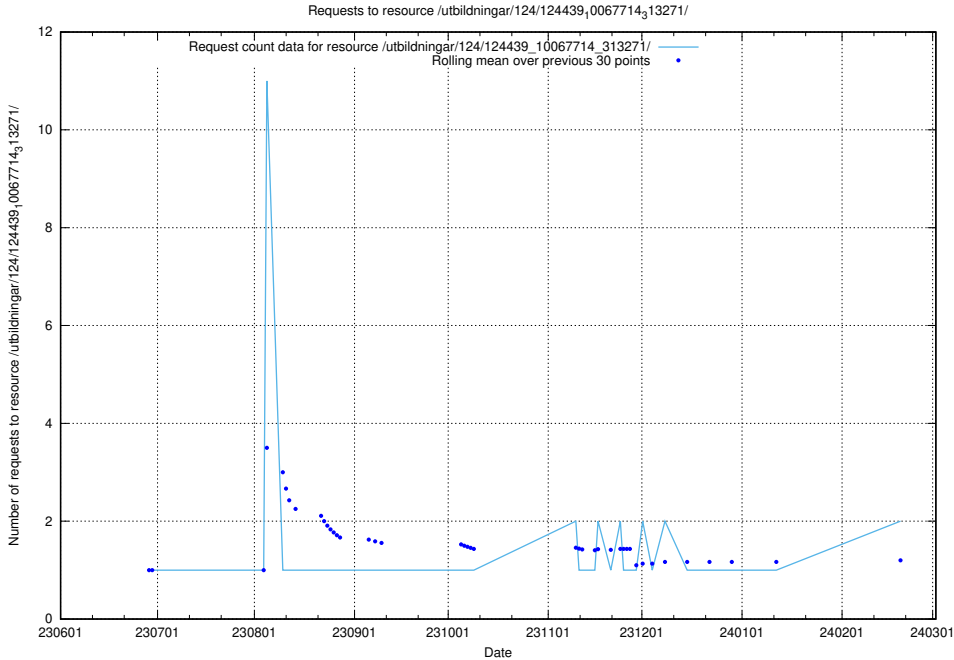

5.866 Usage of /utbildningar/124/124439_10067714_313271/

Here, we count the number of requests to resource /utbildningar/124/124439_10067714_313271/.