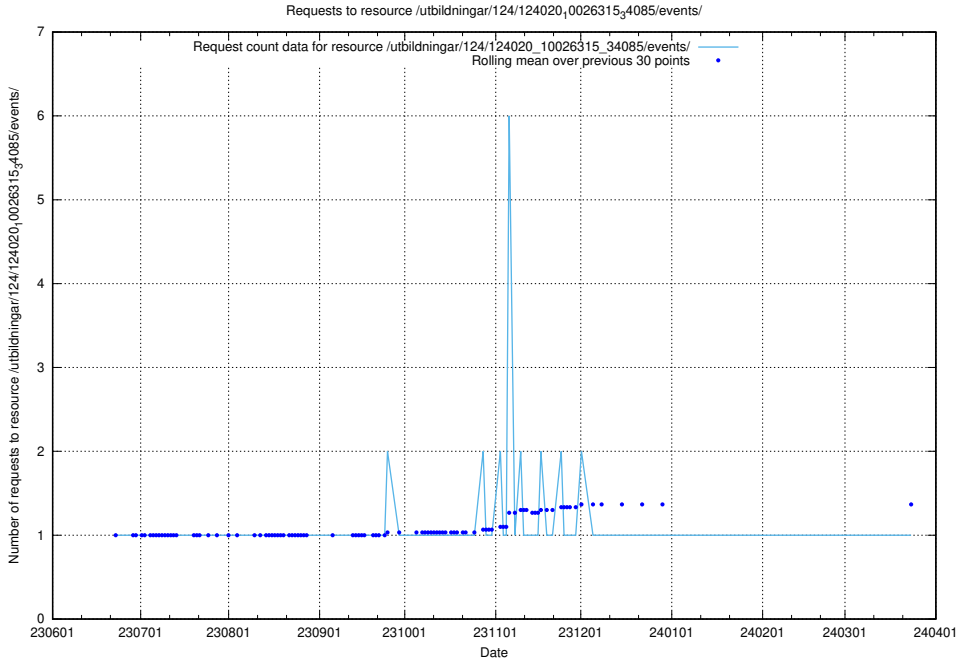

5.5551 Usage of /utbildningar/124/124020_10026315_34085/events/

Here, we count the number of requests to resource /utbildningar/124/124020_10026315_34085/events/.