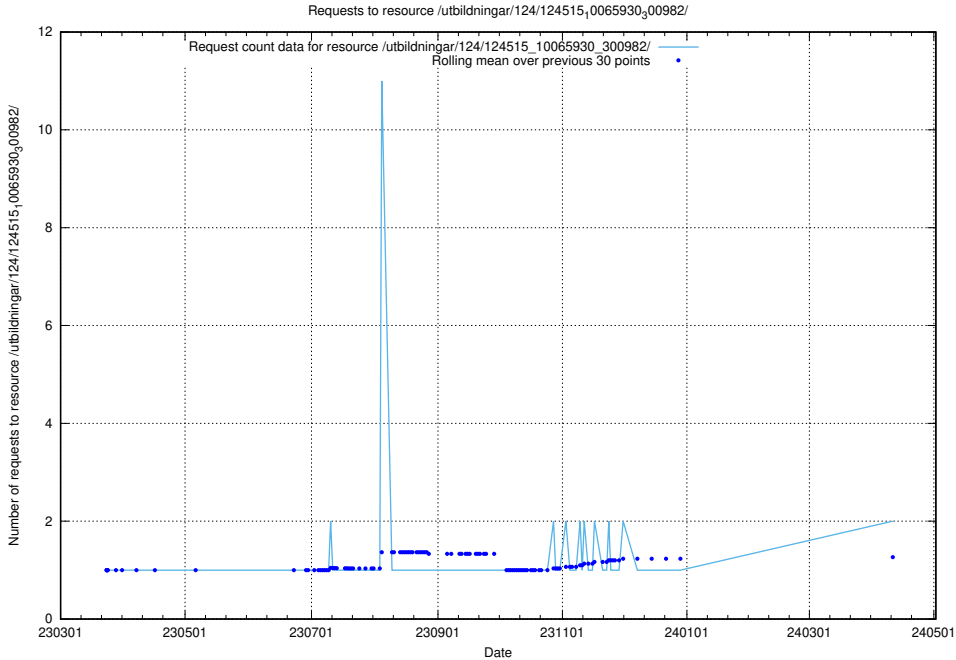

5.539 Usage of /utbildningar/124/124515_10065930_300982/

Here, we count the number of requests to resource /utbildningar/124/124515_10065930_300982/.