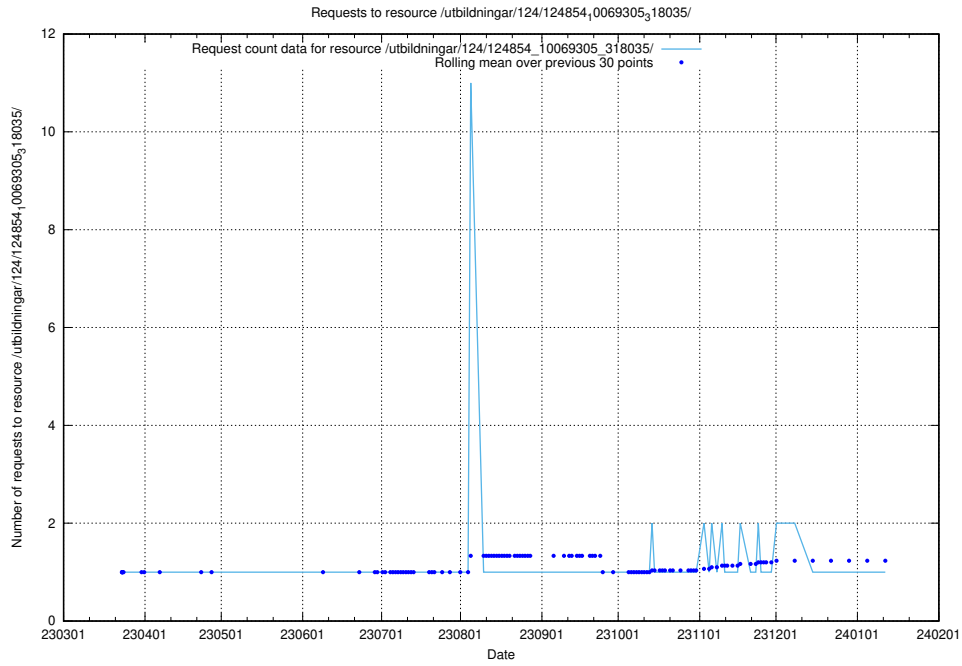

5.1230 Usage of /utbildningar/124/124854_10069305_318035/

Here, we count the number of requests to resource /utbildningar/124/124854_10069305_318035/.