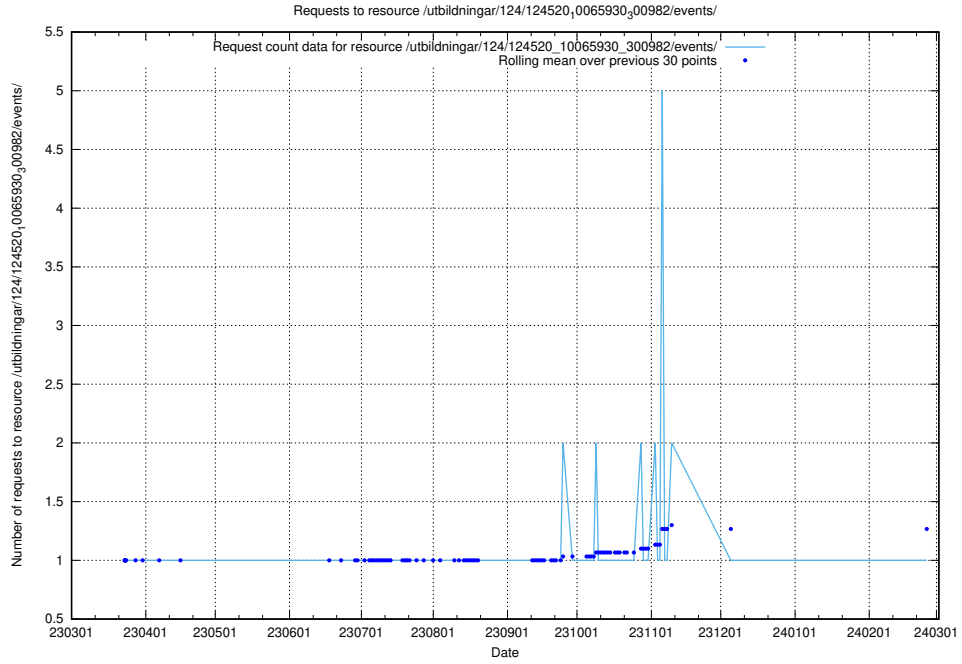

5.1275 Usage of /utbildningar/124/124520_10065930_300982/events/

Here, we count the number of requests to resource /utbildningar/124/124520_10065930_300982/events/