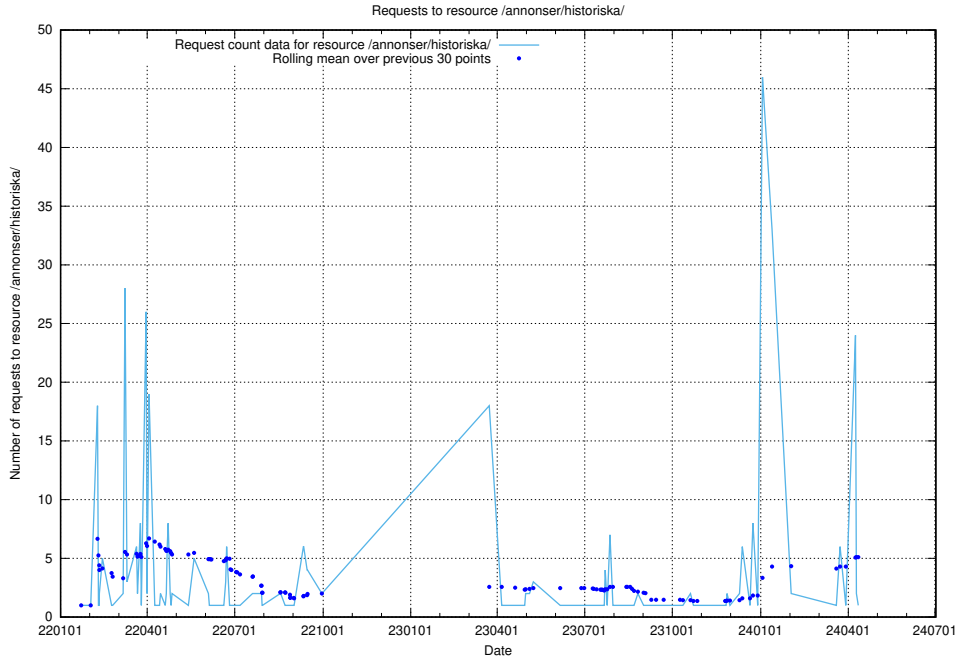

5.4884 Usage of /annonser/historiska/

Here, we count the number of requests to resource /annonser/historiska/.