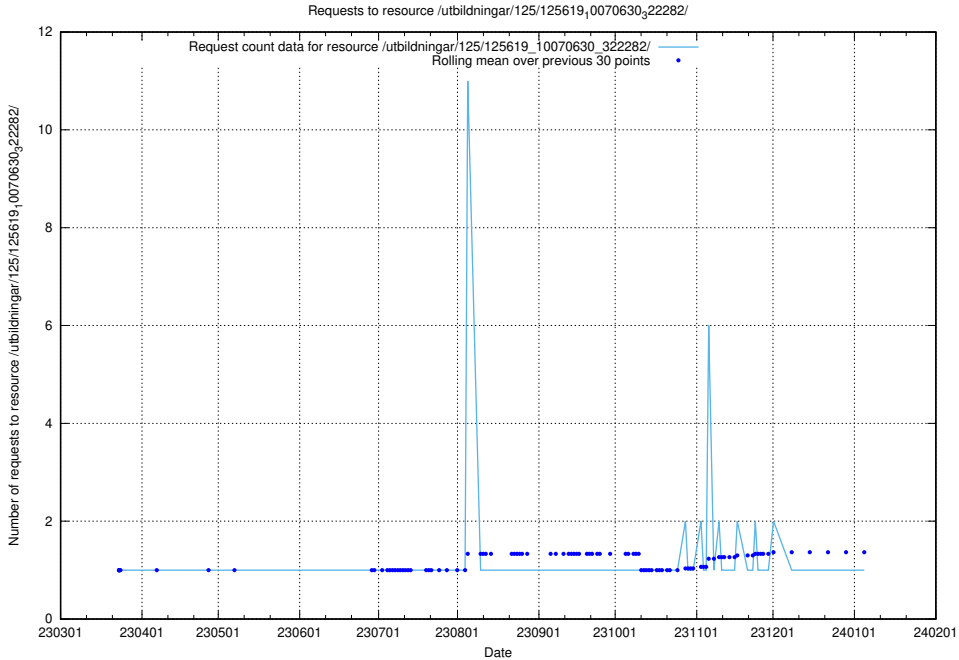

5.1098 Usage of /utbildningar/125/125619_10070630_322282/

Here, we count the number of requests to resource /utbildningar/125/125619_10070630_322282/.