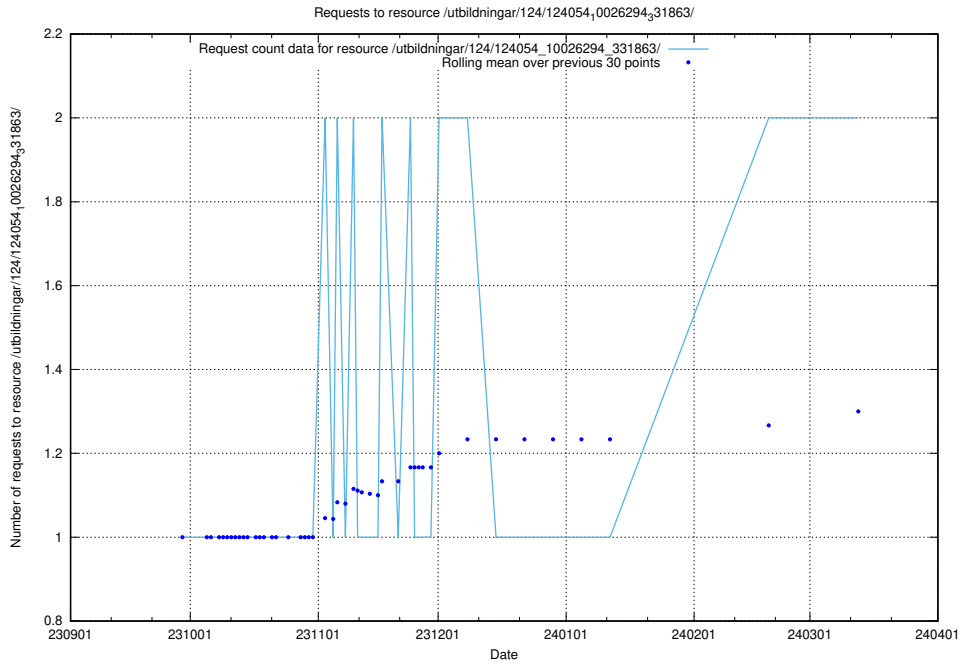

Here, we count the number of requests to resource /utbildningar/124/124118_10067051_317529/events/

5.761 Usage of /utbildningar/124/124054_10026294_331863/

Here, we count the number of requests to resource /utbildningar/124/124054_10026294_331863/.