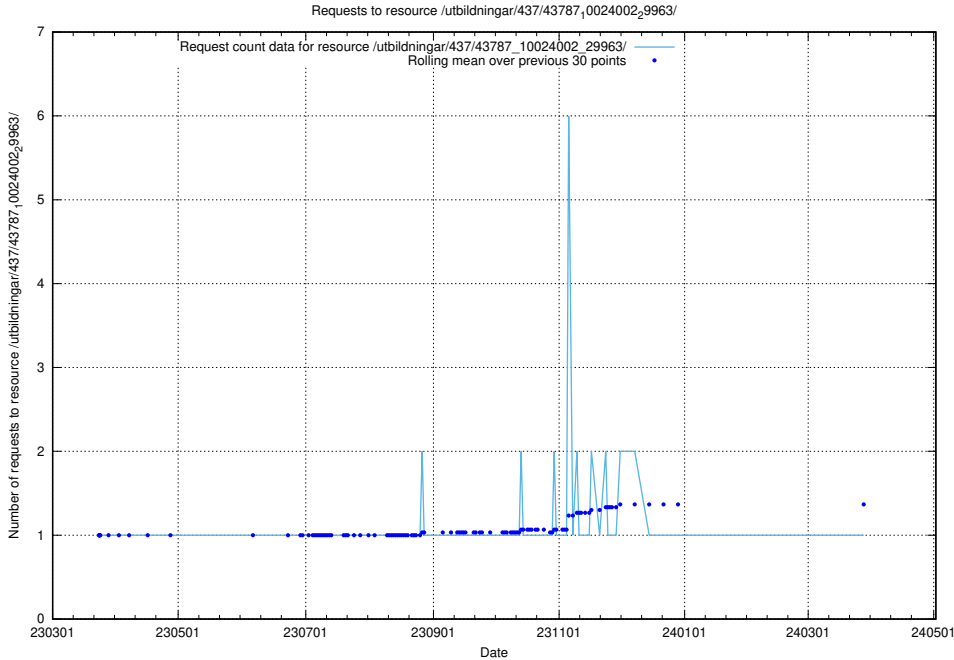

5.6058 Usage of /utbildningar/437/43787_10024002_29963/

Here, we count the number of requests to resource /utbildningar/437/43787_10024002_29963/.