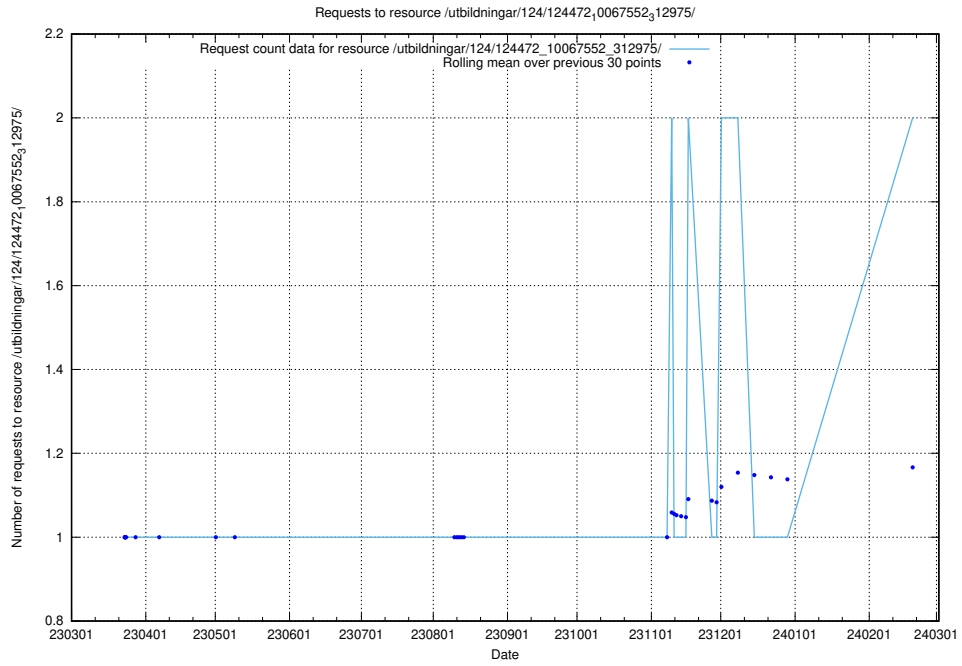

5.662 Usage of /utbildningar/124/124472_10067552_312975/

Here, we count the number of requests to resource /utbildningar/124/124472_10067552_312975/.