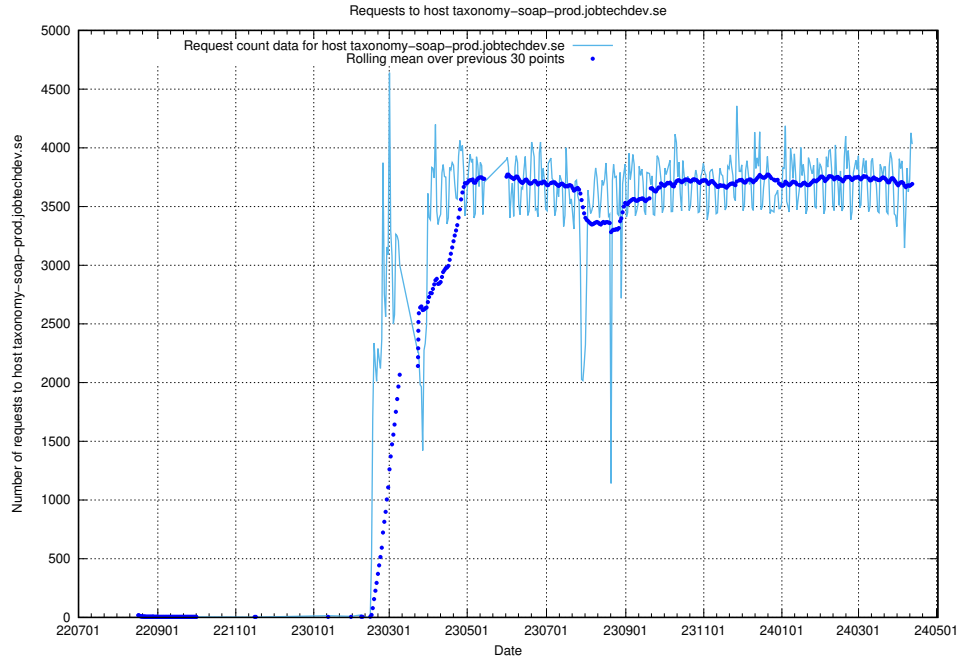

7.15 Usage of taxonomy-soap-prod.jobtechdev.se

Here, we count the number of requests to host taxonomy-soap-prod.jobtechdev.se.