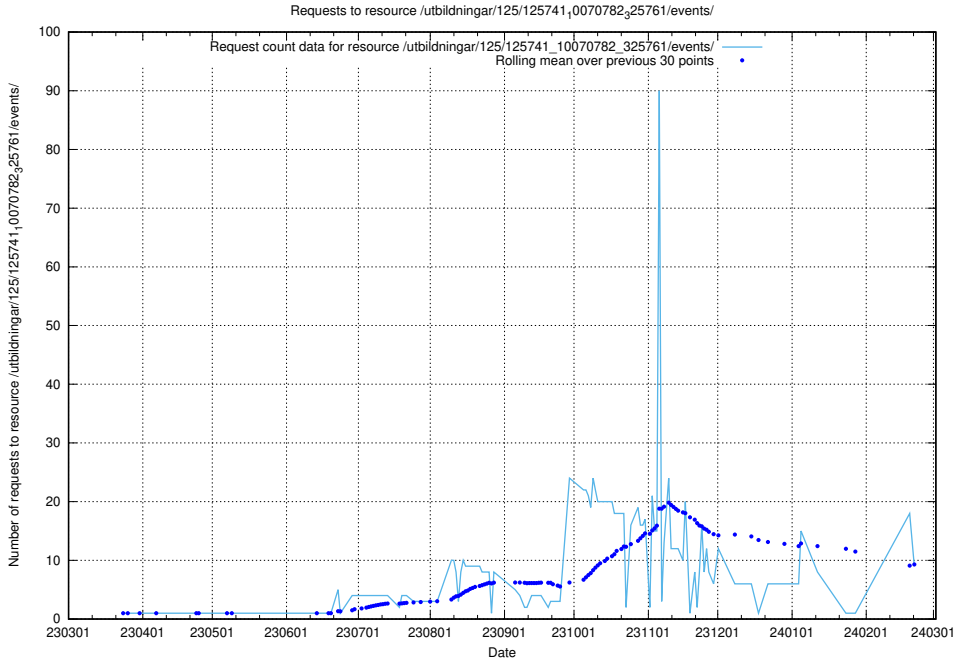

5.35 Usage of /utbildningar/125/125741_10070782_325761/events/

Here, we count the number of requests to resource /utbildningar/125/125741_10070782_325761/events/