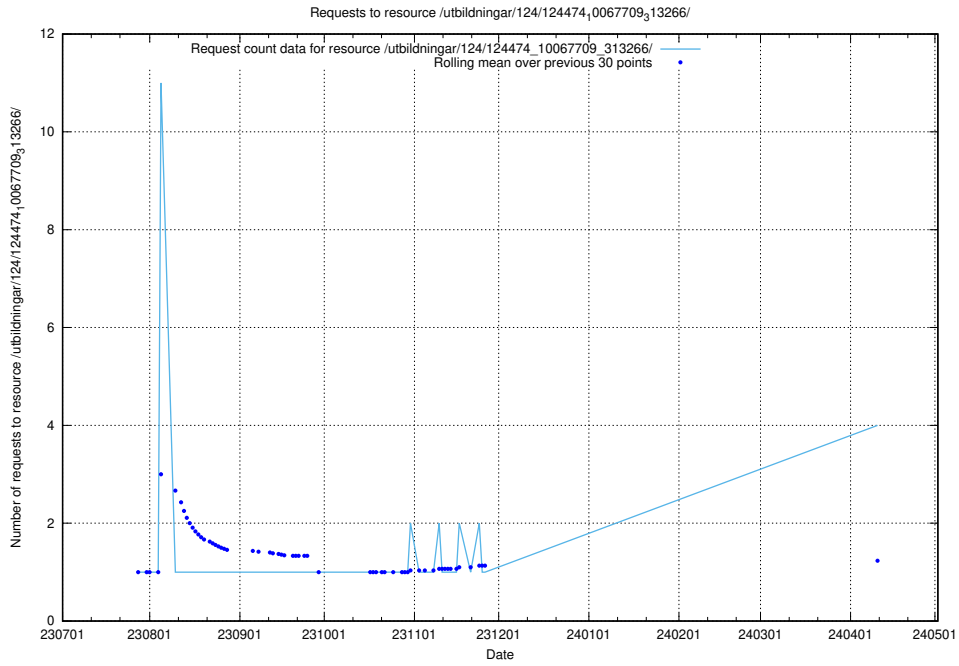

5.230 Usage of /utbildningar/124/124474_10067709_313266/

Here, we count the number of requests to resource /utbildningar/124/124474_10067709_313266/.