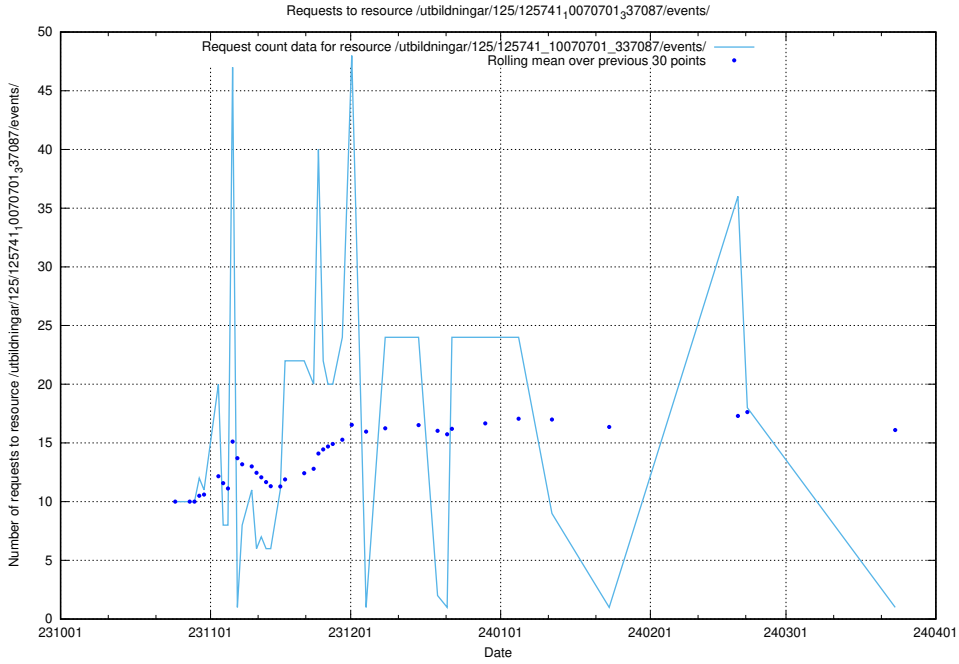

5.3952 Usage of /taxonomy/version/1/query/skills/

Here, we count the number of requests to resource /taxonomy/version/1/query/skills/.

5.3953 Usage of /utbildningar/125/125741_10070701_337087/events/

Here, we count the number of requests to resource /utbildningar/125/125741_10070701_337087/events/