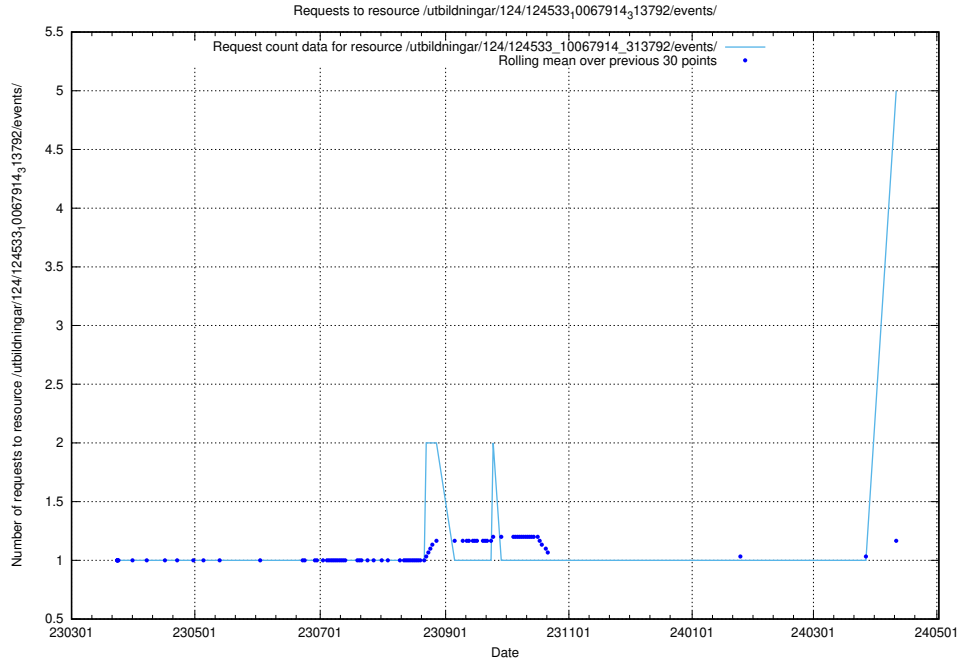

5.125 Usage of /utbildningar/124/124533_10067914_313792/events/

Here, we count the number of requests to resource /utbildningar/124/124533_10067914_313792/events/