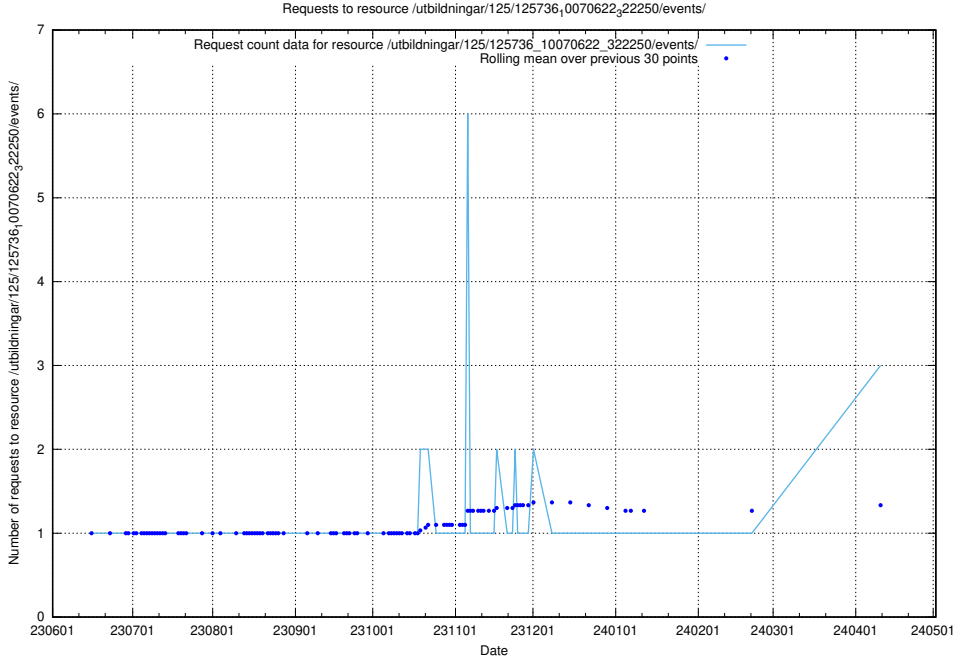

5.430 Usage of /utbildningar/125/125736_10070622_322250/events/

Here, we count the number of requests to resource /utbildningar/125/125736_10070622_322250/events/