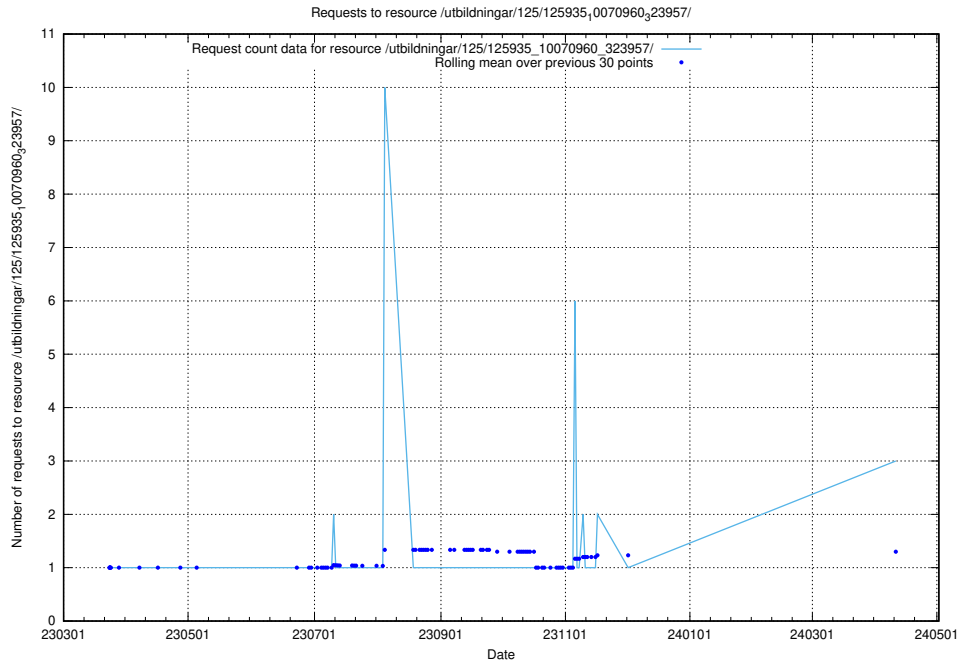

5.487 Usage of /utbildningar/125/125935_10070960_323957/

Here, we count the number of requests to resource /utbildningar/125/125935_10070960_323957/.