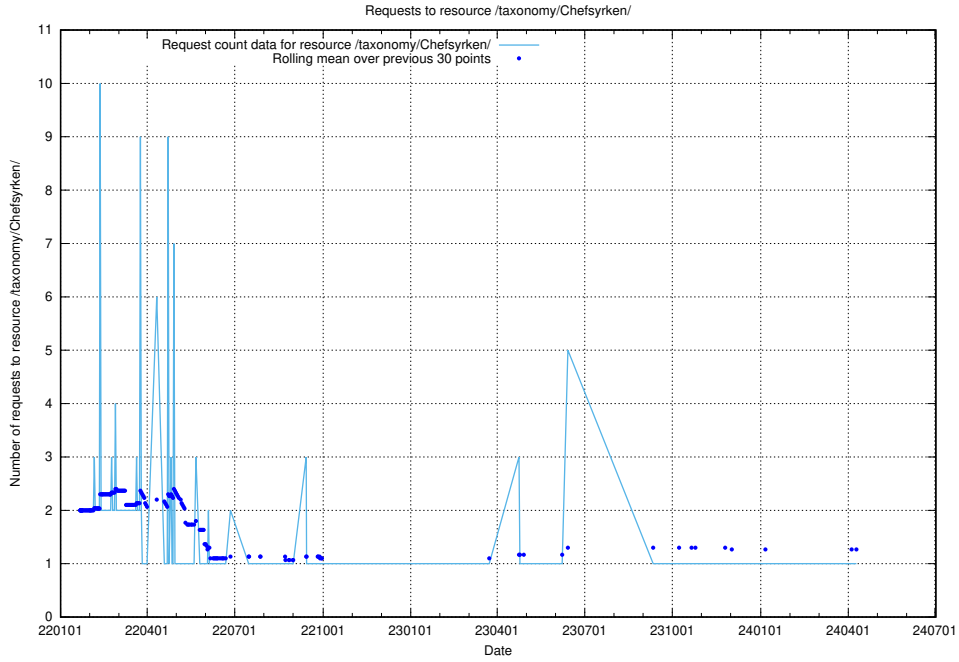

5.1248 Usage of /taxonomy/Chesyrken/

Here, we count the number of requests to resource /taxonomy/Chesyrken/.