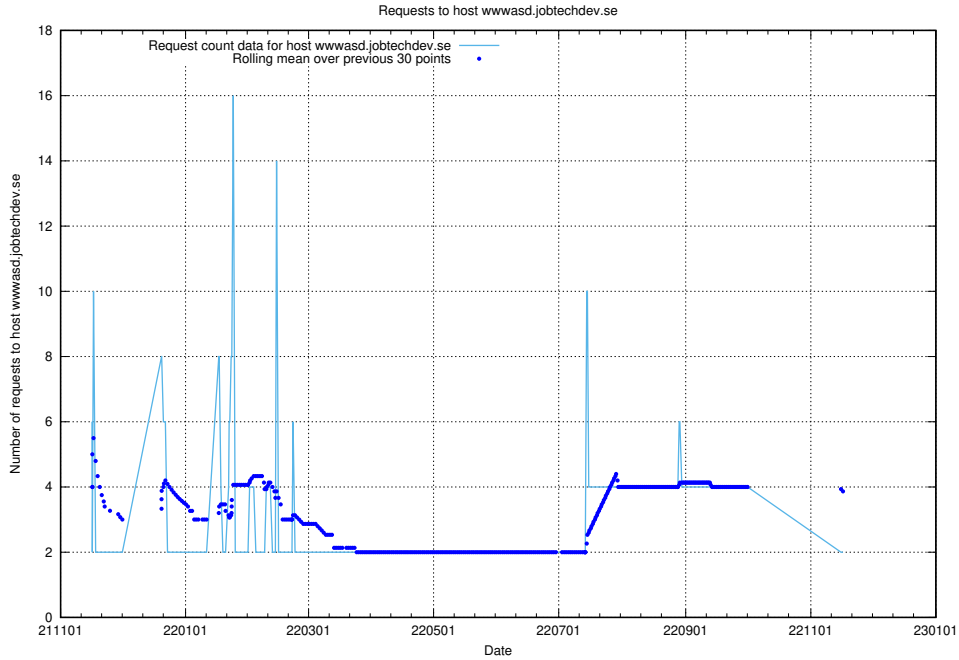

7.537 Usage of wwwasd.jobtechdev.se

Here, we count the number of requests to host wwwasd.jobtechdev.se.