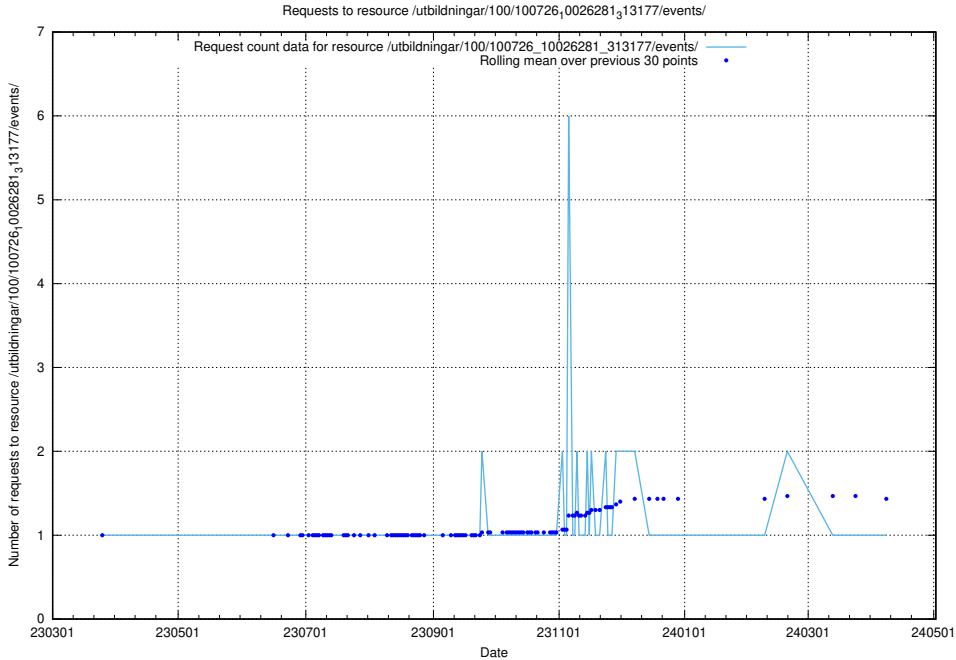

5.5800 Usage of /utbildningar/100/100726_10026281_313177/events/

Here, we count the number of requests to resource /utbildningar/100/100726_10026281_313177/events/