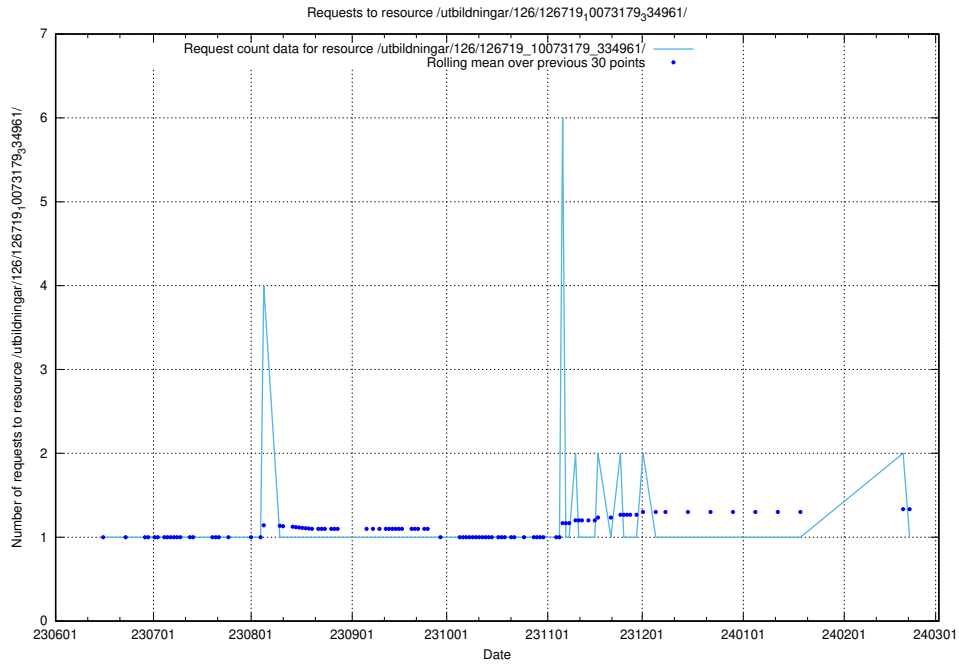

5.5595 Usage of /utbildningar/126/126719_10073179_334961/

Here, we count the number of requests to resource /utbildningar/126/126719_10073179_334961/.