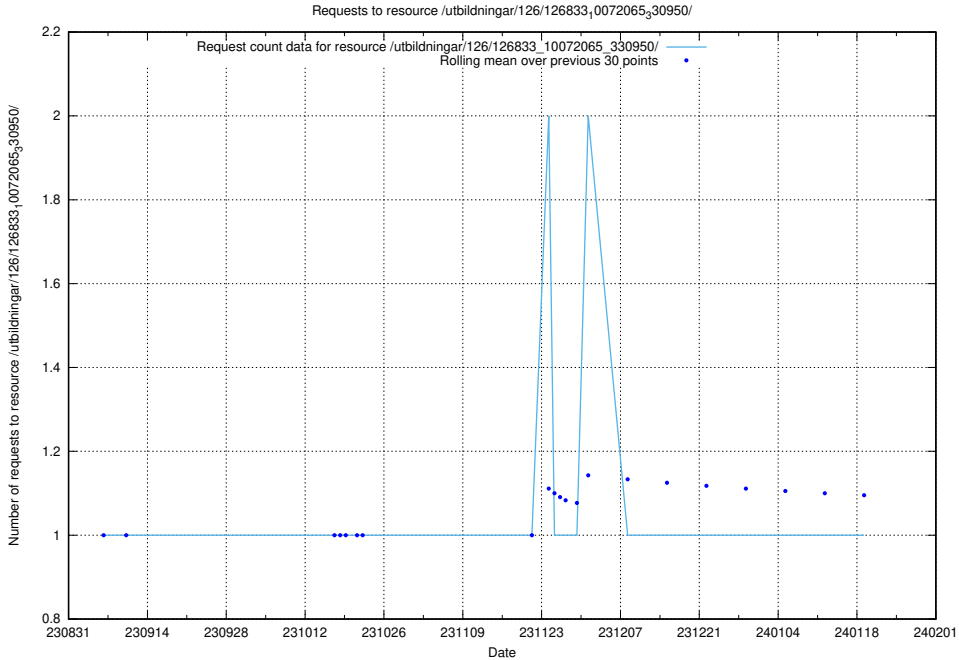

Here, we count the number of requests to resource /utbildningar/126/126833_10072065_330950/events/

5.4407 Usage of /utbildningar/126/126833_10072065_330950/

Here, we count the number of requests to resource /utbildningar/126/126833_10072065_330950/.