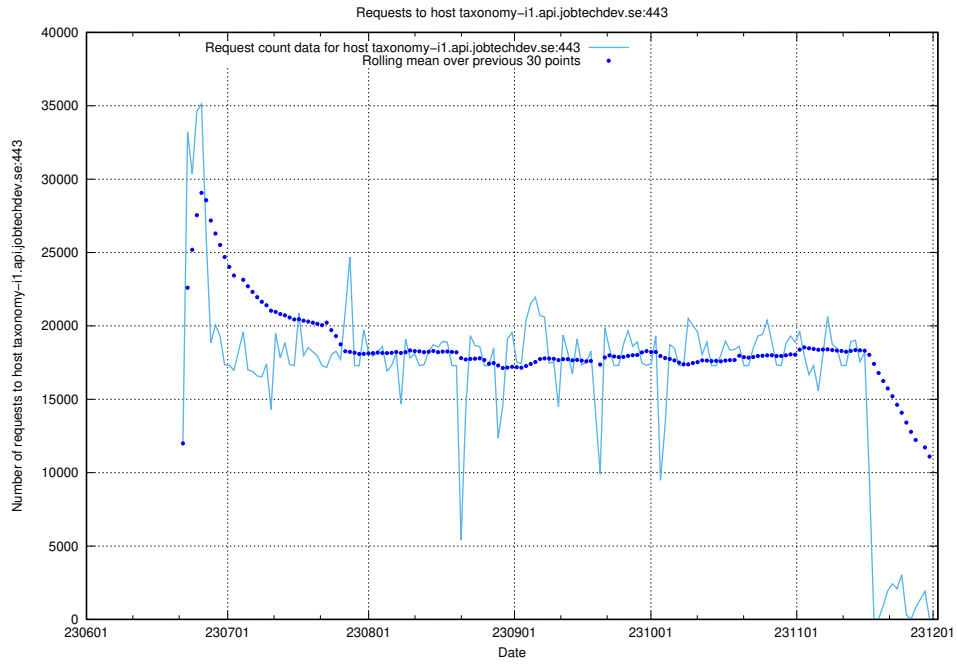

Here, we count the number of requests to host `jobed-connect-api-onprem.jobtechdev.se`.

7.41 Usage of taxonomy-i1.api.jobtechdev.se:443

Here, we count the number of requests to host taxonomy-i1.api.jobtechdev.se:443.