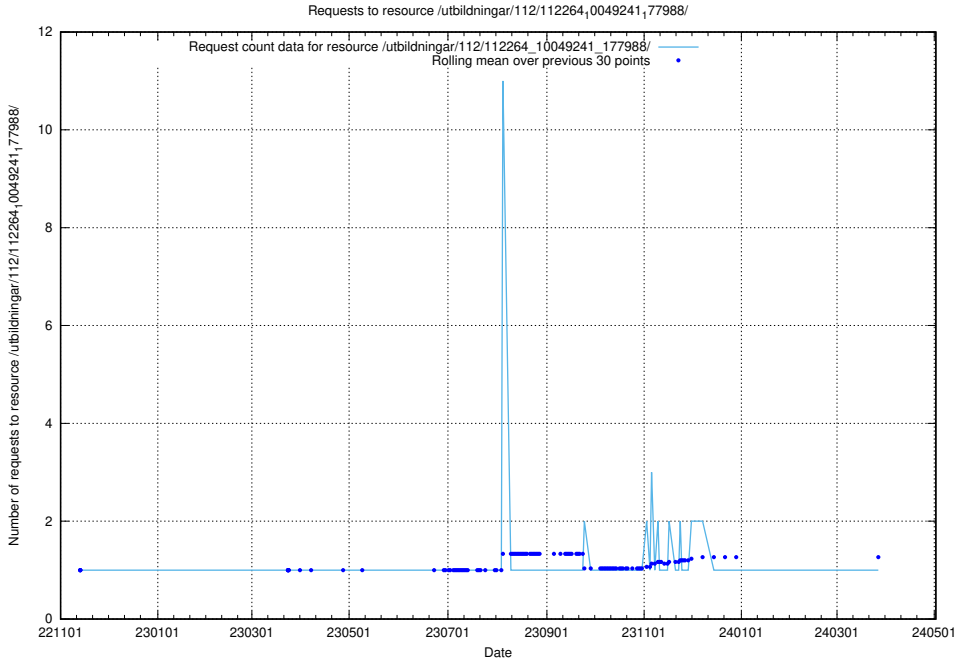

5.5899 Usage of /utbildningar/112/112264_10049241_177988/

Here, we count the number of requests to resource /utbildningar/112/112264_10049241_177988/.