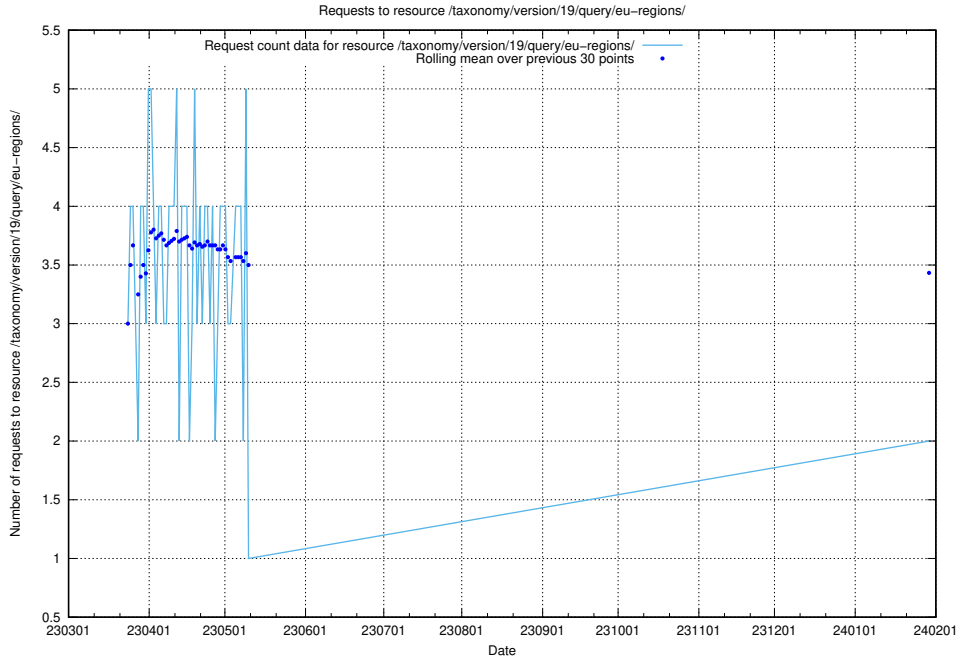

5.961 Usage of /taxonomy/version/19/query/concepts-describing-working-hours/

Here, we count the number of requests to resource /taxonomy/version/19/query/concepts-describing-working-hours/.

5.962 Usage of /utbildningar/125/125754_10070136_324706/events/