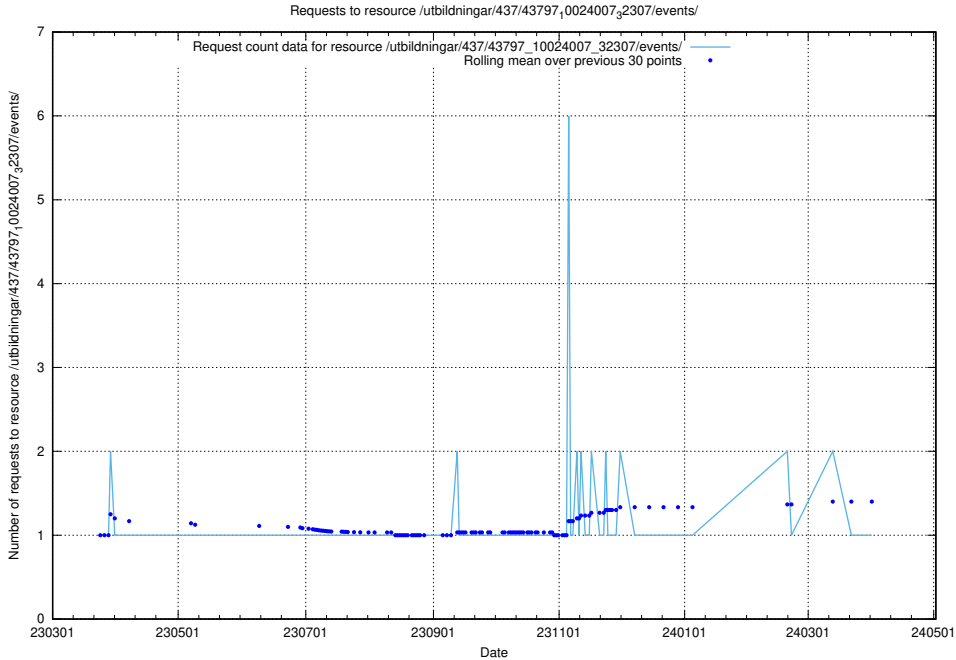

Here, we count the number of requests to resource /utbildningar/437/43799_10024013_29974/events/.

5.5885 Usage of /utbildningar/437/43797_10024007_32307/events/

Here, we count the number of requests to resource /utbildningar/437/43797_10024007_32307/events/.