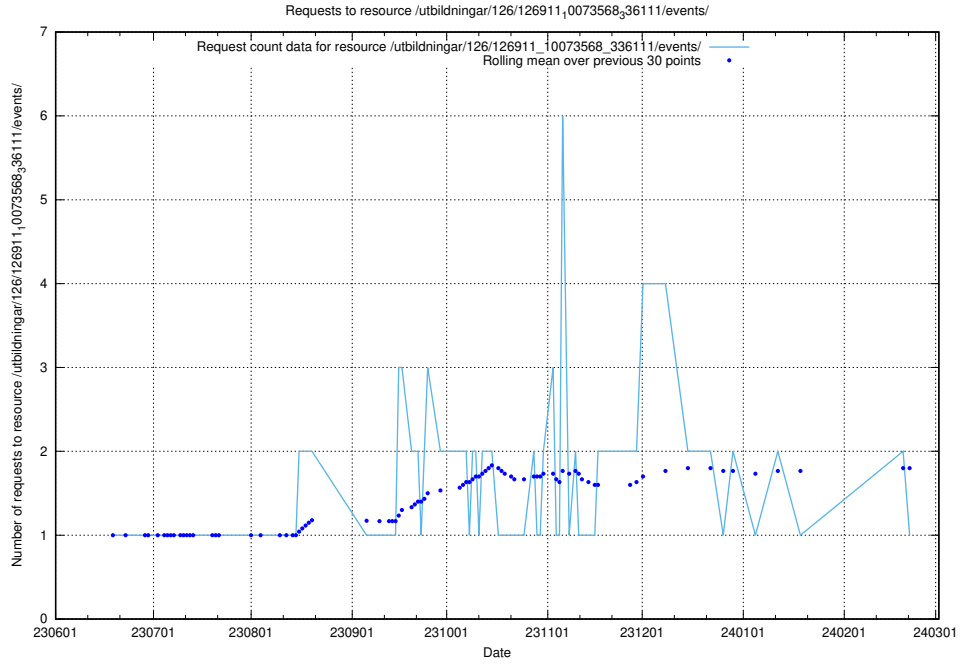

5.5571 Usage of /utbildningar/126/126911_10073568_336111/events/

Here, we count the number of requests to resource /utbildningar/126/126911_10073568_336111/events/