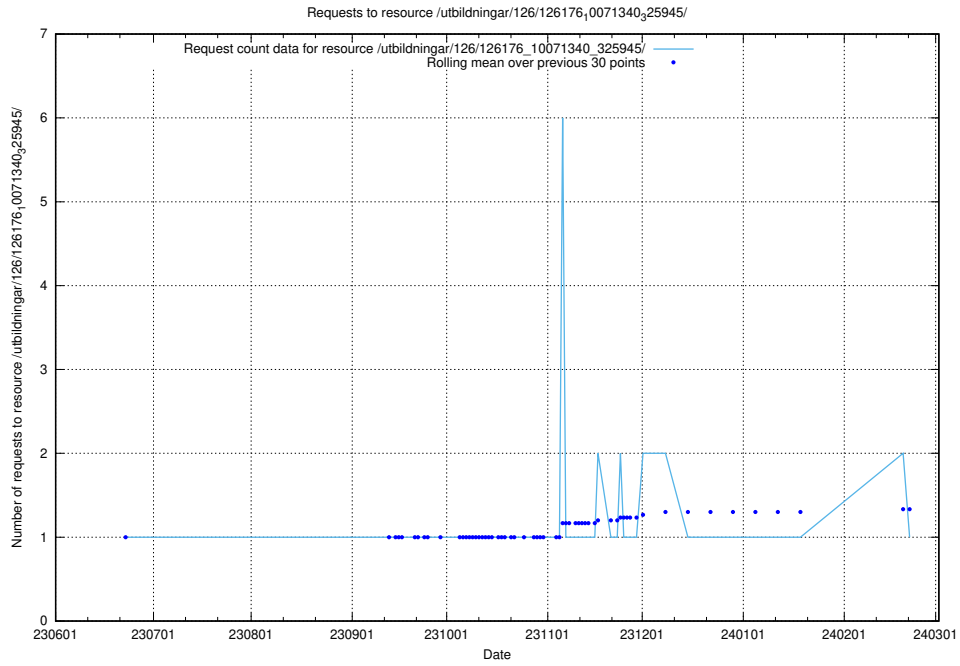

5.5405 Usage of /utbildningar/126/126176_10071340_325945/

Here, we count the number of requests to resource /utbildningar/126/126176_10071340_325945/.