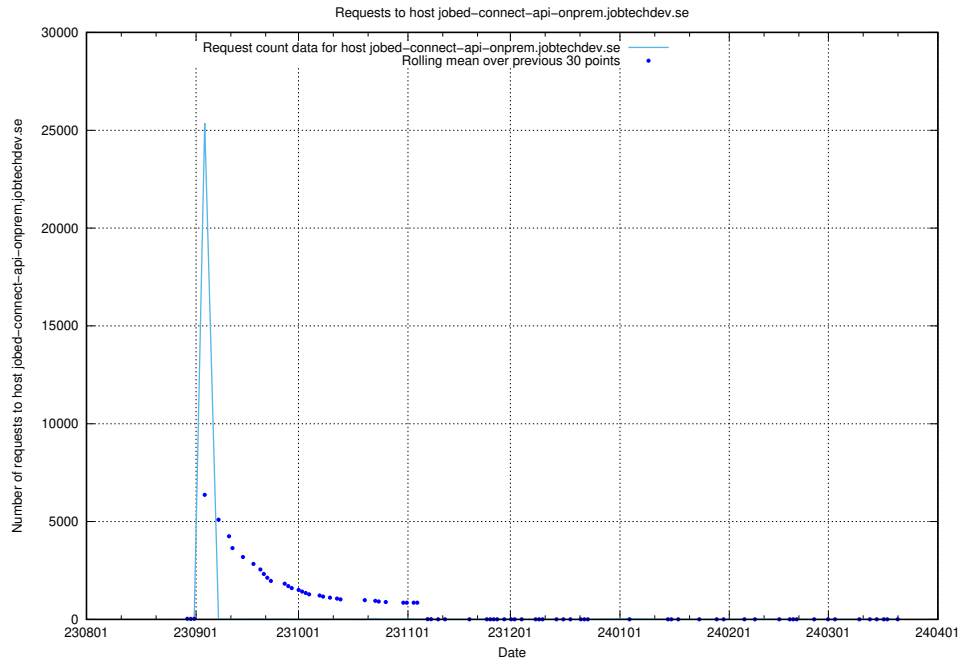

Here, we count the number of requests to host `jobed-connect-api-onprem.jobtechdev.se`.

7.41 Usage of taxonomy-i1.api.jobtechdev.se:443

Here, we count the number of requests to host taxonomy-i1.api.jobtechdev.se:443.