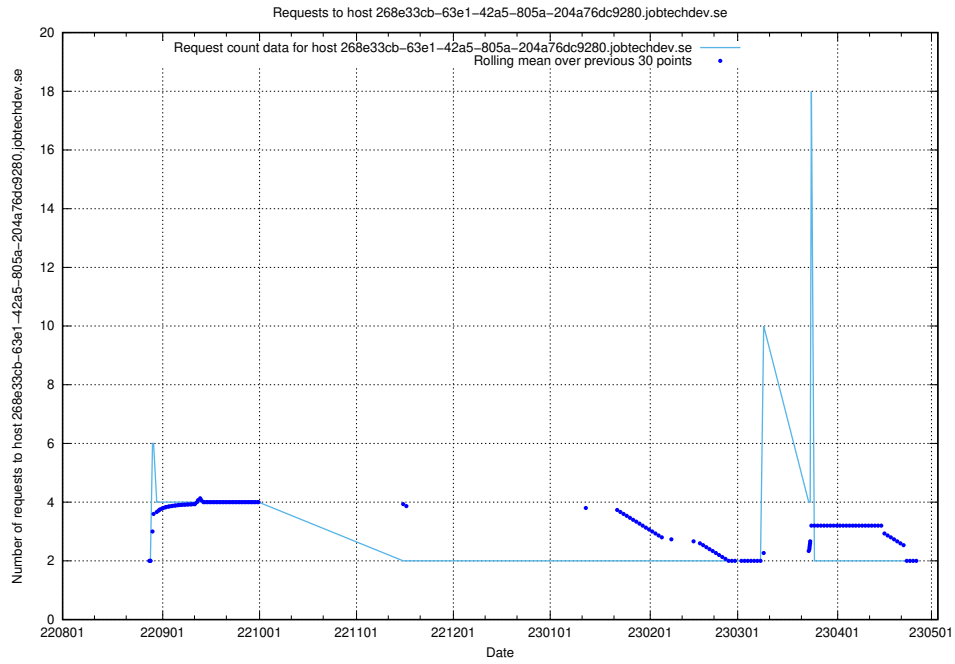

Here, we count the number of requests to host enrichment.api.jobtechdev.se.

7.337 Usage of 268e33cb-63e1-42a5-805a-204a76dc9280.jobtechdev.se

Here, we count the number of requests to host 268e33cb-63e1-42a5-805a-204a76dc9280.jobtechdev.se.