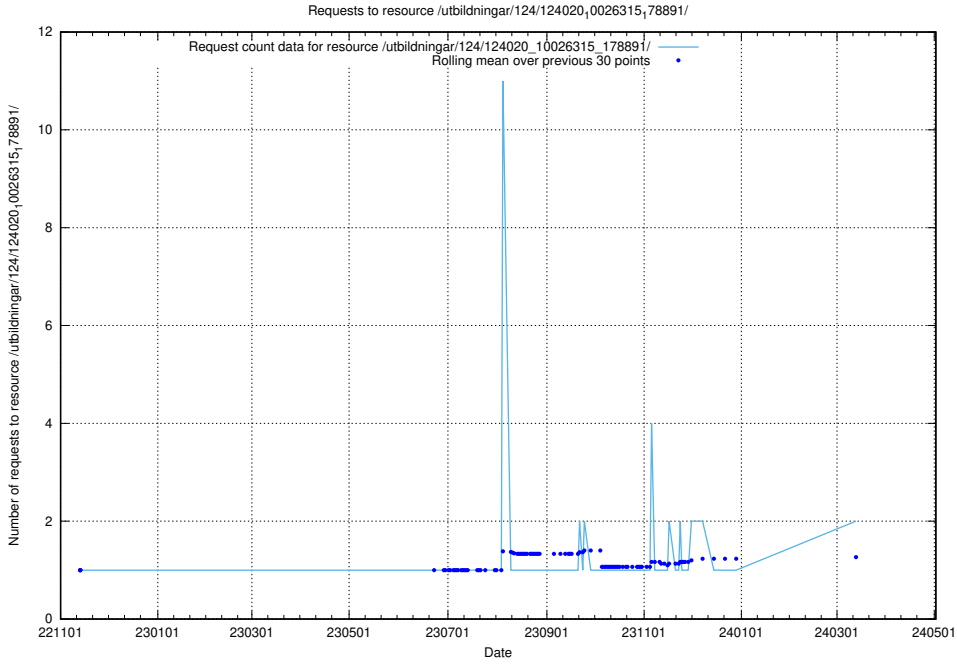

5.912 Usage of /utbildningar/124/124020_10026315_178891/

Here, we count the number of requests to resource /utbildningar/124/124020_10026315_178891/.