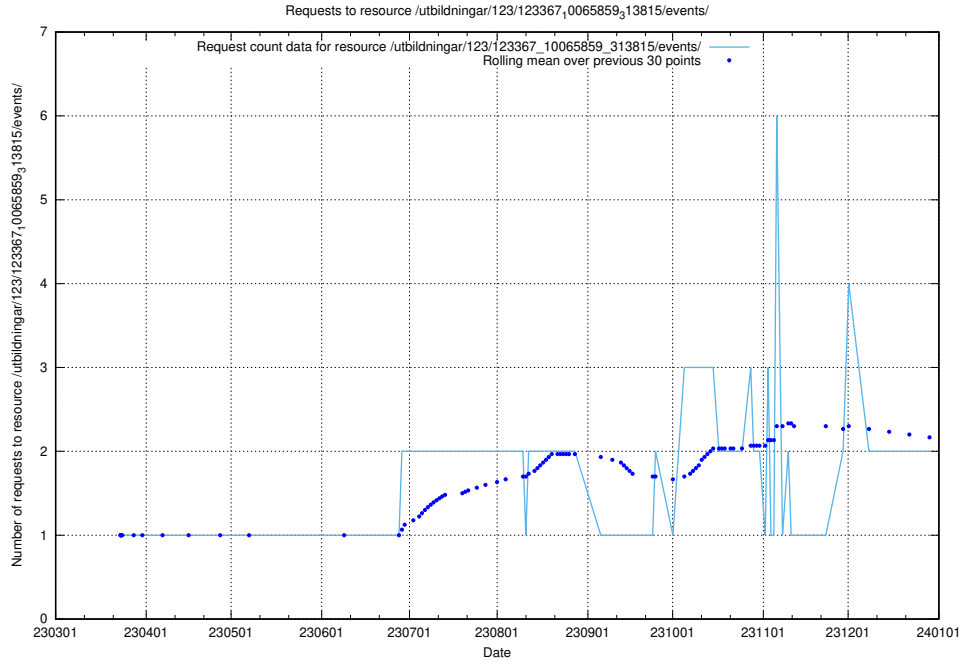

5.798 Usage of /utbildningar/123/123367_10065859_313815/events/

Here, we count the number of requests to resource /utbildningar/123/123367_10065859_313815/events/