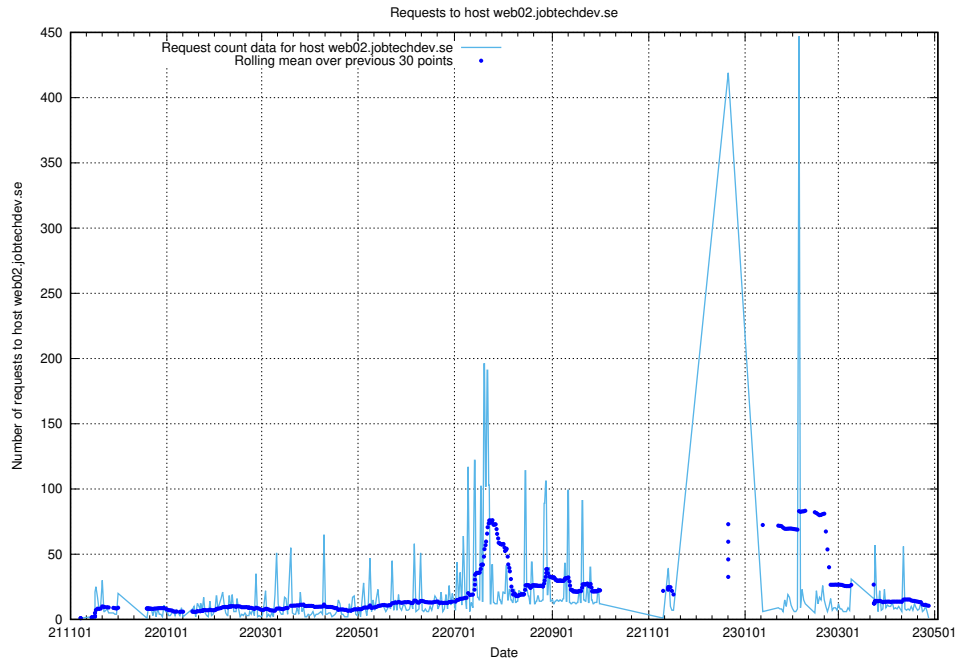

7.622 Usage of web02.jobtechdev.se

Here, we count the number of requests to host web02.jobtechdev.se.