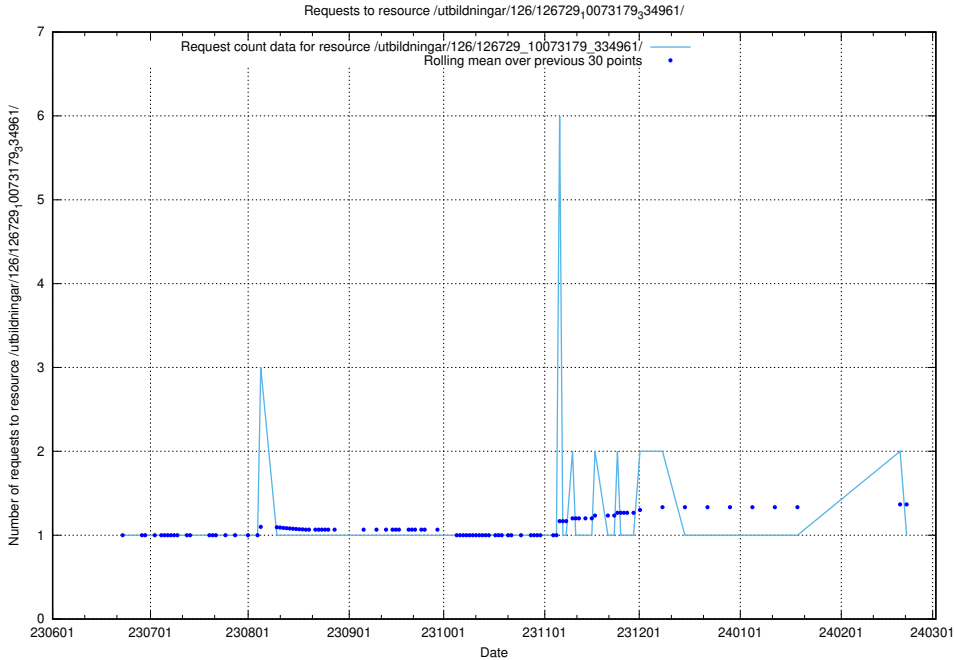

5.5324 Usage of /utbildningar/126/126729_10073179_334961/

Here, we count the number of requests to resource /utbildningar/126/126729_10073179_334961/.