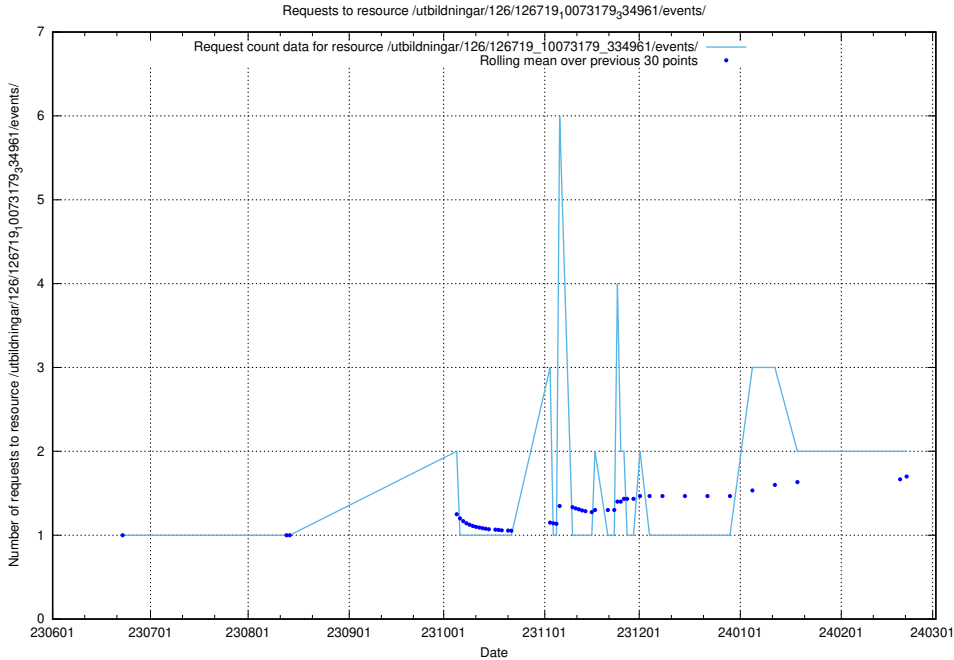

5.872 Usage of /utbildningar/126/126719_10073179_334961/events/

Here, we count the number of requests to resource /utbildningar/126/126719_10073179_334961/events/