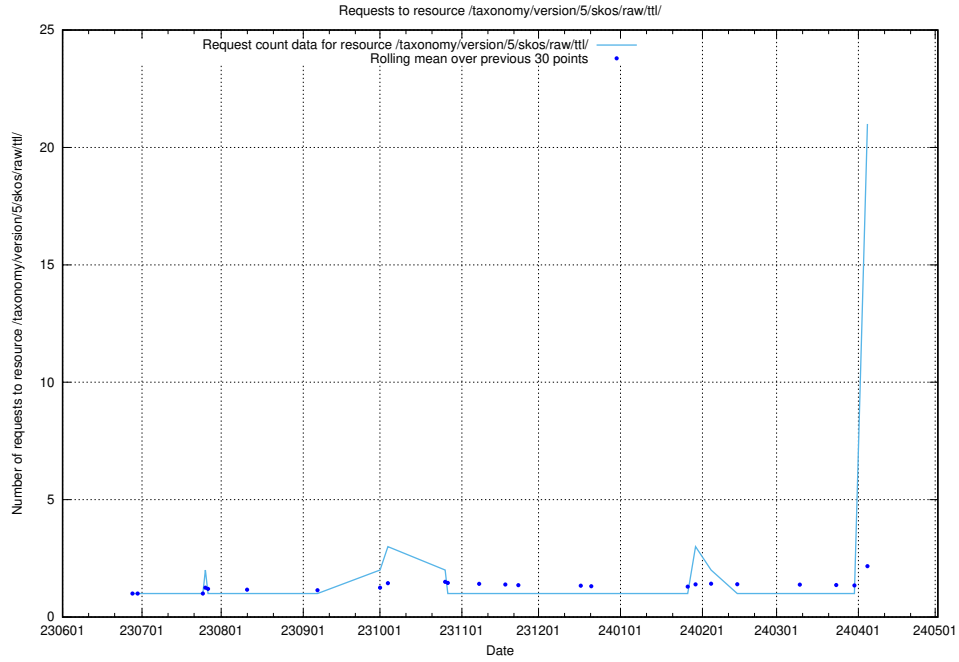

5.13 Usage of /taxonomy/version/5/skos/raw/ttl/

Here, we count the number of requests to resource /taxonomy/version/5/skos/raw/ttl/.