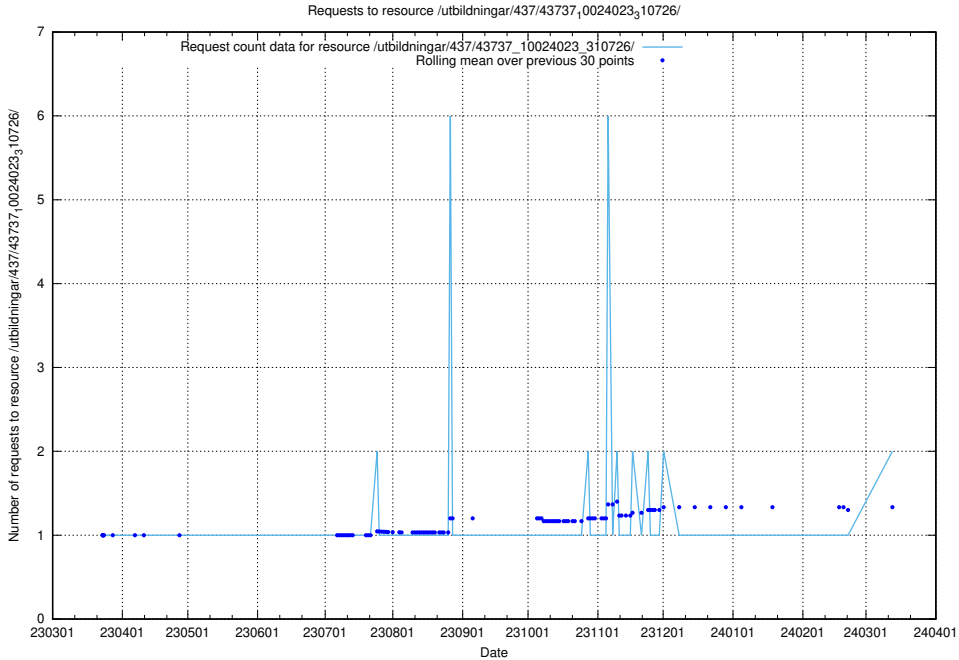

5.991 Usage of /utbildningar/437/43737_10024023_310726/

Here, we count the number of requests to resource /utbildningar/437/43737_10024023_310726/.