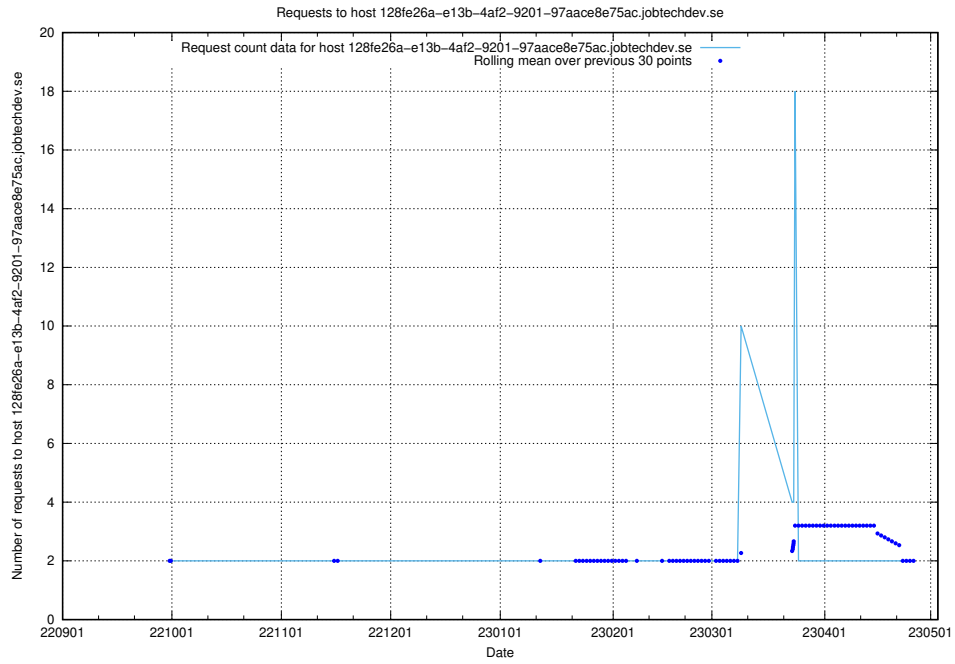

Here, we count the number of requests to host www.concept.jobtechdev.se.

7.308 Usage of 128fe26a-e13b-4af2-9201-97aace8e75ac.jobtechdev.se

Here, we count the number of requests to host 128fe26a-e13b-4af2-9201-97aace8e75ac.jobtechdev.se.