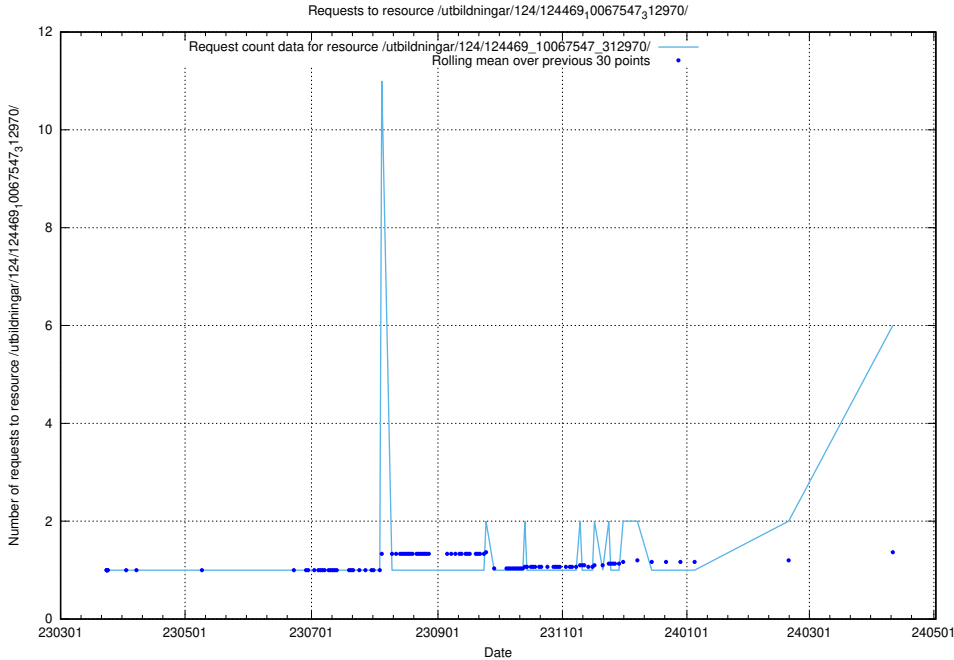

5.58 Usage of /utbildningar/124/124469_10067547_312970/

Here, we count the number of requests to resource /utbildningar/124/124469_10067547_312970/.