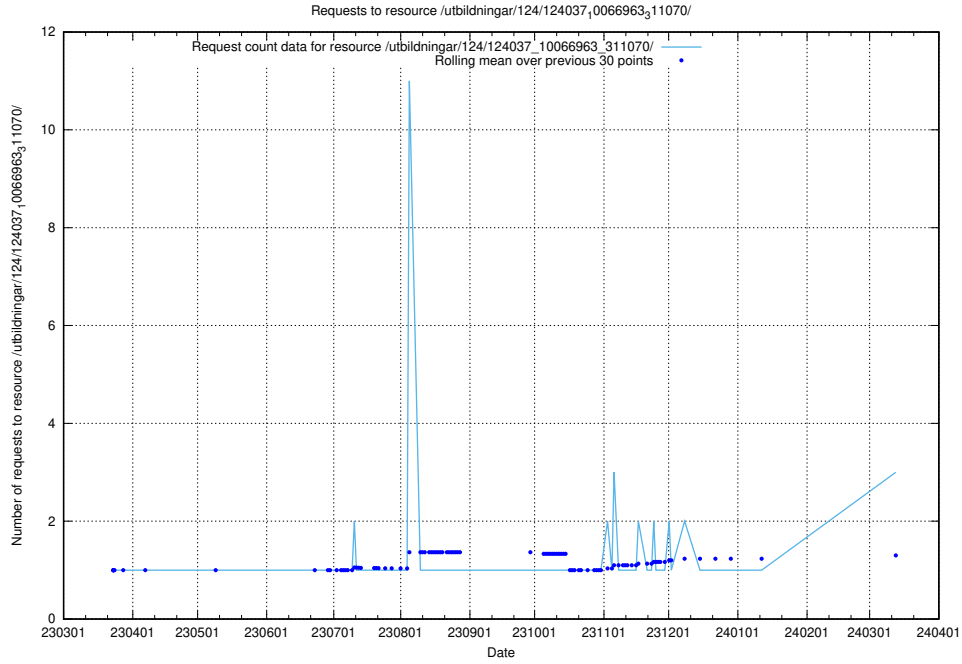

5.366 Usage of /utbildningar/124/124862_10071099_324627/

Here, we count the number of requests to resource /utbildningar/124/124862_10071099_324627/.

5.367 Usage of /utbildningar/124/124034_10066963_311070/events/