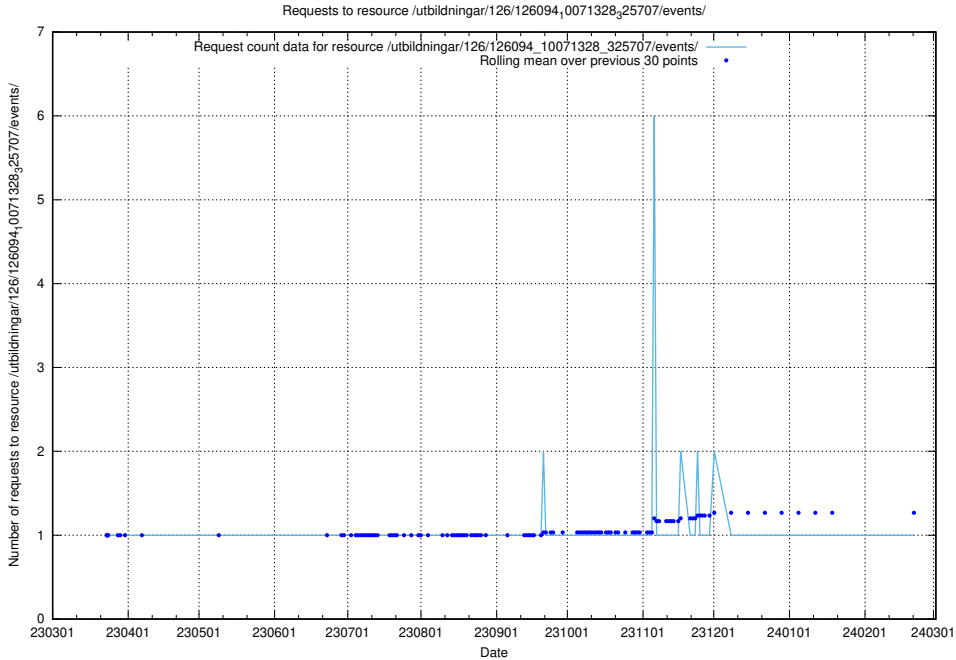

5.6128 Usage of /utbildningar/126/126094_10071328_325707/events/

Here, we count the number of requests to resource /utbildningar/126/126094_10071328_325707/events/