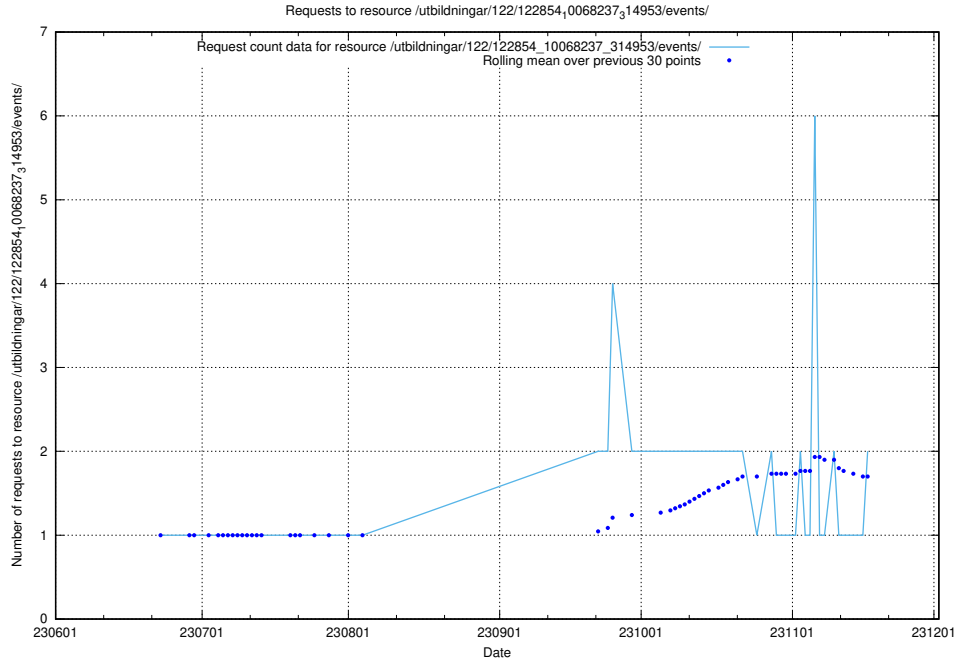

5.906 Usage of /utbildningar/122/122854_10068237_314953/events/

Here, we count the number of requests to resource /utbildningar/122/122854_10068237_314953/events/