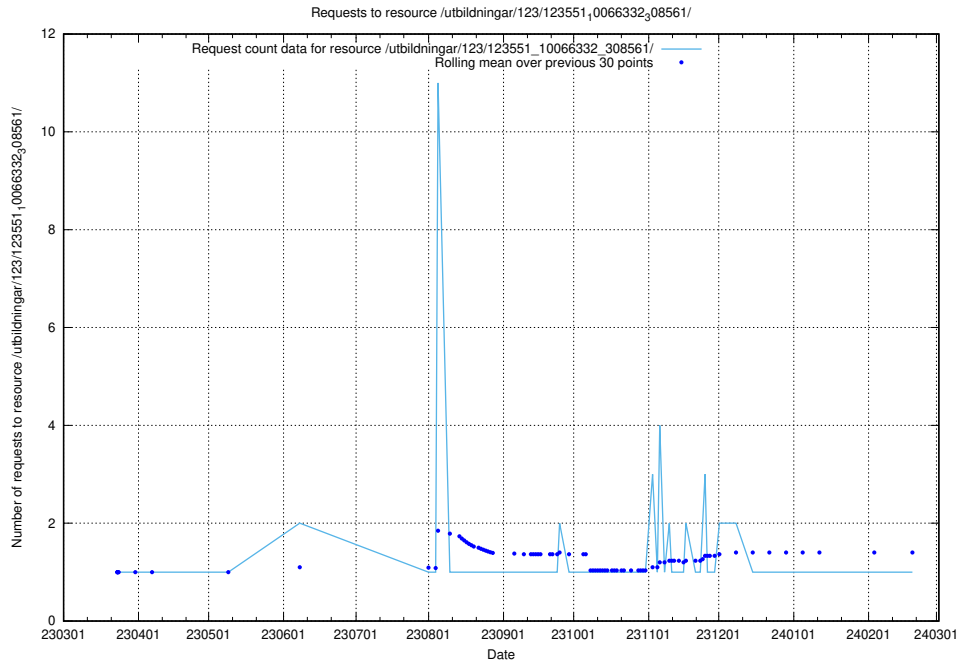

5.4237 Usage of /utbildningar/123/123551_10066332_308561/

Here, we count the number of requests to resource /utbildningar/123/123551_10066332_308561/.