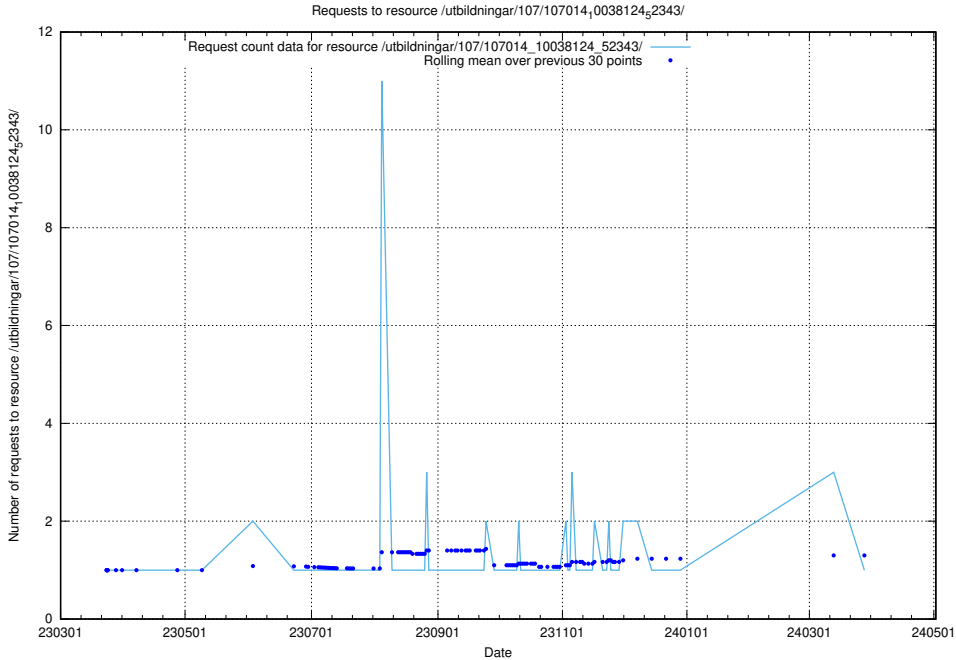

5.5129 Usage of /utbildningar/107/107014_10038124_52343/

Here, we count the number of requests to resource /utbildningar/107/107014_10038124_52343/.