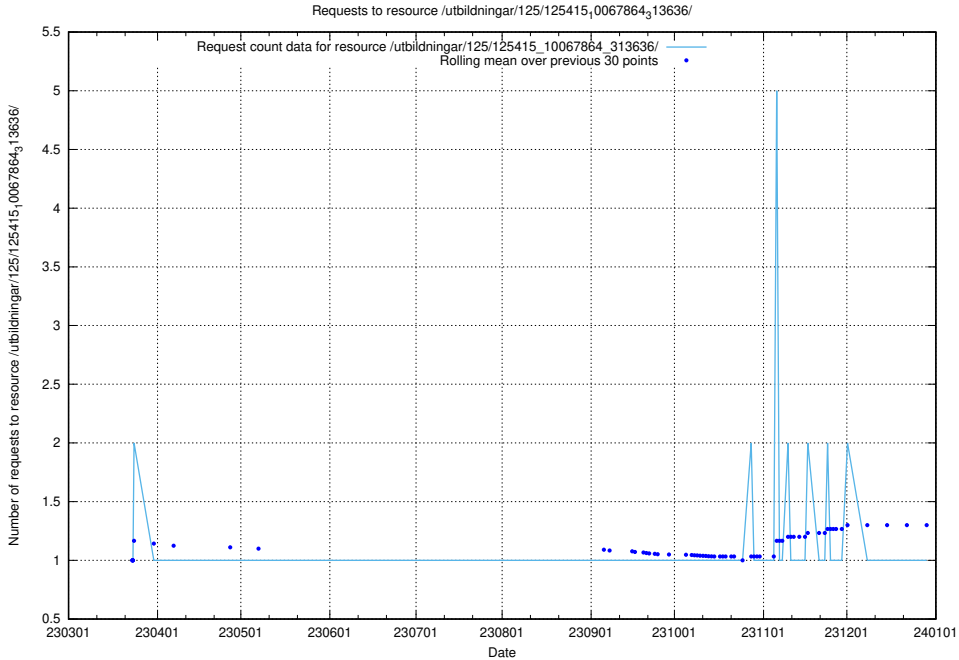

5.1138 Usage of /utbildningar/125/125415_10067864_313636/

Here, we count the number of requests to resource /utbildningar/125/125415_10067864_313636/.