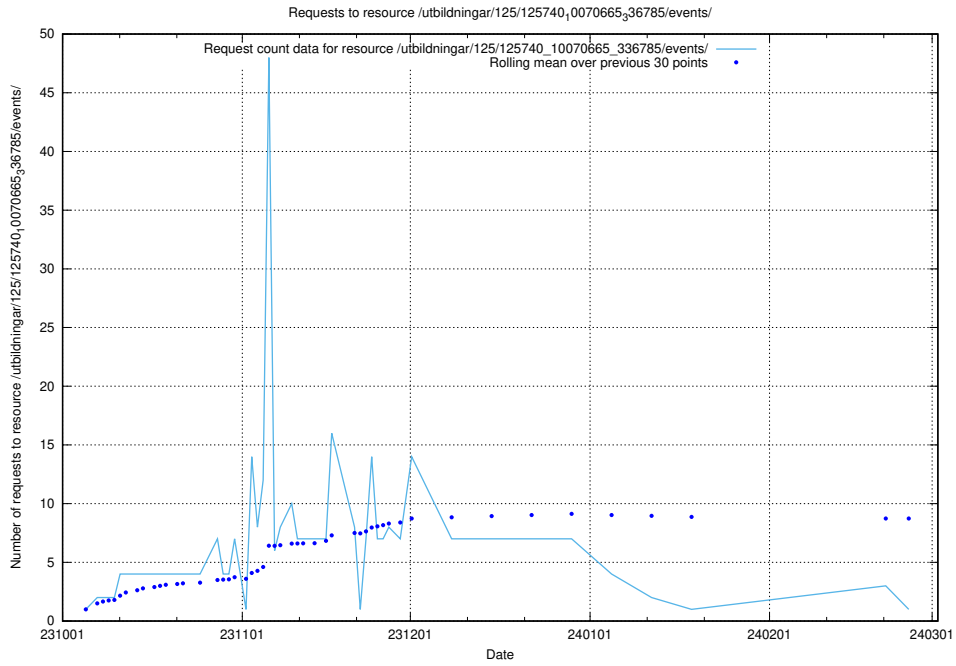

5.4158 Usage of /utbildningar/125/125740_10070665_336785/events/

Here, we count the number of requests to resource /utbildningar/125/125740_10070665_336785/events/