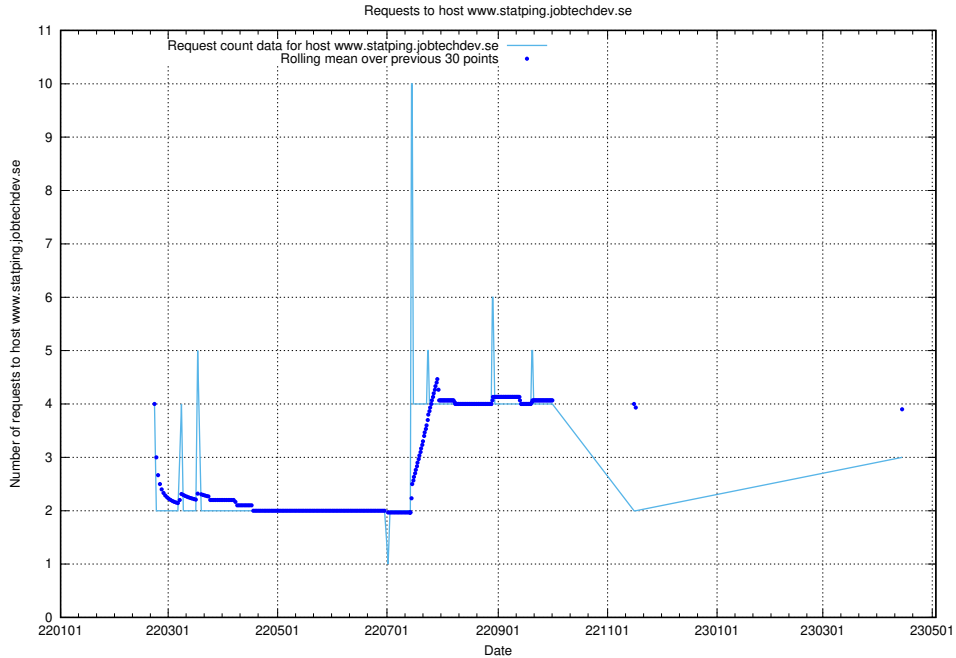

7.224 Usage of `www.statping.jobtechdev.se`

Here, we count the number of requests to host `www.statping.jobtechdev.se`.