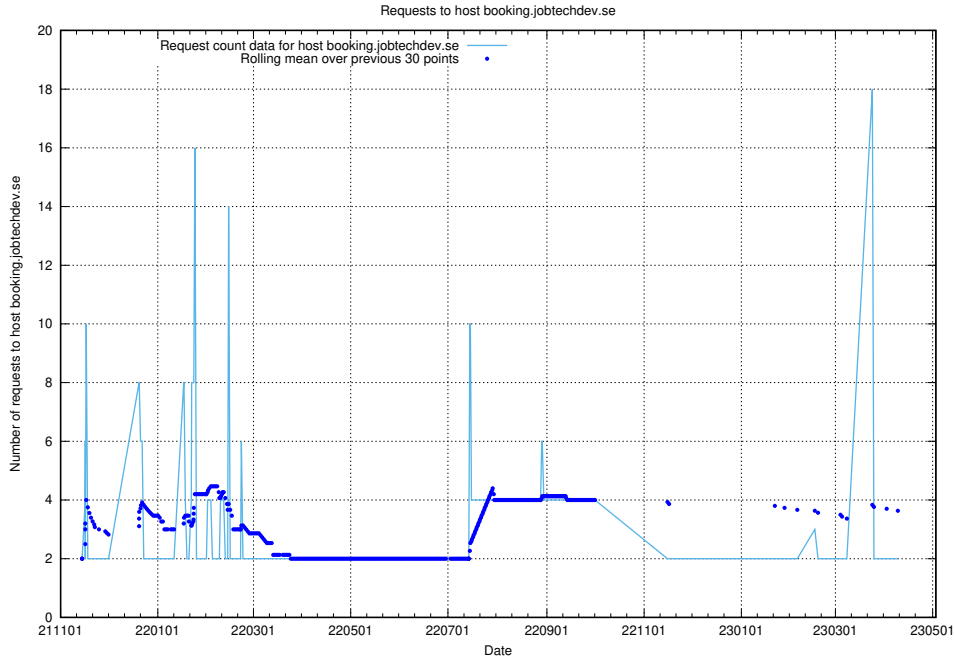

7.279 Usage of booking.jobtechdev.se

Here, we count the number of requests to host booking.jobtechdev.se.