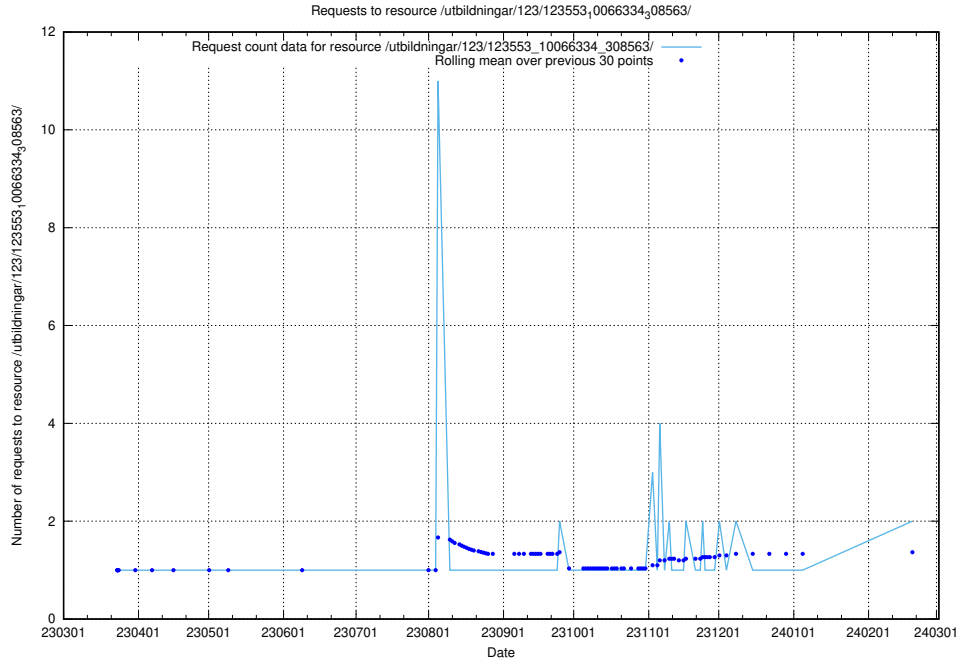

5.763 Usage of /utbildningar/123/123553_10066334_308563/

Here, we count the number of requests to resource /utbildningar/123/123553_10066334_308563/.