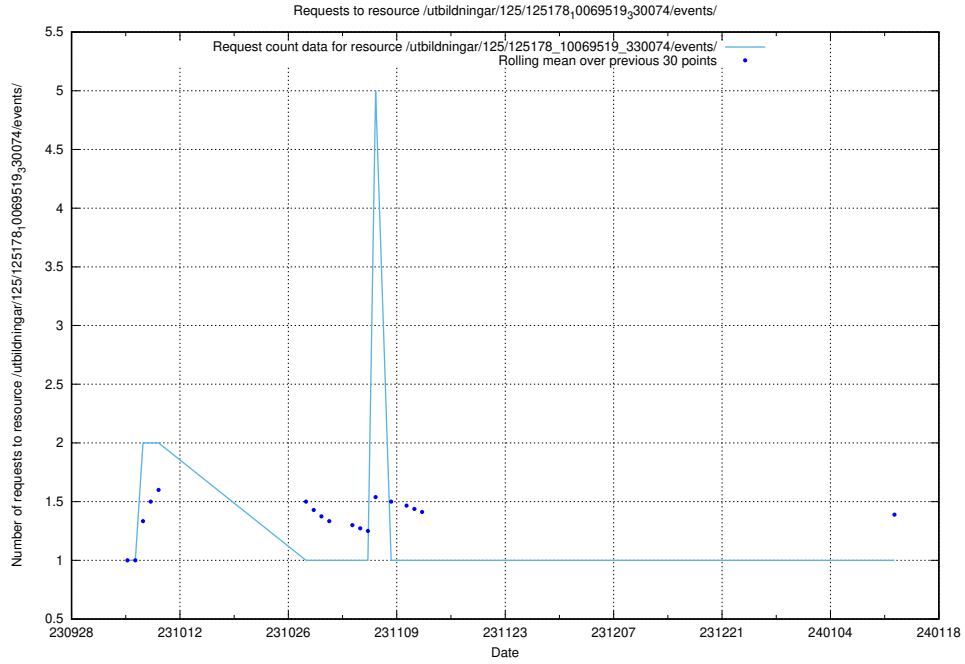

5.4165 Usage of /utbildningar/125/125178_10069519_330074/events/

Here, we count the number of requests to resource /utbildningar/125/125178_10069519_330074/events/