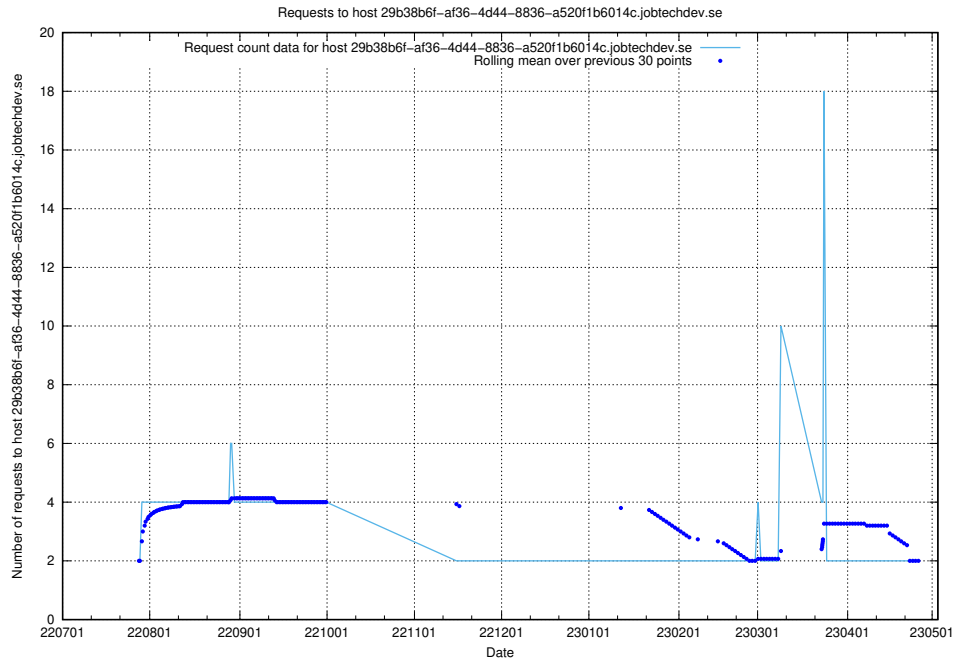

7.385 Usage of 29b38b6f-af36-4d44-8836-a520f1b6014c.jobtechdev.se

Here, we count the number of requests to host 29b38b6f-af36-4d44-8836-a520f1b6014c.jobtechdev.se.