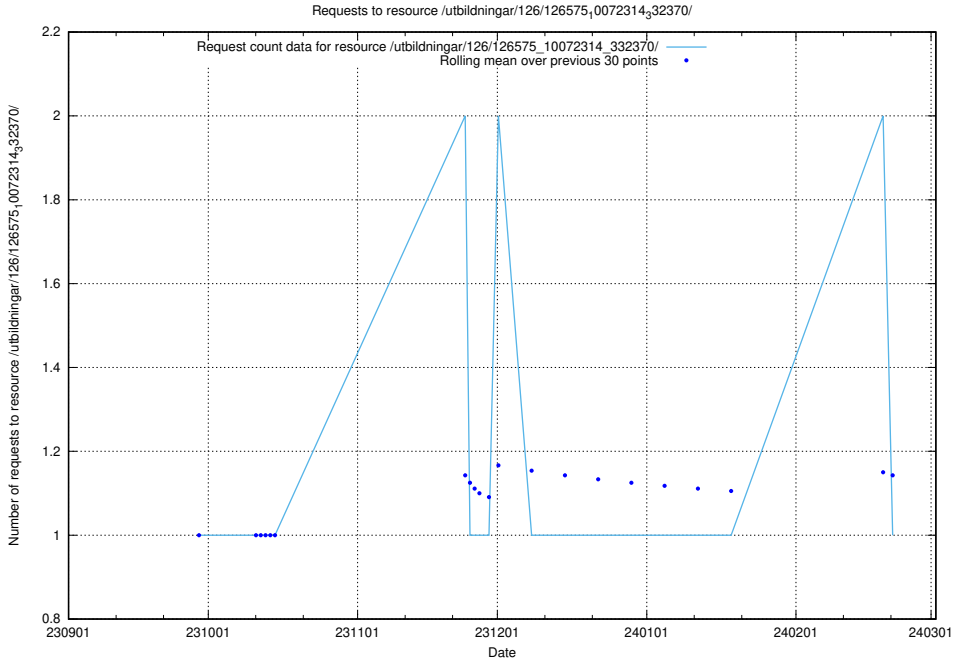

5.4197 Usage of /utbildningar/126/126575_10072314_332370/

Here, we count the number of requests to resource /utbildningar/126/126575_10072314_332370/.