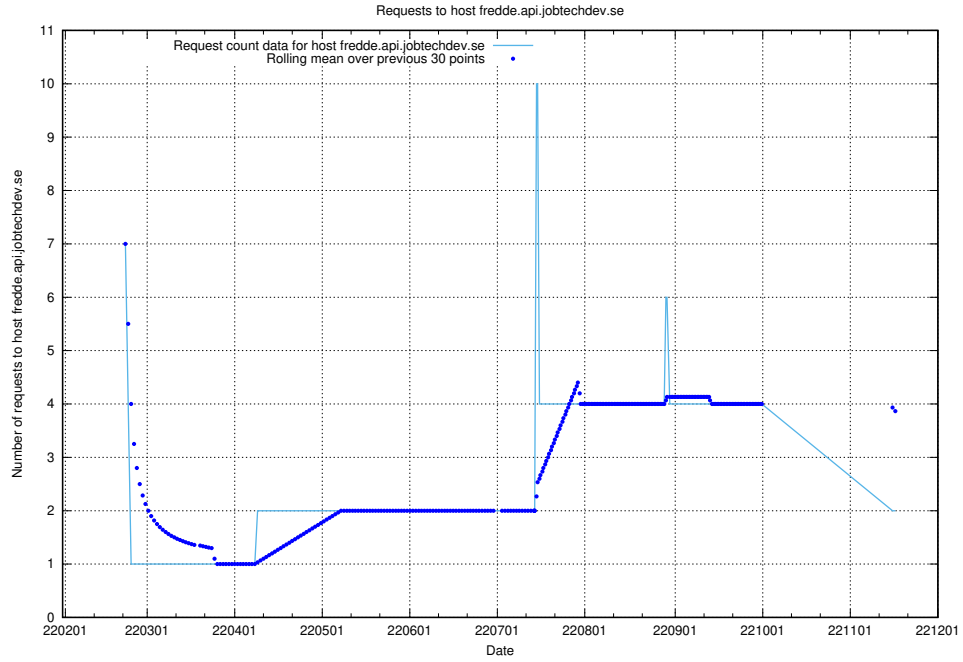

7.520 Usage of fredde.api.jobtechdev.se

Here, we count the number of requests to host fredde.api.jobtechdev.se.