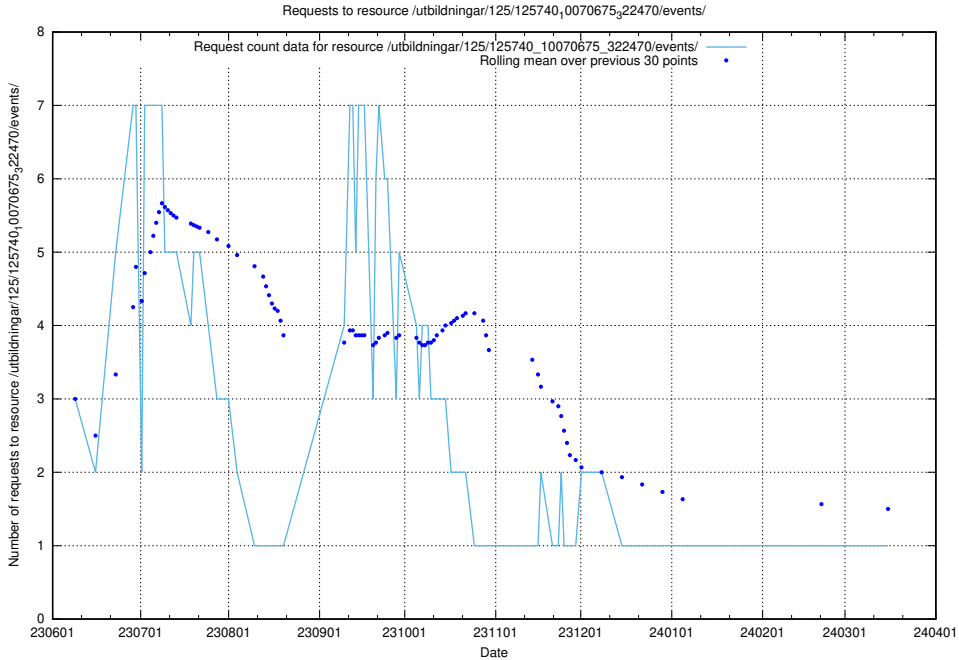

5.5611 Usage of /utbildningar/125/125740_10070675_322470/events/

Here, we count the number of requests to resource /utbildningar/125/125740_10070675_322470/events/