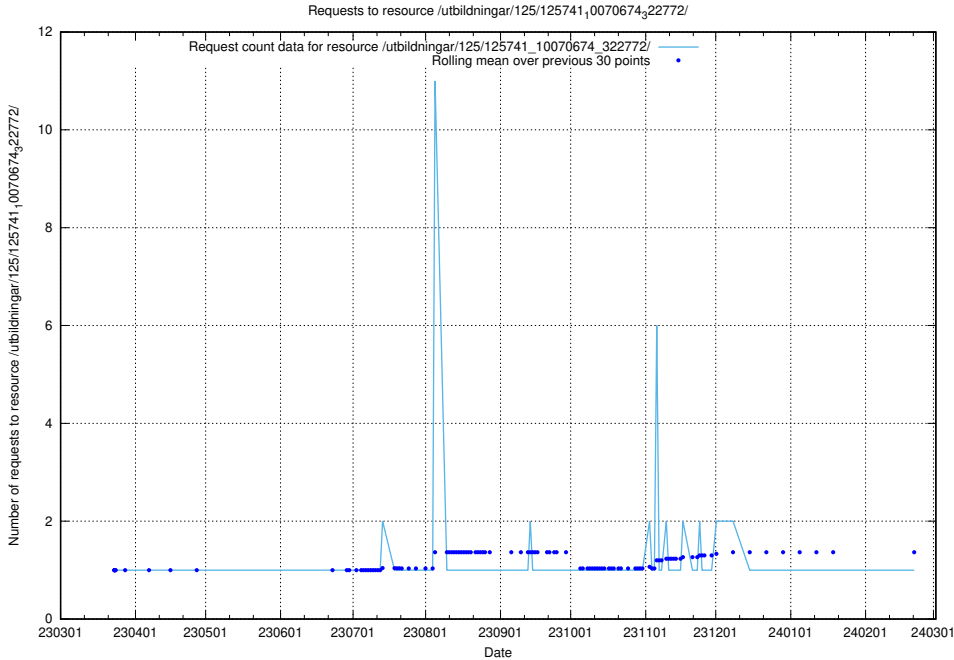

5.6178 Usage of /utbildningar/125/125741_10070674_322772/

Here, we count the number of requests to resource /utbildningar/125/125741_10070674_322772/.

5.6179 Usage of /utbildningar/125/125741_10070674_322469/events/