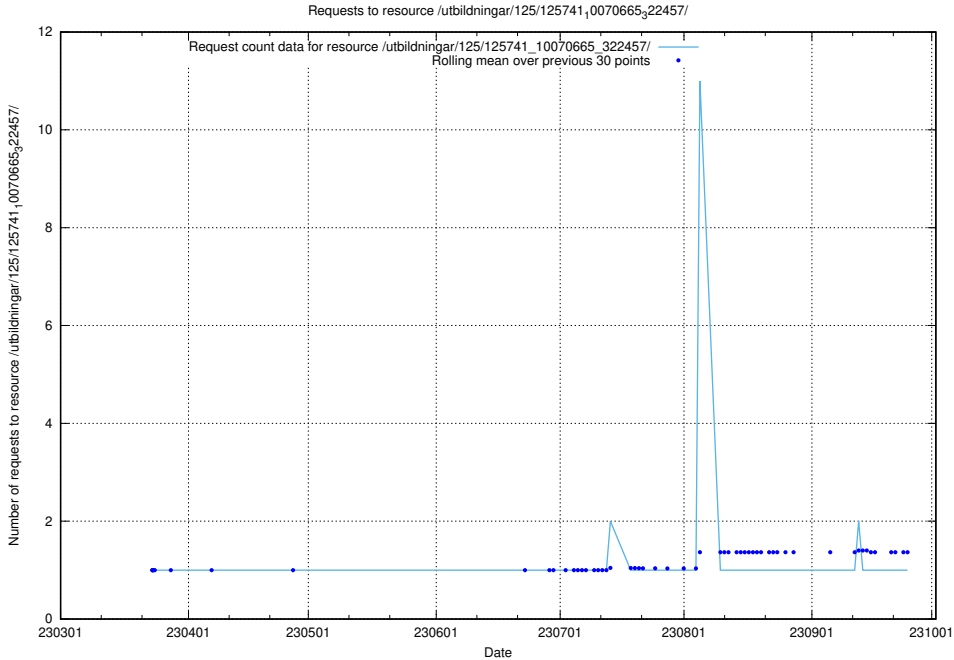

5.6186 Usage of /utbildningar/125/125741_10070665_322457/

Here, we count the number of requests to resource /utbildningar/125/125741_10070665_322457/.