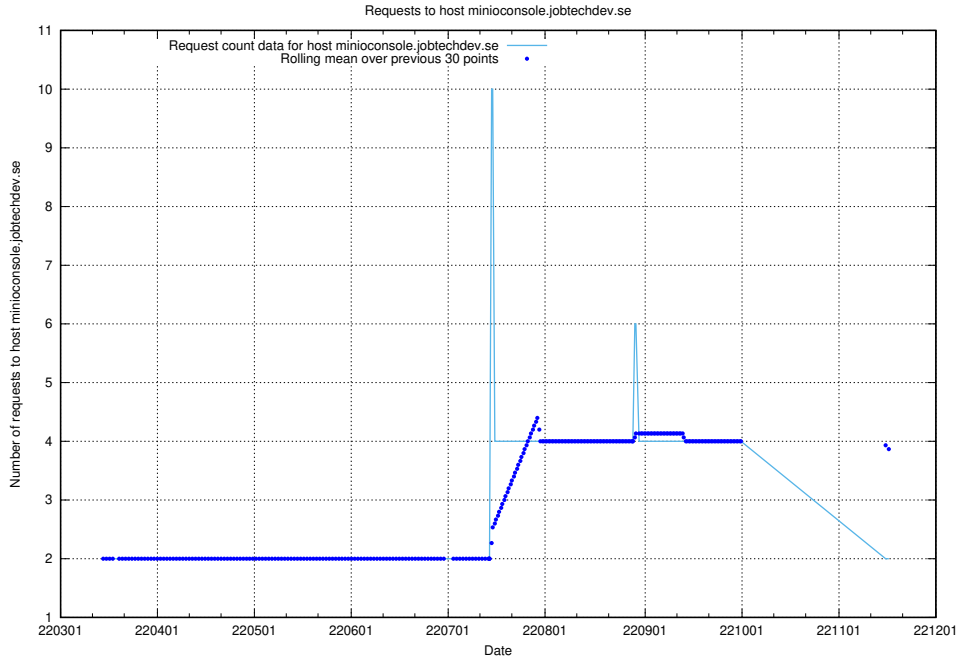

7.497 Usage of minioconsole.jobtechdev.se

Here, we count the number of requests to host minioconsole.jobtechdev.se.

7.498 Usage of minio-console.jobtechdev.se

Here, we count the number of requests to host minio-console.jobtechdev.se.