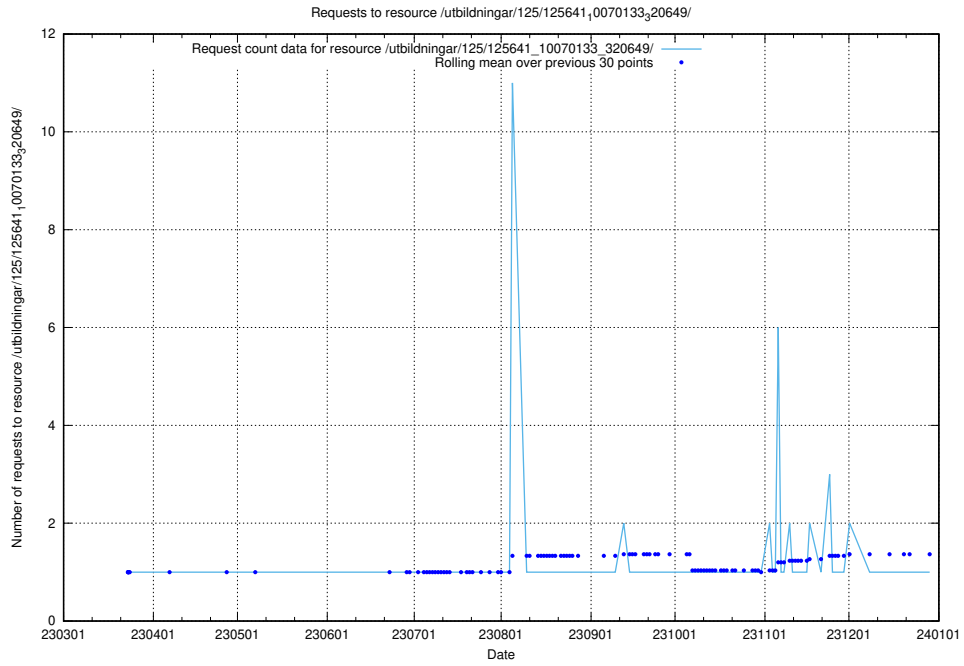

5.1087 Usage of /utbildningar/125/125641_10070133_320649/

Here, we count the number of requests to resource /utbildningar/125/125641_10070133_320649/.