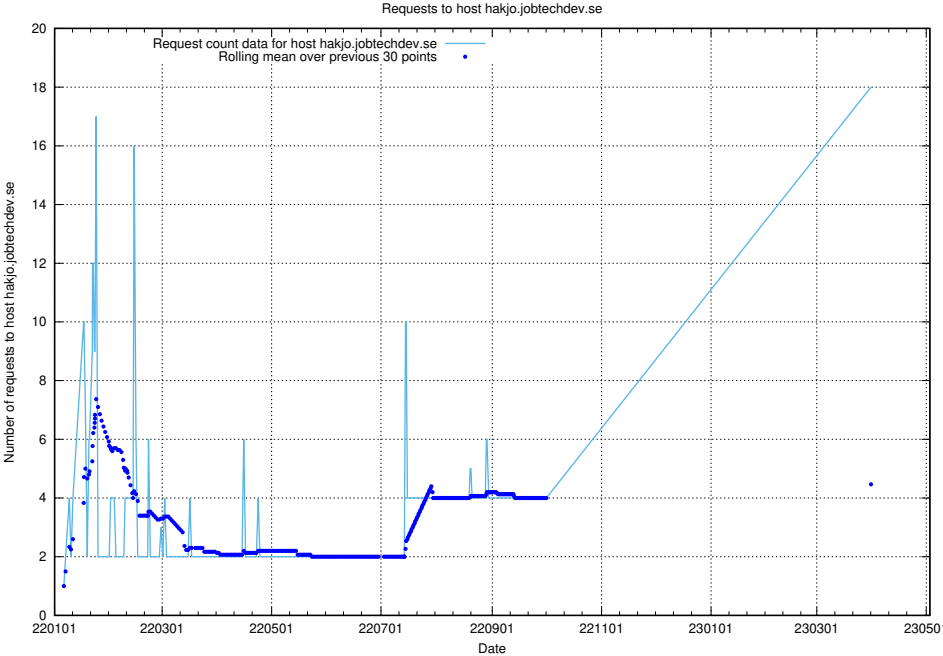

7.37 Usage of hakjo.jobtechdev.se

Here, we count the number of requests to host hakjo.jobtechdev.se.