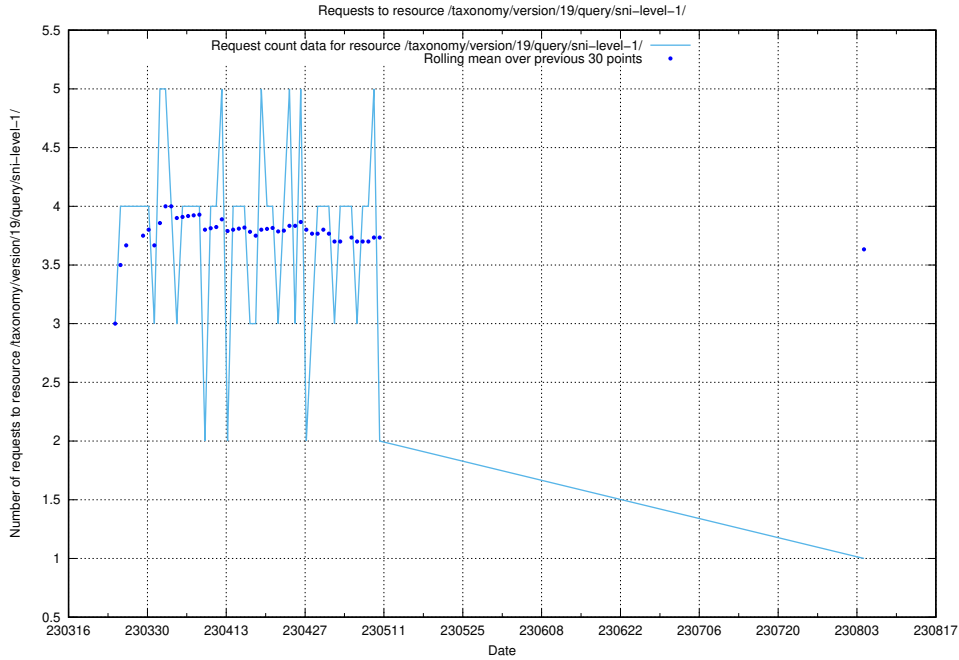

5.5844 Usage of /taxonomy/version/19/query/sni-level-1/

Here, we count the number of requests to resource /taxonomy/version/19/query/sni-level-1/.