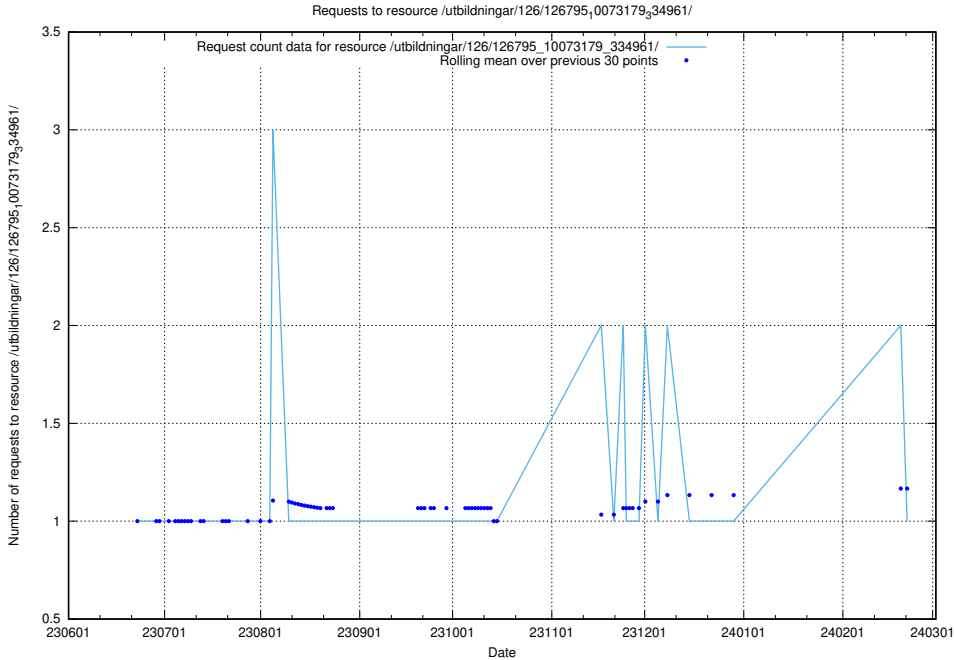

5.5312 Usage of /utbildningar/126/126795_10073179_334961/

Here, we count the number of requests to resource /utbildningar/126/126795_10073179_334961/.