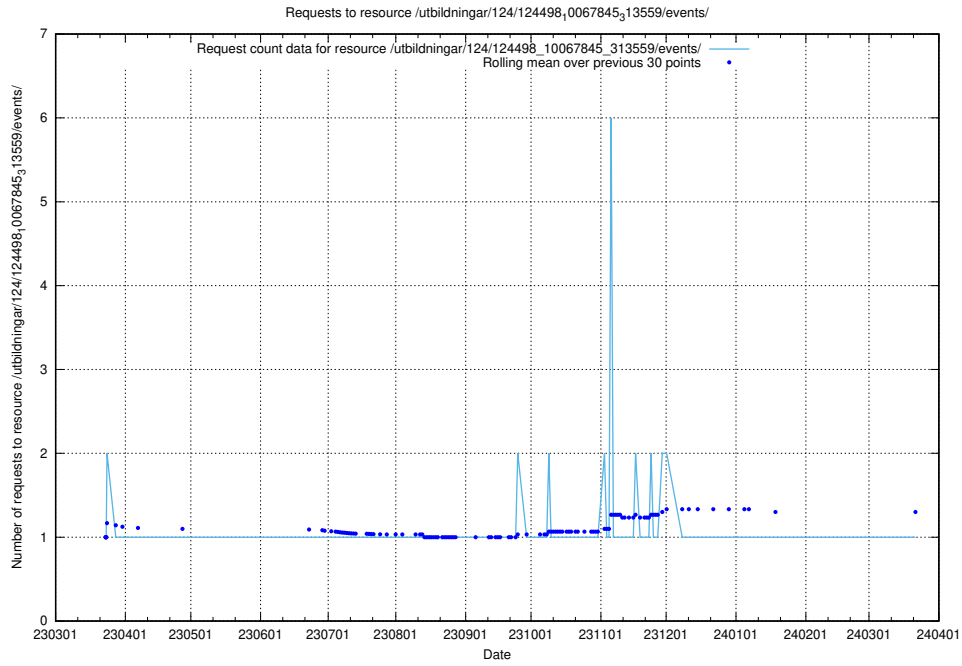

5.2448 Usage of /utbildningar/124/124498_10067845_313559/events/

Here, we count the number of requests to resource /utbildningar/124/124498_10067845_313559/events/