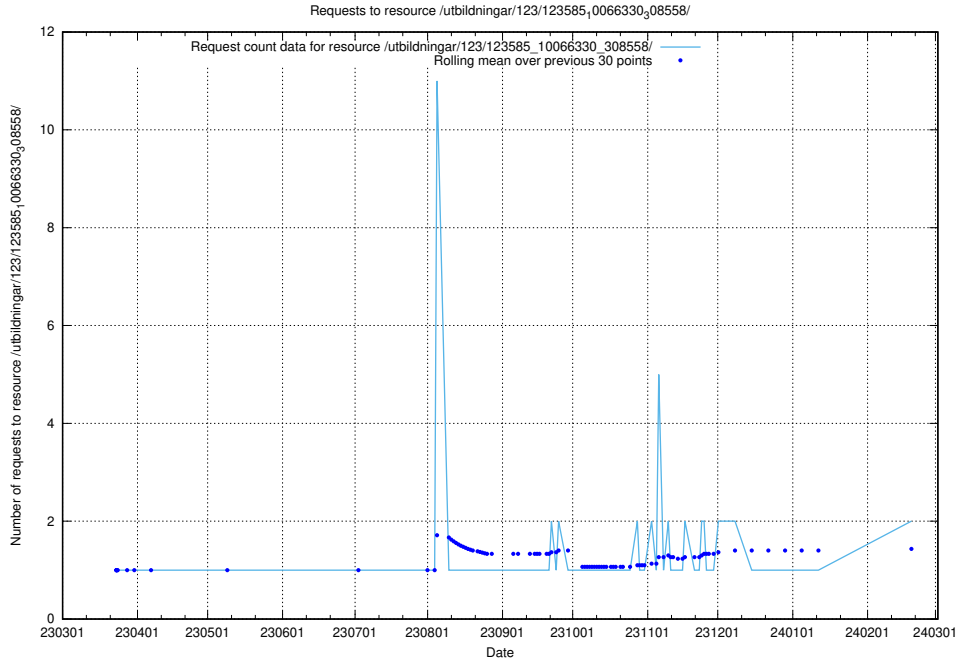

5.762 Usage of /utbildningar/123/123585_10066330_308558/

Here, we count the number of requests to resource /utbildningar/123/123585_10066330_308558/.