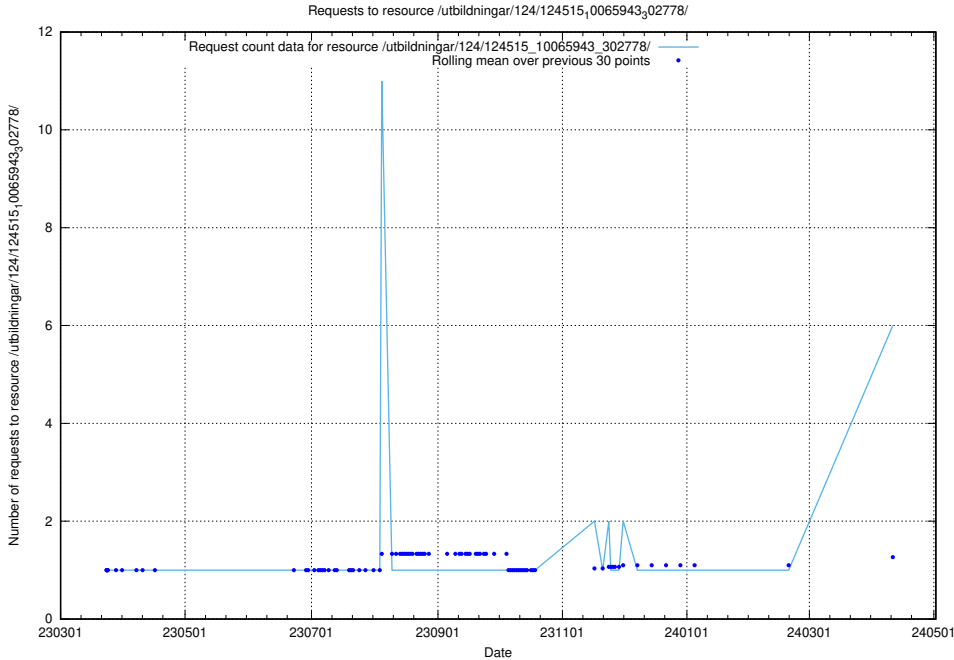

5.50 Usage of /utbildningar/124/124515_10065943_302778/

Here, we count the number of requests to resource /utbildningar/124/124515_10065943_302778/.