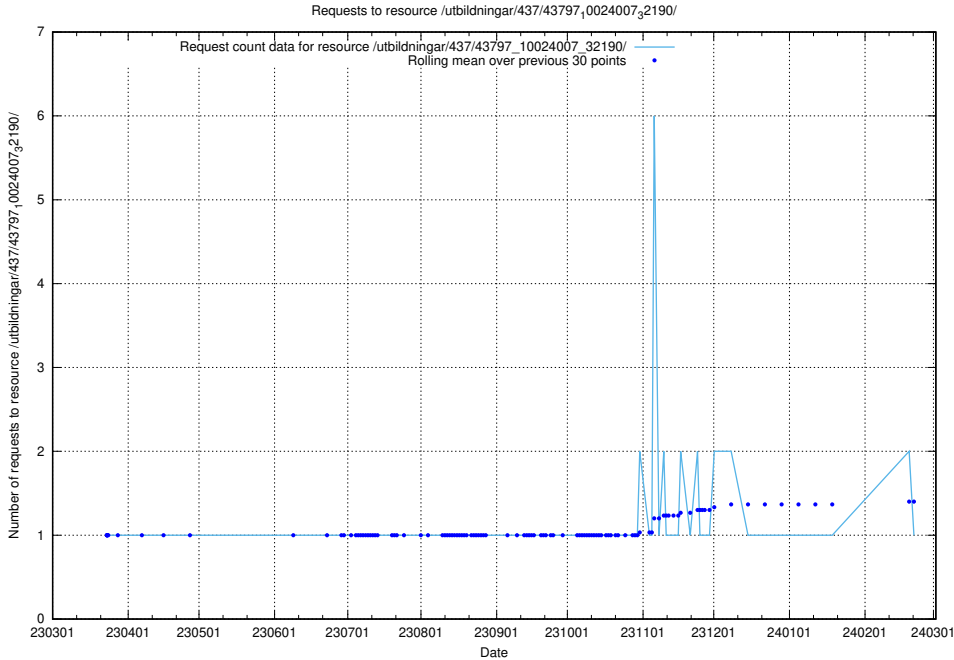

5.6047 Usage of /utbildningar/437/43797_10024007_32190/

Here, we count the number of requests to resource /utbildningar/437/43797_10024007_32190/.