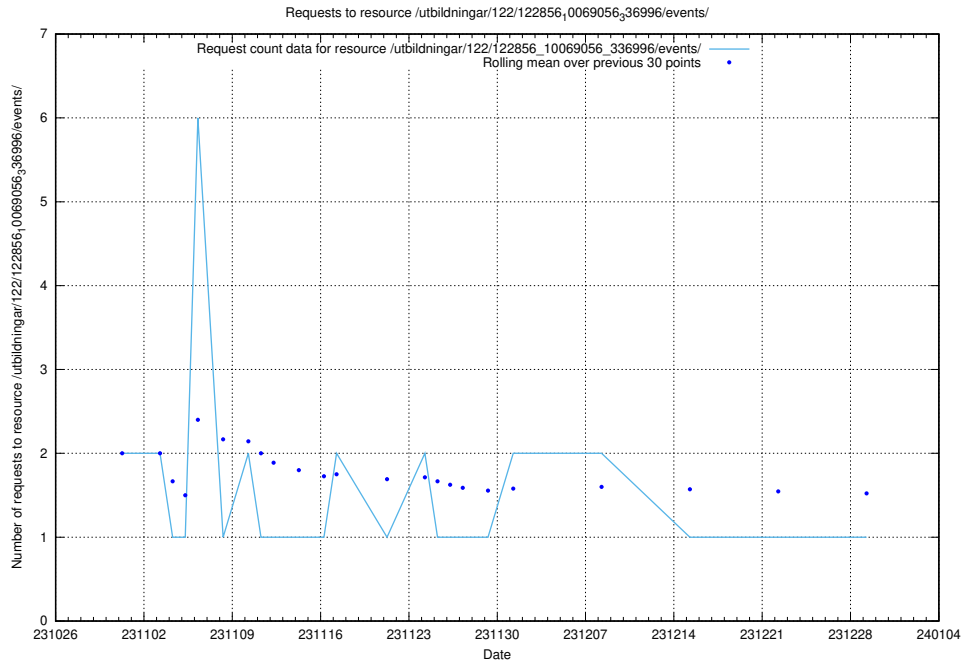

Here, we count the number of requests to resource /utbildningar/127/127012_10074034_337034/events/

5.3916 Usage of /utbildningar/122/122856_10069056_336996/events/

Here, we count the number of requests to resource /utbildningar/122/122856_10069056_336996/events/