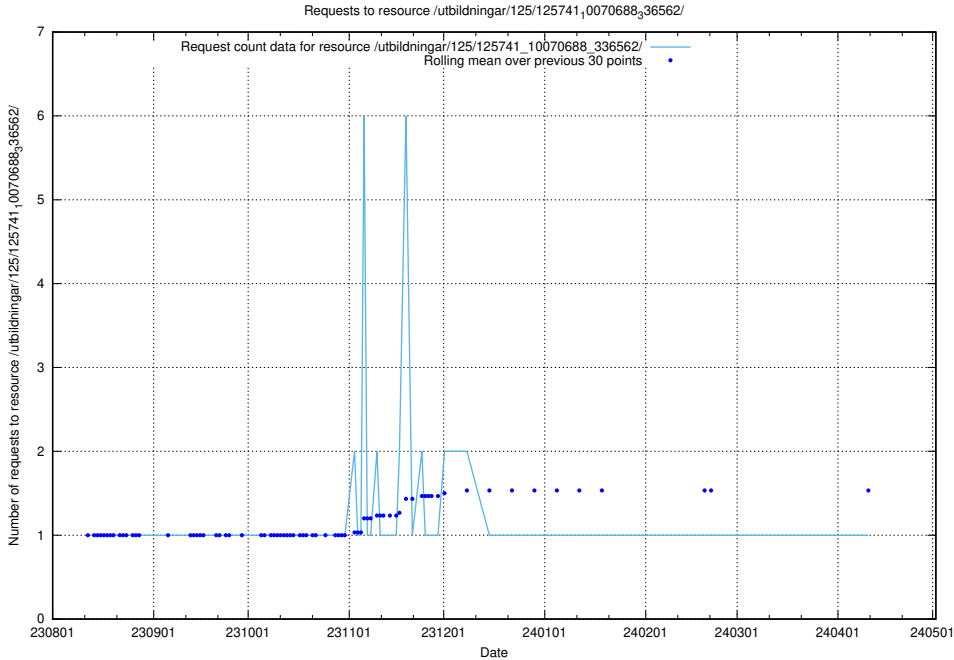

5.4551 Usage of /utbildningar/125/125741_10070688_336562/

Here, we count the number of requests to resource /utbildningar/125/125741_10070688_336562/.