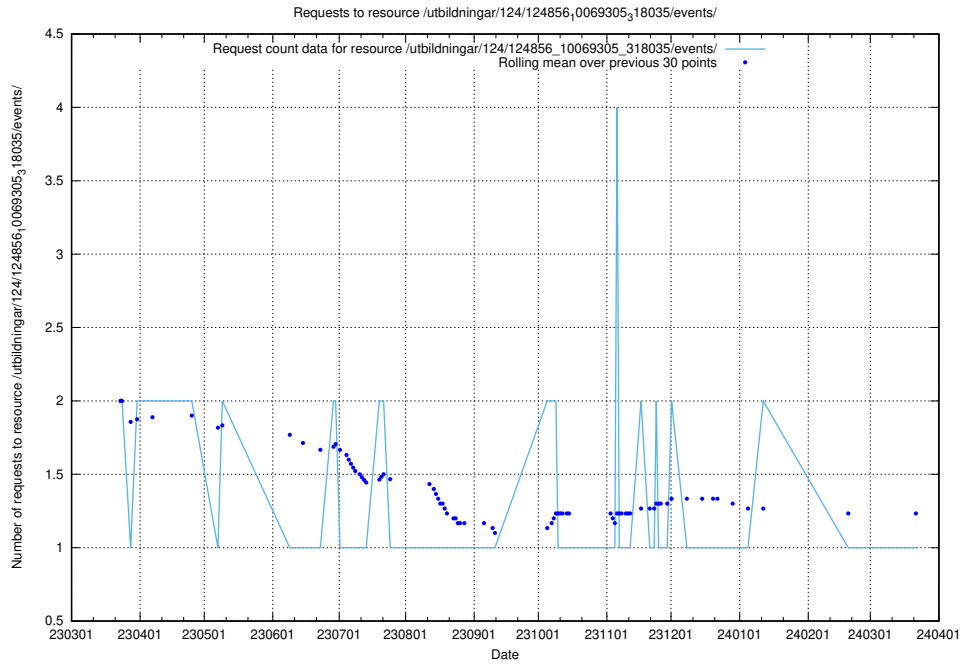

5.5987 Usage of /utbildningar/124/124856_10069305_318035/events/

Here, we count the number of requests to resource /utbildningar/124/124856_10069305_318035/events/