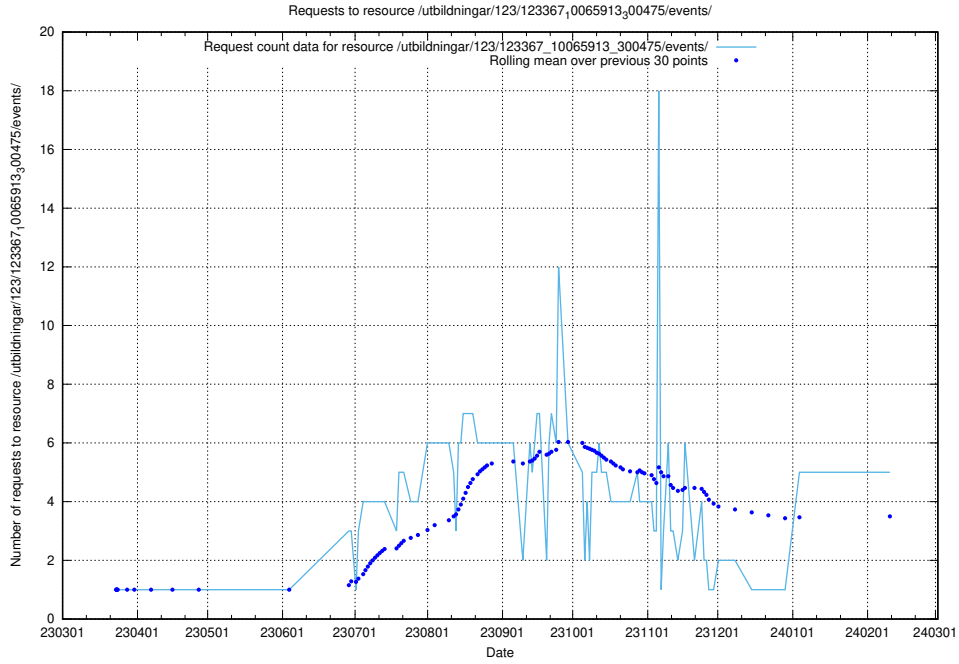

5.154 Usage of /utbildningar/123/123367_10065913_300475/events/

Here, we count the number of requests to resource /utbildningar/123/123367_10065913_300475/events/