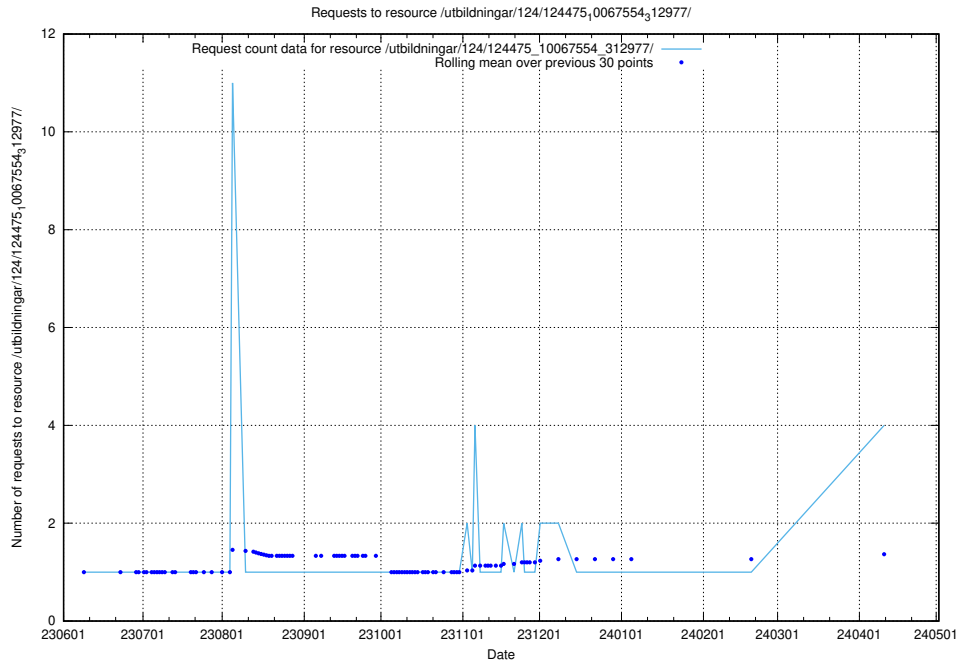

5.250 Usage of /utbildningar/124/124475_10067554_312977/

Here, we count the number of requests to resource /utbildningar/124/124475_10067554_312977/.