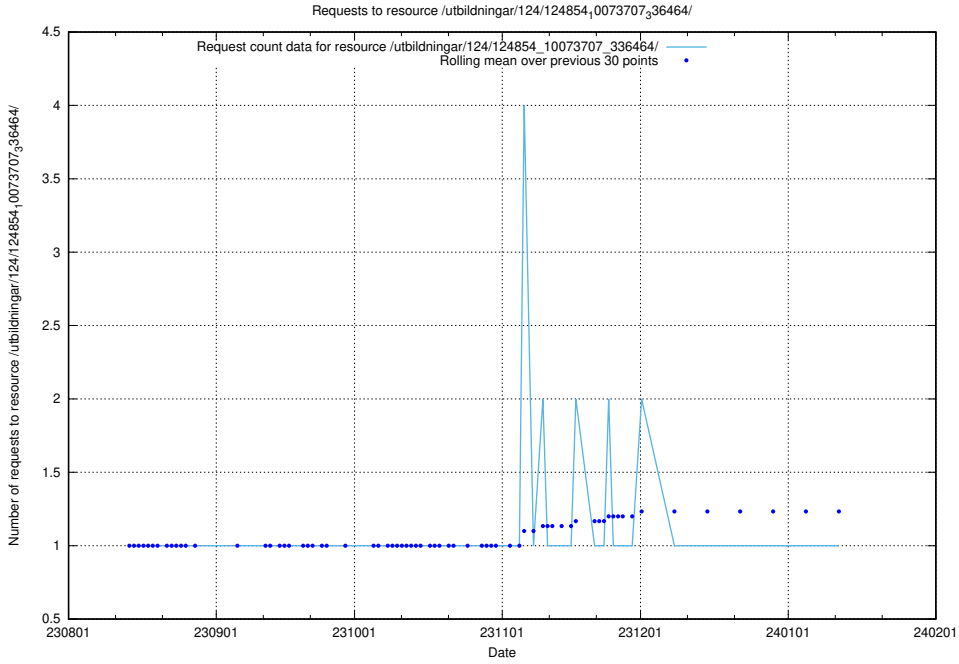

5.4543 Usage of /utbildningar/124/124854_10073707_336464/

Here, we count the number of requests to resource /utbildningar/124/124854_10073707_336464/.