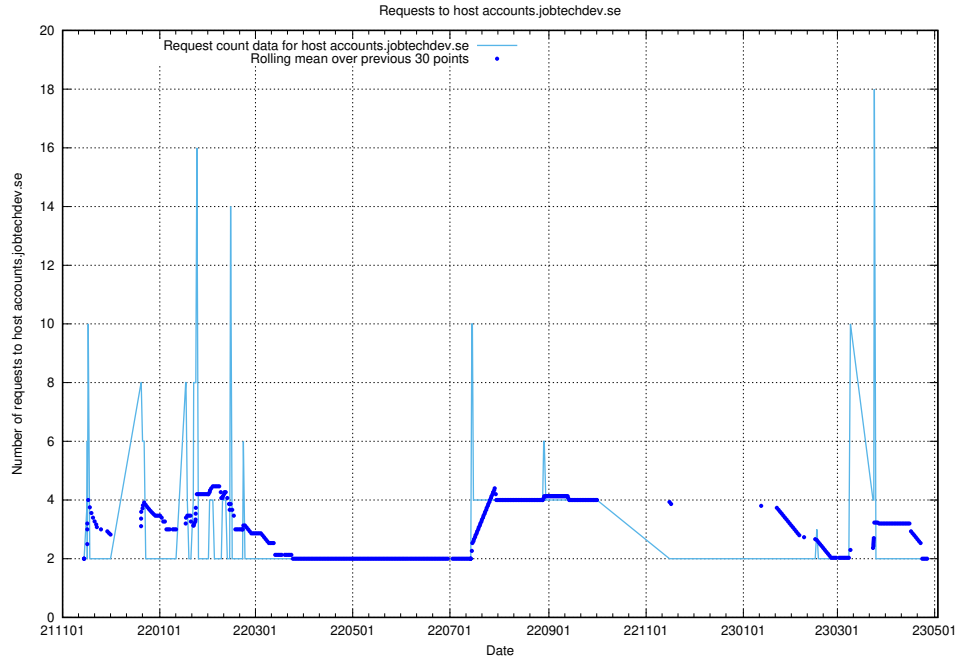

7.293 Usage of auth.jitsitest.jobtechdev.se

Here, we count the number of requests to host auth.jitsitest.jobtechdev.se.

7.294 Usage of auth.jitsi.jobtechdev.se

Here, we count the number of requests to host auth.jitsi.jobtechdev.se.