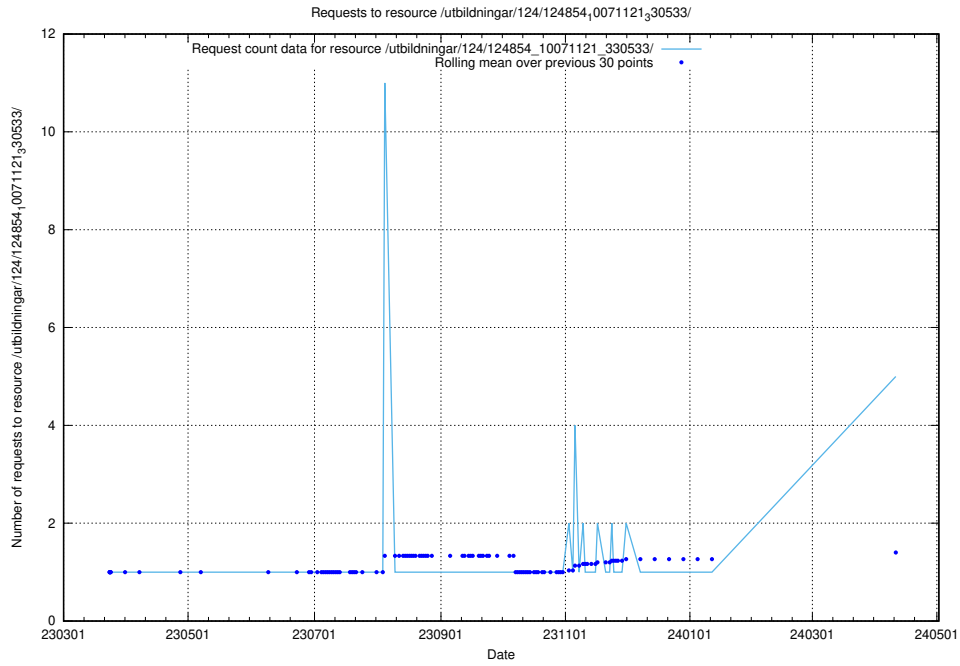

5.124 Usage of /utbildningar/124/124854_10071121_330533/

Here, we count the number of requests to resource /utbildningar/124/124854_10071121_330533/.