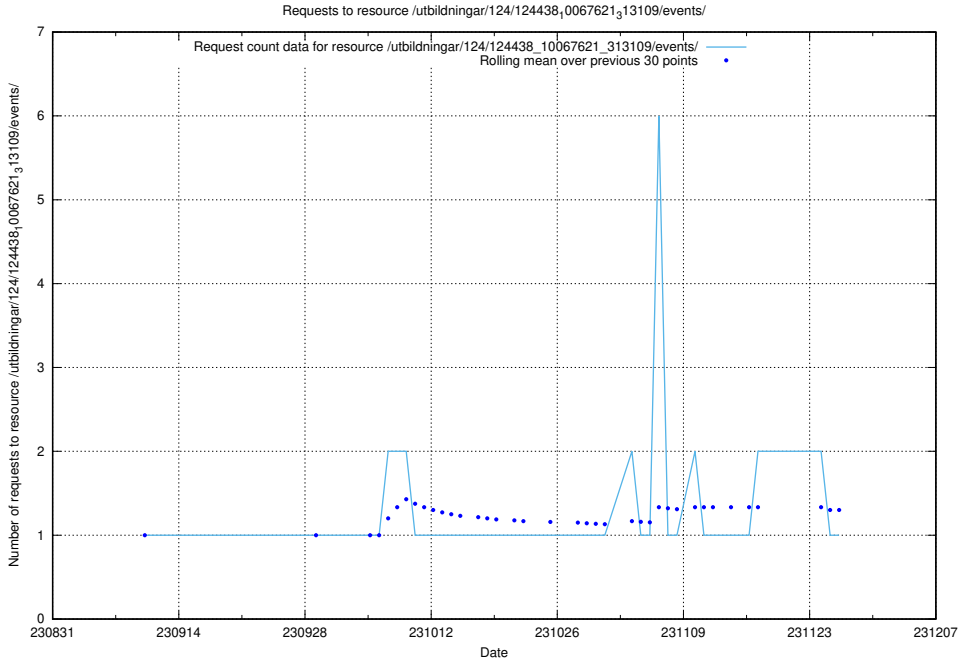

5.4367 Usage of /utbildningar/124/124438_10067621_313109/events/

Here, we count the number of requests to resource /utbildningar/124/124438_10067621_313109/events/