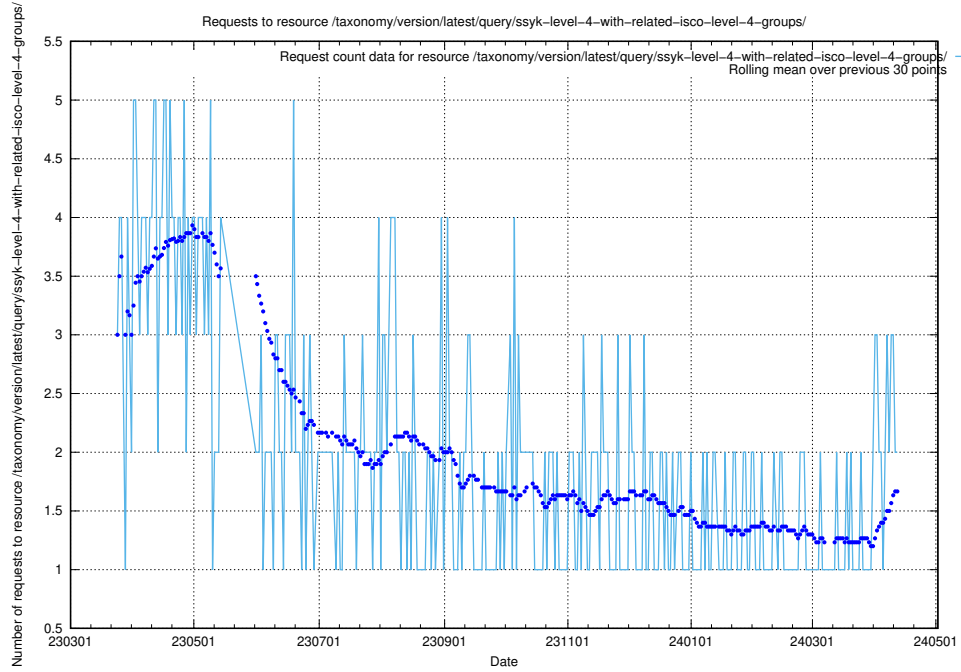

5.938 Usage of /taxonomy/version/latest/query/ssyk-level-4-with-related-isco-level-4-groups/

Here, we count the number of requests to resource /taxonomy/version/latest/query/ssyk-level-4-with-related-isco-level-4-groups/.