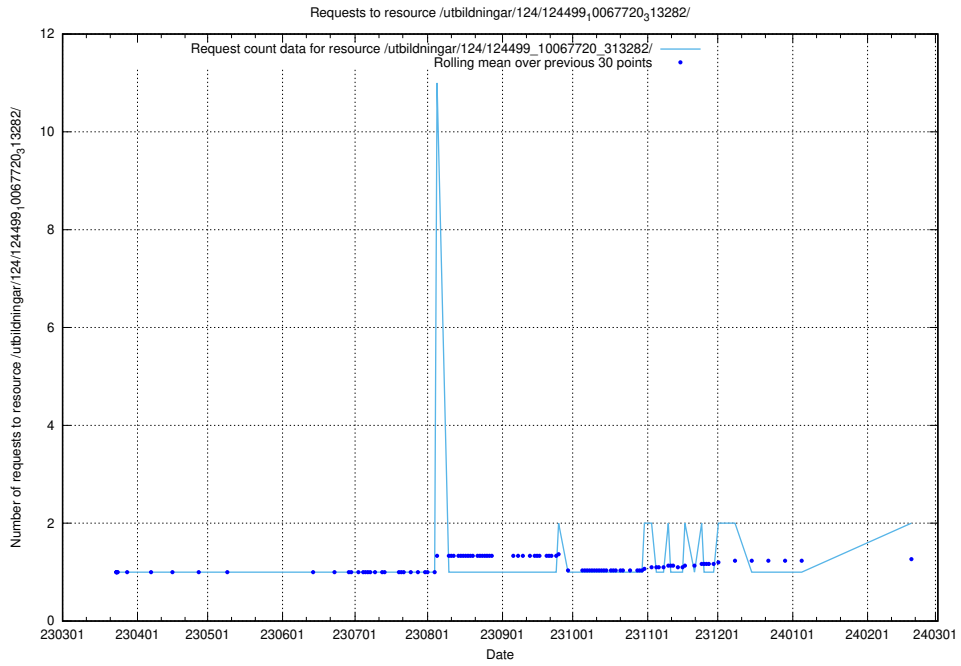

5.595 Usage of /utbildningar/124/124499_10067720_313282/

Here, we count the number of requests to resource /utbildningar/124/124499_10067720_313282/.