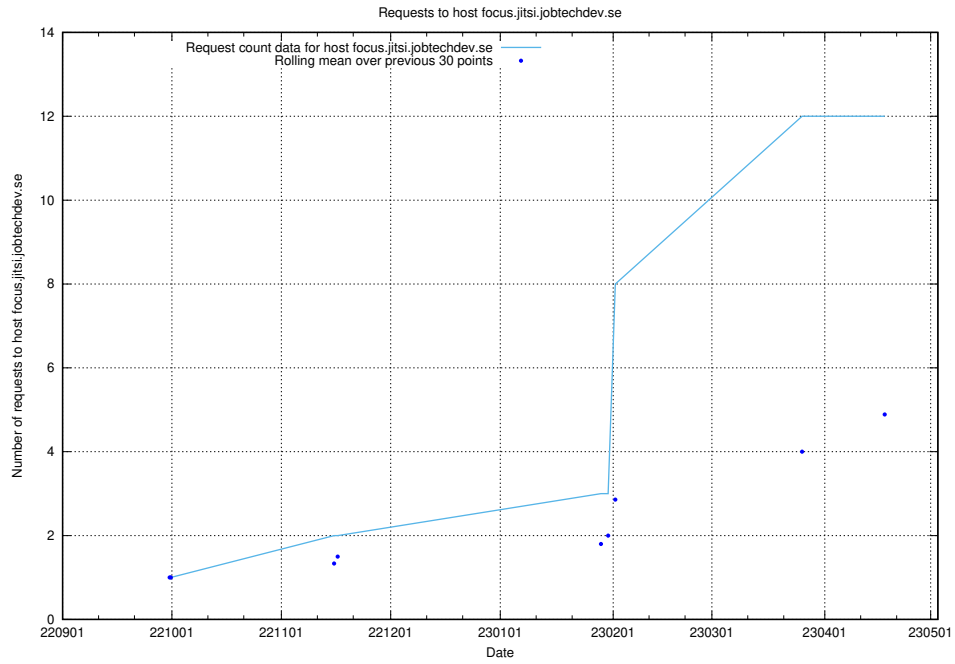

7.54 Usage of focus.jitsi.jobtechdev.se

Here, we count the number of requests to host focus.jitsi.jobtechdev.se.