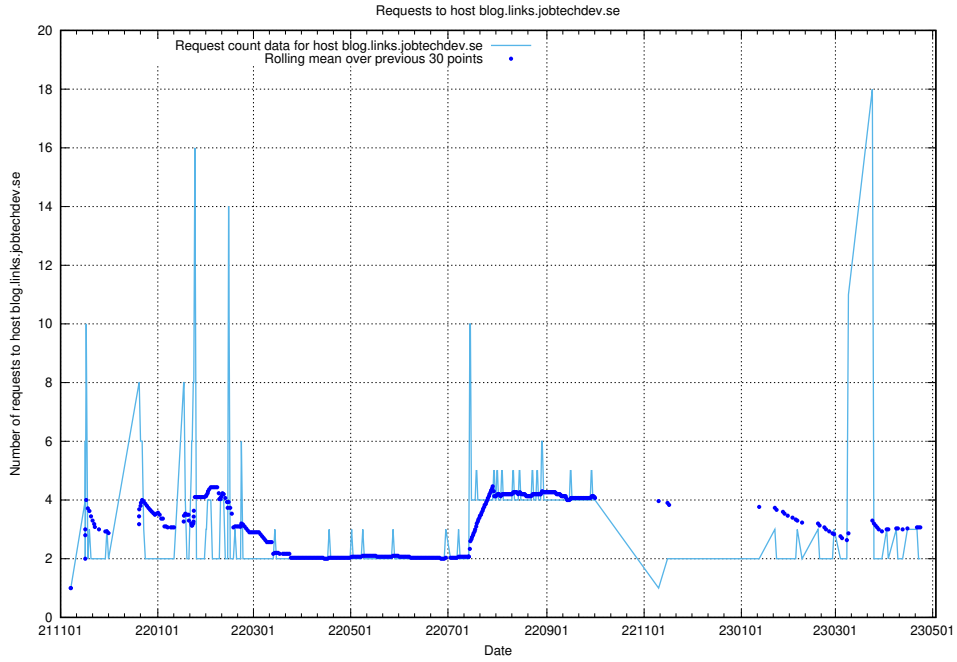

7.431 Usage of `blog.links.jobtechdev.se`

Here, we count the number of requests to host `blog.links.jobtechdev.se`.