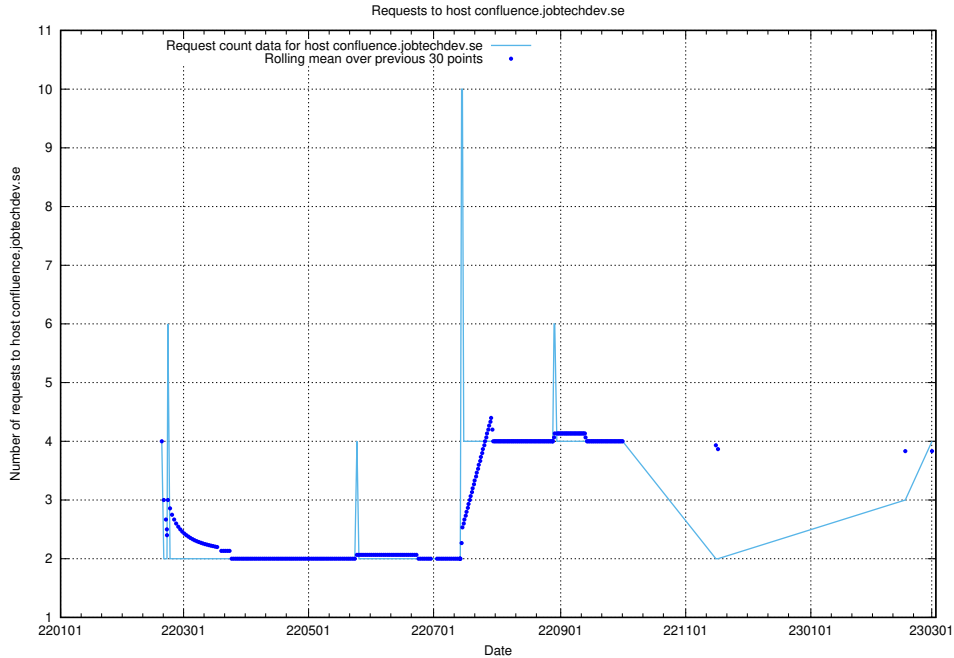

7.158 Usage of confluence.jobtechdev.se

Here, we count the number of requests to host confluence.jobtechdev.se.