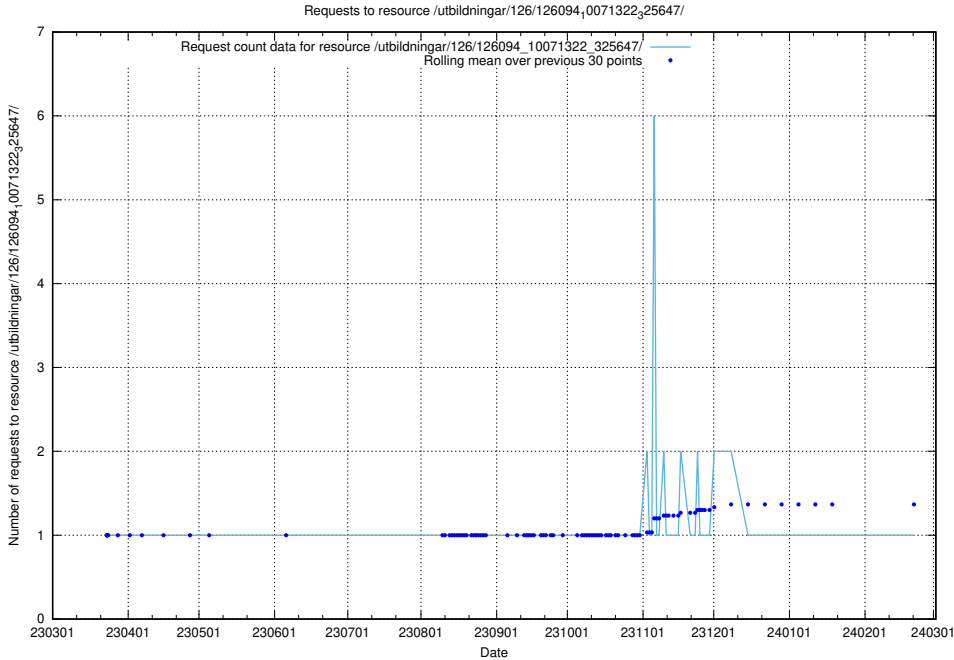

5.6130 Usage of /utbildningar/126/126094_10071322_325647/

Here, we count the number of requests to resource /utbildningar/126/126094_10071322_325647/.