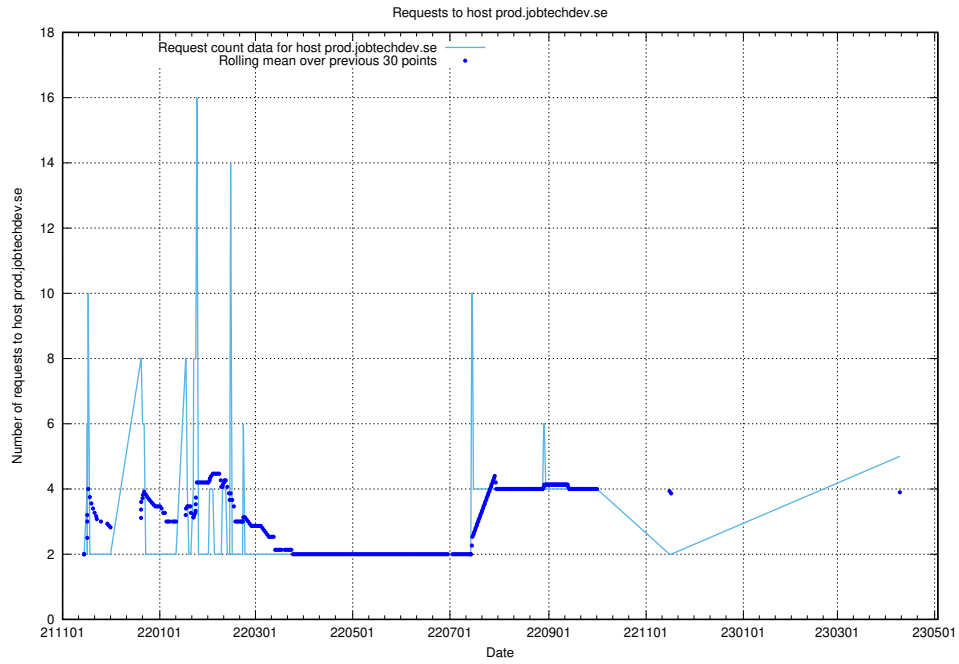

7.94 Usage of transformer.dev.services.jtech.se

Here, we count the number of requests to host transformer.dev.services.jtech.se.

7.95 Usage of prod.jobtechdev.se

Here, we count the number of requests to host prod.jobtechdev.se.