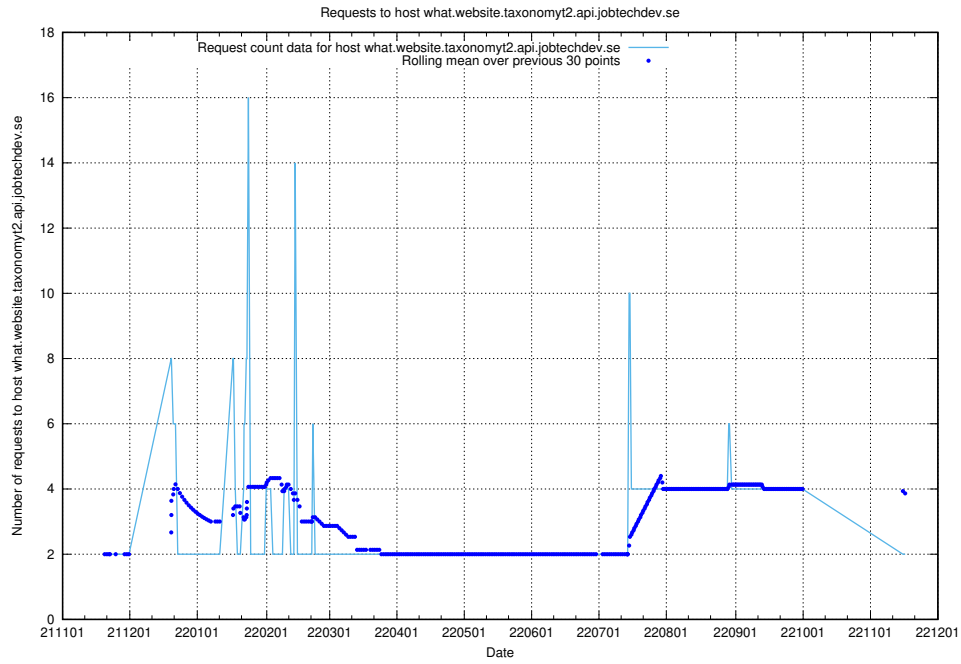

7.452 Usage of what.website.taxonomy2.api.jobtechdev.se

Here, we count the number of requests to host what.website.taxonomy2.api.jobtechdev.se.