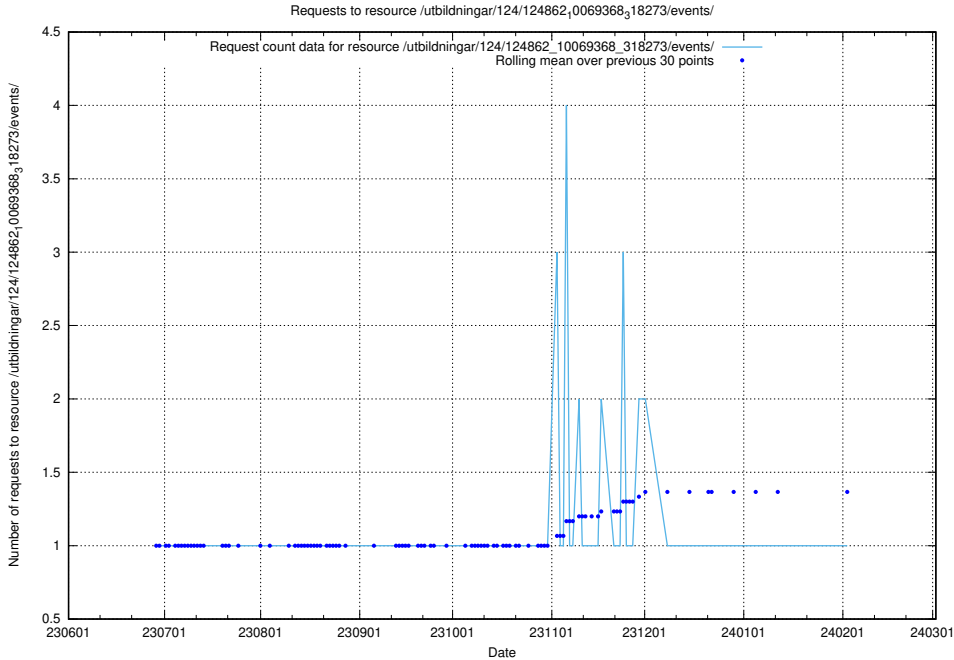

5.5207 Usage of /utbildningar/124/124862_10069368_318273/events/

Here, we count the number of requests to resource /utbildningar/124/124862_10069368_318273/events/