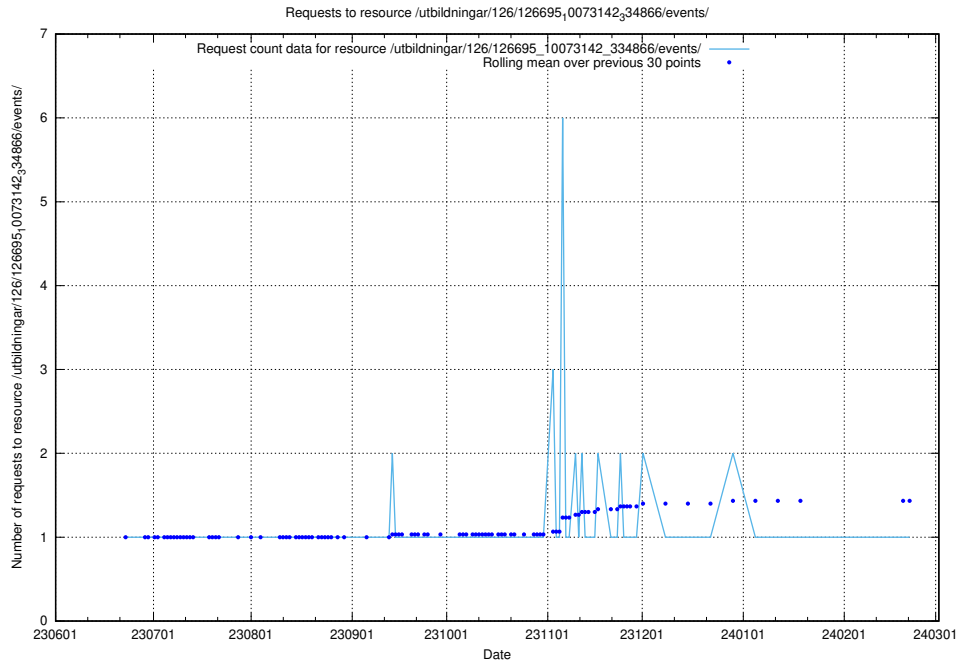

5.5358 Usage of /utbildningar/126/126695_10073142_334866/events/

Here, we count the number of requests to resource /utbildningar/126/126695_10073142_334866/events/