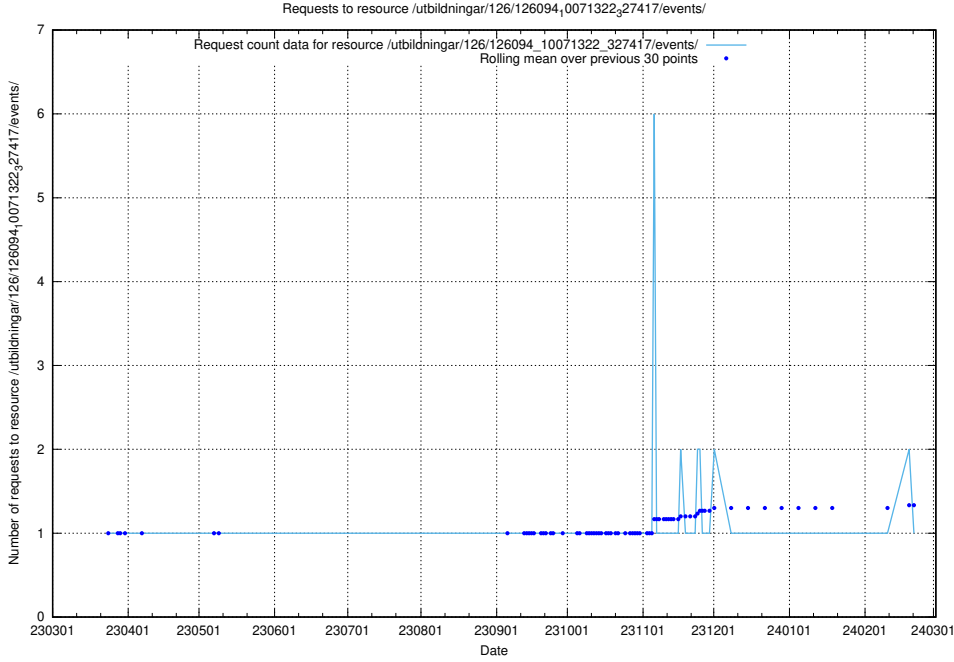

5.5913 Usage of /utbildningar/126/126094_10071322_327417/events/

Here, we count the number of requests to resource /utbildningar/126/126094_10071322_327417/events/