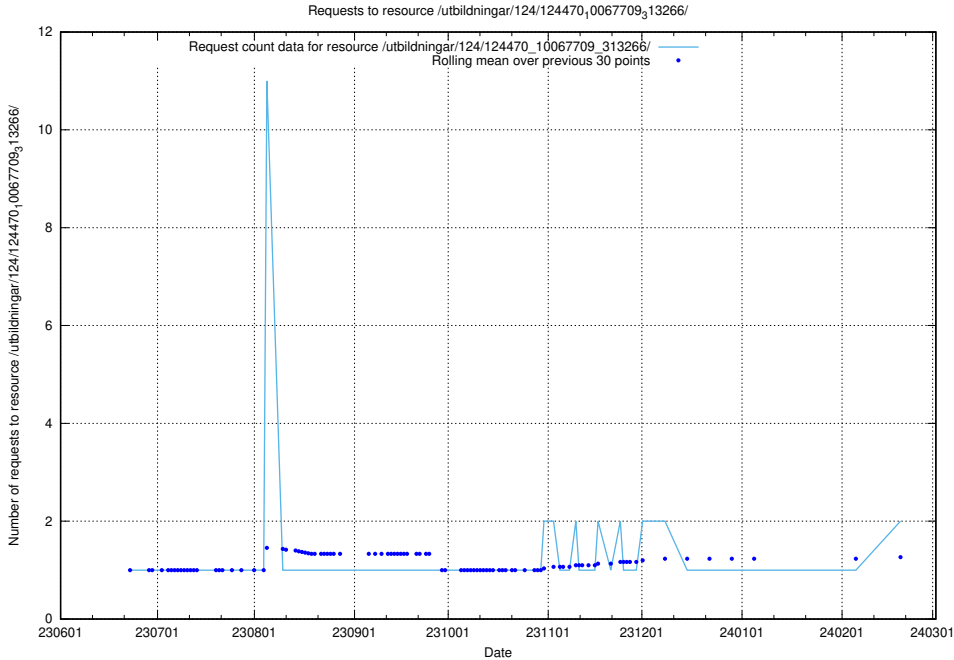

5.897 Usage of /utbildningar/124/124470_10067709_313266/

Here, we count the number of requests to resource /utbildningar/124/124470_10067709_313266/.