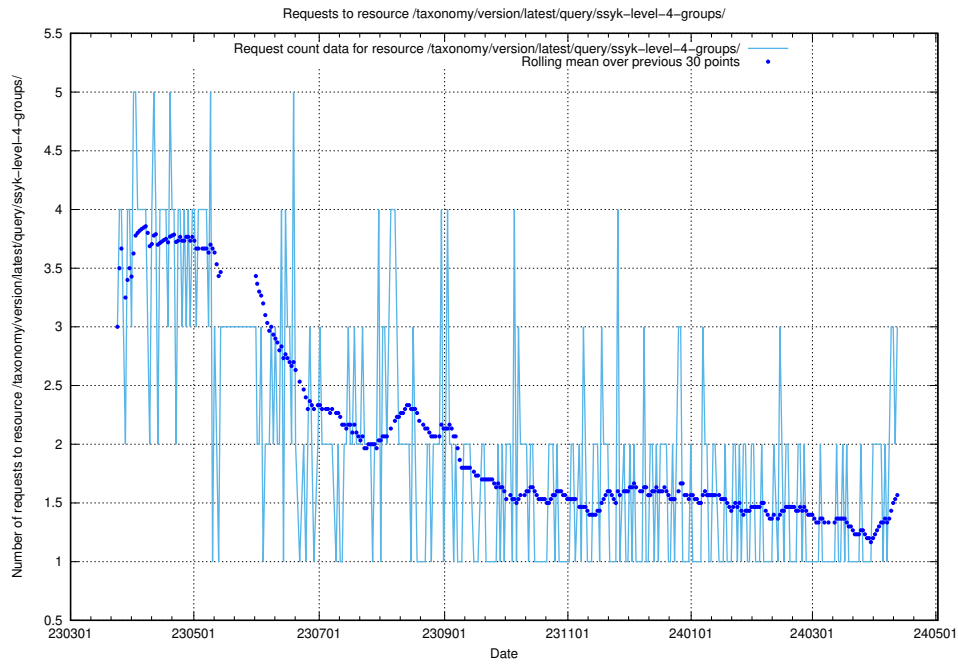

5.454 Usage of /taxonomy/version/latest/query/ssyk-level-4-groups/

Here, we count the number of requests to resource /taxonomy/version/latest/query/ssyk-level-4-groups/.