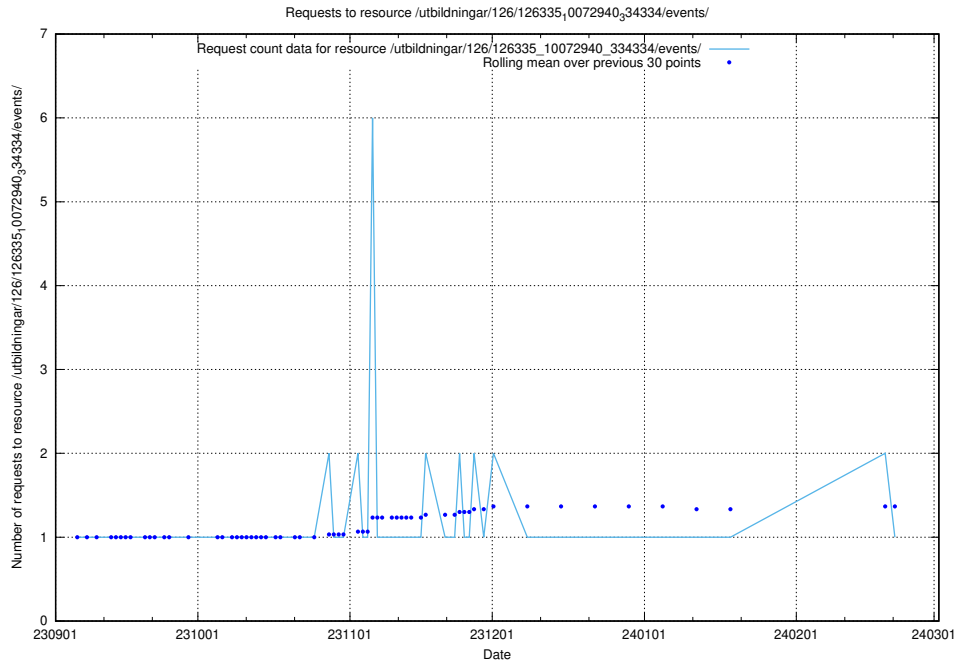

5.4409 Usage of /utbildningar/126/126335_10072940_334334/events/

Here, we count the number of requests to resource /utbildningar/126/126335_10072940_334334/events/