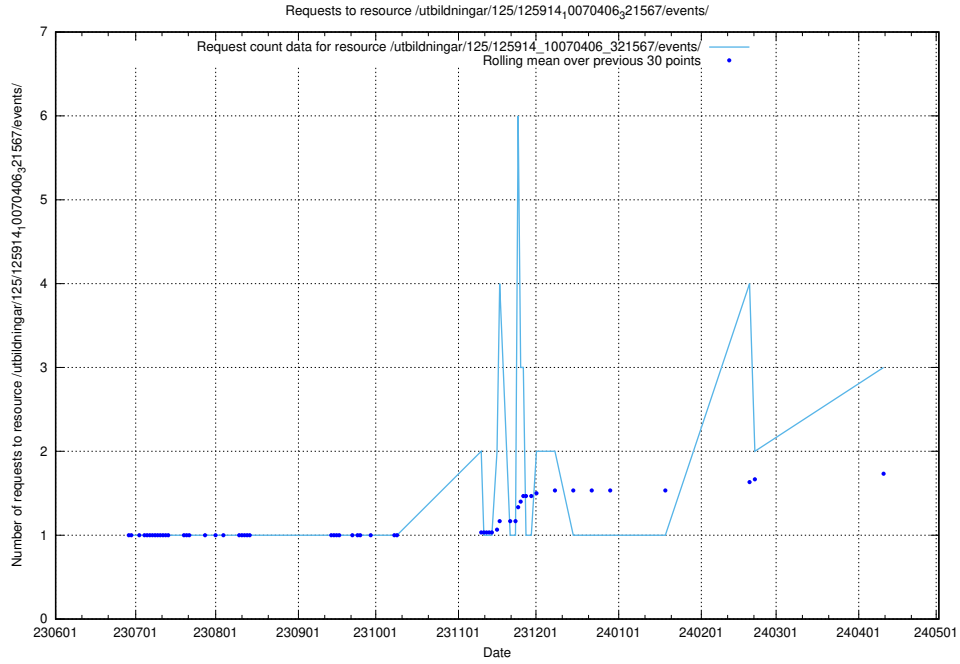

5.400 Usage of /utbildningar/125/125914_10070406_321567/events/

Here, we count the number of requests to resource /utbildningar/125/125914_10070406_321567/events/