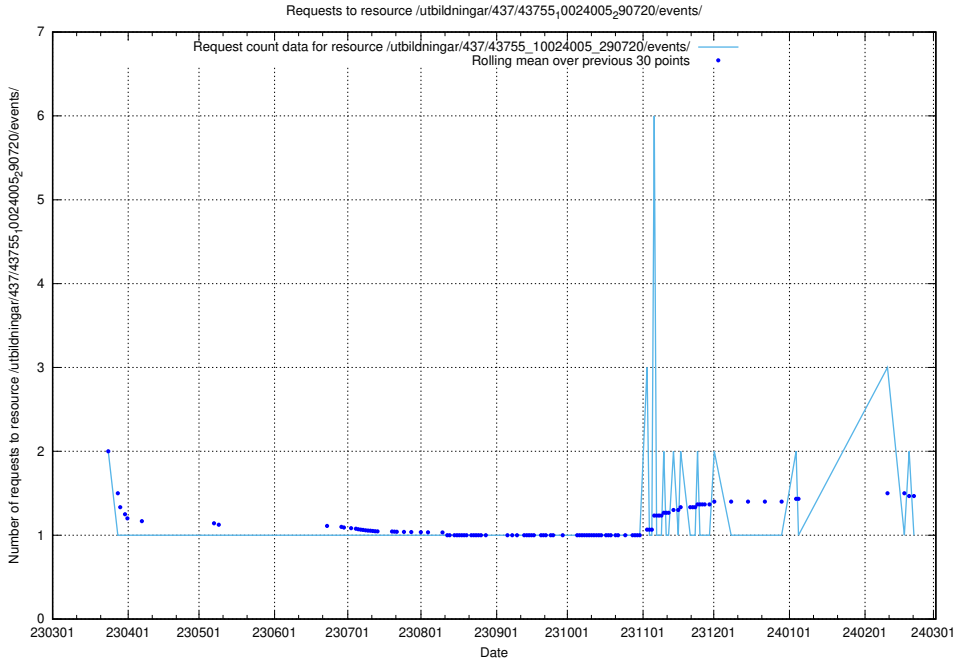

5.5863 Usage of /utbildningar/437/43755_10024005_290720/events/

Here, we count the number of requests to resource /utbildningar/437/43755_10024005_290720/events/.