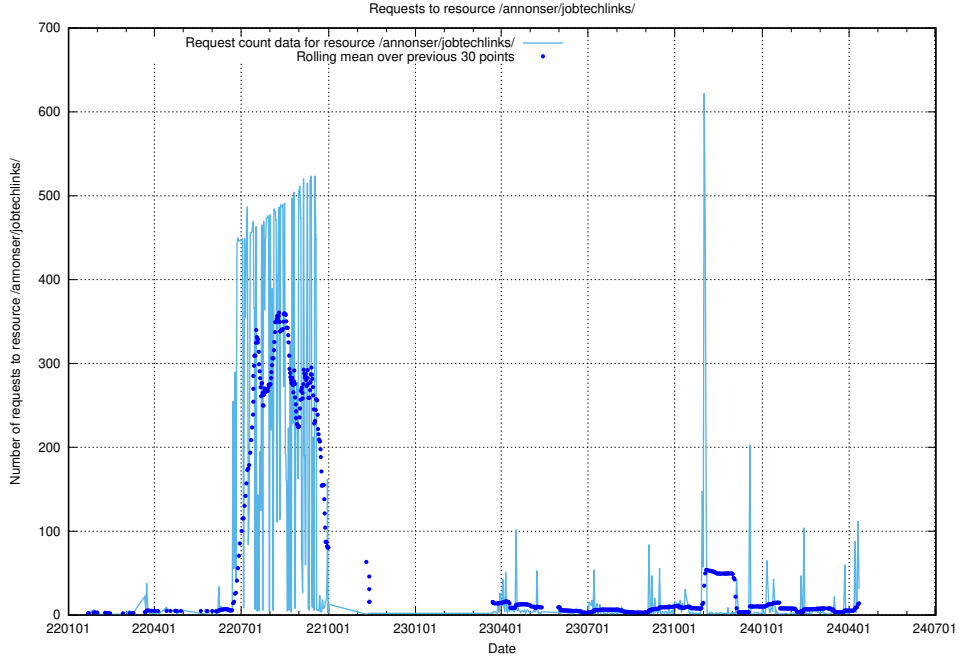

5.7 Usage of /annonser/jobtechlinks/

Here, we count the number of requests to resource /annonser/jobtechlinks/.