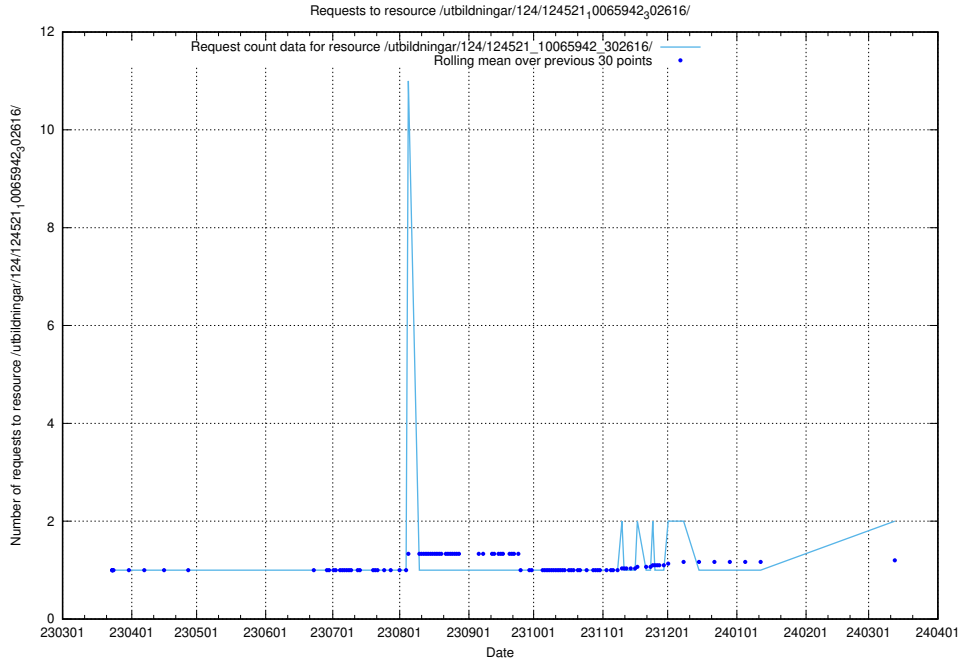

5.531 Usage of /utbildningar/124/124521_10065942_302616/

Here, we count the number of requests to resource /utbildningar/124/124521_10065942_302616/.