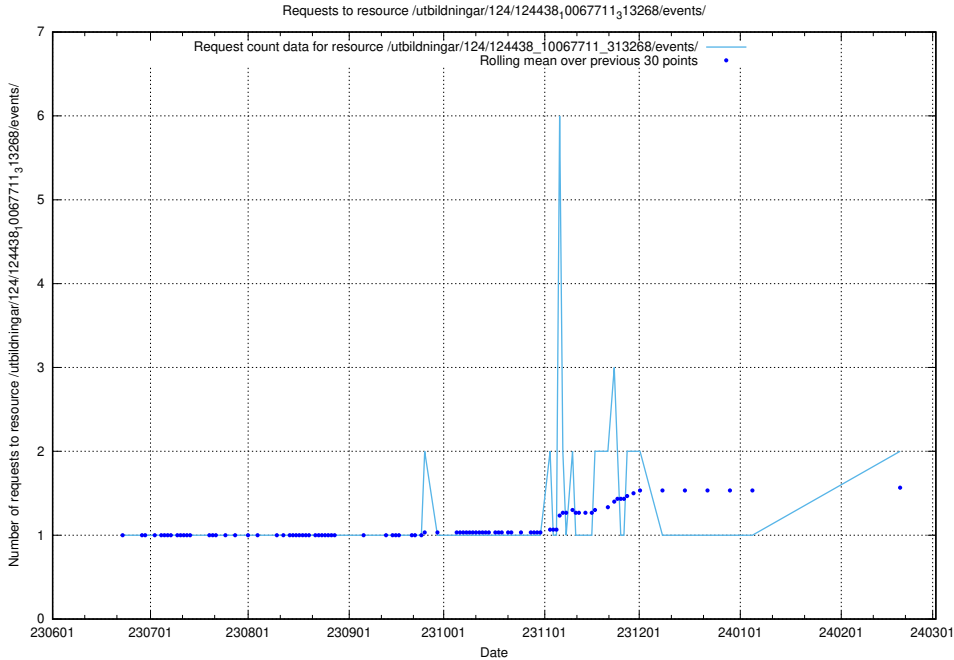

5.903 Usage of /utbildningar/124/124438_10067711_313268/events/

Here, we count the number of requests to resource /utbildningar/124/124438_10067711_313268/events/