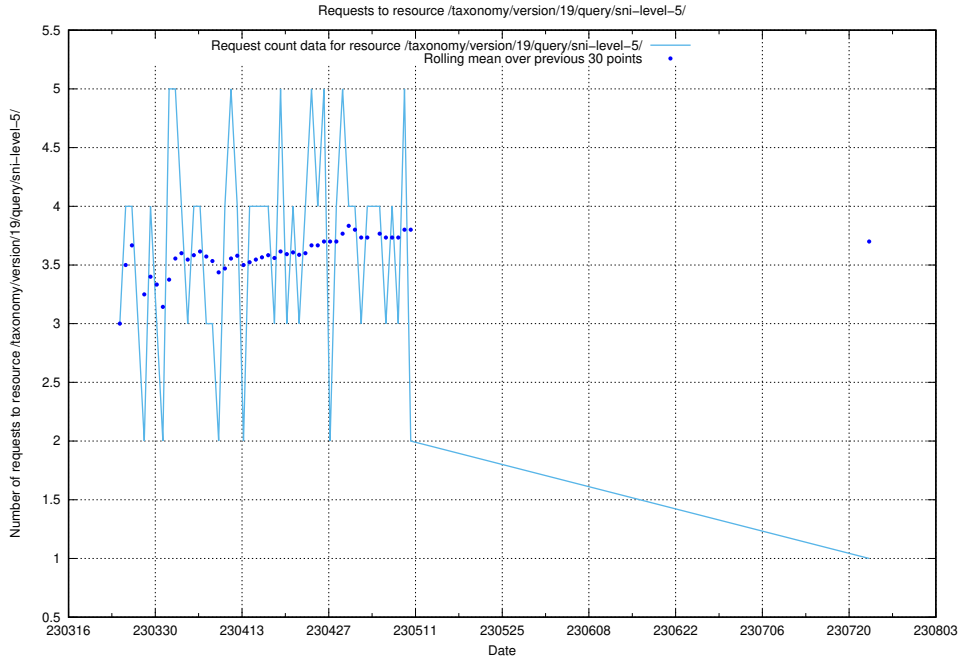

5.5841 Usage of /taxonomy/version/19/query/sni-level-5/

Here, we count the number of requests to resource /taxonomy/version/19/query/sni-level-5/.