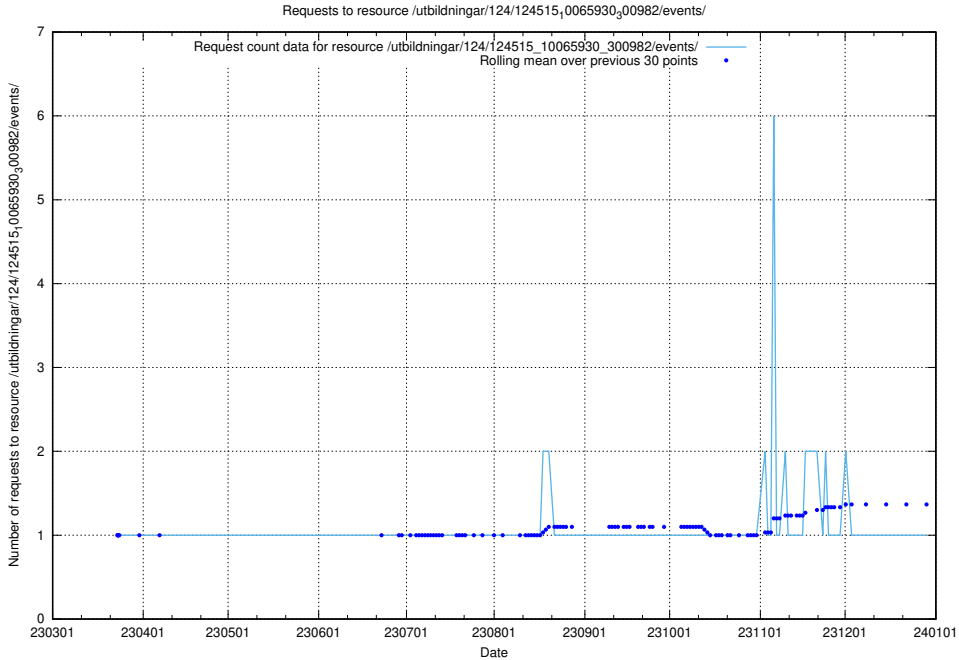

5.1371 Usage of /utbildningar/124/124515_10065930_300982/events/

Here, we count the number of requests to resource /utbildningar/124/124515_10065930_300982/events/

5.1372 Usage of /taxonomy/version/22/query/sun-field-hierarchy/