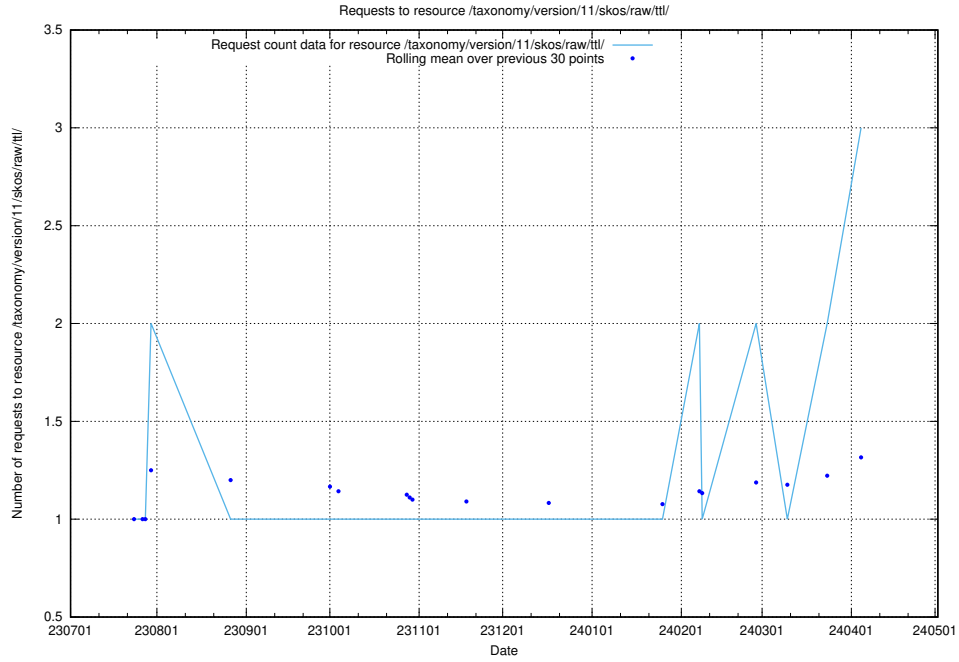

5.386 Usage of `/taxonomy/version/11/skos/raw/ttl/`

Here, we count the number of requests to resource `/taxonomy/version/11/skos/raw/ttl/`.