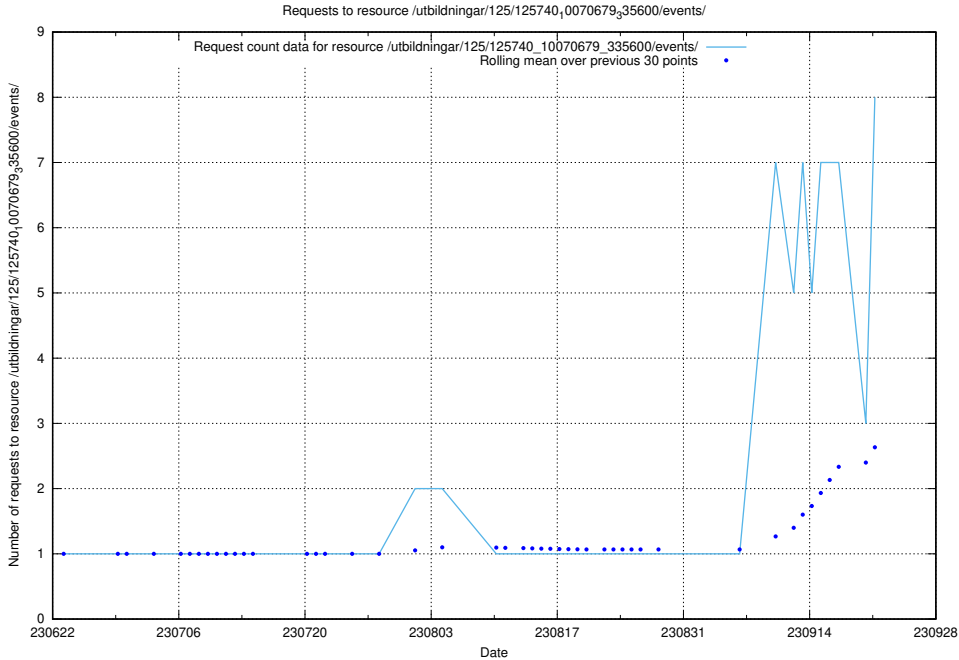

Here, we count the number of requests to resource /utbildningar/utb_emil/438/43803_10023980_325143/events/

5.40 Usage of /utbildningar/125/125740_10070679_335600/events/

Here, we count the number of requests to resource /utbildningar/125/125740_10070679_335600/events/