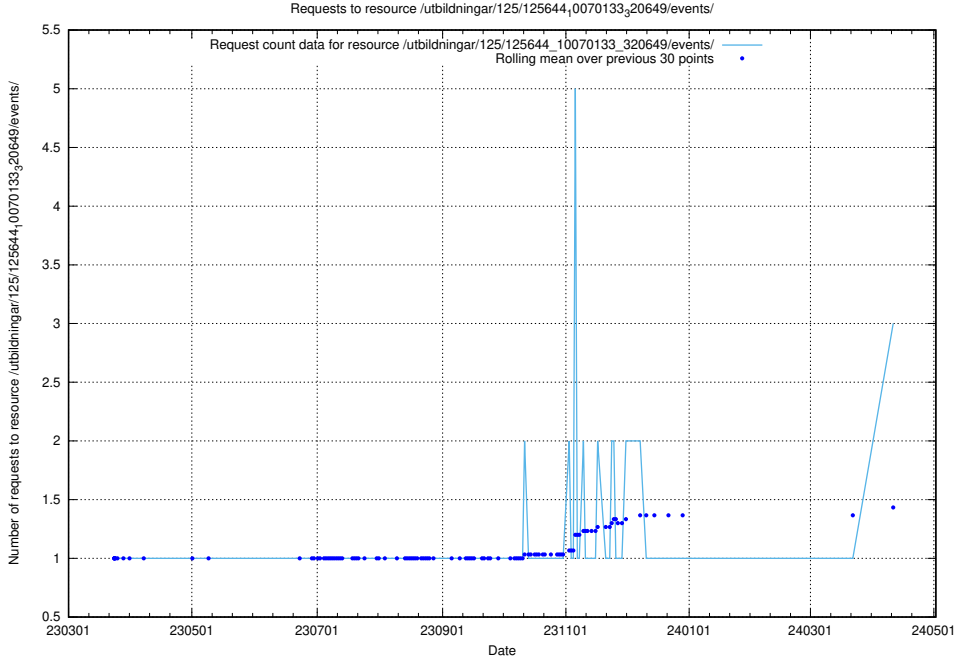

5.270 Usage of /utbildningar/125/125644_10070133_320649/events/

Here, we count the number of requests to resource /utbildningar/125/125644_10070133_320649/events/