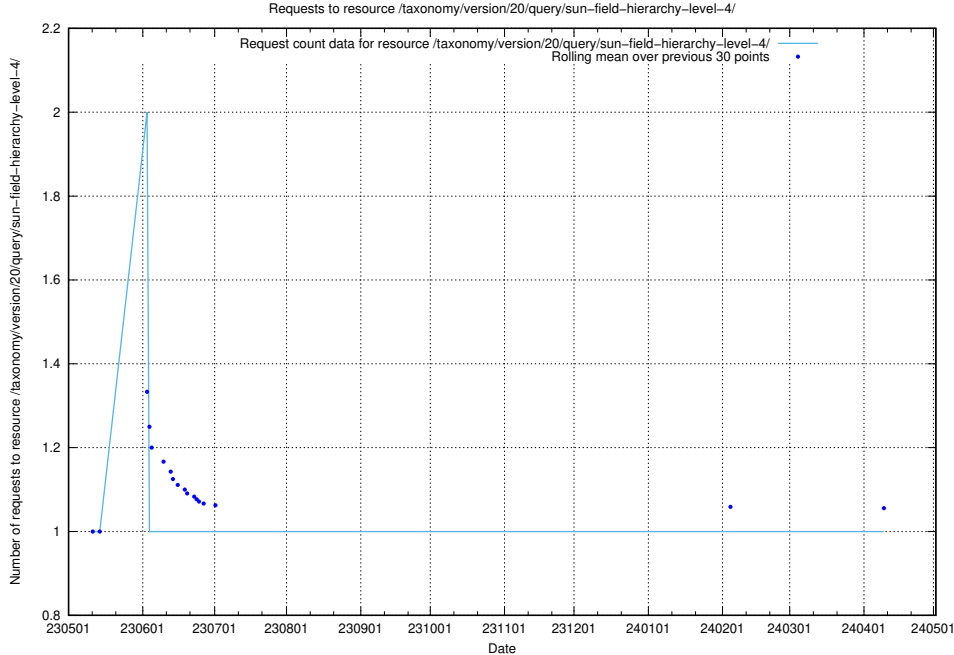

5.5676 Usage of /taxonomy/version/20/query/sun-field-hierarchy-level-4/

Here, we count the number of requests to resource /taxonomy/version/20/query/sun-field-hierarchy-level-4/.