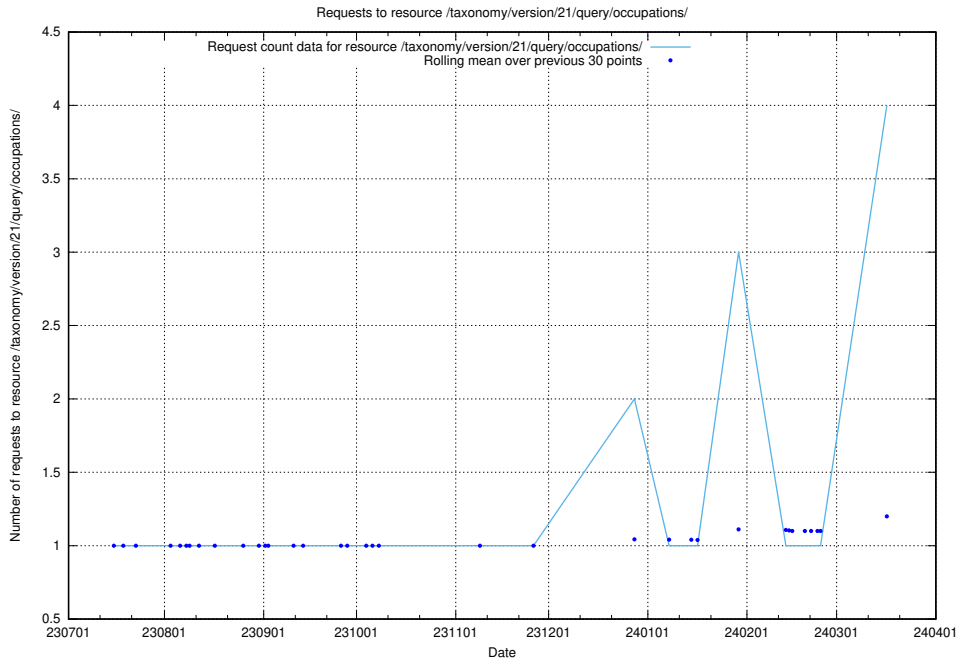

5.236 Usage of /taxonomy/version/21/query/occupations/

Here, we count the number of requests to resource /taxonomy/version/21/query/occupations/.