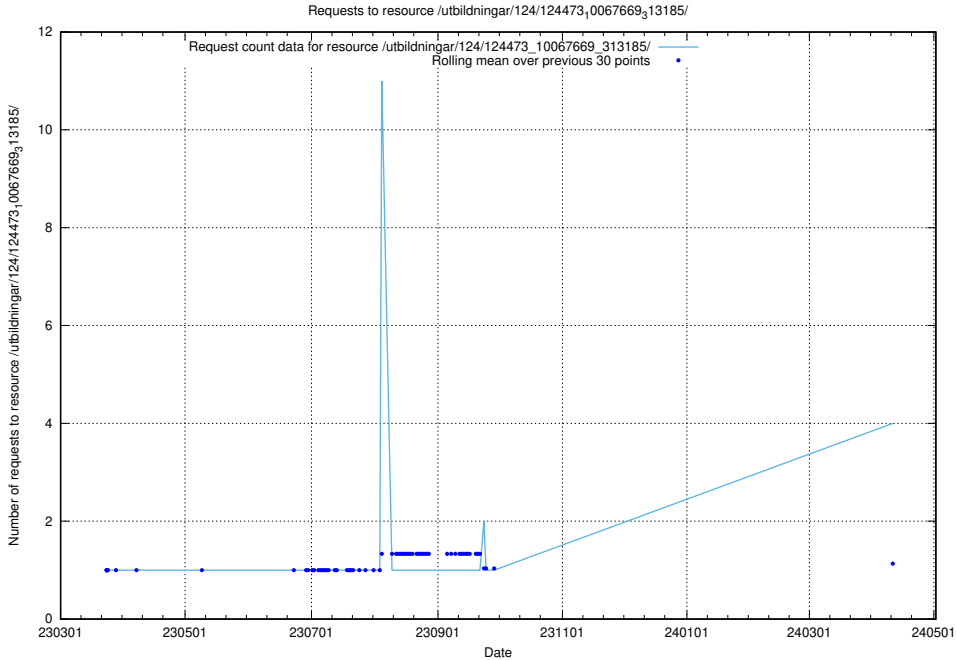

5.198 Usage of /utbildningar/124/124473_10067669_313185/

Here, we count the number of requests to resource /utbildningar/124/124473_10067669_313185/.