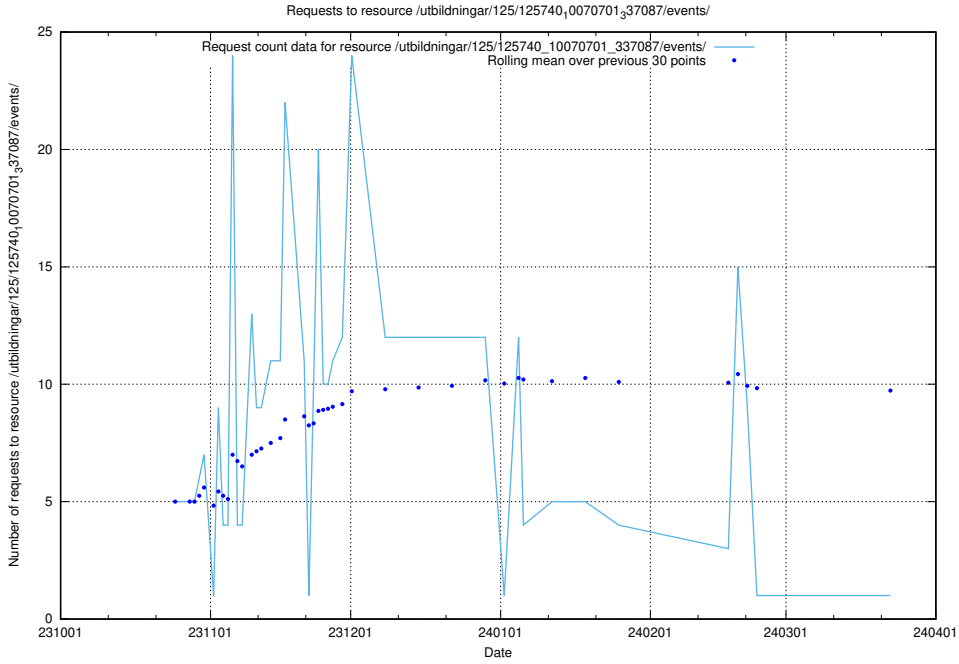

5.3954 Usage of /utbildningar/125/125740_10070701_337087/events/

Here, we count the number of requests to resource /utbildningar/125/125740_10070701_337087/events/