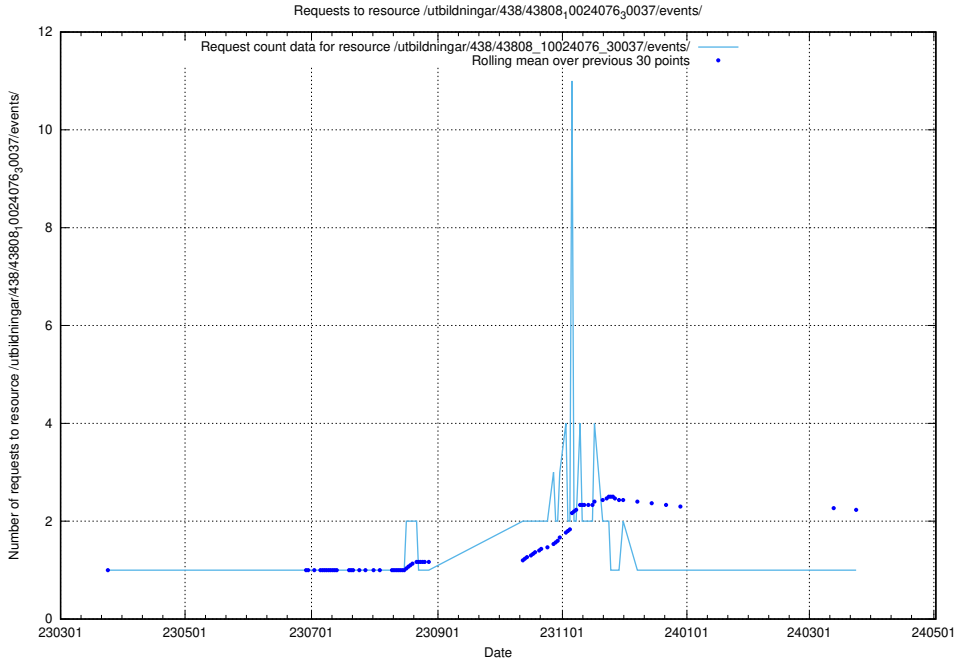

5.5882 Usage of /utbildningar/438/43808_10024076_30037/events/

Here, we count the number of requests to resource /utbildningar/438/43808_10024076_30037/events/.