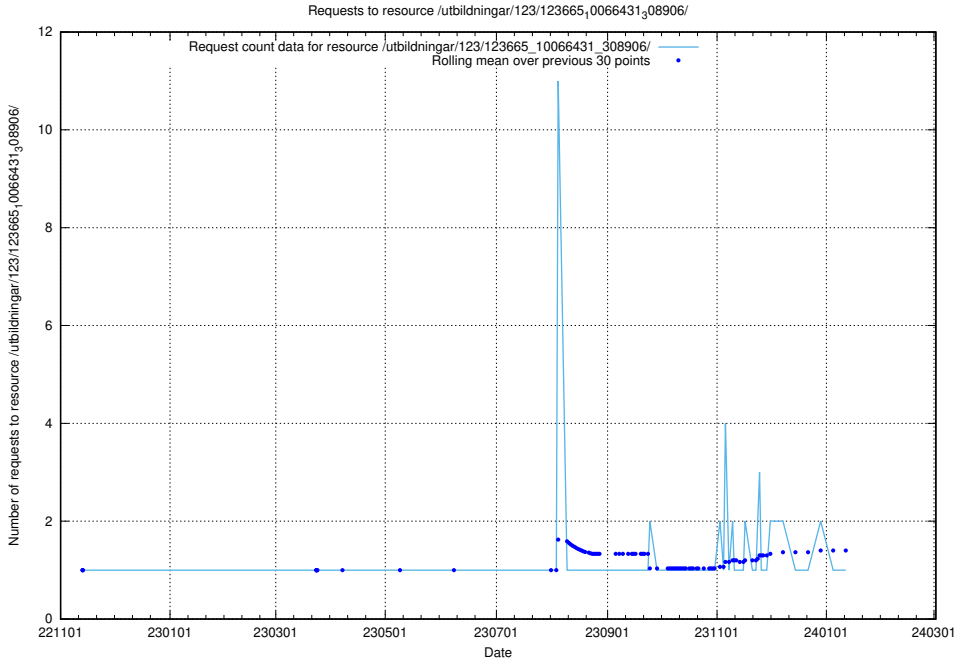

5.5651 Usage of /utbildningar/123/123665_10066431_308906/

Here, we count the number of requests to resource /utbildningar/123/123665_10066431_308906/.