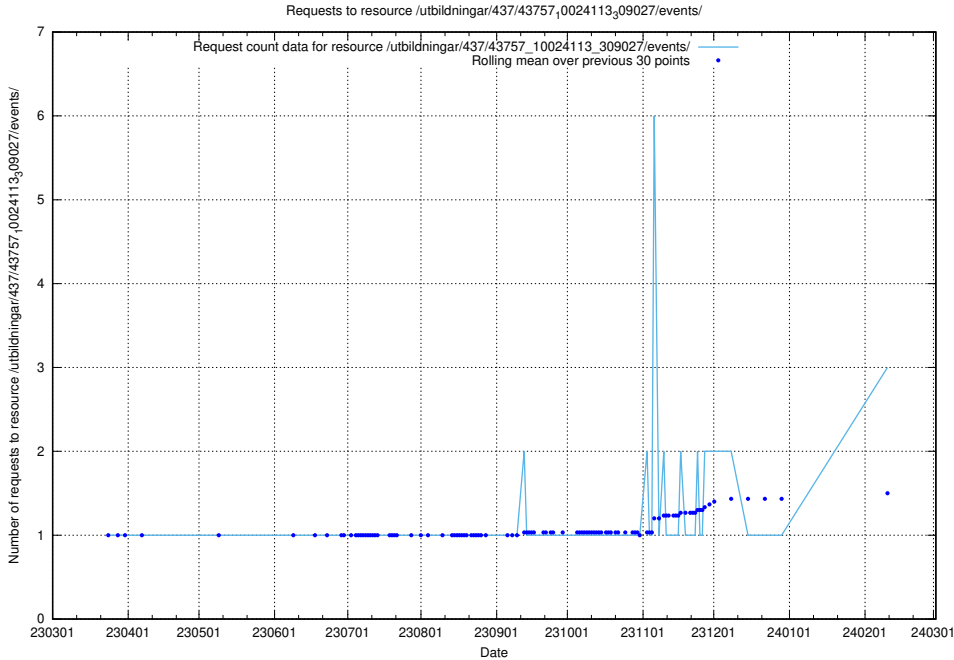

5.475 Usage of /utbildningar/437/43757_10024113_309027/events/

Here, we count the number of requests to resource /utbildningar/437/43757_10024113_309027/events/.