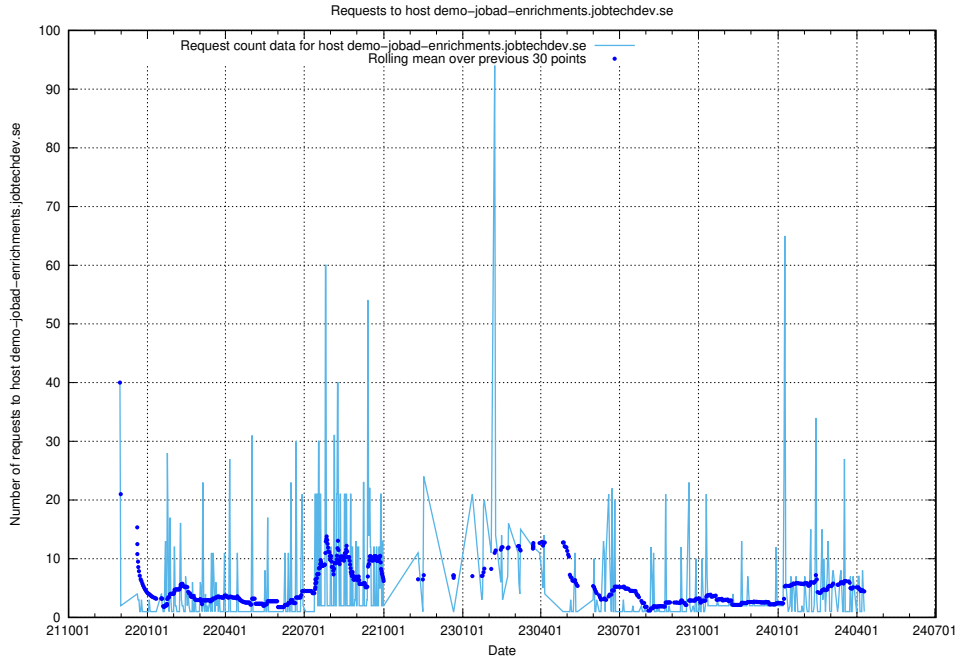

7.624 Usage of q.jobtechdev.se

Here, we count the number of requests to host q.jobtechdev.se.

7.625 Usage of mc.jobtechdev.se

Here, we count the number of requests to host mc.jobtechdev.se.

7.626 Usage of list.jobtechdev.se