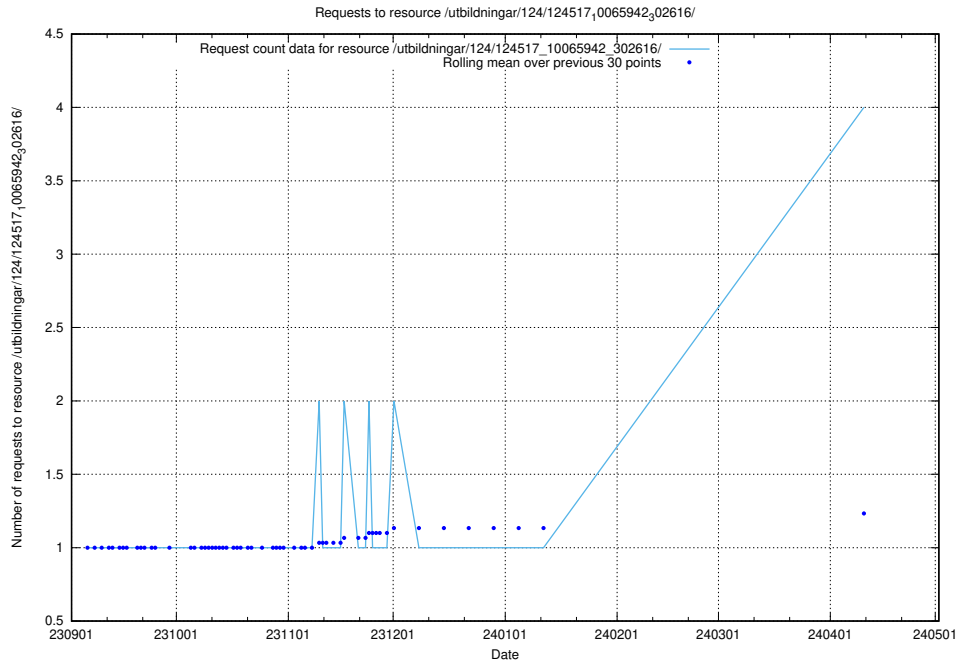

5.226 Usage of /utbildningar/124/124517_10065942_302616/

Here, we count the number of requests to resource /utbildningar/124/124517_10065942_302616/.