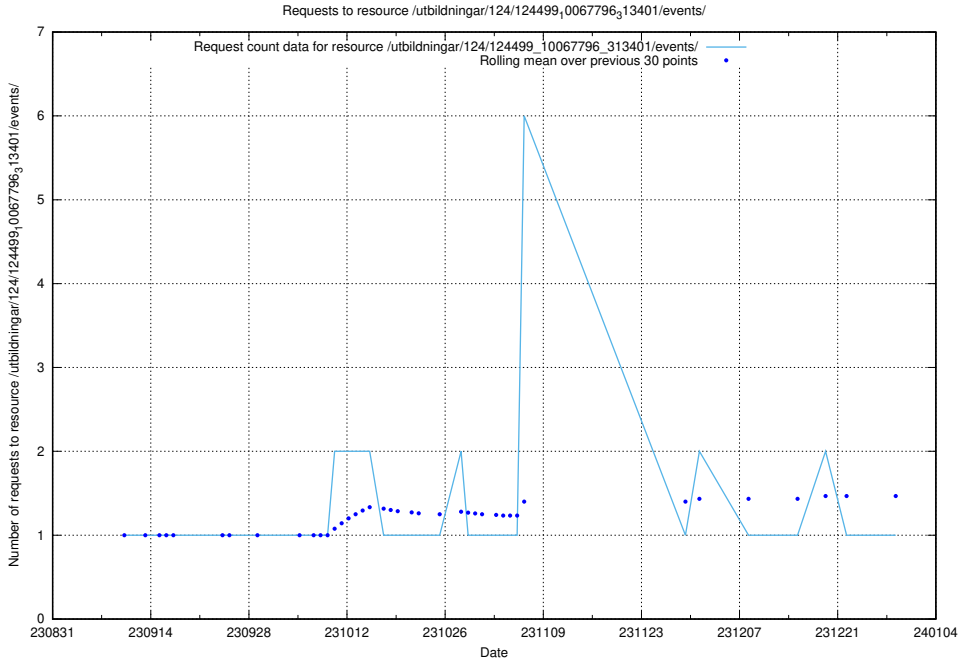

5.4360 Usage of /utbildningar/124/124499_10067796_313401/events/

Here, we count the number of requests to resource /utbildningar/124/124499_10067796_313401/events/