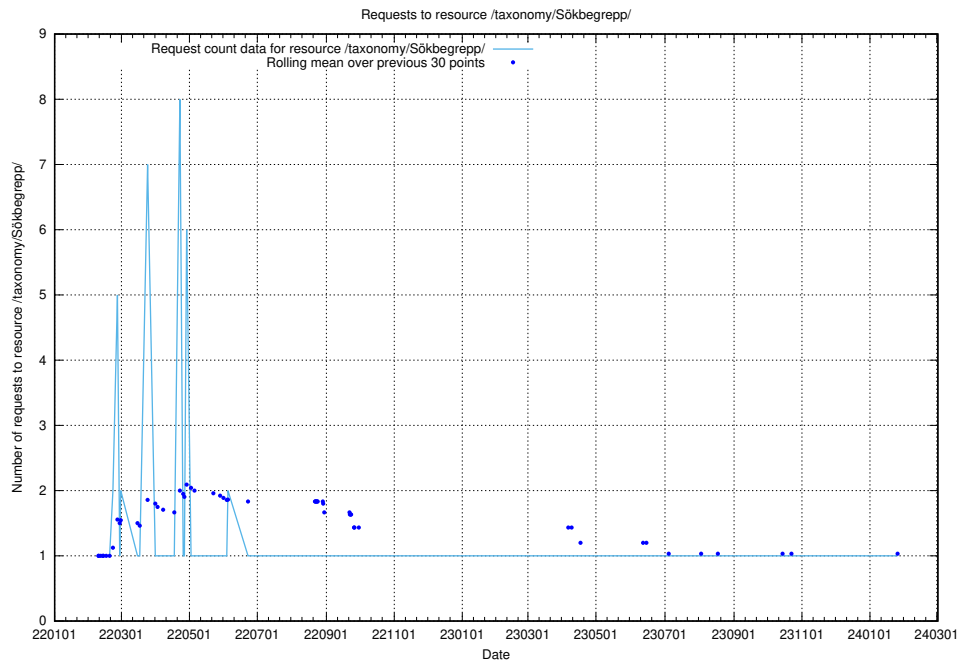

5.1819 Usage of /taxonomy/Sökbegrepp/

Here, we count the number of requests to resource /taxonomy/Sökbegrepp/.