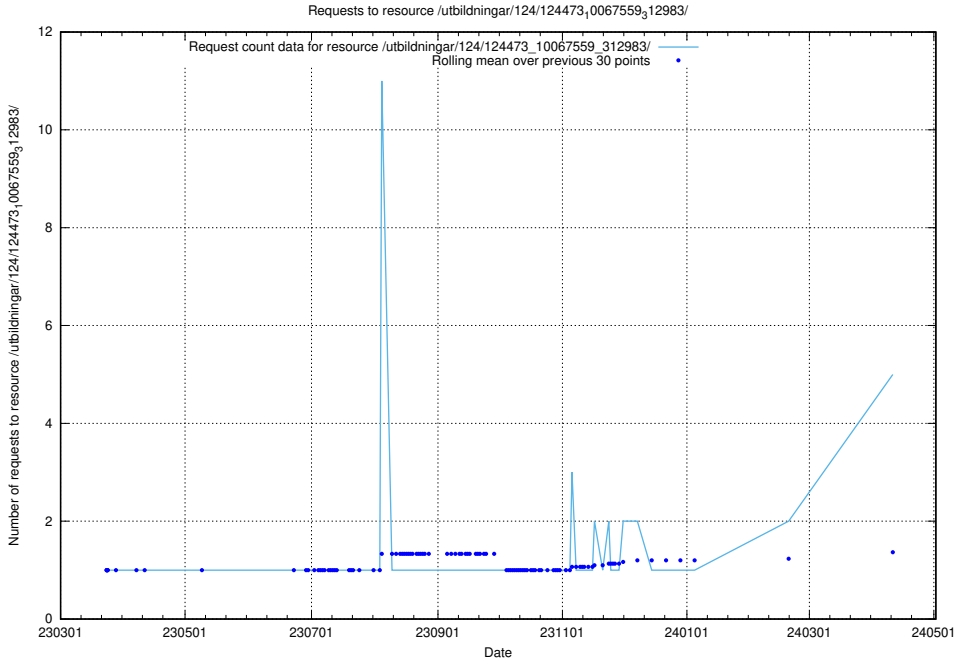

5.135 Usage of /utbildningar/124/124473_10067559_312983/

Here, we count the number of requests to resource /utbildningar/124/124473_10067559_312983/.