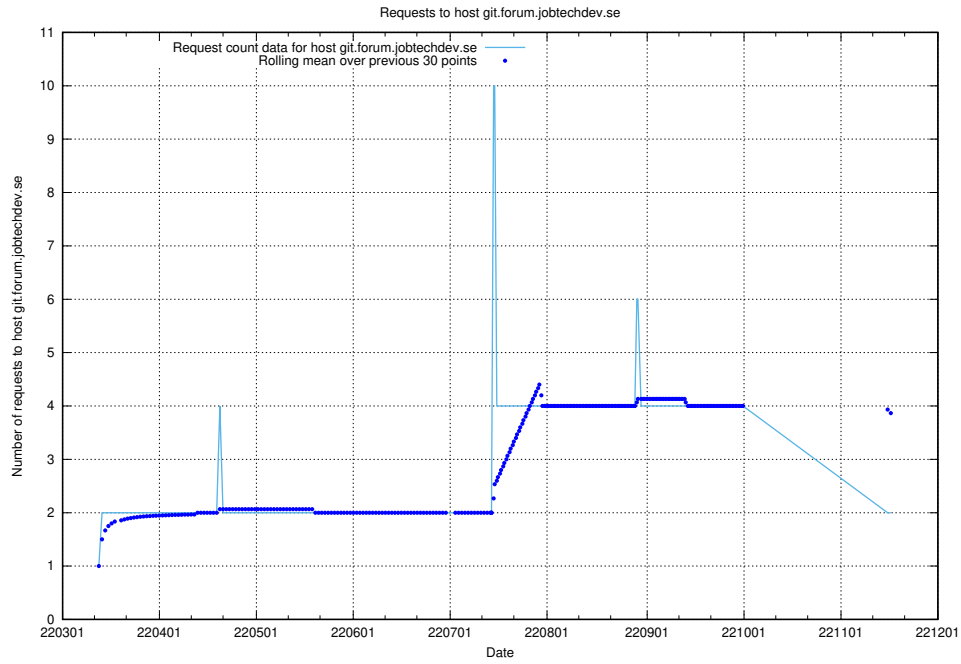

7.501 Usage of git.forum.jobtechdev.se

Here, we count the number of requests to host git.forum.jobtechdev.se.