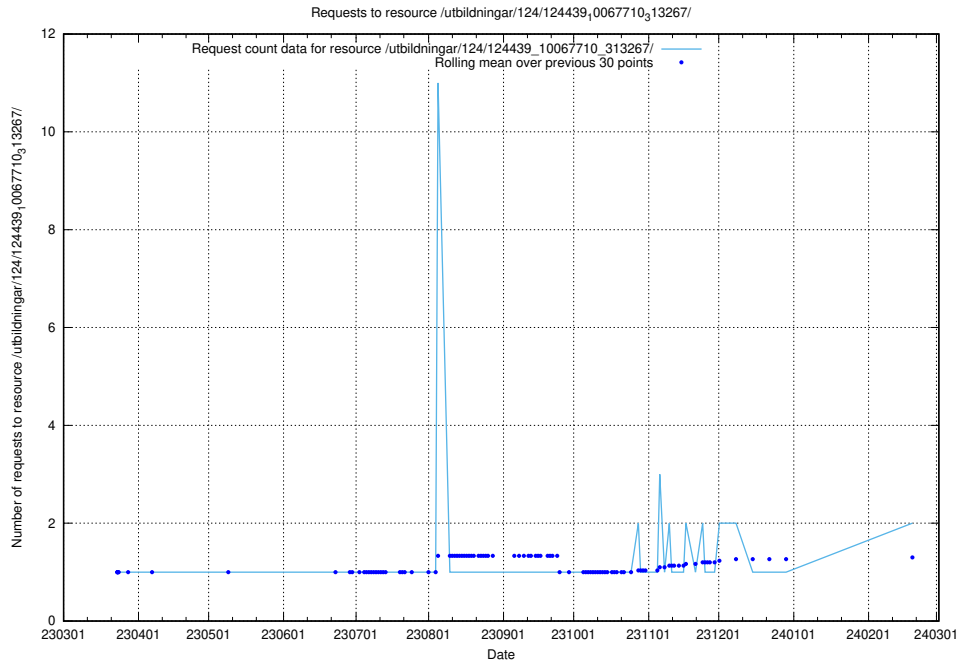

5.686 Usage of /utbildningar/124/124439_10067710_313267/

Here, we count the number of requests to resource /utbildningar/124/124439_10067710_313267/.