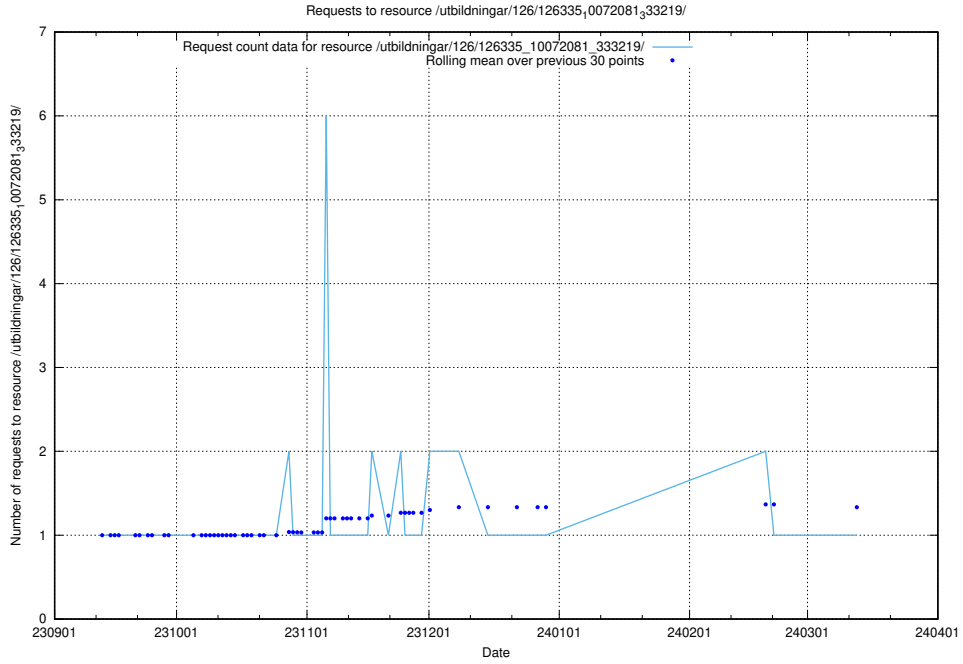

5.4335 Usage of /utbildningar/126/126335_10072081_333219/

Here, we count the number of requests to resource /utbildningar/126/126335_10072081_333219/.