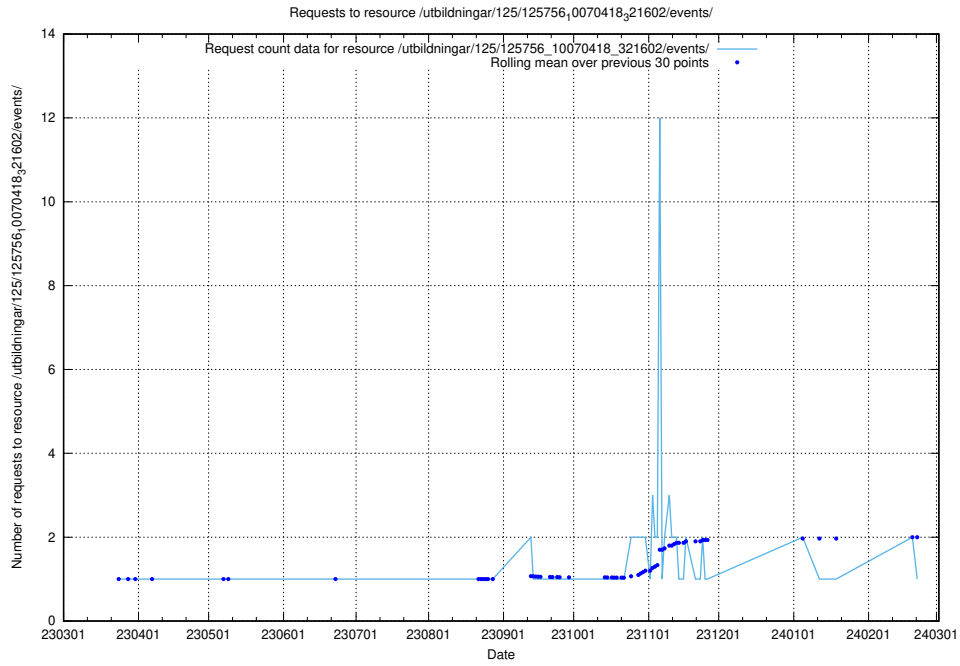

5.5926 Usage of /utbildningar/125/125756_10070418_321602/events/

Here, we count the number of requests to resource /utbildningar/125/125756_10070418_321602/events/