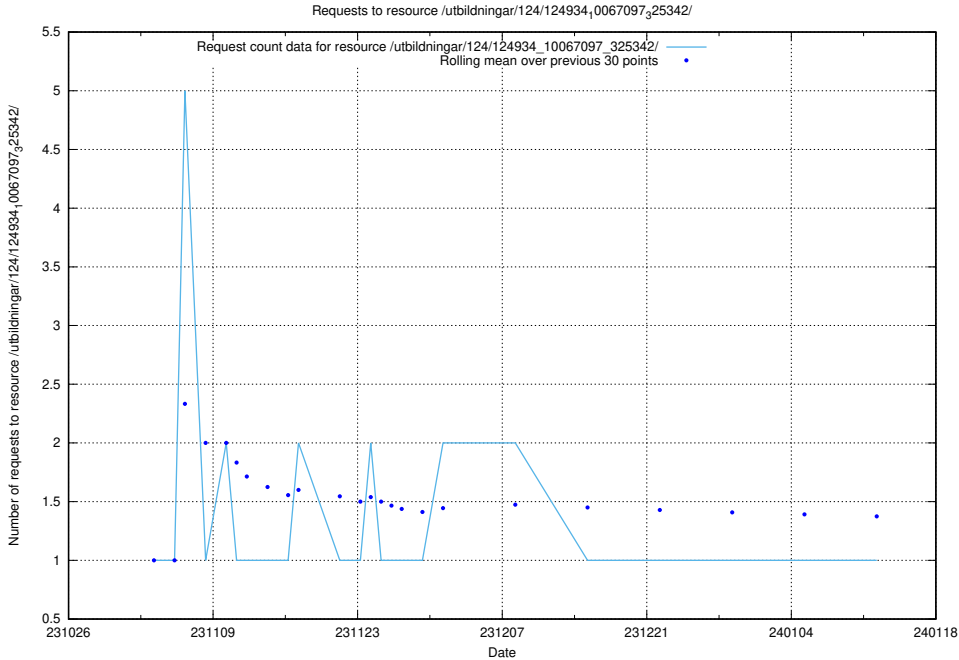

5.3909 Usage of /utbildningar/124/124934_10067097_325342/

Here, we count the number of requests to resource /utbildningar/124/124934_10067097_325342/.