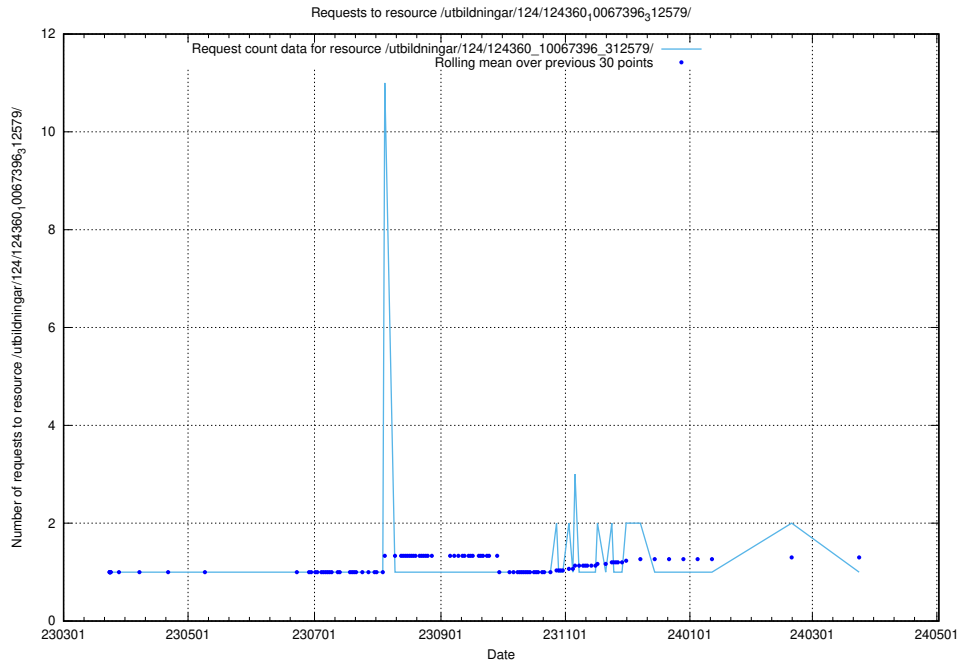

5.3556 Usage of /utbildningar/124/124360_10067396_312579/

Here, we count the number of requests to resource /utbildningar/124/124360_10067396_312579/.