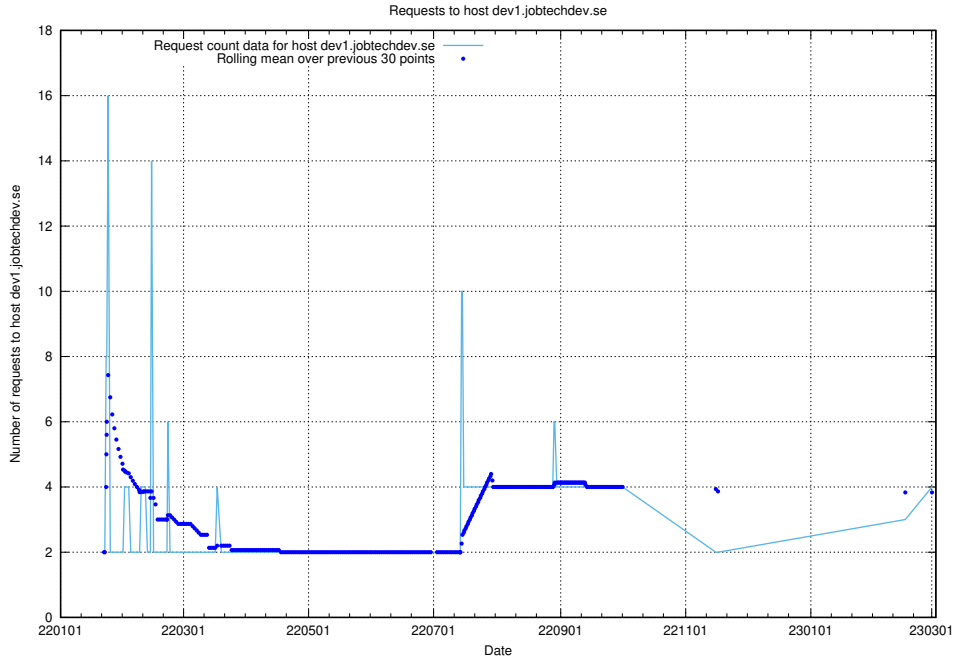

7.96 Usage of dev1.jobtechdev.se

Here, we count the number of requests to host dev1.jobtechdev.se.