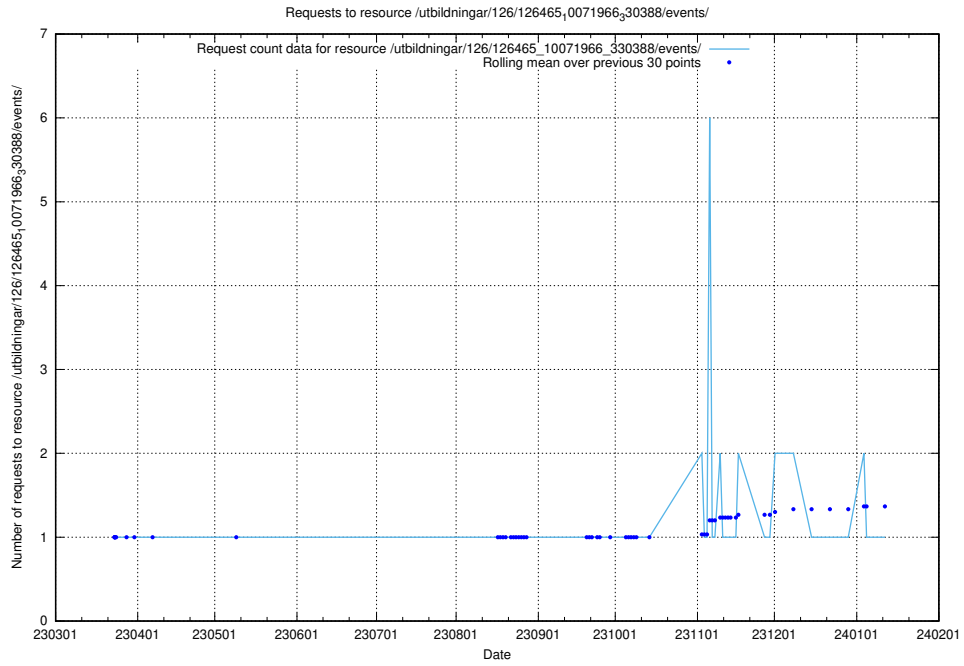

5.6110 Usage of /utbildningar/126/126465_10071966_330388/events/

Here, we count the number of requests to resource /utbildningar/126/126465_10071966_330388/events/