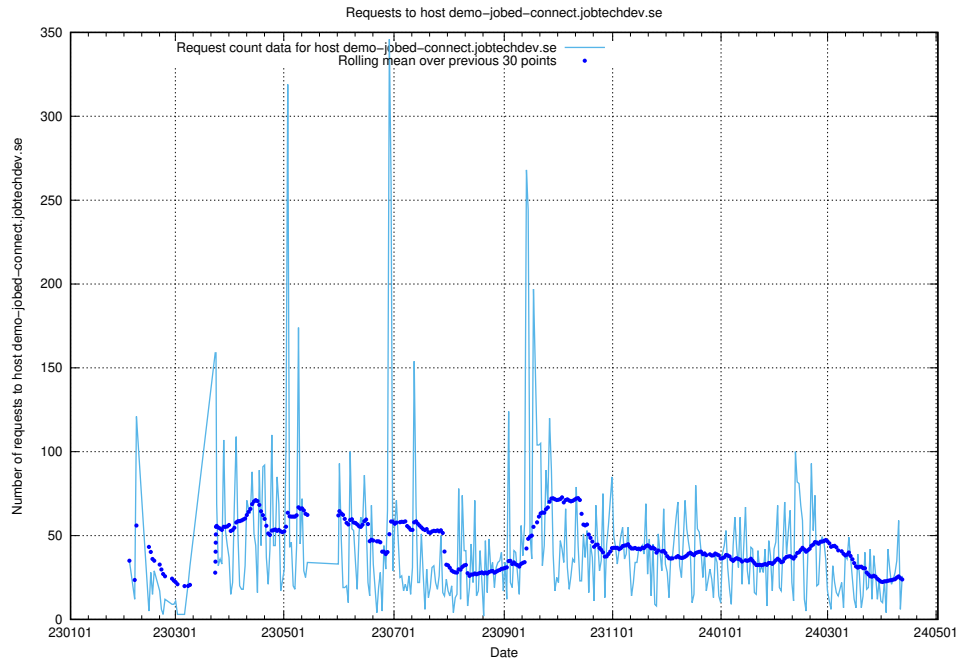

7.33 Usage of demo-jobed-connect.jobtechdev.se

Here, we count the number of requests to host demo-jobed-connect.jobtechdev.se.