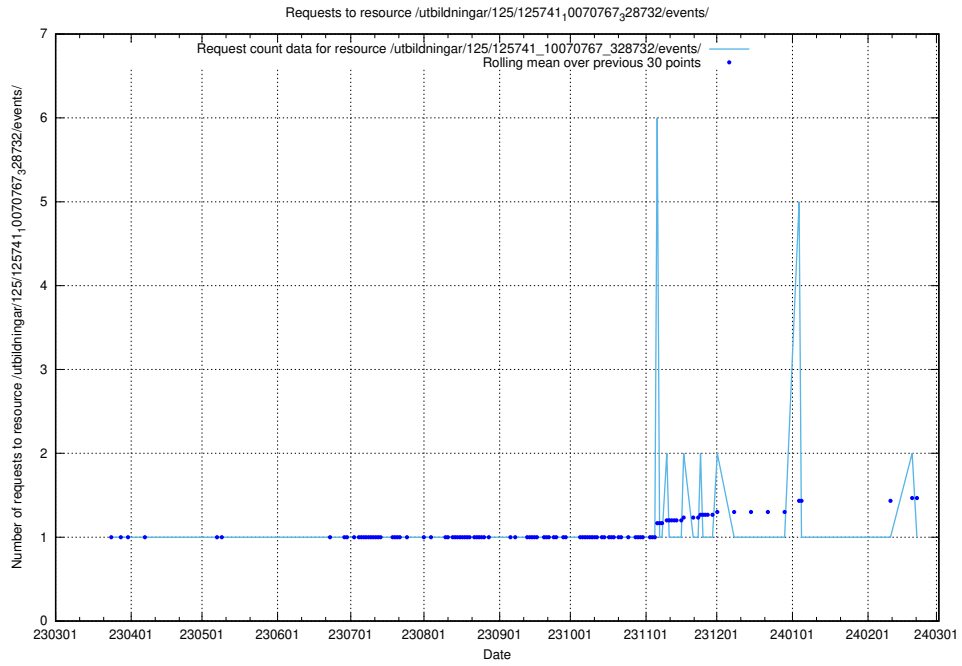

5.5930 Usage of /utbildningar/125/125741_10070767_328732/events/

Here, we count the number of requests to resource /utbildningar/125/125741_10070767_328732/events/