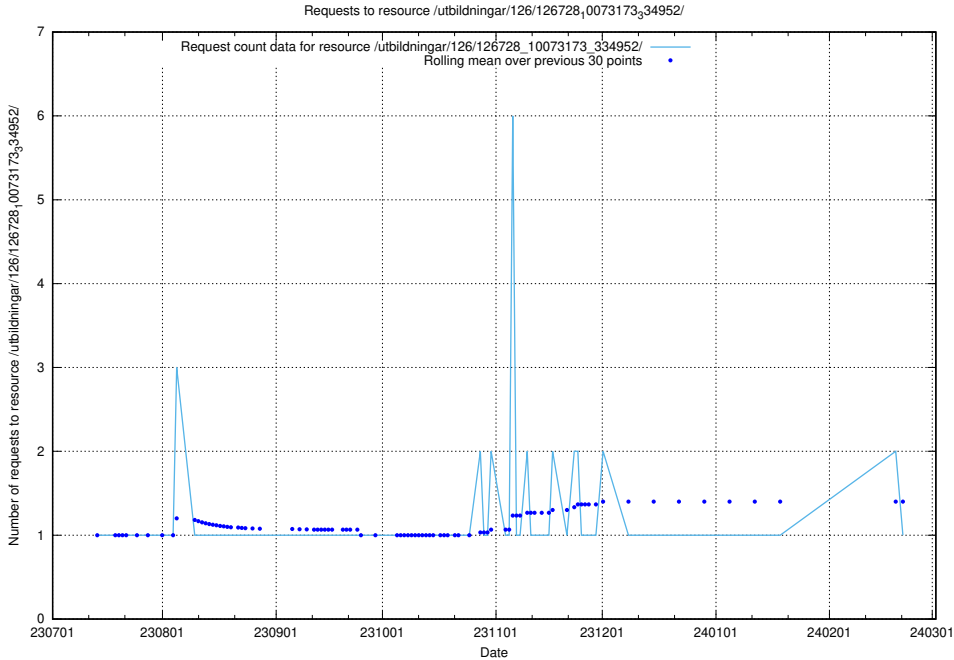

5.4805 Usage of /utbildningar/126/126728_10073173_334952/

Here, we count the number of requests to resource /utbildningar/126/126728_10073173_334952/.