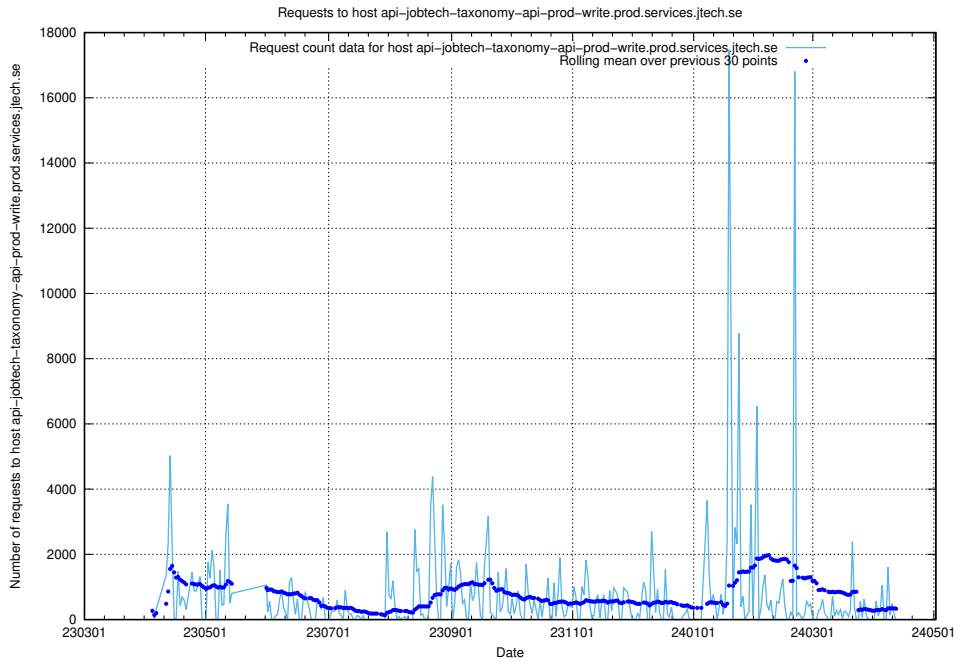

7.45 Usage of api-jobtech-taxonomy-api-prod-write.prod.services.jtech.se

Here, we count the number of requests to host api-jobtech-taxonomy-api-prod-write.prod.services.jtech.se.