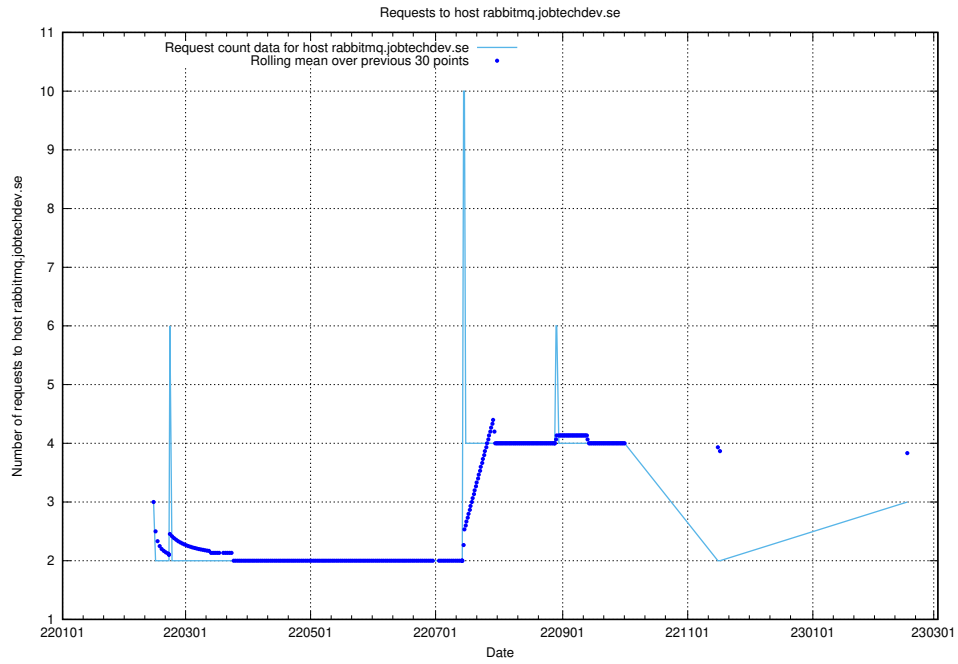

Here, we count the number of requests to host rabbitmq.jobtechdev.se.

7.231 Usage of kam-openshift-gitops.prod.services.jtech.se

Here, we count the number of requests to host kam-openshift-gitops.prod.services.jtech.se.