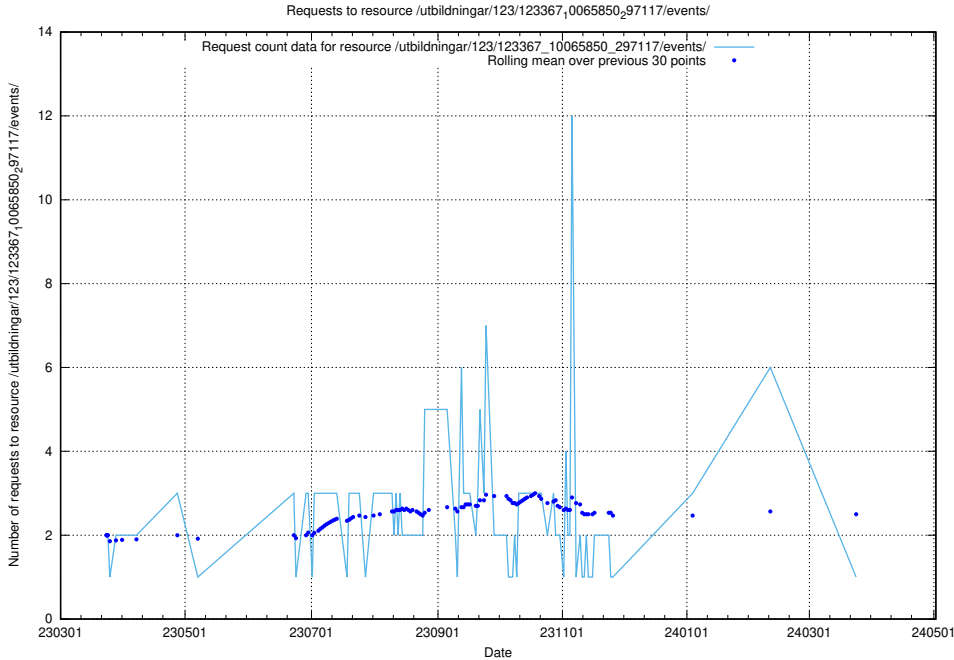

5.6007 Usage of /utbildningar/123/123367_10065850_297117/events/

Here, we count the number of requests to resource /utbildningar/123/123367_10065850_297117/events/

5.6008 Usage of /utbildningar/122/122966_10065491_287624/events/