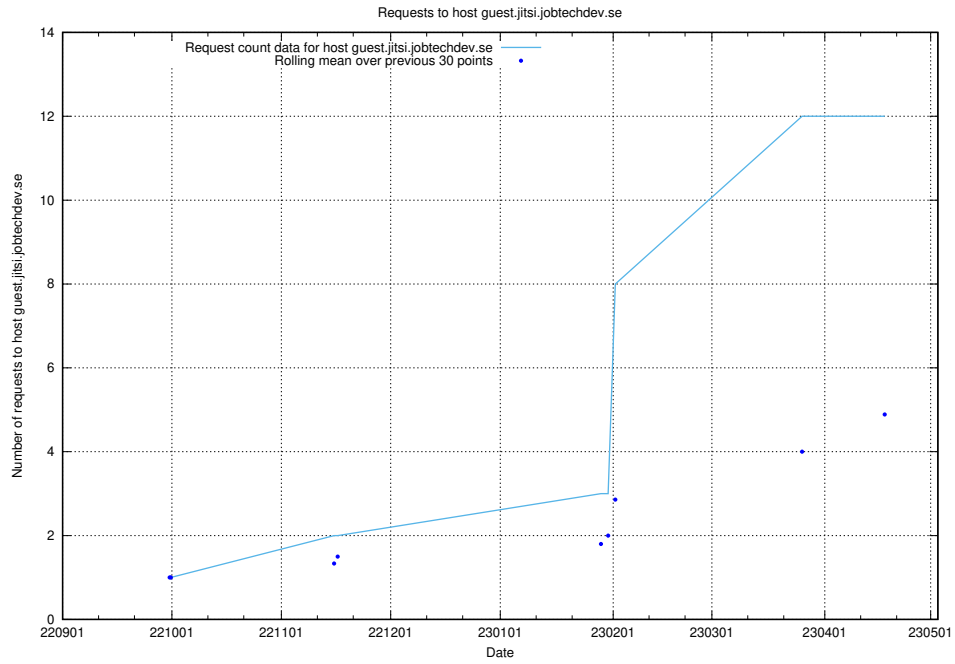

7.52 Usage of guest.jitsi.jobtechdev.se

Here, we count the number of requests to host guest.jitsi.jobtechdev.se.

7.53 Usage of focus.jitsitest.jobtechdev.se

Here, we count the number of requests to host focus.jitsitest.jobtechdev.se.