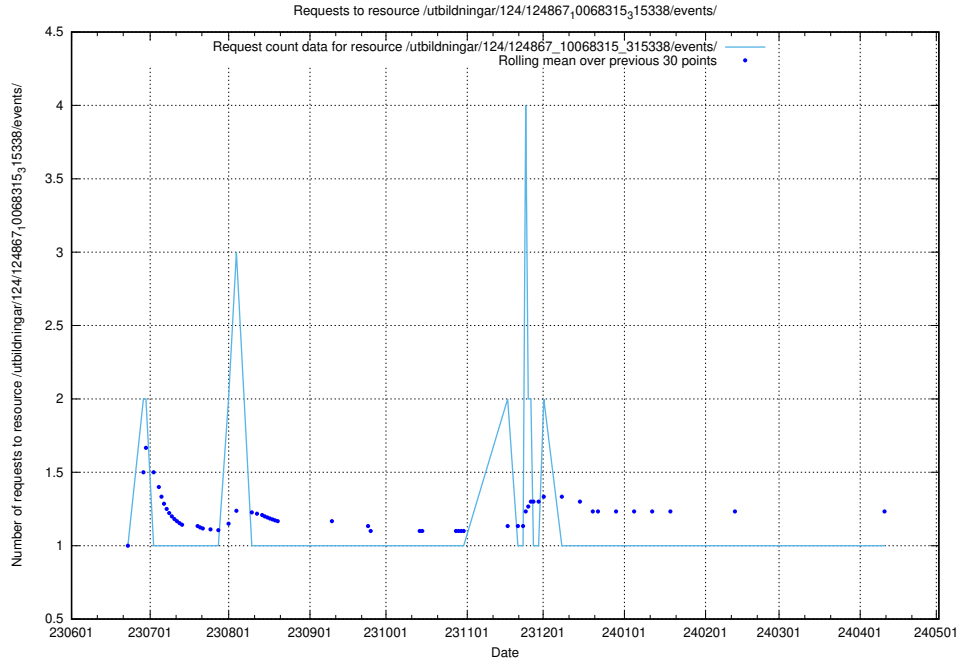

5.5463 Usage of /utbildningar/124/124867_10068315_315338/events/

Here, we count the number of requests to resource /utbildningar/124/124867_10068315_315338/events/