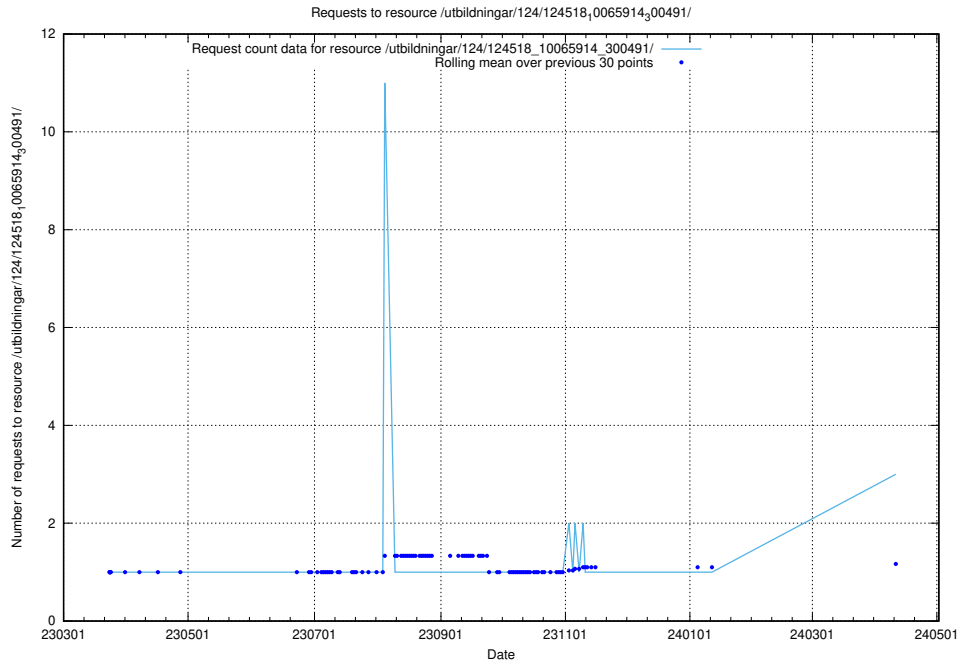

5.285 Usage of /utbildningar/124/124518_10065914_300491/

Here, we count the number of requests to resource /utbildningar/124/124518_10065914_300491/.