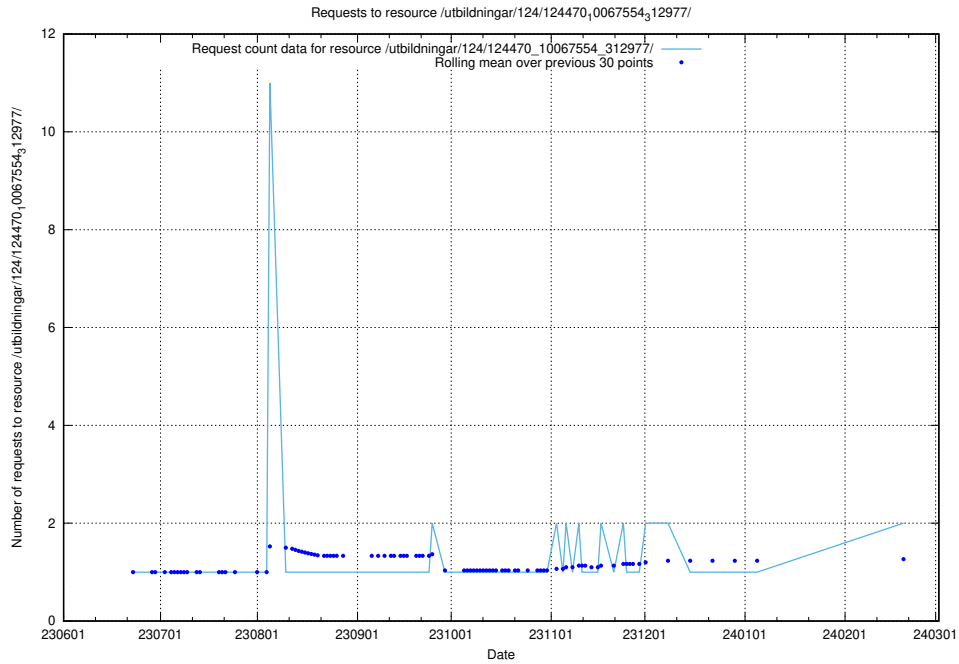

5.898 Usage of /utbildningar/124/124470_10067554_312977/

Here, we count the number of requests to resource /utbildningar/124/124470_10067554_312977/.