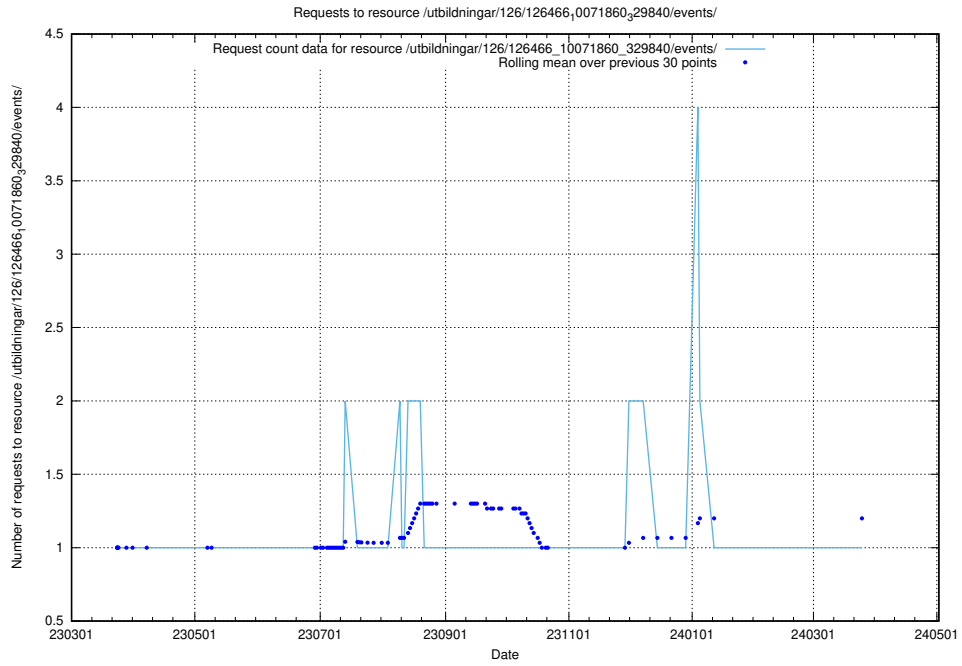

5.6108 Usage of /utbildningar/126/126466_10071860_329840/events/

Here, we count the number of requests to resource /utbildningar/126/126466_10071860_329840/events/