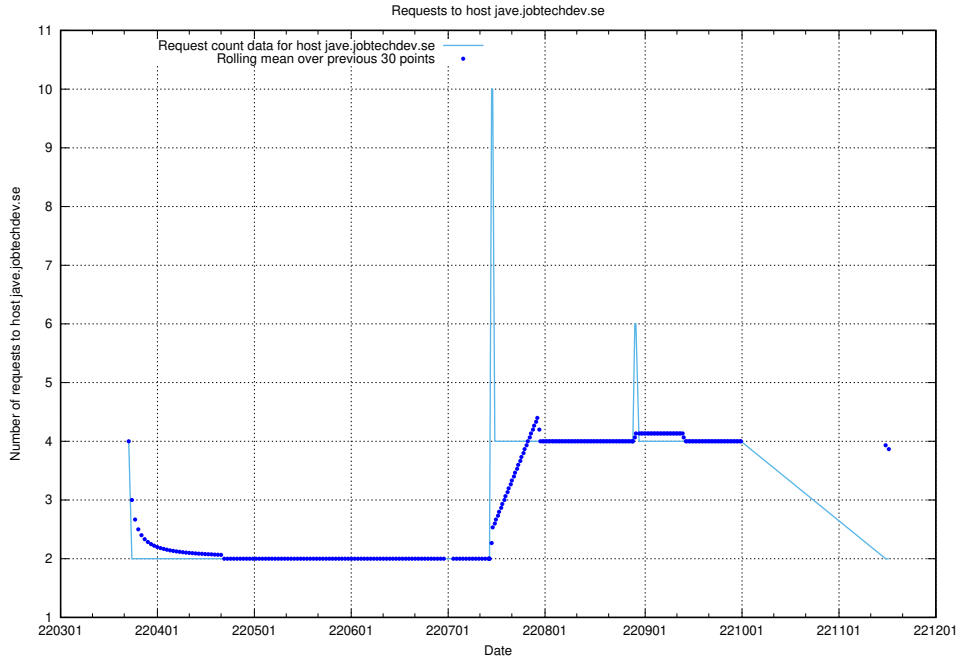

7.492 Usage of `jave.jobtechdev.se`

Here, we count the number of requests to host `jave.jobtechdev.se`.