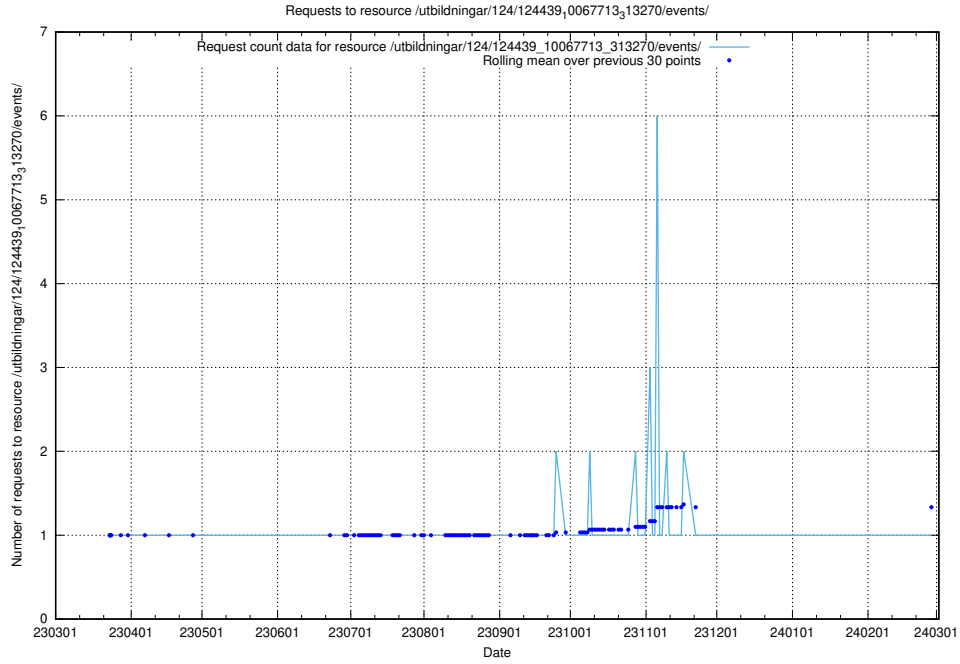

5.3334 Usage of /utbildningar/124/124439_10067713_313270/events/

Here, we count the number of requests to resource /utbildningar/124/124439_10067713_313270/events/