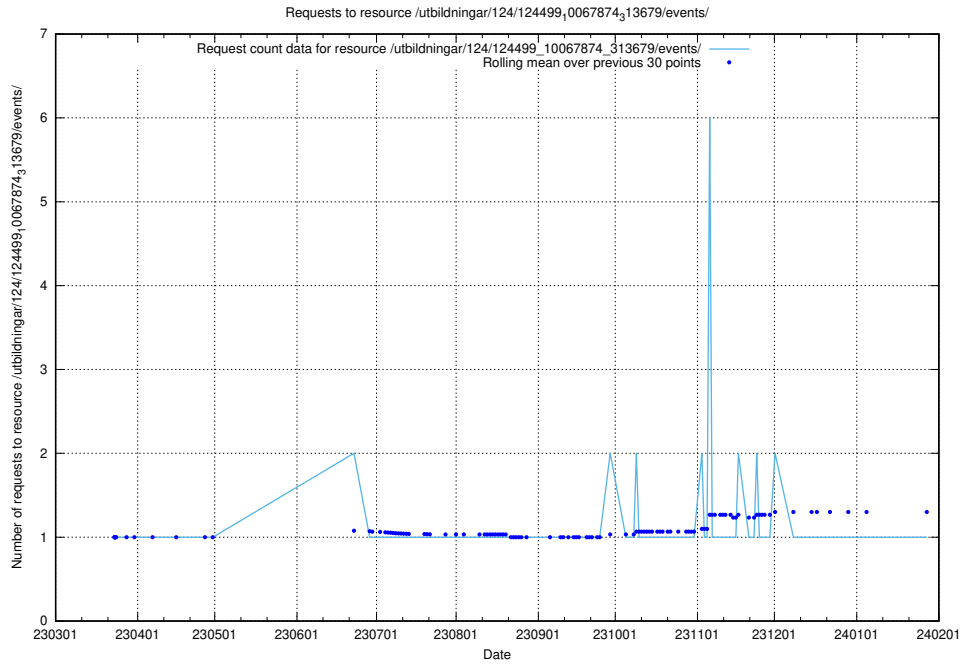

5.2127 Usage of /utbildningar/124/124499_10067874_313679/events/

Here, we count the number of requests to resource /utbildningar/124/124499_10067874_313679/events/