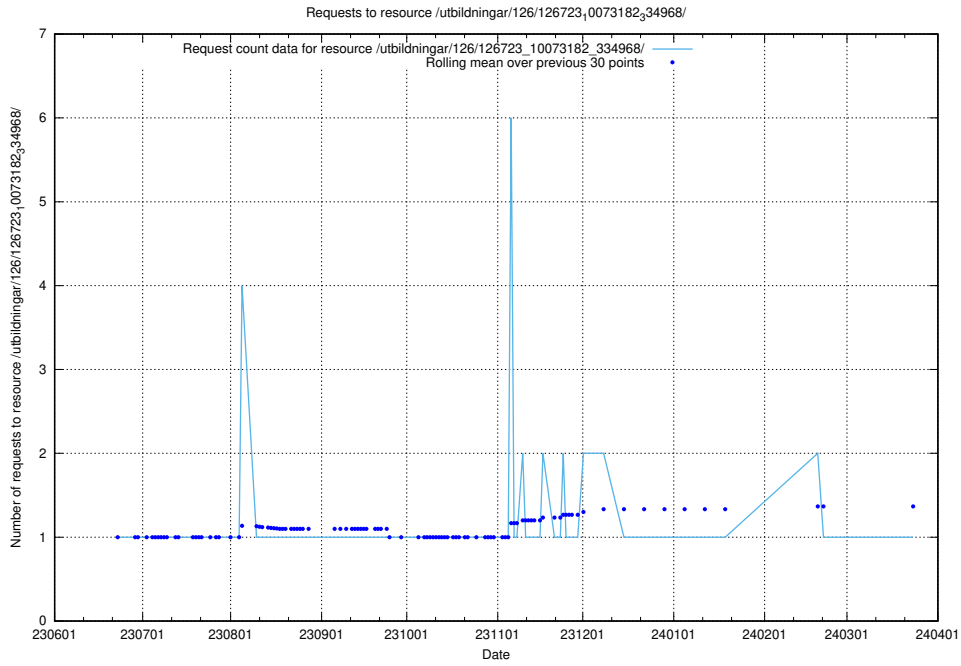

5.5330 Usage of /utbildningar/126/126723_10073182_334968/

Here, we count the number of requests to resource /utbildningar/126/126723_10073182_334968/.