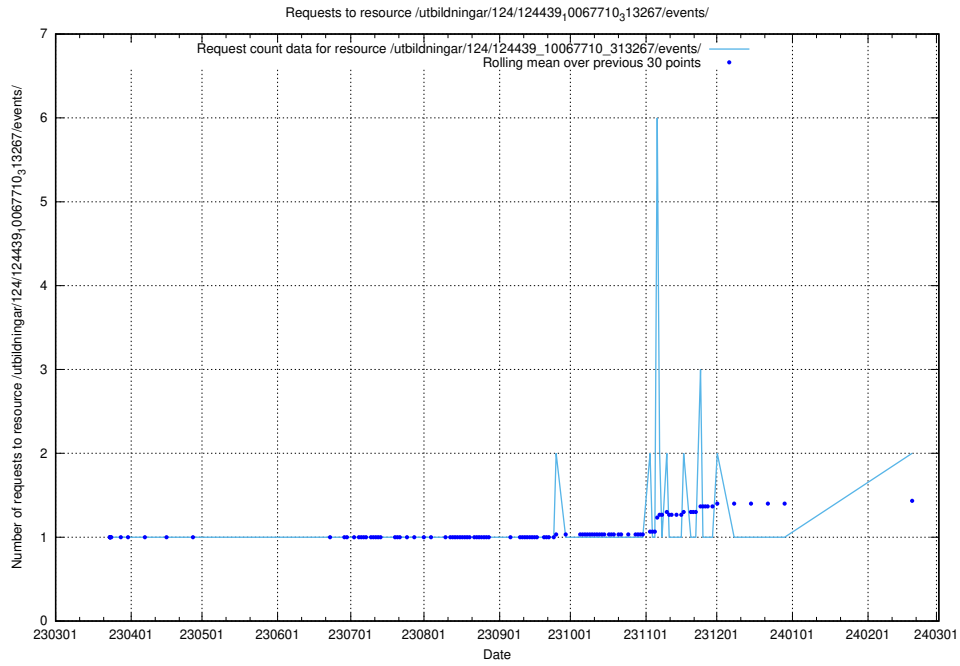

5.685 Usage of /utbildningar/124/124439_10067710_313267/events/

Here, we count the number of requests to resource /utbildningar/124/124439_10067710_313267/events/