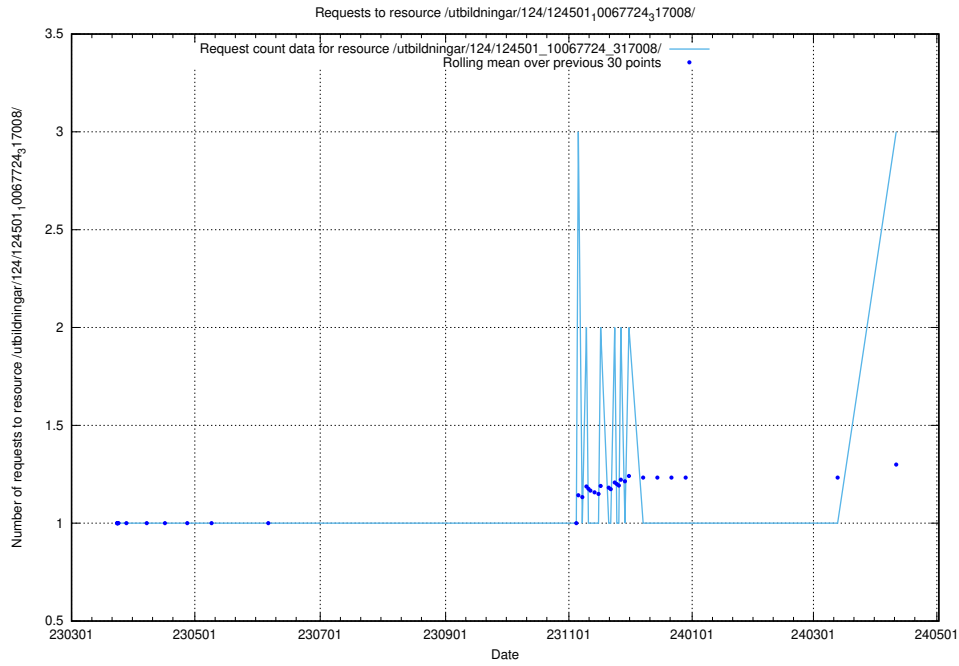

5.307 Usage of /utbildningar/124/124501_10067724_317008/

Here, we count the number of requests to resource /utbildningar/124/124501_10067724_317008/.