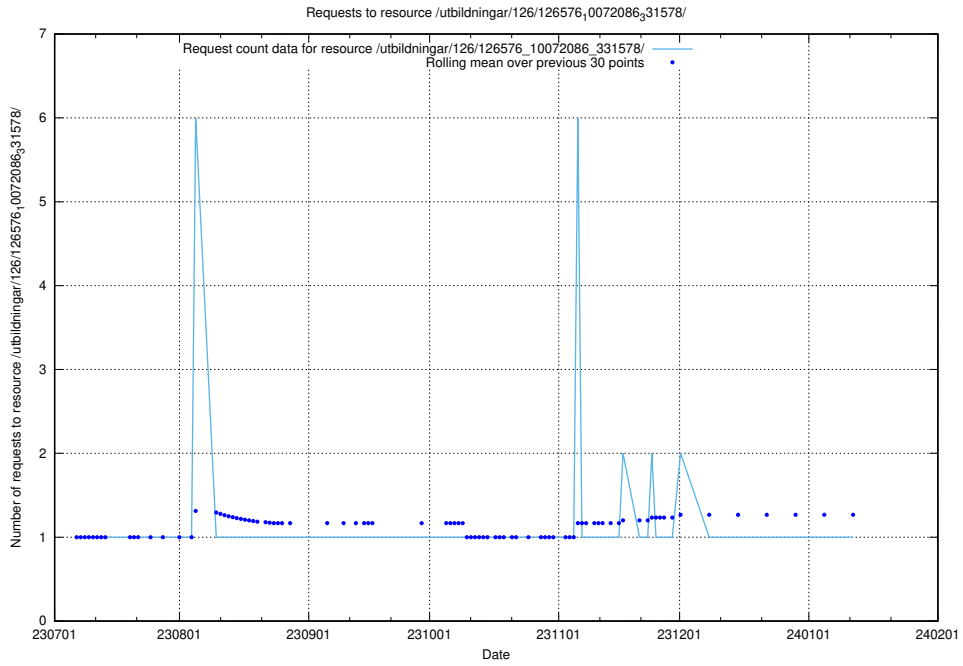

Here, we count the number of requests to resource /utbildningar/125/125600_10070136_324706/events/

5.5029 Usage of /utbildningar/126/126576_10072086_331578/

Here, we count the number of requests to resource /utbildningar/126/126576_10072086_331578/.