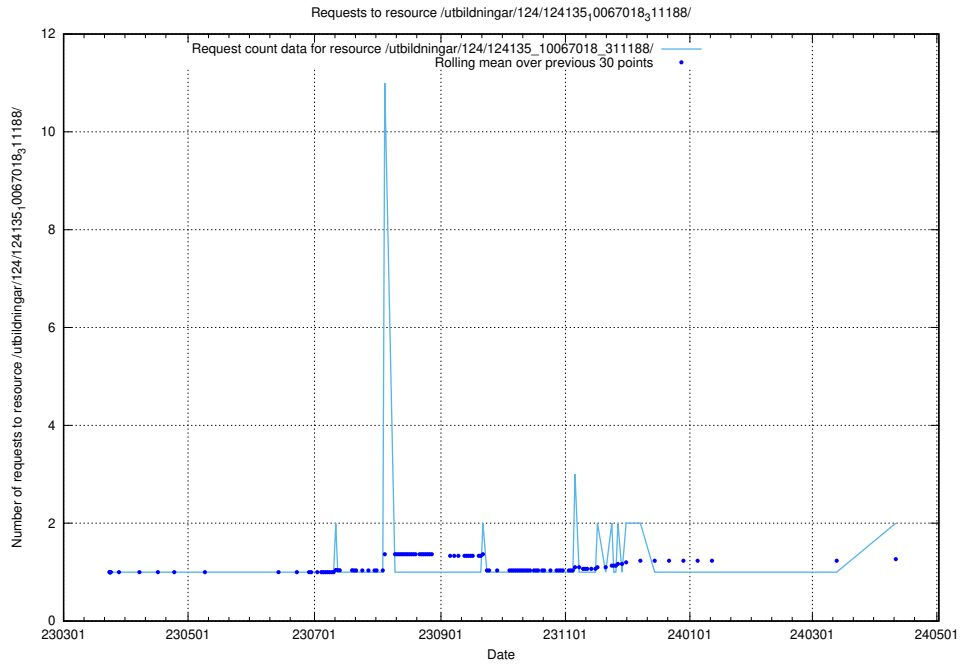

5.722 Usage of /utbildningar/124/124135_10067018_311188/

Here, we count the number of requests to resource /utbildningar/124/124135_10067018_311188/.