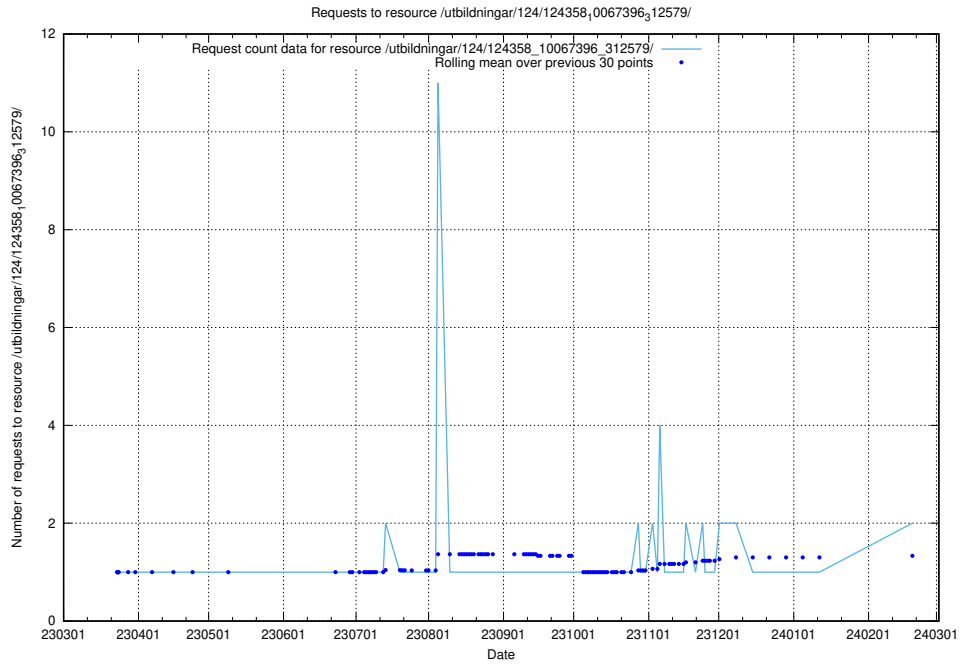

5.702 Usage of /utbildningar/124/124358_10067396_312579/

Here, we count the number of requests to resource /utbildningar/124/124358_10067396_312579/.