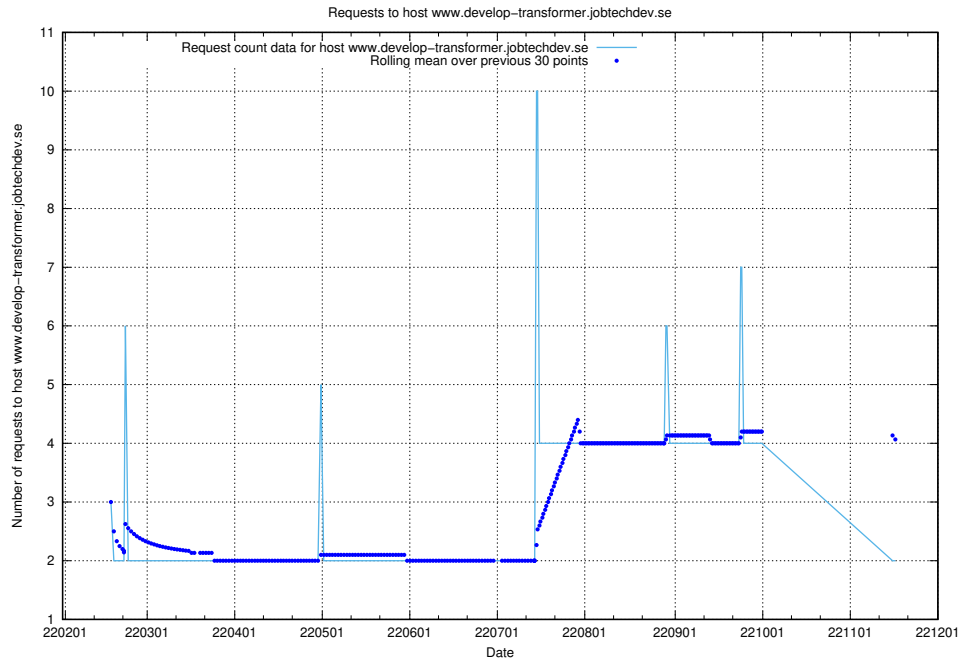

7.538 Usage of www.develop-transformer.jobtechdev.se

Here, we count the number of requests to host www.develop-transformer.jobtechdev.se.

7.539 Usage of standby.jobtechdev.se

Here, we count the number of requests to host standby.jobtechdev.se.