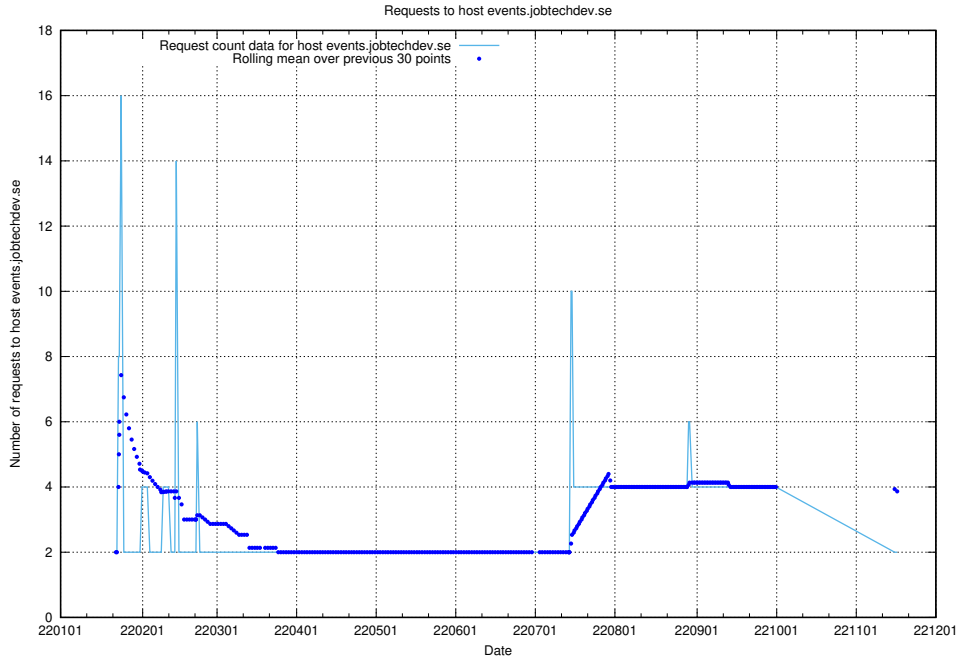

7.600 Usage of events.jobtechdev.se

Here, we count the number of requests to host events.jobtechdev.se.

7.601 Usage of hr.jobtechdev.se

Here, we count the number of requests to host hr.jobtechdev.se.

7.602 Usage of demo-jobed-connect-onprem.jobtechdev.se