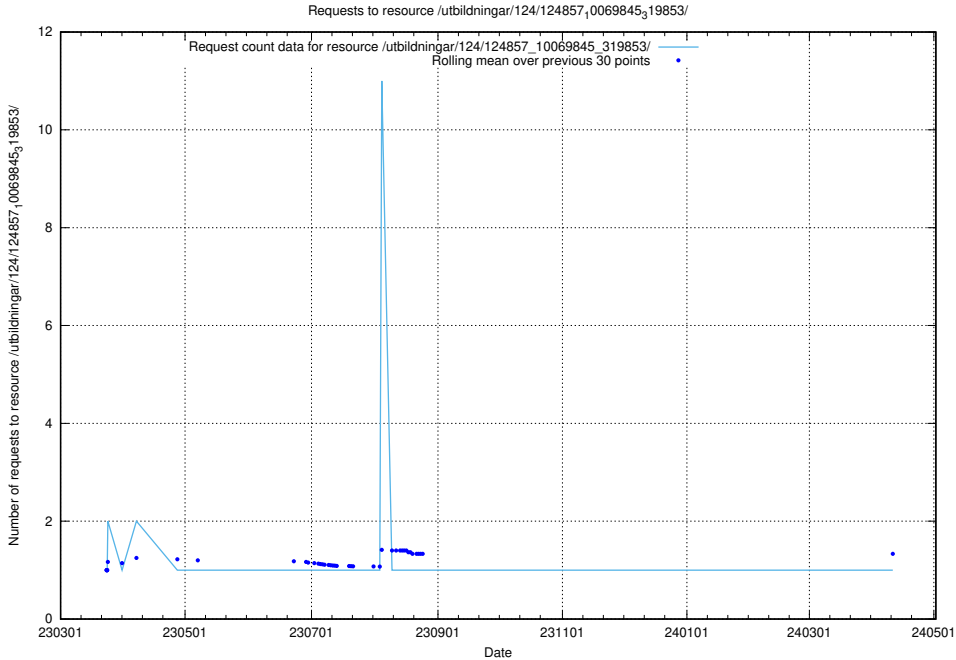

5.1207 Usage of /utbildningar/124/124857_10069845_319853/

Here, we count the number of requests to resource /utbildningar/124/124857_10069845_319853/.