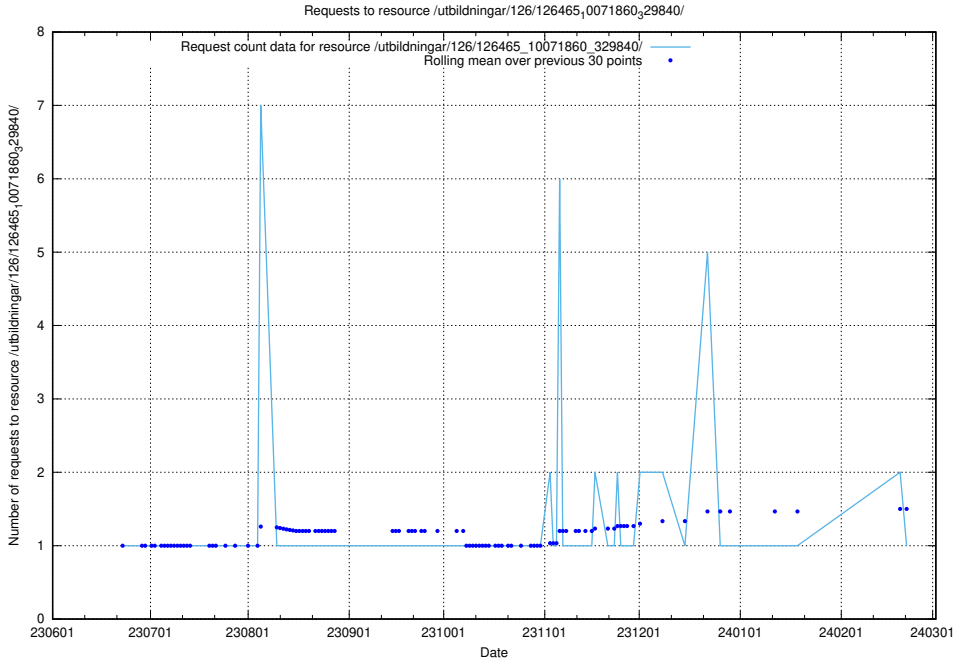

5.5382 Usage of /utbildningar/126/126465_10071860_329840/

Here, we count the number of requests to resource /utbildningar/126/126465_10071860_329840/.