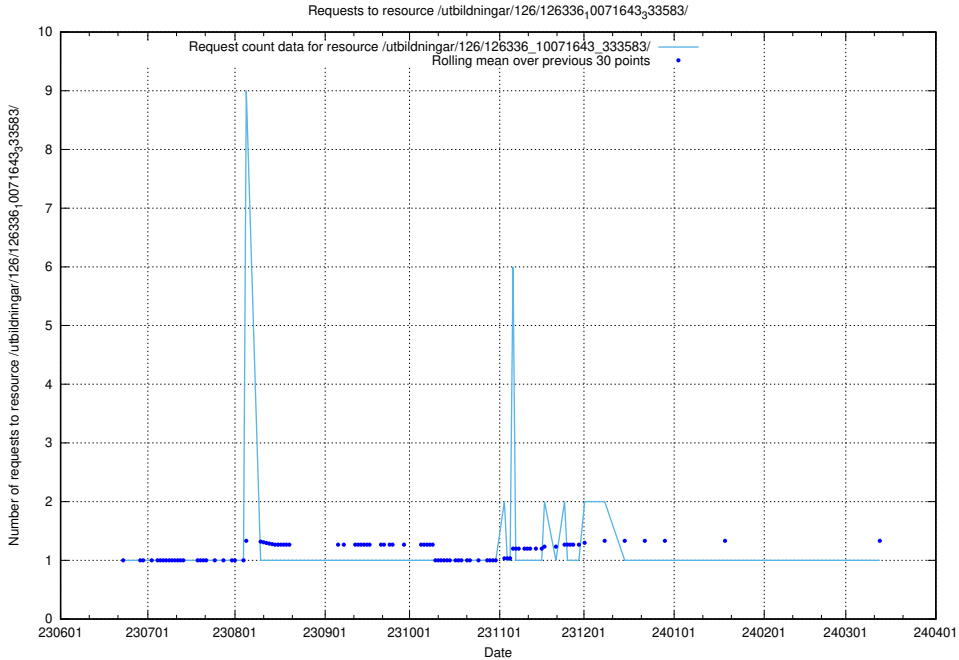

5.5396 Usage of /utbildningar/126/126336_10071643_333583/

Here, we count the number of requests to resource /utbildningar/126/126336_10071643_333583/.