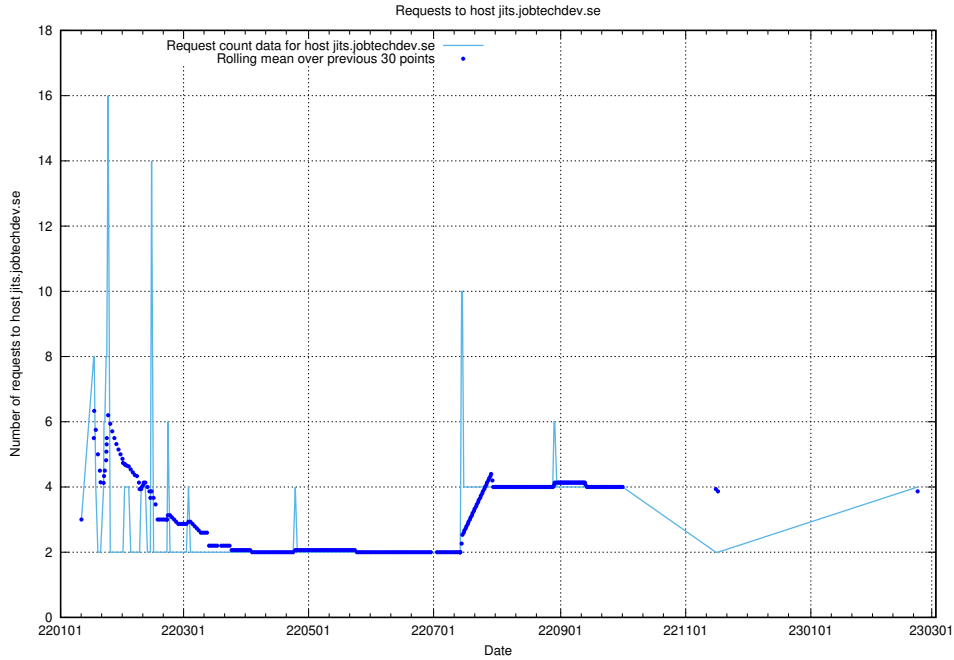

7.105 Usage of jits.jobtechdev.se

Here, we count the number of requests to host jits.jobtechdev.se.