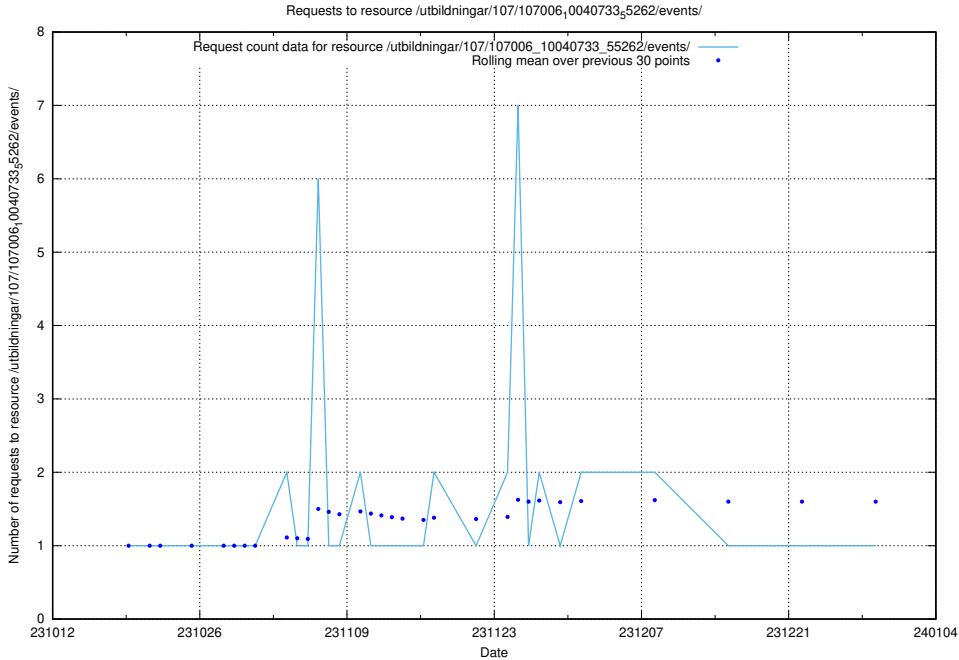

5.4022 Usage of /utbildningar/107/107006_10040733_55262/events/

Here, we count the number of requests to resource /utbildningar/107/107006_10040733_55262/events/.