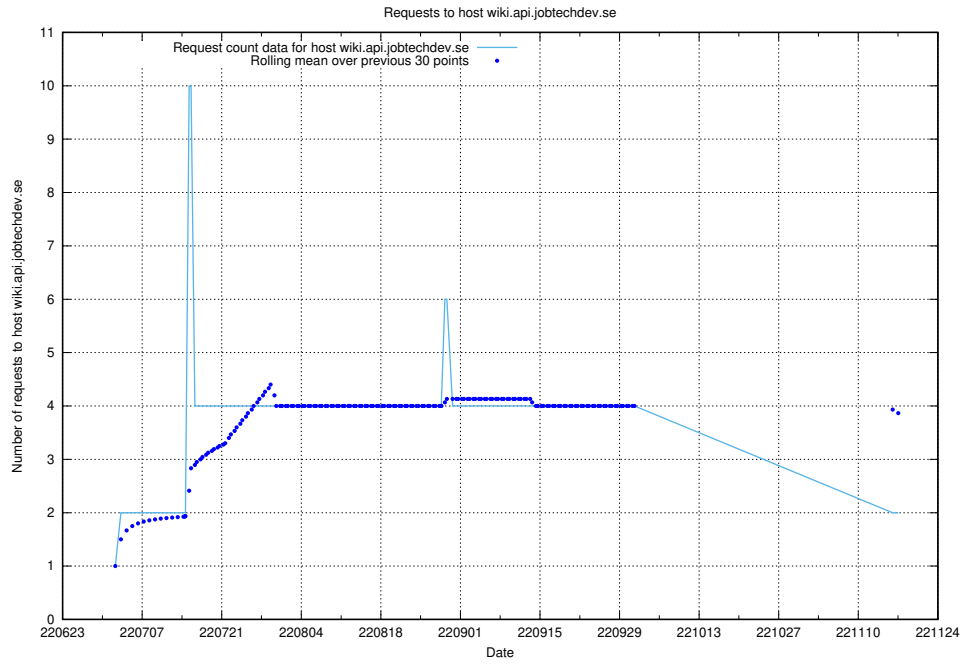

7.392 Usage of wiki.apirequest.jobtechdev.se

Here, we count the number of requests to host wiki.apirequest.jobtechdev.se.

7.393 Usage of wiki.api.jobtechdev.se

Here, we count the number of requests to host wiki.api.jobtechdev.se.