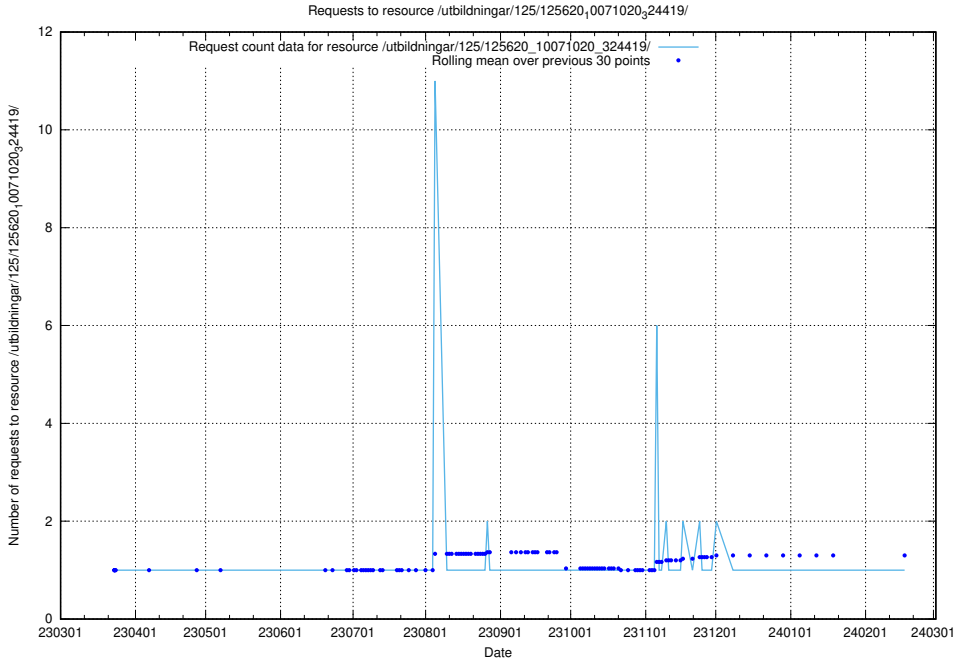

5.1091 Usage of /utbildningar/125/125620_10071020_324419/

Here, we count the number of requests to resource /utbildningar/125/125620_10071020_324419/.