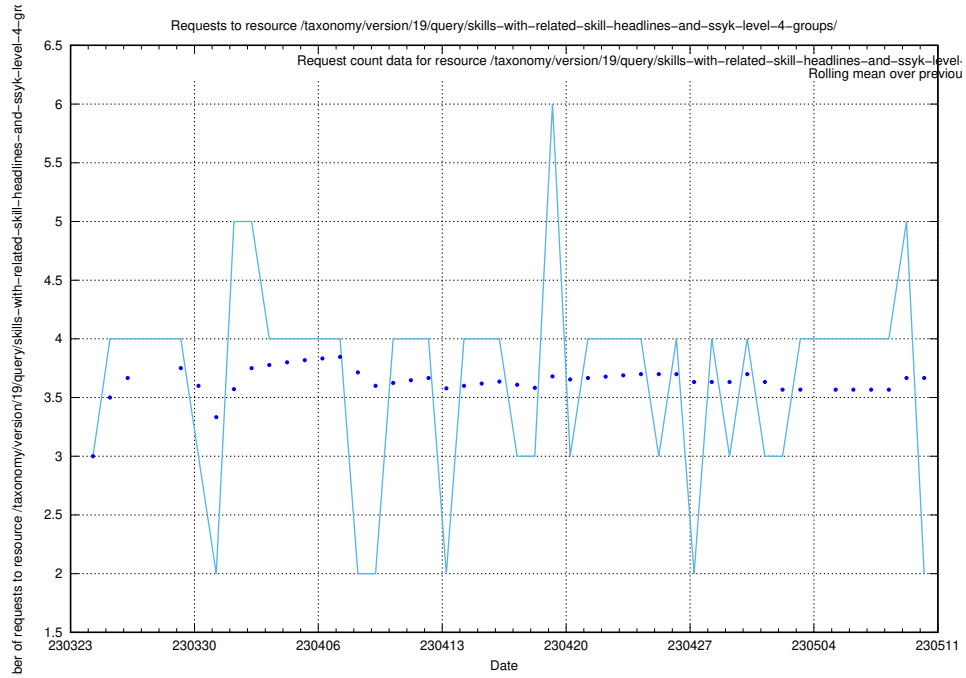

5.958 Usage of /taxonomy/version/19/query/skills-with-related-skill-headlines-and-ssyk-level-4-groups/

Here, we count the number of requests to resource /taxonomy/version/19/query/skills-with-related-skill-headlines-and-ssyk-level-4-groups/.