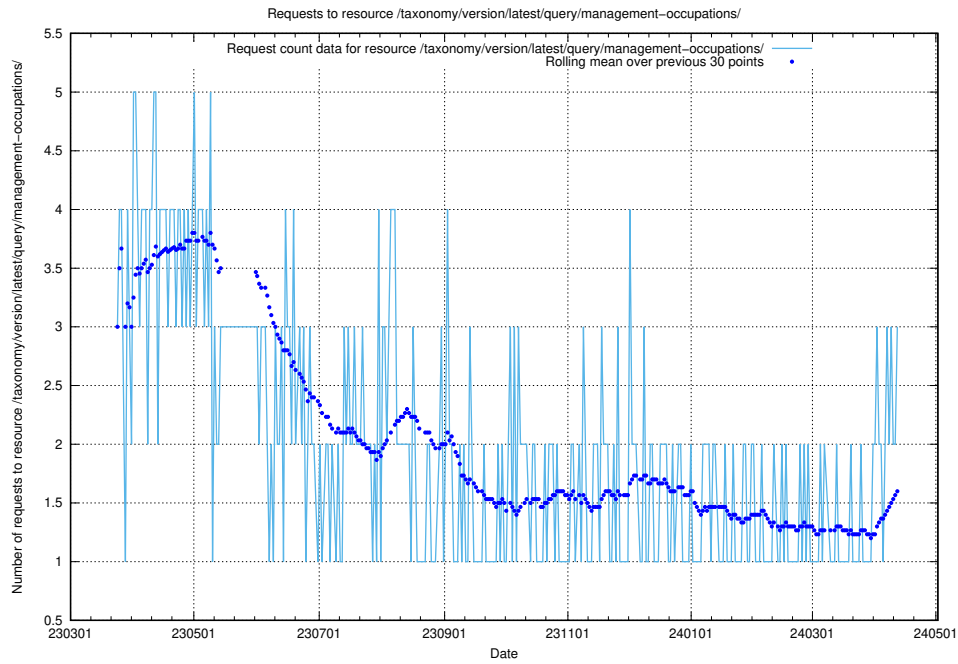

5.462 Usage of /taxonomy/version/latest/query/management-occupations/

Here, we count the number of requests to resource /taxonomy/version/latest/query/management-occupations/.