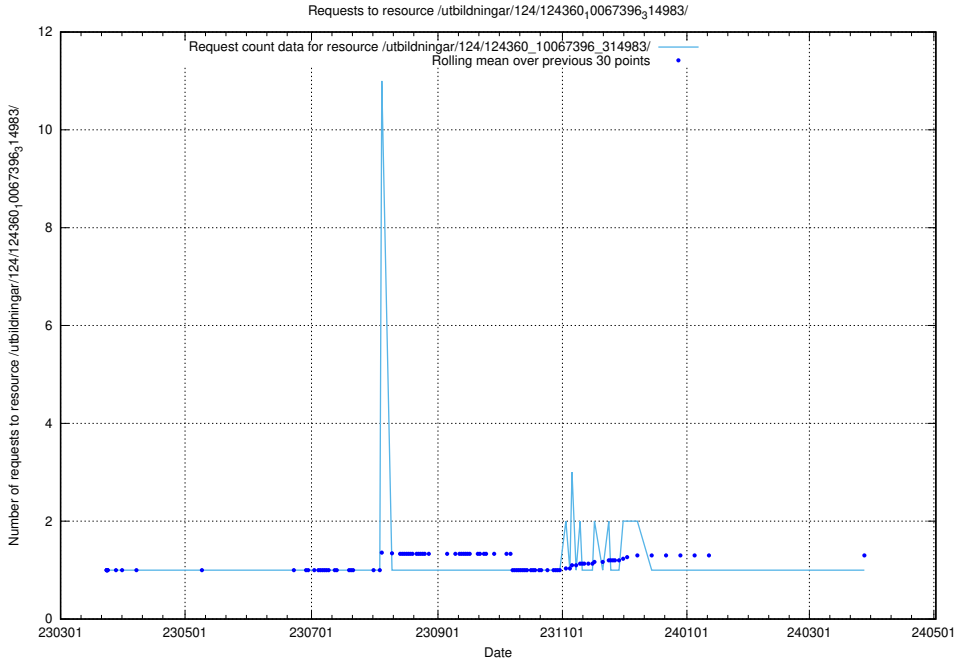

5.3545 Usage of /utbildningar/124/124360_10067396_314983/

Here, we count the number of requests to resource /utbildningar/124/124360_10067396_314983/.