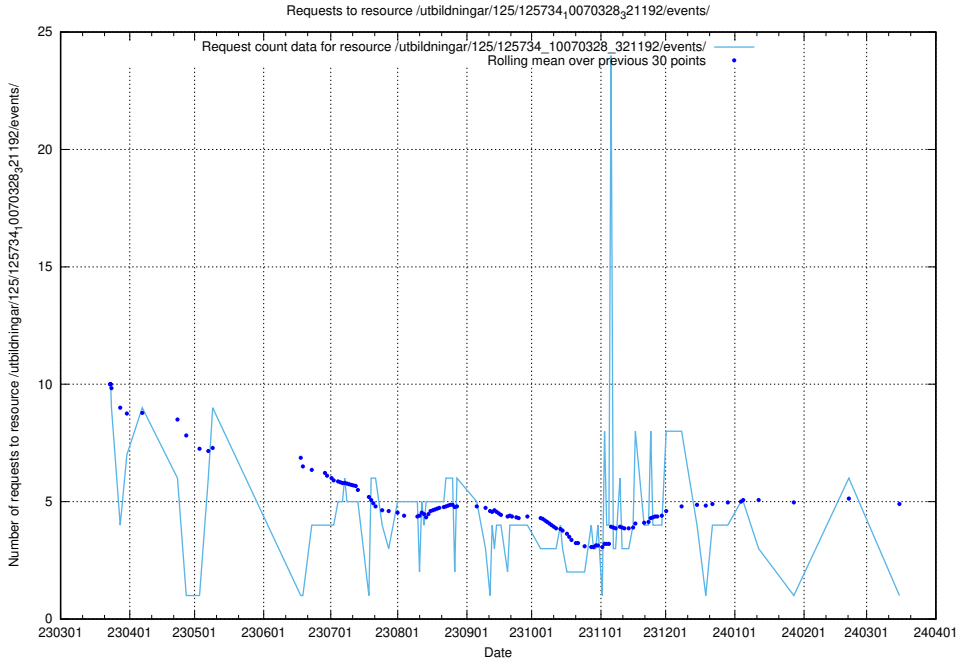

5.5957 Usage of /utbildningar/125/125734_10070328_321192/events/

Here, we count the number of requests to resource /utbildningar/125/125734_10070328_321192/events/