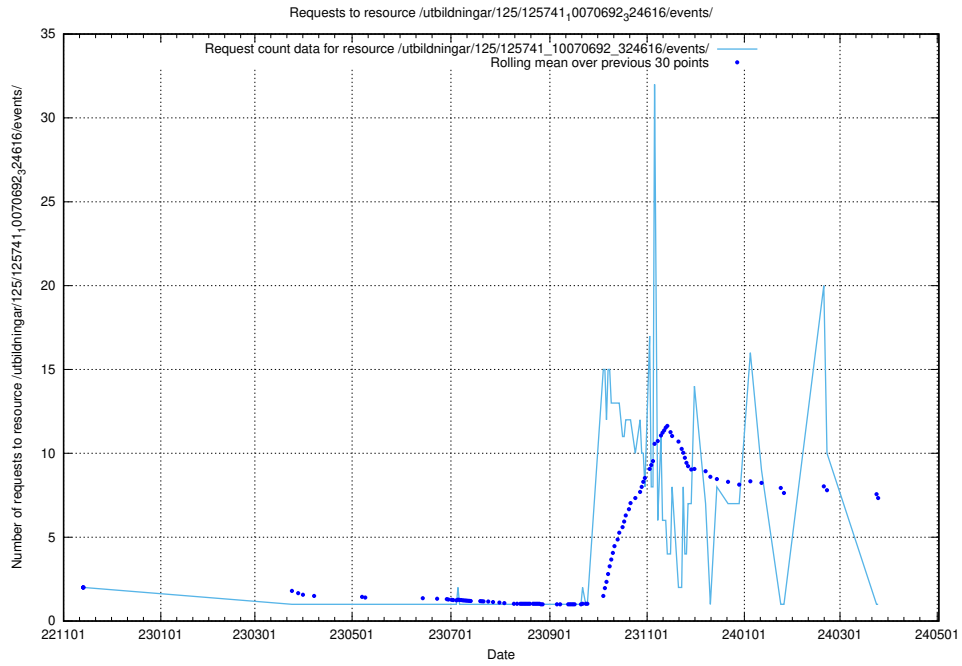

5.5537 Usage of /utbildningar/125/125741_10070692_324616/events/

Here, we count the number of requests to resource /utbildningar/125/125741_10070692_324616/events/