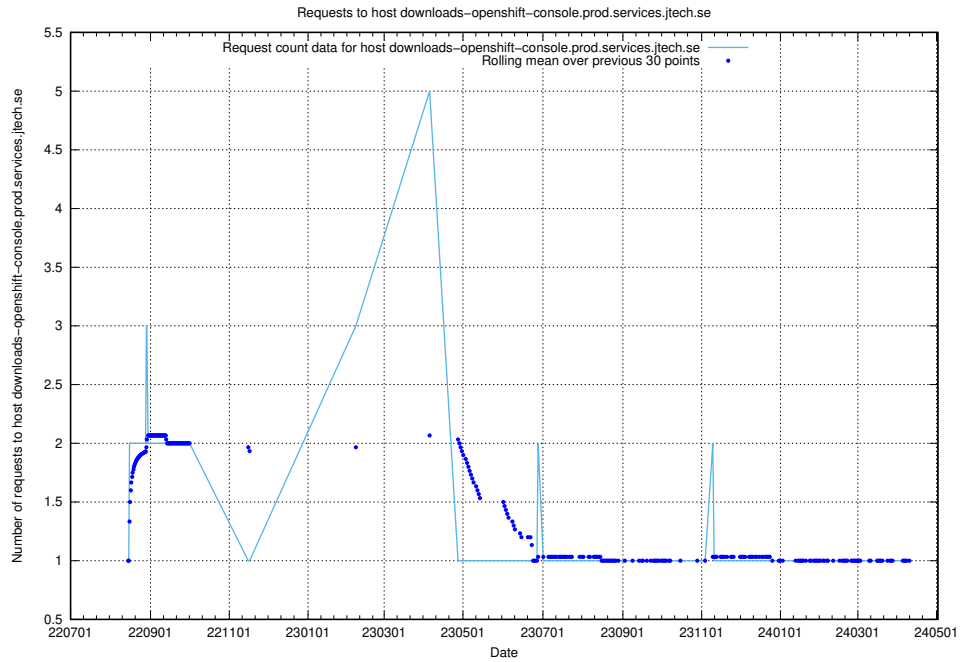

7.618 Usage of downloads-openshift-console.prod.services.jtech.se

Here, we count the number of requests to host downloads-openshift-console.prod.services.jtech.se.