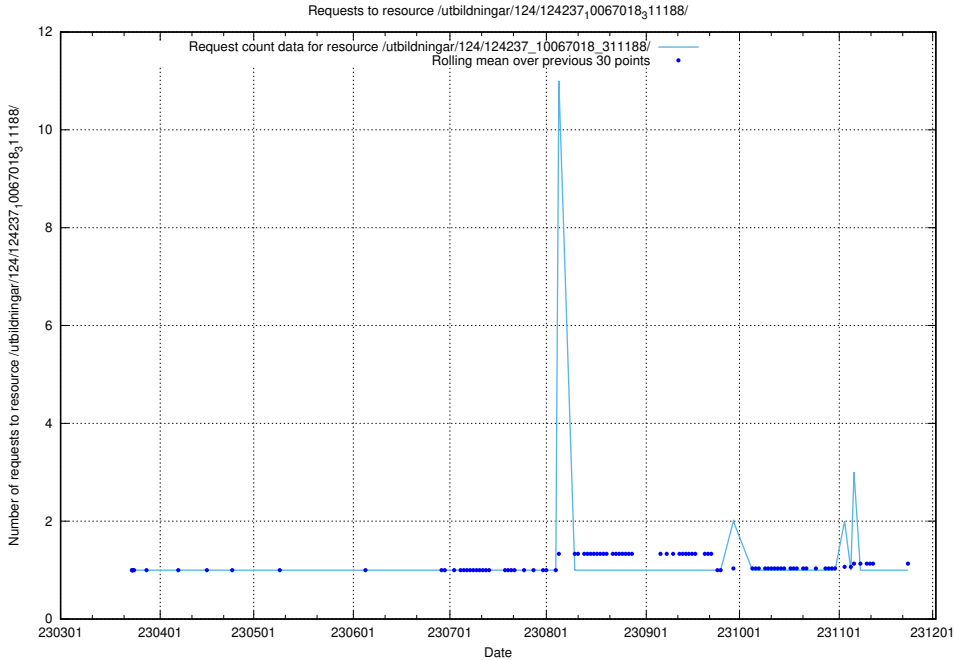

5.3772 Usage of /utbildningar/124/124237_10067018_311188/

Here, we count the number of requests to resource /utbildningar/124/124237_10067018_311188/.