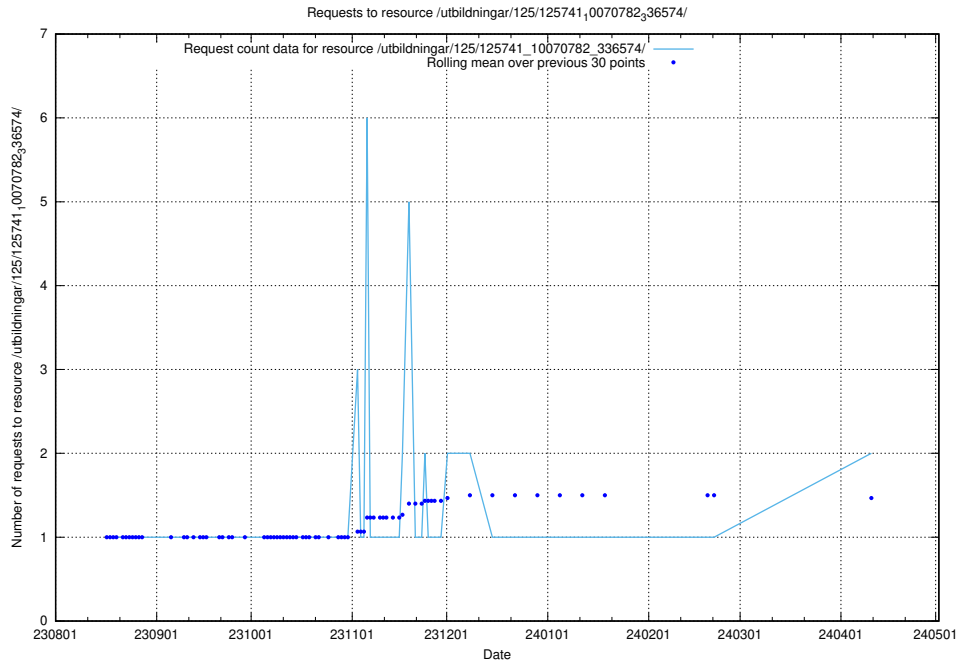

5.784 Usage of /utbildningar/125/125741_10070782_336574/

Here, we count the number of requests to resource /utbildningar/125/125741_10070782_336574/.