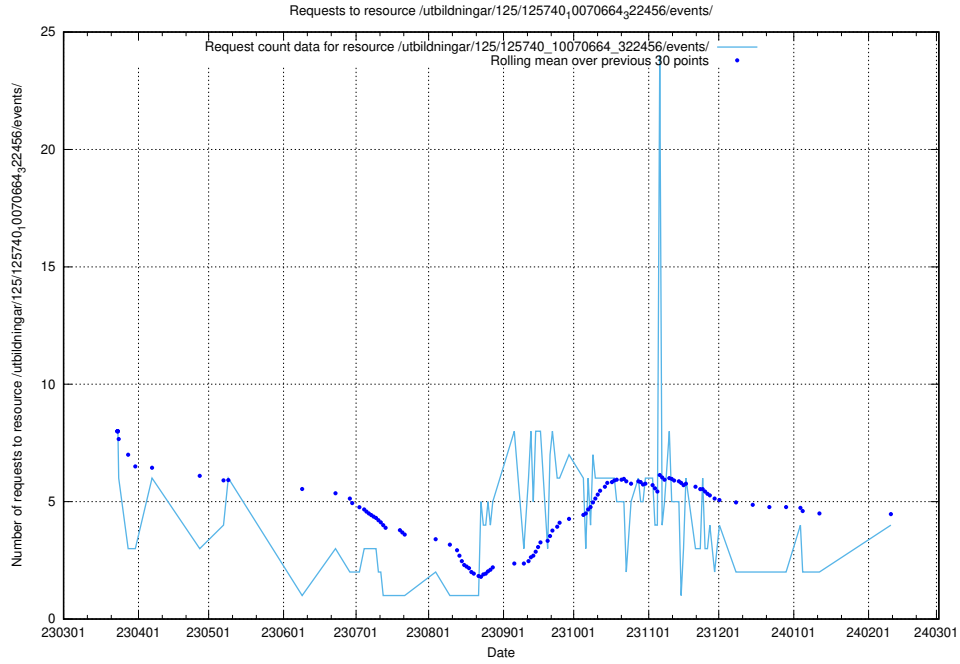

5.257 Usage of /utbildningar/125/125740_10070664_322456/events/

Here, we count the number of requests to resource /utbildningar/125/125740_10070664_322456/events/