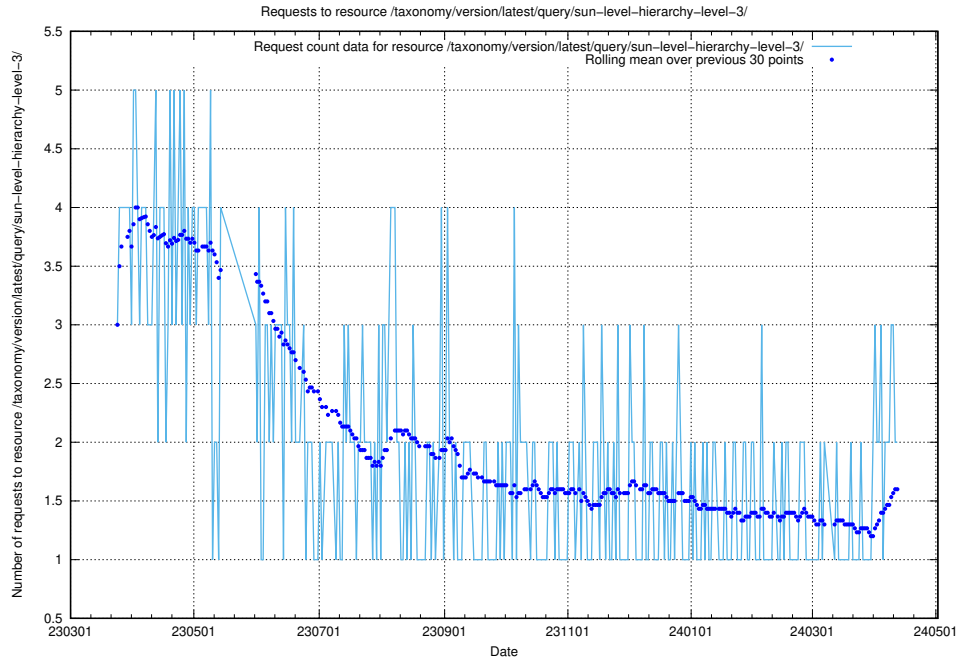

5.936 Usage of /taxonomy/version/latest/query/sun-level-hierarchy-level-3/

Here, we count the number of requests to resource /taxonomy/version/latest/query/sun-level-hierarchy-level-3/.