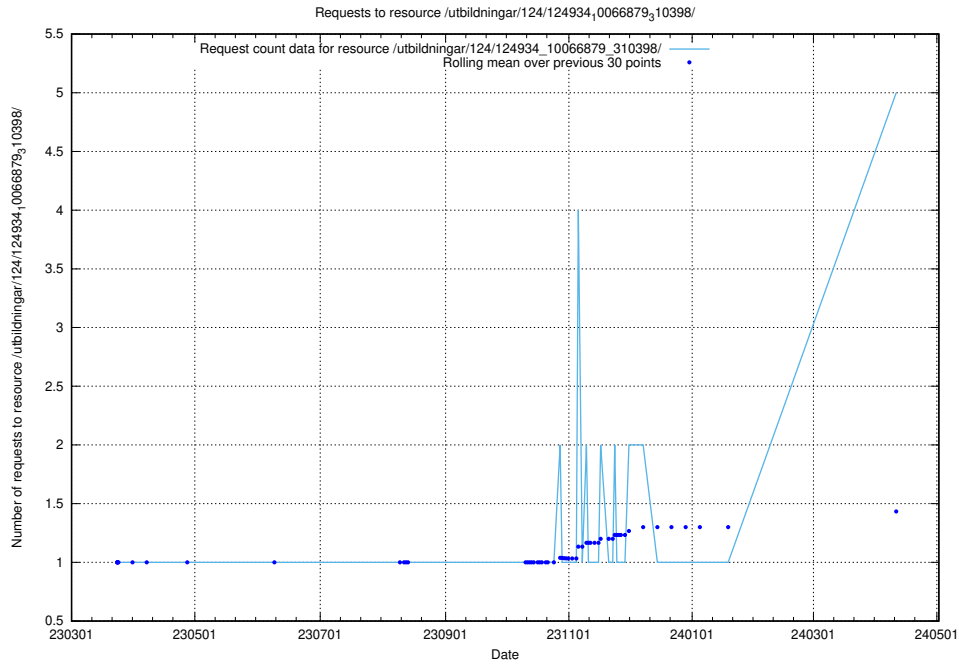

Here, we count the number of requests to resource /utbildningar/125/125195_10069249_317774/.

5.123 Usage of /utbildningar/124/124934_10066879_310398/

Here, we count the number of requests to resource /utbildningar/124/124934_10066879_310398/.