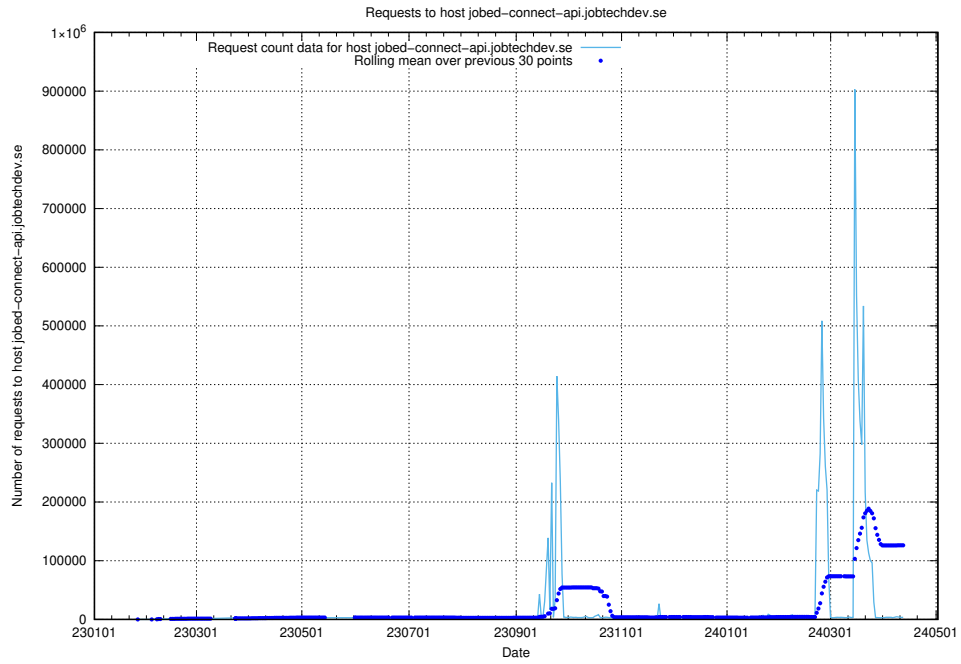

7.16 Usage of `jobed-connect-api.jobtechdev.se`

Here, we count the number of requests to host `jobed-connect-api.jobtechdev.se`.