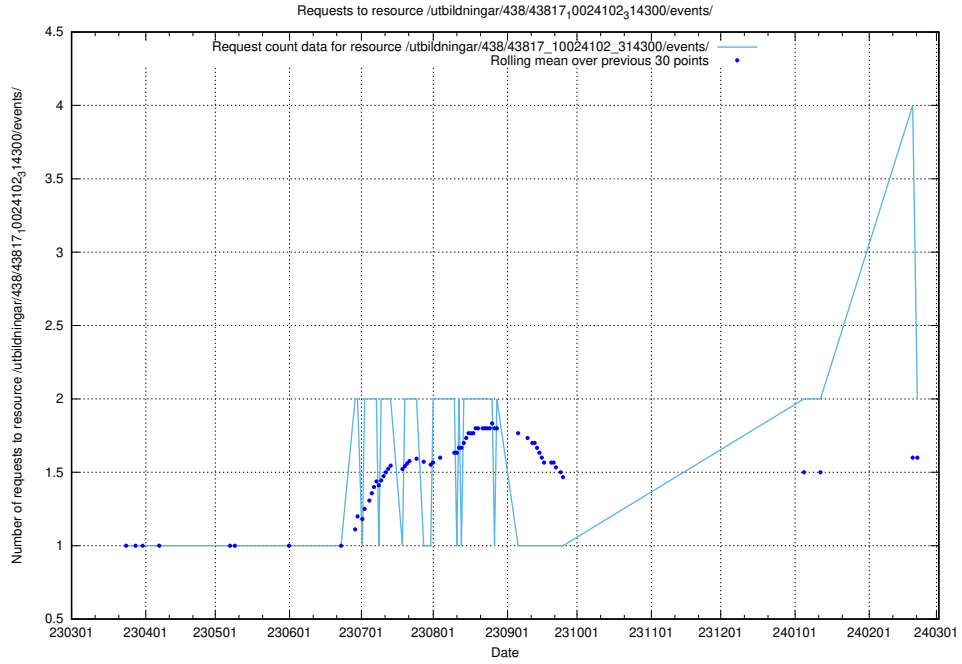

5.964 Usage of /utbildningar/438/43817_10024102_314300/events/

Here, we count the number of requests to resource /utbildningar/438/43817_10024102_314300/events/.