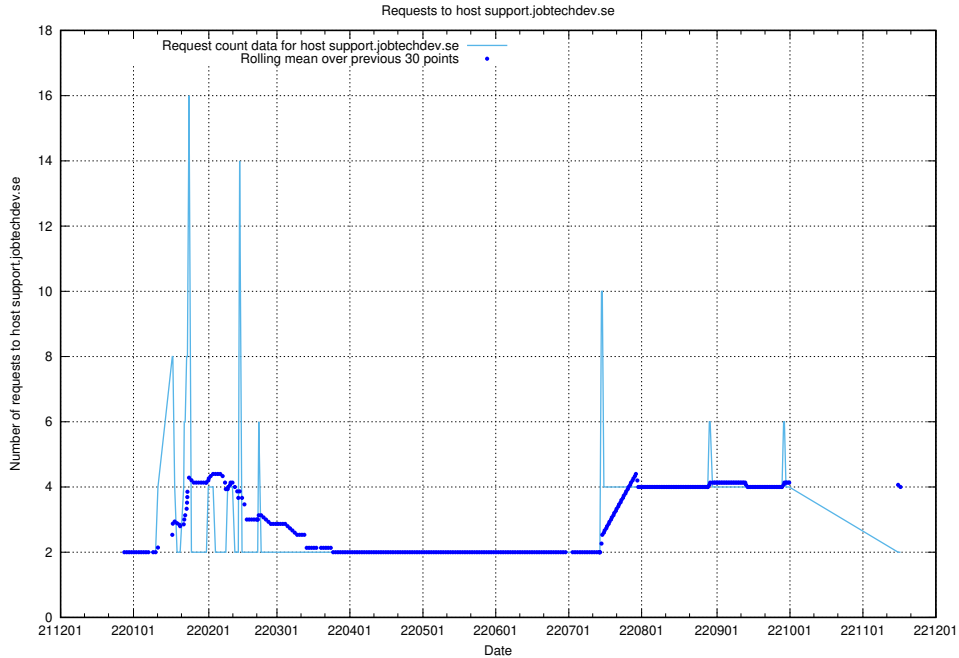

7.355 Usage of testing.jobtechdev.se

Here, we count the number of requests to host testing.jobtechdev.se.

7.356 Usage of support.jobtechdev.se

Here, we count the number of requests to host support.jobtechdev.se.