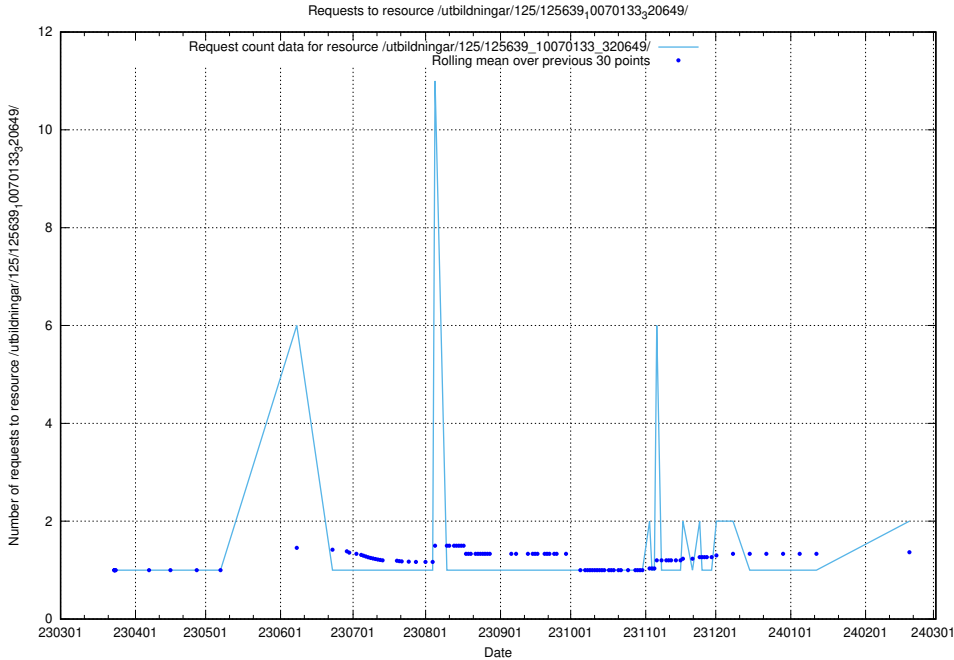

5.510 Usage of /utbildningar/125/125639_10070133_320649/

Here, we count the number of requests to resource /utbildningar/125/125639_10070133_320649/.