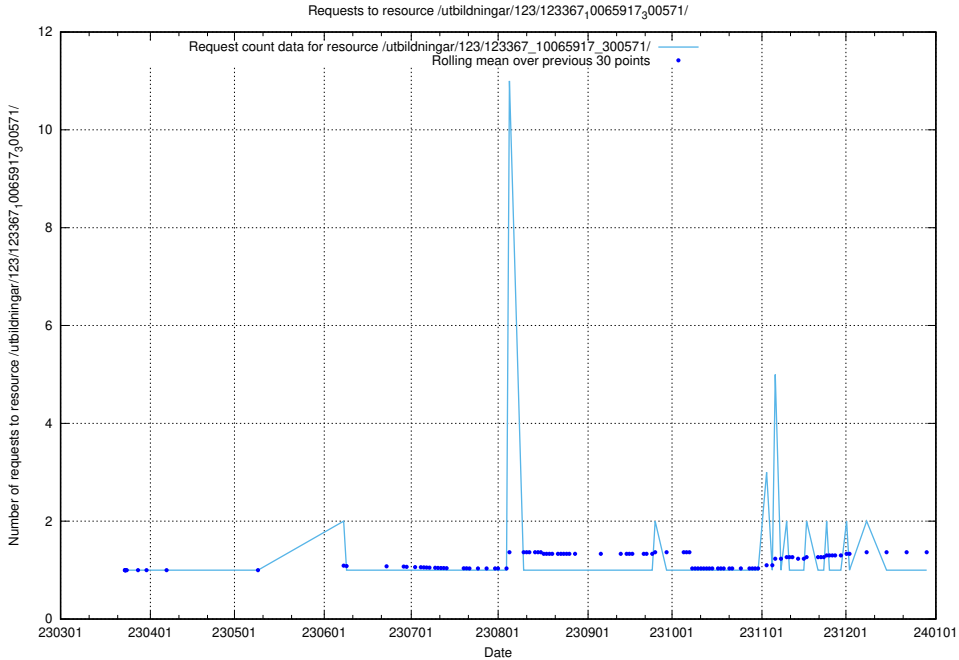

5.4396 Usage of /utbildningar/123/123367_10065917_300571/

Here, we count the number of requests to resource /utbildningar/123/123367_10065917_300571/.