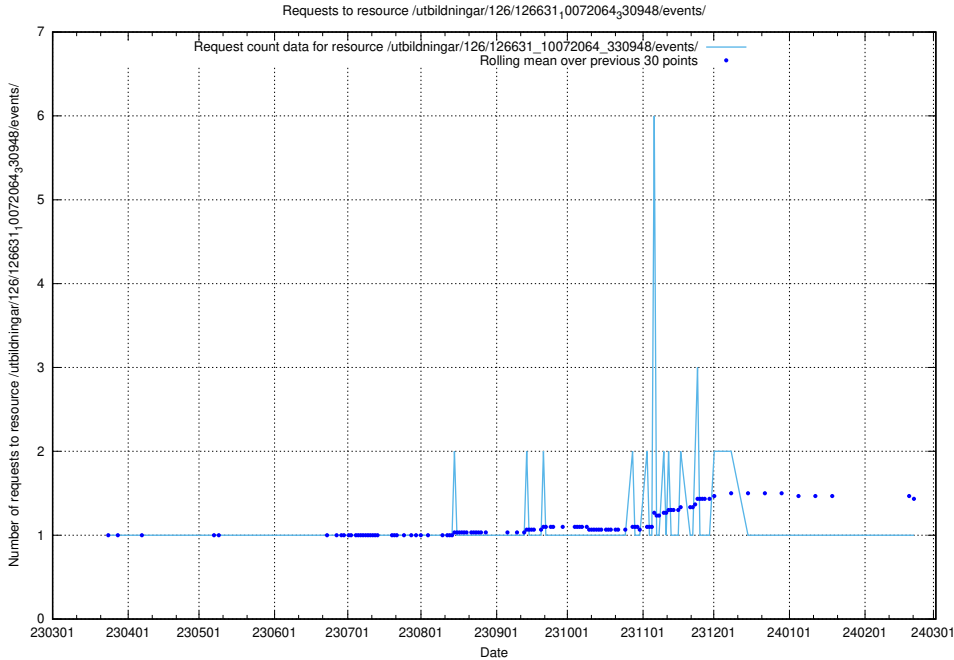

Here, we count the number of requests to resource /utbildningar/437/43741_10024043_32243/events/.

5.5909 Usage of /utbildningar/126/126631_10072064_330948/events/

Here, we count the number of requests to resource /utbildningar/126/126631_10072064_330948/events/