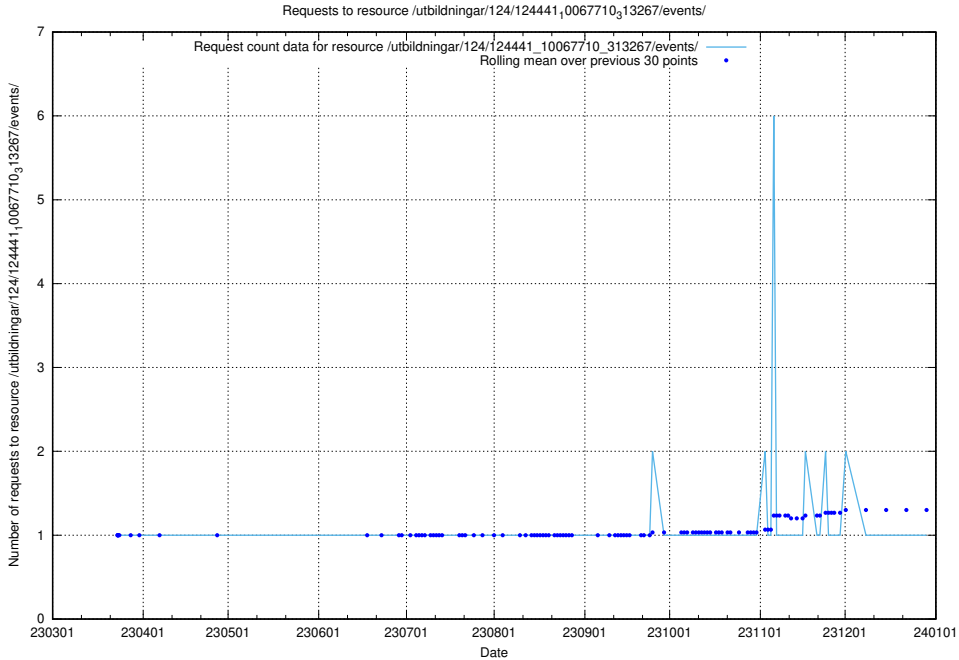

5.3282 Usage of /utbildningar/124/124441_10067710_313267/events/

Here, we count the number of requests to resource /utbildningar/124/124441_10067710_313267/events/