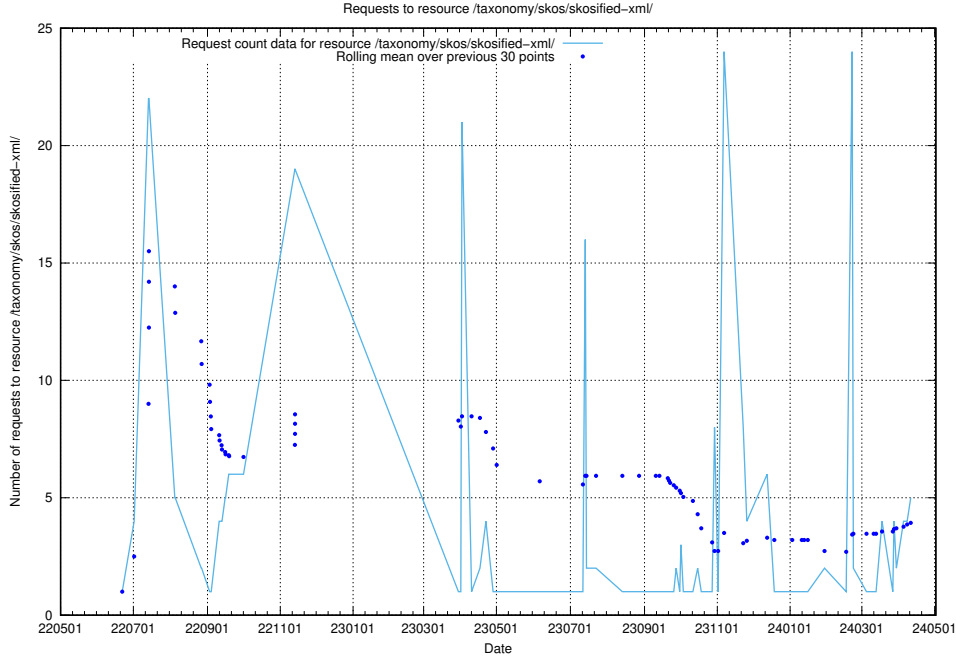

Here, we count the number of requests to resource /utbildningar/125/125740_10070679_322476/events/

5.115 Usage of /taxonomy/skos/skosified-xml/

Here, we count the number of requests to resource /taxonomy/skos/skosified-xml/.