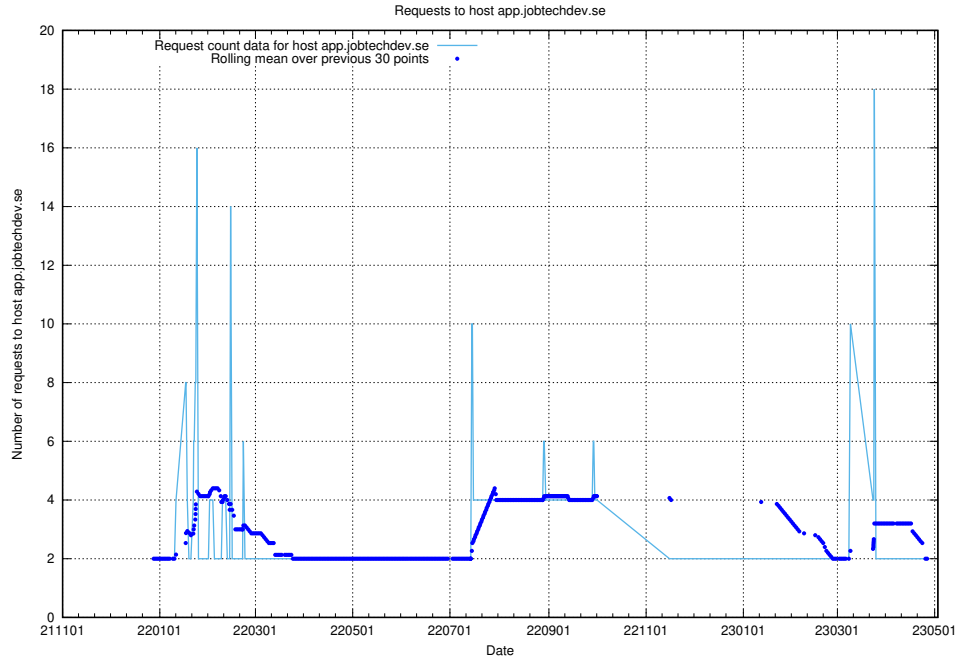

7.361 Usage of app.jobtechdev.se

Here, we count the number of requests to host app.jobtechdev.se.