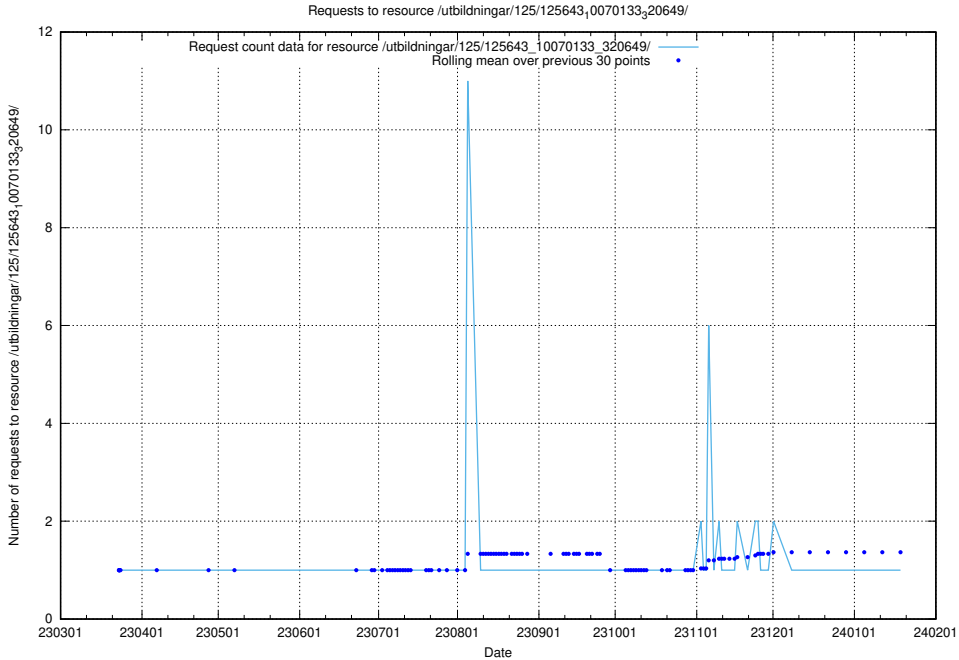

5.1082 Usage of /utbildningar/125/125643_10070133_320649/

Here, we count the number of requests to resource /utbildningar/125/125643_10070133_320649/.