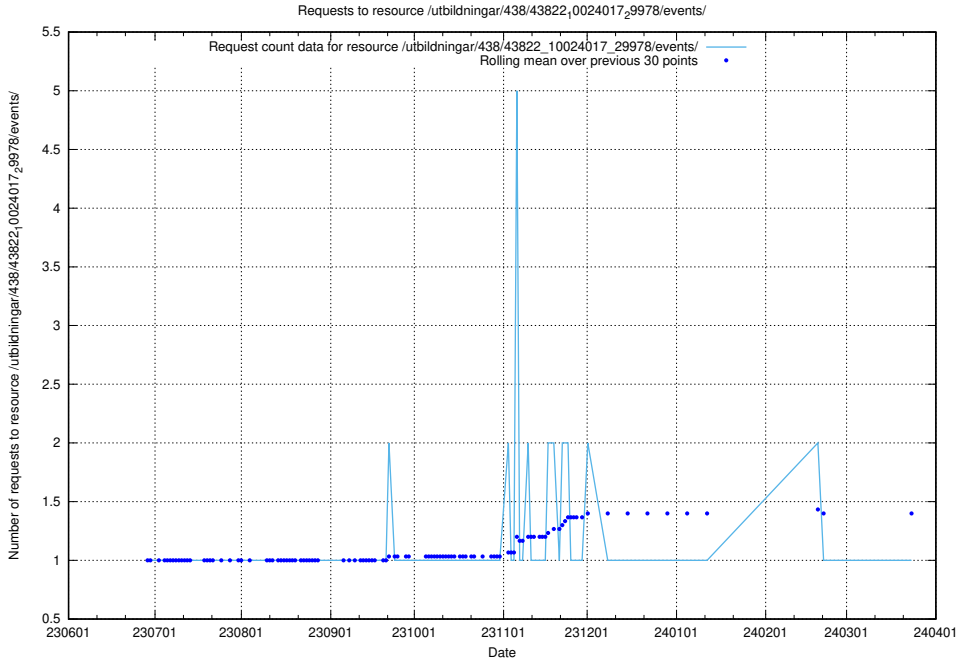

5.5157 Usage of /utbildningar/438/43822_10024017_29978/events/

Here, we count the number of requests to resource /utbildningar/438/43822_10024017_29978/events/.