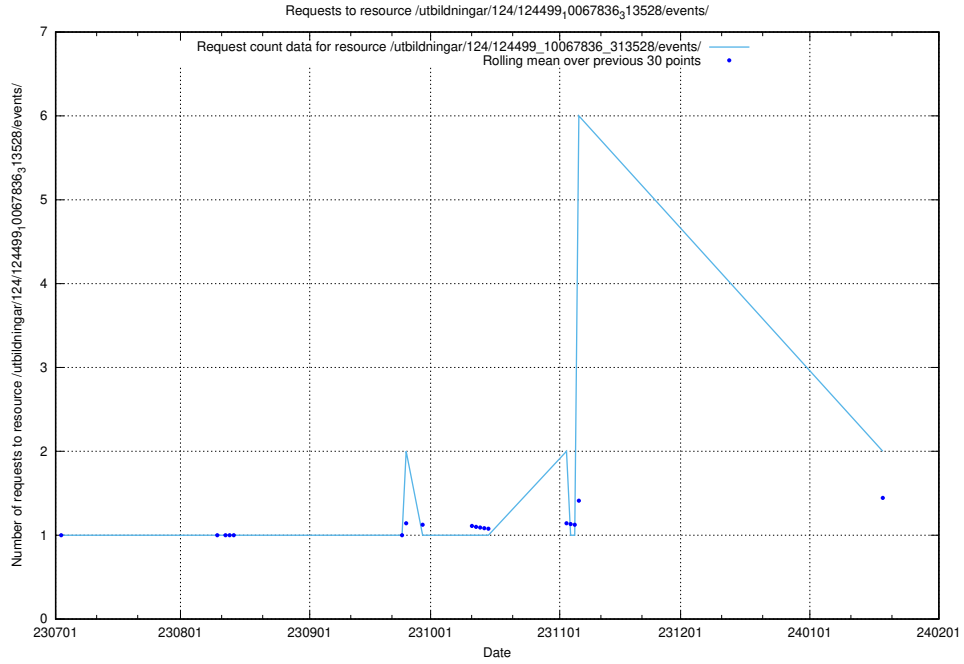

5.846 Usage of /utbildningar/124/124499_10067836_313528/events/

Here, we count the number of requests to resource /utbildningar/124/124499_10067836_313528/events/