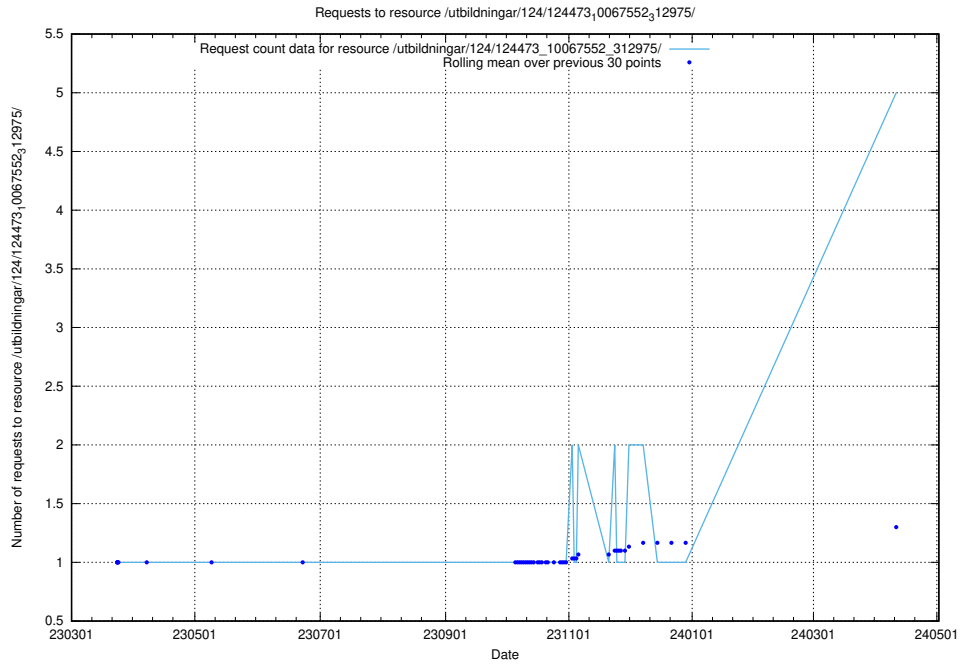

5.136 Usage of /utbildningar/124/124473_10067552_312975/

Here, we count the number of requests to resource /utbildningar/124/124473_10067552_312975/.