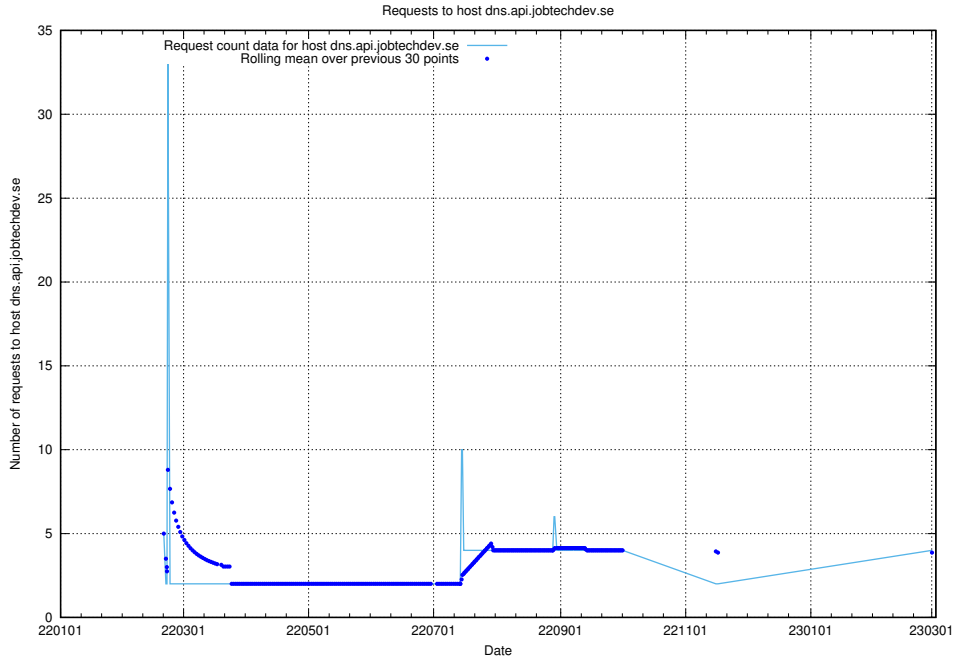

7.157 Usage of dns.api.jobtechdev.se

Here, we count the number of requests to host dns.api.jobtechdev.se.