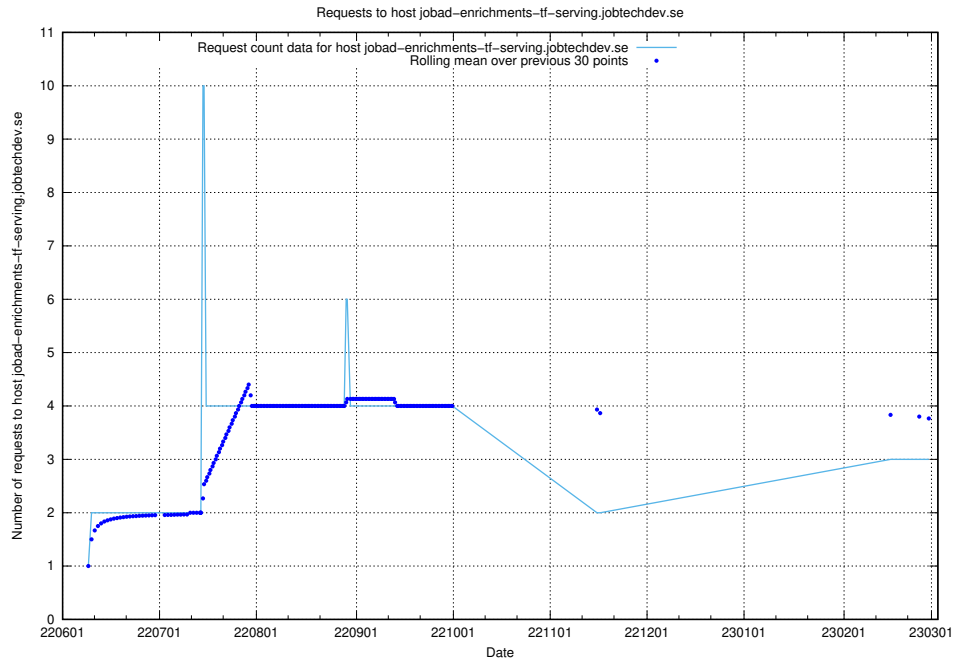

7.212 Usage of jobad-enrichments-tf-serving.jobtechdev.se

Here, we count the number of requests to host jobad-enrichments-tf-serving.jobtechdev.se.