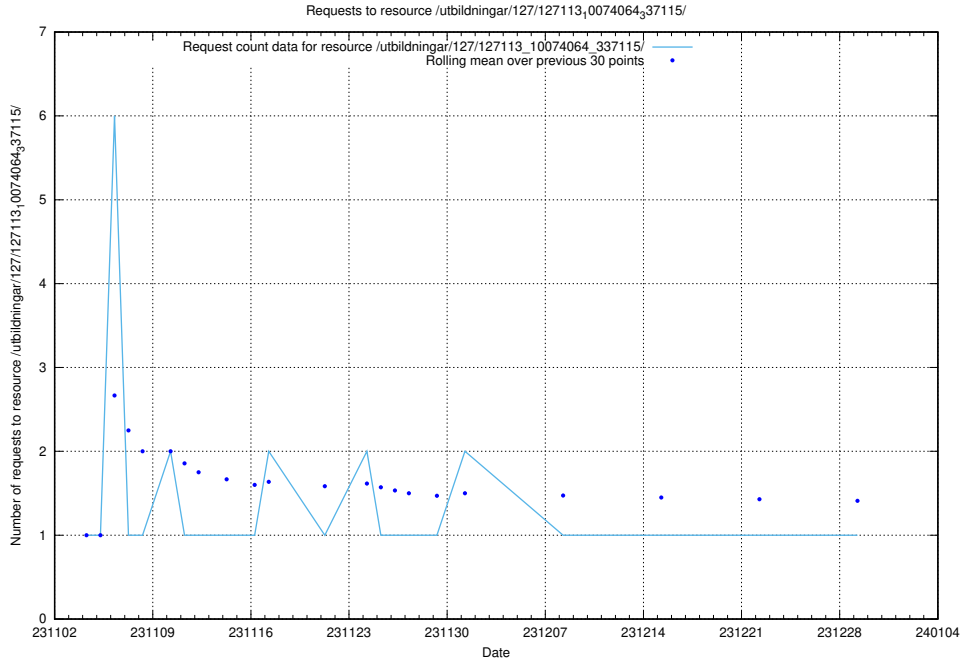

5.3877 Usage of /utbildningar/127/127113_10074064_337115/

Here, we count the number of requests to resource /utbildningar/127/127113_10074064_337115/.