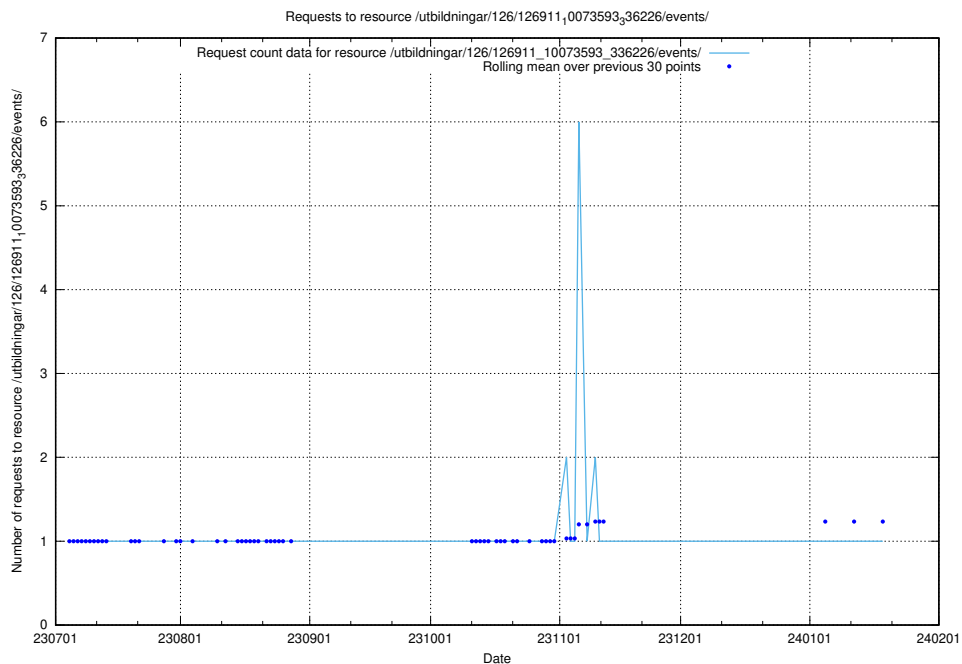

5.5074 Usage of /utbildningar/126/126911_10073593_336226/events/

Here, we count the number of requests to resource /utbildningar/126/126911_10073593_336226/events/