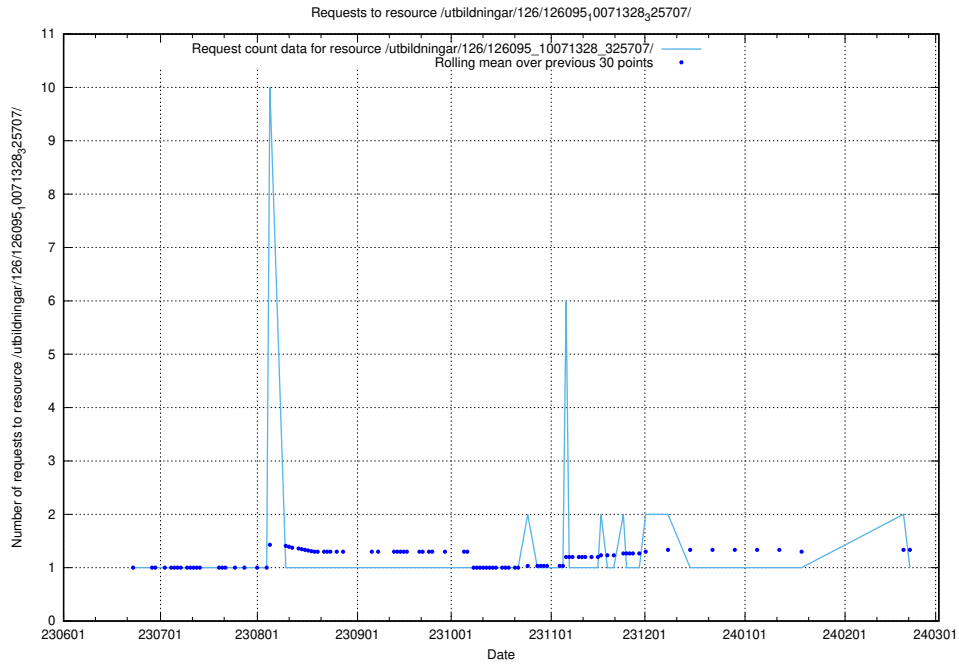

5.5409 Usage of /utbildningar/126/126095_10071328_325707/

Here, we count the number of requests to resource /utbildningar/126/126095_10071328_325707/.