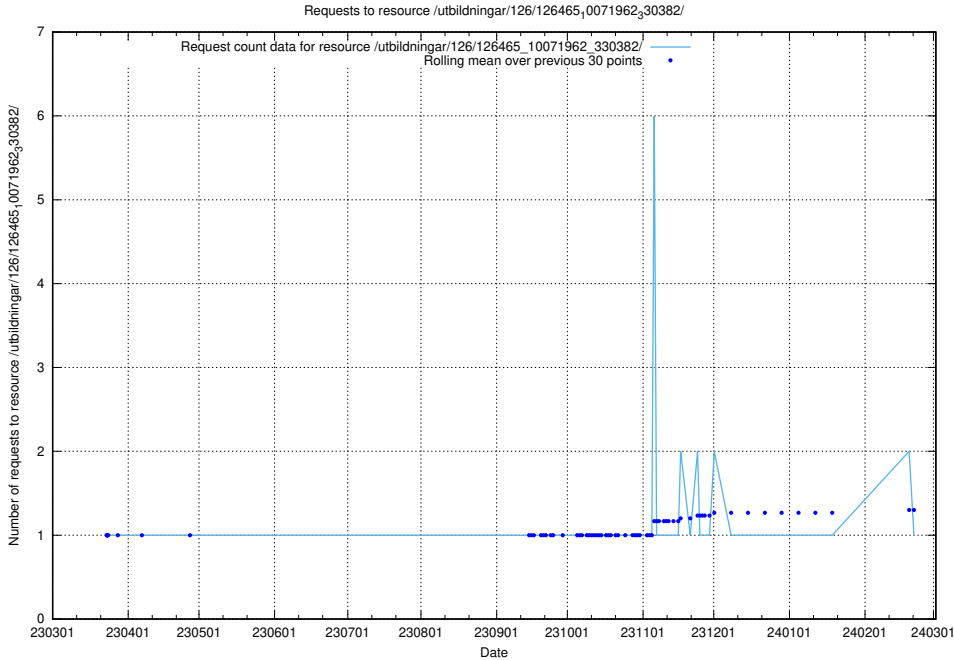

5.6114 Usage of /utbildningar/126/126465_10071962_330382/

Here, we count the number of requests to resource /utbildningar/126/126465_10071962_330382/.