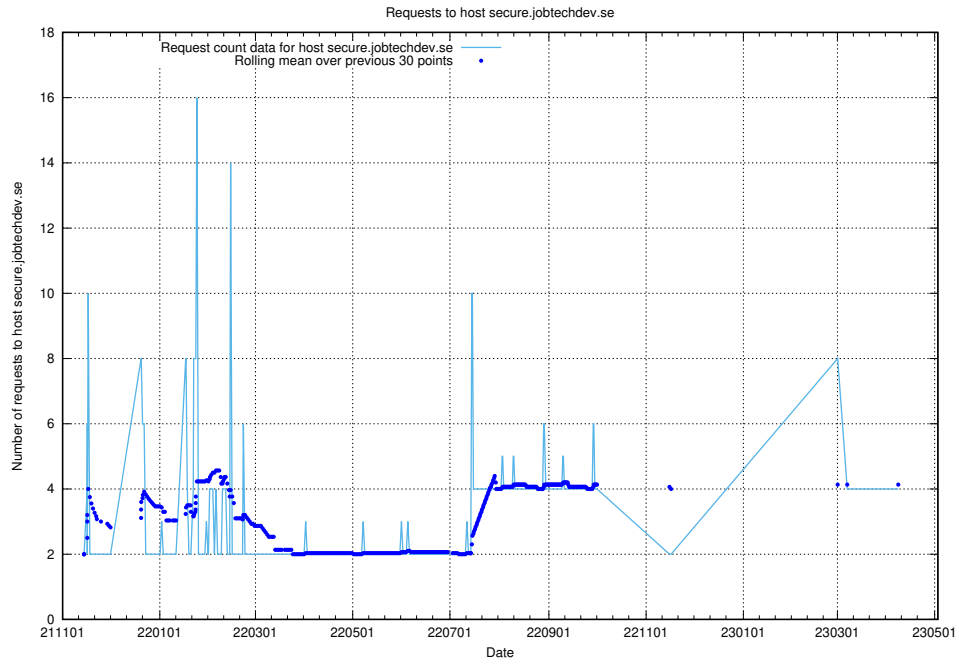

Here, we count the number of requests to host secure.jobtechdev.se.

7.161 Usage of dex-test.jobtechdev.se

Here, we count the number of requests to host dex-test.jobtechdev.se.

7.162 Usage of noc.jobtechdev.se