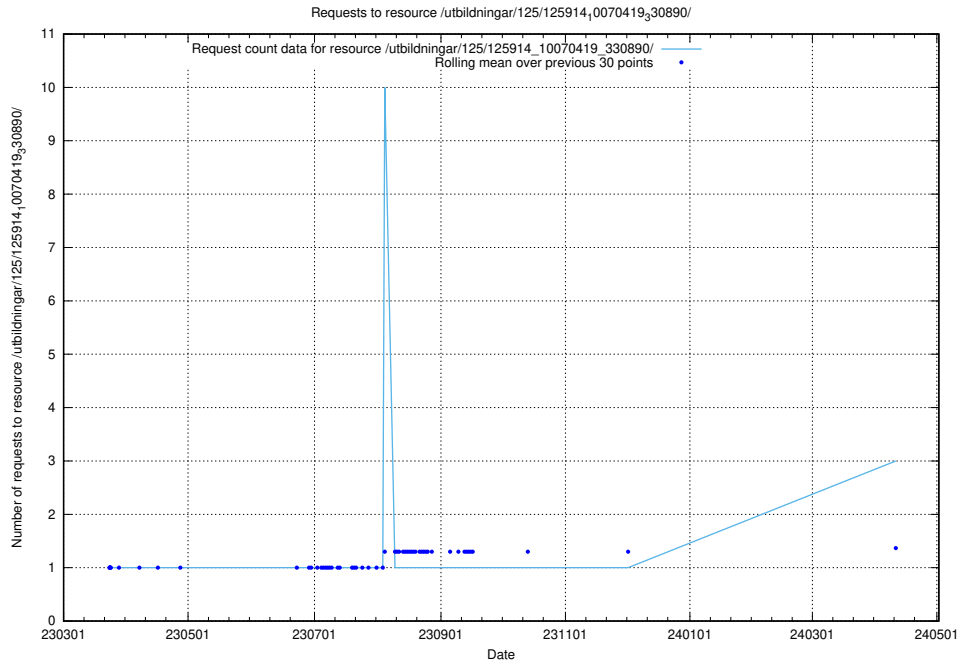

5.489 Usage of /utbildningar/125/125914_10070419_330890/

Here, we count the number of requests to resource /utbildningar/125/125914_10070419_330890/.