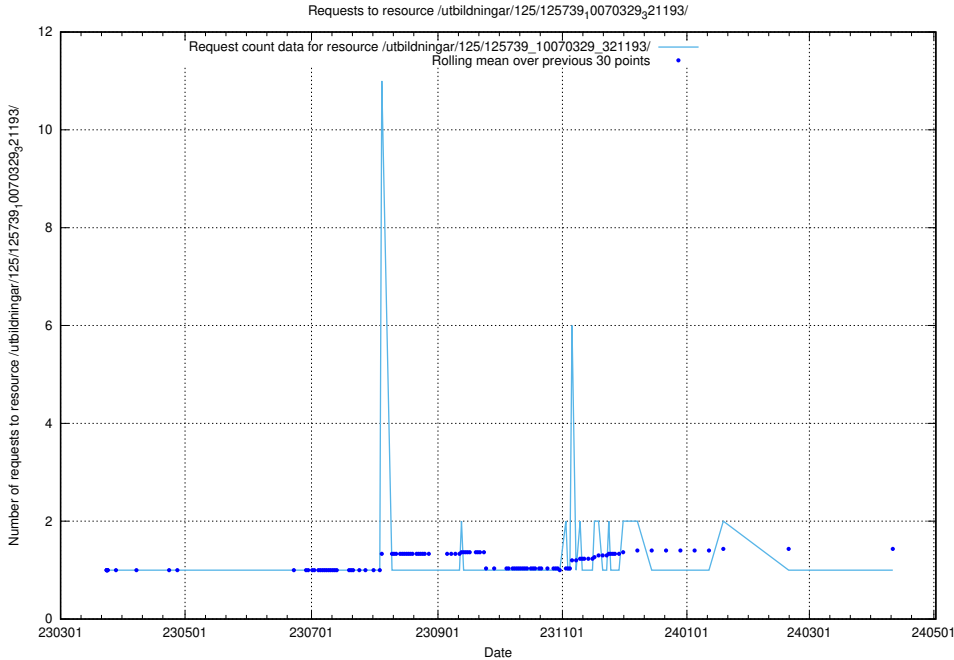

5.1046 Usage of /utbildningar/125/125739_10070329_321193/

Here, we count the number of requests to resource /utbildningar/125/125739_10070329_321193/.