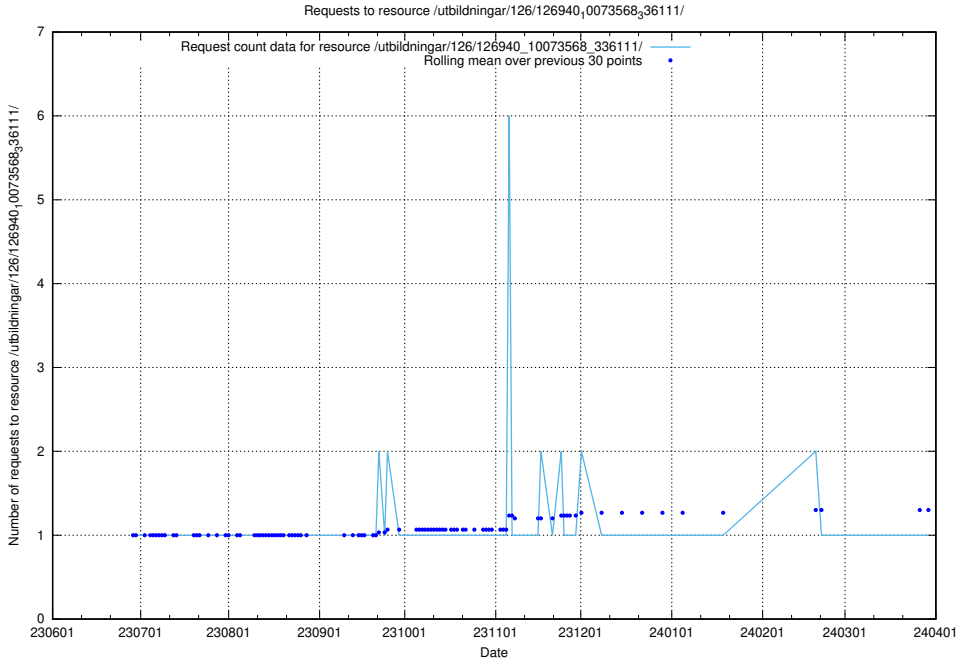

Here, we count the number of requests to resource /utbildningar/437/43768_10024101_32267/.

5.5160 Usage of /utbildningar/126/126940_10073568_336111/

Here, we count the number of requests to resource /utbildningar/126/126940_10073568_336111/.