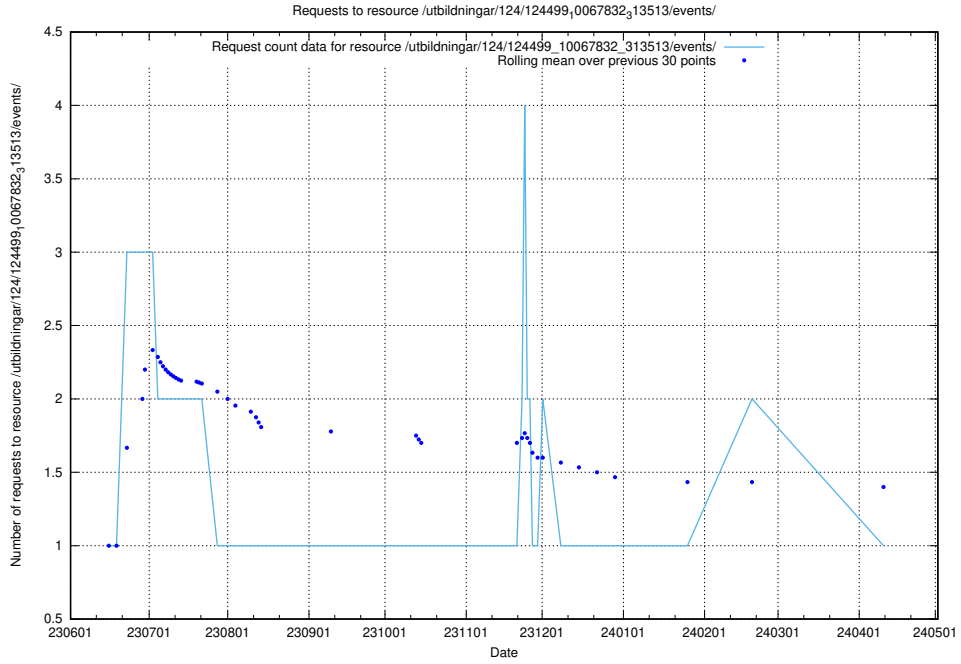

5.5603 Usage of /utbildningar/124/124499_10067832_313513/events/

Here, we count the number of requests to resource /utbildningar/124/124499_10067832_313513/events/