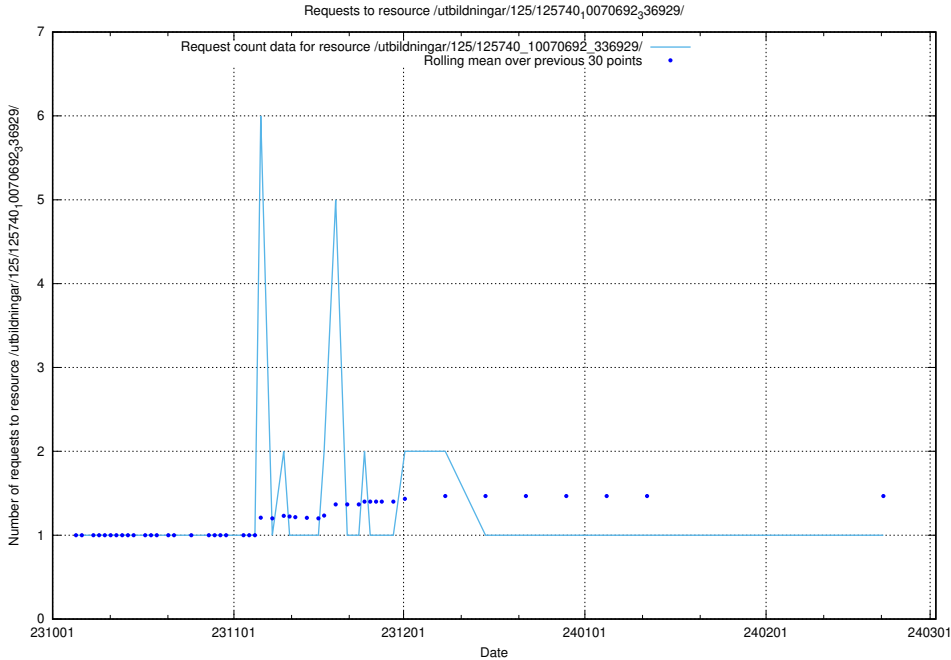

5.4156 Usage of /utbildningar/125/125740_10070692_336929/

Here, we count the number of requests to resource /utbildningar/125/125740_10070692_336929/.