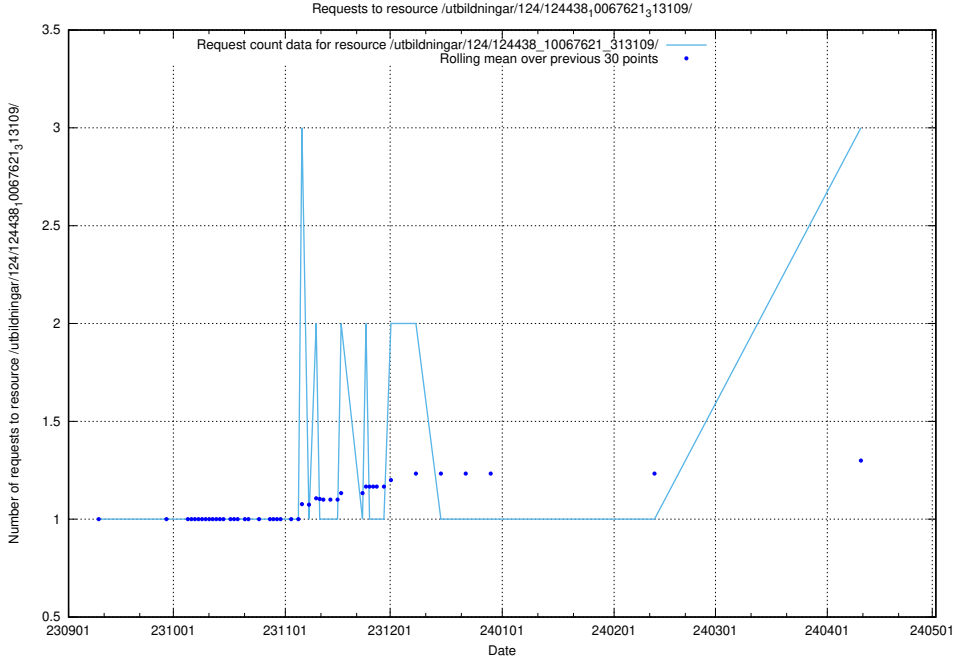

5.375 Usage of /utbildningar/124/124438_10067621_313109/

Here, we count the number of requests to resource /utbildningar/124/124438_10067621_313109/.