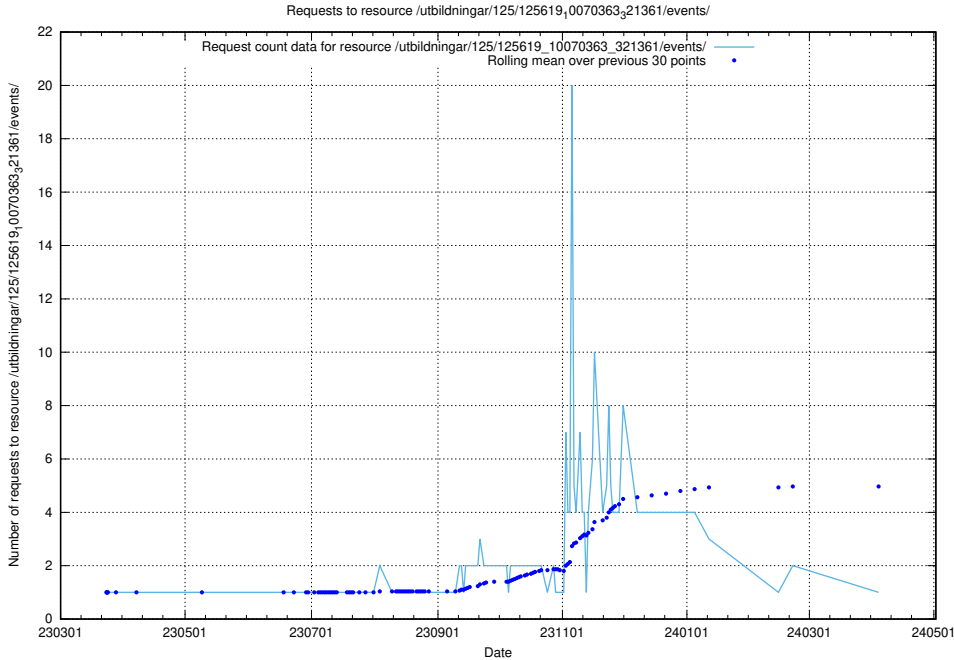

5.1099 Usage of /utbildningar/125/125619_10070363_321361/events/

Here, we count the number of requests to resource /utbildningar/125/125619_10070363_321361/events/

5.1100 Usage of /utbildningar/125/125619_10070363_321361/