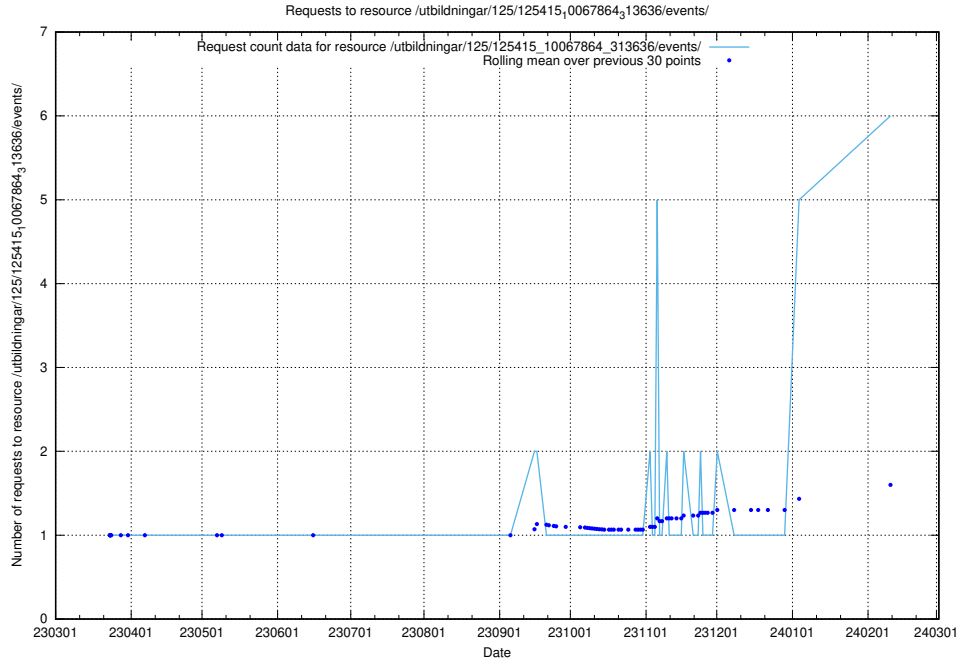

5.47 Usage of /utbildningar/125/125415_10067864_313636/events/

Here, we count the number of requests to resource /utbildningar/125/125415_10067864_313636/events/