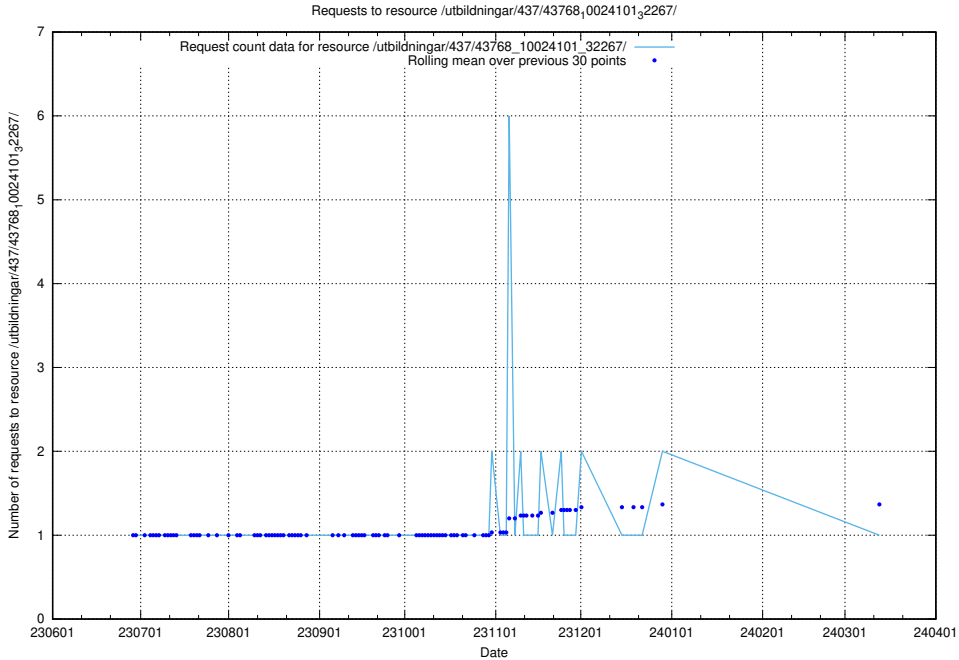

5.5159 Usage of /utbildningar/437/43768_10024101_32267/

Here, we count the number of requests to resource /utbildningar/437/43768_10024101_32267/.