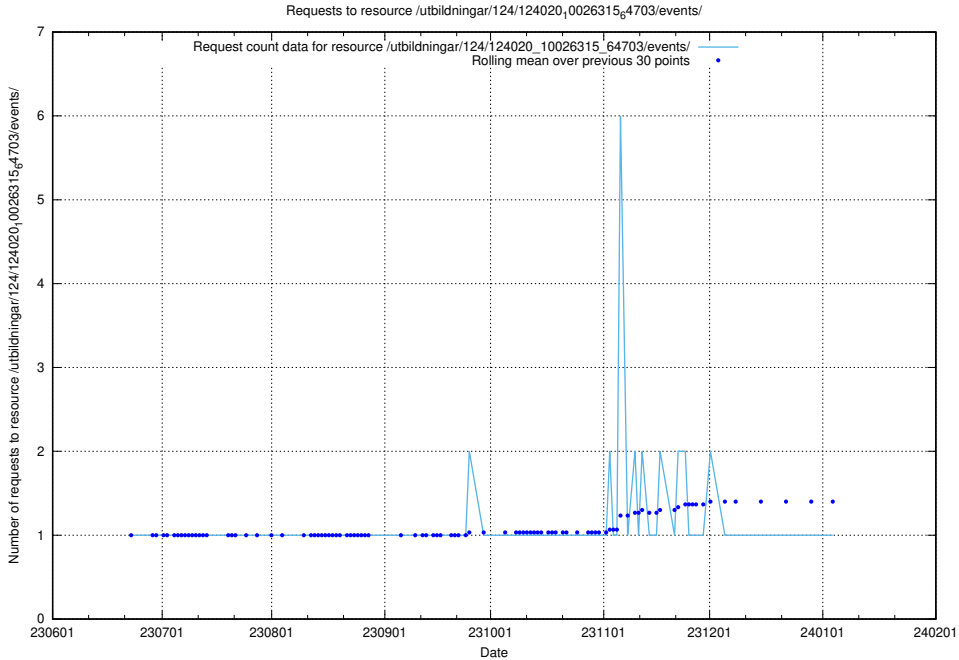

Here, we count the number of requests to resource /utbildningar/124/124021_10055724_310577/.

5.5549 Usage of /utbildningar/124/124020_10026315_64703/events/

Here, we count the number of requests to resource /utbildningar/124/124020_10026315_64703/events/.