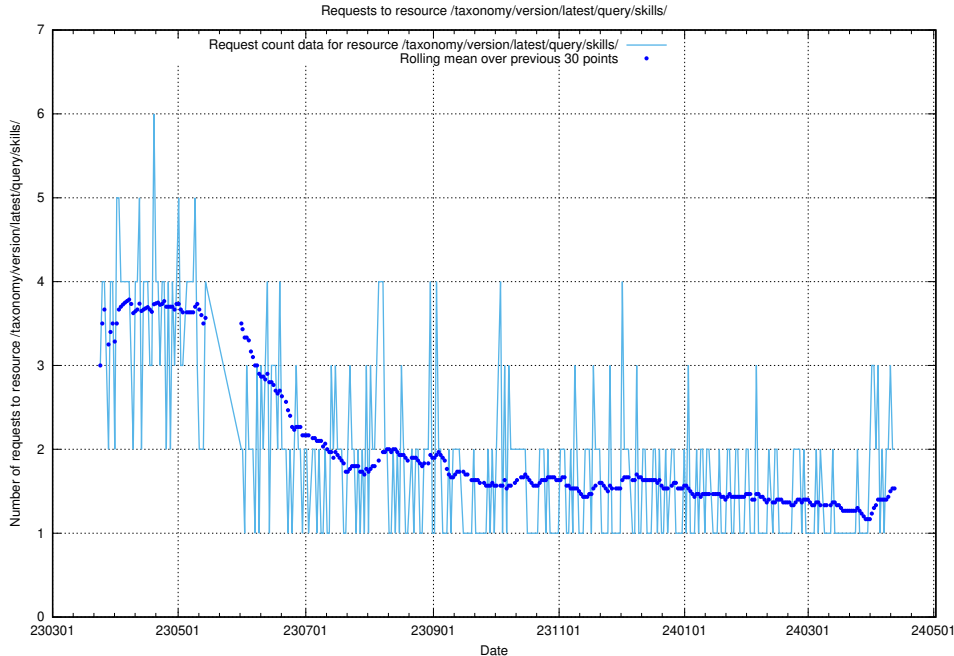

5.944 Usage of /taxonomy/version/latest/query/skills/

Here, we count the number of requests to resource /taxonomy/version/latest/query/skills/.