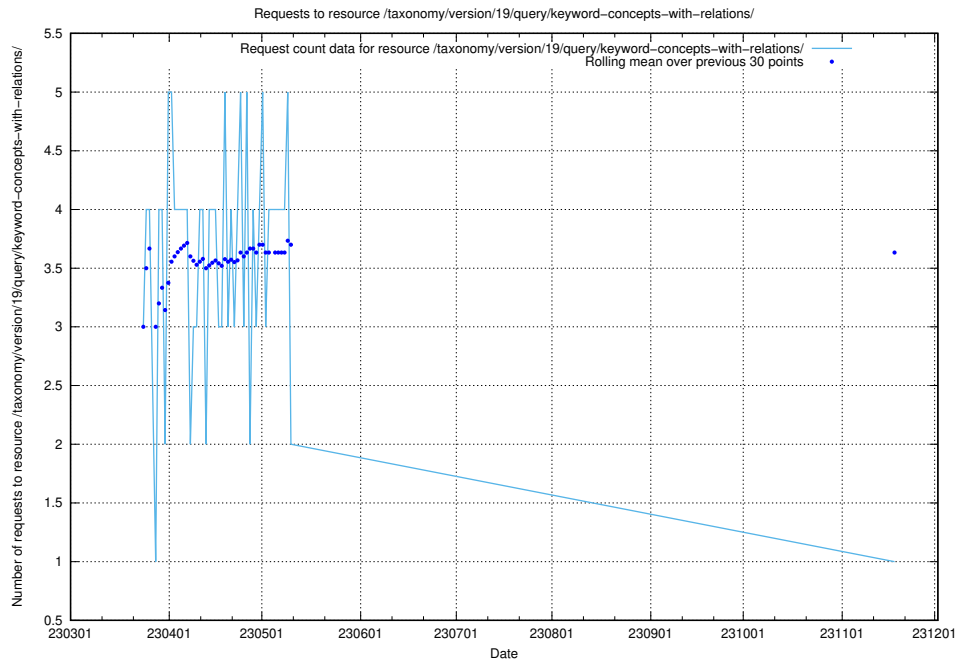

Here, we count the number of requests to resource /taxonomy/version/19/query/keyword-concepts-with-relations/.

5.5854 Usage of /utbildningar/122/122290_10064537_291120/

Here, we count the number of requests to resource /utbildningar/122/122290_10064537_291120/.