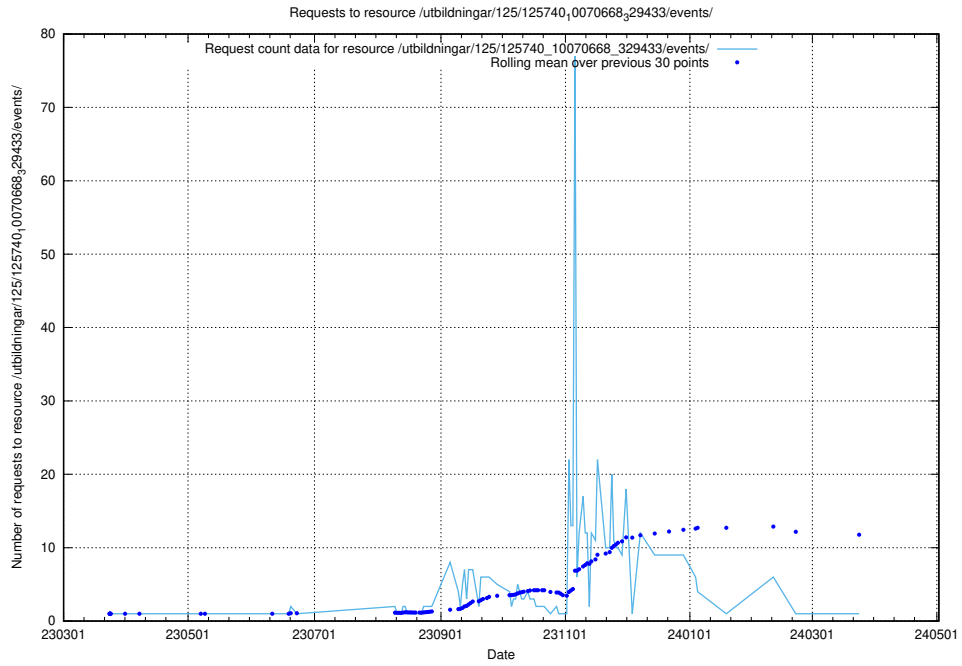

5.1039 Usage of /utbildningar/125/125740_10070668_329433/events/

Here, we count the number of requests to resource /utbildningar/125/125740_10070668_329433/events/