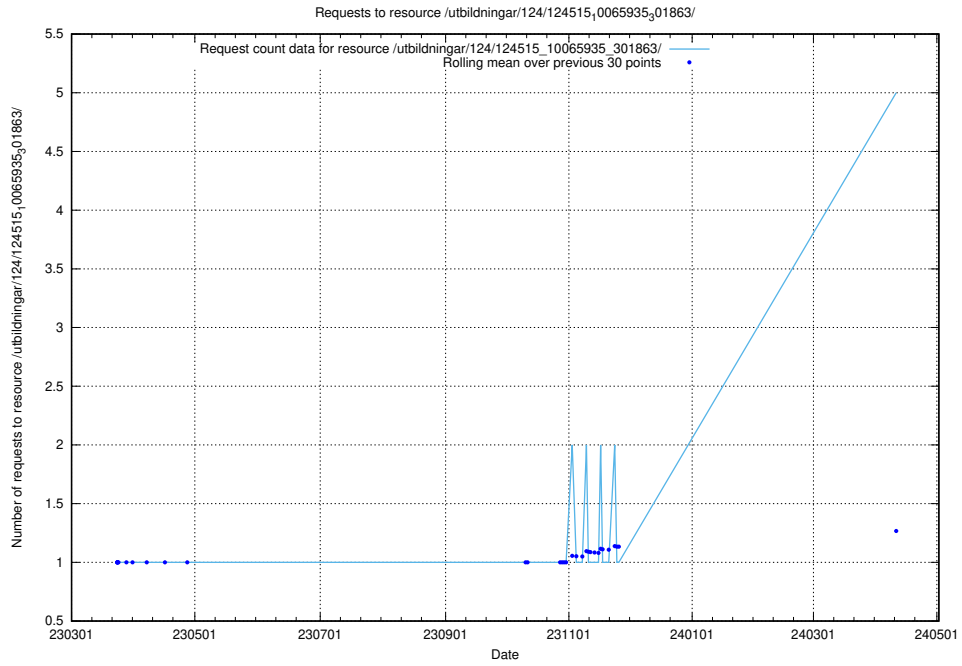

5.130 Usage of /utbildningar/124/124515_10065935_301863/

Here, we count the number of requests to resource /utbildningar/124/124515_10065935_301863/.