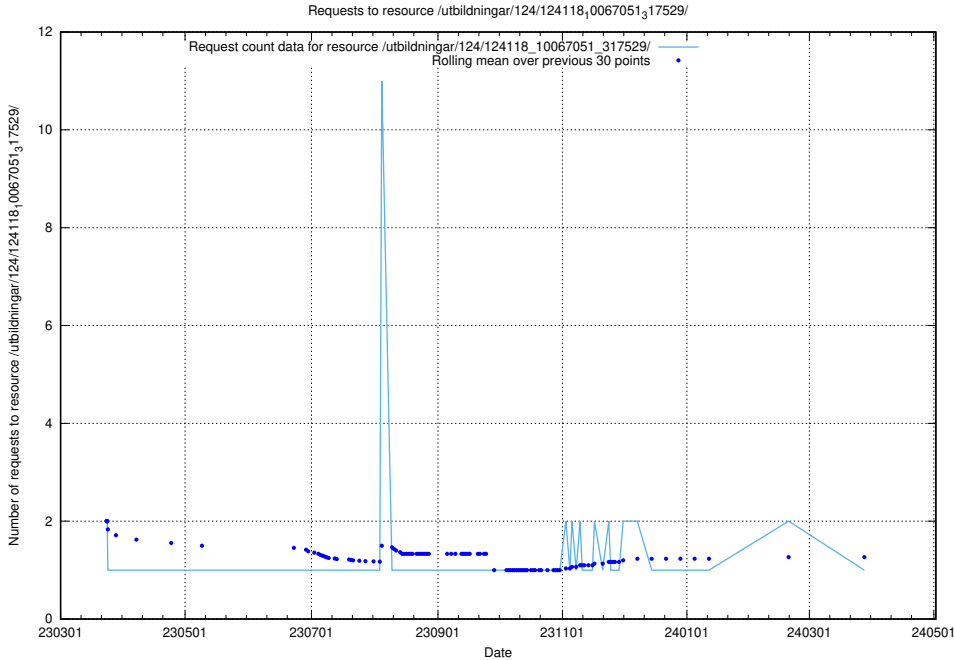

5.6002 Usage of /utbildningar/124/124118_10067051_317529/

Here, we count the number of requests to resource /utbildningar/124/124118_10067051_317529/.