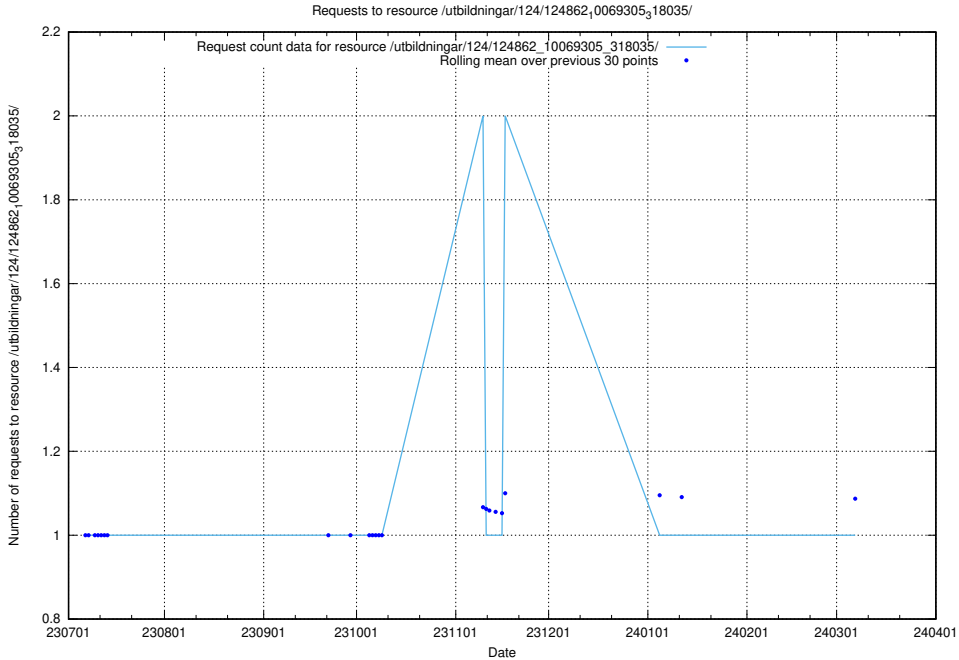

5.5042 Usage of /utbildningar/124/124862_10069305_318035/

Here, we count the number of requests to resource /utbildningar/124/124862_10069305_318035/.