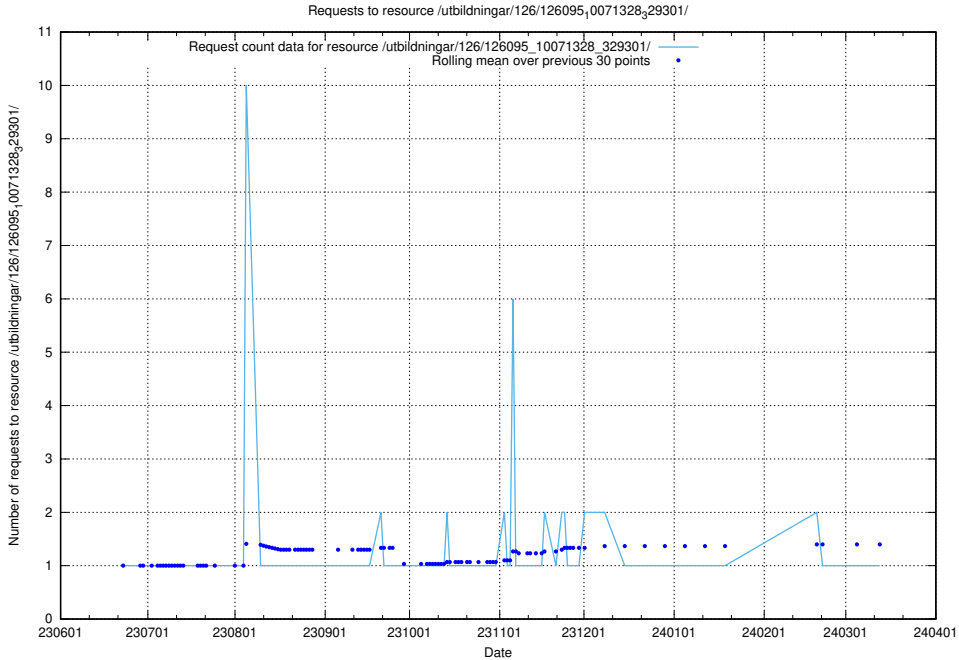

5.5407 Usage of /utbildningar/126/126095_10071328_329301/

Here, we count the number of requests to resource /utbildningar/126/126095_10071328_329301/.