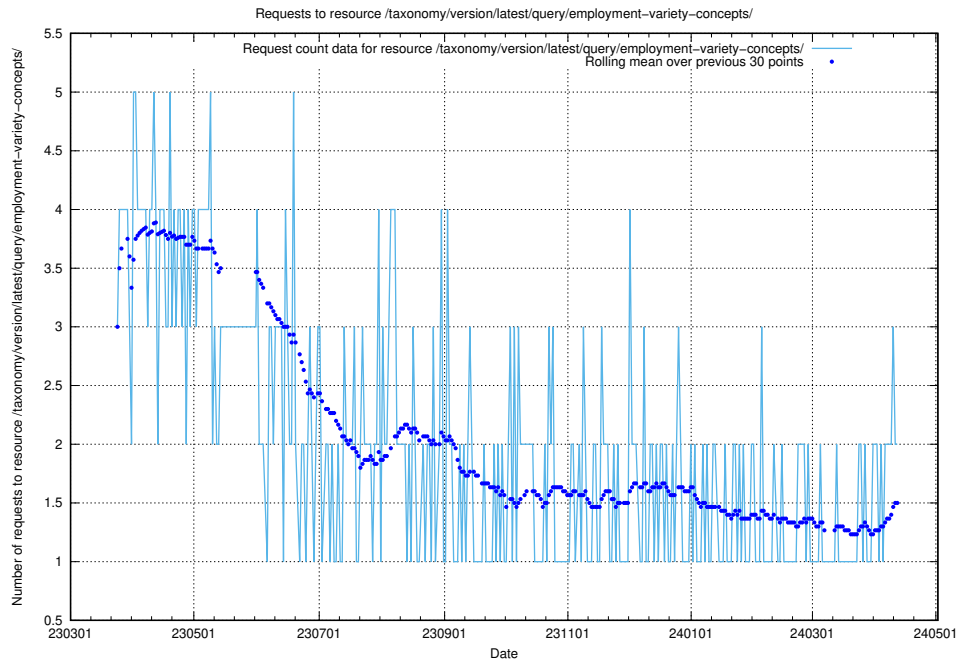

5.949 Usage of /taxonomy/version/latest/query/employment-variety-concepts/

Here, we count the number of requests to resource /taxonomy/version/latest/query/employment-variety-concepts/.