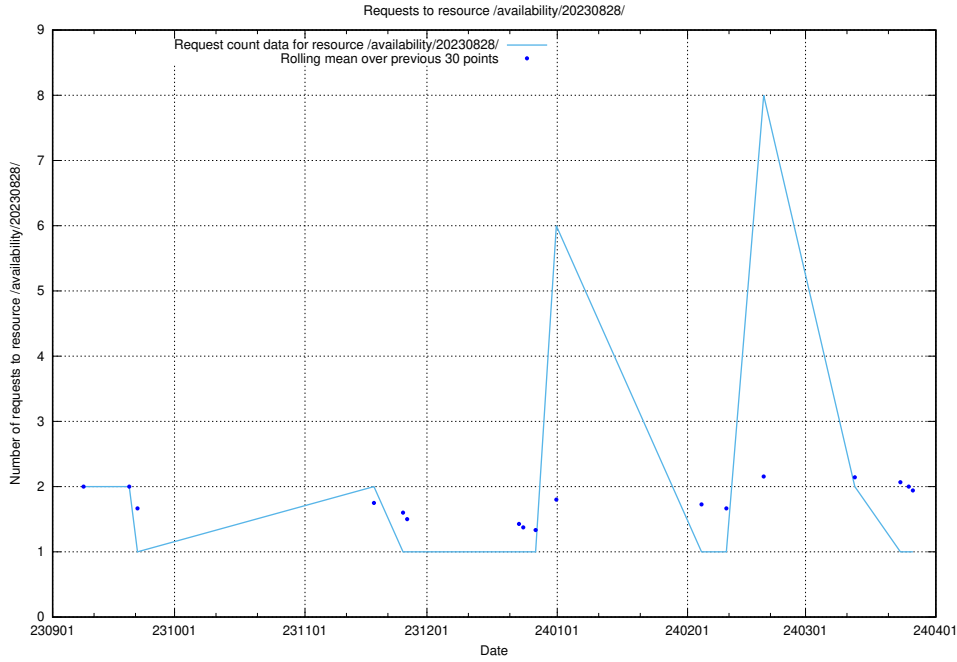

5.4375 Usage of /availability/20230828/

Here, we count the number of requests to resource /availability/20230828/.