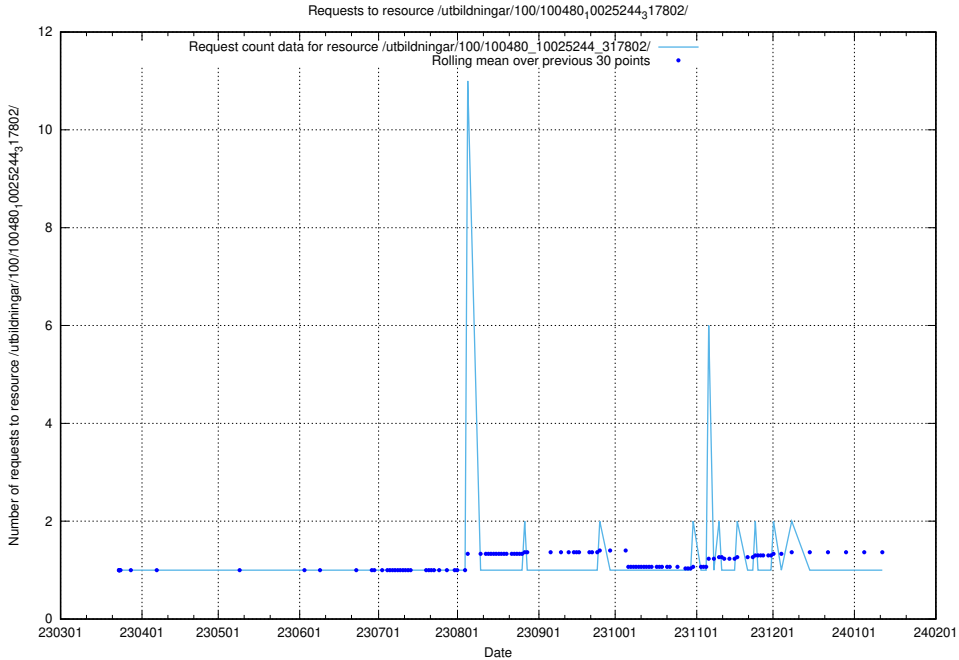

5.5441 Usage of /utbildningar/100/100480_10025244_317802/

Here, we count the number of requests to resource /utbildningar/100/100480_10025244_317802/.