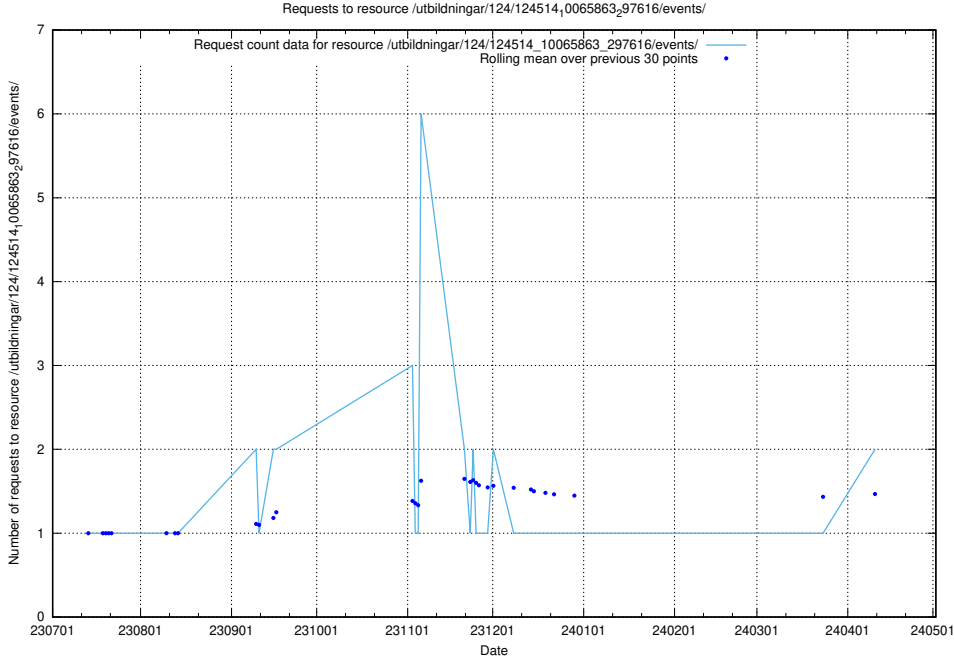

5.827 Usage of /utbildningar/124/124514_10065863_297616/events/

Here, we count the number of requests to resource /utbildningar/124/124514_10065863_297616/events/