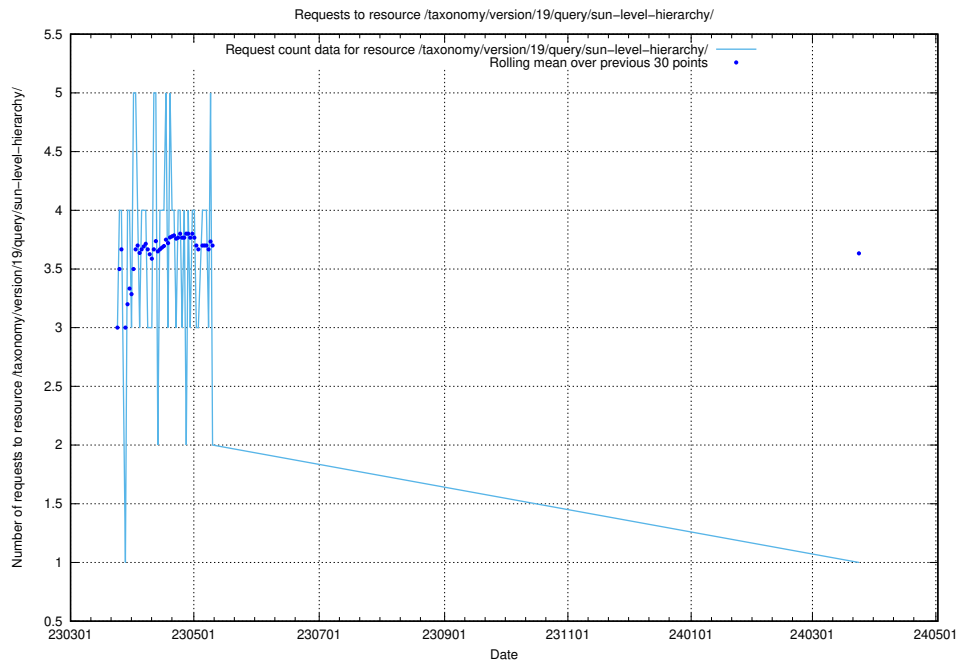

5.5825 Usage of /taxonomy/version/19/query/sun-level-hierarchy/

Here, we count the number of requests to resource /taxonomy/version/19/query/sun-level-hierarchy/.