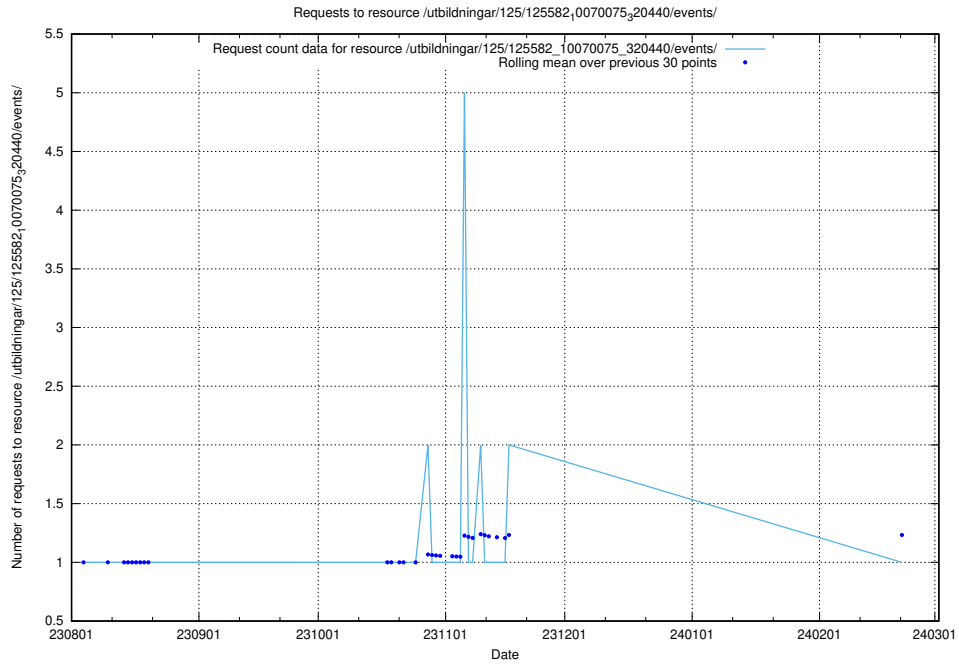

5.4617 Usage of /utbildningar/125/125582_10070075_320440/events/

Here, we count the number of requests to resource /utbildningar/125/125582_10070075_320440/events/