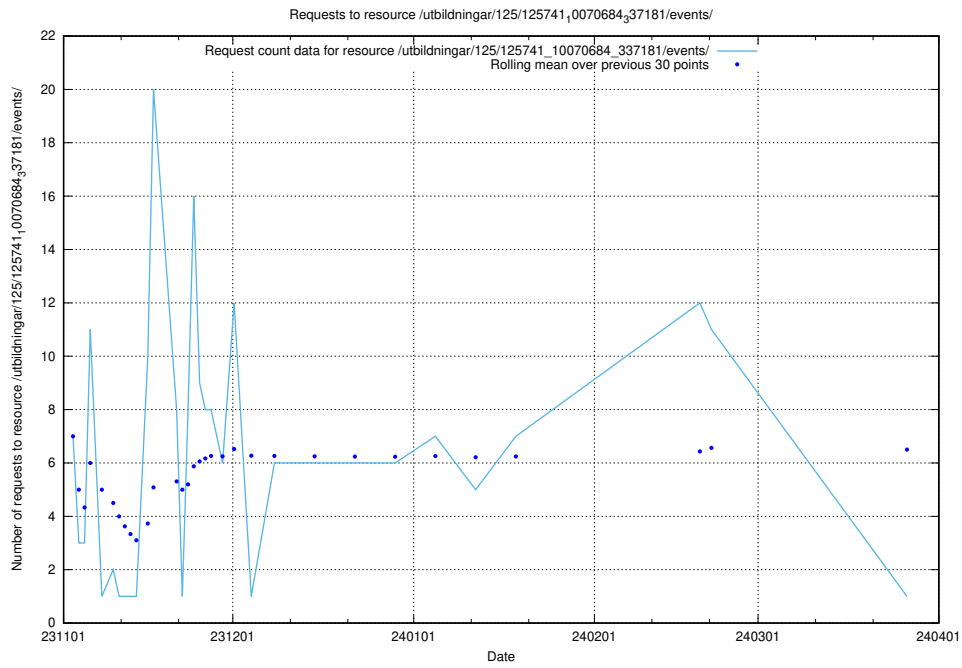

Here, we count the number of requests to resource /utbildningar/126/126334_10071625_335747/.

5.3888 Usage of /utbildningar/125/125741_10070684_337181/events/

Here, we count the number of requests to resource /utbildningar/125/125741_10070684_337181/events/