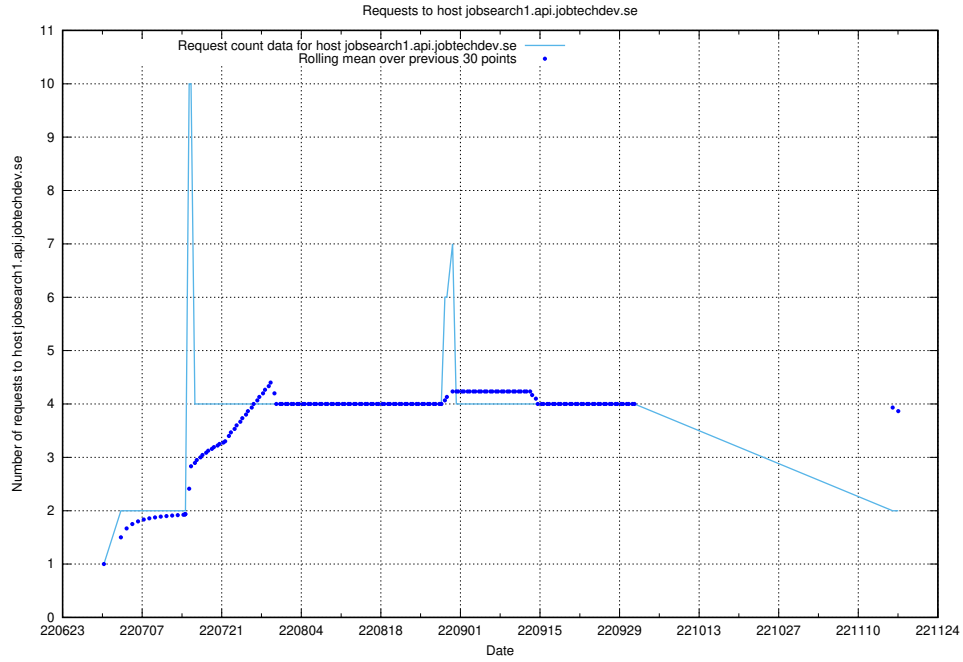

7.395 Usage of jobsearch1.api.jobtechdev.se

Here, we count the number of requests to host jobsearch1.api.jobtechdev.se.