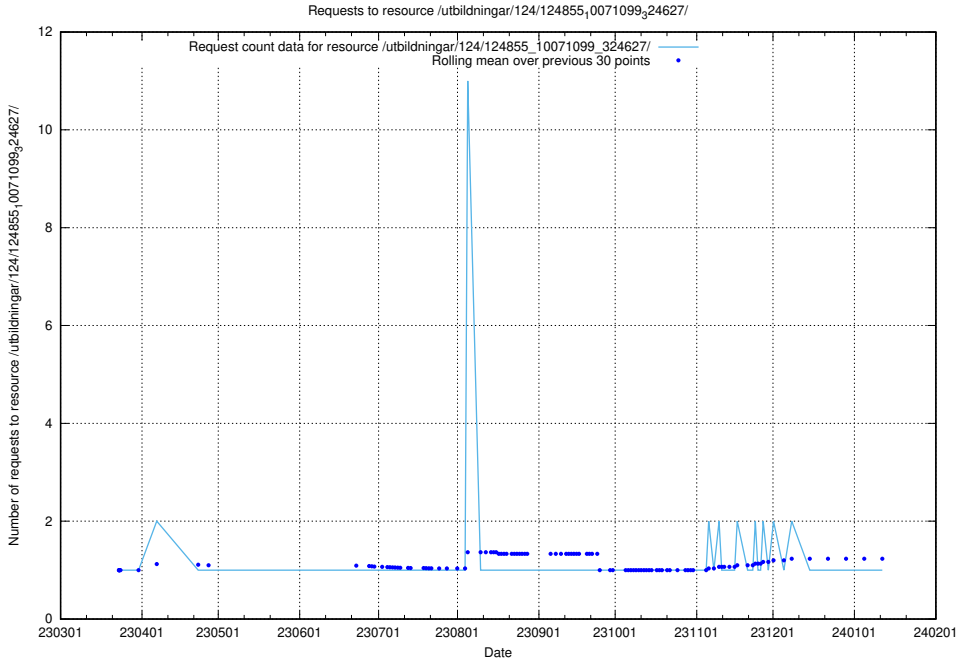

5.1216 Usage of /utbildningar/124/124855_10071099_324627/

Here, we count the number of requests to resource /utbildningar/124/124855_10071099_324627/.