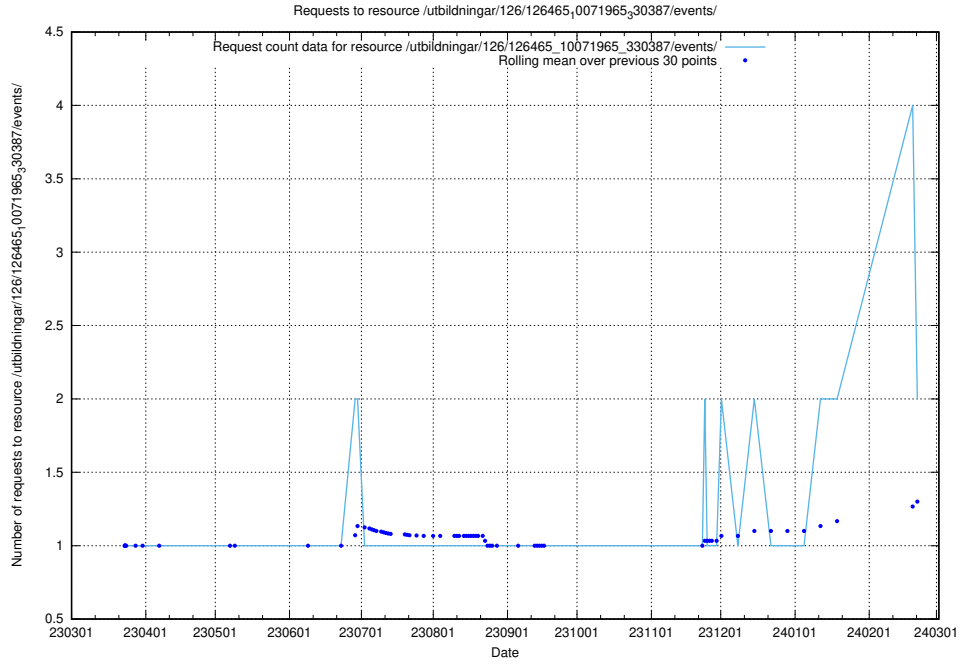

5.992 Usage of /utbildningar/126/126465_10071965_330387/events/

Here, we count the number of requests to resource /utbildningar/126/126465_10071965_330387/events/