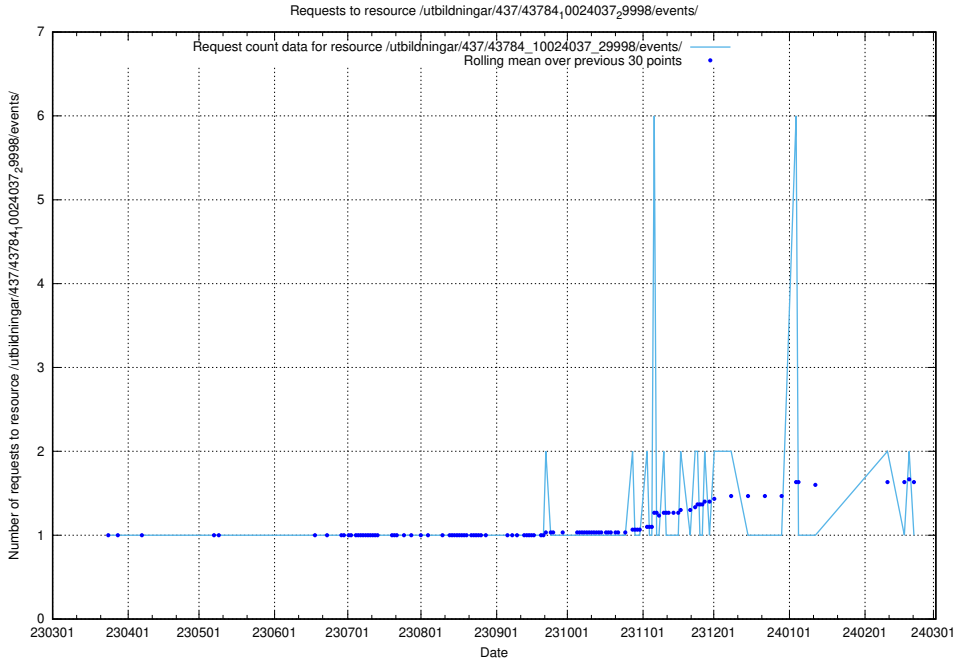

5.5892 Usage of /utbildningar/437/43784_10024037_29998/events/

Here, we count the number of requests to resource /utbildningar/437/43784_10024037_29998/events/.