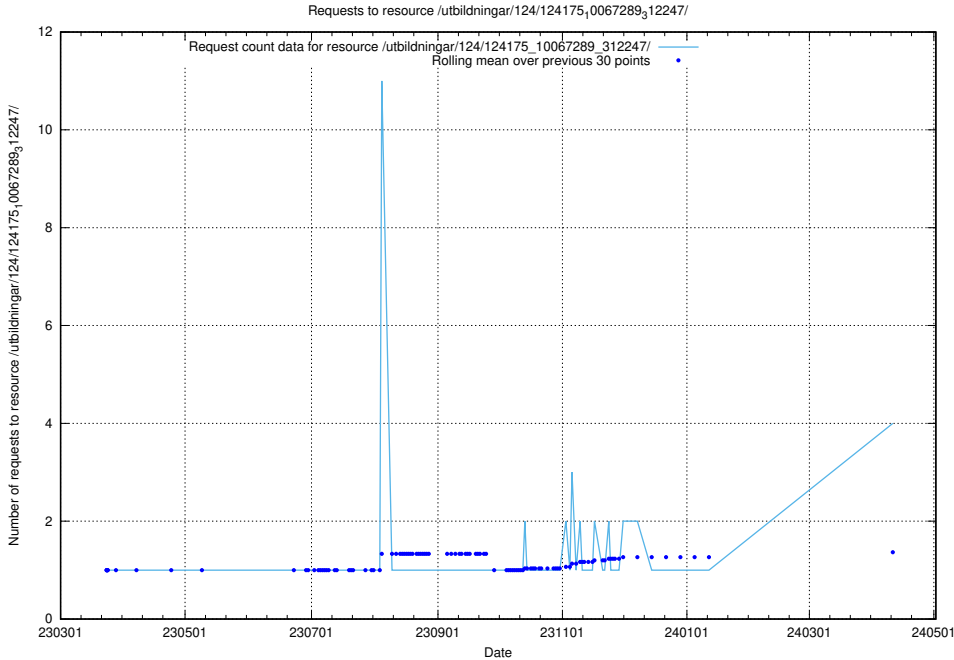

5.210 Usage of /utbildningar/124/124175_10067289_312247/

Here, we count the number of requests to resource /utbildningar/124/124175_10067289_312247/.