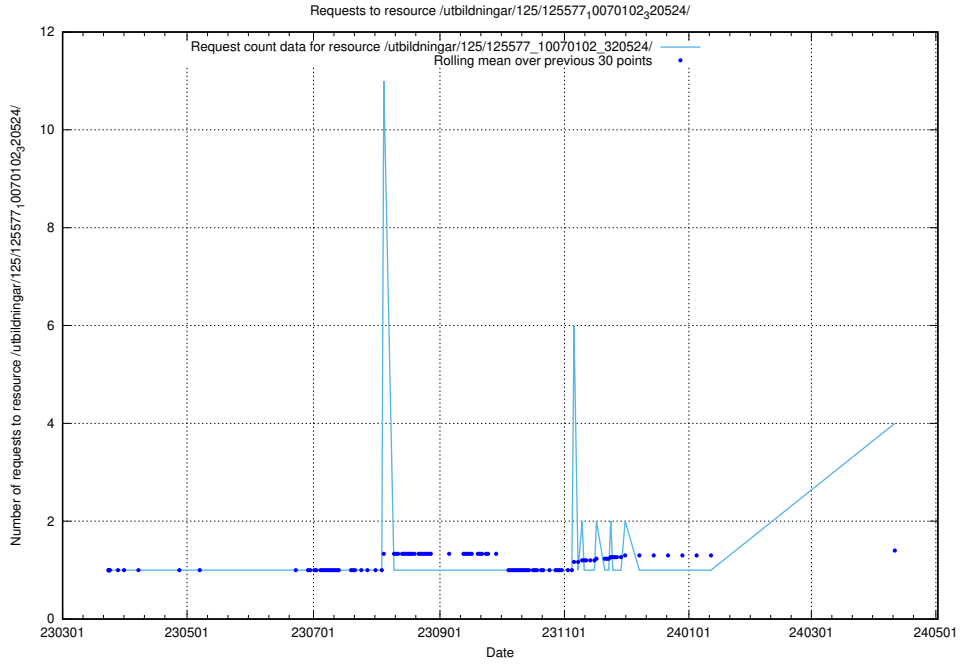

5.172 Usage of /utbildningar/125/125577_10070102_320524/

Here, we count the number of requests to resource /utbildningar/125/125577_10070102_320524/.