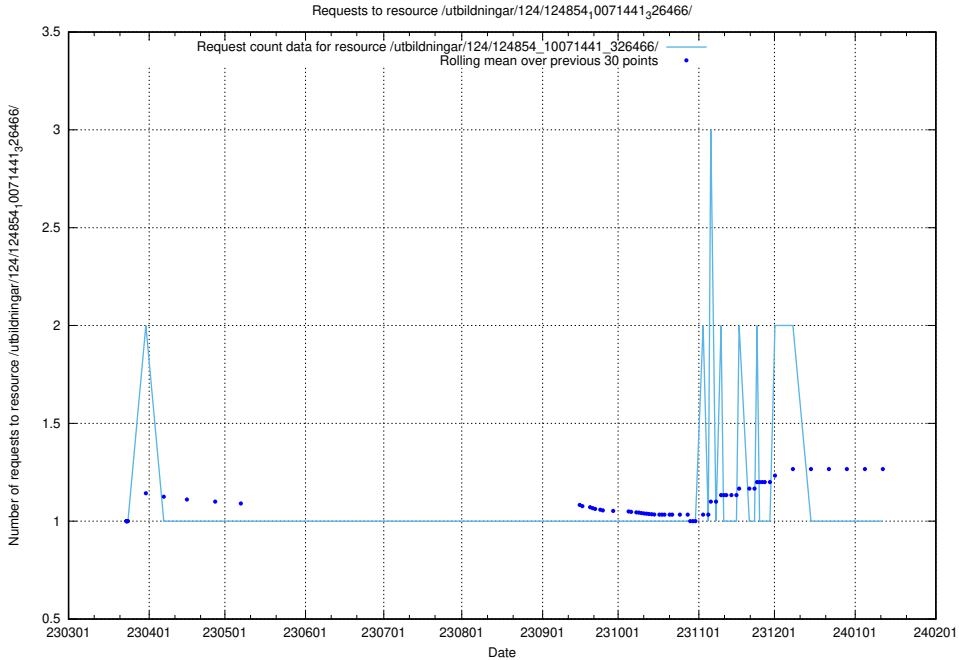

5.1225 Usage of /utbildningar/124/124854_10071441_326466/

Here, we count the number of requests to resource /utbildningar/124/124854_10071441_326466/.