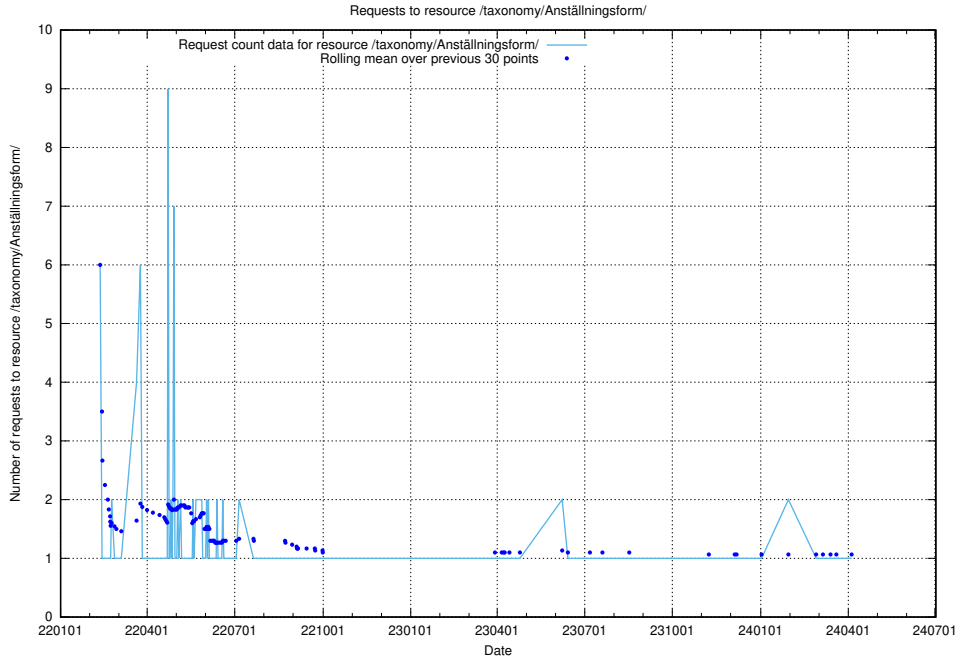

5.1306 Usage of /taxonomy/Anställningsform/

Here, we count the number of requests to resource /taxonomy/Anställningsform/.