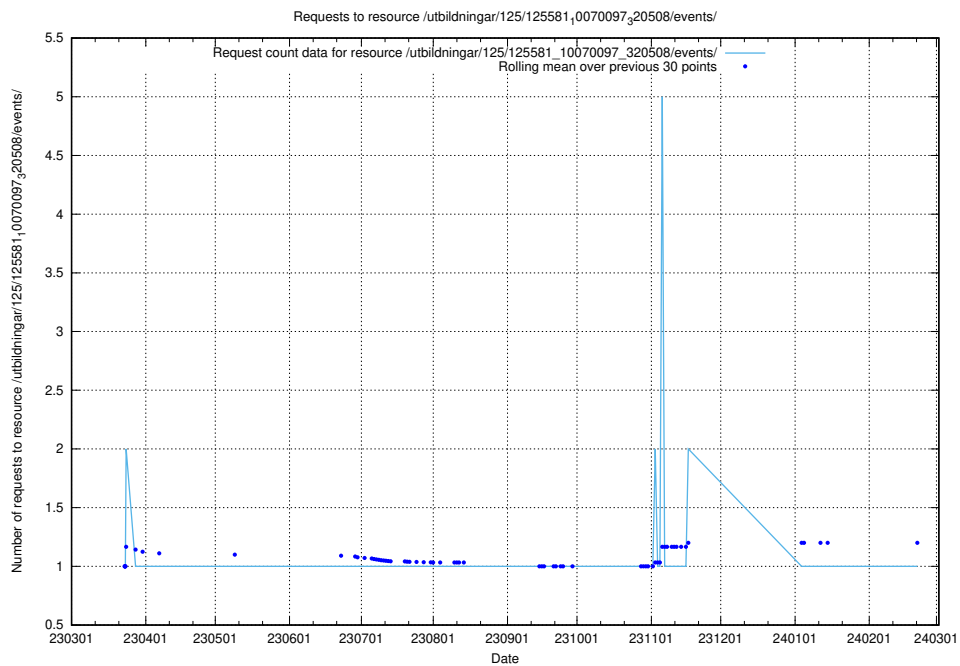

5.1129 Usage of /utbildningar/125/125581_10070097_320508/events/

Here, we count the number of requests to resource /utbildningar/125/125581_10070097_320508/events/