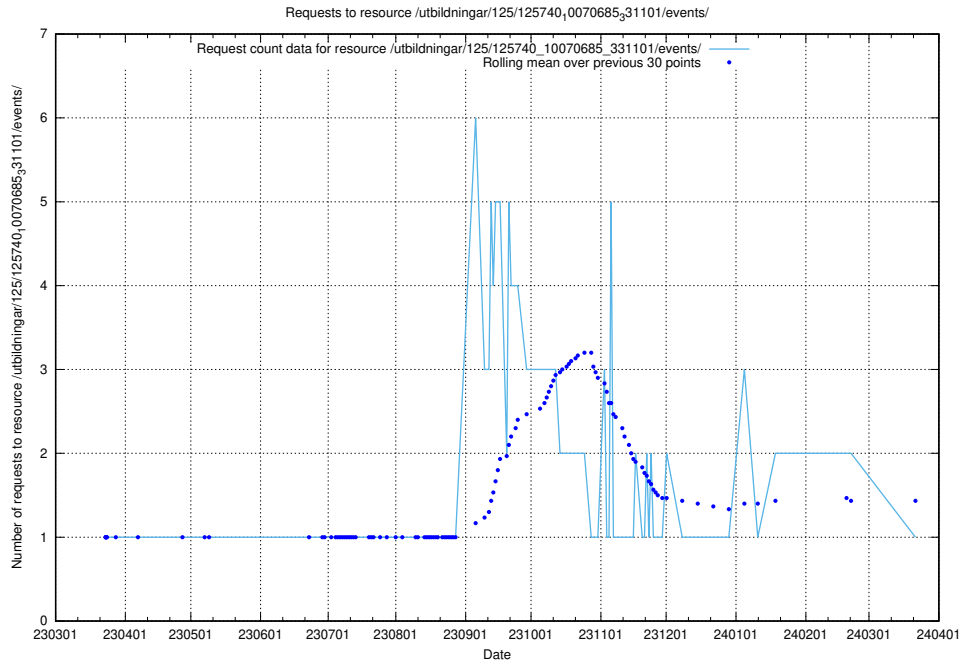

5.1024 Usage of /utbildningar/125/125740_10070685_331101/events/

Here, we count the number of requests to resource /utbildningar/125/125740_10070685_331101/events/