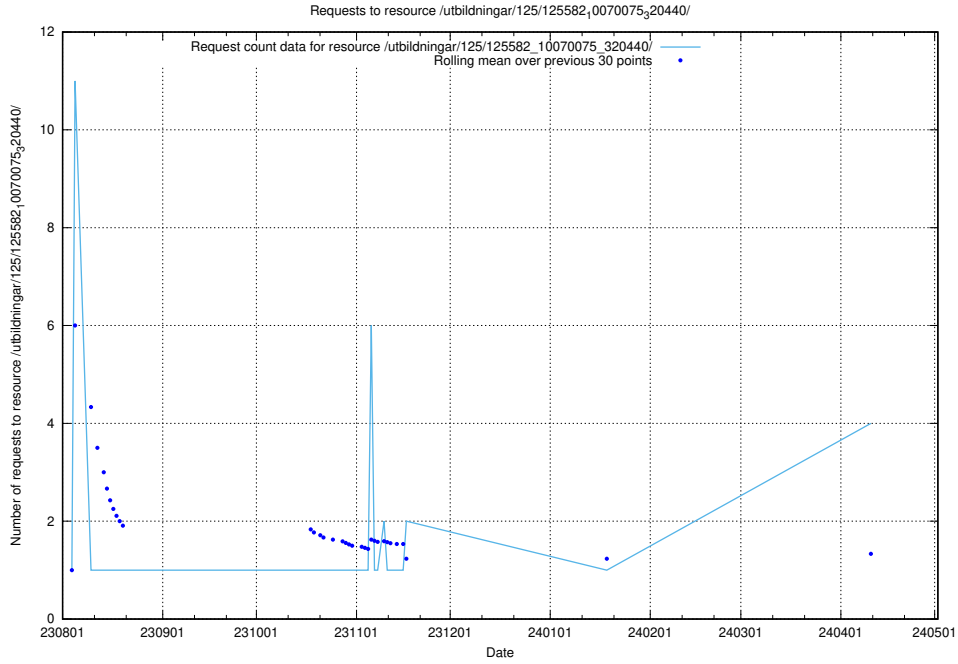

5.229 Usage of /utbildningar/125/125582_10070075_320440/

Here, we count the number of requests to resource /utbildningar/125/125582_10070075_320440/.