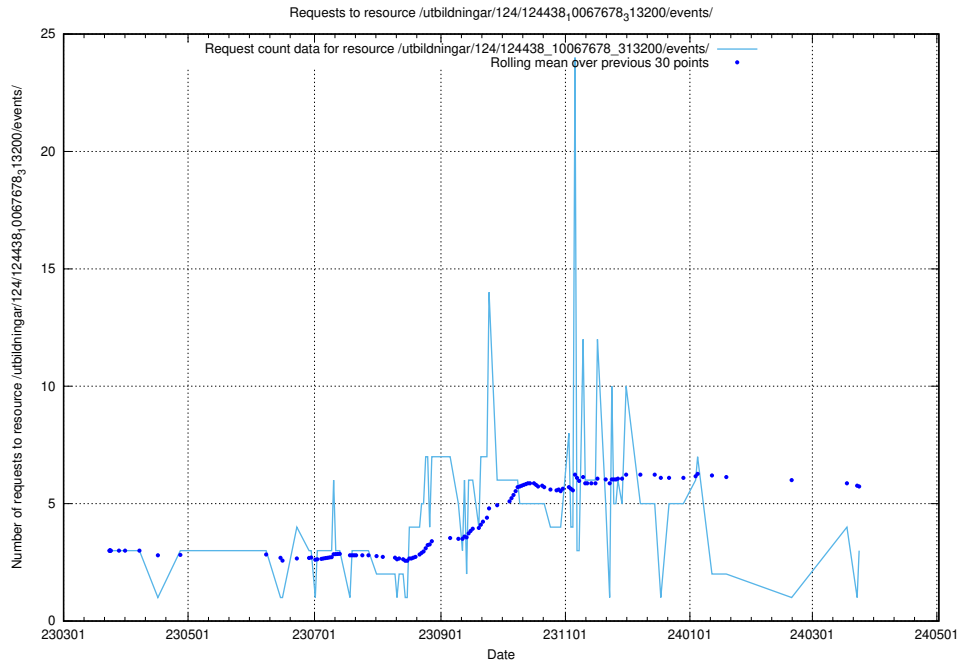

5.481 Usage of /utbildningar/124/124438_10067678_313200/events/

Here, we count the number of requests to resource /utbildningar/124/124438_10067678_313200/events/