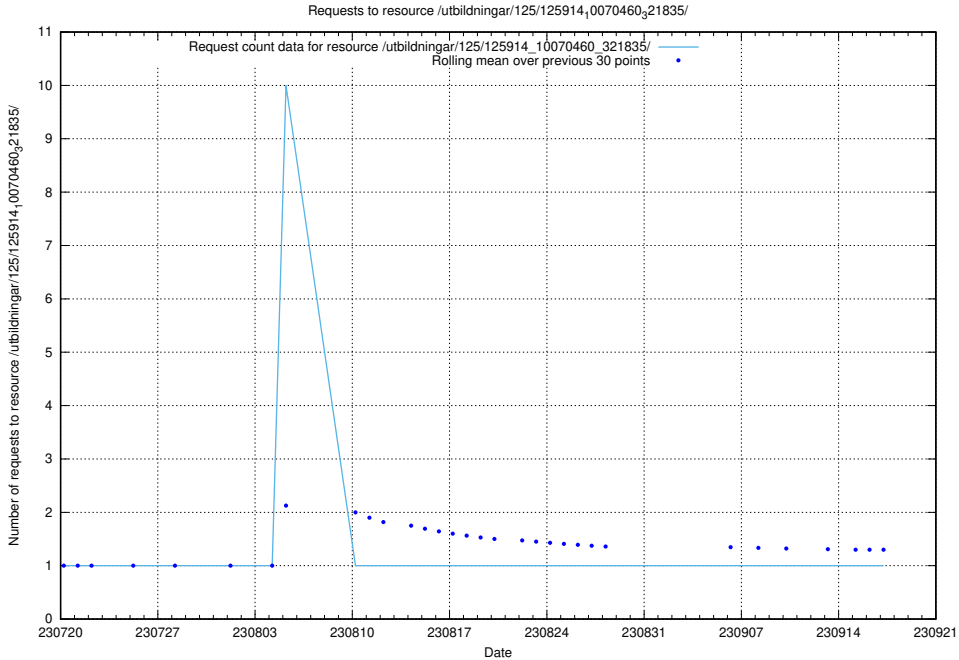

5.4730 Usage of /utbildningar/125/125914_10070460_321835/

Here, we count the number of requests to resource /utbildningar/125/125914_10070460_321835/.