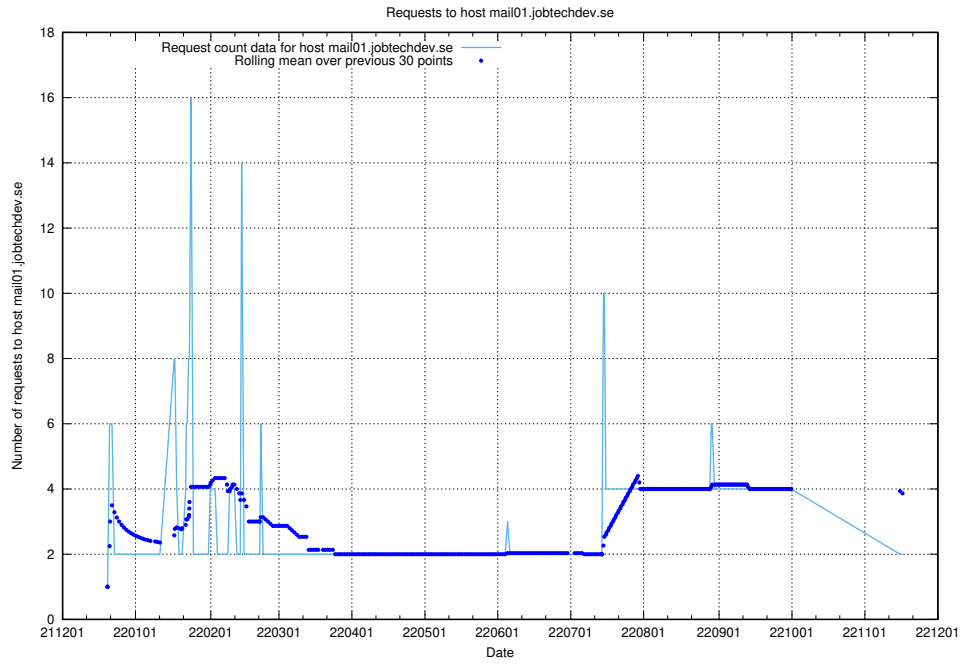

7.376 Usage of mail01.jobtechdev.se

Here, we count the number of requests to host mail01.jobtechdev.se.

7.377 Usage of exchange.jobtechdev.se

Here, we count the number of requests to host exchange.jobtechdev.se.