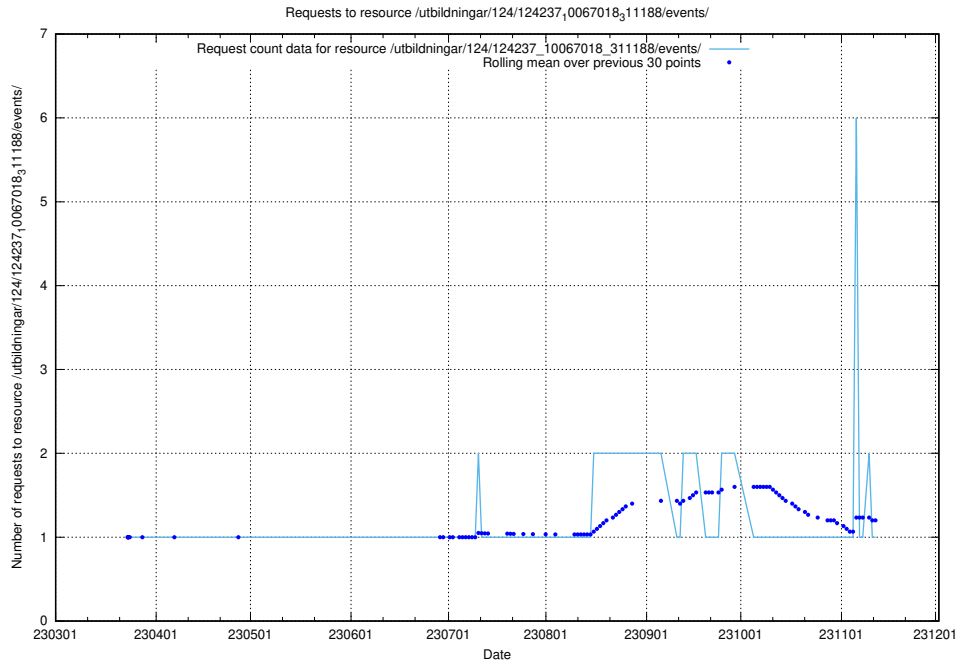

5.3763 Usage of /utbildningar/124/124237_10067018_311188/events/

Here, we count the number of requests to resource /utbildningar/124/124237_10067018_311188/events/