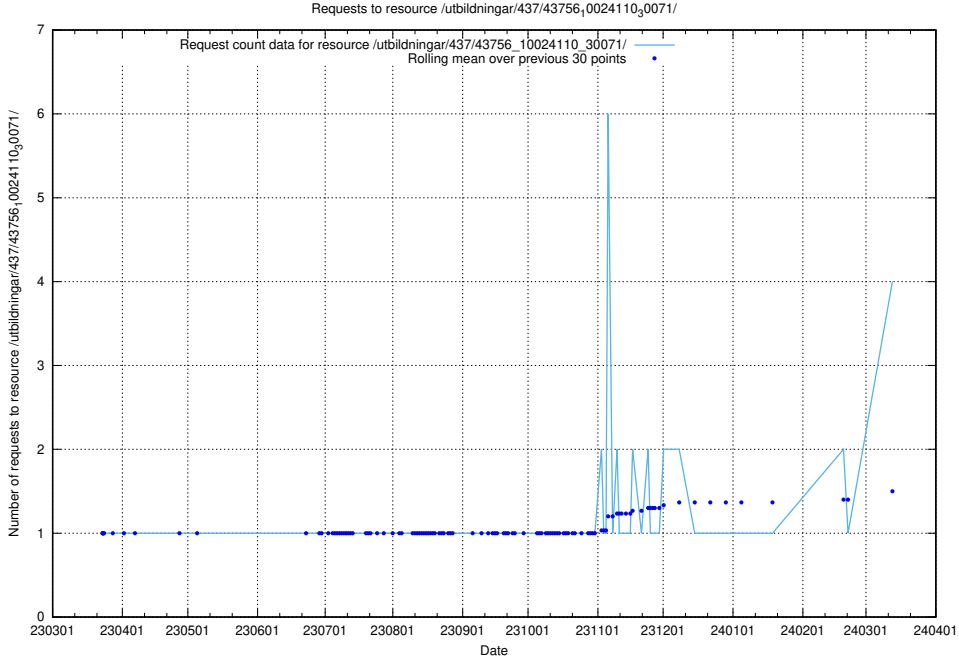

5.262 Usage of /utbildningar/437/43756_10024110_30071/

Here, we count the number of requests to resource /utbildningar/437/43756_10024110_30071/.