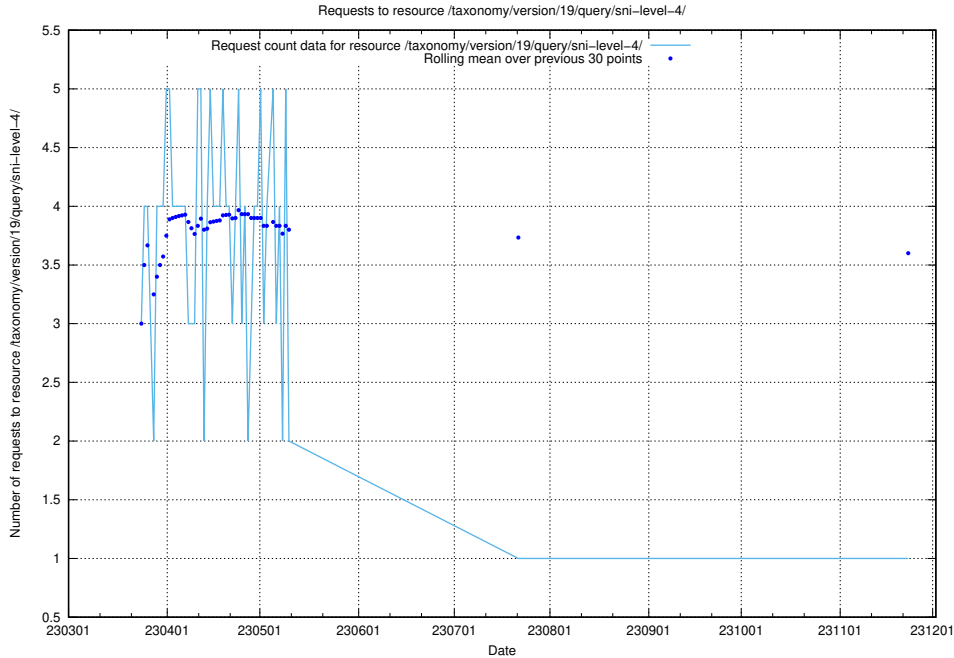

5.5842 Usage of /taxonomy/version/19/query/sni-level-4/

Here, we count the number of requests to resource /taxonomy/version/19/query/sni-level-4/.