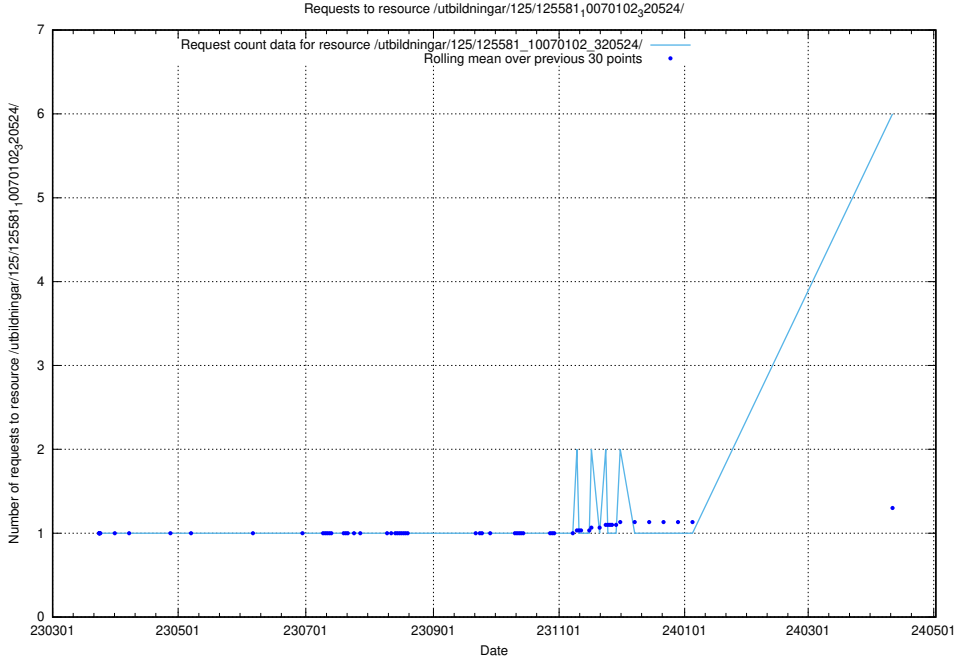

5.46 Usage of /utbildningar/125/125581_10070102_320524/

Here, we count the number of requests to resource /utbildningar/125/125581_10070102_320524/.