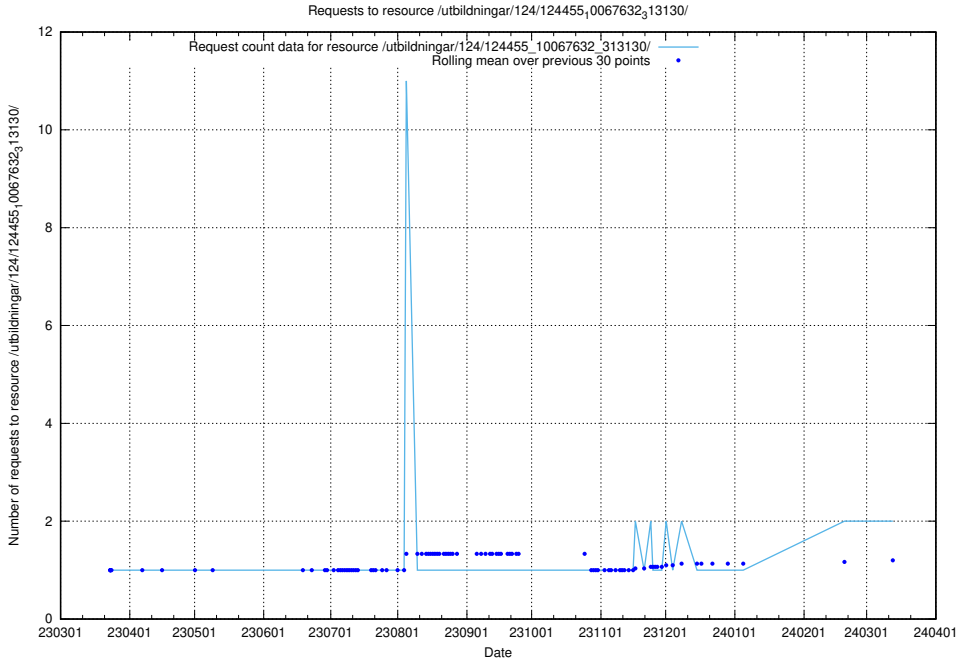

5.678 Usage of /utbildningar/124/124455_10067632_313130/

Here, we count the number of requests to resource /utbildningar/124/124455_10067632_313130/.