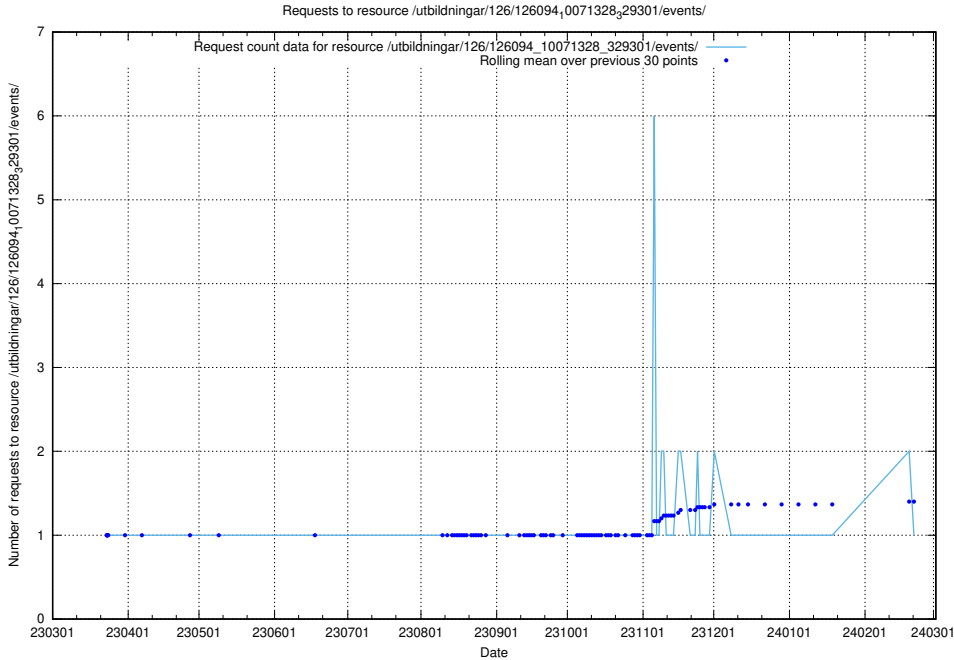

5.6126 Usage of /utbildningar/126/126094_10071328_329301/events/

Here, we count the number of requests to resource /utbildningar/126/126094_10071328_329301/events/

5.6127 Usage of /tst/

Here, we count the number of requests to resource /tst/.