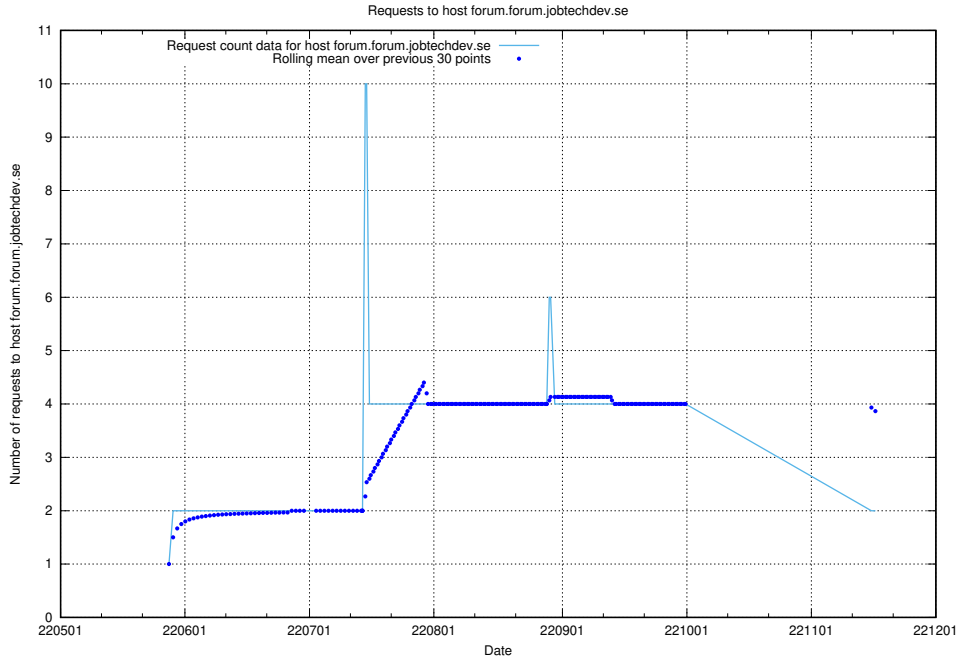

7.420 Usage of forum.forum.jobtechdev.se

Here, we count the number of requests to host forum.forum.jobtechdev.se.