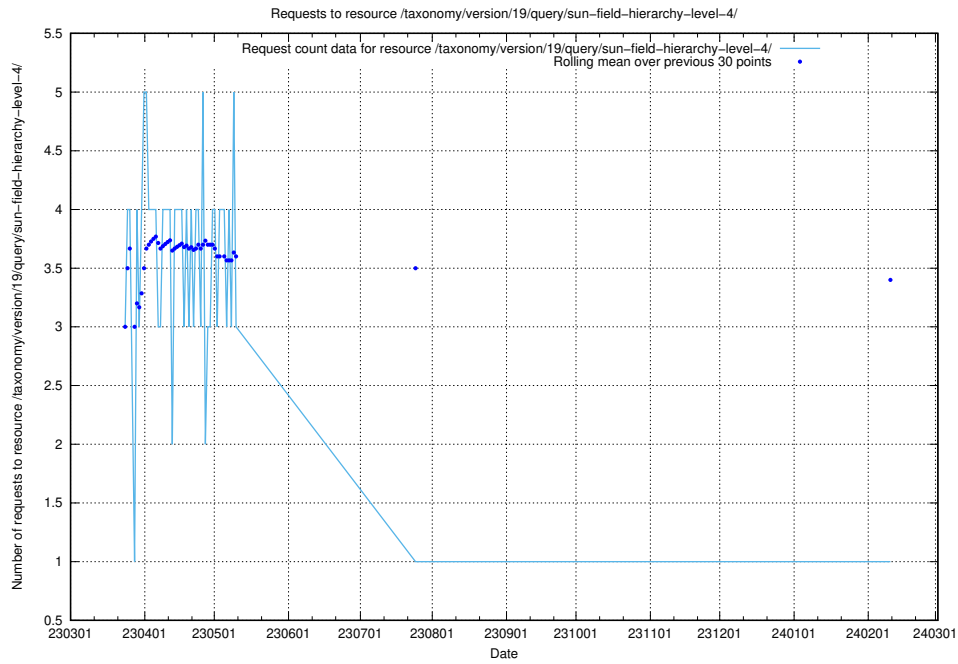

5.5828 Usage of /taxonomy/version/19/query/sun-field-hierarchy-level-4/

Here, we count the number of requests to resource /taxonomy/version/19/query/sun-field-hierarchy-level-4/.