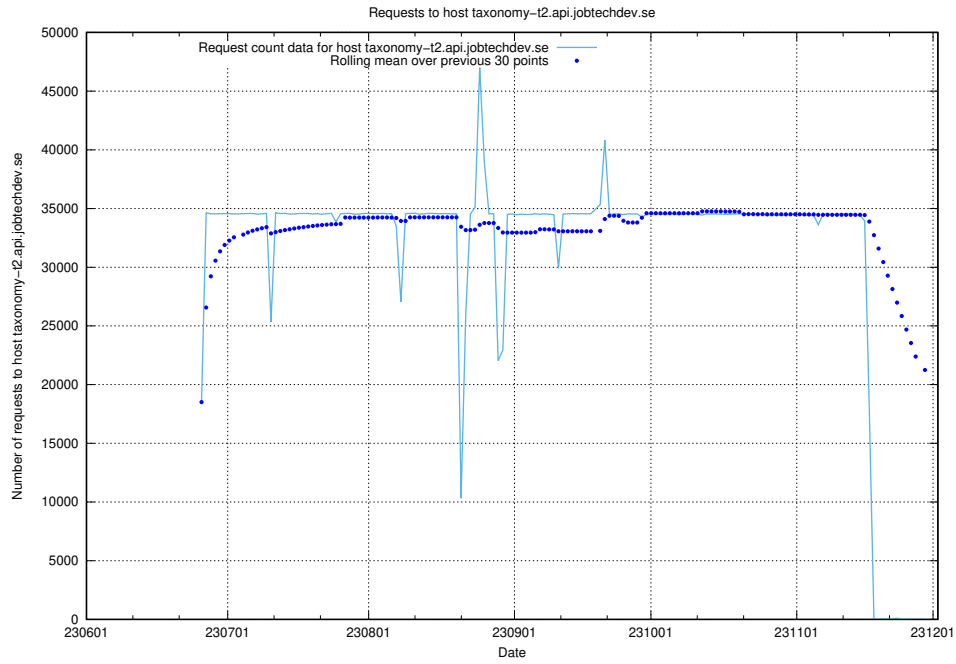

7.39 Usage of taxonomy-t2.api.jobtechdev.se

Here, we count the number of requests to host taxonomy-t2.api.jobtechdev.se.