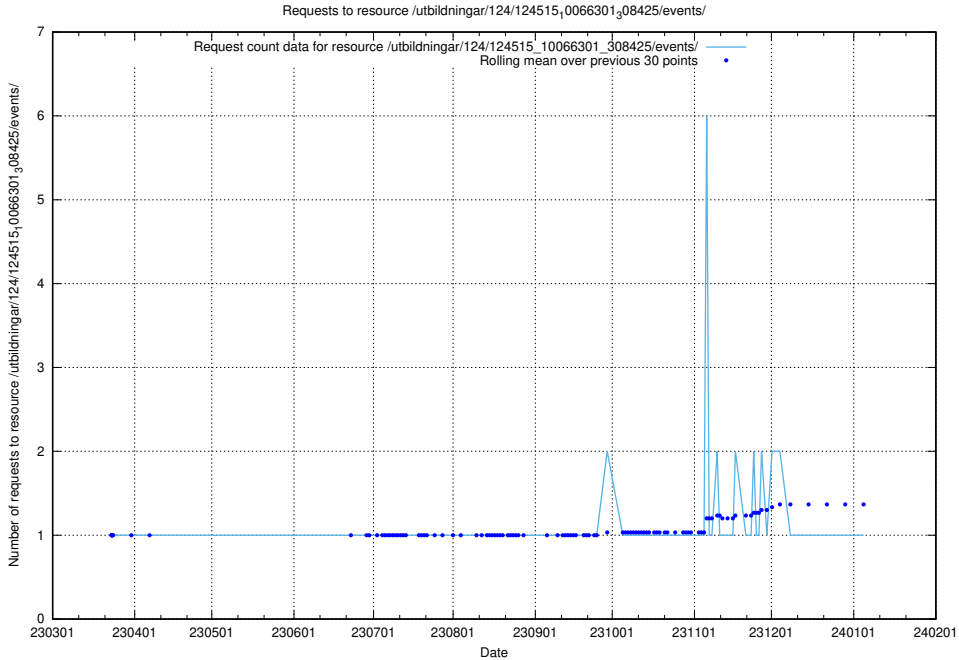

5.1322 Usage of /utbildningar/124/124515_10066301_308425/events/

Here, we count the number of requests to resource /utbildningar/124/124515_10066301_308425/events/