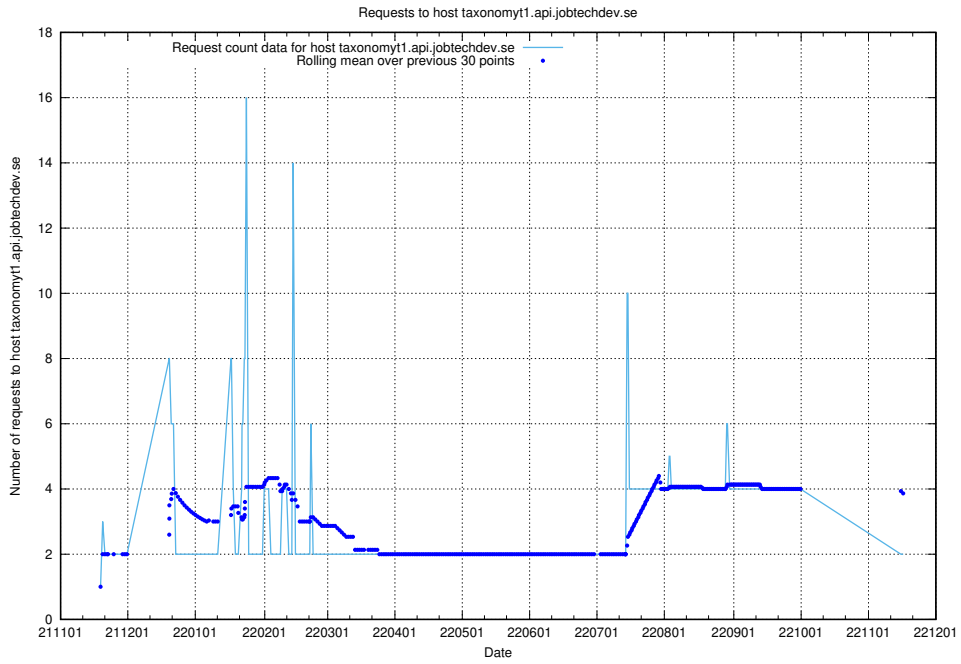

7.466 Usage of taxonomyt1.api.jobtechdev.se

Here, we count the number of requests to host taxonomyt1.api.jobtechdev.se.