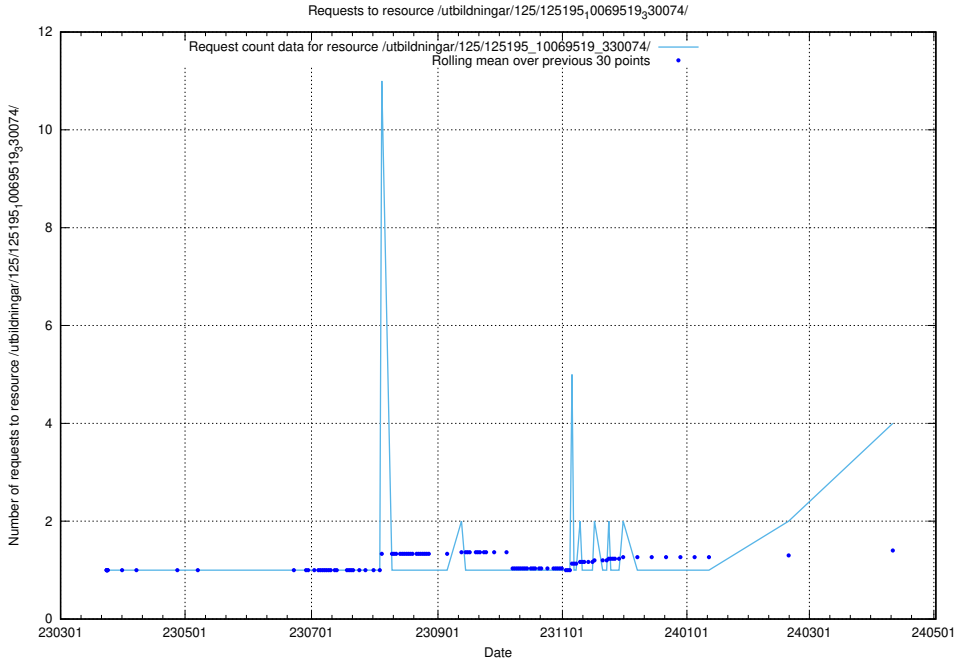

5.174 Usage of /utbildningar/125/125195_10069519_330074/

Here, we count the number of requests to resource /utbildningar/125/125195_10069519_330074/.