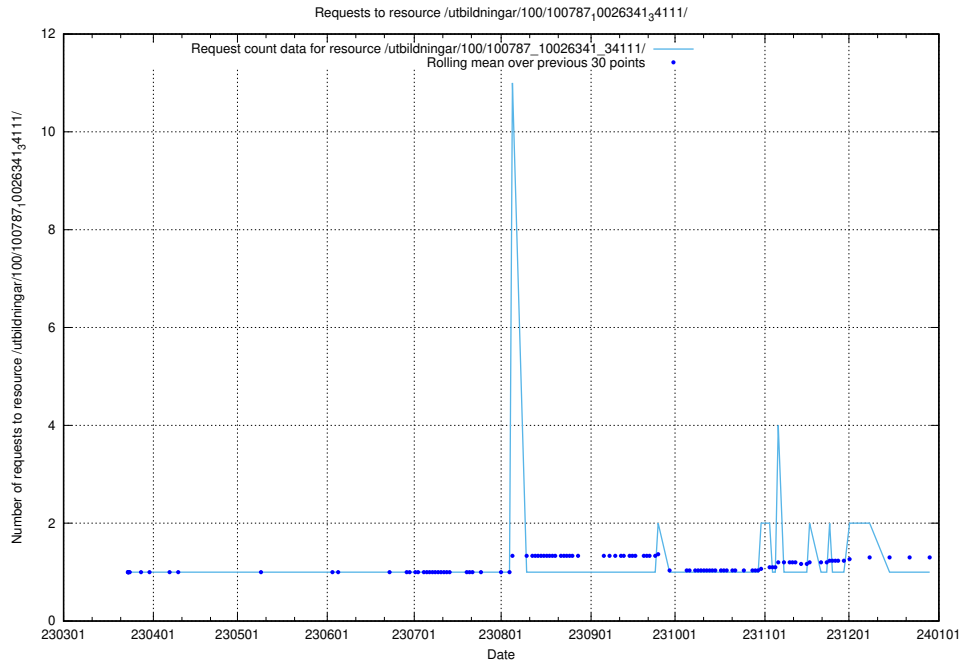

5.5255 Usage of /utbildningar/100/100787_10026341_34111/

Here, we count the number of requests to resource /utbildningar/100/100787_10026341_34111/.