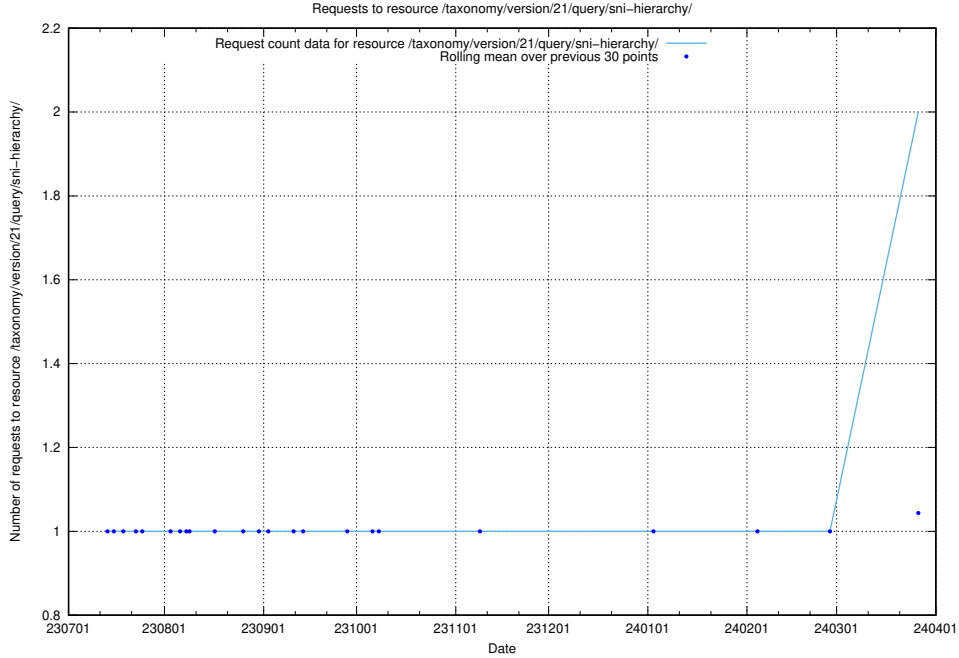

5.829 Usage of /taxonomy/version/21/query/sni-hierarchy/

Here, we count the number of requests to resource /taxonomy/version/21/query/sni-hierarchy/.