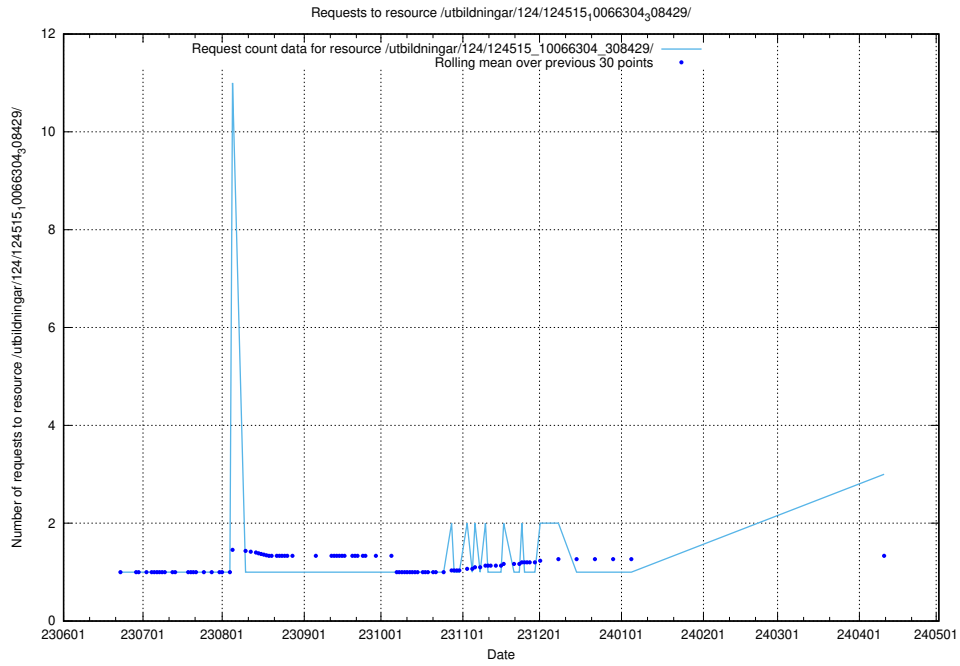

5.417 Usage of /utbildningar/124/124515_10066304_308429/

Here, we count the number of requests to resource /utbildningar/124/124515_10066304_308429/.