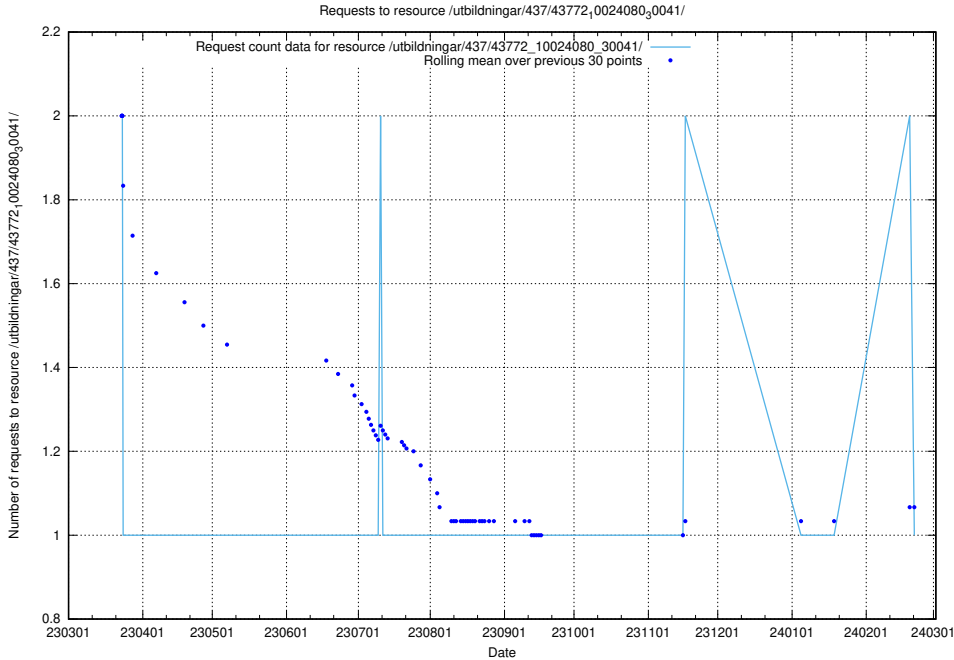

5.5970 Usage of /utbildningar/437/43772_10024080_30041/

Here, we count the number of requests to resource /utbildningar/437/43772_10024080_30041/.