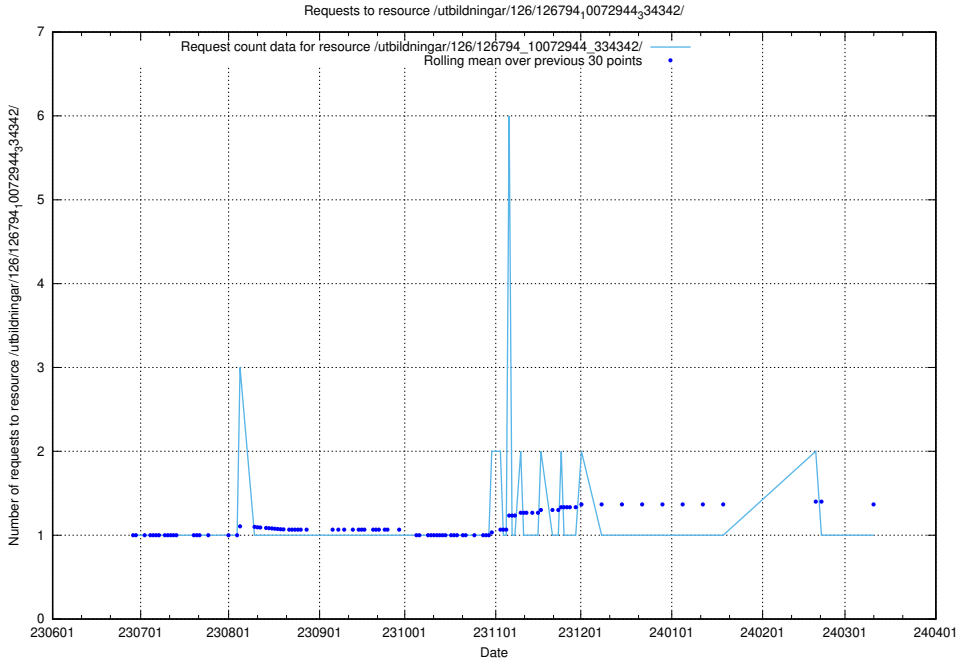

5.5172 Usage of /utbildningar/126/126794_10072944_334342/

Here, we count the number of requests to resource /utbildningar/126/126794_10072944_334342/.