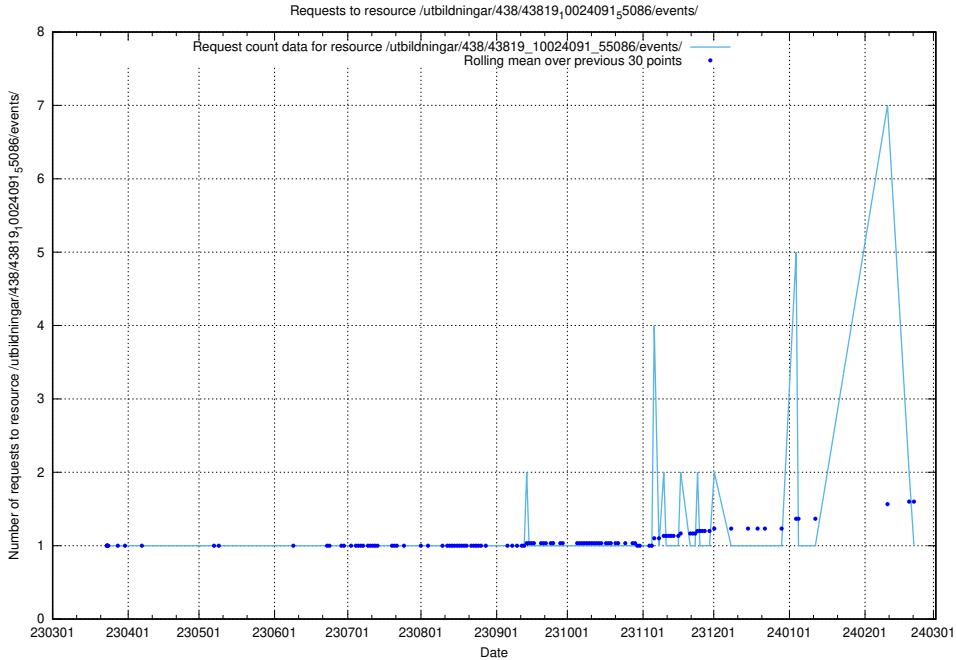

5.6036 Usage of /utbildningar/438/43819_10024091_55086/events/

Here, we count the number of requests to resource /utbildningar/438/43819_10024091_55086/events/.