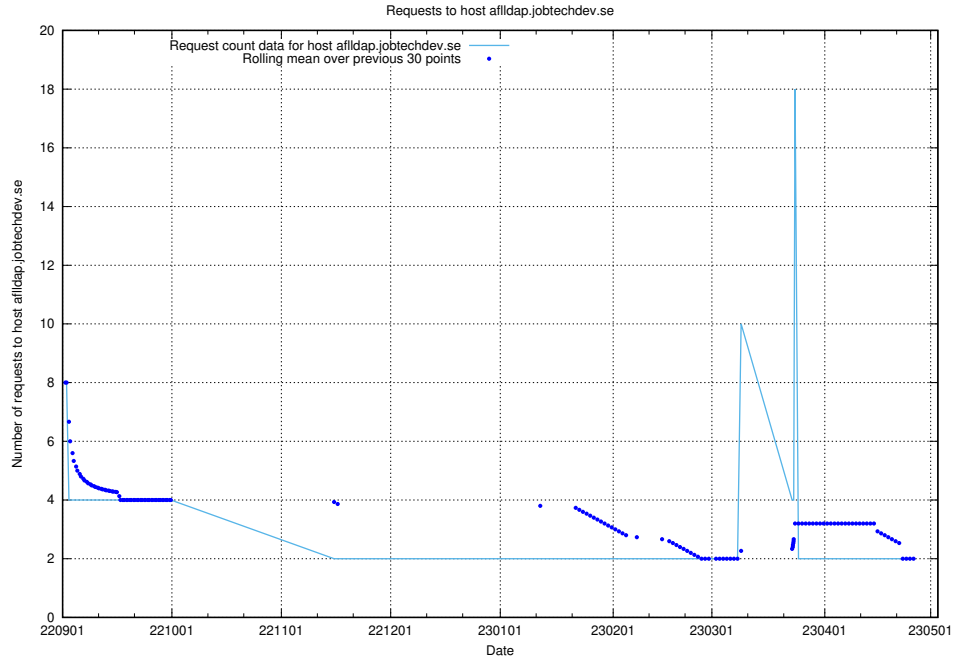

7.332 Usage of afldap.jobtechdev.se

Here, we count the number of requests to host afldap.jobtechdev.se.