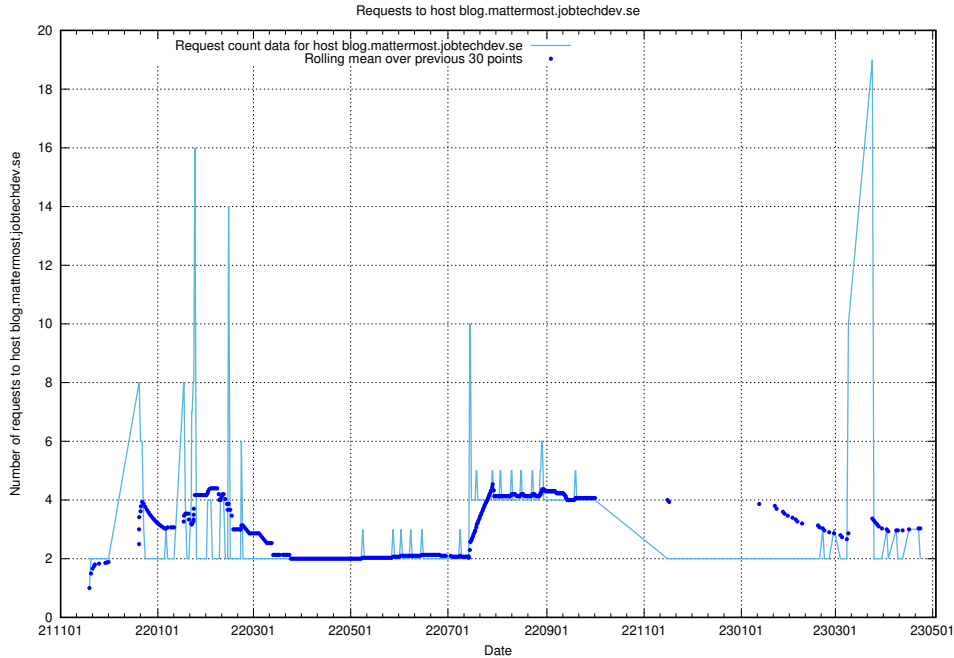

7.474 Usage of `blog.mattermost.jobtechdev.se`

Here, we count the number of requests to host `blog.mattermost.jobtechdev.se`.