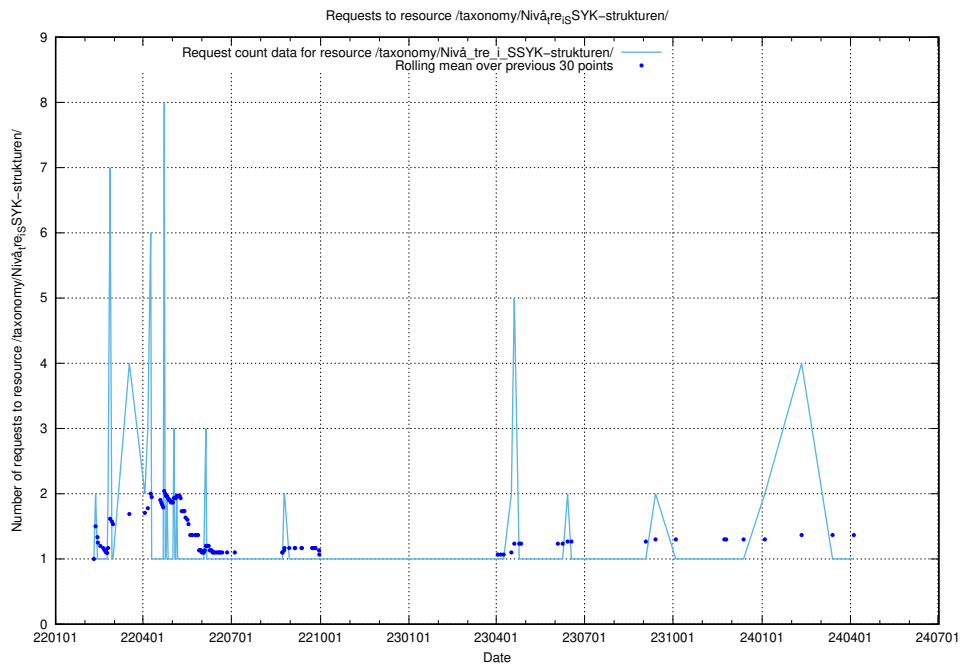

5.1713 Usage of /taxonomy/Nivå_tre_i_SSYK-strukturen/

Here, we count the number of requests to resource /taxonomy/Nivå_tre_i_SSYK-strukturen/.