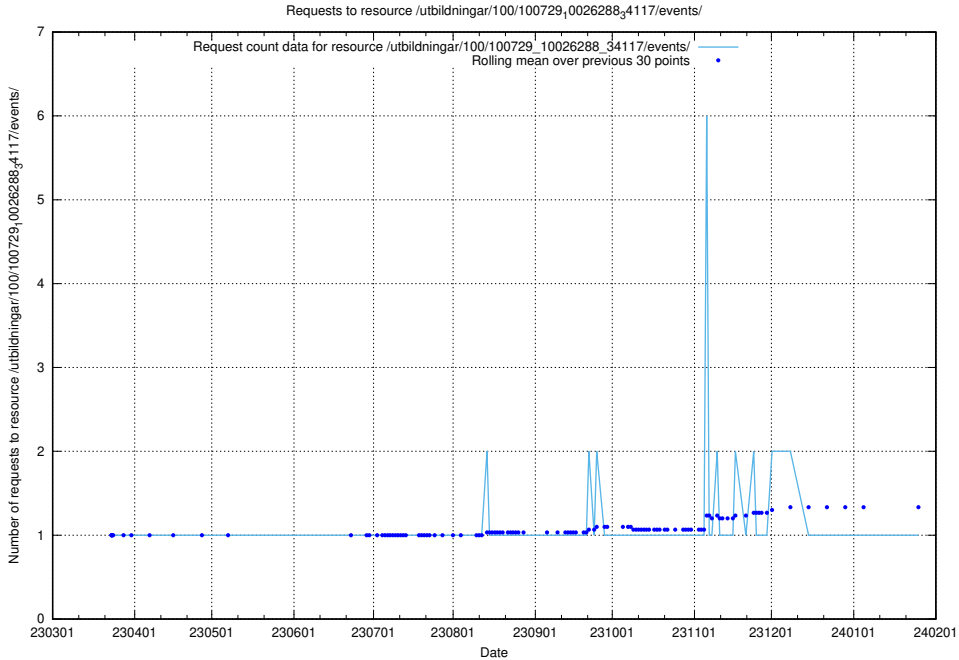

5.5402 Usage of /utbildningar/100/100729_10026288_34117/events/

Here, we count the number of requests to resource /utbildningar/100/100729_10026288_34117/events/.