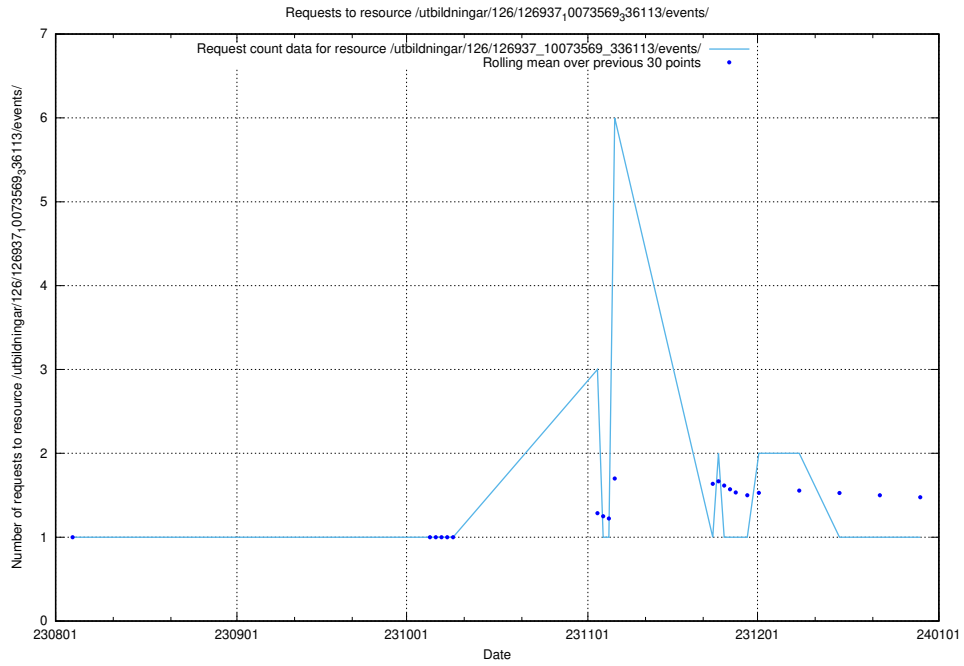

5.4604 Usage of /utbildningar/126/126937_10073569_336113/events/

Here, we count the number of requests to resource /utbildningar/126/126937_10073569_336113/events/