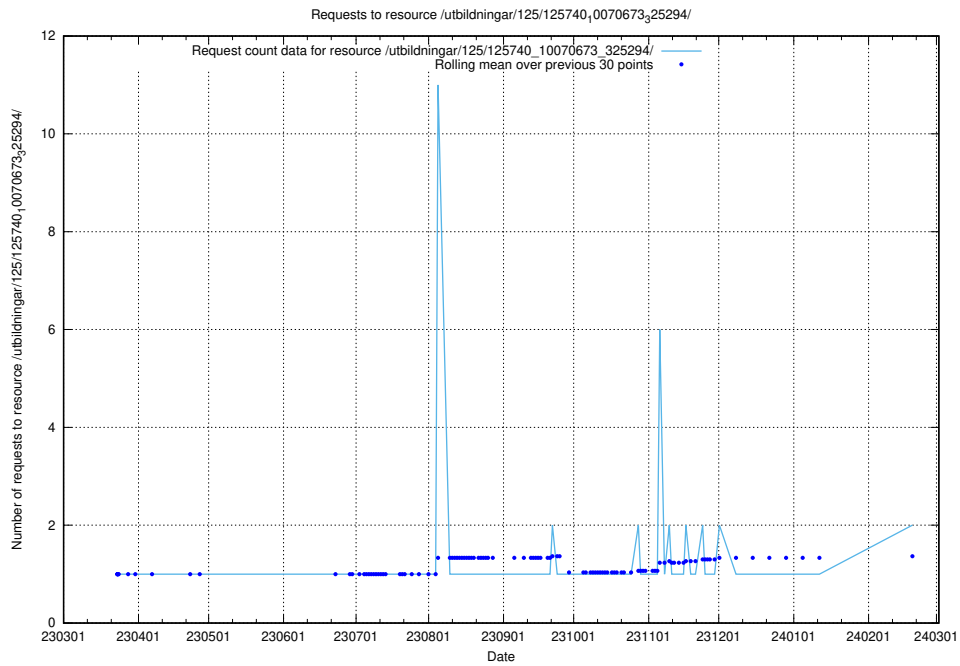

5.502 Usage of /utbildningar/125/125740_10070673_325294/

Here, we count the number of requests to resource /utbildningar/125/125740_10070673_325294/.