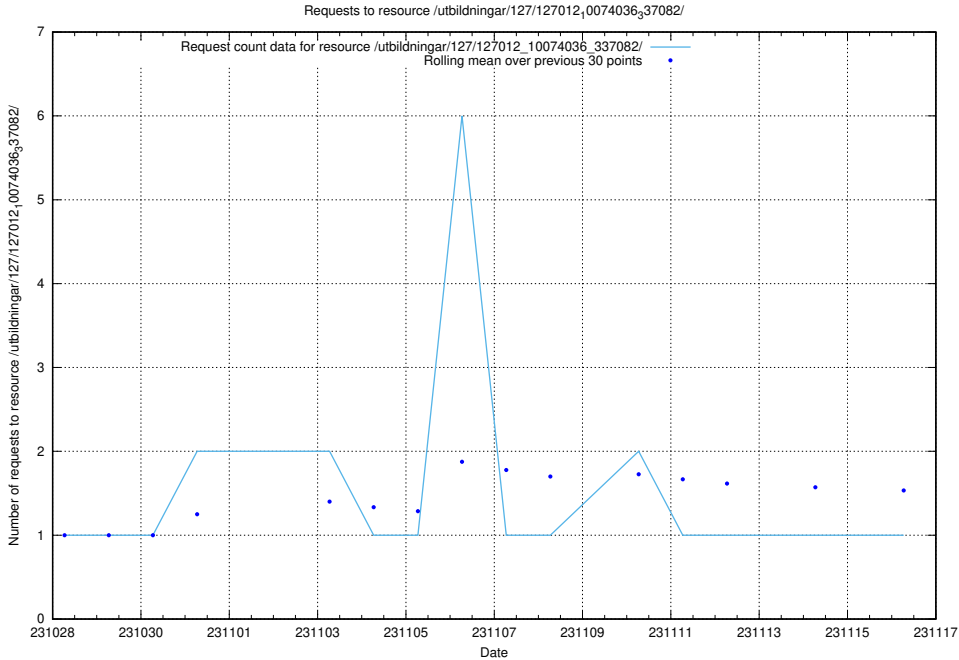

5.3938 Usage of /utbildningar/127/127012_10074036_337082/

Here, we count the number of requests to resource /utbildningar/127/127012_10074036_337082/.