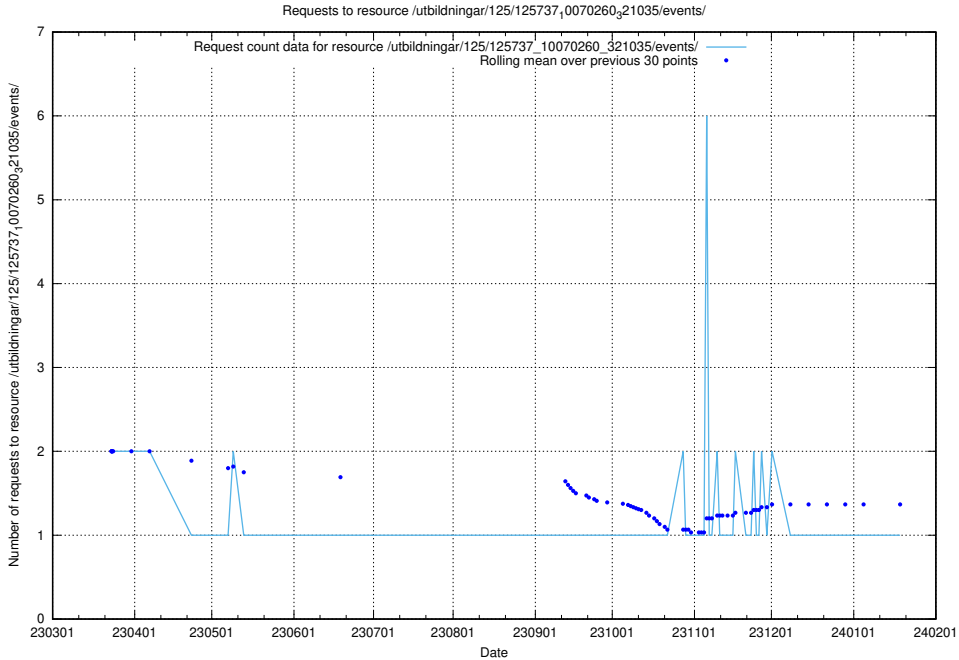

5.5981 Usage of /utbildningar/125/125737_10070260_321035/events/

Here, we count the number of requests to resource /utbildningar/125/125737_10070260_321035/events/