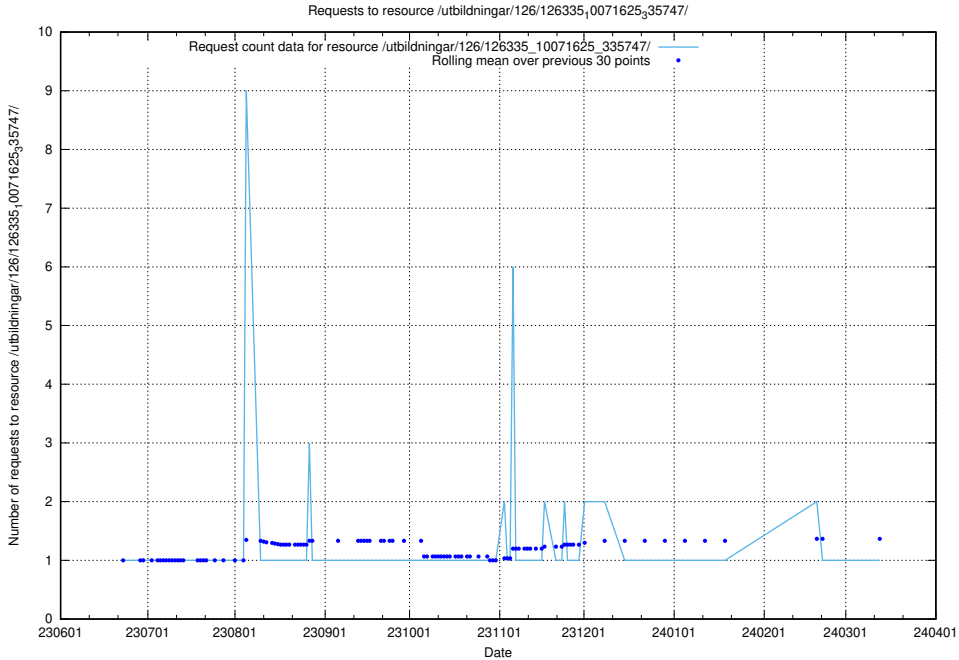

5.5401 Usage of /utbildningar/126/126335_10071625_335747/

Here, we count the number of requests to resource /utbildningar/126/126335_10071625_335747/.