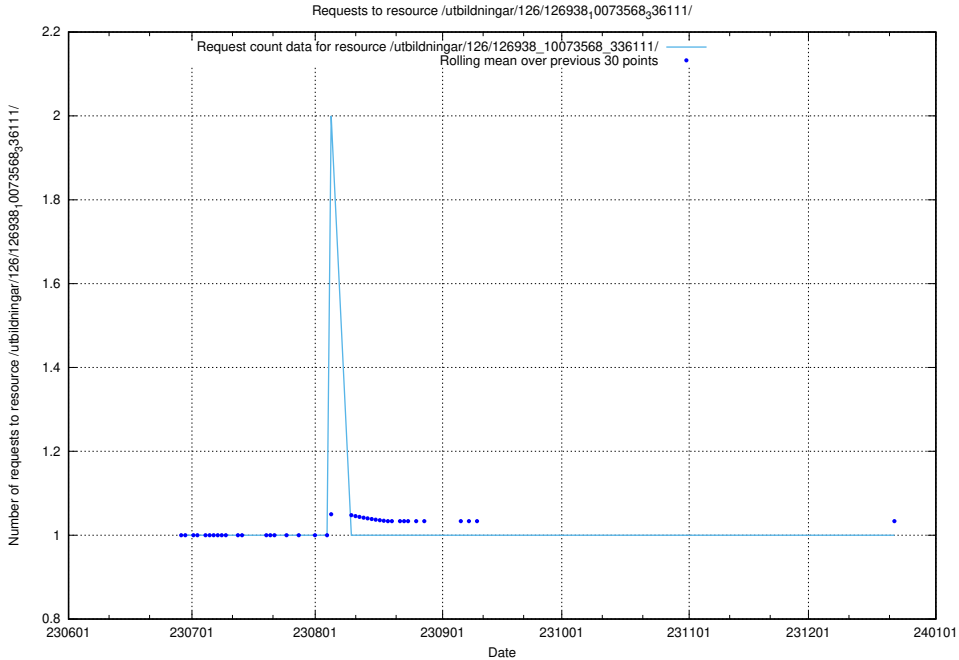

Here, we count the number of requests to resource /utbildningar/126/126938_10073568_336111/events/

5.5163 Usage of /utbildningar/126/126938_10073568_336111/

Here, we count the number of requests to resource /utbildningar/126/126938_10073568_336111/.