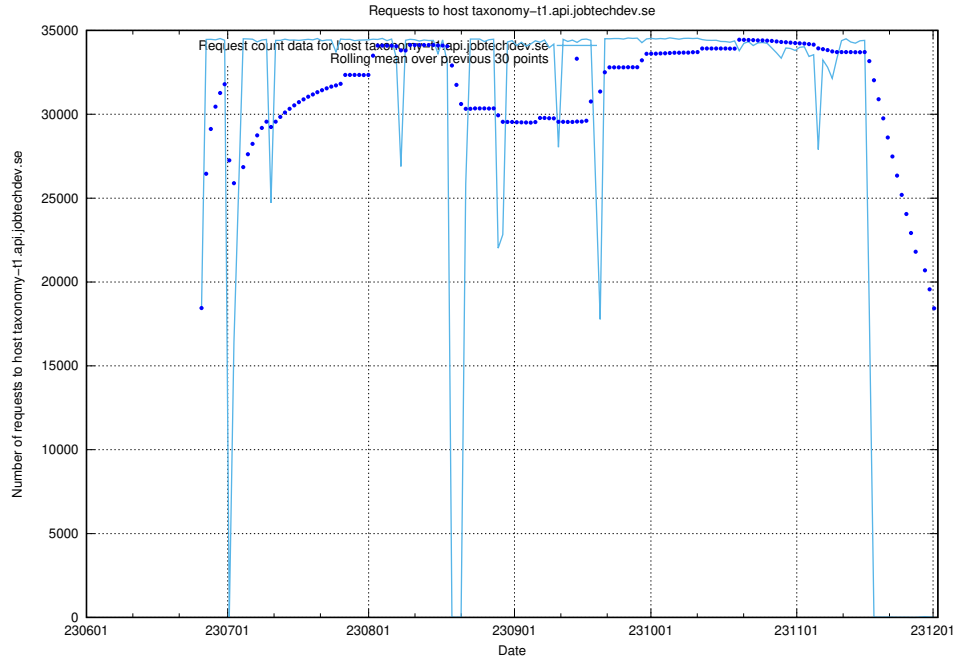

7.168 Usage of taxonomy-t1.api.jobtechdev.se

Here, we count the number of requests to host taxonomy-t1.api.jobtechdev.se.