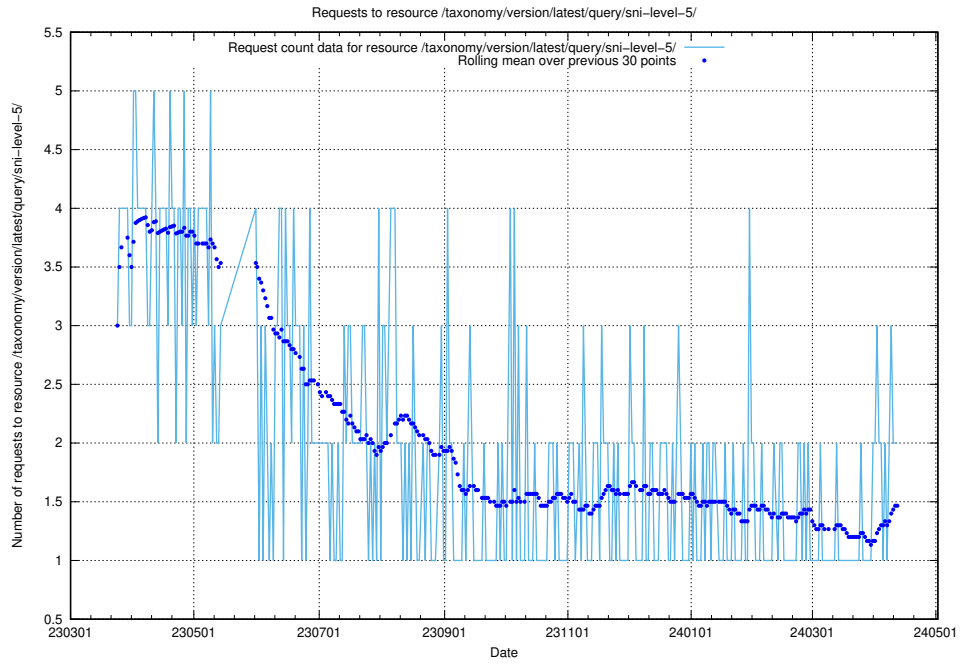

5.940 Usage of /taxonomy/version/latest/query/sni-level-5/

Here, we count the number of requests to resource /taxonomy/version/latest/query/sni-level-5/.