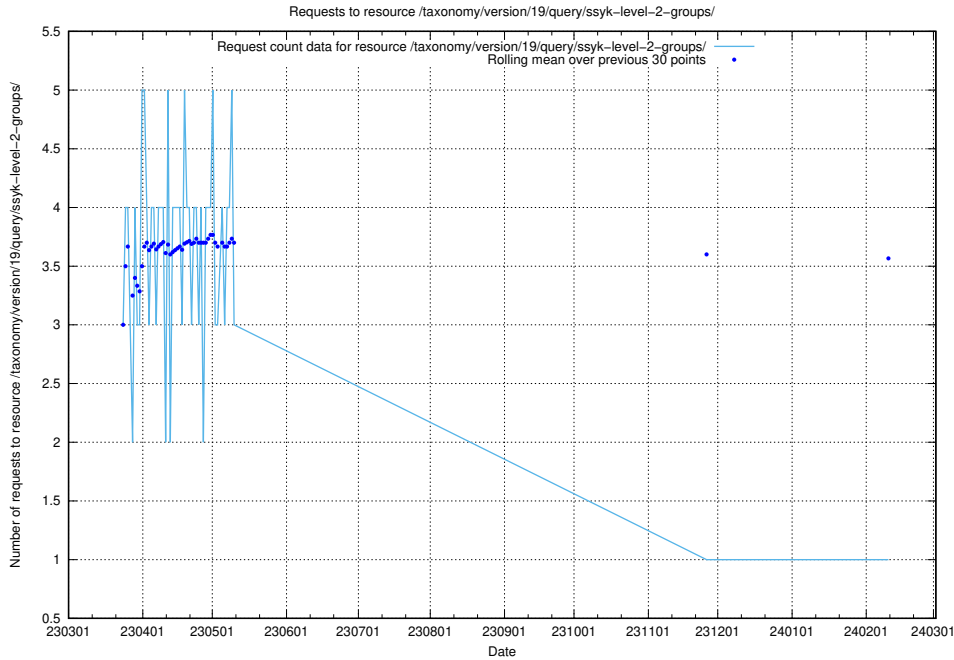

5.5838 Usage of /taxonomy/version/19/query/ssyk-level-2-groups/

Here, we count the number of requests to resource /taxonomy/version/19/query/ssyk-level-2-groups/.