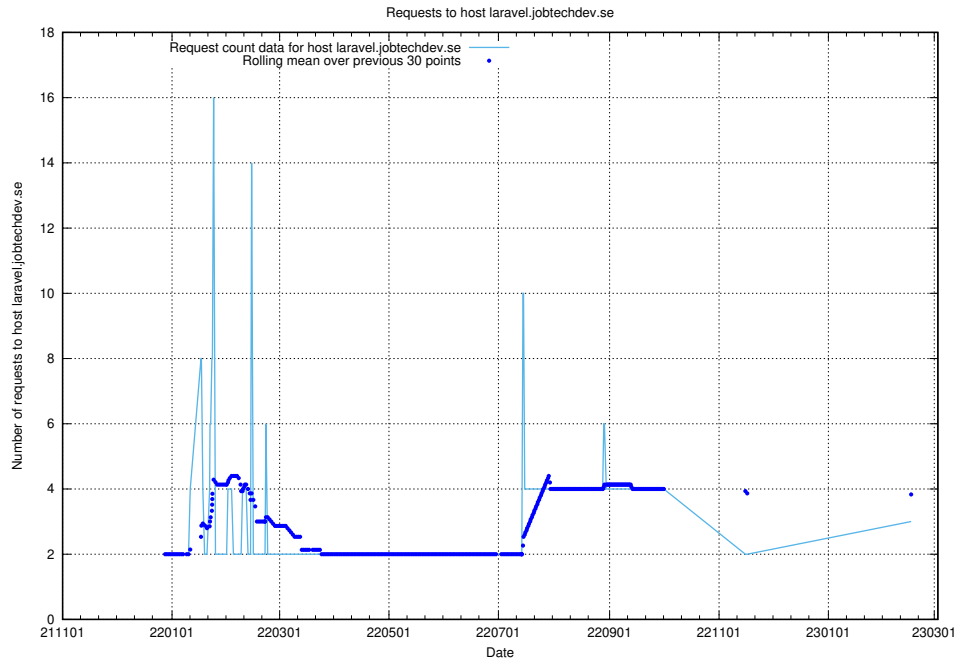

7.192 Usage of laravel.jobtechdev.se

Here, we count the number of requests to host laravel.jobtechdev.se.