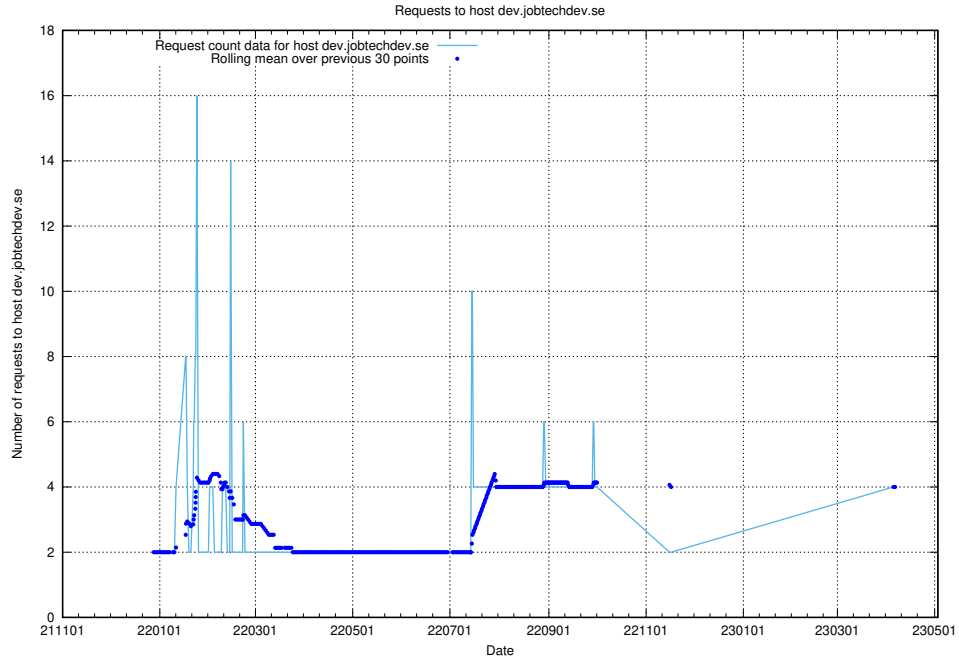

7.131 Usage of dev.jobtechdev.se

Here, we count the number of requests to host dev.jobtechdev.se.