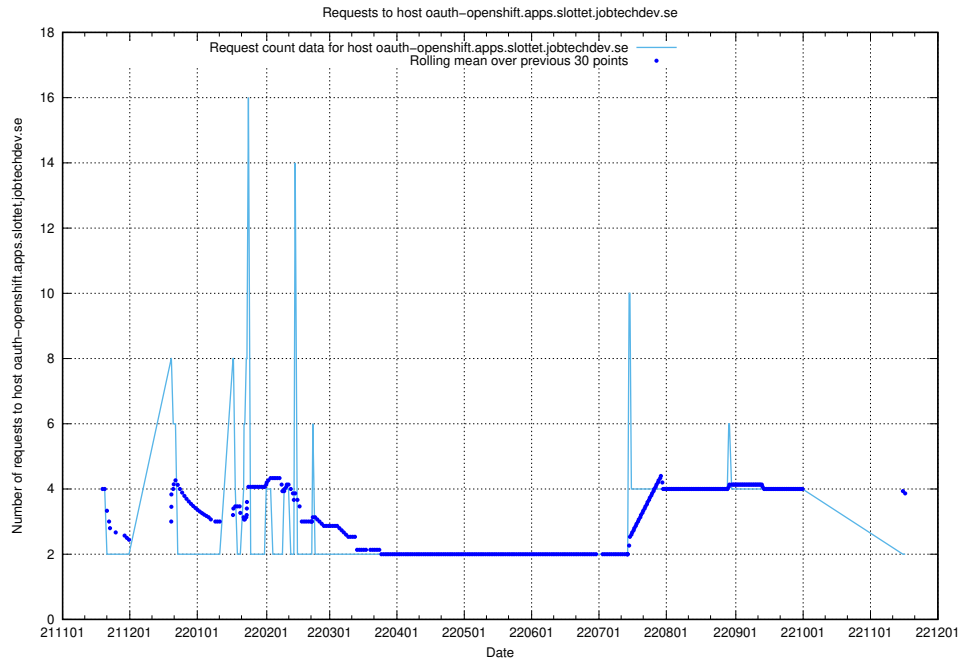

7.469 Usage of `oauth-openshift.apps.slottet.jobtechdev.se`

Here, we count the number of requests to host `oauth-openshift.apps.slottet.jobtechdev.se`.