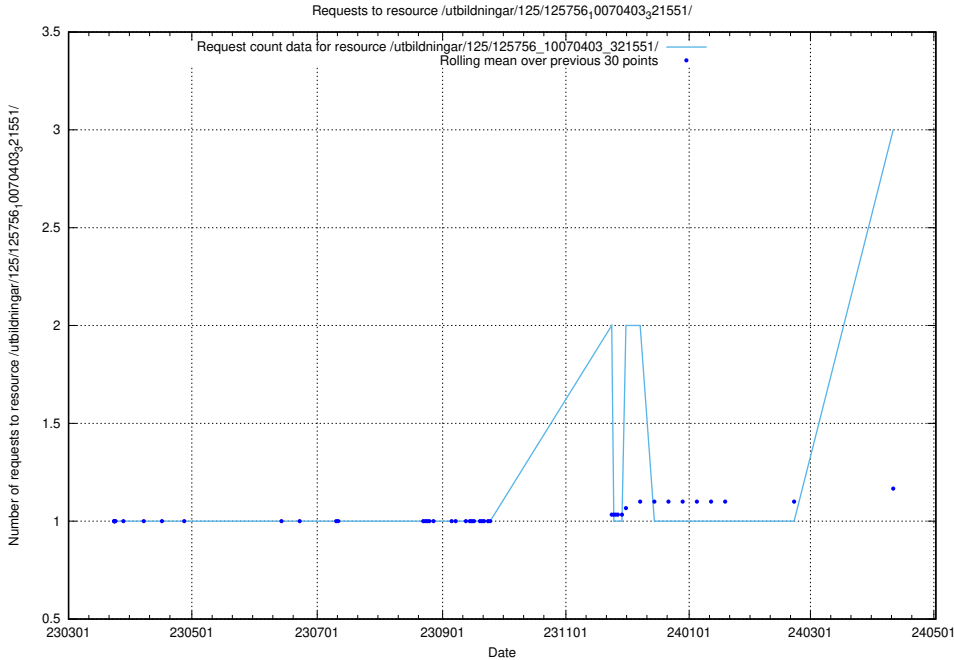

5.491 Usage of /utbildningar/125/125756_10070403_321551/

Here, we count the number of requests to resource /utbildningar/125/125756_10070403_321551/.