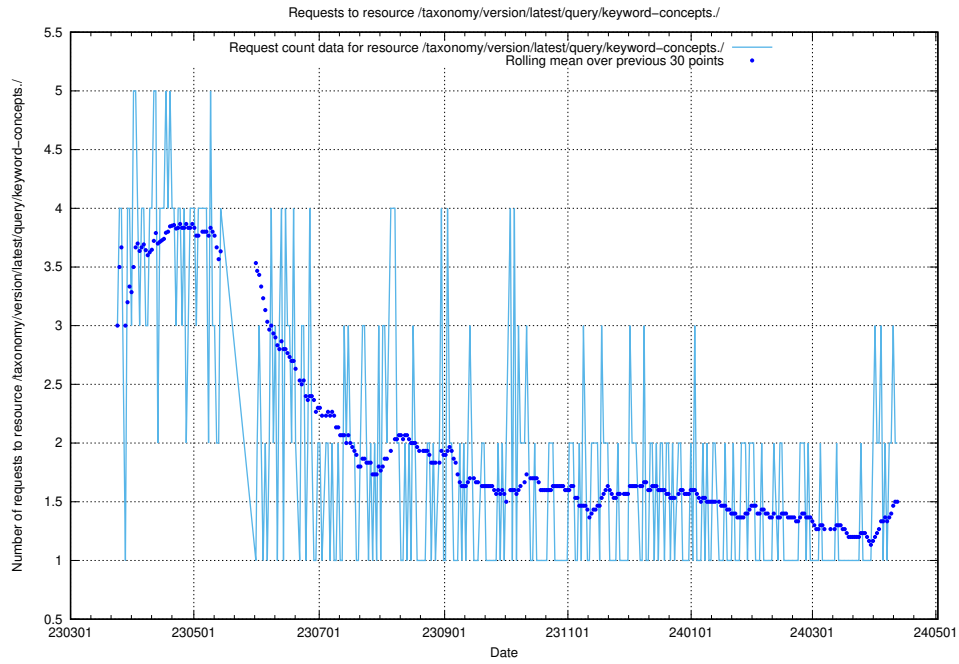

Here, we count the number of requests to resource /taxonomy/version/latest/query/keyword-concepts./.

5.947 Usage of /taxonomy/version/latest/query/keyword-concepts-with-relations/

Here, we count the number of requests to resource /taxonomy/version/latest/query/keyword-concepts-with-relations/.