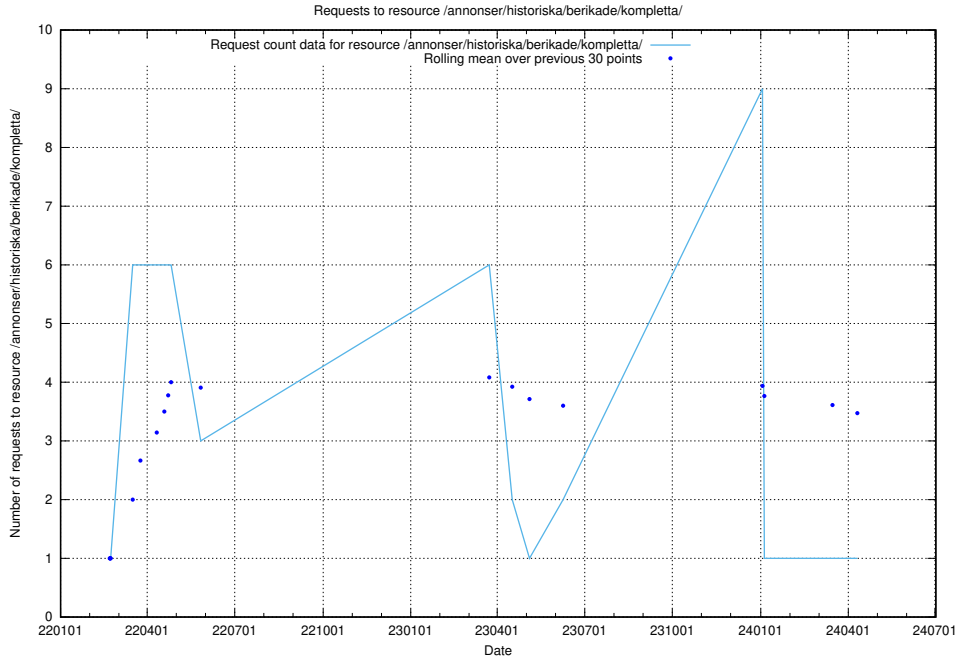

5.1278 Usage of /annonser/historiska/berikade/kompletta/

Here, we count the number of requests to resource /annonser/historiska/berikade/kompletta/.