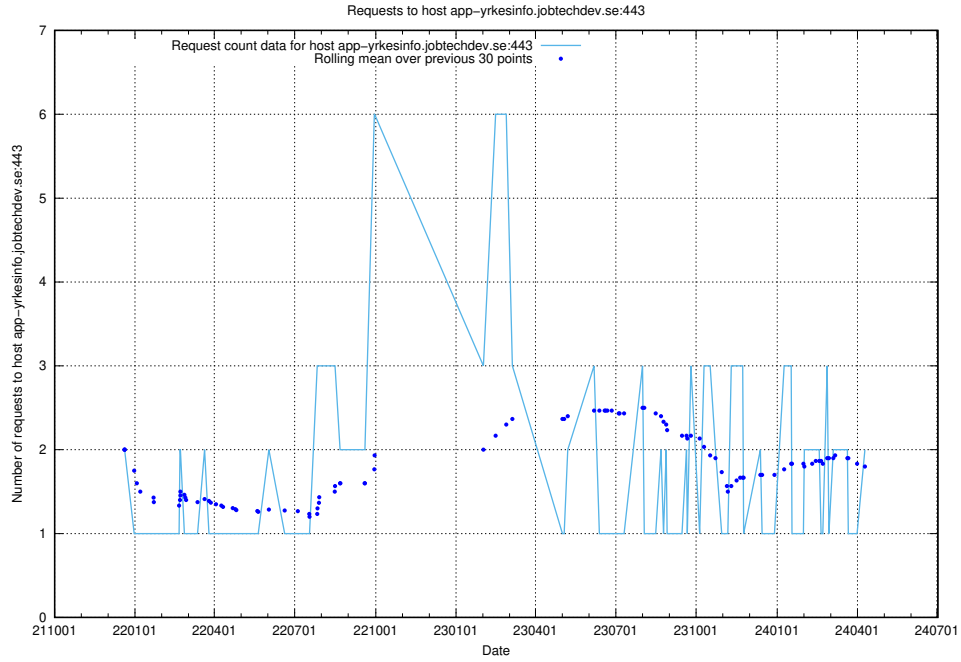

7.379 Usage of app-yrkesinfo.jobtechdev.se:443

Here, we count the number of requests to host app-yrkesinfo.jobtechdev.se:443.