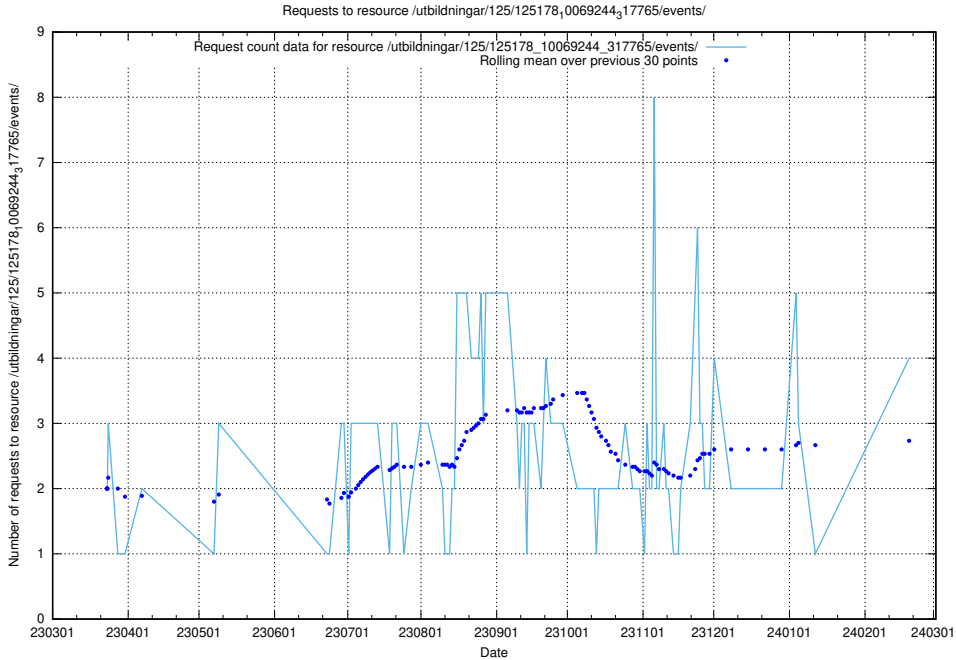

5.260 Usage of /utbildningar/125/125178_10069244_317765/events/

Here, we count the number of requests to resource /utbildningar/125/125178_10069244_317765/events/