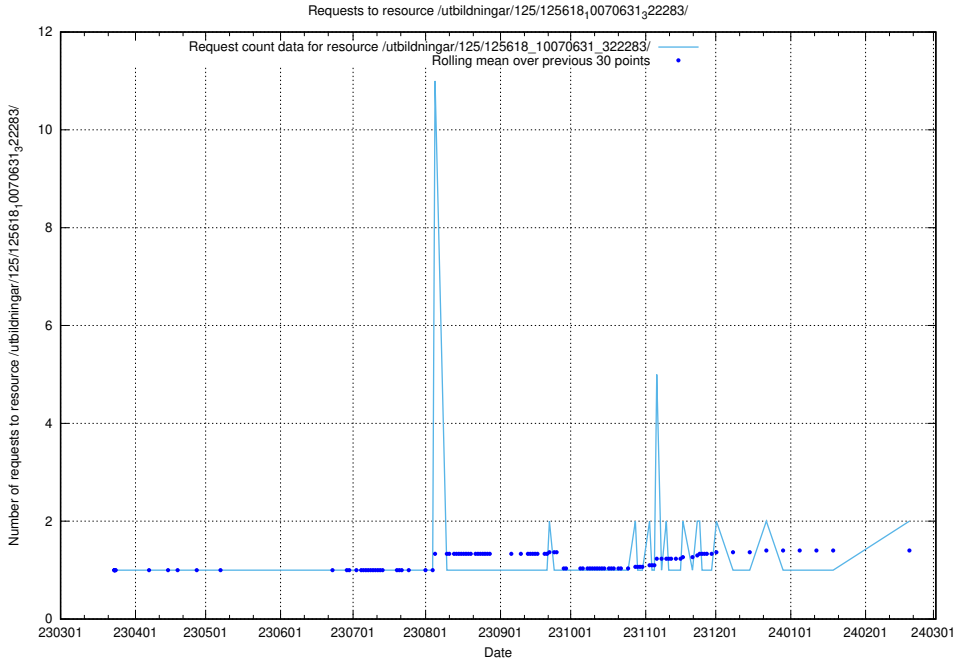

5.511 Usage of /utbildningar/125/125618_10070631_322283/

Here, we count the number of requests to resource /utbildningar/125/125618_10070631_322283/.