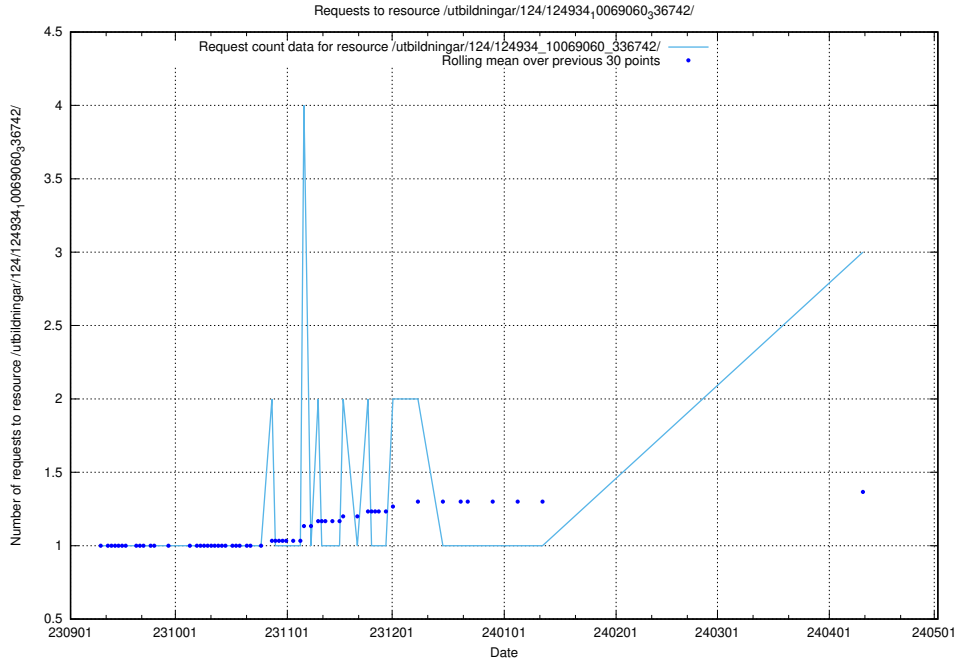

5.374 Usage of /utbildningar/124/124934_10069060_336742/

Here, we count the number of requests to resource /utbildningar/124/124934_10069060_336742/.