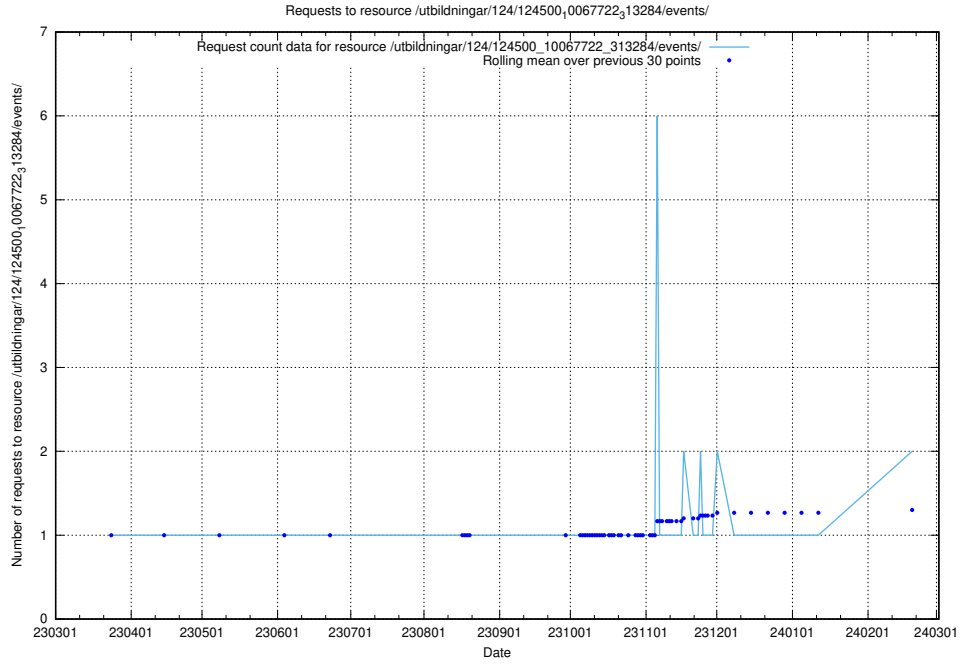

5.969 Usage of /utbildningar/124/124500_10067722_313284/events/

Here, we count the number of requests to resource /utbildningar/124/124500_10067722_313284/events/