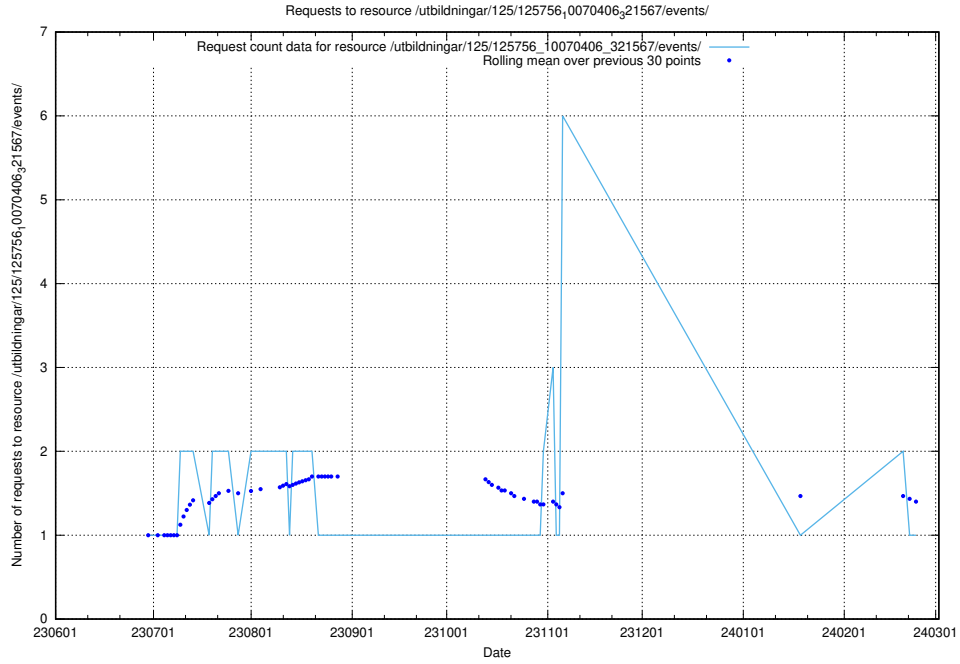

5.5114 Usage of /utbildningar/125/125756_10070406_321567/events/

Here, we count the number of requests to resource /utbildningar/125/125756_10070406_321567/events/