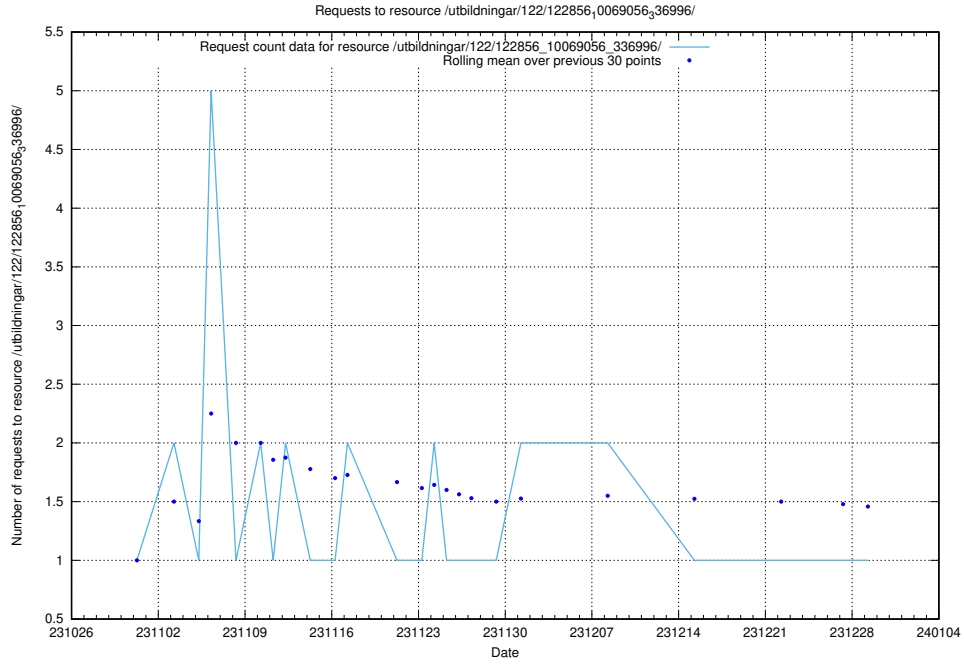

5.3920 Usage of /utbildningar/122/122856_10069056_336996/

Here, we count the number of requests to resource /utbildningar/122/122856_10069056_336996/.