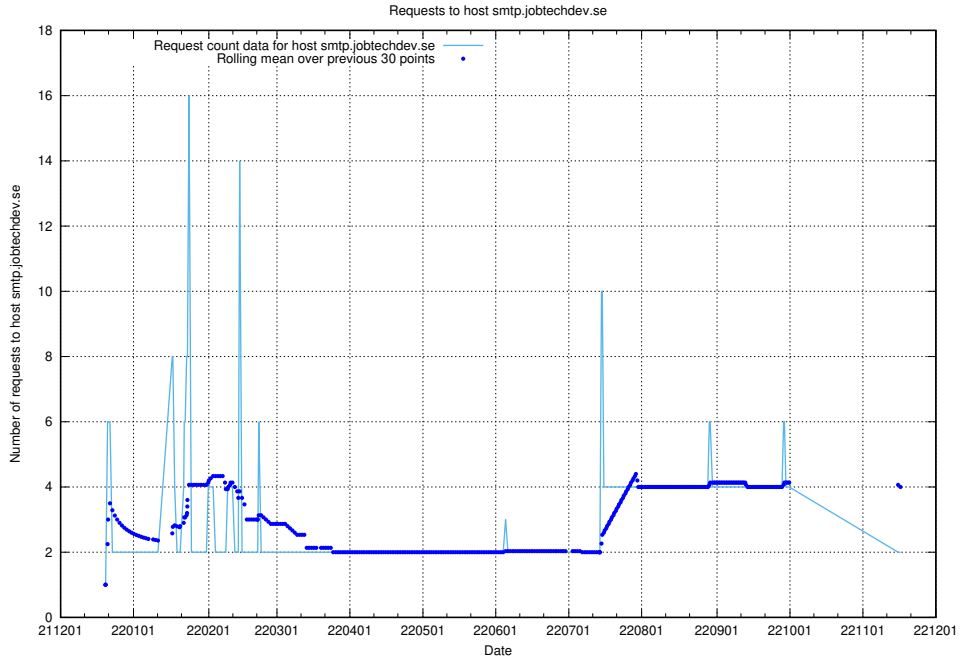

7.368 Usage of smtp.jobtechdev.se

Here, we count the number of requests to host smtp.jobtechdev.se.