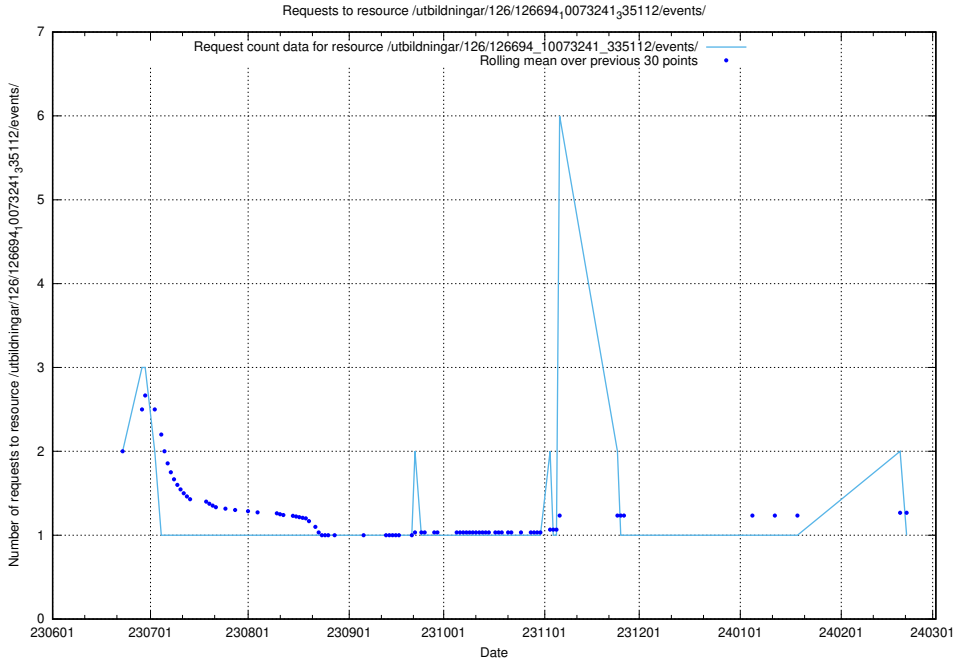

5.5292 Usage of /utbildningar/126/126694_10073241_335112/events/

Here, we count the number of requests to resource /utbildningar/126/126694_10073241_335112/events/