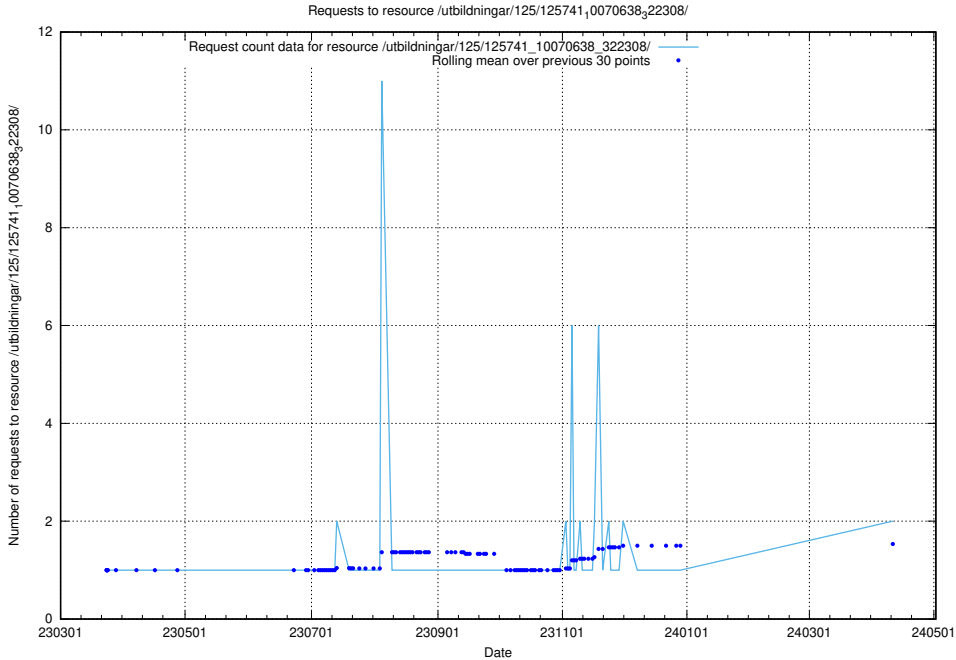

5.494 Usage of /utbildningar/125/125741_10070638_322308/

Here, we count the number of requests to resource /utbildningar/125/125741_10070638_322308/.