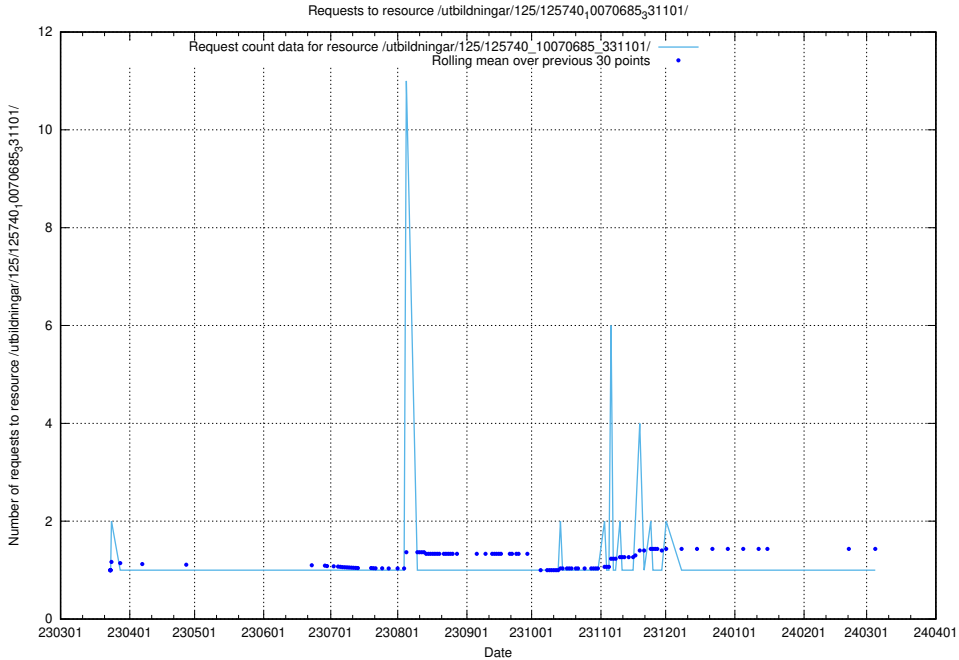

5.1025 Usage of /utbildningar/125/125740_10070685_331101/

Here, we count the number of requests to resource /utbildningar/125/125740_10070685_331101/.