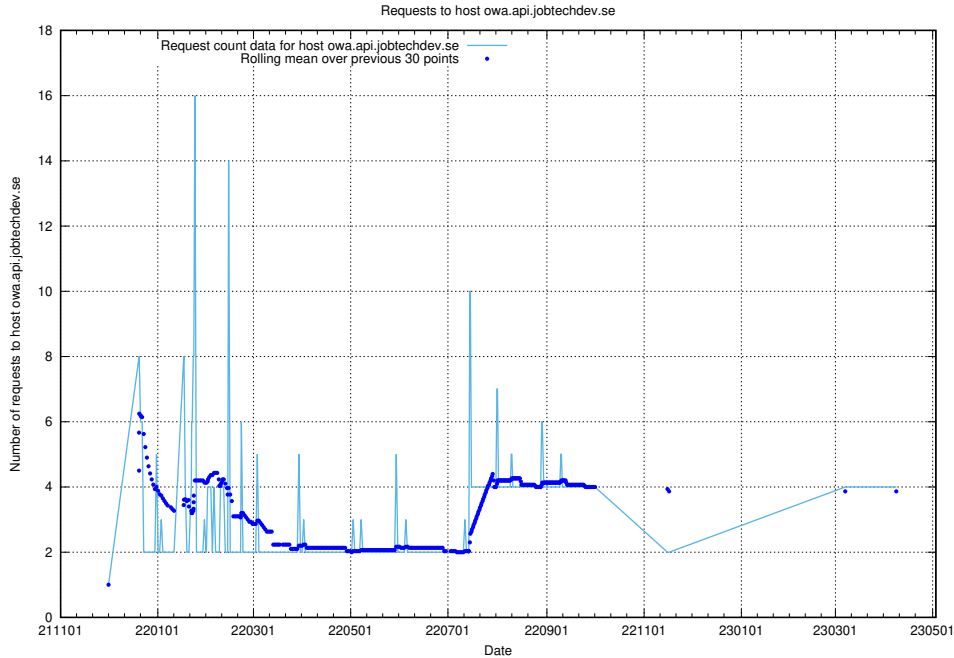

7.134 Usage of owa.api.jobtechdev.se

Here, we count the number of requests to host owa.api.jobtechdev.se.