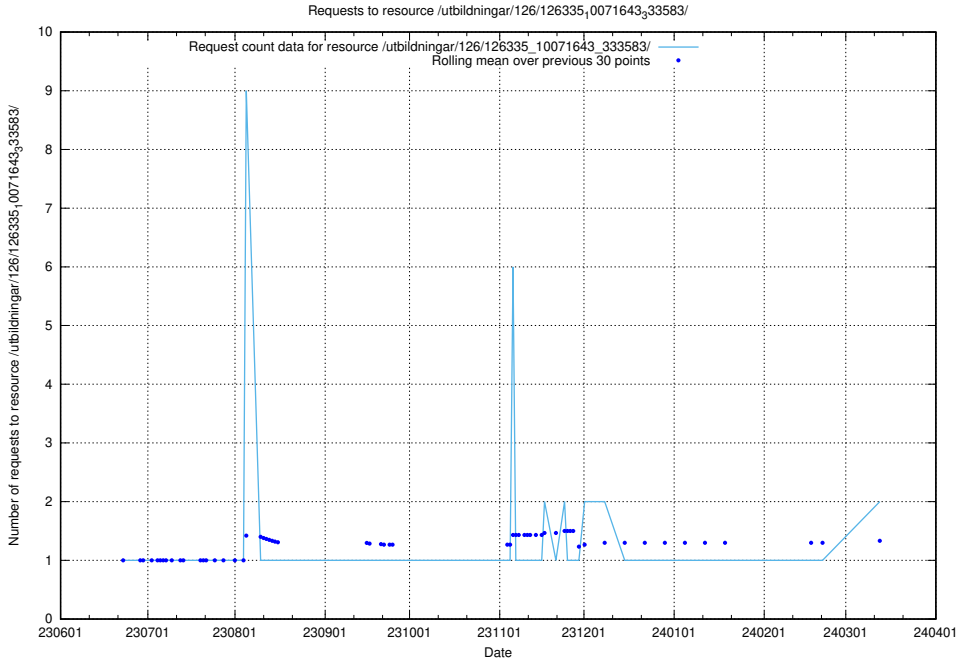

5.876 Usage of /utbildningar/126/126335_10071643_333583/

Here, we count the number of requests to resource /utbildningar/126/126335_10071643_333583/.