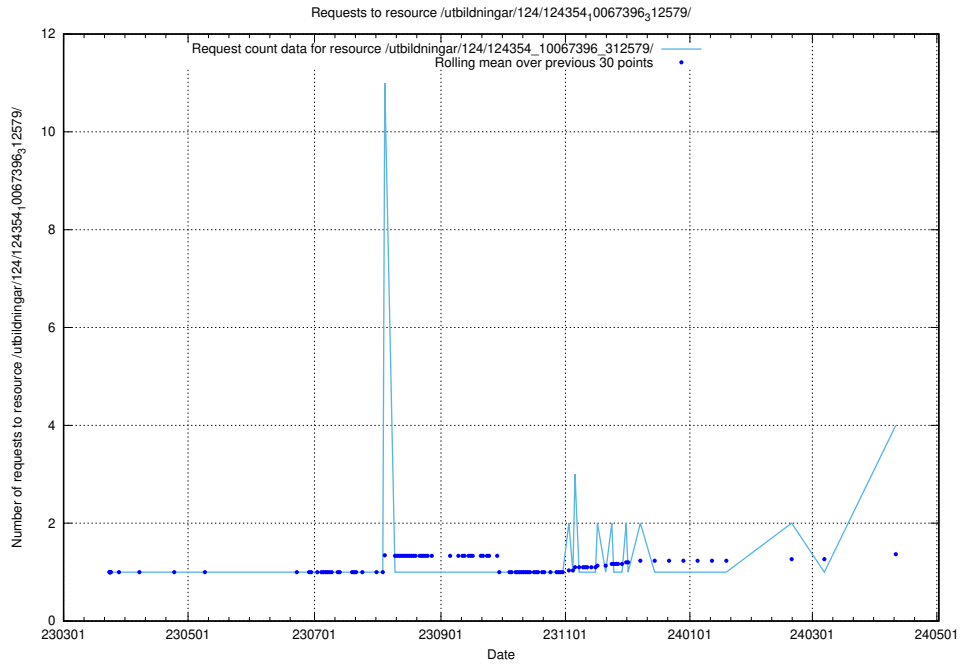

5.205 Usage of /utbildningar/124/124354_10067396_312579/

Here, we count the number of requests to resource /utbildningar/124/124354_10067396_312579/.