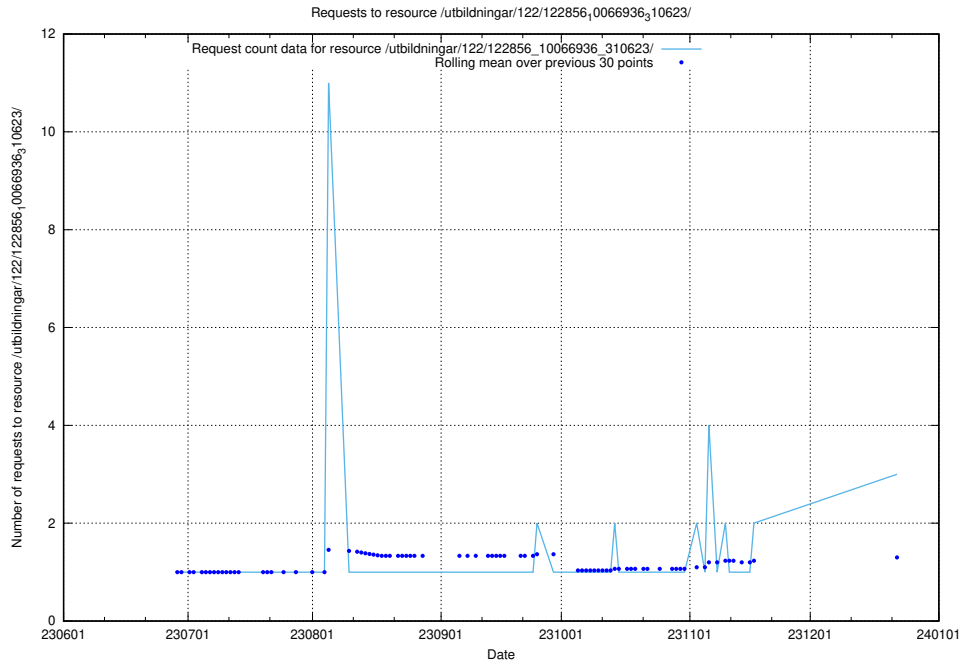

5.403 Usage of /utbildningar/122/122856_10066936_310623/

Here, we count the number of requests to resource /utbildningar/122/122856_10066936_310623/.