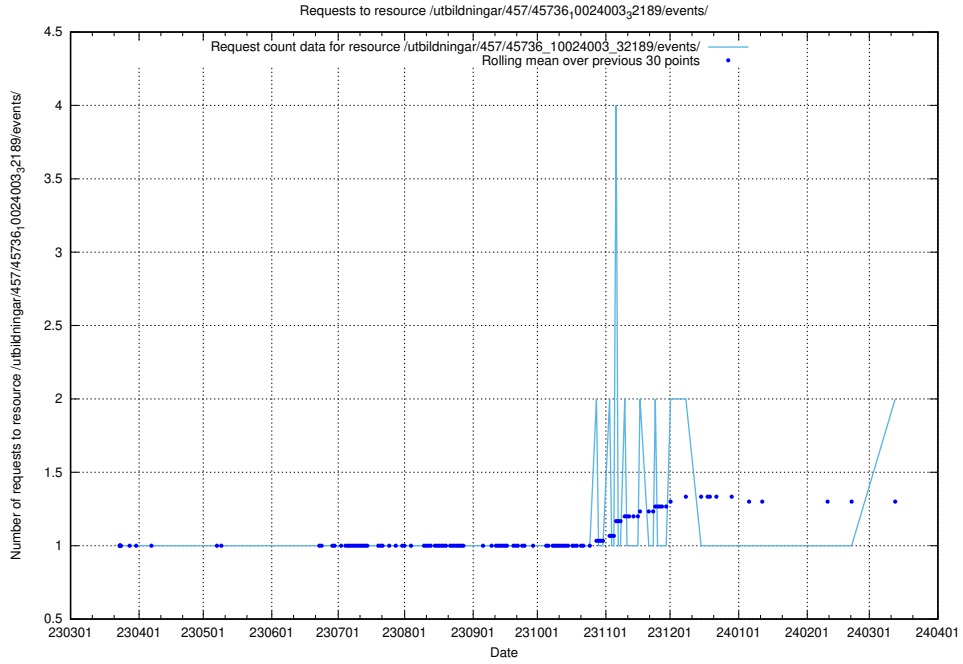

5.989 Usage of /utbildningar/457/45736_10024003_32189/events/

Here, we count the number of requests to resource /utbildningar/457/45736_10024003_32189/events/.