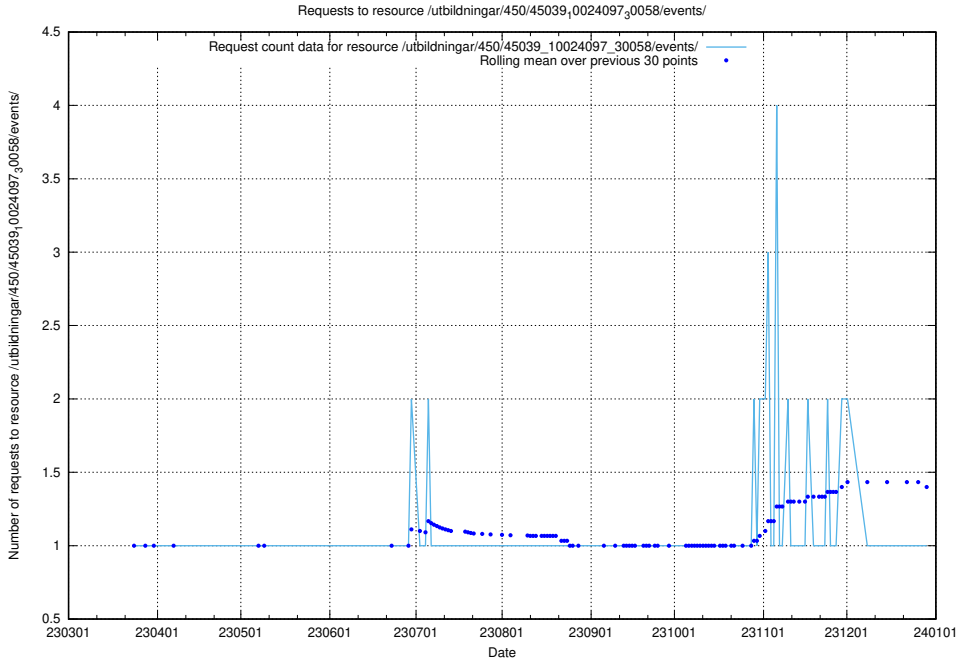

5.5871 Usage of /utbildningar/450/45039_10024097_30058/events/

Here, we count the number of requests to resource /utbildningar/450/45039_10024097_30058/events/.