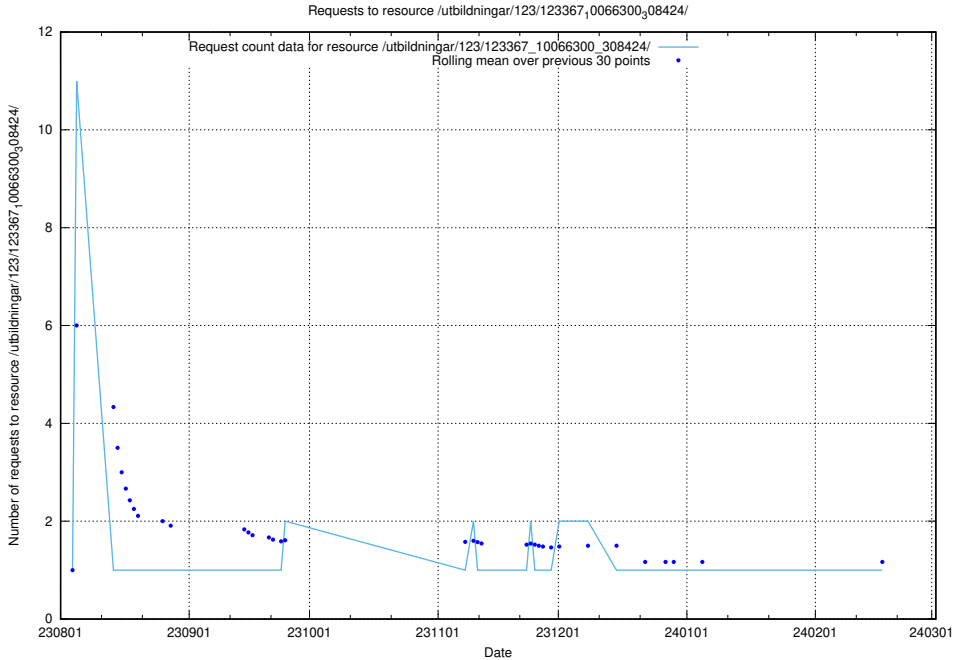

Here, we count the number of requests to resource /utbildningar/123/123367_10066300_308424/events/

5.4627 Usage of /utbildningar/123/123367_10066300_308424/

Here, we count the number of requests to resource /utbildningar/123/123367_10066300_308424/.