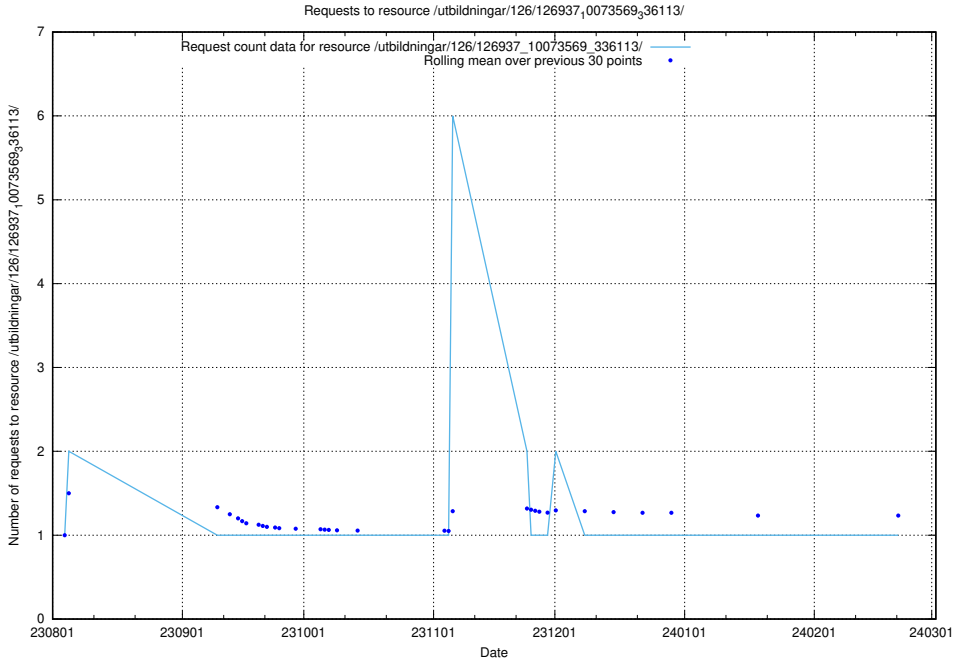

5.4605 Usage of /utbildningar/126/126937_10073569_336113/

Here, we count the number of requests to resource /utbildningar/126/126937_10073569_336113/.