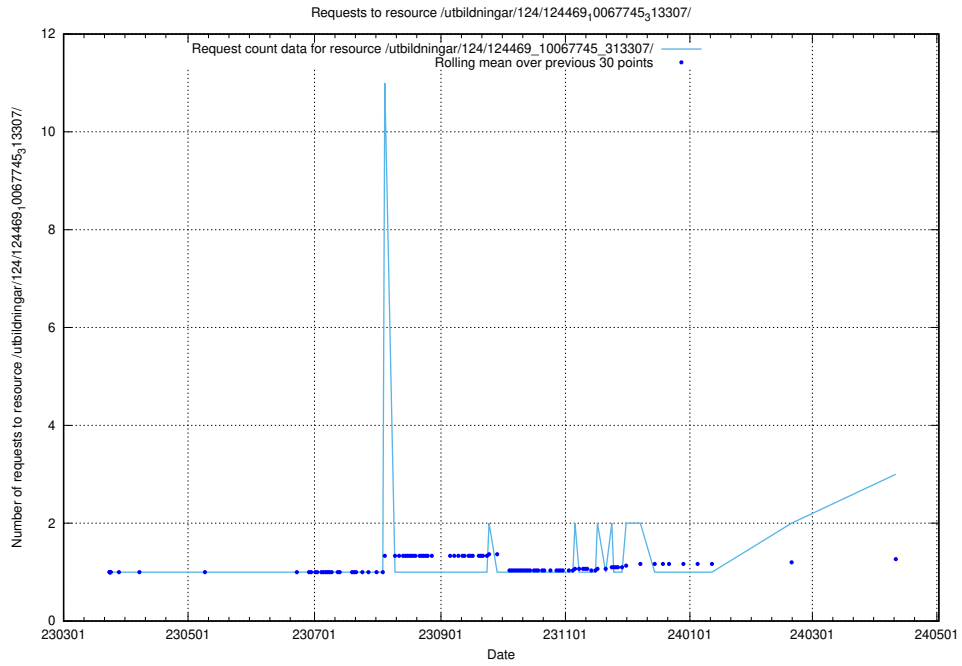

5.328 Usage of /utbildningar/124/124469_10067745_313307/

Here, we count the number of requests to resource /utbildningar/124/124469_10067745_313307/.