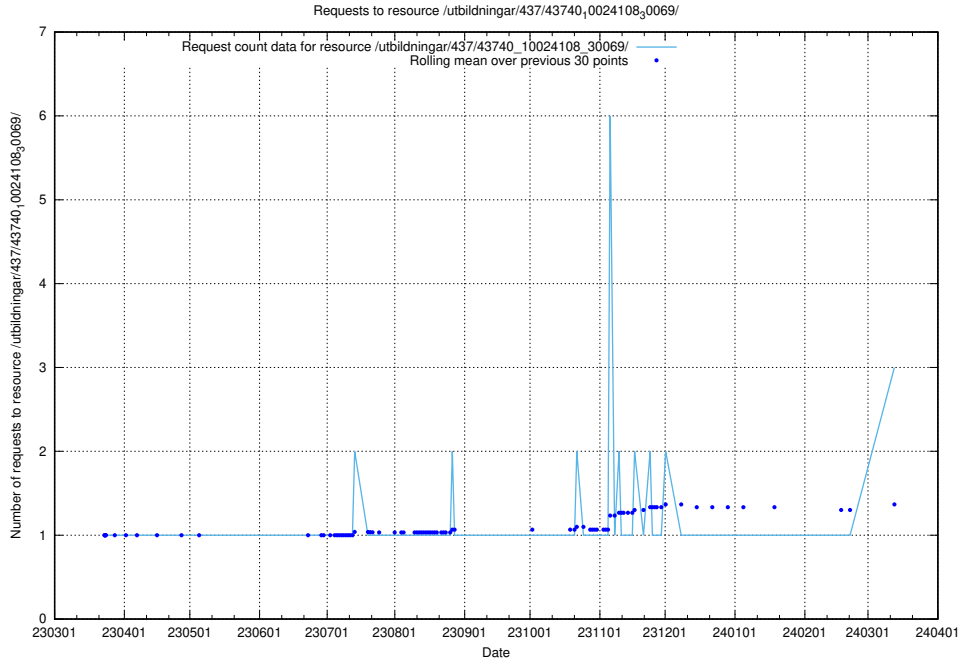

5.486 Usage of /utbildningar/437/43740_10024108_30069/

Here, we count the number of requests to resource /utbildningar/437/43740_10024108_30069/.