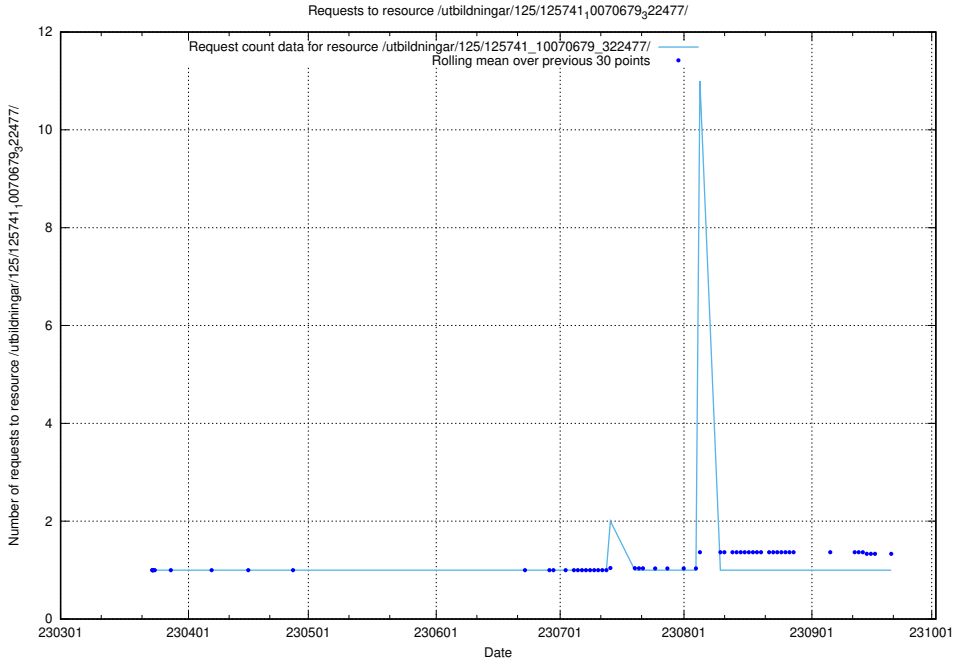

5.6172 Usage of /utbildningar/125/125741_10070679_322477/

Here, we count the number of requests to resource /utbildningar/125/125741_10070679_322477/.