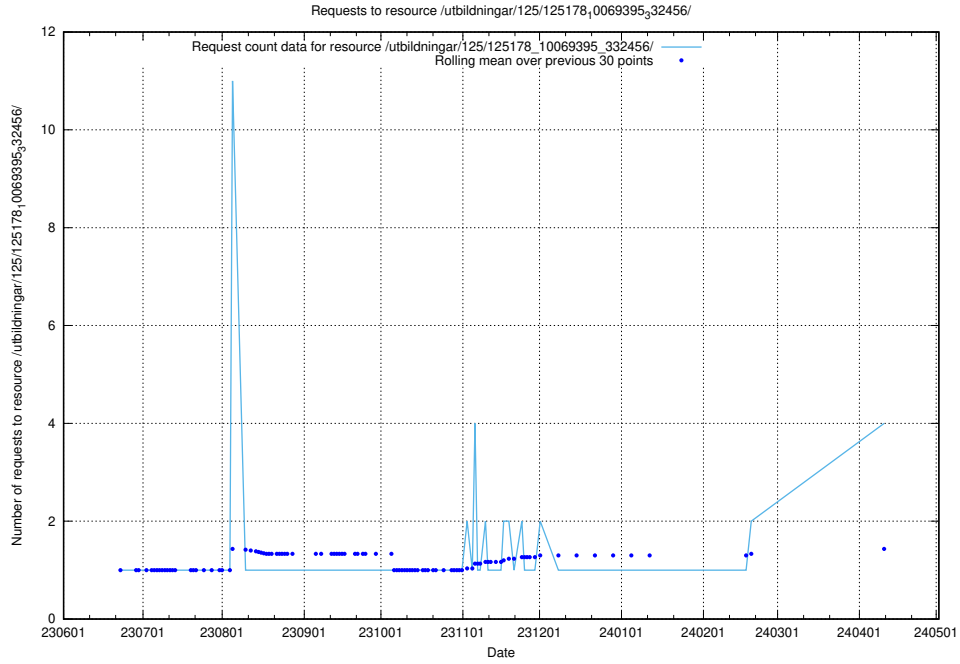

5.244 Usage of /utbildningar/125/125178_10069395_332456/

Here, we count the number of requests to resource /utbildningar/125/125178_10069395_332456/.