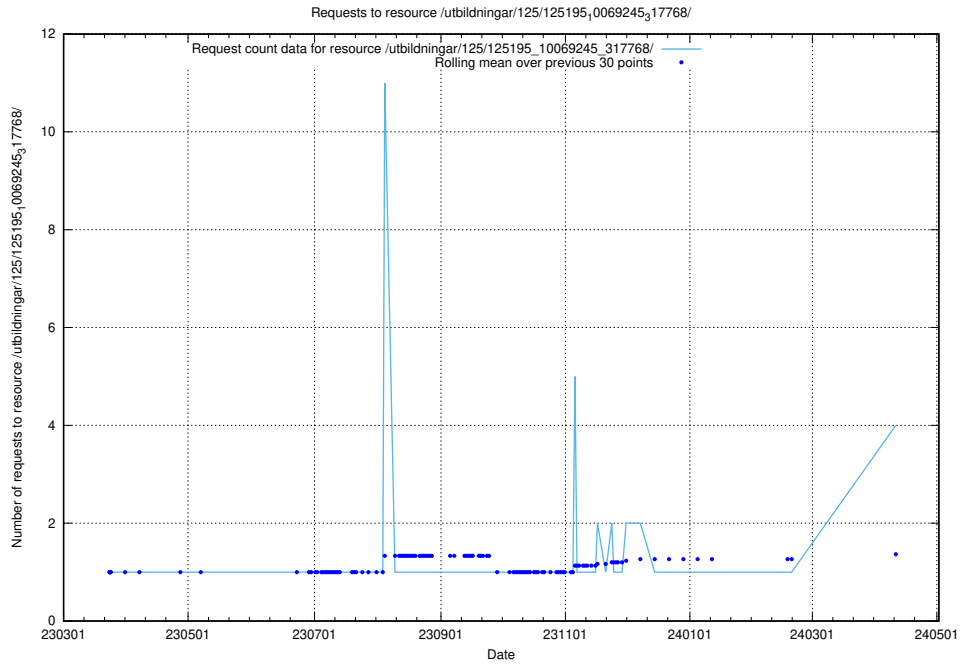

5.175 Usage of /utbildningar/125/125195_10069245_317768/

Here, we count the number of requests to resource /utbildningar/125/125195_10069245_317768/.