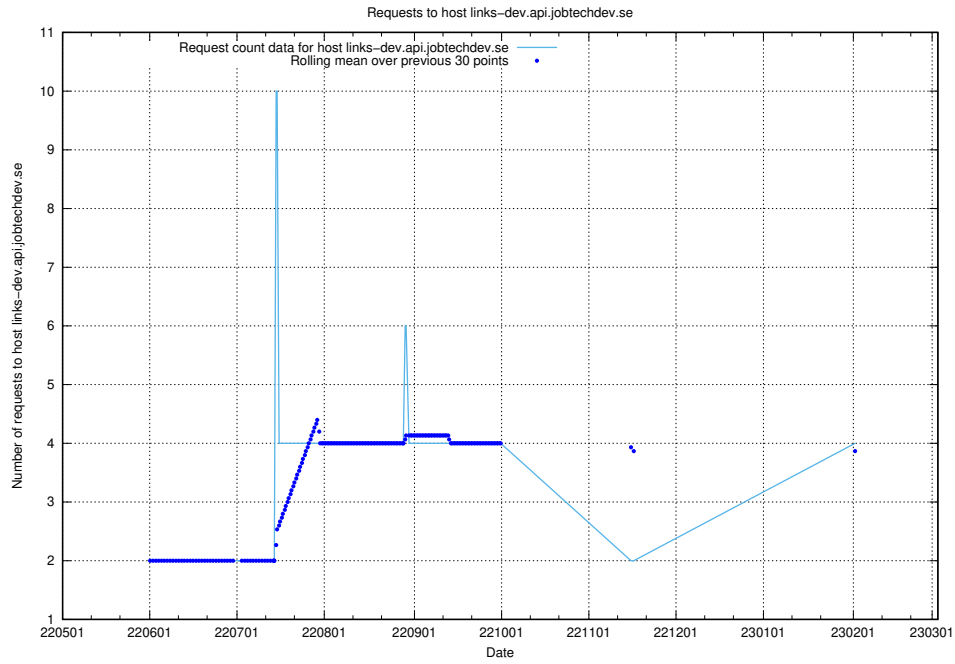

7.147 Usage of links-dev.api.jobtechdev.se

Here, we count the number of requests to host links-dev.api.jobtechdev.se.