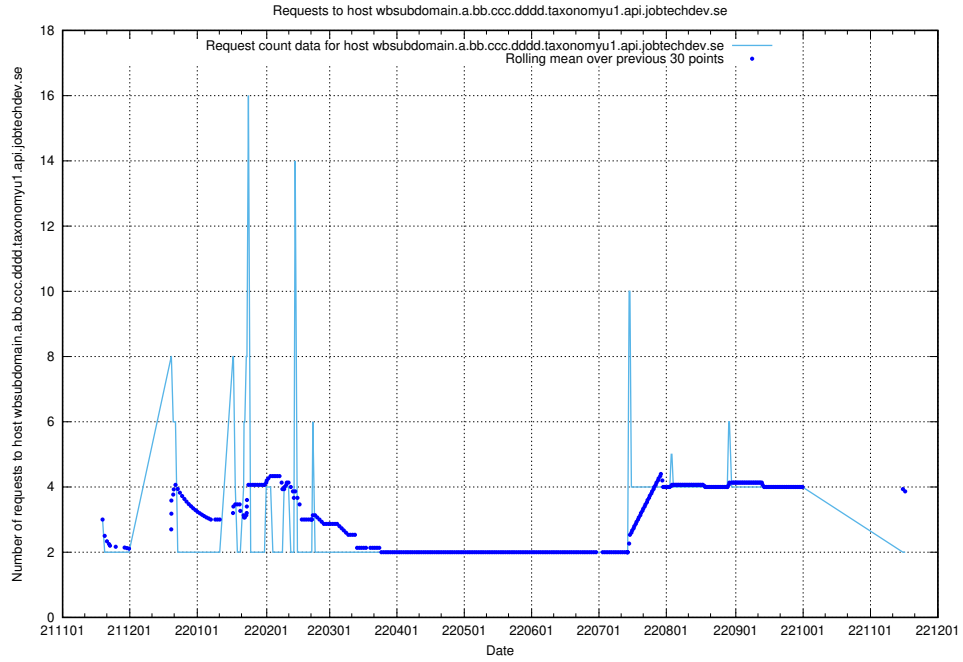

7.458 Usage of wbsubdomain.a.bb.ccc.dddd.taxonomy1.api.jobtechdev.se

Here, we count the number of requests to host wbsubdomain.a.bb.ccc.dddd.taxonomy1.api.jobtechdev.se