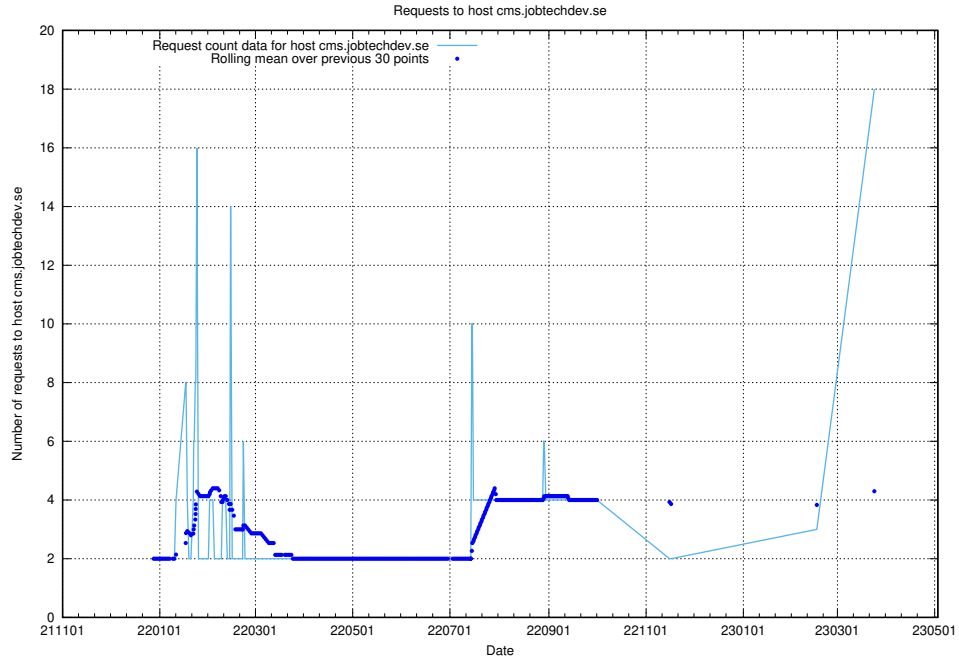

7.38 Usage of cms.jobtechdev.se

Here, we count the number of requests to host cms.jobtechdev.se.