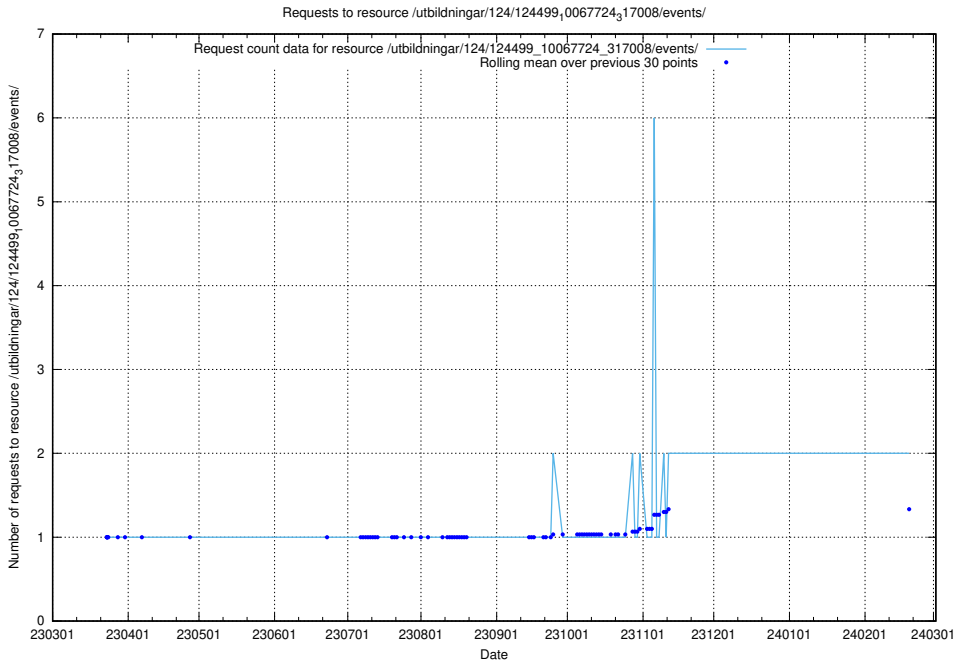

5.593 Usage of /utbildningar/124/124499_10067724_317008/events/

Here, we count the number of requests to resource /utbildningar/124/124499_10067724_317008/events/