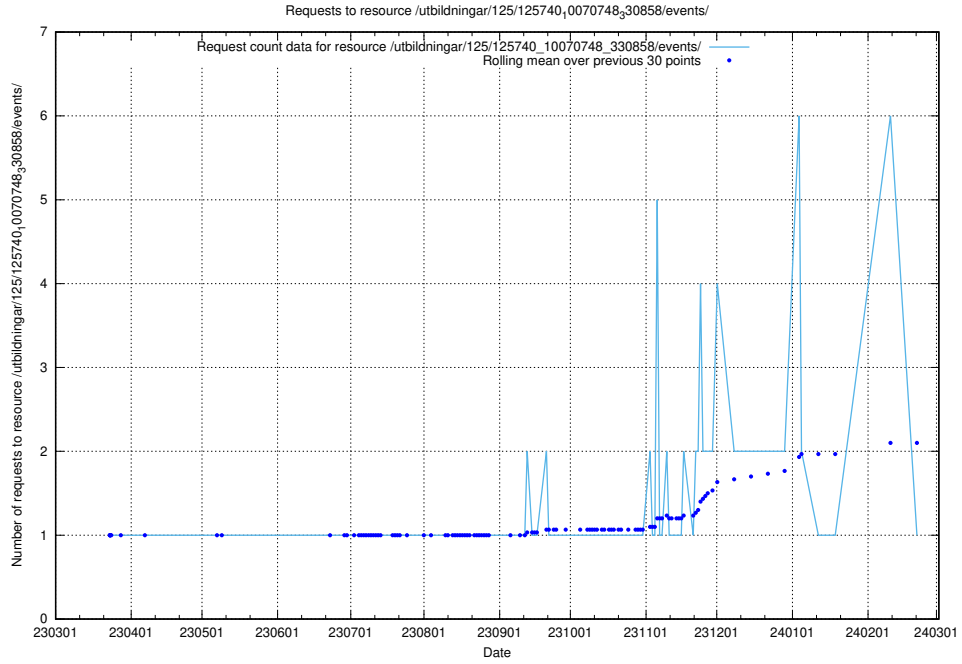

5.1011 Usage of /utbildningar/125/125740_10070748_330858/events/

Here, we count the number of requests to resource /utbildningar/125/125740_10070748_330858/events/