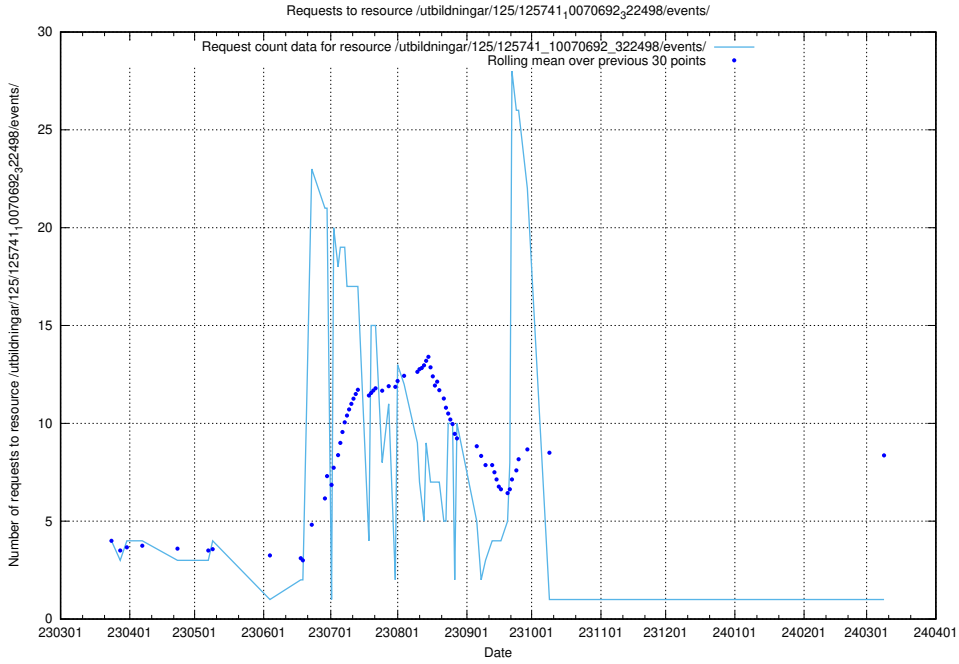

5.5804 Usage of /utbildningar/125/125741_10070692_322498/events/

Here, we count the number of requests to resource /utbildningar/125/125741_10070692_322498/events/

5.5805 Usage of /utbildningar/124/

Here, we count the number of requests to resource /utbildningar/124/.