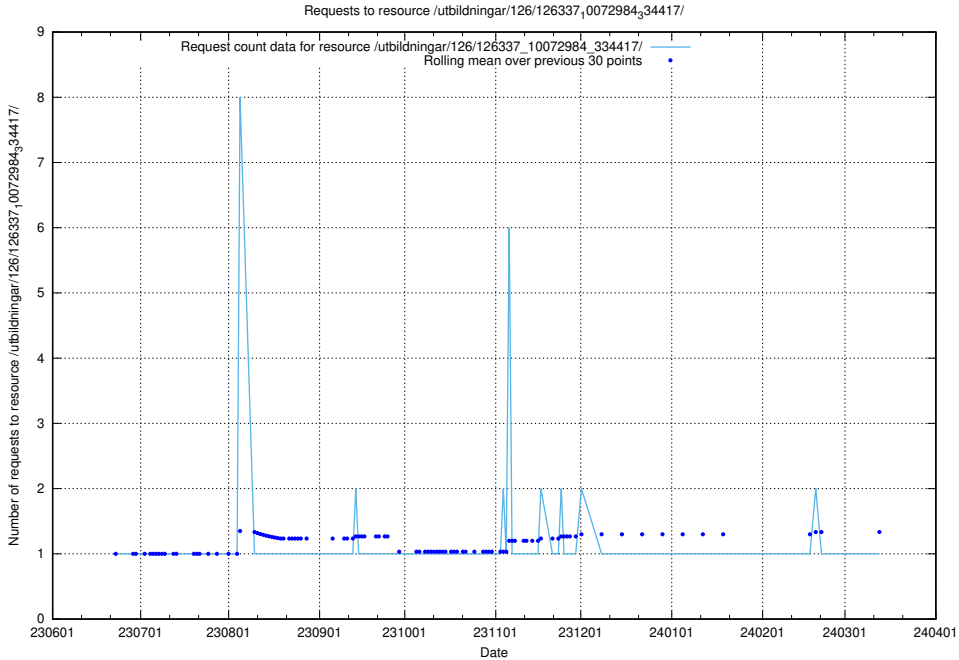

5.5391 Usage of /utbildningar/126/126337_10072984_334417/

Here, we count the number of requests to resource /utbildningar/126/126337_10072984_334417/.