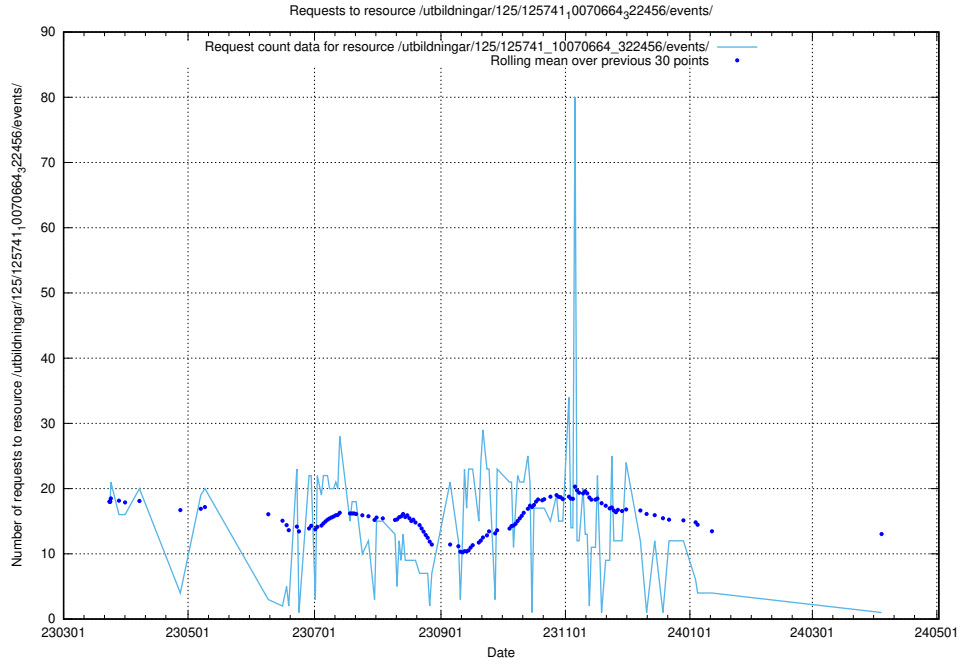

5.5951 Usage of /utbildningar/125/125741_10070664_322456/events/

Here, we count the number of requests to resource /utbildningar/125/125741_10070664_322456/events/