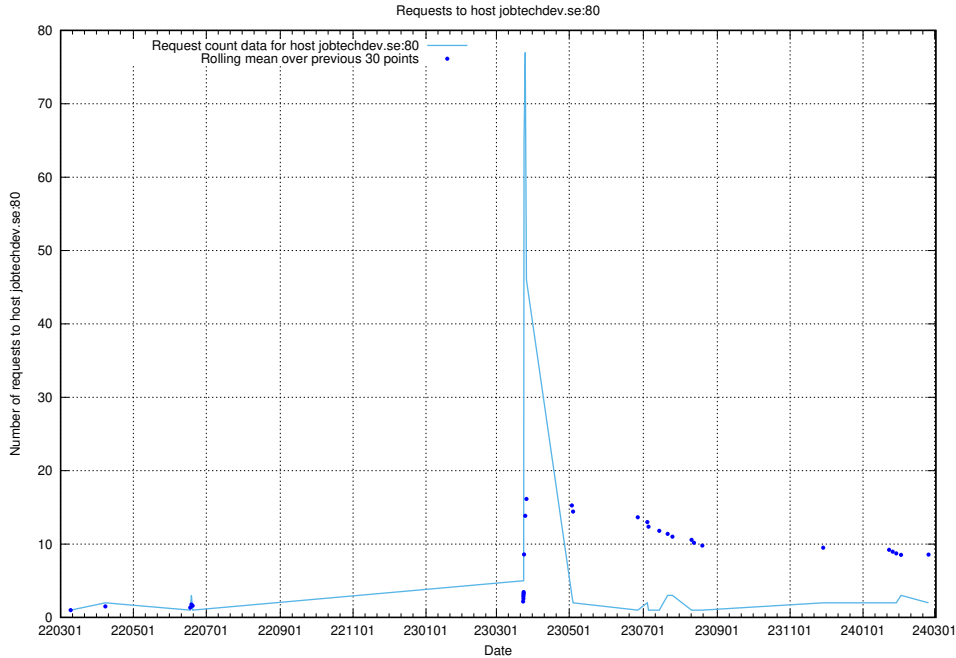

7.505 Usage of jobtechdev.se:80

Here, we count the number of requests to host jobtechdev.se:80.

7.506 Usage of jobsearch.api.jobtechdev.se:80

Here, we count the number of requests to host jobsearch.api.jobtechdev.se:80.