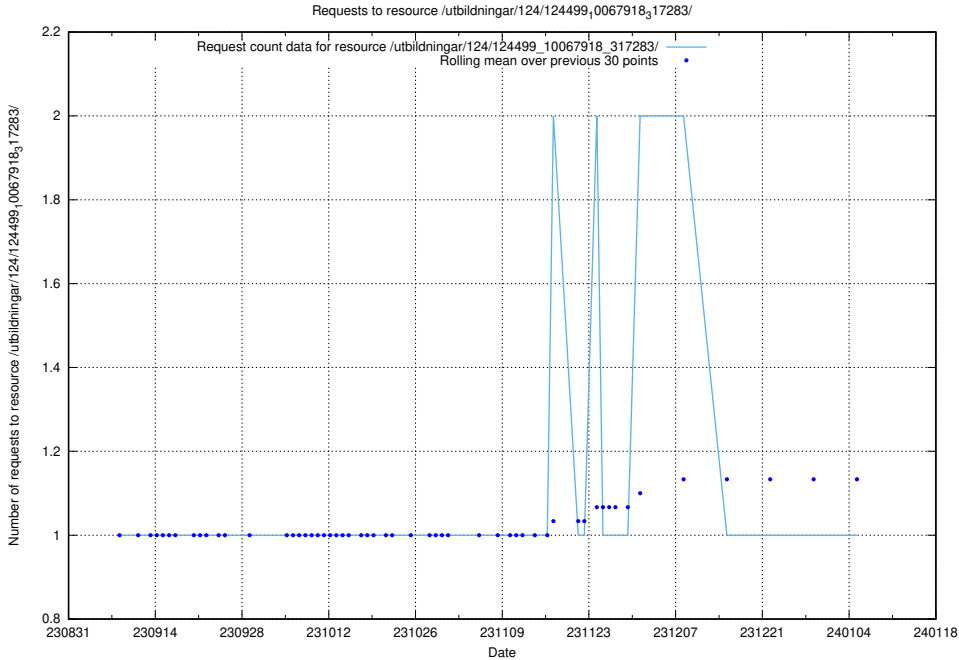

5.4383 Usage of /utbildningar/124/124499_10067918_317283/

Here, we count the number of requests to resource /utbildningar/124/124499_10067918_317283/.