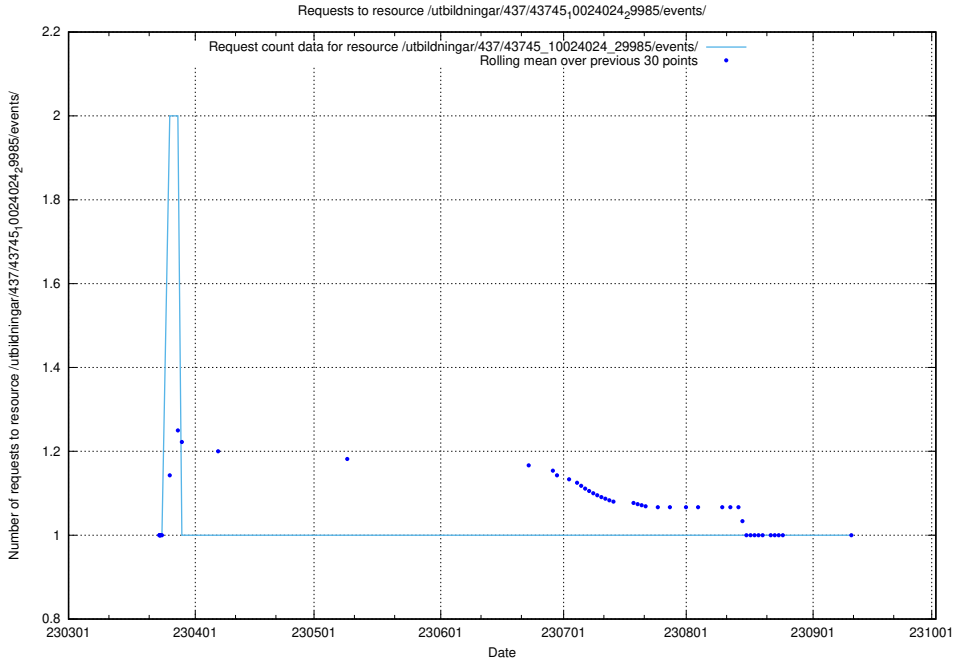

5.6082 Usage of /utbildningar/437/43745_10024024_29985/events/

Here, we count the number of requests to resource /utbildningar/437/43745_10024024_29985/events/.