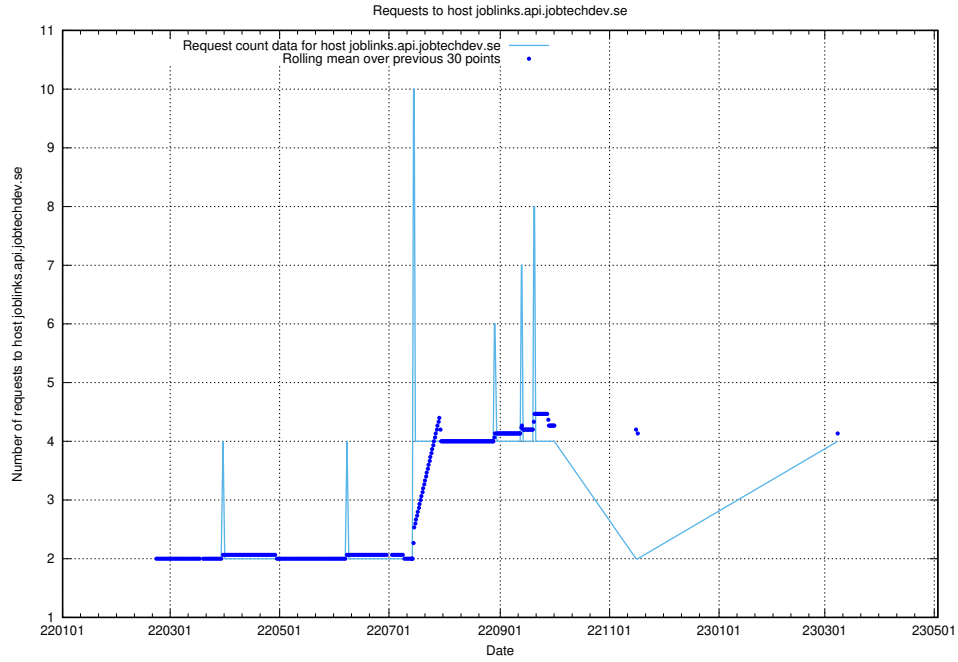

7.155 Usage of `joblinks.api.jobtechdev.se`

Here, we count the number of requests to host `joblinks.api.jobtechdev.se`.