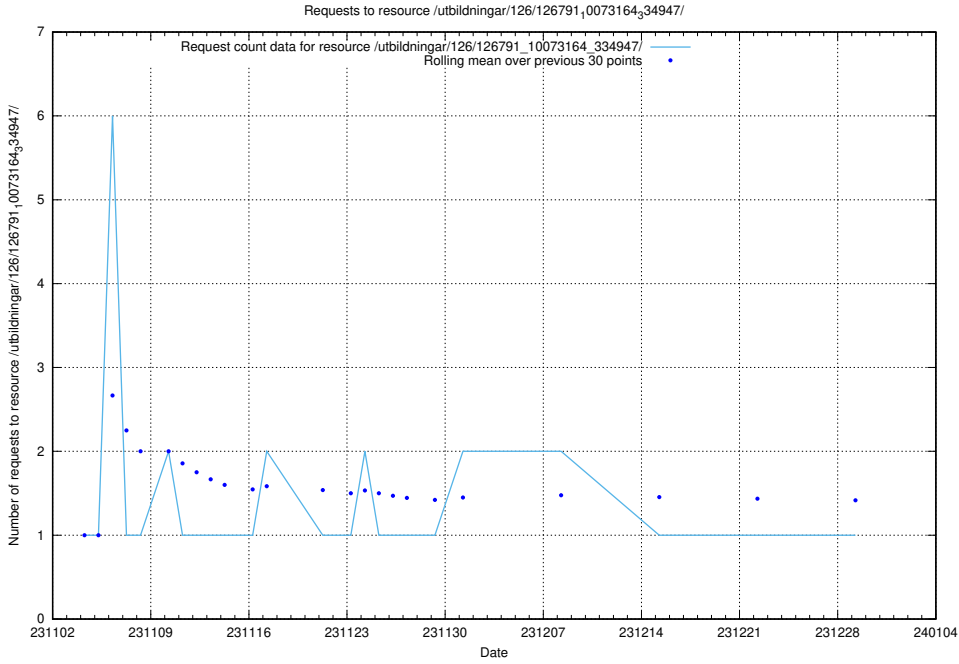

5.3884 Usage of /utbildningar/126/126791_10073164_334947/

Here, we count the number of requests to resource /utbildningar/126/126791_10073164_334947/.