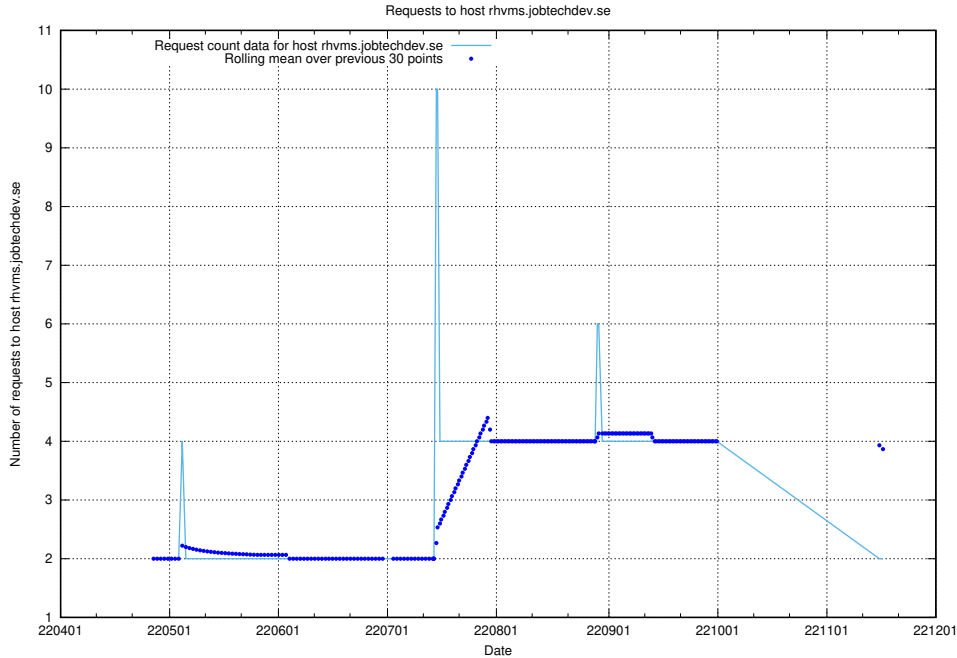

7.448 Usage of rhvms.jobtechdev.se

Here, we count the number of requests to host rhvms.jobtechdev.se.

7.449 Usage of arbetsformedlingen.se.apps.standby.services.jtech.se

Here, we count the number of requests to host arbetsformedlingen.se.apps.standby.services.jtech.se.