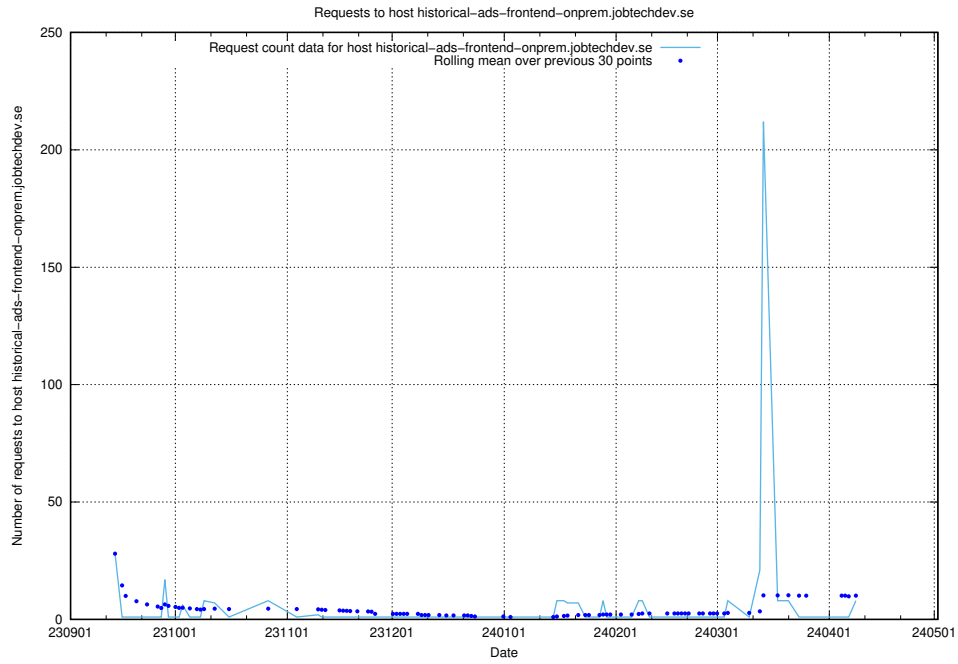

7.65 Usage of historical-ads-frontend-onprem.jobtechdev.se

Here, we count the number of requests to host historical-ads-frontend-onprem.jobtechdev.se.