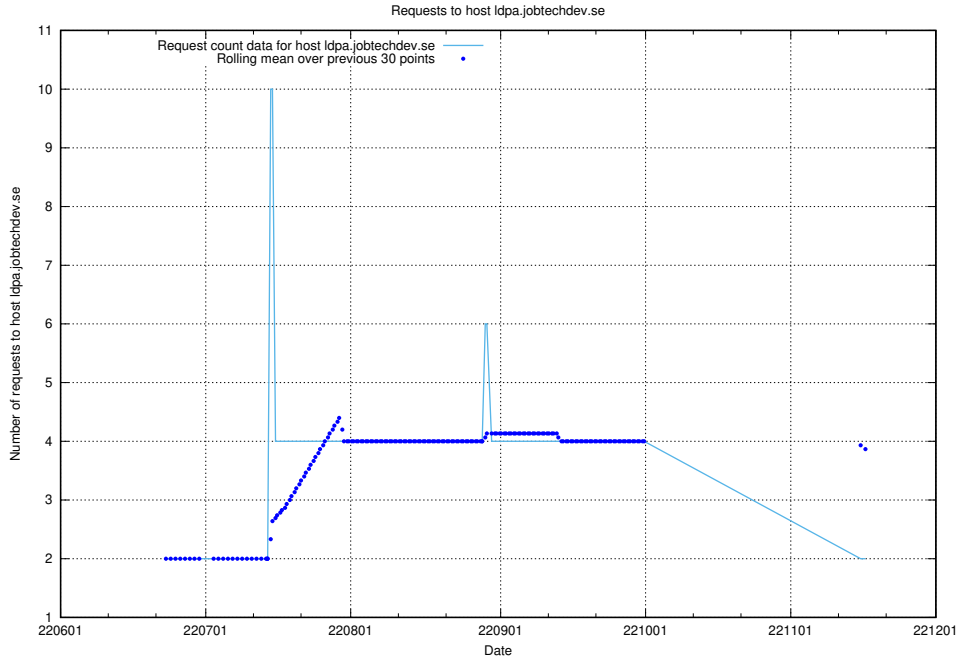

7.399 Usage of ldpa.jobtechdev.se

Here, we count the number of requests to host ldpa.jobtechdev.se.