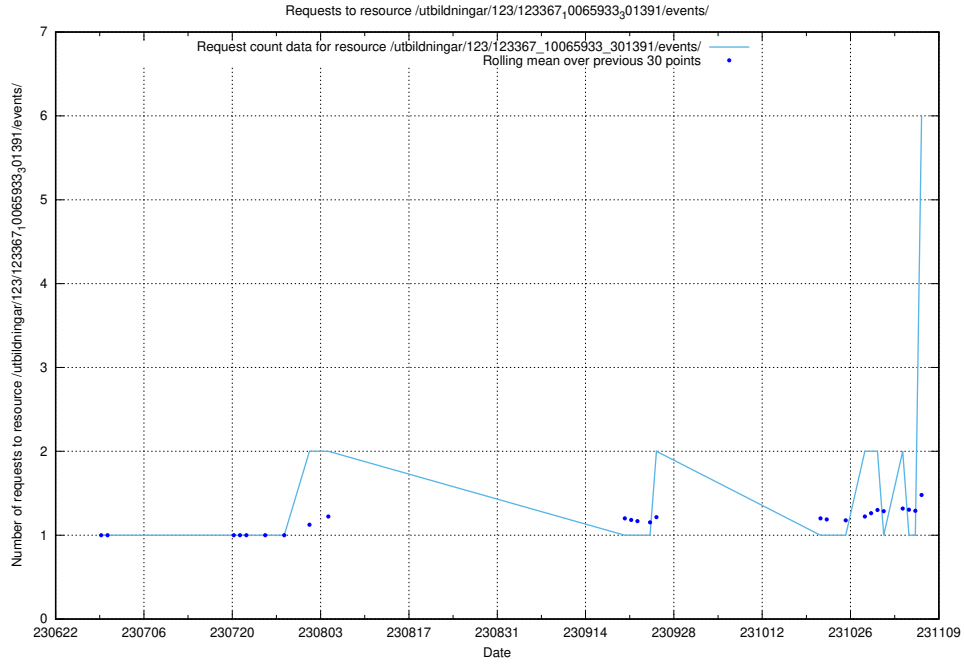

5.93 Usage of /utbildningar/123/123367_10065933_301391/events/

Here, we count the number of requests to resource /utbildningar/123/123367_10065933_301391/events/