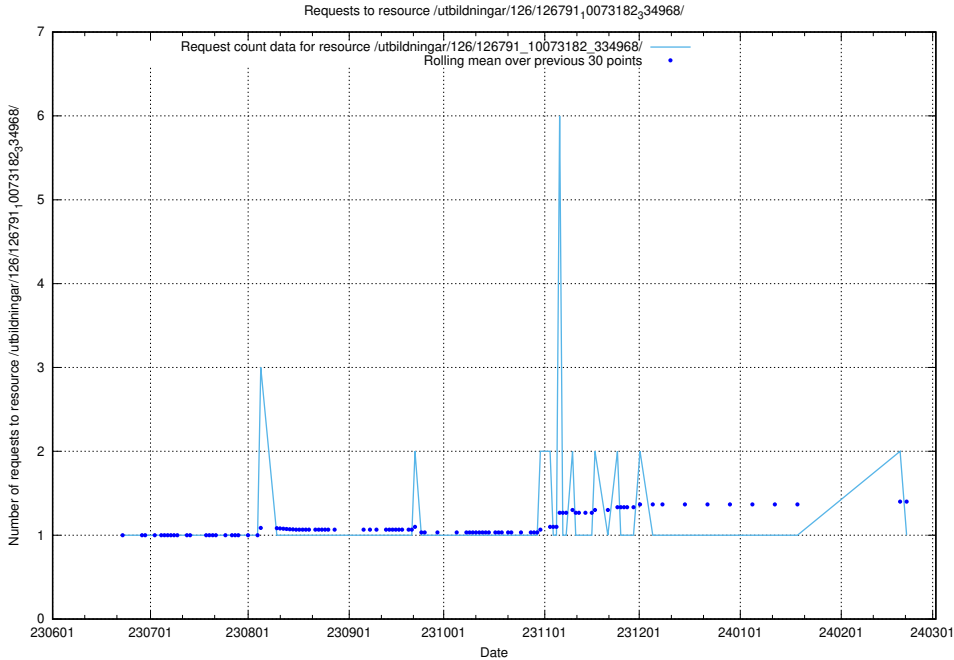

5.5321 Usage of /utbildningar/126/126791_10073182_334968/

Here, we count the number of requests to resource /utbildningar/126/126791_10073182_334968/.