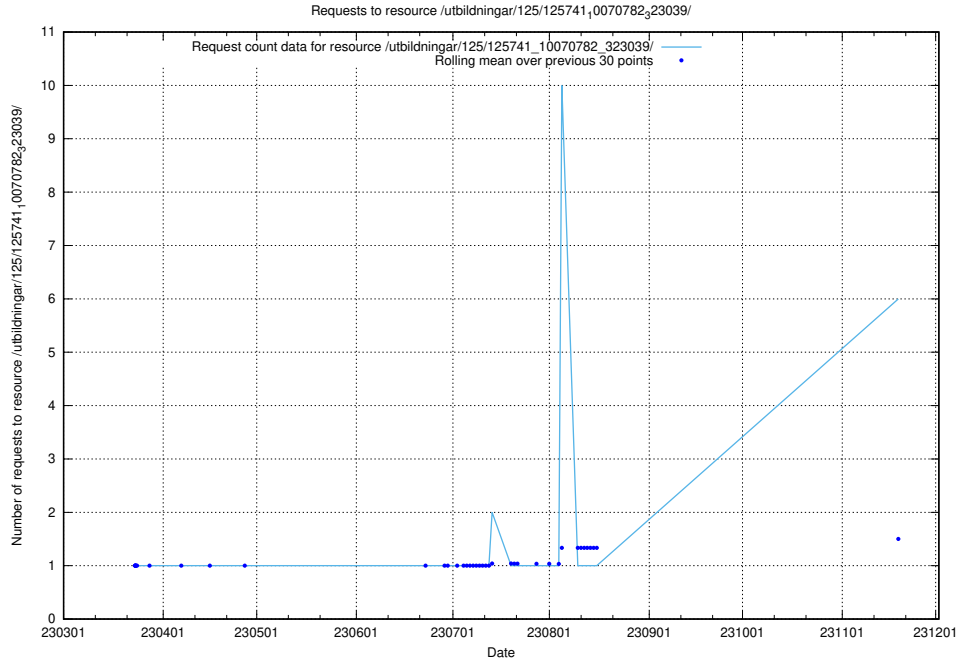

5.111 Usage of /utbildningar/125/125741_10070782_323039/

Here, we count the number of requests to resource /utbildningar/125/125741_10070782_323039/.