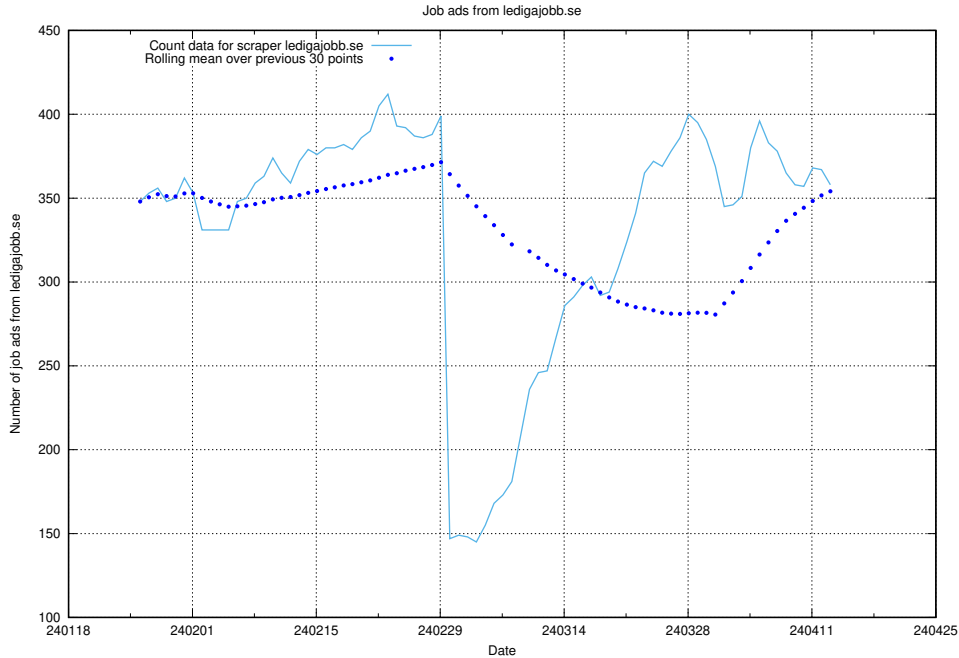

13.11 Number of ads by scraper ledigajobb.se

Here, we count the number of job ads scraped from ledigajobb.se.