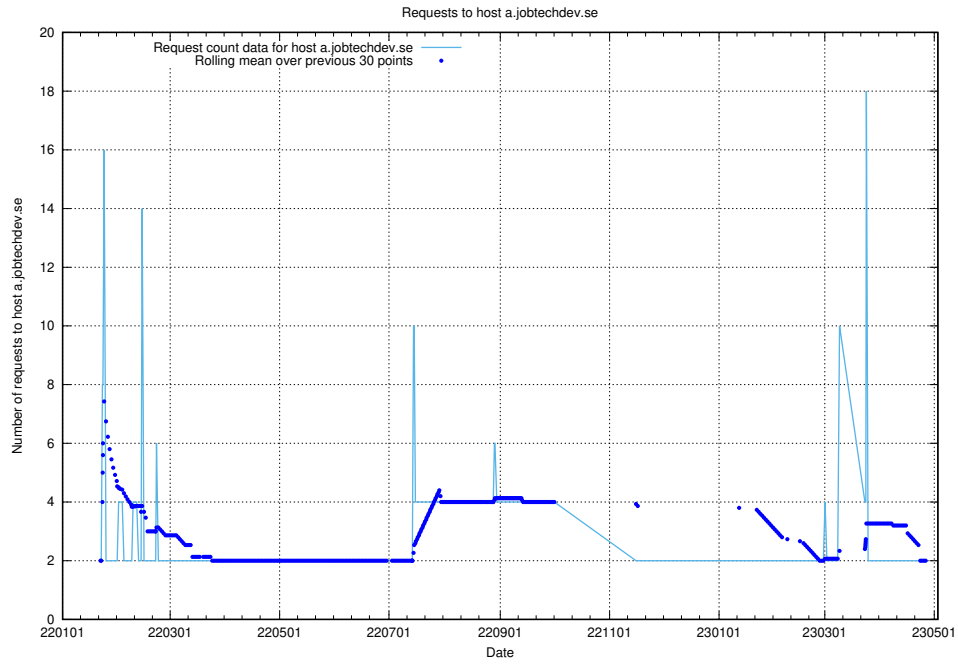

7.261 Usage of a.jobtechdev.se

Here, we count the number of requests to host a.jobtechdev.se.