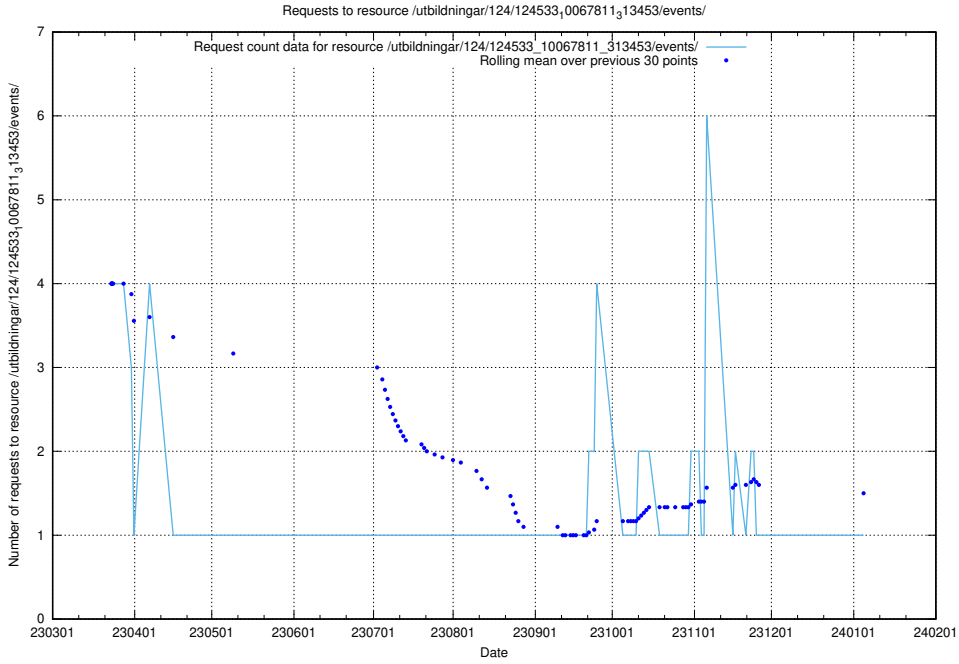

Here, we count the number of requests to resource /utbildningar/124/124854_10069305_318035/events/

5.5960 Usage of /utbildningar/124/124533_10067811_313453/events/

Here, we count the number of requests to resource /utbildningar/124/124533_10067811_313453/events/