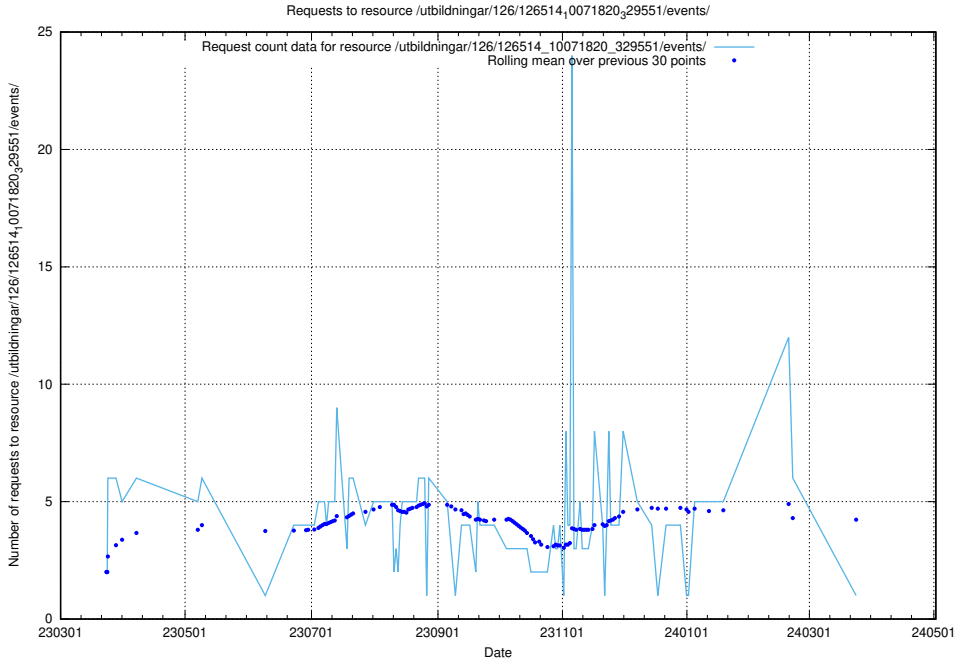

5.5971 Usage of /utbildningar/126/126514_10071820_329551/events/

Here, we count the number of requests to resource /utbildningar/126/126514_10071820_329551/events/