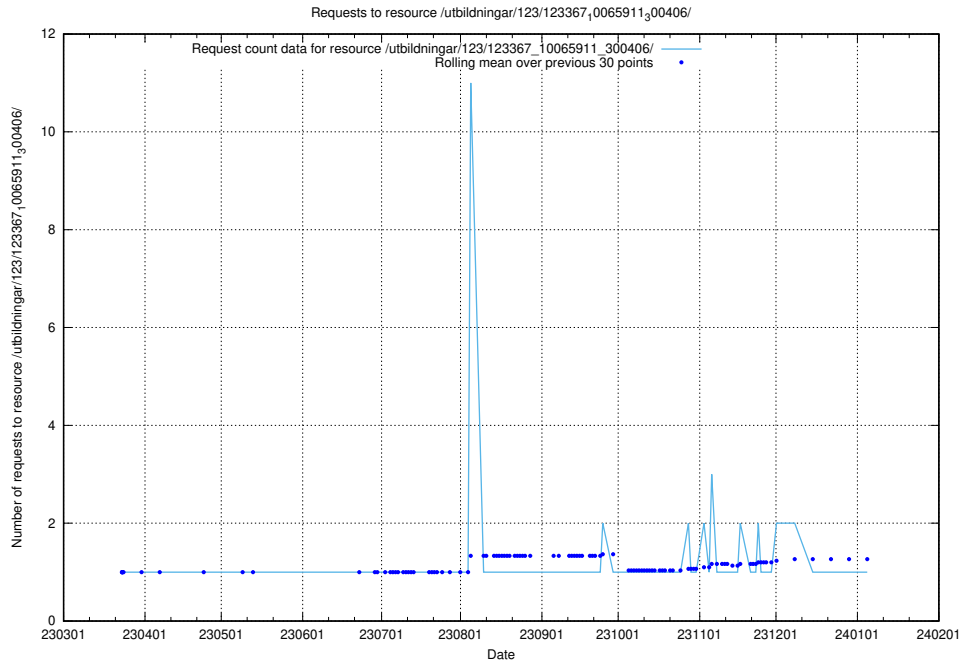

Here, we count the number of requests to resource /utbildningar/126/126466_10071966_330388/events/

5.4469 Usage of /utbildningar/123/123367_10065911_300406/

Here, we count the number of requests to resource /utbildningar/123/123367_10065911_300406/.