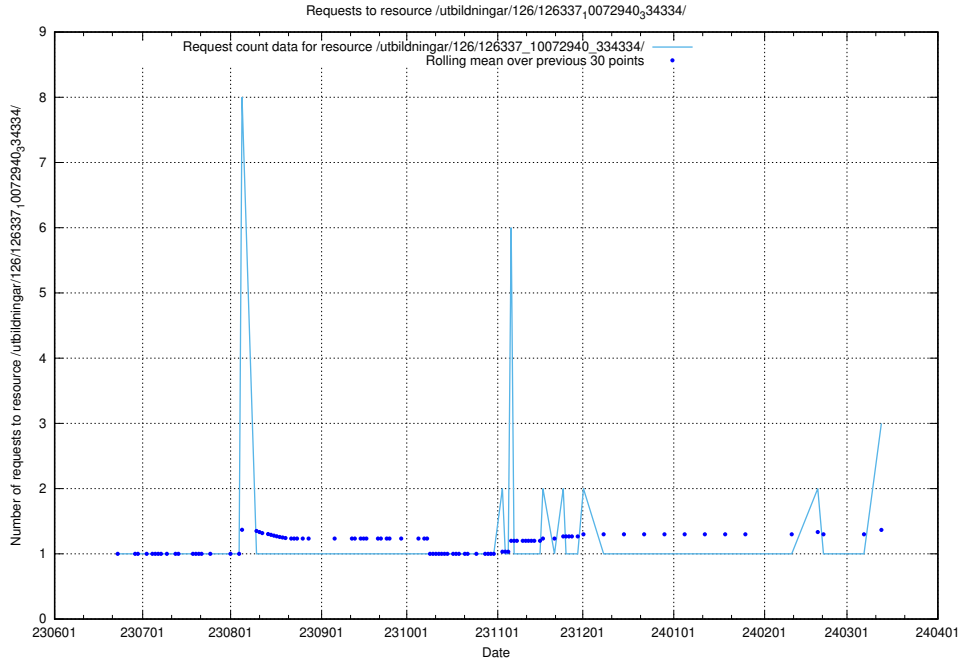

5.408 Usage of /utbildningar/126/126337_10072940_334334/

Here, we count the number of requests to resource /utbildningar/126/126337_10072940_334334/.