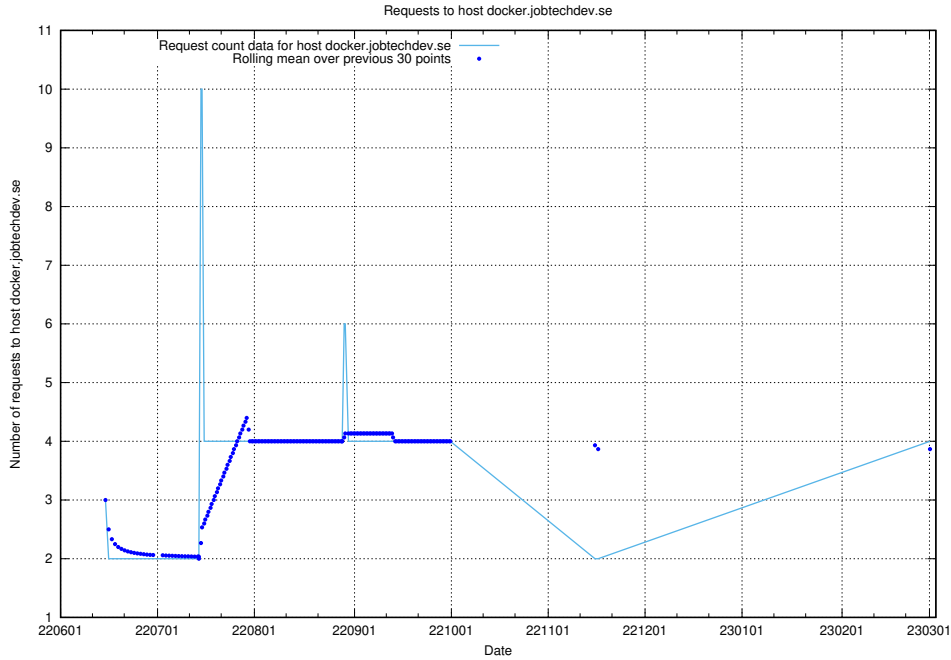

7.143 Usage of docker.jobtechdev.se

Here, we count the number of requests to host docker.jobtechdev.se.