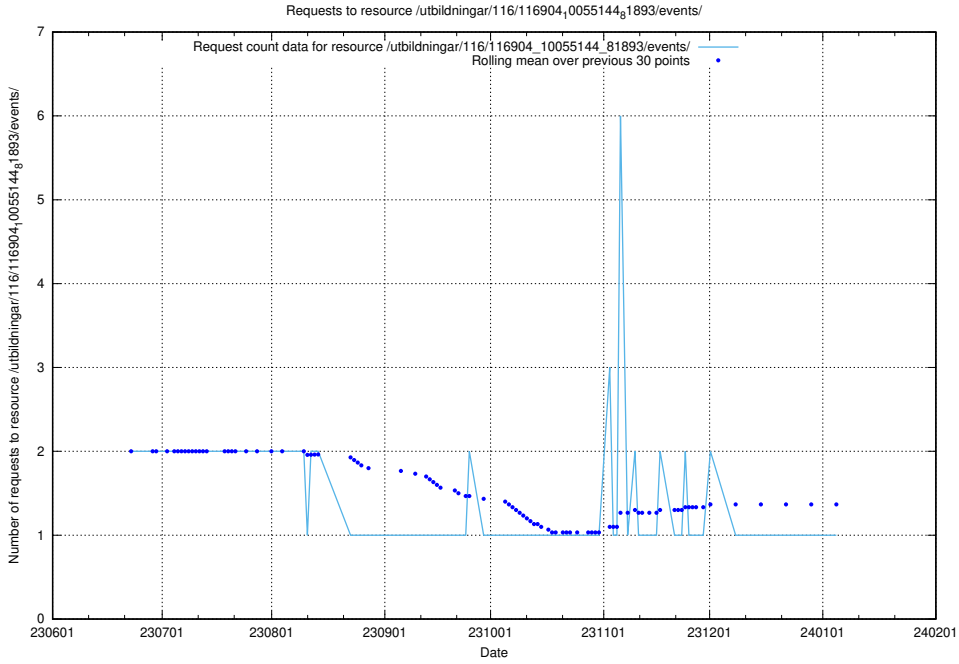

5.5298 Usage of /utbildningar/116/116904_10055144_81893/events/

Here, we count the number of requests to resource /utbildningar/116/116904_10055144_81893/events/.