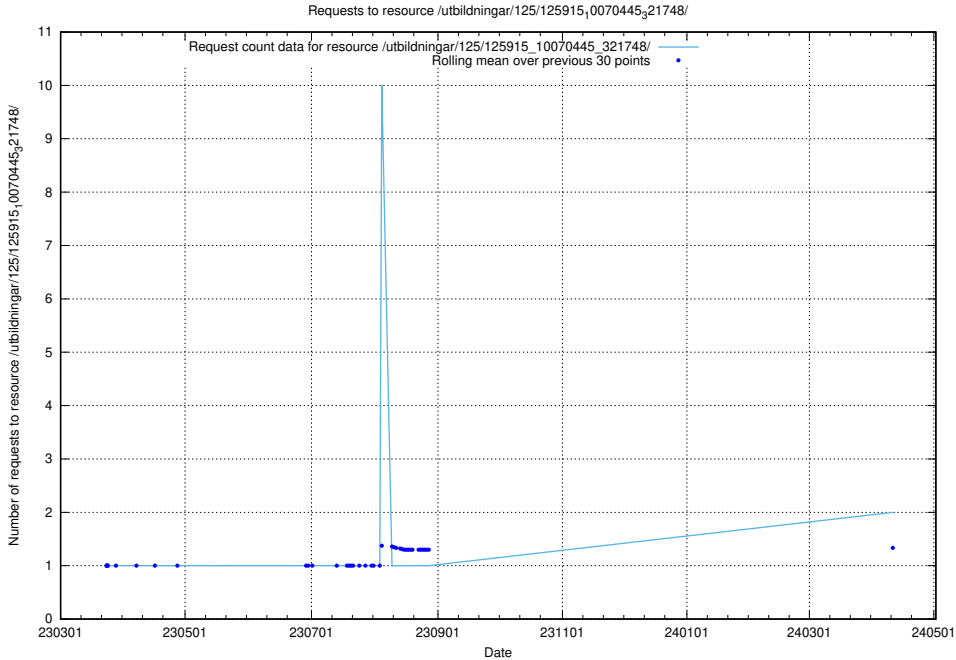

5.995 Usage of /utbildningar/125/125915_10070445_321748/

Here, we count the number of requests to resource /utbildningar/125/125915_10070445_321748/.