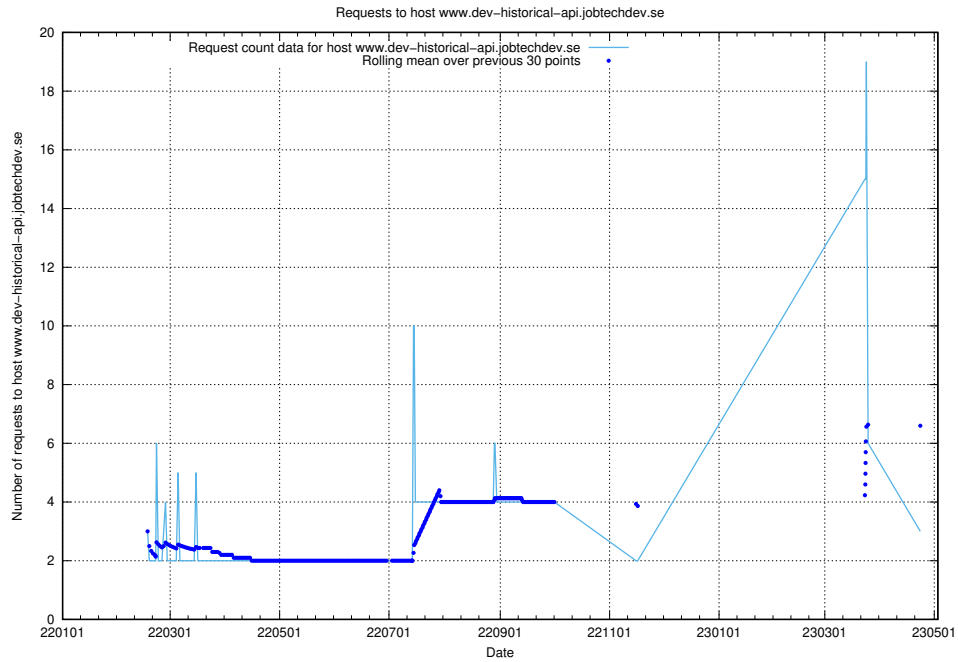

7.229 Usage of www.dev-historical-api.jobtechdev.se

Here, we count the number of requests to host www.dev-historical-api.jobtechdev.se.