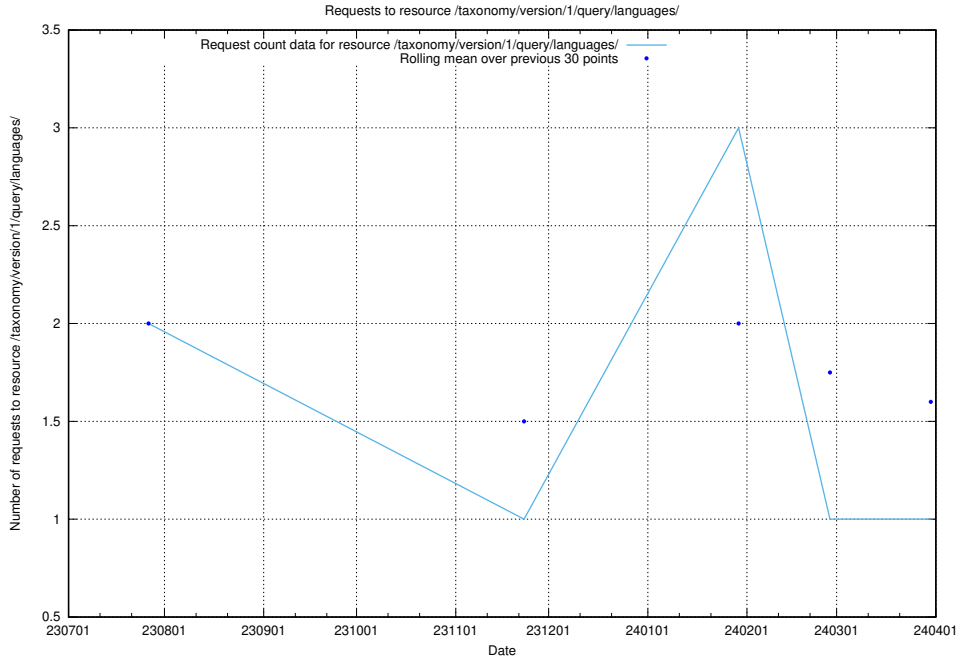

5.4668 Usage of /taxonomy/version/1/query/languages/

Here, we count the number of requests to resource /taxonomy/version/1/query/languages/.