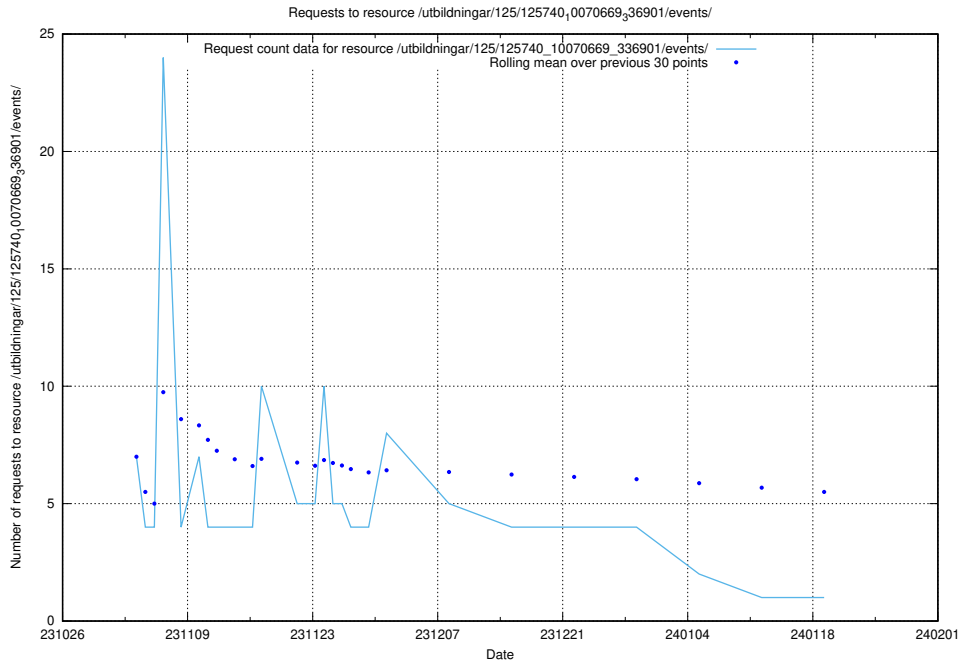

5.3889 Usage of /utbildningar/125/125740_10070669_336901/events/

Here, we count the number of requests to resource /utbildningar/125/125740_10070669_336901/events/