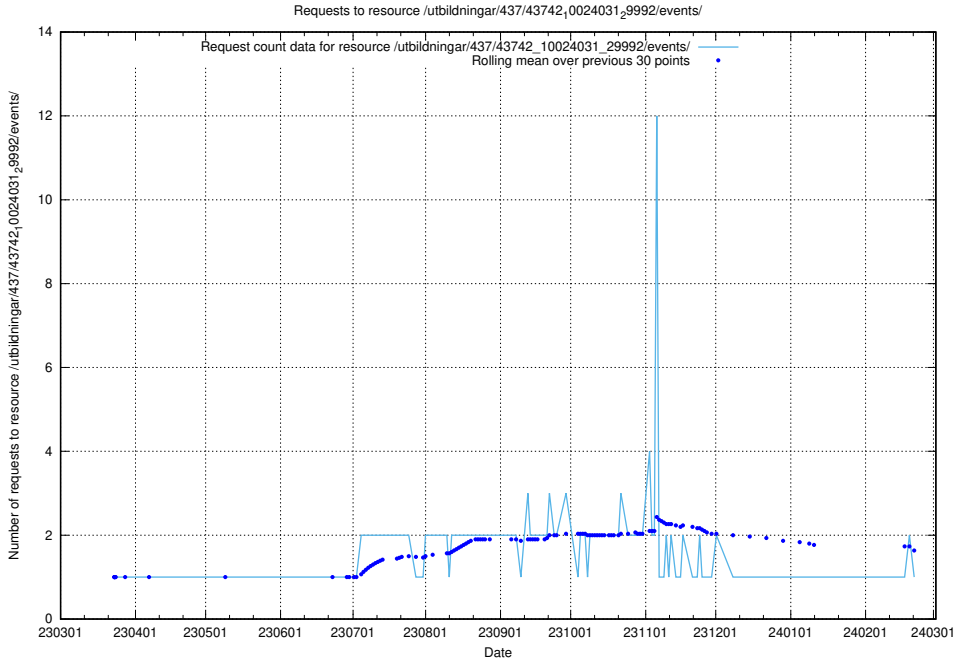

Here, we count the number of requests to resource /utbildningar/437/43745_10024024_29985/.

5.6084 Usage of /utbildningar/437/43742_10024031_29992/events/

Here, we count the number of requests to resource /utbildningar/437/43742_10024031_29992/events/.