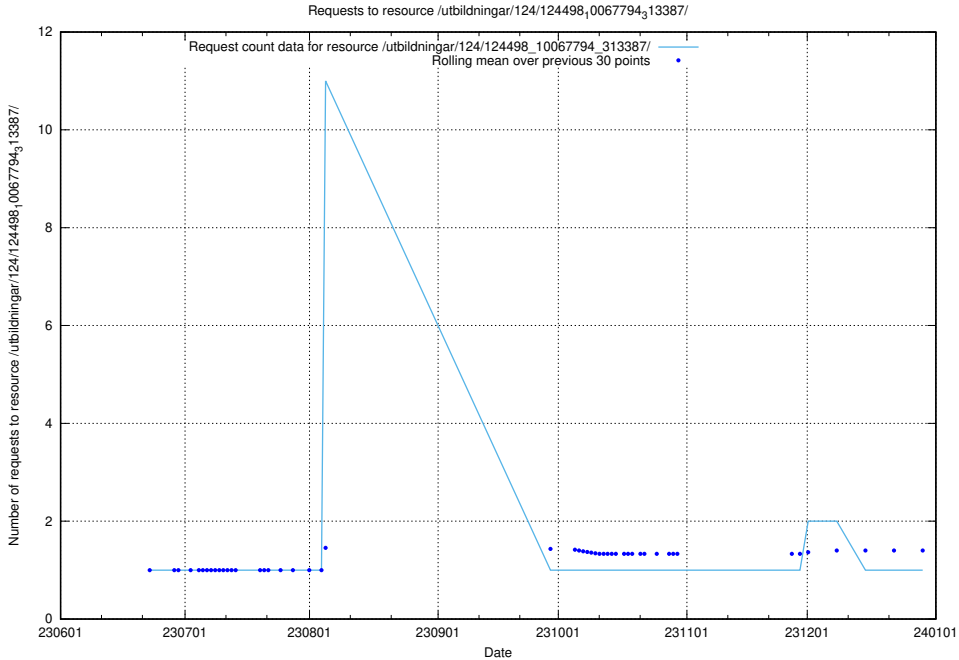

5.5515 Usage of /utbildningar/124/124498_10067794_313387/

Here, we count the number of requests to resource /utbildningar/124/124498_10067794_313387/.