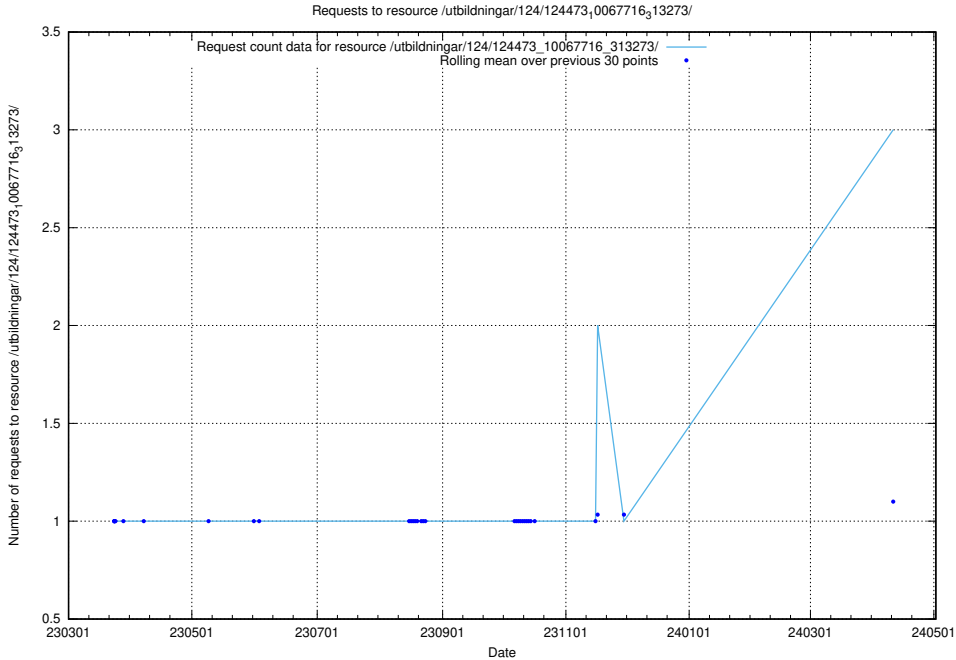

5.323 Usage of /utbildningar/124/124473_10067716_313273/

Here, we count the number of requests to resource /utbildningar/124/124473_10067716_313273/.