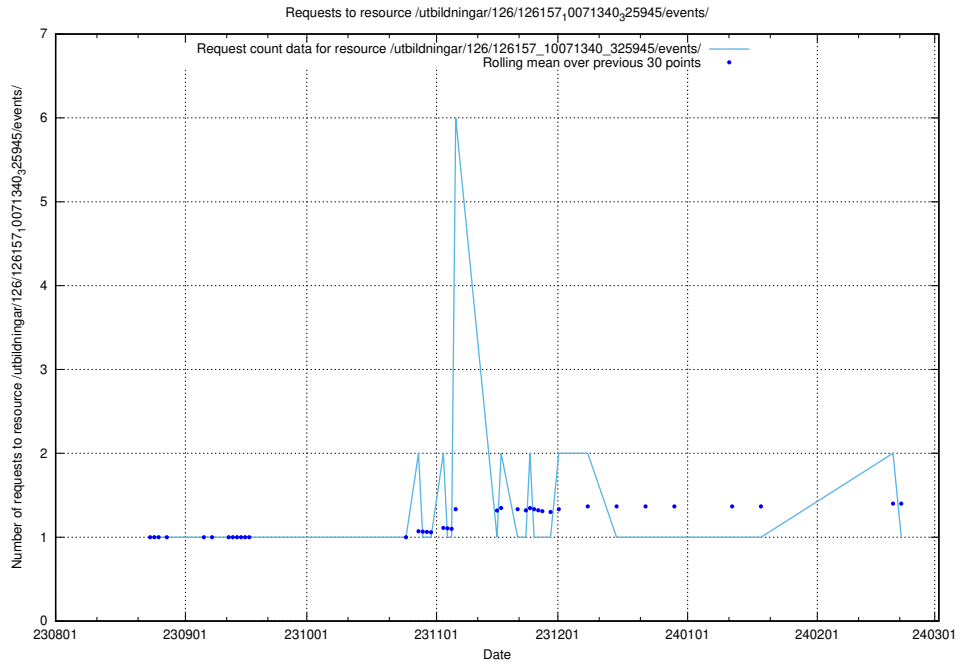

5.4470 Usage of /utbildningar/126/126157_10071340_325945/events/

Here, we count the number of requests to resource /utbildningar/126/126157_10071340_325945/events/