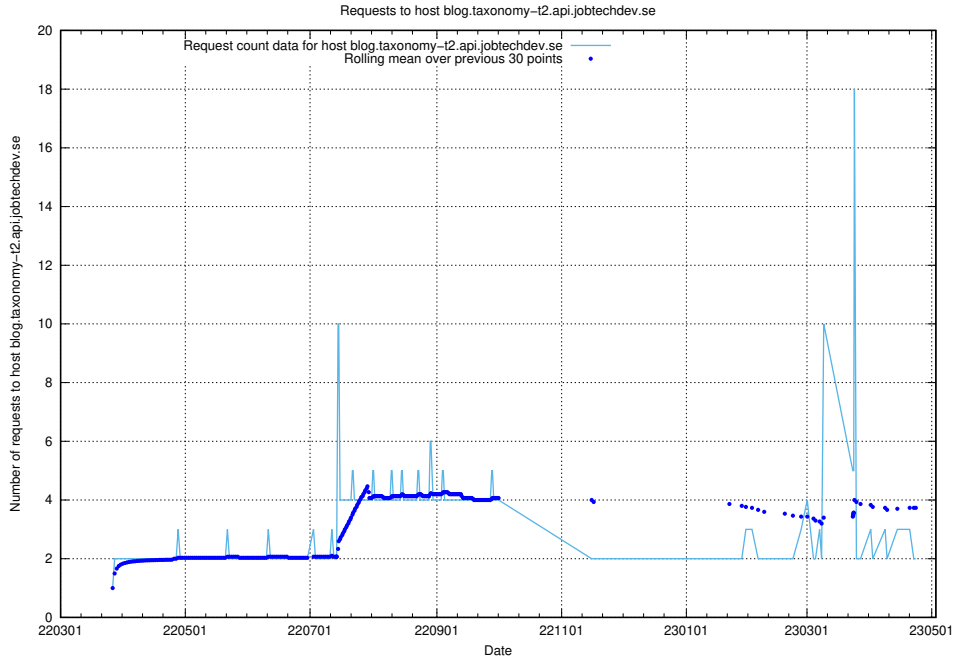

7.491 Usage of `blog.taxonomy-t2.api.jobtechdev.se`

Here, we count the number of requests to host `blog.taxonomy-t2.api.jobtechdev.se`.