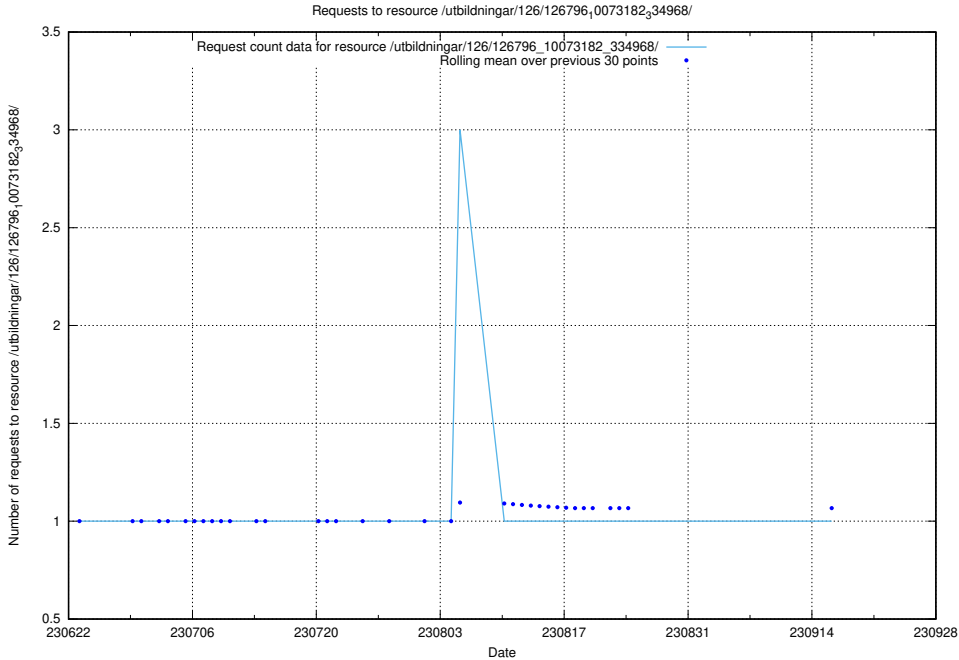

5.5311 Usage of /utbildningar/126/126796_10073182_334968/

Here, we count the number of requests to resource /utbildningar/126/126796_10073182_334968/.