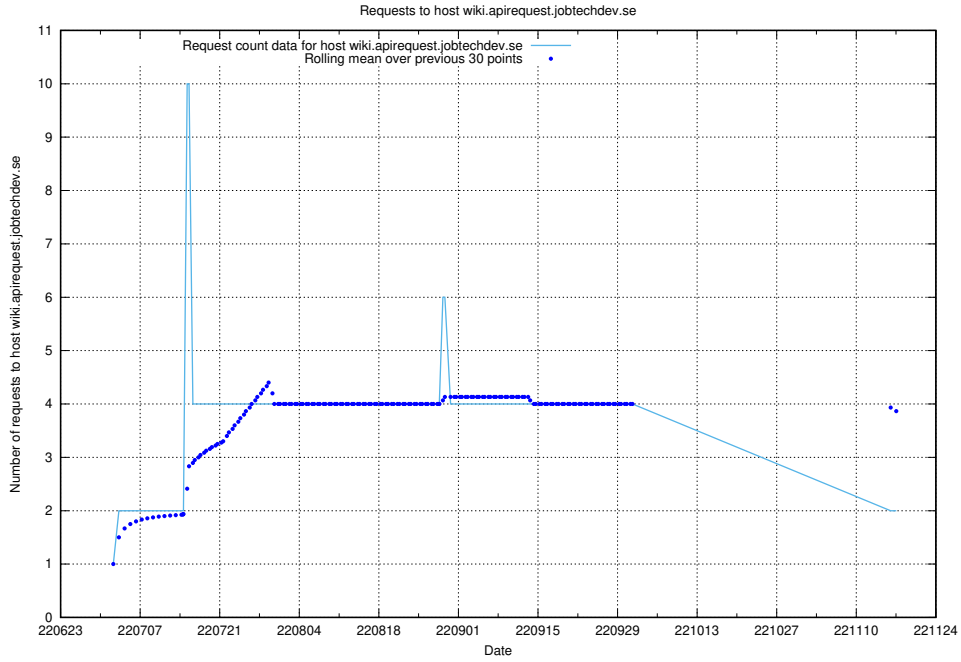

7.392 Usage of wiki.apirequest.jobtechdev.se

Here, we count the number of requests to host wiki.apirequest.jobtechdev.se.

7.393 Usage of wiki.api.jobtechdev.se

Here, we count the number of requests to host wiki.api.jobtechdev.se.