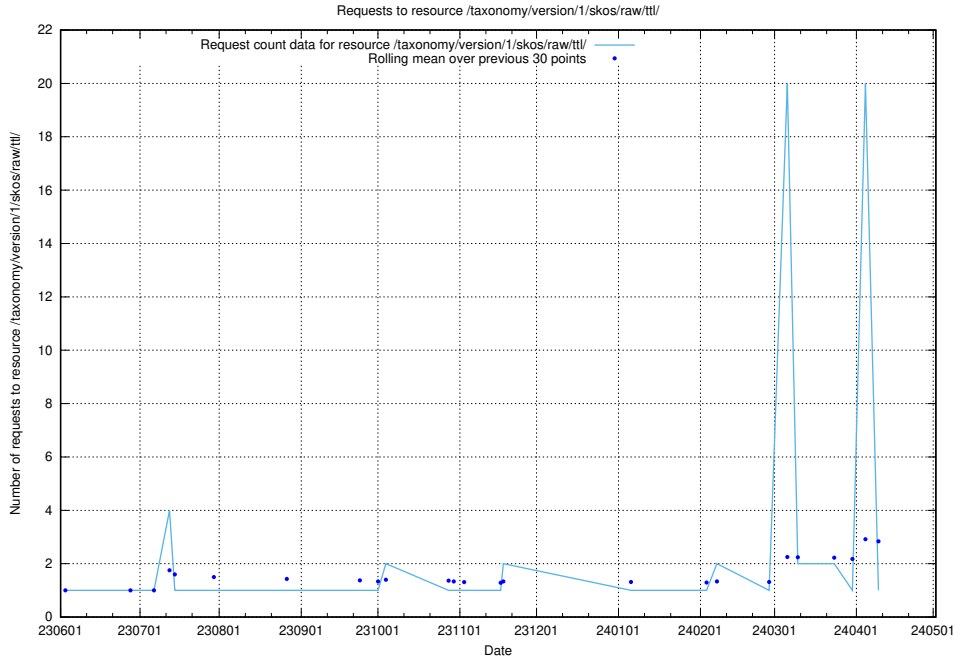

5.5642 Usage of /taxonomy/version/1/skos/raw/ttl/

Here, we count the number of requests to resource /taxonomy/version/1/skos/raw/ttl/.