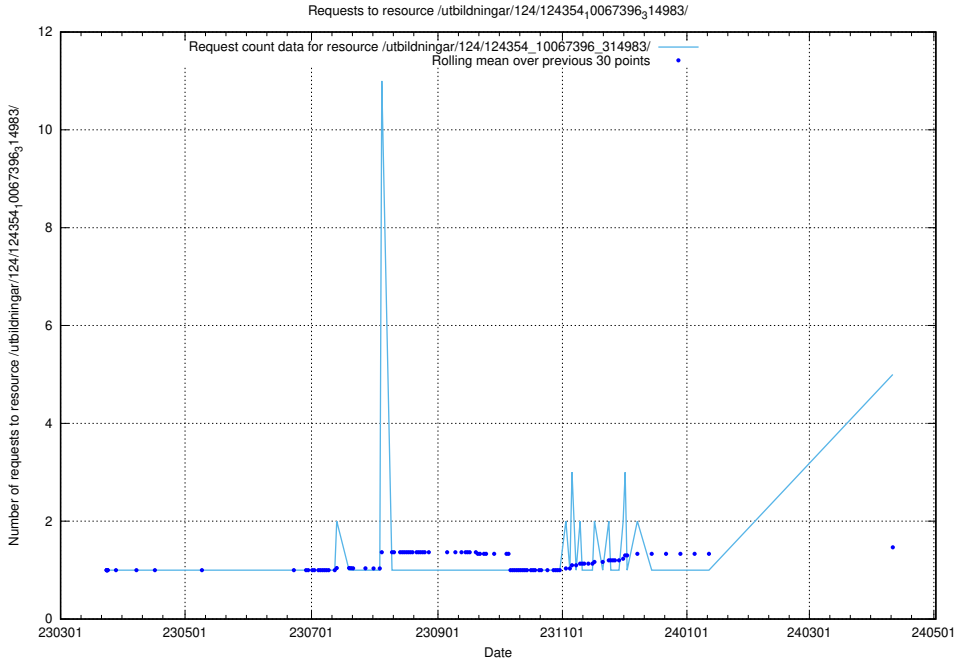

5.145 Usage of /utbildningar/124/124354_10067396_314983/

Here, we count the number of requests to resource /utbildningar/124/124354_10067396_314983/.