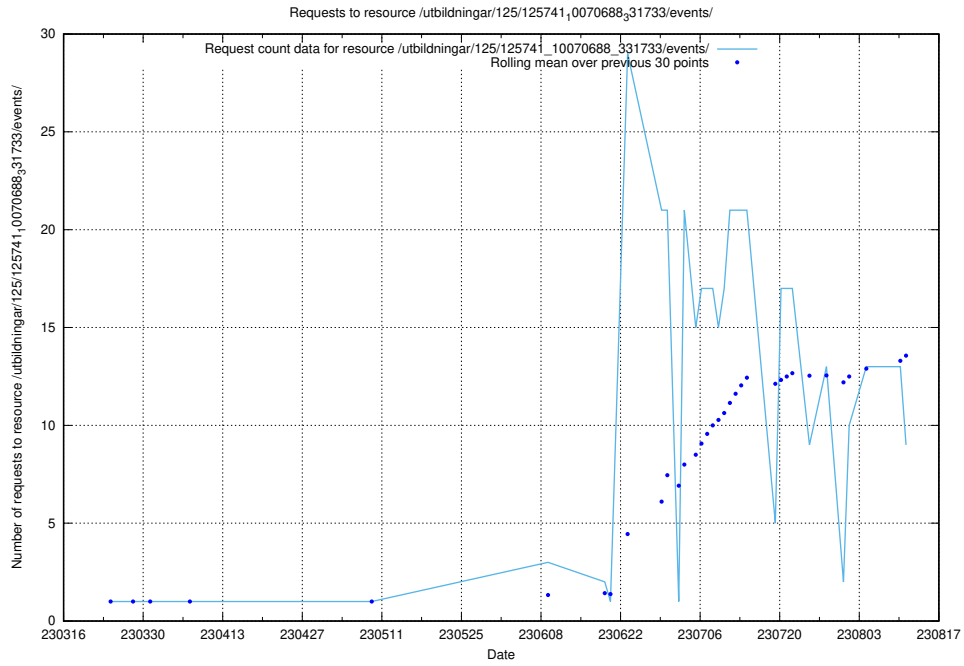

5.36 Usage of /utbildningar/125/125741_10070688_331733/events/

Here, we count the number of requests to resource /utbildningar/125/125741_10070688_331733/events/