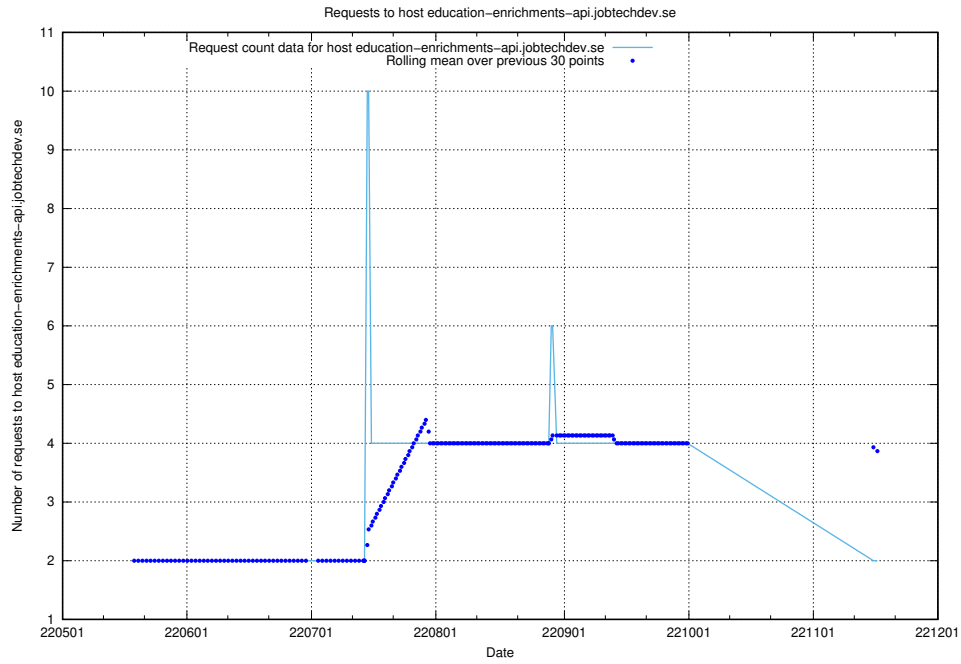

7.425 Usage of education-enrichments-api.jobtechdev.se

Here, we count the number of requests to host education-enrichments-api.jobtechdev.se.