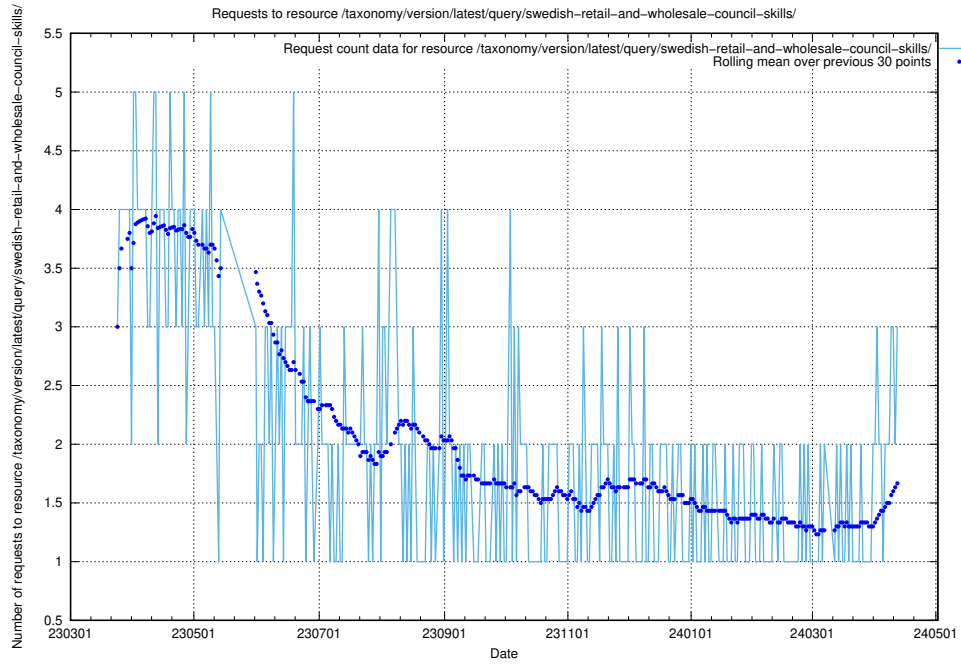

5.448 Usage of /taxonomy/version/latest/query/swedish-retail-and-wholesale-council-skills/

Here, we count the number of requests to resource /taxonomy/version/latest/query/swedish-retail-and-wholesale-council-skills/.