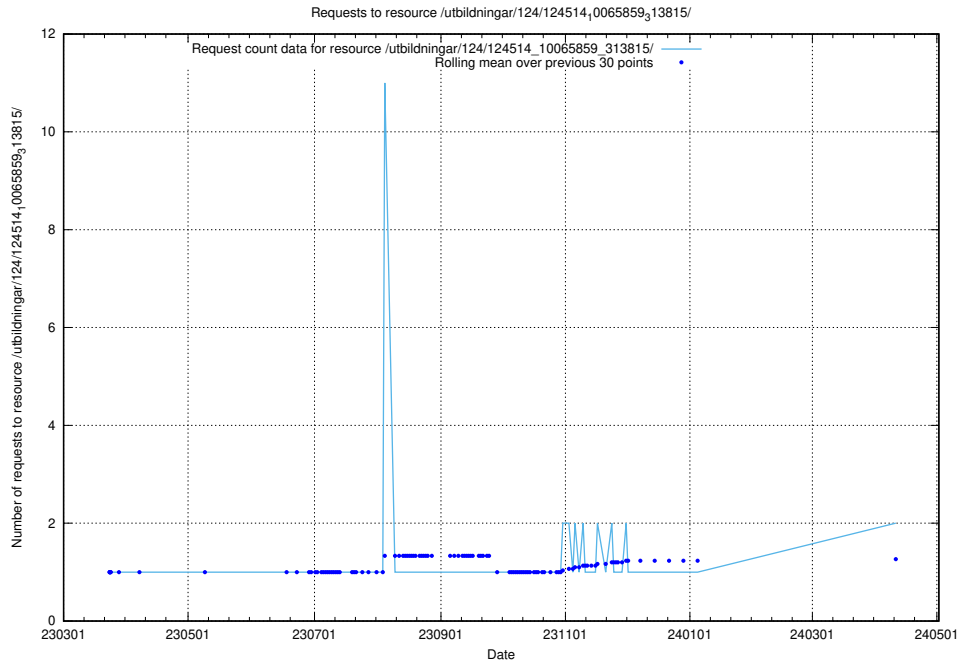

5.564 Usage of /utbildningar/124/124514_10065859_313815/

Here, we count the number of requests to resource /utbildningar/124/124514_10065859_313815/.