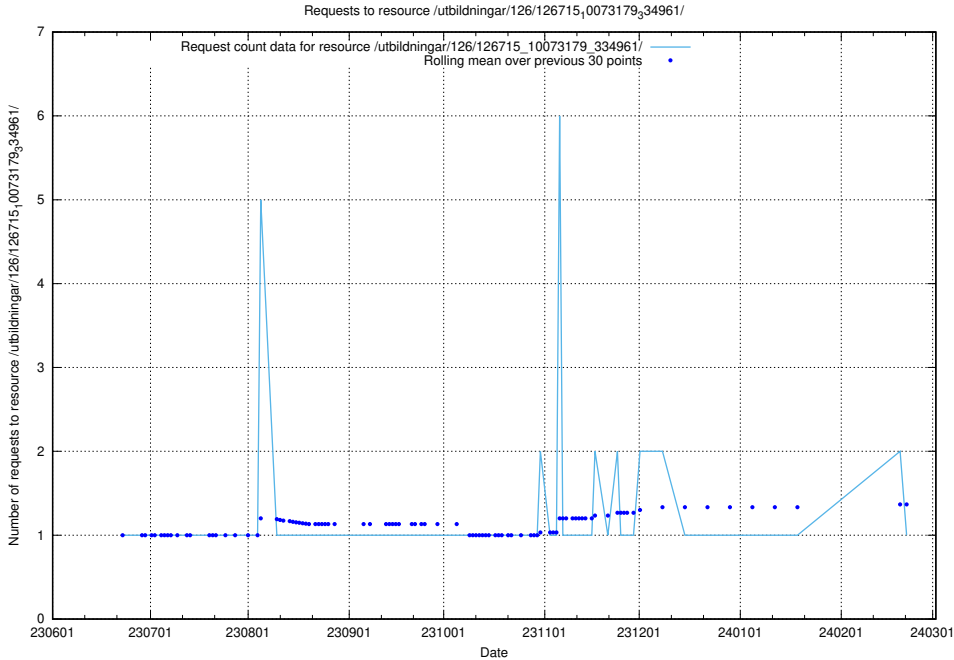

5.5346 Usage of /utbildningar/126/126715_10073179_334961/

Here, we count the number of requests to resource /utbildningar/126/126715_10073179_334961/.