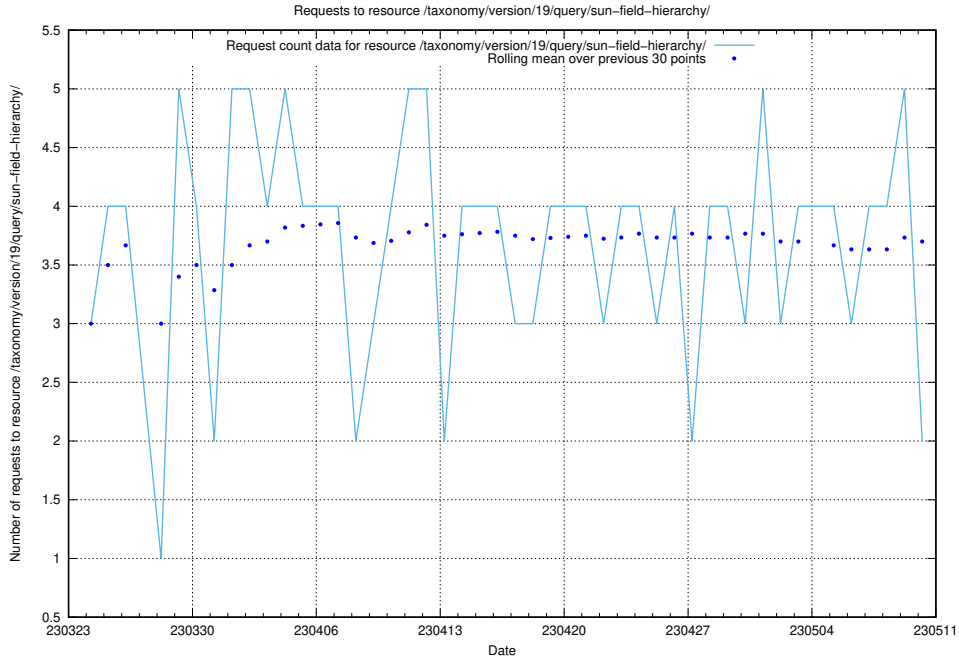

5.955 Usage of /taxonomy/version/19/query/sun-field-hierarchy/

Here, we count the number of requests to resource /taxonomy/version/19/query/sun-field-hierarchy/.