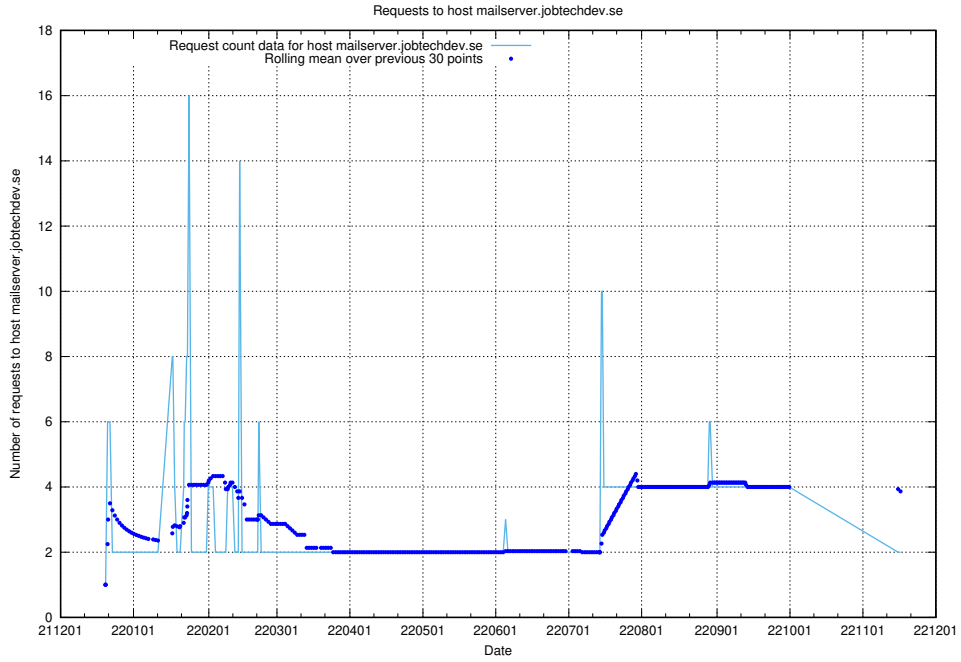

7.372 Usage of mailserver.jobtechdev.se

Here, we count the number of requests to host mailserver.jobtechdev.se.