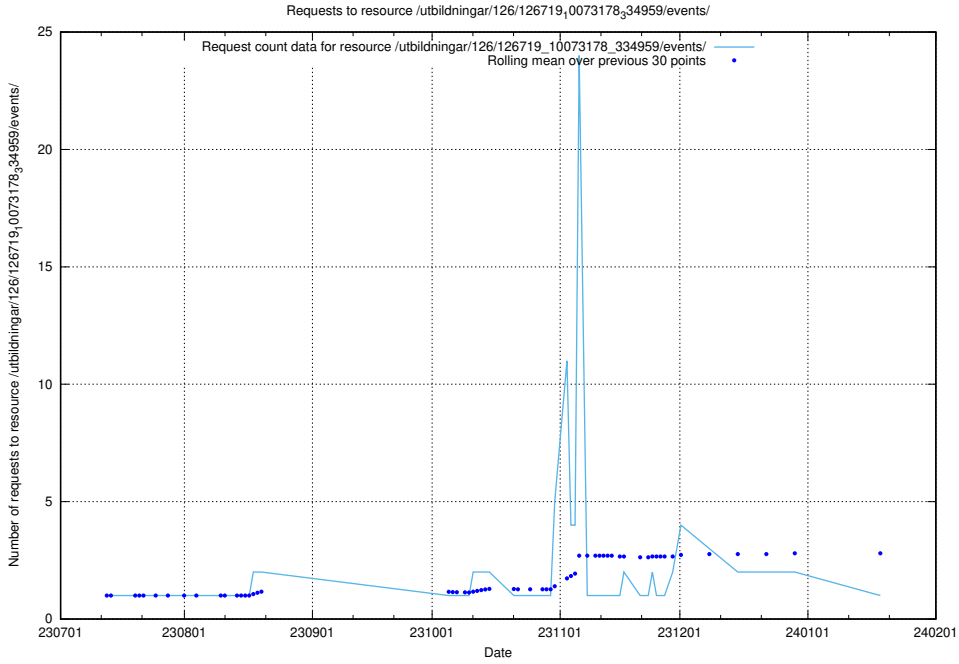

5.4840 Usage of /utbildningar/126/126719_10073178_334959/events/

Here, we count the number of requests to resource /utbildningar/126/126719_10073178_334959/events/