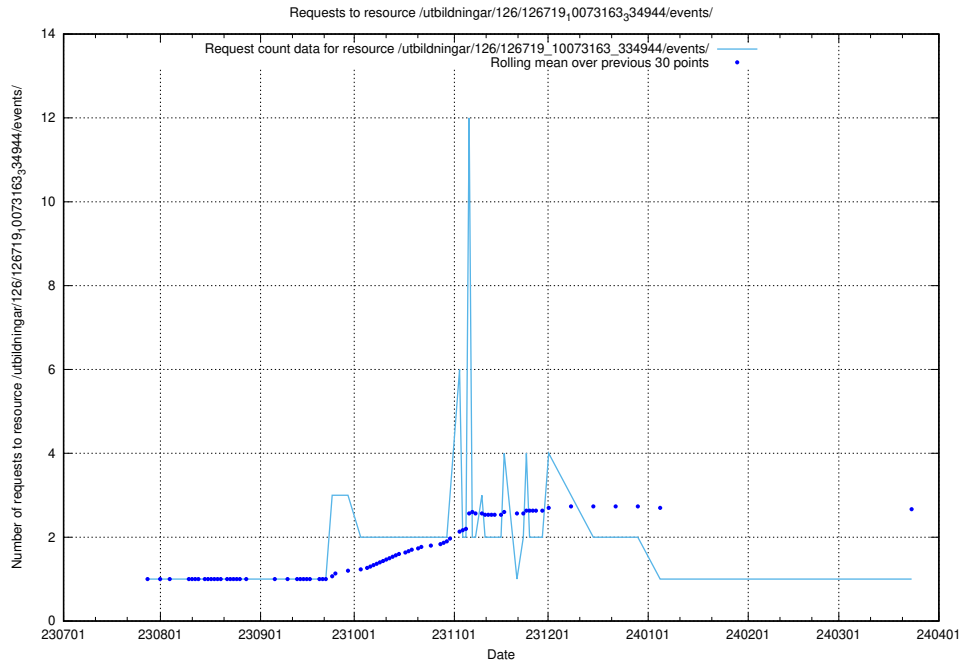

5.4643 Usage of /utbildningar/126/126719_10073163_334944/events/

Here, we count the number of requests to resource /utbildningar/126/126719_10073163_334944/events/