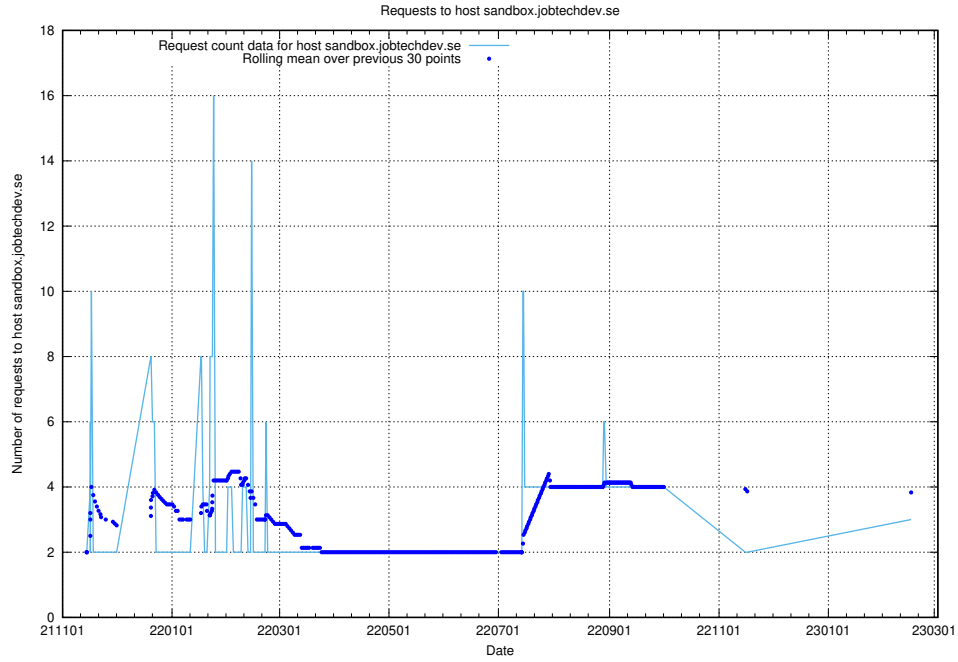

7.234 Usage of sandbox.jobtechdev.se

Here, we count the number of requests to host sandbox.jobtechdev.se.