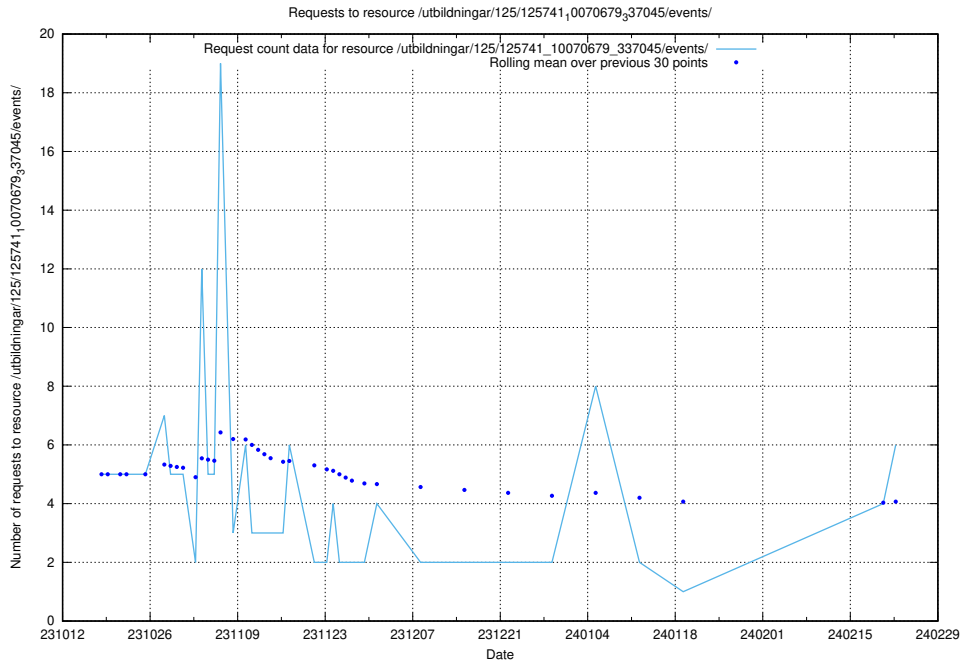

5.67 Usage of /utbildningar/125/125741_10070679_337045/events/

Here, we count the number of requests to resource /utbildningar/125/125741_10070679_337045/events/