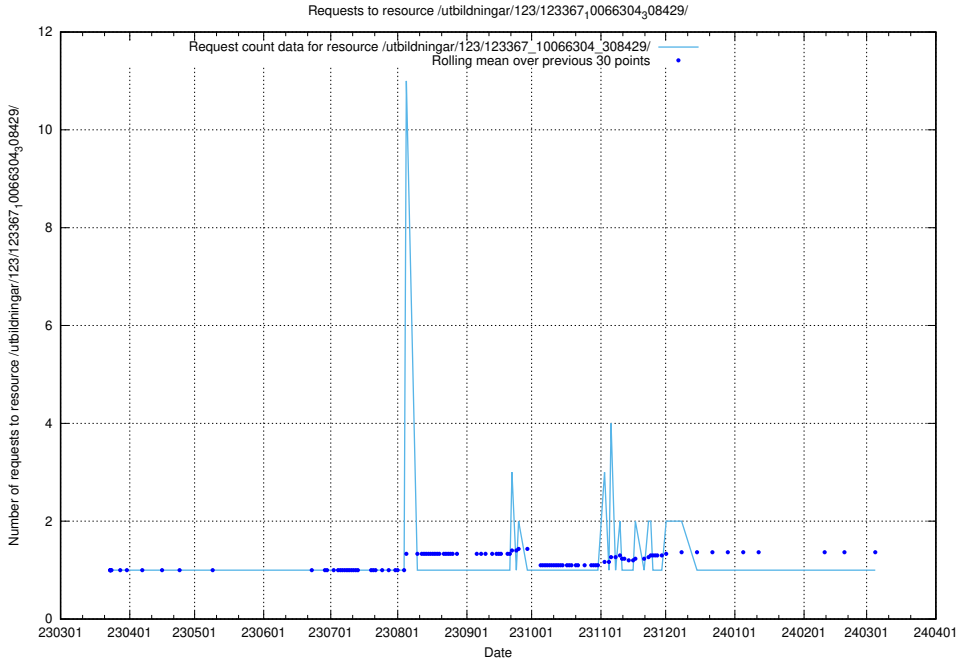

5.4282 Usage of /utbildningar/123/123367_10066304_308429/

Here, we count the number of requests to resource /utbildningar/123/123367_10066304_308429/.