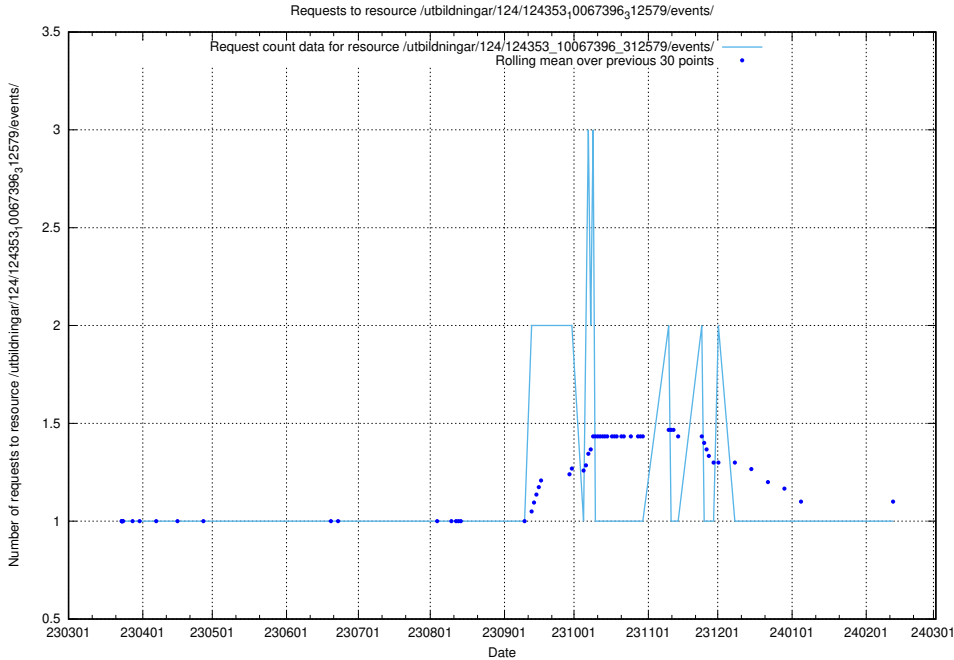

5.3690 Usage of /utbildningar/124/124353_10067396_312579/events/

Here, we count the number of requests to resource /utbildningar/124/124353_10067396_312579/events/