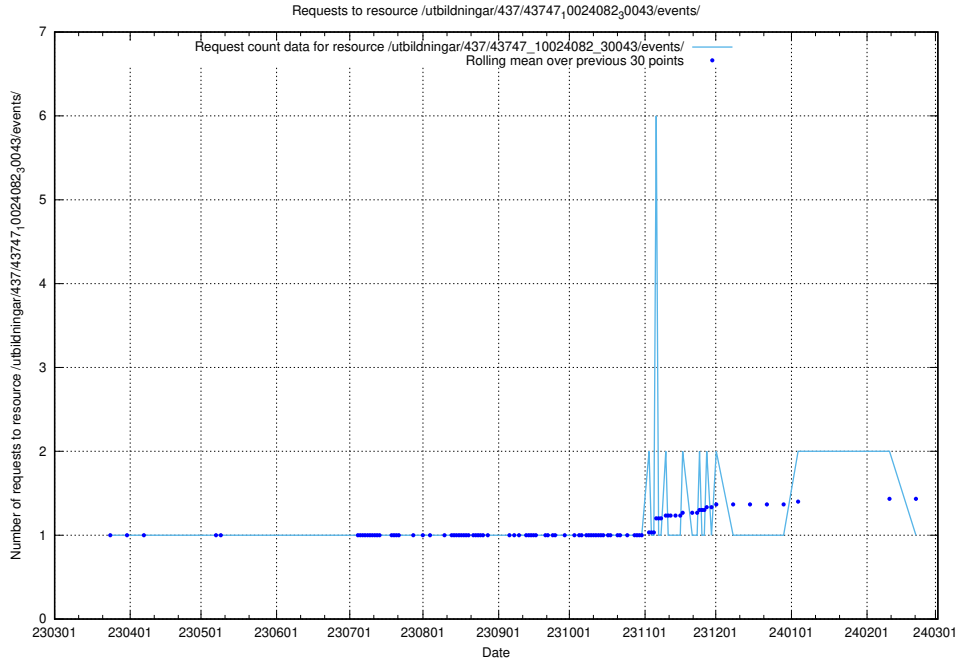

5.5905 Usage of /utbildningar/437/43747_10024082_30043/events/

Here, we count the number of requests to resource /utbildningar/437/43747_10024082_30043/events/.