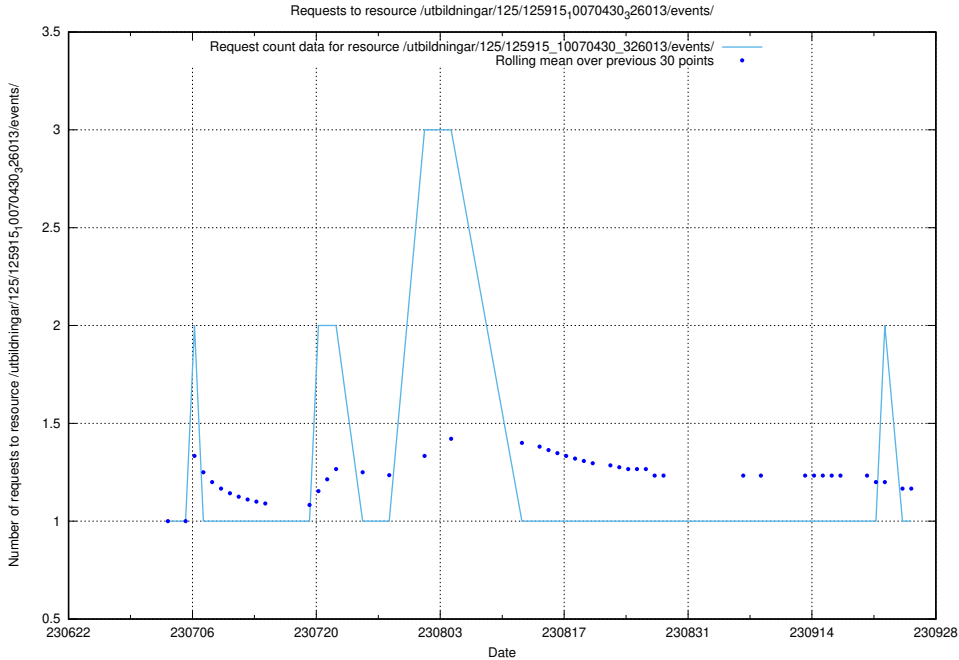

5.5096 Usage of /utbildningar/125/125915_10070430_326013/events/

Here, we count the number of requests to resource /utbildningar/125/125915_10070430_326013/events/