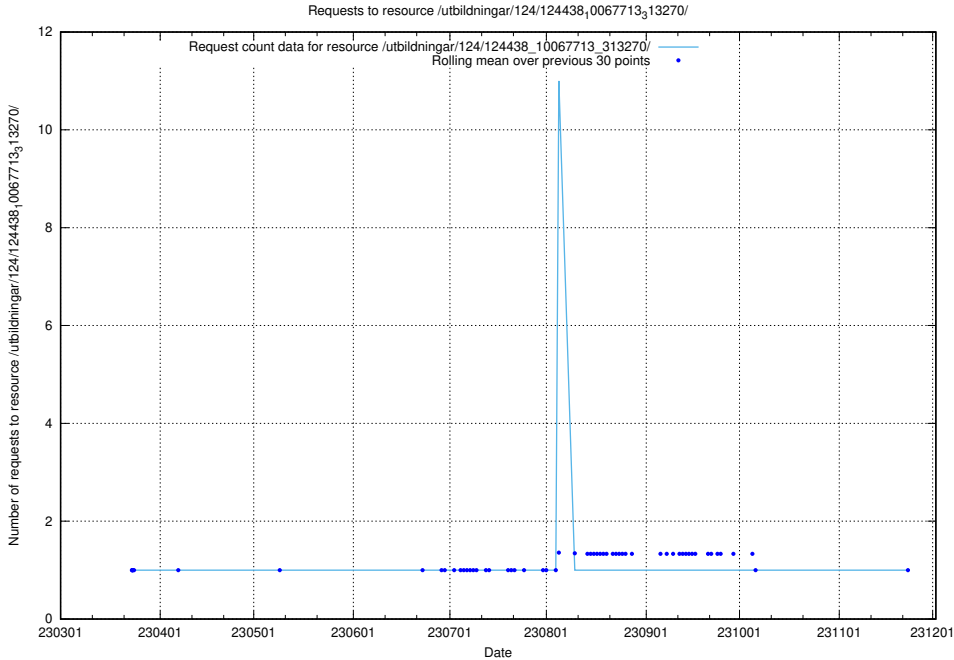

5.3448 Usage of /utbildningar/124/124438_10067713_313270/

Here, we count the number of requests to resource /utbildningar/124/124438_10067713_313270/.