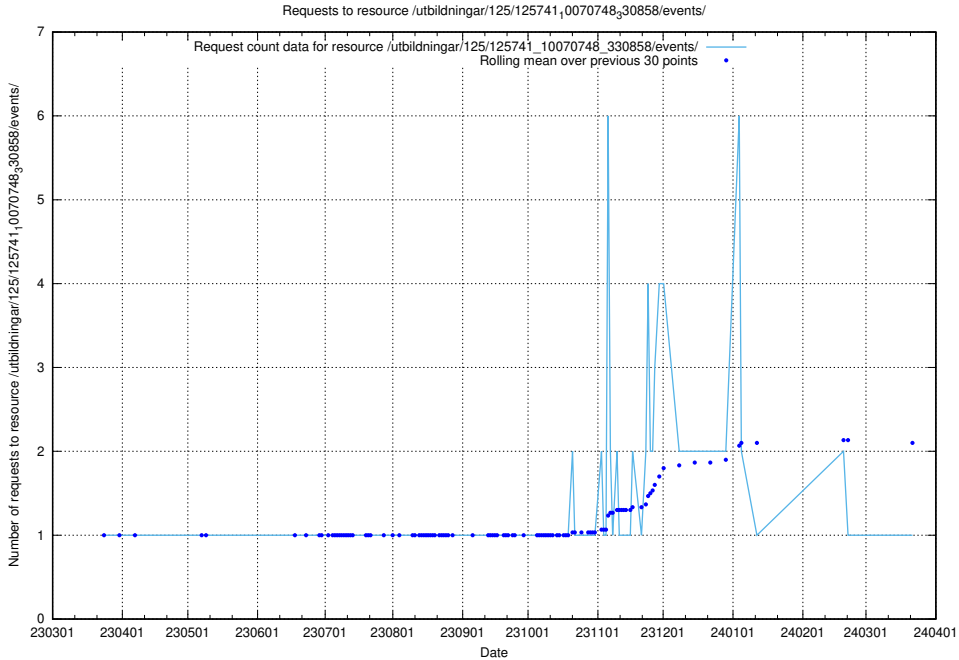

5.5933 Usage of /utbildningar/125/125741_10070748_330858/events/

Here, we count the number of requests to resource /utbildningar/125/125741_10070748_330858/events/