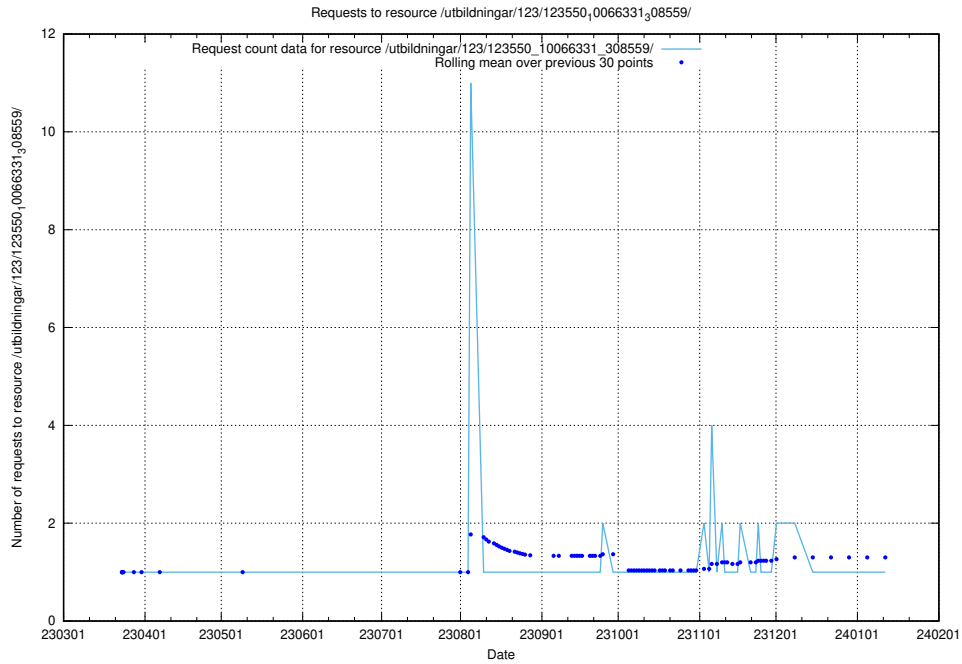

5.4246 Usage of /utbildningar/123/123550_10066331_308559/

Here, we count the number of requests to resource /utbildningar/123/123550_10066331_308559/.