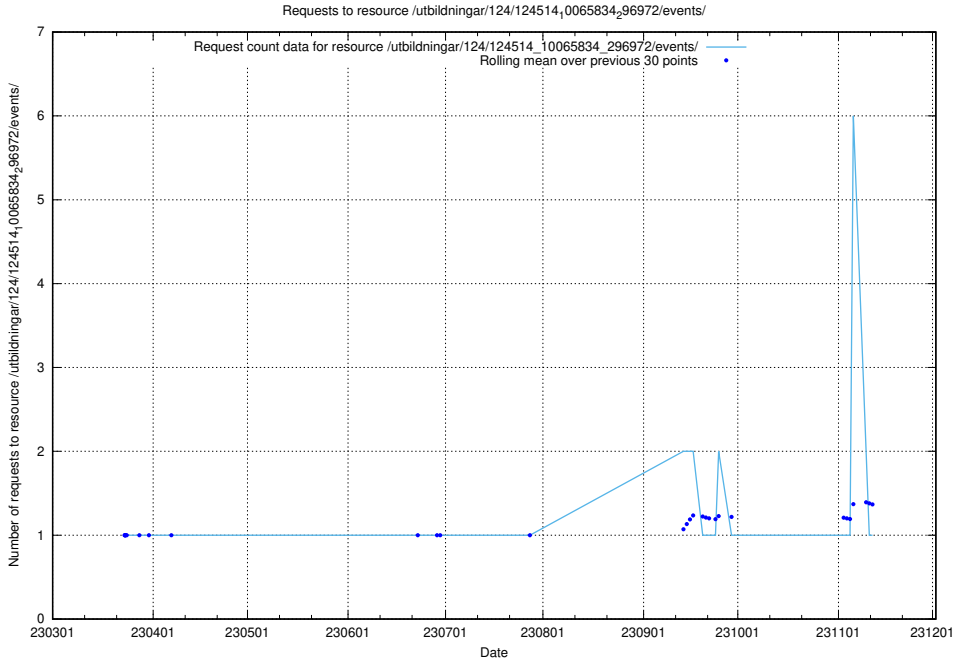

5.1882 Usage of /utbildningar/124/124514_10065834_296972/events/

Here, we count the number of requests to resource /utbildningar/124/124514_10065834_296972/events/