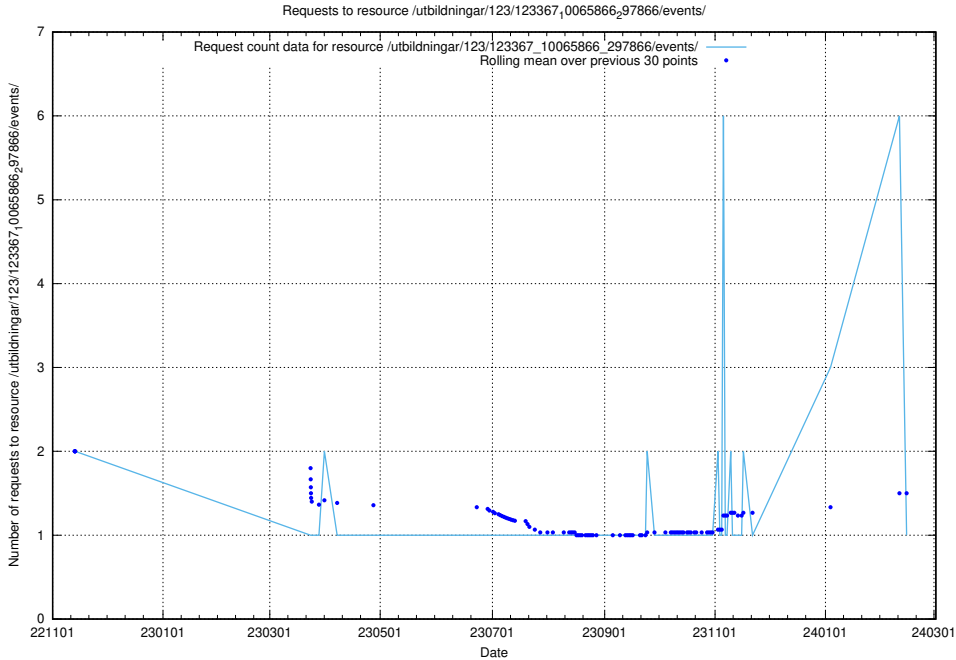

5.5553 Usage of /utbildningar/123/123367_10065866_297866/events/

Here, we count the number of requests to resource /utbildningar/123/123367_10065866_297866/events/

5.5554 Usage of /utbildningar/122/122856_10069060_323400/