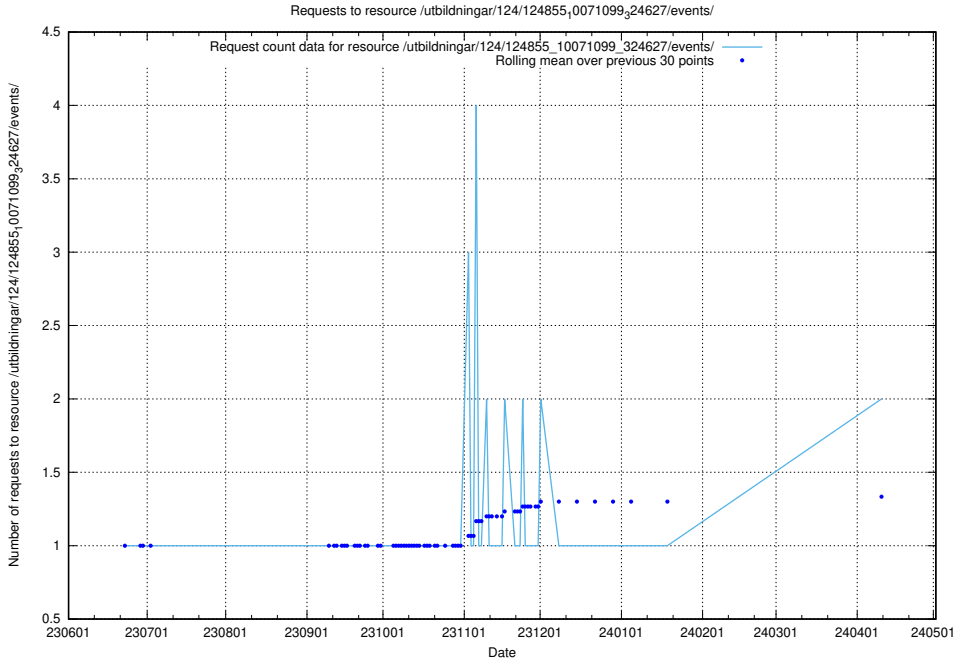

5.884 Usage of /utbildningar/124/124855_10071099_324627/events/

Here, we count the number of requests to resource /utbildningar/124/124855_10071099_324627/events/