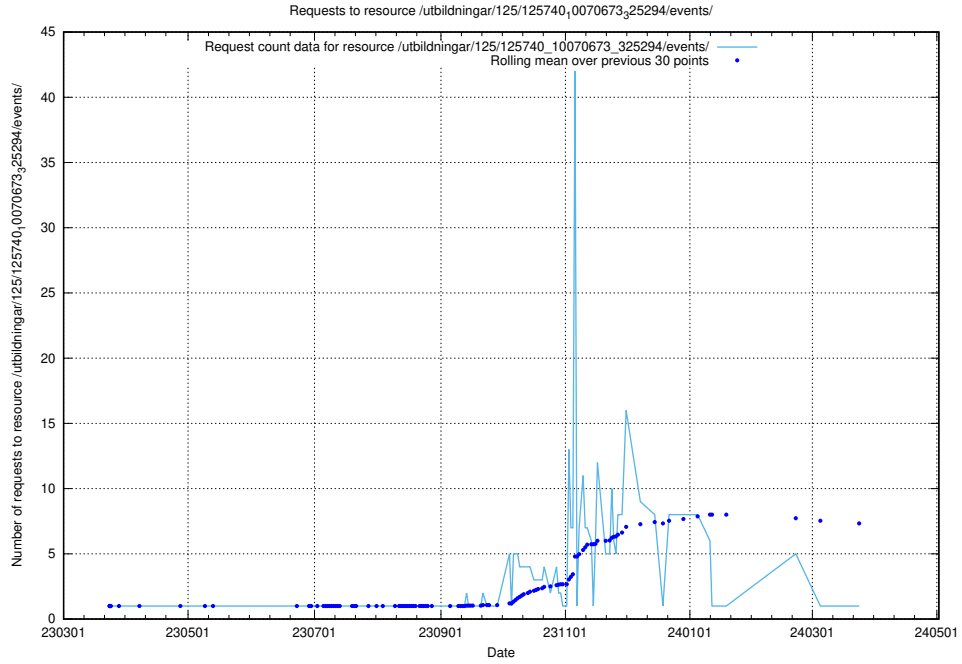

5.1036 Usage of /utbildningar/125/125740_10070673_325294/events/

Here, we count the number of requests to resource /utbildningar/125/125740_10070673_325294/events/