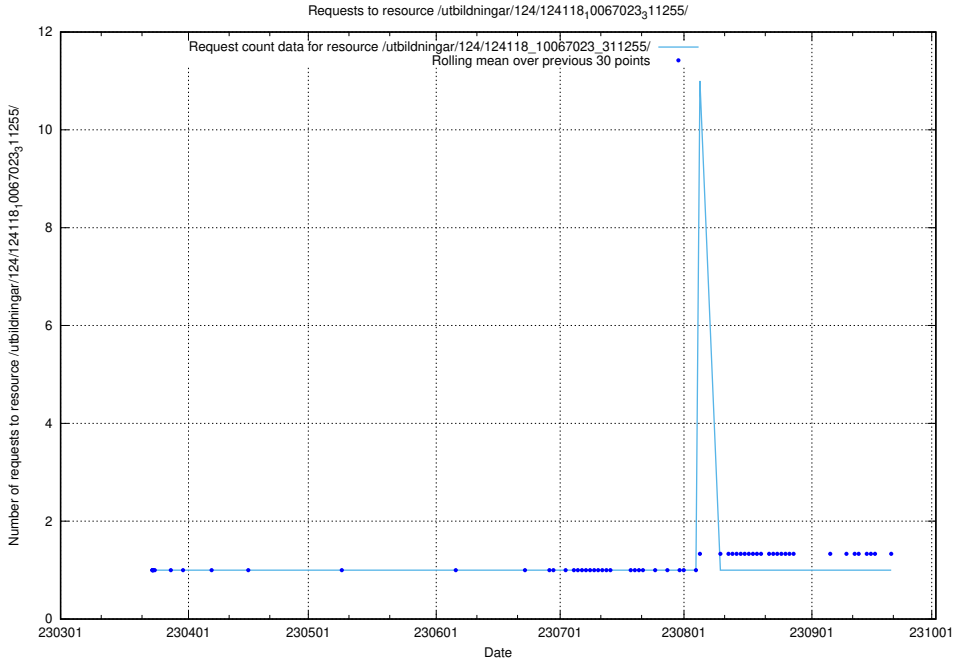

5.3950 Usage of /utbildningar/124/124118_10067023_311255/

Here, we count the number of requests to resource /utbildningar/124/124118_10067023_311255/.