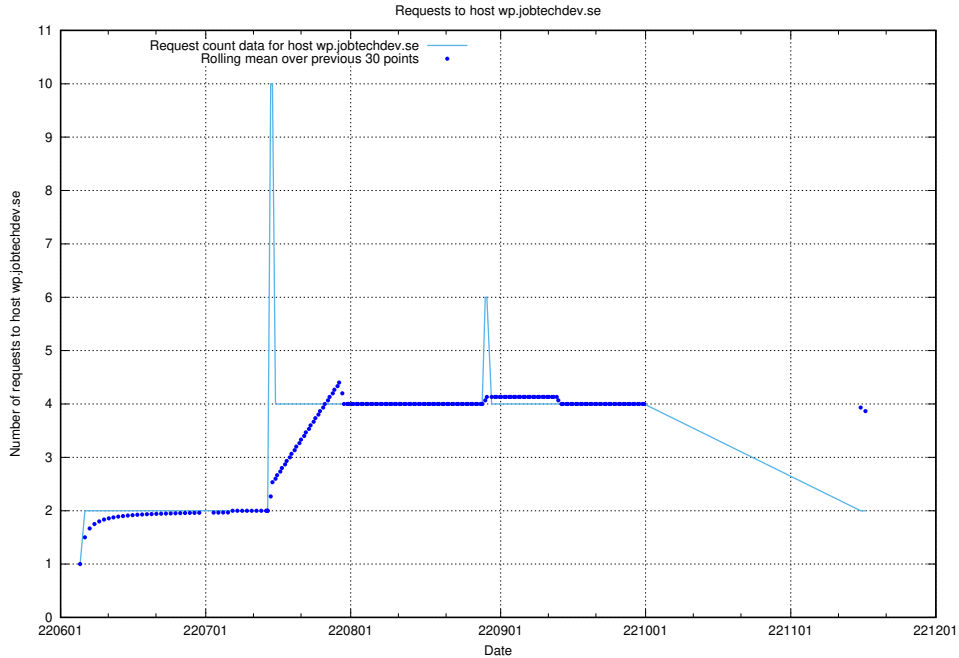

7.413 Usage of wp.jobtechdev.se

Here, we count the number of requests to host wp.jobtechdev.se.