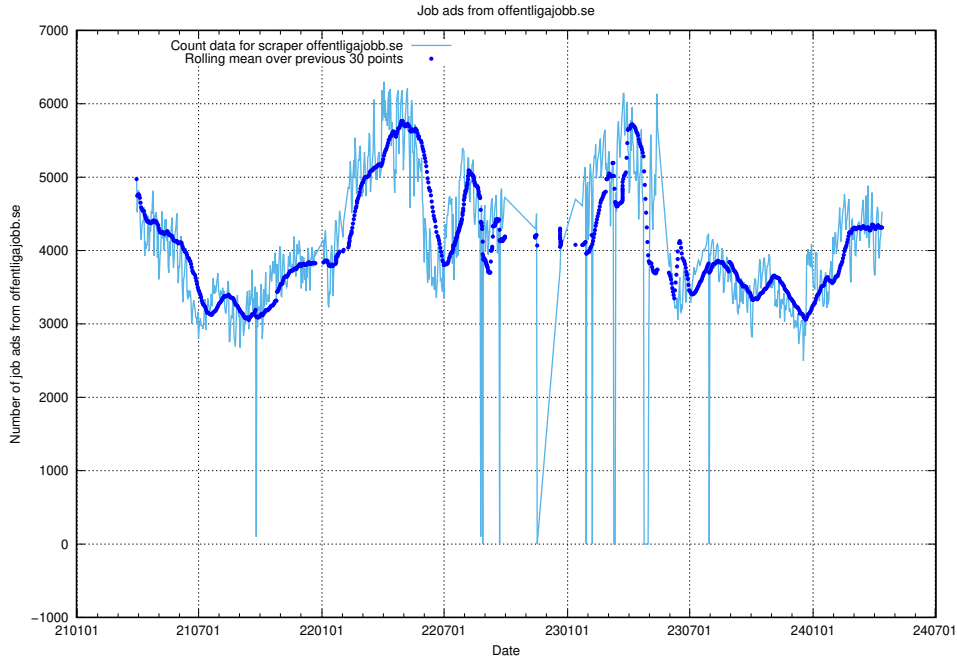

13.3 Number of ads by scraper offentligajobb.se

Here, we count the number of job ads scraped from offentligajobb.se.