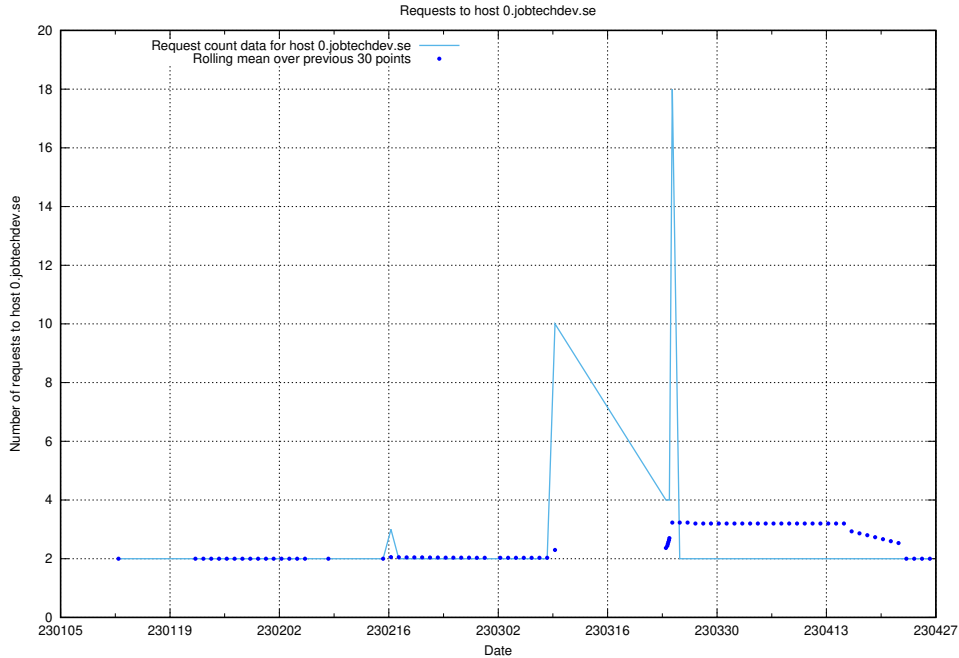

7.301 Usage of 0.jobtechdev.se

Here, we count the number of requests to host 0.jobtechdev.se.