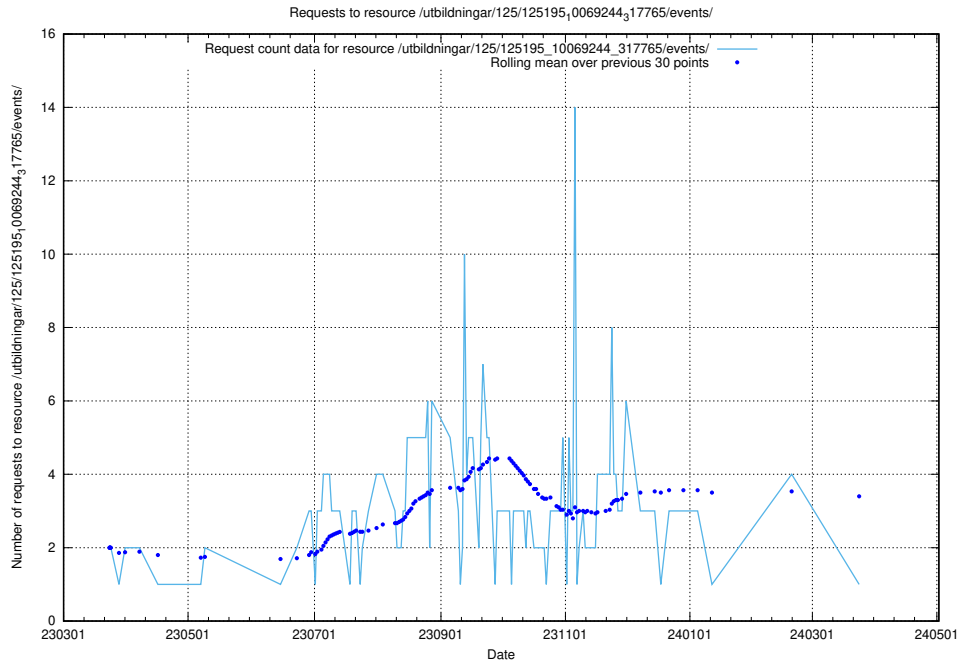

5.5986 Usage of /utbildningar/125/125195_10069244_317765/events/

Here, we count the number of requests to resource /utbildningar/125/125195_10069244_317765/events/