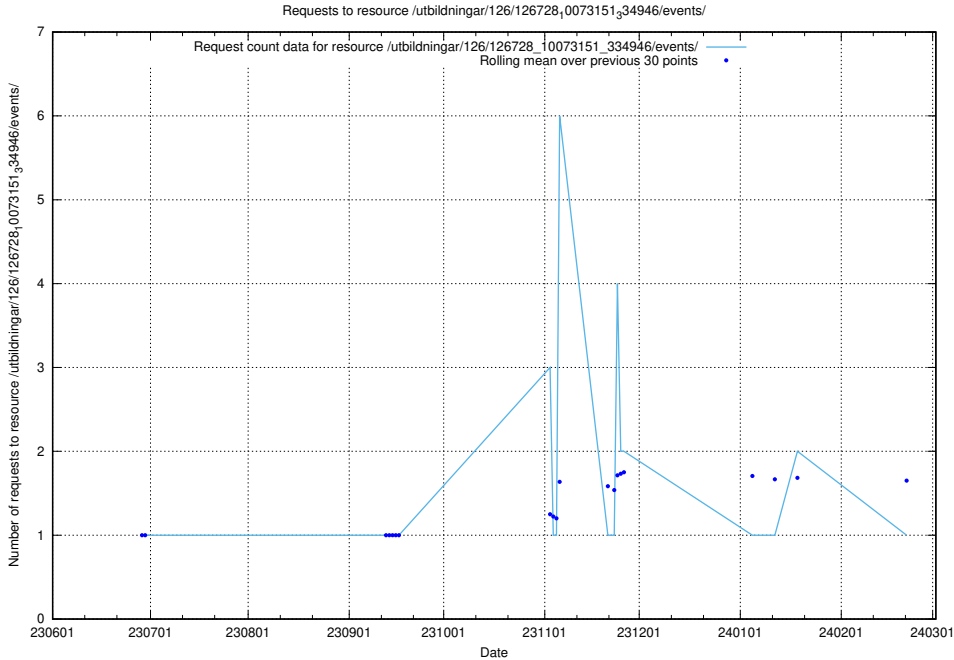

5.5179 Usage of /utbildningar/126/126728_10073151_334946/events/

Here, we count the number of requests to resource /utbildningar/126/126728_10073151_334946/events/