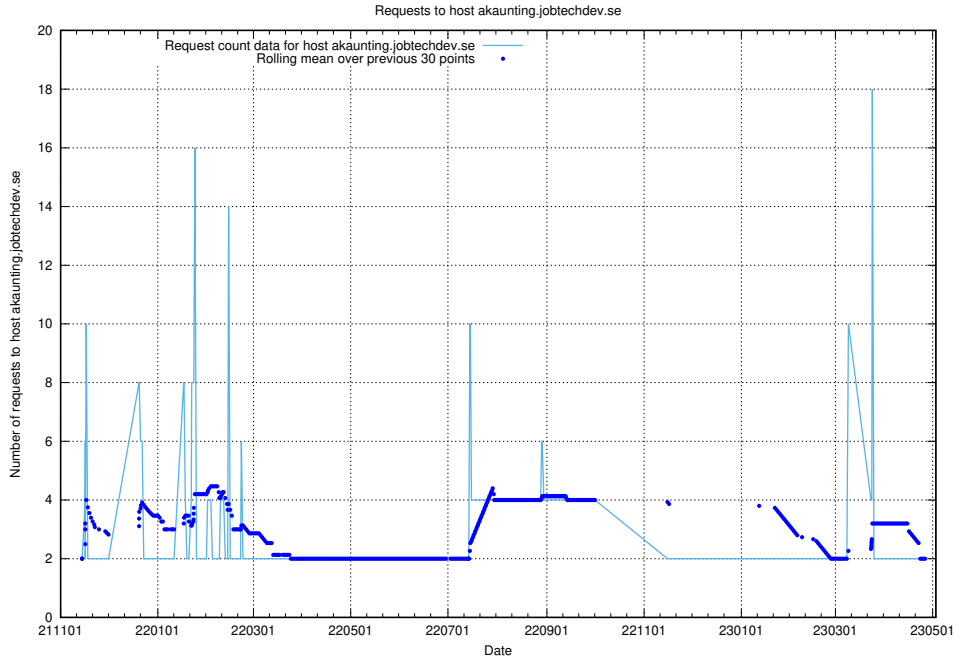

7.290 Usage of akaunting.jobtechdev.se

Here, we count the number of requests to host akaunting.jobtechdev.se.