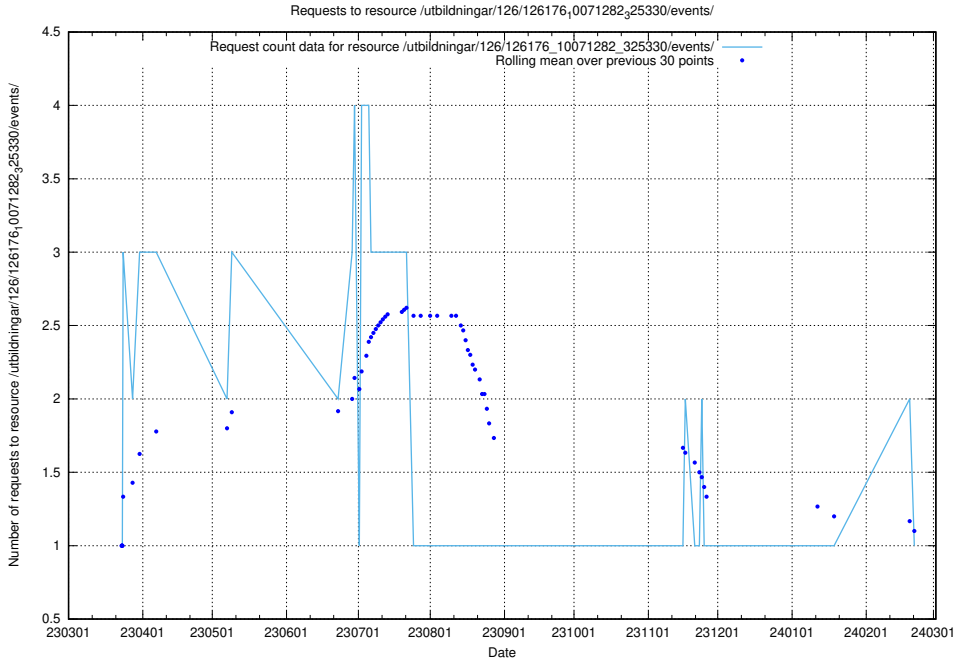

Here, we count the number of requests to resource /utbildningar/126/126235_10071455_326669/.

5.6122 Usage of /utbildningar/126/126176_10071282_325330/events/

Here, we count the number of requests to resource /utbildningar/126/126176_10071282_325330/events/