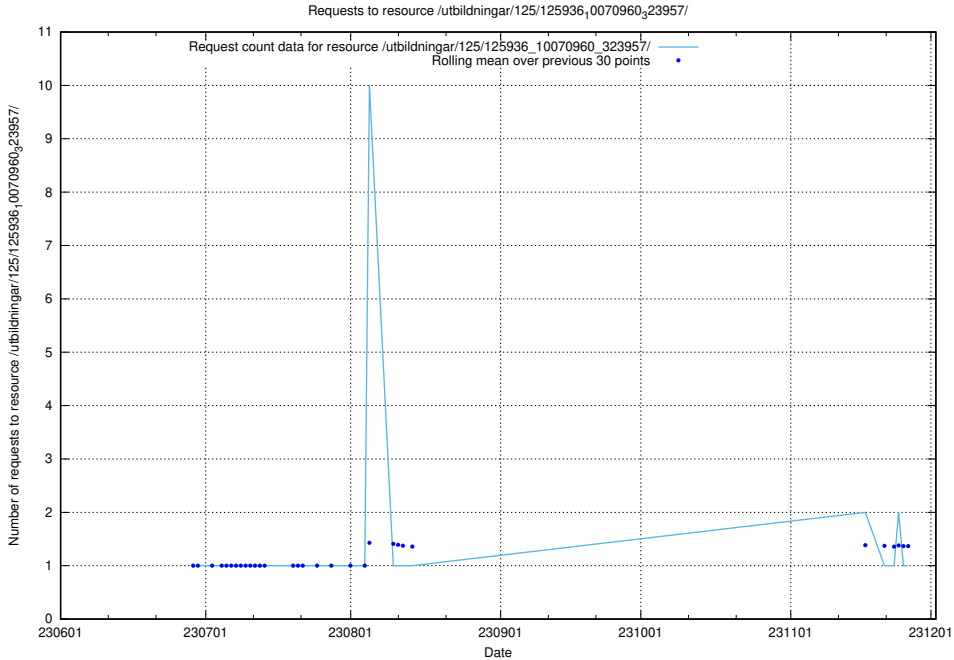

5.5192 Usage of /utbildningar/125/125936_10070960_323957/

Here, we count the number of requests to resource /utbildningar/125/125936_10070960_323957/.