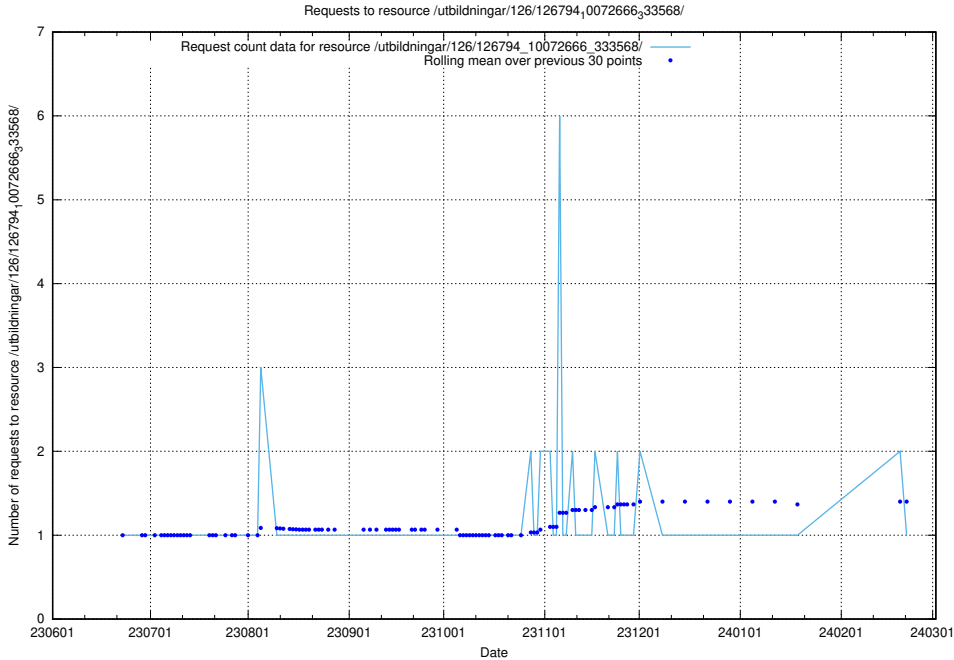

5.5316 Usage of /utbildningar/126/126794_10072666_333568/

Here, we count the number of requests to resource /utbildningar/126/126794_10072666_333568/.