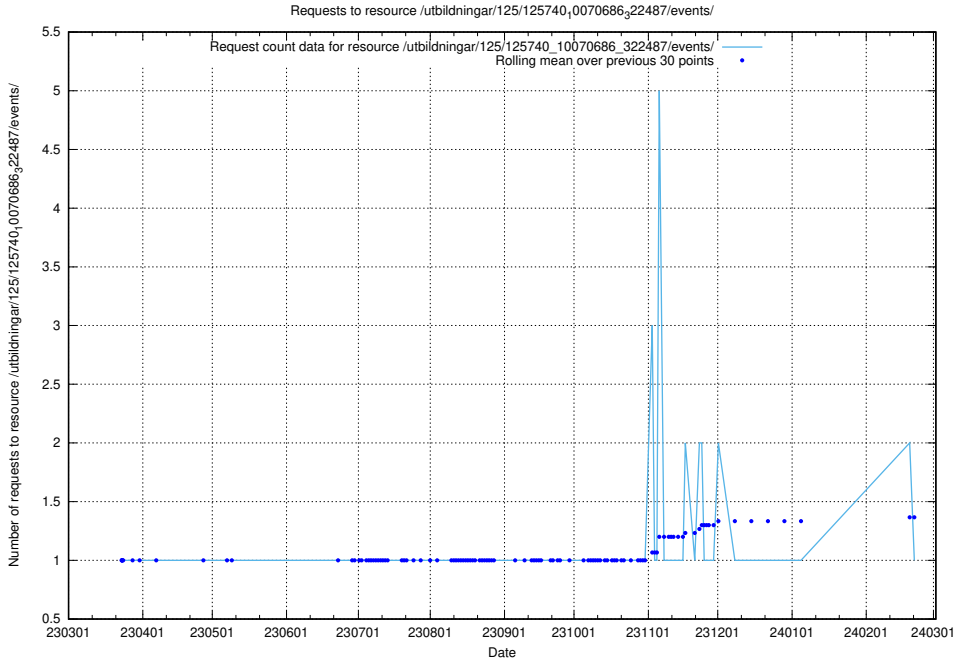

5.1021 Usage of /utbildningar/125/125740_10070686_322487/events/

Here, we count the number of requests to resource /utbildningar/125/125740_10070686_322487/events/