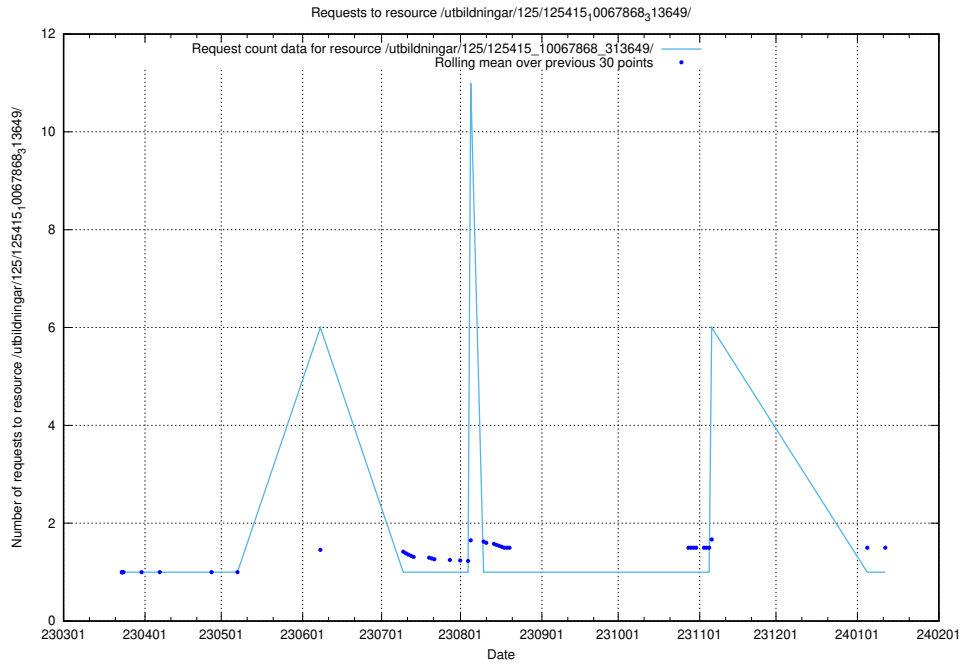

5.1137 Usage of /utbildningar/125/125415_10067868_313649/

Here, we count the number of requests to resource /utbildningar/125/125415_10067868_313649/.