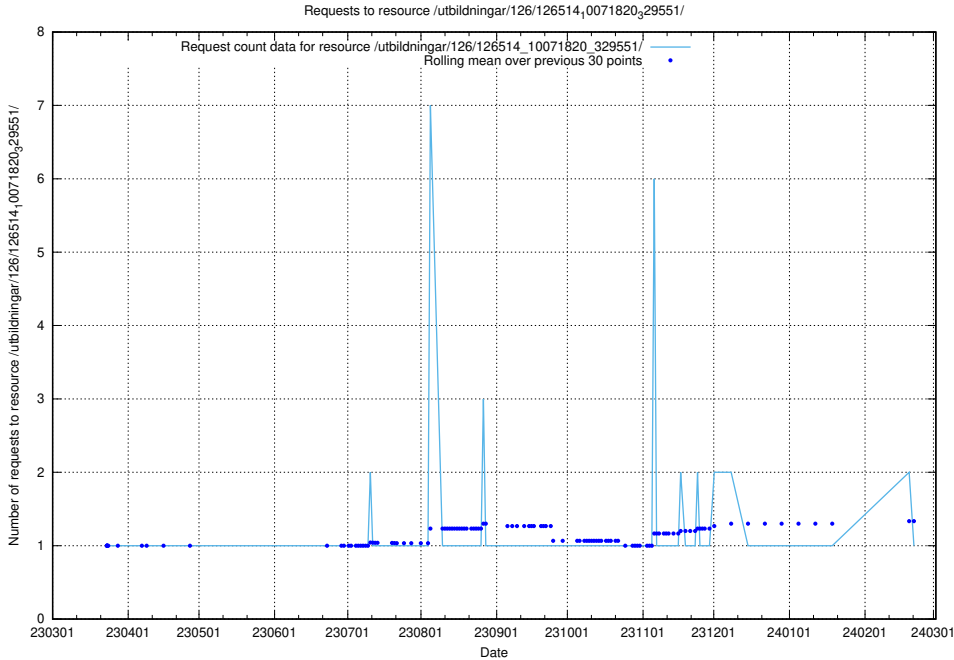

5.6103 Usage of /utbildningar/126/126514_10071820_329551/

Here, we count the number of requests to resource /utbildningar/126/126514_10071820_329551/.