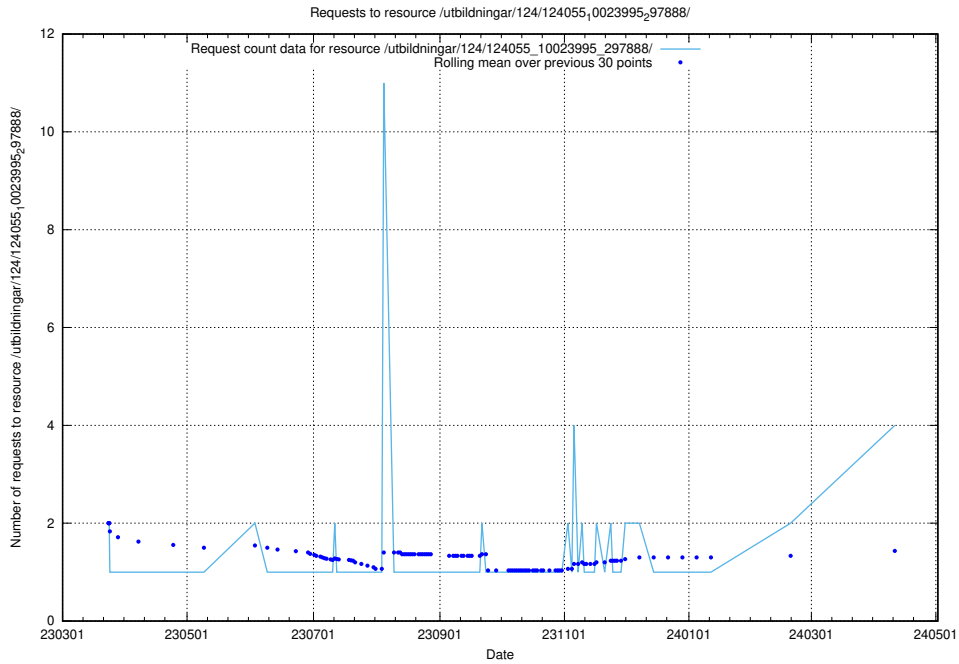

5.261 Usage of /utbildningar/124/124055_10023995_297888/

Here, we count the number of requests to resource /utbildningar/124/124055_10023995_297888/.