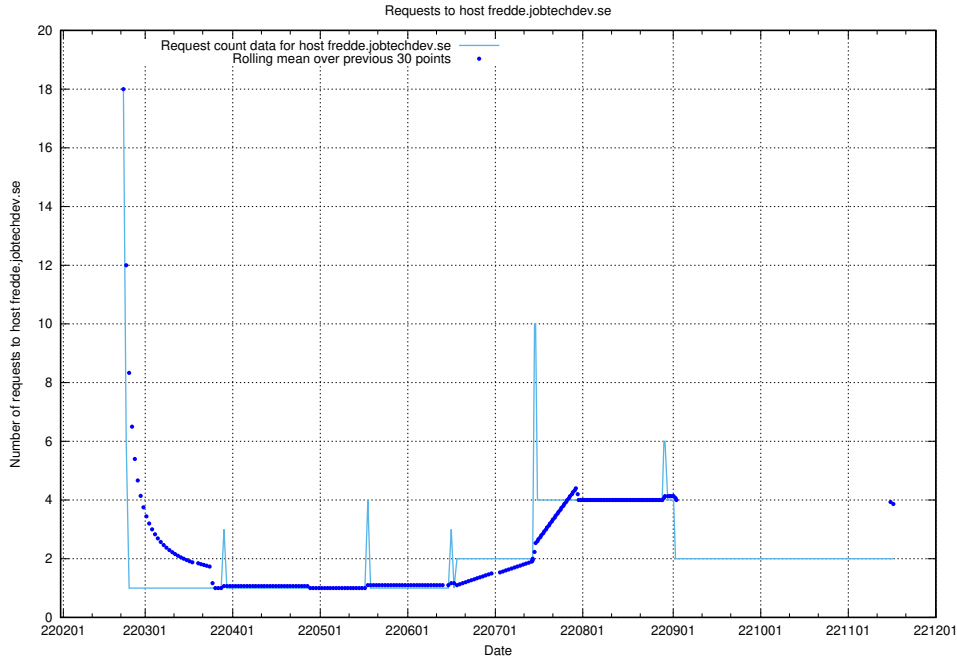

7.519 Usage of fredde.jobtechdev.se

Here, we count the number of requests to host fredde.jobtechdev.se.

7.520 Usage of fredde.api.jobtechdev.se

Here, we count the number of requests to host fredde.api.jobtechdev.se.