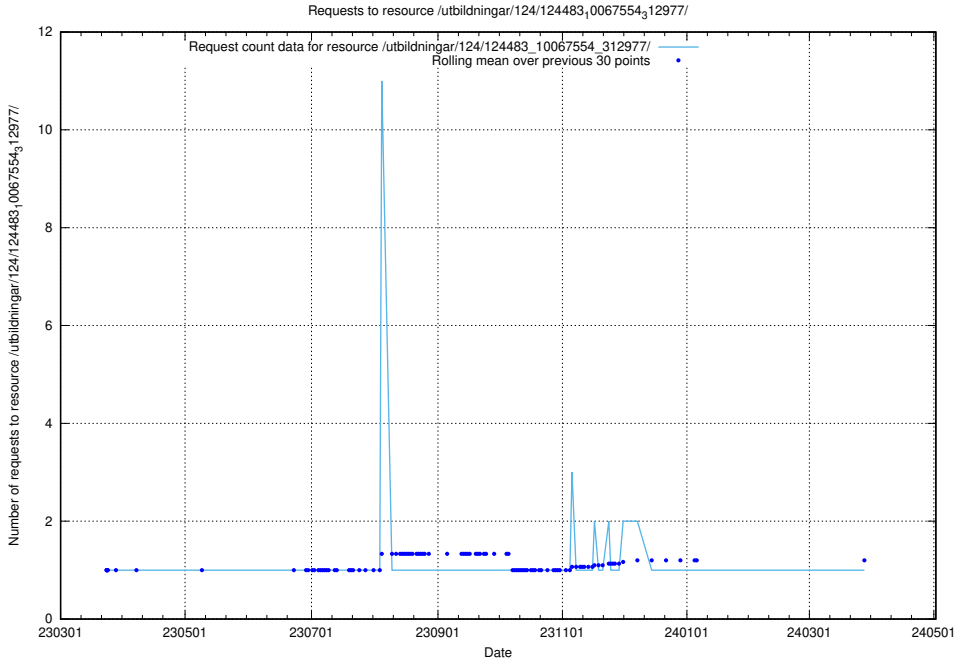

5.2563 Usage of /utbildningar/124/124483_10067554_312977/

Here, we count the number of requests to resource /utbildningar/124/124483_10067554_312977/.