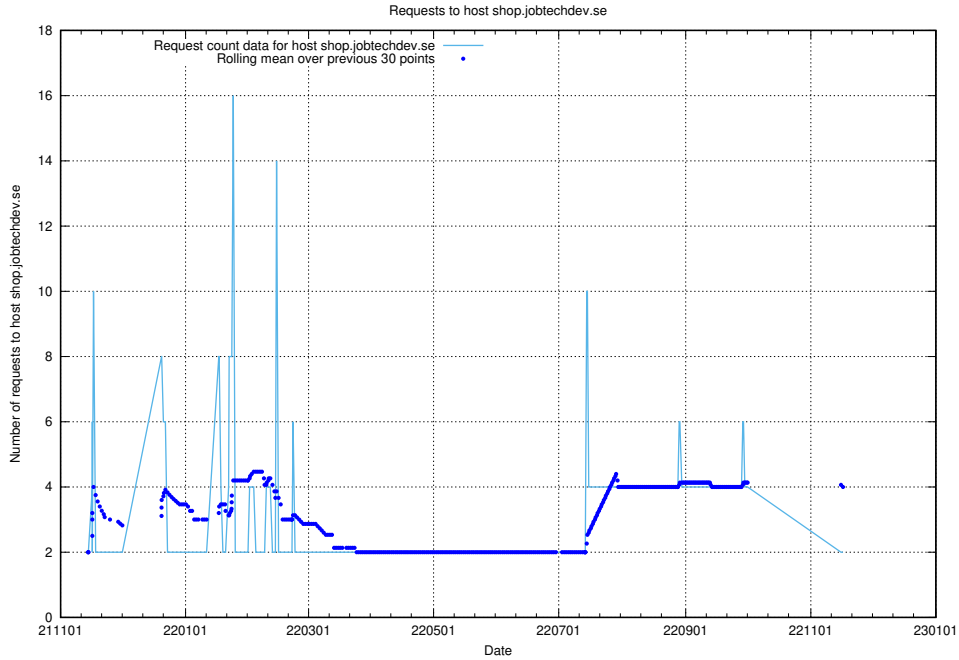

7.562 Usage of site.jobtechdev.se

Here, we count the number of requests to host site.jobtechdev.se.

7.563 Usage of shop.jobtechdev.se

Here, we count the number of requests to host shop.jobtechdev.se.

7.564 Usage of office.jobtechdev.se