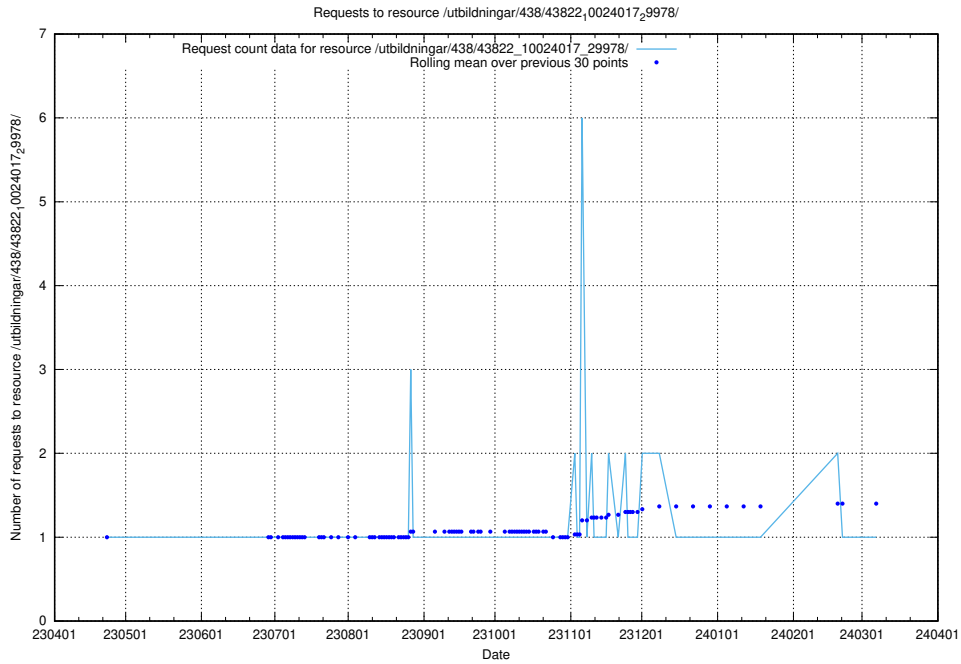

5.5747 Usage of /utbildningar/438/43822_10024017_29978/

Here, we count the number of requests to resource /utbildningar/438/43822_10024017_29978/.