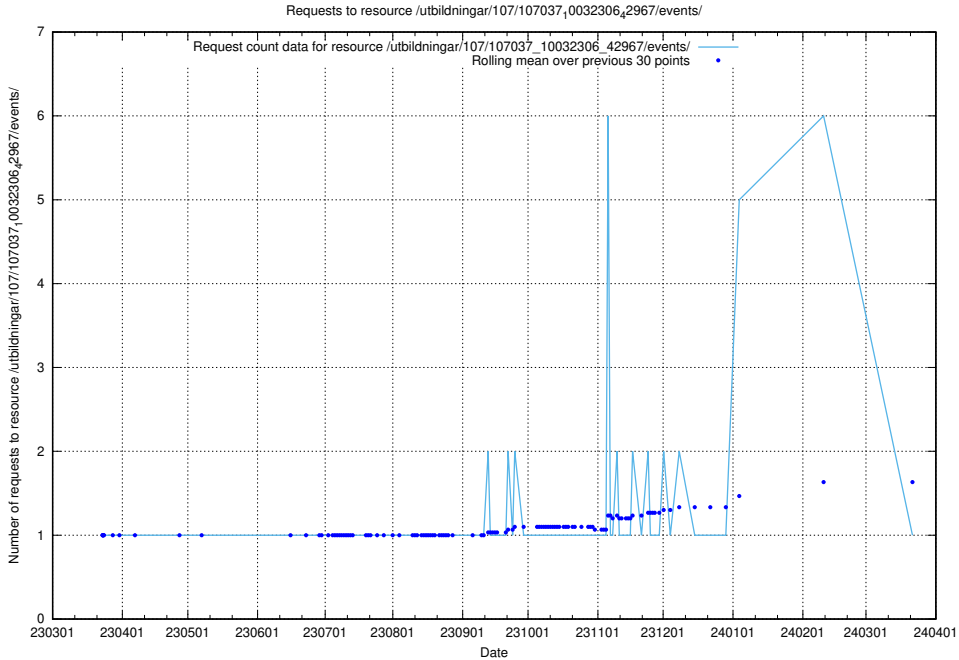

5.5100 Usage of /utbildningar/107/107037_10032306_42967/events/

Here, we count the number of requests to resource /utbildningar/107/107037_10032306_42967/events/.