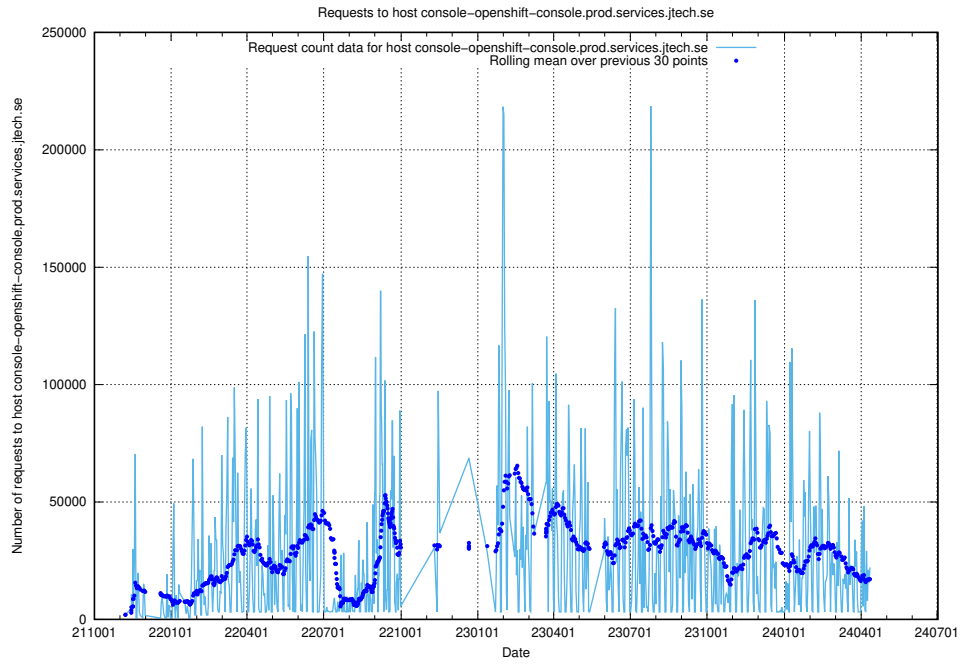

7.8 Usage of console-openshift-console.prod.services.jtech.se

Here, we count the number of requests to host console-openshift-console.prod.services.jtech.se.