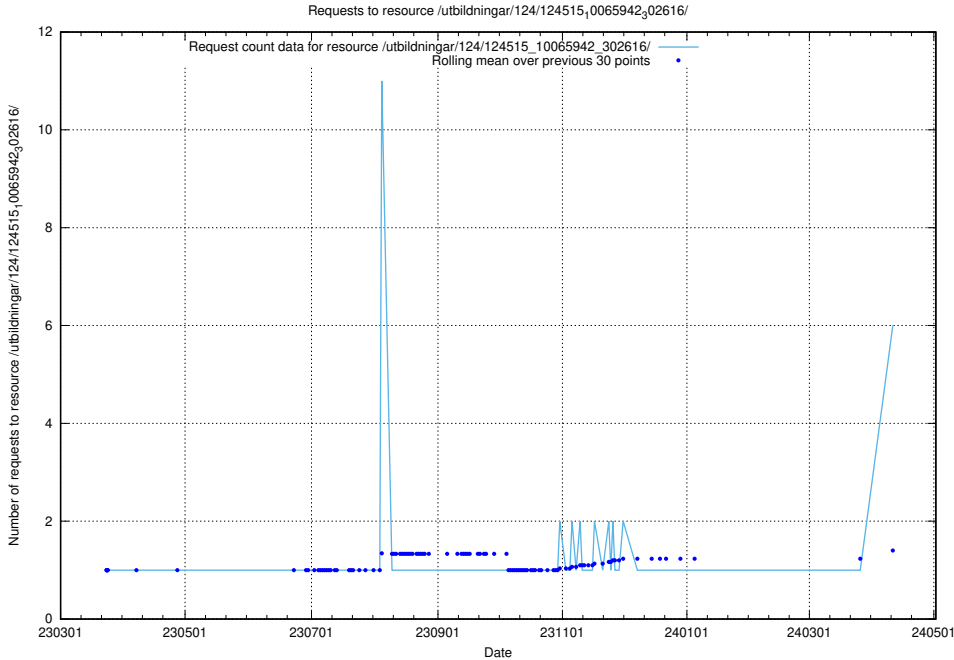

5.51 Usage of /utbildningar/124/124515_10065942_302616/

Here, we count the number of requests to resource /utbildningar/124/124515_10065942_302616/.