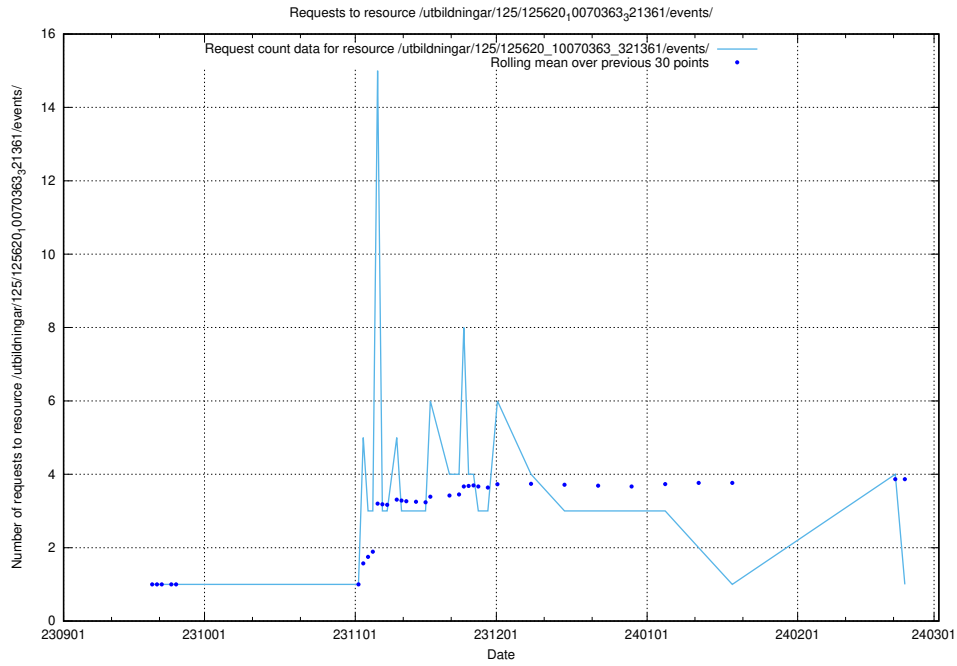

5.4278 Usage of /utbildningar/125/125620_10070363_321361/events/

Here, we count the number of requests to resource /utbildningar/125/125620_10070363_321361/events/