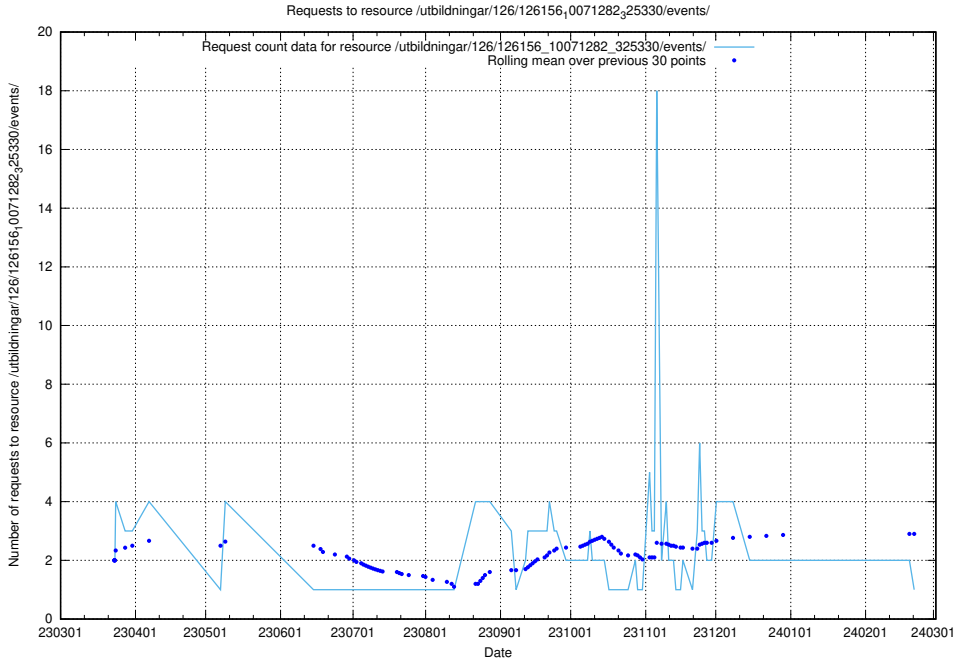

5.5974 Usage of /utbildningar/126/126156_10071282_325330/events/

Here, we count the number of requests to resource /utbildningar/126/126156_10071282_325330/events/