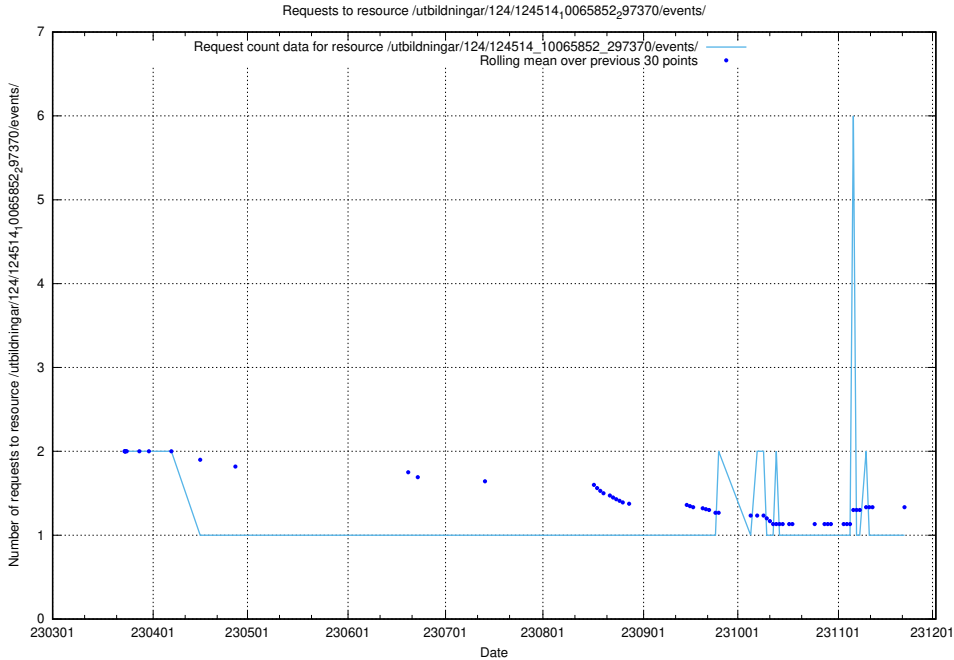

5.5994 Usage of /utbildningar/124/124514_10065852_297370/events/

Here, we count the number of requests to resource /utbildningar/124/124514_10065852_297370/events/