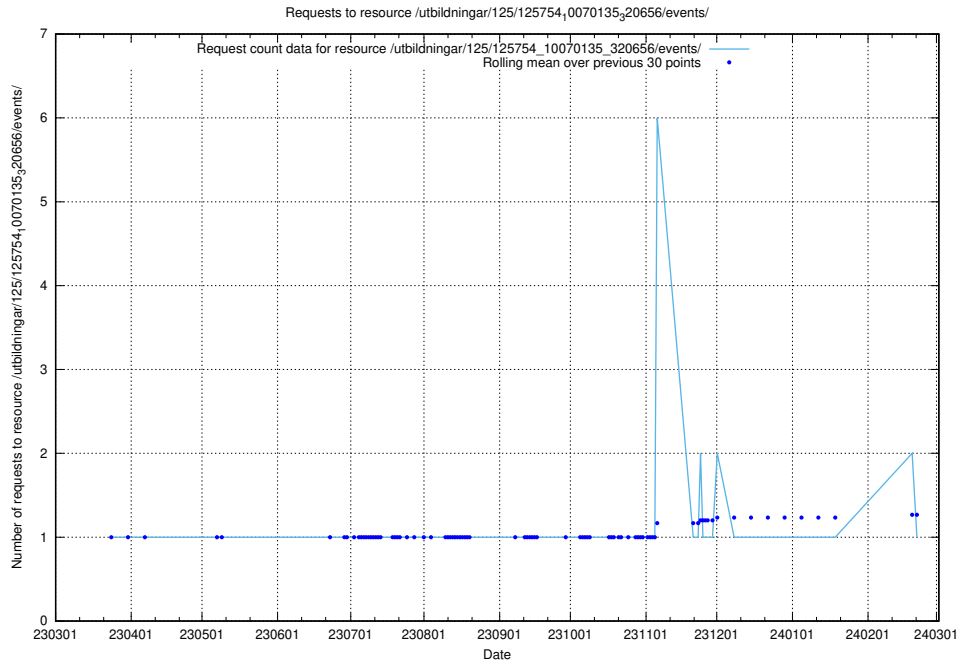

5.5929 Usage of /utbildningar/125/125754_10070135_320656/events/

Here, we count the number of requests to resource /utbildningar/125/125754_10070135_320656/events/