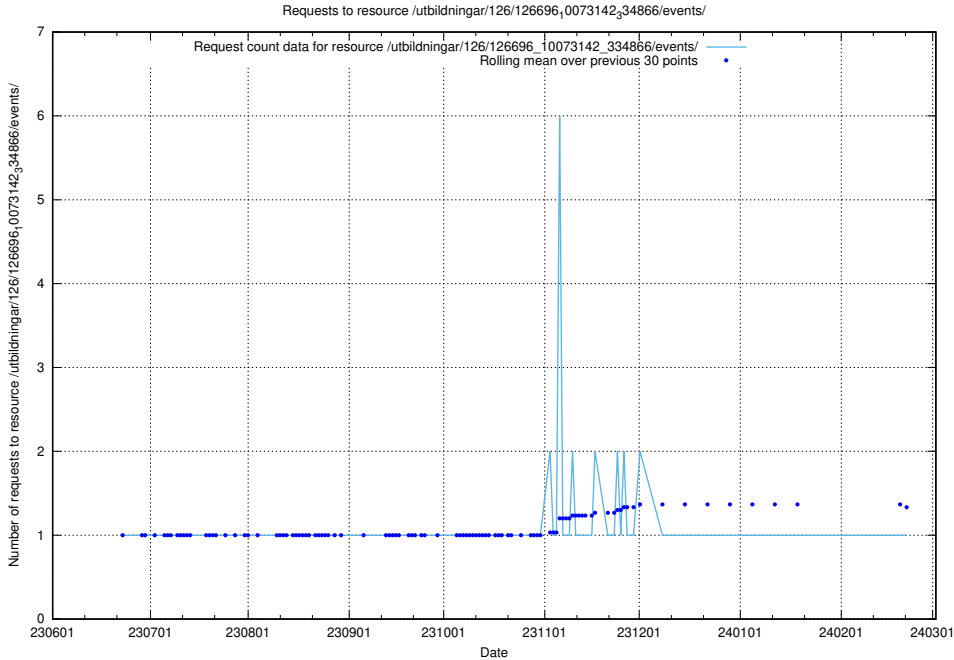

5.5351 Usage of /utbildningar/126/126696_10073142_334866/events/

Here, we count the number of requests to resource /utbildningar/126/126696_10073142_334866/events/