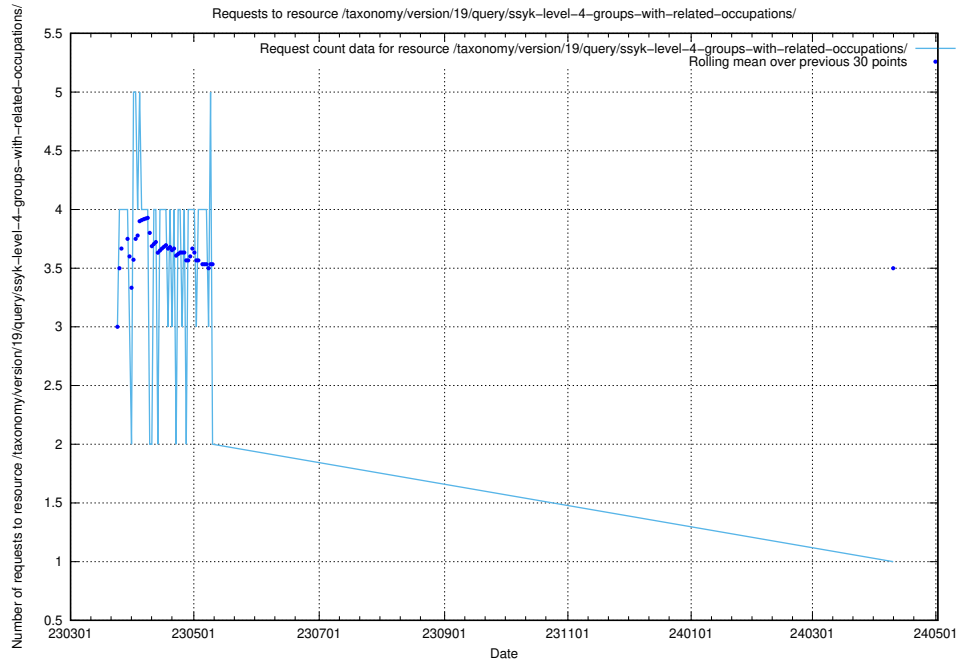

5.5836 Usage of /taxonomy/version/19/query/ssyk-level-4-groups-with-related-occupations/

Here, we count the number of requests to resource /taxonomy/version/19/query/ssyk-level-4-groups-with-related-occupations/.