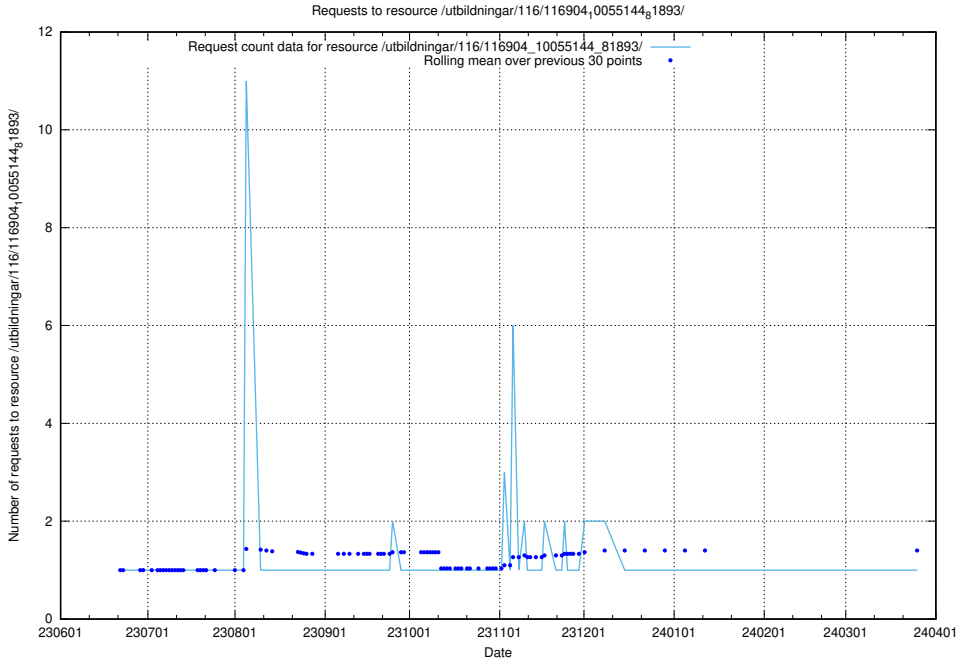

5.5567 Usage of /utbildningar/116/116904_10055144_81893/

Here, we count the number of requests to resource /utbildningar/116/116904_10055144_81893/.