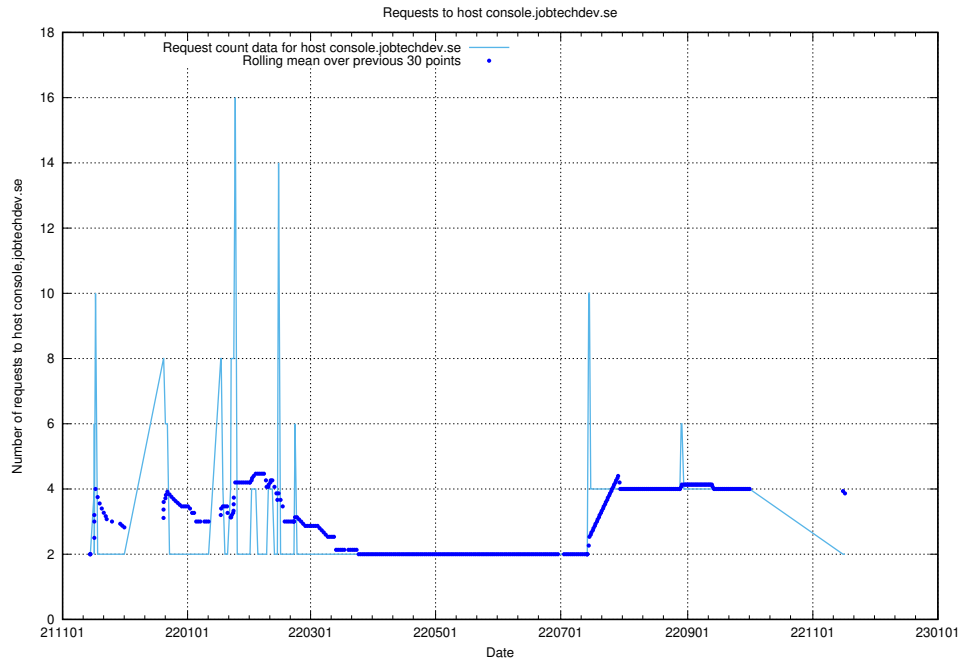

7.268 Usage of console.jobtechdev.se

Here, we count the number of requests to host console.jobtechdev.se.