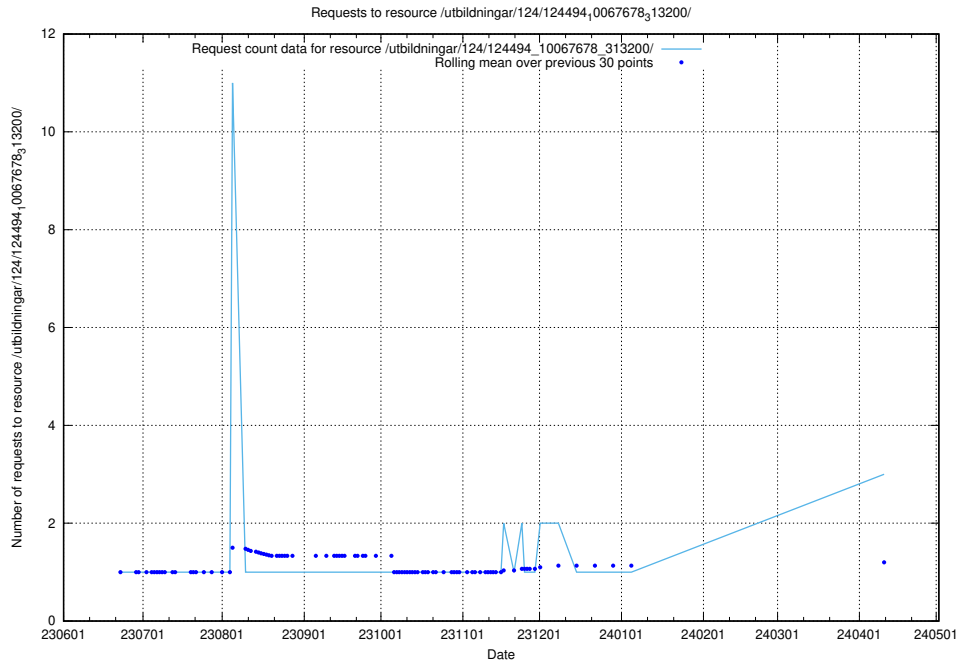

5.420 Usage of /utbildningar/124/124494_10067678_313200/

Here, we count the number of requests to resource /utbildningar/124/124494_10067678_313200/.