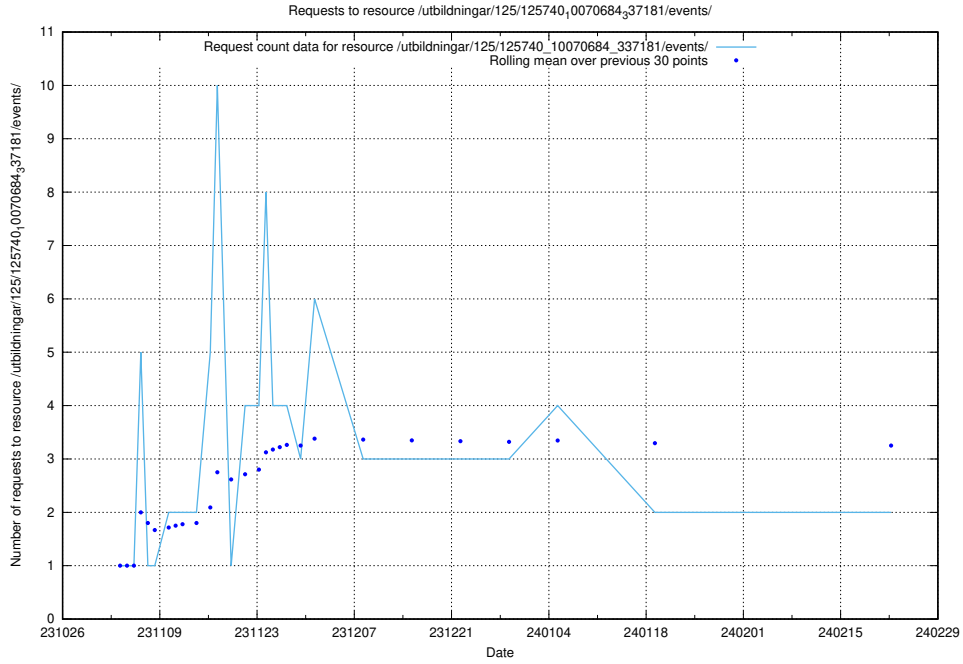

5.734 Usage of /utbildningar/125/125740_10070684_337181/events/

Here, we count the number of requests to resource /utbildningar/125/125740_10070684_337181/events/