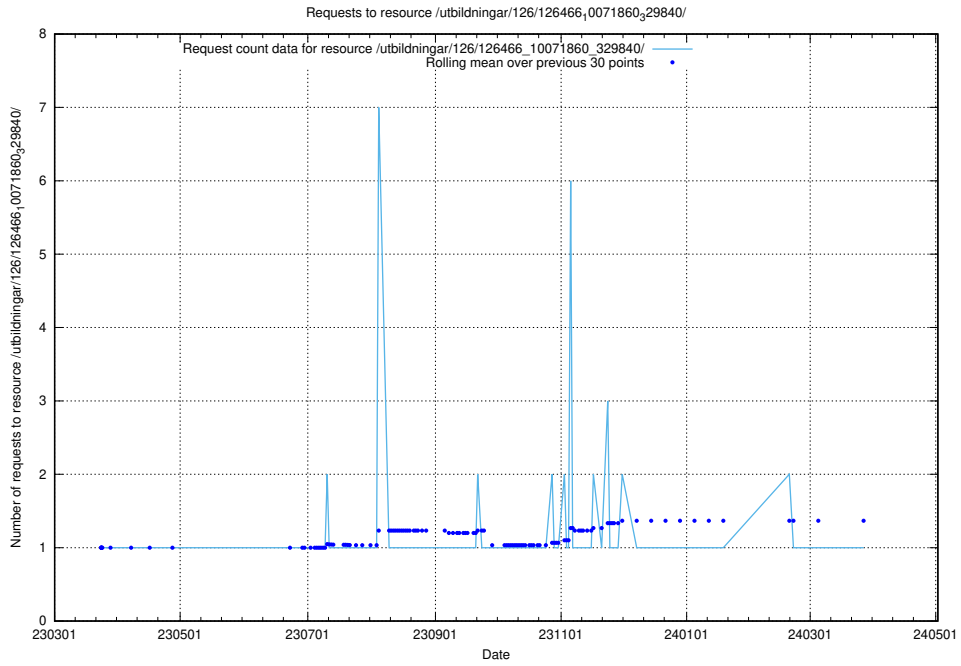

5.6109 Usage of /utbildningar/126/126466_10071860_329840/

Here, we count the number of requests to resource /utbildningar/126/126466_10071860_329840/.