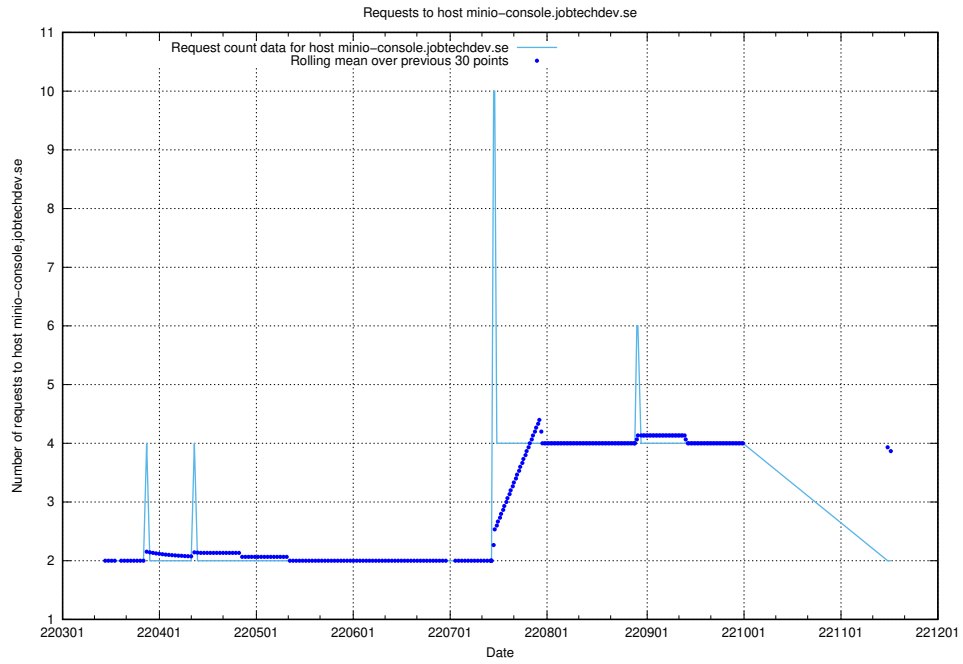

7.497 Usage of minioconsole.jobtechdev.se

Here, we count the number of requests to host minioconsole.jobtechdev.se.

7.498 Usage of minio-console.jobtechdev.se

Here, we count the number of requests to host minio-console.jobtechdev.se.