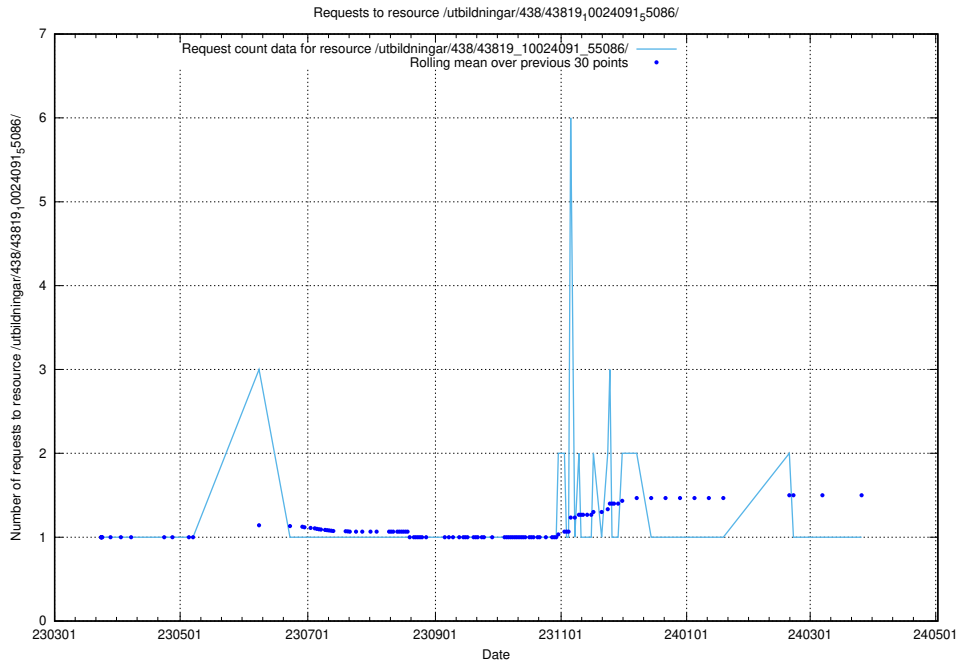

5.6037 Usage of /utbildningar/438/43819_10024091_55086/

Here, we count the number of requests to resource /utbildningar/438/43819_10024091_55086/.