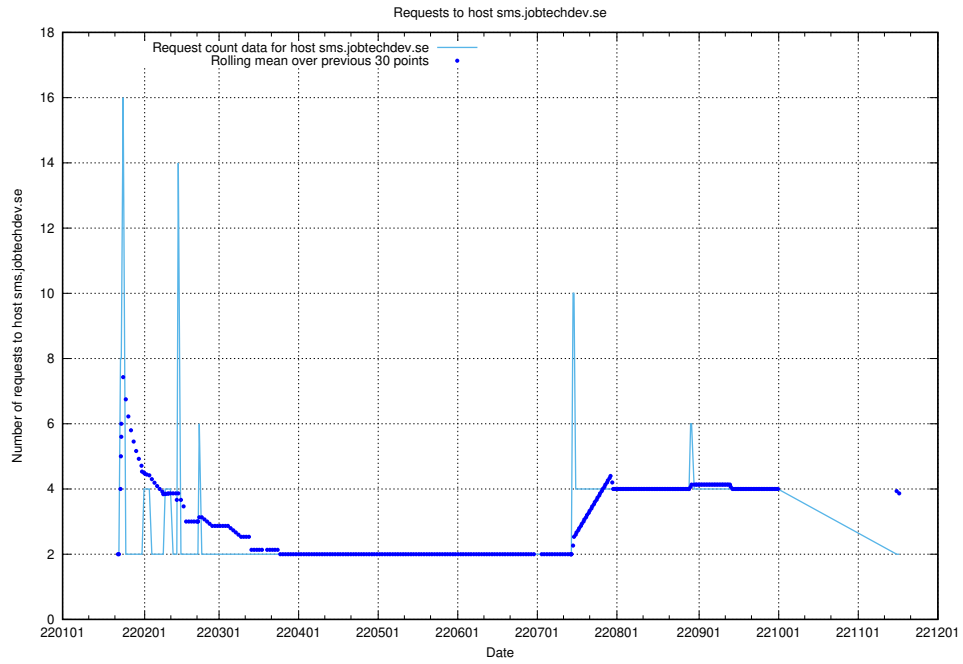

7.585 Usage of sms.jobtechdev.se

Here, we count the number of requests to host sms.jobtechdev.se.

7.586 Usage of sistema.jobtechdev.se

Here, we count the number of requests to host sistema.jobtechdev.se.