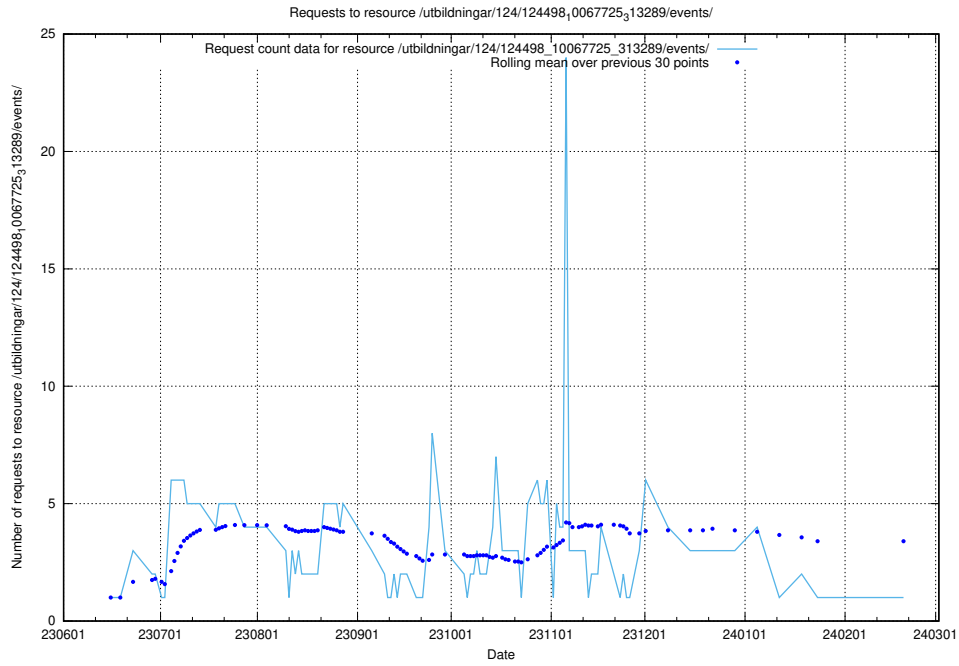

5.5605 Usage of /utbildningar/123/123839_10066432_308907/

Here, we count the number of requests to resource /utbildningar/123/123839_10066432_308907/.

5.5606 Usage of /utbildningar/124/124469_10067547_312970/events/