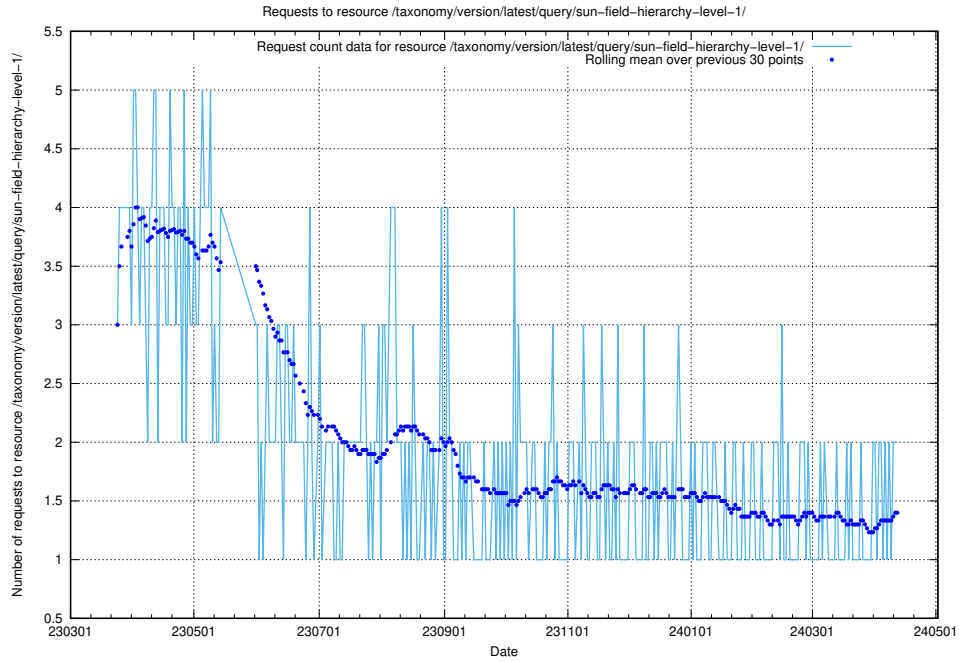

5.937 Usage of /taxonomy/version/latest/query/sun-field-hierarchy-level-1/

Here, we count the number of requests to resource /taxonomy/version/latest/query/sun-field-hierarchy-level-1/.