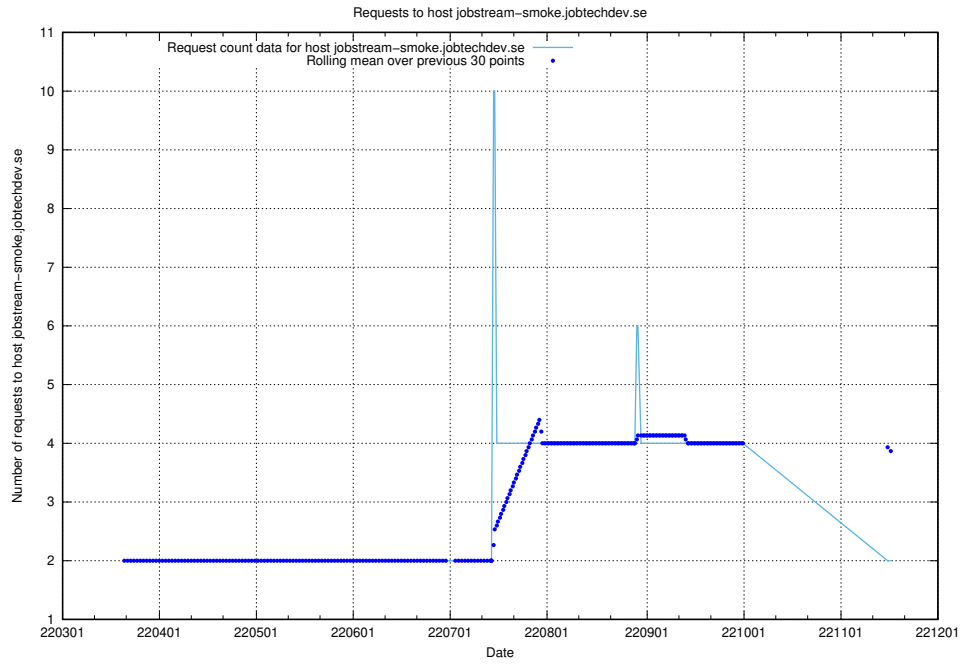

7.493 Usage of `jobstream-smoke.jobtechdev.se`

Here, we count the number of requests to host `jobstream-smoke.jobtechdev.se`.