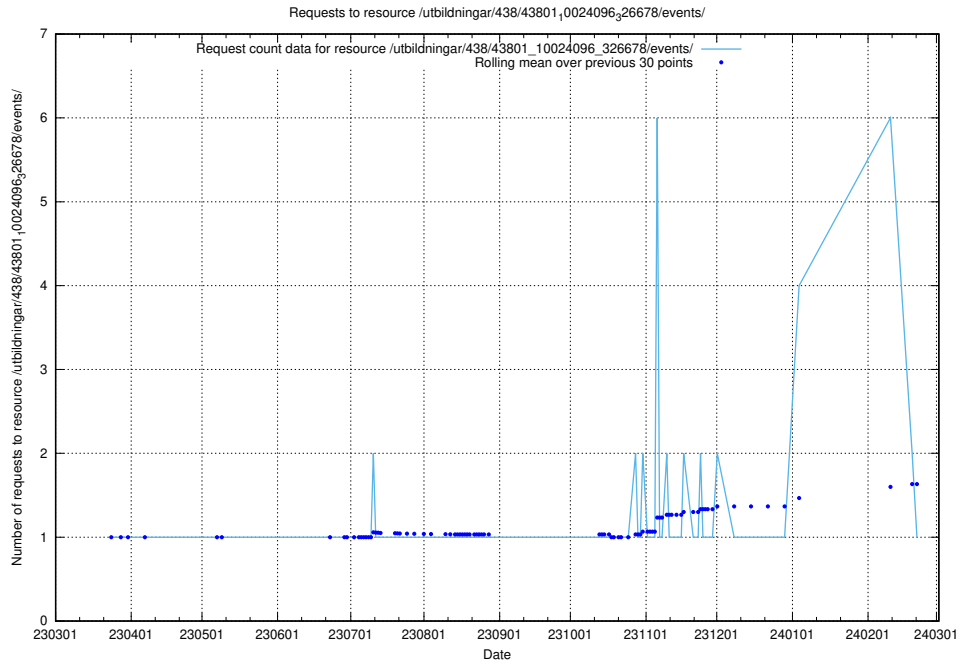

5.5883 Usage of /utbildningar/438/43801_10024096_326678/events/

Here, we count the number of requests to resource /utbildningar/438/43801_10024096_326678/events/.