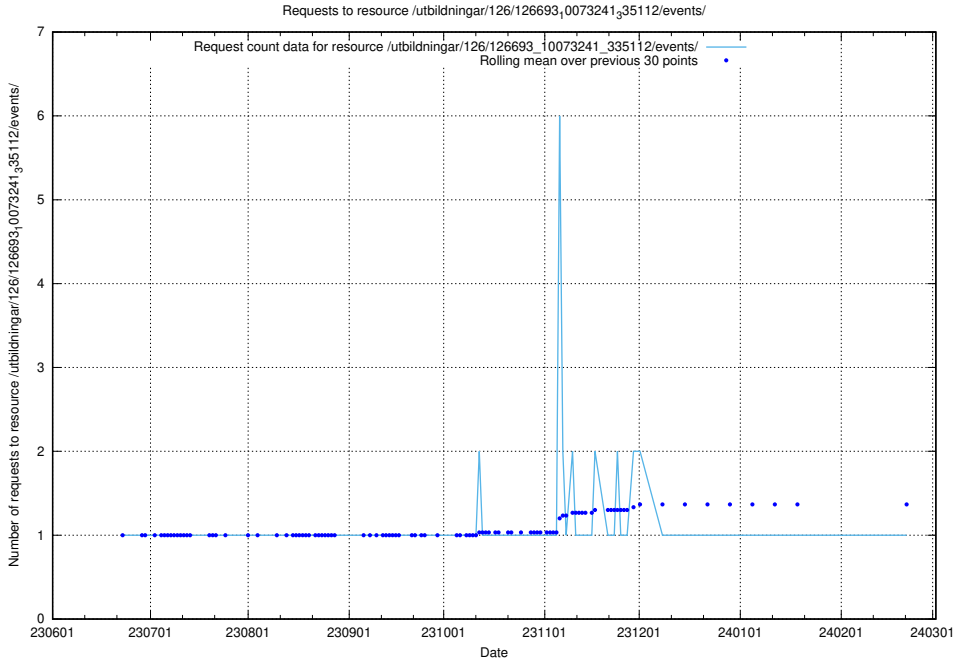

5.5369 Usage of /utbildningar/126/126693_10073241_335112/events/

Here, we count the number of requests to resource /utbildningar/126/126693_10073241_335112/events/