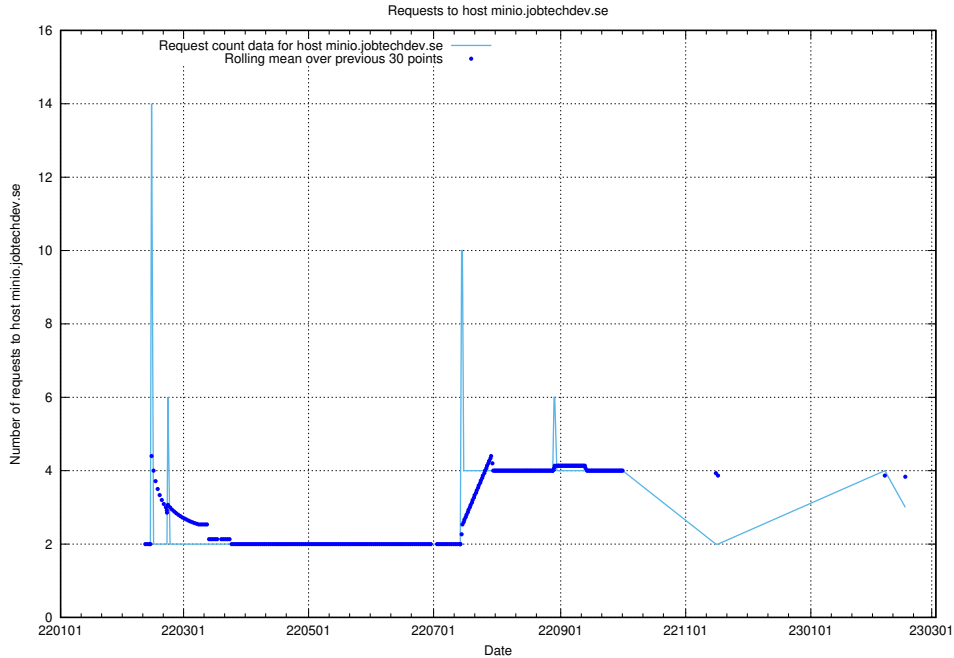

7.232 Usage of minio.jobtechdev.se

Here, we count the number of requests to host minio.jobtechdev.se.