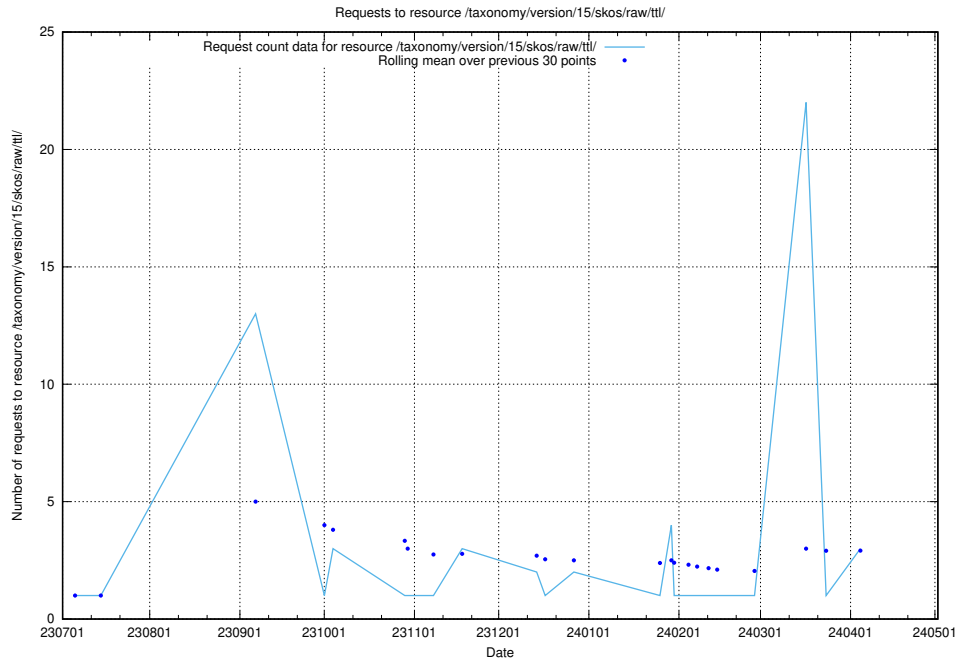

5.396 Usage of `/taxonomy/version/15/skos/raw/ttl/`

Here, we count the number of requests to resource `/taxonomy/version/15/skos/raw/ttl/`.