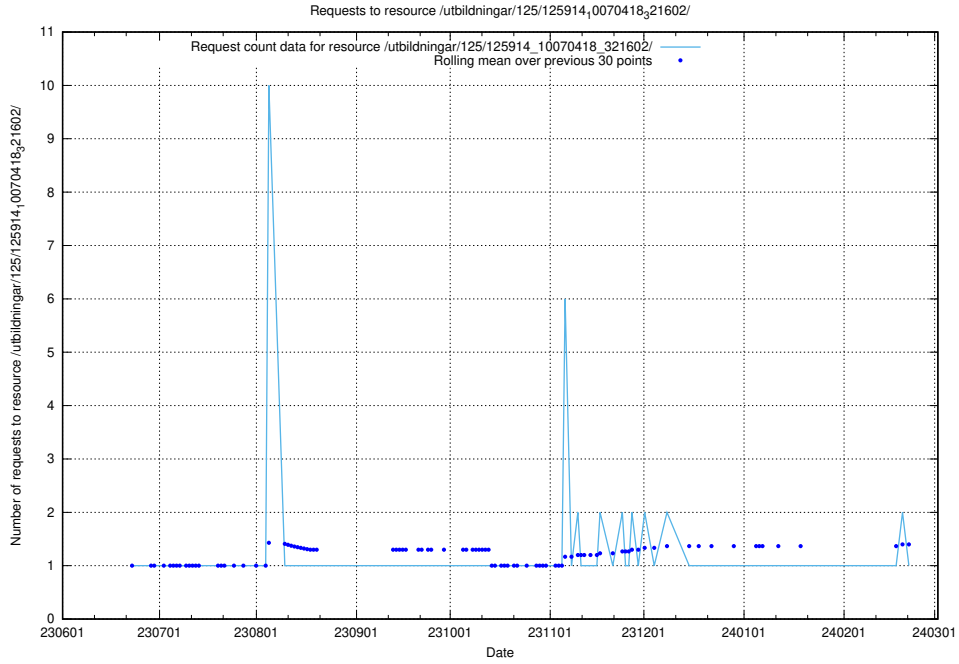

5.5416 Usage of /utbildningar/125/125914_10070418_321602/

Here, we count the number of requests to resource /utbildningar/125/125914_10070418_321602/.