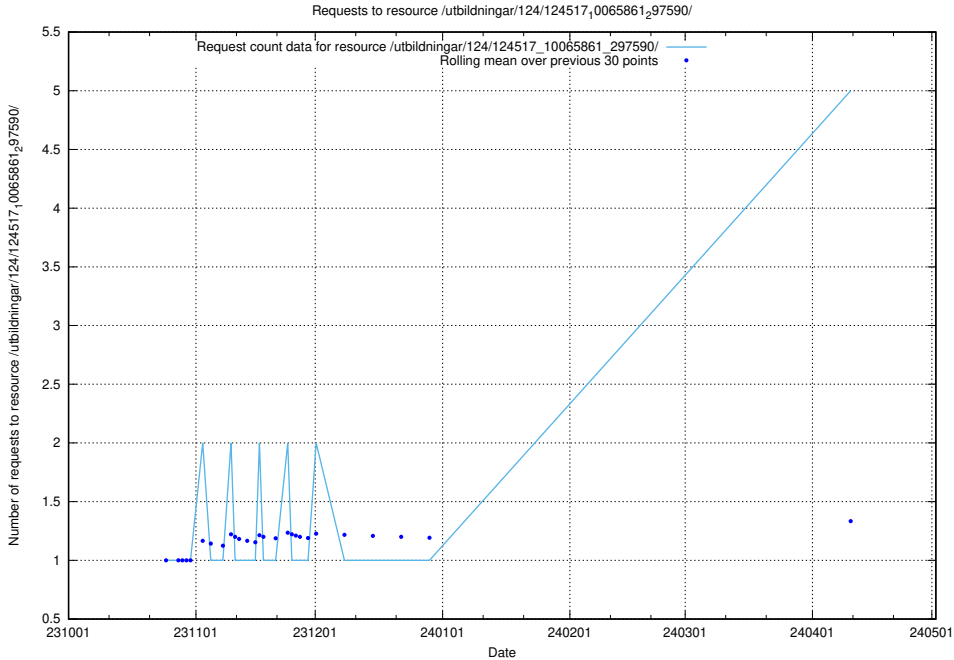

Here, we count the number of requests to resource /utbildningar/124/124934_10069056_336996/events/

5.151 Usage of /utbildningar/124/124517_10065861_297590/

Here, we count the number of requests to resource /utbildningar/124/124517_10065861_297590/.