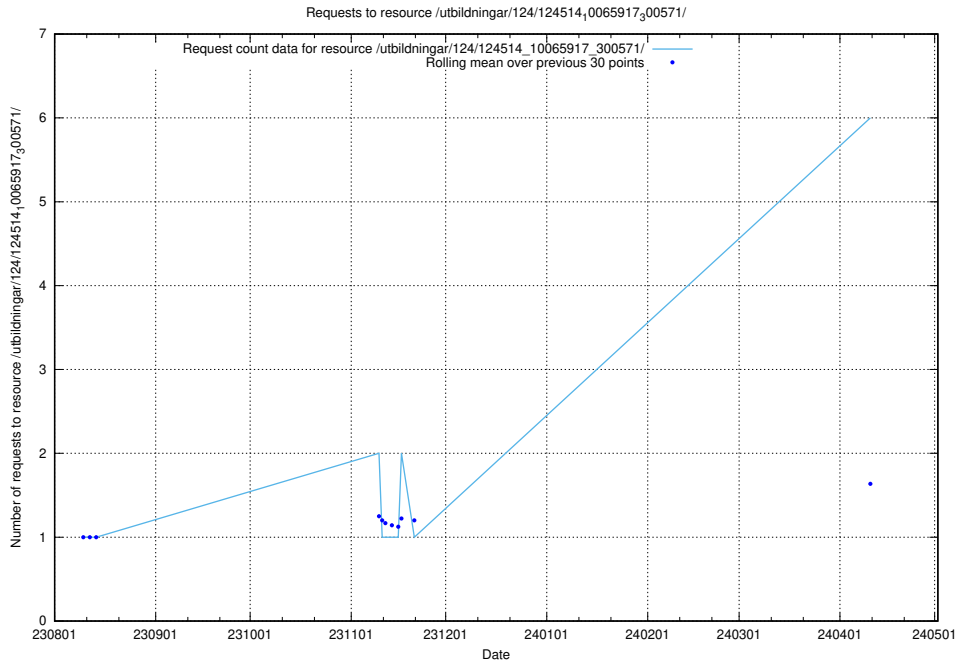

5.83 Usage of /utbildningar/124/124514_10065917_300571/

Here, we count the number of requests to resource /utbildningar/124/124514_10065917_300571/.