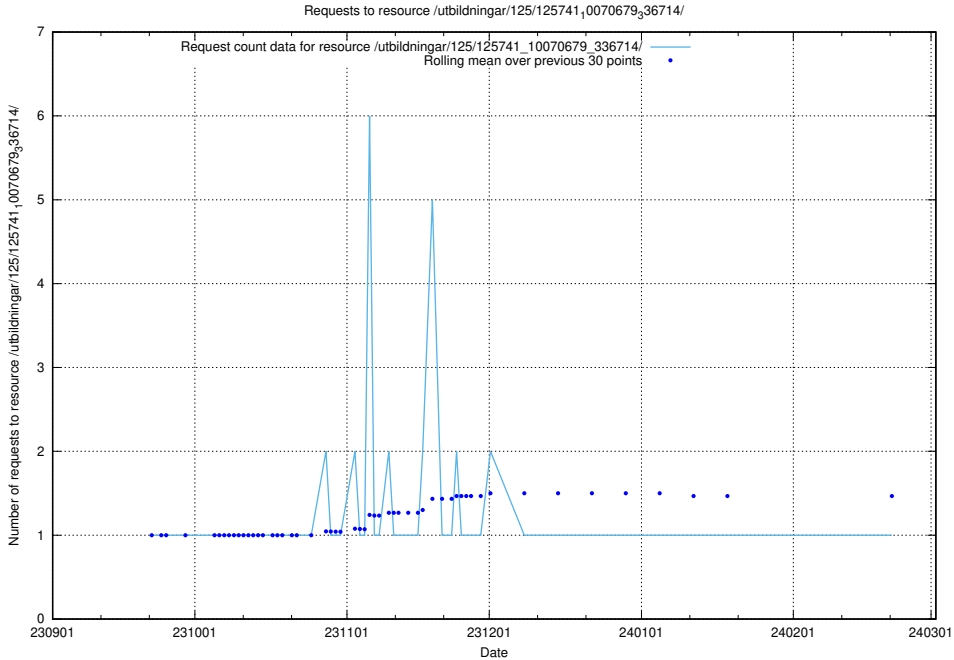

5.4252 Usage of /utbildningar/125/125741_10070679_336714/

Here, we count the number of requests to resource /utbildningar/125/125741_10070679_336714/.