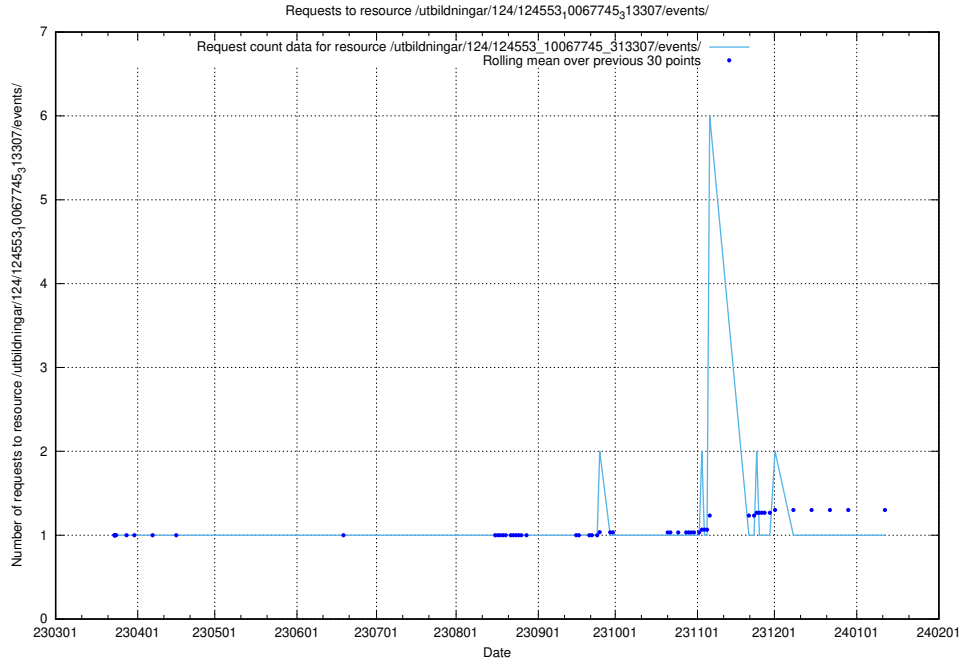

Here, we count the number of requests to resource /utbildningar/124/124614_10067809_313450/.

5.1237 Usage of /utbildningar/124/124553_10067745_313307/events/

Here, we count the number of requests to resource /utbildningar/124/124553_10067745_313307/events/