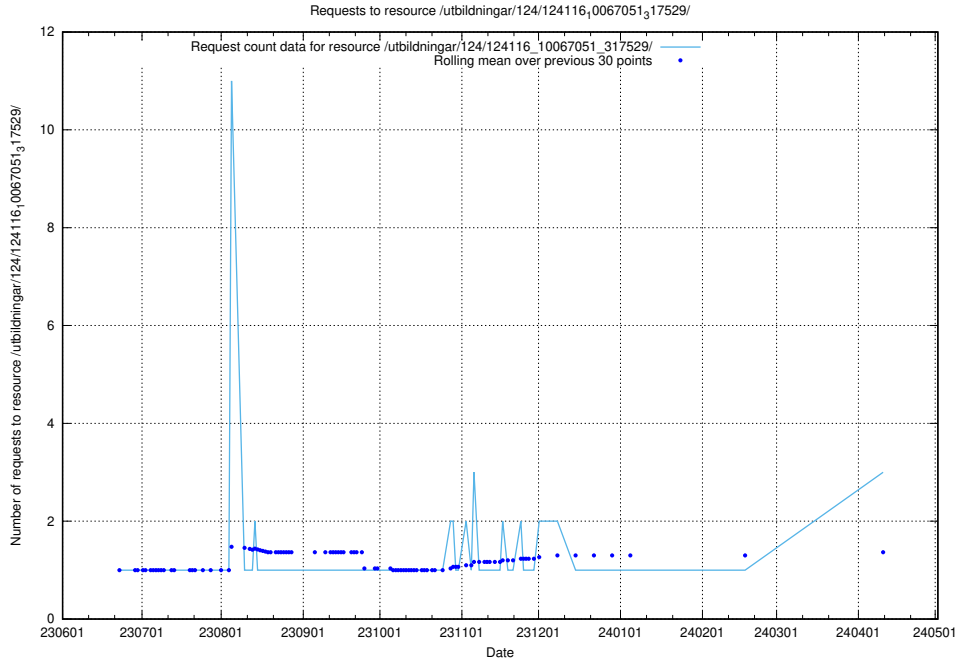

5.427 Usage of /utbildningar/124/124116_10067051_317529/

Here, we count the number of requests to resource /utbildningar/124/124116_10067051_317529/.