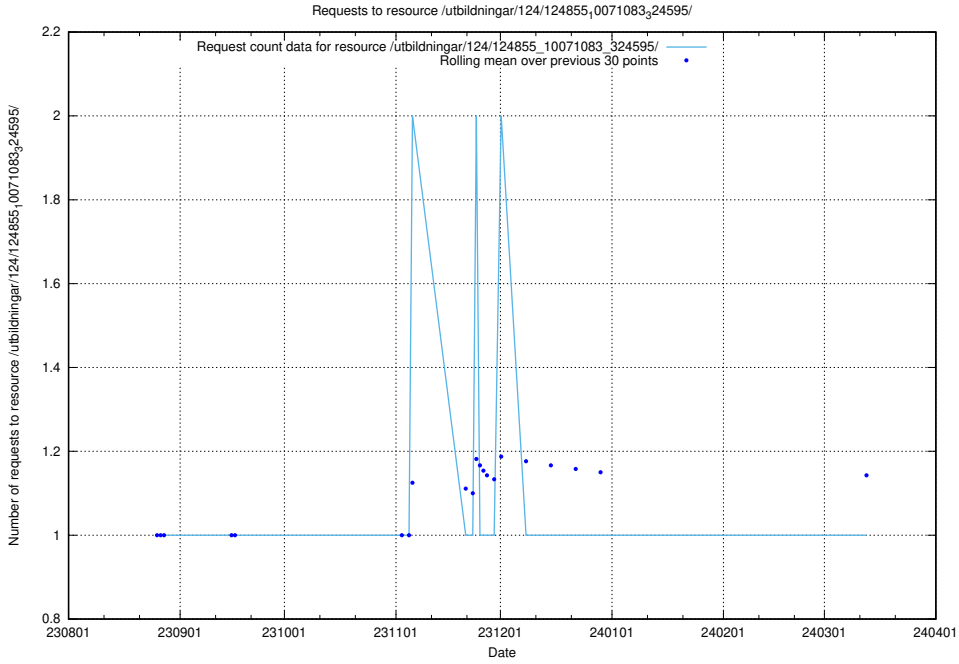

5.4455 Usage of /utbildningar/124/124855_10071083_324595/

Here, we count the number of requests to resource /utbildningar/124/124855_10071083_324595/.