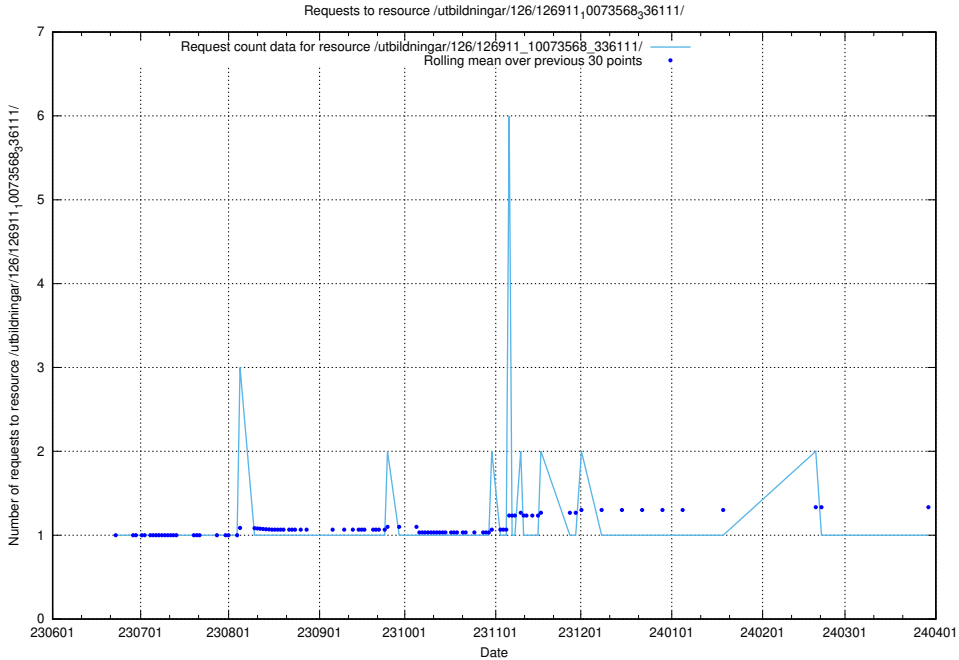

5.5307 Usage of /utbildningar/126/126911_10073568_336111/

Here, we count the number of requests to resource /utbildningar/126/126911_10073568_336111/.