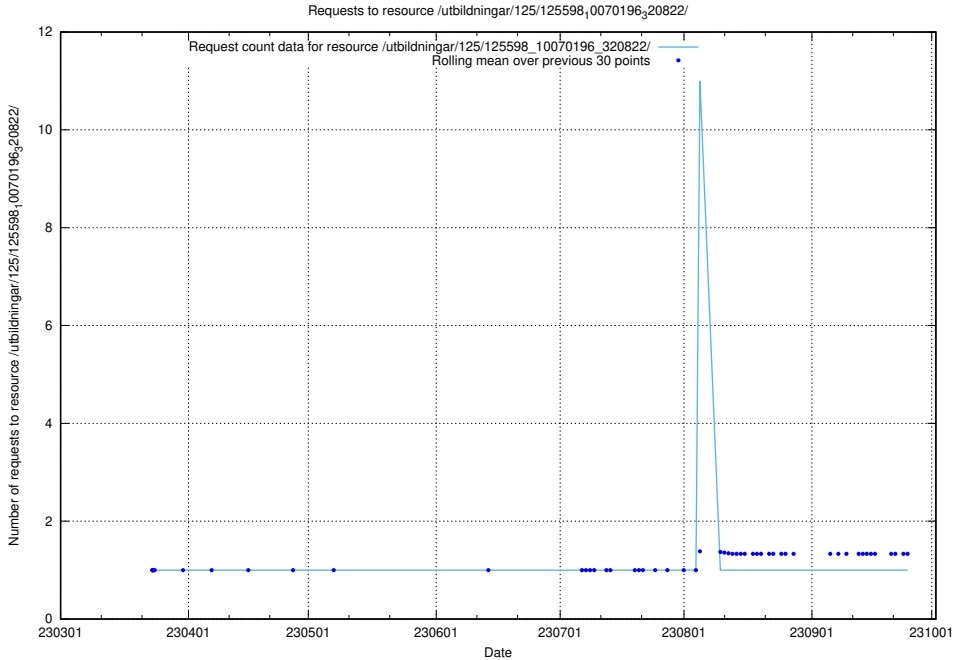

5.1123 Usage of /utbildningar/125/125598_10070196_320822/

Here, we count the number of requests to resource /utbildningar/125/125598_10070196_320822/.