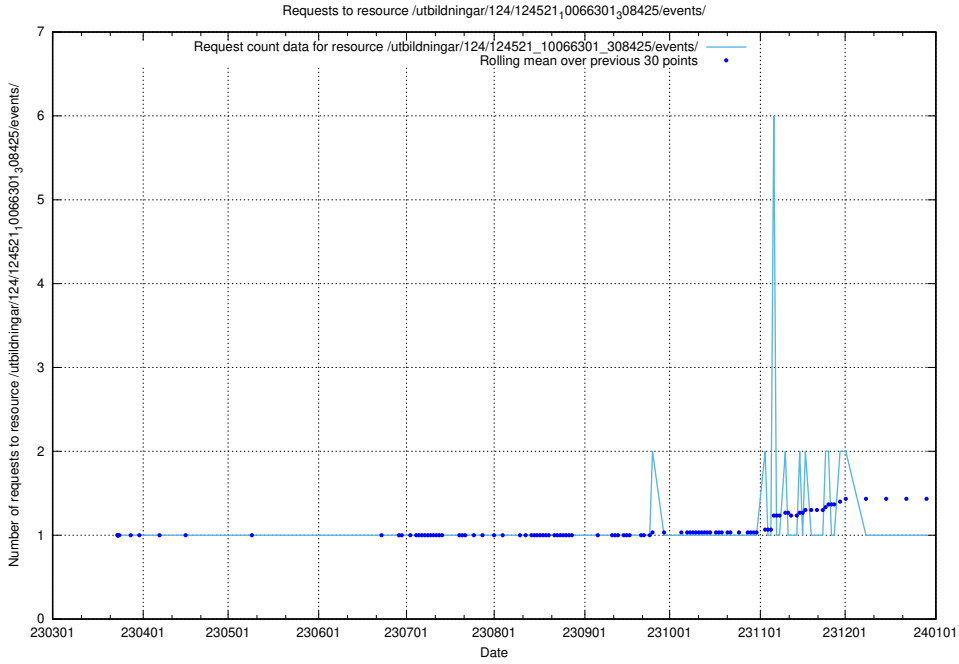

5.1249 Usage of /utbildningar/124/124521_10066301_308425/events/

Here, we count the number of requests to resource /utbildningar/124/124521_10066301_308425/events/

5.1250 Usage of /utbildningar/124/124521_10066301_308425/