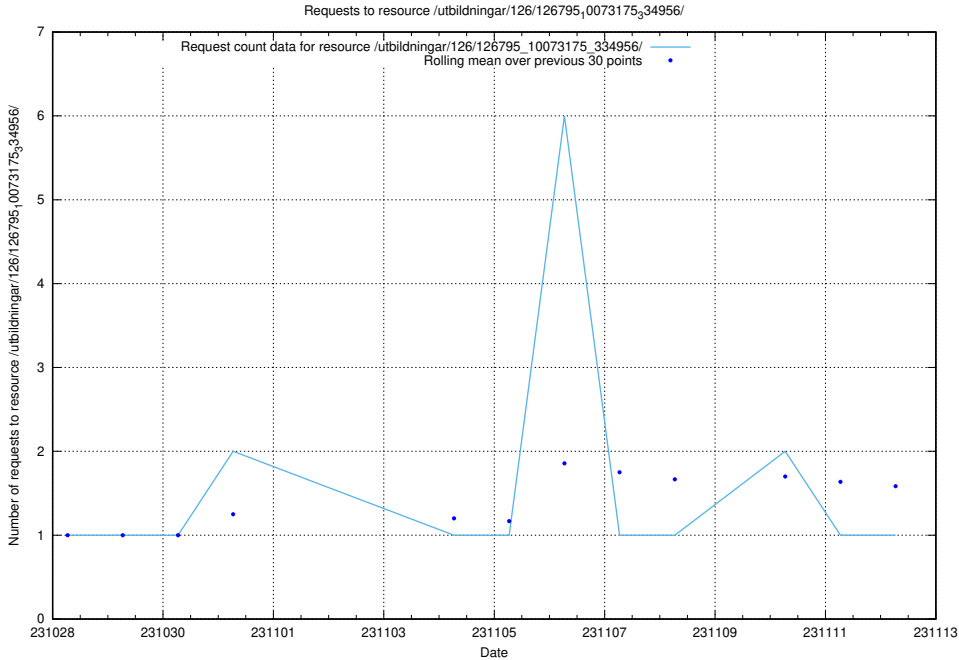

5.3940 Usage of /utbildningar/126/126795_10073175_334956/

Here, we count the number of requests to resource /utbildningar/126/126795_10073175_334956/.