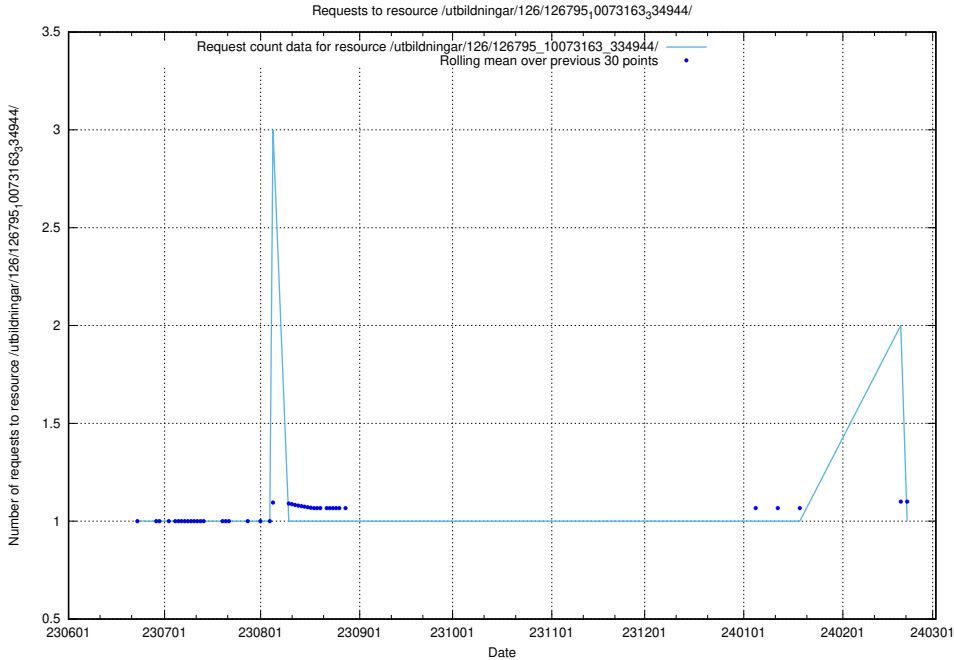

5.5314 Usage of /utbildningar/126/126795_10073163_334944/

Here, we count the number of requests to resource /utbildningar/126/126795_10073163_334944/.