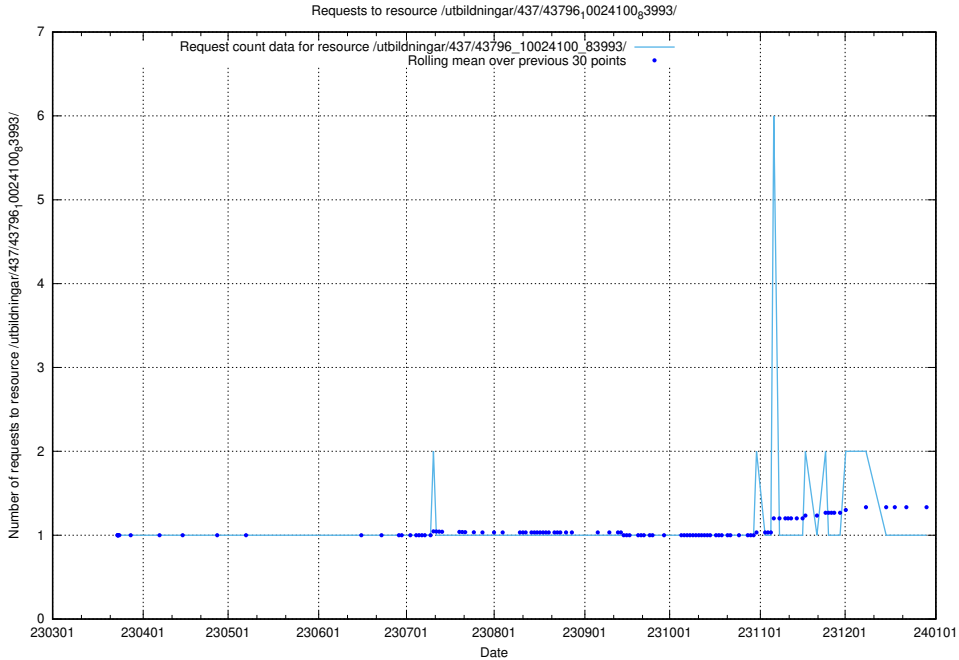

5.6048 Usage of /utbildningar/437/43796_10024100_83993/

Here, we count the number of requests to resource /utbildningar/437/43796_10024100_83993/.