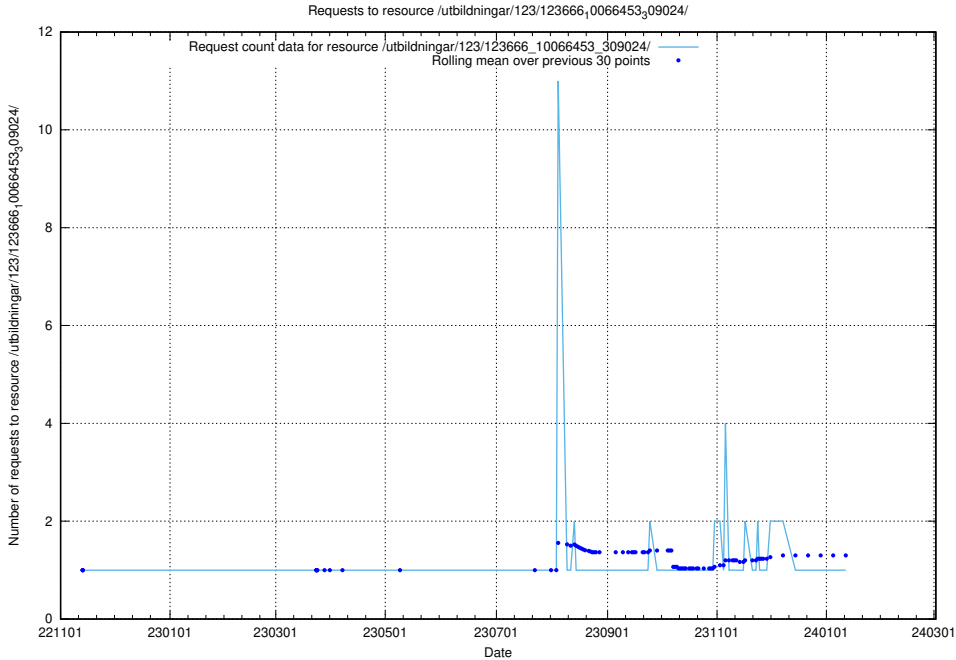

5.5645 Usage of /utbildningar/123/123666_10066453_309024/

Here, we count the number of requests to resource /utbildningar/123/123666_10066453_309024/.