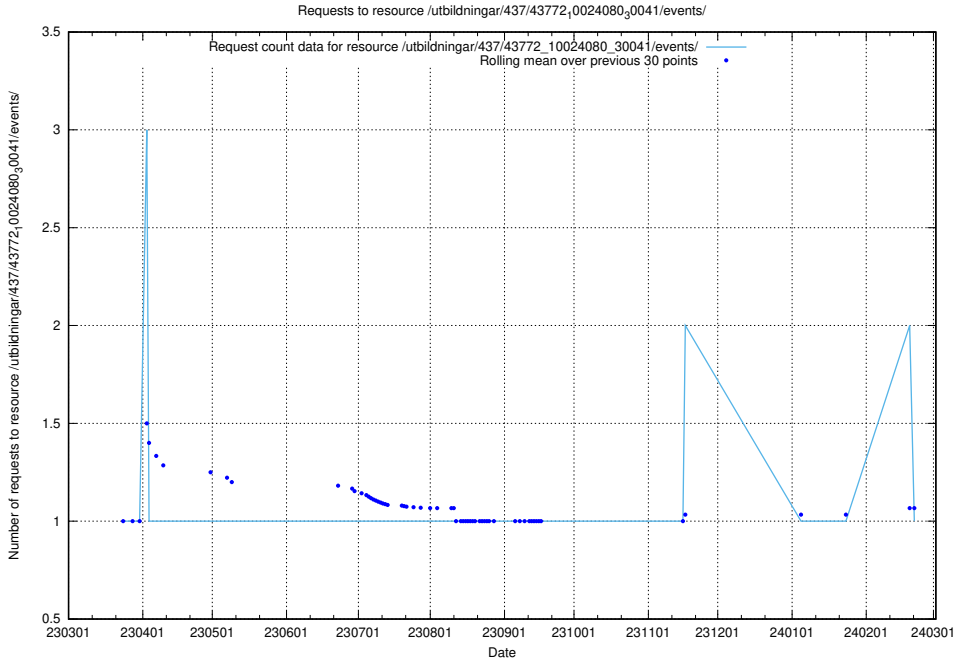

5.5893 Usage of /utbildningar/437/43772_10024080_30041/events/

Here, we count the number of requests to resource /utbildningar/437/43772_10024080_30041/events/.