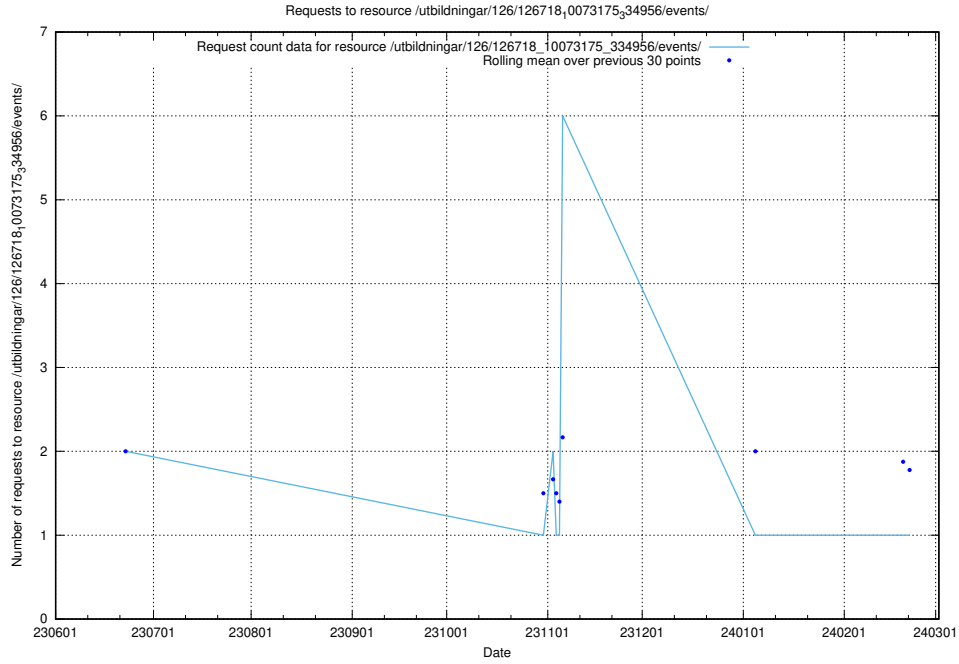

5.5290 Usage of /utbildningar/126/126718_10073175_334956/events/

Here, we count the number of requests to resource /utbildningar/126/126718_10073175_334956/events/