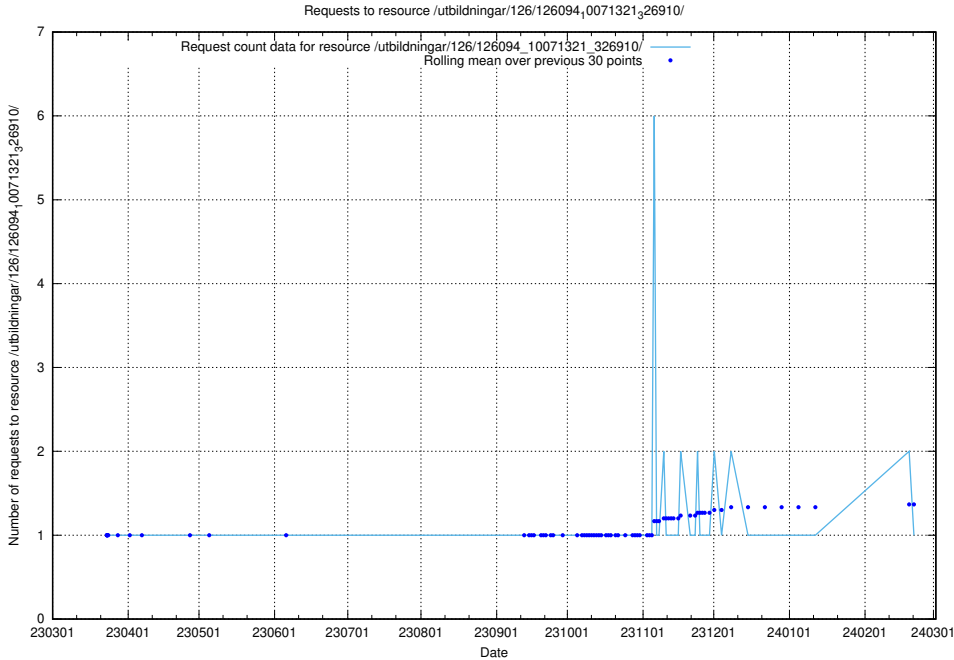

5.6133 Usage of /utbildningar/126/126094_10071321_326910/

Here, we count the number of requests to resource /utbildningar/126/126094_10071321_326910/.