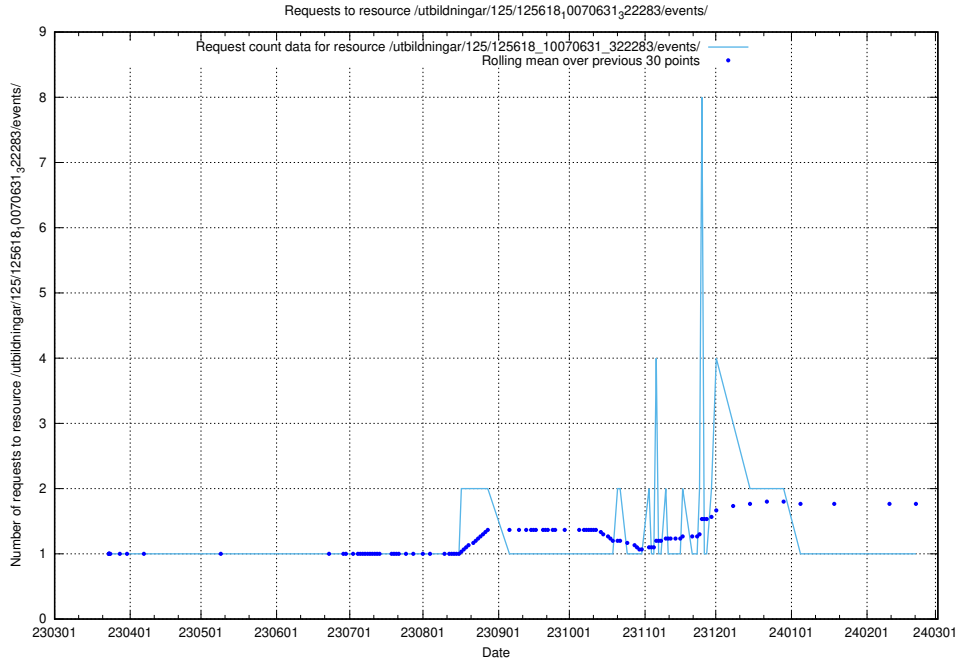

5.1103 Usage of /utbildningar/125/125618_10070631_322283/events/

Here, we count the number of requests to resource /utbildningar/125/125618_10070631_322283/events/