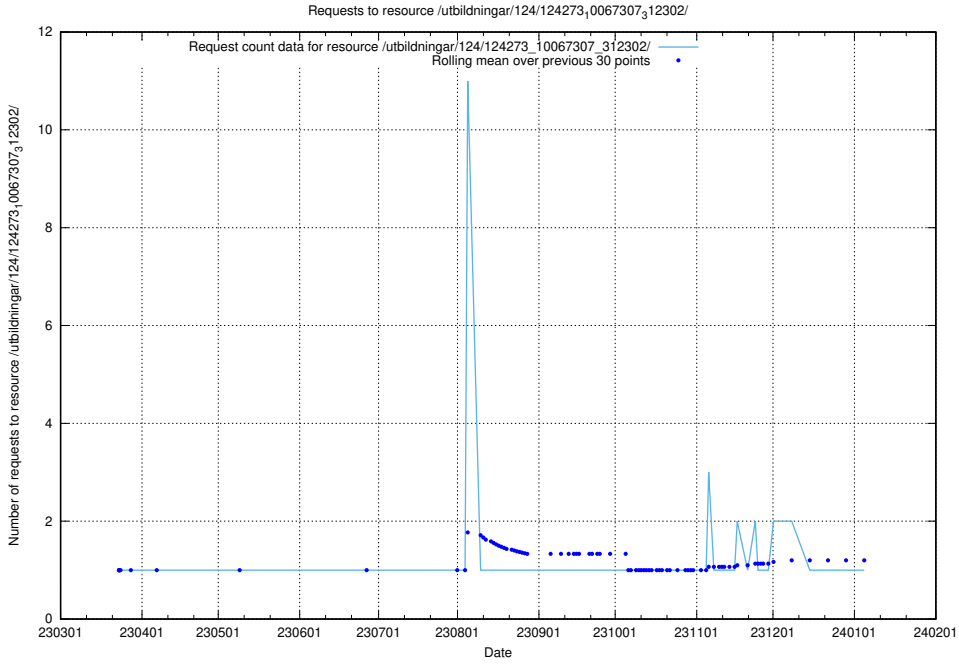

Here, we count the number of requests to resource /utbildningar/124/124273_10067307_312302/.

5.3746 Usage of /taxonomy/version/18/query/concepts-describing-working-hours/

Here, we count the number of requests to resource /taxonomy/version/18/query/concepts-describing-working-hours/.