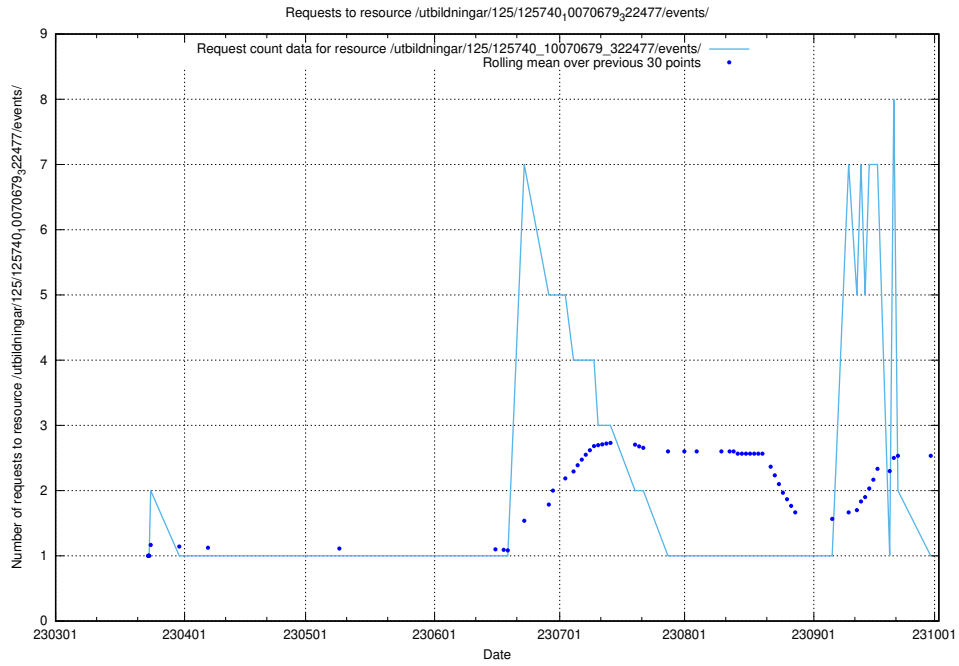

5.1029 Usage of /utbildningar/125/125740_10070679_322477/events/

Here, we count the number of requests to resource /utbildningar/125/125740_10070679_322477/events/