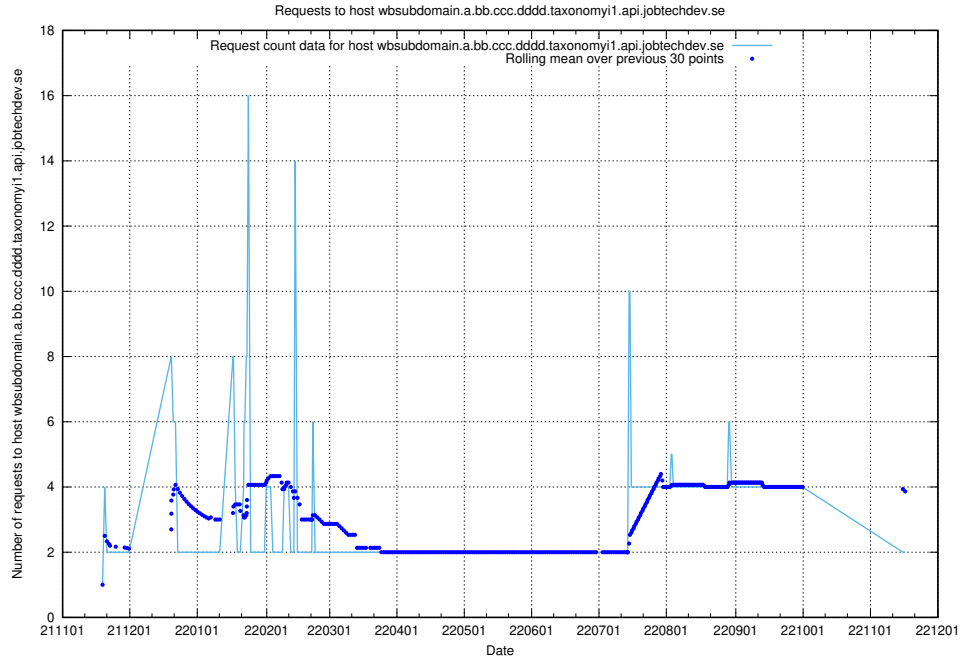

7.461 Usage of wbsubdomain.a.bb.ccc.dddd.taxonomy1.api.jobtechdev.se

Here, we count the number of requests to host wbsubdomain.a.bb.ccc.dddd.taxonomy1.api.jobtechdev.se