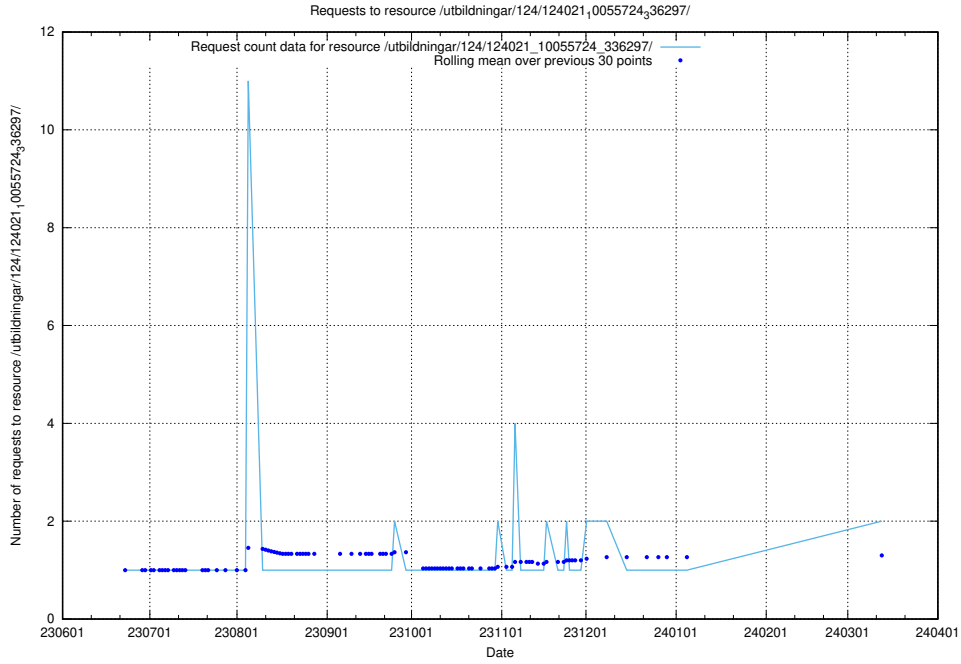

5.904 Usage of /utbildningar/124/124021_10055724_336297/

Here, we count the number of requests to resource /utbildningar/124/124021_10055724_336297/.