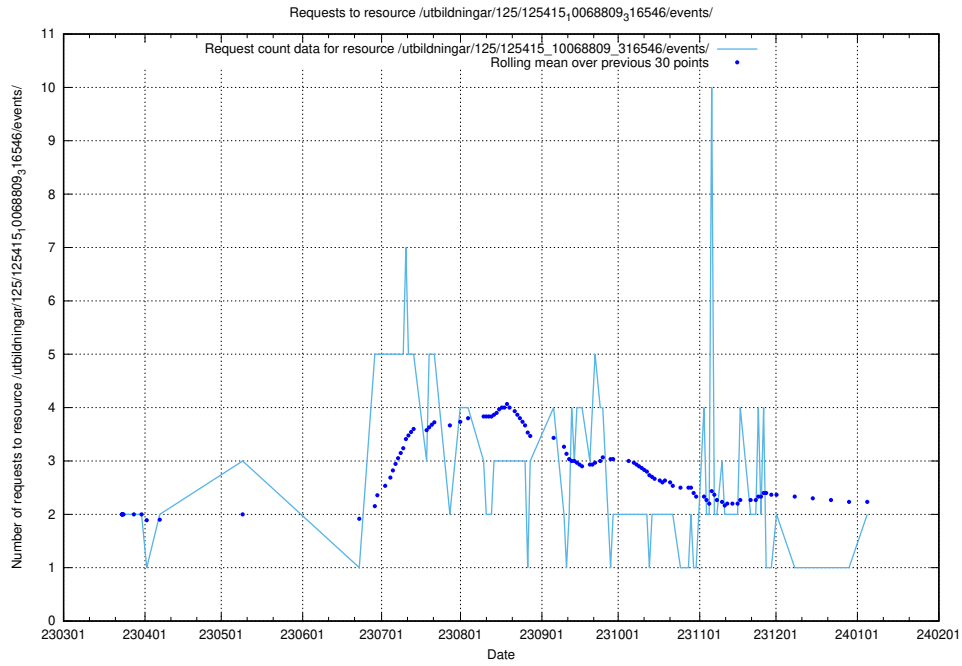

5.978 Usage of /utbildningar/125/125415_10068809_316546/events/

Here, we count the number of requests to resource /utbildningar/125/125415_10068809_316546/events/