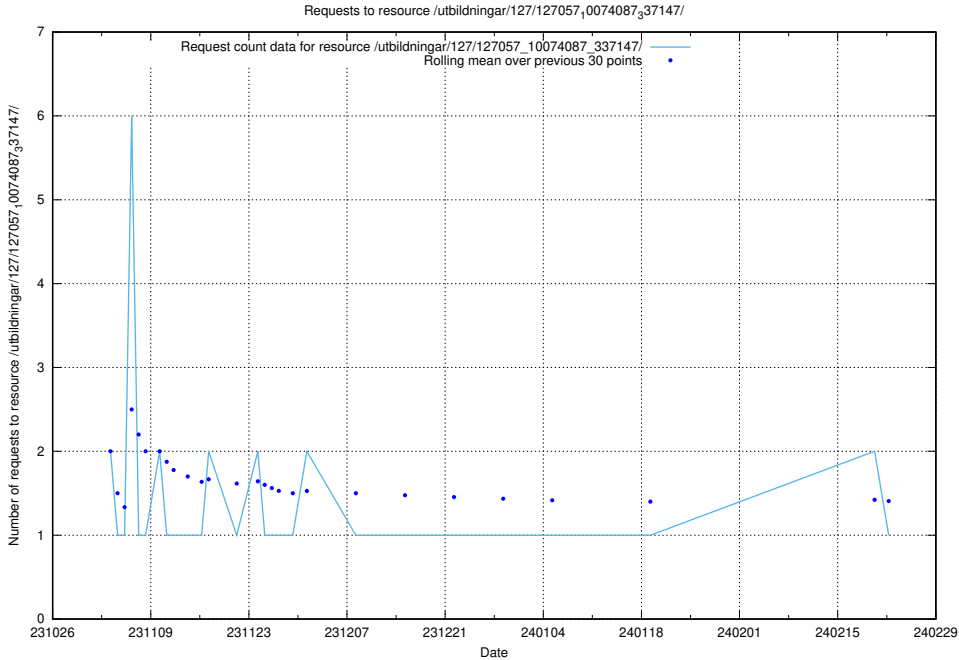

Here, we count the number of requests to resource /utbildningar/127/127112_10074048_337078/events/

5.3894 Usage of /utbildningar/127/127057_10074087_337147/

Here, we count the number of requests to resource /utbildningar/127/127057_10074087_337147/.