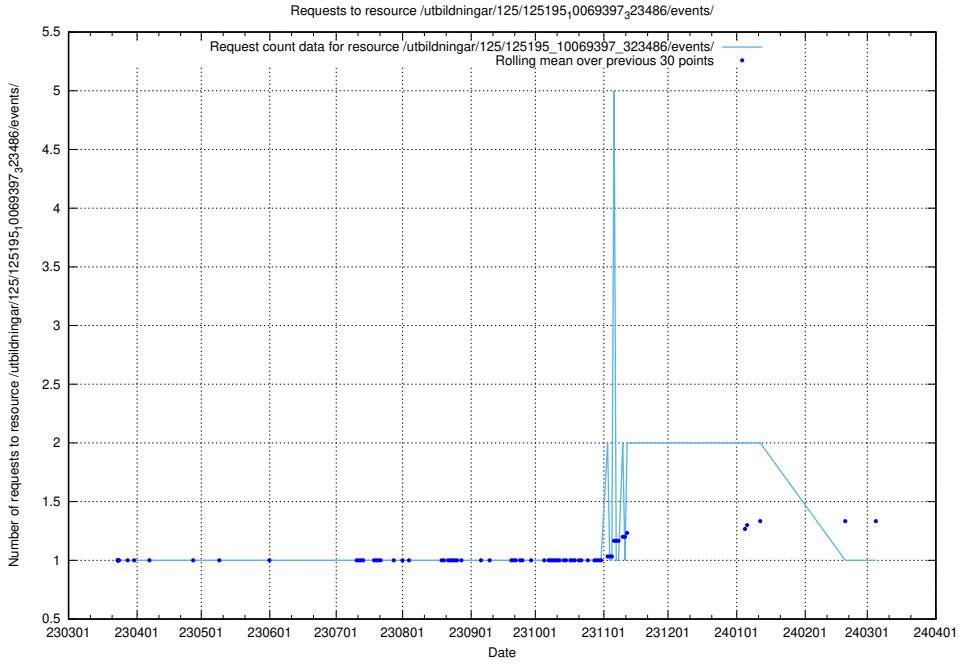

5.1159 Usage of /utbildningar/125/125195_10069397_323486/events/

Here, we count the number of requests to resource /utbildningar/125/125195_10069397_323486/events/