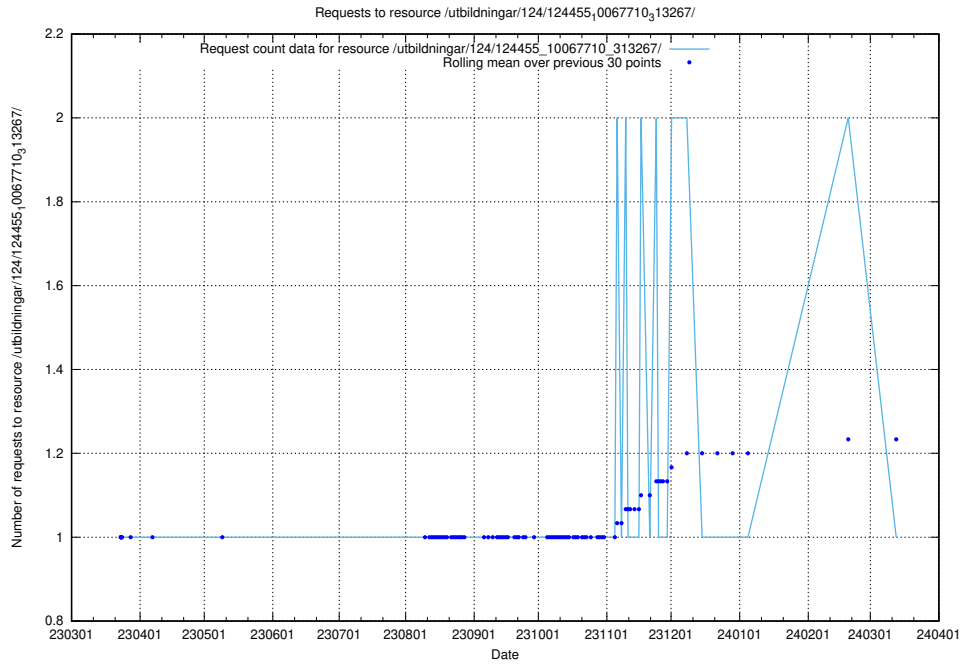

5.3208 Usage of /utbildningar/124/124455_10067710_313267/

Here, we count the number of requests to resource /utbildningar/124/124455_10067710_313267/.