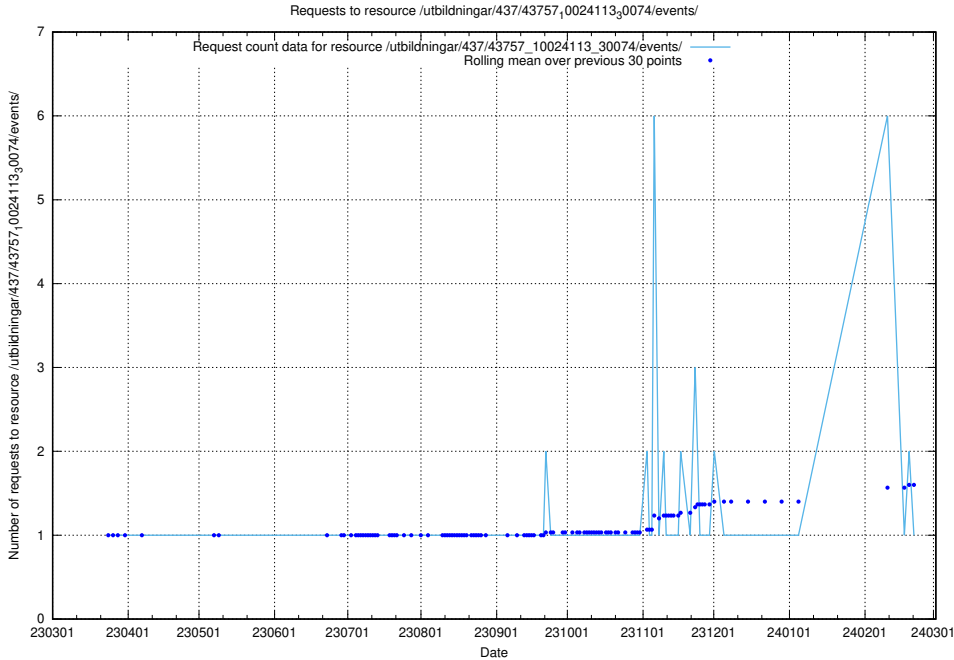

5.5897 Usage of /utbildningar/437/43757_10024113_30074/events/

Here, we count the number of requests to resource /utbildningar/437/43757_10024113_30074/events/.