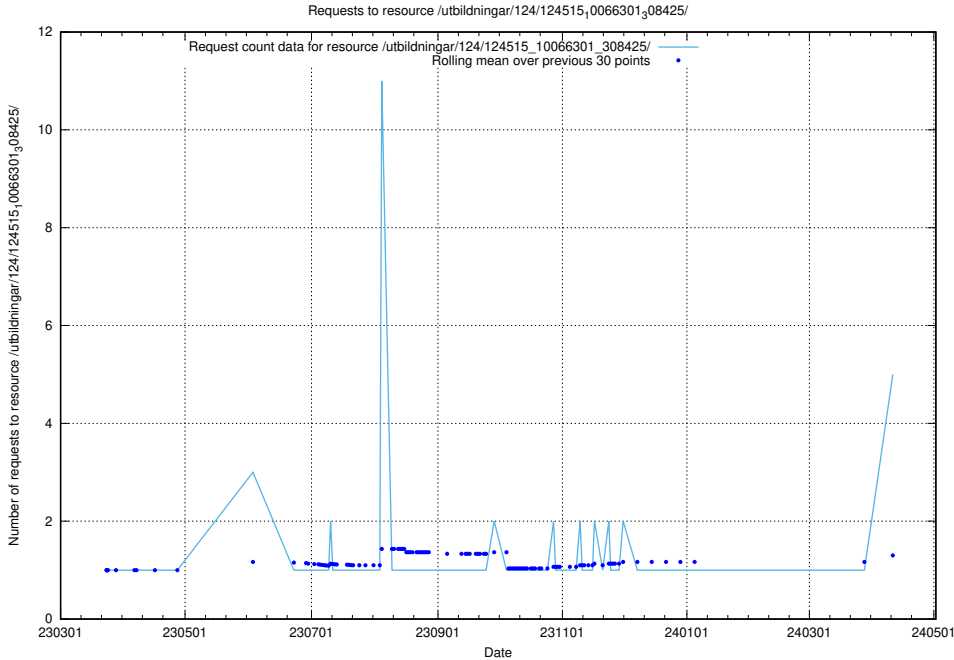

5.128 Usage of /utbildningar/124/124515_10066301_308425/

Here, we count the number of requests to resource /utbildningar/124/124515_10066301_308425/.