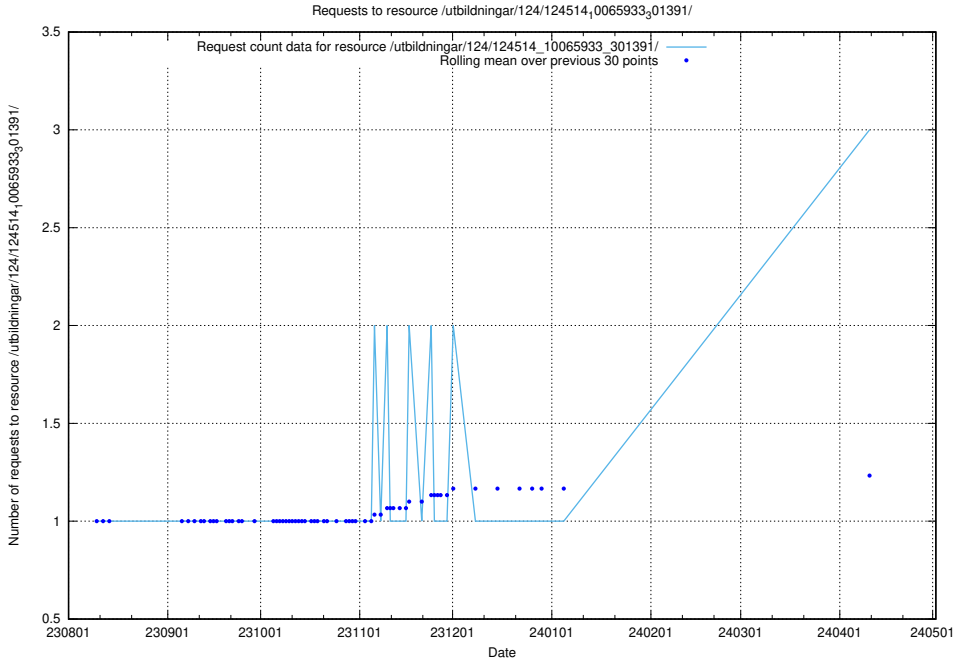

5.379 Usage of /utbildningar/124/124514_10065933_301391/

Here, we count the number of requests to resource /utbildningar/124/124514_10065933_301391/.