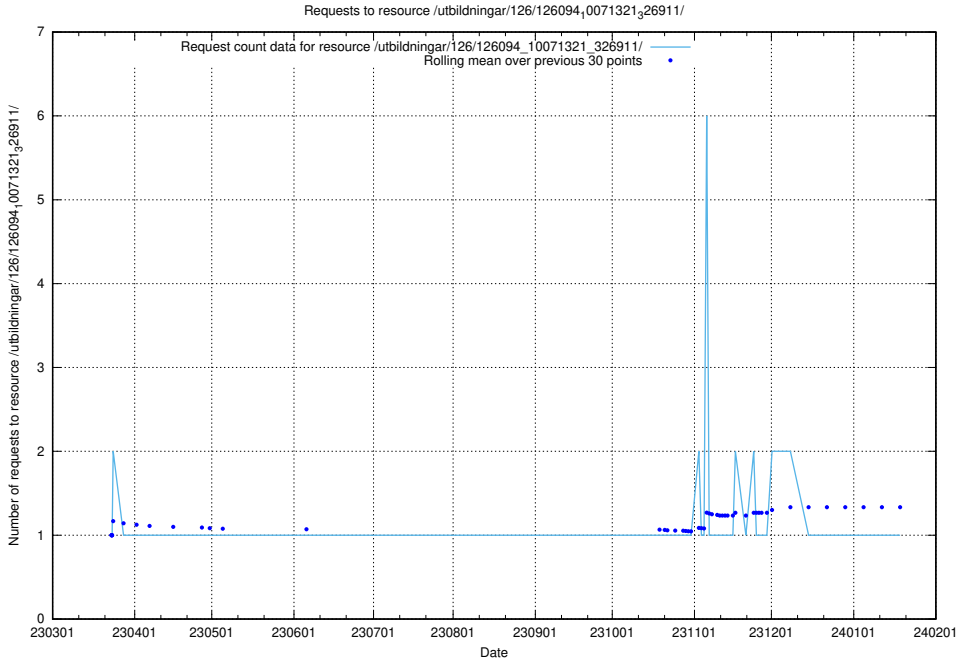

5.6132 Usage of /utbildningar/126/126094_10071321_326911/

Here, we count the number of requests to resource /utbildningar/126/126094_10071321_326911/.