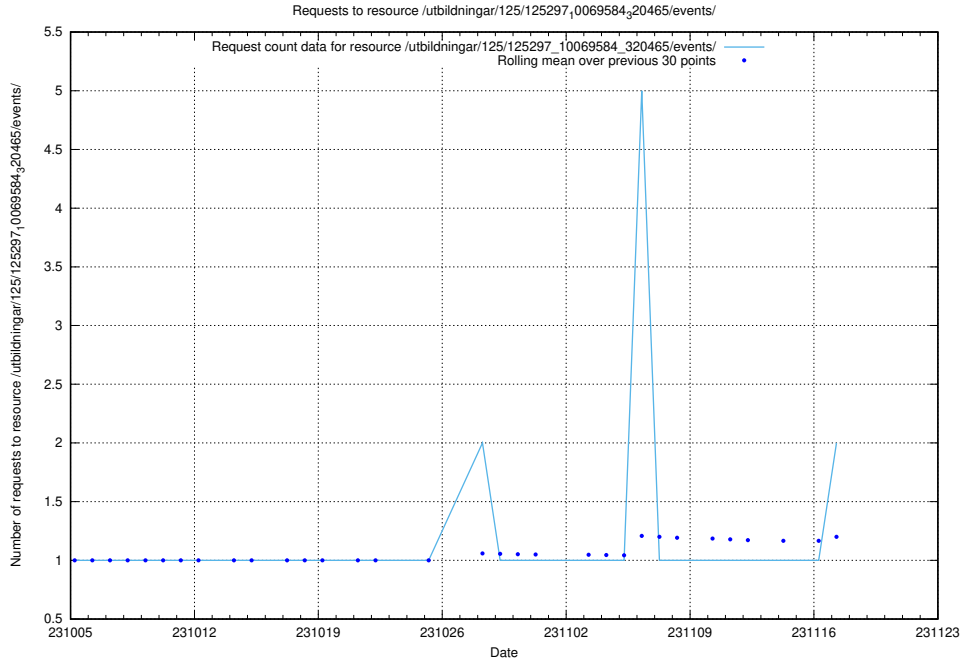

5.755 Usage of /utbildningar/125/125297_10069584_320465/events/

Here, we count the number of requests to resource /utbildningar/125/125297_10069584_320465/events/