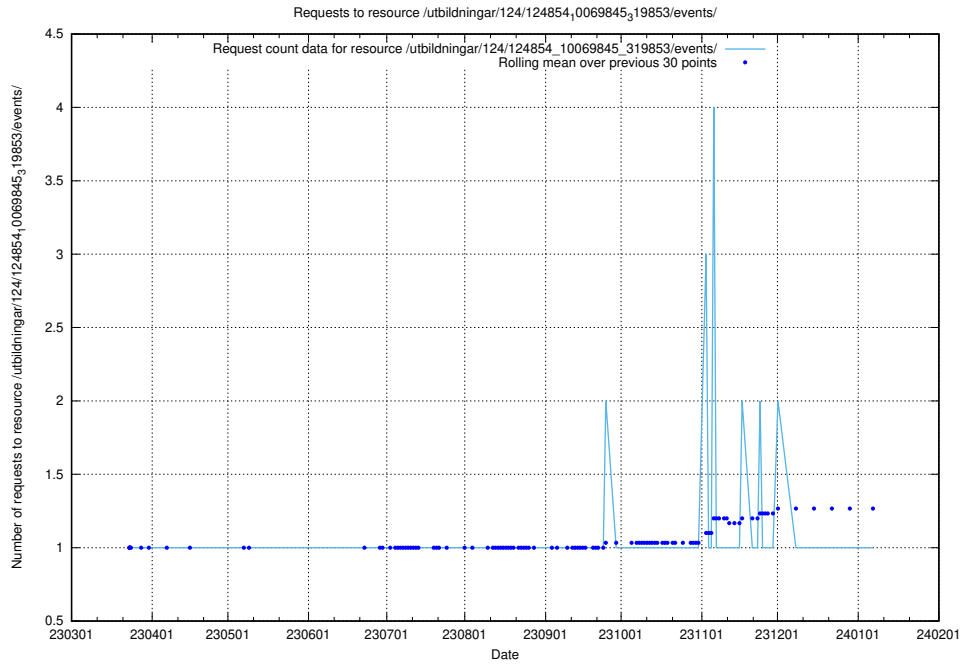

5.1226 Usage of /utbildningar/124/124854_10069845_319853/events/

Here, we count the number of requests to resource /utbildningar/124/124854_10069845_319853/events/