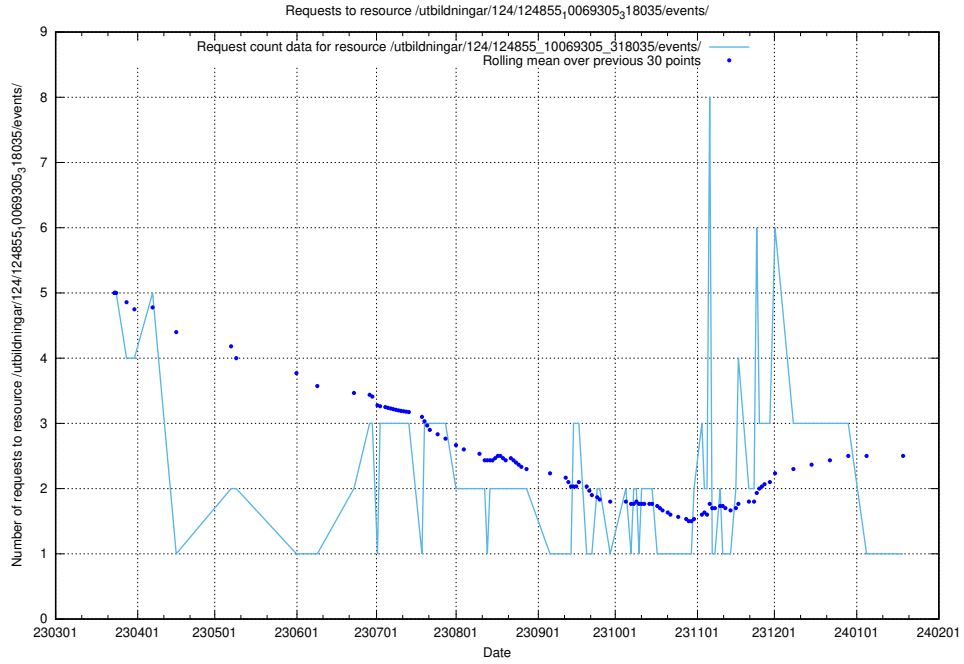

5.5958 Usage of /utbildningar/124/124855_10069305_318035/events/

Here, we count the number of requests to resource /utbildningar/124/124855_10069305_318035/events/