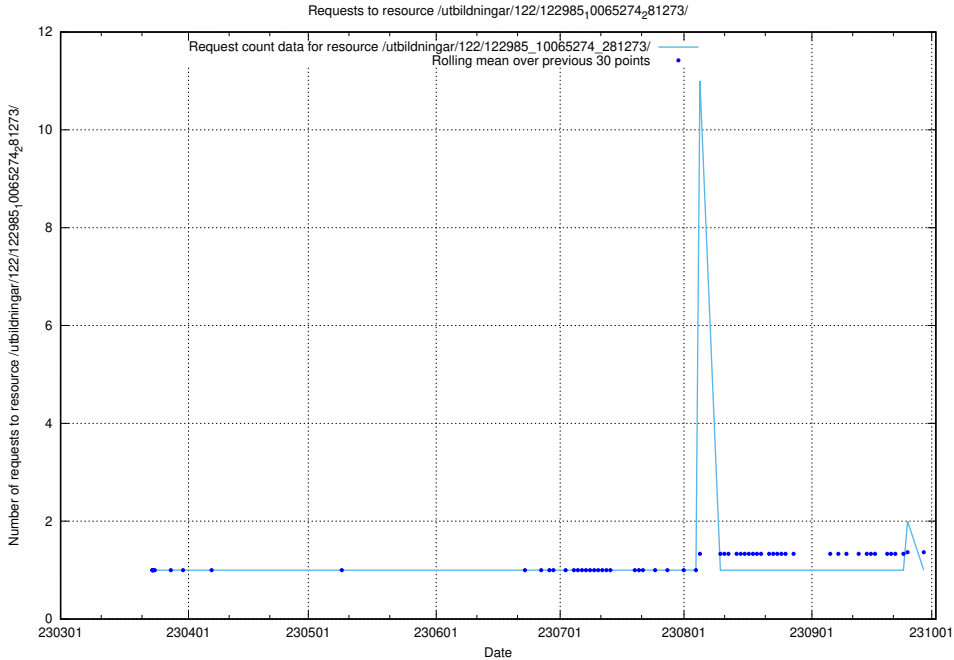

5.4661 Usage of /utbildningar/122/122985_10065274_281273/

Here, we count the number of requests to resource /utbildningar/122/122985_10065274_281273/.