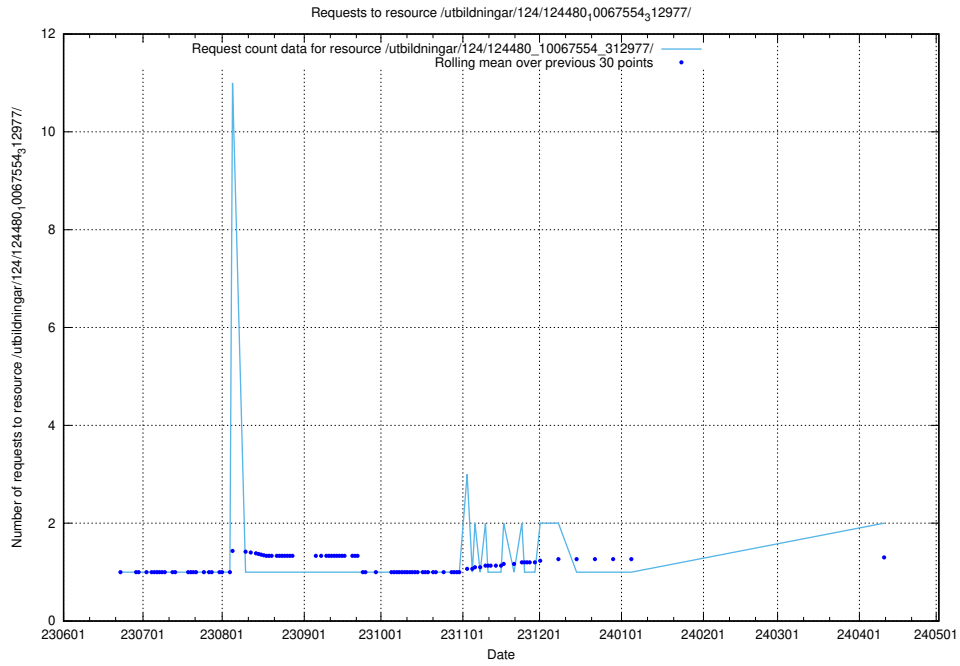

5.893 Usage of /utbildningar/124/124480_10067554_312977/

Here, we count the number of requests to resource /utbildningar/124/124480_10067554_312977/.