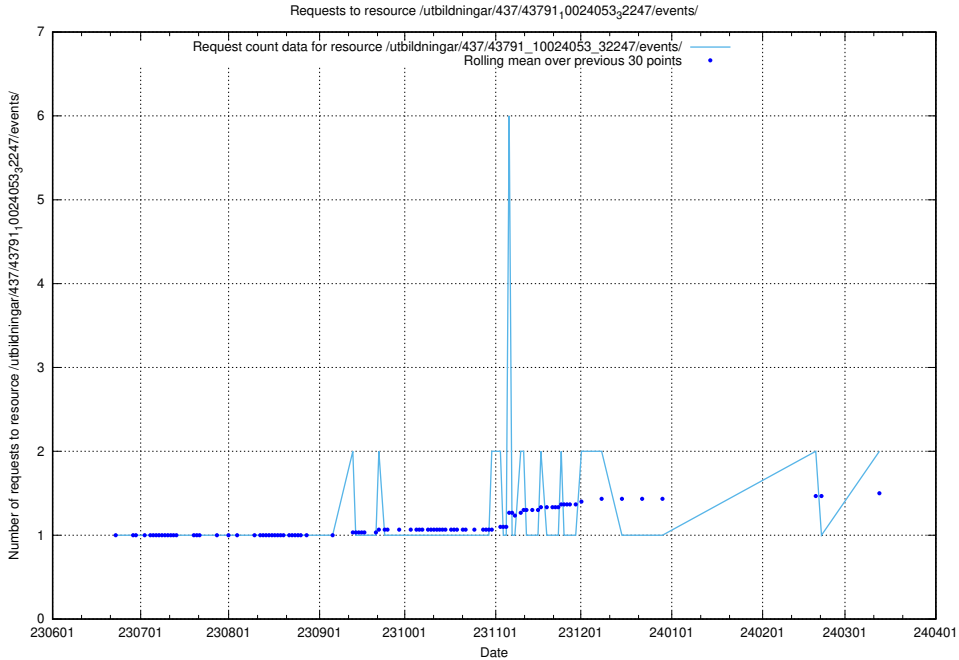

Here, we count the number of requests to resource /utbildningar/438/43802_10024033_29994/.

5.871 Usage of /utbildningar/437/43791_10024053_32247/events/

Here, we count the number of requests to resource /utbildningar/437/43791_10024053_32247/events/.