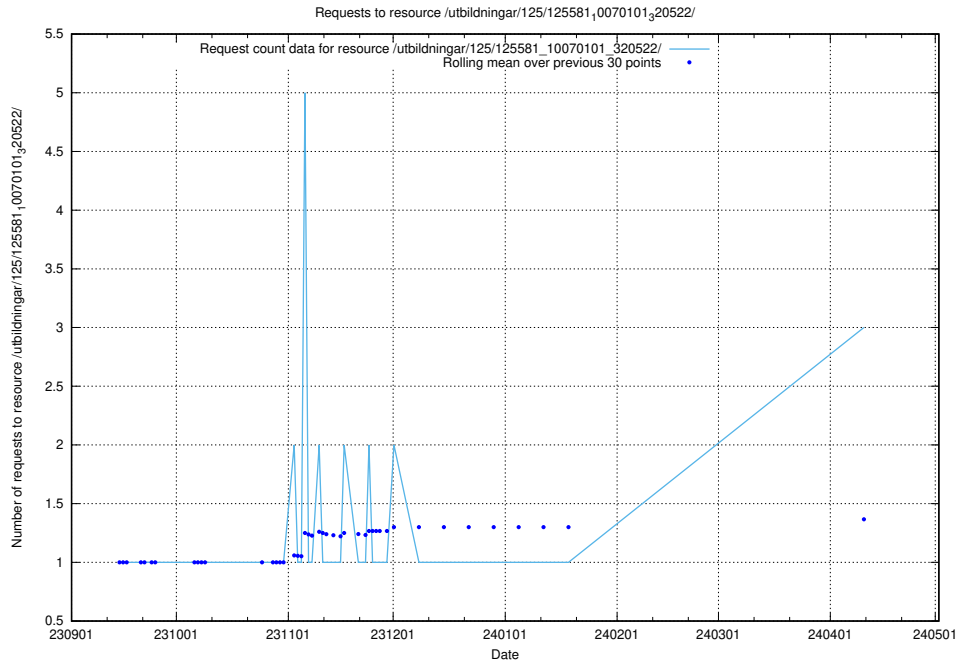

5.373 Usage of /utbildningar/125/125581_10070101_320522/

Here, we count the number of requests to resource /utbildningar/125/125581_10070101_320522/.