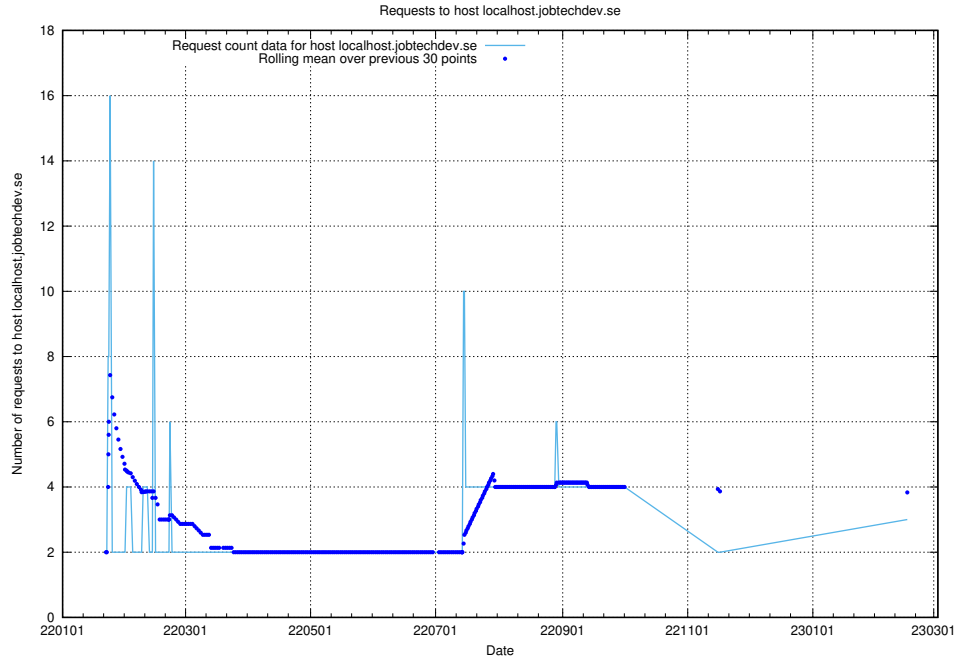

7.251 Usage of localhost.jobtechdev.se

Here, we count the number of requests to host localhost.jobtechdev.se.