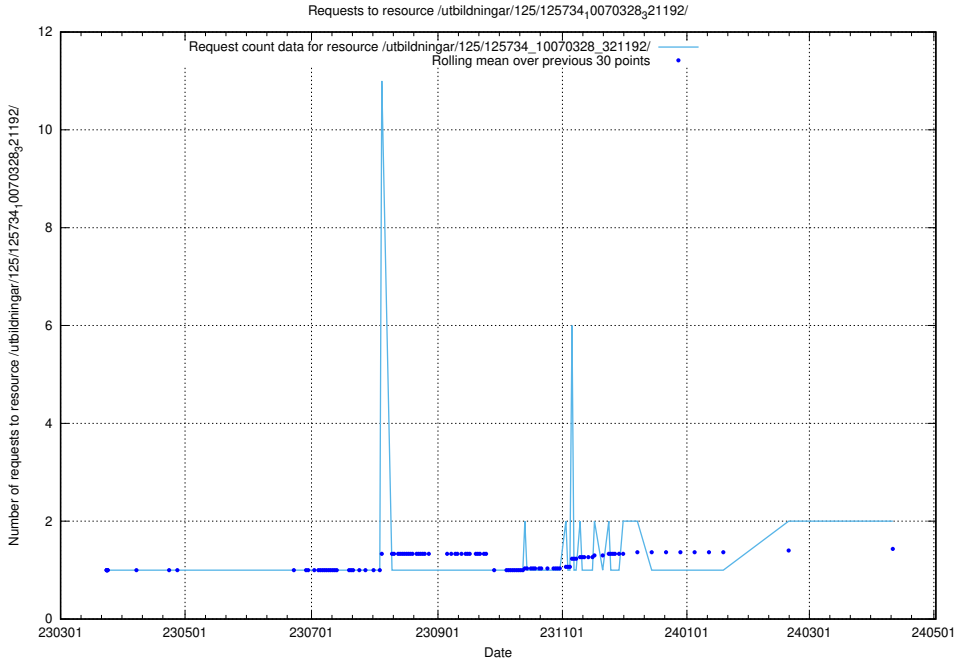

5.505 Usage of /utbildningar/125/125734_10070328_321192/

Here, we count the number of requests to resource /utbildningar/125/125734_10070328_321192/.