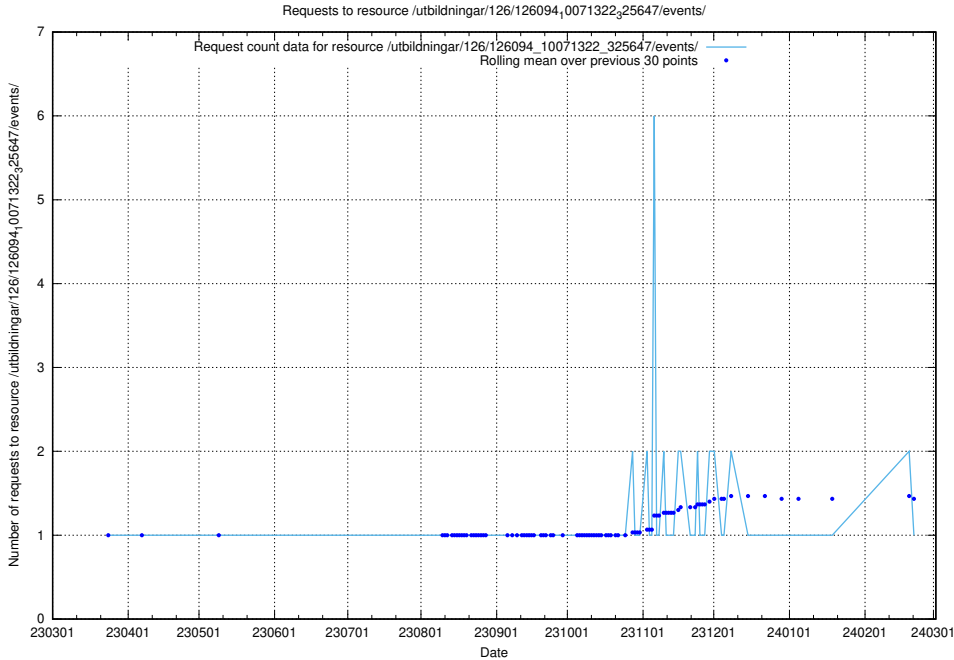

5.5914 Usage of /utbildningar/126/126094_10071322_325647/events/

Here, we count the number of requests to resource /utbildningar/126/126094_10071322_325647/events/