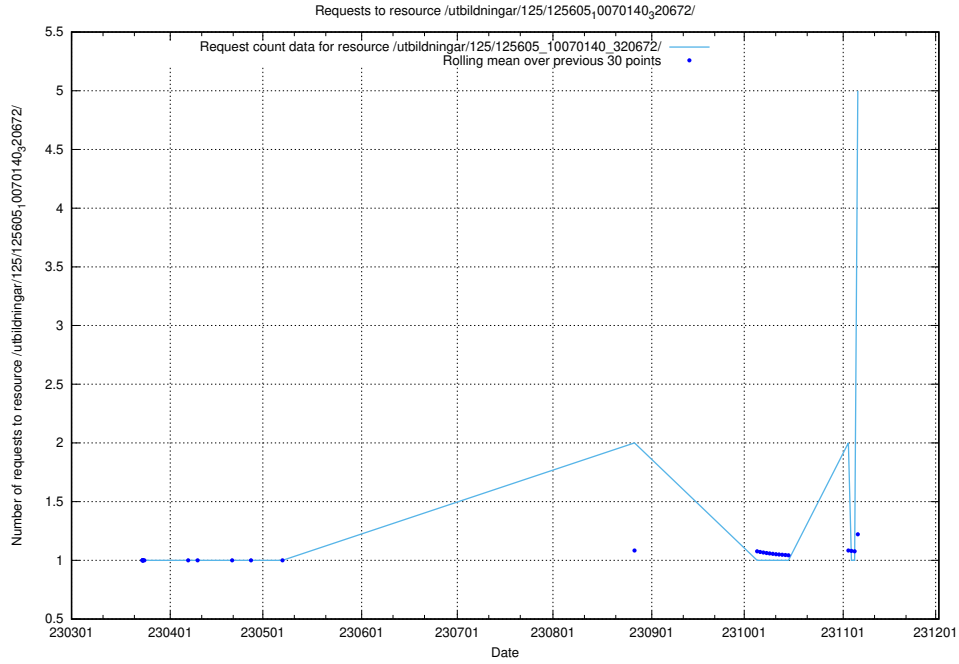

5.117 Usage of /utbildningar/125/125605_10070140_320672/

Here, we count the number of requests to resource /utbildningar/125/125605_10070140_320672/.