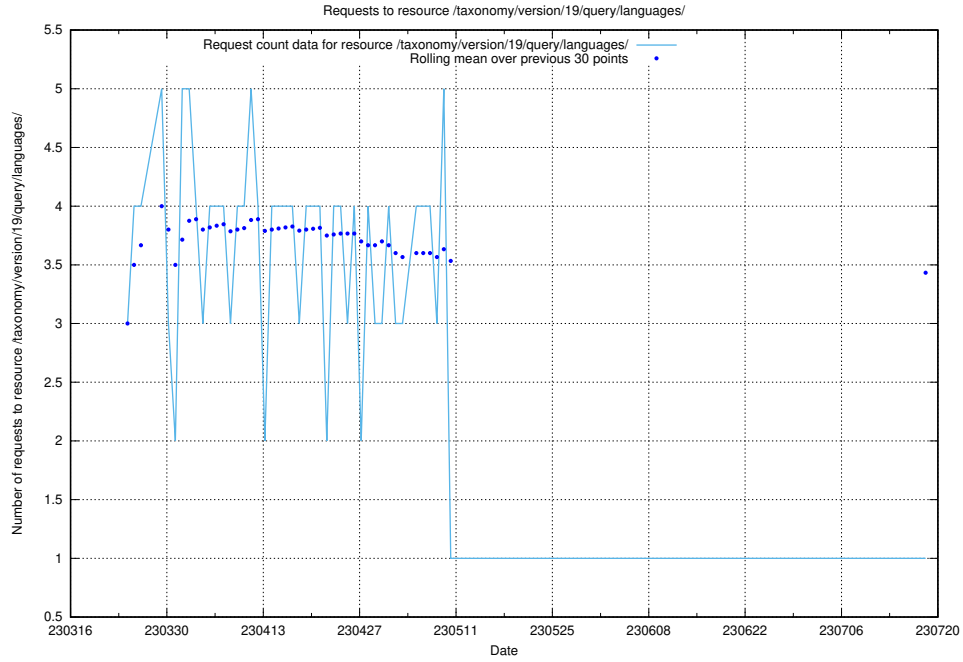

5.5851 Usage of /taxonomy/version/19/query/languages/

Here, we count the number of requests to resource /taxonomy/version/19/query/languages/.