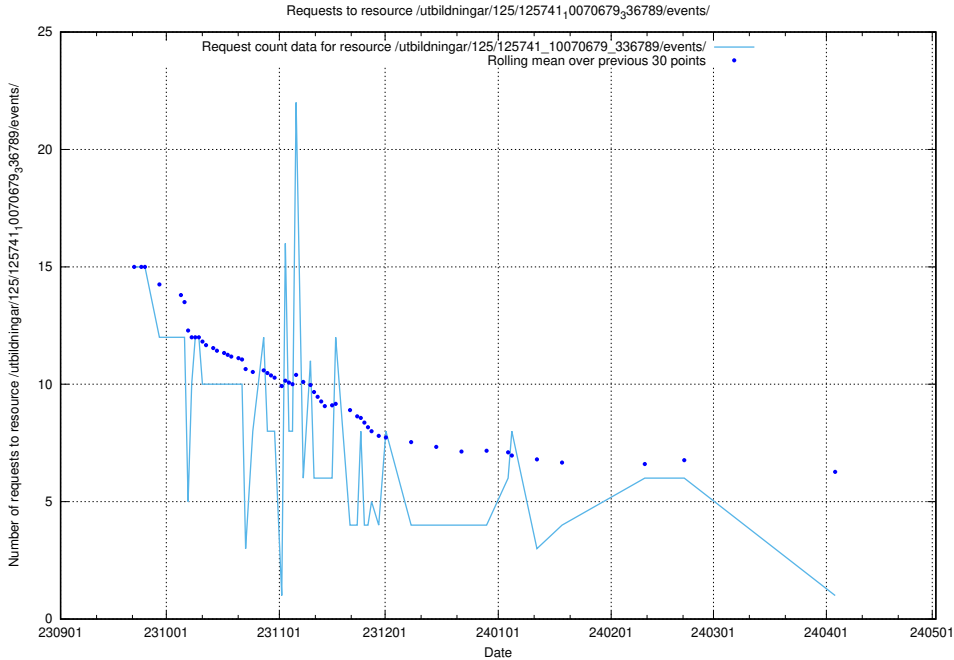

5.4241 Usage of /utbildningar/125/125741_10070679_336789/events/

Here, we count the number of requests to resource /utbildningar/125/125741_10070679_336789/events/