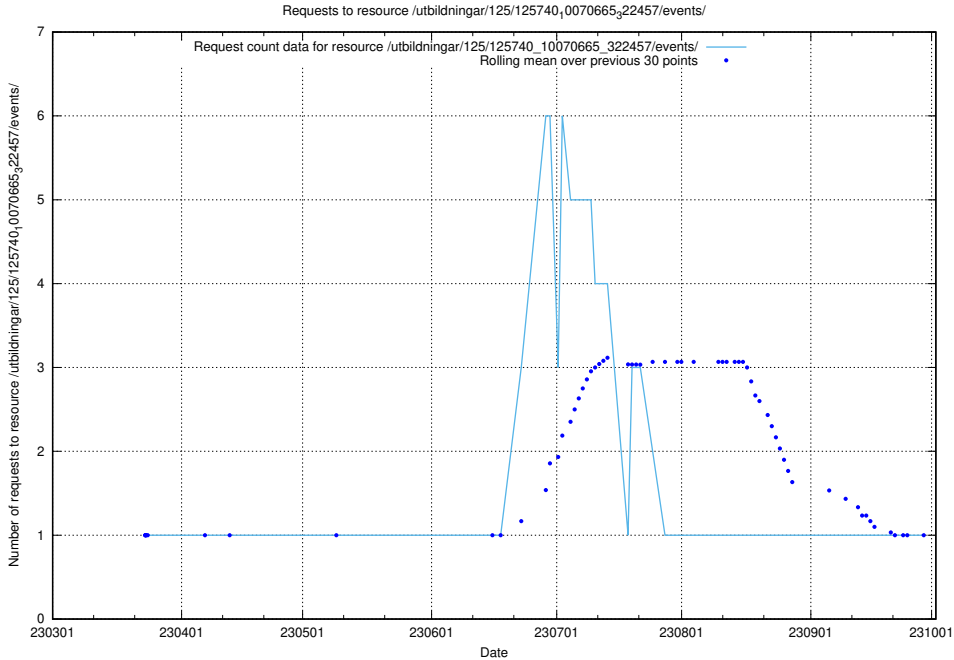

5.1041 Usage of /utbildningar/125/125740_10070665_322457/events/

Here, we count the number of requests to resource /utbildningar/125/125740_10070665_322457/events/