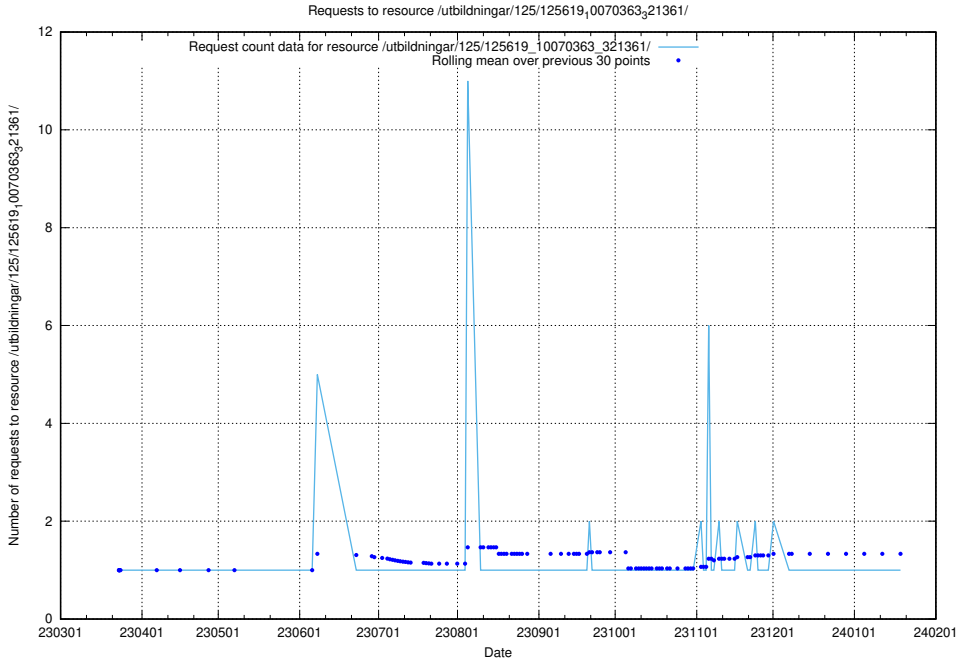

5.1100 Usage of /utbildningar/125/125619_10070363_321361/

Here, we count the number of requests to resource /utbildningar/125/125619_10070363_321361/.