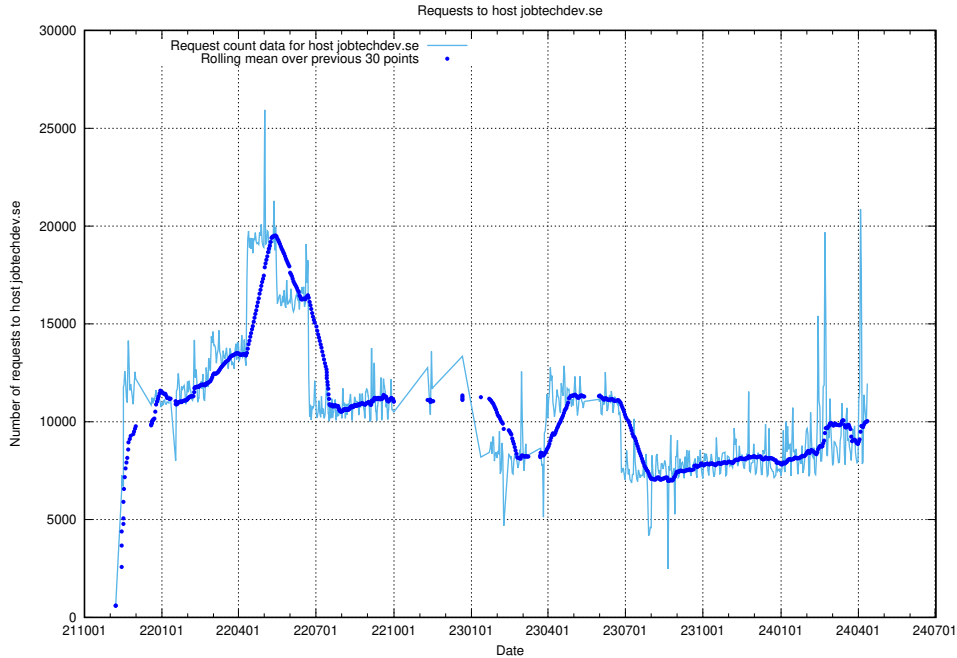

7.10 Usage of jobtechdev.se

Here, we count the number of requests to host jobtechdev.se.