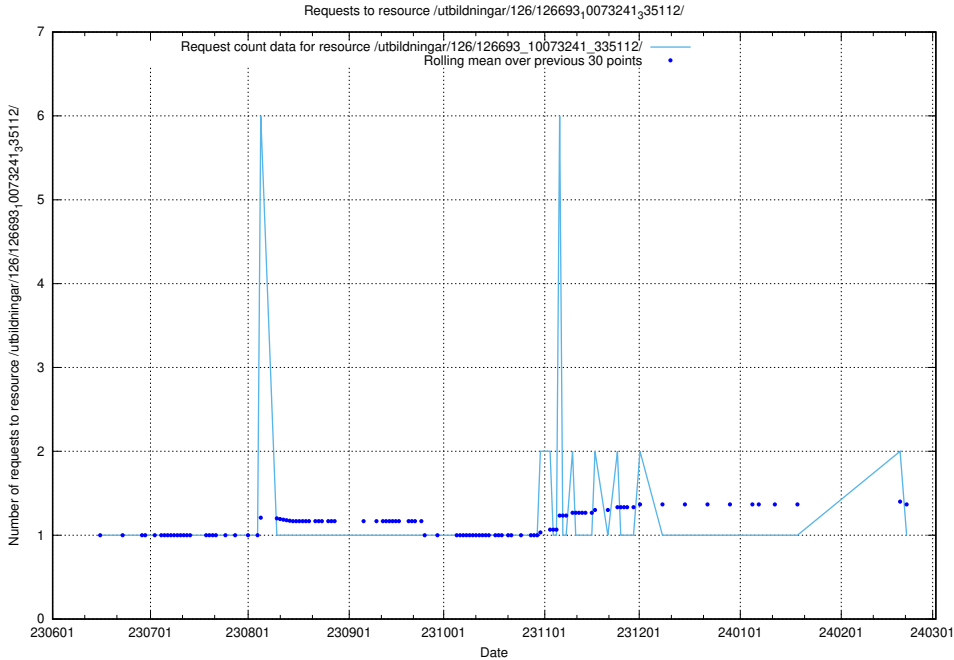

5.5597 Usage of /utbildningar/126/126693_10073241_335112/

Here, we count the number of requests to resource /utbildningar/126/126693_10073241_335112/.