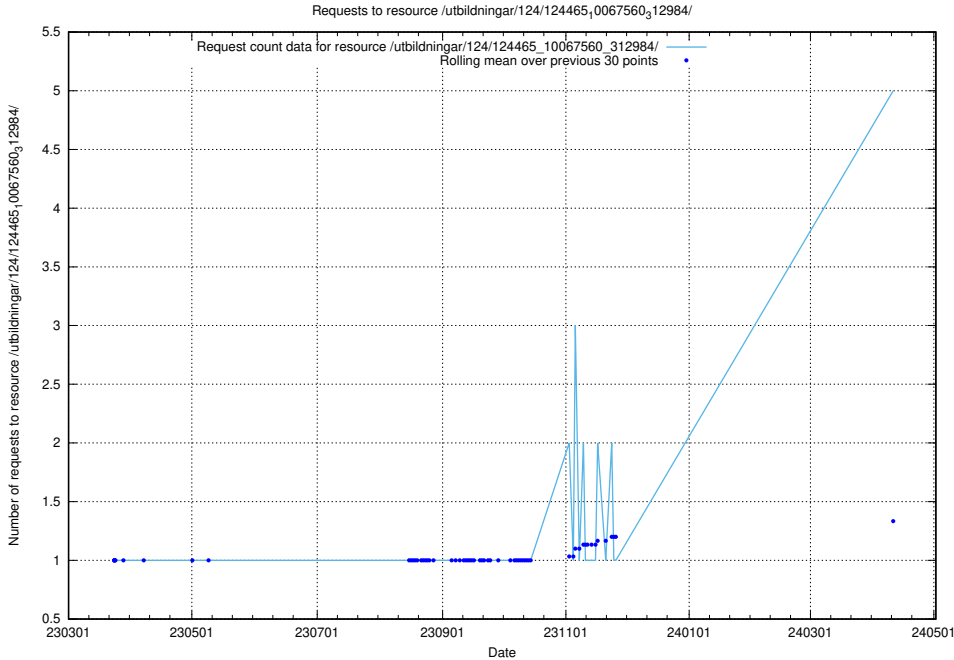

5.140 Usage of /utbildningar/124/124465_10067560_312984/

Here, we count the number of requests to resource /utbildningar/124/124465_10067560_312984/.