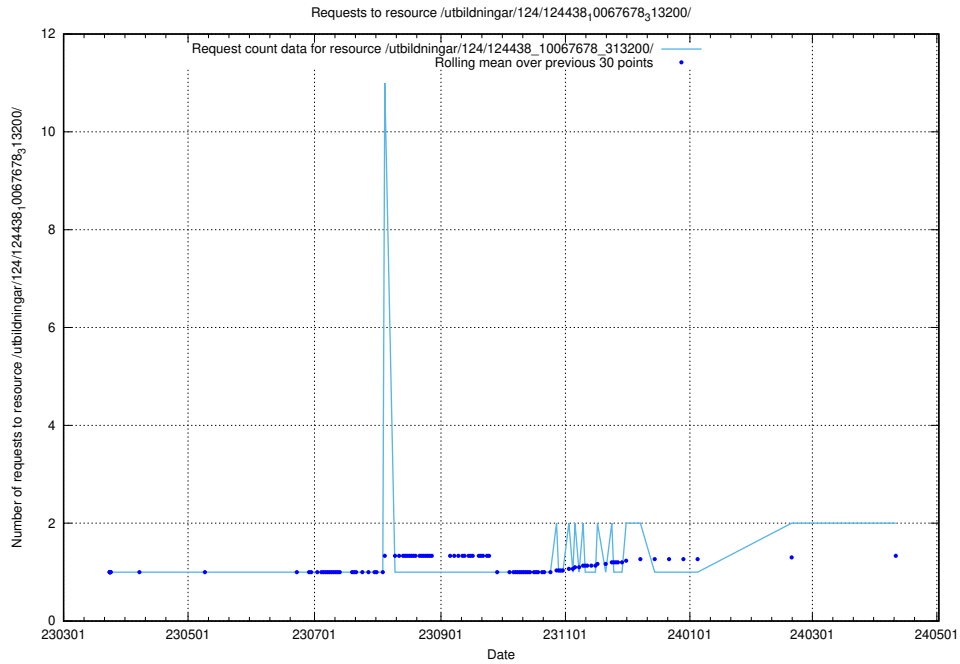

5.691 Usage of /utbildningar/124/124438_10067678_313200/

Here, we count the number of requests to resource /utbildningar/124/124438_10067678_313200/.