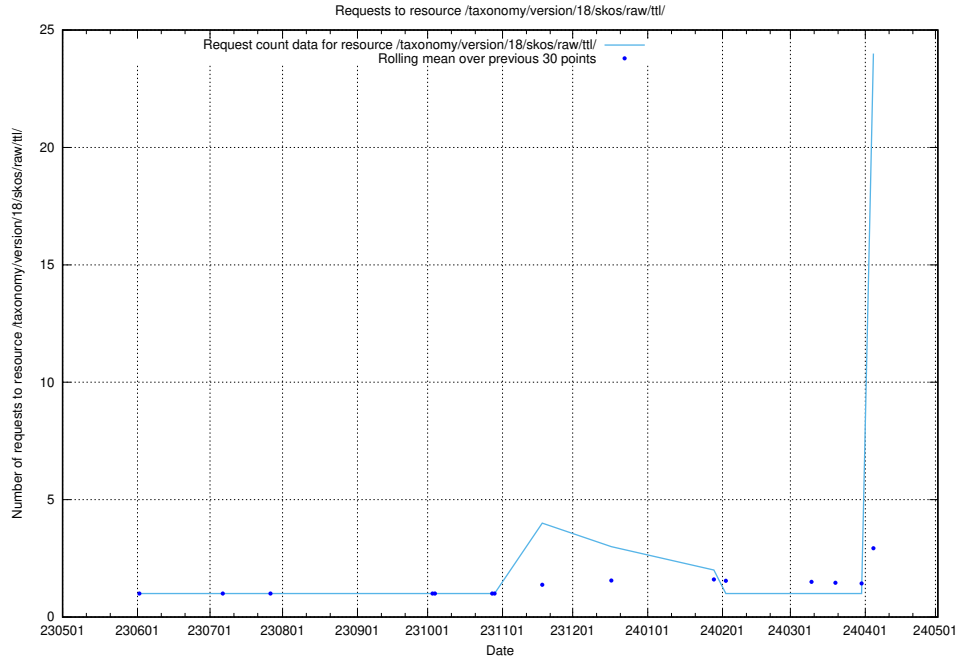

5.9 Usage of `/taxonomy/version/18/skos/raw/ttl/`

Here, we count the number of requests to resource `/taxonomy/version/18/skos/raw/ttl/`.