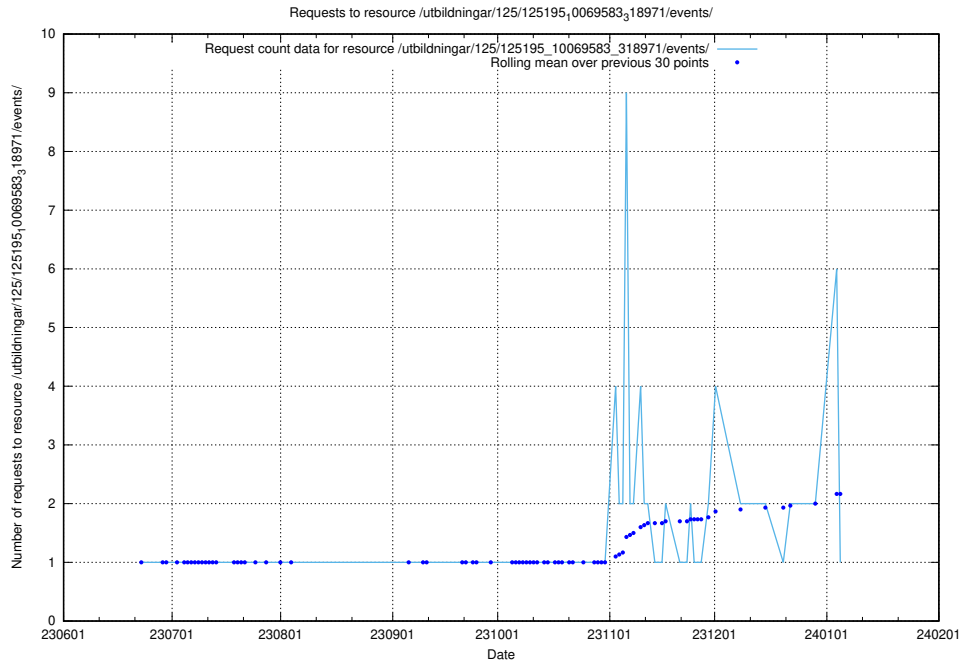

5.5455 Usage of /utbildningar/125/125195_10069583_318971/events/

Here, we count the number of requests to resource /utbildningar/125/125195_10069583_318971/events/