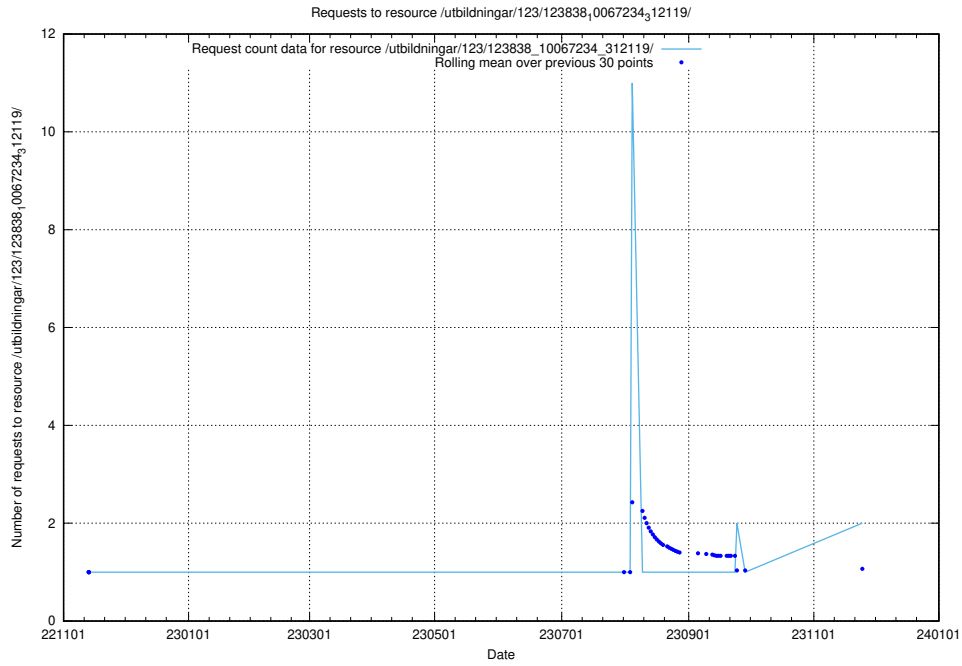

5.916 Usage of /utbildningar/123/123838_10067234_312119/

Here, we count the number of requests to resource /utbildningar/123/123838_10067234_312119/.