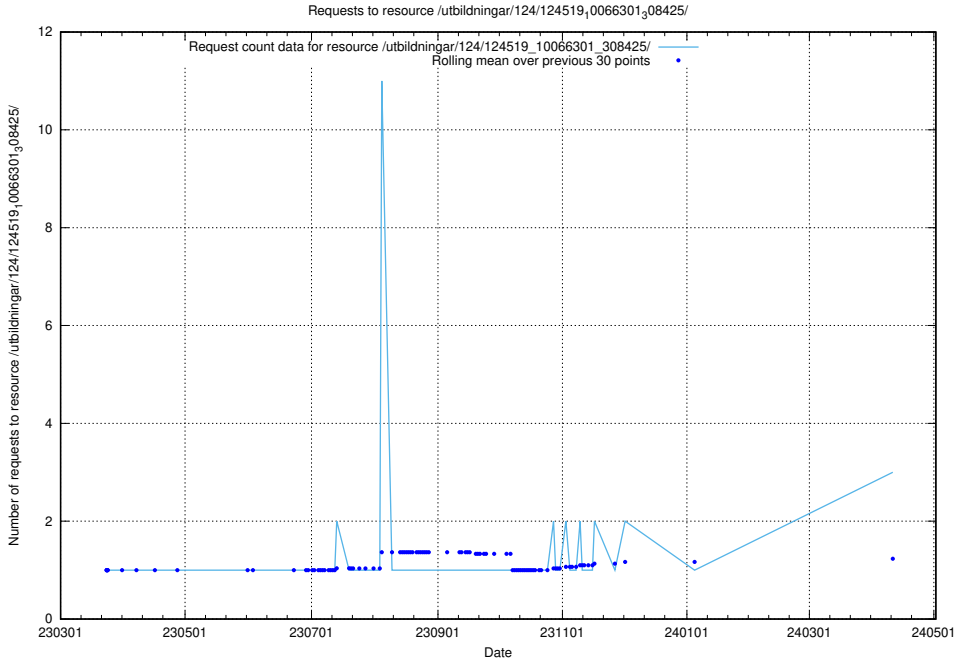

5.283 Usage of /utbildningar/124/124519_10066301_308425/

Here, we count the number of requests to resource /utbildningar/124/124519_10066301_308425/.