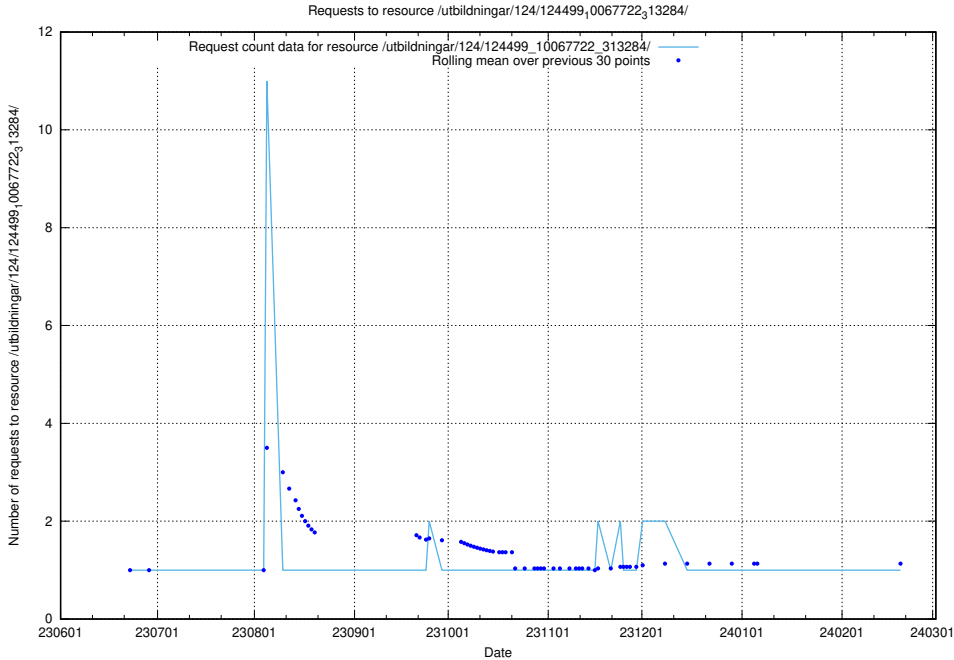

5.5509 Usage of /utbildningar/124/124499_10067722_313284/

Here, we count the number of requests to resource /utbildningar/124/124499_10067722_313284/.