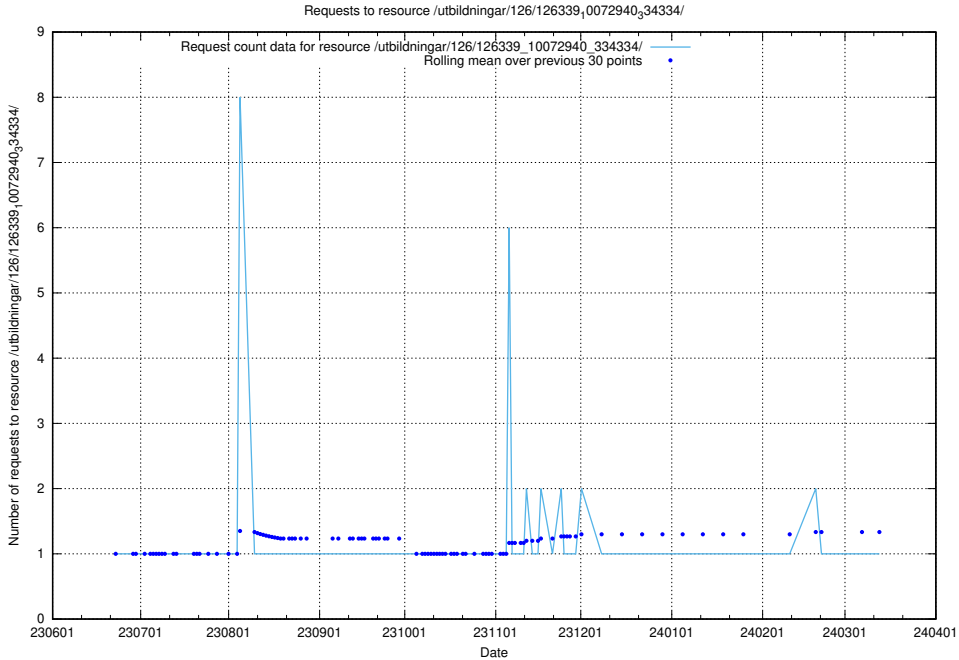

5.5387 Usage of /utbildningar/126/126339_10072940_334334/

Here, we count the number of requests to resource /utbildningar/126/126339_10072940_334334/.