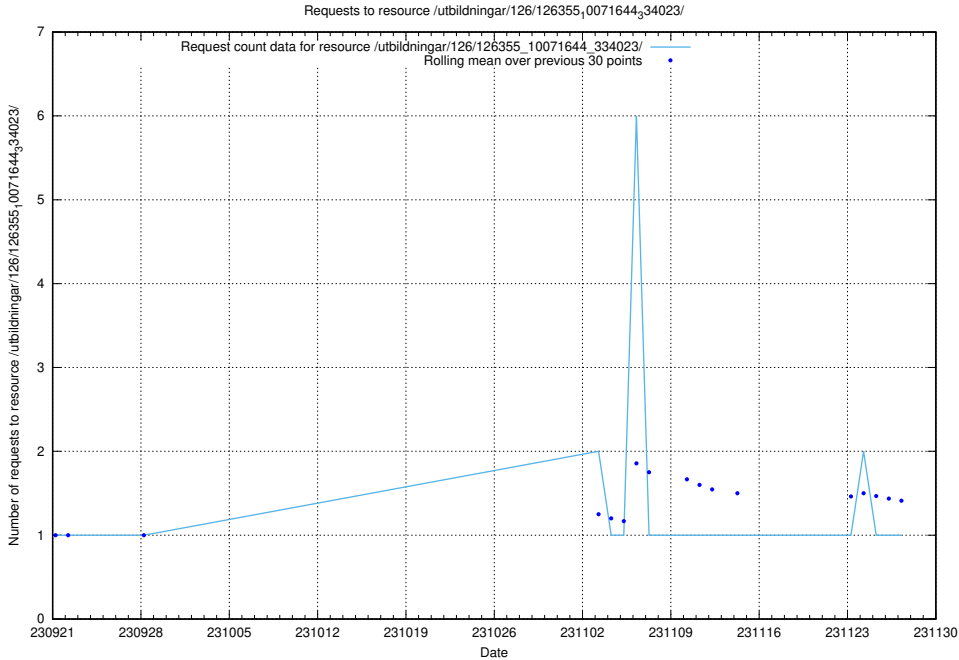

5.4268 Usage of /utbildningar/126/126355_10071644_334023/

Here, we count the number of requests to resource /utbildningar/126/126355_10071644_334023/.