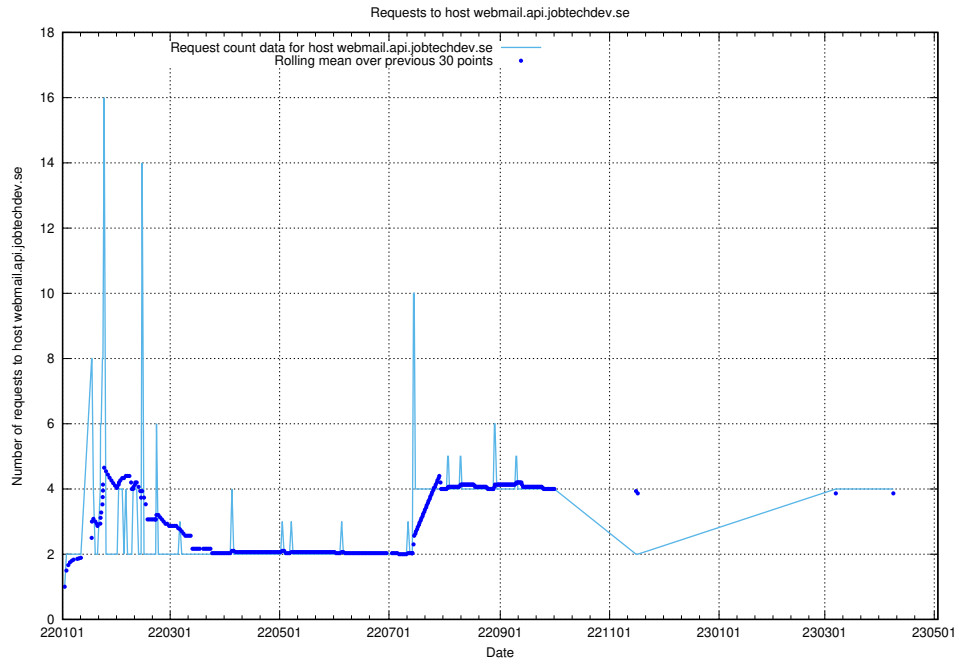

7.114 Usage of `webmail.api.jobtechdev.se`

Here, we count the number of requests to host `webmail.api.jobtechdev.se`.