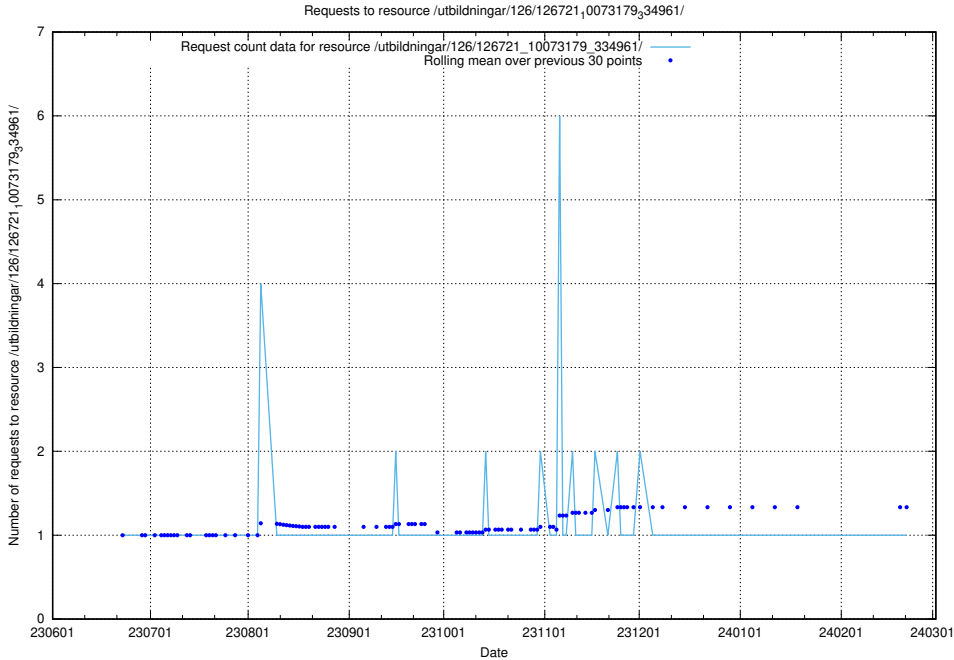

5.5334 Usage of /utbildningar/126/126721_10073179_334961/

Here, we count the number of requests to resource /utbildningar/126/126721_10073179_334961/.