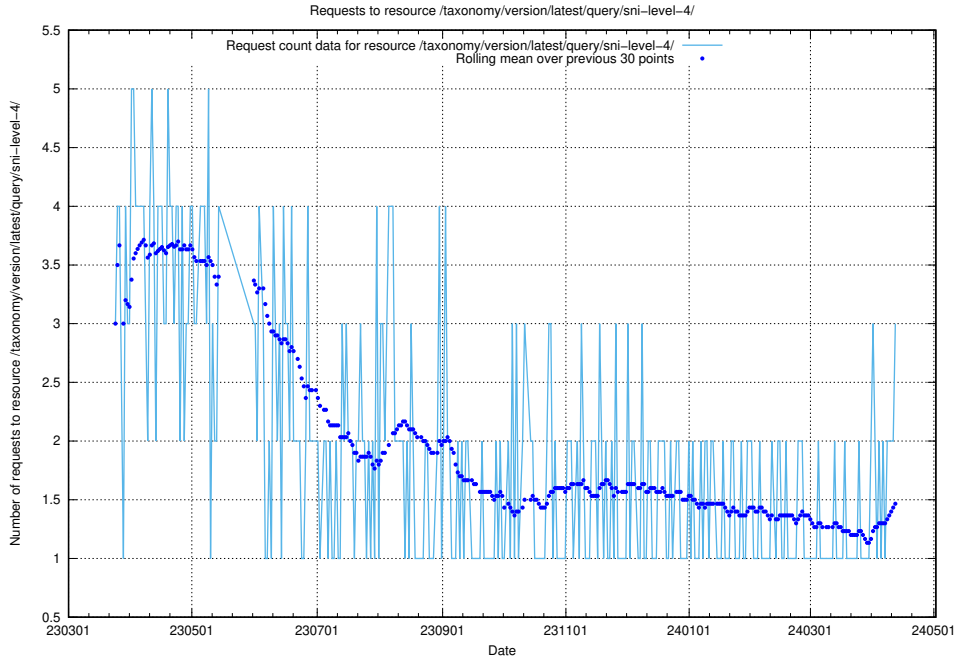

5.459 Usage of /taxonomy/version/latest/query/sni-level-4/

Here, we count the number of requests to resource /taxonomy/version/latest/query/sni-level-4/.