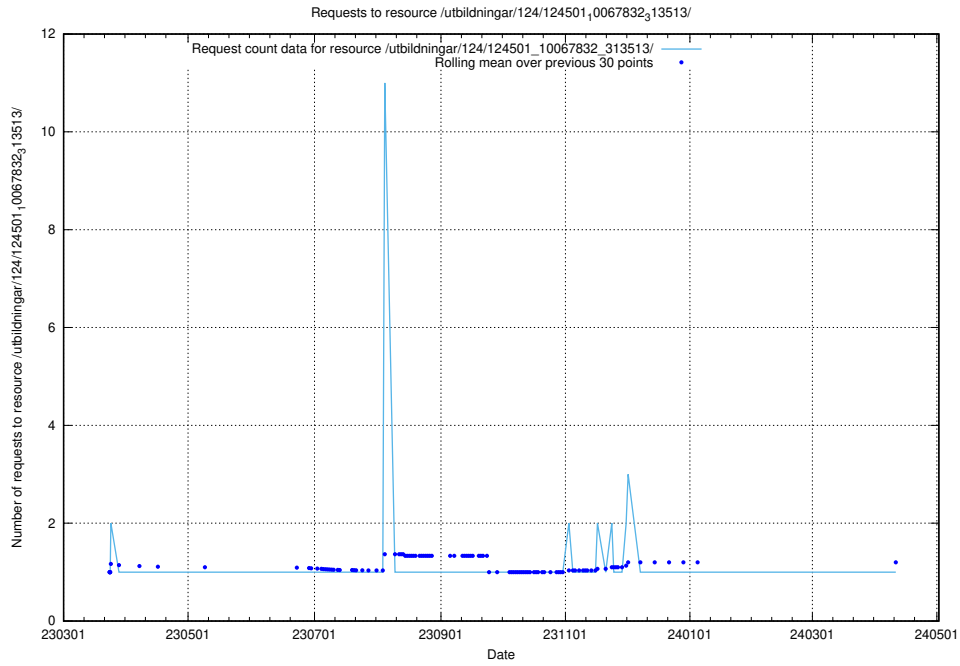

Here, we count the number of requests to resource /utbildningar/utb_emil/125/125796_10070642_322362/events/

5.2014 Usage of /utbildningar/124/124501_10067832_313513/

Here, we count the number of requests to resource /utbildningar/124/124501_10067832_313513/.