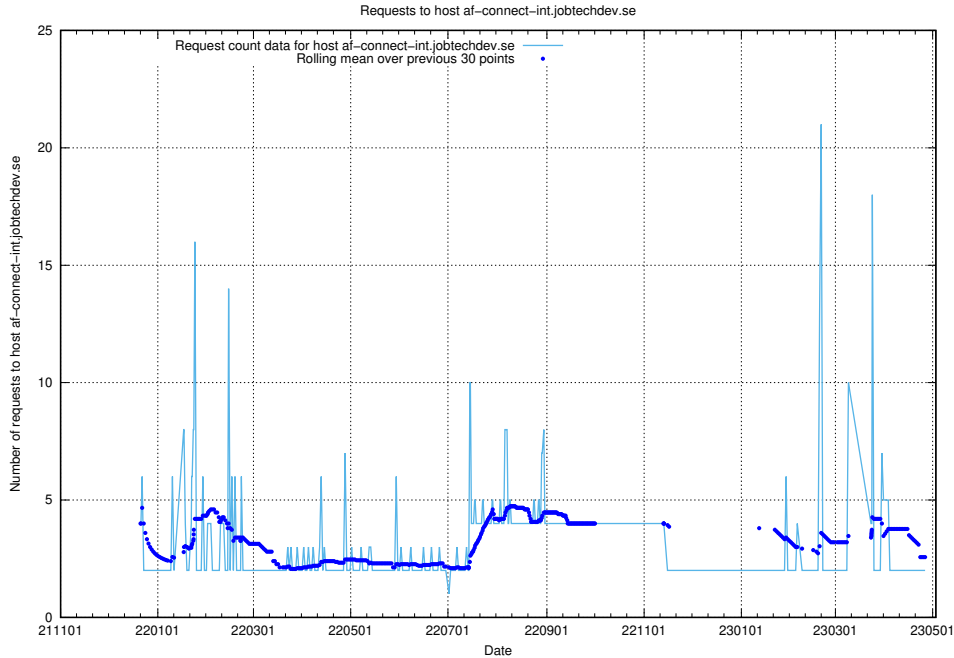

7.367 Usage of af-connect-int.jobtechdev.se

Here, we count the number of requests to host af-connect-int.jobtechdev.se.