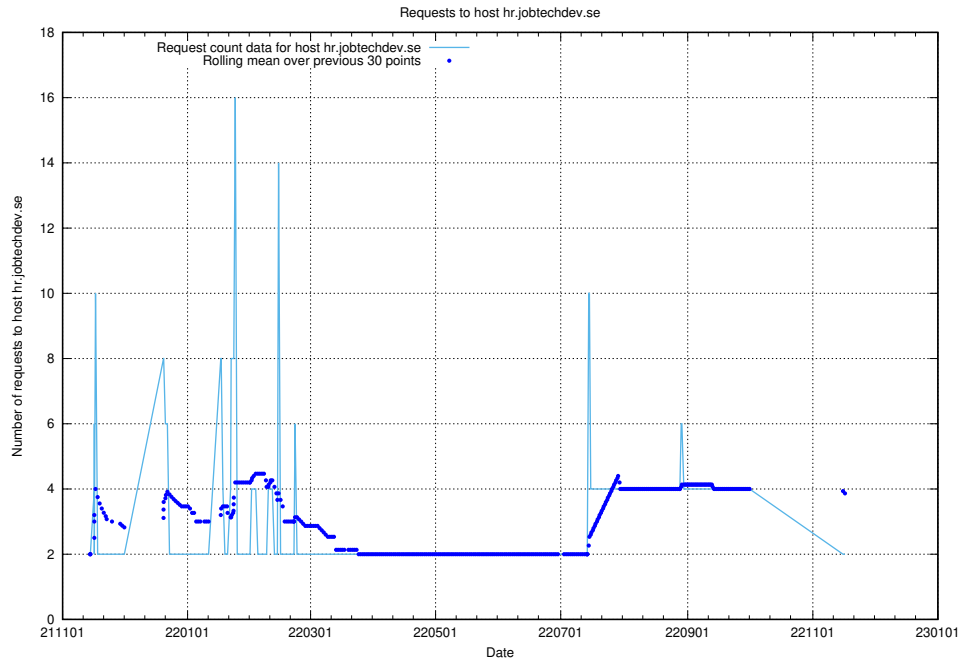

7.600 Usage of events.jobtechdev.se

Here, we count the number of requests to host events.jobtechdev.se.

7.601 Usage of hr.jobtechdev.se

Here, we count the number of requests to host hr.jobtechdev.se.

7.602 Usage of demo-jobed-connect-onprem.jobtechdev.se