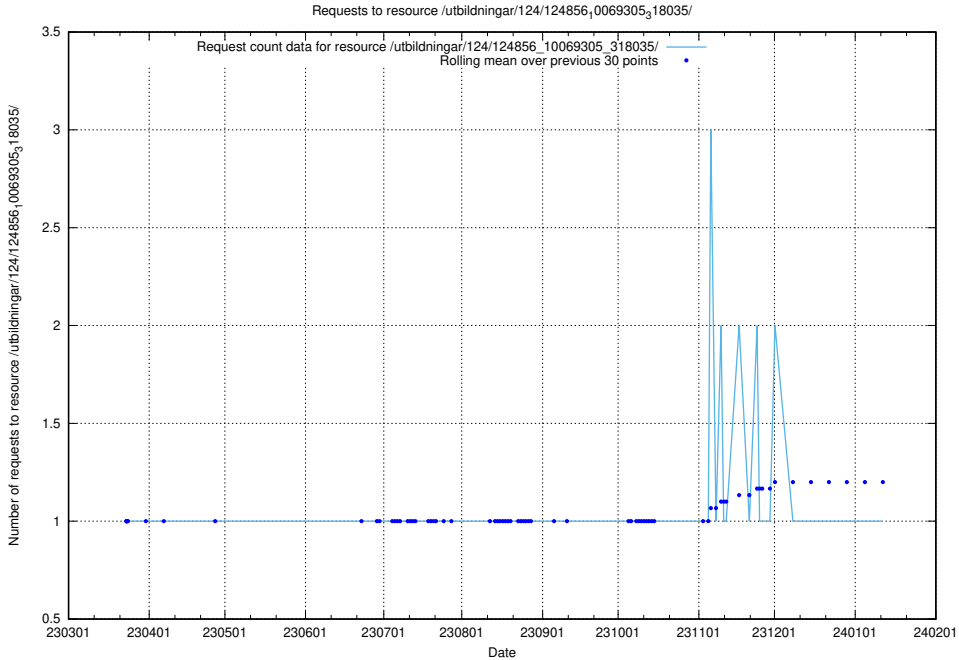

5.1211 Usage of /utbildningar/124/124856_10069305_318035/

Here, we count the number of requests to resource /utbildningar/124/124856_10069305_318035/.