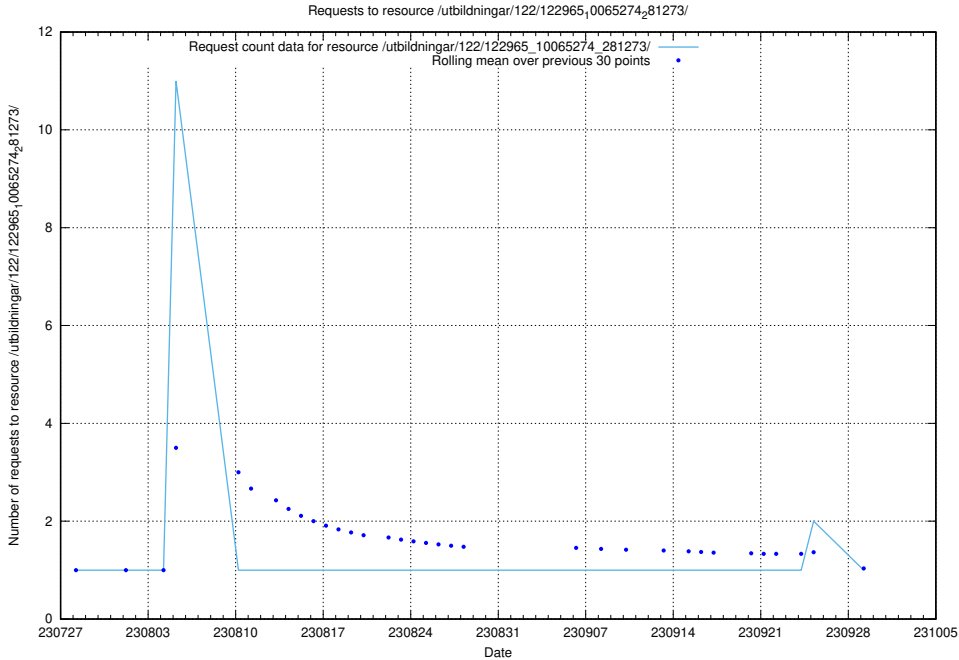

5.4654 Usage of /utbildningar/122/122965_10065274_281273/

Here, we count the number of requests to resource /utbildningar/122/122965_10065274_281273/.