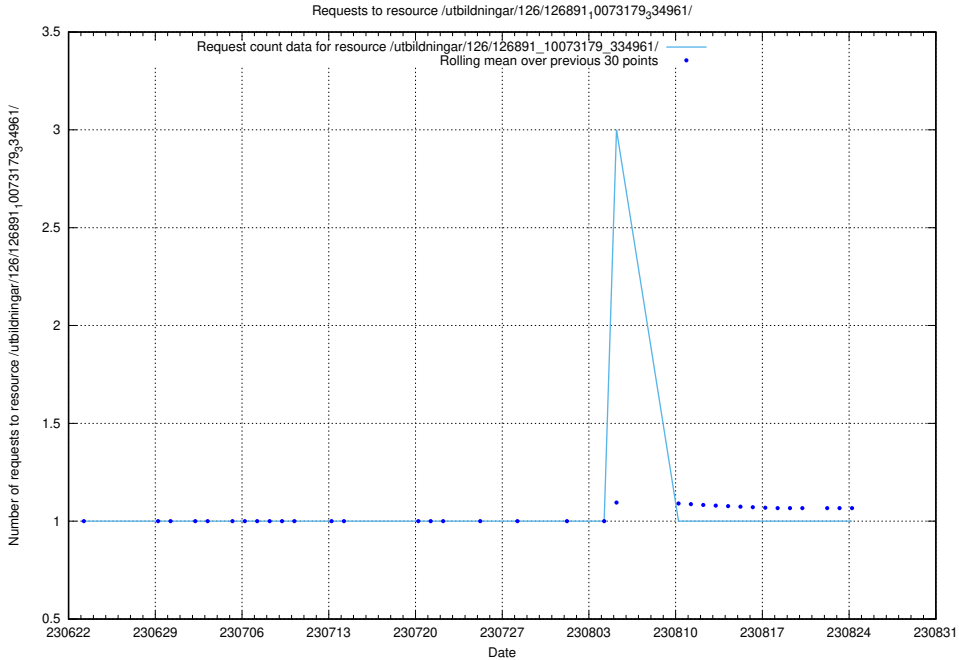

5.5310 Usage of /utbildningar/126/126891_10073179_334961/

Here, we count the number of requests to resource /utbildningar/126/126891_10073179_334961/.