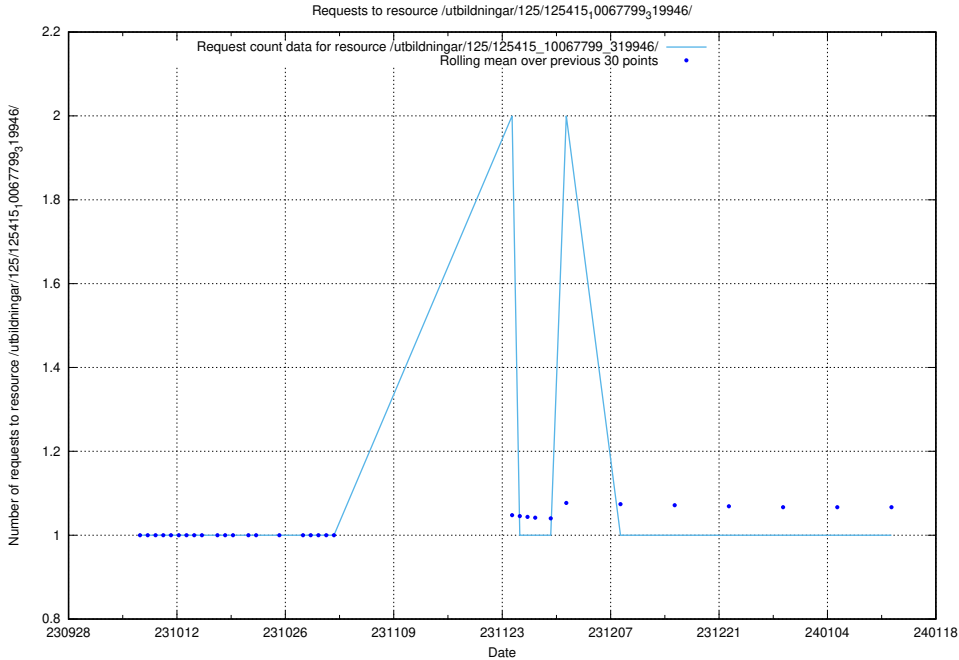

5.4139 Usage of /utbildningar/125/125415_10067799_319946/

Here, we count the number of requests to resource /utbildningar/125/125415_10067799_319946/.