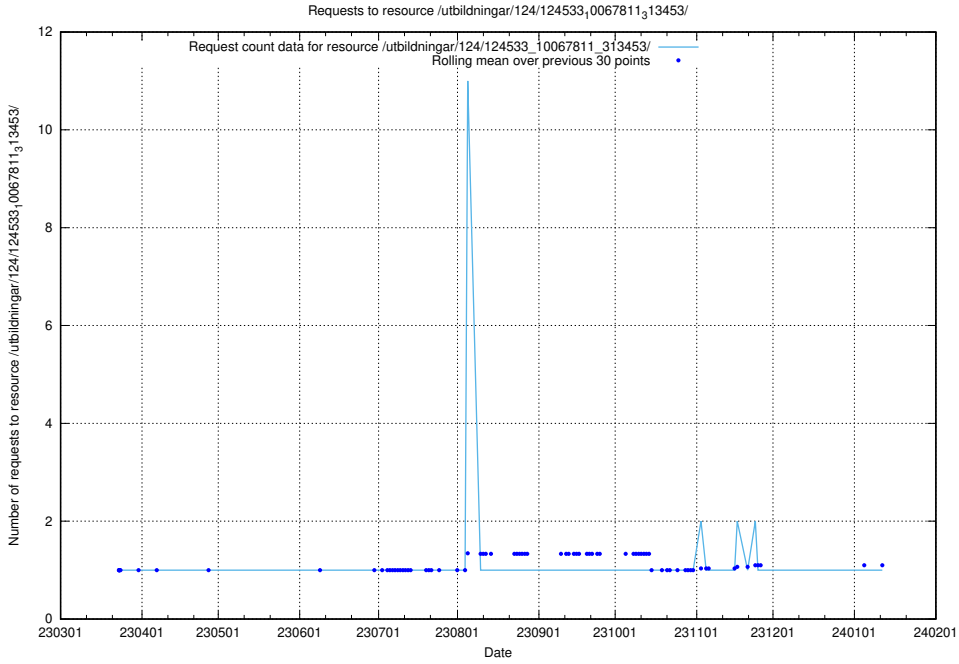

5.1244 Usage of /utbildningar/124/124533_10067811_313453/

Here, we count the number of requests to resource /utbildningar/124/124533_10067811_313453/.