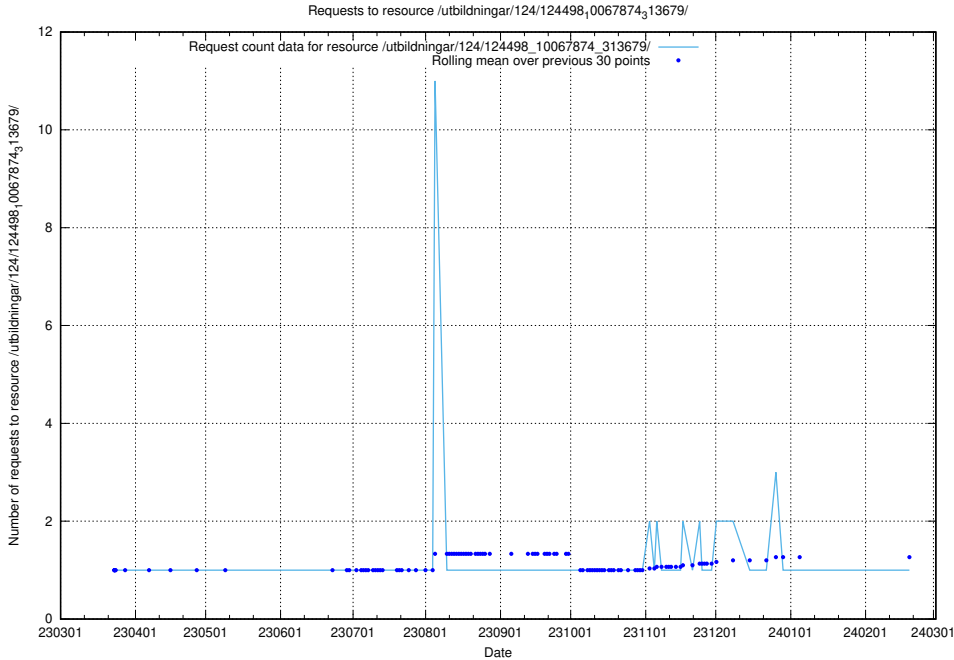

Here, we count the number of requests to resource /taxonomy/version/18/query/all-concepts/.

5.2415 Usage of /utbildningar/124/124498_10067874_313679/

Here, we count the number of requests to resource /utbildningar/124/124498_10067874_313679/.