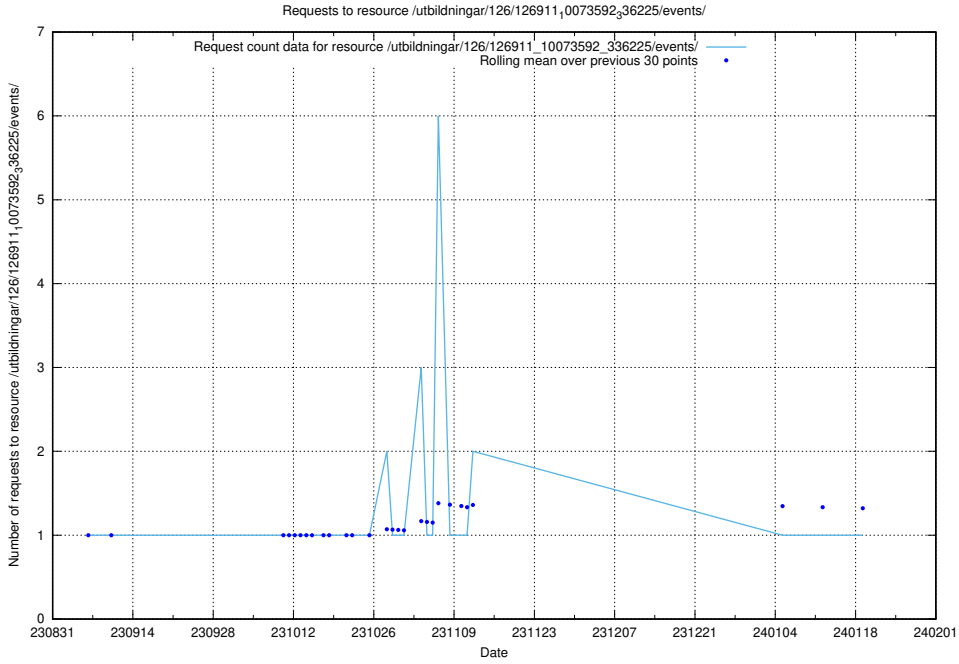

5.4403 Usage of /utbildningar/126/126911_10073592_336225/events/

Here, we count the number of requests to resource /utbildningar/126/126911_10073592_336225/events/