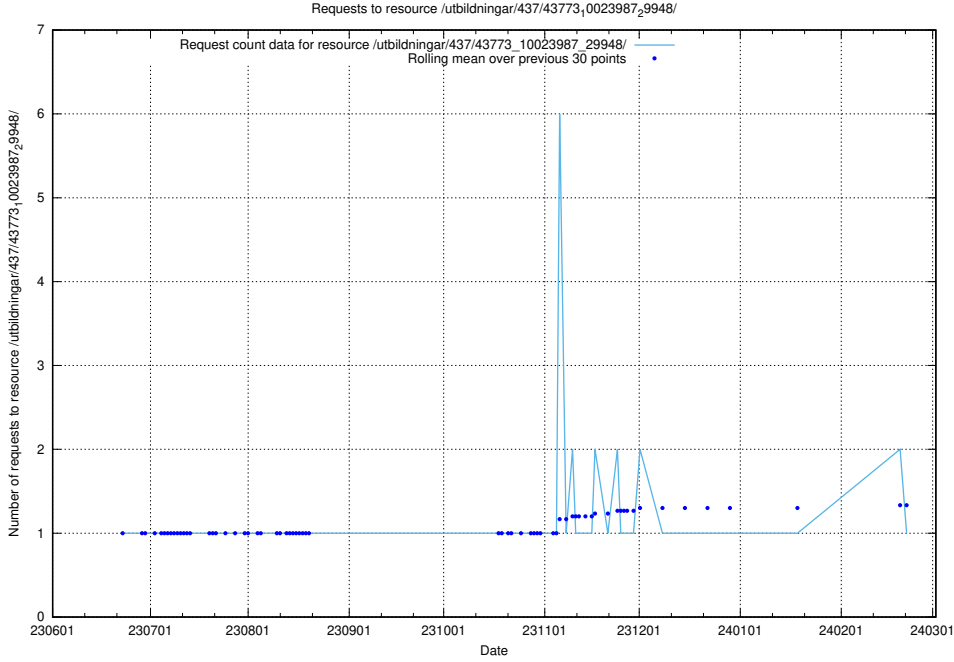

5.5303 Usage of /utbildningar/437/43773_10023987_29948/

Here, we count the number of requests to resource /utbildningar/437/43773_10023987_29948/.