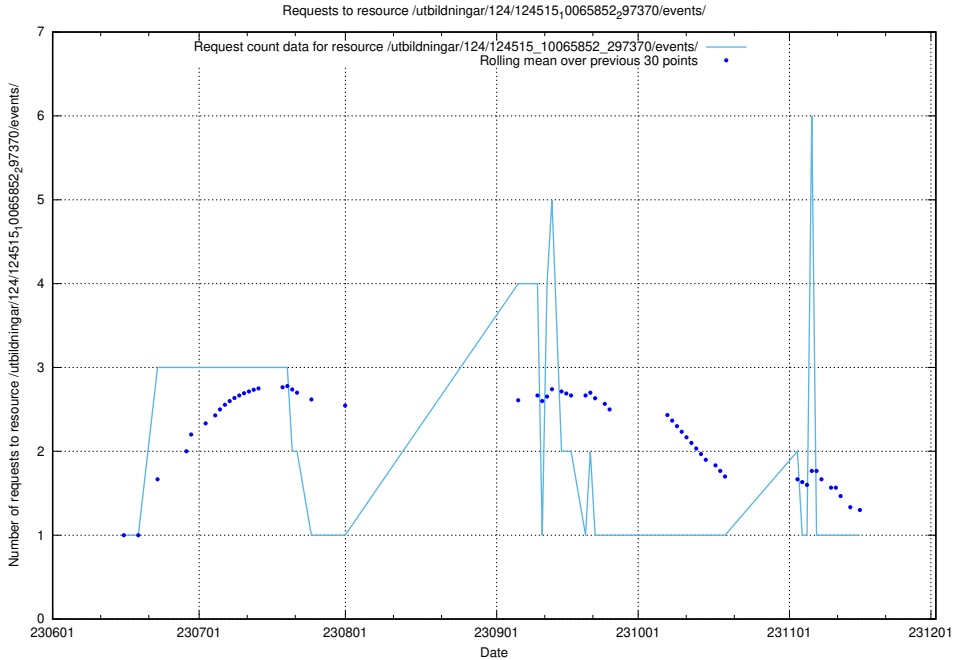

Here, we count the number of requests to resource /utbildningar/124/124521_10065864_333174/.

5.5601 Usage of /utbildningar/124/124515_10065852_297370/events/

Here, we count the number of requests to resource /utbildningar/124/124515_10065852_297370/events/