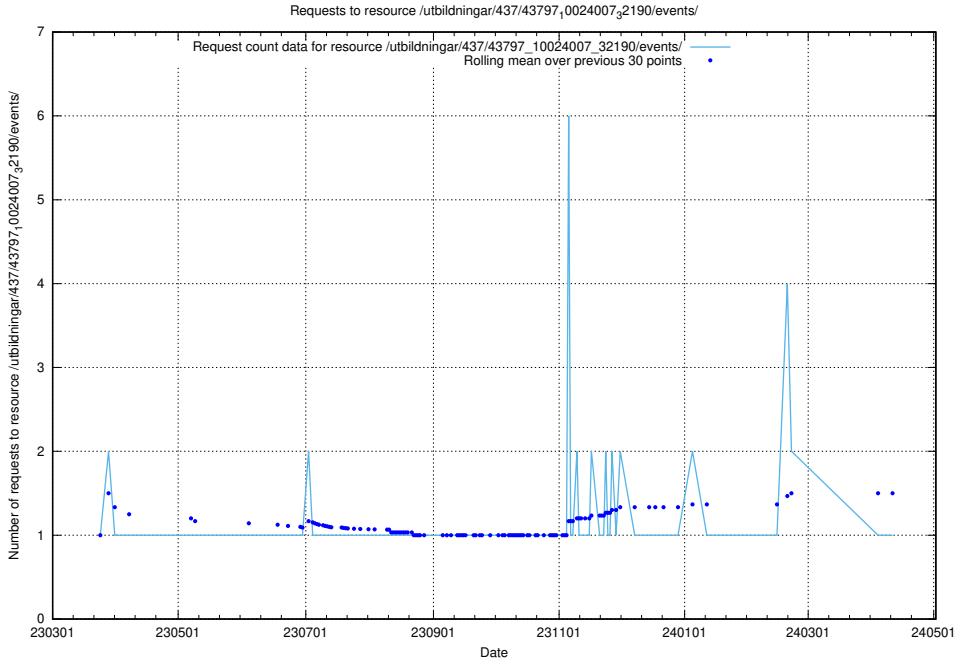

5.5886 Usage of /utbildningar/437/43797_10024007_32190/events/

Here, we count the number of requests to resource /utbildningar/437/43797_10024007_32190/events/.