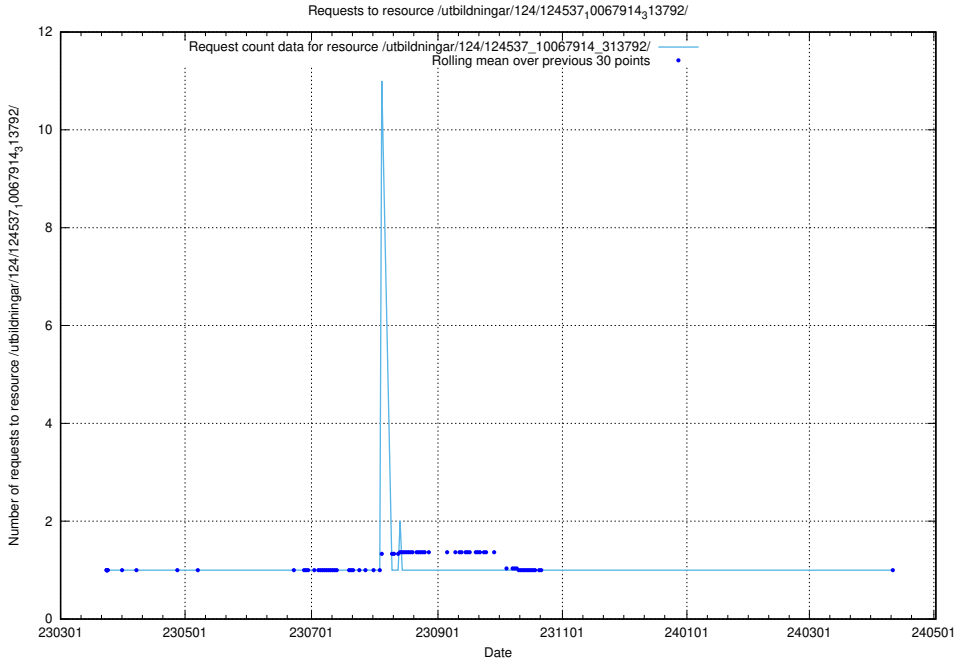

5.1240 Usage of /utbildningar/124/124537_10067914_313792/

Here, we count the number of requests to resource /utbildningar/124/124537_10067914_313792/.