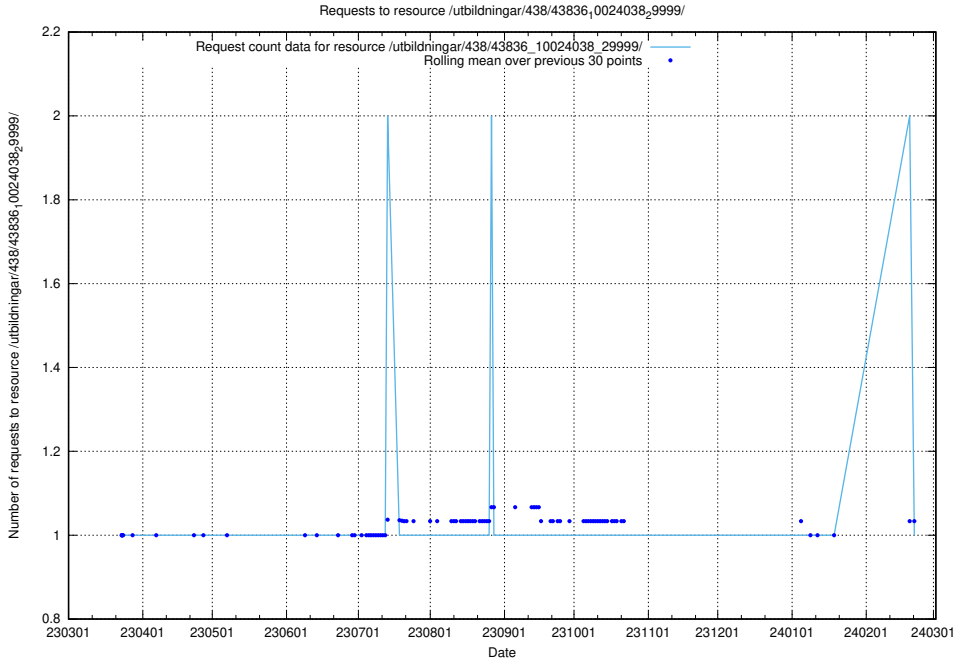

Here, we count the number of requests to resource /utbildningar/438/43848_10024104_178409/.

5.6028 Usage of /utbildningar/438/43836_10024038_29999/

Here, we count the number of requests to resource /utbildningar/438/43836_10024038_29999/.