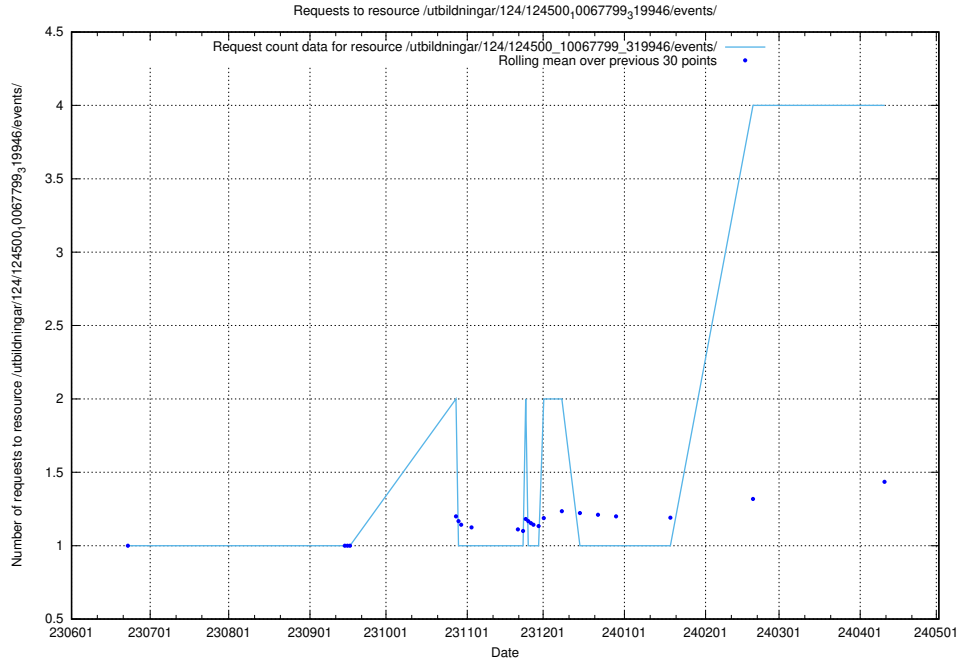

5.246 Usage of /utbildningar/124/124500_10067799_319946/events/

Here, we count the number of requests to resource /utbildningar/124/124500_10067799_319946/events/

5.247 Usage of /utbildningar/125/125914_10070418_321602/events/