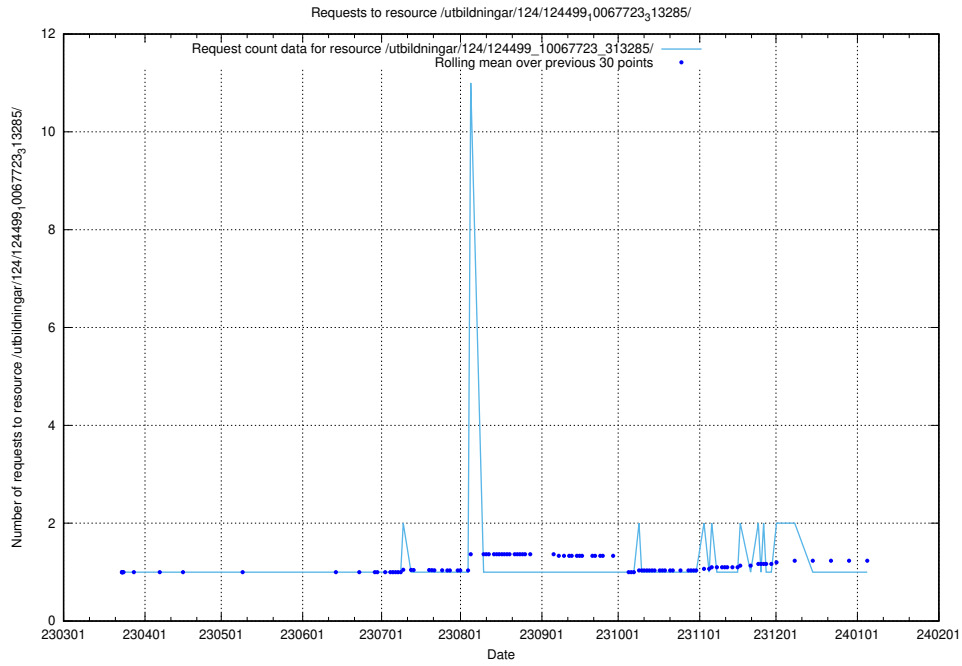

5.2304 Usage of /utbildningar/124/124499_10067723_313285/

Here, we count the number of requests to resource /utbildningar/124/124499_10067723_313285/.