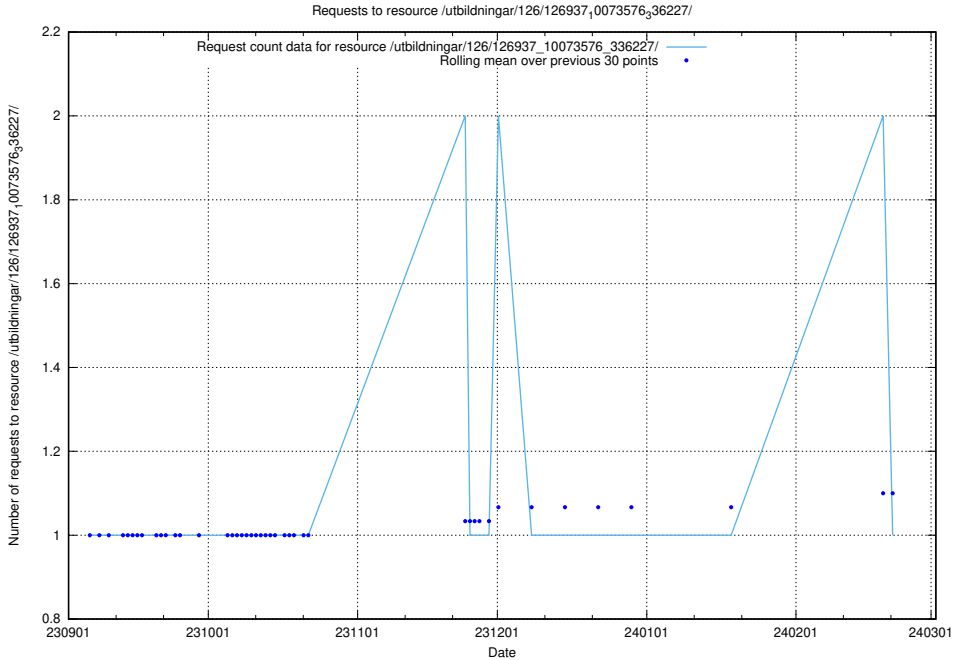

5.4402 Usage of /utbildningar/126/126937_10073576_336227/

Here, we count the number of requests to resource /utbildningar/126/126937_10073576_336227/.