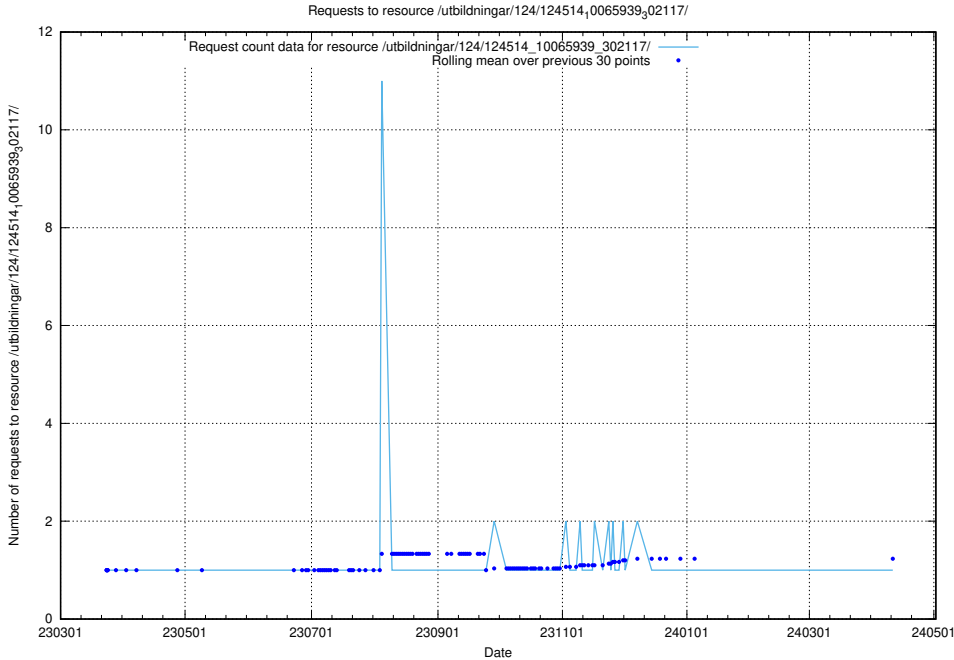

5.1663 Usage of /utbildningar/124/124514_10065939_302117/

Here, we count the number of requests to resource /utbildningar/124/124514_10065939_302117/.