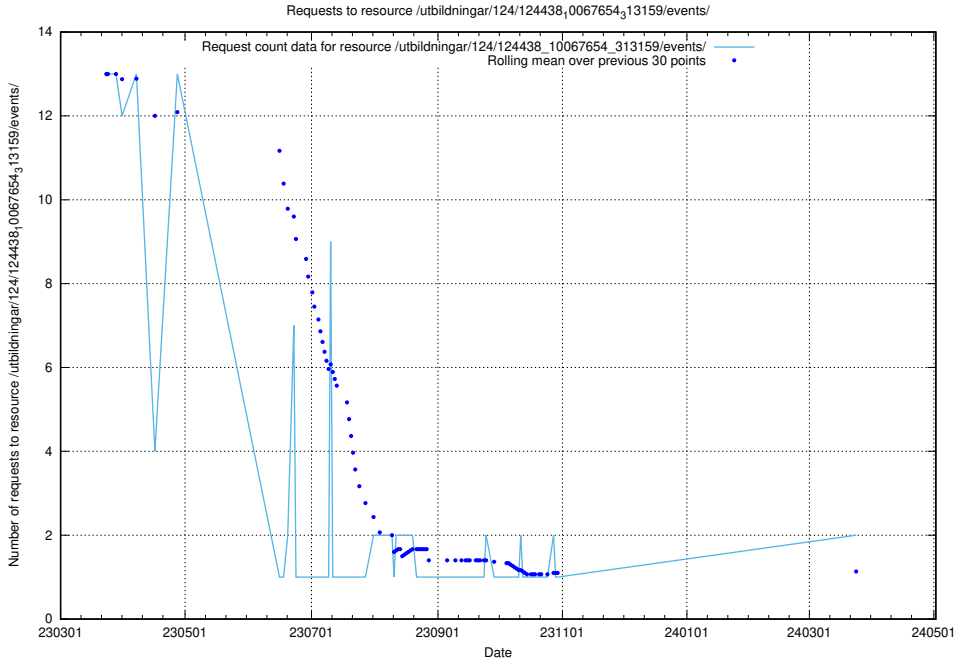

5.970 Usage of /utbildningar/124/124438_10067654_313159/events/

Here, we count the number of requests to resource /utbildningar/124/124438_10067654_313159/events/