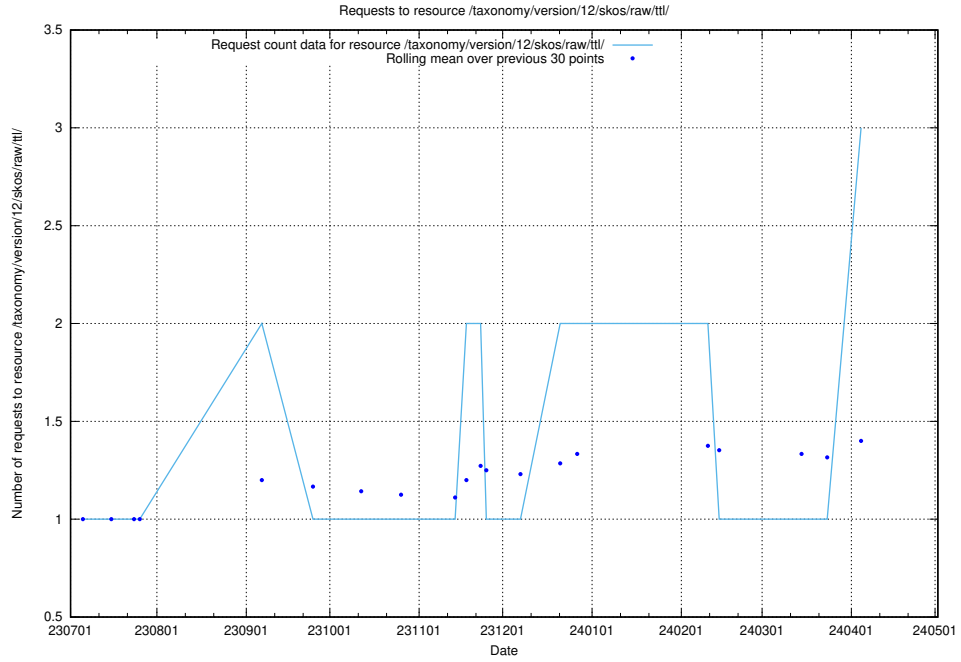

5.397 Usage of /taxonomy/version/12/skos/raw/ttl/

Here, we count the number of requests to resource /taxonomy/version/12/skos/raw/ttl/.