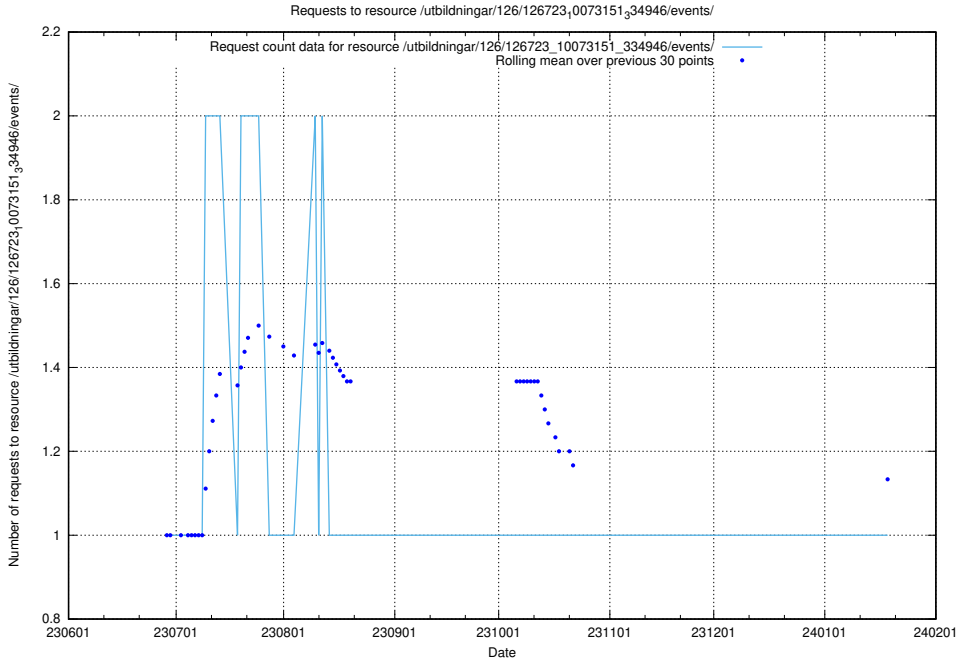

5.5180 Usage of /utbildningar/126/126723_10073151_334946/events/

Here, we count the number of requests to resource /utbildningar/126/126723_10073151_334946/events/