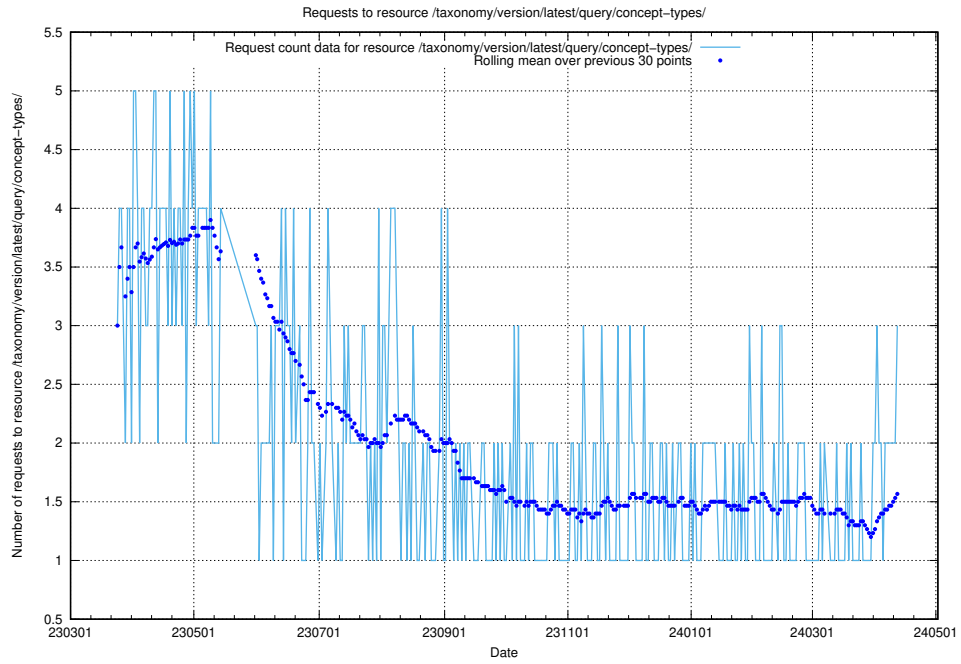

5.467 Usage of /taxonomy/version/latest/query/concept-types/

Here, we count the number of requests to resource /taxonomy/version/latest/query/concept-types/.