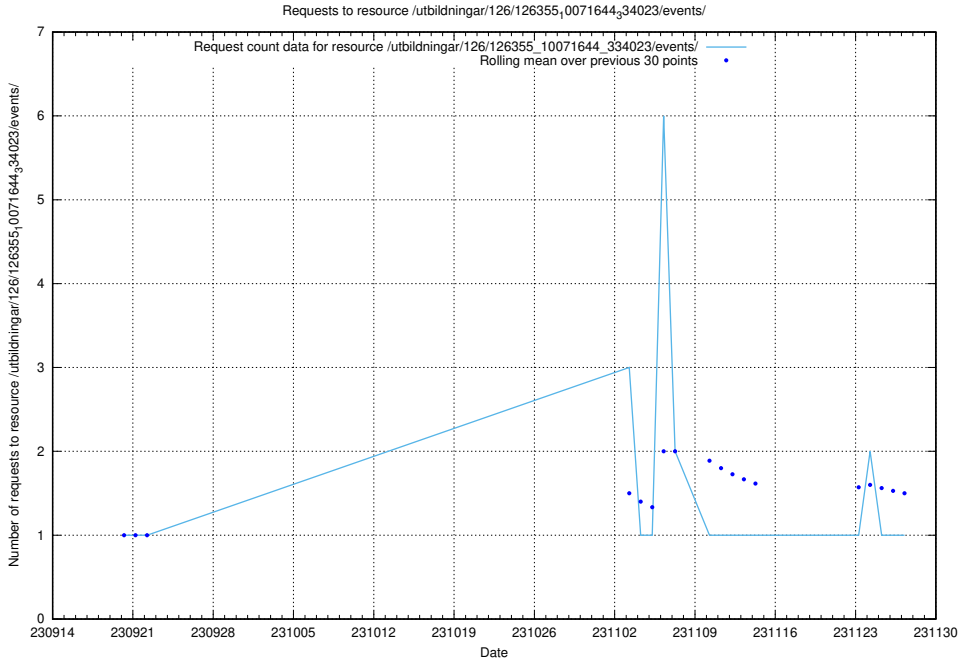

5.4275 Usage of /utbildningar/126/126355_10071644_334023/events/

Here, we count the number of requests to resource /utbildningar/126/126355_10071644_334023/events/