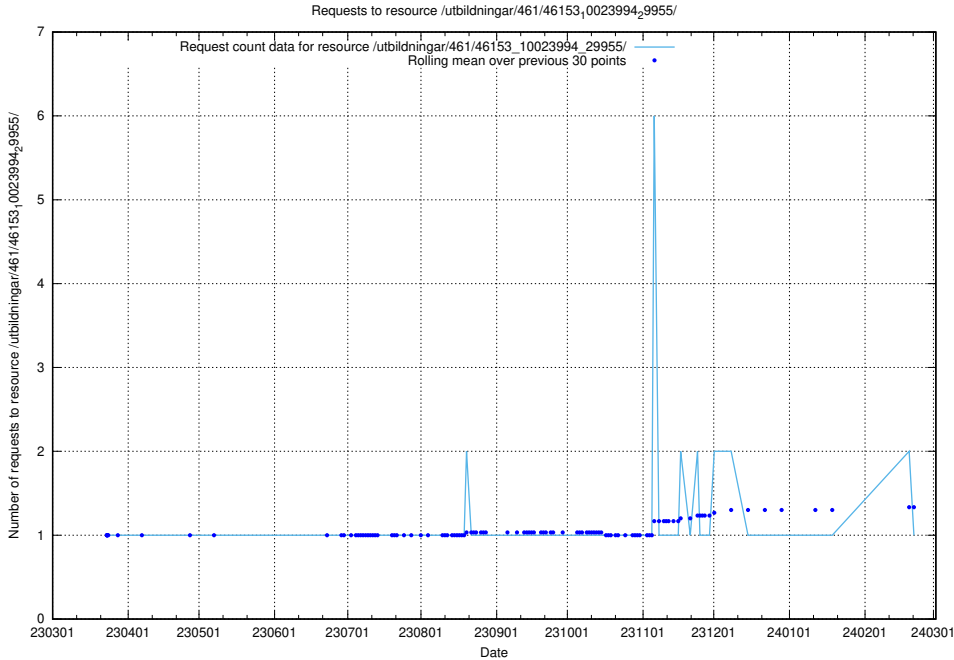

5.6012 Usage of /utbildningar/461/46153_10023994_29955/

Here, we count the number of requests to resource /utbildningar/461/46153_10023994_29955/.