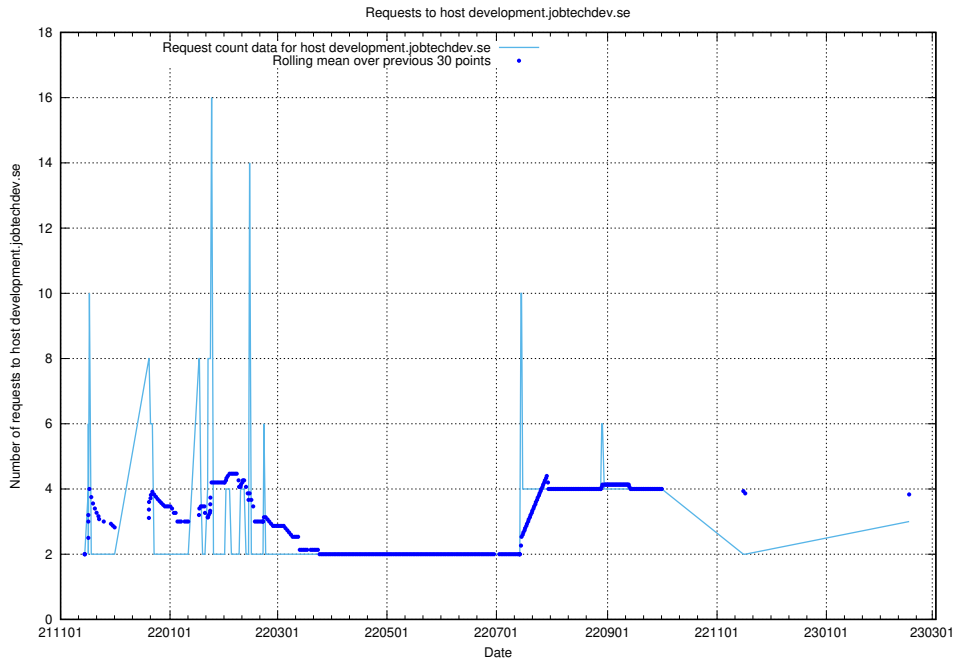

7.165 Usage of development.jobtechdev.se

Here, we count the number of requests to host development.jobtechdev.se.