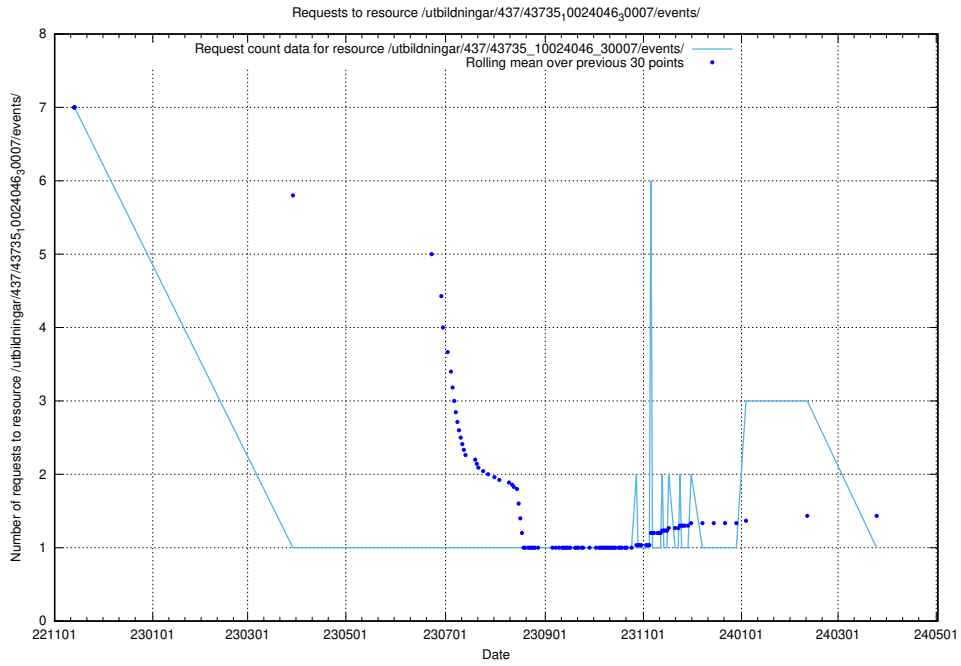

5.5519 Usage of /utbildningar/437/43735_10024046_30007/events/

Here, we count the number of requests to resource /utbildningar/437/43735_10024046_30007/events/.