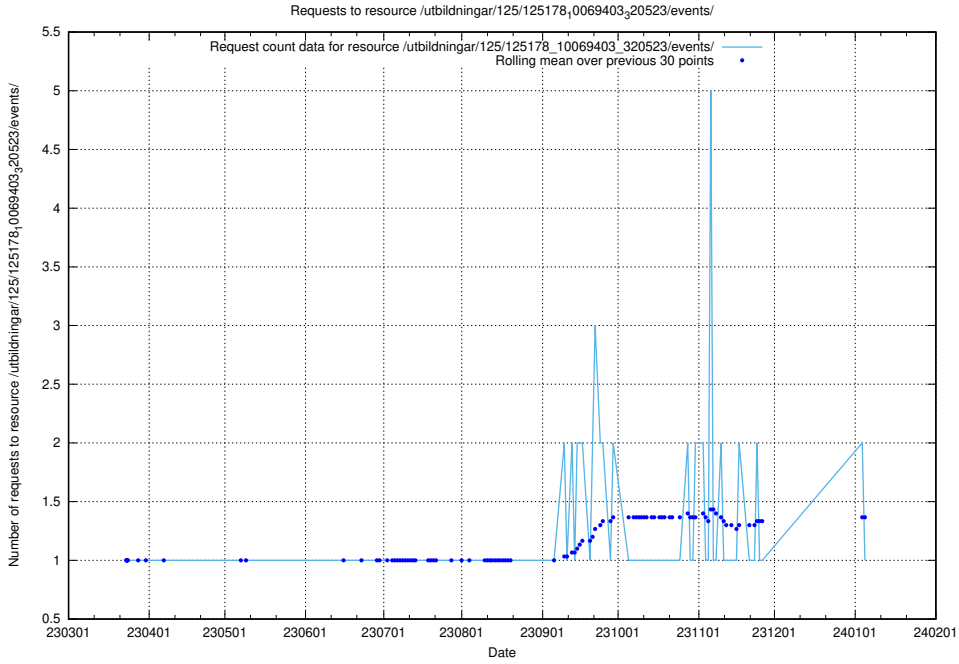

5.1166 Usage of /utbildningar/125/125178_10069403_320523/events/

Here, we count the number of requests to resource /utbildningar/125/125178_10069403_320523/events/