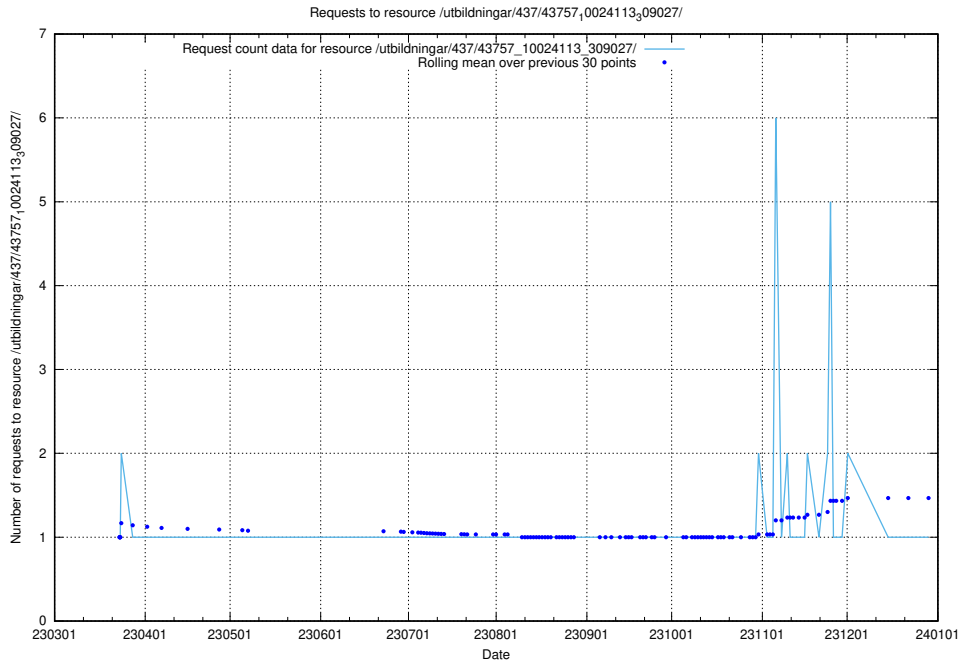

5.6068 Usage of /utbildningar/437/43757_10024113_309027/

Here, we count the number of requests to resource /utbildningar/437/43757_10024113_309027/.