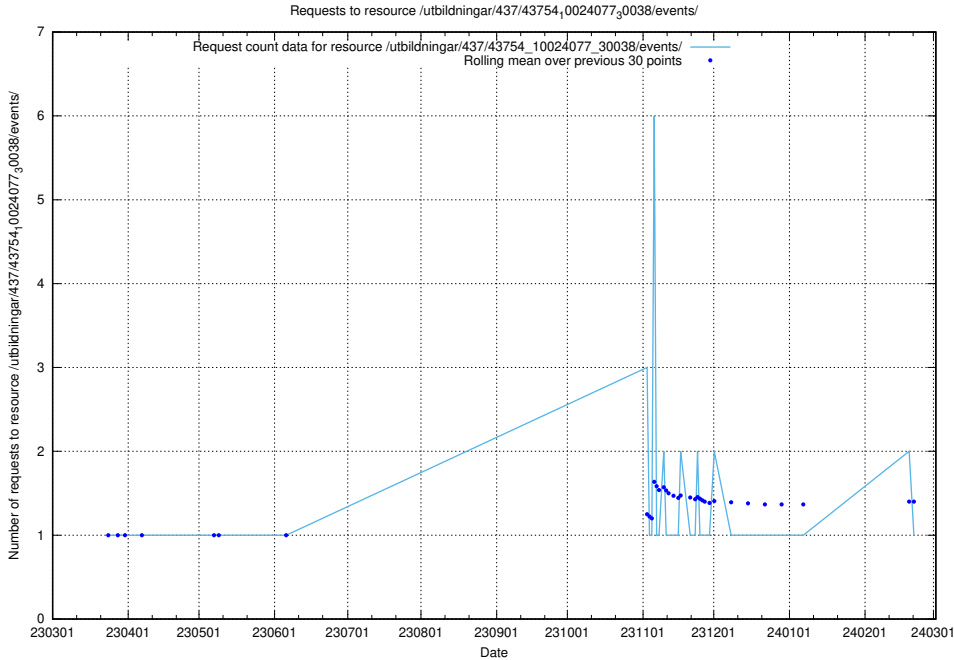

5.5901 Usage of /utbildningar/437/43754_10024077_30038/events/

Here, we count the number of requests to resource /utbildningar/437/43754_10024077_30038/events/.