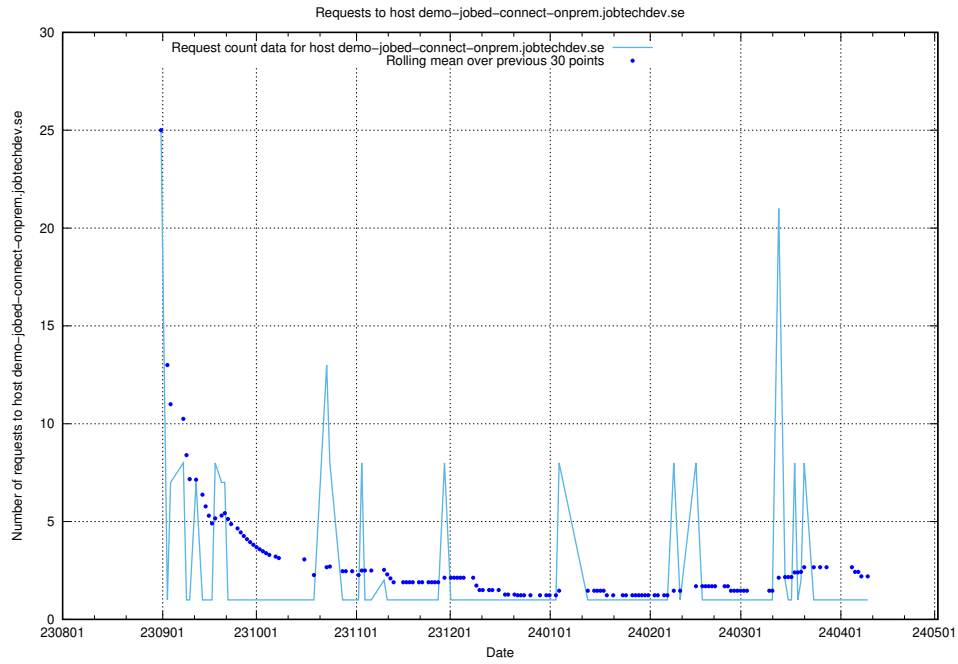

7.602 Usage of demo-jobed-connect-onprem.jobtechdev.se

Here, we count the number of requests to host demo-jobed-connect-onprem.jobtechdev.se.