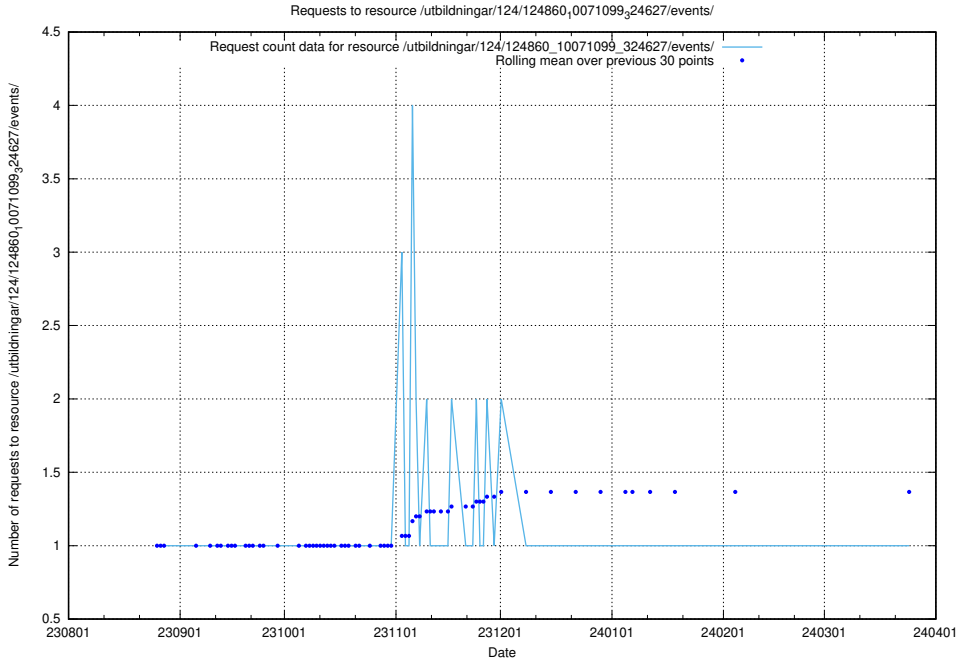

5.4453 Usage of /utbildningar/124/124860_10071099_324627/events/

Here, we count the number of requests to resource /utbildningar/124/124860_10071099_324627/events/