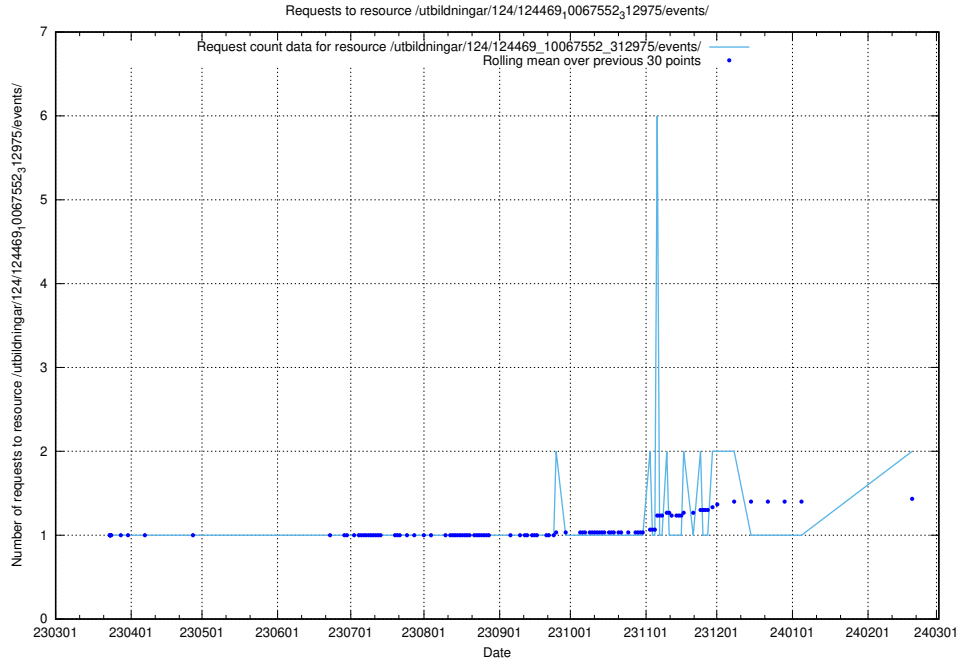

5.672 Usage of /utbildningar/124/124469_10067552_312975/events/

Here, we count the number of requests to resource /utbildningar/124/124469_10067552_312975/events/