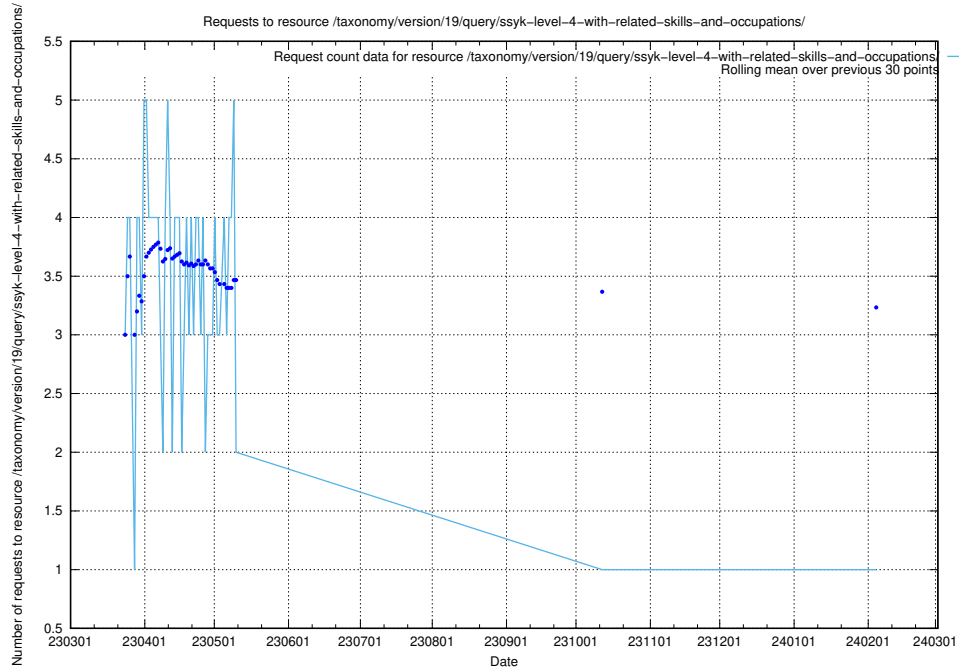

5.5833 Usage of /taxonomy/version/19/query/ssyk-level-4-with-related-skills-and-occupations/

Here, we count the number of requests to resource /taxonomy/version/19/query/ssyk-level-4-with-related-skills-and-occupations/.