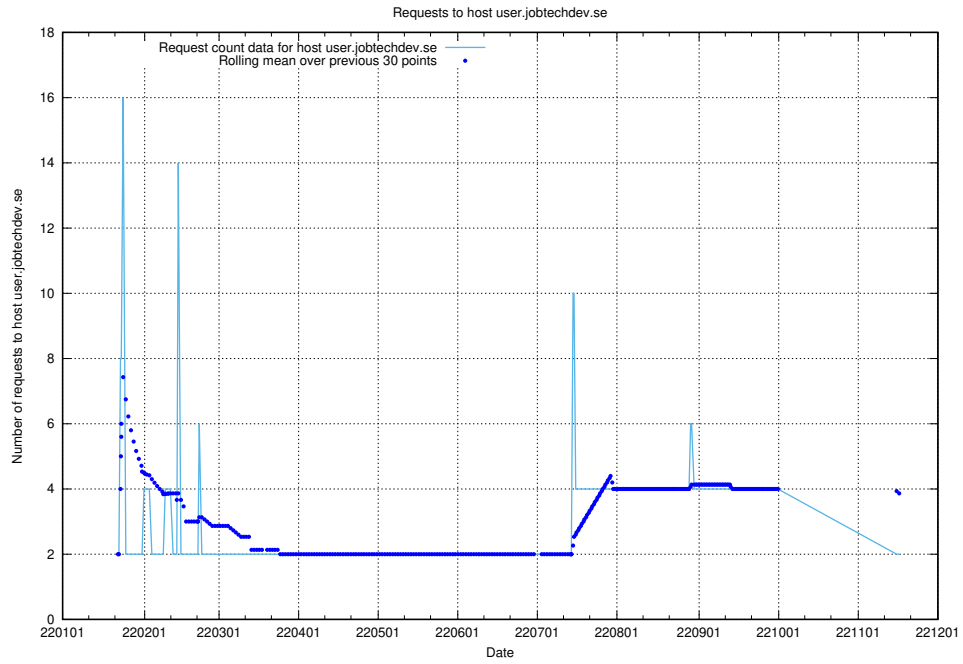

7.582 Usage of user.jobtechdev.se

Here, we count the number of requests to host user.jobtechdev.se.