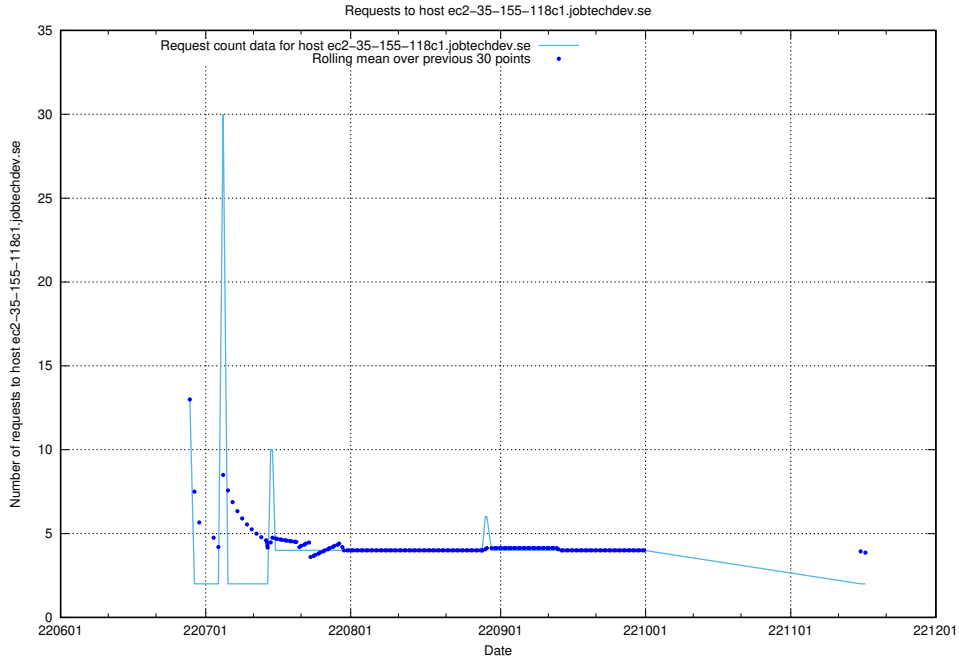

7.396 Usage of ec2-35-155-118c1.jobtechdev.se

Here, we count the number of requests to host ec2-35-155-118c1.jobtechdev.se.