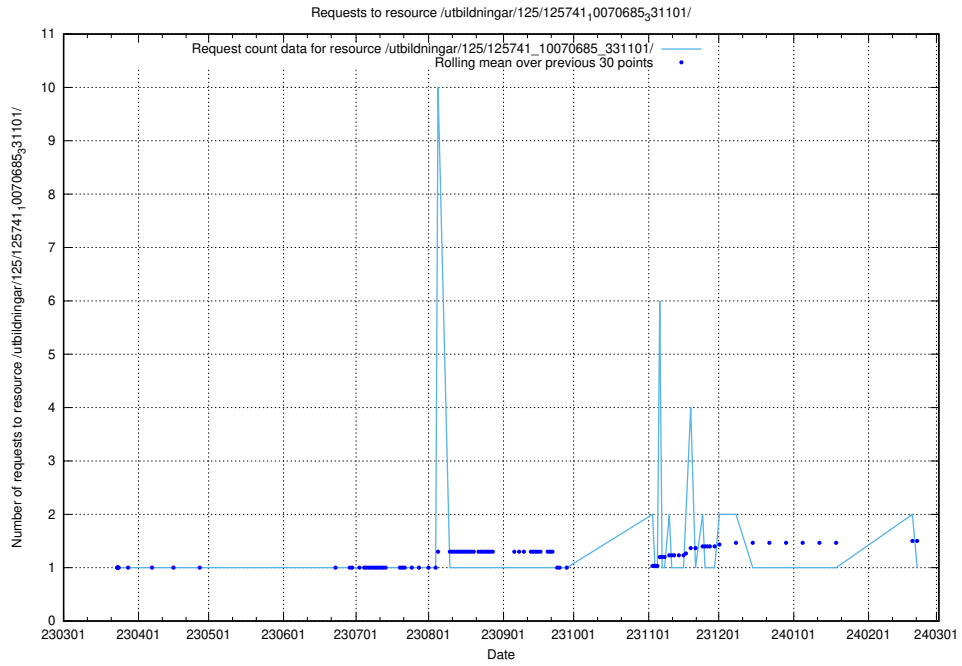

5.6169 Usage of /utbildningar/125/125741_10070685_331101/

Here, we count the number of requests to resource /utbildningar/125/125741_10070685_331101/.