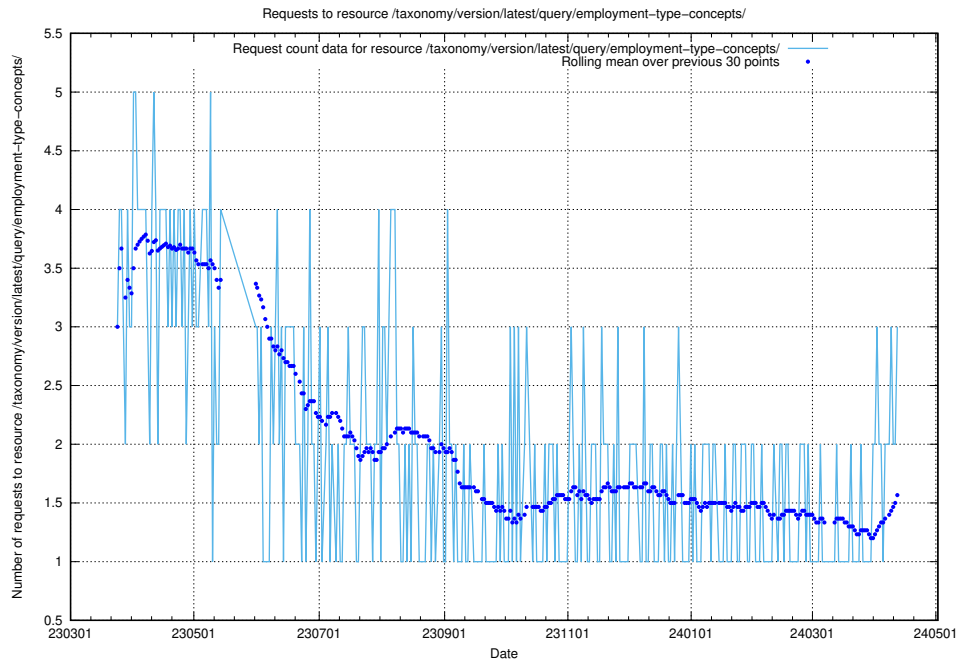

5.463 Usage of /taxonomy/version/latest/query/employment-type-concepts/

Here, we count the number of requests to resource /taxonomy/version/latest/query/employment-type-concepts/.