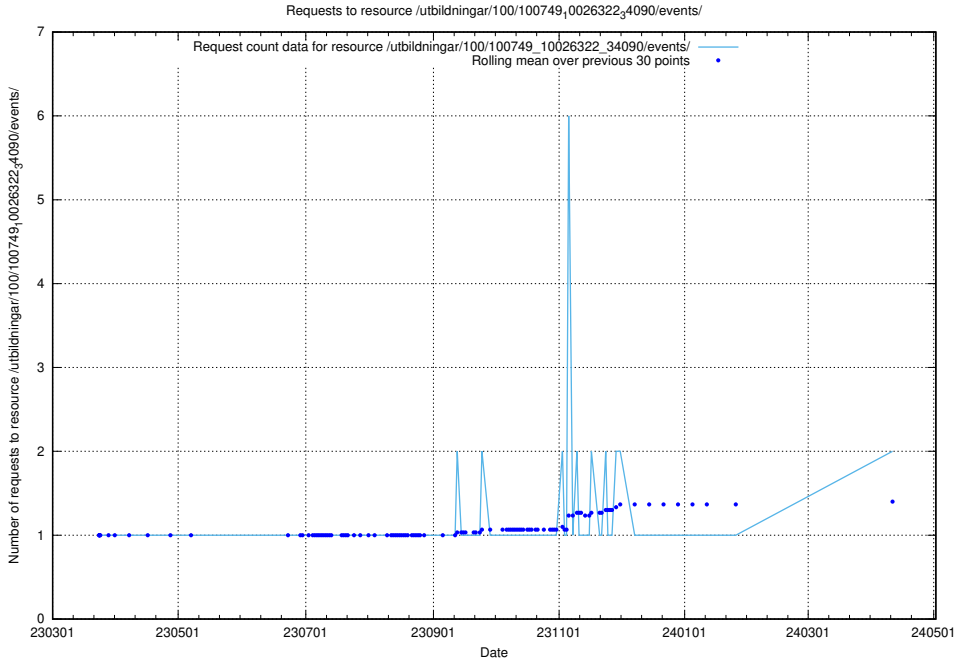

5.873 Usage of /utbildningar/100/100749_10026322_34090/events/

Here, we count the number of requests to resource /utbildningar/100/100749_10026322_34090/events/.