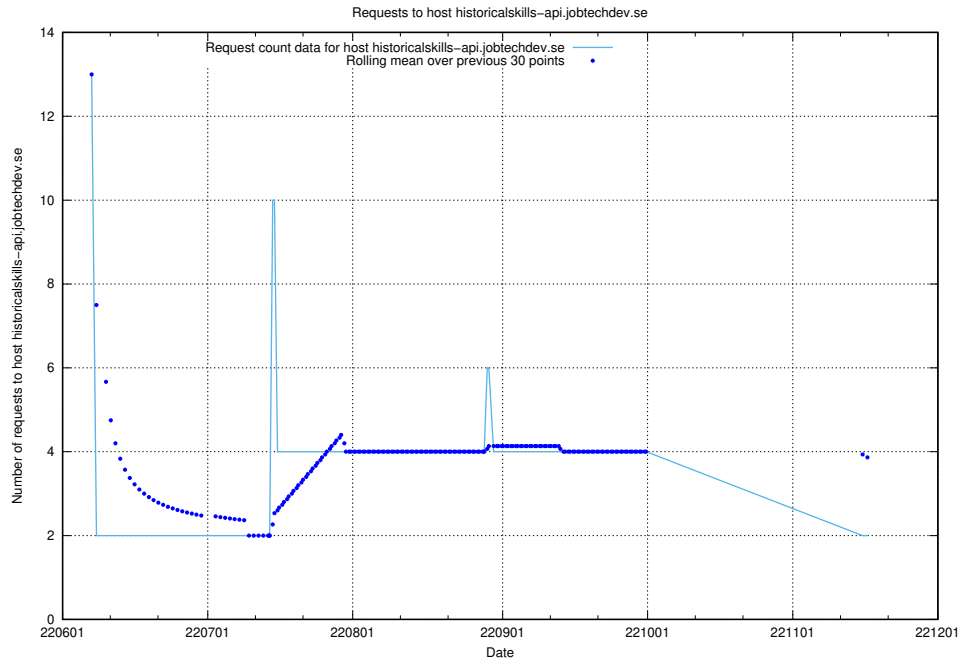

7.411 Usage of `historicalskills-api.jobtechdev.se`

Here, we count the number of requests to host `historicalskills-api.jobtechdev.se`.