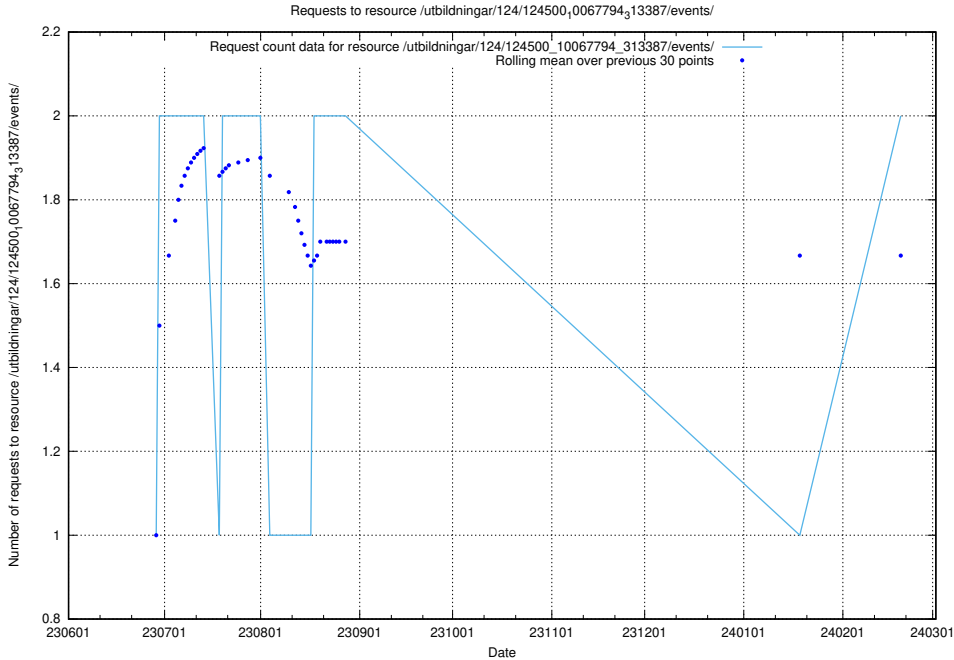

5.861 Usage of /utbildningar/124/124500_10067794_313387/events/

Here, we count the number of requests to resource /utbildningar/124/124500_10067794_313387/events/