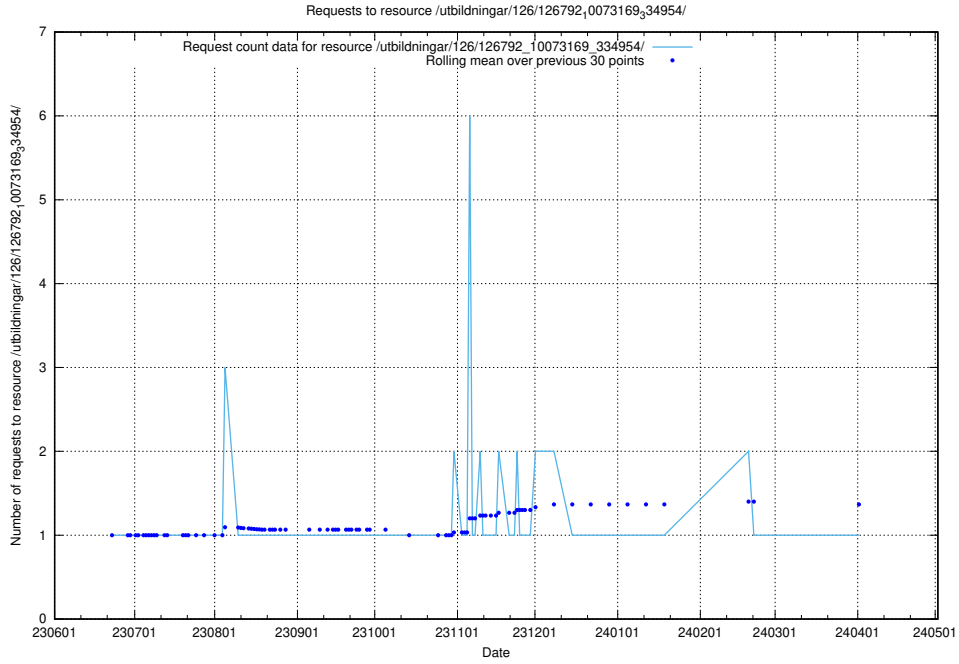

5.5320 Usage of /utbildningar/126/126792_10073169_334954/

Here, we count the number of requests to resource /utbildningar/126/126792_10073169_334954/.