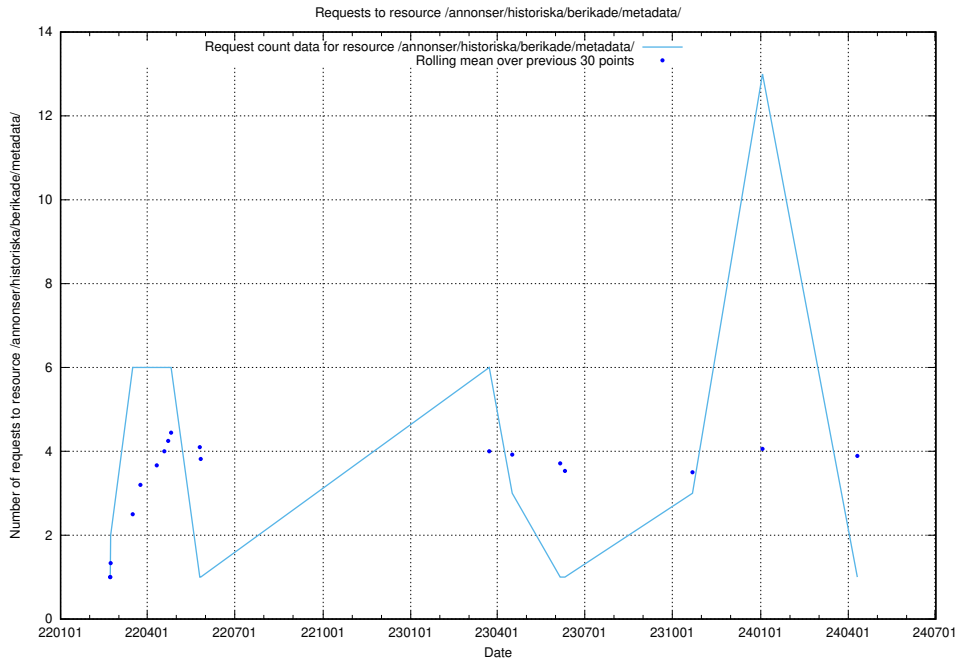

5.1268 Usage of /annonser/historiska/berikade/metadata/

Here, we count the number of requests to resource /annonser/historiska/berikade/metadata/.