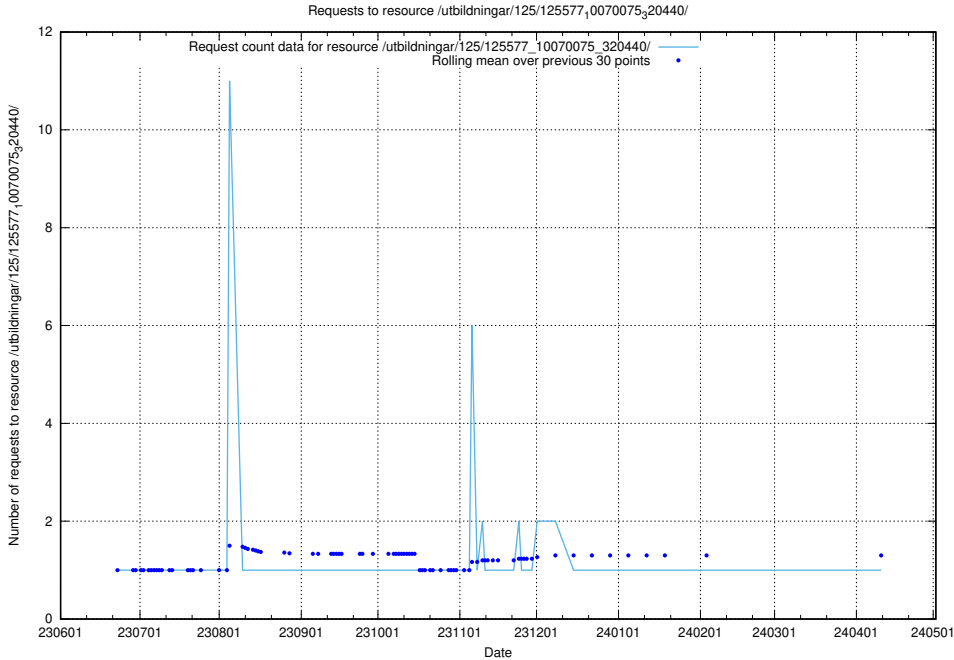

5.5450 Usage of /utbildningar/125/125577_10070075_320440/

Here, we count the number of requests to resource /utbildningar/125/125577_10070075_320440/.