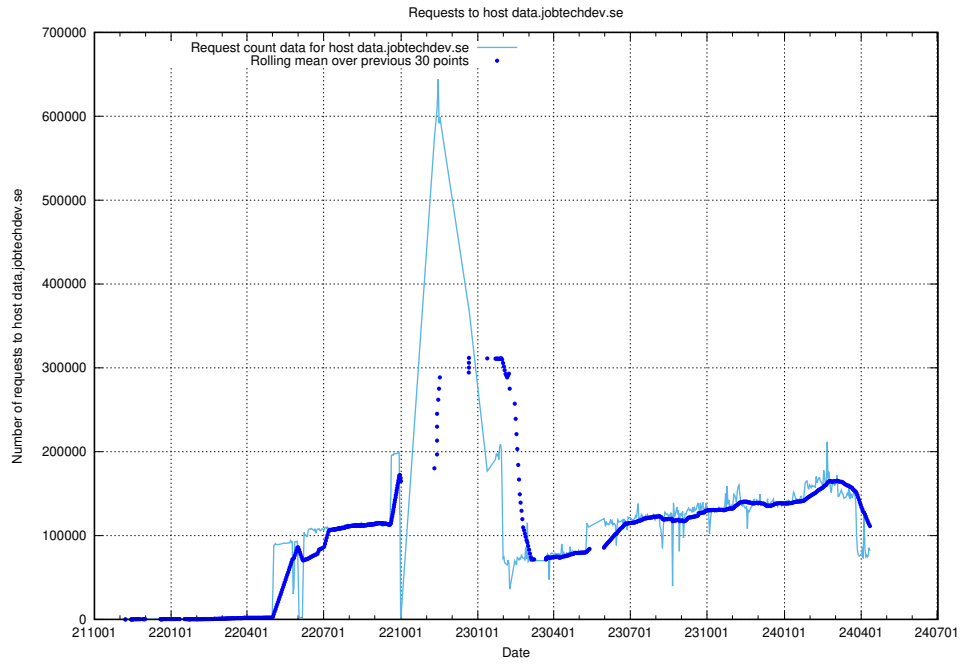

7.3 Usage of taxonomy.api.jobtechdev.se:443

Here, we count the number of requests to host taxonomy.api.jobtechdev.se:443.

7.4 Usage of data.jobtechdev.se

Here, we count the number of requests to host data.jobtechdev.se.