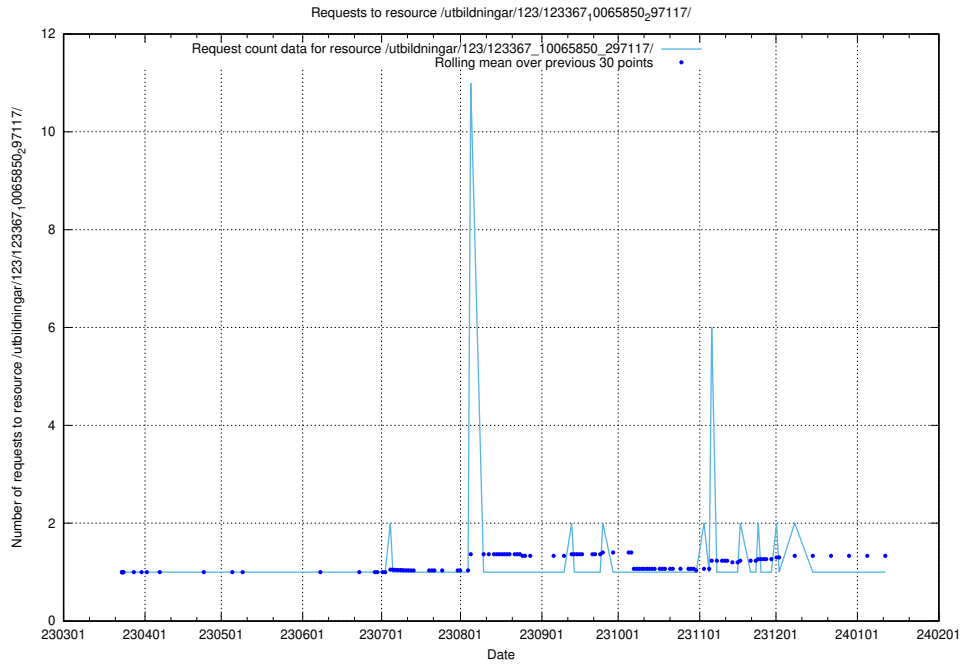

5.4593 Usage of /utbildningar/123/123367_10065850_297117/

Here, we count the number of requests to resource /utbildningar/123/123367_10065850_297117/.