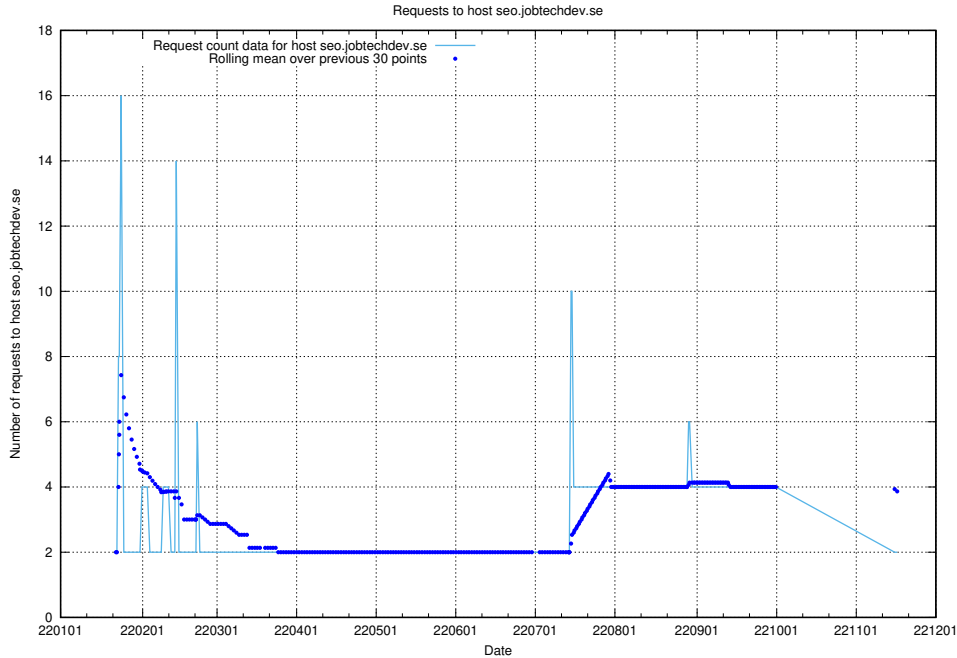

7.590 Usage of seo.jobtechdev.se

Here, we count the number of requests to host seo.jobtechdev.se.