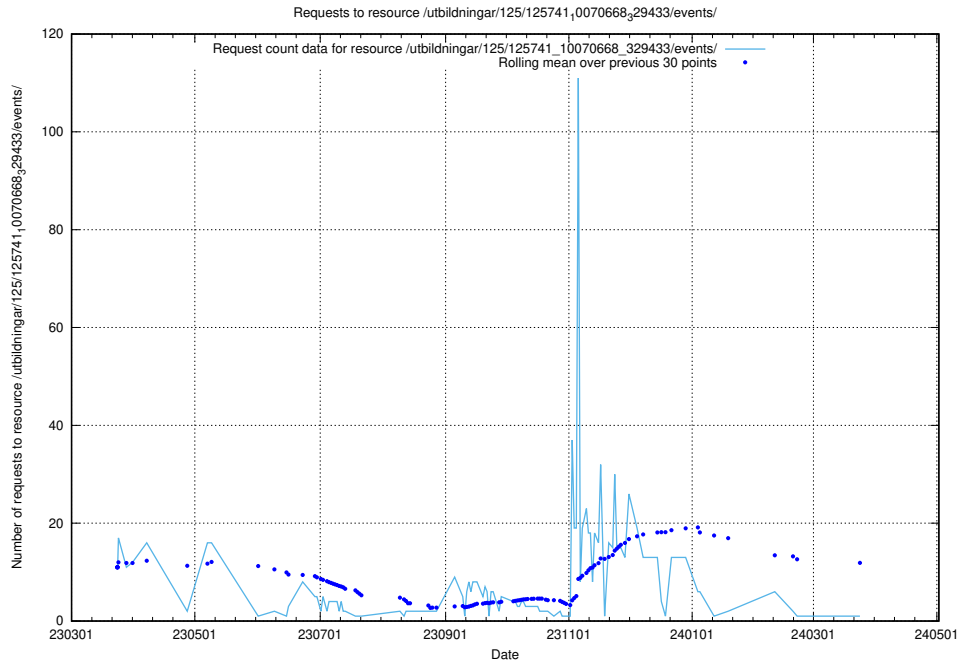

5.5956 Usage of /utbildningar/125/125741_10070668_329433/events/

Here, we count the number of requests to resource /utbildningar/125/125741_10070668_329433/events/