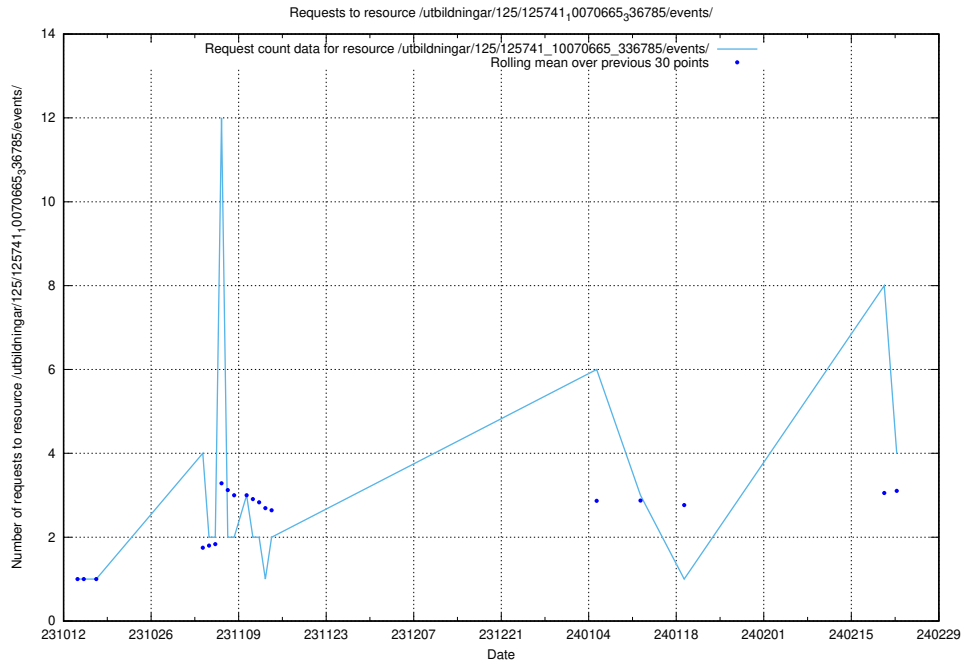

Here, we count the number of requests to resource /utbildningar/124/124055_10023995_319697/.

5.220 Usage of /utbildningar/125/125741_10070665_336785/events/

Here, we count the number of requests to resource /utbildningar/125/125741_10070665_336785/events/