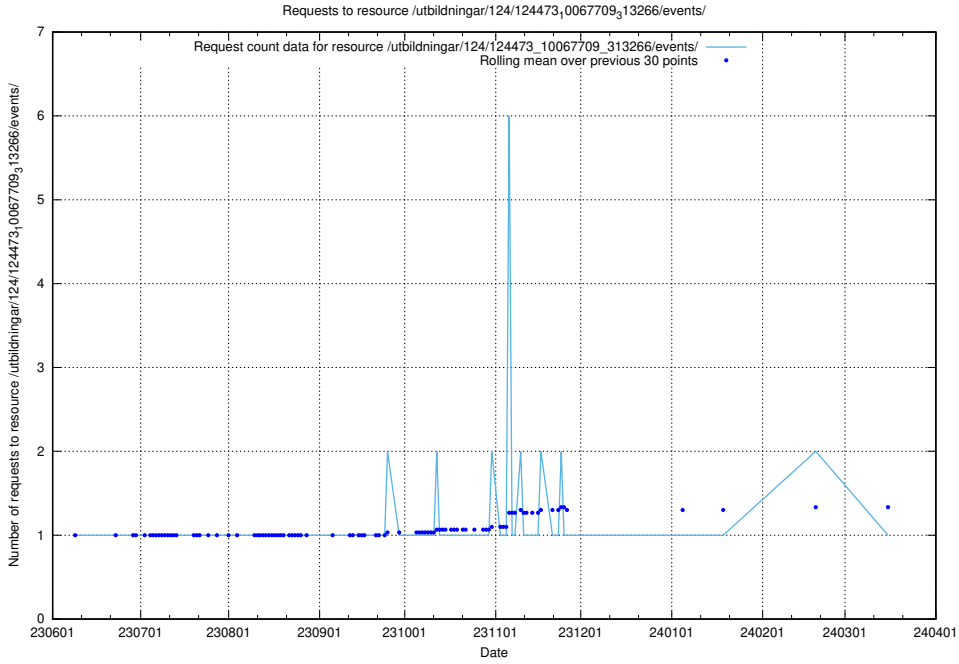

Here, we count the number of requests to resource /utbildningar/124/124473_10067812_313454/.

5.5622 Usage of /utbildningar/124/124473_10067709_313266/events/

Here, we count the number of requests to resource /utbildningar/124/124473_10067709_313266/events/