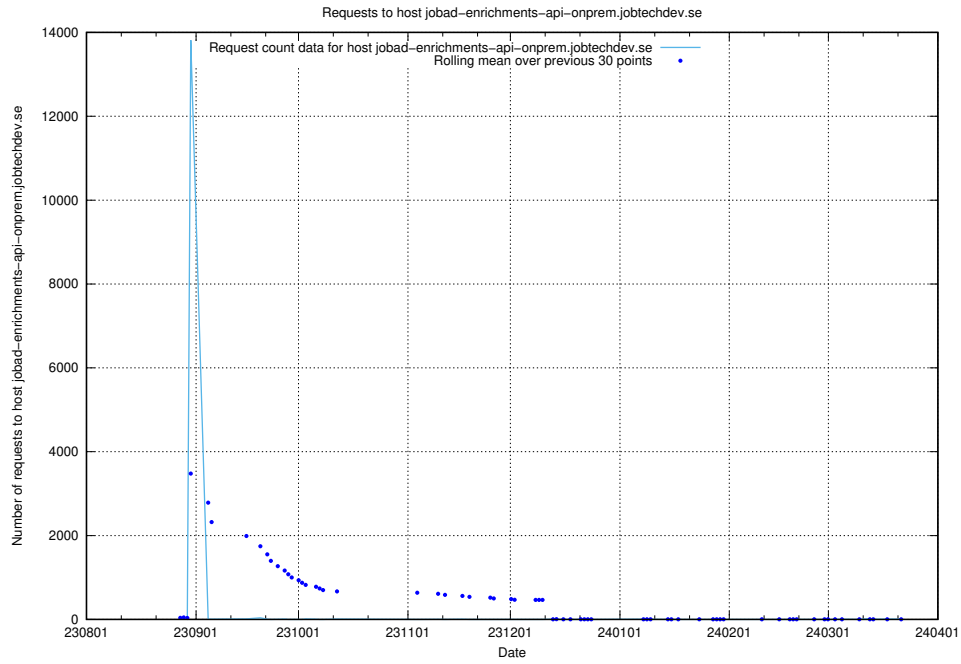

7.66 Usage of jobad-enrichments-api-onprem.jobtechdev.se

Here, we count the number of requests to host jobad-enrichments-api-onprem.jobtechdev.se.