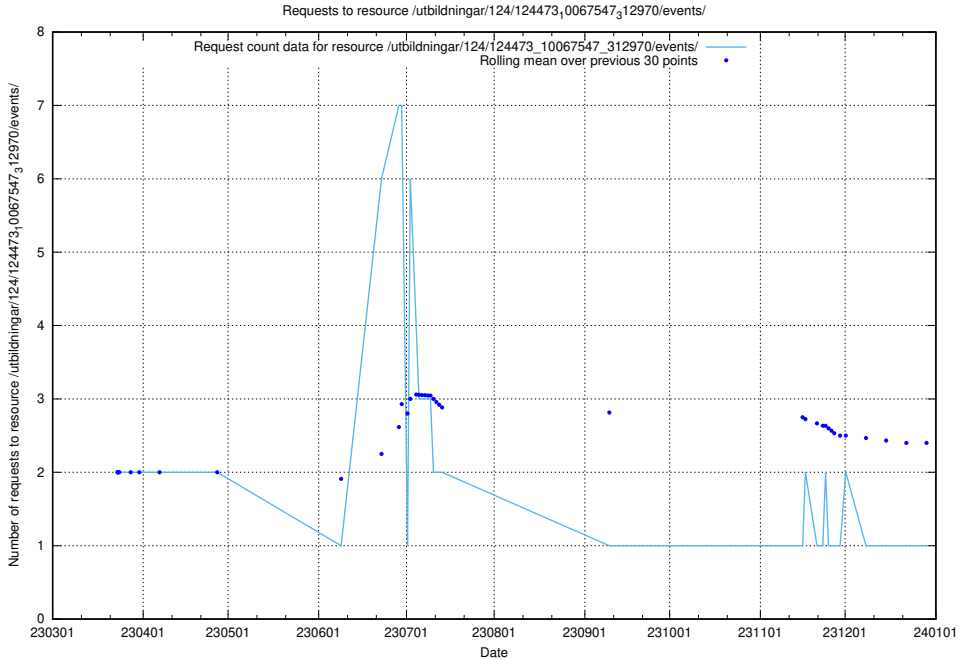

5.5996 Usage of /utbildningar/124/124473_10067547_312970/events/

Here, we count the number of requests to resource /utbildningar/124/124473_10067547_312970/events/