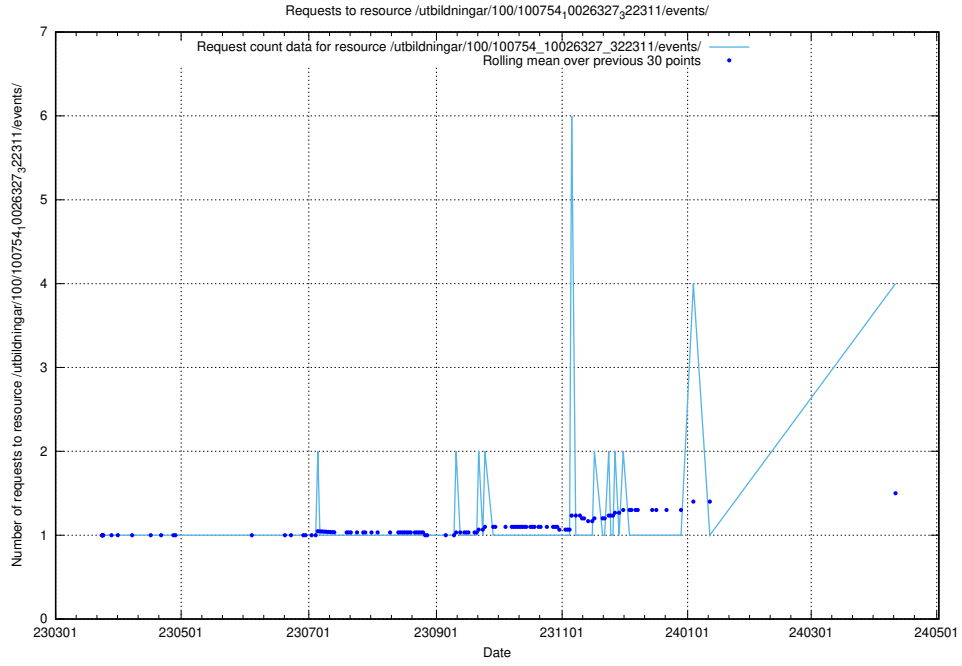

5.243 Usage of /utbildningar/100/100754_10026327_322311/events/

Here, we count the number of requests to resource /utbildningar/100/100754_10026327_322311/events/