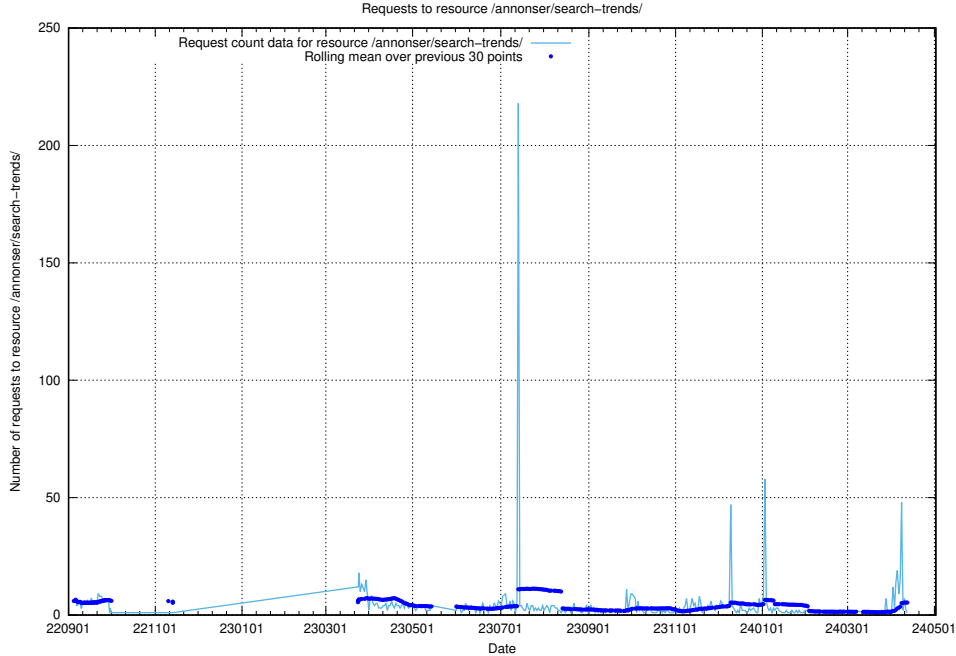

5.6135 Usage of /annonser/search-trends/

Here, we count the number of requests to resource /annonser/search-trends/.