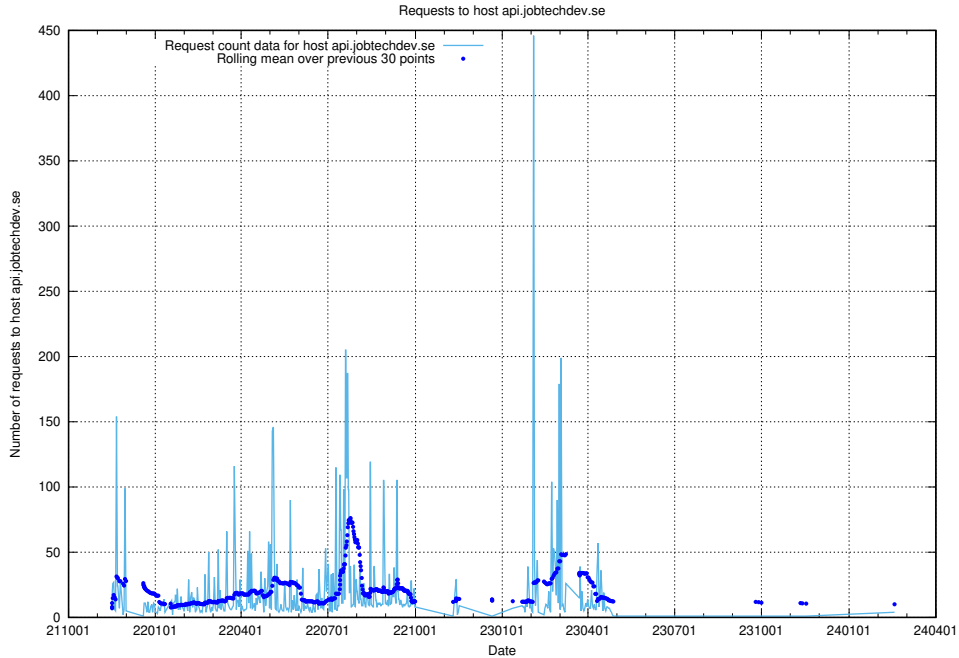

7.154 Usage of api.jobtechdev.se

Here, we count the number of requests to host api.jobtechdev.se.