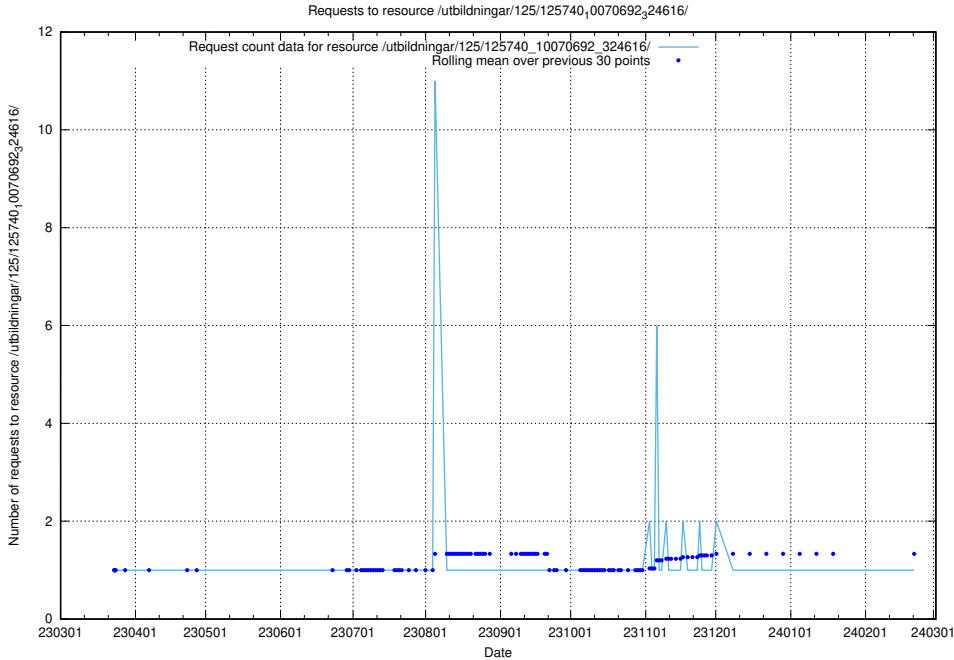

Here, we count the number of requests to resource /utbildningar/125/125740_10070692_324616/events/

5.1014 Usage of /utbildningar/125/125740_10070692_324616/

Here, we count the number of requests to resource /utbildningar/125/125740_10070692_324616/.