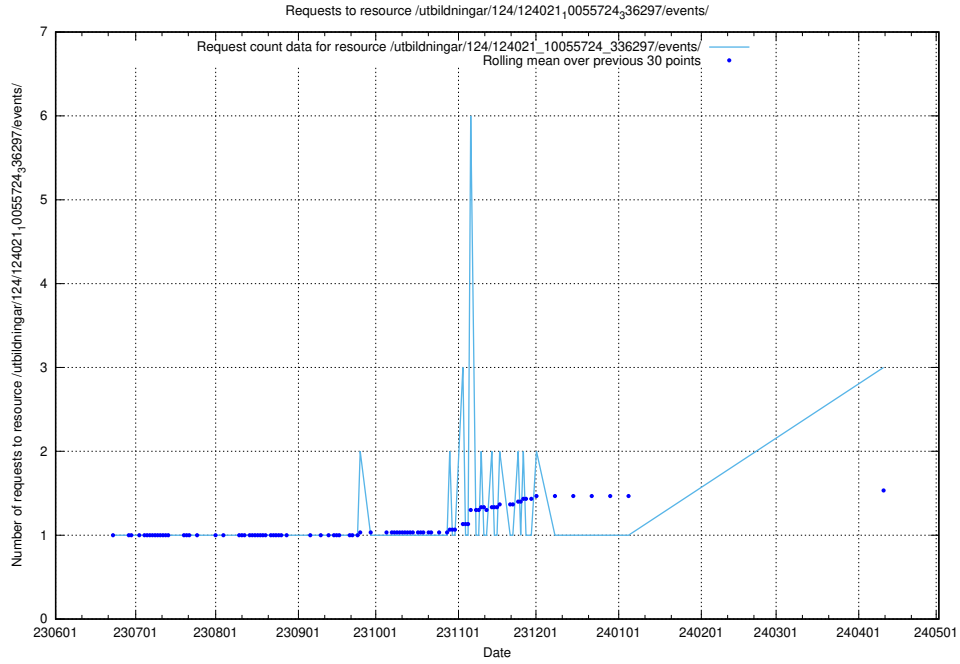

5.428 Usage of /utbildningar/124/124021_10055724_336297/events/

Here, we count the number of requests to resource /utbildningar/124/124021_10055724_336297/events/