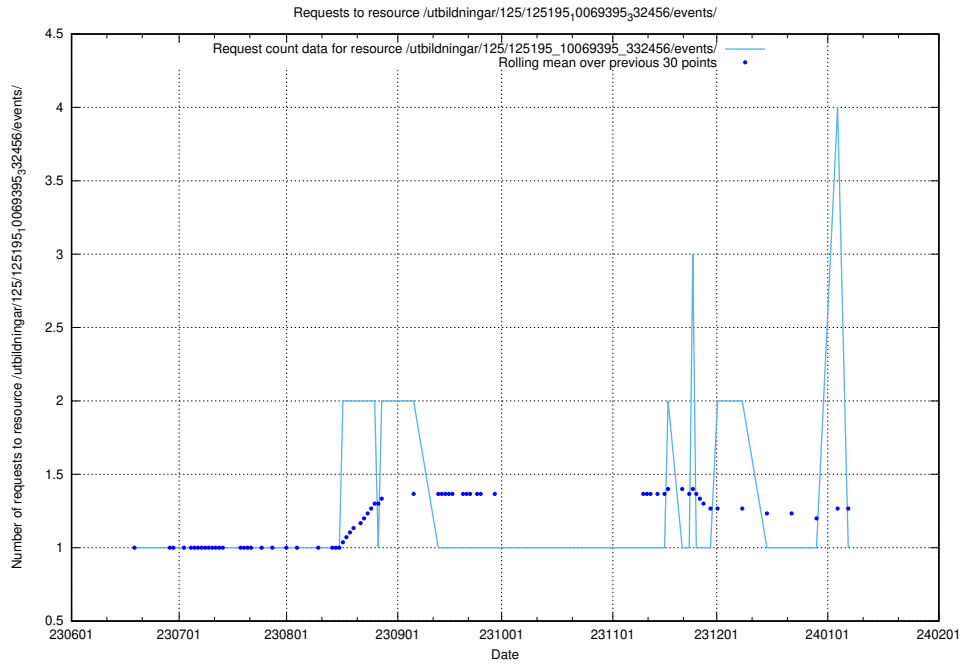

5.5575 Usage of /utbildningar/125/125195_10069395_332456/events/

Here, we count the number of requests to resource /utbildningar/125/125195_10069395_332456/events/