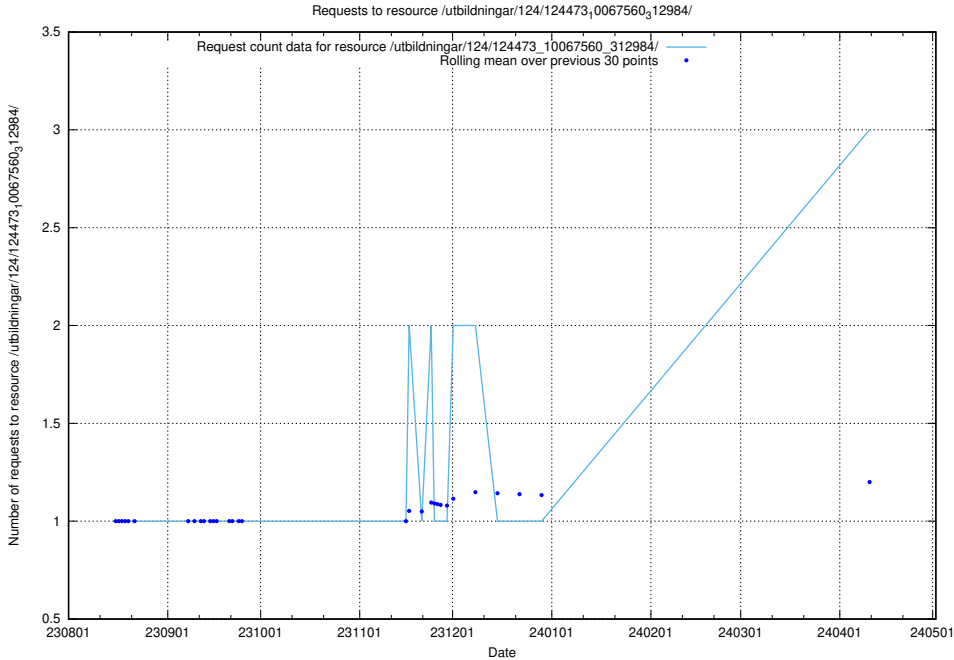

5.377 Usage of /utbildningar/124/124473_10067560_312984/

Here, we count the number of requests to resource /utbildningar/124/124473_10067560_312984/.