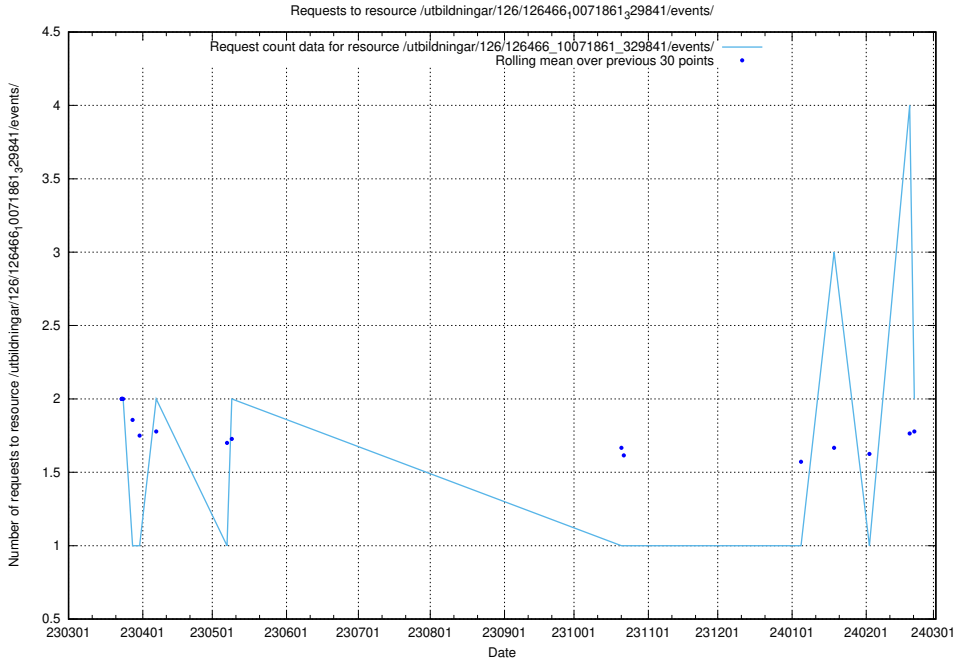

5.975 Usage of /utbildningar/126/126466_10071861_329841/events/

Here, we count the number of requests to resource /utbildningar/126/126466_10071861_329841/events/