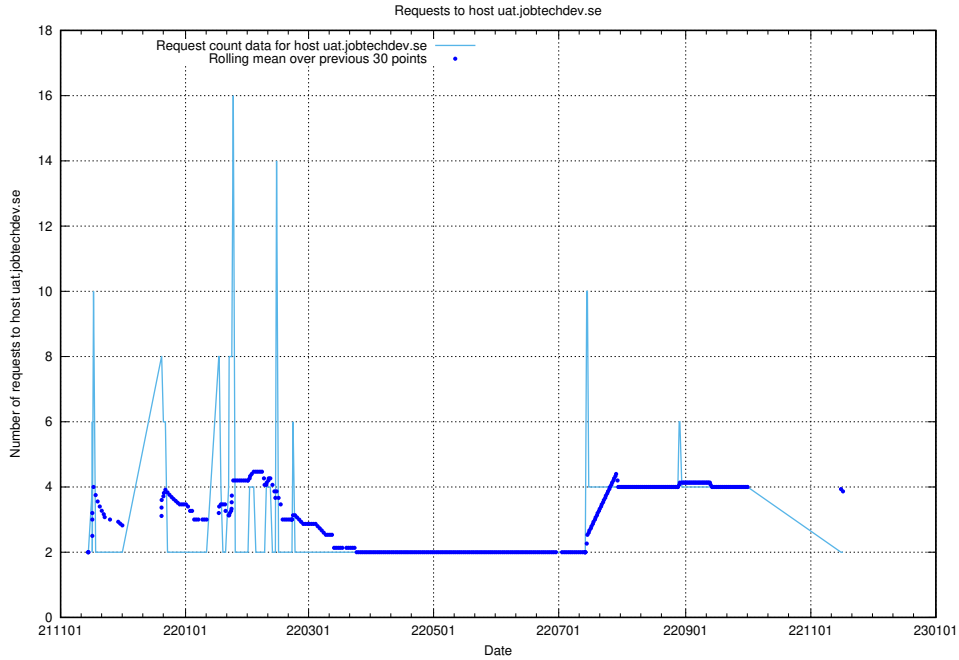

7.553 Usage of uat.jobtechdev.se

Here, we count the number of requests to host uat.jobtechdev.se.