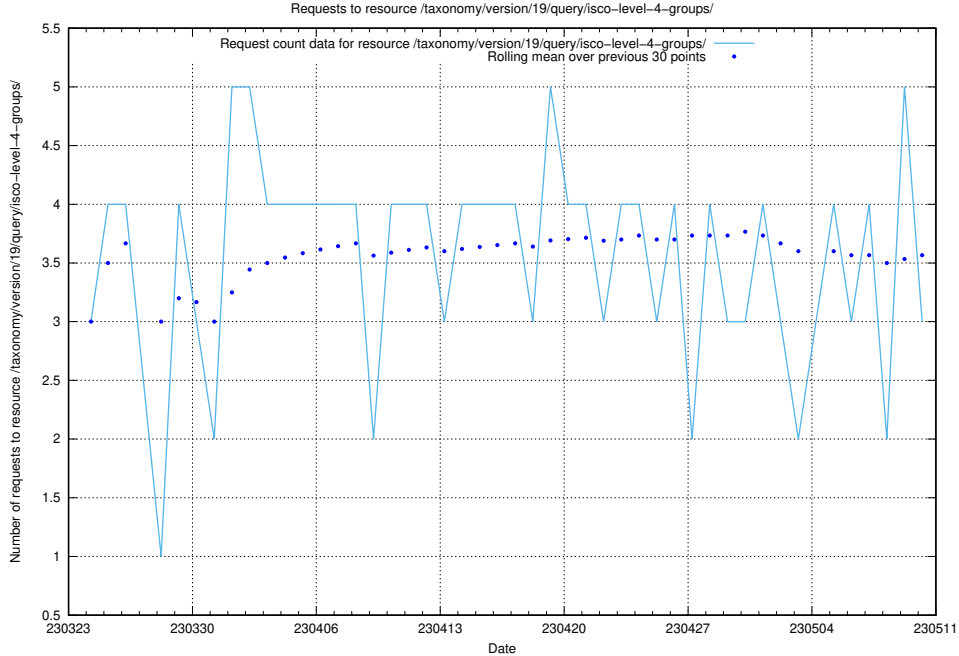

5.472 Usage of /taxonomy/version/19/query/isco-level-4-groups/

Here, we count the number of requests to resource /taxonomy/version/19/query/isco-level-4-groups/.