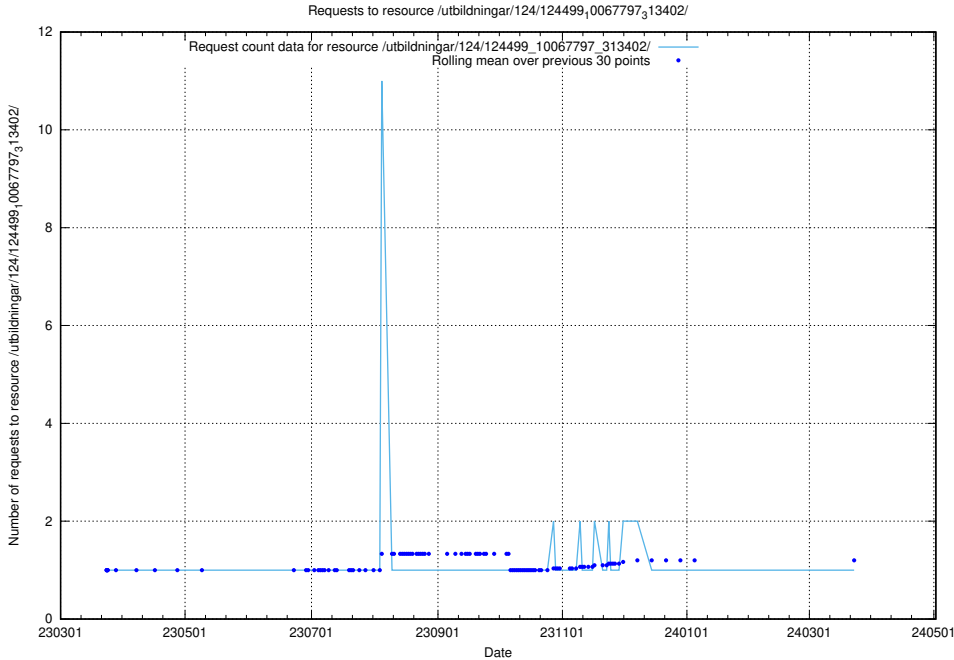

Here, we count the number of requests to resource /utbildningar/utb_emil/124/124469_10067554_312977/

5.2262 Usage of /utbildningar/124/124499_10067797_313402/

Here, we count the number of requests to resource /utbildningar/124/124499_10067797_313402/.