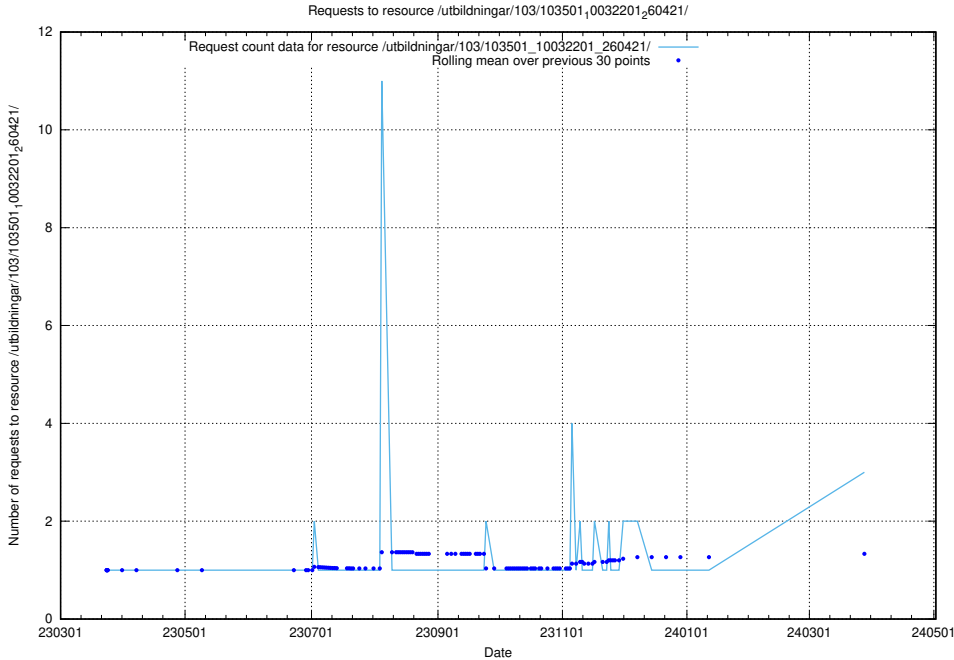

5.402 Usage of /utbildningar/103/103501_10032201_260421/

Here, we count the number of requests to resource /utbildningar/103/103501_10032201_260421/.