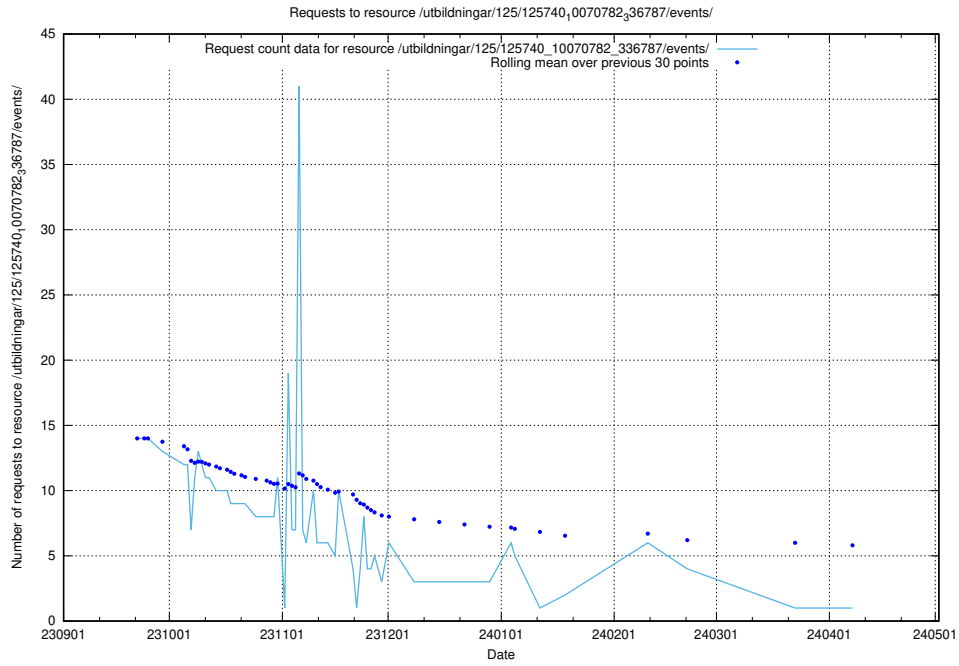

5.4243 Usage of /utbildningar/125/125740_10070782_336787/events/

Here, we count the number of requests to resource /utbildningar/125/125740_10070782_336787/events/