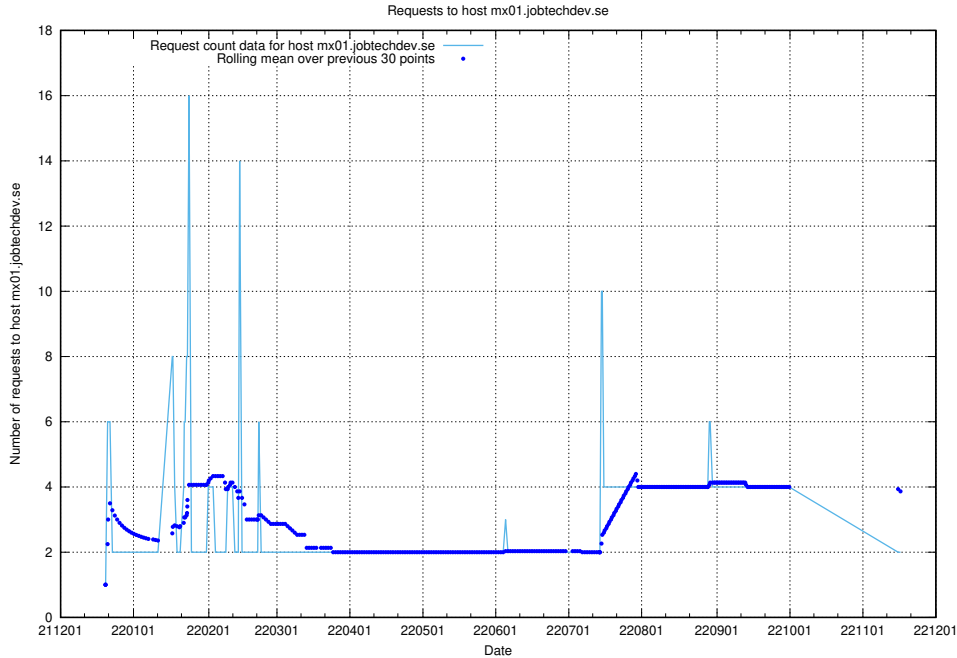

7.370 Usage of mx01.jobtechdev.se

Here, we count the number of requests to host mx01.jobtechdev.se.