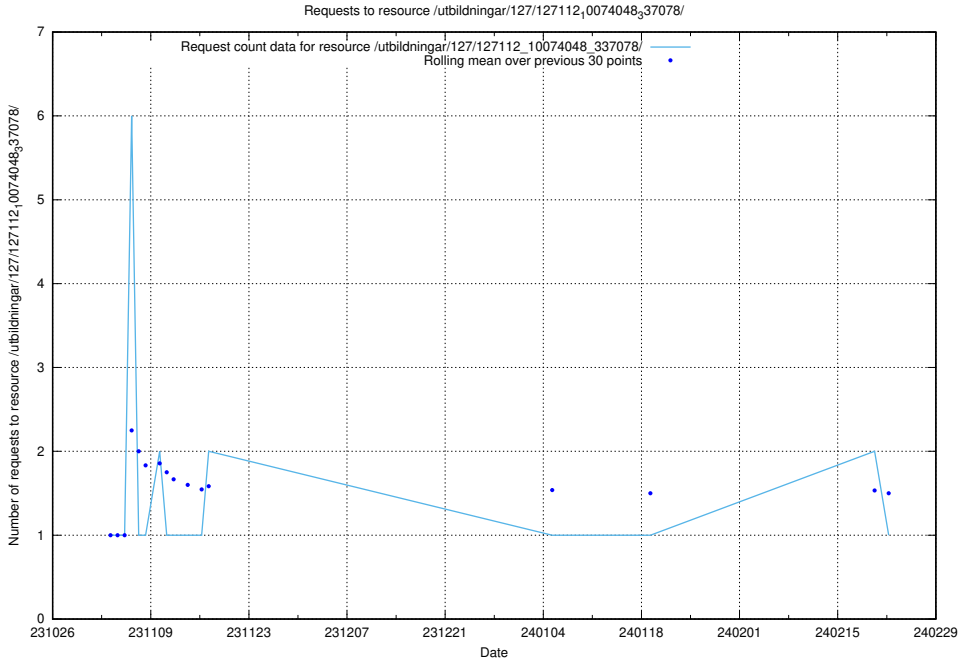

5.3901 Usage of /utbildningar/127/127112_10074048_337078/

Here, we count the number of requests to resource /utbildningar/127/127112_10074048_337078/.