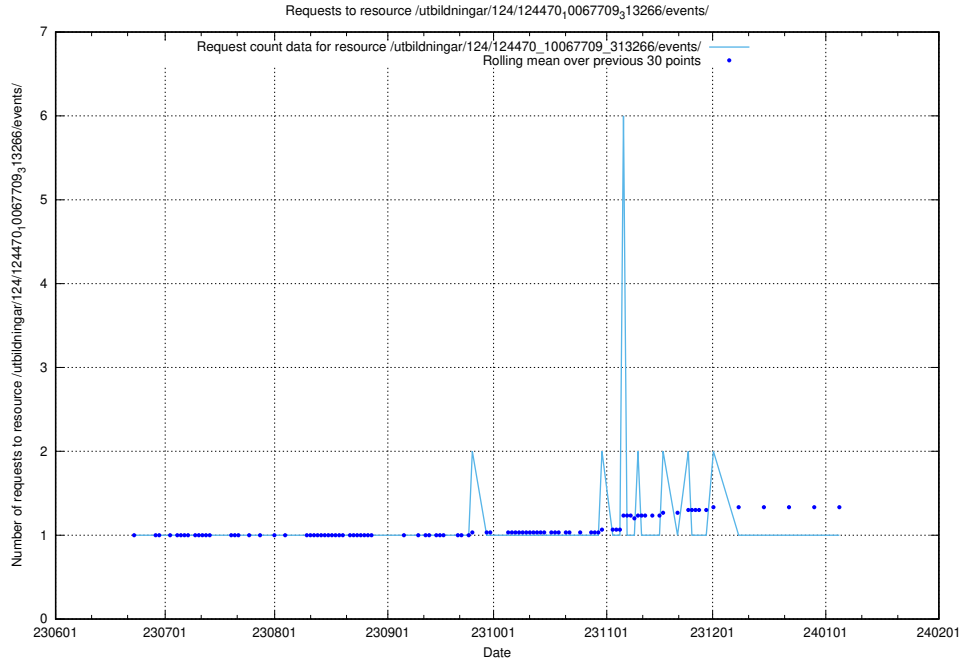

5.5527 Usage of /utbildningar/124/124470_10067709_313266/events/

Here, we count the number of requests to resource /utbildningar/124/124470_10067709_313266/events/