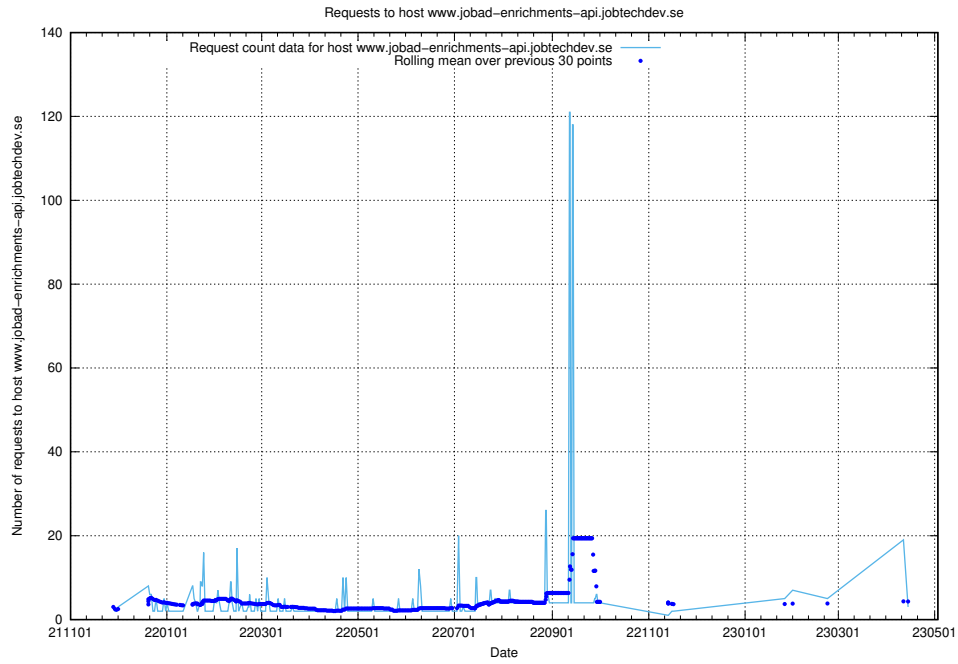

7.207 Usage of www.jobad-enrichments-api.jobtechdev.se

Here, we count the number of requests to host www.jobad-enrichments-api.jobtechdev.se.

7.208 Usage of magazine.jobtechdev.se

Here, we count the number of requests to host magazine.jobtechdev.se.