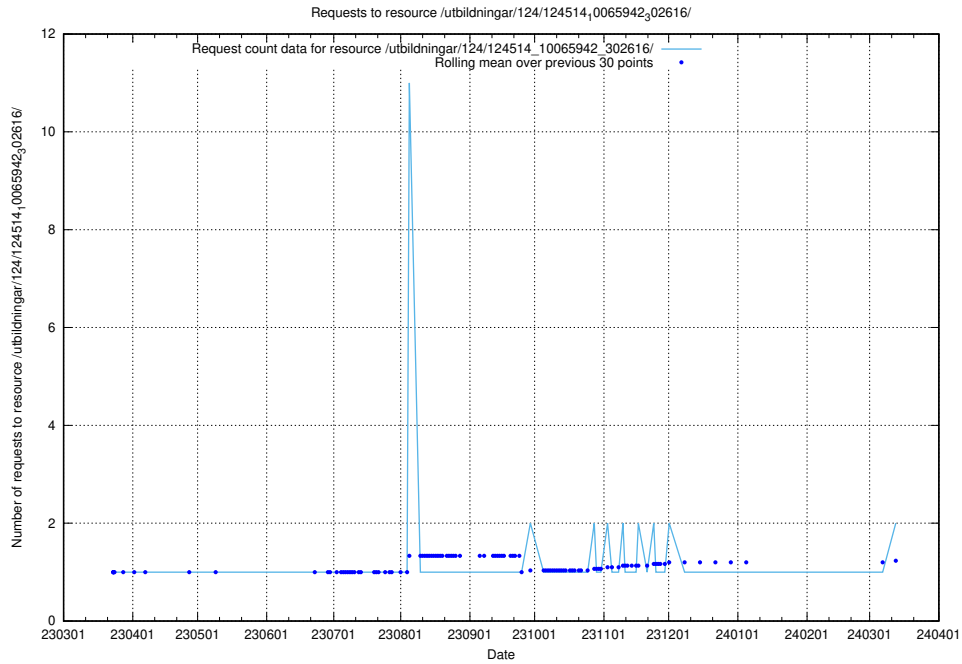

5.552 Usage of /utbildningar/124/124514_10065942_302616/

Here, we count the number of requests to resource /utbildningar/124/124514_10065942_302616/.