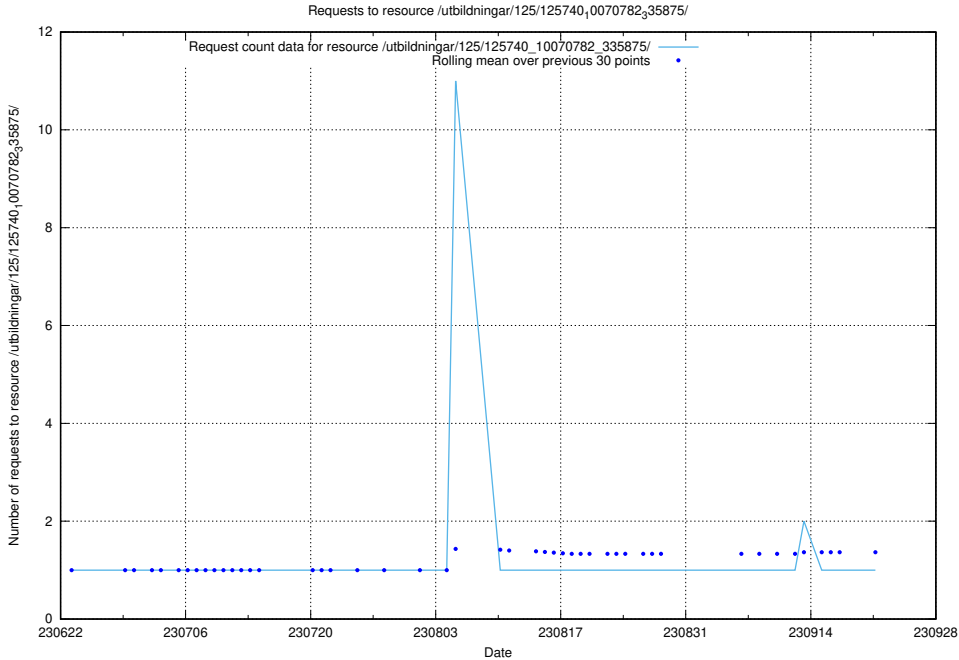

5.5424 Usage of /utbildningar/125/125740_10070782_335875/

Here, we count the number of requests to resource /utbildningar/125/125740_10070782_335875/.