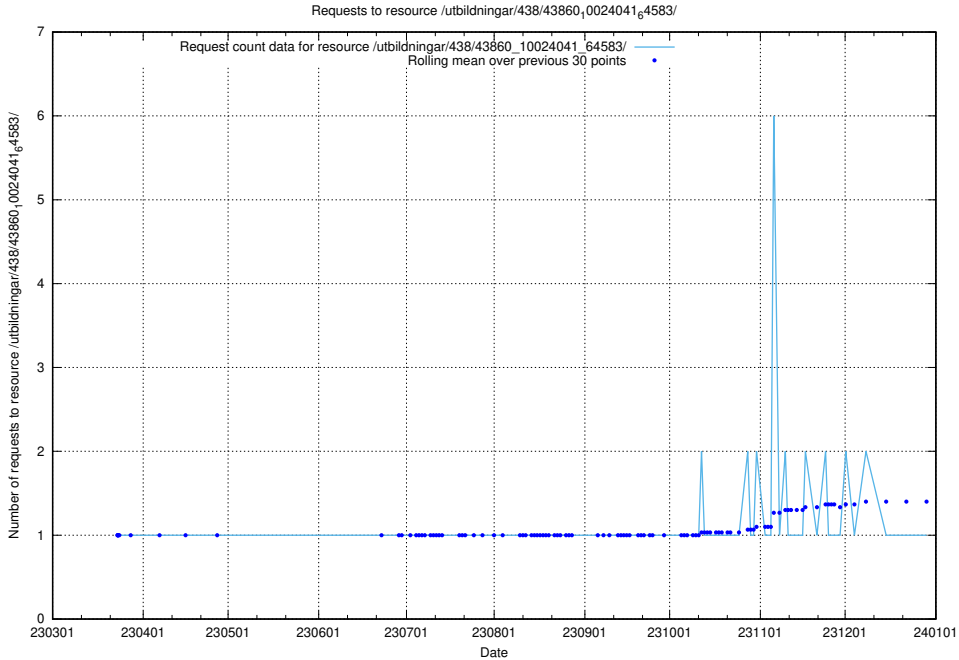

5.6020 Usage of /utbildningar/438/43860_10024041_64583/

Here, we count the number of requests to resource /utbildningar/438/43860_10024041_64583/.