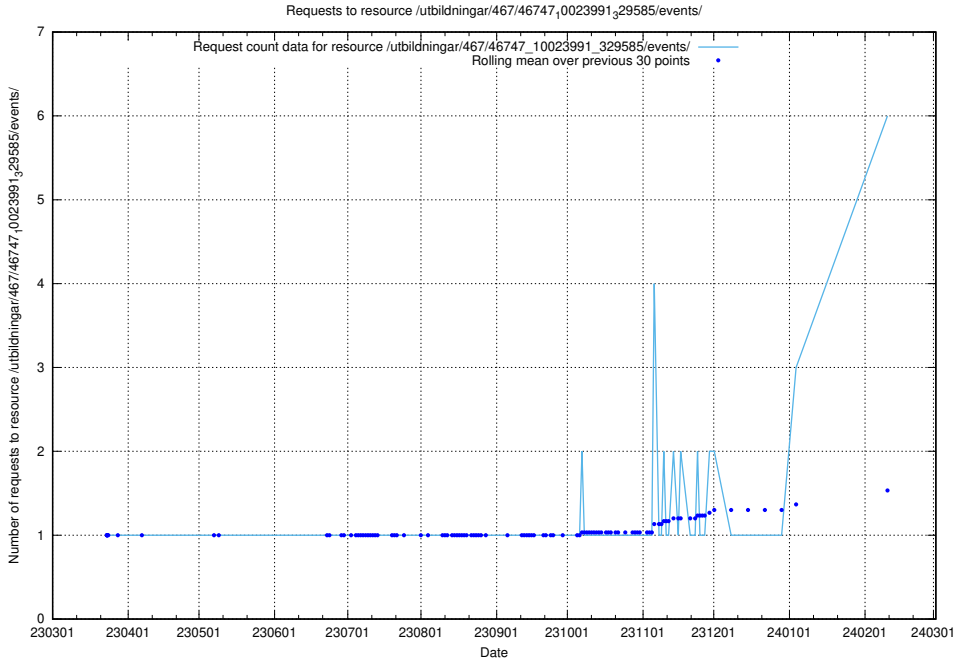

5.109 Usage of /utbildningar/467/46747_10023991_329585/events/

Here, we count the number of requests to resource /utbildningar/467/46747_10023991_329585/events/.