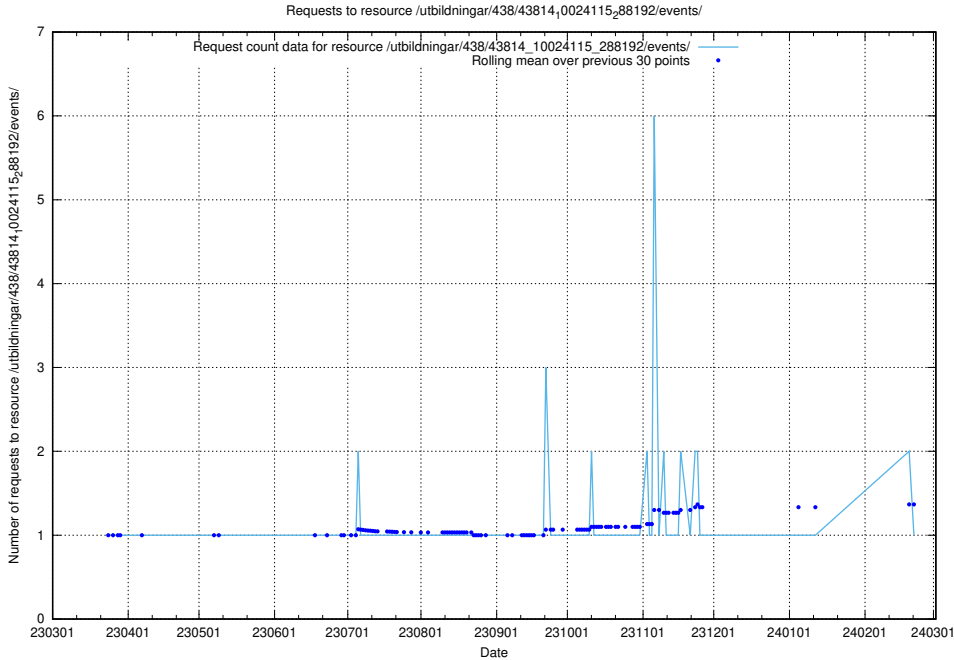

5.5879 Usage of /utbildningar/438/43814_10024115_288192/events/

Here, we count the number of requests to resource /utbildningar/438/43814_10024115_288192/events/.