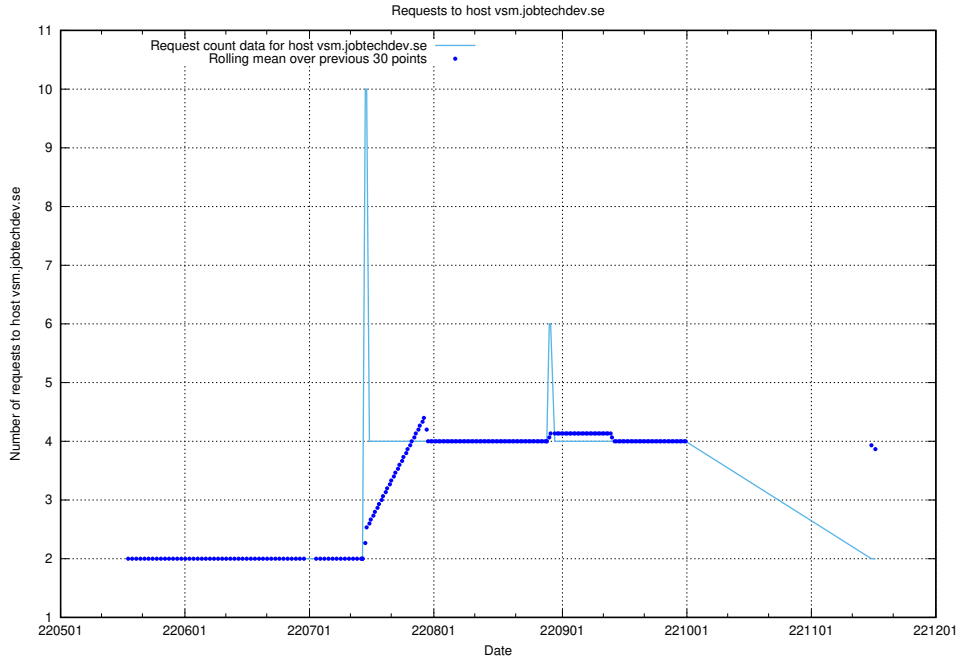

7.426 Usage of vsm.jobtechdev.se

Here, we count the number of requests to host vsm.jobtechdev.se.