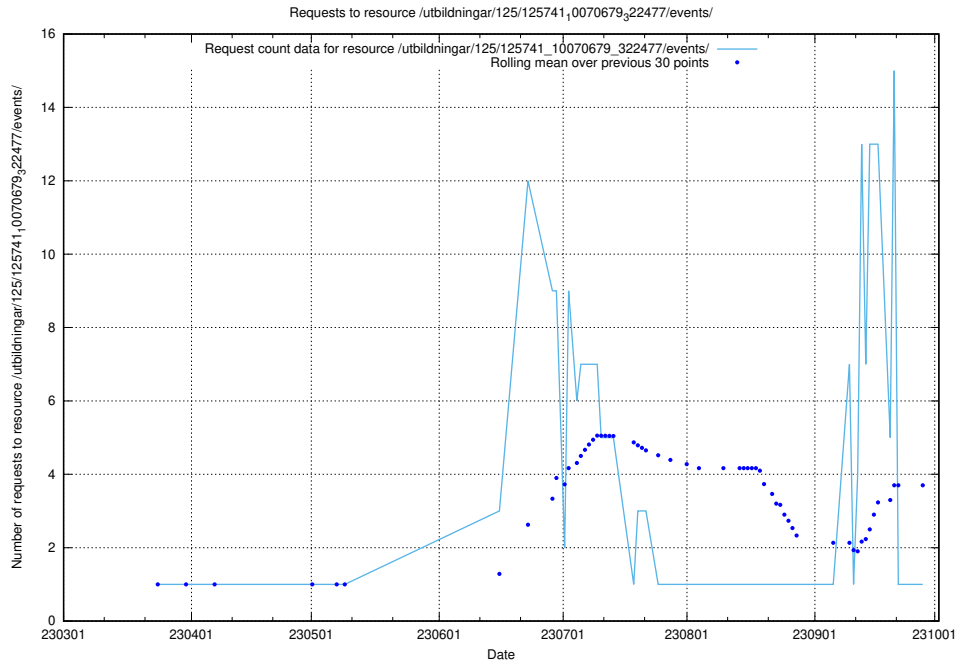

5.5938 Usage of /utbildningar/125/125741_10070679_322477/events/

Here, we count the number of requests to resource /utbildningar/125/125741_10070679_322477/events/