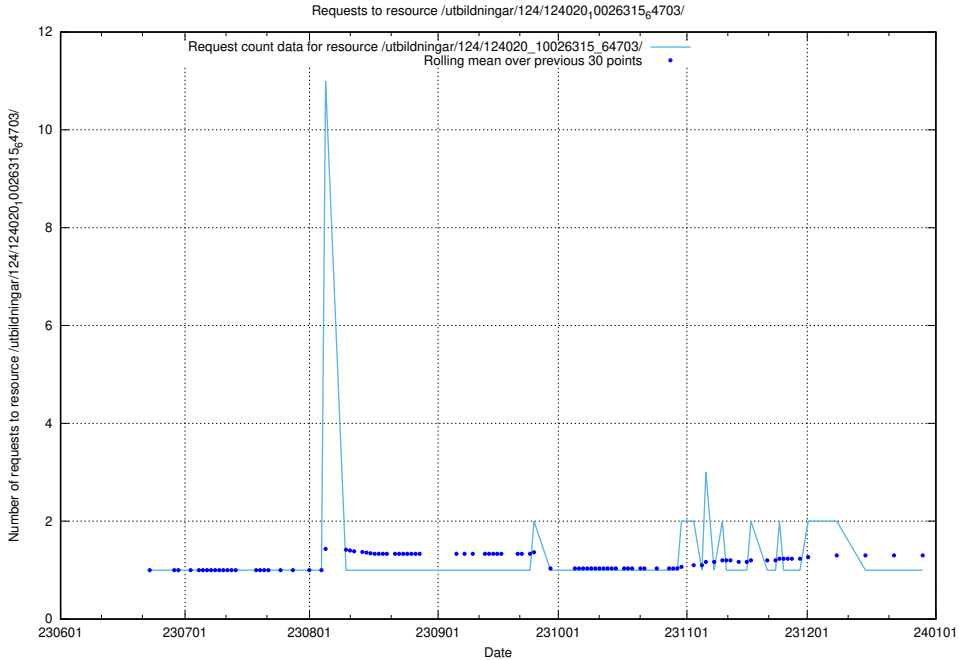

5.5550 Usage of /utbildningar/124/124020_10026315_64703/

Here, we count the number of requests to resource /utbildningar/124/124020_10026315_64703/.