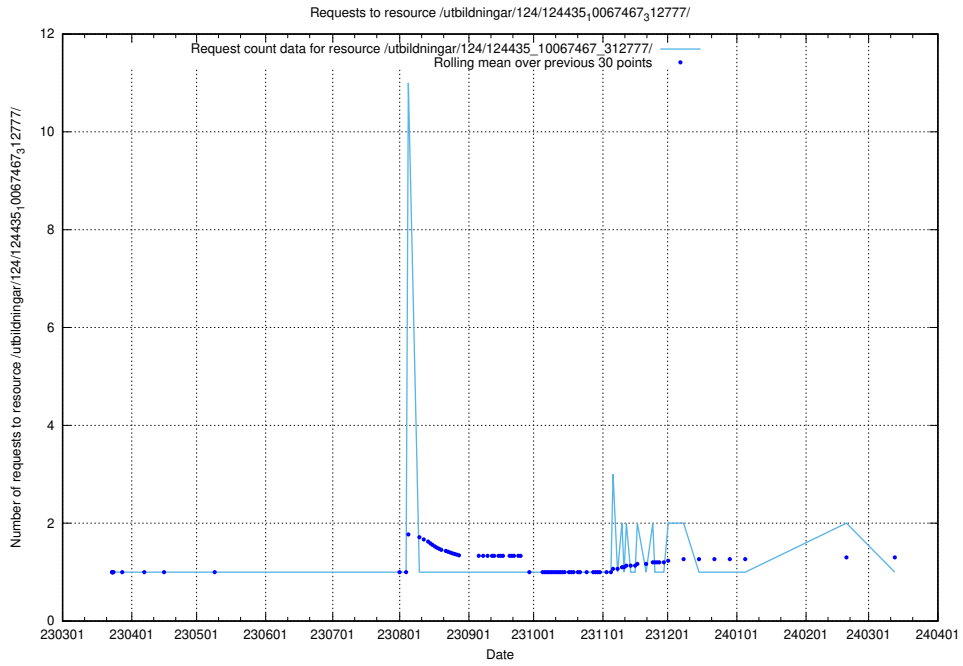

5.3517 Usage of /utbildningar/124/124435_10067467_312777/

Here, we count the number of requests to resource /utbildningar/124/124435_10067467_312777/.