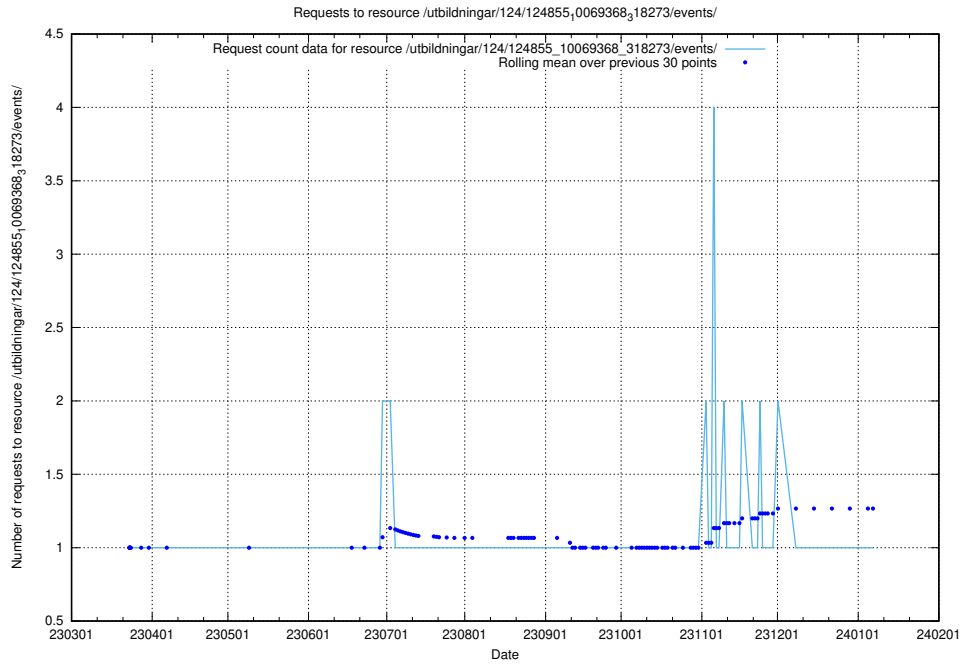

5.1219 Usage of /utbildningar/124/124855_10069368_318273/events/

Here, we count the number of requests to resource /utbildningar/124/124855_10069368_318273/events/