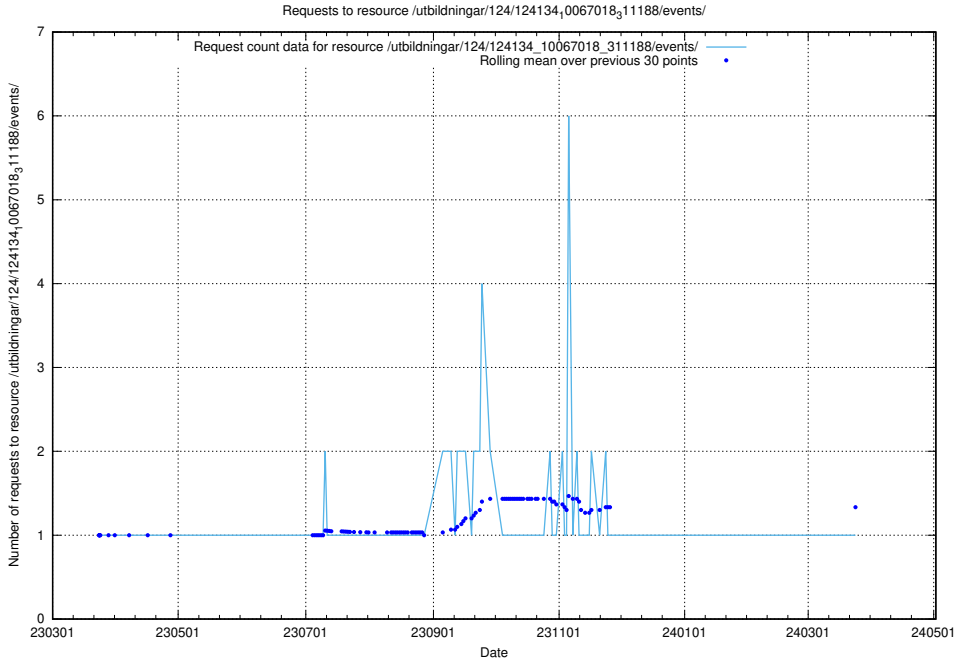

5.3834 Usage of /utbildningar/124/124134_10067018_311188/events/

Here, we count the number of requests to resource /utbildningar/124/124134_10067018_311188/events/