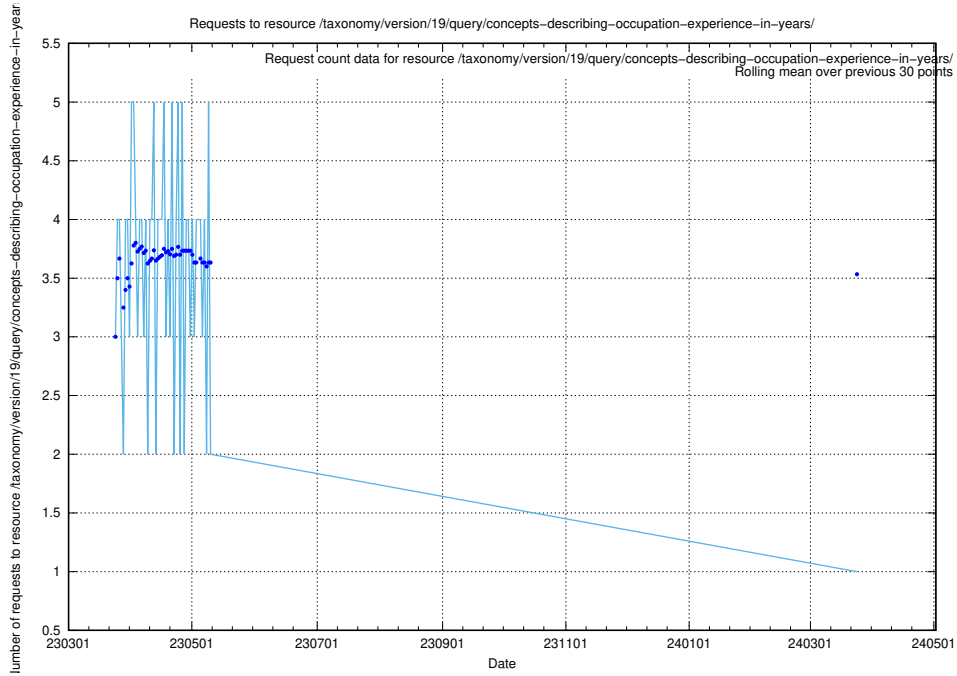

5.5859 Usage of /taxonomy/version/19/query/concepts-describing-occupation-experience-in-years/

Here, we count the number of requests to resource /taxonomy/version/19/query/concepts-describing-occupation-experience-in-years/.