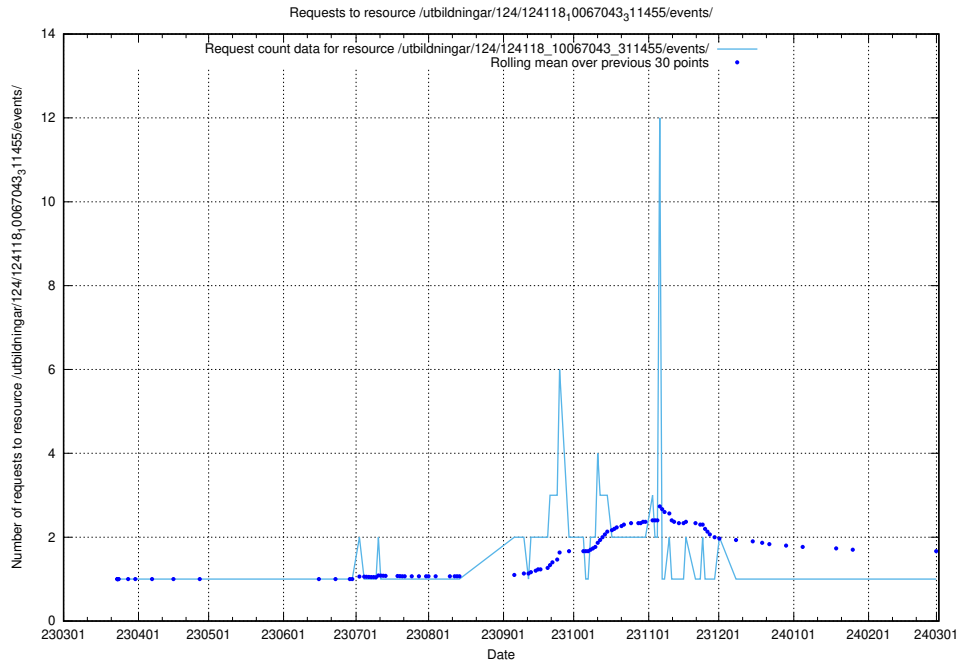

5.3923 Usage of /utbildningar/124/124118_10067043_311455/events/

Here, we count the number of requests to resource /utbildningar/124/124118_10067043_311455/events/