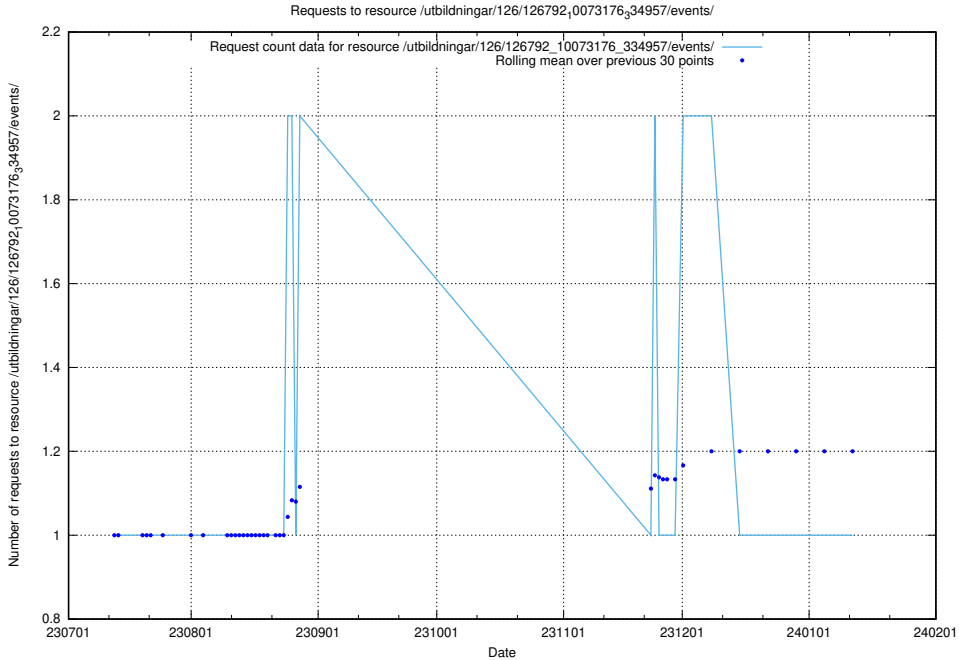

5.4838 Usage of /utbildningar/126/126792_10073176_334957/events/

Here, we count the number of requests to resource /utbildningar/126/126792_10073176_334957/events/