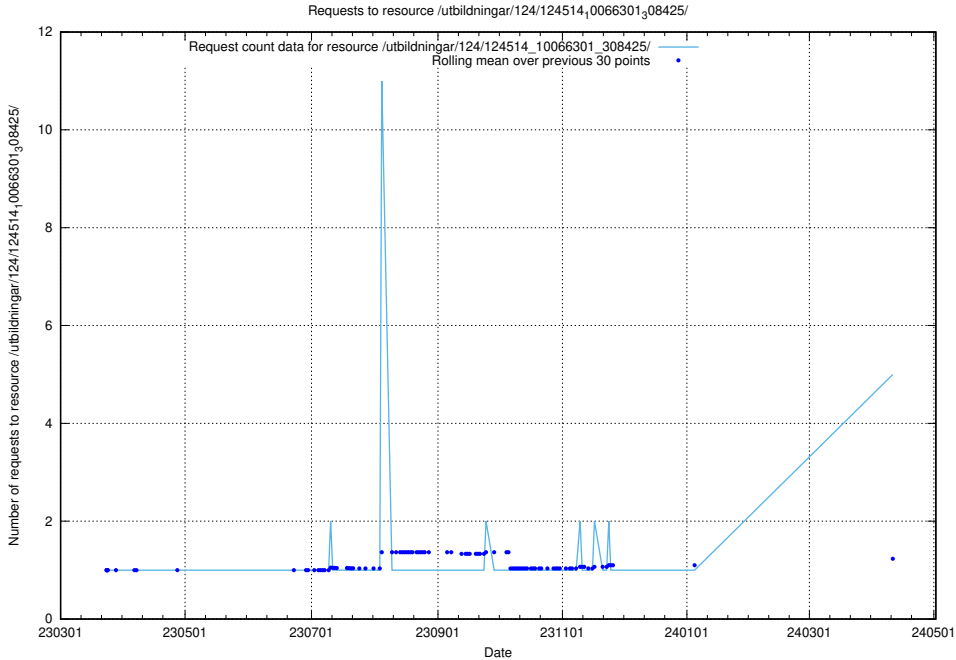

5.131 Usage of /utbildningar/124/124514_10066301_308425/

Here, we count the number of requests to resource /utbildningar/124/124514_10066301_308425/.