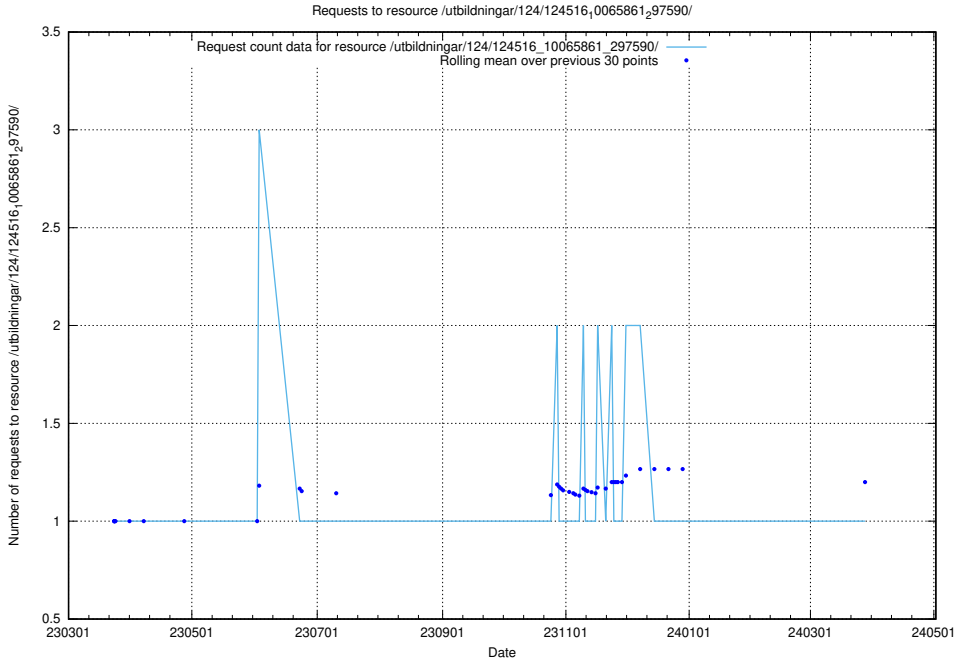

5.1321 Usage of /utbildningar/124/124516_10065861_297590/

Here, we count the number of requests to resource /utbildningar/124/124516_10065861_297590/.