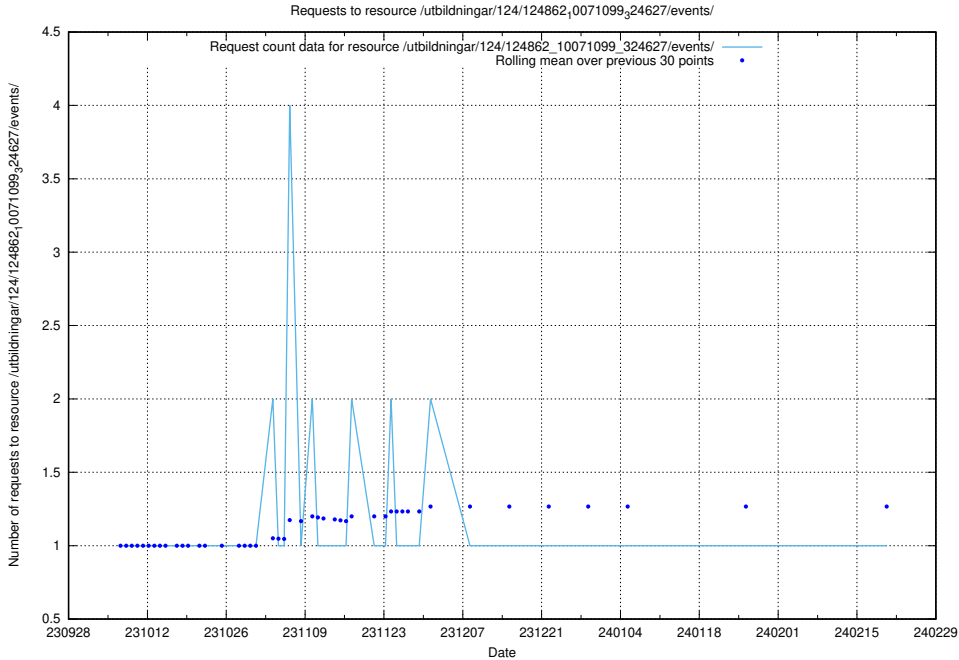

Here, we count the number of requests to resource /utbildningar/125/125415_10067799_319946/.

5.4140 Usage of /utbildningar/124/124862_10071099_324627/events/

Here, we count the number of requests to resource /utbildningar/124/124862_10071099_324627/events/