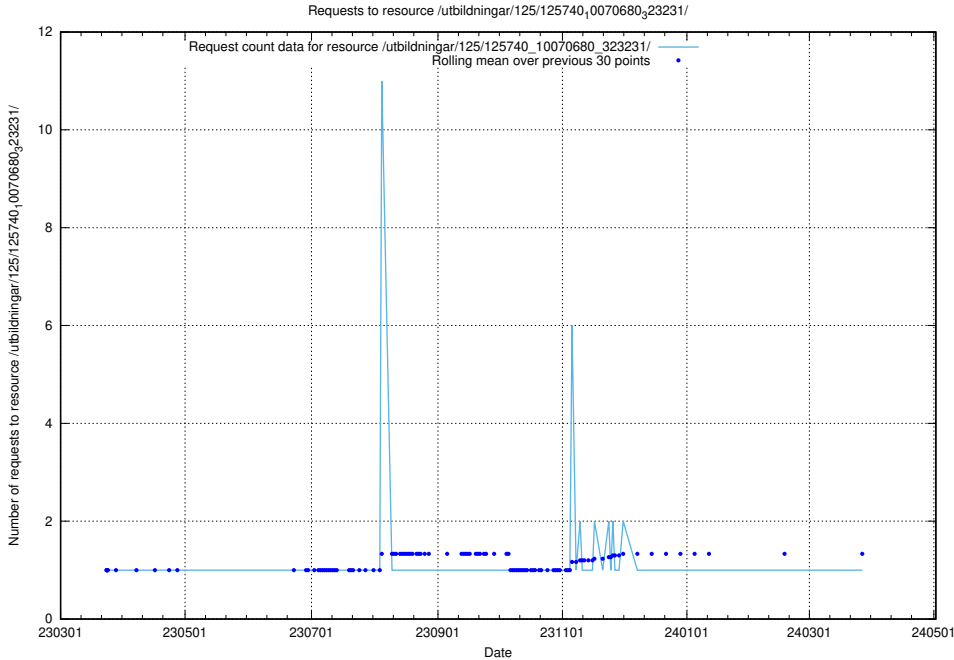

5.1028 Usage of /utbildningar/125/125740_10070680_323231/

Here, we count the number of requests to resource /utbildningar/125/125740_10070680_323231/.