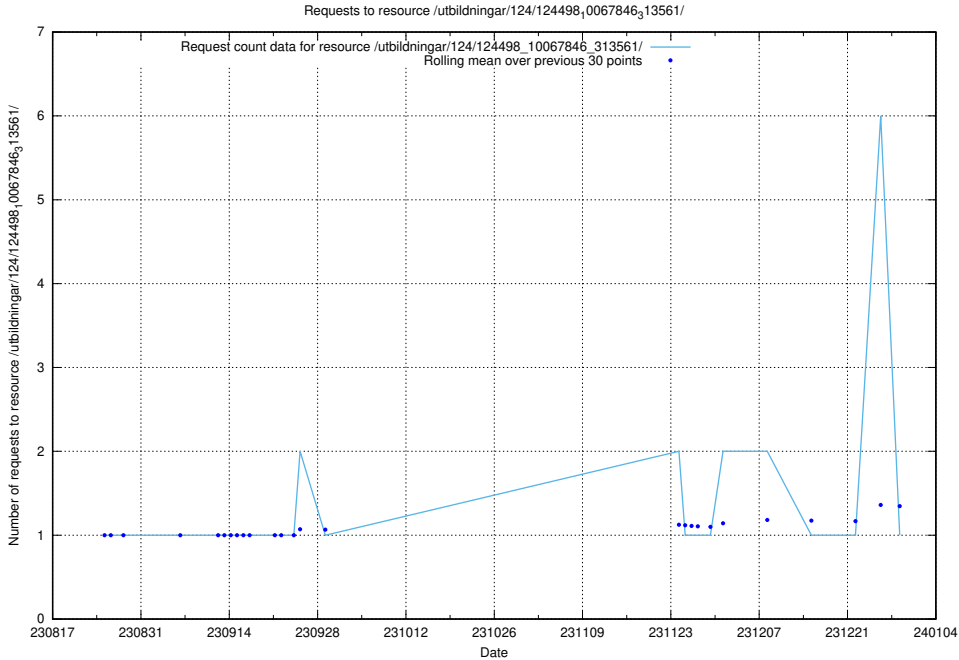

5.4465 Usage of /utbildningar/124/124498_10067846_313561/

Here, we count the number of requests to resource /utbildningar/124/124498_10067846_313561/.