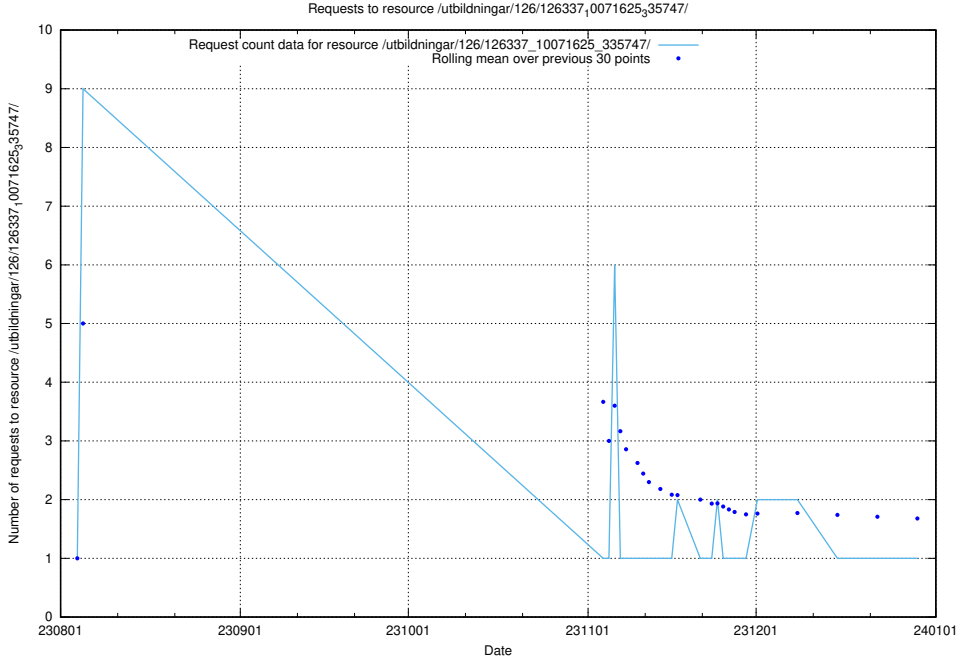

5.4614 Usage of /utbildningar/126/126337_10071625_335747/

Here, we count the number of requests to resource /utbildningar/126/126337_10071625_335747/.