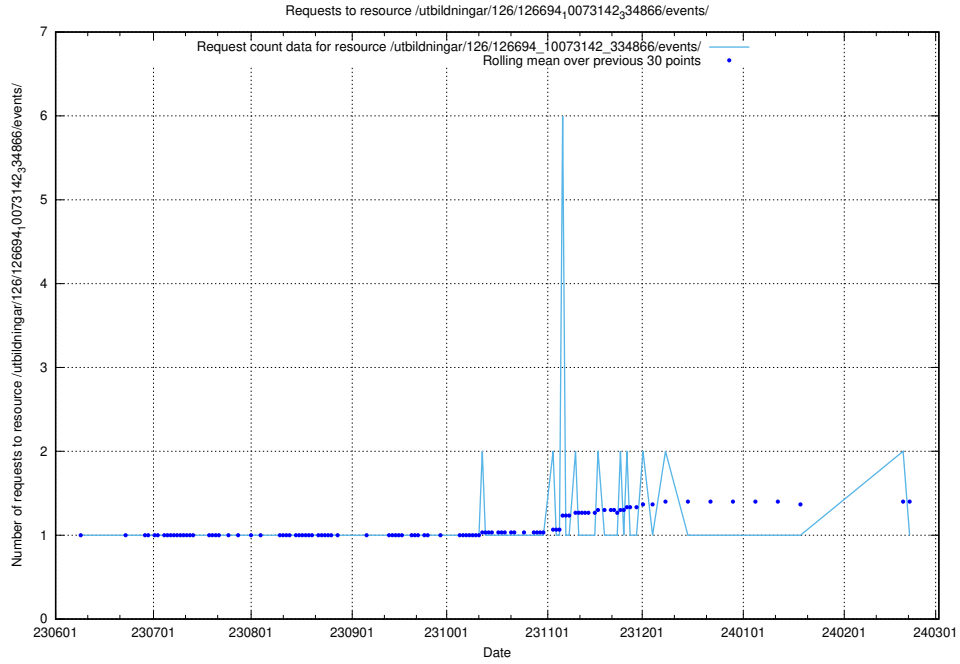

5.5612 Usage of /utbildningar/126/126694_10073142_334866/events/

Here, we count the number of requests to resource /utbildningar/126/126694_10073142_334866/events/