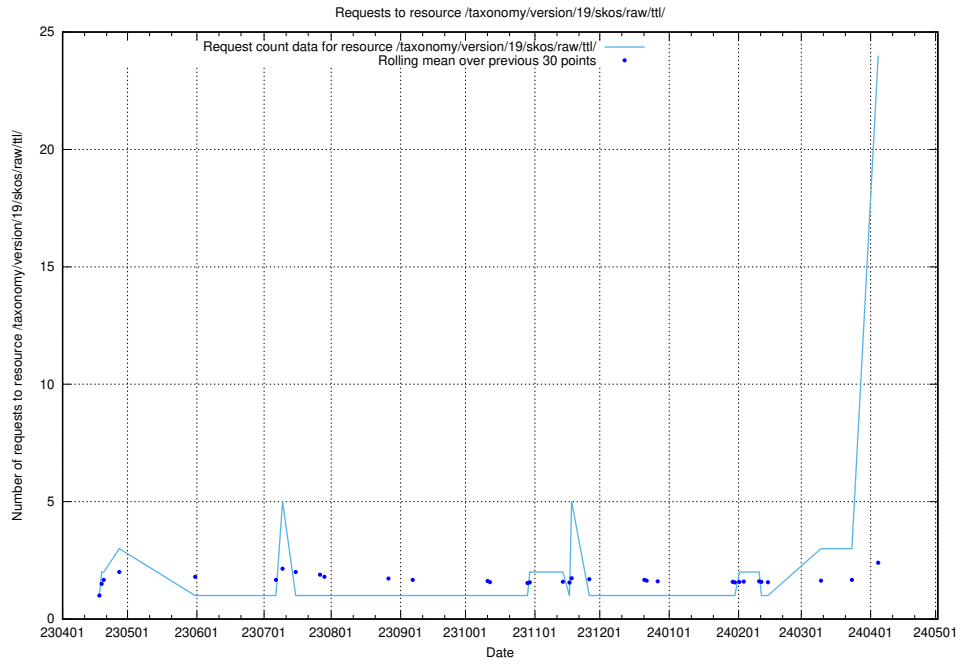

5.10 Usage of /taxonomy/version/19/skos/raw/ttl/

Here, we count the number of requests to resource /taxonomy/version/19/skos/raw/ttl/.