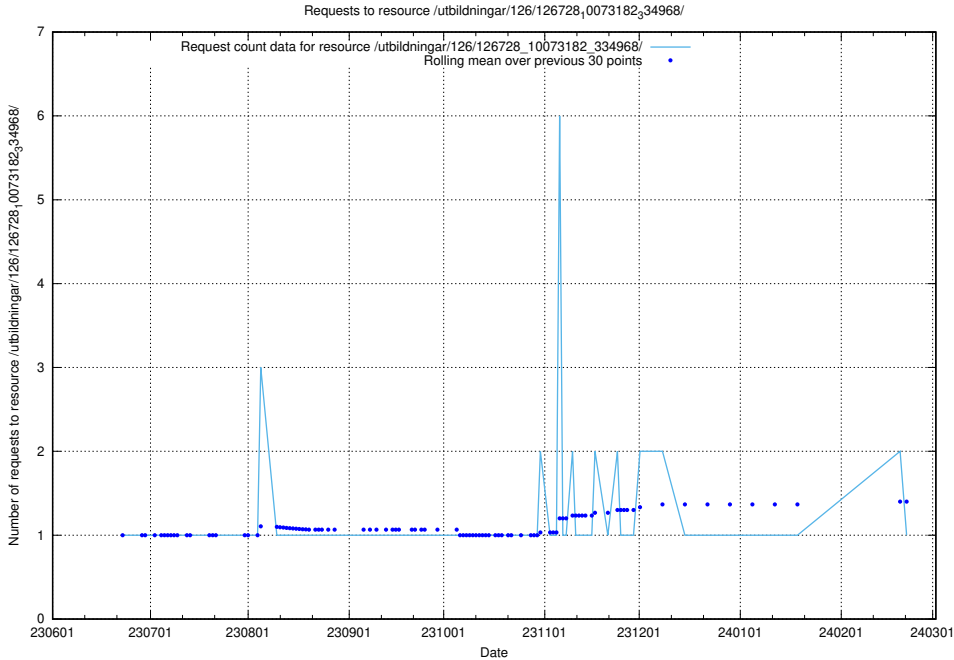

5.5326 Usage of /utbildningar/126/126728_10073182_334968/

Here, we count the number of requests to resource /utbildningar/126/126728_10073182_334968/.