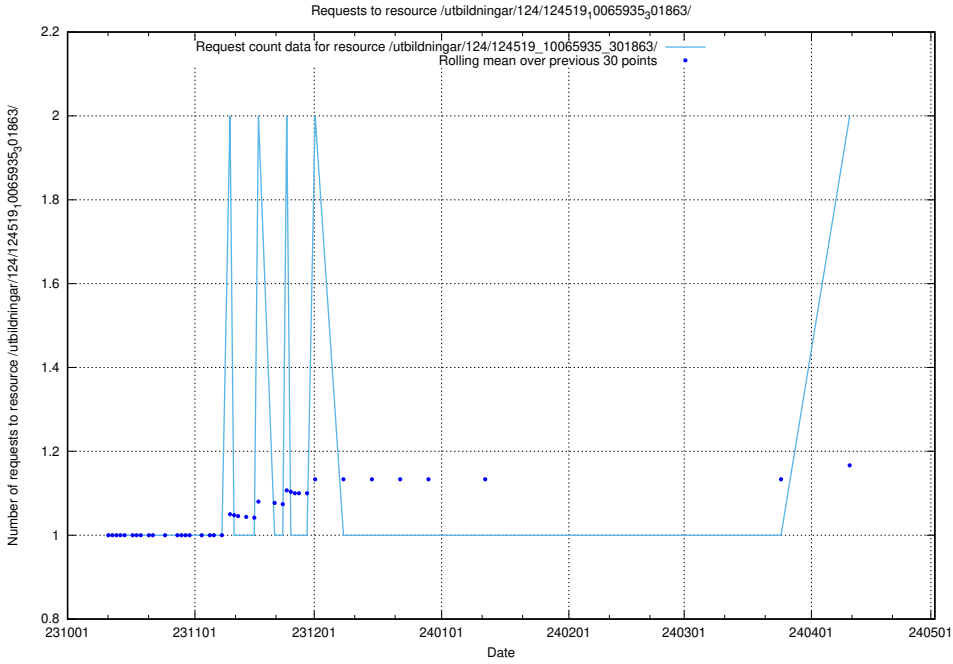

5.752 Usage of /utbildningar/124/124519_10065935_301863/

Here, we count the number of requests to resource /utbildningar/124/124519_10065935_301863/.