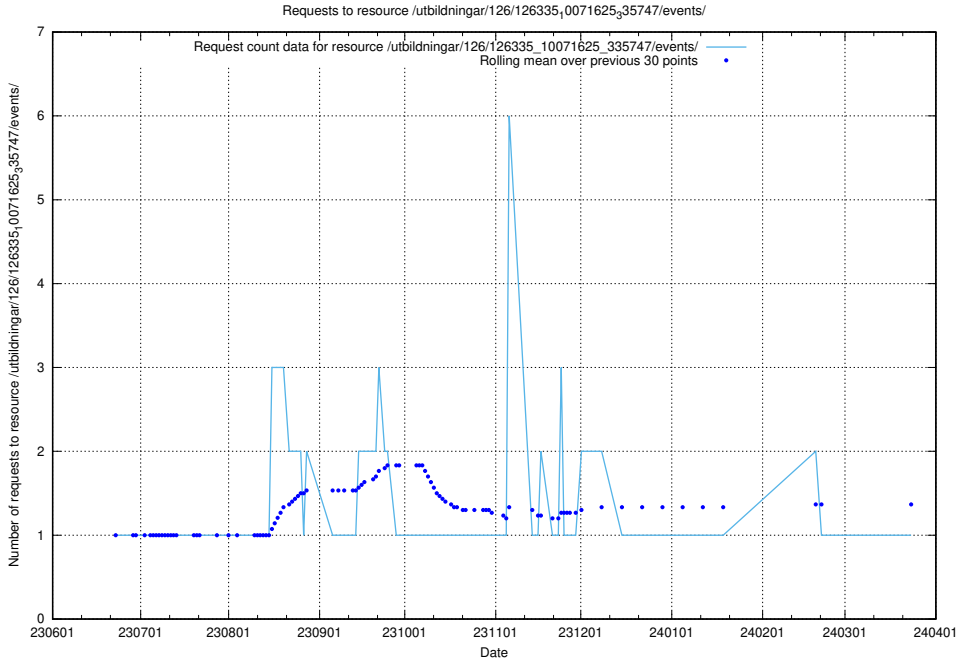

Here, we count the number of requests to resource /utbildningar/126/126335_10072940_334334/.

5.5400 Usage of /utbildningar/126/126335_10071625_335747/events/

Here, we count the number of requests to resource /utbildningar/126/126335_10071625_335747/events/