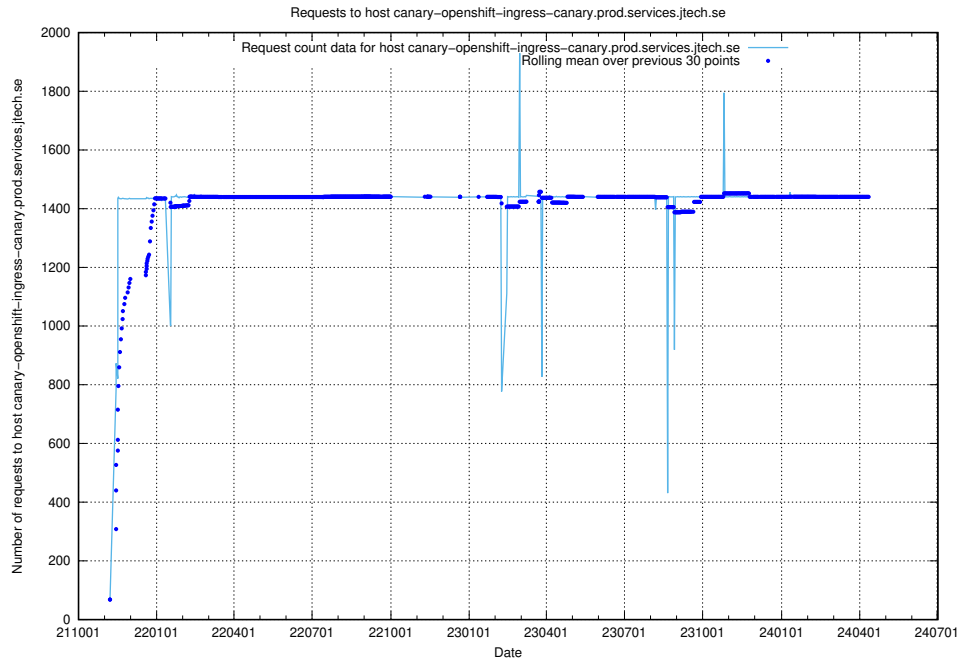

7.20 Usage of canary-openshift-ingress-canary.prod.services.jtech.se

Here, we count the number of requests to host canary-openshift-ingress-canary.prod.services.jtech.se.