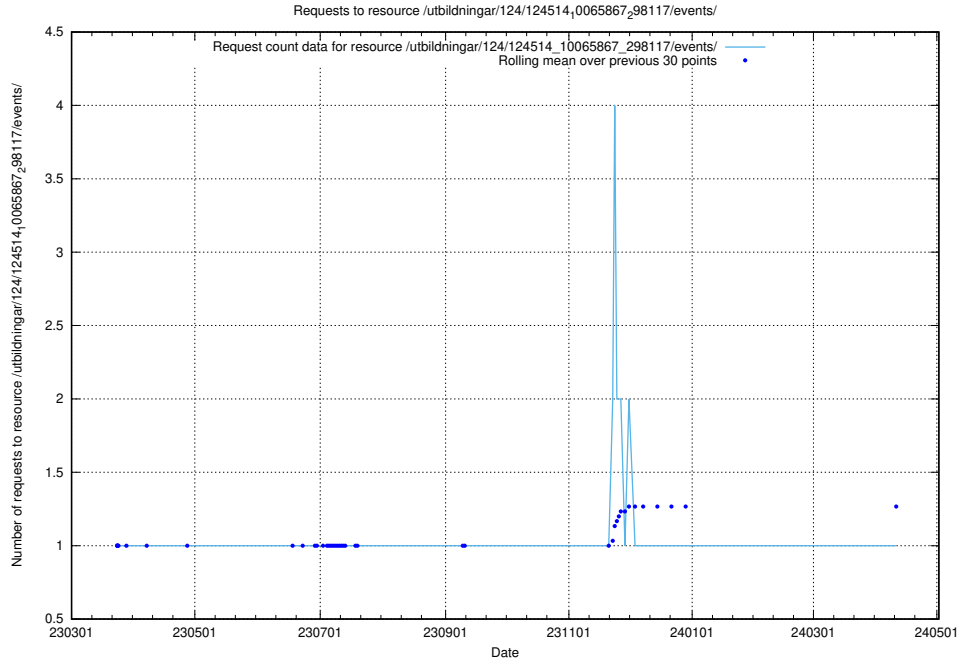

5.1766 Usage of /utbildningar/124/124514_10065867_298117/events/

Here, we count the number of requests to resource /utbildningar/124/124514_10065867_298117/events/