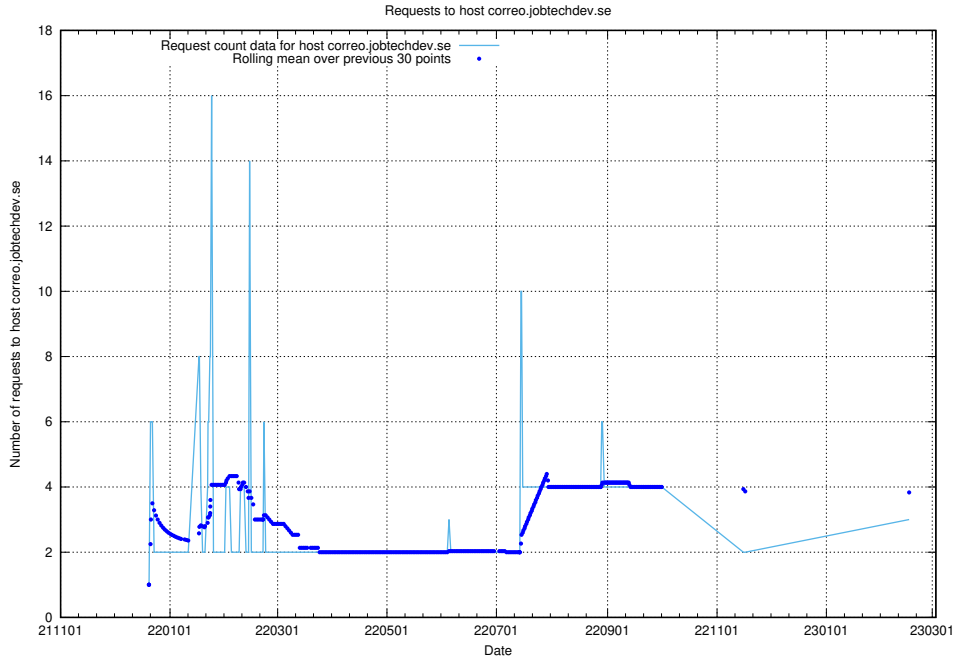

7.202 Usage of correo.jobtechdev.se

Here, we count the number of requests to host correo.jobtechdev.se.