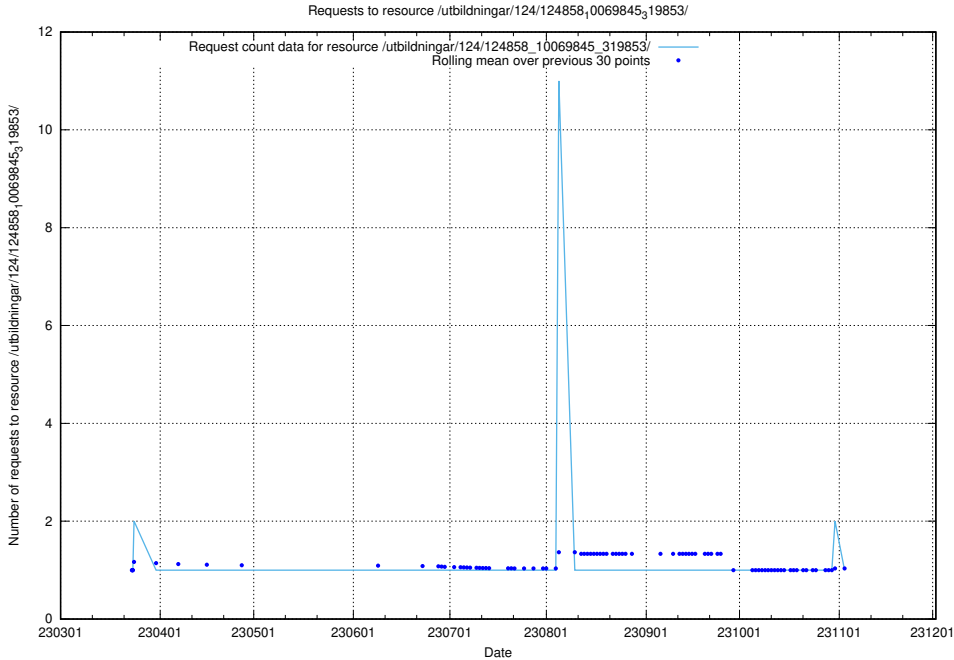

5.1205 Usage of /utbildningar/124/124858_10069845_319853/

Here, we count the number of requests to resource /utbildningar/124/124858_10069845_319853/.