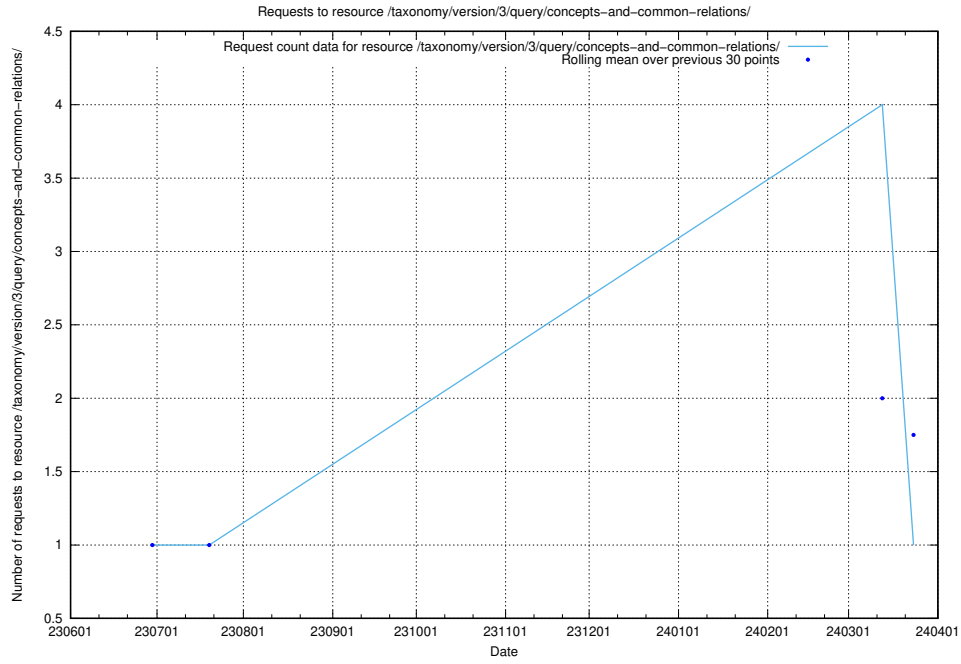

5.5141 Usage of /taxonomy/version/3/query/concepts-and-common-relations/

Here, we count the number of requests to resource /taxonomy/version/3/query/concepts-and-common-relations/.