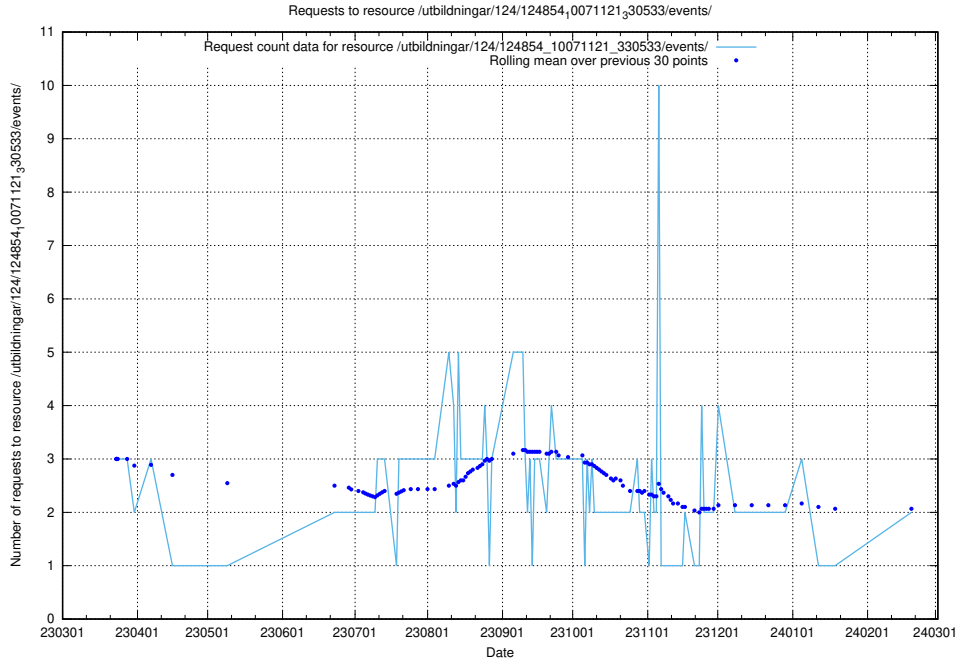

5.973 Usage of /utbildningar/124/124854_10071121_330533/events/

Here, we count the number of requests to resource /utbildningar/124/124854_10071121_330533/events/