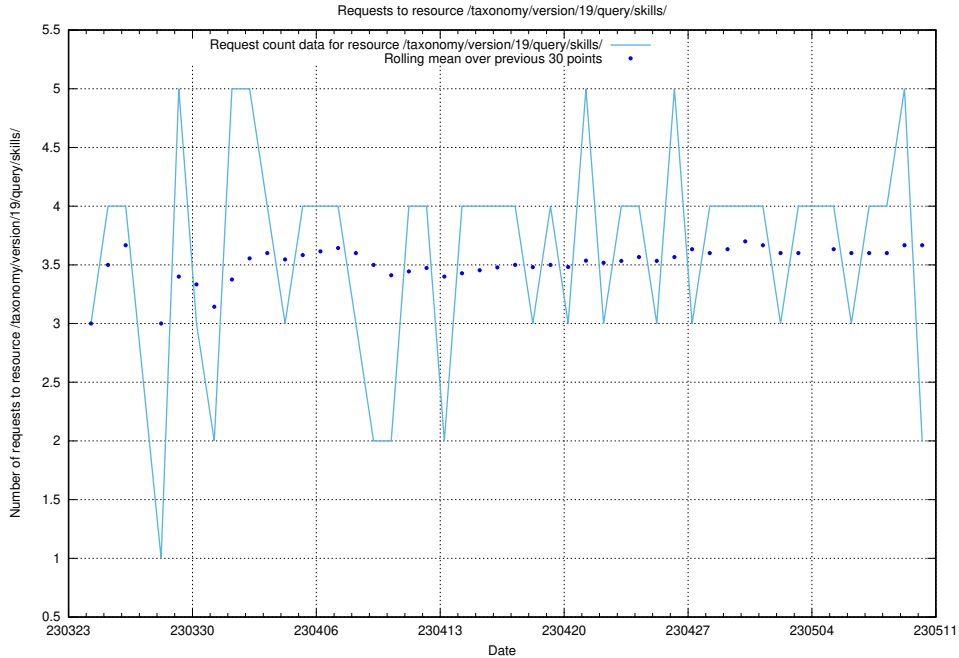

5.957 Usage of /taxonomy/version/19/query/skills/

Here, we count the number of requests to resource /taxonomy/version/19/query/skills/.