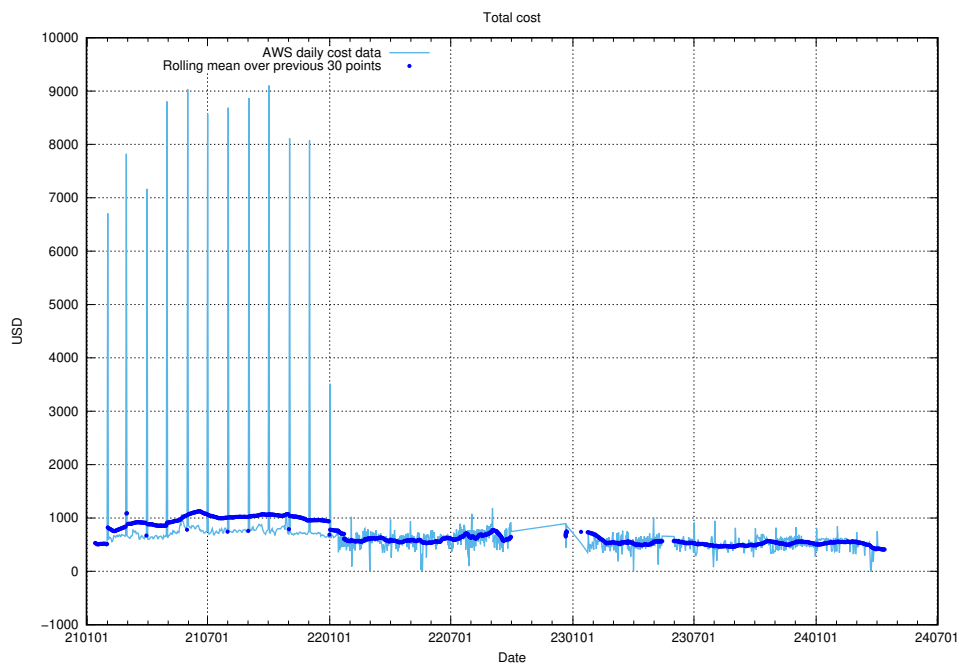

1.1.20 2021-11-15 0.4.0

- Add request counts to our hosts.

1.1.21 2021-10-29 0.3.0

- Change the statistics for JobTech Log Stack / ELK. The new number indicates the number of api keys that has been in use.

2 Amazon Web Services

This section contains aggregated data from [AWS³](https://aws.amazon.com).

2.1 Total daily cost of AWS

This graph tracks the total daily cost of AWS.

---

³<https://aws.amazon.com>