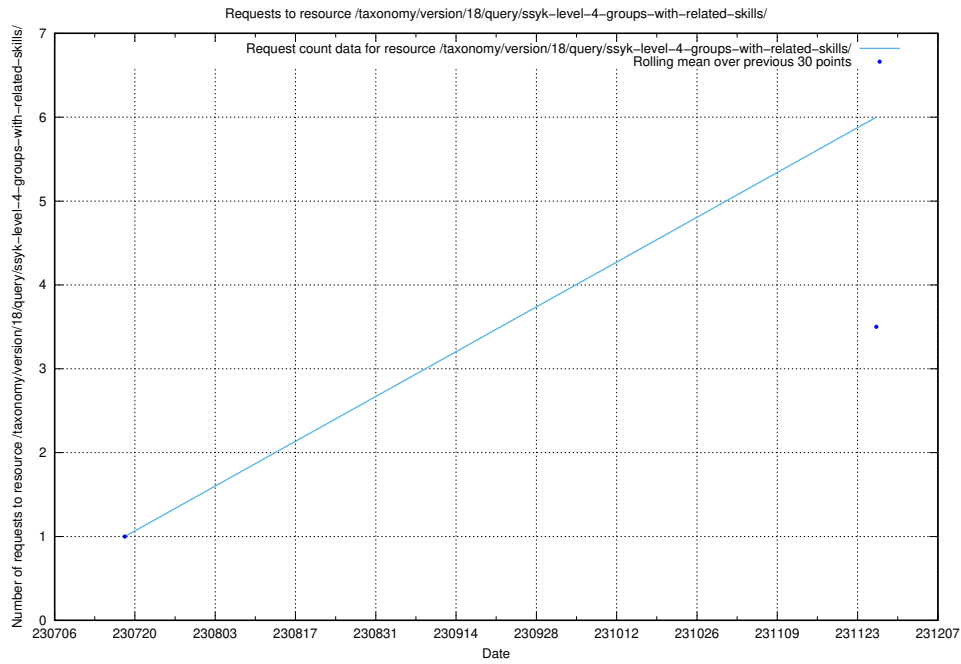

5.86 Usage of /taxonomy/version/18/query/ssyk-level-4-groups-with-related-skills/

Here, we count the number of requests to resource /taxonomy/version/18/query/ssyk-level-4-groups-with-related-skills/.