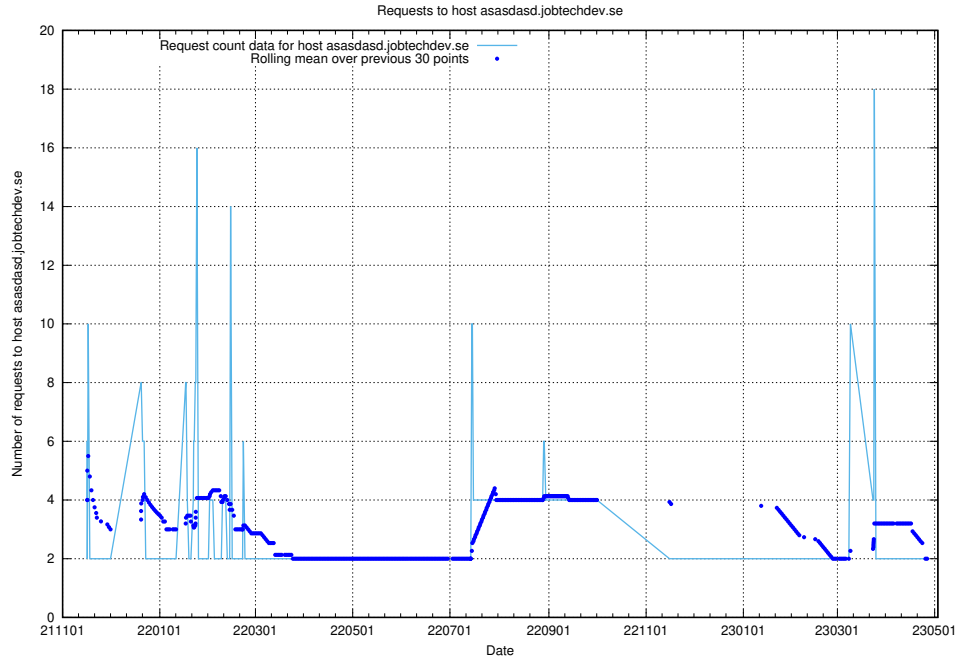

7.540 Usage of `asasdasd.jobtechdev.se`

Here, we count the number of requests to host `asasdasd.jobtechdev.se`.