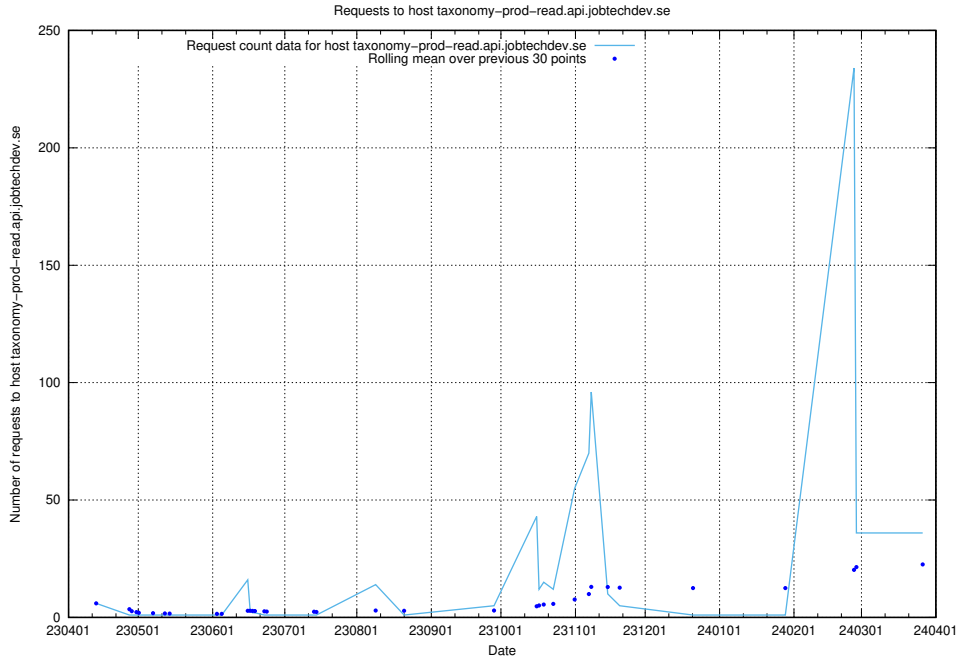

7.27 Usage of taxonomy-prod-read.api.jobtechdev.se

Here, we count the number of requests to host taxonomy-prod-read.api.jobtechdev.se.