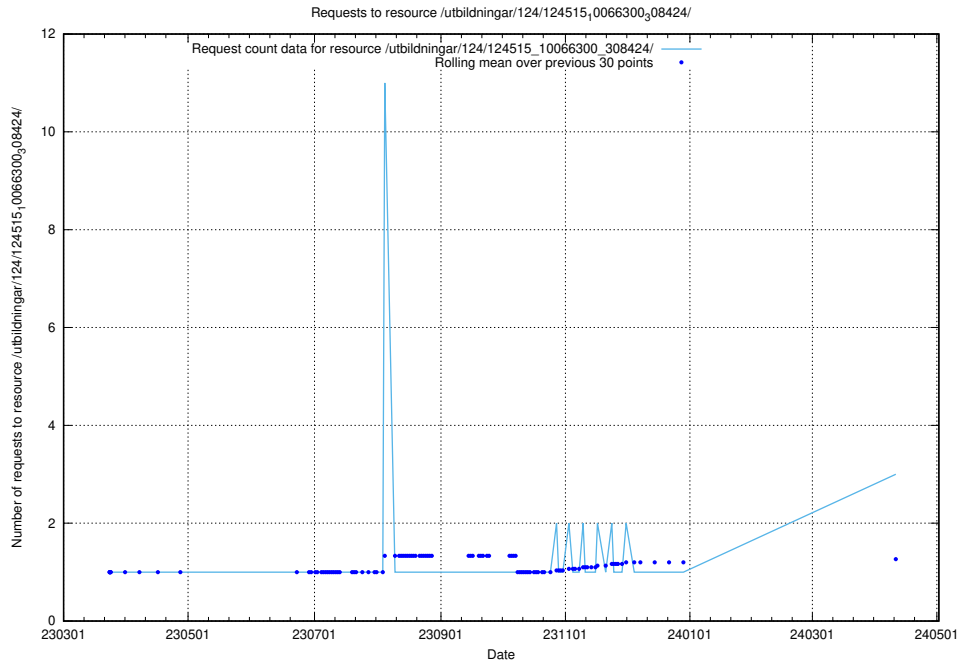

5.287 Usage of /utbildningar/124/124515_10066300_308424/

Here, we count the number of requests to resource /utbildningar/124/124515_10066300_308424/.