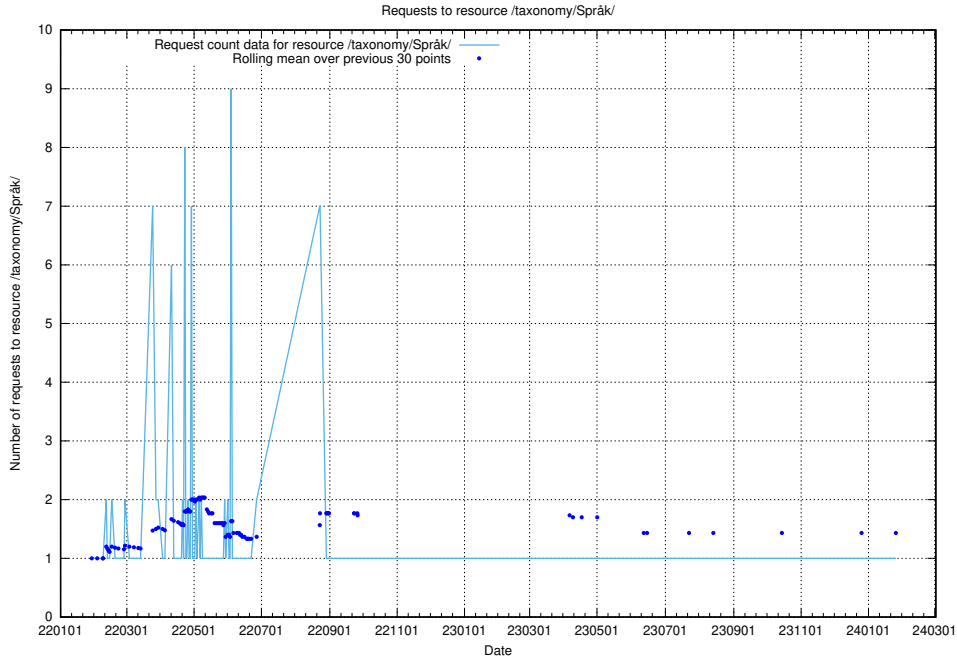

5.3604 Usage of /taxonomy/Språk/

Here, we count the number of requests to resource /taxonomy/Språk/.