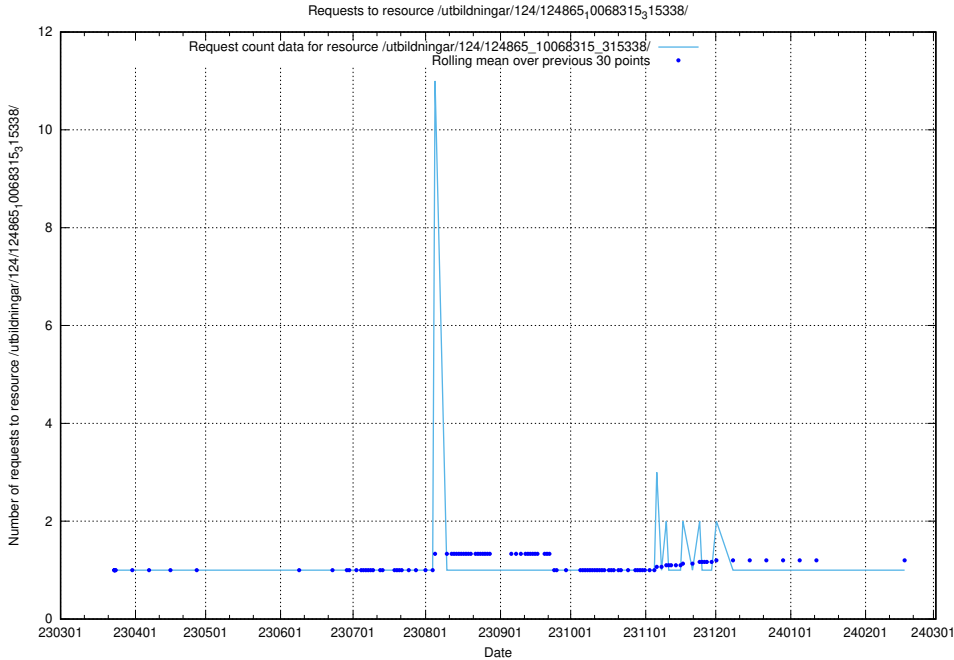

5.1186 Usage of /utbildningar/124/124865_10068315_315338/

Here, we count the number of requests to resource /utbildningar/124/124865_10068315_315338/.