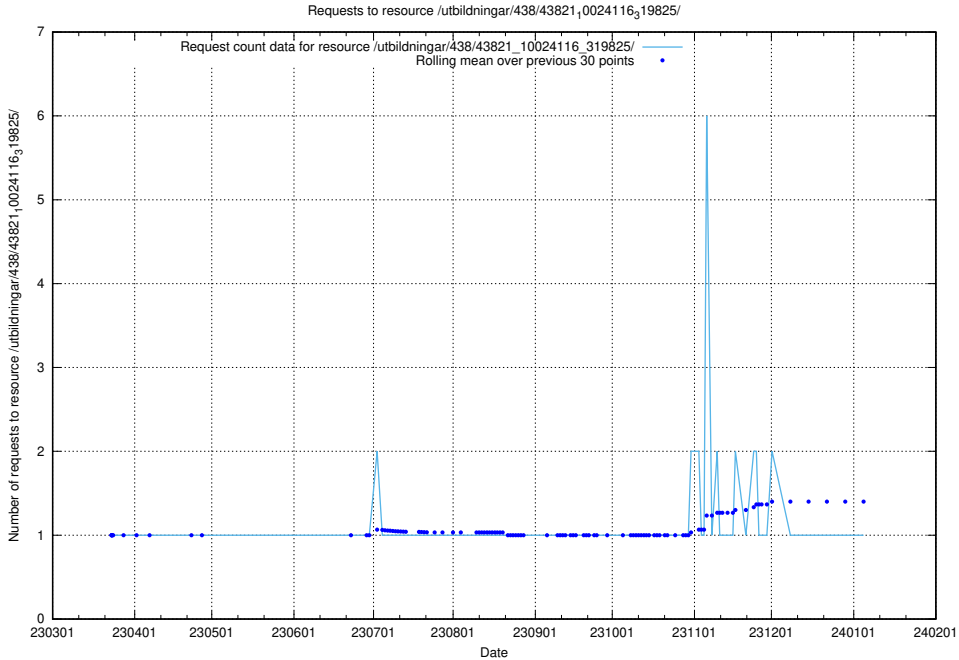

5.6033 Usage of /utbildningar/438/43821_10024116_319825/

Here, we count the number of requests to resource /utbildningar/438/43821_10024116_319825/.