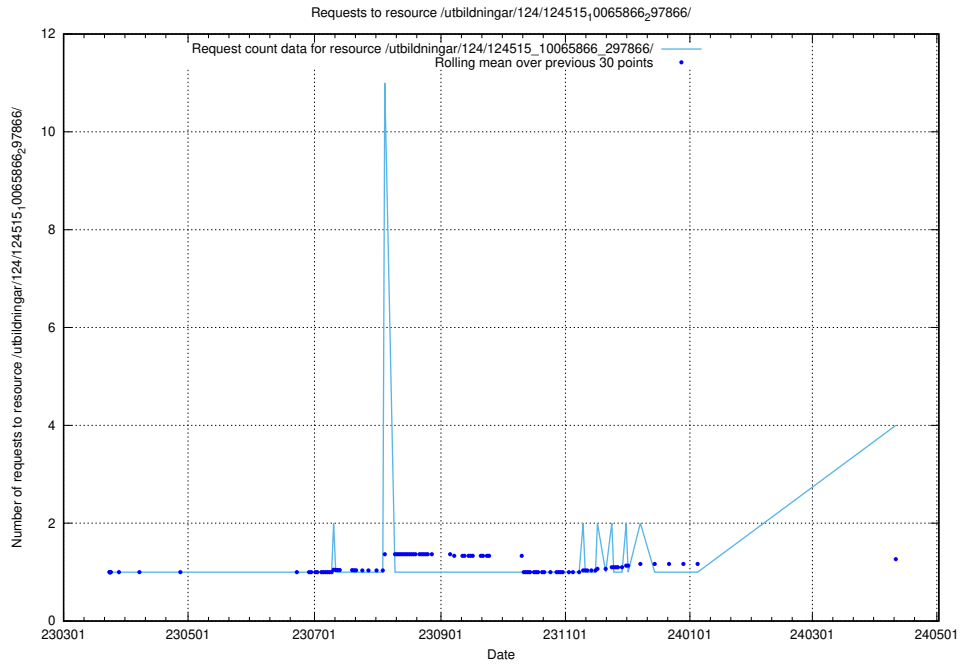

5.183 Usage of /utbildningar/124/124515_10065866_297866/

Here, we count the number of requests to resource /utbildningar/124/124515_10065866_297866/.