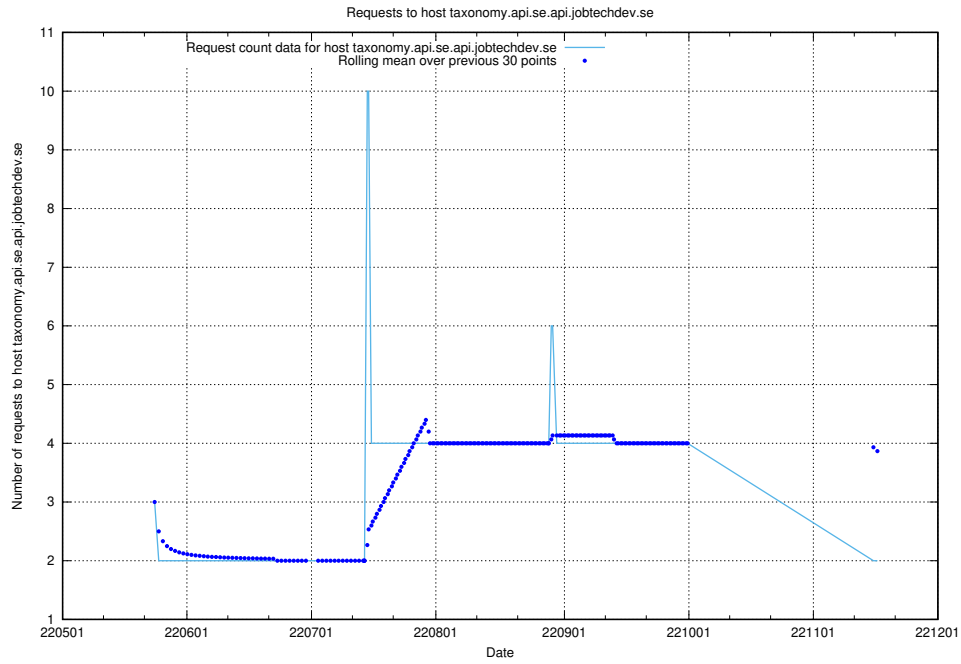

7.423 Usage of education-dev-api.jobtechdev.se

Here, we count the number of requests to host education-dev-api.jobtechdev.se.

7.424 Usage of education-api-dev.jobtechdev.se

Here, we count the number of requests to host education-api-dev.jobtechdev.se.