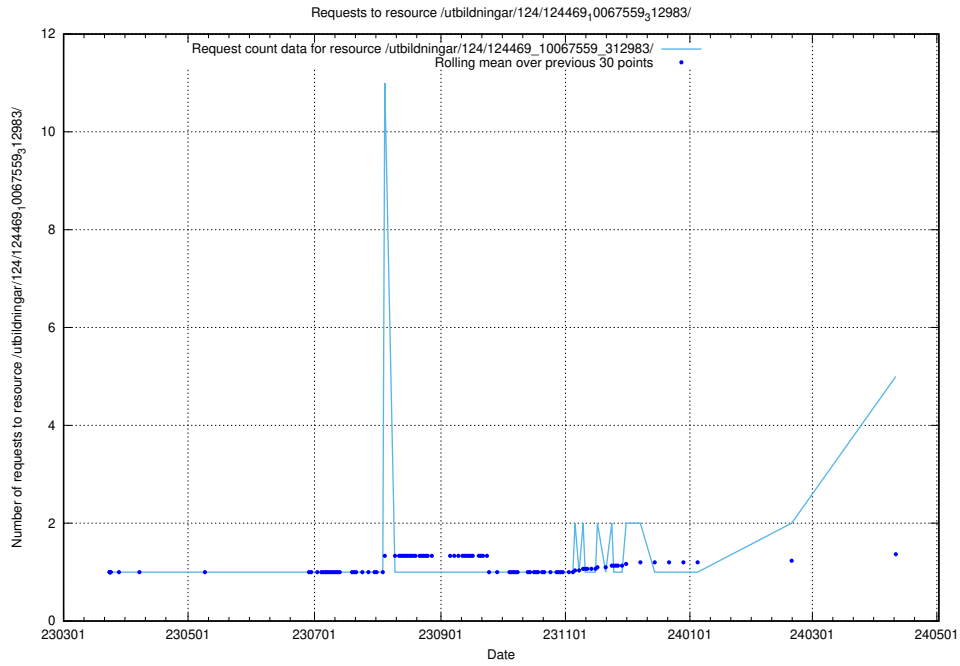

5.139 Usage of /utbildningar/124/124469_10067559_312983/

Here, we count the number of requests to resource /utbildningar/124/124469_10067559_312983/.