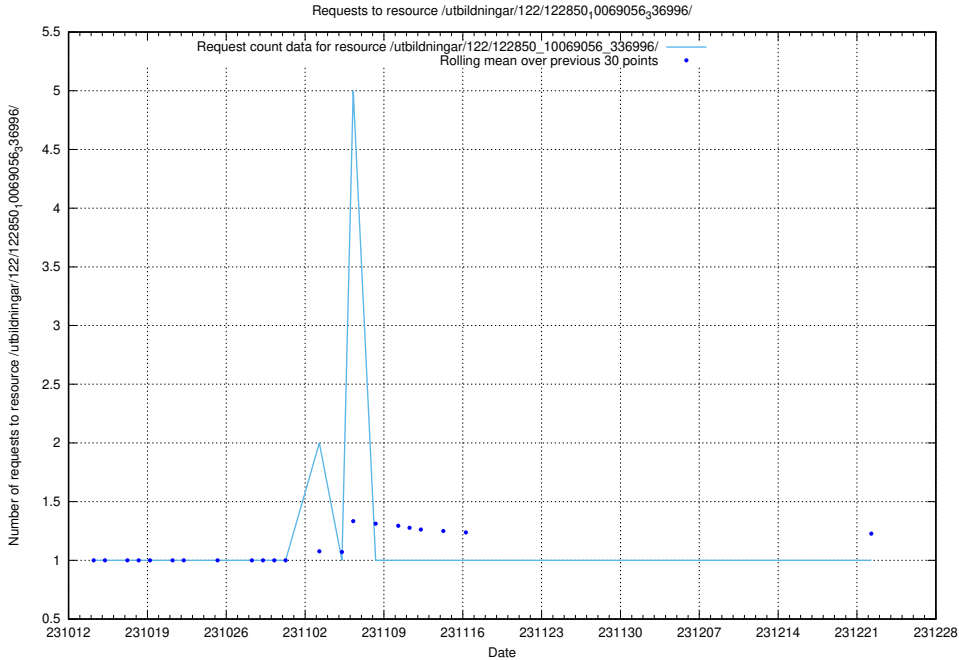

5.4090 Usage of /utbildningar/122/122850_10069056_336996/

Here, we count the number of requests to resource /utbildningar/122/122850_10069056_336996/.