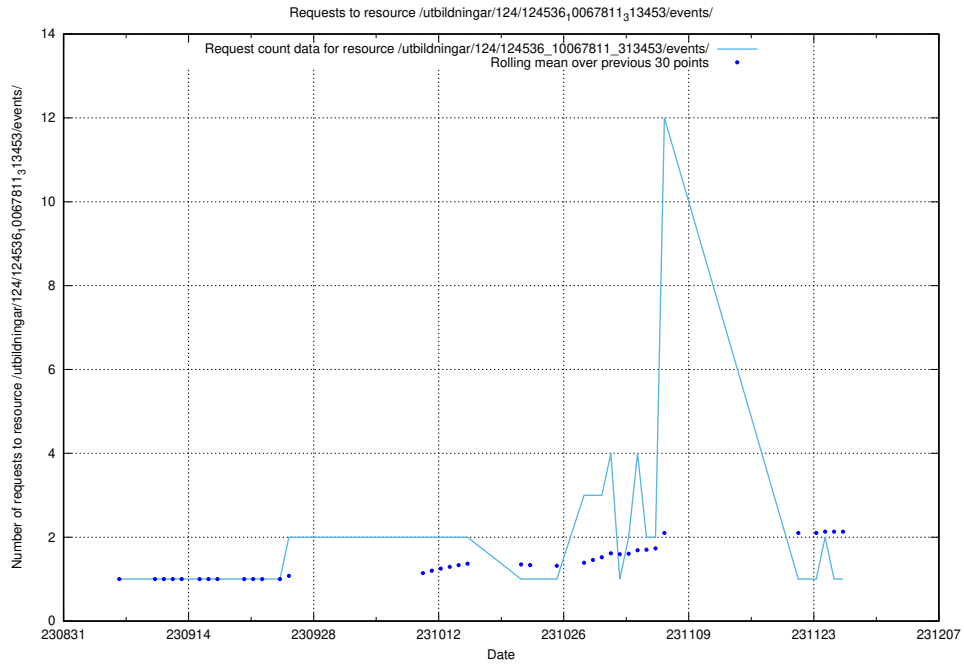

5.4429 Usage of /utbildningar/124/124536_10067811_313453/events/

Here, we count the number of requests to resource /utbildningar/124/124536_10067811_313453/events/