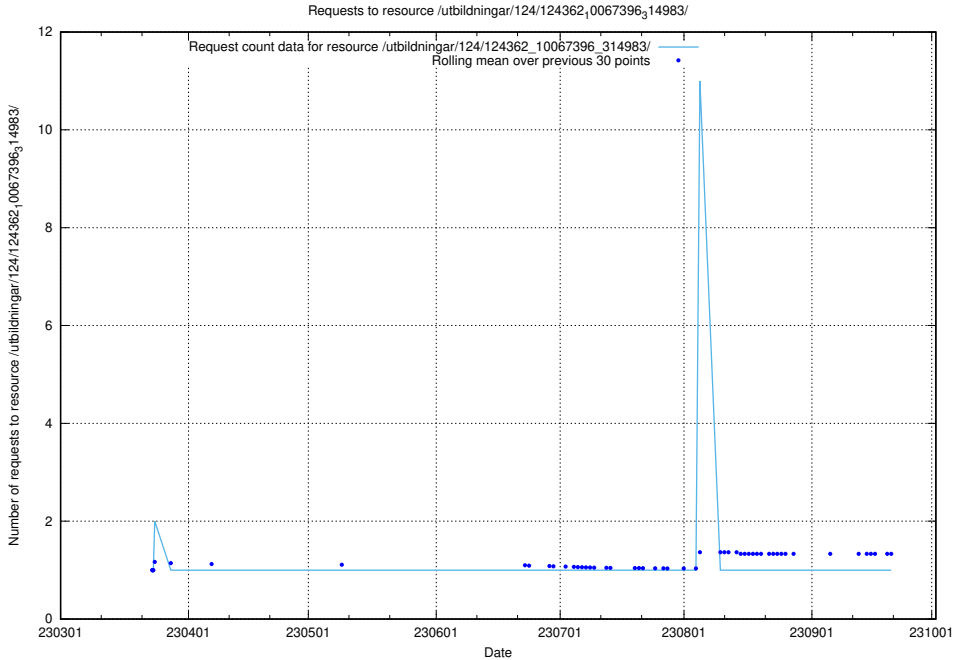

5.3536 Usage of /utbildningar/124/124362_10067396_314983/

Here, we count the number of requests to resource /utbildningar/124/124362_10067396_314983/.