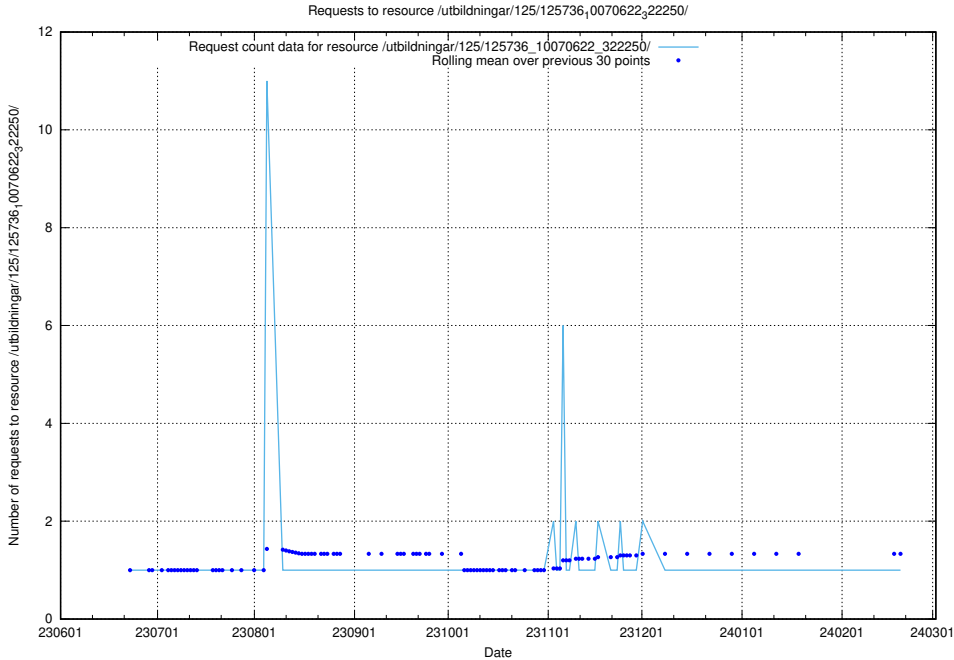

5.5428 Usage of /utbildningar/125/125736_10070622_322250/

Here, we count the number of requests to resource /utbildningar/125/125736_10070622_322250/.