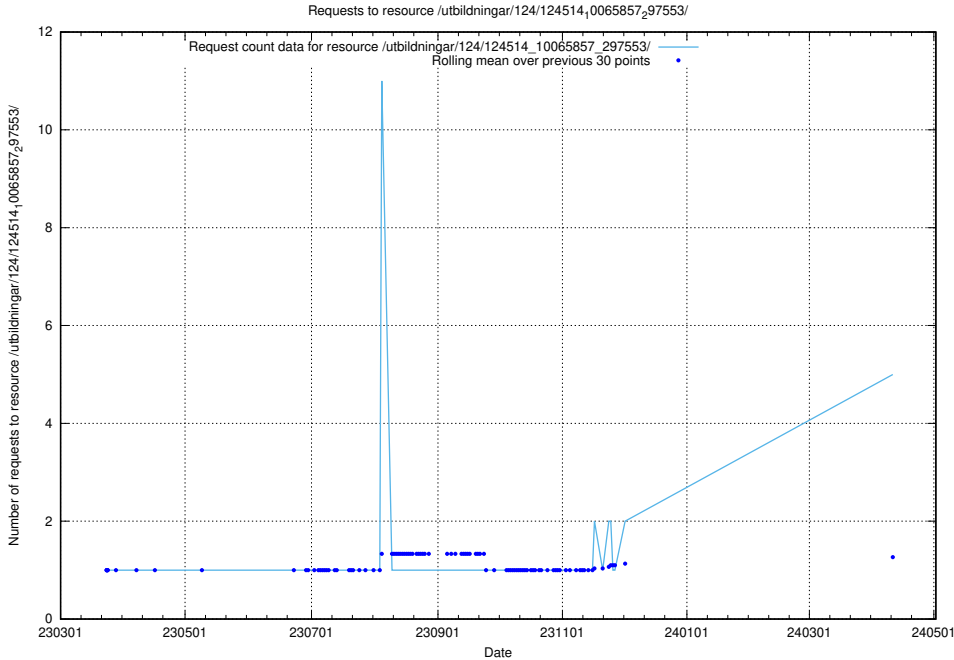

5.134 Usage of /utbildningar/124/124514_10065857_297553/

Here, we count the number of requests to resource /utbildningar/124/124514_10065857_297553/.