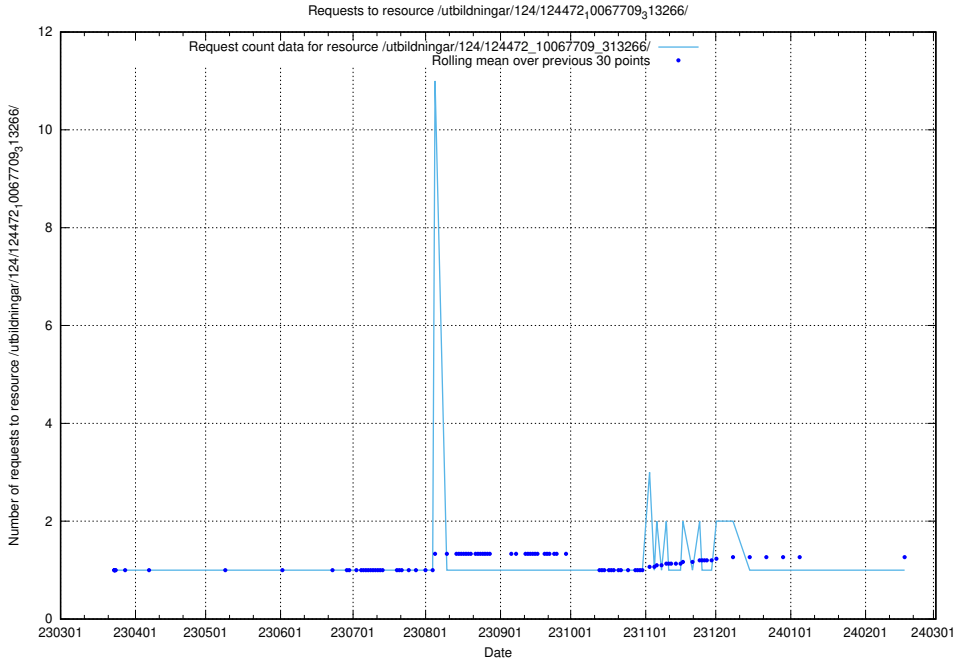

5.2815 Usage of /utbildningar/124/124472_10067709_313266/

Here, we count the number of requests to resource /utbildningar/124/124472_10067709_313266/.