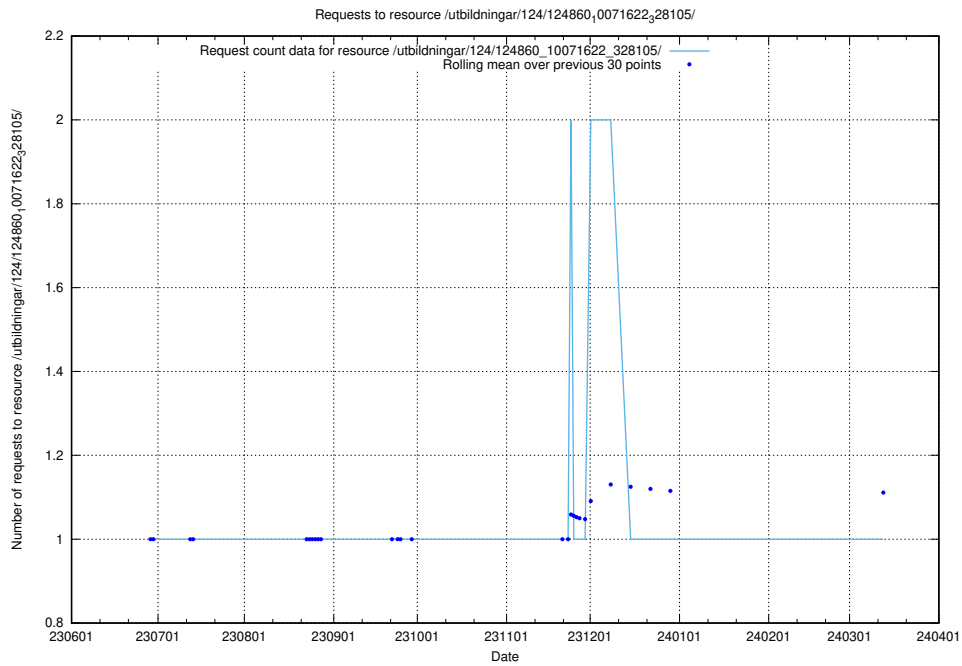

5.5214 Usage of /utbildningar/124/124860_10071622_328105/

Here, we count the number of requests to resource /utbildningar/124/124860_10071622_328105/.