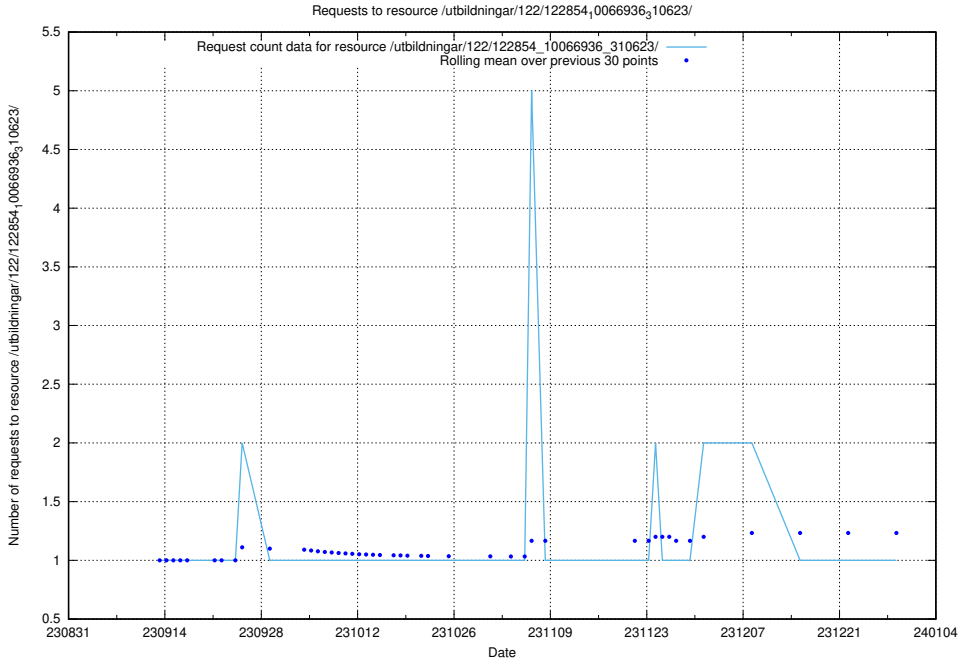

5.4340 Usage of /utbildningar/122/122854_10066936_310623/

Here, we count the number of requests to resource /utbildningar/122/122854_10066936_310623/.