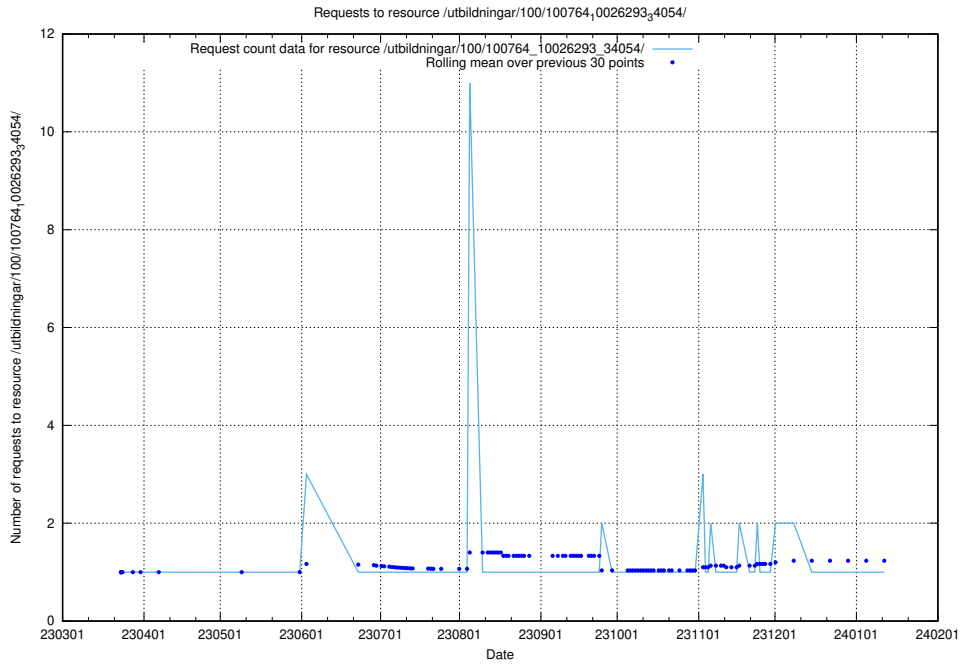

5.5273 Usage of /utbildningar/100/100764_10026293_34054/

Here, we count the number of requests to resource /utbildningar/100/100764_10026293_34054/.