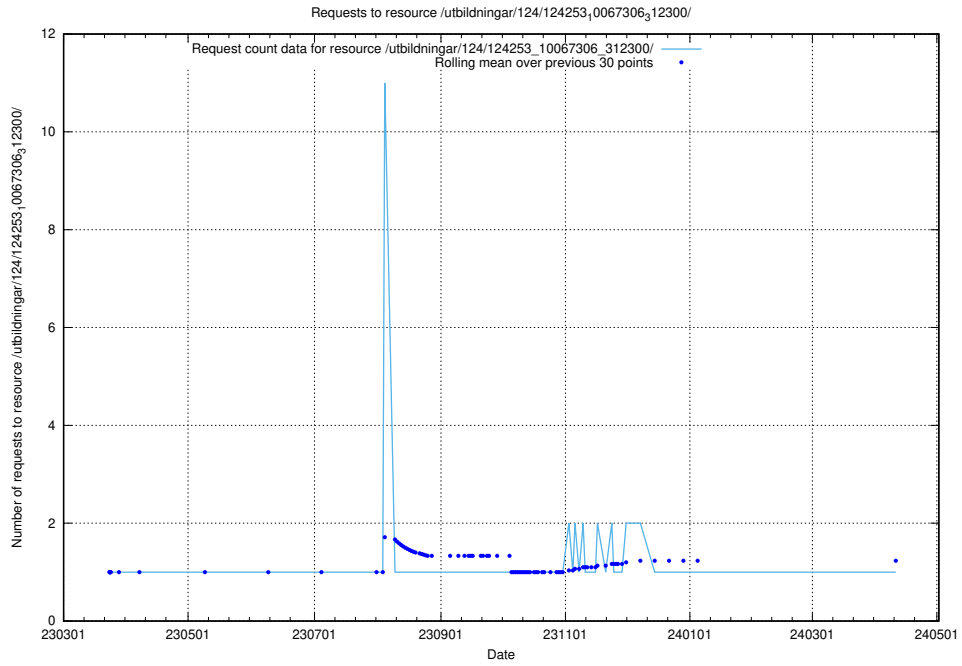

5.3756 Usage of /utbildningar/124/124253_10067306_312300/

Here, we count the number of requests to resource /utbildningar/124/124253_10067306_312300/.