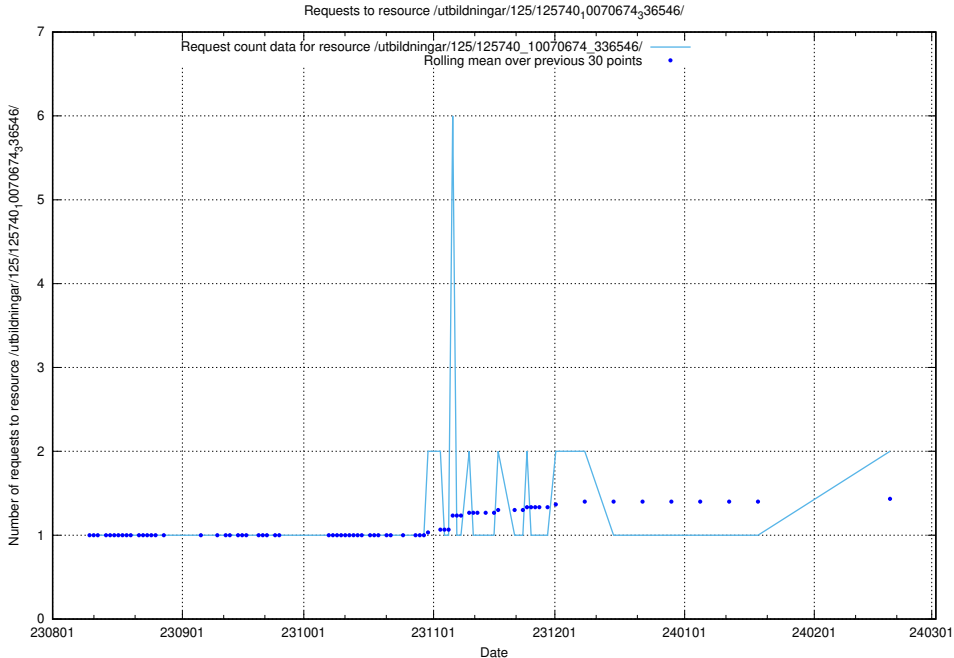

5.796 Usage of /utbildningar/125/125740_10070674_336546/

Here, we count the number of requests to resource /utbildningar/125/125740_10070674_336546/.