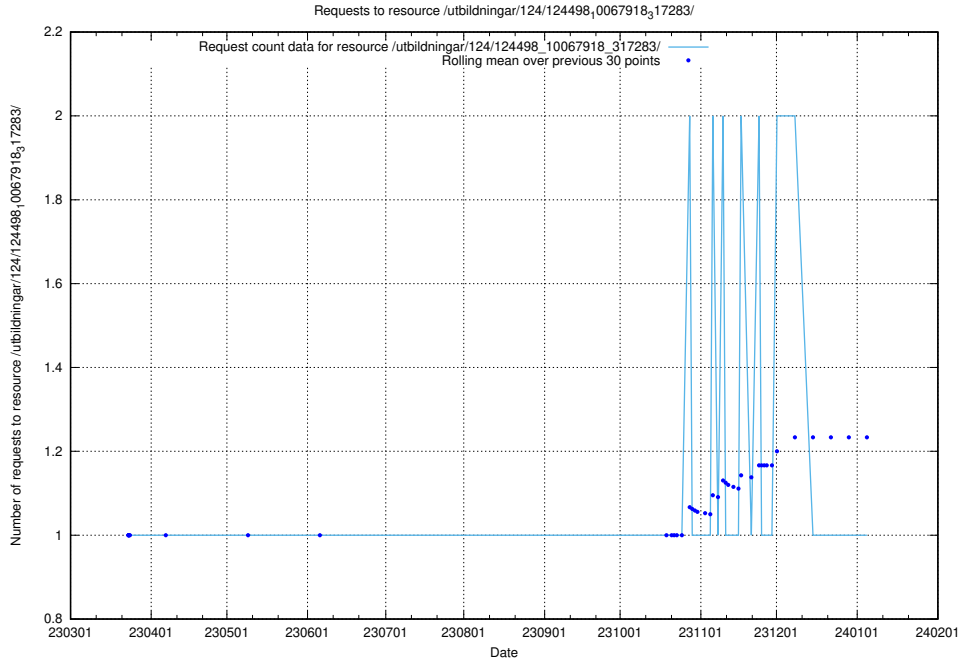

Here, we count the number of requests to resource /utbildningar/utb_emil/100/100754_10026327_321051/

5.2390 Usage of /utbildningar/124/124498_10067918_317283/

Here, we count the number of requests to resource /utbildningar/124/124498_10067918_317283/.