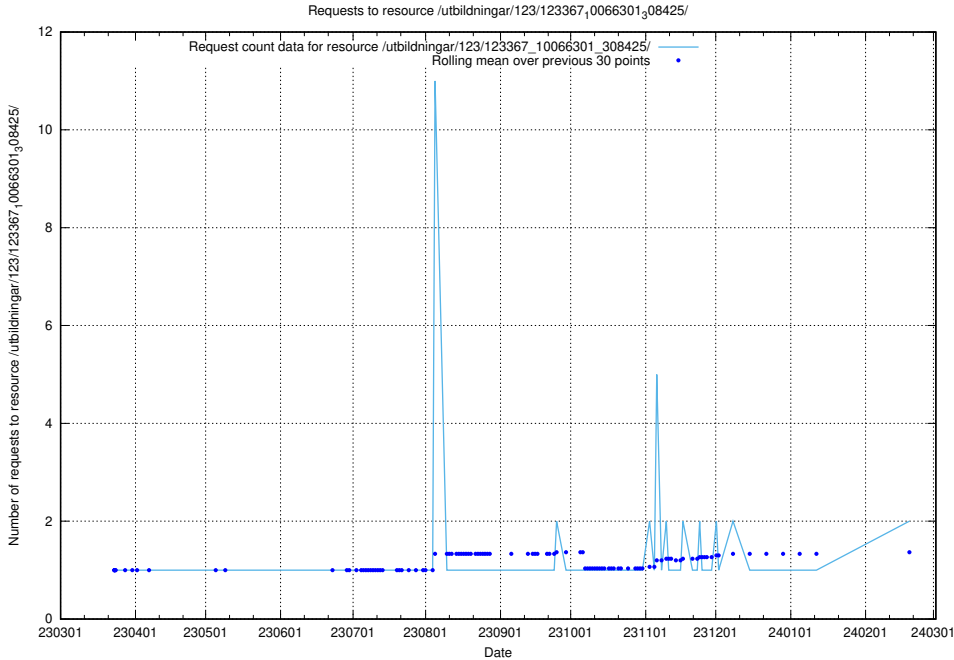

5.770 Usage of /utbildningar/123/123367_10066301_308425/

Here, we count the number of requests to resource /utbildningar/123/123367_10066301_308425/.