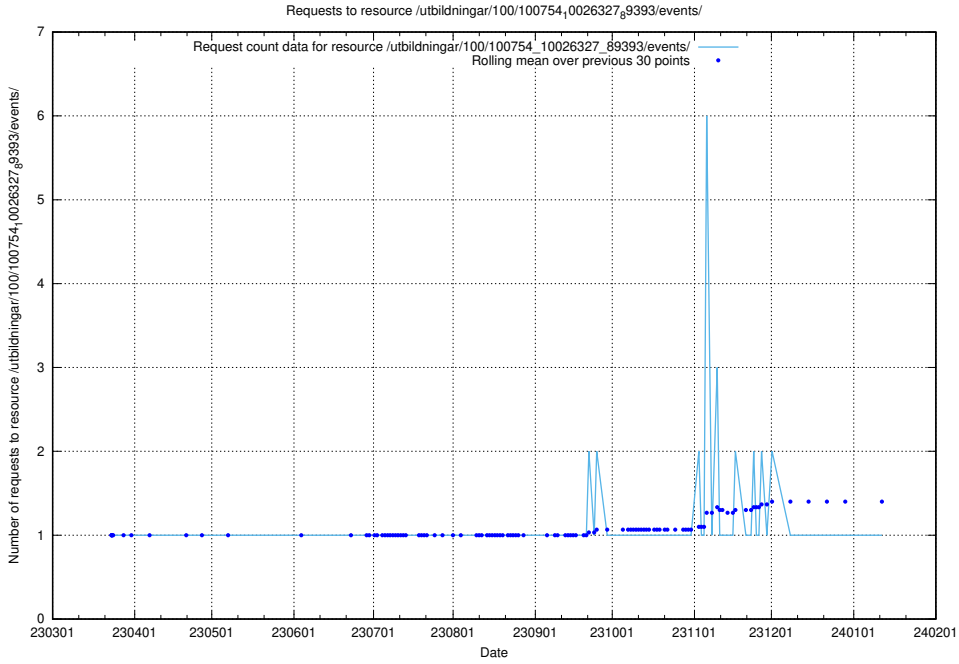

5.5284 Usage of /utbildningar/100/100754_10026327_89393/events/

Here, we count the number of requests to resource /utbildningar/100/100754_10026327_89393/events/.