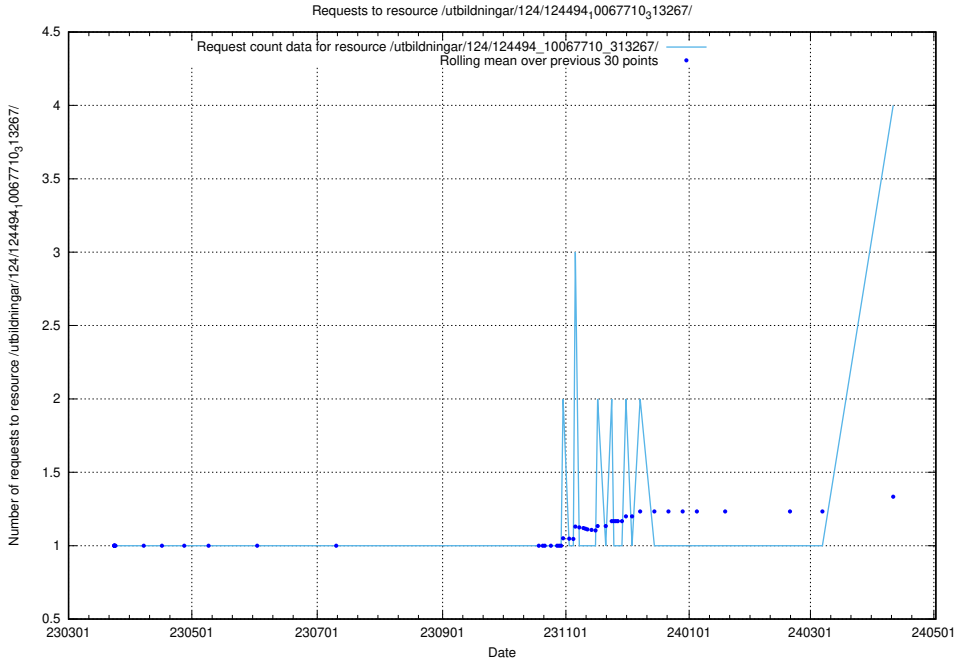

5.196 Usage of /utbildningar/124/124494_10067710_313267/

Here, we count the number of requests to resource /utbildningar/124/124494_10067710_313267/.