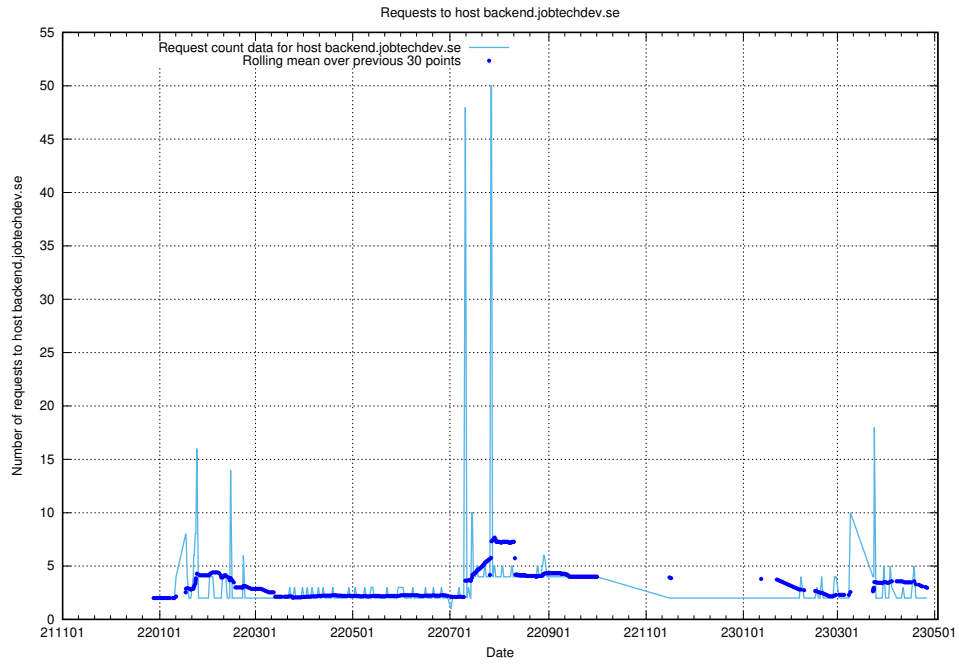

7.359 Usage of backend.jobtechdev.se

Here, we count the number of requests to host backend.jobtechdev.se.