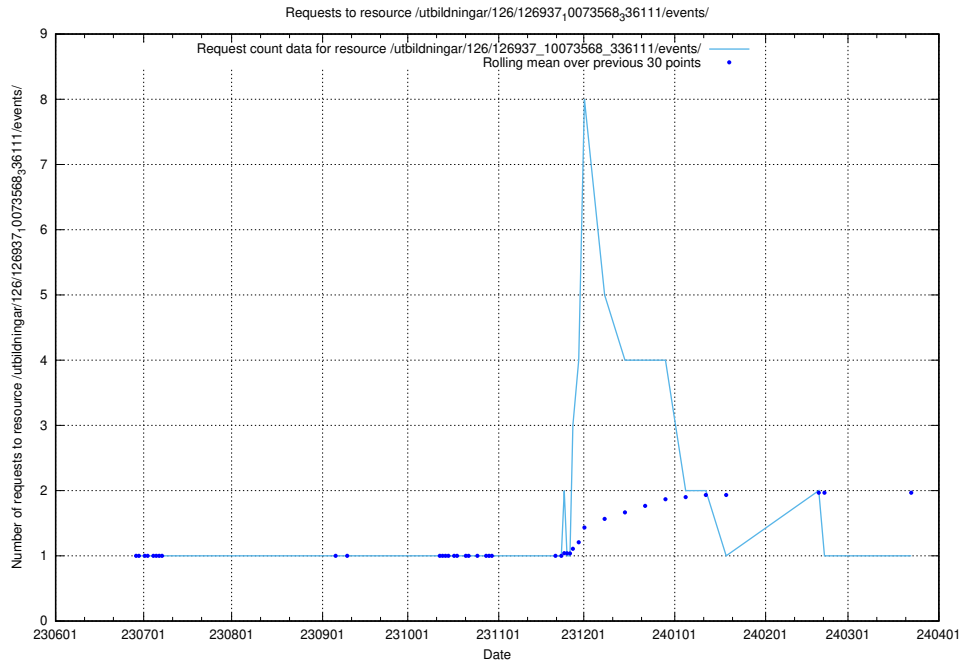

Here, we count the number of requests to resource /utbildningar/106/106995_10040732_55261/.

5.5166 Usage of /utbildningar/126/126937_10073568_336111/events/

Here, we count the number of requests to resource /utbildningar/126/126937_10073568_336111/events/