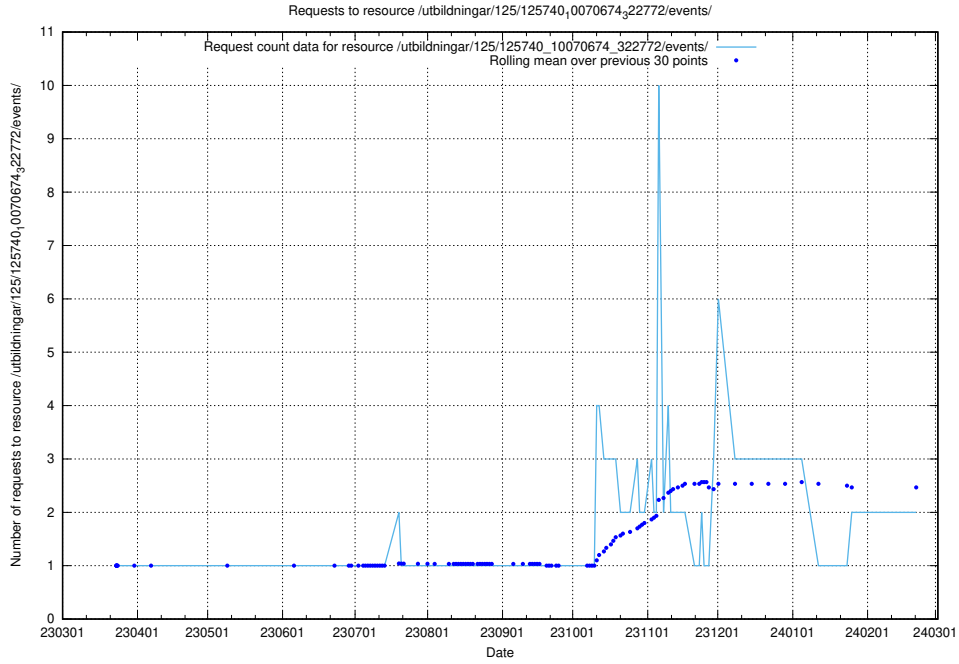

5.501 Usage of /utbildningar/125/125740_10070674_322772/events/

Here, we count the number of requests to resource /utbildningar/125/125740_10070674_322772/events/