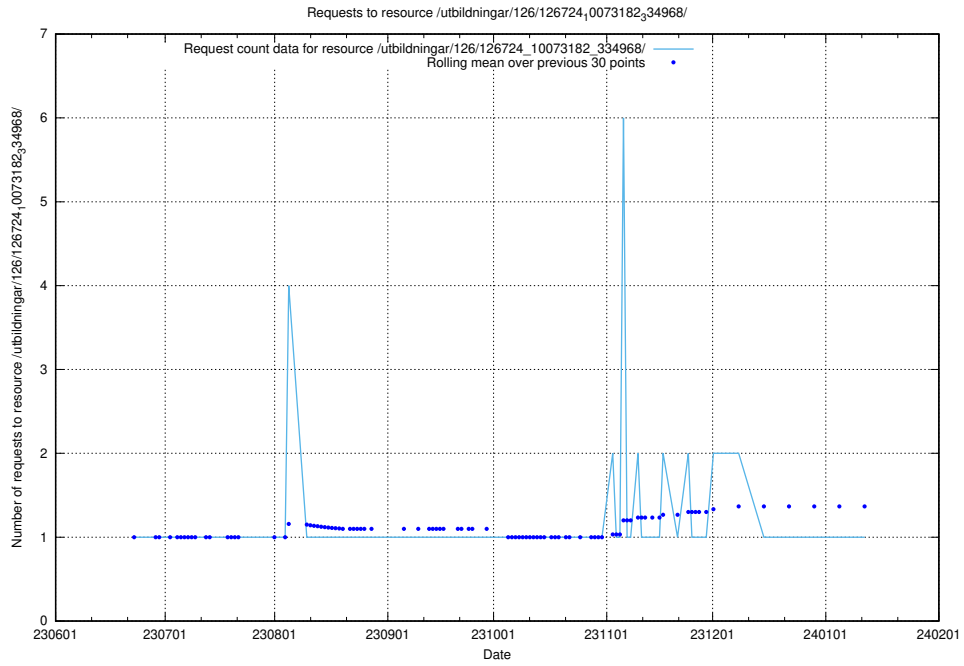

5.5329 Usage of /utbildningar/126/126724_10073182_334968/

Here, we count the number of requests to resource /utbildningar/126/126724_10073182_334968/.