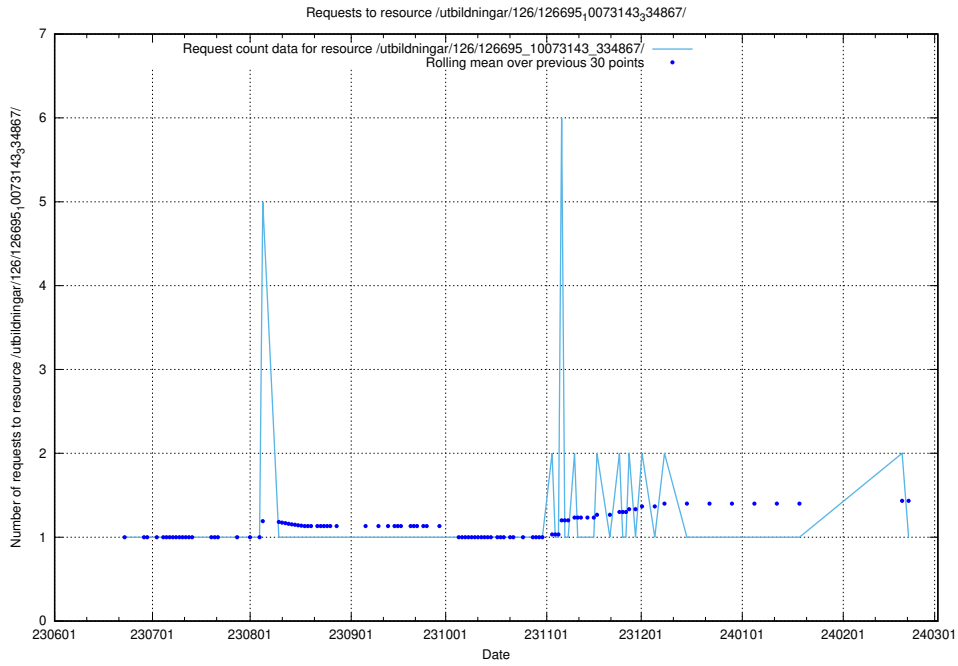

5.5357 Usage of /utbildningar/126/126695_10073143_334867/

Here, we count the number of requests to resource /utbildningar/126/126695_10073143_334867/.