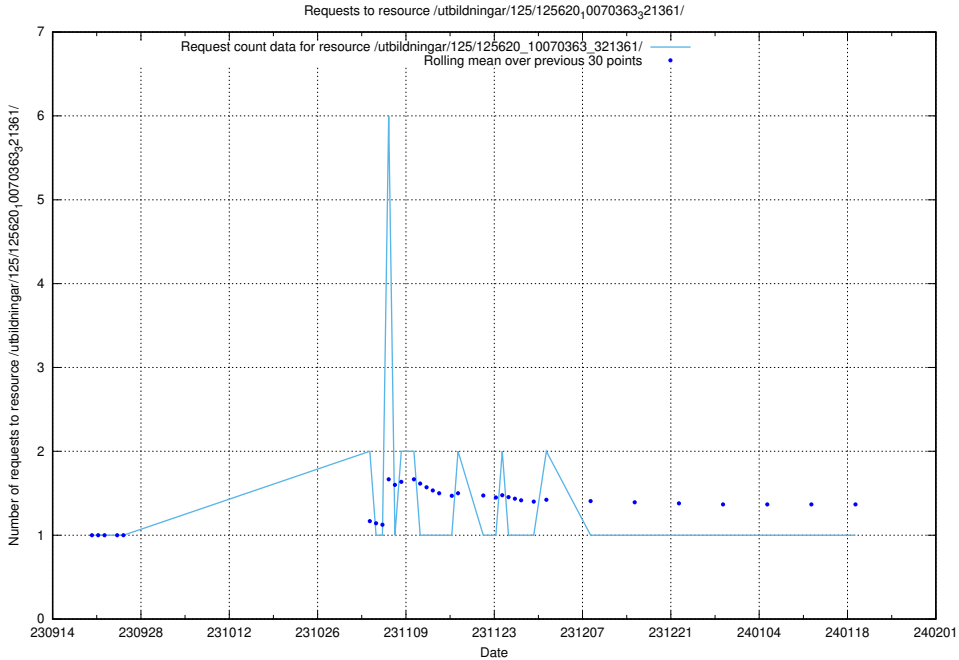

5.4279 Usage of /utbildningar/125/125620_10070363_321361/

Here, we count the number of requests to resource /utbildningar/125/125620_10070363_321361/.