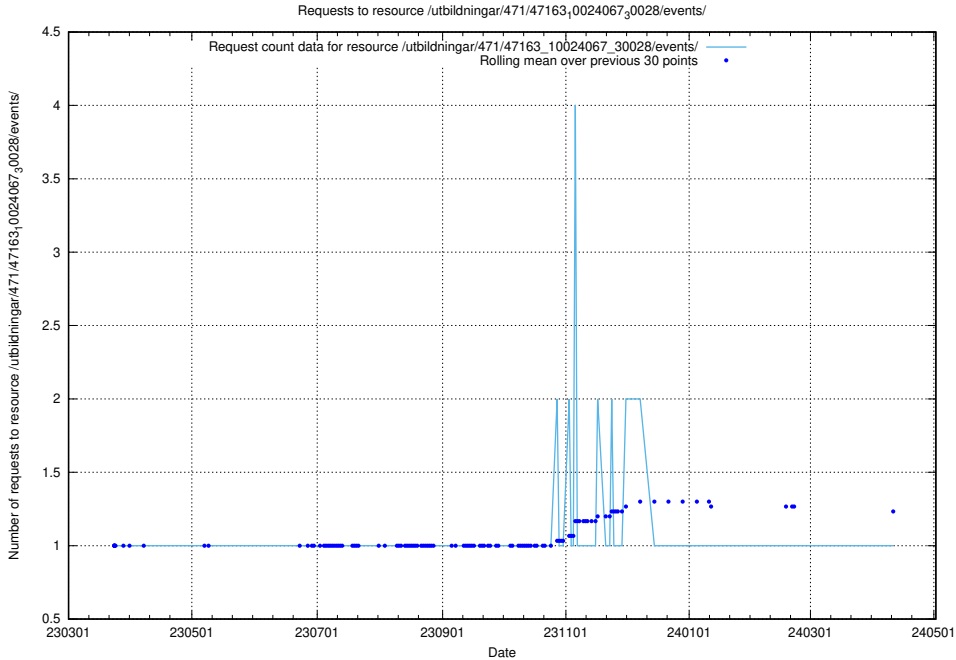

5.6009 Usage of /utbildningar/471/47163_10024067_30028/events/

Here, we count the number of requests to resource /utbildningar/471/47163_10024067_30028/events/.