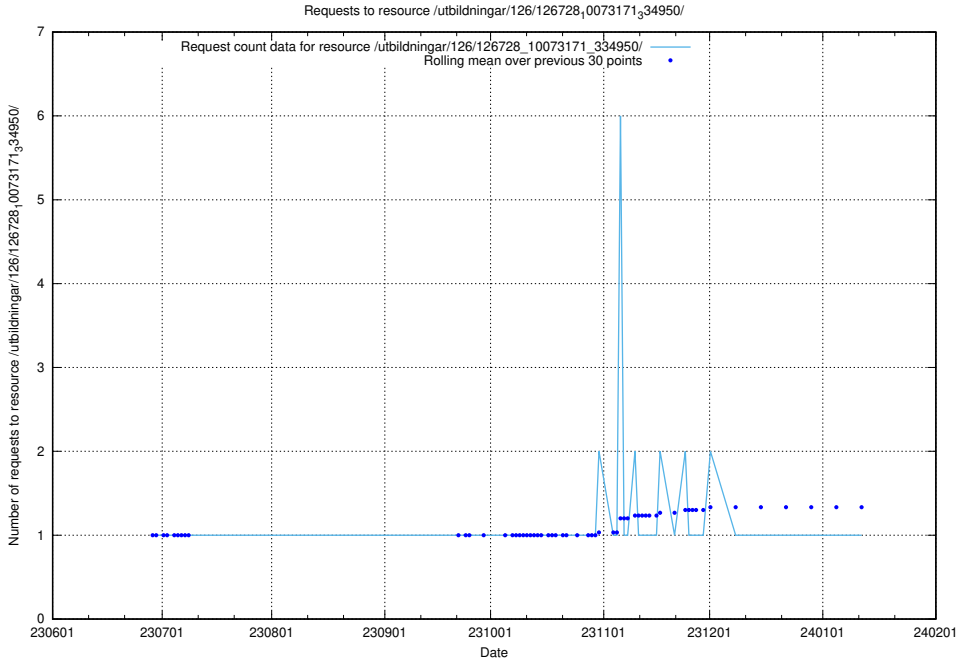

Here, we count the number of requests to resource /utbildningar/126/126728_10073171_334950/events/

5.5178 Usage of /utbildningar/126/126728_10073171_334950/

Here, we count the number of requests to resource /utbildningar/126/126728_10073171_334950/.