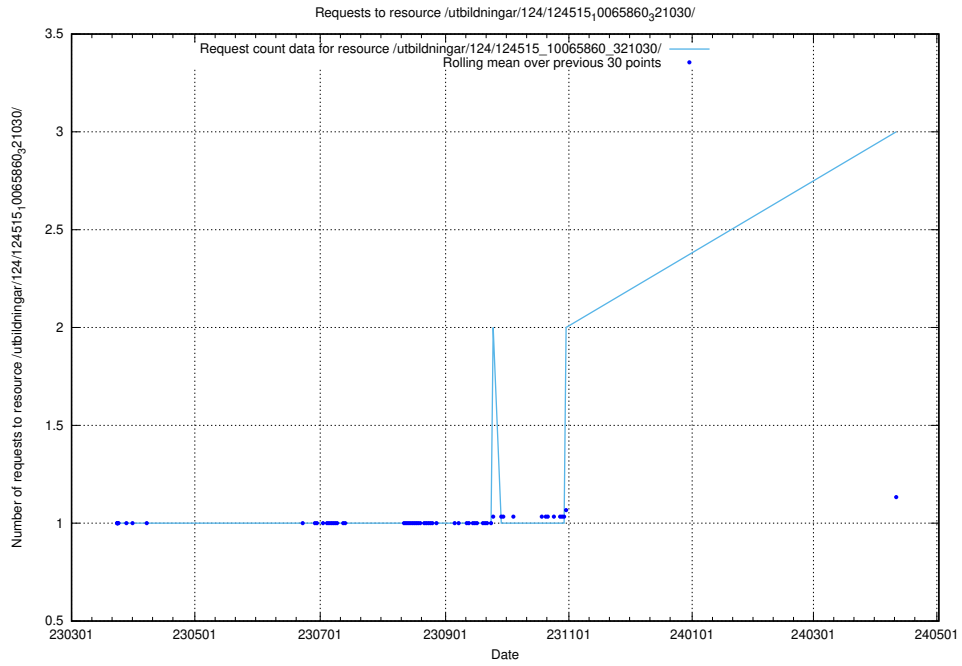

5.293 Usage of /utbildningar/124/124515_10065860_321030/

Here, we count the number of requests to resource /utbildningar/124/124515_10065860_321030/.