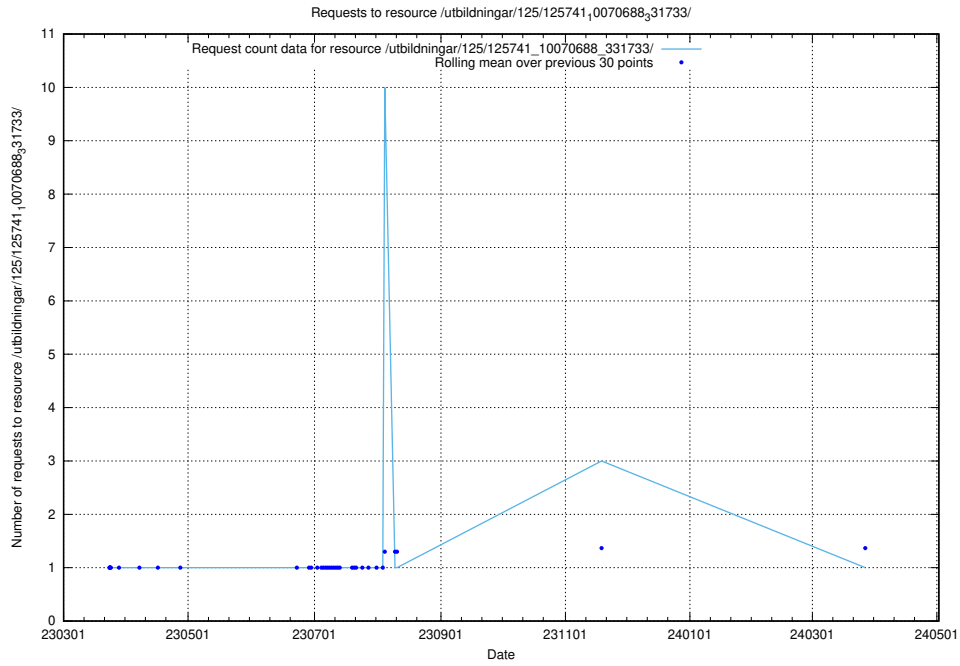

5.6167 Usage of /utbildningar/125/125741_10070688_331733/

Here, we count the number of requests to resource /utbildningar/125/125741_10070688_331733/.