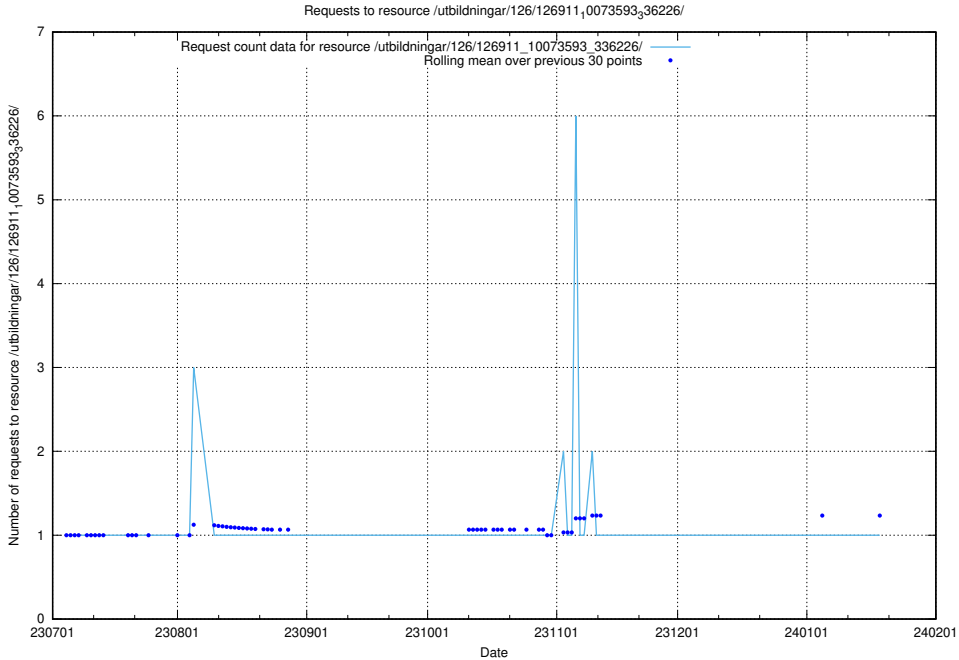

5.5075 Usage of /utbildningar/126/126911_10073593_336226/

Here, we count the number of requests to resource /utbildningar/126/126911_10073593_336226/.