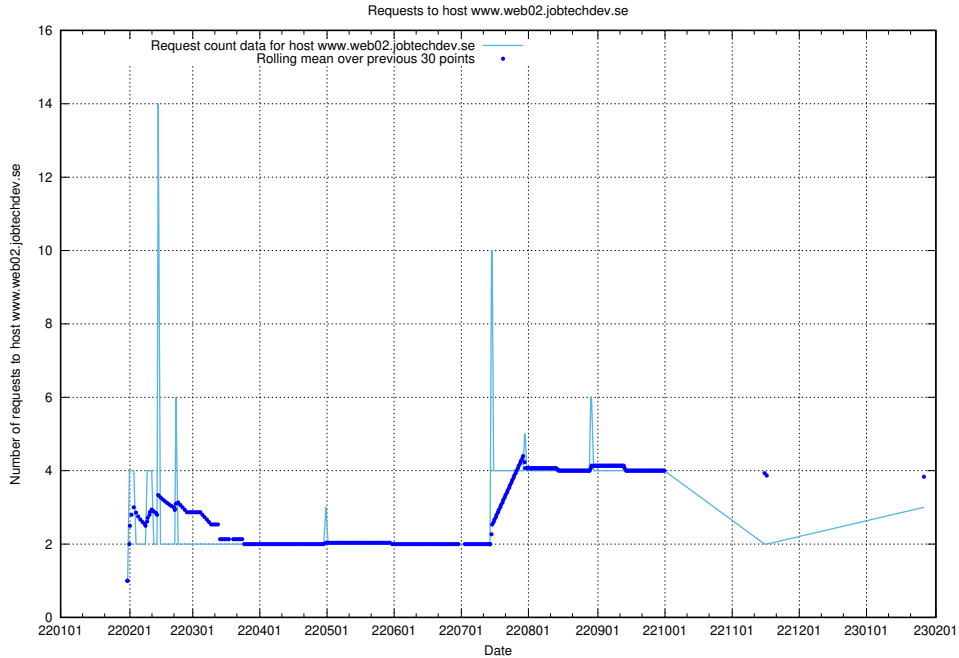

7.237 Usage of www.web02.jobtechdev.se

Here, we count the number of requests to host www.web02.jobtechdev.se.