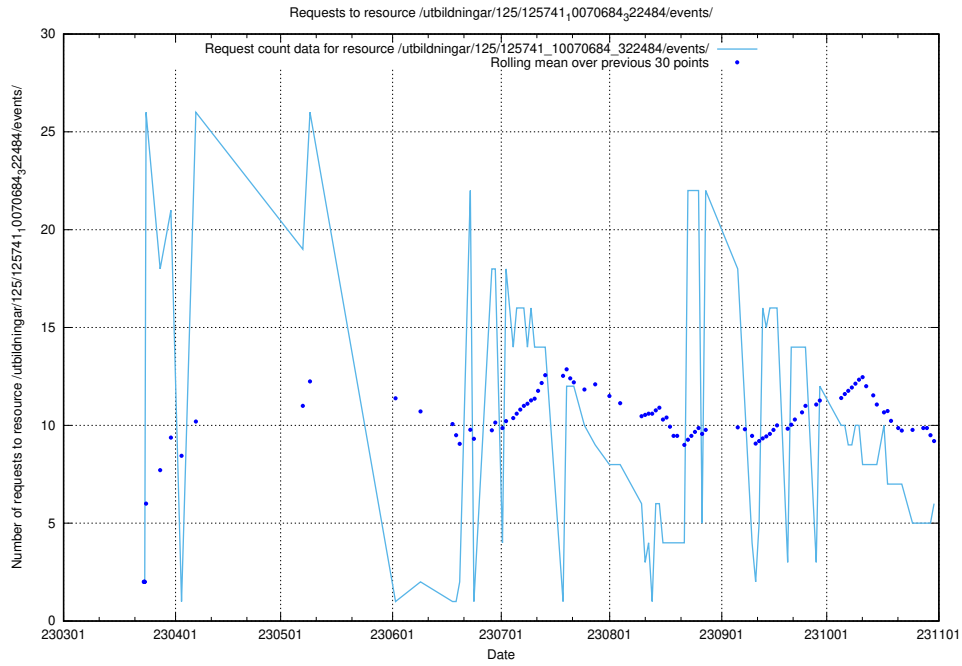

5.108 Usage of /utbildningar/125/125741_10070684_322484/events/

Here, we count the number of requests to resource /utbildningar/125/125741_10070684_322484/events/