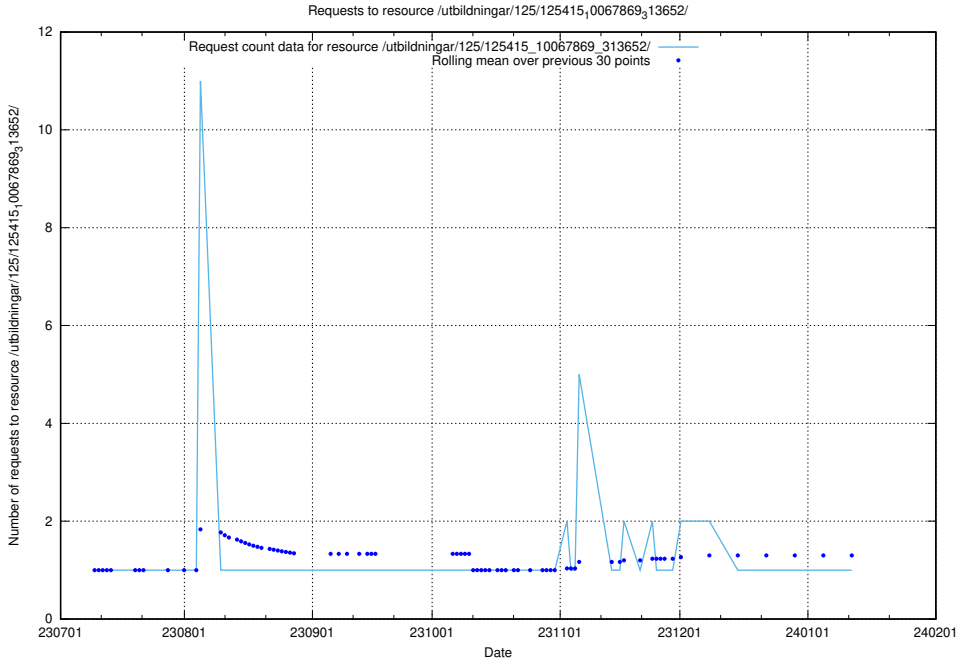

5.4856 Usage of /utbildningar/125/125415_10067869_313652/

Here, we count the number of requests to resource /utbildningar/125/125415_10067869_313652/.