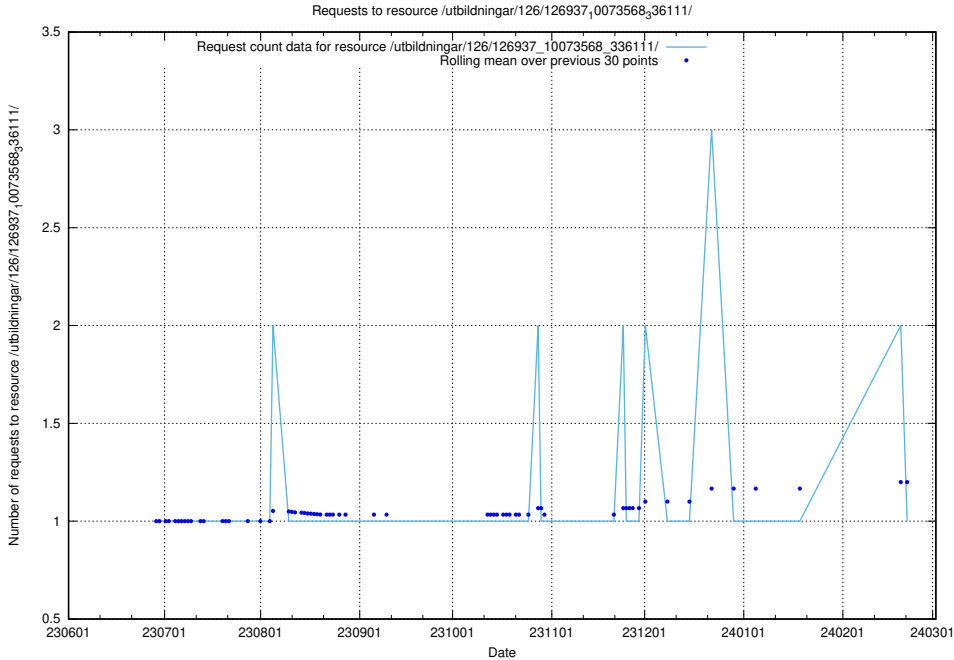

5.5167 Usage of /utbildningar/126/126937_10073568_336111/

Here, we count the number of requests to resource /utbildningar/126/126937_10073568_336111/.