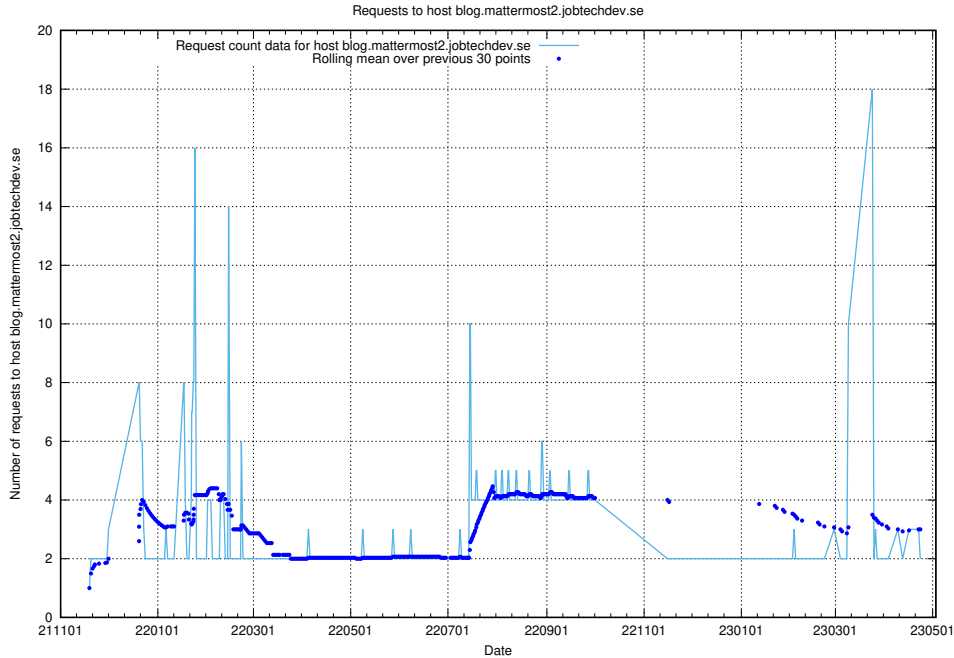

7.473 Usage of `blog.mattermost2.jobtechdev.se`

Here, we count the number of requests to host `blog.mattermost2.jobtechdev.se`.