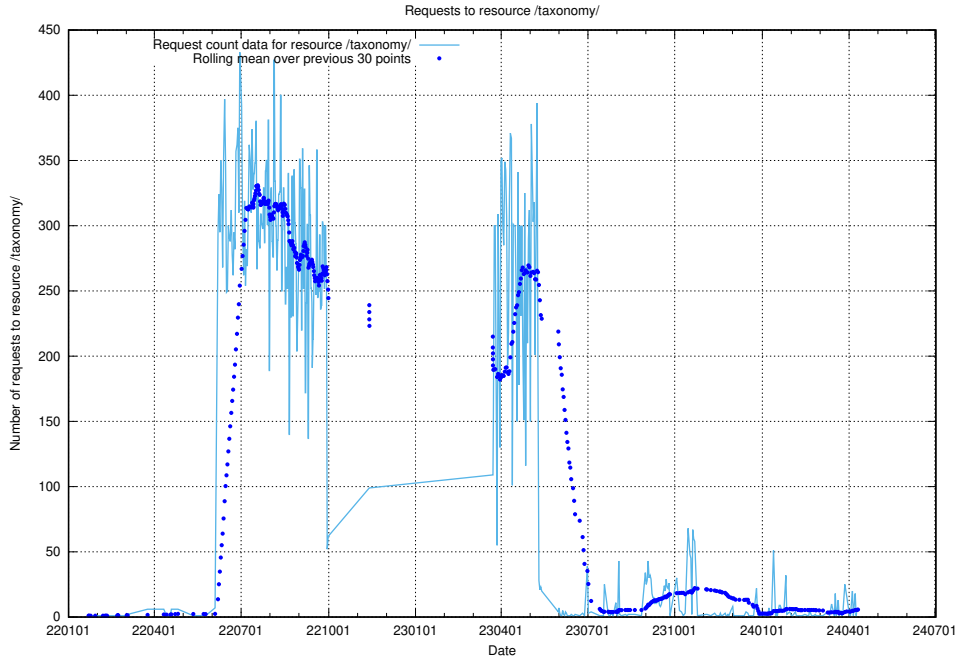

Here, we count the number of requests to resource /taxonomy/version/6/query/employment-variety-concepts/.

5.89 Usage of /taxonomy/

Here, we count the number of requests to resource /taxonomy/.

5.90 Usage of /utbildningar/123/123367_10065912_300448/events/