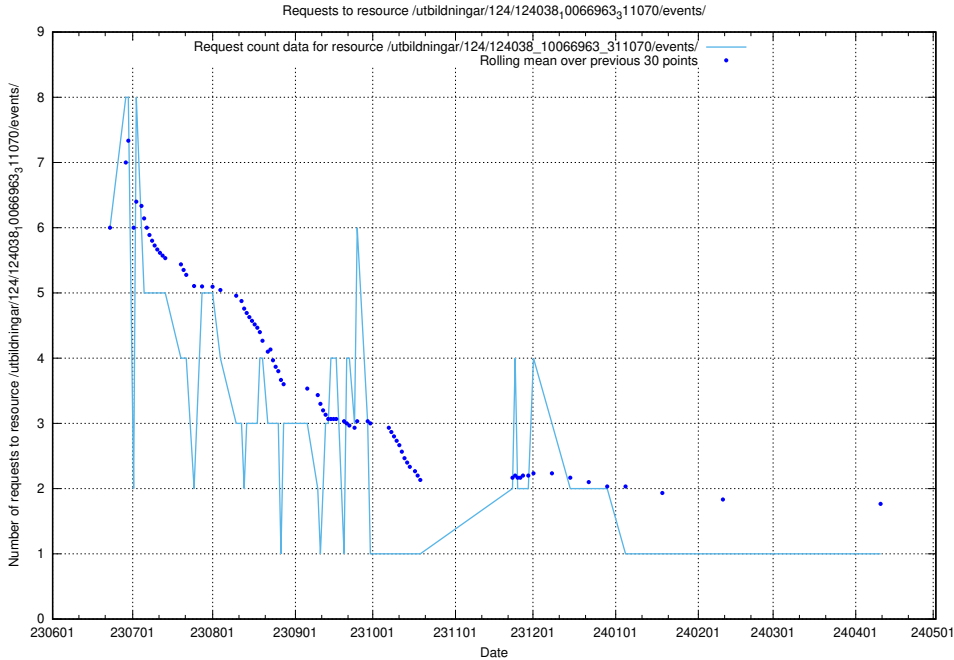

5.5287 Usage of /utbildningar/124/124038_10066963_311070/events/

Here, we count the number of requests to resource /utbildningar/124/124038_10066963_311070/events/