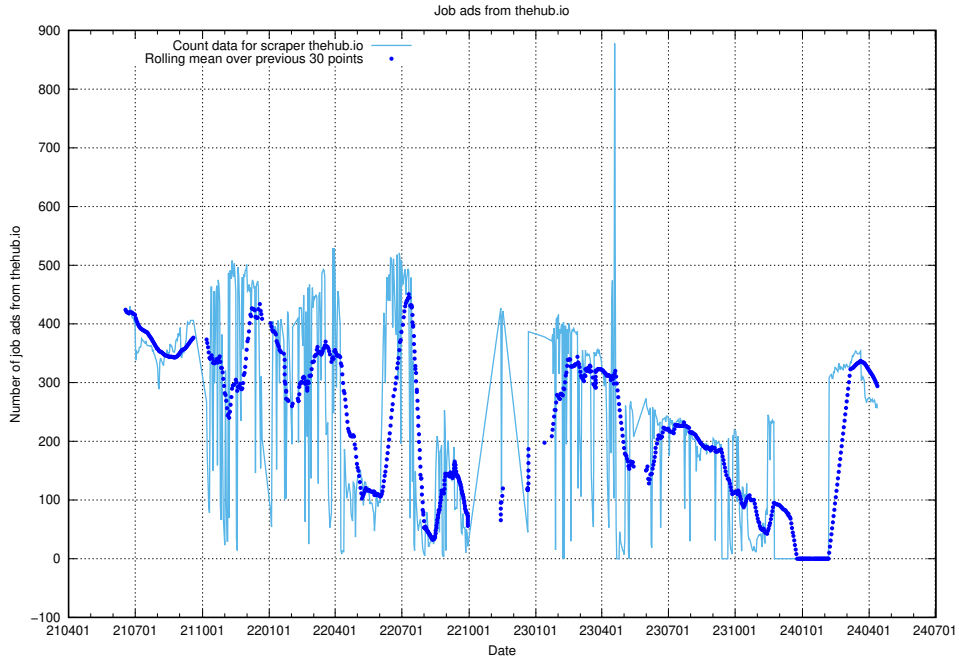

13.12 Number of ads by scraper thehub.io

Here, we count the number of job ads scraped from thehub.io.