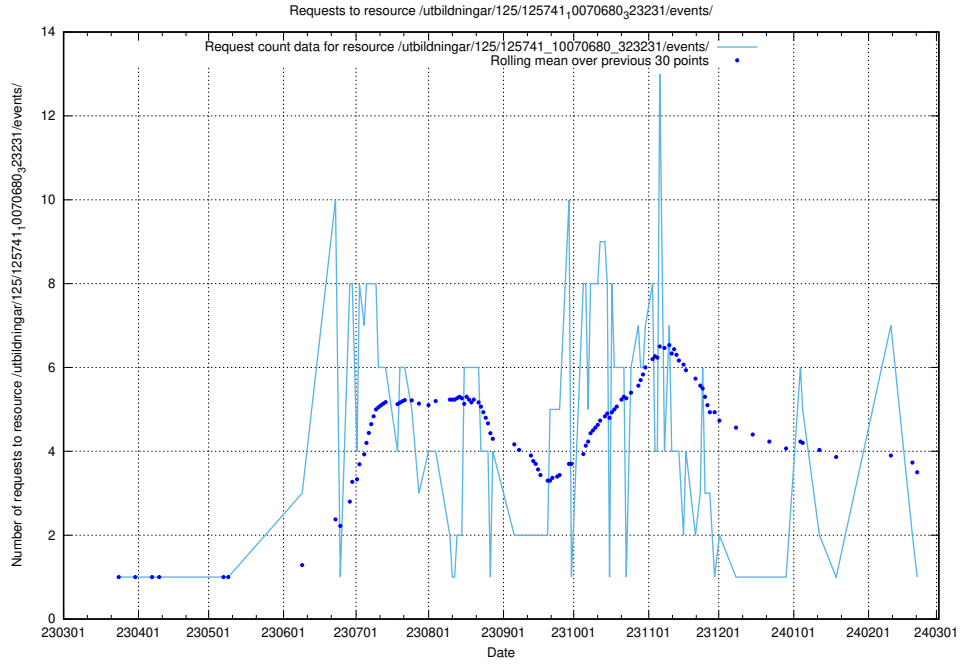

5.5937 Usage of /utbildningar/125/125741_10070680_323231/events/

Here, we count the number of requests to resource /utbildningar/125/125741_10070680_323231/events/