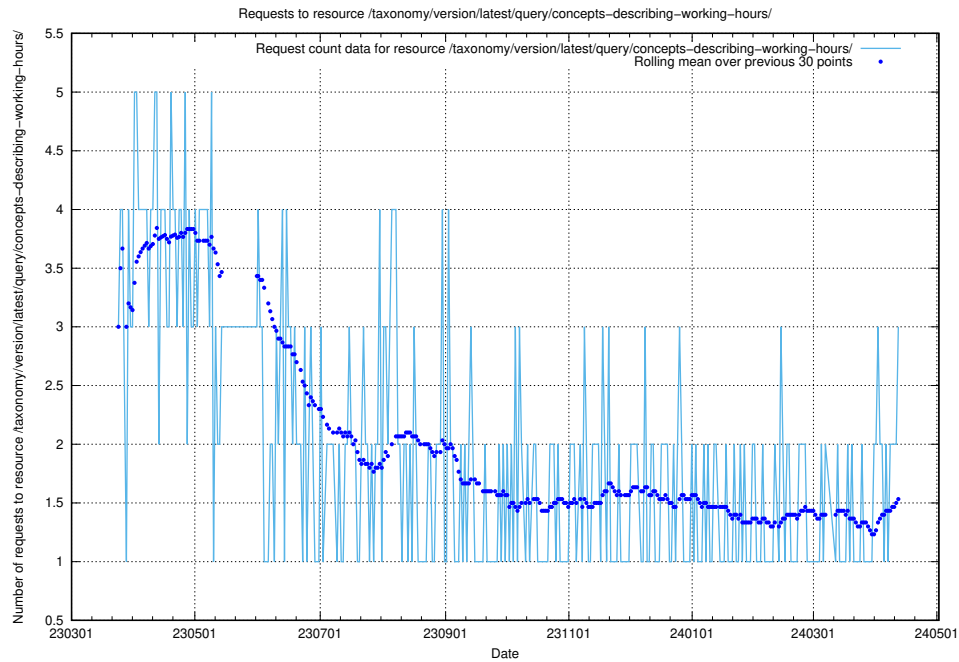

5.465 Usage of /taxonomy/version/latest/query/concepts-describing-working-hours/

Here, we count the number of requests to resource /taxonomy/version/latest/query/concepts-describing-working-hours/.