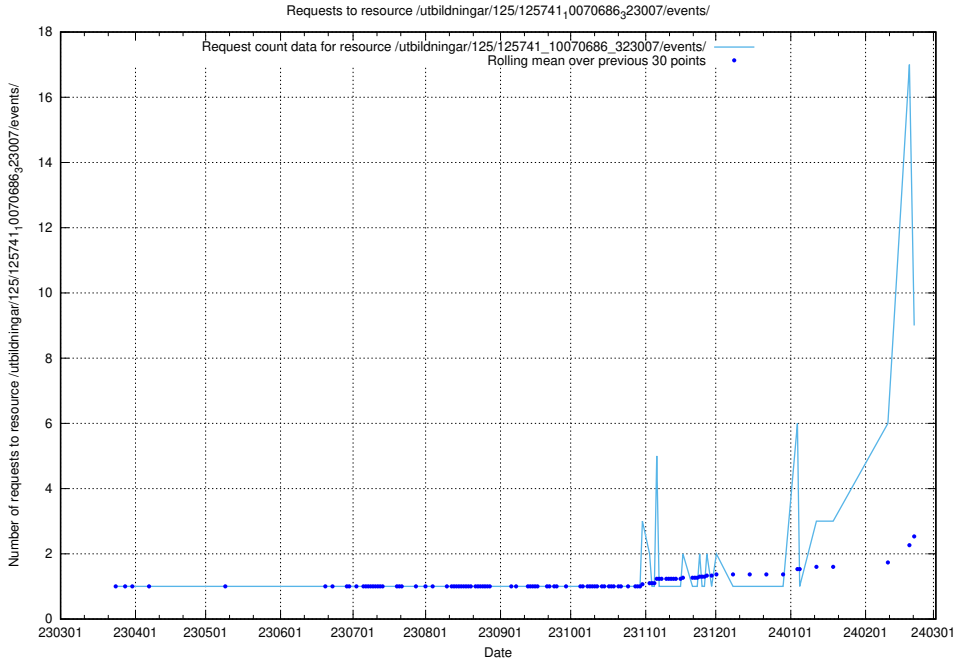

5.37 Usage of /utbildningar/125/125741_10070686_323007/events/

Here, we count the number of requests to resource /utbildningar/125/125741_10070686_323007/events/