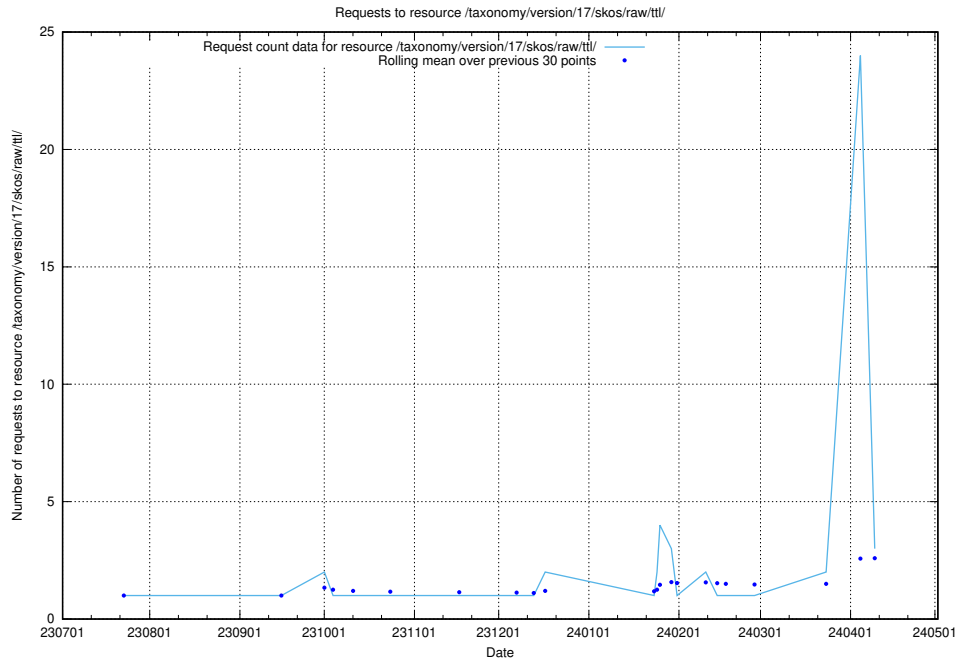

5.387 Usage of `/taxonomy/version/17/skos/raw/ttl/`

Here, we count the number of requests to resource `/taxonomy/version/17/skos/raw/ttl/`.