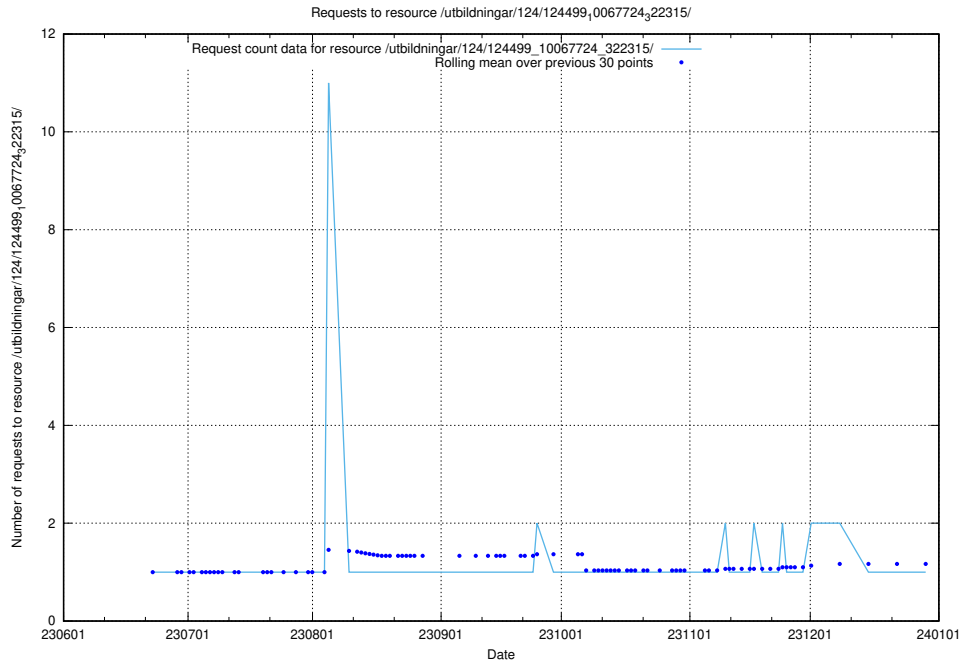

5.5508 Usage of /utbildningar/124/124499_10067724_322315/

Here, we count the number of requests to resource /utbildningar/124/124499_10067724_322315/.