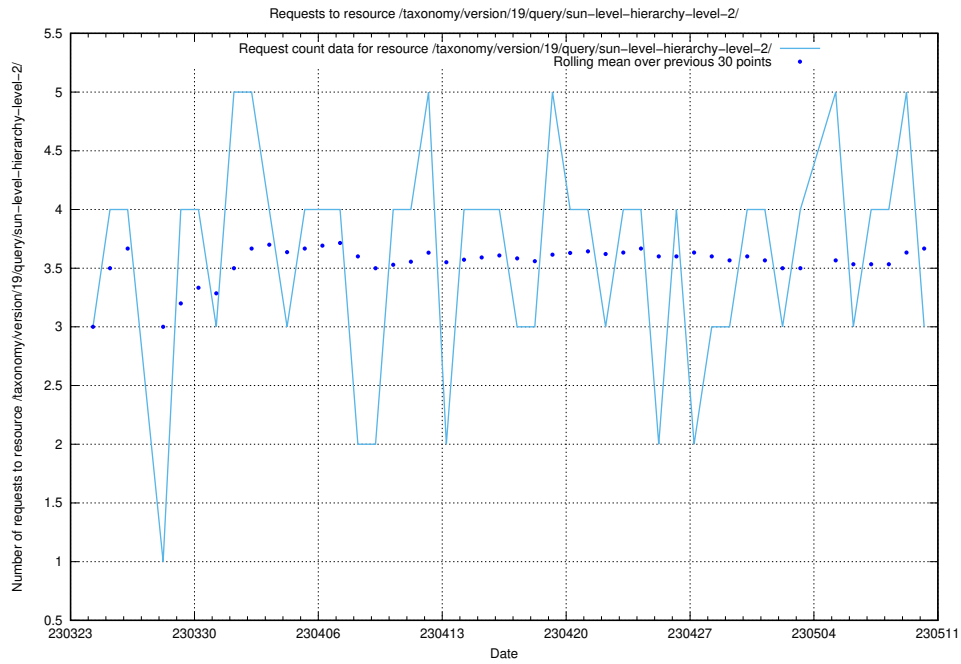

5.468 Usage of /taxonomy/version/19/query/sun-level-hierarchy-level-2/

Here, we count the number of requests to resource /taxonomy/version/19/query/sun-level-hierarchy-level-2/.