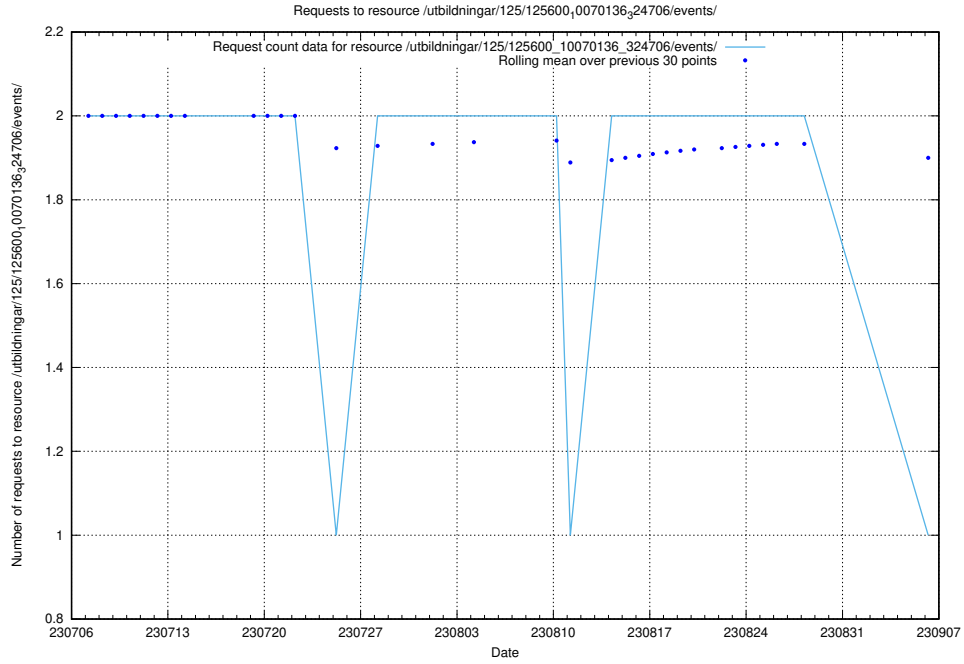

Here, we count the number of requests to resource /utbildningar/125/125600_10070136_324706/events/

5.5029 Usage of /utbildningar/126/126576_10072086_331578/

Here, we count the number of requests to resource /utbildningar/126/126576_10072086_331578/.