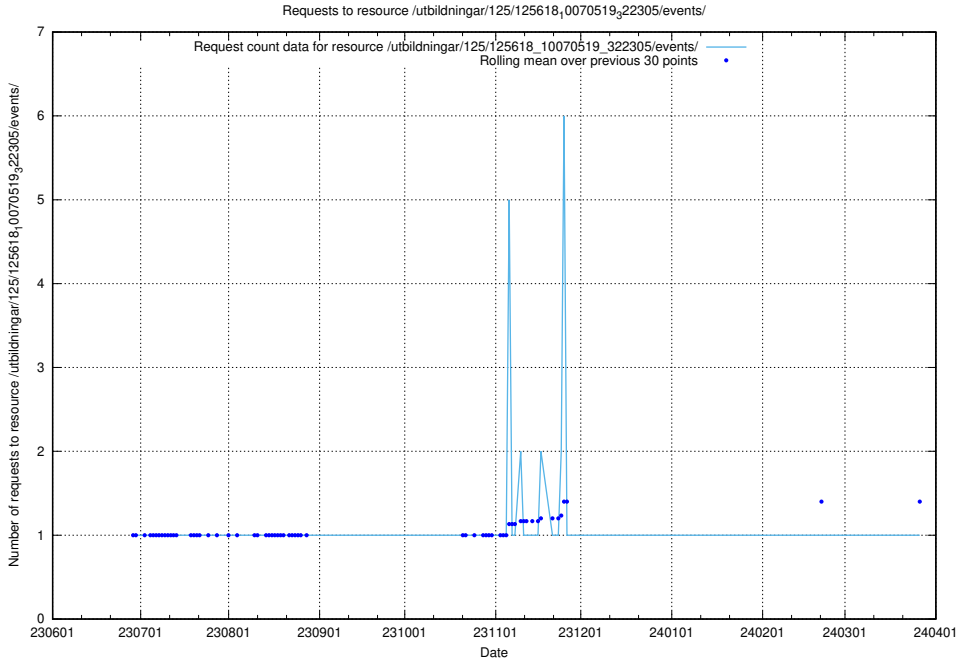

5.5201 Usage of /utbildningar/125/125618_10070519_322305/events/

Here, we count the number of requests to resource /utbildningar/125/125618_10070519_322305/events/