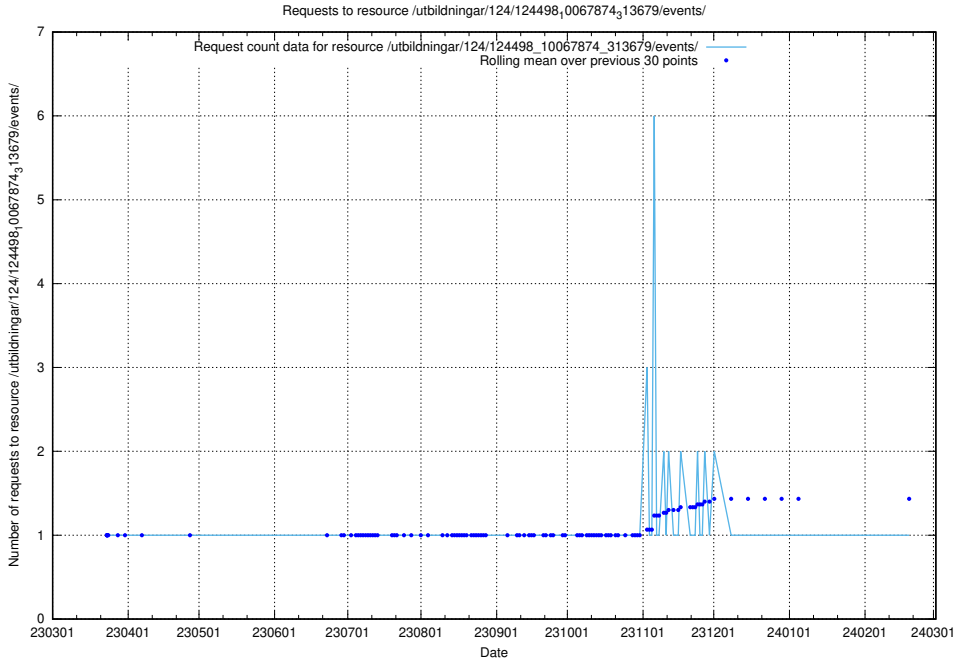

Here, we count the number of requests to resource /taxonomy/version/10/query/occupations/.

5.2404 Usage of /utbildningar/124/124498_10067874_313679/events/

Here, we count the number of requests to resource /utbildningar/124/124498_10067874_313679/events/