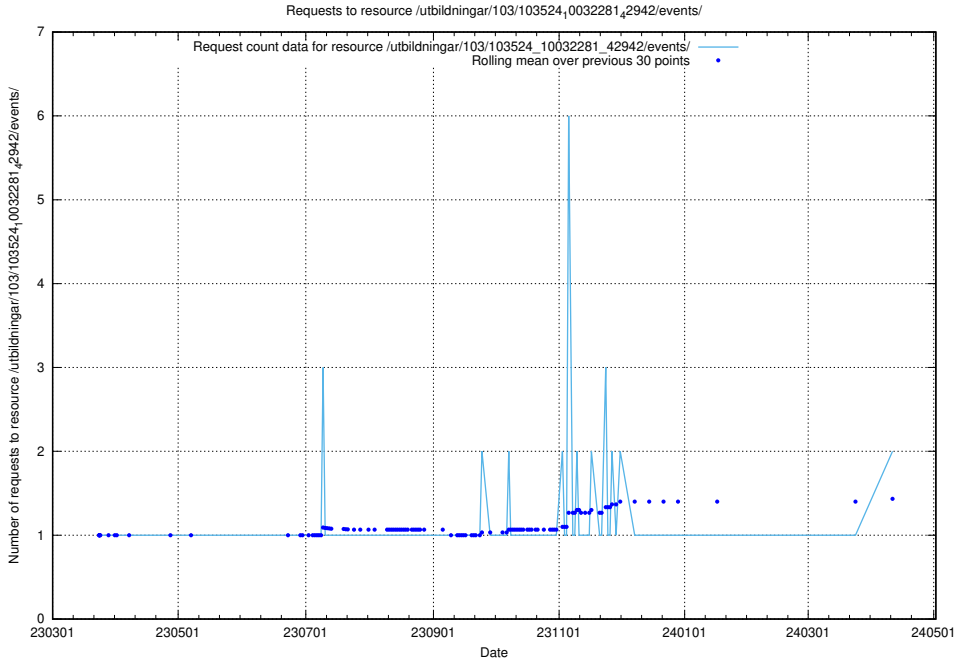

5.853 Usage of /utbildningar/103/103524_10032281_42942/events/

Here, we count the number of requests to resource /utbildningar/103/103524_10032281_42942/events/.