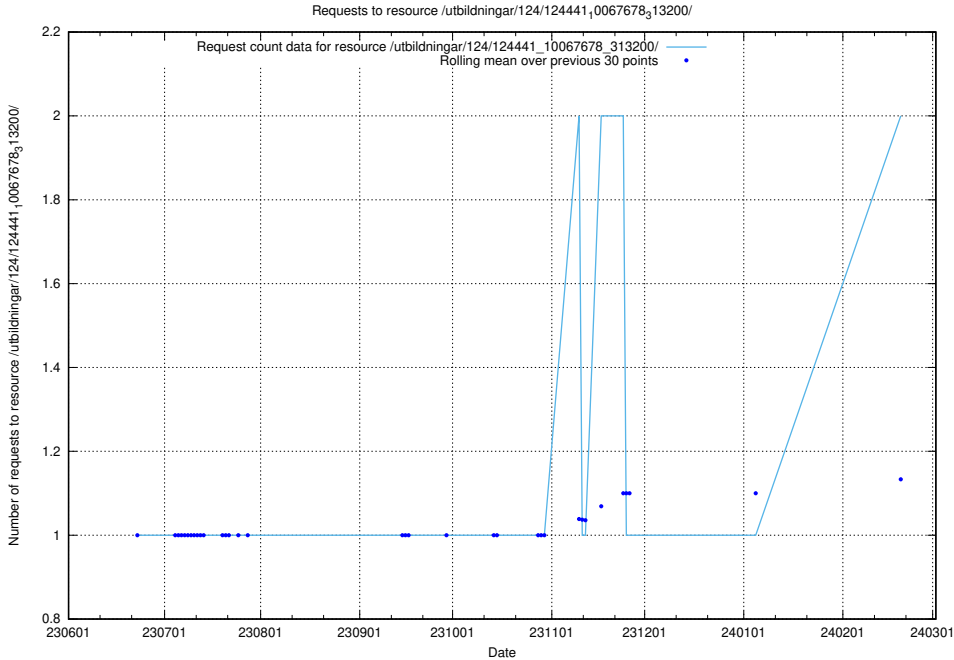

5.902 Usage of /utbildningar/124/124441_10067678_313200/

Here, we count the number of requests to resource /utbildningar/124/124441_10067678_313200/.