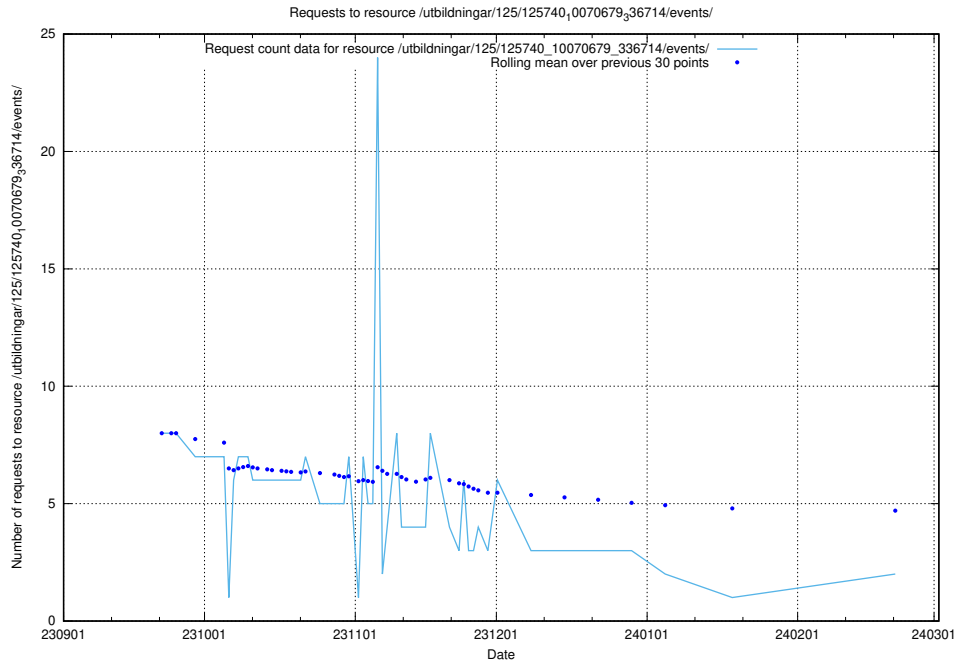

5.764 Usage of /utbildningar/125/125740_10070679_336714/events/

Here, we count the number of requests to resource /utbildningar/125/125740_10070679_336714/events/