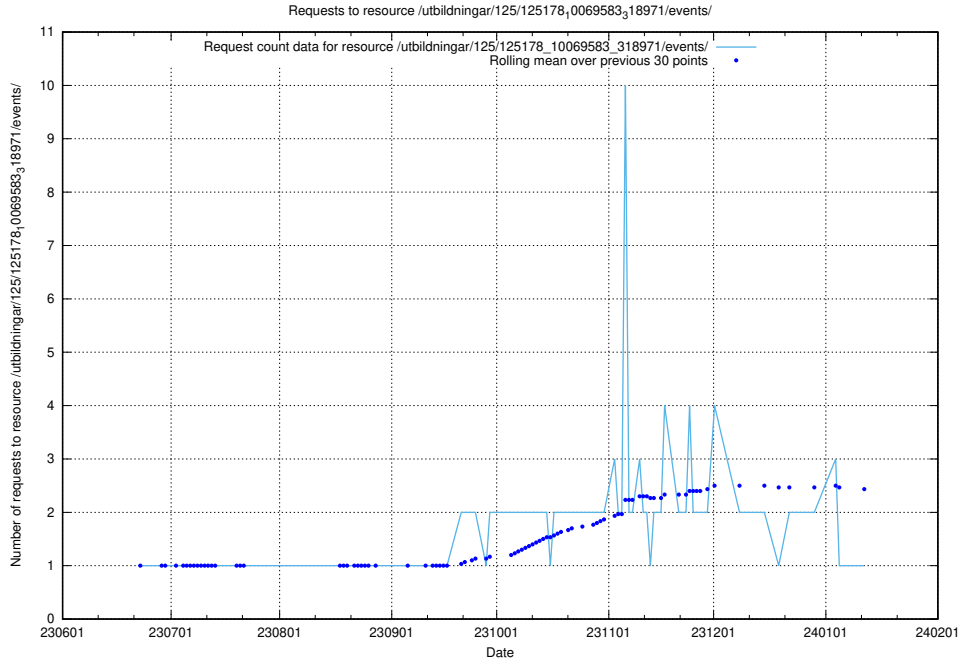

5.5456 Usage of /utbildningar/125/125178_10069583_318971/events/

Here, we count the number of requests to resource /utbildningar/125/125178_10069583_318971/events/