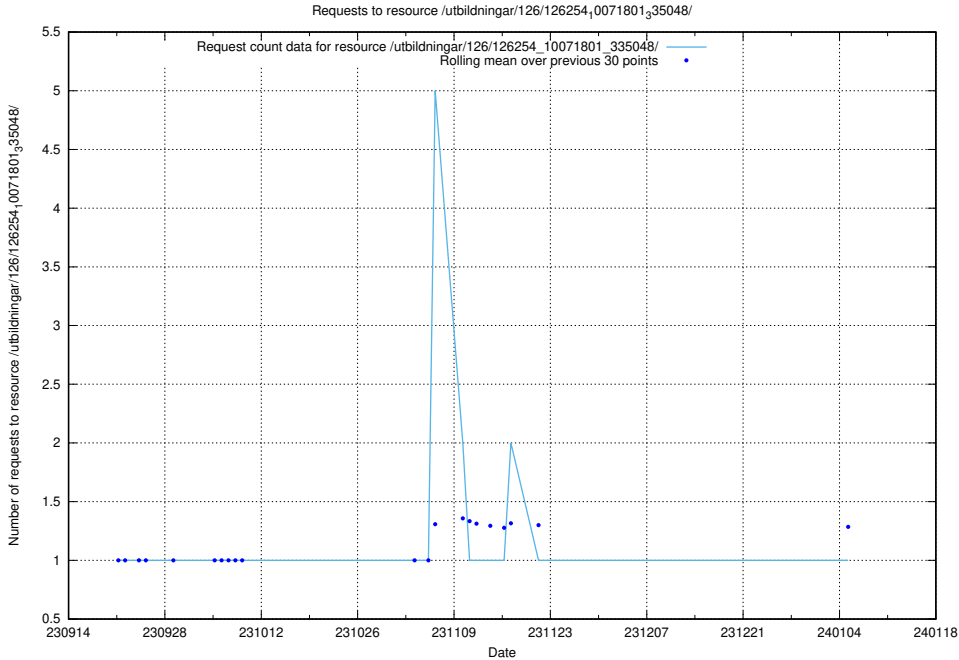

5.4269 Usage of /utbildningar/126/126254_10071801_335048/

Here, we count the number of requests to resource /utbildningar/126/126254_10071801_335048/.