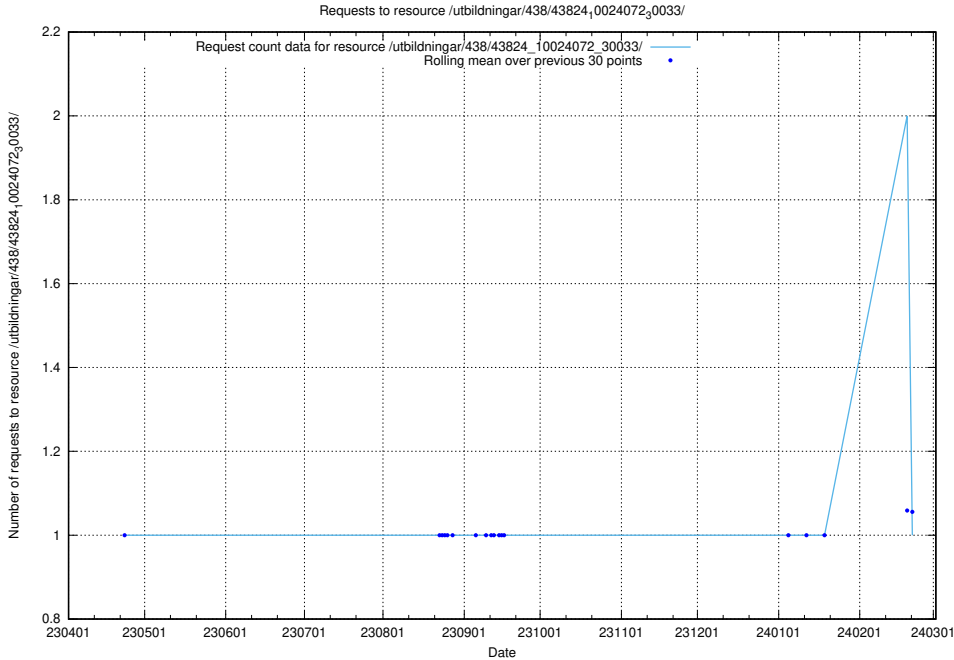

5.5745 Usage of /utbildningar/438/43824_10024072_30033/

Here, we count the number of requests to resource /utbildningar/438/43824_10024072_30033/.