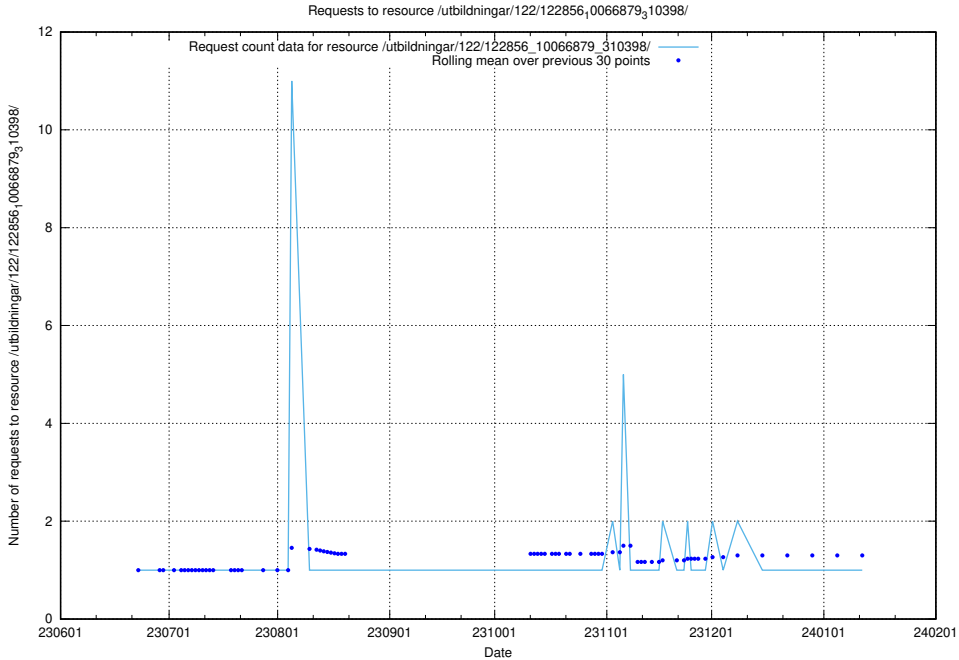

5.5555 Usage of /utbildningar/122/122856_10066879_310398/

Here, we count the number of requests to resource /utbildningar/122/122856_10066879_310398/.