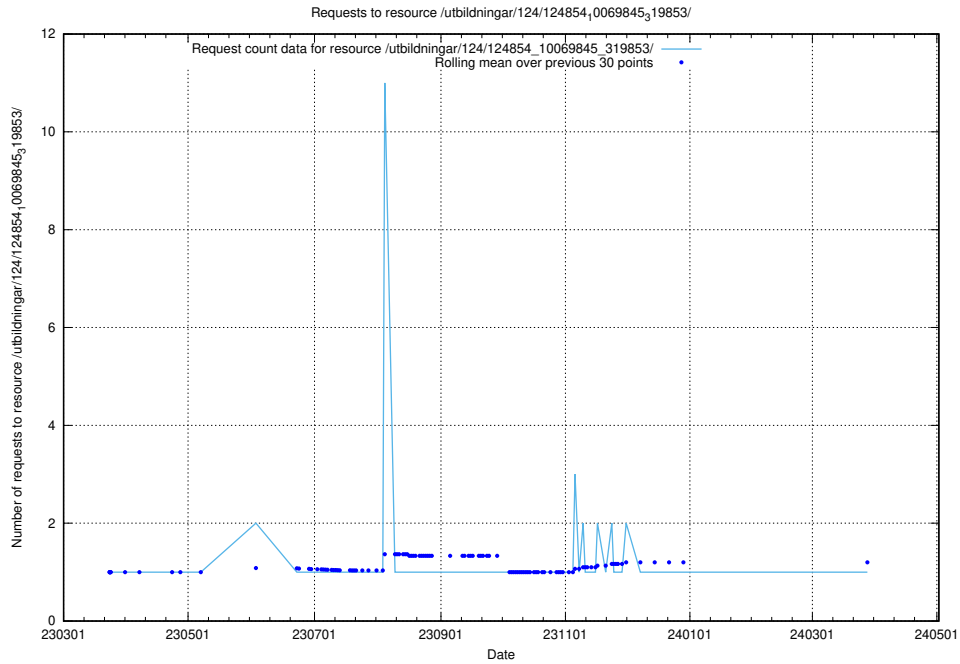

5.1227 Usage of /utbildningar/124/124854_10069845_319853/

Here, we count the number of requests to resource /utbildningar/124/124854_10069845_319853/.