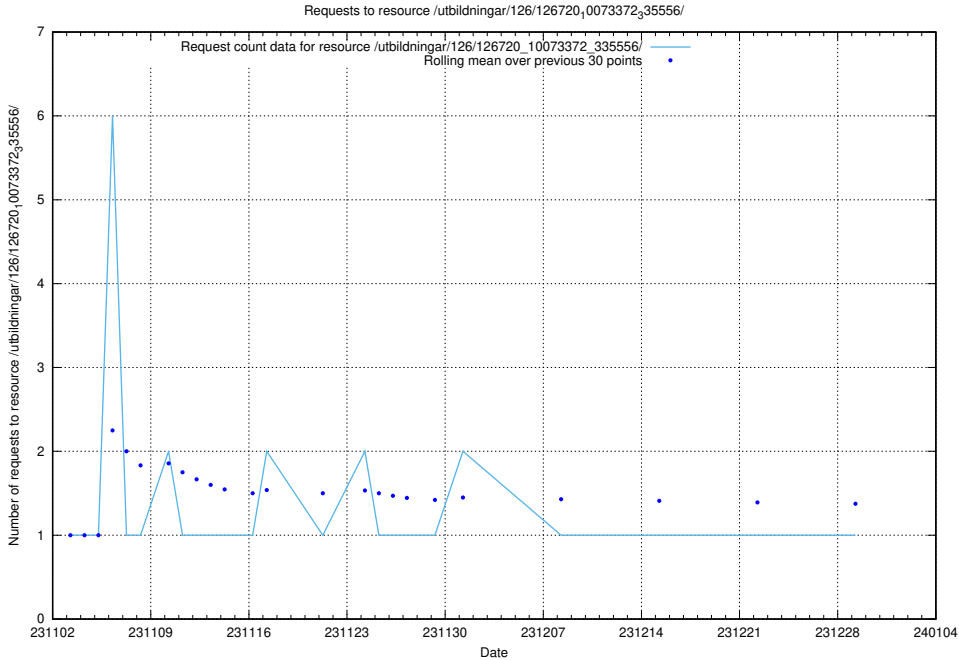

5.3904 Usage of /utbildningar/126/126720_10073372_335556/

Here, we count the number of requests to resource /utbildningar/126/126720_10073372_335556/.