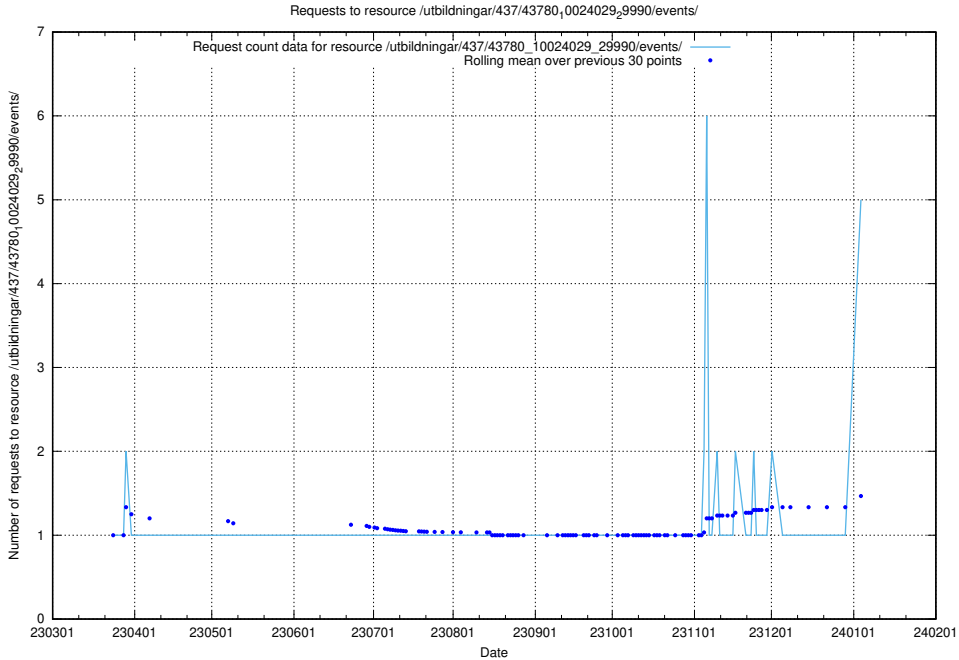

5.164 Usage of /utbildningar/437/43780_10024029_29990/events/

Here, we count the number of requests to resource /utbildningar/437/43780_10024029_29990/events/.