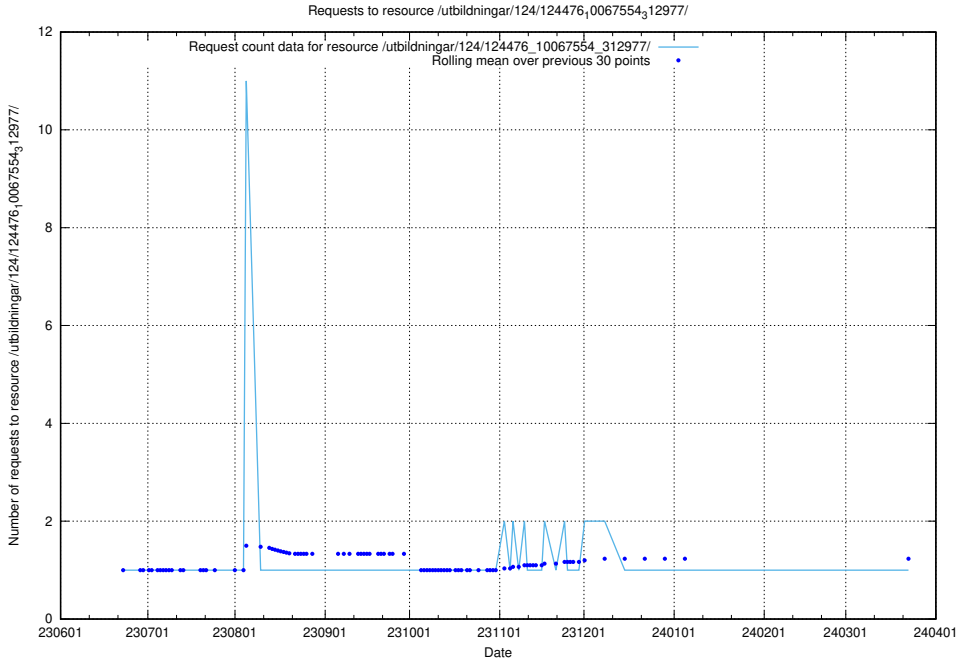

Here, we count the number of requests to resource /utbildningar/124/124478_10067709_313266/events/

5.5522 Usage of /utbildningar/124/124476_10067554_312977/

Here, we count the number of requests to resource /utbildningar/124/124476_10067554_312977/.