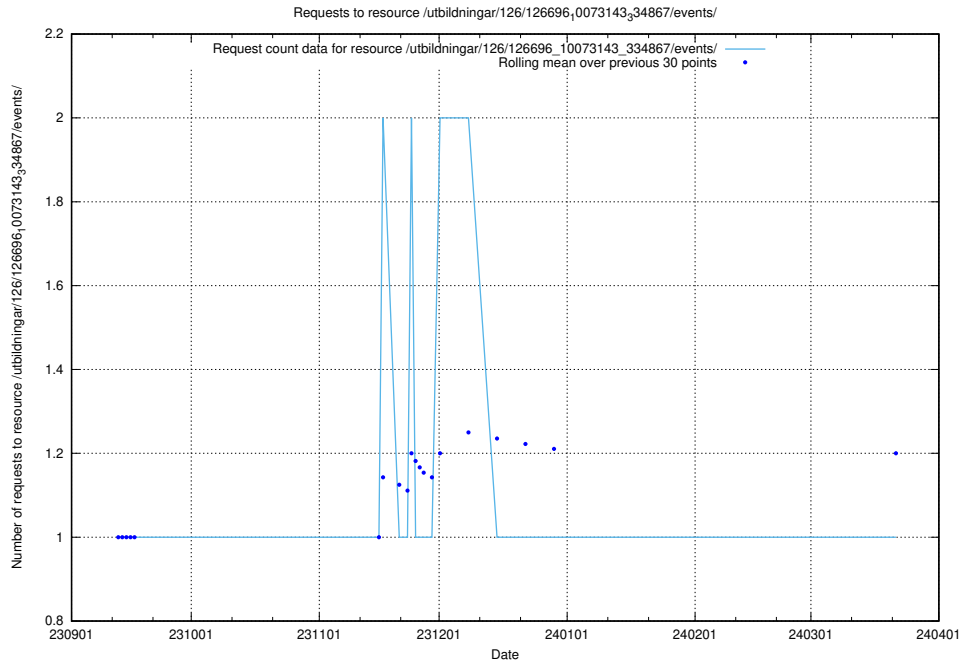

5.4334 Usage of /utbildningar/126/126696_10073143_334867/events/

Here, we count the number of requests to resource /utbildningar/126/126696_10073143_334867/events/