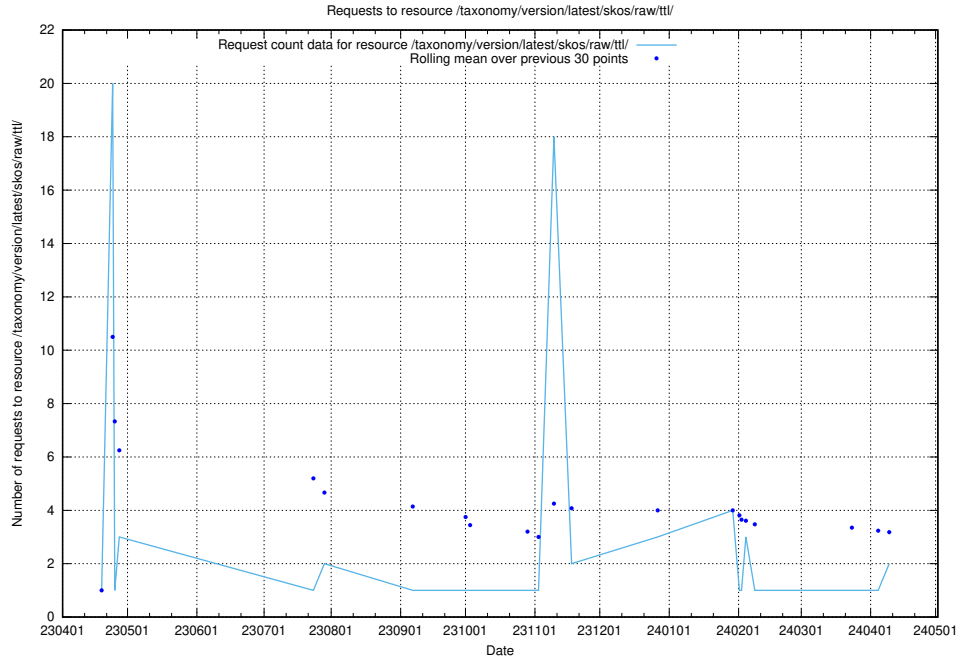

5.932 Usage of `/taxonomy/version/latest/skos/raw/ttl/`

Here, we count the number of requests to resource `/taxonomy/version/latest/skos/raw/ttl/`.