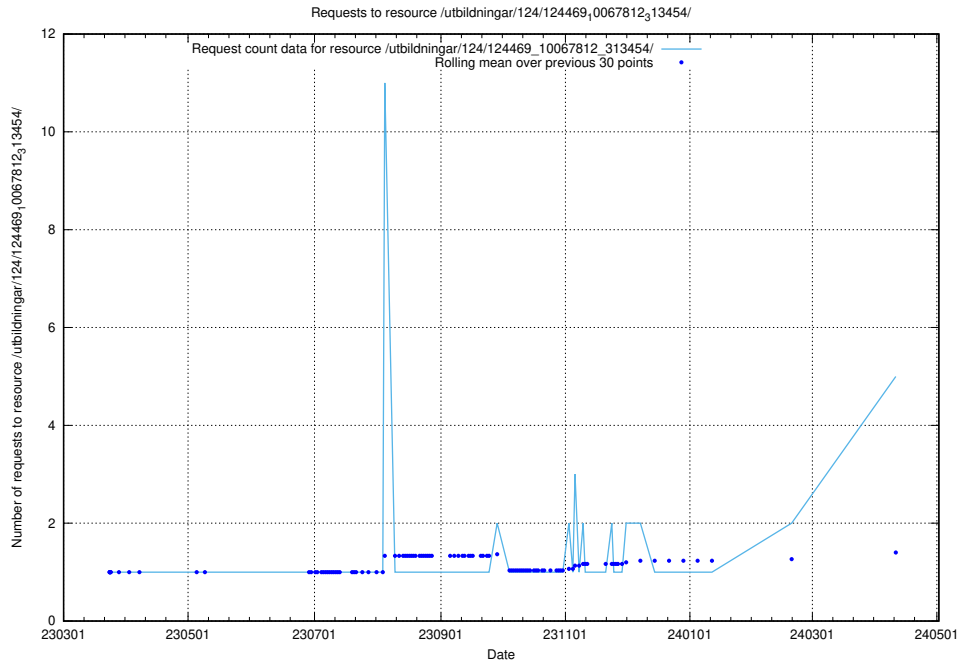

5.137 Usage of /utbildningar/124/124469_10067812_313454/

Here, we count the number of requests to resource /utbildningar/124/124469_10067812_313454/.