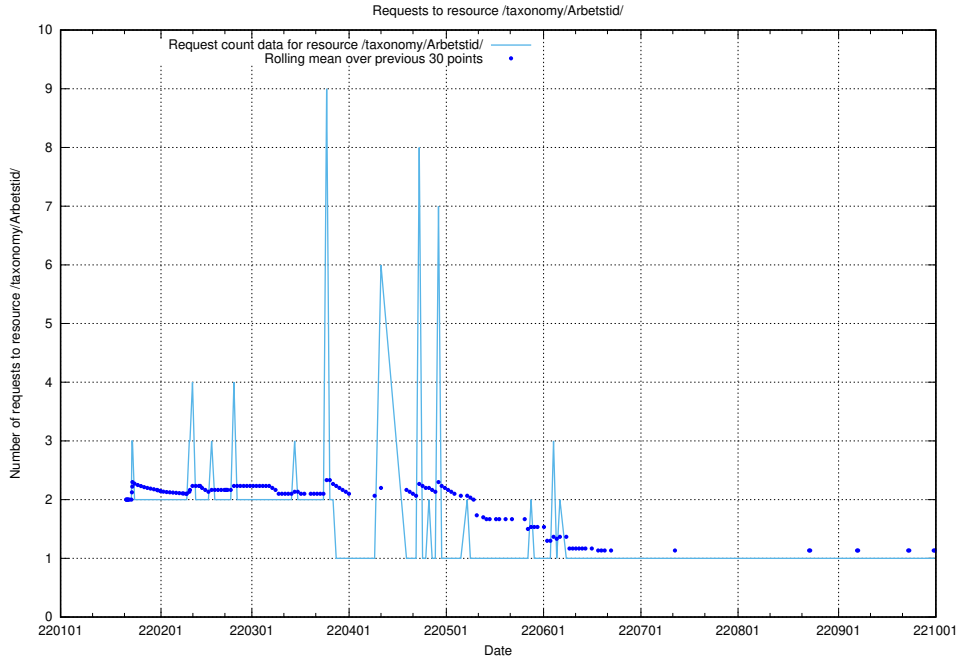

5.1518 Usage of /taxonomy/Arbetstid/

Here, we count the number of requests to resource /taxonomy/Arbetstid/.