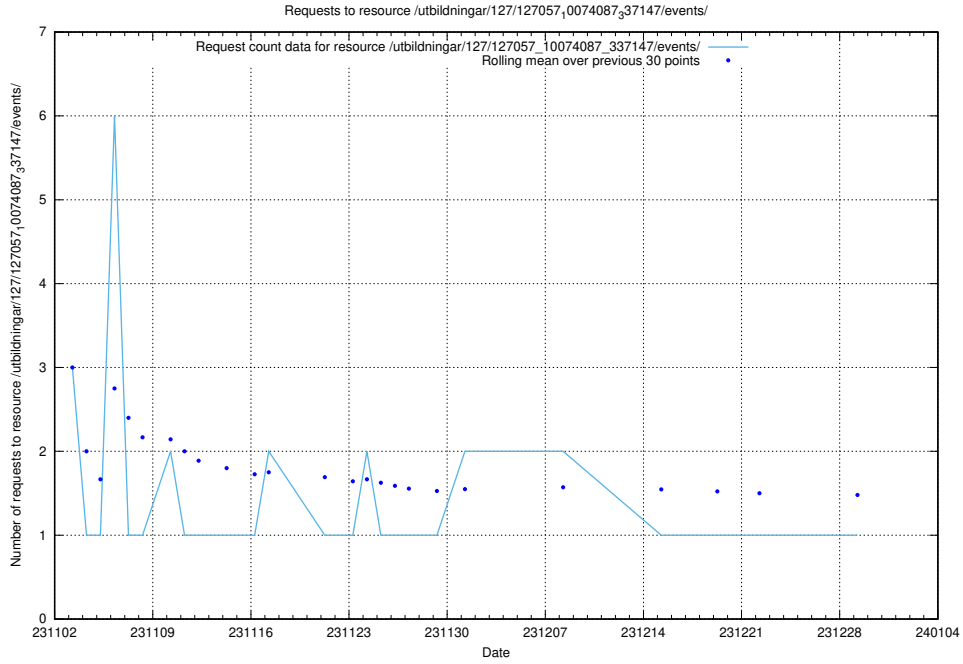

Here, we count the number of requests to resource /utbildningar/127/127111_10074050_337080/events/

5.3891 Usage of /utbildningar/127/127057_10074087_337147/events/

Here, we count the number of requests to resource /utbildningar/127/127057_10074087_337147/events/