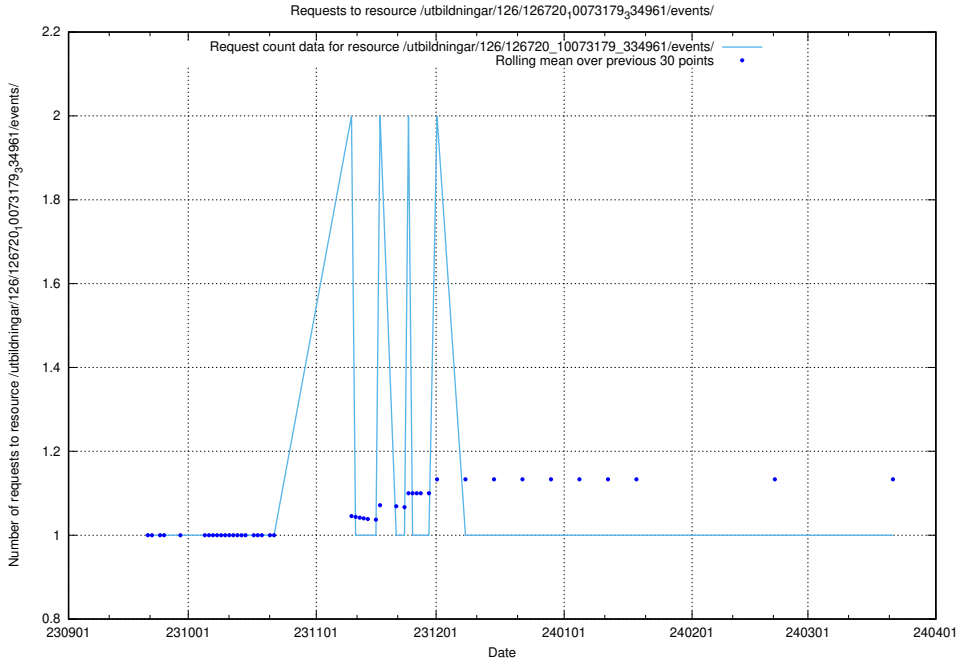

5.4266 Usage of /utbildningar/126/126720_10073179_334961/events/

Here, we count the number of requests to resource /utbildningar/126/126720_10073179_334961/events/