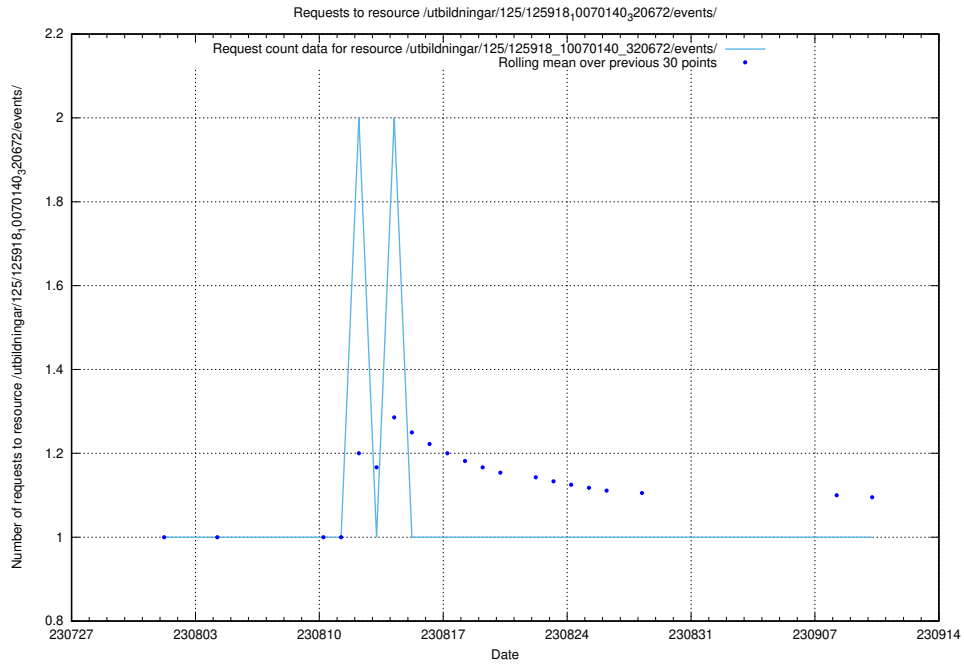

5.4633 Usage of /utbildningar/125/125918_10070140_320672/events/

Here, we count the number of requests to resource /utbildningar/125/125918_10070140_320672/events/