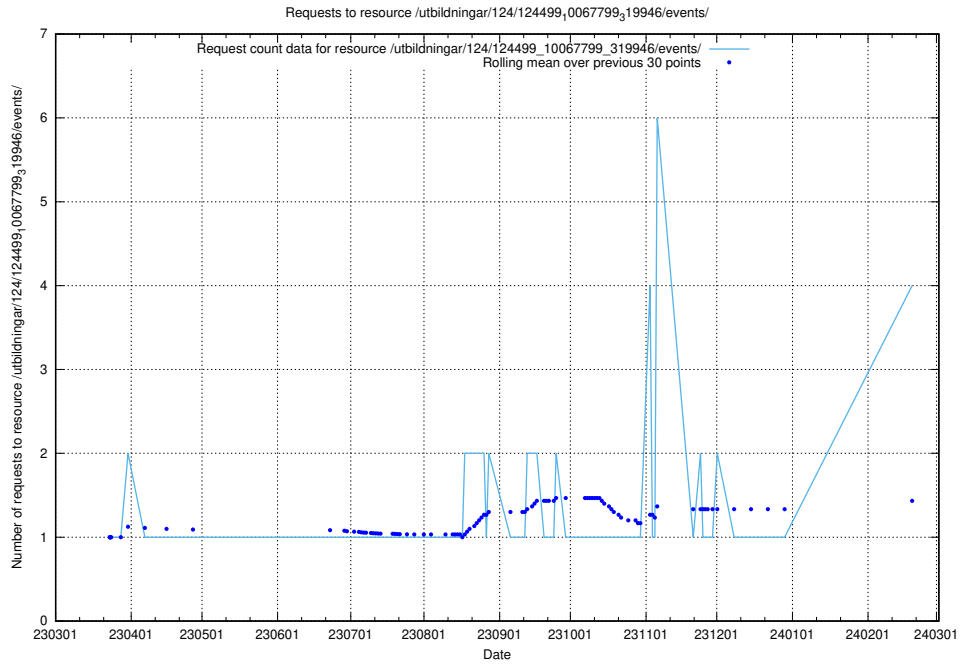

5.190 Usage of /utbildningar/124/124499_10067799_319946/events/

Here, we count the number of requests to resource /utbildningar/124/124499_10067799_319946/events/