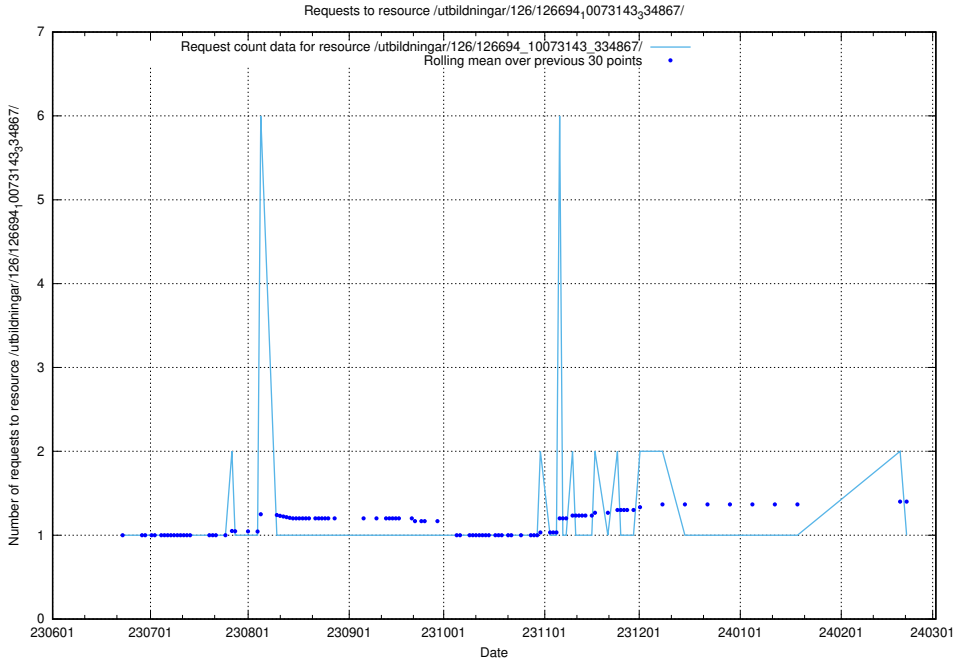

5.5363 Usage of /utbildningar/126/126694_10073143_334867/

Here, we count the number of requests to resource /utbildningar/126/126694_10073143_334867/.