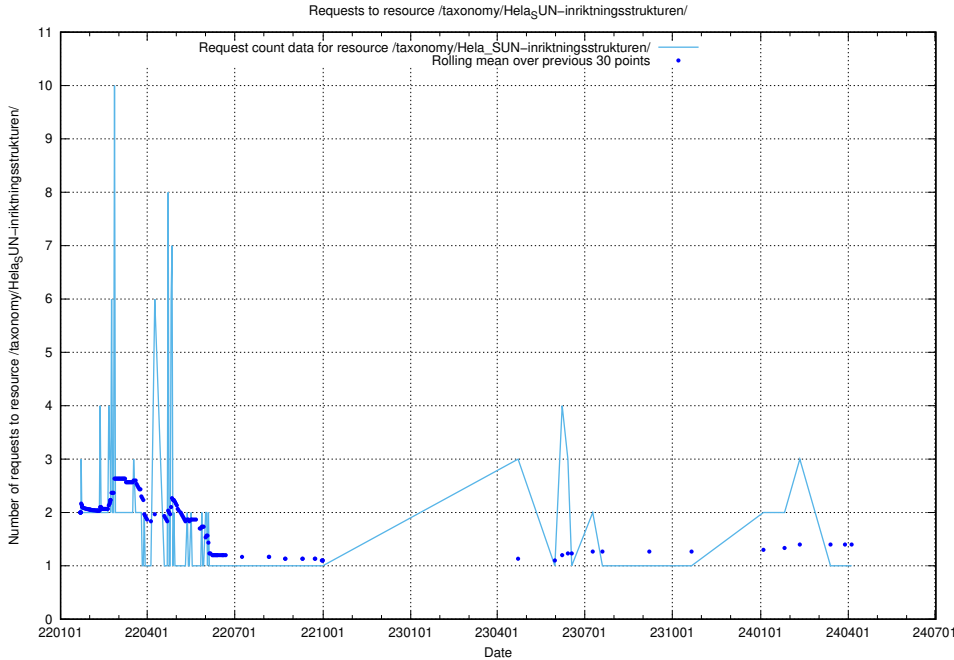

5.6190 Usage of /taxonomy/Hela_SUN-inriktningsstrukturen/

Here, we count the number of requests to resource /taxonomy/Hela_SUN-inriktningsstrukturen/.