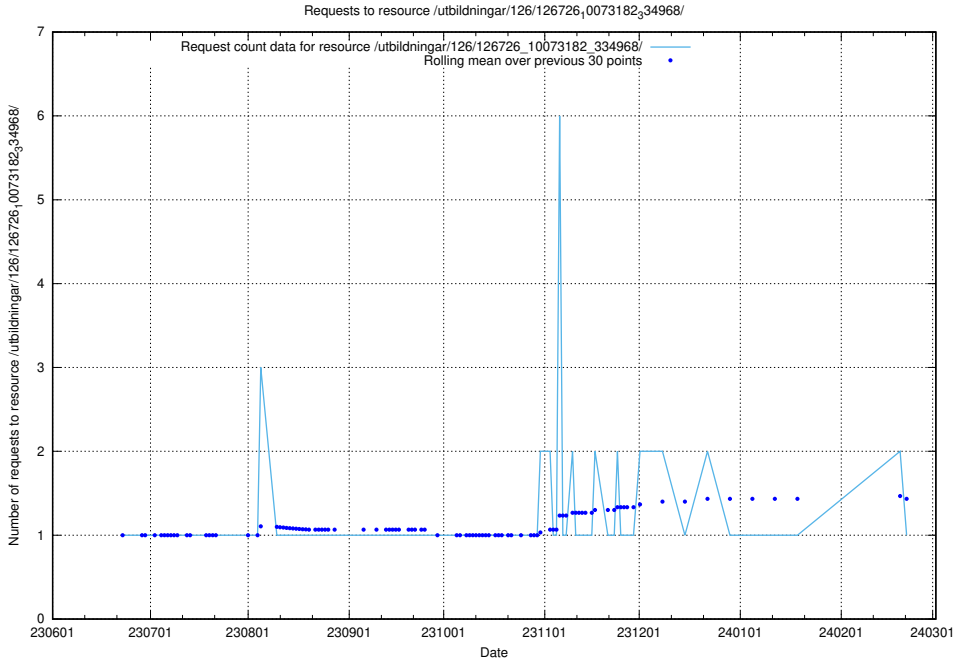

5.5328 Usage of /utbildningar/126/126726_10073182_334968/

Here, we count the number of requests to resource /utbildningar/126/126726_10073182_334968/.