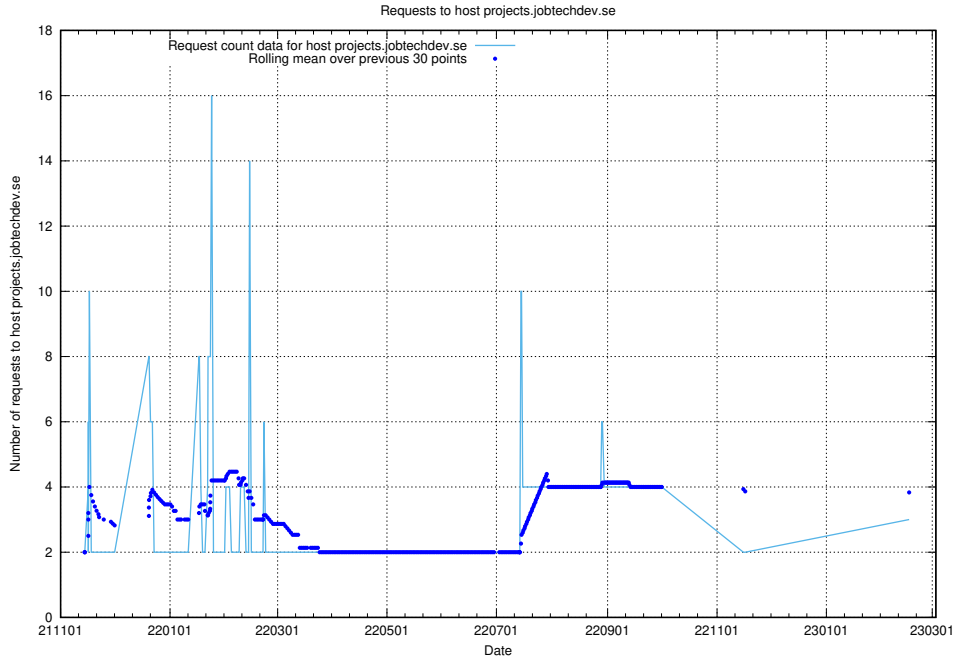

7.235 Usage of projects.jobtechdev.se

Here, we count the number of requests to host projects.jobtechdev.se.