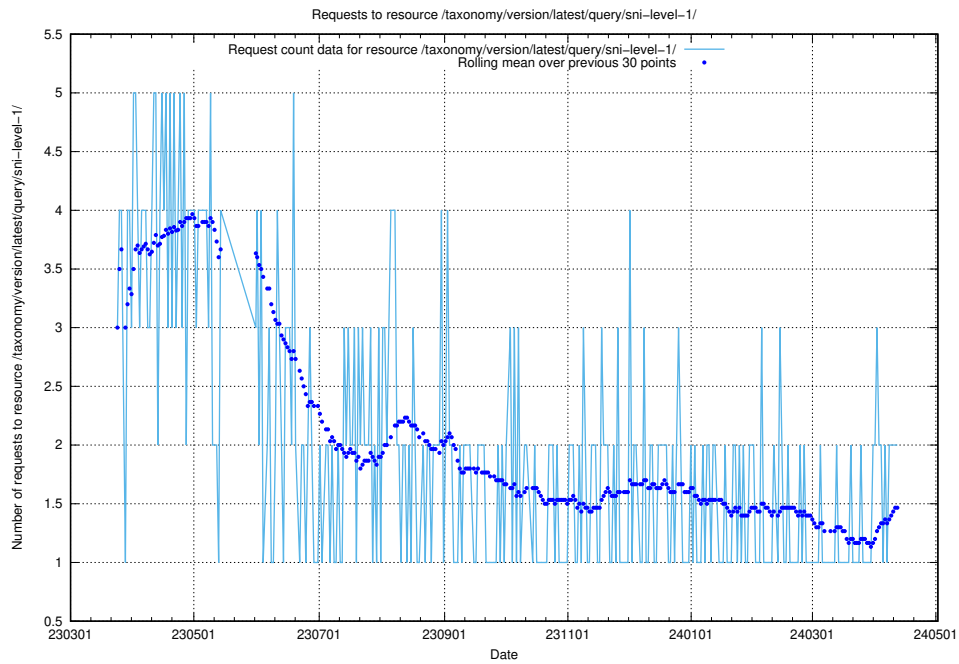

5.943 Usage of /taxonomy/version/latest/query/sni-level-1/

Here, we count the number of requests to resource /taxonomy/version/latest/query/sni-level-1/.