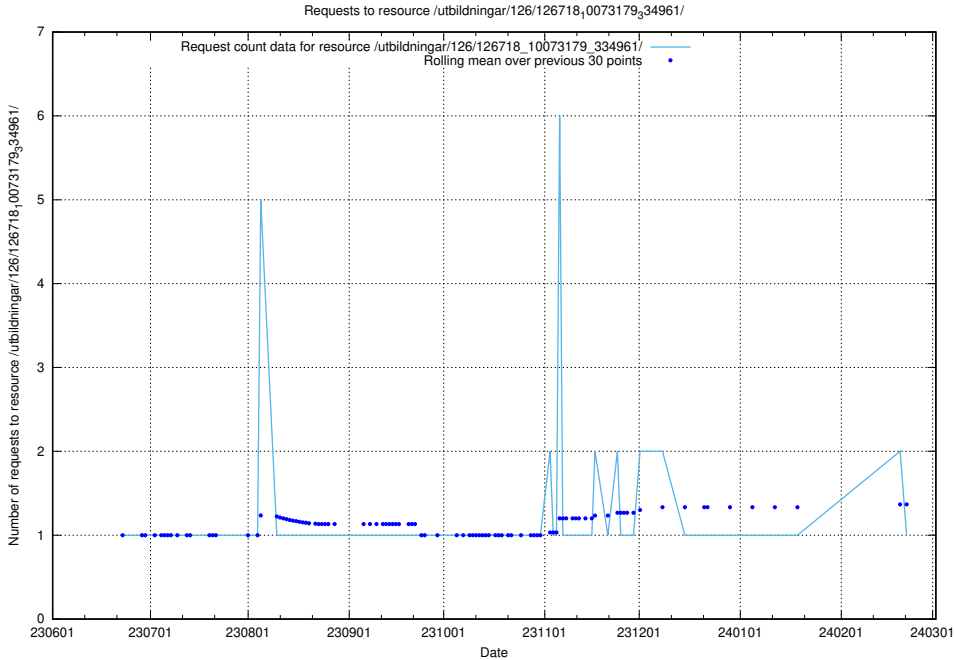

5.5341 Usage of /utbildningar/126/126718_10073179_334961/

Here, we count the number of requests to resource /utbildningar/126/126718_10073179_334961/.