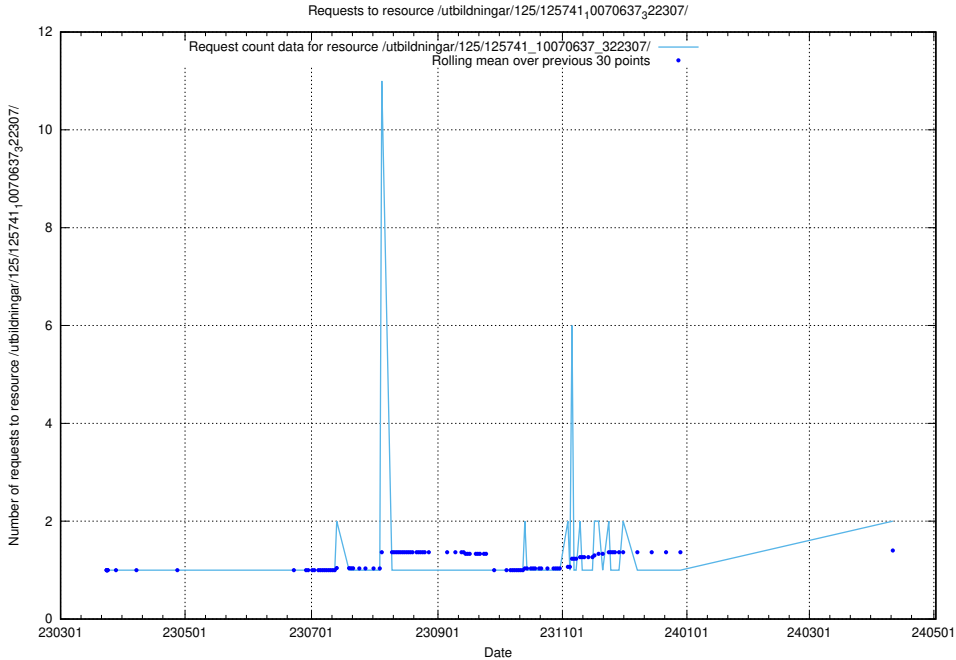

5.495 Usage of /utbildningar/125/125741_10070637_322307/

Here, we count the number of requests to resource /utbildningar/125/125741_10070637_322307/.