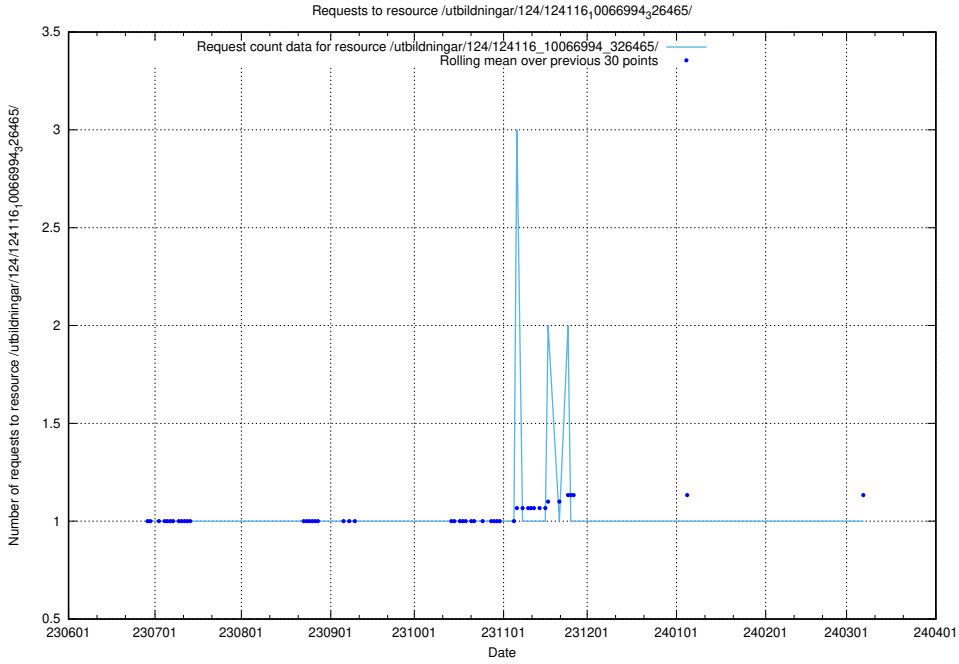

5.5254 Usage of /utbildningar/124/124116_10066994_326465/

Here, we count the number of requests to resource /utbildningar/124/124116_10066994_326465/.