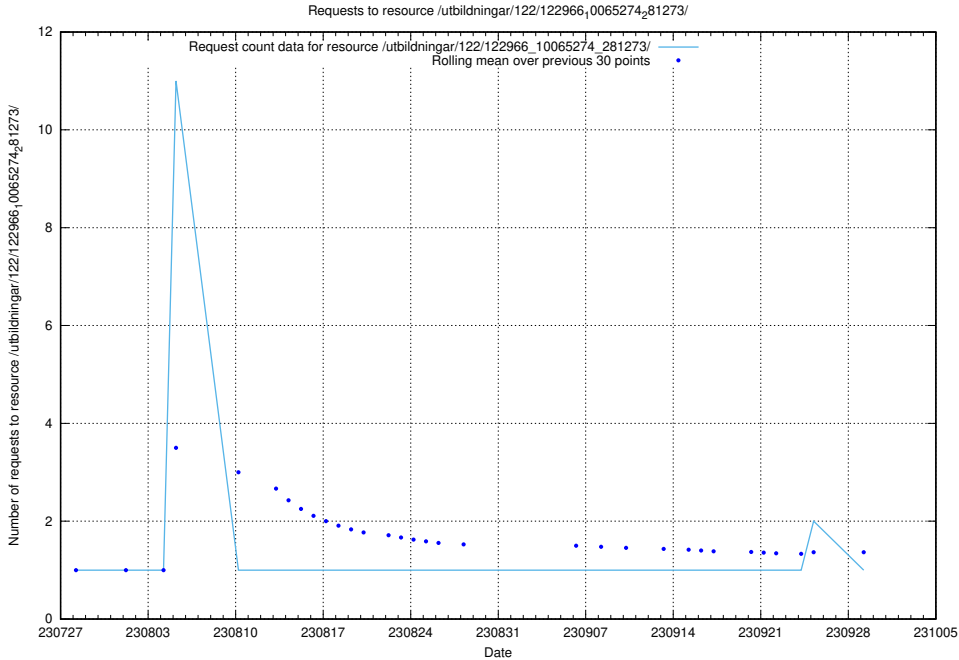

5.4653 Usage of /utbildningar/122/122966_10065274_281273/

Here, we count the number of requests to resource /utbildningar/122/122966_10065274_281273/.