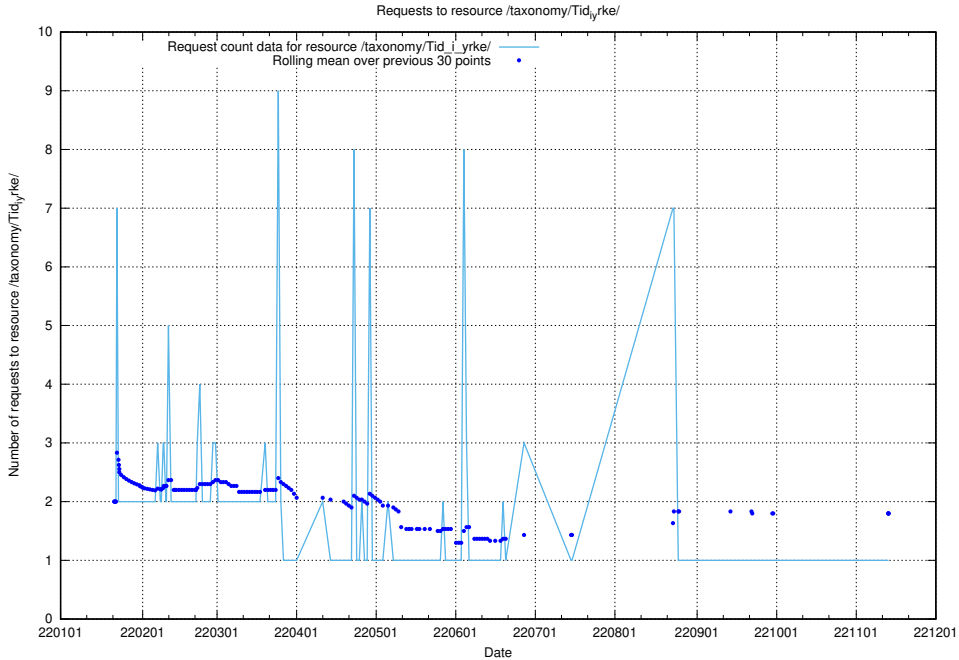

5.6006 Usage of /taxonomy/Tid_i_yrke/

Here, we count the number of requests to resource /taxonomy/Tid_i_yrke/.