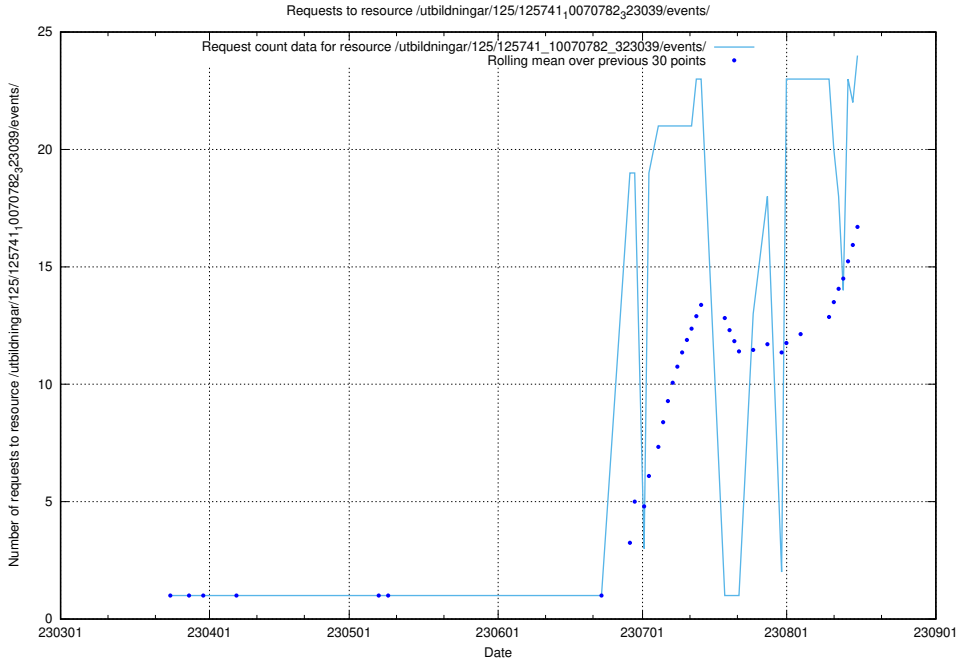

5.11 Usage of /utbildningar/125/125741_10070782_323039/events/

Here, we count the number of requests to resource /utbildningar/125/125741_10070782_323039/events/

5.12 Usage of /taxonomy/version/19/

Here, we count the number of requests to resource /taxonomy/version/19/.