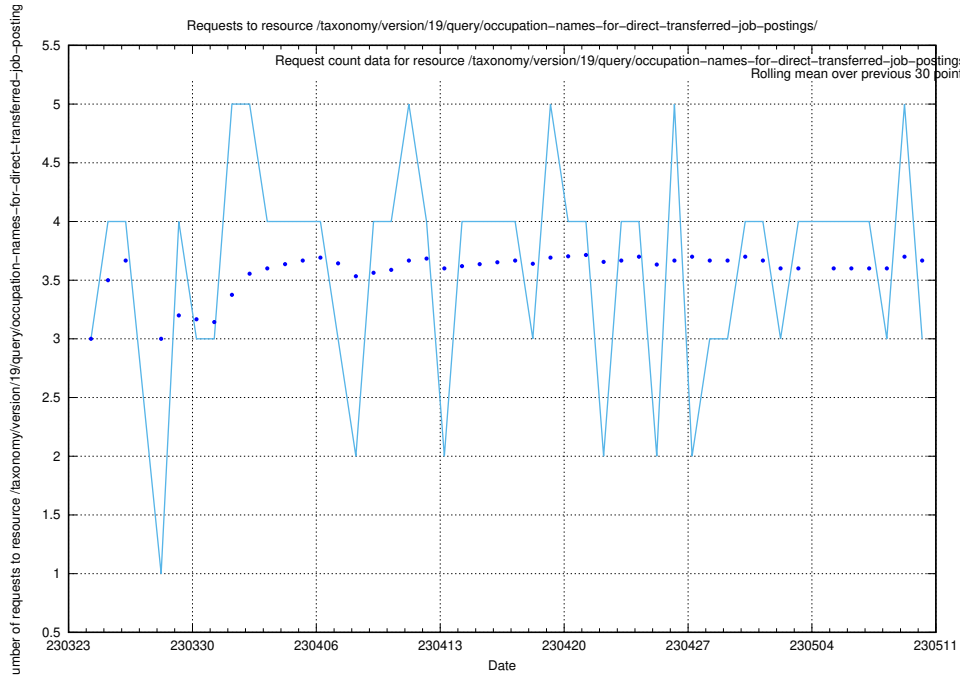

5.471 Usage of /taxonomy/version/19/query/occupation-names-for-direct-transferred-job-postings/

Here, we count the number of requests to resource /taxonomy/version/19/query/occupation-names-for-direct-transferred-job-postings/.