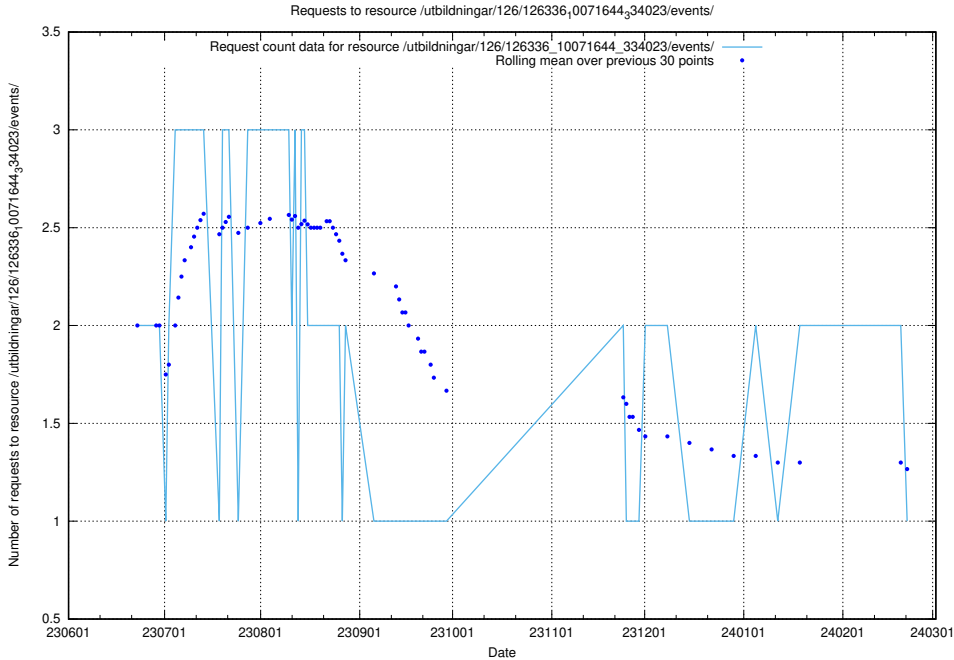

5.5293 Usage of /utbildningar/126/126336_10071644_334023/events/

Here, we count the number of requests to resource /utbildningar/126/126336_10071644_334023/events/