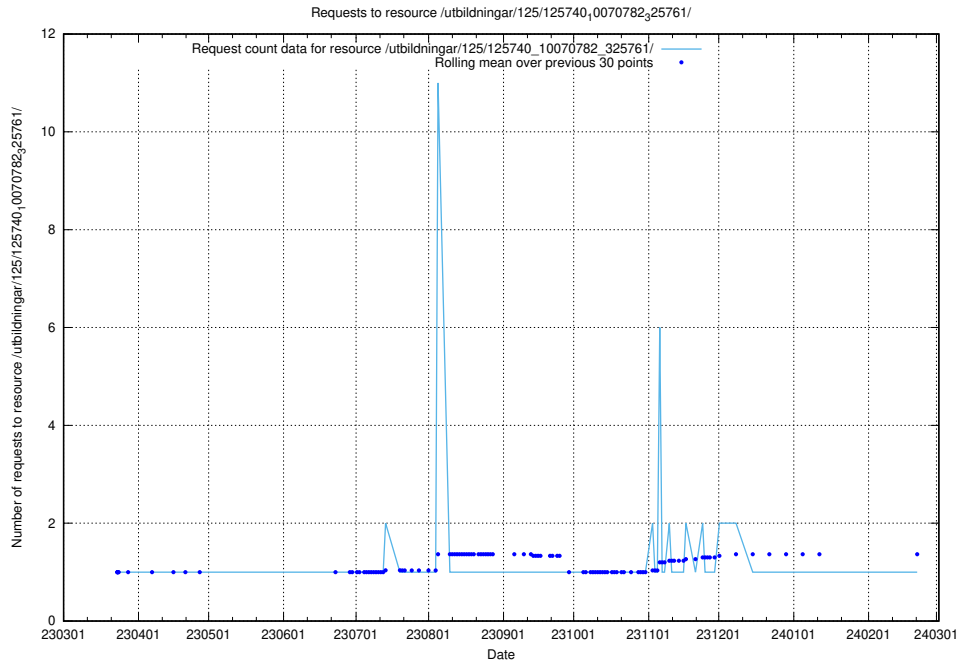

Here, we count the number of requests to resource /utbildningar/125/125741_10070637_322307/events/

5.1005 Usage of /utbildningar/125/125740_10070782_325761/

Here, we count the number of requests to resource /utbildningar/125/125740_10070782_325761/.