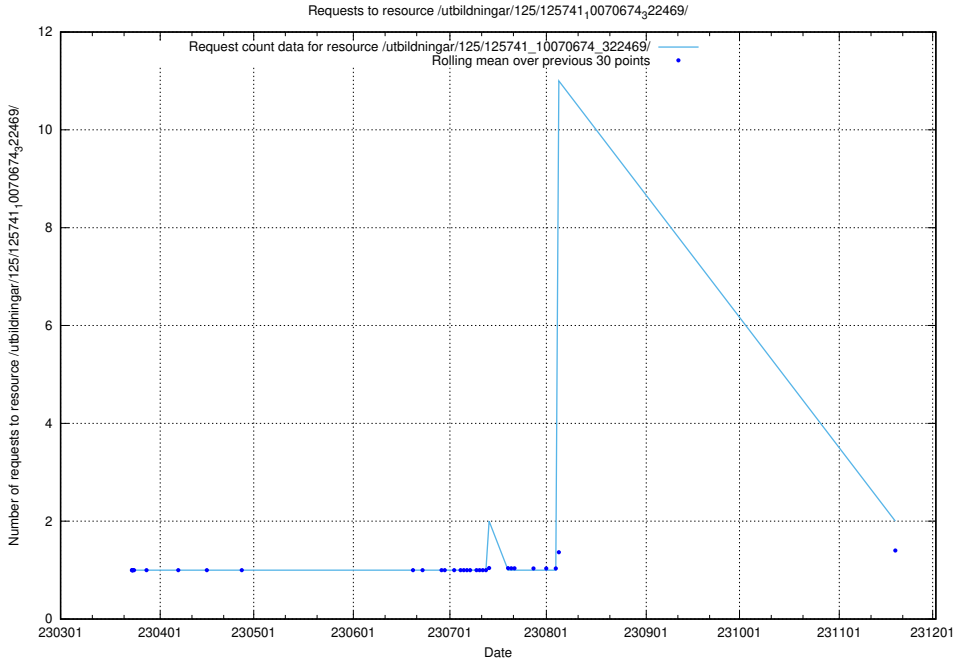

5.1003 Usage of /utbildningar/125/125741_10070674_322469/

Here, we count the number of requests to resource /utbildningar/125/125741_10070674_322469/.