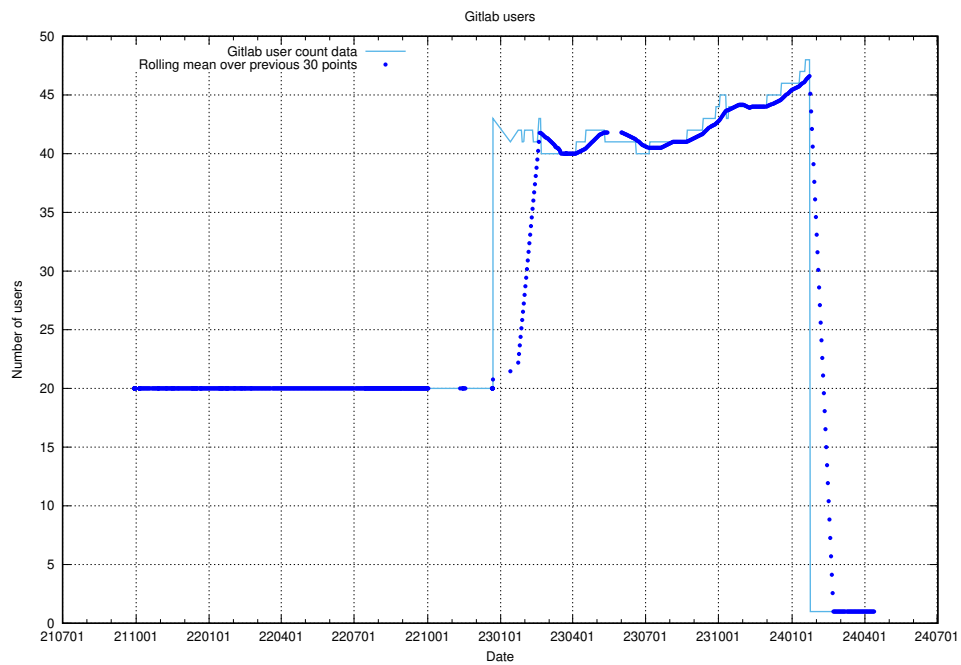

6 Gitlab

This section summarises the state of [JobTech's code repositories](https://gitlab.com/arbetsformedlingen)⁷.

6.1 User count

A graph of users in JobTech's official code repository.

⁷<https://gitlab.com/arbetsformedlingen>