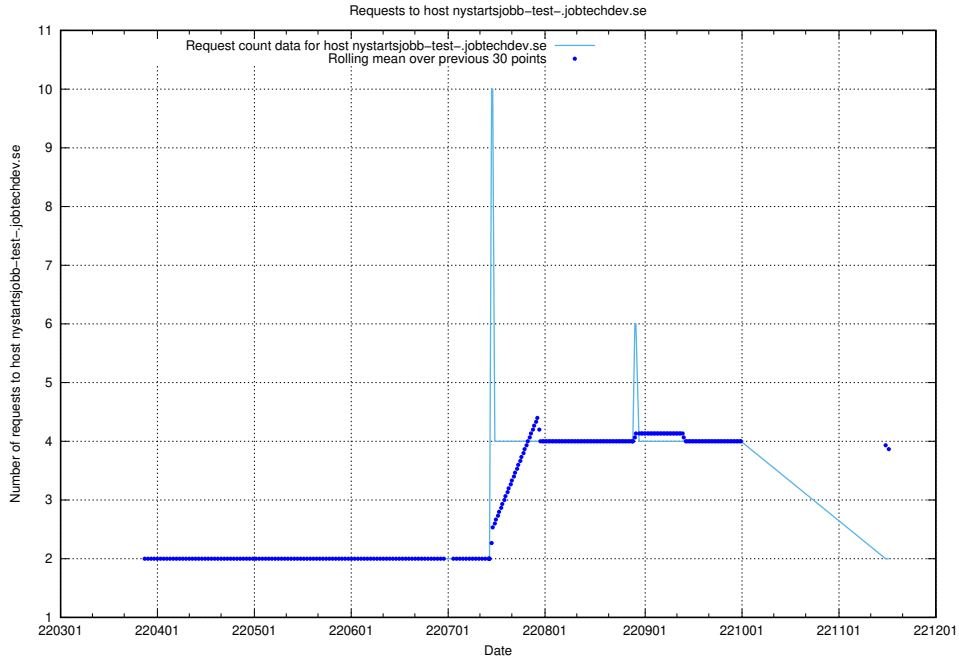

7.489 Usage of nystartsjobb-test-.jobtechdev.se

Here, we count the number of requests to host nystartsjobb-test-.jobtechdev.se.