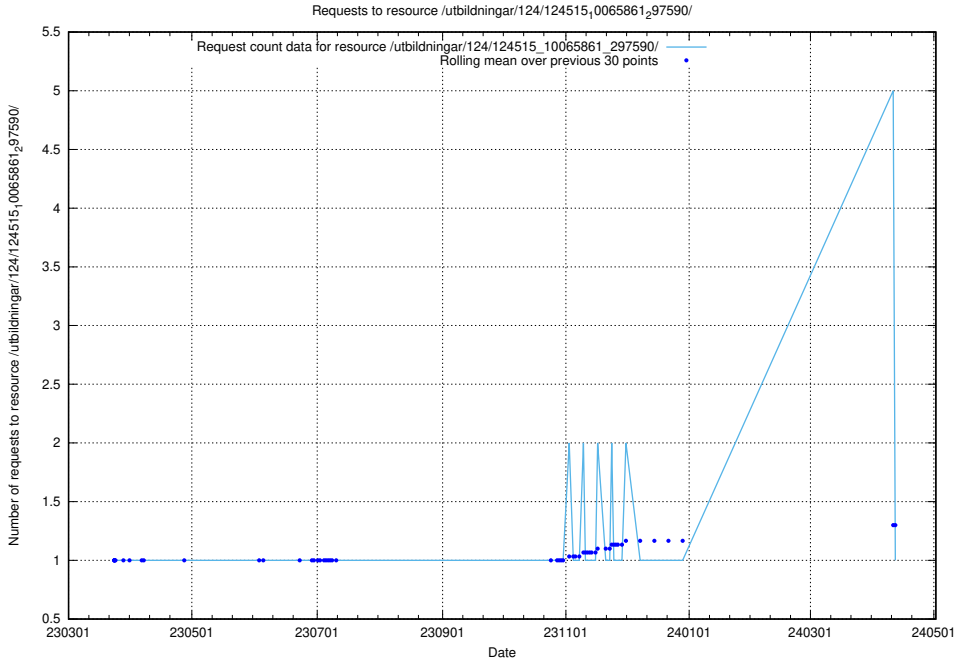

5.1525 Usage of /utbildningar/124/124515_10065861_297590/

Here, we count the number of requests to resource /utbildningar/124/124515_10065861_297590/.