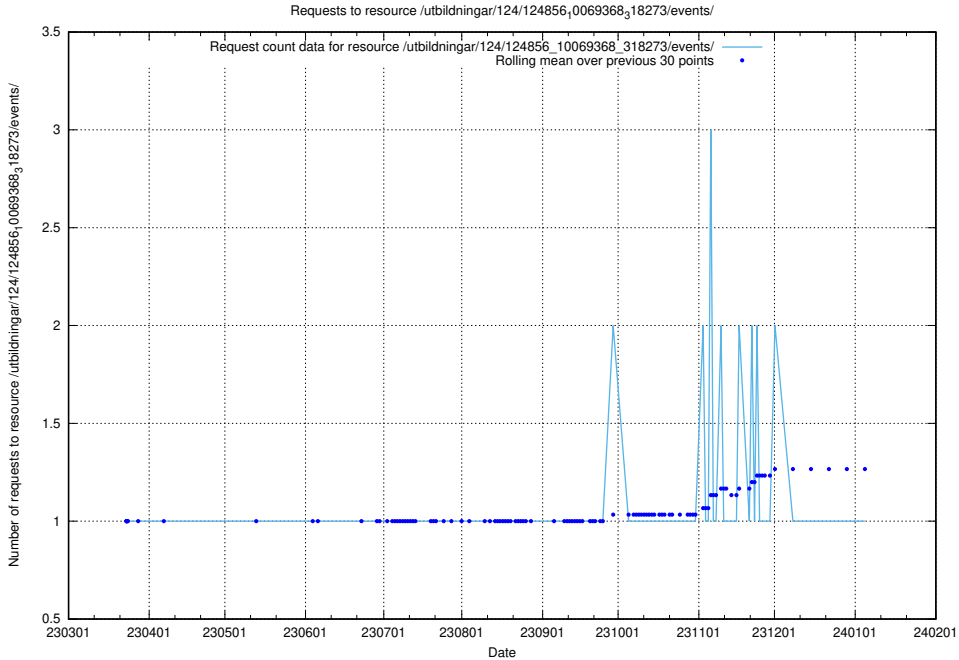

5.1209 Usage of /utbildningar/124/124856_10069368_318273/events/

Here, we count the number of requests to resource /utbildningar/124/124856_10069368_318273/events/