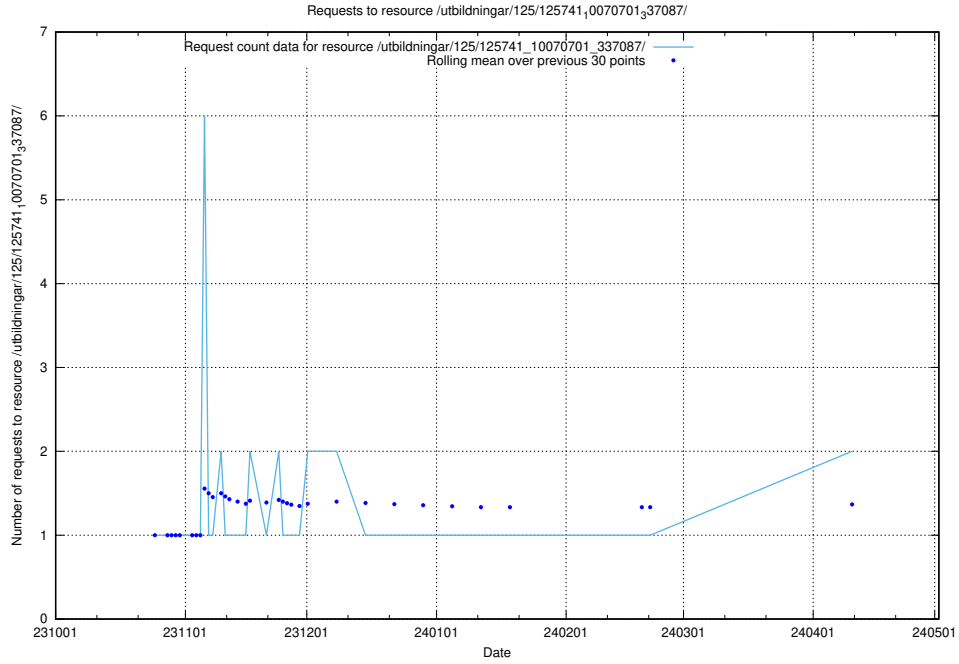

5.740 Usage of /utbildningar/125/125741_10070701_337087/

Here, we count the number of requests to resource /utbildningar/125/125741_10070701_337087/.