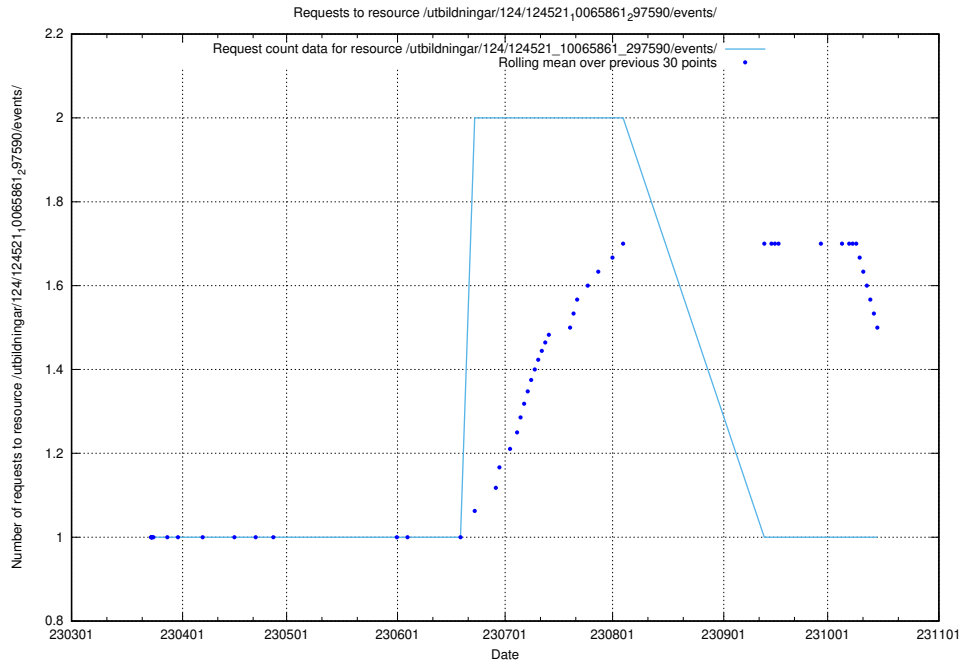

5.1263 Usage of /utbildningar/124/124521_10065861_297590/events/

Here, we count the number of requests to resource /utbildningar/124/124521_10065861_297590/events/