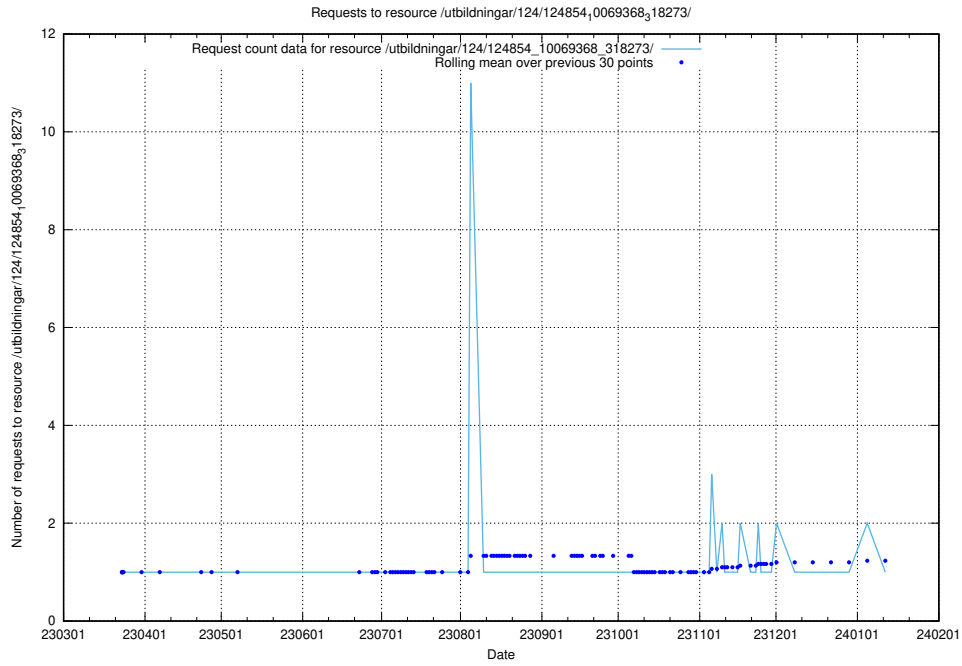

5.1229 Usage of /utbildningar/124/124854_10069368_318273/

Here, we count the number of requests to resource /utbildningar/124/124854_10069368_318273/.