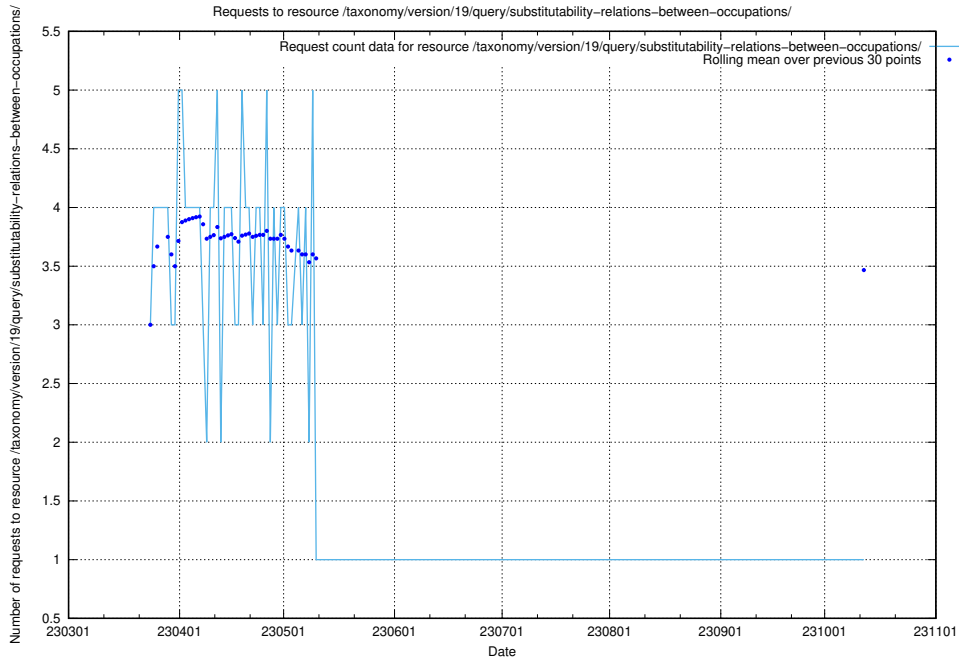

5.5833 Usage of /taxonomy/version/19/query/ssyk-level-4-with-related-skills-and-occupations/

Here, we count the number of requests to resource /taxonomy/version/19/query/ssyk-level-4-with-related-skills-and-occupations/.