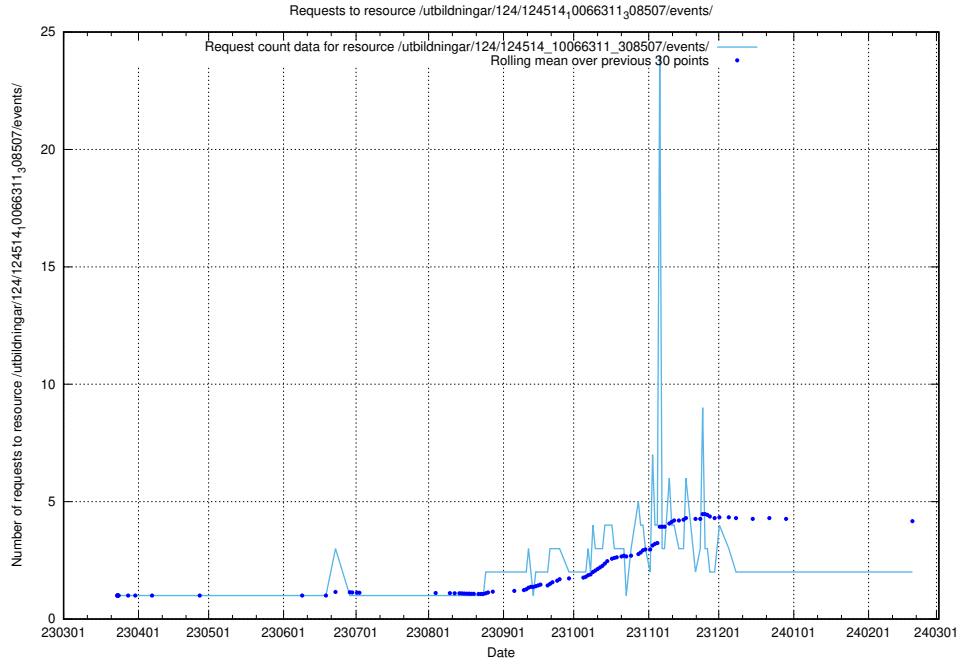

5.549 Usage of /utbildningar/124/124514_10066311_308507/events/

Here, we count the number of requests to resource /utbildningar/124/124514_10066311_308507/events/