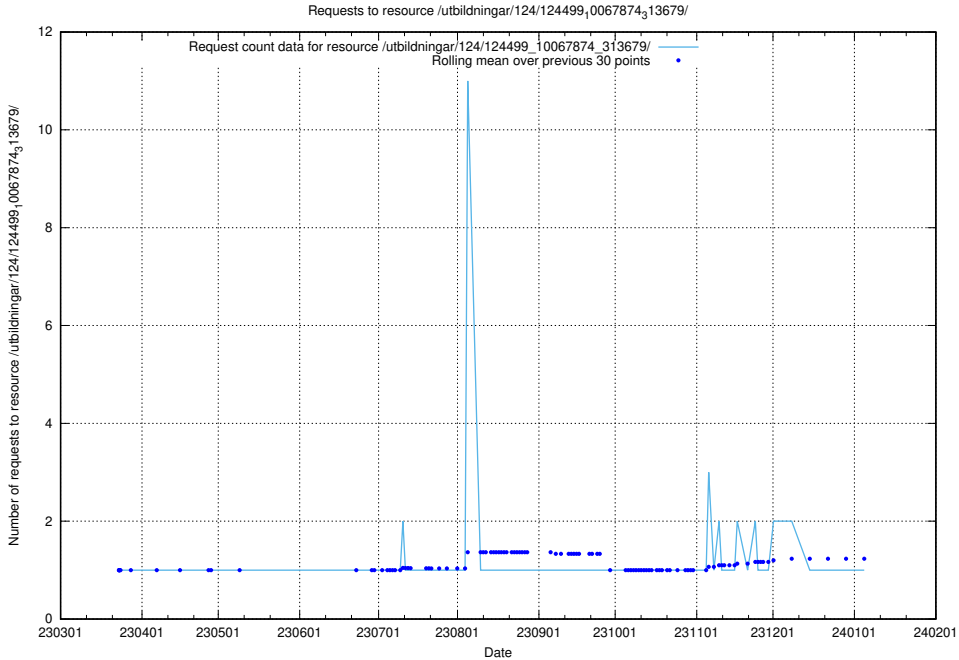

5.2137 Usage of /utbildningar/124/124499_10067874_313679/

Here, we count the number of requests to resource /utbildningar/124/124499_10067874_313679/.