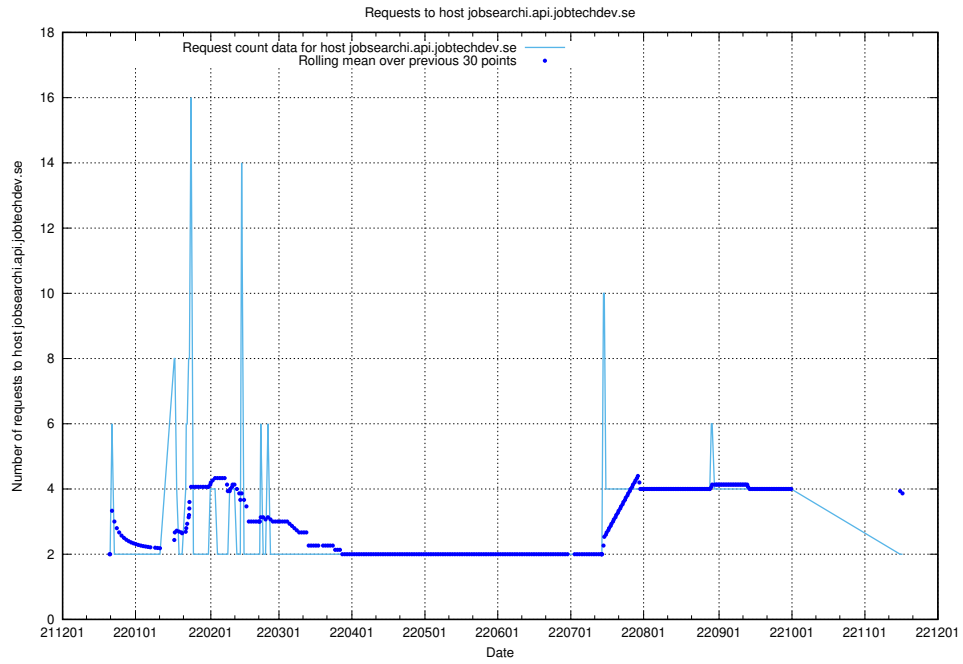

7.366 Usage of jobsearchi.api.jobtechdev.se

Here, we count the number of requests to host jobsearchi.api.jobtechdev.se.