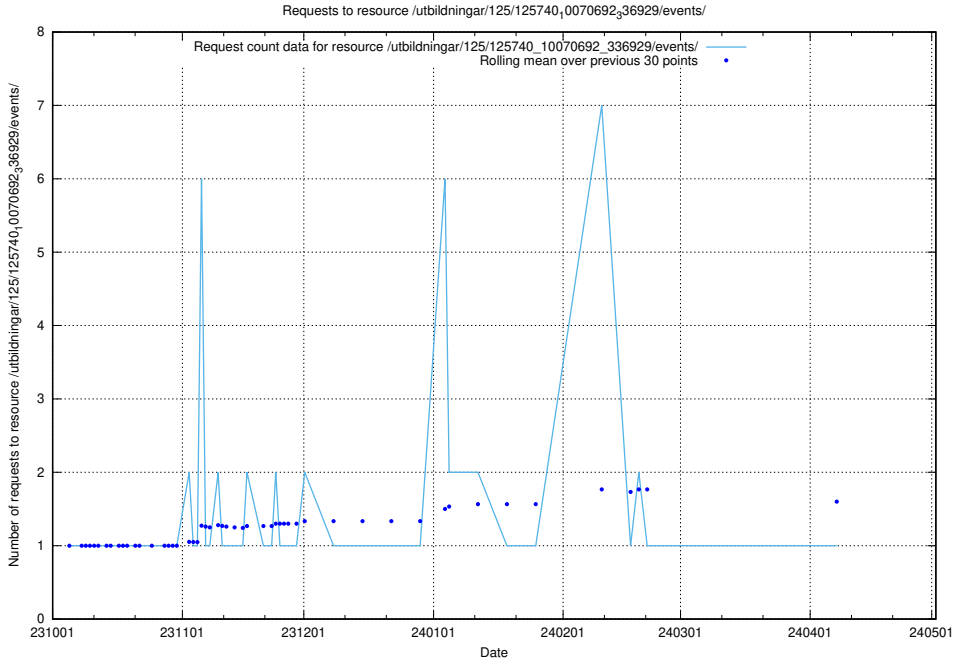

5.4155 Usage of /utbildningar/125/125740_10070692_336929/events/

Here, we count the number of requests to resource /utbildningar/125/125740_10070692_336929/events/

5.4156 Usage of /utbildningar/125/125740_10070692_336929/