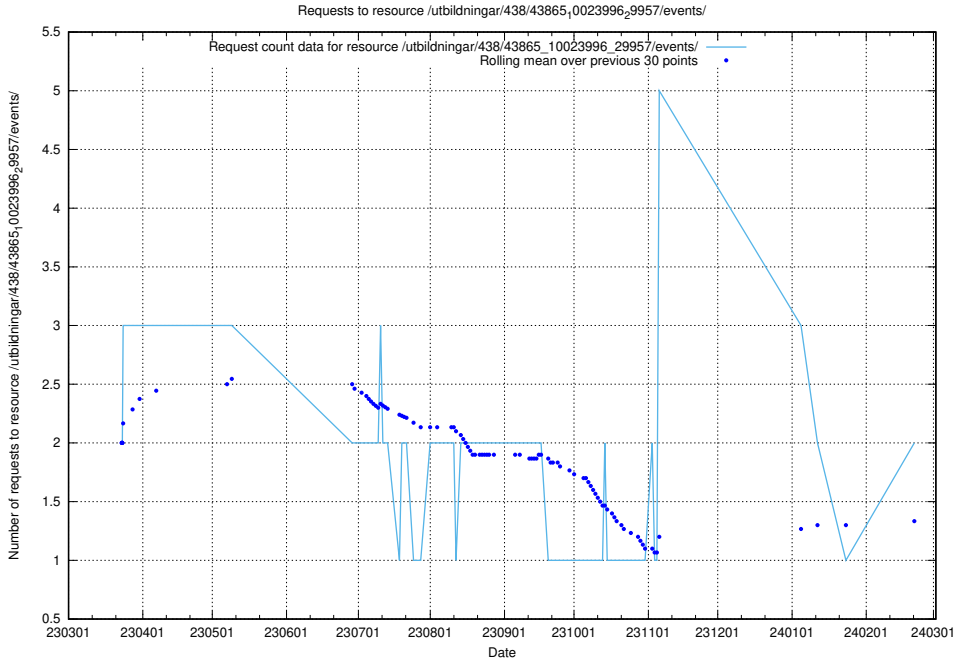

5.974 Usage of /utbildningar/438/43865_10023996_29957/events/

Here, we count the number of requests to resource /utbildningar/438/43865_10023996_29957/events/.