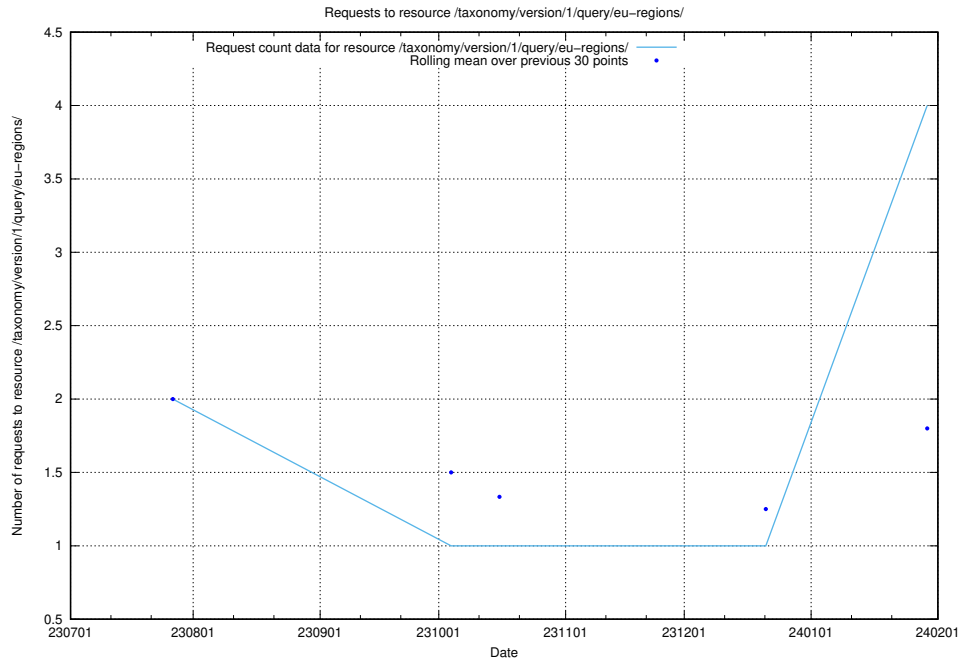

5.235 Usage of `/taxonomy/version/1/query/eu-regions/`

Here, we count the number of requests to resource `/taxonomy/version/1/query/eu-regions/`.