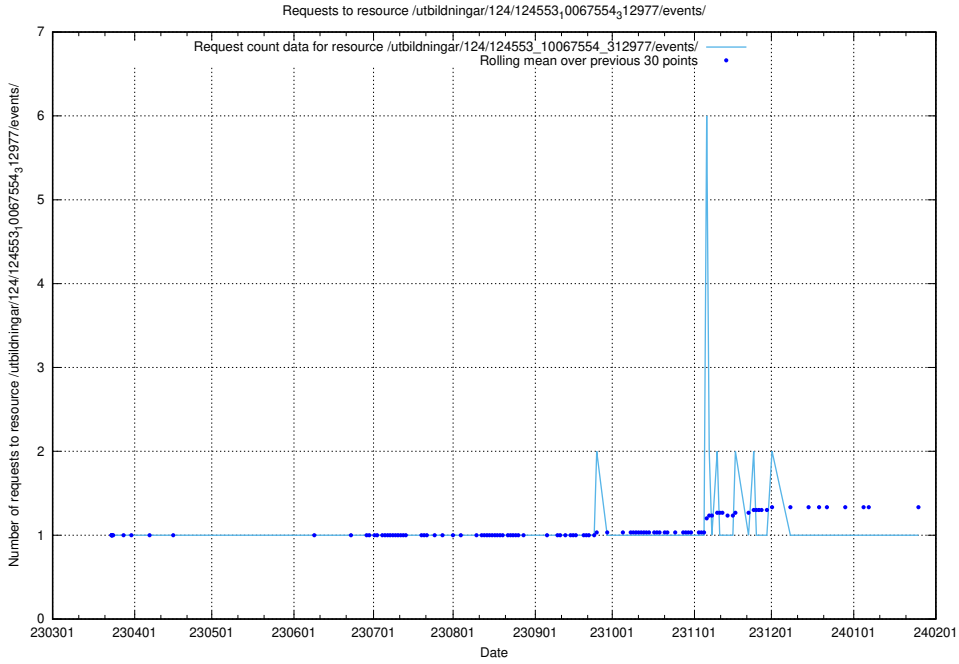

5.1238 Usage of /utbildningar/124/124553_10067554_312977/events/

Here, we count the number of requests to resource /utbildningar/124/124553_10067554_312977/events/