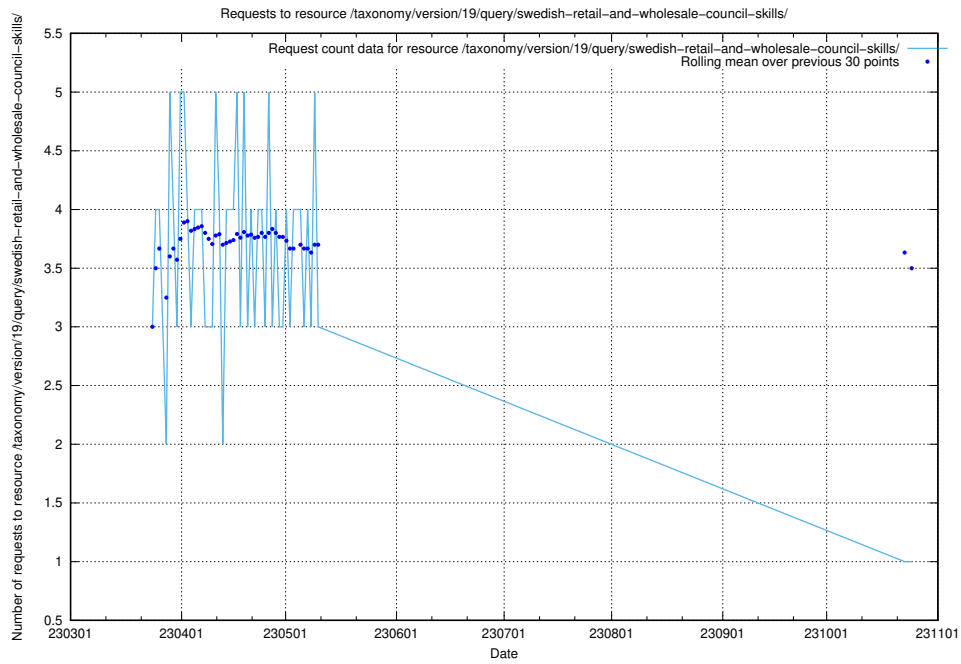

5.5824 Usage of /taxonomy/version/19/query/swedish-retail-and-wholesale-council-skills/

Here, we count the number of requests to resource /taxonomy/version/19/query/swedish-retail-and-wholesale-council-skills/.