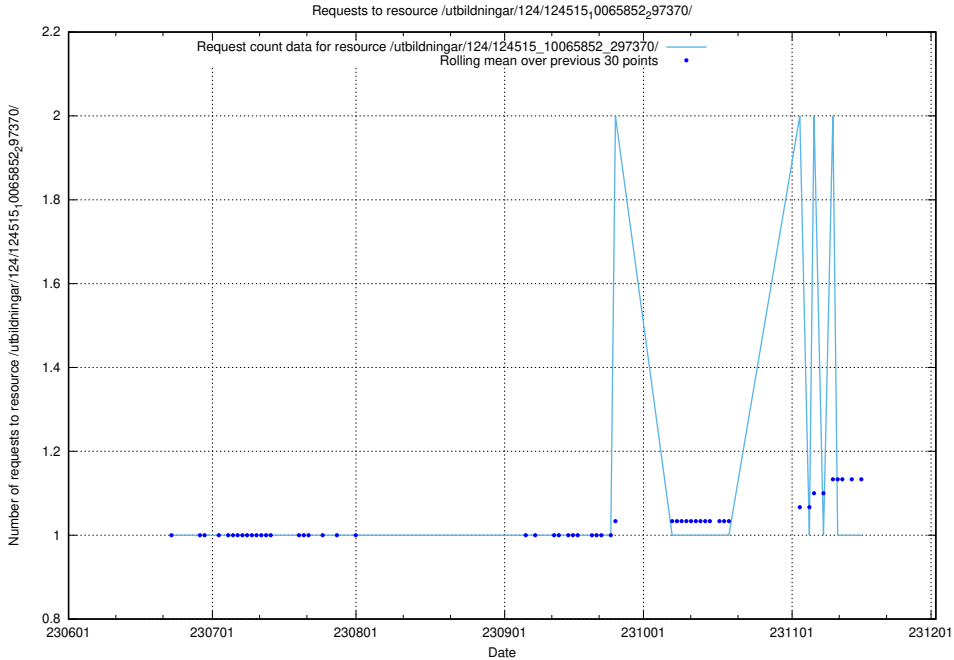

5.5495 Usage of /utbildningar/124/124515_10065852_297370/

Here, we count the number of requests to resource /utbildningar/124/124515_10065852_297370/.