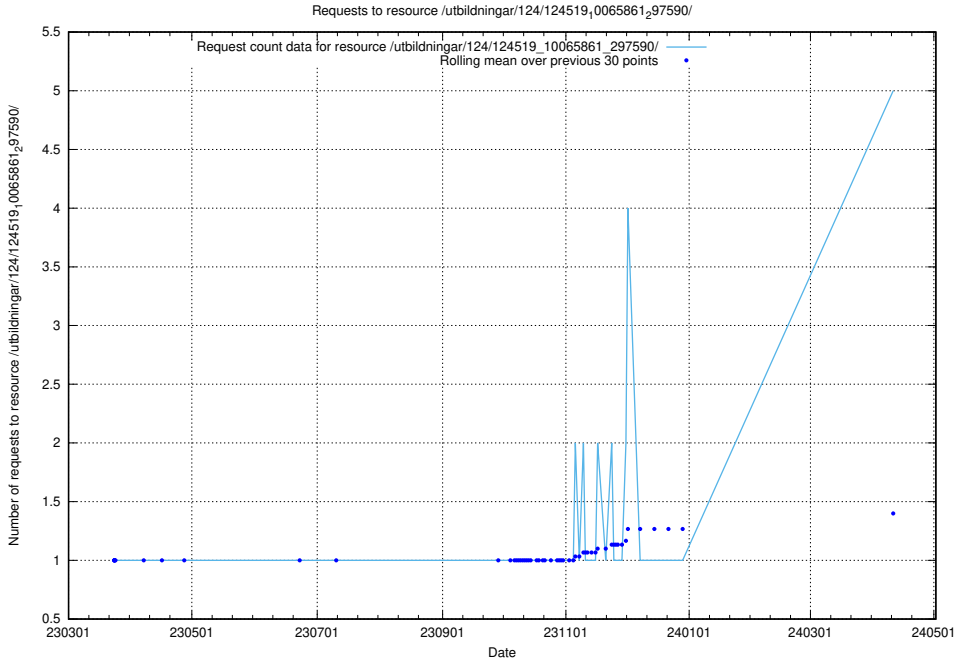

Here, we count the number of requests to resource /utbildningar/124/124533_10067914_313792/events/

5.126 Usage of /utbildningar/124/124519_10065861_297590/

Here, we count the number of requests to resource /utbildningar/124/124519_10065861_297590/.