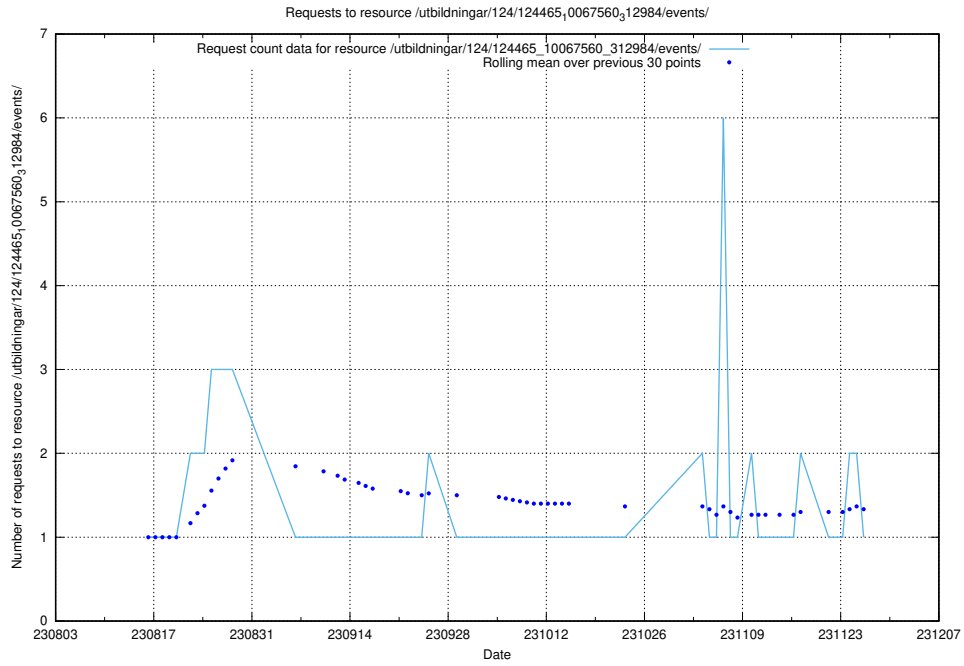

Here, we count the number of requests to resource /utbildningar/124/124473_10067560_312984/events/

5.4539 Usage of /utbildningar/124/124465_10067560_312984/events/

Here, we count the number of requests to resource /utbildningar/124/124465_10067560_312984/events/