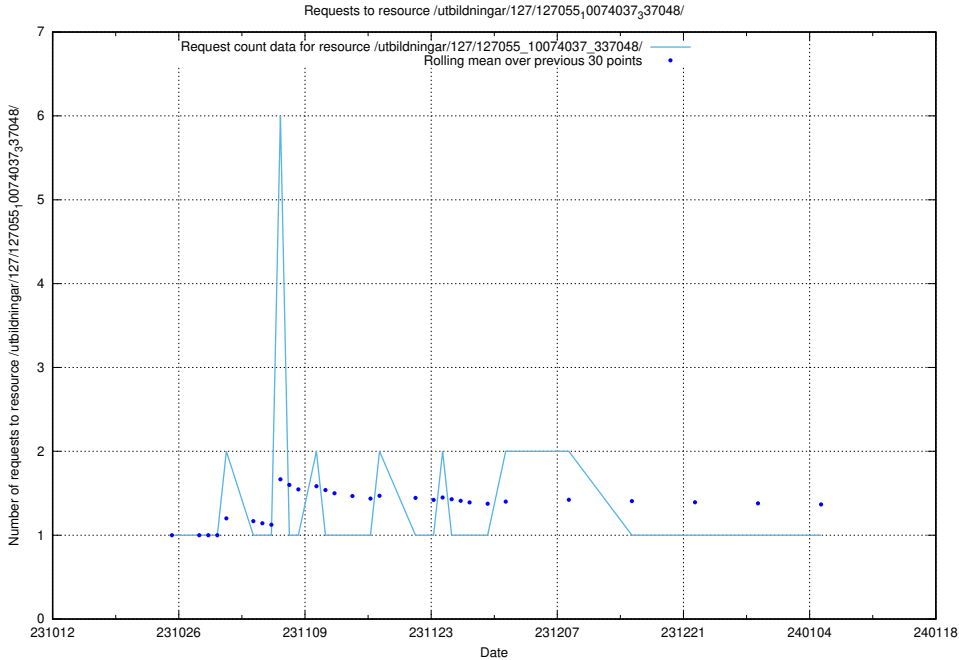

5.3966 Usage of /utbildningar/127/127055_10074037_337048/

Here, we count the number of requests to resource /utbildningar/127/127055_10074037_337048/.