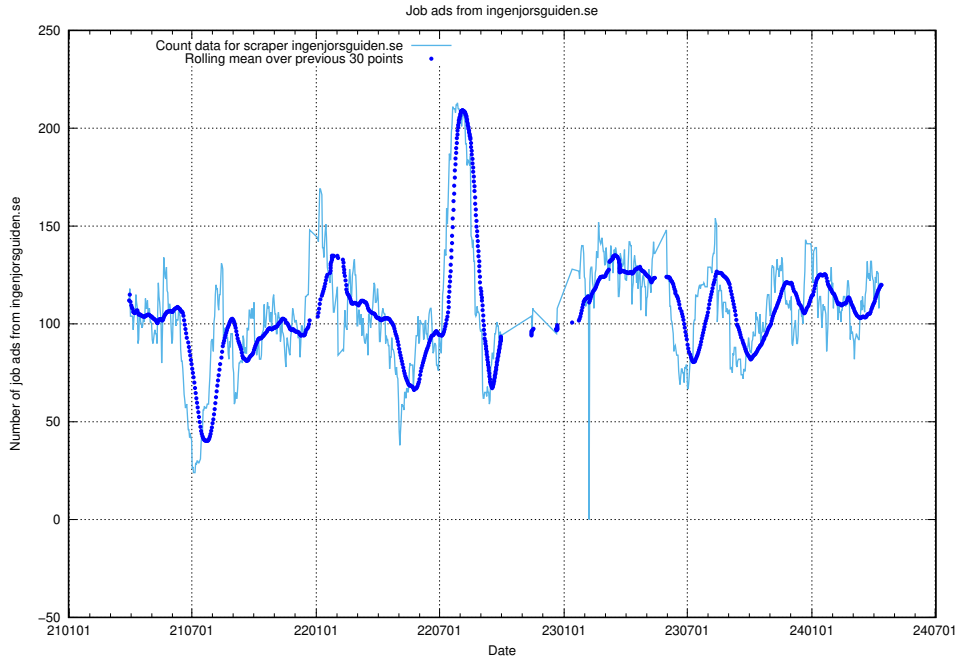

13.14 Number of ads by scraper ingenjorsguiden.se

Here, we count the number of job ads scraped from ingenjorsguiden.se.