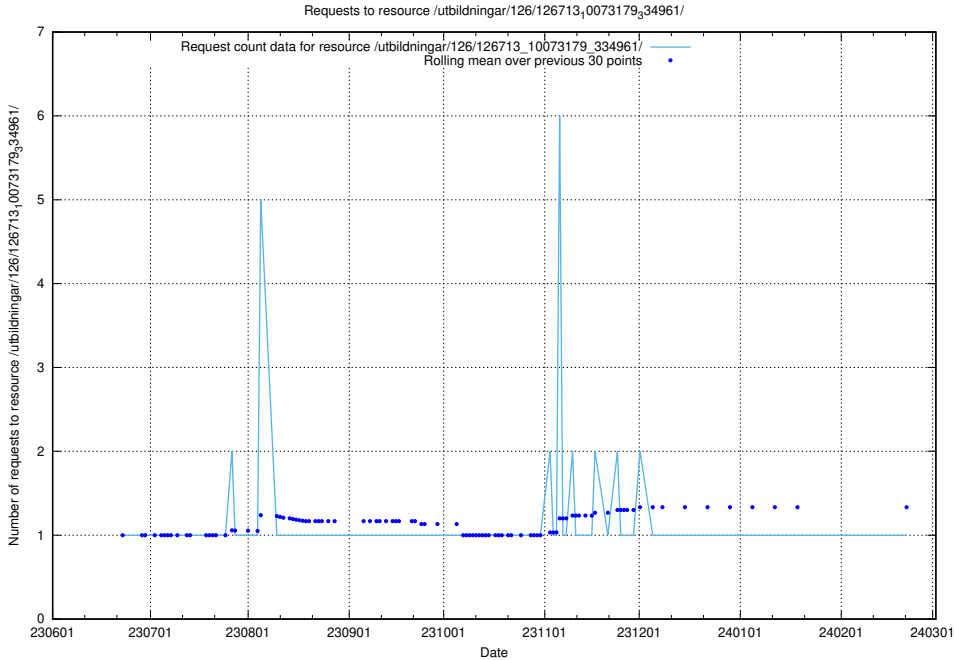

5.5348 Usage of /utbildningar/126/126713_10073179_334961/

Here, we count the number of requests to resource /utbildningar/126/126713_10073179_334961/.