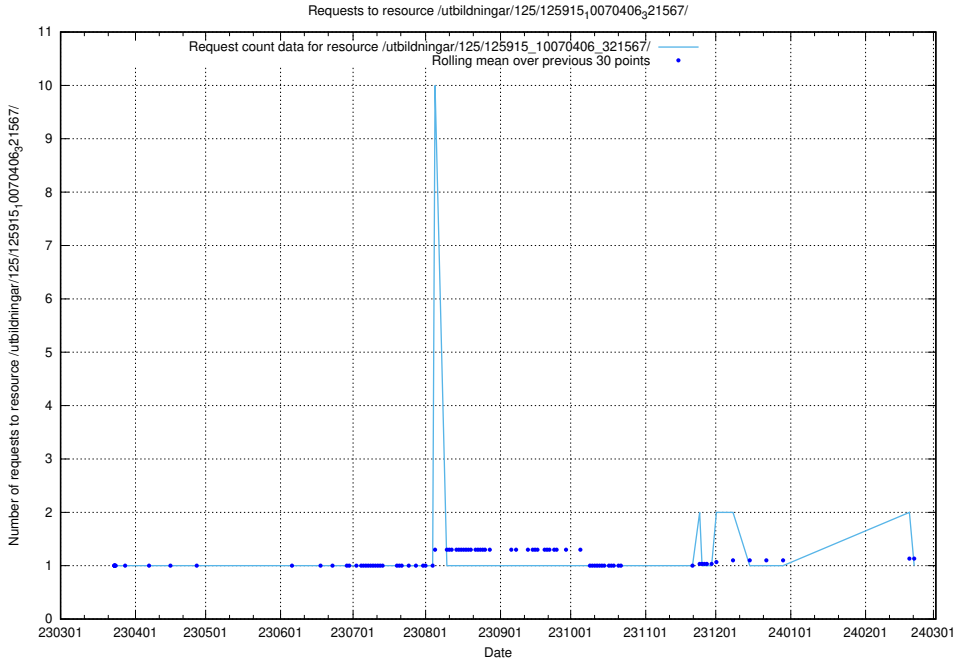

5.6139 Usage of /utbildningar/125/125915_10070406_321567/

Here, we count the number of requests to resource /utbildningar/125/125915_10070406_321567/.