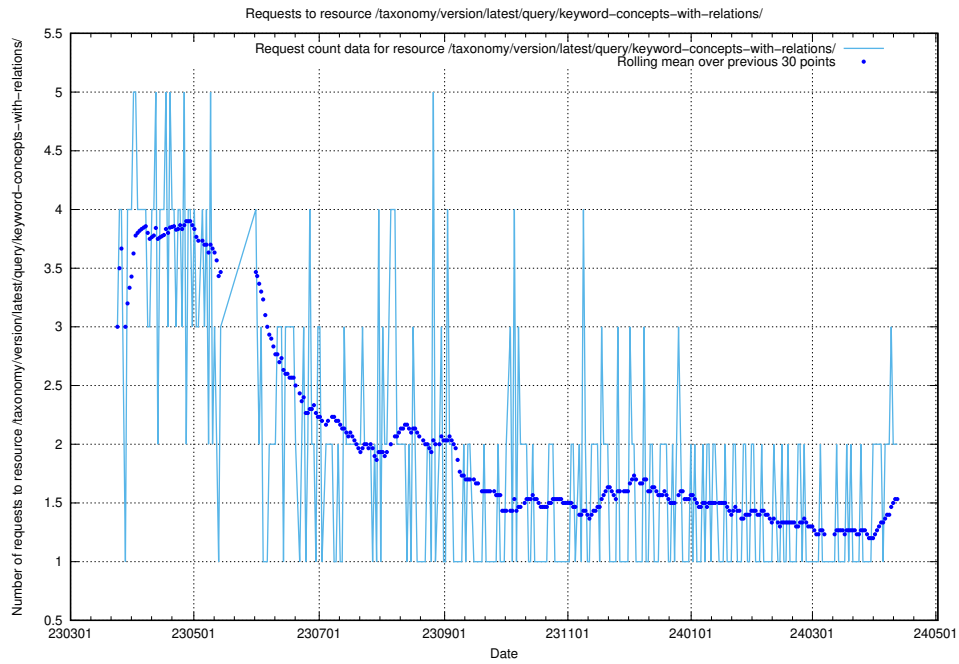

Here, we count the number of requests to resource /taxonomy/version/latest/query/keyword-concepts./.

5.947 Usage of /taxonomy/version/latest/query/keyword-concepts-with-relations/

Here, we count the number of requests to resource /taxonomy/version/latest/query/keyword-concepts-with-relations/.