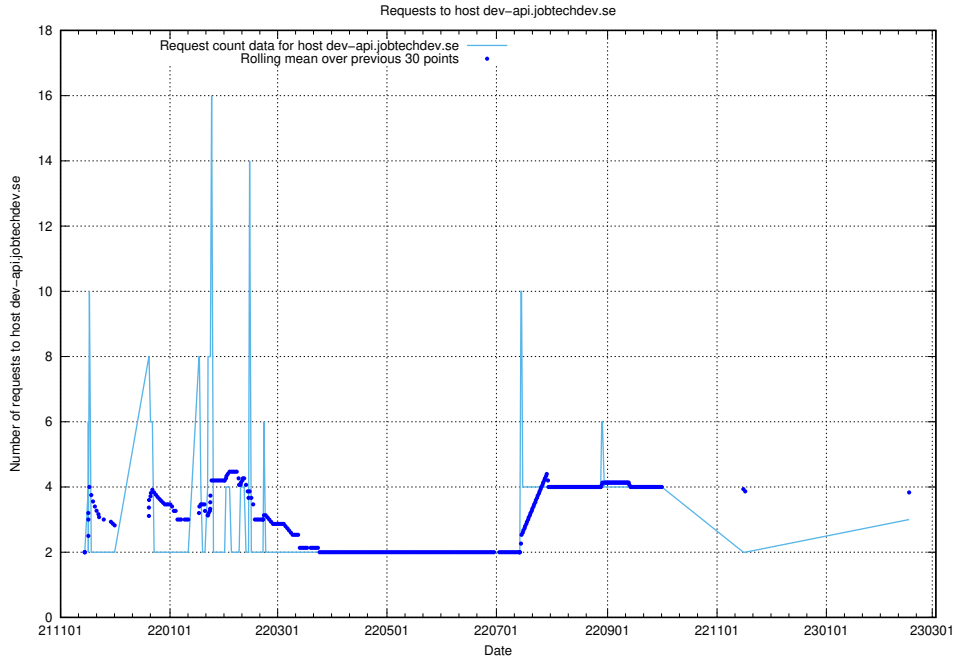

7.167 Usage of dev-api.jobtechdev.se

Here, we count the number of requests to host dev-api.jobtechdev.se.