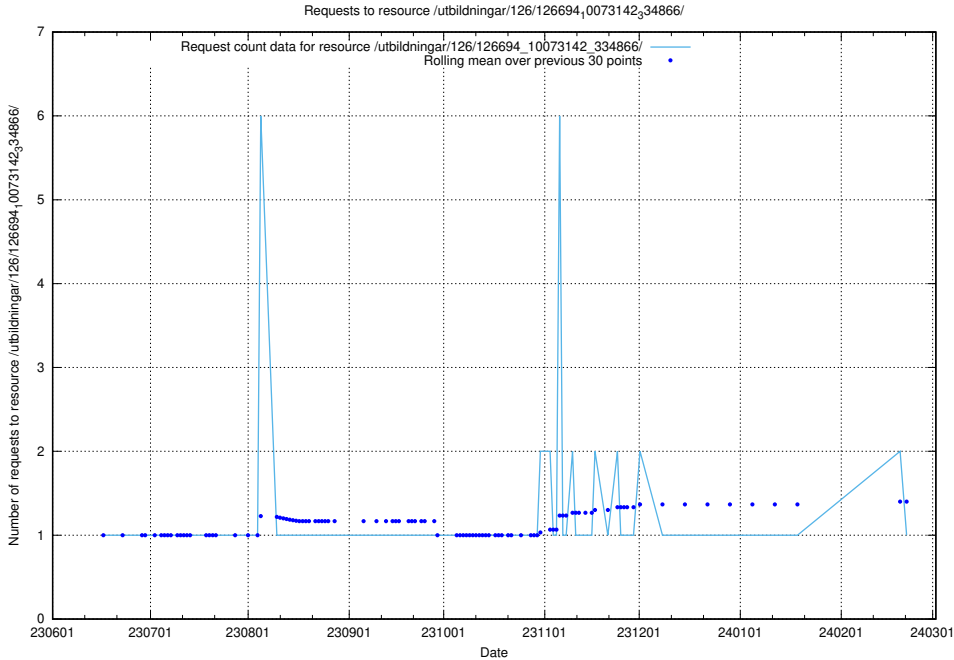

5.5589 Usage of /utbildningar/126/126694_10073142_334866/

Here, we count the number of requests to resource /utbildningar/126/126694_10073142_334866/.