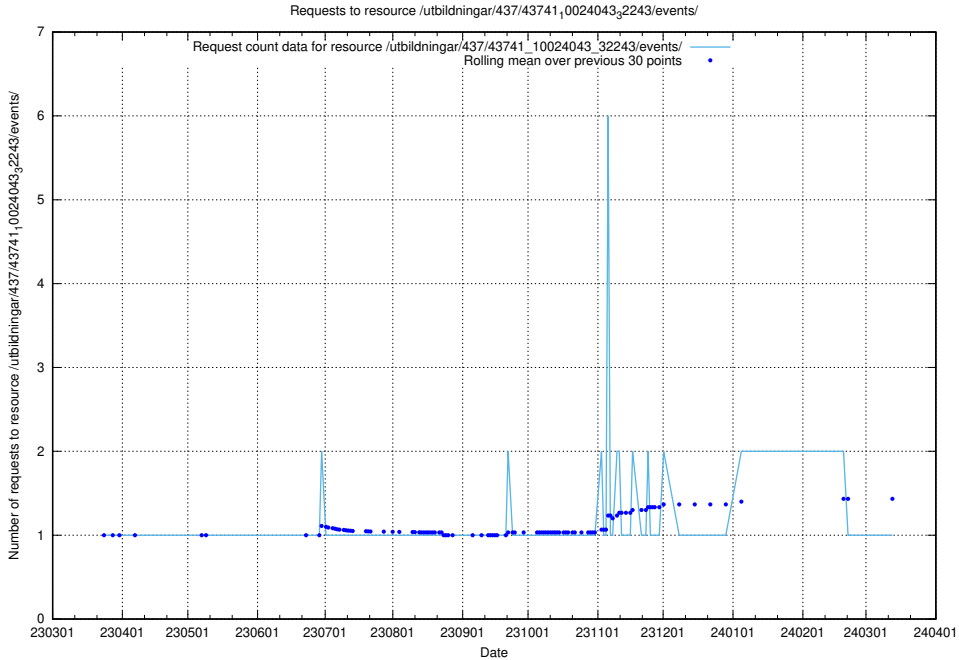

5.5908 Usage of /utbildningar/437/43741_10024043_32243/events/

Here, we count the number of requests to resource /utbildningar/437/43741_10024043_32243/events/.