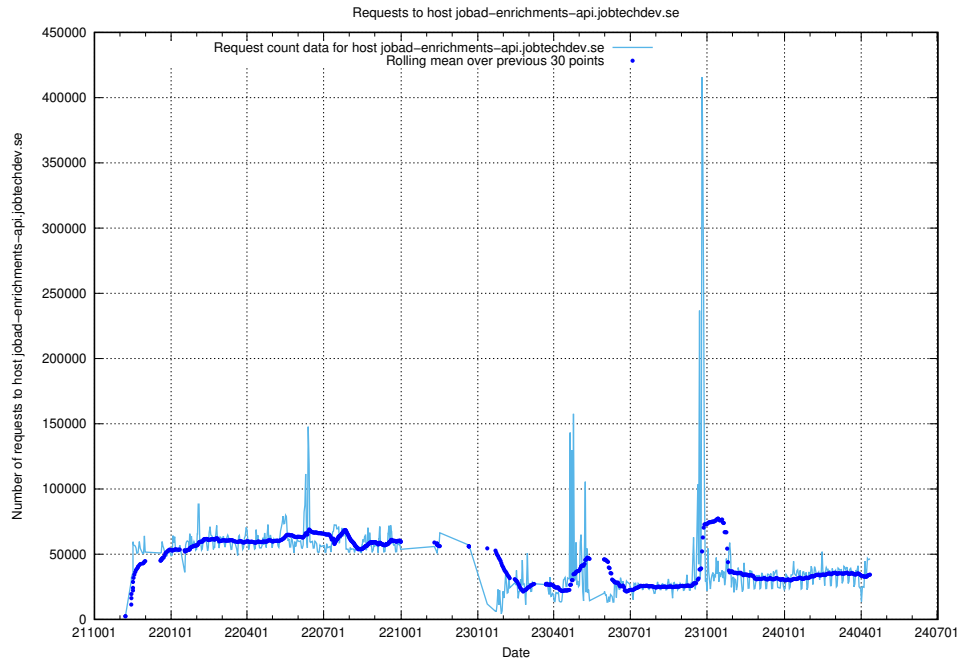

7.6 Usage of jobad-enrichments-api.jobtechdev.se

Here, we count the number of requests to host jobad-enrichments-api.jobtechdev.se.