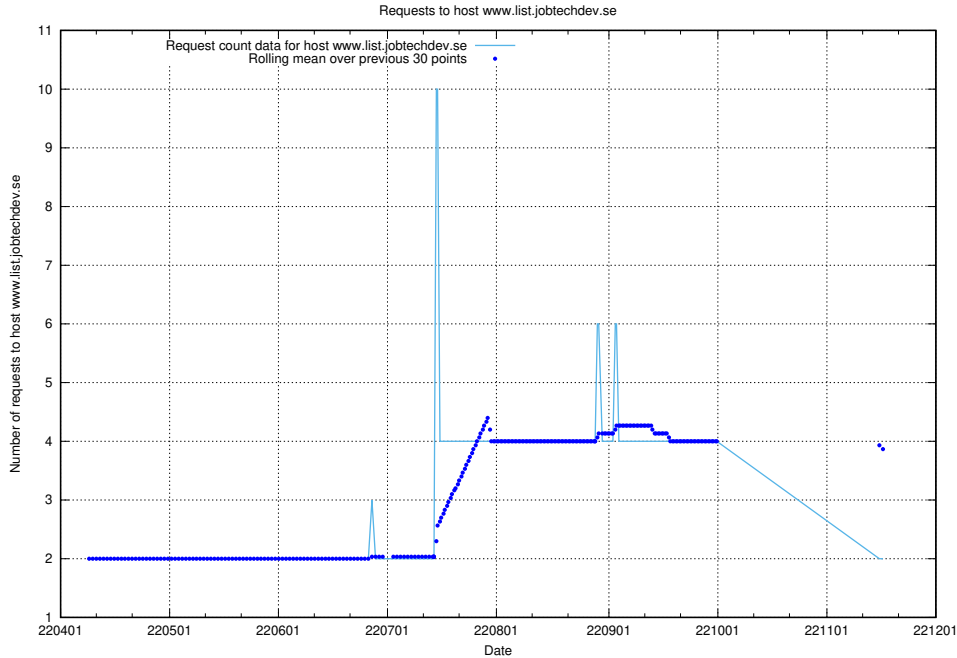

7.470 Usage of `www.list.jobtechdev.se`

Here, we count the number of requests to host `www.list.jobtechdev.se`.