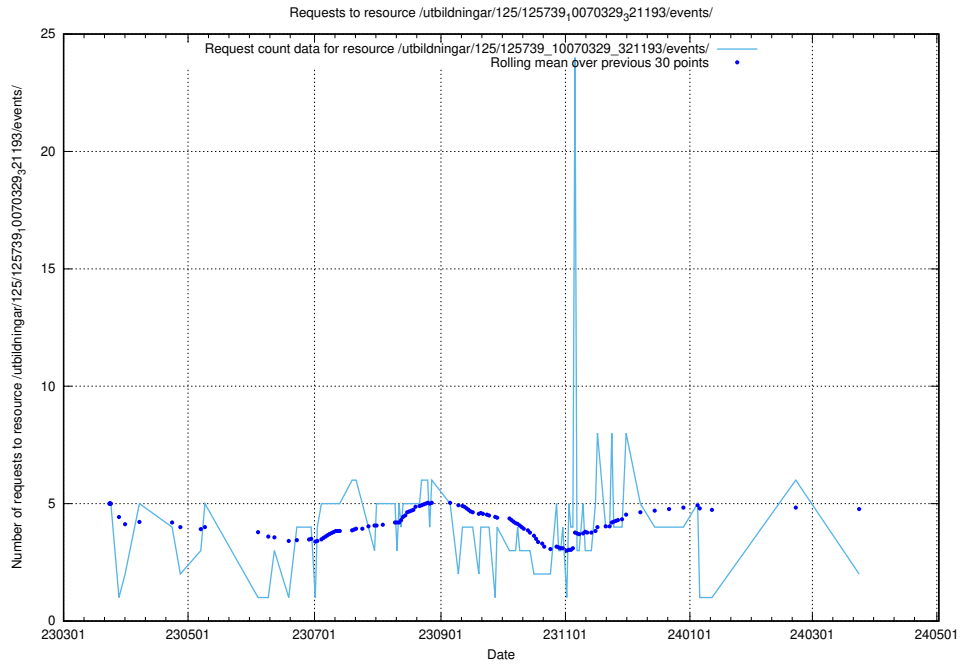

5.971 Usage of /utbildningar/125/125739_10070329_321193/events/

Here, we count the number of requests to resource /utbildningar/125/125739_10070329_321193/events/