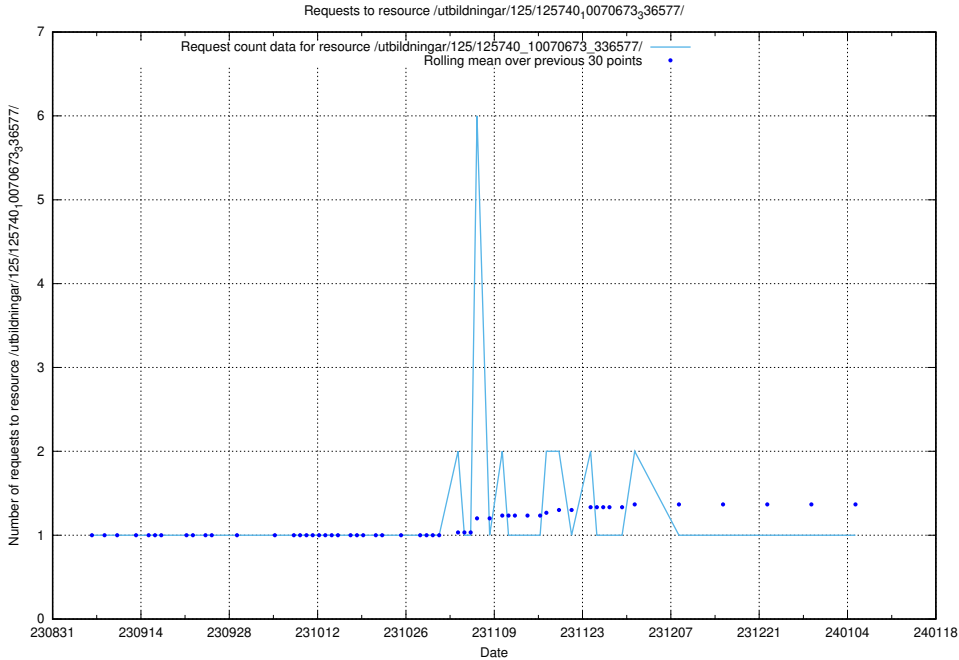

5.4418 Usage of /utbildningar/125/125740_10070673_336577/

Here, we count the number of requests to resource /utbildningar/125/125740_10070673_336577/.