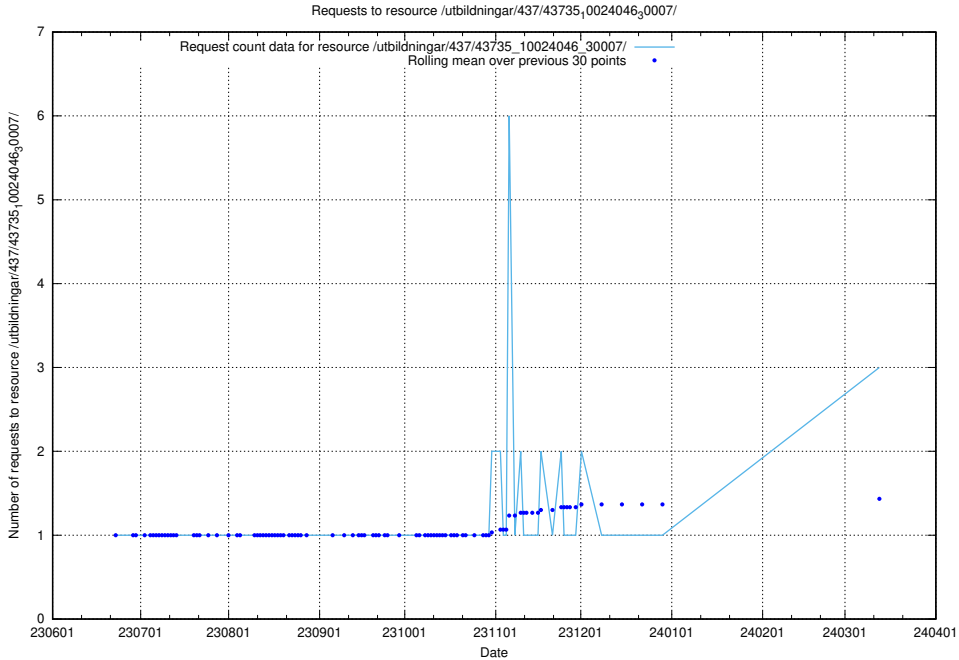

5.405 Usage of /utbildningar/437/43735_10024046_30007/

Here, we count the number of requests to resource /utbildningar/437/43735_10024046_30007/.