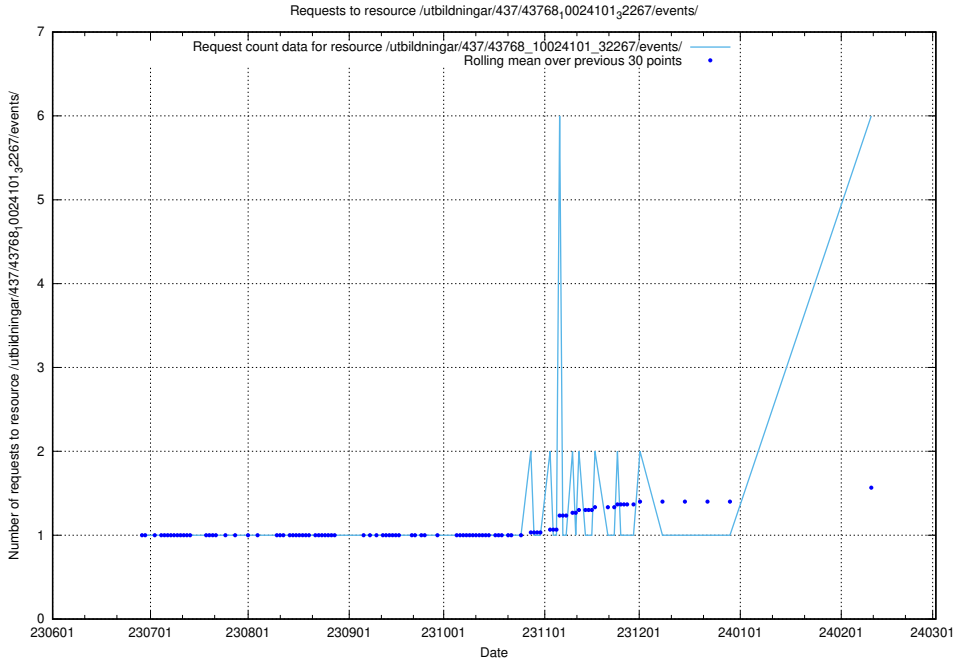

5.91 Usage of /utbildningar/437/43768_10024101_32267/events/

Here, we count the number of requests to resource /utbildningar/437/43768_10024101_32267/events/.