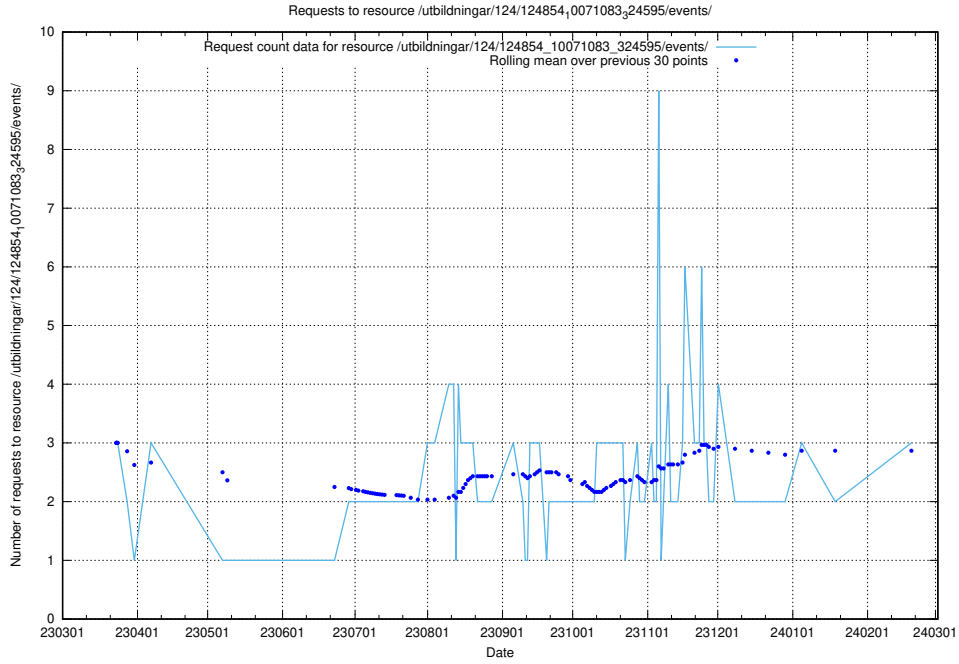

5.480 Usage of /utbildningar/124/124854_10071083_324595/events/

Here, we count the number of requests to resource /utbildningar/124/124854_10071083_324595/events/