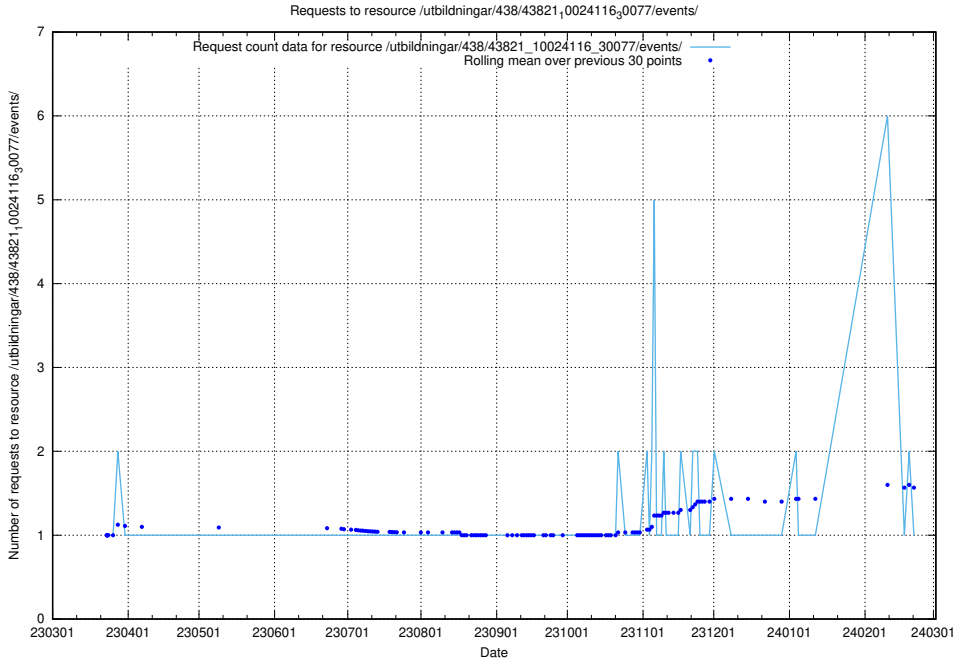

Here, we count the number of requests to resource /utbildningar/438/43821_10024116_319825/.

5.6034 Usage of /utbildningar/438/43821_10024116_30077/events/

Here, we count the number of requests to resource /utbildningar/438/43821_10024116_30077/events/.