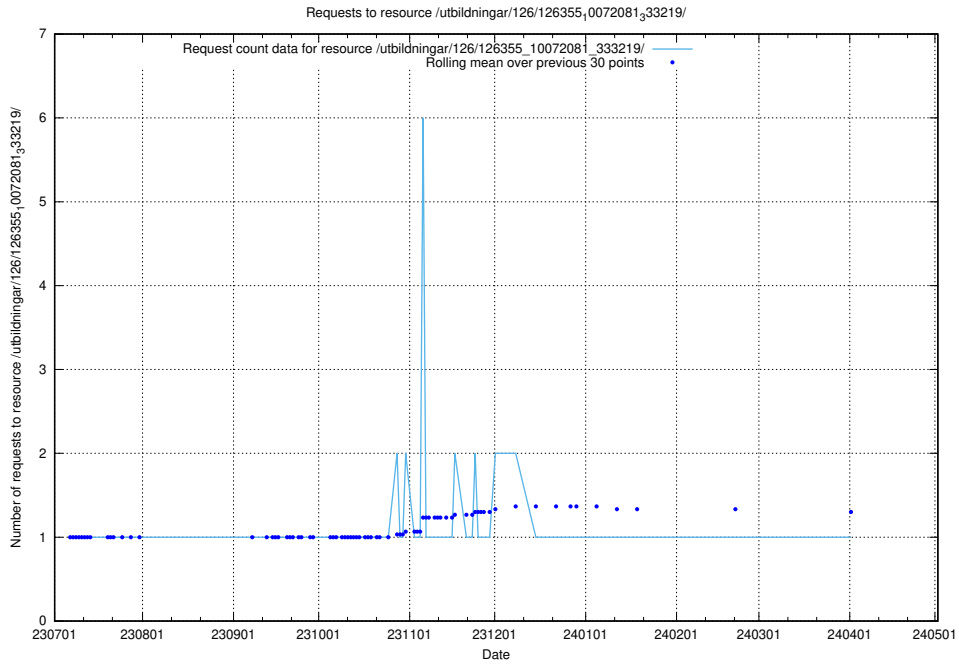

5.5036 Usage of /utbildningar/126/126355_10072081_333219/

Here, we count the number of requests to resource /utbildningar/126/126355_10072081_333219/.