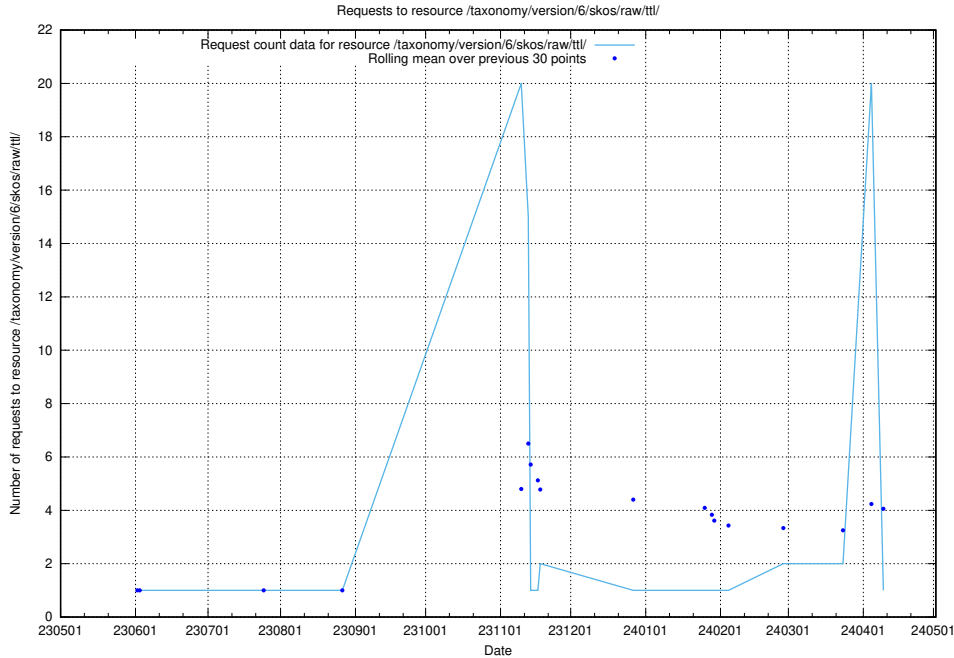

5.5647 Usage of /taxonomy/version/6/skos/raw/ttl/

Here, we count the number of requests to resource /taxonomy/version/6/skos/raw/ttl/.