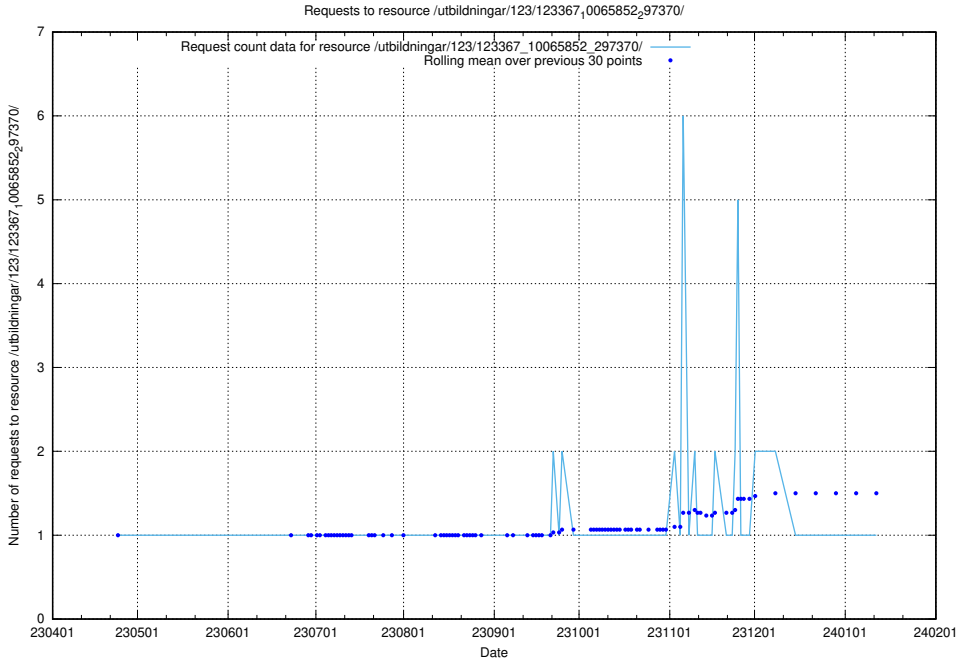

5.5731 Usage of /utbildningar/123/123367_10065852_297370/

Here, we count the number of requests to resource /utbildningar/123/123367_10065852_297370/.