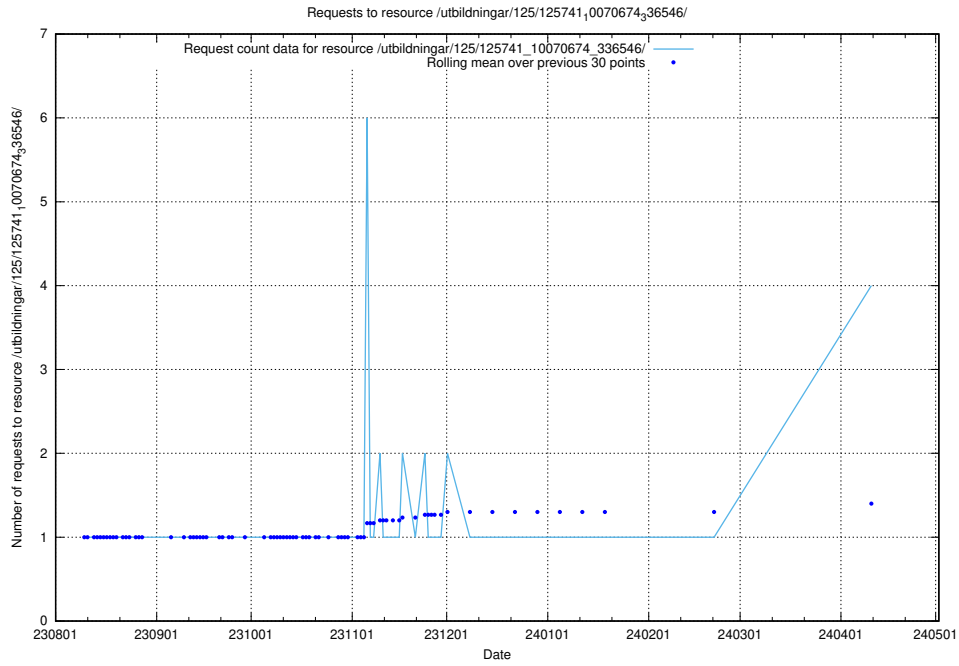

5.227 Usage of /utbildningar/125/125741_10070674_336546/

Here, we count the number of requests to resource /utbildningar/125/125741_10070674_336546/.