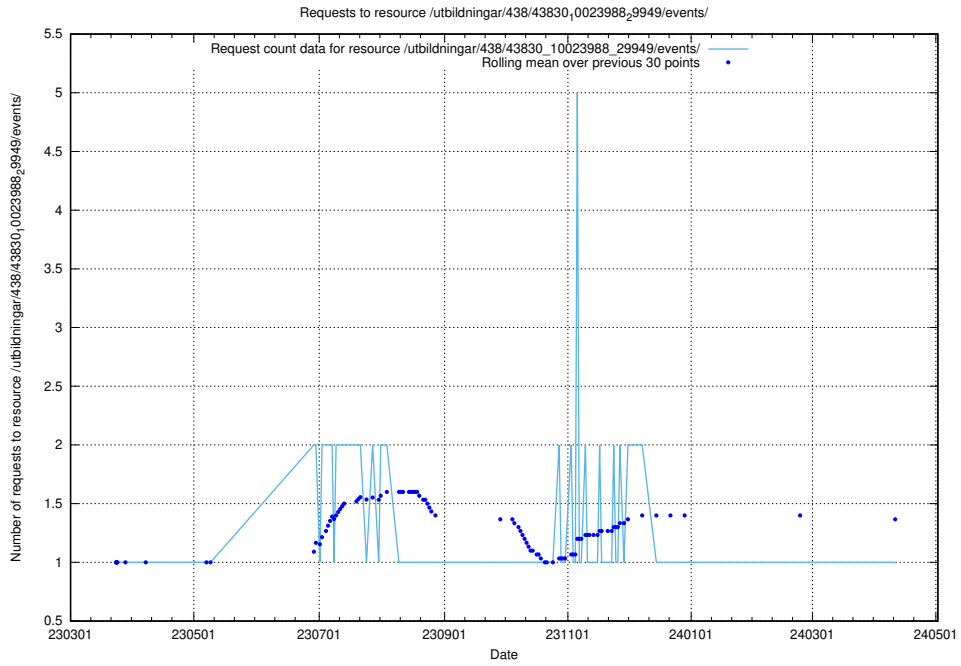

5.6030 Usage of /utbildningar/438/43830_10023988_29949/events/

Here, we count the number of requests to resource /utbildningar/438/43830_10023988_29949/events/.