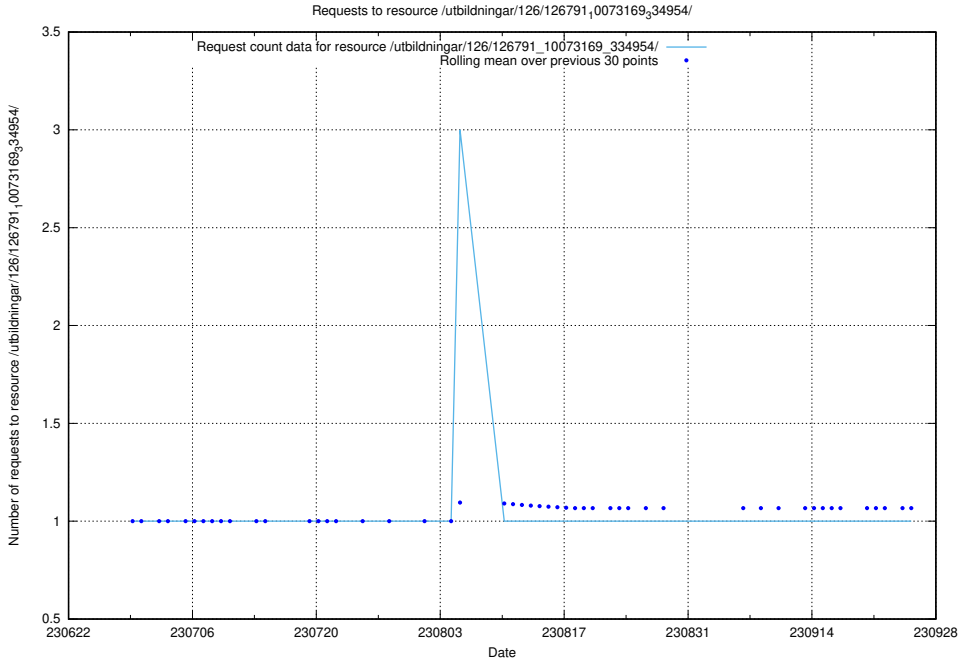

5.5175 Usage of /utbildningar/126/126791_10073169_334954/

Here, we count the number of requests to resource /utbildningar/126/126791_10073169_334954/.