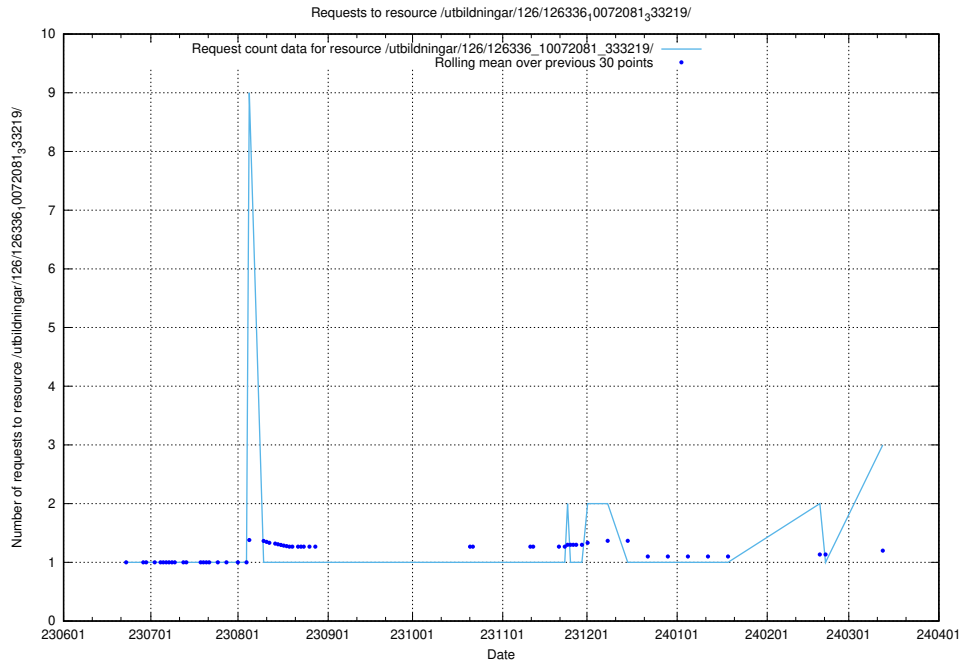

5.410 Usage of /utbildningar/126/126336_10072081_333219/

Here, we count the number of requests to resource /utbildningar/126/126336_10072081_333219/.