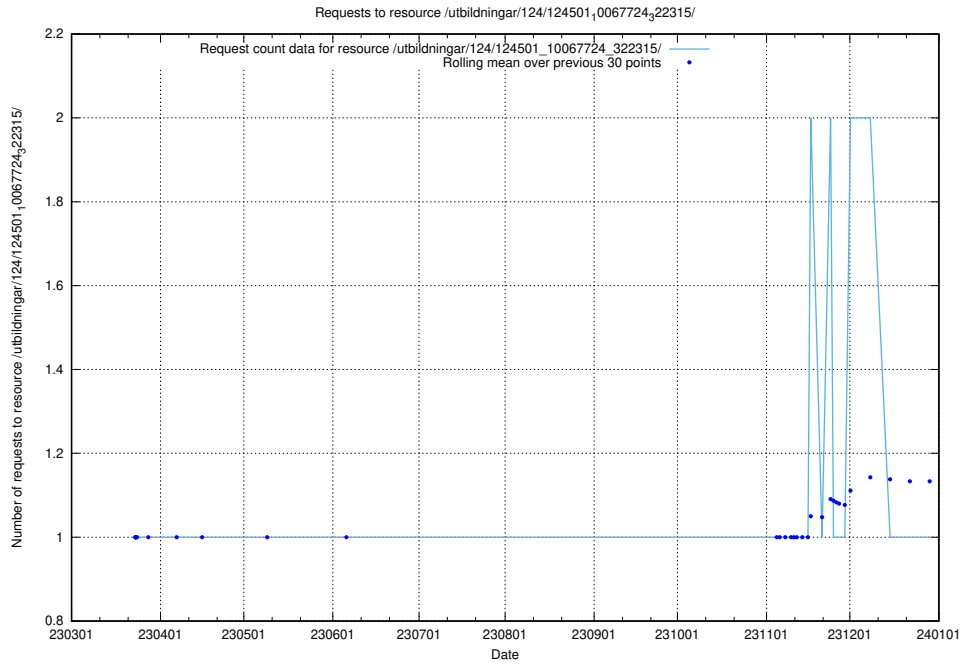

5.2046 Usage of /utbildningar/124/124501_10067724_322315/

Here, we count the number of requests to resource /utbildningar/124/124501_10067724_322315/.