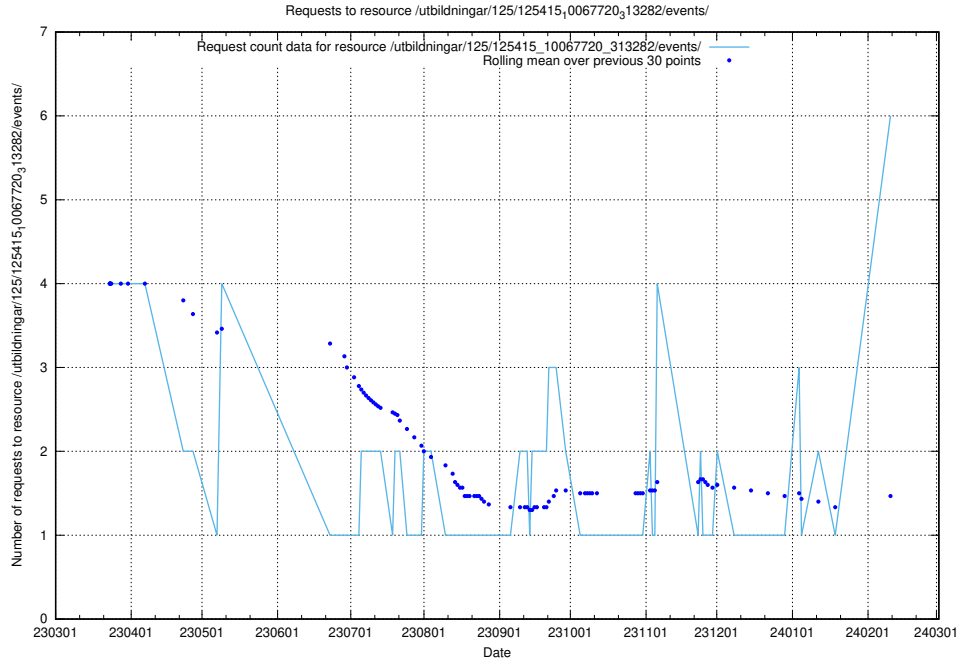

5.106 Usage of /utbildningar/125/125415_10067720_313282/events/

Here, we count the number of requests to resource /utbildningar/125/125415_10067720_313282/events/