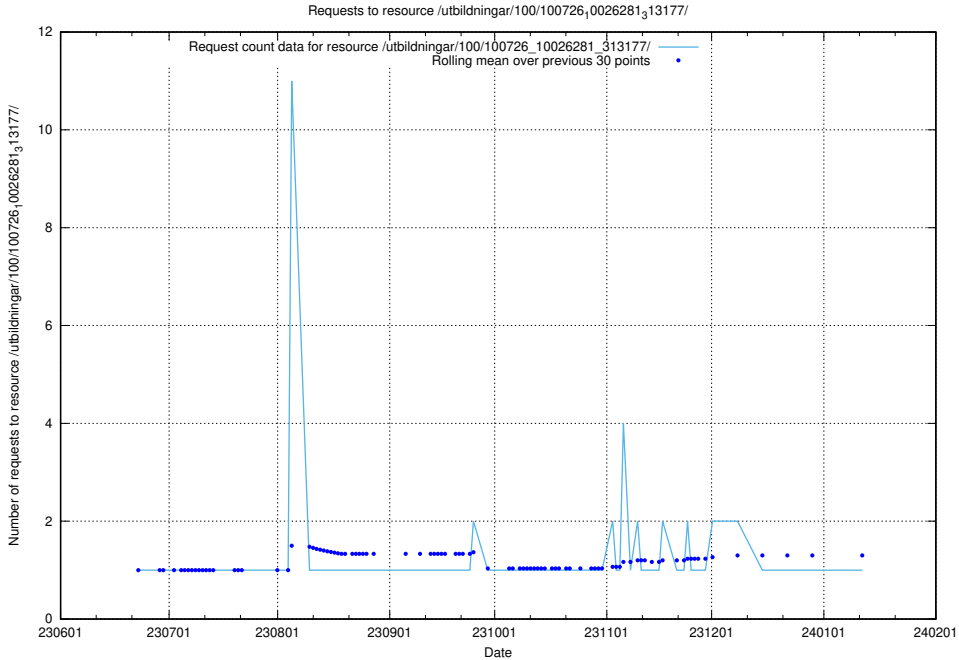

5.5565 Usage of /utbildningar/100/100726_10026281_313177/

Here, we count the number of requests to resource /utbildningar/100/100726_10026281_313177/.