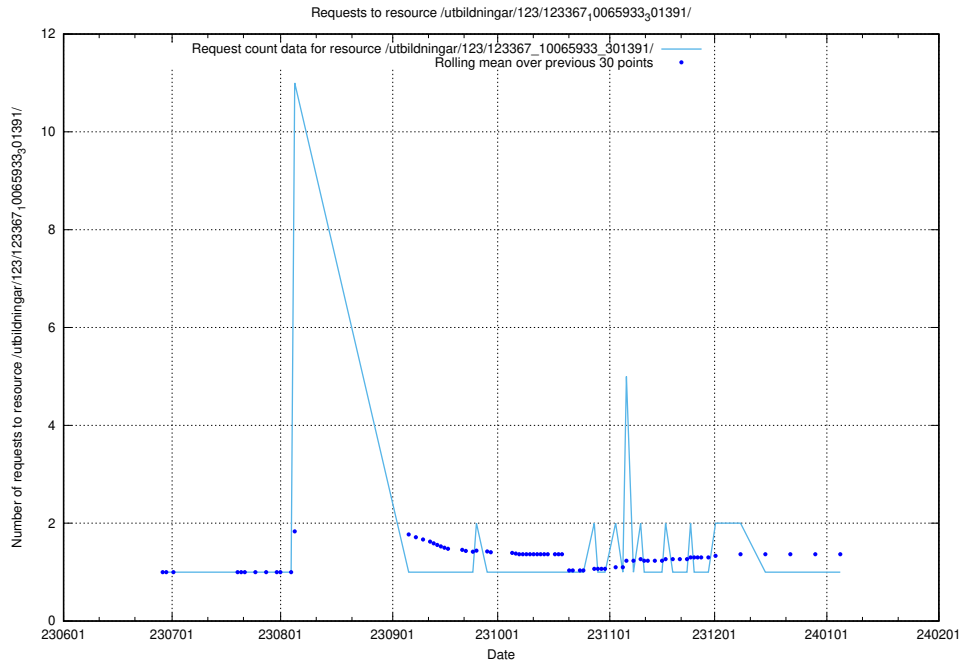

Here, we count the number of requests to resource /utbildningar/123/123367_10065939_302117/events/

5.5259 Usage of /utbildningar/123/123367_10065933_301391/

Here, we count the number of requests to resource /utbildningar/123/123367_10065933_301391/.