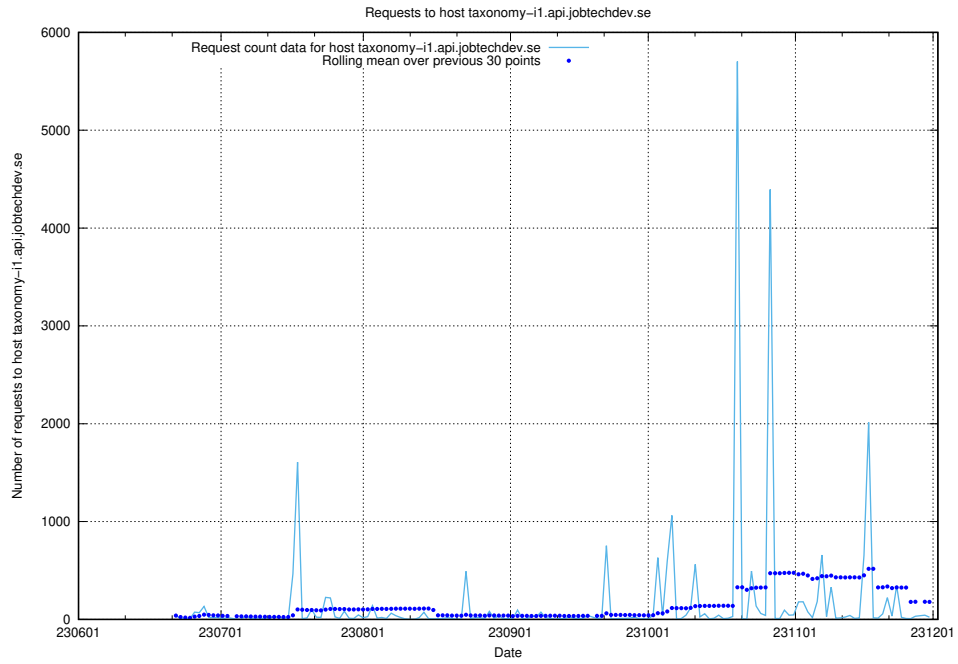

7.34 Usage of taxonomy-i1.api.jobtechdev.se

Here, we count the number of requests to host taxonomy-i1.api.jobtechdev.se.