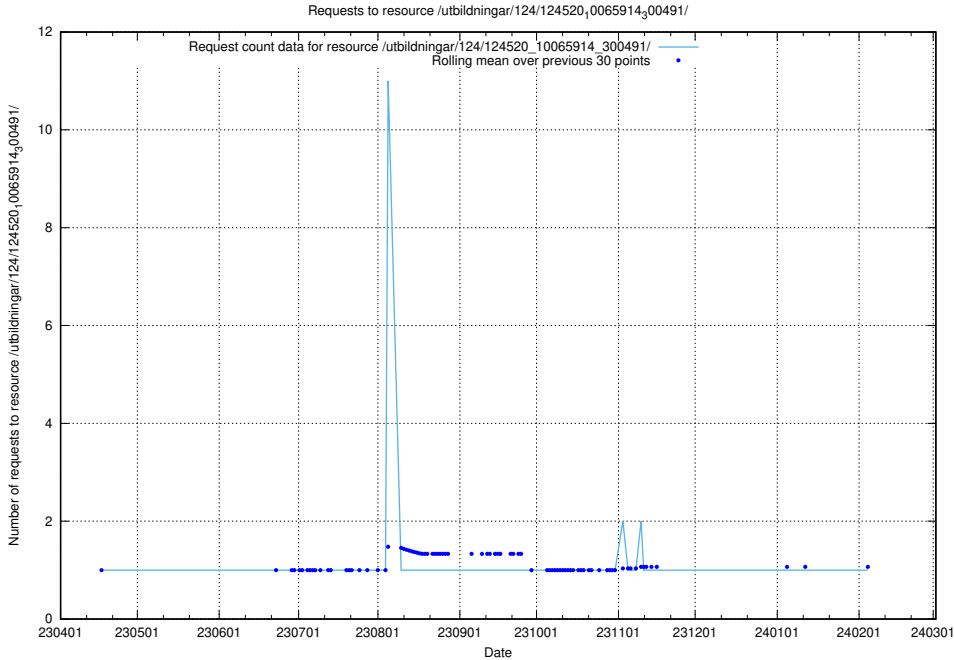

5.5770 Usage of /utbildningar/124/124520_10065914_300491/

Here, we count the number of requests to resource /utbildningar/124/124520_10065914_300491/.