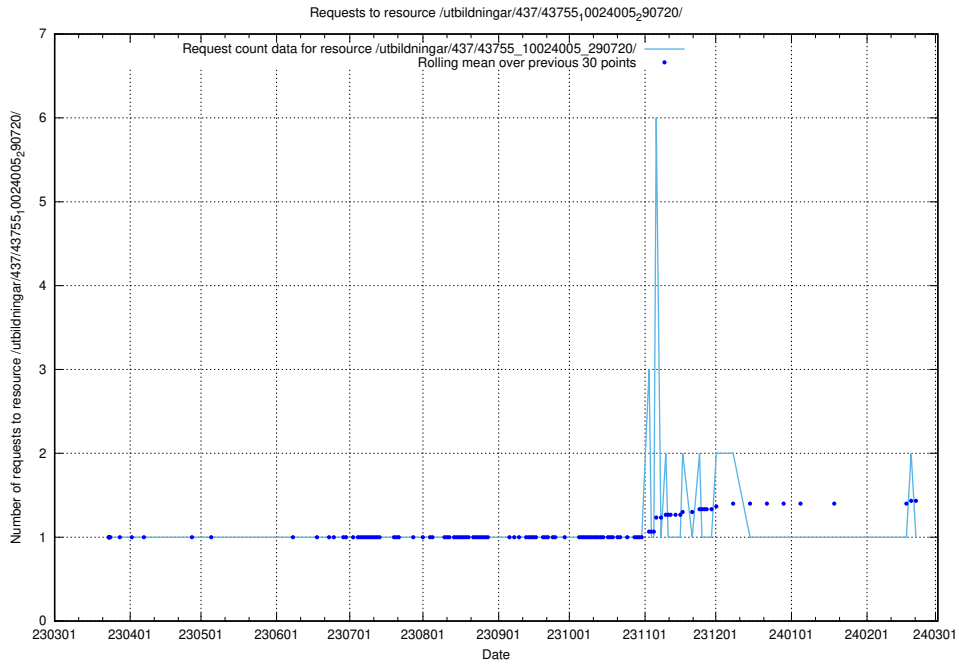

5.6070 Usage of /utbildningar/437/43755_10024005_290720/

Here, we count the number of requests to resource /utbildningar/437/43755_10024005_290720/.