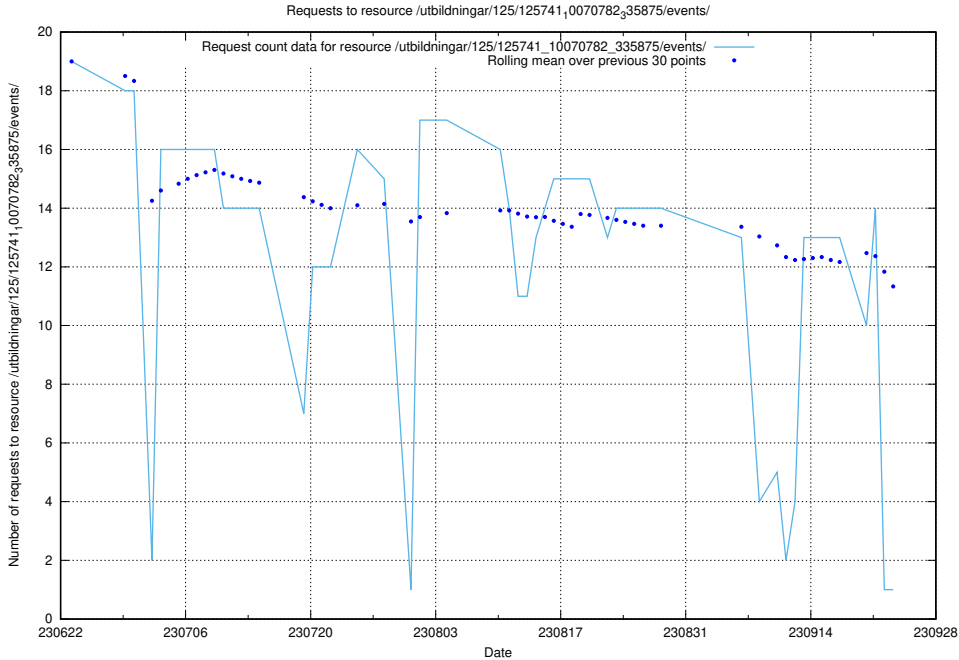

5.5287 Usage of /utbildningar/124/124038_10066963_311070/events/

Here, we count the number of requests to resource /utbildningar/124/124038_10066963_311070/events/

5.5288 Usage of /utbildningar/124/124037_10066963_311070/events/