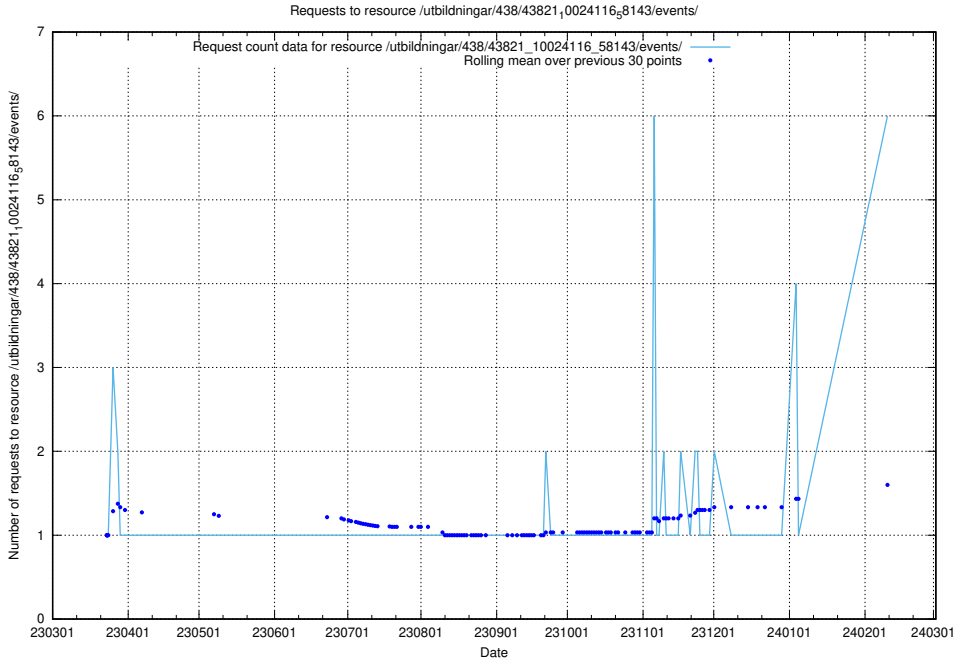

5.110 Usage of /utbildningar/438/43821_10024116_58143/events/

Here, we count the number of requests to resource /utbildningar/438/43821_10024116_58143/events/.