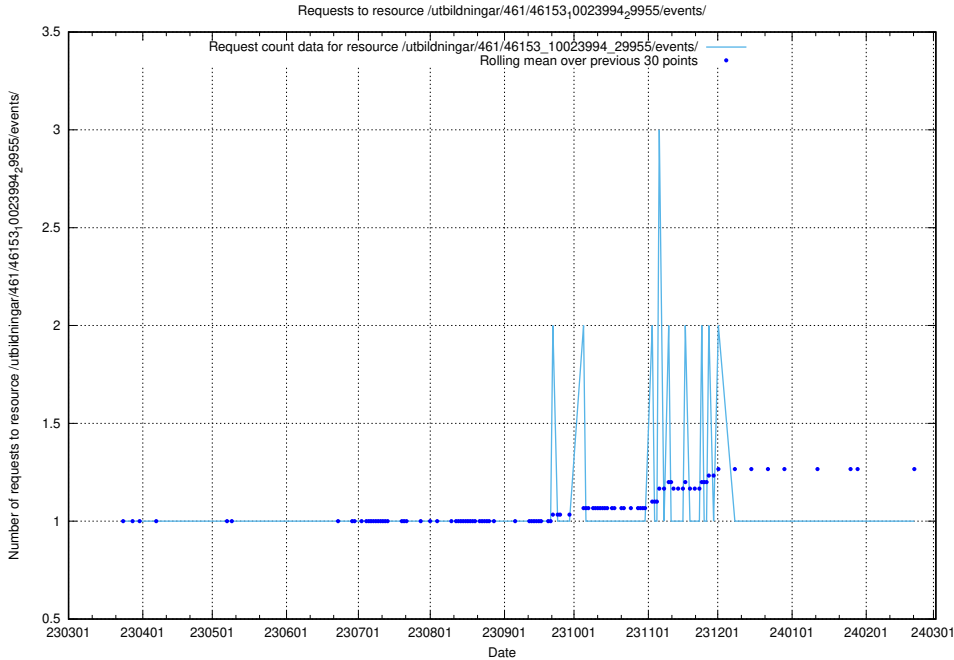

5.5868 Usage of /utbildningar/461/46153_10023994_29955/events/

Here, we count the number of requests to resource /utbildningar/461/46153_10023994_29955/events/.