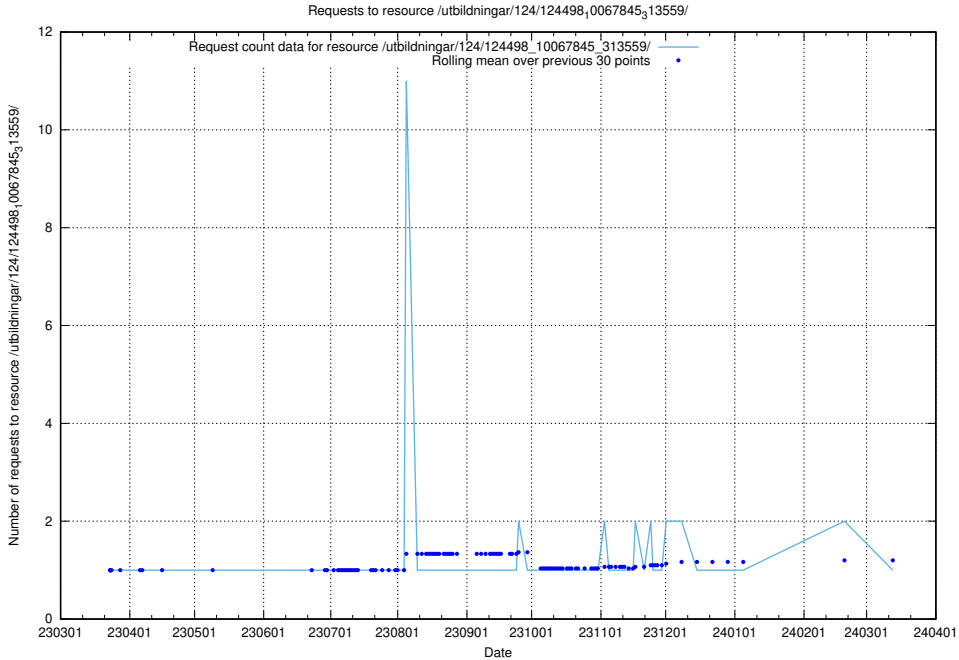

5.2457 Usage of /utbildningar/124/124498_10067845_313559/

Here, we count the number of requests to resource /utbildningar/124/124498_10067845_313559/.