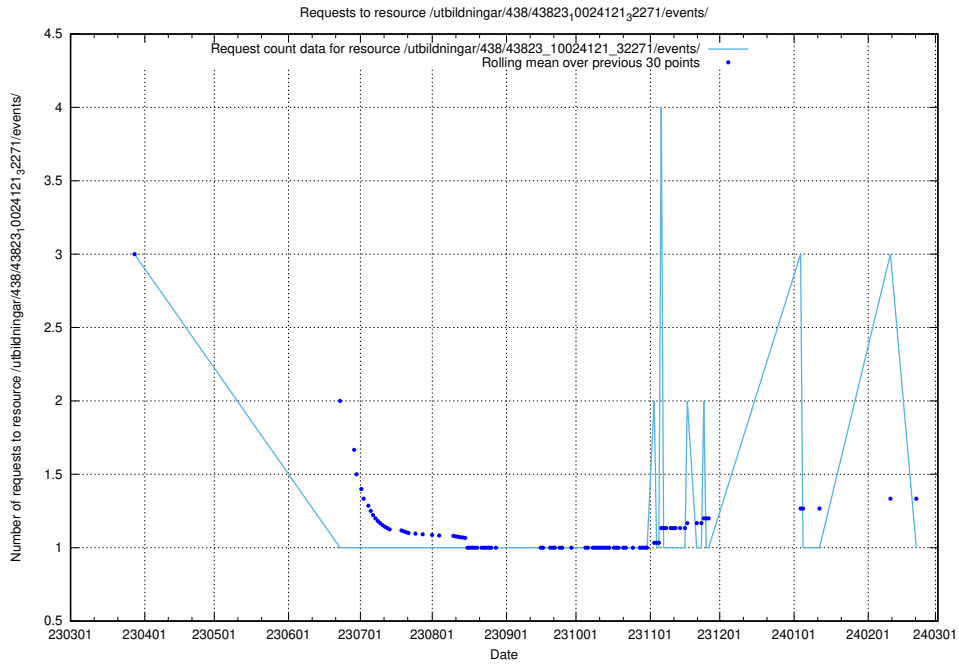

5.5791 Usage of /utbildningar/438/43823_10024121_32271/events/

Here, we count the number of requests to resource /utbildningar/438/43823_10024121_32271/events/.