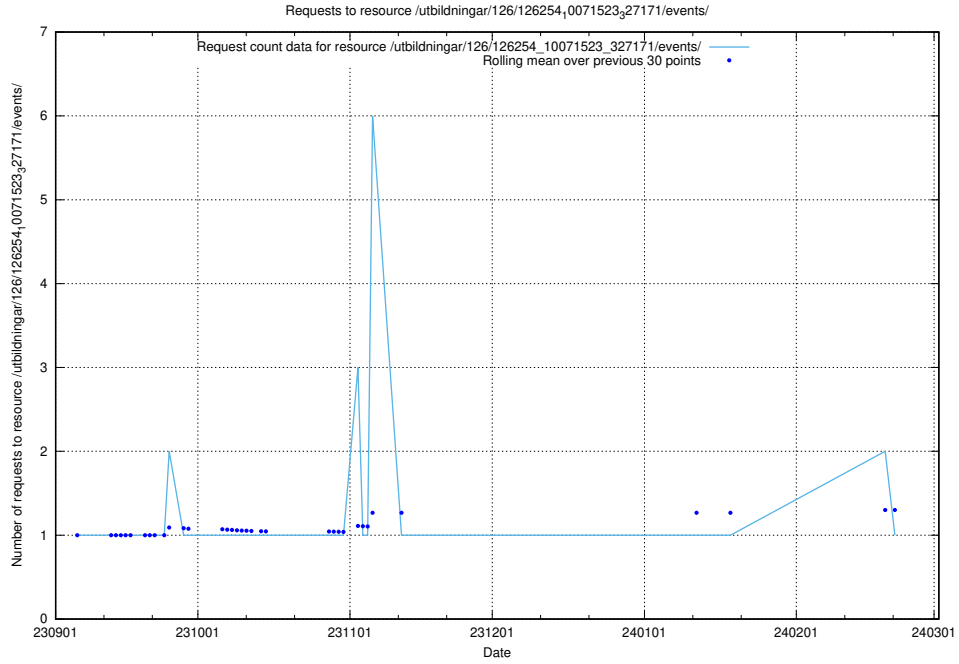

Here, we count the number of requests to resource /utbildningar/126/126335_10072940_334334/events/

5.4410 Usage of /utbildningar/126/126254_10071523_327171/events/

Here, we count the number of requests to resource /utbildningar/126/126254_10071523_327171/events/