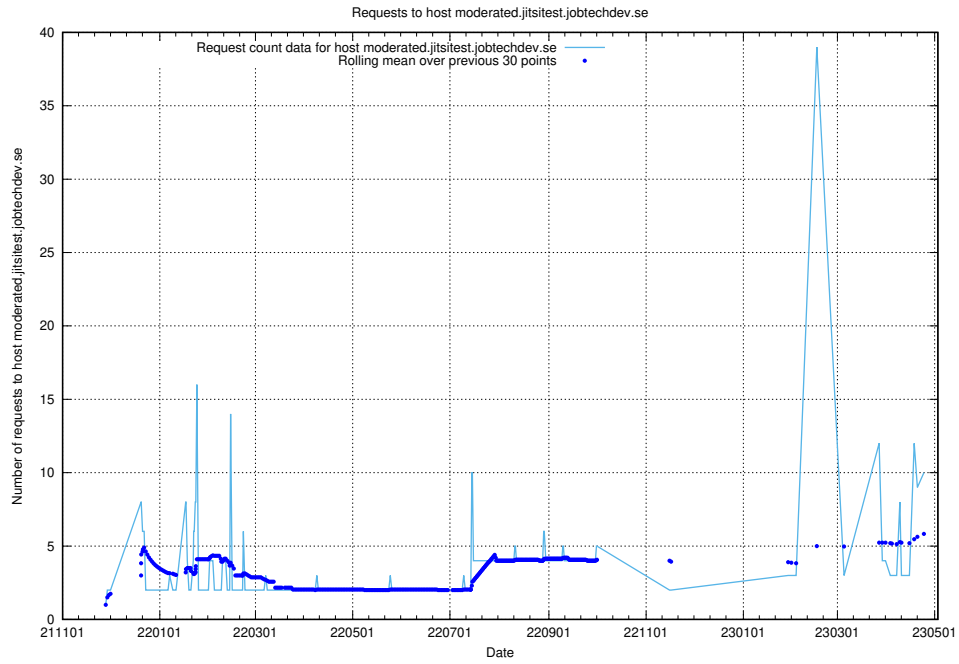

7.62 Usage of moderated.jitsitest.jobtechdev.se

Here, we count the number of requests to host moderated.jitsitest.jobtechdev.se.