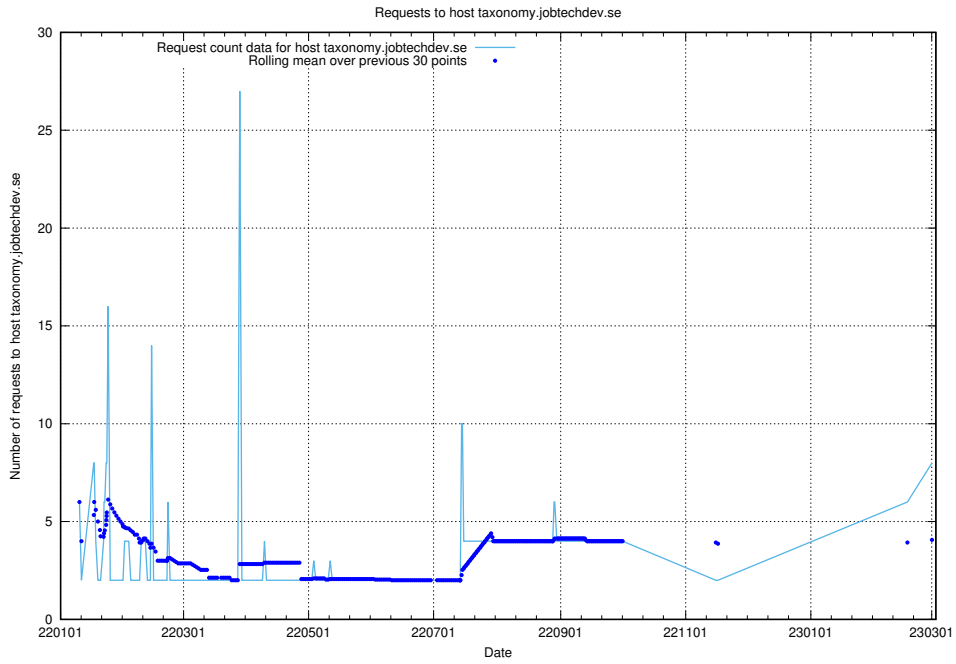

7.67 Usage of discourse2.jobtechdev.se

Here, we count the number of requests to host discourse2.jobtechdev.se.

7.68 Usage of taxonomy.jobtechdev.se

Here, we count the number of requests to host taxonomy.jobtechdev.se.