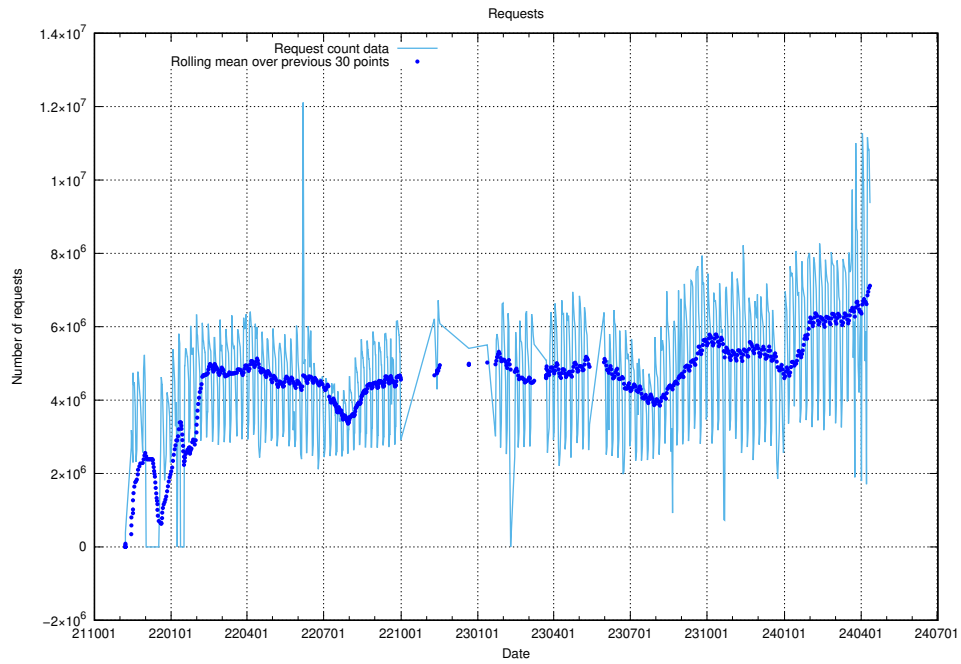

8 Log Stack - General Statistics

This section contains general statistics from [JobTech's log stack](#)⁸.

8.1 Total number of requests

Here, we count the total number of requests.