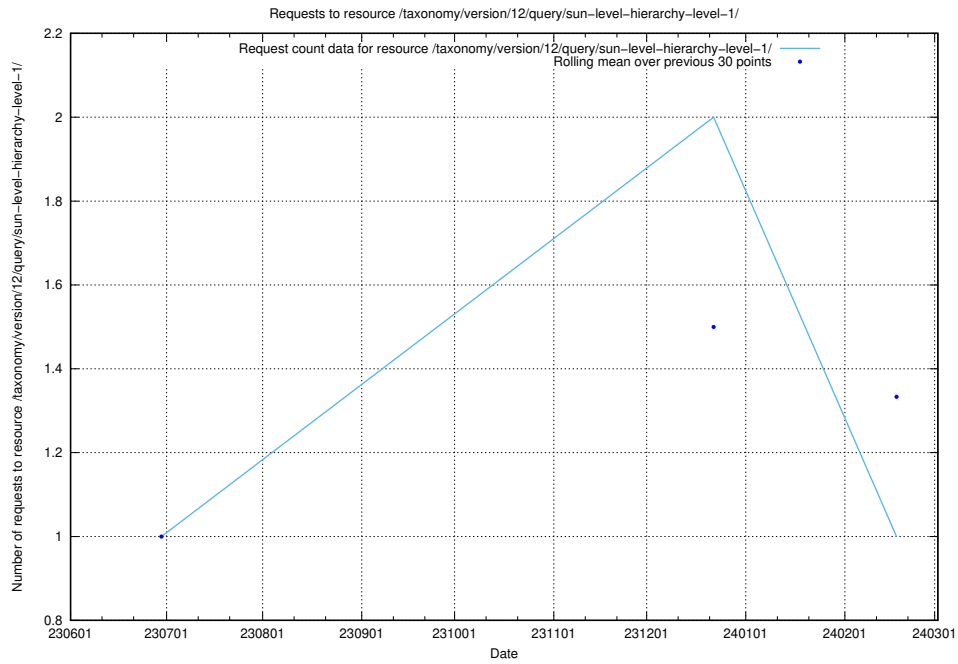

5.5144 Usage of /taxonomy/version/12/query/sun-level-hierarchy-level-1/

Here, we count the number of requests to resource /taxonomy/version/12/query/sun-level-hierarchy-level-1/.