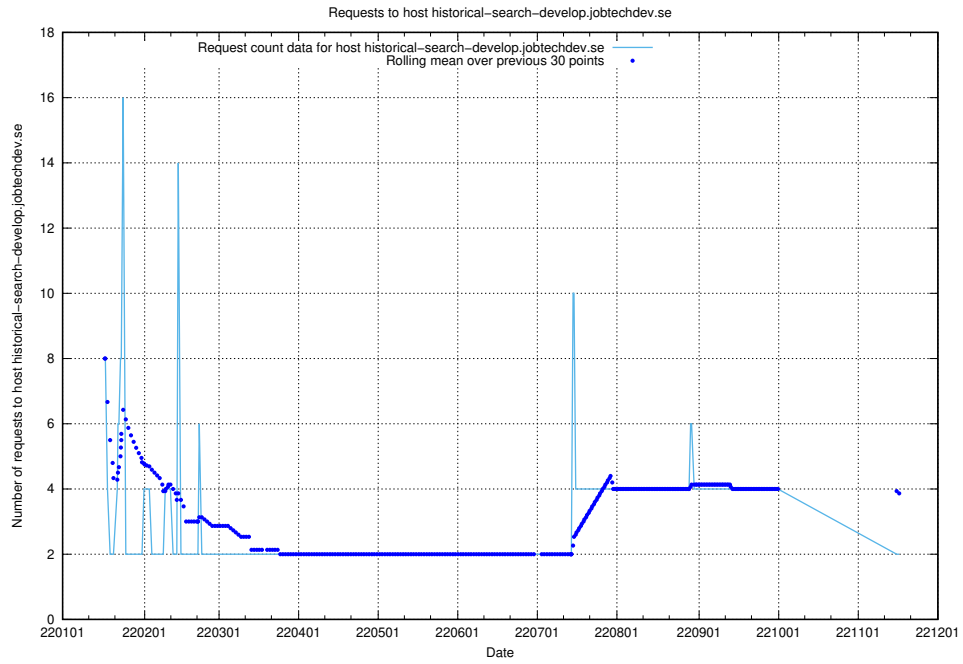

7.271 Usage of historical-search-develop.jobtechdev.se

Here, we count the number of requests to host historical-search-develop.jobtechdev.se.

7.272 Usage of jocp4.jobtechdev.se

Here, we count the number of requests to host jocp4.jobtechdev.se.