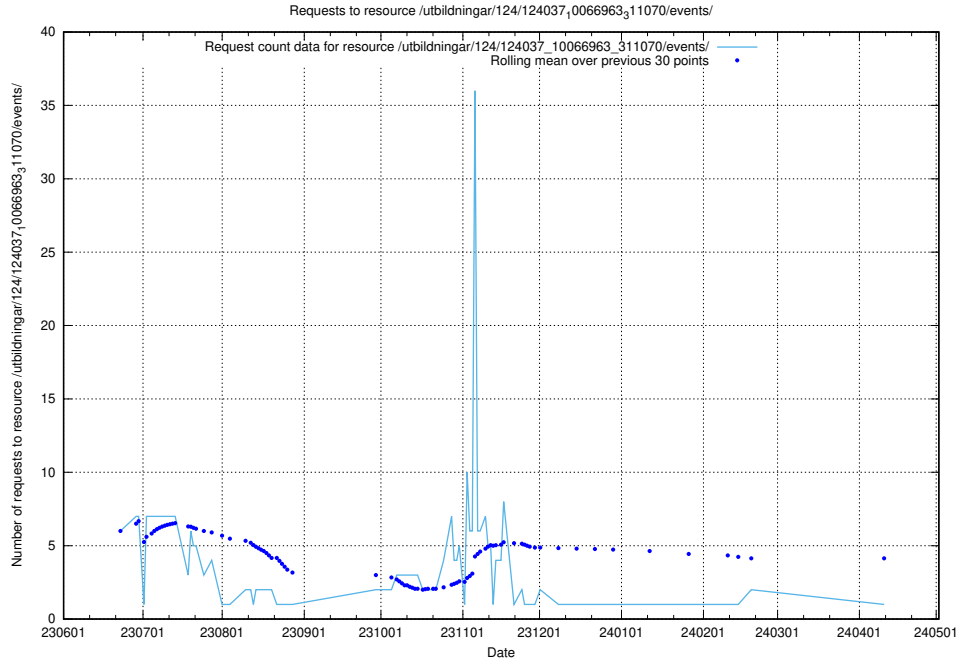

Here, we count the number of requests to resource /utbildningar/124/124037_10066963_311070/events/

5.5289 Usage of /utbildningar/124/124474_10067547_312970/events/

Here, we count the number of requests to resource /utbildningar/124/124474_10067547_312970/events/