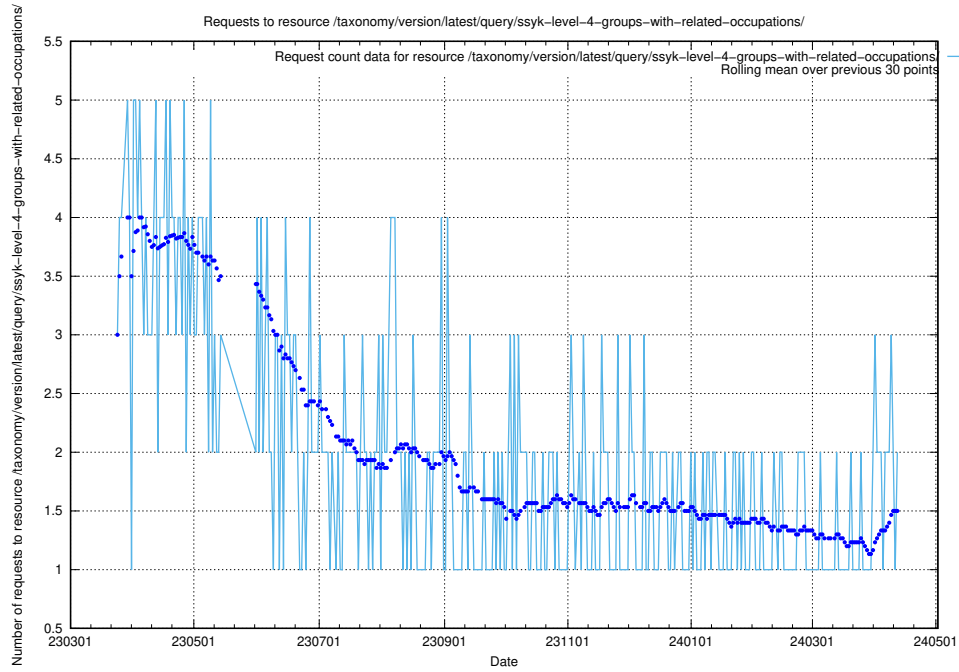

5.939 Usage of /taxonomy/version/latest/query/ssyk-level-4-groups-with-related-occupations/

Here, we count the number of requests to resource /taxonomy/version/latest/query/ssyk-level-4-groups-with-related-occupations/.