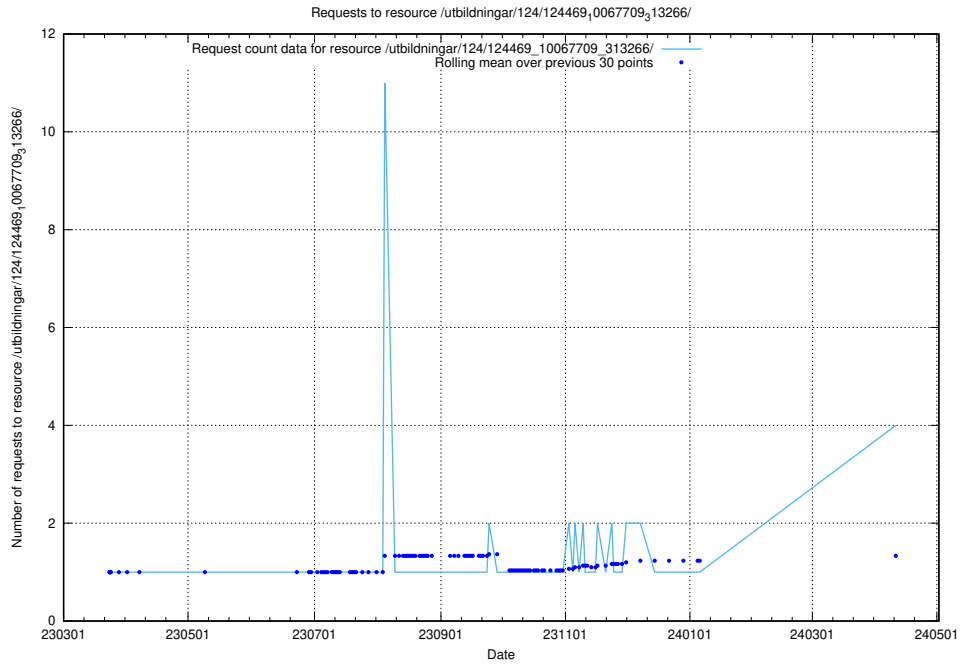

5.201 Usage of /utbildningar/124/124469_10067709_313266/

Here, we count the number of requests to resource /utbildningar/124/124469_10067709_313266/.