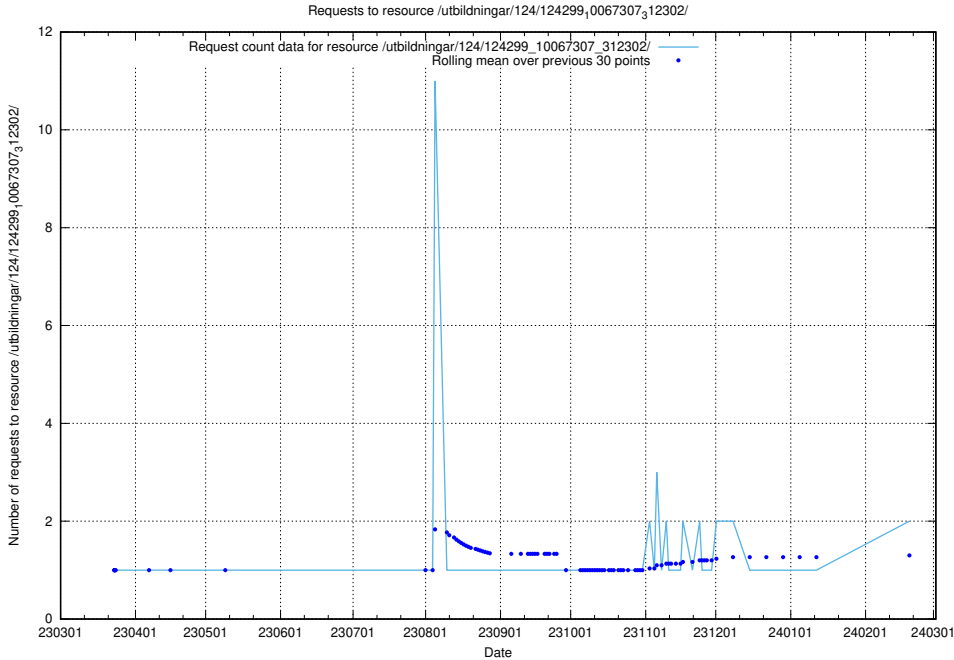

Here, we count the number of requests to resource /utbildningar/124/124499_10067794_316088/.

5.710 Usage of /utbildningar/124/124299_10067307_312302/

Here, we count the number of requests to resource /utbildningar/124/124299_10067307_312302/.