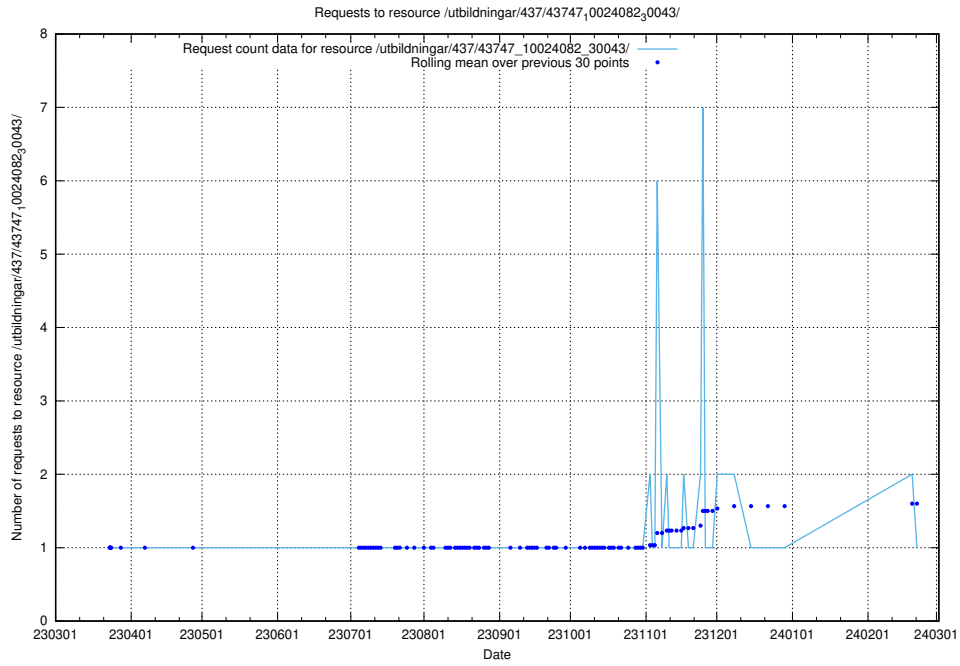

5.6079 Usage of /utbildningar/437/43747_10024082_30043/

Here, we count the number of requests to resource /utbildningar/437/43747_10024082_30043/.