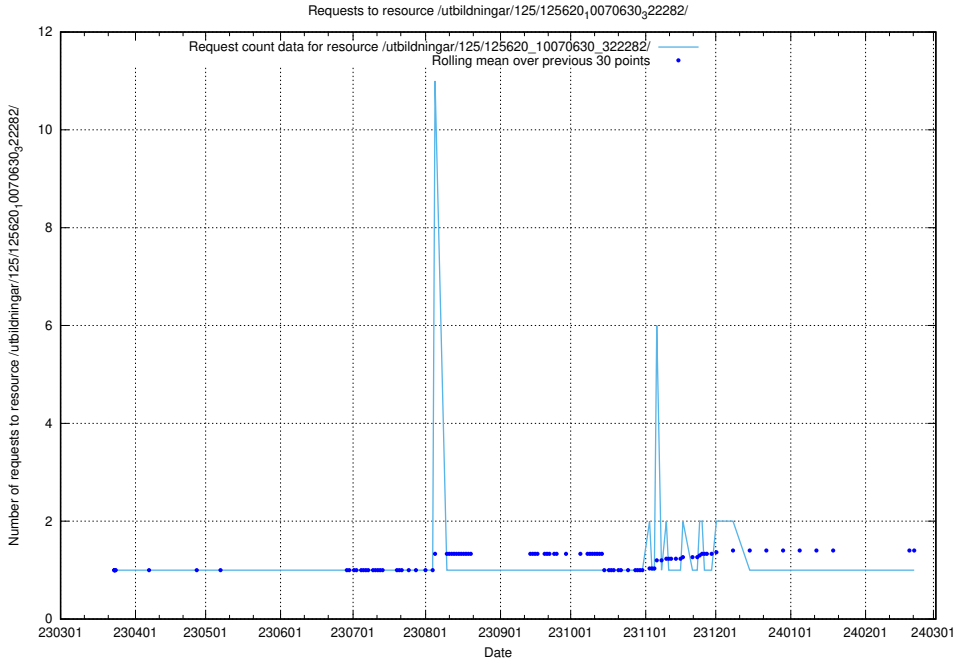

5.1094 Usage of /utbildningar/125/125620_10070630_322282/

Here, we count the number of requests to resource /utbildningar/125/125620_10070630_322282/.