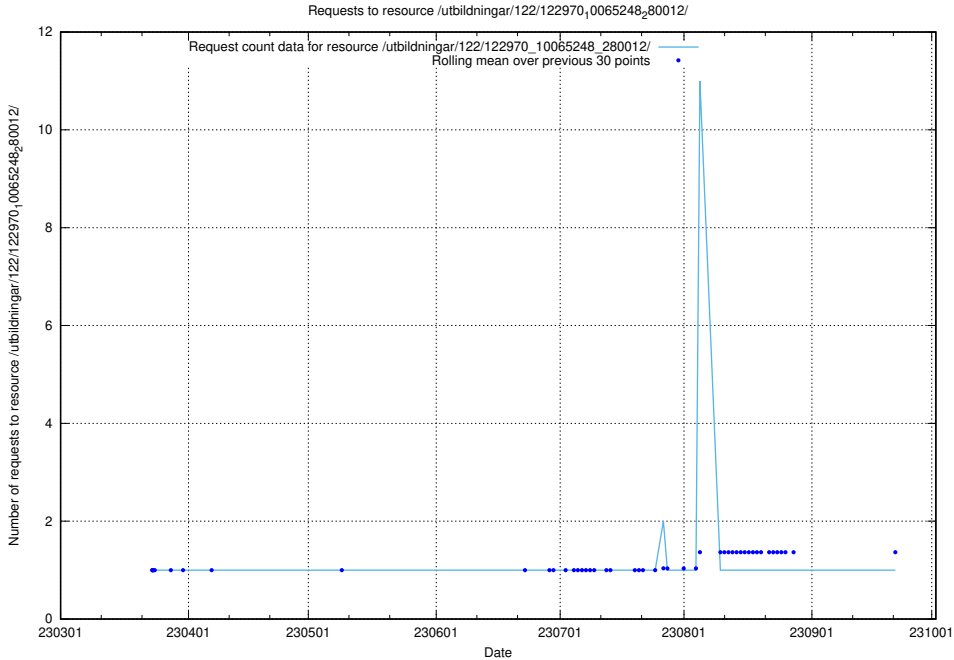

5.4715 Usage of /utbildningar/122/122970_10065248_280012/

Here, we count the number of requests to resource /utbildningar/122/122970_10065248_280012/.