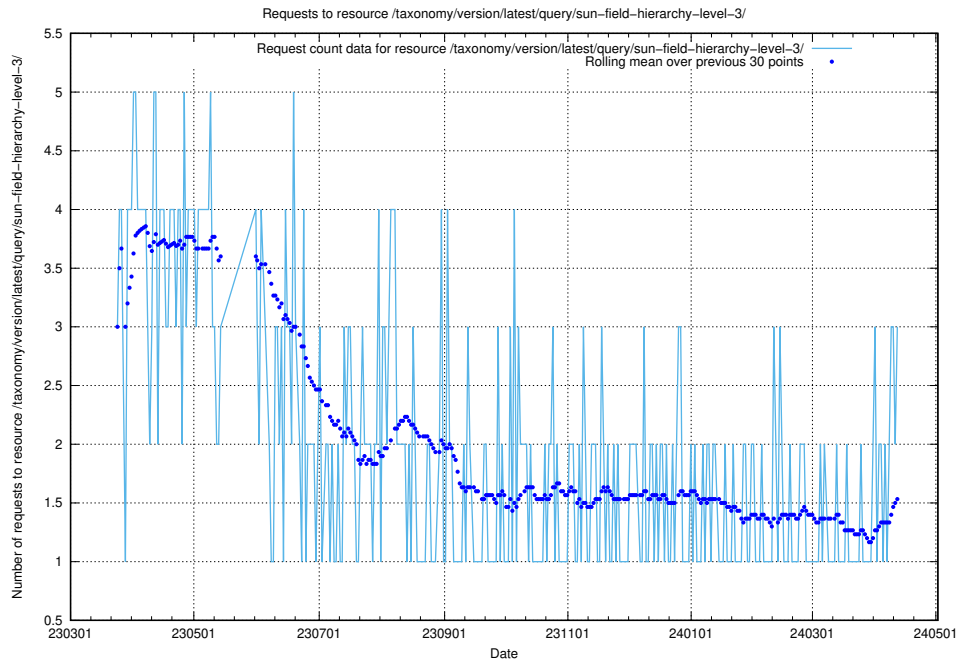

5.451 Usage of /taxonomy/version/latest/query/sun-field-hierarchy-level-3/

Here, we count the number of requests to resource /taxonomy/version/latest/query/sun-field-hierarchy-level-3/.