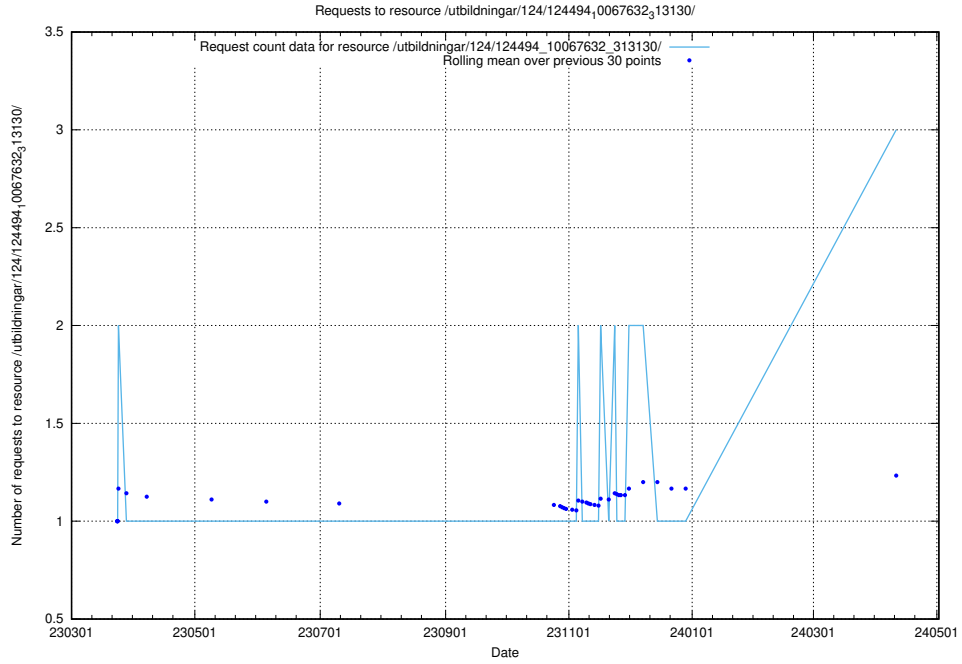

5.322 Usage of /utbildningar/124/124494_10067632_313130/

Here, we count the number of requests to resource /utbildningar/124/124494_10067632_313130/.