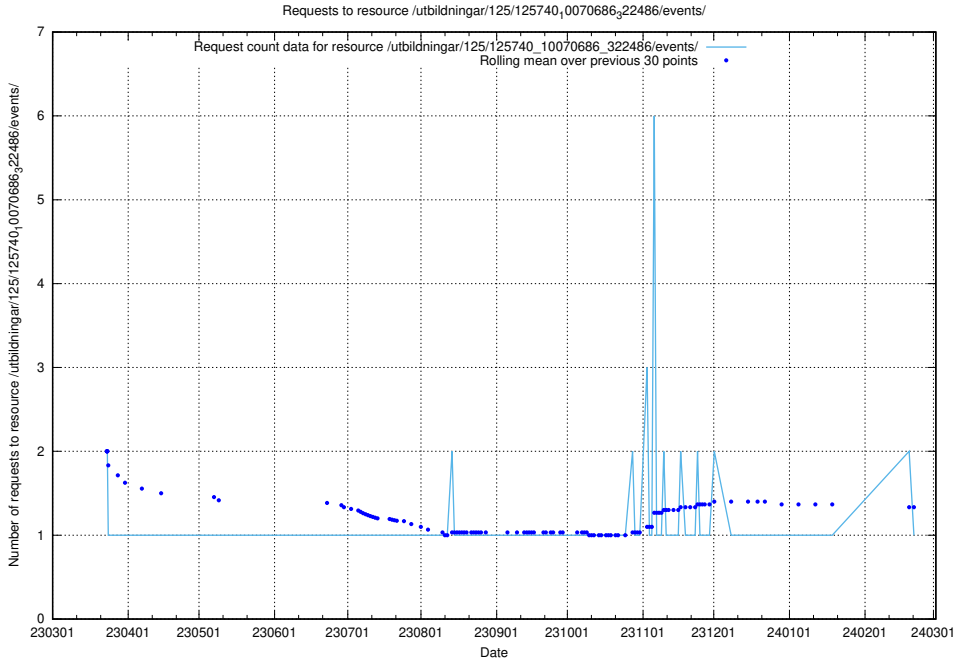

5.5979 Usage of /utbildningar/125/125740_10070686_322486/events/

Here, we count the number of requests to resource /utbildningar/125/125740_10070686_322486/events/