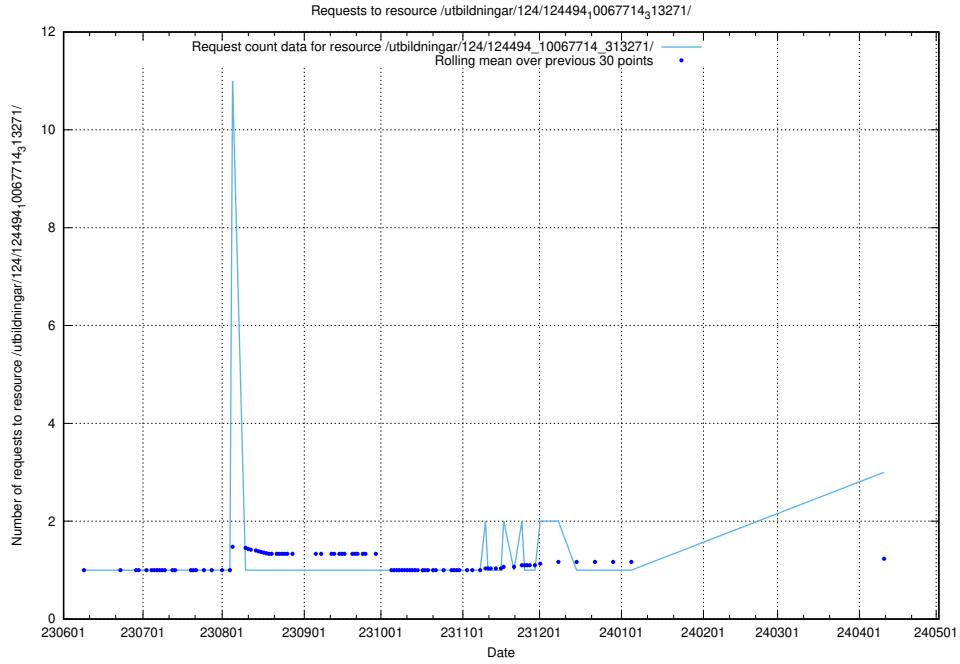

5.433 Usage of /utbildningar/124/124494_10067714_313271/

Here, we count the number of requests to resource /utbildningar/124/124494_10067714_313271/.