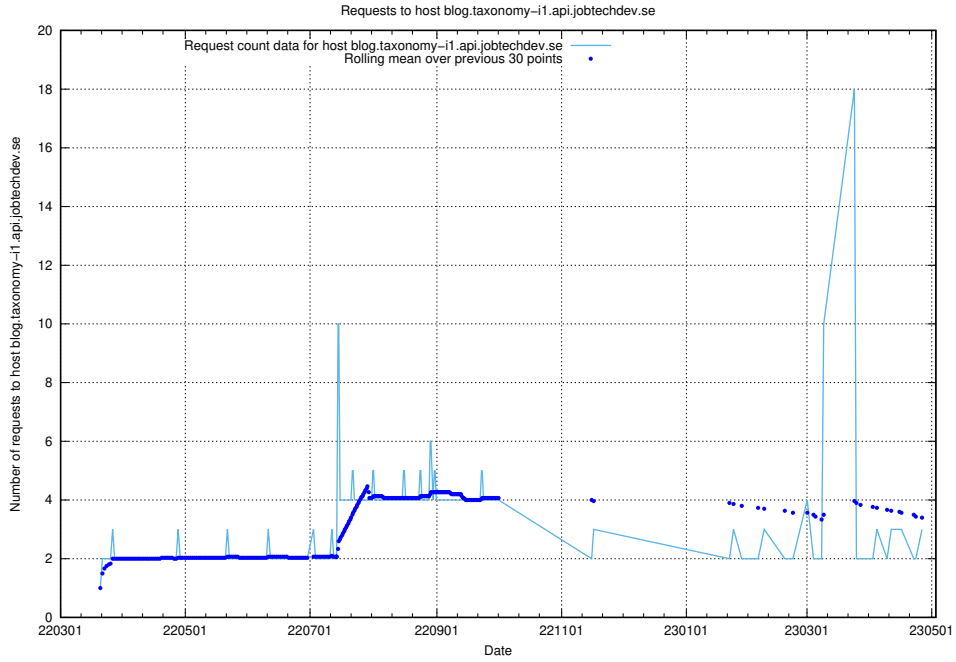

7.221 Usage of `blog.taxonomy-i1.api.jobtechdev.se`

Here, we count the number of requests to host `blog.taxonomy-i1.api.jobtechdev.se`.