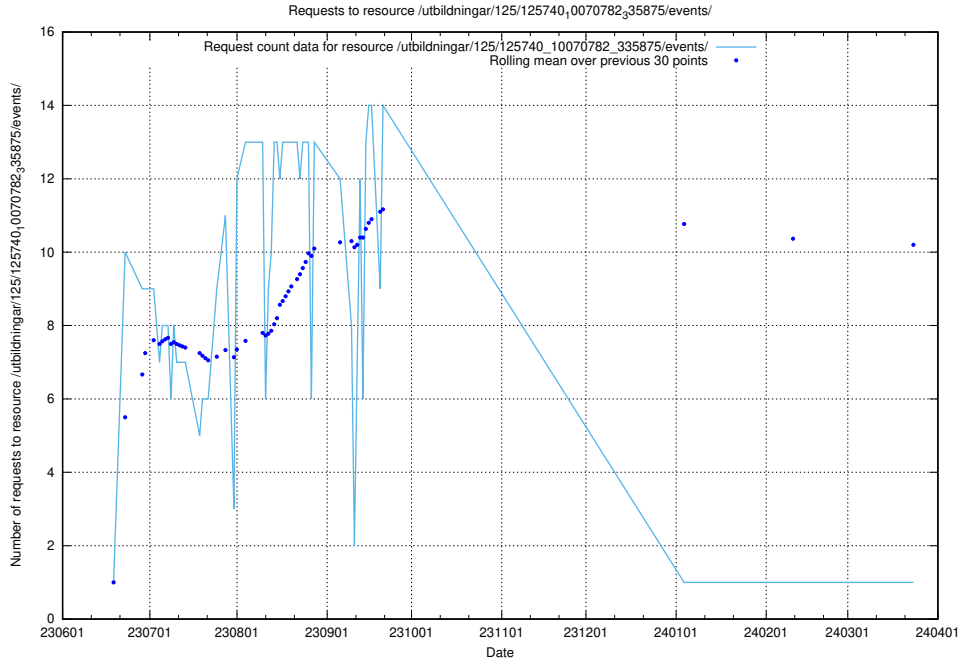

5.5574 Usage of /utbildningar/125/125740_10070782_335875/events/

Here, we count the number of requests to resource /utbildningar/125/125740_10070782_335875/events/