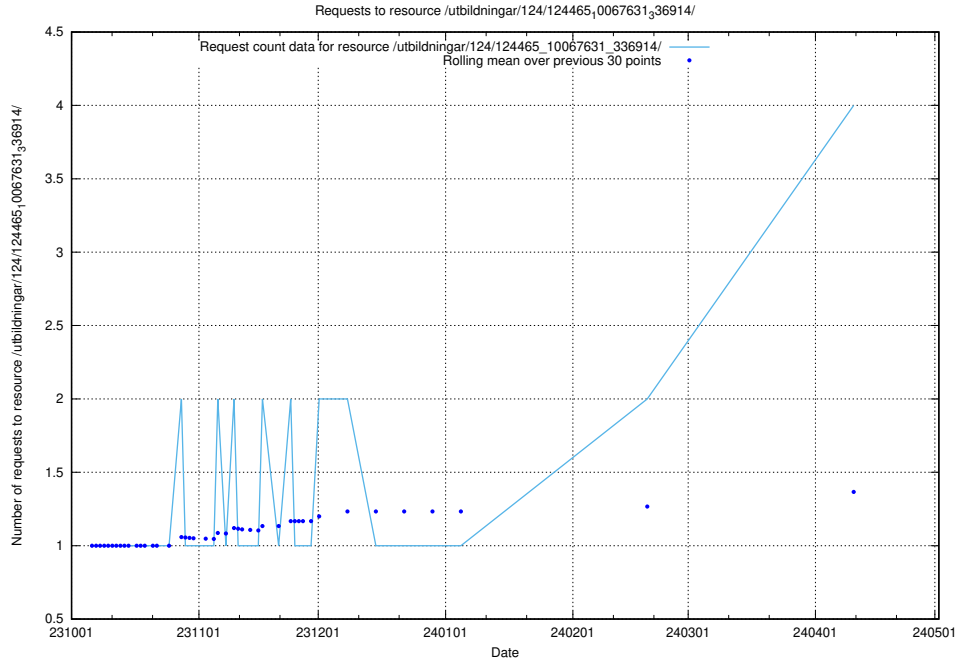

5.222 Usage of /utbildningar/124/124465_10067631_336914/

Here, we count the number of requests to resource /utbildningar/124/124465_10067631_336914/.