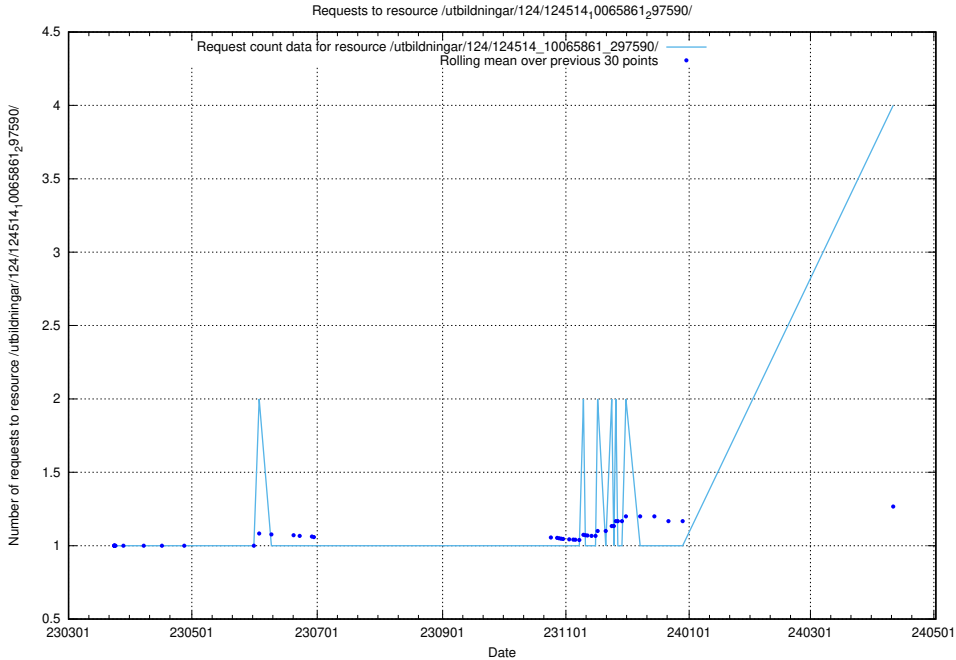

Here, we count the number of requests to resource /utbildningar/125/125740_10070664_337689/events/

5.188 Usage of /utbildningar/124/124514_10065861_297590/

Here, we count the number of requests to resource /utbildningar/124/124514_10065861_297590/.