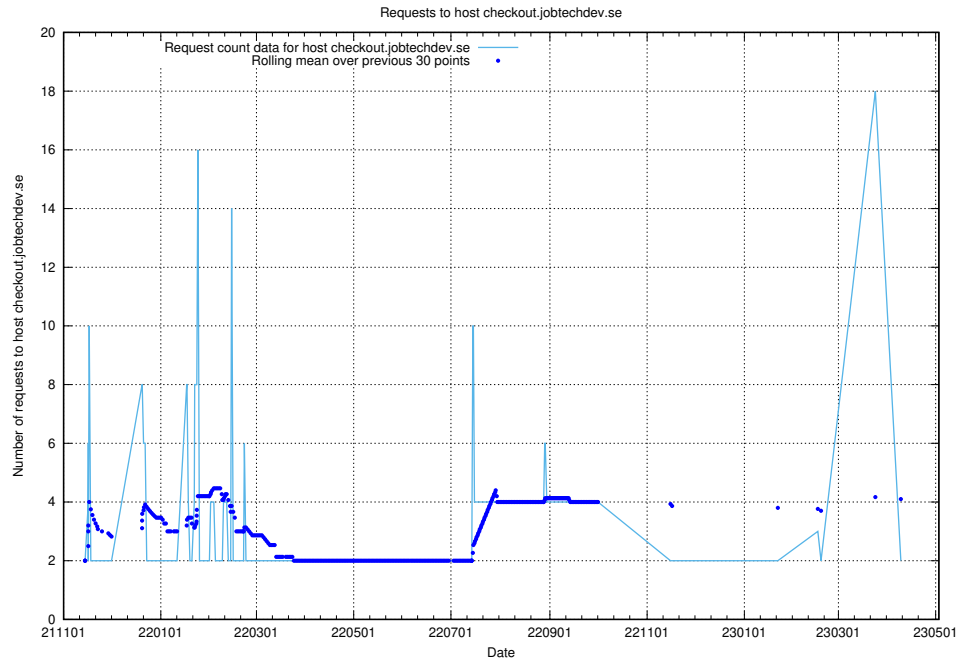

7.273 Usage of checkout.jobtechdev.se

Here, we count the number of requests to host checkout.jobtechdev.se.