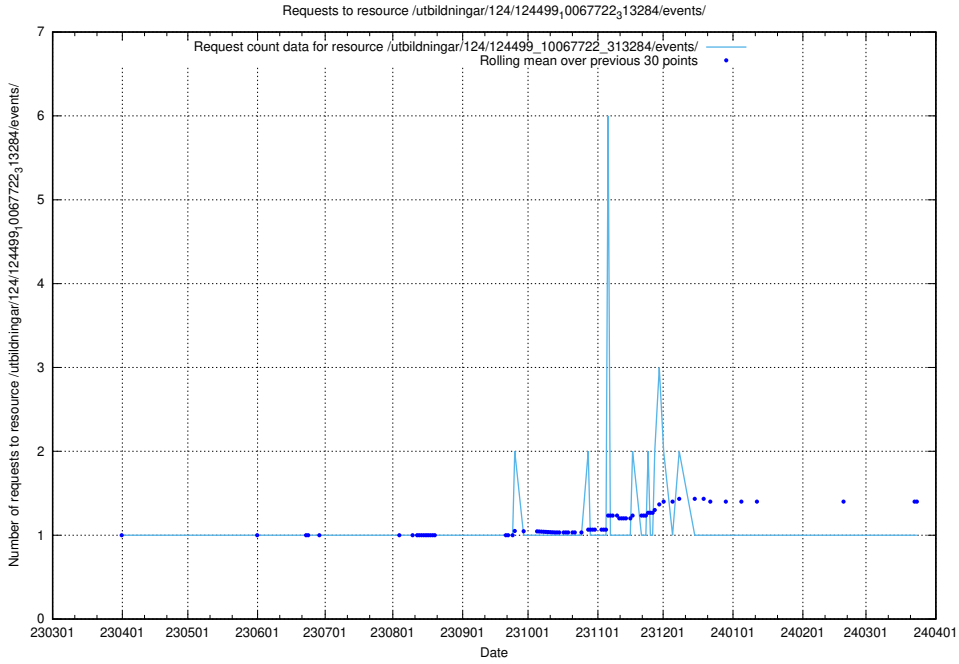

5.5779 Usage of /utbildningar/124/124499_10067722_313284/events/

Here, we count the number of requests to resource /utbildningar/124/124499_10067722_313284/events/