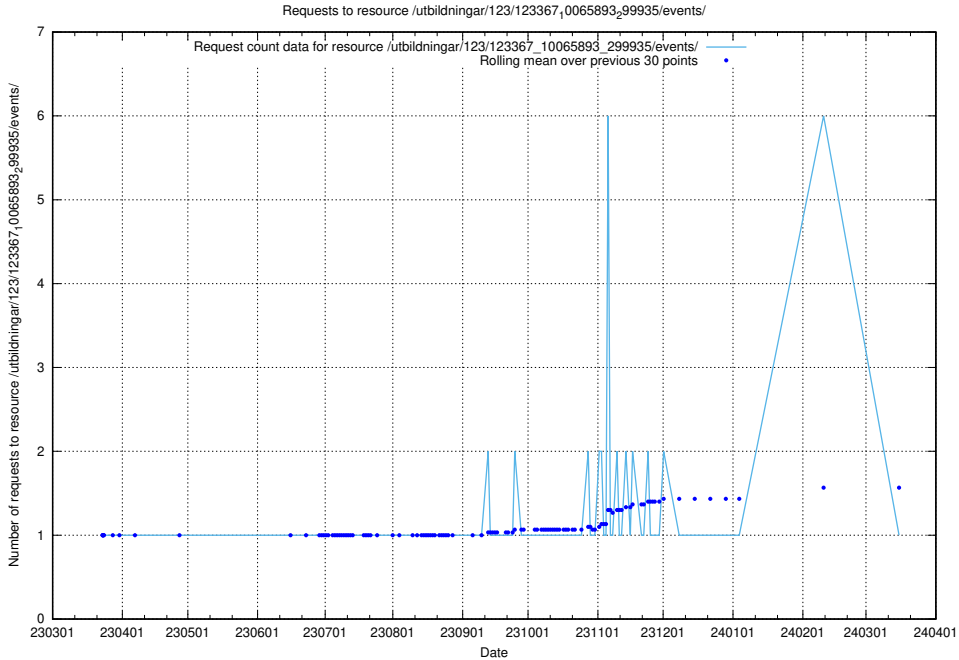

5.4480 Usage of /utbildningar/123/123367_10065893_299935/events/

Here, we count the number of requests to resource /utbildningar/123/123367_10065893_299935/events/