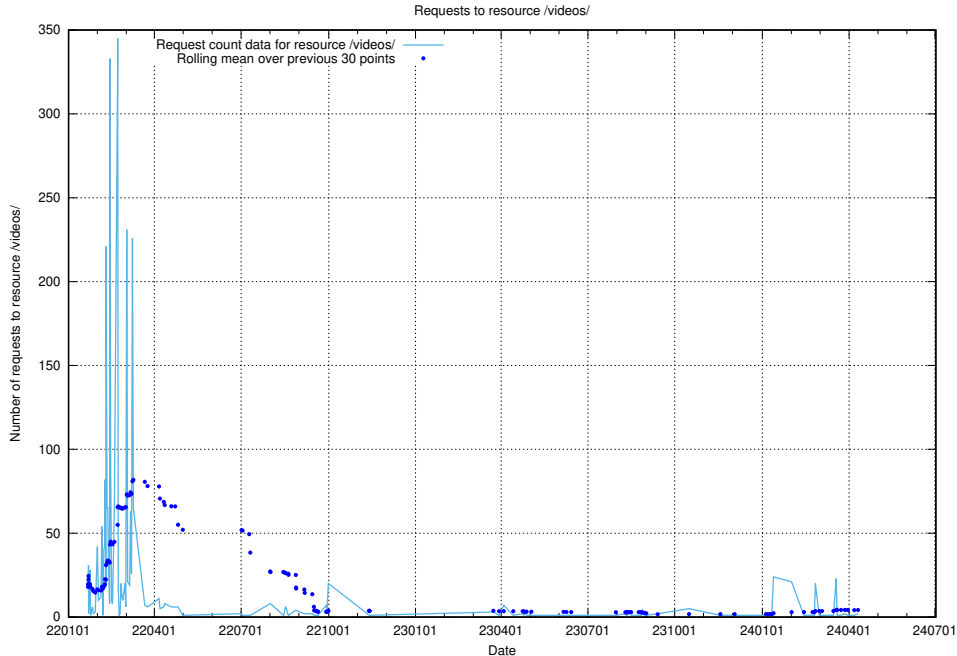

5.927 Usage of /videos/

Here, we count the number of requests to resource /videos/.