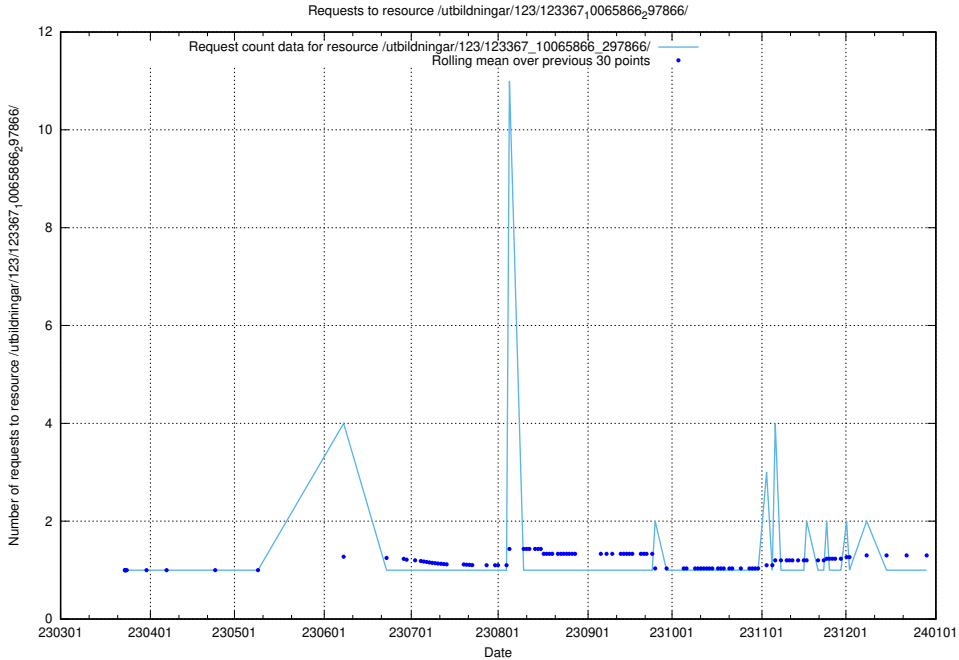

5.4521 Usage of /utbildningar/123/123367_10065866_297866/

Here, we count the number of requests to resource /utbildningar/123/123367_10065866_297866/.