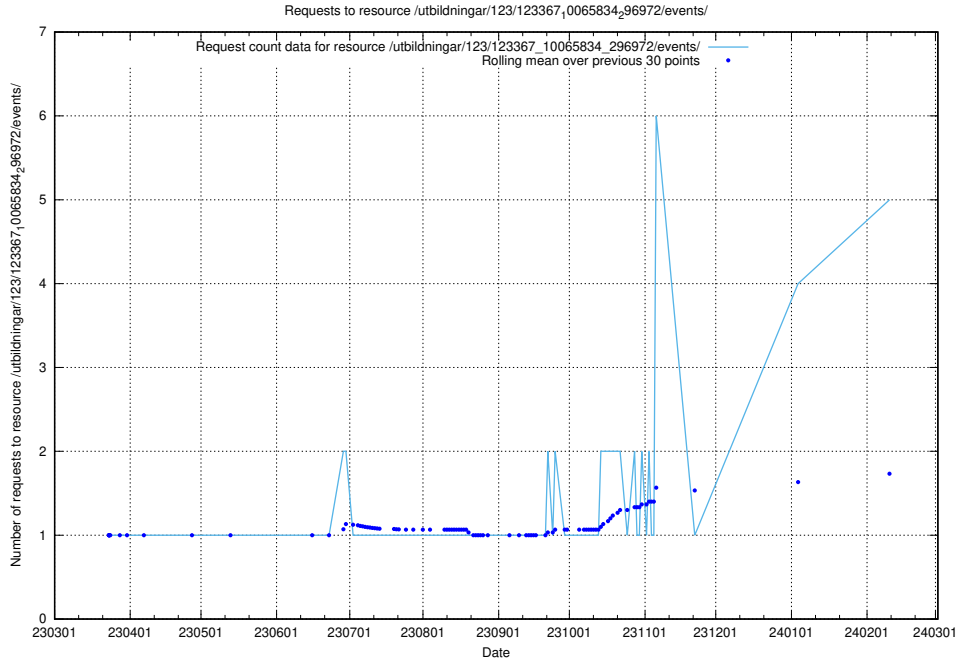

5.156 Usage of /utbildningar/123/123367_10065834_296972/events/

Here, we count the number of requests to resource /utbildningar/123/123367_10065834_296972/events/