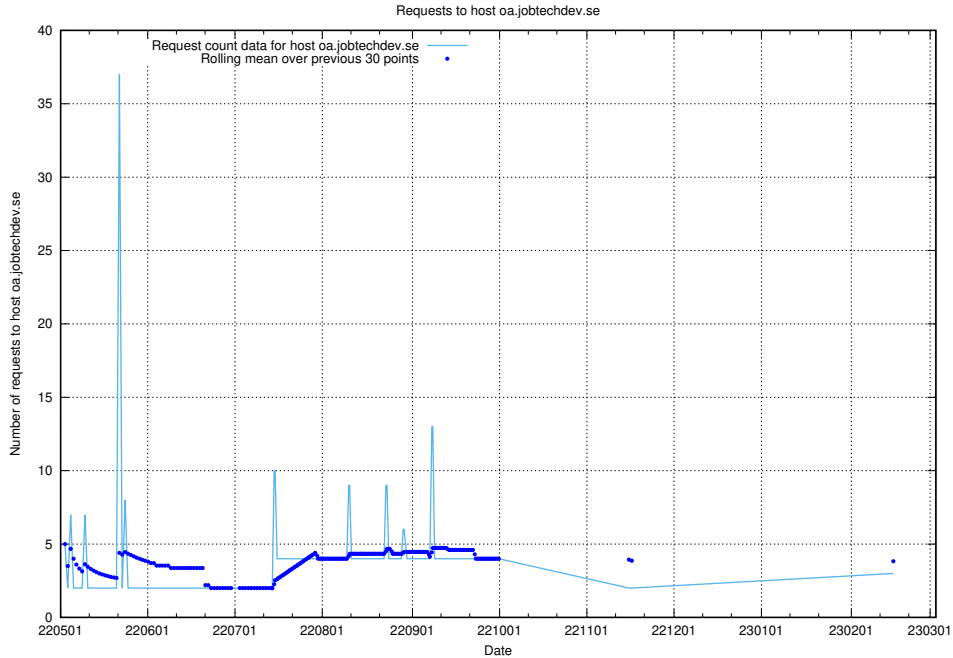

7.216 Usage of oa.jobtechdev.se

Here, we count the number of requests to host oa.jobtechdev.se.