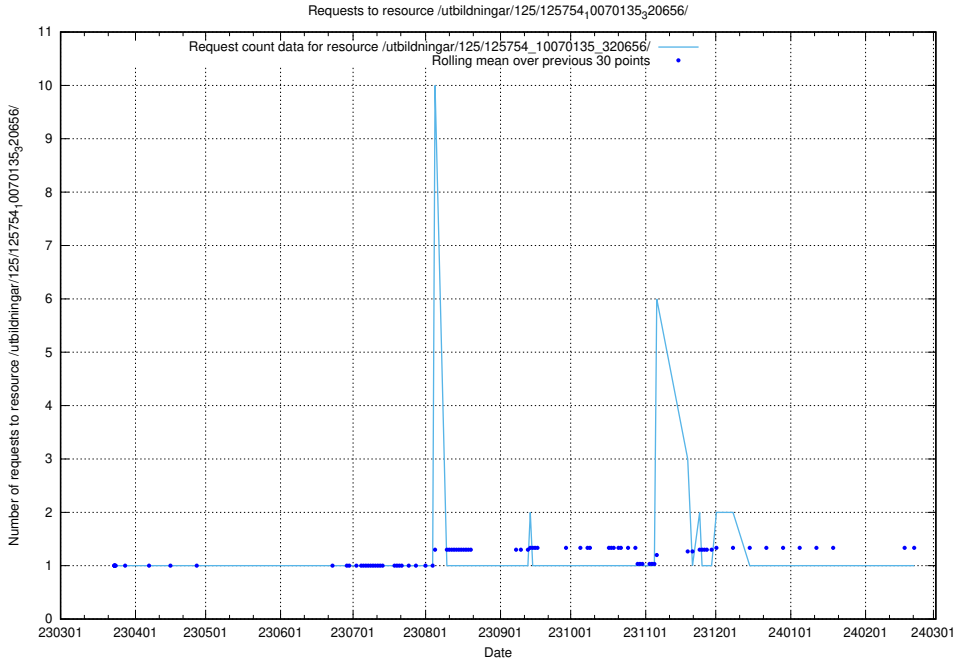

5.6156 Usage of /utbildningar/125/125754_10070135_320656/

Here, we count the number of requests to resource /utbildningar/125/125754_10070135_320656/.