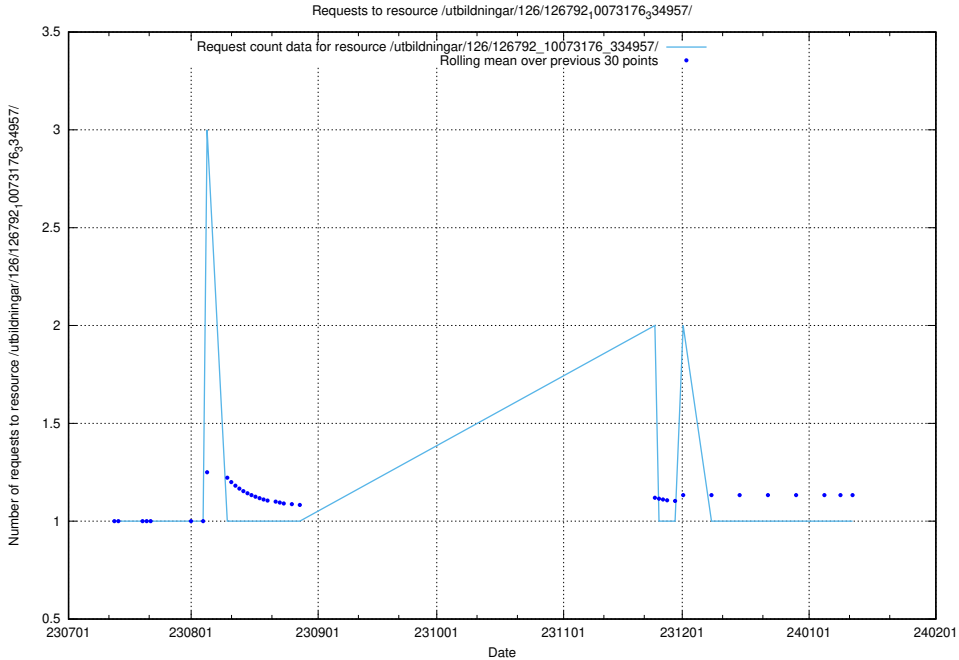

5.4839 Usage of /utbildningar/126/126792_10073176_334957/

Here, we count the number of requests to resource /utbildningar/126/126792_10073176_334957/.