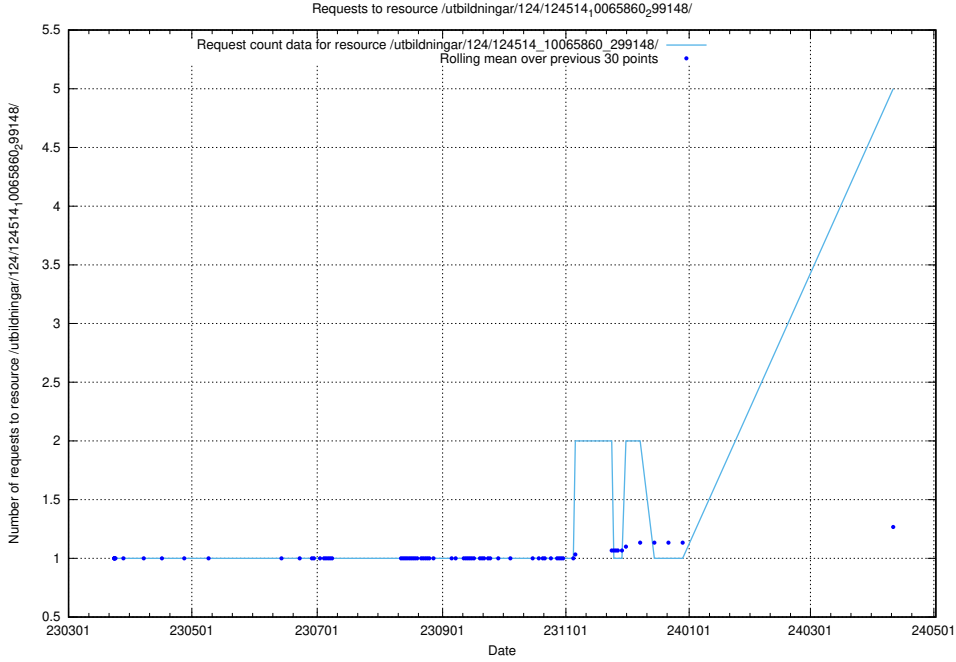

5.133 Usage of /utbildningar/124/124514_10065860_299148/

Here, we count the number of requests to resource /utbildningar/124/124514_10065860_299148/.