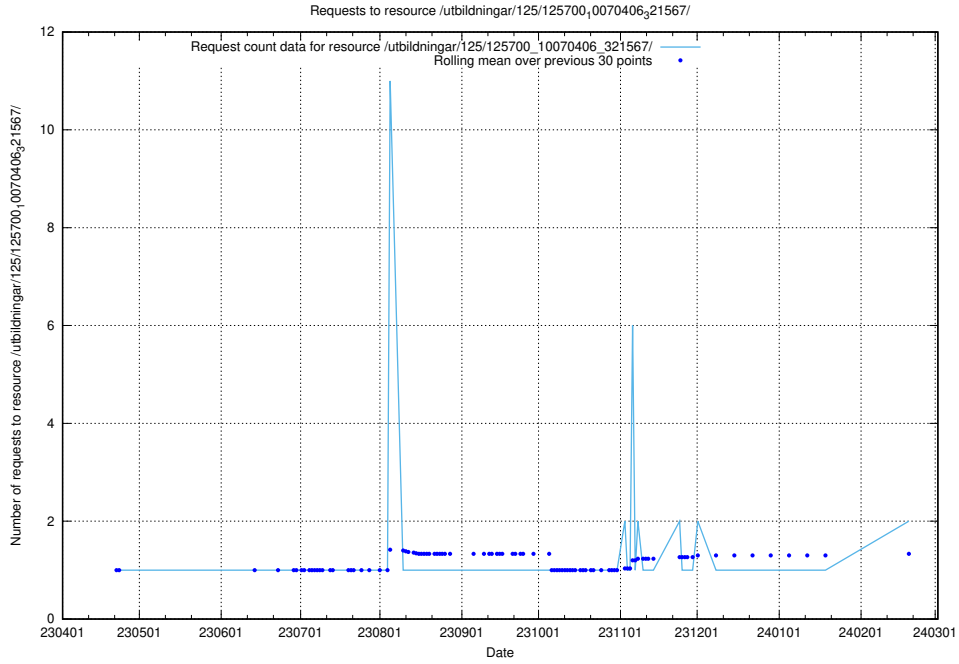

5.931 Usage of /utbildningar/125/125700_10070406_321567/

Here, we count the number of requests to resource /utbildningar/125/125700_10070406_321567/.