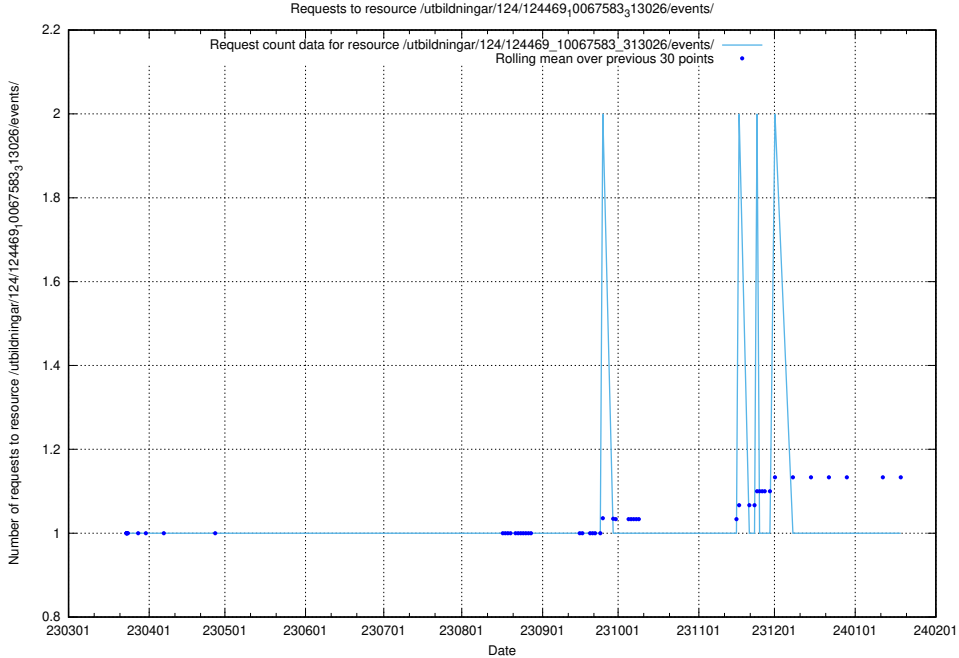

5.3044 Usage of /utbildningar/124/124469_10067583_313026/events/

Here, we count the number of requests to resource /utbildningar/124/124469_10067583_313026/events/