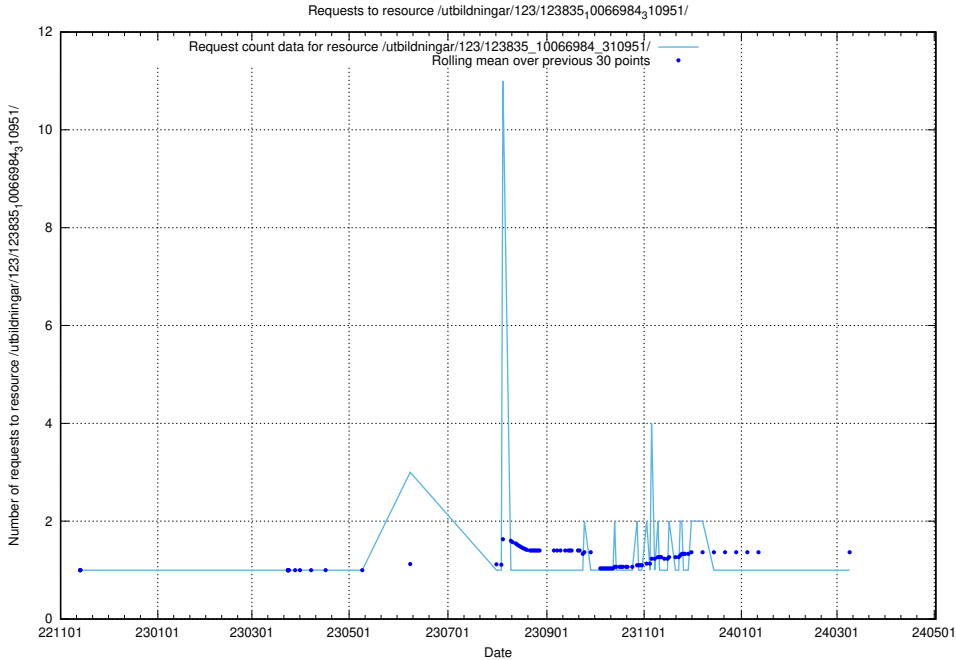

5.5626 Usage of /utbildningar/123/123835_10066984_310951/

Here, we count the number of requests to resource /utbildningar/123/123835_10066984_310951/.