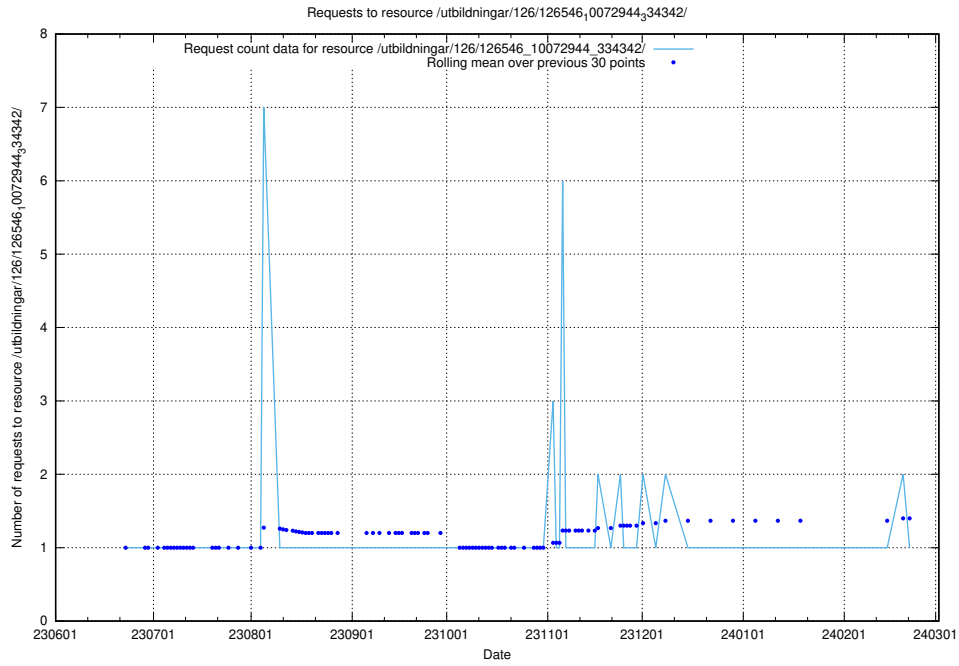

5.5375 Usage of /utbildningar/126/126546_10072944_334342/

Here, we count the number of requests to resource /utbildningar/126/126546_10072944_334342/.