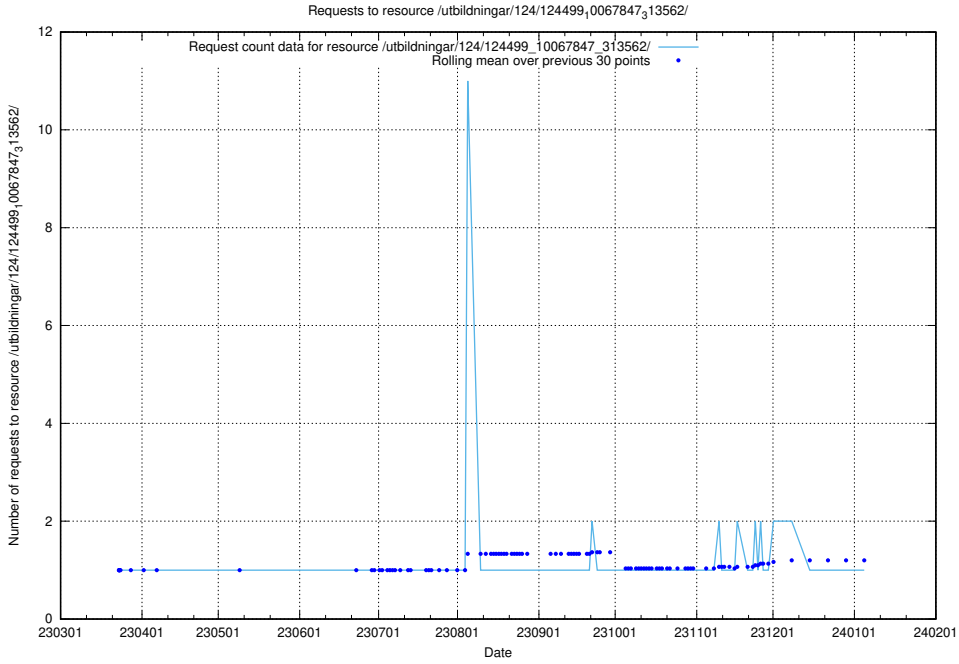

5.2175 Usage of /utbildningar/124/124499_10067847_313562/

Here, we count the number of requests to resource /utbildningar/124/124499_10067847_313562/.