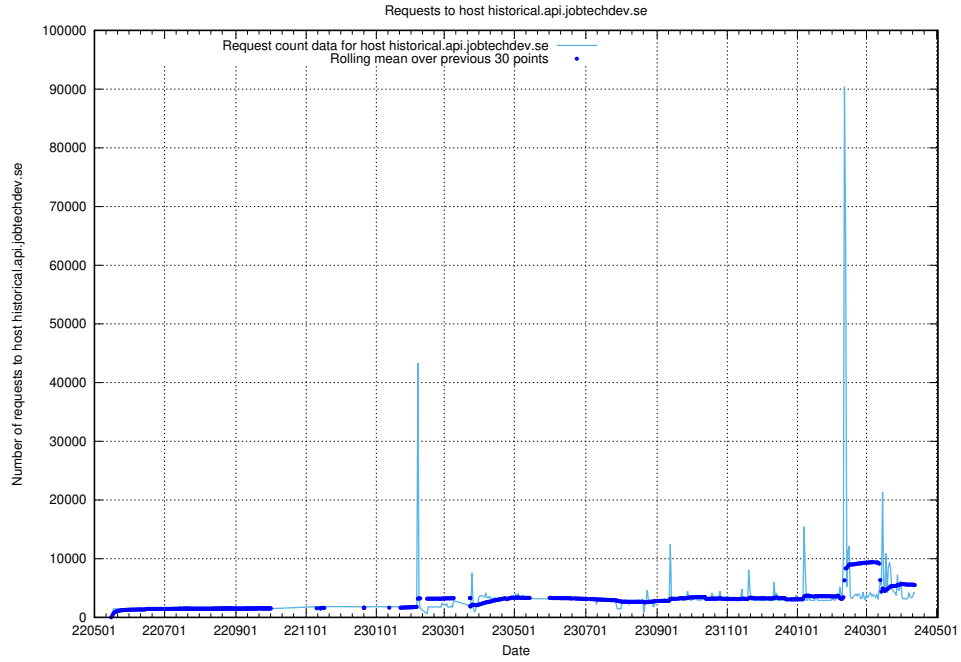

7.14 Usage of `historical.api.jobtechdev.se`

Here, we count the number of requests to host `historical.api.jobtechdev.se`.