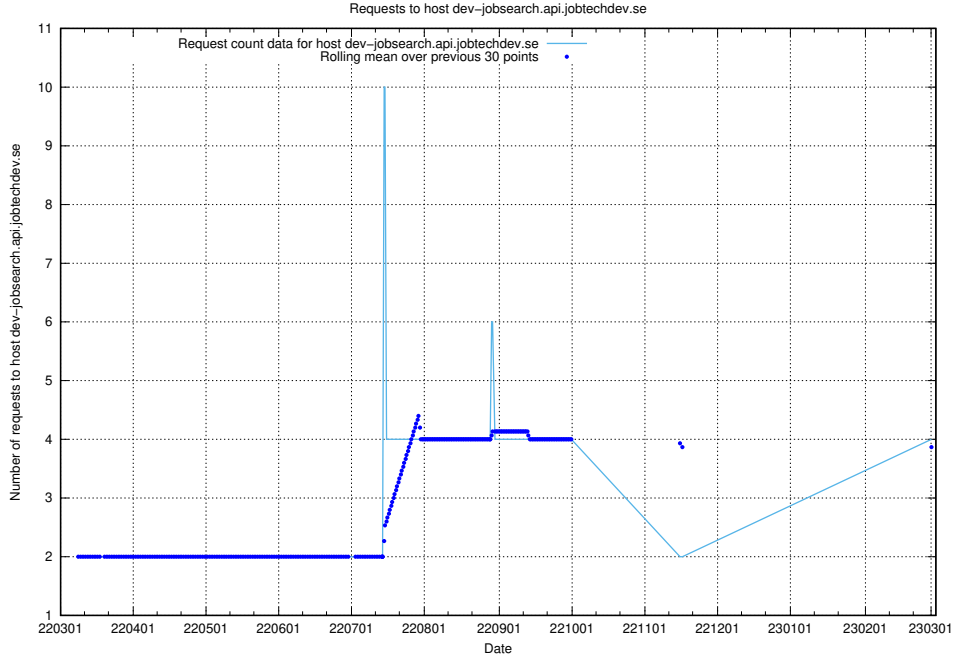

7.153 Usage of dev-jobsearch.api.jobtechdev.se

Here, we count the number of requests to host dev-jobsearch.api.jobtechdev.se.