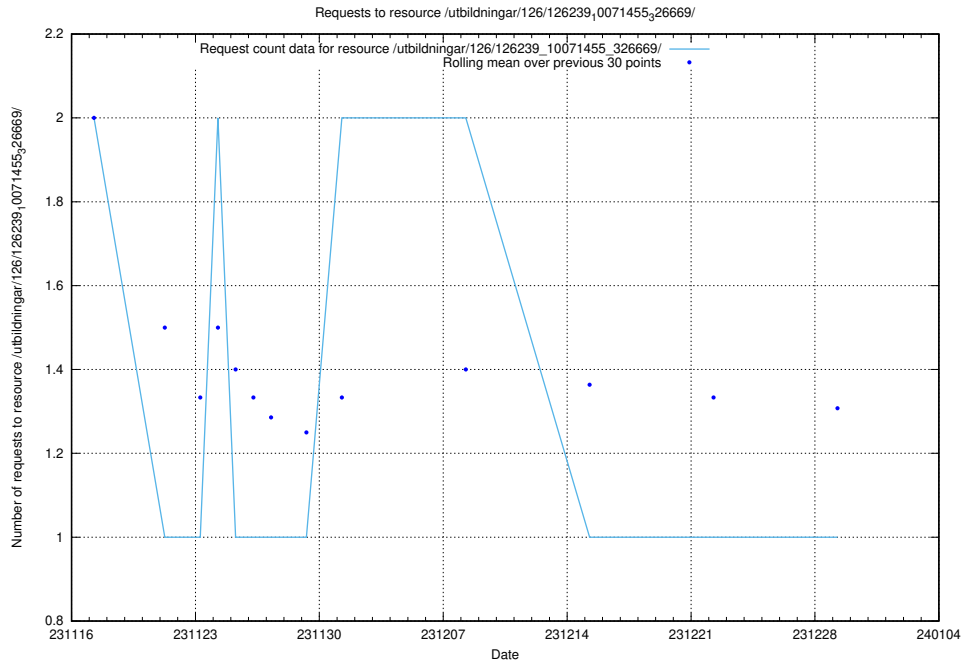

5.3828 Usage of /utbildningar/126/126239_10071455_326669/

Here, we count the number of requests to resource /utbildningar/126/126239_10071455_326669/.