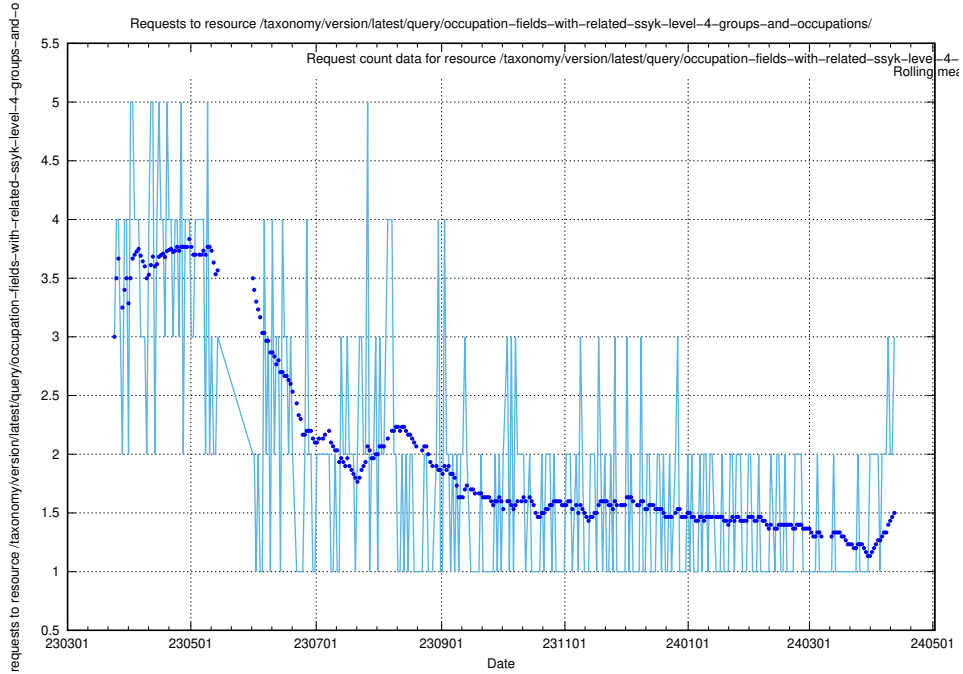

5.461 Usage of /taxonomy/version/latest/query/occupation-fields-with-related-ssyk-level-4-groups-and-occupations/

Here, we count the number of requests to resource /taxonomy/version/latest/query/occupation-fields-with-related-ssyk-level-4-groups-and-occupations/.