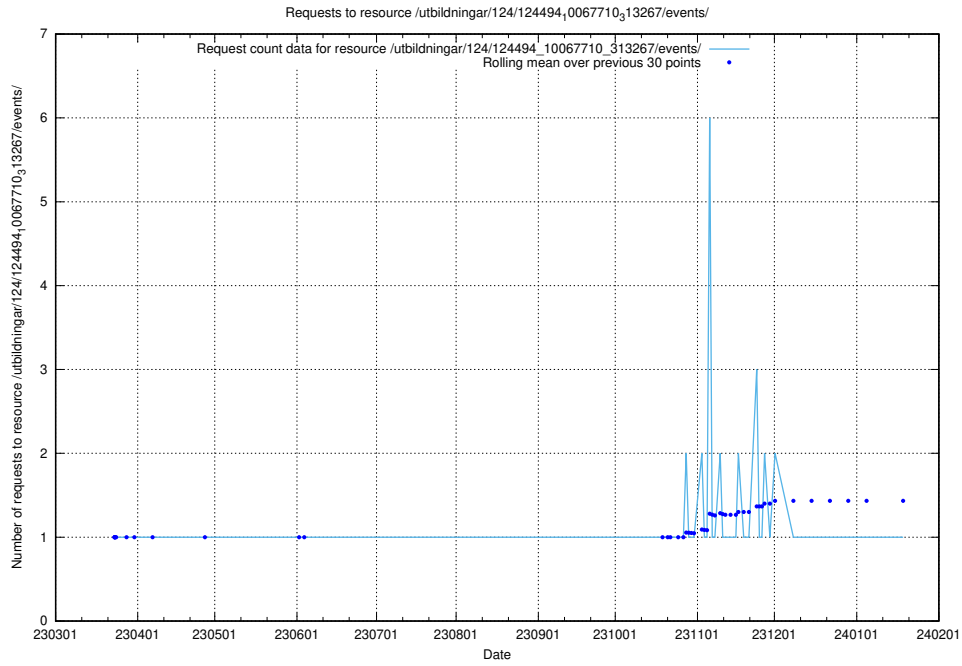

5.2506 Usage of /utbildningar/124/124494_10067710_313267/events/

Here, we count the number of requests to resource /utbildningar/124/124494_10067710_313267/events/