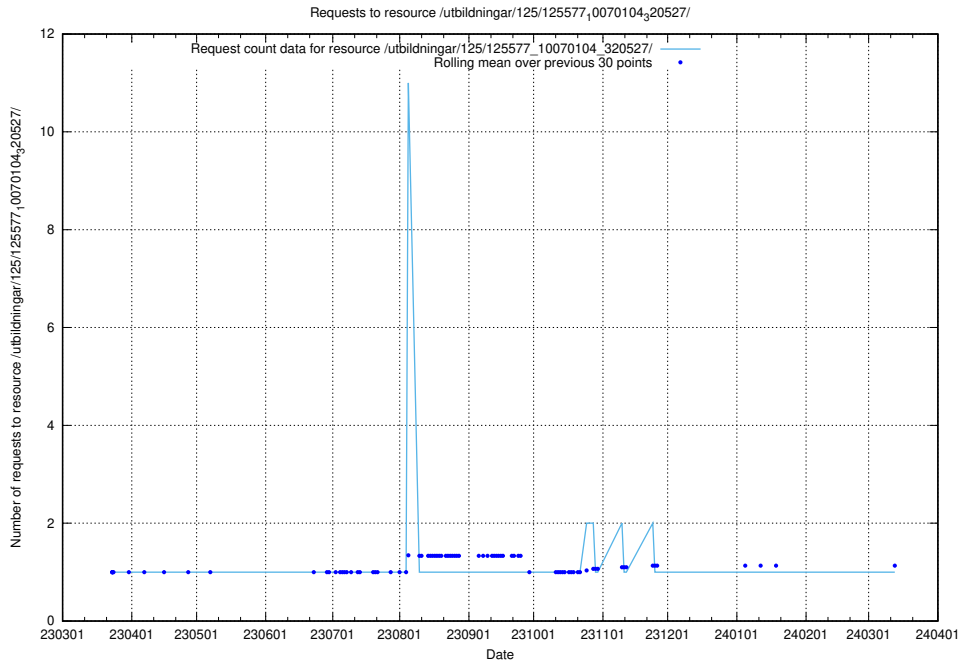

5.1131 Usage of /utbildningar/125/125577_10070104_320527/

Here, we count the number of requests to resource /utbildningar/125/125577_10070104_320527/.