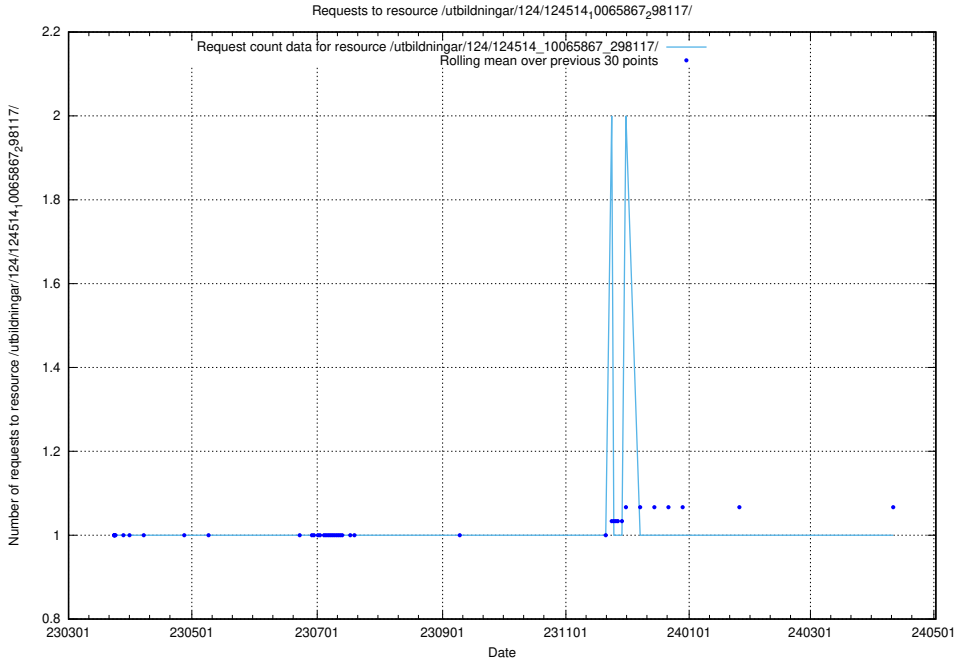

5.1777 Usage of /utbildningar/124/124514_10065867_298117/

Here, we count the number of requests to resource /utbildningar/124/124514_10065867_298117/.