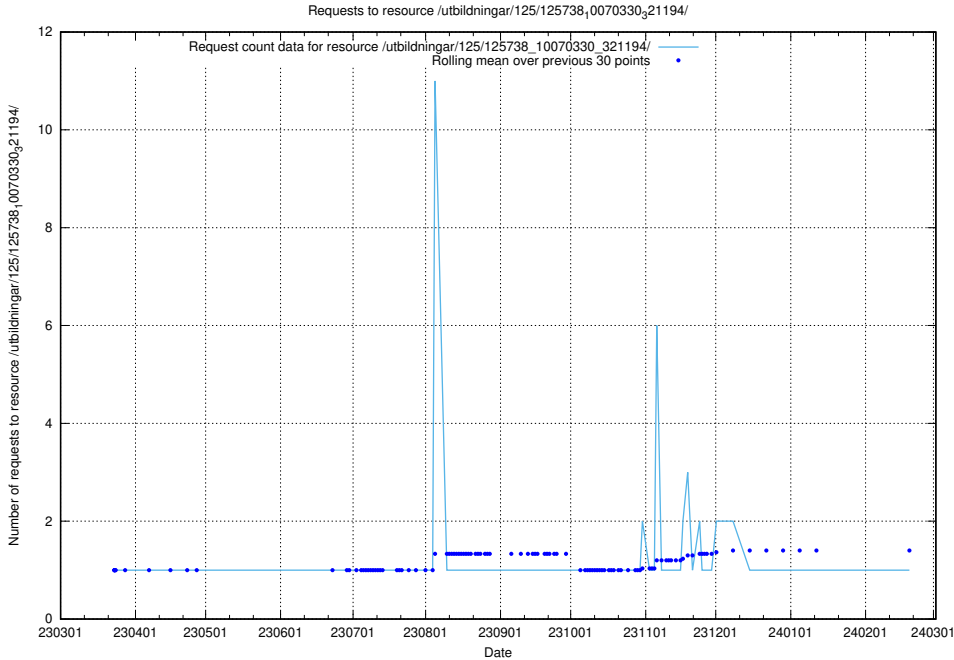

5.1047 Usage of /utbildningar/125/125738_10070330_321194/

Here, we count the number of requests to resource /utbildningar/125/125738_10070330_321194/.