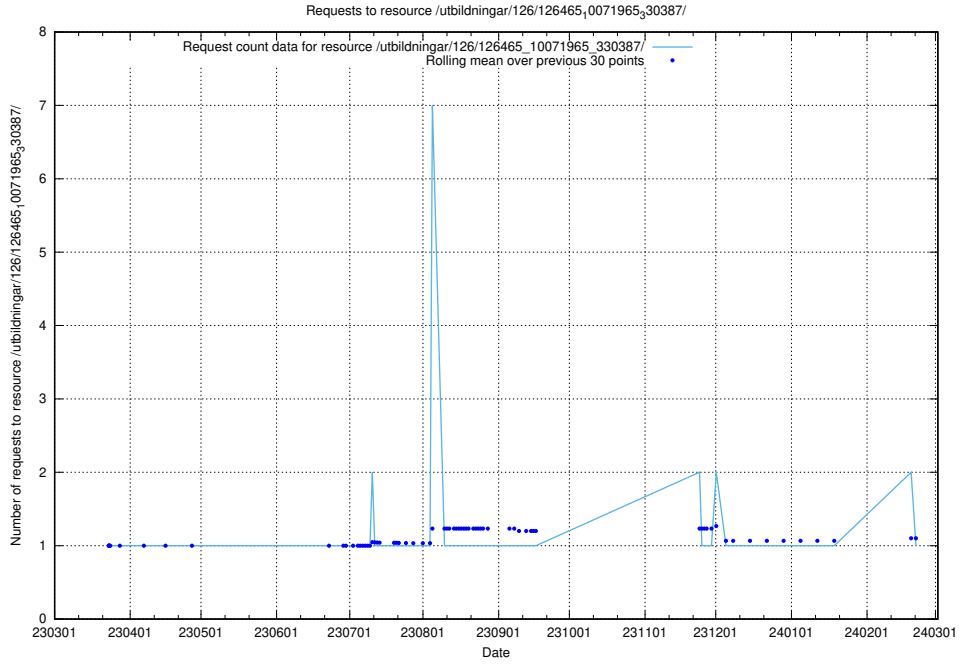

5.6112 Usage of /utbildningar/126/126465_10071965_330387/

Here, we count the number of requests to resource /utbildningar/126/126465_10071965_330387/.