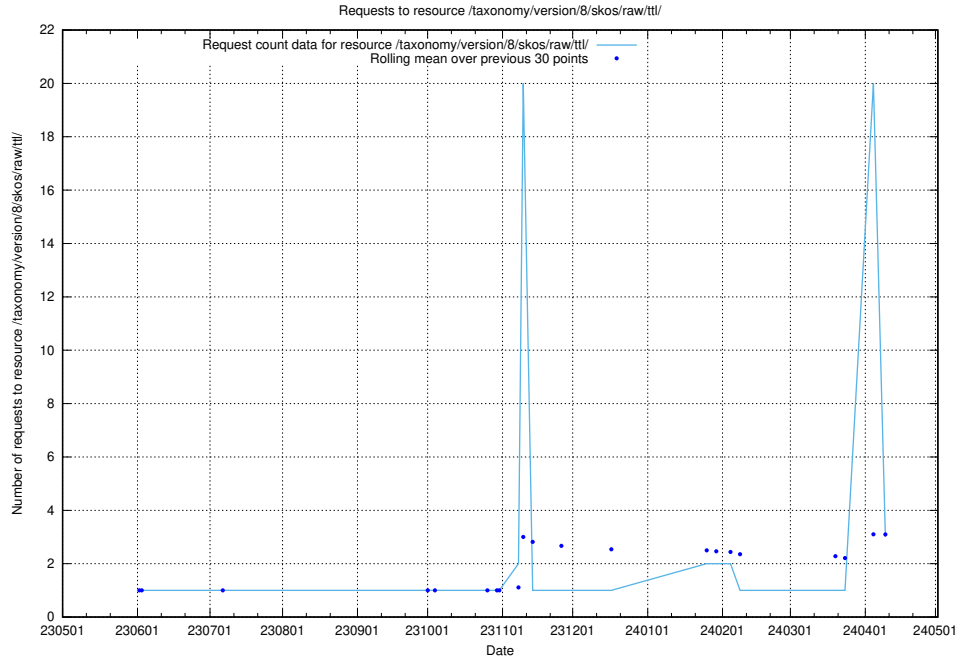

5.435 Usage of /taxonomy/version/8/skos/raw/ttl/

Here, we count the number of requests to resource /taxonomy/version/8/skos/raw/ttl/.