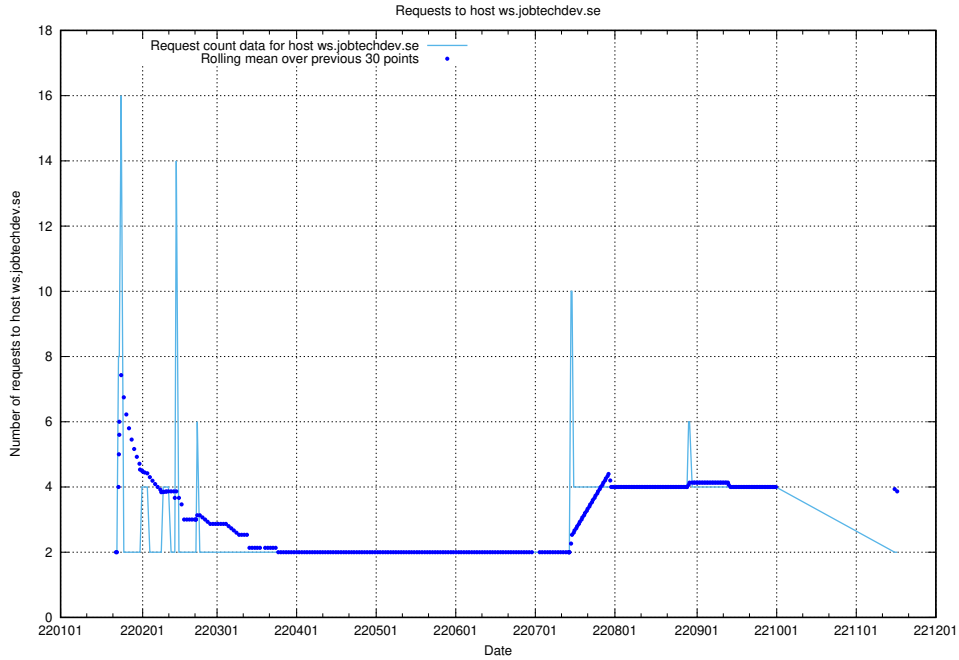

7.578 Usage of ws.jobtechdev.se

Here, we count the number of requests to host ws.jobtechdev.se.