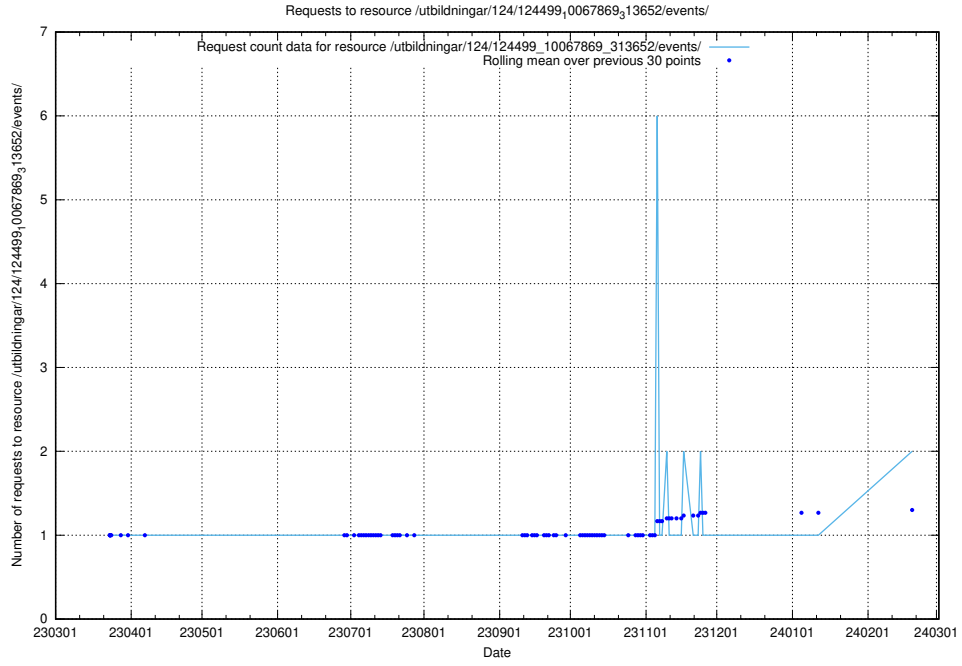

5.587 Usage of /utbildningar/124/124499_10067869_313652/events/

Here, we count the number of requests to resource /utbildningar/124/124499_10067869_313652/events/