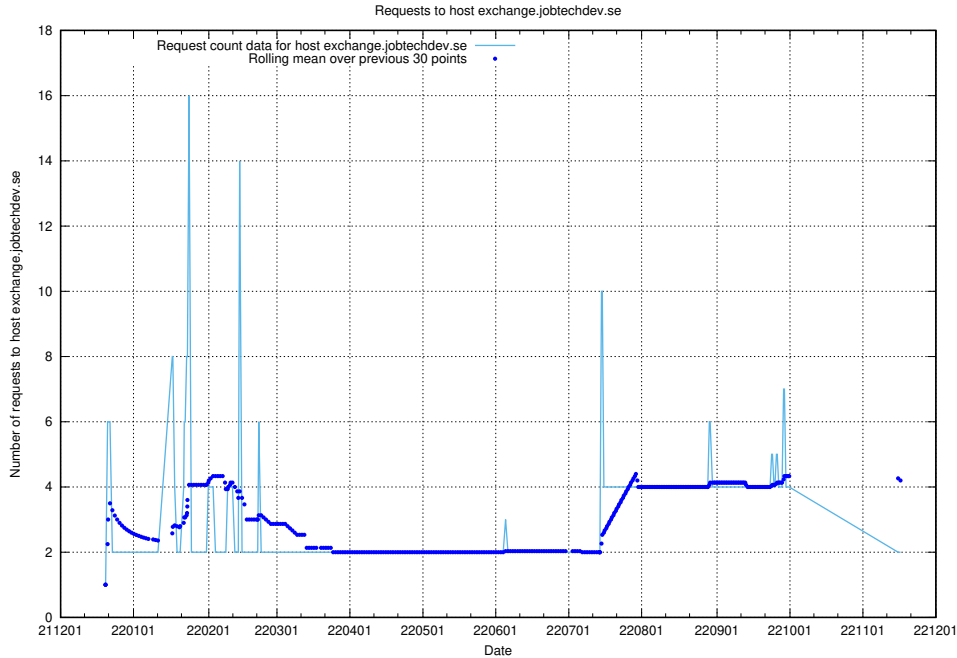

7.376 Usage of mail01.jobtechdev.se

Here, we count the number of requests to host mail01.jobtechdev.se.

7.377 Usage of exchange.jobtechdev.se

Here, we count the number of requests to host exchange.jobtechdev.se.