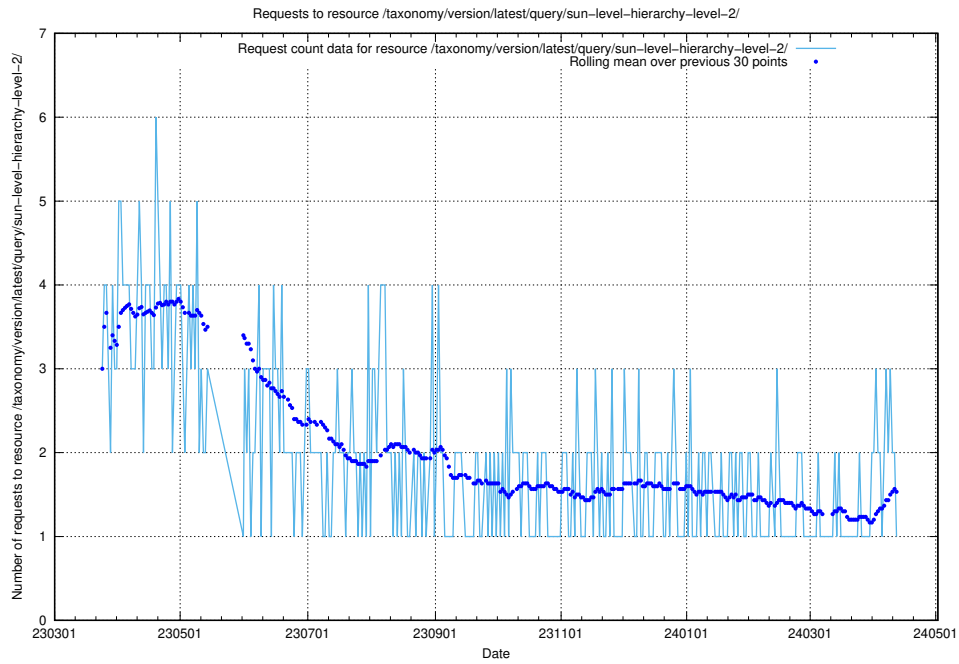

5.5809 Usage of /taxonomy/version/latest/query/sun-level-hierarchy-level-2/

Here, we count the number of requests to resource /taxonomy/version/latest/query/sun-level-hierarchy-level-2/.