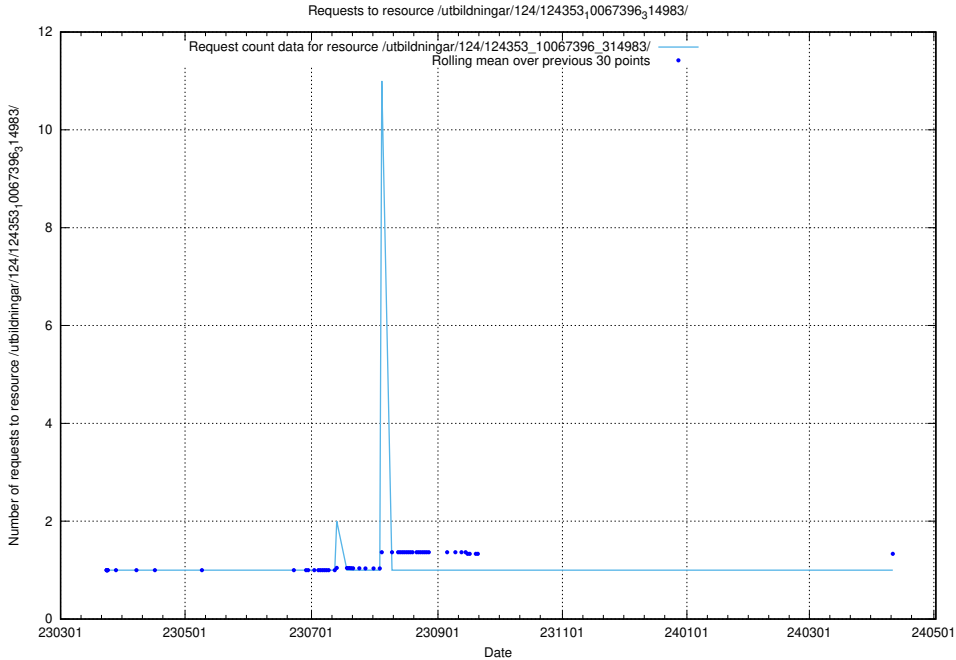

5.3680 Usage of /utbildningar/124/124353_10067396_314983/

Here, we count the number of requests to resource /utbildningar/124/124353_10067396_314983/.

5.3681 Usage of /taxonomy/version/4/query/all-concepts/