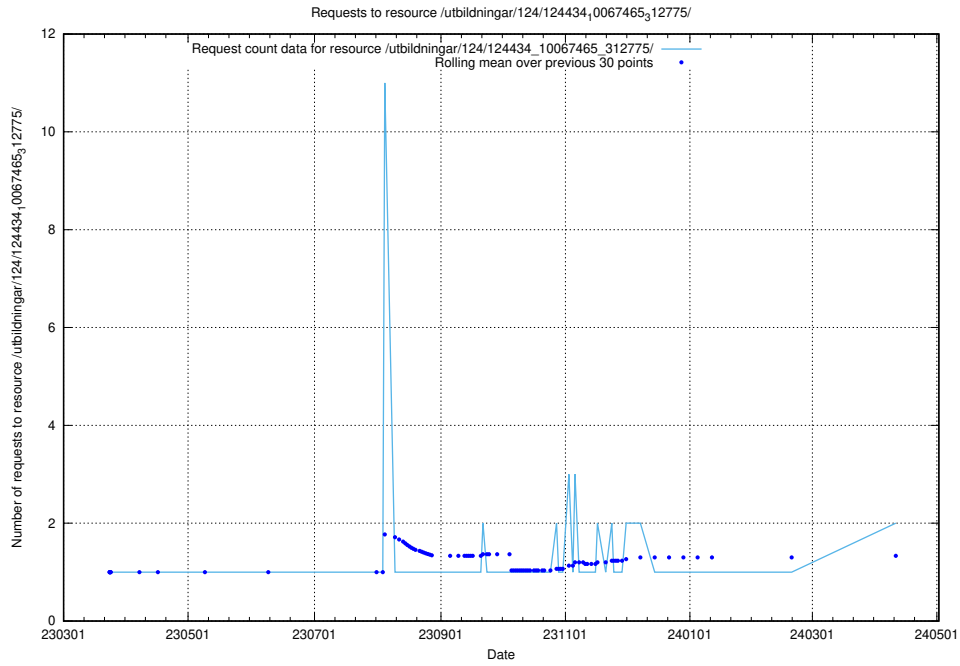

5.694 Usage of /utbildningar/124/124434_10067465_312775/

Here, we count the number of requests to resource /utbildningar/124/124434_10067465_312775/.