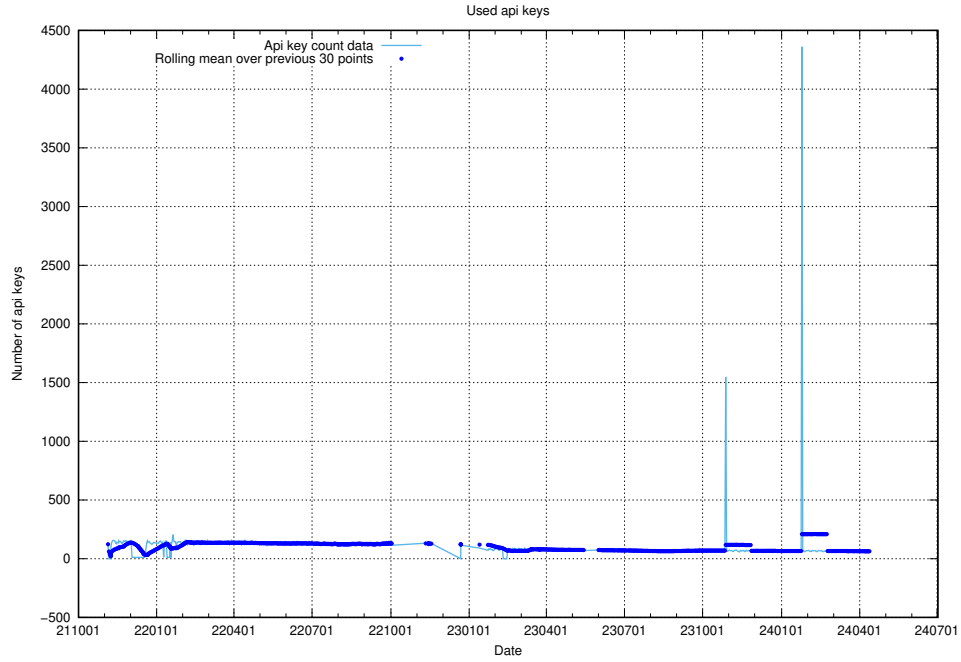

8.3 Number of used api keys

Here we extract the number of keys that were used for at least one request.