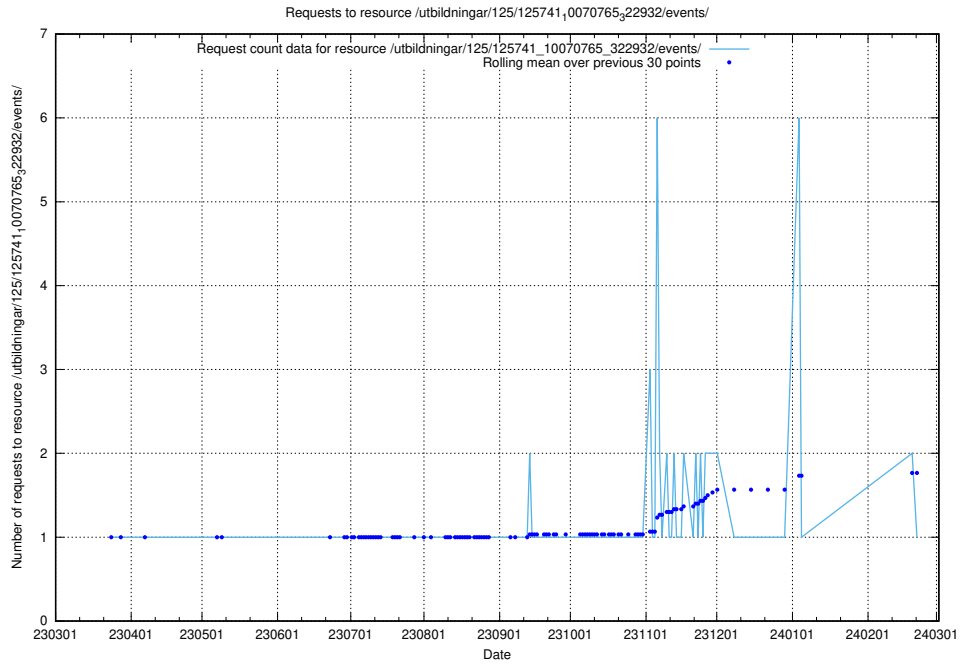

5.5932 Usage of /utbildningar/125/125741_10070765_322932/events/

Here, we count the number of requests to resource /utbildningar/125/125741_10070765_322932/events/