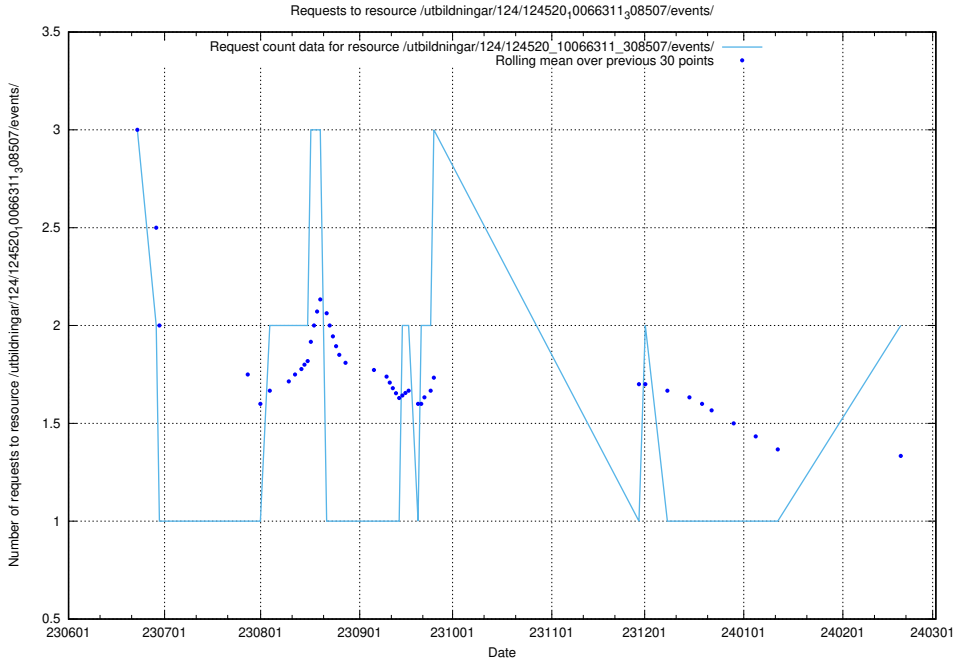

5.869 Usage of /utbildningar/124/124520_10066311_308507/events/

Here, we count the number of requests to resource /utbildningar/124/124520_10066311_308507/events/