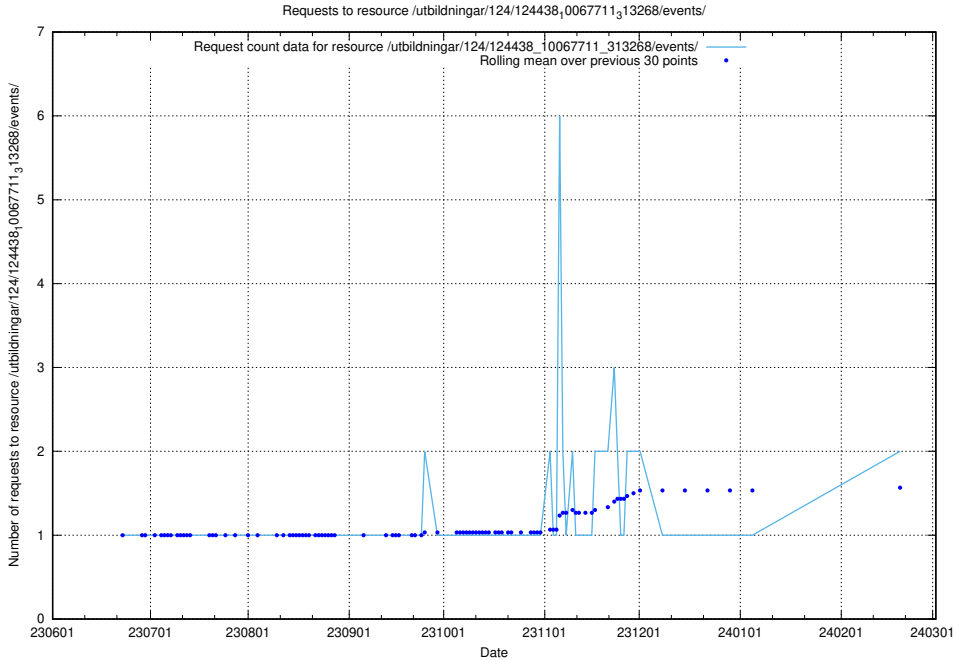

5.768 Usage of /utbildningar/124/124438_10067711_313268/events/

Here, we count the number of requests to resource /utbildningar/124/124438_10067711_313268/events/