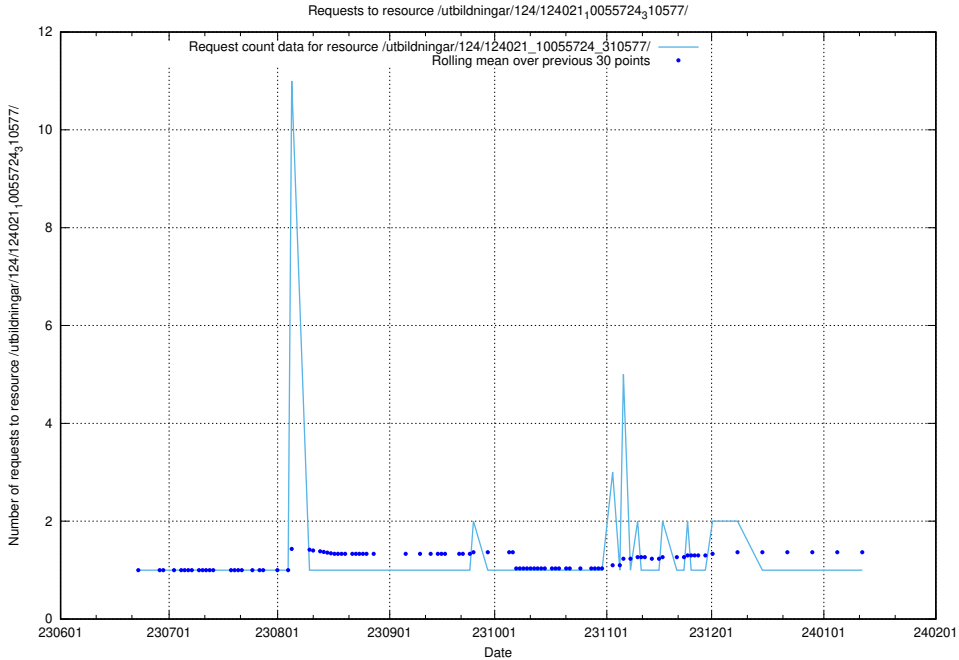

5.5509 Usage of /utbildningar/124/124021_10055724_310577/

Here, we count the number of requests to resource /utbildningar/124/124021_10055724_310577/.