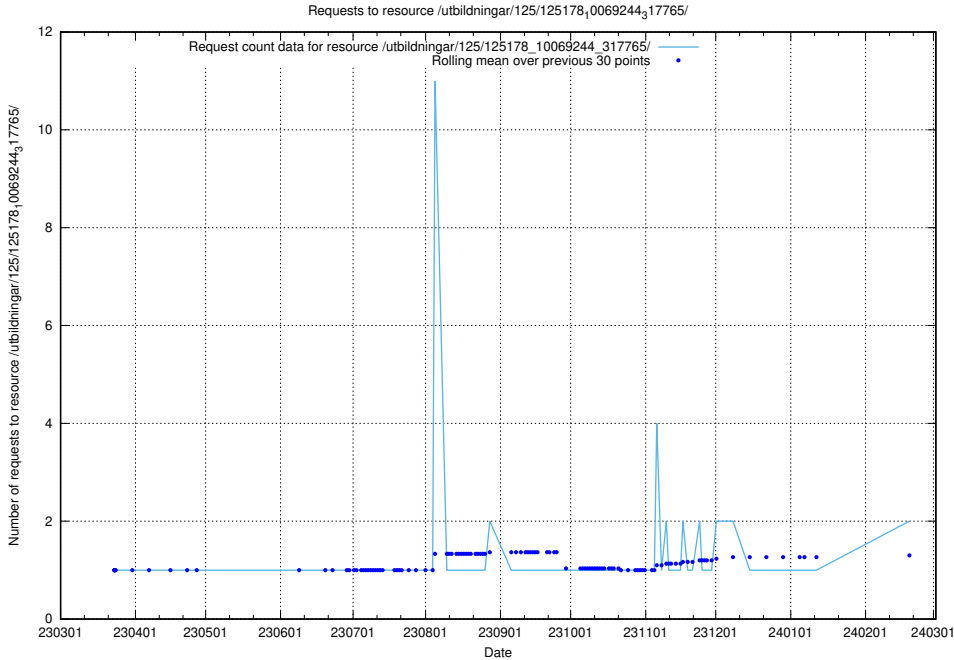

5.388 Usage of /utbildningar/125/125178_10069244_317765/

Here, we count the number of requests to resource /utbildningar/125/125178_10069244_317765/.