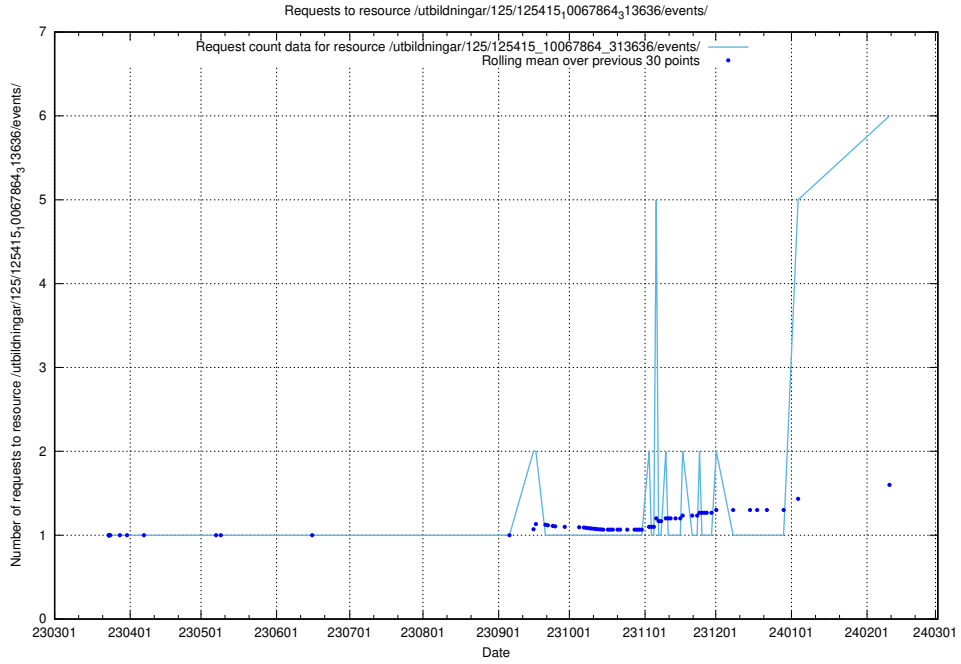

5.65 Usage of /utbildningar/125/125415_10067864_313636/events/

Here, we count the number of requests to resource /utbildningar/125/125415_10067864_313636/events/