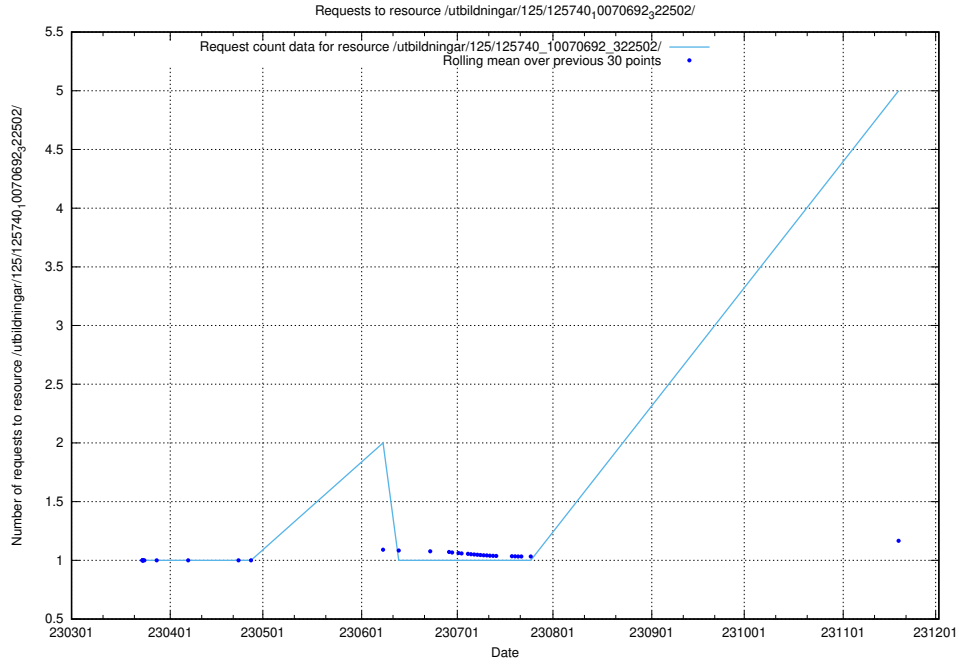

5.123 Usage of /utbildningar/125/125740_10070692_322502/

Here, we count the number of requests to resource /utbildningar/125/125740_10070692_322502/.