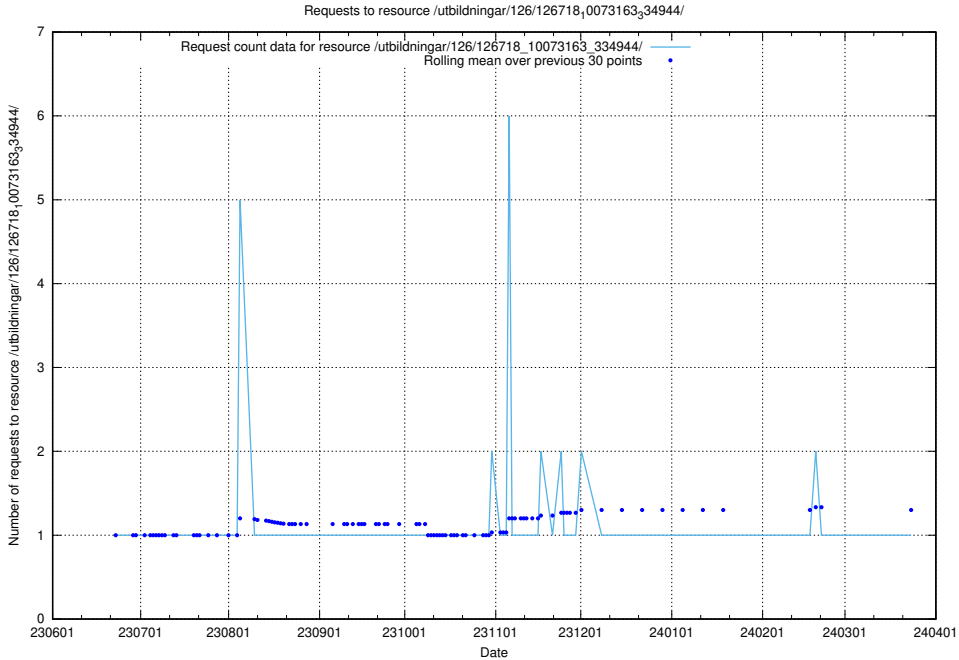

5.5287 Usage of /utbildningar/126/126718_10073163_334944/

Here, we count the number of requests to resource /utbildningar/126/126718_10073163_334944/.