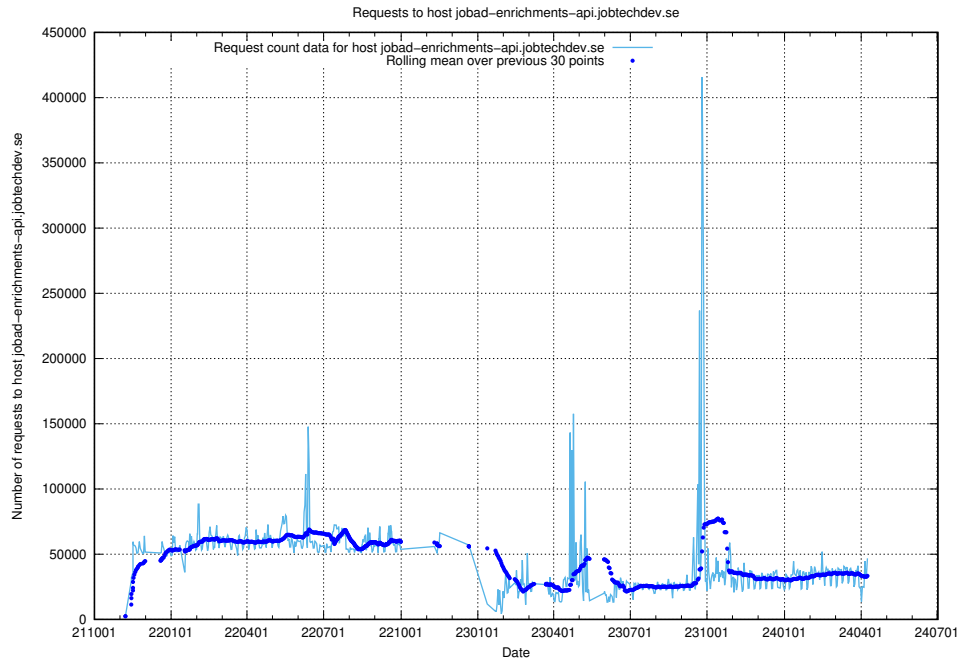

7.7 Usage of jobad-enrichments-api.jobtechdev.se

Here, we count the number of requests to host jobad-enrichments-api.jobtechdev.se.