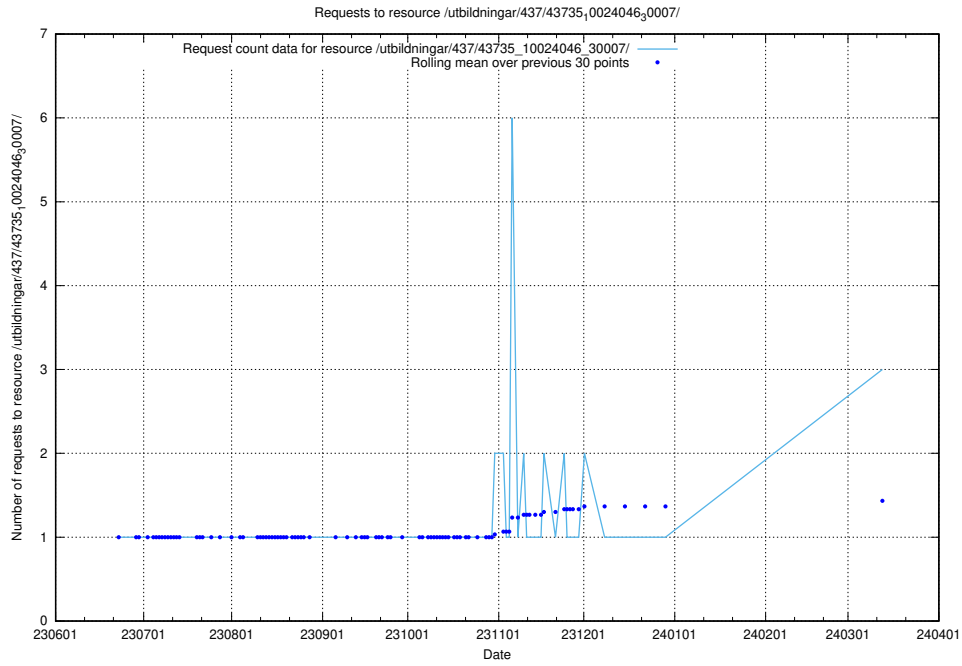

5.283 Usage of /utbildningar/437/43735_10024046_30007/

Here, we count the number of requests to resource /utbildningar/437/43735_10024046_30007/.