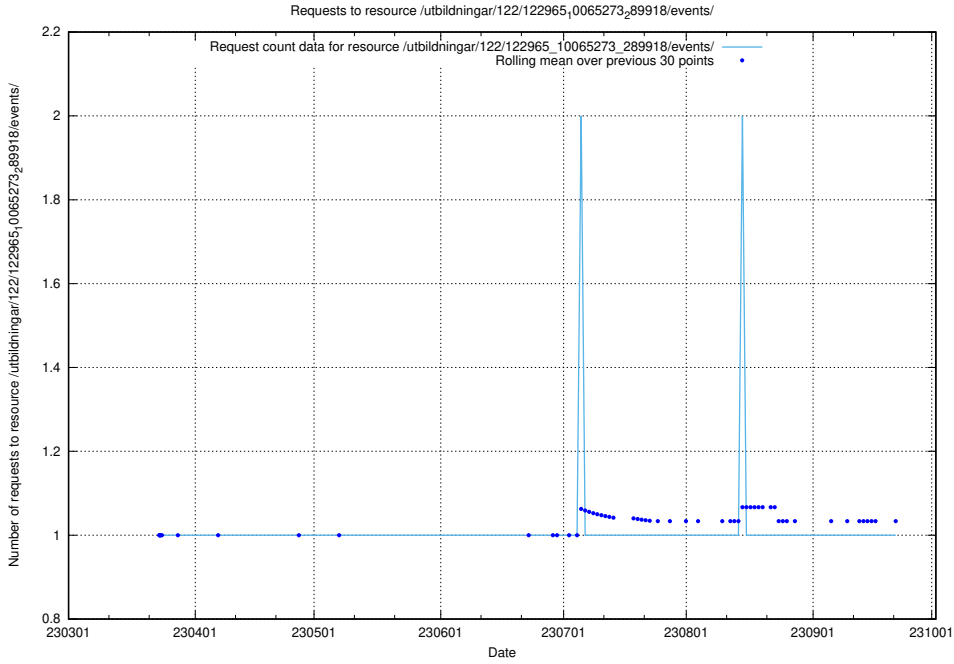

5.4805 Usage of /utbildningar/122/122965_10065273_289918/events/

Here, we count the number of requests to resource /utbildningar/122/122965_10065273_289918/events/