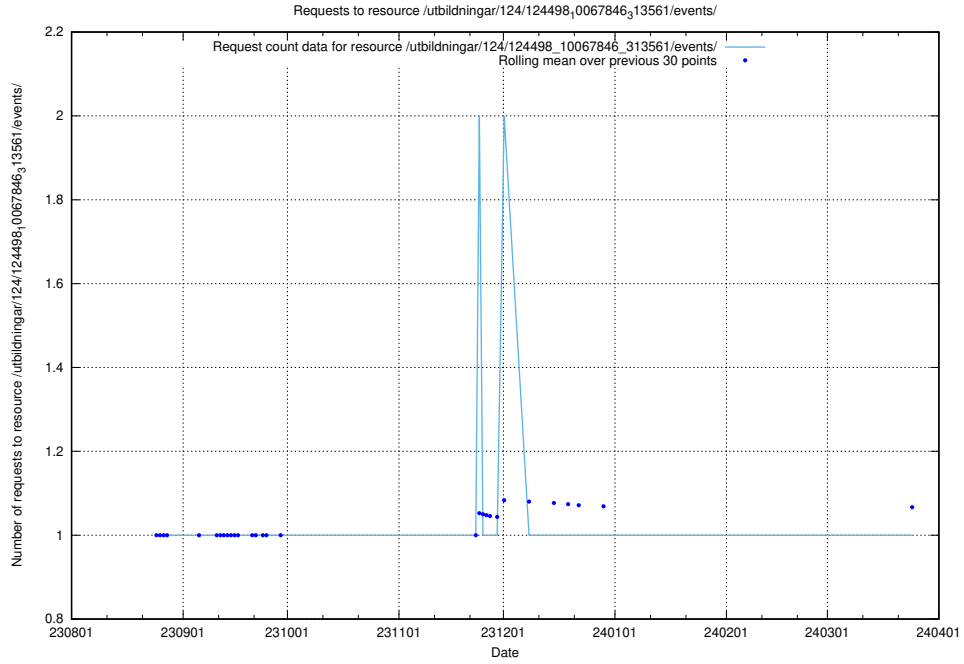

5.4397 Usage of /utbildningar/124/124498_10067846_313561/events/

Here, we count the number of requests to resource /utbildningar/124/124498_10067846_313561/events/