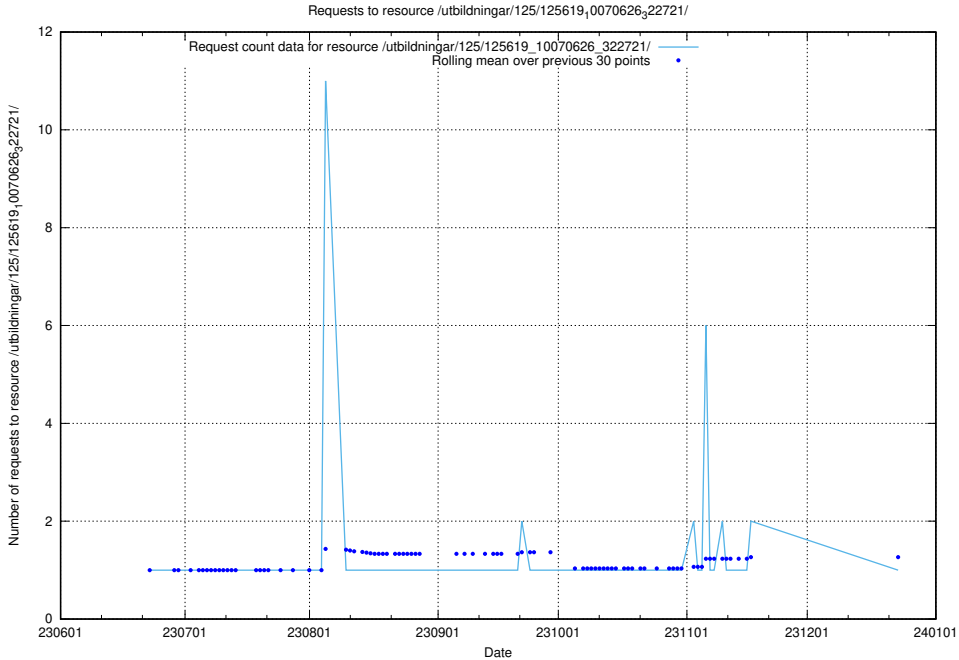

5.5390 Usage of /utbildningar/125/125619_10070626_322721/

Here, we count the number of requests to resource /utbildningar/125/125619_10070626_322721/.