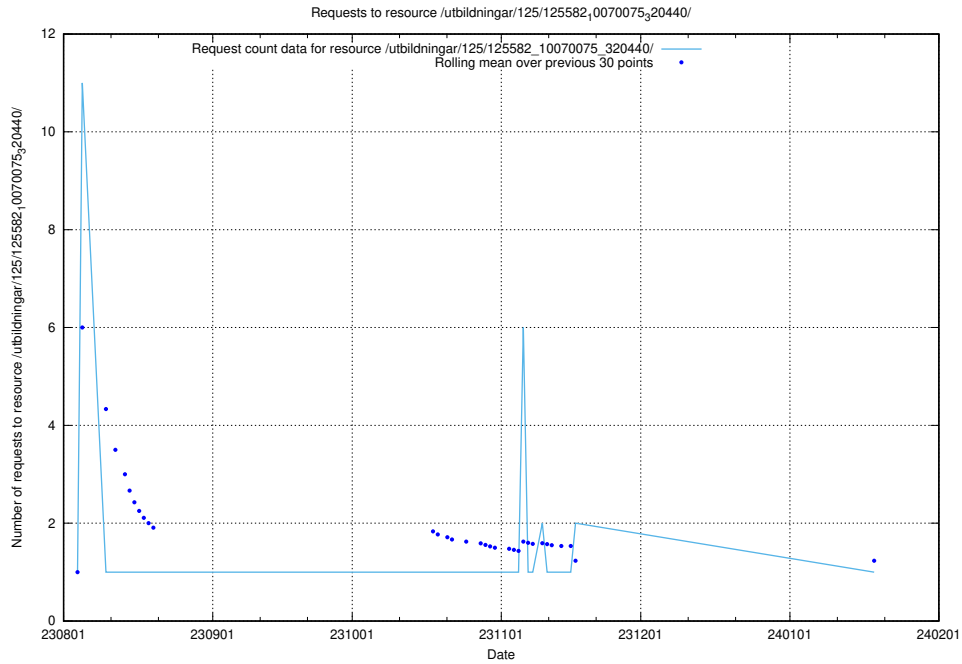

5.4557 Usage of /utbildningar/125/125582_10070075_320440/

Here, we count the number of requests to resource /utbildningar/125/125582_10070075_320440/.