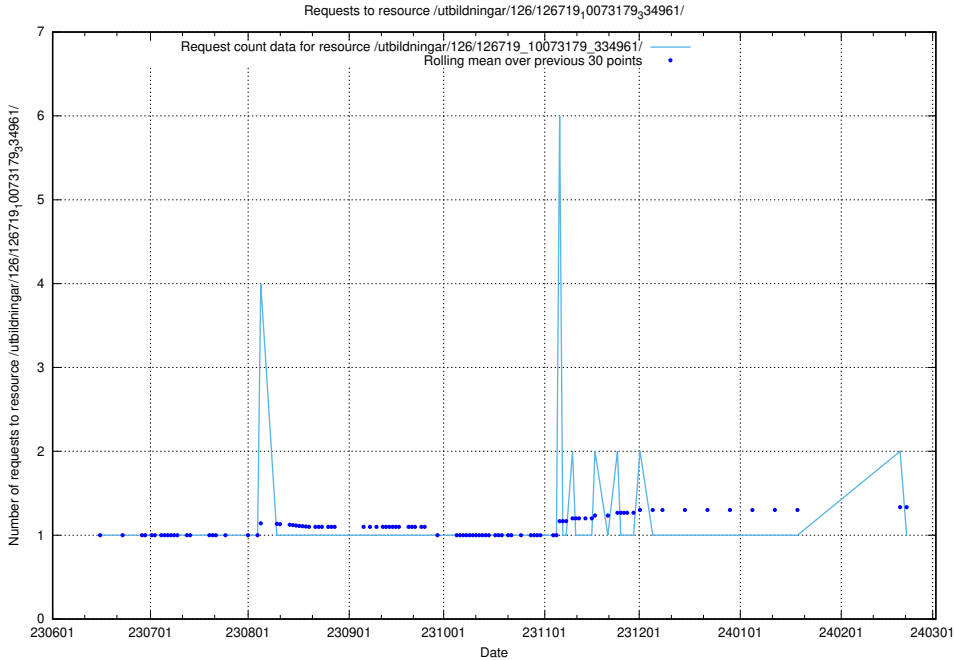

5.5559 Usage of /utbildningar/126/126719_10073179_334961/

Here, we count the number of requests to resource /utbildningar/126/126719_10073179_334961/.