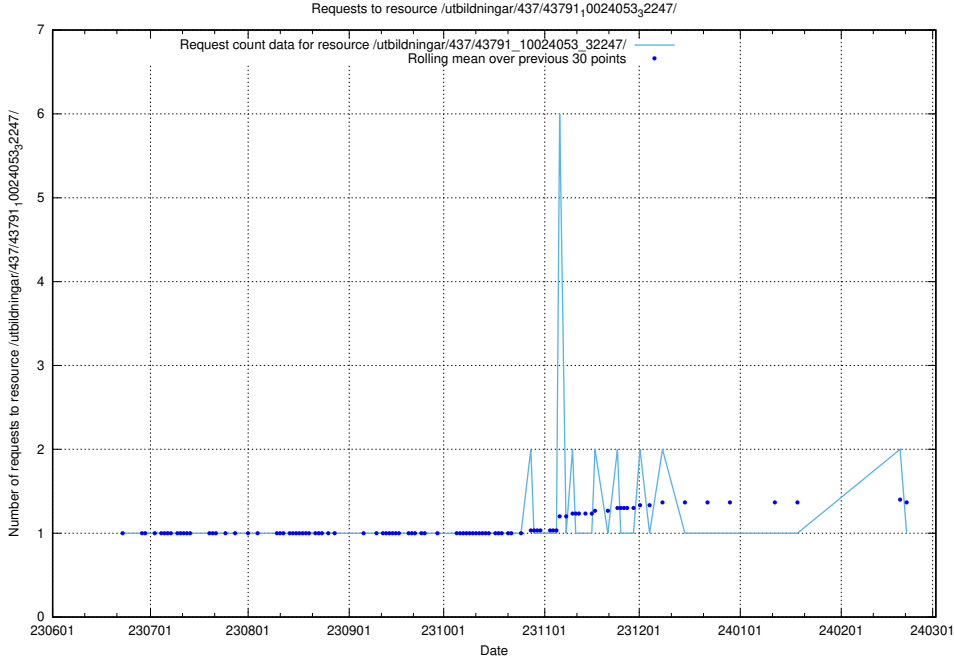

5.5243 Usage of /utbildningar/437/43791_10024053_32247/

Here, we count the number of requests to resource /utbildningar/437/43791_10024053_32247/.

5.5244 Usage of /utbildningar/437/43773_10023987_29948/events/