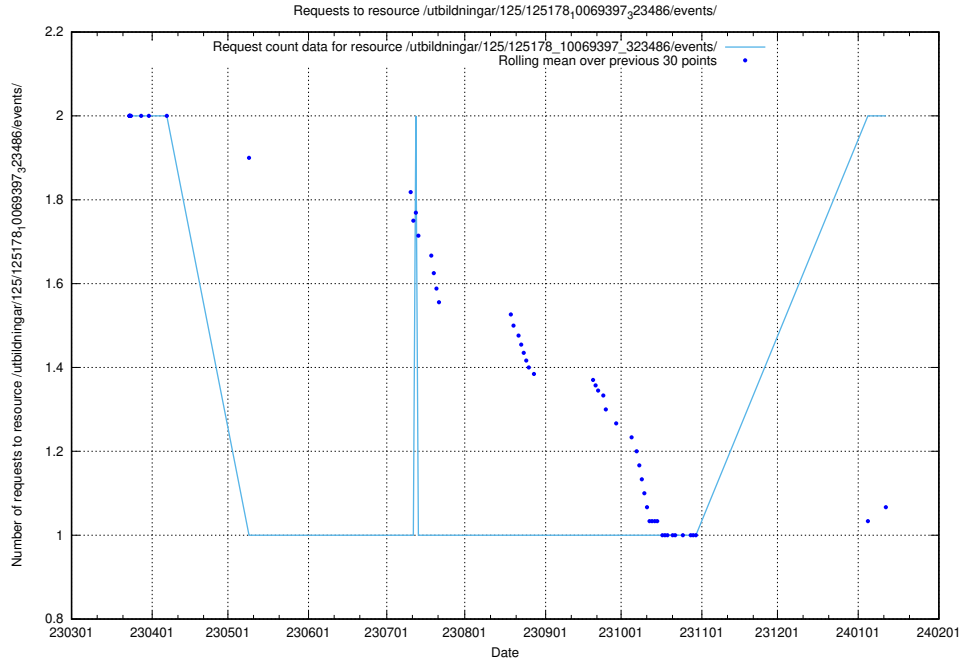

5.845 Usage of /utbildningar/125/125178_10069397_323486/events/

Here, we count the number of requests to resource /utbildningar/125/125178_10069397_323486/events/