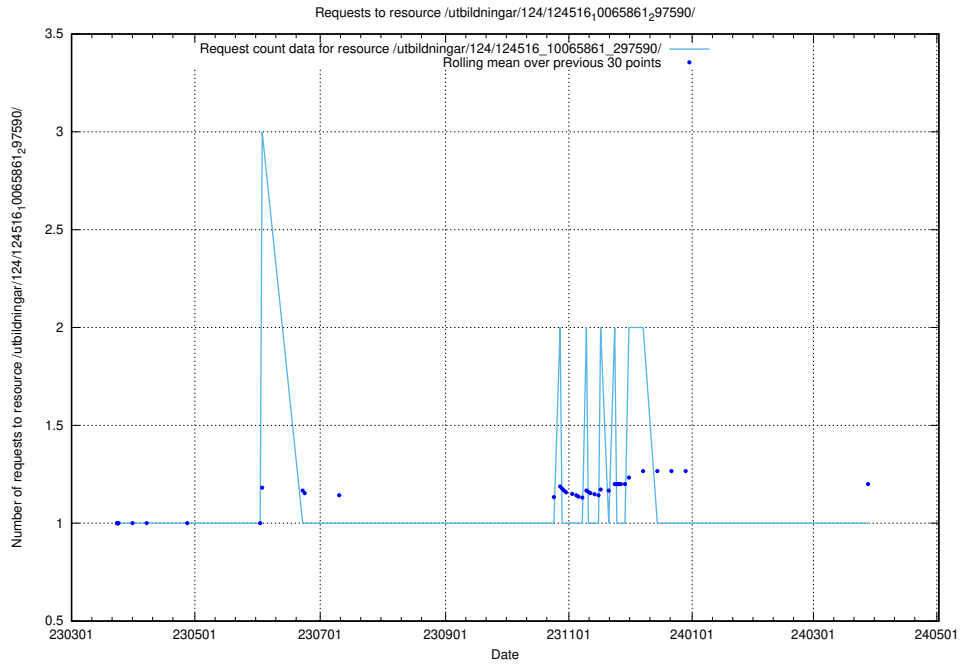

5.1206 Usage of /utbildningar/124/124516_10065861_297590/

Here, we count the number of requests to resource /utbildningar/124/124516_10065861_297590/.