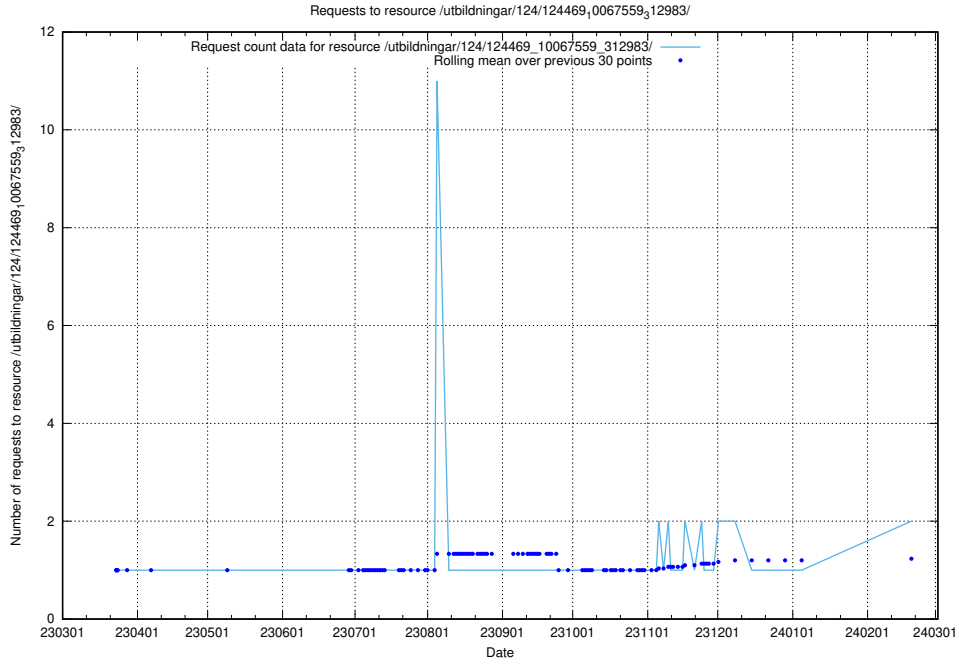

5.542 Usage of /utbildningar/124/124469_10067559_312983/

Here, we count the number of requests to resource /utbildningar/124/124469_10067559_312983/.