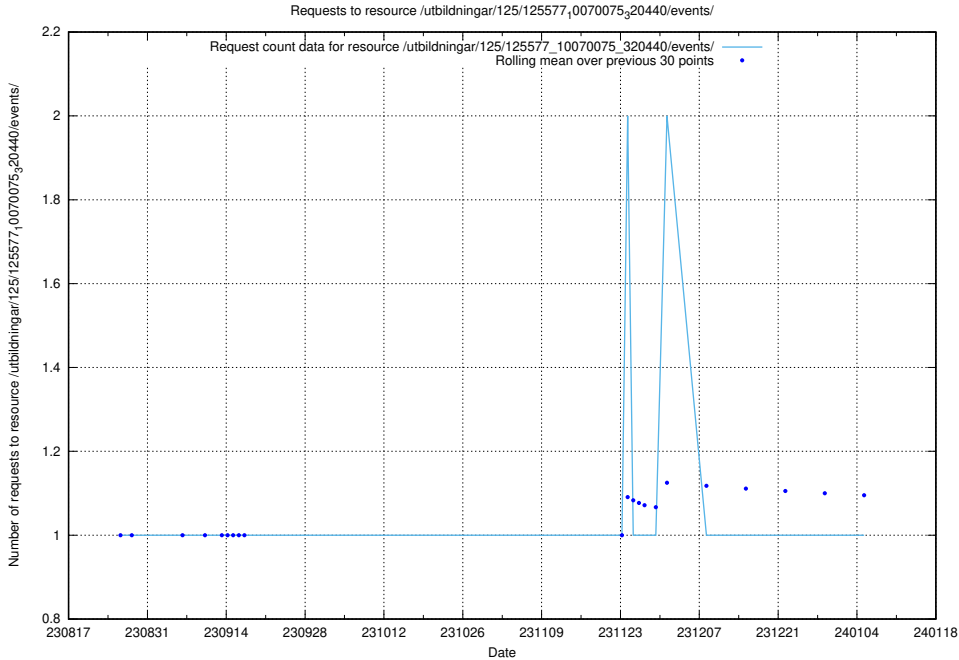

5.4386 Usage of /utbildningar/124/124860_10071099_324627/events/

Here, we count the number of requests to resource /utbildningar/124/124860_10071099_324627/events/

5.4387 Usage of /utbildningar/124/124855_10071083_324595/events/