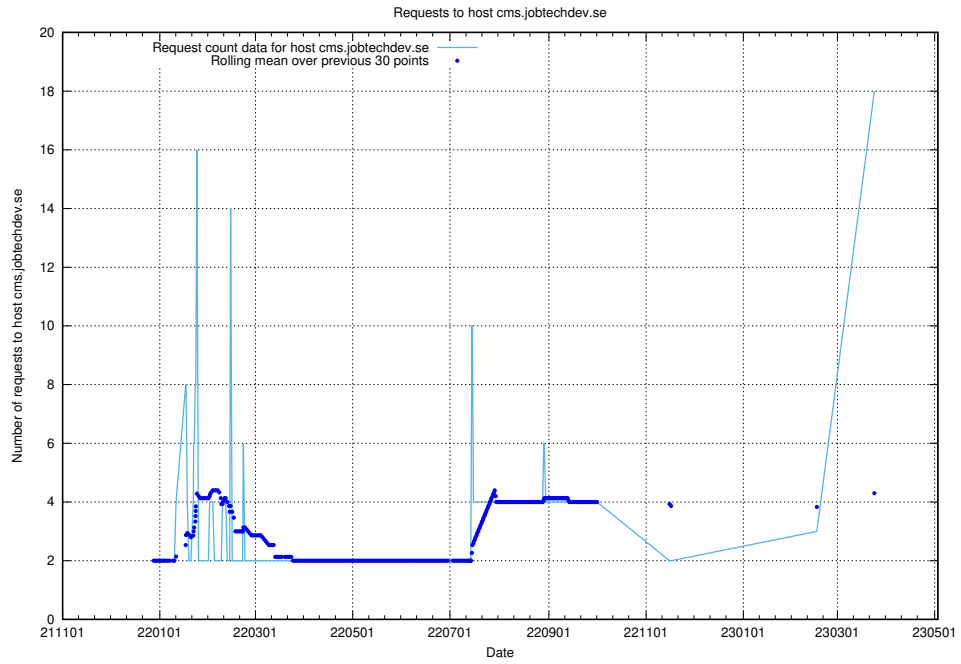

7.38 Usage of cms.jobtechdev.se

Here, we count the number of requests to host cms.jobtechdev.se.