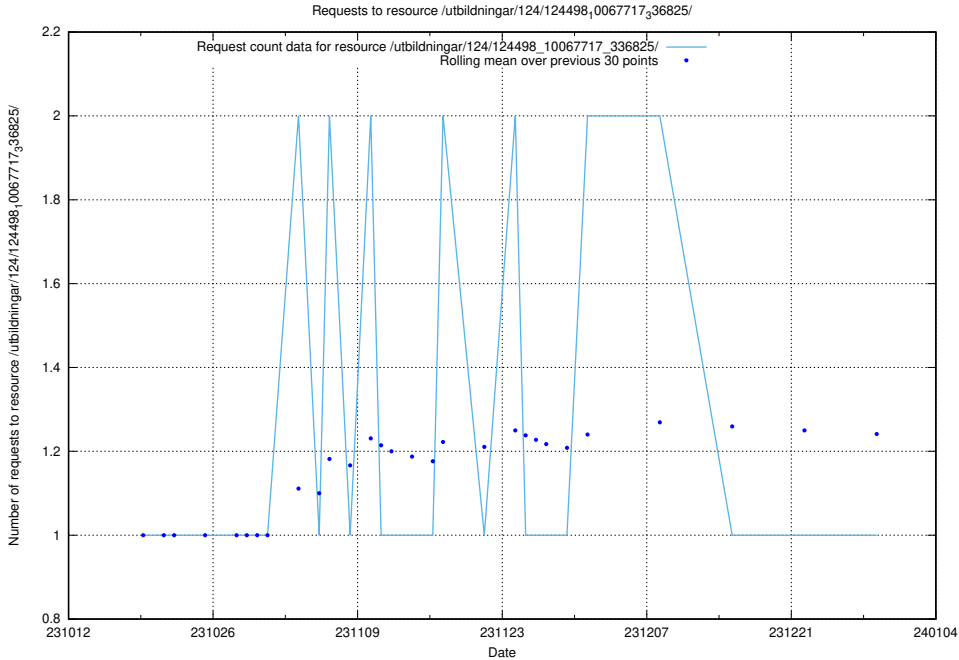

5.3937 Usage of /utbildningar/124/124498_10067717_336825/

Here, we count the number of requests to resource /utbildningar/124/124498_10067717_336825/.