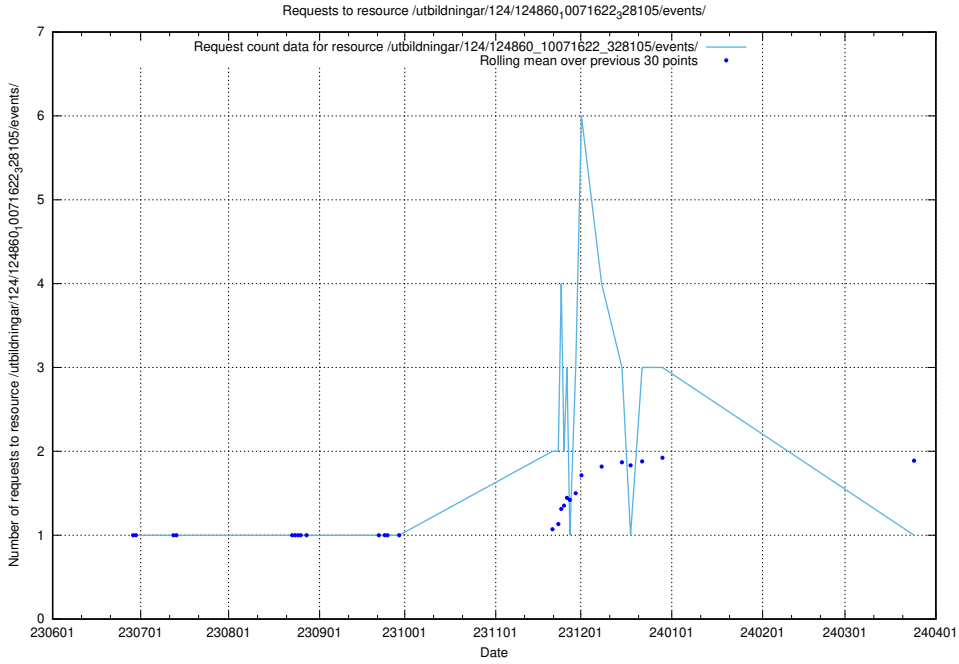

5.5156 Usage of /utbildningar/124/124860_10071622_328105/events/

Here, we count the number of requests to resource /utbildningar/124/124860_10071622_328105/events/