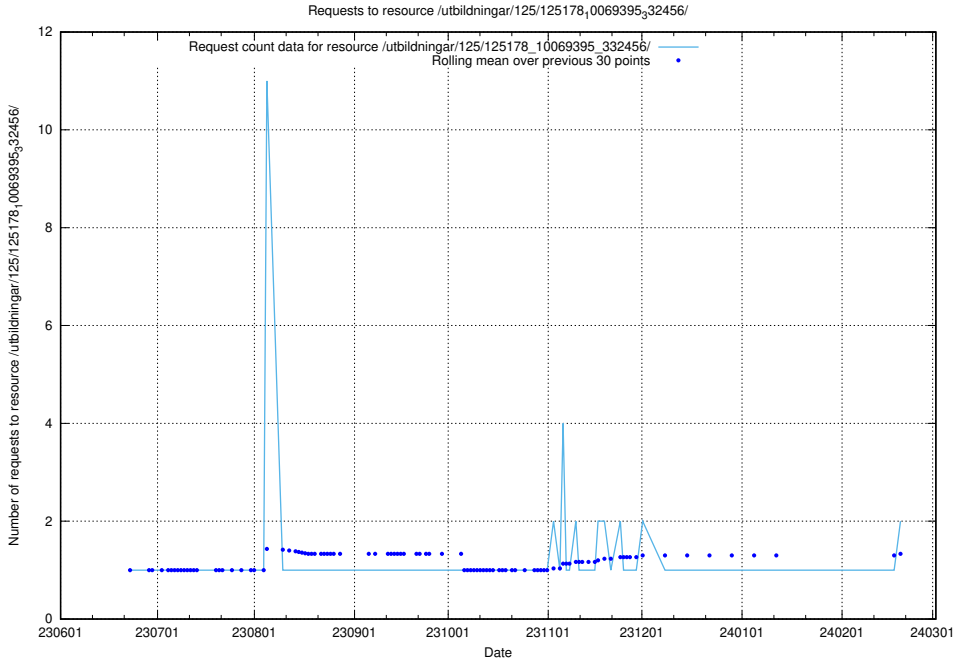

5.748 Usage of /utbildningar/125/125178_10069395_332456/

Here, we count the number of requests to resource /utbildningar/125/125178_10069395_332456/.