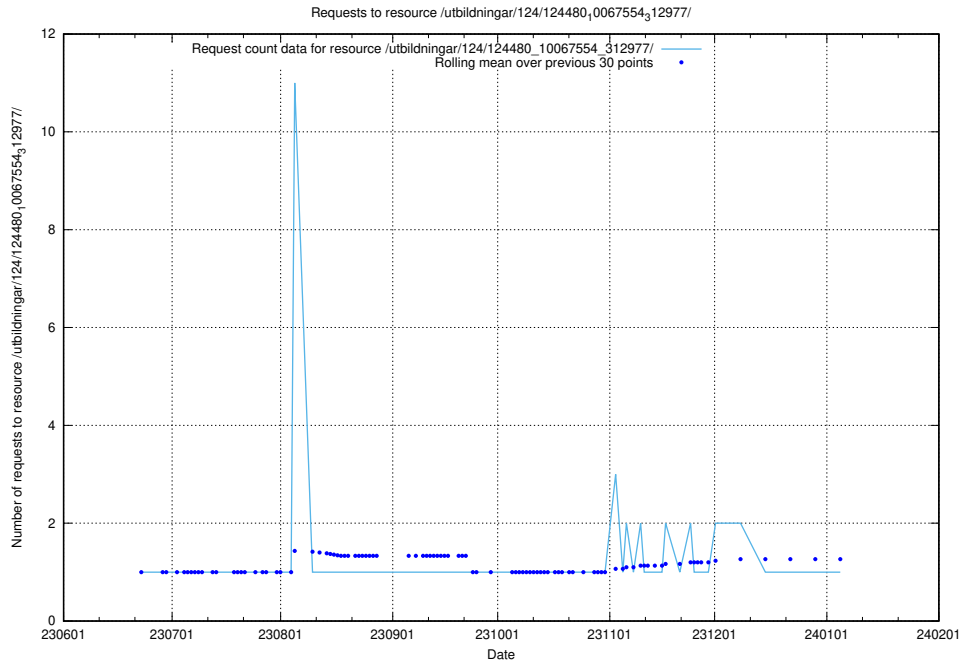

5.5471 Usage of /utbildningar/124/124480_10067554_312977/

Here, we count the number of requests to resource /utbildningar/124/124480_10067554_312977/.