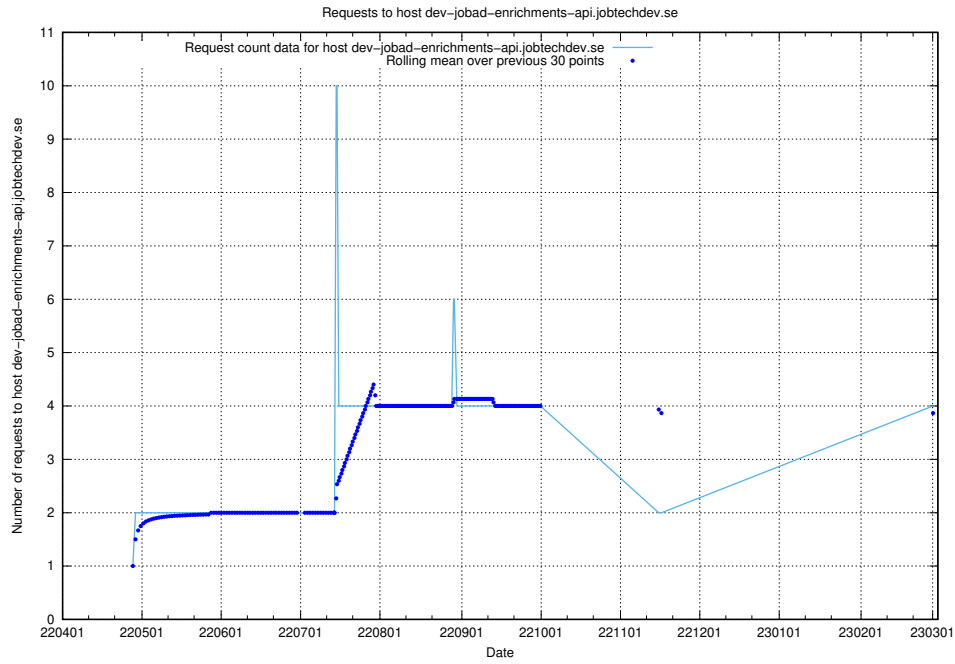

Here, we count the number of requests to host dev-jobad-enrichments-api.jobtechdev.se.

7.150 Usage of crossplane.jobtechdev.se

Here, we count the number of requests to host crossplane.jobtechdev.se.

7.151 Usage of taxonomi.api.jobtechdev.se