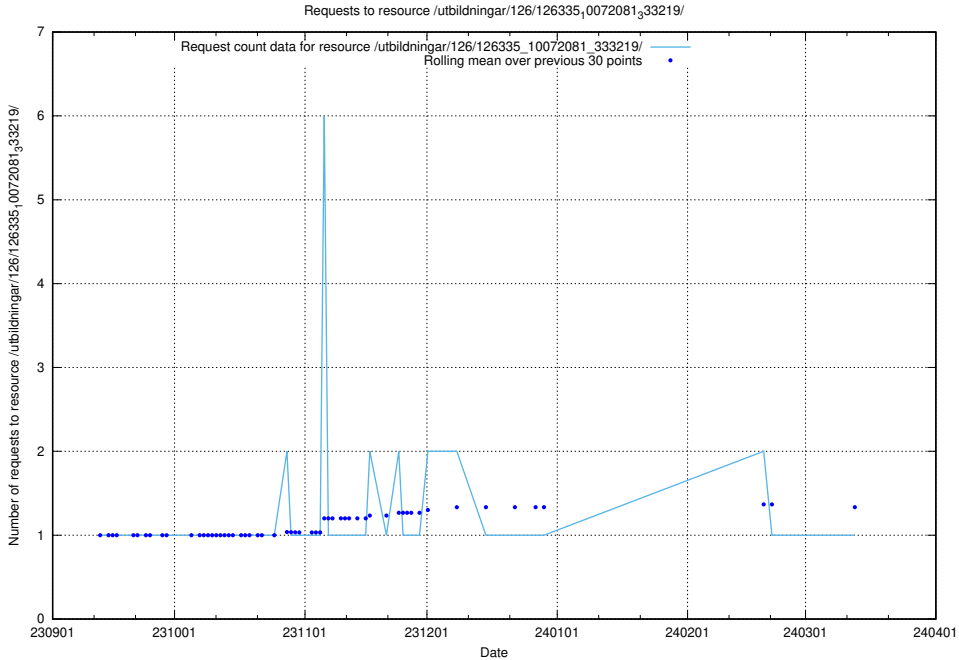

5.4262 Usage of /utbildningar/126/126335_10072081_333219/

Here, we count the number of requests to resource /utbildningar/126/126335_10072081_333219/.