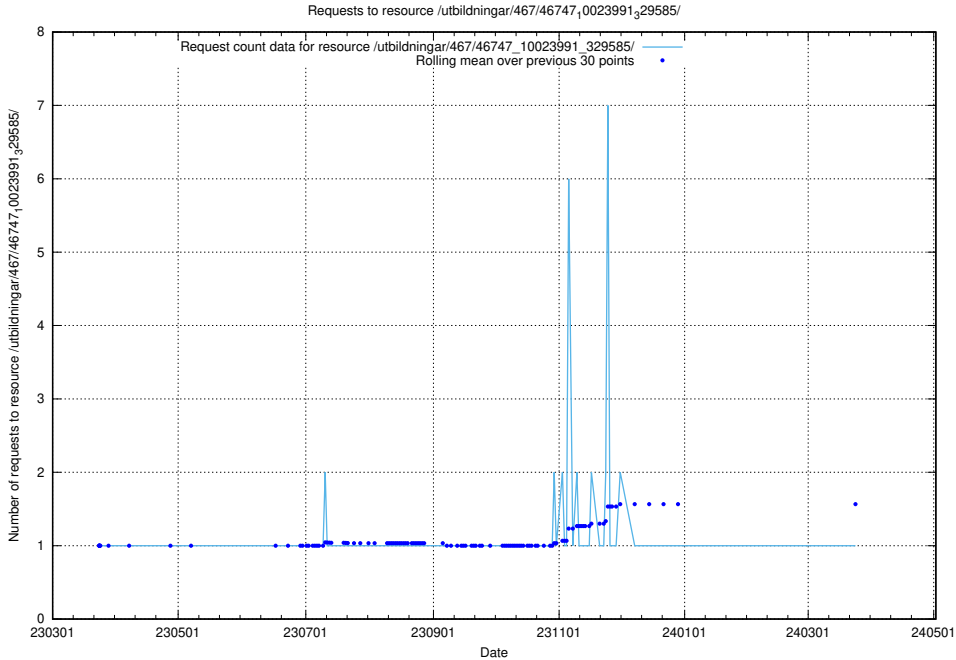

5.5965 Usage of /utbildningar/467/46747_10023991_329585/

Here, we count the number of requests to resource /utbildningar/467/46747_10023991_329585/.