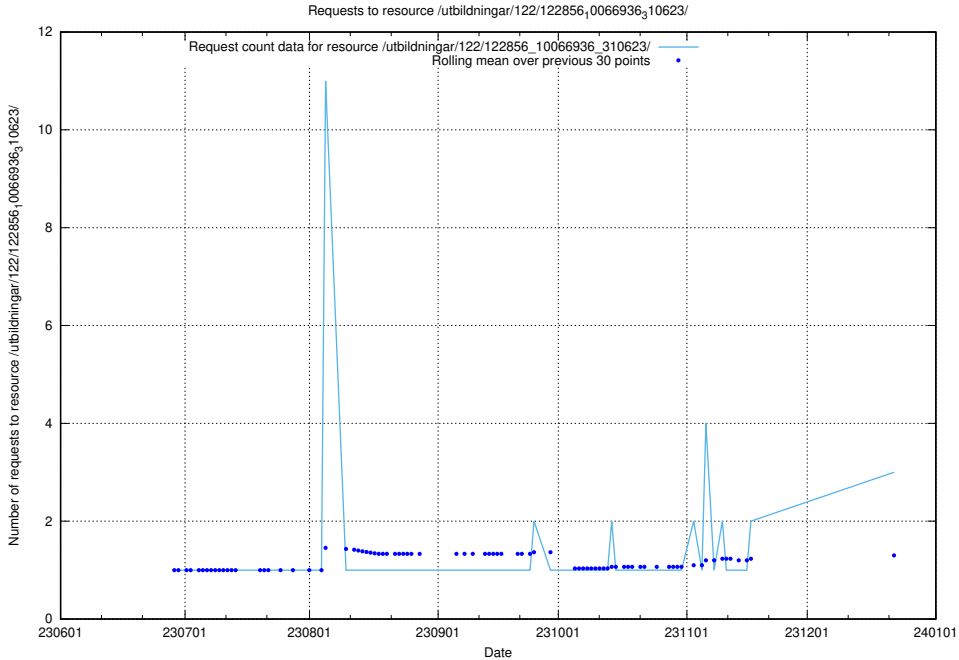

Here, we count the number of requests to resource /utbildningar/103/103501_10032201_260421/.

5.281 Usage of /utbildningar/122/122856_10066936_310623/

Here, we count the number of requests to resource /utbildningar/122/122856_10066936_310623/.