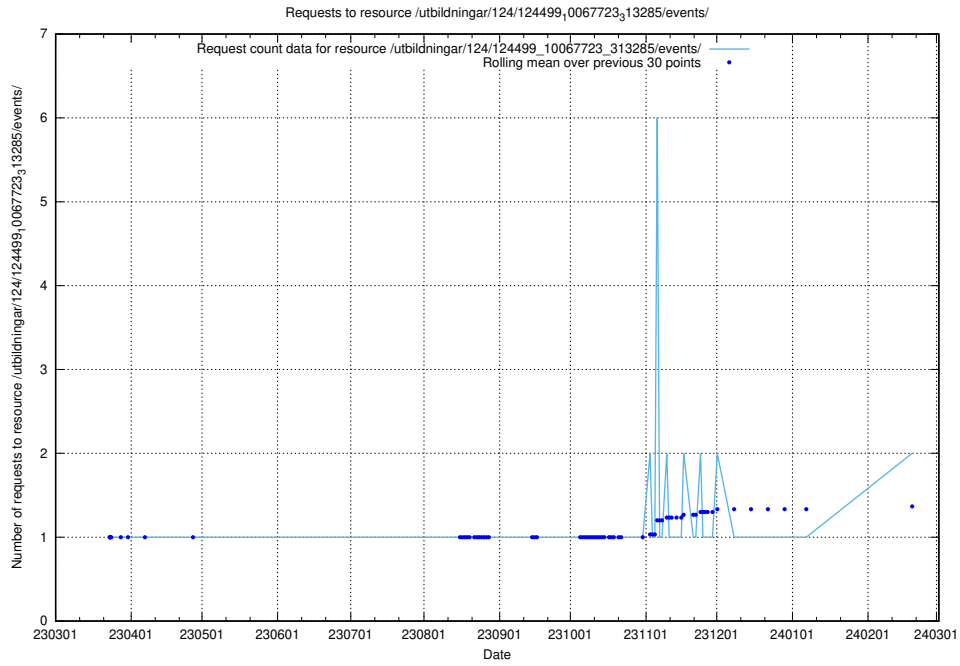

5.460 Usage of /utbildningar/124/124499_10067723_313285/events/

Here, we count the number of requests to resource /utbildningar/124/124499_10067723_313285/events/