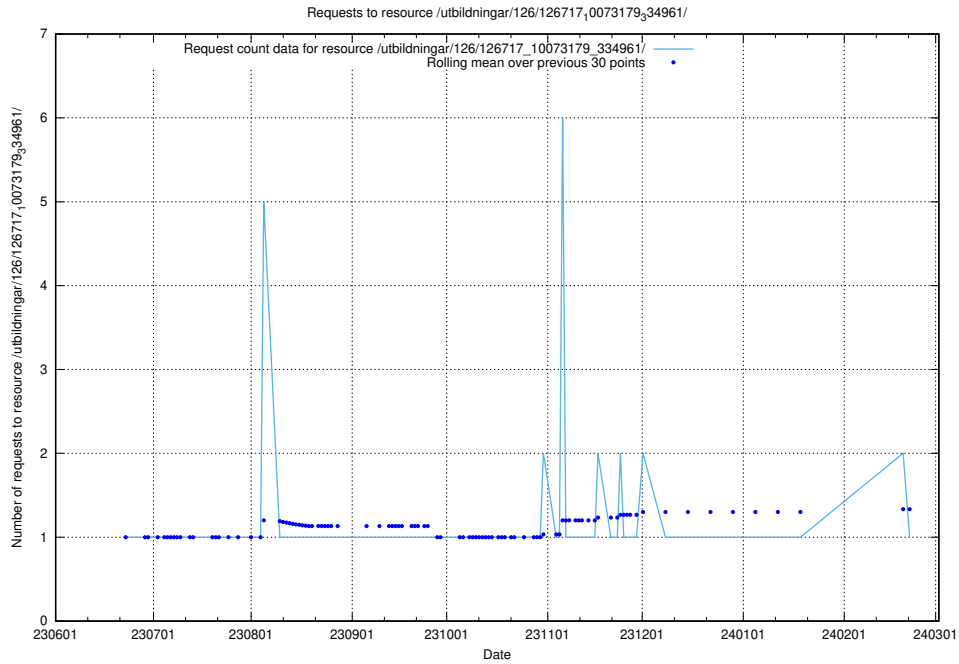

5.5288 Usage of /utbildningar/126/126717_10073179_334961/

Here, we count the number of requests to resource /utbildningar/126/126717_10073179_334961/.