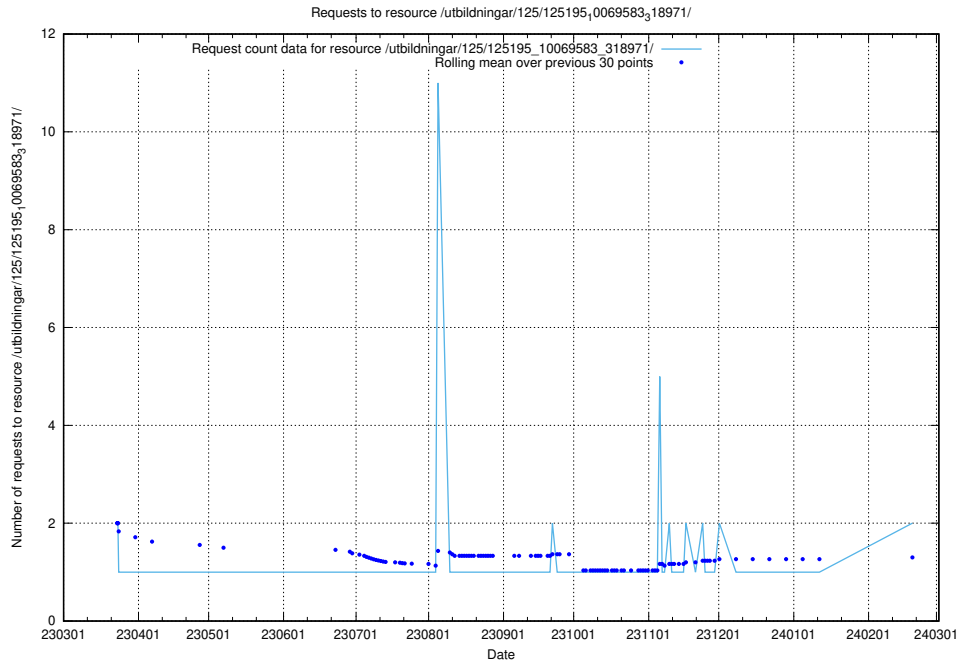

5.844 Usage of /utbildningar/125/125195_10069583_318971/

Here, we count the number of requests to resource /utbildningar/125/125195_10069583_318971/.