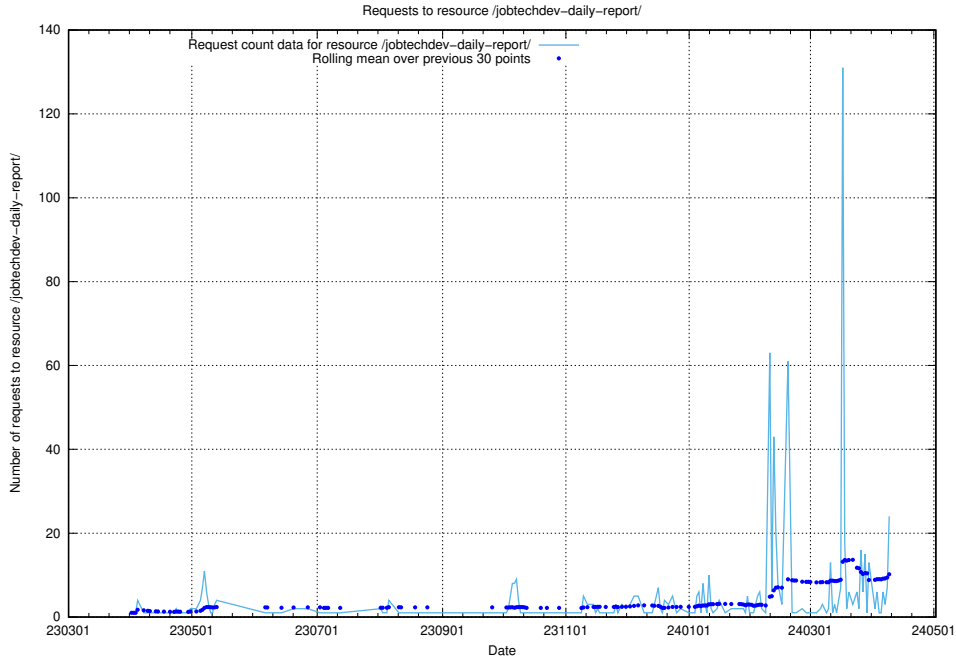

5.16 Usage of /jobtechdev-daily-report/

Here, we count the number of requests to resource /jobtechdev-daily-report/.