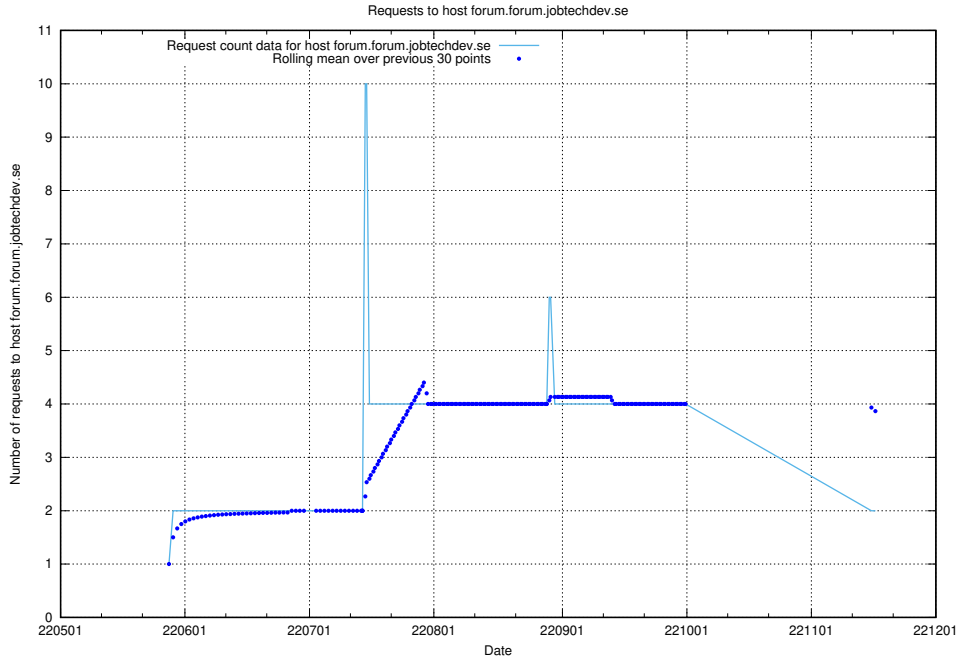

7.419 Usage of forum.forum.jobtechdev.se

Here, we count the number of requests to host forum.forum.jobtechdev.se.