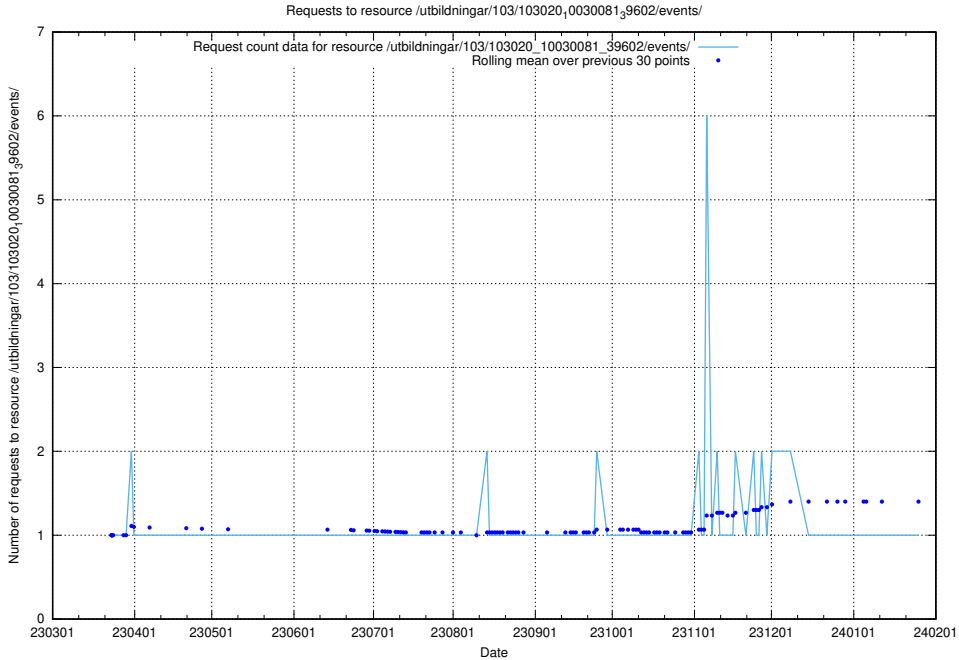

5.5176 Usage of /utbildningar/103/103020_10030081_39602/events/

Here, we count the number of requests to resource /utbildningar/103/103020_10030081_39602/events/.