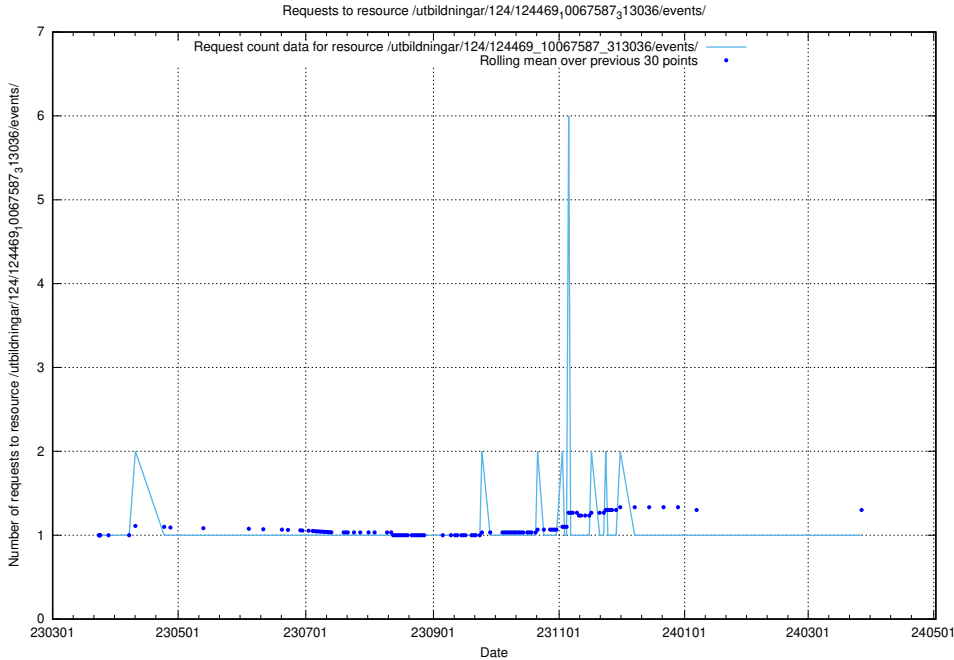

5.2908 Usage of /utbildningar/124/124469_10067587_313036/events/

Here, we count the number of requests to resource /utbildningar/124/124469_10067587_313036/events/