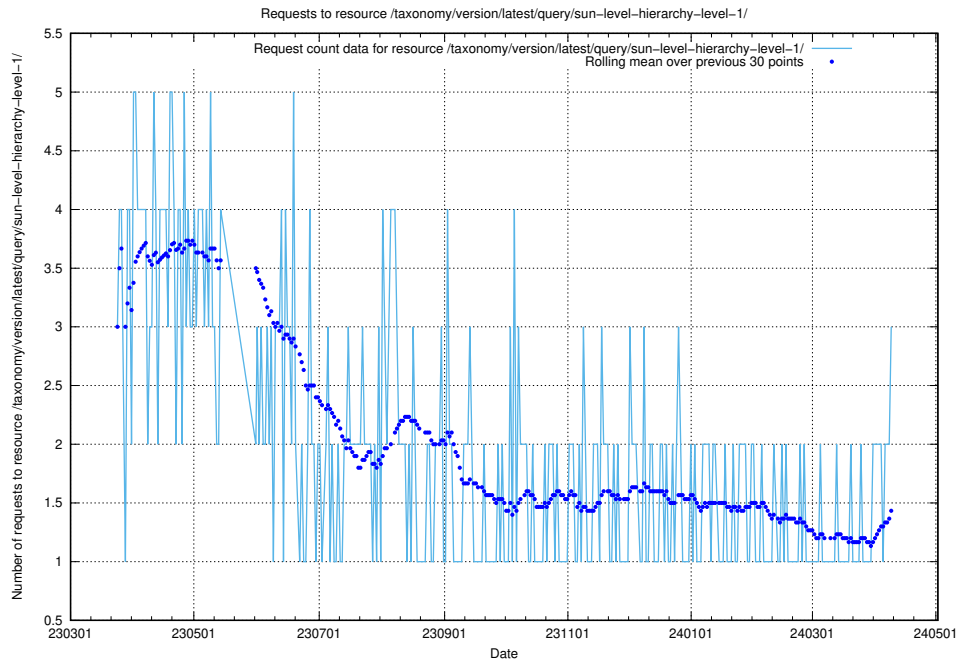

5.308 Usage of /taxonomy/version/latest/query/sun-level-hierarchy-level-1/

Here, we count the number of requests to resource /taxonomy/version/latest/query/sun-level-hierarchy-level-1/.