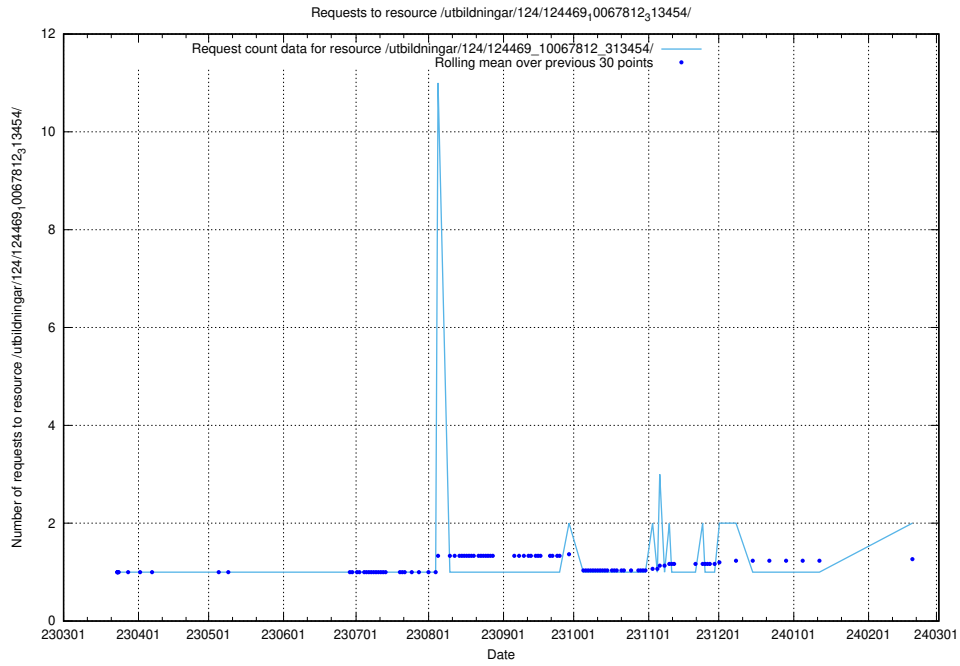

5.533 Usage of /utbildningar/124/124469_10067812_313454/

Here, we count the number of requests to resource /utbildningar/124/124469_10067812_313454/.