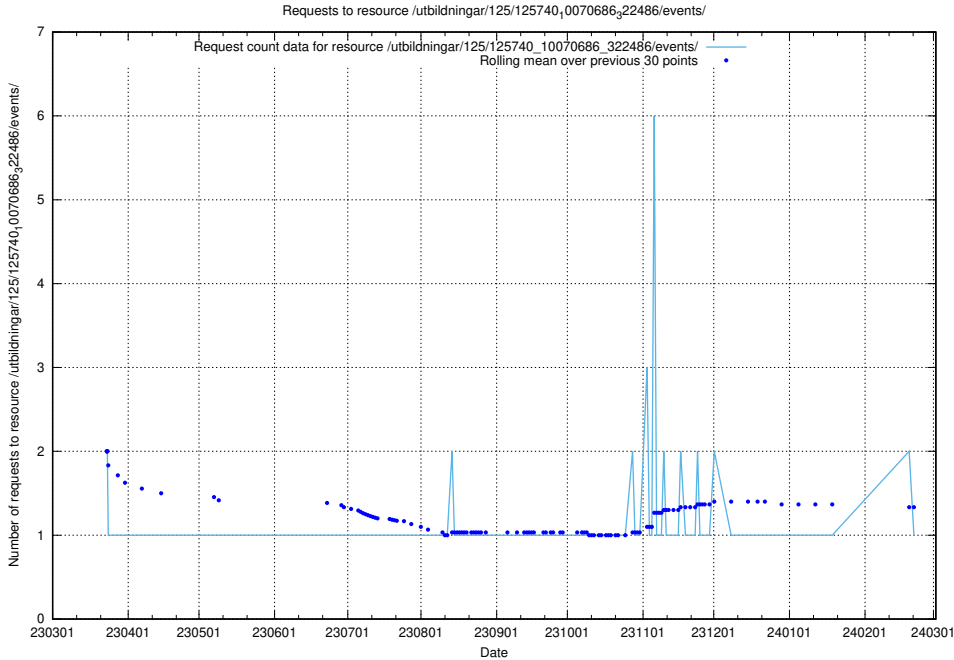

5.5931 Usage of /utbildningar/125/125740_10070686_322486/events/

Here, we count the number of requests to resource /utbildningar/125/125740_10070686_322486/events/