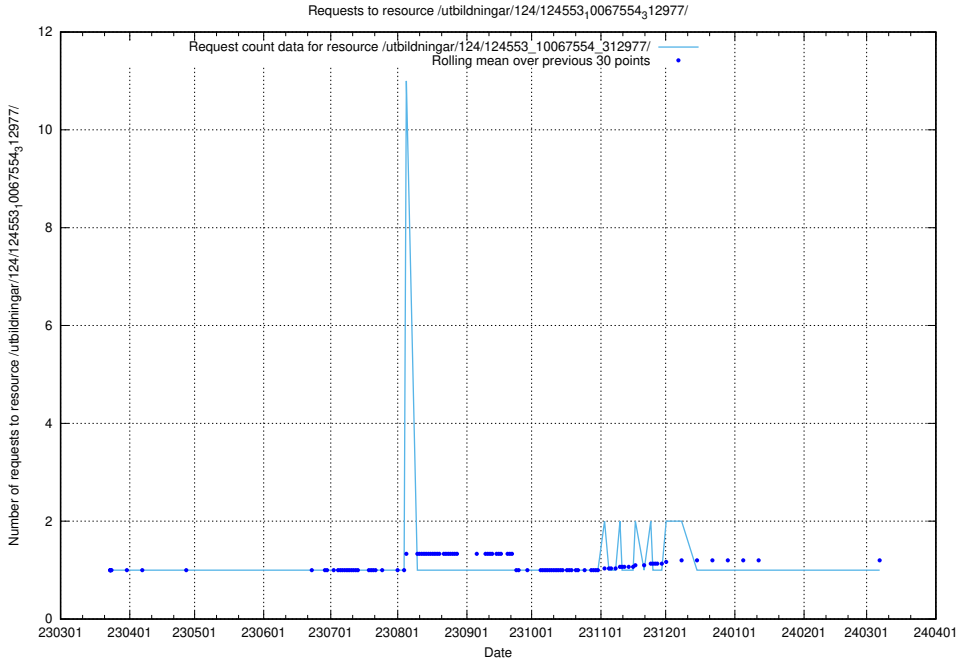

5.1119 Usage of /utbildningar/124/124553_10067554_312977/

Here, we count the number of requests to resource /utbildningar/124/124553_10067554_312977/.