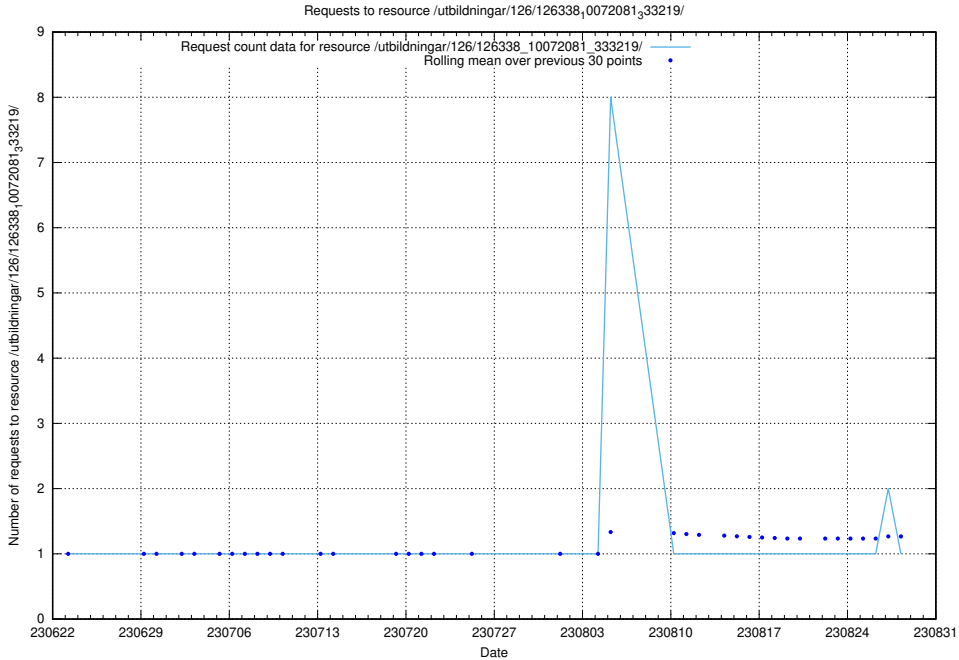

5.5334 Usage of /utbildningar/126/126338_10072081_333219/

Here, we count the number of requests to resource /utbildningar/126/126338_10072081_333219/.