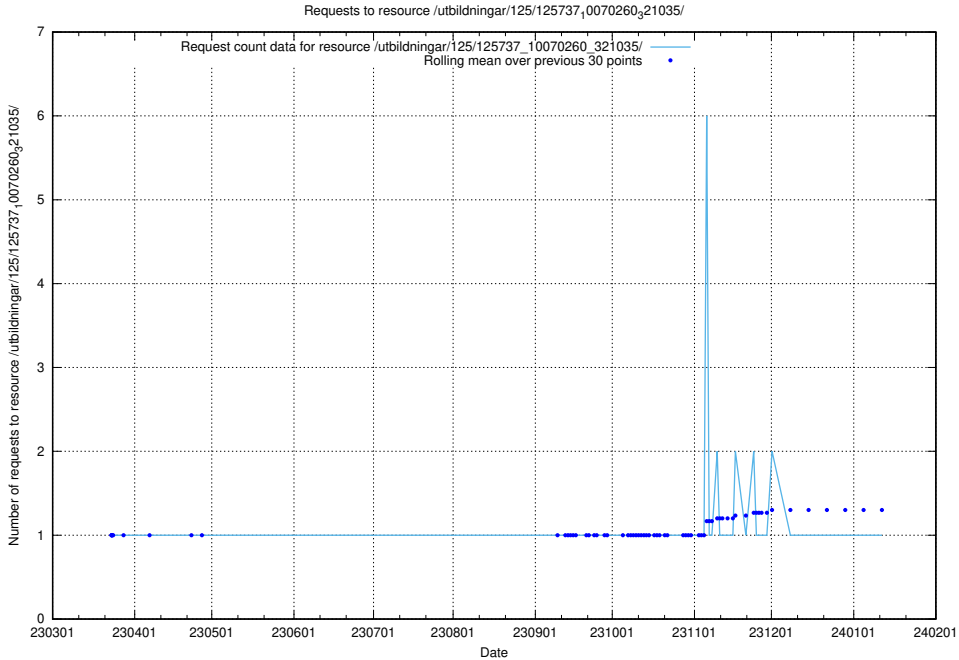

5.912 Usage of /utbildningar/125/125737_10070260_321035/

Here, we count the number of requests to resource /utbildningar/125/125737_10070260_321035/.