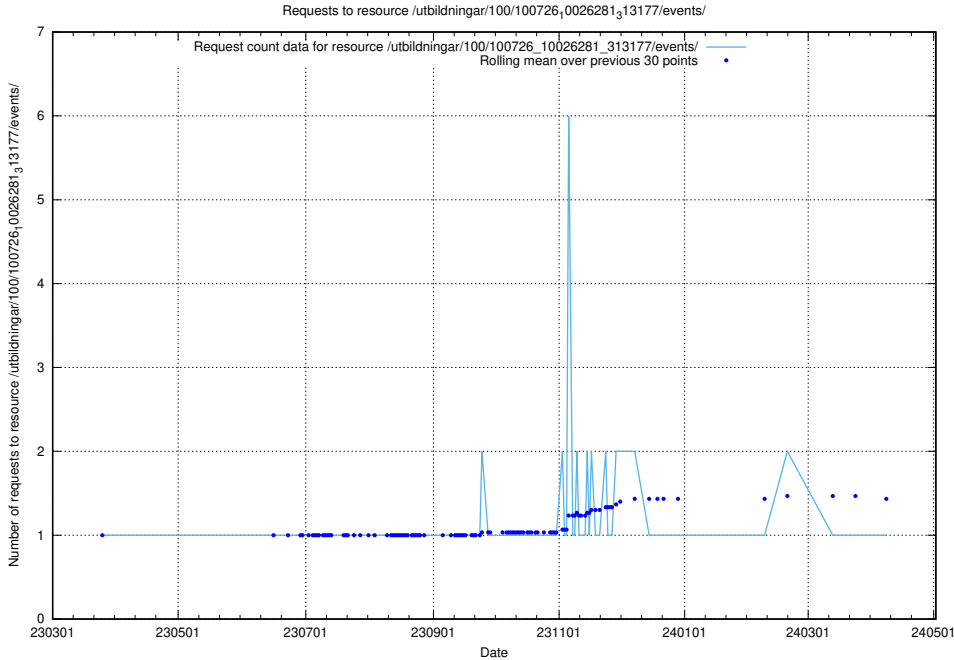

5.5764 Usage of /utbildningar/100/100726_10026281_313177/events/

Here, we count the number of requests to resource /utbildningar/100/100726_10026281_313177/events/