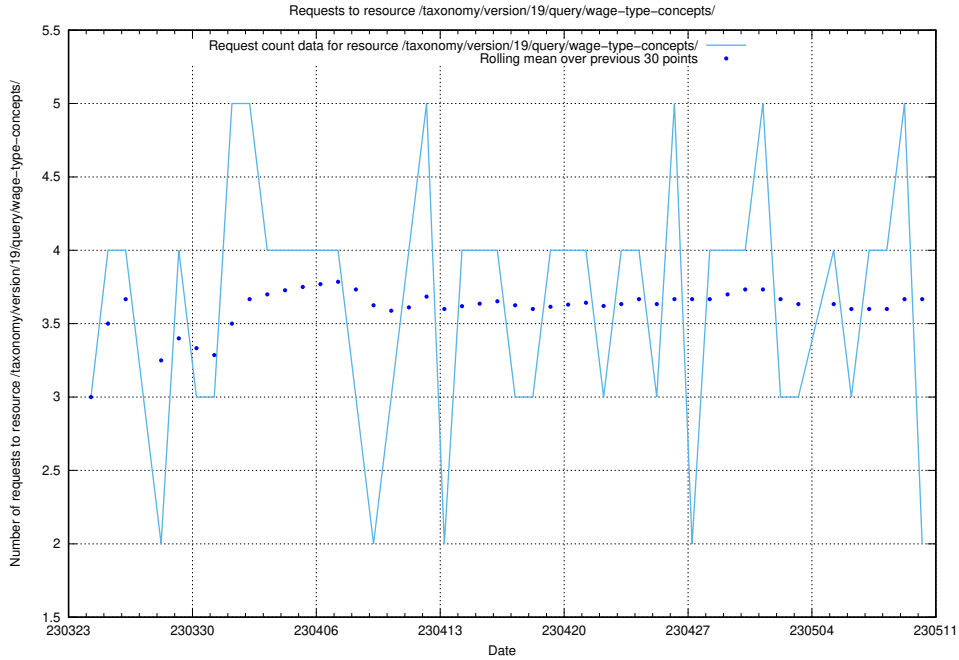

5.817 Usage of /taxonomy/version/19/query/wage-type-concepts/

Here, we count the number of requests to resource /taxonomy/version/19/query/wage-type-concepts/.