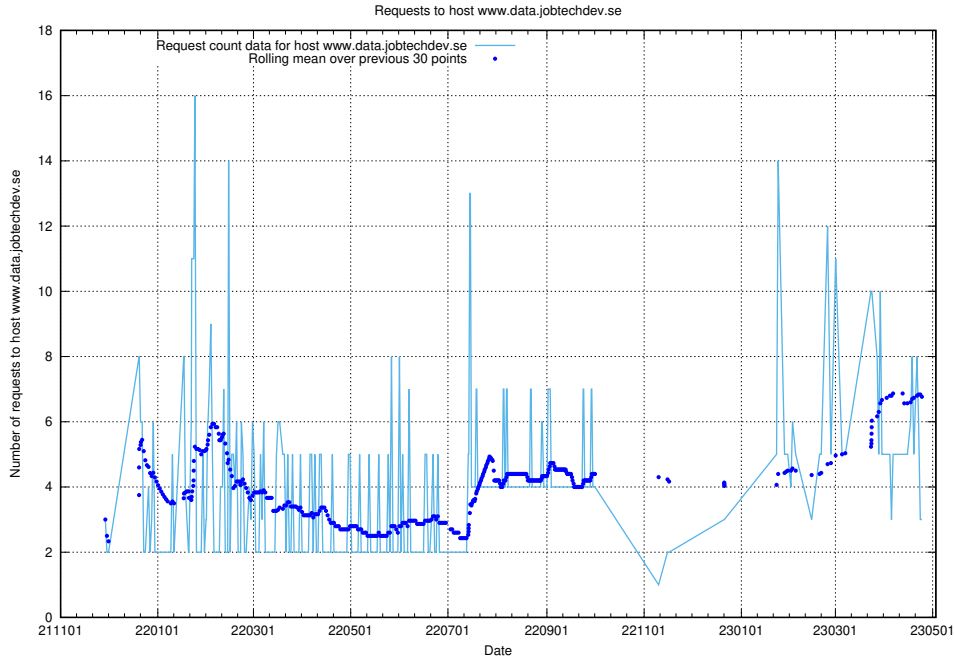

7.206 Usage of `www.jobad-enrichments-api.jobtechdev.se`

Here, we count the number of requests to host `www.jobad-enrichments-api.jobtechdev.se`.

7.207 Usage of magazine.jobtechdev.se

Here, we count the number of requests to host magazine.jobtechdev.se.