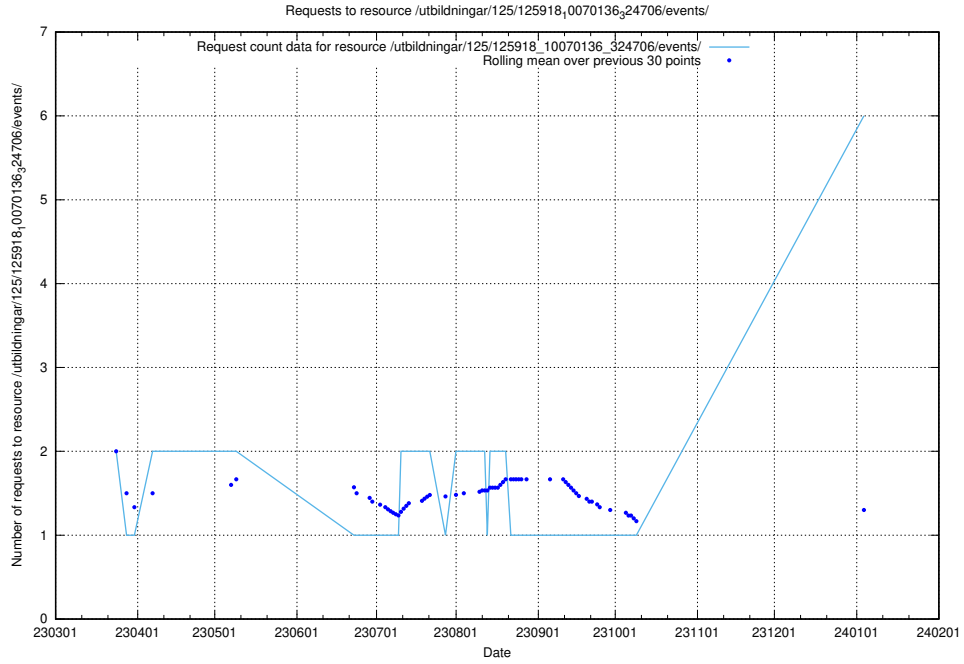

5.112 Usage of /utbildningar/125/125918_10070136_324706/events/

Here, we count the number of requests to resource /utbildningar/125/125918_10070136_324706/events/