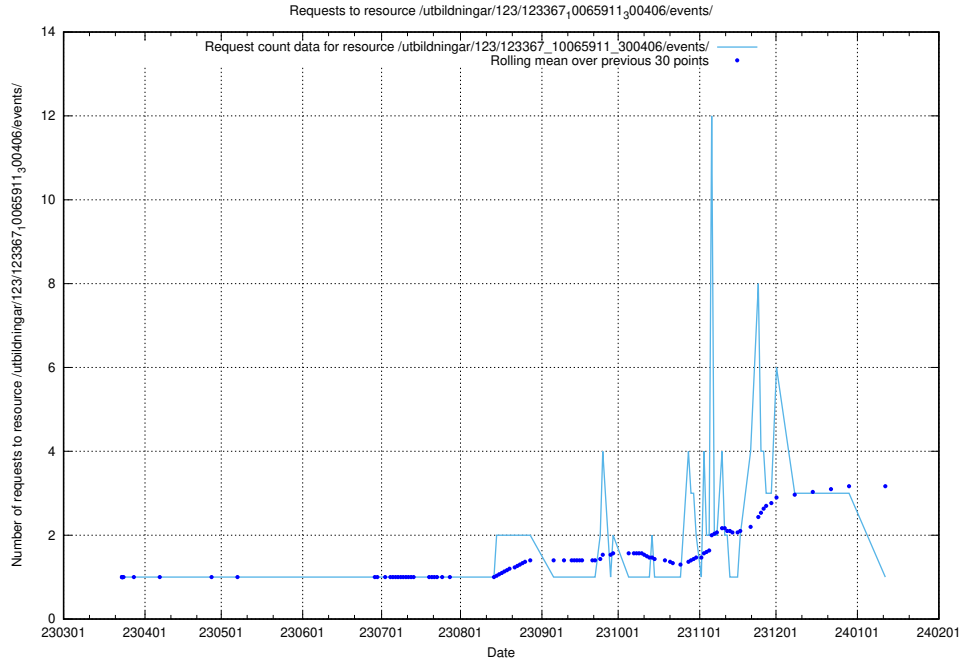

5.4391 Usage of /utbildningar/123/123367_10065911_300406/events/

Here, we count the number of requests to resource /utbildningar/123/123367_10065911_300406/events/