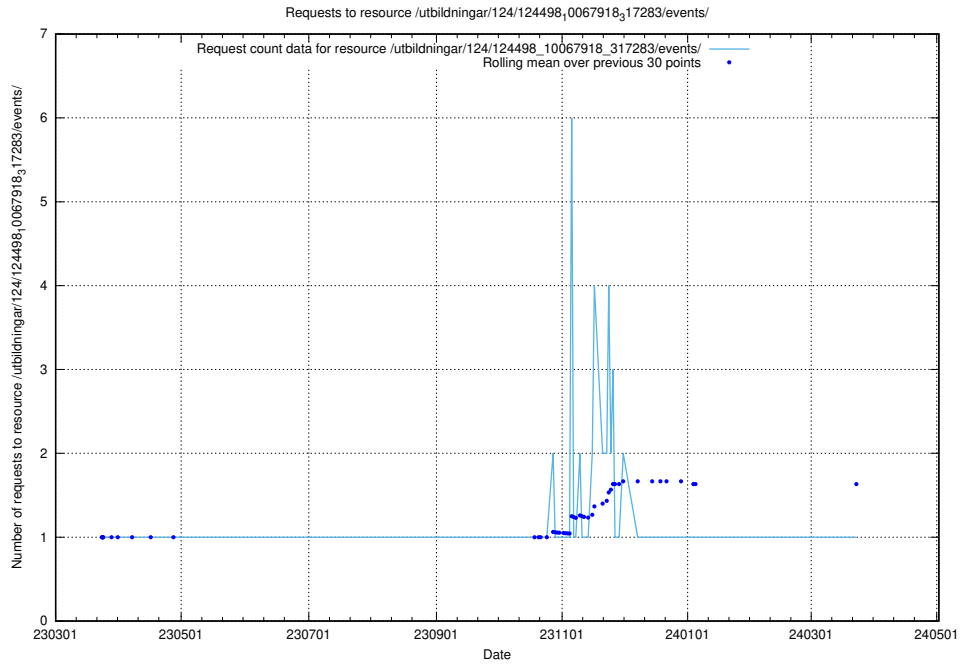

5.2256 Usage of /utbildningar/124/124498_10067918_317283/events/

Here, we count the number of requests to resource /utbildningar/124/124498_10067918_317283/events/