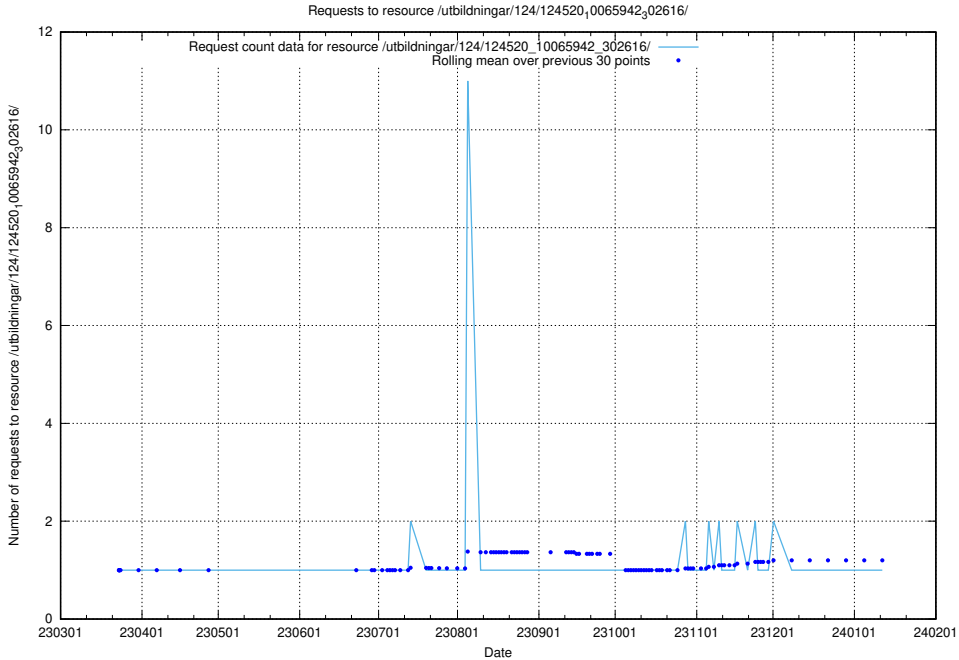

5.1155 Usage of /utbildningar/124/124520_10065942_302616/

Here, we count the number of requests to resource /utbildningar/124/124520_10065942_302616/.