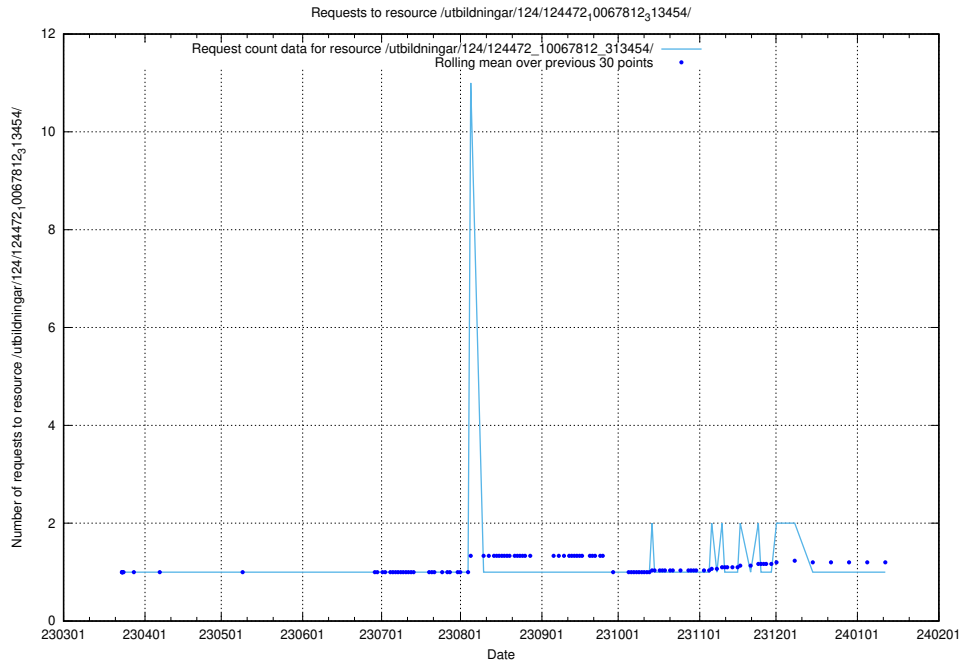

5.2638 Usage of /utbildningar/124/124472_10067812_313454/

Here, we count the number of requests to resource /utbildningar/124/124472_10067812_313454/.