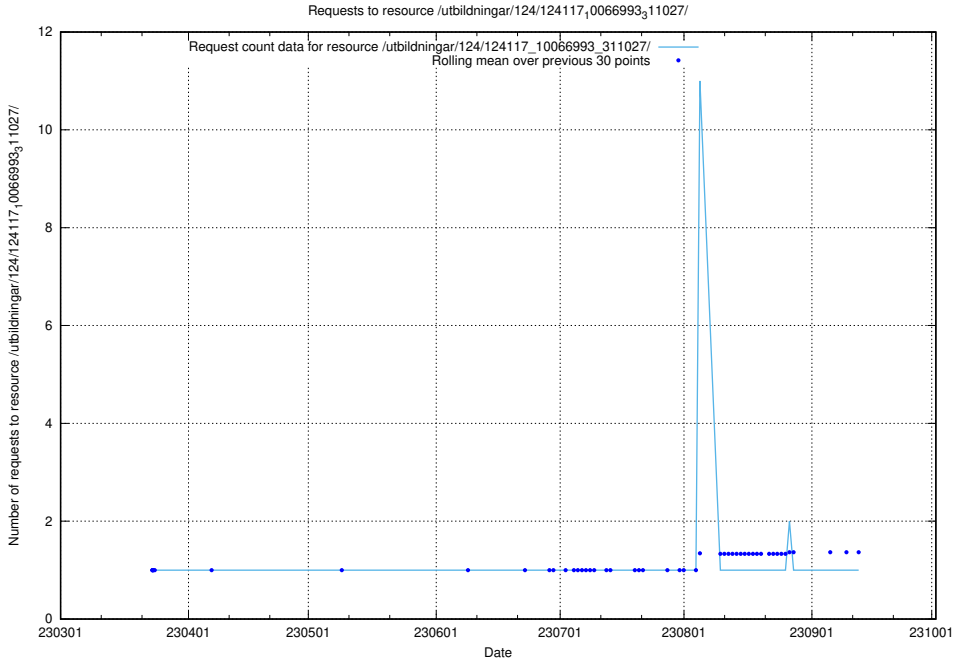

5.3910 Usage of /utbildningar/124/124117_10066993_311027/

Here, we count the number of requests to resource /utbildningar/124/124117_10066993_311027/.

5.3911 Usage of /taxonomy/version/8/query/keyword-concepts./