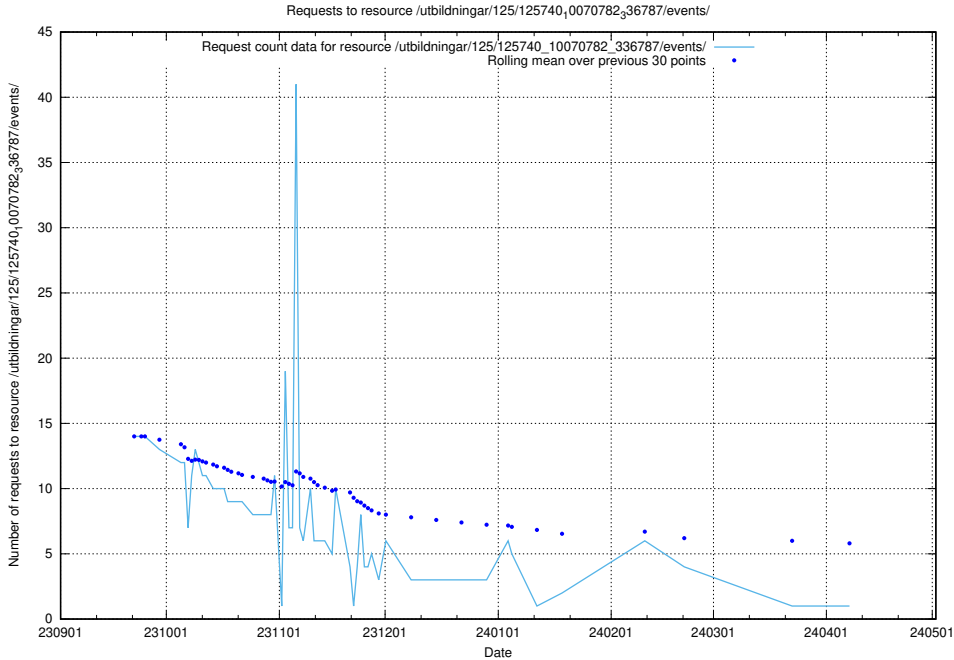

5.4169 Usage of /utbildningar/125/125740_10070782_336787/events/

Here, we count the number of requests to resource /utbildningar/125/125740_10070782_336787/events/