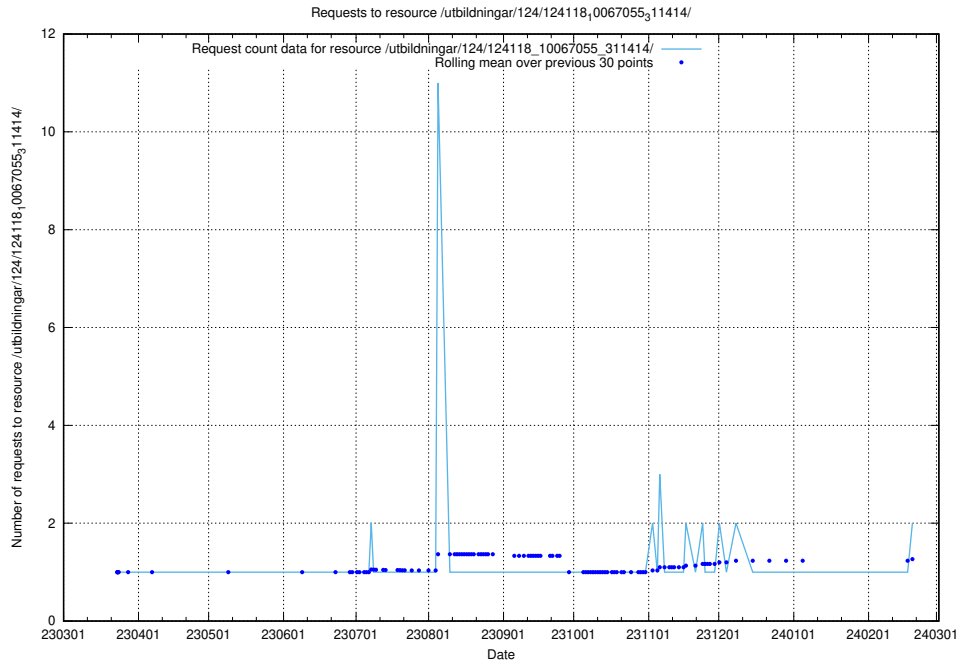

5.598 Usage of /utbildningar/124/124118_10067055_311414/

Here, we count the number of requests to resource /utbildningar/124/124118_10067055_311414/.