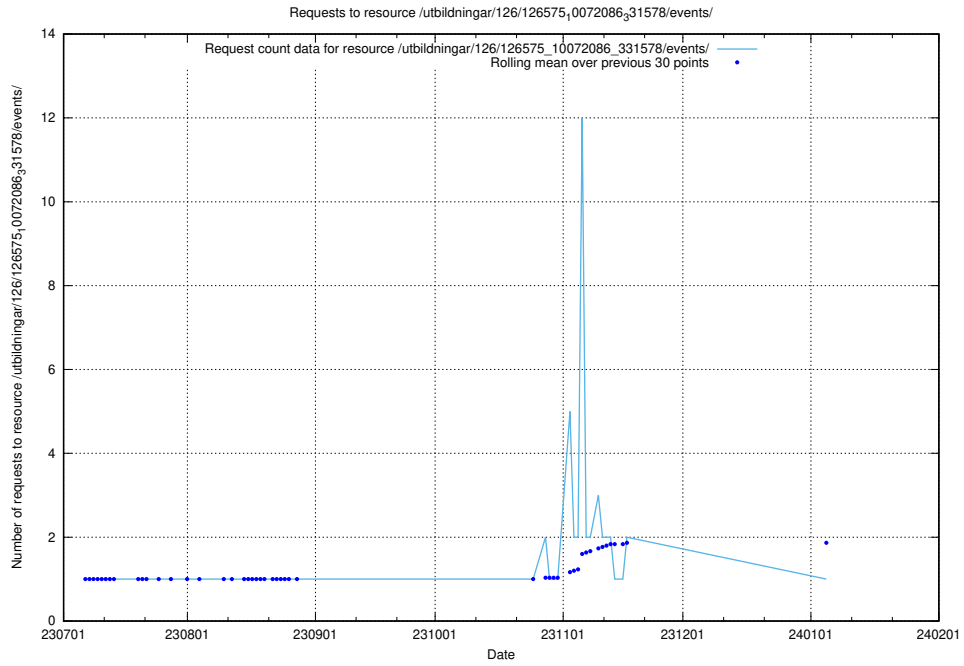

5.4970 Usage of /utbildningar/126/126575_10072086_331578/events/

Here, we count the number of requests to resource /utbildningar/126/126575_10072086_331578/events/