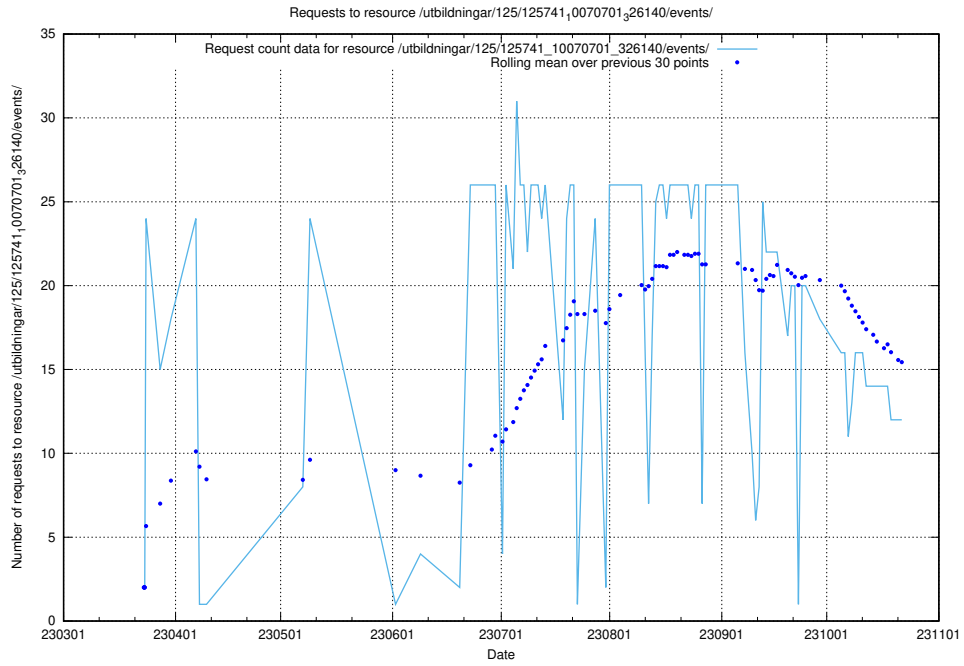

5.33 Usage of /utbildningar/125/125741_10070701_326140/events/

Here, we count the number of requests to resource /utbildningar/125/125741_10070701_326140/events/