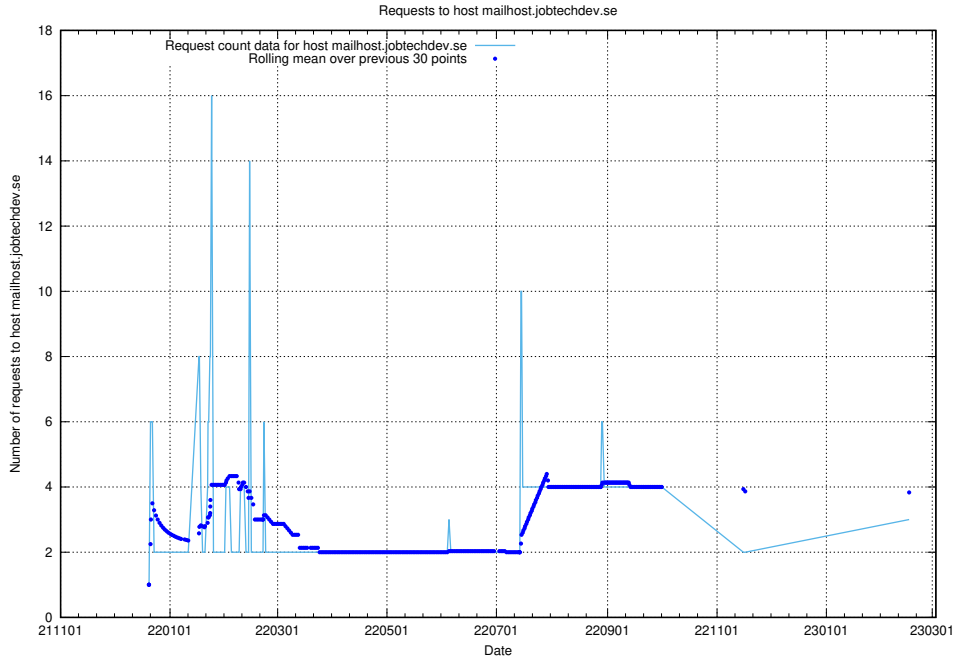

7.196 Usage of mx1.jobtechdev.se

Here, we count the number of requests to host mx1.jobtechdev.se.

7.197 Usage of mailhost.jobtechdev.se

Here, we count the number of requests to host mailhost.jobtechdev.se.