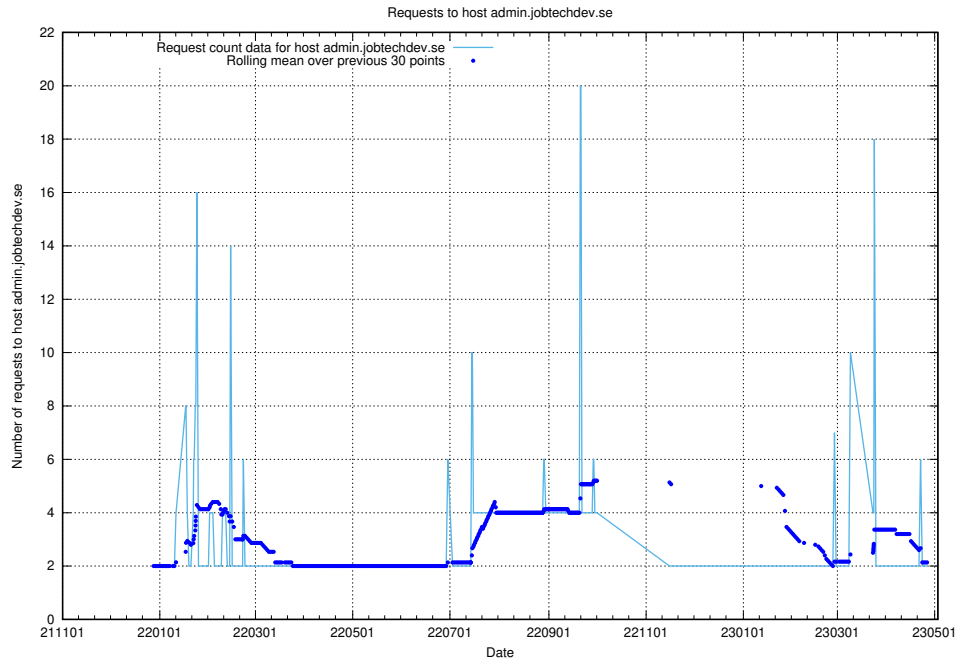

7.362 Usage of admin.jobtechdev.se

Here, we count the number of requests to host admin.jobtechdev.se.