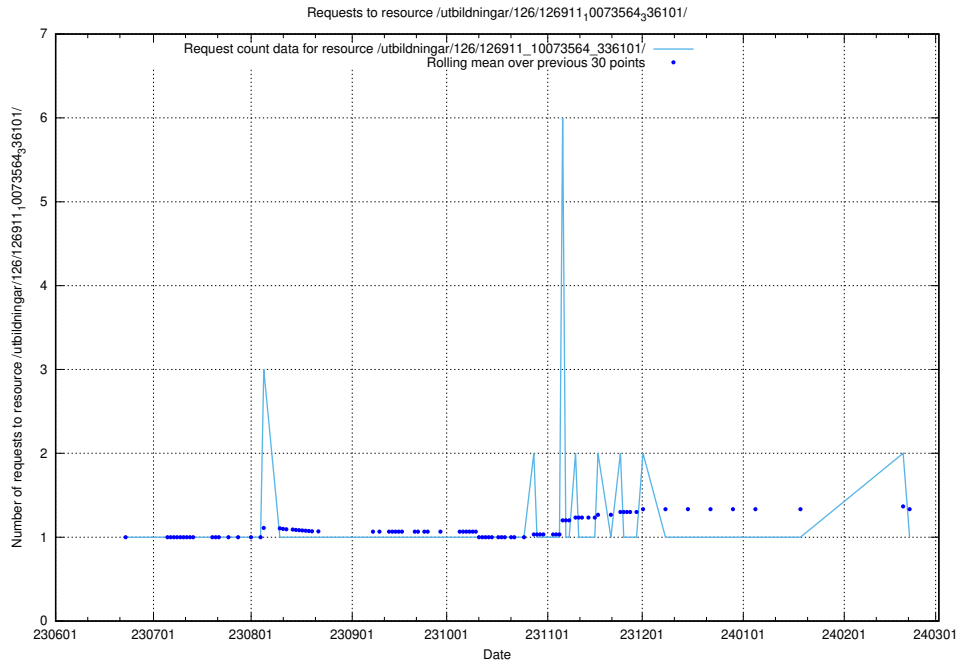

5.5252 Usage of /utbildningar/126/126911_10073564_336101/

Here, we count the number of requests to resource /utbildningar/126/126911_10073564_336101/.