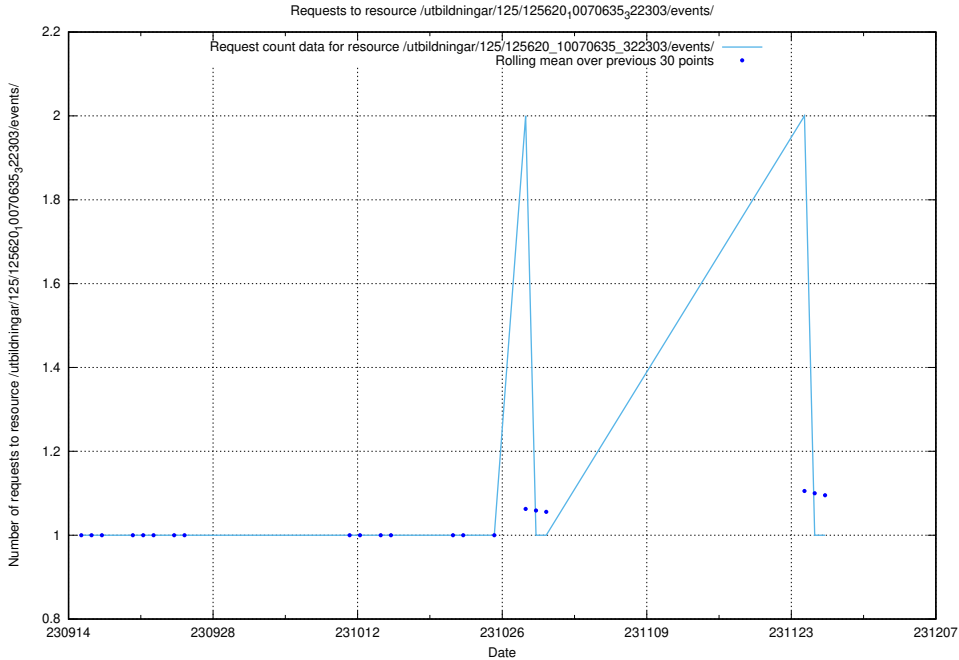

5.4246 Usage of /utbildningar/125/125620_10070635_322303/events/

Here, we count the number of requests to resource /utbildningar/125/125620_10070635_322303/events/