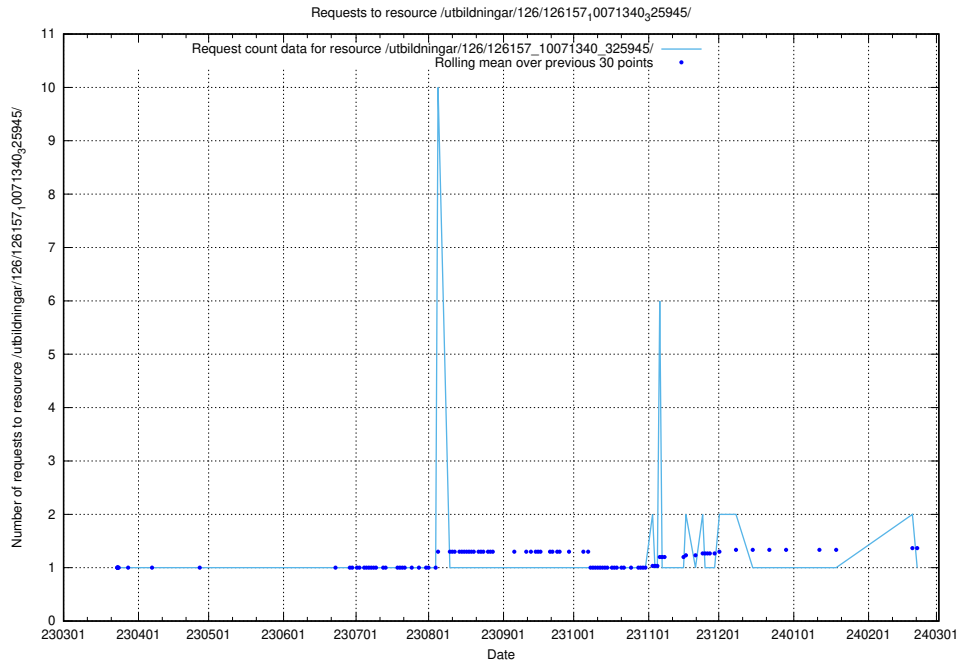

5.6078 Usage of /utbildningar/126/126157_10071340_325945/

Here, we count the number of requests to resource /utbildningar/126/126157_10071340_325945/.