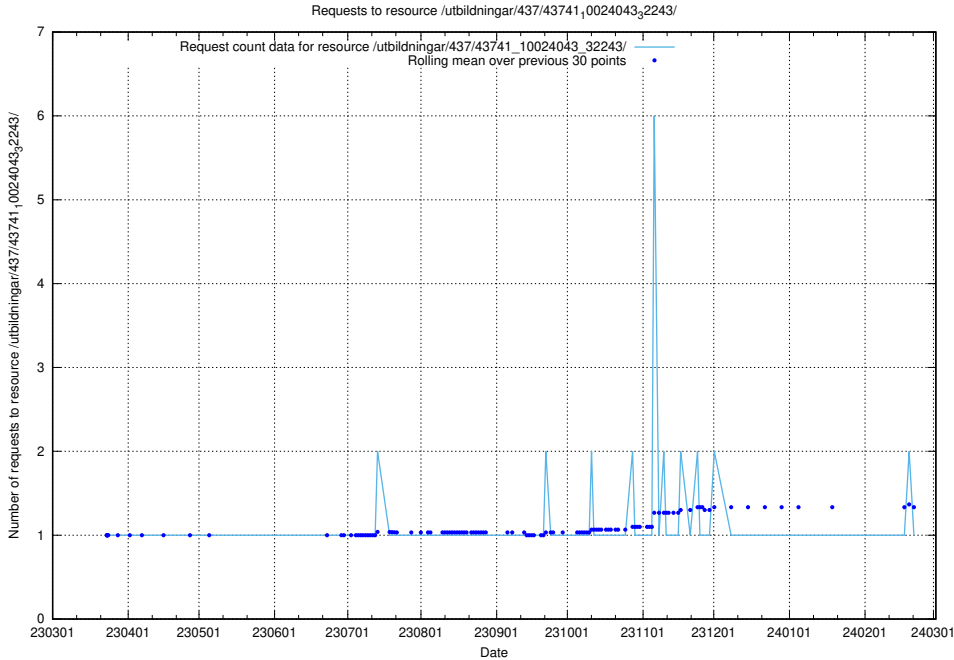

5.6040 Usage of /utbildningar/437/43741_10024043_32243/

Here, we count the number of requests to resource /utbildningar/437/43741_10024043_32243/.