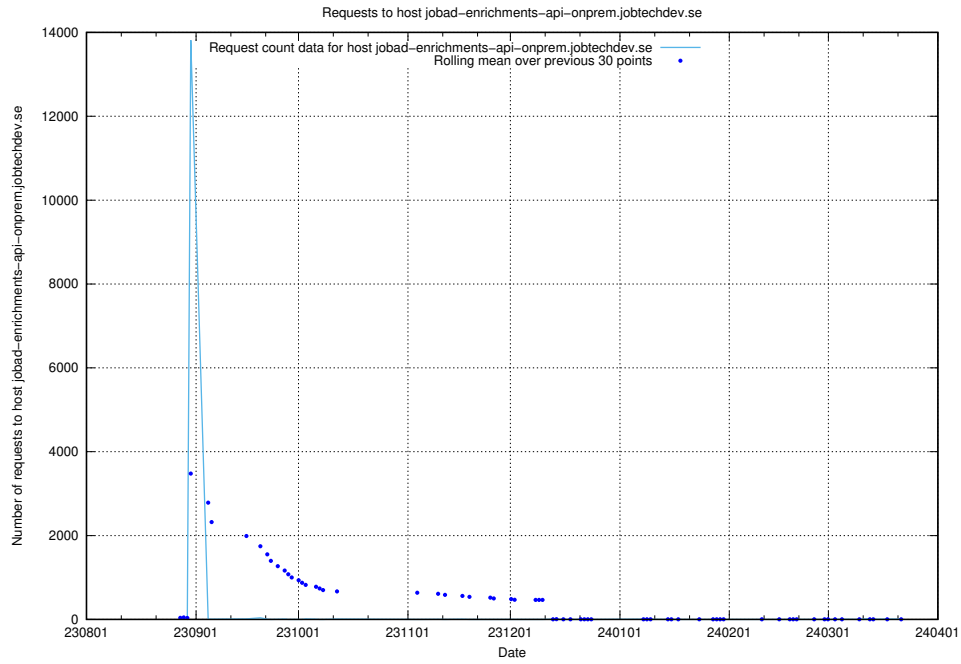

7.65 Usage of jobad-enrichments-api-onprem.jobtechdev.se

Here, we count the number of requests to host jobad-enrichments-api-onprem.jobtechdev.se.