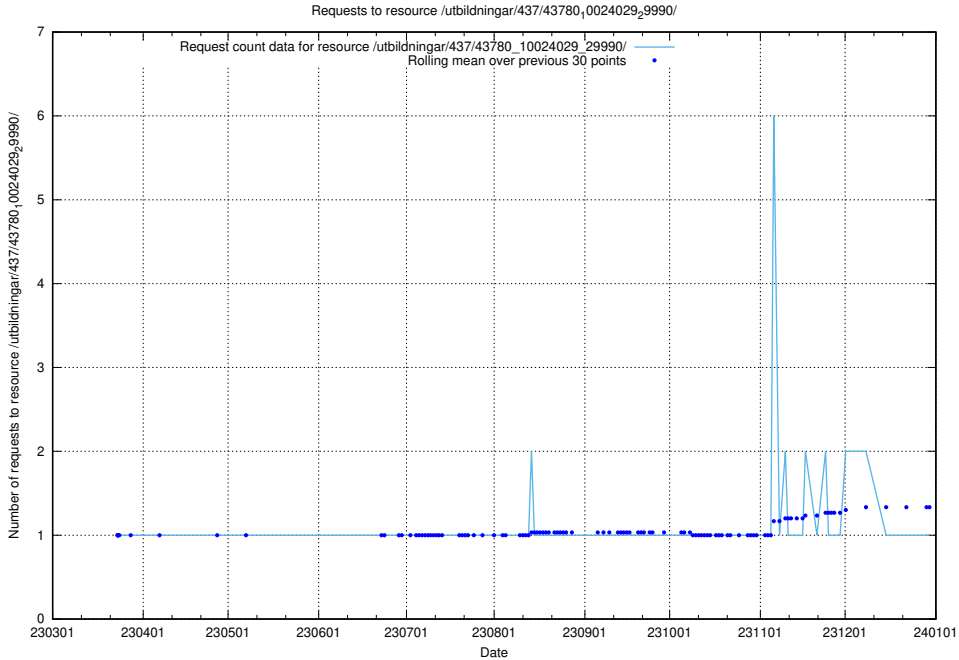

5.6017 Usage of /utbildningar/437/43780_10024029_29990/

Here, we count the number of requests to resource /utbildningar/437/43780_10024029_29990/.