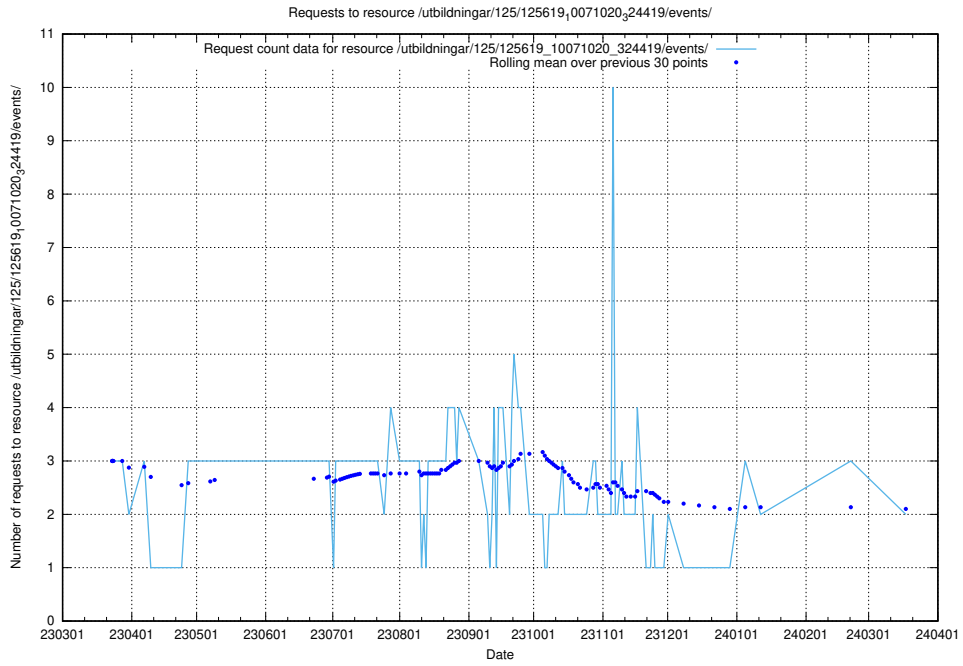

5.835 Usage of /utbildningar/125/125619_10071020_324419/events/

Here, we count the number of requests to resource /utbildningar/125/125619_10071020_324419/events/