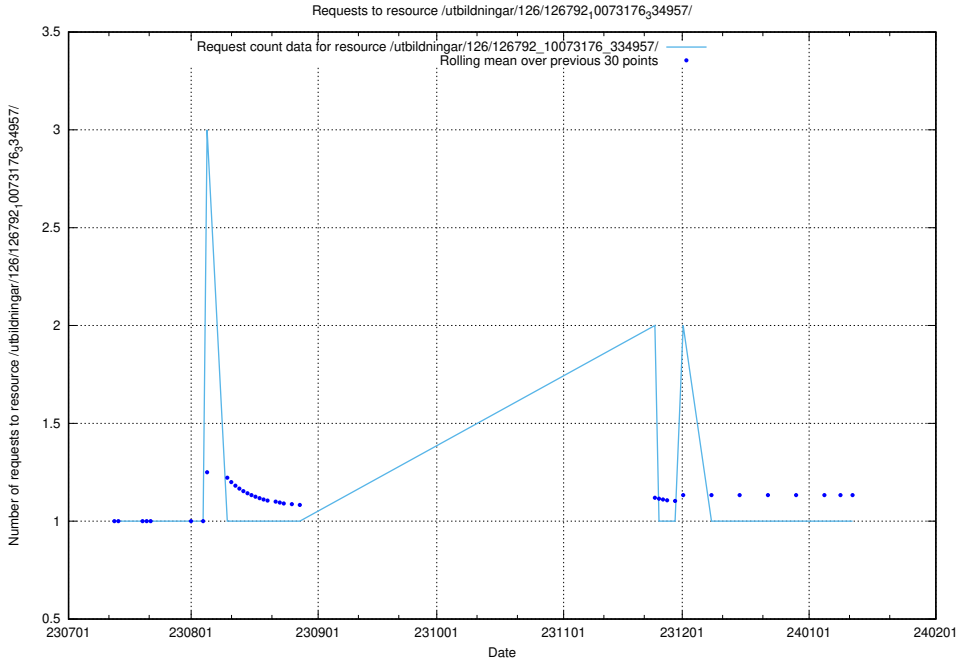

5.4780 Usage of /utbildningar/126/126792_10073176_334957/

Here, we count the number of requests to resource /utbildningar/126/126792_10073176_334957/.