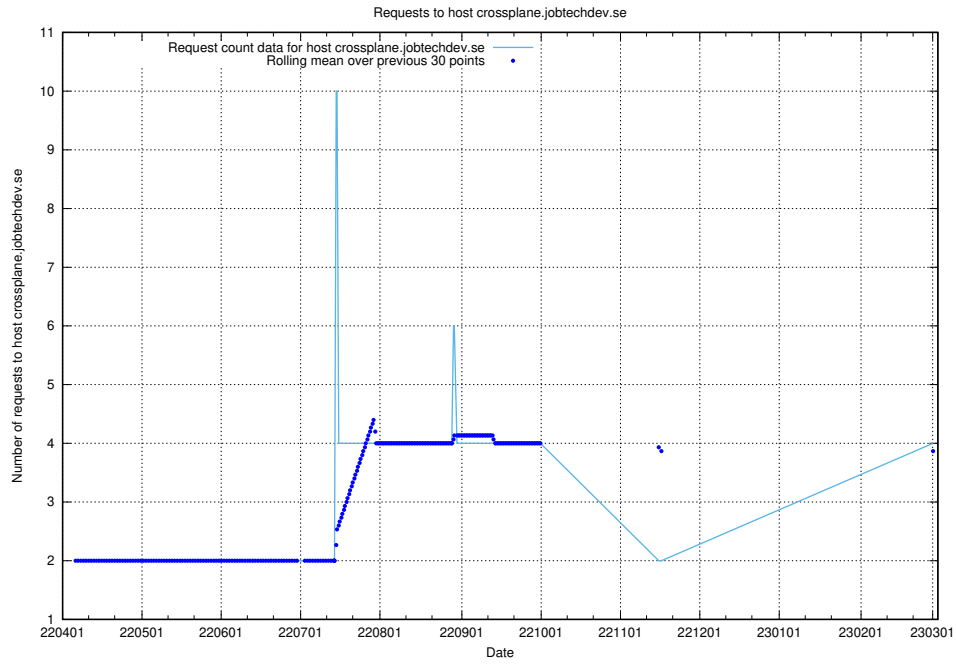

Here, we count the number of requests to host dev-jobad-enrichments-api.jobtechdev.se.

7.150 Usage of crossplane.jobtechdev.se

Here, we count the number of requests to host crossplane.jobtechdev.se.

7.151 Usage of taxonomi.api.jobtechdev.se