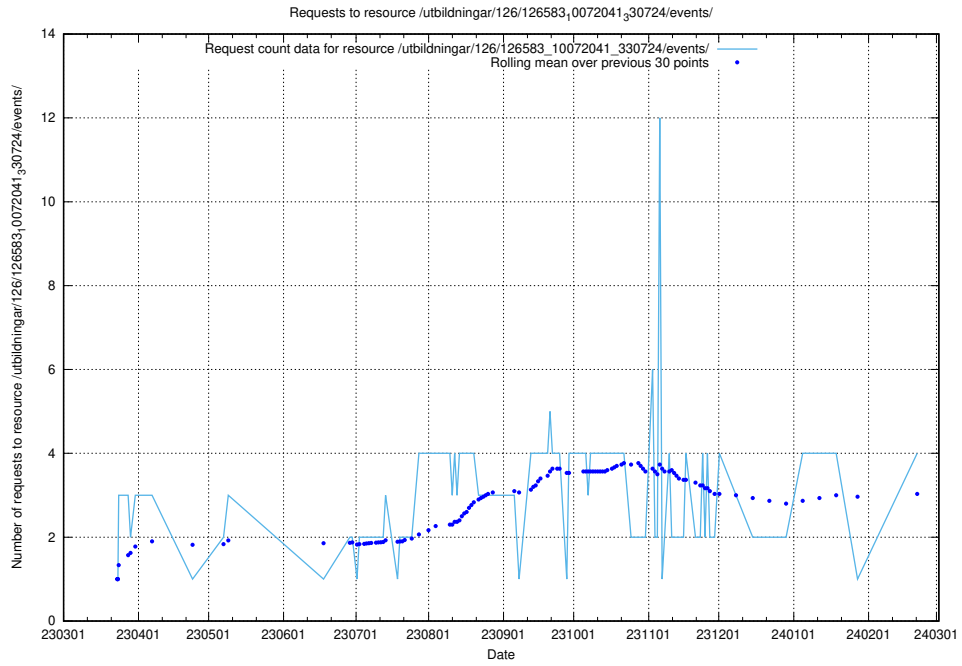

5.194 Usage of /utbildningar/126/126583_10072041_330724/events/

Here, we count the number of requests to resource /utbildningar/126/126583_10072041_330724/events/