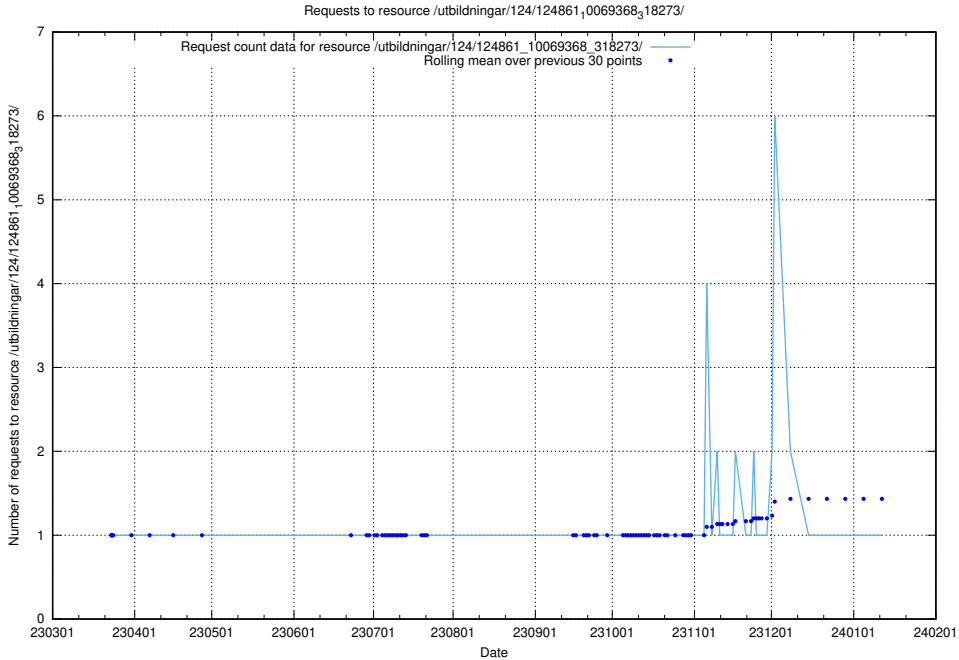

5.1071 Usage of /utbildningar/124/124861_10069368_318273/

Here, we count the number of requests to resource /utbildningar/124/124861_10069368_318273/.