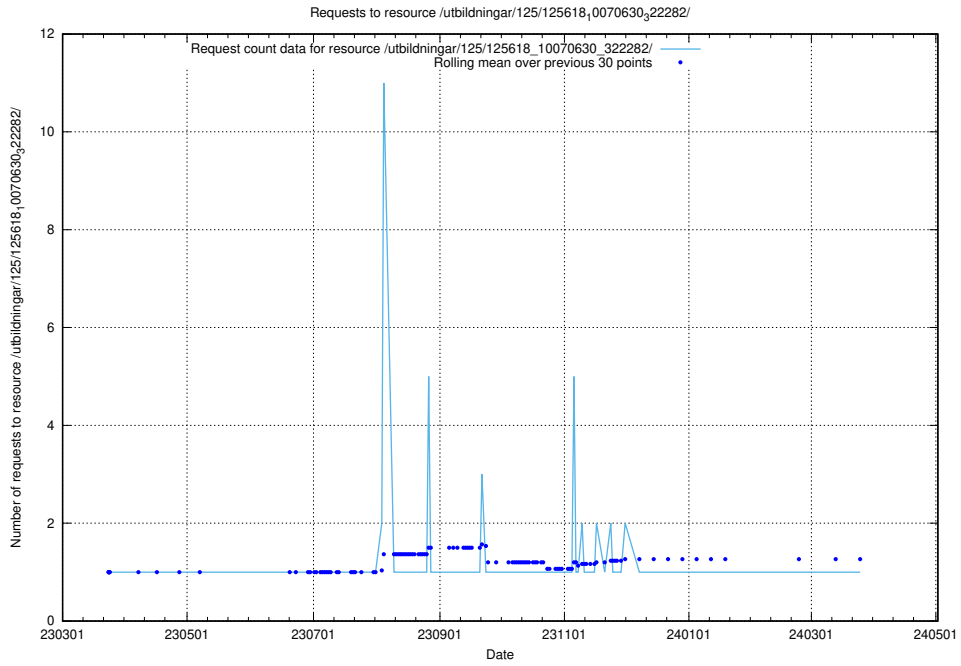

5.970 Usage of /utbildningar/125/125618_10070630_322282/

Here, we count the number of requests to resource /utbildningar/125/125618_10070630_322282/.