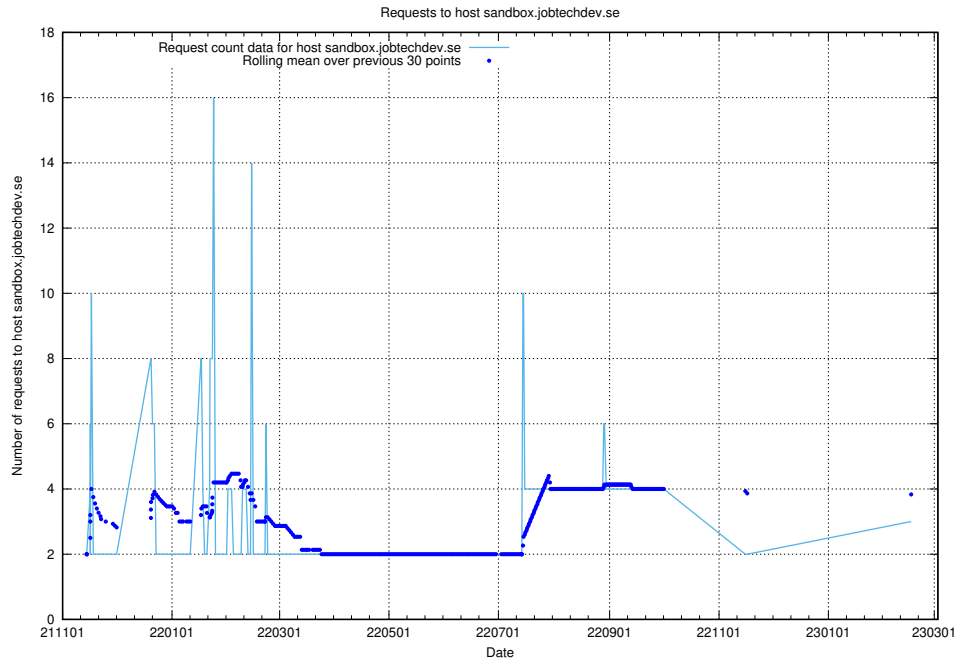

7.233 Usage of sandbox.jobtechdev.se

Here, we count the number of requests to host sandbox.jobtechdev.se.