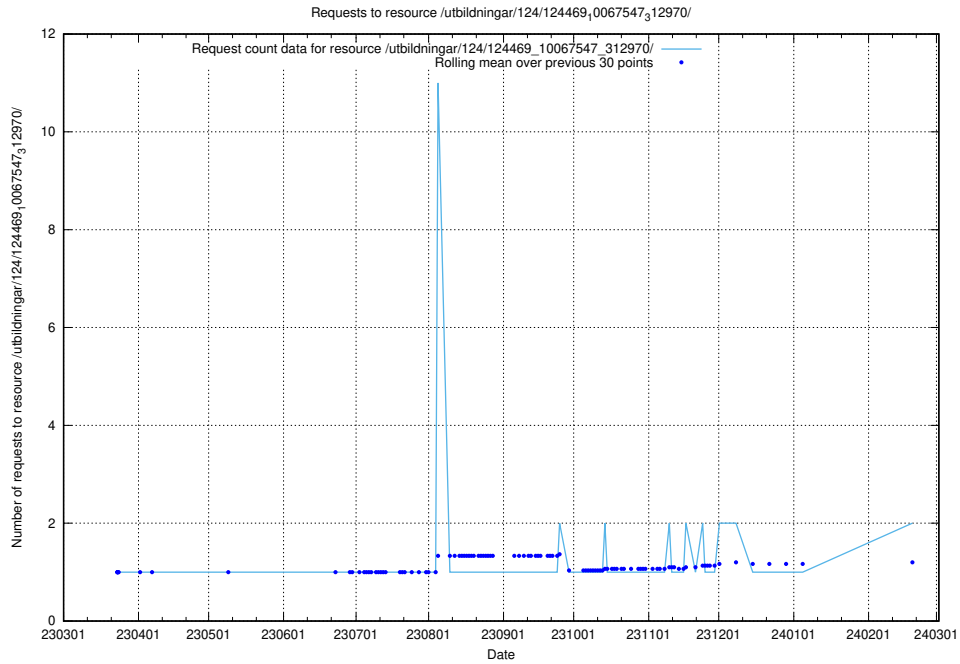

5.545 Usage of /utbildningar/124/124469_10067547_312970/

Here, we count the number of requests to resource /utbildningar/124/124469_10067547_312970/.