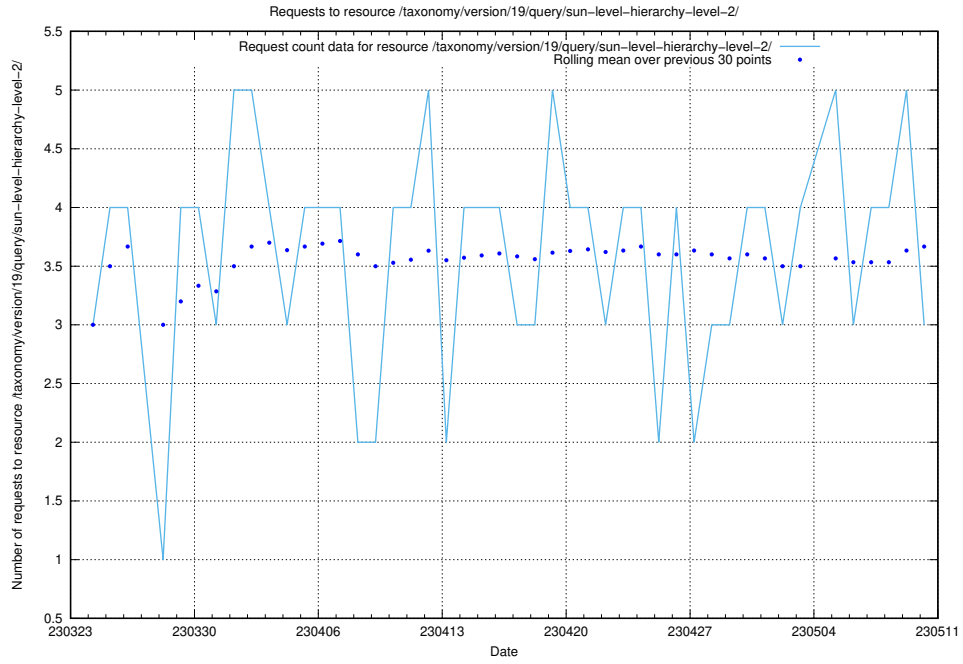

5.334 Usage of /taxonomy/version/19/query/sun-level-hierarchy-level-2/

Here, we count the number of requests to resource /taxonomy/version/19/query/sun-level-hierarchy-level-2/.