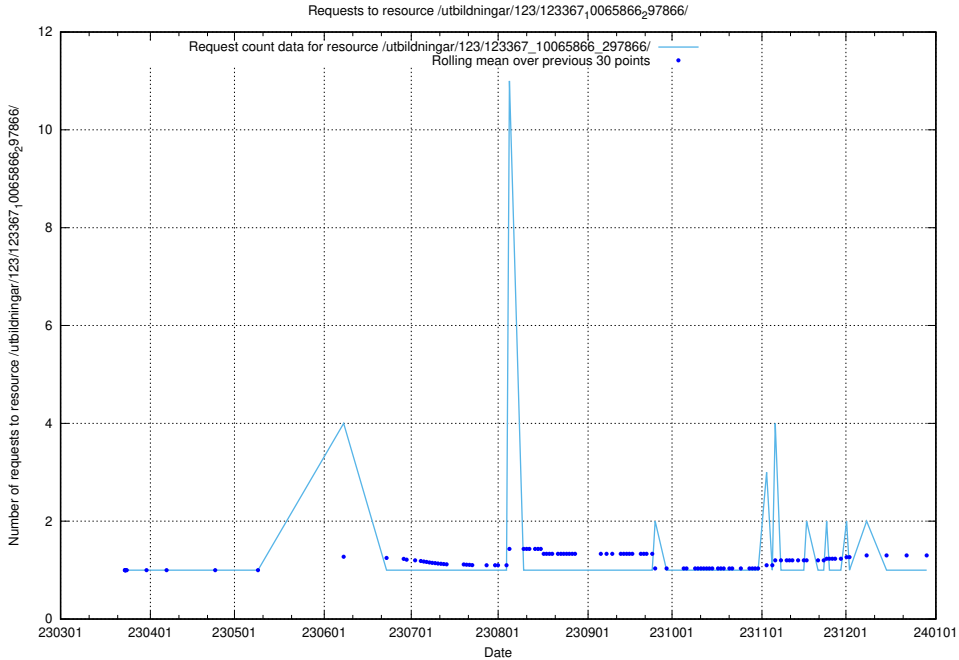

5.4454 Usage of /utbildningar/123/123367_10065866_297866/

Here, we count the number of requests to resource /utbildningar/123/123367_10065866_297866/.