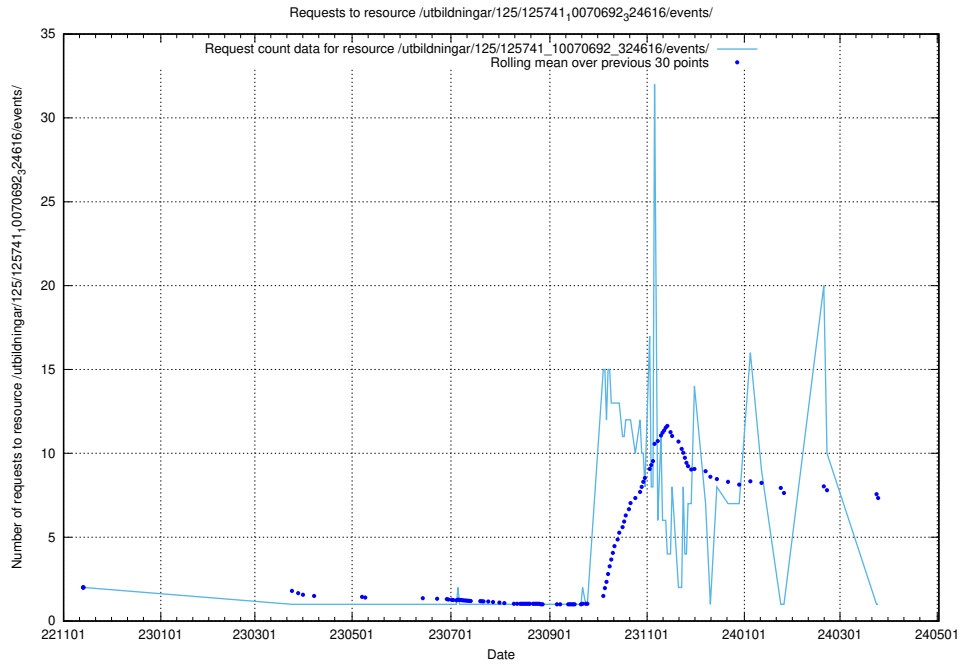

5.5496 Usage of /utbildningar/125/125741_10070692_324616/events/

Here, we count the number of requests to resource /utbildningar/125/125741_10070692_324616/events/