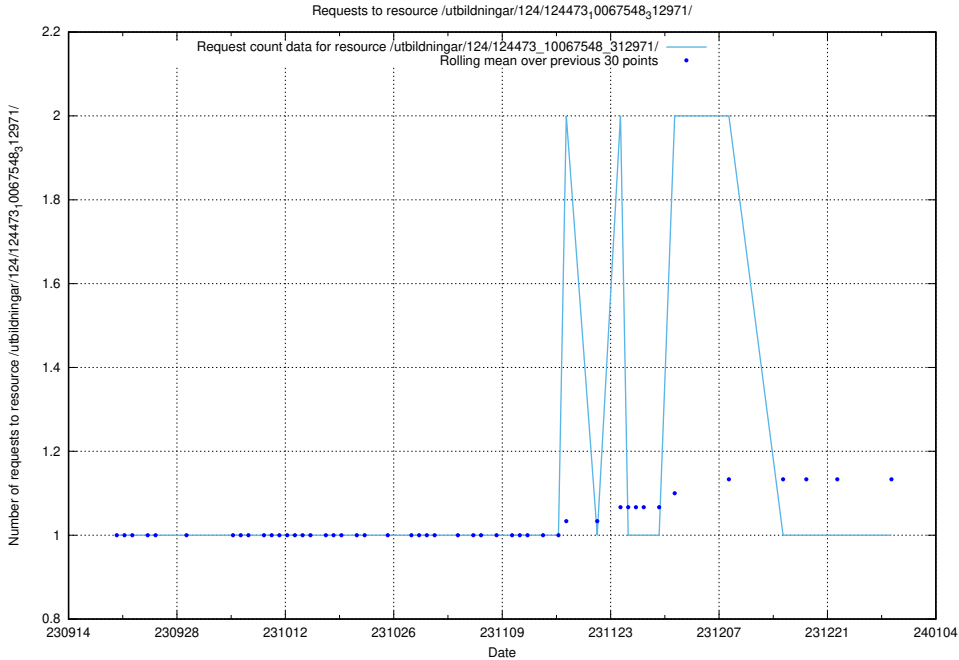

5.4209 Usage of /utbildningar/124/124473_10067548_312971/

Here, we count the number of requests to resource /utbildningar/124/124473_10067548_312971/.