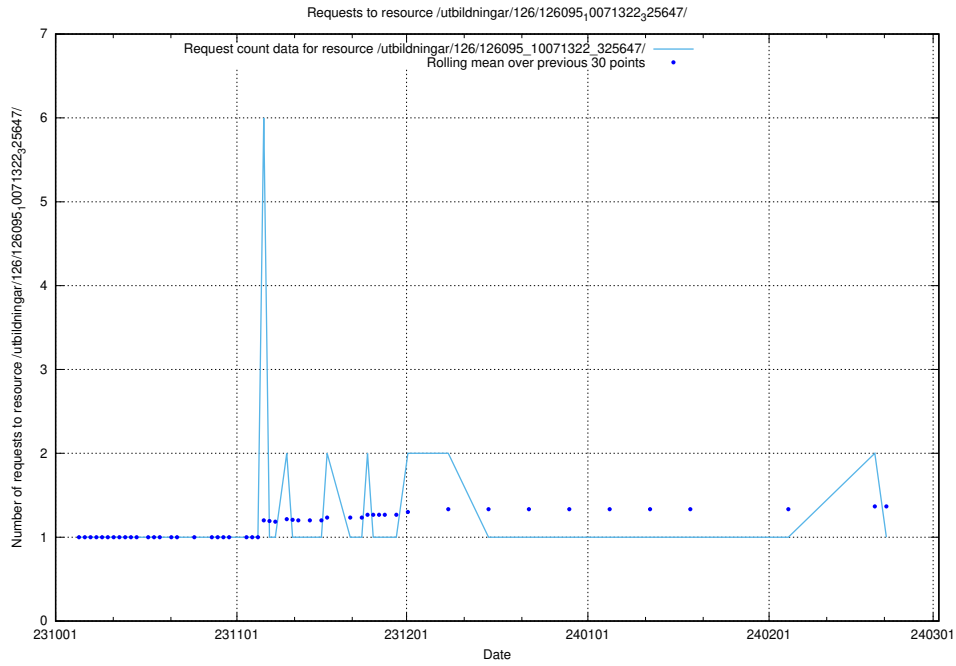

5.4077 Usage of /utbildningar/126/126095_10071322_325647/

Here, we count the number of requests to resource /utbildningar/126/126095_10071322_325647/.