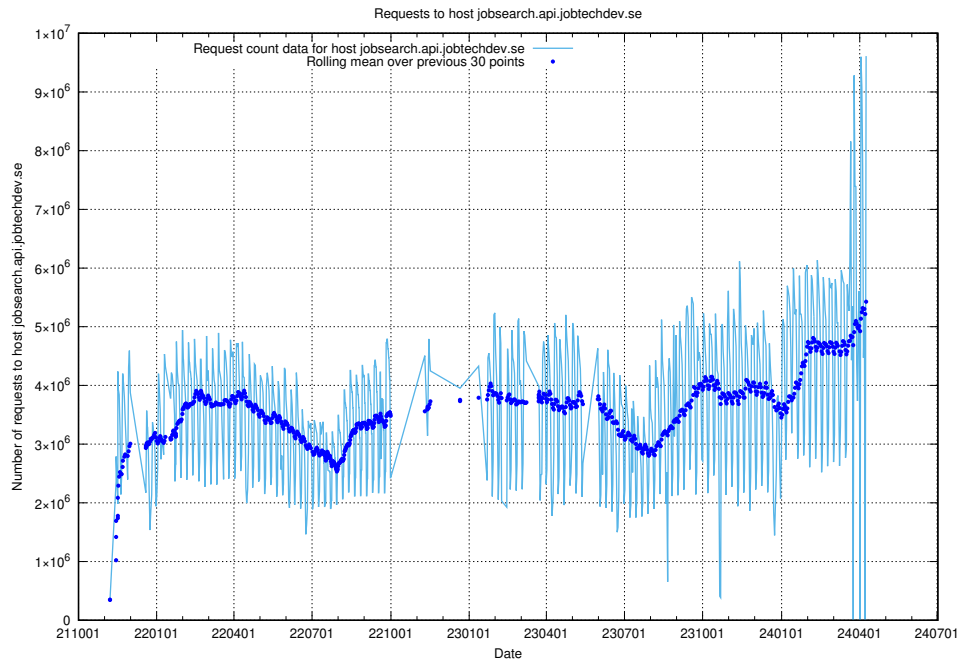

7 Log Stack

This section contains request statistics from [JobTech's log stack](#)⁸.

7.1 Usage of jobsearch.api.jobtechdev.se

Here, we count the number of requests to host jobsearch.api.jobtechdev.se.

---

⁸<https://elk.jobtechdev.se>