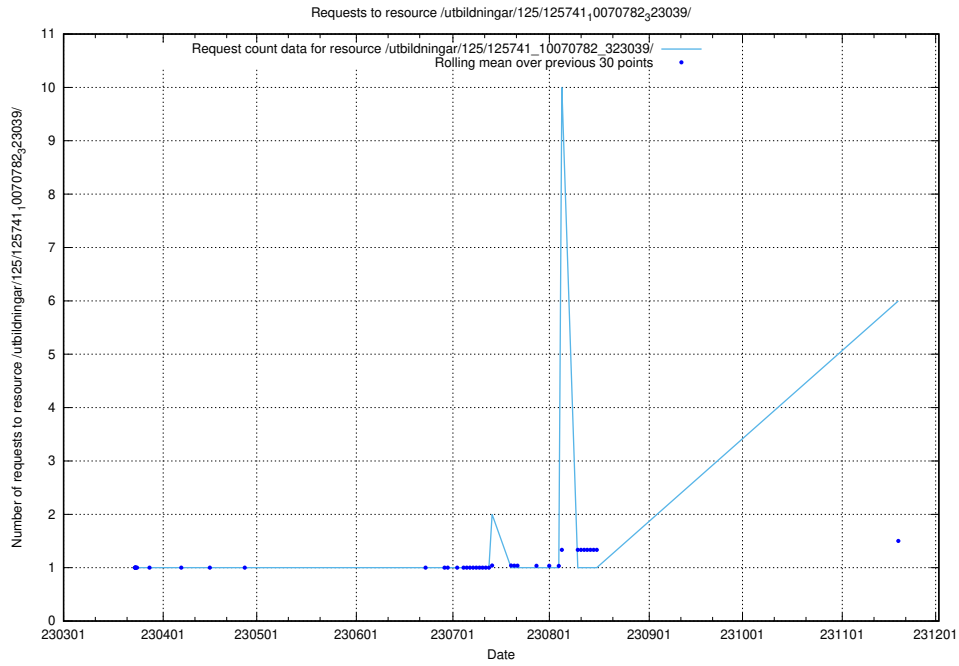

5.121 Usage of /utbildningar/125/125741_10070782_323039/

Here, we count the number of requests to resource /utbildningar/125/125741_10070782_323039/.