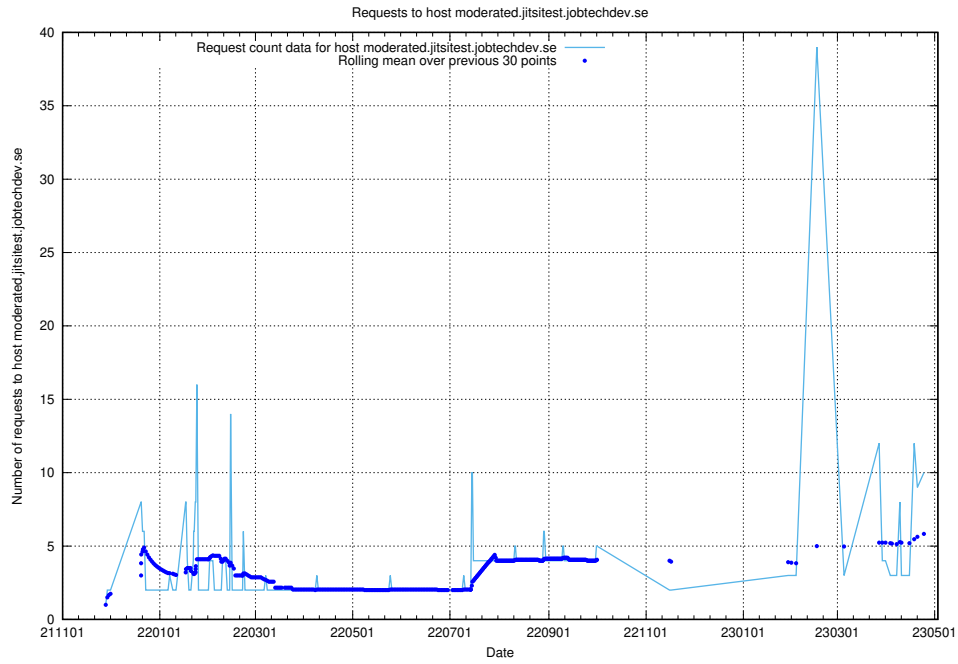

7.61 Usage of moderated.jitsitest.jobtechdev.se

Here, we count the number of requests to host moderated.jitsitest.jobtechdev.se.