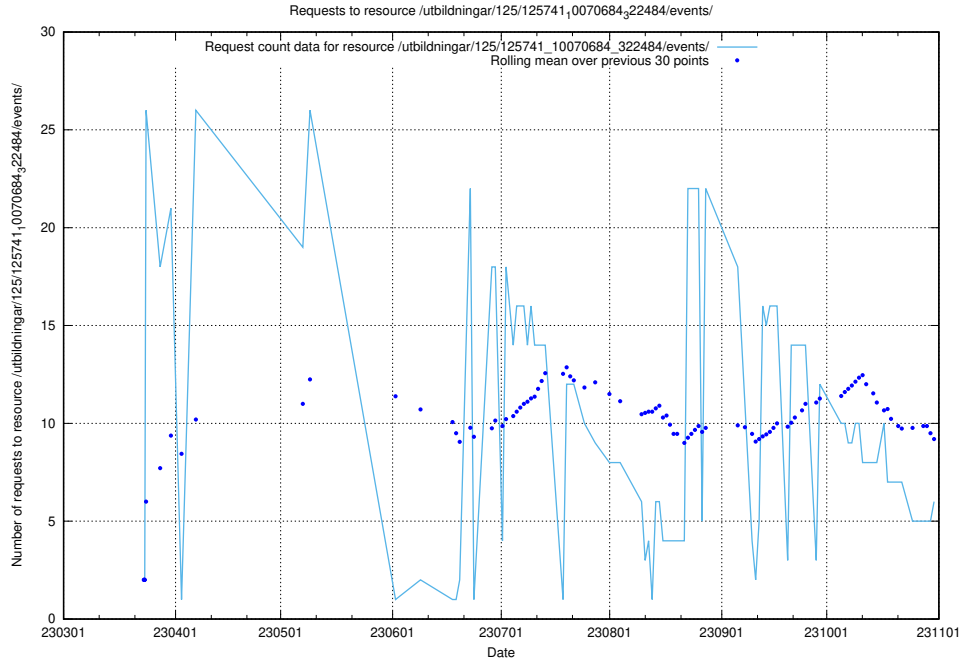

5.118 Usage of /utbildningar/125/125741_10070684_322484/events/

Here, we count the number of requests to resource /utbildningar/125/125741_10070684_322484/events/