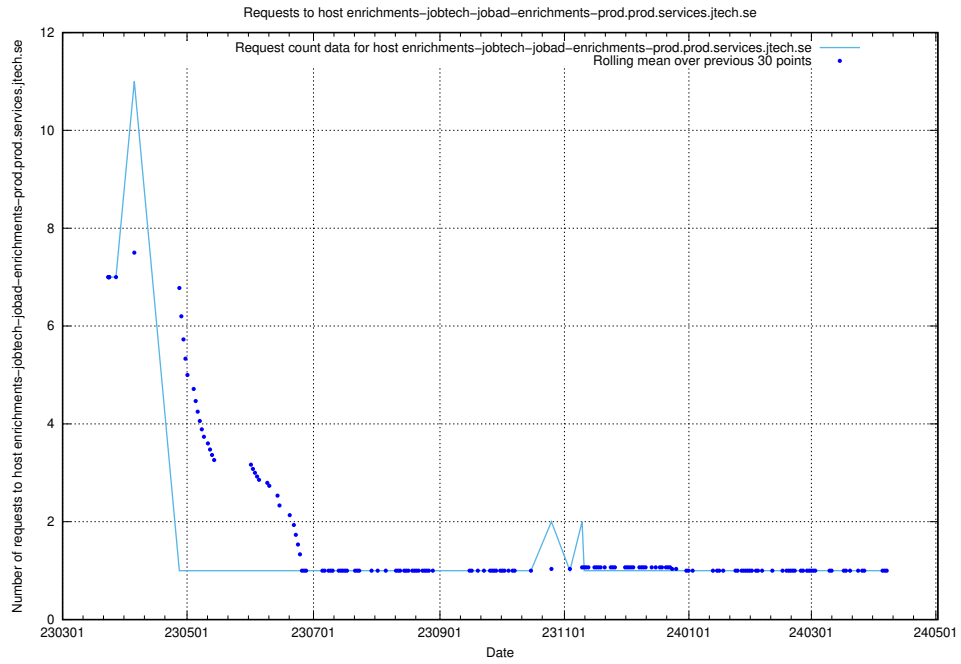

7.607 Usage of enrichments-jobtech-jobad-enrichments-prod.prod.services.jtech.se

Here, we count the number of requests to host enrichments-jobtech-jobad-enrichments-prod.prod.services.jtech.se.