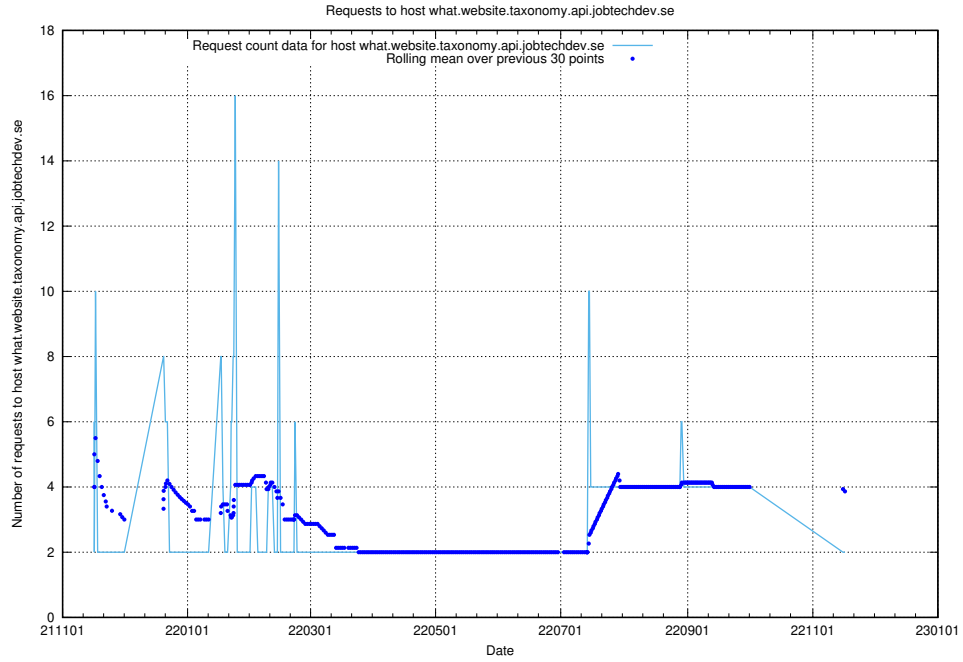

7.520 Usage of what.website.taxonomy.api.jobtechdev.se

Here, we count the number of requests to host what.website.taxonomy.api.jobtechdev.se.