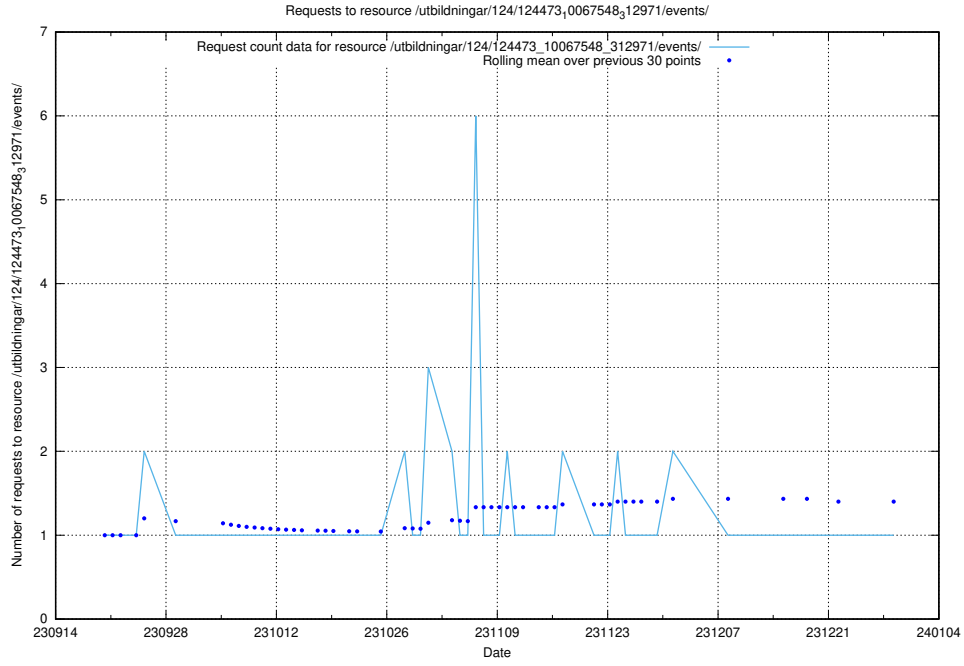

Here, we count the number of requests to resource /utbildningar/124/124483_10067812_313454/.

5.4207 Usage of /utbildningar/124/124473_10067548_312971/events/

Here, we count the number of requests to resource /utbildningar/124/124473_10067548_312971/events/