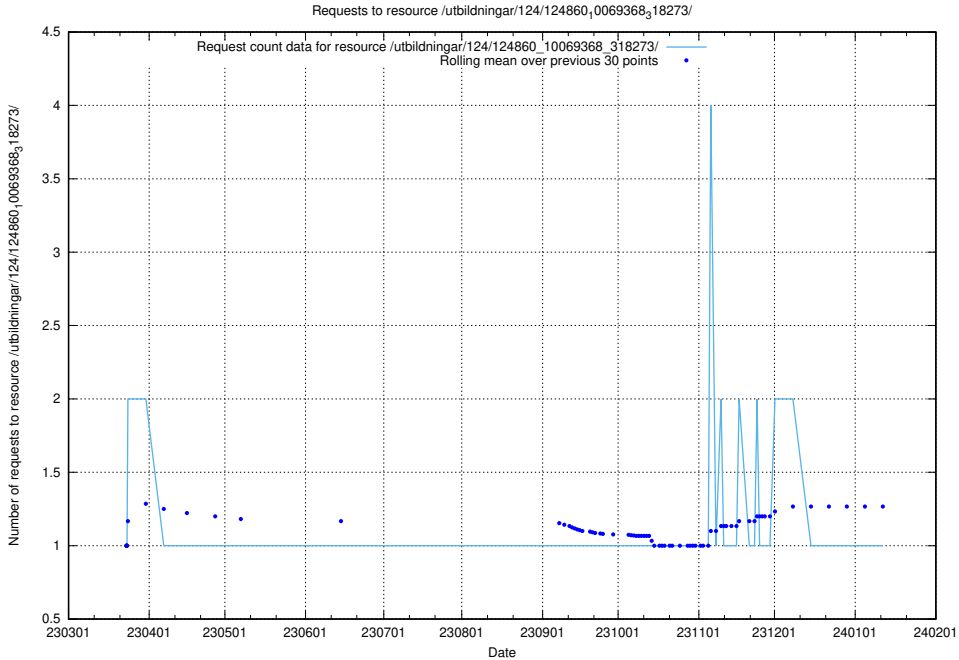

5.1078 Usage of /utbildningar/124/124860_10069368_318273/

Here, we count the number of requests to resource /utbildningar/124/124860_10069368_318273/.