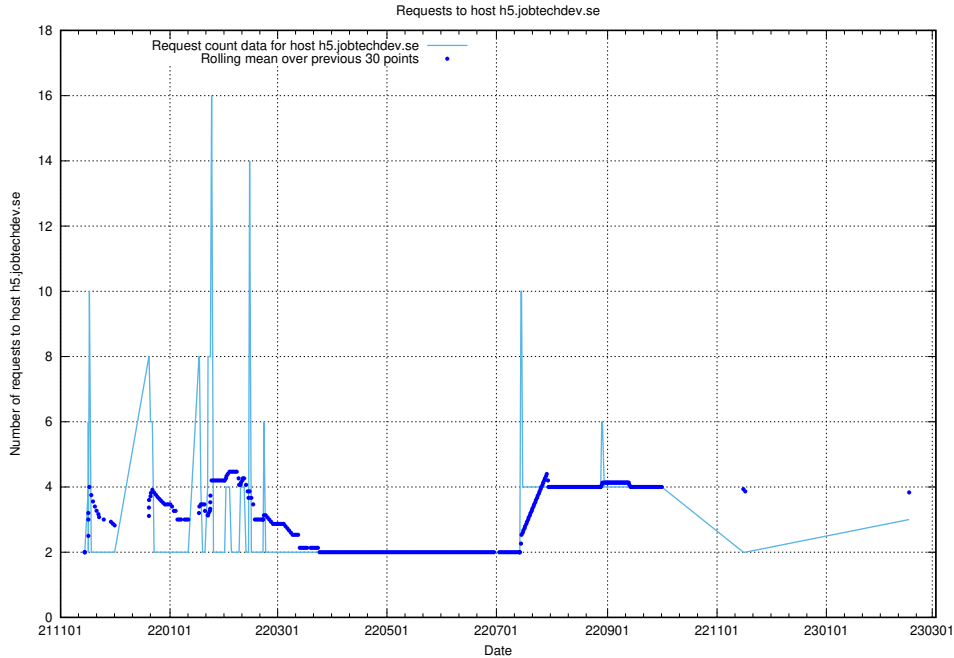

7.163 Usage of h5.jobtechdev.se

Here, we count the number of requests to host h5.jobtechdev.se.