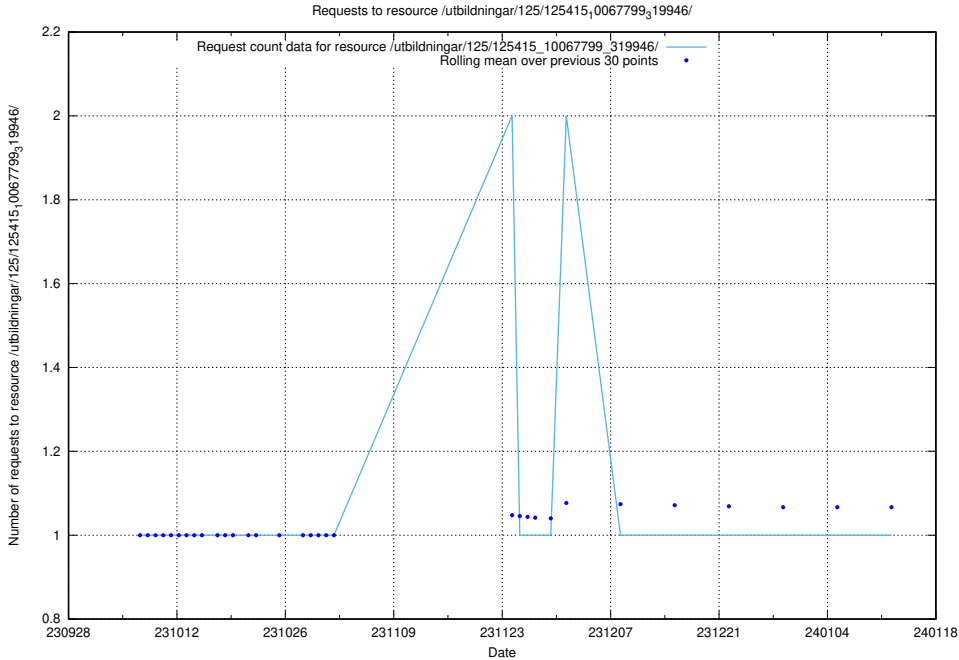

5.4062 Usage of /utbildningar/125/125415_10067799_319946/

Here, we count the number of requests to resource /utbildningar/125/125415_10067799_319946/.