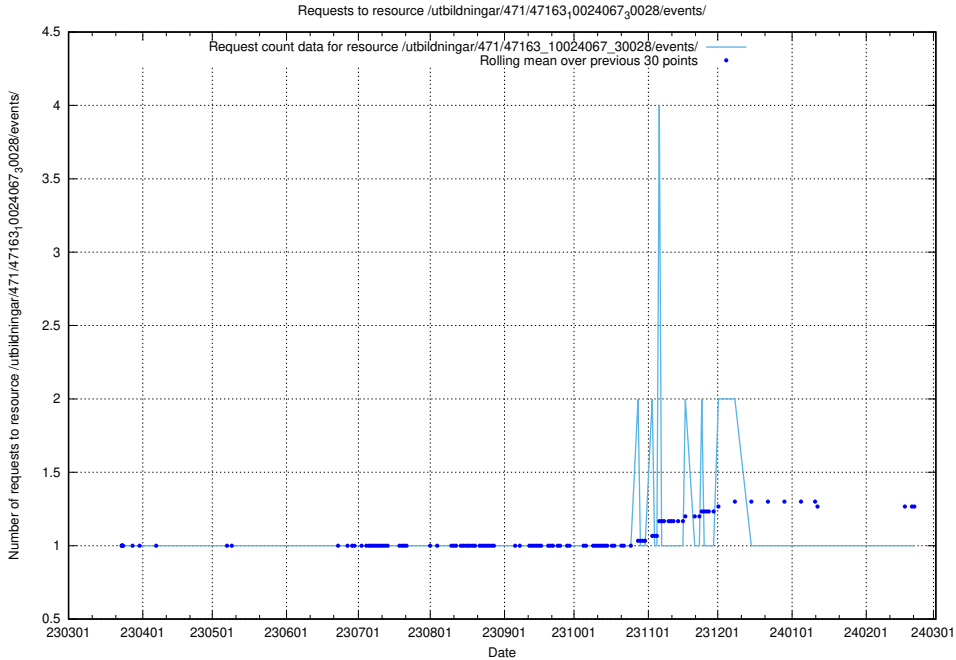

5.5963 Usage of /utbildningar/471/47163_10024067_30028/events/

Here, we count the number of requests to resource /utbildningar/471/47163_10024067_30028/events/.