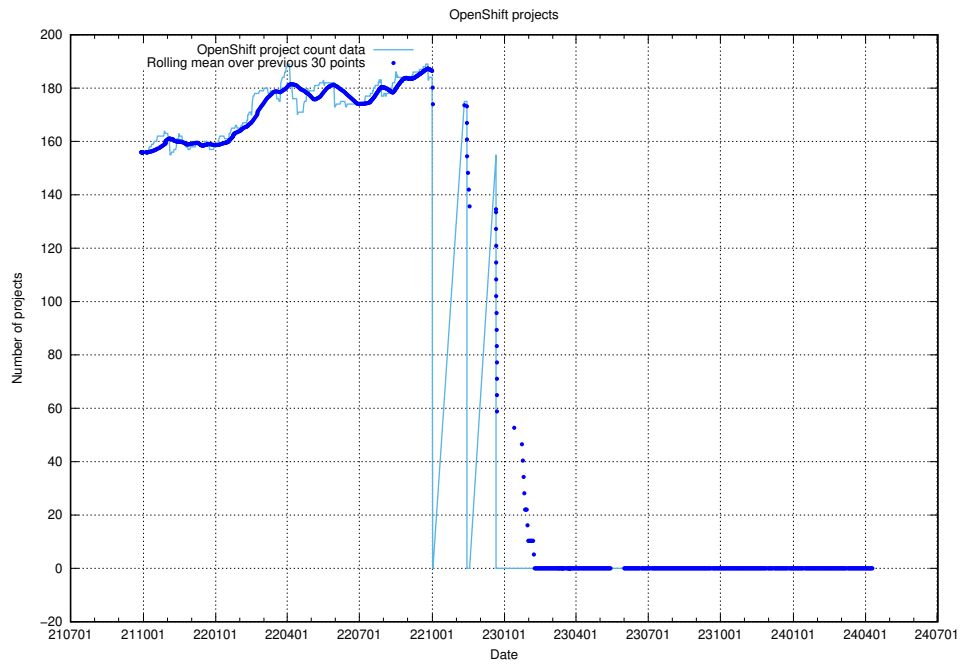

10.1 Number of projects in OpenShift

A graph of the number of projects in JobTech's production cluster of OpenShift.

¹⁰<https://console-openshift-console.prod.services.jtech.se>

11 Customer Relation Management