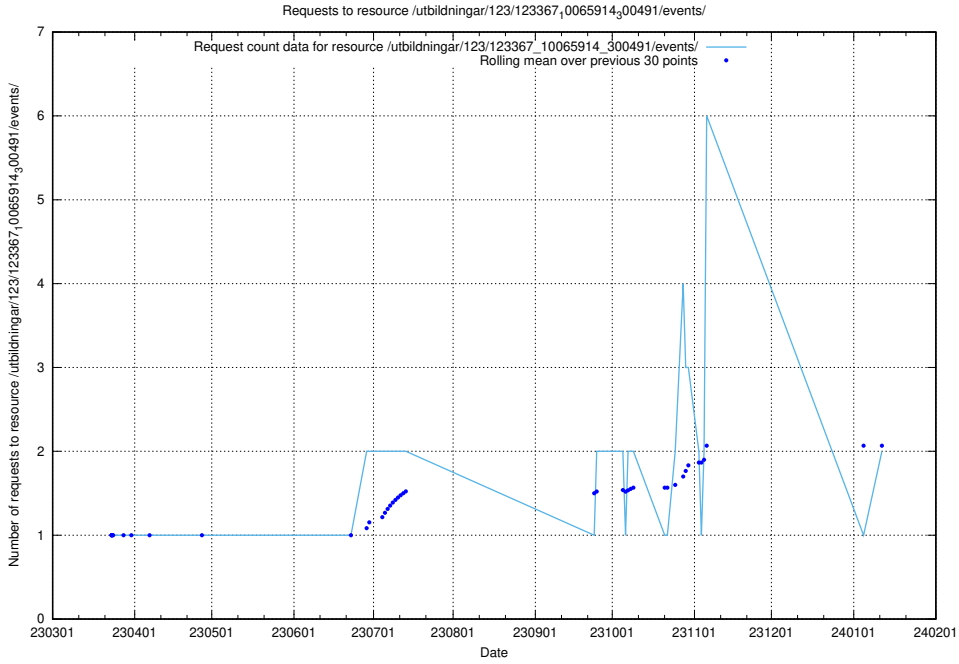

5.645 Usage of /utbildningar/123/123367_10065914_300491/events/

Here, we count the number of requests to resource /utbildningar/123/123367_10065914_300491/events/