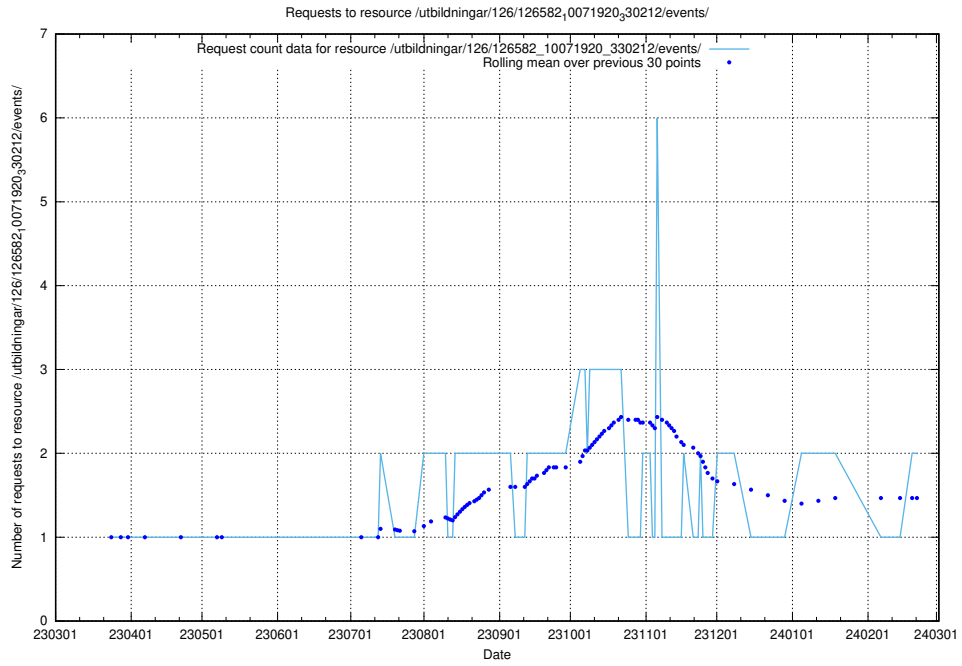

5.830 Usage of /utbildningar/126/126582_10071920_330212/events/

Here, we count the number of requests to resource /utbildningar/126/126582_10071920_330212/events/