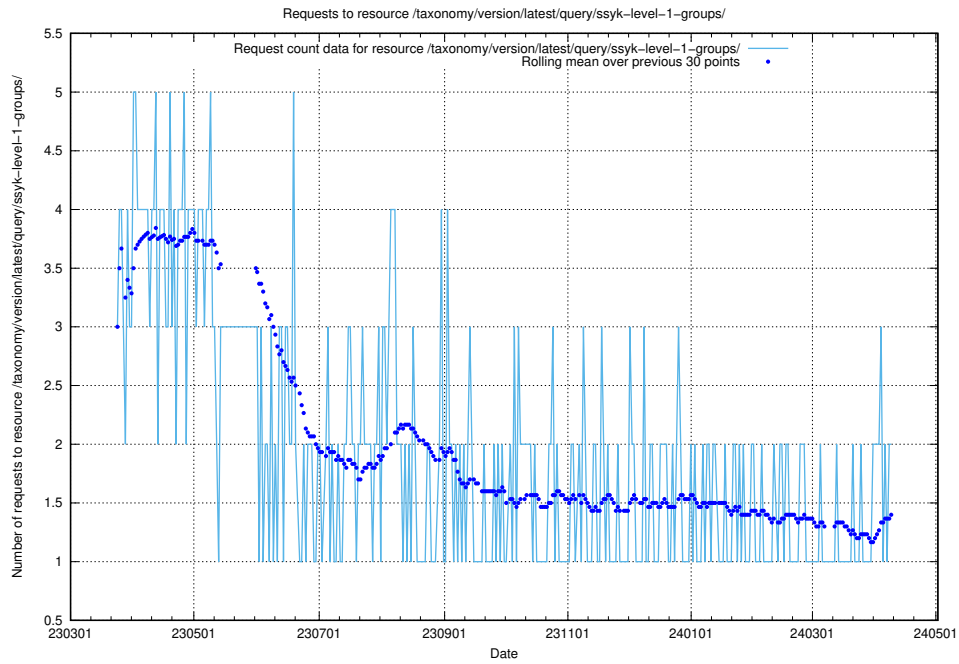

5.804 Usage of `/taxonomy/version/latest/query/ssyk-level-1-groups/`

Here, we count the number of requests to resource `/taxonomy/version/latest/query/ssyk-level-1-groups/`.