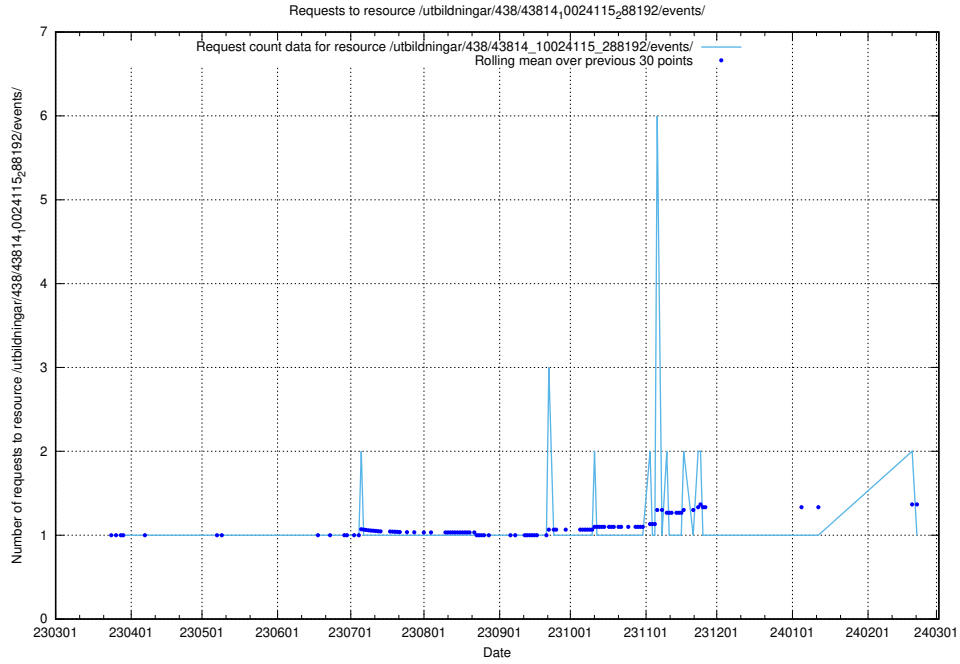

5.5834 Usage of /utbildningar/438/43814_10024115_288192/events/

Here, we count the number of requests to resource /utbildningar/438/43814_10024115_288192/events/.