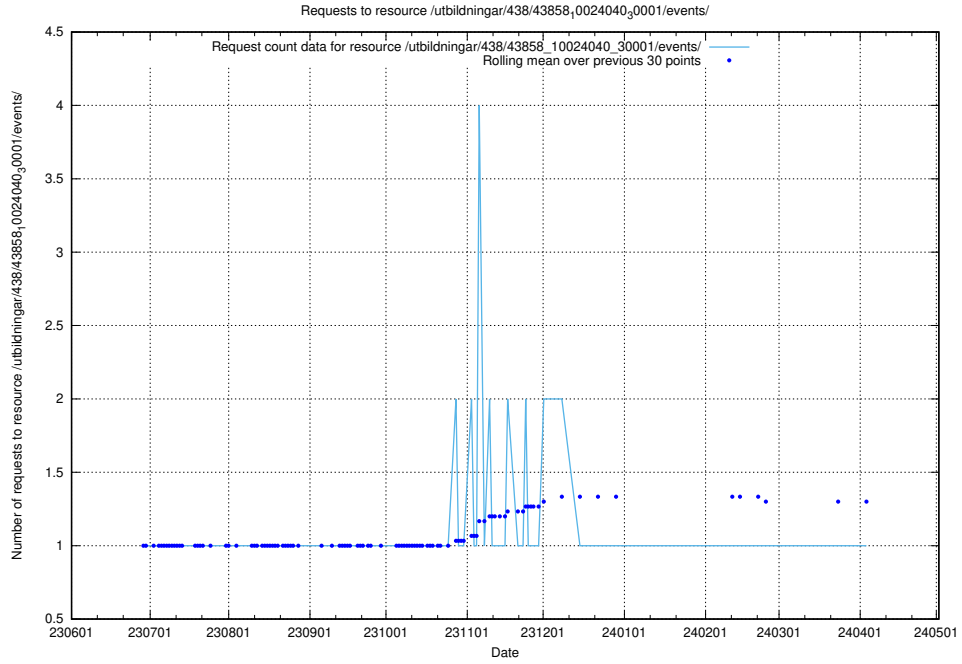

5.5092 Usage of /utbildningar/438/43858_10024040_30001/events/

Here, we count the number of requests to resource /utbildningar/438/43858_10024040_30001/events/.