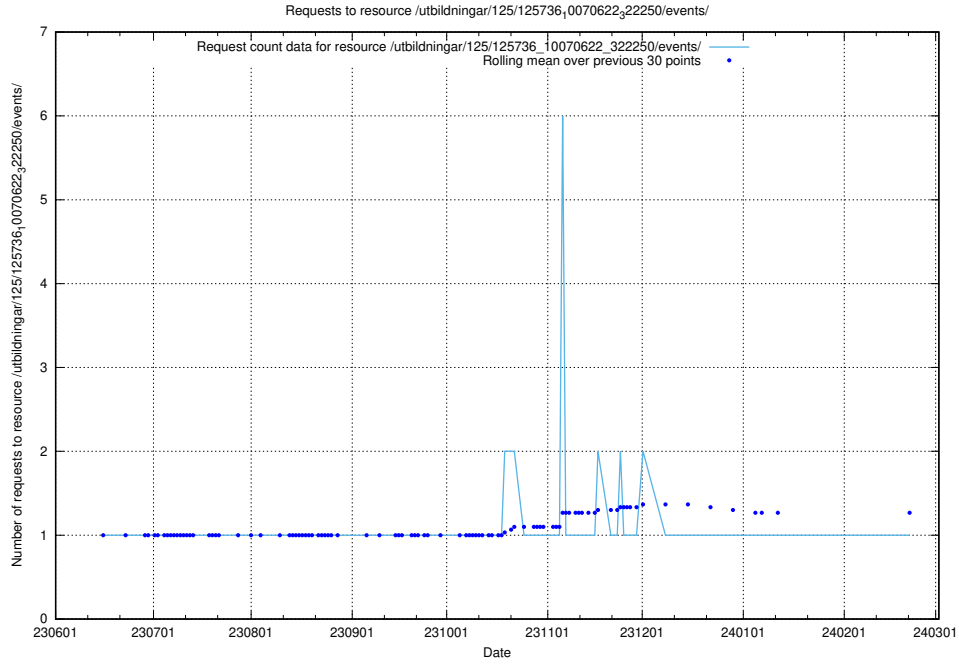

5.5563 Usage of /utbildningar/125/125736_10070622_322250/events/

Here, we count the number of requests to resource /utbildningar/125/125736_10070622_322250/events/

5.5564 Usage of /utbildningar/125/125619_10070626_322721/events/