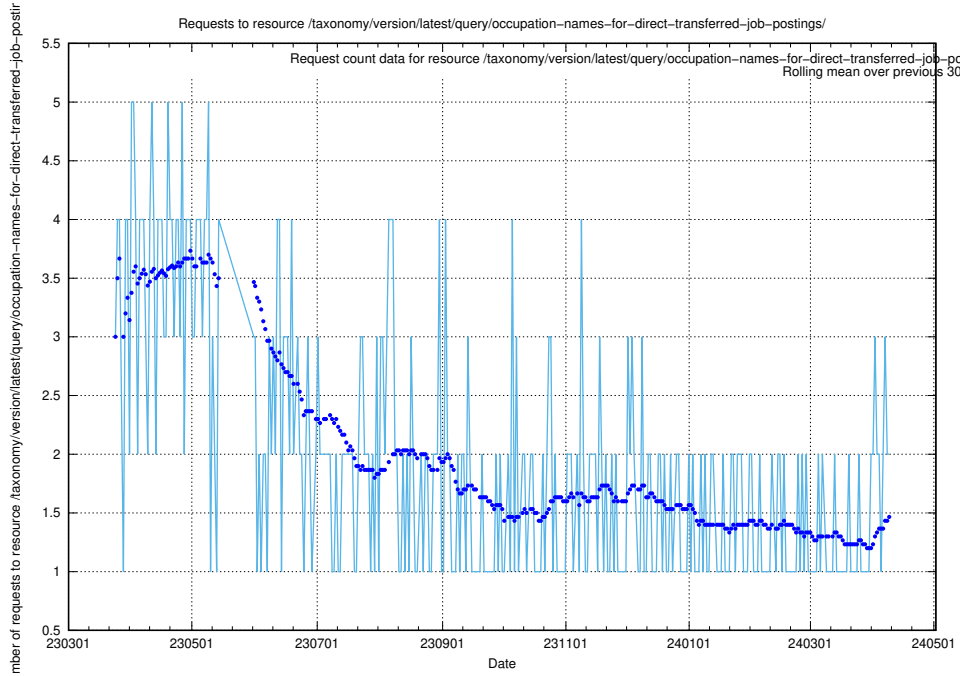

5.810 Usage of /taxonomy/version/latest/query/occupation-names-for-direct-transferred-job-postings/

Here, we count the number of requests to resource /taxonomy/version/latest/query/occupation-names-for-direct-transferred-job-postings/.