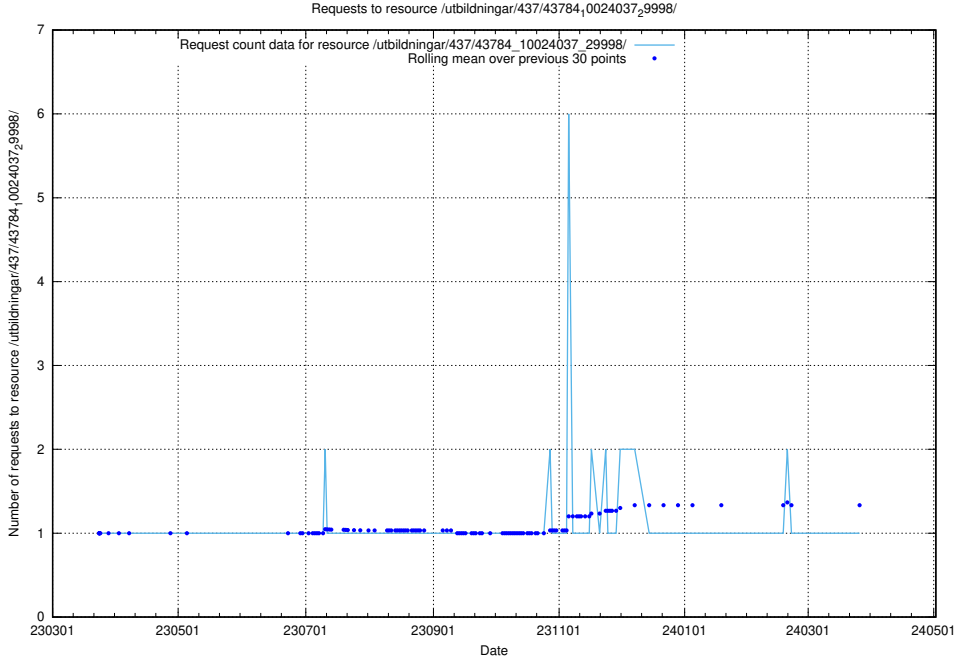

Here, we count the number of requests to resource /utbildningar/437/43786_10024085_30046/.

5.6014 Usage of /utbildningar/437/43784_10024037_29998/

Here, we count the number of requests to resource /utbildningar/437/43784_10024037_29998/.