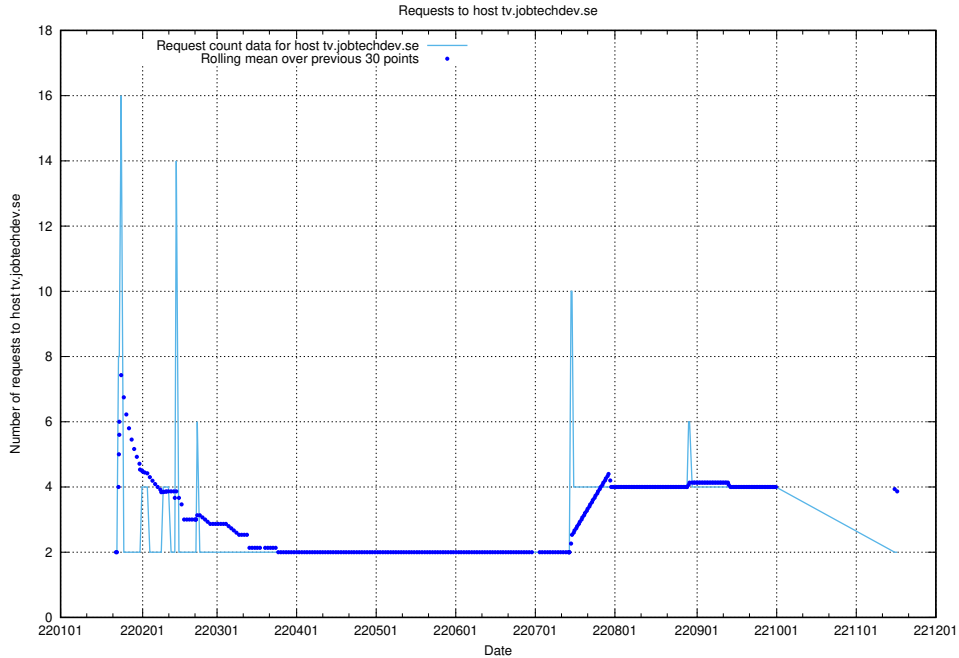

7.582 Usage of tv.jobtechdev.se

Here, we count the number of requests to host tv.jobtechdev.se.