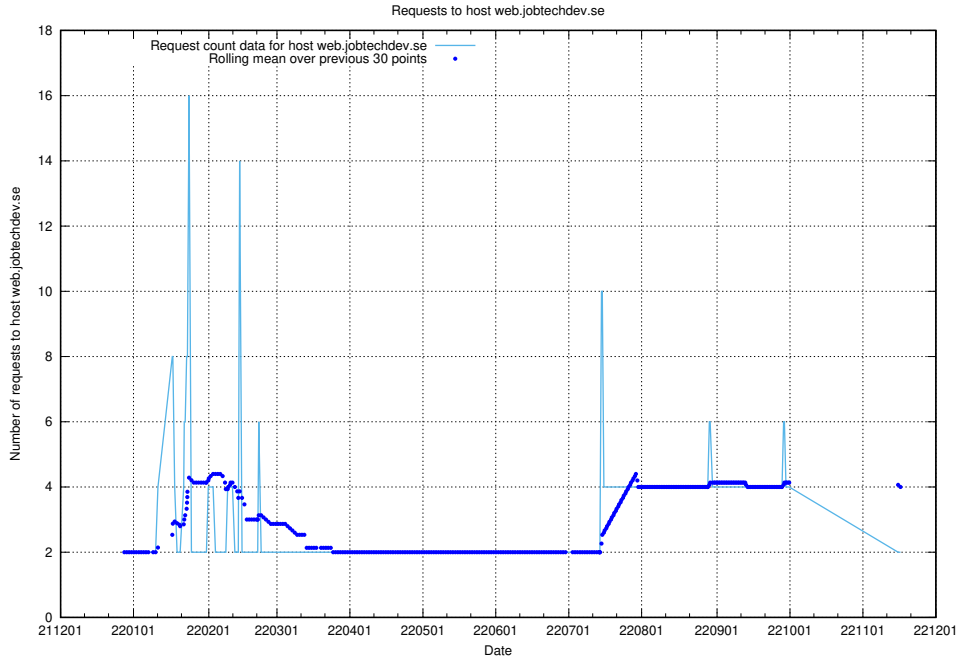

7.355 Usage of testing.jobtechdev.se

Here, we count the number of requests to host testing.jobtechdev.se.

7.356 Usage of support.jobtechdev.se

Here, we count the number of requests to host support.jobtechdev.se.