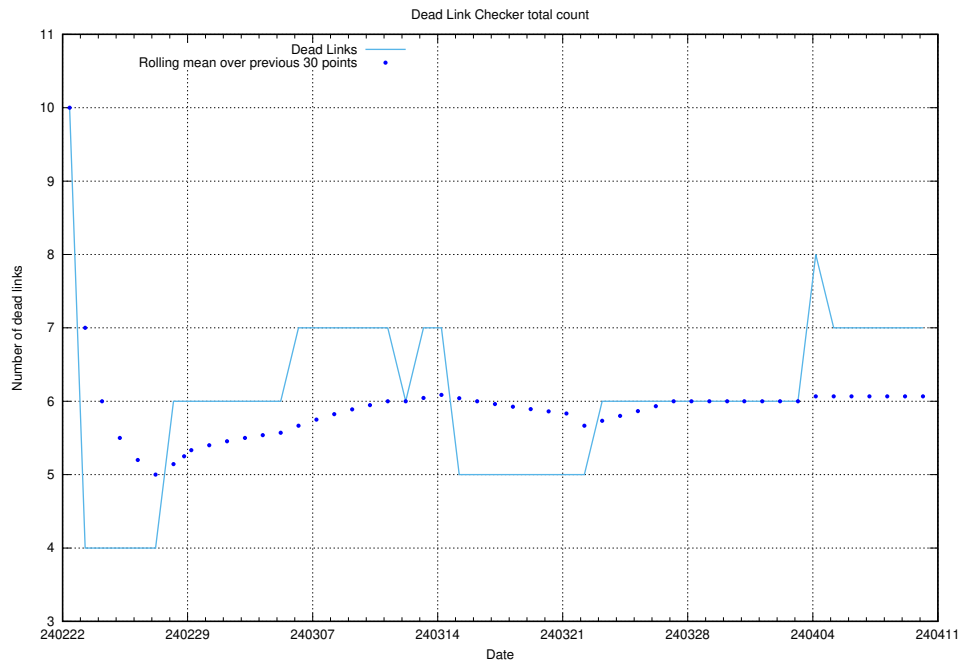

3 Dead Link Checker

The [Dead Link Checker](#)⁴ scans JobTech’s web pages for dead html links, and reports the count here.

3.1 Total count of dead links

Here is presented the total number of found dead links across all pages.

⁴<https://gitlab.com/arbetsformedlingen/devops/dead_link_checker>