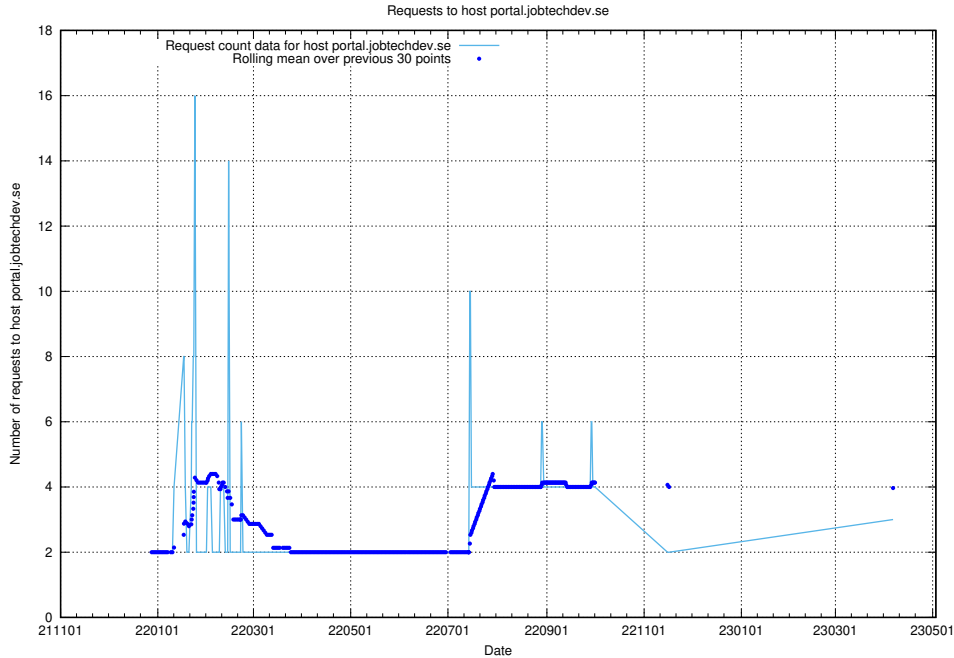

7.188 Usage of portal.jobtechdev.se

Here, we count the number of requests to host portal.jobtechdev.se.

7.189 Usage of panel.jobtechdev.se

Here, we count the number of requests to host panel.jobtechdev.se.