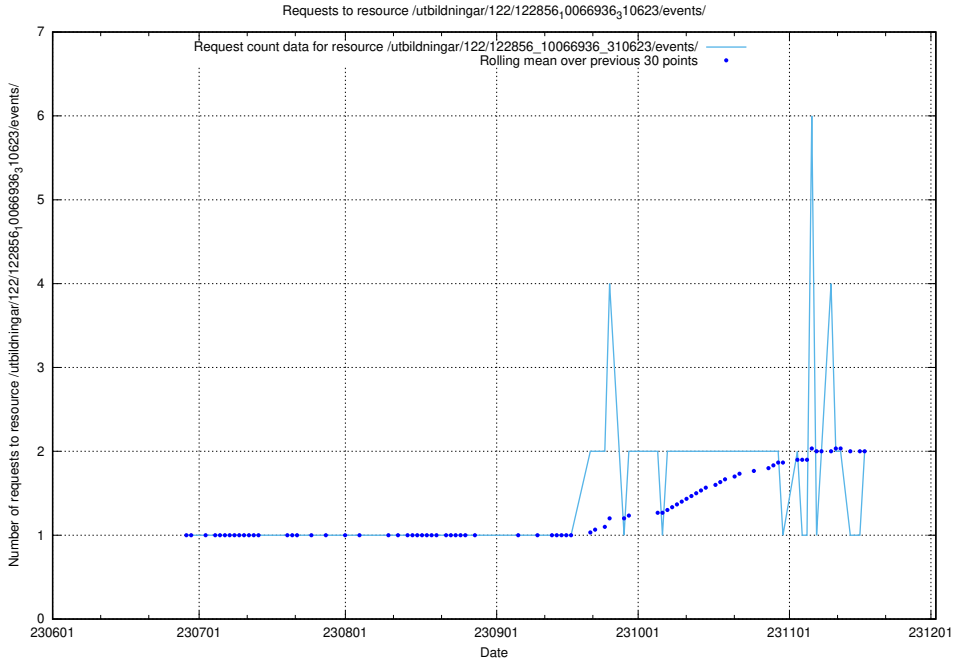

5.731 Usage of /utbildningar/122/122856_10066936_310623/events/

Here, we count the number of requests to resource /utbildningar/122/122856_10066936_310623/events/