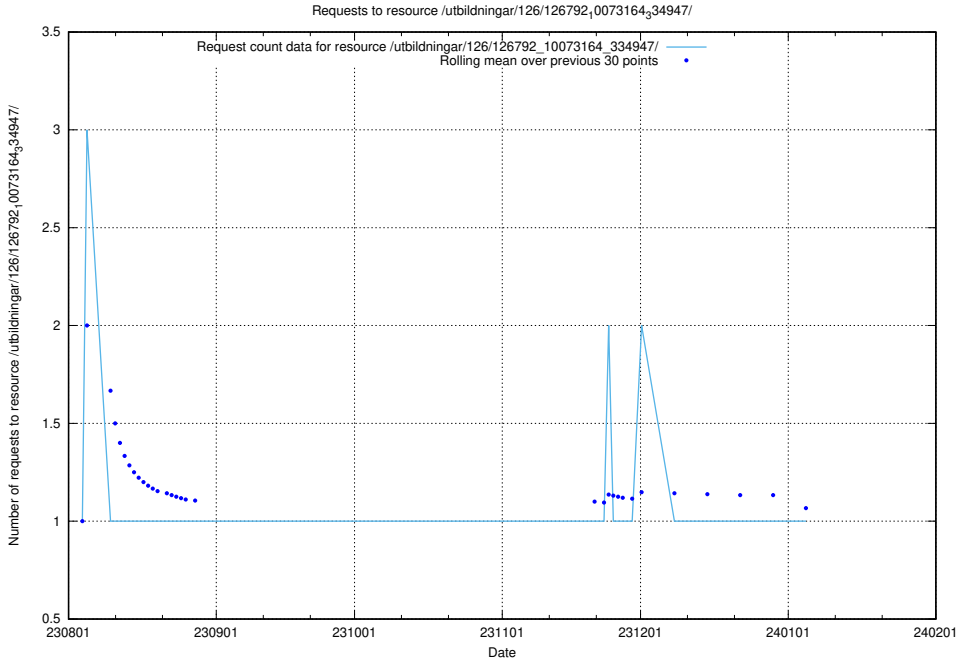

5.4548 Usage of /utbildningar/126/126792_10073164_334947/

Here, we count the number of requests to resource /utbildningar/126/126792_10073164_334947/.