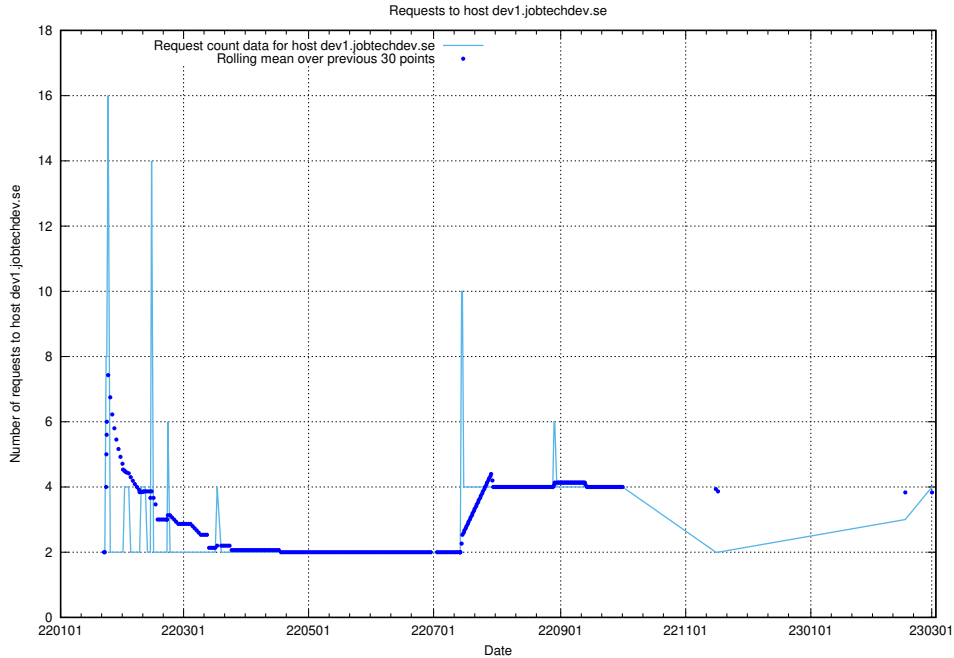

7.95 Usage of dev1.jobtechdev.se

Here, we count the number of requests to host dev1.jobtechdev.se.