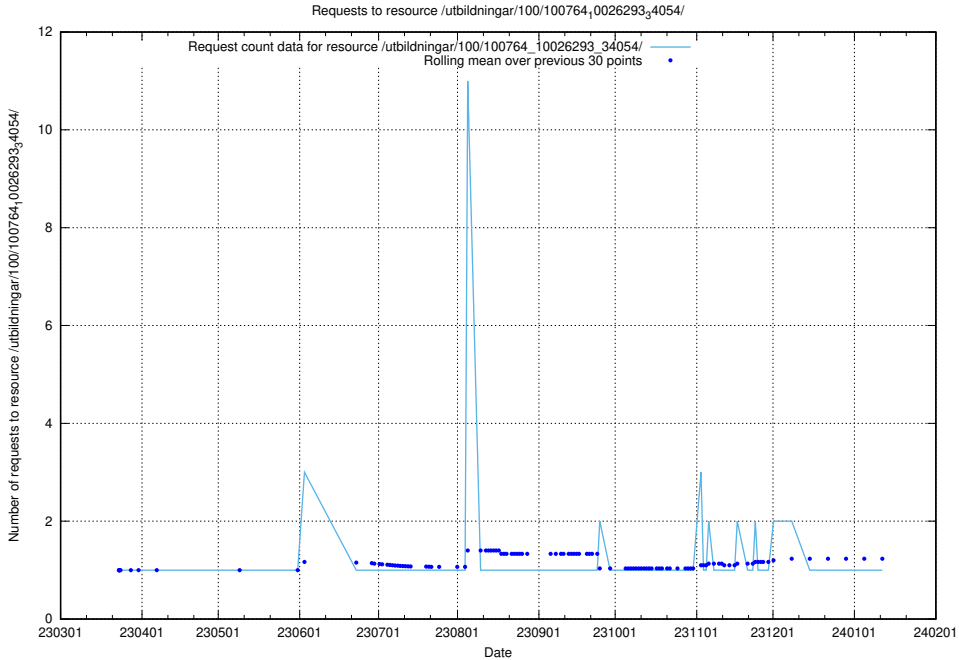

5.5217 Usage of /utbildningar/100/100764_10026293_34054/

Here, we count the number of requests to resource /utbildningar/100/100764_10026293_34054/.