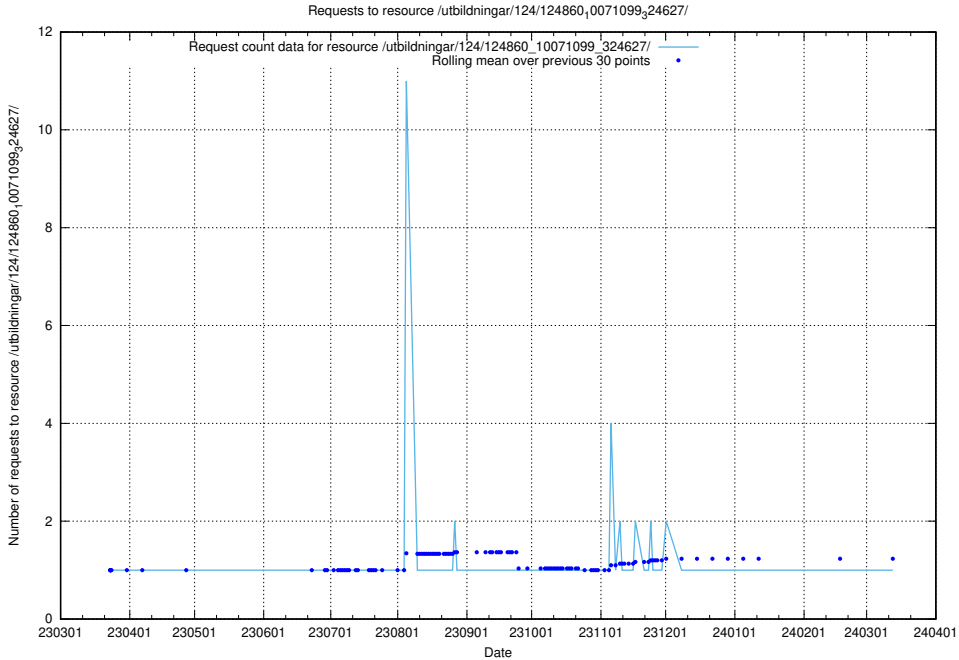

5.1074 Usage of /utbildningar/124/124860_10071099_324627/

Here, we count the number of requests to resource /utbildningar/124/124860_10071099_324627/.