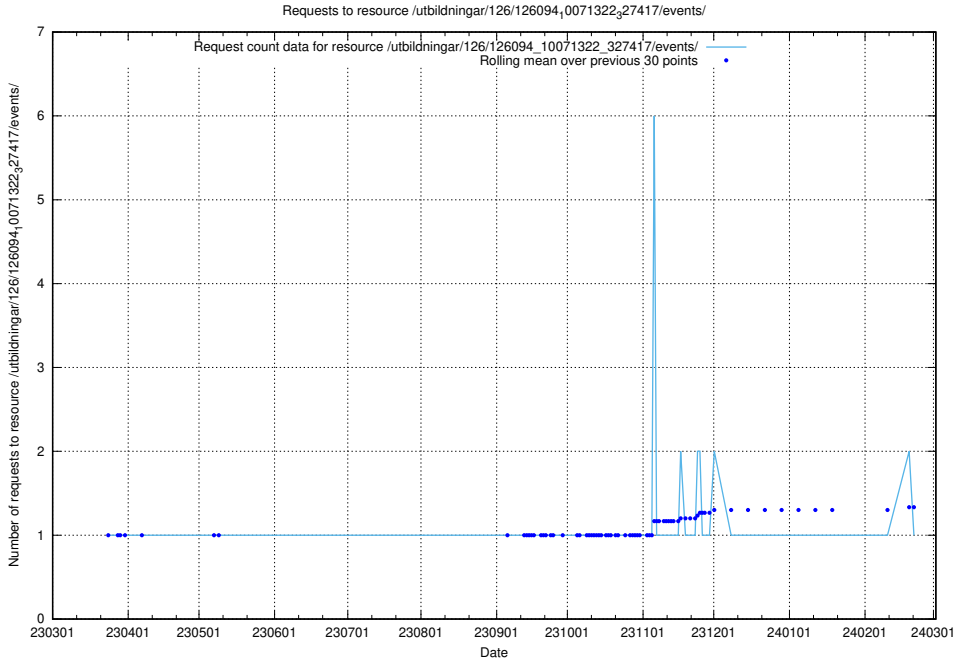

5.5869 Usage of /utbildningar/126/126094_10071322_327417/events/

Here, we count the number of requests to resource /utbildningar/126/126094_10071322_327417/events/