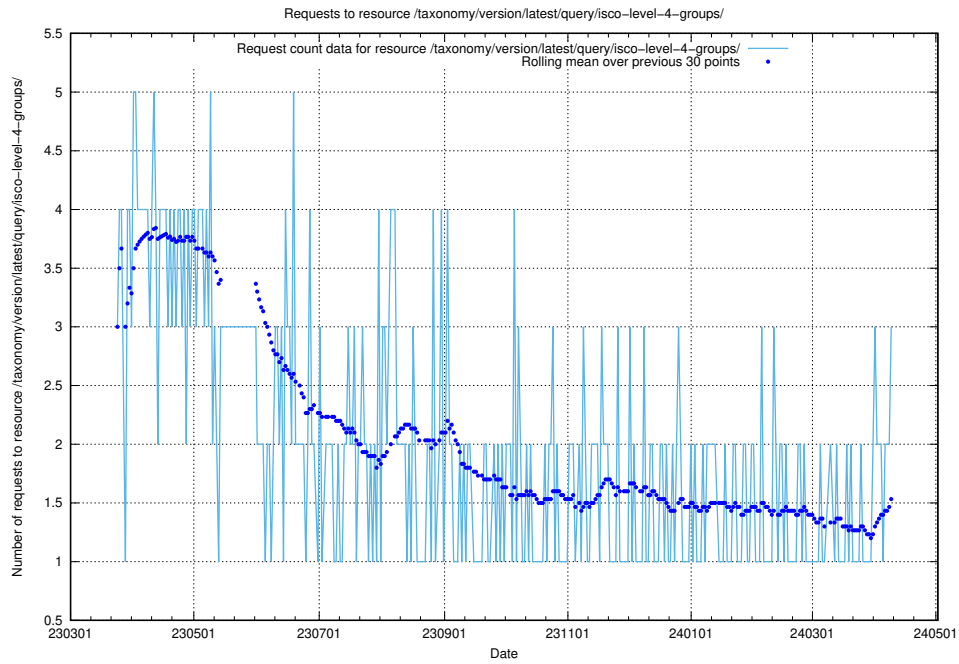

5.327 Usage of /taxonomy/version/latest/query/isco-level-4-groups/

Here, we count the number of requests to resource /taxonomy/version/latest/query/isco-level-4-groups/.