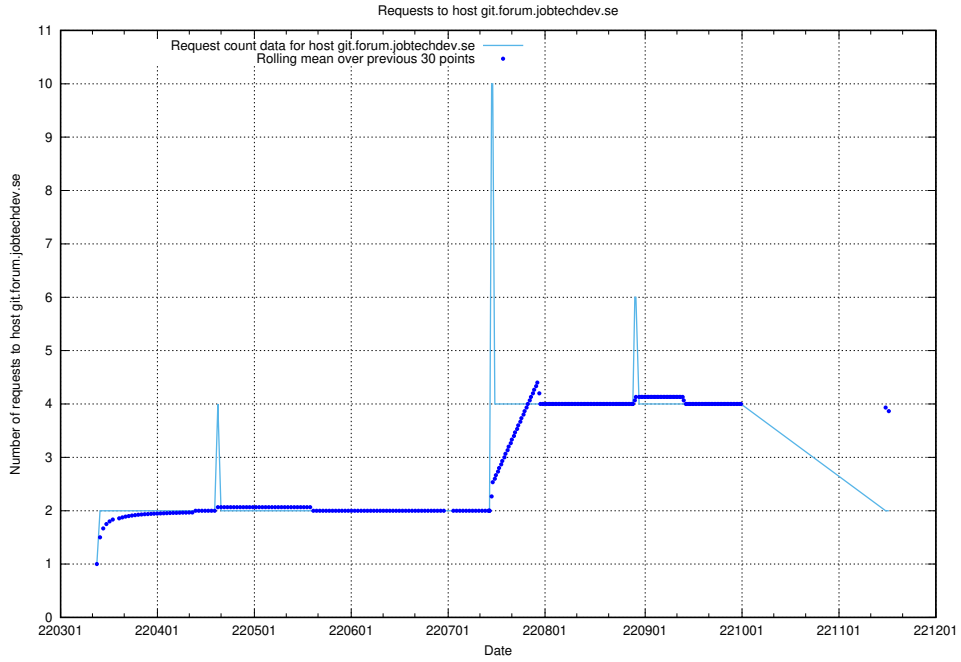

7.500 Usage of git.forum.jobtechdev.se

Here, we count the number of requests to host git.forum.jobtechdev.se.