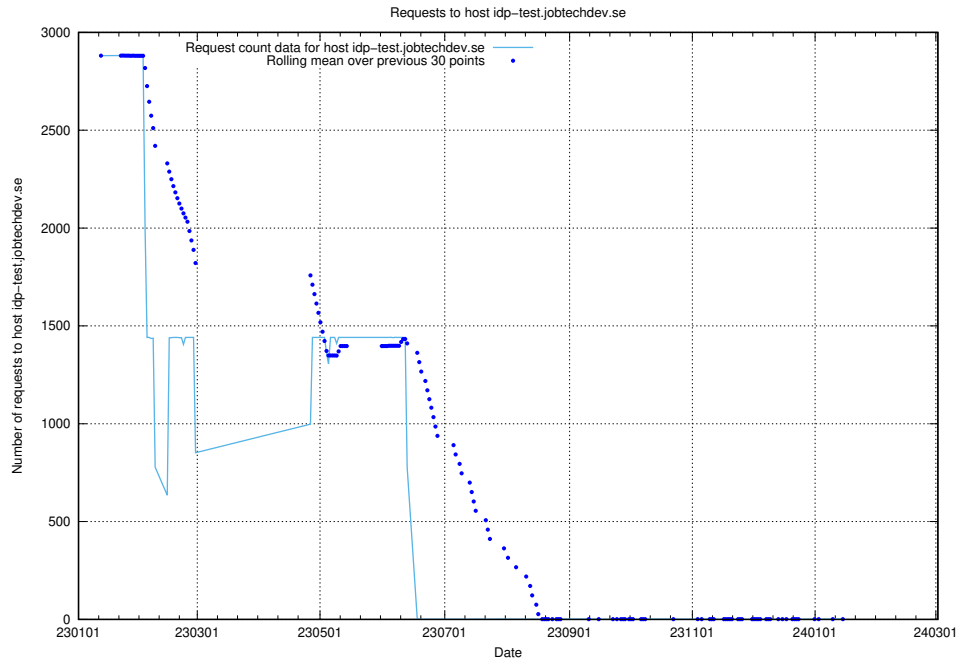

Here, we count the number of requests to host 0.0.jobtechdev.se.

7.303 Usage of idp-test.jobtechdev.se

Here, we count the number of requests to host idp-test.jobtechdev.se.

7.304 Usage of jobstore.jobtechdev.se