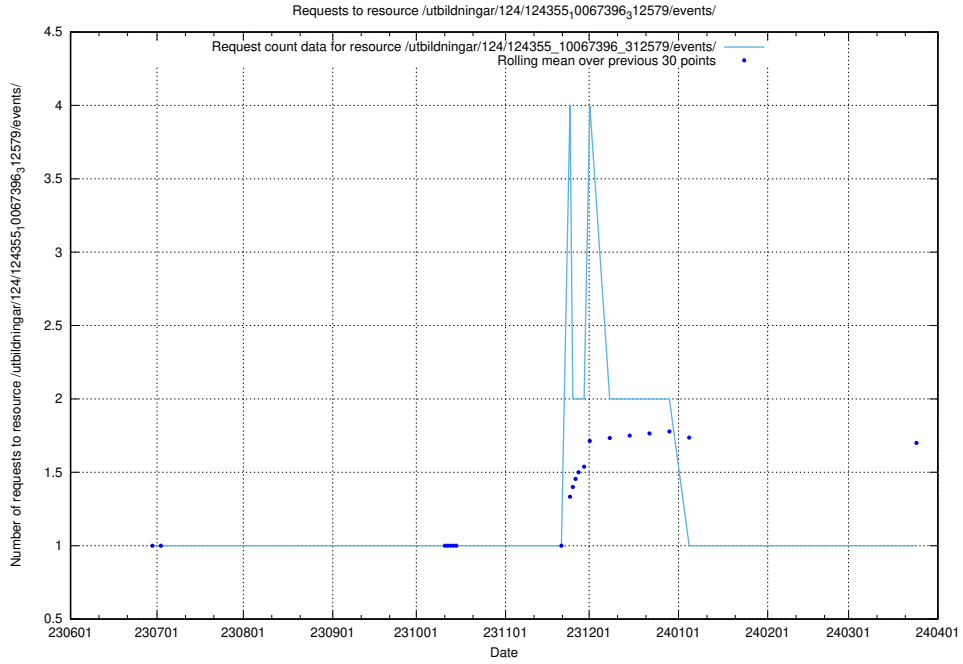

5.5071 Usage of /utbildningar/124/124355_10067396_312579/events/

Here, we count the number of requests to resource /utbildningar/124/124355_10067396_312579/events/