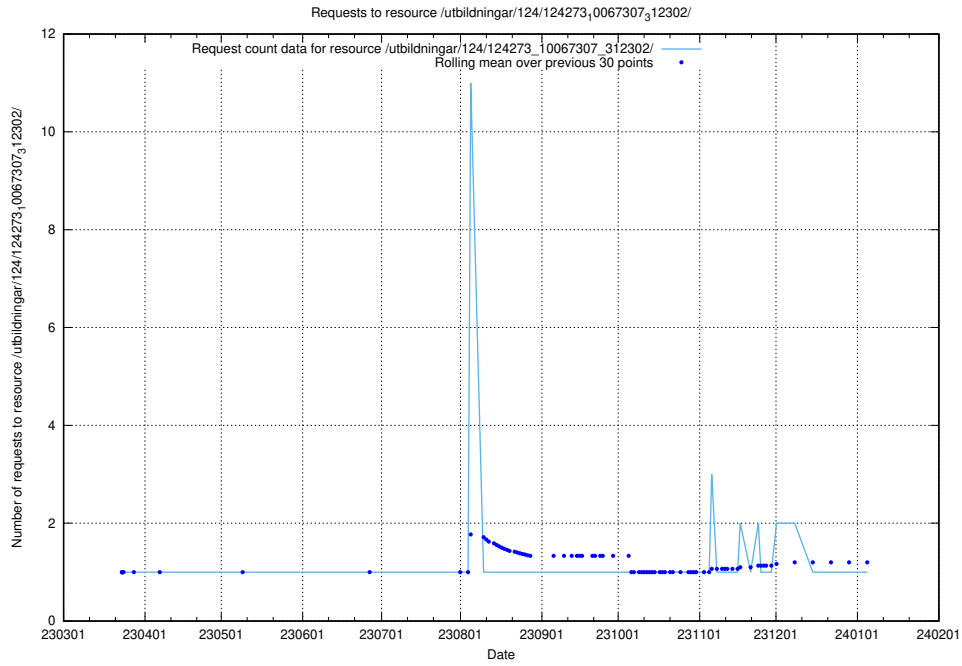

5.3645 Usage of /utbildningar/124/124273_10067307_312302/

Here, we count the number of requests to resource /utbildningar/124/124273_10067307_312302/.

5.3646 Usage of /taxonomy/version/18/query/concepts-describing-working-hours/