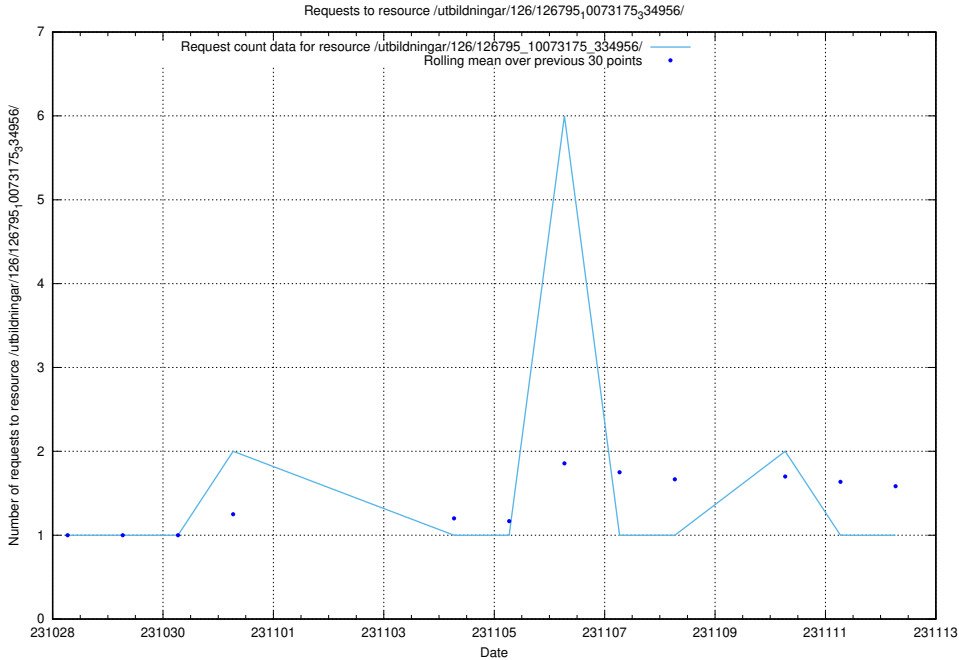

5.3850 Usage of /utbildningar/126/126795_10073175_334956/

Here, we count the number of requests to resource /utbildningar/126/126795_10073175_334956/.