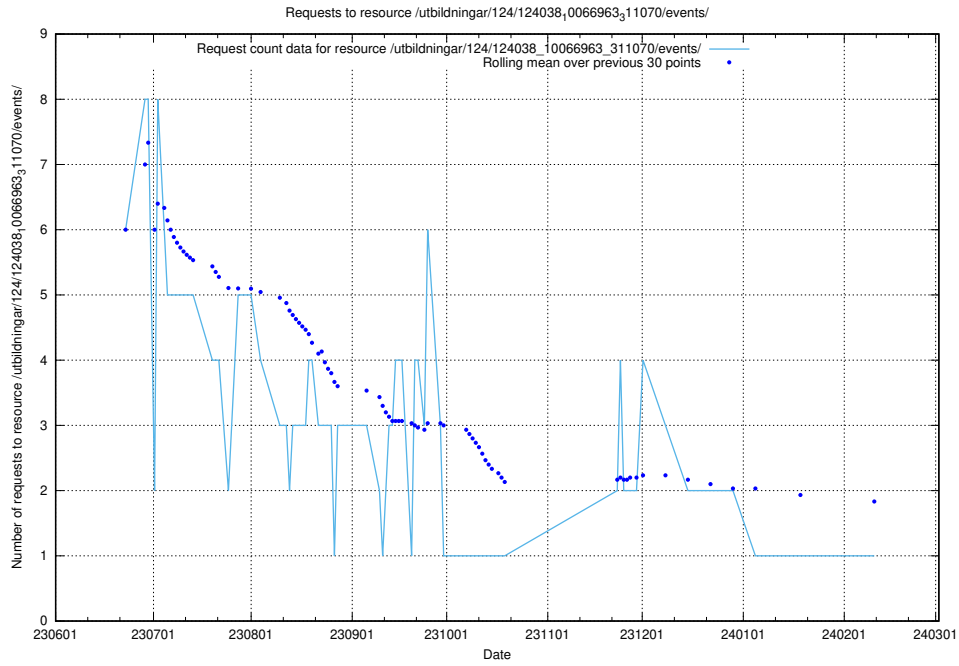

5.5230 Usage of /utbildningar/124/124038_10066963_311070/events/

Here, we count the number of requests to resource /utbildningar/124/124038_10066963_311070/events/