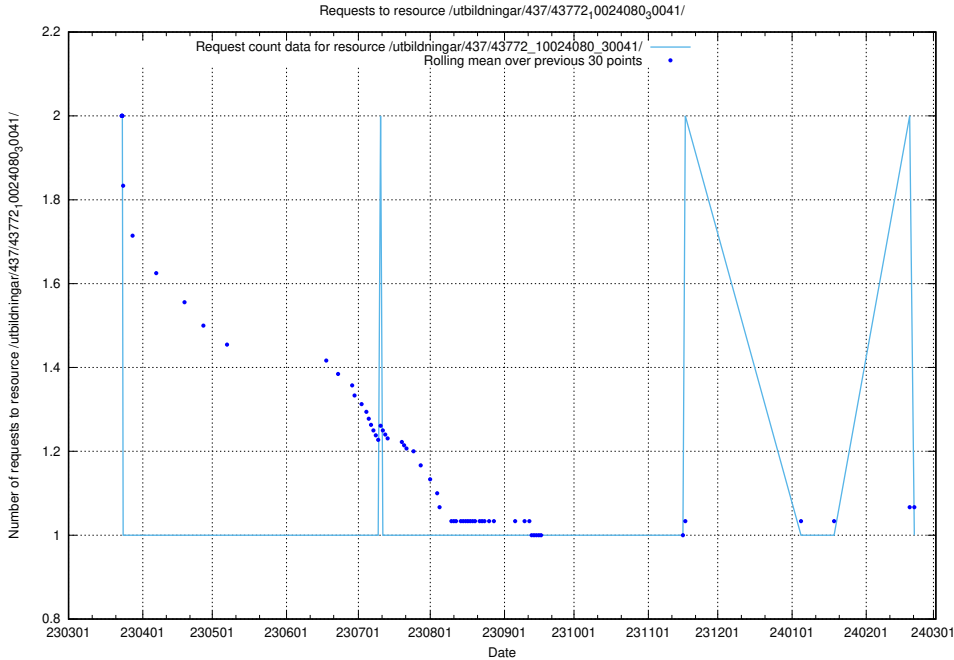

5.5921 Usage of /utbildningar/437/43772_10024080_30041/

Here, we count the number of requests to resource /utbildningar/437/43772_10024080_30041/.