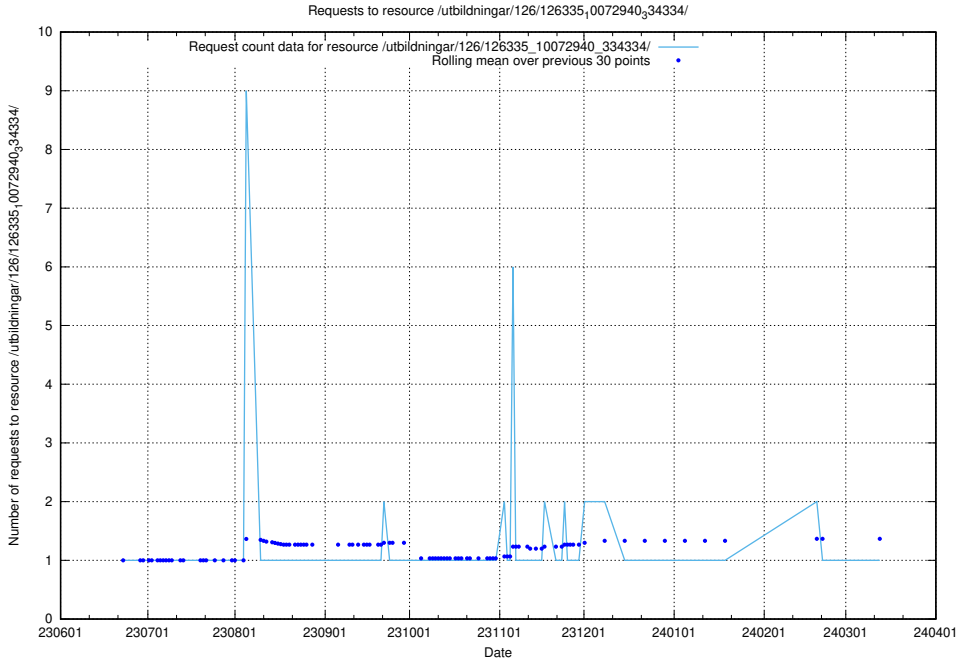

5.5343 Usage of /utbildningar/126/126335_10072940_334334/

Here, we count the number of requests to resource /utbildningar/126/126335_10072940_334334/.