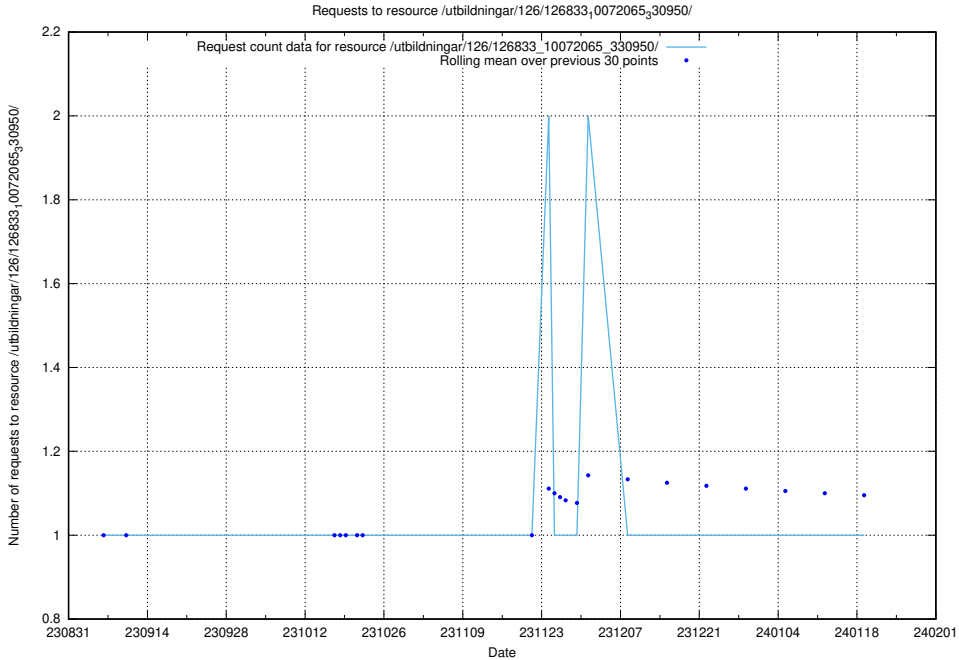

5.4338 Usage of /utbildningar/126/126833_10072065_330950/

Here, we count the number of requests to resource /utbildningar/126/126833_10072065_330950/.