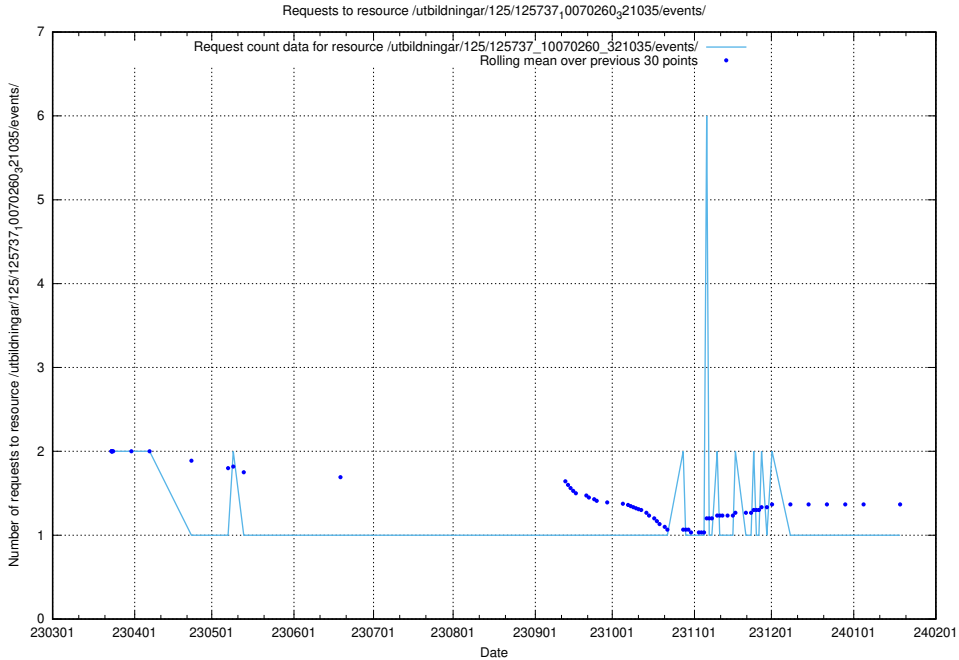

5.5932 Usage of /utbildningar/125/125737_10070260_321035/events/

Here, we count the number of requests to resource /utbildningar/125/125737_10070260_321035/events/