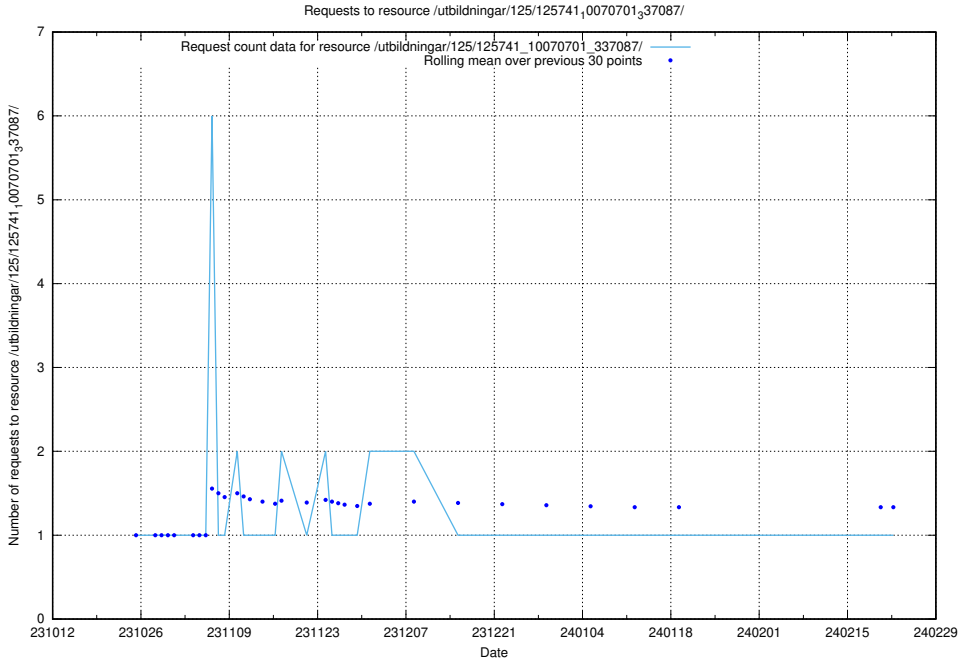

5.3881 Usage of /utbildningar/125/125741_10070701_337087/

Here, we count the number of requests to resource /utbildningar/125/125741_10070701_337087/.