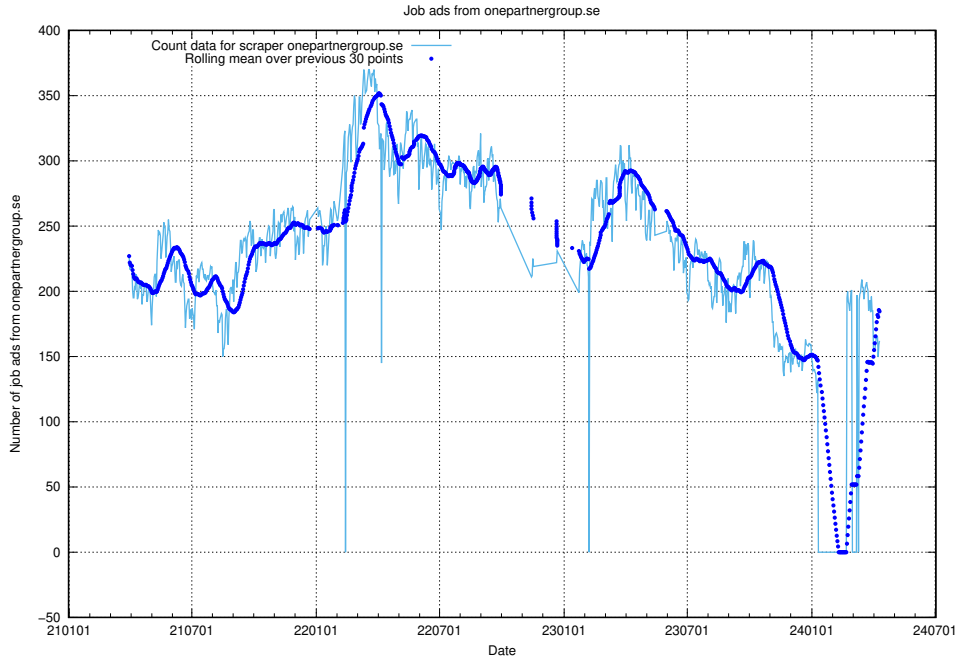

Here, we count the number of job ads scraped from thehub.io.

13.13 Number of ads by scraper onepartnergroup.se

Here, we count the number of job ads scraped from onepartnergroup.se.

13.14 Number of ads by scraper ingenjorsguiden.se