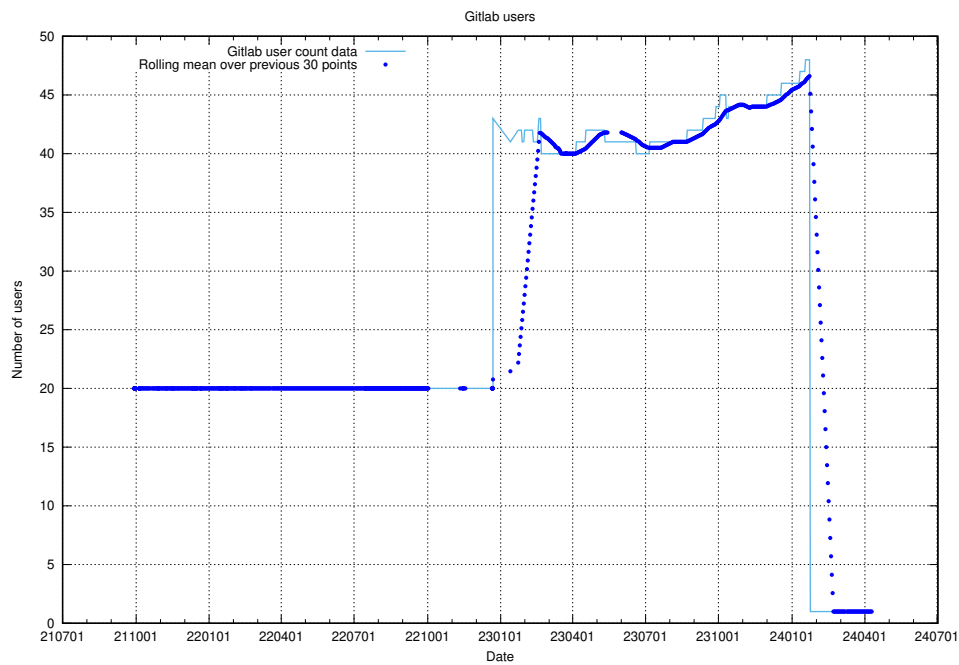

6 Gitlab

This section summarises the state of [JobTech's code repositories](https://gitlab.com/arbetsformedlingen)⁷.

6.1 User count

A graph of users in JobTech's official code repository.

⁷<https://gitlab.com/arbetsformedlingen>