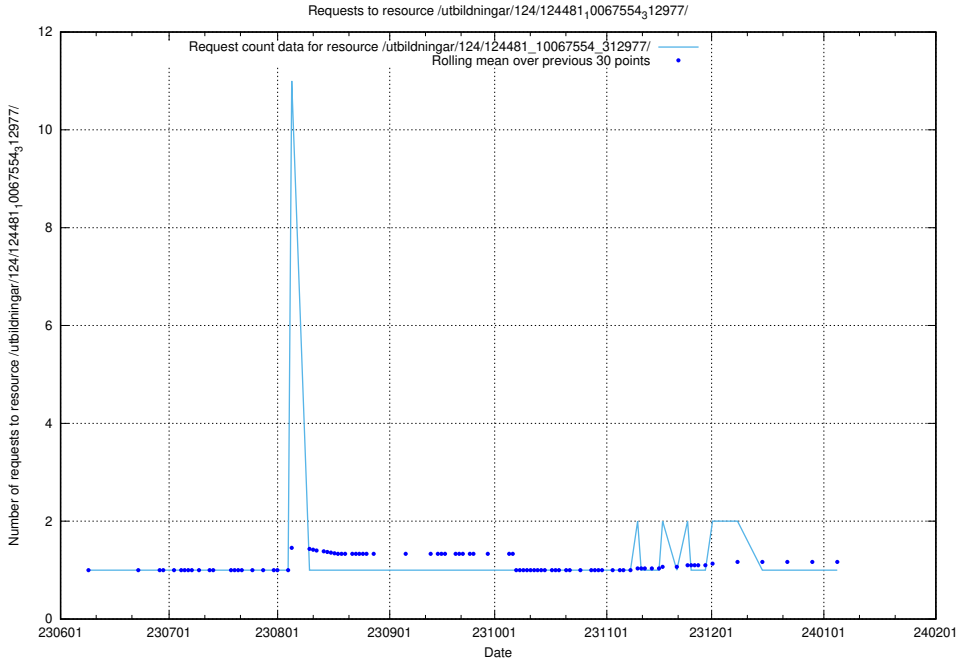

5.5587 Usage of /utbildningar/124/124481_10067554_312977/

Here, we count the number of requests to resource /utbildningar/124/124481_10067554_312977/.