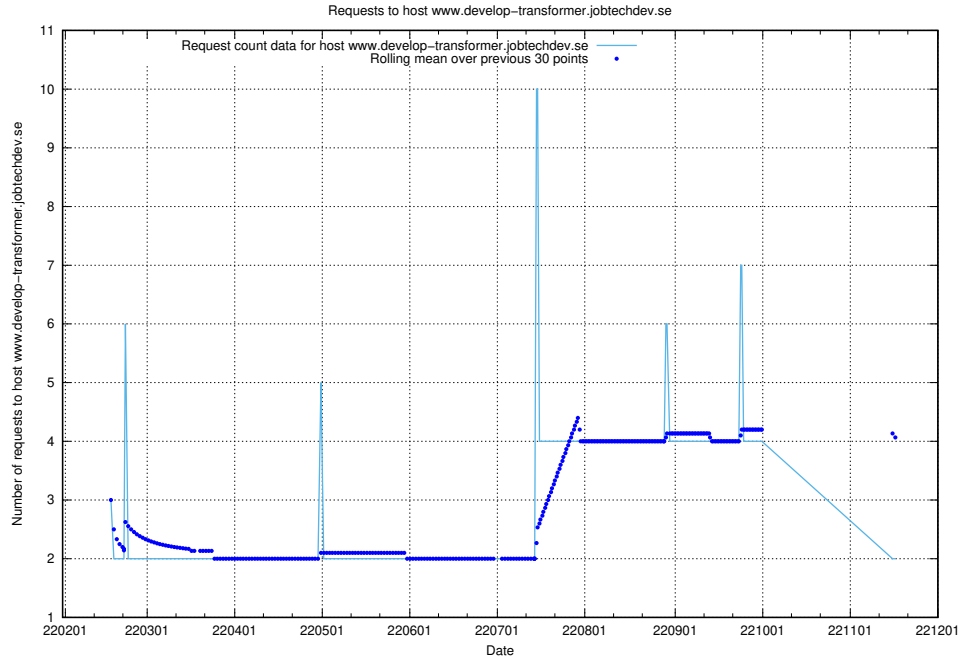

7.537 Usage of `www.develop-transformer.jobtechdev.se`

Here, we count the number of requests to host `www.develop-transformer.jobtechdev.se`.