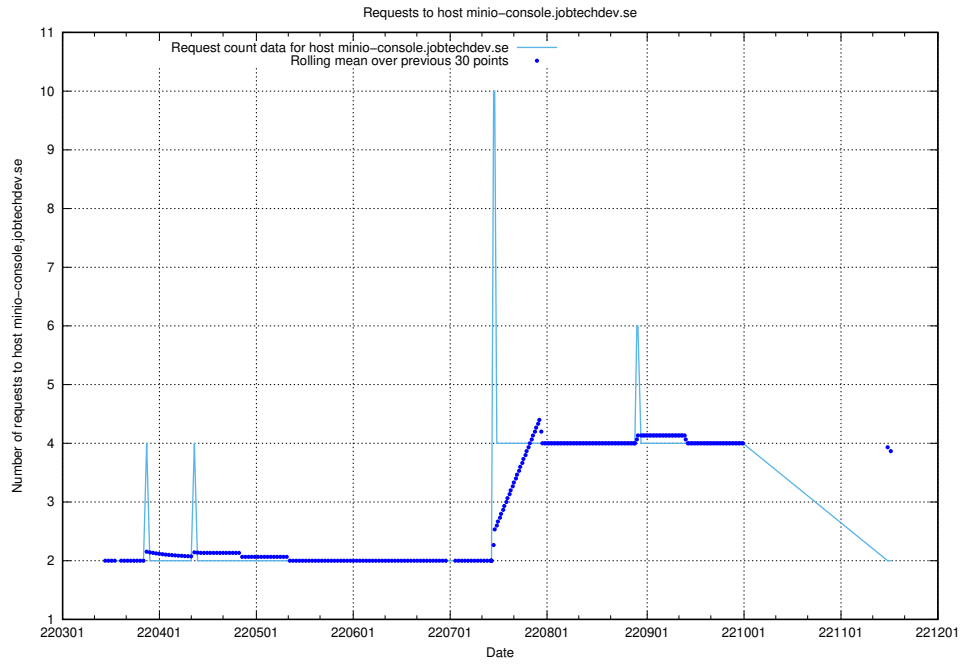

7.496 Usage of minioconsole.jobtechdev.se

Here, we count the number of requests to host minioconsole.jobtechdev.se.

7.497 Usage of minio-console.jobtechdev.se

Here, we count the number of requests to host minio-console.jobtechdev.se.