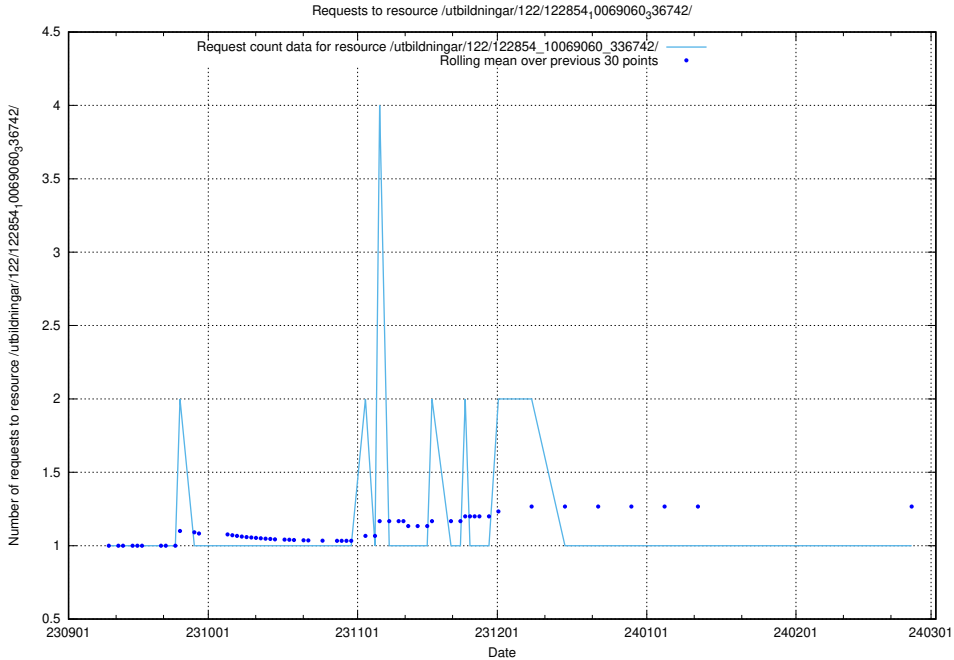

5.4304 Usage of /utbildningar/122/122854_10069060_336742/

Here, we count the number of requests to resource /utbildningar/122/122854_10069060_336742/.