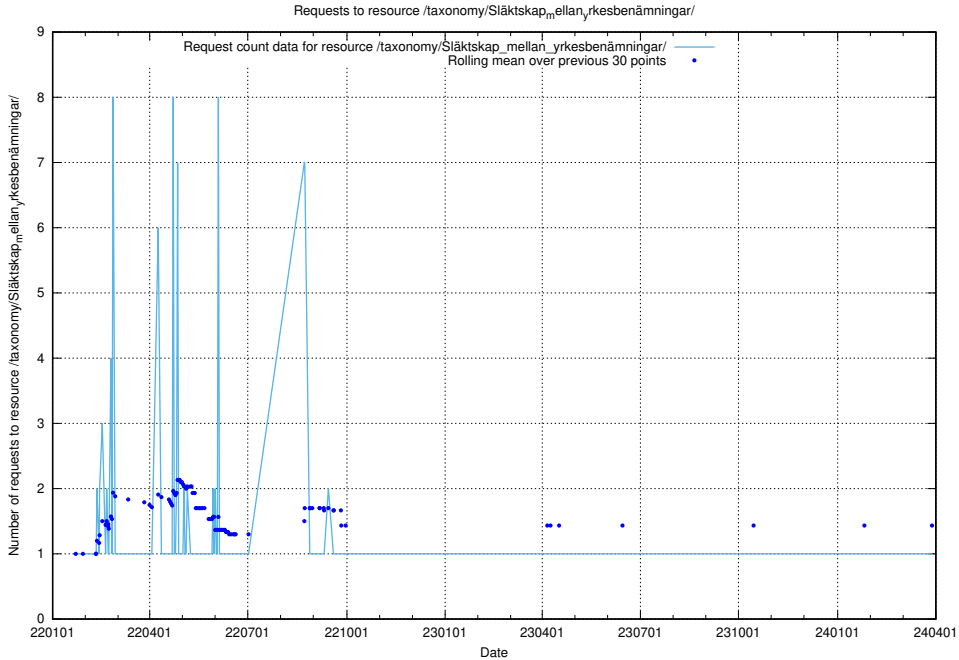

5.4466 Usage of /taxonomy/Släktskap_mellan_yrkesbenämningar/

Here, we count the number of requests to resource /taxonomy/Släktskap_mellan_yrkesbenämningar/.