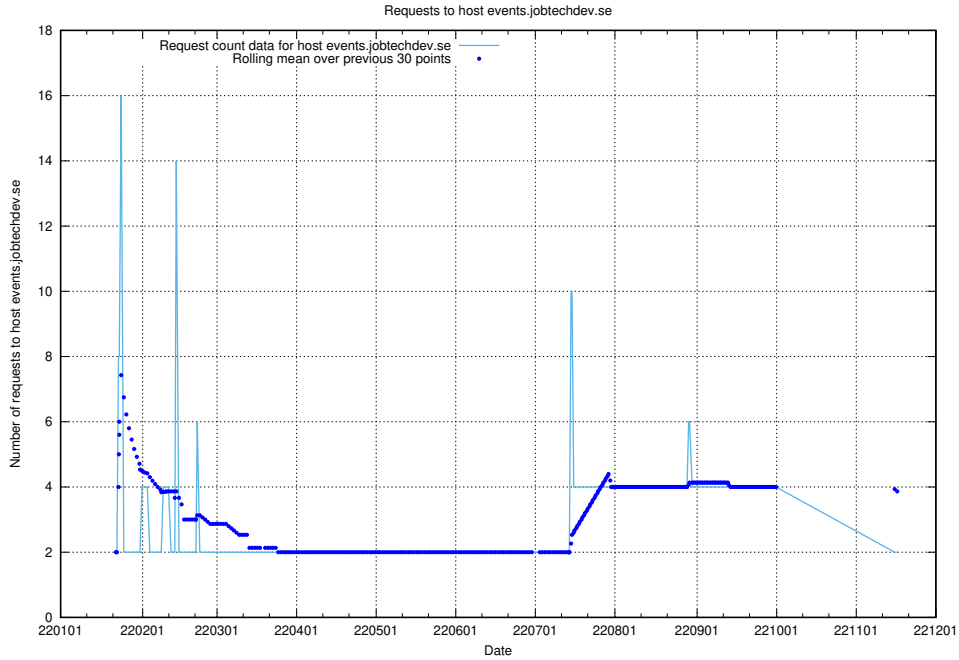

7.599 Usage of events.jobtechdev.se

Here, we count the number of requests to host events.jobtechdev.se.

7.600 Usage of hr.jobtechdev.se

Here, we count the number of requests to host hr.jobtechdev.se.

7.601 Usage of demo-jobed-connect-onprem.jobtechdev.se