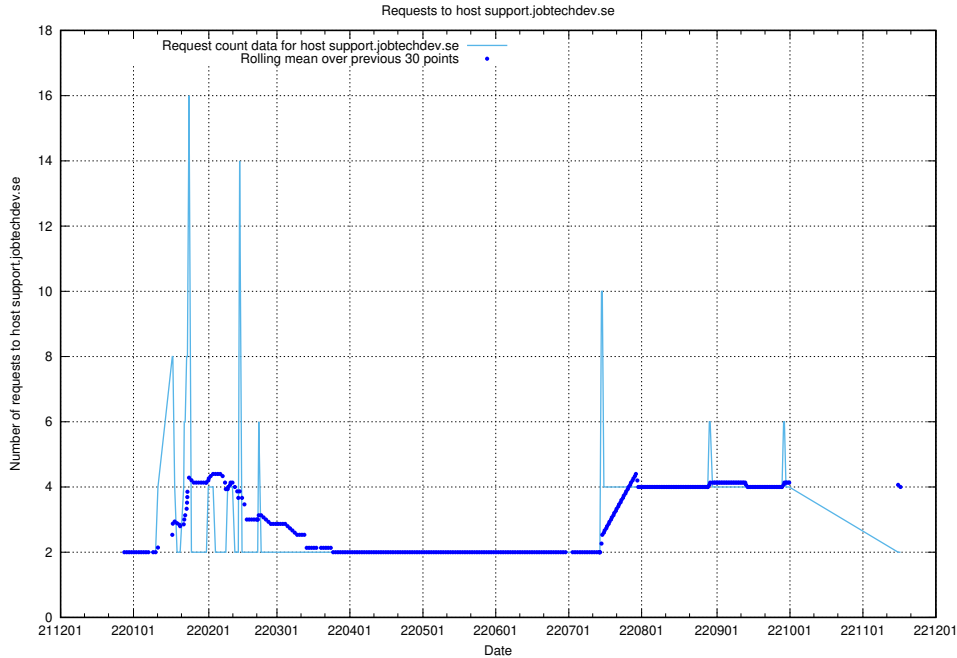

7.355 Usage of testing.jobtechdev.se

Here, we count the number of requests to host testing.jobtechdev.se.

7.356 Usage of support.jobtechdev.se

Here, we count the number of requests to host support.jobtechdev.se.