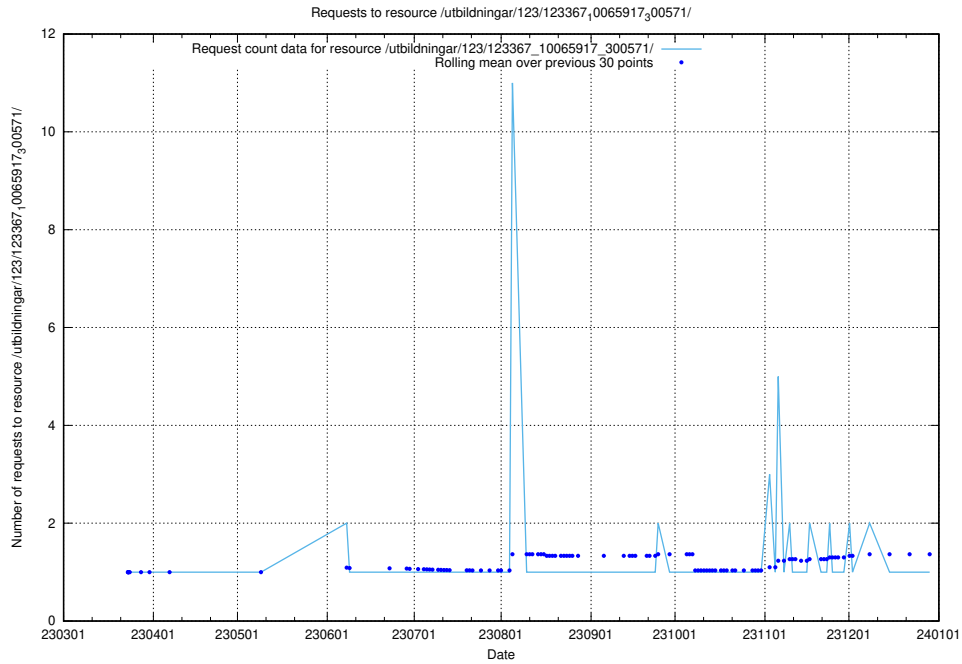

5.4327 Usage of /utbildningar/123/123367_10065917_300571/

Here, we count the number of requests to resource /utbildningar/123/123367_10065917_300571/.