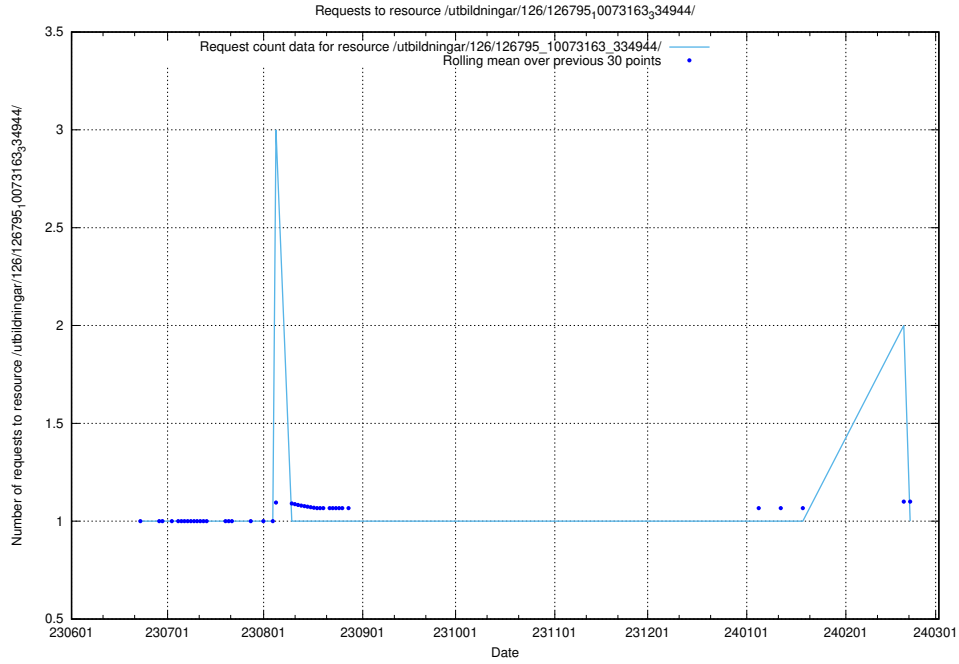

5.5257 Usage of /utbildningar/126/126795_10073163_334944/

Here, we count the number of requests to resource /utbildningar/126/126795_10073163_334944/.