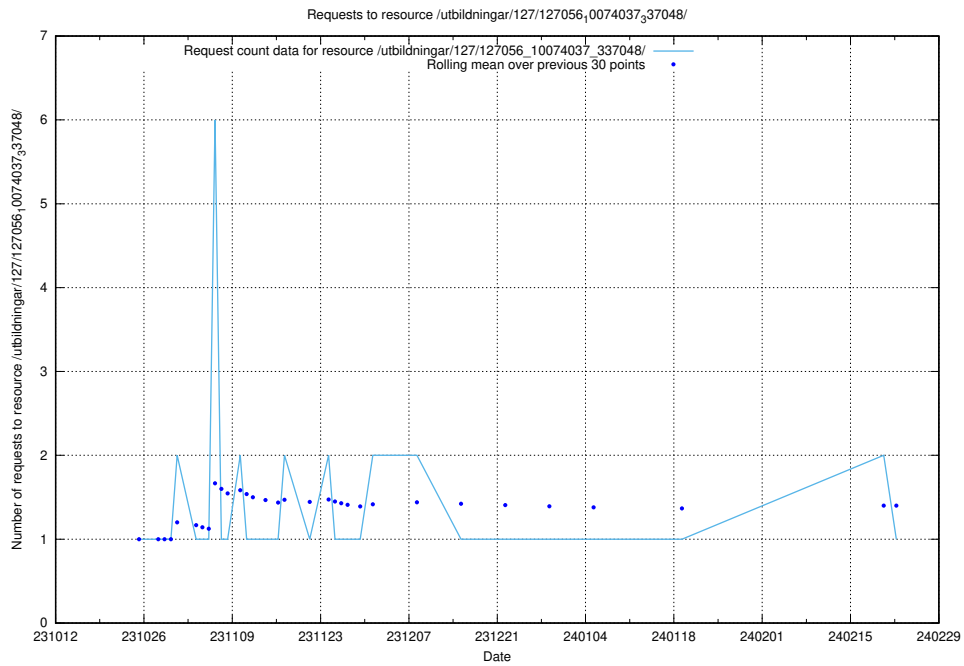

5.3873 Usage of /utbildningar/127/127056_10074024_337004/

Here, we count the number of requests to resource /utbildningar/127/127056_10074024_337004/.

5.3874 Usage of /utbildningar/127/127056_10073972_336919/events/