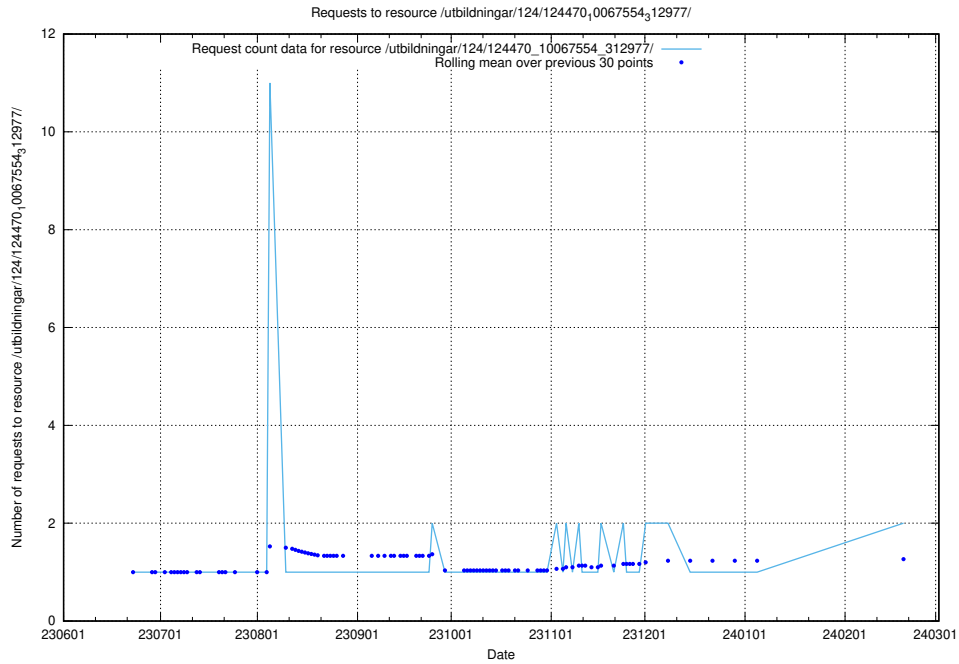

5.762 Usage of /utbildningar/124/124470_10067554_312977/

Here, we count the number of requests to resource /utbildningar/124/124470_10067554_312977/.