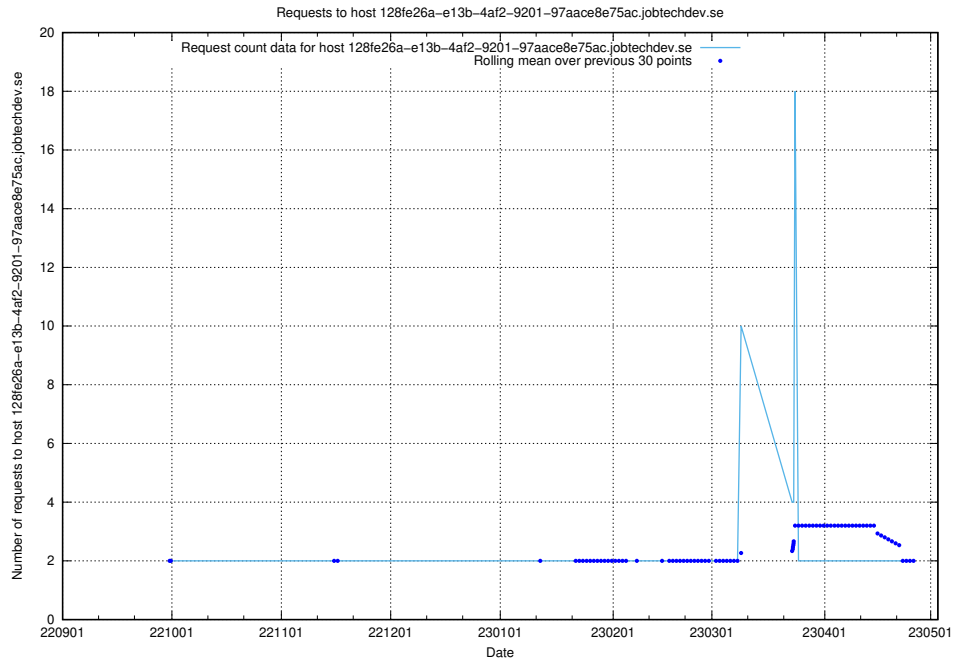

7.308 Usage of 128fe26a-e13b-4af2-9201-97aace8e75ac.jobtechdev.se

Here, we count the number of requests to host 128fe26a-e13b-4af2-9201-97aace8e75ac.jobtechdev.se.