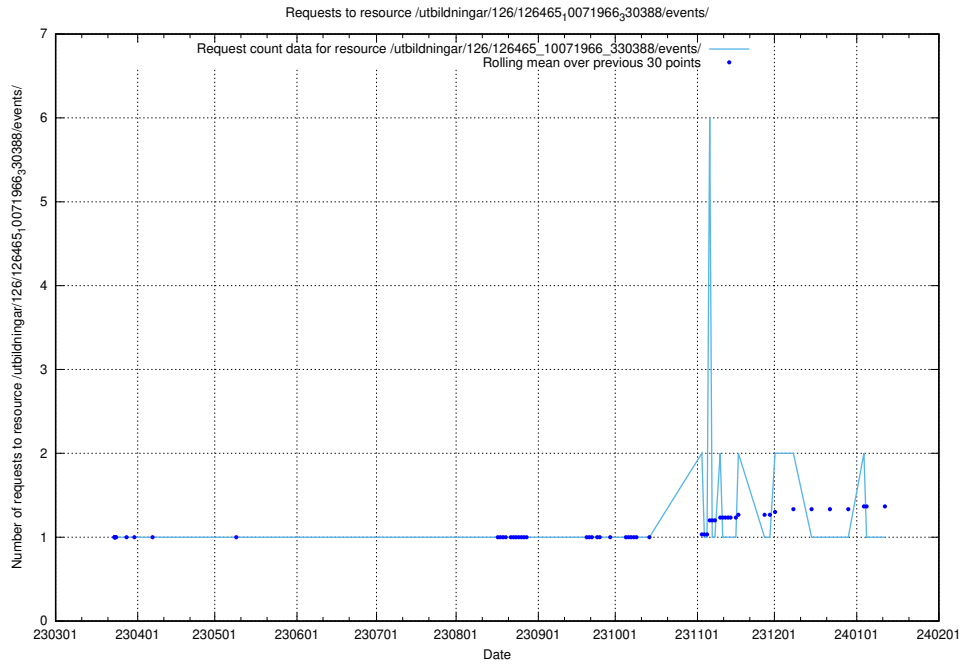

5.6064 Usage of /utbildningar/126/126465_10071966_330388/events/

Here, we count the number of requests to resource /utbildningar/126/126465_10071966_330388/events/