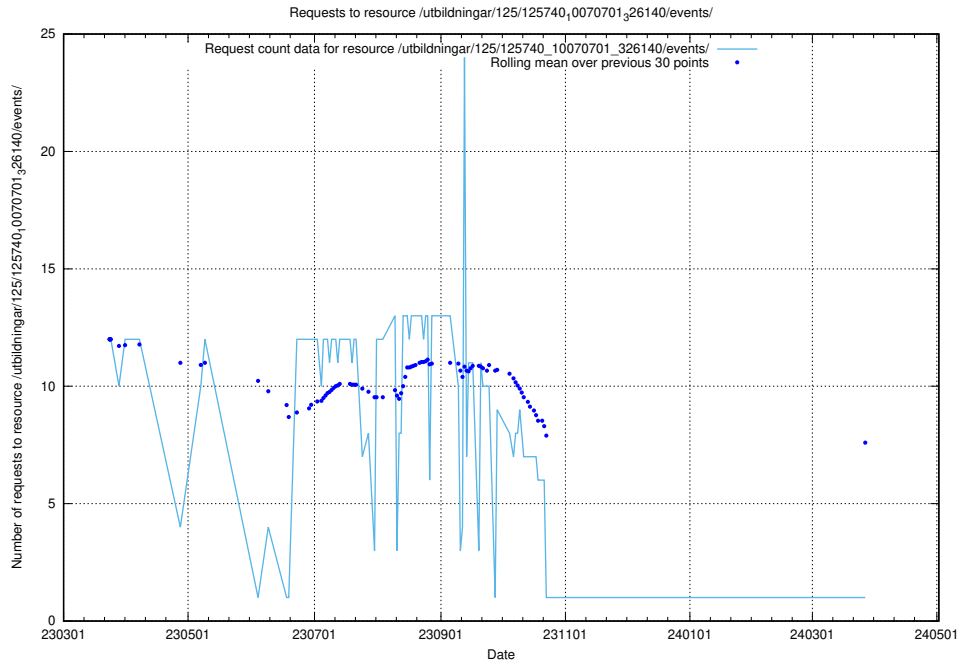

5.5906 Usage of /utbildningar/125/125740_10070701_326140/events/

Here, we count the number of requests to resource /utbildningar/125/125740_10070701_326140/events/