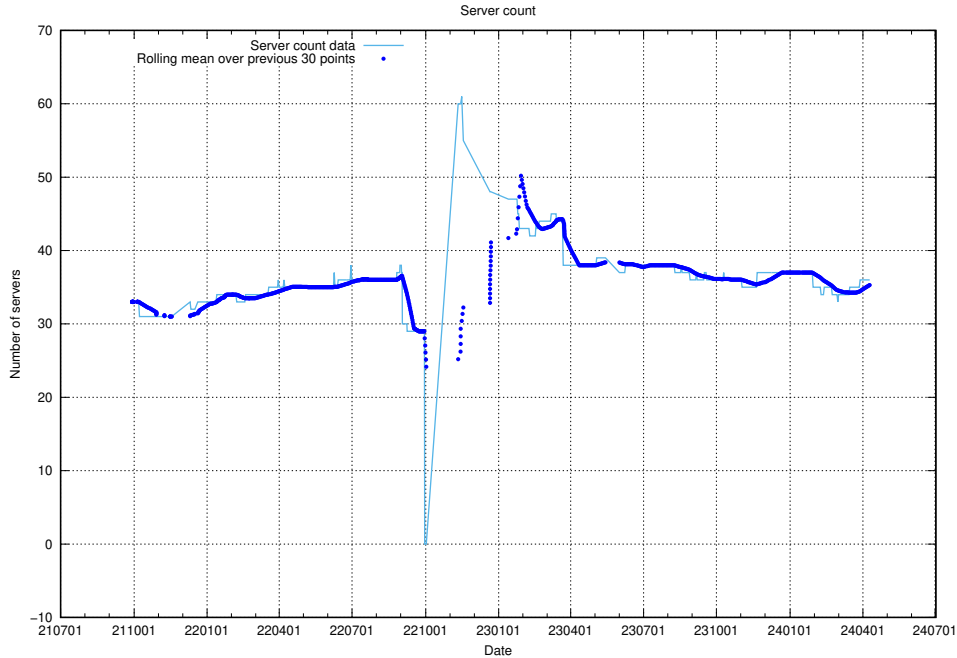

2.2 Number of servers in the JobTech production region

A graph of the servers in AWS region eu-north-1.