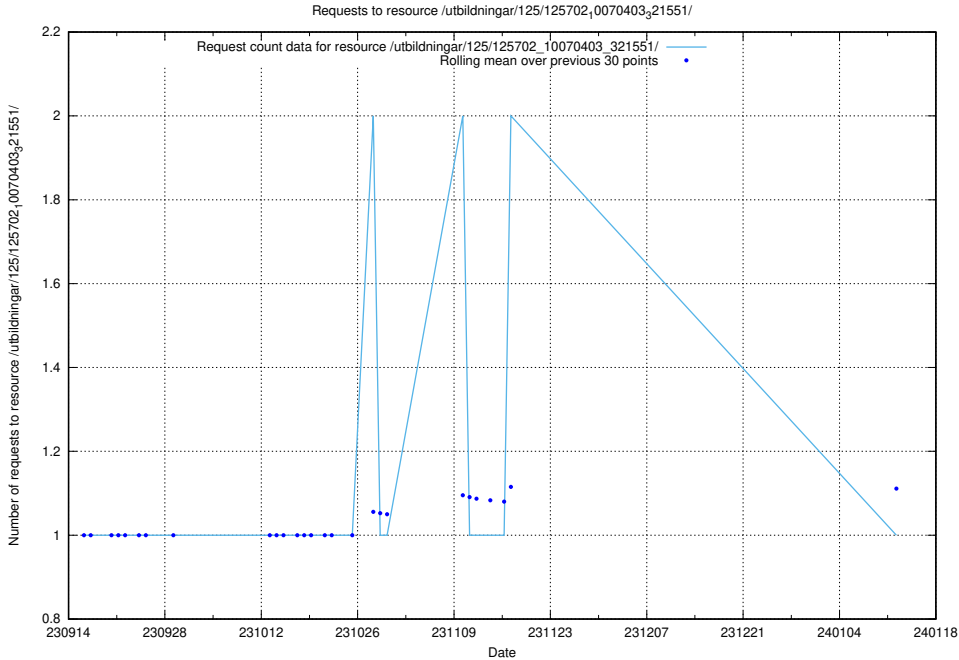

5.4227 Usage of /utbildningar/125/125702_10070403_321551/

Here, we count the number of requests to resource /utbildningar/125/125702_10070403_321551/.