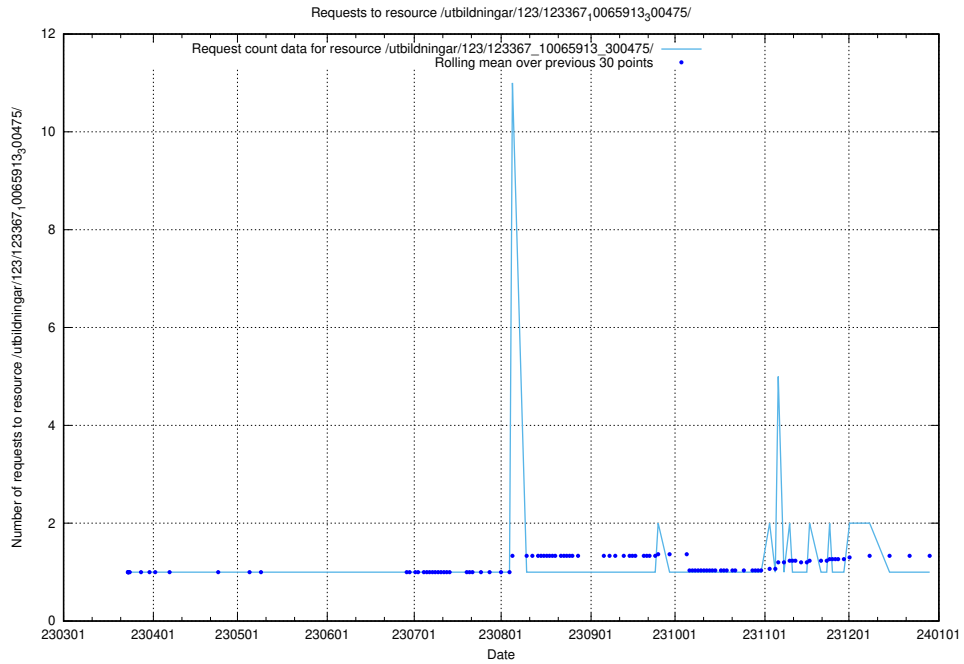

Here, we count the number of requests to resource /taxonomy/version/10/query/skills-with-related-skill-headlines-and-ssyk-level-4-groups/.

5.4370 Usage of /utbildningar/123/123367_10065913_300475/

Here, we count the number of requests to resource /utbildningar/123/123367_10065913_300475/.