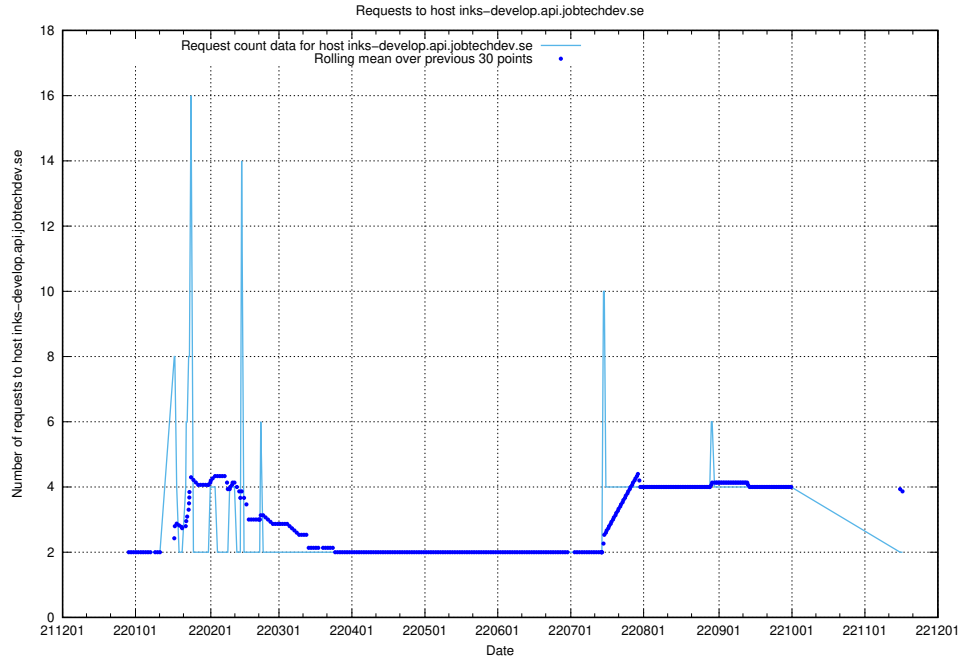

7.353 Usage of inks-develop.api.jobtechdev.se

Here, we count the number of requests to host inks-develop.api.jobtechdev.se.