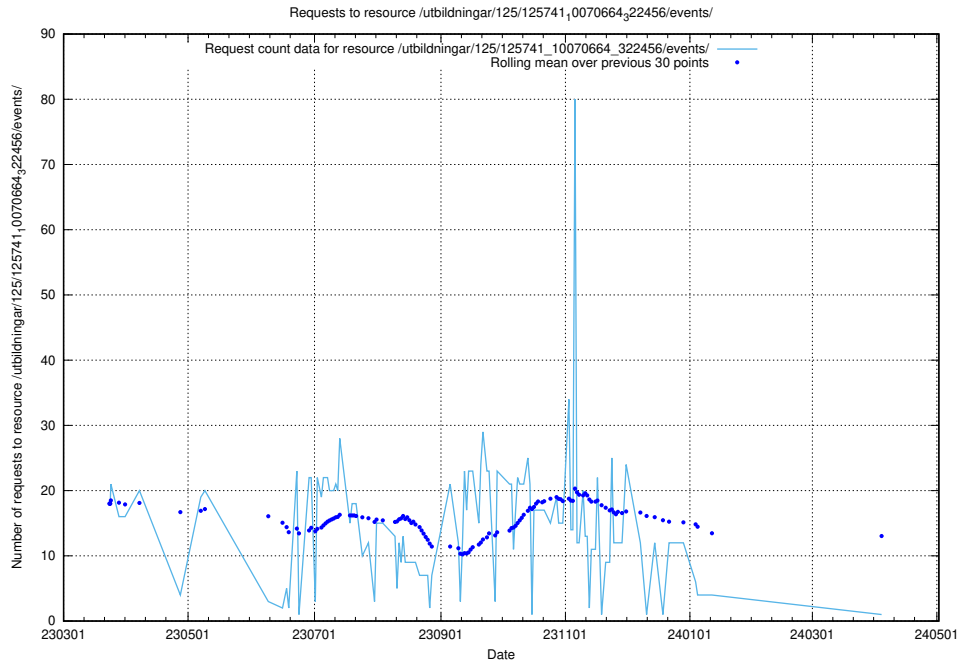

5.5903 Usage of /utbildningar/125/125741_10070664_322456/events/

Here, we count the number of requests to resource /utbildningar/125/125741_10070664_322456/events/