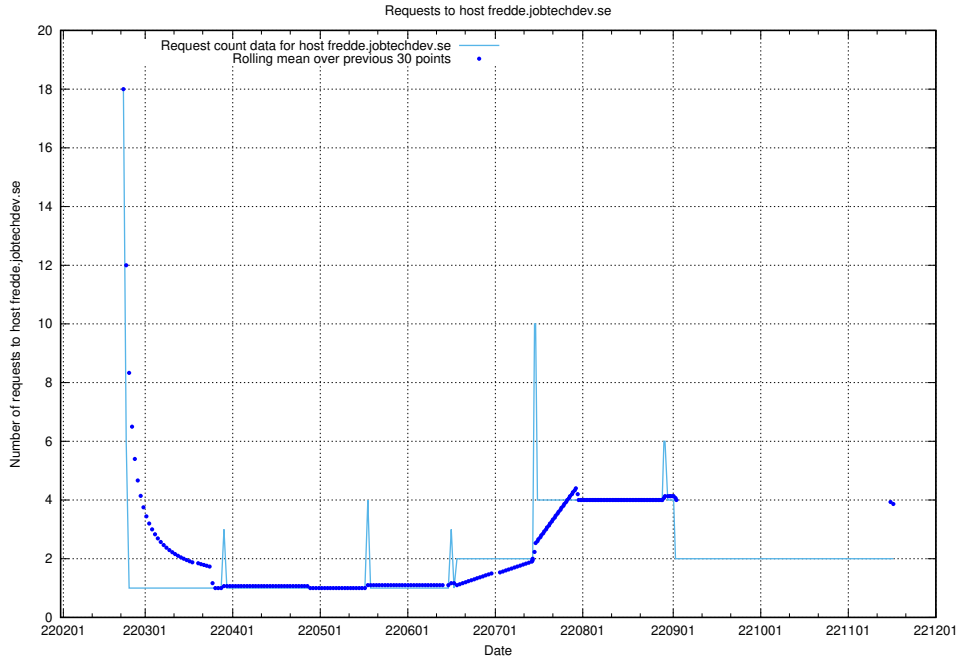

7.518 Usage of fredde.jobtechdev.se

Here, we count the number of requests to host fredde.jobtechdev.se.

7.519 Usage of fredde.api.jobtechdev.se

Here, we count the number of requests to host fredde.api.jobtechdev.se.