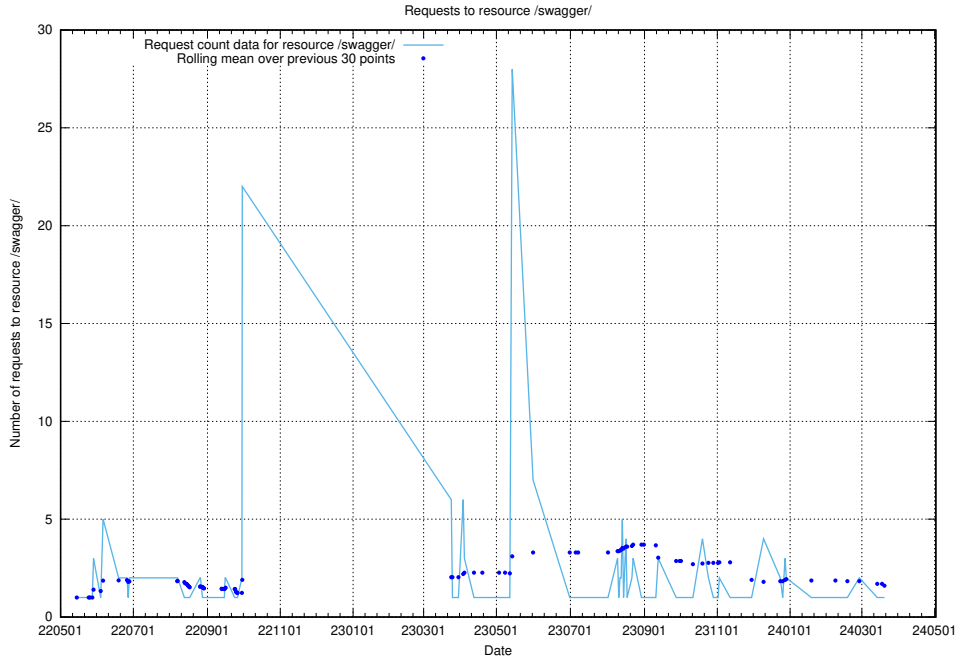

5.969 Usage of /swagger/

Here, we count the number of requests to resource /swagger/.