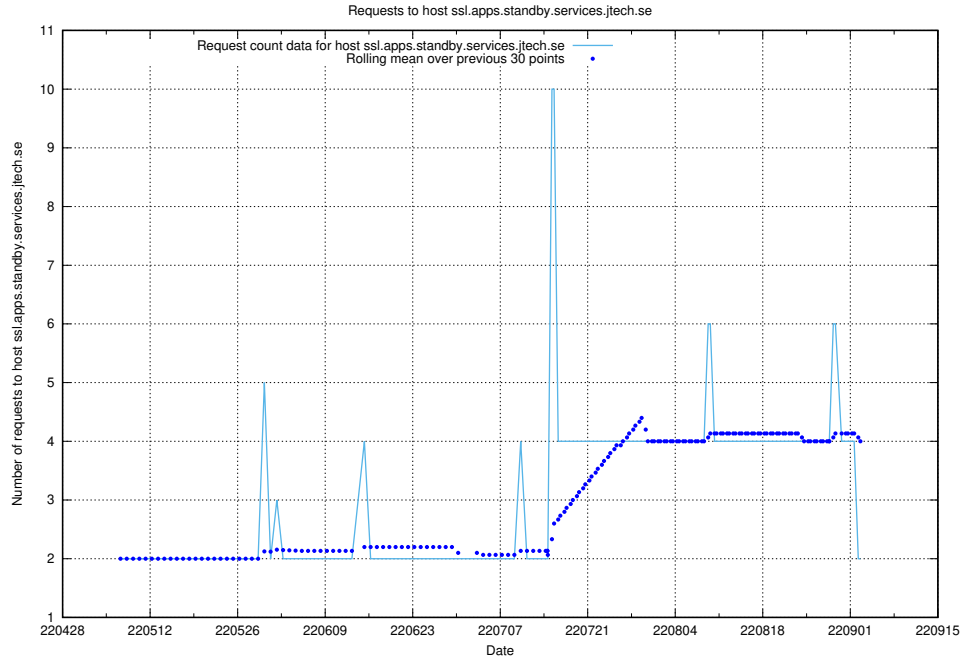

7.429 Usage of ssl.apps.standby.services.jtech.se

Here, we count the number of requests to host ssl.apps.standby.services.jtech.se.