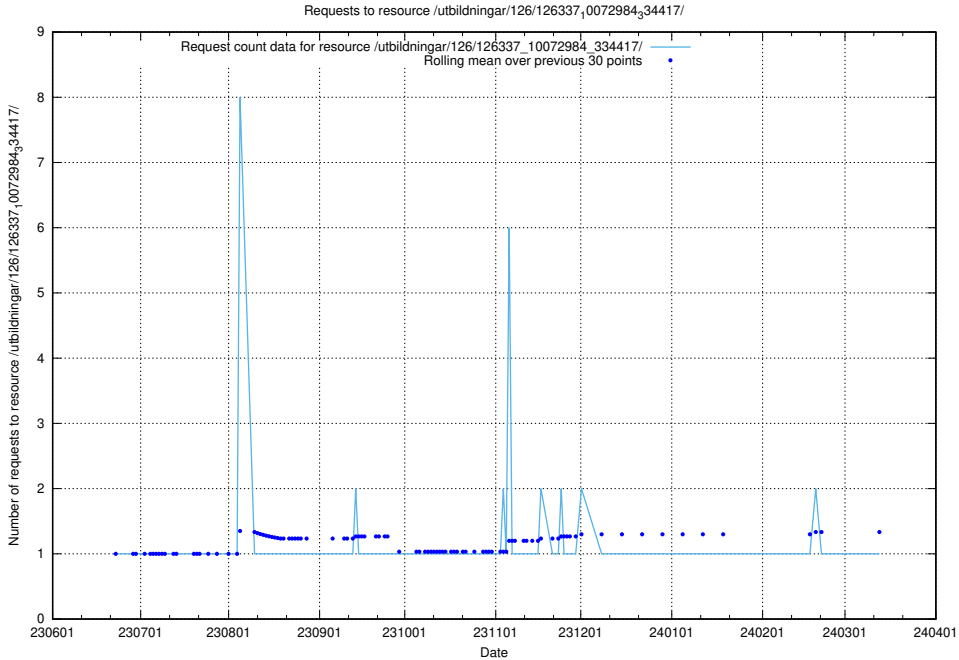

5.5335 Usage of /utbildningar/126/126337_10072984_334417/

Here, we count the number of requests to resource /utbildningar/126/126337_10072984_334417/.