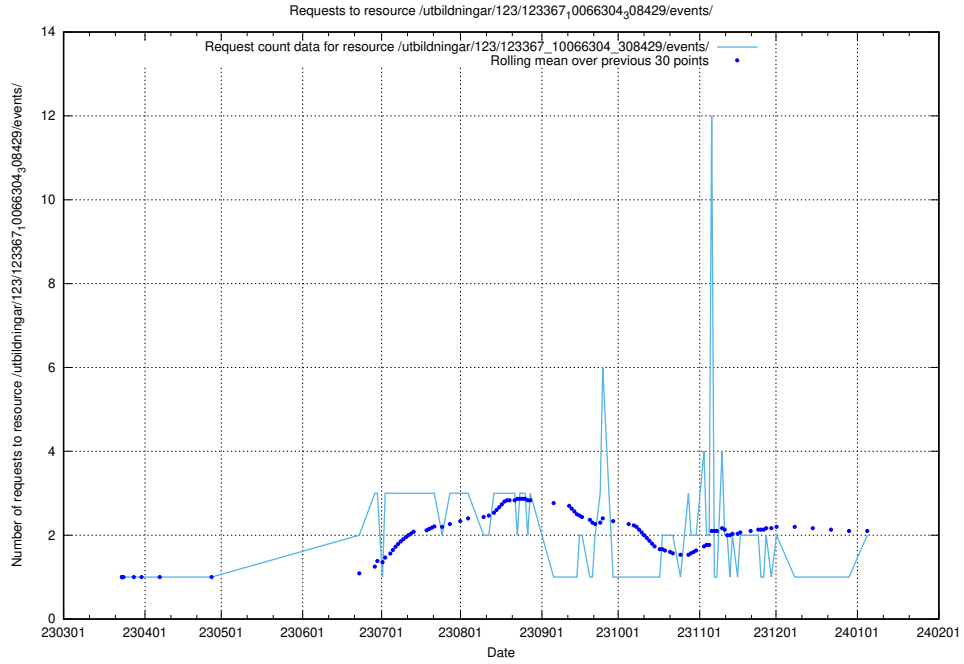

5.633 Usage of /utbildningar/123/123367_10066304_308429/events/

Here, we count the number of requests to resource /utbildningar/123/123367_10066304_308429/events/