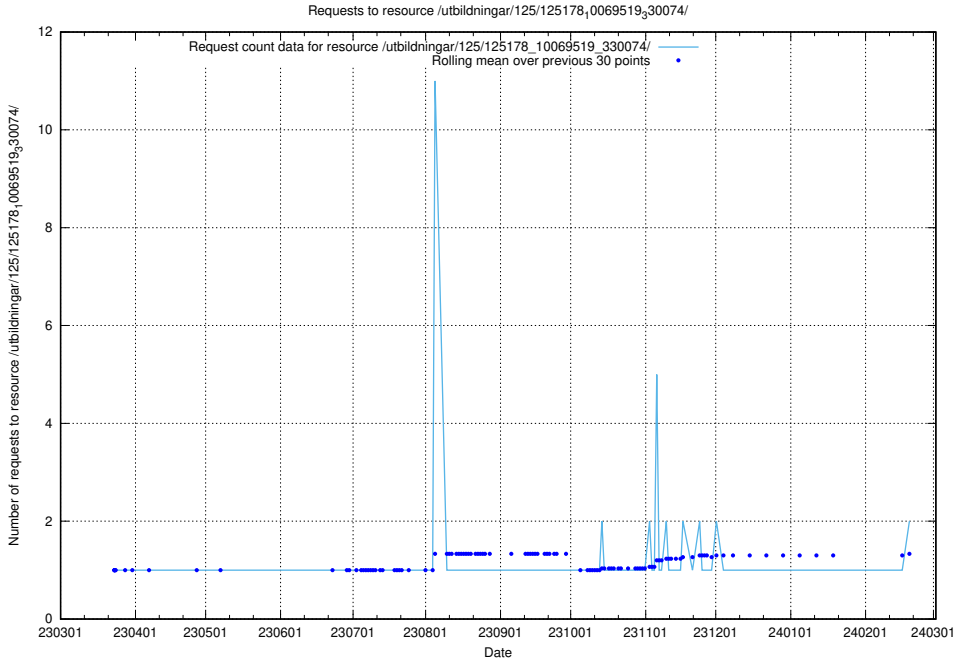

5.386 Usage of /utbildningar/125/125178_10069519_330074/

Here, we count the number of requests to resource /utbildningar/125/125178_10069519_330074/.