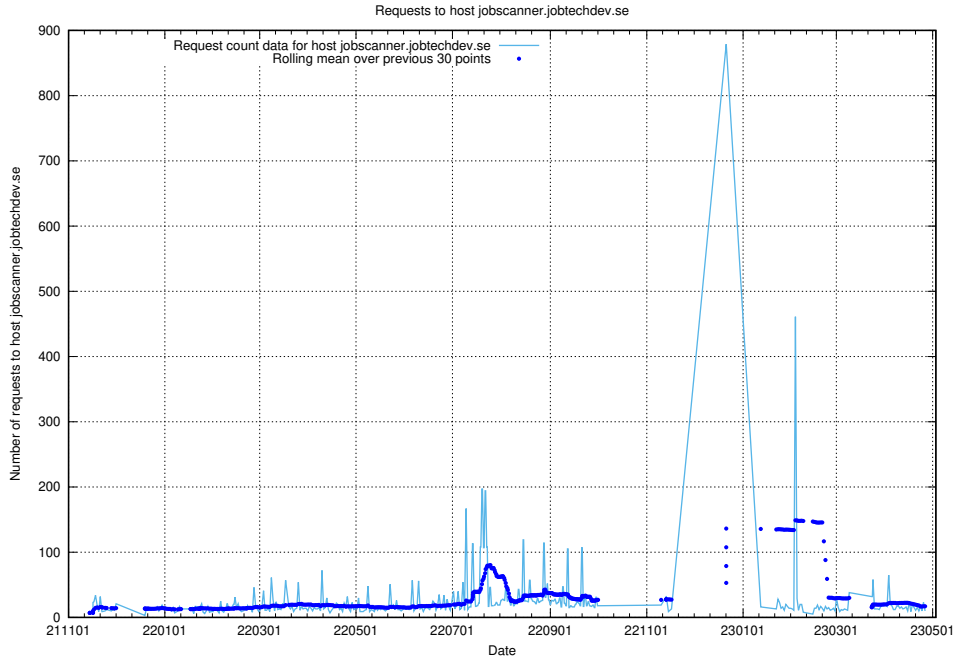

7.62 Usage of jobscanner.jobtechdev.se

Here, we count the number of requests to host jobscanner.jobtechdev.se.