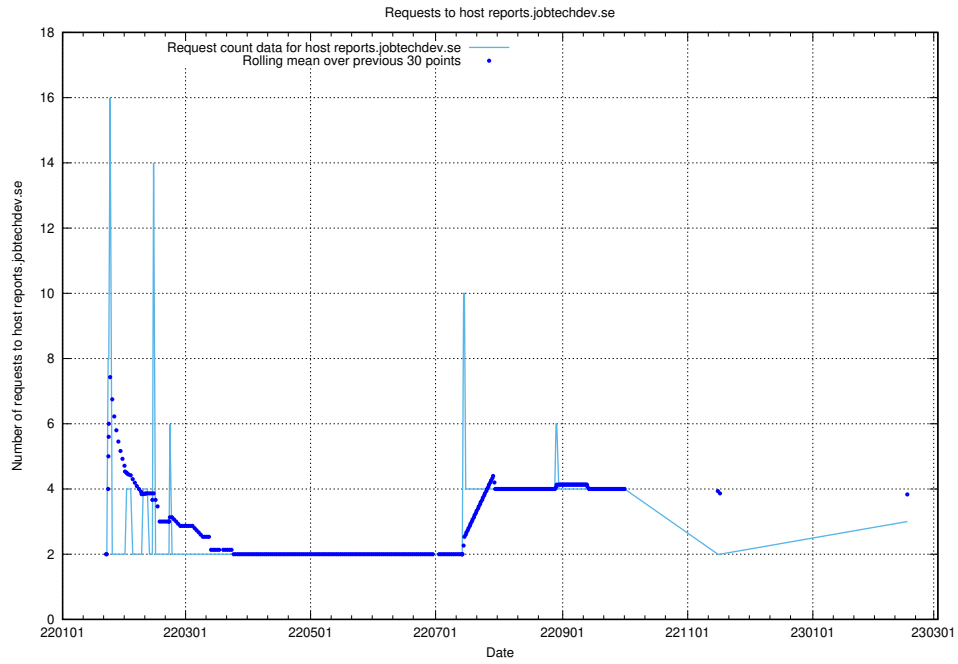

7.247 Usage of reports.jobtechdev.se

Here, we count the number of requests to host reports.jobtechdev.se.