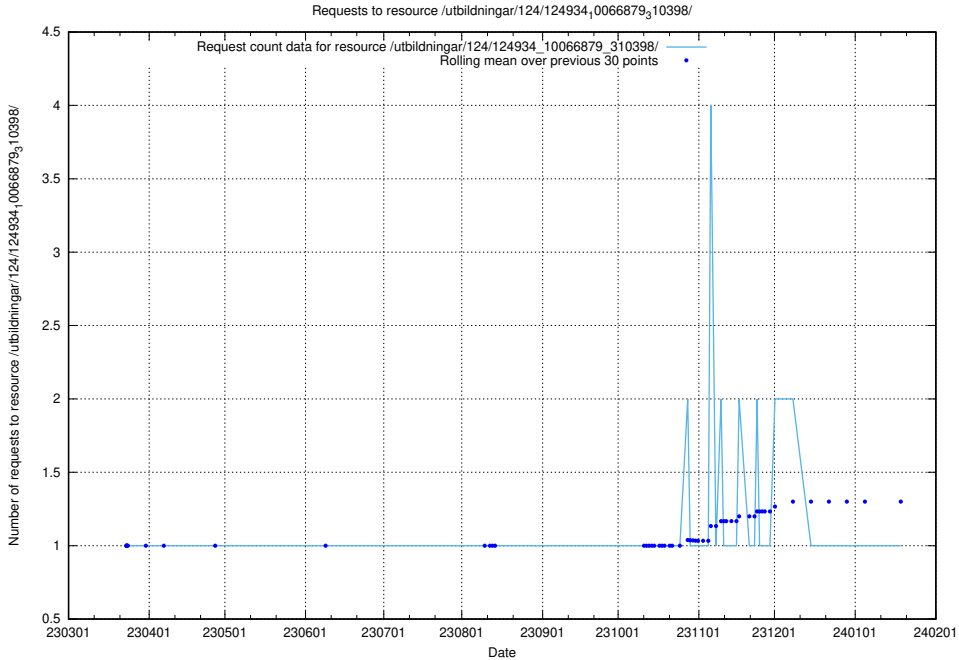

5.1056 Usage of /utbildningar/124/124934_10066879_310398/

Here, we count the number of requests to resource /utbildningar/124/124934_10066879_310398/.