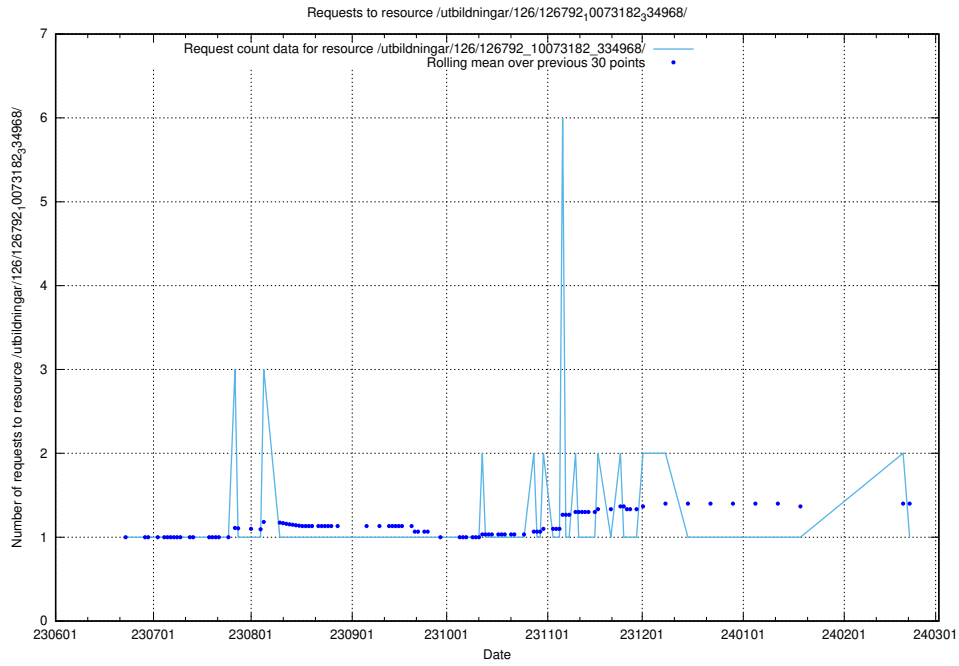

5.5262 Usage of /utbildningar/126/126792_10073182_334968/

Here, we count the number of requests to resource /utbildningar/126/126792_10073182_334968/.