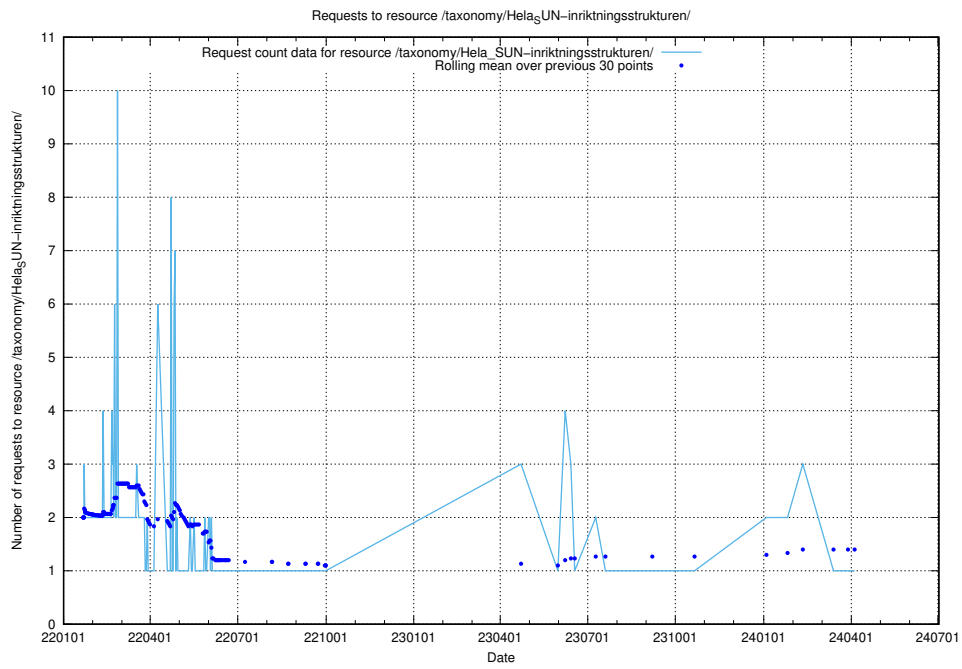

5.6158 Usage of /taxonomy/Hela_SUN-inriktningsstrukturen/

Here, we count the number of requests to resource /taxonomy/Hela_SUN-inriktningsstrukturen/.