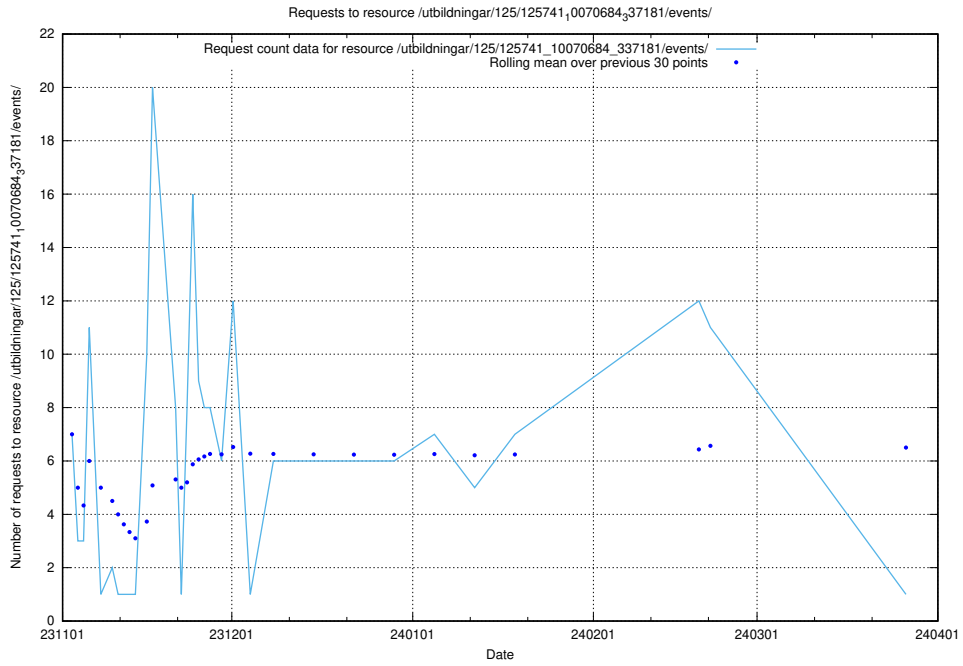

Here, we count the number of requests to resource /utbildningar/126/126334_10071625_335747/.

5.3797 Usage of /utbildningar/125/125741_10070684_337181/events/

Here, we count the number of requests to resource /utbildningar/125/125741_10070684_337181/events/