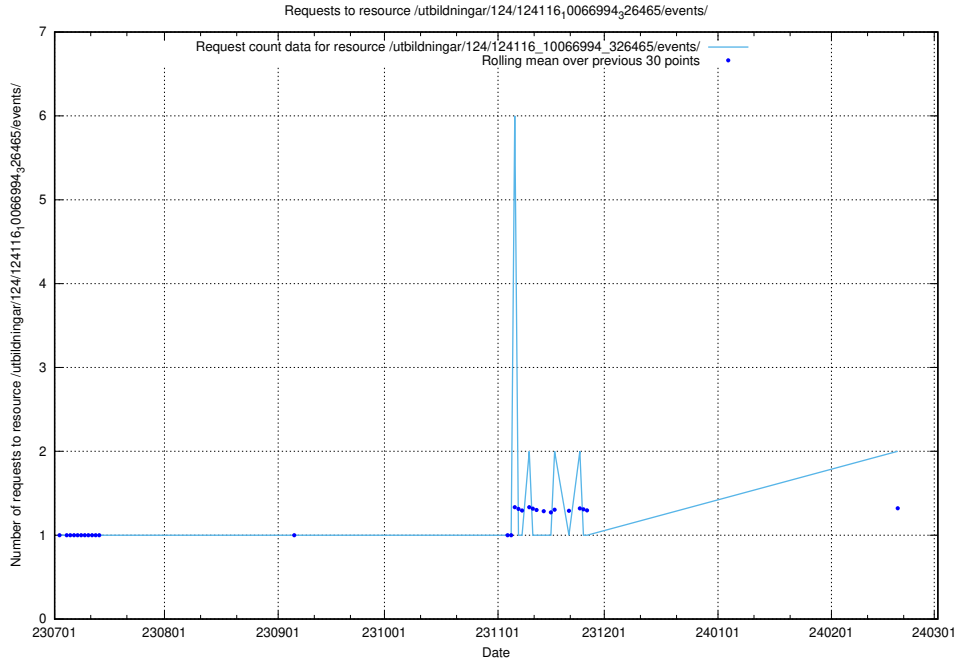

5.710 Usage of /utbildningar/124/124116_10066994_326465/events/

Here, we count the number of requests to resource /utbildningar/124/124116_10066994_326465/events/