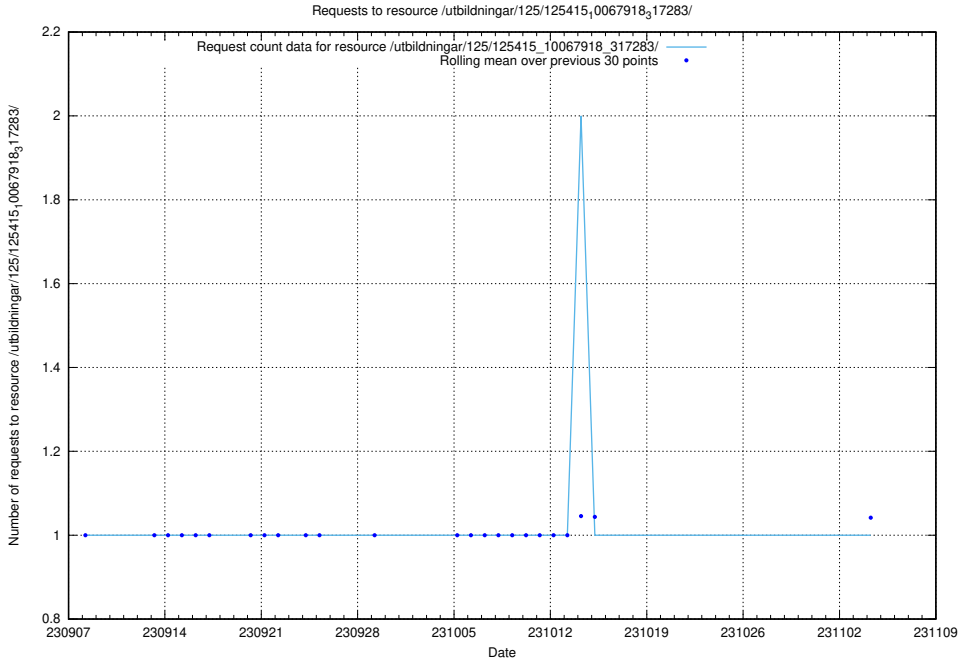

5.4311 Usage of /utbildningar/125/125415_10067918_317283/

Here, we count the number of requests to resource /utbildningar/125/125415_10067918_317283/.