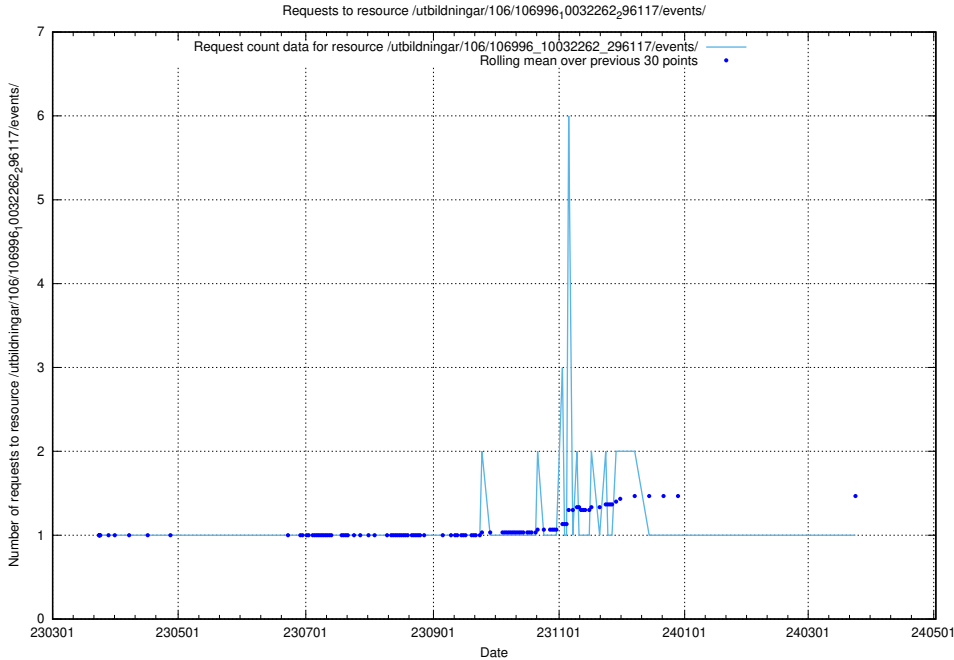

5.5080 Usage of /utbildningar/106/106996_10032262_296117/events/

Here, we count the number of requests to resource /utbildningar/106/106996_10032262_296117/events/

5.5081 Usage of /taxonomy/version/3/query/concepts-and-common-relations/