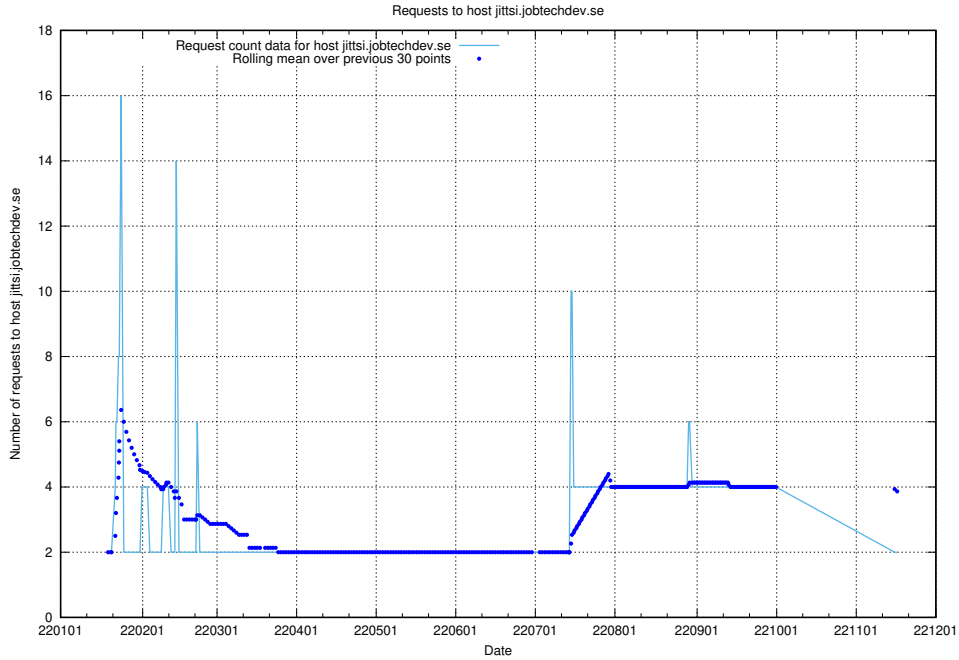

7.267 Usage of jittsi.jobtechdev.se

Here, we count the number of requests to host jittsi.jobtechdev.se.