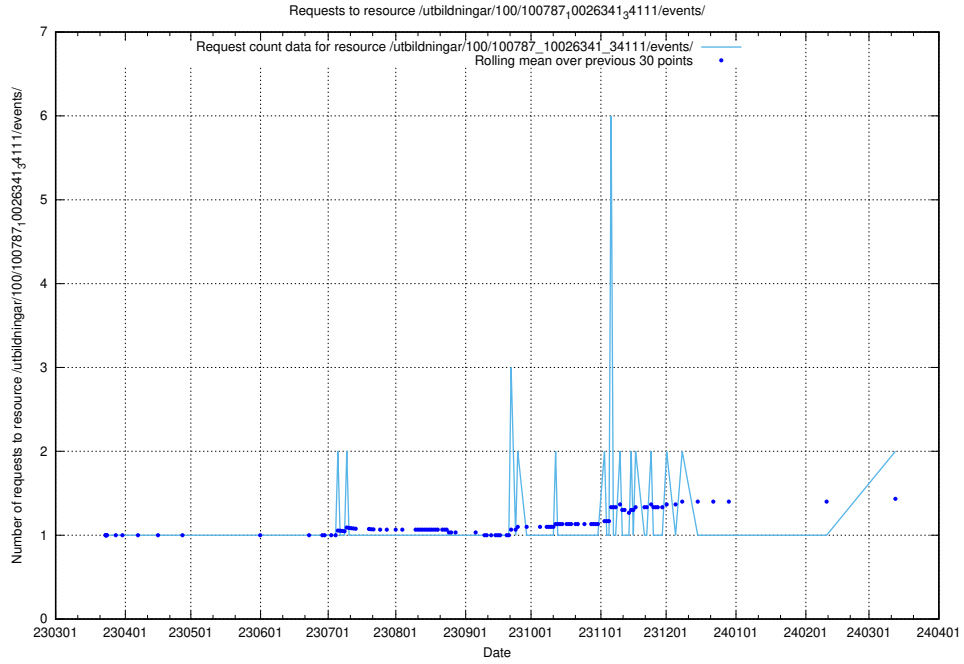

5.728 Usage of /utbildningar/100/100787_10026341_34111/events/

Here, we count the number of requests to resource /utbildningar/100/100787_10026341_34111/events/.