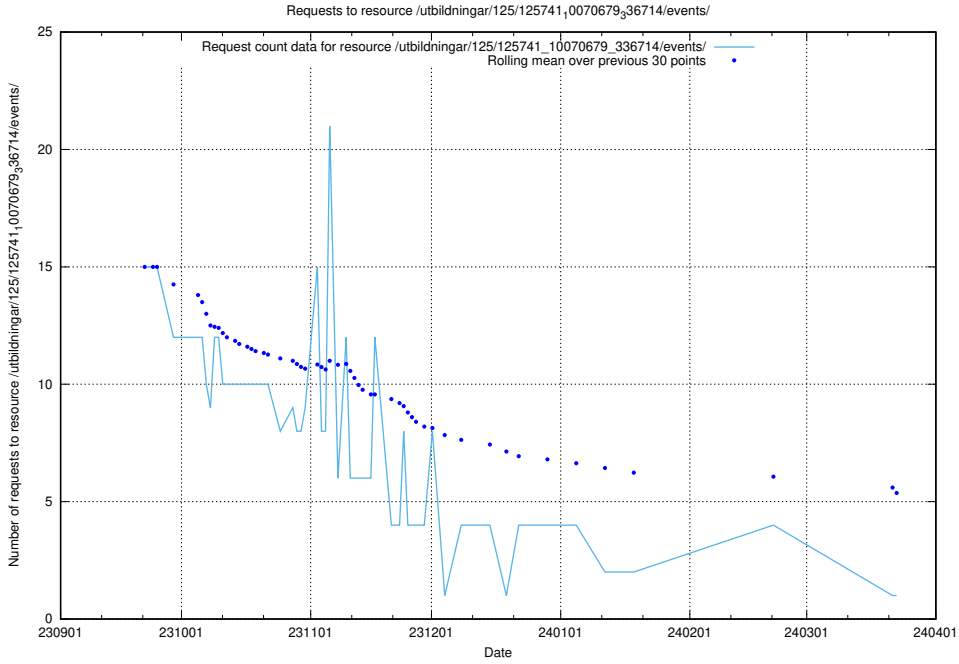

5.4168 Usage of /utbildningar/125/125741_10070679_336714/events/

Here, we count the number of requests to resource /utbildningar/125/125741_10070679_336714/events/