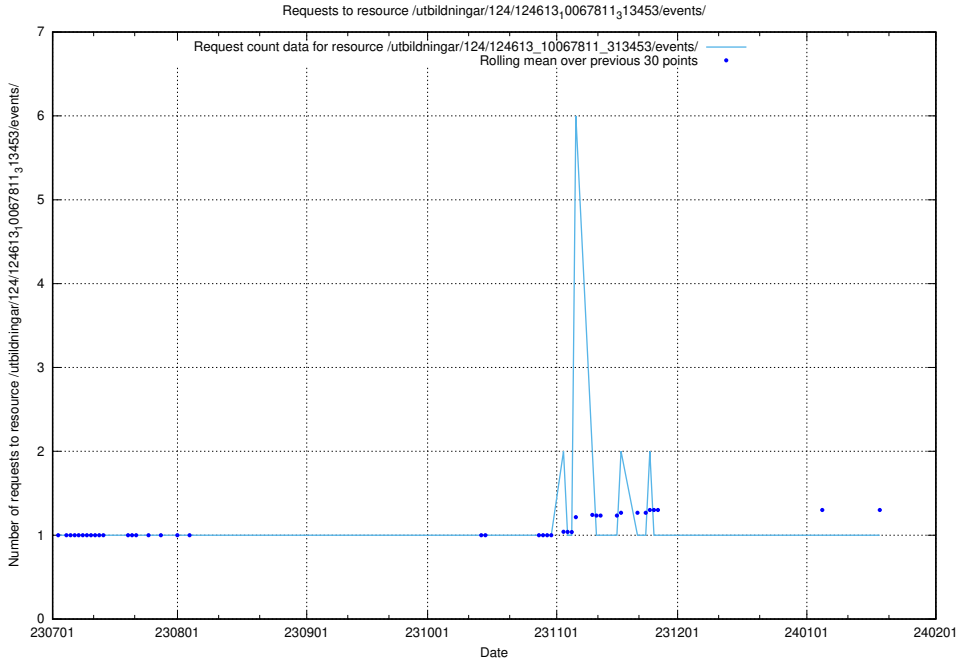

5.5041 Usage of /utbildningar/124/124613_10067811_313453/events/

Here, we count the number of requests to resource /utbildningar/124/124613_10067811_313453/events/