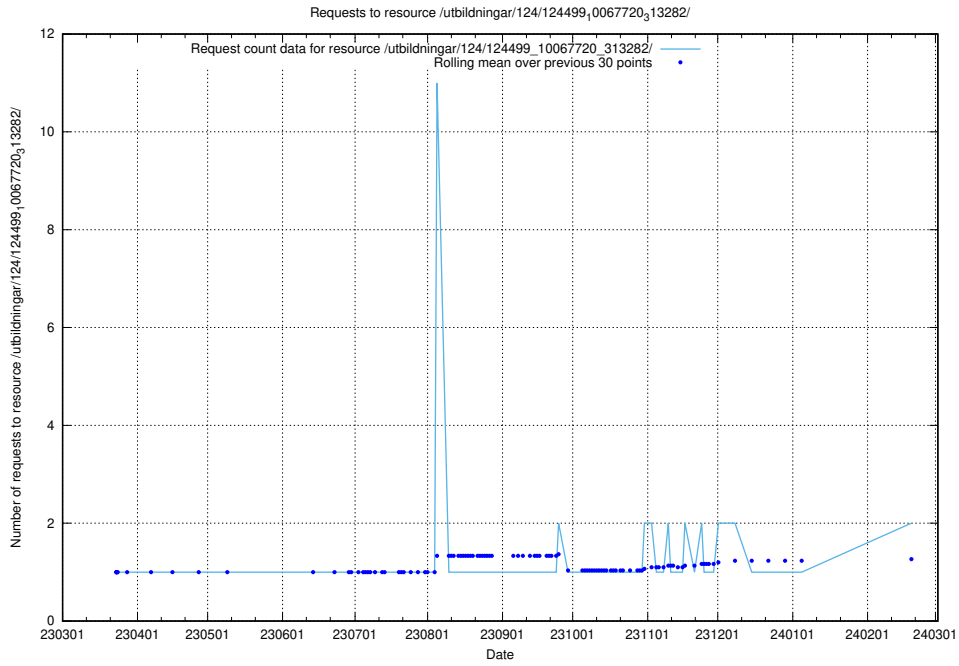

5.461 Usage of /utbildningar/124/124499_10067720_313282/

Here, we count the number of requests to resource /utbildningar/124/124499_10067720_313282/.