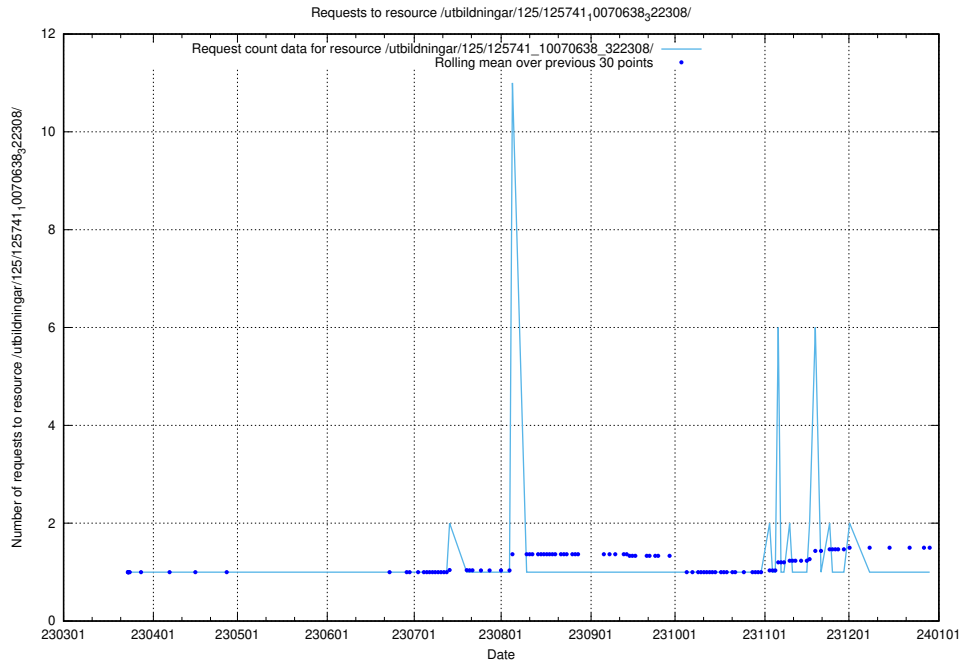

5.863 Usage of /utbildningar/125/125741_10070638_322308/

Here, we count the number of requests to resource /utbildningar/125/125741_10070638_322308/.