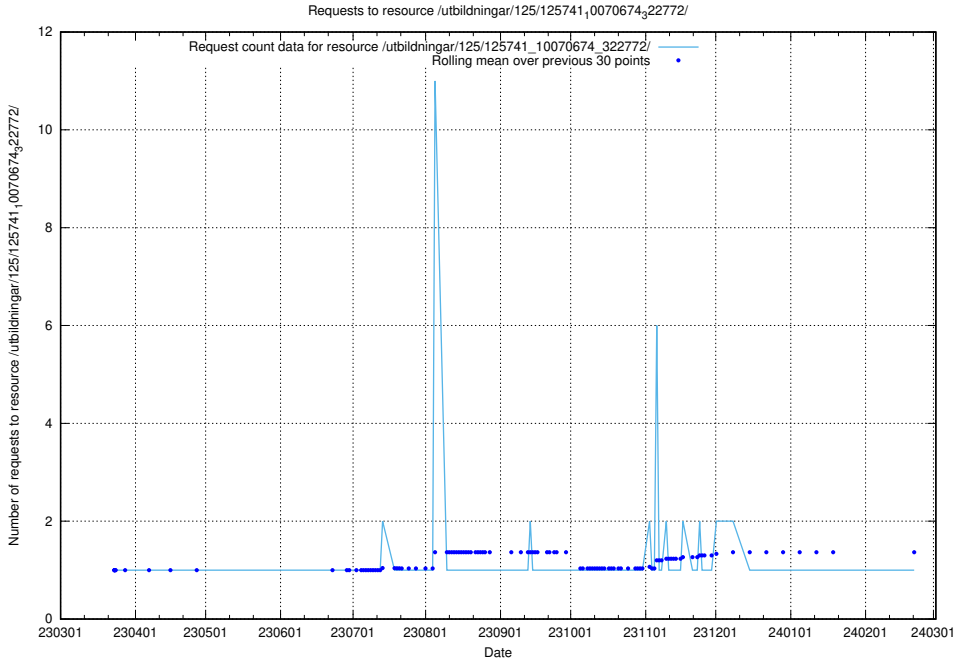

5.6146 Usage of /utbildningar/125/125741_10070674_322772/

Here, we count the number of requests to resource /utbildningar/125/125741_10070674_322772/.