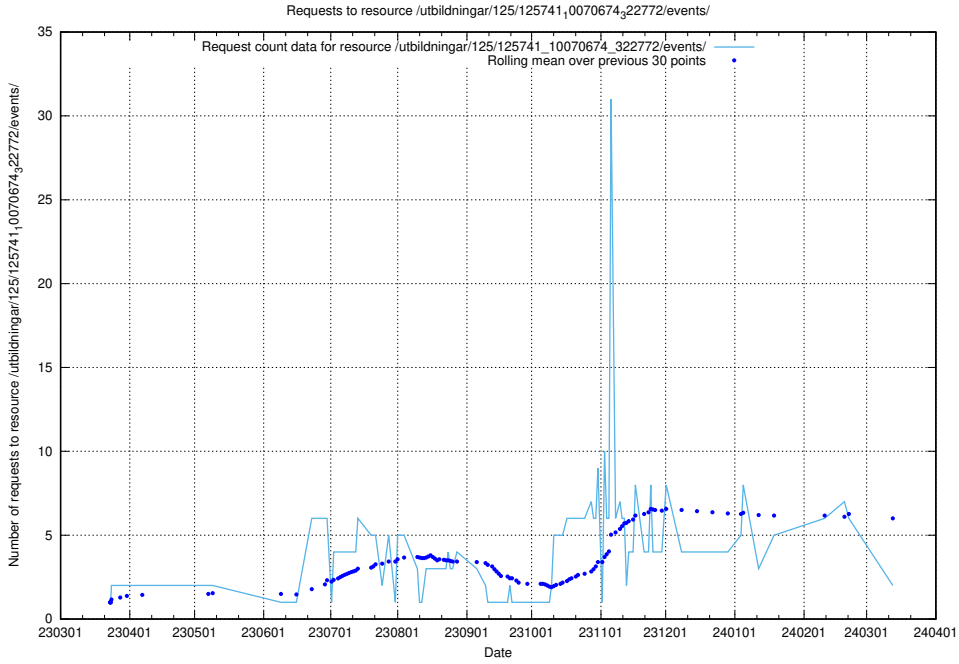

Here, we count the number of requests to resource /utbildningar/125/125741_10070684_322484/.

5.861 Usage of /utbildningar/125/125741_10070674_322772/events/

Here, we count the number of requests to resource /utbildningar/125/125741_10070674_322772/events/