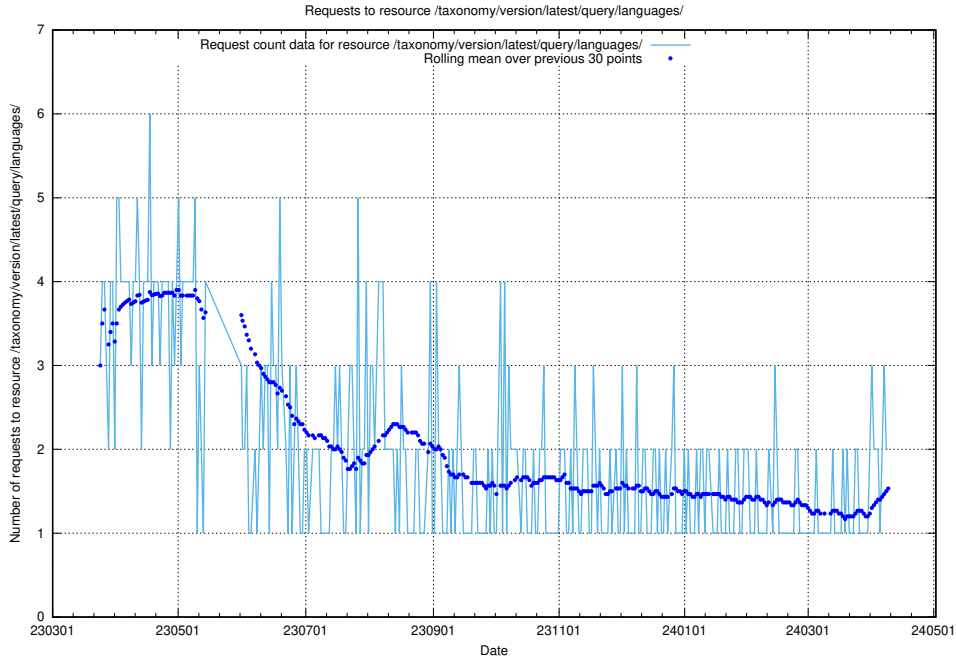

5.811 Usage of /taxonomy/version/latest/query/languages/

Here, we count the number of requests to resource /taxonomy/version/latest/query/languages/.