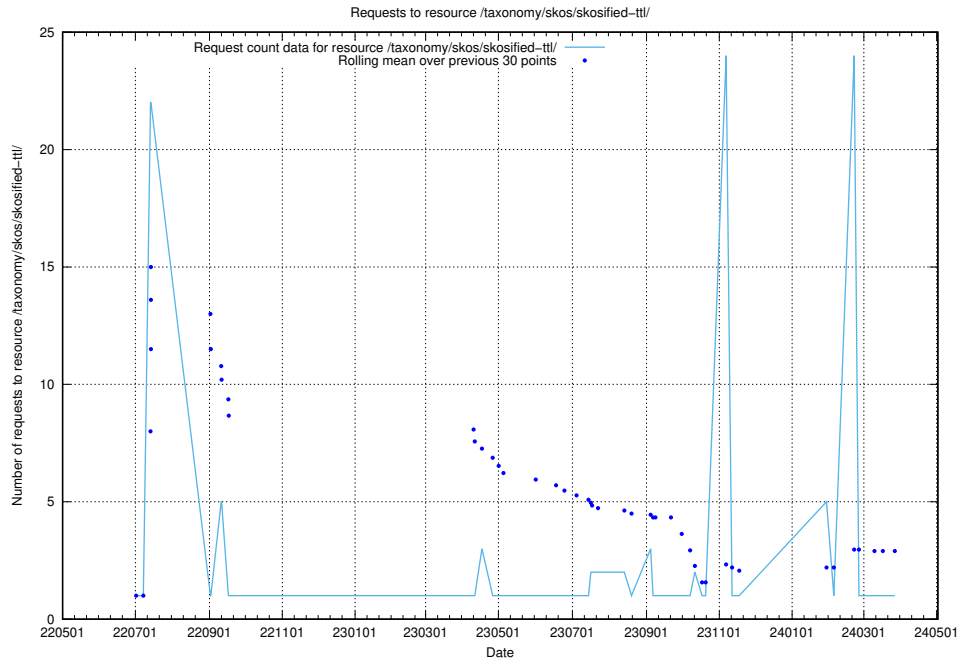

5.896 Usage of /taxonomy/skos/skosified-ttl/

Here, we count the number of requests to resource /taxonomy/skos/skosified-ttl/.