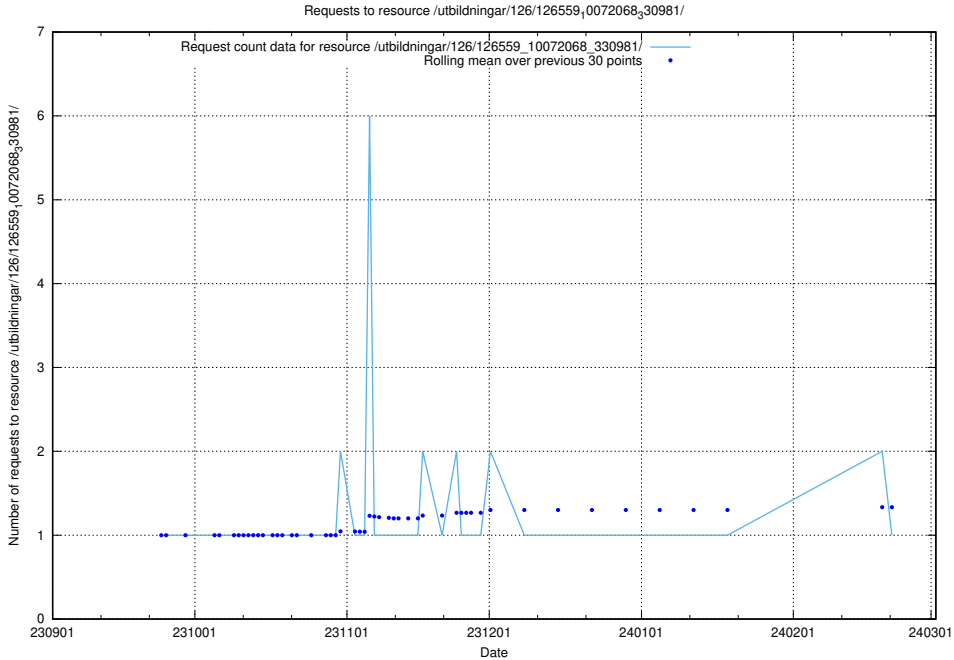

5.4151 Usage of /utbildningar/126/126559_10072068_330981/

Here, we count the number of requests to resource /utbildningar/126/126559_10072068_330981/.