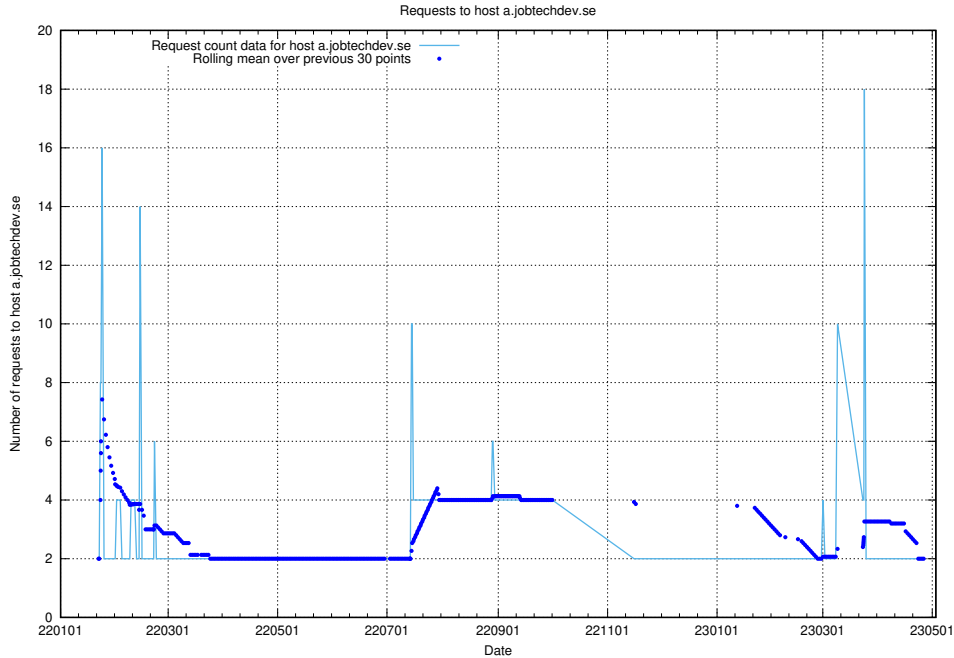

7.263 Usage of game.jobtechdev.se

Here, we count the number of requests to host game.jobtechdev.se.

7.264 Usage of erp.jobtechdev.se

Here, we count the number of requests to host erp.jobtechdev.se.

7.265 Usage of backup.jobtechdev.se