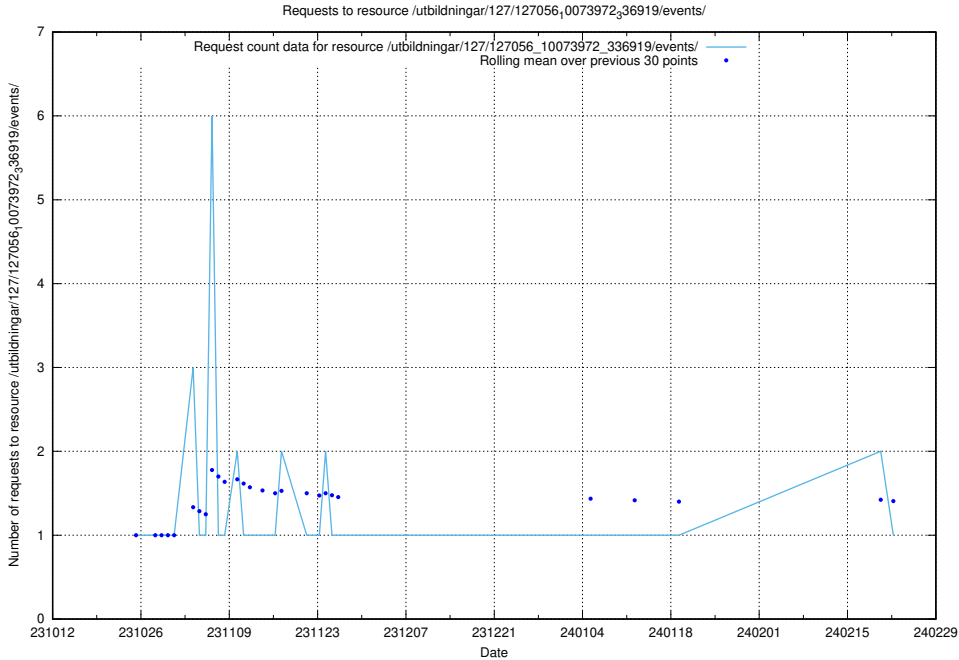

5.3874 Usage of /utbildningar/127/127056_10073972_336919/events/

Here, we count the number of requests to resource /utbildningar/127/127056_10073972_336919/events/