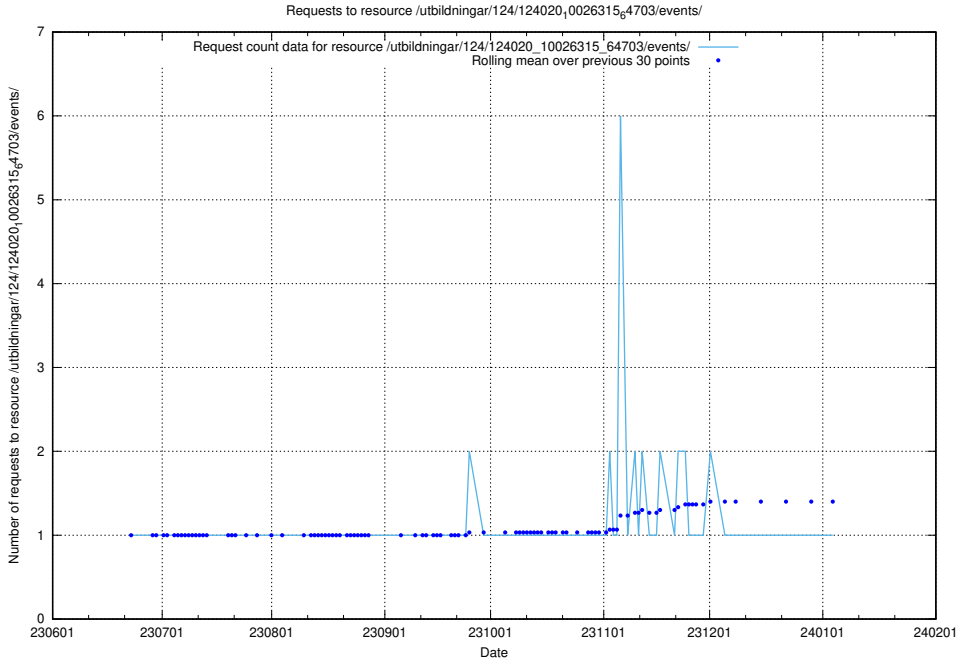

Here, we count the number of requests to resource /utbildningar/124/124021_10055724_310577/.

5.5510 Usage of /utbildningar/124/124020_10026315_64703/events/

Here, we count the number of requests to resource /utbildningar/124/124020_10026315_64703/events/.