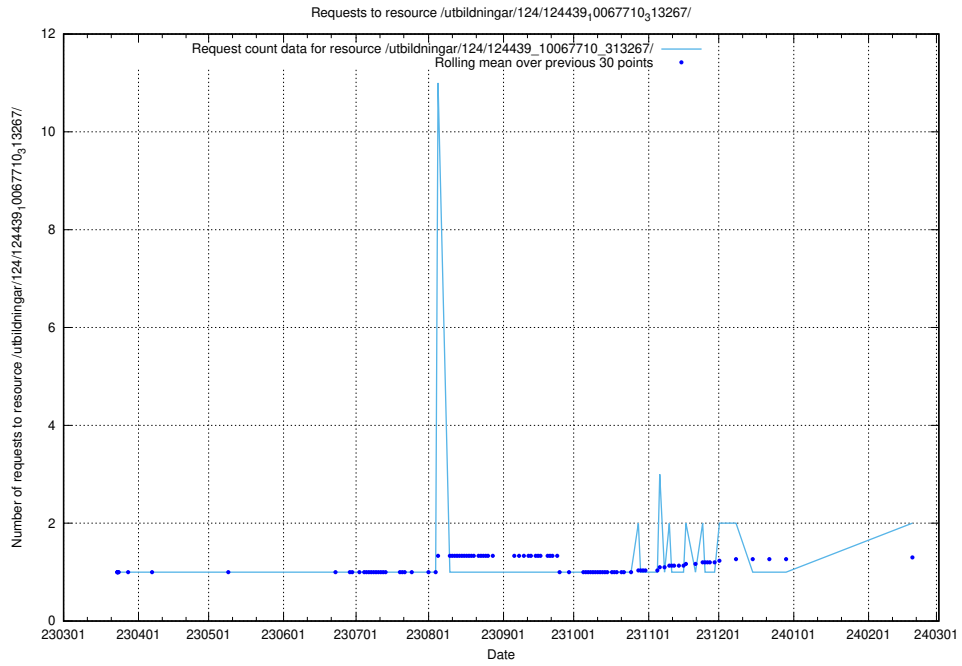

5.556 Usage of /utbildningar/124/124439_10067710_313267/

Here, we count the number of requests to resource /utbildningar/124/124439_10067710_313267/.