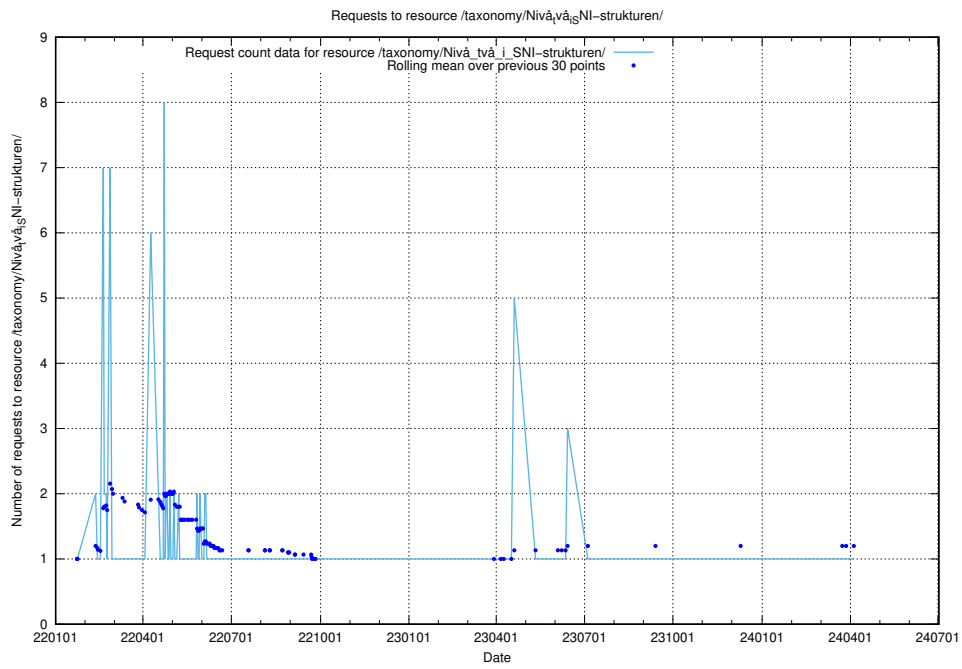

5.3879 Usage of /taxonomy/Nivå_två_i_SNI-strukturen/

Here, we count the number of requests to resource /taxonomy/Nivå_två_i_SNI-strukturen/.