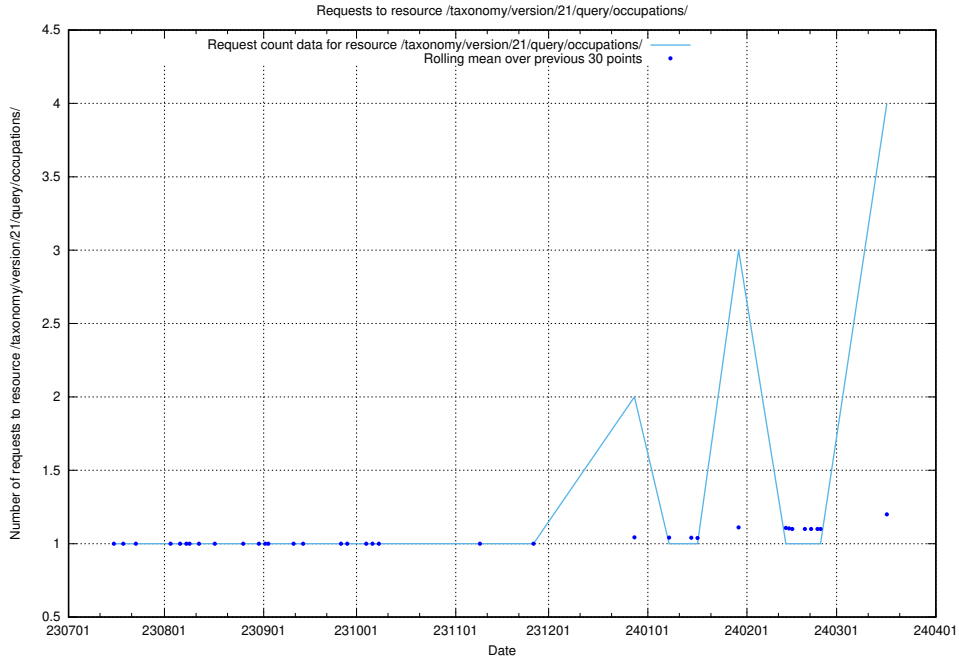

5.176 Usage of /taxonomy/version/21/query/occupations/

Here, we count the number of requests to resource /taxonomy/version/21/query/occupations/.