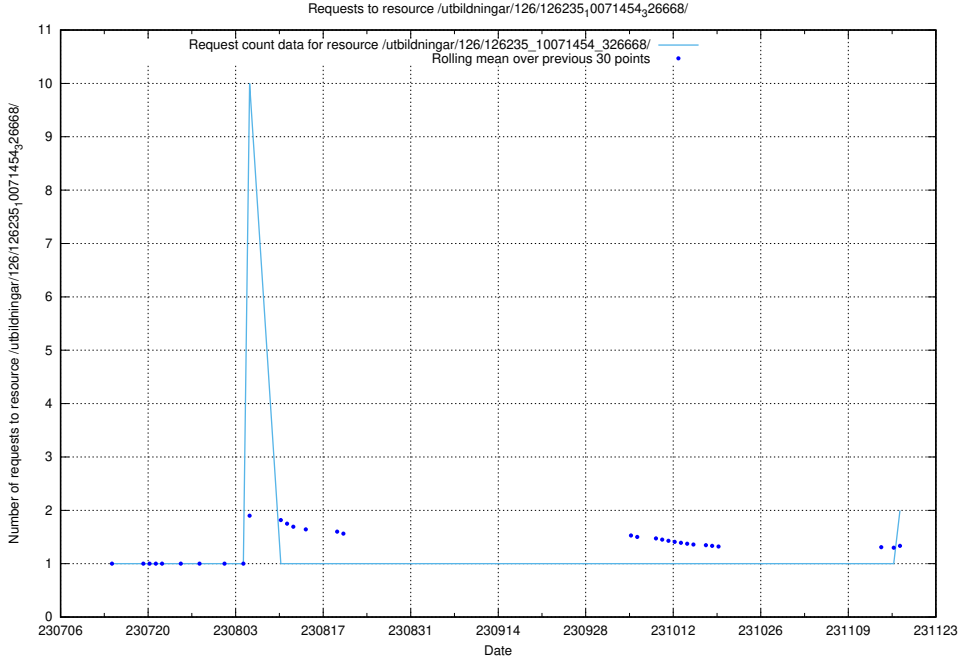

5.686 Usage of /utbildningar/126/126235_10071454_326668/

Here, we count the number of requests to resource /utbildningar/126/126235_10071454_326668/.