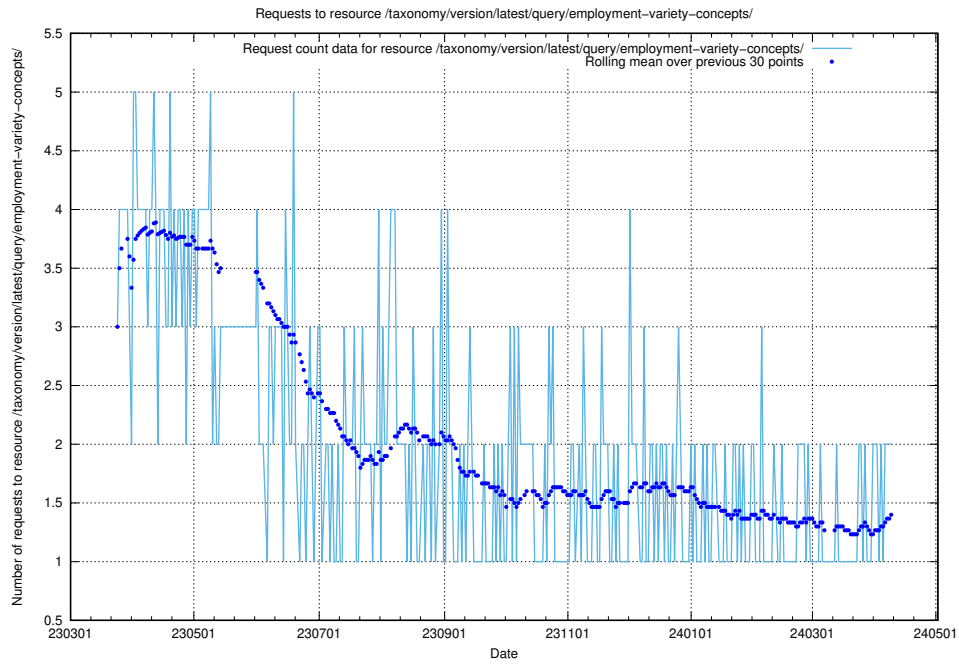

Here, we count the number of requests to resource /taxonomy/version/latest/query/keyword-concepts./.

5.813 Usage of /taxonomy/version/latest/query/employment-variety-concepts/

Here, we count the number of requests to resource /taxonomy/version/latest/query/employment-variety-concepts/.