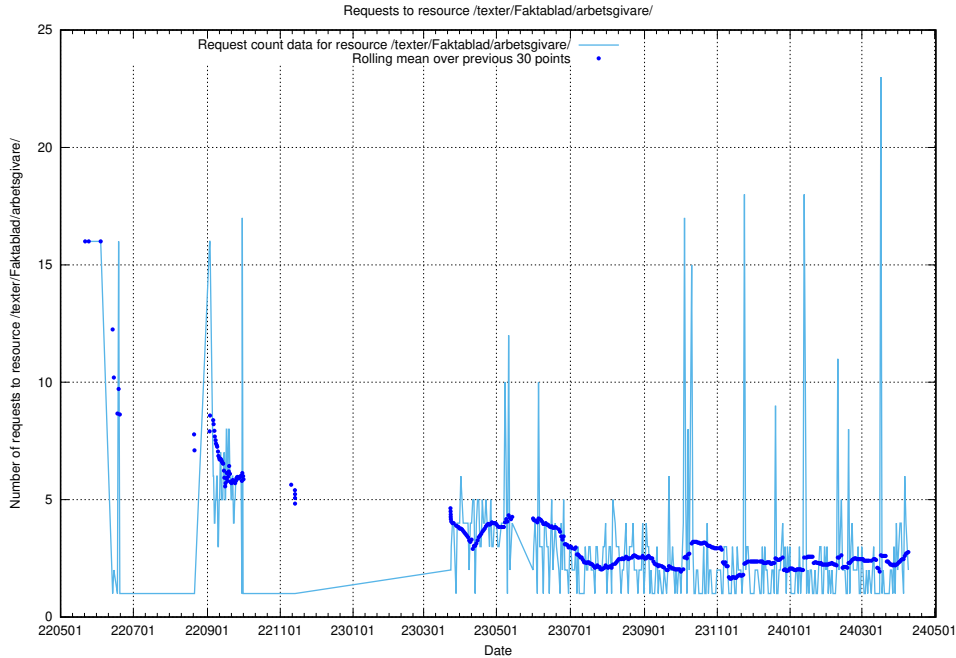

5.366 Usage of /texter/Faktablad/arbetsgivare/

Here, we count the number of requests to resource /texter/Faktablad/arbetsgivare/.