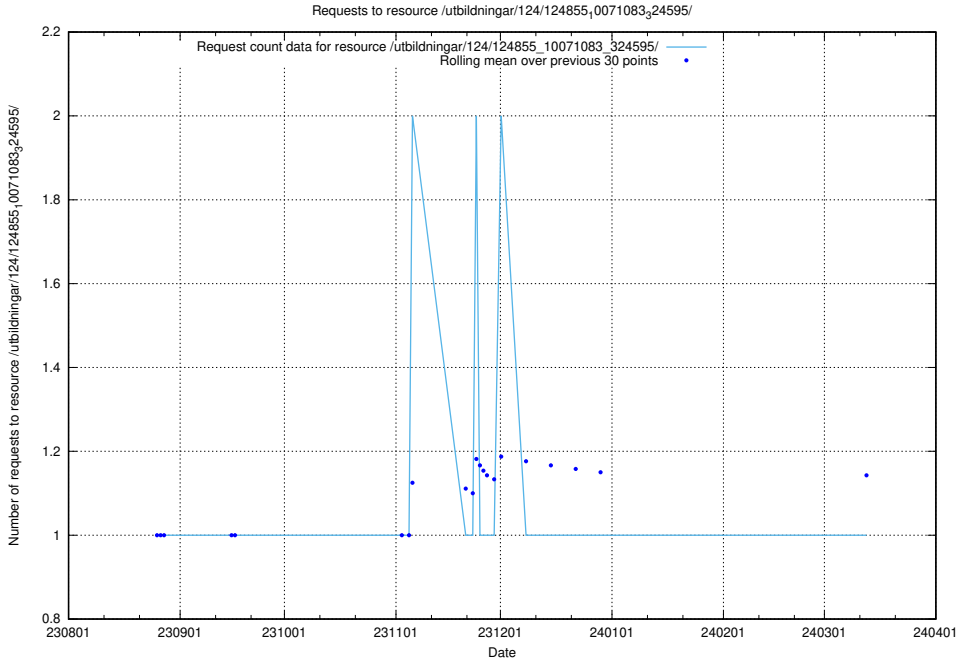

5.4388 Usage of /utbildningar/124/124855_10071083_324595/

Here, we count the number of requests to resource /utbildningar/124/124855_10071083_324595/.