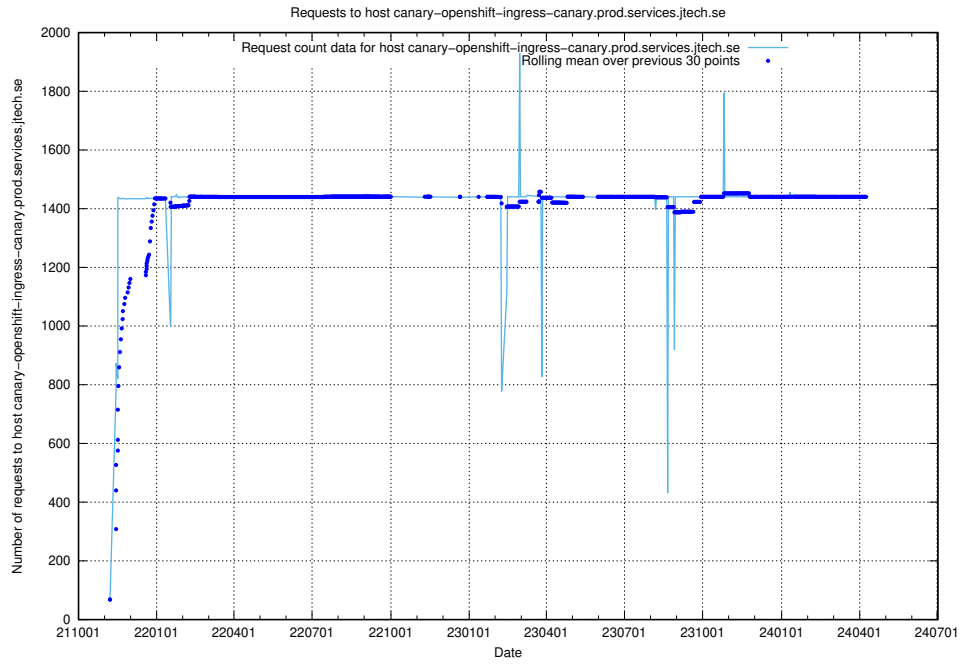

7.20 Usage of canary-openshift-ingress-canary.prod.services.jtech.se

Here, we count the number of requests to host canary-openshift-ingress-canary.prod.services.jtech.se.