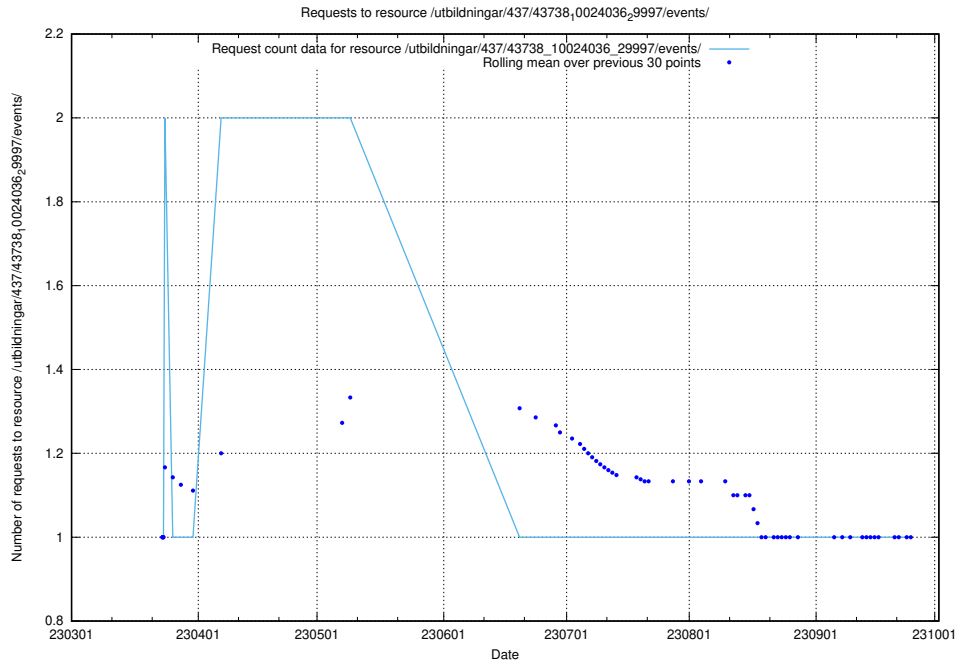

Here, we count the number of requests to resource /utbildningar/437/43738_10024036_29997/events/.

5.6043 Usage of /utbildningar/437/43738_10024036_29997/

Here, we count the number of requests to resource /utbildningar/437/43738_10024036_29997/.