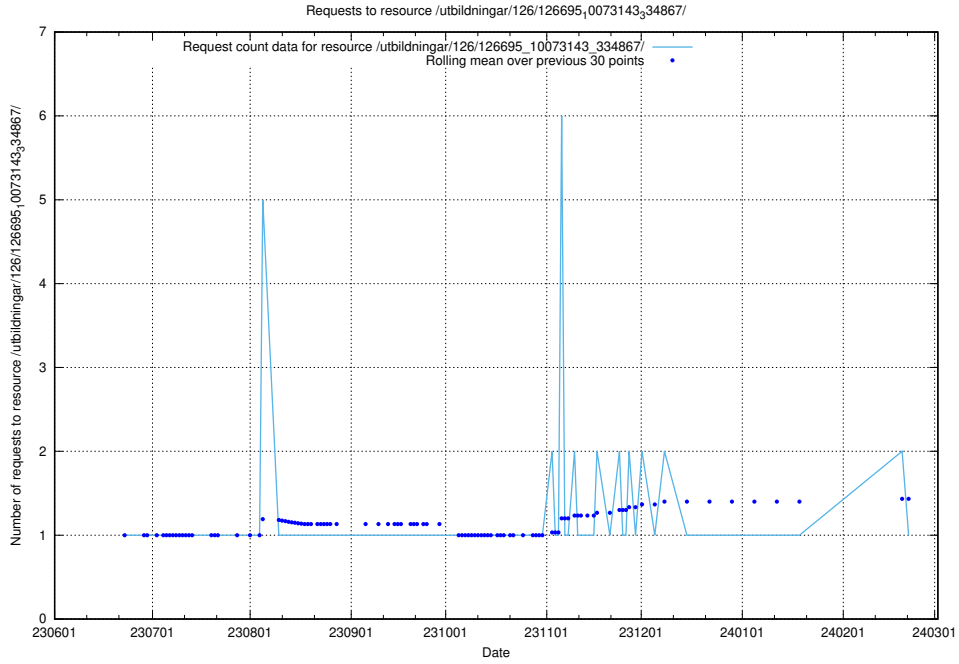

5.5301 Usage of /utbildningar/126/126695_10073143_334867/

Here, we count the number of requests to resource /utbildningar/126/126695_10073143_334867/.