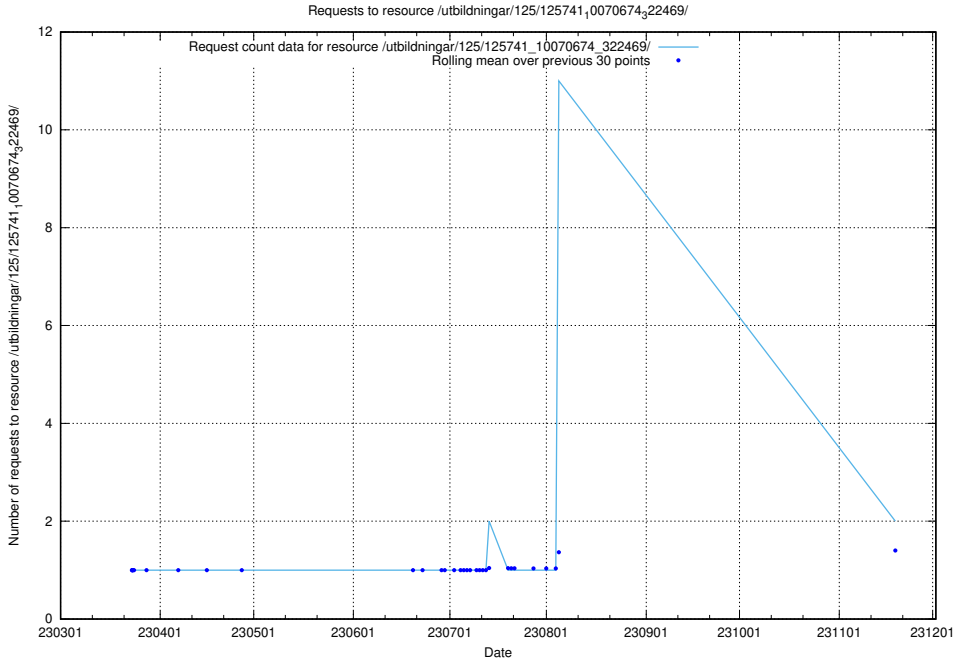

5.862 Usage of /utbildningar/125/125741_10070674_322469/

Here, we count the number of requests to resource /utbildningar/125/125741_10070674_322469/.