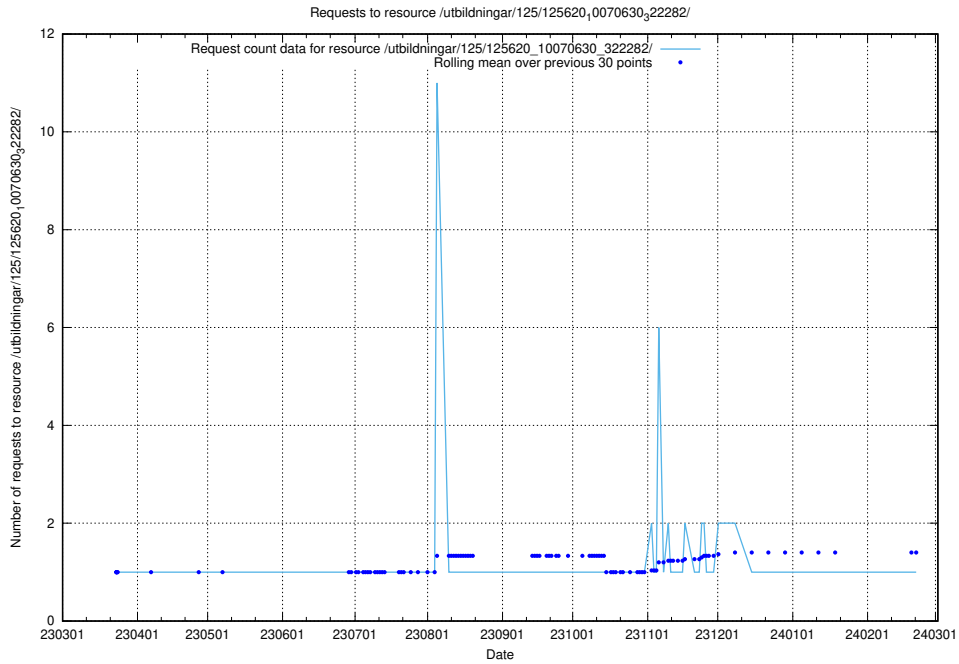

5.959 Usage of /utbildningar/125/125620_10070630_322282/

Here, we count the number of requests to resource /utbildningar/125/125620_10070630_322282/.