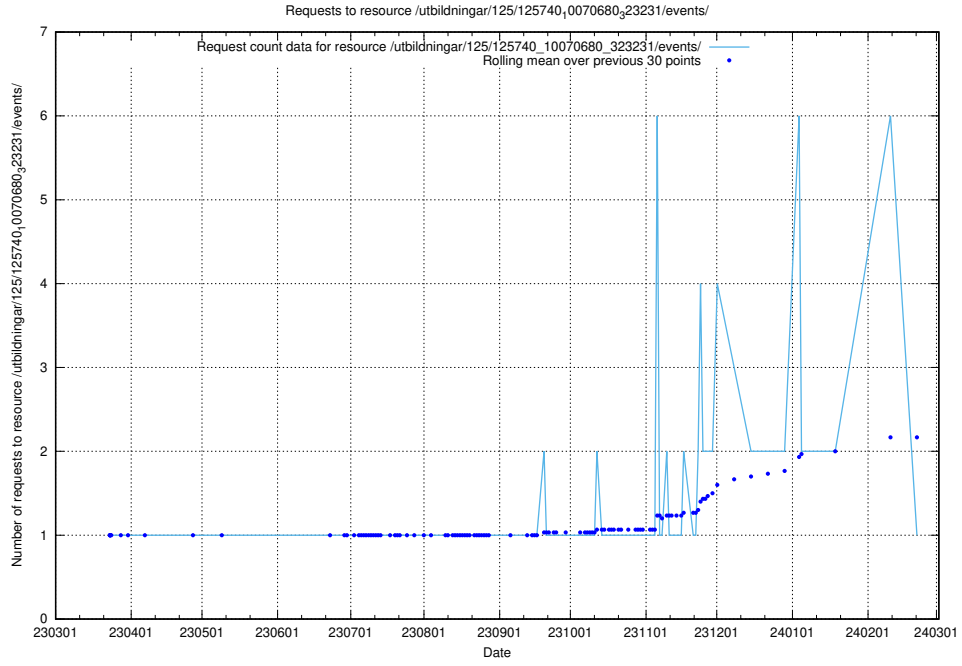

5.889 Usage of /utbildningar/125/125740_10070680_323231/events/

Here, we count the number of requests to resource /utbildningar/125/125740_10070680_323231/events/