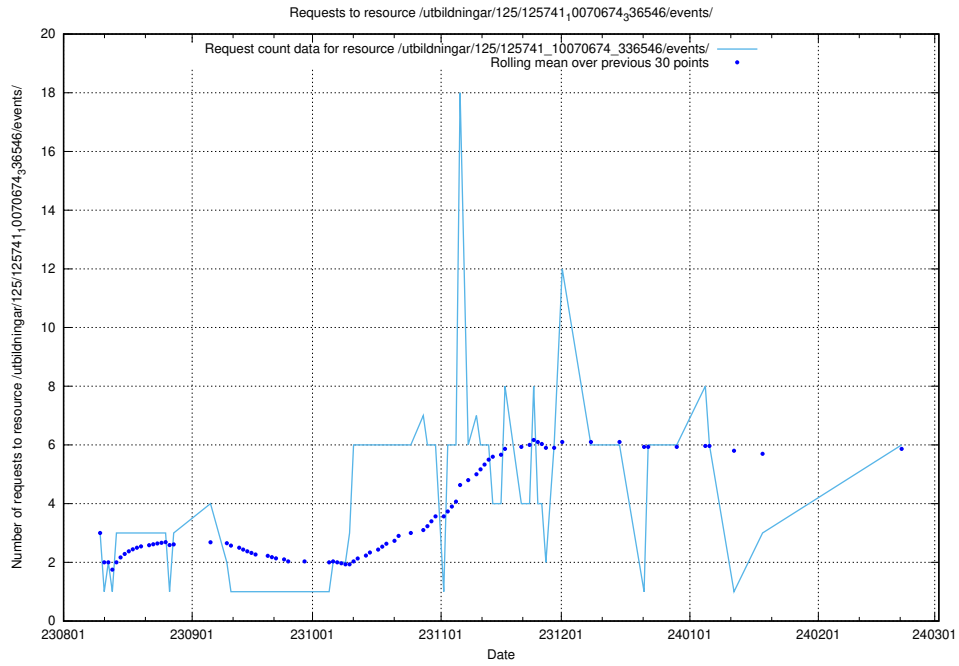

5.95 Usage of /utbildningar/125/125741_10070674_336546/events/

Here, we count the number of requests to resource /utbildningar/125/125741_10070674_336546/events/