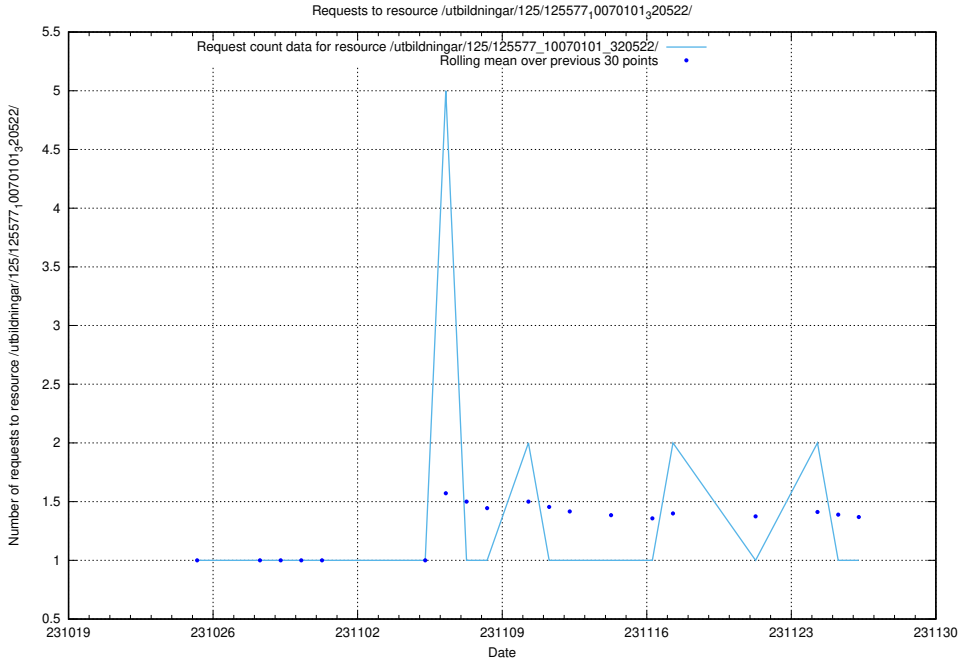

5.3884 Usage of /utbildningar/125/125577_10070101_320522/

Here, we count the number of requests to resource /utbildningar/125/125577_10070101_320522/.