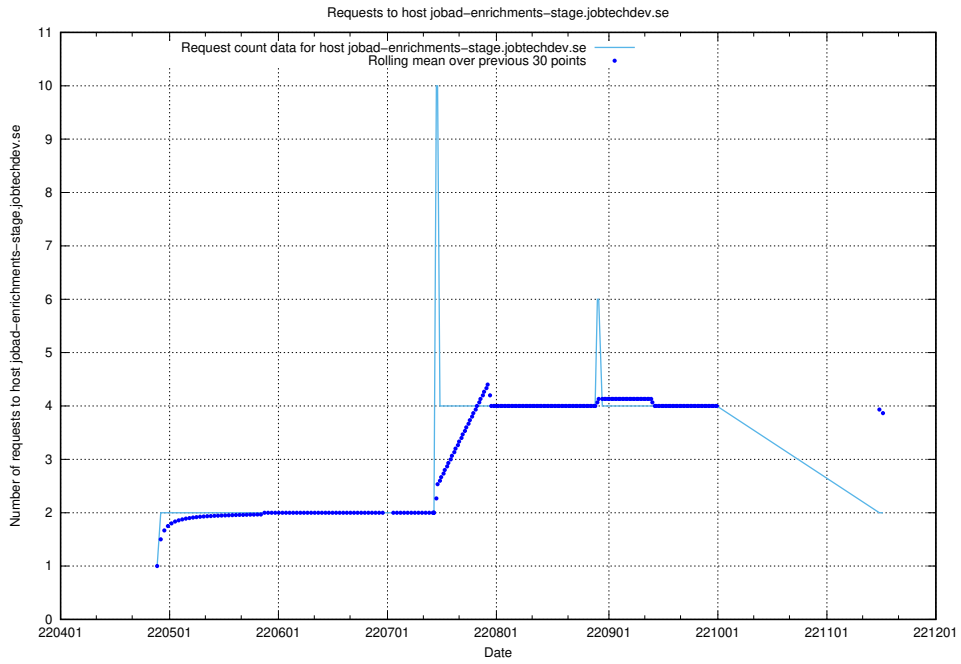

7.442 Usage of jobad-enrichments-stage.jobtechdev.se

Here, we count the number of requests to host jobad-enrichments-stage.jobtechdev.se.