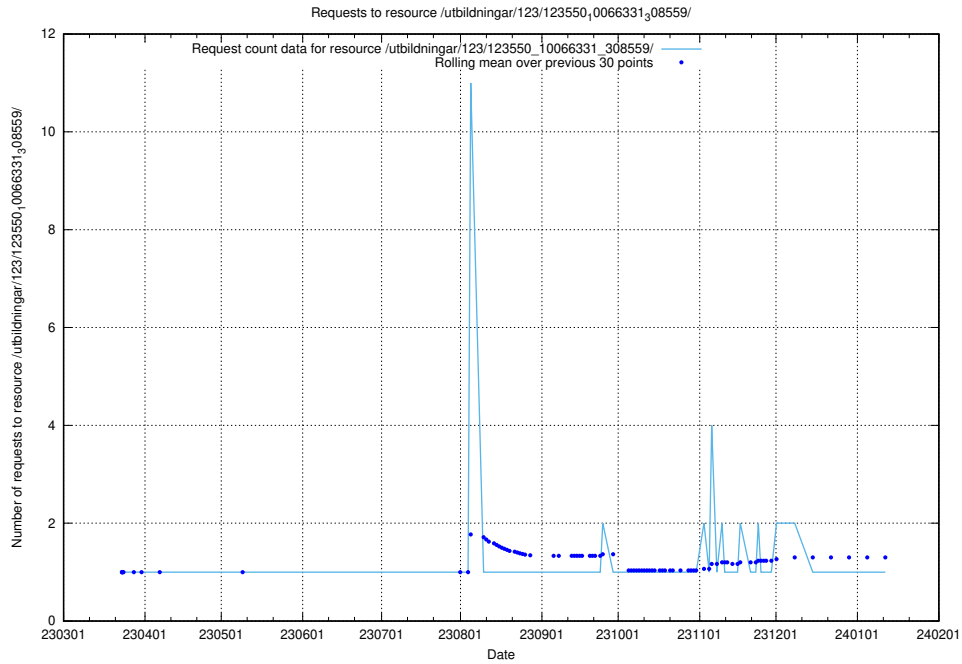

5.4172 Usage of /utbildningar/123/123550_10066331_308559/

Here, we count the number of requests to resource /utbildningar/123/123550_10066331_308559/.