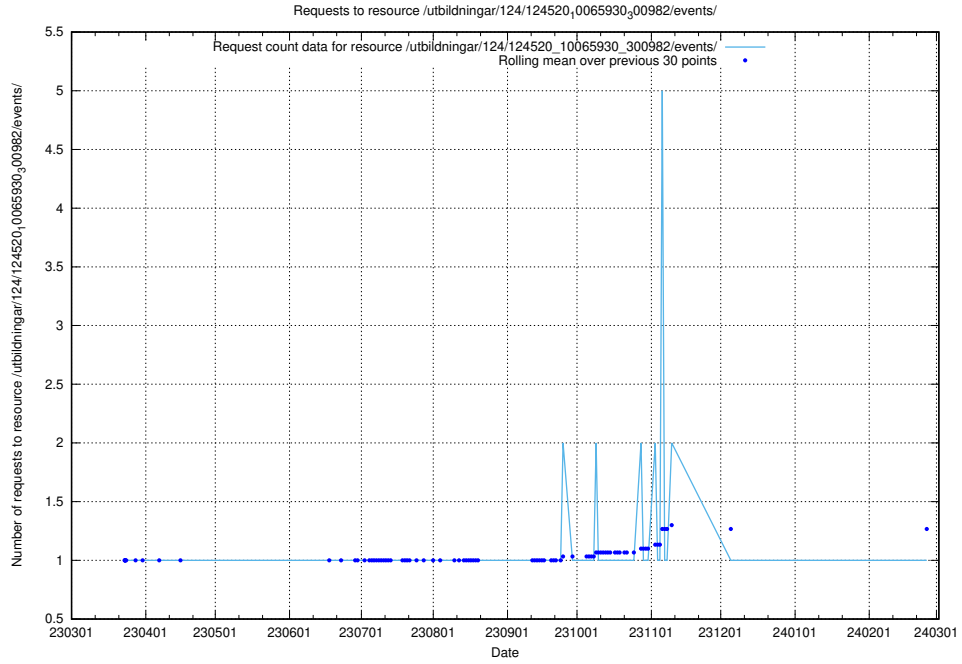

5.1156 Usage of /utbildningar/124/124520_10065930_300982/events/

Here, we count the number of requests to resource /utbildningar/124/124520_10065930_300982/events/