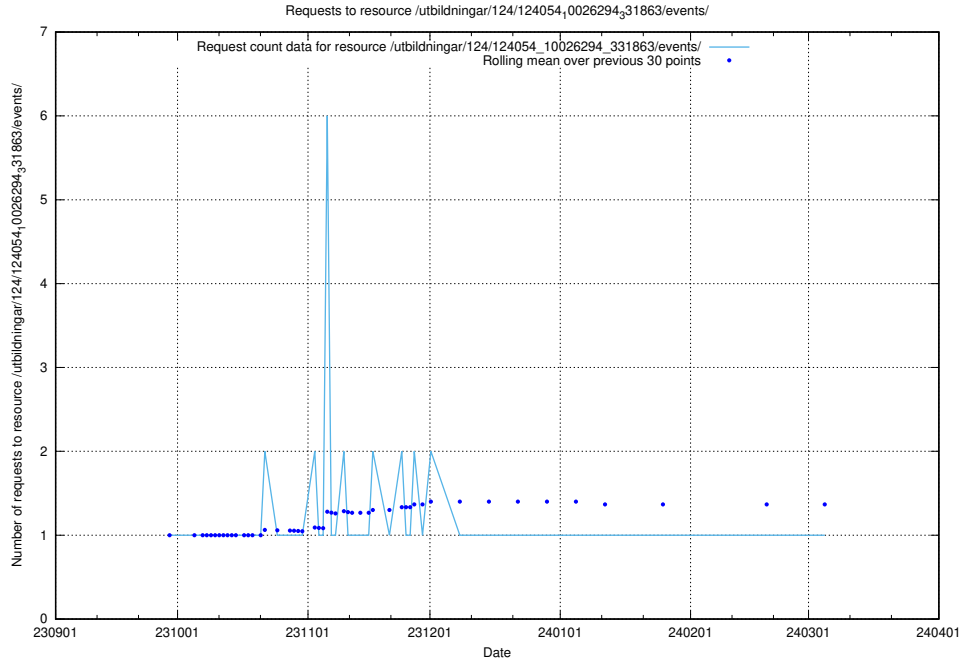

5.4142 Usage of /utbildningar/124/124054_10026294_331863/events/

Here, we count the number of requests to resource /utbildningar/124/124054_10026294_331863/events/