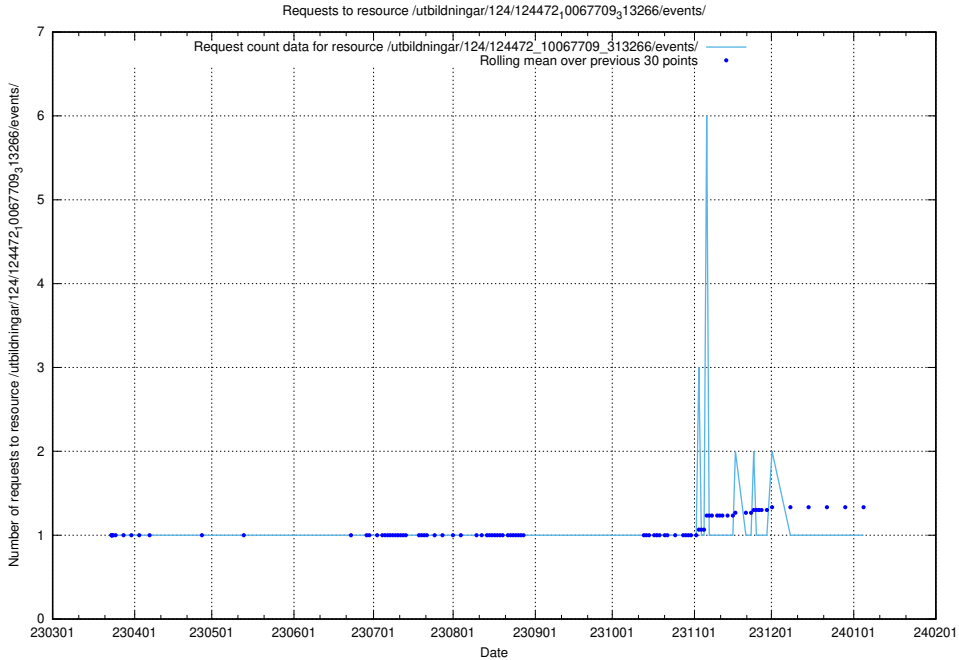

5.2688 Usage of /utbildningar/124/124472_10067709_313266/events/

Here, we count the number of requests to resource /utbildningar/124/124472_10067709_313266/events/