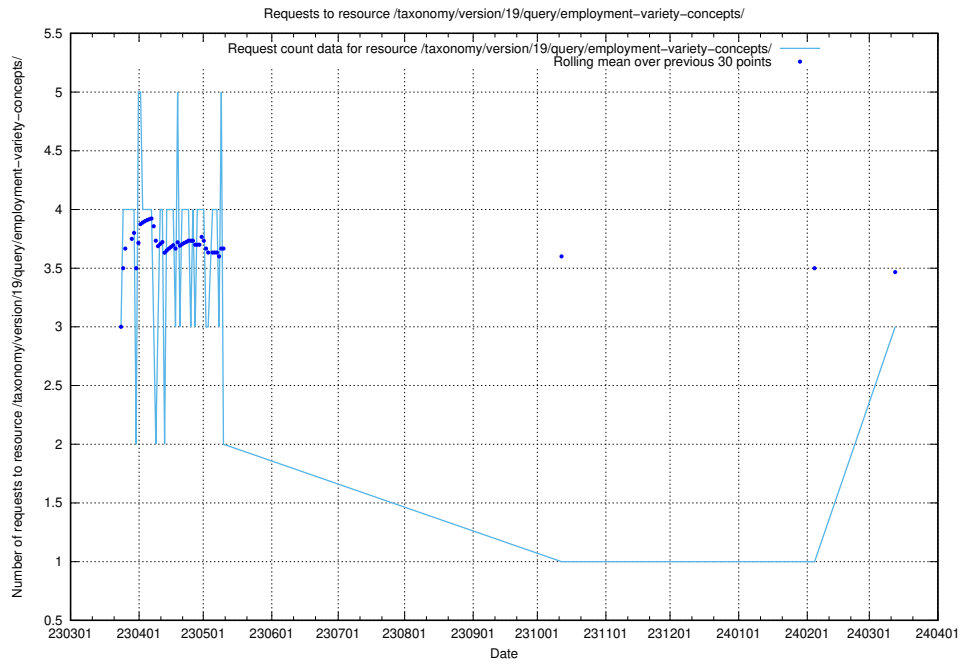

Here, we count the number of requests to resource /taxonomy/version/19/query/employment-variety-concepts/.

5.340 Usage of /utbildningar/438/43817_10024102_242987/events/

Here, we count the number of requests to resource /utbildningar/438/43817_10024102_242987/events/.