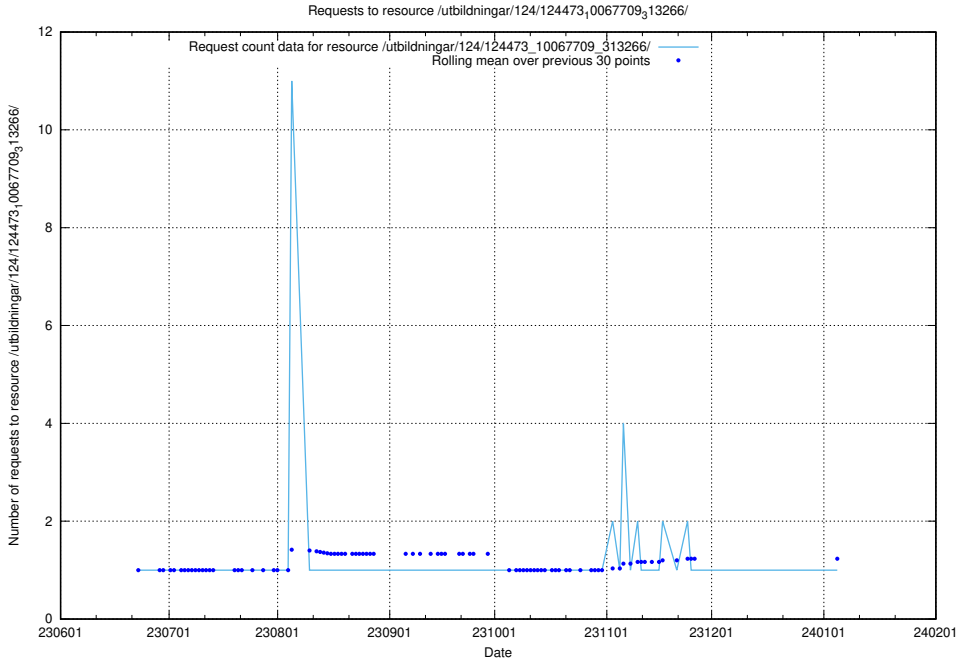

5.5481 Usage of /utbildningar/124/124473_10067709_313266/

Here, we count the number of requests to resource /utbildningar/124/124473_10067709_313266/.