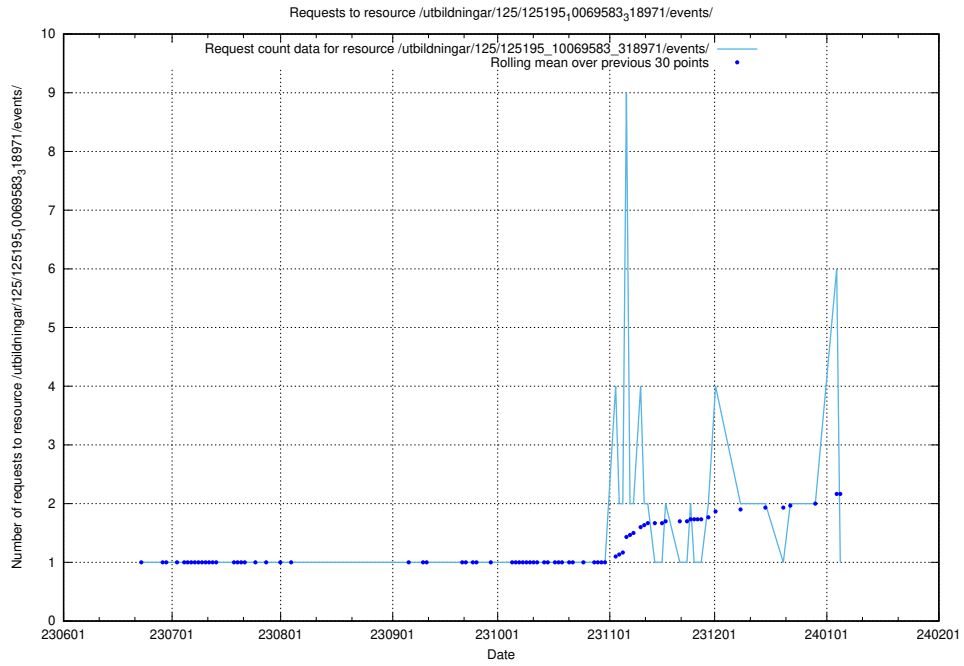

5.5399 Usage of /utbildningar/125/125195_10069583_318971/events/

Here, we count the number of requests to resource /utbildningar/125/125195_10069583_318971/events/