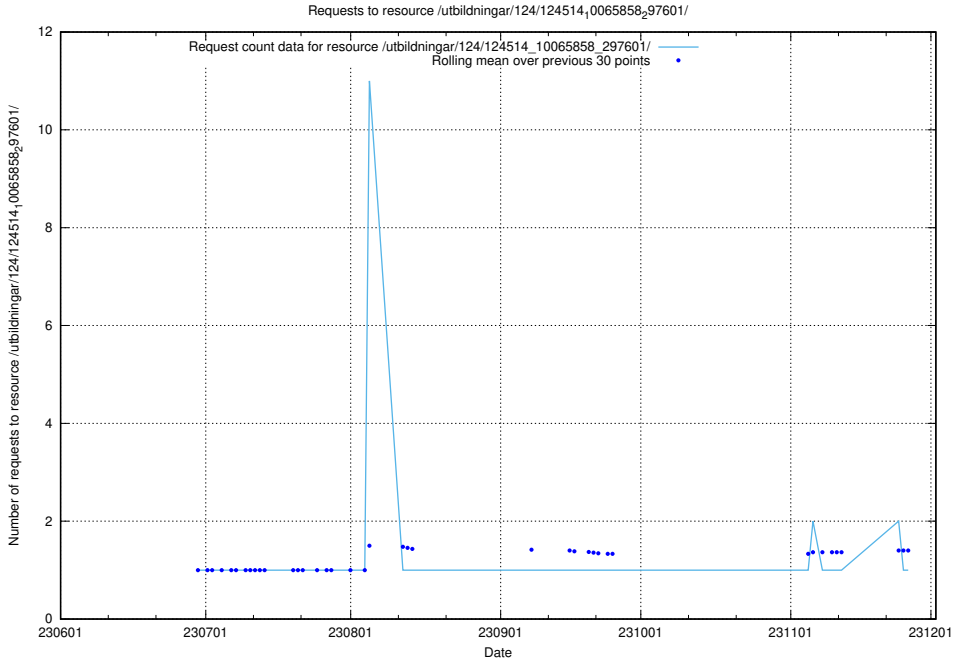

Here, we count the number of requests to resource /utbildningar/124/124514_10065858_297601/events/

5.5067 Usage of /utbildningar/124/124514_10065858_297601/

Here, we count the number of requests to resource /utbildningar/124/124514_10065858_297601/.