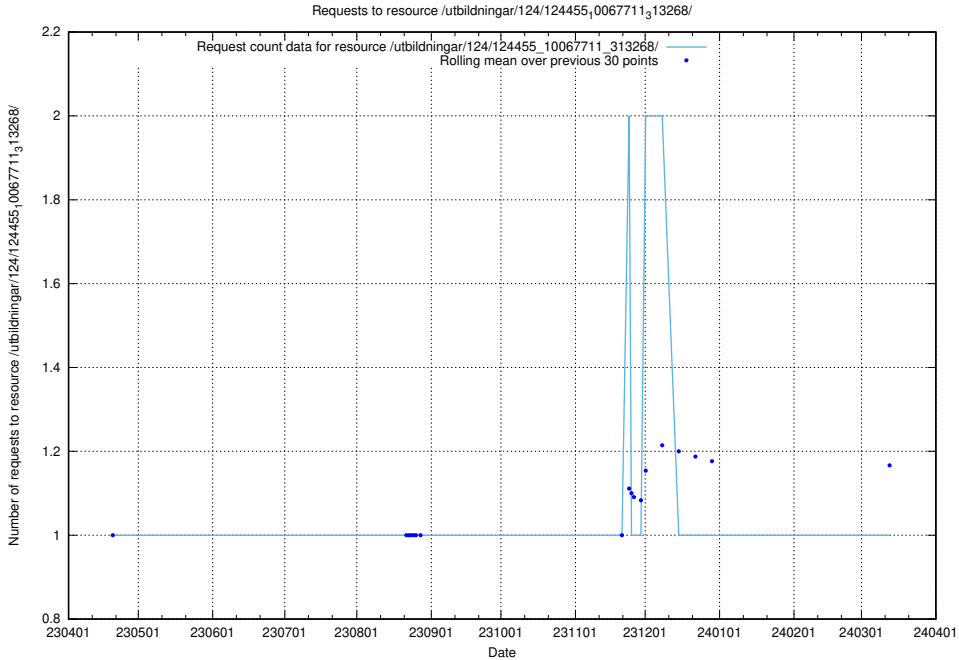

5.5731 Usage of /utbildningar/124/124455_10067711_313268/

Here, we count the number of requests to resource /utbildningar/124/124455_10067711_313268/.