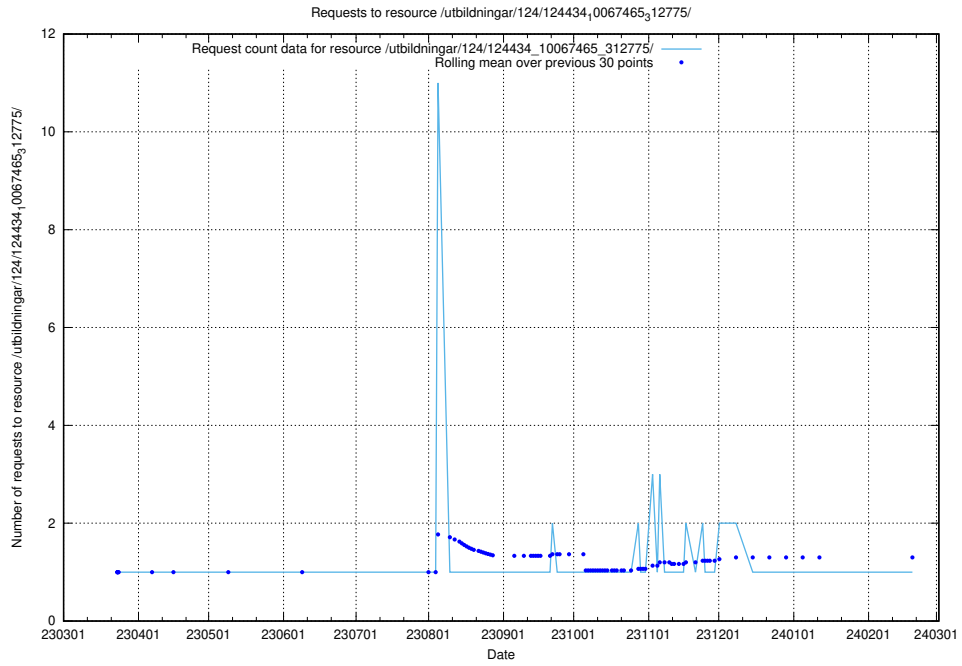

5.3422 Usage of /utbildningar/124/124434_10067465_312775/

Here, we count the number of requests to resource /utbildningar/124/124434_10067465_312775/.