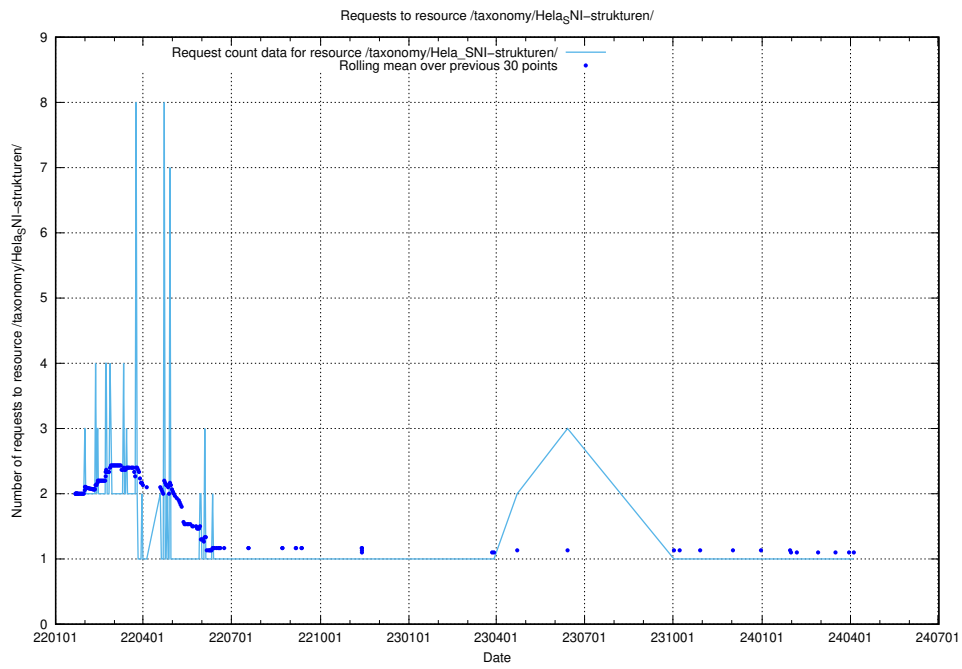

5.950 Usage of /taxonomy/Hela_SNI-strukturen/

Here, we count the number of requests to resource /taxonomy/Hela_SNI-strukturen/.