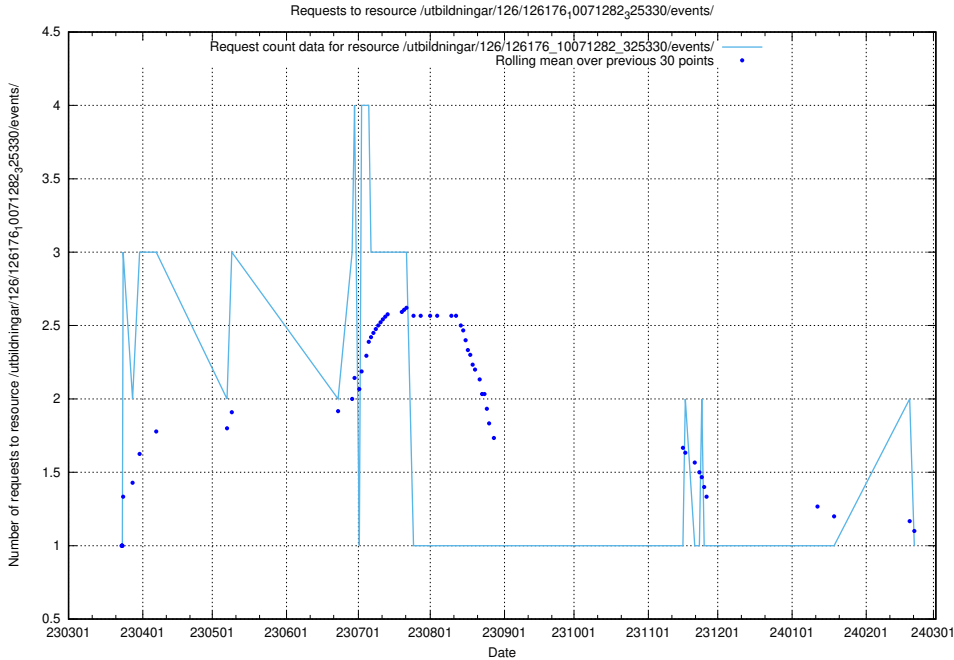

5.6076 Usage of /utbildningar/126/126176_10071282_325330/events/

Here, we count the number of requests to resource /utbildningar/126/126176_10071282_325330/events/