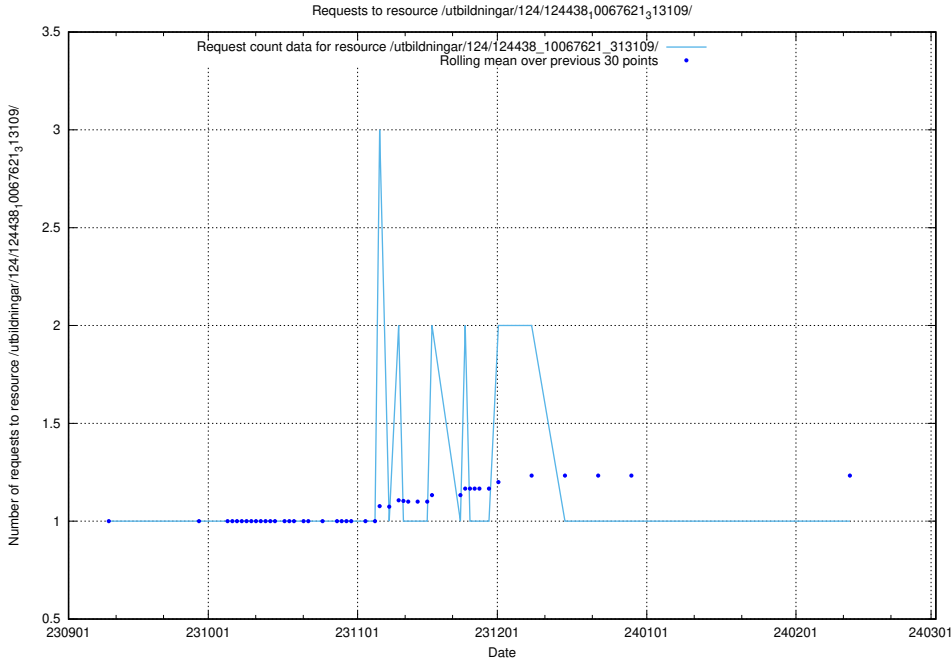

5.4298 Usage of /utbildningar/124/124438_10067621_313109/

Here, we count the number of requests to resource /utbildningar/124/124438_10067621_313109/.