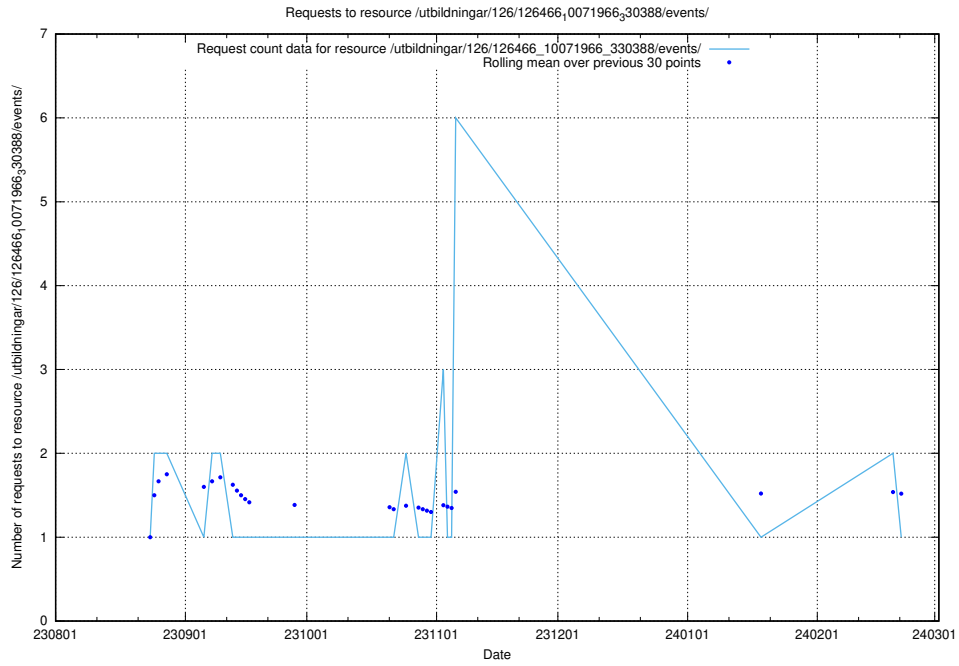

5.4401 Usage of /utbildningar/126/126466_10071966_330388/events/

Here, we count the number of requests to resource /utbildningar/126/126466_10071966_330388/events/