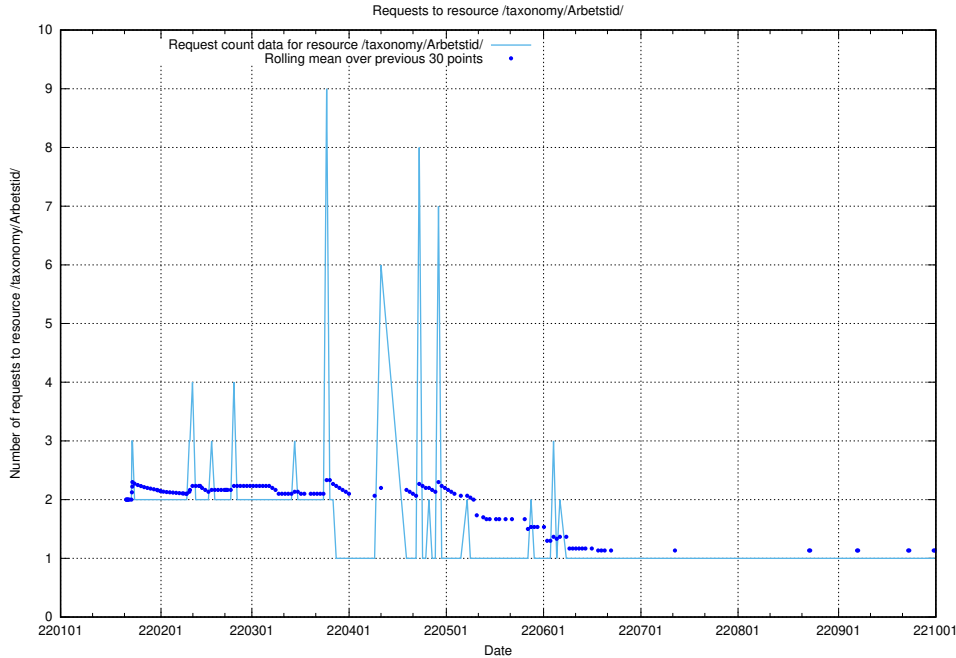

5.1383 Usage of /taxonomy/Arbetstid/

Here, we count the number of requests to resource /taxonomy/Arbetstid/.