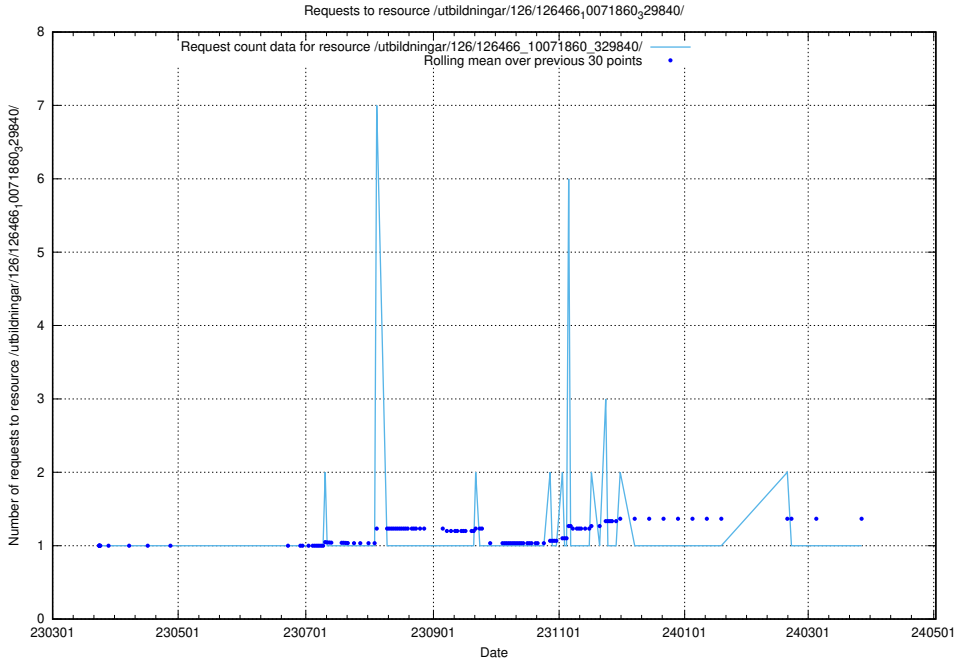

Here, we count the number of requests to resource /utbildningar/126/126466_10071860_329840/events/

5.6063 Usage of /utbildningar/126/126466_10071860_329840/

Here, we count the number of requests to resource /utbildningar/126/126466_10071860_329840/.