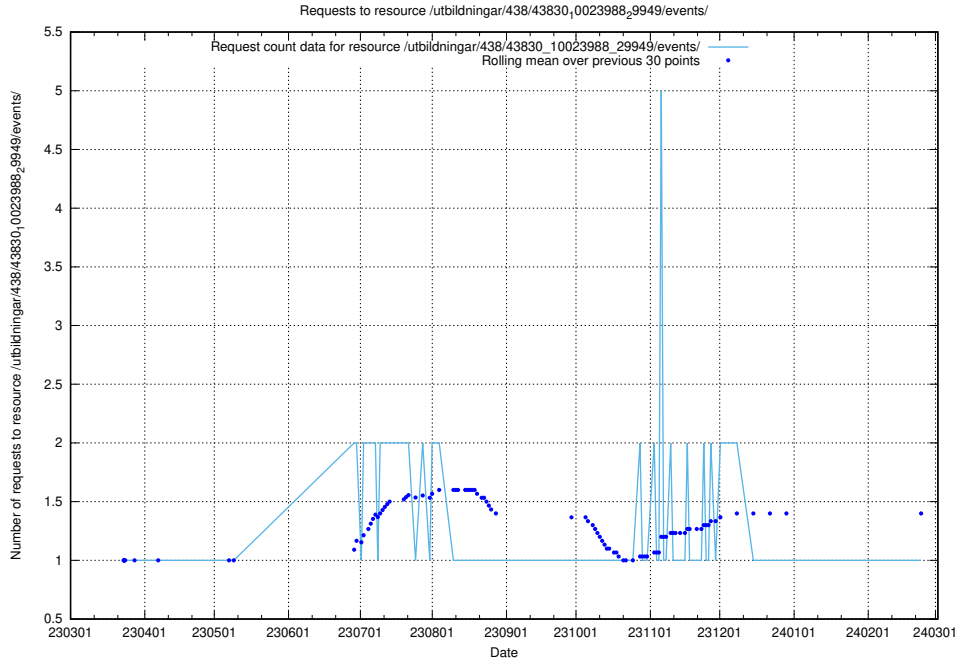

5.5984 Usage of /utbildningar/438/43830_10023988_29949/events/

Here, we count the number of requests to resource /utbildningar/438/43830_10023988_29949/events/.