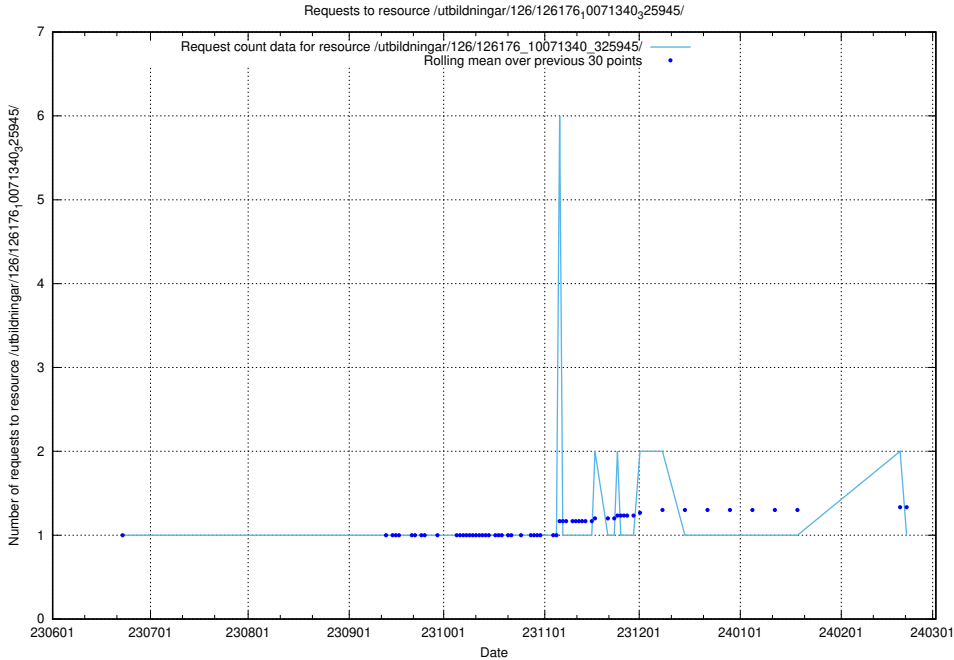

5.5349 Usage of /utbildningar/126/126176_10071340_325945/

Here, we count the number of requests to resource /utbildningar/126/126176_10071340_325945/.