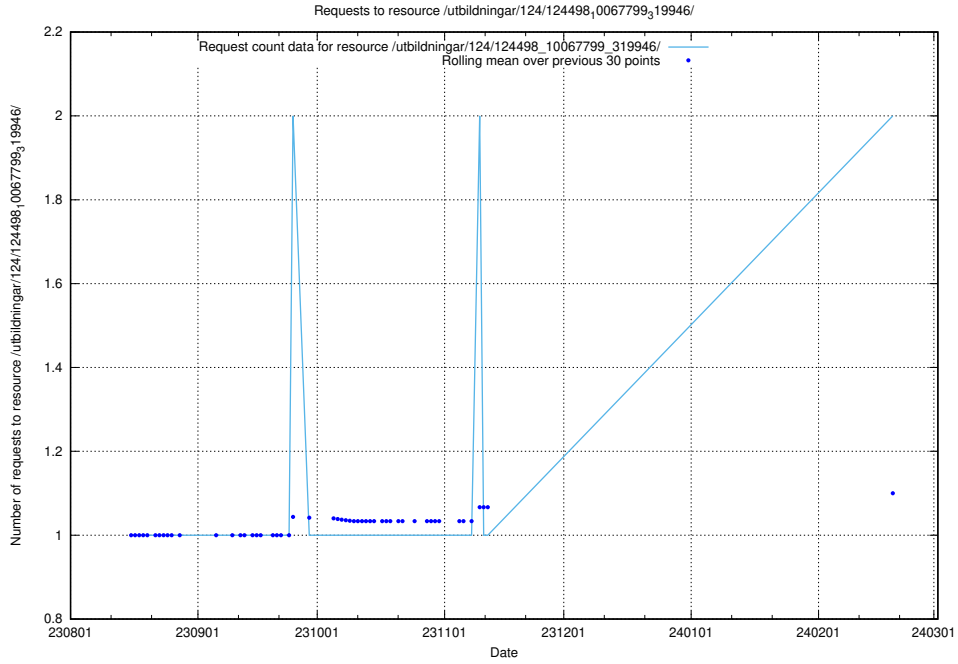

5.651 Usage of /utbildningar/124/124498_10067799_319946/

Here, we count the number of requests to resource /utbildningar/124/124498_10067799_319946/.