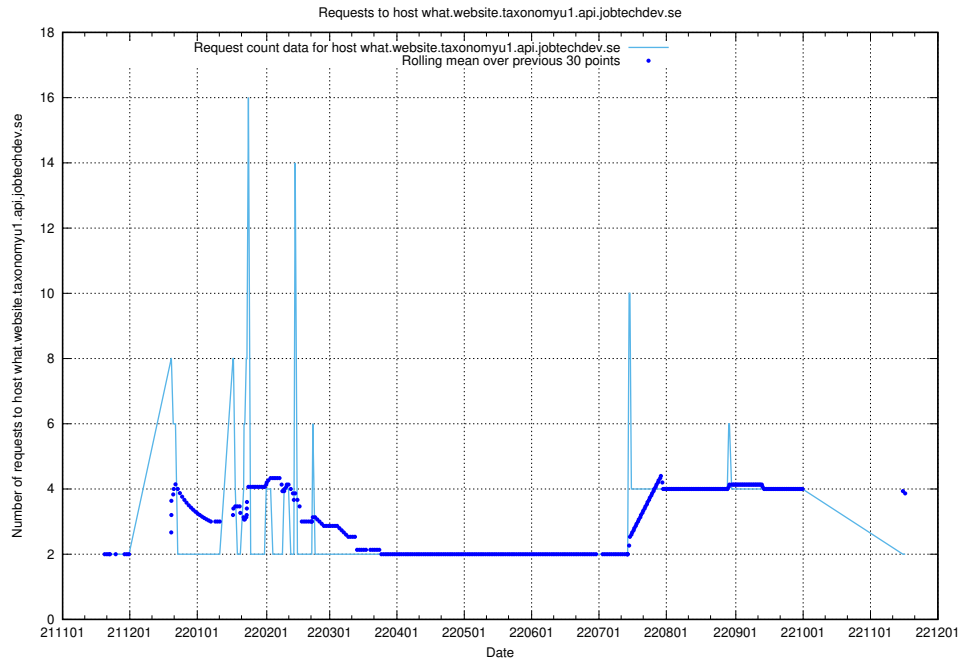

7.450 Usage of what.website.taxonomy1.api.jobtechdev.se

Here, we count the number of requests to host what.website.taxonomy1.api.jobtechdev.se.