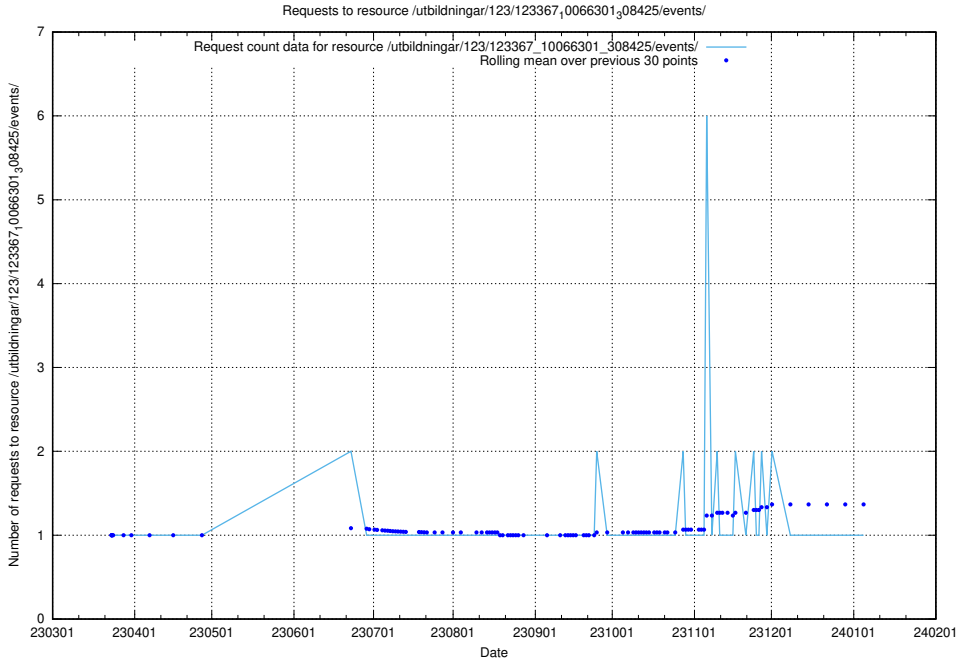

Here, we count the number of requests to resource /utbildningar/126/126254_10071449_329487/.

5.4218 Usage of /utbildningar/123/123367_10066301_308425/events/

Here, we count the number of requests to resource /utbildningar/123/123367_10066301_308425/events/