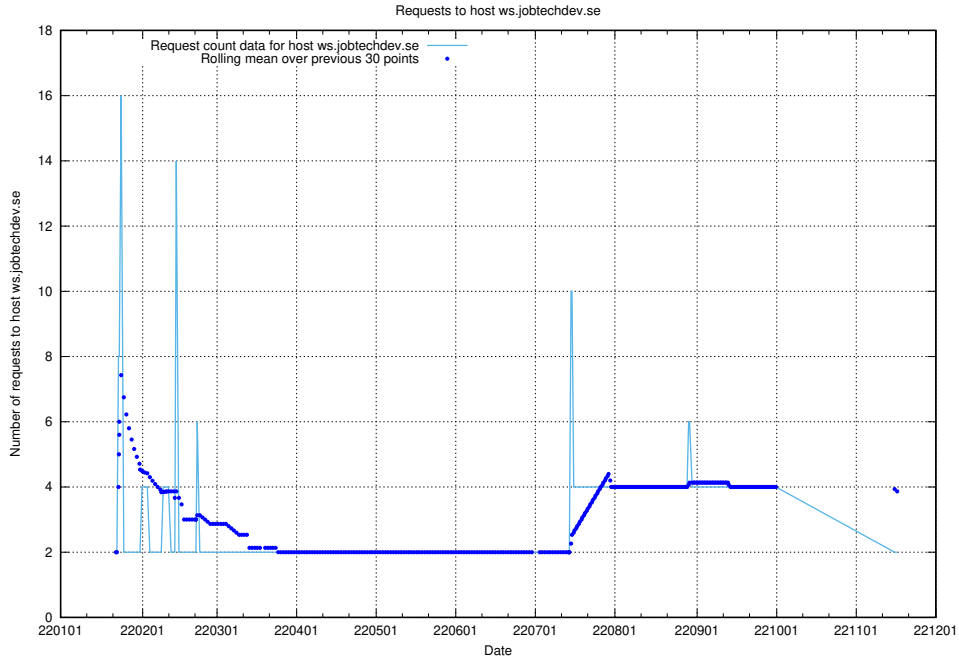

7.577 Usage of ws.jobtechdev.se

Here, we count the number of requests to host ws.jobtechdev.se.