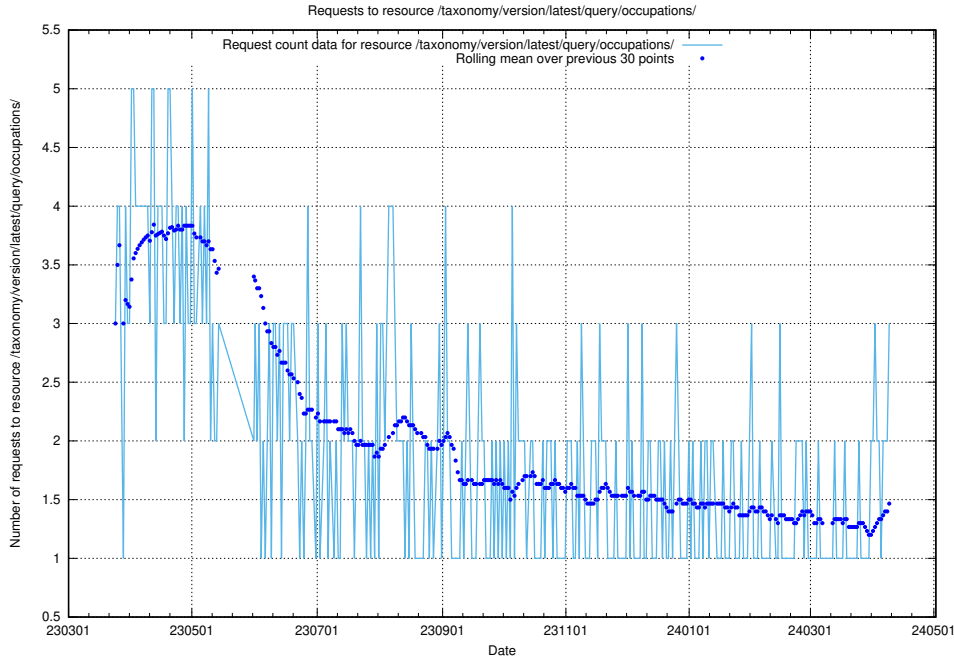

5.323 Usage of /taxonomy/version/latest/query/occupations/

Here, we count the number of requests to resource /taxonomy/version/latest/query/occupations/.