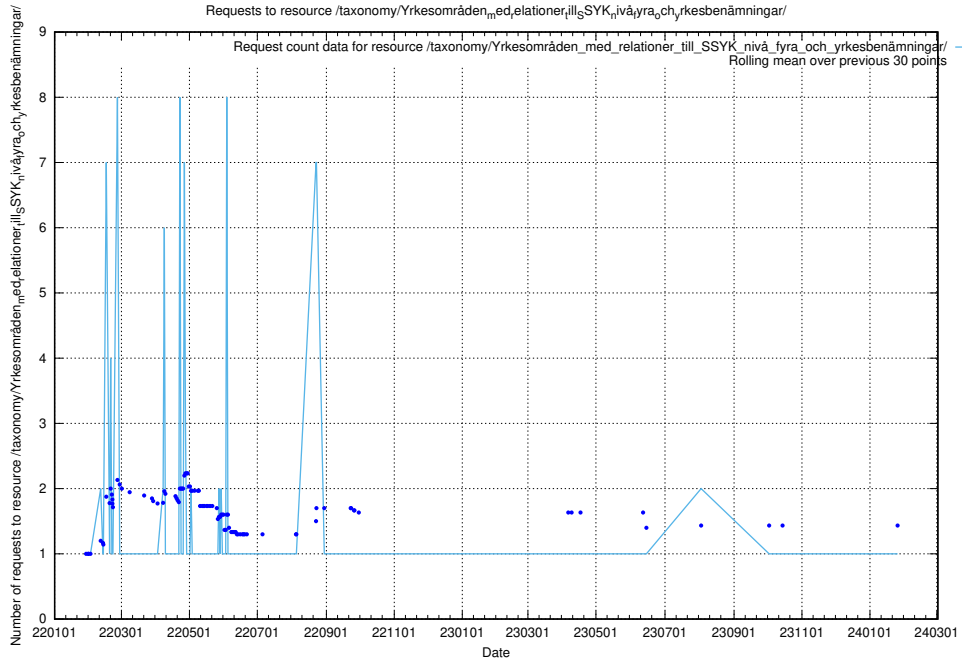

5.3401 Usage of /taxonomy/Yrkesområden_med_relationer_till_SSYK_nivå_fy

Here, we count the number of requests to resource /taxonomy/Yrkesområden_med_relationer_till_SSYK_nivå_fy