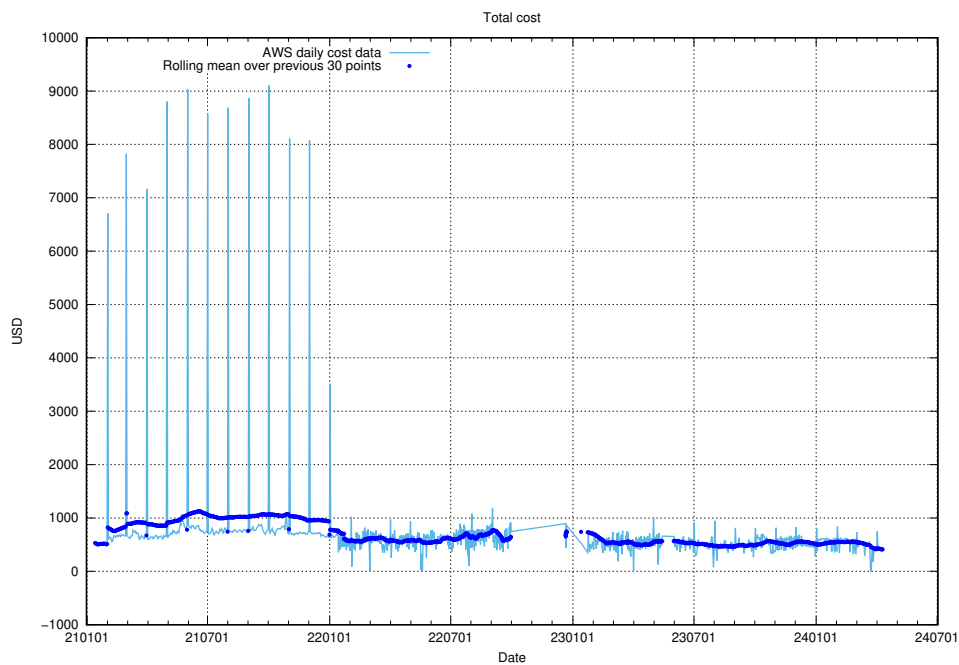

1.1.20 2021-11-15 0.4.0

- Add request counts to our hosts.

1.1.21 2021-10-29 0.3.0

- Change the statistics for JobTech Log Stack / ELK. The new number indicates the number of api keys that has been in use.

2 Amazon Web Services

This section contains aggregated data from [AWS³](https://aws.amazon.com).

2.1 Total daily cost of AWS

This graph tracks the total daily cost of AWS.

---

³<https://aws.amazon.com>