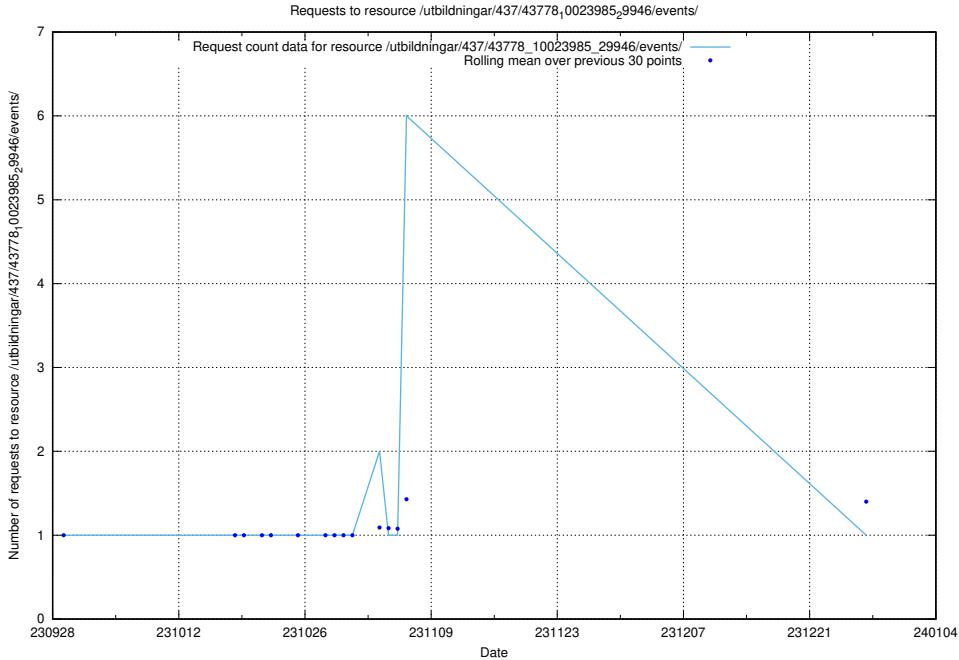

5.4116 Usage of /utbildningar/437/43778_10023985_29946/events/

Here, we count the number of requests to resource /utbildningar/437/43778_10023985_29946/events/.