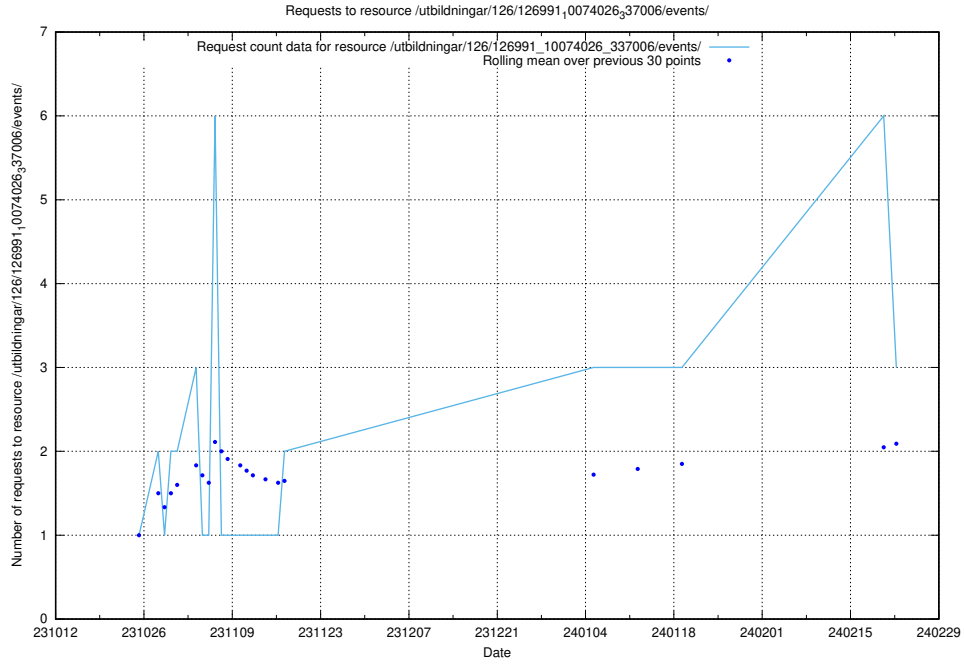

5.248 Usage of /utbildningar/126/126991_10074026_337006/events/

Here, we count the number of requests to resource /utbildningar/126/126991_10074026_337006/events/