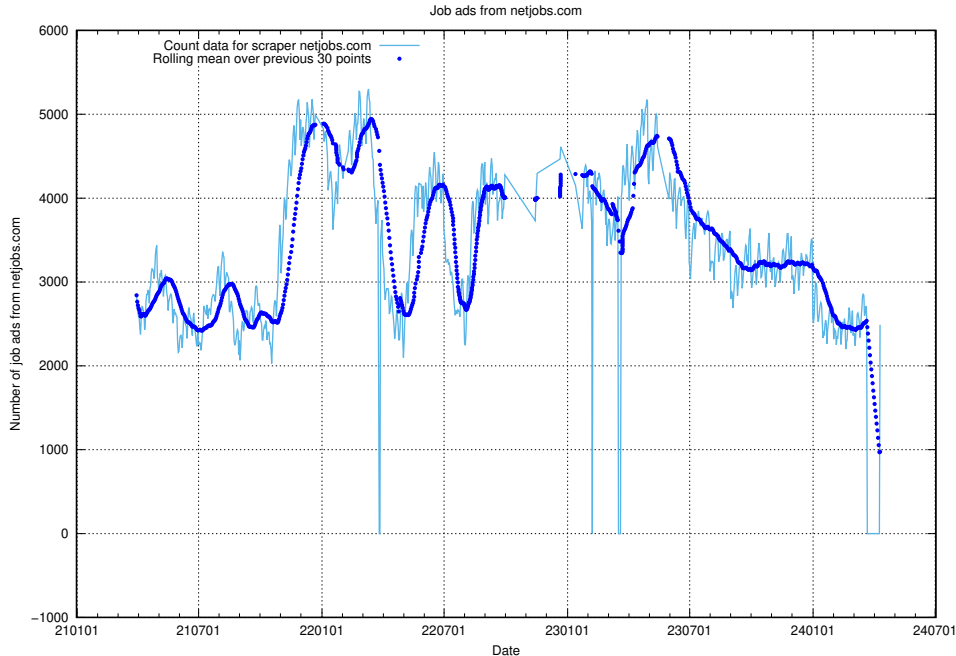

13.5 Number of ads by scraper netjobs.com

Here, we count the number of job ads scraped from netjobs.com.