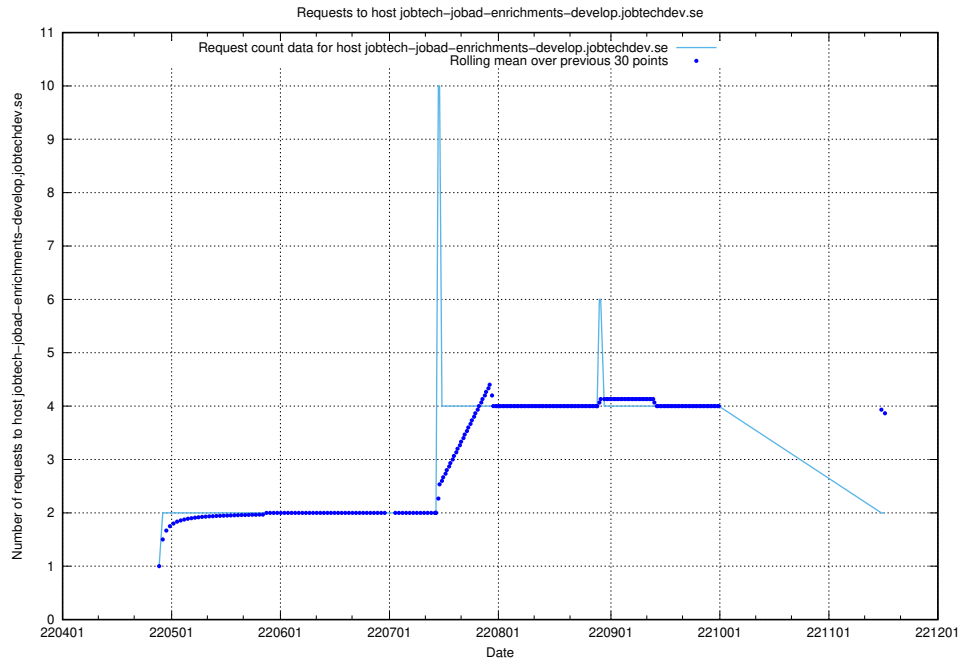

7.440 Usage of jobtech-jobad-enrichments-develop.jobtechdev.se

Here, we count the number of requests to host jobtech-jobad-enrichments-develop.jobtechdev.se.