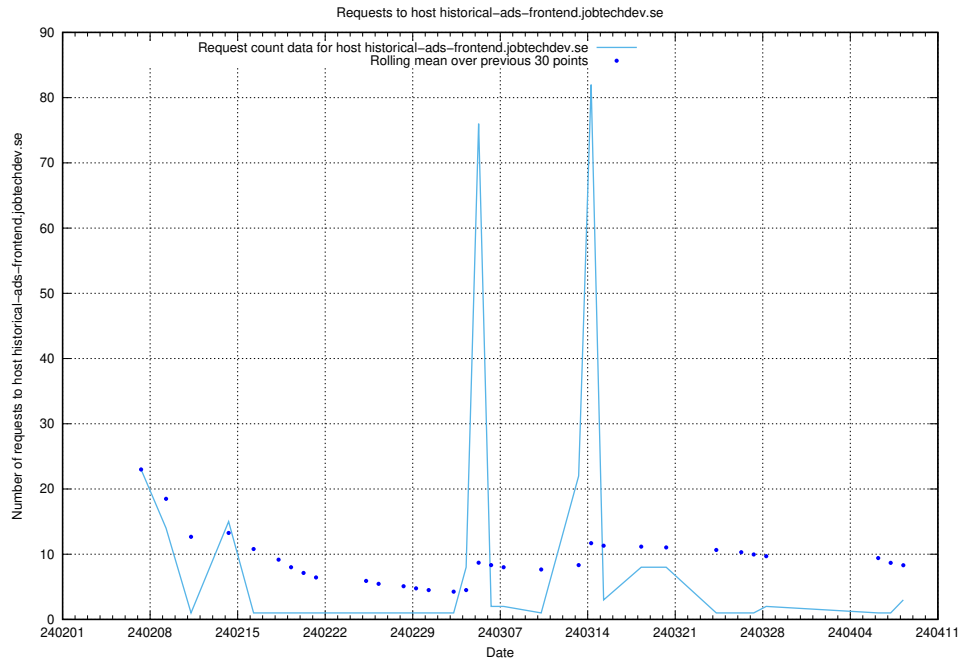

7.236 Usage of historical-ads-frontend.jobtechdev.se

Here, we count the number of requests to host historical-ads-frontend.jobtechdev.se.