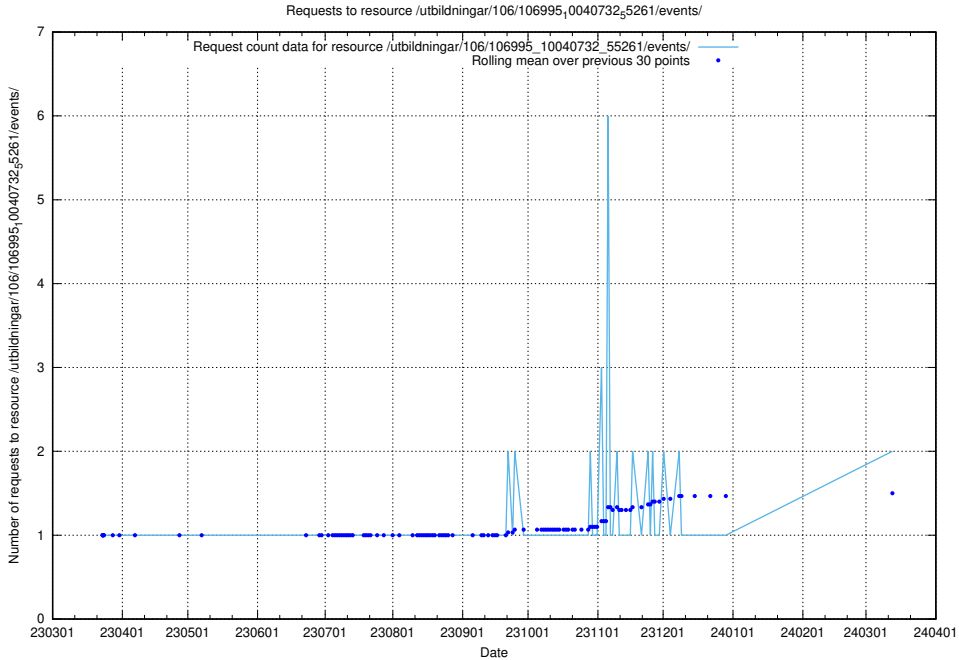

5.715 Usage of /utbildningar/106/106995_10040732_55261/events/

Here, we count the number of requests to resource /utbildningar/106/106995_10040732_55261/events/.