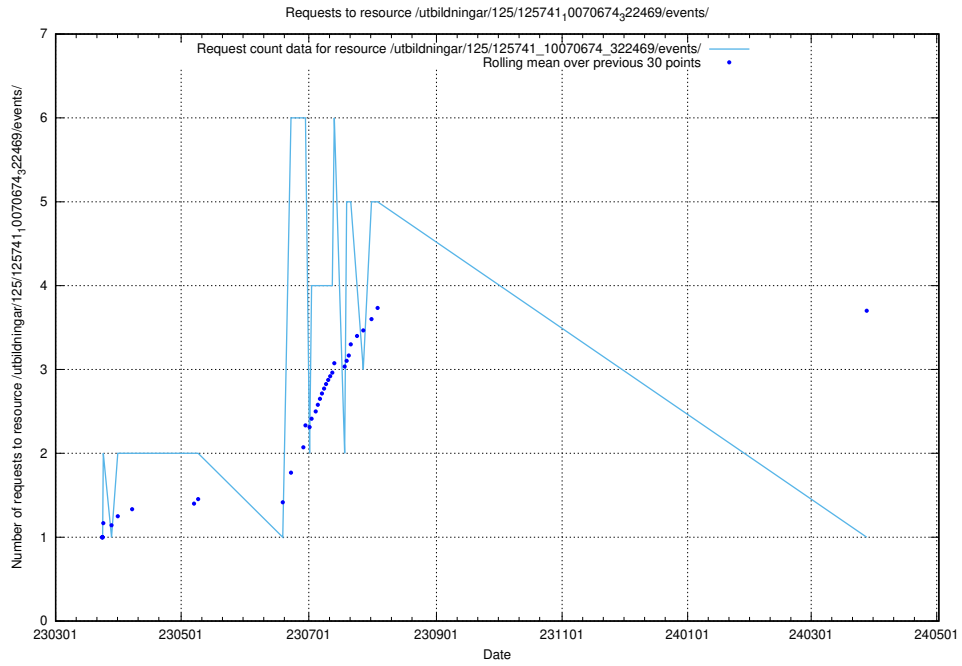

5.6147 Usage of /utbildningar/125/125741_10070674_322469/events/

Here, we count the number of requests to resource /utbildningar/125/125741_10070674_322469/events/