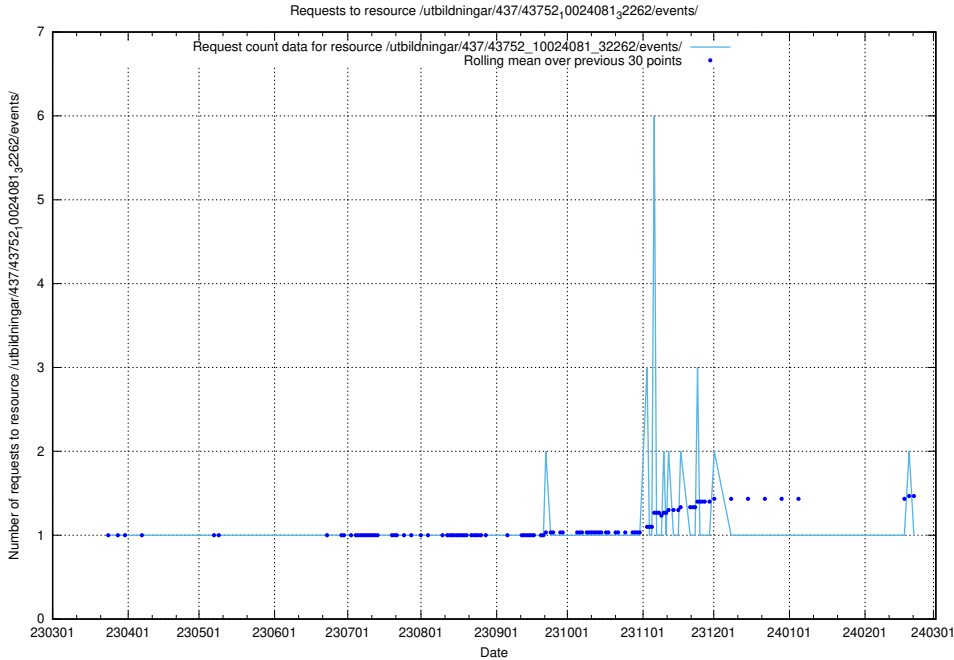

5.5857 Usage of /utbildningar/437/43752_10024081_32262/events/

Here, we count the number of requests to resource /utbildningar/437/43752_10024081_32262/events/.