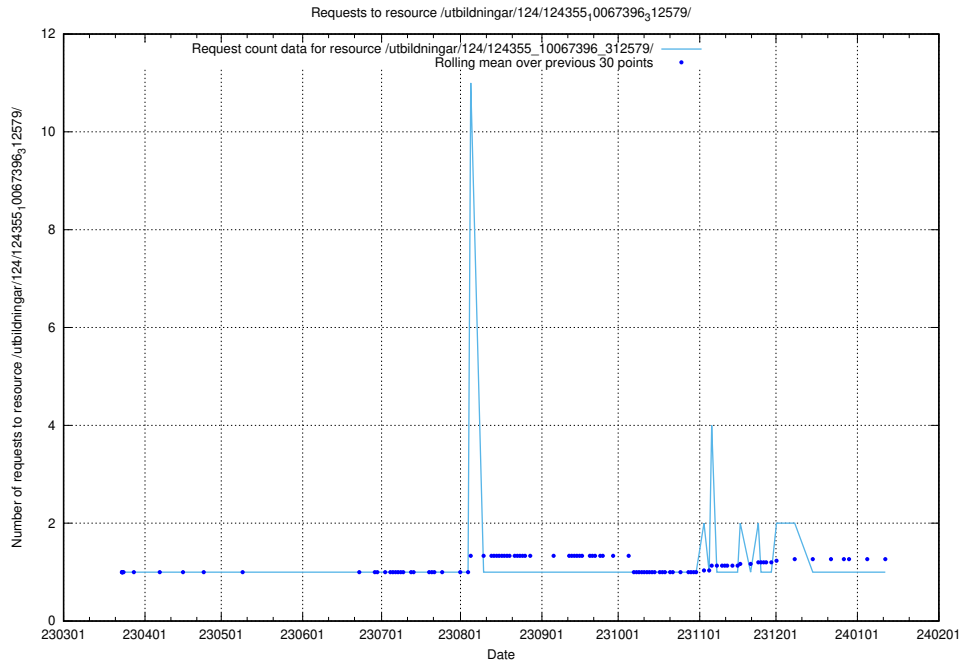

5.3548 Usage of /utbildningar/124/124355_10067396_312579/

Here, we count the number of requests to resource /utbildningar/124/124355_10067396_312579/.