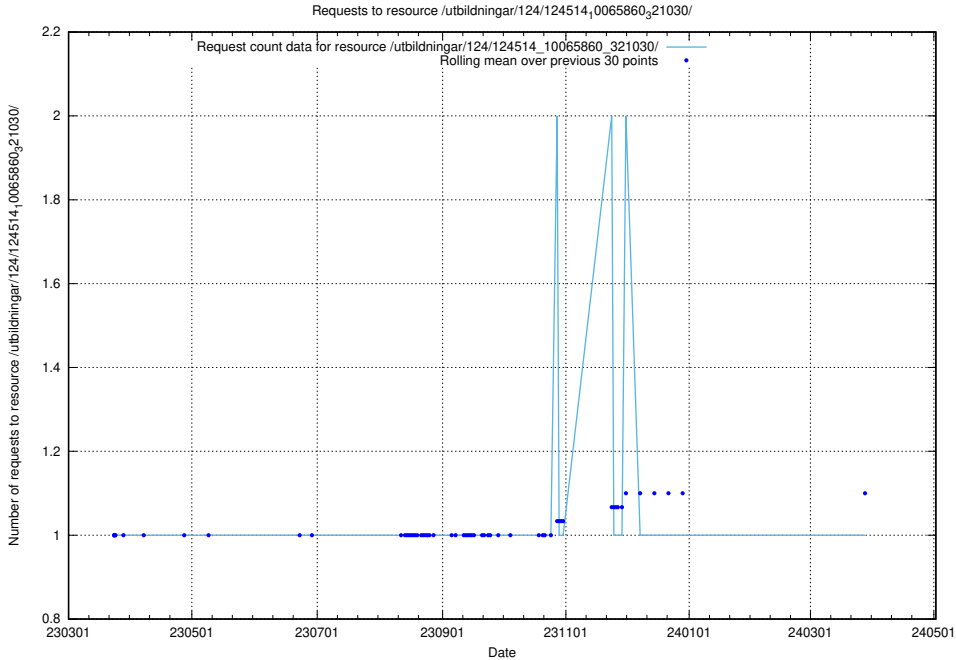

5.1708 Usage of /utbildningar/124/124514_10065860_321030/

Here, we count the number of requests to resource /utbildningar/124/124514_10065860_321030/.