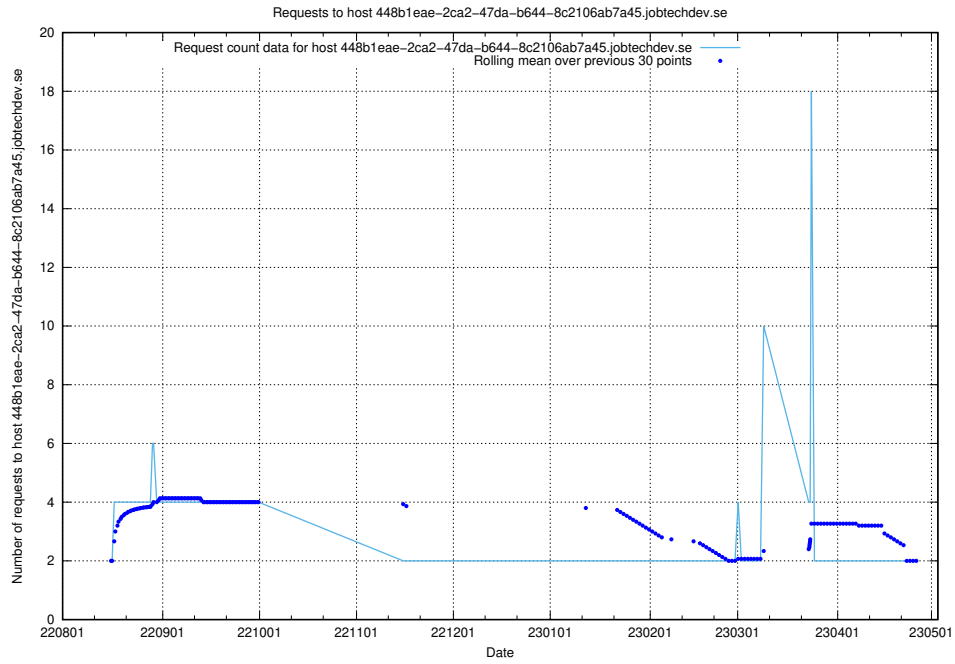

7.345 Usage of 448b1eae-2ca2-47da-b644-8c2106ab7a45.jobtechdev.se

Here, we count the number of requests to host 448b1eae-2ca2-47da-b644-8c2106ab7a45.jobtechdev.se.

7.346 Usage of se2.jobtechdev.se

Here, we count the number of requests to host se2.jobtechdev.se.