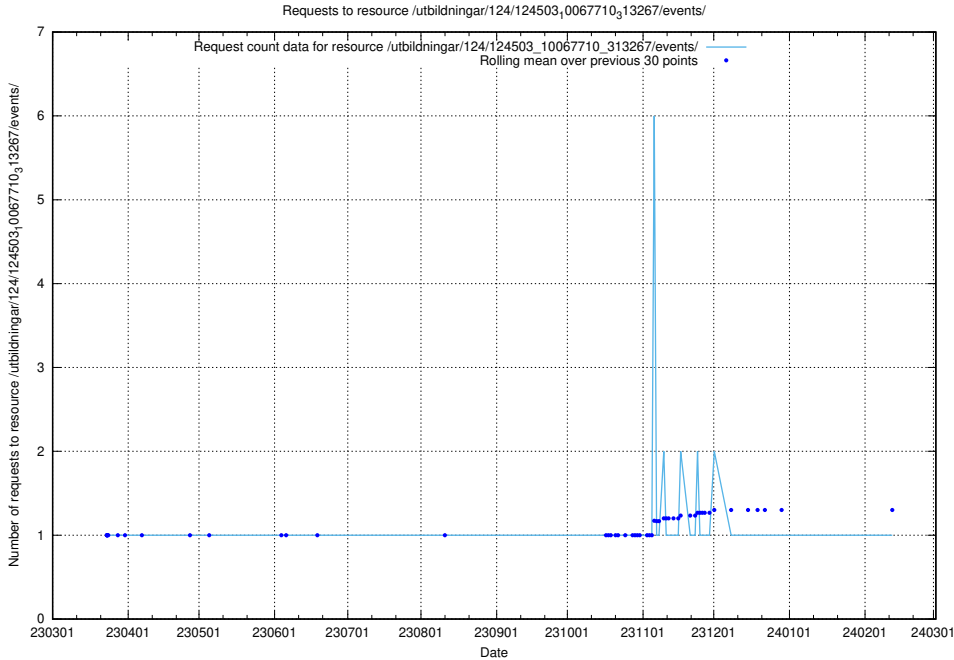

5.1788 Usage of /utbildningar/124/124503_10067710_313267/events/

Here, we count the number of requests to resource /utbildningar/124/124503_10067710_313267/events/