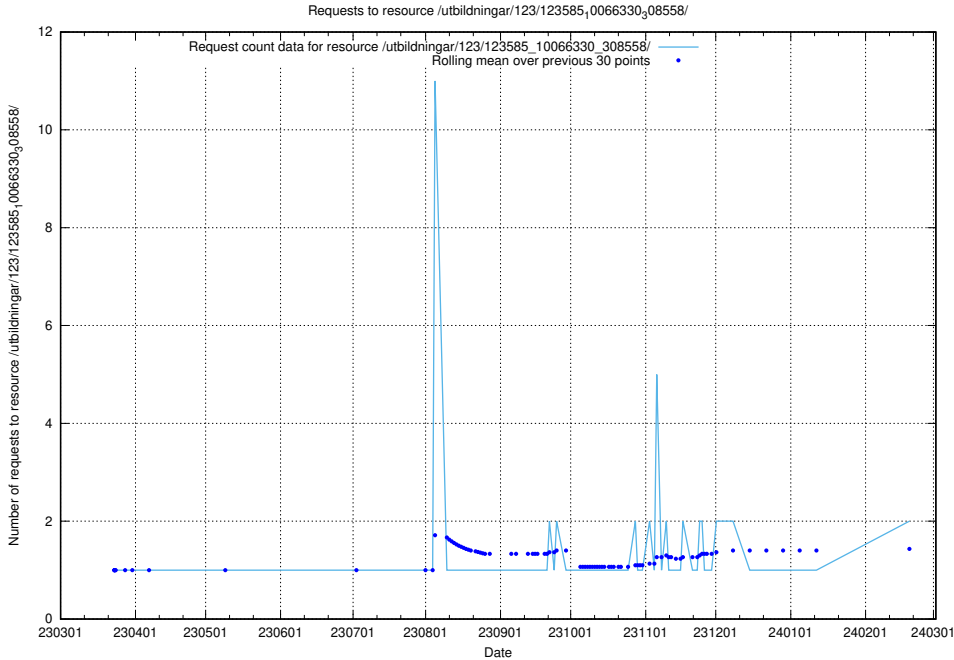

5.627 Usage of /utbildningar/123/123585_10066330_308558/

Here, we count the number of requests to resource /utbildningar/123/123585_10066330_308558/.