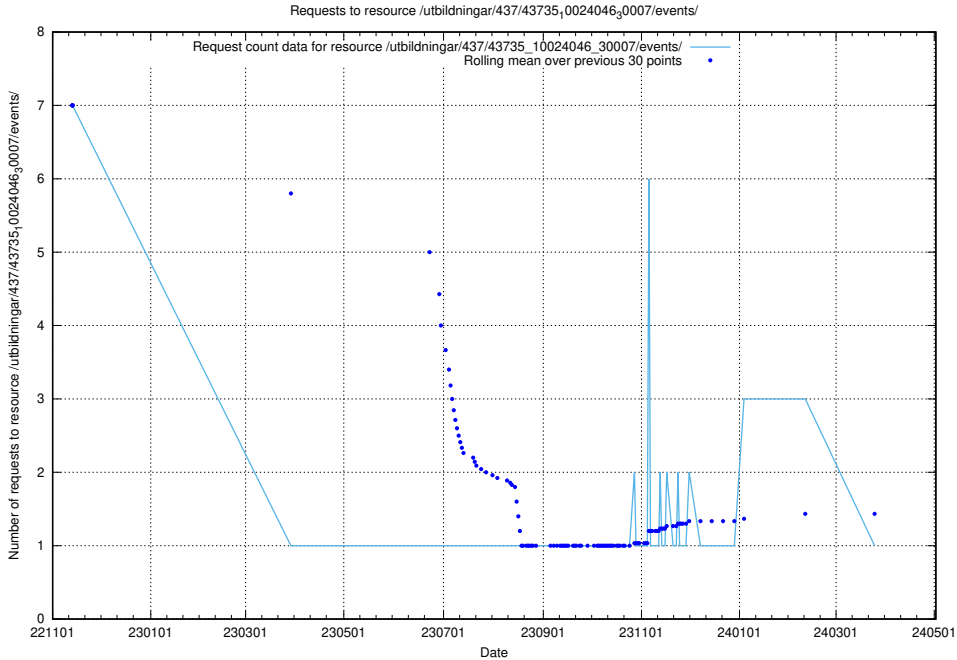

5.5474 Usage of /utbildningar/437/43735_10024046_30007/events/

Here, we count the number of requests to resource /utbildningar/437/43735_10024046_30007/events/.