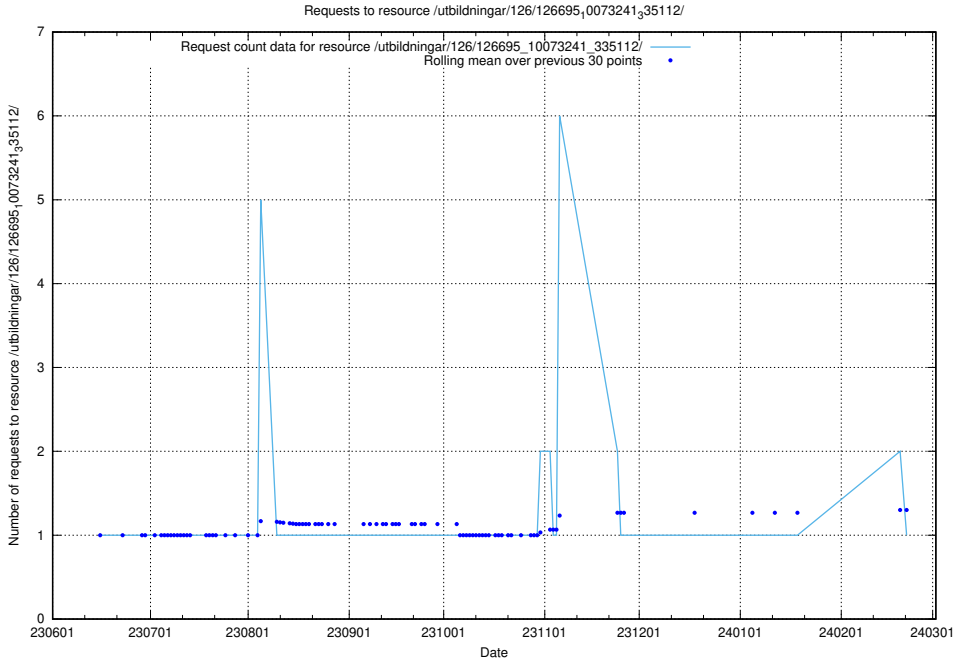

5.5560 Usage of /utbildningar/126/126695_10073241_335112/

Here, we count the number of requests to resource /utbildningar/126/126695_10073241_335112/.