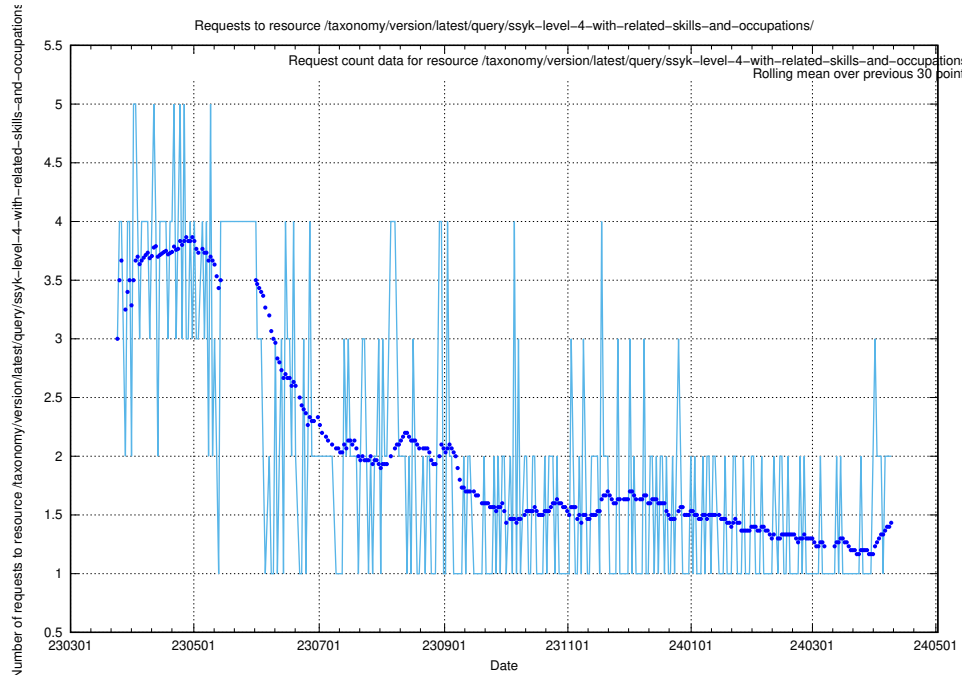

5.803 Usage of /taxonomy/version/latest/query/ssyk-level-4-with-related-skills-and-occupations/

Here, we count the number of requests to resource /taxonomy/version/latest/query/ssyk-level-4-with-related-skills-and-occupations/.