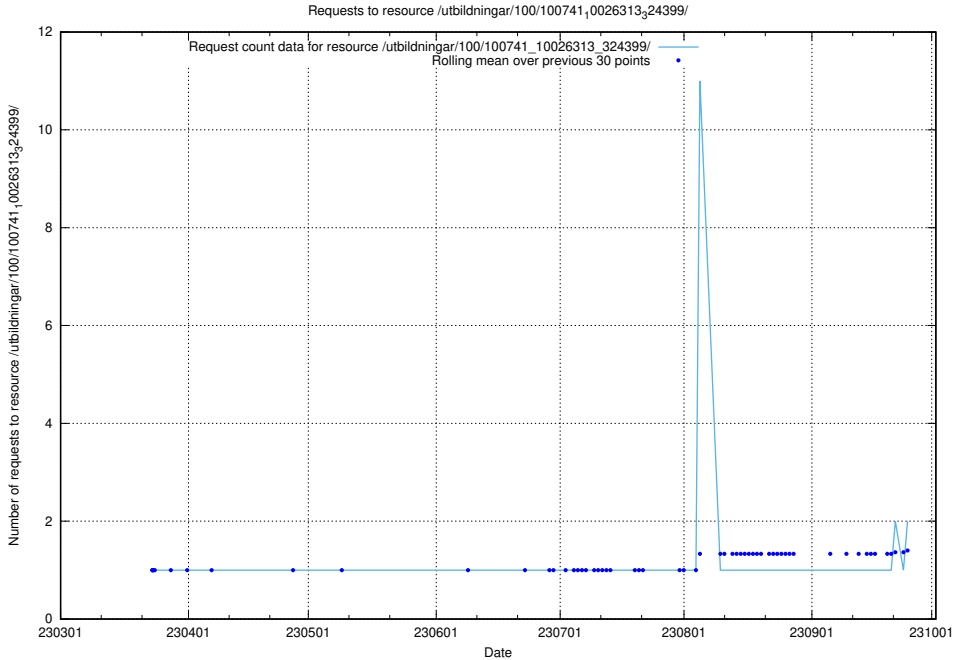

5.739 Usage of /utbildningar/100/100741_10026313_324399/

Here, we count the number of requests to resource /utbildningar/100/100741_10026313_324399/.