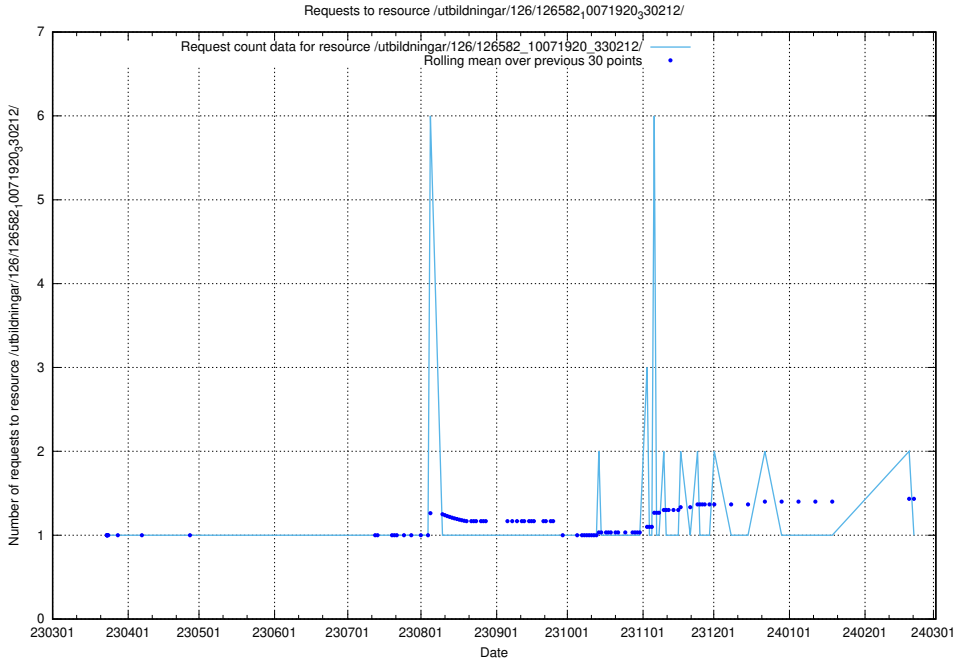

5.6047 Usage of /utbildningar/126/126582_10071920_330212/

Here, we count the number of requests to resource /utbildningar/126/126582_10071920_330212/.