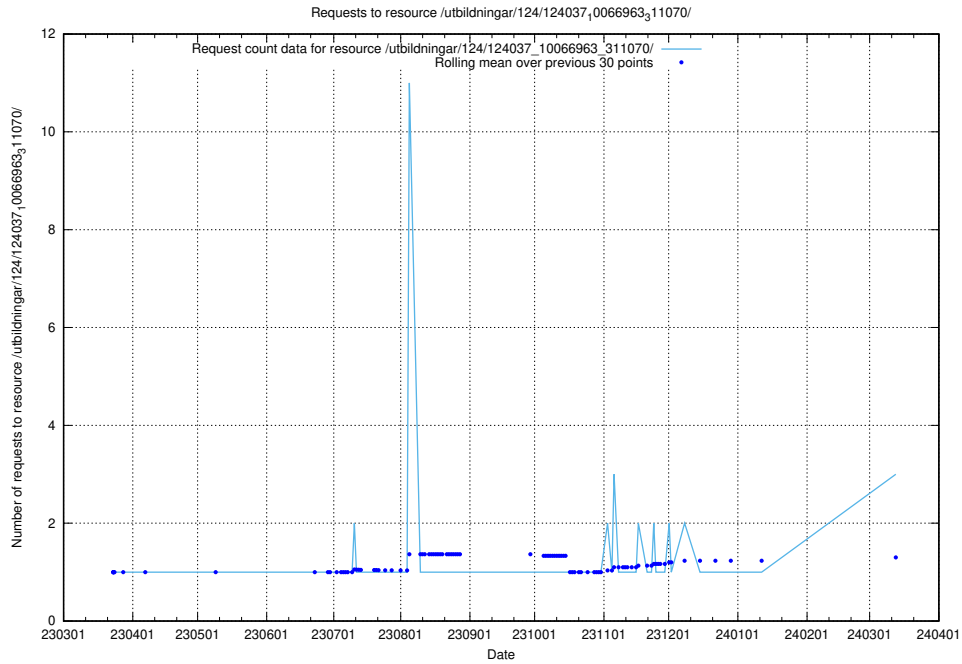

5.254 Usage of /utbildningar/124/124037_10066963_311070/

Here, we count the number of requests to resource /utbildningar/124/124037_10066963_311070/.