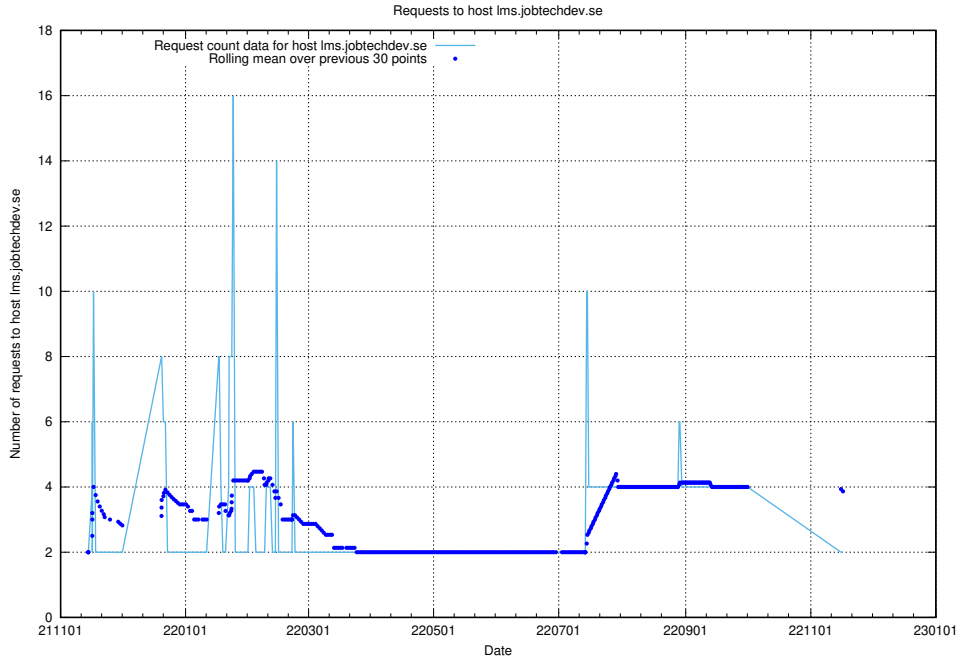

7.574 Usage of lms.jobtechdev.se

Here, we count the number of requests to host lms.jobtechdev.se.