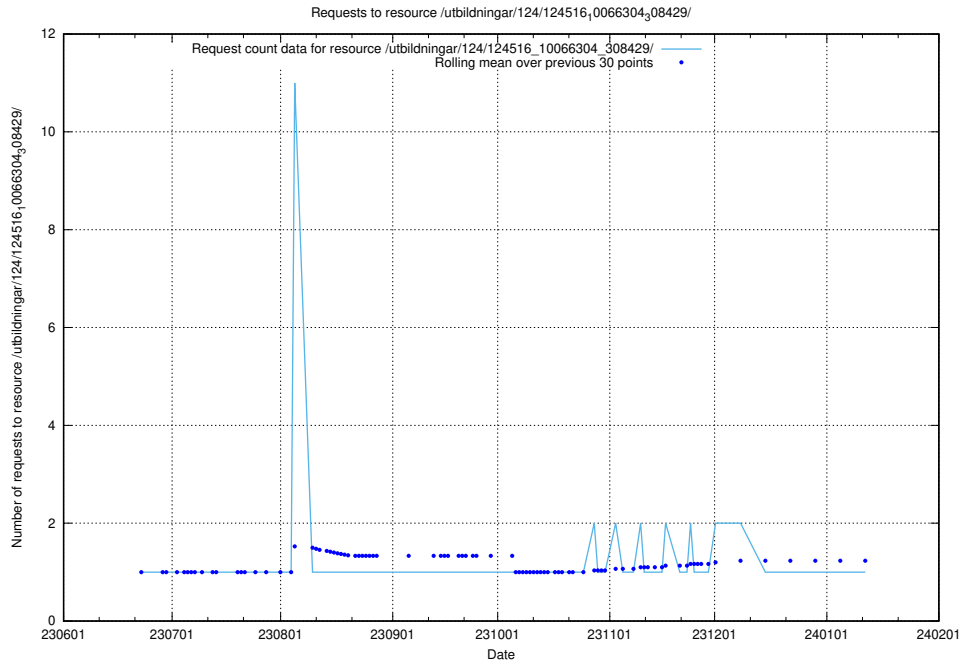

5.5439 Usage of /utbildningar/124/124516_10066304_308429/

Here, we count the number of requests to resource /utbildningar/124/124516_10066304_308429/.

5.5440 Usage of /utbildningar/126/126094_10071321_326911/events/