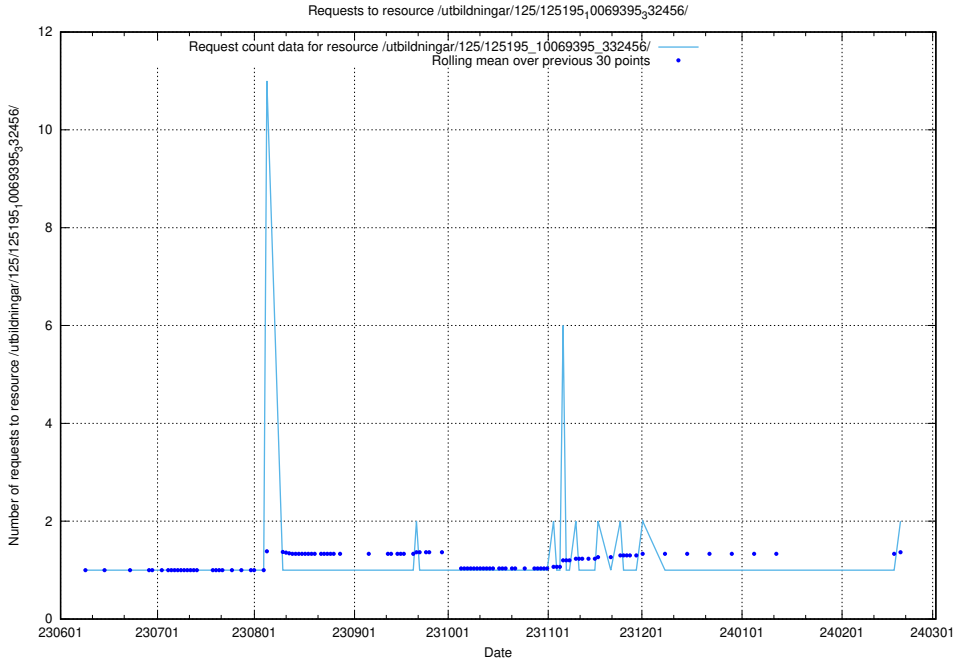

5.784 Usage of /utbildningar/125/125195_10069395_332456/

Here, we count the number of requests to resource /utbildningar/125/125195_10069395_332456/.