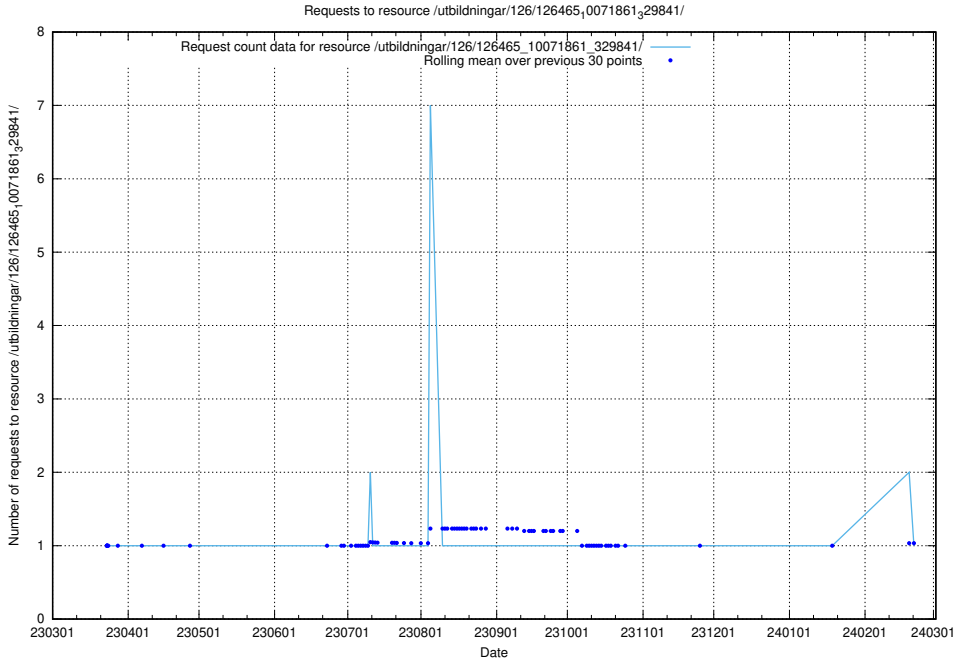

Here, we count the number of requests to resource /utbildningar/126/126465_10071962_330382/.

5.6069 Usage of /utbildningar/126/126465_10071861_329841/

Here, we count the number of requests to resource /utbildningar/126/126465_10071861_329841/.