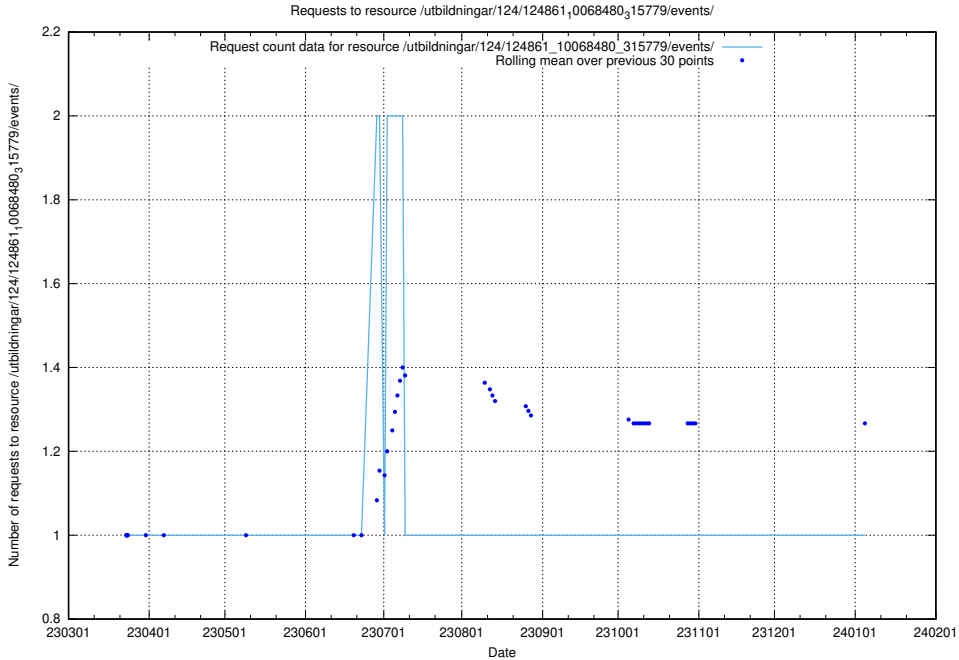

5.1072 Usage of /utbildningar/124/124861_10068480_315779/events/

Here, we count the number of requests to resource /utbildningar/124/124861_10068480_315779/events/