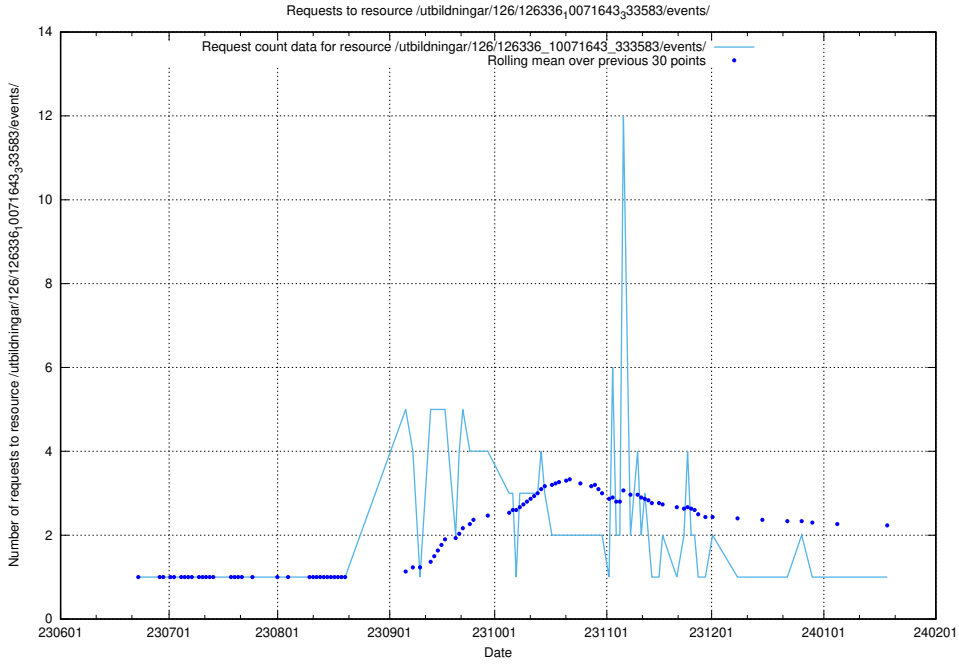

Here, we count the number of requests to resource /utbildningar/126/126336_10071644_334023/.

5.5339 Usage of /utbildningar/126/126336_10071643_333583/events/

Here, we count the number of requests to resource /utbildningar/126/126336_10071643_333583/events/