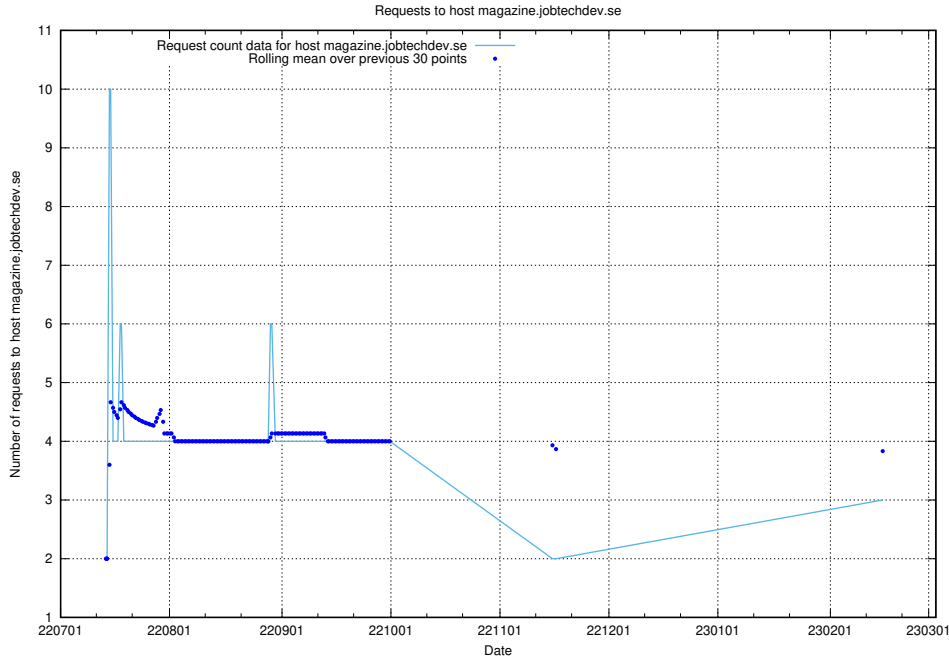

7.206 Usage of `www.jobad-enrichments-api.jobtechdev.se`

Here, we count the number of requests to host `www.jobad-enrichments-api.jobtechdev.se`.

7.207 Usage of magazine.jobtechdev.se

Here, we count the number of requests to host magazine.jobtechdev.se.