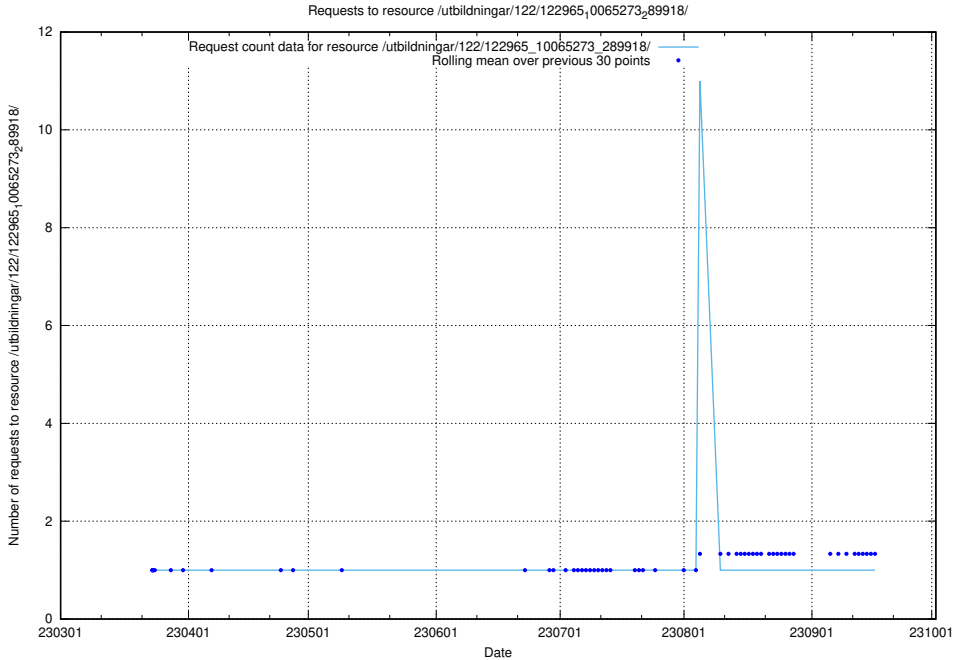

Here, we count the number of requests to resource /utbildningar/122/122965_10065273_289918/.

5.4815 Usage of /taxonomy/version/14/query/employment-variety-concepts/

Here, we count the number of requests to resource /taxonomy/version/14/query/employment-variety-concepts/.