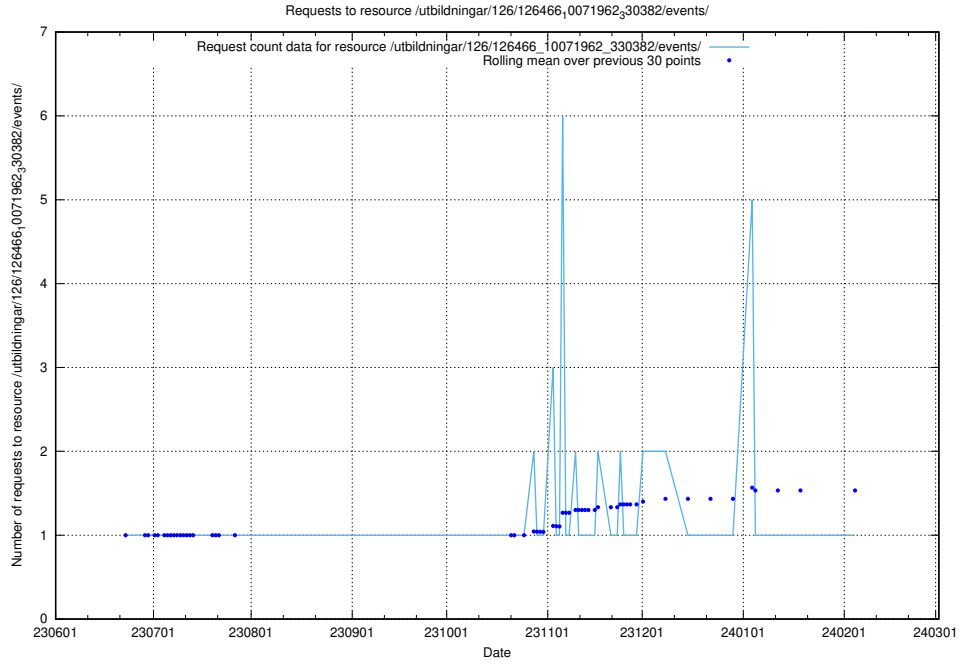

Here, we count the number of requests to resource /utbildningar/126/126466_10071964_330385/.

5.5324 Usage of /utbildningar/126/126466_10071962_330382/events/

Here, we count the number of requests to resource /utbildningar/126/126466_10071962_330382/events/