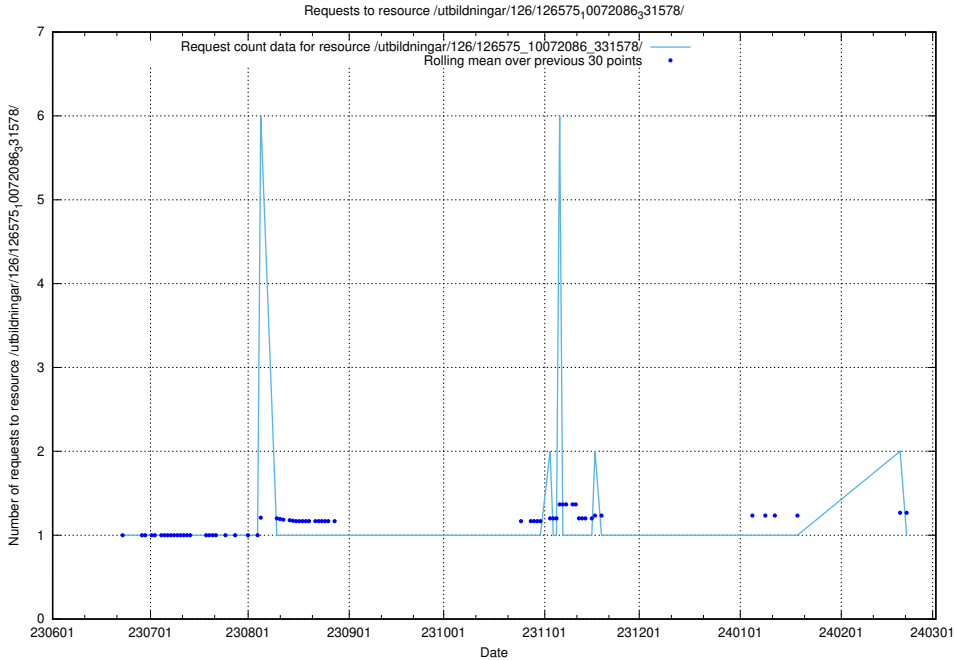

5.5318 Usage of /utbildningar/126/126575_10072086_331578/

Here, we count the number of requests to resource /utbildningar/126/126575_10072086_331578/.