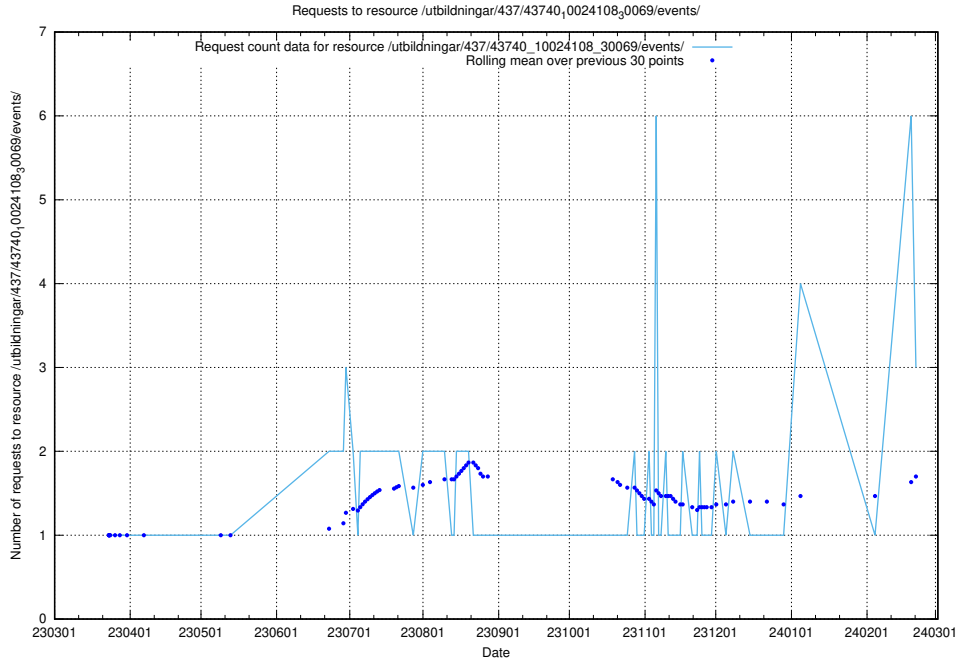

Here, we count the number of requests to resource /utbildningar/124/124498_10067796_313401/events/

5.350 Usage of /utbildningar/437/43740_10024108_30069/events/

Here, we count the number of requests to resource /utbildningar/437/43740_10024108_30069/events/.