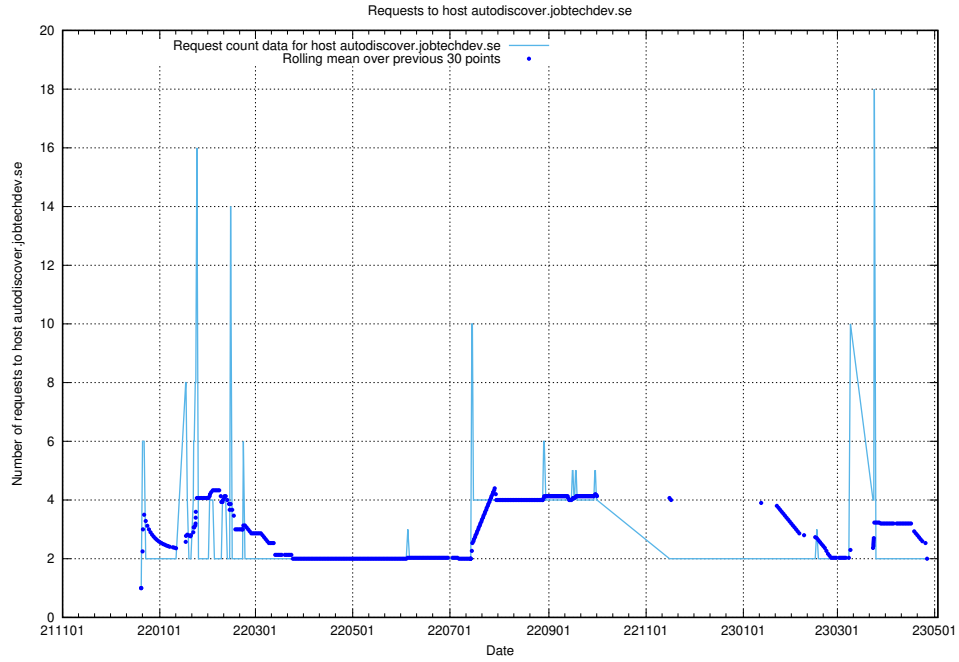

7.378 Usage of autodiscover.jobtechdev.se

Here, we count the number of requests to host autodiscover.jobtechdev.se.