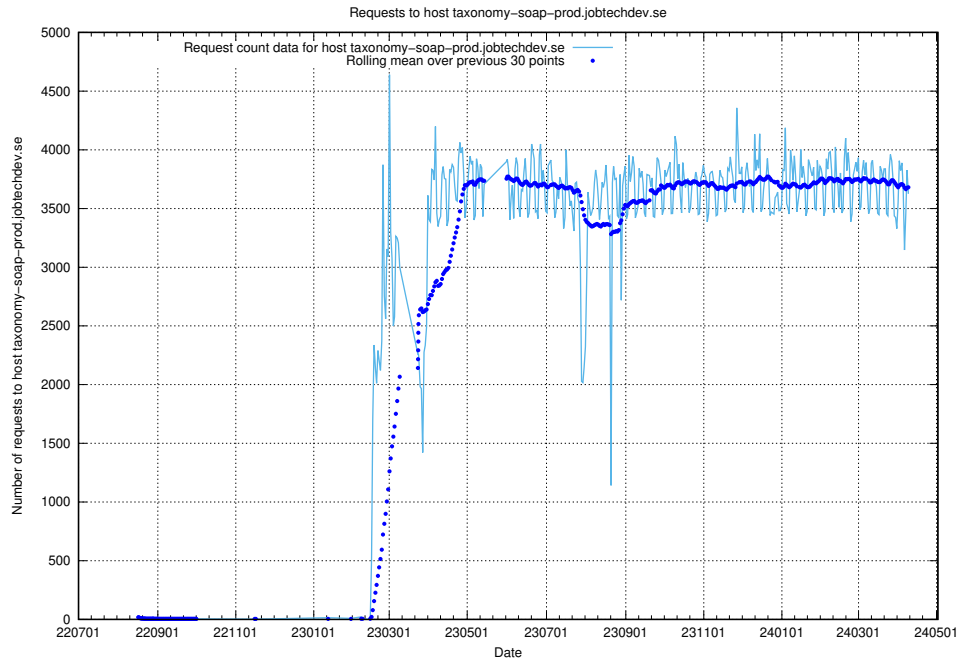

7.15 Usage of taxonomy-soap-prod.jobtechdev.se

Here, we count the number of requests to host taxonomy-soap-prod.jobtechdev.se.