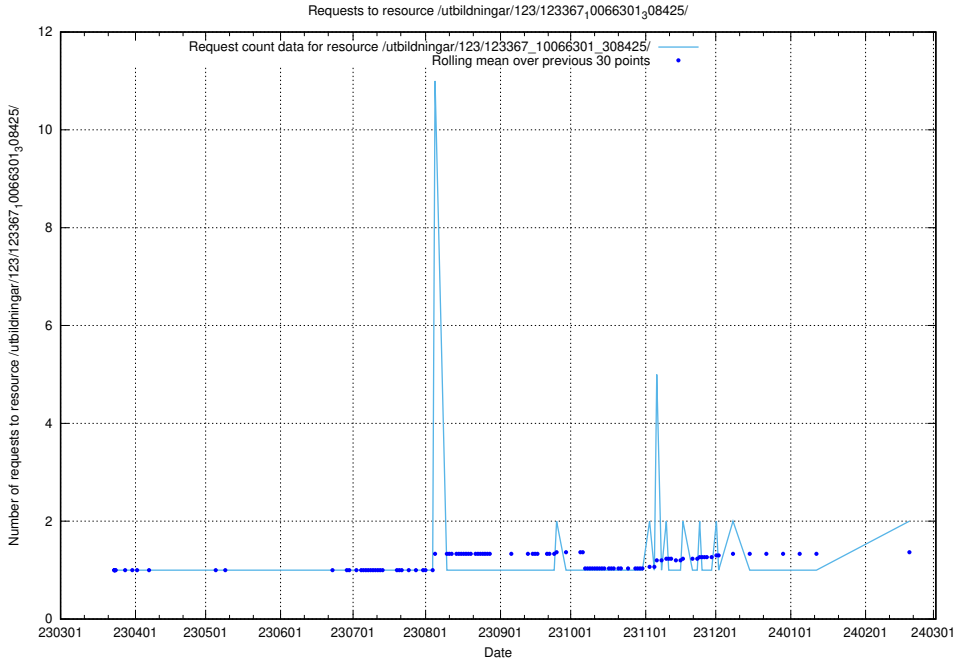

5.635 Usage of /utbildningar/123/123367_10066301_308425/

Here, we count the number of requests to resource /utbildningar/123/123367_10066301_308425/.