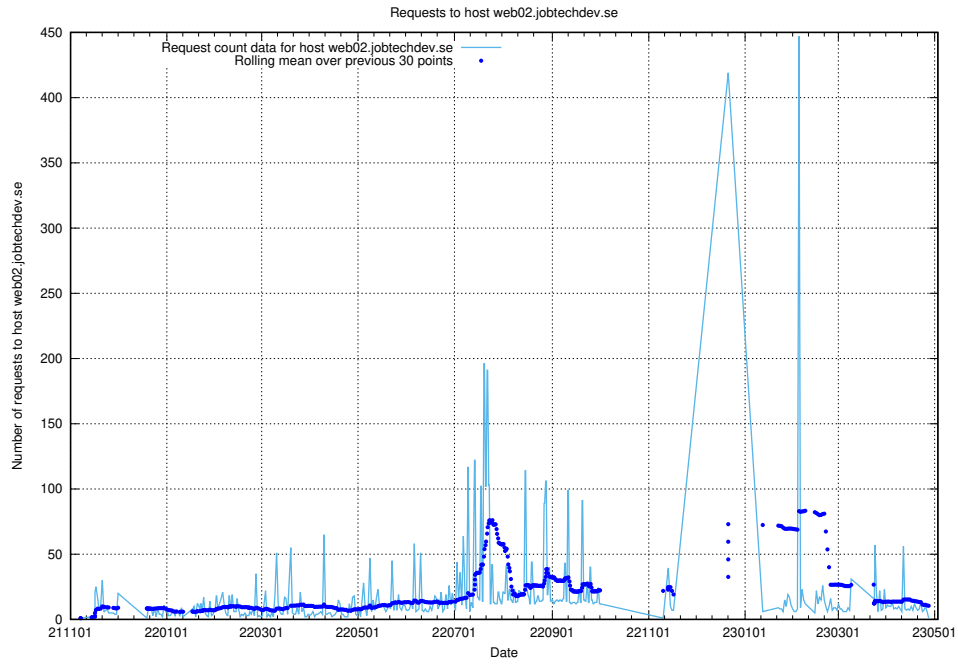

7.623 Usage of web02.jobtechdev.se

Here, we count the number of requests to host web02.jobtechdev.se.