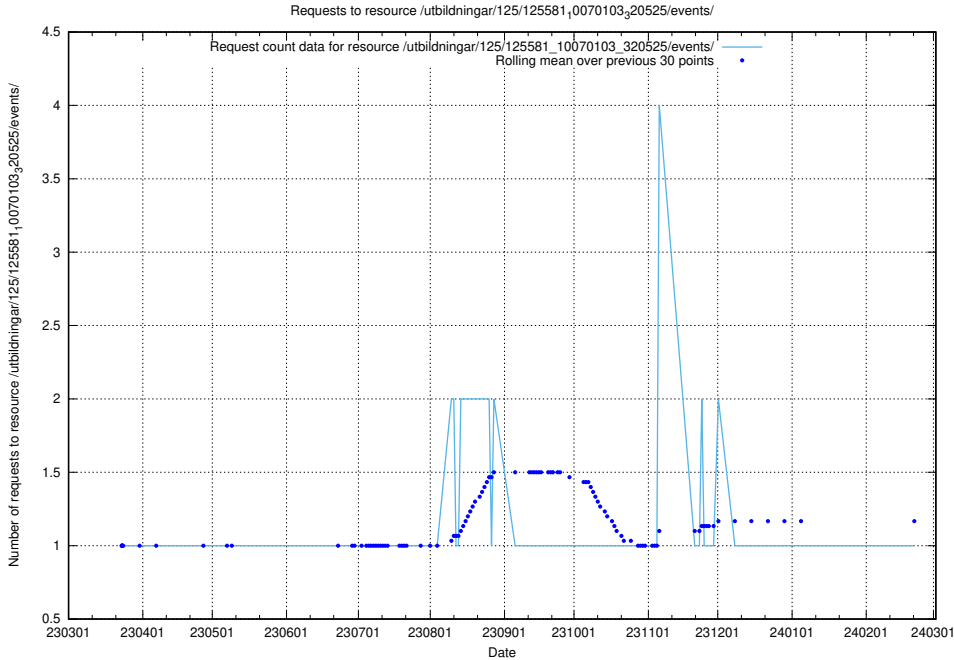

5.994 Usage of /utbildningar/125/125581_10070103_320525/events/

Here, we count the number of requests to resource /utbildningar/125/125581_10070103_320525/events/