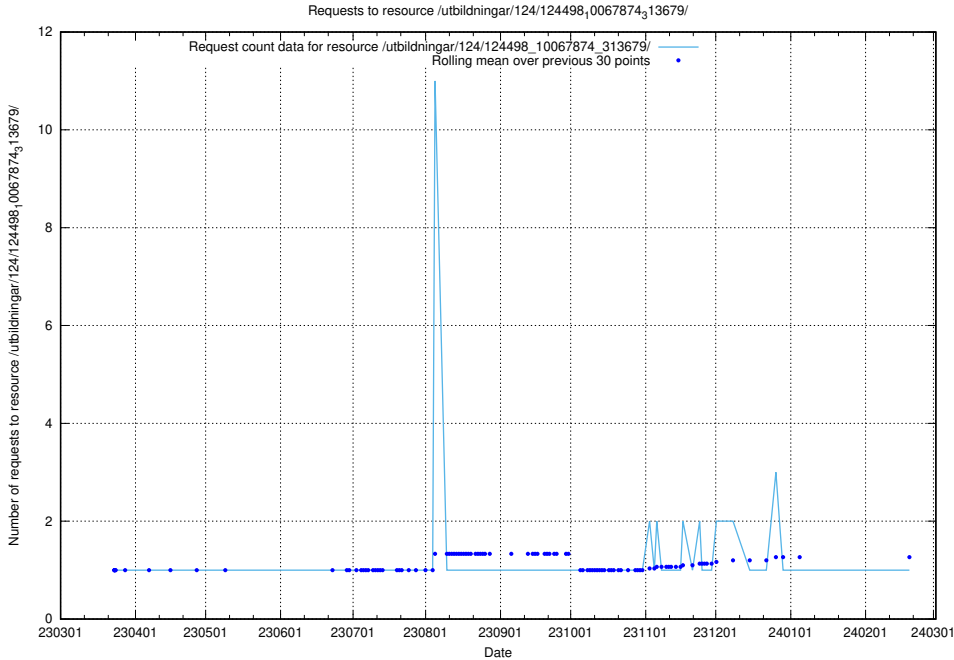

Here, we count the number of requests to resource /taxonomy/version/18/query/all-concepts/.

5.2292 Usage of /utbildningar/124/124498_10067874_313679/

Here, we count the number of requests to resource /utbildningar/124/124498_10067874_313679/.