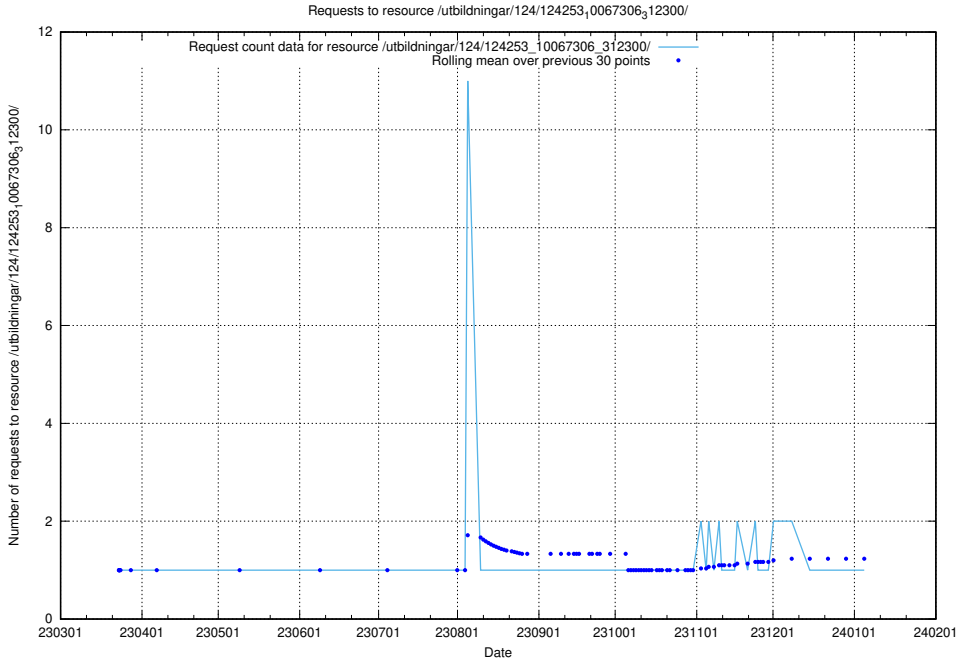

Here, we count the number of requests to resource /taxonomy/version/13/query/keyword-concepts-with-relations/.

5.3656 Usage of /utbildningar/124/124253_10067306_312300/

Here, we count the number of requests to resource /utbildningar/124/124253_10067306_312300/.