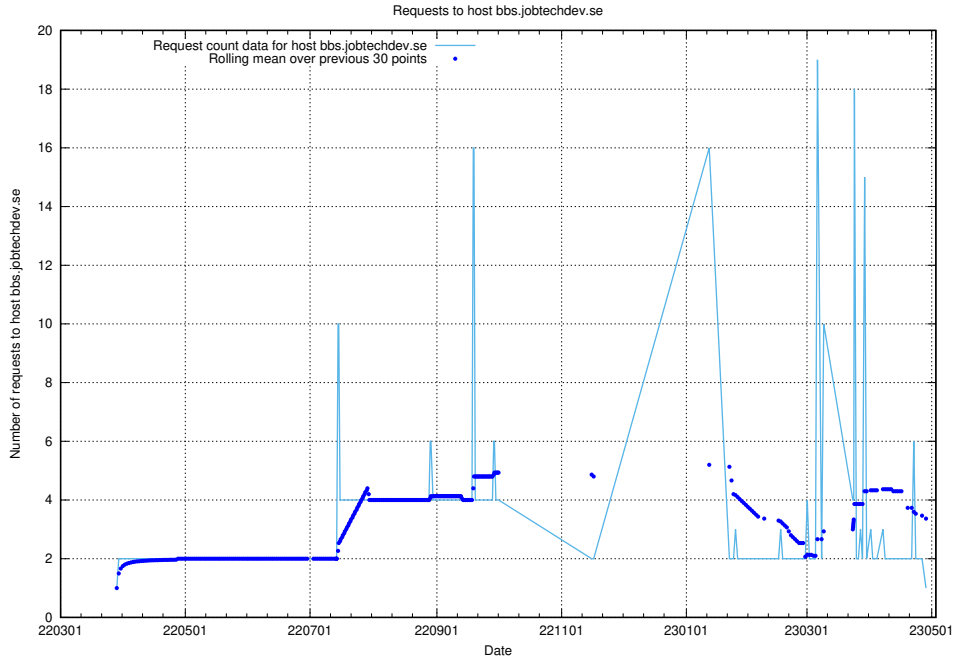

7.643 Usage of bbs.jobtechdev.se

Here, we count the number of requests to host bbs.jobtechdev.se.