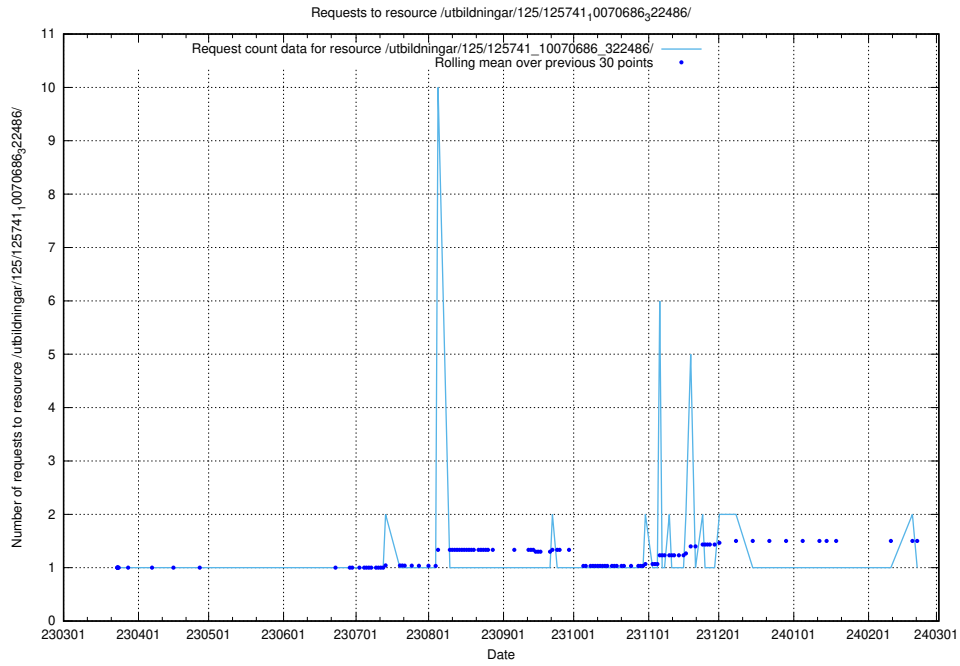

5.6136 Usage of /utbildningar/125/125741_10070686_322486/

Here, we count the number of requests to resource /utbildningar/125/125741_10070686_322486/.