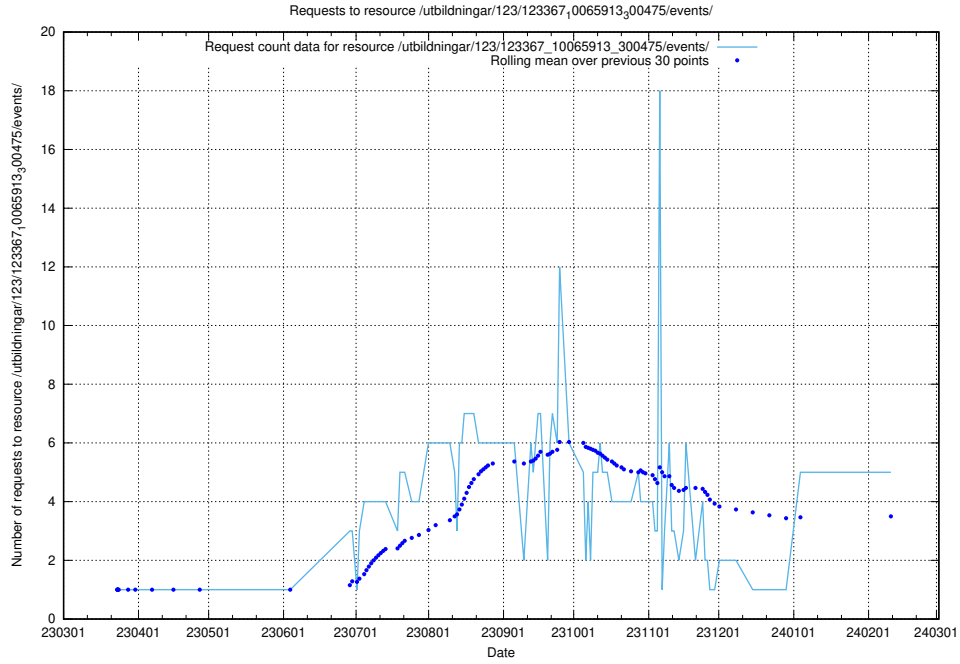

5.135 Usage of /utbildningar/123/123367_10065913_300475/events/

Here, we count the number of requests to resource /utbildningar/123/123367_10065913_300475/events/