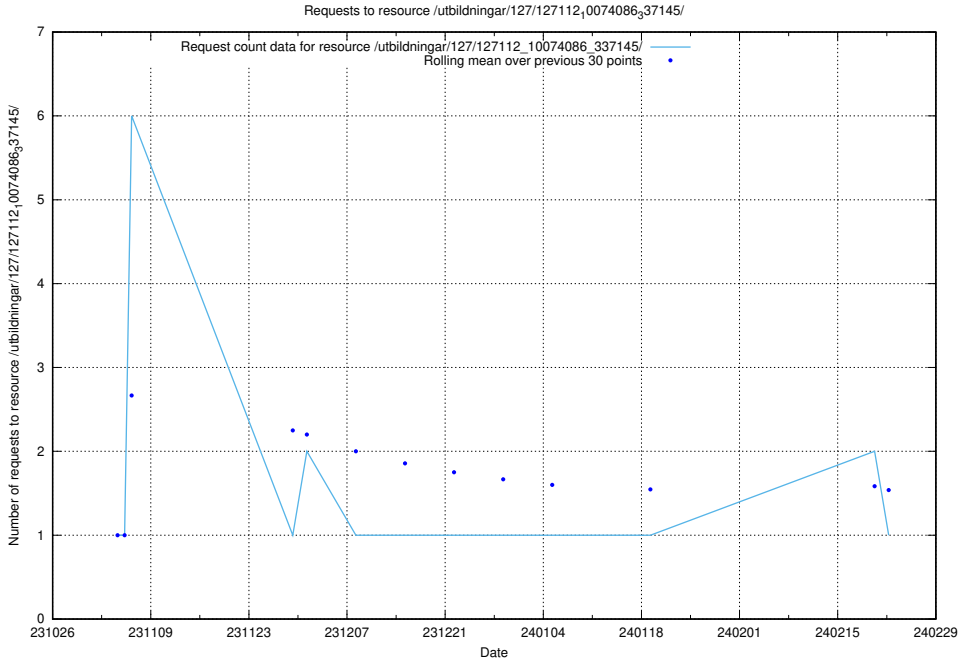

5.3789 Usage of /utbildningar/127/127112_10074086_337145/

Here, we count the number of requests to resource /utbildningar/127/127112_10074086_337145/.

5.3790 Usage of /utbildningar/127/127112_10074064_337115/events/