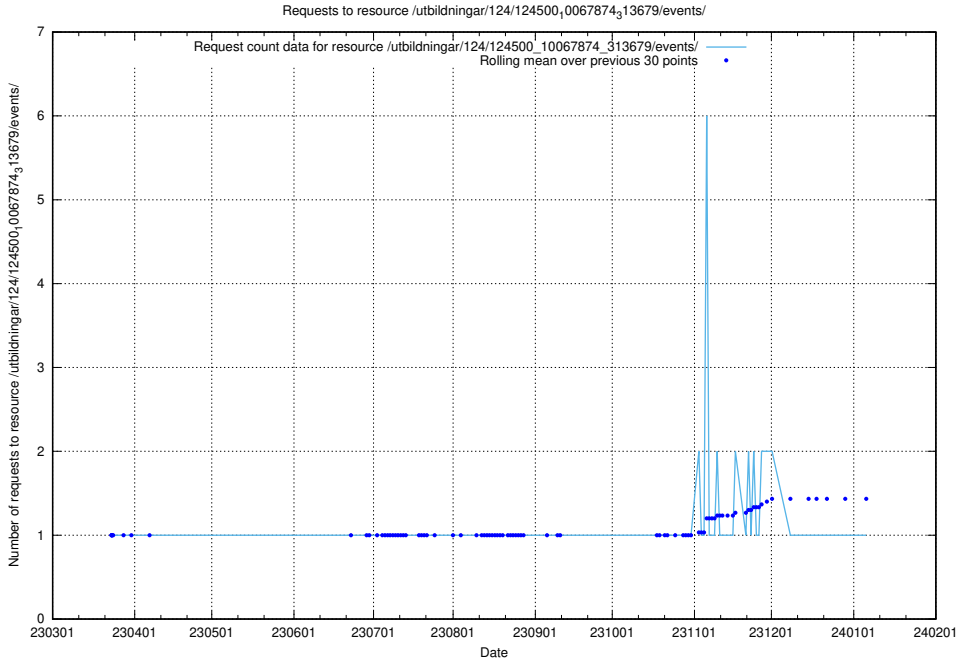

5.1943 Usage of /utbildningar/124/124500_10067874_313679/events/

Here, we count the number of requests to resource /utbildningar/124/124500_10067874_313679/events/

5.1944 Usage of /taxonomy/version/10/query/employment-length-concepts/