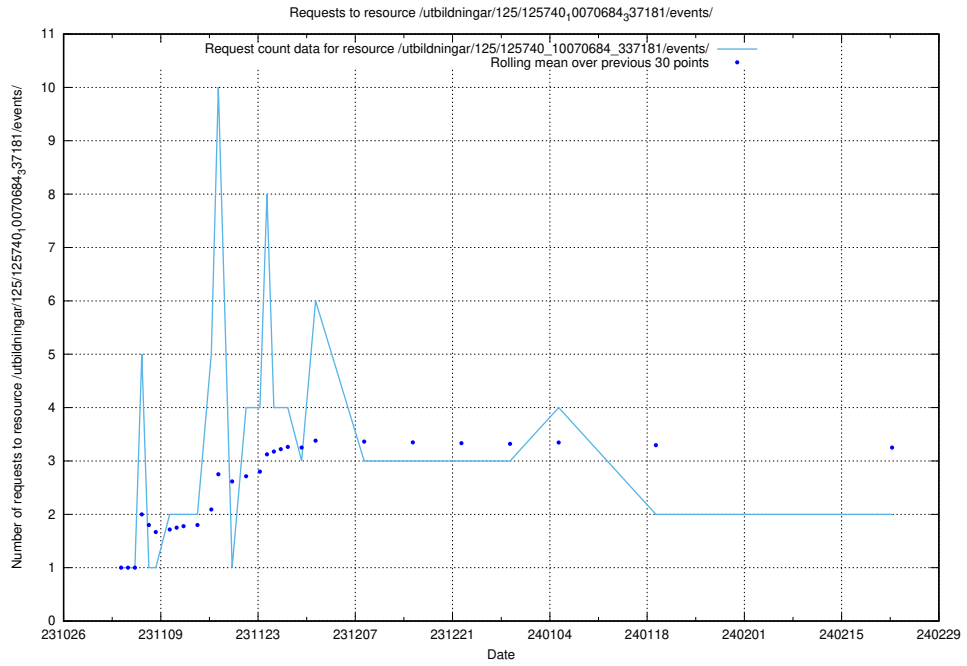

5.601 Usage of /utbildningar/125/125740_10070684_337181/events/

Here, we count the number of requests to resource /utbildningar/125/125740_10070684_337181/events/