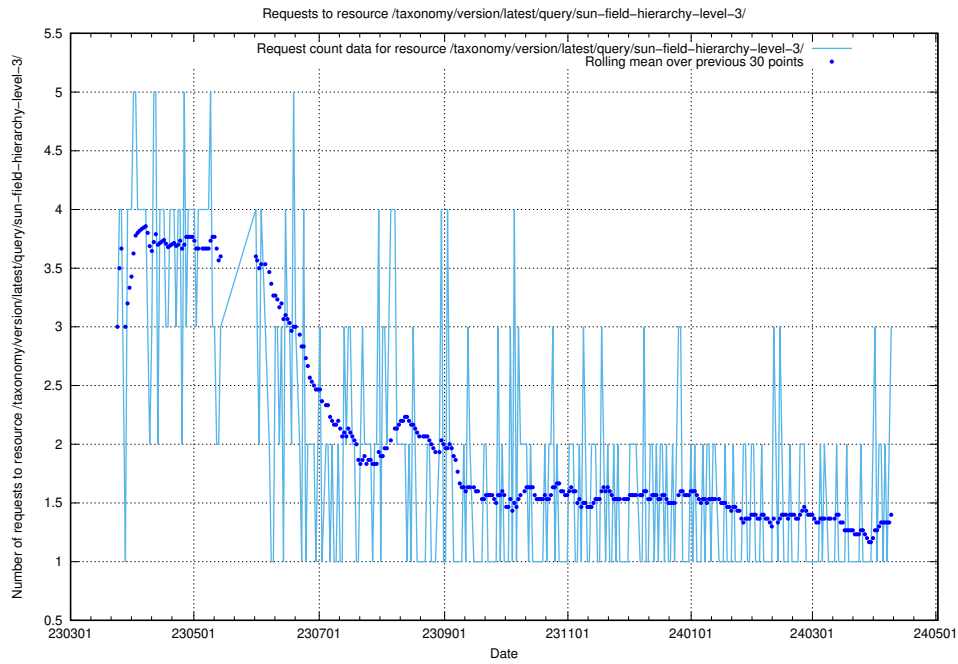

5.311 Usage of /taxonomy/version/latest/query/sun-field-hierarchy-level-3/

Here, we count the number of requests to resource /taxonomy/version/latest/query/sun-field-hierarchy-level-3/.