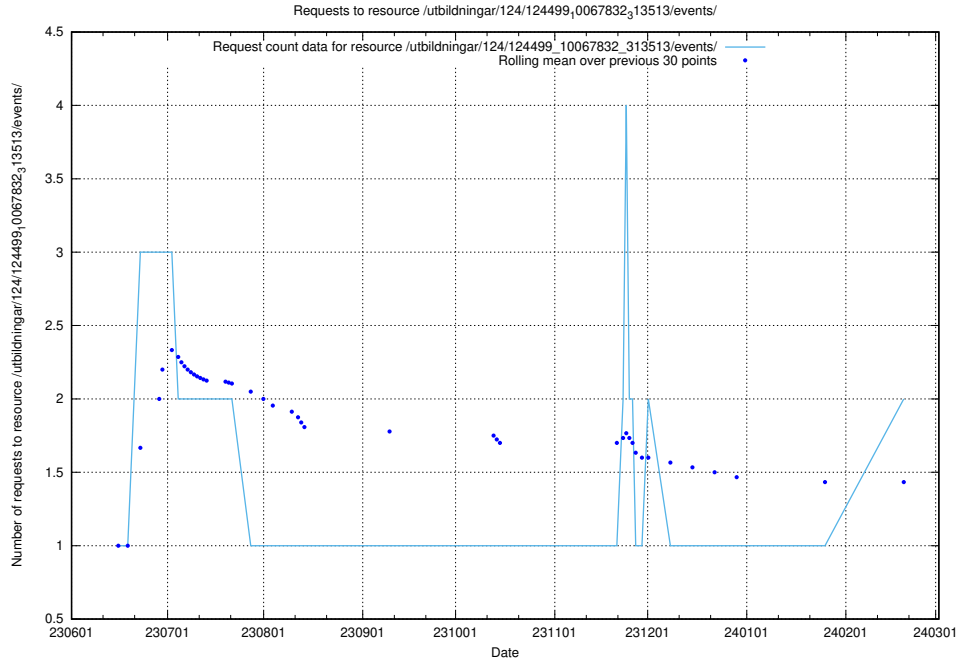

Here, we count the number of requests to resource /utbildningar/125/125195_10069519_330074/events/

5.780 Usage of /utbildningar/124/124499_10067832_313513/events/

Here, we count the number of requests to resource /utbildningar/124/124499_10067832_313513/events/