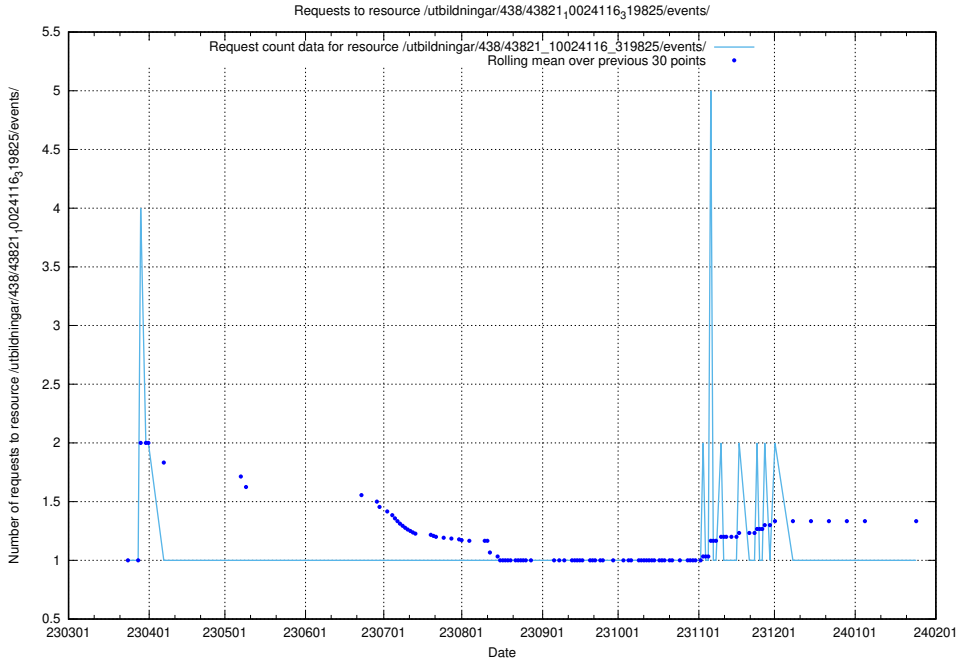

5.5832 Usage of /utbildningar/438/43821_10024116_319825/events/

Here, we count the number of requests to resource /utbildningar/438/43821_10024116_319825/events/.