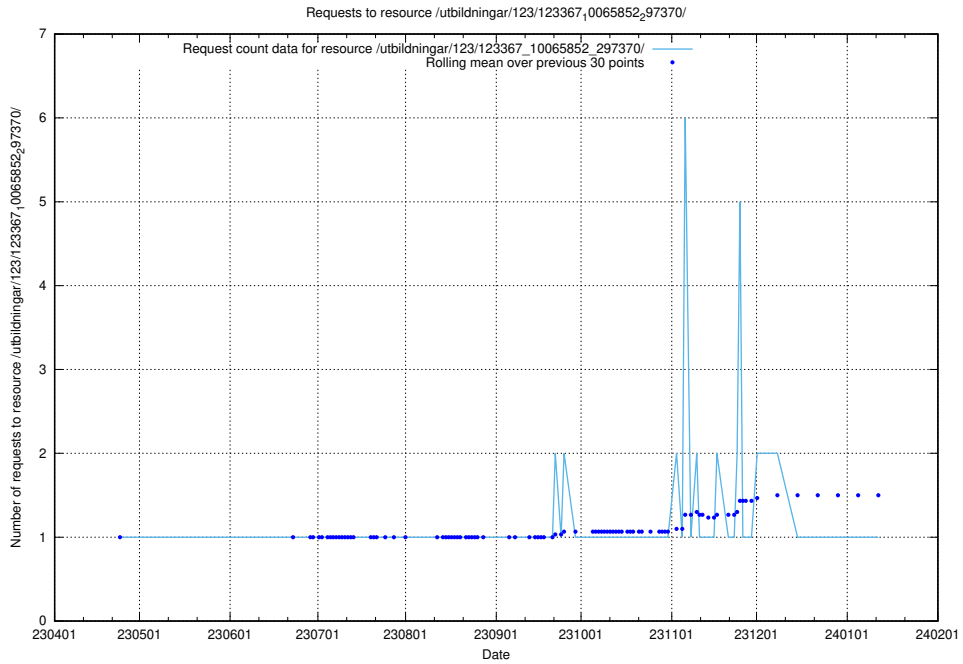

5.5692 Usage of /utbildningar/123/123367_10065852_297370/

Here, we count the number of requests to resource /utbildningar/123/123367_10065852_297370/.