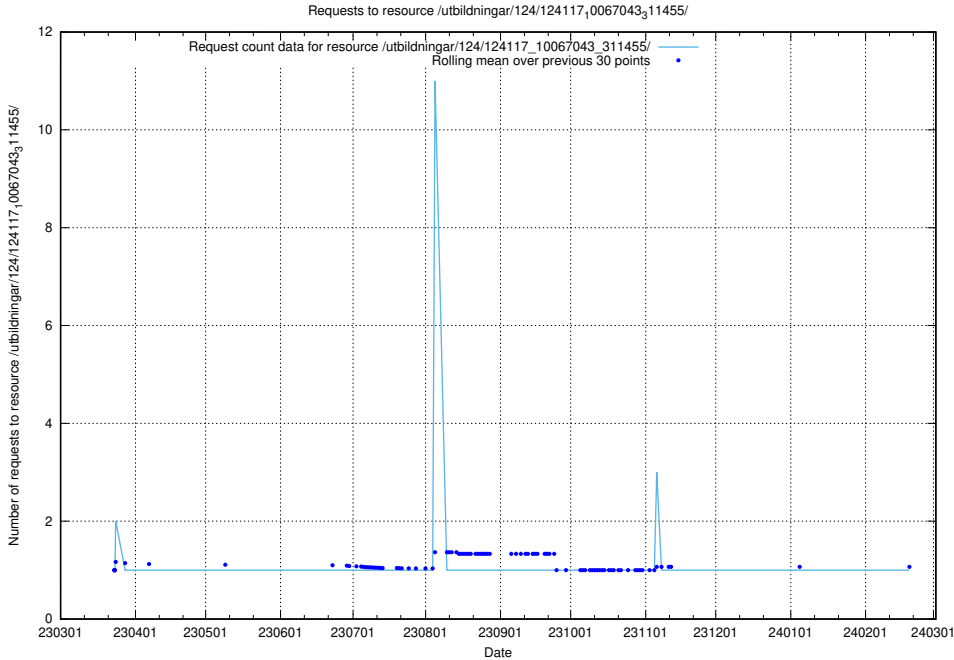

Here, we count the number of requests to resource /taxonomy/version/12/query/employment-variety-concepts/.

5.3900 Usage of /utbildningar/124/124117_10067043_311455/

Here, we count the number of requests to resource /utbildningar/124/124117_10067043_311455/.