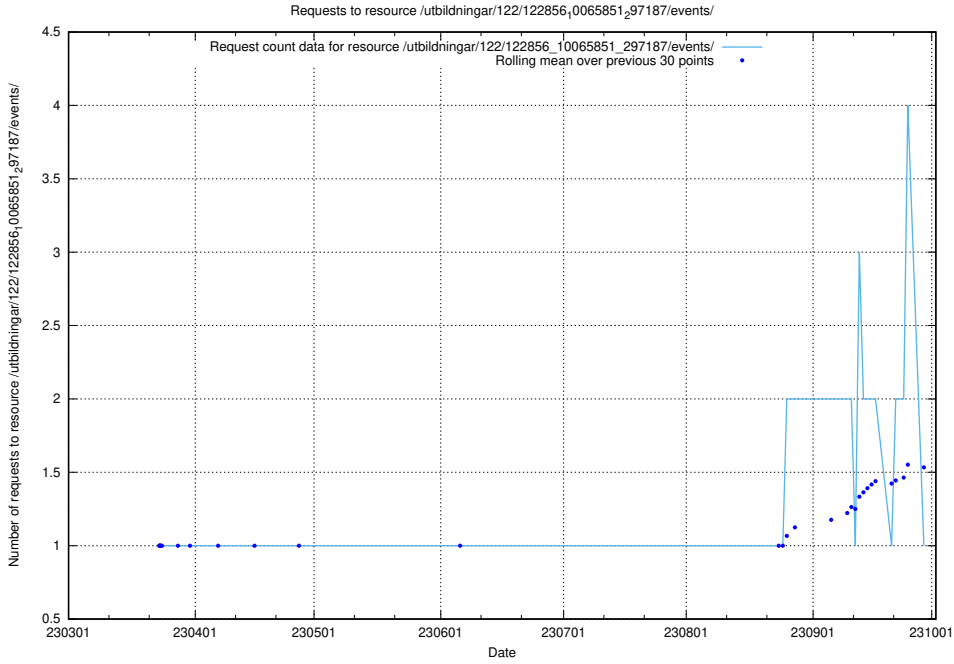

5.4834 Usage of /utbildningar/122/122856_10065851_297187/events/

Here, we count the number of requests to resource /utbildningar/122/122856_10065851_297187/events/