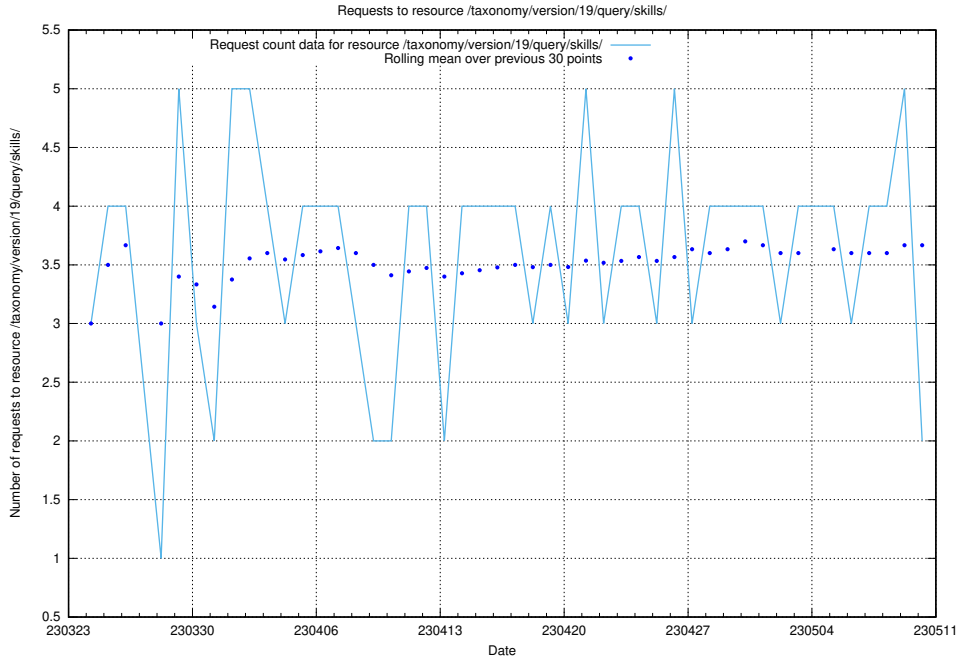

5.821 Usage of /taxonomy/version/19/query/skills/

Here, we count the number of requests to resource /taxonomy/version/19/query/skills/.