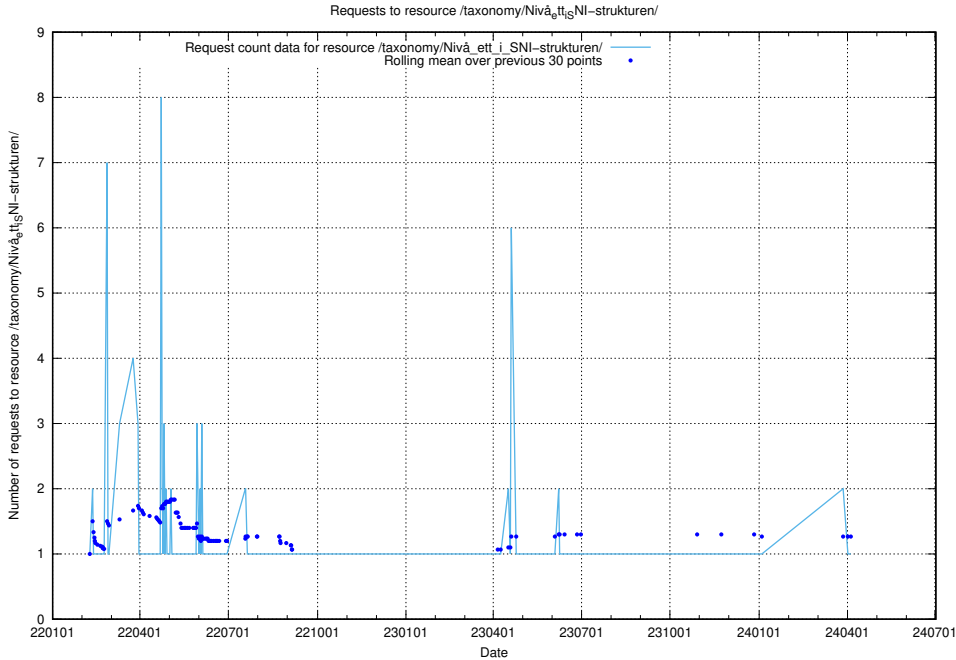

5.1892 Usage of /taxonomy/Nivå_ett_i_SNI-strukturen/

Here, we count the number of requests to resource /taxonomy/Nivå_ett_i_SNI-strukturen/.