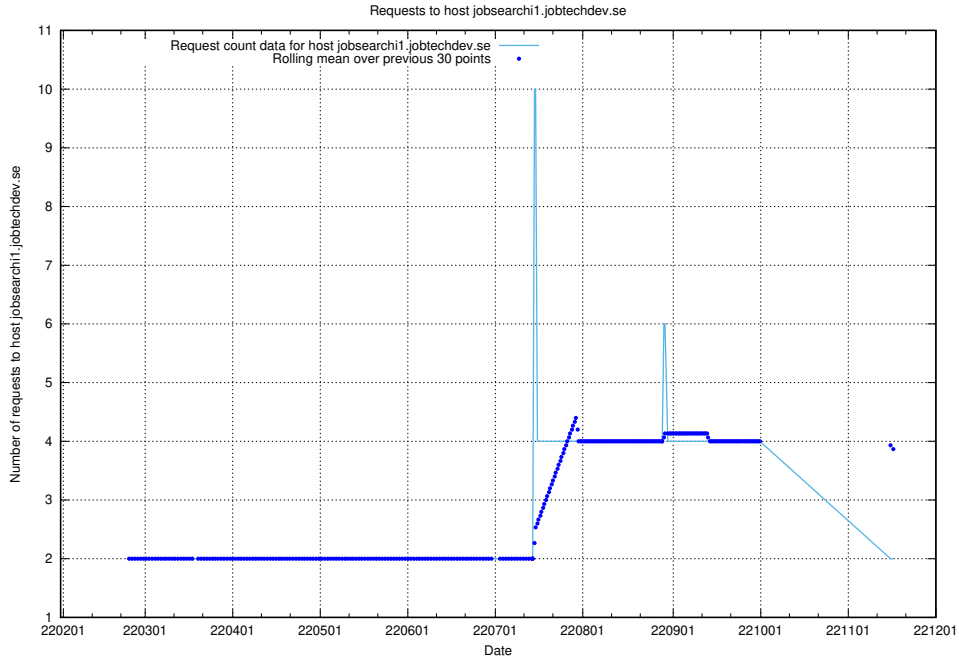

7.511 Usage of jobsearch1.jobtechdev.se

Here, we count the number of requests to host jobsearch1.jobtechdev.se.