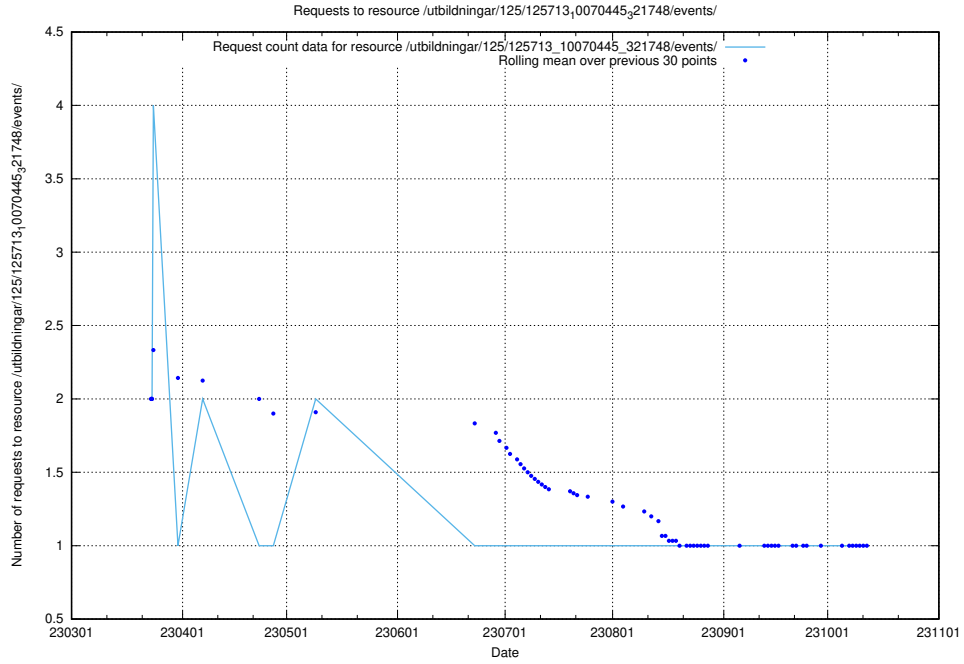

5.5933 Usage of /utbildningar/125/125713_10070445_321748/events/

Here, we count the number of requests to resource /utbildningar/125/125713_10070445_321748/events/