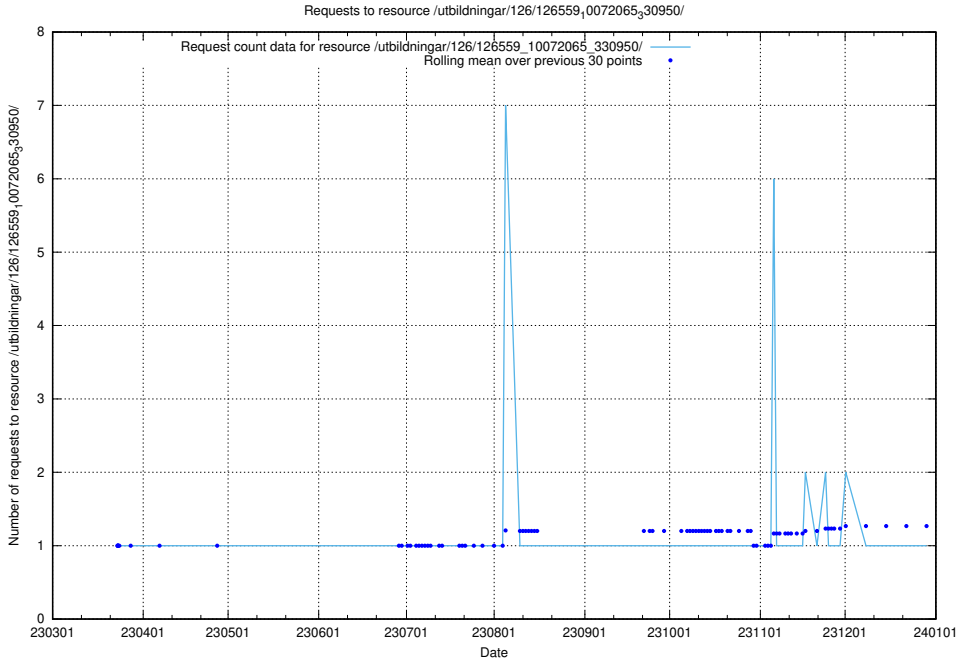

5.6051 Usage of /utbildningar/126/126559_10072065_330950/

Here, we count the number of requests to resource /utbildningar/126/126559_10072065_330950/.