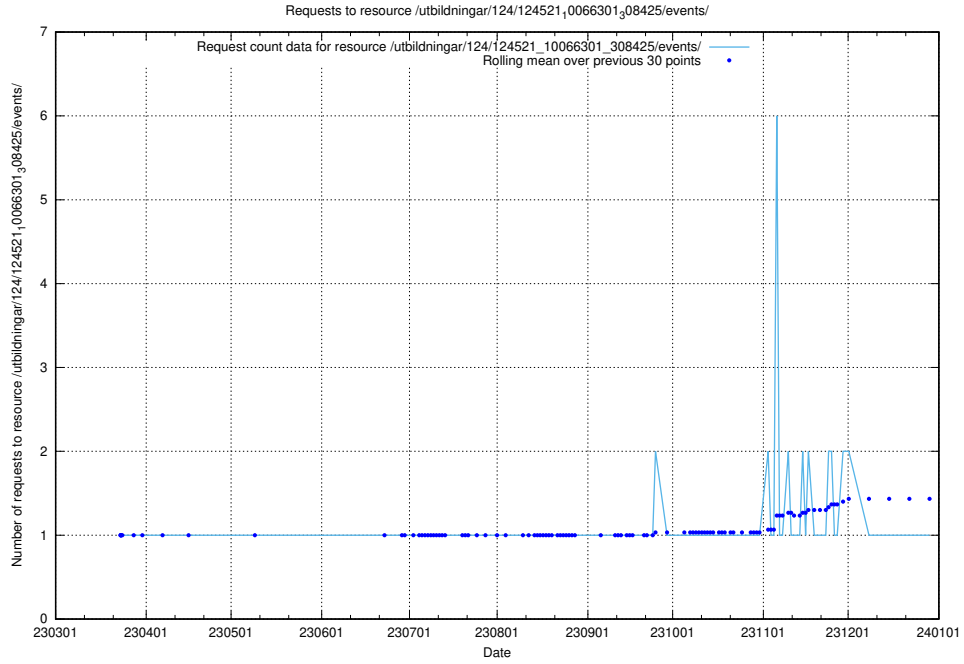

Here, we count the number of requests to resource /taxonomy/Chesyrken/.

5.1131 Usage of /utbildningar/124/124521_10066301_308425/events/

Here, we count the number of requests to resource /utbildningar/124/124521_10066301_308425/events/