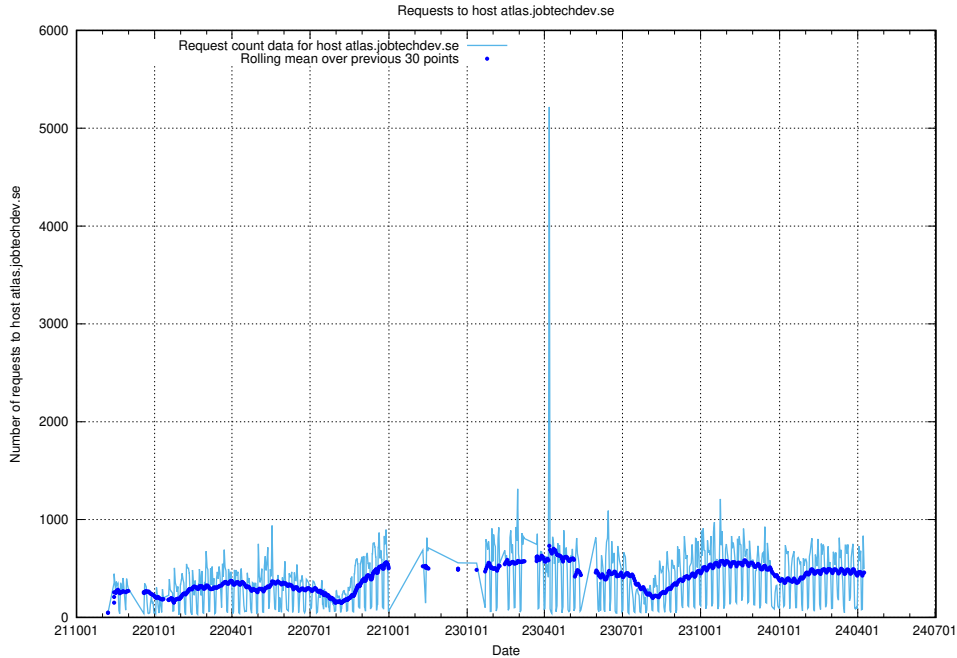

7.22 Usage of atlas.jobtechdev.se

Here, we count the number of requests to host atlas.jobtechdev.se.