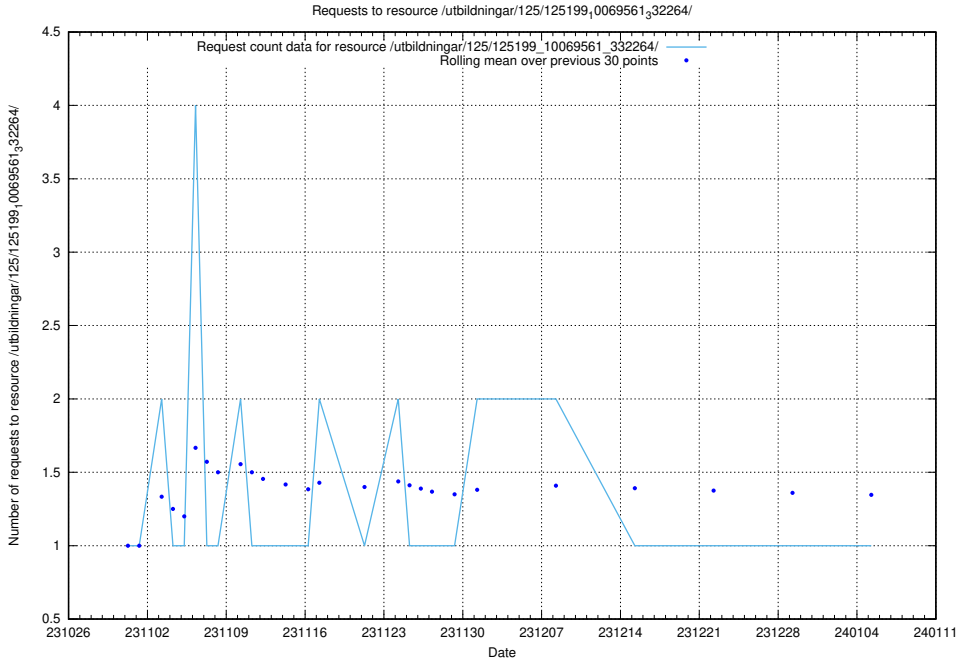

5.3829 Usage of /utbildningar/125/125199_10069561_332264/

Here, we count the number of requests to resource /utbildningar/125/125199_10069561_332264/.