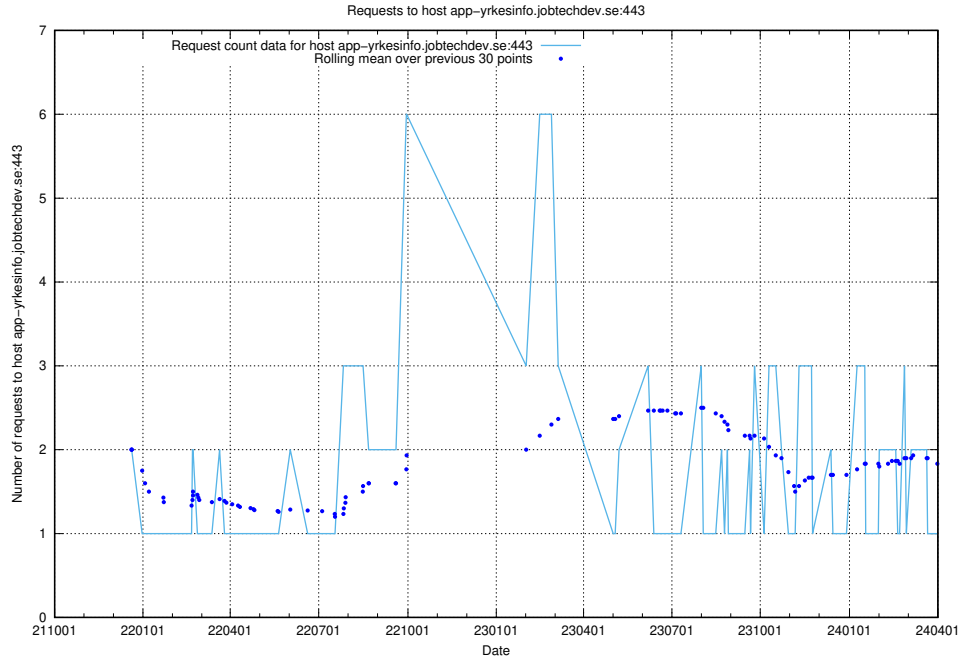

7.622 Usage of app-yrkesinfo.jobtechdev.se:443

Here, we count the number of requests to host app-yrkesinfo.jobtechdev.se:443.