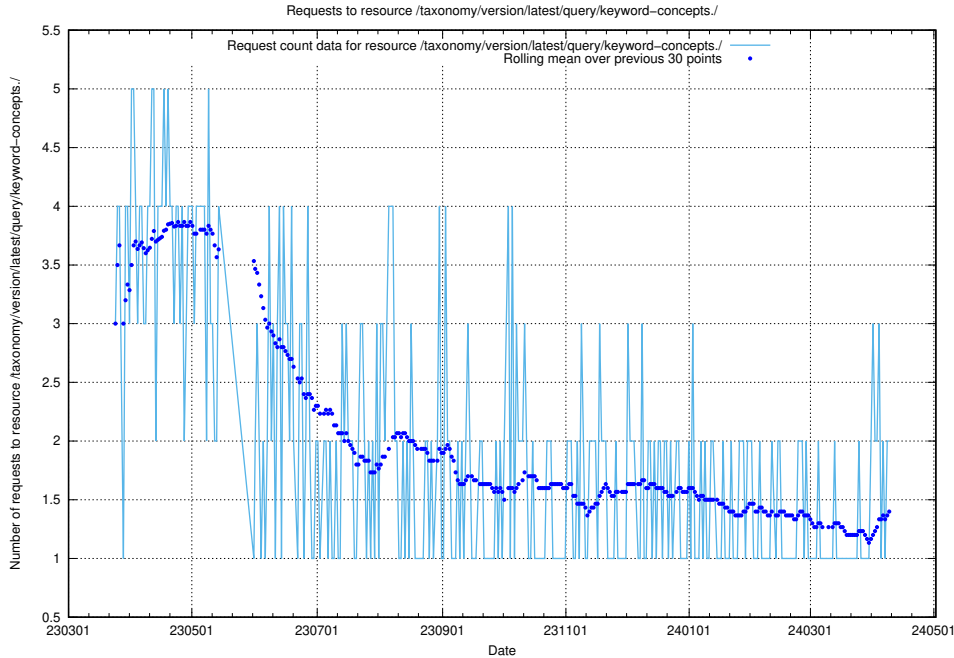

Here, we count the number of requests to resource /taxonomy/version/latest/query/keyword-concepts./.

5.813 Usage of /taxonomy/version/latest/query/employment-variety-concepts/

Here, we count the number of requests to resource /taxonomy/version/latest/query/employment-variety-concepts/.