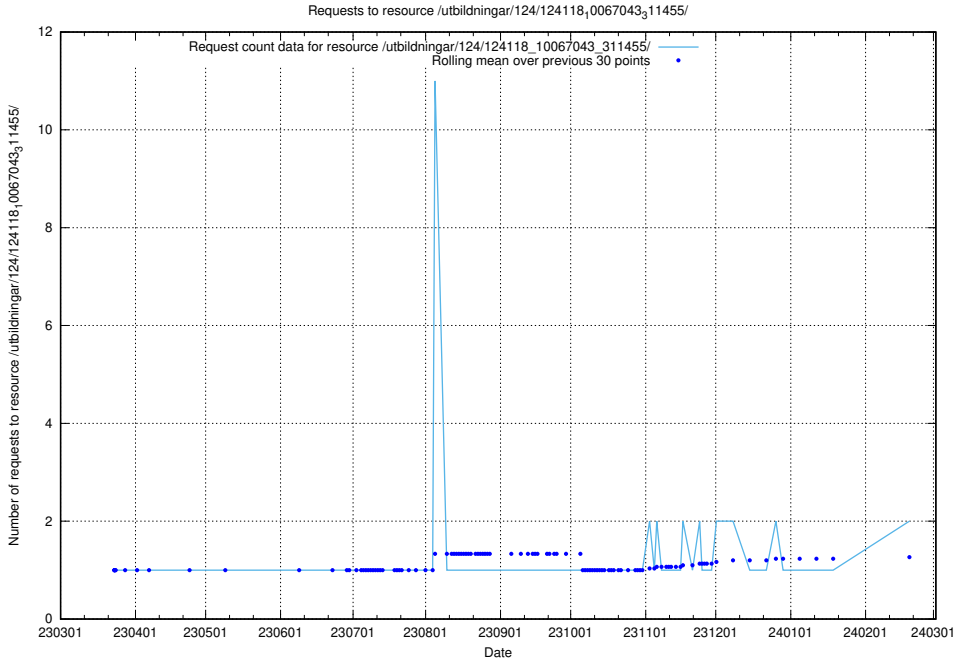

5.604 Usage of /utbildningar/124/124118_10067043_311455/

Here, we count the number of requests to resource /utbildningar/124/124118_10067043_311455/.