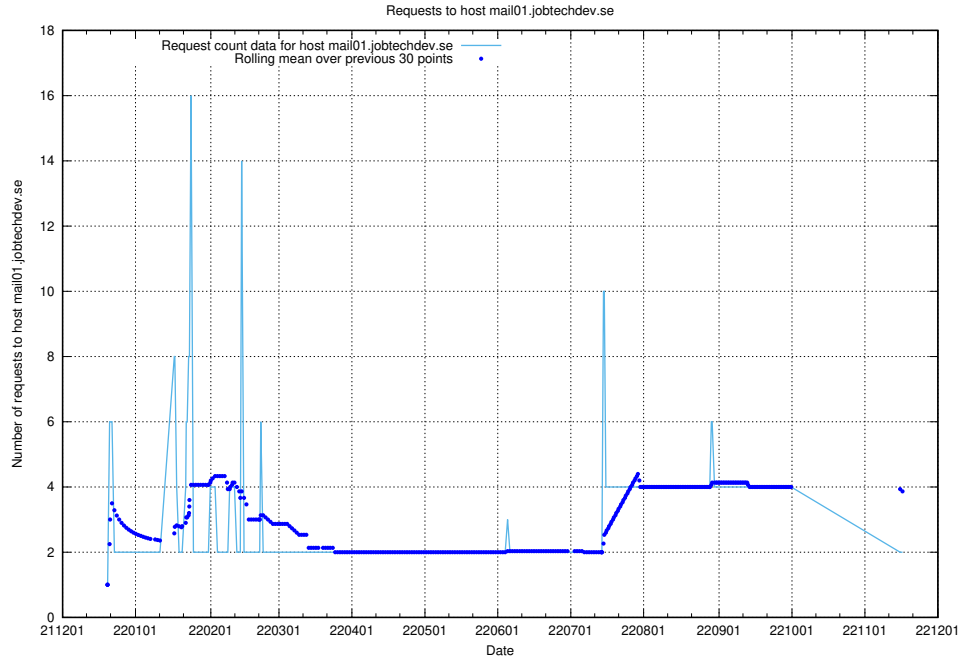

7.376 Usage of mail01.jobtechdev.se

Here, we count the number of requests to host mail01.jobtechdev.se.

7.377 Usage of exchange.jobtechdev.se

Here, we count the number of requests to host exchange.jobtechdev.se.