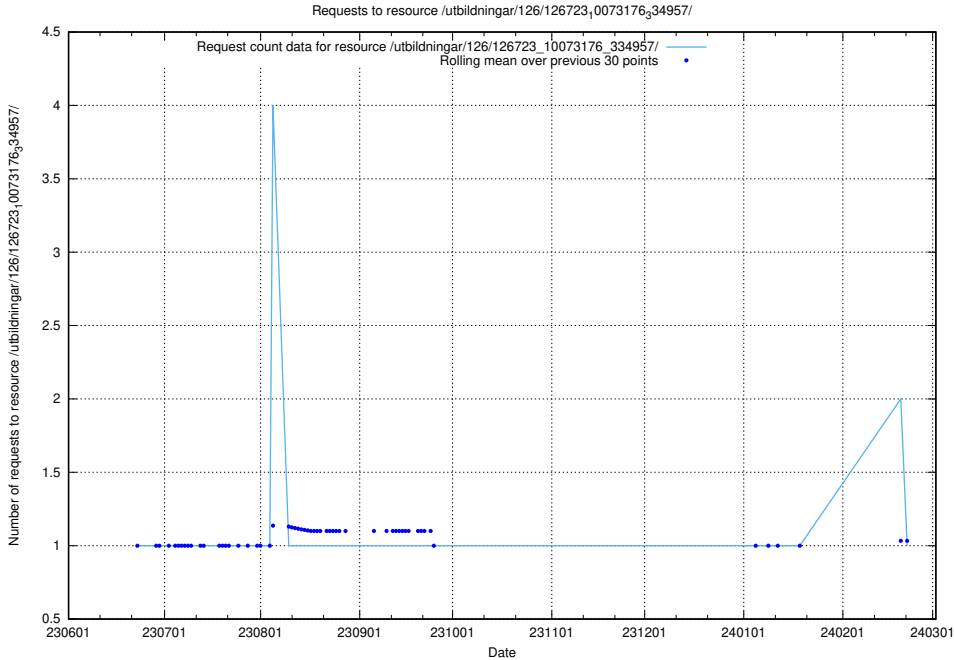

5.5274 Usage of /utbildningar/126/126723_10073176_334957/

Here, we count the number of requests to resource /utbildningar/126/126723_10073176_334957/.