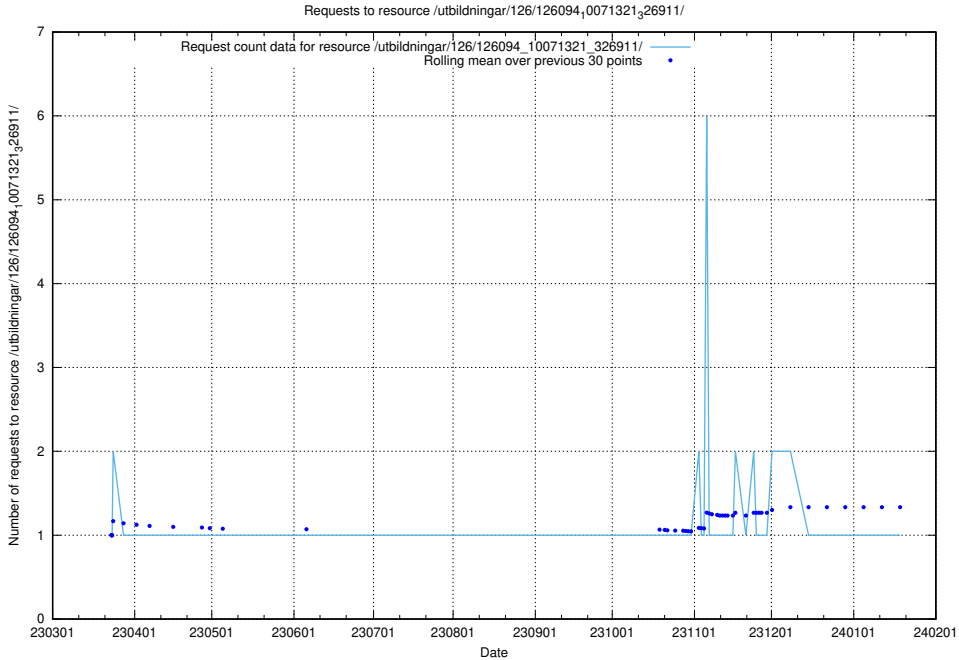

5.6086 Usage of /utbildningar/126/126094_10071321_326911/

Here, we count the number of requests to resource /utbildningar/126/126094_10071321_326911/.