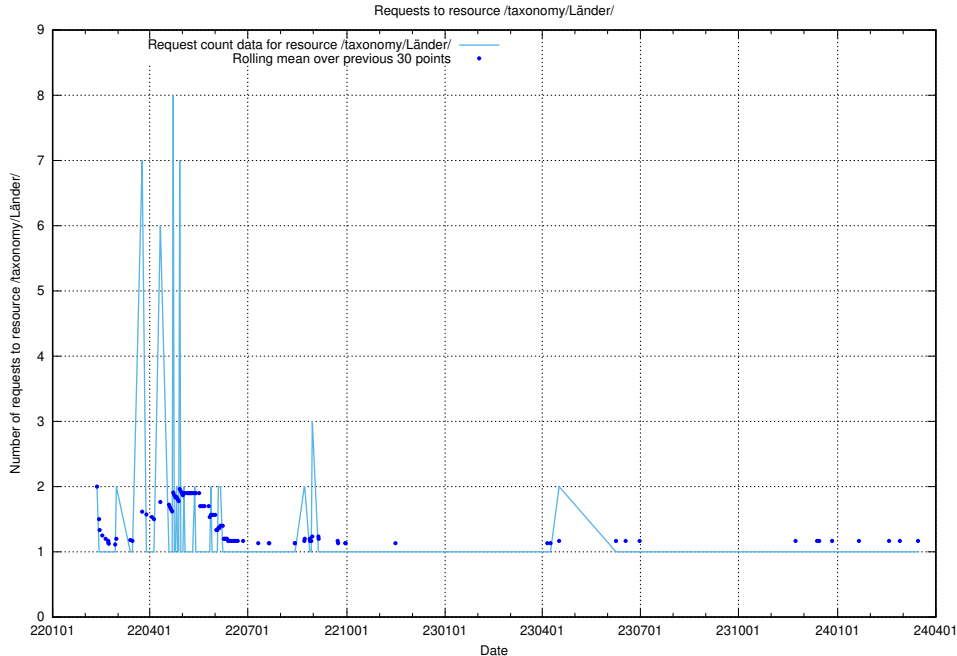

5.1277 Usage of /taxonomy/Länder/

Here, we count the number of requests to resource /taxonomy/Länder/.