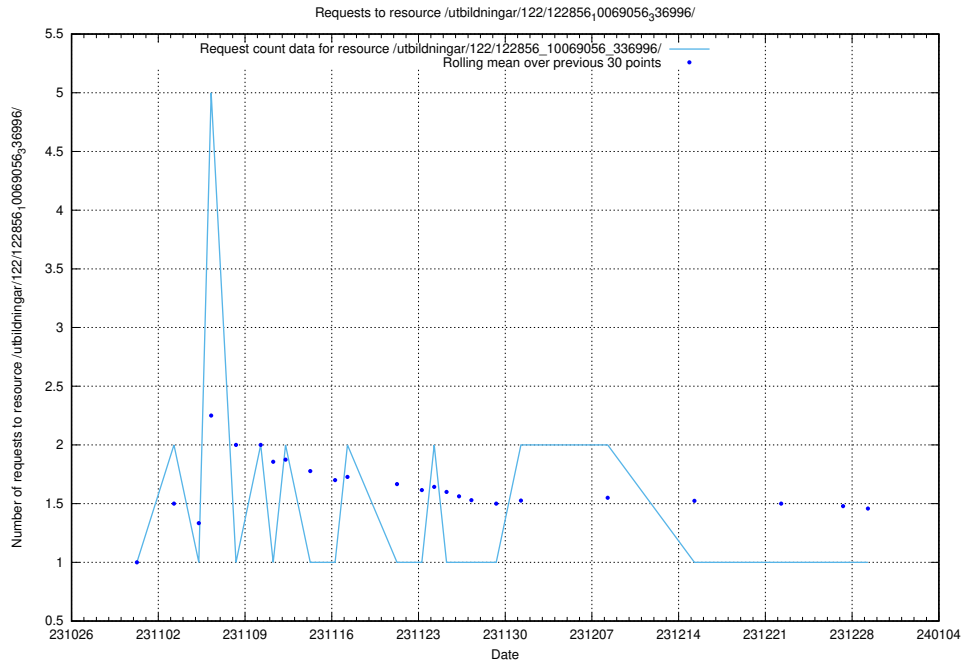

5.3830 Usage of /utbildningar/122/122856_10069056_336996/

Here, we count the number of requests to resource /utbildningar/122/122856_10069056_336996/.