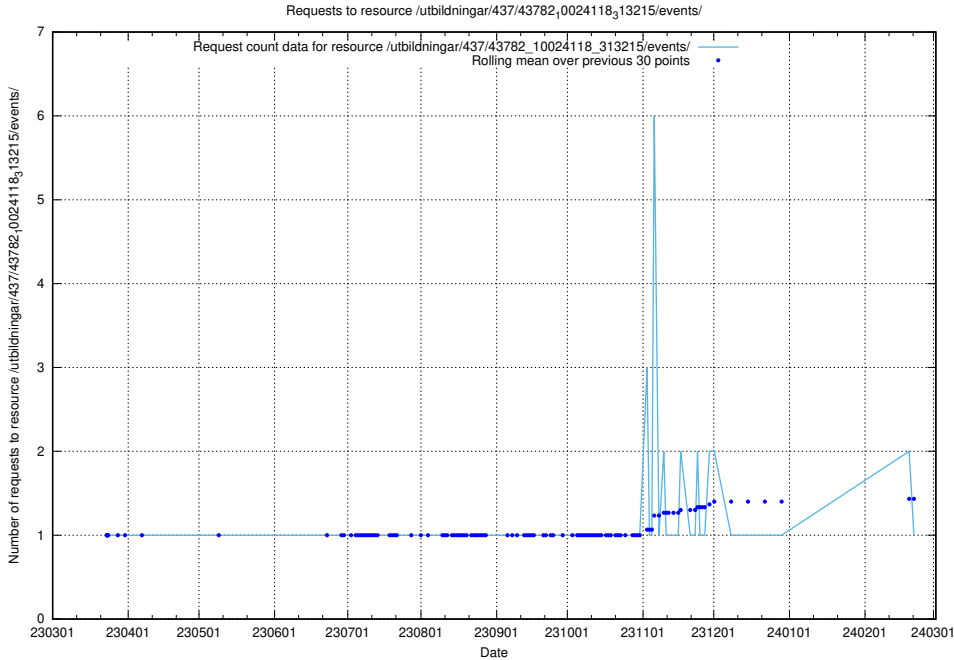

5.6015 Usage of /utbildningar/437/43782_10024118_313215/events/

Here, we count the number of requests to resource /utbildningar/437/43782_10024118_313215/events/.