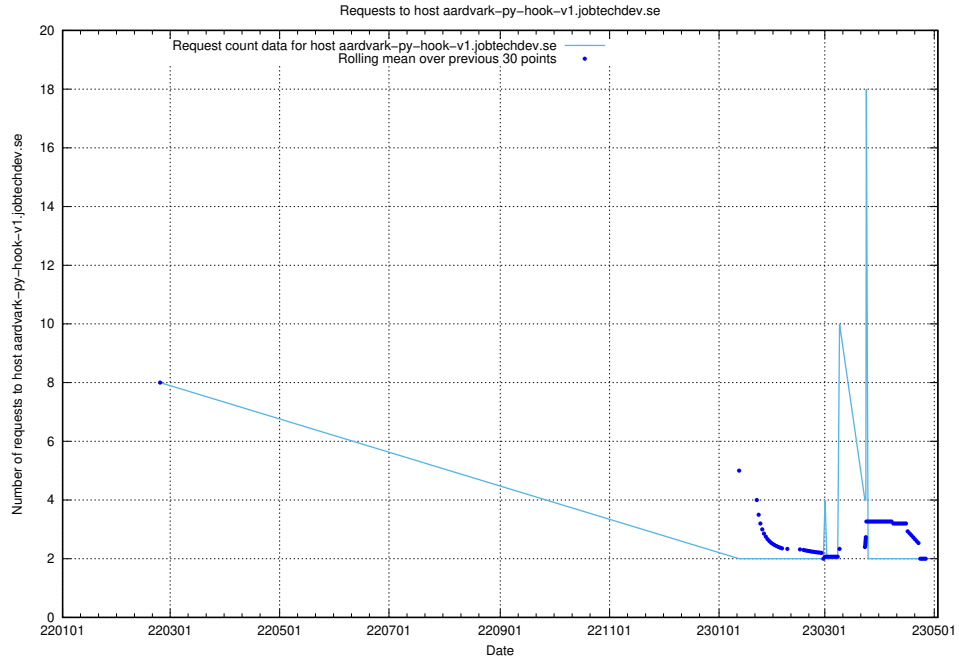

7.512 Usage of aardvark-py-hook-v1.jobtechdev.se

Here, we count the number of requests to host `aardvark-py-hook-v1.jobtechdev.se`.