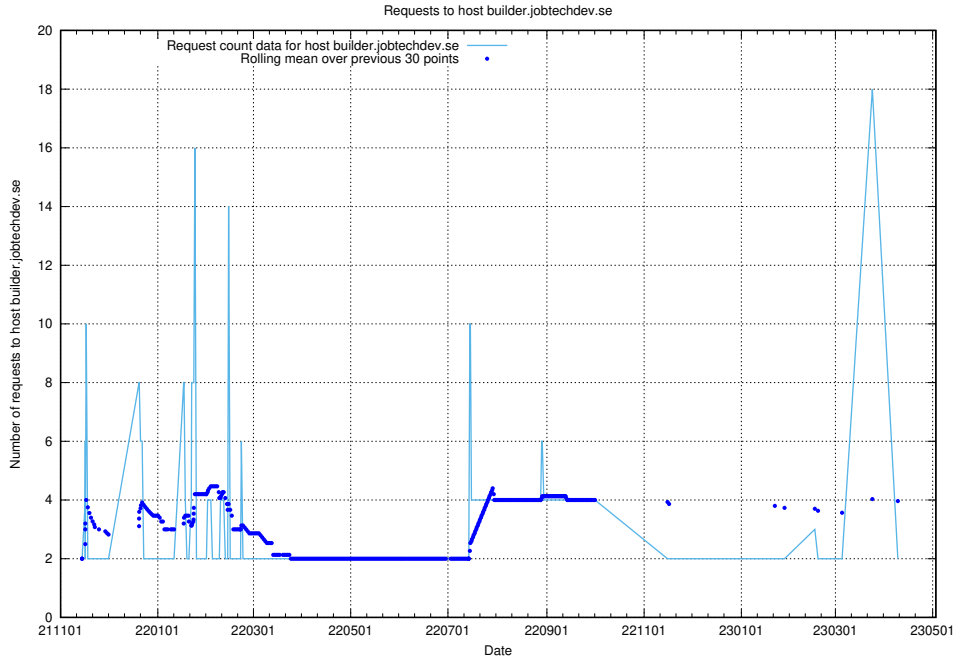

7.278 Usage of builder.jobtechdev.se

Here, we count the number of requests to host builder.jobtechdev.se.