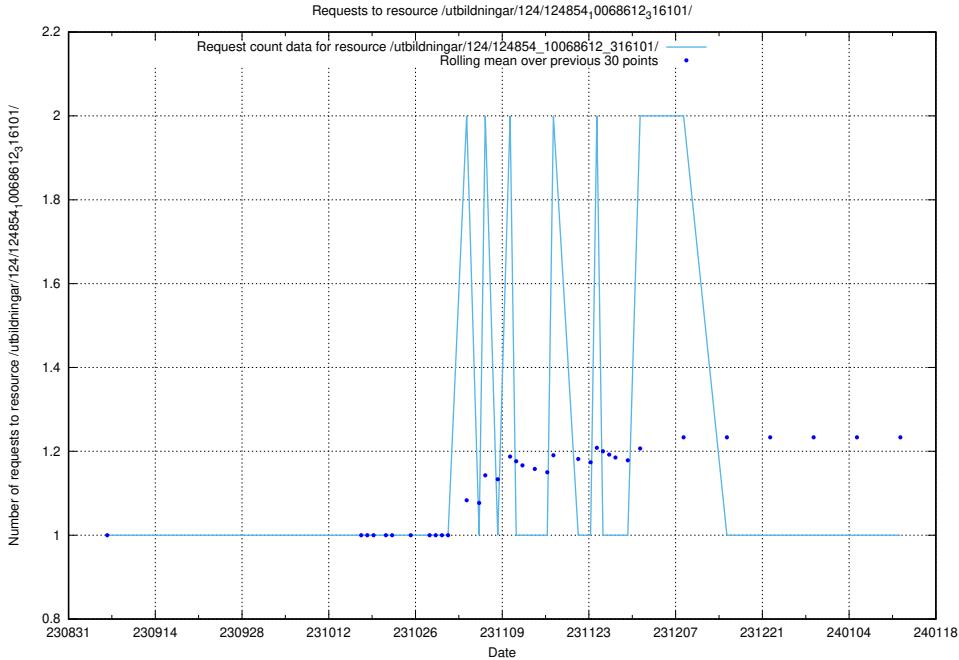

5.4358 Usage of /utbildningar/124/124854_10068612_316101/

Here, we count the number of requests to resource /utbildningar/124/124854_10068612_316101/.