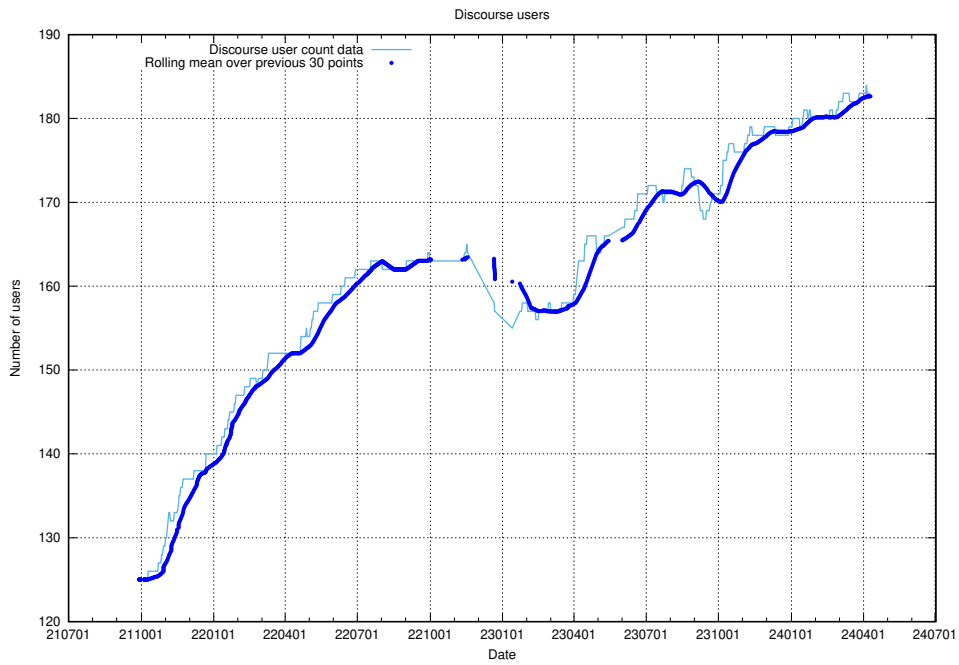

4 Discourse

This section summarises activities from the [JobTech Discourse Forum](https://forum.jobtechdev.se)⁵.

4.1 User count

A table of the number of users in Discourse.

---

⁵<https://forum.jobtechdev.se>