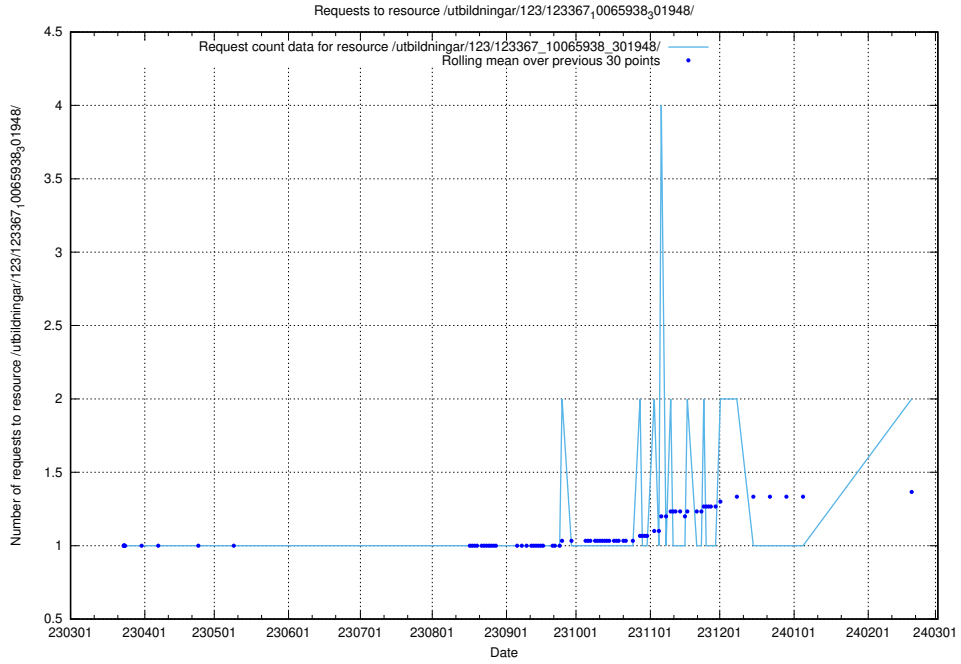

5.641 Usage of /utbildningar/123/123367_10065938_301948/

Here, we count the number of requests to resource /utbildningar/123/123367_10065938_301948/.