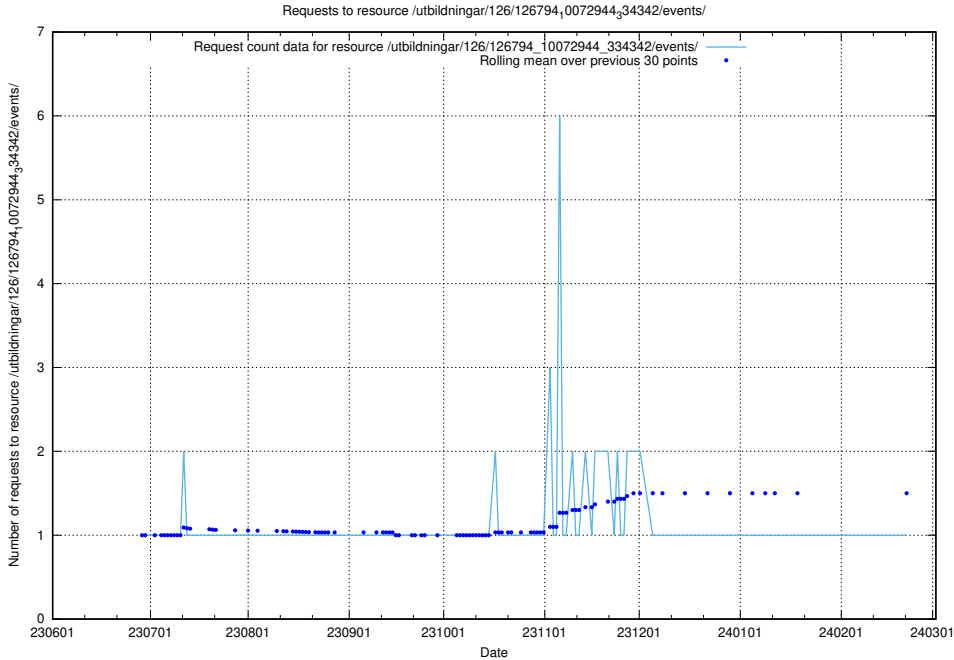

5.5112 Usage of /utbildningar/126/126794_10072944_334342/events/

Here, we count the number of requests to resource /utbildningar/126/126794_10072944_334342/events/