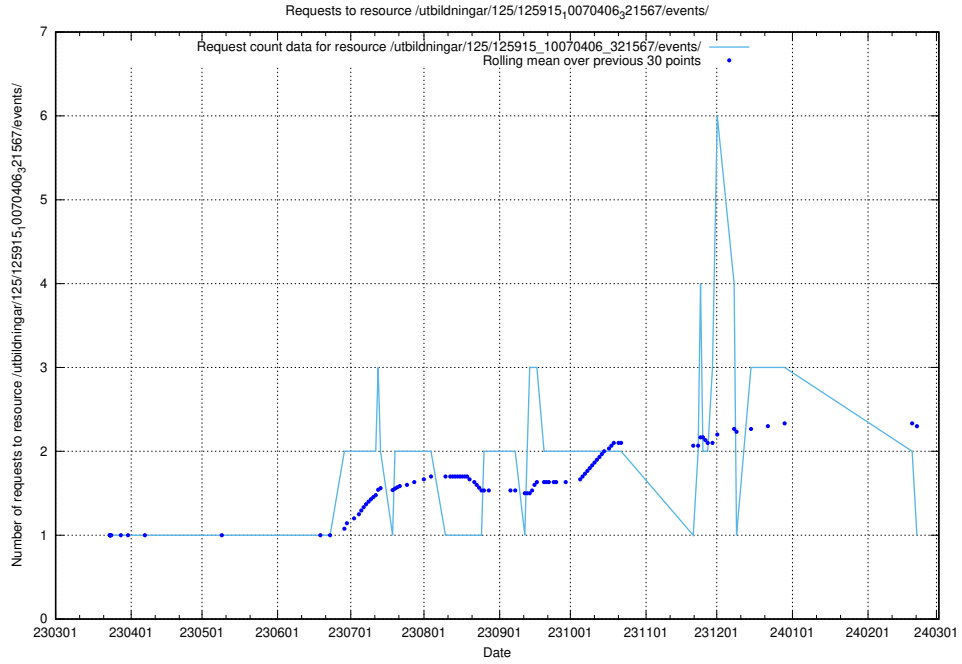

Here, we count the number of requests to resource /utbildningar/125/125915_10070419_330890/.

5.6095 Usage of /utbildningar/125/125915_10070406_321567/events/

Here, we count the number of requests to resource /utbildningar/125/125915_10070406_321567/events/