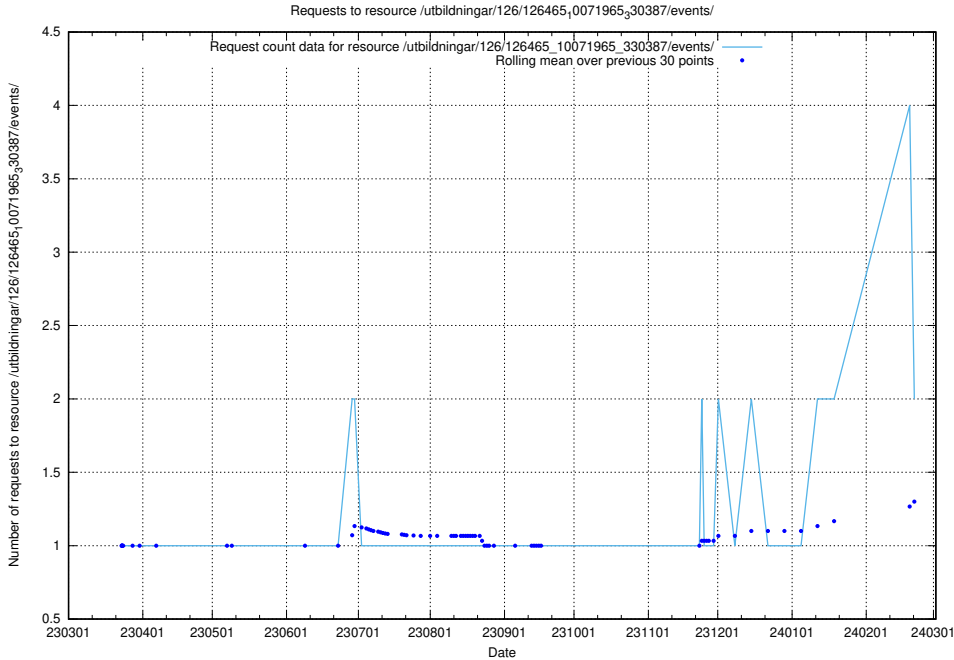

5.855 Usage of /utbildningar/126/126465_10071965_330387/events/

Here, we count the number of requests to resource /utbildningar/126/126465_10071965_330387/events/