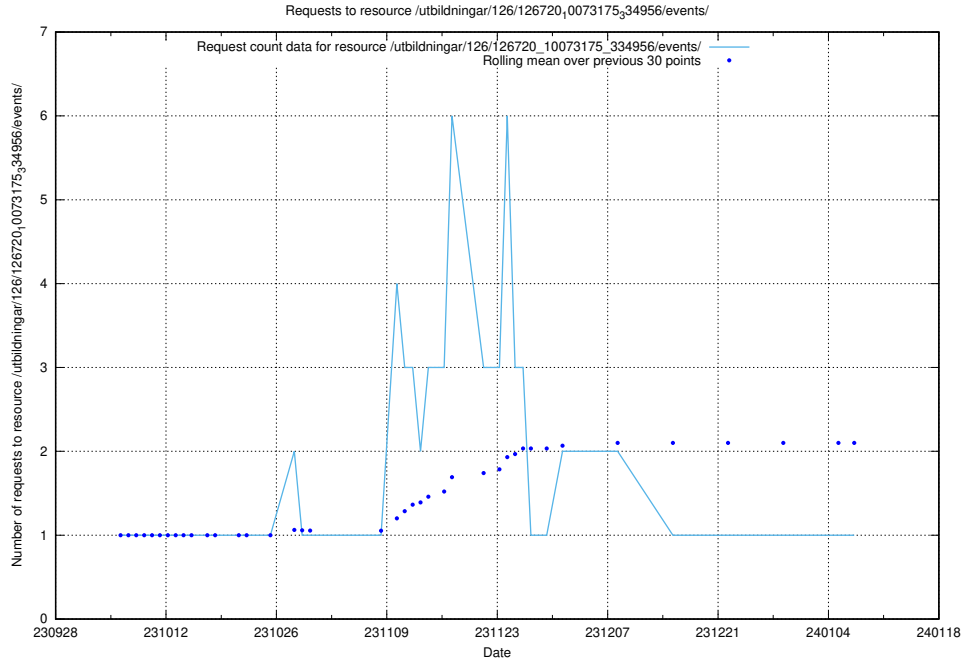

5.4066 Usage of /utbildningar/126/126720_10073175_334956/events/

Here, we count the number of requests to resource /utbildningar/126/126720_10073175_334956/events/