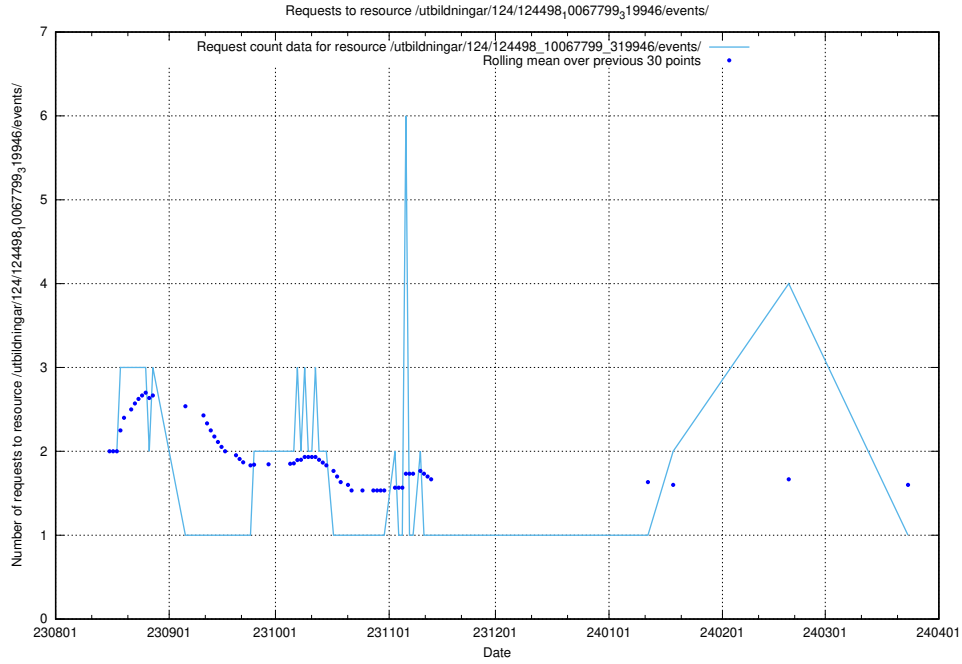

5.4470 Usage of /utbildningar/124/124498_10067799_319946/events/

Here, we count the number of requests to resource /utbildningar/124/124498_10067799_319946/events/

5.4471 Usage of /utbildningar/126/126355_10072940_334334/events/