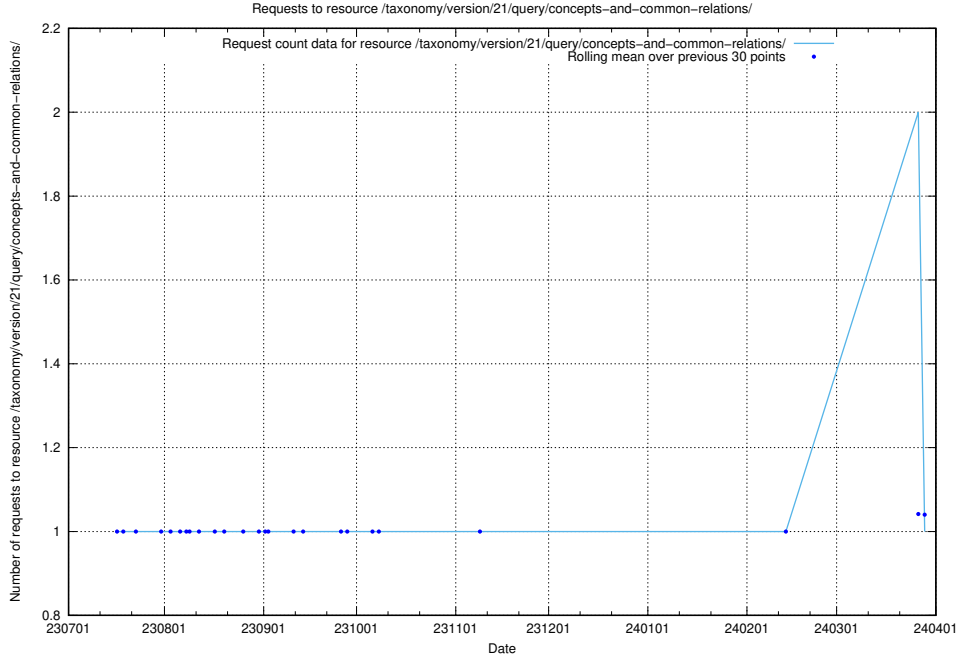

Here, we count the number of requests to resource /taxonomy/version/3/query/self-employment-type-concepts/.

5.4730 Usage of /taxonomy/version/21/query/concepts-and-common-relations/

Here, we count the number of requests to resource /taxonomy/version/21/query/concepts-and-common-relations/.