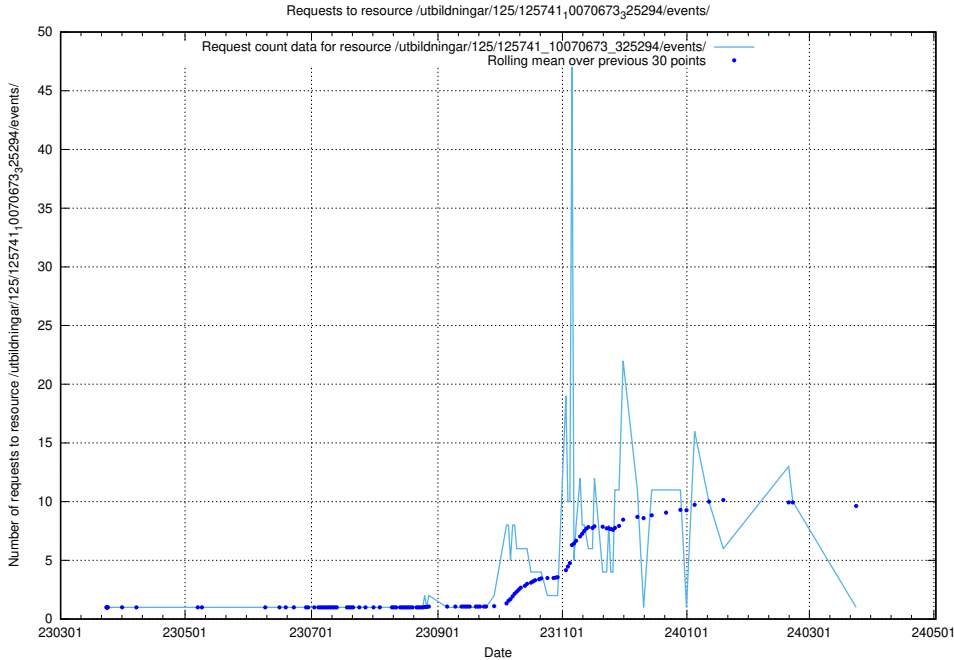

5.6149 Usage of /utbildningar/125/125741_10070673_325294/events/

Here, we count the number of requests to resource /utbildningar/125/125741_10070673_325294/events/