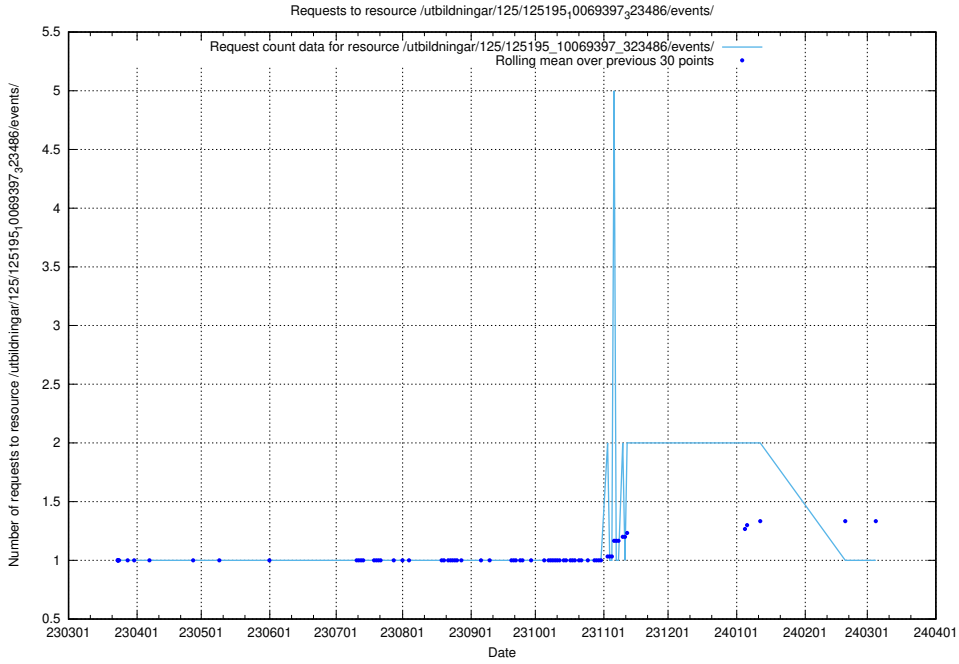

5.1032 Usage of /utbildningar/125/125195_10069397_323486/events/

Here, we count the number of requests to resource /utbildningar/125/125195_10069397_323486/events/