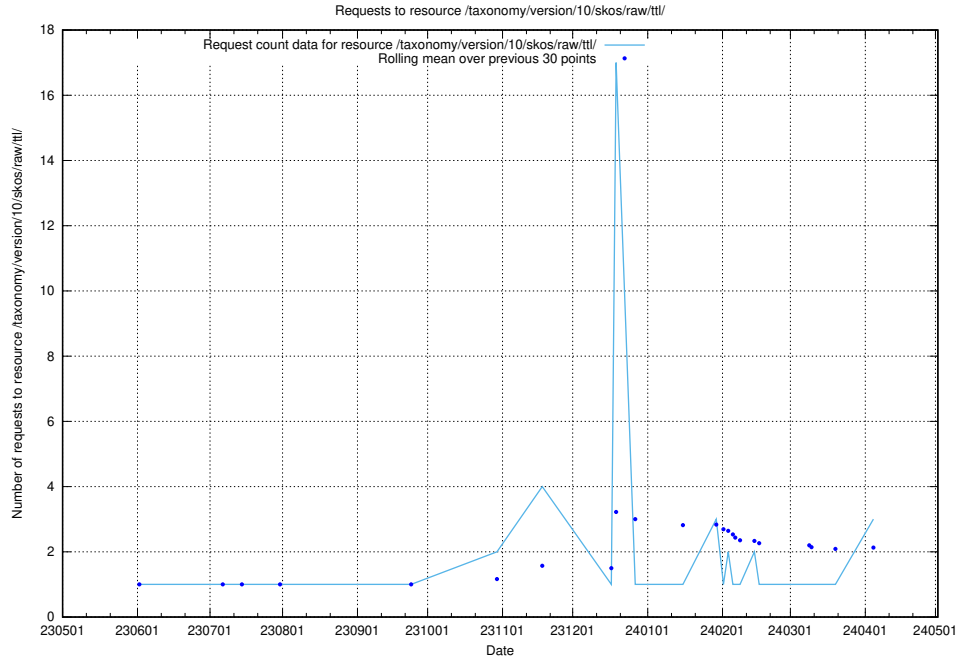

5.292 Usage of /taxonomy/version/10/skos/raw/ttl/

Here, we count the number of requests to resource /taxonomy/version/10/skos/raw/ttl/.