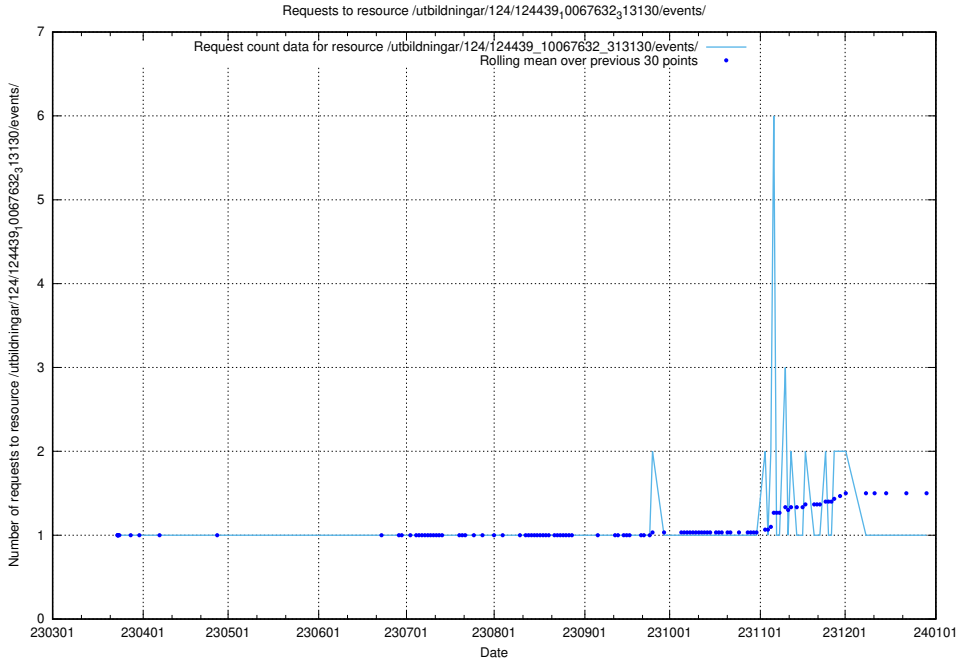

Here, we count the number of requests to resource /utbildningar/utb_emil/124/124498_10067725_313289/

5.3309 Usage of /utbildningar/124/124439_10067632_313130/events/

Here, we count the number of requests to resource /utbildningar/124/124439_10067632_313130/events/