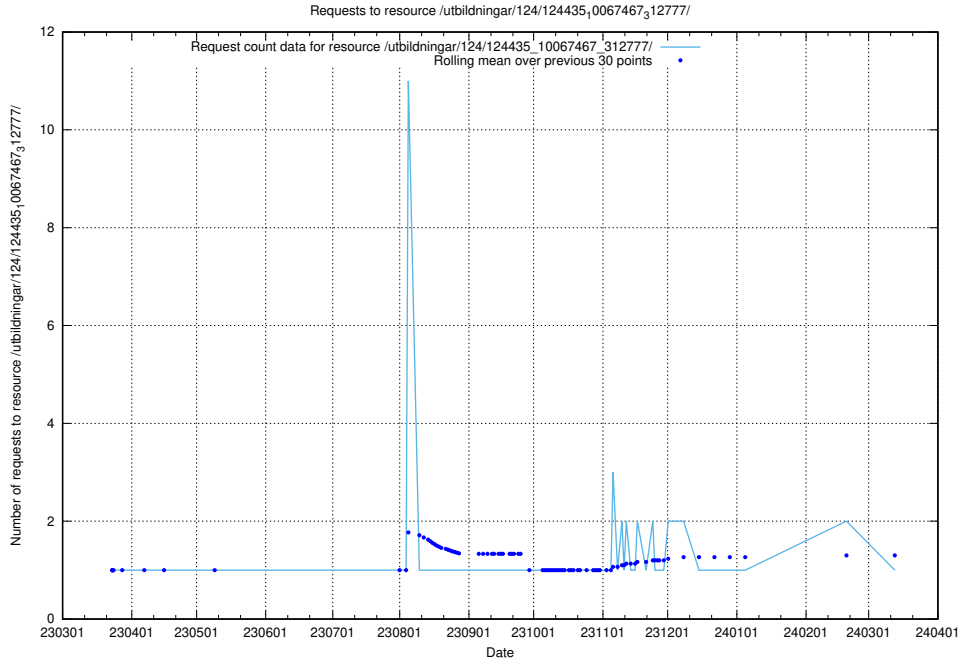

5.3413 Usage of /utbildningar/124/124435_10067467_312777/

Here, we count the number of requests to resource /utbildningar/124/124435_10067467_312777/.