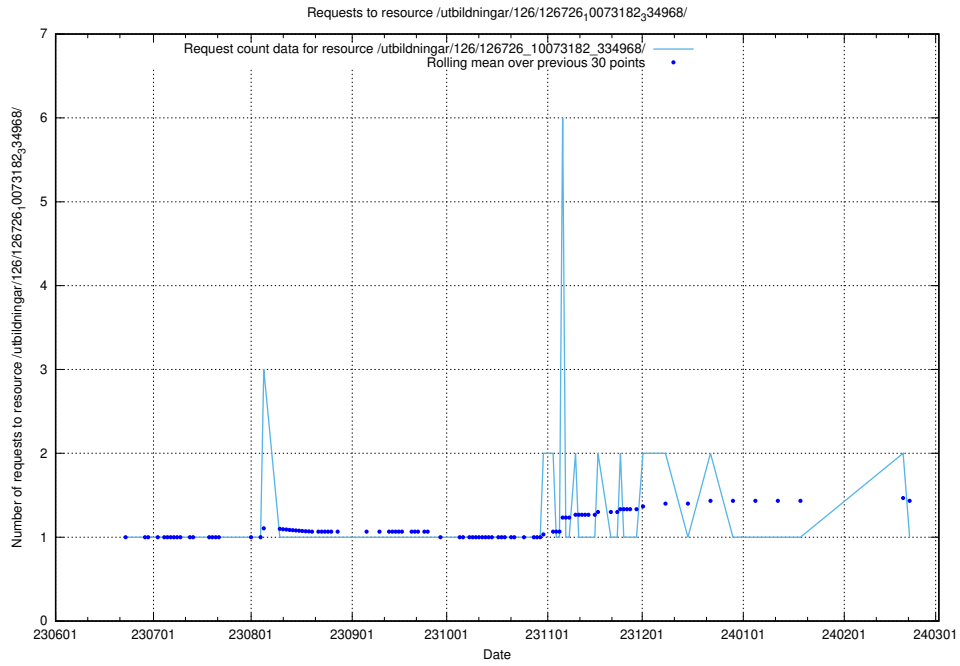

5.5271 Usage of /utbildningar/126/126726_10073182_334968/

Here, we count the number of requests to resource /utbildningar/126/126726_10073182_334968/.