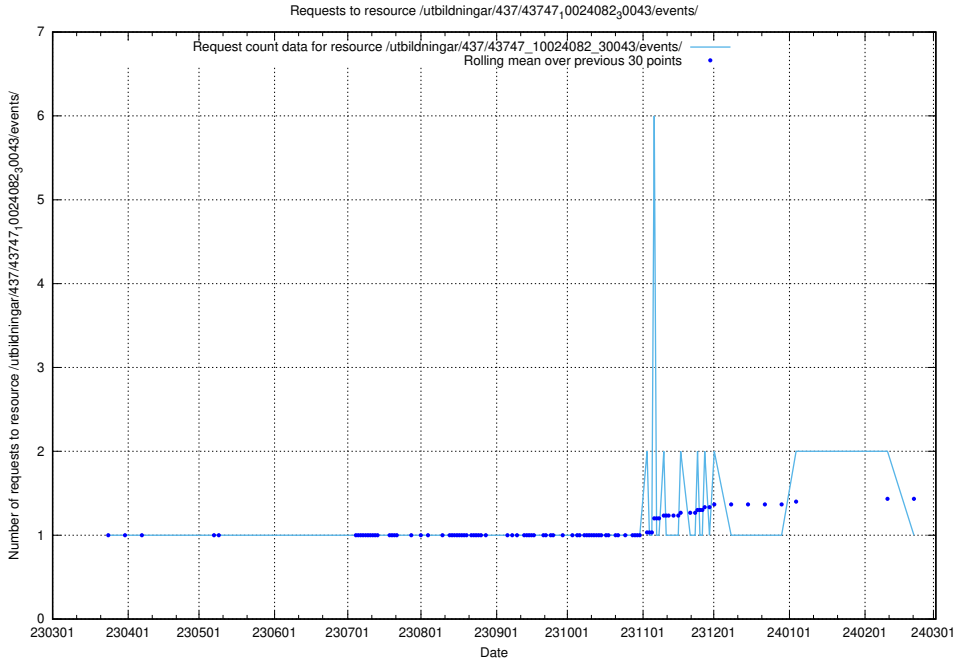

5.5860 Usage of /utbildningar/437/43747_10024082_30043/events/

Here, we count the number of requests to resource /utbildningar/437/43747_10024082_30043/events/.