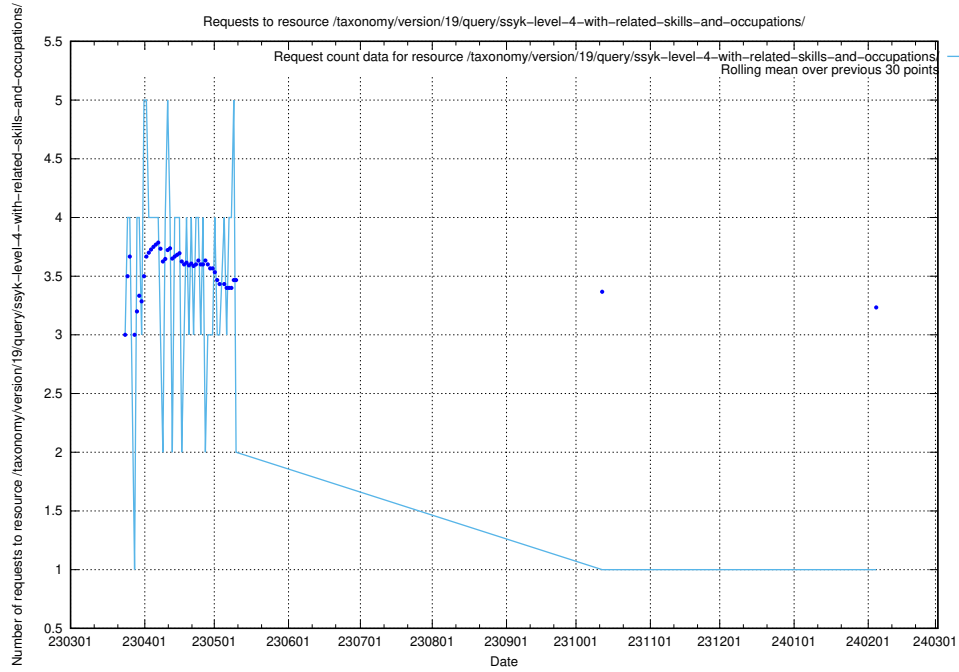

5.5789 Usage of /taxonomy/version/19/query/ssyk-level-4-with-related-skills-and-occupations/

Here, we count the number of requests to resource /taxonomy/version/19/query/ssyk-level-4-with-related-skills-and-occupations/.