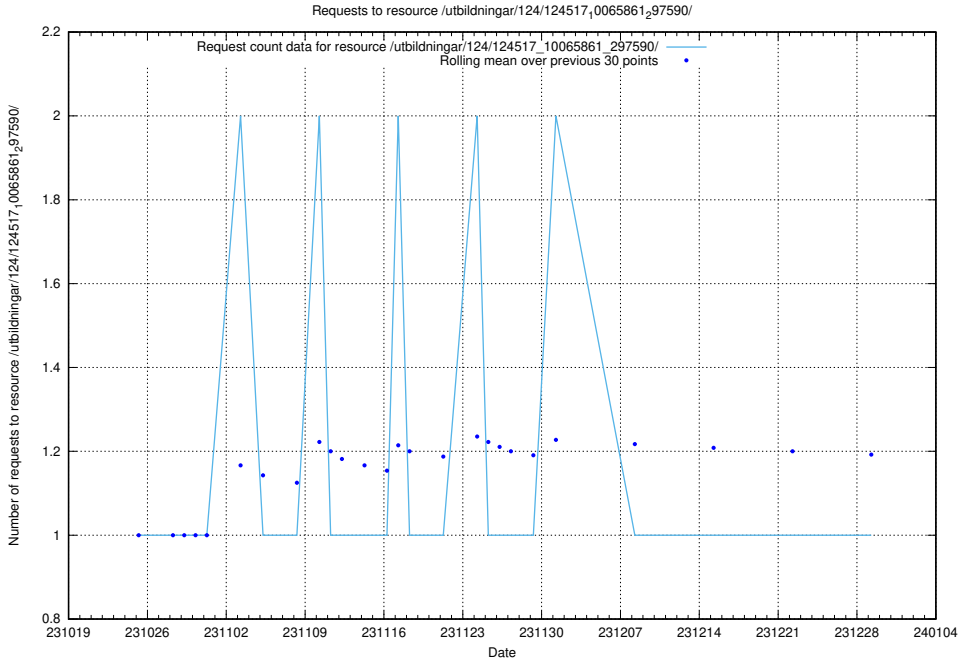

5.3887 Usage of /utbildningar/124/124517_10065861_297590/

Here, we count the number of requests to resource /utbildningar/124/124517_10065861_297590/.