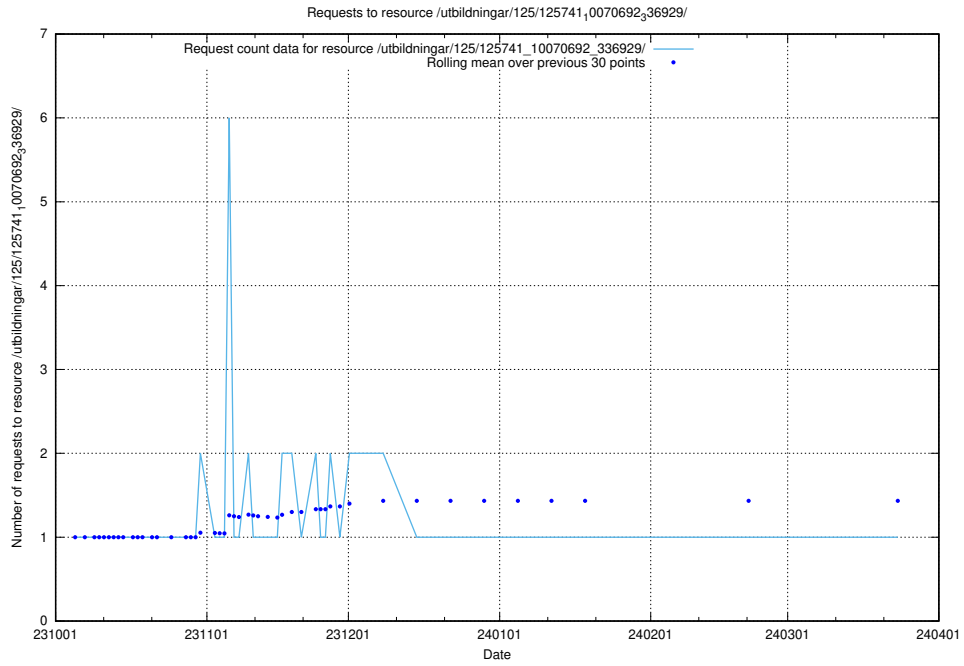

5.4078 Usage of /utbildningar/125/125741_10070692_336929/

Here, we count the number of requests to resource /utbildningar/125/125741_10070692_336929/.