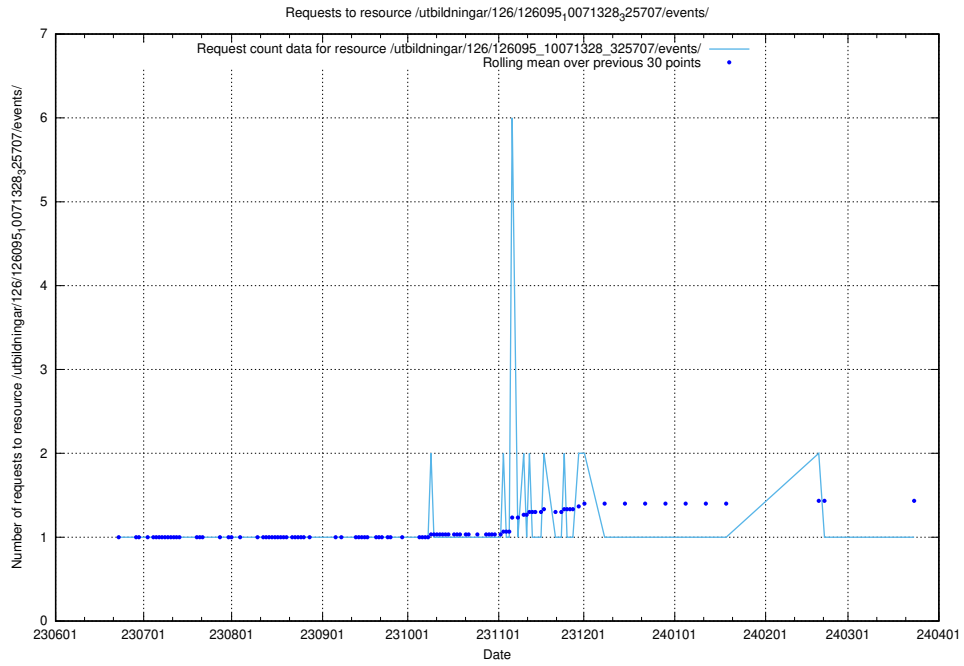

5.5352 Usage of /utbildningar/126/126095_10071328_325707/events/

Here, we count the number of requests to resource /utbildningar/126/126095_10071328_325707/events/