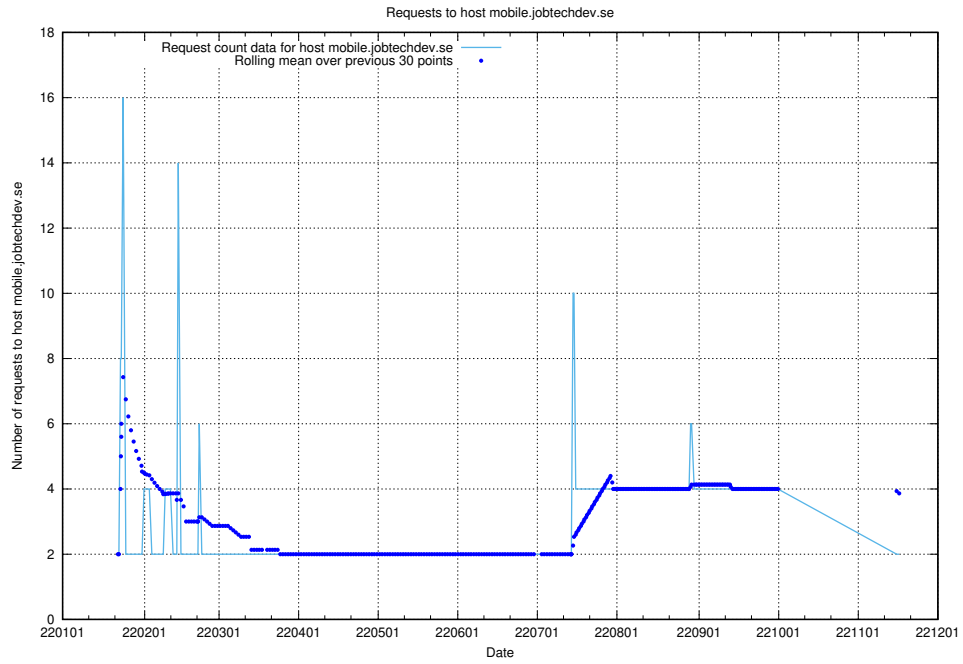

7.593 Usage of mobile.jobtechdev.se

Here, we count the number of requests to host mobile.jobtechdev.se.