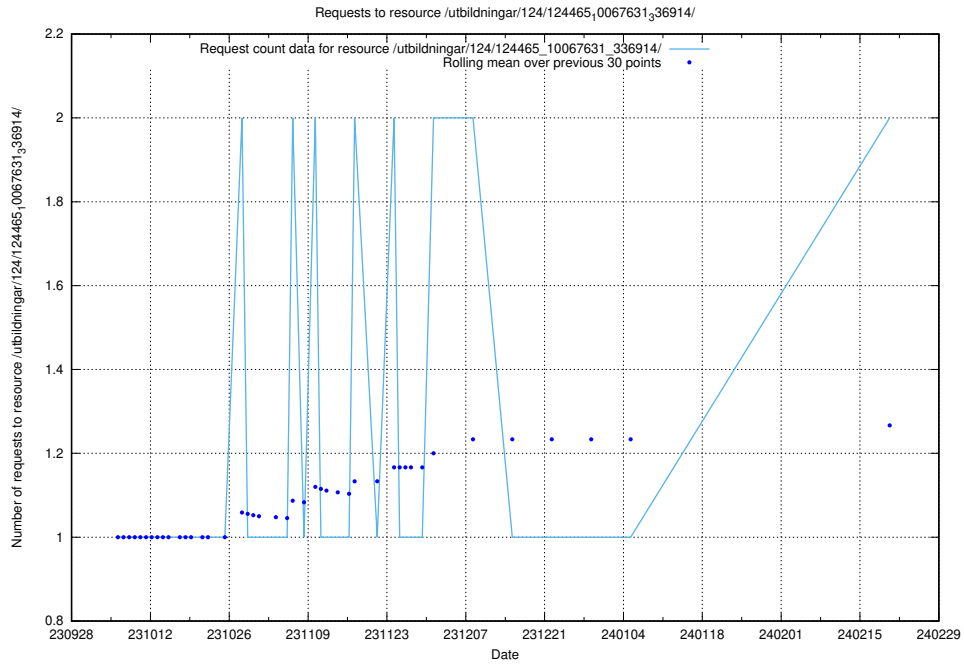

5.618 Usage of /utbildningar/124/124465_10067631_336914/

Here, we count the number of requests to resource /utbildningar/124/124465_10067631_336914/.