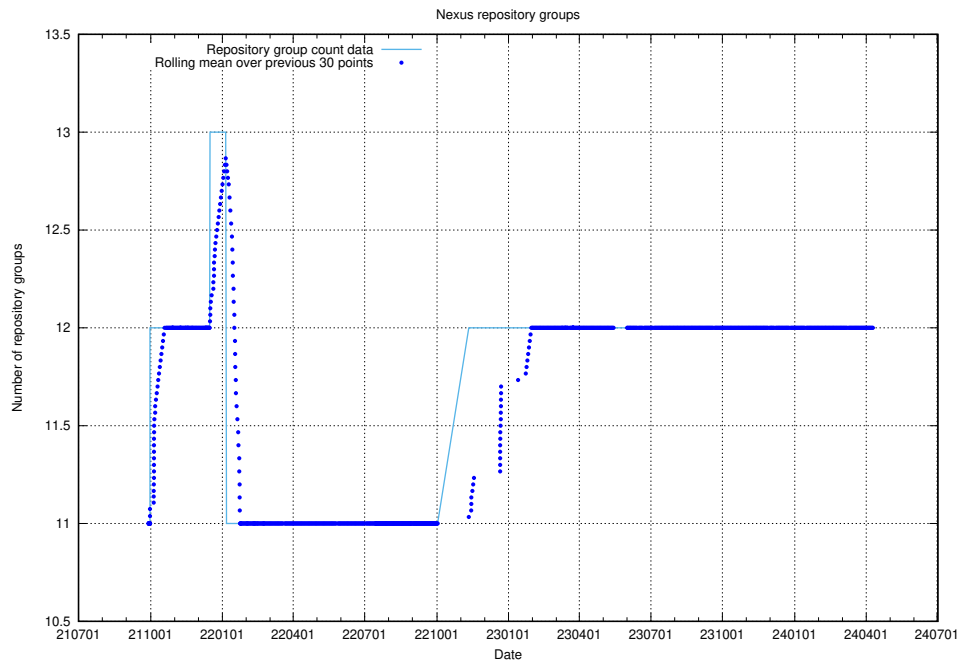

9 Nexus

This section contains statistics from the [image and package repositories](https://nexus.jobtechdev.se)⁹ of JobTech.

9.1 Number of repository groups in Nexus

A graph showing the number of repository groups.

⁹<https://nexus.jobtechdev.se>