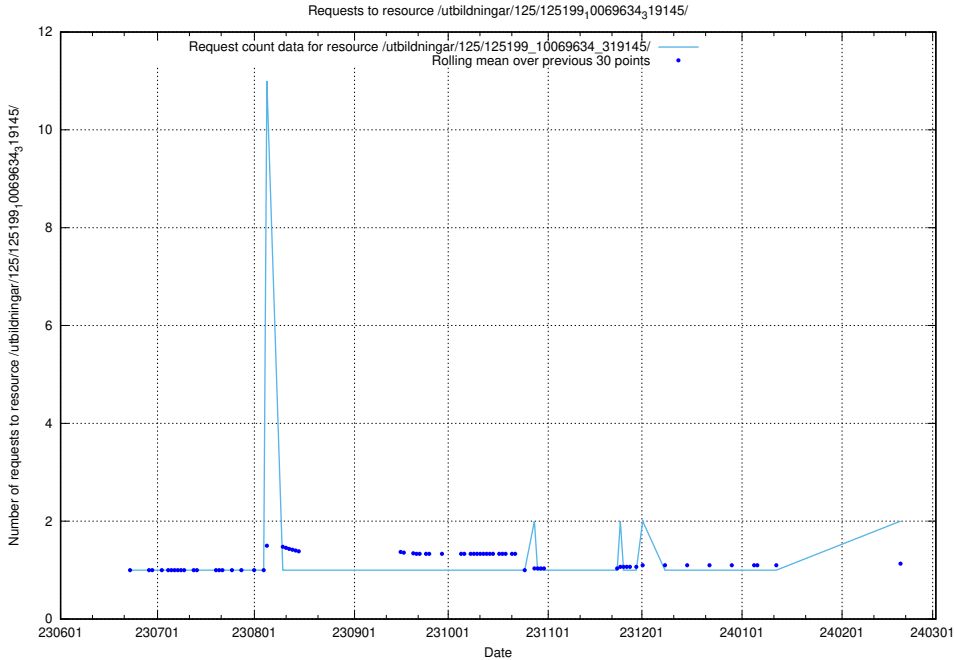

5.746 Usage of /utbildningar/125/125199_10069634_319145/

Here, we count the number of requests to resource /utbildningar/125/125199_10069634_319145/.