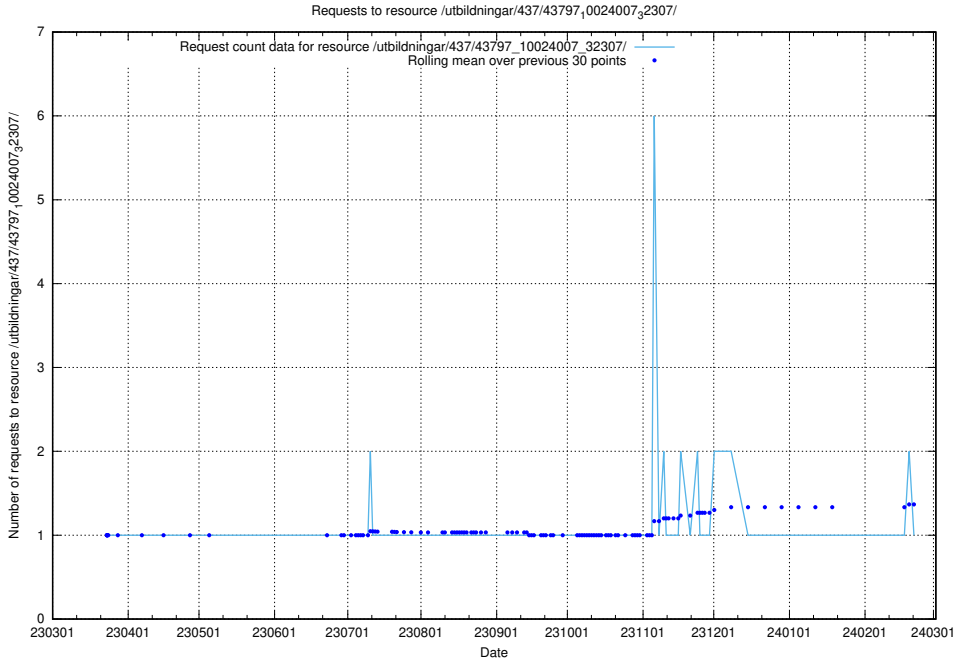

5.6000 Usage of /utbildningar/437/43797_10024007_32307/

Here, we count the number of requests to resource /utbildningar/437/43797_10024007_32307/.

5.6001 Usage of /utbildningar/437/43797_10024007_32190/