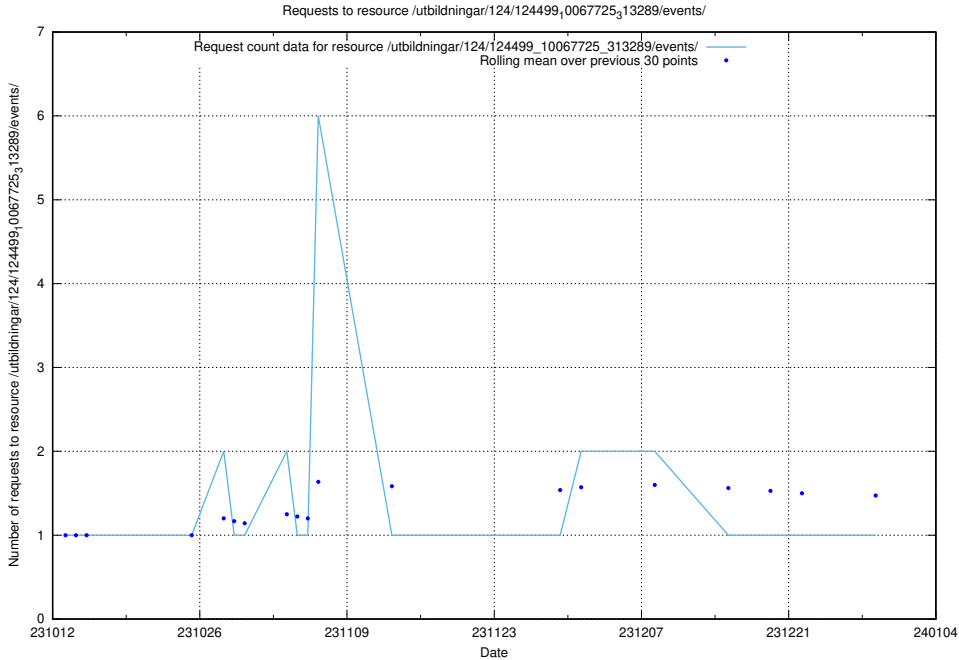

5.4024 Usage of /utbildningar/124/124499_10067725_313289/events/

Here, we count the number of requests to resource /utbildningar/124/124499_10067725_313289/events/