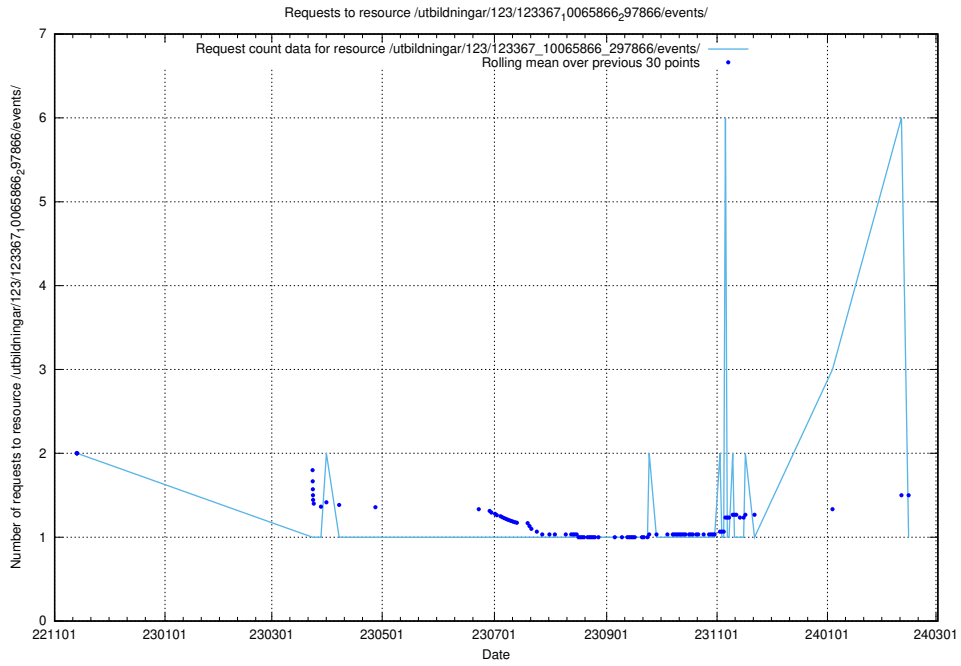

5.5514 Usage of /utbildningar/123/123367_10065866_297866/events/

Here, we count the number of requests to resource /utbildningar/123/123367_10065866_297866/events/

5.5515 Usage of /utbildningar/122/122856_10069060_323400/