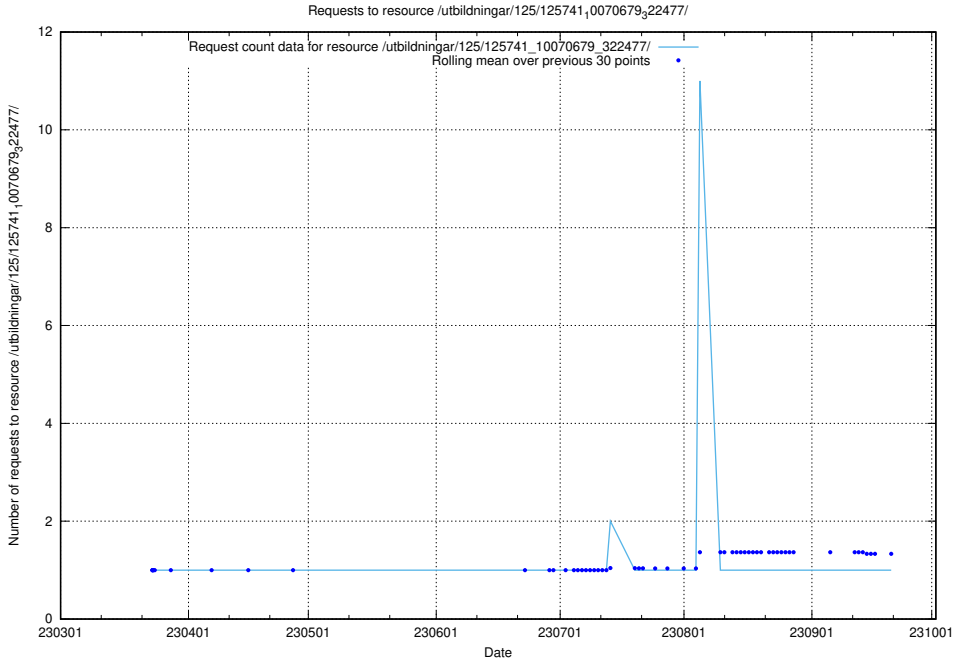

Here, we count the number of requests to resource /utbildningar/125/125741_10070680_323231/.

5.6140 Usage of /utbildningar/125/125741_10070679_322477/

Here, we count the number of requests to resource /utbildningar/125/125741_10070679_322477/.