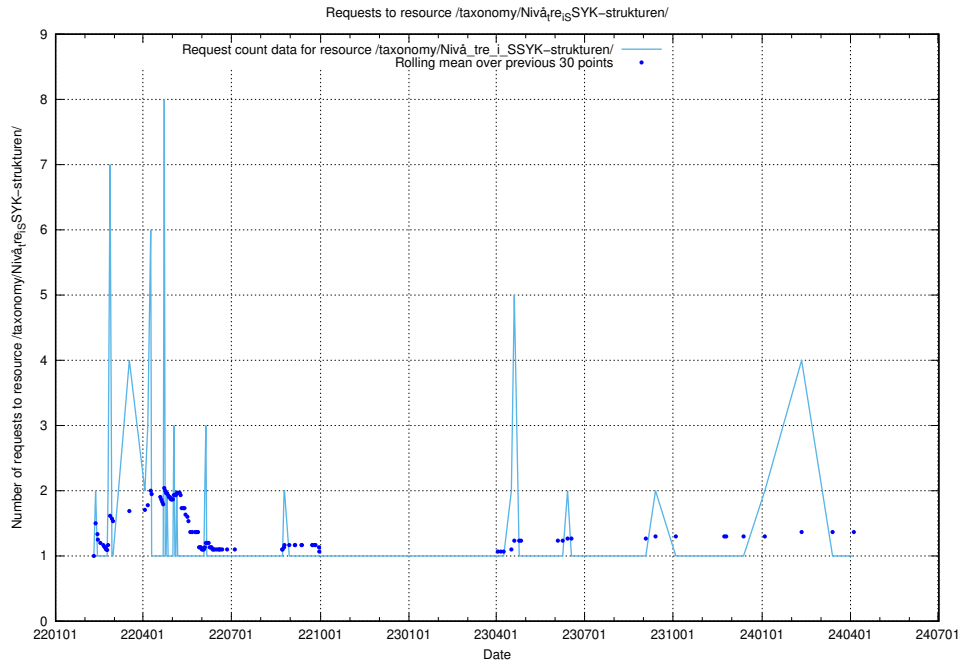

5.1584 Usage of /taxonomy/Nivå_tre_i_SSYK-strukturen/

Here, we count the number of requests to resource /taxonomy/Nivå_tre_i_SSYK-strukturen/.