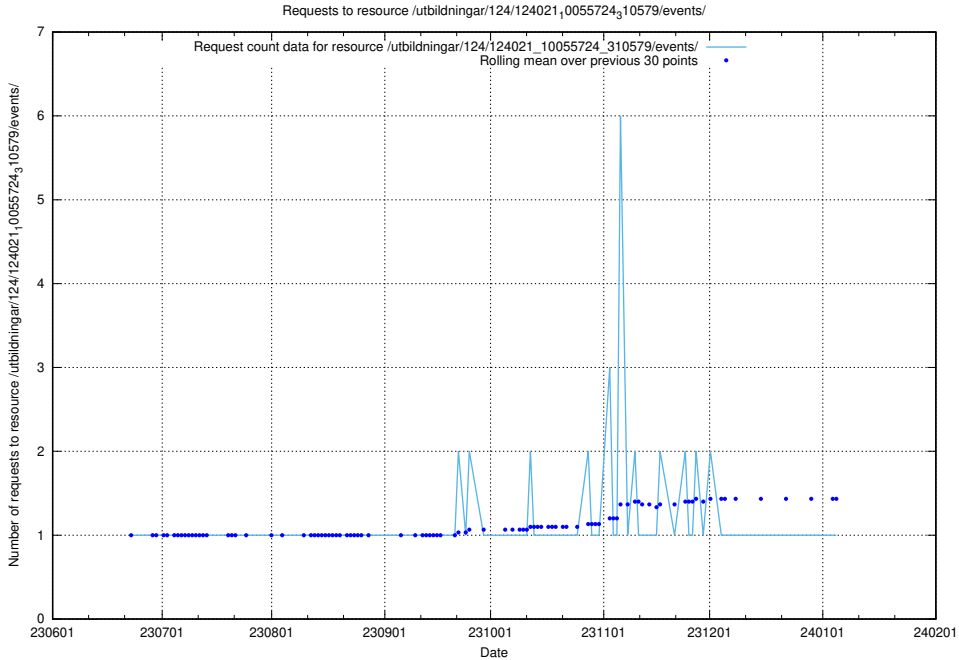

5.5505 Usage of /utbildningar/124/124021_10055724_310579/events/

Here, we count the number of requests to resource /utbildningar/124/124021_10055724_310579/events/