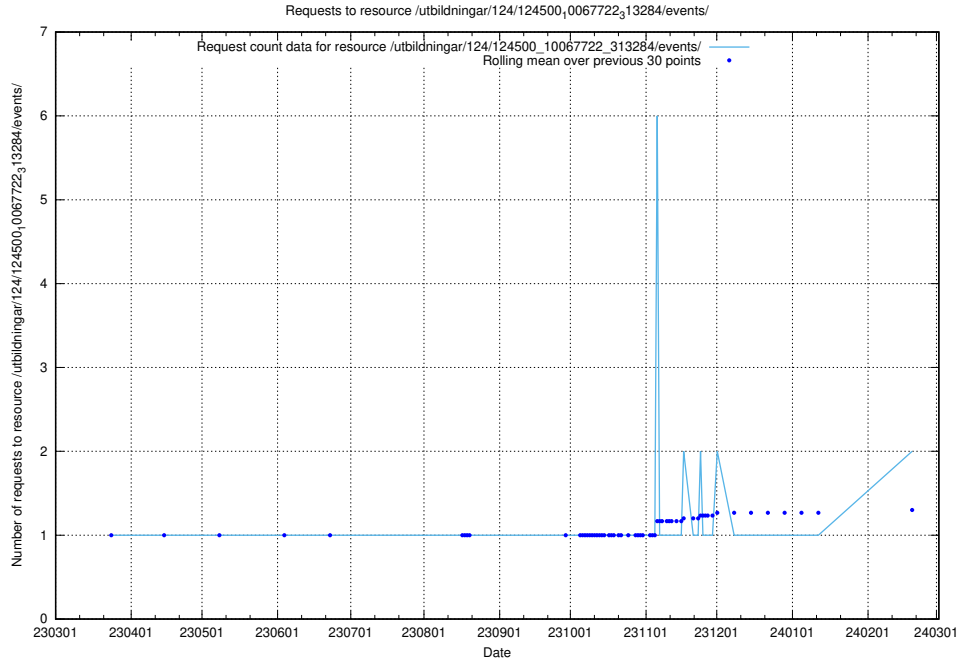

5.832 Usage of /utbildningar/124/124500_10067722_313284/events/

Here, we count the number of requests to resource /utbildningar/124/124500_10067722_313284/events/