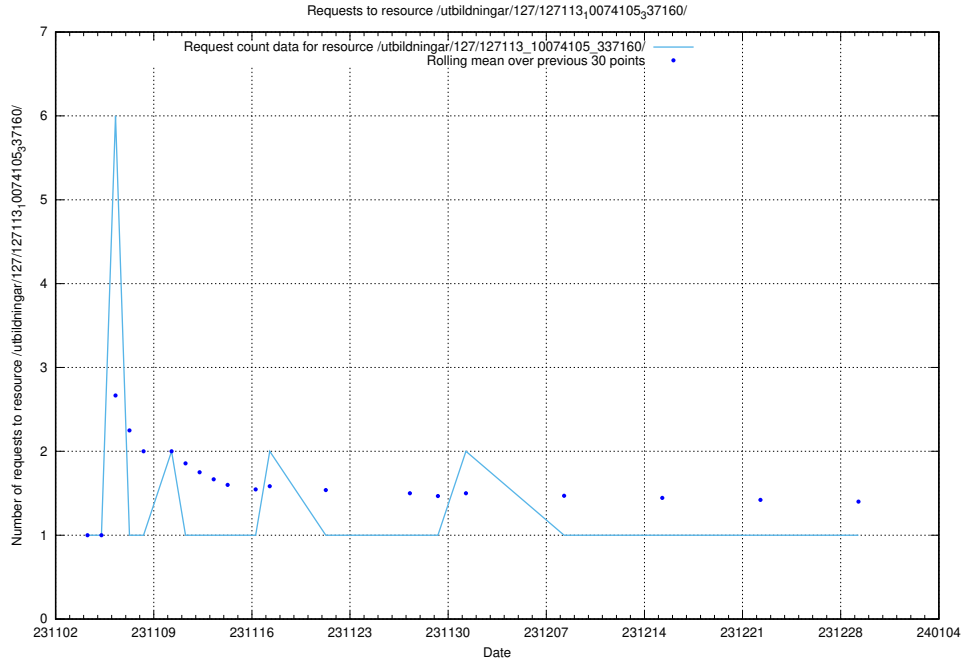

5.3783 Usage of /utbildningar/127/127113_10074105_337160/

Here, we count the number of requests to resource /utbildningar/127/127113_10074105_337160/.