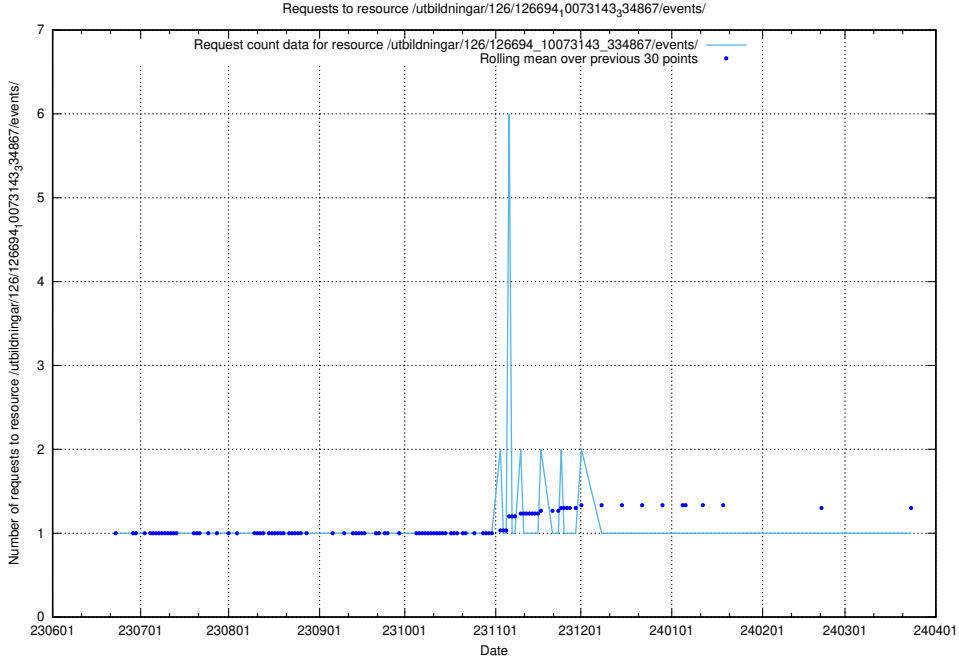

Here, we count the number of requests to resource /utbildningar/126/126694_10073241_335112/.

5.5306 Usage of /utbildningar/126/126694_10073143_334867/events/

Here, we count the number of requests to resource /utbildningar/126/126694_10073143_334867/events/