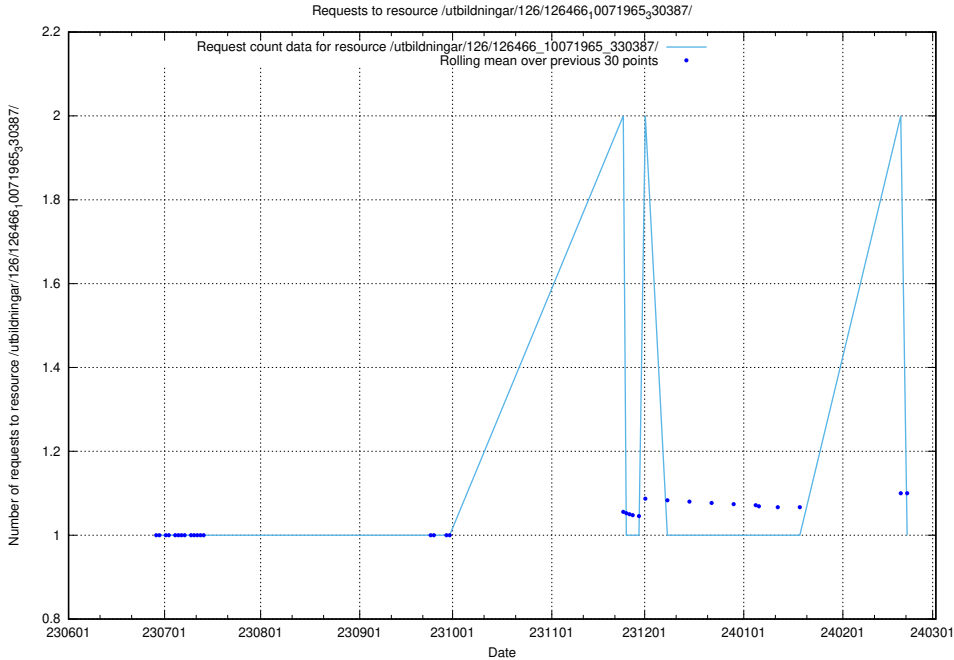

5.5126 Usage of /utbildningar/126/126466_10071965_330387/

Here, we count the number of requests to resource /utbildningar/126/126466_10071965_330387/.