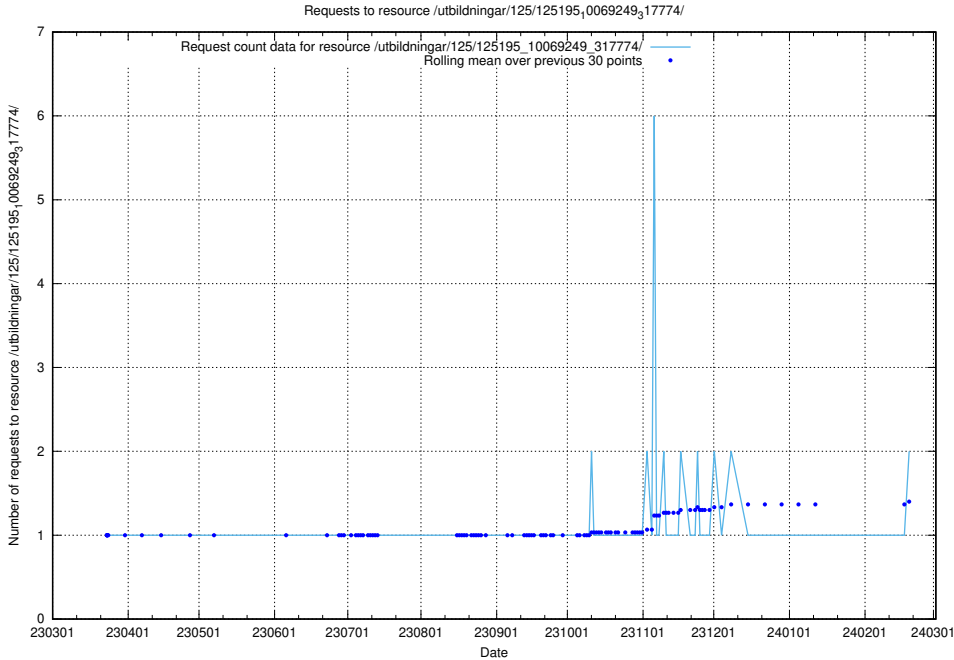

5.382 Usage of /utbildningar/125/125195_10069249_317774/

Here, we count the number of requests to resource /utbildningar/125/125195_10069249_317774/.