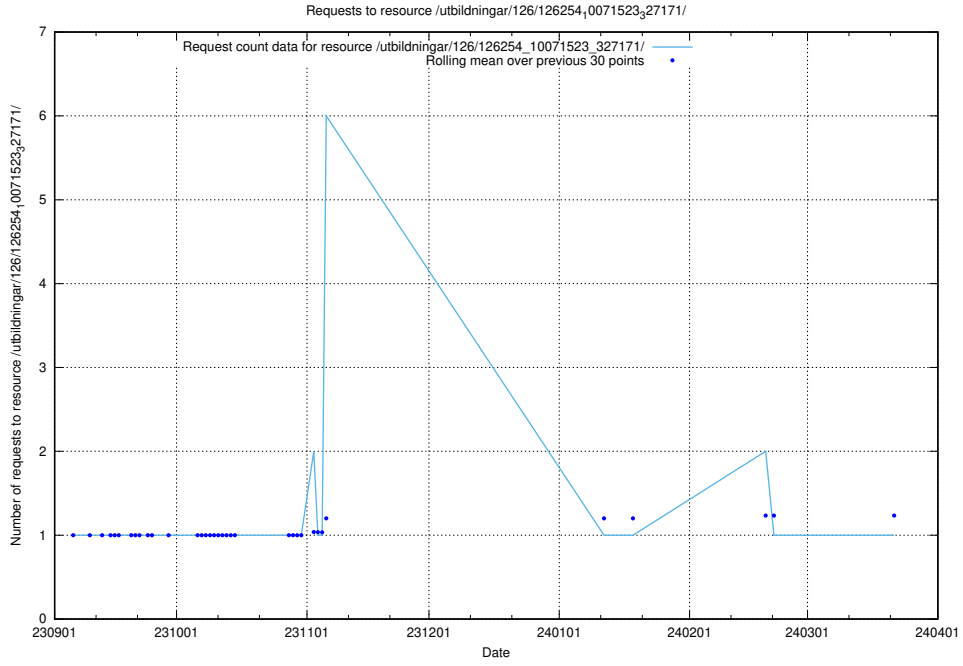

5.4342 Usage of /utbildningar/126/126254_10071523_327171/

Here, we count the number of requests to resource /utbildningar/126/126254_10071523_327171/.