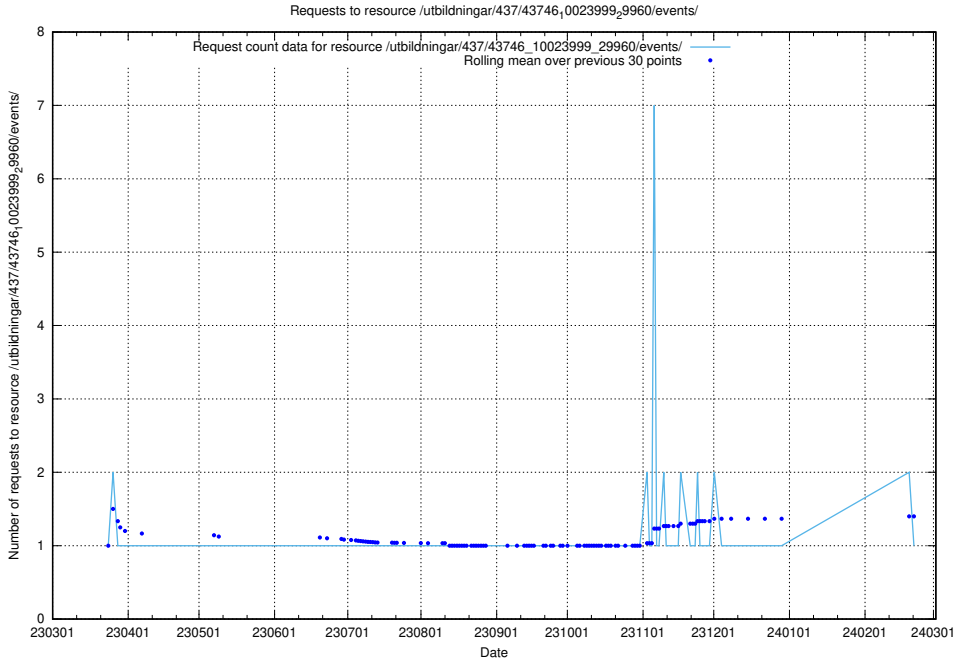

5.5861 Usage of /utbildningar/437/43746_10023999_29960/events/

Here, we count the number of requests to resource /utbildningar/437/43746_10023999_29960/events/.