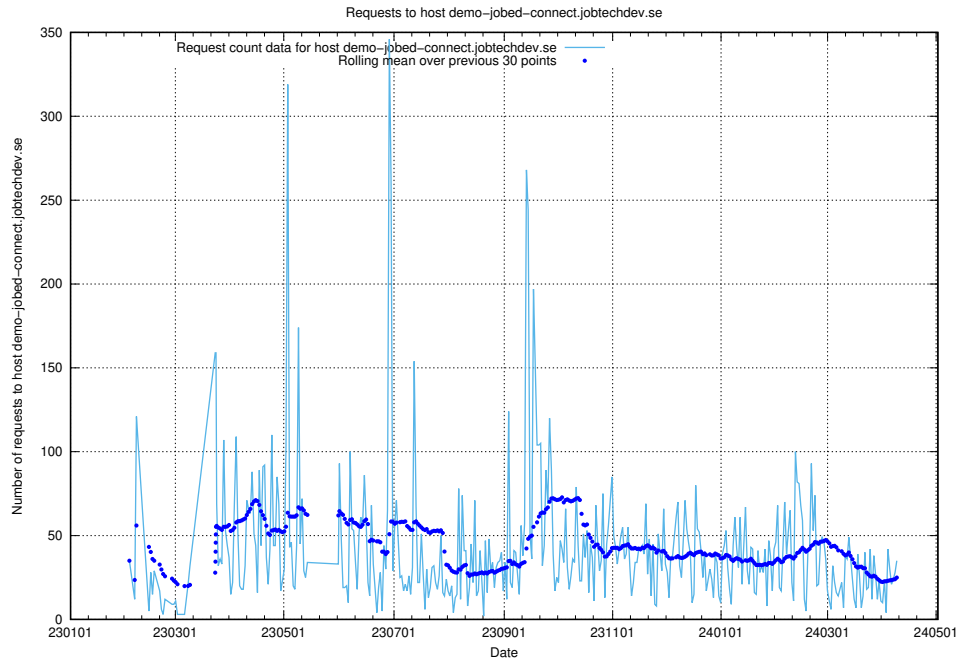

7.29 Usage of demo-jobed-connect.jobtechdev.se

Here, we count the number of requests to host demo-jobed-connect.jobtechdev.se.