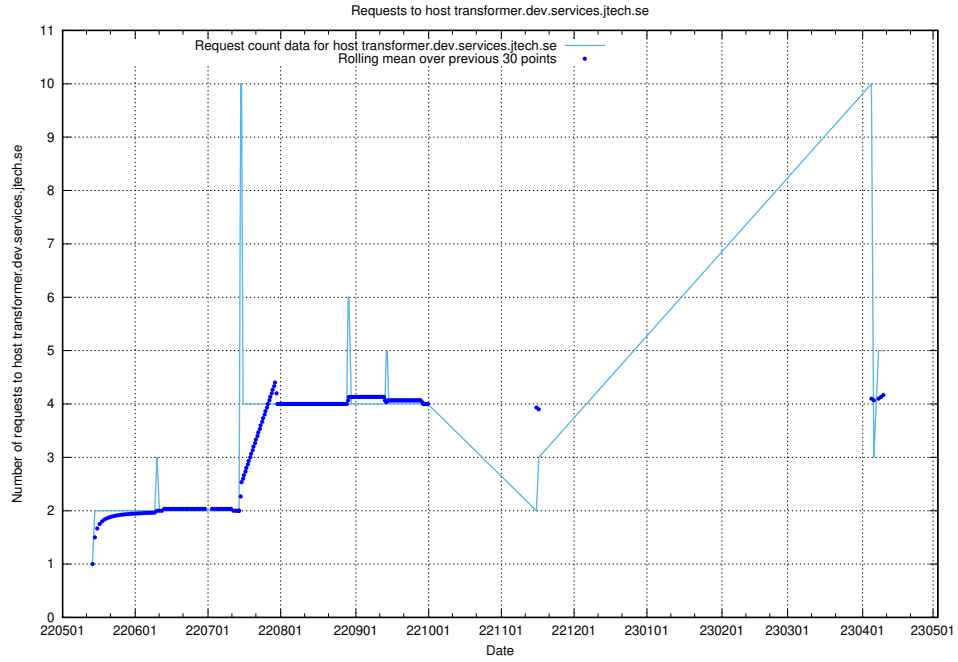

7.93 Usage of transformer.dev.services.jtech.se

Here, we count the number of requests to host transformer.dev.services.jtech.se.