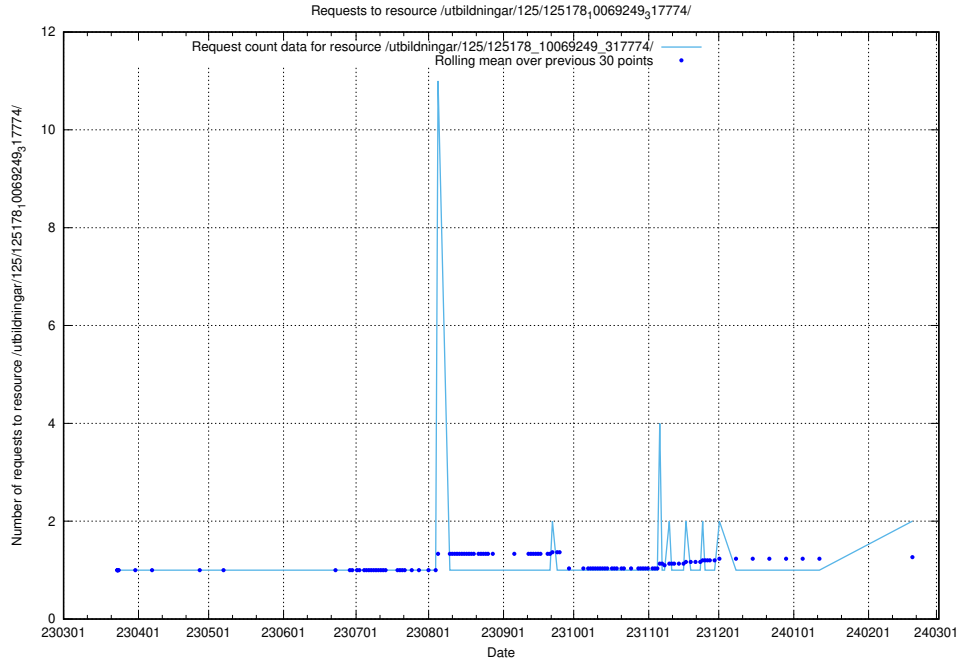

5.387 Usage of /utbildningar/125/125178_10069249_317774/

Here, we count the number of requests to resource /utbildningar/125/125178_10069249_317774/.