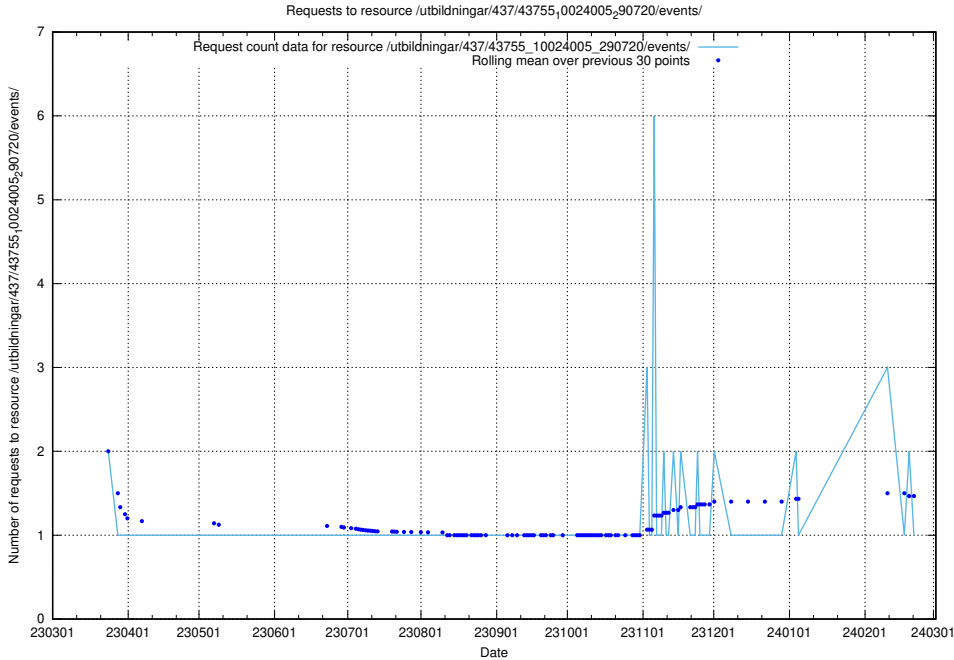

5.5818 Usage of /utbildningar/437/43755_10024005_290720/events/

Here, we count the number of requests to resource /utbildningar/437/43755_10024005_290720/events/.