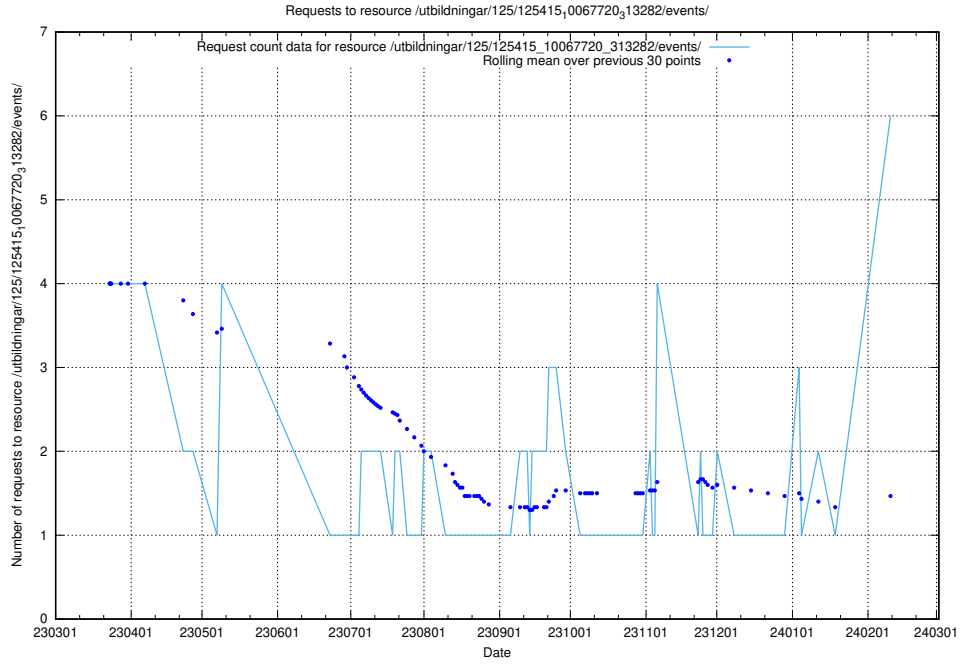

5.116 Usage of /utbildningar/125/125415_10067720_313282/events/

Here, we count the number of requests to resource /utbildningar/125/125415_10067720_313282/events/