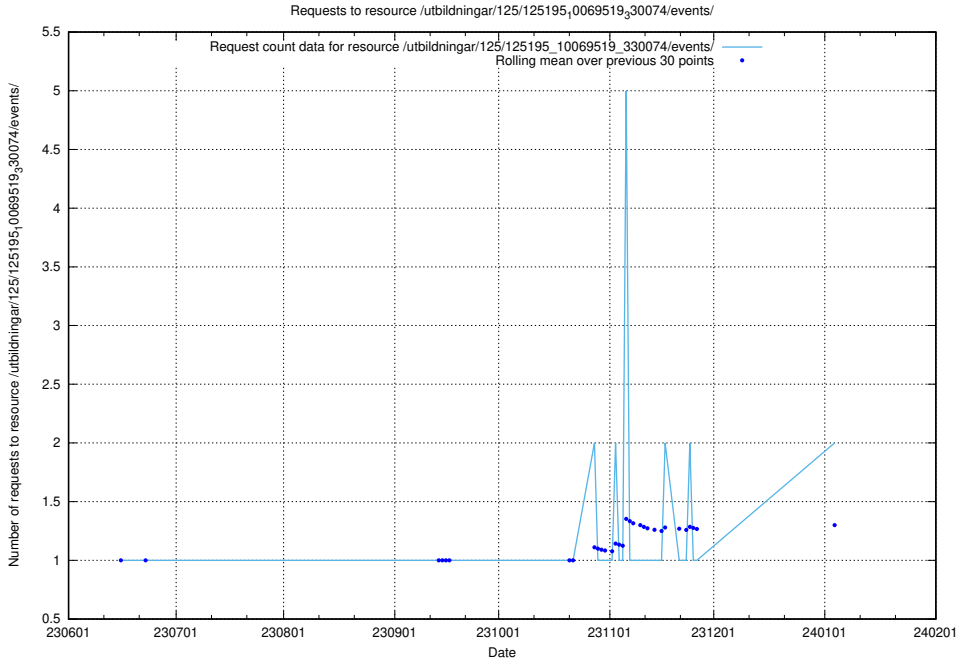

5.779 Usage of /utbildningar/125/125195_10069519_330074/events/

Here, we count the number of requests to resource /utbildningar/125/125195_10069519_330074/events/