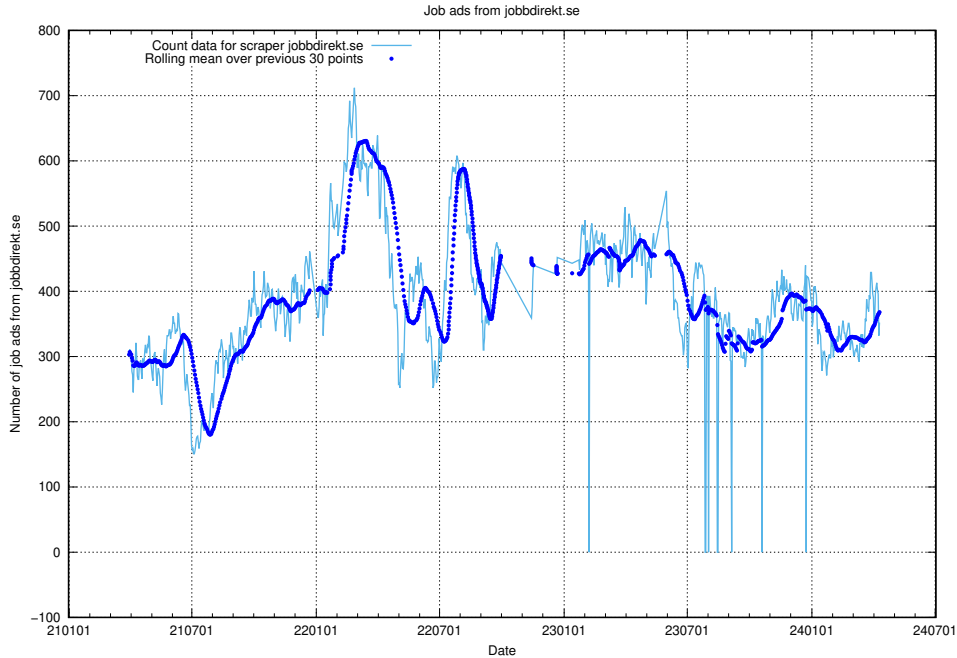

13.11 Number of ads by scraper jobbdirekt.se

Here, we count the number of job ads scraped from jobbdirekt.se.