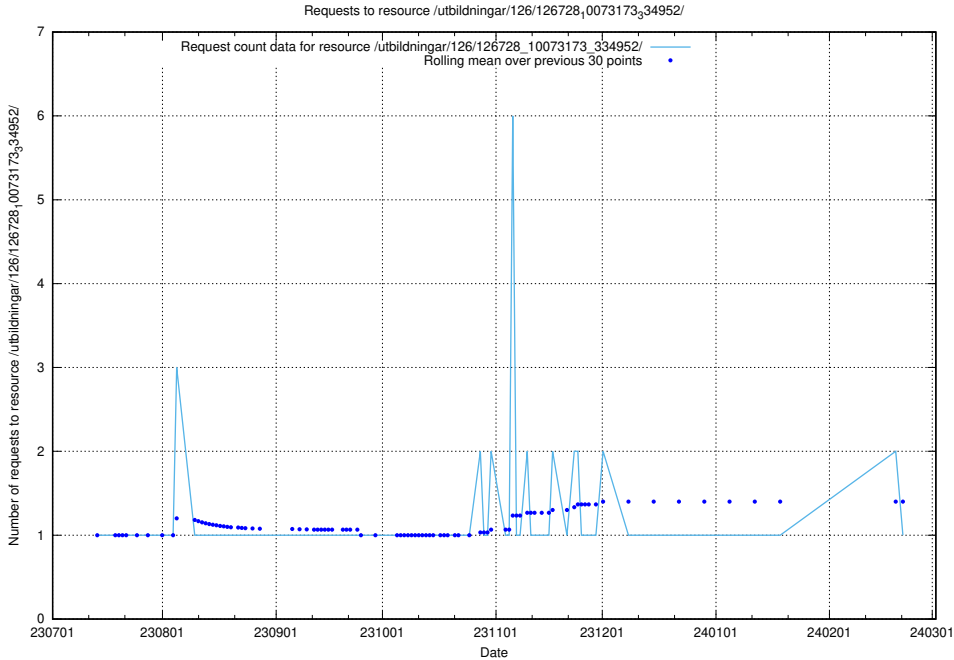

5.4746 Usage of /utbildningar/126/126728_10073173_334952/

Here, we count the number of requests to resource /utbildningar/126/126728_10073173_334952/.