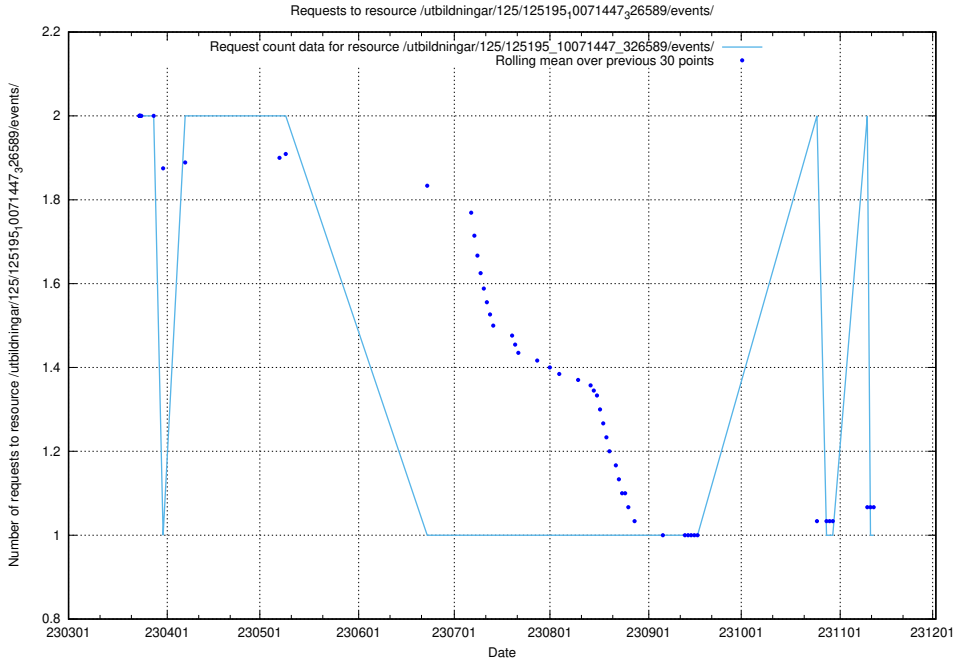

5.5938 Usage of /utbildningar/125/125195_10071447_326589/events/

Here, we count the number of requests to resource /utbildningar/125/125195_10071447_326589/events/