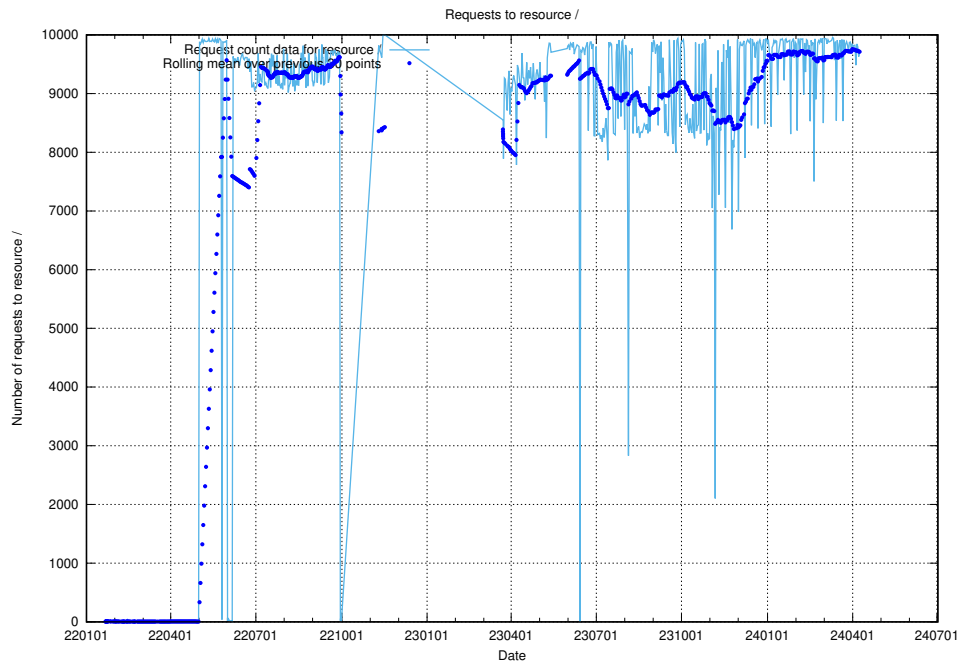

⁶<https://data.jobtechdev.se>

5.2 Disk space usage

A table showing the disk space usage on the data server.

5.4 Usage of /utbildningar/122/122366_10052543_75648/events/

Here, we count the number of requests to resource /utbildningar/122/122366_10052543_75648/events/.