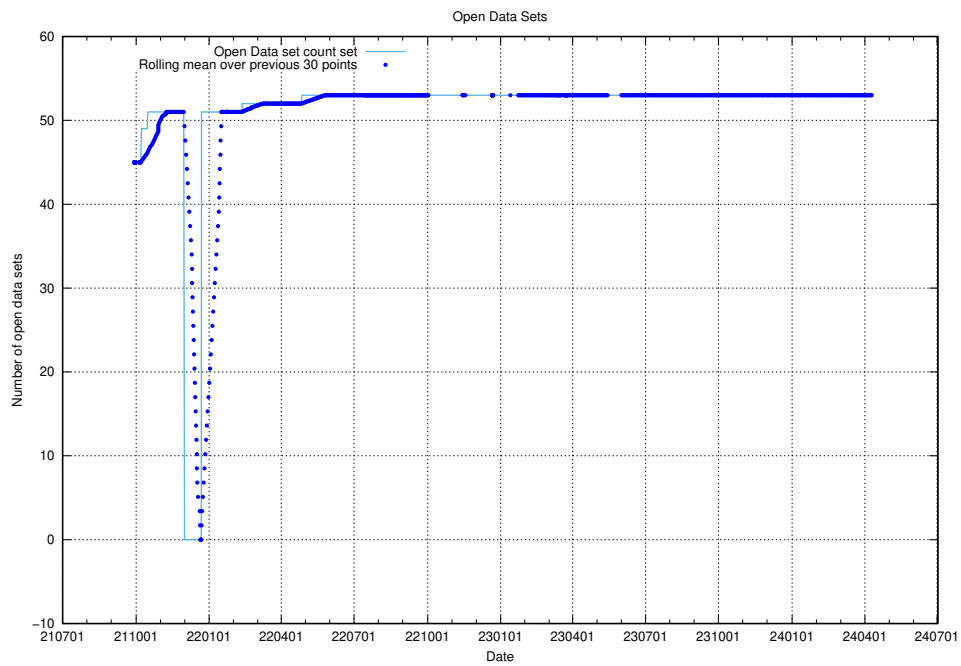

12 Open Data

This section contains statistics about JobTech's published open data in DIGG's [Sweden's data portal](https://www.dataportal.se)¹².

12.1 Number of open data sets

The tables shows the number of open data sets published by JobTech on DIGG's data portal.

¹²<https://www.dataportal.se>