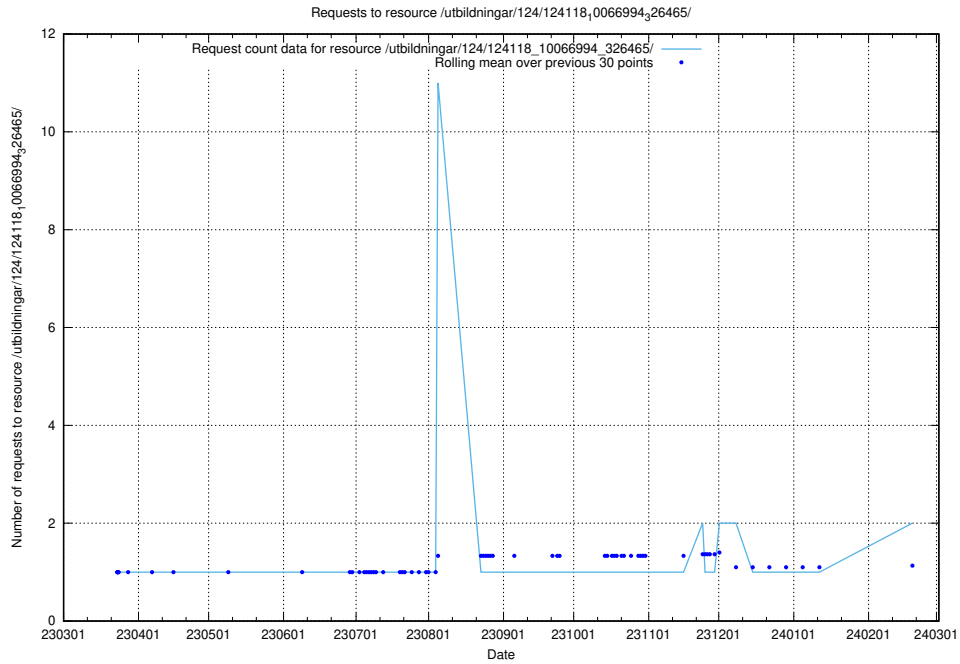

5.606 Usage of /utbildningar/124/124118_10066994_326465/

Here, we count the number of requests to resource /utbildningar/124/124118_10066994_326465/.