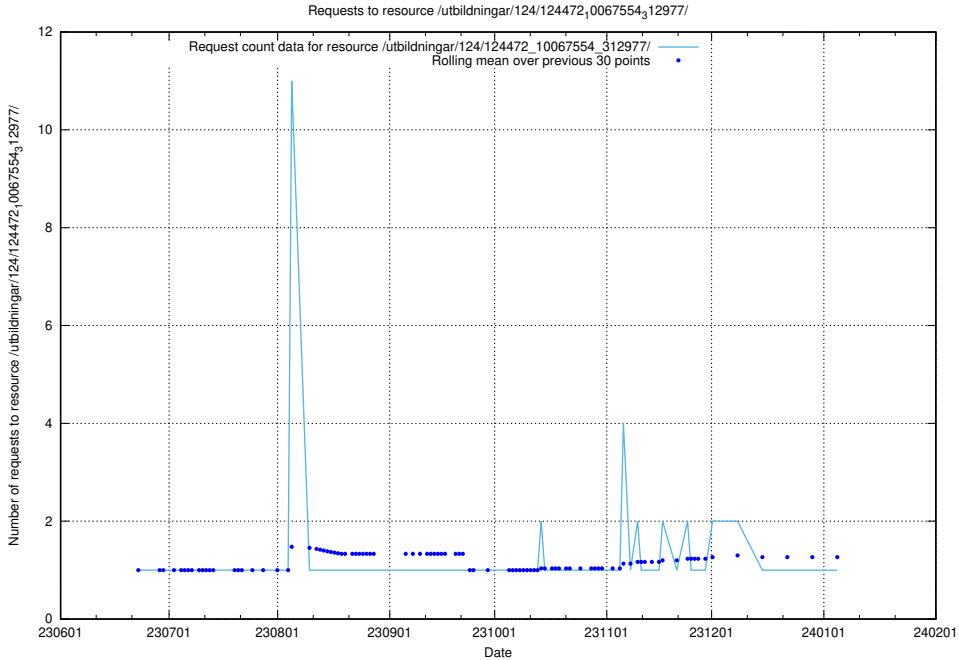

5.5484 Usage of /utbildningar/124/124472_10067554_312977/

Here, we count the number of requests to resource /utbildningar/124/124472_10067554_312977/.