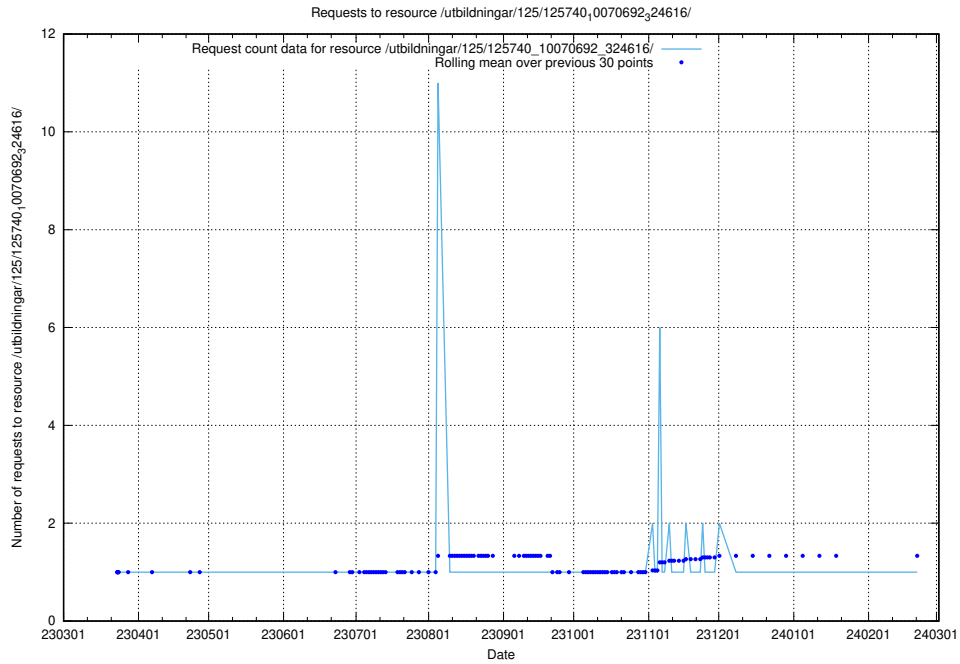

5.876 Usage of /utbildningar/125/125740_10070692_324616/

Here, we count the number of requests to resource /utbildningar/125/125740_10070692_324616/.