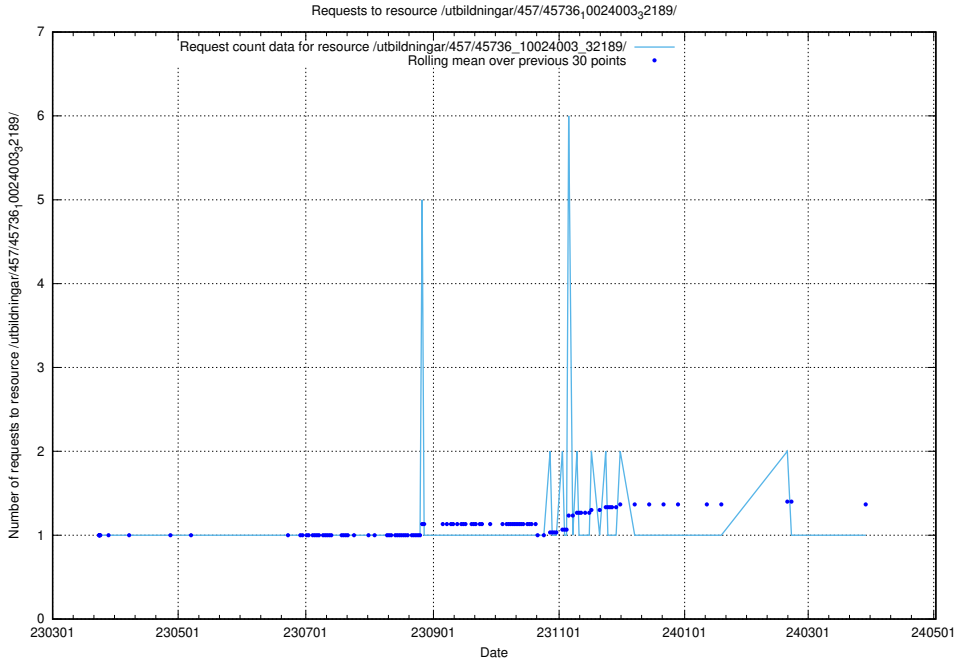

5.5970 Usage of /utbildningar/457/45736_10024003_32189/

Here, we count the number of requests to resource /utbildningar/457/45736_10024003_32189/.