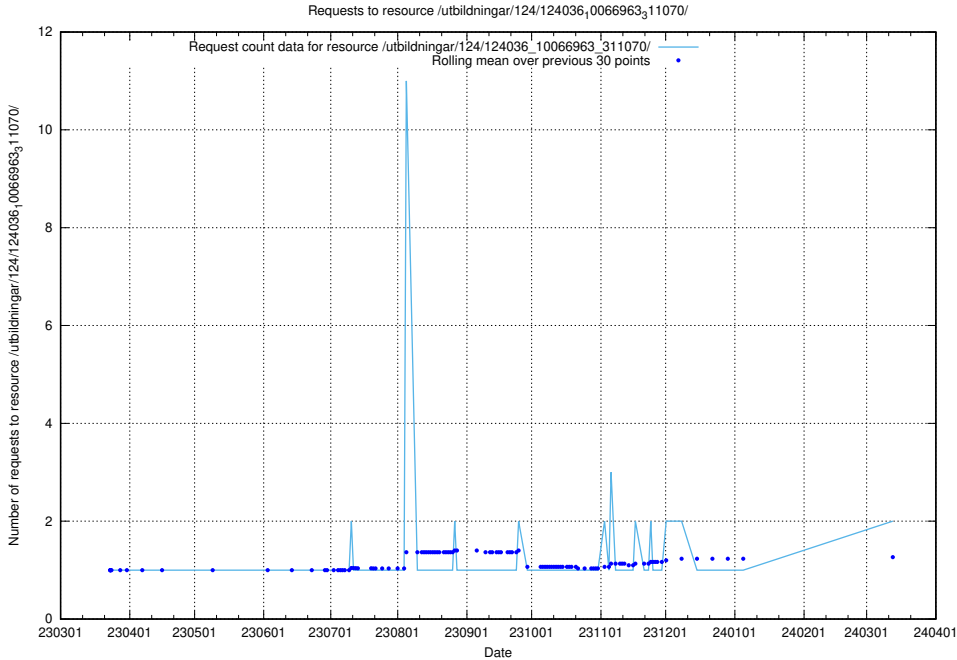

5.616 Usage of /utbildningar/124/124036_10066963_311070/

Here, we count the number of requests to resource /utbildningar/124/124036_10066963_311070/.