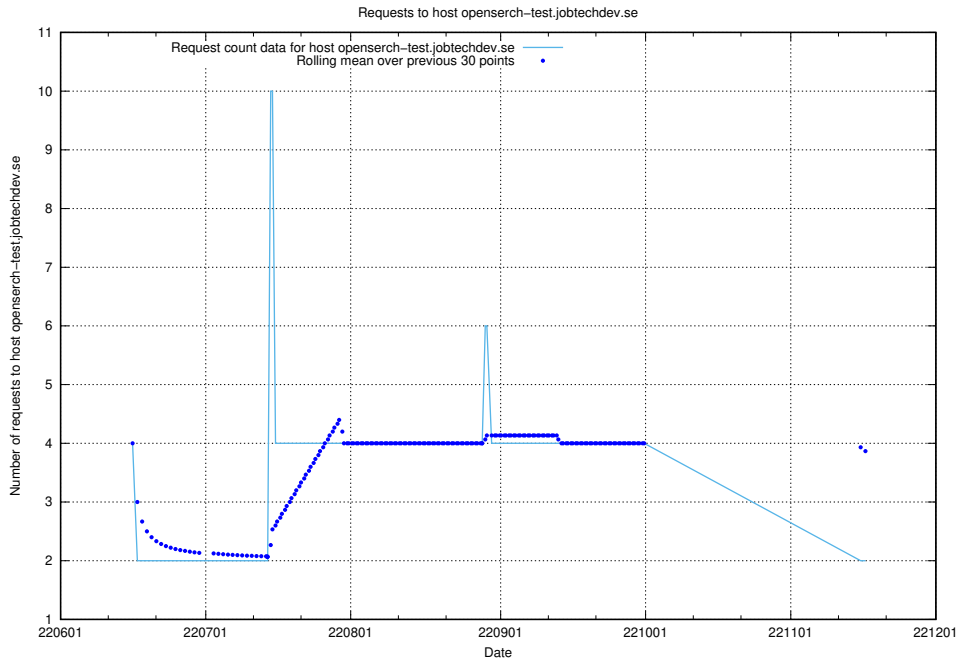

Here, we count the number of requests to host 2f0b40cd-39bc-429b-8f6c-c3d864c6fbd6.jobtechdev.se.

7.401 Usage of openserch-test.jobtechdev.se

Here, we count the number of requests to host openserch-test.jobtechdev.se.