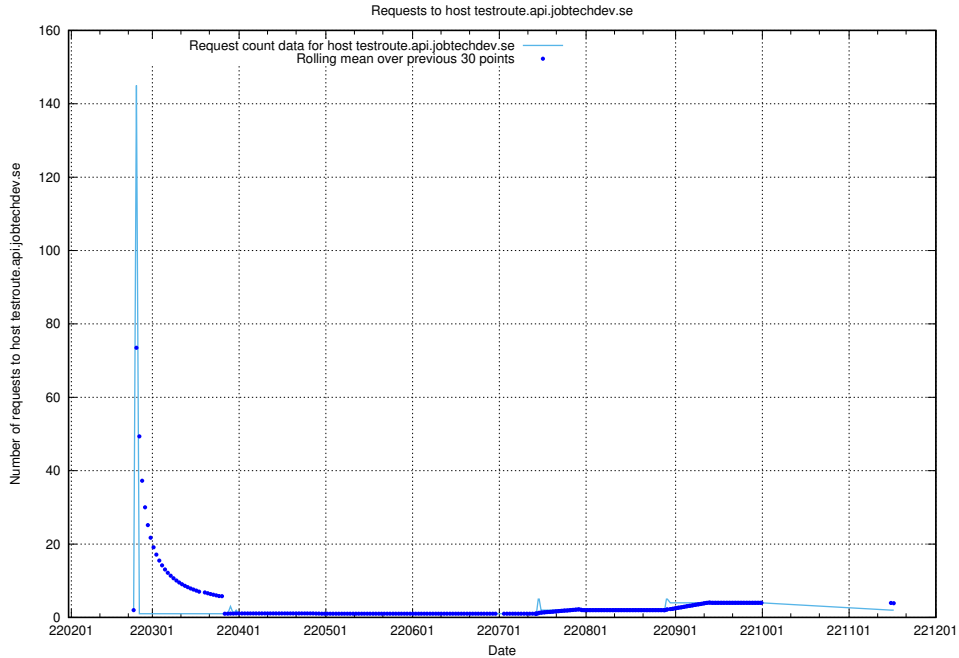

7.514 Usage of testroute.api.jobtechdev.se

Here, we count the number of requests to host testroute.api.jobtechdev.se.