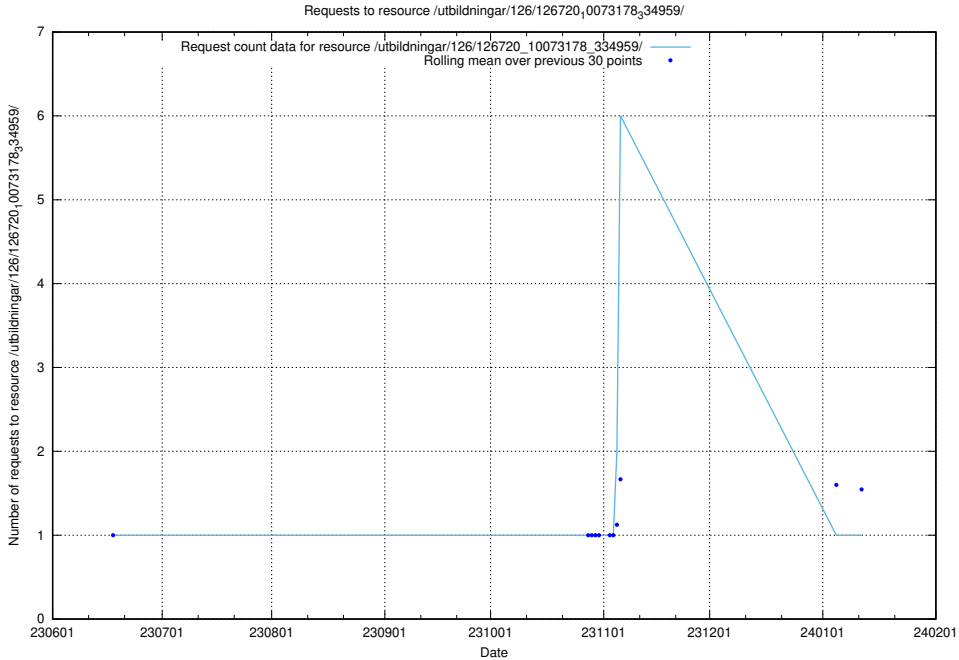

5.5539 Usage of /utbildningar/126/126720_10073178_334959/

Here, we count the number of requests to resource /utbildningar/126/126720_10073178_334959/.