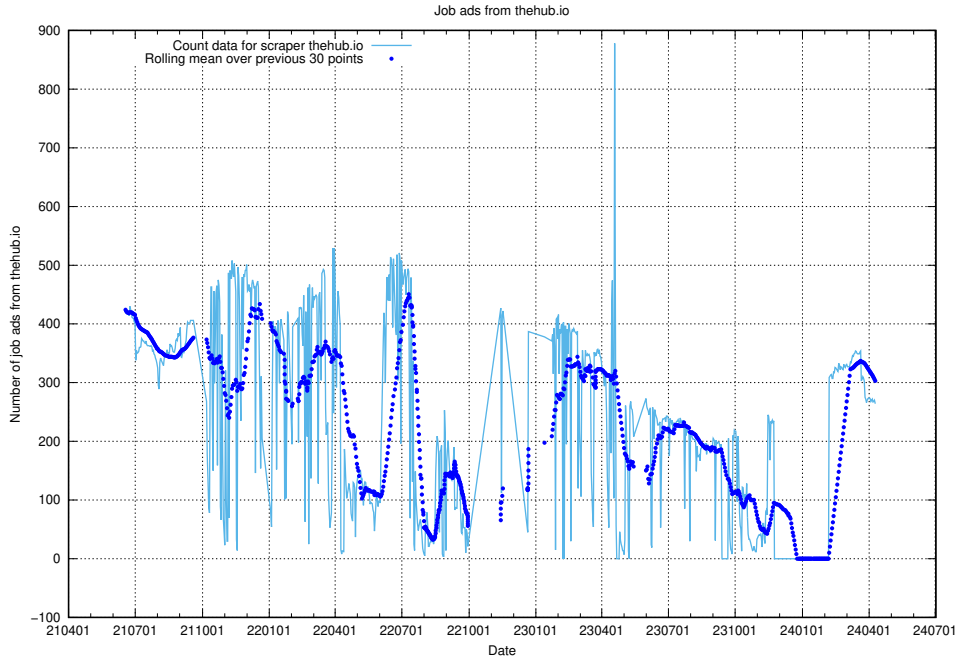

13.12 Number of ads by scraper thehub.io

Here, we count the number of job ads scraped from thehub.io.