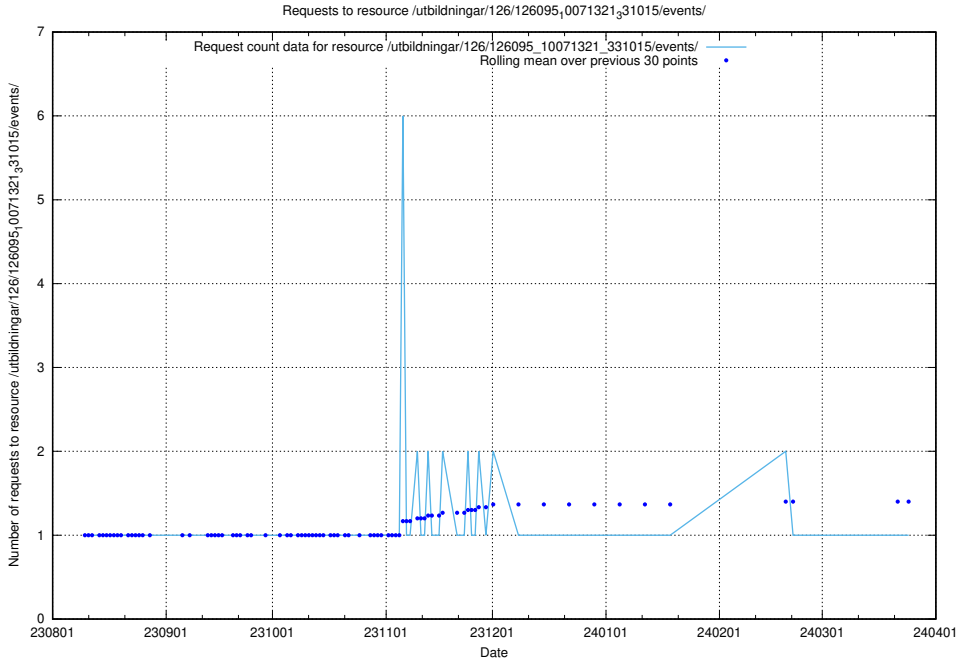

5.4508 Usage of /utbildningar/126/126095_10071321_331015/events/

Here, we count the number of requests to resource /utbildningar/126/126095_10071321_331015/events/