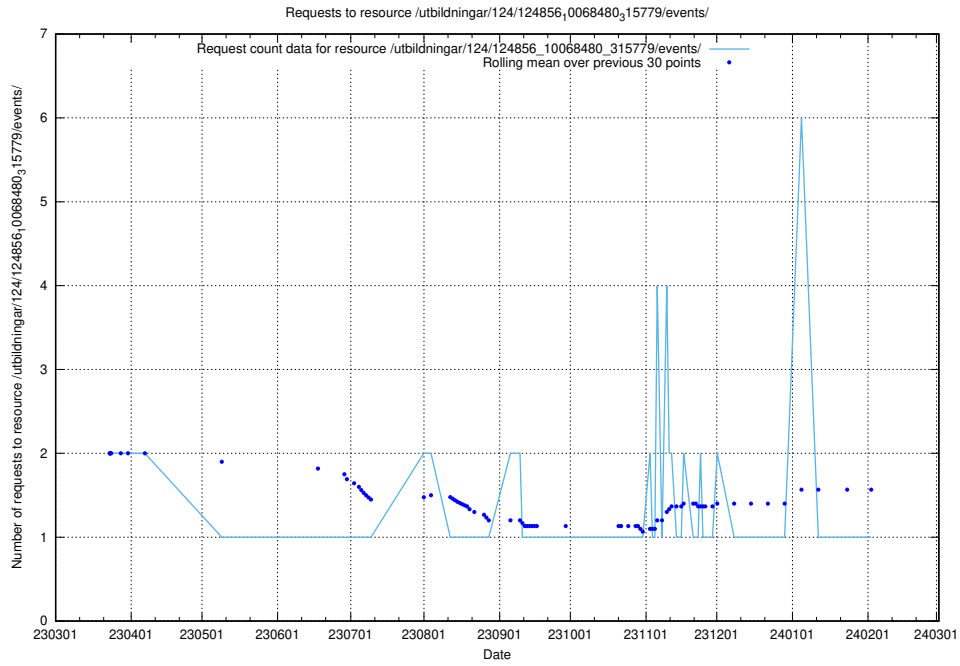

Here, we count the number of requests to resource /utbildningar/124/124856_10069305_318035/events/

5.5942 Usage of /utbildningar/124/124856_10068480_315779/events/

Here, we count the number of requests to resource /utbildningar/124/124856_10068480_315779/events/