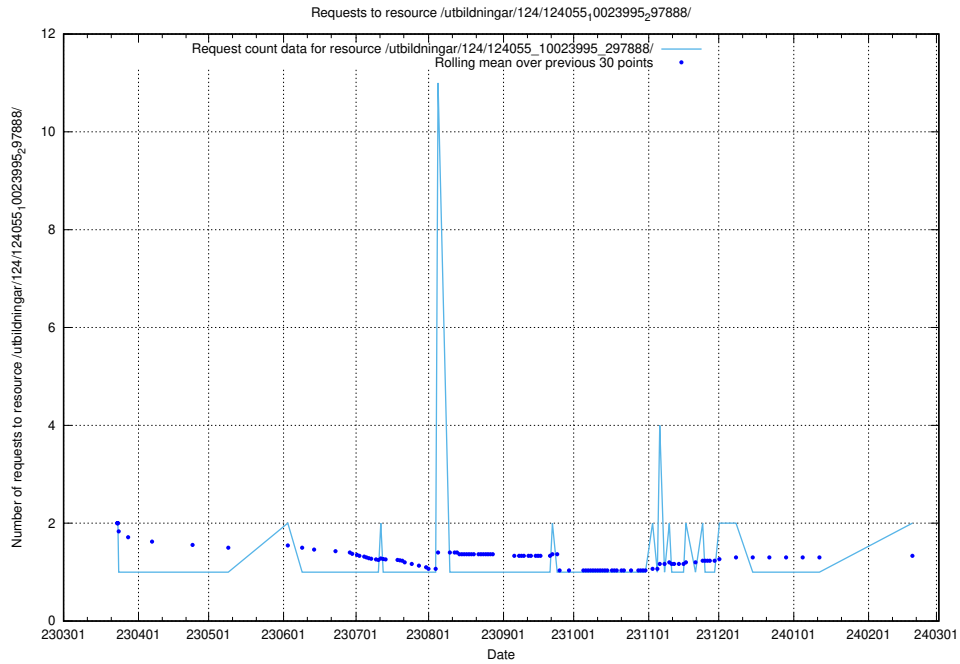

5.851 Usage of /utbildningar/124/124055_10023995_297888/

Here, we count the number of requests to resource /utbildningar/124/124055_10023995_297888/.