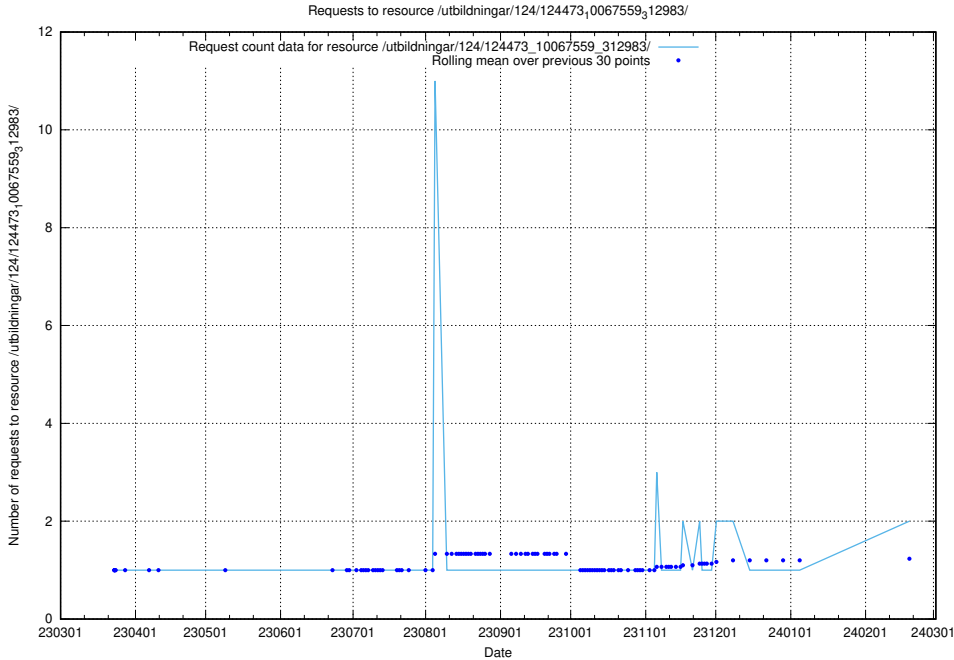

5.522 Usage of /utbildningar/124/124473_10067559_312983/

Here, we count the number of requests to resource /utbildningar/124/124473_10067559_312983/.