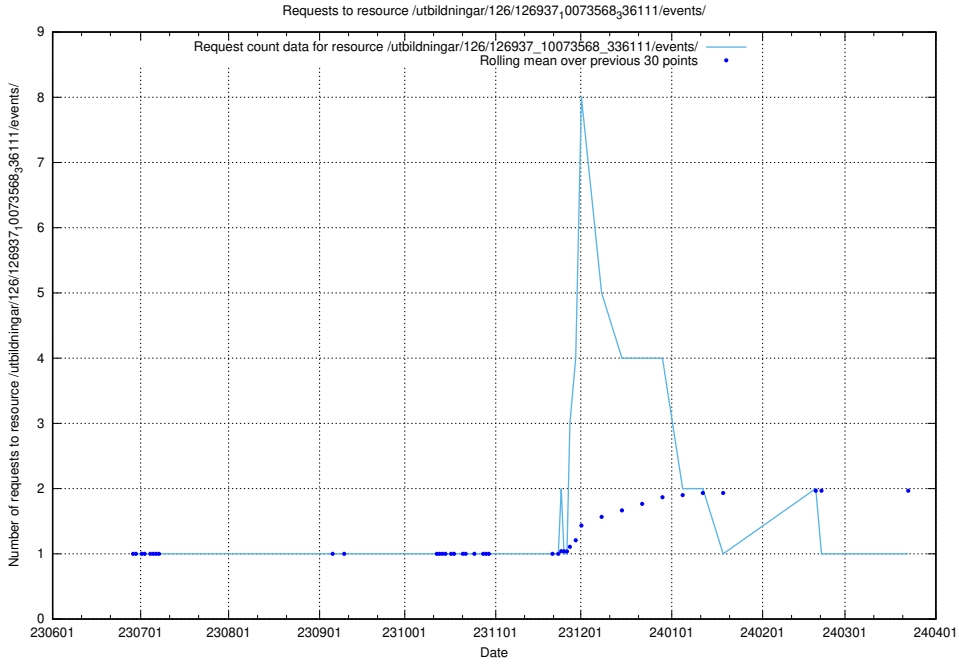

5.5107 Usage of /utbildningar/126/126937_10073568_336111/events/

Here, we count the number of requests to resource /utbildningar/126/126937_10073568_336111/events/