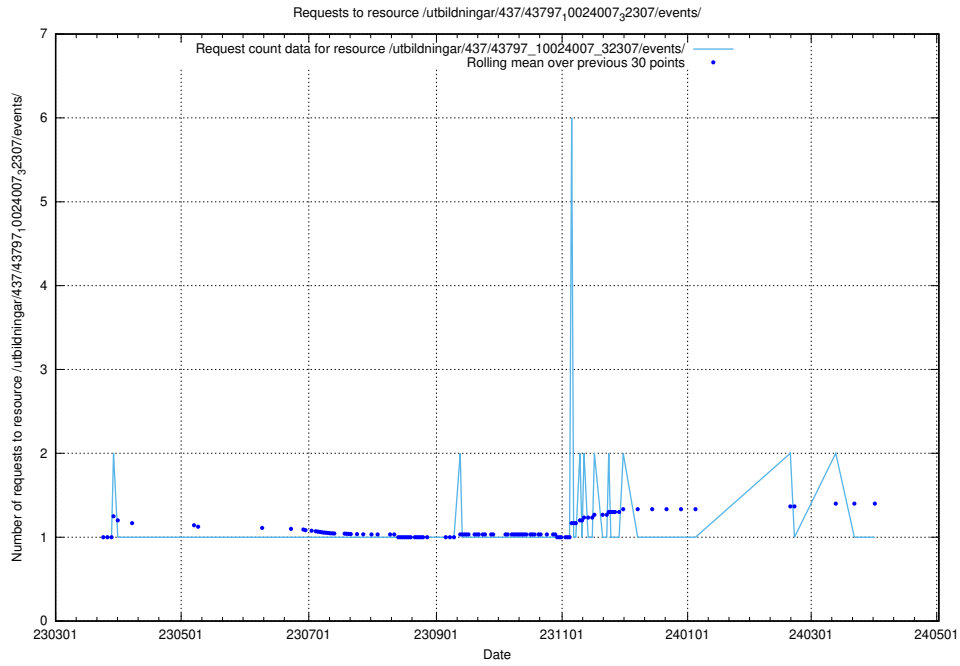

5.5840 Usage of /utbildningar/437/43797_10024007_32307/events/

Here, we count the number of requests to resource /utbildningar/437/43797_10024007_32307/events/.