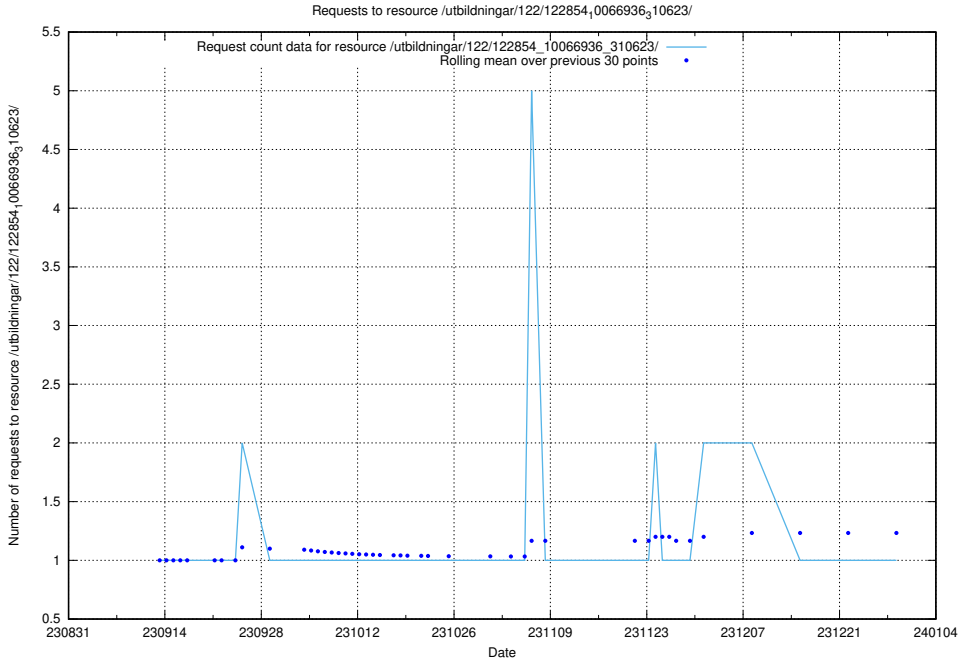

5.4268 Usage of /utbildningar/122/122854_10066936_310623/

Here, we count the number of requests to resource /utbildningar/122/122854_10066936_310623/.