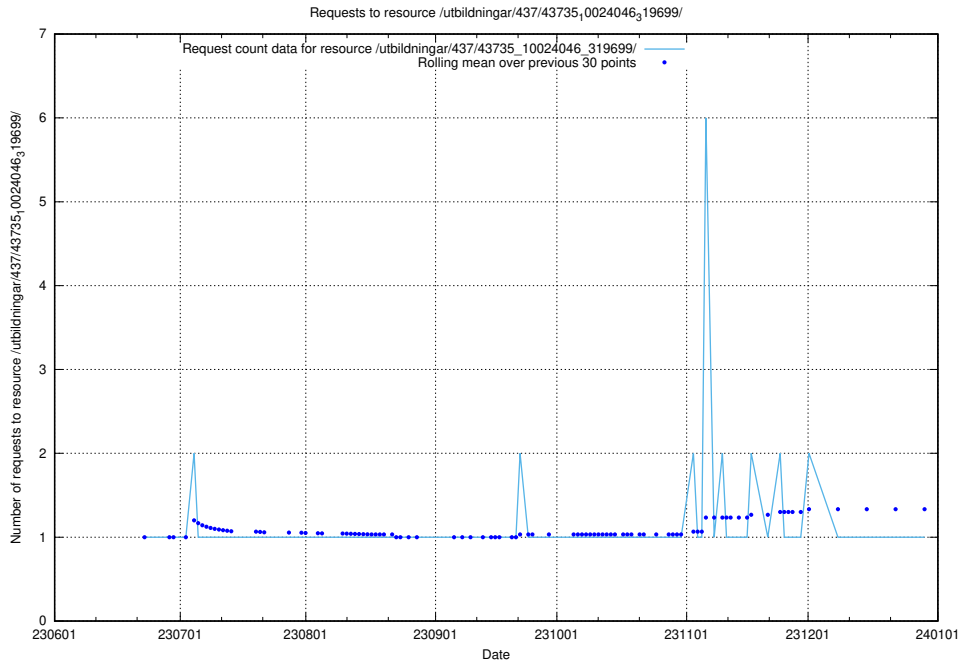

5.5247 Usage of /utbildningar/437/43735_10024046_319699/

Here, we count the number of requests to resource /utbildningar/437/43735_10024046_319699/.