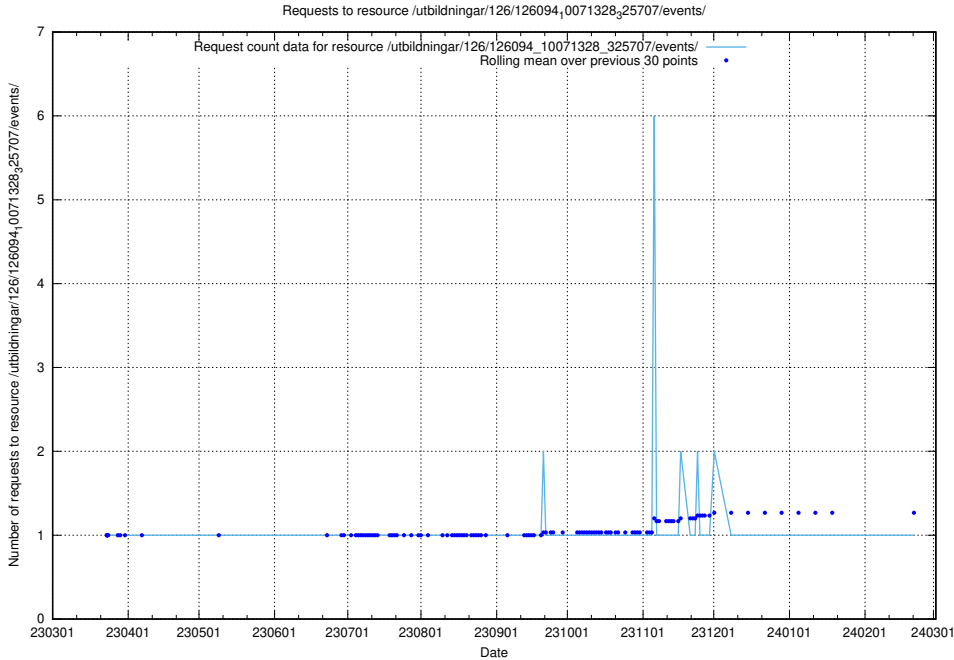

5.6081 Usage of /tst/

Here, we count the number of requests to resource /tst/.

5.6082 Usage of /utbildningar/126/126094_10071328_325707/events/

Here, we count the number of requests to resource /utbildningar/126/126094_10071328_325707/events/