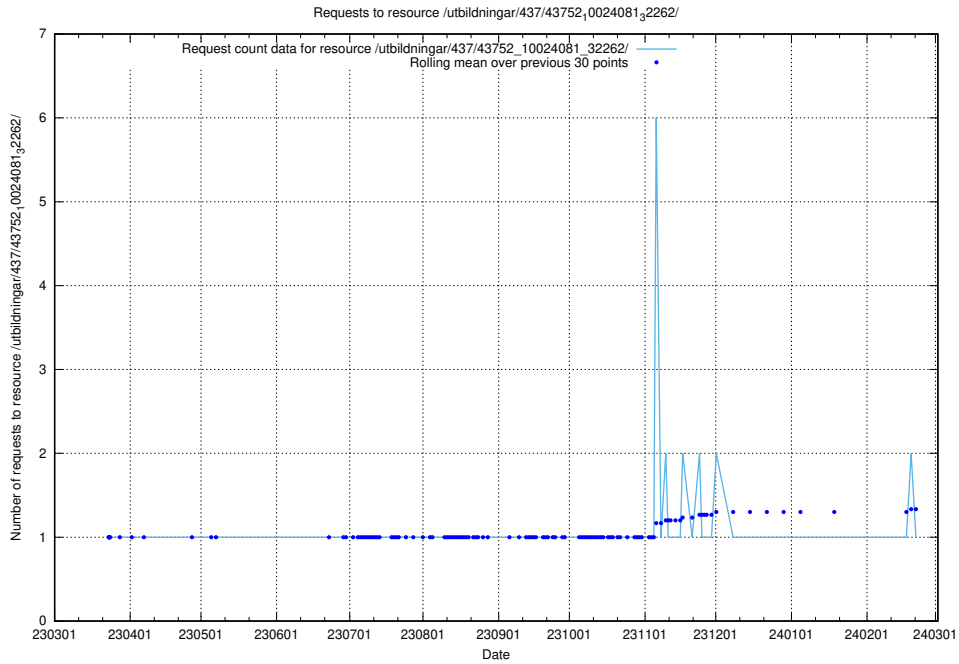

5.6027 Usage of /utbildningar/437/43752_10024081_32262/

Here, we count the number of requests to resource /utbildningar/437/43752_10024081_32262/.