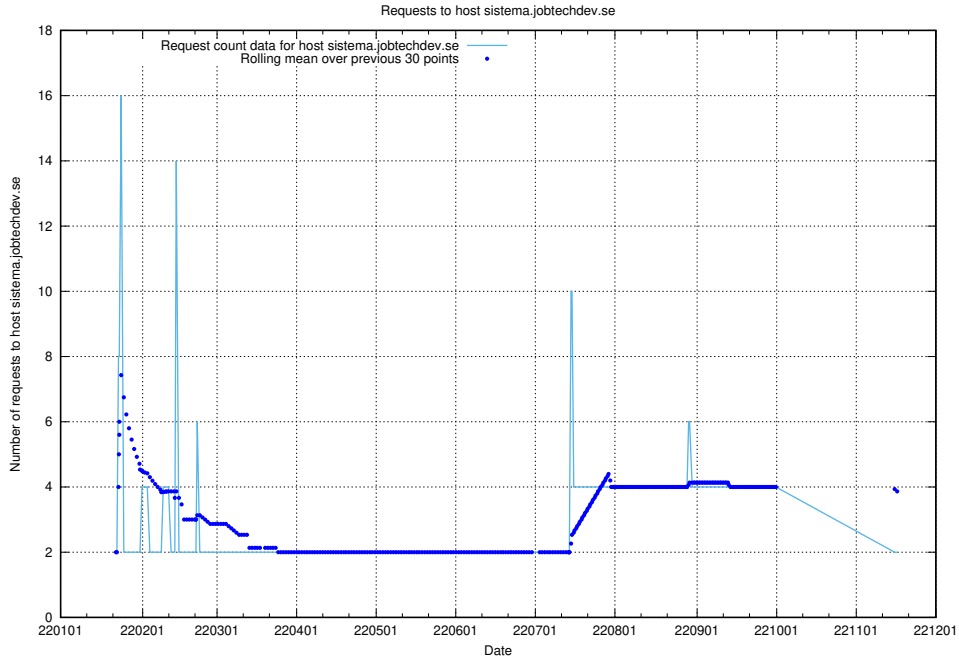

7.584 Usage of sms.jobtechdev.se

Here, we count the number of requests to host sms.jobtechdev.se.

7.585 Usage of sistema.jobtechdev.se

Here, we count the number of requests to host sistema.jobtechdev.se.