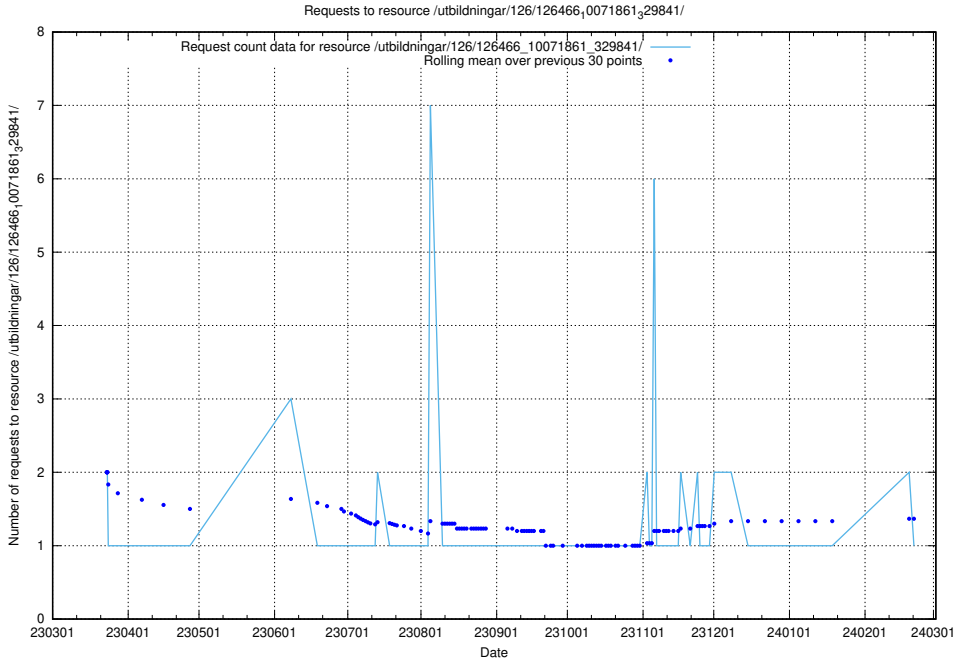

5.5923 Usage of /utbildningar/126/126466_10071861_329841/

Here, we count the number of requests to resource /utbildningar/126/126466_10071861_329841/.