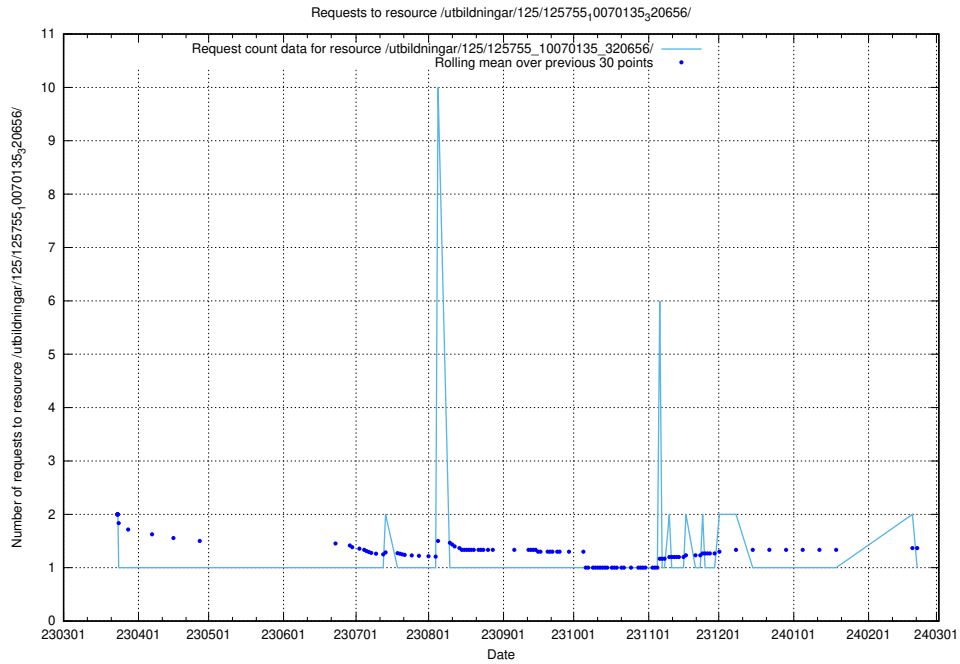

5.5927 Usage of /utbildningar/125/125755_10070135_320656/

Here, we count the number of requests to resource /utbildningar/125/125755_10070135_320656/.