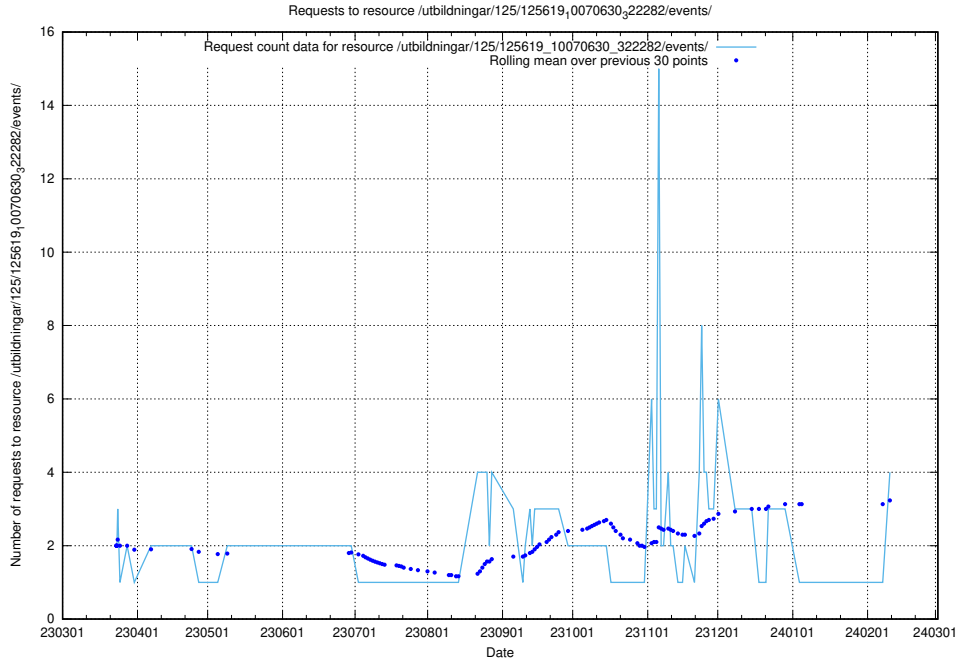

5.191 Usage of /utbildningar/125/125619_10070630_322282/events/

Here, we count the number of requests to resource /utbildningar/125/125619_10070630_322282/events/