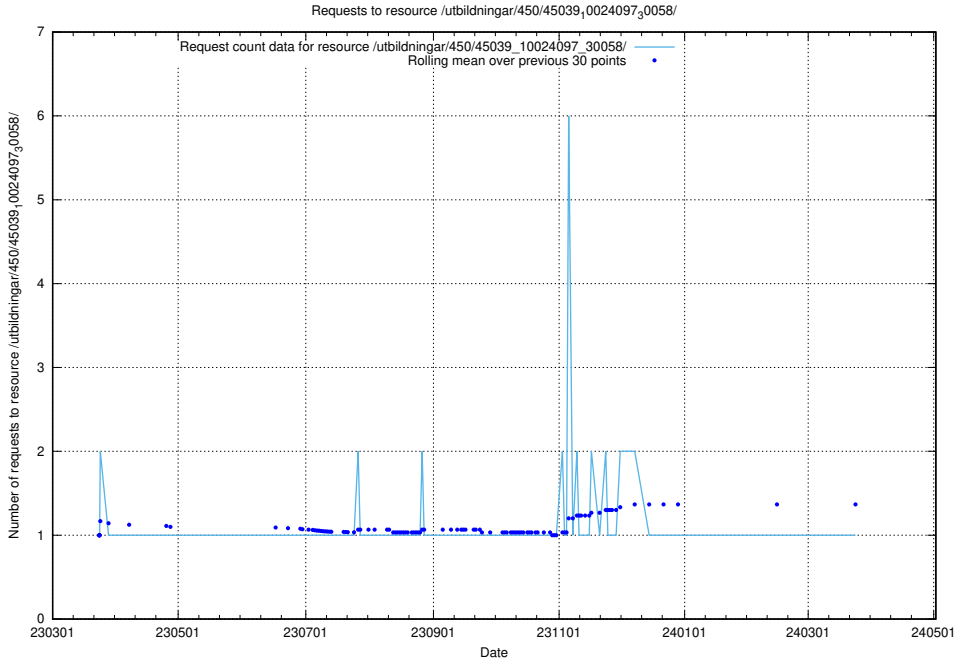

5.5971 Usage of /utbildningar/450/45039_10024097_30058/

Here, we count the number of requests to resource /utbildningar/450/45039_10024097_30058/.