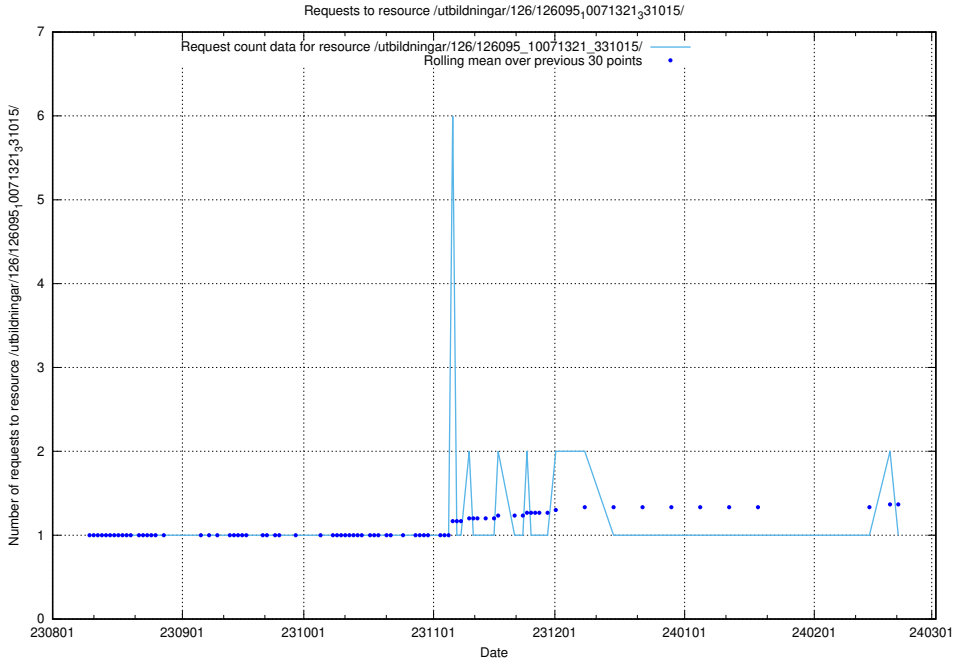

5.4509 Usage of /utbildningar/126/126095_10071321_331015/

Here, we count the number of requests to resource /utbildningar/126/126095_10071321_331015/.