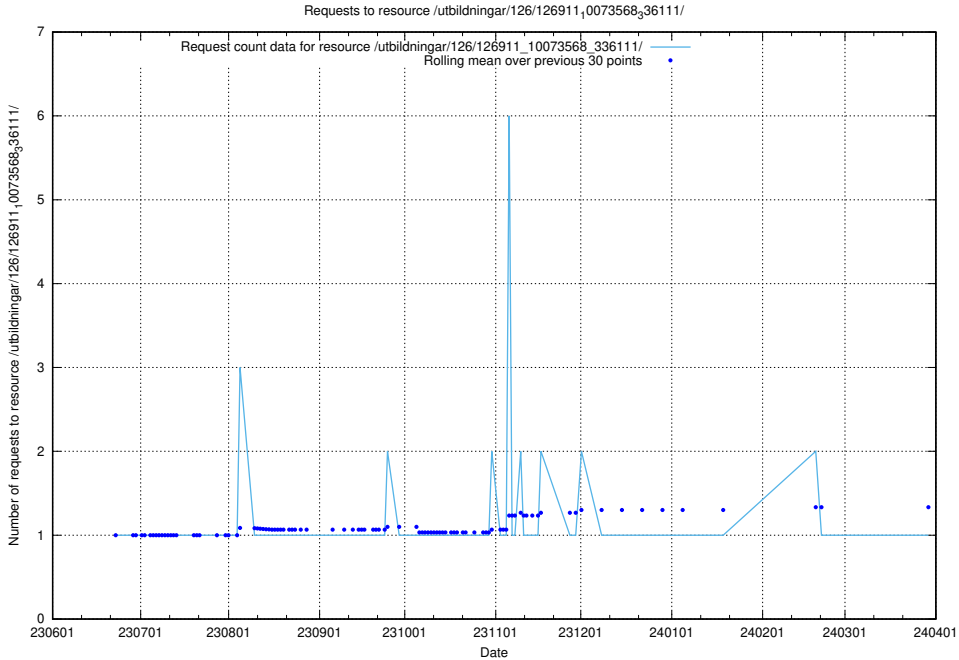

5.5250 Usage of /utbildningar/126/126911_10073568_336111/

Here, we count the number of requests to resource /utbildningar/126/126911_10073568_336111/.