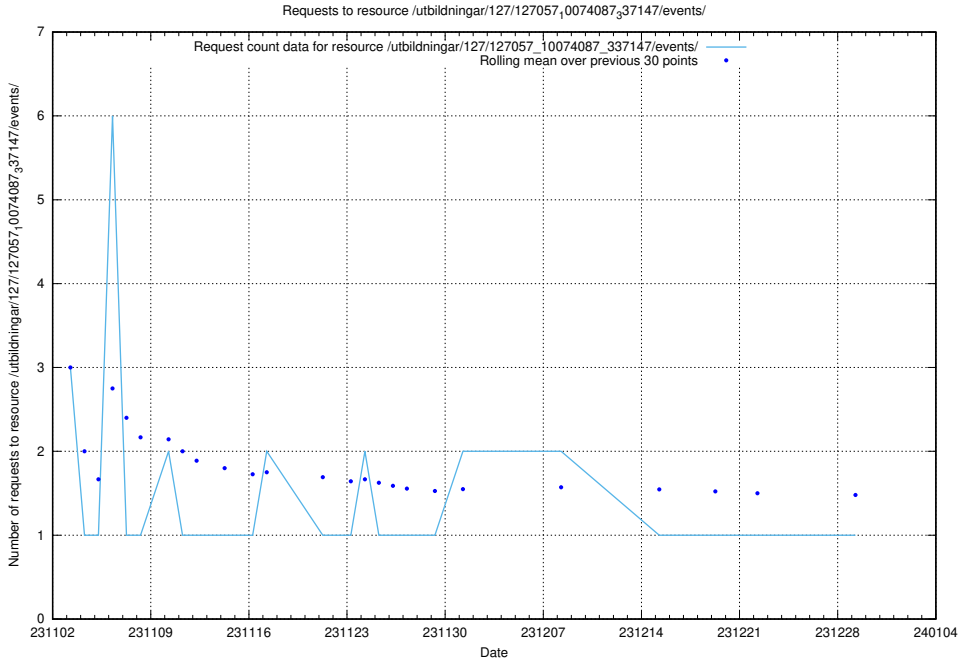

Here, we count the number of requests to resource /utbildningar/127/127111_10074050_337080/events/

5.3800 Usage of /utbildningar/127/127057_10074087_337147/events/

Here, we count the number of requests to resource /utbildningar/127/127057_10074087_337147/events/