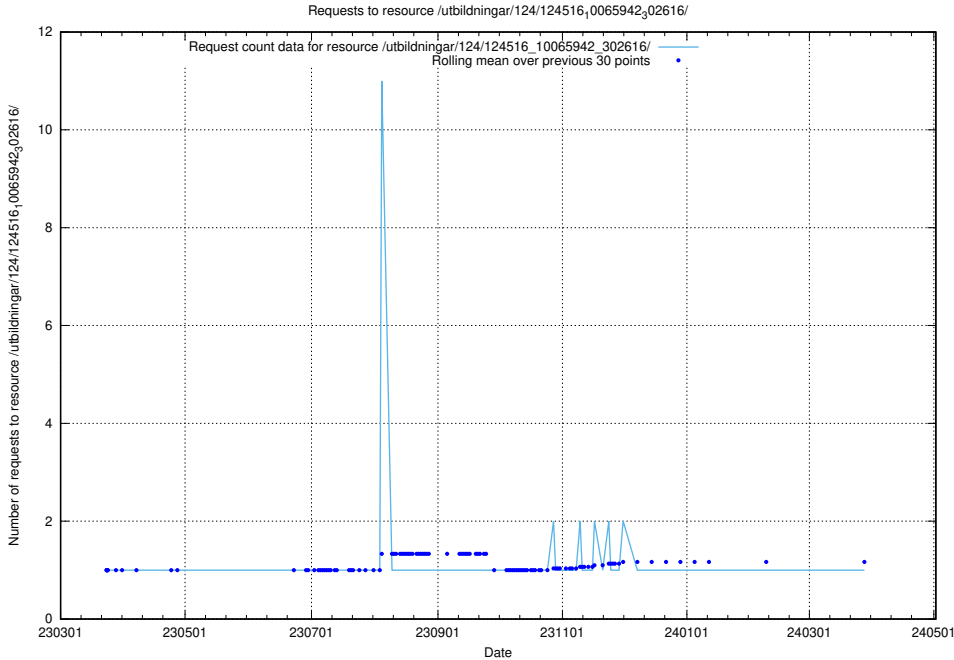

5.1203 Usage of /utbildningar/124/124516_10065942_302616/

Here, we count the number of requests to resource /utbildningar/124/124516_10065942_302616/.