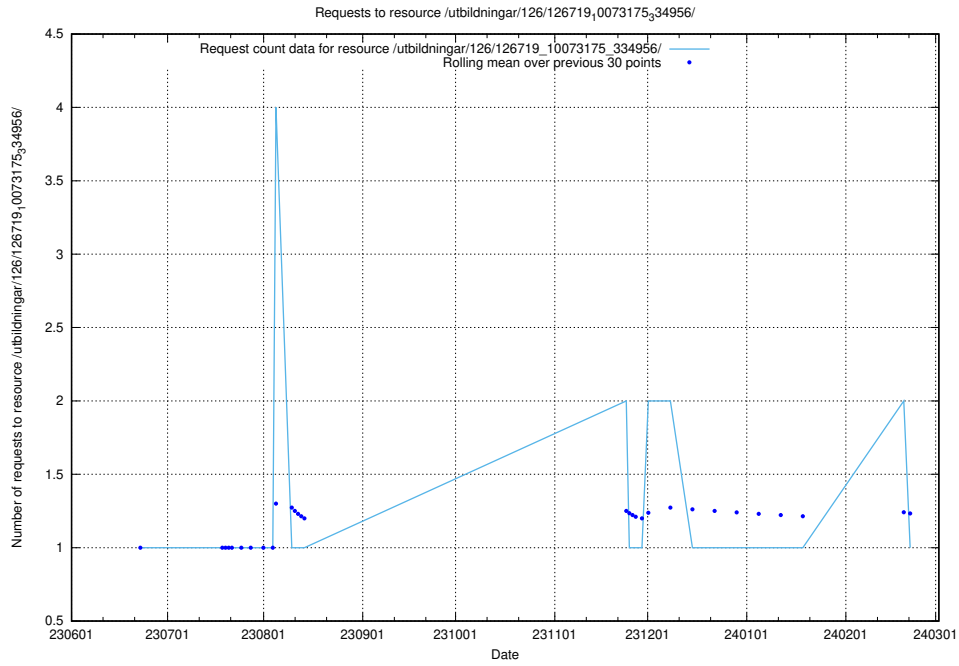

5.5282 Usage of /utbildningar/126/126719_10073175_334956/

Here, we count the number of requests to resource /utbildningar/126/126719_10073175_334956/.