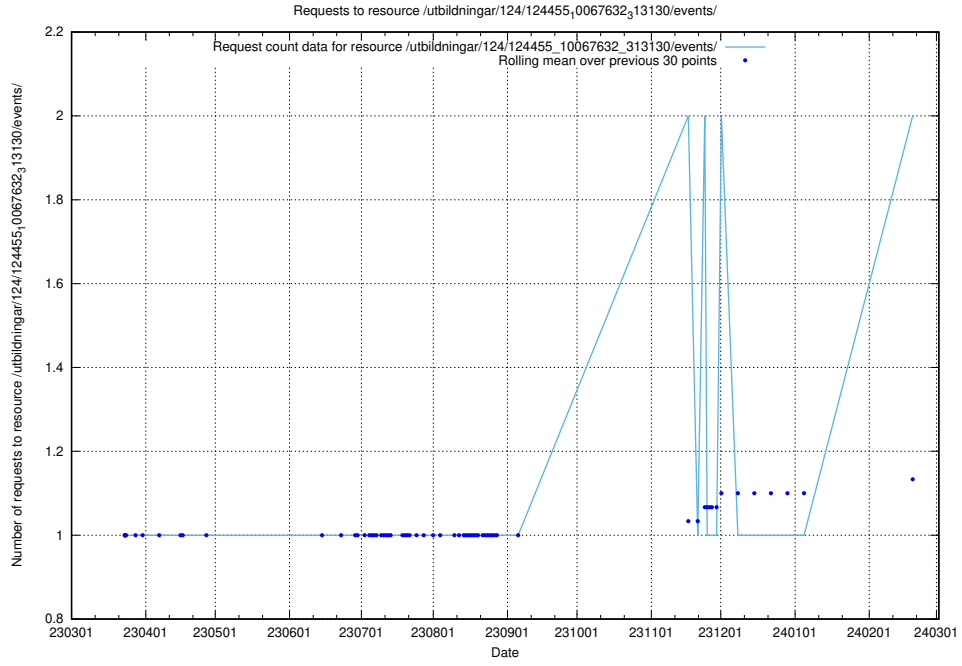

5.548 Usage of /utbildningar/124/124455_10067632_313130/events/

Here, we count the number of requests to resource /utbildningar/124/124455_10067632_313130/events/