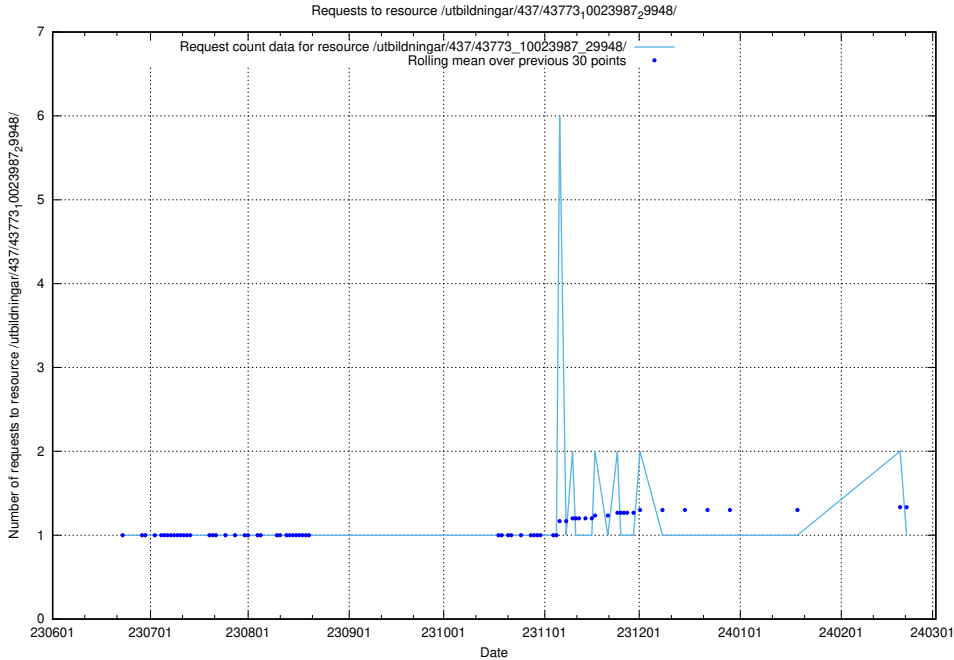

5.5246 Usage of /utbildningar/437/43773_10023987_29948/

Here, we count the number of requests to resource /utbildningar/437/43773_10023987_29948/.