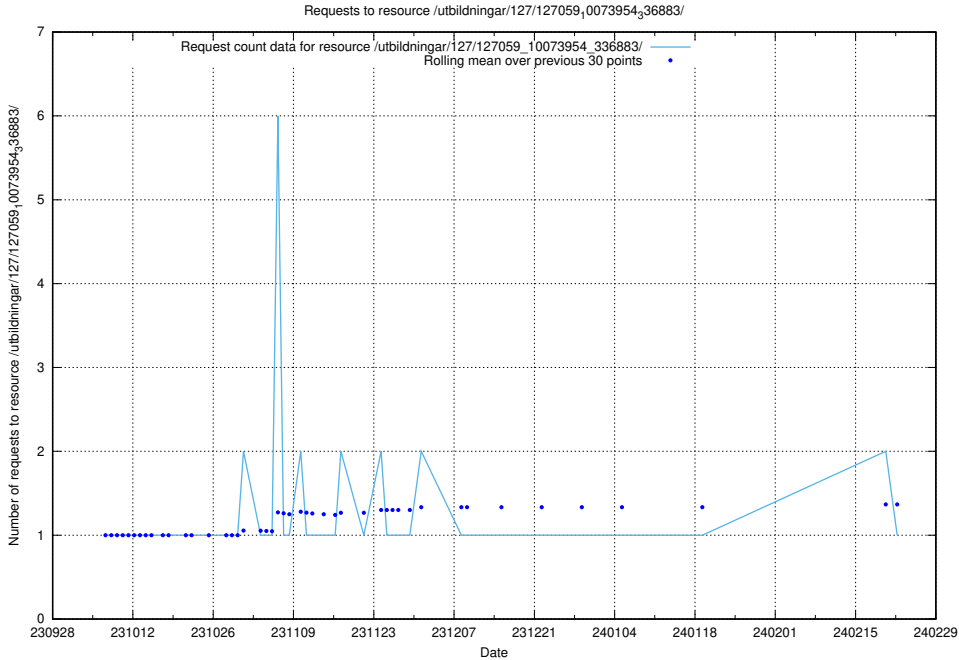

5.4057 Usage of /utbildningar/127/127059_10073954_336883/

Here, we count the number of requests to resource /utbildningar/127/127059_10073954_336883/.