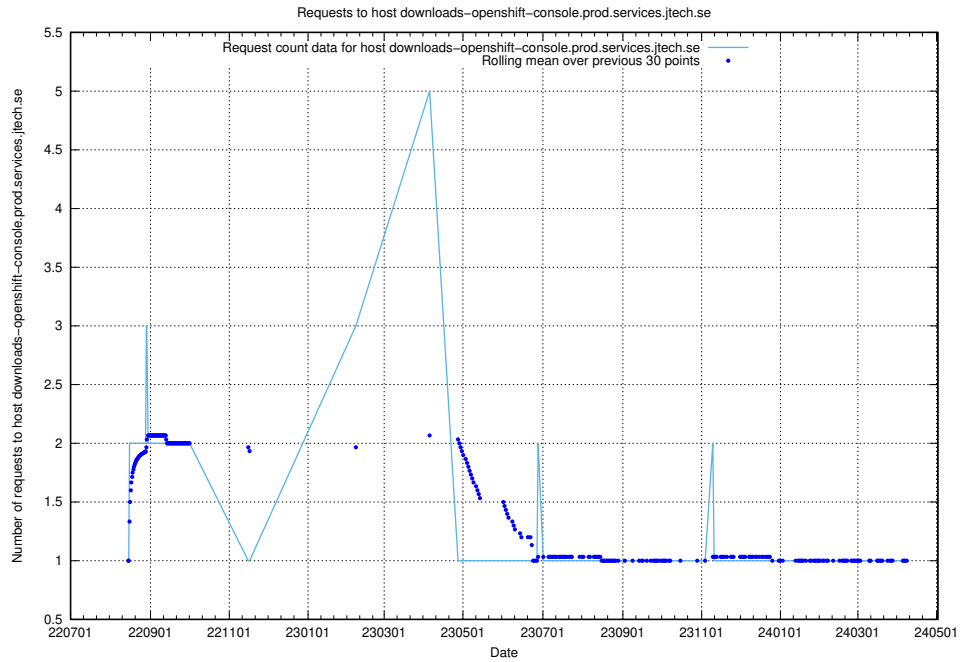

7.618 Usage of downloads-openshift-console.prod.services.jtech.se

Here, we count the number of requests to host downloads-openshift-console.prod.services.jtech.se.