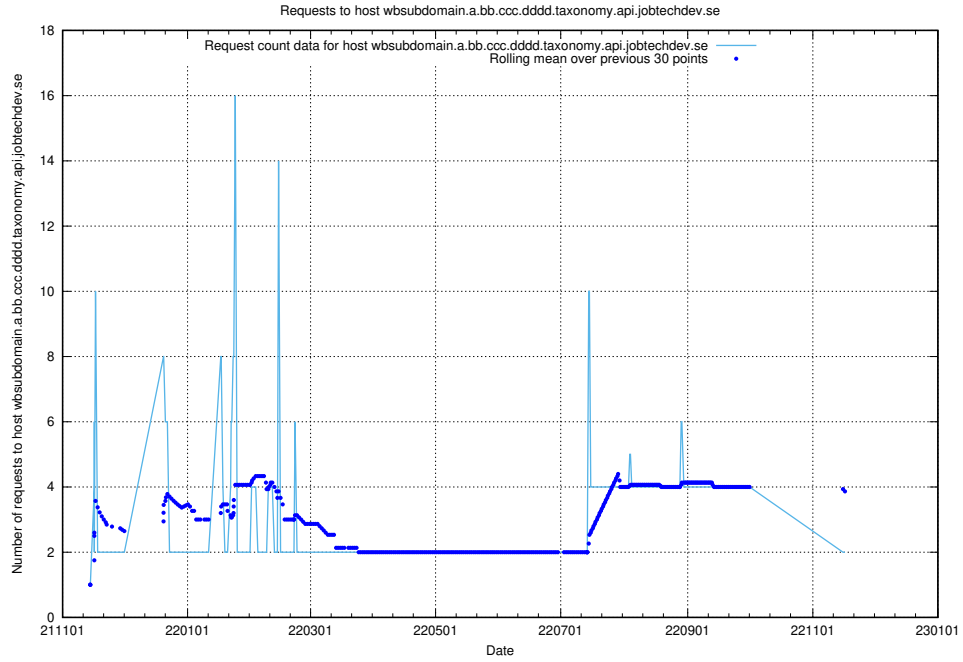

7.546 Usage of wbsubdomain.a.bb.ccc.dddd.taxonomy.api.jobtechdev.se

Here, we count the number of requests to host wbsubdomain.a.bb.ccc.dddd.taxonomy.api.jobtechdev.se.