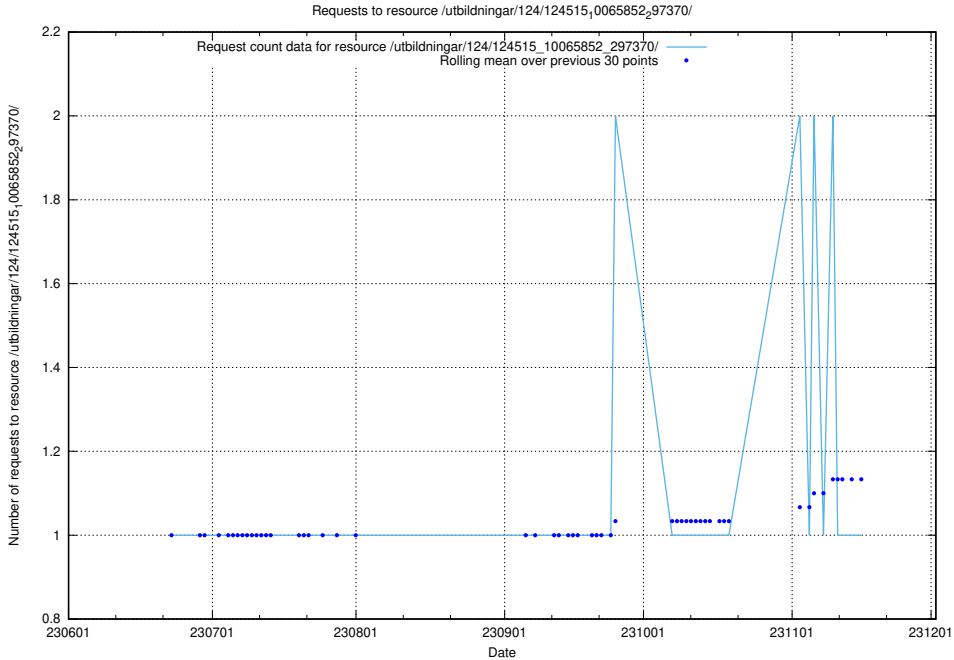

5.5445 Usage of /utbildningar/124/124515_10065852_297370/

Here, we count the number of requests to resource /utbildningar/124/124515_10065852_297370/.