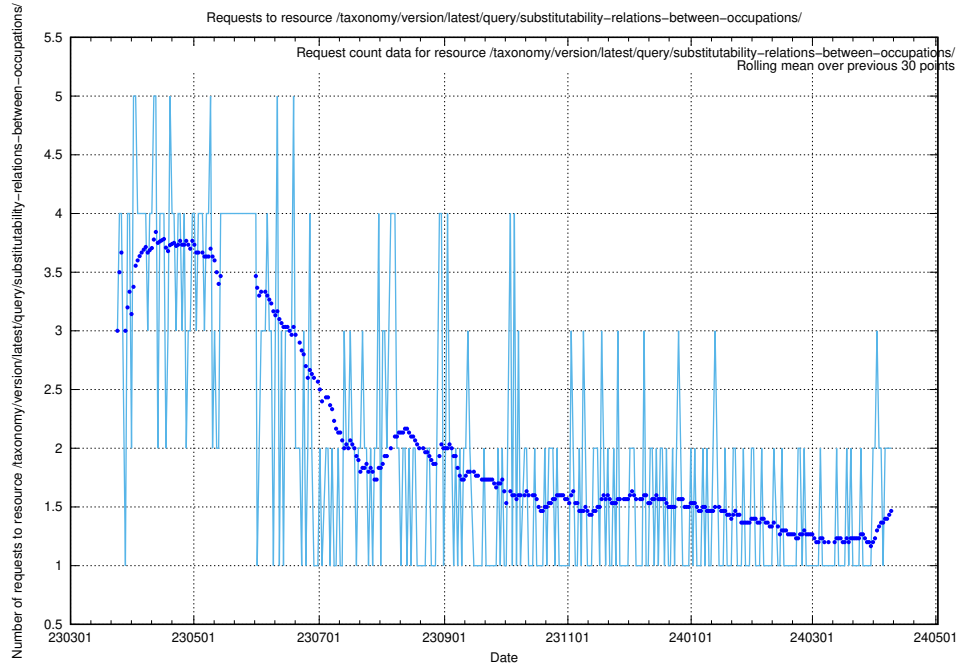

5.802 Usage of /taxonomy/version/latest/query/substitutability-relations-between-occupations/

Here, we count the number of requests to resource /taxonomy/version/latest/query/substitutability-relations-between-occupations/.