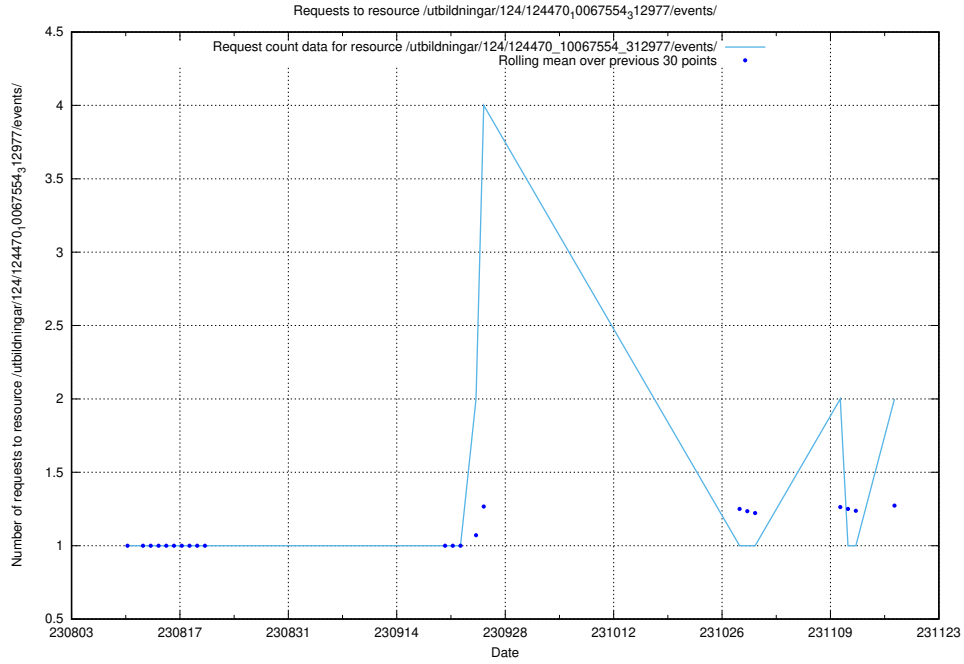

5.664 Usage of /utbildningar/124/124470_10067554_312977/events/

Here, we count the number of requests to resource /utbildningar/124/124470_10067554_312977/events/