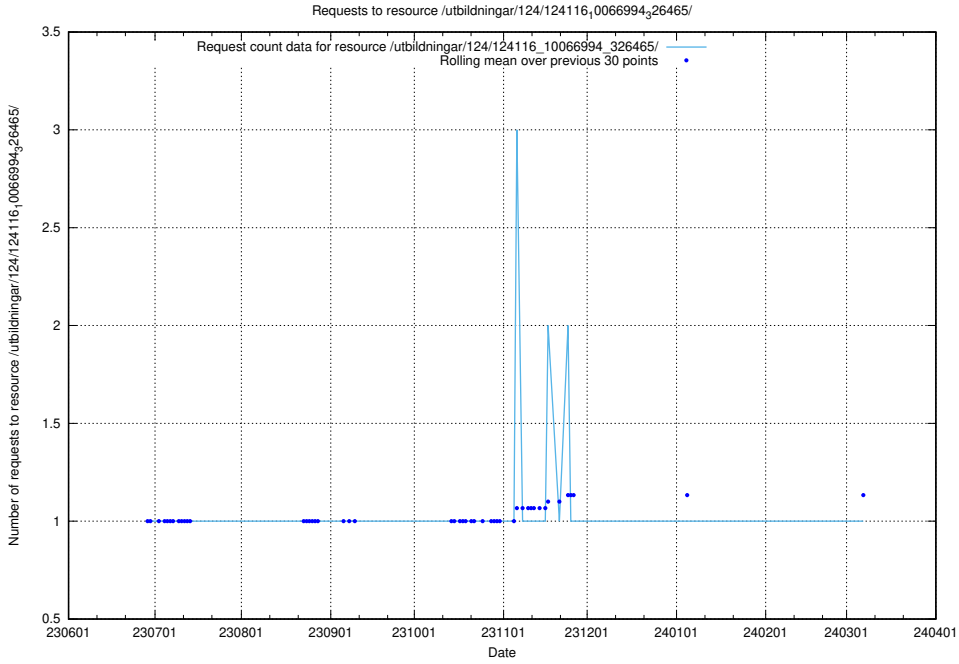

5.5198 Usage of /utbildningar/124/124116_10066994_326465/

Here, we count the number of requests to resource /utbildningar/124/124116_10066994_326465/.