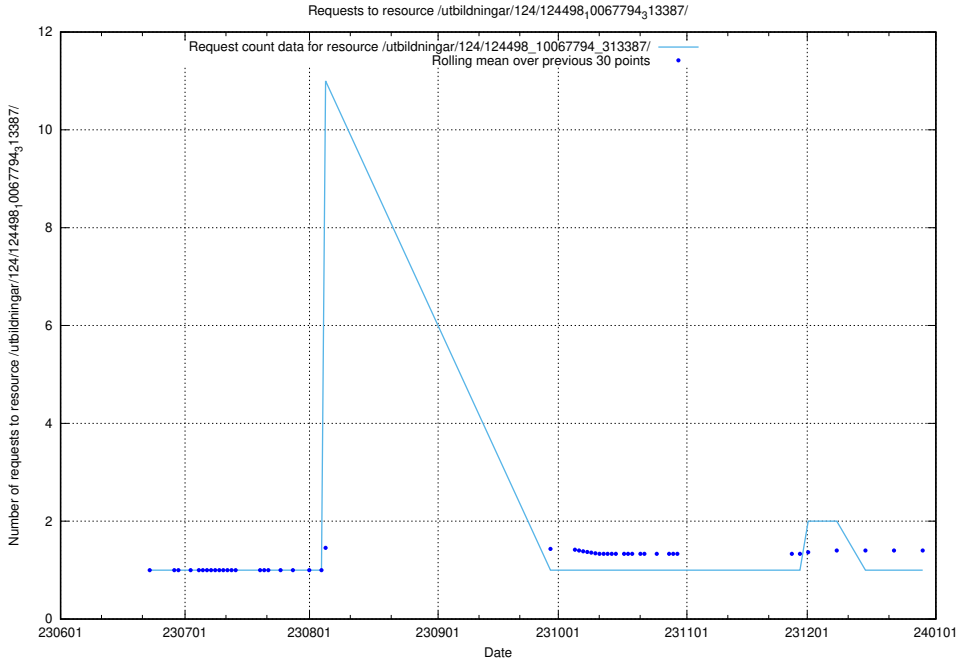

5.5467 Usage of /utbildningar/124/124498_10067794_313387/

Here, we count the number of requests to resource /utbildningar/124/124498_10067794_313387/.