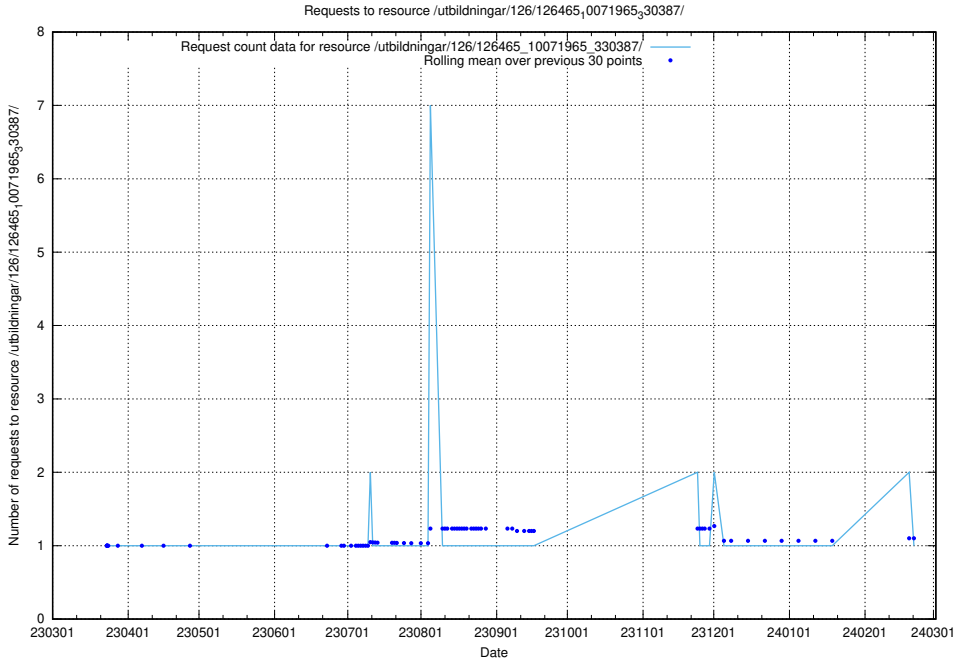

5.6066 Usage of /utbildningar/126/126465_10071965_330387/

Here, we count the number of requests to resource /utbildningar/126/126465_10071965_330387/.