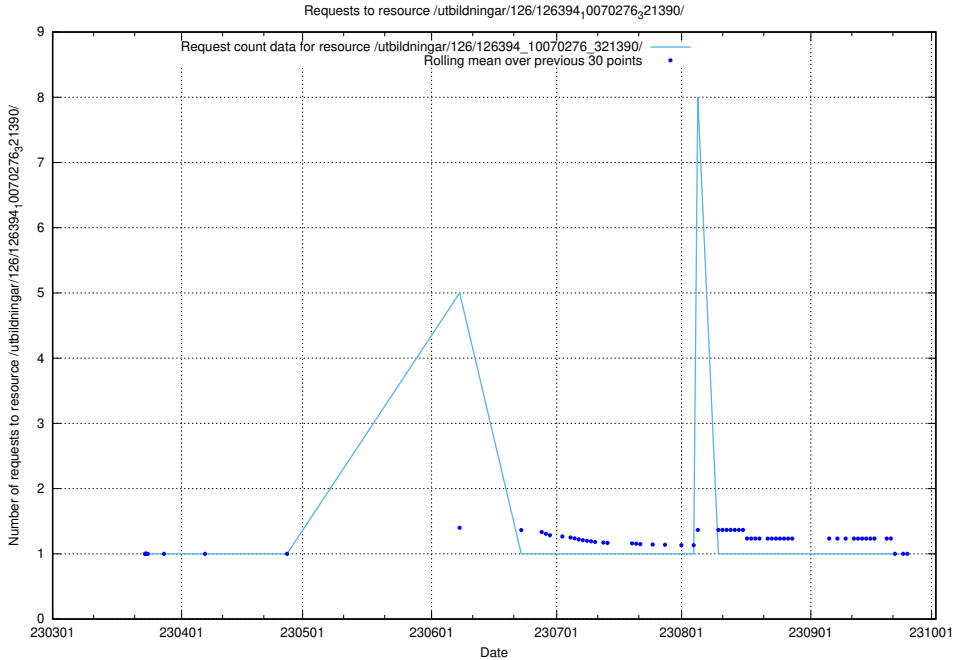

5.6072 Usage of /utbildningar/126/126394_10070276_321390/

Here, we count the number of requests to resource /utbildningar/126/126394_10070276_321390/.