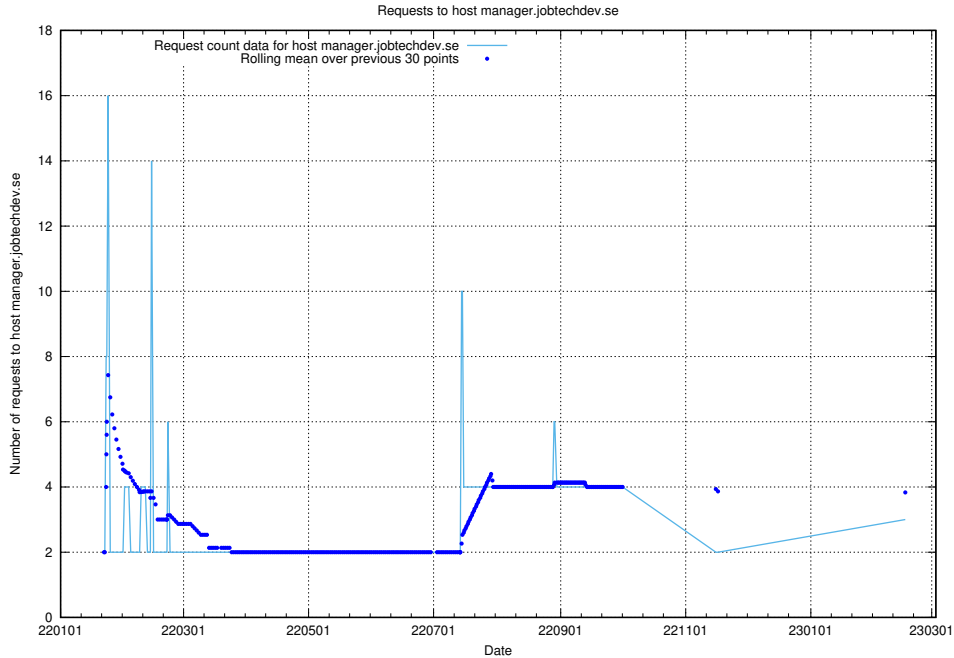

7.250 Usage of manager.jobtechdev.se

Here, we count the number of requests to host manager.jobtechdev.se.