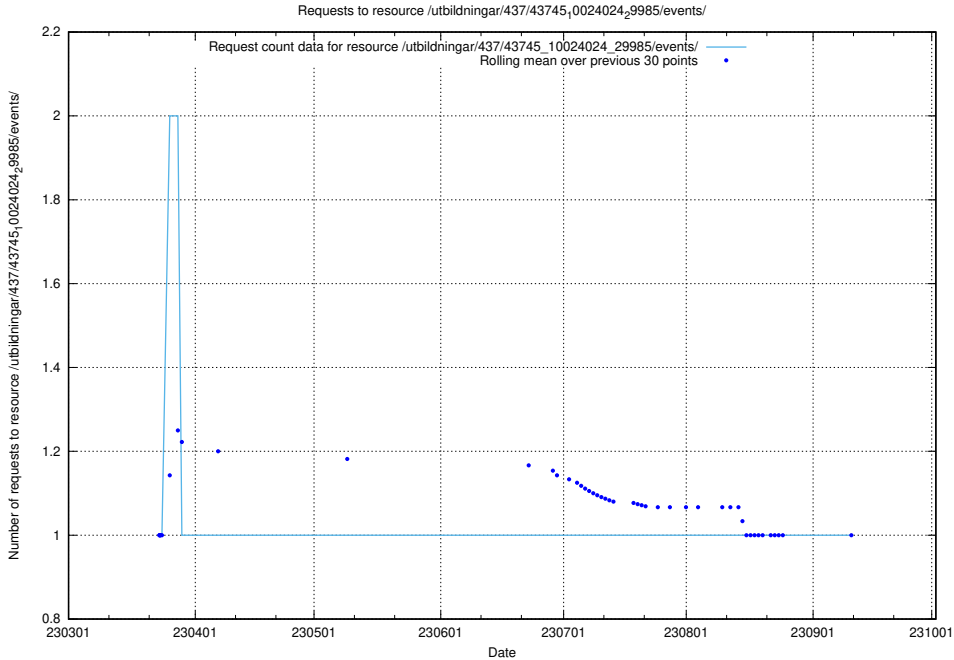

5.6036 Usage of /utbildningar/437/43745_10024024_29985/events/

Here, we count the number of requests to resource /utbildningar/437/43745_10024024_29985/events/.