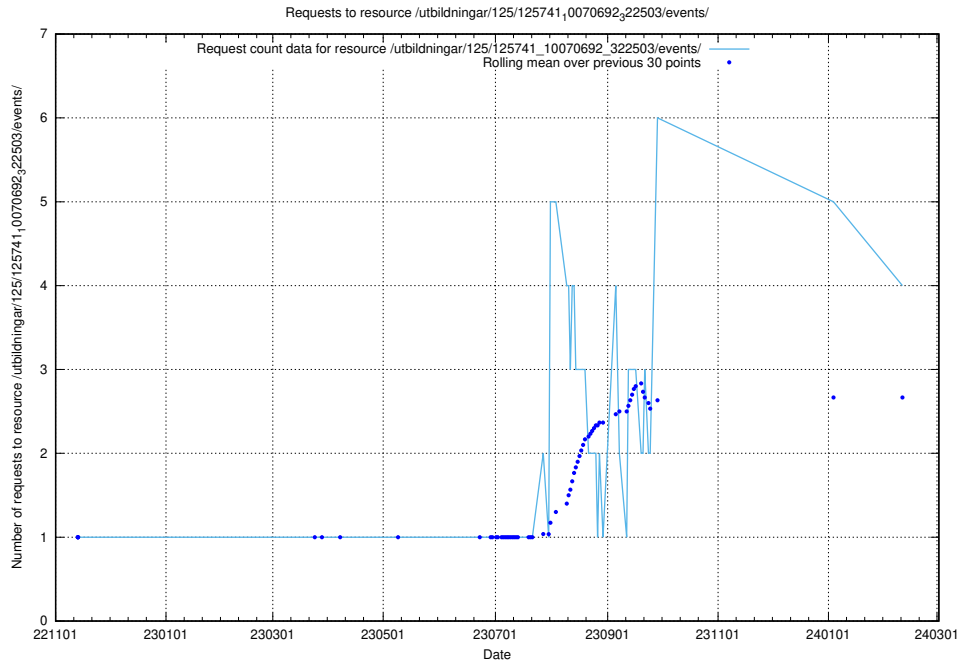

5.183 Usage of /utbildningar/125/125741_10070692_322503/events/

Here, we count the number of requests to resource /utbildningar/125/125741_10070692_322503/events/