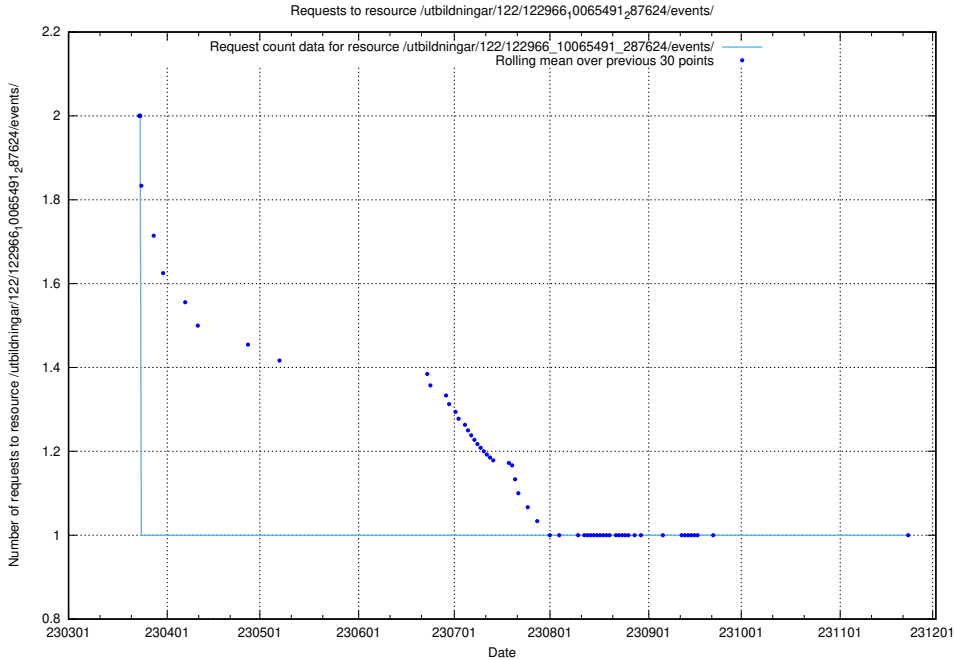

5.5962 Usage of /utbildningar/122/122966_10065491_287624/events/

Here, we count the number of requests to resource /utbildningar/122/122966_10065491_287624/events/