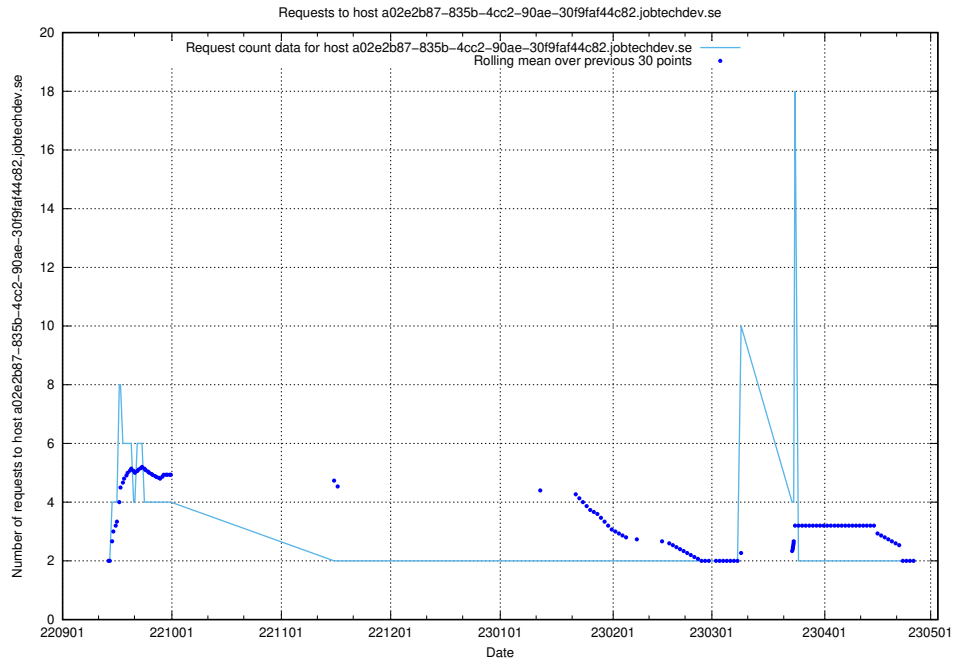

7.323 Usage of a02e2b87-835b-4cc2-90ae-30f9faf44c82.jobtechdev.se

Here, we count the number of requests to host a02e2b87-835b-4cc2-90ae-30f9faf44c82.jobtechdev.se.