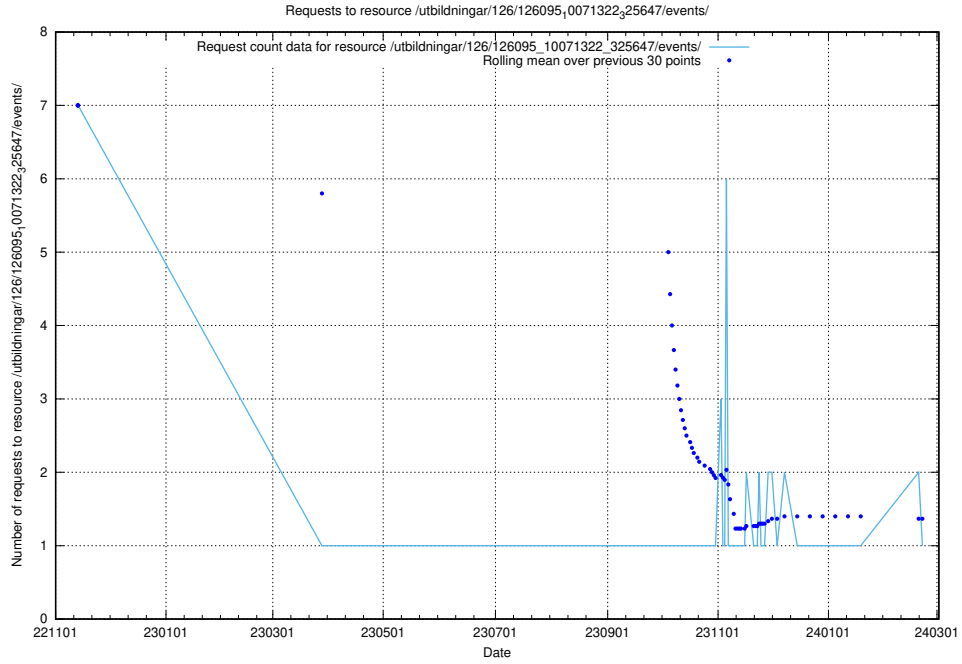

5.5482 Usage of /utbildningar/126/126095_10071322_325647/events/

Here, we count the number of requests to resource /utbildningar/126/126095_10071322_325647/events/