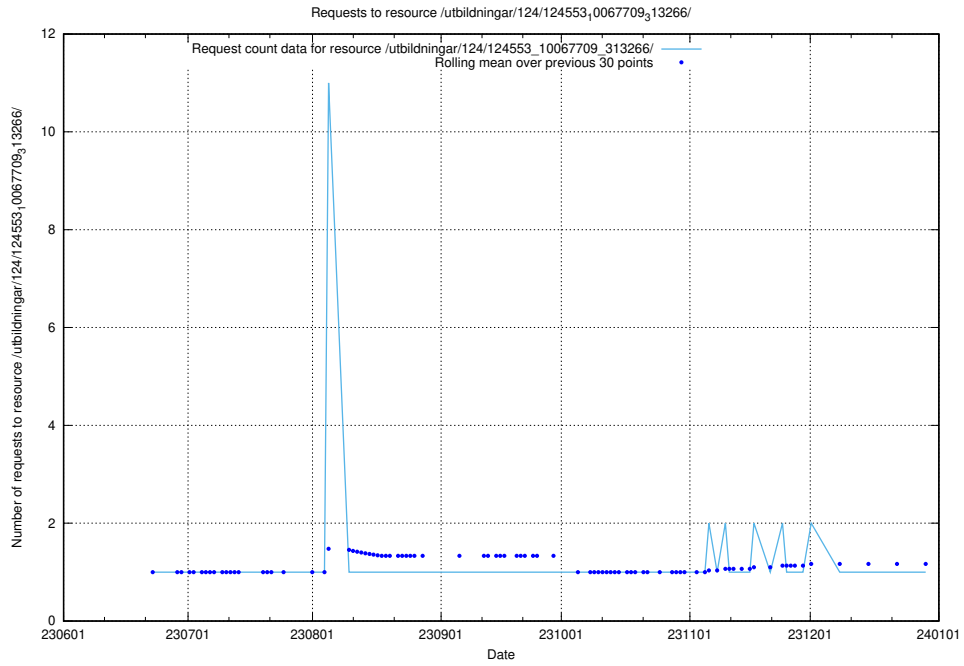

5.5420 Usage of /utbildningar/124/124553_10067709_313266/

Here, we count the number of requests to resource /utbildningar/124/124553_10067709_313266/.