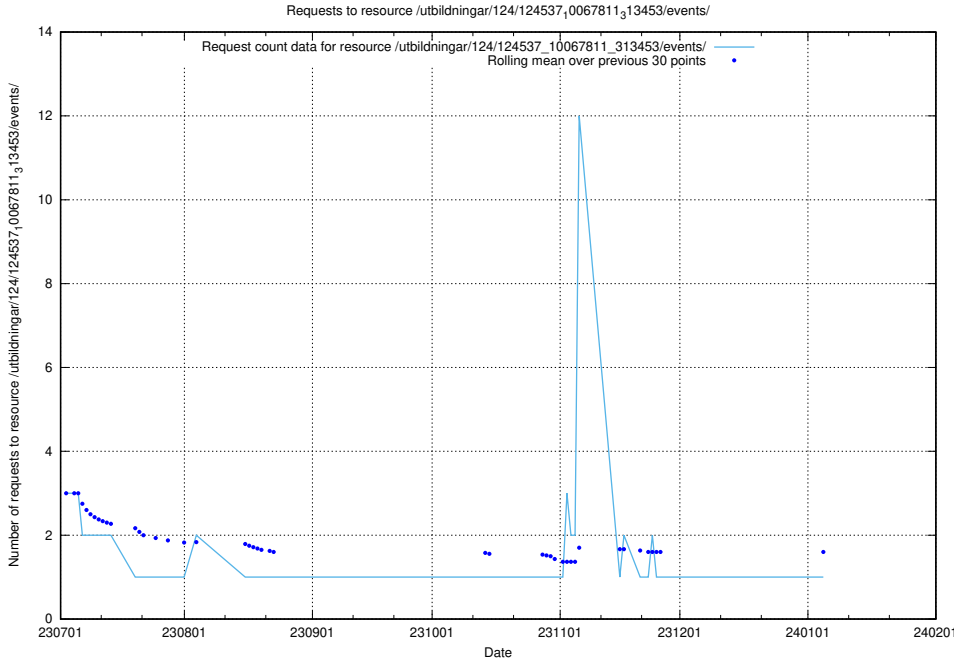

5.5032 Usage of /utbildningar/124/124537_10067811_313453/events/

Here, we count the number of requests to resource /utbildningar/124/124537_10067811_313453/events/