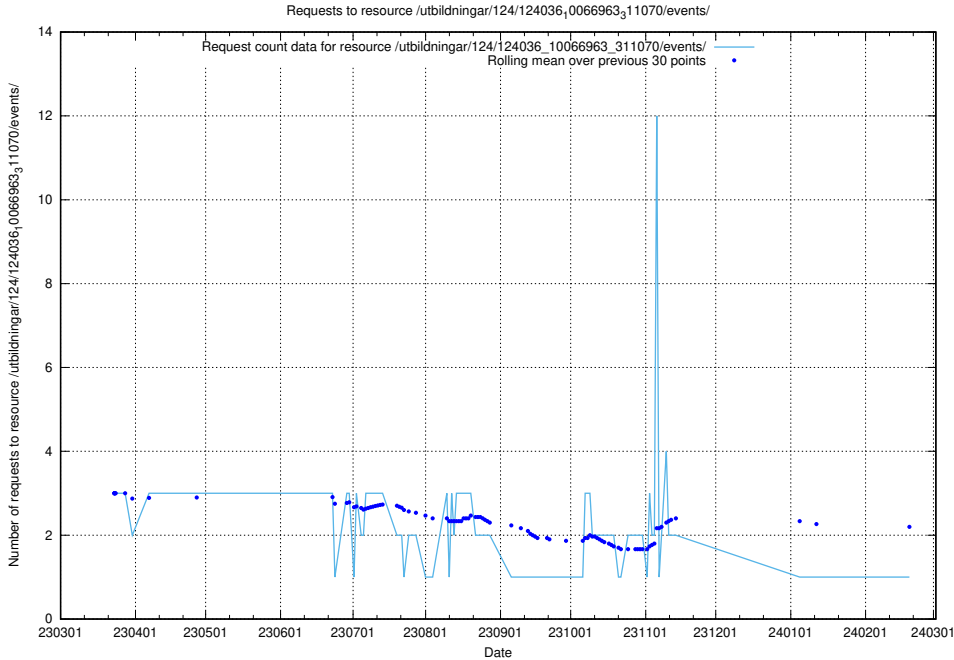

Here, we count the number of requests to resource /utbildningar/122/122985_10065532_288803/events/

5.5918 Usage of /utbildningar/124/124036_10066963_311070/events/

Here, we count the number of requests to resource /utbildningar/124/124036_10066963_311070/events/