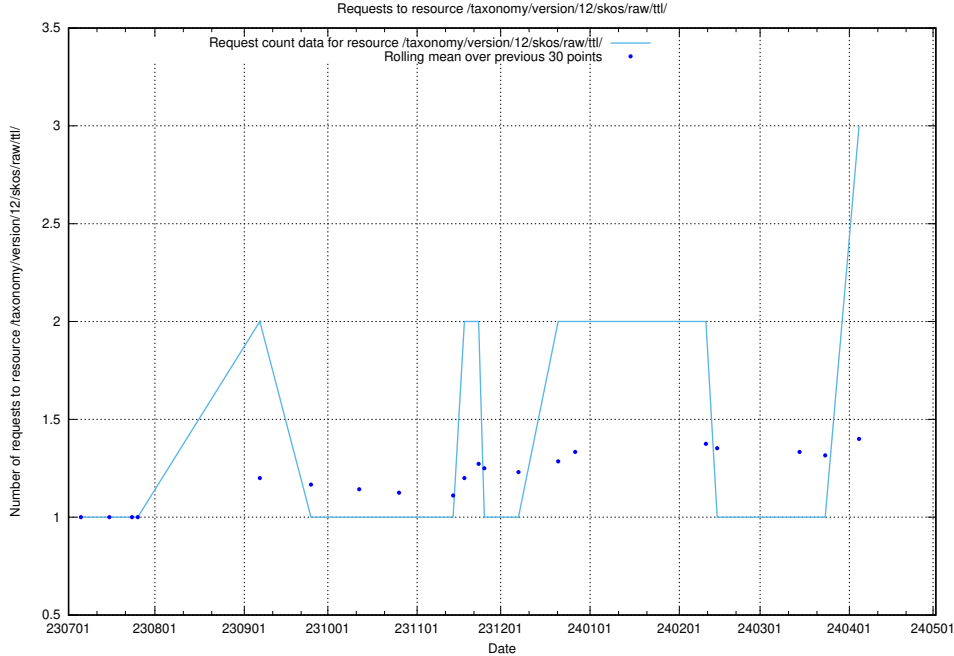

5.278 Usage of /taxonomy/version/12/skos/raw/ttl/

Here, we count the number of requests to resource /taxonomy/version/12/skos/raw/ttl/.