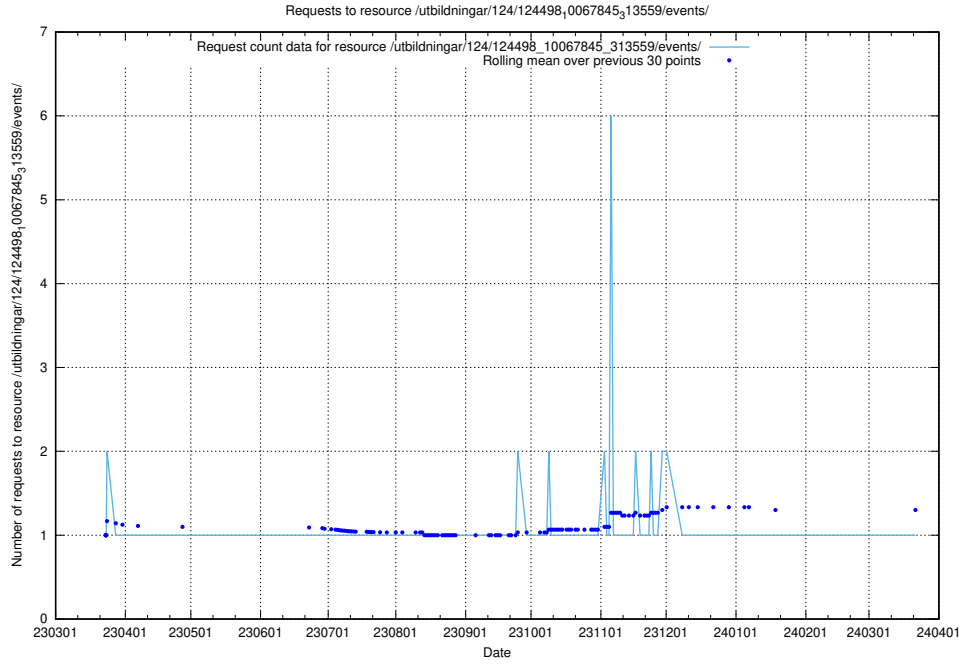

5.2325 Usage of /utbildningar/124/124498_10067845_313559/events/

Here, we count the number of requests to resource /utbildningar/124/124498_10067845_313559/events/