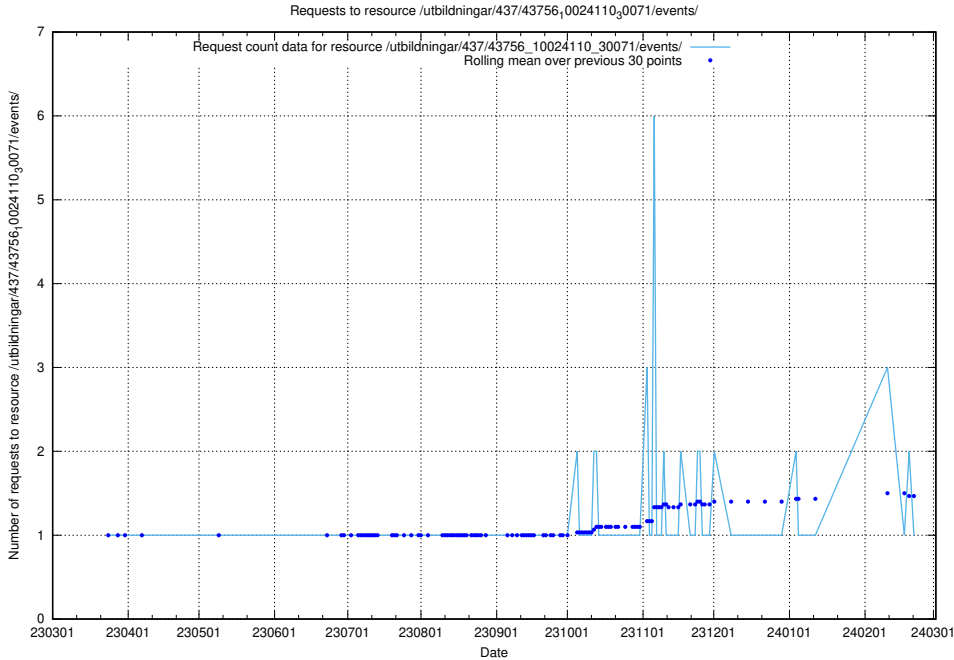

5.5853 Usage of /utbildningar/437/43756_10024110_30071/events/

Here, we count the number of requests to resource /utbildningar/437/43756_10024110_30071/events/.