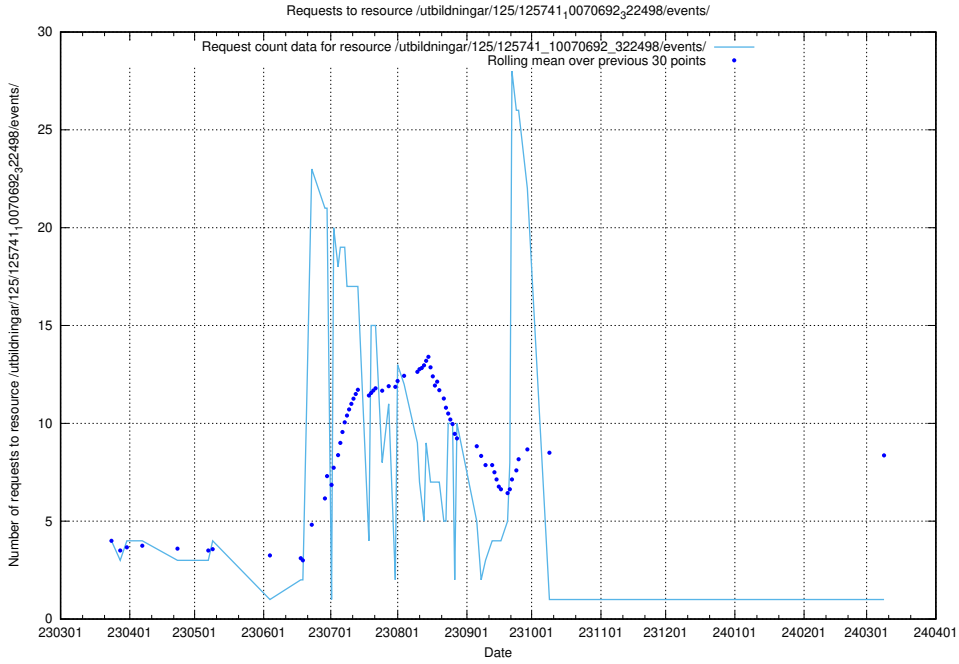

5.5768 Usage of /utbildningar/125/125741_10070692_322498/events/

Here, we count the number of requests to resource /utbildningar/125/125741_10070692_322498/events/