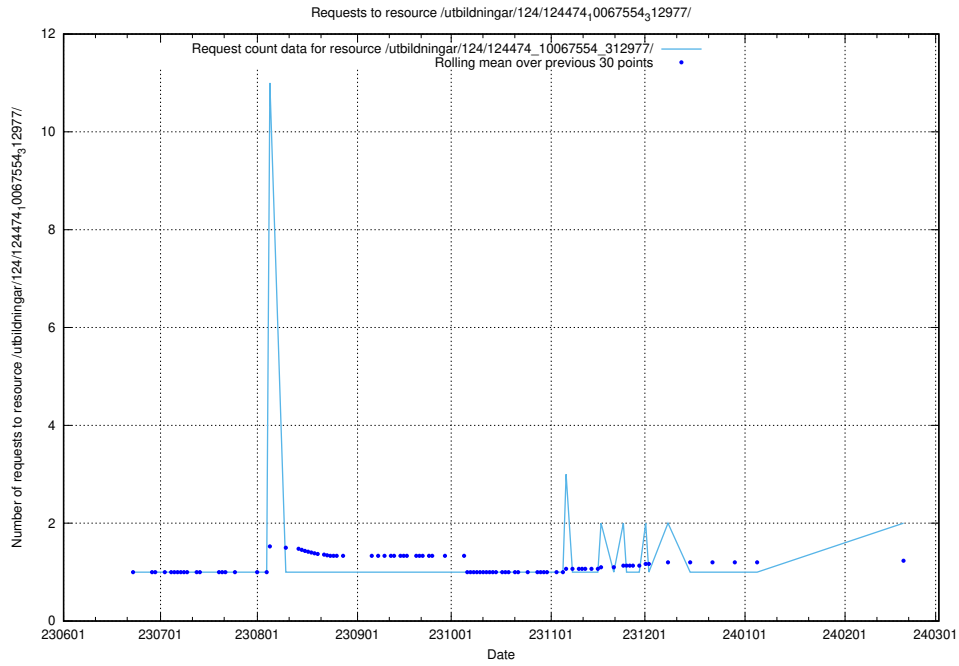

5.759 Usage of /utbildningar/124/124474_10067554_312977/

Here, we count the number of requests to resource /utbildningar/124/124474_10067554_312977/.