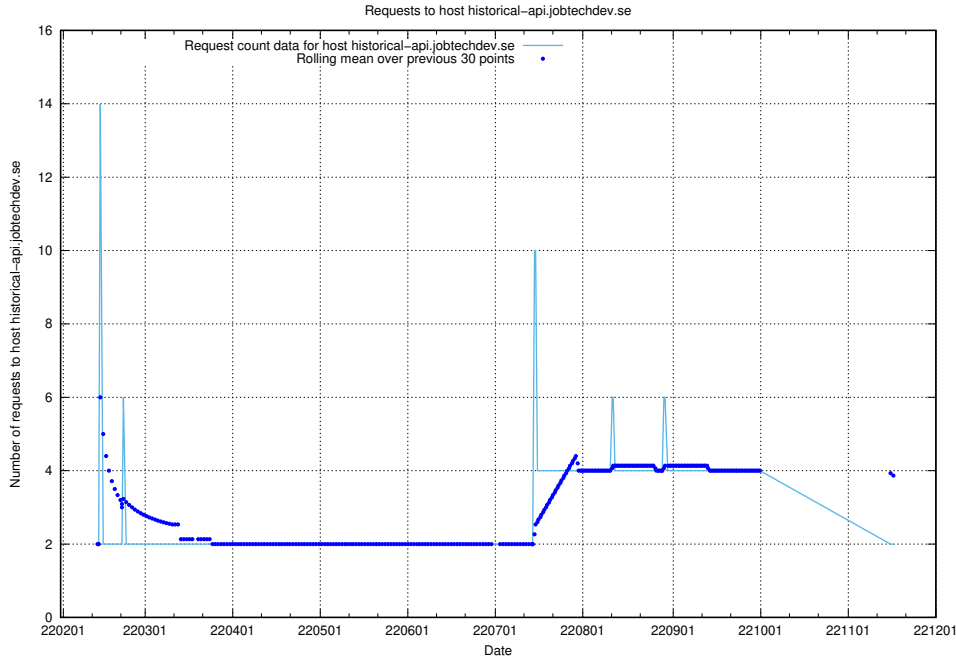

7.543 Usage of historical-api.jobtechdev.se

Here, we count the number of requests to host historical-api.jobtechdev.se.