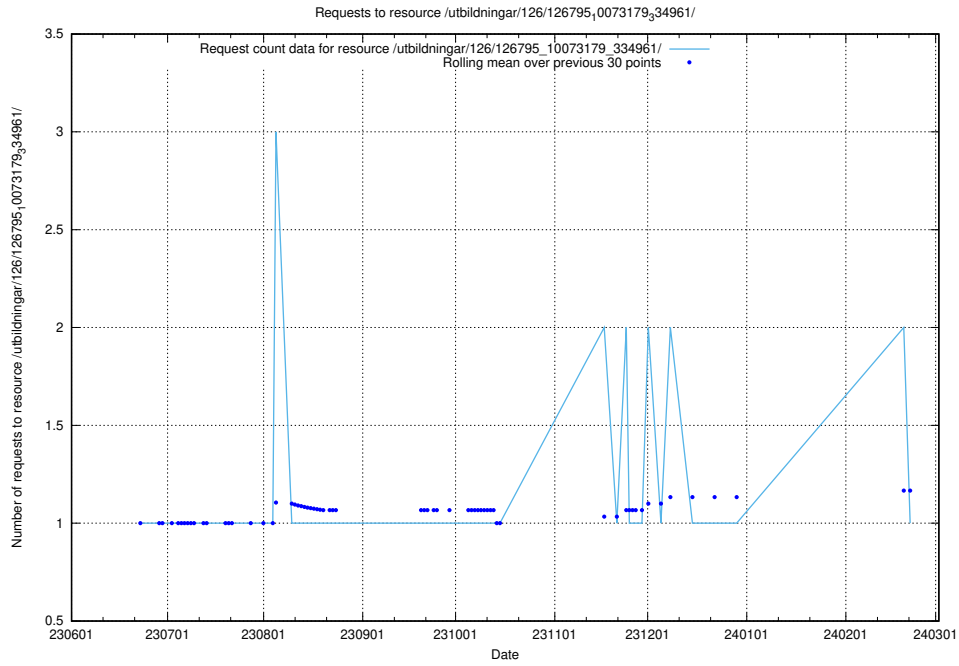

5.5255 Usage of /utbildningar/126/126795_10073179_334961/

Here, we count the number of requests to resource /utbildningar/126/126795_10073179_334961/.