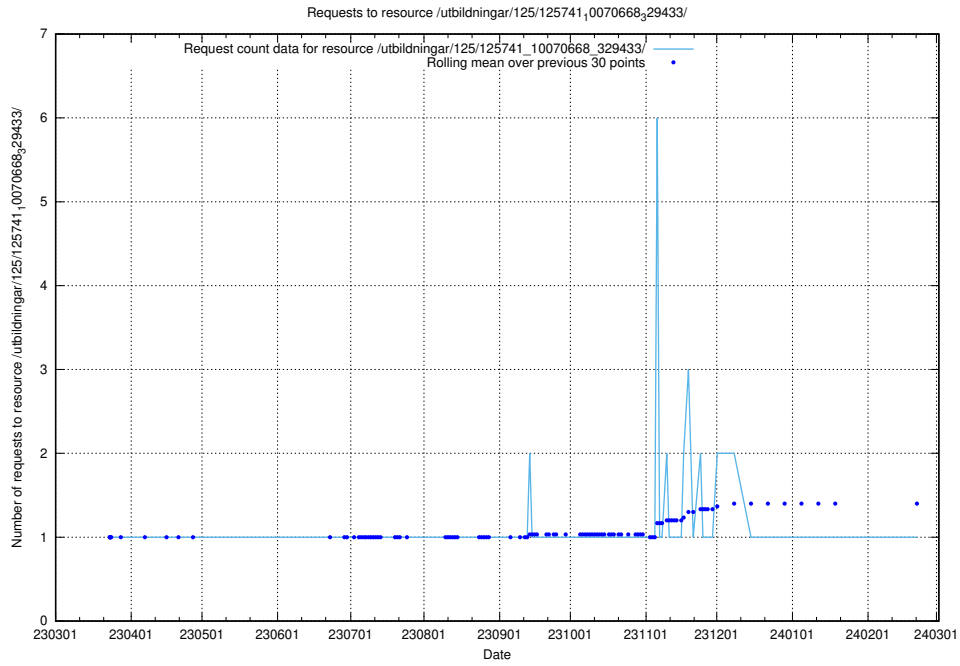

5.6152 Usage of /utbildningar/125/125741_10070668_329433/

Here, we count the number of requests to resource /utbildningar/125/125741_10070668_329433/.