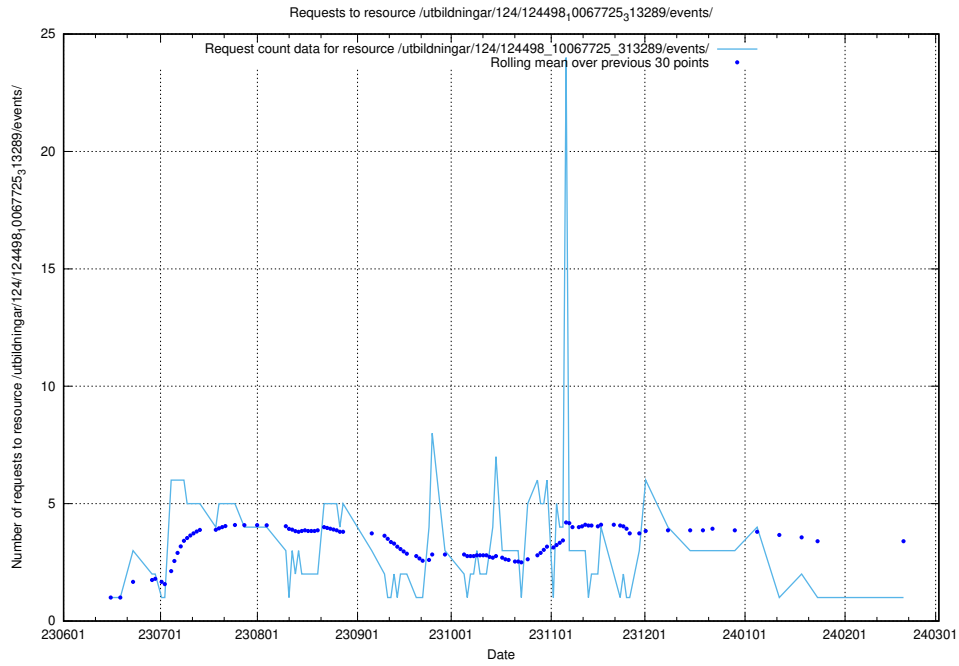

5.5568 Usage of /utbildningar/124/124498_10067725_313289/events/

Here, we count the number of requests to resource /utbildningar/124/124498_10067725_313289/events/