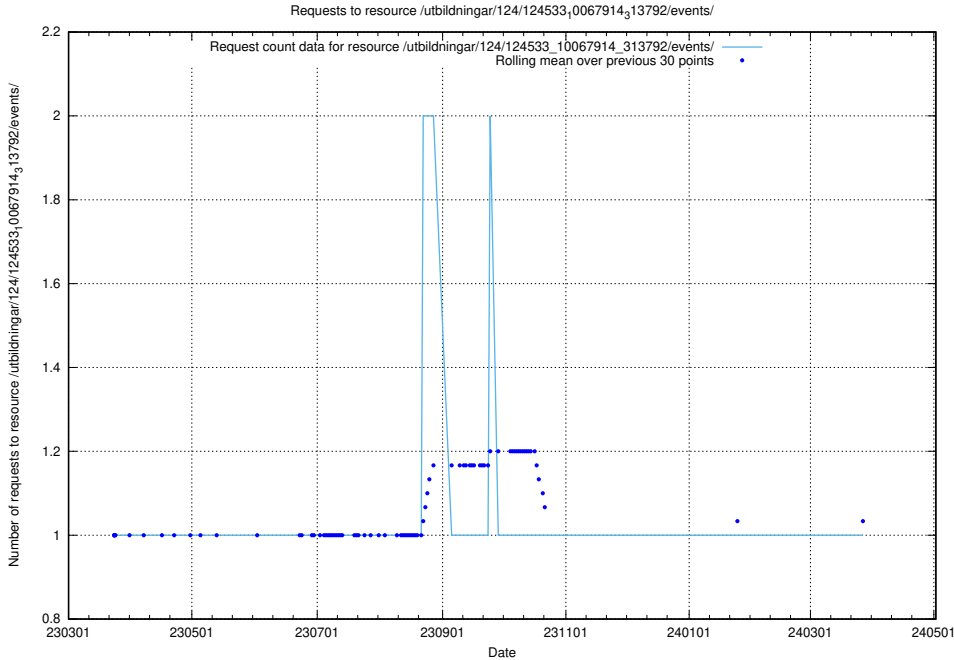

5.1124 Usage of /utbildningar/124/124533_10067914_313792/events/

Here, we count the number of requests to resource /utbildningar/124/124533_10067914_313792/events/