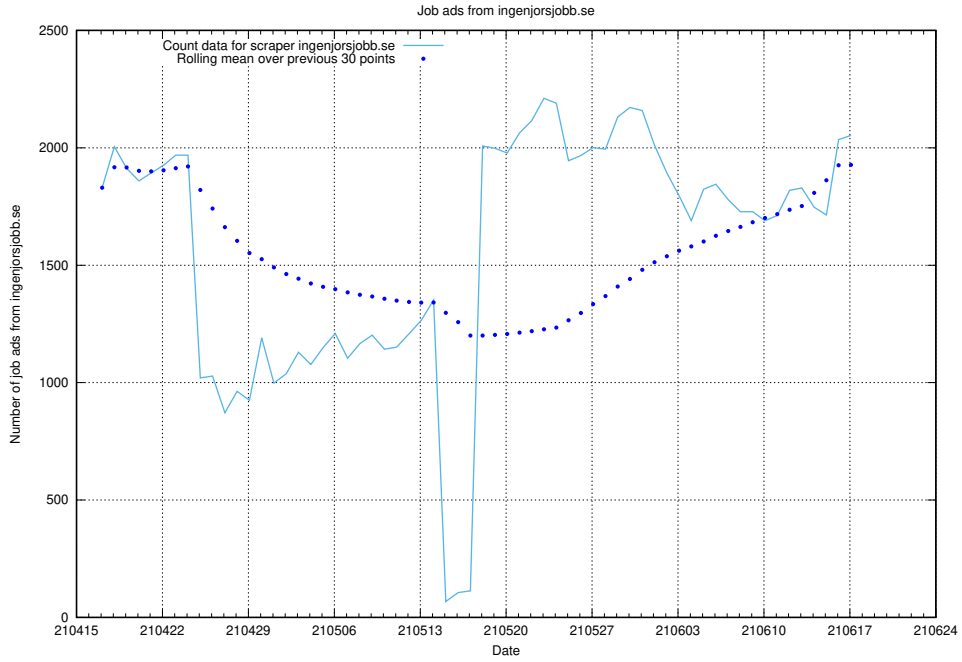

13.7 Number of ads by scraper ingenjorsjobb.se

Here, we count the number of job ads scraped from ingenjorsjobb.se.