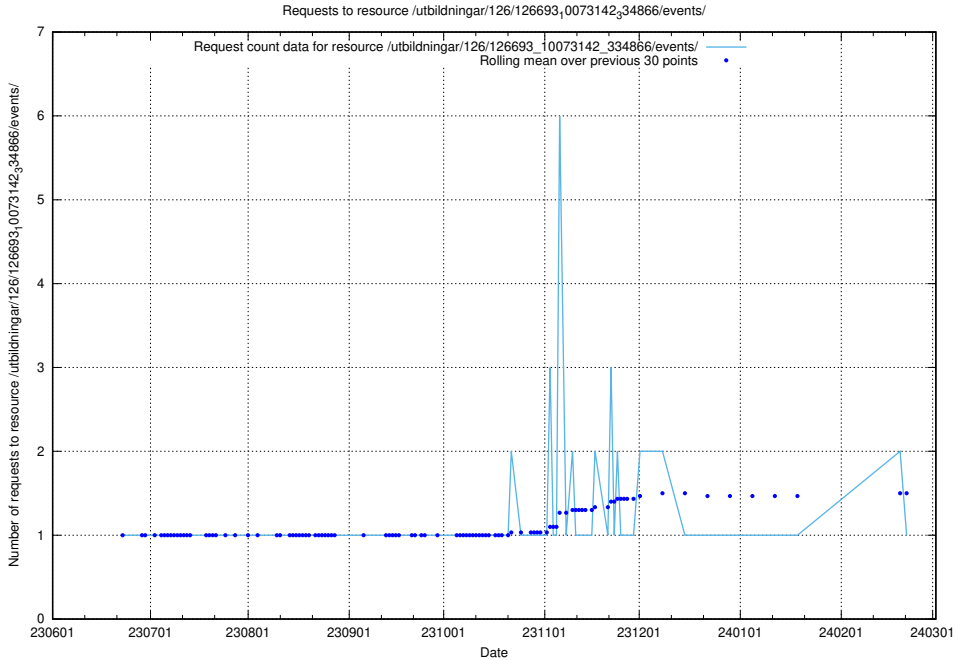

5.5316 Usage of /utbildningar/126/126693_10073142_334866/events/

Here, we count the number of requests to resource /utbildningar/126/126693_10073142_334866/events/