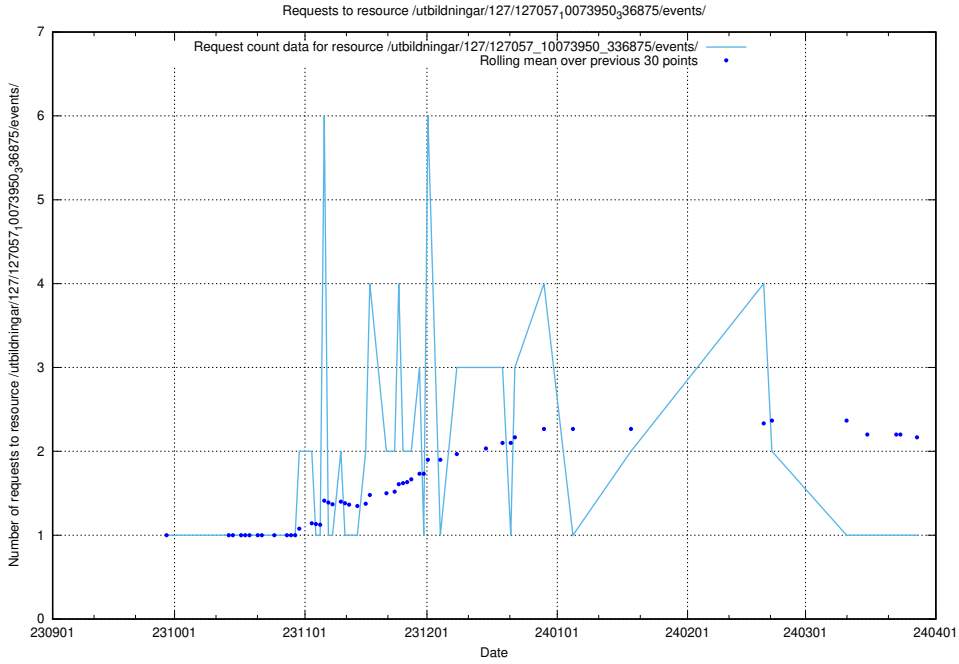

5.4117 Usage of /utbildningar/127/127057_10073950_336875/events/

Here, we count the number of requests to resource /utbildningar/127/127057_10073950_336875/events/