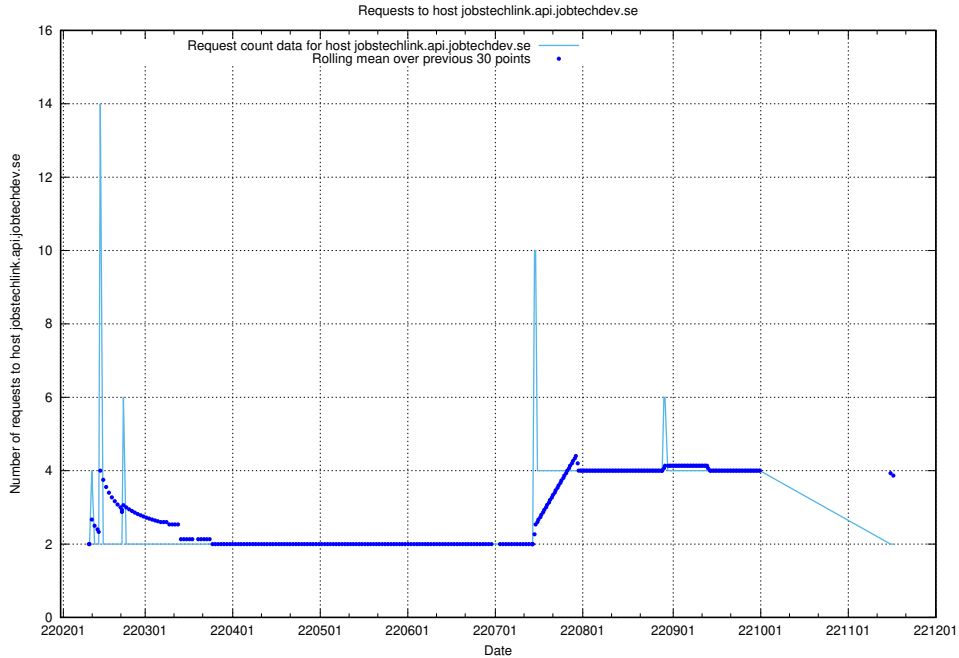

7.557 Usage of jobstechlink.api.jobtechdev.se

Here, we count the number of requests to host jobstechlink.api.jobtechdev.se.