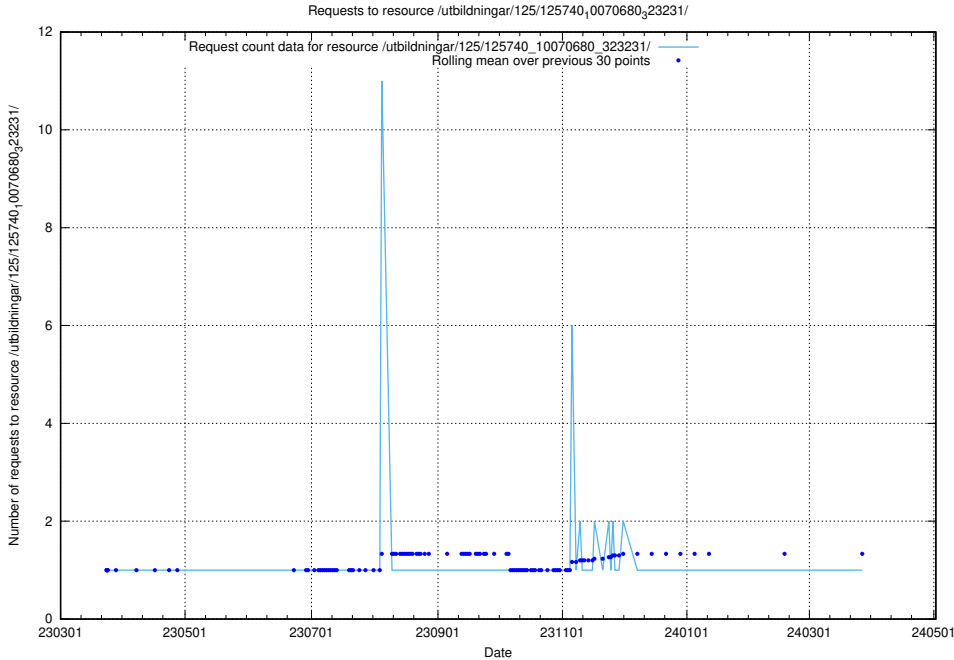

5.890 Usage of /utbildningar/125/125740_10070680_323231/

Here, we count the number of requests to resource /utbildningar/125/125740_10070680_323231/.