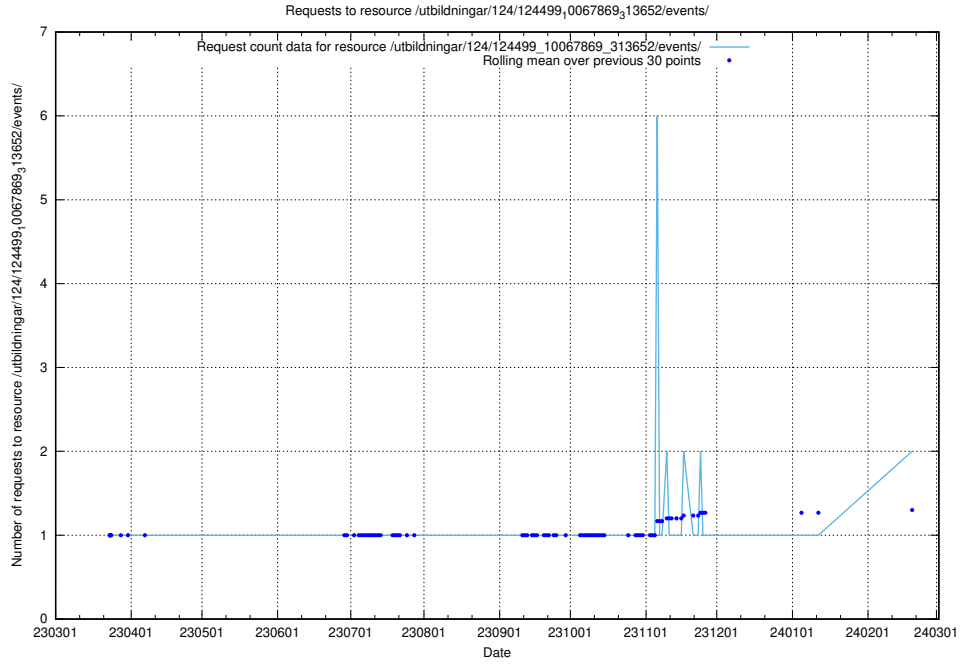

5.452 Usage of /utbildningar/124/124499_10067869_313652/events/

Here, we count the number of requests to resource /utbildningar/124/124499_10067869_313652/events/