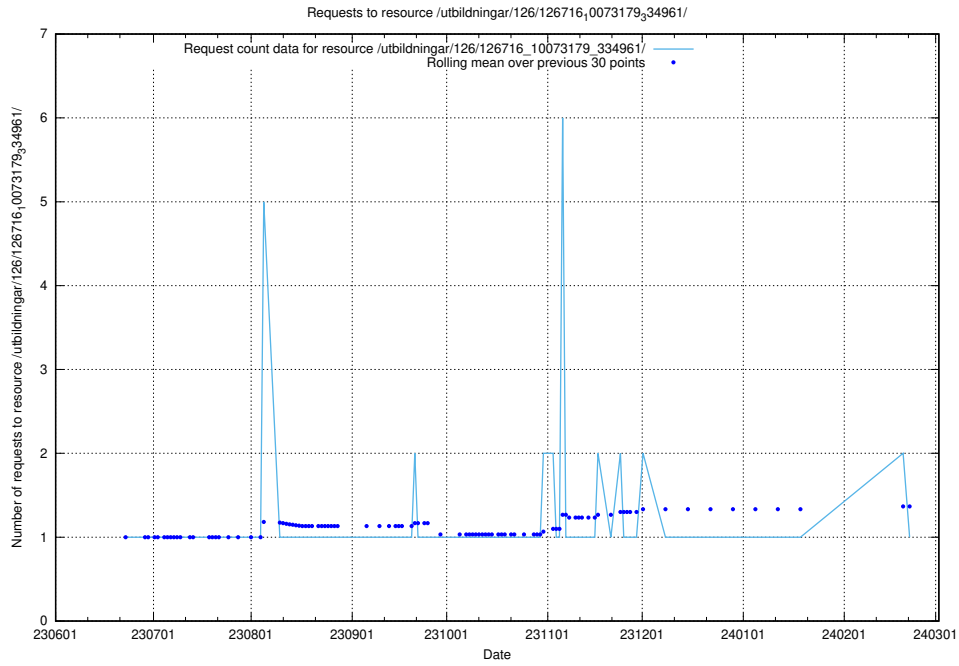

5.5289 Usage of /utbildningar/126/126716_10073179_334961/

Here, we count the number of requests to resource /utbildningar/126/126716_10073179_334961/.