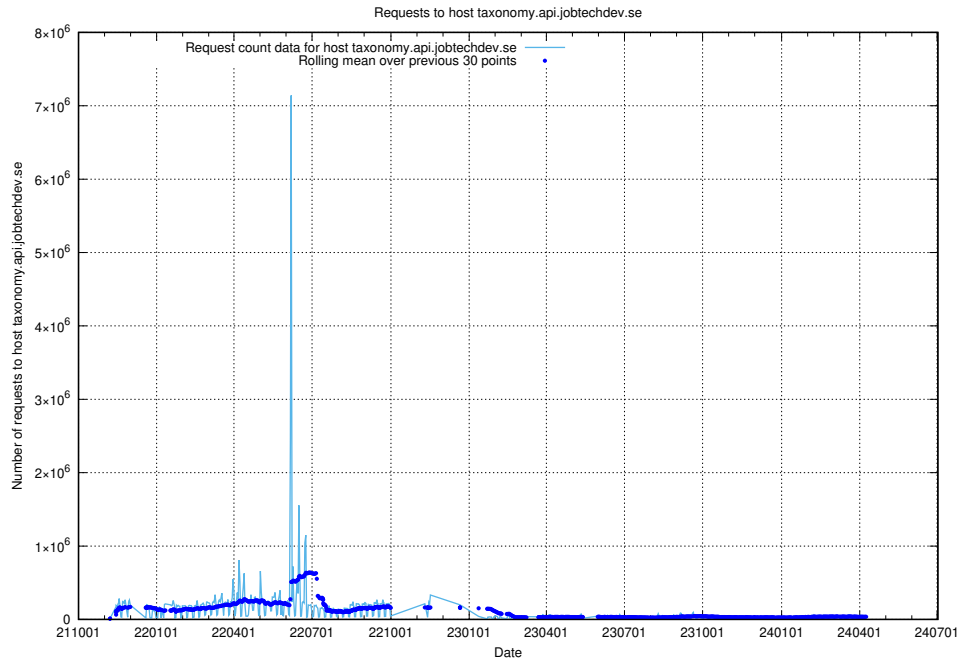

7.6 Usage of taxonomy.api.jobtechdev.se

Here, we count the number of requests to host taxonomy.api.jobtechdev.se.