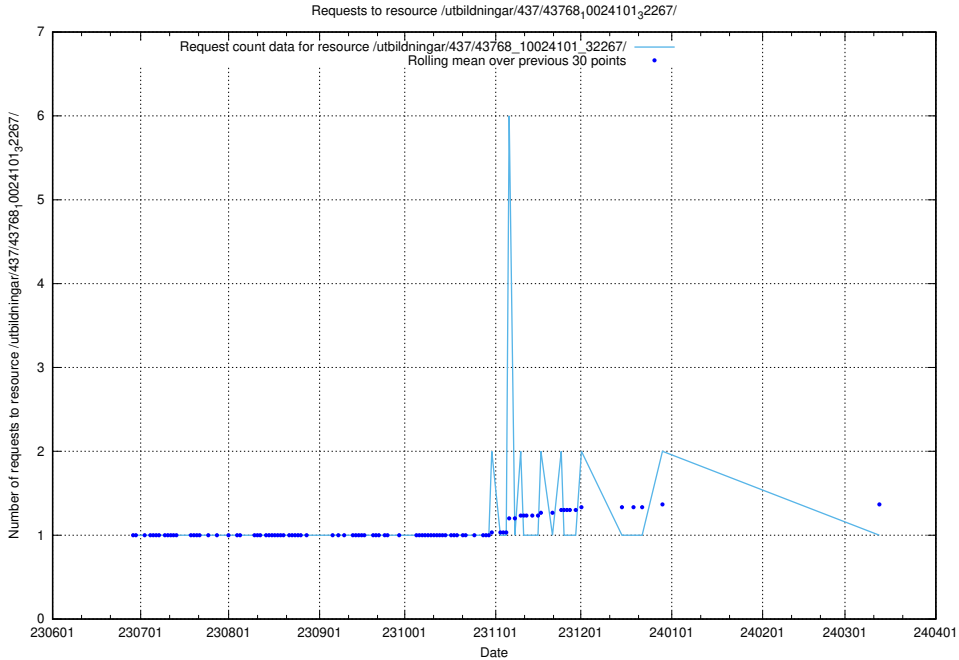

5.5100 Usage of /utbildningar/437/43768_10024101_32267/

Here, we count the number of requests to resource /utbildningar/437/43768_10024101_32267/.