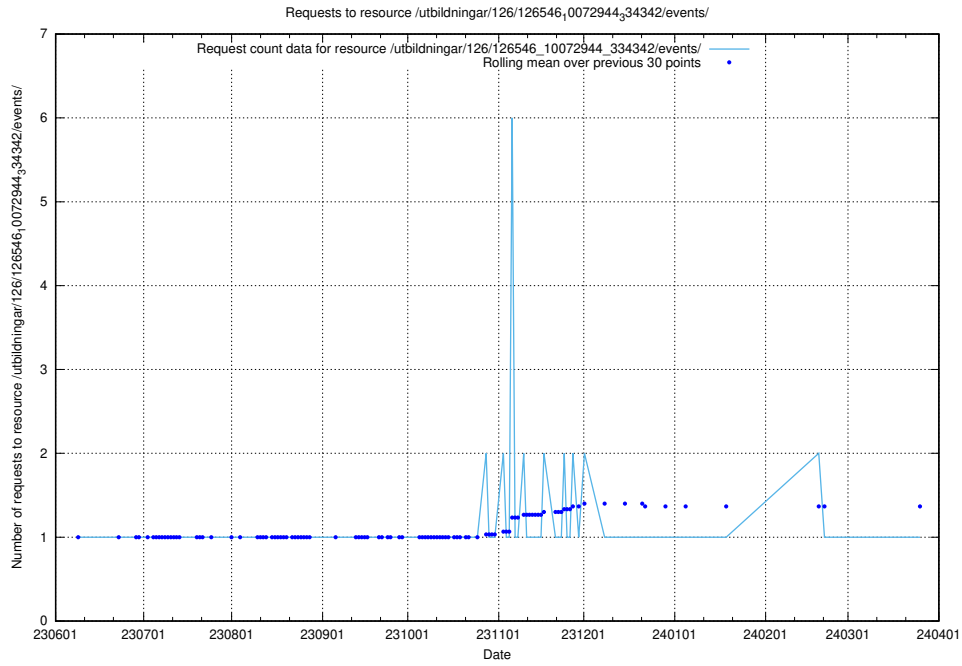

5.5578 Usage of /utbildningar/126/126546_10072944_334342/events/

Here, we count the number of requests to resource /utbildningar/126/126546_10072944_334342/events/