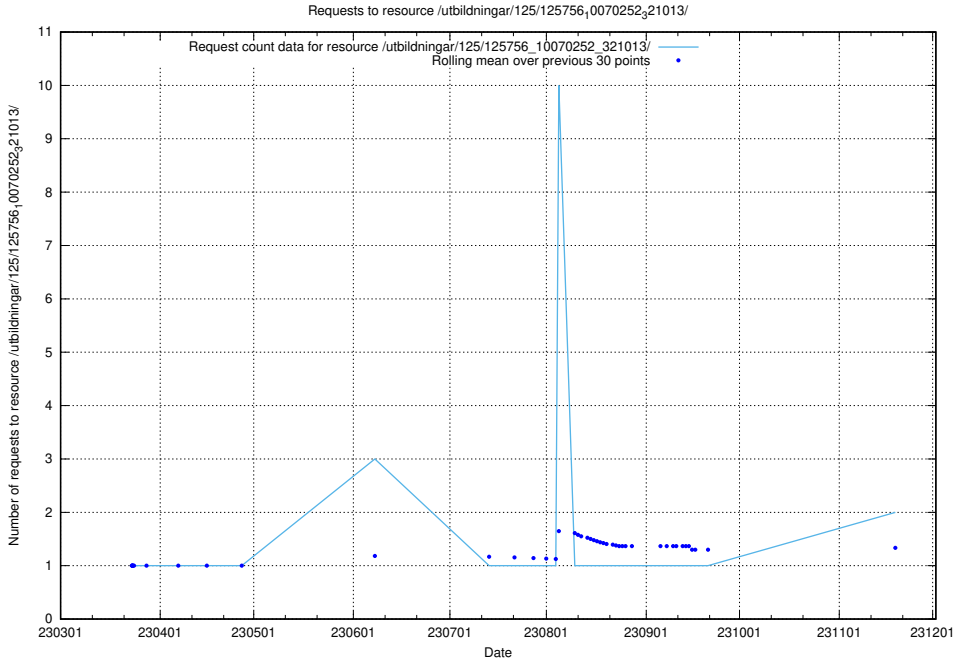

5.859 Usage of /utbildningar/125/125756_10070252_321013/

Here, we count the number of requests to resource /utbildningar/125/125756_10070252_321013/.