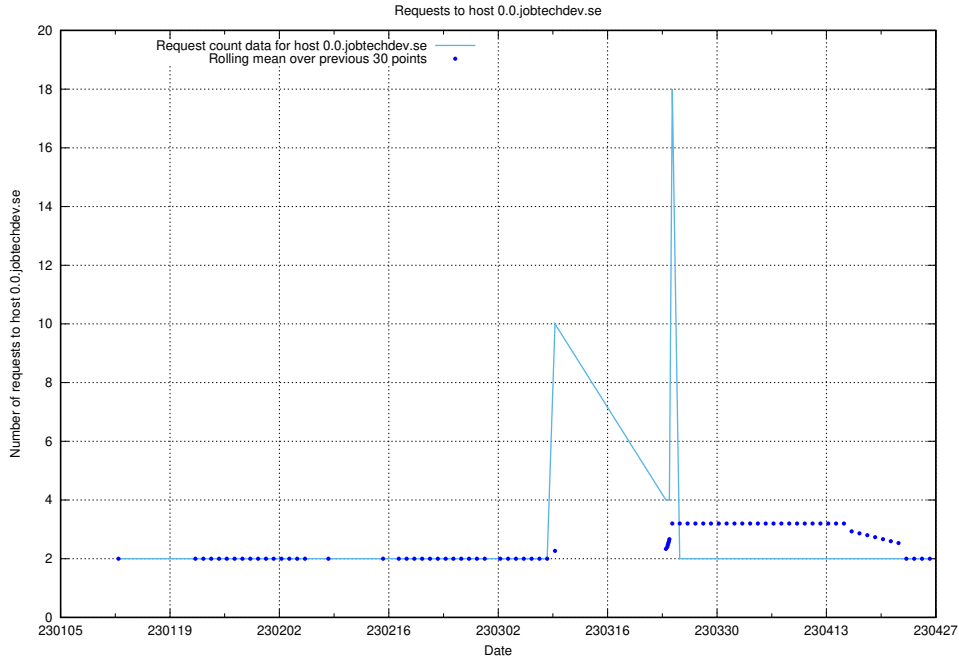

Here, we count the number of requests to host 0.0.jobtechdev.se.

7.303 Usage of idp-test.jobtechdev.se

Here, we count the number of requests to host idp-test.jobtechdev.se.

7.304 Usage of jobstore.jobtechdev.se