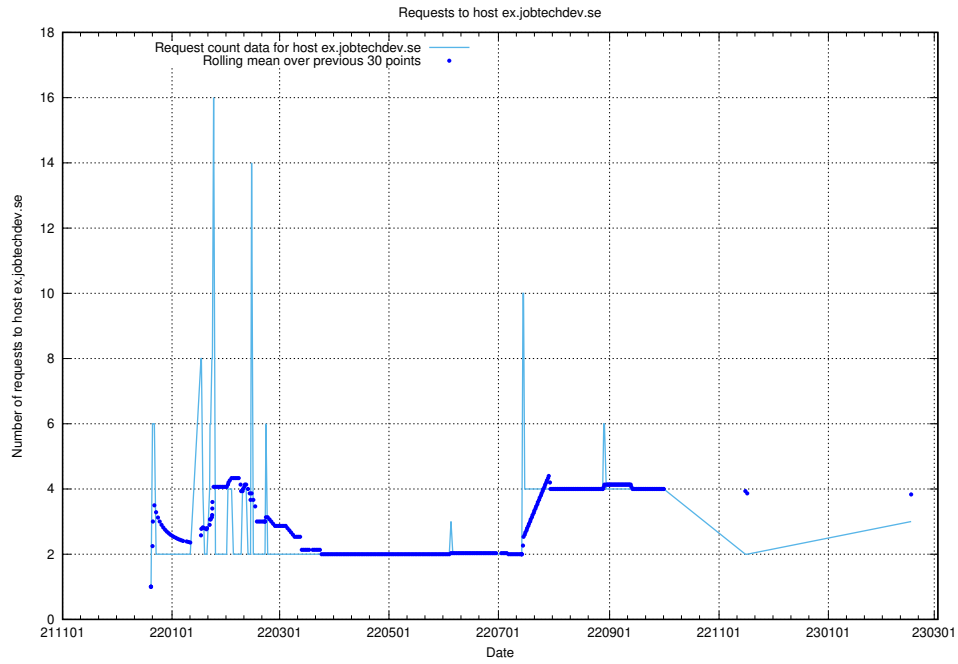

7.199 Usage of ex.jobtechdev.se

Here, we count the number of requests to host ex.jobtechdev.se.