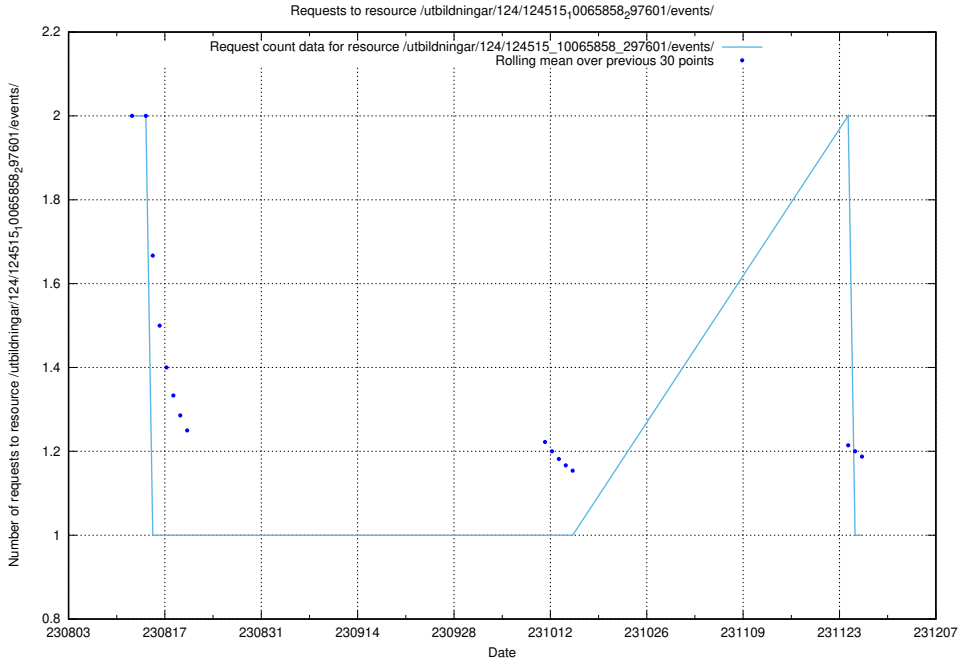

5.4484 Usage of /utbildningar/124/124515_10065858_297601/events/

Here, we count the number of requests to resource /utbildningar/124/124515_10065858_297601/events/