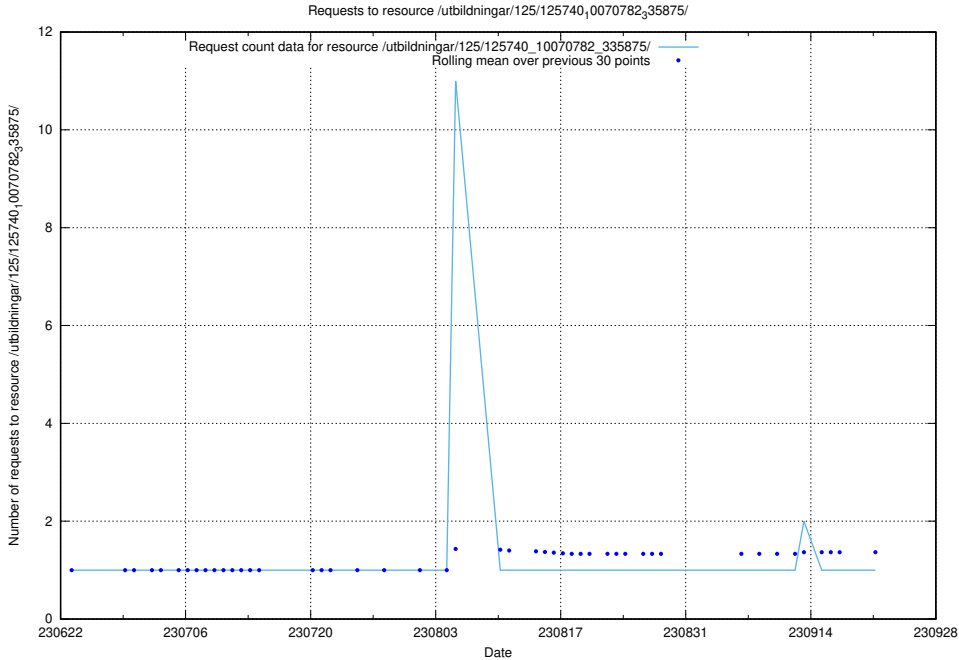

5.5368 Usage of /utbildningar/125/125740_10070782_335875/

Here, we count the number of requests to resource /utbildningar/125/125740_10070782_335875/.