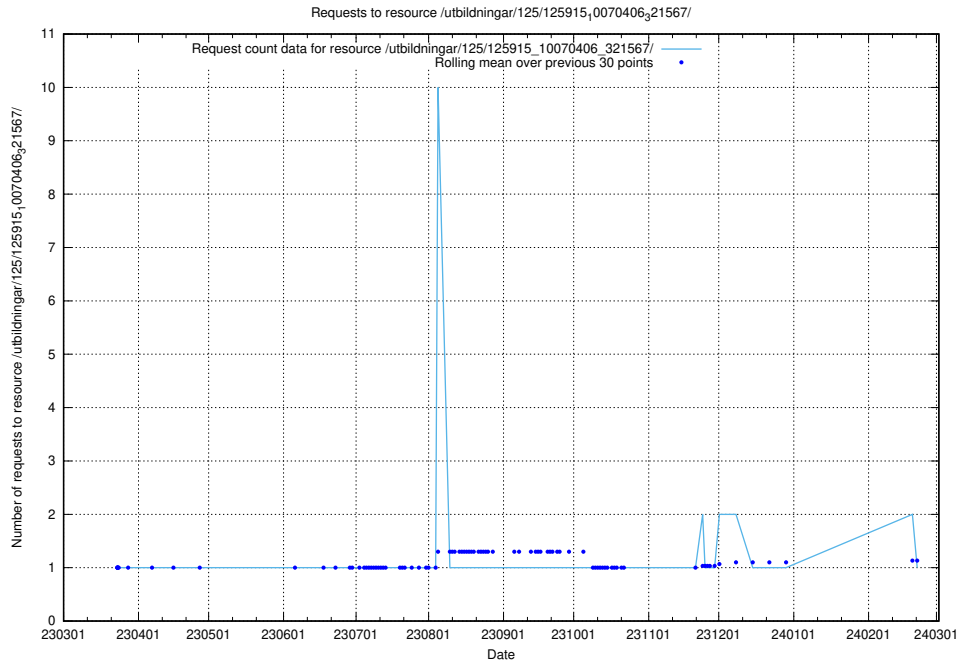

5.6096 Usage of /utbildningar/125/125915_10070406_321567/

Here, we count the number of requests to resource /utbildningar/125/125915_10070406_321567/.