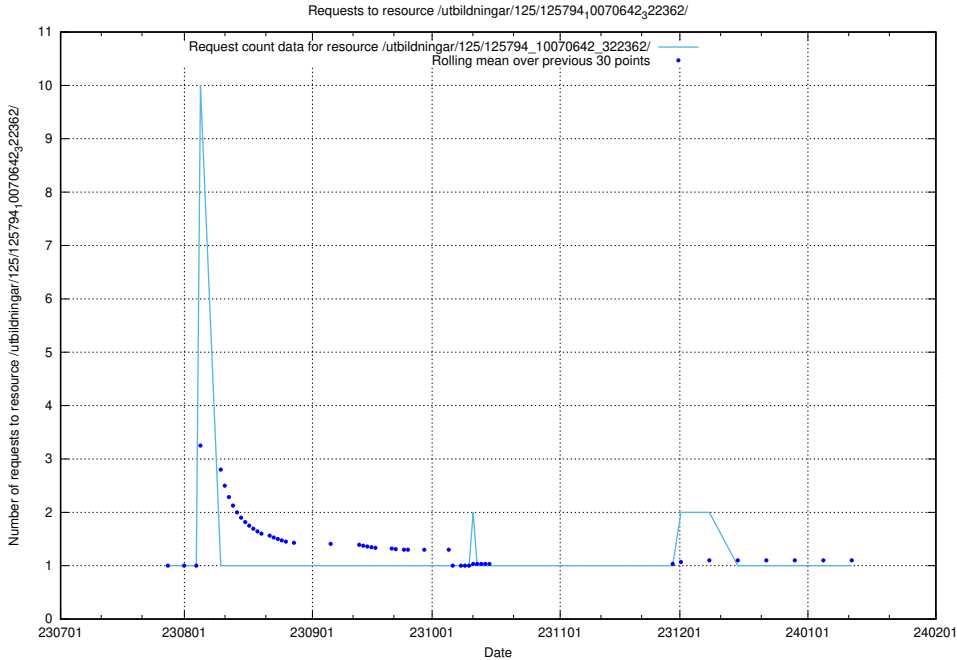

5.4586 Usage of /utbildningar/125/125794_10070642_322362/

Here, we count the number of requests to resource /utbildningar/125/125794_10070642_322362/.