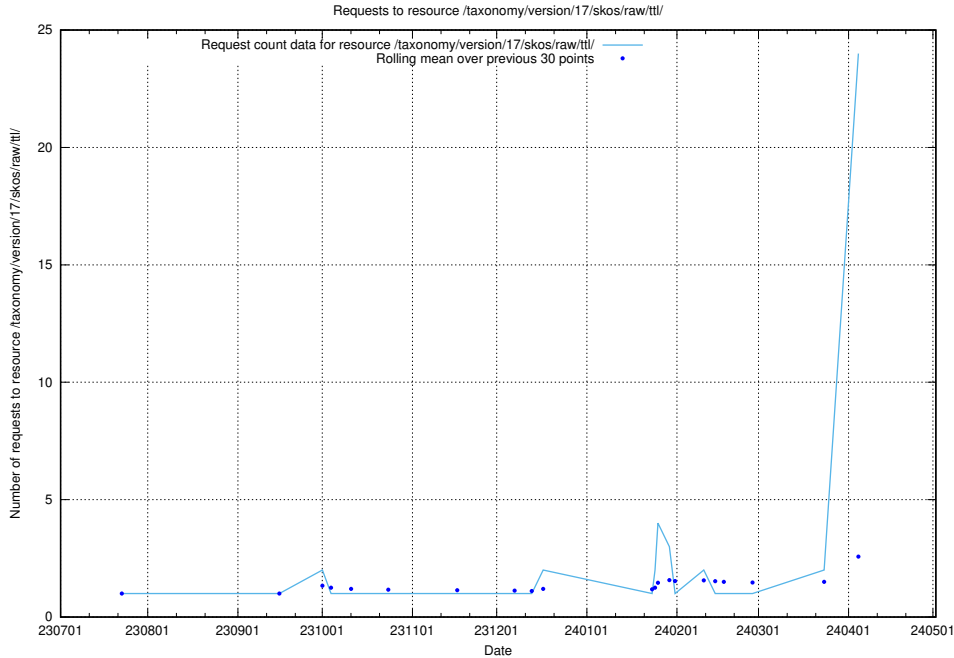

5.10 Usage of /taxonomy/version/17/skos/raw/ttl/

Here, we count the number of requests to resource /taxonomy/version/17/skos/raw/ttl/.