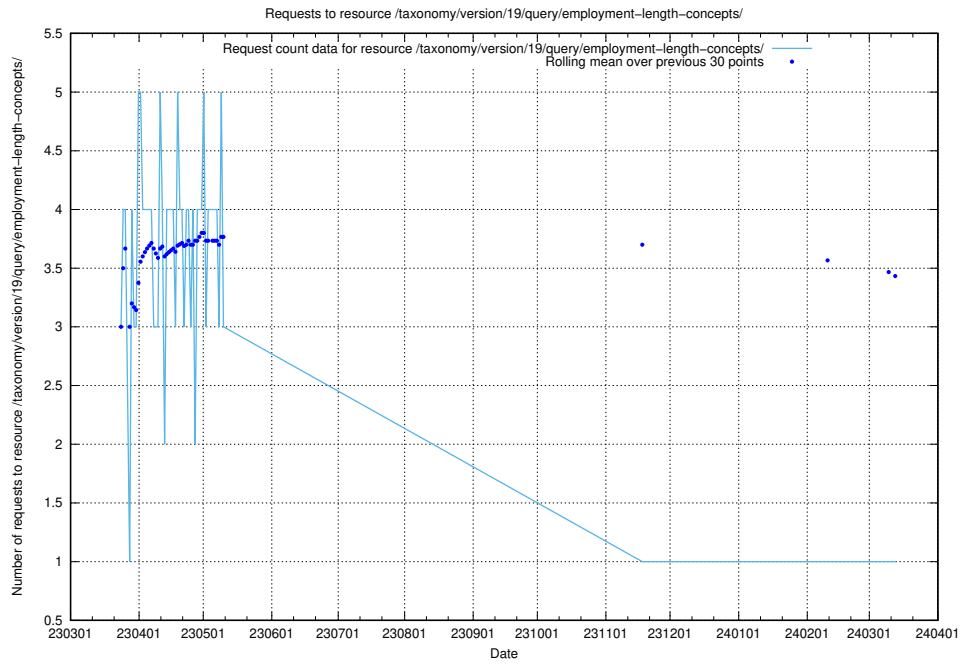

5.5811 Usage of /taxonomy/version/19/query/employment-length-concepts/

Here, we count the number of requests to resource /taxonomy/version/19/query/employment-length-concepts/.