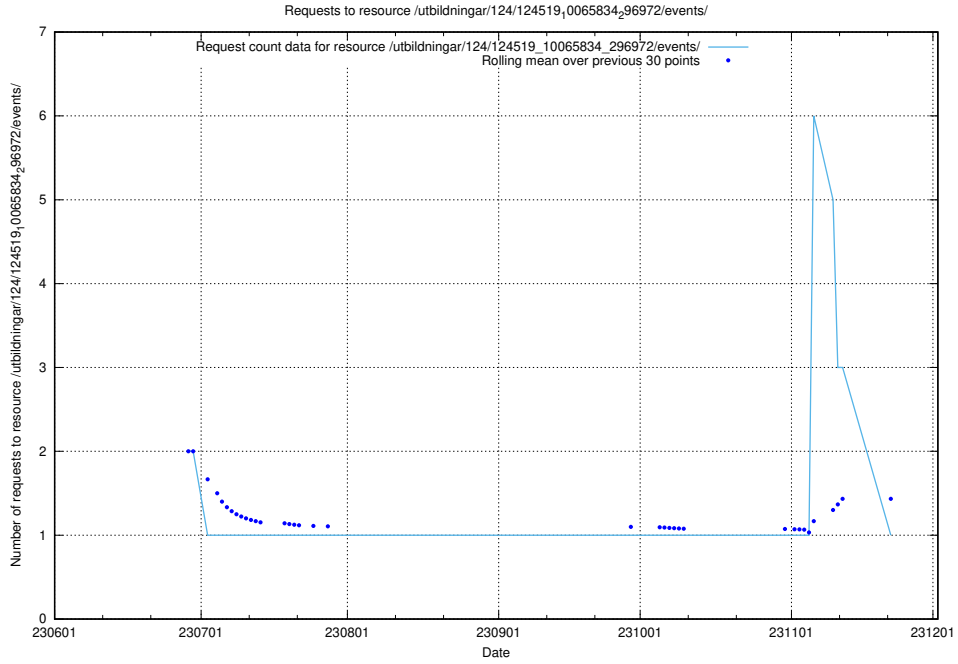

5.5090 Usage of `/utbildningar/124/124519_10065834_296972/events/`

Here, we count the number of requests to resource `/utbildningar/124/124519_10065834_296972/events/`