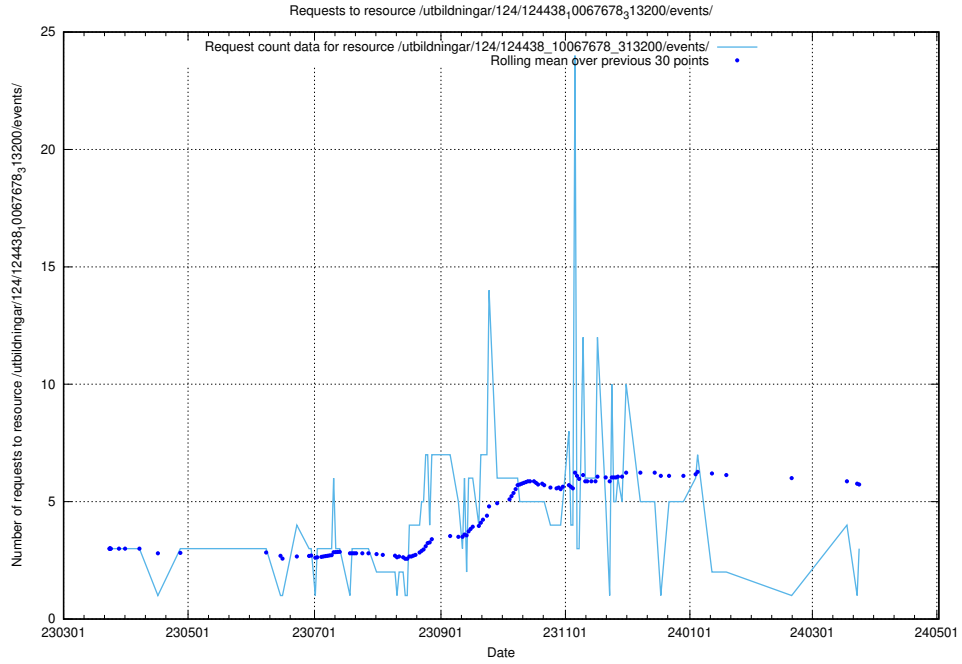

5.347 Usage of /utbildningar/124/124438_10067678_313200/events/

Here, we count the number of requests to resource /utbildningar/124/124438_10067678_313200/events/