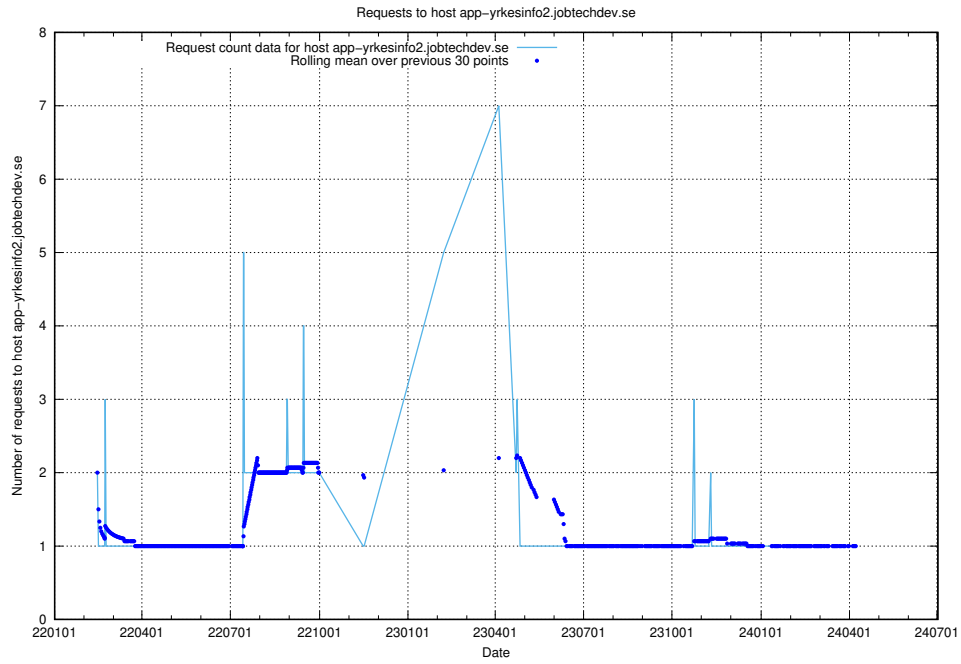

Here, we count the number of requests to host app-yrkesinfo2.jobtechdev.se.

7.657 Usage of djs-frontend-data-jobtechdev-se-prod.prod.services.jtech.se

Here, we count the number of requests to host djs-frontend-data-jobtechdev-se-prod.prod.services.jtech.se.