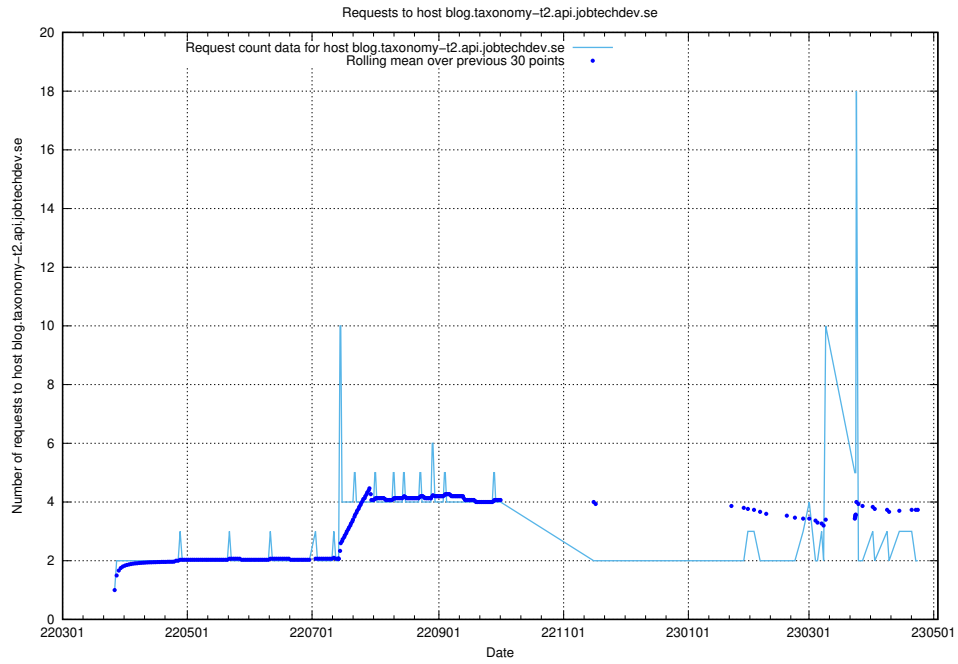

7.490 Usage of `blog.taxonomy-t2.api.jobtechdev.se`

Here, we count the number of requests to host `blog.taxonomy-t2.api.jobtechdev.se`.