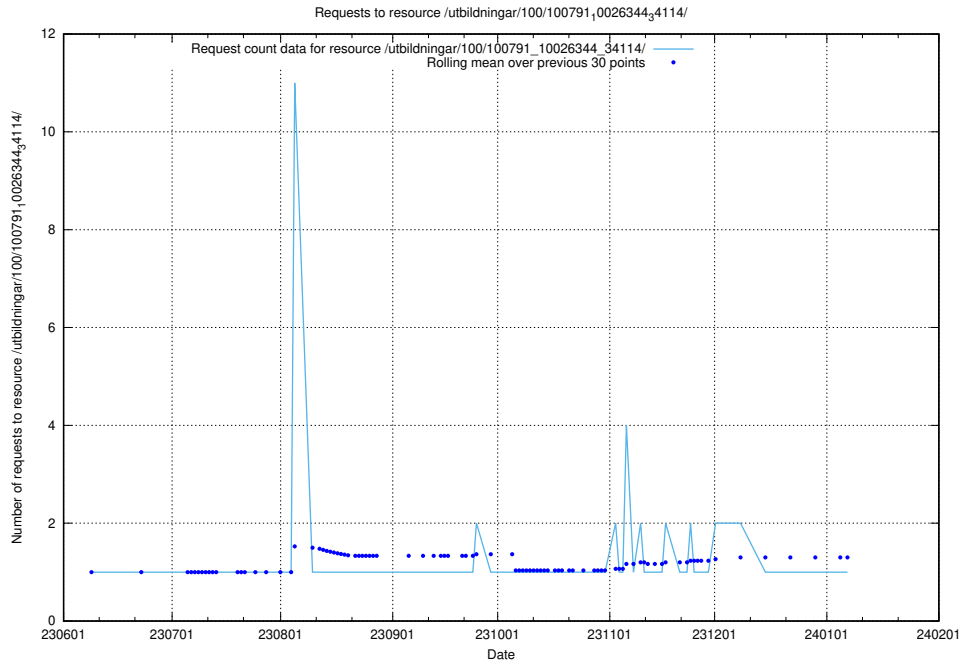

5.5595 Usage of /utbildningar/100/100791_10026344_34114/

Here, we count the number of requests to resource /utbildningar/100/100791_10026344_34114/.