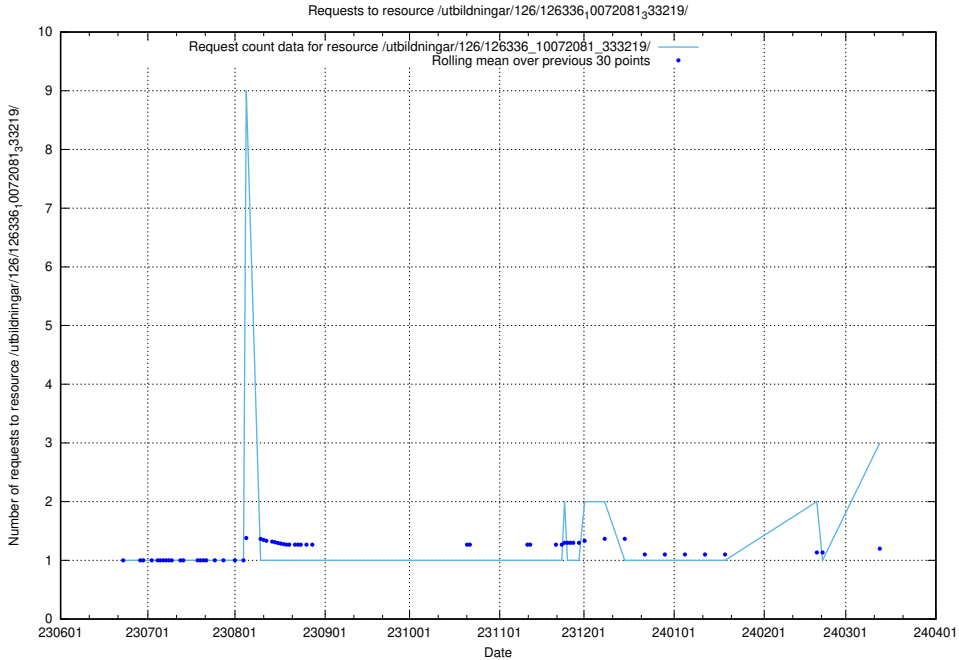

5.287 Usage of /utbildningar/126/126336_10072081_333219/

Here, we count the number of requests to resource /utbildningar/126/126336_10072081_333219/.