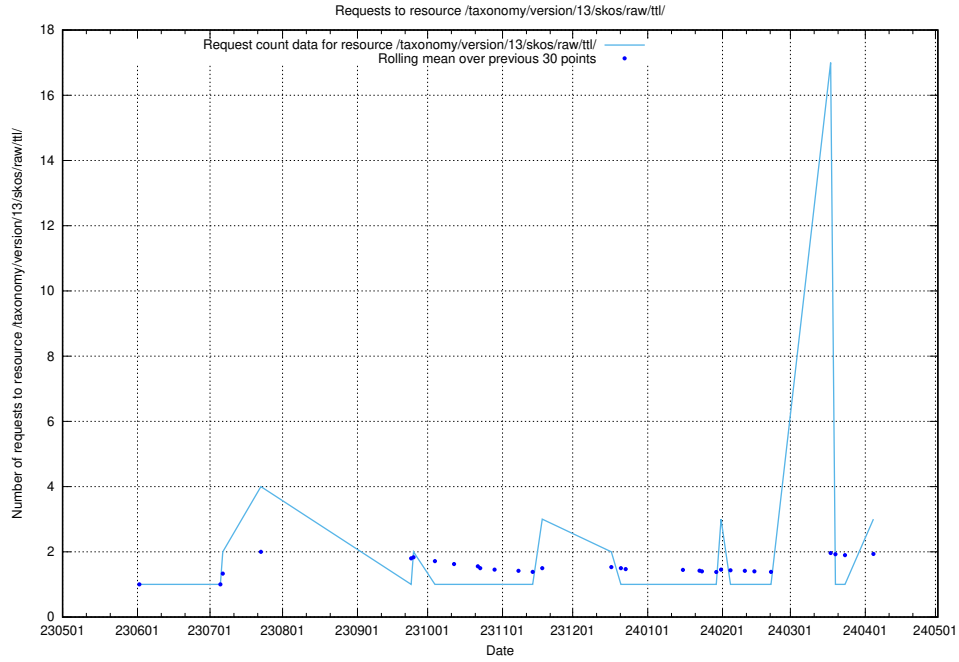

5.291 Usage of /taxonomy/version/13/skos/raw/ttl/

Here, we count the number of requests to resource /taxonomy/version/13/skos/raw/ttl/.