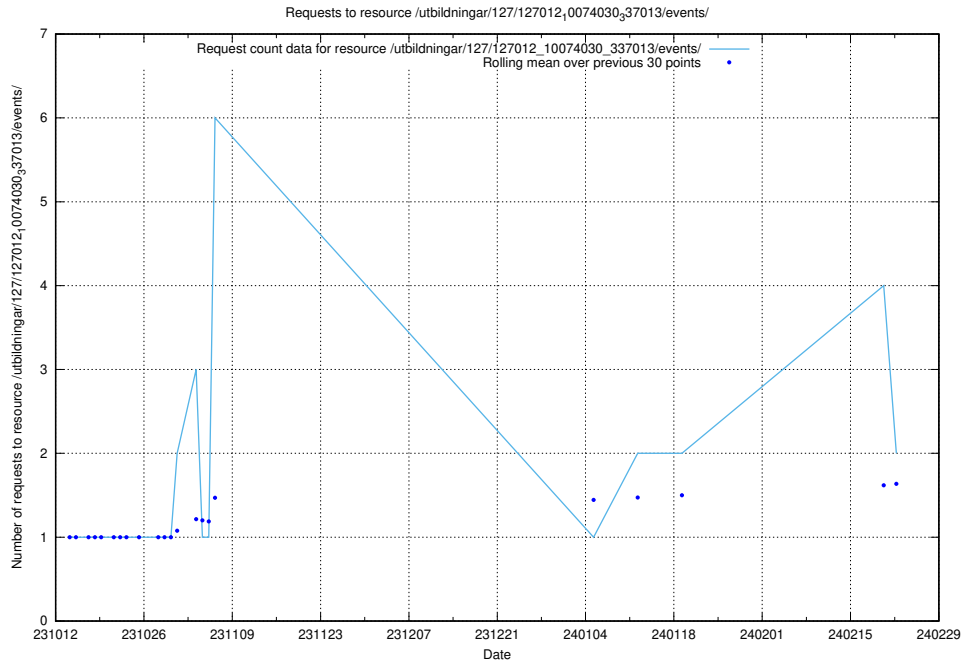

5.613 Usage of /utbildningar/127/127012_10074030_337013/events/

Here, we count the number of requests to resource /utbildningar/127/127012_10074030_337013/events/