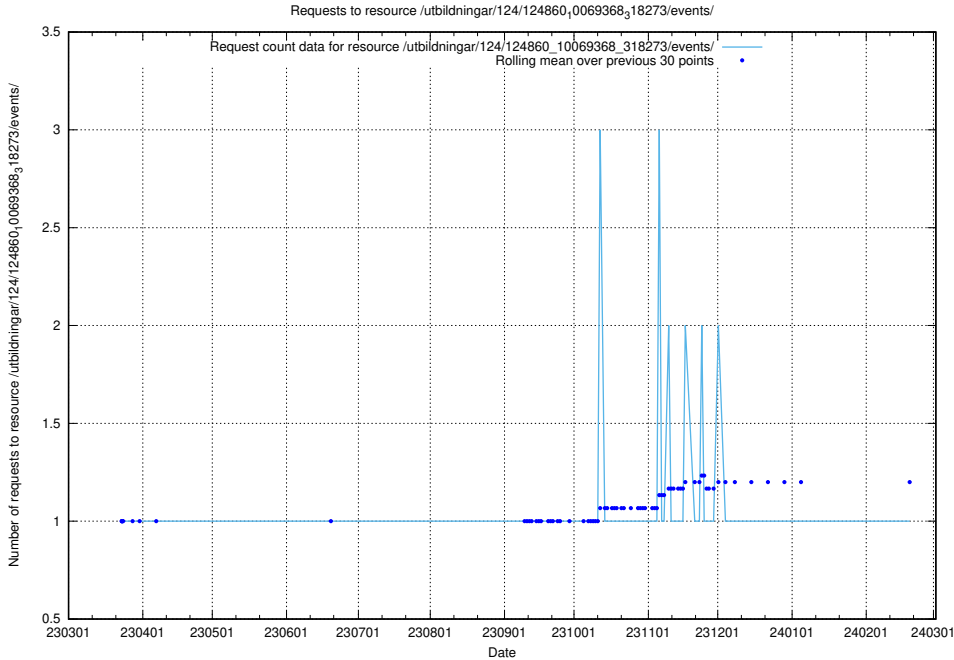

5.1077 Usage of /utbildningar/124/124860_10069368_318273/events/

Here, we count the number of requests to resource /utbildningar/124/124860_10069368_318273/events/