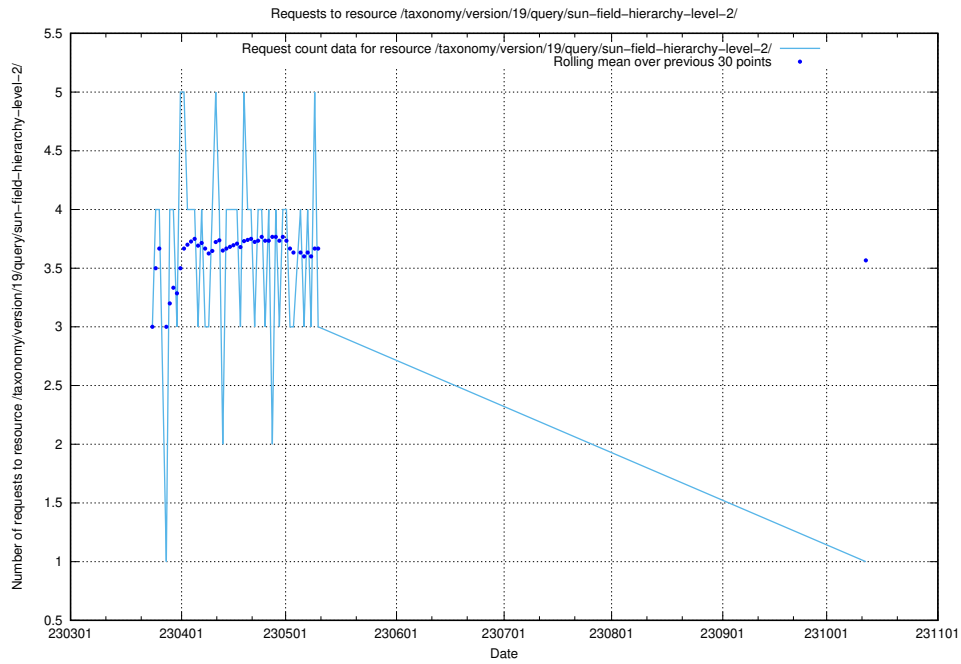

5.5786 Usage of /taxonomy/version/19/query/sun-field-hierarchy-level-2/

Here, we count the number of requests to resource /taxonomy/version/19/query/sun-field-hierarchy-level-2/.