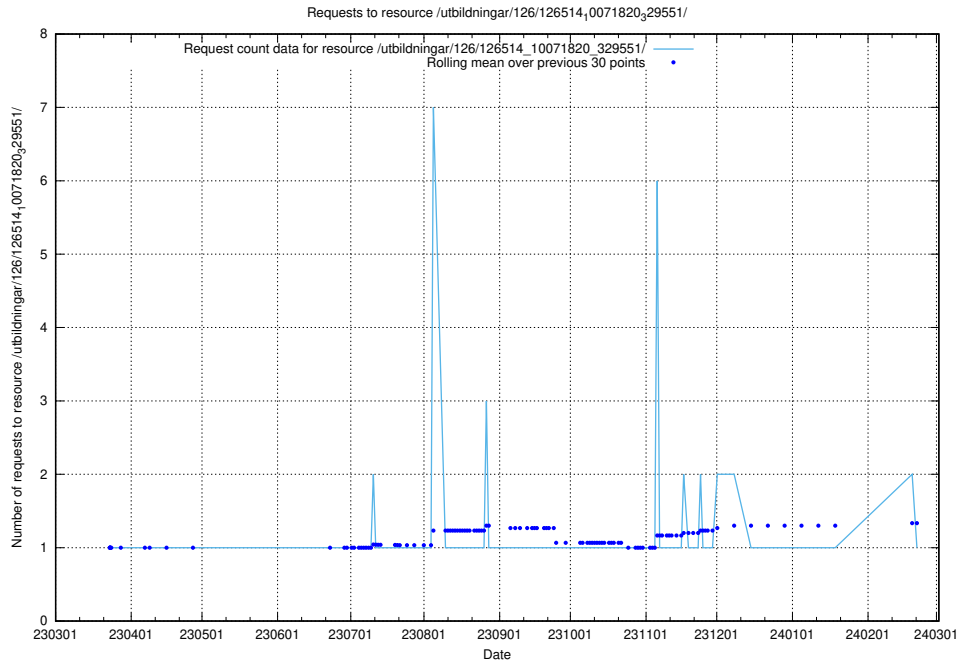

5.6057 Usage of /utbildningar/126/126514_10071820_329551/

Here, we count the number of requests to resource /utbildningar/126/126514_10071820_329551/.