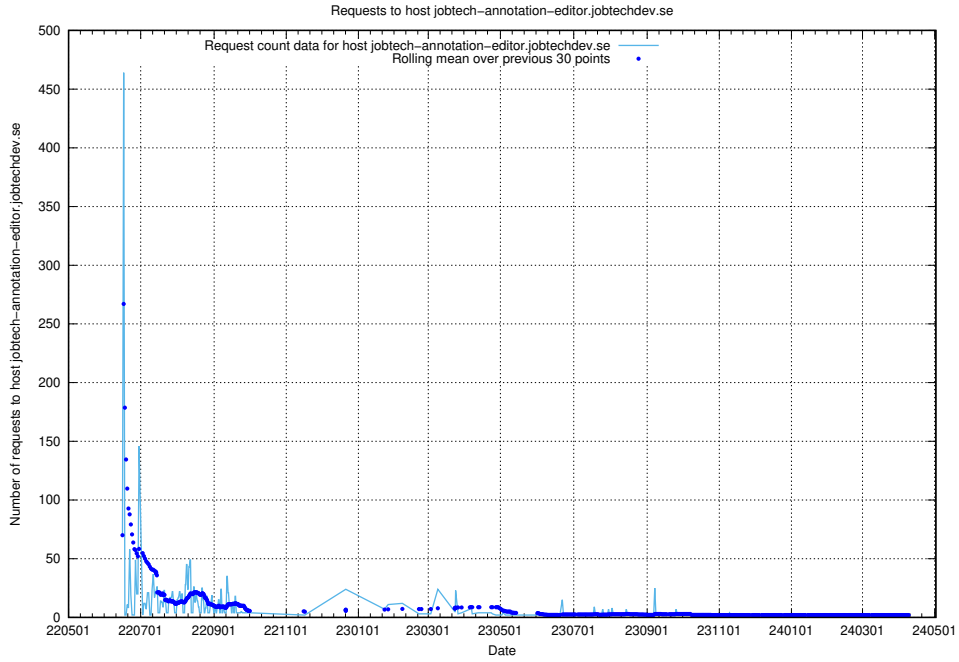

7.403 Usage of `jobtech-annotation-editor.jobtechdev.se`

Here, we count the number of requests to host `jobtech-annotation-editor.jobtechdev.se`.