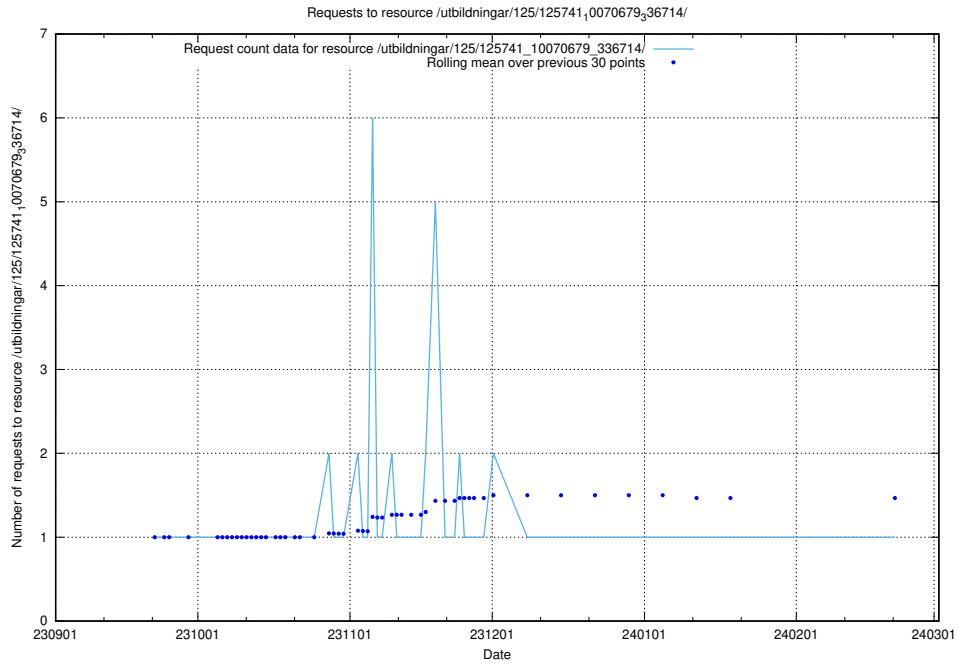

5.4179 Usage of /utbildningar/125/125741_10070679_336714/

Here, we count the number of requests to resource /utbildningar/125/125741_10070679_336714/.