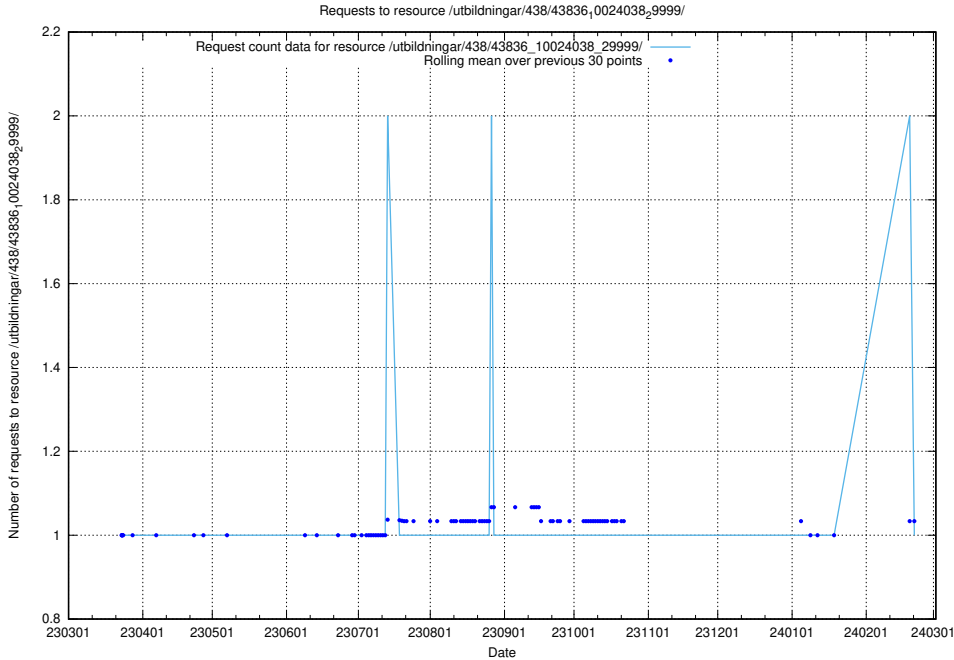

5.5983 Usage of /utbildningar/438/43831_10024051_32246/

Here, we count the number of requests to resource /utbildningar/438/43831_10024051_32246/.

5.5984 Usage of /utbildningar/438/43830_10023988_29949/events/