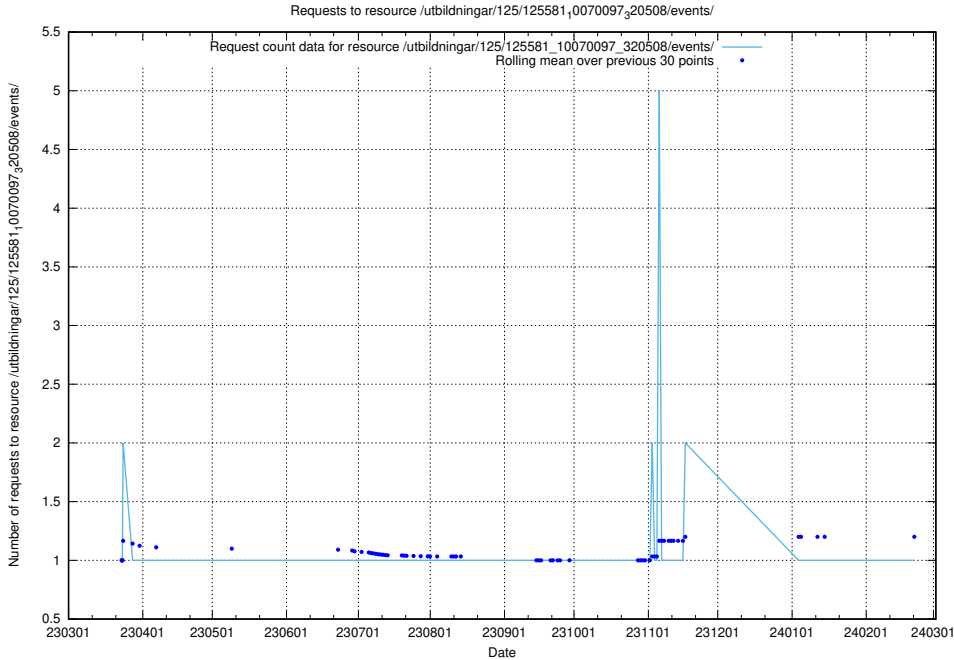

5.997 Usage of /utbildningar/125/125581_10070097_320508/events/

Here, we count the number of requests to resource /utbildningar/125/125581_10070097_320508/events/