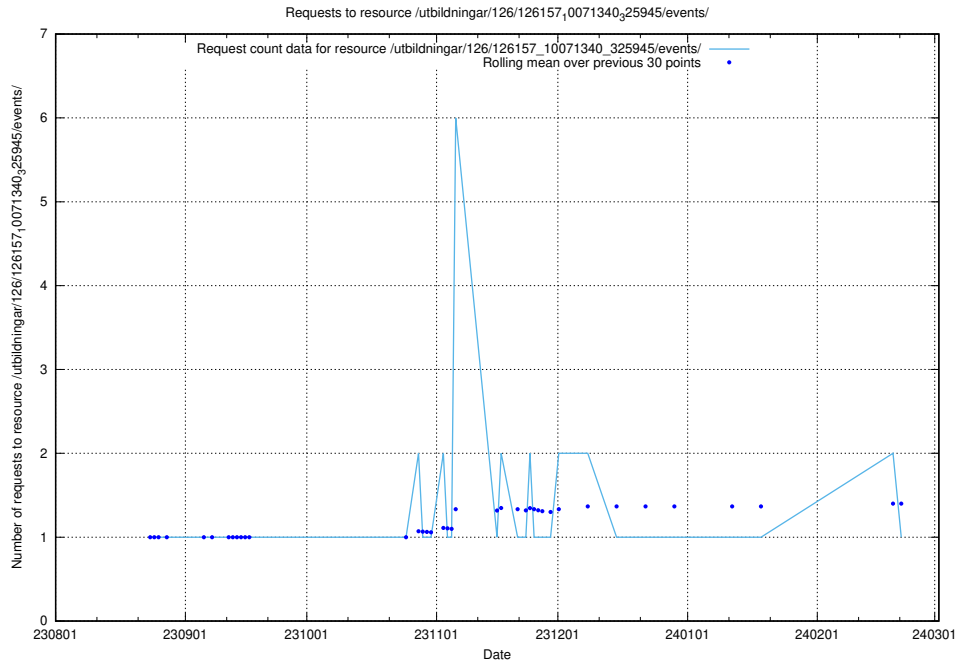

5.4403 Usage of /utbildningar/126/126157_10071340_325945/events/

Here, we count the number of requests to resource /utbildningar/126/126157_10071340_325945/events/