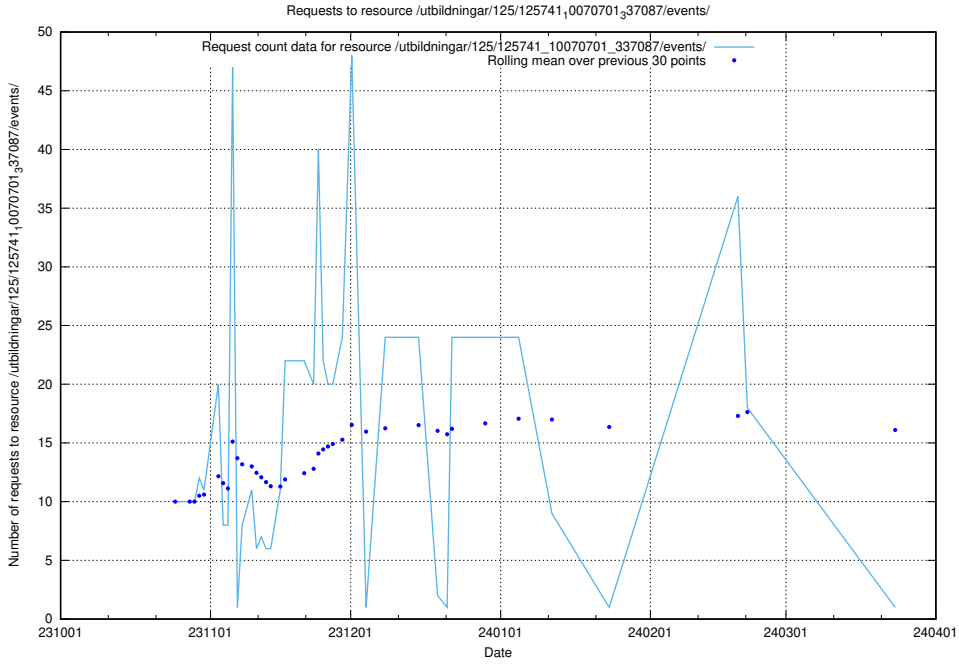

5.3863 Usage of /utbildningar/125/125741_10070701_337087/events/

Here, we count the number of requests to resource /utbildningar/125/125741_10070701_337087/events/