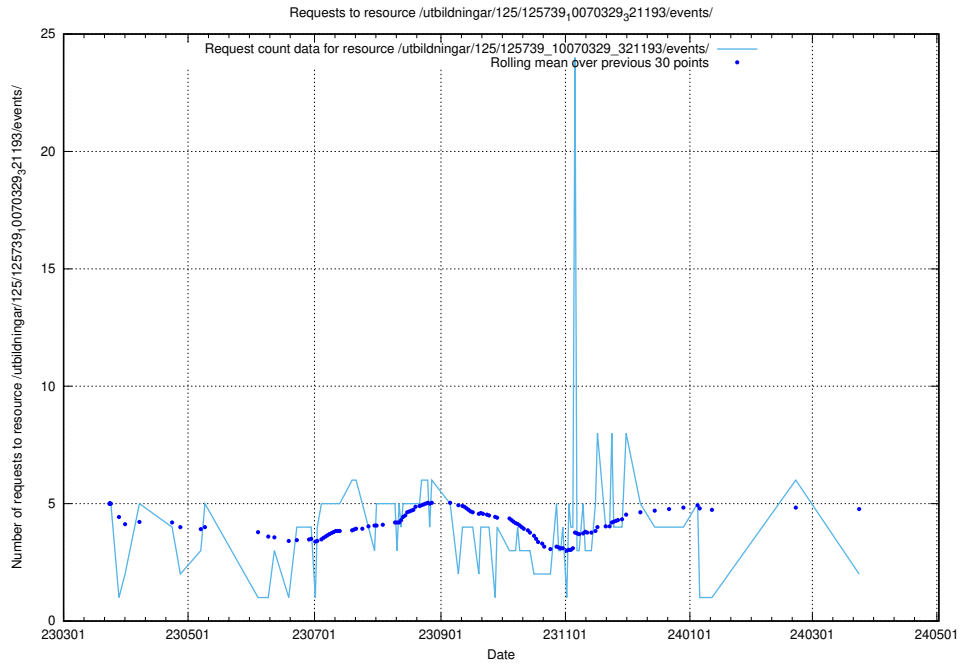

5.834 Usage of /utbildningar/125/125739_10070329_321193/events/

Here, we count the number of requests to resource /utbildningar/125/125739_10070329_321193/events/