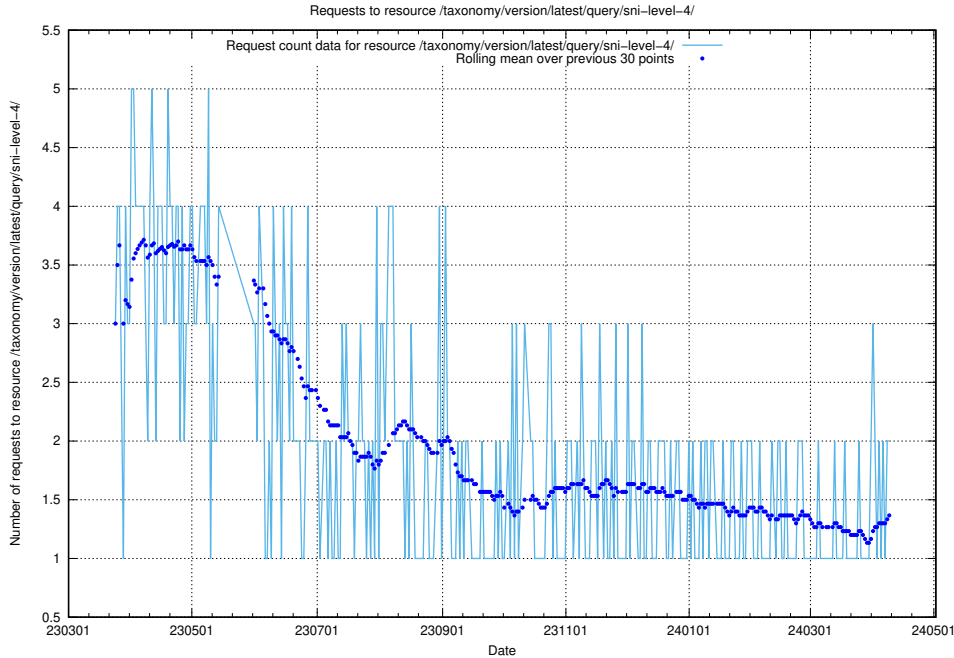

5.805 Usage of /taxonomy/version/latest/query/sni-level-4/

Here, we count the number of requests to resource /taxonomy/version/latest/query/sni-level-4/.