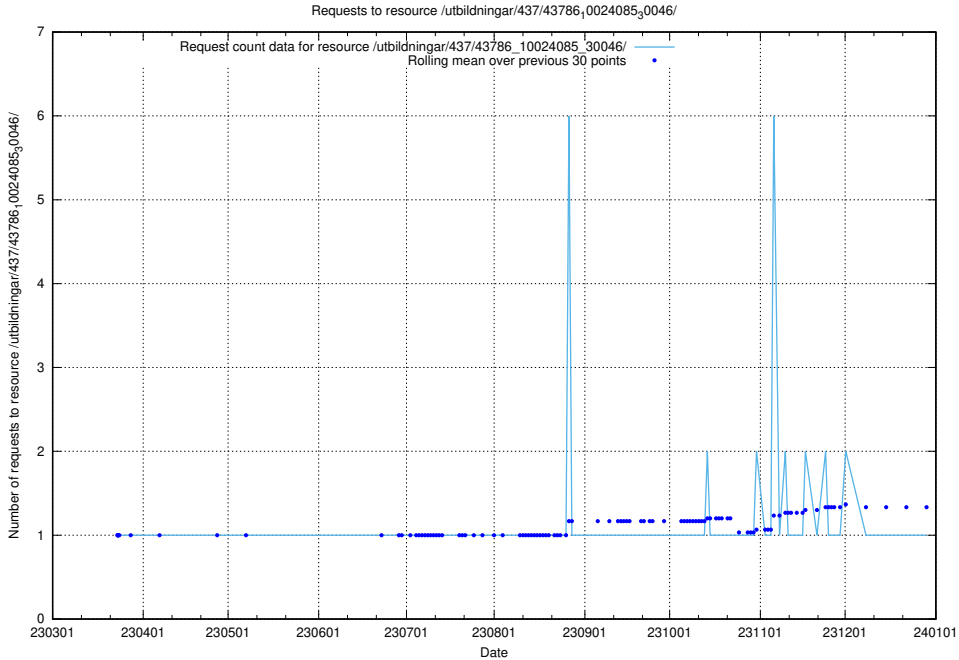

5.6013 Usage of /utbildningar/437/43786_10024085_30046/

Here, we count the number of requests to resource /utbildningar/437/43786_10024085_30046/.