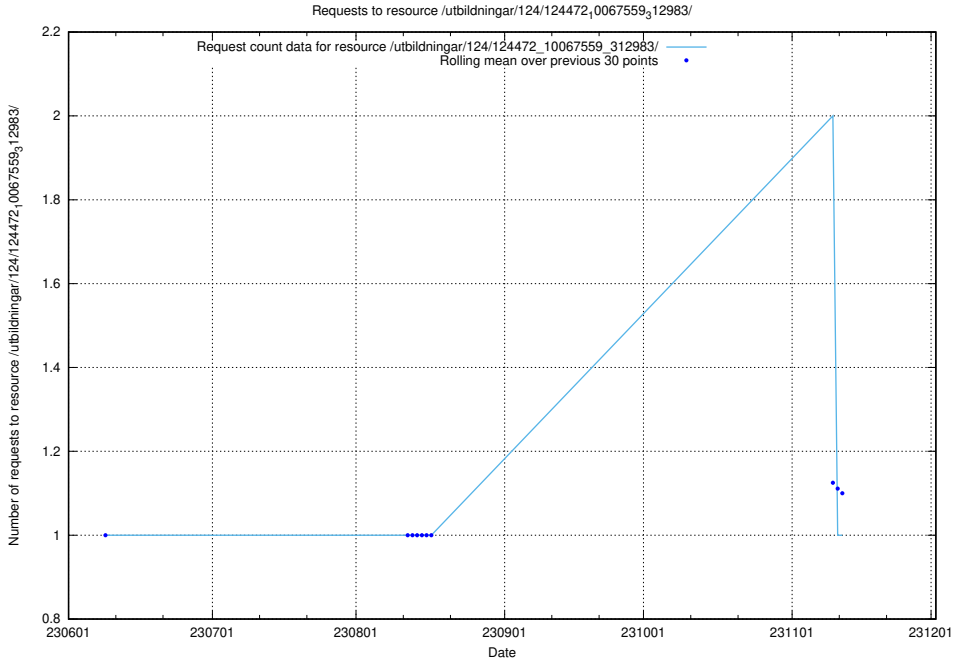

5.5591 Usage of /utbildningar/124/124472_10067559_312983/

Here, we count the number of requests to resource /utbildningar/124/124472_10067559_312983/.