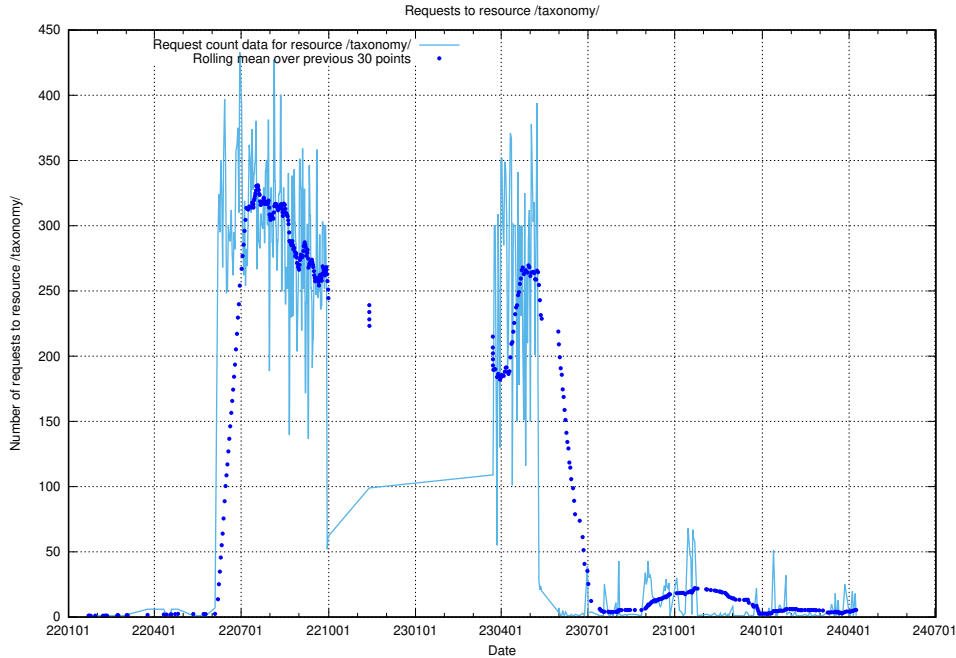

5.4924 Usage of /taxonomy/

Here, we count the number of requests to resource /taxonomy/.