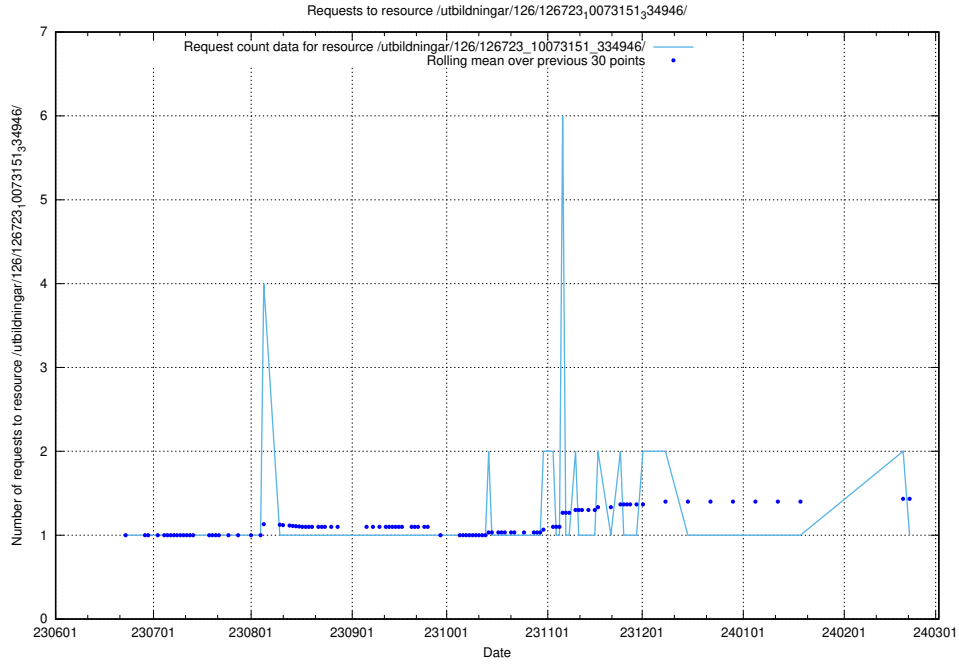

Here, we count the number of requests to resource /utbildningar/126/126723_10073176_334957/.

5.5275 Usage of /utbildningar/126/126723_10073151_334946/

Here, we count the number of requests to resource /utbildningar/126/126723_10073151_334946/.