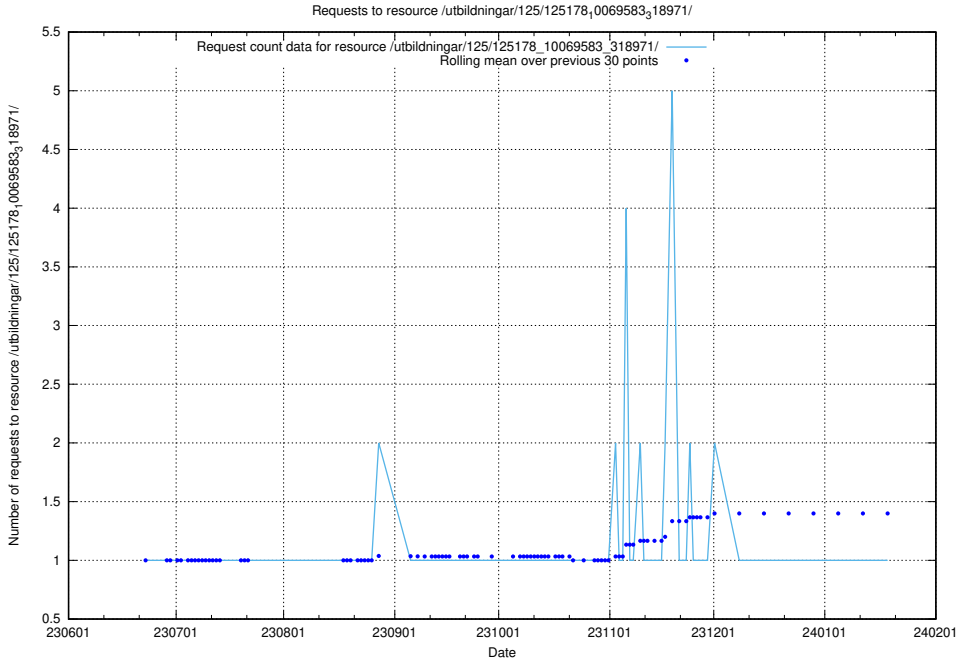

5.5401 Usage of /utbildningar/125/125178_10069583_318971/

Here, we count the number of requests to resource /utbildningar/125/125178_10069583_318971/.