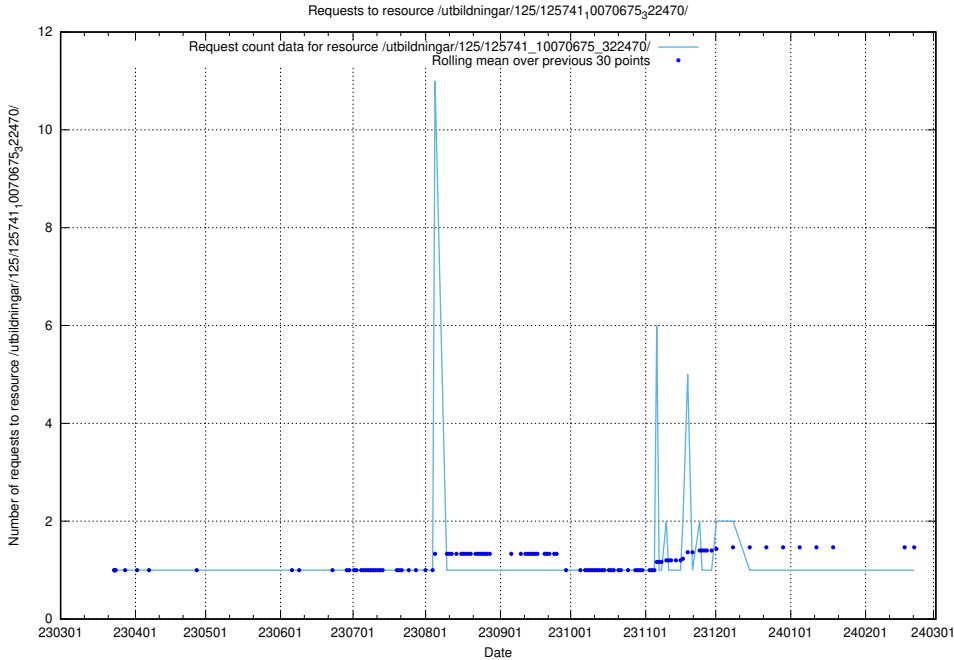

5.6144 Usage of /utbildningar/125/125741_10070675_322470/

Here, we count the number of requests to resource /utbildningar/125/125741_10070675_322470/.