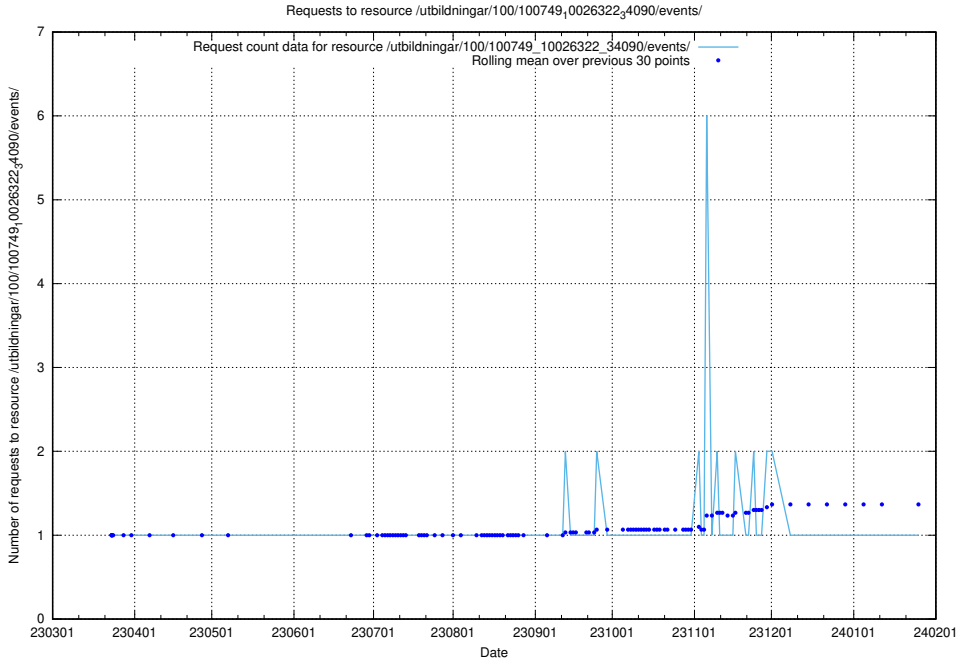

5.5286 Usage of /utbildningar/100/100749_10026322_34090/events/

Here, we count the number of requests to resource /utbildningar/100/100749_10026322_34090/events/.