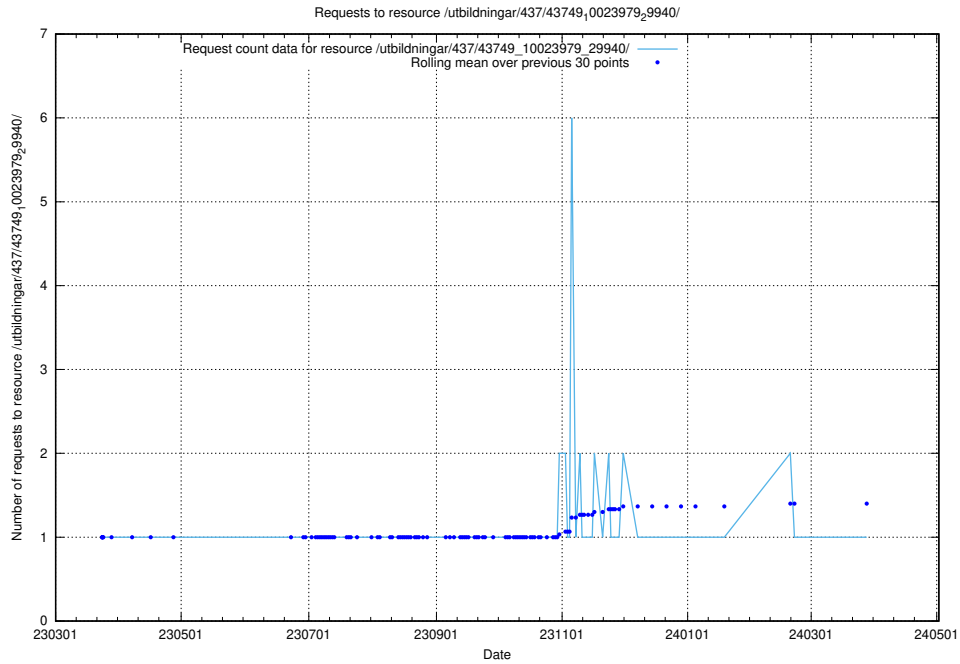

5.6032 Usage of /utbildningar/437/43749_10023979_29940/

Here, we count the number of requests to resource /utbildningar/437/43749_10023979_29940/.