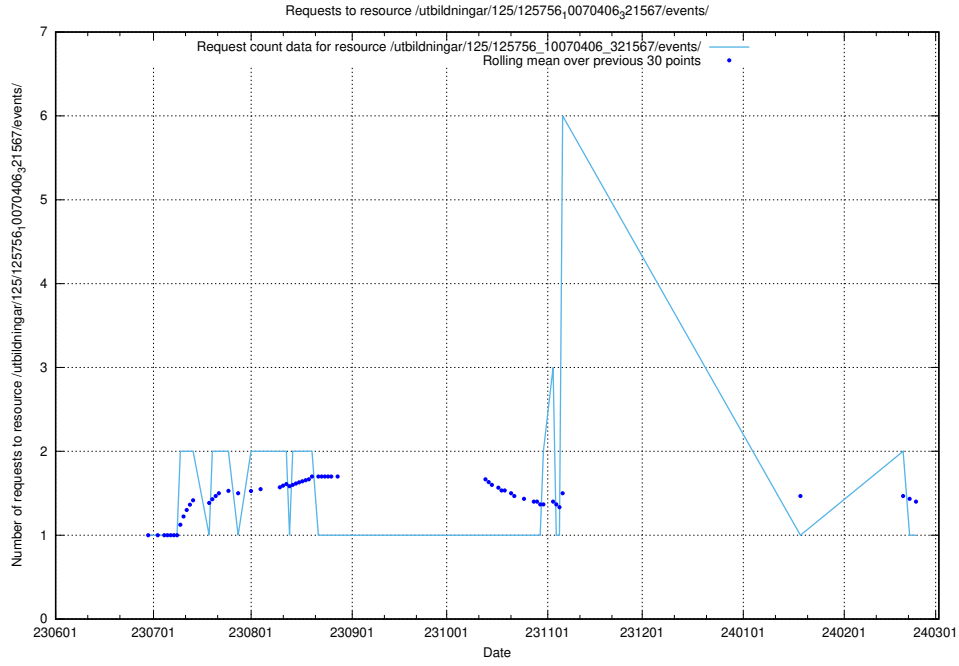

5.5054 Usage of /utbildningar/125/125756_10070406_321567/events/

Here, we count the number of requests to resource /utbildningar/125/125756_10070406_321567/events/