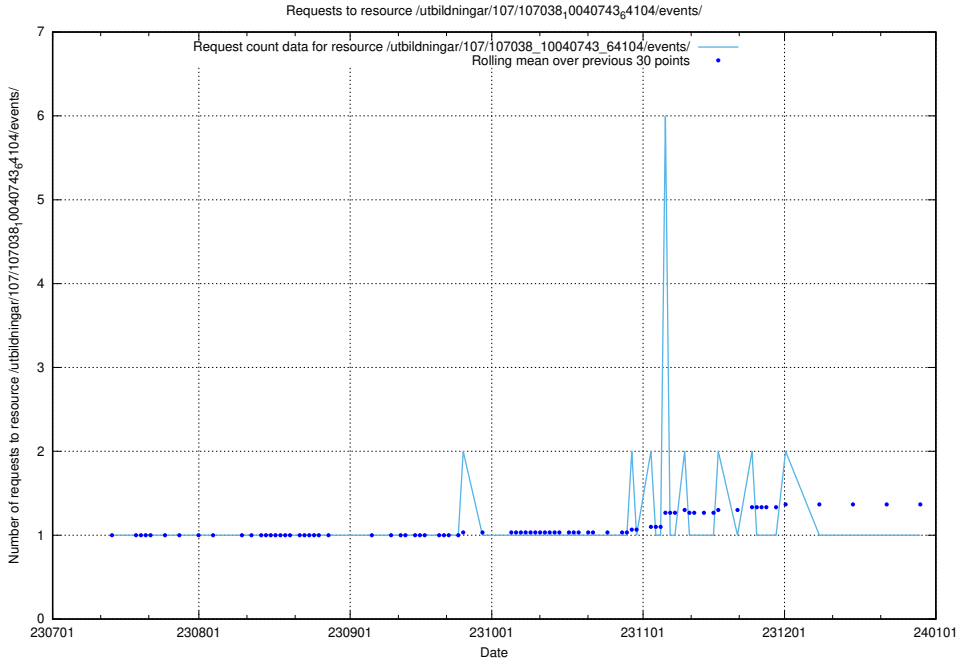

Here, we count the number of requests to resource /utbildningar/124/124514_10065863_297616/events/

5.4753 Usage of /utbildningar/107/107038_10040743_64104/events/

Here, we count the number of requests to resource /utbildningar/107/107038_10040743_64104/events/.