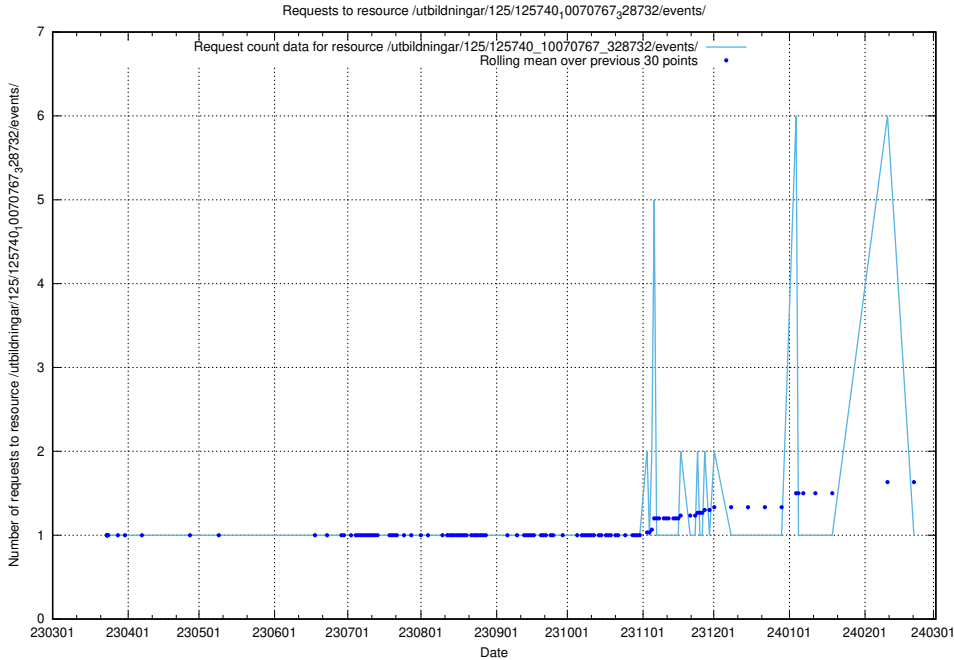

5.869 Usage of /utbildningar/125/125740_10070767_328732/events/

Here, we count the number of requests to resource /utbildningar/125/125740_10070767_328732/events/