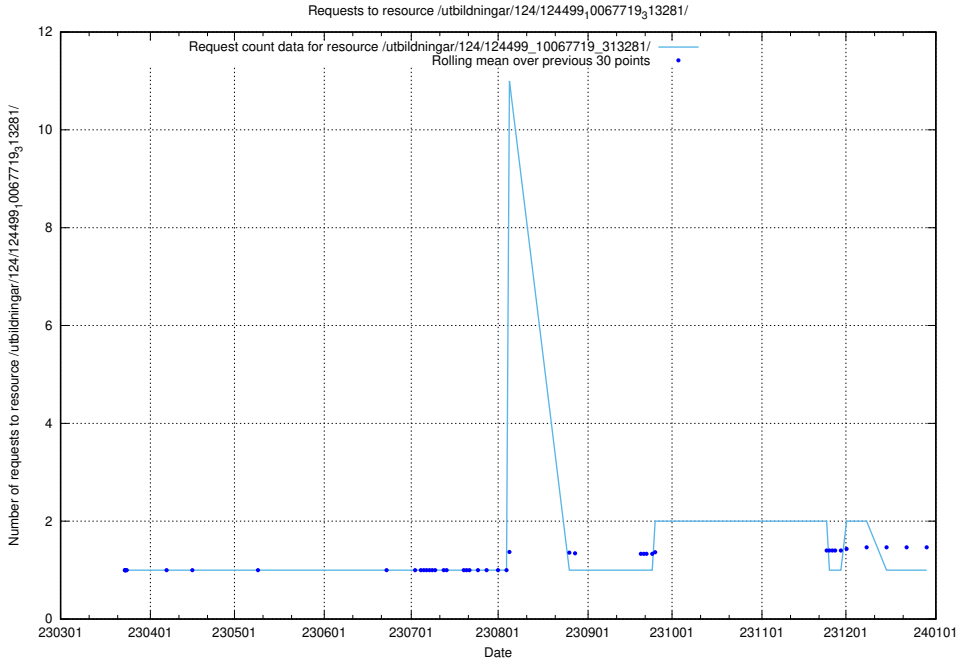

5.2202 Usage of /utbildningar/124/124499_10067719_313281/

Here, we count the number of requests to resource /utbildningar/124/124499_10067719_313281/.