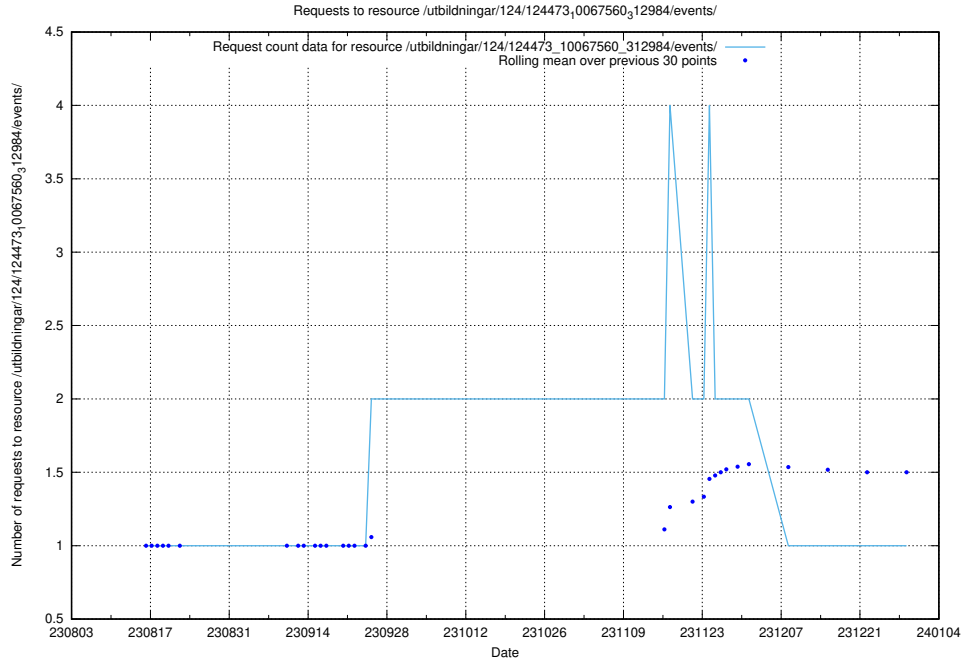

5.4472 Usage of /utbildningar/124/124473_10067560_312984/events/

Here, we count the number of requests to resource /utbildningar/124/124473_10067560_312984/events/