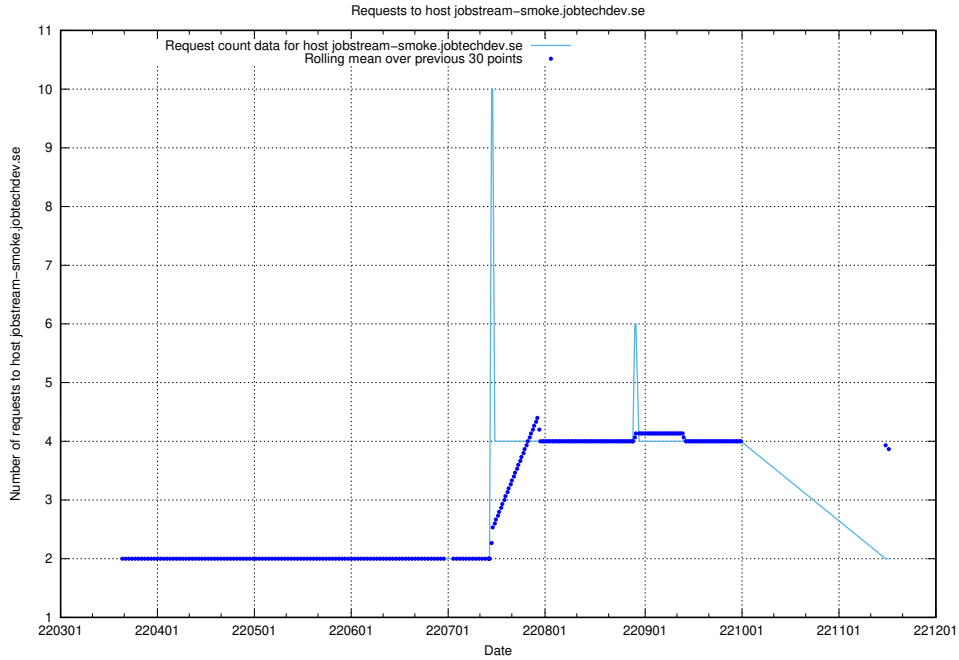

7.492 Usage of jobstream-smoke.jobtechdev.se

Here, we count the number of requests to host jobstream-smoke.jobtechdev.se.