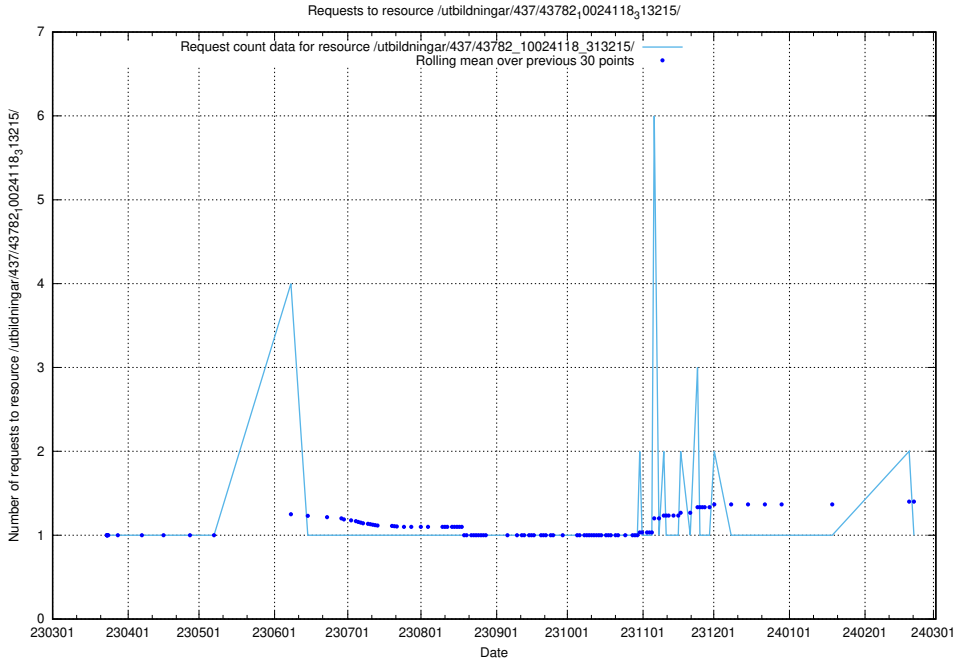

5.6016 Usage of /utbildningar/437/43782_10024118_313215/

Here, we count the number of requests to resource /utbildningar/437/43782_10024118_313215/.