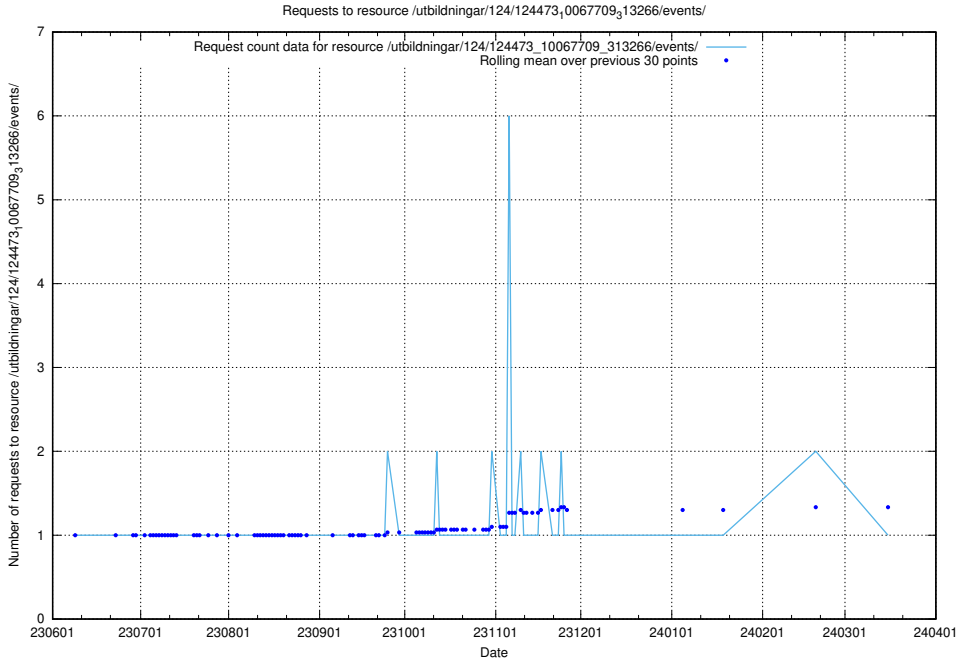

5.5590 Usage of /utbildningar/124/124473_10067709_313266/events/

Here, we count the number of requests to resource /utbildningar/124/124473_10067709_313266/events/