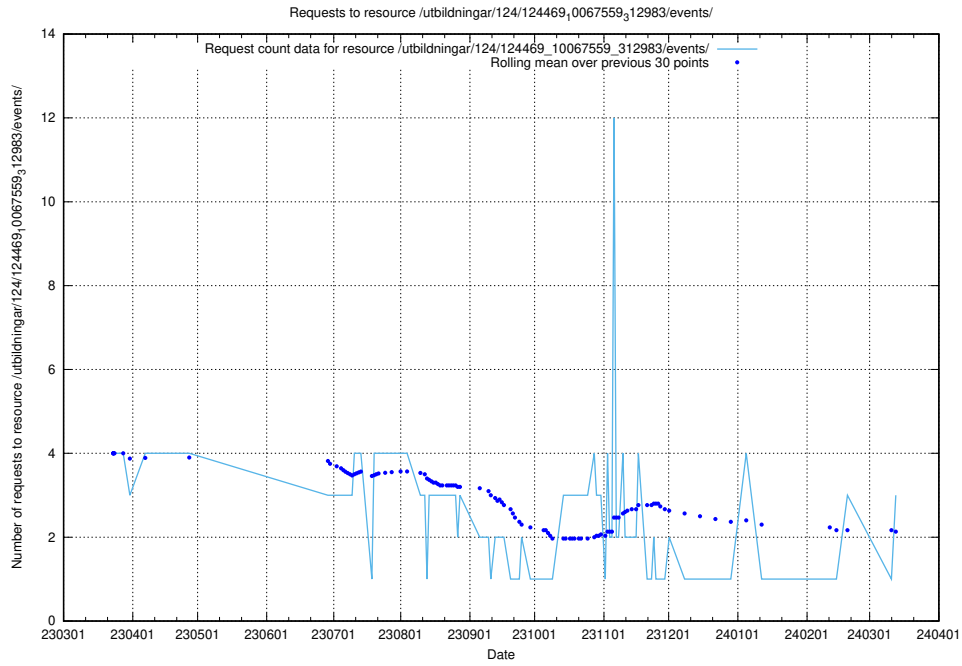

5.343 Usage of /utbildningar/124/124469_10067559_312983/events/

Here, we count the number of requests to resource /utbildningar/124/124469_10067559_312983/events/