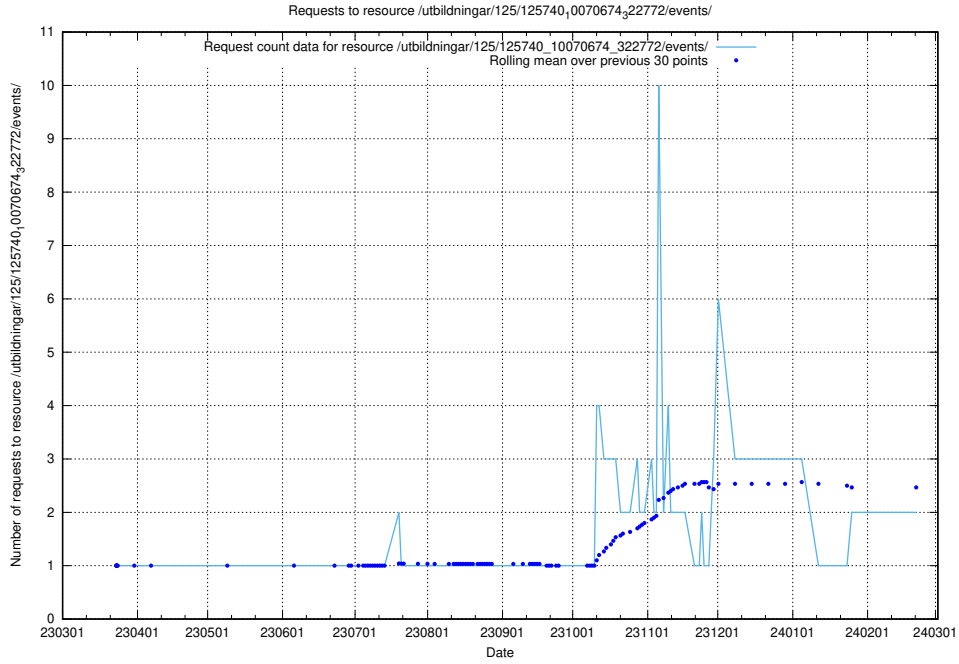

5.355 Usage of /utbildningar/125/125740_10070674_322772/events/

Here, we count the number of requests to resource /utbildningar/125/125740_10070674_322772/events/