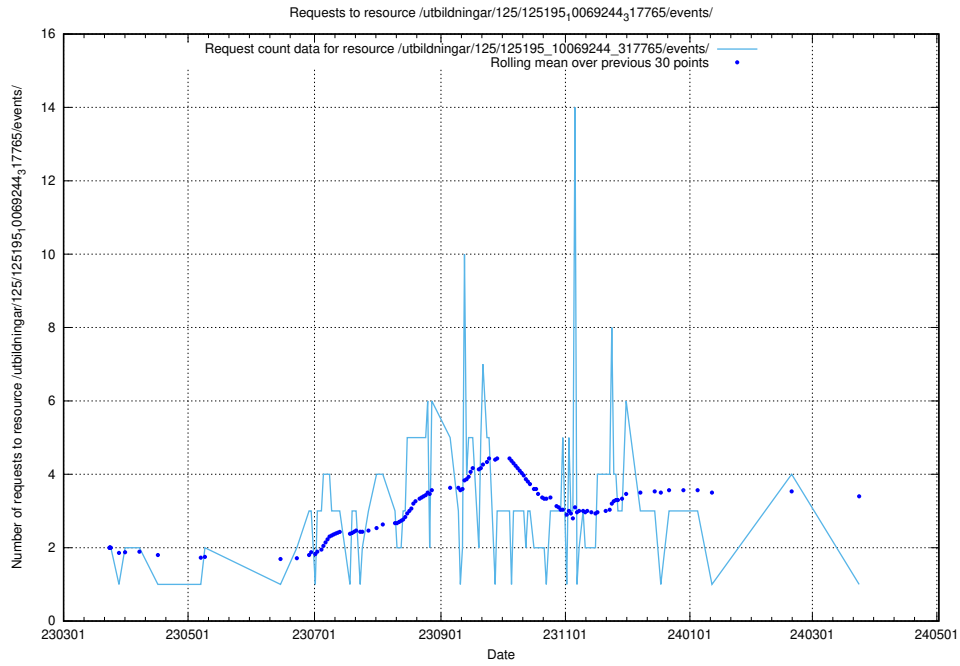

5.5940 Usage of /utbildningar/125/125195_10069244_317765/events/

Here, we count the number of requests to resource /utbildningar/125/125195_10069244_317765/events/