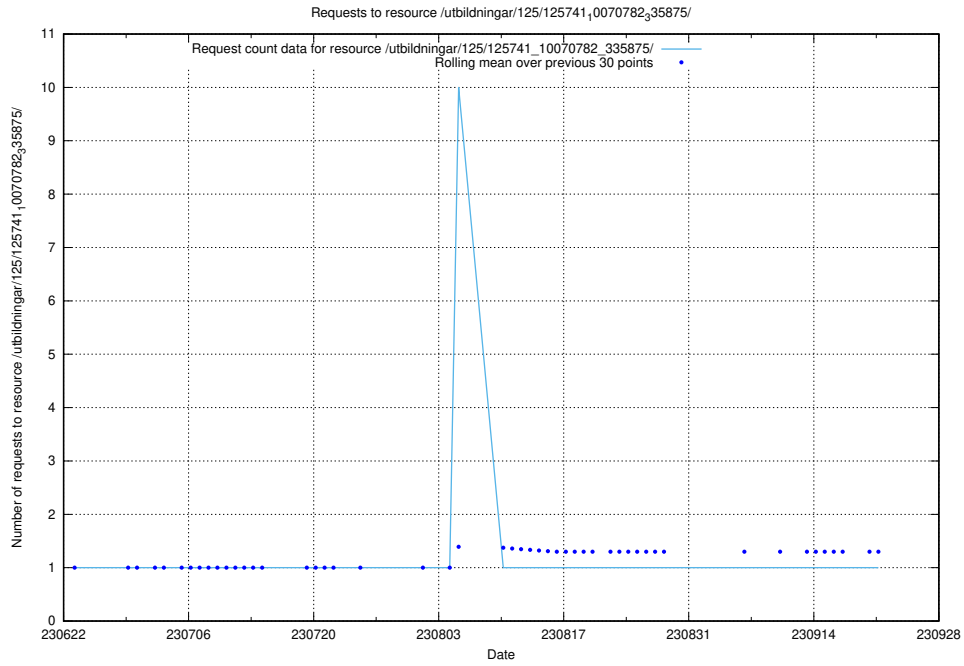

5.5364 Usage of /utbildningar/125/125741_10070782_335875/

Here, we count the number of requests to resource /utbildningar/125/125741_10070782_335875/.