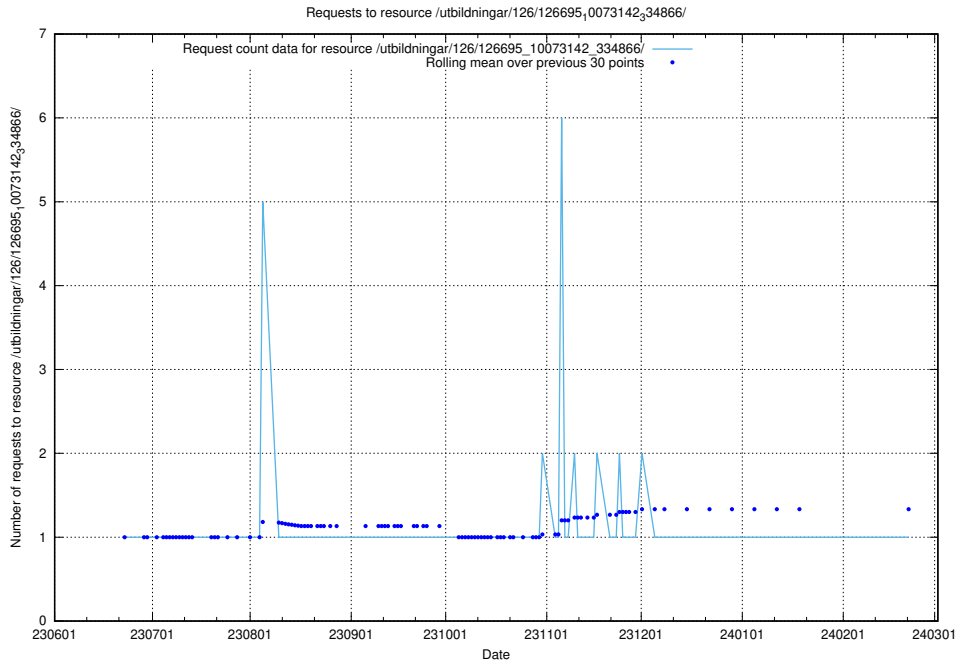

Here, we count the number of requests to resource /utbildningar/126/126695_10073142_334866/events/

5.5303 Usage of /utbildningar/126/126695_10073142_334866/

Here, we count the number of requests to resource /utbildningar/126/126695_10073142_334866/.