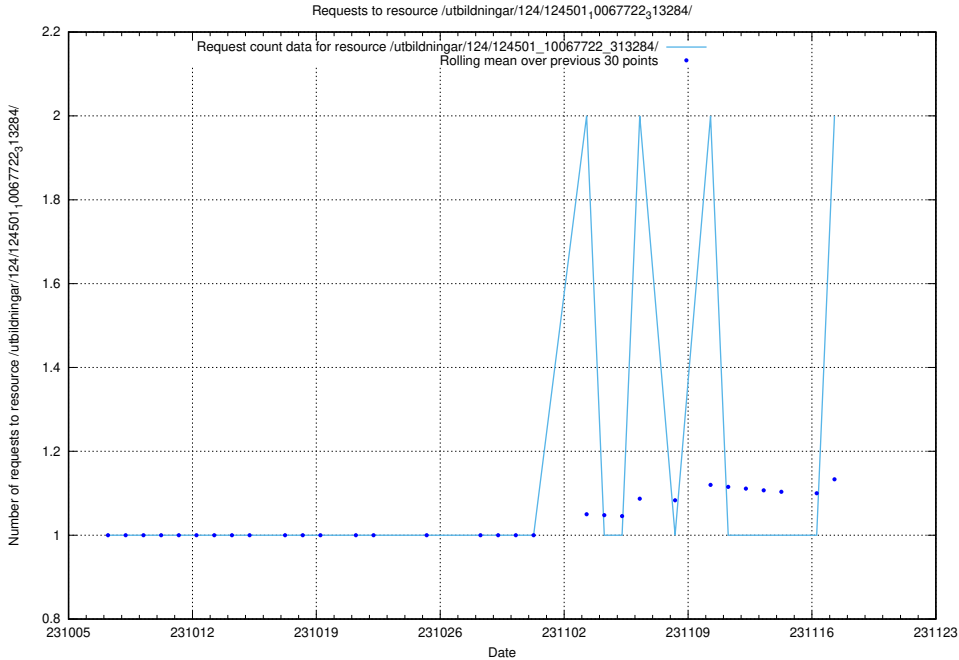

5.617 Usage of /utbildningar/124/124501_10067722_313284/

Here, we count the number of requests to resource /utbildningar/124/124501_10067722_313284/.