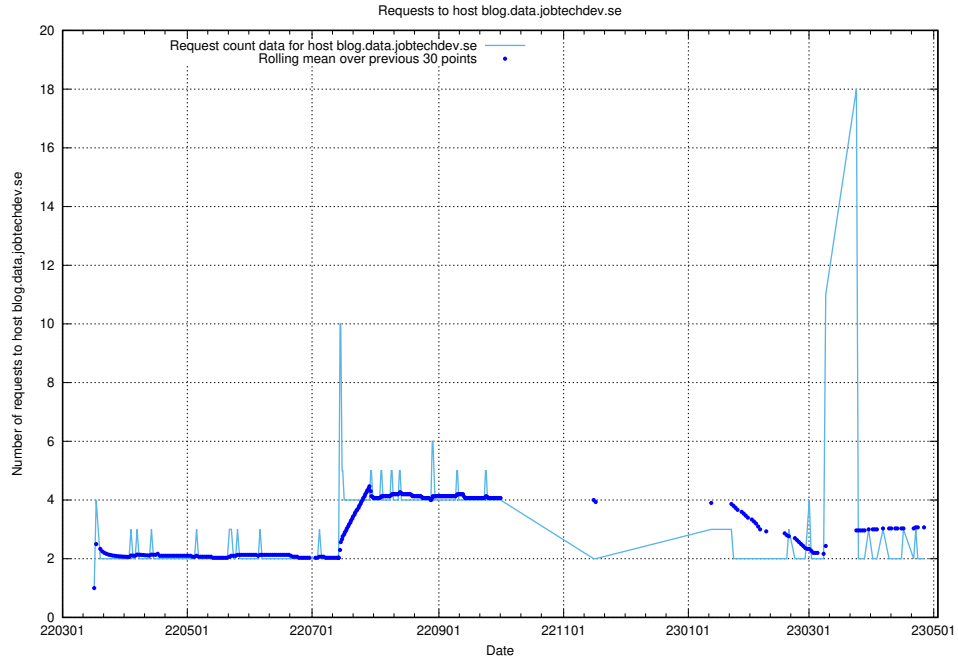

7.496 Usage of minioconsole.jobtechdev.se

Here, we count the number of requests to host minioconsole.jobtechdev.se.

7.497 Usage of minio-console.jobtechdev.se

Here, we count the number of requests to host minio-console.jobtechdev.se.