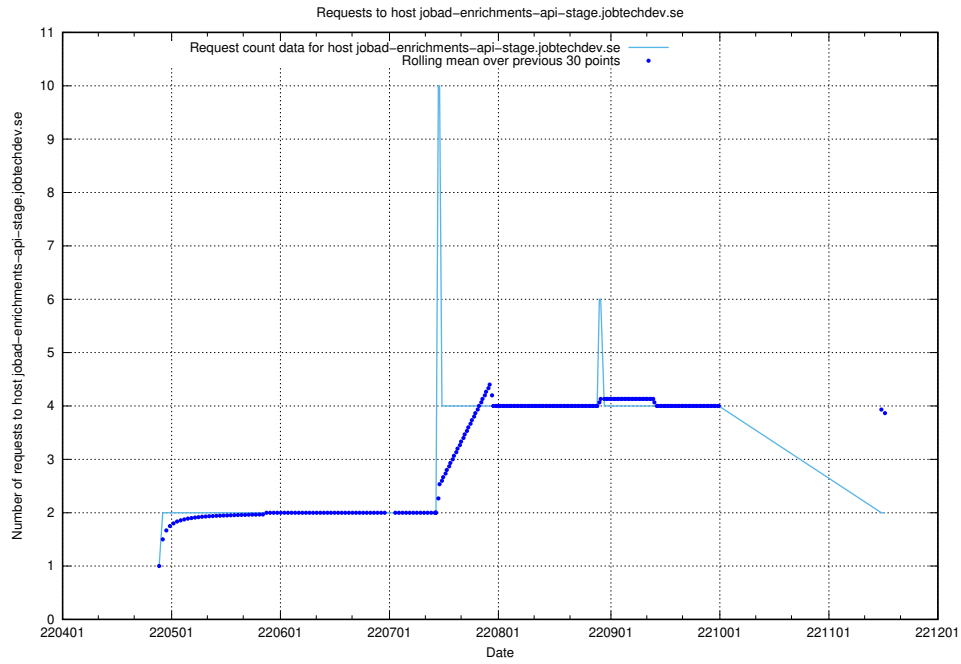

7.445 Usage of `jobad-enrichments-api-stage.jobtechdev.se`

Here, we count the number of requests to host `jobad-enrichments-api-stage.jobtechdev.se`.