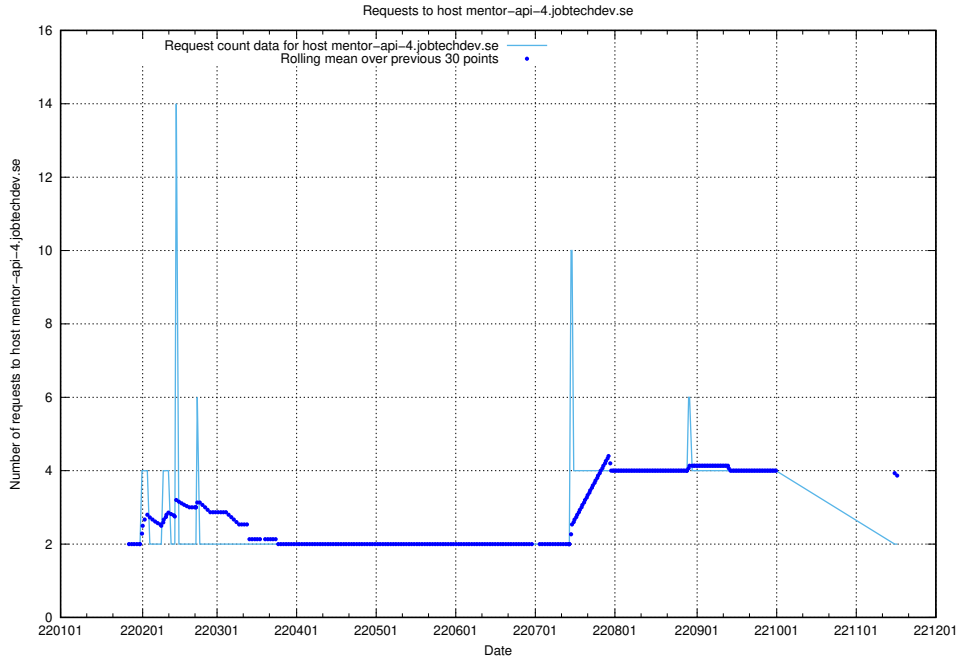

7.573 Usage of mentor-api-4.jobtechdev.se

Here, we count the number of requests to host mentor-api-4.jobtechdev.se.