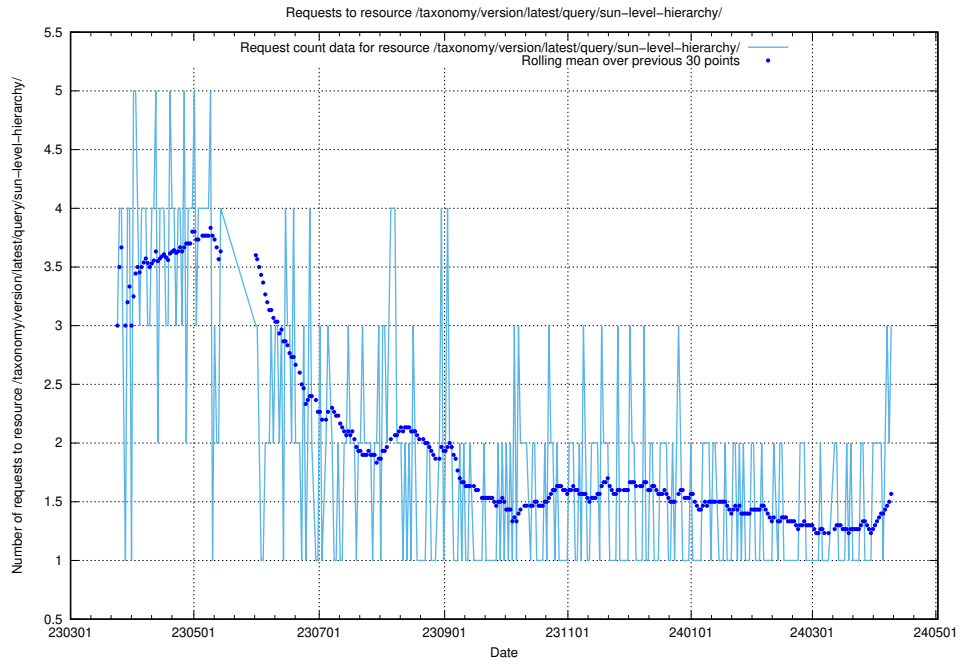

5.305 Usage of /taxonomy/version/latest/query/sun-level-hierarchy/

Here, we count the number of requests to resource /taxonomy/version/latest/query/sun-level-hierarchy/.