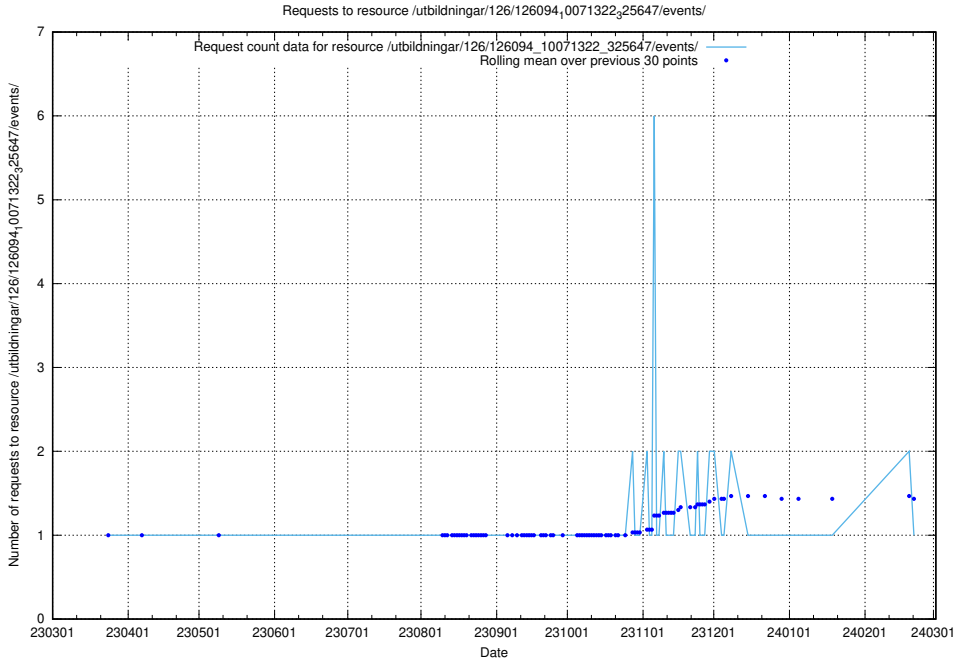

5.5870 Usage of /utbildningar/126/126094_10071322_325647/events/

Here, we count the number of requests to resource /utbildningar/126/126094_10071322_325647/events/