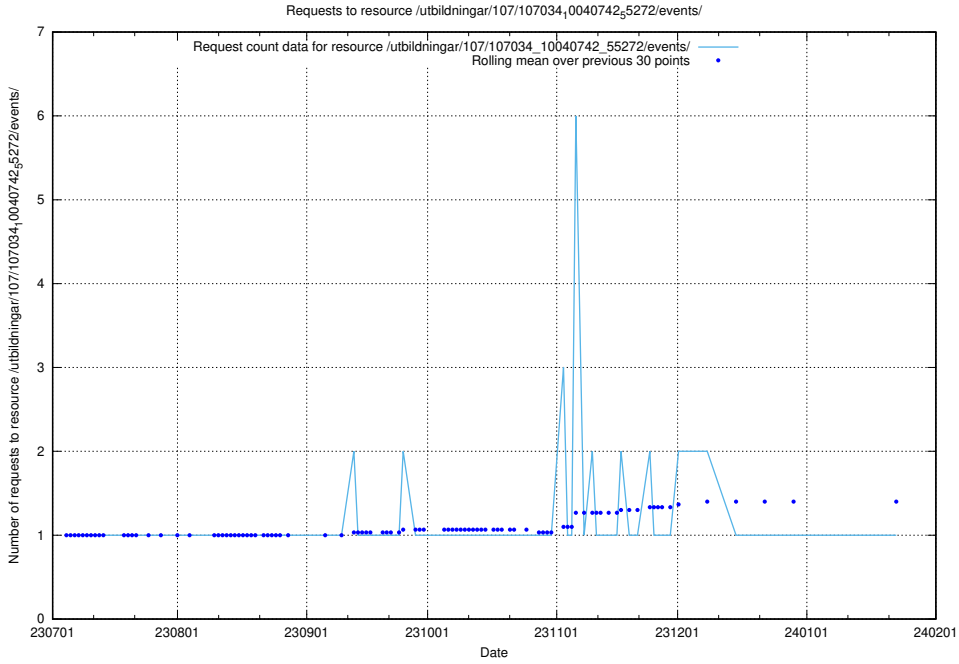

5.5029 Usage of /utbildningar/107/107034_10040742_55272/events/

Here, we count the number of requests to resource /utbildningar/107/107034_10040742_55272/events/.