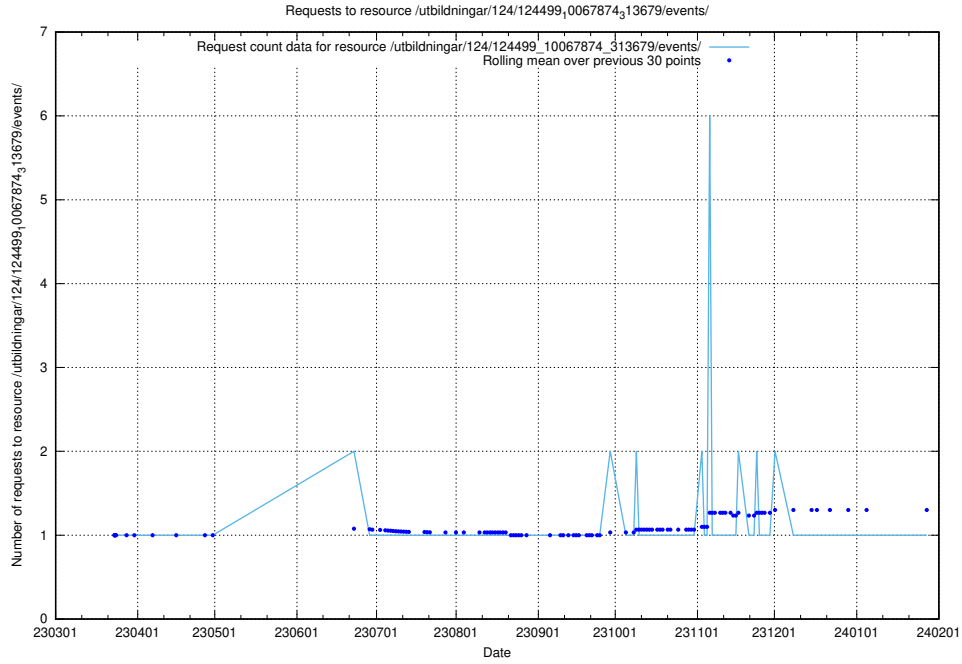

Here, we count the number of requests to resource /utbildningar/utb_emil/127/127352_10074316_337554/events/

5.2005 Usage of /utbildningar/124/124499_10067874_313679/events/

Here, we count the number of requests to resource /utbildningar/124/124499_10067874_313679/events/