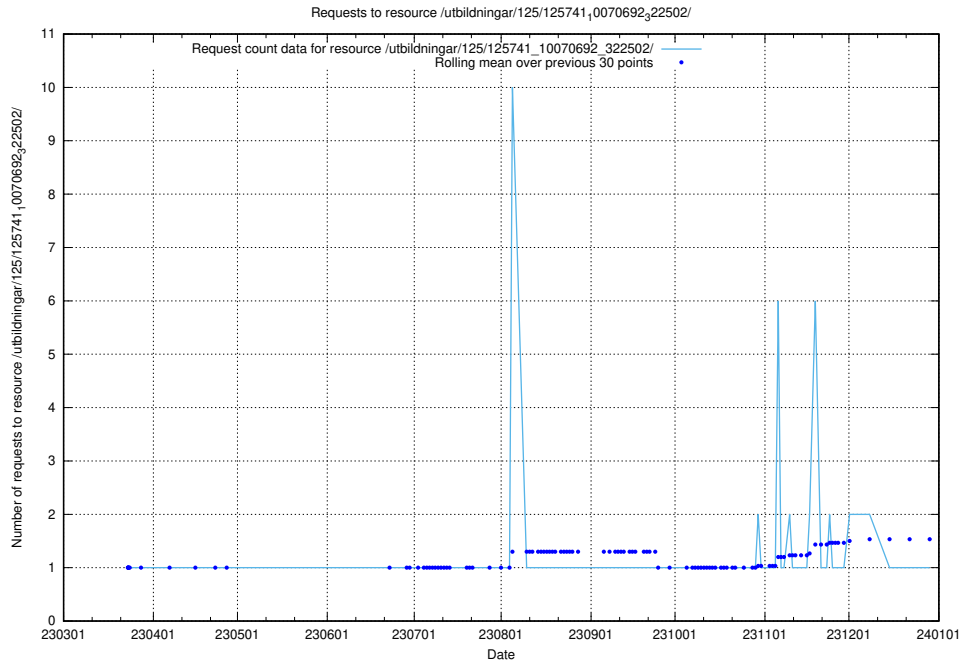

5.6131 Usage of /utbildningar/125/125741_10070692_322502/

Here, we count the number of requests to resource /utbildningar/125/125741_10070692_322502/.