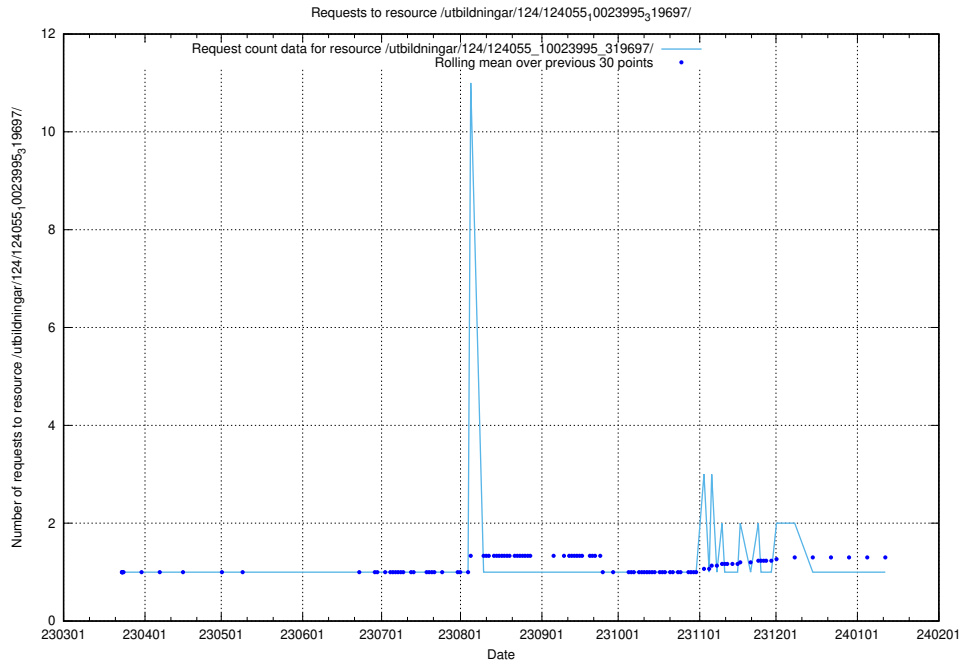

5.3960 Usage of /utbildningar/124/124055_10023995_319697/

Here, we count the number of requests to resource /utbildningar/124/124055_10023995_319697/.