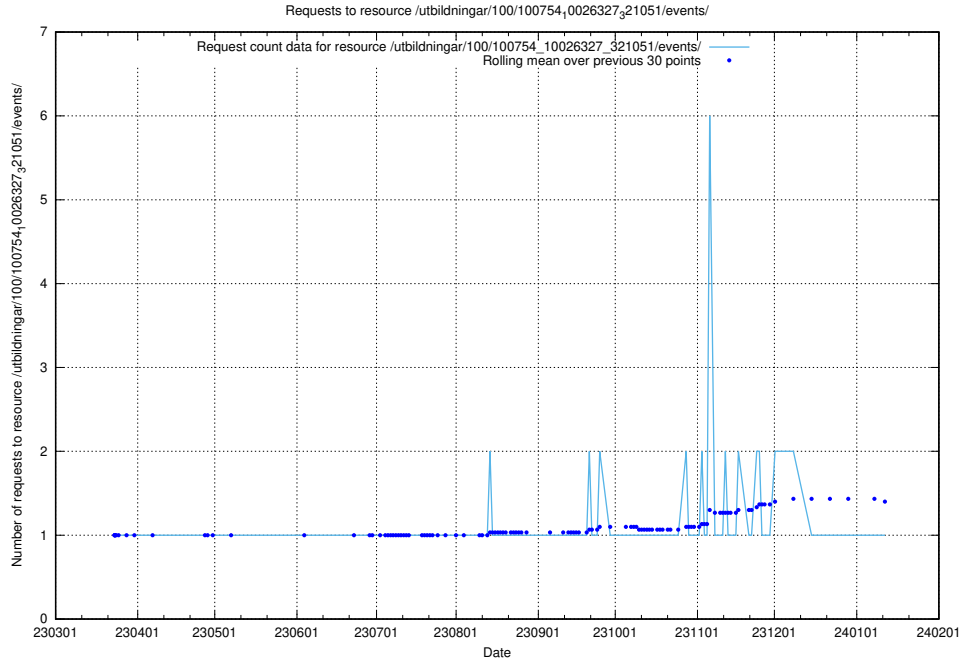

5.5265 Usage of /utbildningar/100/100754_10026327_321051/events/

Here, we count the number of requests to resource /utbildningar/100/100754_10026327_321051/events/