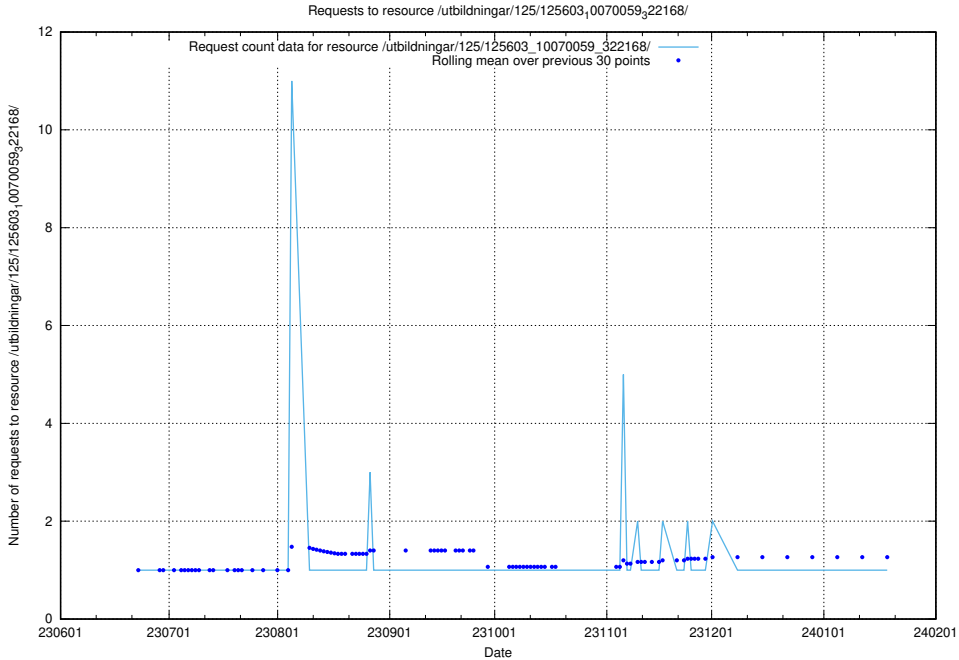

5.5392 Usage of /utbildningar/125/125603_10070059_322168/

Here, we count the number of requests to resource /utbildningar/125/125603_10070059_322168/.