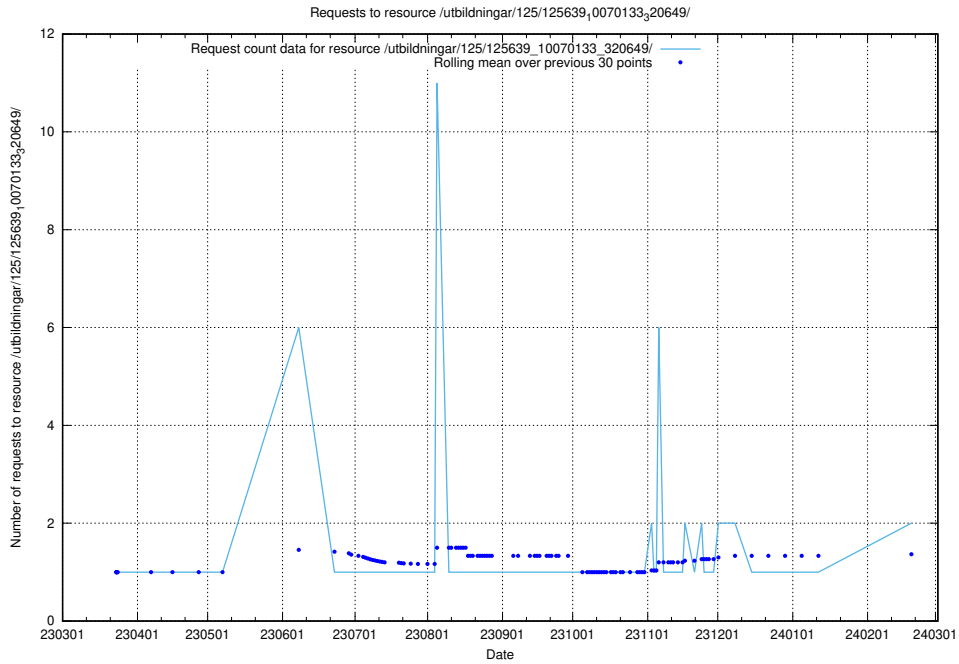

5.365 Usage of /utbildningar/125/125639_10070133_320649/

Here, we count the number of requests to resource /utbildningar/125/125639_10070133_320649/.