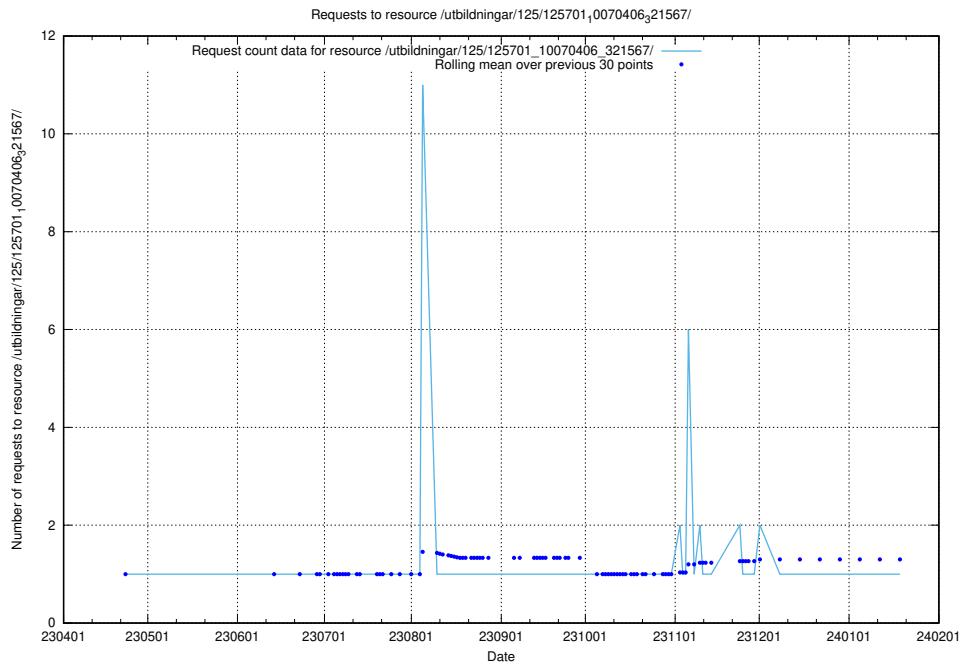

5.5714 Usage of /utbildningar/125/125701_10070406_321567/

Here, we count the number of requests to resource /utbildningar/125/125701_10070406_321567/.