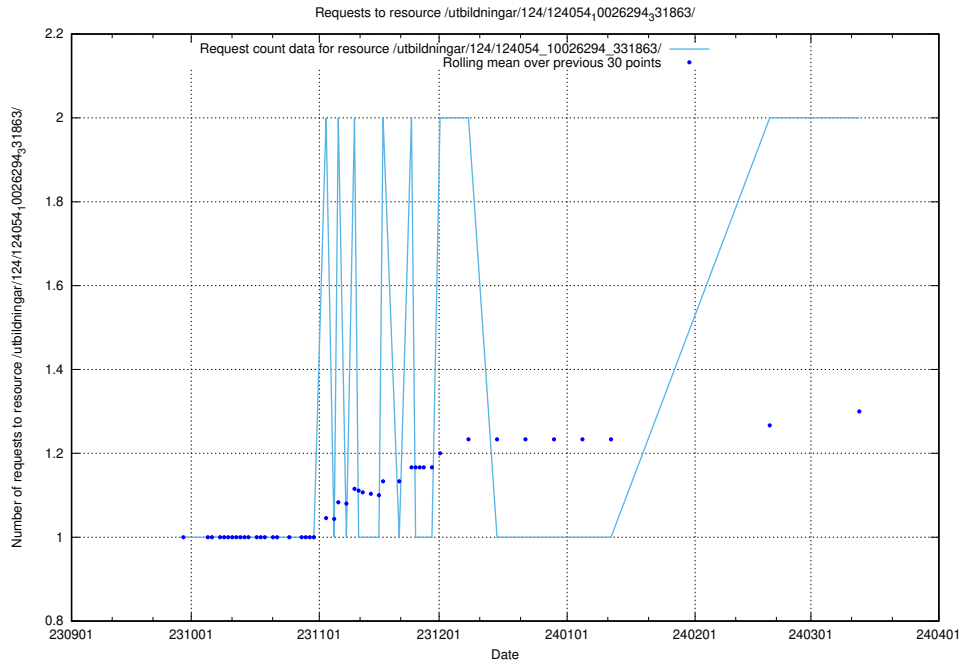

5.626 Usage of /utbildningar/124/124054_10026294_331863/

Here, we count the number of requests to resource /utbildningar/124/124054_10026294_331863/.