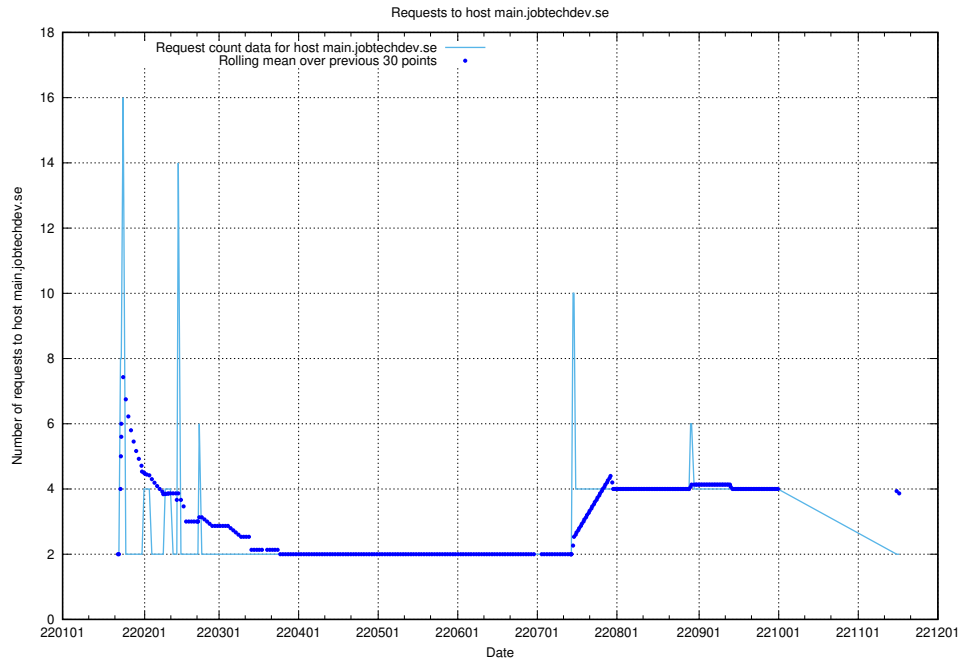

7.596 Usage of main.jobtechdev.se

Here, we count the number of requests to host main.jobtechdev.se.