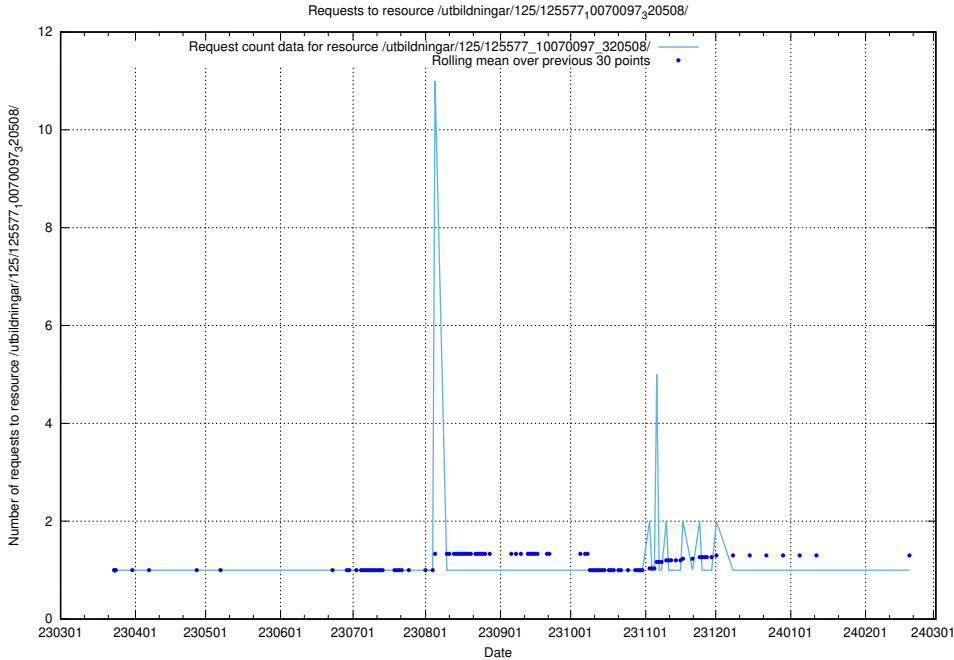

5.1005 Usage of /utbildningar/125/125577_10070097_320508/

Here, we count the number of requests to resource /utbildningar/125/125577_10070097_320508/.