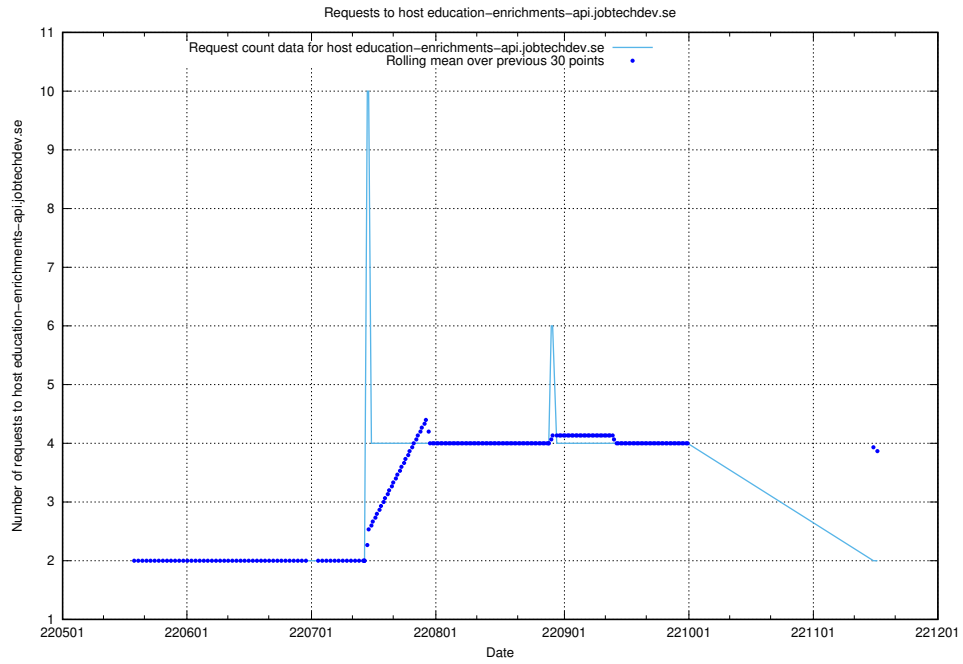

7.423 Usage of education-api-dev.jobtechdev.se

Here, we count the number of requests to host education-api-dev.jobtechdev.se.

7.424 Usage of education-enrichments-api.jobtechdev.se

Here, we count the number of requests to host education-enrichments-api.jobtechdev.se.