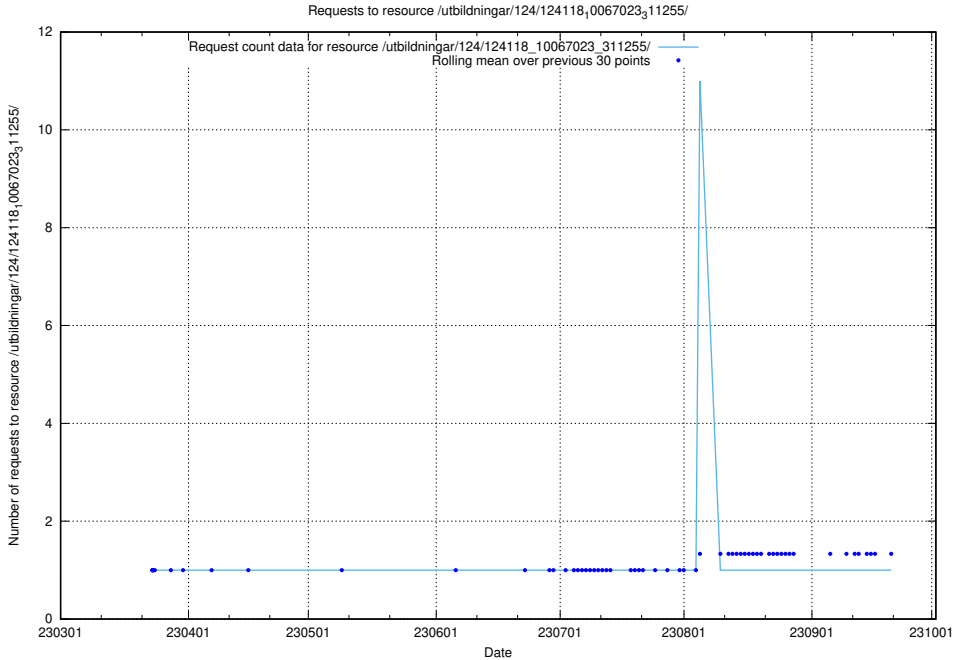

5.3860 Usage of /utbildningar/124/124118_10067023_311255/

Here, we count the number of requests to resource /utbildningar/124/124118_10067023_311255/.