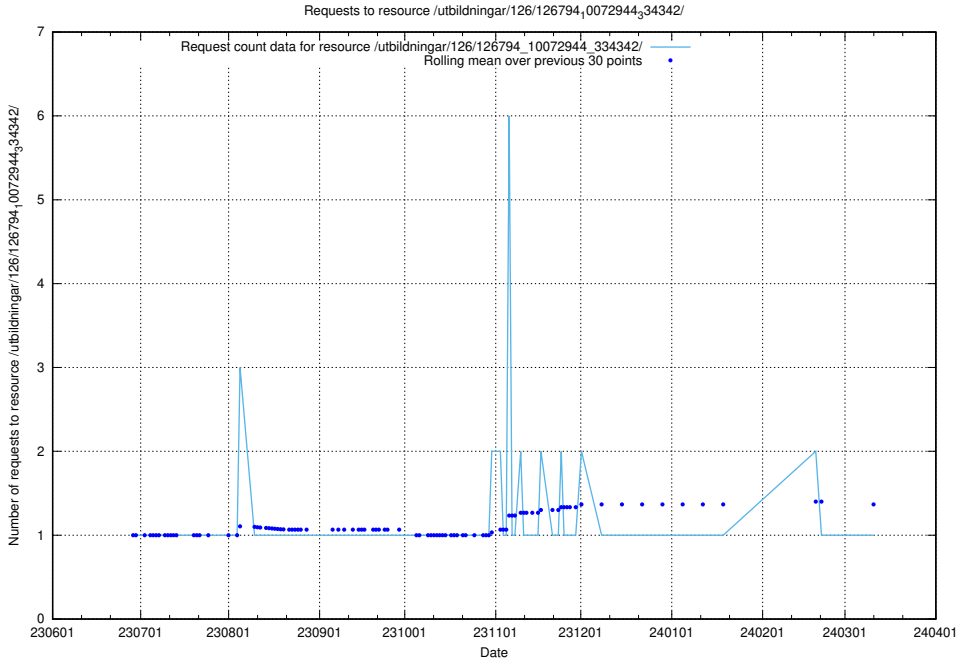

5.5113 Usage of /utbildningar/126/126794_10072944_334342/

Here, we count the number of requests to resource /utbildningar/126/126794_10072944_334342/.