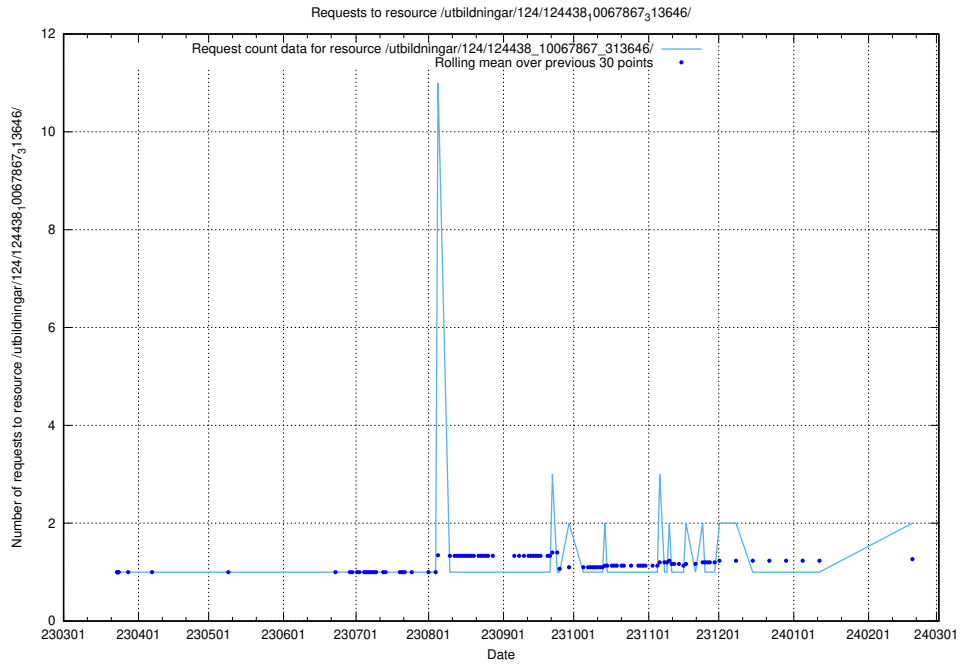

Here, we count the number of requests to resource /utbildningar/utb_emil/124/124498_10067832_313513/events/

5.558 Usage of /utbildningar/124/124438_10067867_313646/

Here, we count the number of requests to resource /utbildningar/124/124438_10067867_313646/.