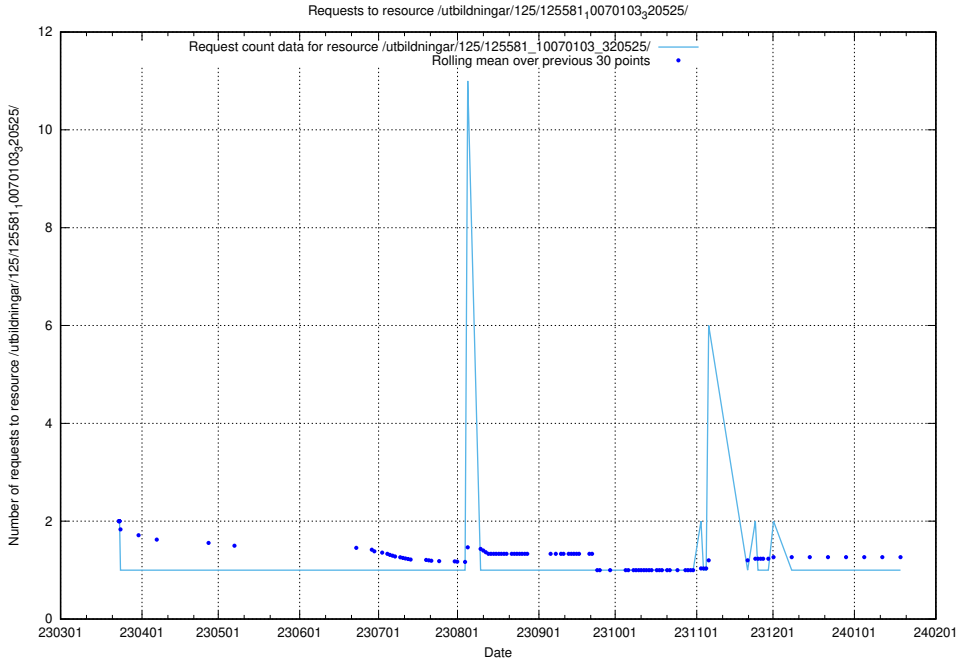

5.5935 Usage of /utbildningar/125/125581_10070103_320525/

Here, we count the number of requests to resource /utbildningar/125/125581_10070103_320525/.