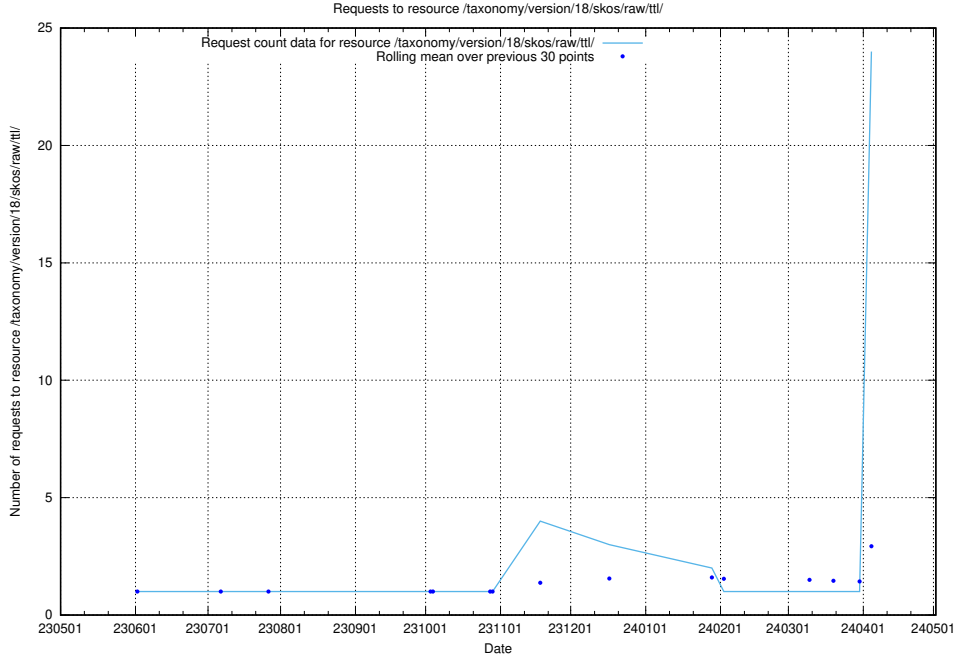

5.14 Usage of /taxonomy/version/18/skos/raw/ttl/

Here, we count the number of requests to resource /taxonomy/version/18/skos/raw/ttl/.