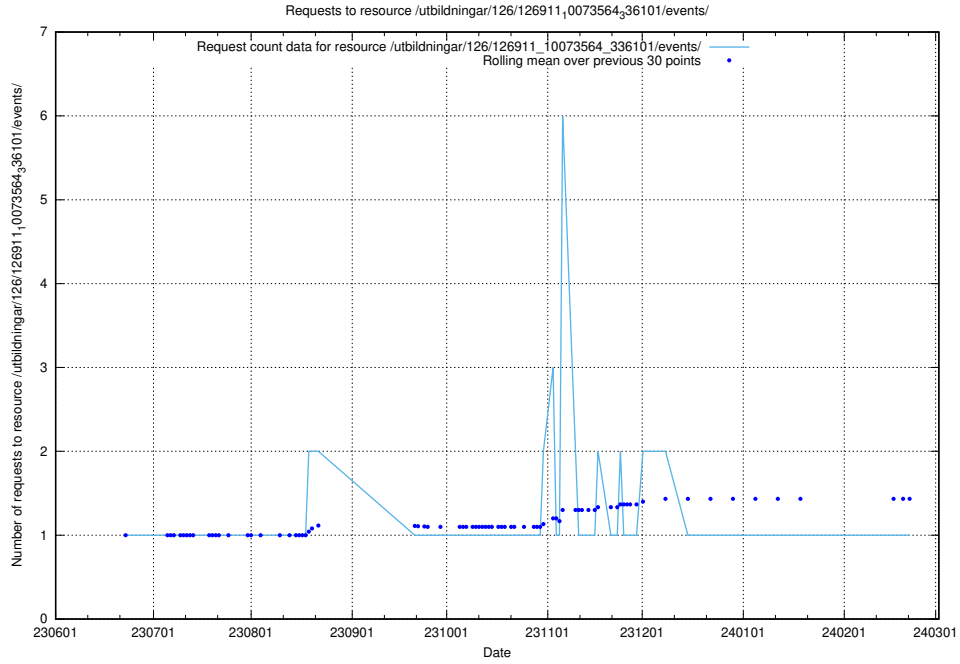

5.5251 Usage of /utbildningar/126/126911_10073564_336101/events/

Here, we count the number of requests to resource /utbildningar/126/126911_10073564_336101/events/