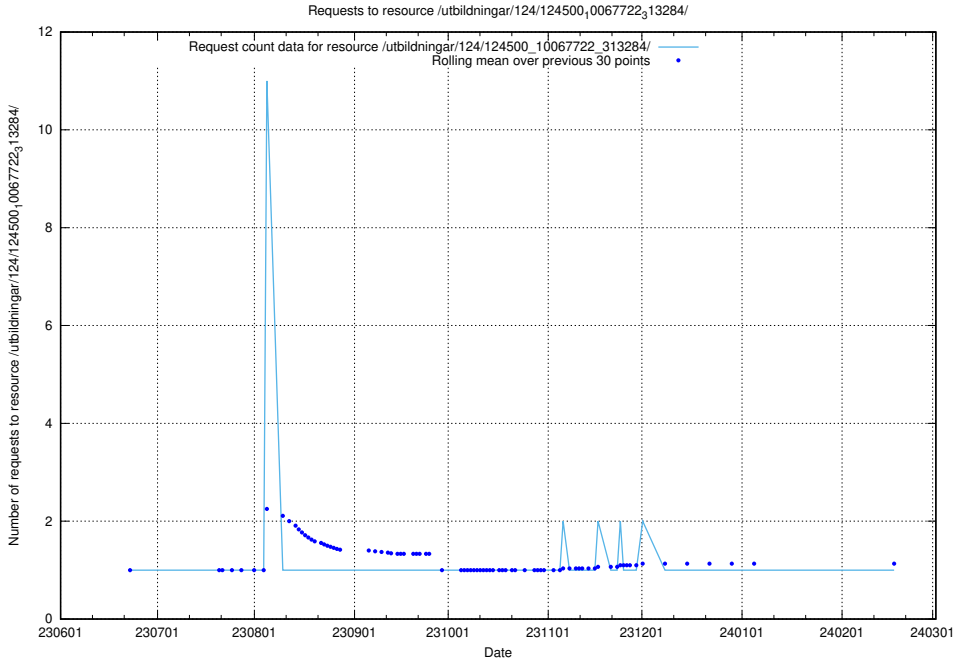

5.5455 Usage of /utbildningar/124/124500_10067722_313284/

Here, we count the number of requests to resource /utbildningar/124/124500_10067722_313284/.