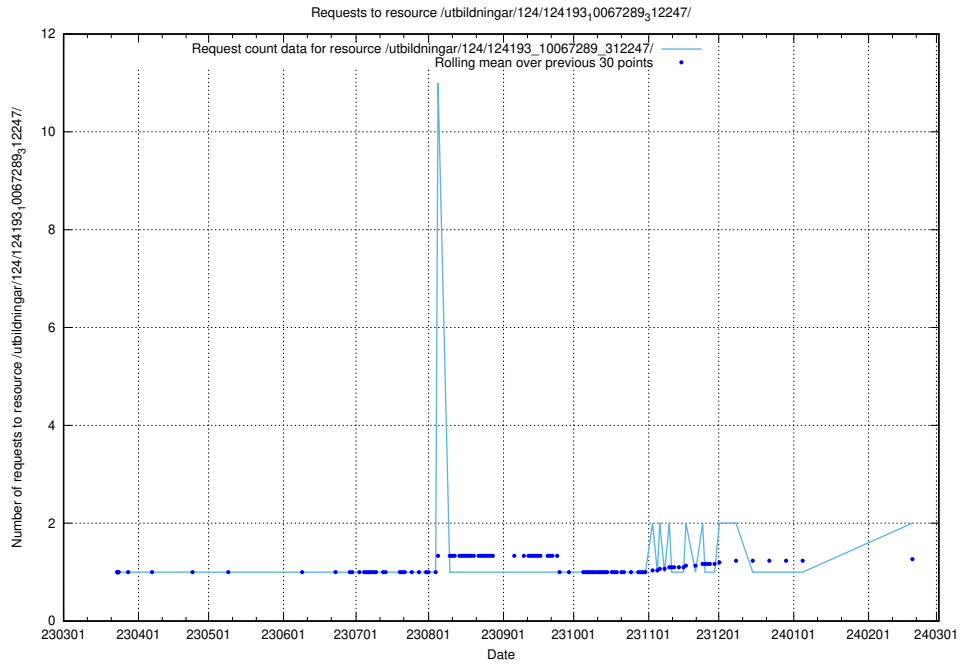

5.587 Usage of /utbildningar/124/124193_10067289_312247/

Here, we count the number of requests to resource /utbildningar/124/124193_10067289_312247/.