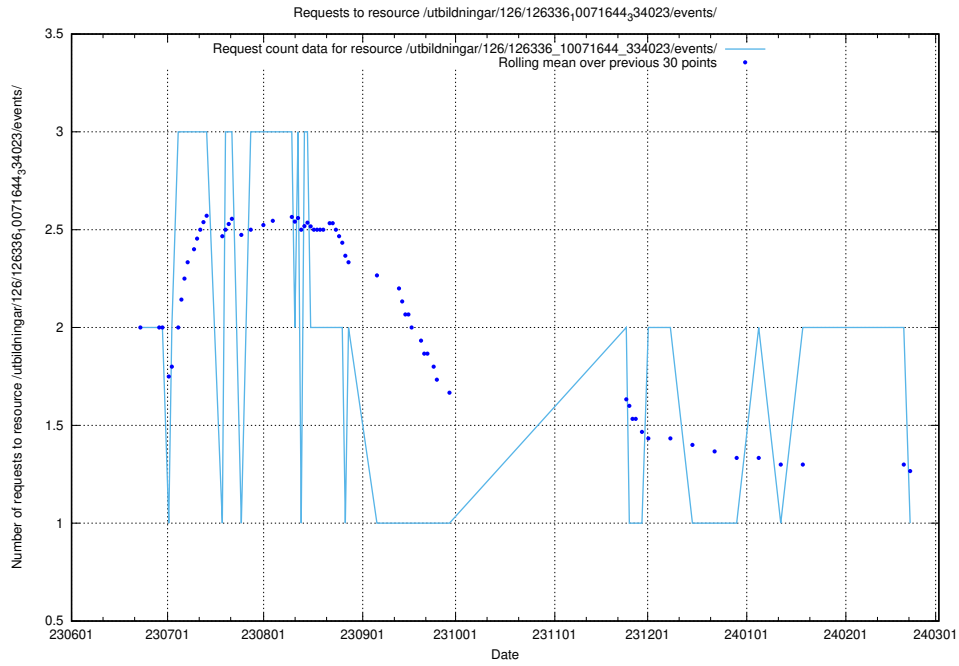

5.5235 Usage of /utbildningar/126/126336_10071644_334023/events/

Here, we count the number of requests to resource /utbildningar/126/126336_10071644_334023/events/