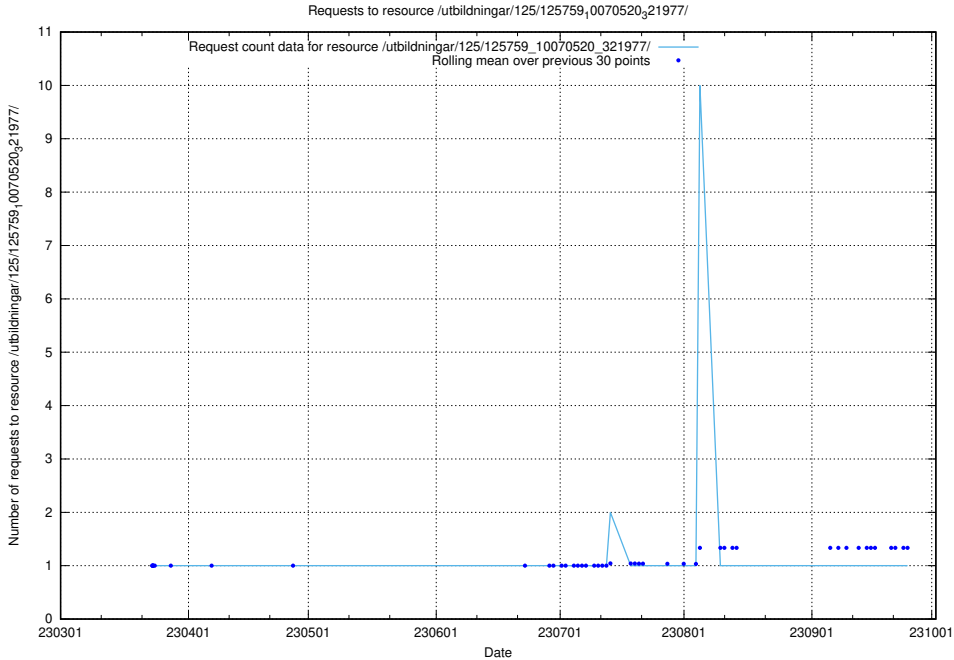

5.6106 Usage of /utbildningar/125/125759_10070520_321977/

Here, we count the number of requests to resource /utbildningar/125/125759_10070520_321977/.