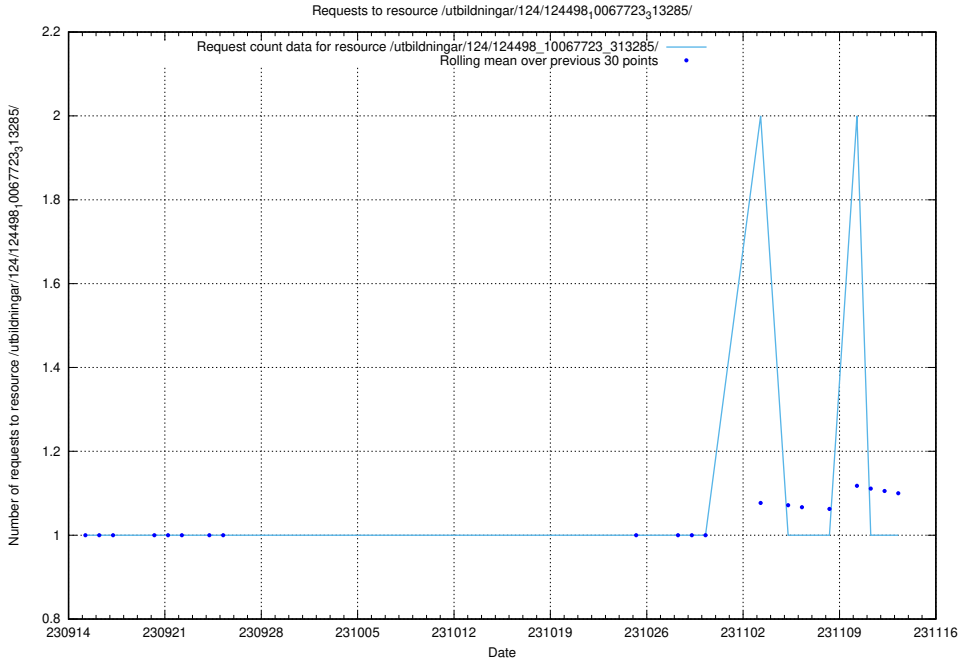

5.4254 Usage of /utbildningar/124/124498_10067723_313285/

Here, we count the number of requests to resource /utbildningar/124/124498_10067723_313285/.