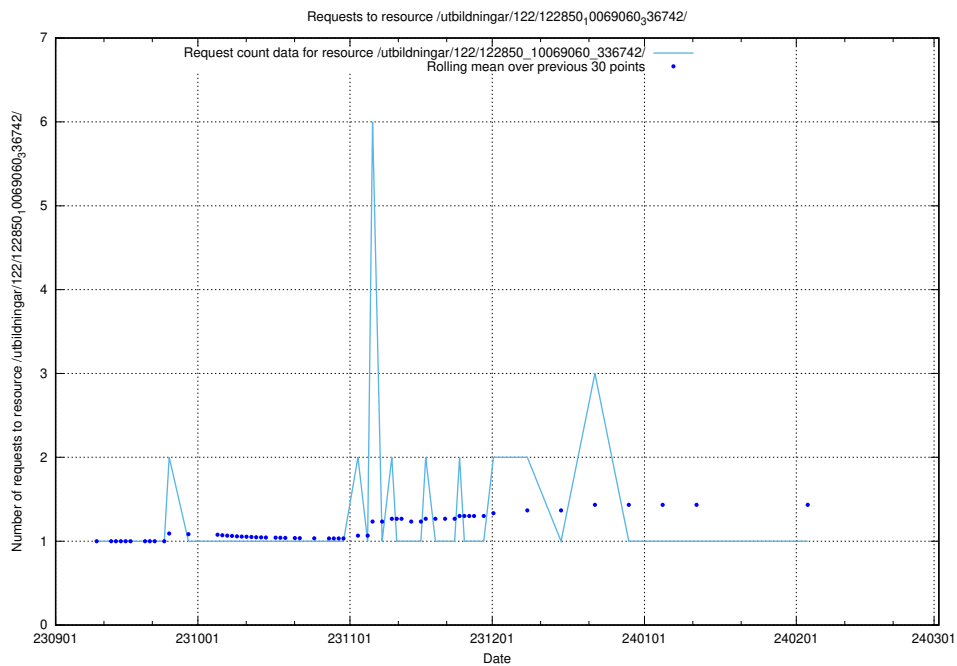

5.4305 Usage of /utbildningar/122/122850_10069060_336742/

Here, we count the number of requests to resource /utbildningar/122/122850_10069060_336742/.