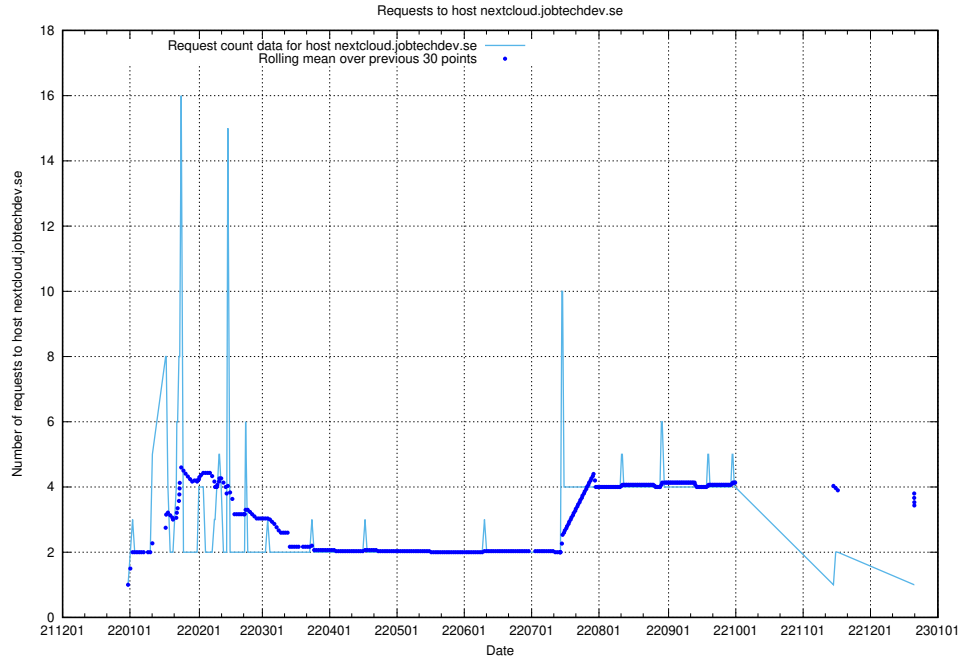

7.620 Usage of nextcloud.jobtechdev.se

Here, we count the number of requests to host nextcloud.jobtechdev.se.