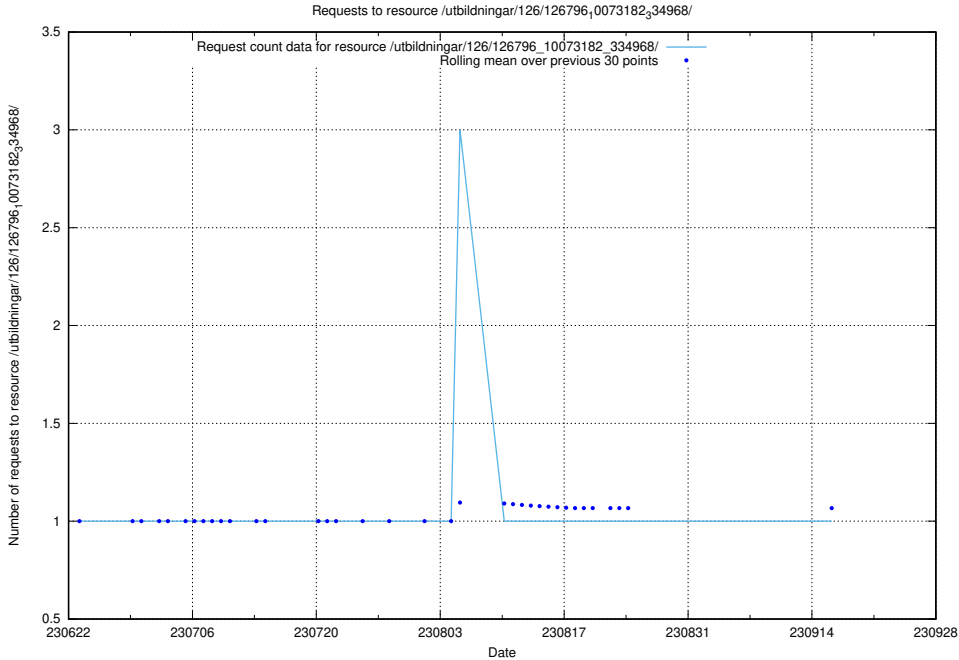

5.5254 Usage of /utbildningar/126/126796_10073182_334968/

Here, we count the number of requests to resource /utbildningar/126/126796_10073182_334968/.