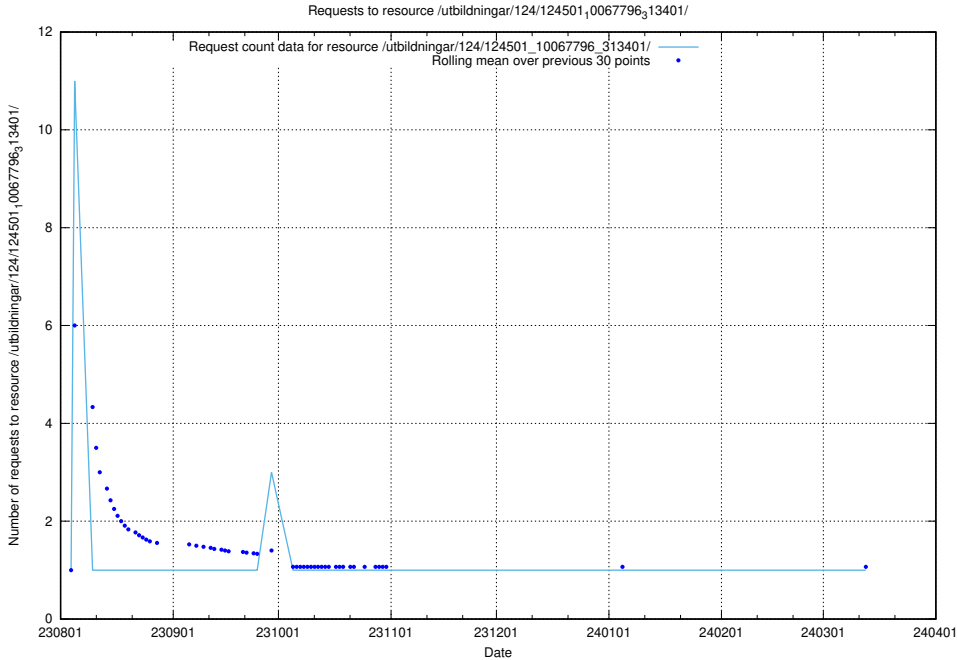

5.4562 Usage of /utbildningar/124/124501_10067796_313401/

Here, we count the number of requests to resource /utbildningar/124/124501_10067796_313401/.