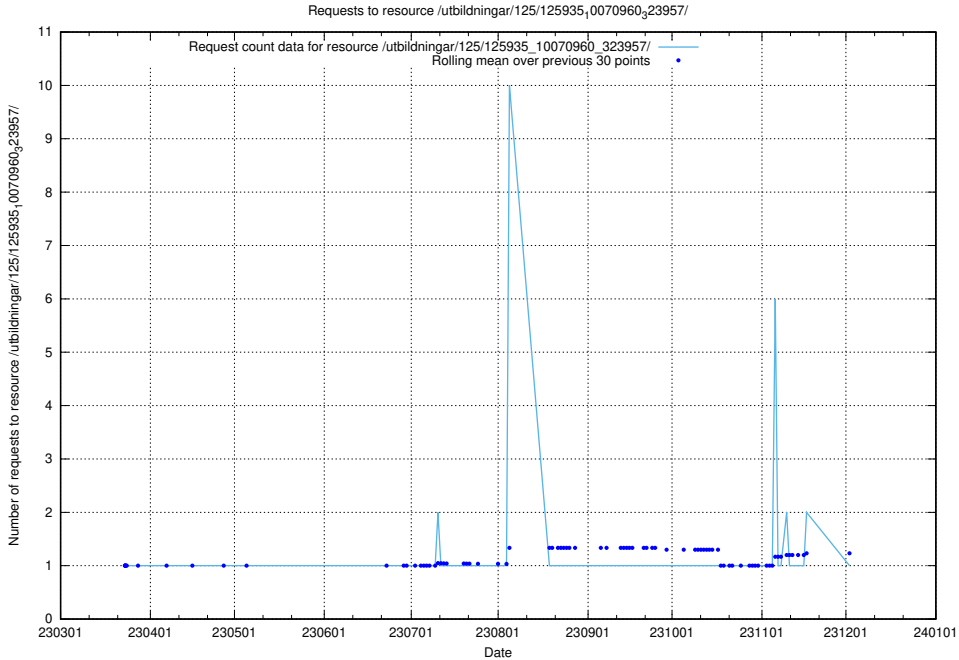

5.6088 Usage of /utbildningar/125/125935_10070960_323957/

Here, we count the number of requests to resource /utbildningar/125/125935_10070960_323957/.