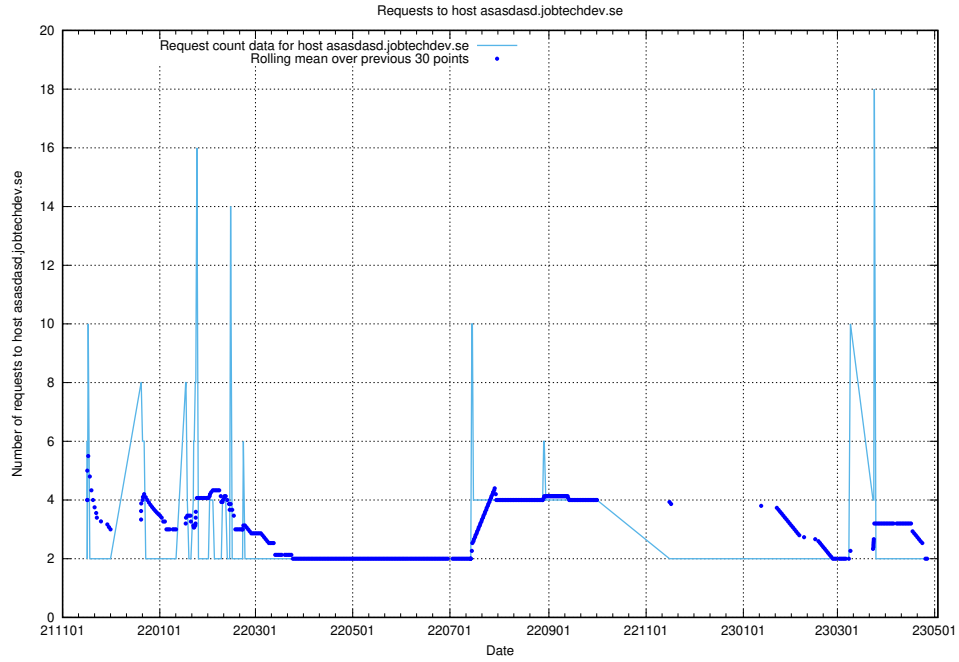

Here, we count the number of requests to host `asasdasd.jobtechdev.se`.

7.540 Usage of nisse.jobtechdev.se

Here, we count the number of requests to host nisse.jobtechdev.se.

7.541 Usage of app-yrkesinfo.prod.services.jtech.se