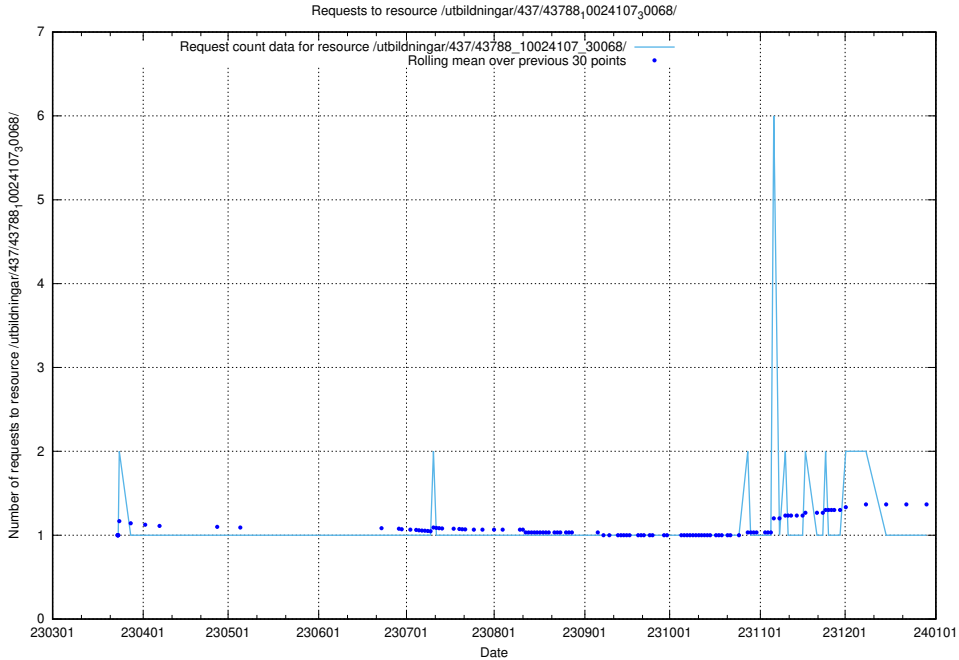

5.6011 Usage of /utbildningar/437/43788_10024107_30068/

Here, we count the number of requests to resource /utbildningar/437/43788_10024107_30068/.