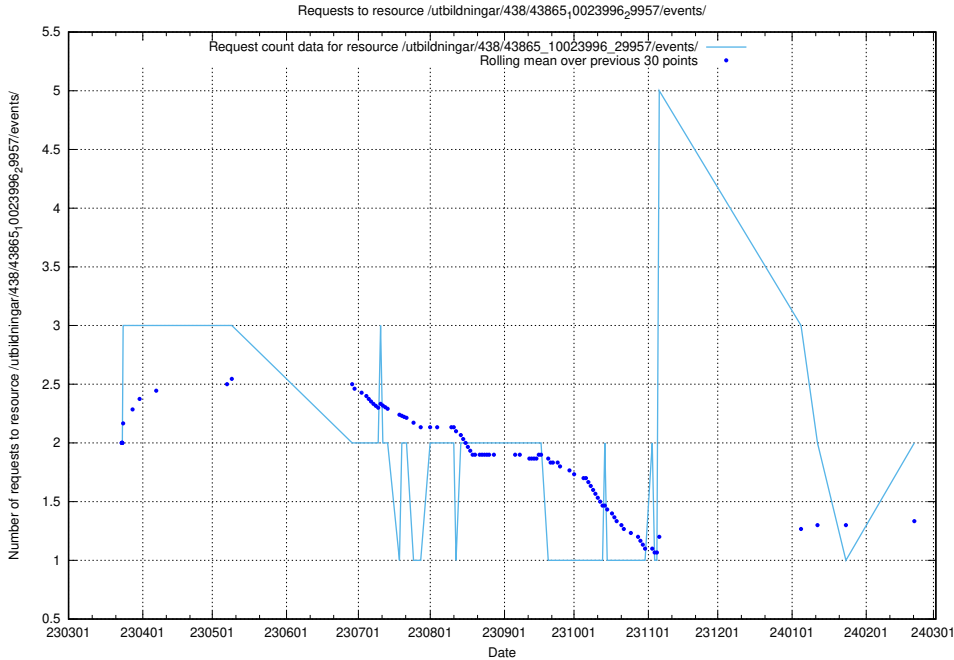

5.837 Usage of /utbildningar/438/43865_10023996_29957/events/

Here, we count the number of requests to resource /utbildningar/438/43865_10023996_29957/events/.