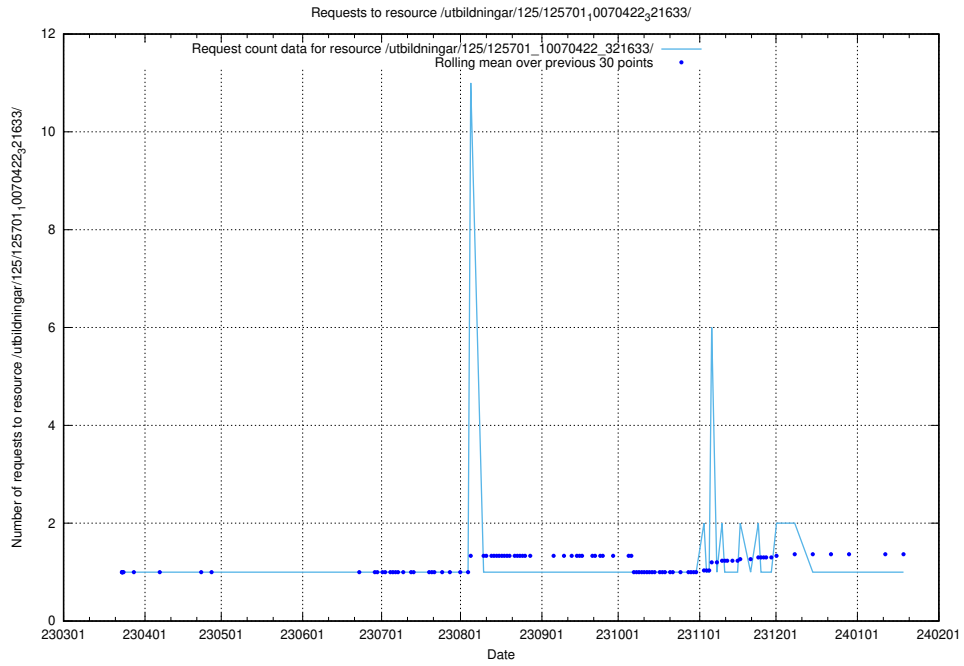

5.924 Usage of /utbildningar/125/125701_10070422_321633/

Here, we count the number of requests to resource /utbildningar/125/125701_10070422_321633/.