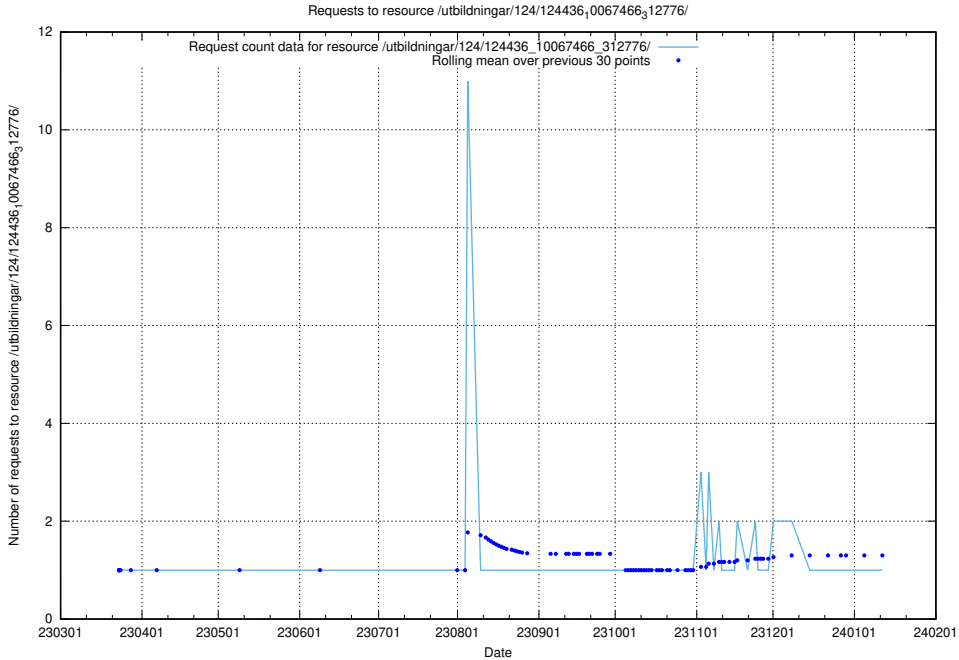

5.3400 Usage of /utbildningar/124/124436_10067466_312776/

Here, we count the number of requests to resource /utbildningar/124/124436_10067466_312776/.