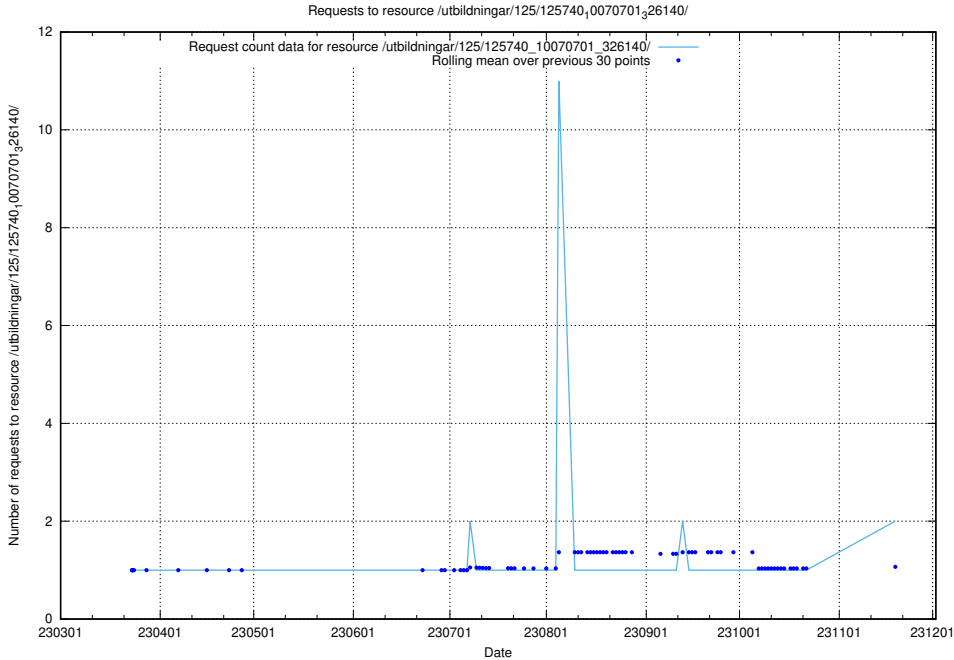

5.352 Usage of /utbildningar/125/125740_10070701_326140/

Here, we count the number of requests to resource /utbildningar/125/125740_10070701_326140/.