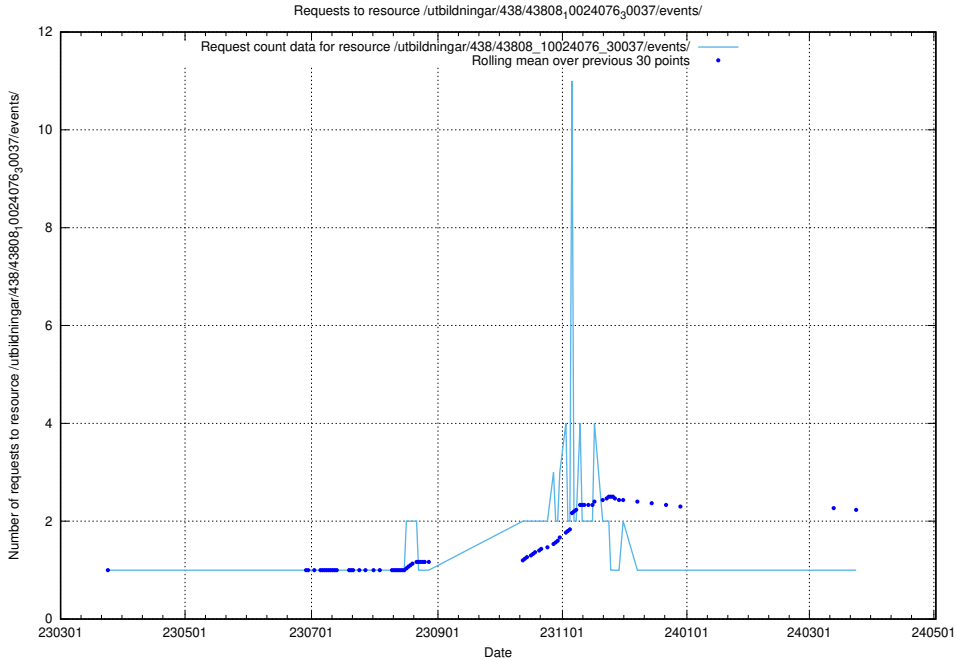

5.5837 Usage of /utbildningar/438/43808_10024076_30037/events/

Here, we count the number of requests to resource /utbildningar/438/43808_10024076_30037/events/.