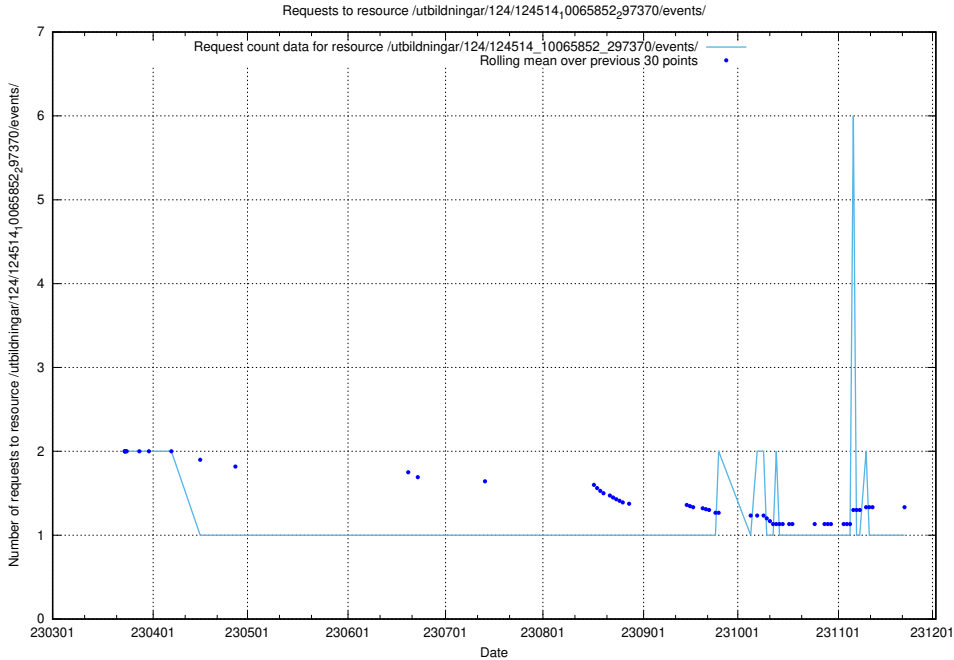

5.5948 Usage of /utbildningar/124/124514_10065852_297370/events/

Here, we count the number of requests to resource /utbildningar/124/124514_10065852_297370/events/