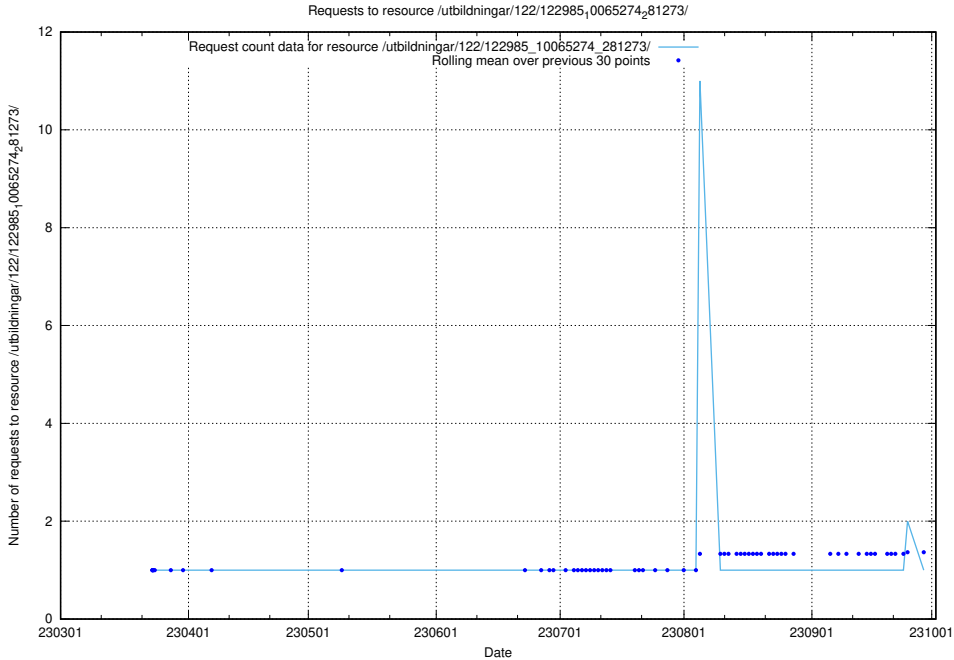

5.4603 Usage of /utbildningar/122/122985_10065274_281273/

Here, we count the number of requests to resource /utbildningar/122/122985_10065274_281273/.