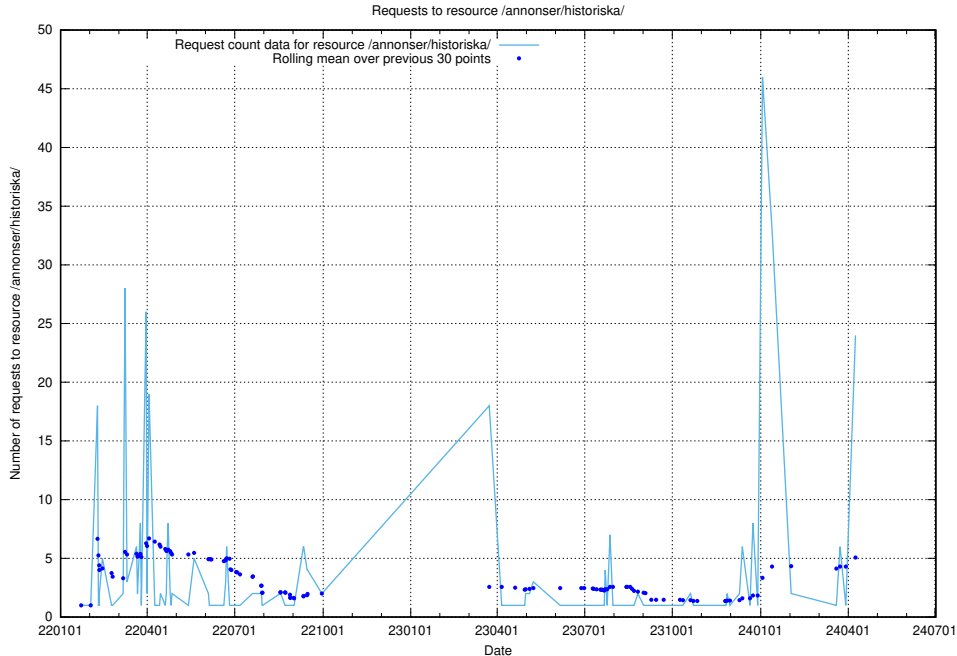

5.11 Usage of /annonser/historiska/

Here, we count the number of requests to resource /annonser/historiska/.