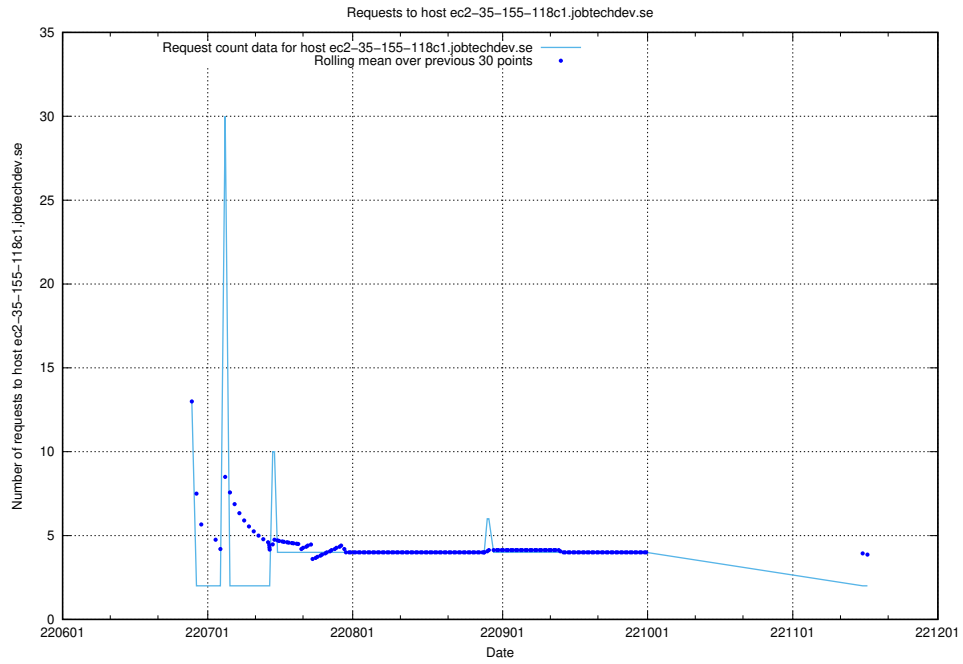

7.395 Usage of ec2-35-155-118c1.jobtechdev.se

Here, we count the number of requests to host ec2-35-155-118c1.jobtechdev.se.