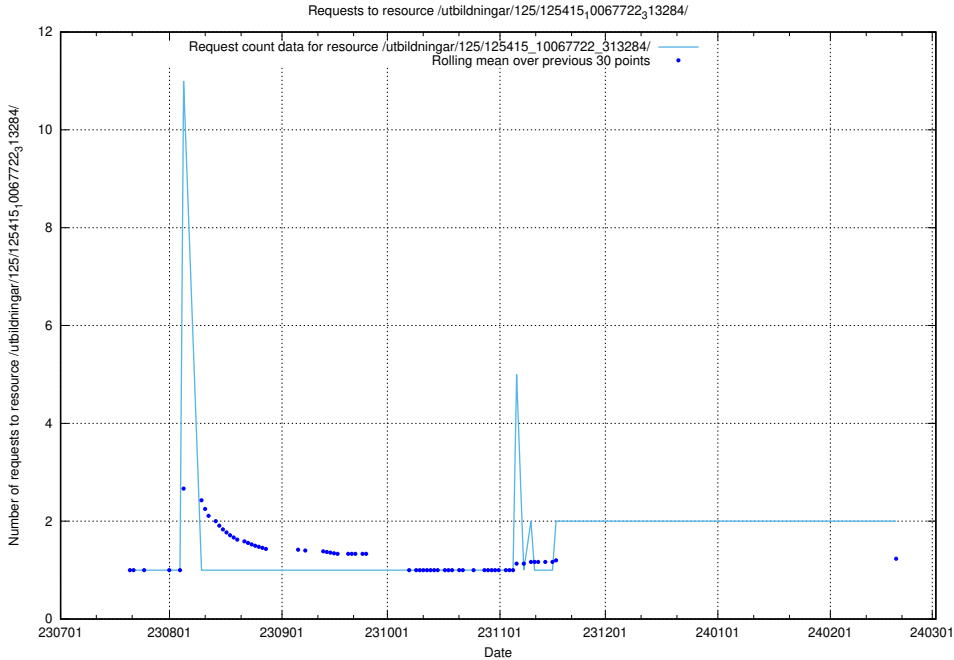

5.677 Usage of /utbildningar/125/125415_10067722_313284/

Here, we count the number of requests to resource /utbildningar/125/125415_10067722_313284/.