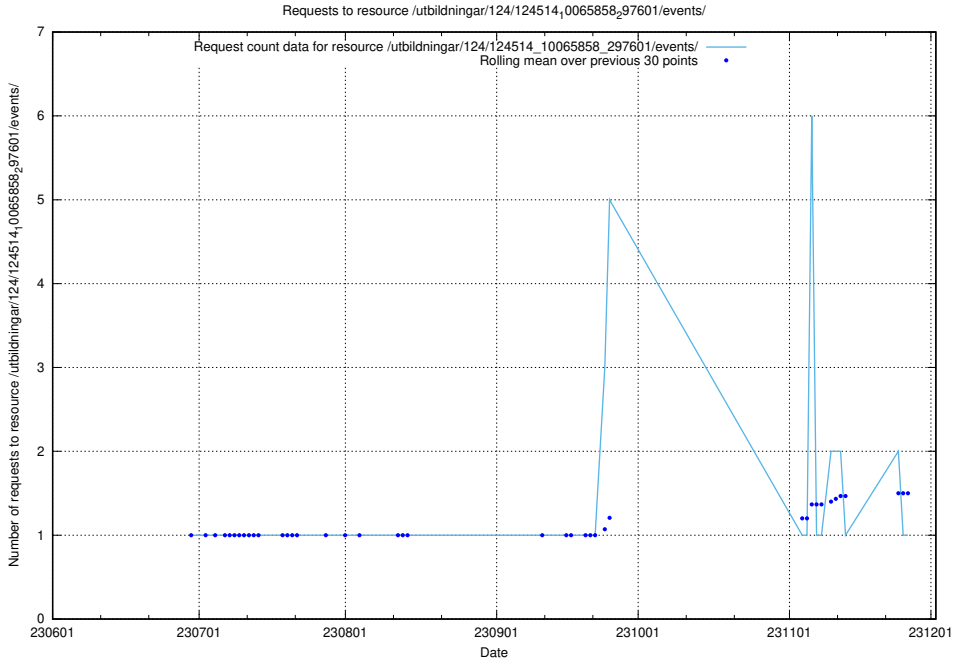

5.5066 Usage of /utbildningar/124/124514_10065858_297601/events/

Here, we count the number of requests to resource /utbildningar/124/124514_10065858_297601/events/