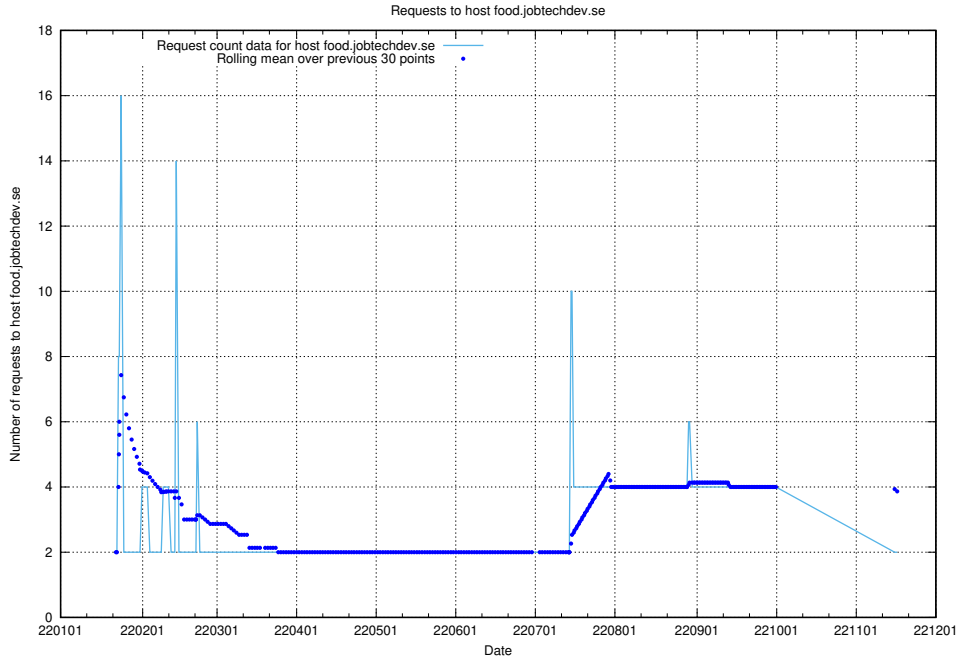

7.599 Usage of events.jobtechdev.se

Here, we count the number of requests to host events.jobtechdev.se.

7.600 Usage of hr.jobtechdev.se

Here, we count the number of requests to host hr.jobtechdev.se.

7.601 Usage of demo-jobed-connect-onprem.jobtechdev.se