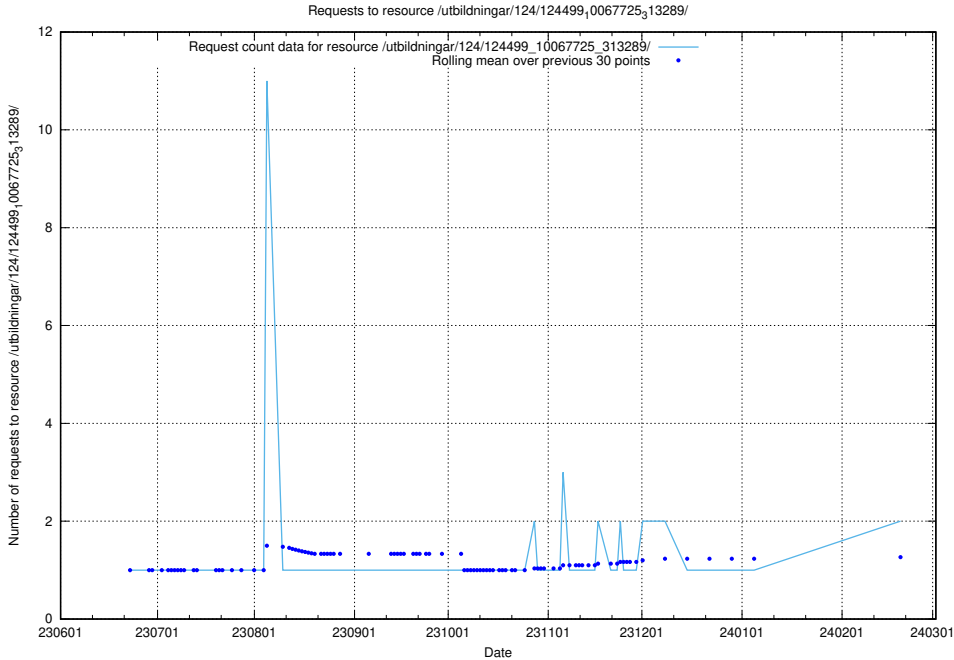

5.755 Usage of /utbildningar/124/124499_10067725_313289/

Here, we count the number of requests to resource /utbildningar/124/124499_10067725_313289/.