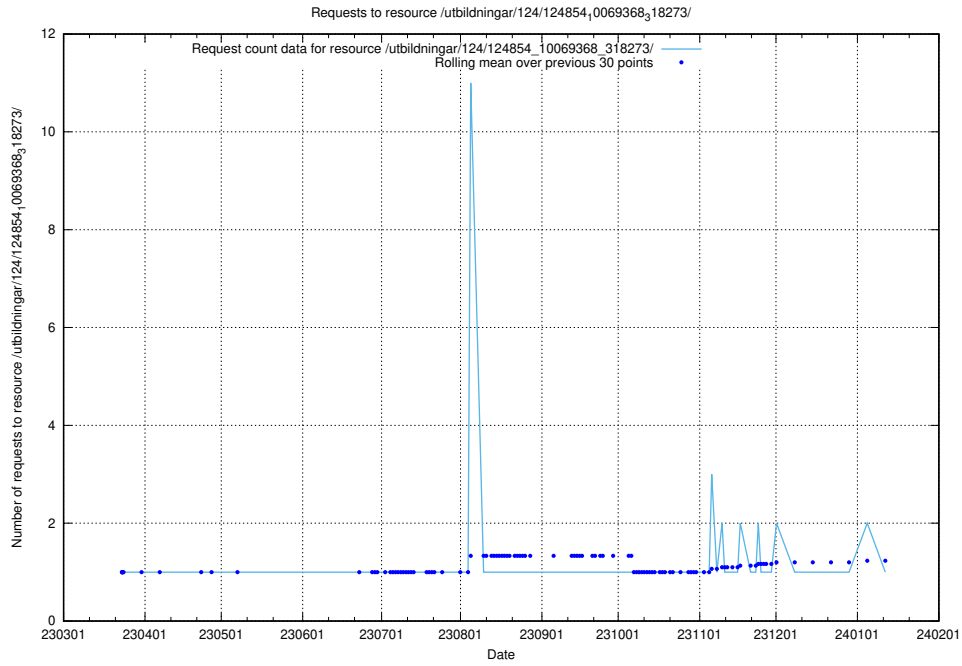

5.1109 Usage of /utbildningar/124/124854_10069368_318273/

Here, we count the number of requests to resource /utbildningar/124/124854_10069368_318273/.