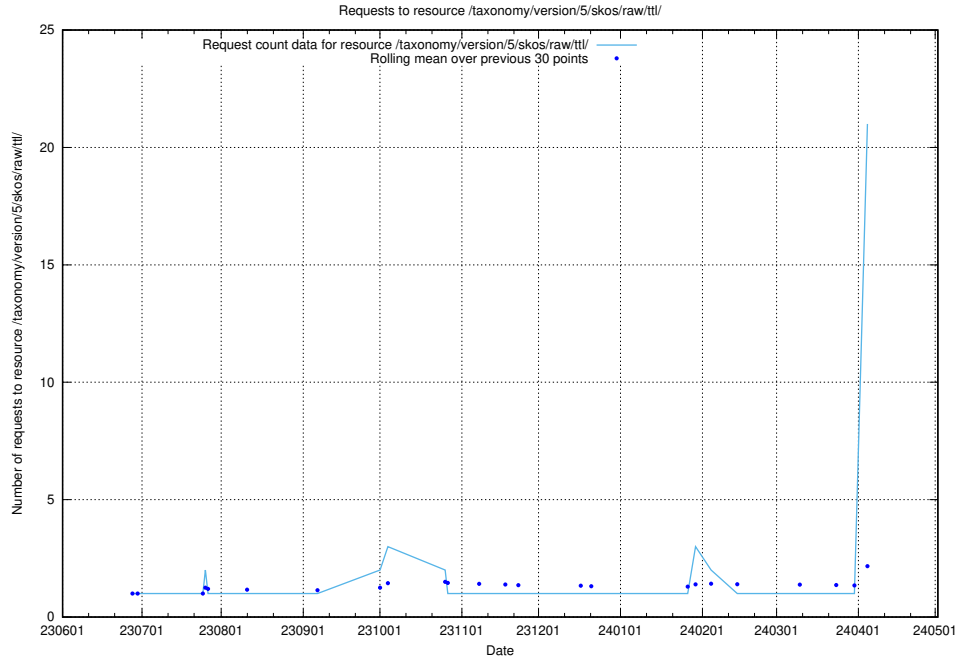

5.19 Usage of /taxonomy/version/5/skos/raw/ttl/

Here, we count the number of requests to resource /taxonomy/version/5/skos/raw/ttl/.