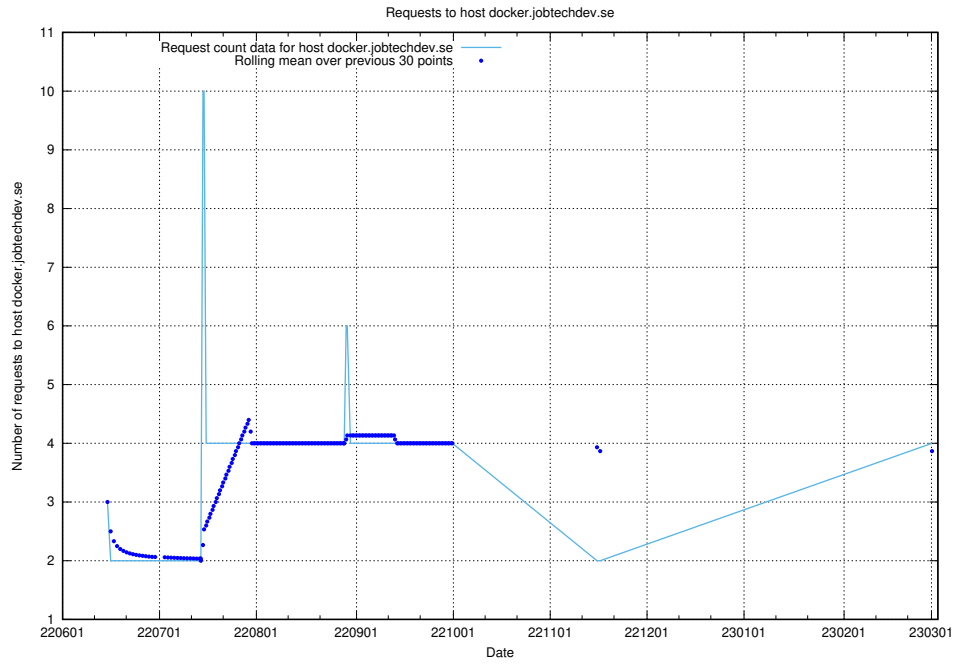

7.142 Usage of docker.jobtechdev.se

Here, we count the number of requests to host docker.jobtechdev.se.