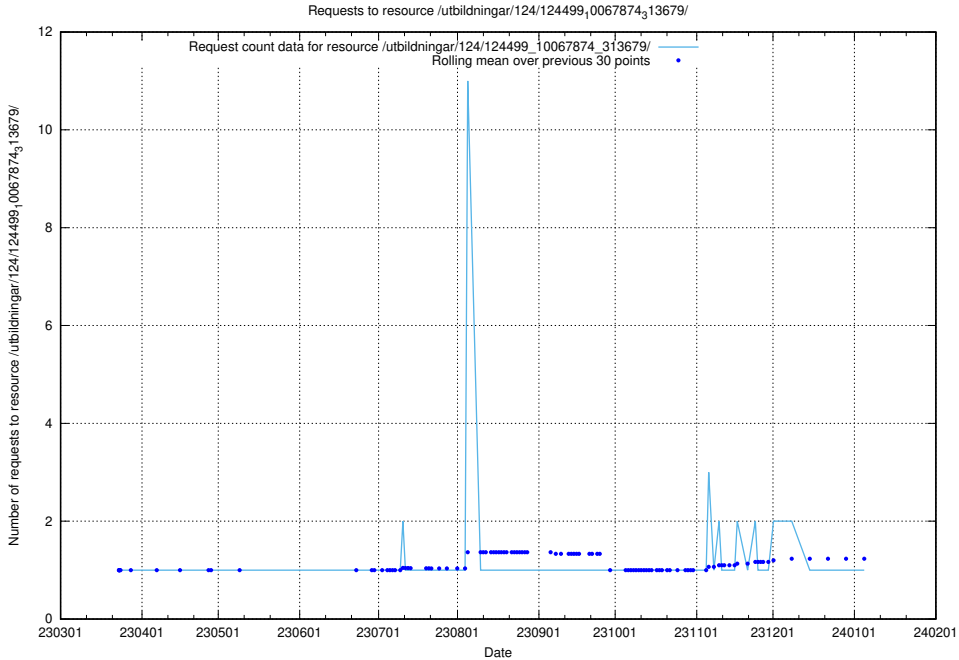

5.2015 Usage of /utbildningar/124/124499_10067874_313679/

Here, we count the number of requests to resource /utbildningar/124/124499_10067874_313679/.