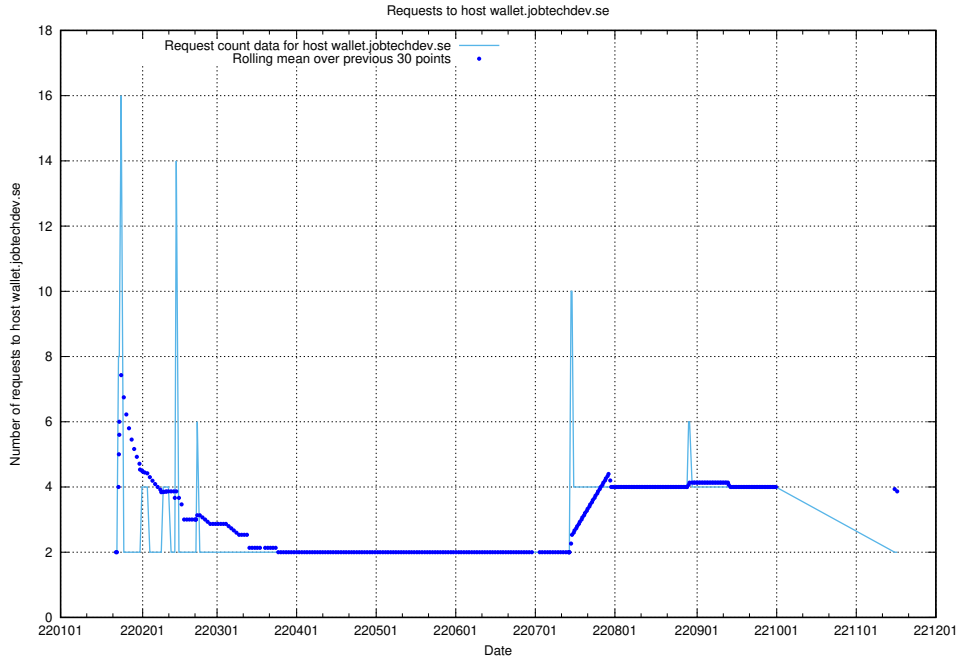

7.579 Usage of wallet.jobtechdev.se

Here, we count the number of requests to host wallet.jobtechdev.se.