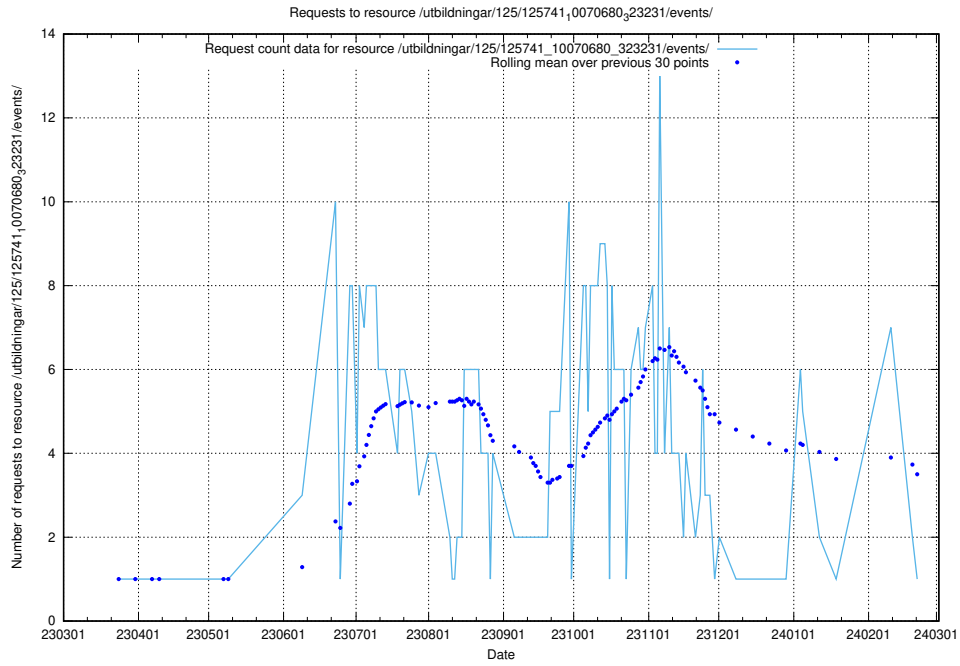

5.5891 Usage of /utbildningar/125/125741_10070680_323231/events/

Here, we count the number of requests to resource /utbildningar/125/125741_10070680_323231/events/