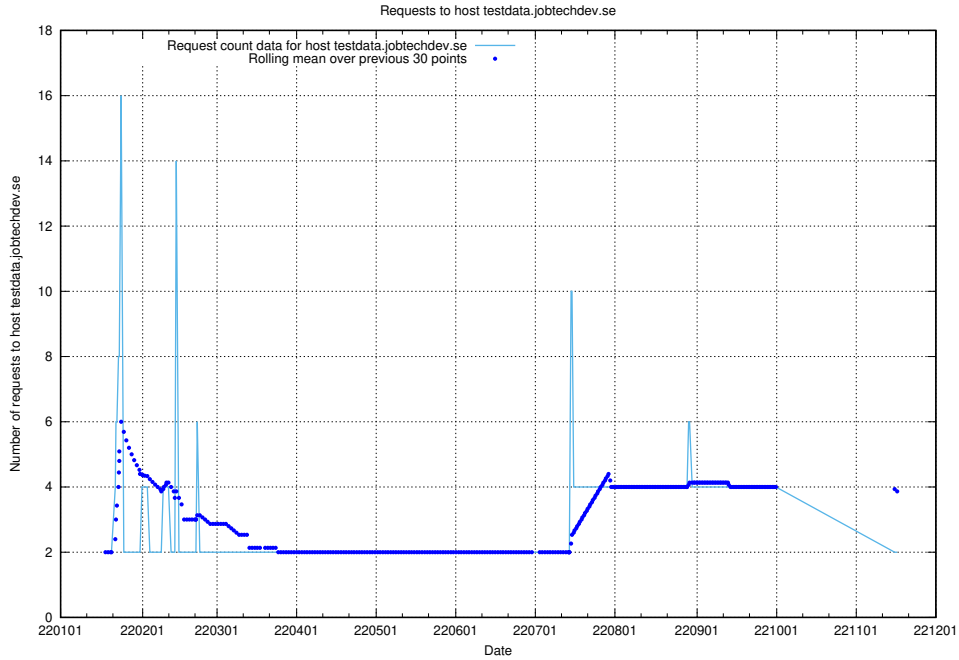

7.270 Usage of testdata.jobtechdev.se

Here, we count the number of requests to host testdata.jobtechdev.se.