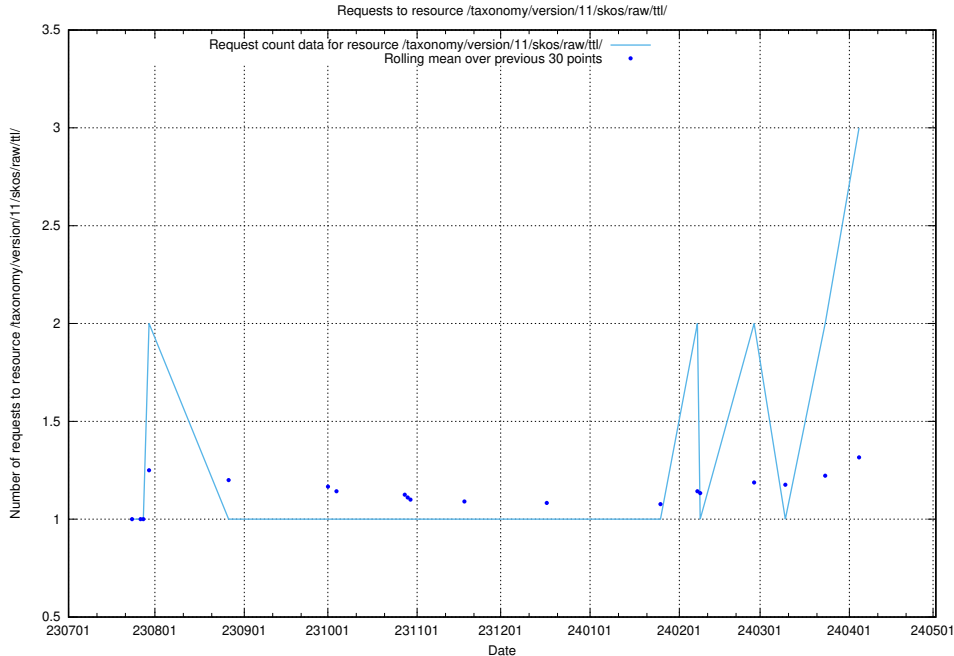

5.268 Usage of /taxonomy/version/11/skos/raw/ttl/

Here, we count the number of requests to resource /taxonomy/version/11/skos/raw/ttl/.