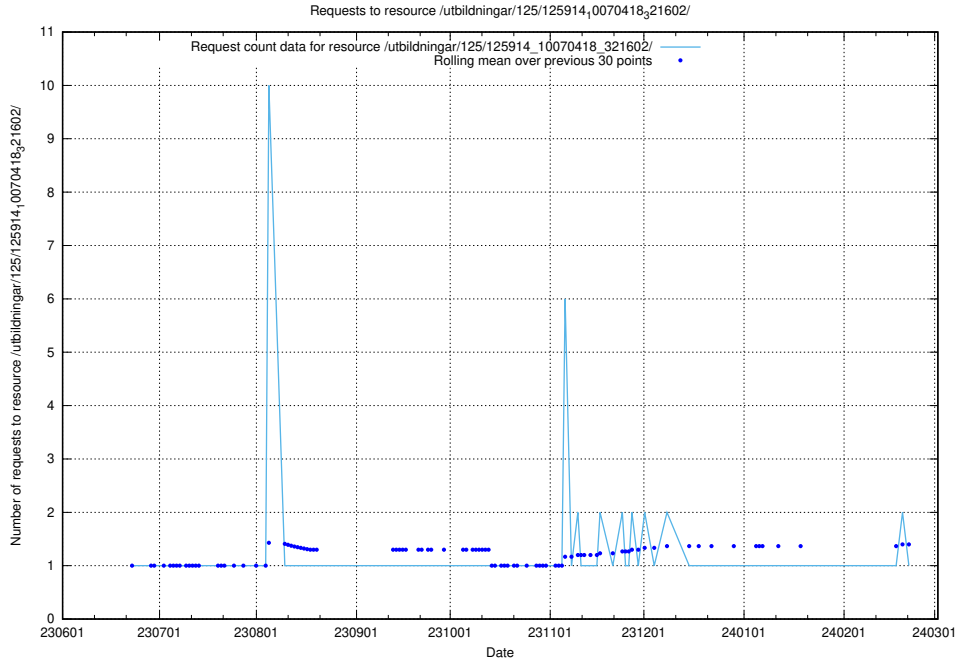

5.5360 Usage of /utbildningar/125/125914_10070418_321602/

Here, we count the number of requests to resource /utbildningar/125/125914_10070418_321602/.