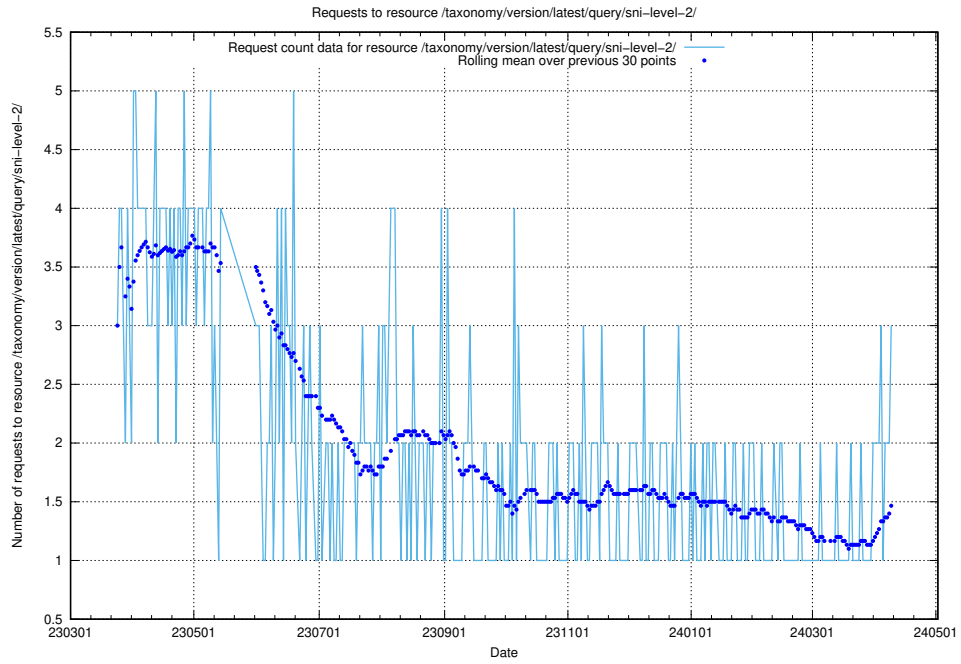

5.320 Usage of /taxonomy/version/latest/query/sni-level-2/

Here, we count the number of requests to resource /taxonomy/version/latest/query/sni-level-2/.