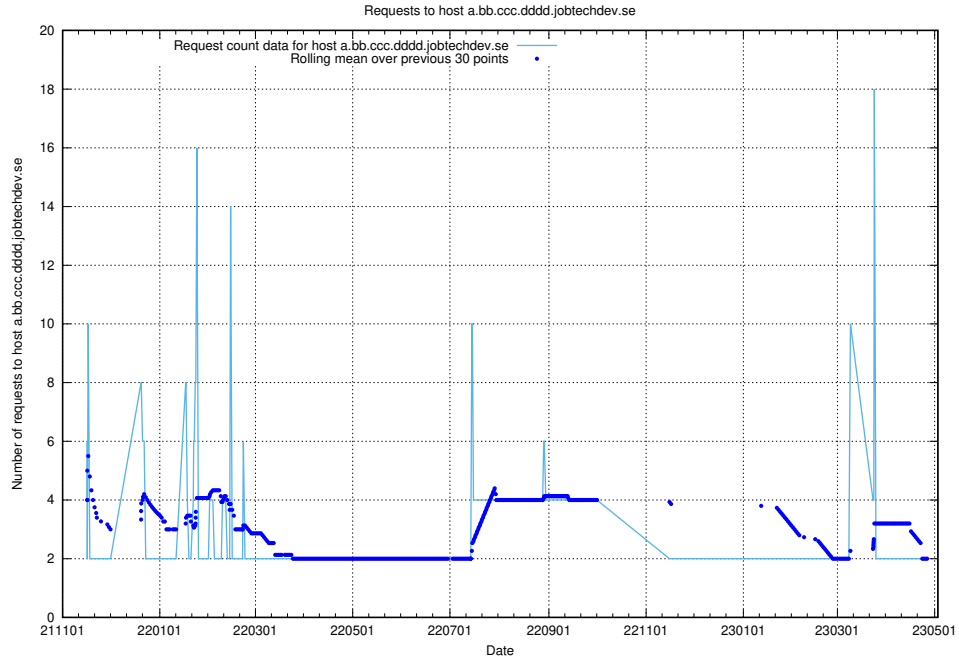

7.530 Usage of a.bb.ccc.dddd.jobtechdev.se

Here, we count the number of requests to host a.bb.ccc.dddd.jobtechdev.se.