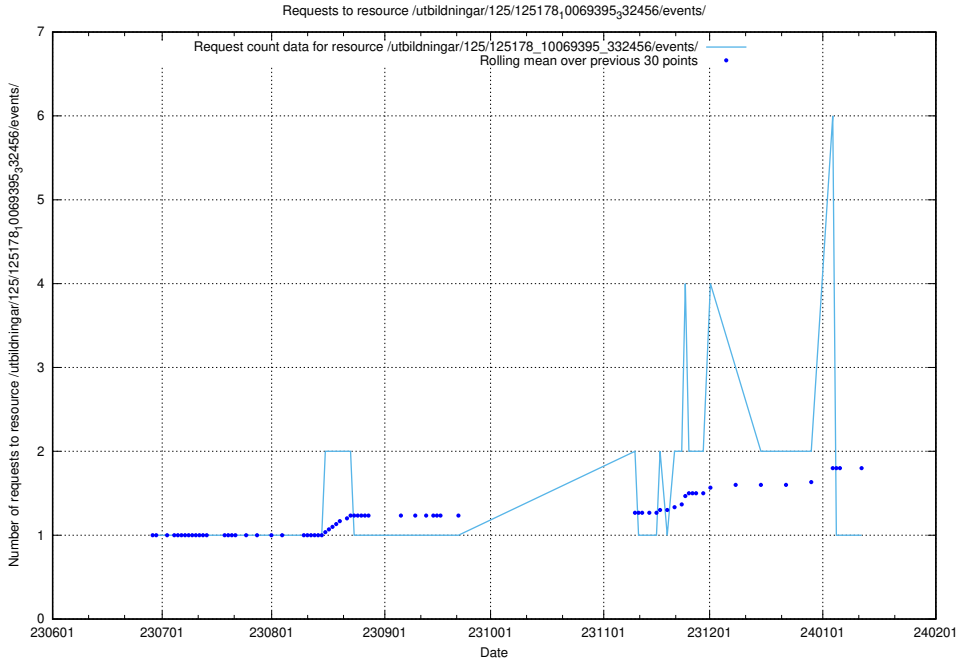

5.5149 Usage of /utbildningar/125/125178_10069395_332456/events/

Here, we count the number of requests to resource /utbildningar/125/125178_10069395_332456/events/