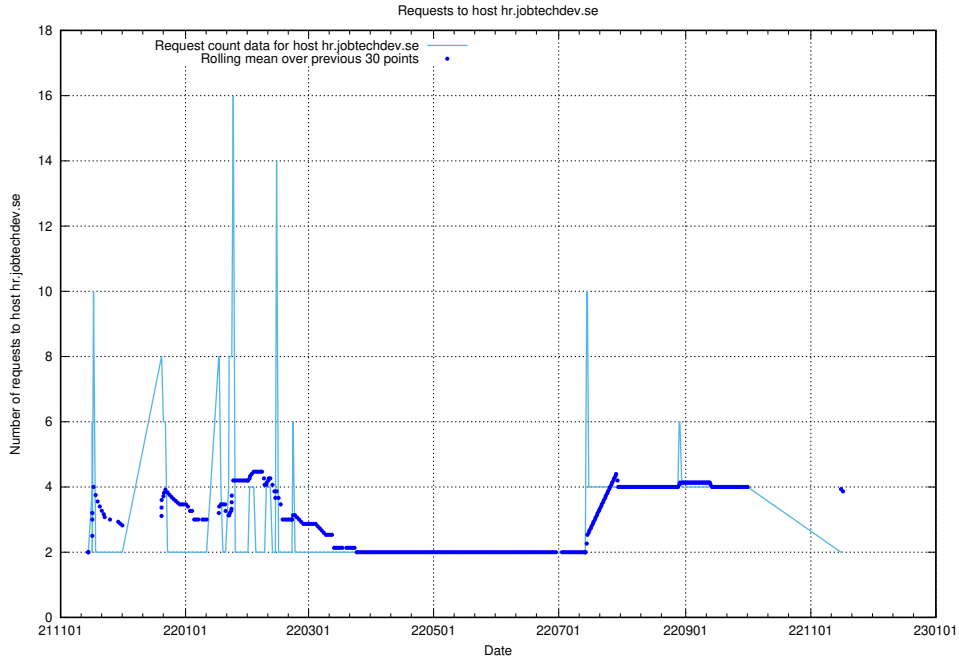

7.599 Usage of events.jobtechdev.se

Here, we count the number of requests to host events.jobtechdev.se.

7.600 Usage of hr.jobtechdev.se

Here, we count the number of requests to host hr.jobtechdev.se.

7.601 Usage of demo-jobed-connect-onprem.jobtechdev.se