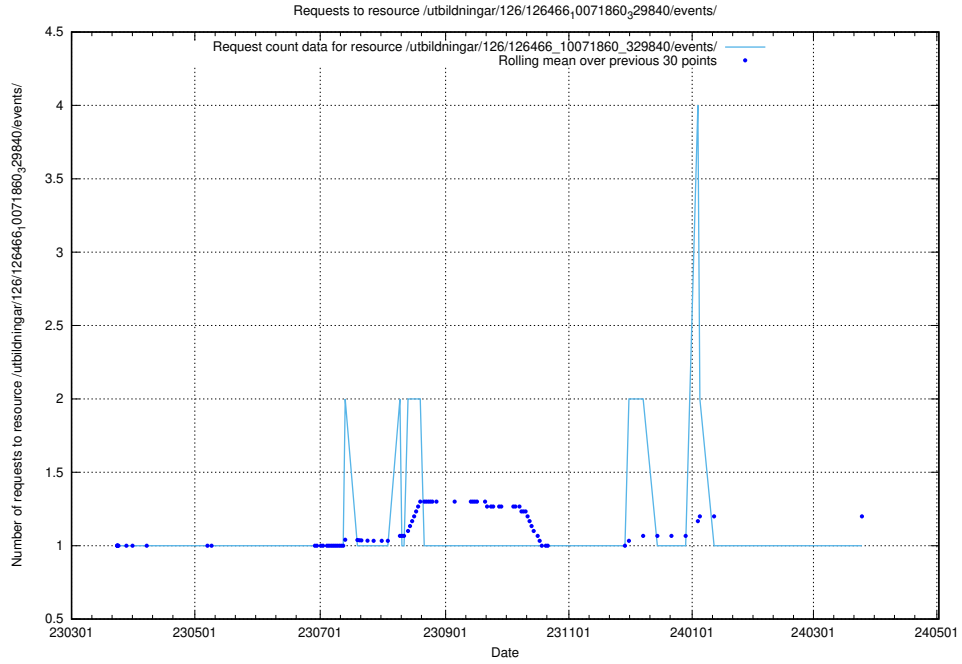

Here, we count the number of requests to resource /utbildningar/126/126466_10071860_329840/events/

5.6063 Usage of /utbildningar/126/126466_10071860_329840/

Here, we count the number of requests to resource /utbildningar/126/126466_10071860_329840/.