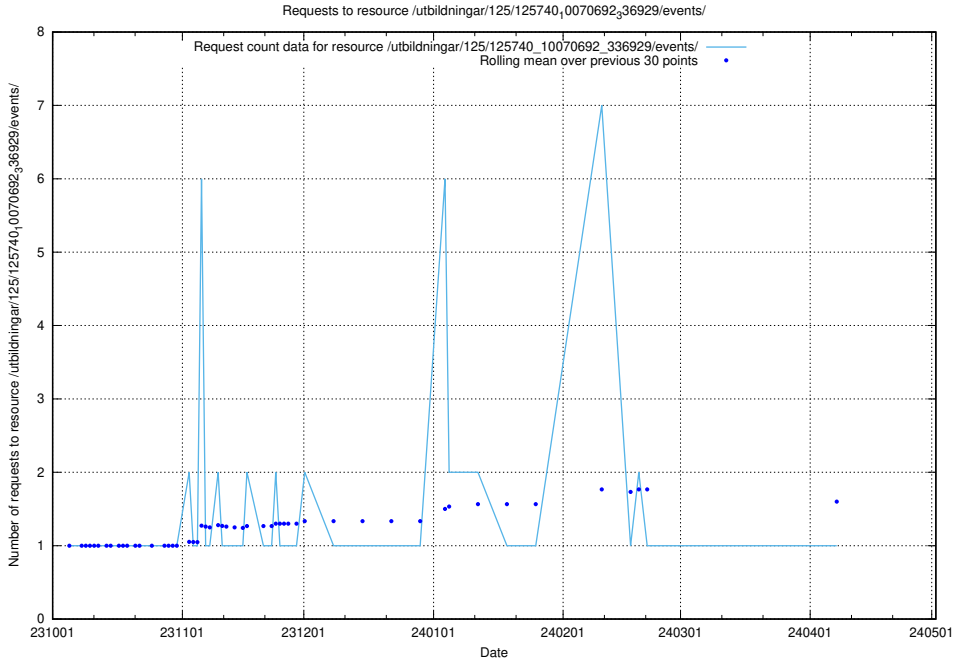

Here, we count the number of requests to resource /utbildningar/125/125741_10070692_336791/.

5.4080 Usage of /utbildningar/125/125740_10070692_336929/events/

Here, we count the number of requests to resource /utbildningar/125/125740_10070692_336929/events/