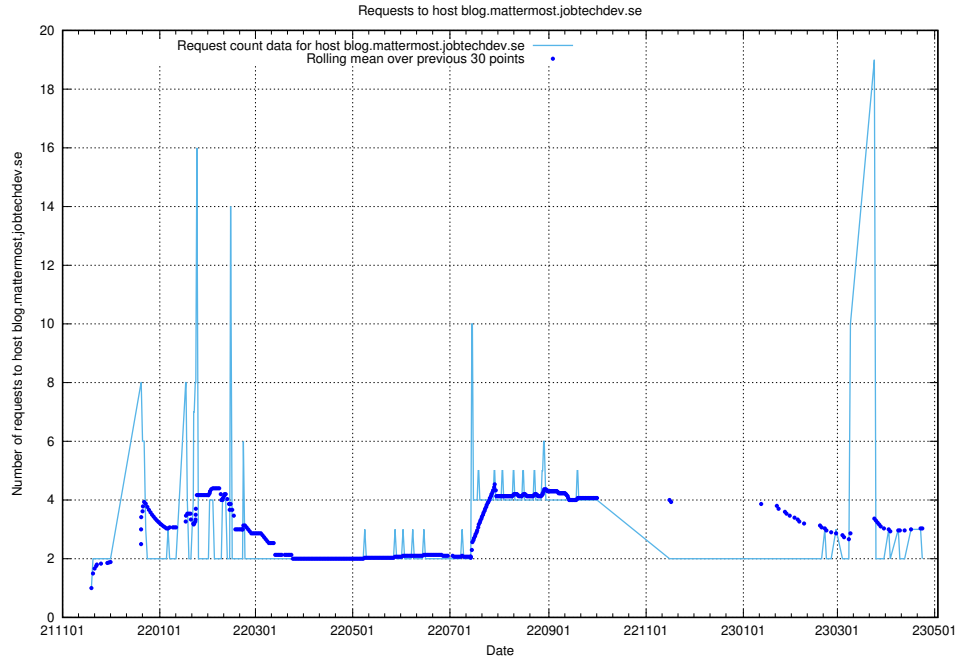

7.473 Usage of `blog.mattermost.jobtechdev.se`

Here, we count the number of requests to host `blog.mattermost.jobtechdev.se`.