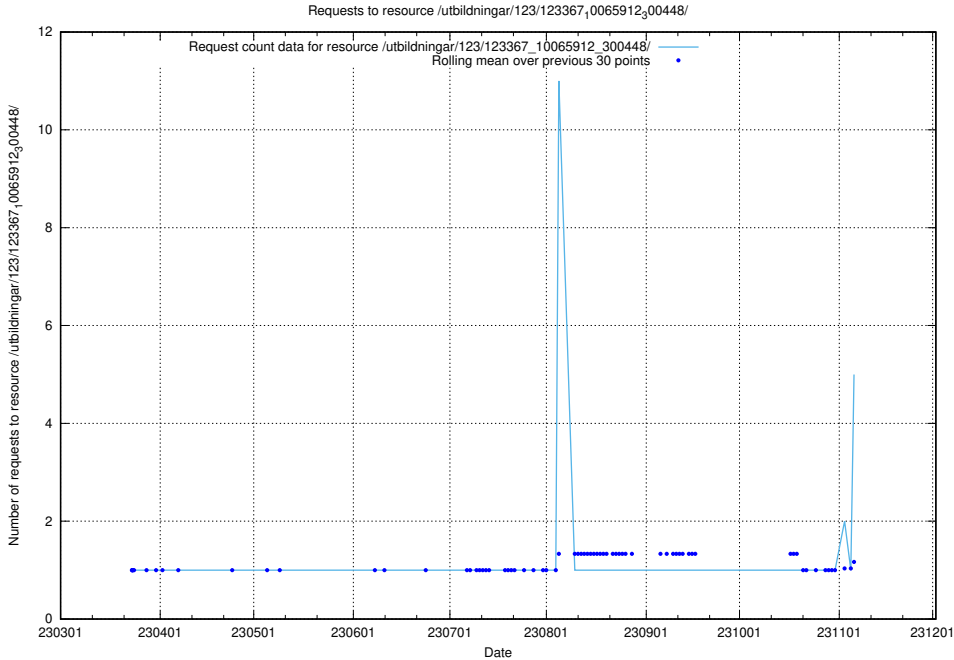

5.136 Usage of /utbildningar/123/123367_10065912_300448/

Here, we count the number of requests to resource /utbildningar/123/123367_10065912_300448/.