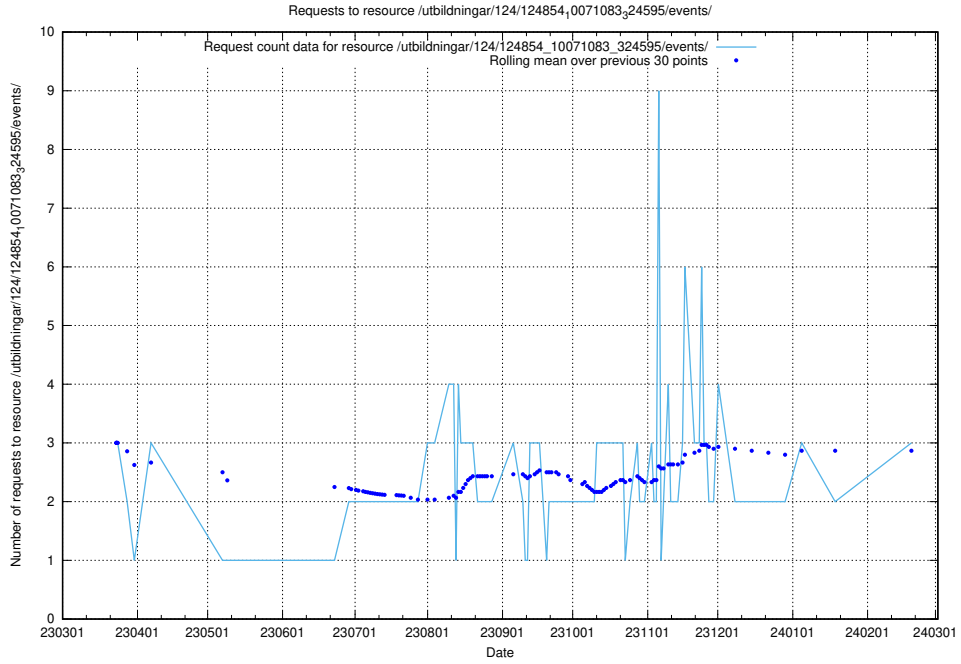

5.346 Usage of /utbildningar/124/124854_10071083_324595/events/

Here, we count the number of requests to resource /utbildningar/124/124854_10071083_324595/events/