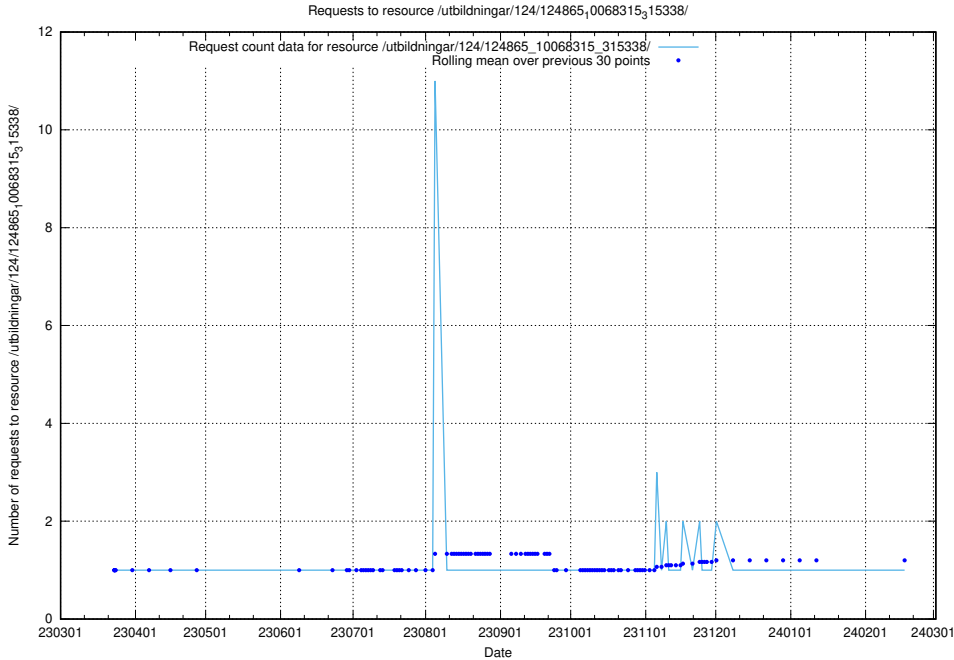

5.1066 Usage of /utbildningar/124/124865_10068315_315338/

Here, we count the number of requests to resource /utbildningar/124/124865_10068315_315338/.