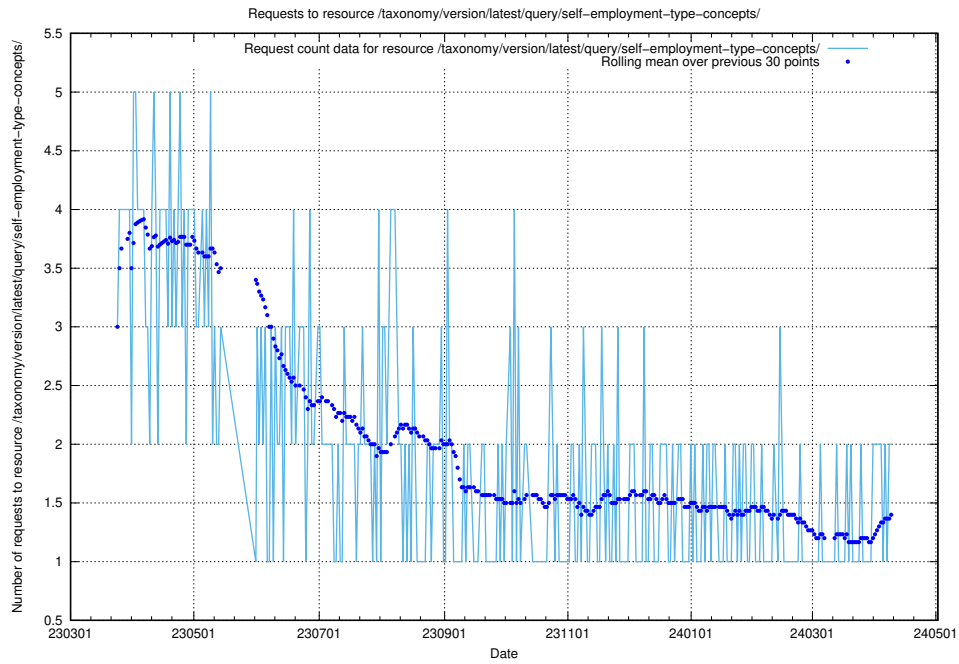

5.809 Usage of /taxonomy/version/latest/query/self-employment-type-concepts/

Here, we count the number of requests to resource /taxonomy/version/latest/query/self-employment-type-concepts/.