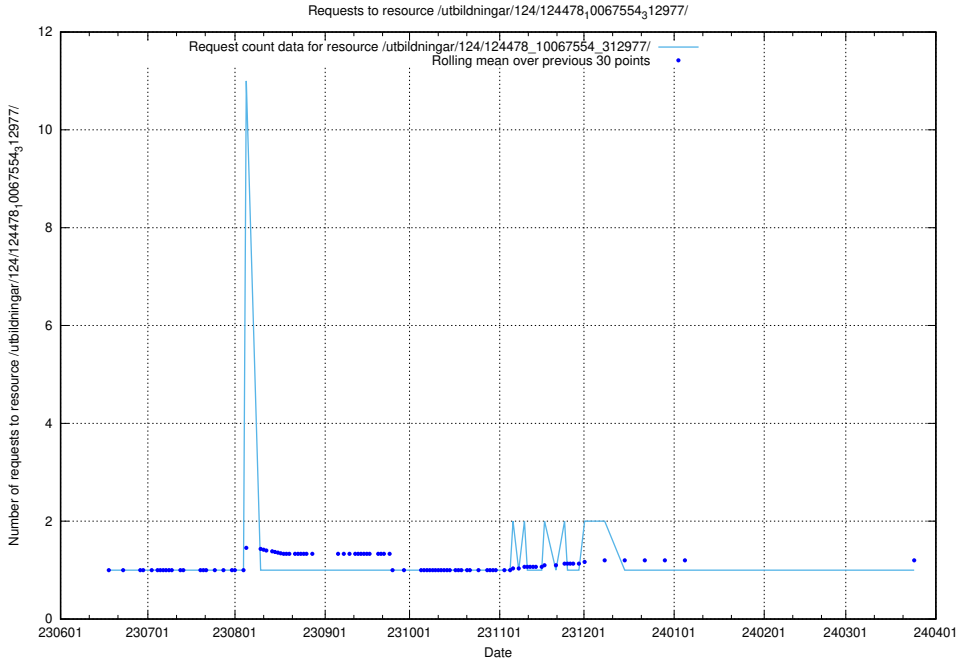

5.5548 Usage of /utbildningar/124/124478_10067554_312977/

Here, we count the number of requests to resource /utbildningar/124/124478_10067554_312977/.