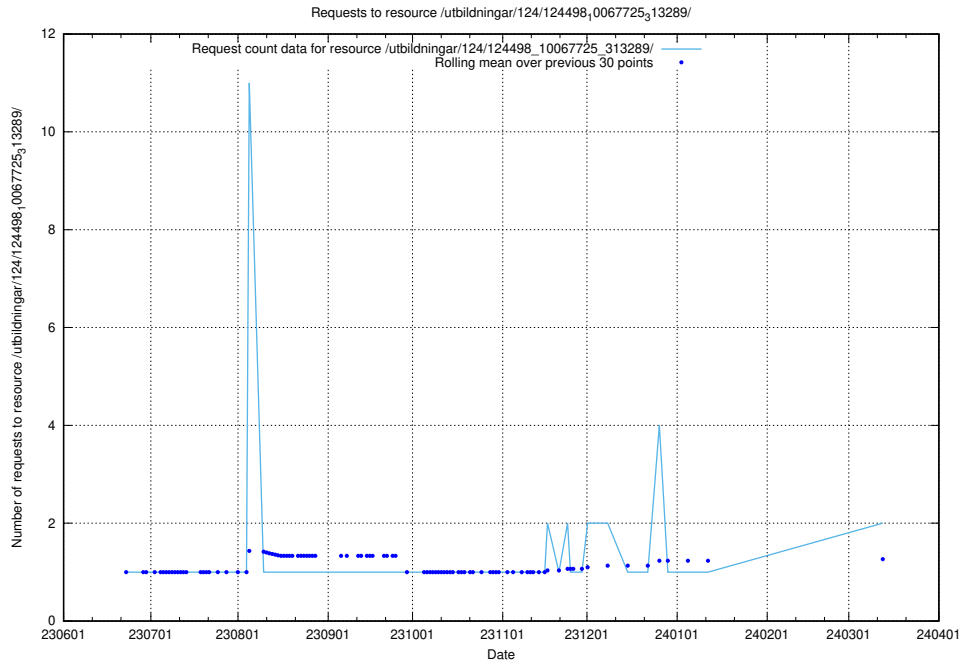

5.756 Usage of /utbildningar/124/124498_10067725_313289/

Here, we count the number of requests to resource /utbildningar/124/124498_10067725_313289/.