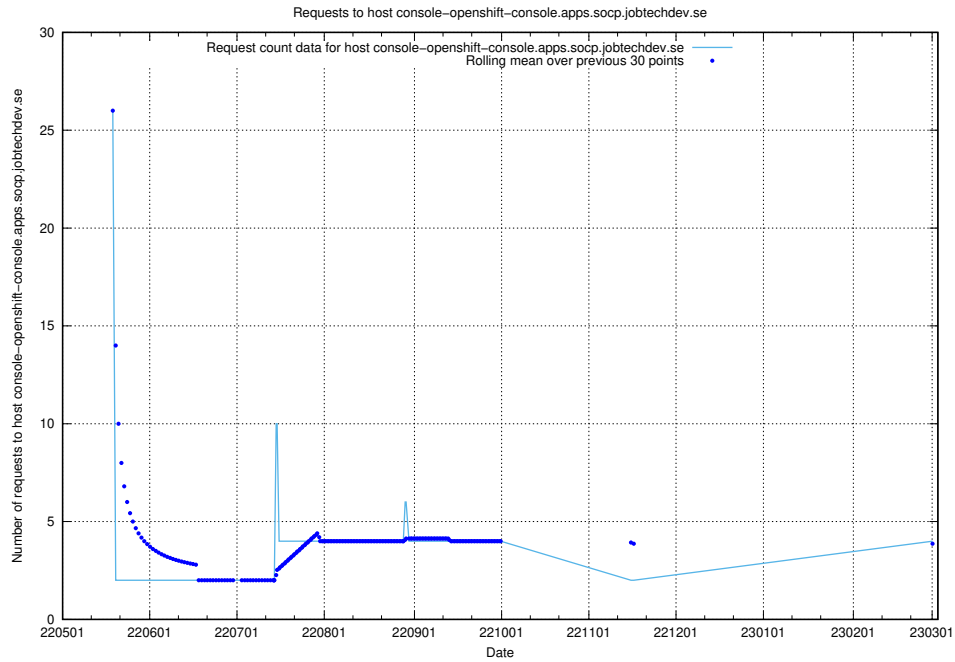

7.147 Usage of console-openshift-console.apps.socp.jobtechdev.se

Here, we count the number of requests to host console-openshift-console.apps.socp.jobtechdev.se.