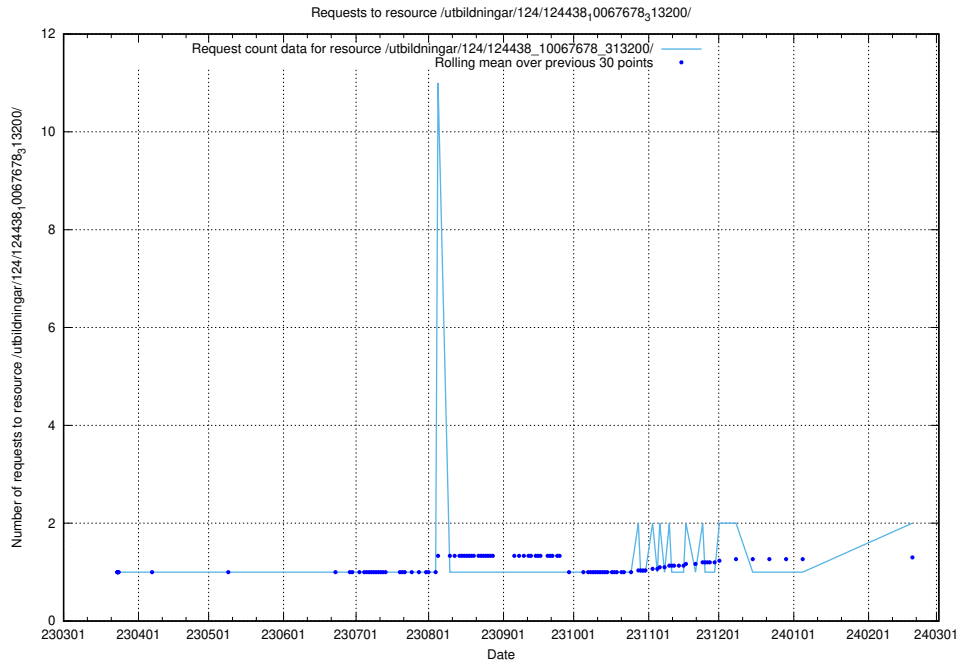

5.562 Usage of /utbildningar/124/124438_10067678_313200/

Here, we count the number of requests to resource /utbildningar/124/124438_10067678_313200/.