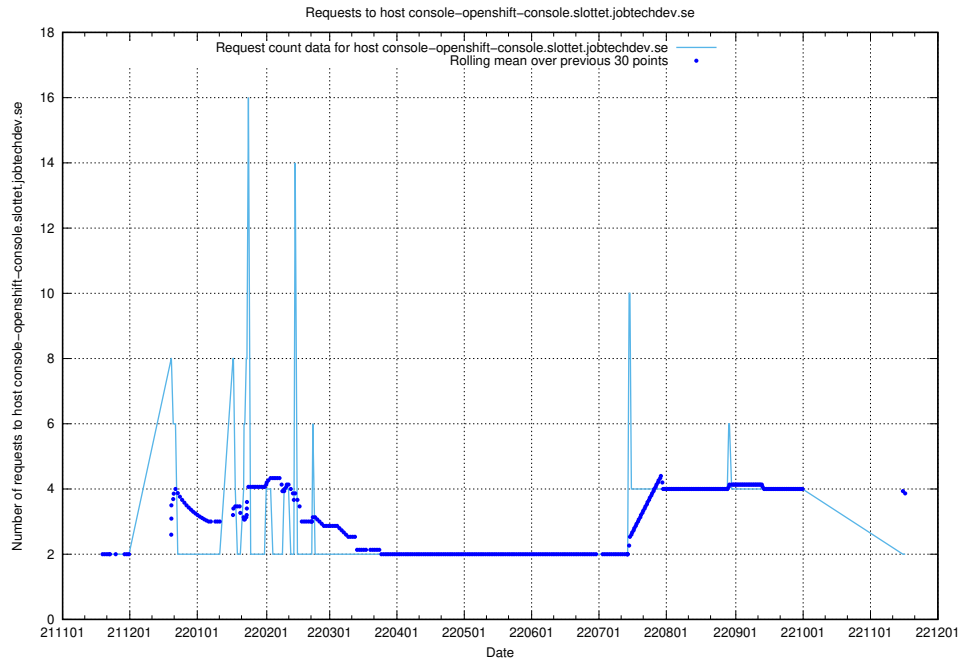

7.471 Usage of console-openshift-console.slottet.jobtechdev.se

Here, we count the number of requests to host console-openshift-console.slottet.jobtechdev.se.

7.472 Usage of blog.mattermost2.jobtechdev.se