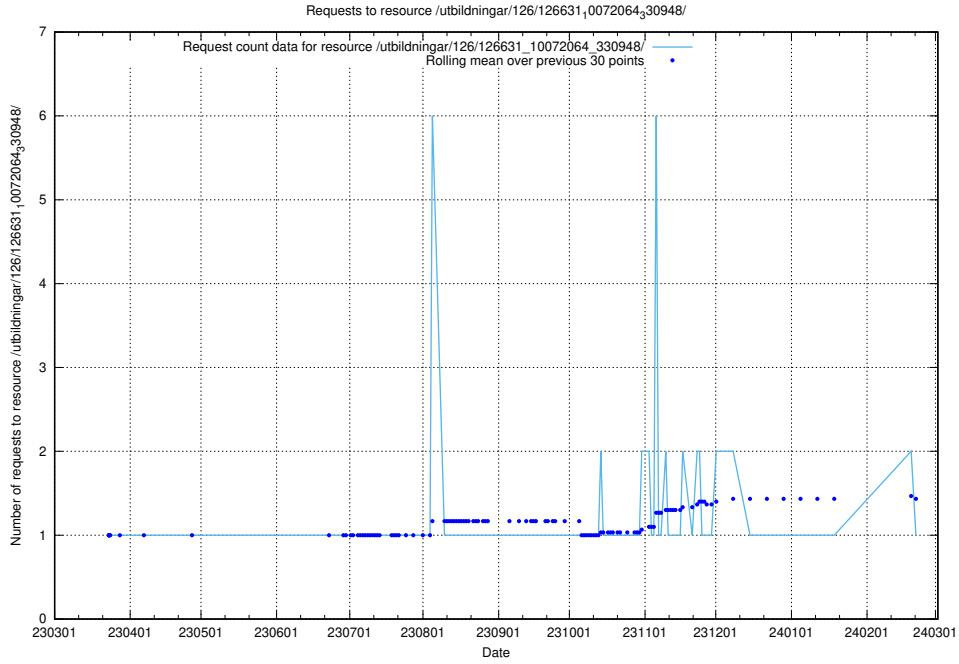

5.6045 Usage of /utbildningar/126/126631_10072064_330948/

Here, we count the number of requests to resource /utbildningar/126/126631_10072064_330948/.