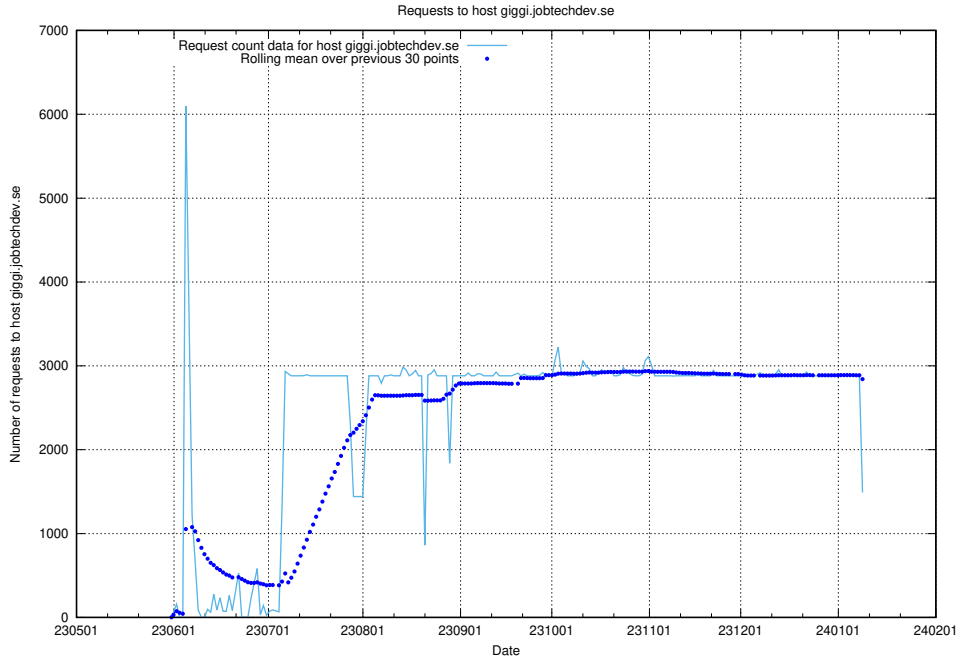

7.19 Usage of giggi.jobtechdev.se

Here, we count the number of requests to host giggi.jobtechdev.se.

7.20 Usage of canary-openshift-ingress-canary.prod.services.jtech.se

Here, we count the number of requests to host canary-openshift-ingress-canary.prod.services.jtech.se.