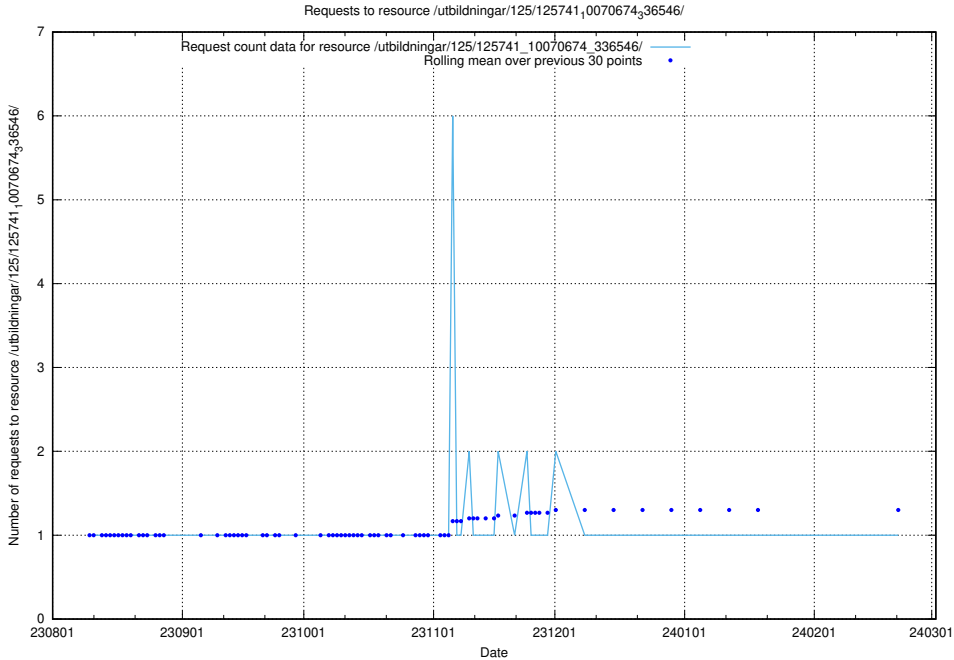

5.4511 Usage of /utbildningar/125/125741_10070674_336546/

Here, we count the number of requests to resource /utbildningar/125/125741_10070674_336546/.