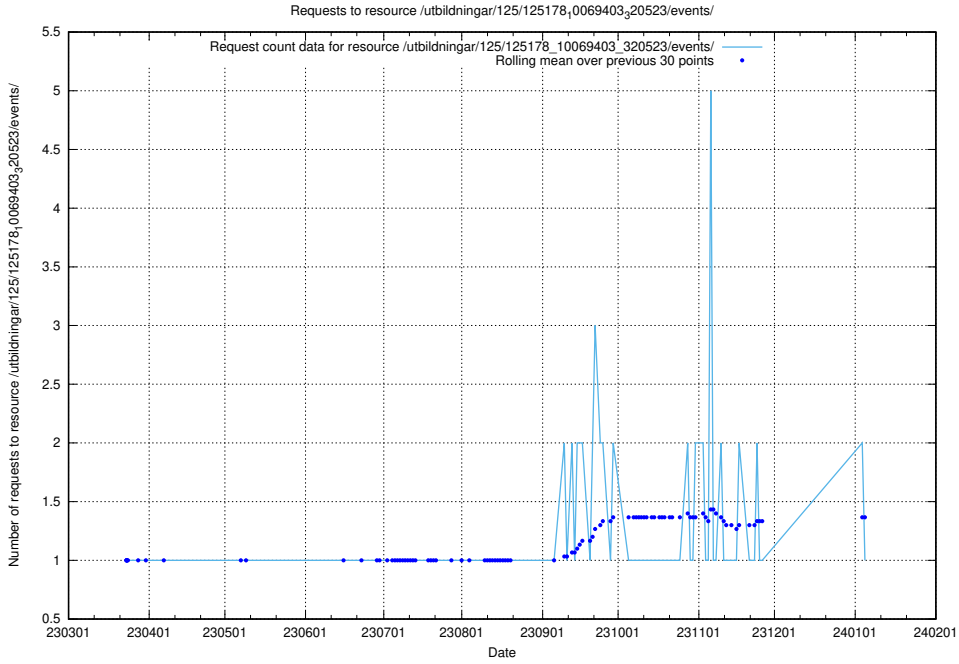

5.1041 Usage of /utbildningar/125/125178_10069403_320523/events/

Here, we count the number of requests to resource /utbildningar/125/125178_10069403_320523/events/