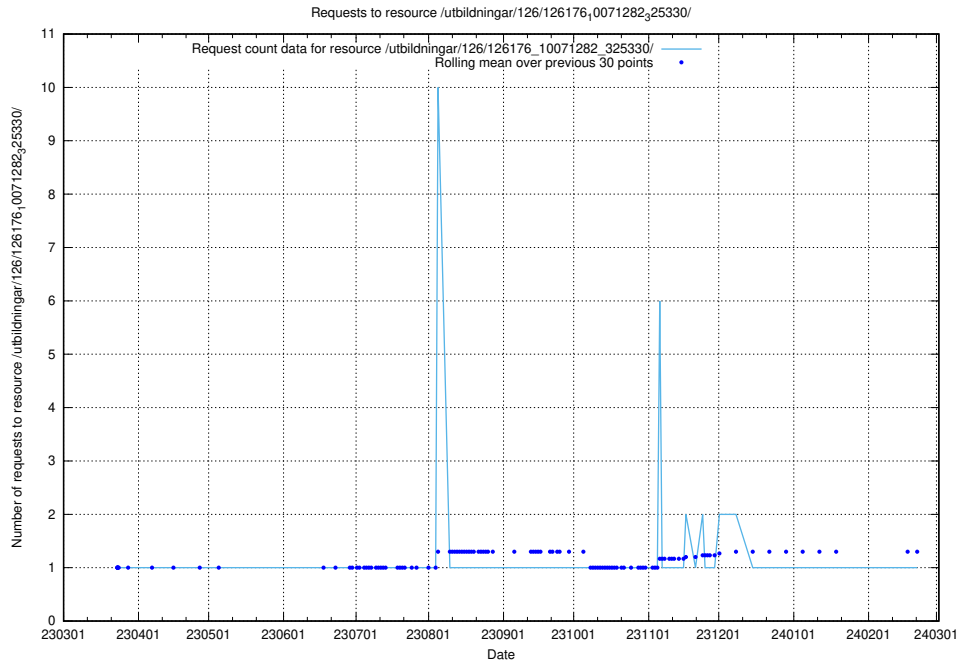

5.6077 Usage of /utbildningar/126/126176_10071282_325330/

Here, we count the number of requests to resource /utbildningar/126/126176_10071282_325330/.