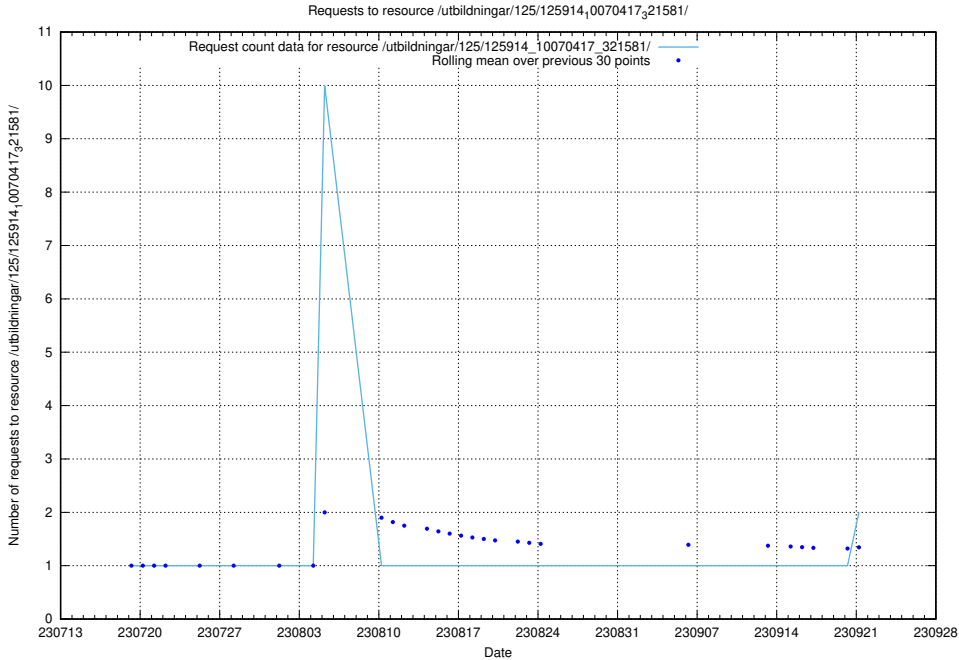

5.680 Usage of /utbildningar/125/125914_10070417_321581/

Here, we count the number of requests to resource /utbildningar/125/125914_10070417_321581/.