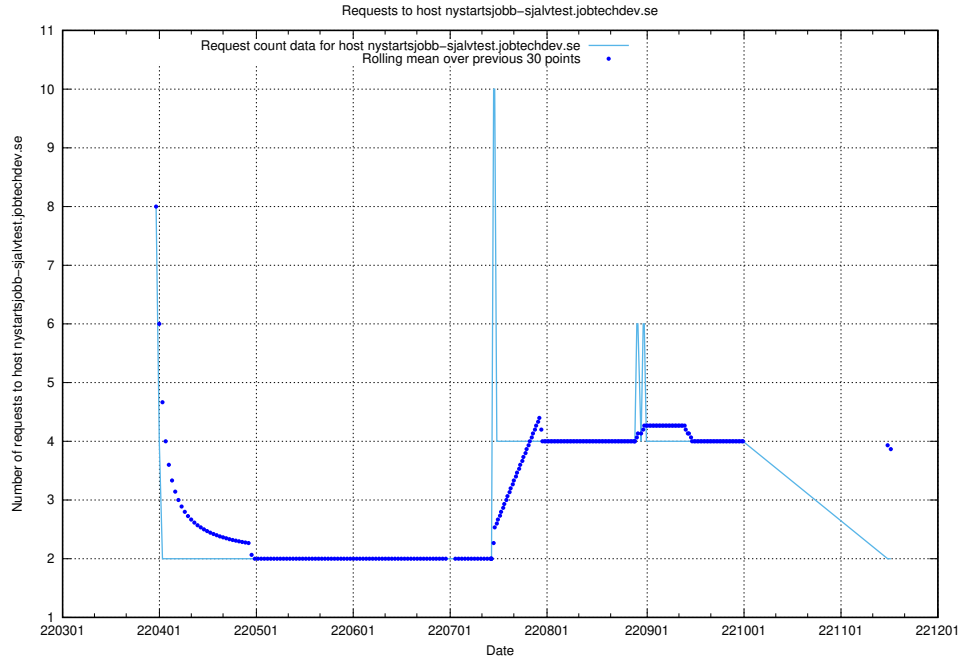

7.480 Usage of nystartsjobb-sjalvtest.jobtechdev.se

Here, we count the number of requests to host nystartsjobb-sjalvtest.jobtechdev.se.