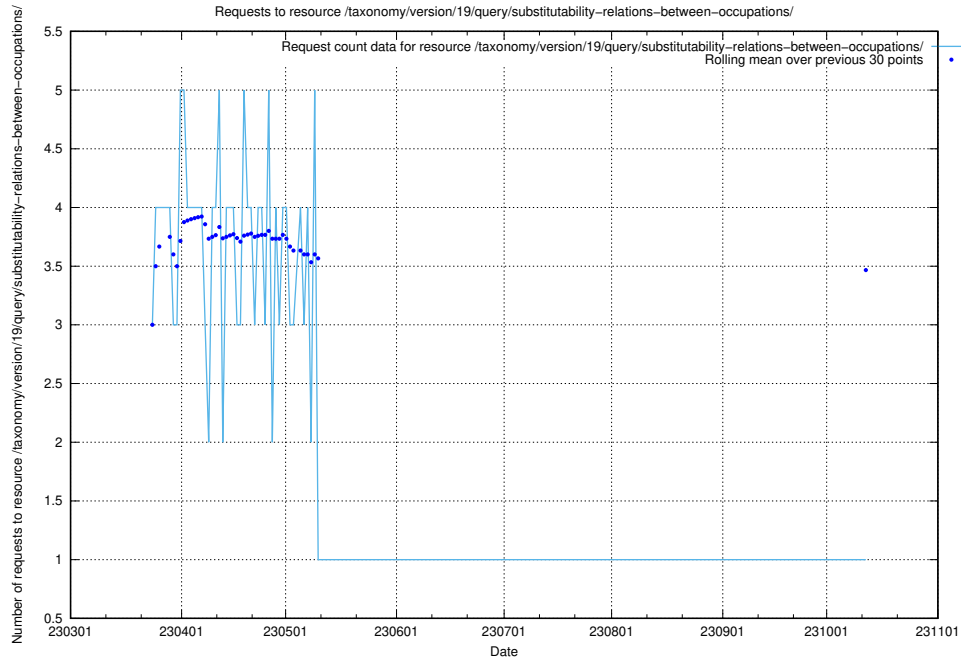

5.5789 Usage of /taxonomy/version/19/query/ssyk-level-4-with-related-skills-and-occupations/

Here, we count the number of requests to resource /taxonomy/version/19/query/ssyk-level-4-with-related-skills-and-occupations/.