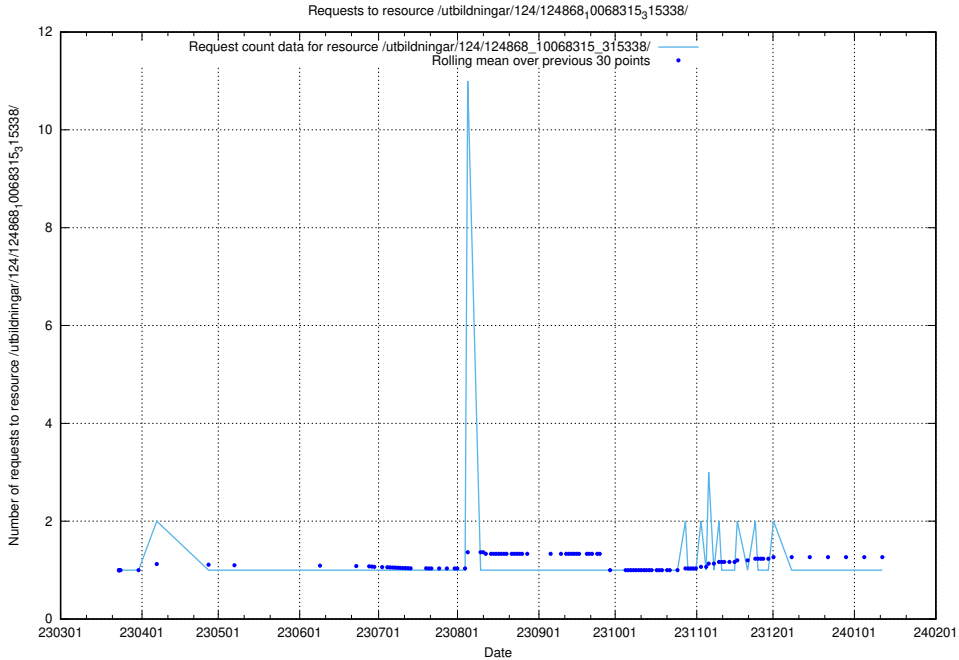

5.1065 Usage of /utbildningar/124/124868_10068315_315338/

Here, we count the number of requests to resource /utbildningar/124/124868_10068315_315338/.