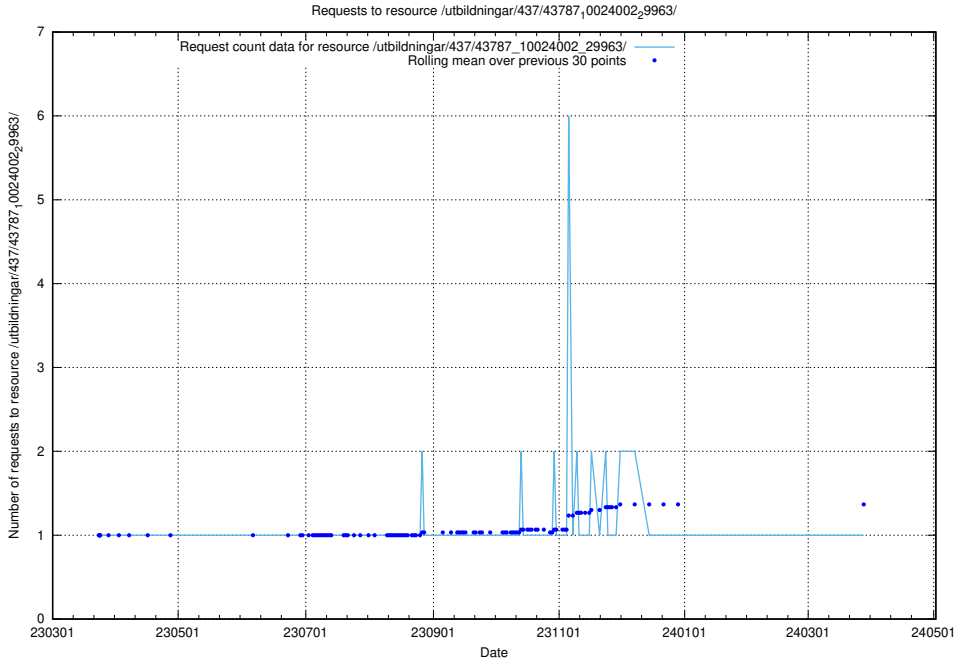

5.6012 Usage of /utbildningar/437/43787_10024002_29963/

Here, we count the number of requests to resource /utbildningar/437/43787_10024002_29963/.