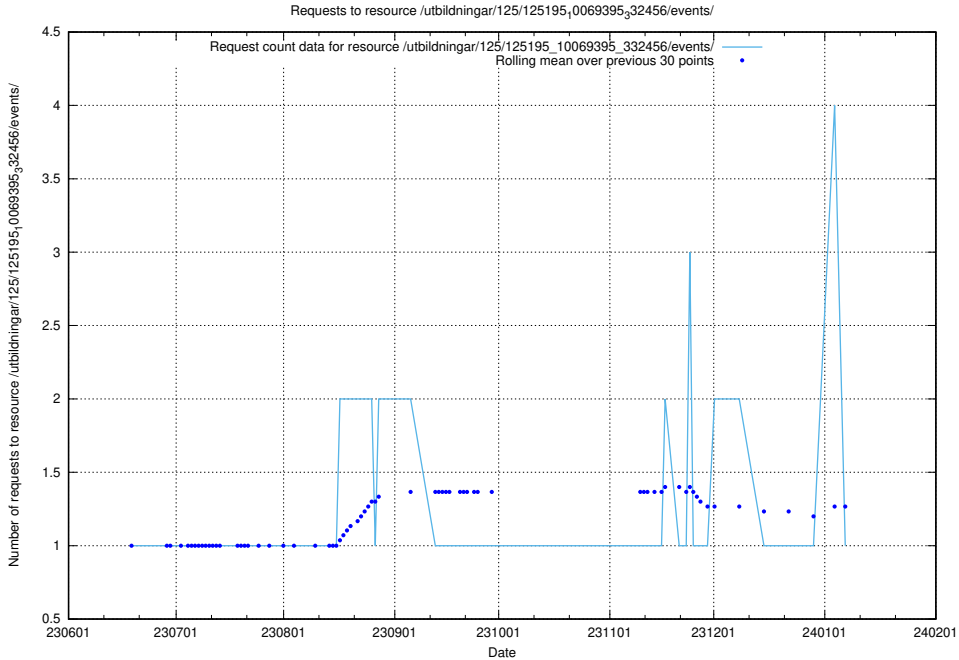

5.5536 Usage of /utbildningar/125/125195_10069395_332456/events/

Here, we count the number of requests to resource /utbildningar/125/125195_10069395_332456/events/