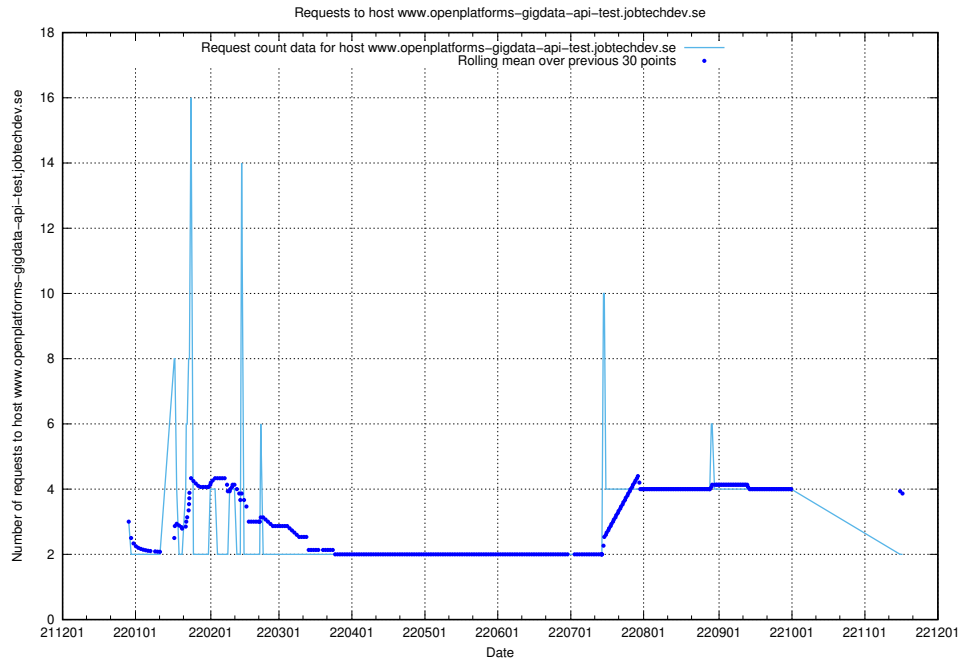

7.352 Usage of www.openplatforms-gigdata-api-test.jobtechdev.se

Here, we count the number of requests to host www.openplatforms-gigdata-api-test.jobtechdev.se.