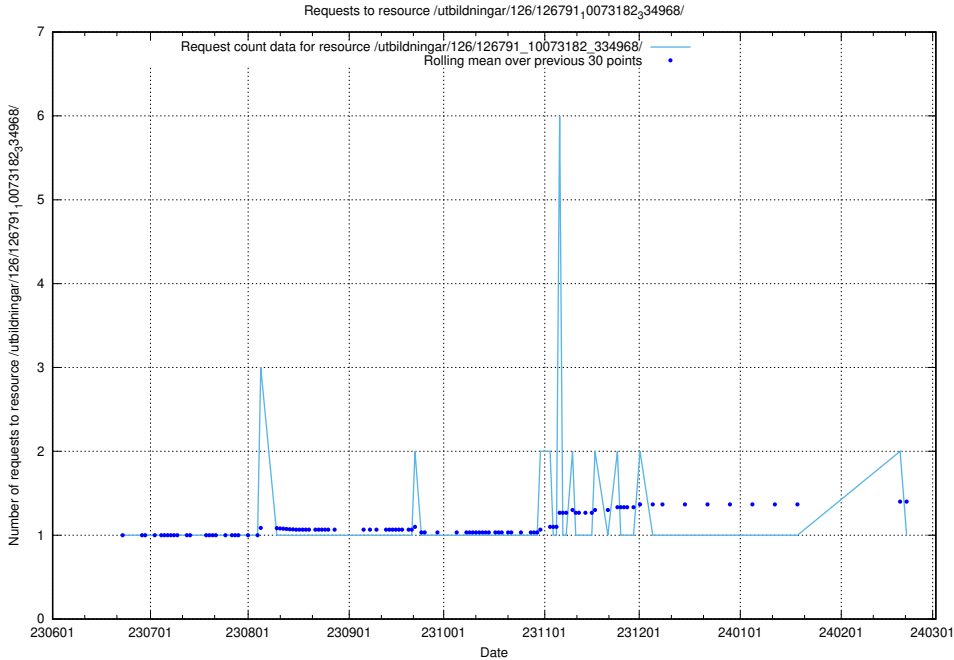

5.5264 Usage of /utbildningar/126/126791_10073182_334968/

Here, we count the number of requests to resource /utbildningar/126/126791_10073182_334968/.