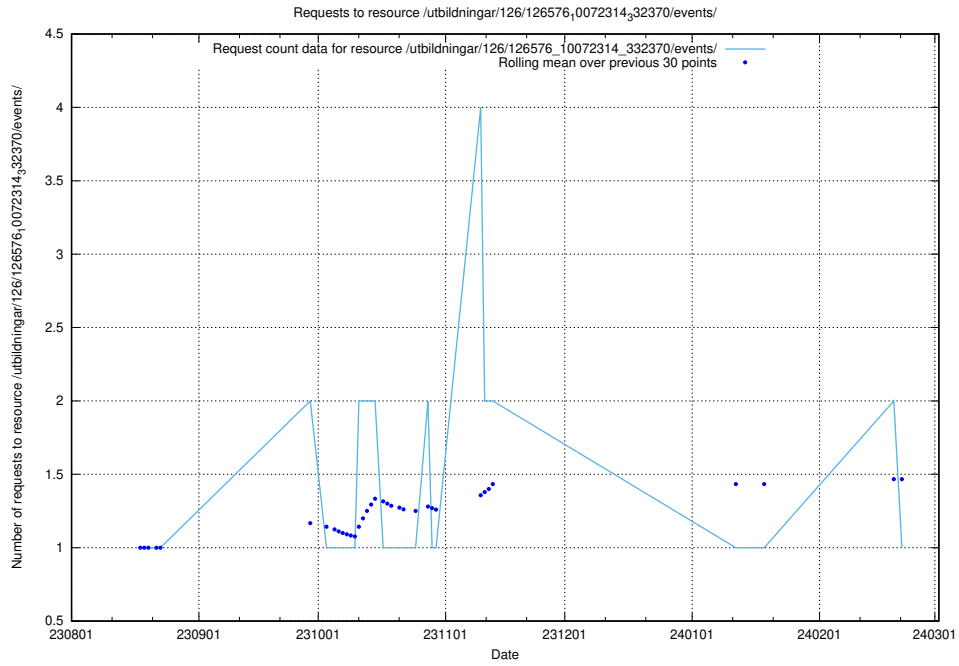

5.4446 Usage of /utbildningar/126/126576_10072314_332370/events/

Here, we count the number of requests to resource /utbildningar/126/126576_10072314_332370/events/