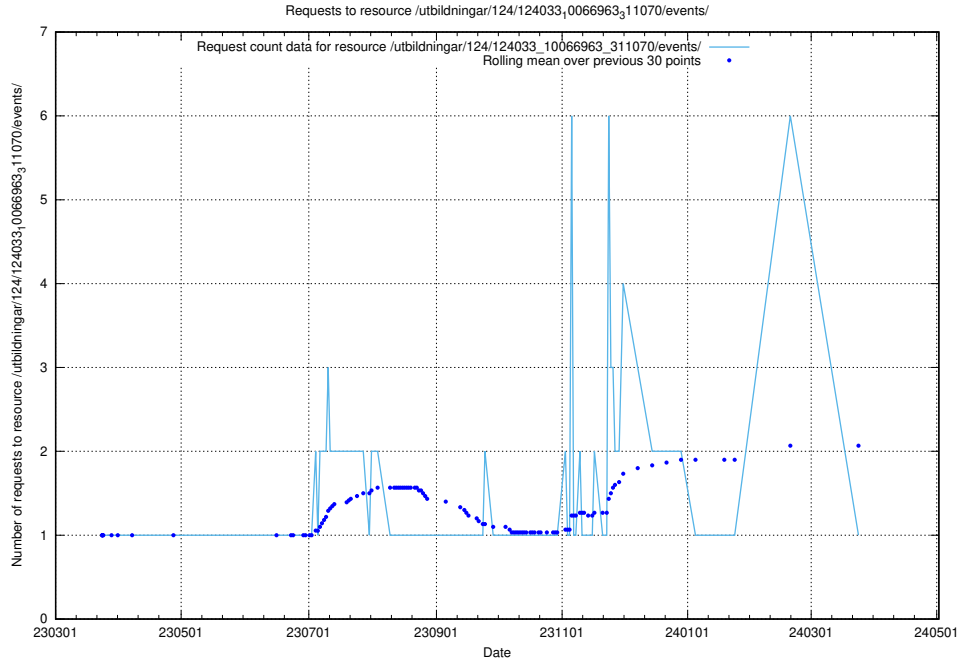

5.4115 Usage of /utbildningar/124/124033_10066963_311070/events/

Here, we count the number of requests to resource /utbildningar/124/124033_10066963_311070/events/