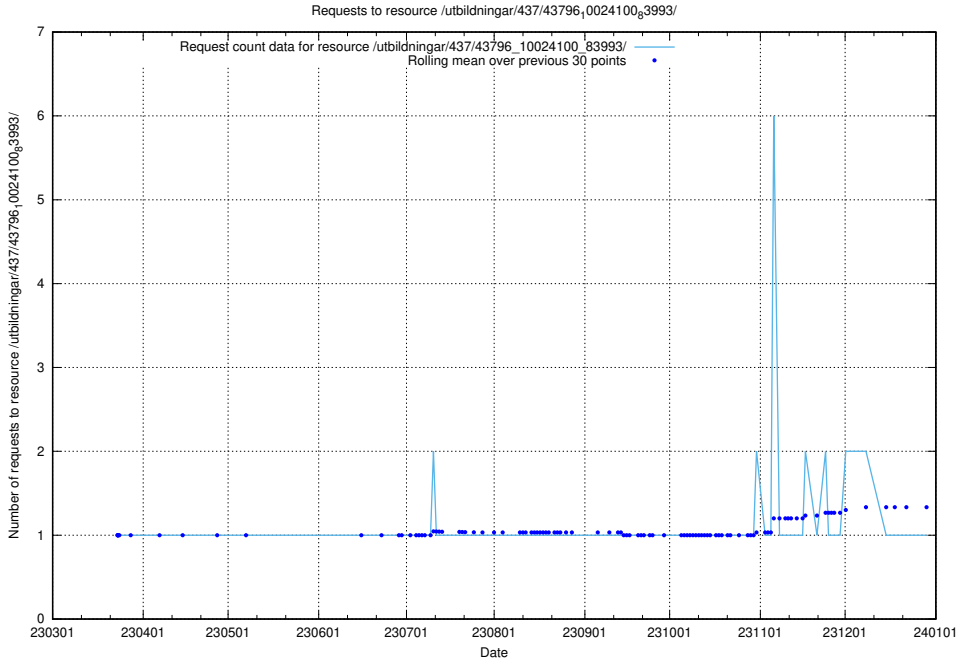

5.6002 Usage of /utbildningar/437/43796_10024100_83993/

Here, we count the number of requests to resource /utbildningar/437/43796_10024100_83993/.