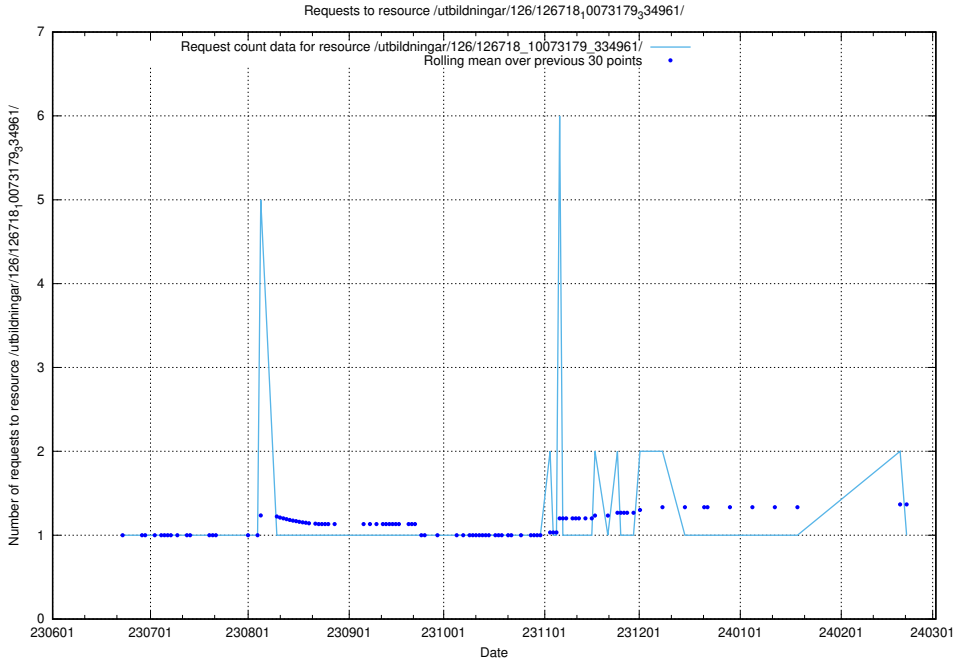

5.5284 Usage of /utbildningar/126/126718_10073179_334961/

Here, we count the number of requests to resource /utbildningar/126/126718_10073179_334961/.