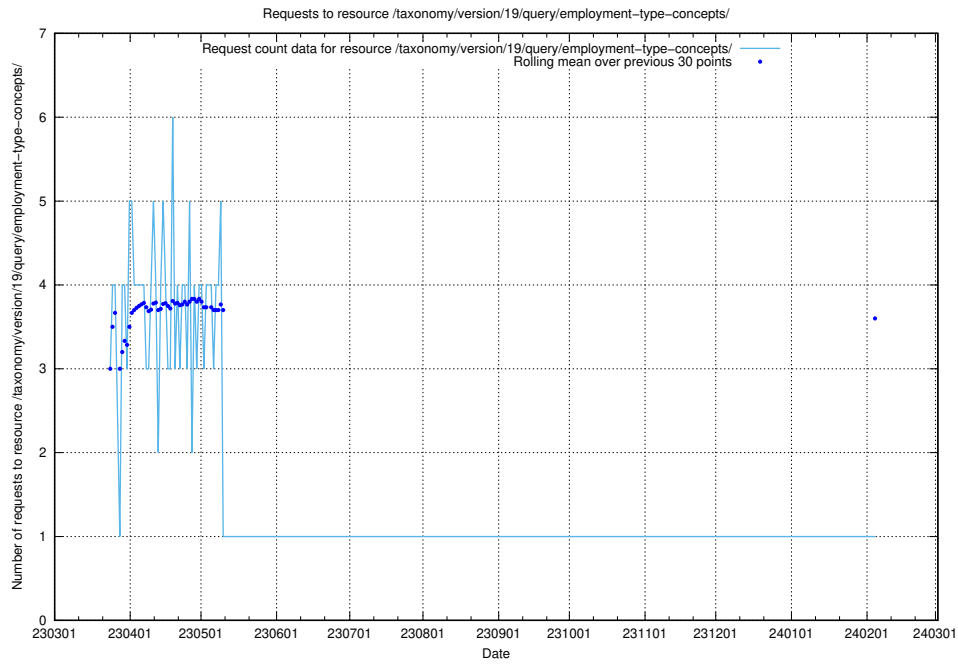

5.5810 Usage of /taxonomy/version/19/query/employment-type-concepts/

Here, we count the number of requests to resource /taxonomy/version/19/query/employment-type-concepts/.