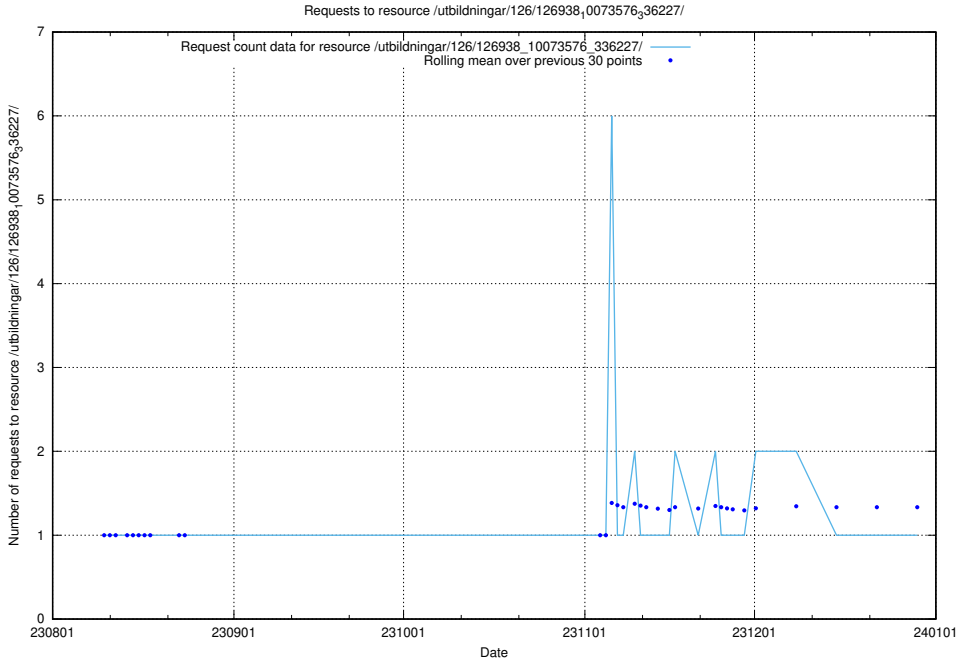

5.4498 Usage of /utbildningar/126/126938_10073576_336227/

Here, we count the number of requests to resource /utbildningar/126/126938_10073576_336227/.