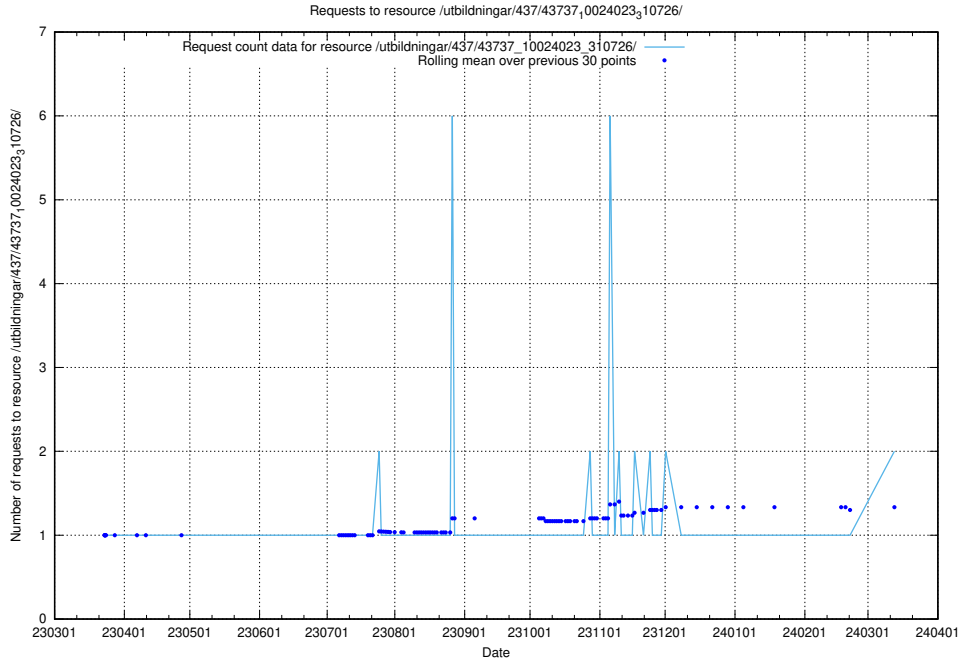

5.854 Usage of /utbildningar/437/43737_10024023_310726/

Here, we count the number of requests to resource /utbildningar/437/43737_10024023_310726/.