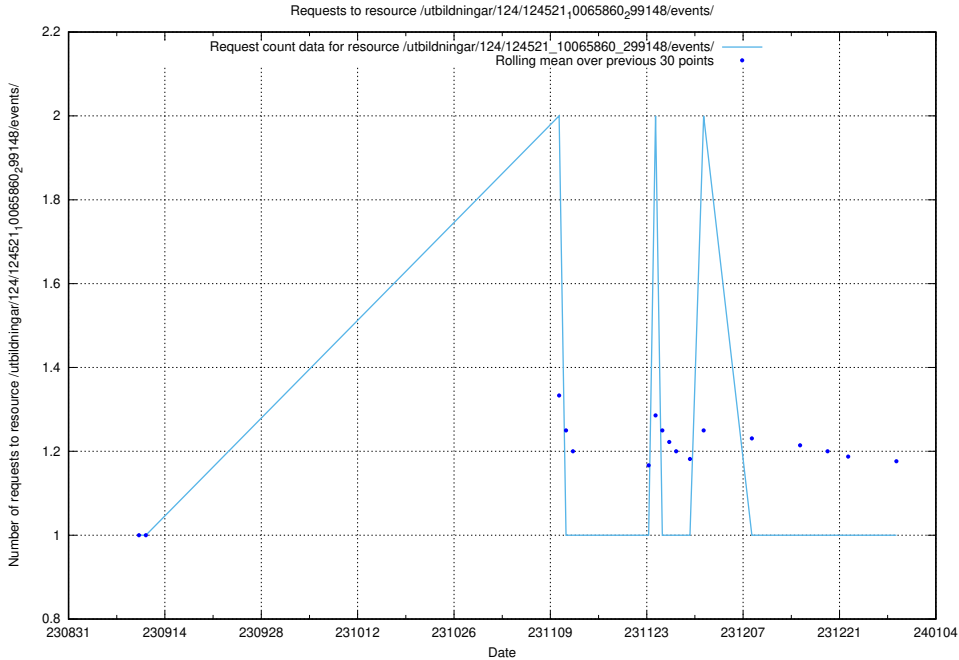

5.4288 Usage of /utbildningar/124/124521_10065860_299148/events/

Here, we count the number of requests to resource /utbildningar/124/124521_10065860_299148/events/