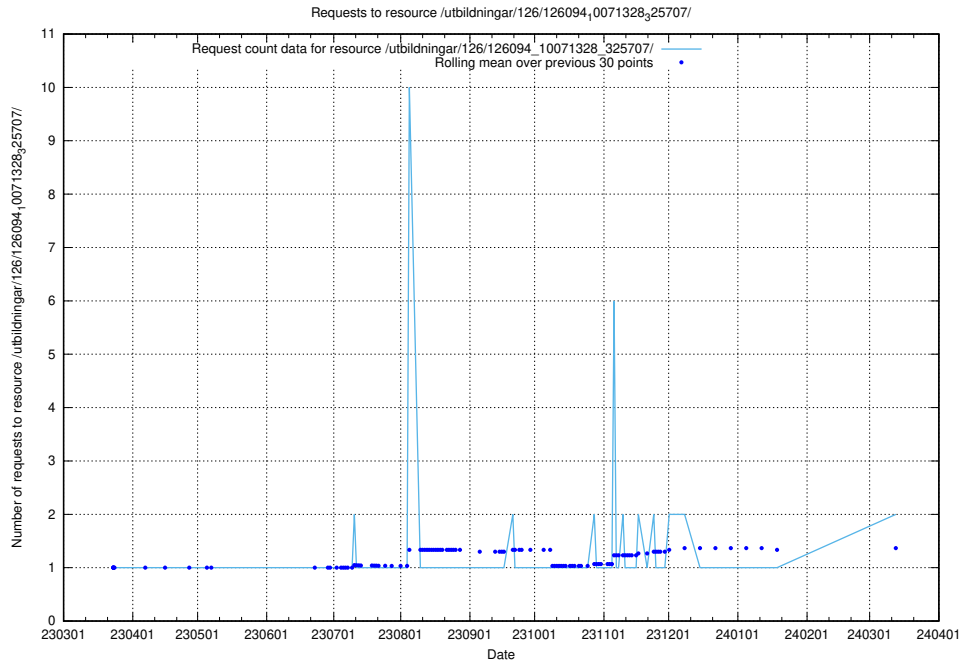

5.857 Usage of /utbildningar/126/126094_10071328_325707/

Here, we count the number of requests to resource /utbildningar/126/126094_10071328_325707/.