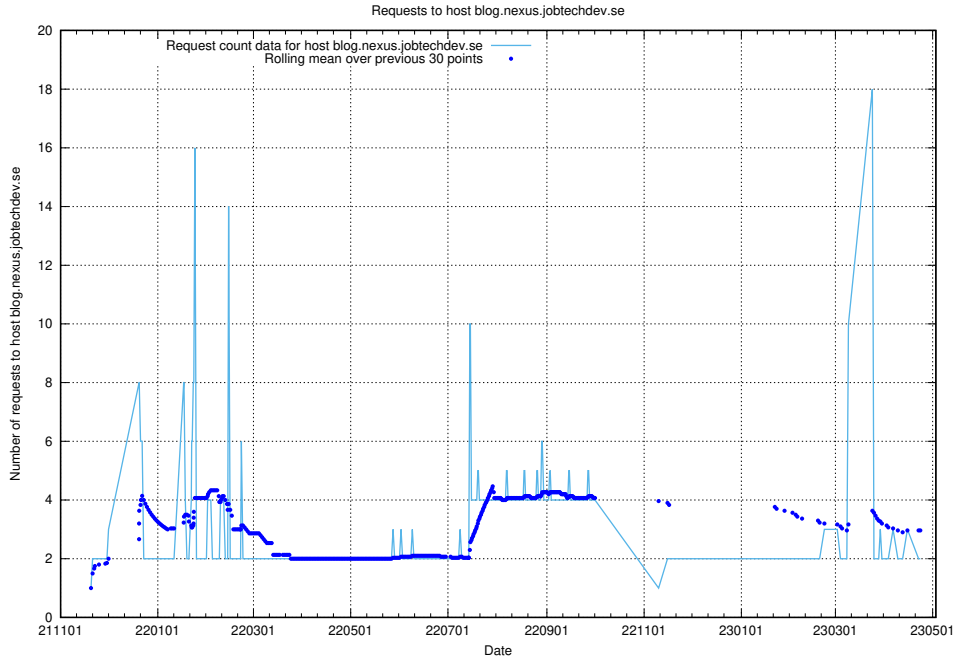

7.453 Usage of `blog.nexus.jobtechdev.se`

Here, we count the number of requests to host `blog.nexus.jobtechdev.se`.