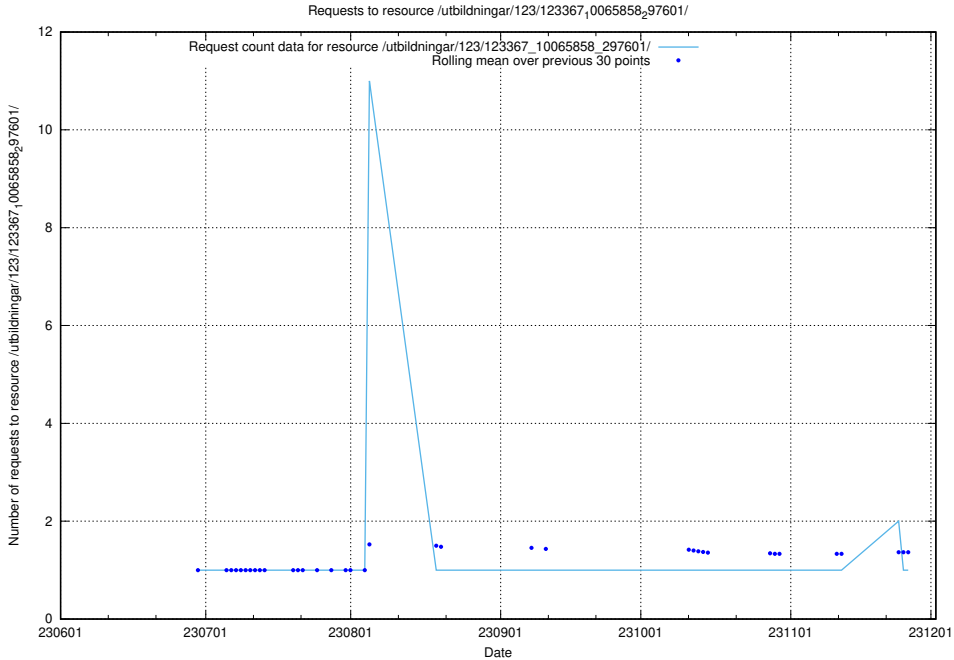

Here, we count the number of requests to resource /utbildningar/123/123367_10065858_297601/events/

5.5073 Usage of /utbildningar/123/123367_10065858_297601/

Here, we count the number of requests to resource /utbildningar/123/123367_10065858_297601/.