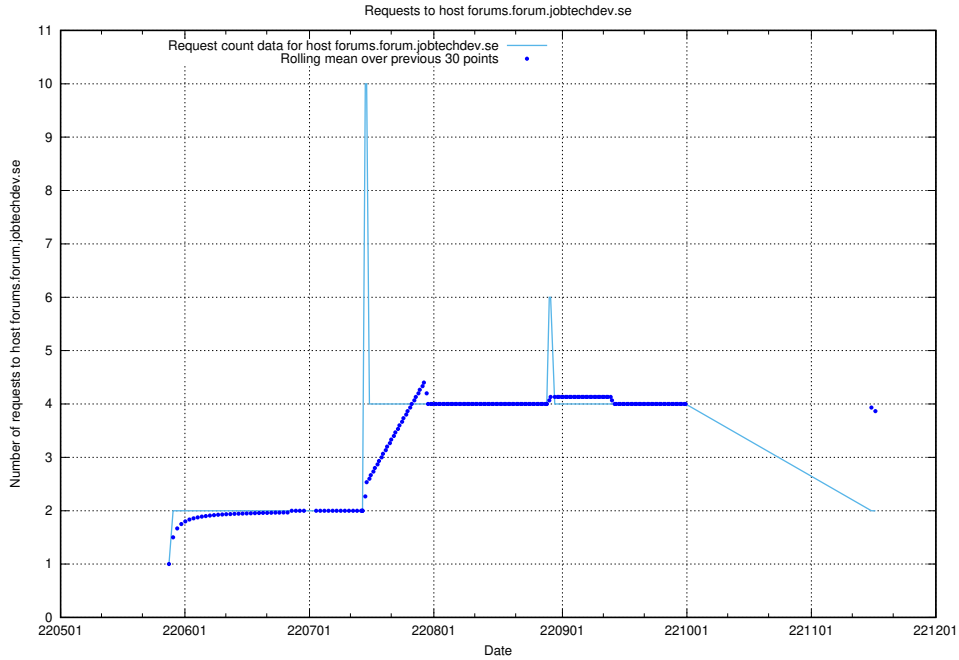

7.418 Usage of forums.forum.jobtechdev.se

Here, we count the number of requests to host forums.forum.jobtechdev.se.