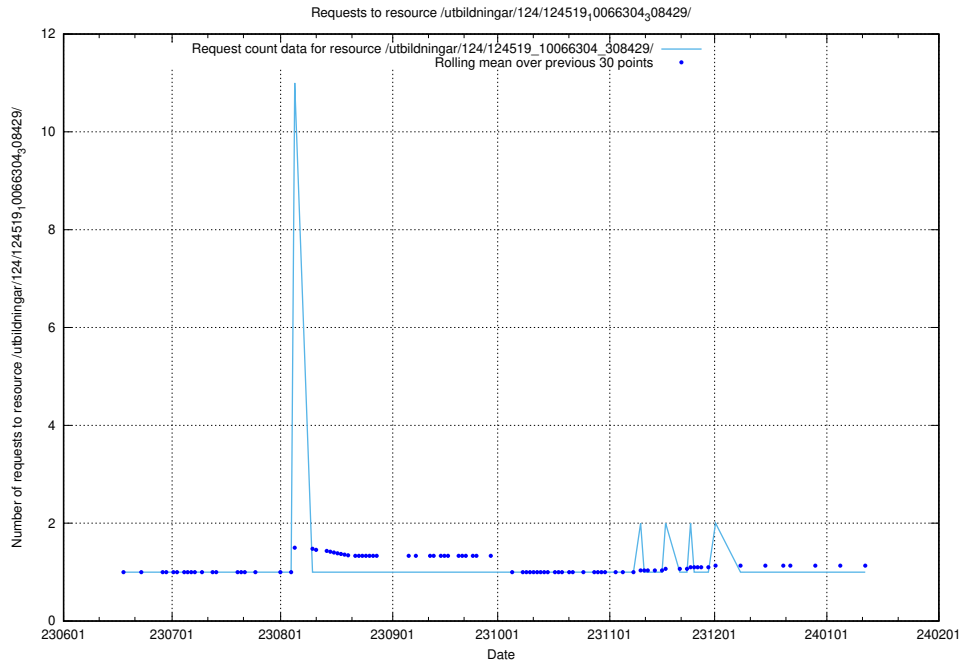

5.5545 Usage of /utbildningar/124/124519_10066304_308429/

Here, we count the number of requests to resource /utbildningar/124/124519_10066304_308429/.