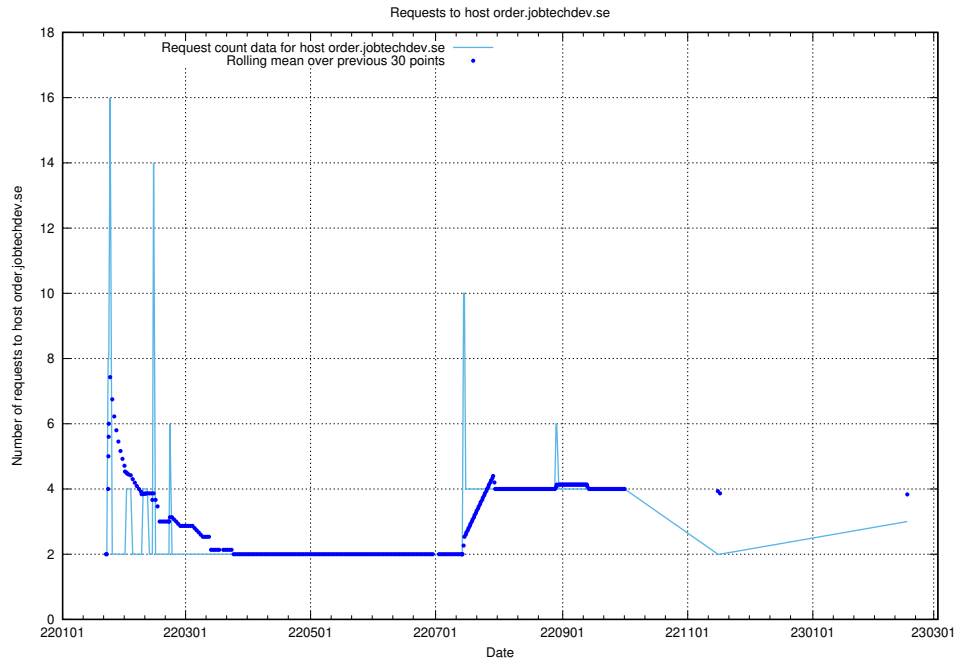

Here, we count the number of requests to host reports.jobtechdev.se.

7.248 Usage of pm.jobtechdev.se

Here, we count the number of requests to host pm.jobtechdev.se.

7.249 Usage of order.jobtechdev.se

Here, we count the number of requests to host order.jobtechdev.se.