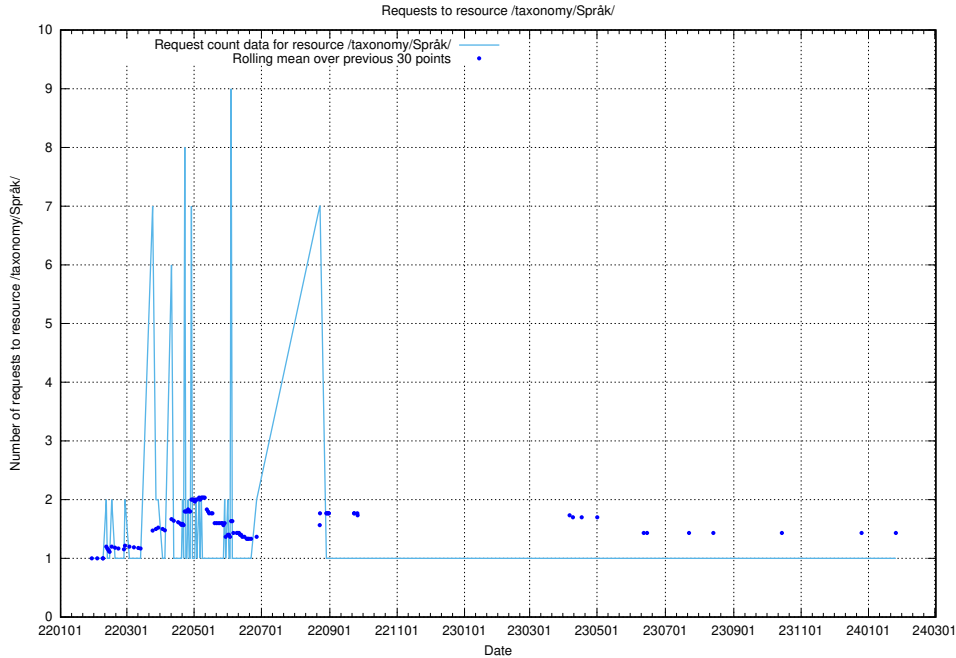

5.3502 Usage of /taxonomy/Språk/

Here, we count the number of requests to resource /taxonomy/Språk/.