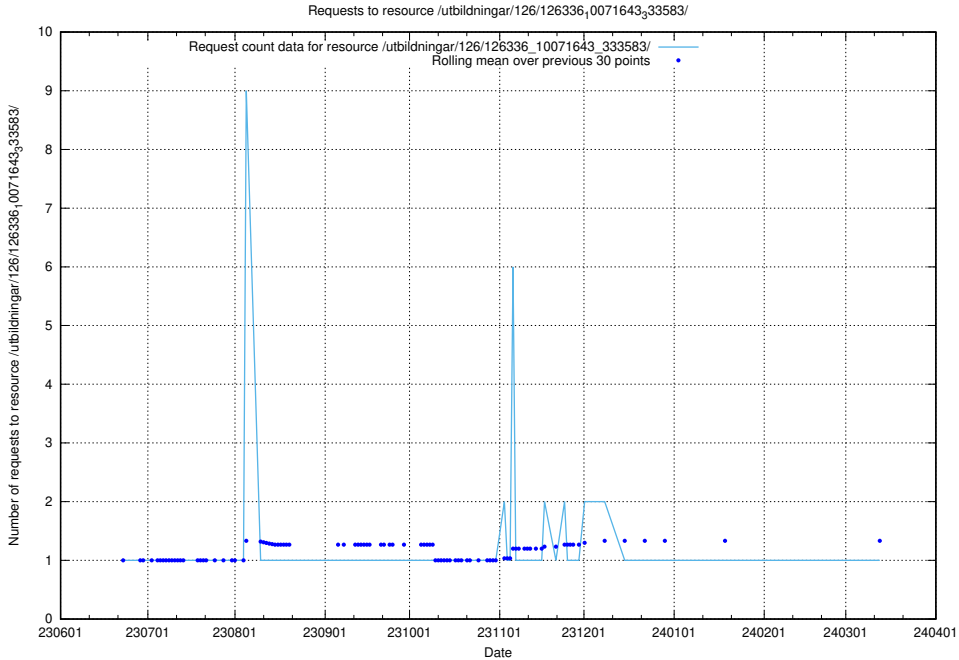

5.5340 Usage of /utbildningar/126/126336_10071643_333583/

Here, we count the number of requests to resource /utbildningar/126/126336_10071643_333583/.