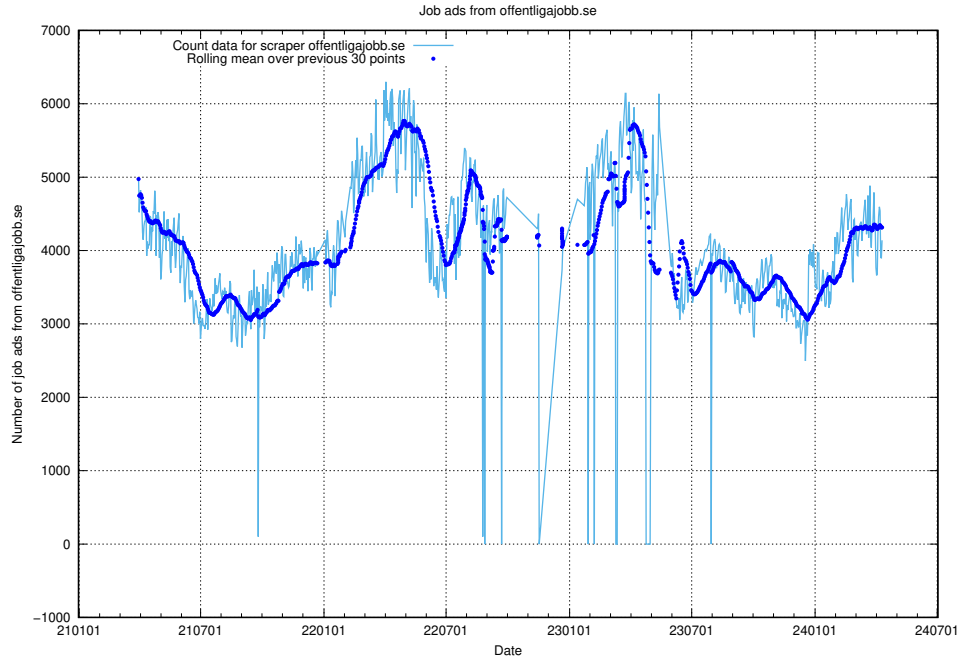

13.3 Number of ads by scraper offentligajobb.se

Here, we count the number of job ads scraped from offentligajobb.se.