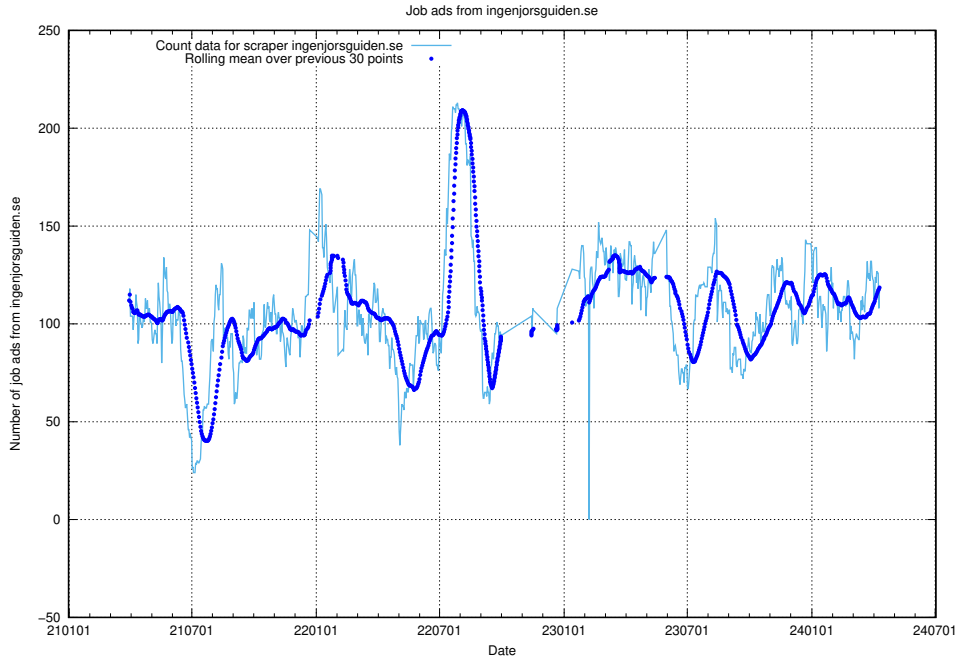

13.14 Number of ads by scraper ingenjorsguiden.se

Here, we count the number of job ads scraped from ingenjorsguiden.se.