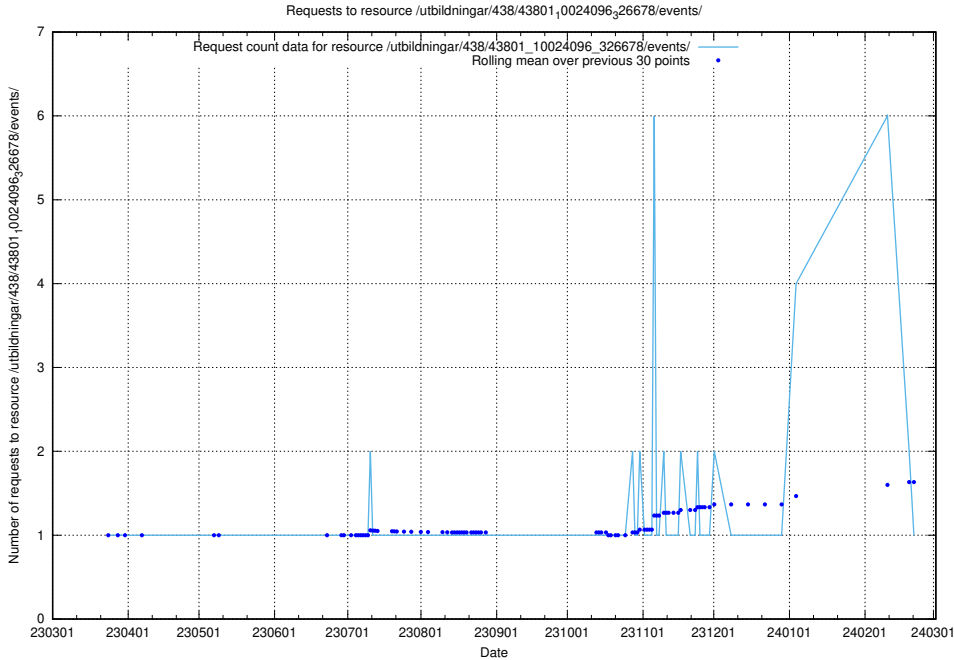

5.5839 Usage of /utbildningar/437/43799_10024013_29974/events/

Here, we count the number of requests to resource /utbildningar/437/43799_10024013_29974/events/.

5.5840 Usage of /utbildningar/437/43797_10024007_32307/events/