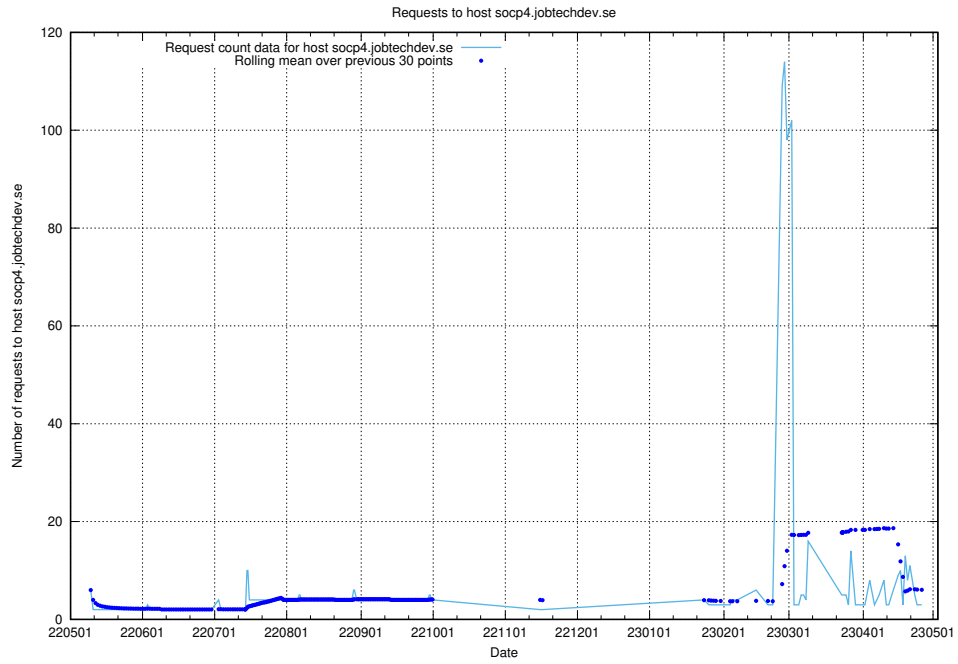

7.214 Usage of socp4.jobtechdev.se

Here, we count the number of requests to host socp4.jobtechdev.se.

7.215 Usage of oa.jobtechdev.se

Here, we count the number of requests to host oa.jobtechdev.se.

7.216 Usage of data.jobtechdev.se:80