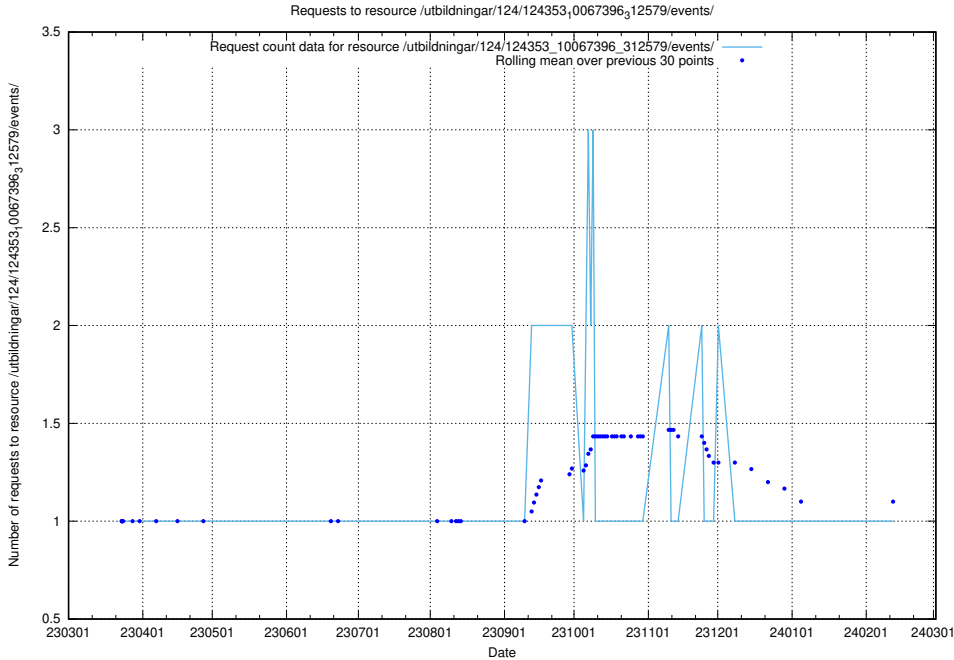

5.3589 Usage of /utbildningar/124/124353_10067396_312579/events/

Here, we count the number of requests to resource /utbildningar/124/124353_10067396_312579/events/