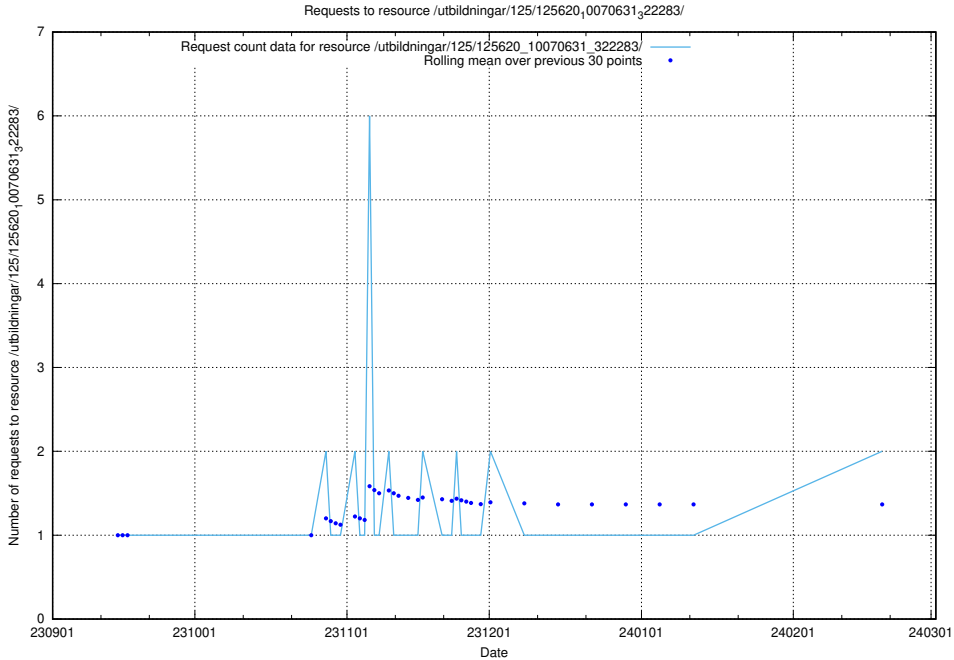

5.636 Usage of /utbildningar/125/125620_10070631_322283/

Here, we count the number of requests to resource /utbildningar/125/125620_10070631_322283/.