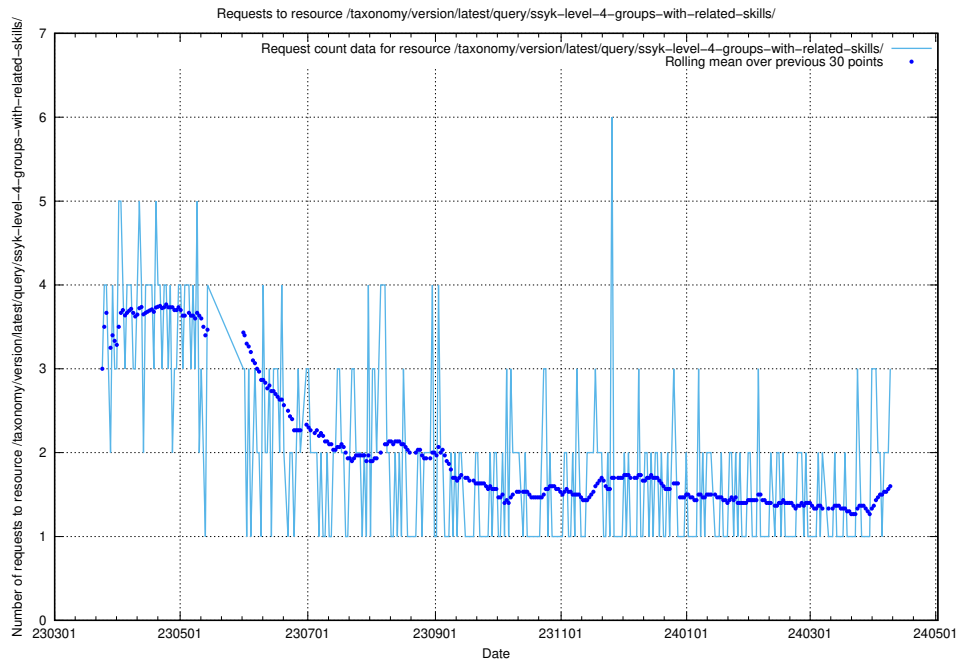

5.315 Usage of /taxonomy/version/latest/query/ssyk-level-4-groups-with-related-skills/

Here, we count the number of requests to resource /taxonomy/version/latest/query/ssyk-level-4-groups-with-related-skills/.