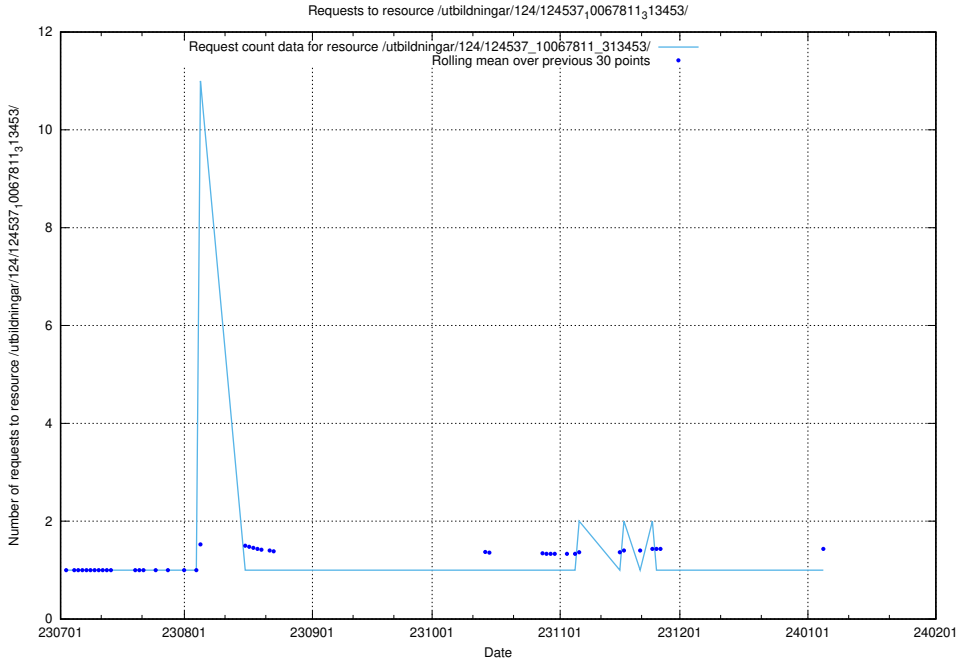

5.5042 Usage of /utbildningar/124/124537_10067811_313453/

Here, we count the number of requests to resource /utbildningar/124/124537_10067811_313453/.