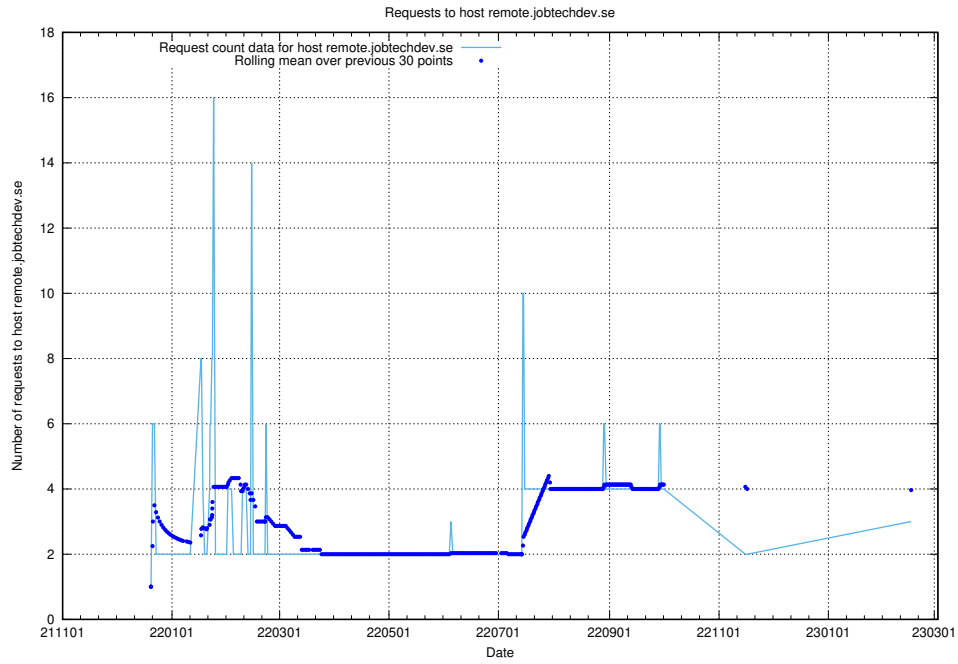

7.193 Usage of remote.jobtechdev.se

Here, we count the number of requests to host remote.jobtechdev.se.