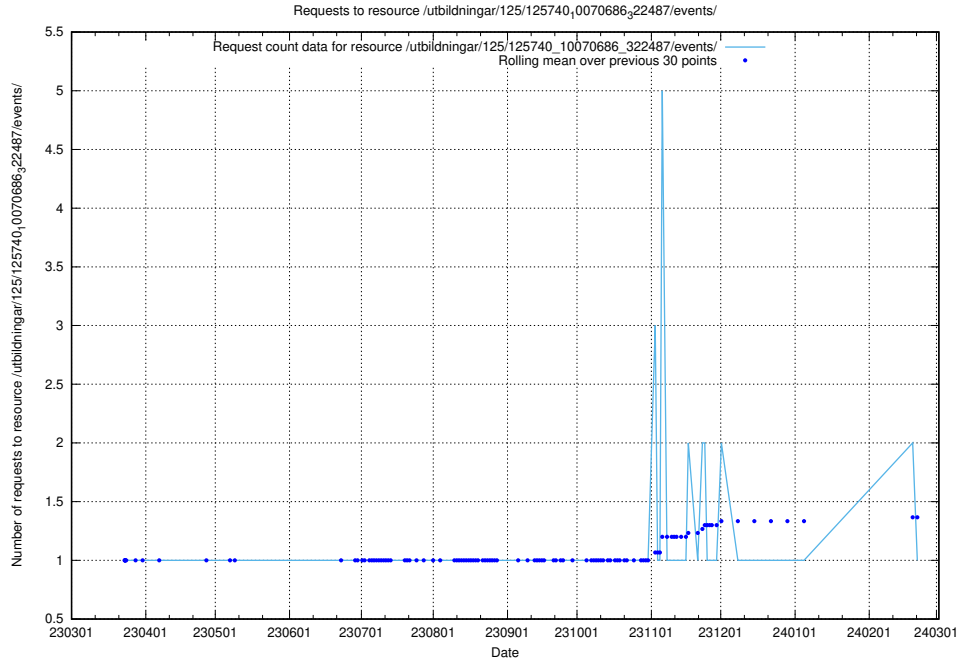

5.883 Usage of /utbildningar/125/125740_10070686_322487/events/

Here, we count the number of requests to resource /utbildningar/125/125740_10070686_322487/events/