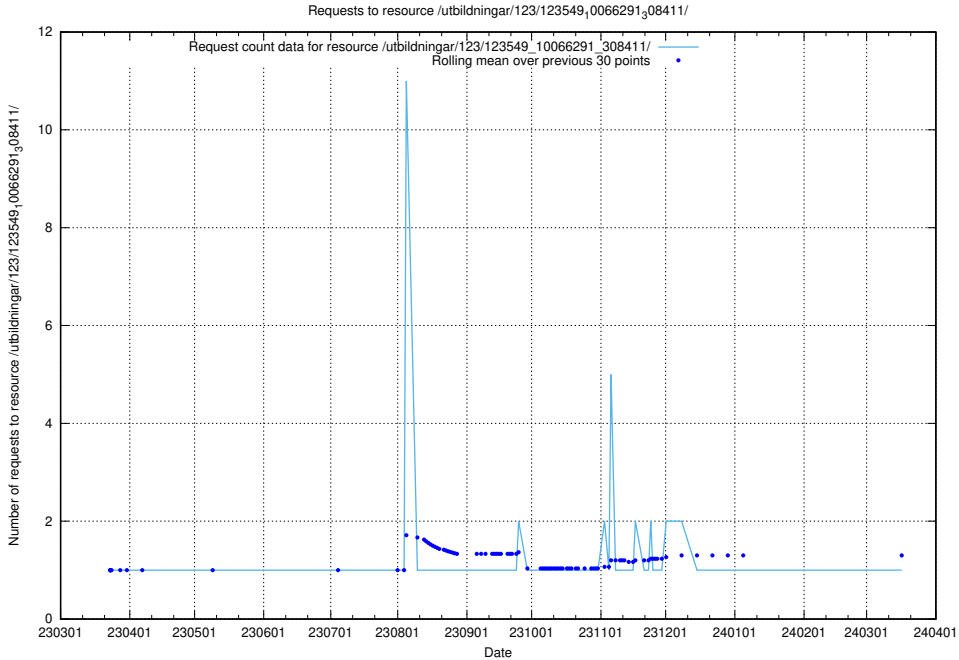

5.4183 Usage of /utbildningar/123/123549_10066291_308411/

Here, we count the number of requests to resource /utbildningar/123/123549_10066291_308411/.