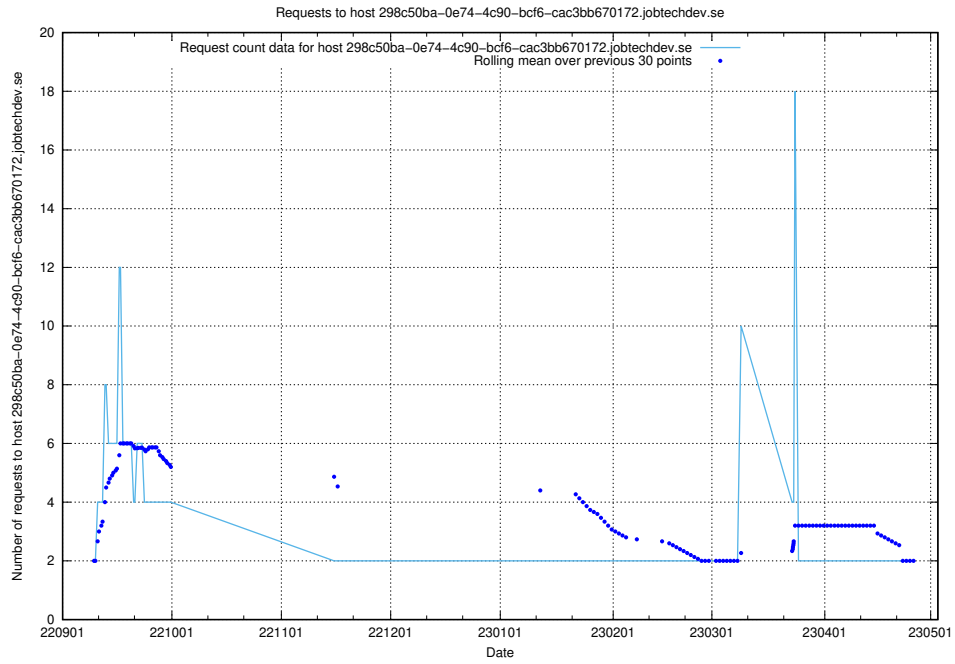

7.326 Usage of 298c50ba-0e74-4c90-bcf6-cac3bb670172.jobtechdev.se

Here, we count the number of requests to host 298c50ba-0e74-4c90-bcf6-cac3bb670172.jobtechdev.se.