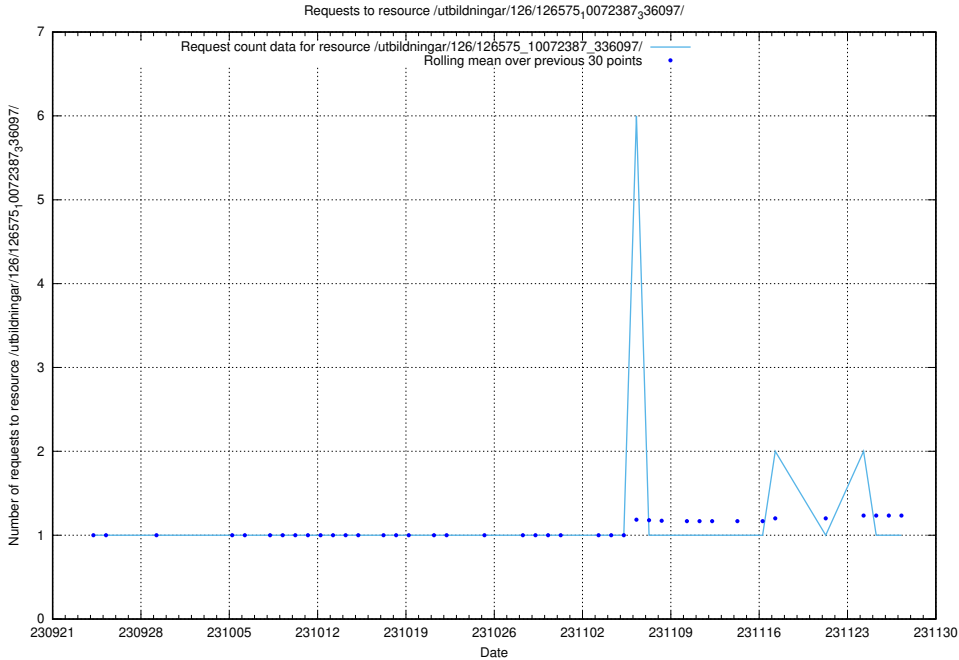

5.4150 Usage of /utbildningar/126/126575_10072387_336097/

Here, we count the number of requests to resource /utbildningar/126/126575_10072387_336097/.