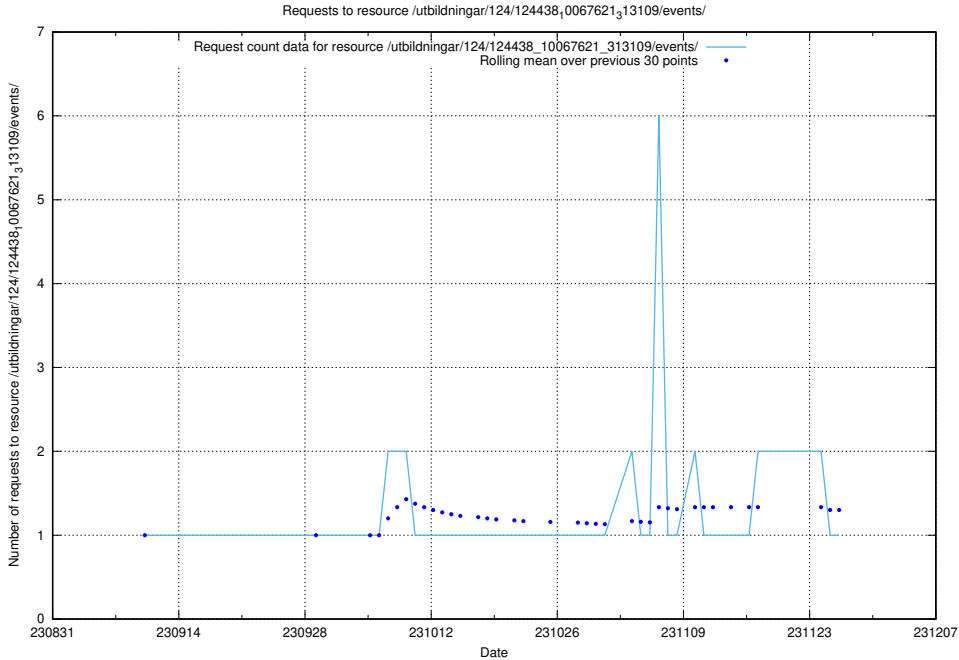

5.4297 Usage of /utbildningar/124/124438_10067621_313109/events/

Here, we count the number of requests to resource /utbildningar/124/124438_10067621_313109/events/