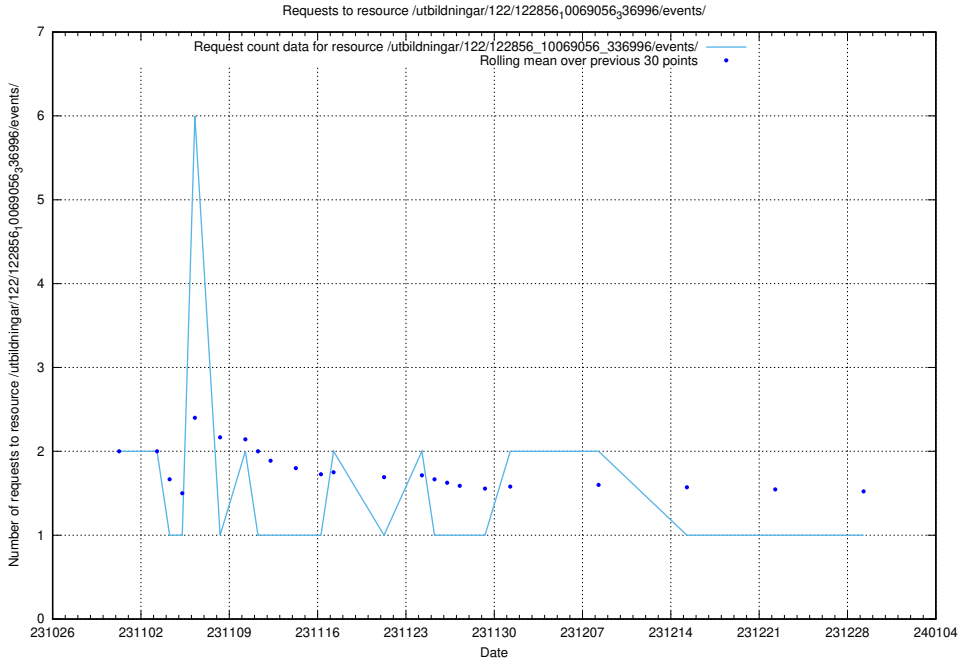

Here, we count the number of requests to resource /utbildningar/127/127012_10074034_337034/events/

5.3826 Usage of /utbildningar/122/122856_10069056_336996/events/

Here, we count the number of requests to resource /utbildningar/122/122856_10069056_336996/events/