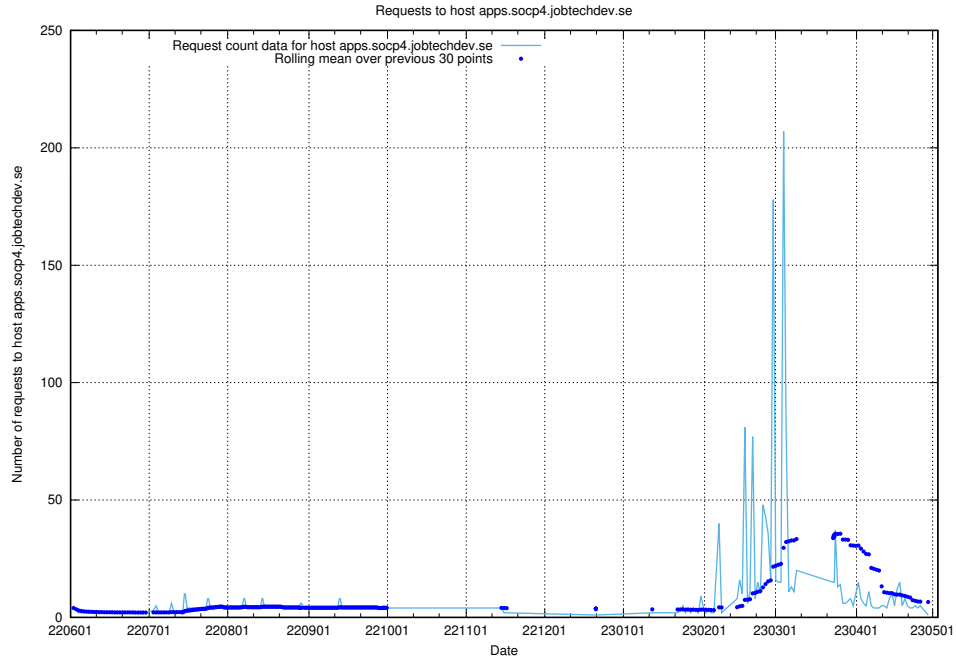

7.629 Usage of apps.socp4.jobtechdev.se

Here, we count the number of requests to host apps.socp4.jobtechdev.se.