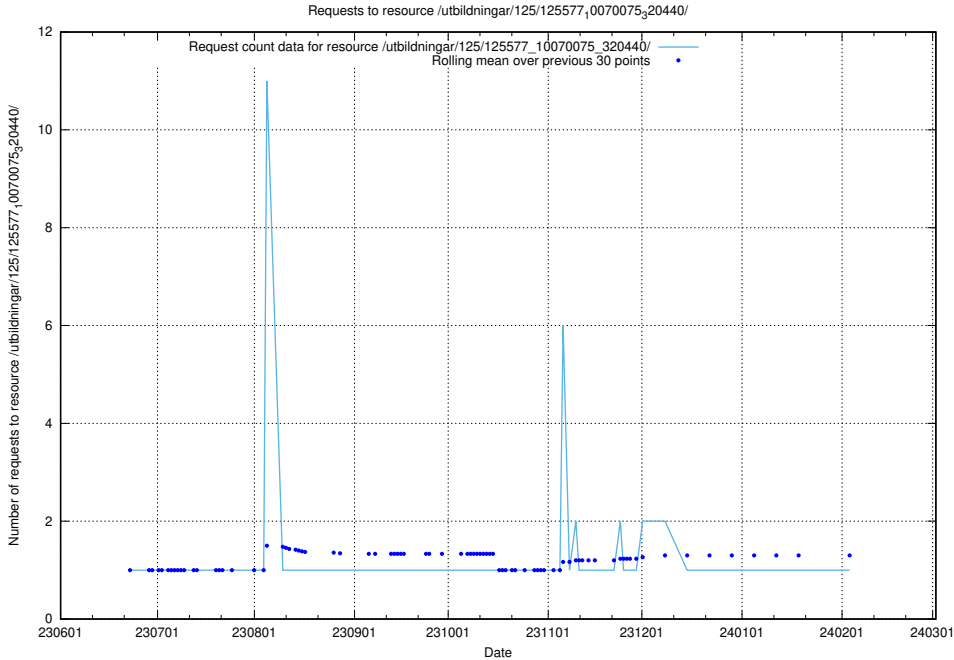

5.5394 Usage of /utbildningar/125/125577_10070075_320440/

Here, we count the number of requests to resource /utbildningar/125/125577_10070075_320440/.