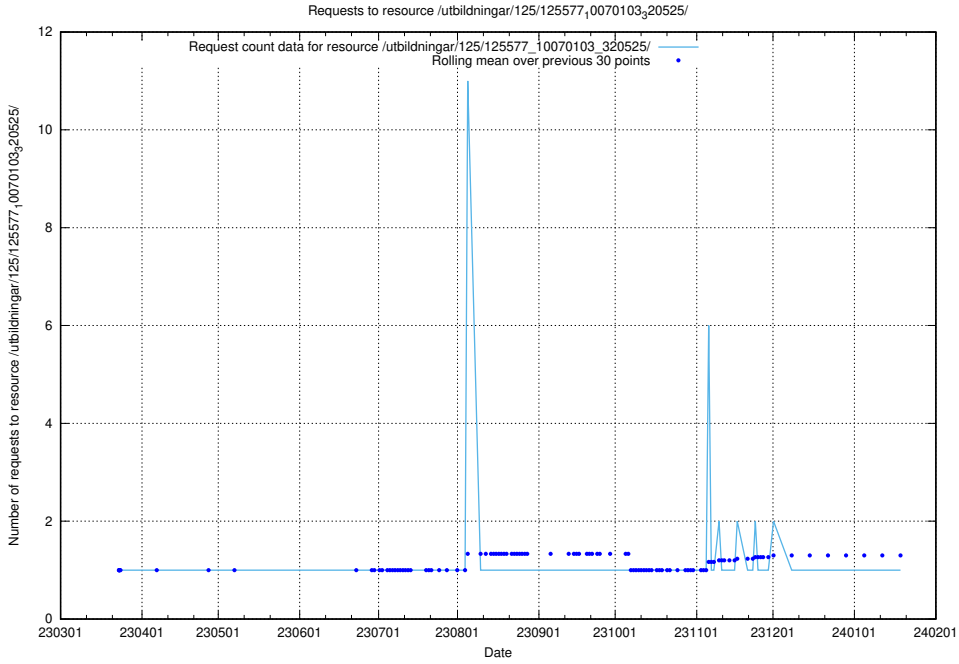

5.1001 Usage of /utbildningar/125/125577_10070103_320525/

Here, we count the number of requests to resource /utbildningar/125/125577_10070103_320525/.