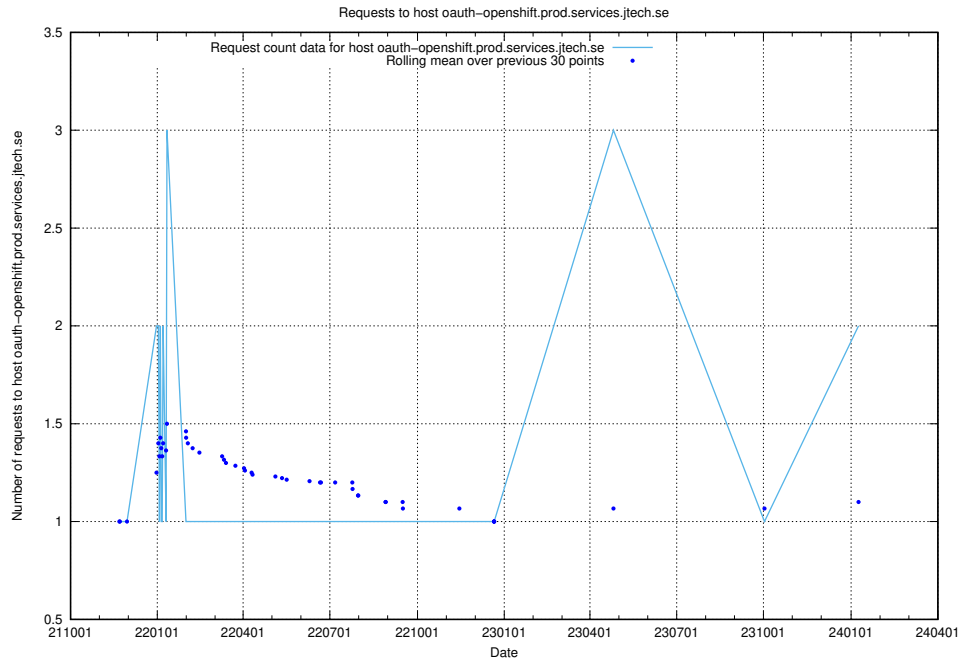

7.433 Usage of `oauth-openshift.prod.services.jtech.se`

Here, we count the number of requests to host `oauth-openshift.prod.services.jtech.se`.

7.434 Usage of taxonomy-i.api.jobtechdev.se

Here, we count the number of requests to host taxonomy-i.api.jobtechdev.se.