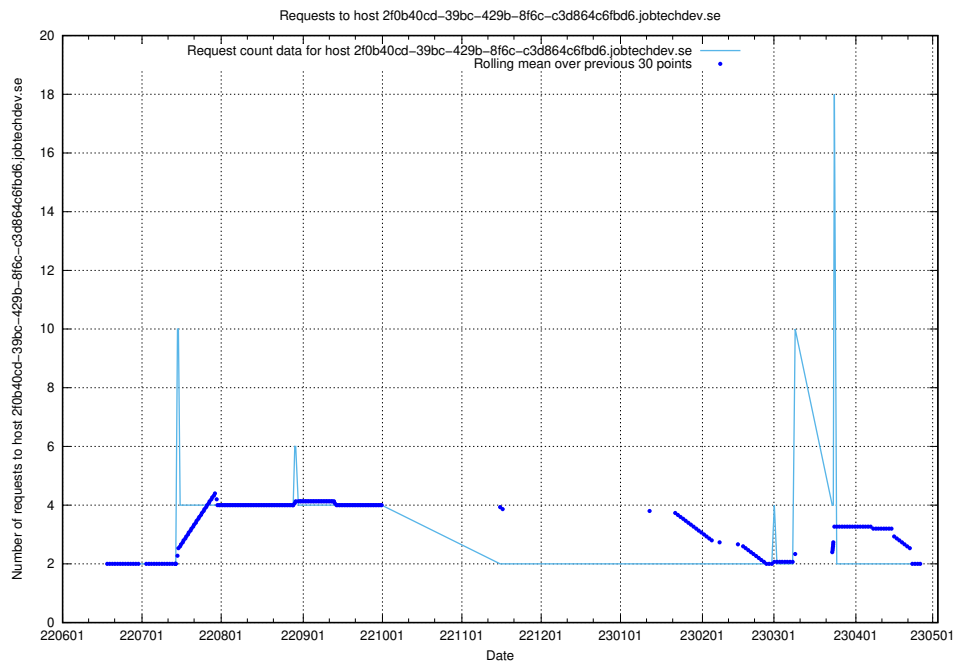

Here, we count the number of requests to host 2f0b40cd-39bc-429b-8f6c-c3d864c6fbd6.jobtechdev.se.

7.401 Usage of openserch-test.jobtechdev.se

Here, we count the number of requests to host openserch-test.jobtechdev.se.