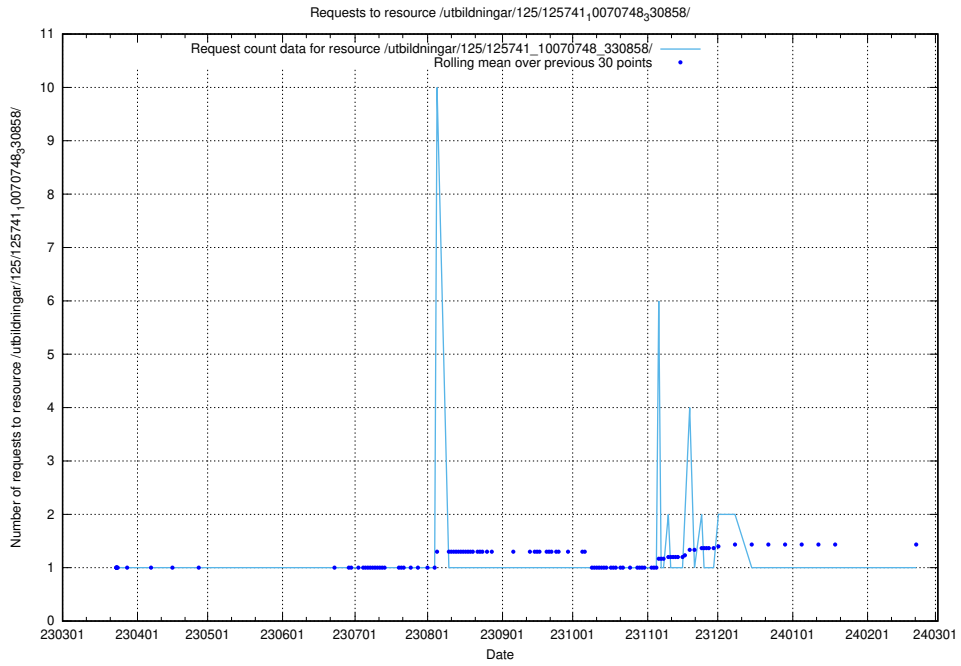

5.6126 Usage of /utbildningar/125/125741_10070748_330858/

Here, we count the number of requests to resource /utbildningar/125/125741_10070748_330858/.