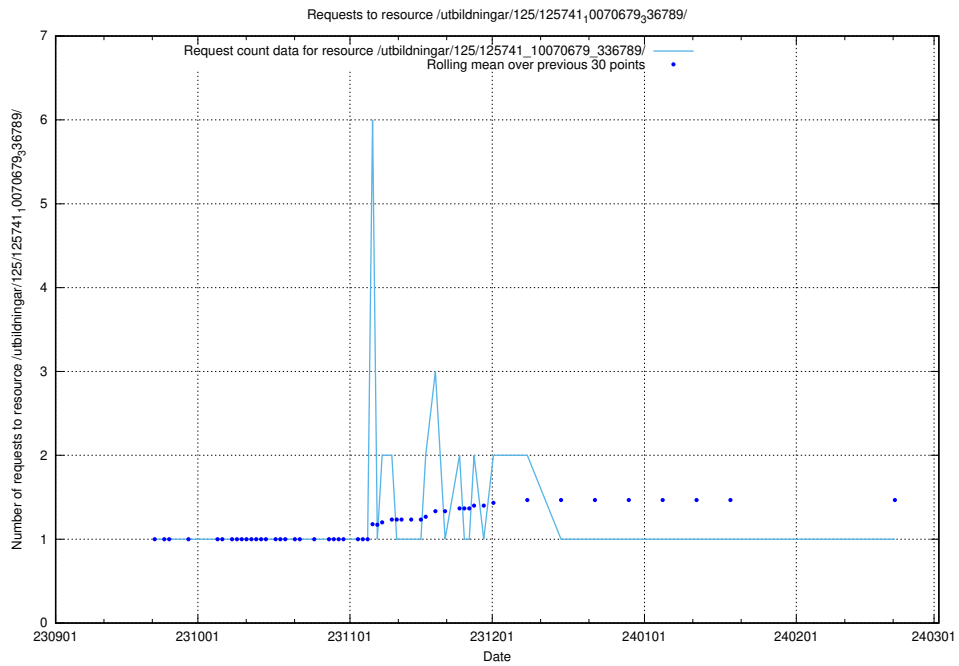

5.4178 Usage of /utbildningar/125/125741_10070679_336789/

Here, we count the number of requests to resource /utbildningar/125/125741_10070679_336789/.