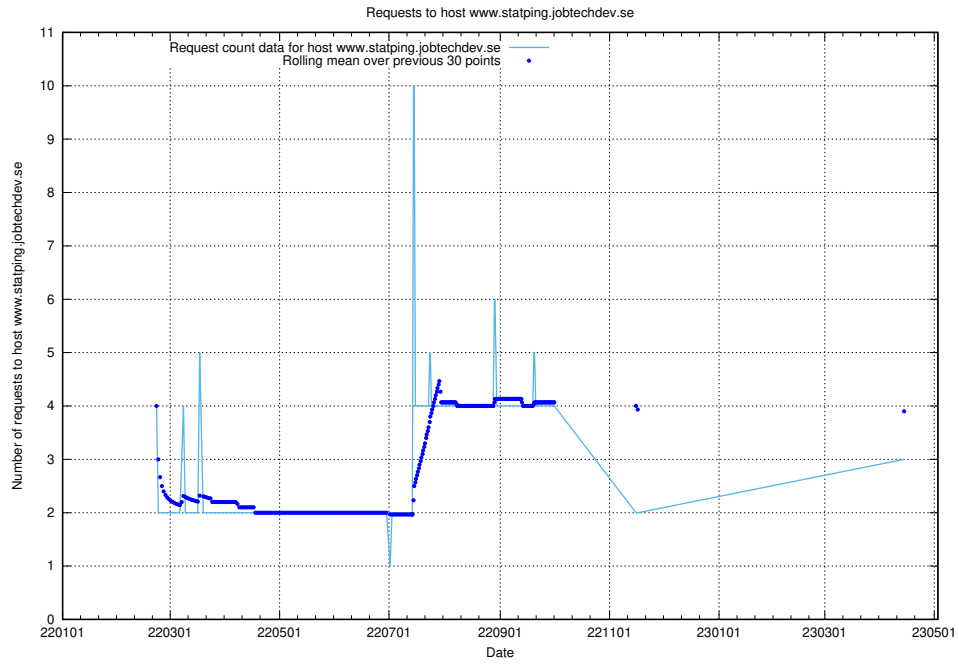

7.223 Usage of `www.statping.jobtechdev.se`

Here, we count the number of requests to host `www.statping.jobtechdev.se`.