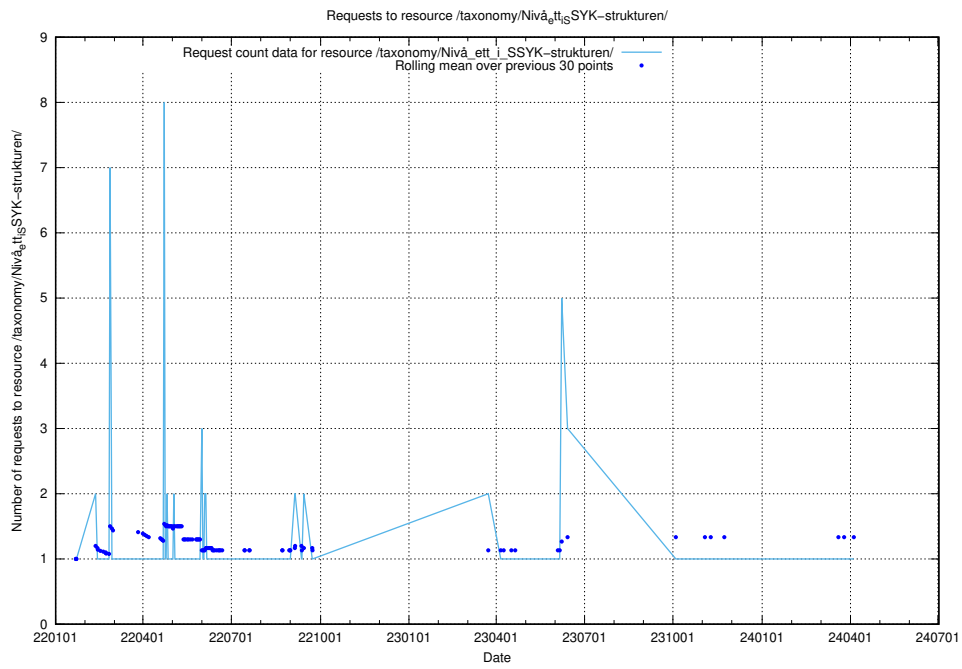

5.5309 Usage of /taxonomy/Nivå_ett_i_SSYK-strukturen/

Here, we count the number of requests to resource /taxonomy/Nivå_ett_i_SSYK-strukturen/.