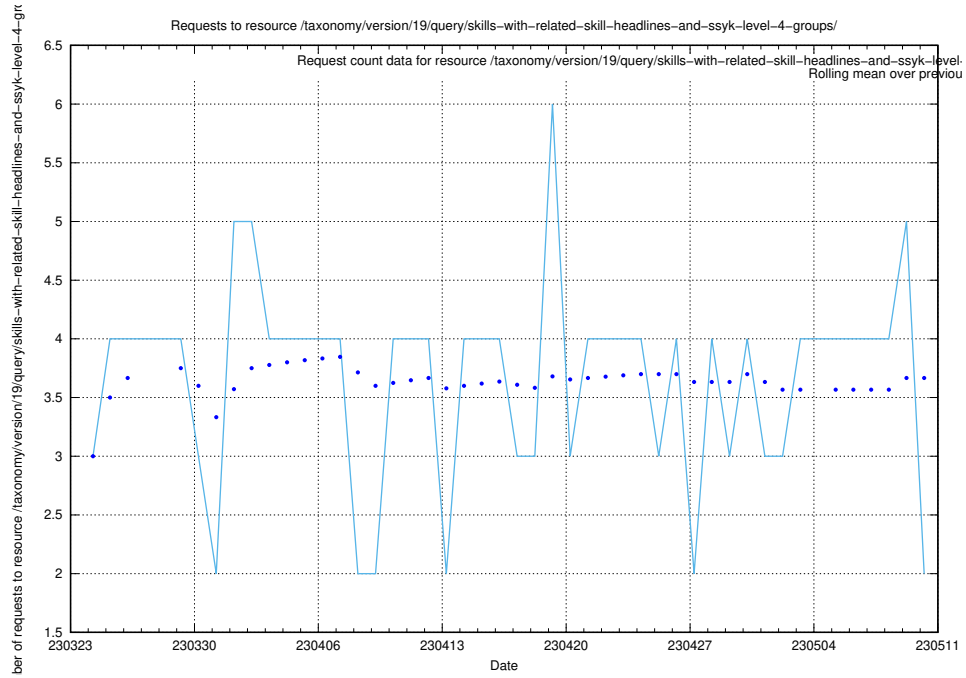

5.822 Usage of /taxonomy/version/19/query/skills-with-related-skill-headlines-and-ssyk-level-4-groups/

Here, we count the number of requests to resource /taxonomy/version/19/query/skills-with-related-skill-headlines-and-ssyk-level-4-groups/.