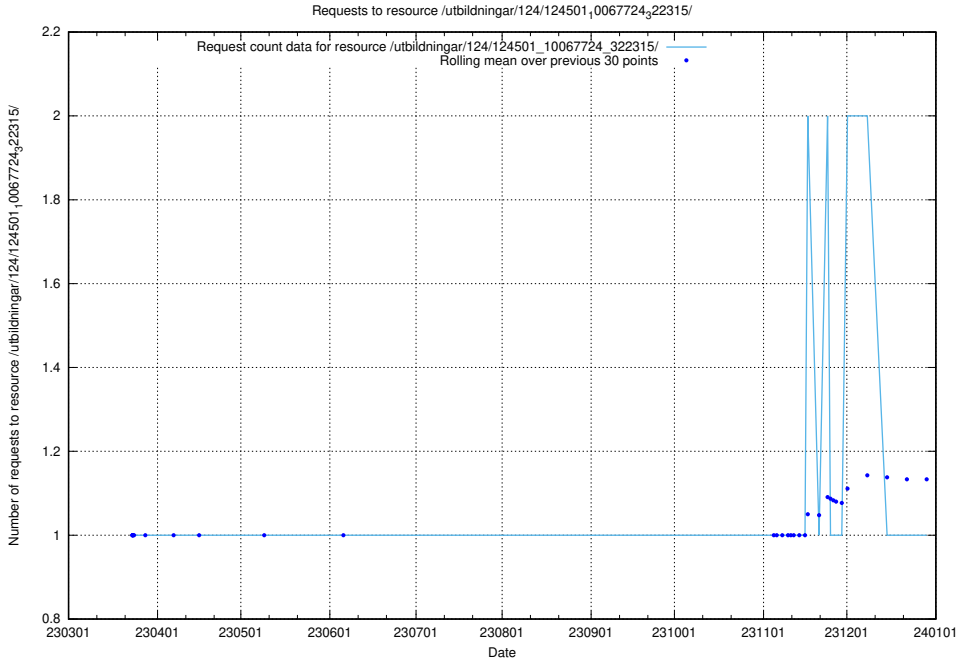

Here, we count the number of requests to resource /utbildningar/utb_emil/124/124499_10067794_313387/events/

5.1923 Usage of /utbildningar/124/124501_10067724_322315/

Here, we count the number of requests to resource /utbildningar/124/124501_10067724_322315/.