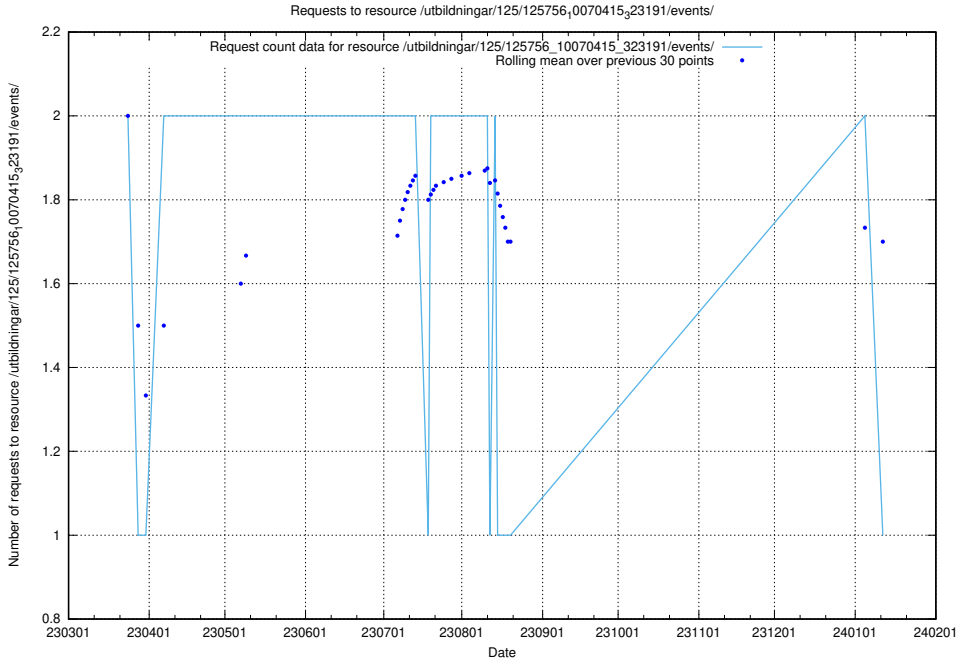

5.5821 Usage of /utbildningar/125/125756_10070415_323191/events/

Here, we count the number of requests to resource /utbildningar/125/125756_10070415_323191/events/