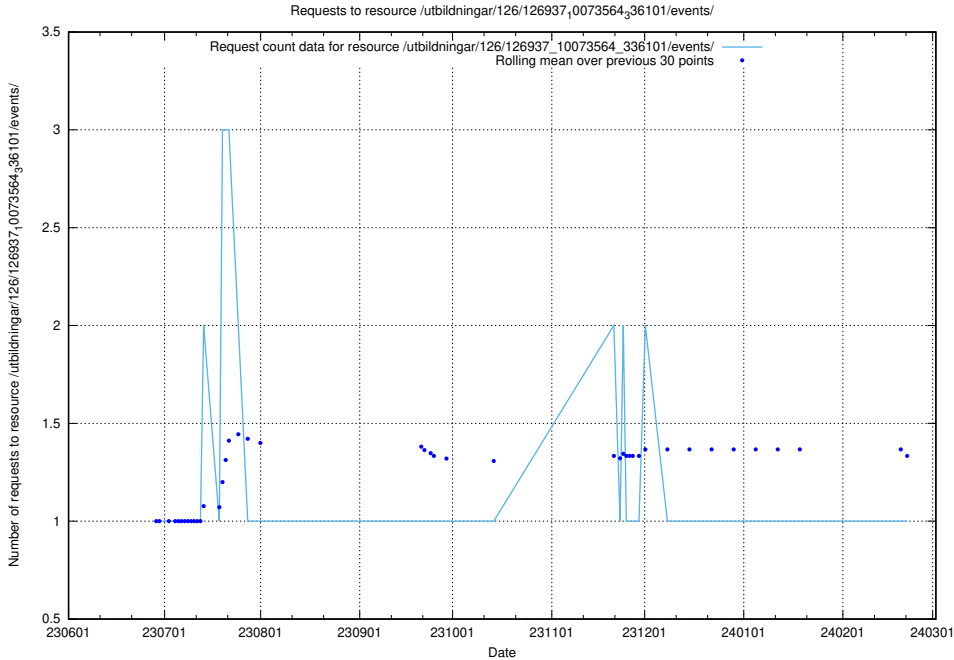

5.5110 Usage of /utbildningar/126/126937_10073564_336101/events/

Here, we count the number of requests to resource /utbildningar/126/126937_10073564_336101/events/