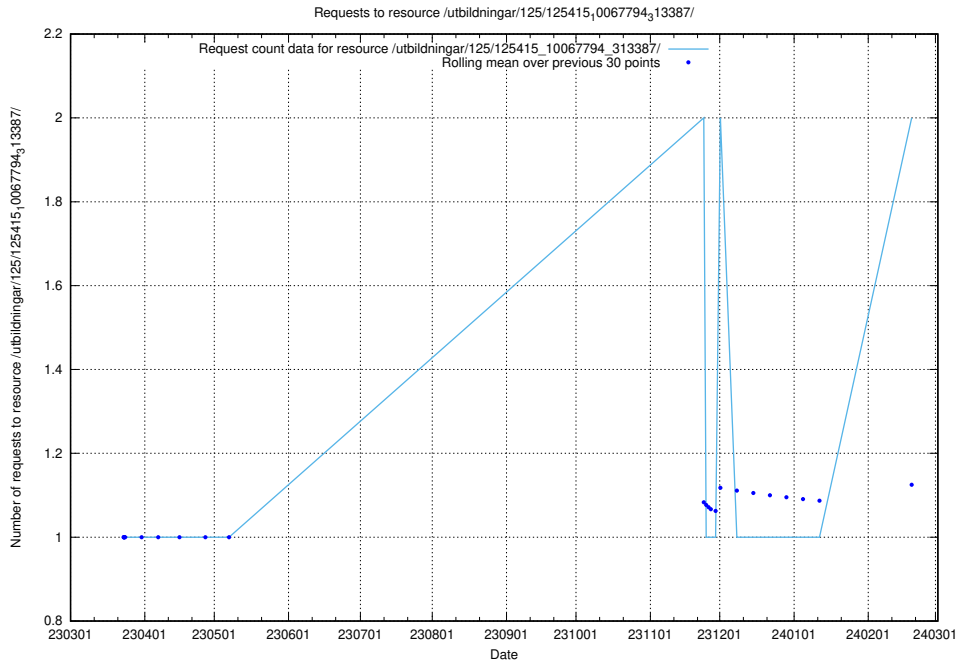

5.375 Usage of /utbildningar/125/125415_10067794_313387/

Here, we count the number of requests to resource /utbildningar/125/125415_10067794_313387/.