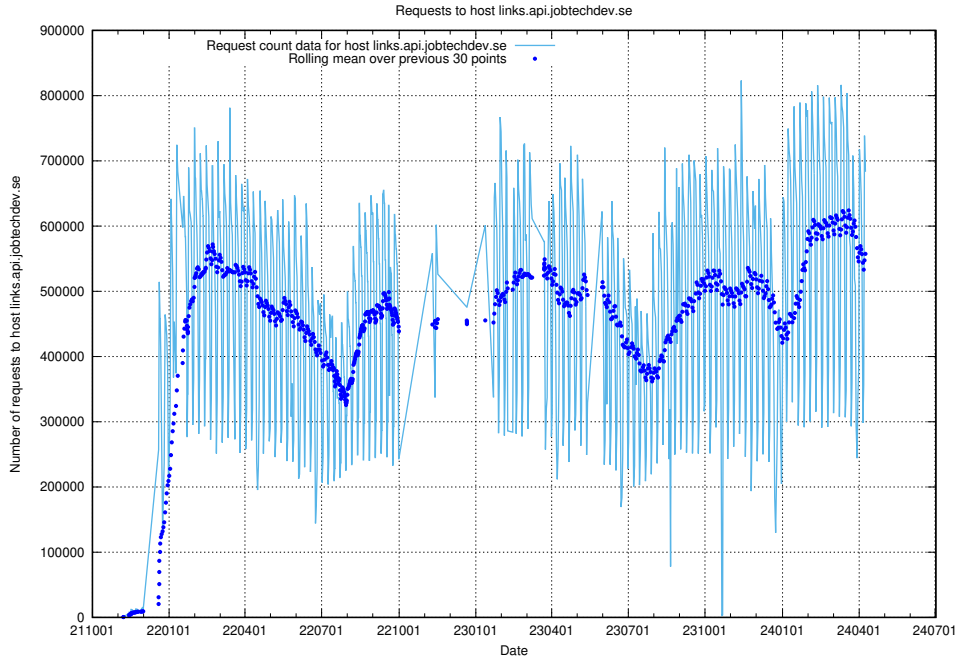

7.2 Usage of links.api.jobtechdev.se

Here, we count the number of requests to host links.api.jobtechdev.se.