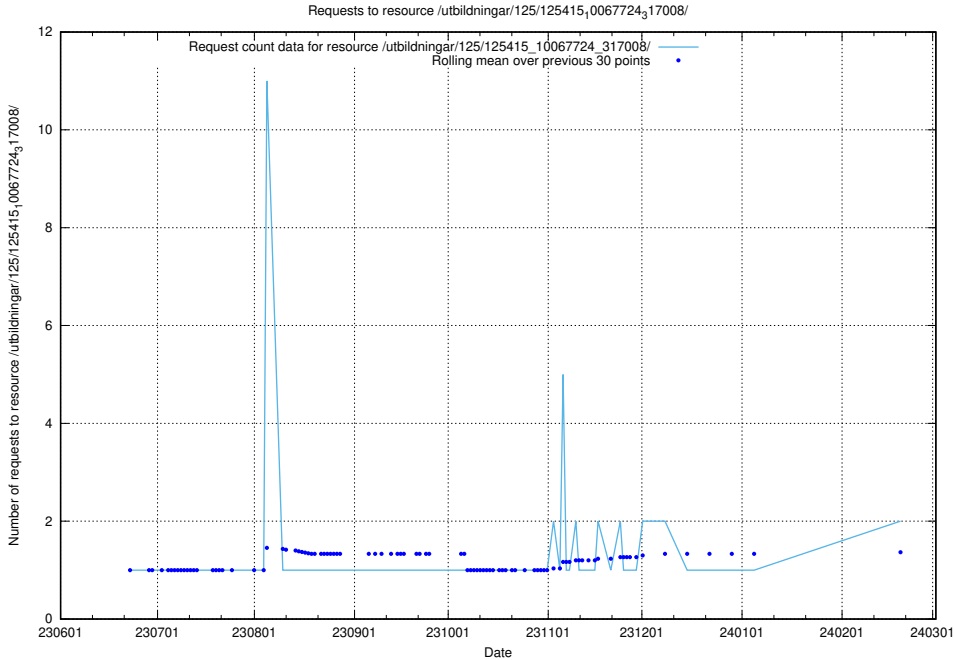

5.745 Usage of /utbildningar/125/125415_10067724_317008/

Here, we count the number of requests to resource /utbildningar/125/125415_10067724_317008/.