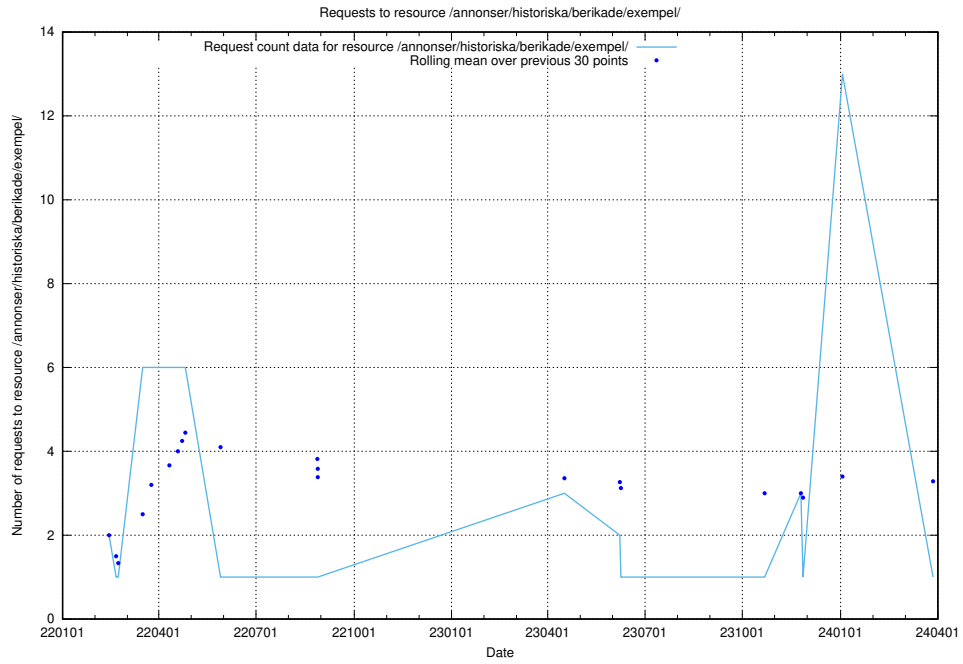

5.1179 Usage of /annonser/historiska/berikade/exempel/

Here, we count the number of requests to resource /annonser/historiska/berikade/exempel/.