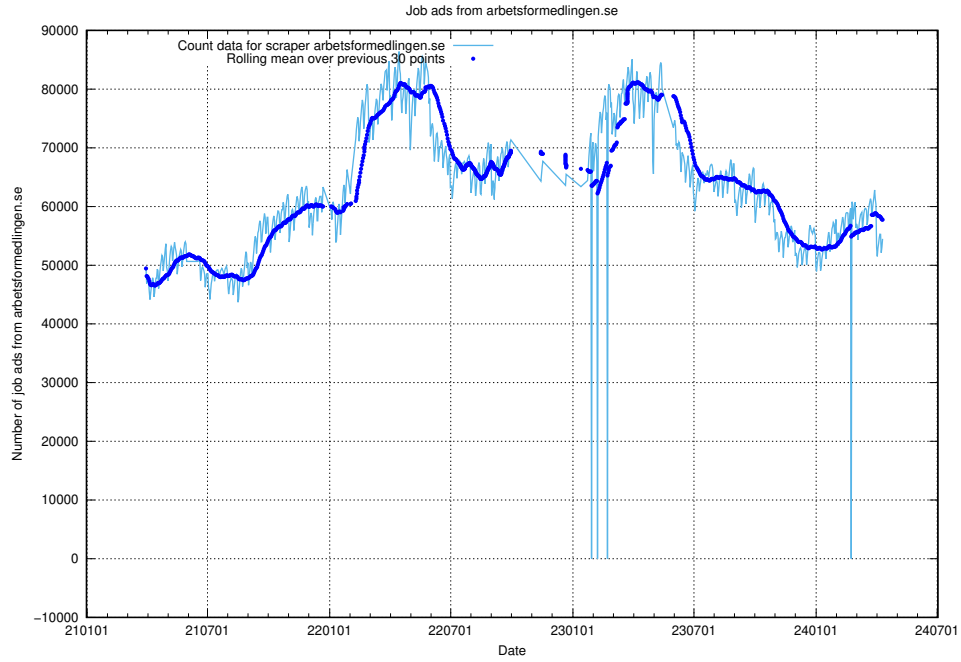

13.2 Number of ads by scraper arbetsformedlingen.se

Here, we count the number of job ads scraped from arbetsformedlingen.se.