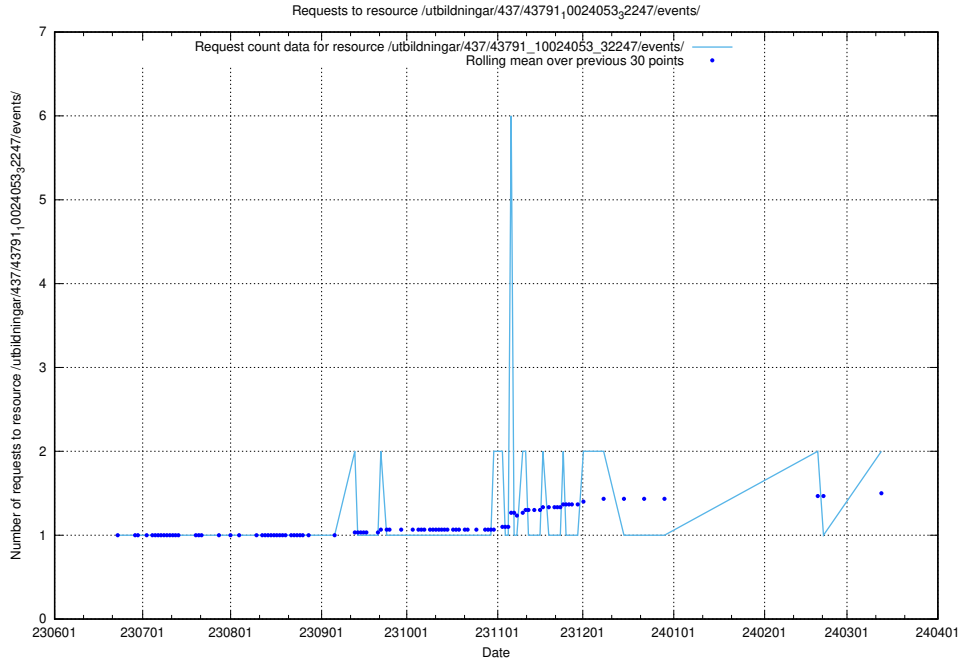

5.735 Usage of /utbildningar/437/43791_10024053_32247/events/

Here, we count the number of requests to resource /utbildningar/437/43791_10024053_32247/events/.