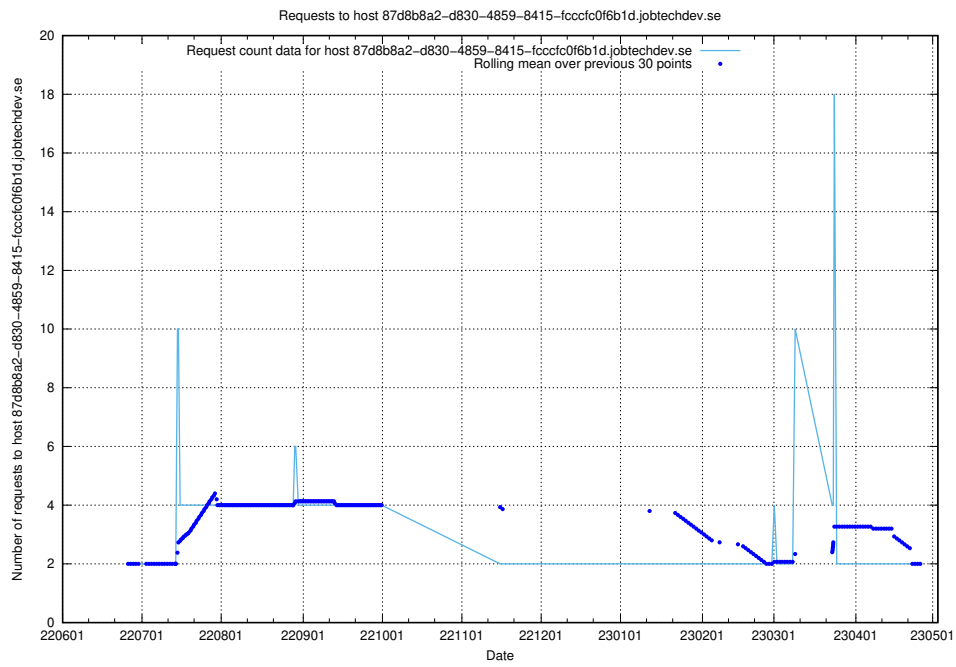

7.397 Usage of 87d8b8a2-d830-4859-8415-fccfc0f6b1d.jobtechdev.se

Here, we count the number of requests to host 87d8b8a2-d830-4859-8415-fccfc0f6b1d.jobtechdev.se.