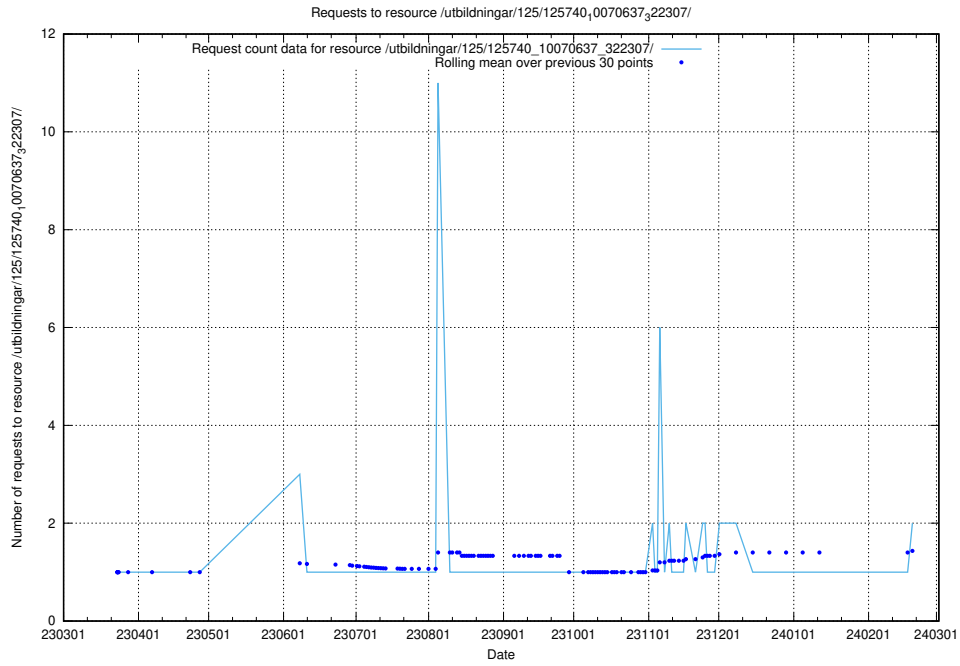

5.358 Usage of /utbildningar/125/125740_10070637_322307/

Here, we count the number of requests to resource /utbildningar/125/125740_10070637_322307/.