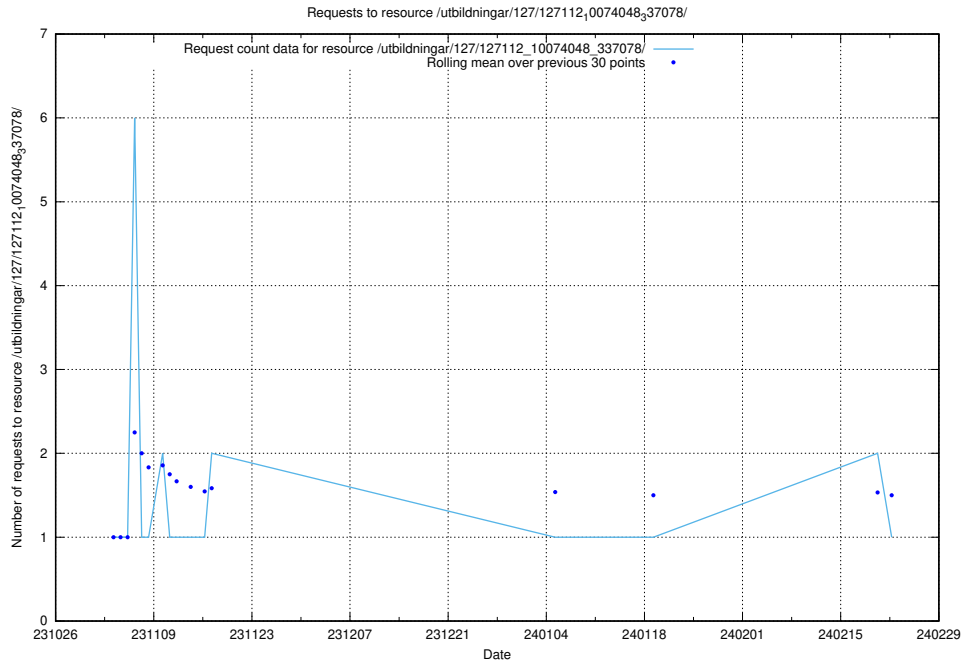

5.3811 Usage of /utbildningar/127/127112_10074048_337078/

Here, we count the number of requests to resource /utbildningar/127/127112_10074048_337078/.