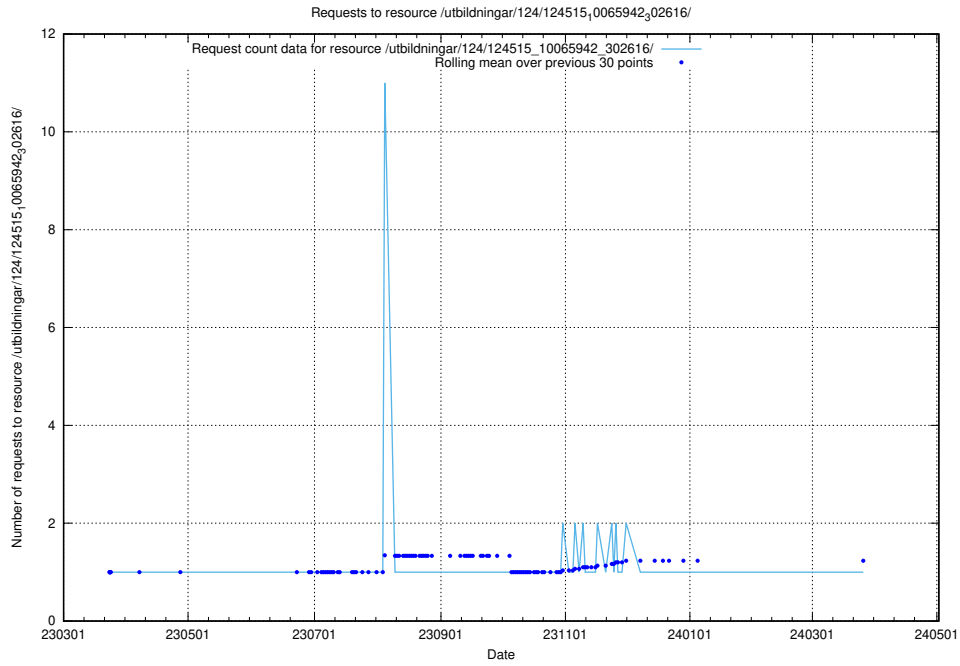

5.1216 Usage of /utbildningar/124/124515_10065942_302616/

Here, we count the number of requests to resource /utbildningar/124/124515_10065942_302616/.