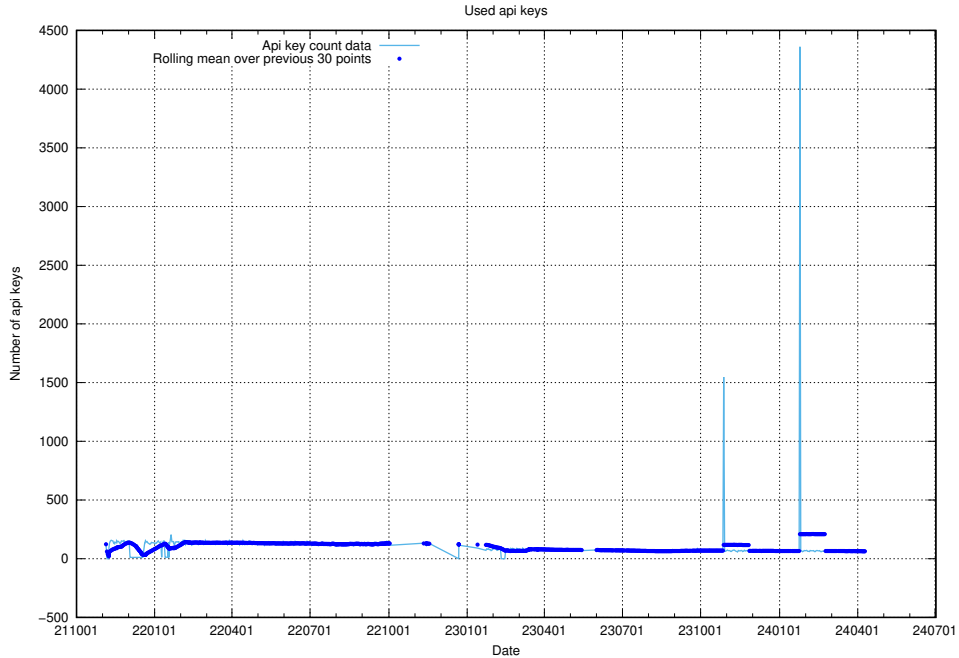

8.3 Number of used api keys

Here we extract the number of keys that were used for at least one request.