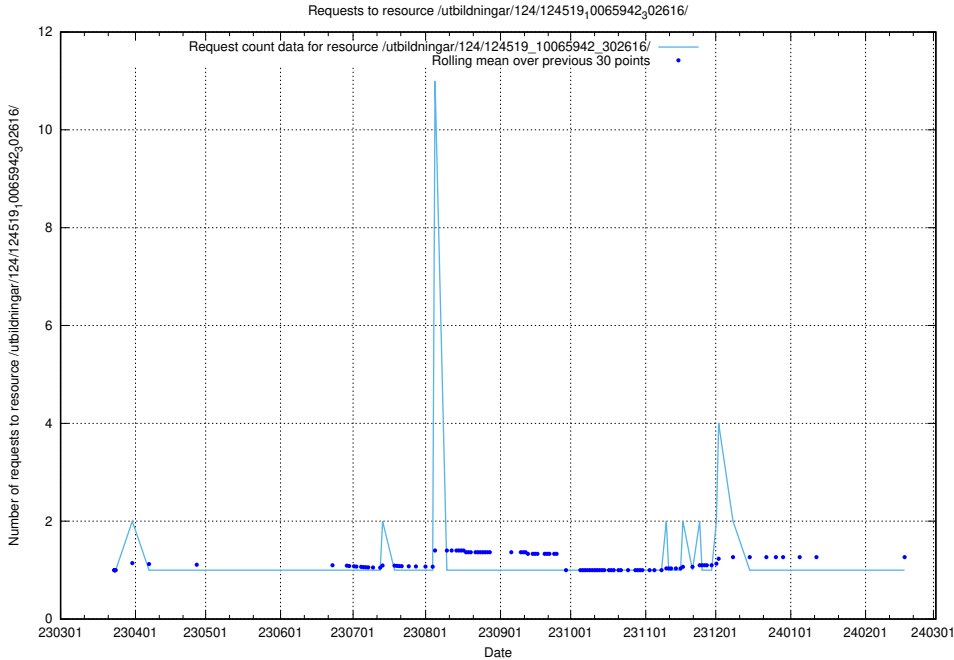

5.1181 Usage of /utbildningar/124/124519_10065942_302616/

Here, we count the number of requests to resource /utbildningar/124/124519_10065942_302616/.