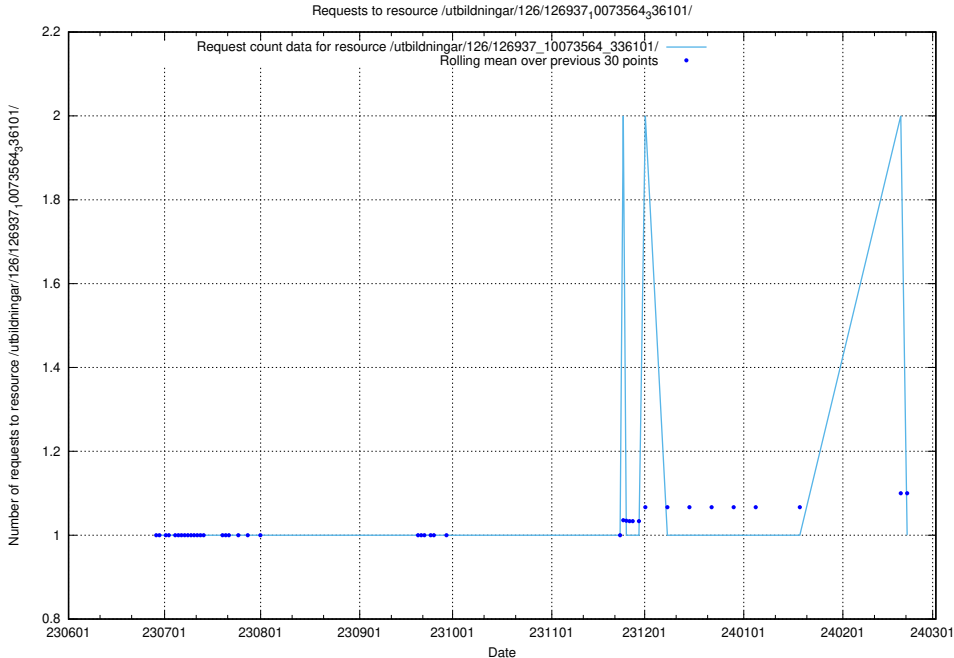

5.5111 Usage of /utbildningar/126/126937_10073564_336101/

Here, we count the number of requests to resource /utbildningar/126/126937_10073564_336101/.