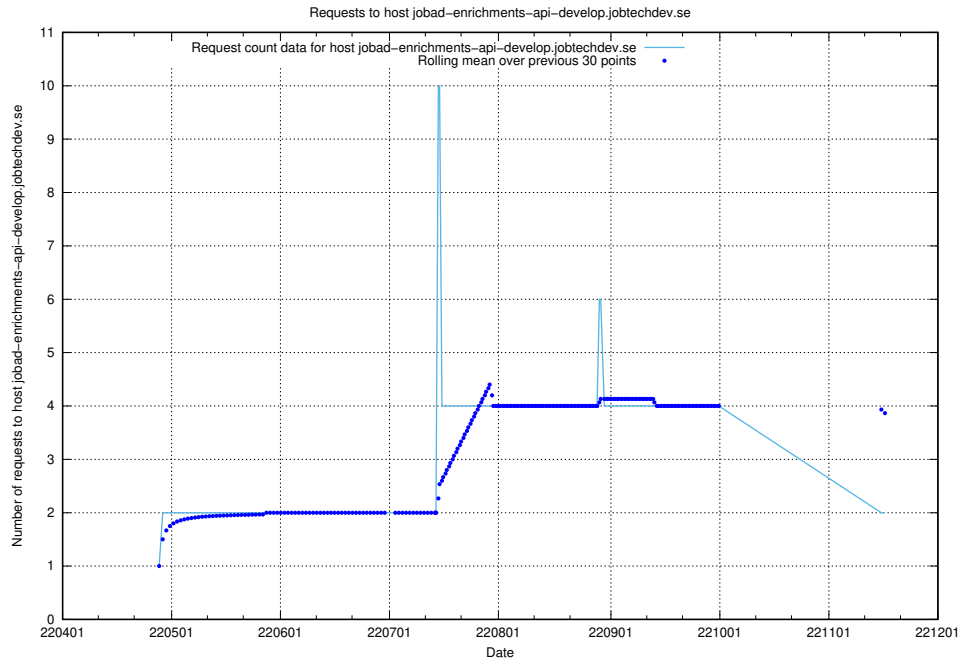

7.446 Usage of jobad-enrichments-api-develop.jobtechdev.se

Here, we count the number of requests to host jobad-enrichments-api-develop.jobtechdev.se.