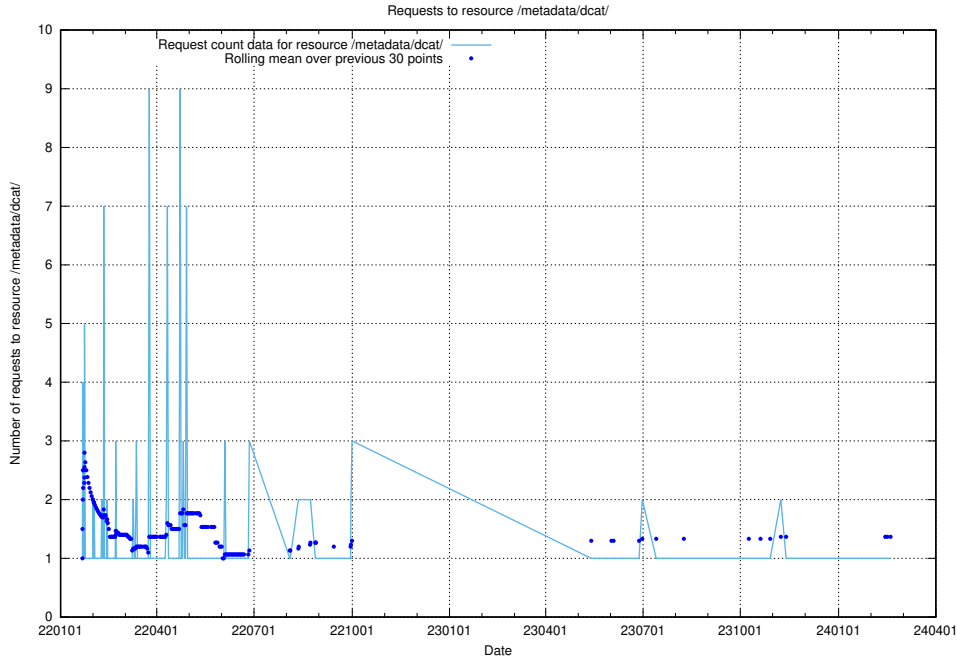

5.6159 Usage of /metadata/dcat/

Here, we count the number of requests to resource /metadata/dcat/.