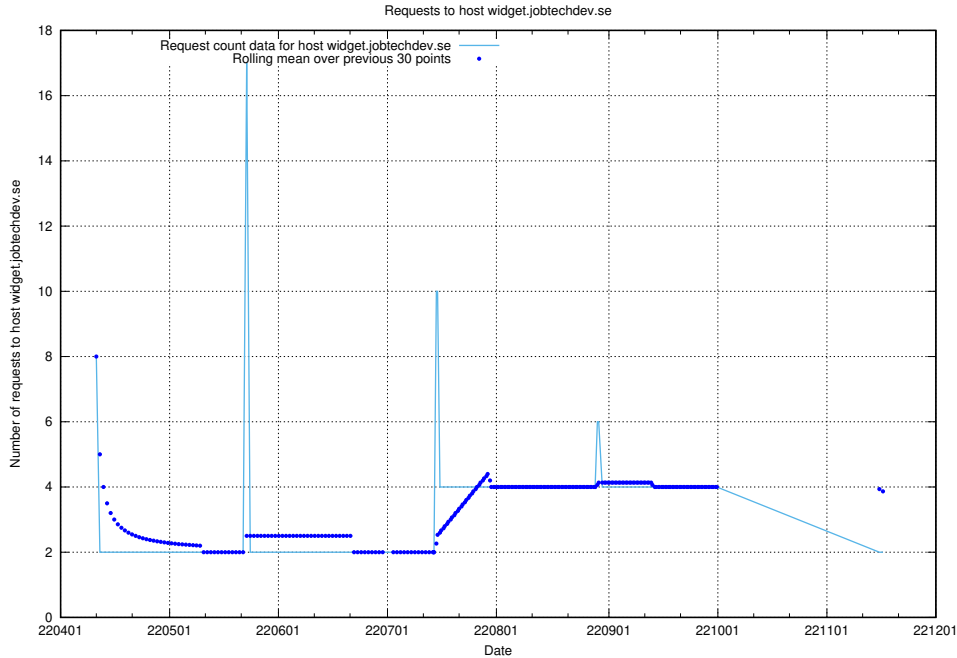

7.463 Usage of taxonomyt2.api.jobtechdev.se

Here, we count the number of requests to host taxonomyt2.api.jobtechdev.se.

7.464 Usage of widget.jobtechdev.se

Here, we count the number of requests to host widget.jobtechdev.se.