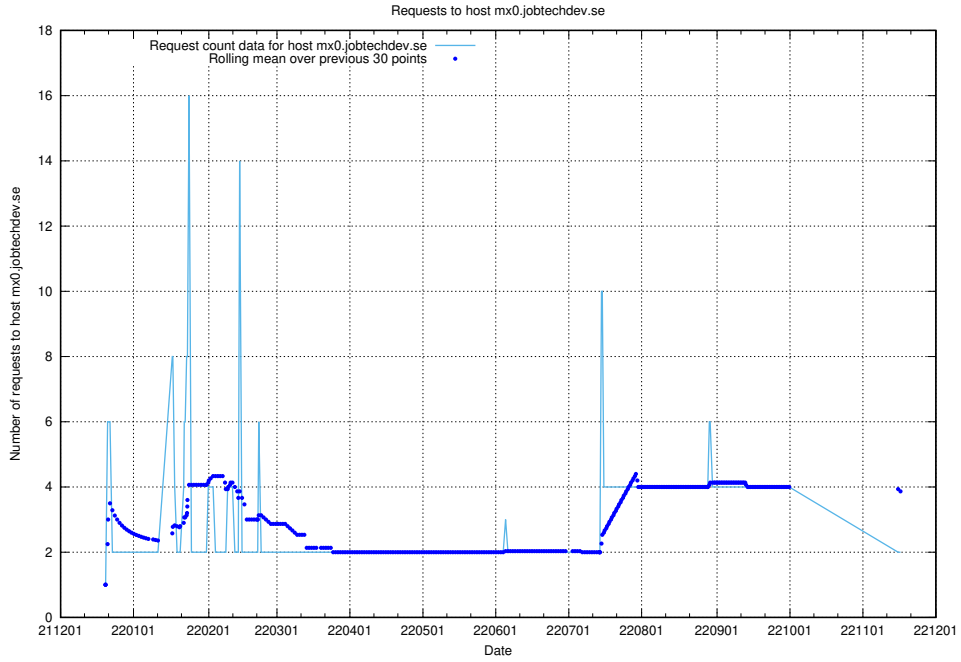

Here, we count the number of requests to host server.jobtechdev.se.

7.370 Usage of mx01.jobtechdev.se

Here, we count the number of requests to host mx01.jobtechdev.se.

7.371 Usage of mx0.jobtechdev.se

Here, we count the number of requests to host mx0.jobtechdev.se.