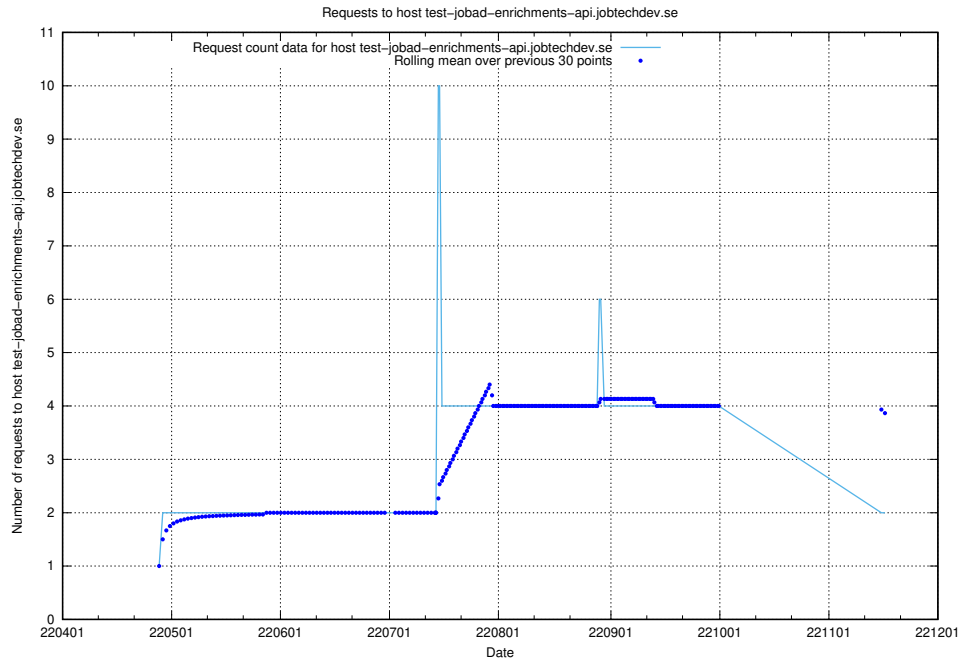

7.439 Usage of test-jobad-enrichments-api.jobtechdev.se

Here, we count the number of requests to host test-jobad-enrichments-api.jobtechdev.se.

7.440 Usage of jobtech-jobad-enrichments-develop.jobtechdev.se