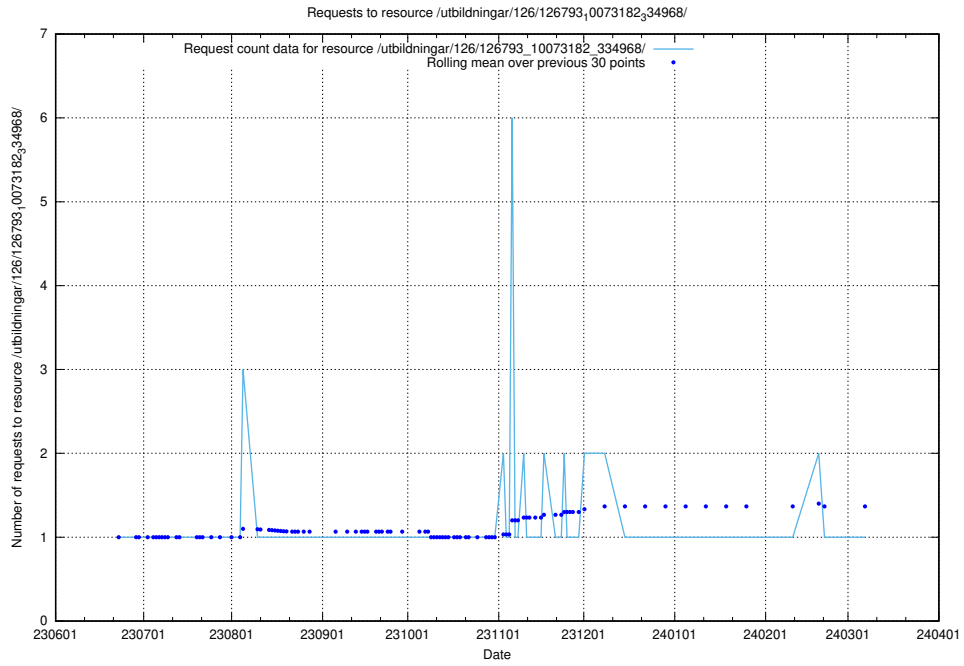

5.5260 Usage of /utbildningar/126/126793_10073182_334968/

Here, we count the number of requests to resource /utbildningar/126/126793_10073182_334968/.