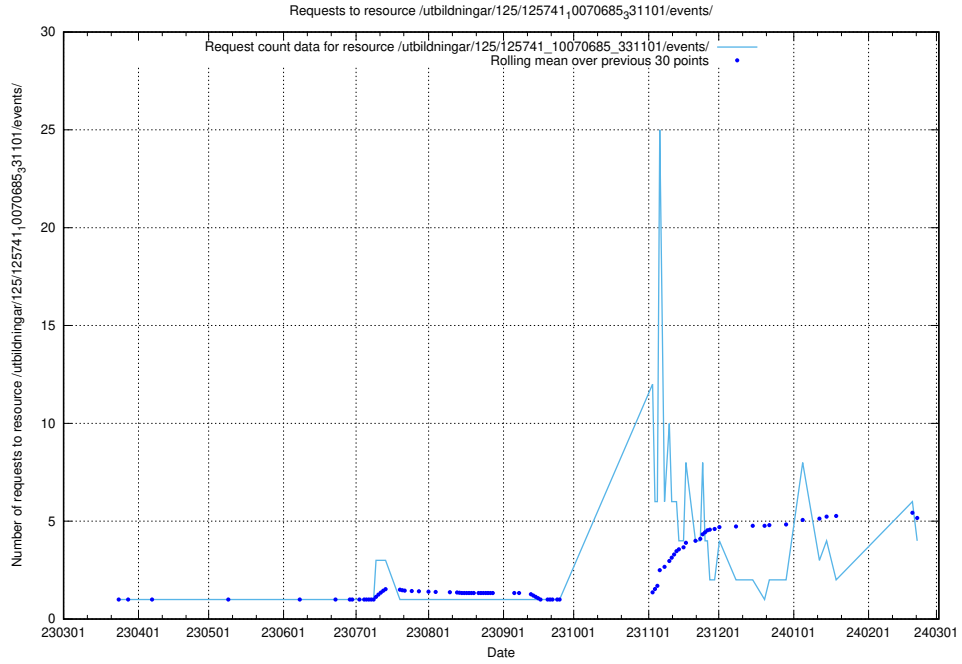

5.188 Usage of /utbildningar/125/125741_10070685_331101/events/

Here, we count the number of requests to resource /utbildningar/125/125741_10070685_331101/events/