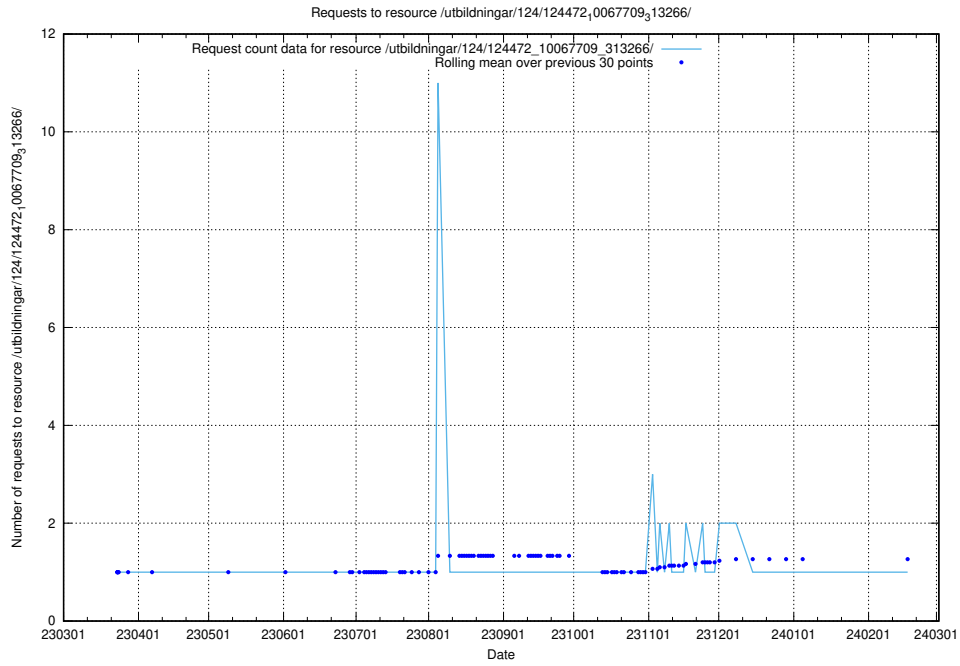

5.2698 Usage of /utbildningar/124/124472_10067709_313266/

Here, we count the number of requests to resource /utbildningar/124/124472_10067709_313266/.