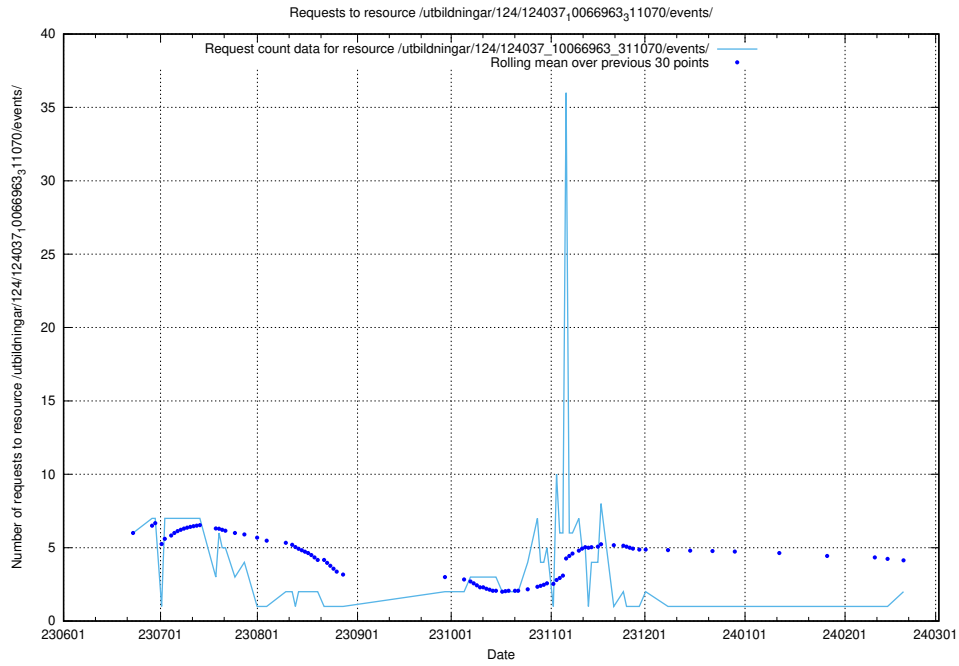

5.732 Usage of /utbildningar/124/124037_10066963_311070/events/

Here, we count the number of requests to resource /utbildningar/124/124037_10066963_311070/events/