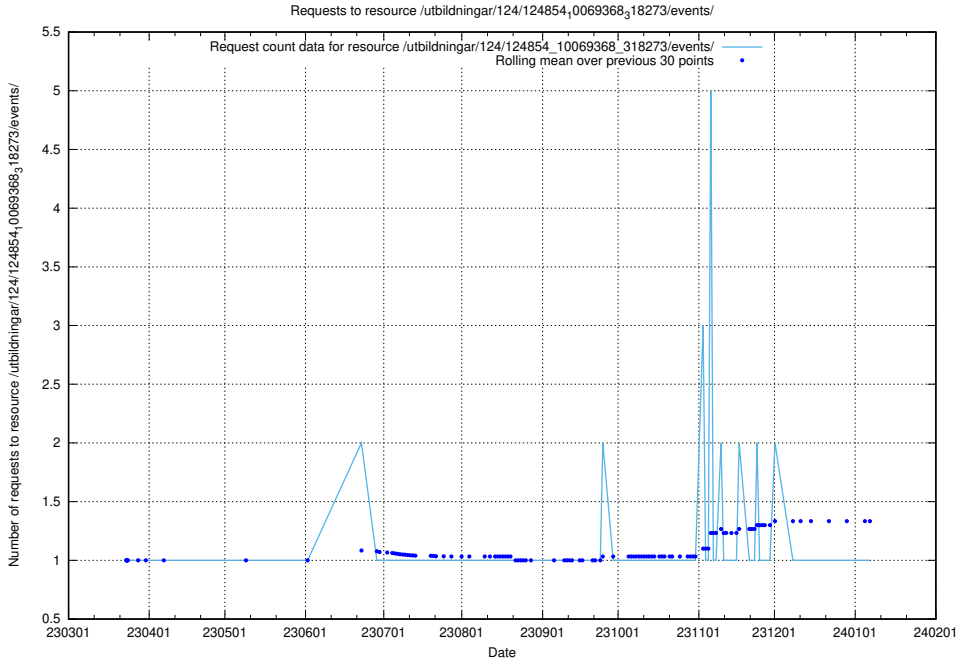

5.1108 Usage of /utbildningar/124/124854_10069368_318273/events/

Here, we count the number of requests to resource /utbildningar/124/124854_10069368_318273/events/