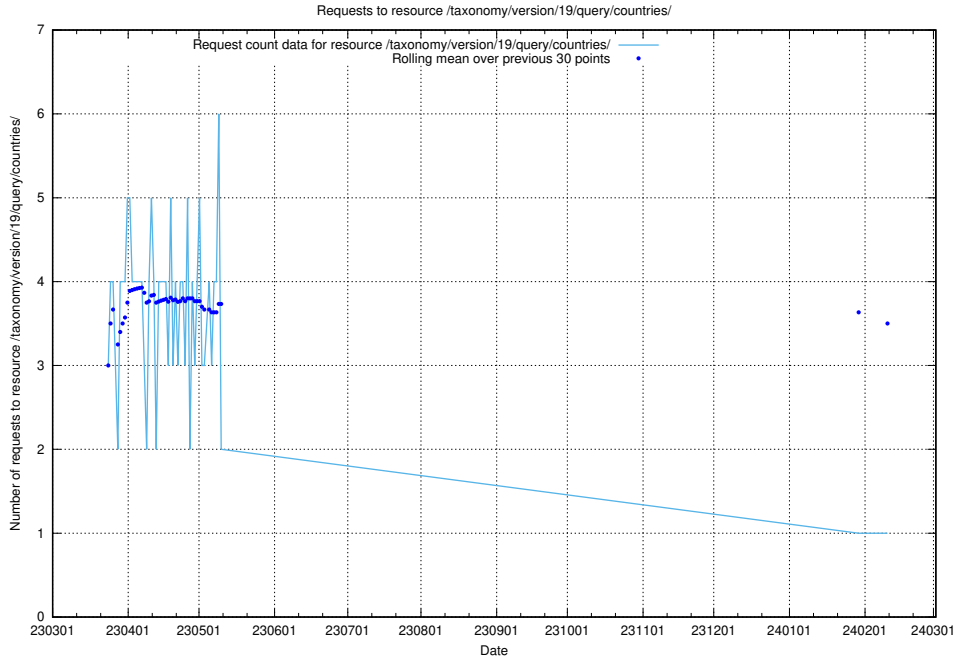

5.5813 Usage of /taxonomy/version/19/query/countries/

Here, we count the number of requests to resource /taxonomy/version/19/query/countries/.