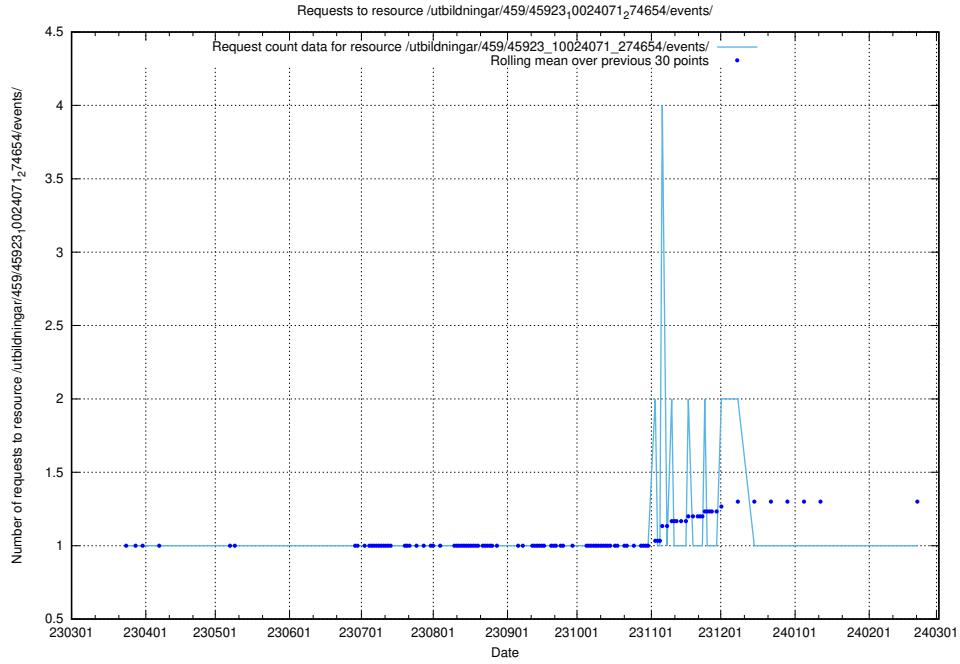

5.5825 Usage of /utbildningar/459/45923_10024071_274654/events/

Here, we count the number of requests to resource /utbildningar/459/45923_10024071_274654/events/.