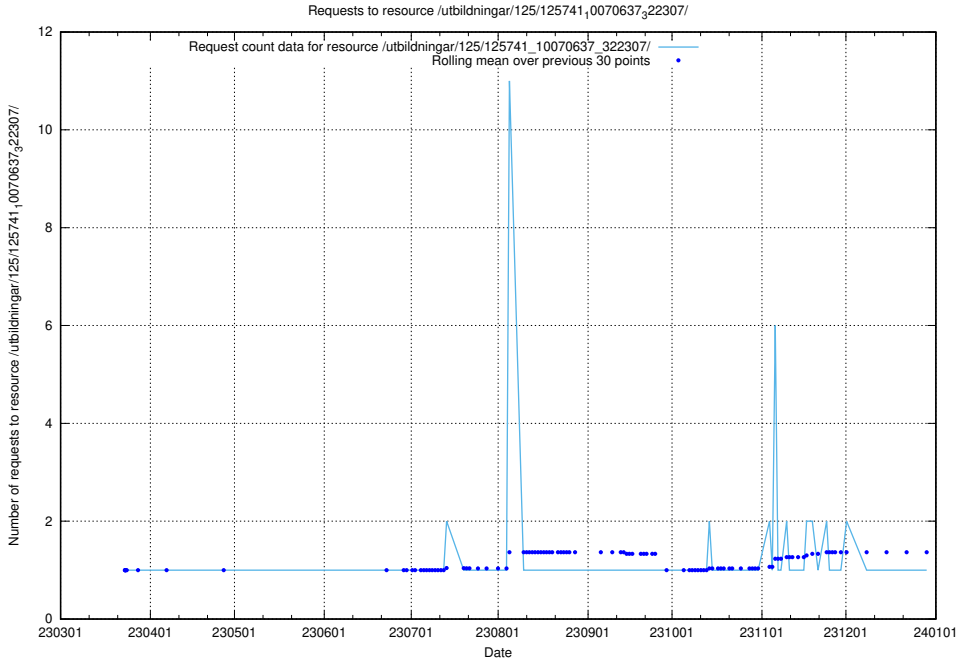

5.865 Usage of /utbildningar/125/125741_10070637_322307/

Here, we count the number of requests to resource /utbildningar/125/125741_10070637_322307/.