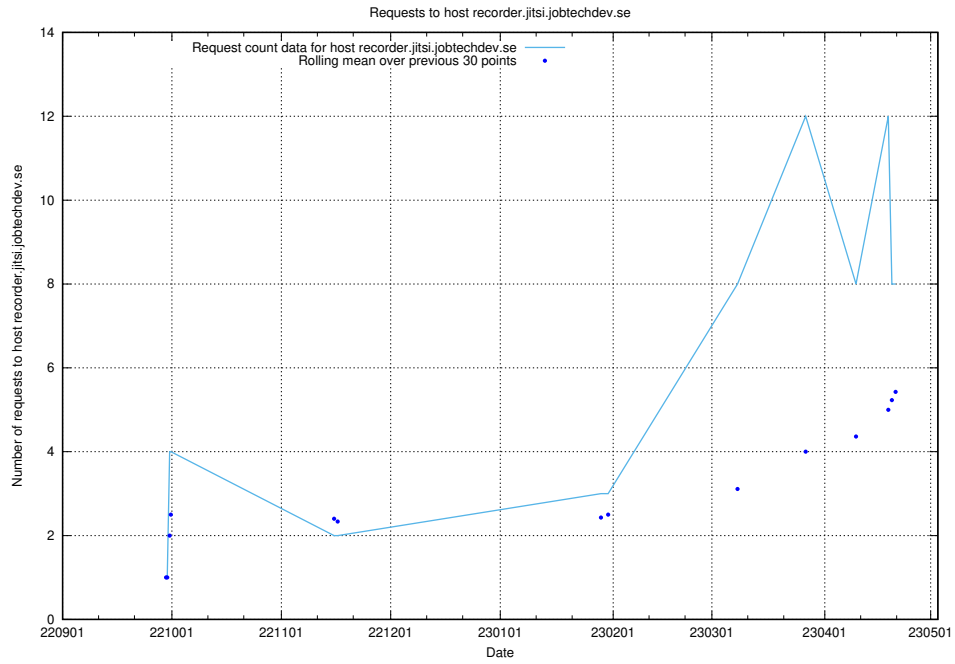

7.69 Usage of recorder.jitsi.jobtechdev.se

Here, we count the number of requests to host recorder.jitsi.jobtechdev.se.