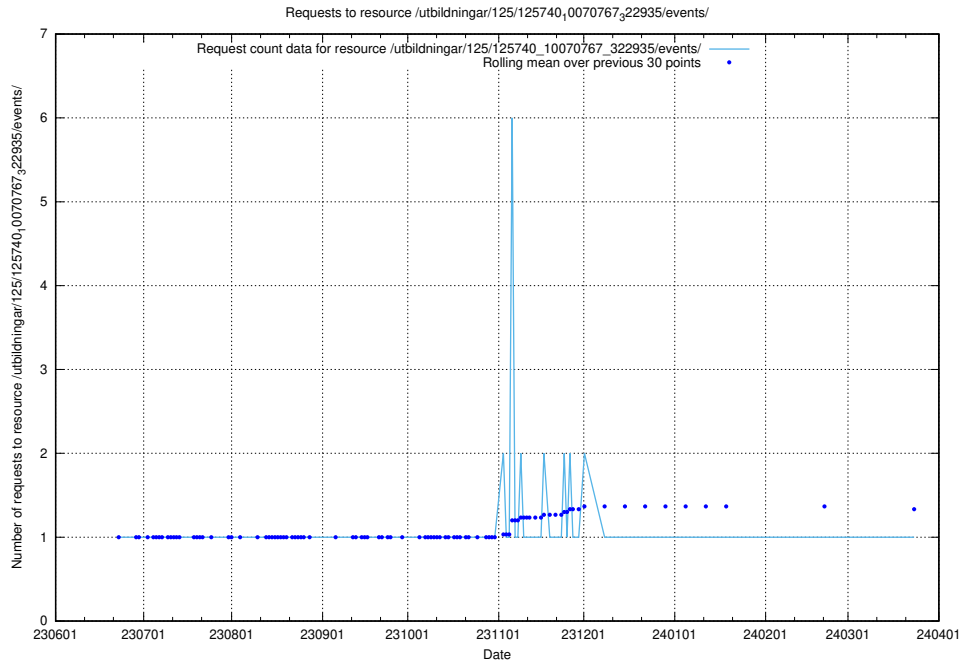

5.5369 Usage of /utbildningar/125/125740_10070767_322935/events/

Here, we count the number of requests to resource /utbildningar/125/125740_10070767_322935/events/