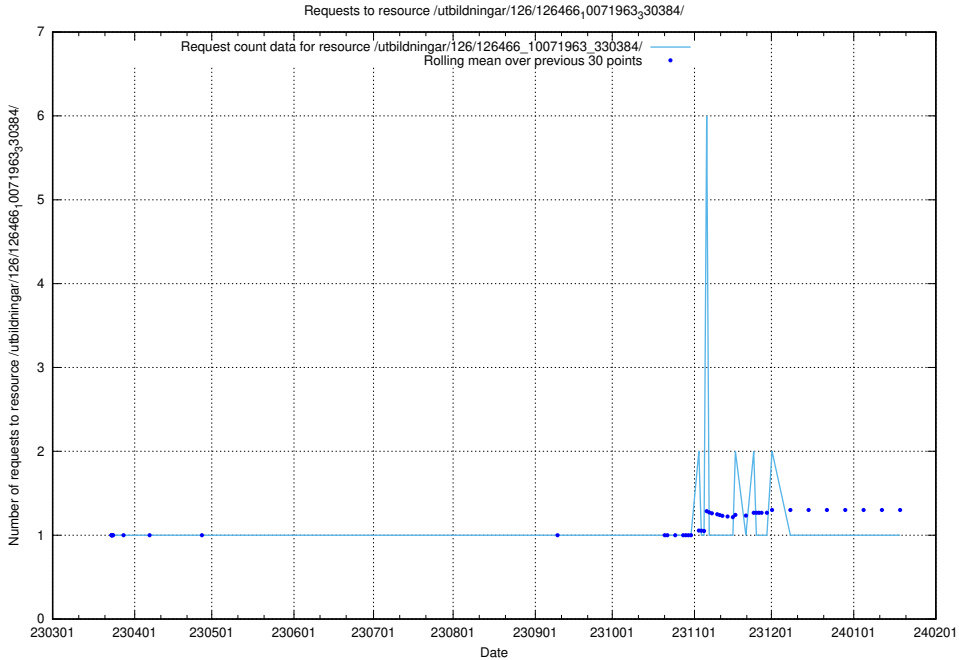

5.6061 Usage of /utbildningar/126/126466_10071963_330384/

Here, we count the number of requests to resource /utbildningar/126/126466_10071963_330384/.