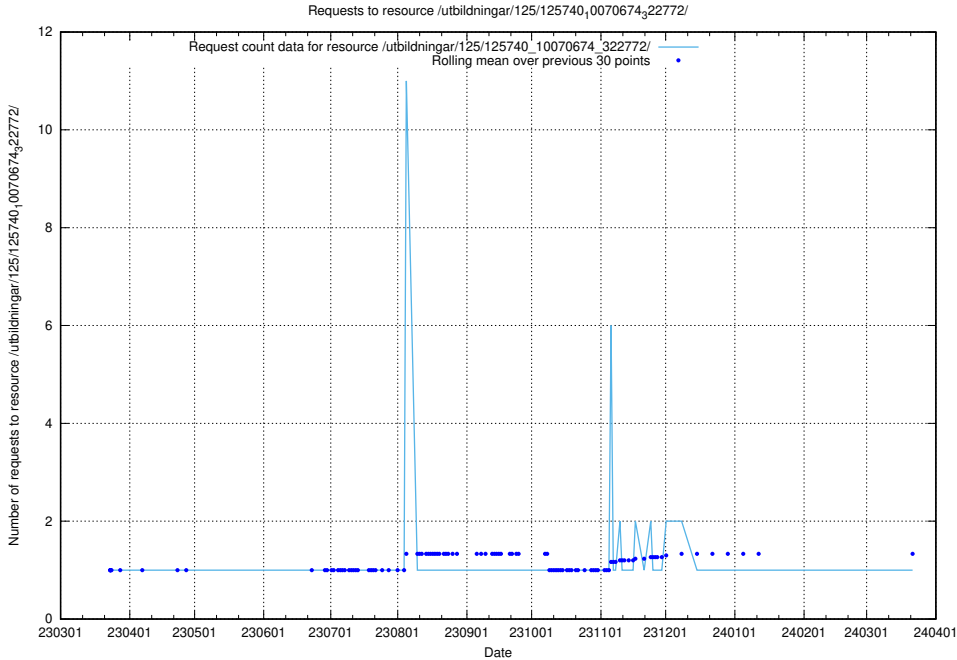

5.897 Usage of /utbildningar/125/125740_10070674_322772/

Here, we count the number of requests to resource /utbildningar/125/125740_10070674_322772/.

5.898 Usage of /utbildningar/125/125740_10070674_322469/events/