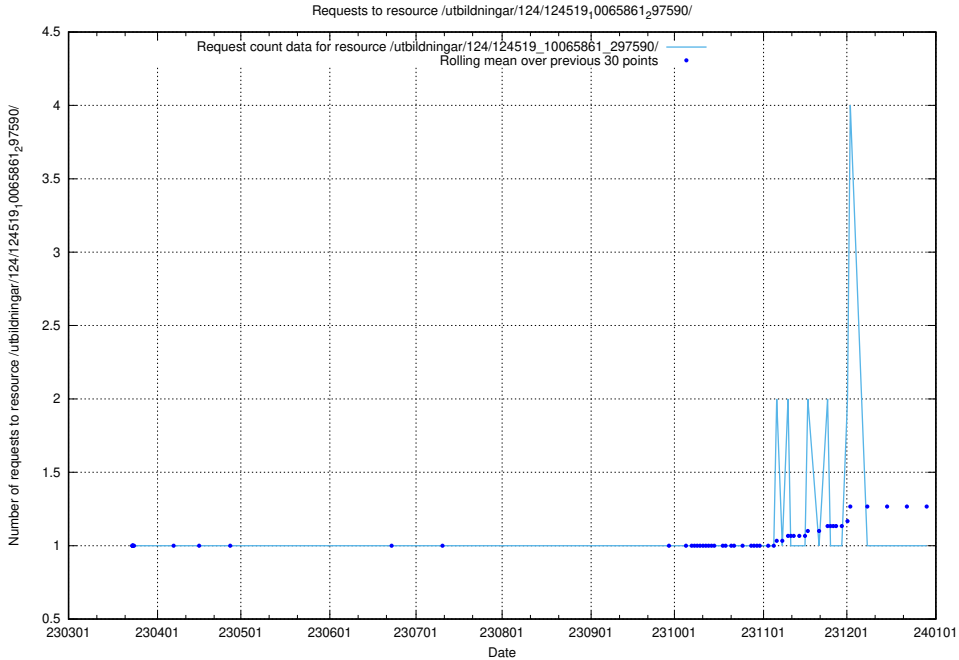

Here, we count the number of requests to resource /utbildningar/124/124519_10065861_297590/events/

5.1192 Usage of /utbildningar/124/124519_10065861_297590/

Here, we count the number of requests to resource /utbildningar/124/124519_10065861_297590/.