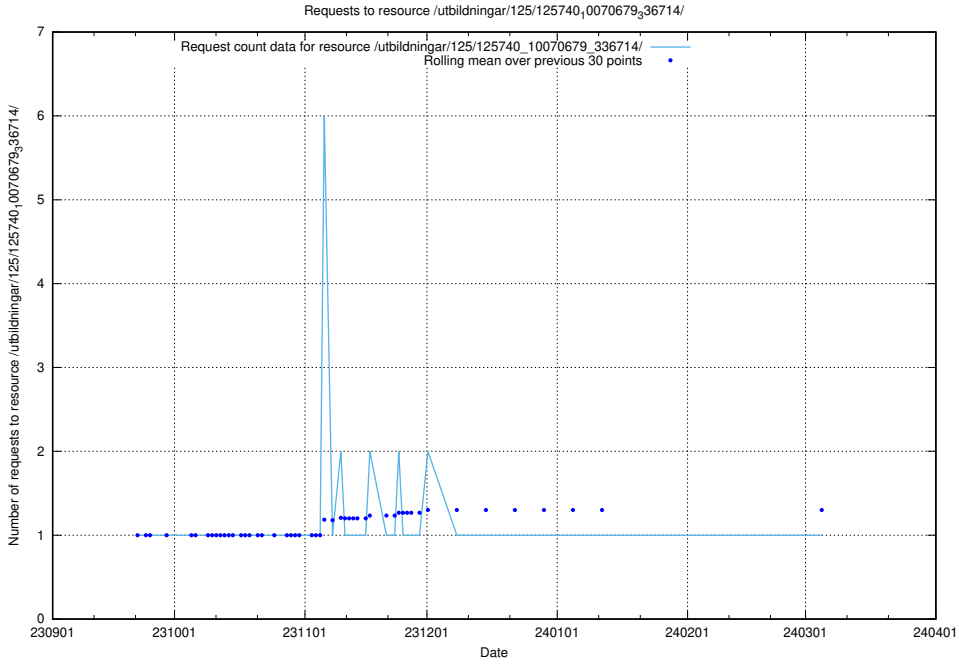

5.4182 Usage of /utbildningar/125/125740_10070679_336714/

Here, we count the number of requests to resource /utbildningar/125/125740_10070679_336714/.