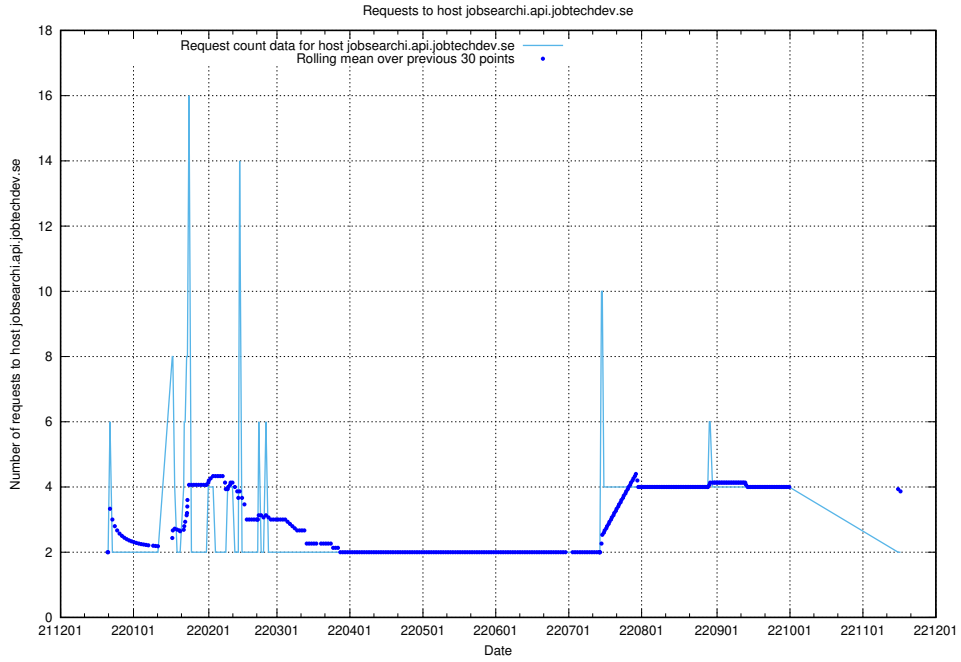

7.366 Usage of `jobsearchi.api.jobtechdev.se`

Here, we count the number of requests to host `jobsearchi.api.jobtechdev.se`.