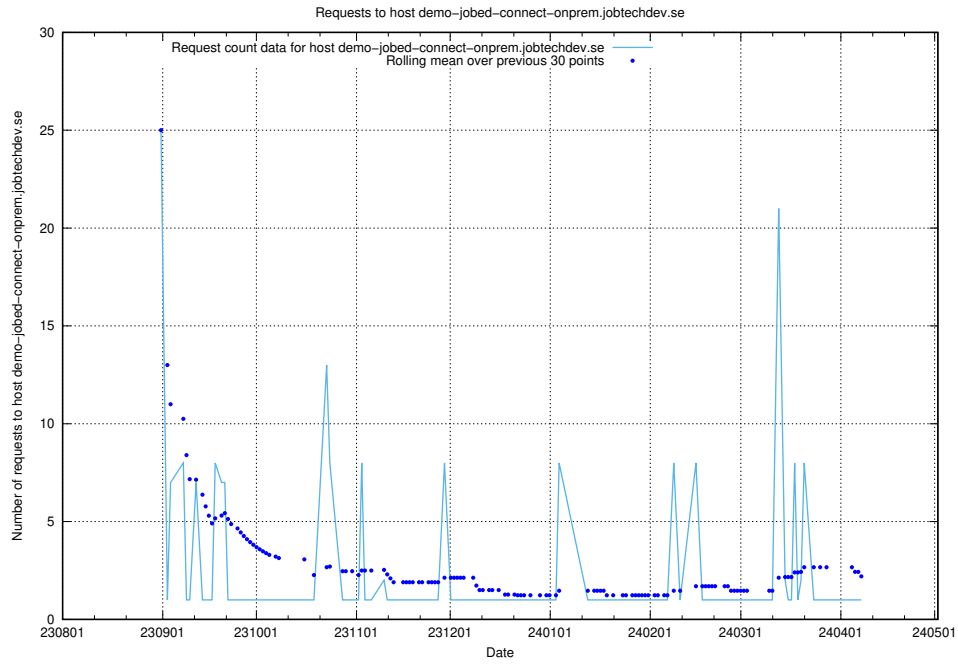

7.601 Usage of demo-jobed-connect-onprem.jobtechdev.se

Here, we count the number of requests to host demo-jobed-connect-onprem.jobtechdev.se.