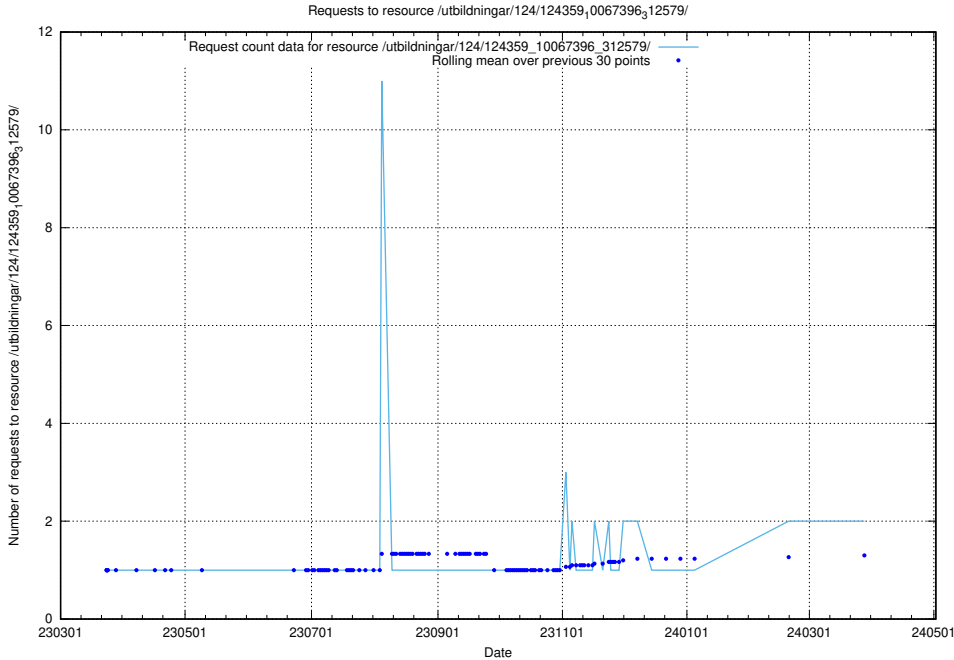

5.566 Usage of /utbildningar/124/124359_10067396_312579/

Here, we count the number of requests to resource /utbildningar/124/124359_10067396_312579/.