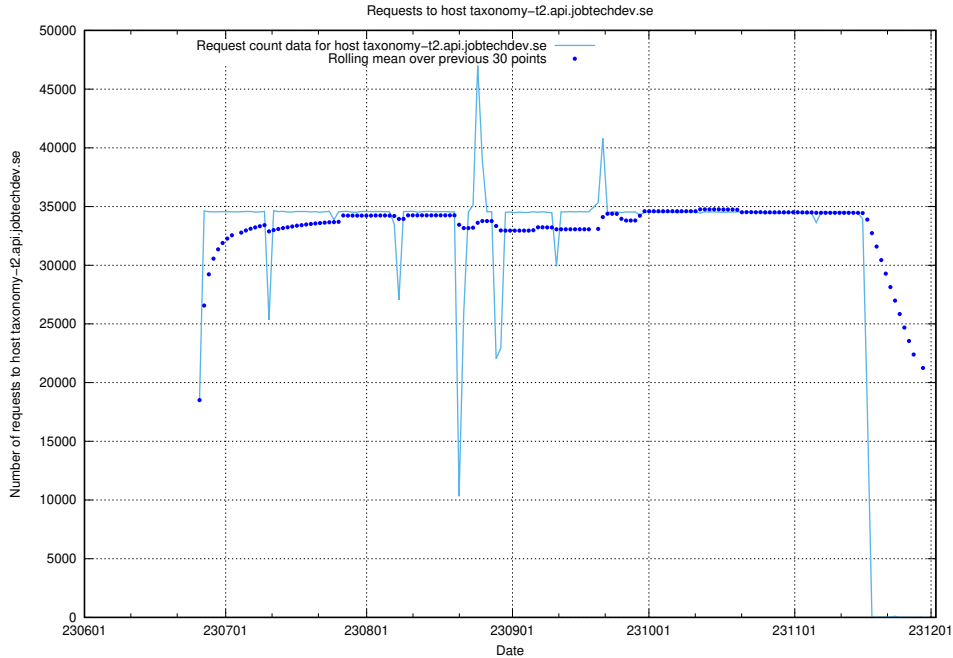

Here, we count the number of requests to host taxonomy-t2.api.jobtechdev.se.

7.40 Usage of `jobed-connect-api-onprem.jobtechdev.se`

Here, we count the number of requests to host `jobed-connect-api-onprem.jobtechdev.se`.