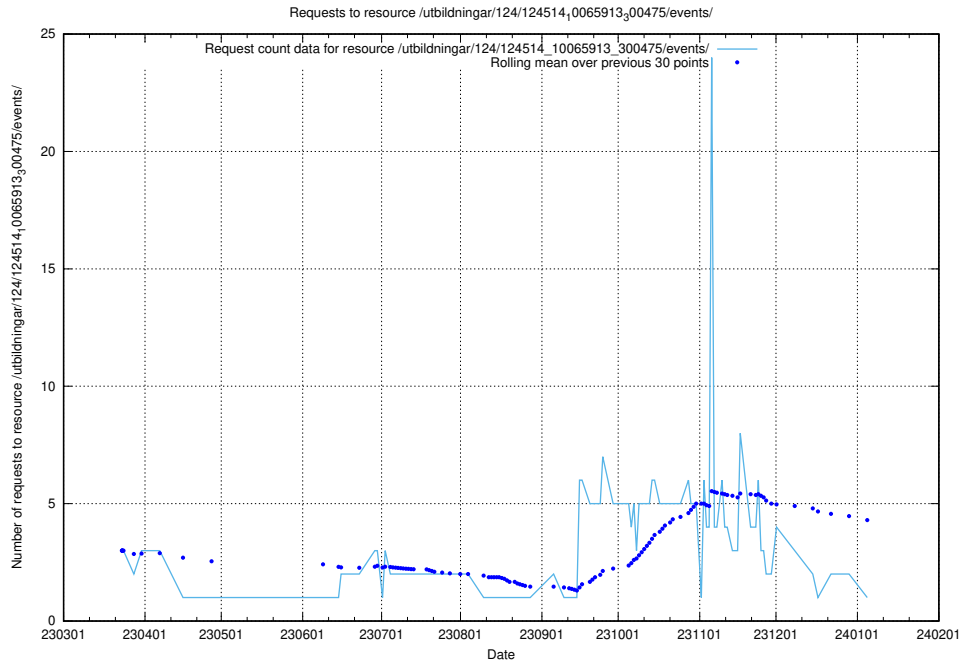

5.5916 Usage of /utbildningar/124/124514_10065913_300475/events/

Here, we count the number of requests to resource /utbildningar/124/124514_10065913_300475/events/