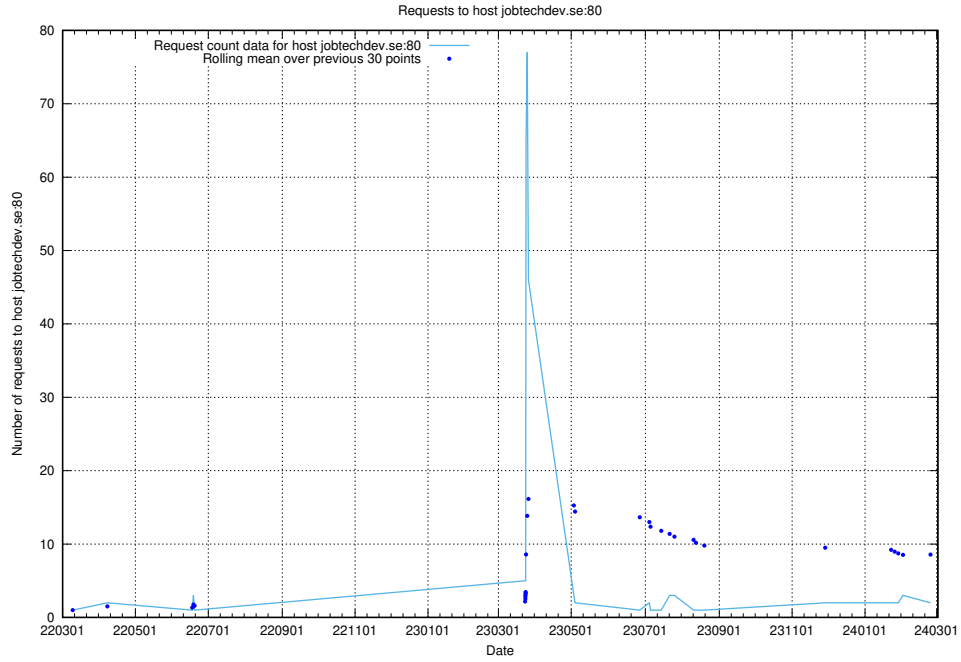

7.504 Usage of jobtechdev.se:80

Here, we count the number of requests to host jobtechdev.se:80.

7.505 Usage of jobsearch.api.jobtechdev.se:80

Here, we count the number of requests to host jobsearch.api.jobtechdev.se:80.