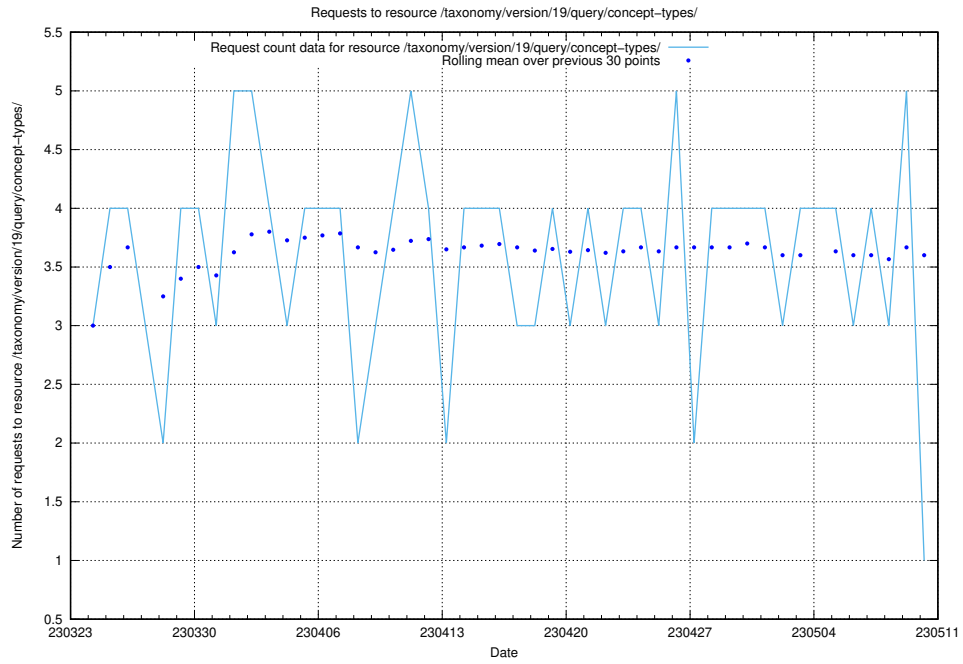

Here, we count the number of requests to resource /taxonomy/version/19/query/concept-types/.

5.5817 Usage of /taxonomy/version/19/query/all-concepts/

Here, we count the number of requests to resource /taxonomy/version/19/query/all-concepts/.