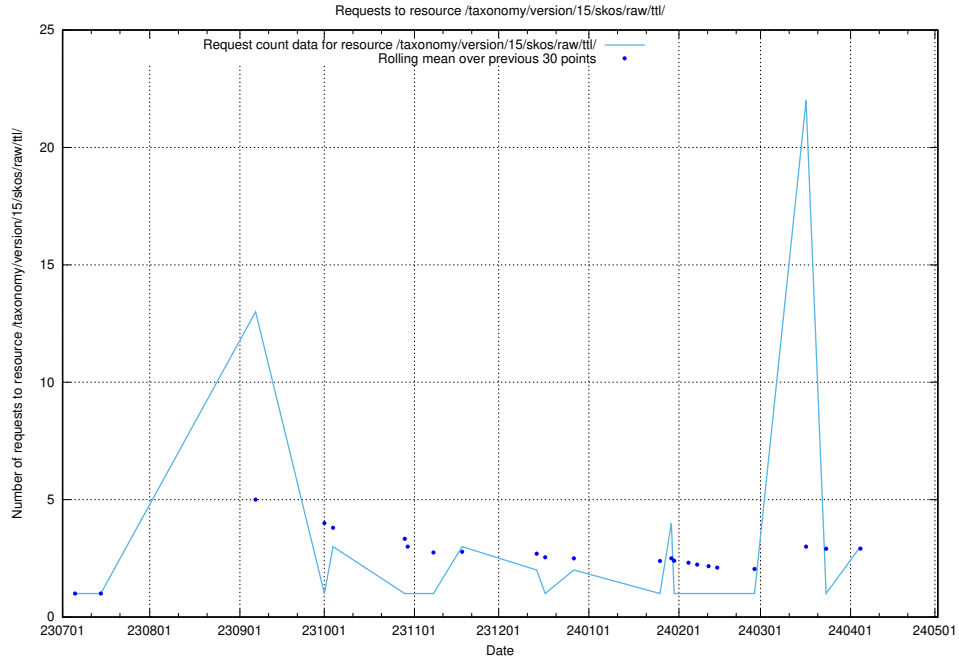

5.277 Usage of `/taxonomy/version/15/skos/raw/ttl/`

Here, we count the number of requests to resource `/taxonomy/version/15/skos/raw/ttl/`.