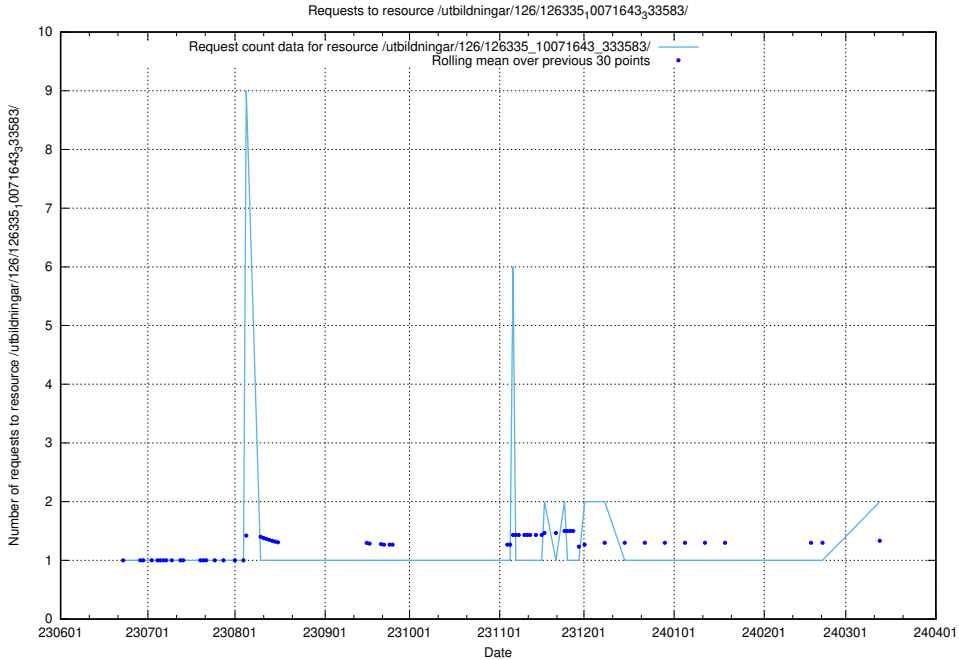

5.740 Usage of /utbildningar/126/126335_10071643_333583/

Here, we count the number of requests to resource /utbildningar/126/126335_10071643_333583/.