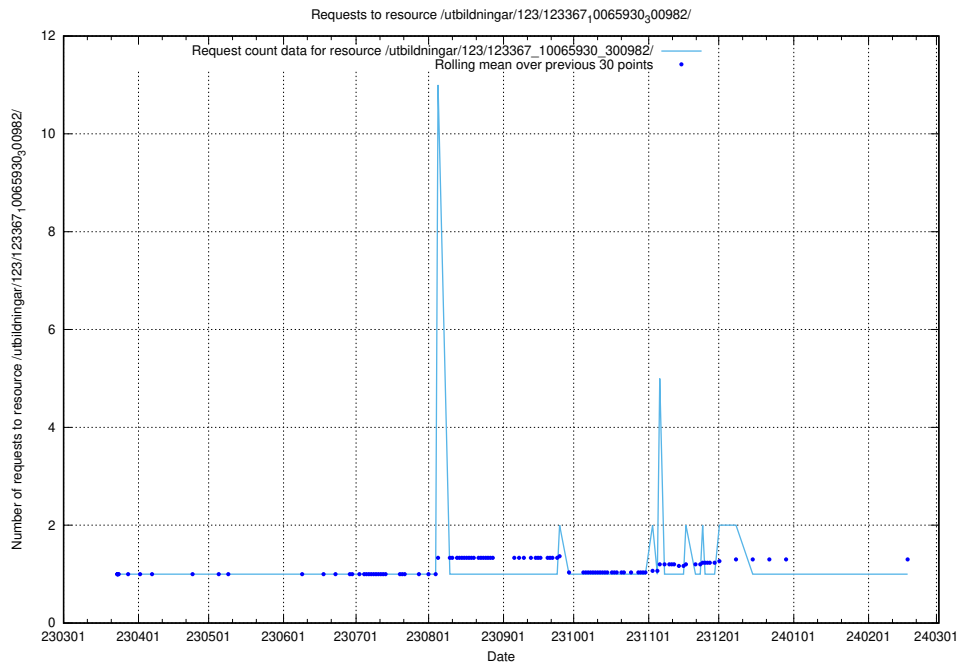

5.4307 Usage of /utbildningar/123/123367_10065930_300982/

Here, we count the number of requests to resource /utbildningar/123/123367_10065930_300982/.