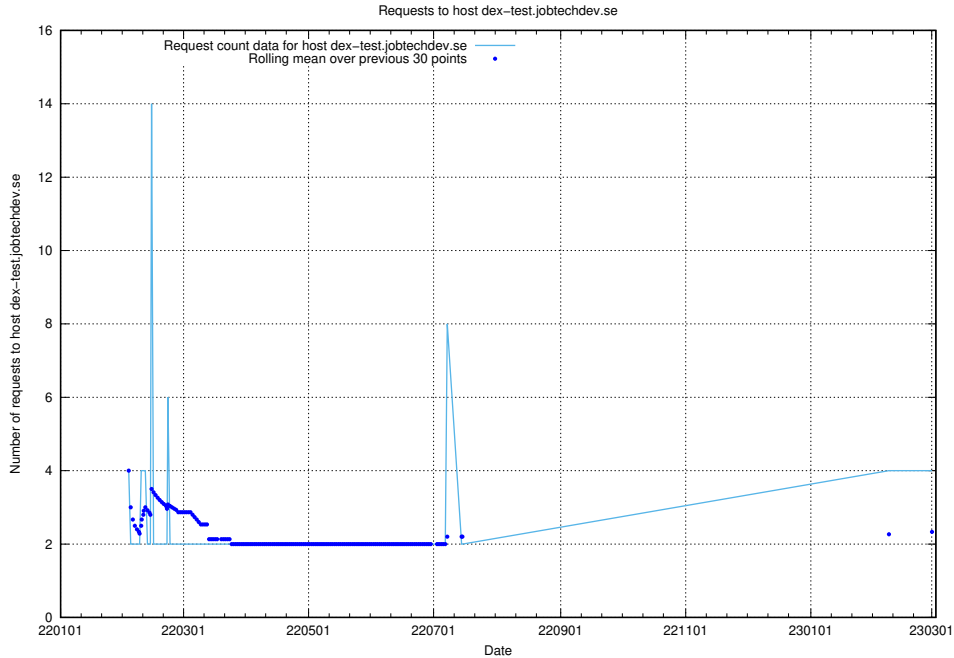

Here, we count the number of requests to host secure.jobtechdev.se.

7.160 Usage of dex-test.jobtechdev.se

Here, we count the number of requests to host dex-test.jobtechdev.se.

7.161 Usage of noc.jobtechdev.se