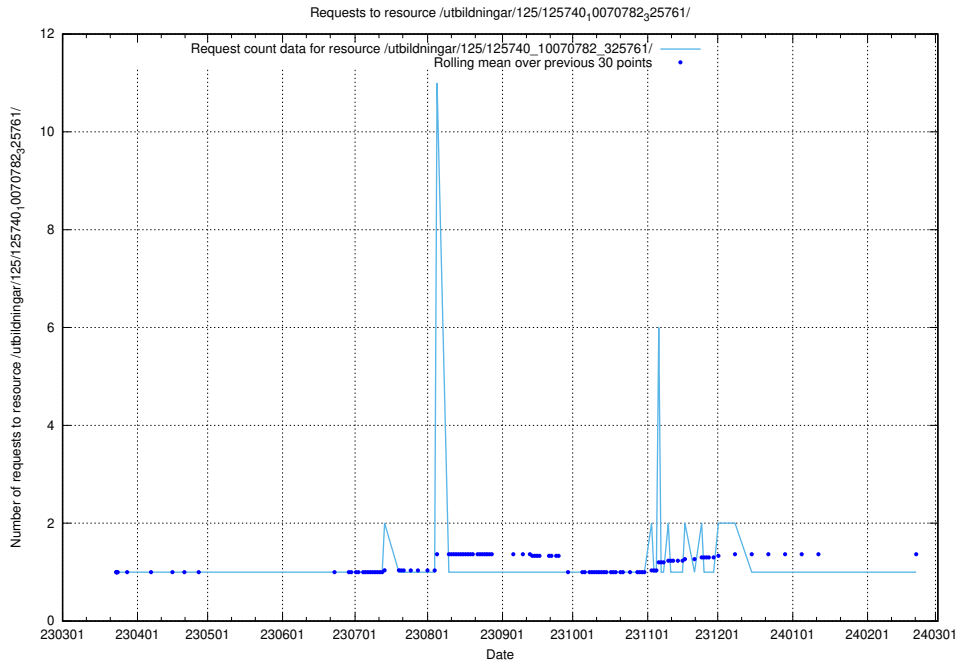

5.866 Usage of /utbildningar/125/125740_10070782_325761/

Here, we count the number of requests to resource /utbildningar/125/125740_10070782_325761/.