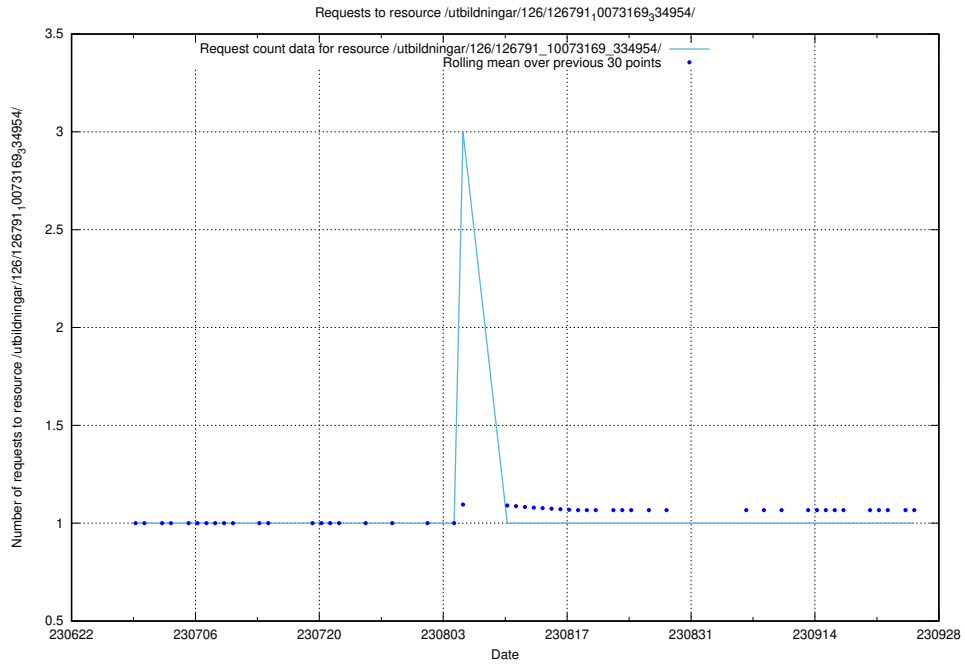

5.5116 Usage of /utbildningar/126/126791_10073169_334954/

Here, we count the number of requests to resource /utbildningar/126/126791_10073169_334954/.