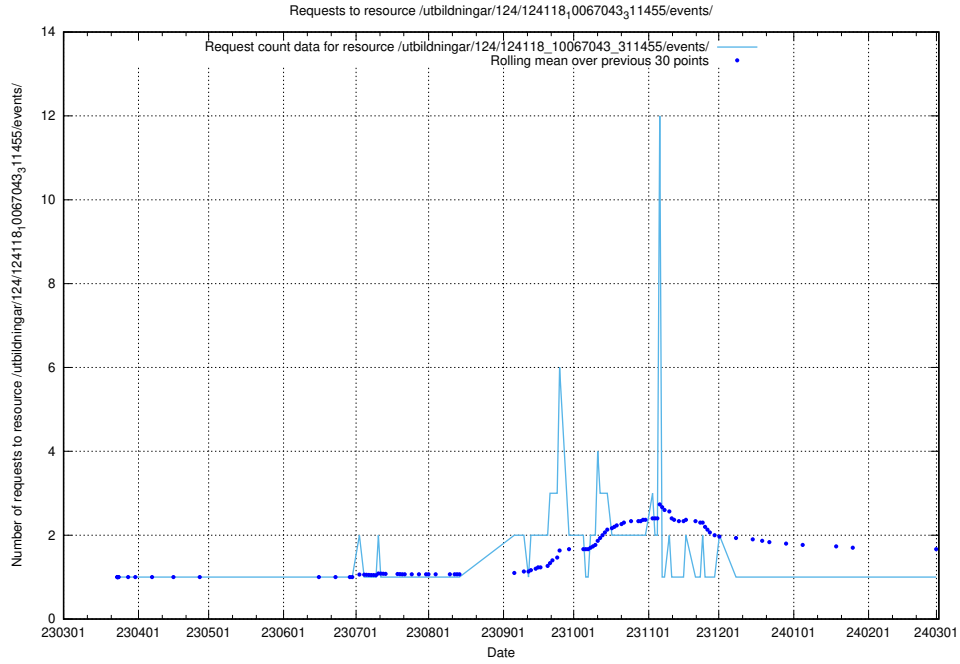

5.3833 Usage of /utbildningar/124/124118_10067043_311455/events/

Here, we count the number of requests to resource /utbildningar/124/124118_10067043_311455/events/