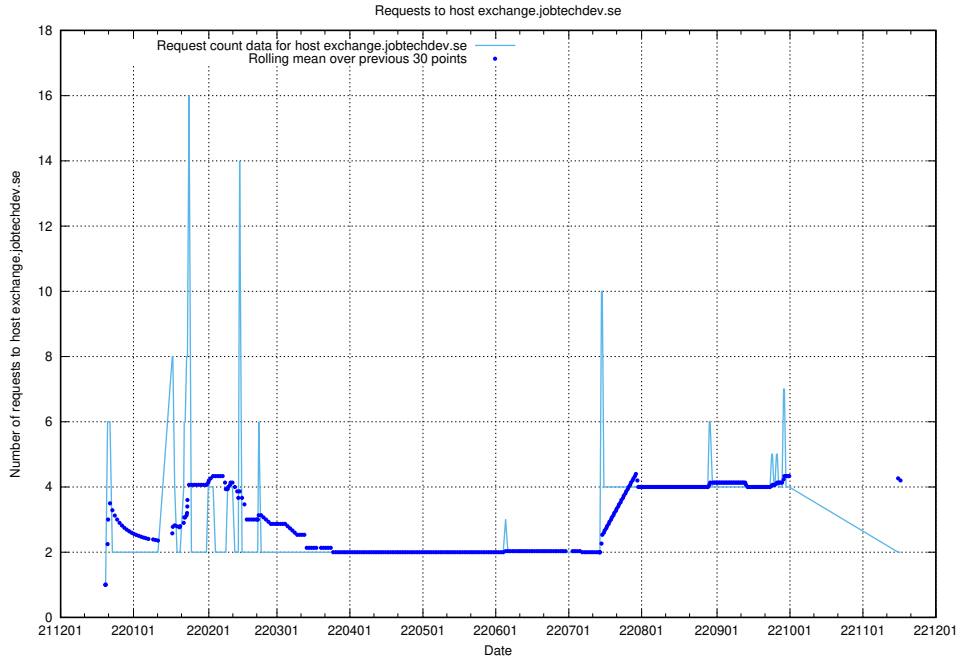

7.376 Usage of mail01.jobtechdev.se

Here, we count the number of requests to host mail01.jobtechdev.se.

7.377 Usage of exchange.jobtechdev.se

Here, we count the number of requests to host exchange.jobtechdev.se.