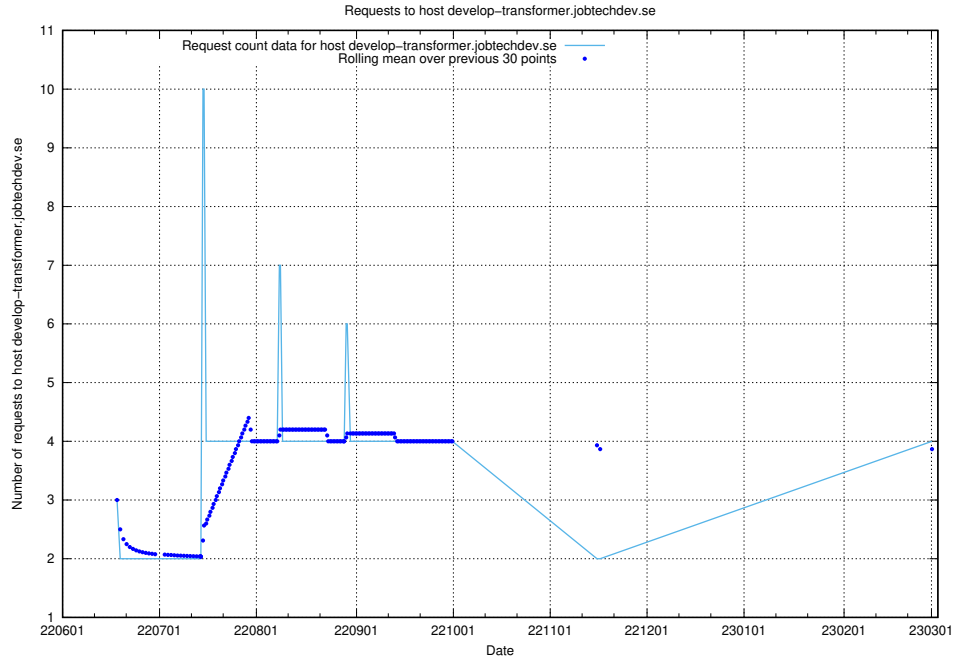

7.141 Usage of develop-transformer.jobtechdev.se

Here, we count the number of requests to host develop-transformer.jobtechdev.se.