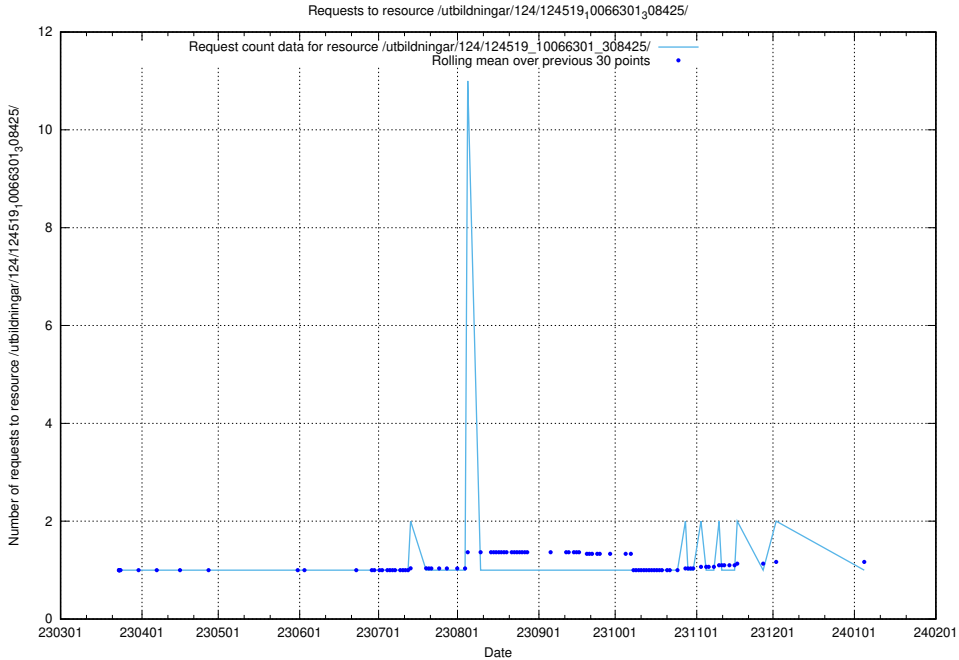

5.1180 Usage of /utbildningar/124/124519_10066301_308425/

Here, we count the number of requests to resource /utbildningar/124/124519_10066301_308425/.