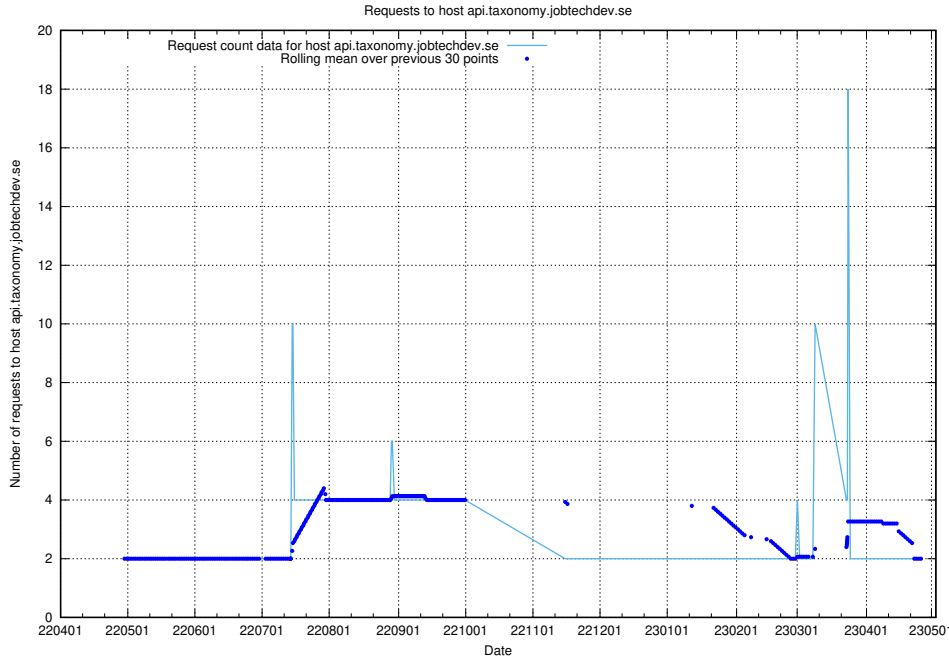

7.437 Usage of api.taxonomy.jobtechdev.se

Here, we count the number of requests to host api.taxonomy.jobtechdev.se.