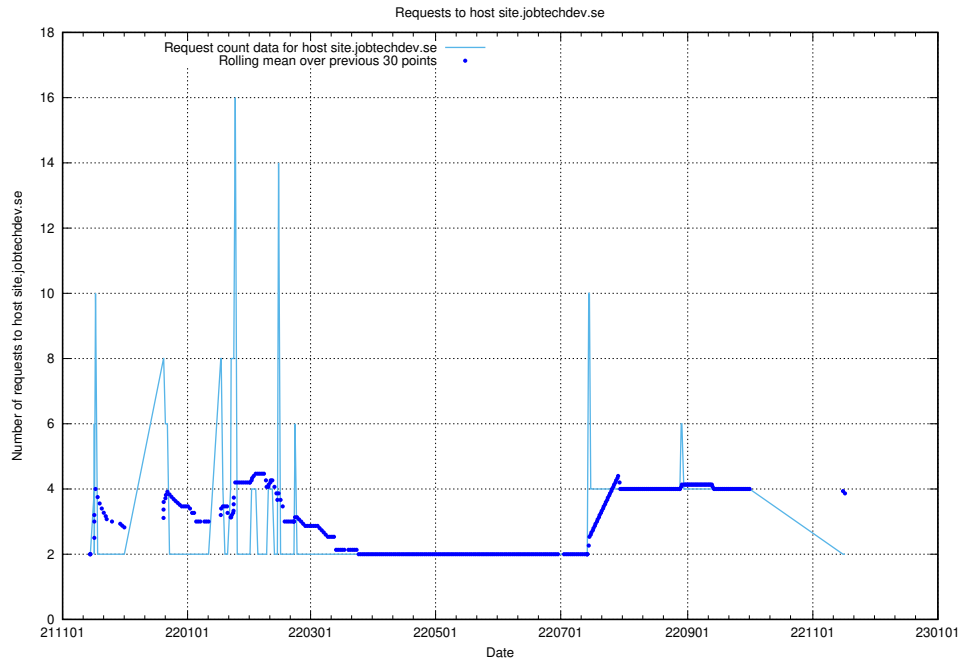

7.561 Usage of site.jobtechdev.se

Here, we count the number of requests to host site.jobtechdev.se.

7.562 Usage of shop.jobtechdev.se

Here, we count the number of requests to host shop.jobtechdev.se.

7.563 Usage of office.jobtechdev.se