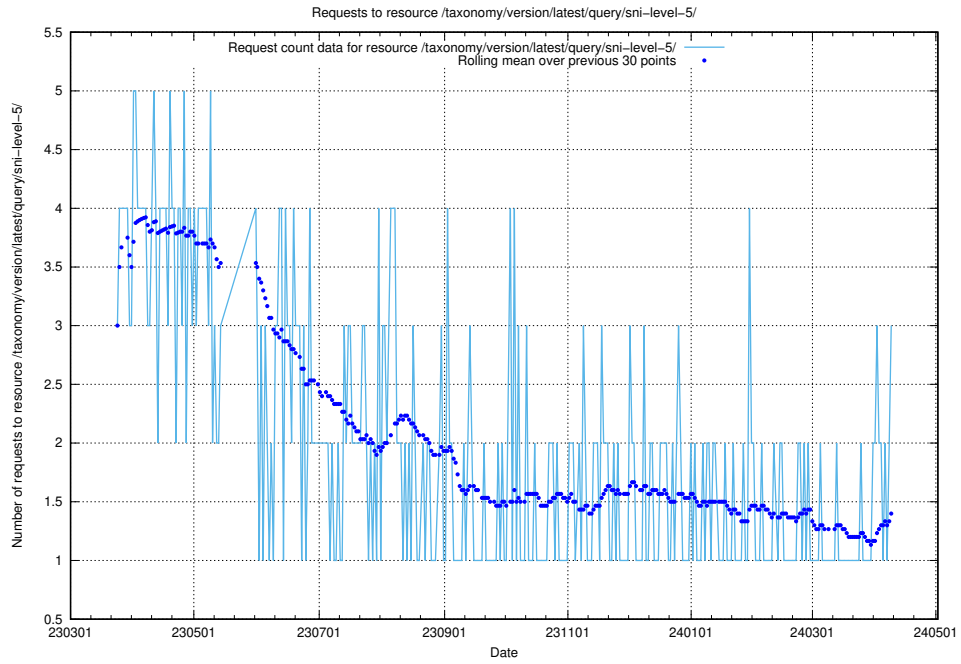

5.319 Usage of /taxonomy/version/latest/query/sni-level-5/

Here, we count the number of requests to resource /taxonomy/version/latest/query/sni-level-5/.