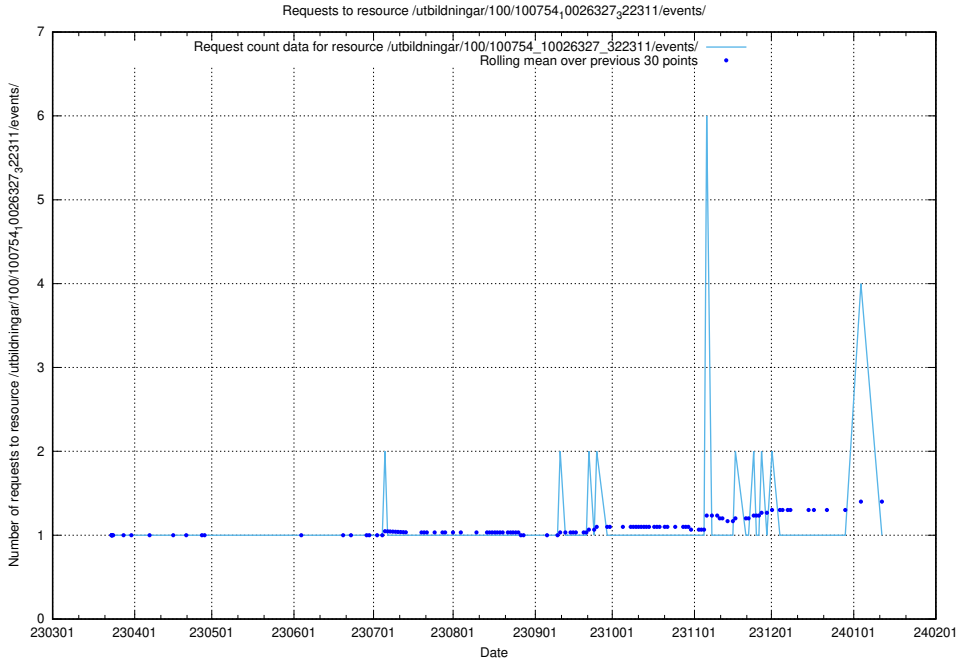

5.5245 Usage of /utbildningar/100/100754_10026327_322311/events/

Here, we count the number of requests to resource /utbildningar/100/100754_10026327_322311/events/