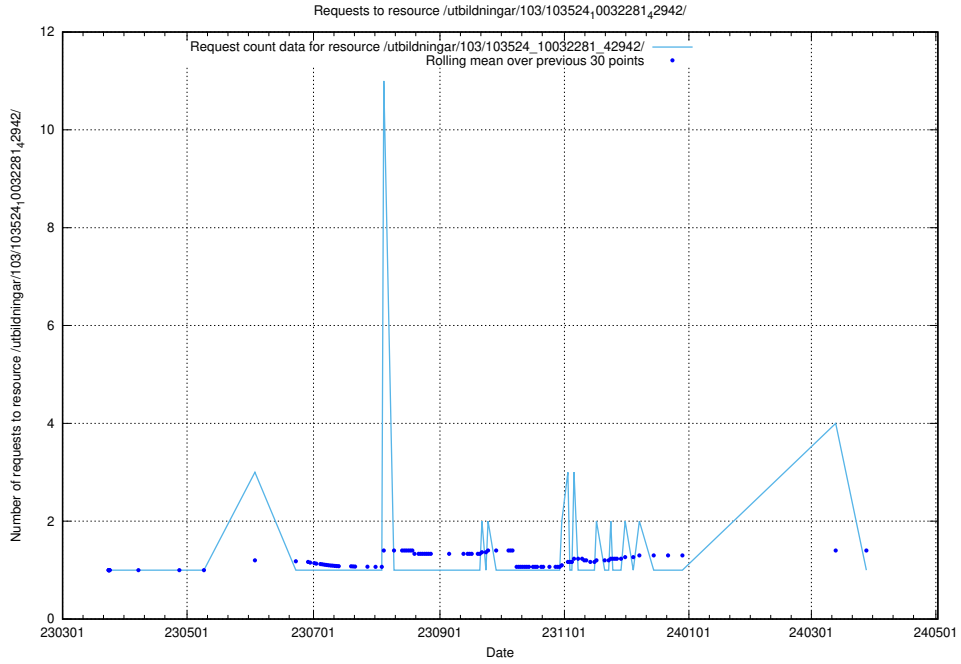

5.5129 Usage of /utbildningar/103/103524_10032281_42942/

Here, we count the number of requests to resource /utbildningar/103/103524_10032281_42942/.