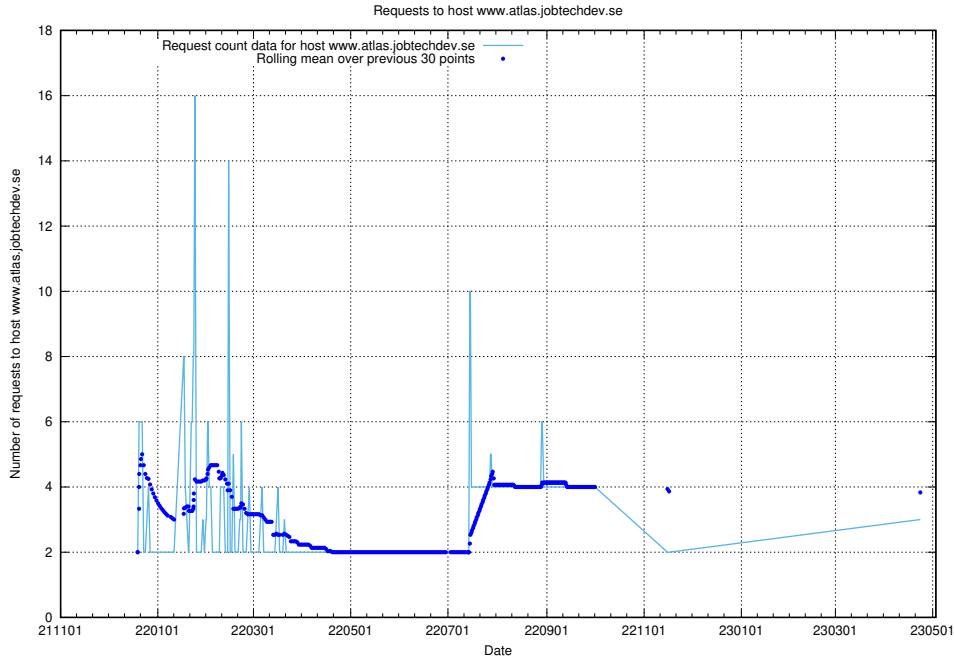

7.202 Usage of www.atlas.jobtechdev.se

Here, we count the number of requests to host www.atlas.jobtechdev.se.