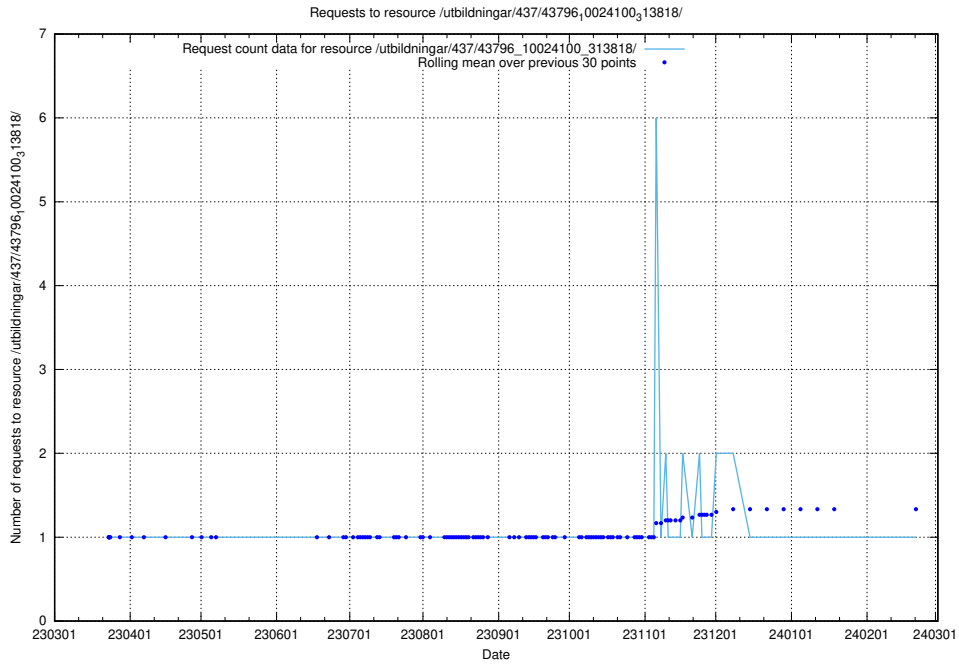

5.6007 Usage of /utbildningar/437/43796_10024100_313818/

Here, we count the number of requests to resource /utbildningar/437/43796_10024100_313818/.