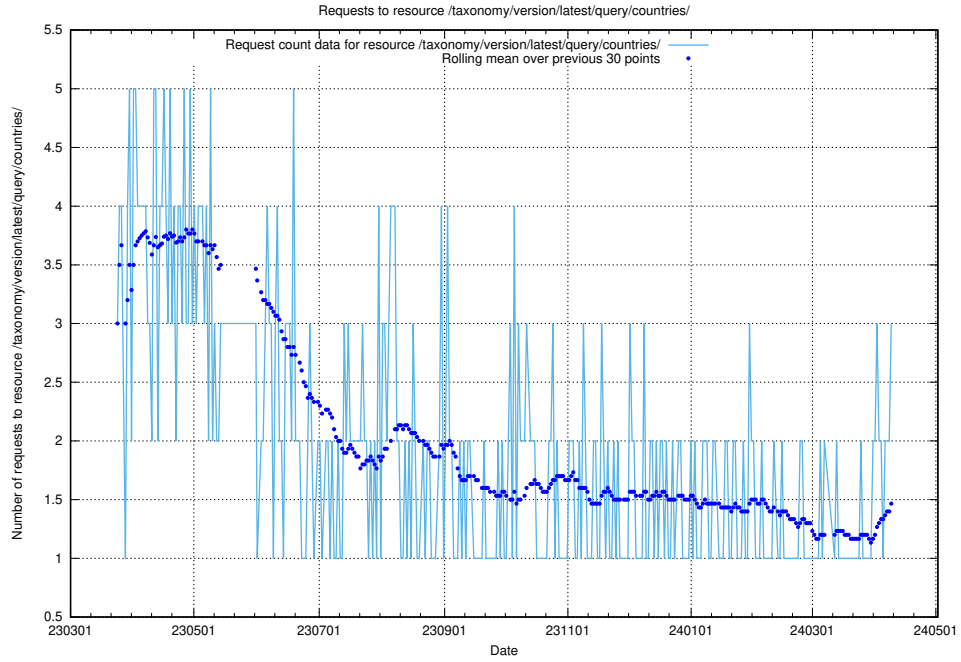

5.331 Usage of `/taxonomy/version/latest/query/countries/`

Here, we count the number of requests to resource `/taxonomy/version/latest/query/countries/`.