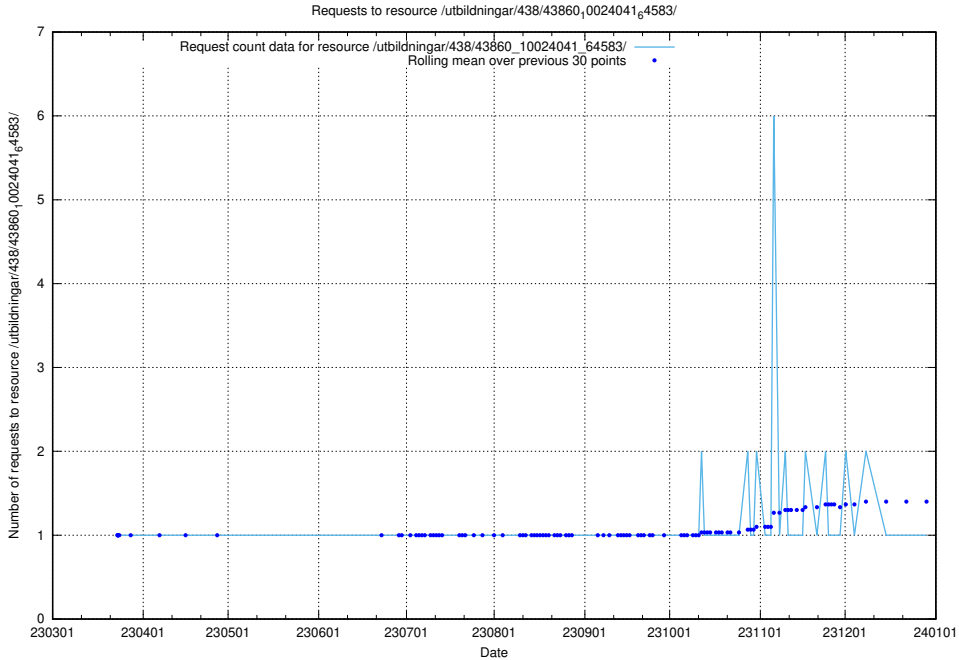

5.5974 Usage of /utbildningar/438/43860_10024041_64583/

Here, we count the number of requests to resource /utbildningar/438/43860_10024041_64583/.