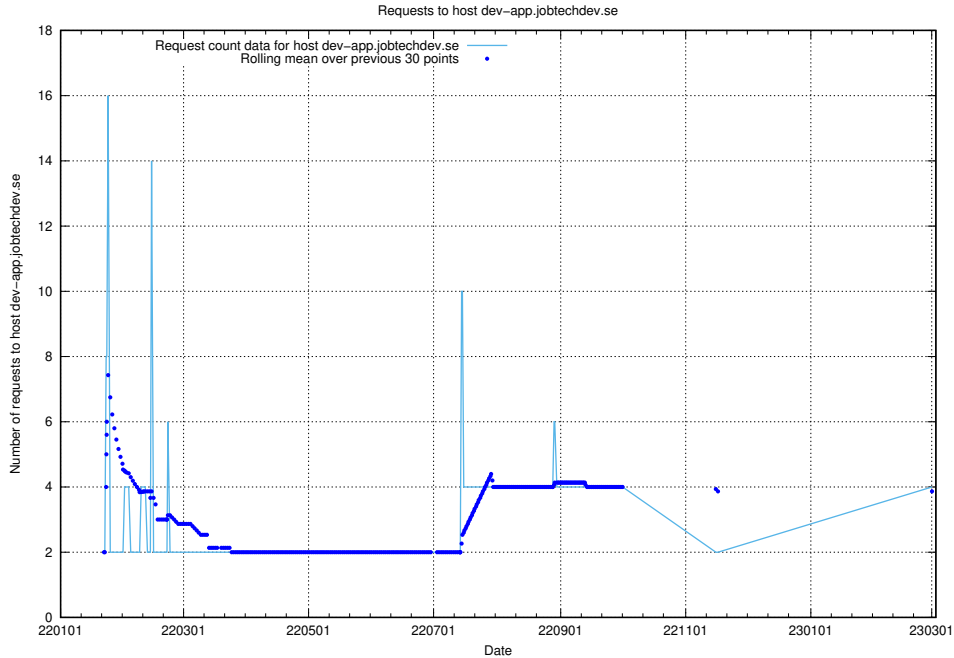

7.96 Usage of dev-app.jobtechdev.se

Here, we count the number of requests to host dev-app.jobtechdev.se.