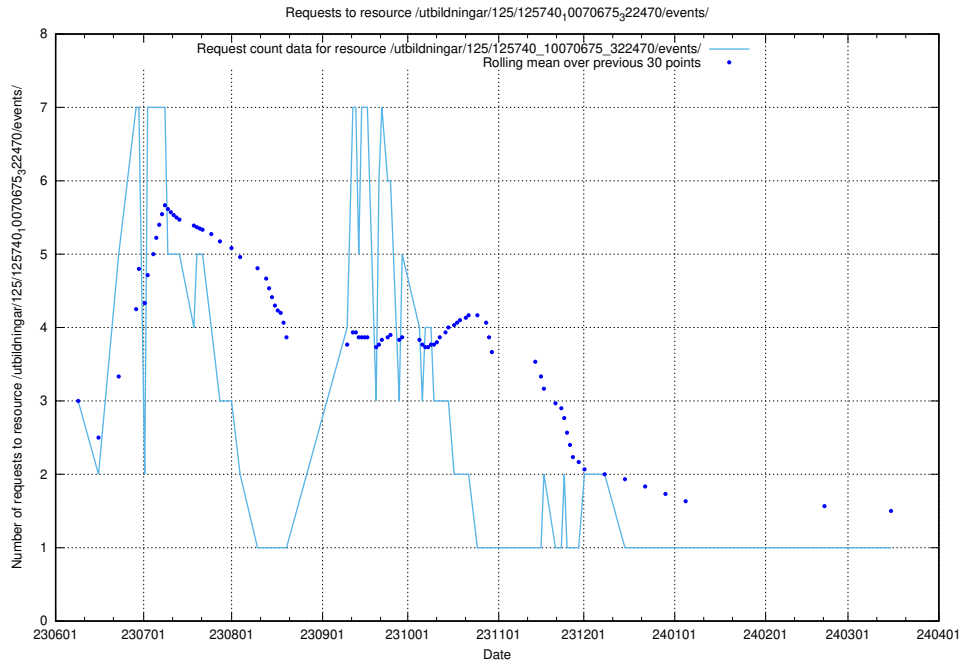

5.5575 Usage of /utbildningar/125/125740_10070675_322470/events/

Here, we count the number of requests to resource /utbildningar/125/125740_10070675_322470/events/

5.5576 Usage of /utbildningar/126/126694_10073142_334866/events/