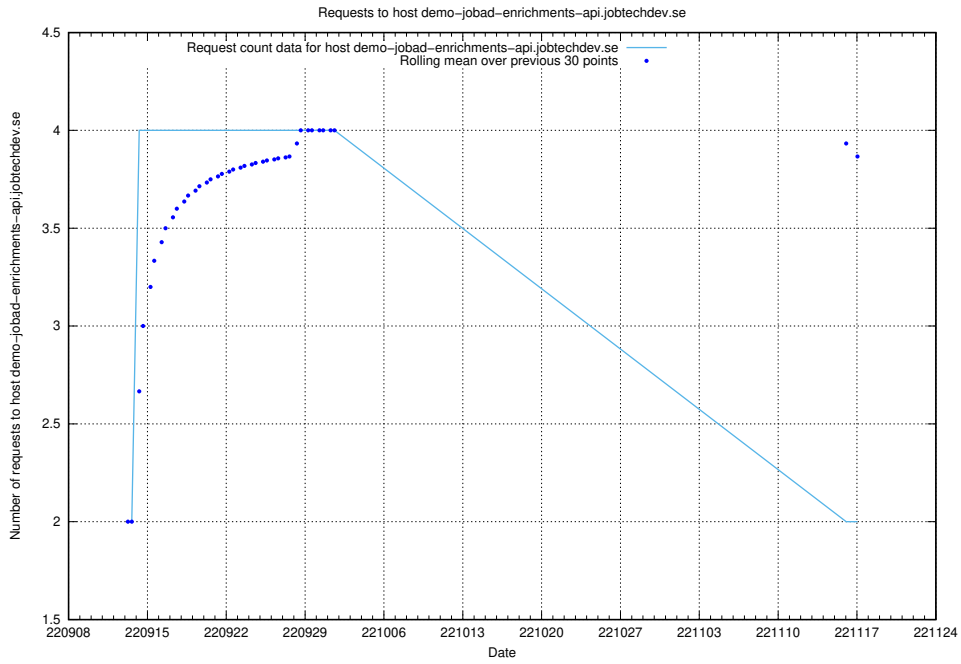

7.324 Usage of demo-jobad-enrichments-api.jobtechdev.se

Here, we count the number of requests to host demo-jobad-enrichments-api.jobtechdev.se.