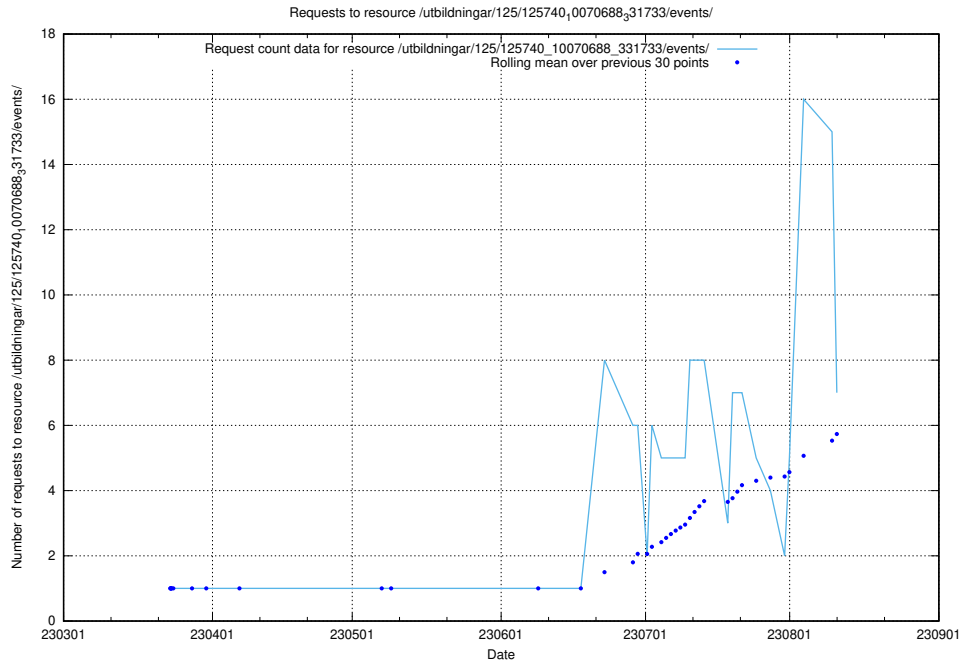

5.59 Usage of /utbildningar/125/125740_10070688_331733/events/

Here, we count the number of requests to resource /utbildningar/125/125740_10070688_331733/events/