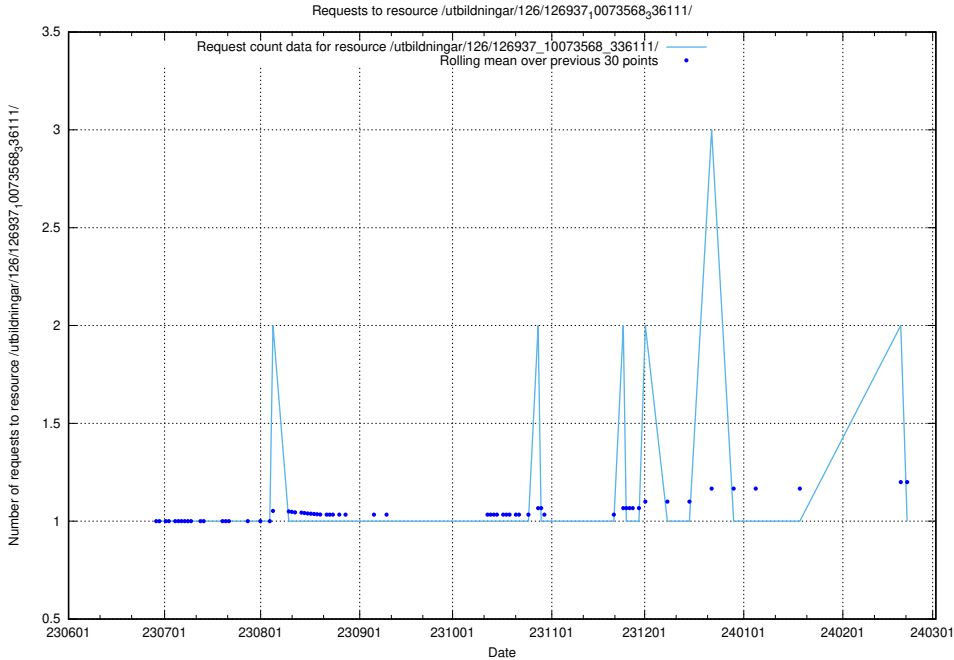

5.5108 Usage of /utbildningar/126/126937_10073568_336111/

Here, we count the number of requests to resource /utbildningar/126/126937_10073568_336111/.