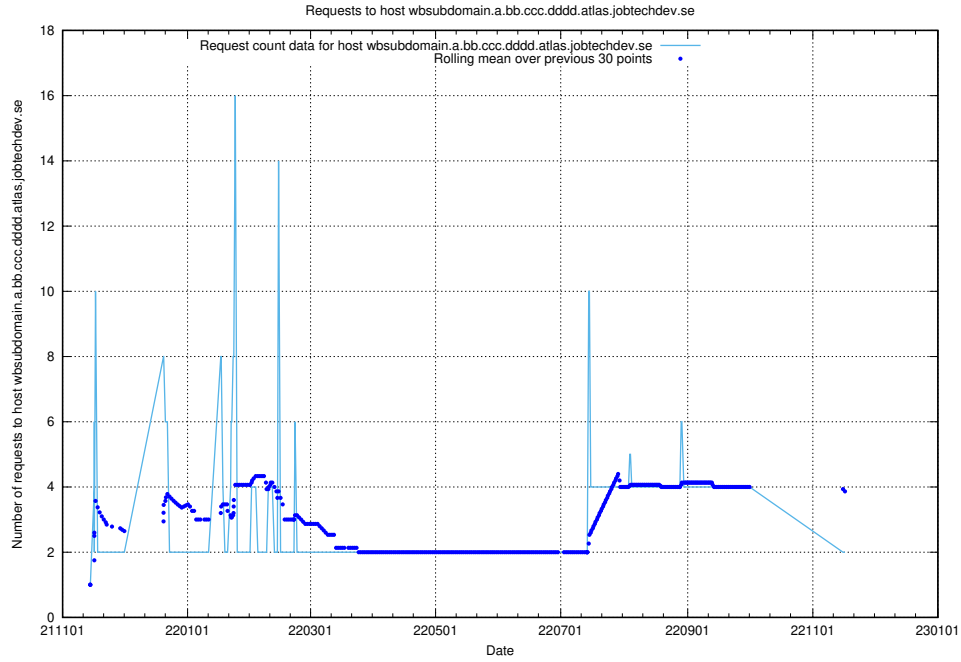

7.549 Usage of wbsubdomain.a.bb.ccc.dddd.atlas.jobtechdev.se

Here, we count the number of requests to host wbsubdomain.a.bb.ccc.dddd.atlas.jobtechdev.se.