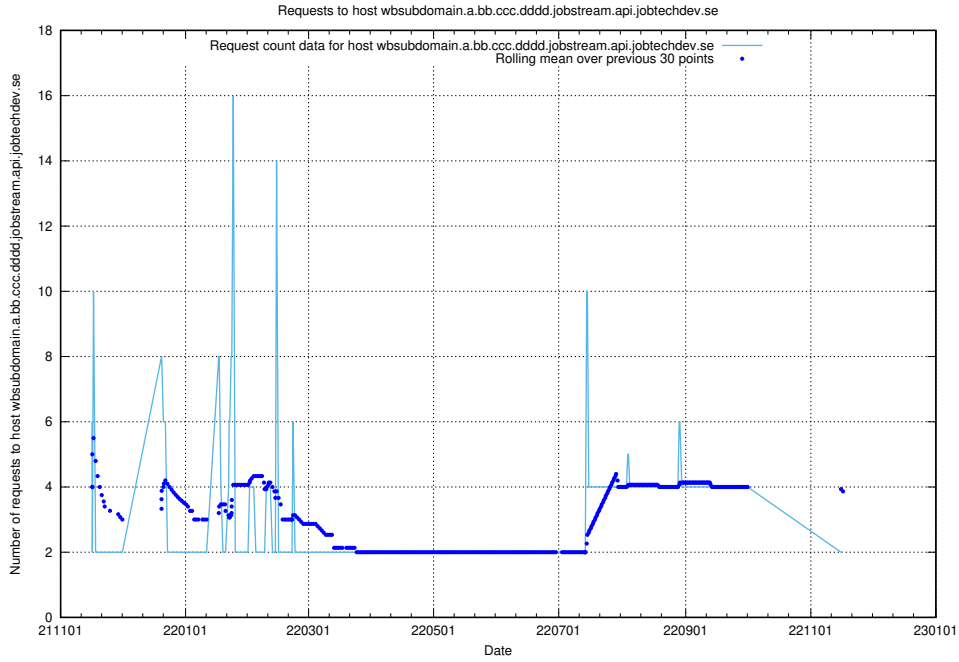

7.524 Usage of wbsubdomain.a.bb.ccc.dddd.jobstream.api.jobtechdev.se

Here, we count the number of requests to host wbsubdomain.a.bb.ccc.dddd.jobstream.api.jobtechdev.se.