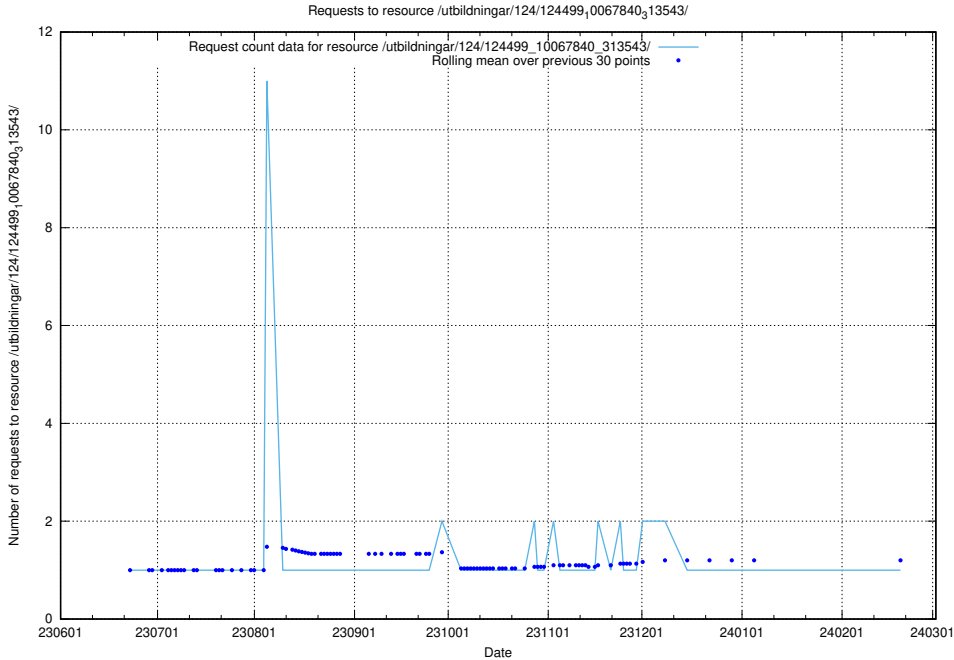

5.5457 Usage of /utbildningar/124/124499_10067840_313543/

Here, we count the number of requests to resource /utbildningar/124/124499_10067840_313543/.