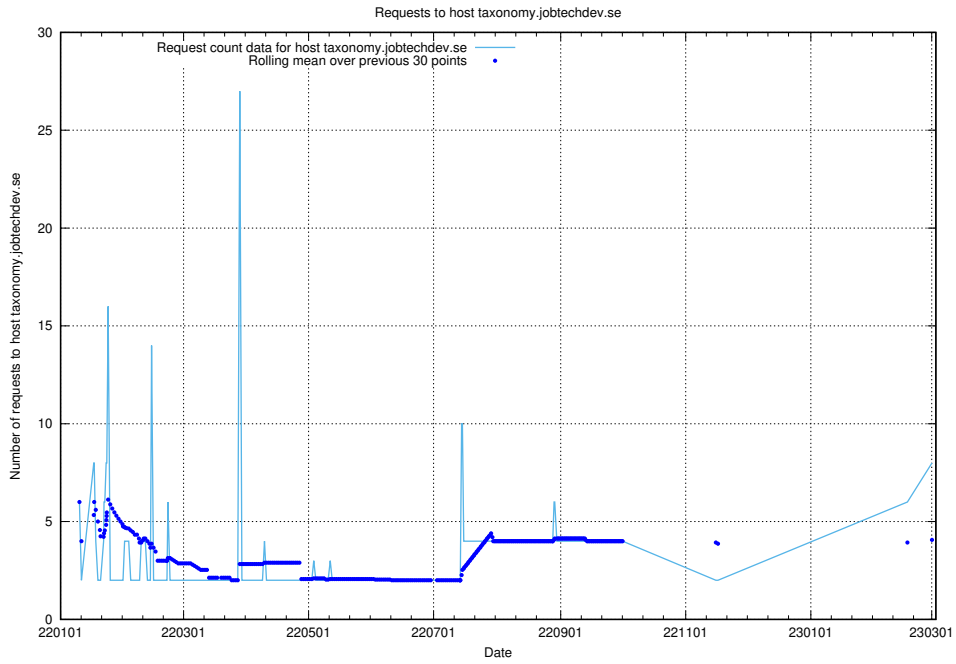

7.66 Usage of discourse2.jobtechdev.se

Here, we count the number of requests to host discourse2.jobtechdev.se.

7.67 Usage of taxonomy.jobtechdev.se

Here, we count the number of requests to host taxonomy.jobtechdev.se.