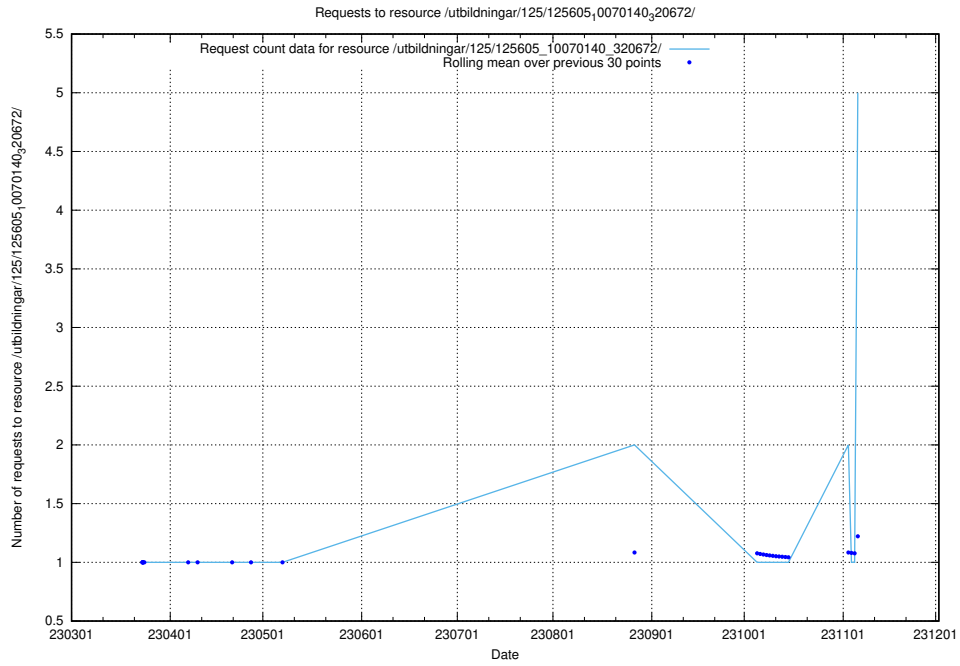

5.125 Usage of /utbildningar/125/125605_10070140_320672/

Here, we count the number of requests to resource /utbildningar/125/125605_10070140_320672/.