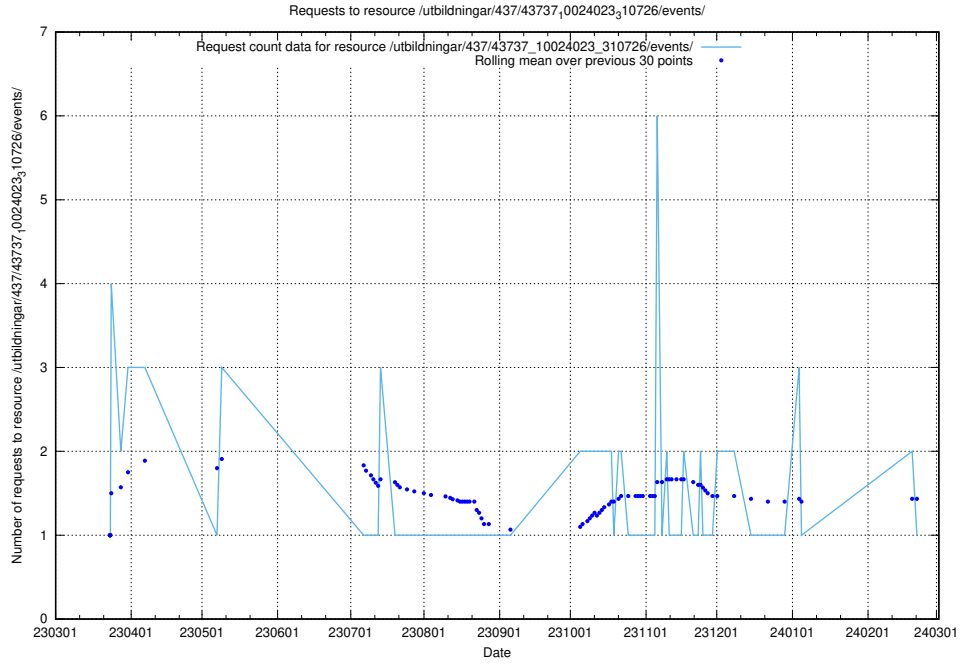

5.6044 Usage of /utbildningar/437/43737_10024023_310726/events/

Here, we count the number of requests to resource /utbildningar/437/43737_10024023_310726/events/.