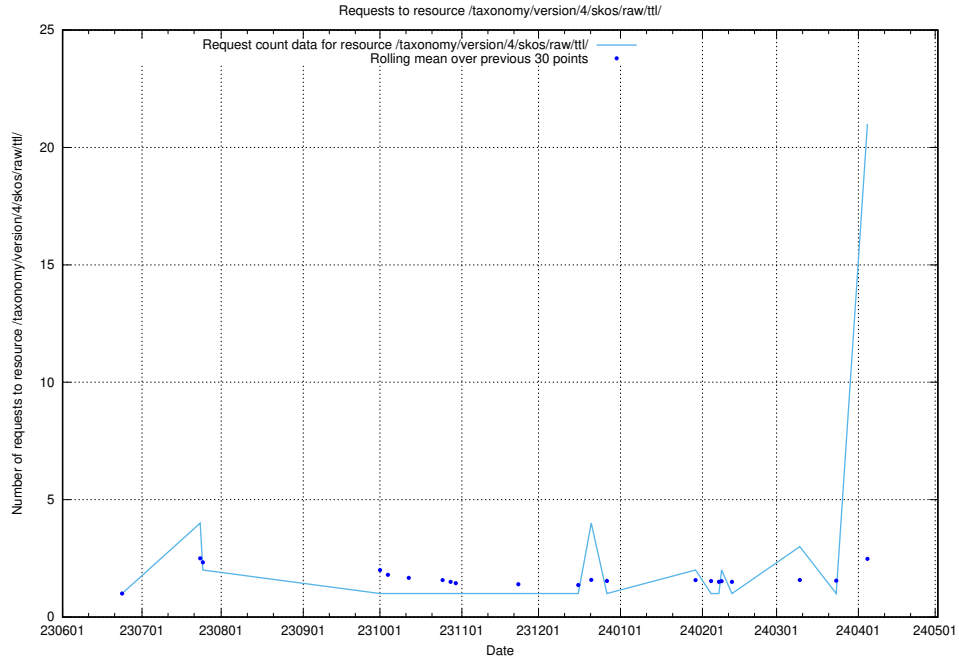

5.20 Usage of /taxonomy/version/4/skos/raw/ttl/

Here, we count the number of requests to resource /taxonomy/version/4/skos/raw/ttl/.