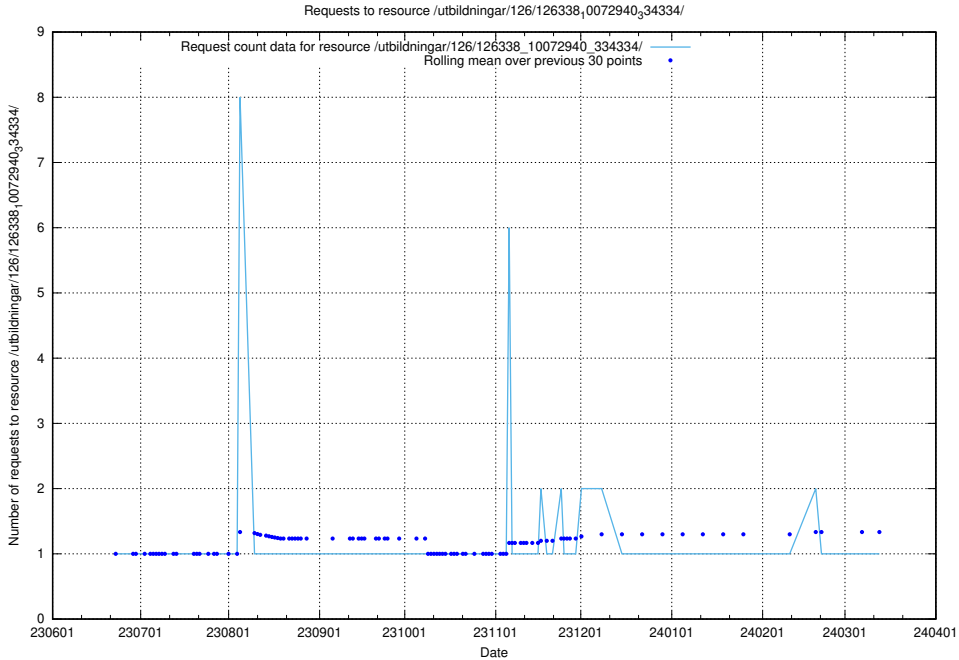

5.5333 Usage of /utbildningar/126/126338_10072940_334334/

Here, we count the number of requests to resource /utbildningar/126/126338_10072940_334334/.