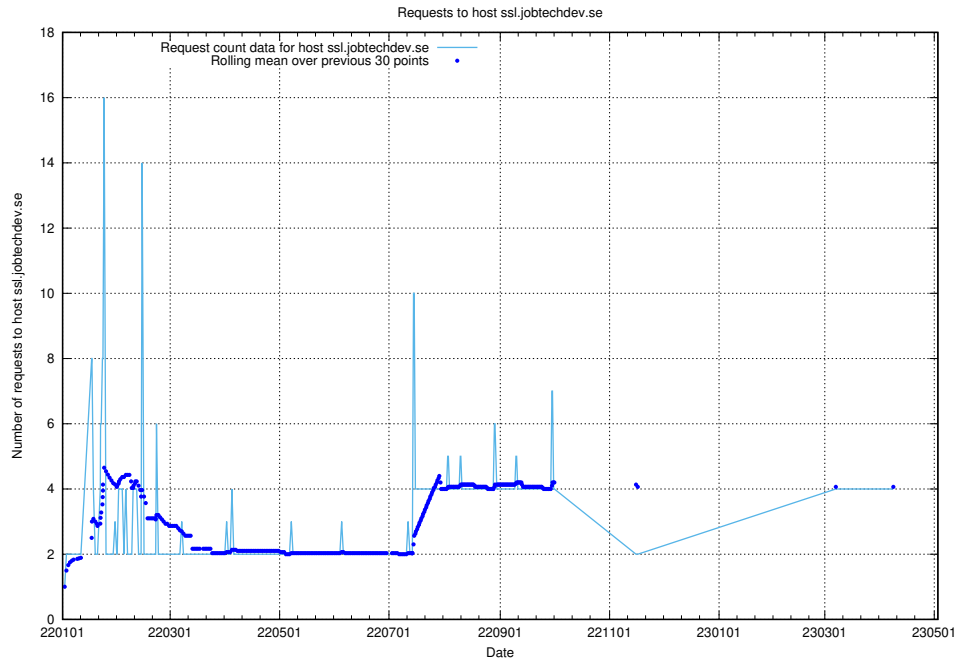

7.114 Usage of ssl.jobtechdev.se

Here, we count the number of requests to host ssl.jobtechdev.se.