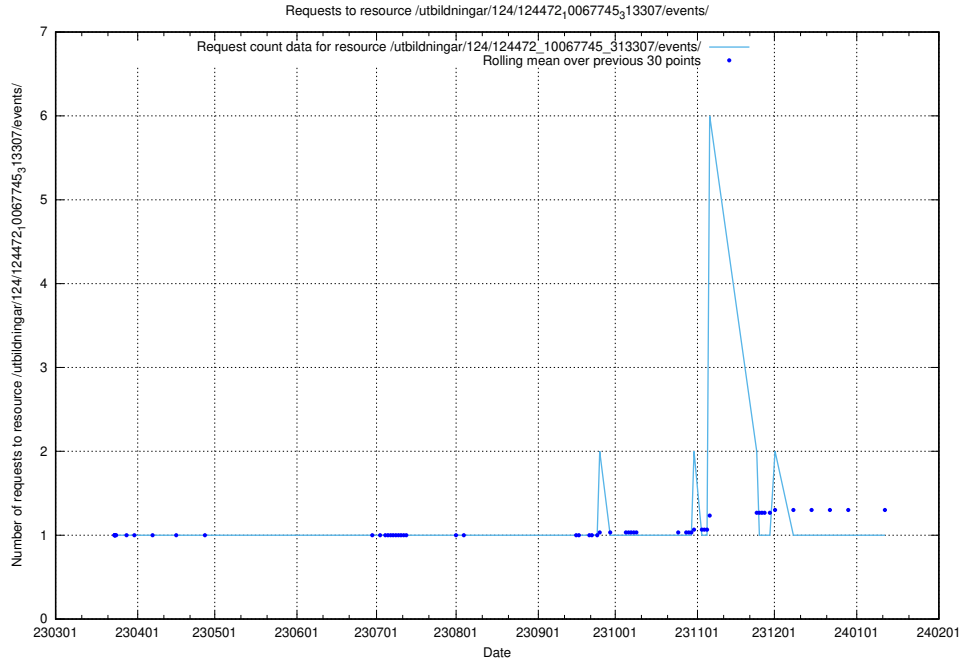

5.2649 Usage of /utbildningar/124/124472_10067745_313307/events/

Here, we count the number of requests to resource /utbildningar/124/124472_10067745_313307/events/