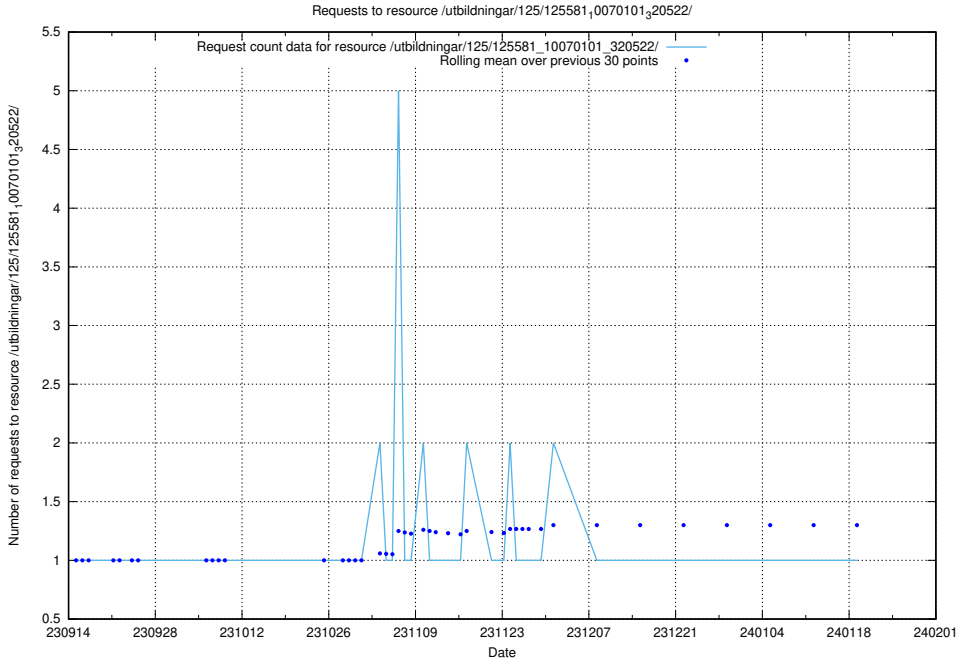

5.4248 Usage of /utbildningar/125/125581_10070101_320522/

Here, we count the number of requests to resource /utbildningar/125/125581_10070101_320522/.