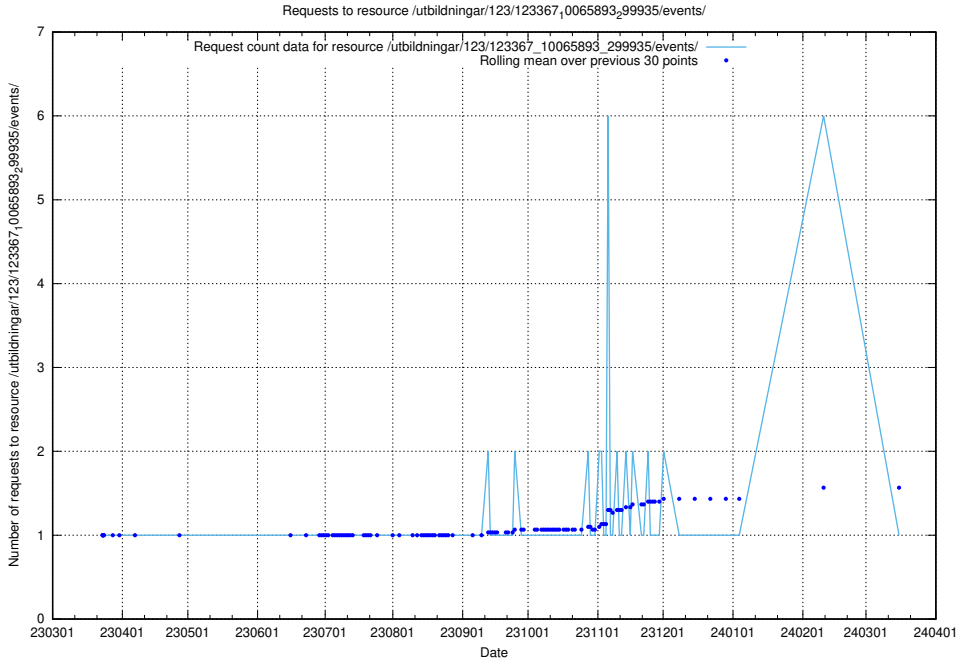

5.4413 Usage of /utbildningar/123/123367_10065893_299935/events/

Here, we count the number of requests to resource /utbildningar/123/123367_10065893_299935/events/