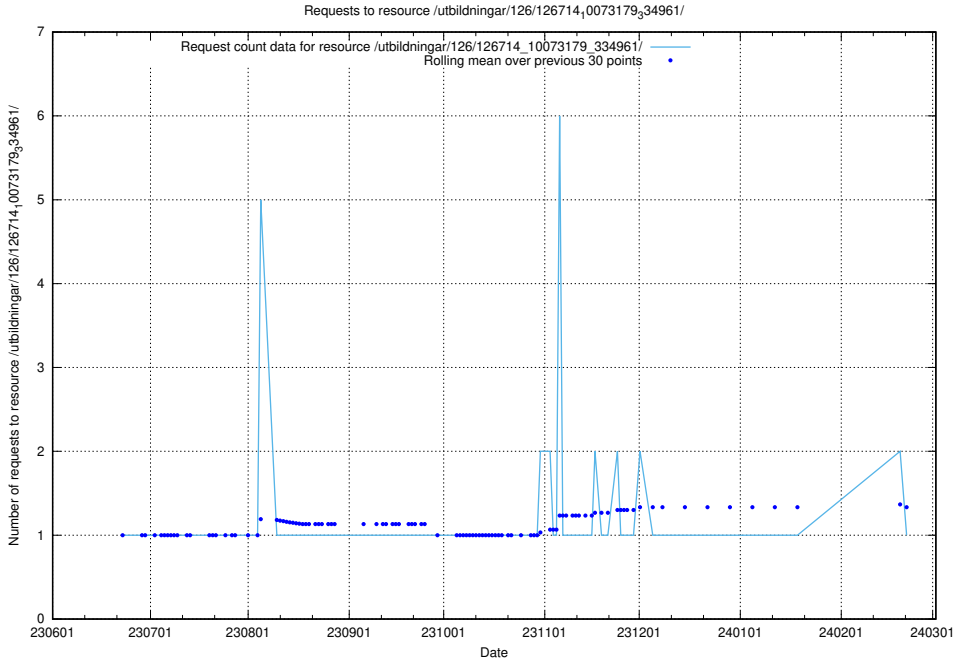

5.5291 Usage of /utbildningar/126/126714_10073179_334961/

Here, we count the number of requests to resource /utbildningar/126/126714_10073179_334961/.