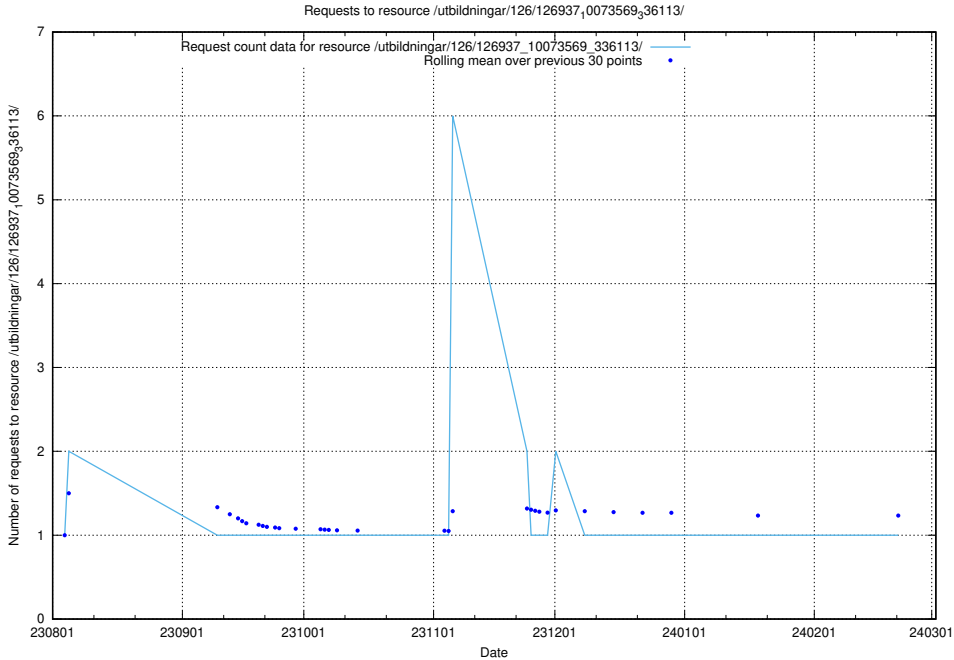

5.4544 Usage of /utbildningar/126/126937_10073569_336113/

Here, we count the number of requests to resource /utbildningar/126/126937_10073569_336113/.