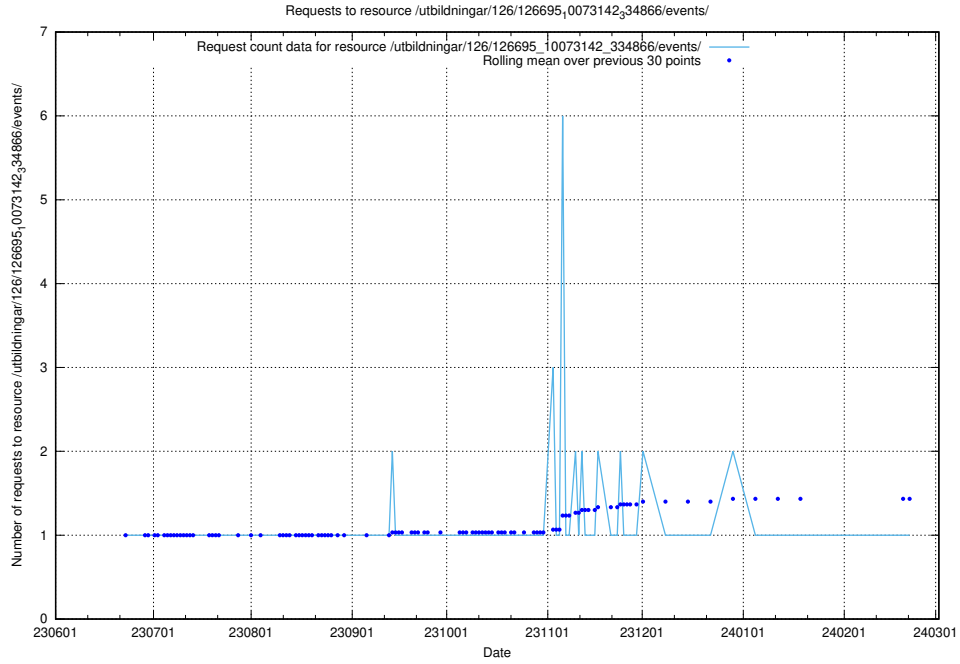

5.5302 Usage of /utbildningar/126/126695_10073142_334866/events/

Here, we count the number of requests to resource /utbildningar/126/126695_10073142_334866/events/