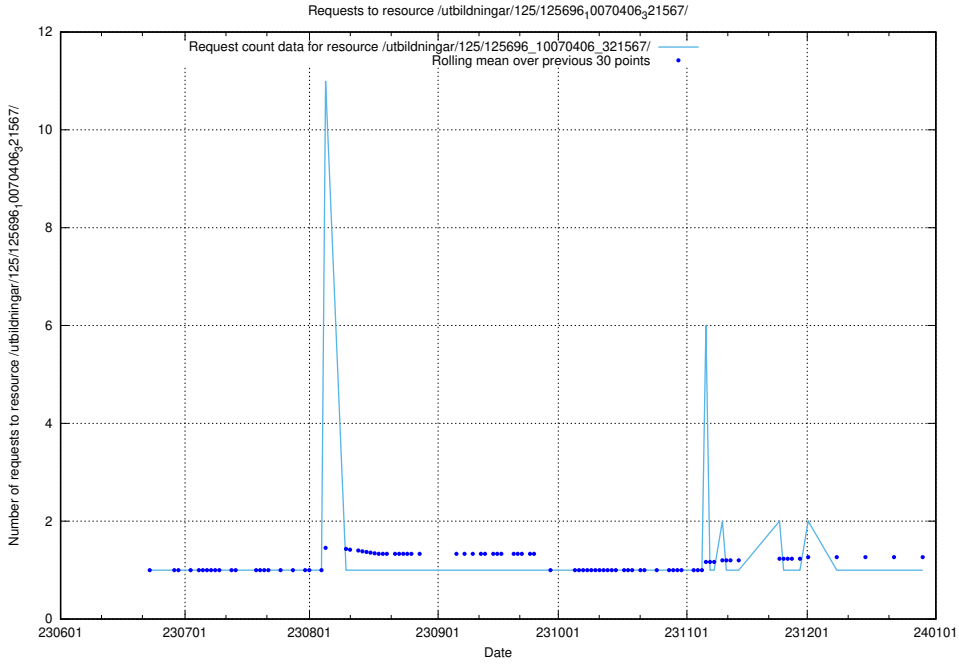

5.5387 Usage of /utbildningar/125/125696_10070406_321567/

Here, we count the number of requests to resource /utbildningar/125/125696_10070406_321567/.