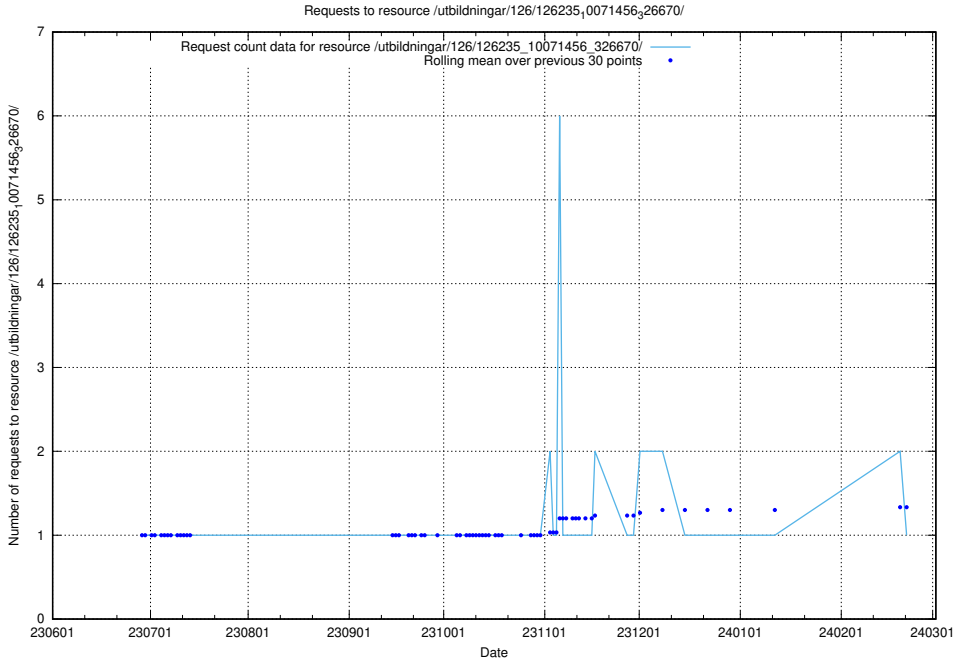

5.5132 Usage of /utbildningar/126/126235_10071456_326670/

Here, we count the number of requests to resource /utbildningar/126/126235_10071456_326670/.