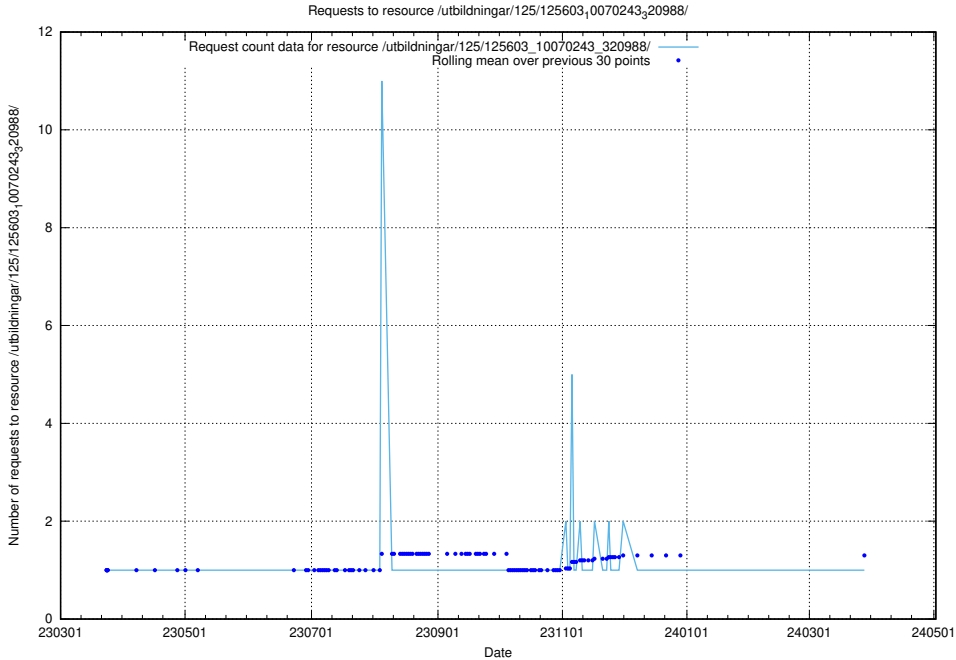

5.978 Usage of /utbildningar/125/125603_10070243_320988/

Here, we count the number of requests to resource /utbildningar/125/125603_10070243_320988/.