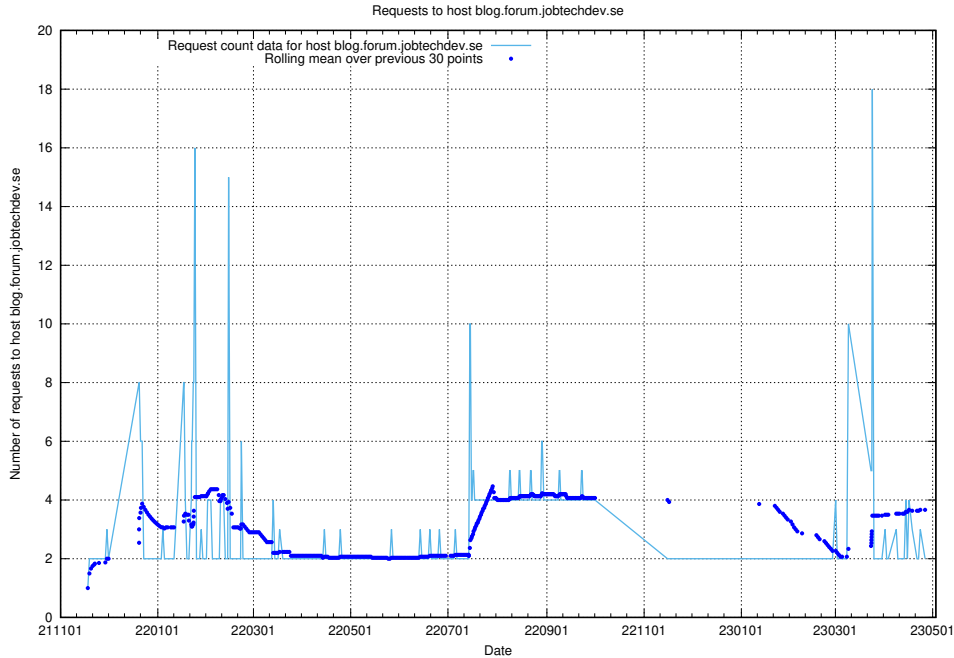

7.485 Usage of blog.forum.jobtechdev.se

Here, we count the number of requests to host blog.forum.jobtechdev.se.