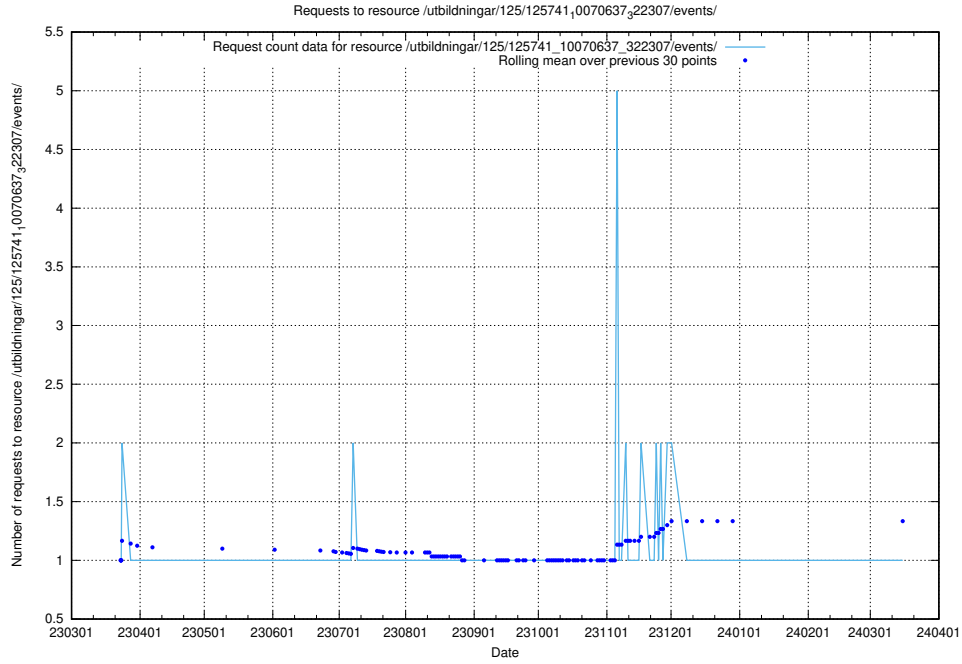

5.864 Usage of /utbildningar/125/125741_10070637_322307/events/

Here, we count the number of requests to resource /utbildningar/125/125741_10070637_322307/events/