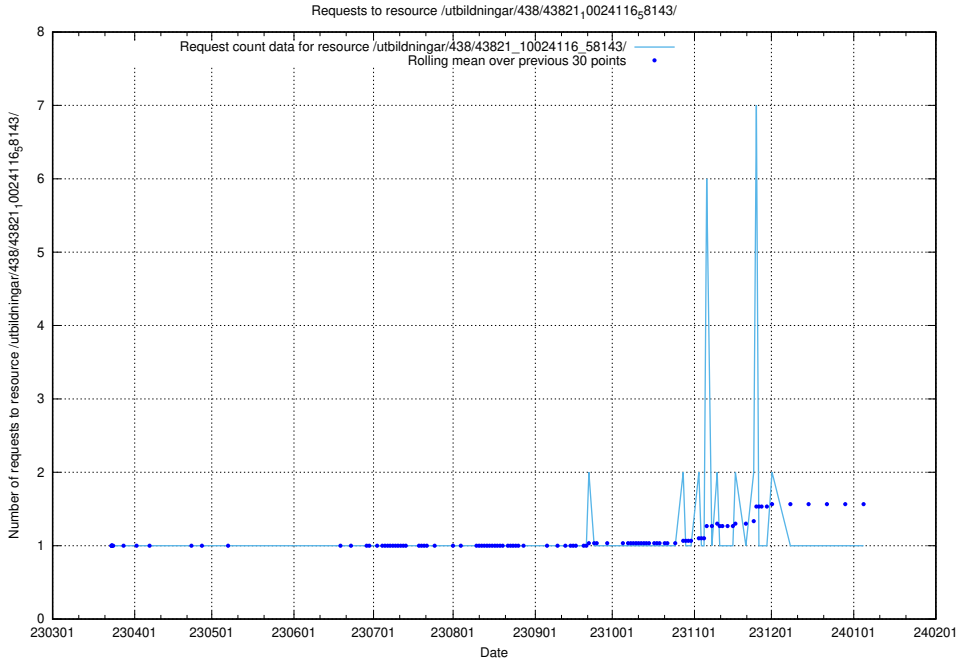

5.5986 Usage of /utbildningar/438/43821_10024116_58143/

Here, we count the number of requests to resource /utbildningar/438/43821_10024116_58143/.