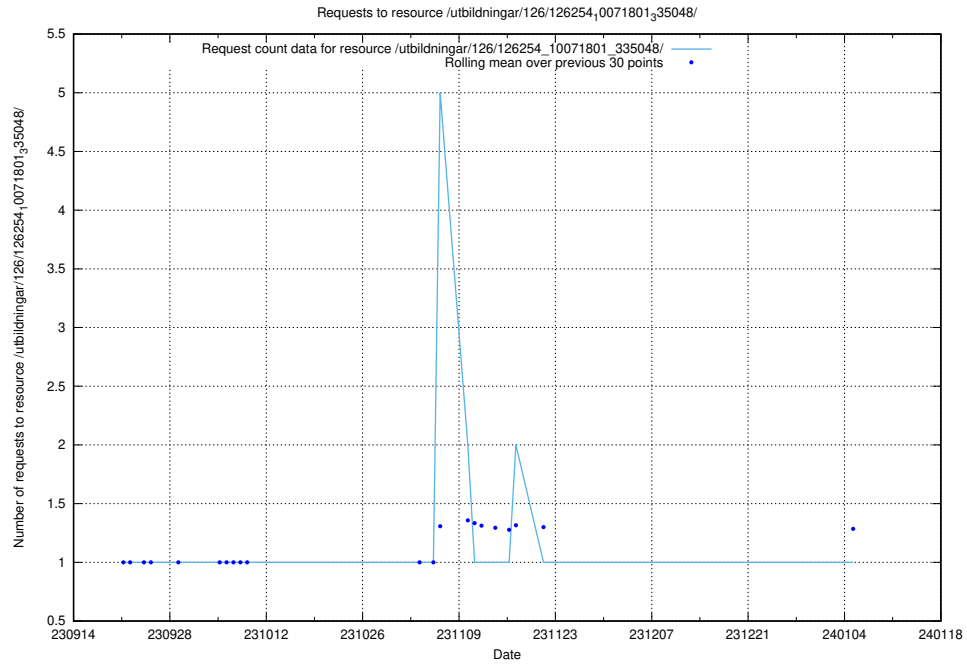

5.4196 Usage of /utbildningar/126/126254_10071801_335048/

Here, we count the number of requests to resource /utbildningar/126/126254_10071801_335048/.