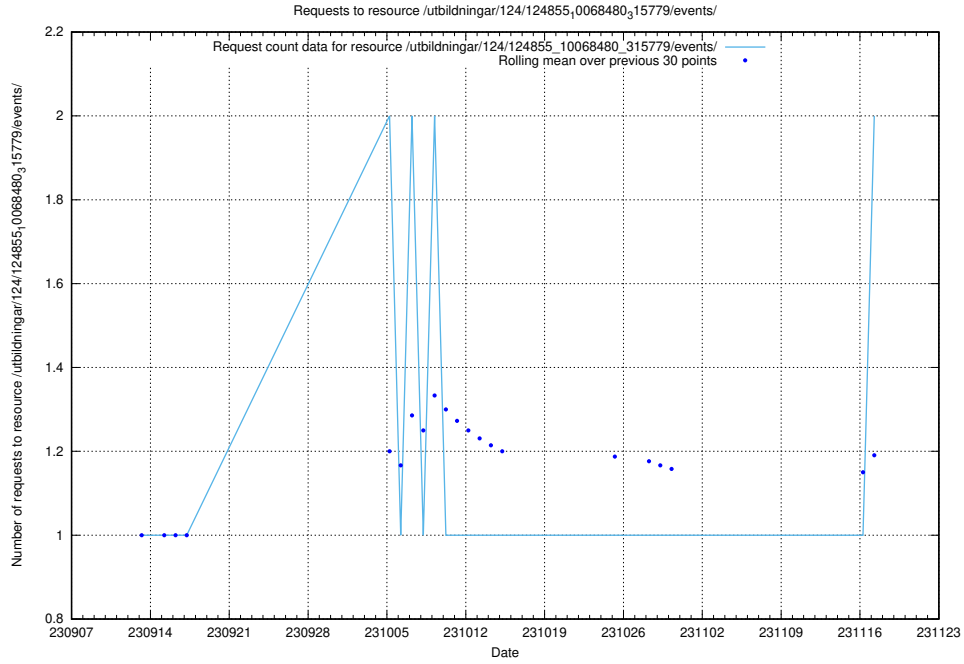

5.639 Usage of /utbildningar/124/124855_10068480_315779/events/

Here, we count the number of requests to resource /utbildningar/124/124855_10068480_315779/events/