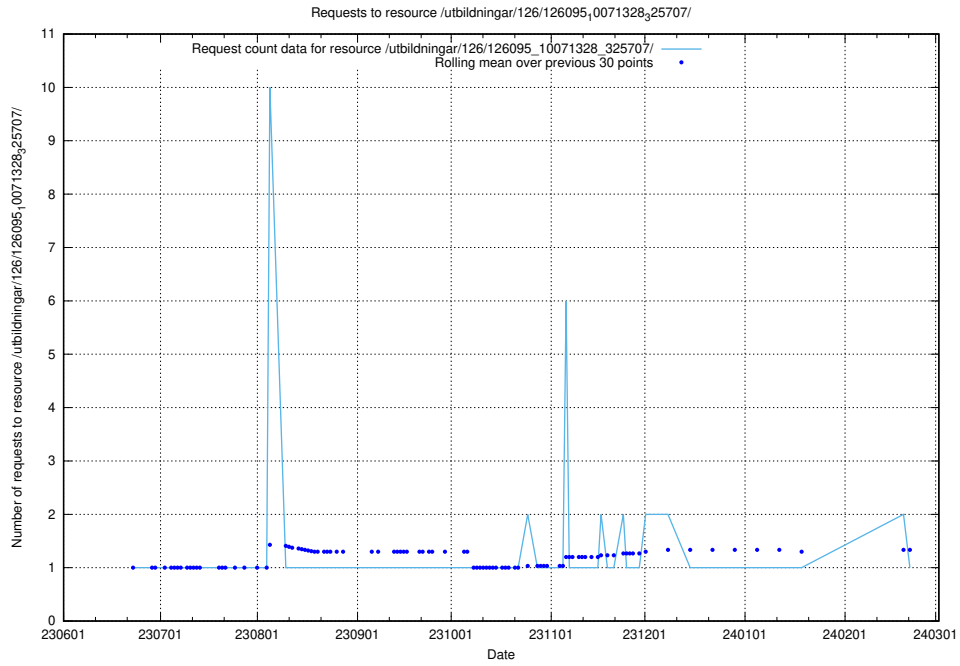

5.5353 Usage of /utbildningar/126/126095_10071328_325707/

Here, we count the number of requests to resource /utbildningar/126/126095_10071328_325707/.