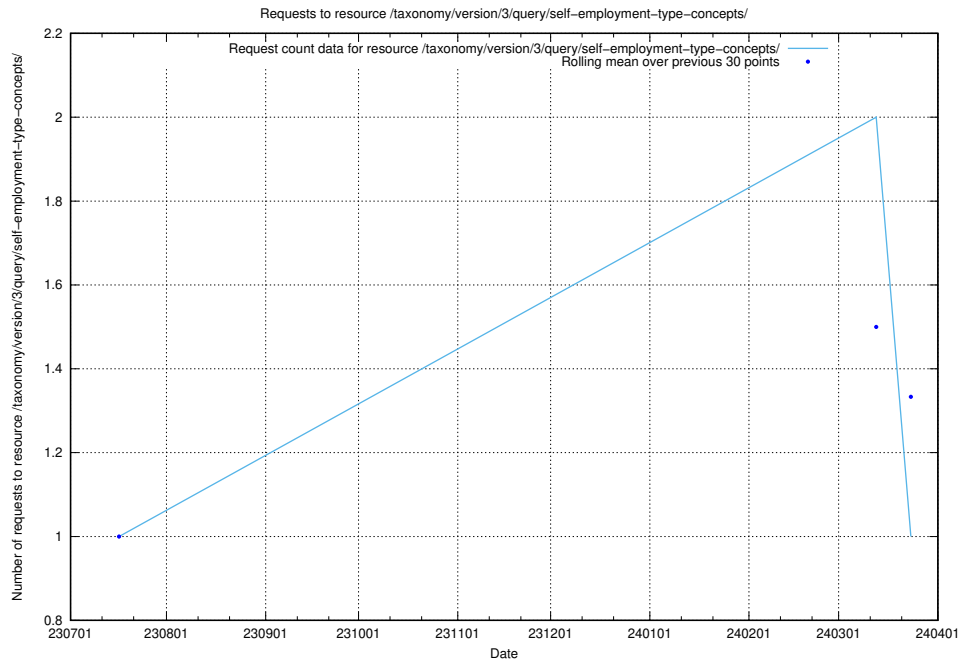

Here, we count the number of requests to resource /taxonomy/version/3/query/self-employment-type-concepts/.

5.4730 Usage of /taxonomy/version/21/query/concepts-and-common-relations/

Here, we count the number of requests to resource /taxonomy/version/21/query/concepts-and-common-relations/.