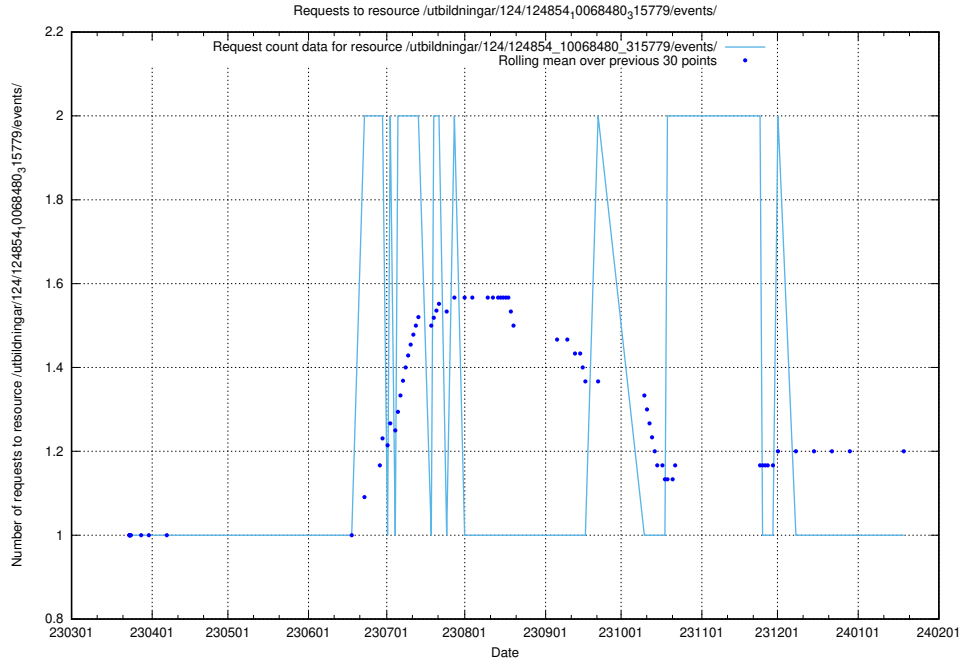

5.1114 Usage of /utbildningar/124/124854_10068480_315779/events/

Here, we count the number of requests to resource /utbildningar/124/124854_10068480_315779/events/