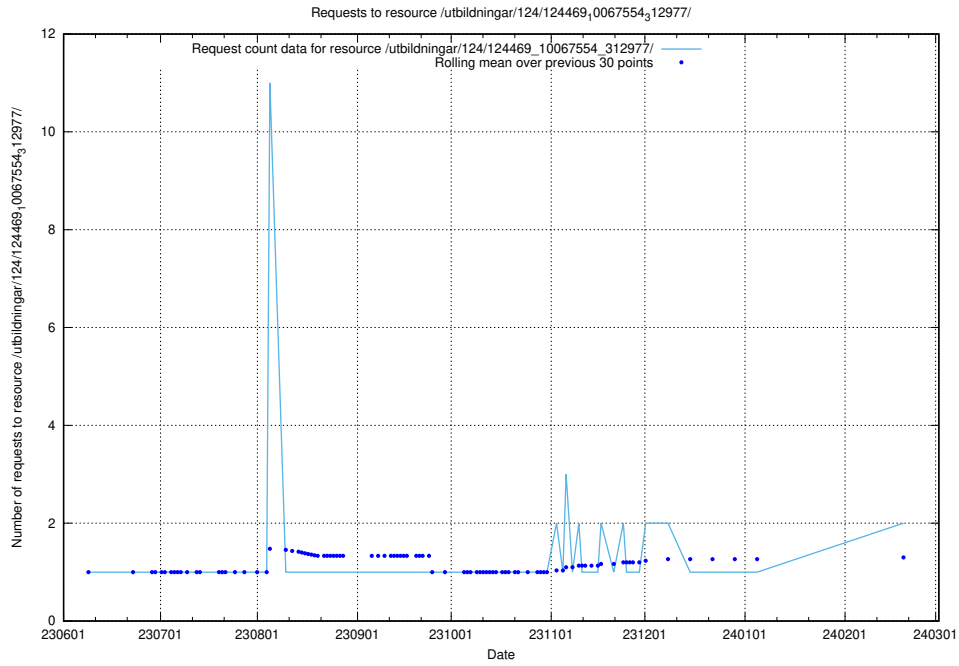

5.787 Usage of /utbildningar/124/124469_10067554_312977/

Here, we count the number of requests to resource /utbildningar/124/124469_10067554_312977/.