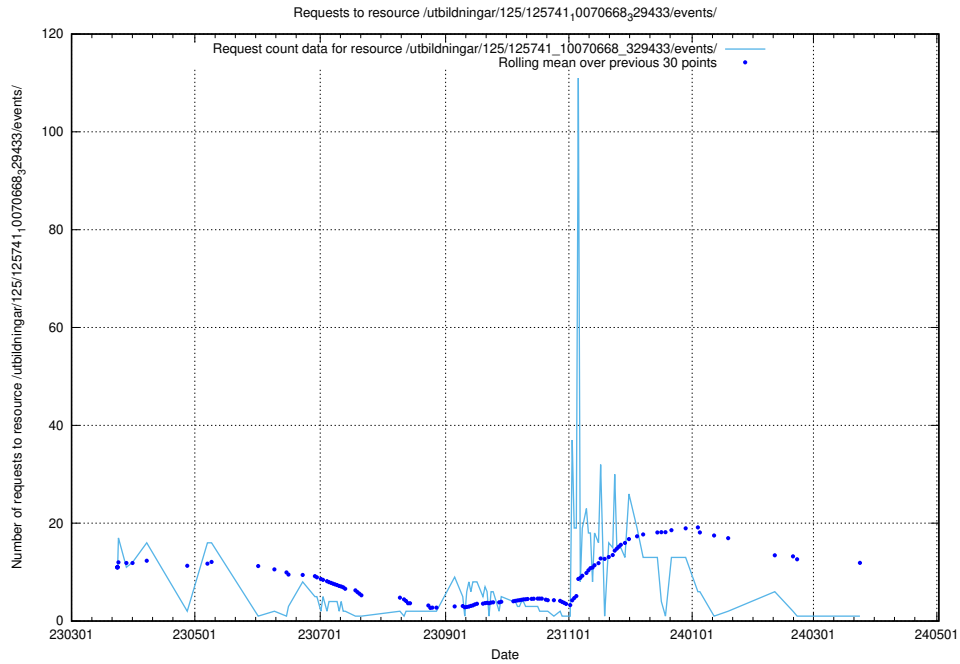

5.5907 Usage of /utbildningar/125/125741_10070668_329433/events/

Here, we count the number of requests to resource /utbildningar/125/125741_10070668_329433/events/