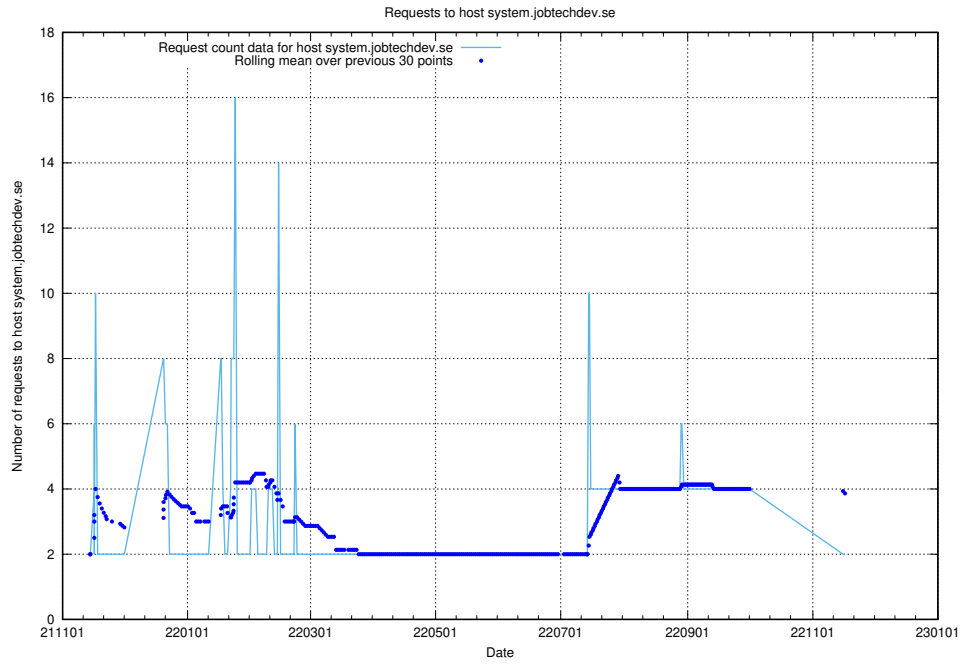

Here, we count the number of requests to host system.jobtechdev.se.

7.554 Usage of store.jobtechdev.se

Here, we count the number of requests to host store.jobtechdev.se.

7.555 Usage of `jobtechlinks.api.jobtechdev.se`