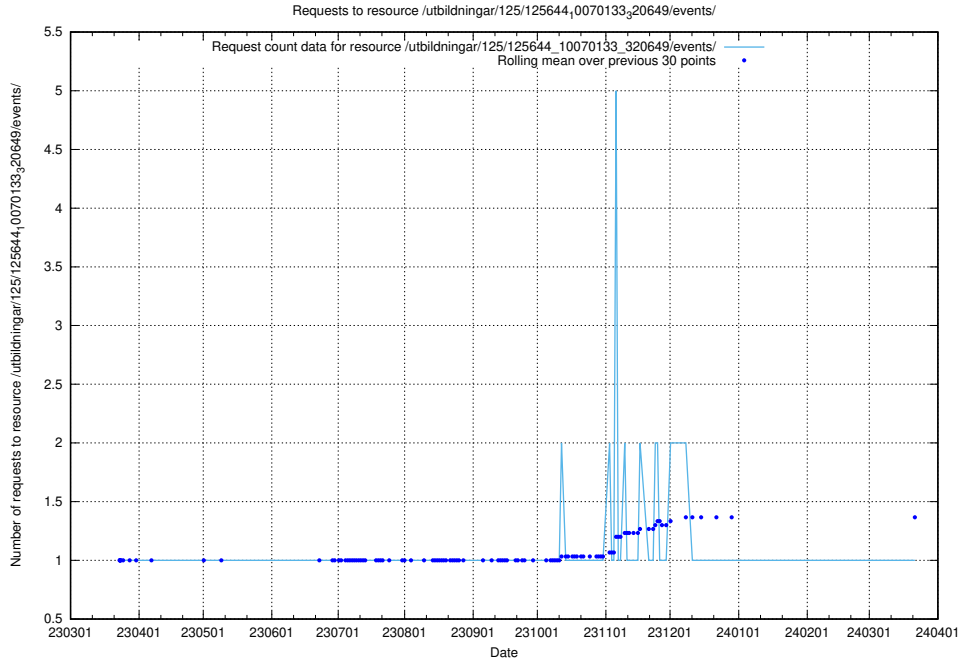

5.944 Usage of /utbildningar/125/125644_10070133_320649/events/

Here, we count the number of requests to resource /utbildningar/125/125644_10070133_320649/events/