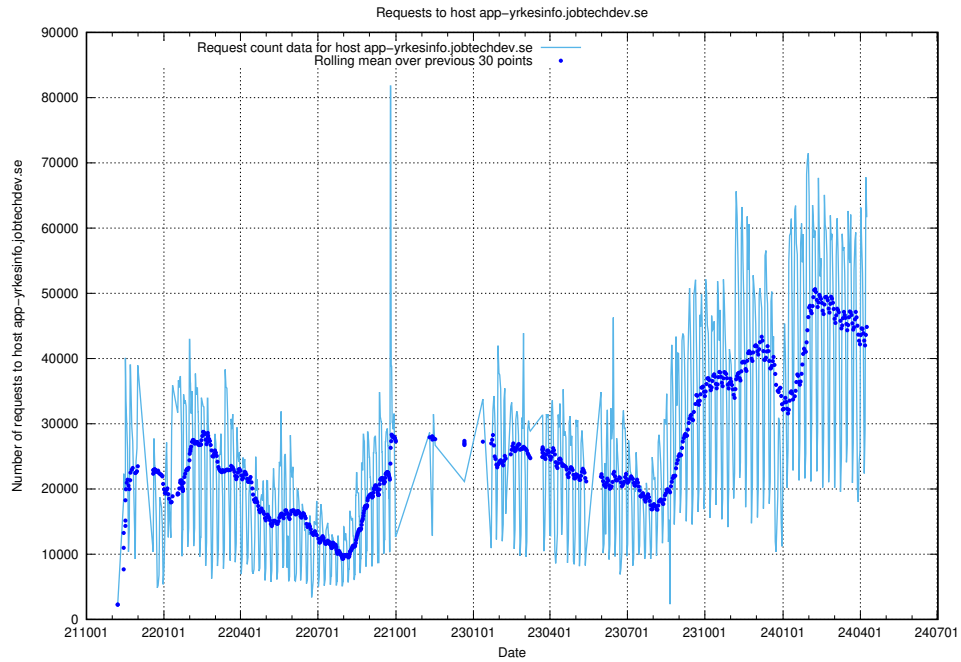

7.4 Usage of data.jobtechdev.se

Here, we count the number of requests to host data.jobtechdev.se.

7.5 Usage of app-yrkesinfo.jobtechdev.se

Here, we count the number of requests to host app-yrkesinfo.jobtechdev.se.