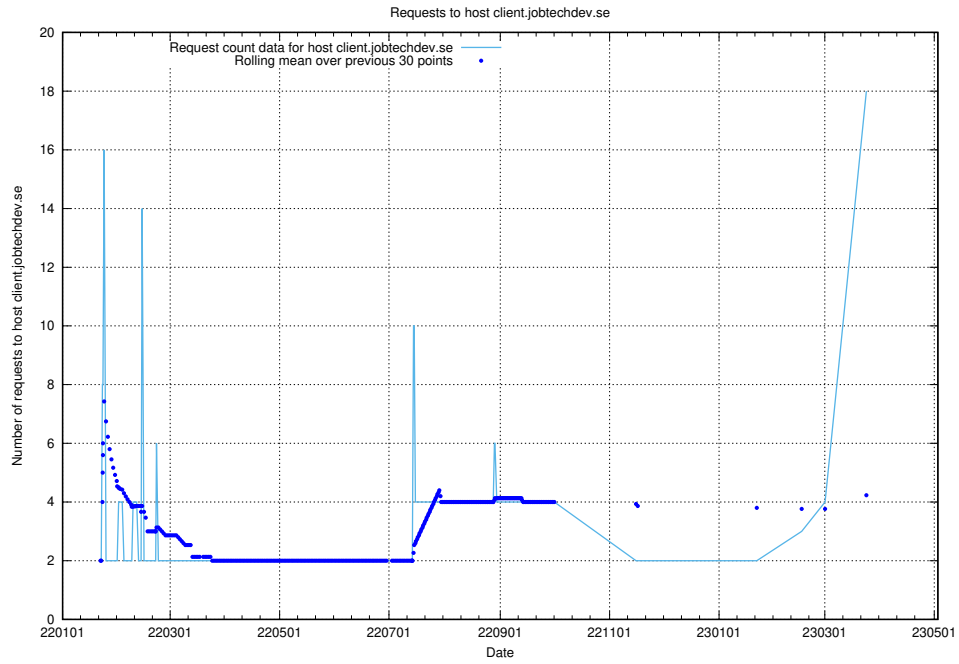

7.35 Usage of client.jobtechdev.se

Here, we count the number of requests to host client.jobtechdev.se.