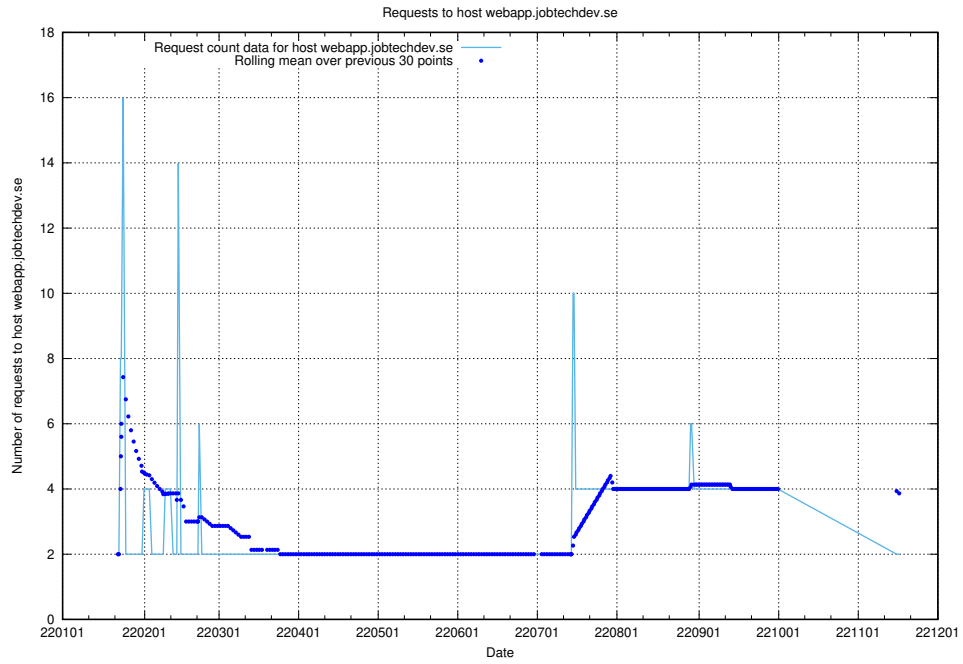

7.578 Usage of webapp.jobtechdev.se

Here, we count the number of requests to host webapp.jobtechdev.se.