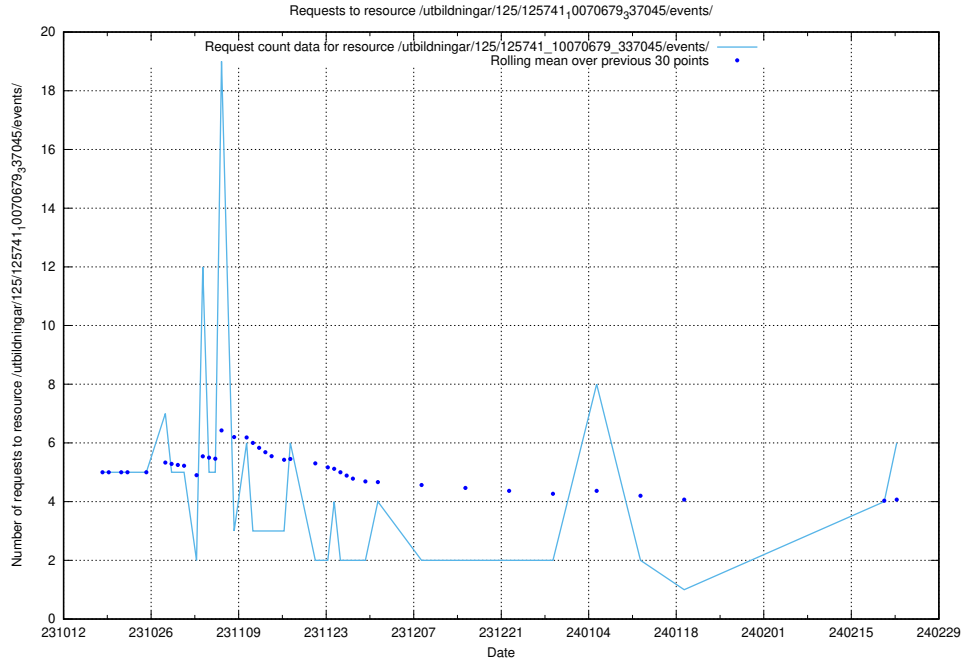

5.82 Usage of /utbildningar/125/125741_10070679_337045/events/

Here, we count the number of requests to resource /utbildningar/125/125741_10070679_337045/events/