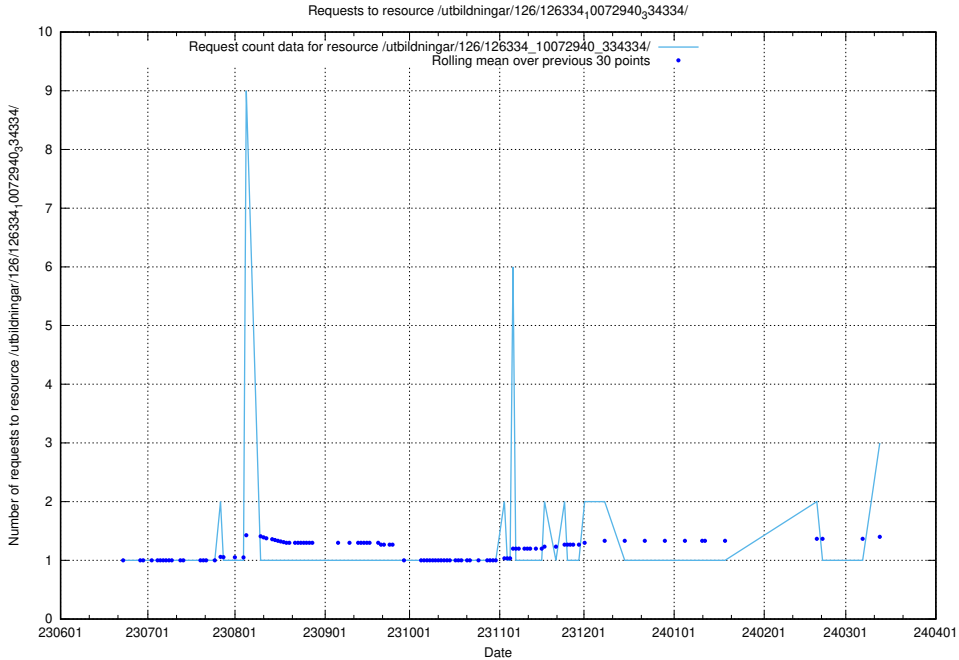

5.288 Usage of /utbildningar/126/126334_10072940_334334/

Here, we count the number of requests to resource /utbildningar/126/126334_10072940_334334/.