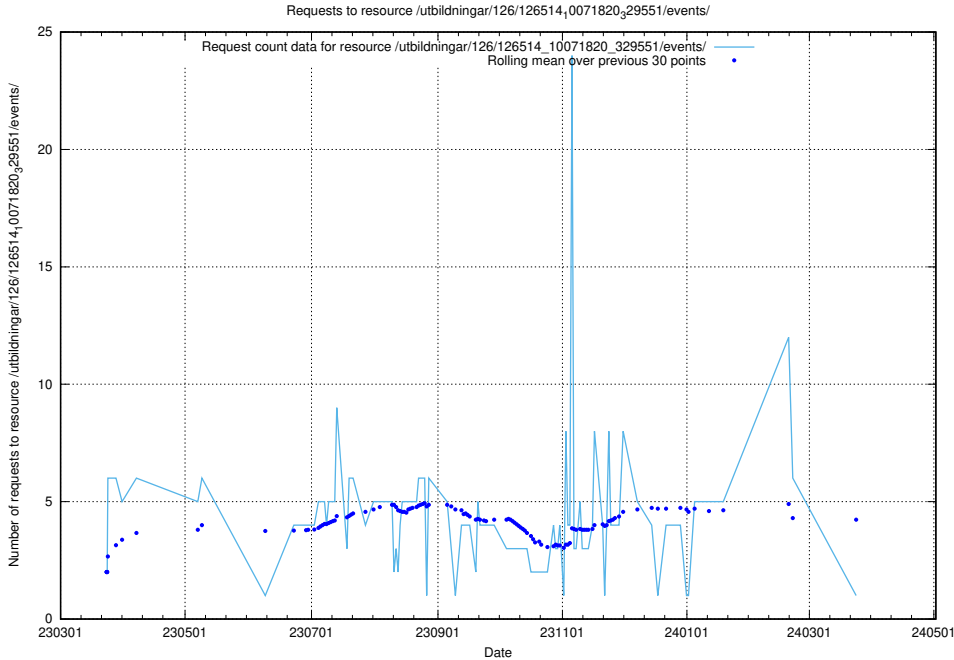

5.5922 Usage of /utbildningar/126/126514_10071820_329551/events/

Here, we count the number of requests to resource /utbildningar/126/126514_10071820_329551/events/