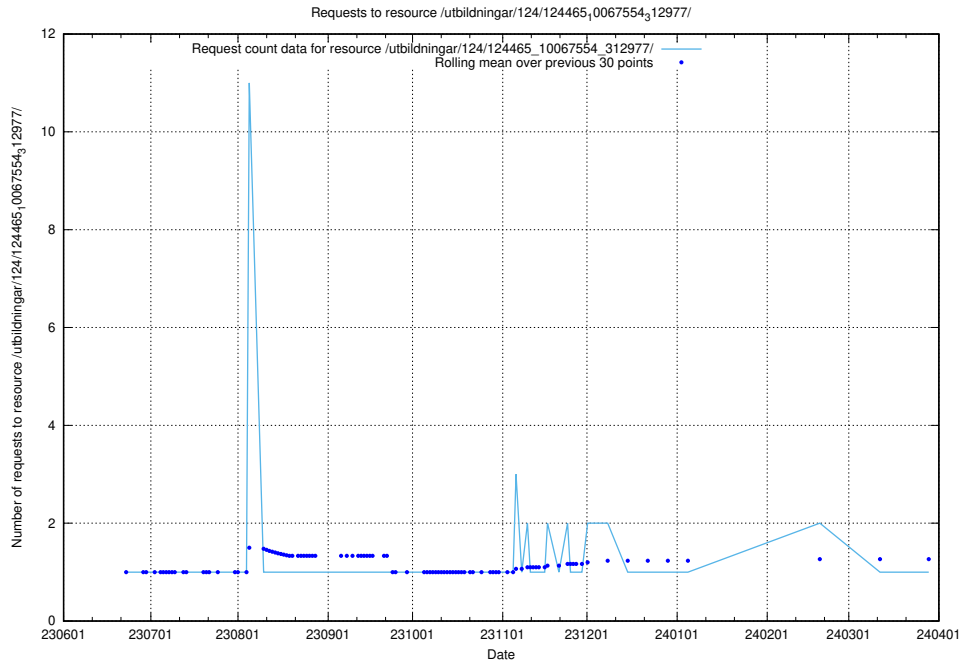

5.5490 Usage of /utbildningar/124/124465_10067554_312977/

Here, we count the number of requests to resource /utbildningar/124/124465_10067554_312977/.