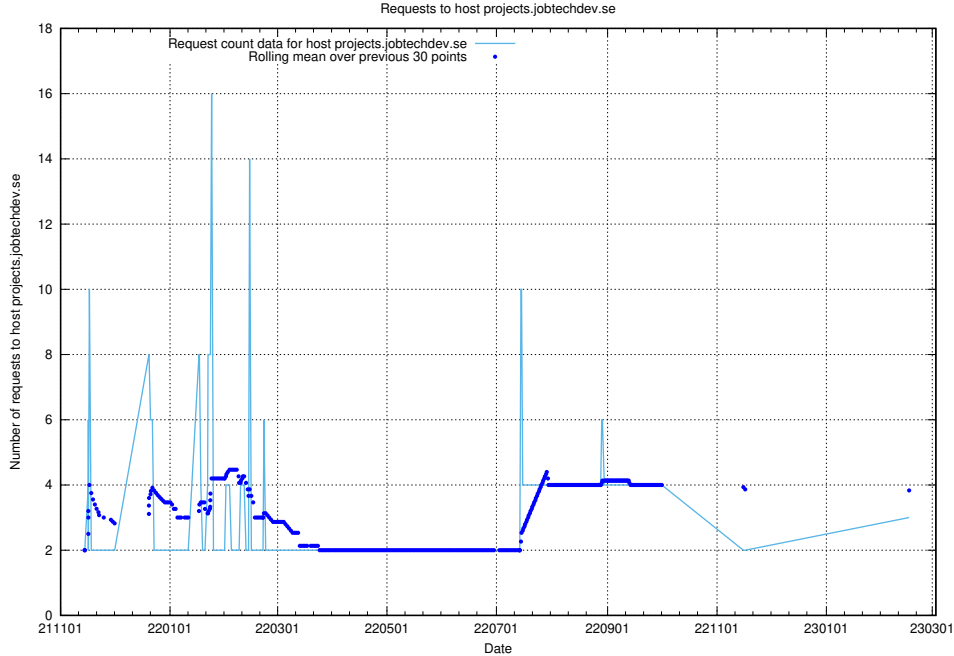

7.234 Usage of projects.jobtechdev.se

Here, we count the number of requests to host projects.jobtechdev.se.