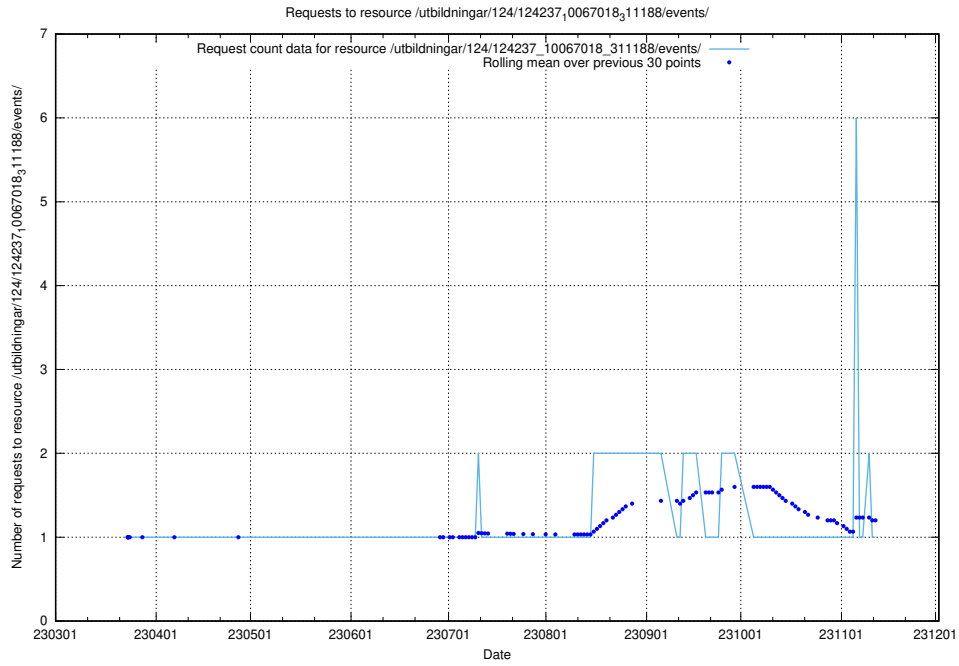

5.3663 Usage of /utbildningar/124/124237_10067018_311188/events/

Here, we count the number of requests to resource /utbildningar/124/124237_10067018_311188/events/