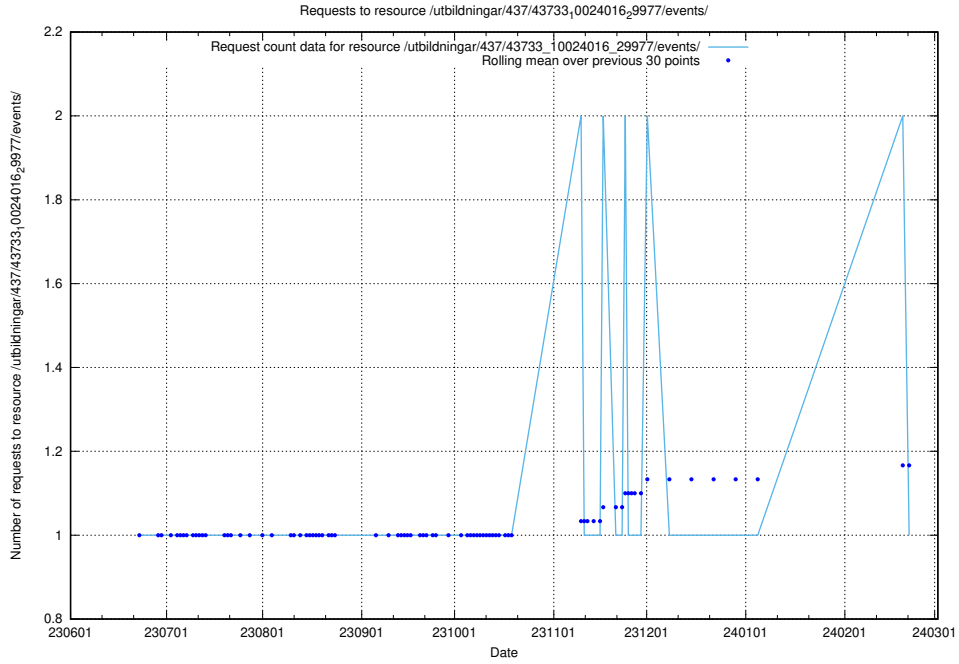

Here, we count the number of requests to resource /utbildningar/437/43735_10024046_319699/.

5.5248 Usage of /utbildningar/437/43733_10024016_29977/events/

Here, we count the number of requests to resource /utbildningar/437/43733_10024016_29977/events/.