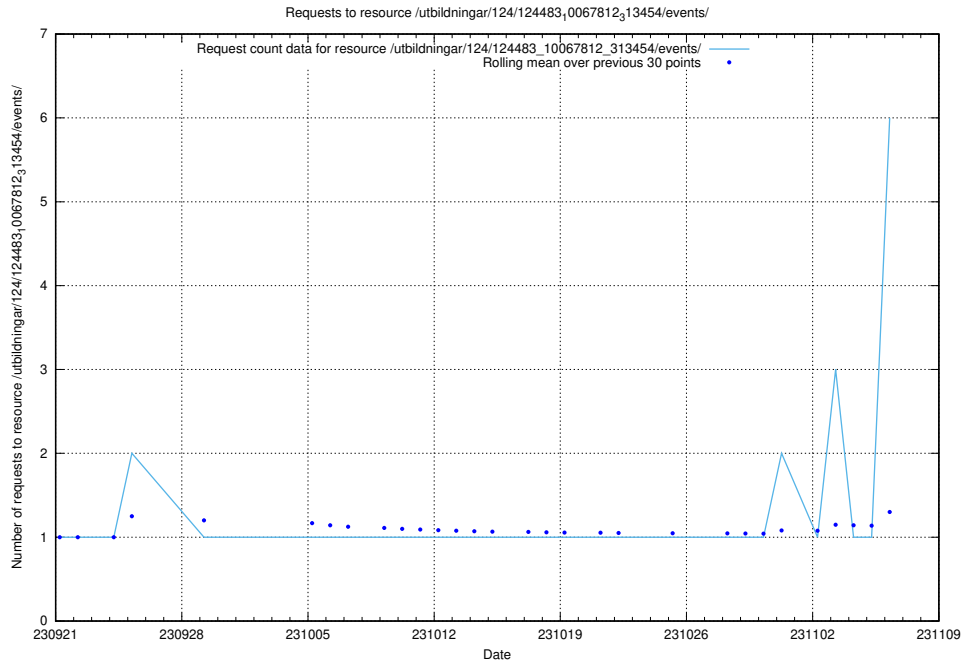

5.90 Usage of /utbildningar/124/124483_10067812_313454/events/

Here, we count the number of requests to resource /utbildningar/124/124483_10067812_313454/events/