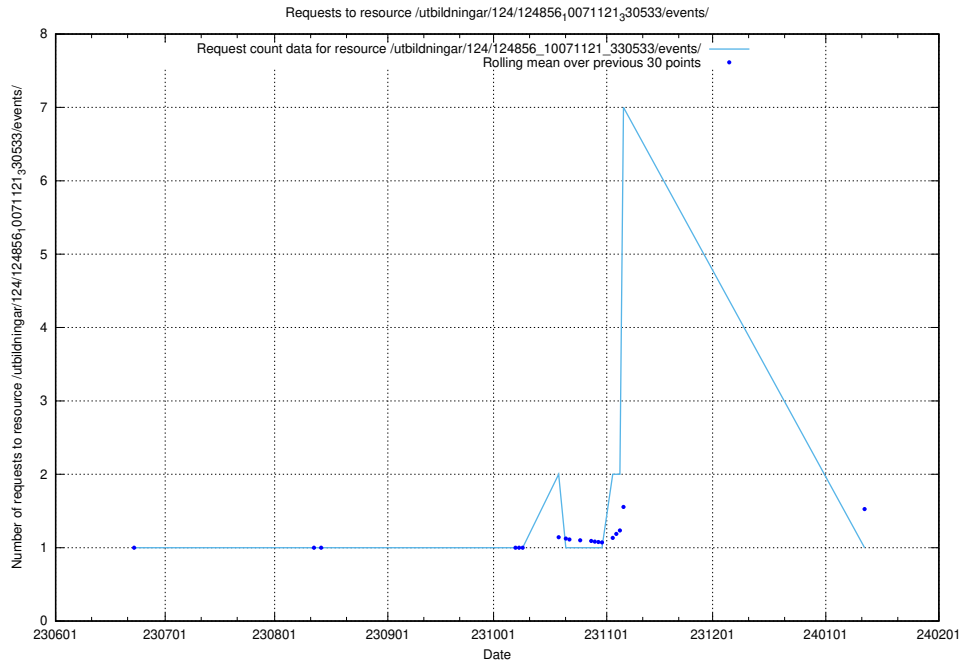

5.5412 Usage of /utbildningar/124/124856_10071121_330533/events/

Here, we count the number of requests to resource /utbildningar/124/124856_10071121_330533/events/