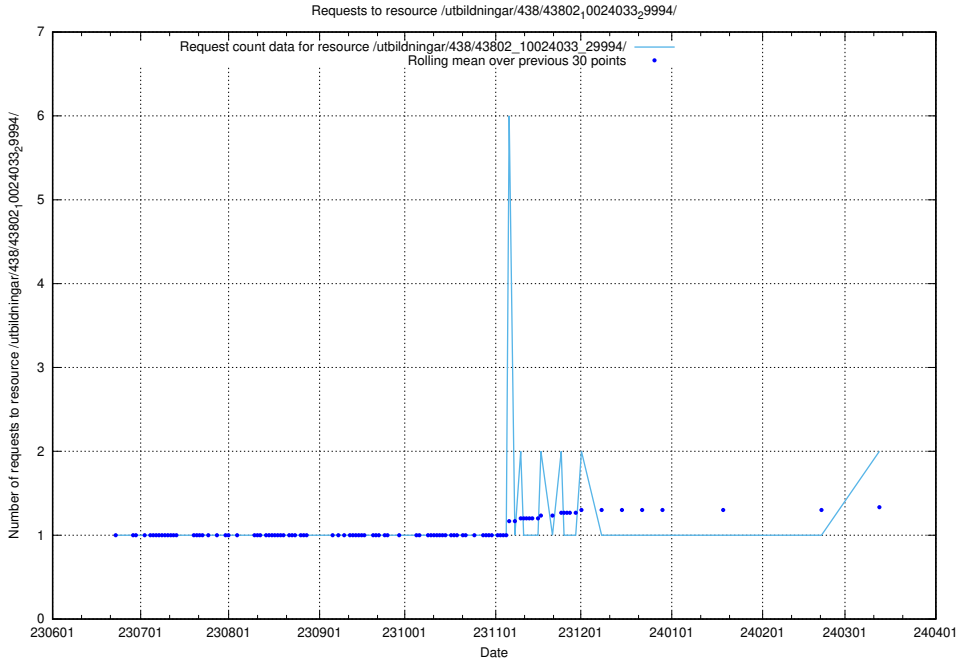

5.734 Usage of /utbildningar/438/43802_10024033_29994/

Here, we count the number of requests to resource /utbildningar/438/43802_10024033_29994/.