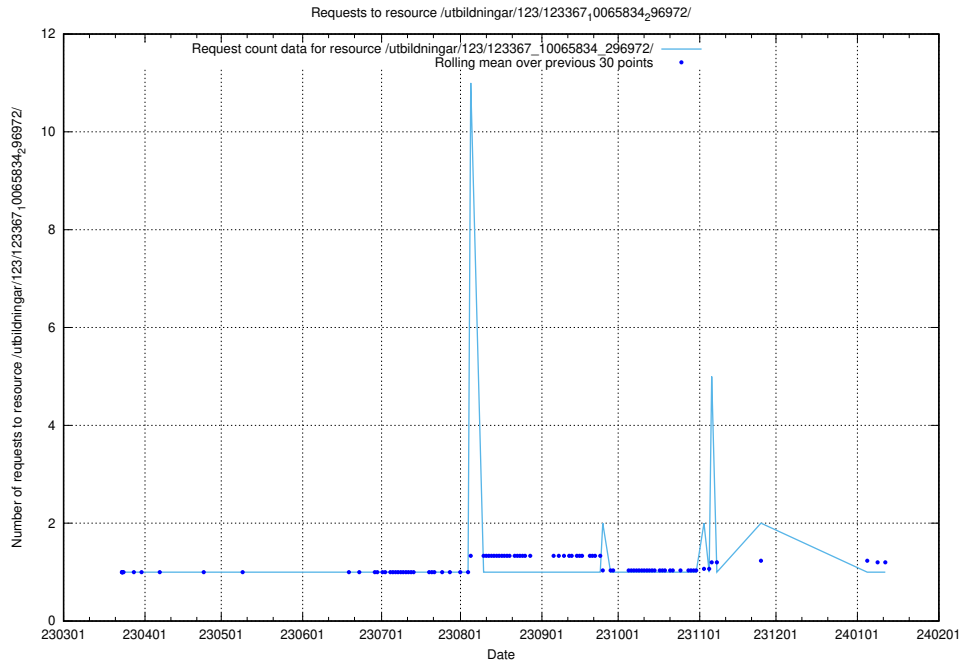

5.4550 Usage of /utbildningar/123/123367_10065834_296972/

Here, we count the number of requests to resource /utbildningar/123/123367_10065834_296972/.