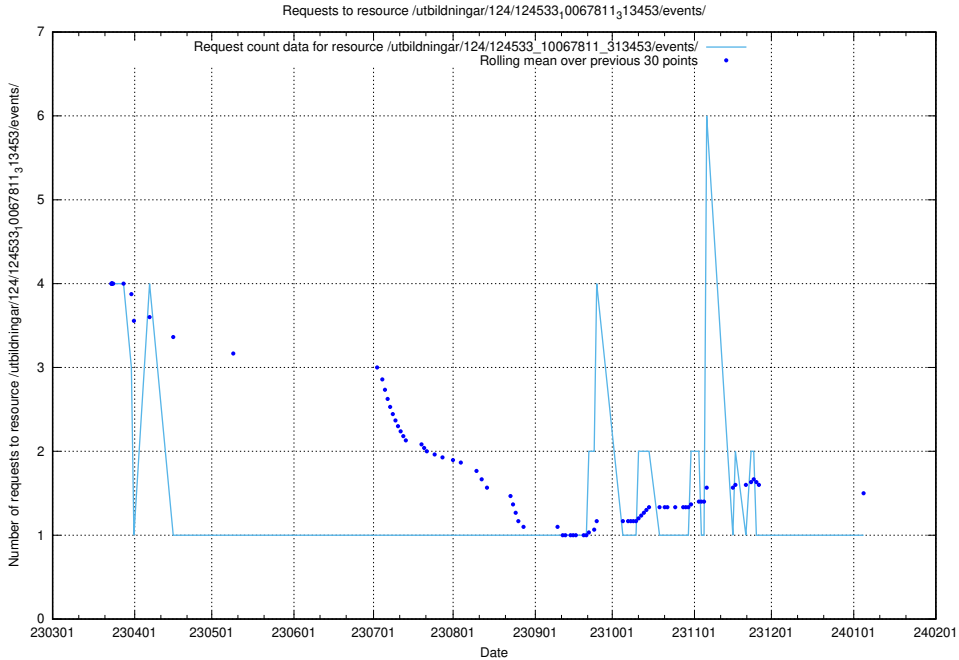

5.5911 Usage of /utbildningar/124/124533_10067811_313453/events/

Here, we count the number of requests to resource /utbildningar/124/124533_10067811_313453/events/