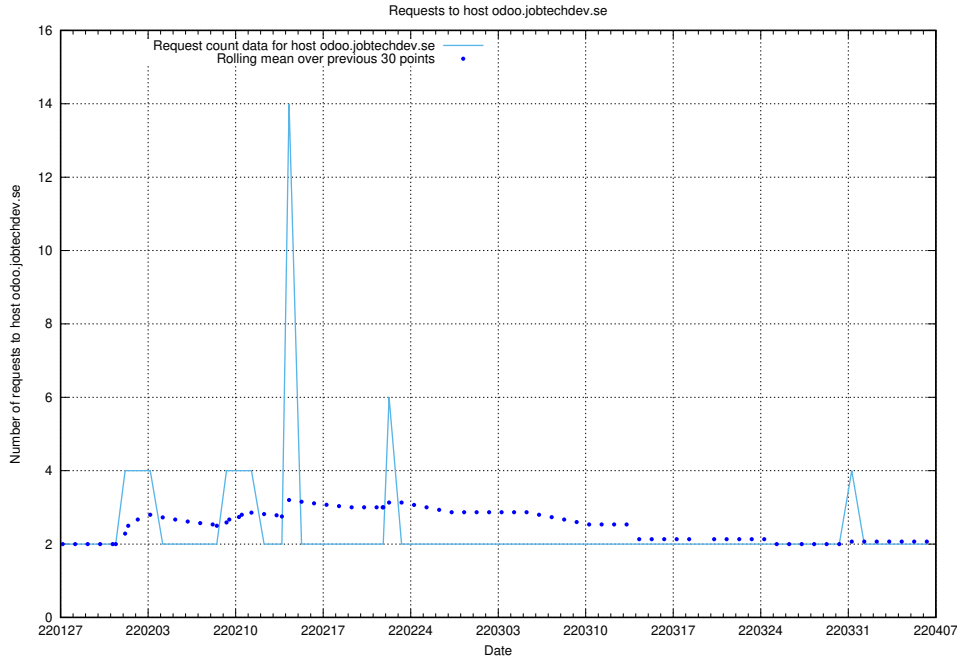

7.571 Usage of mentor-api.openshift.jobtechdev.se

Here, we count the number of requests to host mentor-api.openshift.jobtechdev.se.

7.572 Usage of mentor-api-4.openshift.jobtechdev.se

Here, we count the number of requests to host mentor-api-4.openshift.jobtechdev.se.