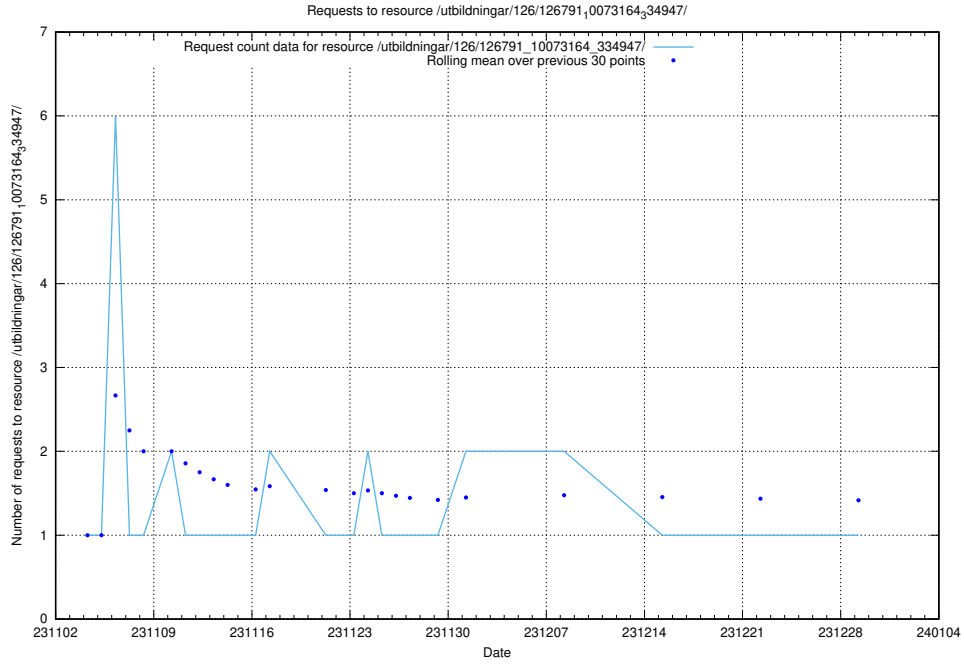

5.3793 Usage of /utbildningar/126/126791_10073164_334947/

Here, we count the number of requests to resource /utbildningar/126/126791_10073164_334947/.