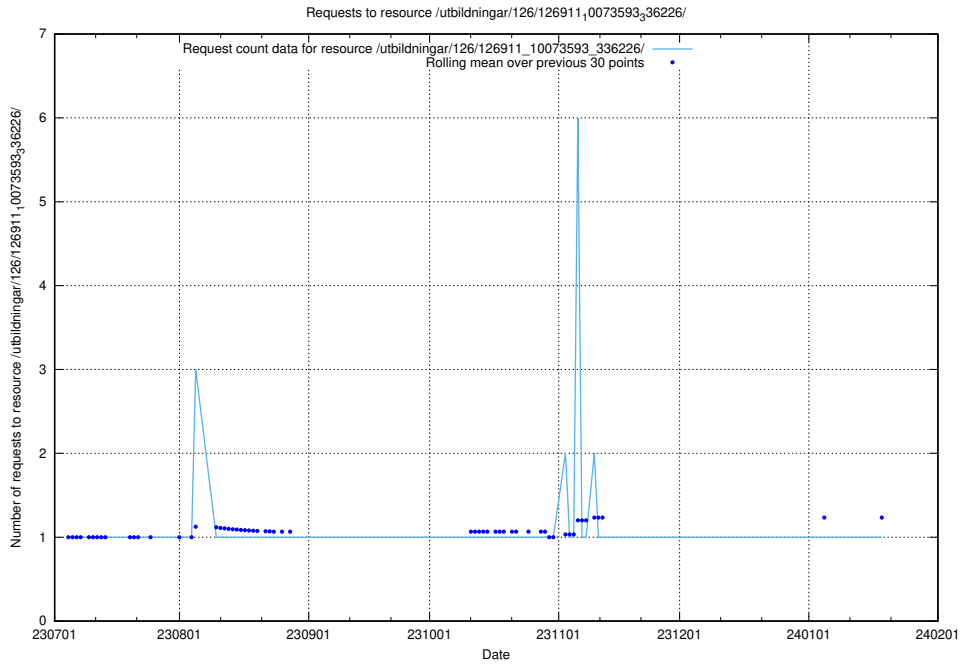

5.5015 Usage of /utbildningar/126/126911_10073593_336226/

Here, we count the number of requests to resource /utbildningar/126/126911_10073593_336226/.