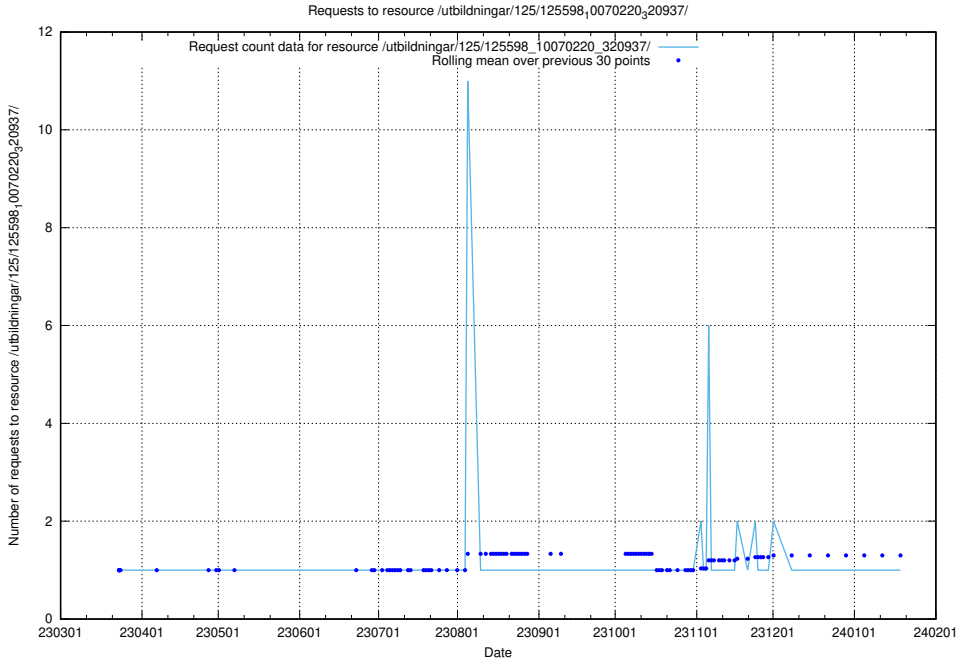

5.988 Usage of /utbildningar/125/125598_10070220_320937/

Here, we count the number of requests to resource /utbildningar/125/125598_10070220_320937/.