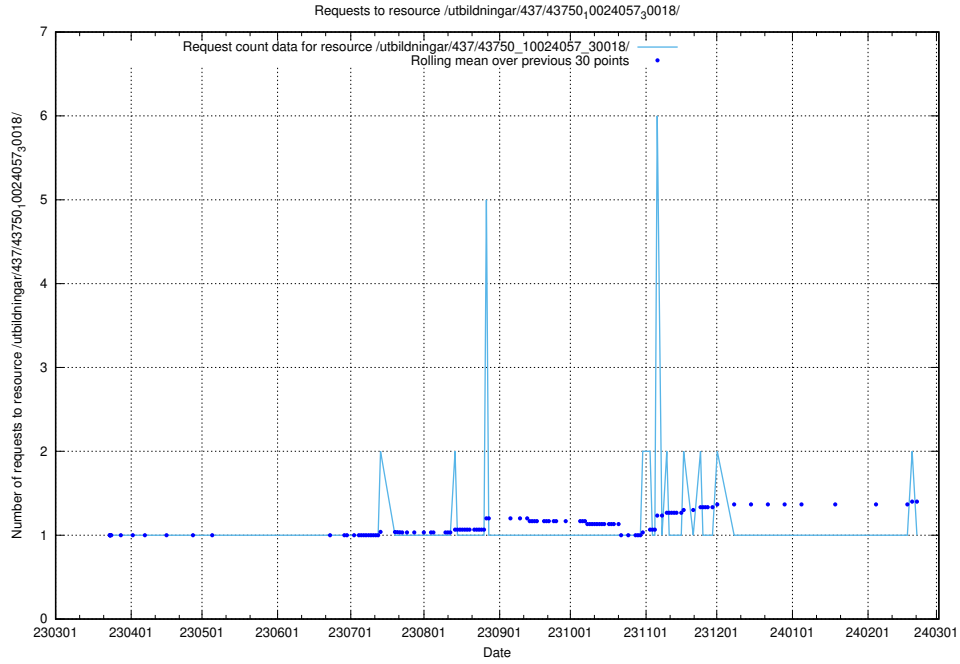

5.6029 Usage of /utbildningar/437/43750_10024057_30018/

Here, we count the number of requests to resource /utbildningar/437/43750_10024057_30018/.