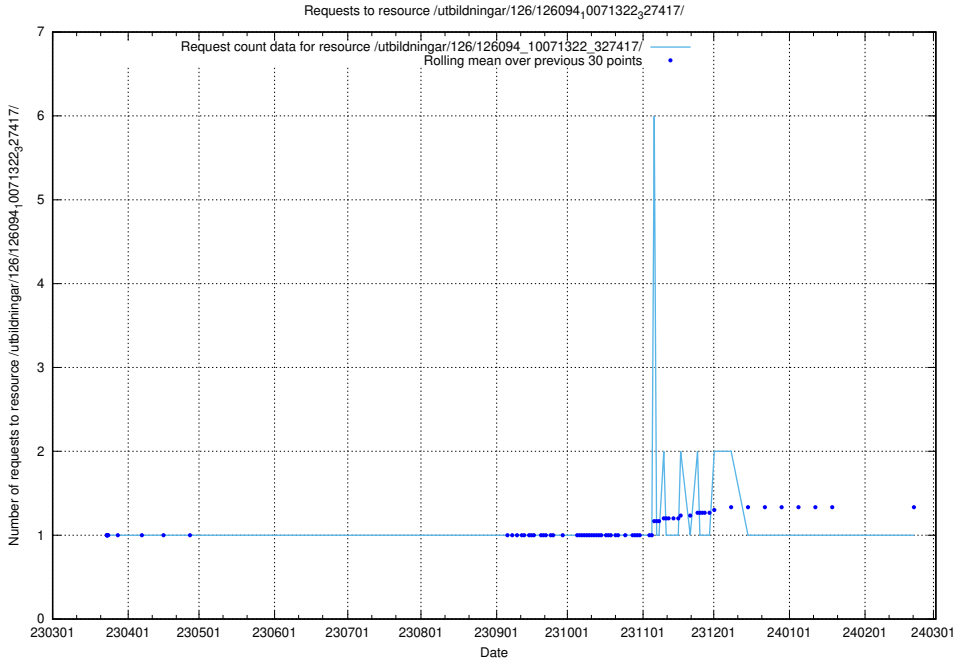

5.6083 Usage of /utbildningar/126/126094_10071322_327417/

Here, we count the number of requests to resource /utbildningar/126/126094_10071322_327417/.