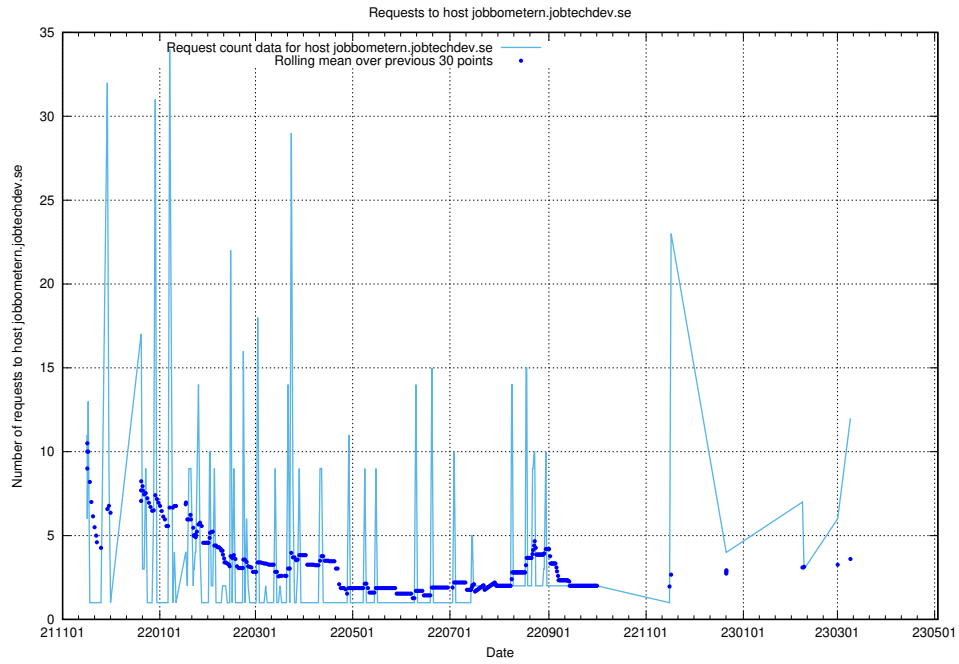

7.57 Usage of `jobbometern.jobtechdev.se`

Here, we count the number of requests to host `jobbometern.jobtechdev.se`.