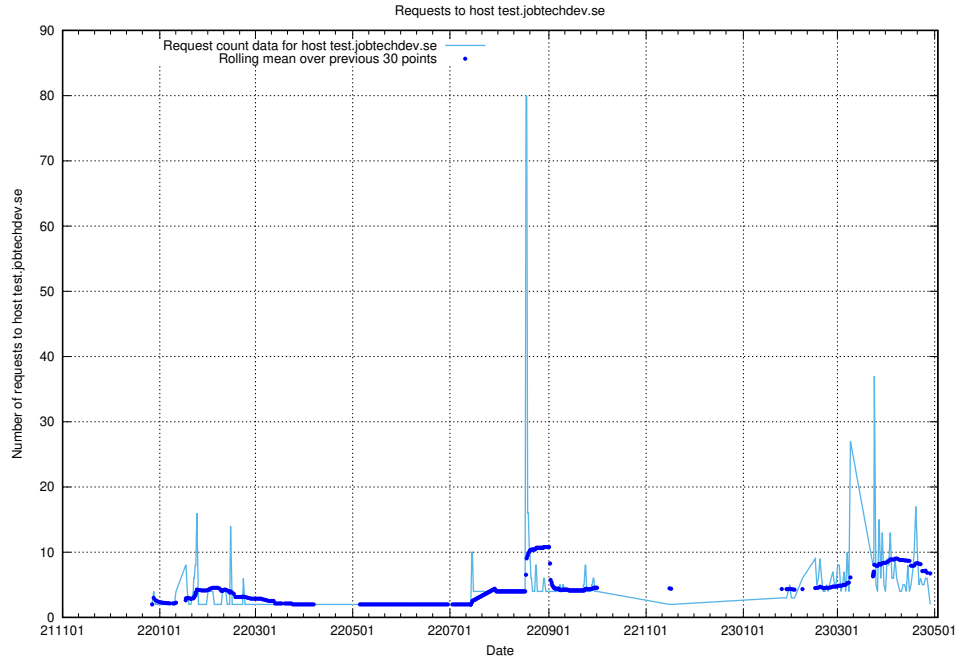

7.363 Usage of test.jobtechdev.se

Here, we count the number of requests to host test.jobtechdev.se.