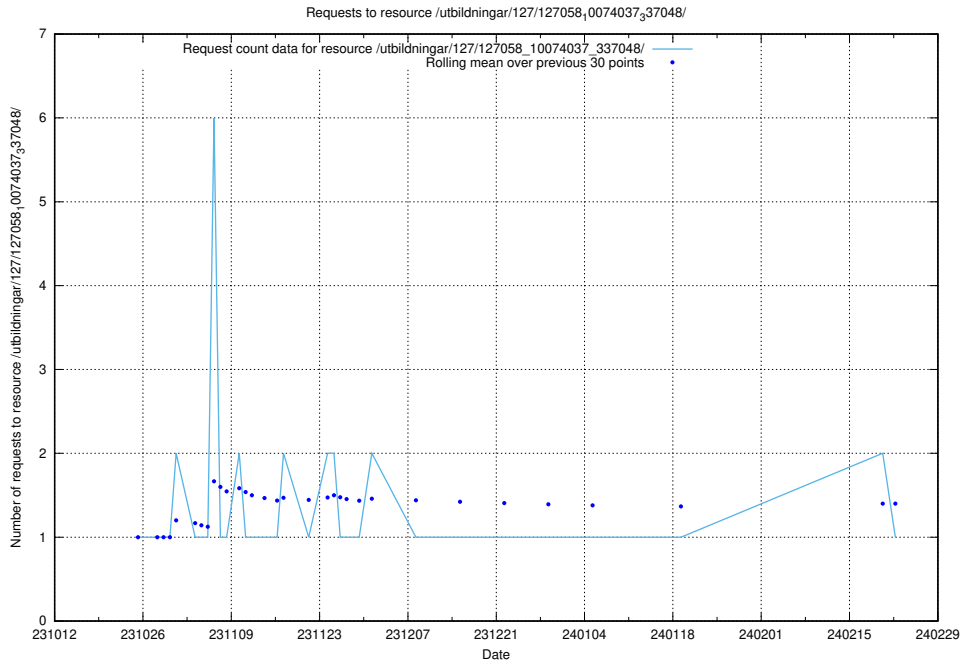

5.3868 Usage of /utbildningar/127/127058_10074037_337048/

Here, we count the number of requests to resource /utbildningar/127/127058_10074037_337048/.