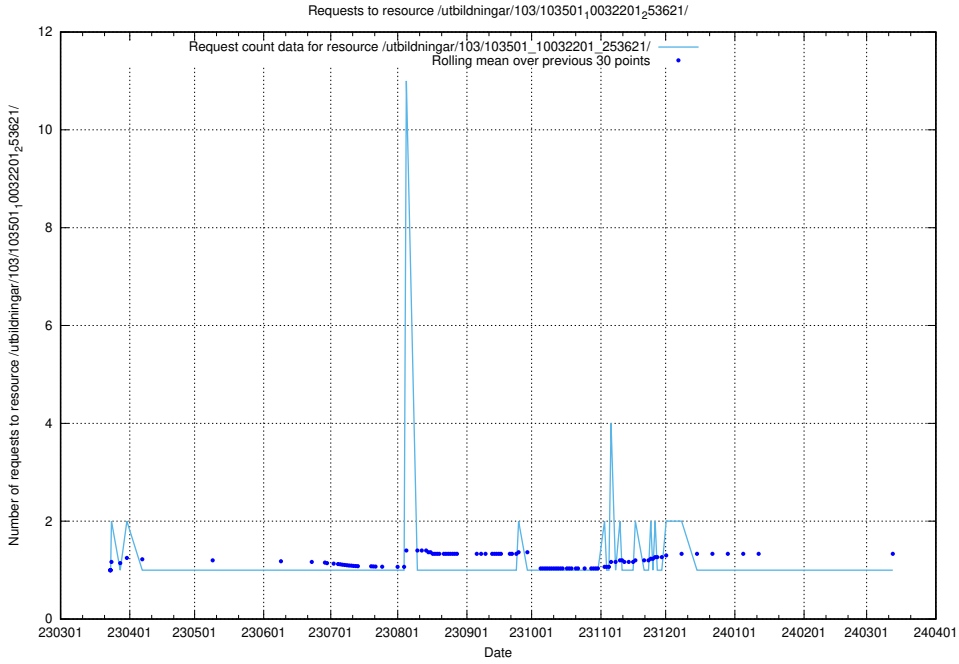

5.5165 Usage of /utbildningar/103/103501_10032201_253621/

Here, we count the number of requests to resource /utbildningar/103/103501_10032201_253621/.