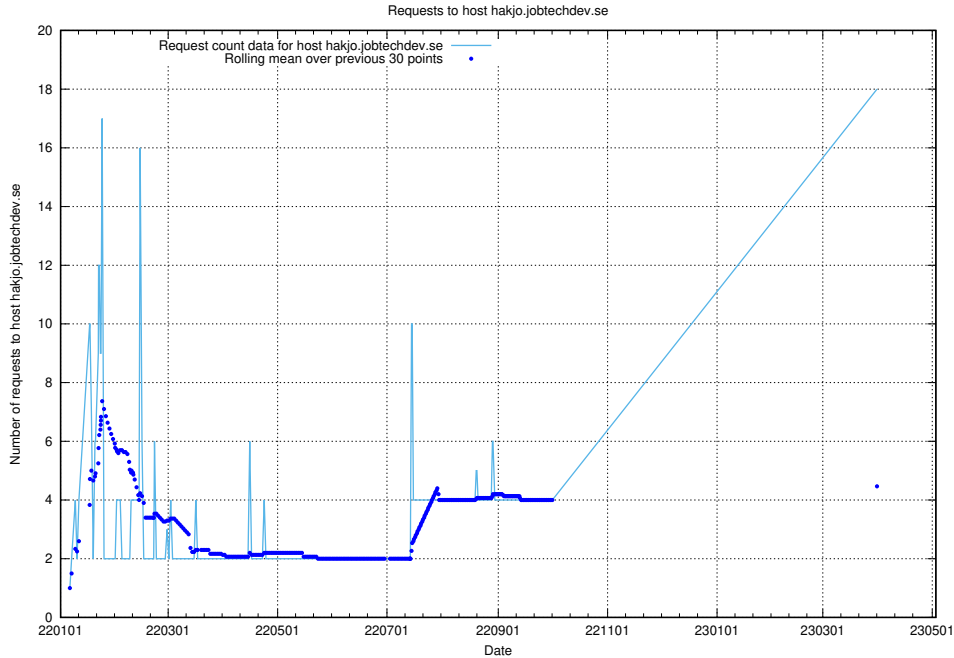

7.37 Usage of hakjo.jobtechdev.se

Here, we count the number of requests to host hakjo.jobtechdev.se.