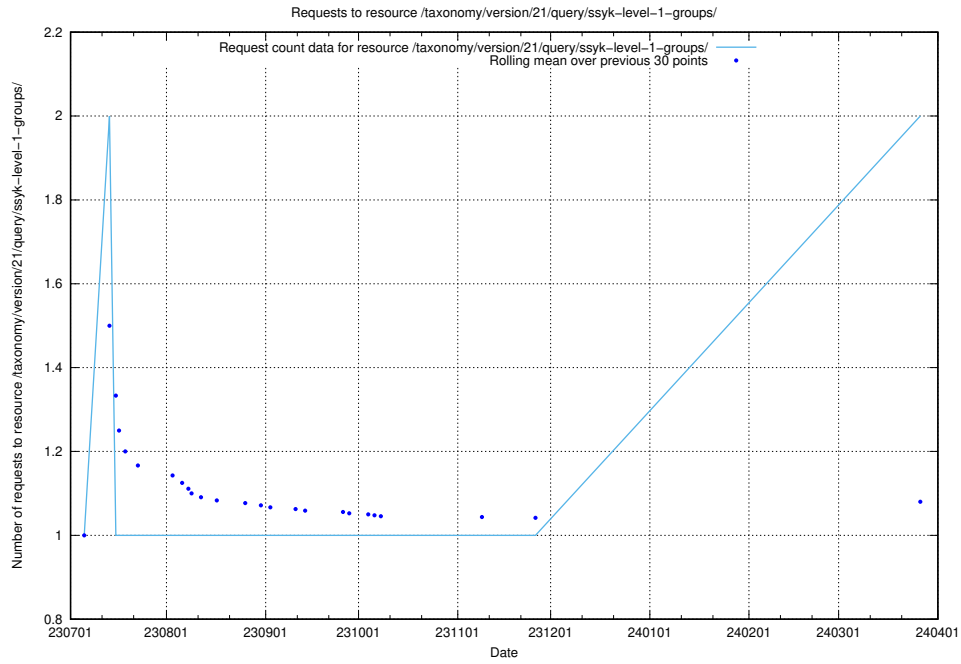

5.707 Usage of /taxonomy/version/21/query/ssyk-level-1-groups/

Here, we count the number of requests to resource /taxonomy/version/21/query/ssyk-level-1-groups/.