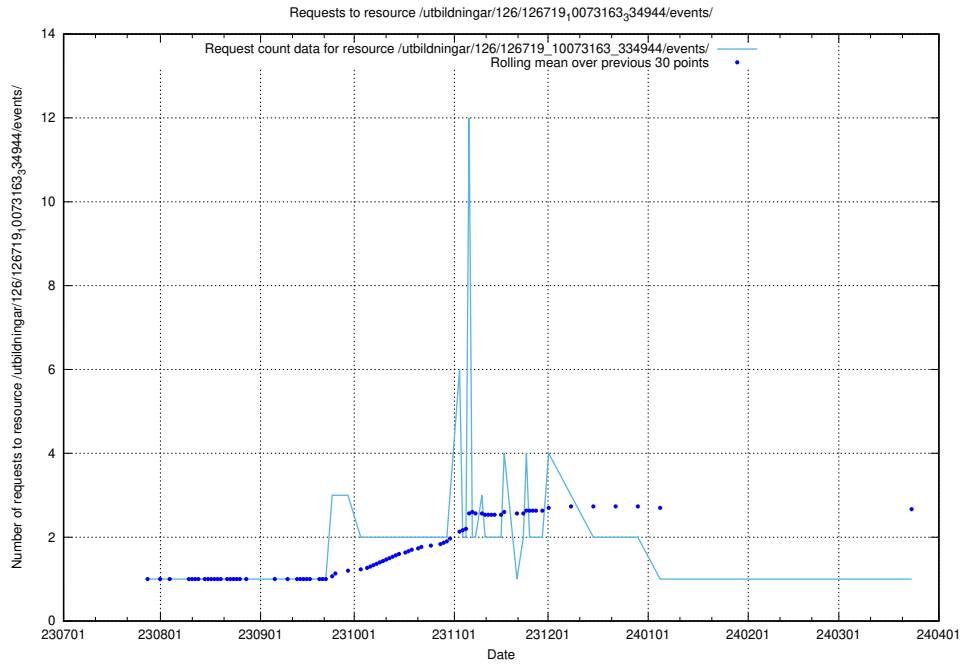

5.4585 Usage of /utbildningar/126/126719_10073163_334944/events/

Here, we count the number of requests to resource /utbildningar/126/126719_10073163_334944/events/