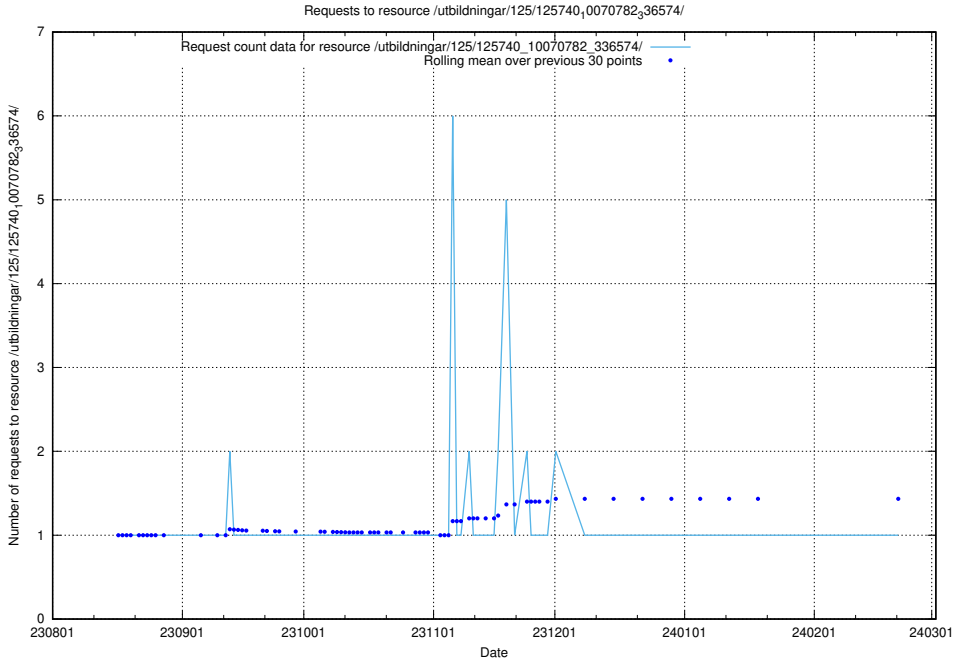

5.4463 Usage of /utbildningar/125/125740_10070782_336574/

Here, we count the number of requests to resource /utbildningar/125/125740_10070782_336574/.