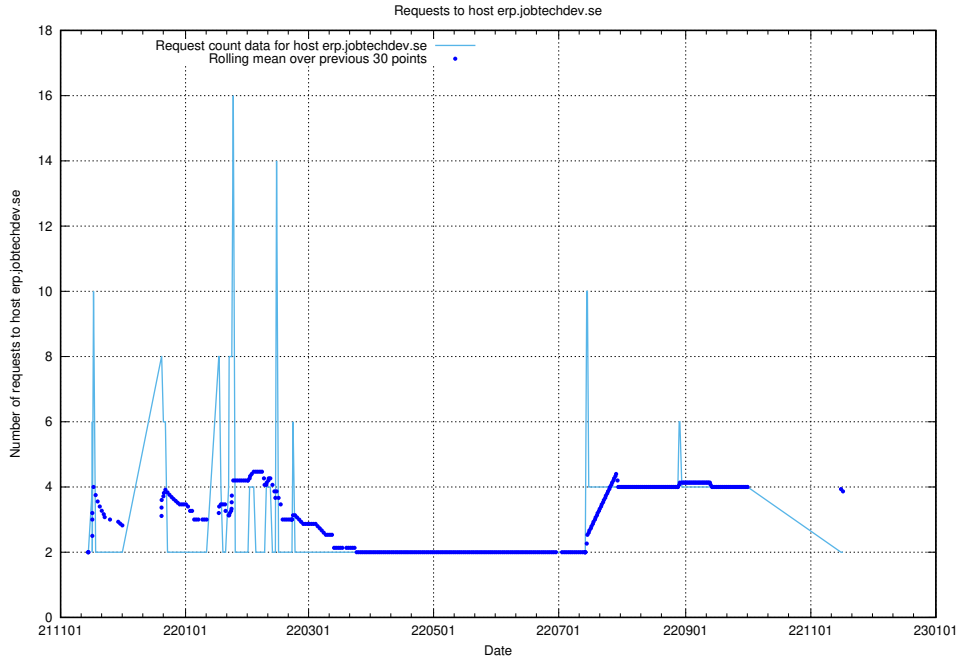

7.263 Usage of game.jobtechdev.se

Here, we count the number of requests to host game.jobtechdev.se.

7.264 Usage of erp.jobtechdev.se

Here, we count the number of requests to host erp.jobtechdev.se.

7.265 Usage of backup.jobtechdev.se