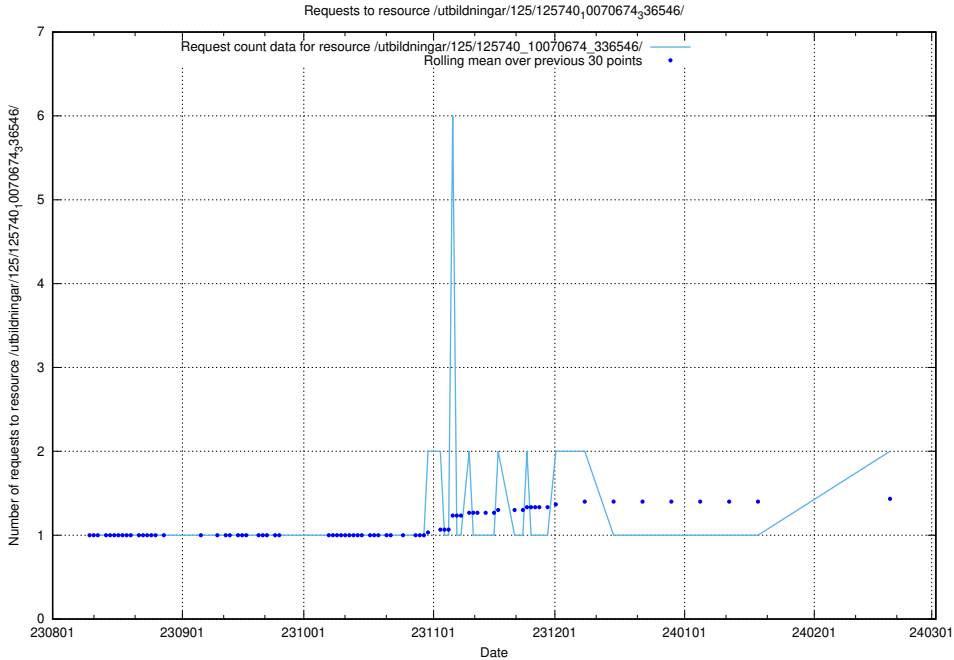

5.660 Usage of /utbildningar/125/125740_10070674_336546/

Here, we count the number of requests to resource /utbildningar/125/125740_10070674_336546/.