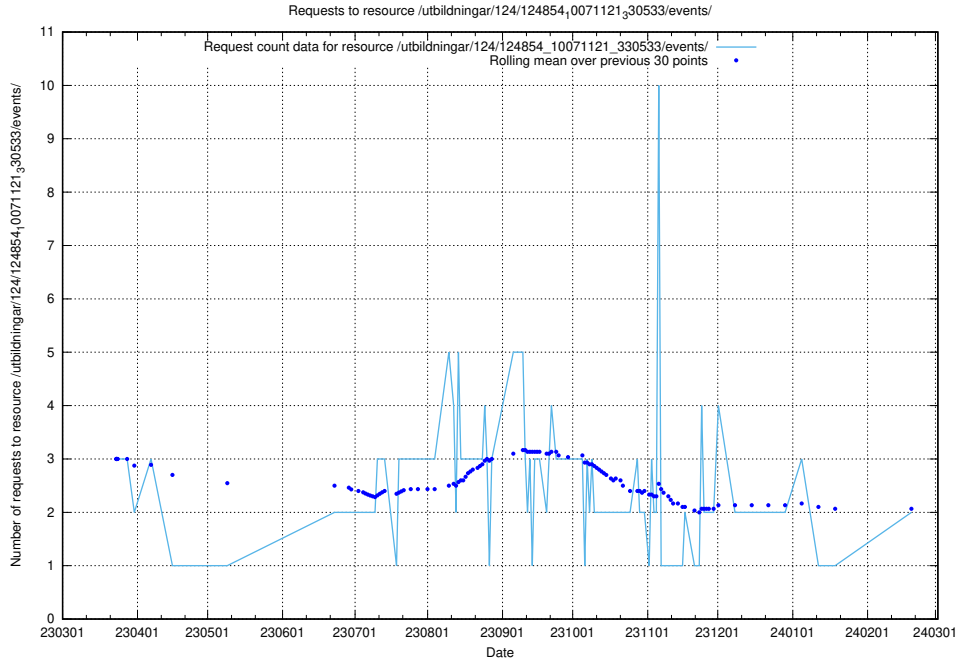

5.836 Usage of /utbildningar/124/124854_10071121_330533/events/

Here, we count the number of requests to resource /utbildningar/124/124854_10071121_330533/events/