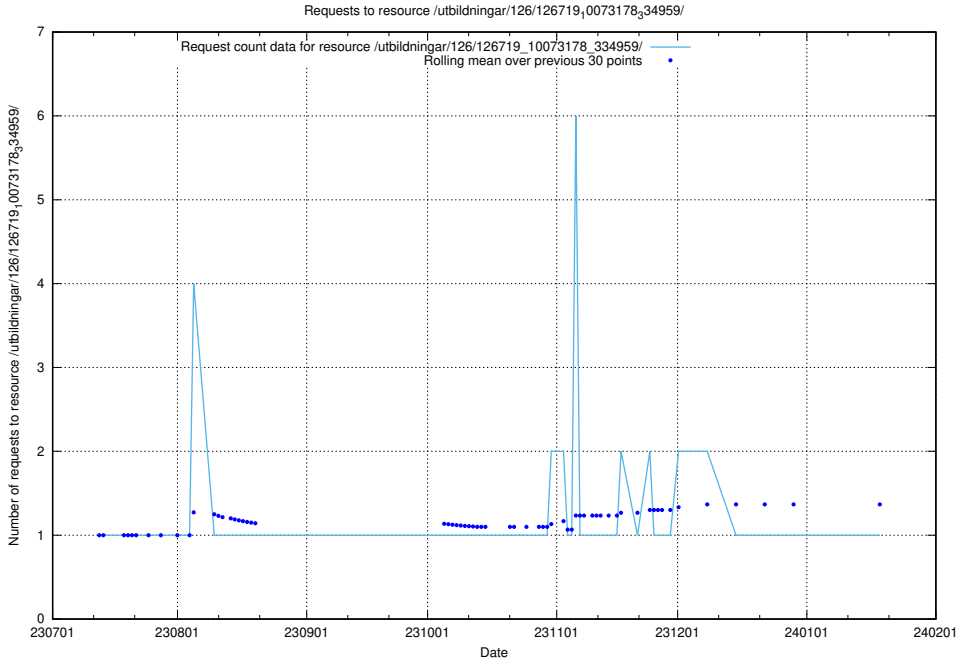

5.4782 Usage of /utbildningar/126/126719_10073178_334959/

Here, we count the number of requests to resource /utbildningar/126/126719_10073178_334959/.