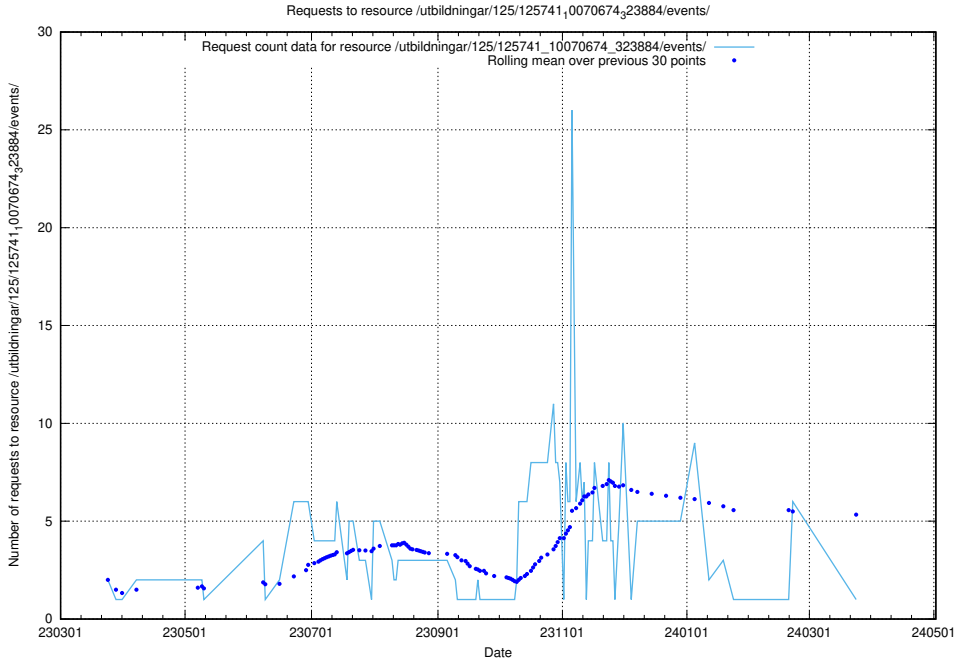

5.5822 Usage of /utbildningar/125/125741_10070674_323884/events/

Here, we count the number of requests to resource /utbildningar/125/125741_10070674_323884/events/