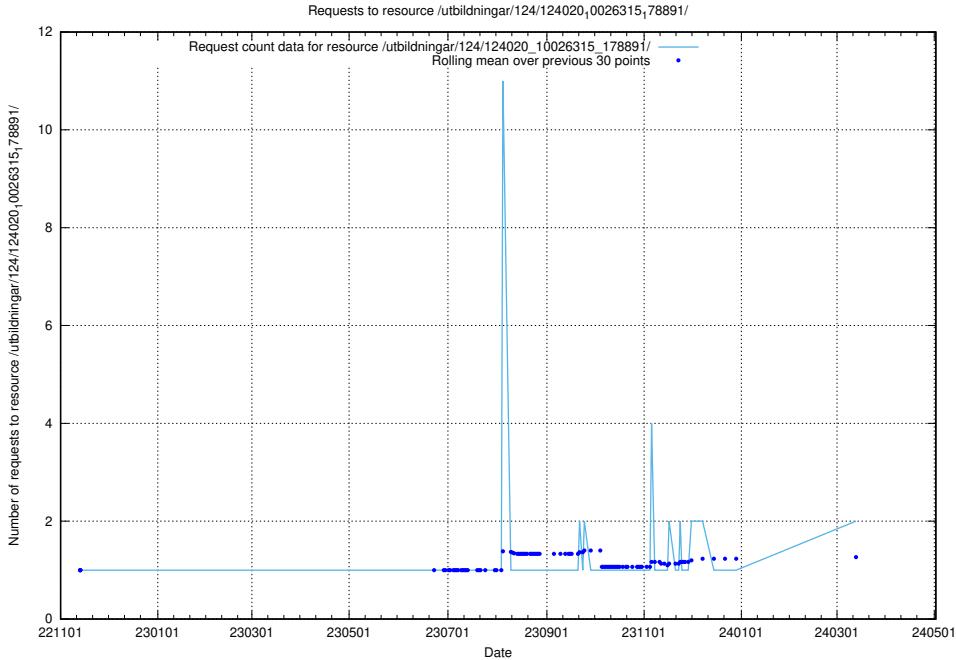

5.778 Usage of /utbildningar/124/124020_10026315_178891/

Here, we count the number of requests to resource /utbildningar/124/124020_10026315_178891/.