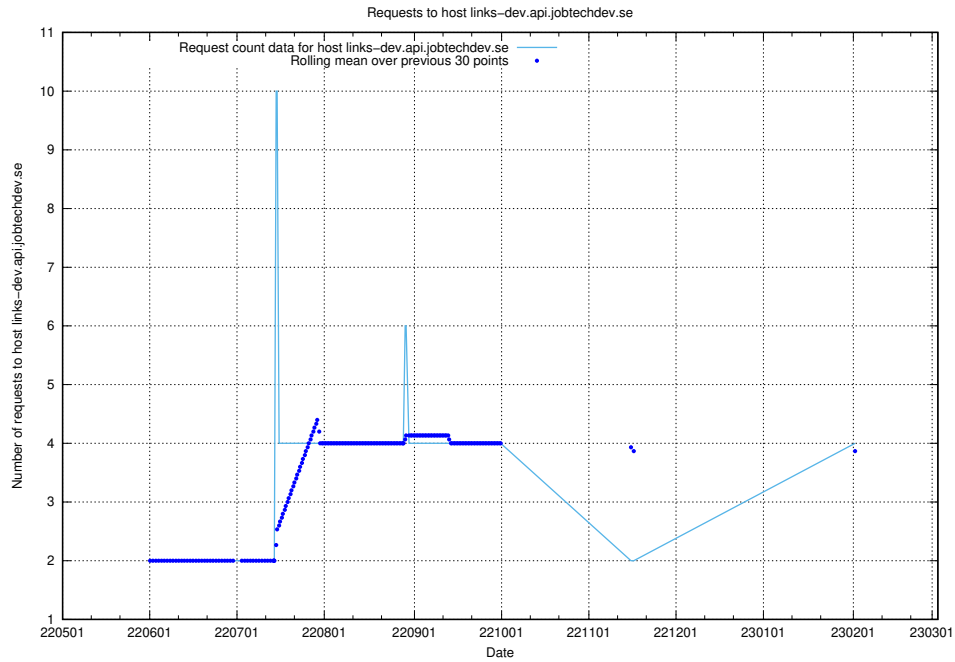

7.146 Usage of links-dev.api.jobtechdev.se

Here, we count the number of requests to host links-dev.api.jobtechdev.se.