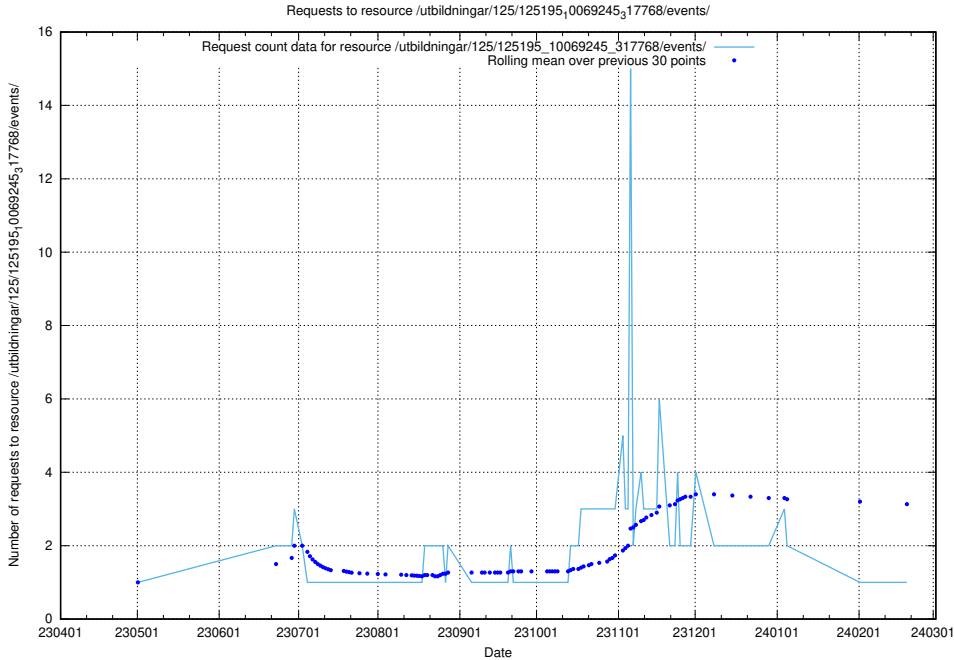

5.5679 Usage of /utbildningar/125/125195_10069245_317768/events/

Here, we count the number of requests to resource /utbildningar/125/125195_10069245_317768/events/