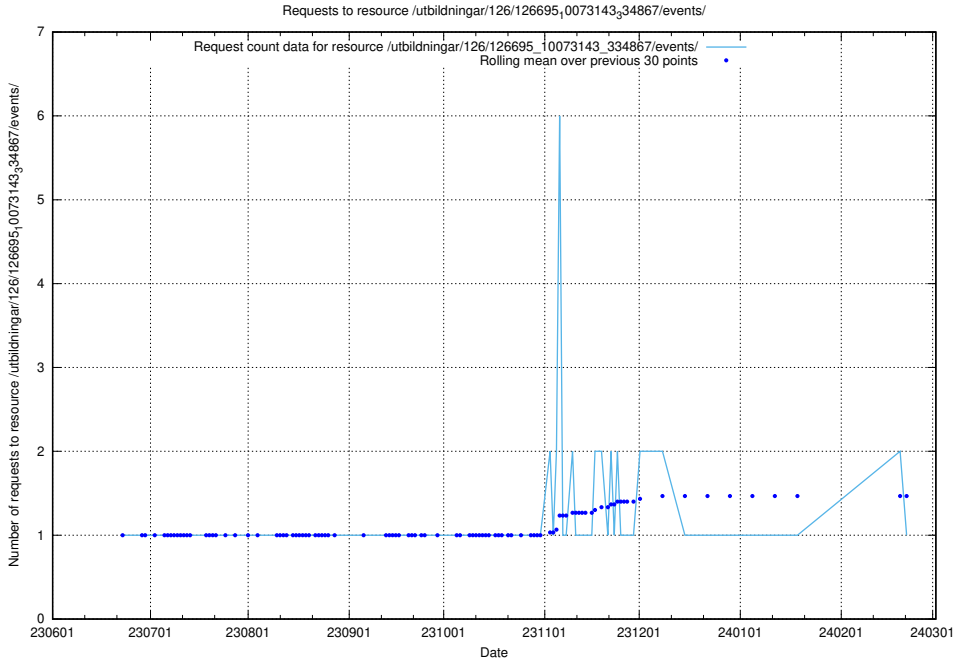

5.5300 Usage of /utbildningar/126/126695_10073143_334867/events/

Here, we count the number of requests to resource /utbildningar/126/126695_10073143_334867/events/