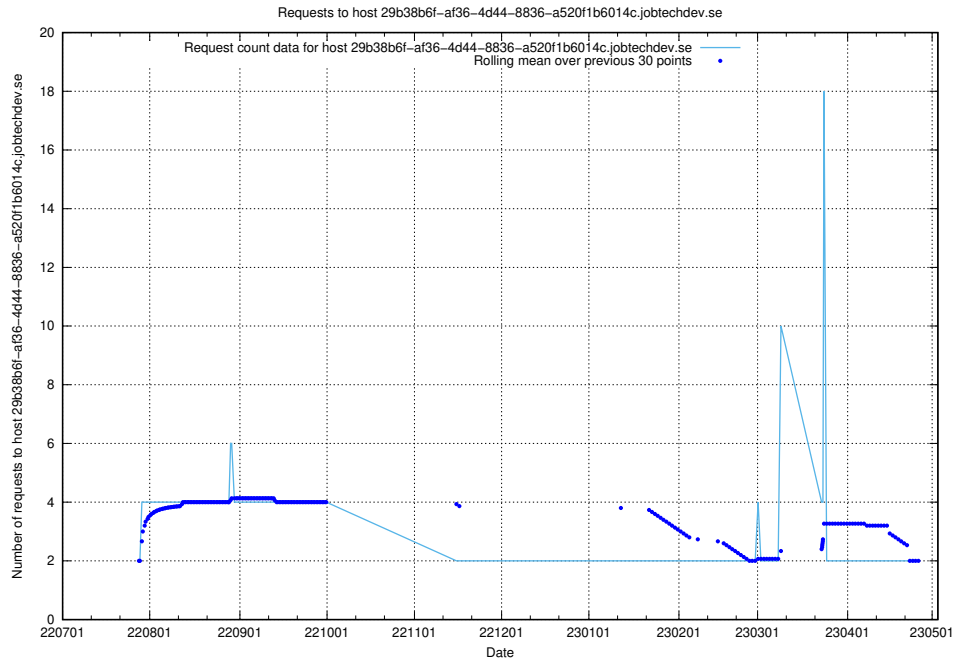

7.384 Usage of 29b38b6f-af36-4d44-8836-a520f1b6014c.jobtechdev.se

Here, we count the number of requests to host 29b38b6f-af36-4d44-8836-a520f1b6014c.jobtechdev.se.

7.385 Usage of f3a814f1-4873-498e-b9ee-af3d3efa533f.jobtechdev.se