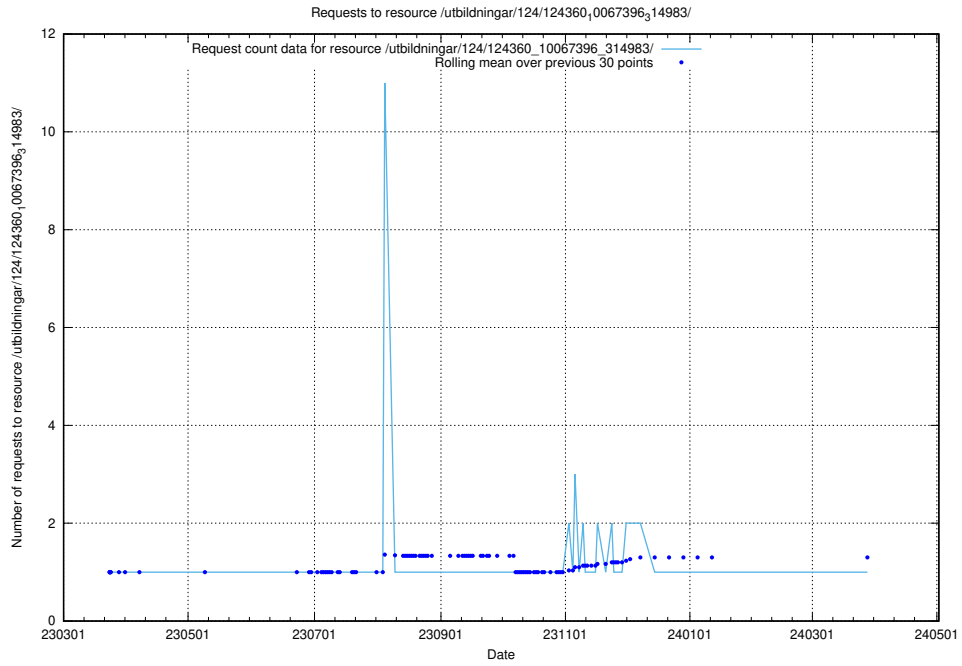

Here, we count the number of requests to resource /utbildningar/127/127352_10074315_337553/events/

5.3442 Usage of /utbildningar/124/124360_10067396_314983/

Here, we count the number of requests to resource /utbildningar/124/124360_10067396_314983/.