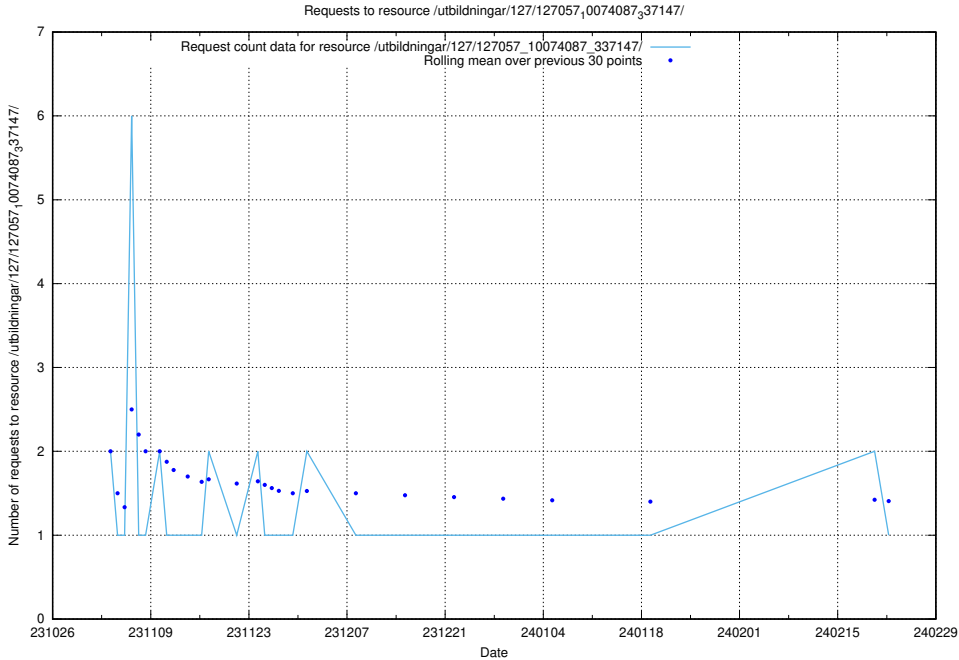

Here, we count the number of requests to resource /utbildningar/127/127112_10074048_337078/events/

5.3803 Usage of /utbildningar/127/127057_10074087_337147/

Here, we count the number of requests to resource /utbildningar/127/127057_10074087_337147/.