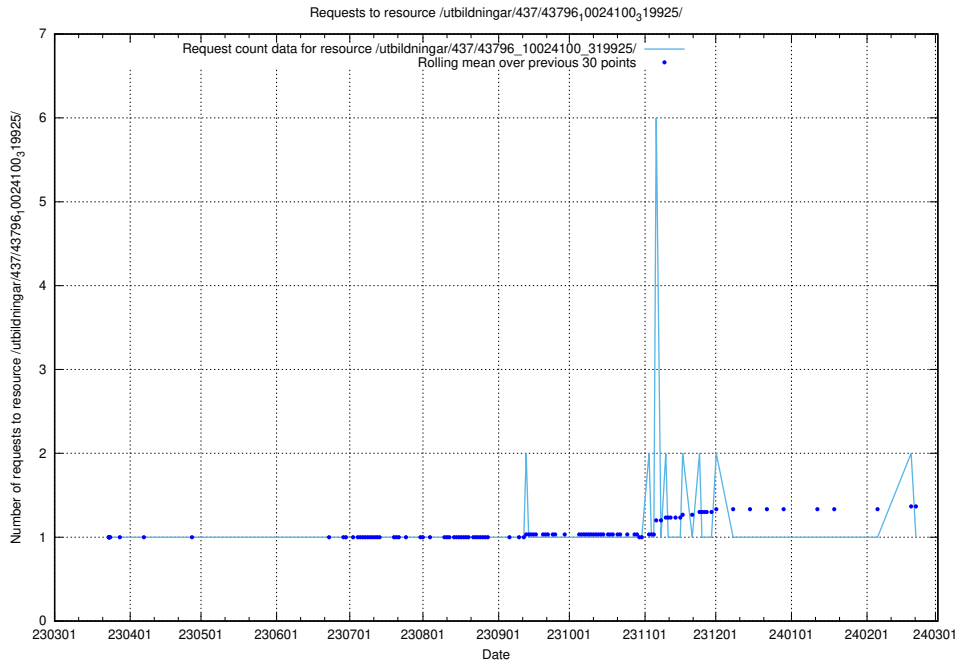

5.6005 Usage of /utbildningar/437/43796_10024100_319925/

Here, we count the number of requests to resource /utbildningar/437/43796_10024100_319925/.