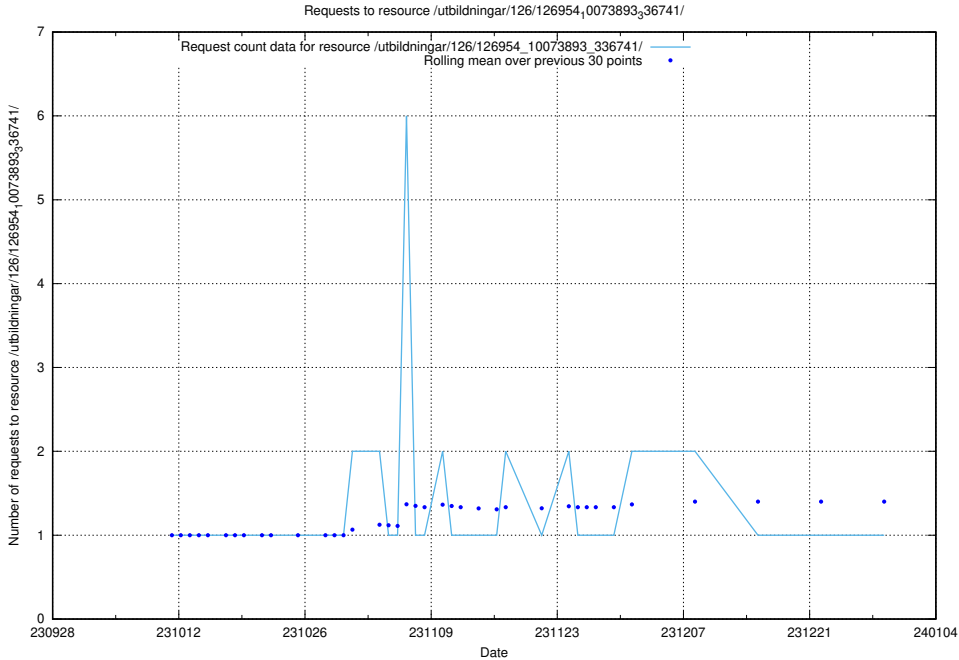

Here, we count the number of requests to resource /utbildningar/126/126954_10073893_336741/.

5.4036 Usage of /utbildningar/126/126751_10072075_331197/events/

Here, we count the number of requests to resource /utbildningar/126/126751_10072075_331197/events/