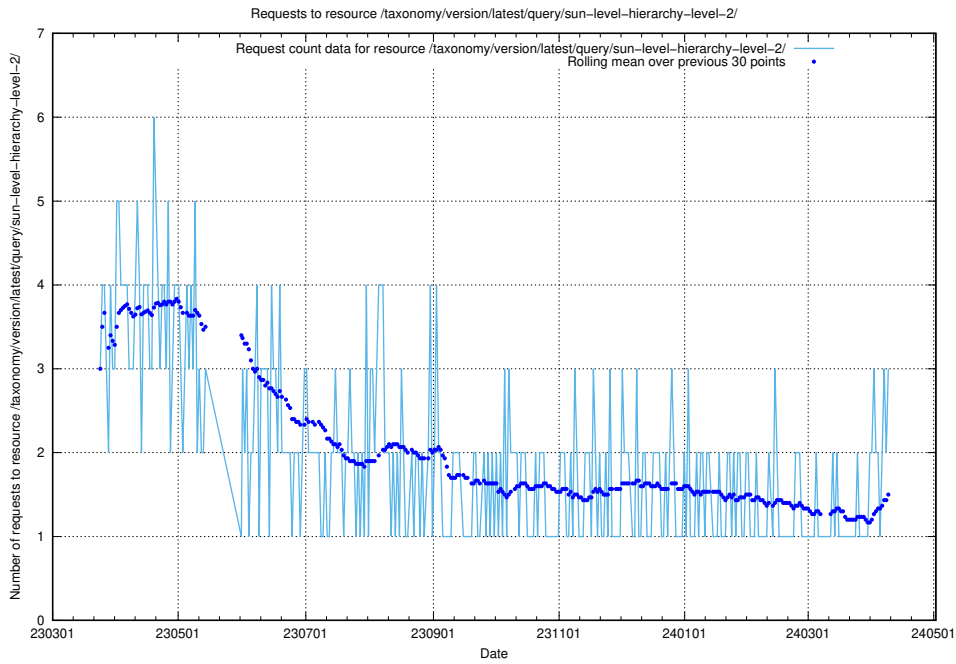

5.307 Usage of /taxonomy/version/latest/query/sun-level-hierarchy-level-2/

Here, we count the number of requests to resource /taxonomy/version/latest/query/sun-level-hierarchy-level-2/.