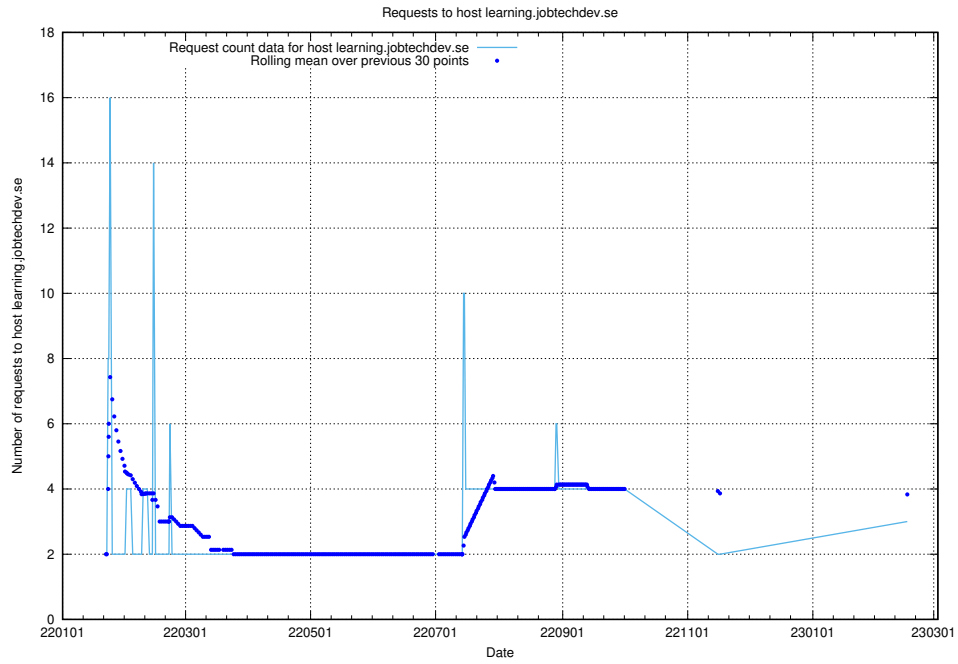

7.253 Usage of learning.jobtechdev.se

Here, we count the number of requests to host learning.jobtechdev.se.