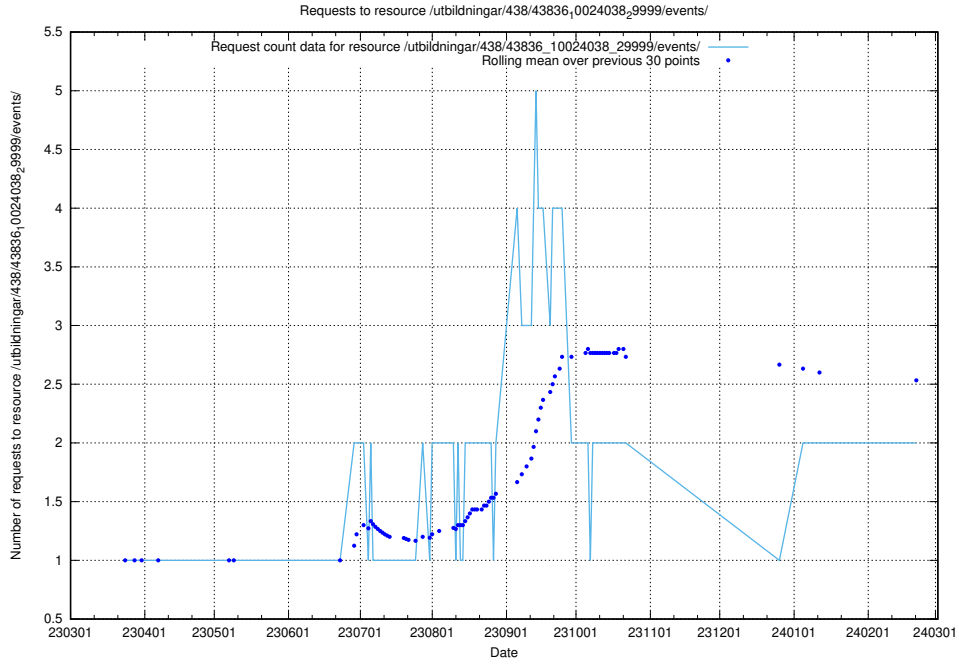

5.827 Usage of /utbildningar/438/43836_10024038_29999/events/

Here, we count the number of requests to resource /utbildningar/438/43836_10024038_29999/events/.