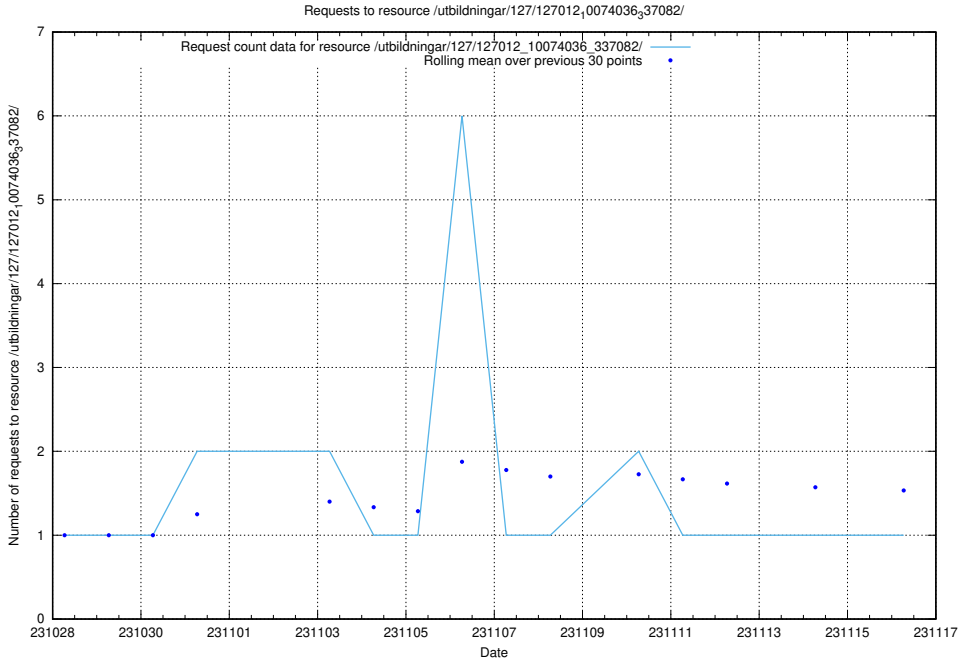

5.3848 Usage of /utbildningar/127/127012_10074036_337082/

Here, we count the number of requests to resource /utbildningar/127/127012_10074036_337082/.