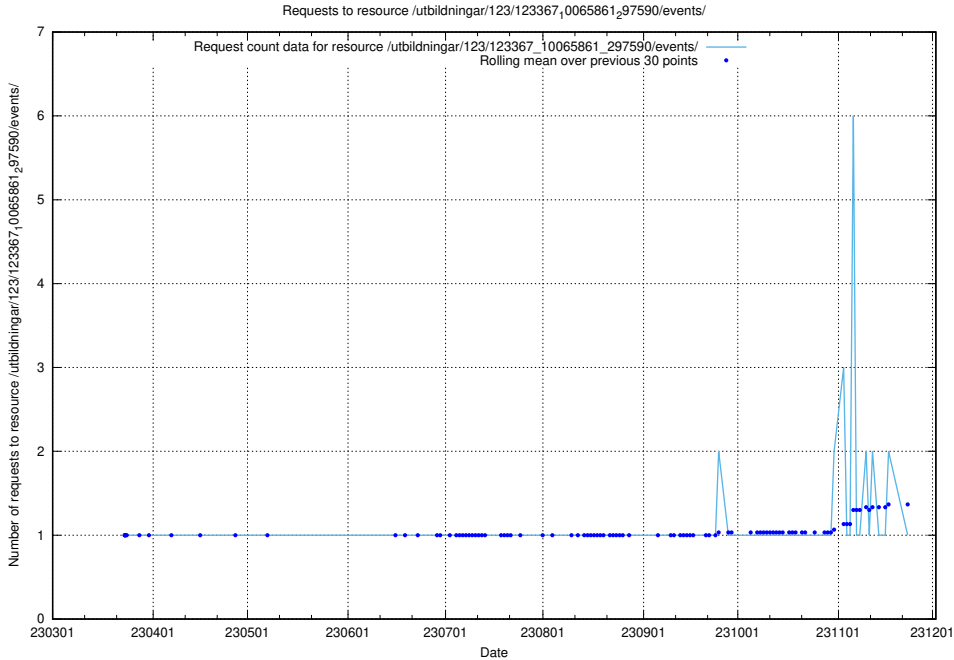

5.4482 Usage of /utbildningar/123/123367_10065861_297590/events/

Here, we count the number of requests to resource /utbildningar/123/123367_10065861_297590/events/

5.4483 Usage of /utbildningar/124/124519_10065858_297601/events/