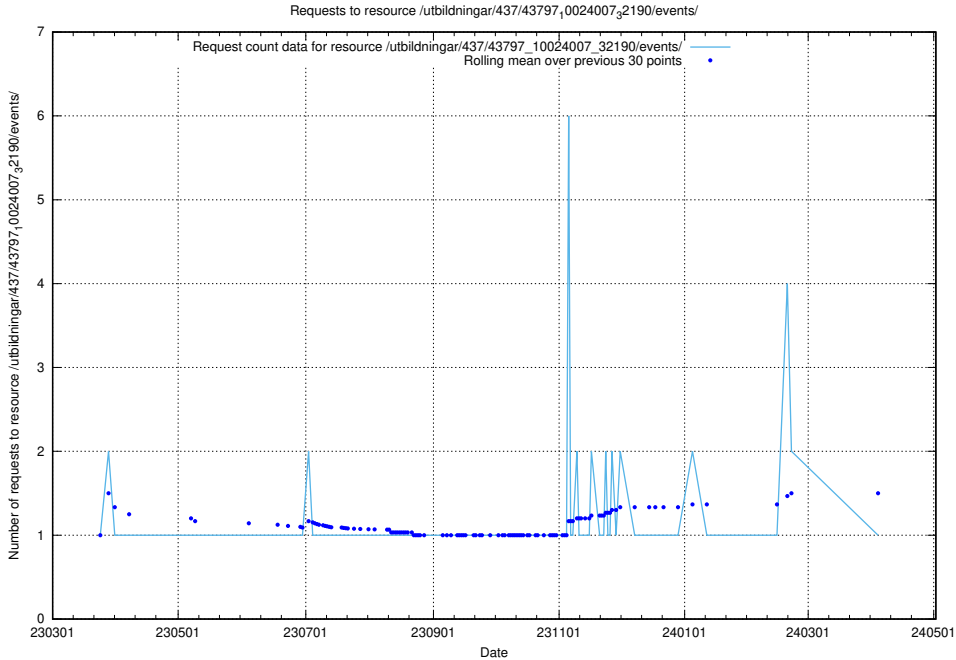

5.5841 Usage of /utbildningar/437/43797_10024007_32190/events/

Here, we count the number of requests to resource /utbildningar/437/43797_10024007_32190/events/.