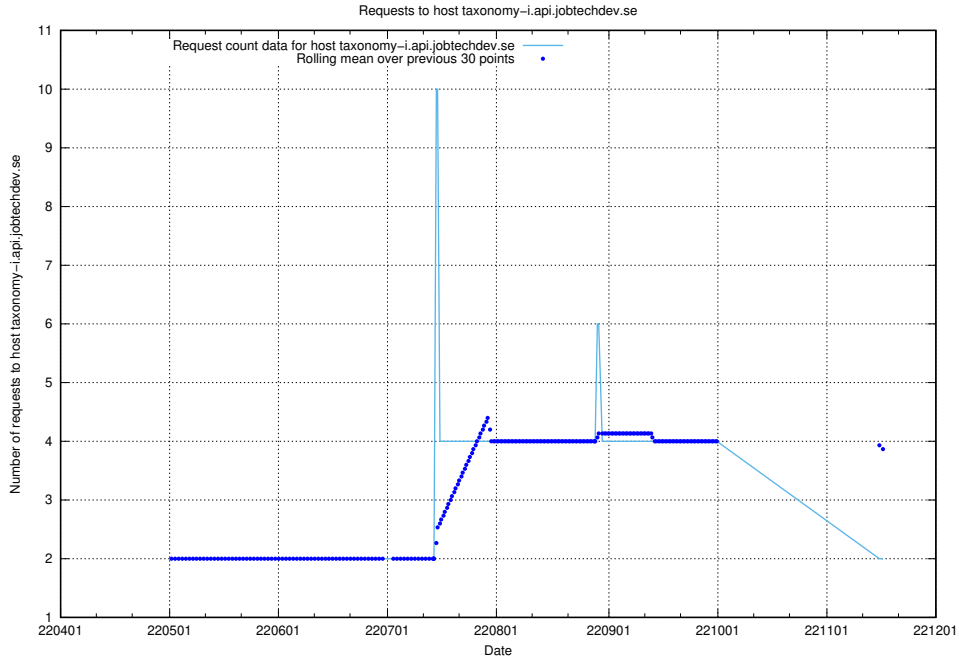

7.433 Usage of `oauth-openshift.prod.services.jtech.se`

Here, we count the number of requests to host `oauth-openshift.prod.services.jtech.se`.

7.434 Usage of taxonomy-i.api.jobtechdev.se

Here, we count the number of requests to host taxonomy-i.api.jobtechdev.se.