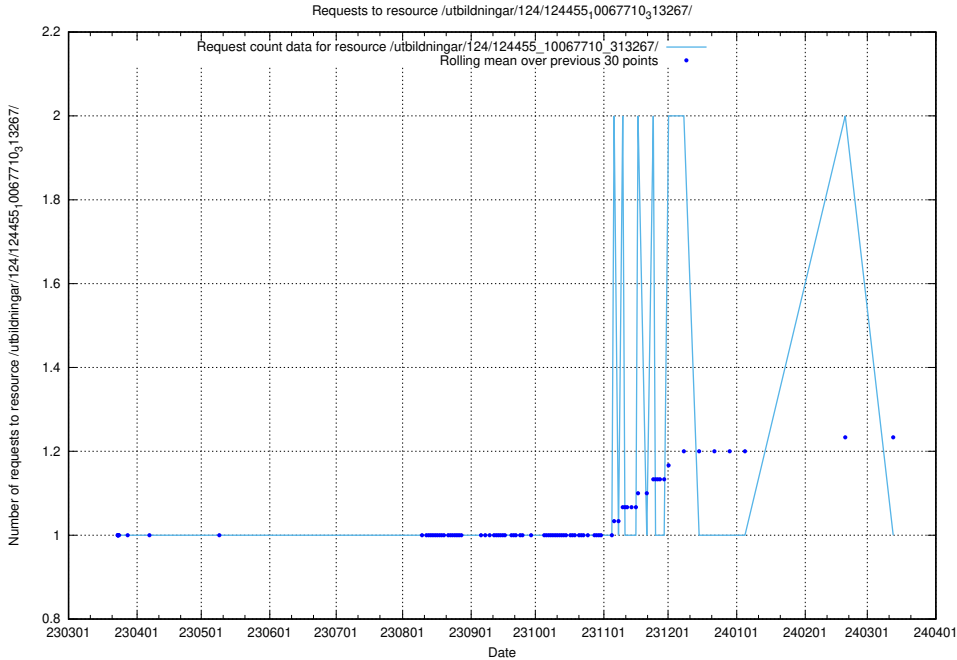

5.3098 Usage of /utbildningar/124/124455_10067710_313267/

Here, we count the number of requests to resource /utbildningar/124/124455_10067710_313267/.