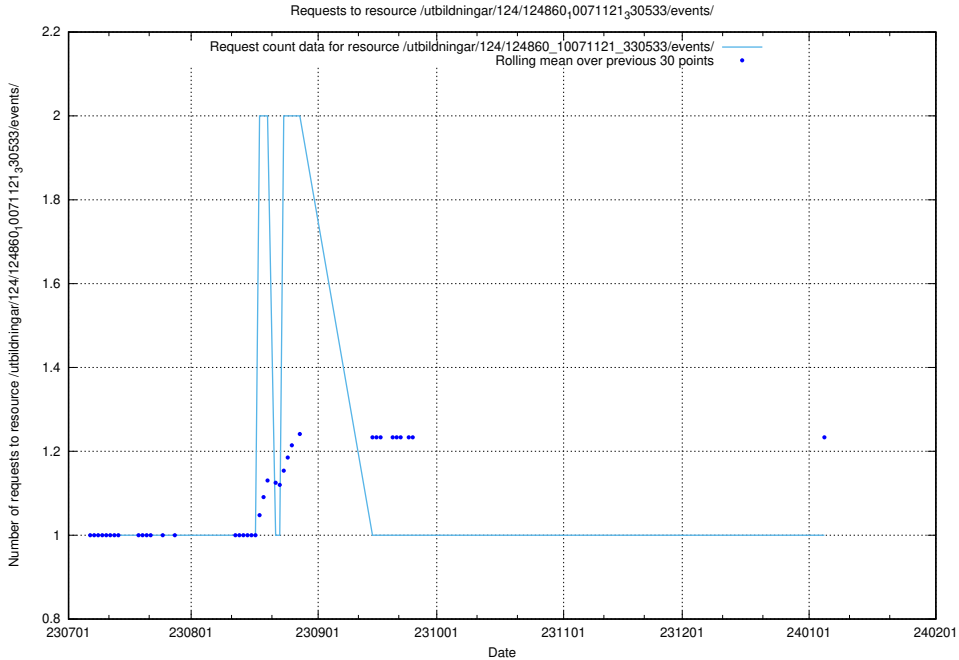

5.4985 Usage of /utbildningar/124/124860_10071121_330533/events/

Here, we count the number of requests to resource /utbildningar/124/124860_10071121_330533/events/