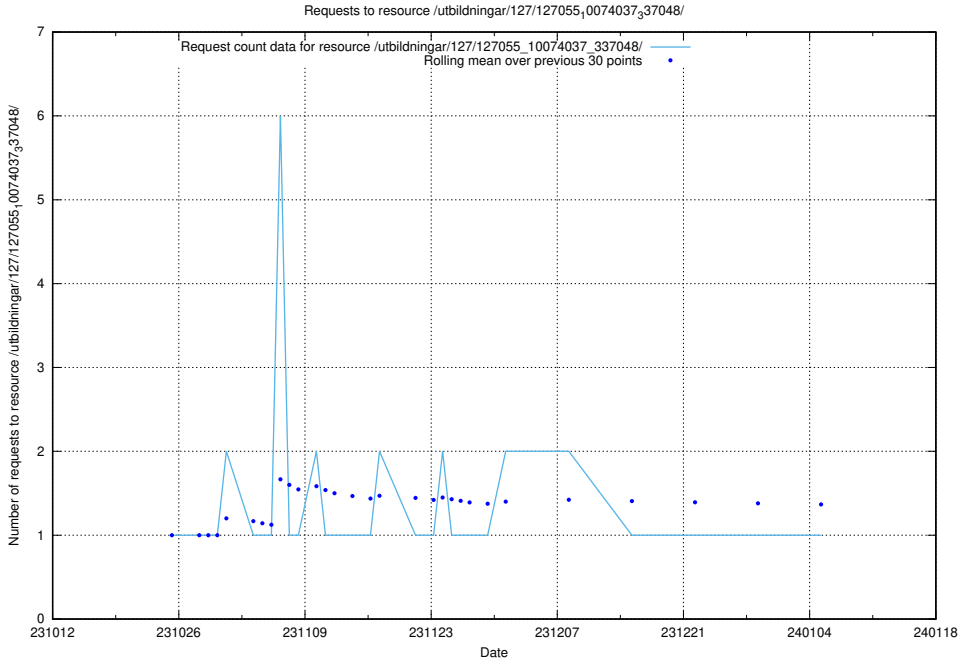

5.3876 Usage of /utbildningar/127/127055_10074037_337048/

Here, we count the number of requests to resource /utbildningar/127/127055_10074037_337048/.