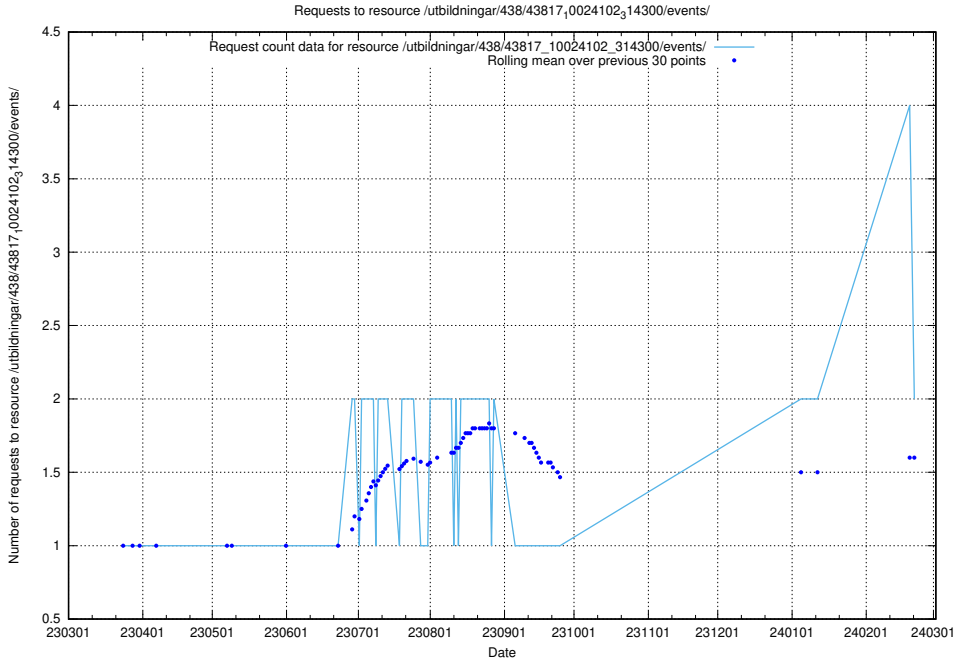

5.828 Usage of /utbildningar/438/43817_10024102_314300/events/

Here, we count the number of requests to resource /utbildningar/438/43817_10024102_314300/events/.