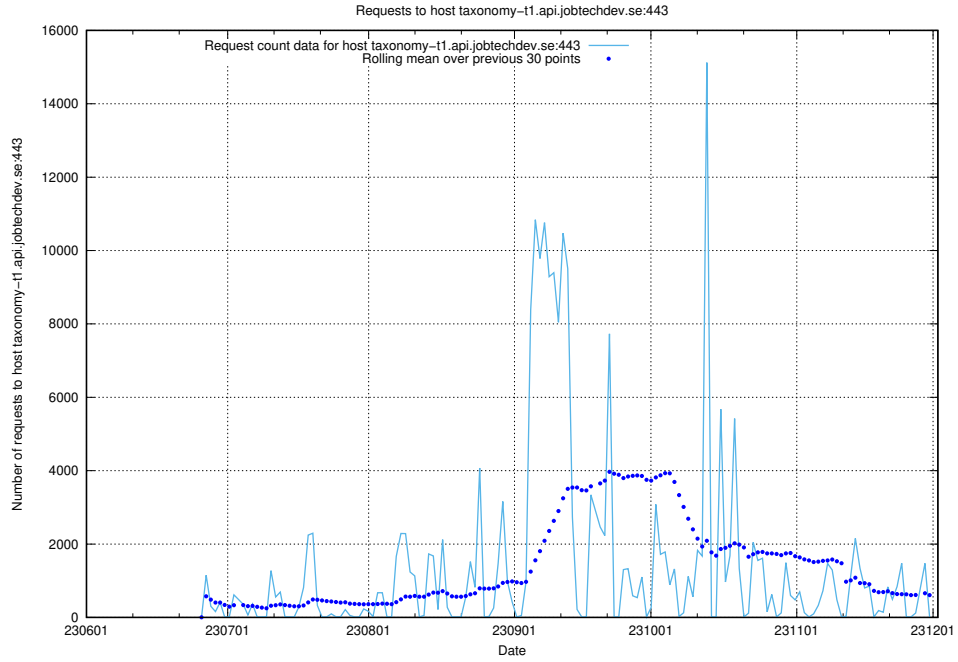

7.59 Usage of taxonomy-t1.api.jobtechdev.se:443

Here, we count the number of requests to host taxonomy-t1.api.jobtechdev.se:443.

7.60 Usage of staping.jobtechdev.se

Here, we count the number of requests to host staping.jobtechdev.se.