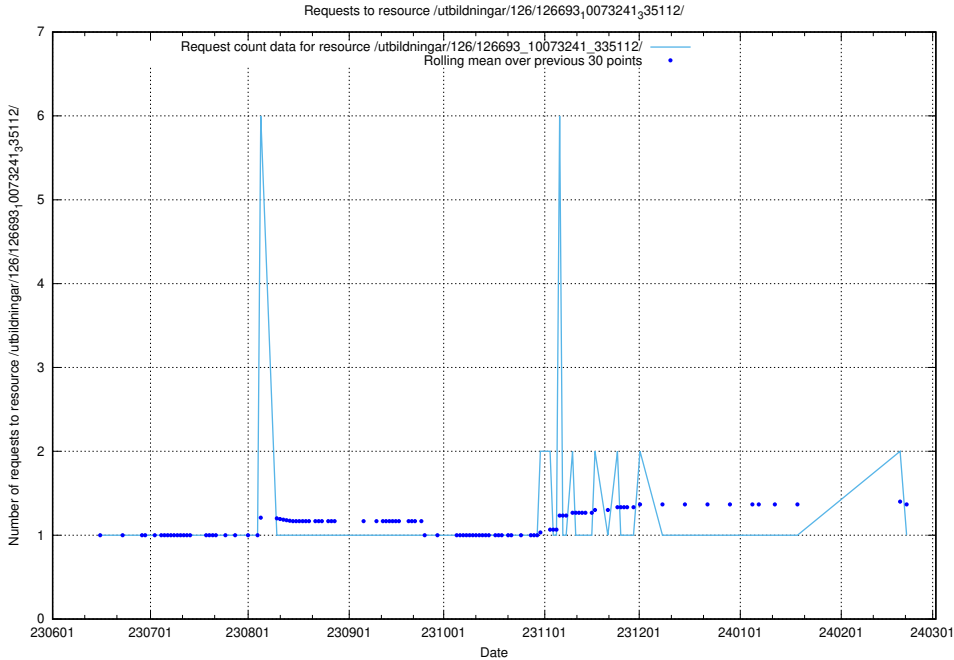

5.5561 Usage of /utbildningar/126/126693_10073241_335112/

Here, we count the number of requests to resource /utbildningar/126/126693_10073241_335112/.