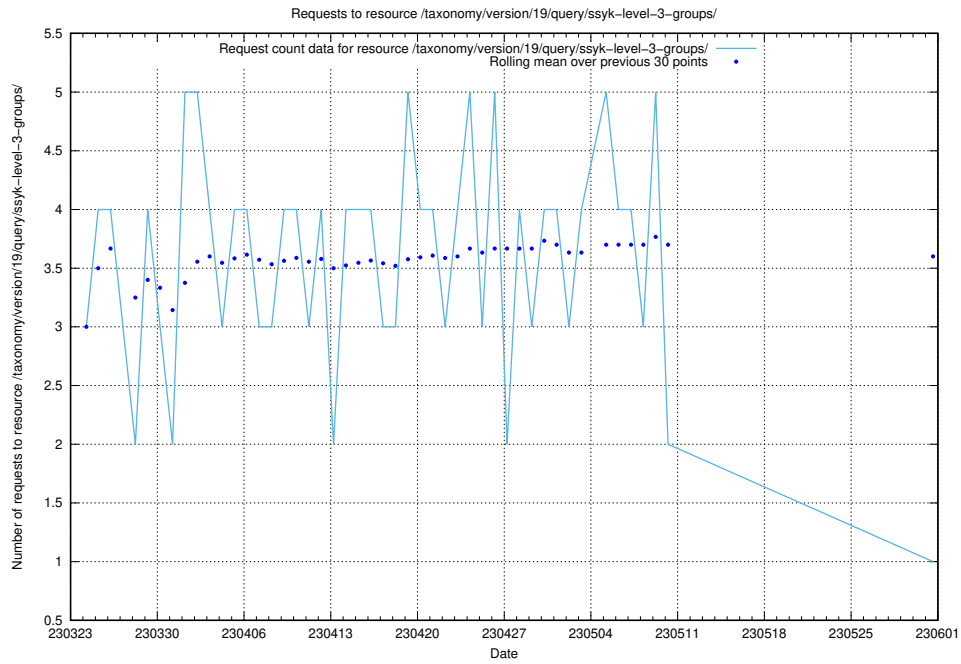

5.5792 Usage of /taxonomy/version/19/query/ssyk-level-3-groups/

Here, we count the number of requests to resource /taxonomy/version/19/query/ssyk-level-3-groups/.