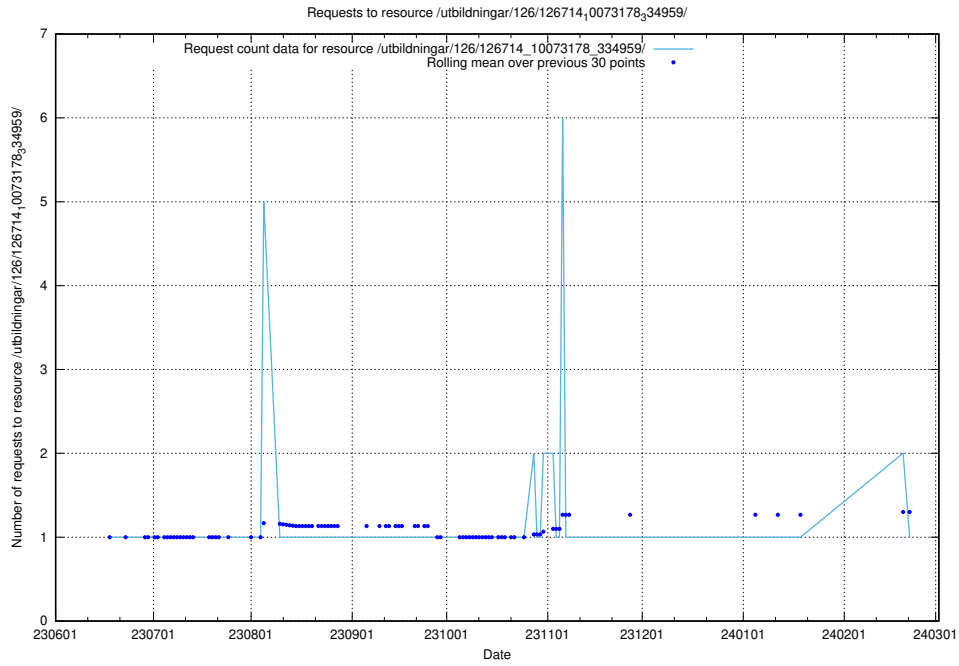

5.5540 Usage of /utbildningar/126/126714_10073178_334959/

Here, we count the number of requests to resource /utbildningar/126/126714_10073178_334959/.