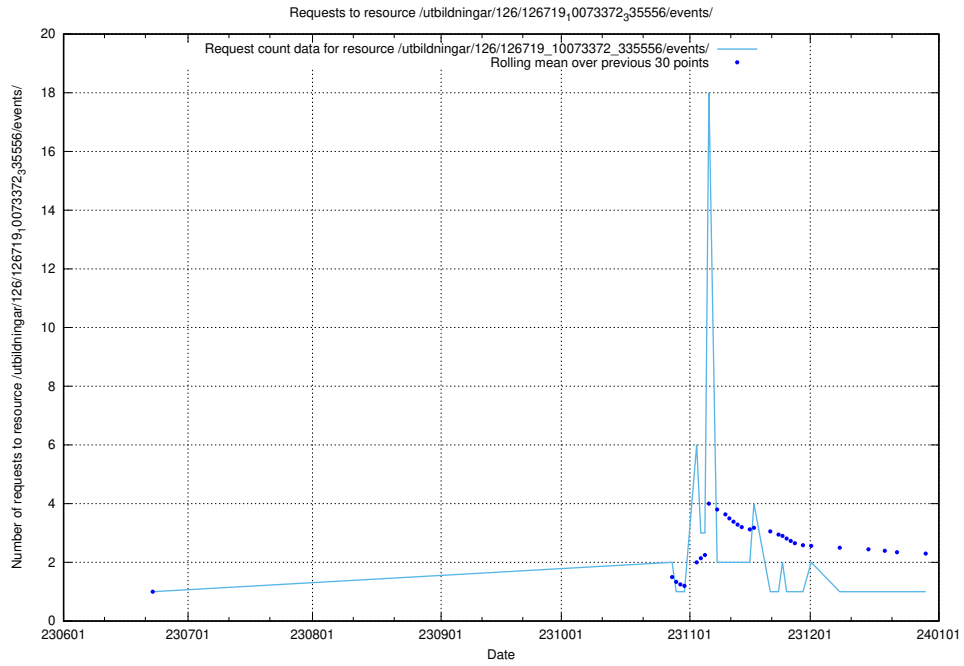

5.5279 Usage of /utbildningar/126/126719_10073372_335556/events/

Here, we count the number of requests to resource /utbildningar/126/126719_10073372_335556/events/