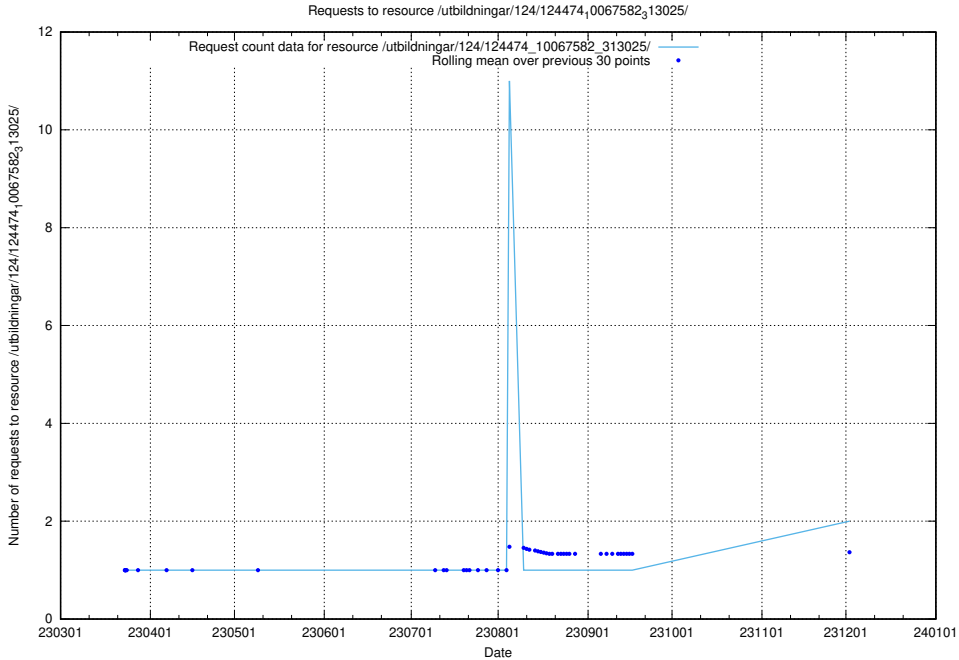

5.519 Usage of /utbildningar/124/124474_10067582_313025/

Here, we count the number of requests to resource /utbildningar/124/124474_10067582_313025/.