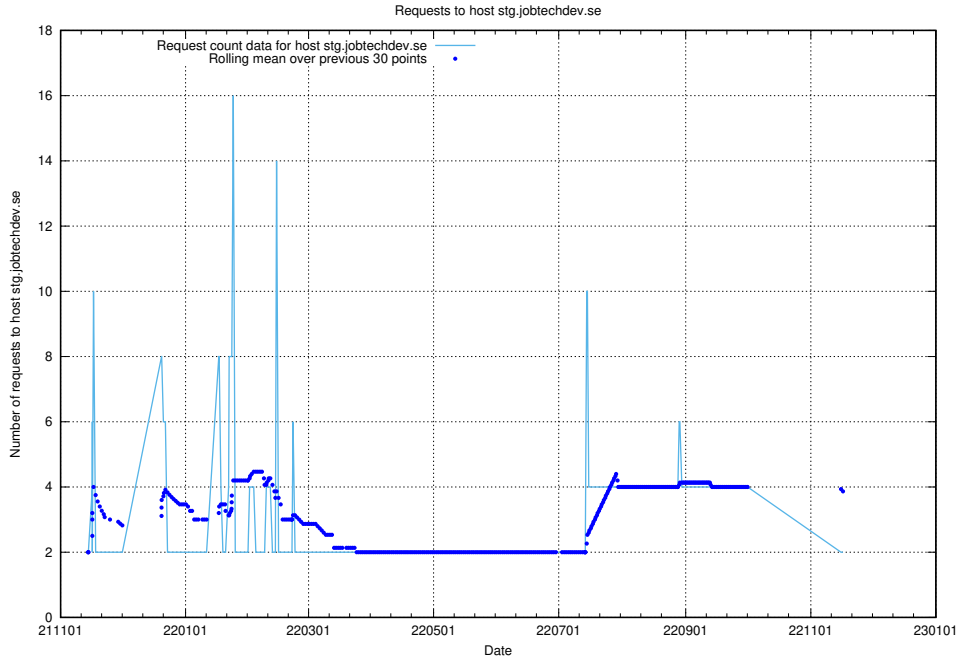

7.558 Usage of stg.jobtechdev.se

Here, we count the number of requests to host stg.jobtechdev.se.