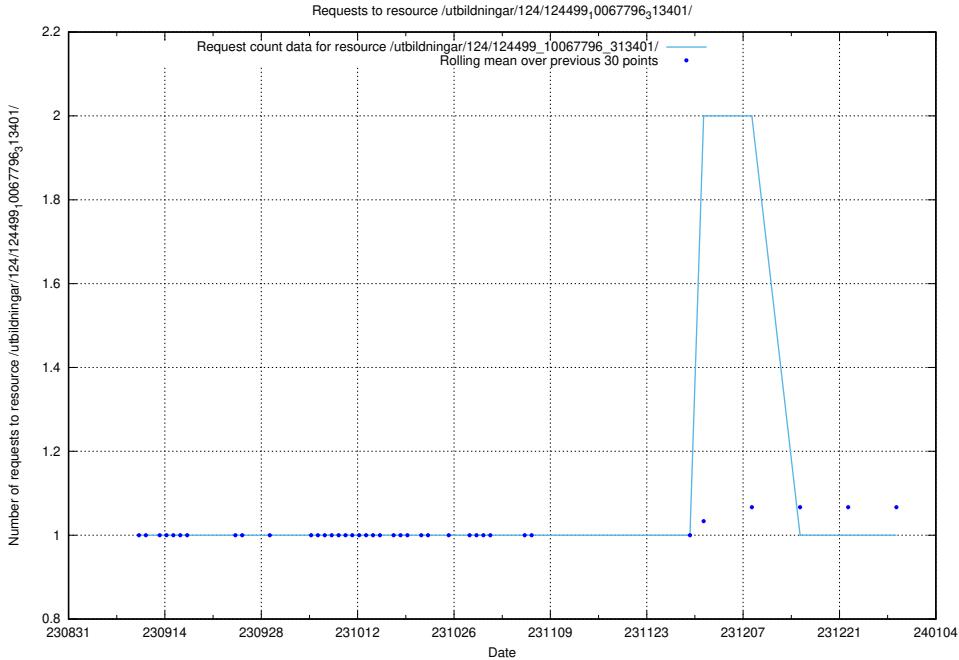

5.4291 Usage of /utbildningar/124/124499_10067796_313401/

Here, we count the number of requests to resource /utbildningar/124/124499_10067796_313401/.