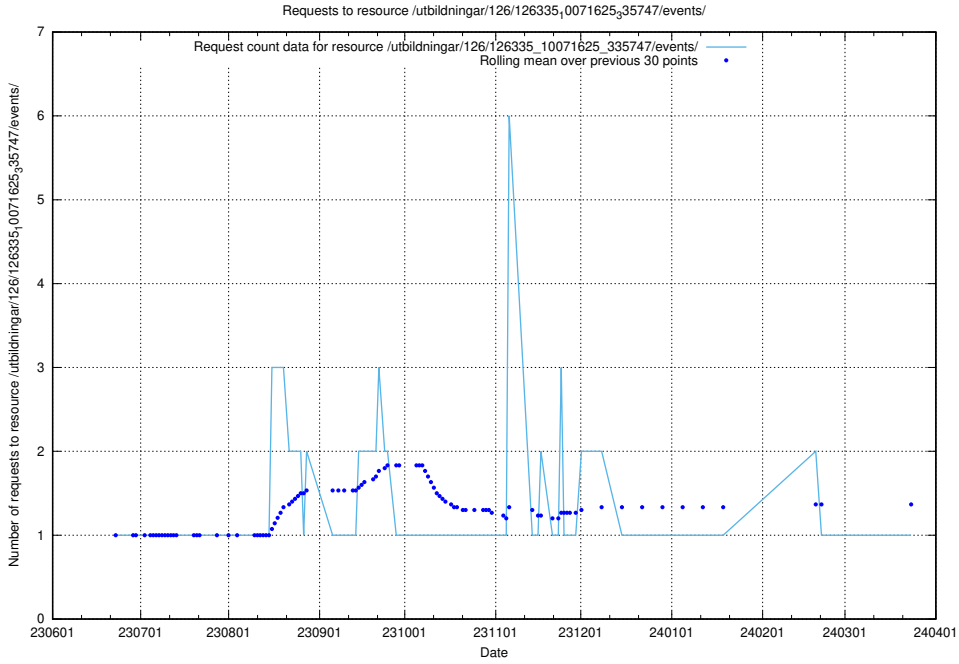

5.5344 Usage of /utbildningar/126/126335_10071625_335747/events/

Here, we count the number of requests to resource /utbildningar/126/126335_10071625_335747/events/