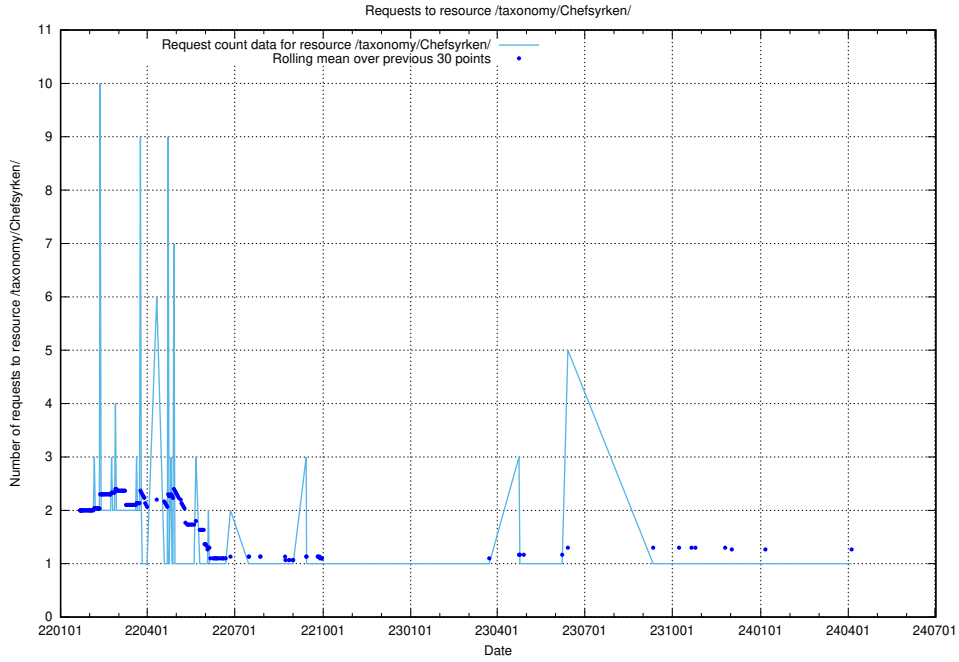

Here, we count the number of requests to resource /taxonomy/Chesyrken/.

5.1131 Usage of /utbildningar/124/124521_10066301_308425/events/

Here, we count the number of requests to resource /utbildningar/124/124521_10066301_308425/events/