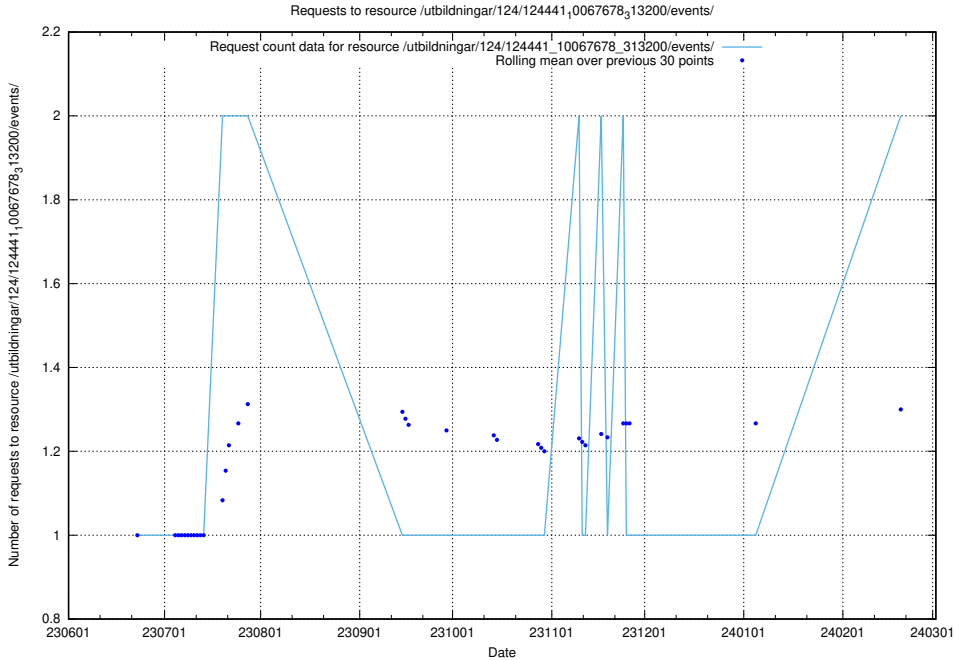

5.766 Usage of /utbildningar/124/124441_10067678_313200/events/

Here, we count the number of requests to resource /utbildningar/124/124441_10067678_313200/events/