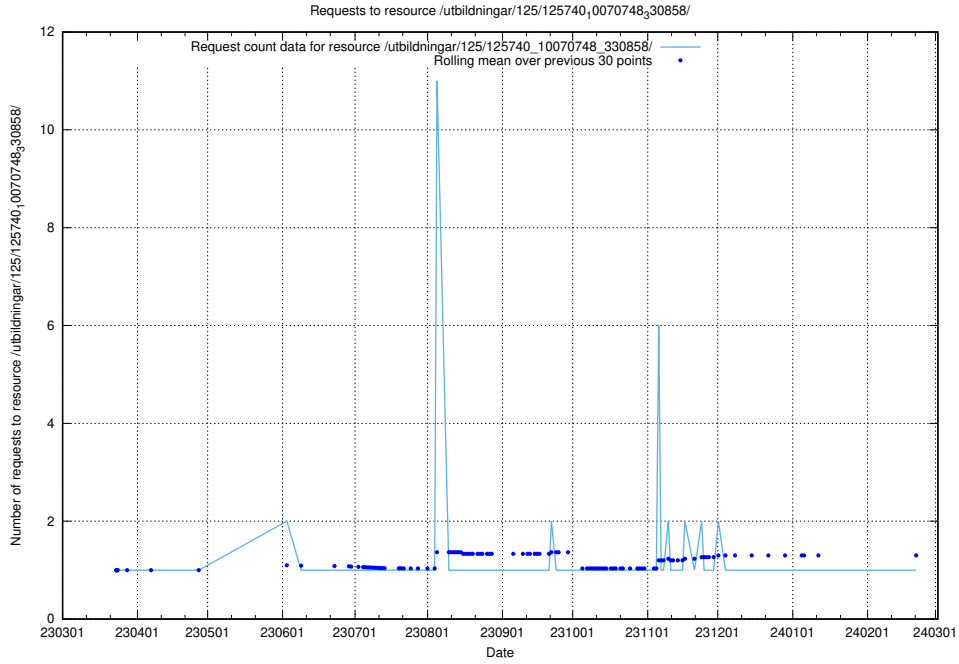

5.874 Usage of /utbildningar/125/125740_10070748_330858/

Here, we count the number of requests to resource /utbildningar/125/125740_10070748_330858/.