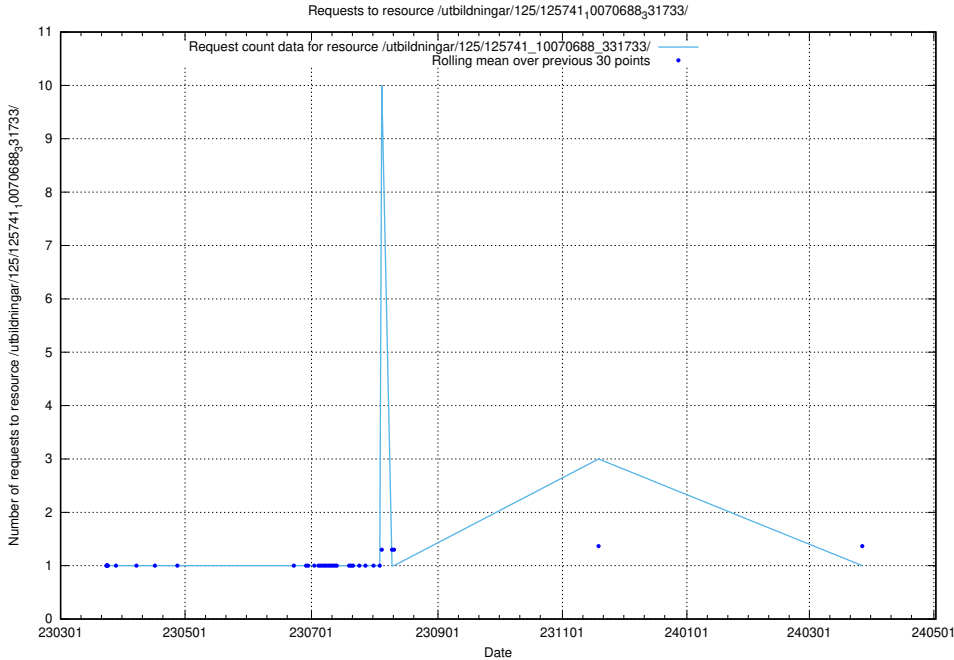

Here, we count the number of requests to resource /utbildningar/125/125741_10070692_322498/.

5.6133 Usage of /utbildningar/125/125741_10070688_331733/

Here, we count the number of requests to resource /utbildningar/125/125741_10070688_331733/.