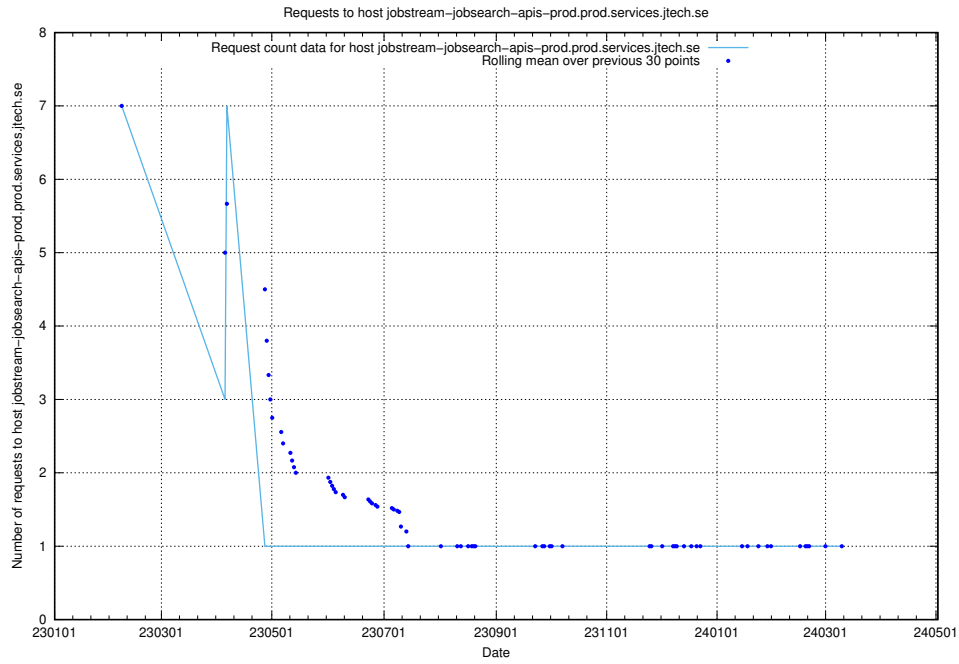

7.610 Usage of jobstream-jobsearch-apis-prod.prod.services.jtech.se

Here, we count the number of requests to host jobstream-jobsearch-apis-prod.prod.services.jtech.se.