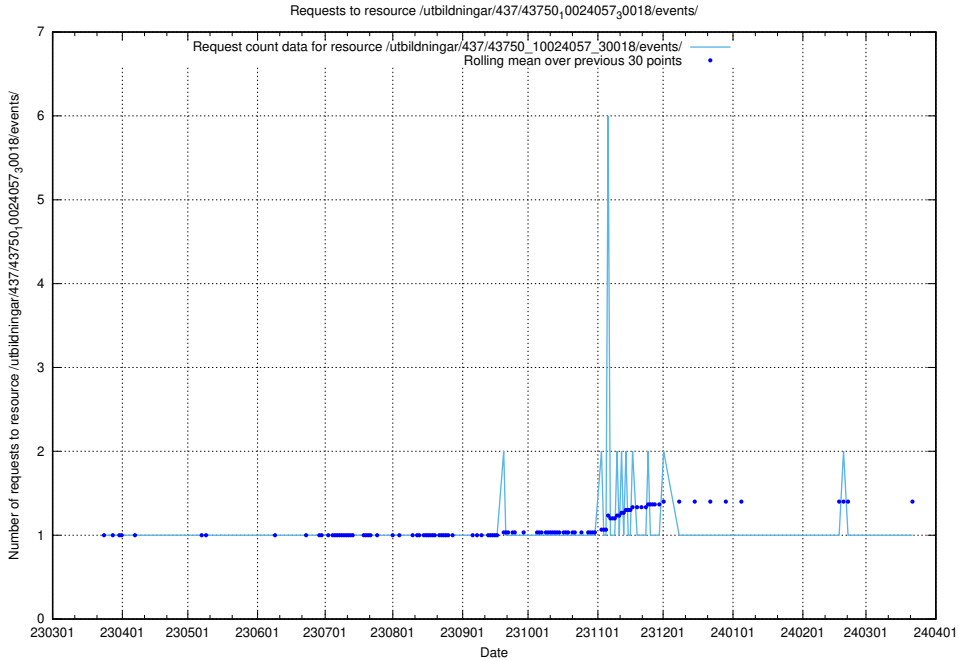

Here, we count the number of requests to resource /utbildningar/437/43751_10024039_313176/events/.

5.5859 Usage of /utbildningar/437/43750_10024057_30018/events/

Here, we count the number of requests to resource /utbildningar/437/43750_10024057_30018/events/.