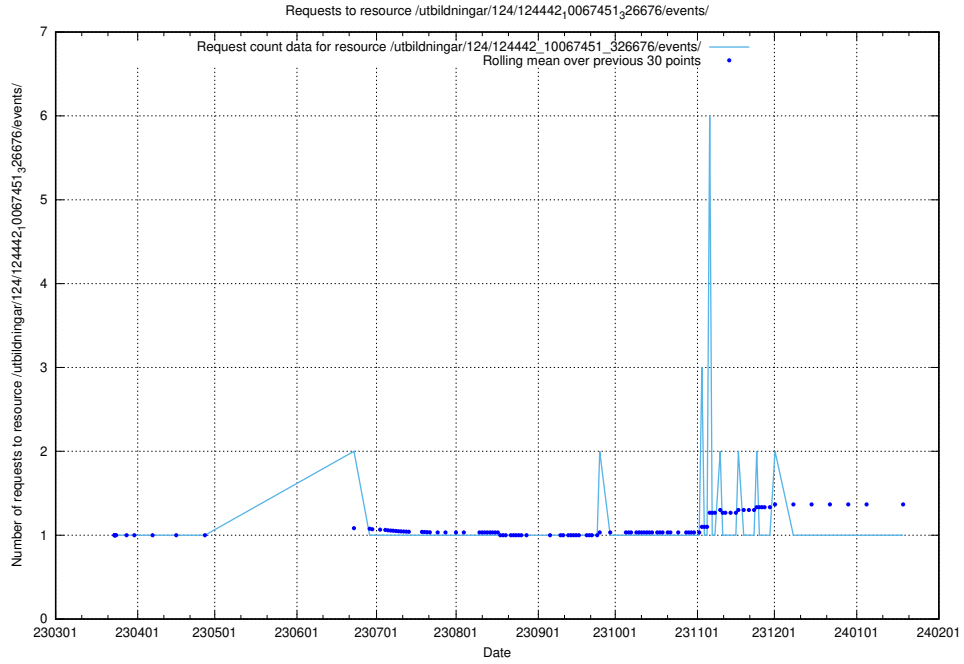

5.3151 Usage of /utbildningar/124/124442_10067451_326676/events/

Here, we count the number of requests to resource /utbildningar/124/124442_10067451_326676/events/