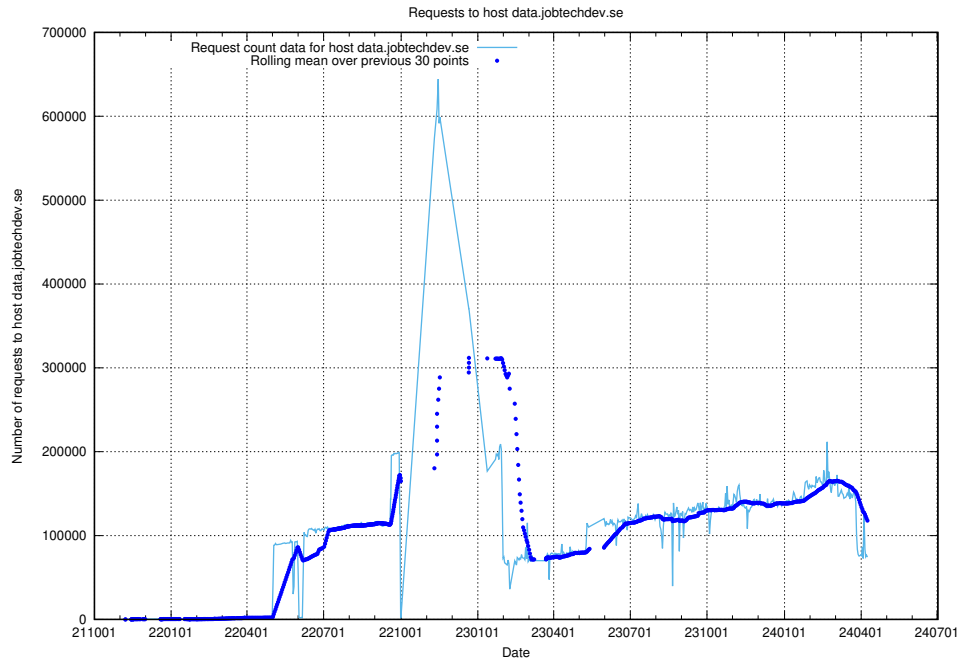

7.4 Usage of data.jobtechdev.se

Here, we count the number of requests to host data.jobtechdev.se.

7.5 Usage of app-yrkesinfo.jobtechdev.se

Here, we count the number of requests to host app-yrkesinfo.jobtechdev.se.