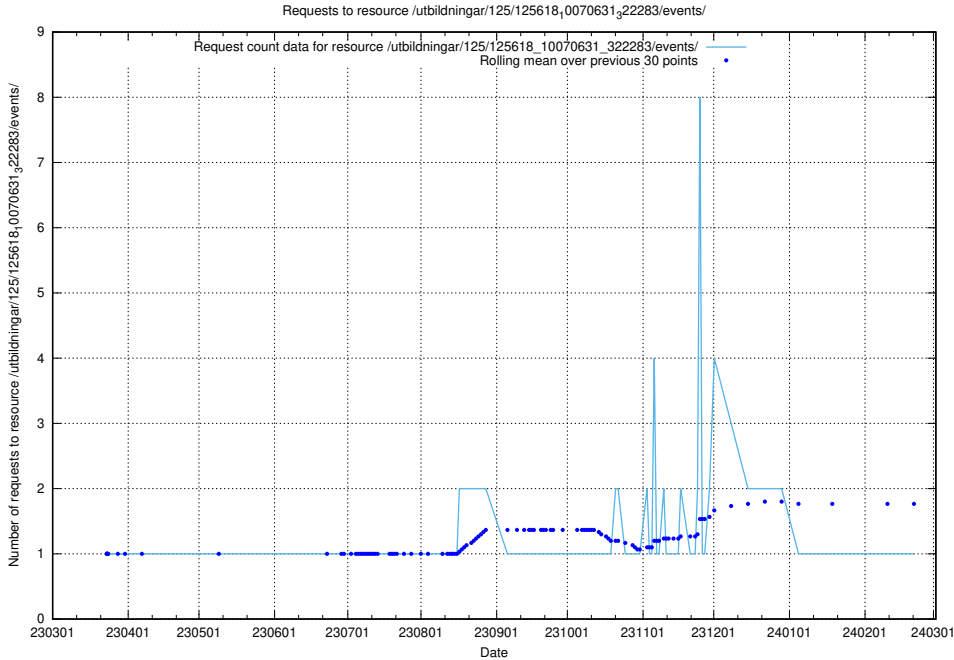

5.968 Usage of /utbildningar/125/125618_10070631_322283/events/

Here, we count the number of requests to resource /utbildningar/125/125618_10070631_322283/events/