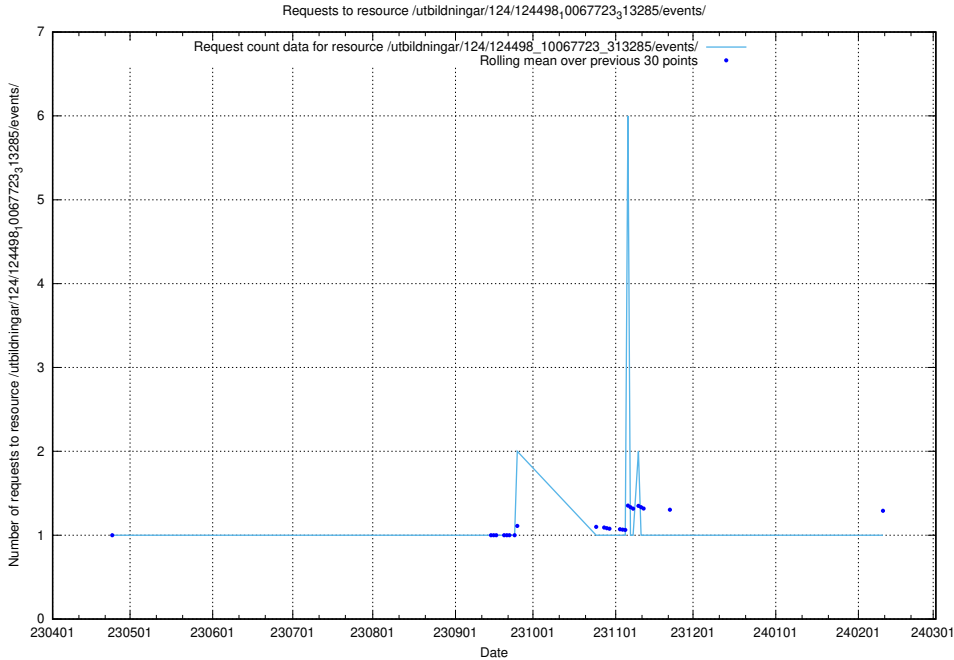

5.5690 Usage of /utbildningar/124/124498_10067723_313285/events/

Here, we count the number of requests to resource /utbildningar/124/124498_10067723_313285/events/