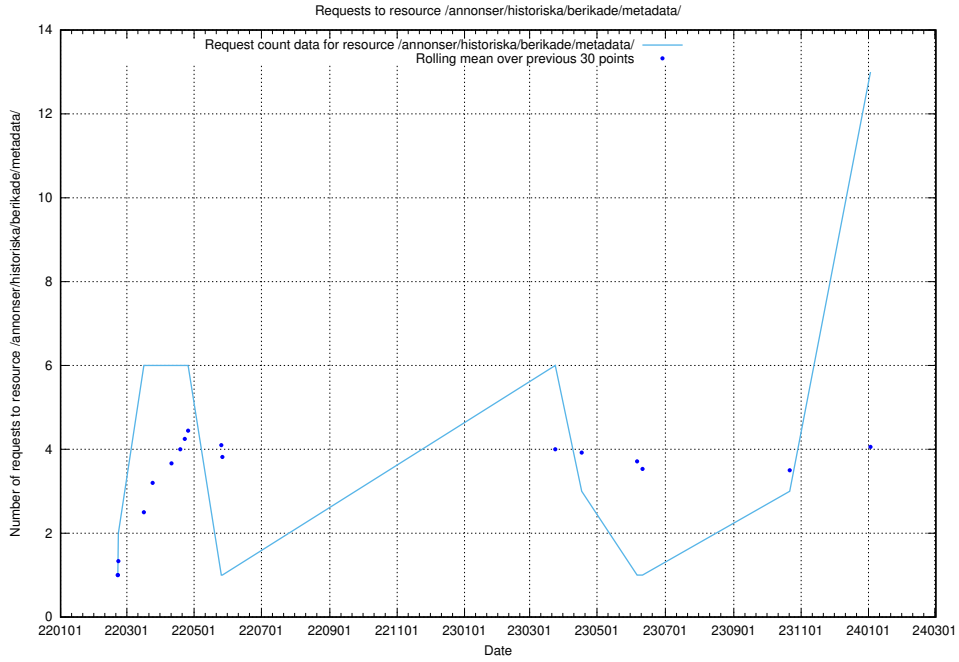

5.30 Usage of /annonser/historiska/berikade/metadata/

Here, we count the number of requests to resource /annonser/historiska/berikade/metadata/.