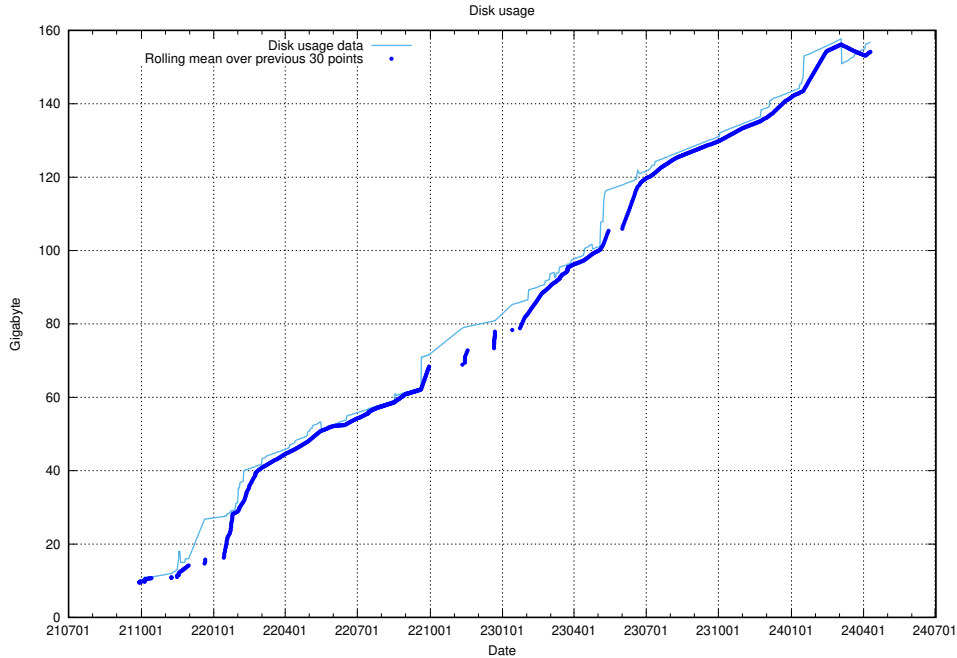

⁶<https://data.jobtechdev.se>

5.2 Disk space usage

A table showing the disk space usage on the data server.

5.4 Usage of /utbildningar/122/122366_10052543_75648/events/

Here, we count the number of requests to resource /utbildningar/122/122366_10052543_75648/events/.