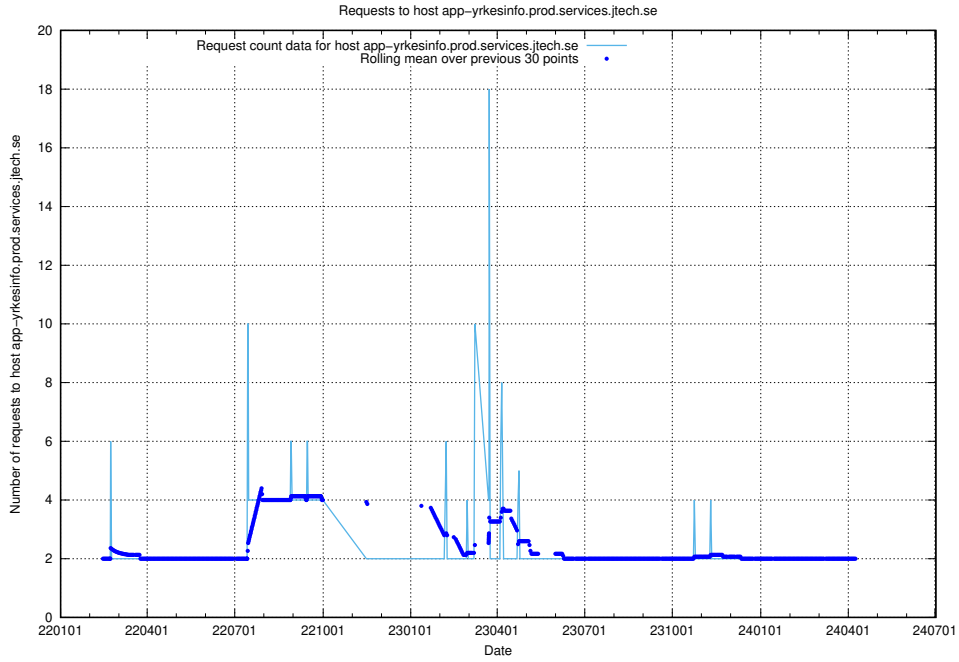

7.541 Usage of app-yrkesinfo.prod.services.jtech.se

Here, we count the number of requests to host app-yrkesinfo.prod.services.jtech.se.