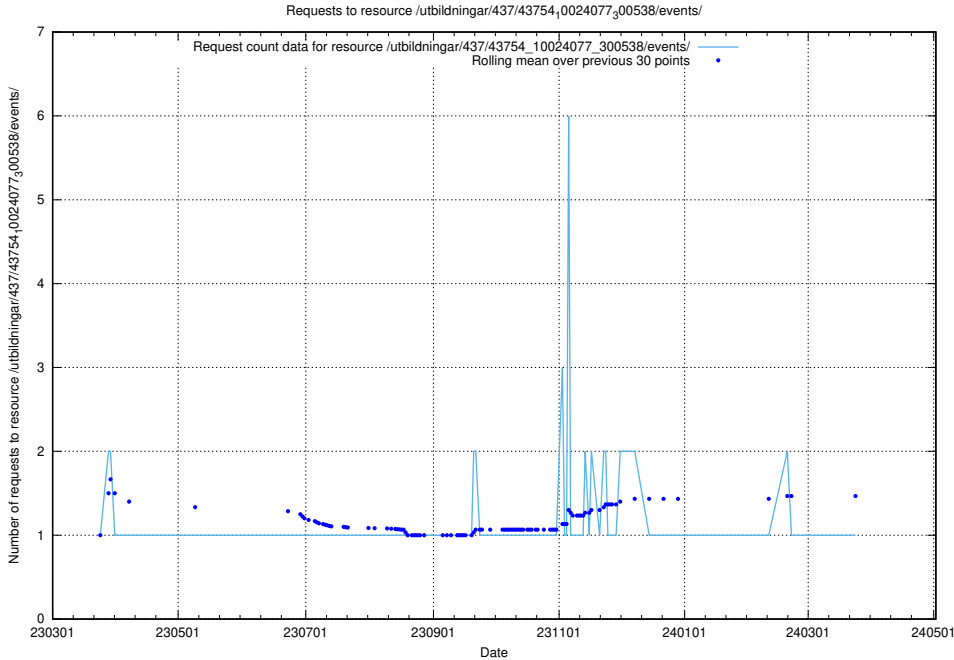

5.5855 Usage of /utbildningar/437/43754_10024077_300538/events/

Here, we count the number of requests to resource /utbildningar/437/43754_10024077_300538/events/.