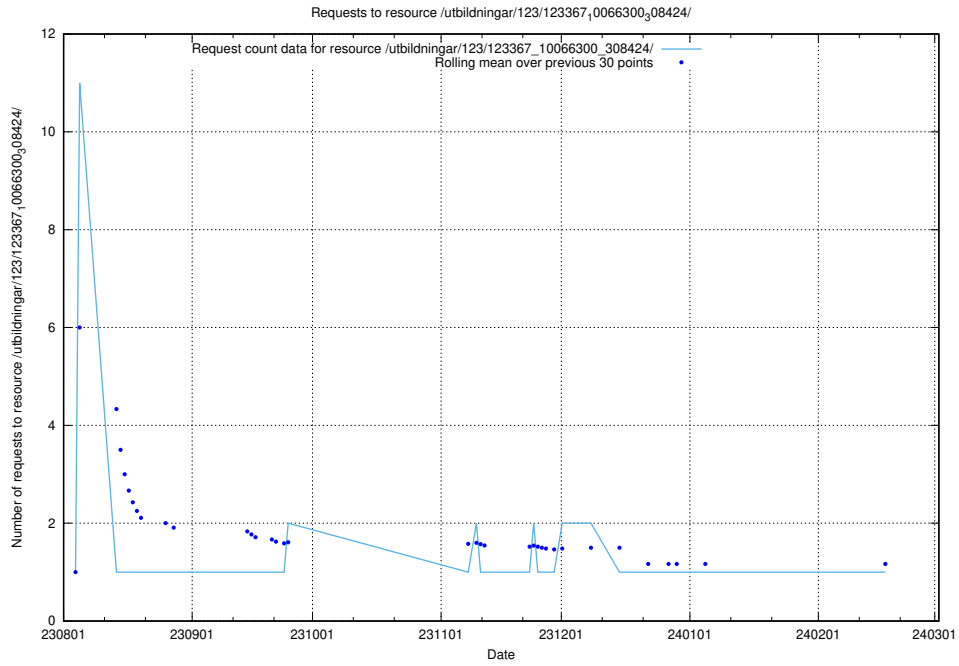

5.4569 Usage of /utbildningar/123/123367_10066300_308424/

Here, we count the number of requests to resource /utbildningar/123/123367_10066300_308424/.