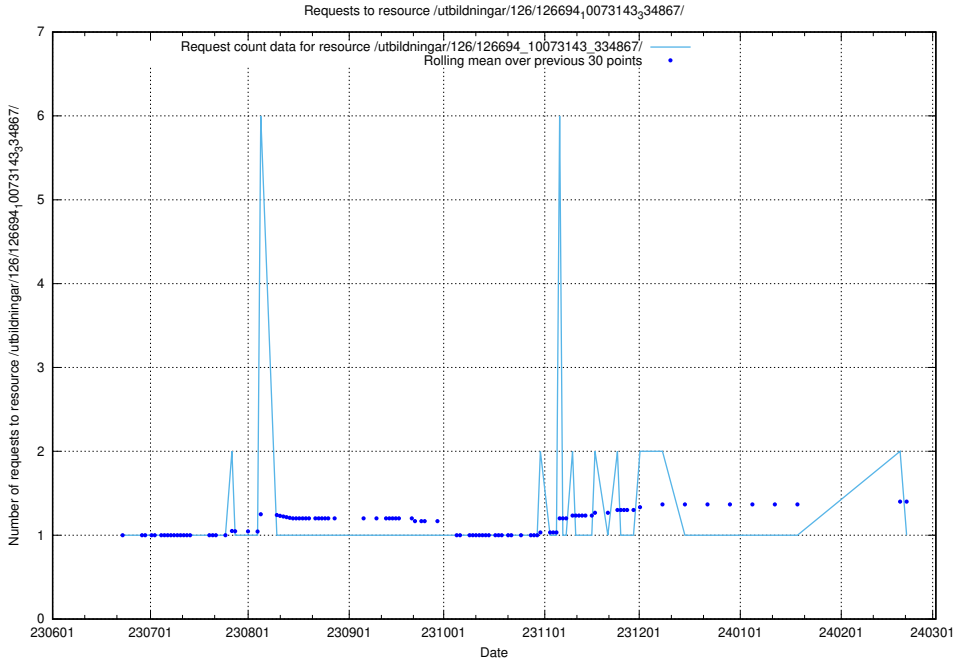

5.5307 Usage of /utbildningar/126/126694_10073143_334867/

Here, we count the number of requests to resource /utbildningar/126/126694_10073143_334867/.