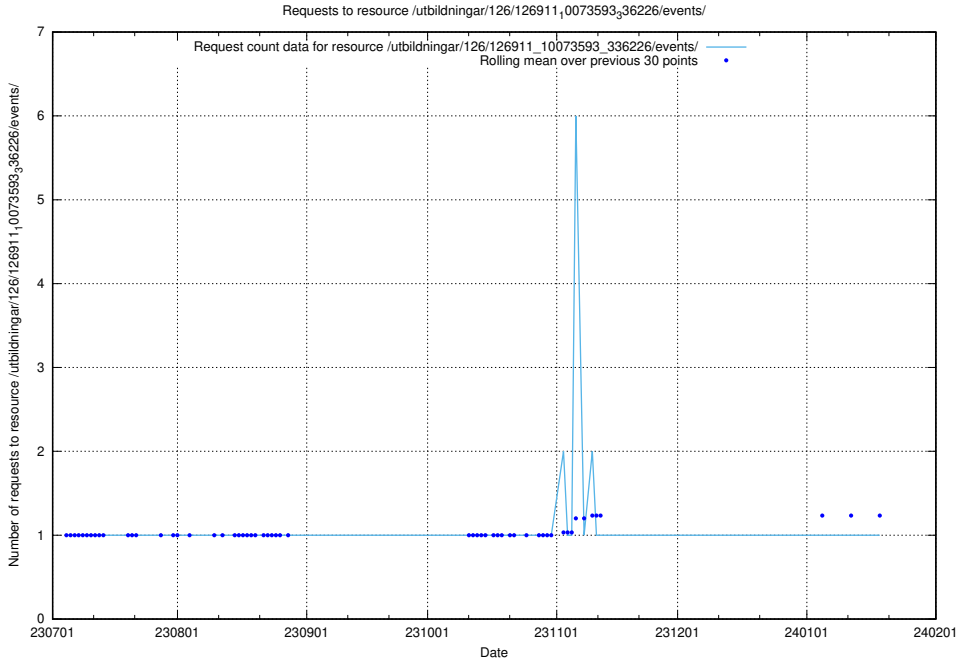

5.5014 Usage of /utbildningar/126/126911_10073593_336226/events/

Here, we count the number of requests to resource /utbildningar/126/126911_10073593_336226/events/