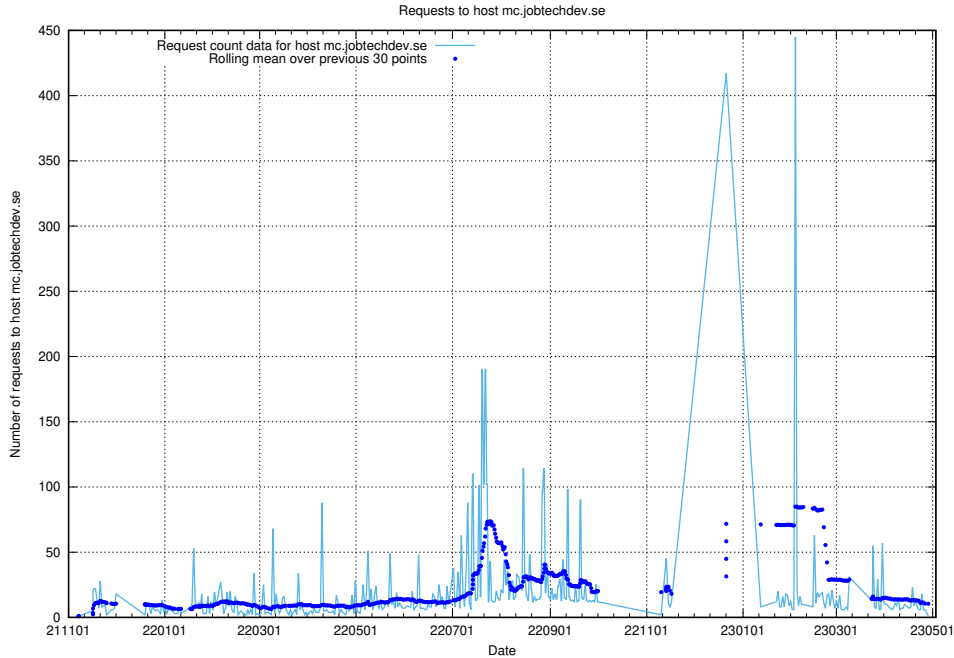

Here, we count the number of requests to host q.jobtechdev.se.

7.625 Usage of mc.jobtechdev.se

Here, we count the number of requests to host mc.jobtechdev.se.

7.626 Usage of list.jobtechdev.se

Here, we count the number of requests to host list.jobtechdev.se.