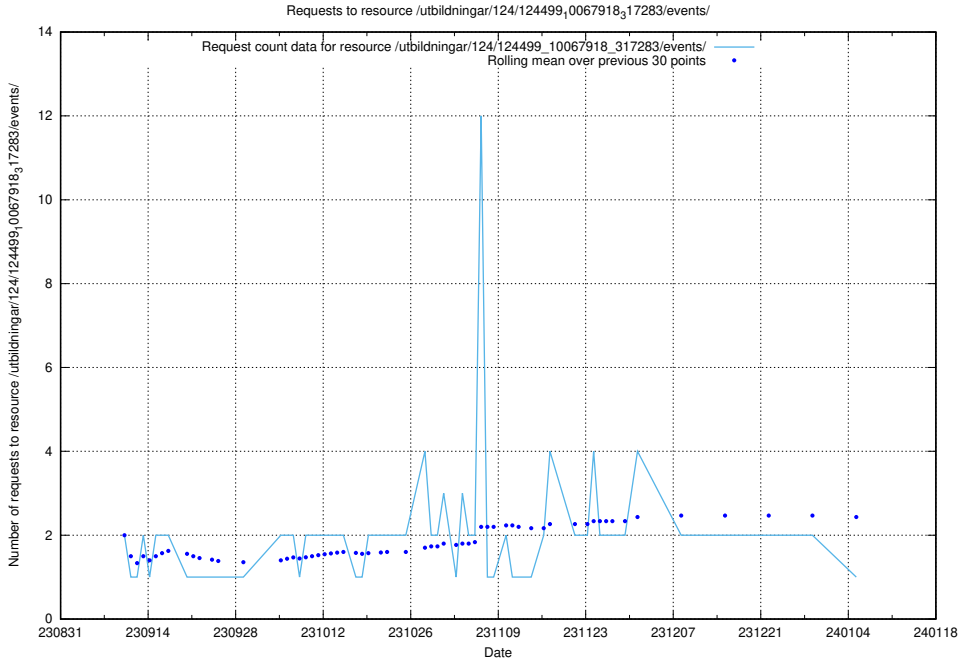

5.4276 Usage of /utbildningar/124/124499_10067918_317283/events/

Here, we count the number of requests to resource /utbildningar/124/124499_10067918_317283/events/