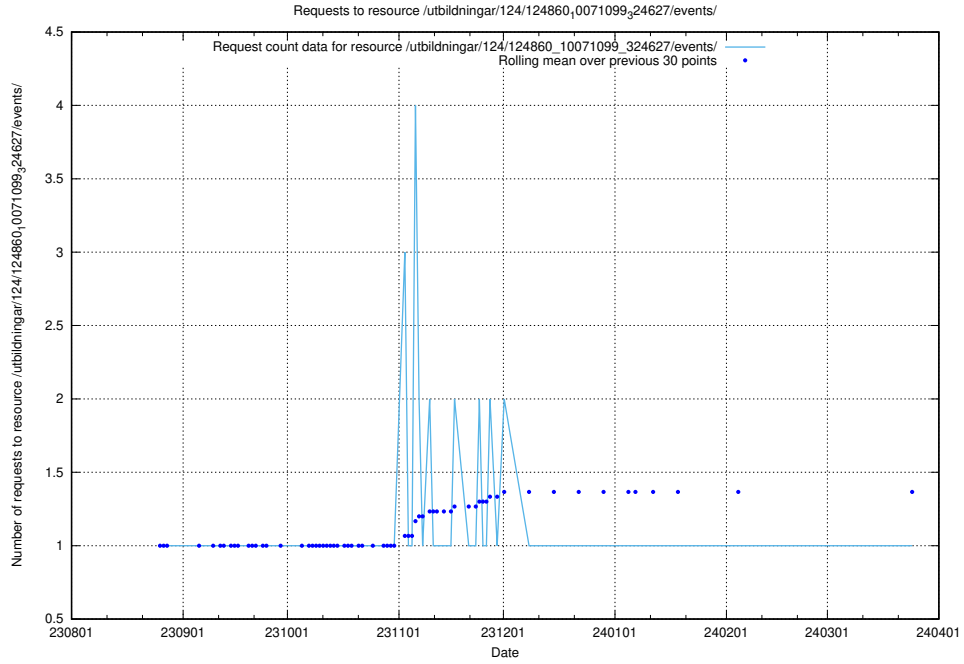

5.4386 Usage of /utbildningar/124/124860_10071099_324627/events/

Here, we count the number of requests to resource /utbildningar/124/124860_10071099_324627/events/

5.4387 Usage of /utbildningar/124/124855_10071083_324595/events/