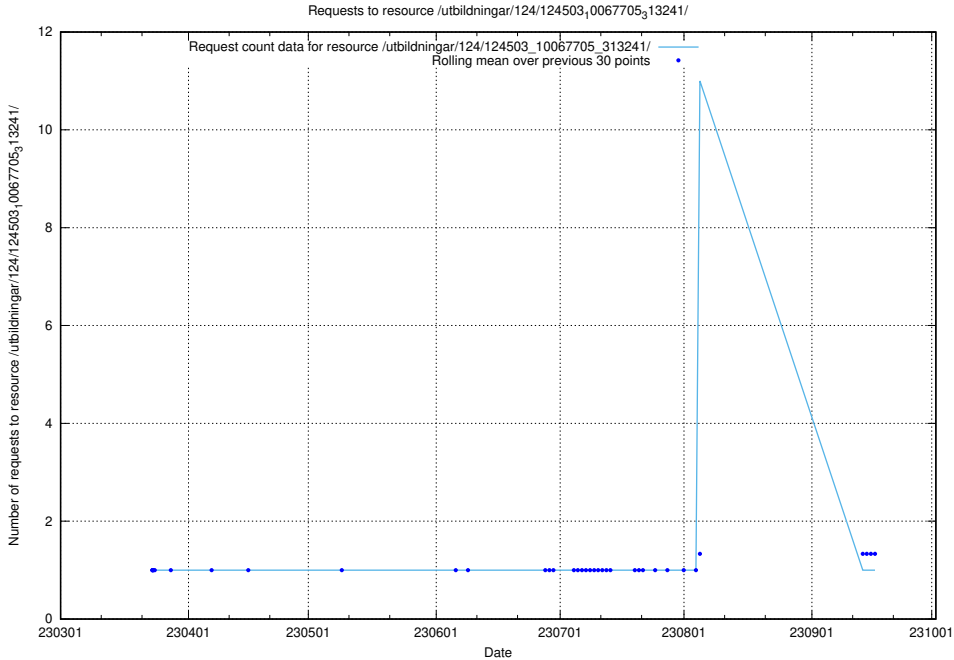

Here, we count the number of requests to resource /utbildningar/utb_emil/125/125195_10069395_332456/events/

5.1810 Usage of /utbildningar/124/124503_10067705_313241/

Here, we count the number of requests to resource /utbildningar/124/124503_10067705_313241/.