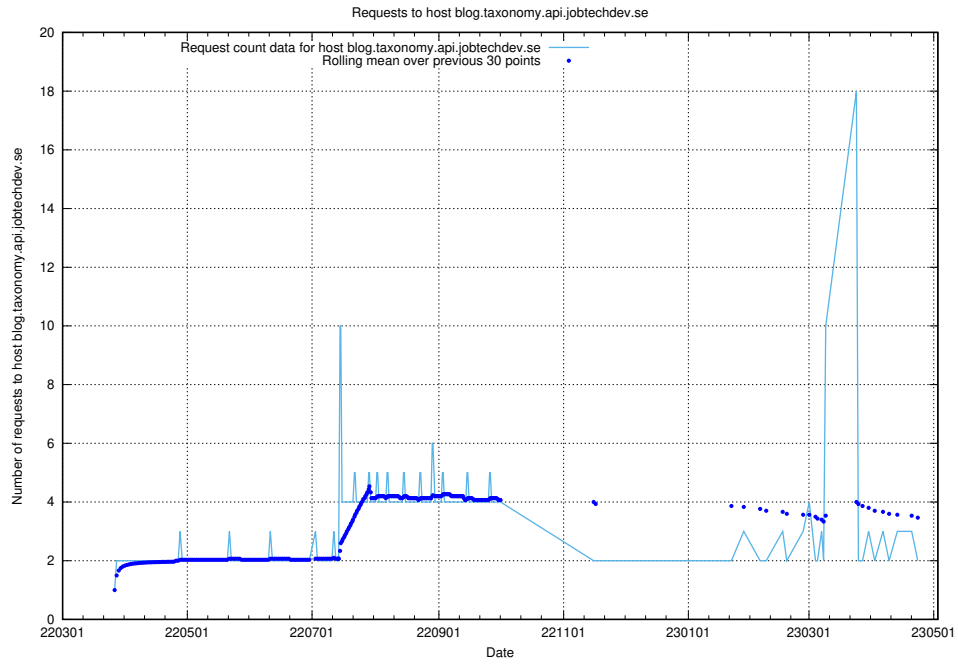

7.489 Usage of `blog.taxonomy.api.jobtechdev.se`

Here, we count the number of requests to host `blog.taxonomy.api.jobtechdev.se`.