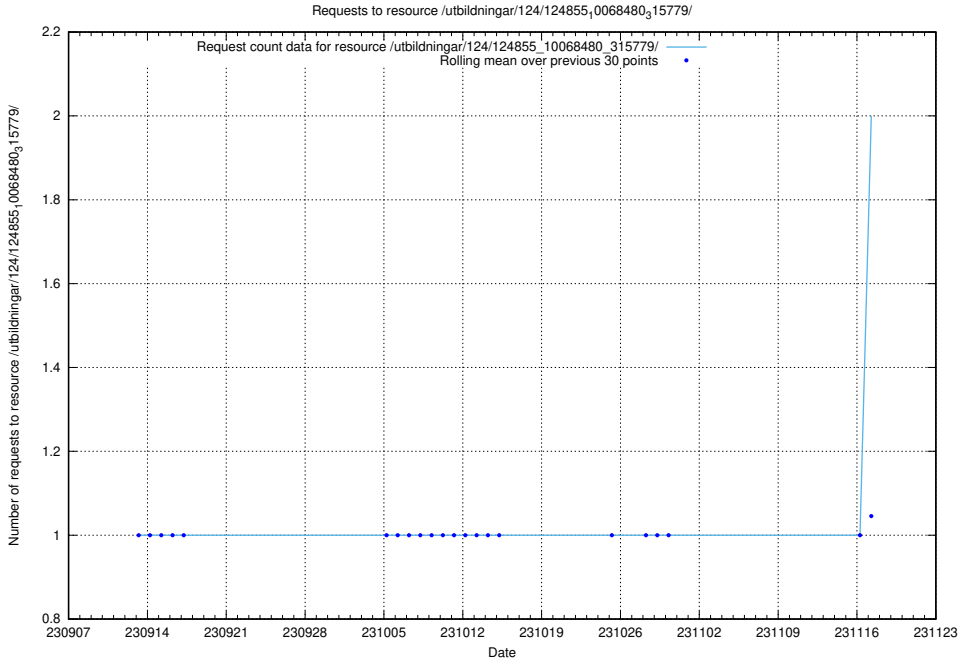

5.640 Usage of /utbildningar/124/124855_10068480_315779/

Here, we count the number of requests to resource /utbildningar/124/124855_10068480_315779/.