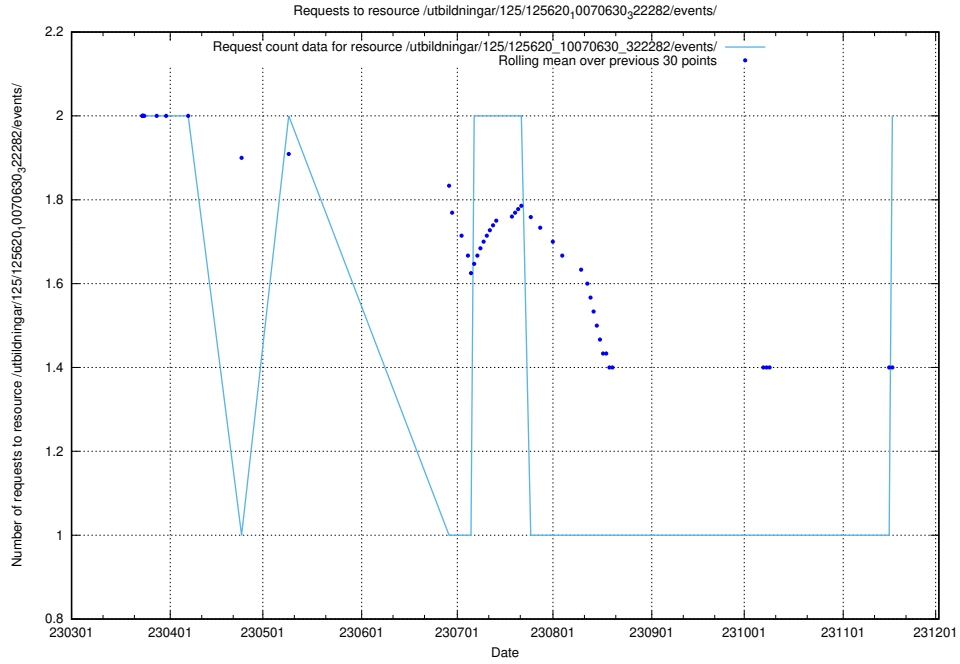

5.841 Usage of /utbildningar/125/125620_10070630_322282/events/

Here, we count the number of requests to resource /utbildningar/125/125620_10070630_322282/events/