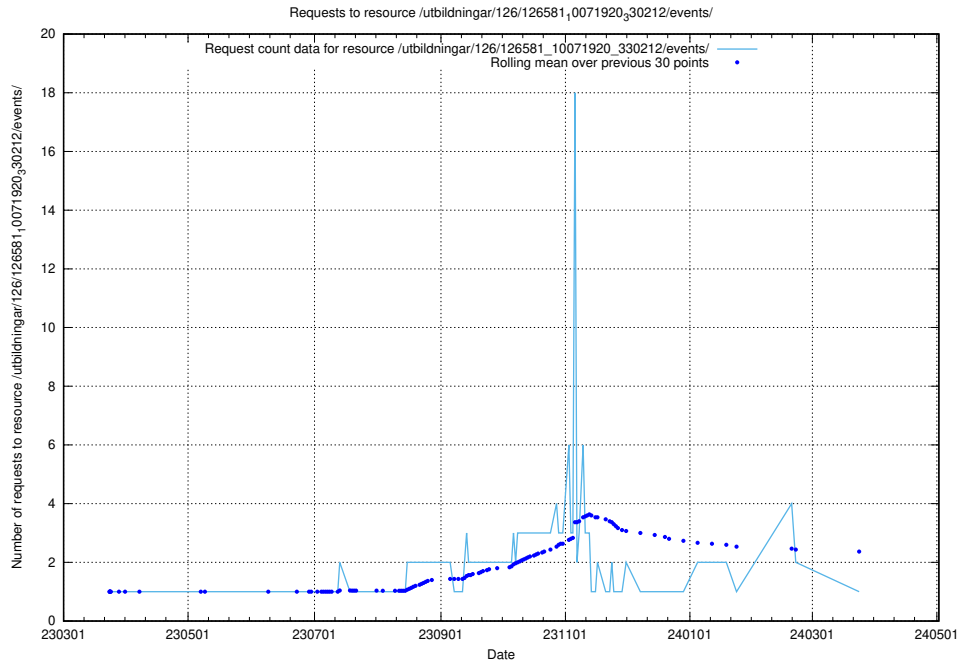

5.6048 Usage of /utbildningar/126/126581_10071920_330212/events/

Here, we count the number of requests to resource /utbildningar/126/126581_10071920_330212/events/