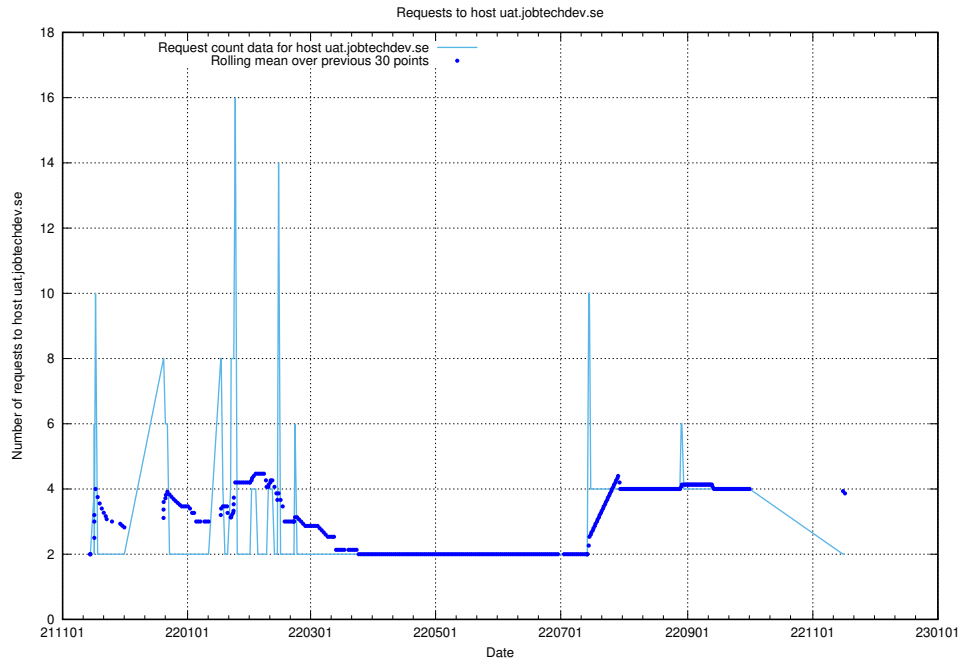

7.552 Usage of uat.jobtechdev.se

Here, we count the number of requests to host uat.jobtechdev.se.