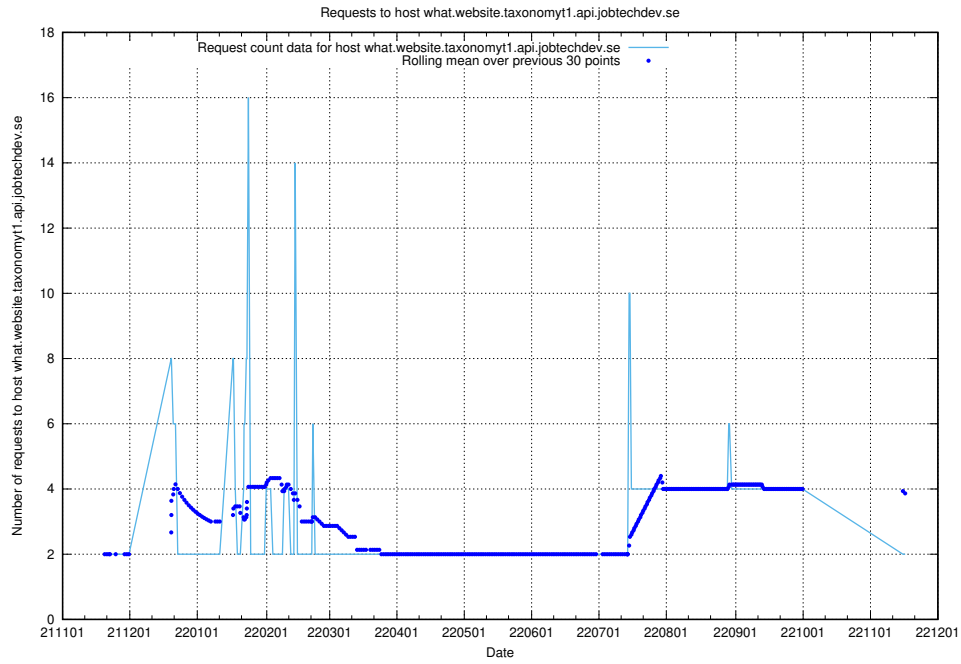

7.452 Usage of what.website.taxonomy1.api.jobtechdev.se

Here, we count the number of requests to host what.website.taxonomy1.api.jobtechdev.se.