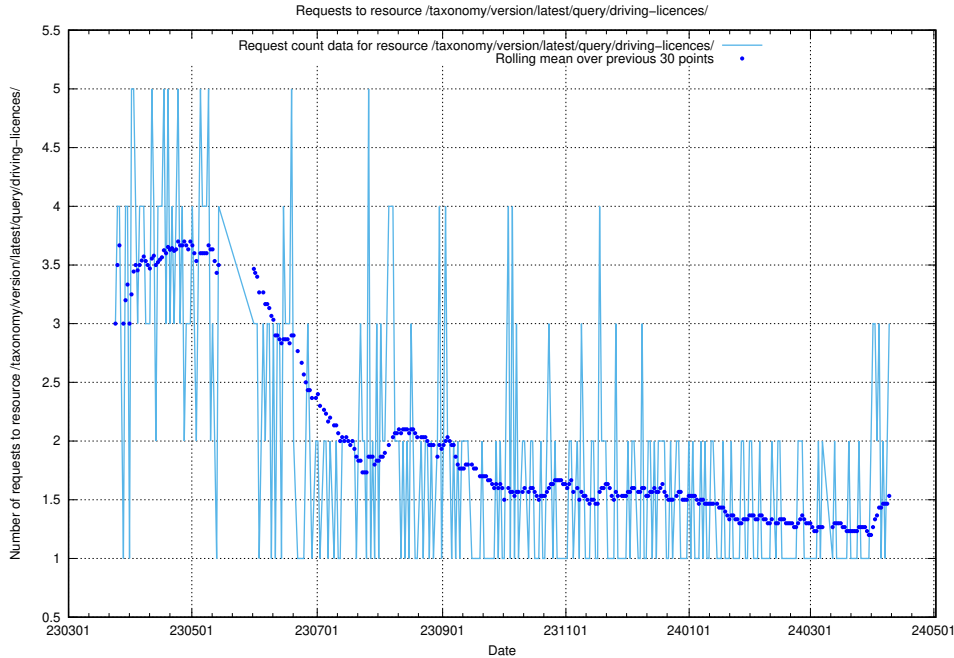

5.330 Usage of /taxonomy/version/latest/query/driving-licences/

Here, we count the number of requests to resource /taxonomy/version/latest/query/driving-licences/.