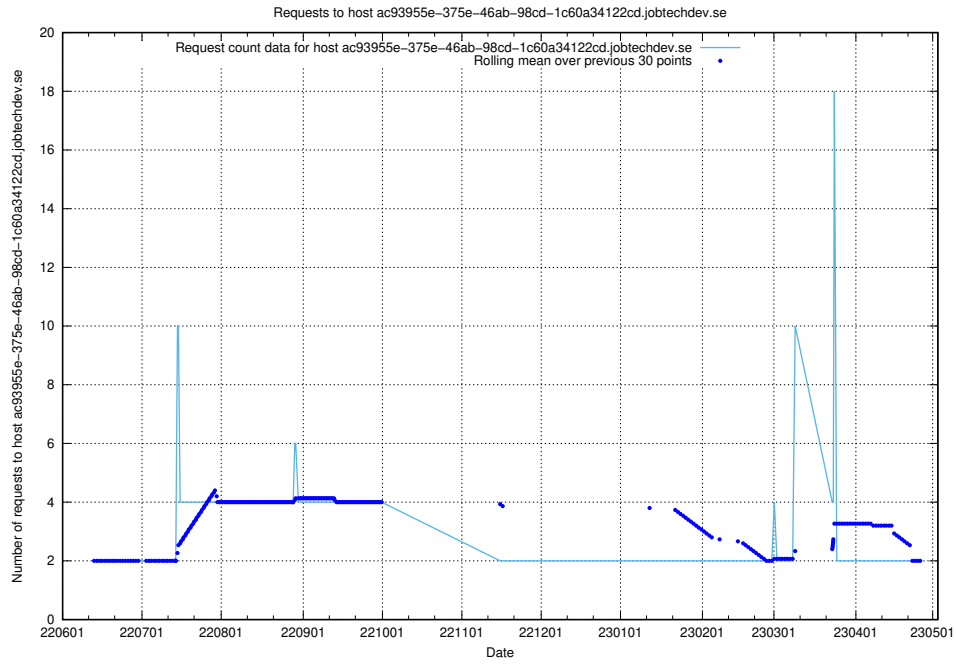

7.406 Usage of fourm.jobtechdev.se

Here, we count the number of requests to host fourm.jobtechdev.se.

7.407 Usage of ac93955e-375e-46ab-98cd-1c60a34122cd.jobtechdev.se

Here, we count the number of requests to host ac93955e-375e-46ab-98cd-1c60a34122cd.jobtechdev.se.