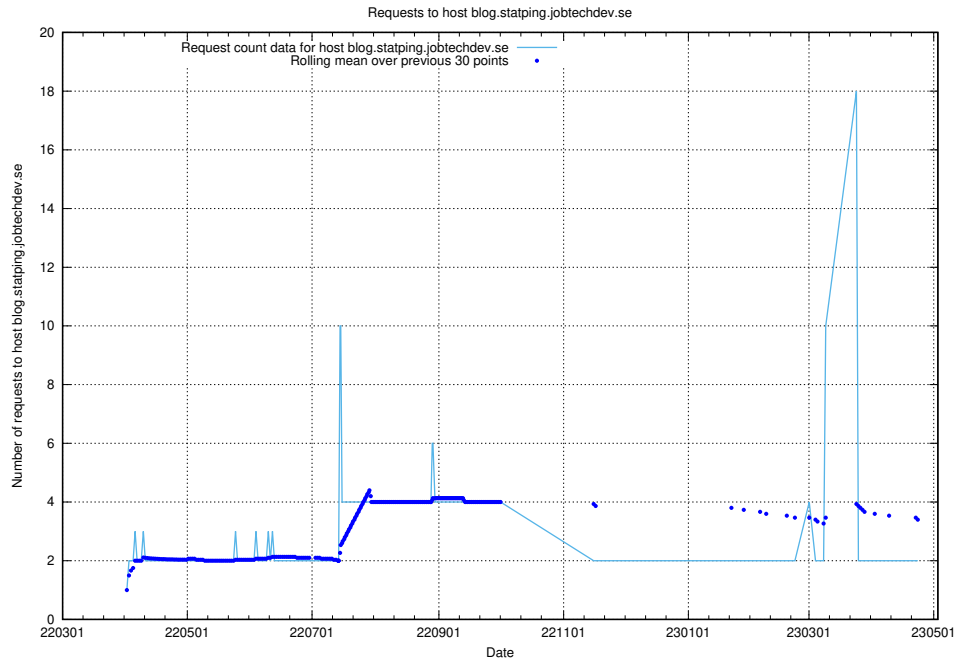

7.476 Usage of blog.statping.jobtechdev.se

Here, we count the number of requests to host blog.statping.jobtechdev.se.