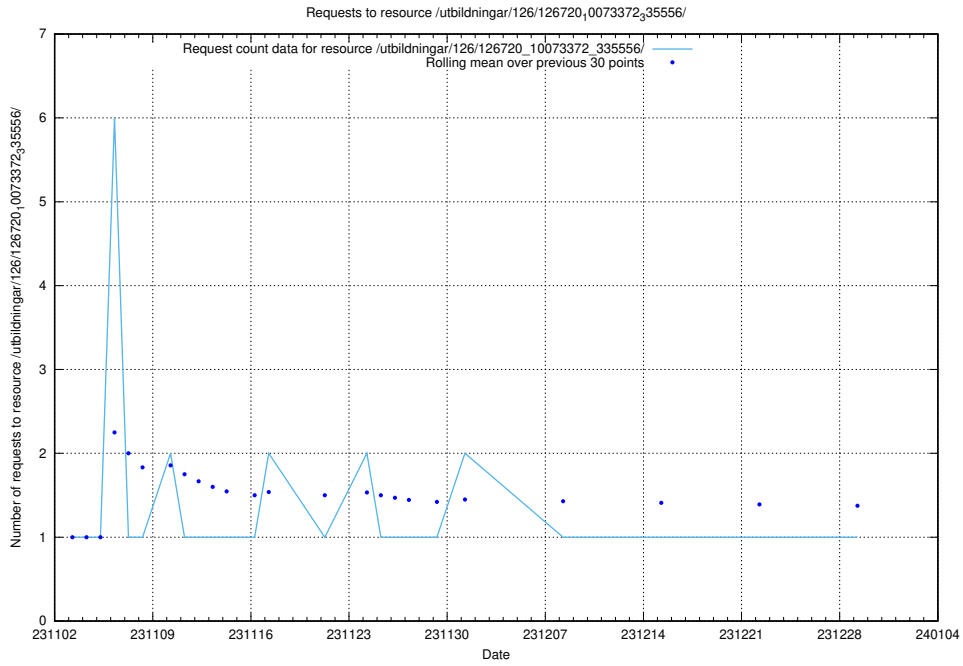

5.3814 Usage of /utbildningar/126/126720_10073372_335556/

Here, we count the number of requests to resource /utbildningar/126/126720_10073372_335556/.