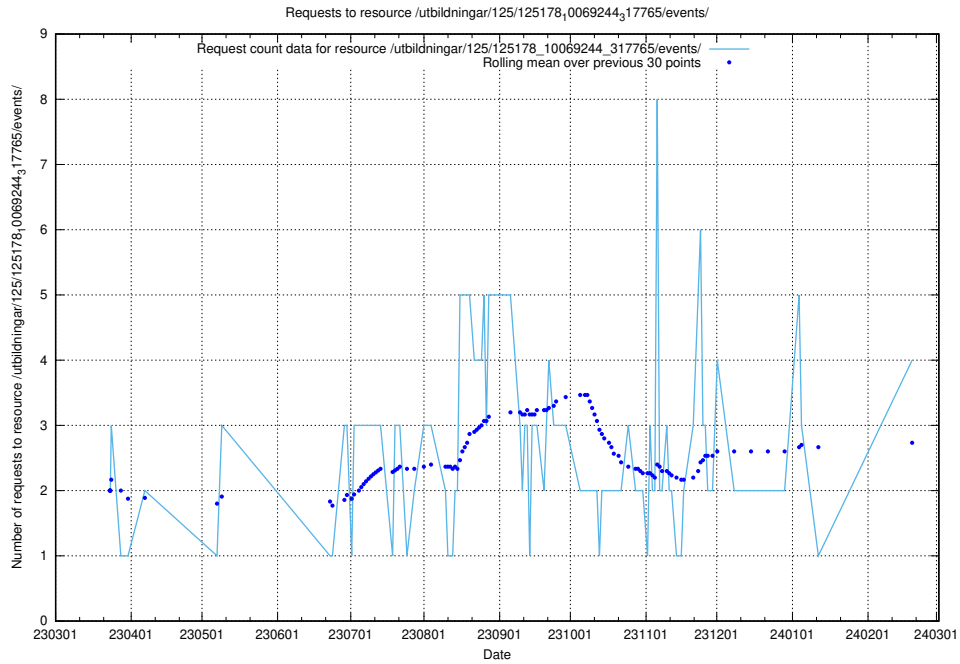

5.192 Usage of /utbildningar/125/125178_10069244_317765/events/

Here, we count the number of requests to resource /utbildningar/125/125178_10069244_317765/events/