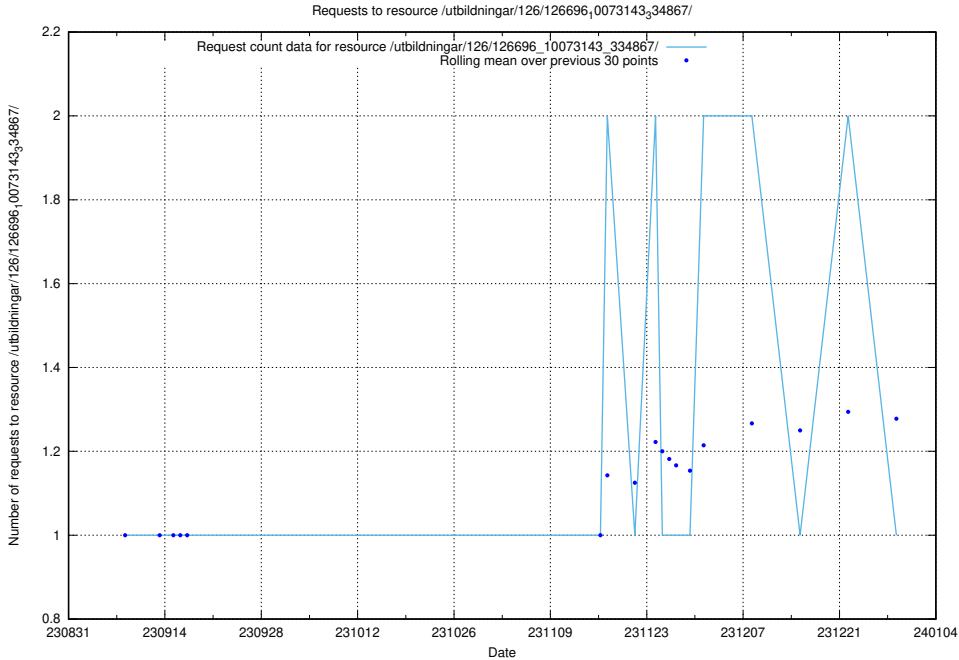

5.4308 Usage of /utbildningar/126/126696_10073143_334867/

Here, we count the number of requests to resource /utbildningar/126/126696_10073143_334867/.