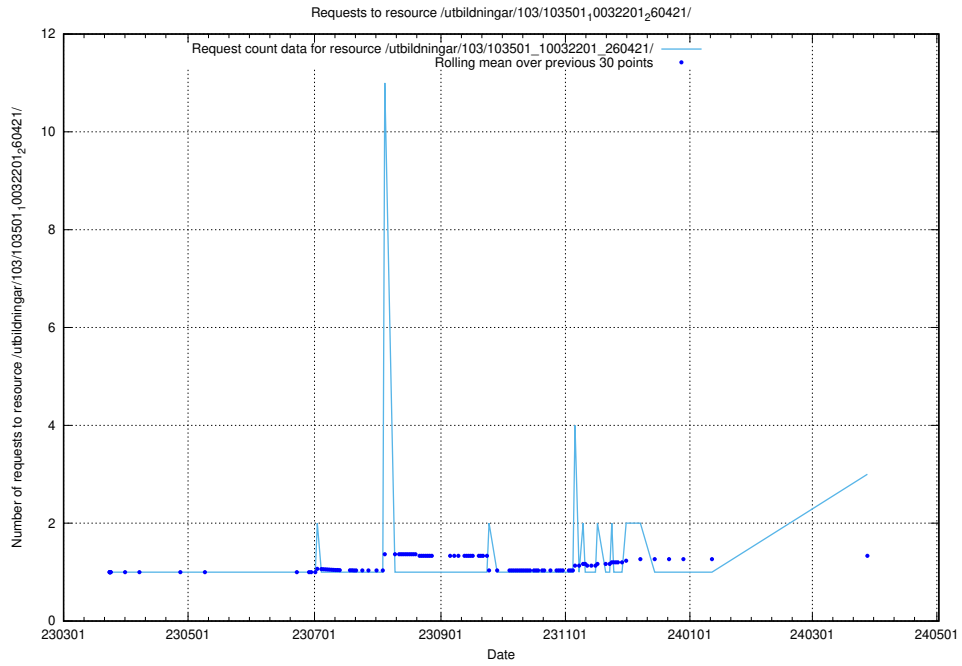

5.280 Usage of /utbildningar/103/103501_10032201_260421/

Here, we count the number of requests to resource /utbildningar/103/103501_10032201_260421/.