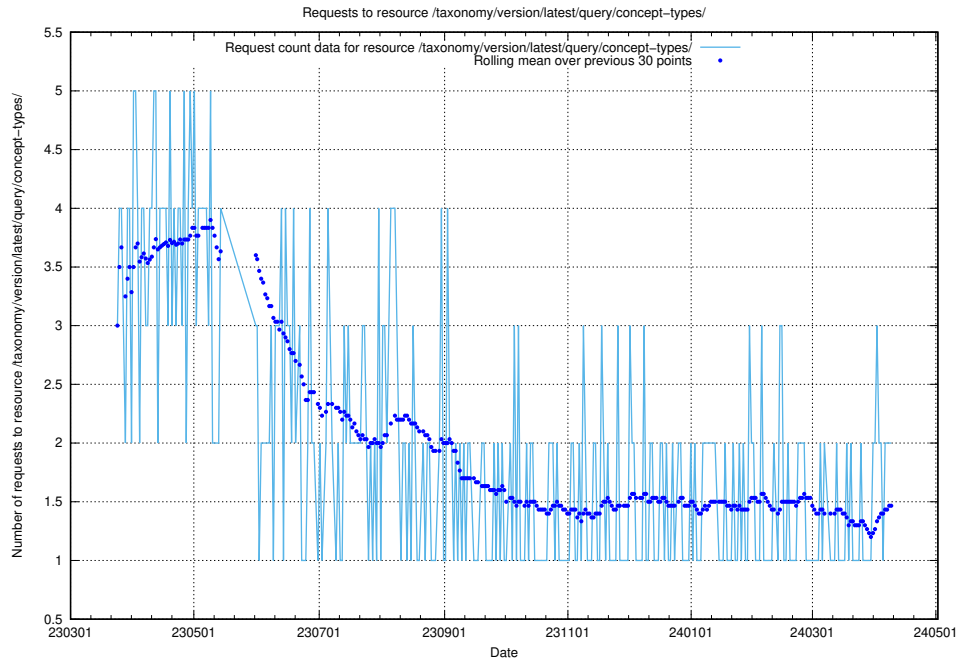

5.816 Usage of /taxonomy/version/latest/query/concept-types/

Here, we count the number of requests to resource /taxonomy/version/latest/query/concept-types/.