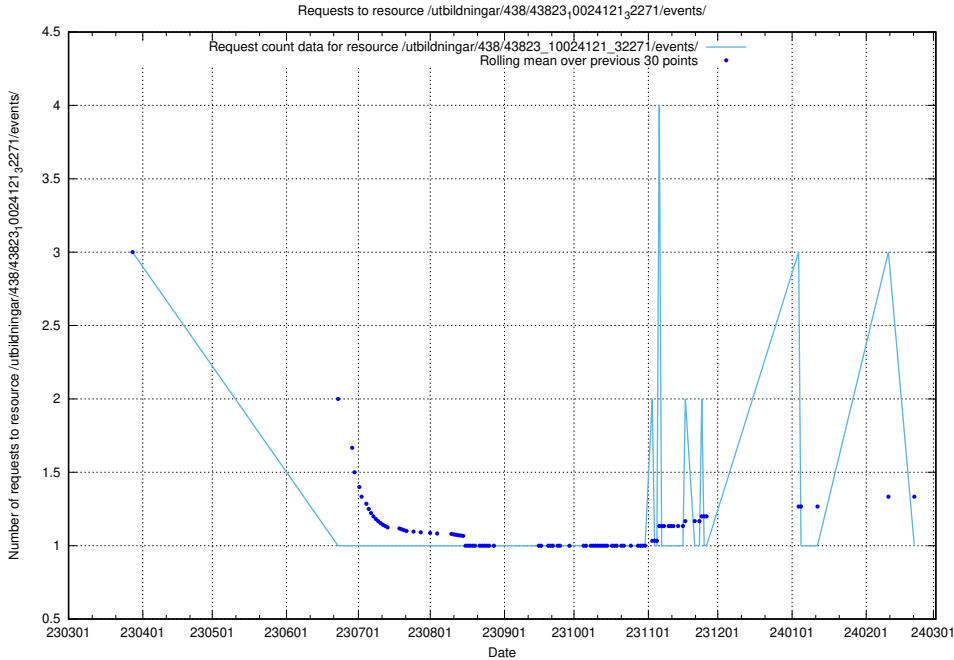

5.5754 Usage of /utbildningar/438/43823_10024121_32271/events/

Here, we count the number of requests to resource /utbildningar/438/43823_10024121_32271/events/.