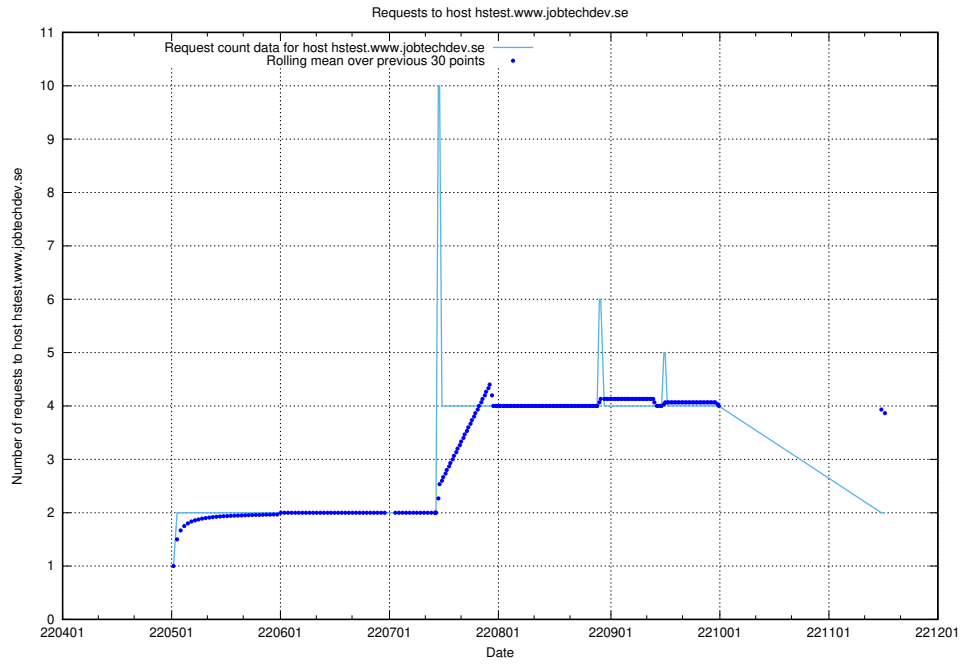

7.435 Usage of hstest.www.jobtechdev.se

Here, we count the number of requests to host hstest.www.jobtechdev.se.