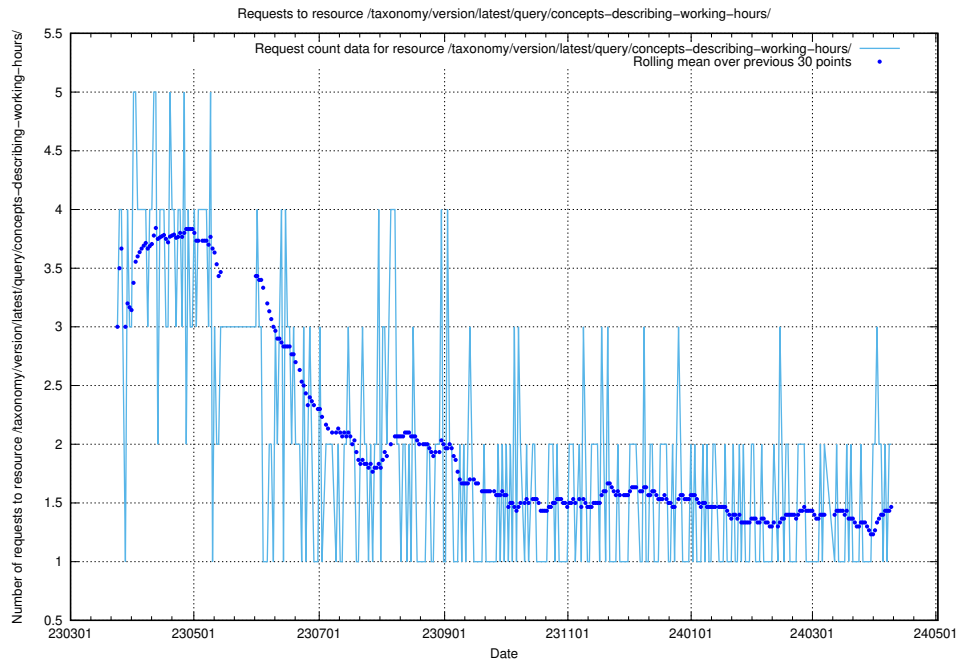

5.814 Usage of /taxonomy/version/latest/query/concepts-describing-working-hours/

Here, we count the number of requests to resource /taxonomy/version/latest/query/concepts-describing-working-hours/.