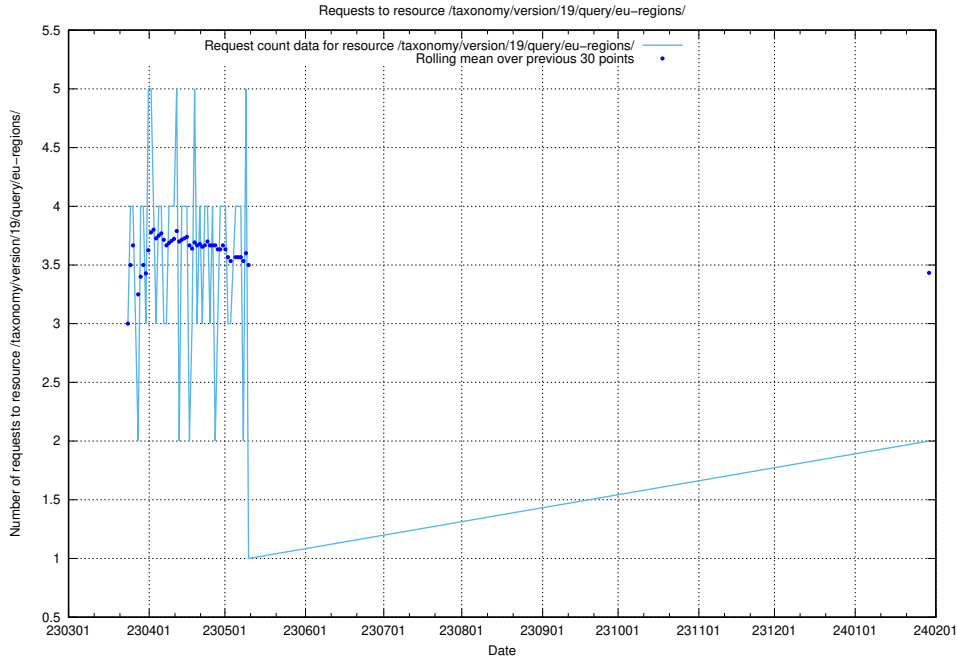

5.824 Usage of /taxonomy/version/19/query/eu-regions/

Here, we count the number of requests to resource /taxonomy/version/19/query/eu-regions/.