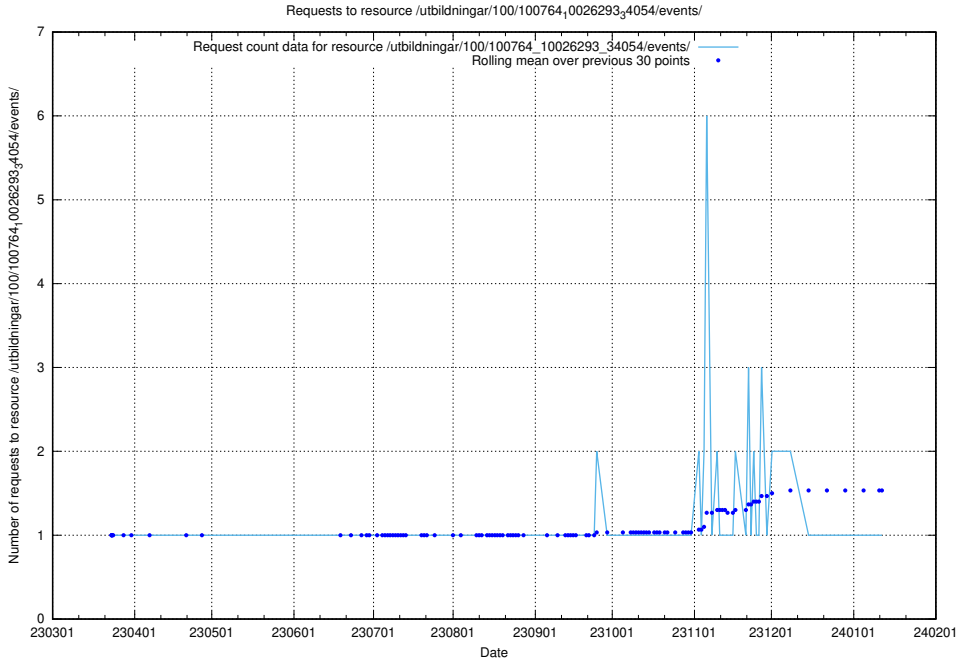

5.5207 Usage of /utbildningar/100/100764_10026293_34054/events/

Here, we count the number of requests to resource /utbildningar/100/100764_10026293_34054/events/.