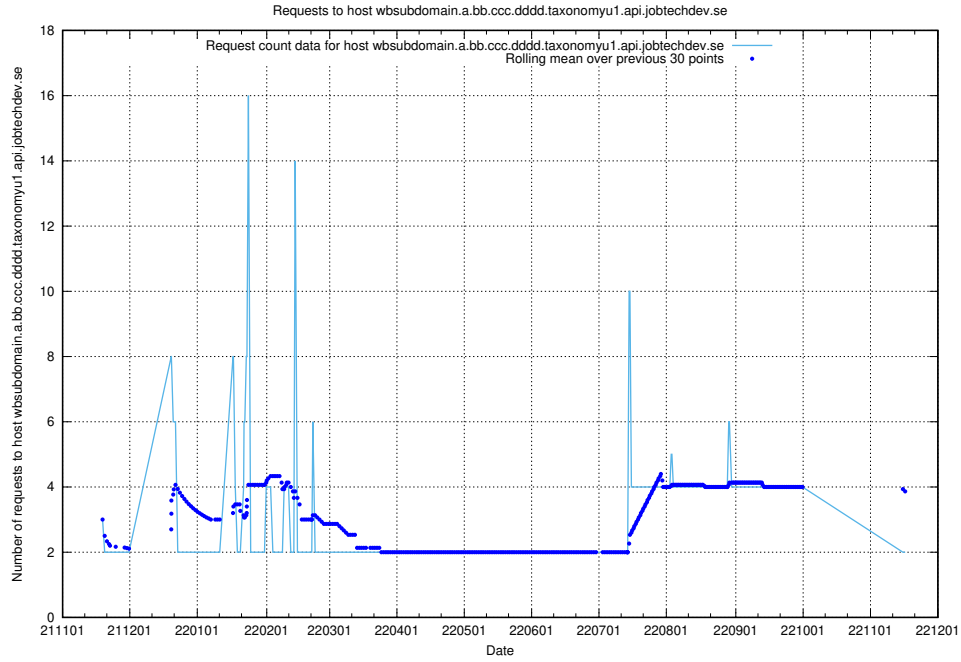

7.457 Usage of wbsubdomain.a.bb.ccc.dddd.taxonomy1.api.jobtechdev.se

Here, we count the number of requests to host wbsubdomain.a.bb.ccc.dddd.taxonomy1.api.jobtechdev.se