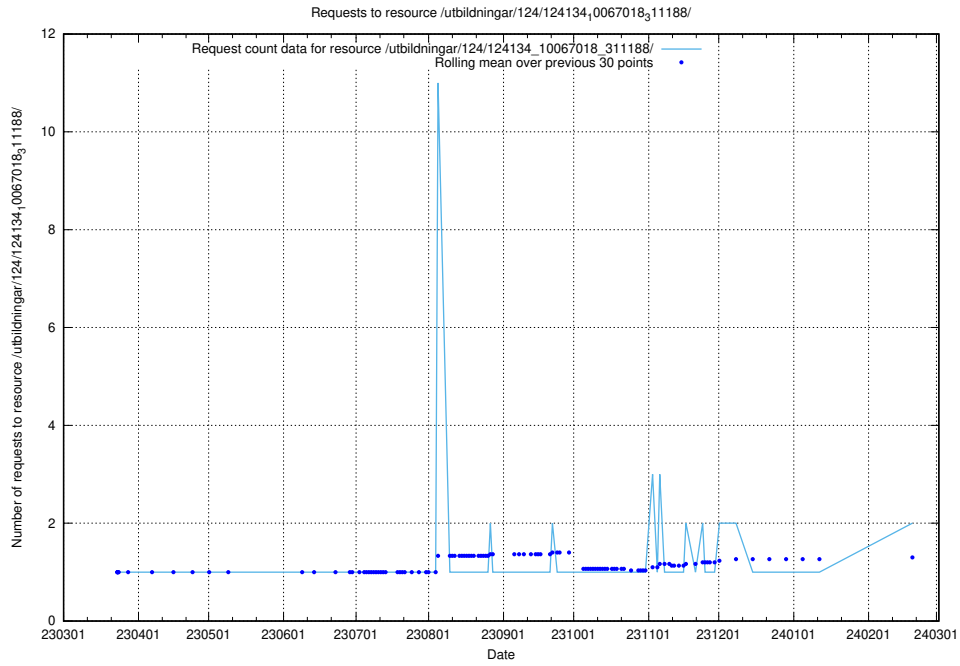

5.593 Usage of /utbildningar/124/124134_10067018_311188/

Here, we count the number of requests to resource /utbildningar/124/124134_10067018_311188/.