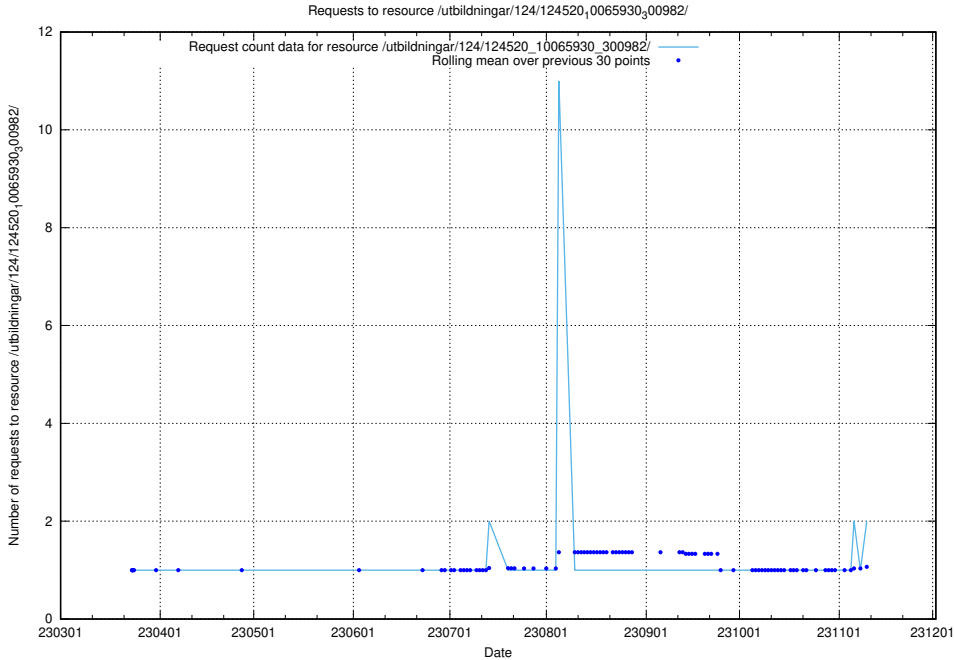

5.401 Usage of /utbildningar/124/124520_10065930_300982/

Here, we count the number of requests to resource /utbildningar/124/124520_10065930_300982/.