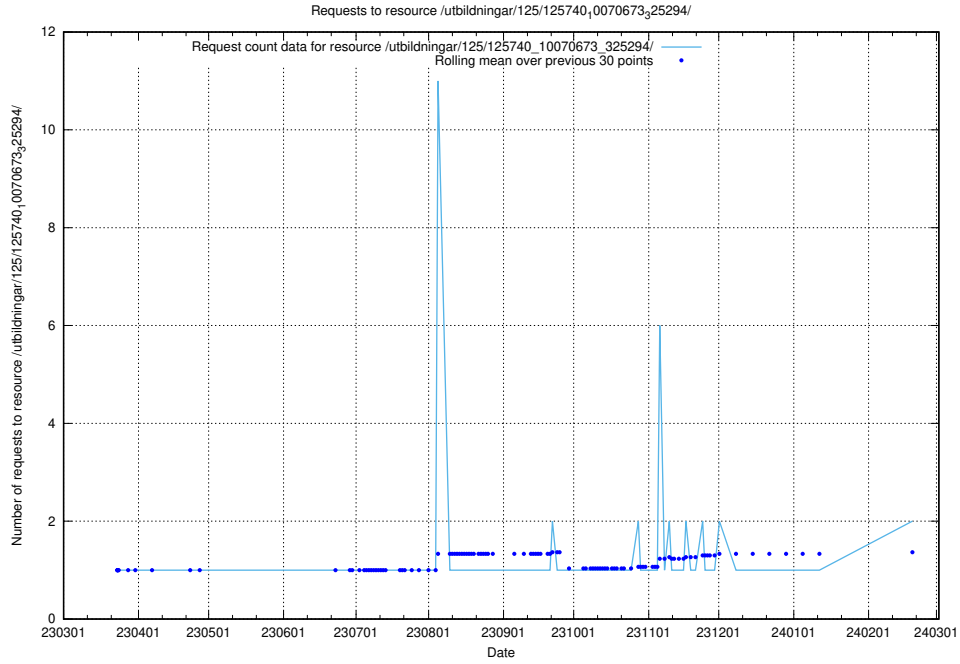

Here, we count the number of requests to resource /utbildningar/125/125740_10070674_322772/events/

5.356 Usage of /utbildningar/125/125740_10070673_325294/

Here, we count the number of requests to resource /utbildningar/125/125740_10070673_325294/.