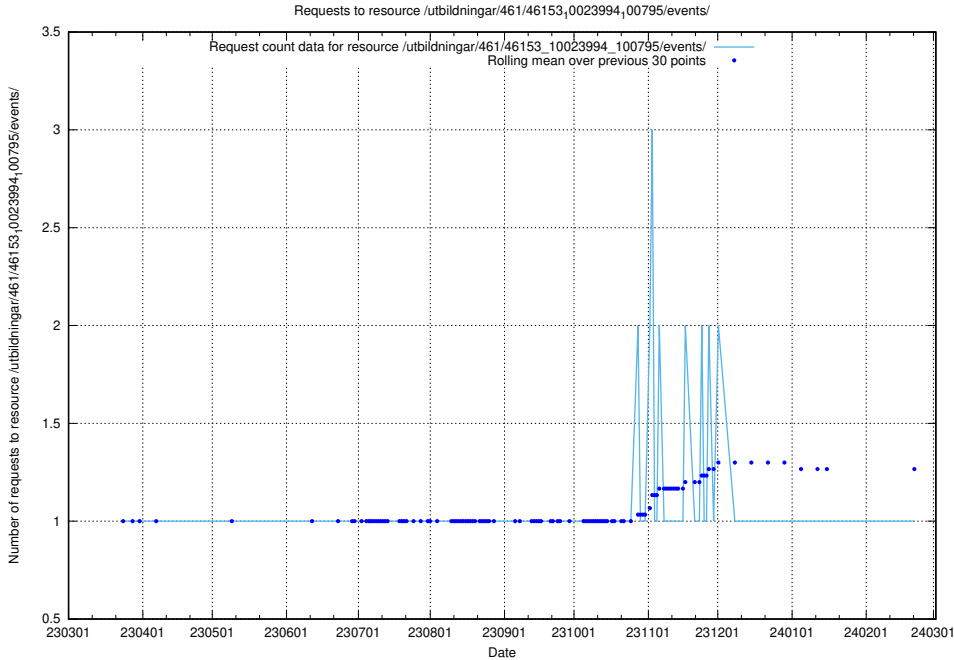

5.5824 Usage of /utbildningar/461/46153_10023994_100795/events/

Here, we count the number of requests to resource /utbildningar/461/46153_10023994_100795/events/.