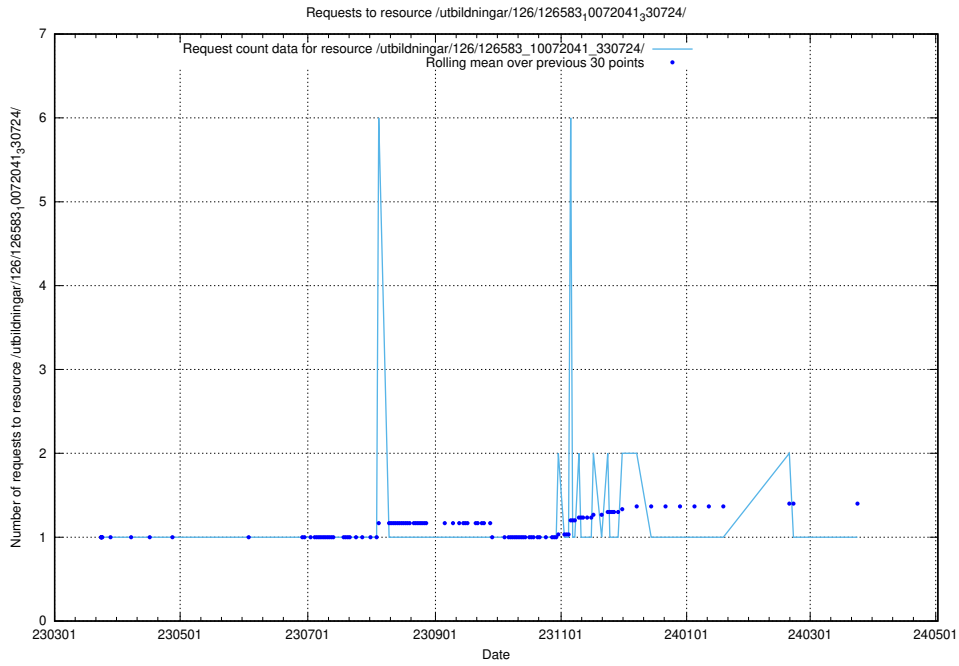

5.6046 Usage of /utbildningar/126/126583_10072041_330724/

Here, we count the number of requests to resource /utbildningar/126/126583_10072041_330724/.