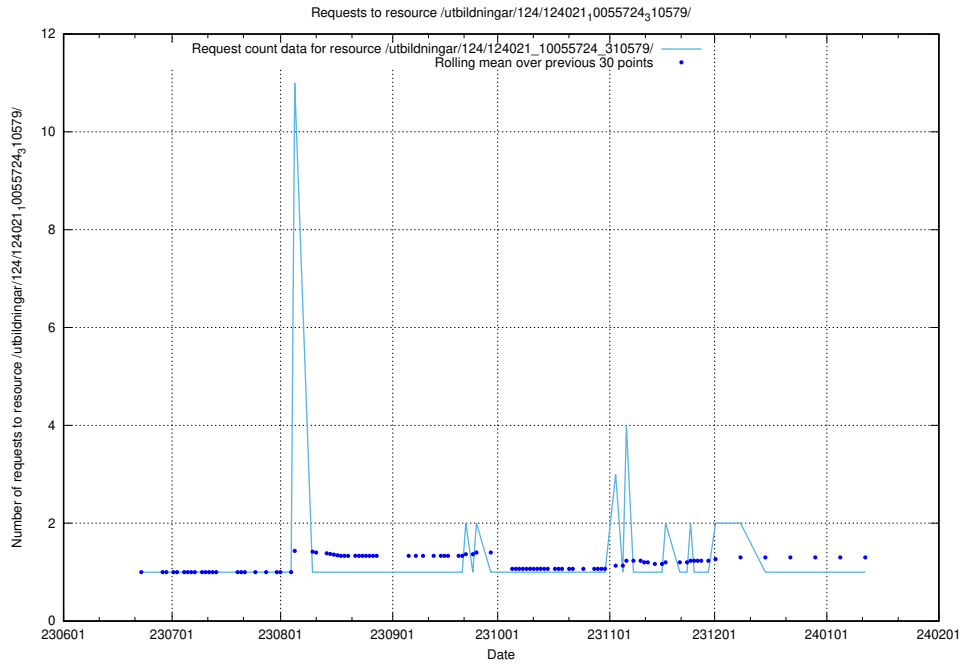

Here, we count the number of requests to resource /utbildningar/123/123367_10066311_308507/events/

5.5507 Usage of /utbildningar/124/124021_10055724_310579/

Here, we count the number of requests to resource /utbildningar/124/124021_10055724_310579/.