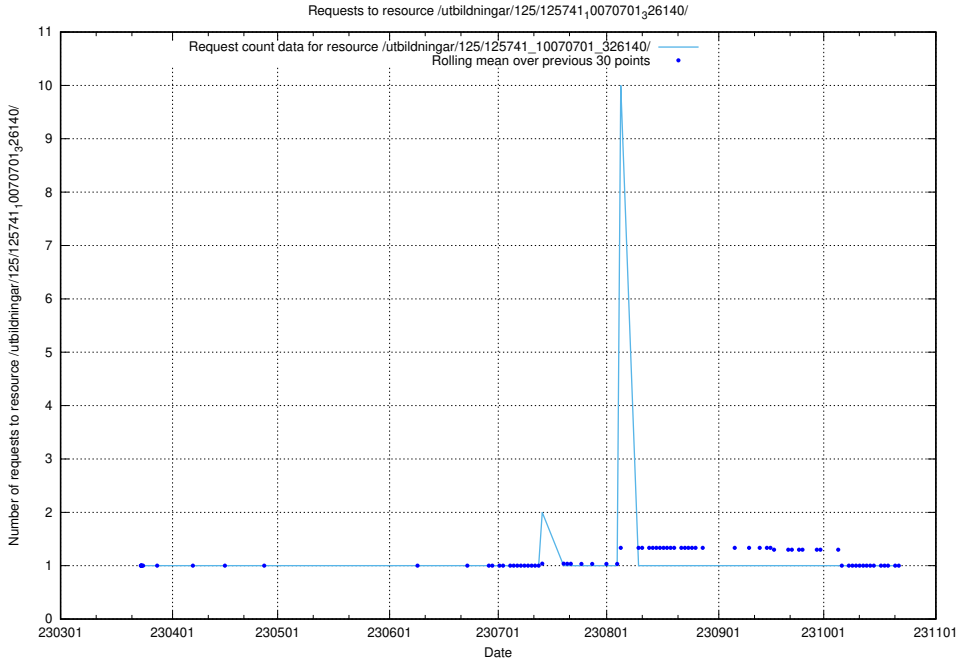

5.6127 Usage of /utbildningar/125/125741_10070701_326140/

Here, we count the number of requests to resource /utbildningar/125/125741_10070701_326140/.