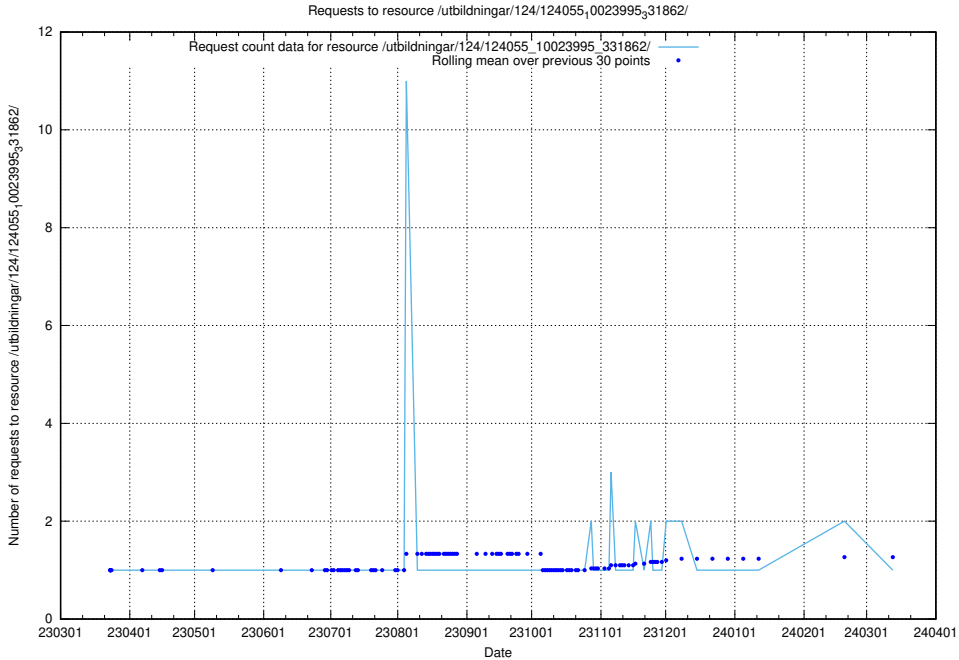

5.3959 Usage of /utbildningar/124/124055_10023995_331862/

Here, we count the number of requests to resource /utbildningar/124/124055_10023995_331862/.