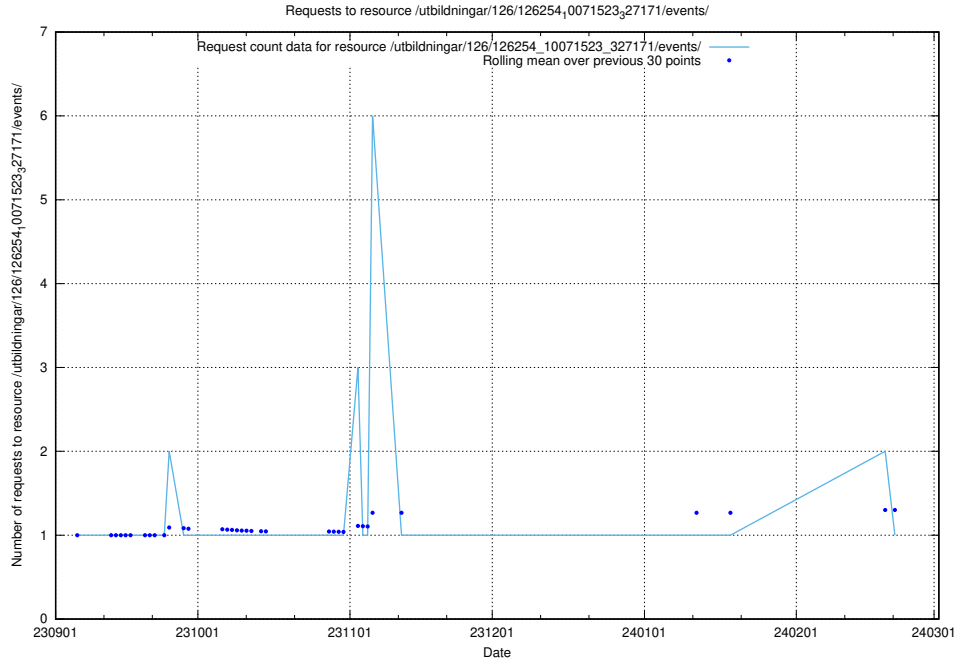

5.4341 Usage of /utbildningar/126/126254_10071523_327171/events/

Here, we count the number of requests to resource /utbildningar/126/126254_10071523_327171/events/