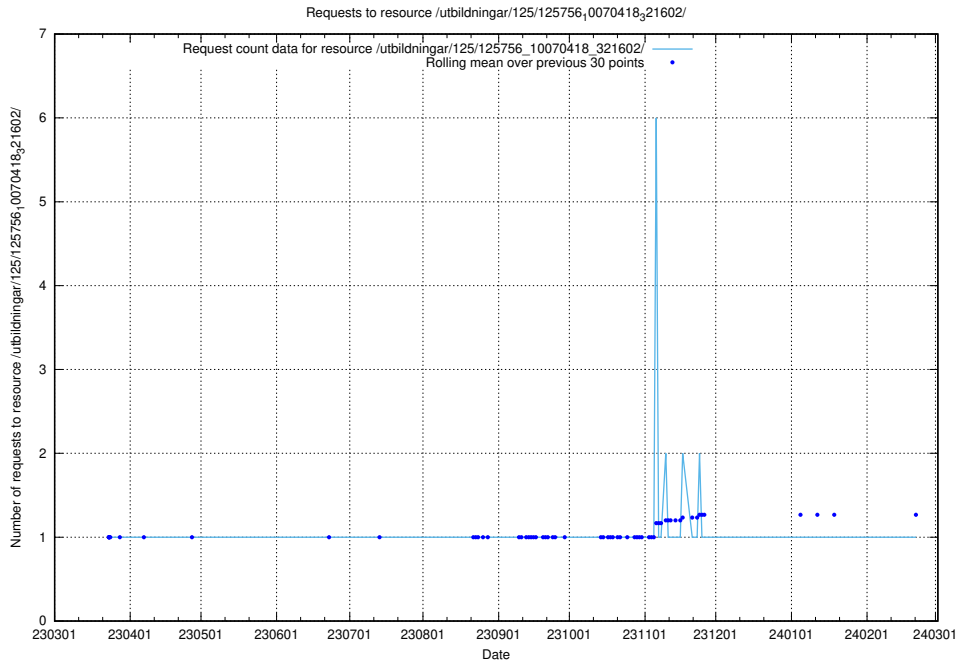

5.6110 Usage of /utbildningar/125/125756_10070418_321602/

Here, we count the number of requests to resource /utbildningar/125/125756_10070418_321602/.