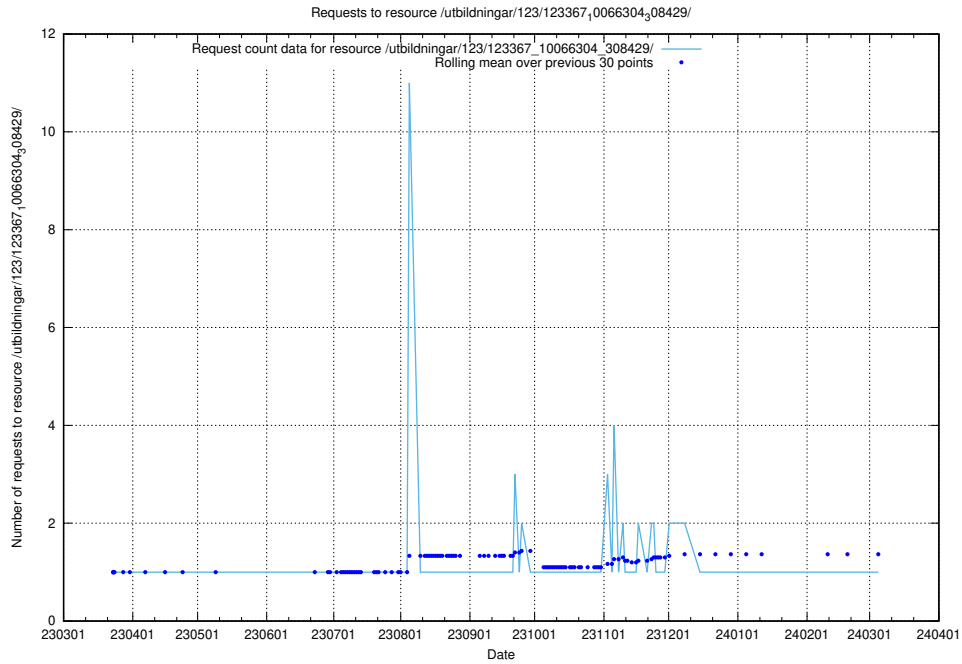

5.4208 Usage of /utbildningar/123/123367_10066304_308429/

Here, we count the number of requests to resource /utbildningar/123/123367_10066304_308429/.