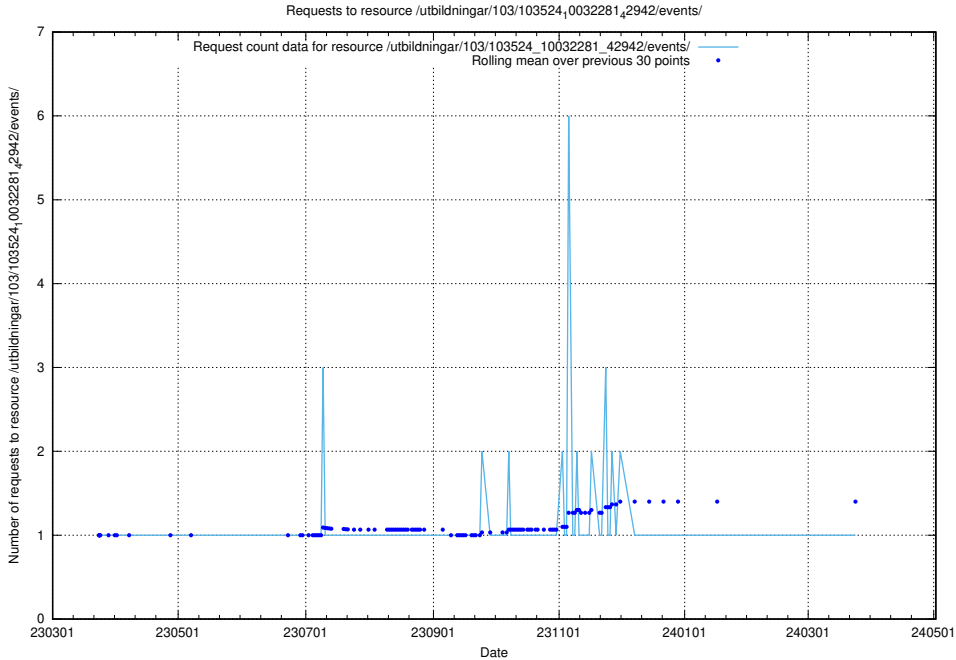

5.5117 Usage of /utbildningar/103/103524_10032281_42942/events/

Here, we count the number of requests to resource /utbildningar/103/103524_10032281_42942/events/.