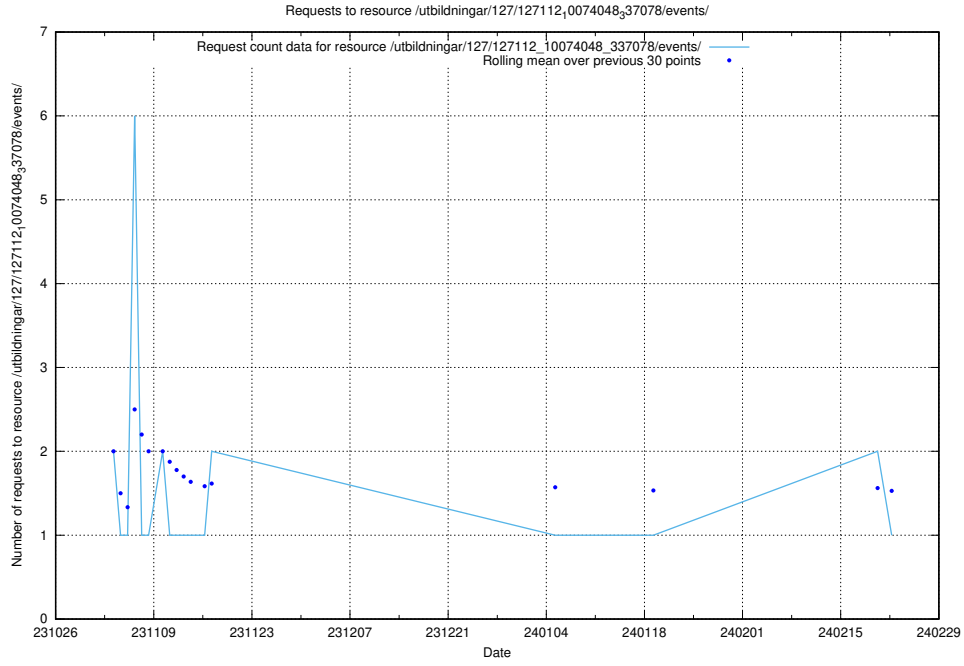

5.3802 Usage of /utbildningar/127/127112_10074048_337078/events/

Here, we count the number of requests to resource /utbildningar/127/127112_10074048_337078/events/