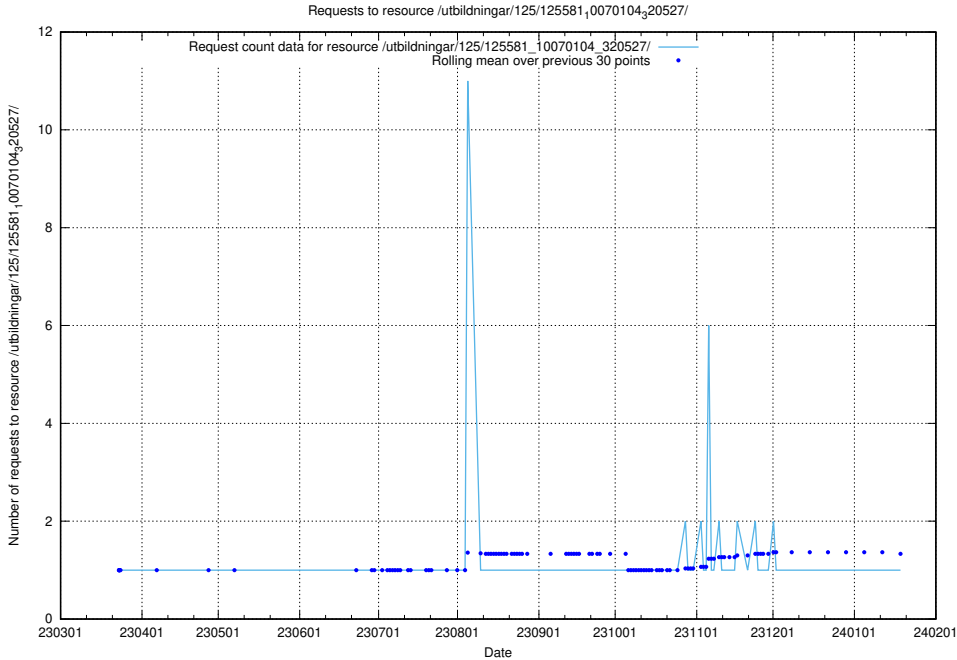

5.993 Usage of /utbildningar/125/125581_10070104_320527/

Here, we count the number of requests to resource /utbildningar/125/125581_10070104_320527/.