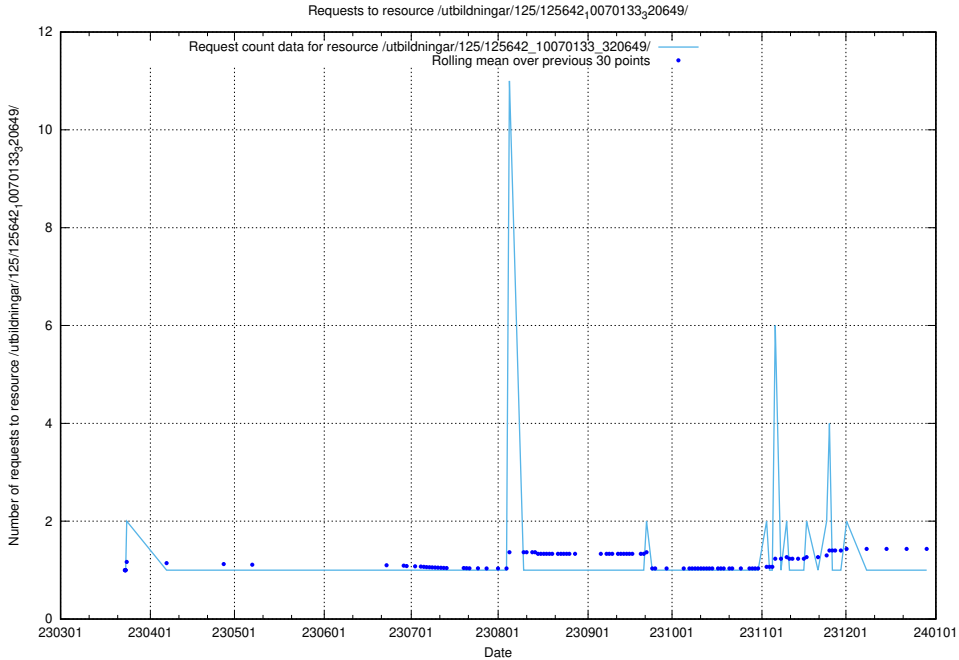

5.949 Usage of /utbildningar/125/125642_10070133_320649/

Here, we count the number of requests to resource /utbildningar/125/125642_10070133_320649/.