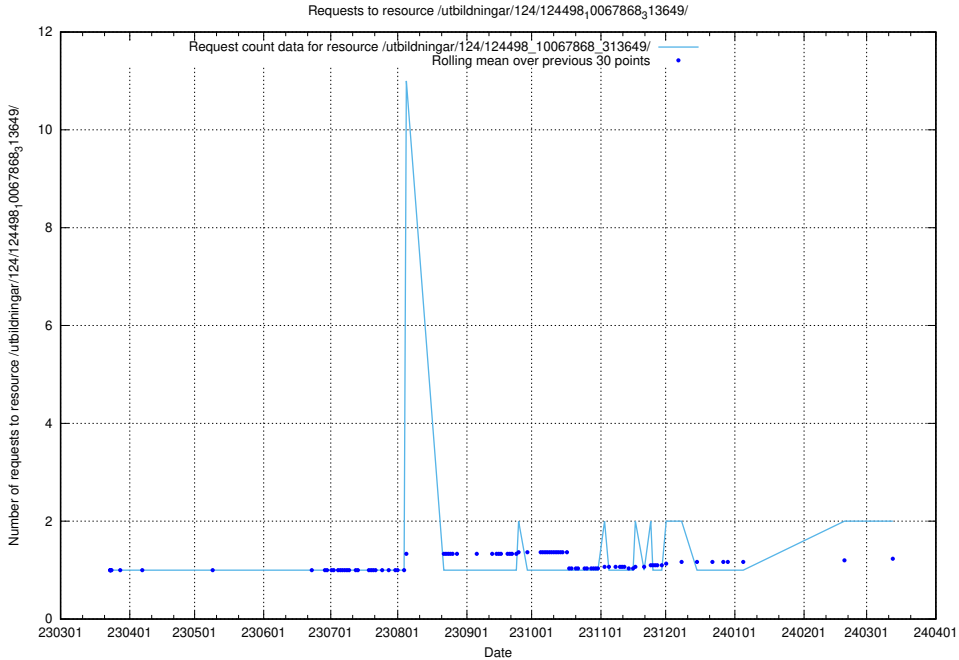

5.482 Usage of /utbildningar/124/124498_10067868_313649/

Here, we count the number of requests to resource /utbildningar/124/124498_10067868_313649/.