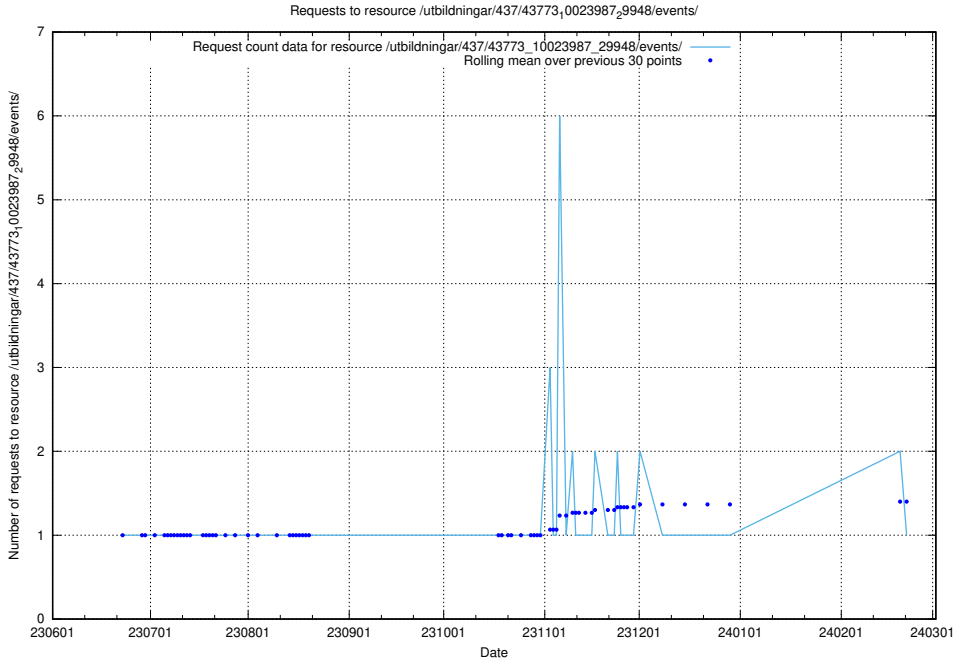

5.5244 Usage of /utbildningar/437/43773_10023987_29948/events/

Here, we count the number of requests to resource /utbildningar/437/43773_10023987_29948/events/.