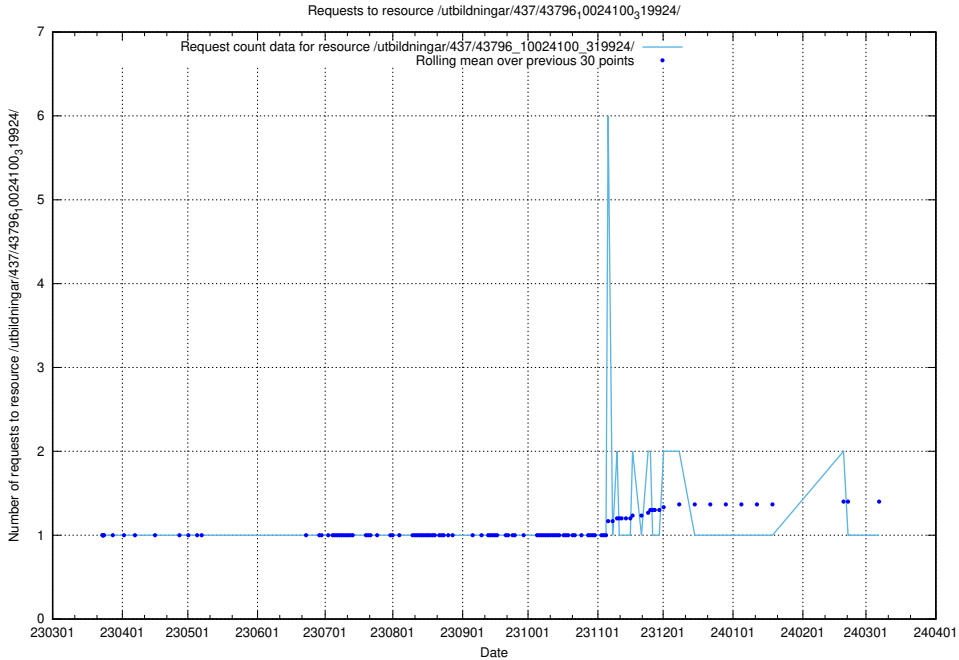

5.6006 Usage of /utbildningar/437/43796_10024100_319924/

Here, we count the number of requests to resource /utbildningar/437/43796_10024100_319924/.