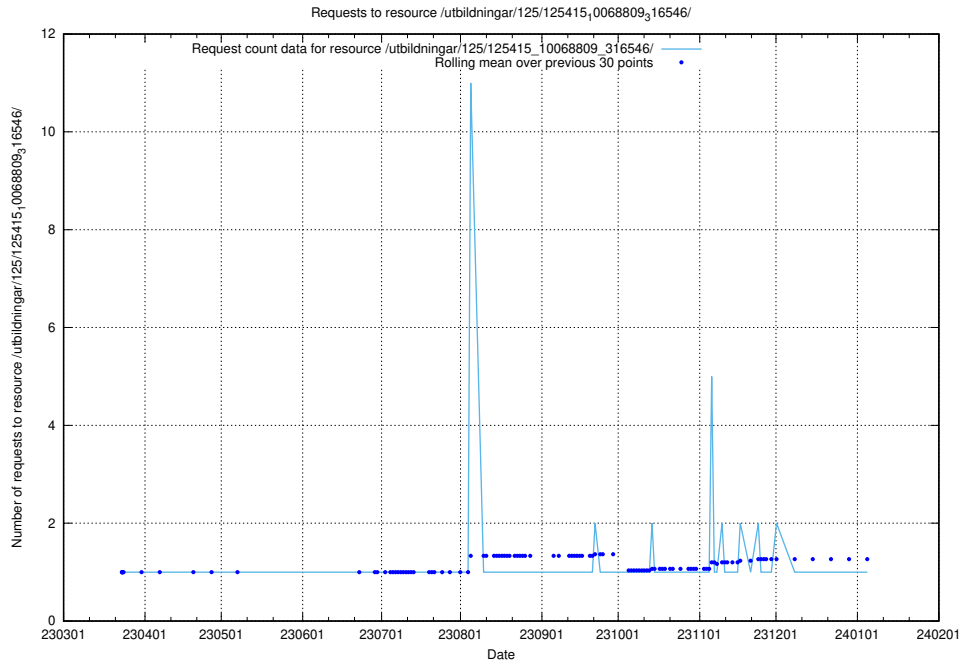

5.1010 Usage of /utbildningar/125/125415_10068809_316546/

Here, we count the number of requests to resource /utbildningar/125/125415_10068809_316546/.