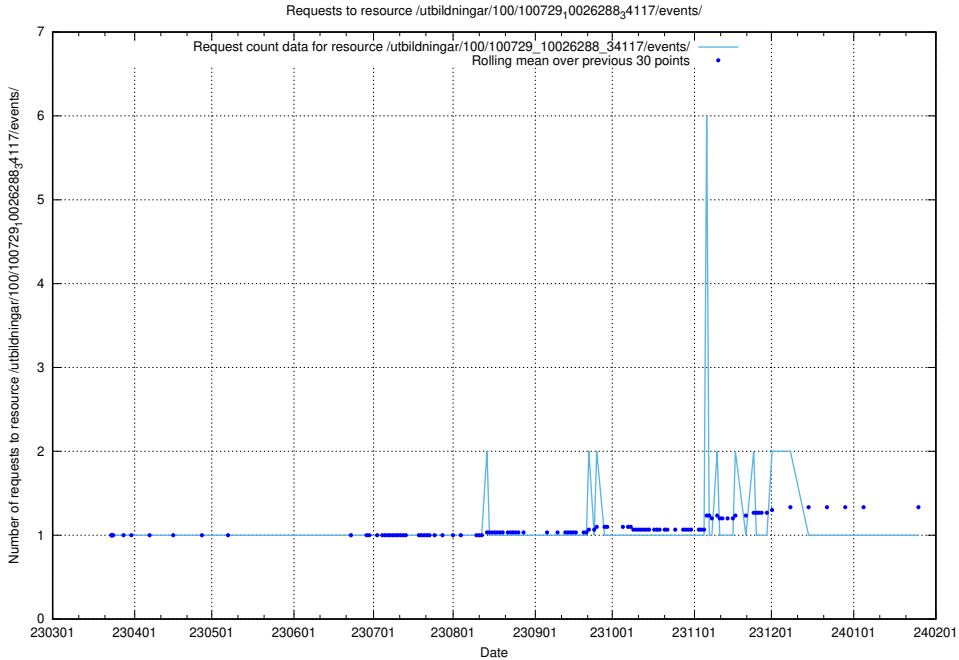

5.5346 Usage of /utbildningar/100/100729_10026288_34117/events/

Here, we count the number of requests to resource /utbildningar/100/100729_10026288_34117/events/.