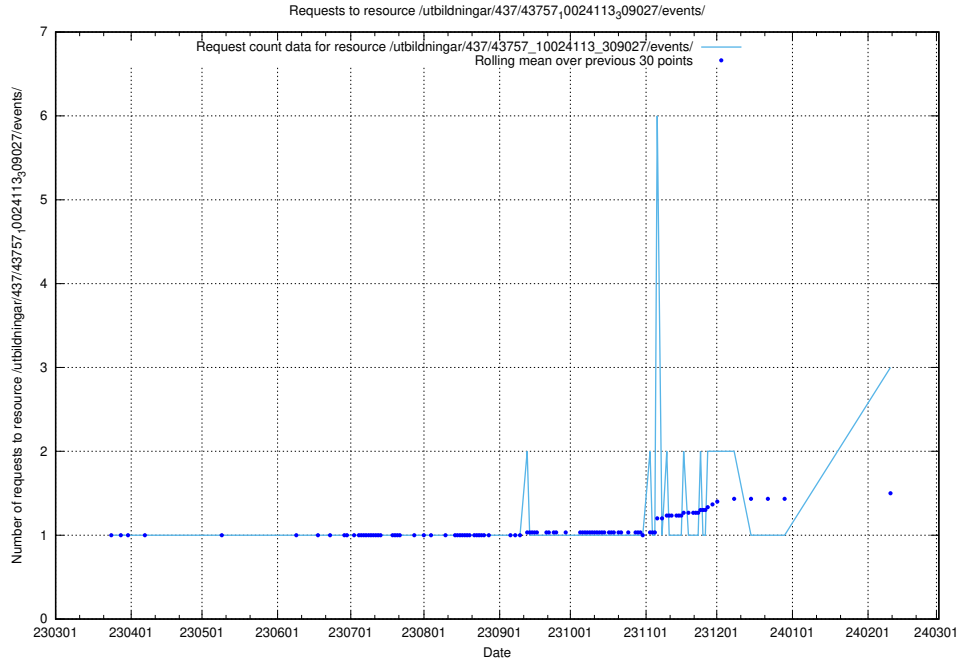

5.341 Usage of /utbildningar/437/43757_10024113_309027/events/

Here, we count the number of requests to resource /utbildningar/437/43757_10024113_309027/events/.