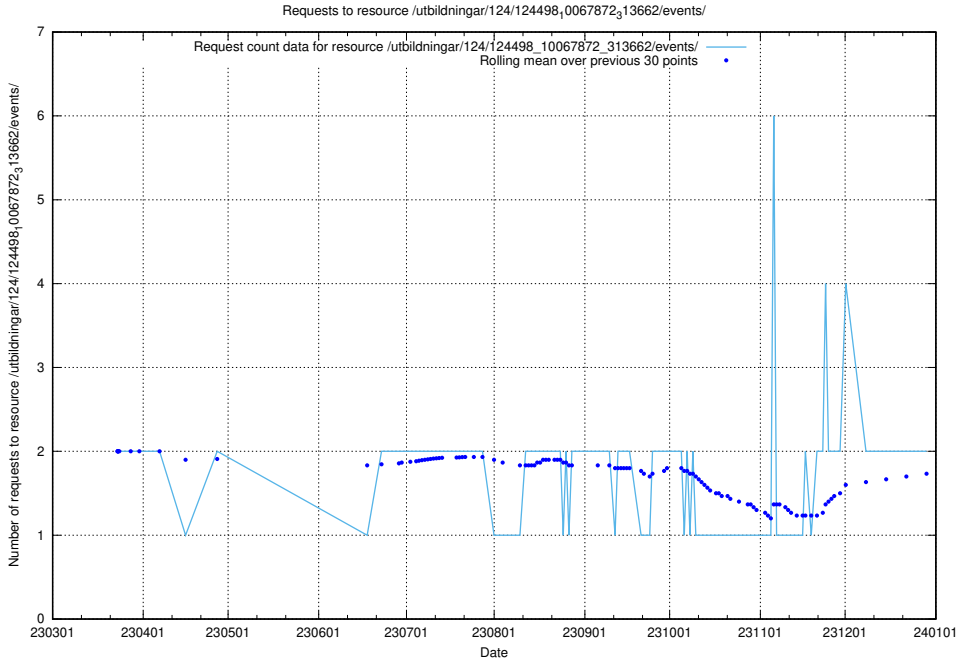

5.848 Usage of /utbildningar/124/124498_10067872_313662/events/

Here, we count the number of requests to resource /utbildningar/124/124498_10067872_313662/events/