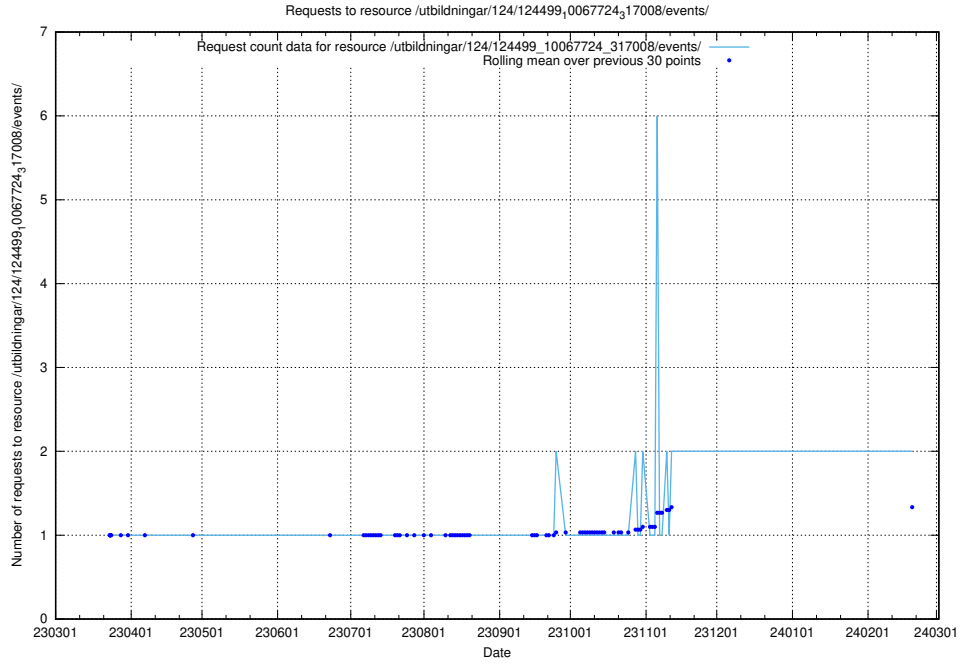

Here, we count the number of requests to resource /utbildningar/utb_emil/124/124474_10067554_312977/

5.459 Usage of /utbildningar/124/124499_10067724_317008/events/

Here, we count the number of requests to resource /utbildningar/124/124499_10067724_317008/events/