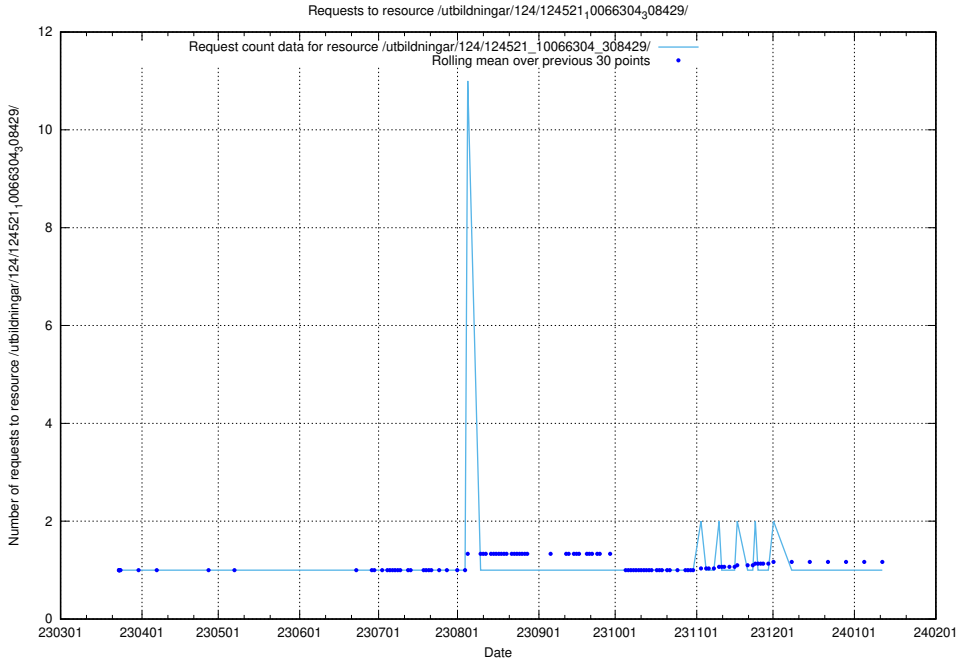

5.1128 Usage of /utbildningar/124/124521_10066304_308429/

Here, we count the number of requests to resource /utbildningar/124/124521_10066304_308429/.