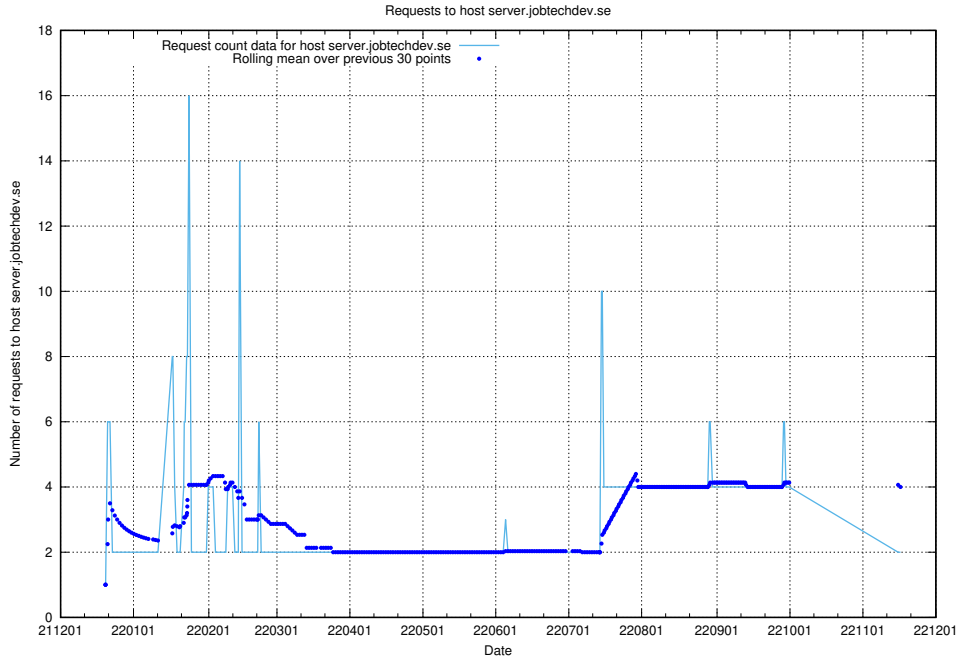

7.369 Usage of server.jobtechdev.se

Here, we count the number of requests to host server.jobtechdev.se.