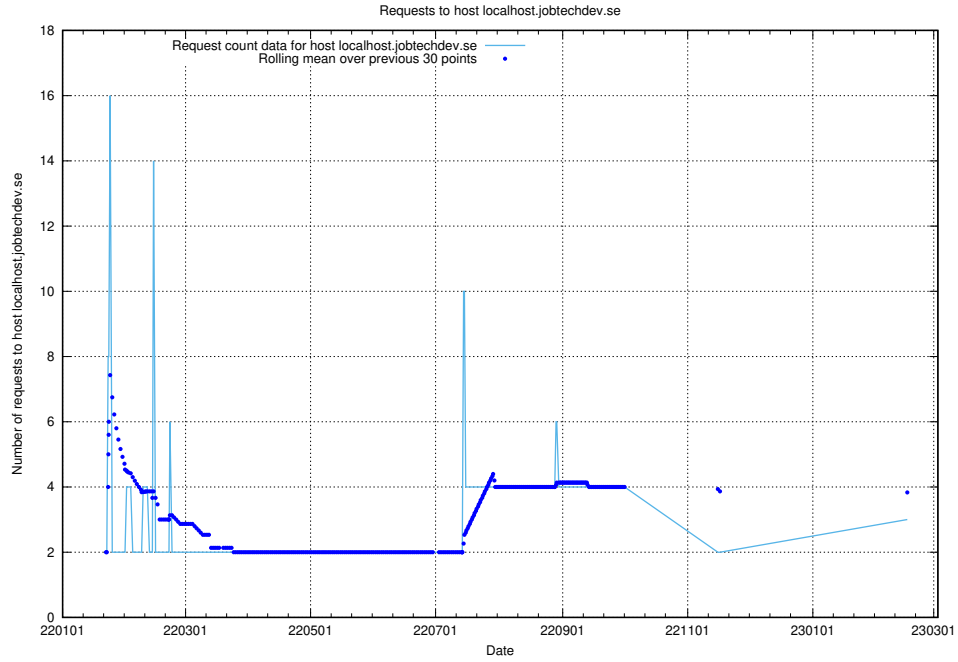

7.252 Usage of localhost.jobtechdev.se

Here, we count the number of requests to host localhost.jobtechdev.se.