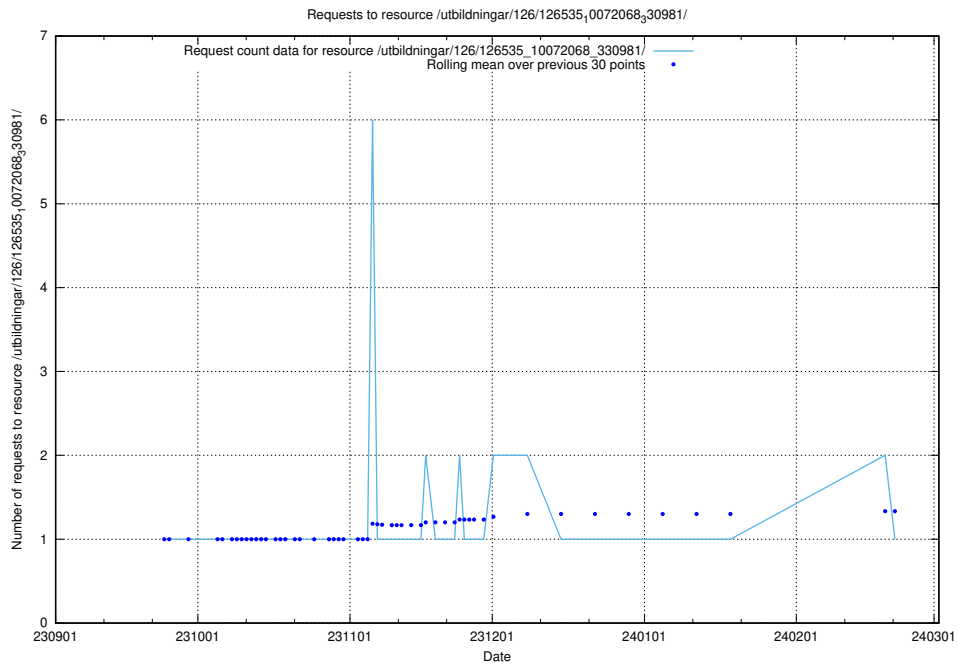

5.4152 Usage of /utbildningar/126/126535_10072068_330981/

Here, we count the number of requests to resource /utbildningar/126/126535_10072068_330981/.