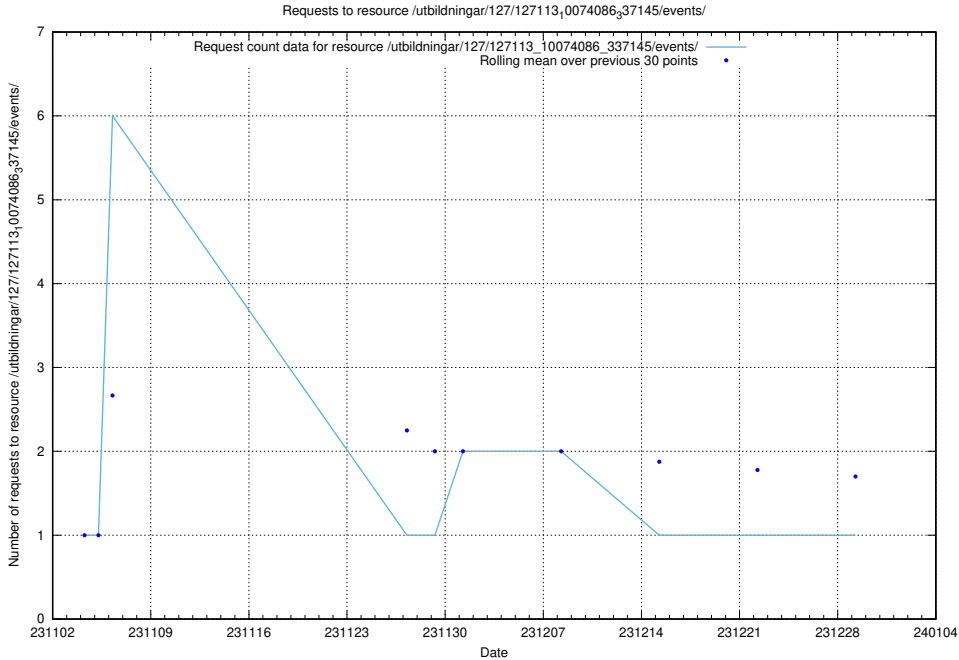

Here, we count the number of requests to resource /utbildningar/127/127113_10074105_337160/.

5.3784 Usage of /utbildningar/127/127113_10074086_337145/events/

Here, we count the number of requests to resource /utbildningar/127/127113_10074086_337145/events/