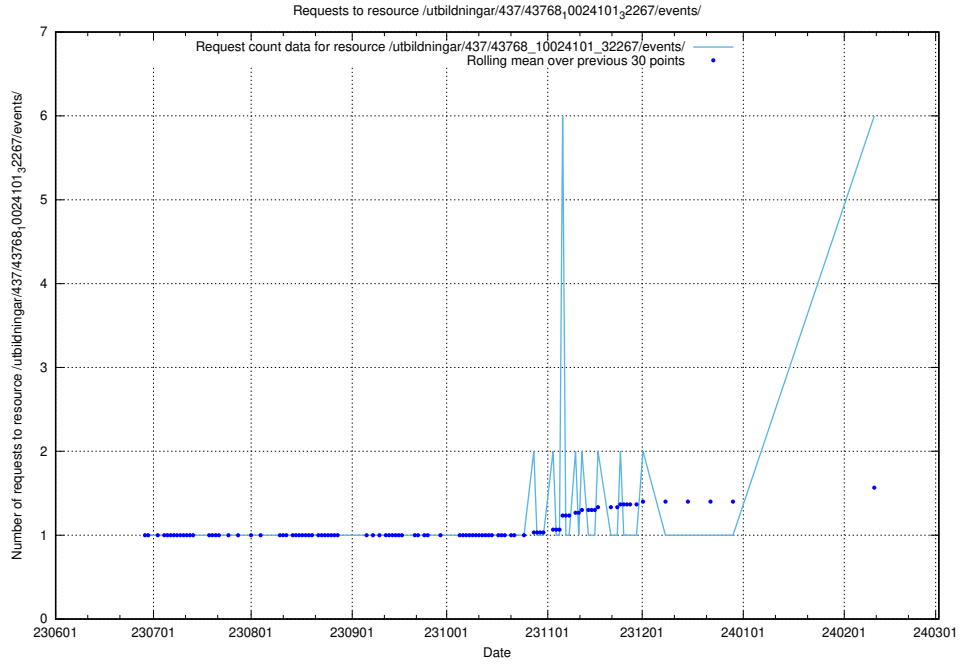

5.102 Usage of /utbildningar/437/43768_10024101_32267/events/

Here, we count the number of requests to resource /utbildningar/437/43768_10024101_32267/events/.