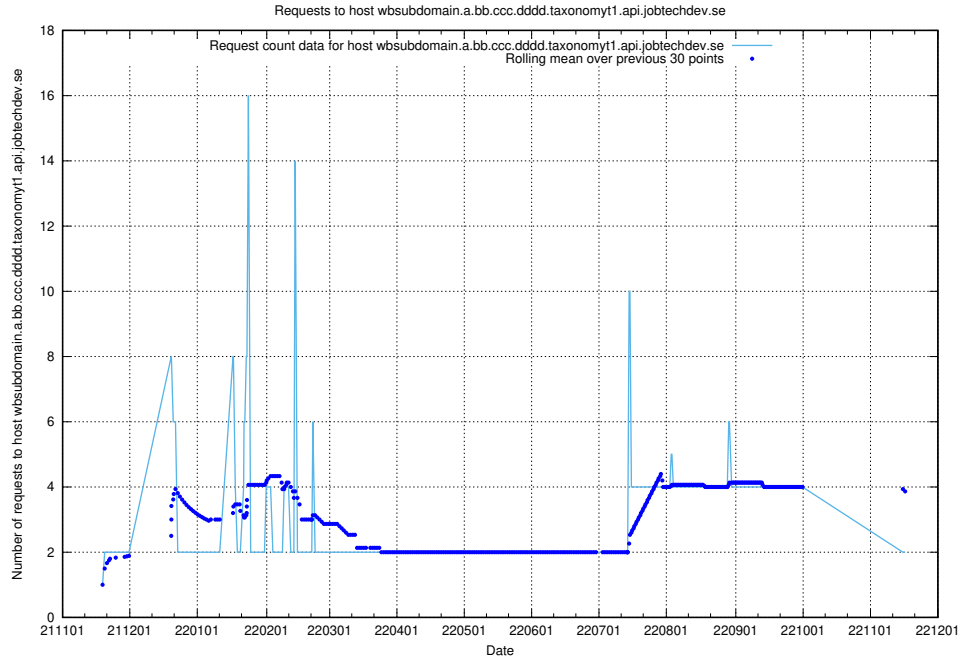

7.459 Usage of wbsubdomain.a.bb.ccc.dddd.taxonomyt1.api.jobtechdev.se

Here, we count the number of requests to host wbsubdomain.a.bb.ccc.dddd.taxonomyt1.api.jobtechdev.se