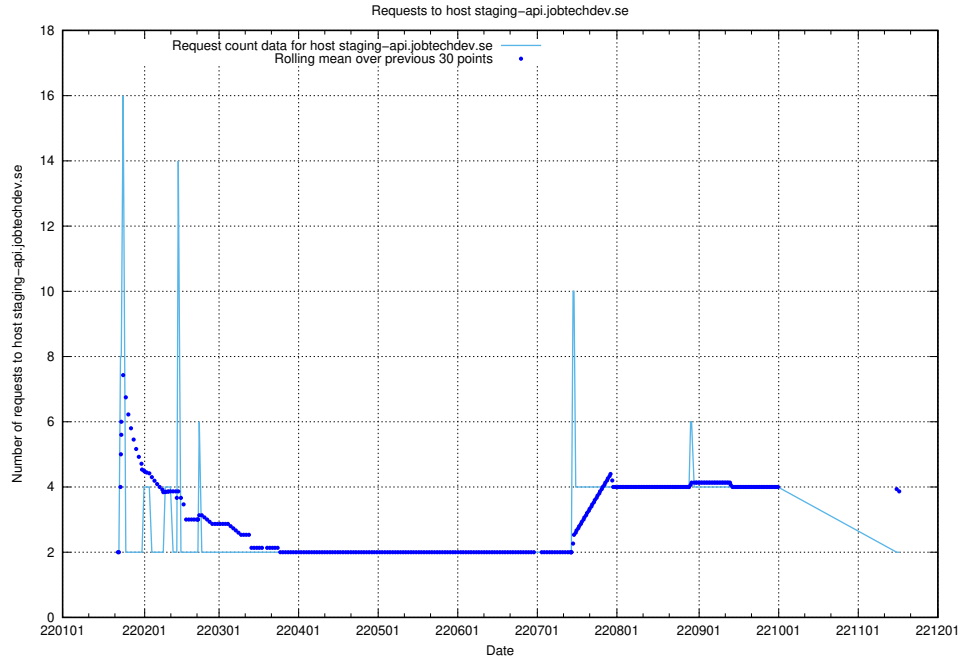

7.584 Usage of sms.jobtechdev.se

Here, we count the number of requests to host sms.jobtechdev.se.

7.585 Usage of sistema.jobtechdev.se

Here, we count the number of requests to host sistema.jobtechdev.se.