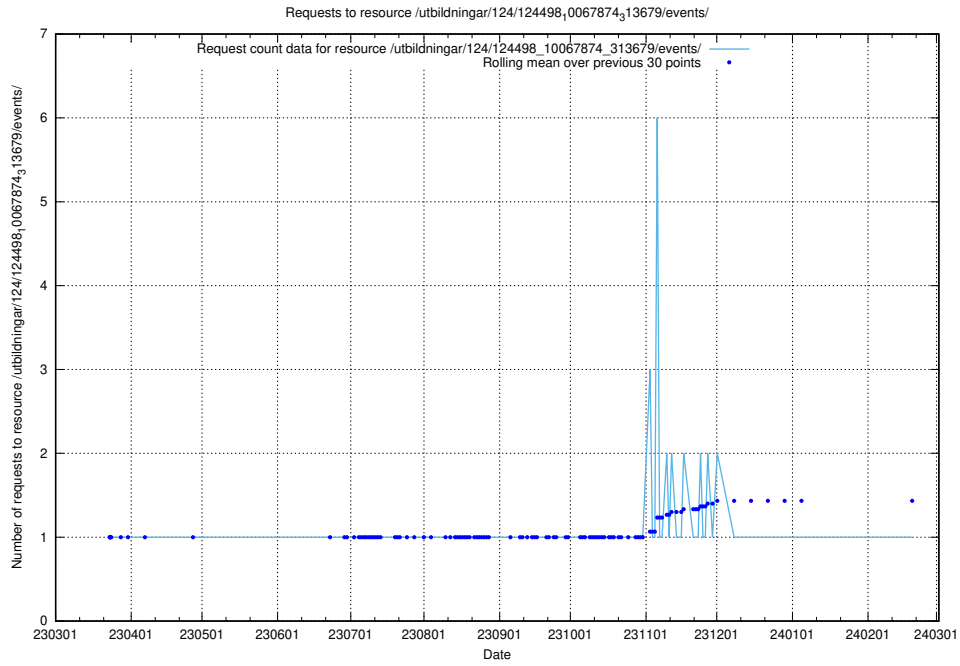

Here, we count the number of requests to resource /taxonomy/version/10/query/occupations/.

5.2281 Usage of /utbildningar/124/124498_10067874_313679/events/

Here, we count the number of requests to resource /utbildningar/124/124498_10067874_313679/events/