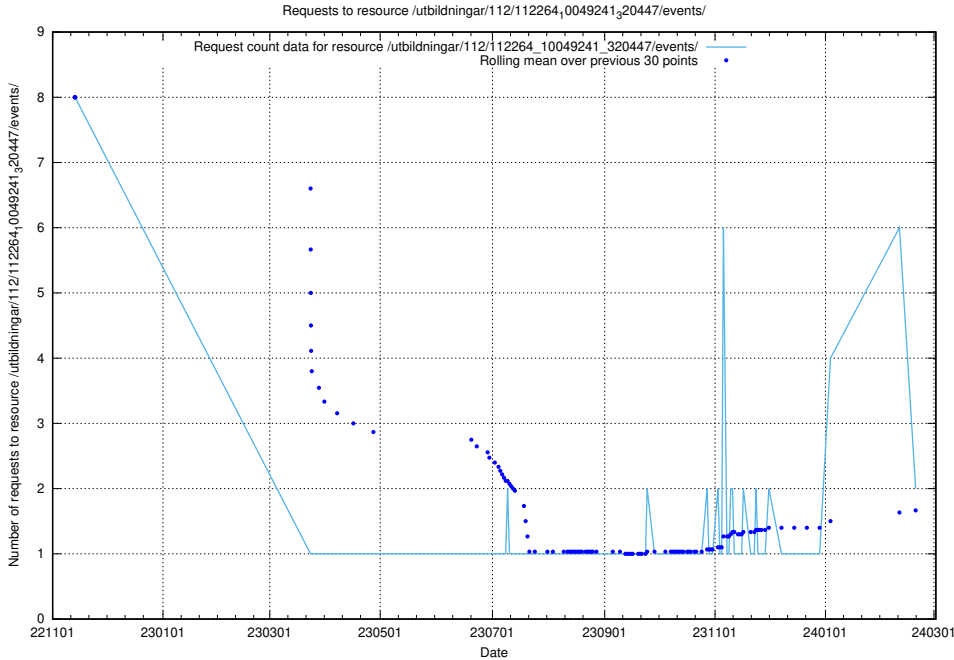

5.754 Usage of /utbildningar/112/112264_10049241_320447/events/

Here, we count the number of requests to resource /utbildningar/112/112264_10049241_320447/events/