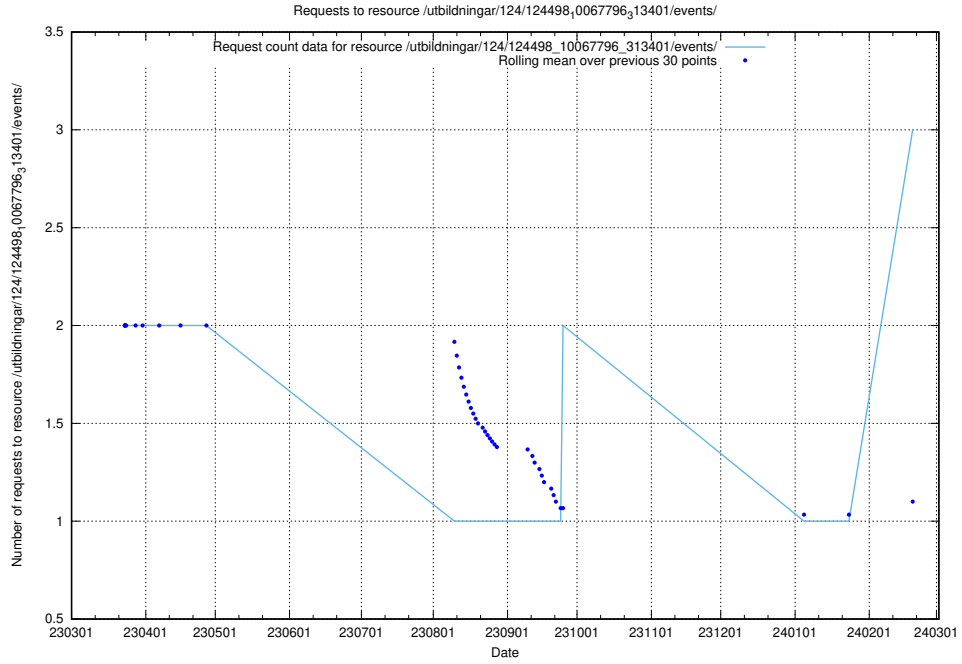

5.349 Usage of /utbildningar/124/124498_10067796_313401/events/

Here, we count the number of requests to resource /utbildningar/124/124498_10067796_313401/events/