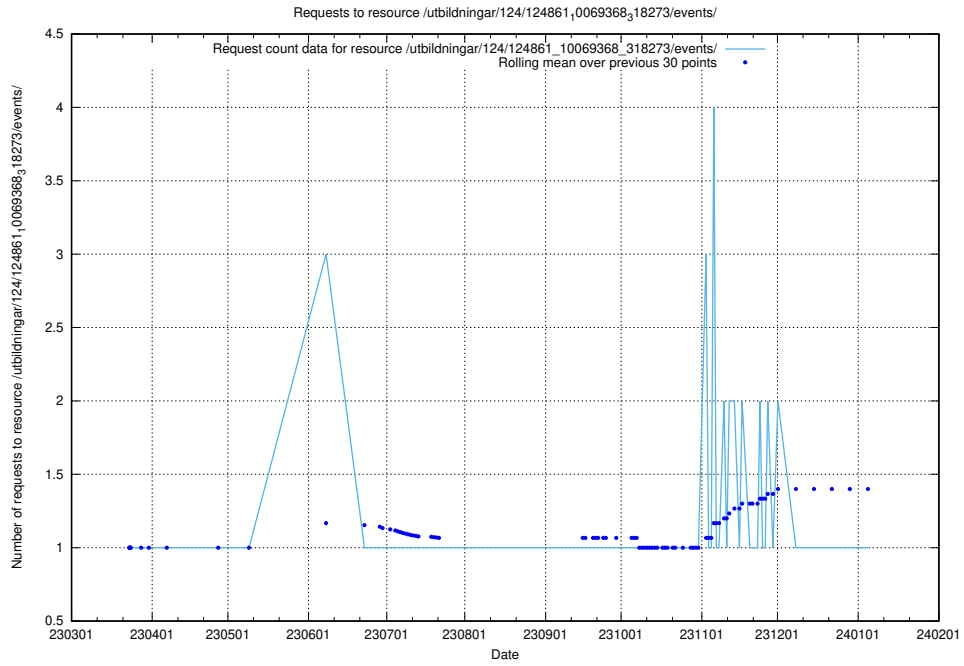

5.1070 Usage of /utbildningar/124/124861_10069368_318273/events/

Here, we count the number of requests to resource /utbildningar/124/124861_10069368_318273/events/