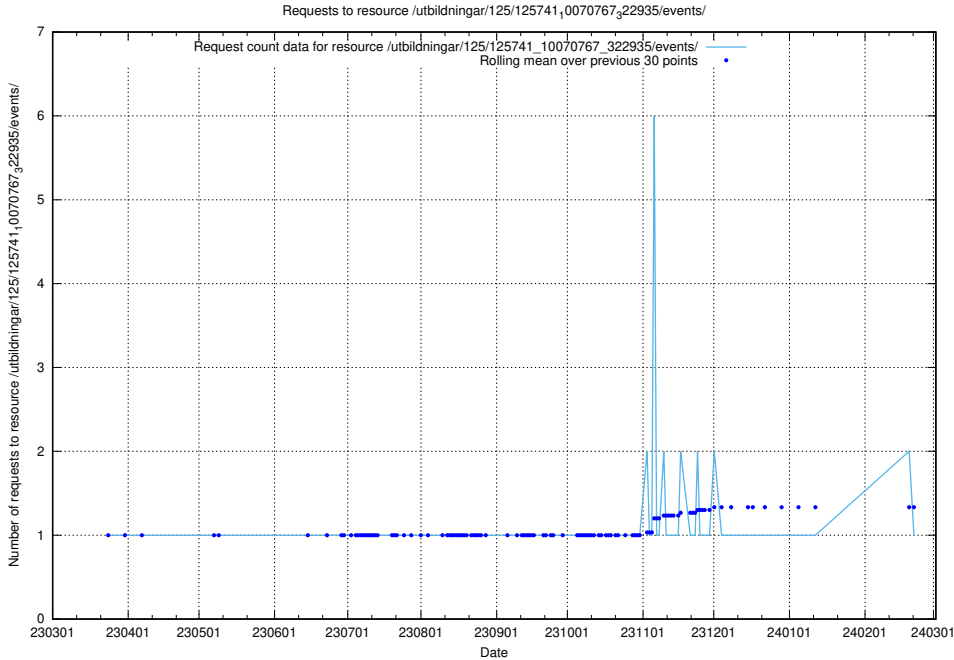

5.5887 Usage of /utbildningar/125/125741_10070767_322935/events/

Here, we count the number of requests to resource /utbildningar/125/125741_10070767_322935/events/

5.5888 Usage of /utbildningar/125/125741_10070765_322932/events/