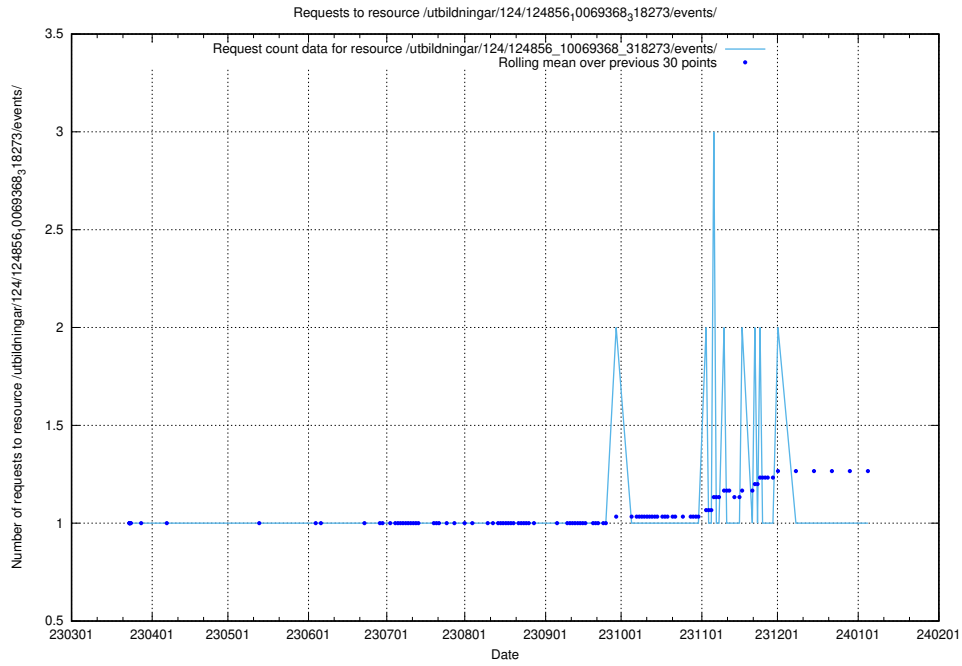

5.1088 Usage of /utbildningar/124/124856_10069368_318273/events/

Here, we count the number of requests to resource /utbildningar/124/124856_10069368_318273/events/