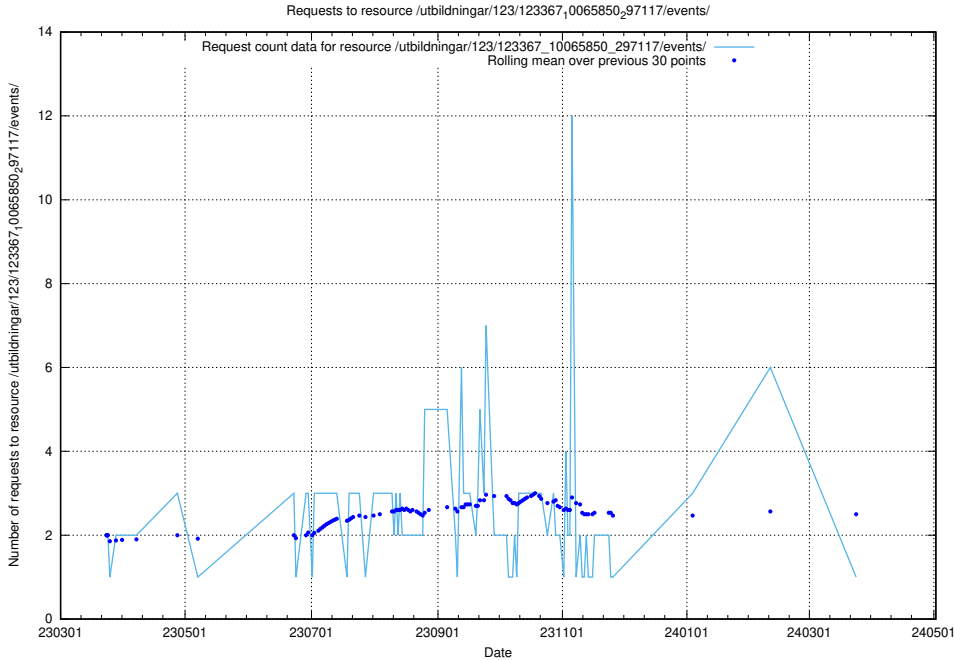

Here, we count the number of requests to resource /taxonomy/Tid_i_yrke/.

5.5961 Usage of /utbildningar/123/123367_10065850_297117/events/

Here, we count the number of requests to resource /utbildningar/123/123367_10065850_297117/events/