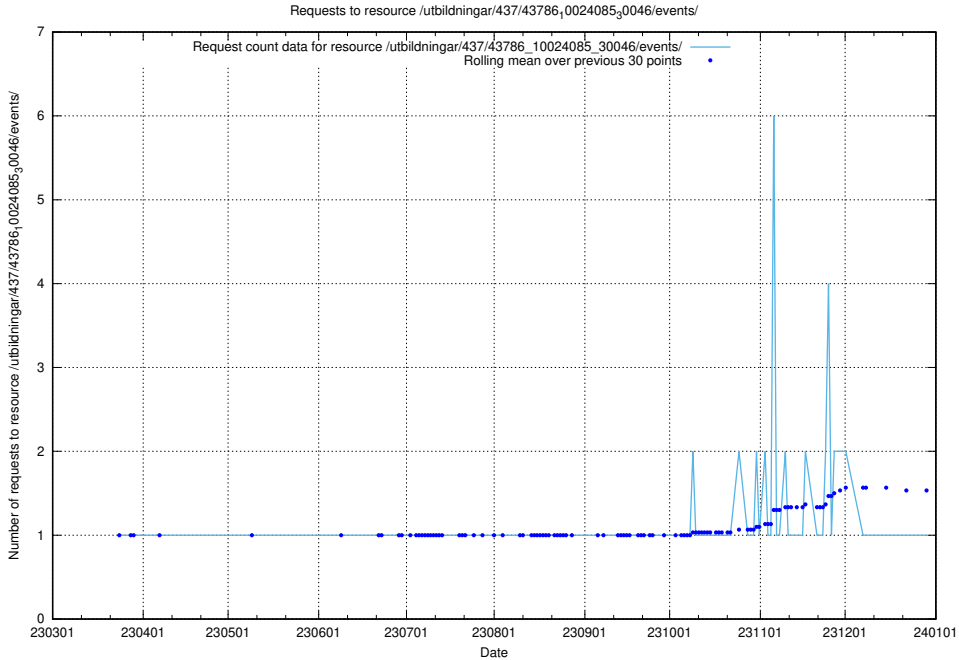

5.5846 Usage of /utbildningar/437/43786_10024085_30046/events/

Here, we count the number of requests to resource /utbildningar/437/43786_10024085_30046/events/.