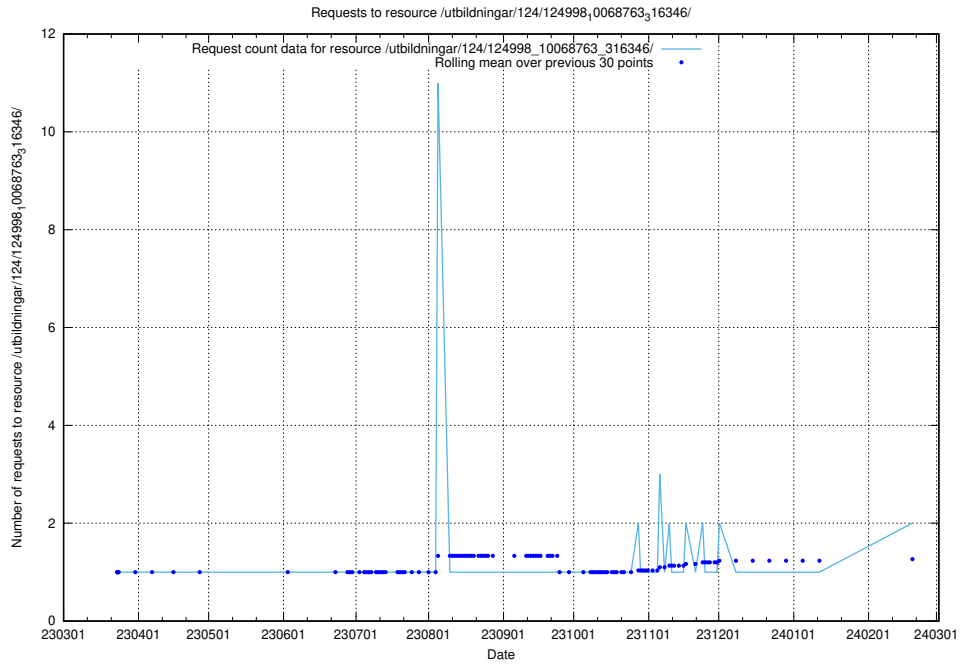

5.390 Usage of /utbildningar/124/124934_10069079_323245/events/

Here, we count the number of requests to resource /utbildningar/124/124934_10069079_323245/events/

5.391 Usage of /utbildningar/124/124934_10069079_323245/