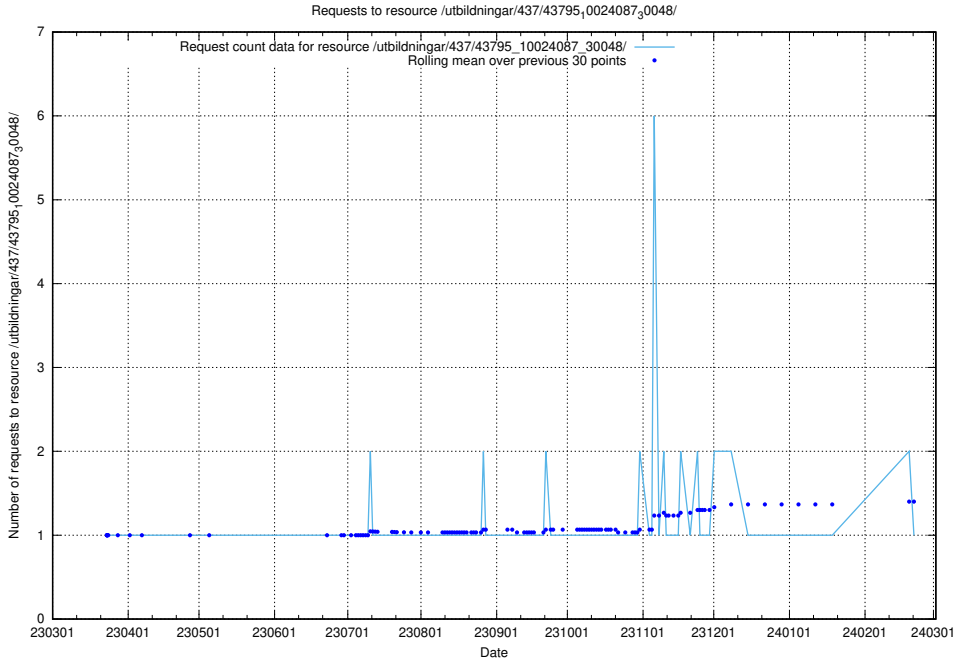

5.6009 Usage of /utbildningar/437/43795_10024087_30048/

Here, we count the number of requests to resource /utbildningar/437/43795_10024087_30048/.