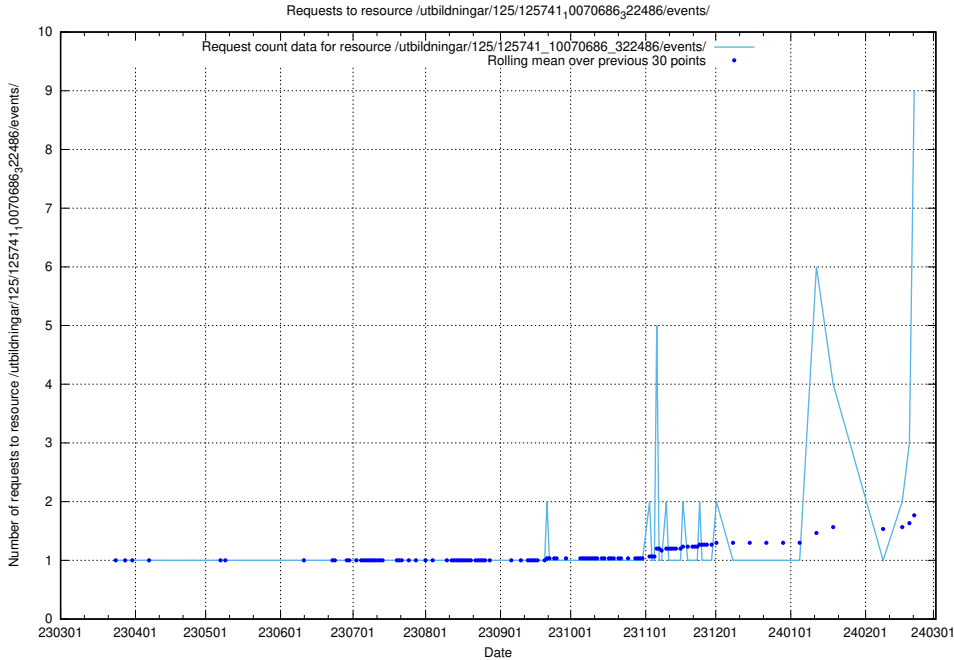

5.55 Usage of /utbildningar/125/125741_10070686_322486/events/

Here, we count the number of requests to resource /utbildningar/125/125741_10070686_322486/events/