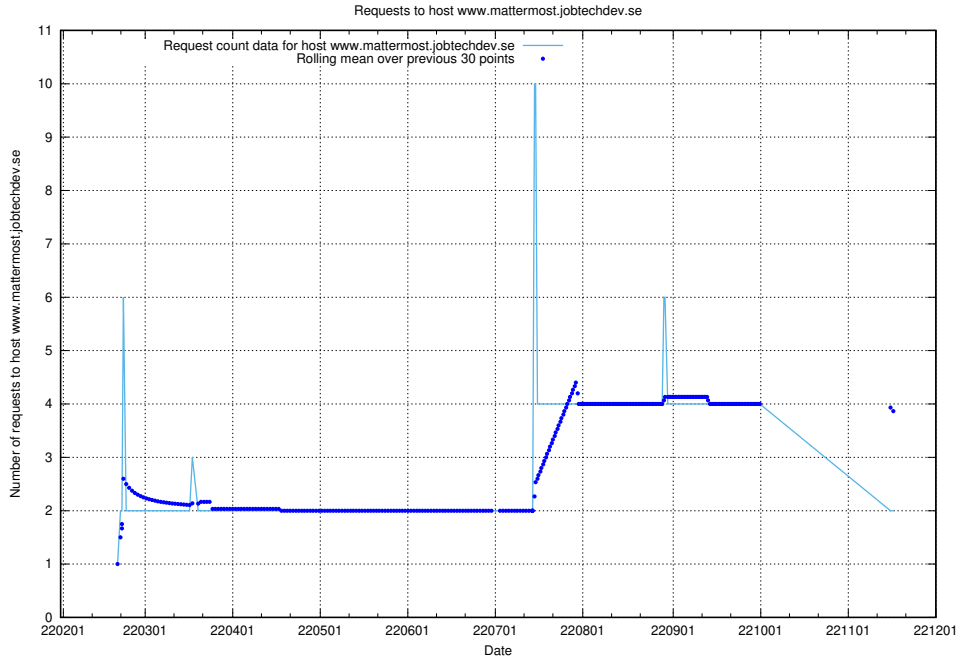

Here, we count the number of requests to host mattermost-test.jobtechdev.se.

7.526 Usage of www.mattermost.jobtechdev.se

Here, we count the number of requests to host www.mattermost.jobtechdev.se.

7.527 Usage of dddd.jobstream.api.jobtechdev.se