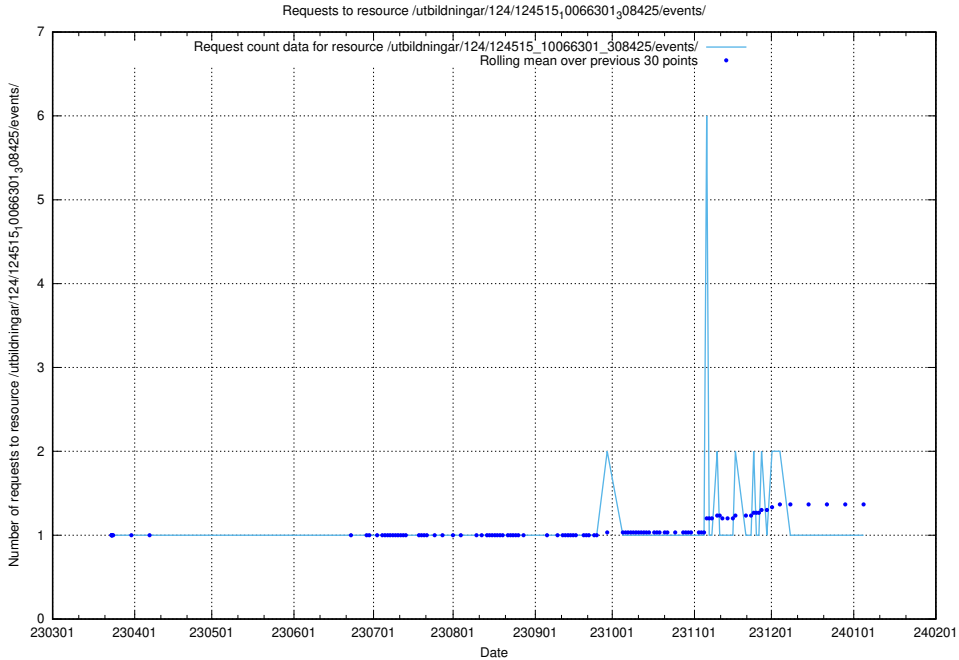

5.1207 Usage of /utbildningar/124/124515_10066301_308425/events/

Here, we count the number of requests to resource /utbildningar/124/124515_10066301_308425/events/