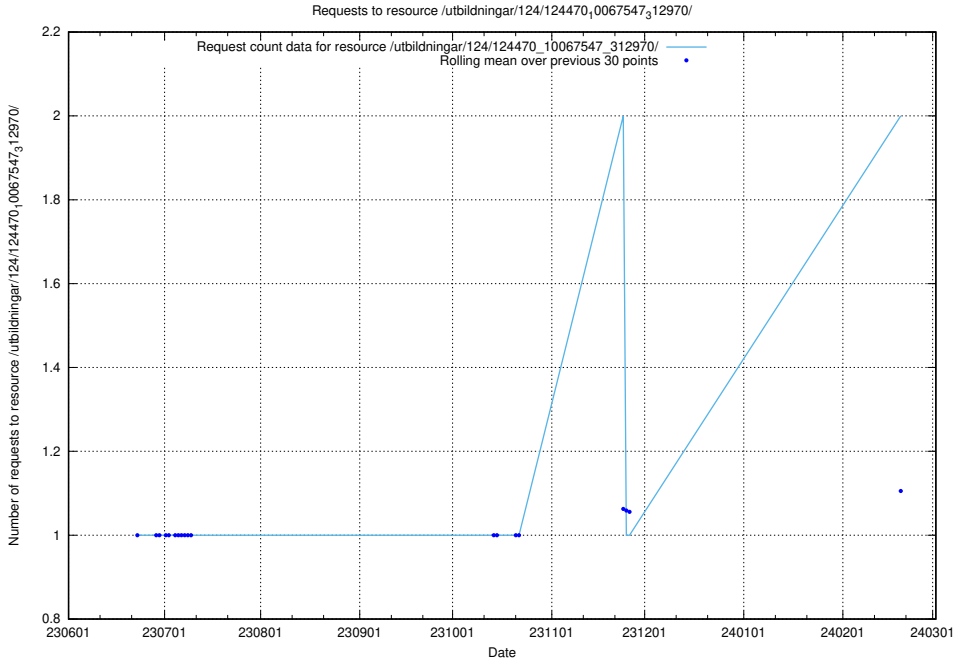

5.763 Usage of /utbildningar/124/124470_10067547_312970/

Here, we count the number of requests to resource /utbildningar/124/124470_10067547_312970/.