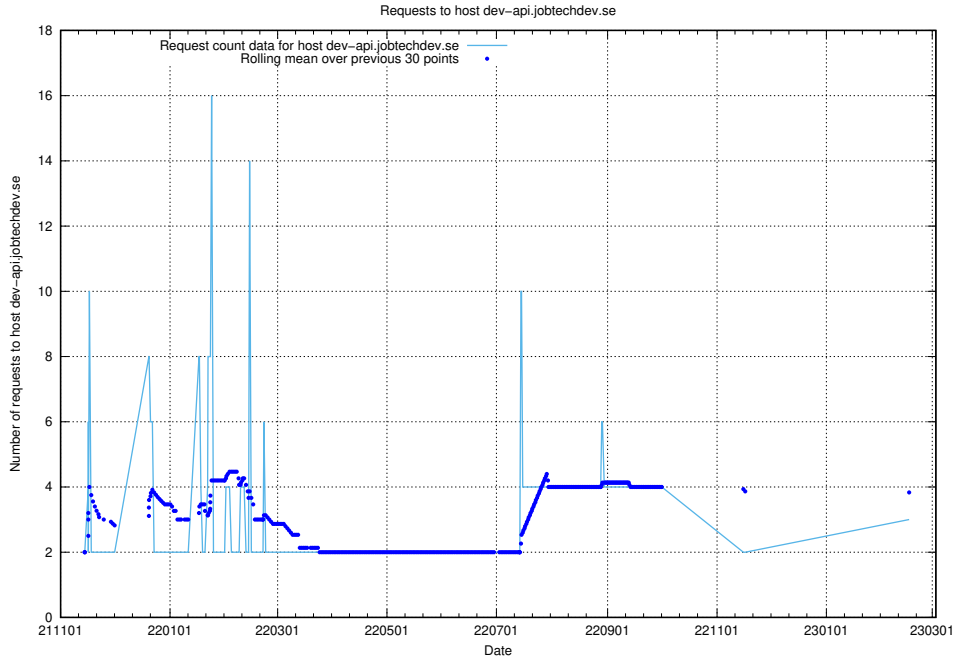

7.166 Usage of dev-api.jobtechdev.se

Here, we count the number of requests to host dev-api.jobtechdev.se.