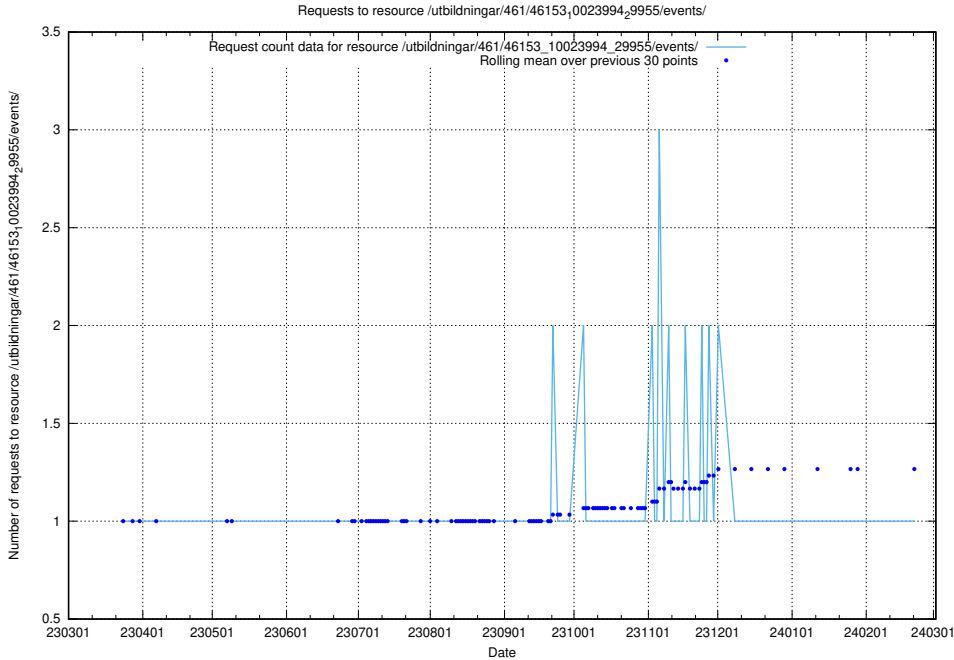

5.5823 Usage of /utbildningar/461/46153_10023994_29955/events/

Here, we count the number of requests to resource /utbildningar/461/46153_10023994_29955/events/.