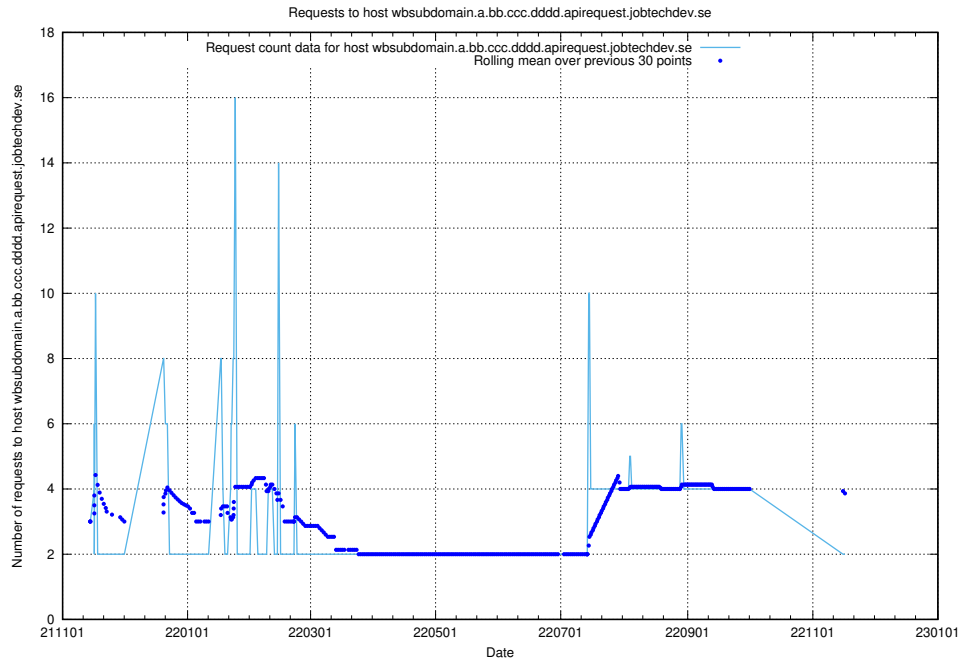

Here, we count the number of requests to host wbsubdomain.a.bb.ccc.dddd.atlas.jobtechdev.se.

7.550 Usage of wbsubdomain.a.bb.ccc.dddd.apirequest.jobtechdev.se

Here, we count the number of requests to host wbsubdomain.a.bb.ccc.dddd.apirequest.jobtechdev.se.