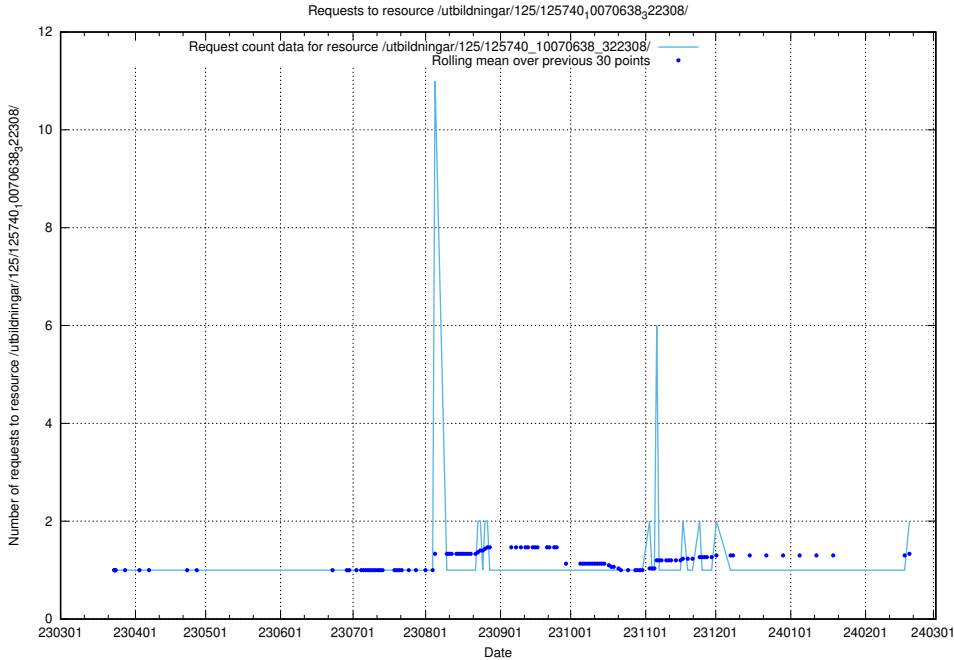

5.357 Usage of /utbildningar/125/125740_10070638_322308/

Here, we count the number of requests to resource /utbildningar/125/125740_10070638_322308/.