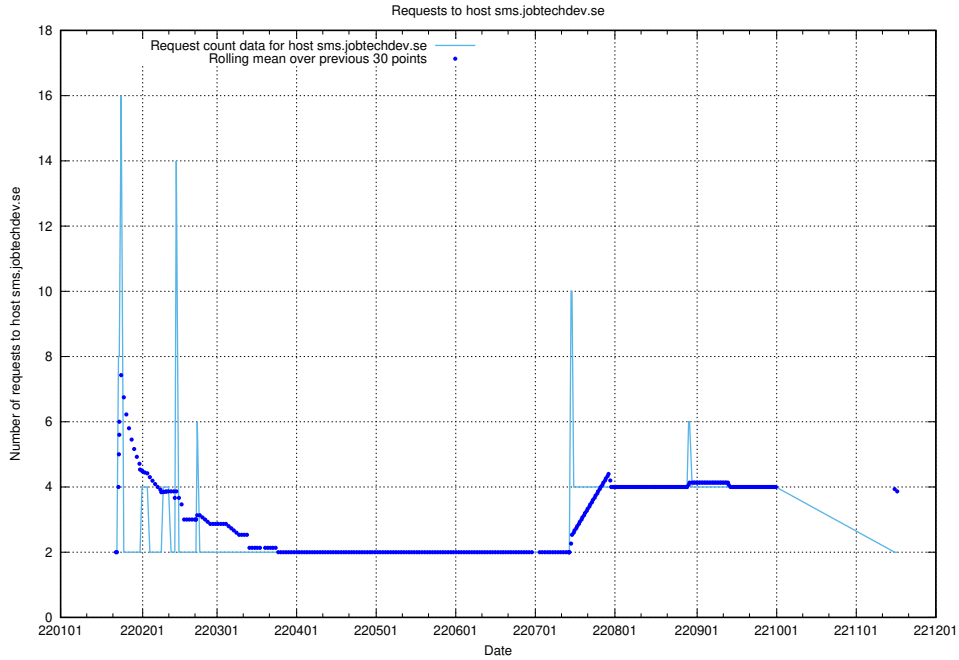

7.584 Usage of sms.jobtechdev.se

Here, we count the number of requests to host sms.jobtechdev.se.

7.585 Usage of sistema.jobtechdev.se

Here, we count the number of requests to host sistema.jobtechdev.se.