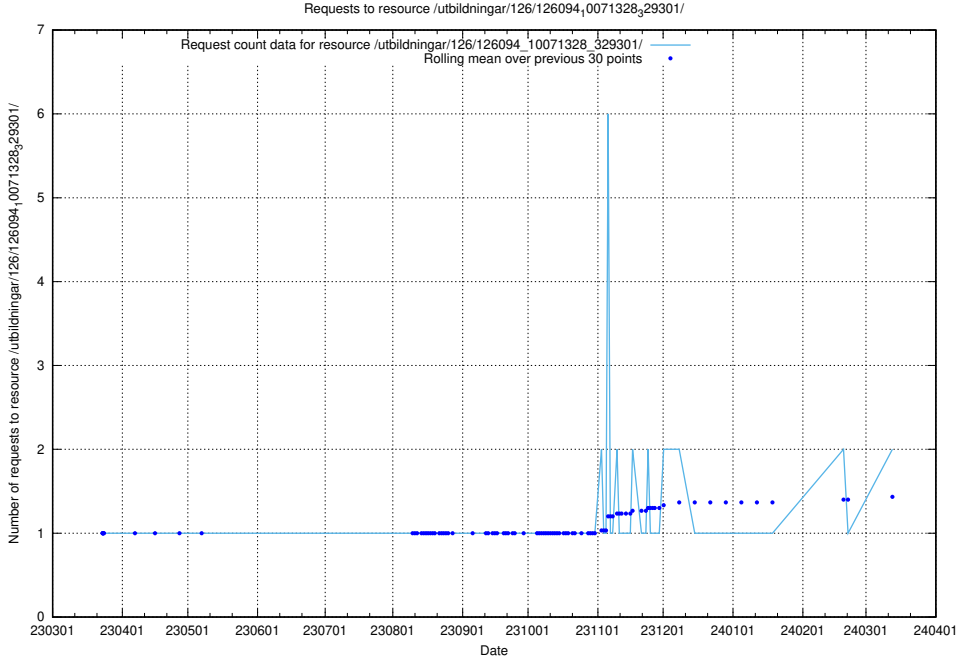

5.856 Usage of /utbildningar/126/126094_10071328_329301/

Here, we count the number of requests to resource /utbildningar/126/126094_10071328_329301/.