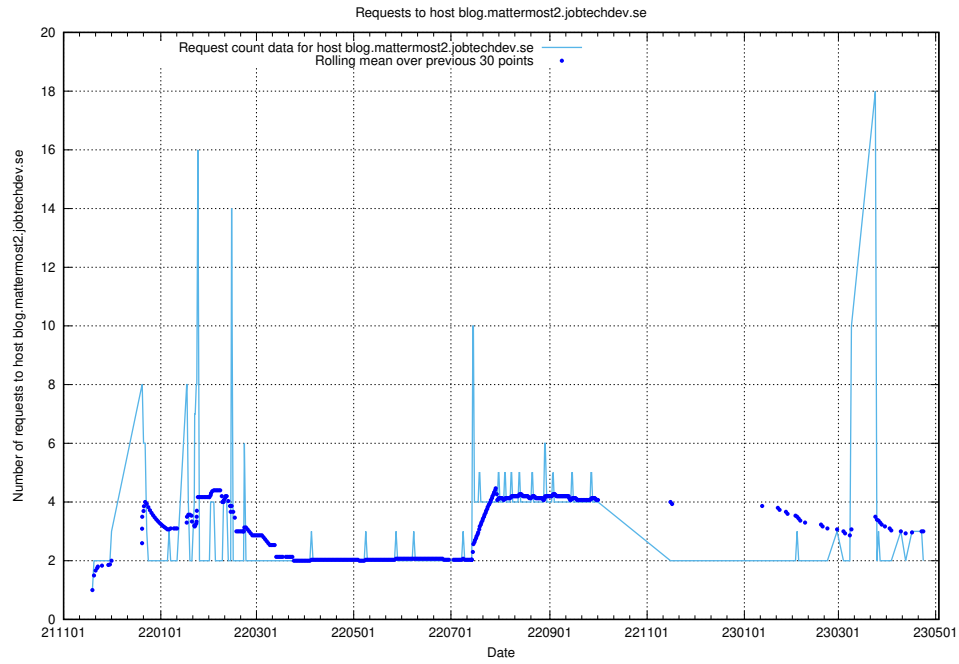

7.472 Usage of blog.mattermost2.jobtechdev.se

Here, we count the number of requests to host blog.mattermost2.jobtechdev.se.