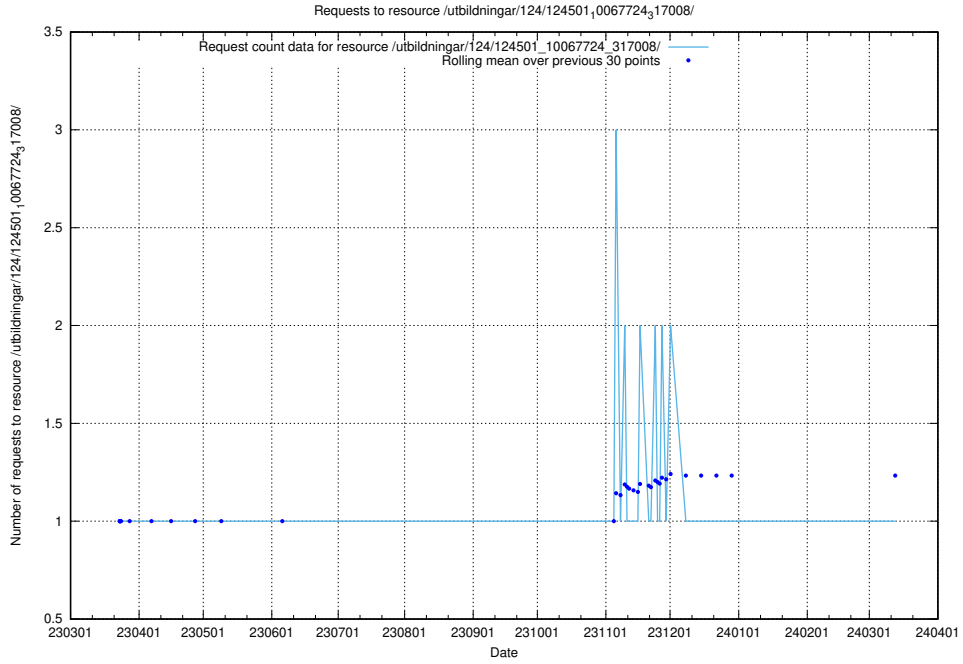

5.1934 Usage of /utbildningar/124/124501_10067724_317008/

Here, we count the number of requests to resource /utbildningar/124/124501_10067724_317008/.