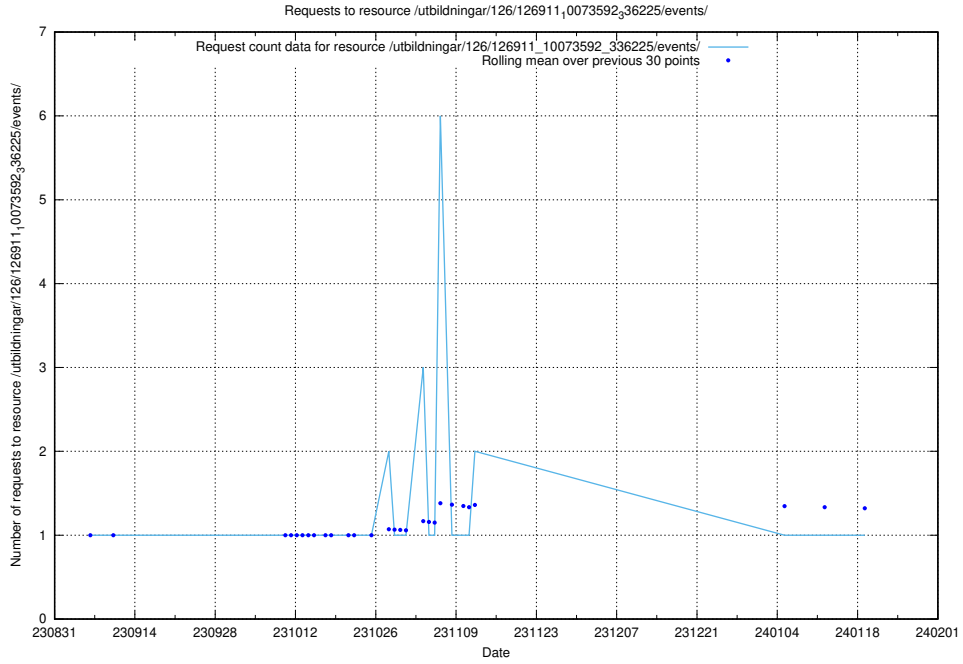

5.4334 Usage of /utbildningar/126/126911_10073592_336225/events/

Here, we count the number of requests to resource /utbildningar/126/126911_10073592_336225/events/