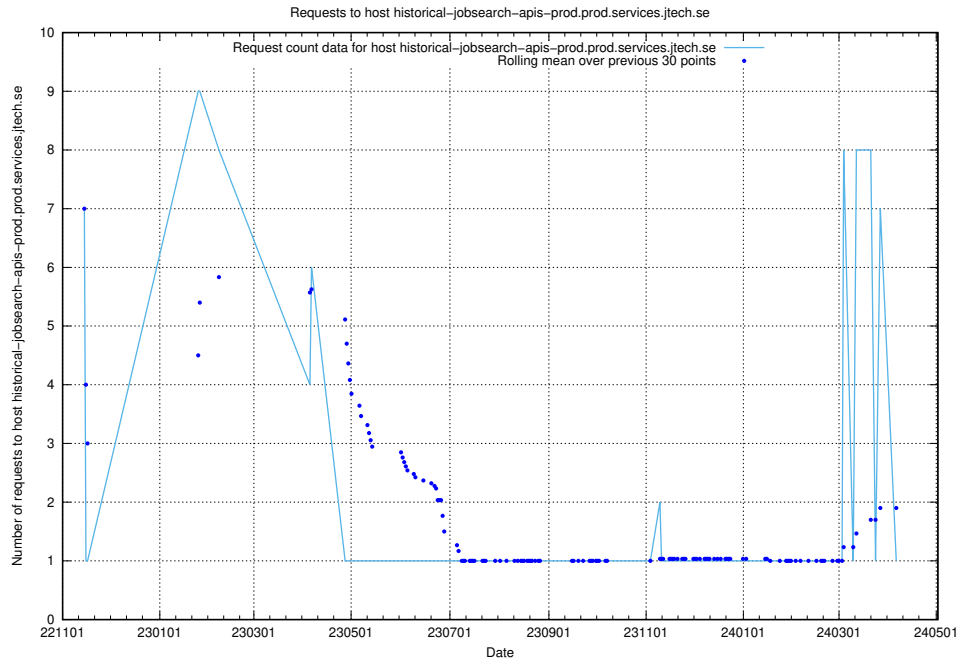

7.612 Usage of historical-jobsearch-apis-prod.prod.services.jtech.se

Here, we count the number of requests to host historical-jobsearch-apis-prod.prod.services.jtech.se.