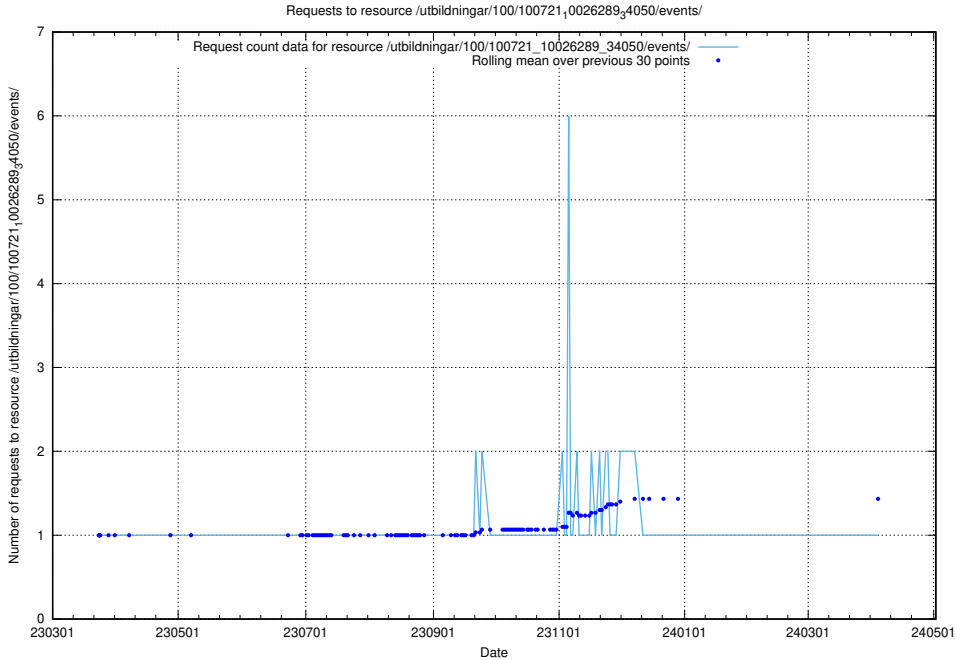

5.5365 Usage of /utbildningar/100/100721_10026289_34050/events/

Here, we count the number of requests to resource /utbildningar/100/100721_10026289_34050/events/.