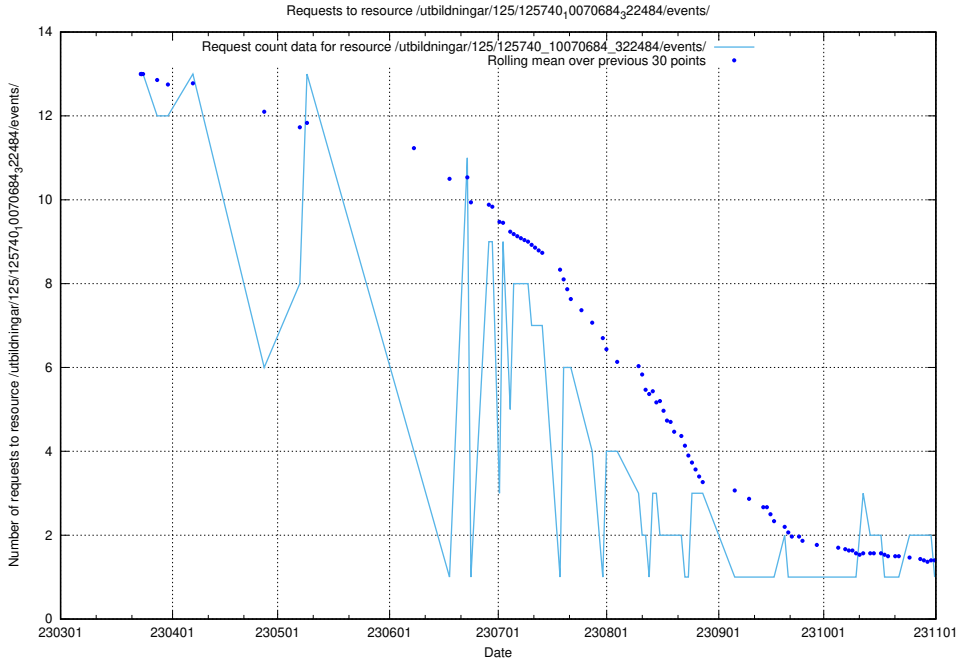

5.5905 Usage of /utbildningar/125/125740_10070684_322484/events/

Here, we count the number of requests to resource /utbildningar/125/125740_10070684_322484/events/