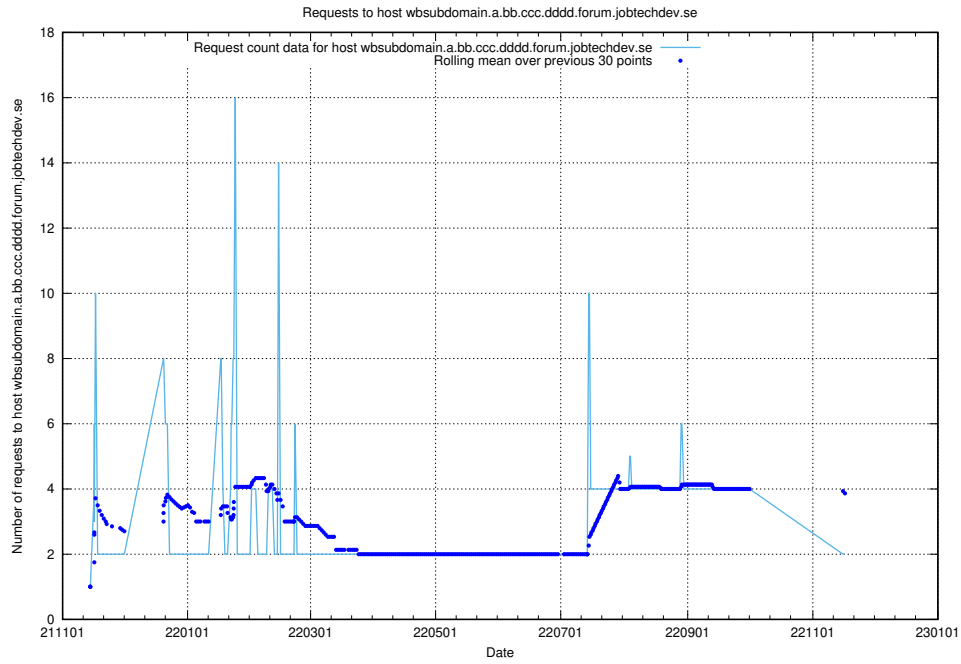

7.548 Usage of wbsubdomain.a.bb.ccc.dddd.forum.jobtechdev.se

Here, we count the number of requests to host wbsubdomain.a.bb.ccc.dddd.forum.jobtechdev.se.