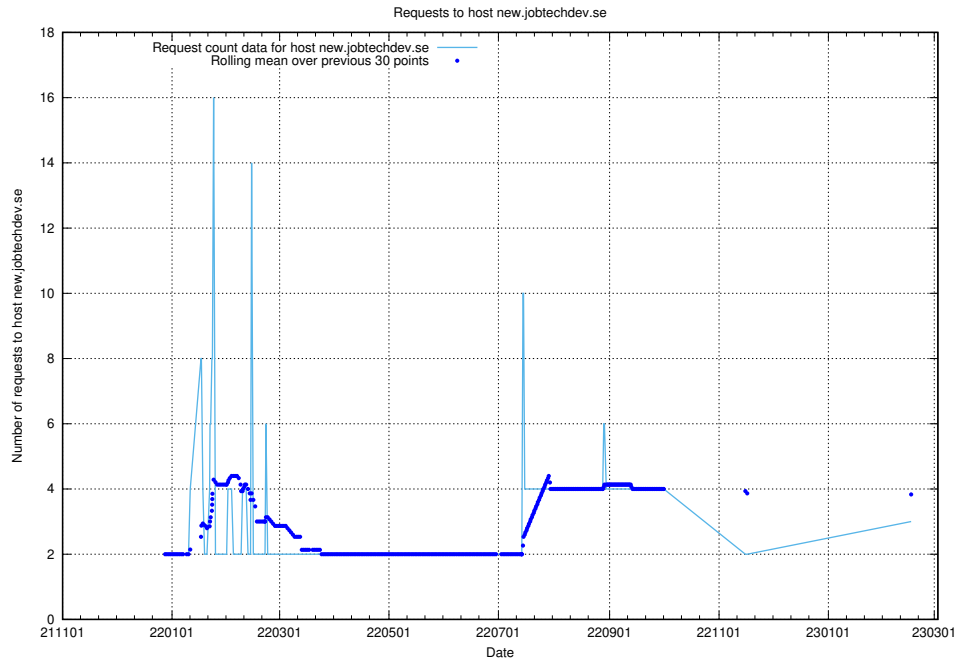

7.190 Usage of new.jobtechdev.se

Here, we count the number of requests to host new.jobtechdev.se.