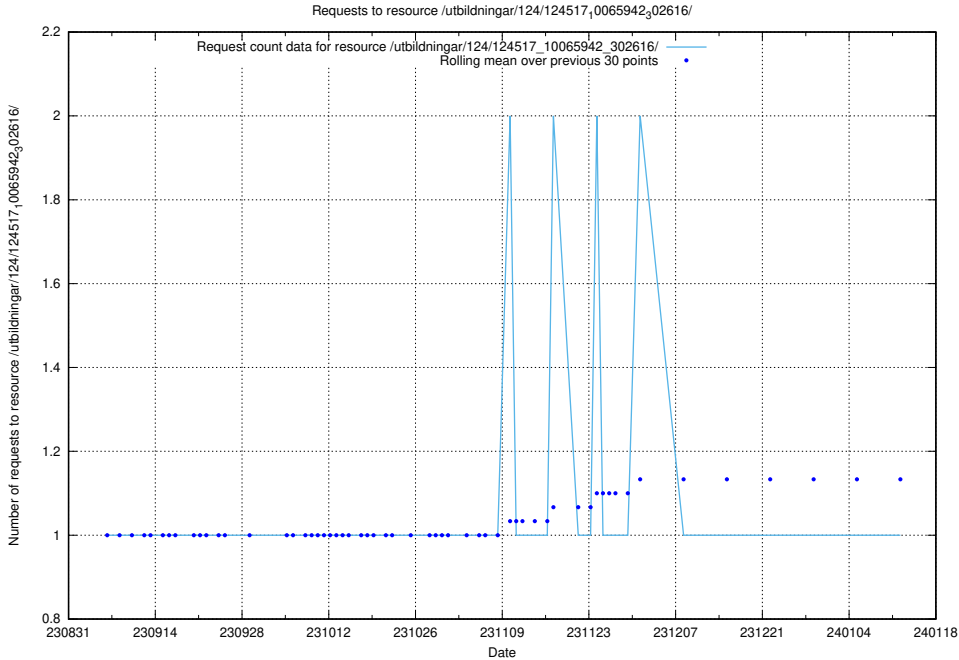

5.4364 Usage of /utbildningar/124/124517_10065942_302616/

Here, we count the number of requests to resource /utbildningar/124/124517_10065942_302616/.