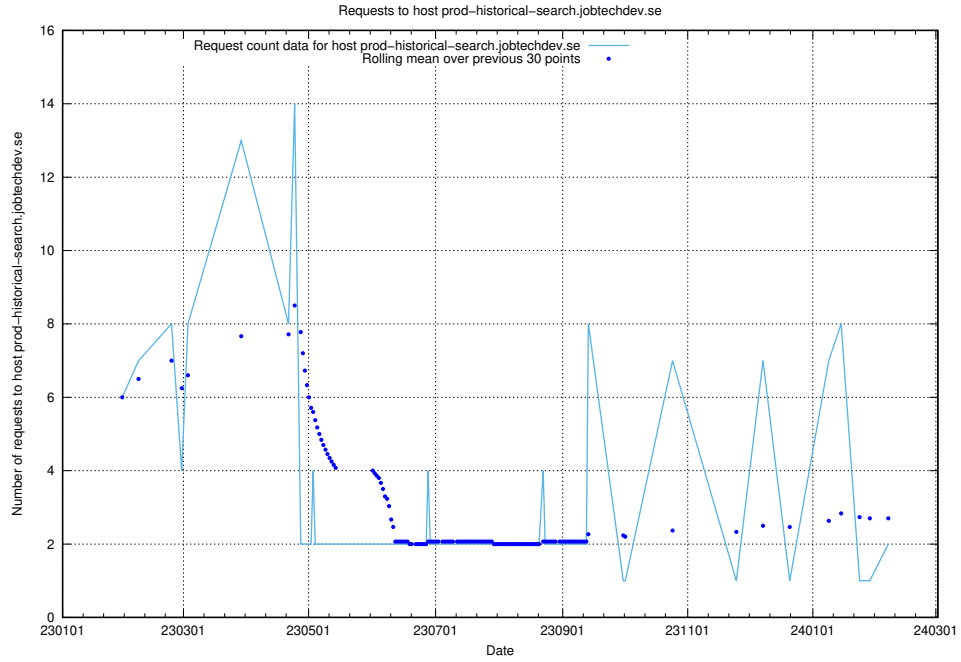

Here, we count the number of requests to host prod-historical-search.jobtechdev.se.

7.293 Usage of accounts.jobtechdev.se

Here, we count the number of requests to host accounts.jobtechdev.se.

7.294 Usage of auth.jitsitest.jobtechdev.se