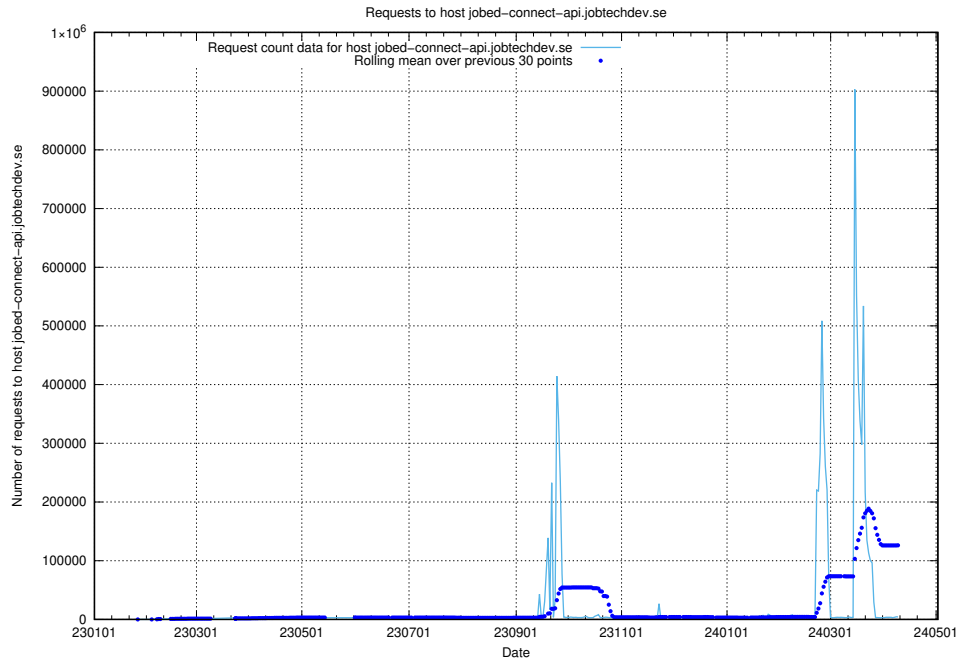

Here, we count the number of requests to host console-openshift-console.apps.standby.services.jtech.se.

7.14 Usage of `jobed-connect-api.jobtechdev.se`

Here, we count the number of requests to host `jobed-connect-api.jobtechdev.se`.