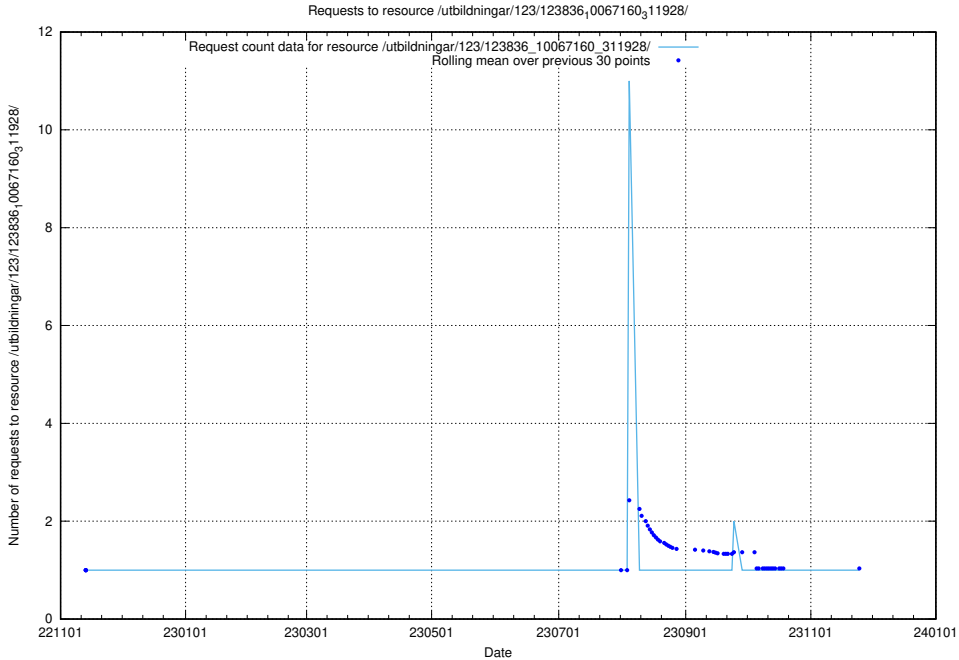

5.5585 Usage of /utbildningar/123/123836_10067160_311928/

Here, we count the number of requests to resource /utbildningar/123/123836_10067160_311928/.