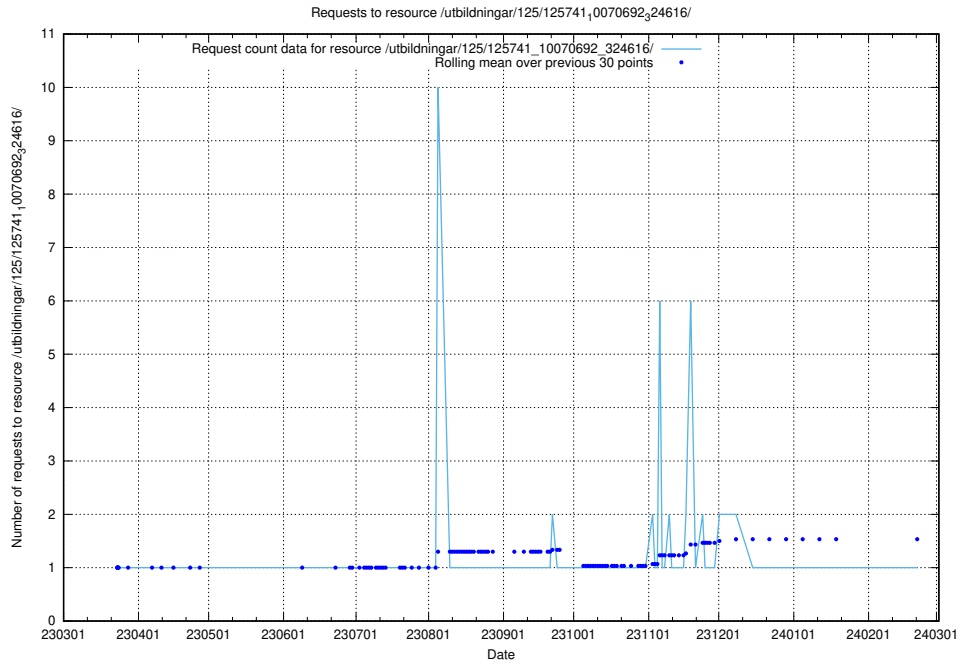

5.6128 Usage of /utbildningar/125/125741_10070692_324616/

Here, we count the number of requests to resource /utbildningar/125/125741_10070692_324616/.