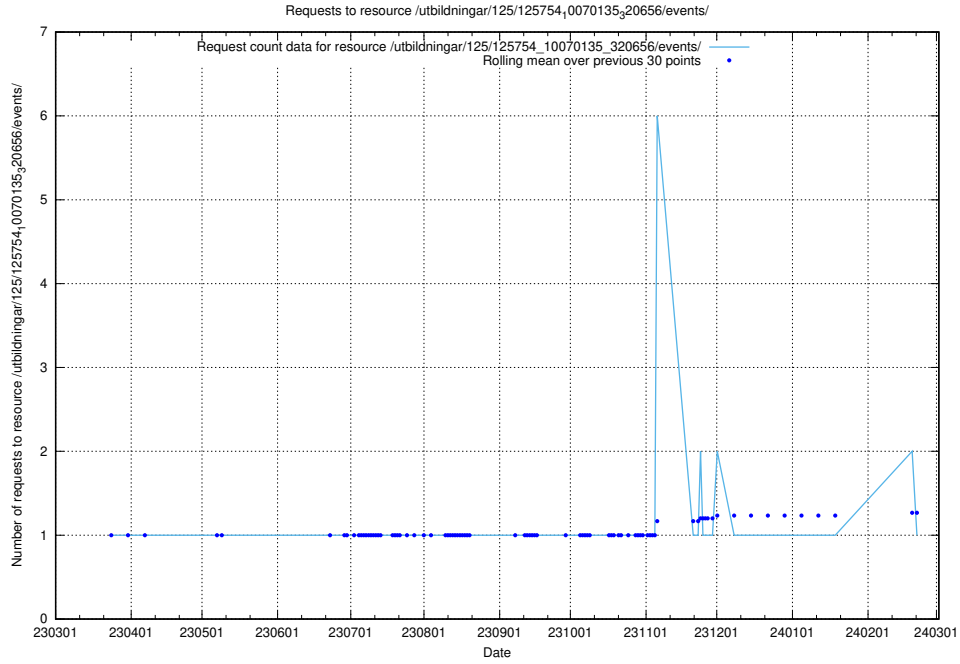

5.5885 Usage of /utbildningar/125/125754_10070135_320656/events/

Here, we count the number of requests to resource /utbildningar/125/125754_10070135_320656/events/