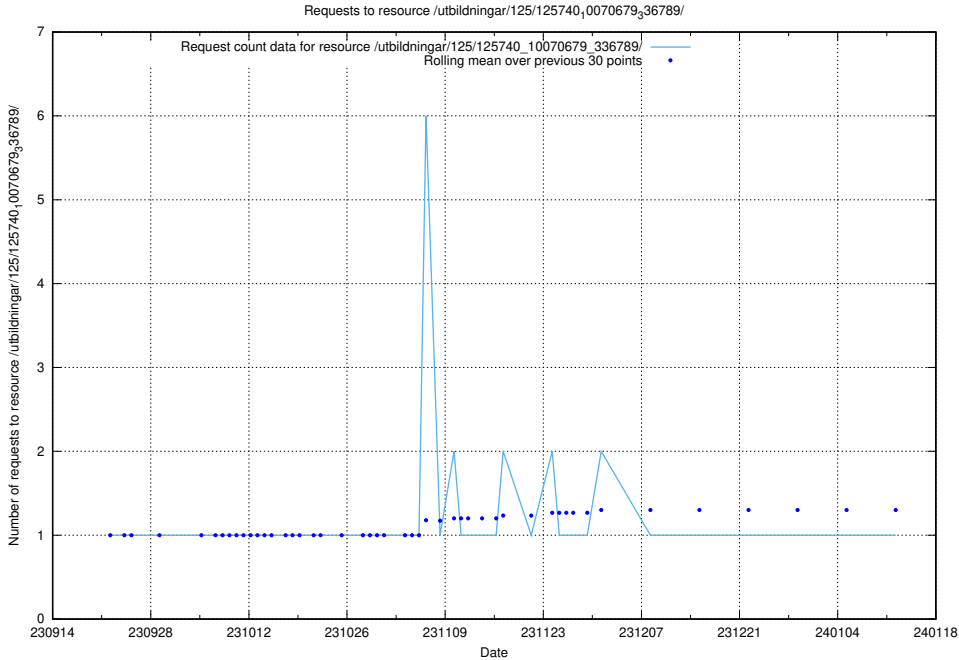

5.4181 Usage of /utbildningar/125/125740_10070679_336789/

Here, we count the number of requests to resource /utbildningar/125/125740_10070679_336789/.