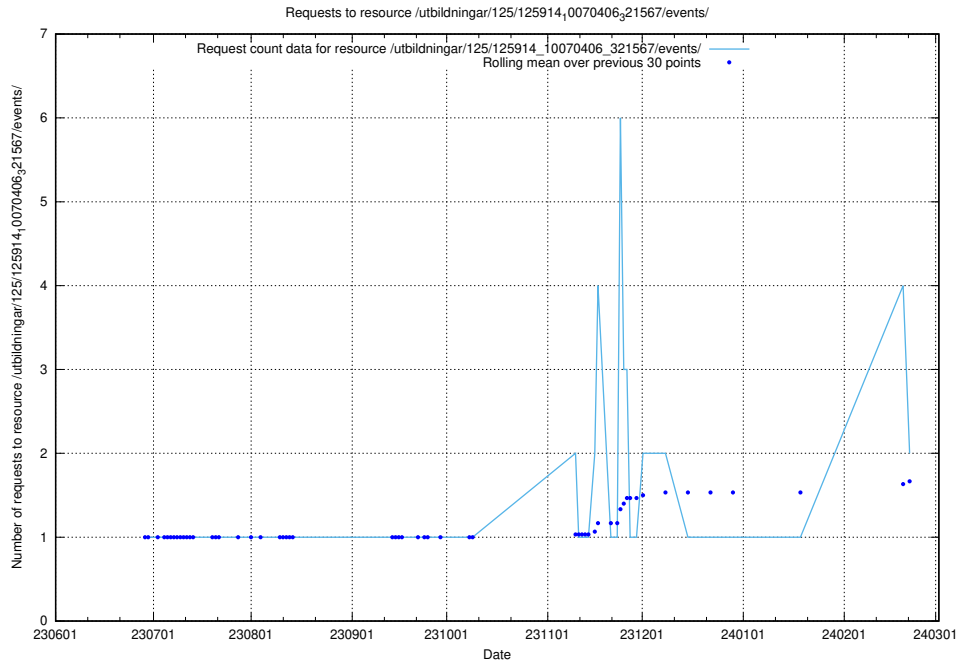

5.718 Usage of /utbildningar/125/125914_10070406_321567/events/

Here, we count the number of requests to resource /utbildningar/125/125914_10070406_321567/events/