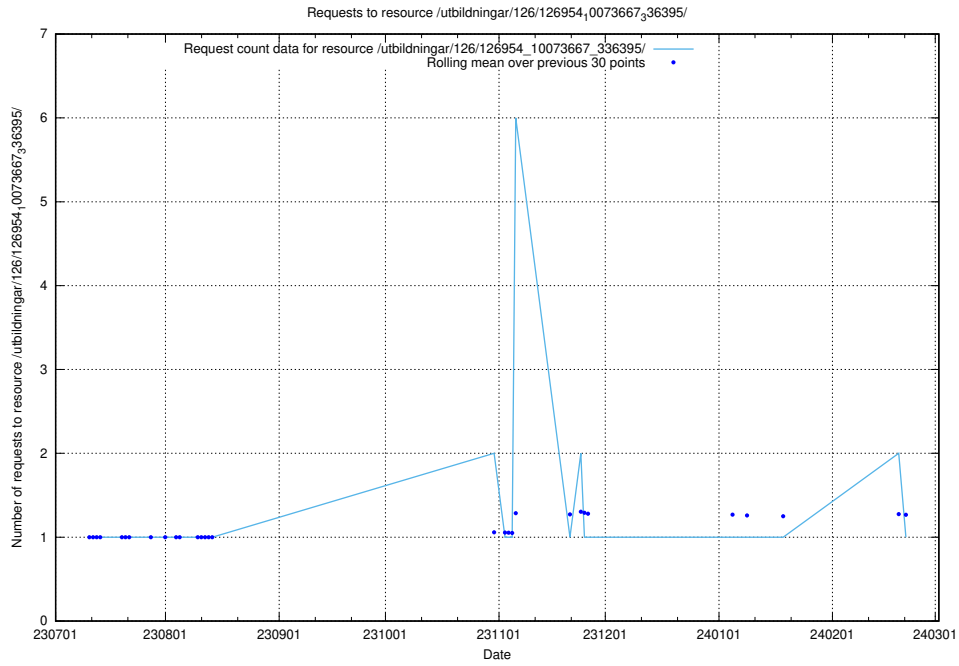

5.4790 Usage of /utbildningar/126/126954_10073667_336395/

Here, we count the number of requests to resource /utbildningar/126/126954_10073667_336395/.