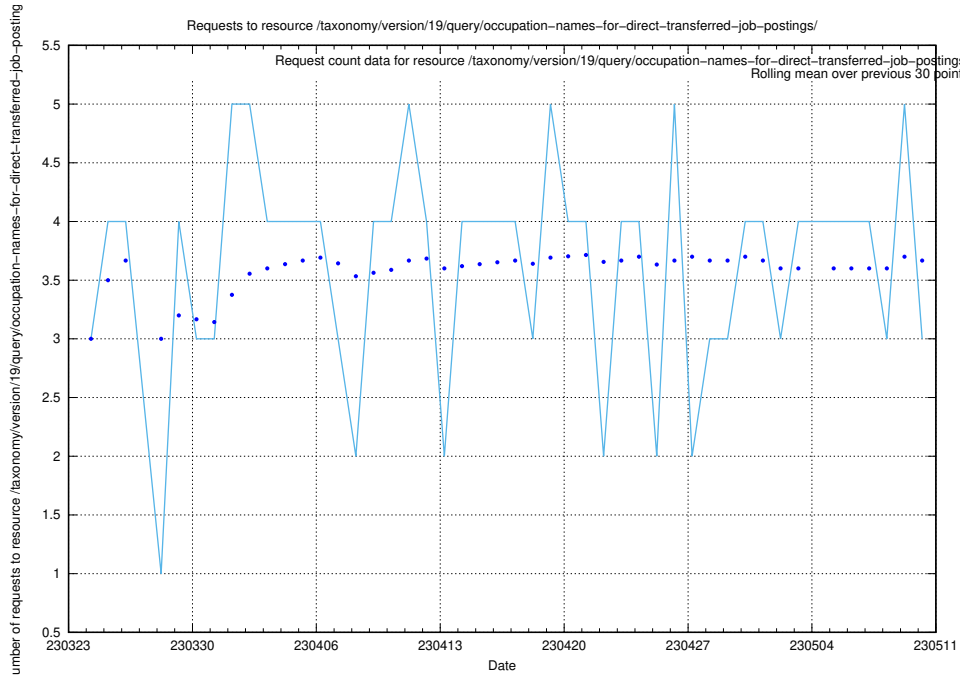

5.337 Usage of /taxonomy/version/19/query/occupation-names-for-direct-transferred-job-postings/

Here, we count the number of requests to resource /taxonomy/version/19/query/occupation-names-for-direct-transferred-job-postings/.