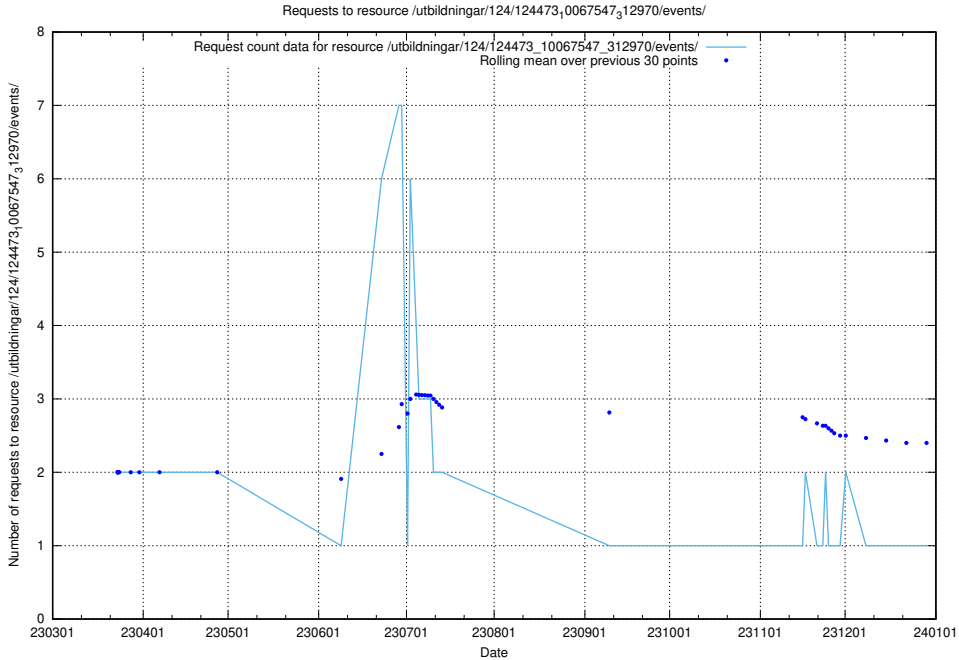

5.5950 Usage of /utbildningar/124/124473_10067547_312970/events/

Here, we count the number of requests to resource /utbildningar/124/124473_10067547_312970/events/