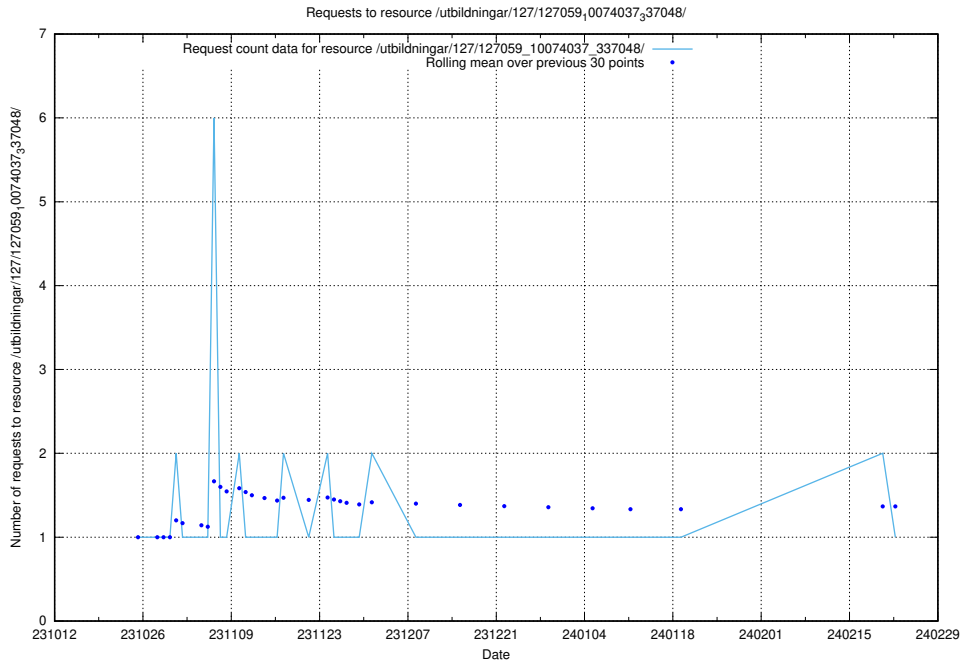

5.3867 Usage of /utbildningar/127/127059_10074037_337048/

Here, we count the number of requests to resource /utbildningar/127/127059_10074037_337048/.