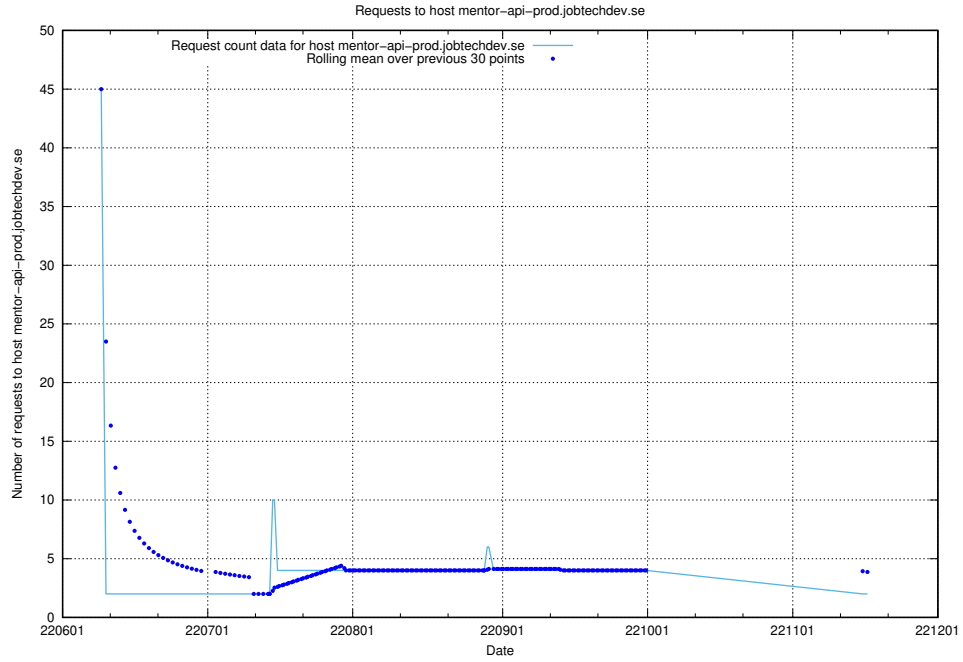

7.409 Usage of mentor-api-prod.jobtechdev.se

Here, we count the number of requests to host mentor-api-prod.jobtechdev.se.