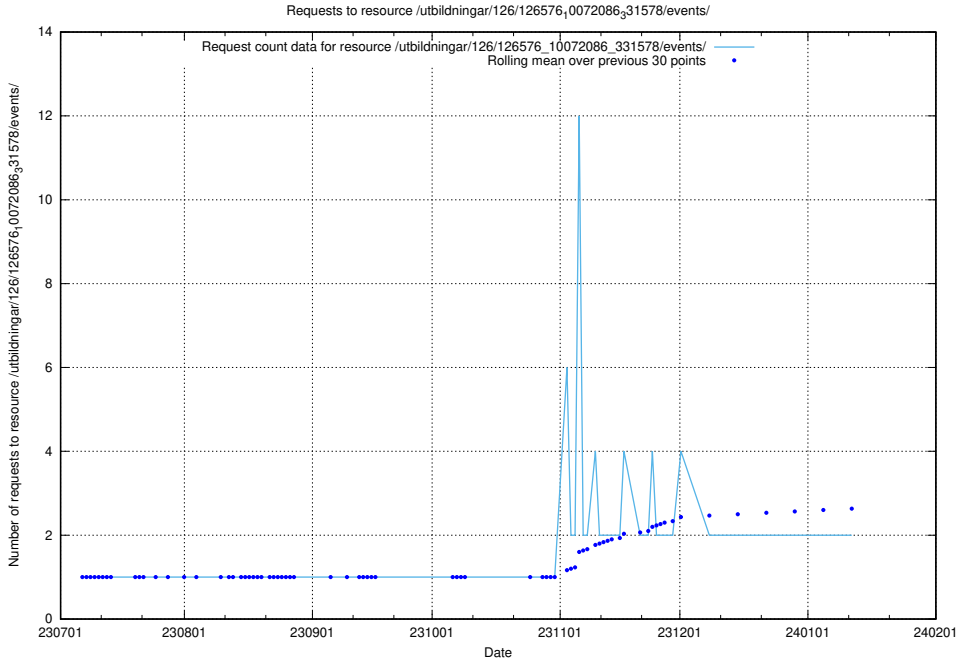

5.704 Usage of /utbildningar/126/126576_10072086_331578/events/

Here, we count the number of requests to resource /utbildningar/126/126576_10072086_331578/events/