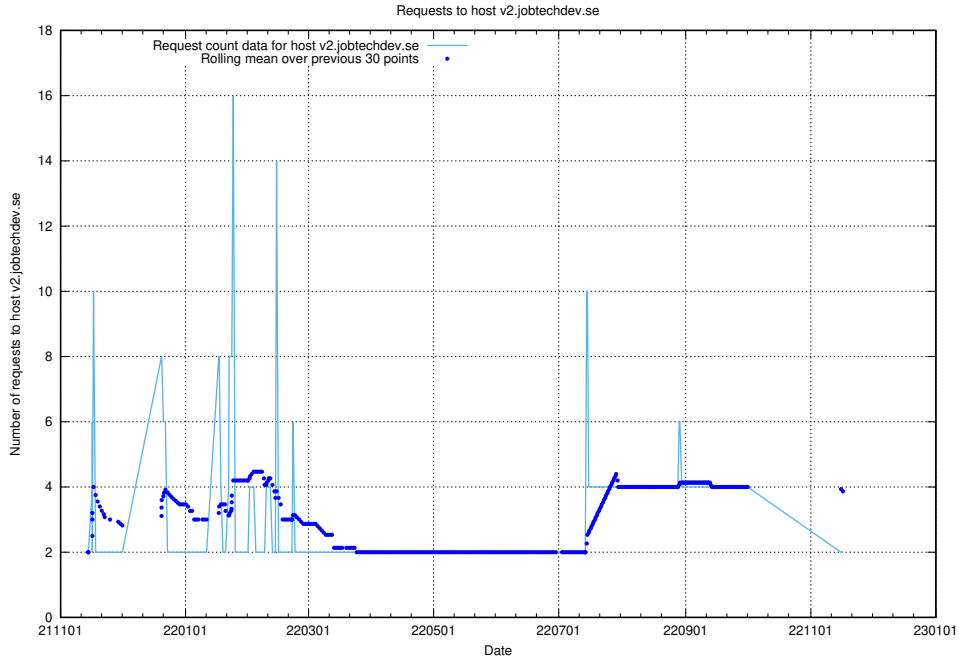

7.551 Usage of v2.jobtechdev.se

Here, we count the number of requests to host v2.jobtechdev.se.