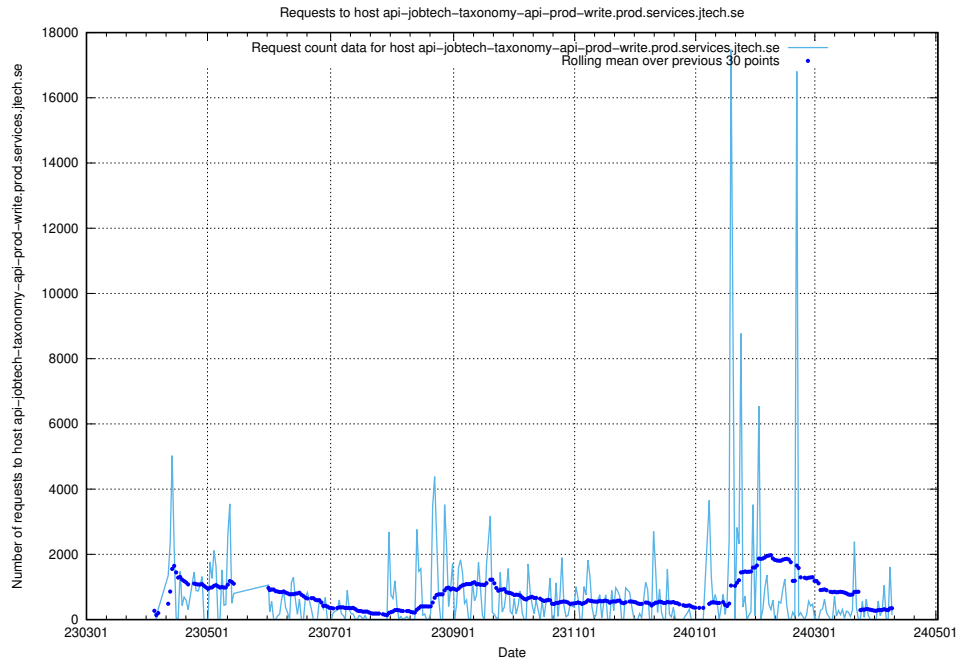

7.23 Usage of api-jobtech-taxonomy-api-prod-write.prod.services.jtech.se

Here, we count the number of requests to host api-jobtech-taxonomy-api-prod-write.prod.services.jtech.se.