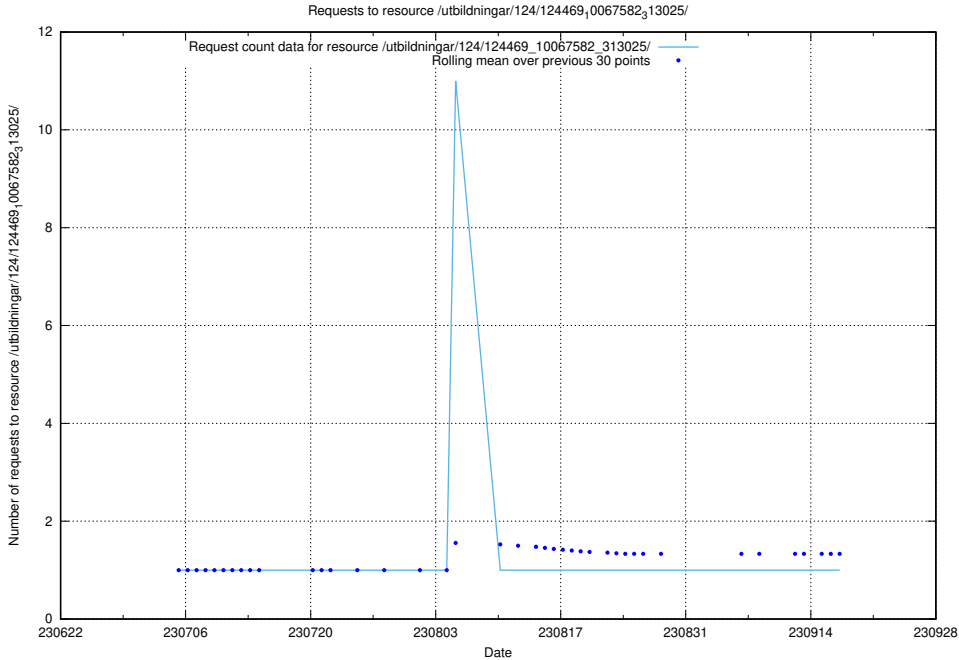

5.5027 Usage of /utbildningar/124/124469_10067582_313025/

Here, we count the number of requests to resource /utbildningar/124/124469_10067582_313025/.