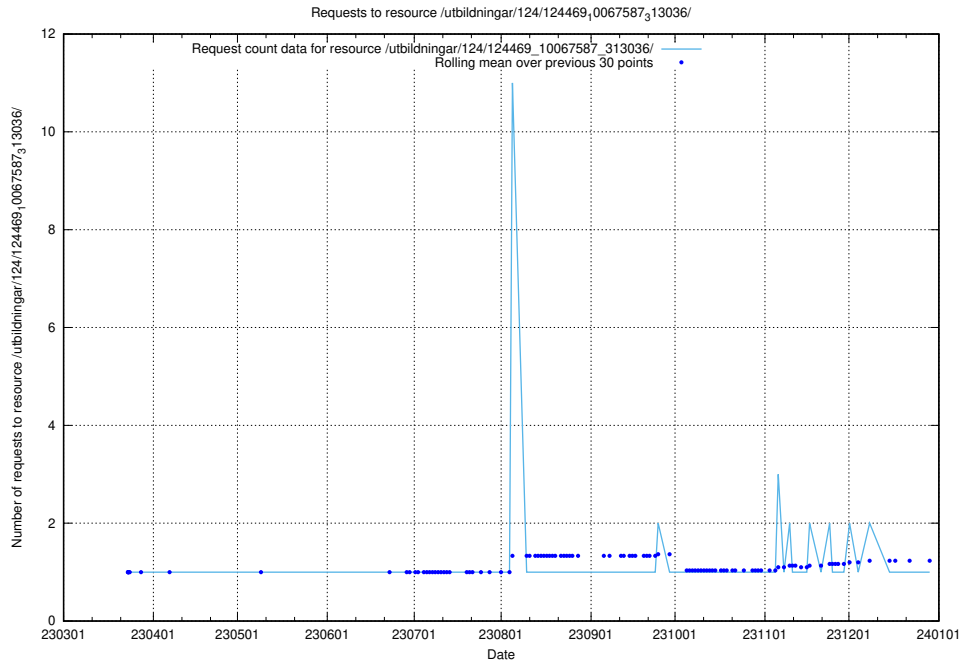

5.2919 Usage of /utbildningar/124/124469_10067587_313036/

Here, we count the number of requests to resource /utbildningar/124/124469_10067587_313036/.