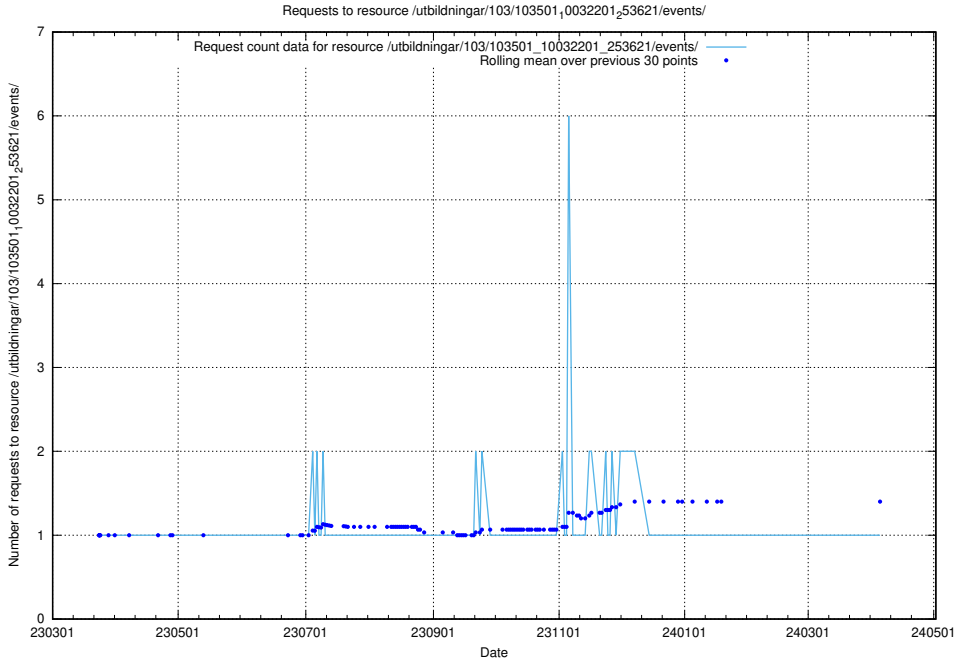

5.5154 Usage of /utbildningar/103/103501_10032201_253621/events/

Here, we count the number of requests to resource /utbildningar/103/103501_10032201_253621/events/