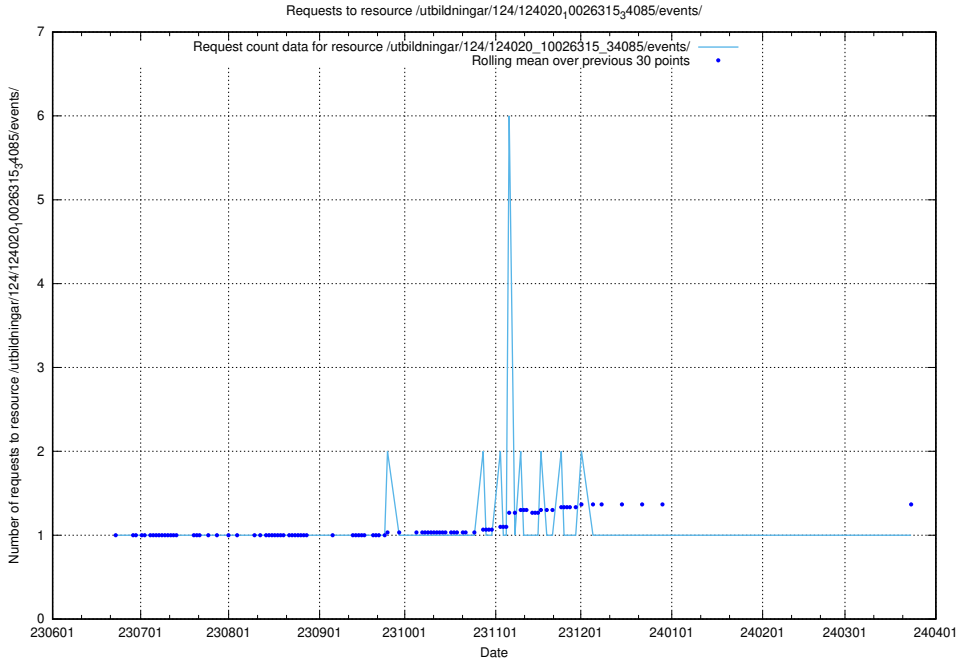

5.5512 Usage of /utbildningar/124/124020_10026315_34085/events/

Here, we count the number of requests to resource /utbildningar/124/124020_10026315_34085/events/.