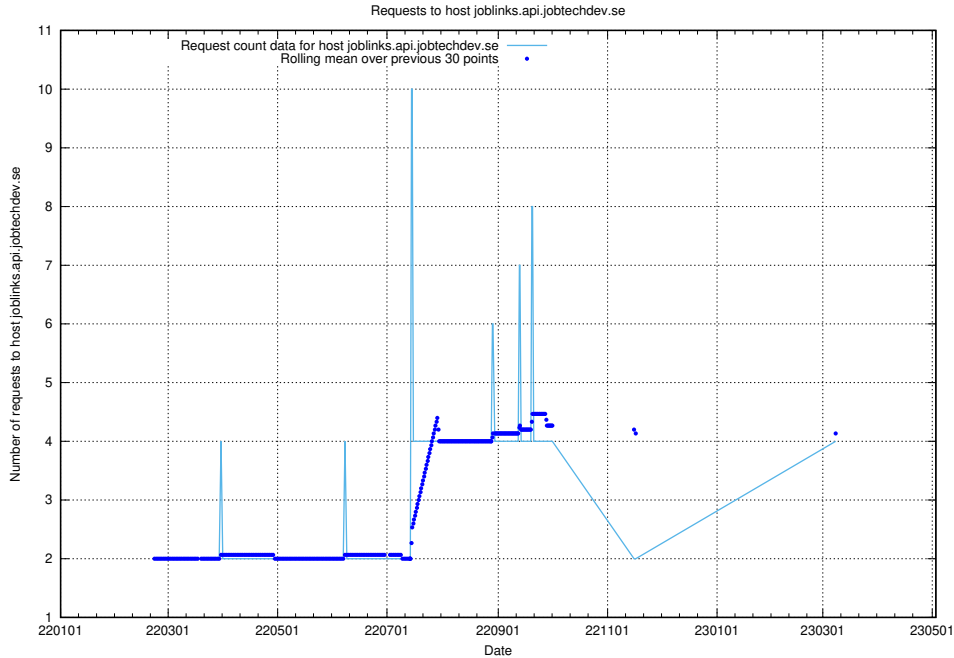

7.154 Usage of `joblinks.api.jobtechdev.se`

Here, we count the number of requests to host `joblinks.api.jobtechdev.se`.