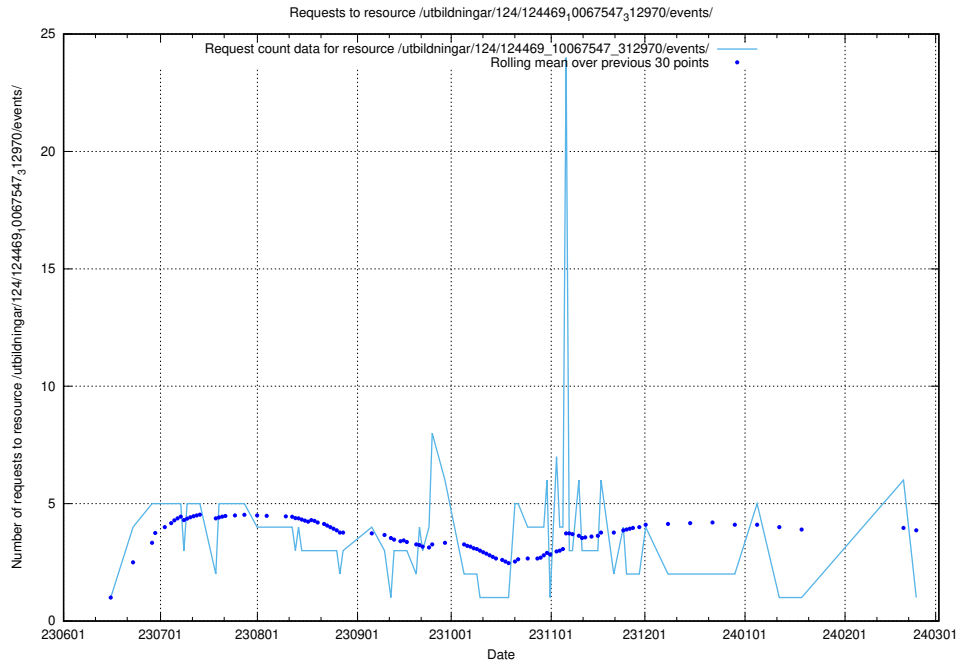

5.5570 Usage of /utbildningar/124/124469_10067547_312970/events/

Here, we count the number of requests to resource /utbildningar/124/124469_10067547_312970/events/