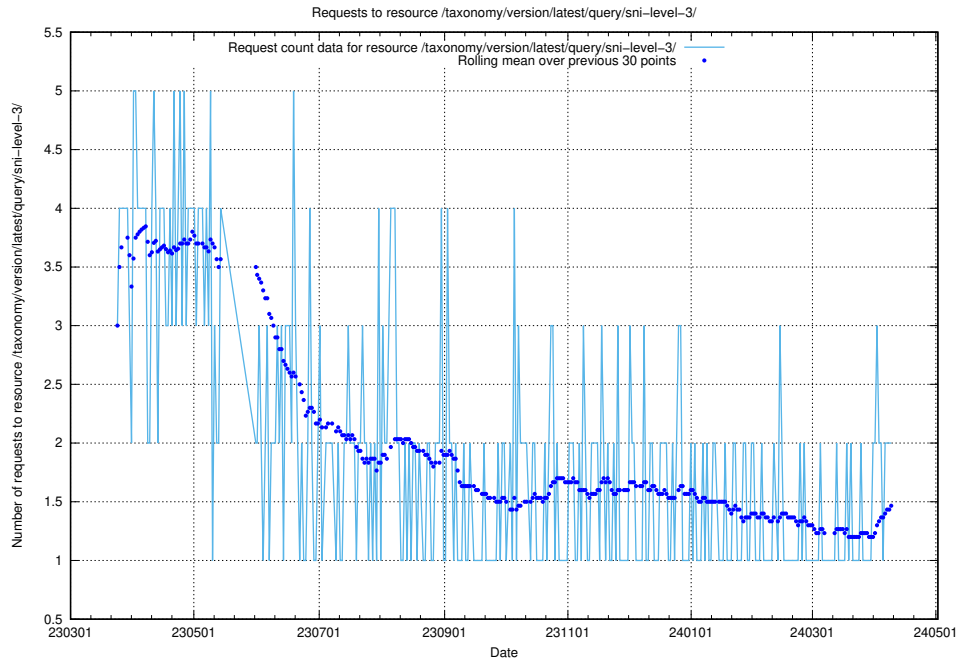

5.806 Usage of /taxonomy/version/latest/query/sni-level-3/

Here, we count the number of requests to resource /taxonomy/version/latest/query/sni-level-3/.