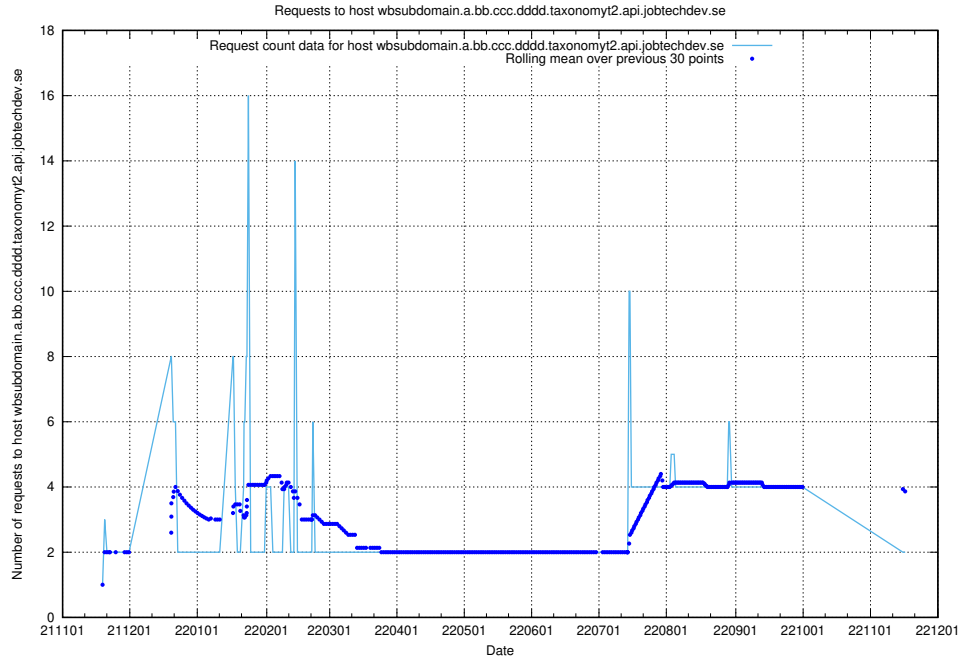

7.458 Usage of wbsubdomain.a.bb.ccc.dddd.taxonomyt2.api.jobtechdev.se

Here, we count the number of requests to host wbsubdomain.a.bb.ccc.dddd.taxonomyt2.api.jobtechdev.se