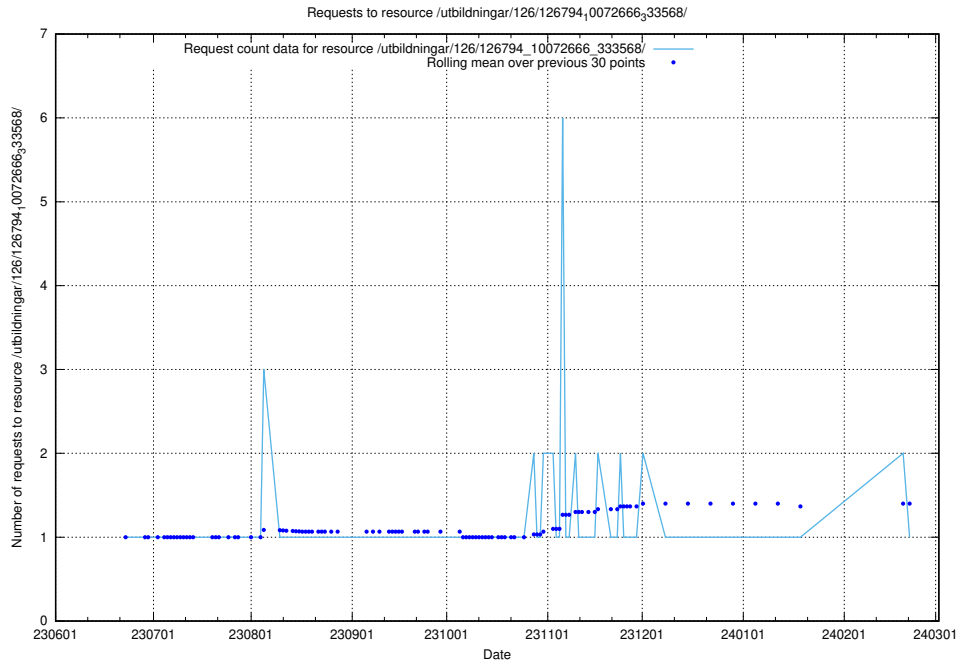

5.5259 Usage of /utbildningar/126/126794_10072666_333568/

Here, we count the number of requests to resource /utbildningar/126/126794_10072666_333568/.