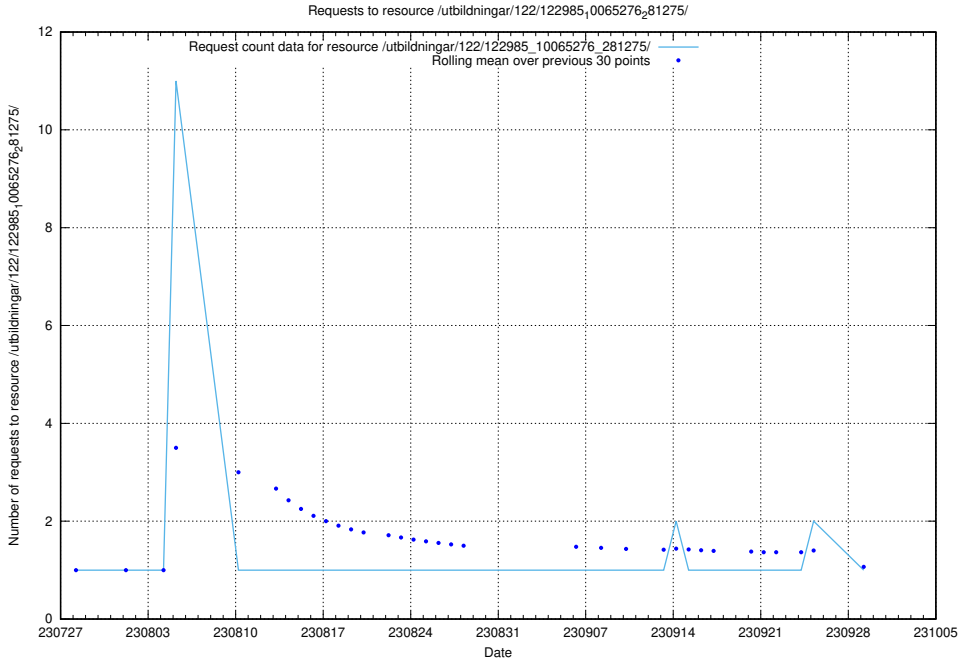

5.4595 Usage of /utbildningar/122/122985_10065276_281275/

Here, we count the number of requests to resource /utbildningar/122/122985_10065276_281275/.