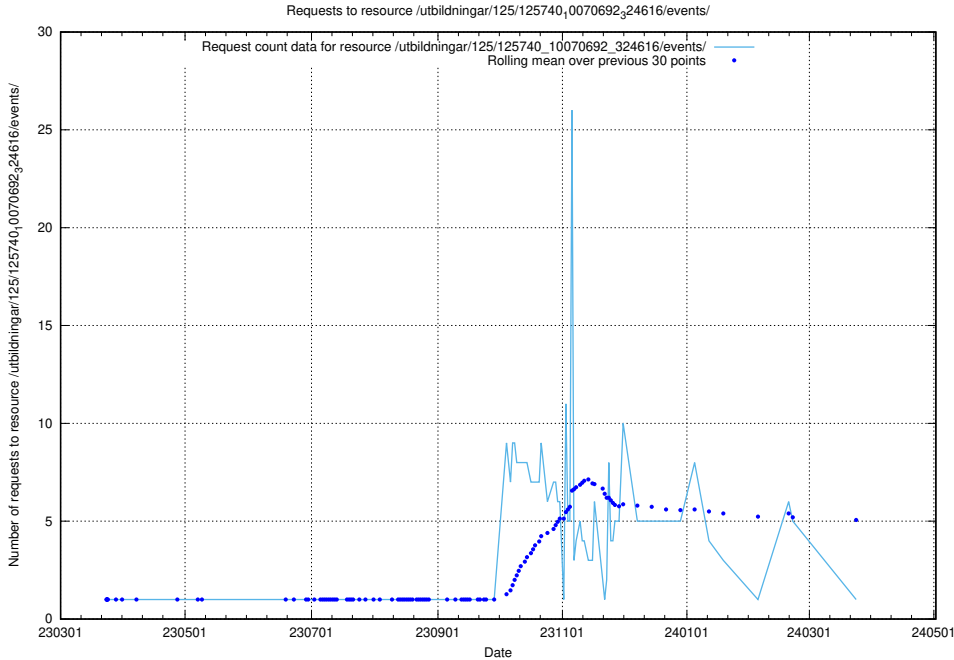

5.875 Usage of /utbildningar/125/125740_10070692_324616/events/

Here, we count the number of requests to resource /utbildningar/125/125740_10070692_324616/events/