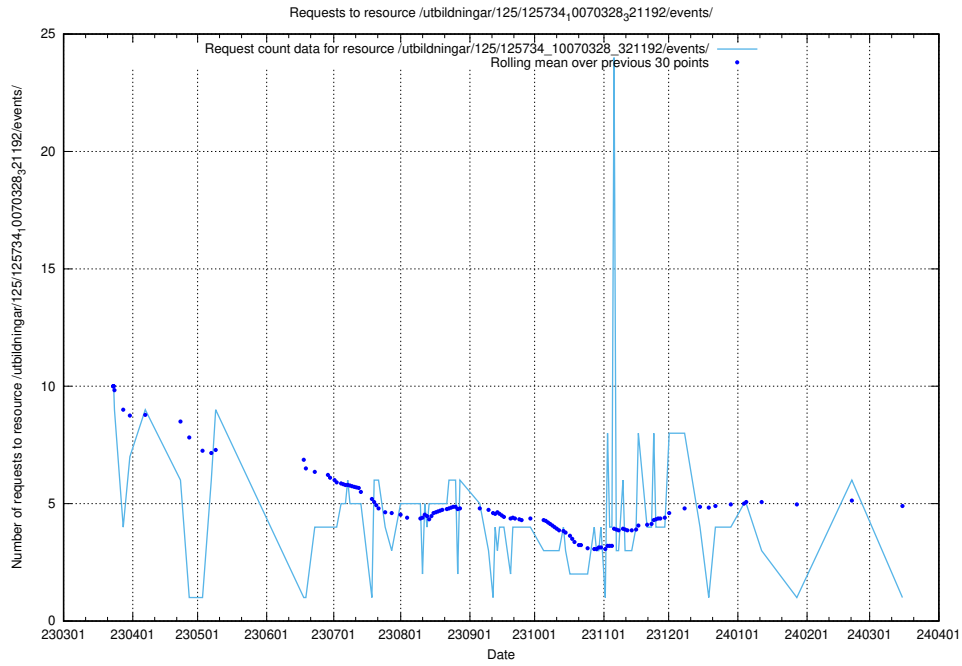

5.5908 Usage of /utbildningar/125/125734_10070328_321192/events/

Here, we count the number of requests to resource /utbildningar/125/125734_10070328_321192/events/