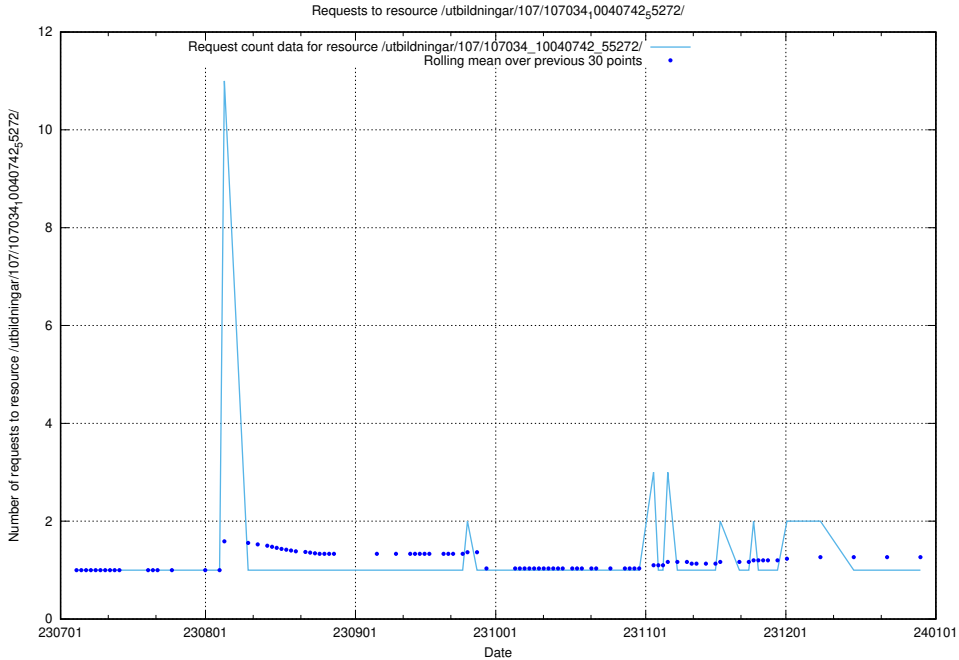

5.5031 Usage of /utbildningar/107/107034_10040742_55272/

Here, we count the number of requests to resource /utbildningar/107/107034_10040742_55272/.