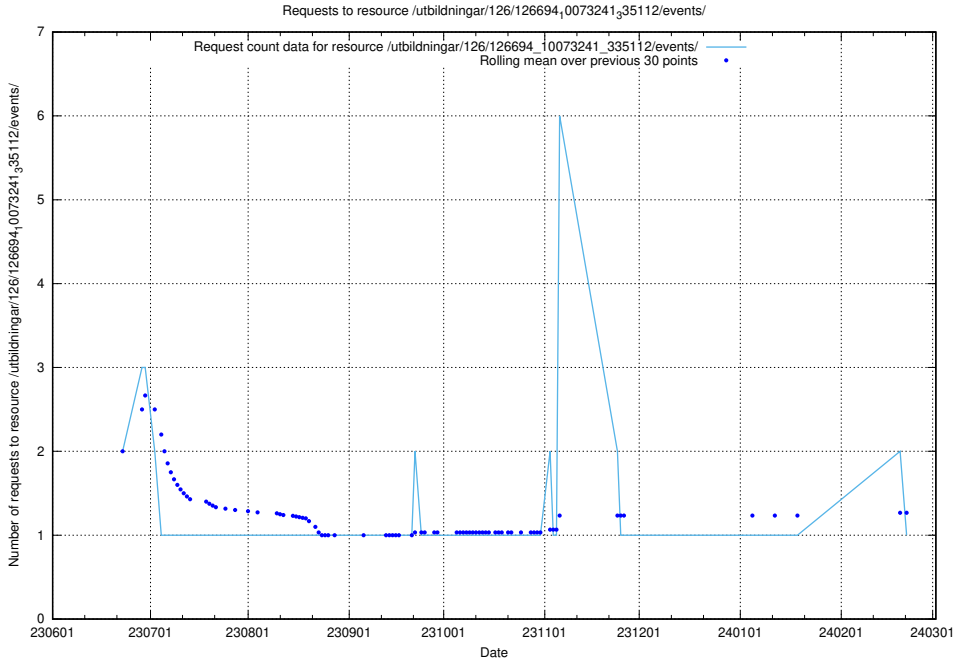

5.5234 Usage of /utbildningar/126/126694_10073241_335112/events/

Here, we count the number of requests to resource /utbildningar/126/126694_10073241_335112/events/