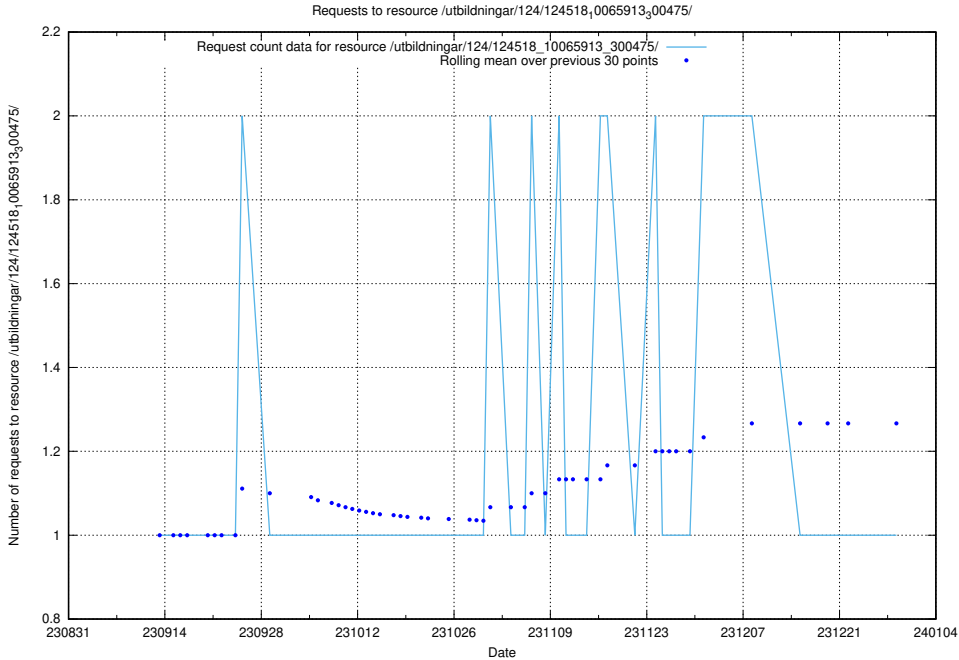

5.4266 Usage of /utbildningar/124/124518_10065913_300475/

Here, we count the number of requests to resource /utbildningar/124/124518_10065913_300475/.