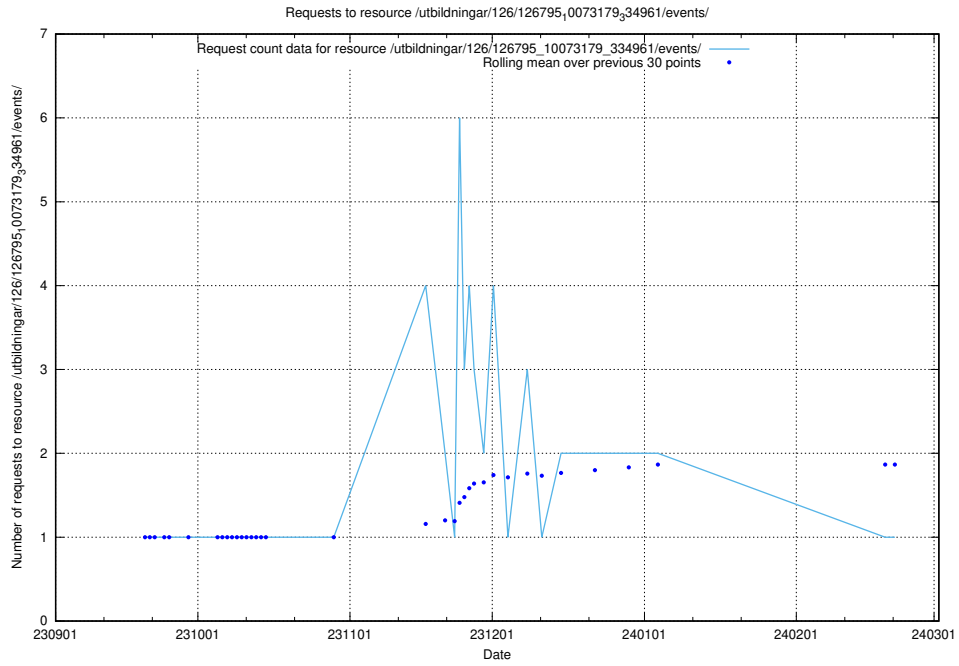

5.4199 Usage of /utbildningar/126/126795_10073179_334961/events/

Here, we count the number of requests to resource /utbildningar/126/126795_10073179_334961/events/

5.4200 Usage of /utbildningar/126/126696_10073420_335681/events/