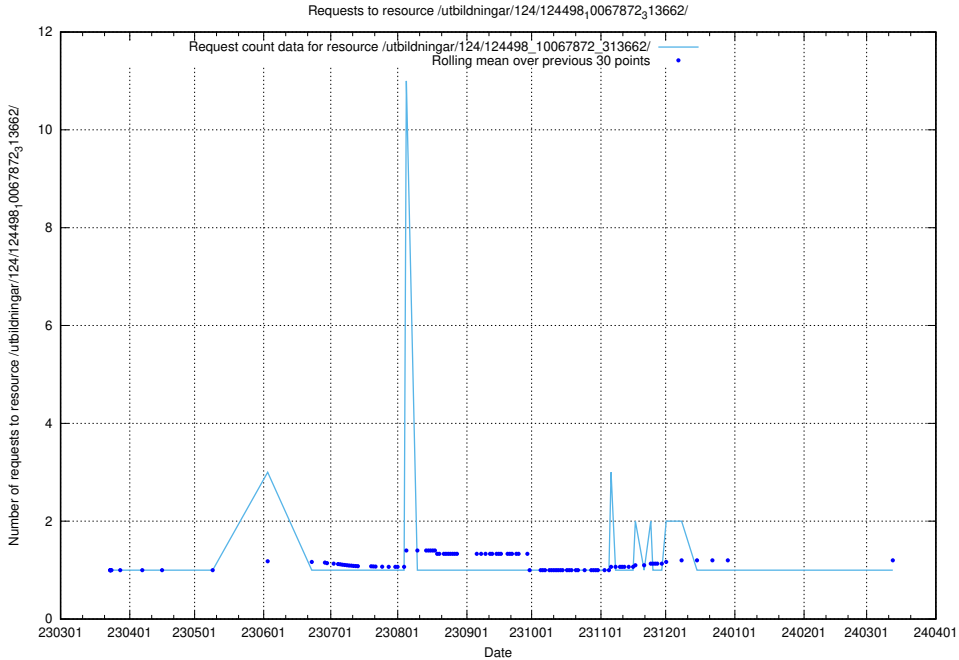

5.2304 Usage of /utbildningar/124/124498_10067872_313662/

Here, we count the number of requests to resource /utbildningar/124/124498_10067872_313662/.