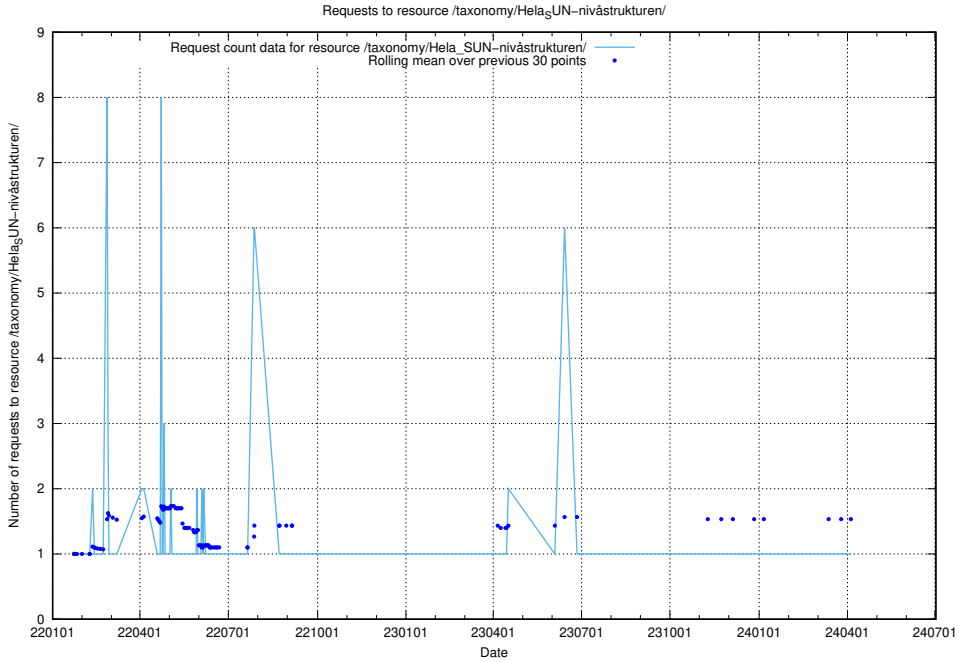

5.3971 Usage of /taxonomy/Hela_SUN-nivåstrukturen/

Here, we count the number of requests to resource /taxonomy/Hela_SUN-nivåstrukturen/.