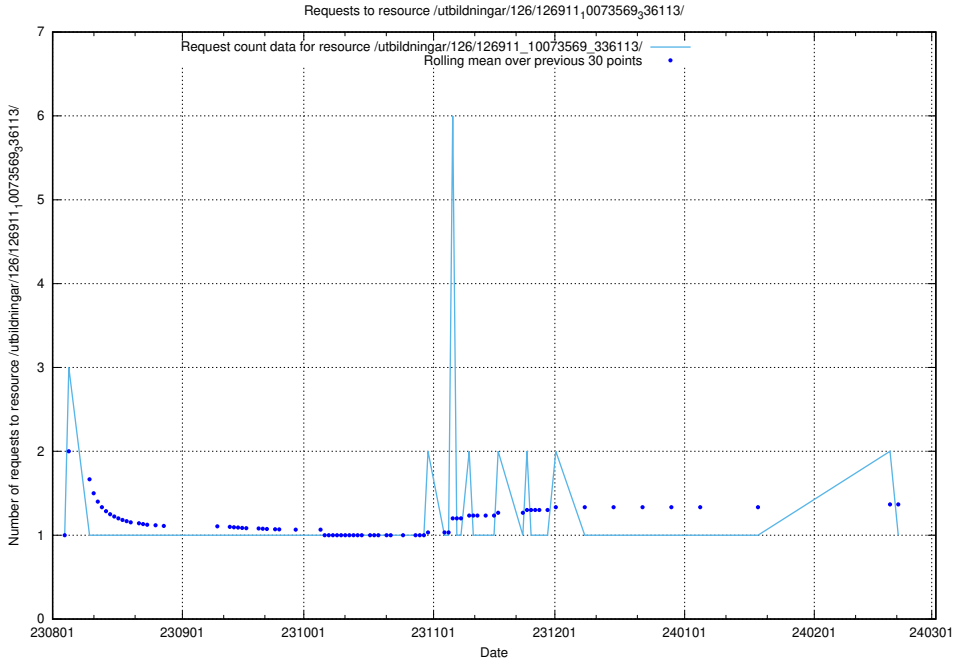

5.4546 Usage of /utbildningar/126/126911_10073569_336113/

Here, we count the number of requests to resource /utbildningar/126/126911_10073569_336113/.