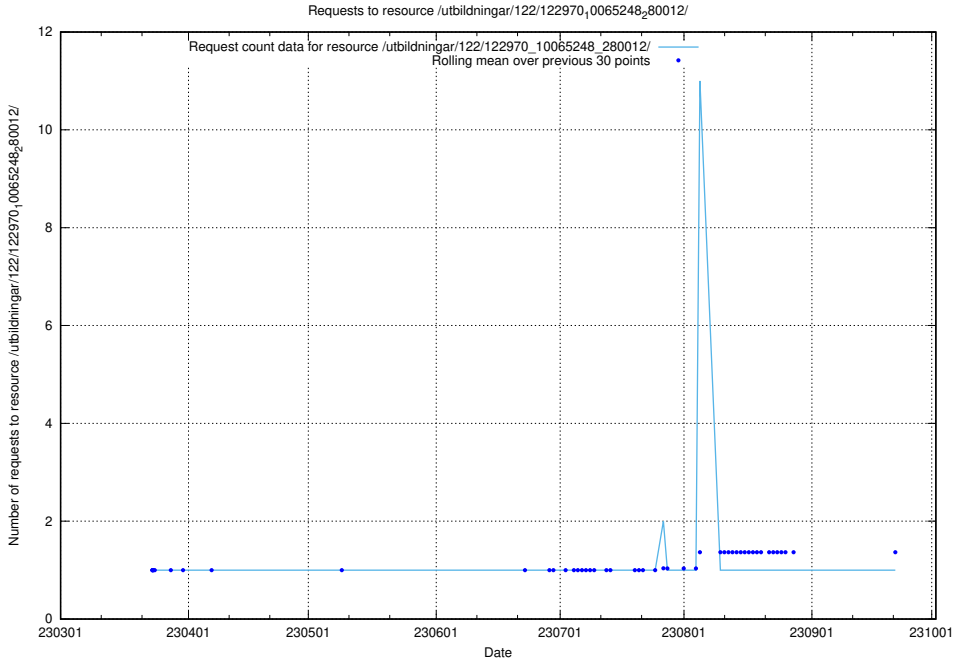

5.4656 Usage of /utbildningar/122/122970_10065248_280012/

Here, we count the number of requests to resource /utbildningar/122/122970_10065248_280012/.