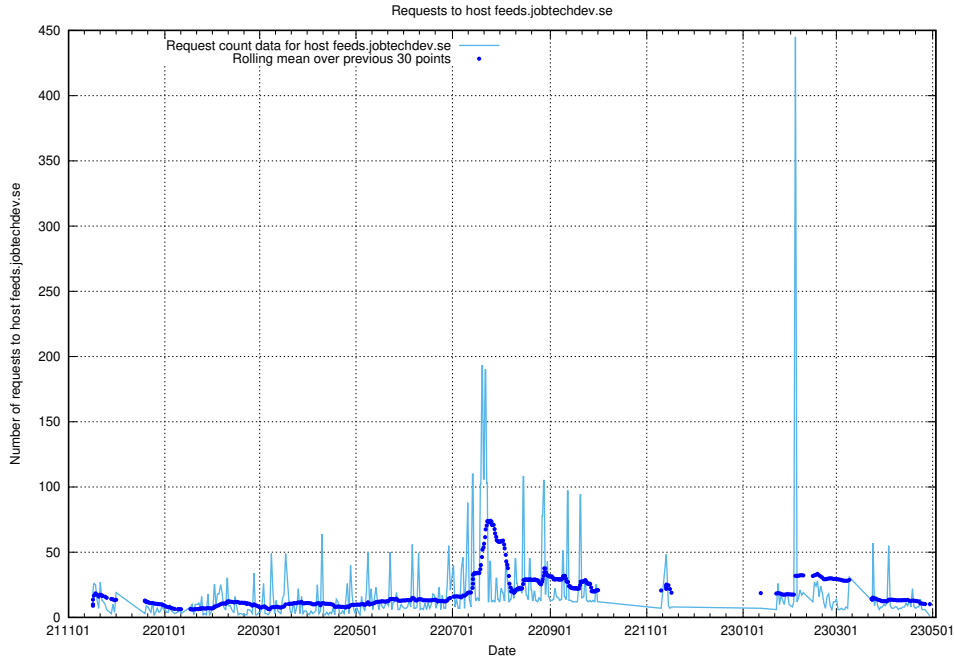

7.654 Usage of feeds.jobtechdev.se

Here, we count the number of requests to host feeds.jobtechdev.se.