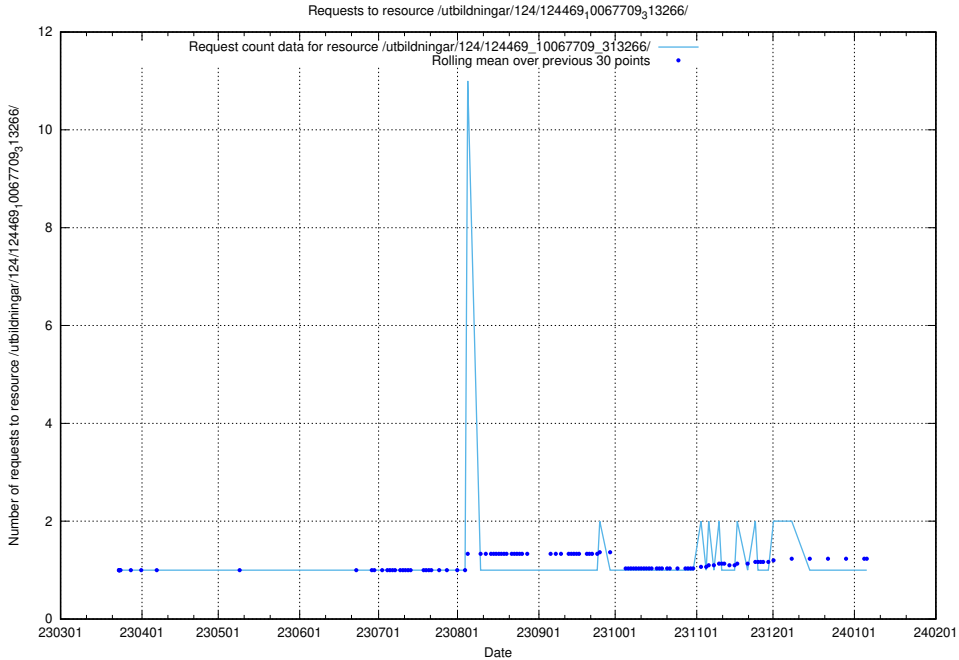

5.2897 Usage of /utbildningar/124/124469_10067709_313266/

Here, we count the number of requests to resource /utbildningar/124/124469_10067709_313266/.