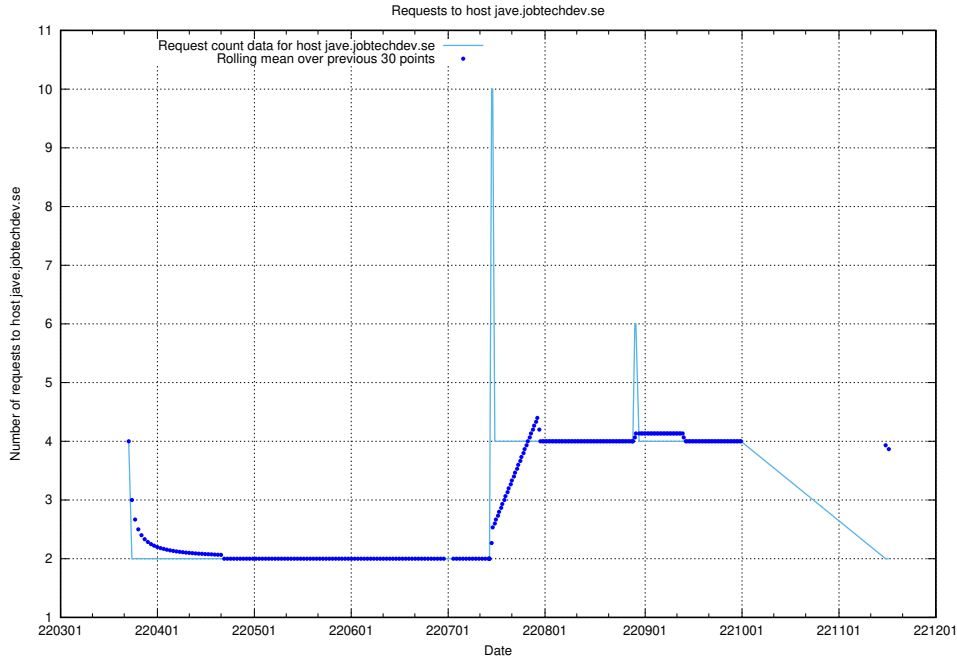

7.491 Usage of `jave.jobtechdev.se`

Here, we count the number of requests to host `jave.jobtechdev.se`.