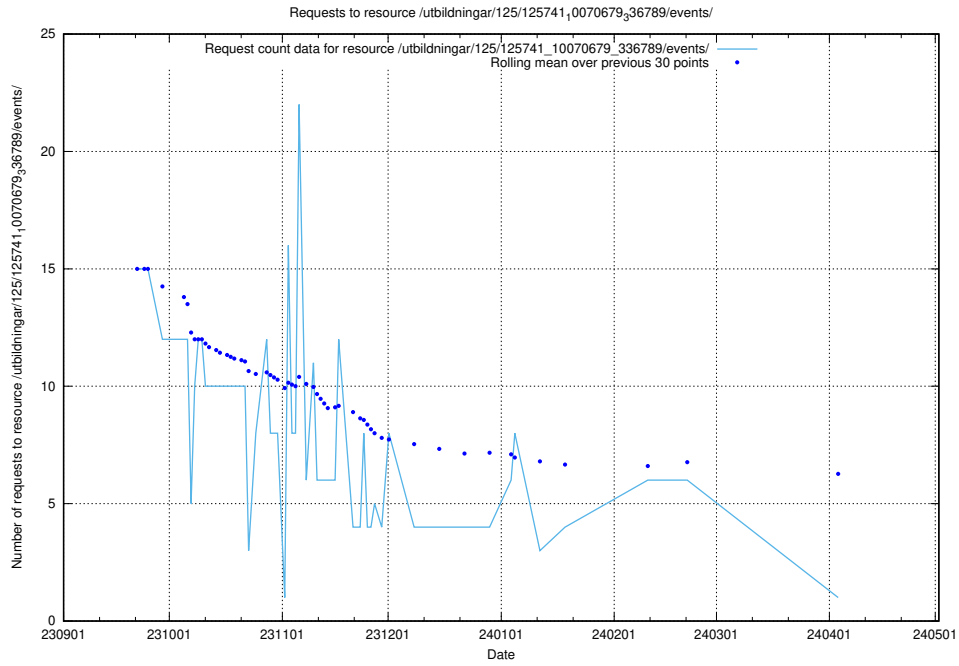

Here, we count the number of requests to resource /taxonomy/version/1/query/countries/.

5.4167 Usage of /utbildningar/125/125741_10070679_336789/events/

Here, we count the number of requests to resource /utbildningar/125/125741_10070679_336789/events/