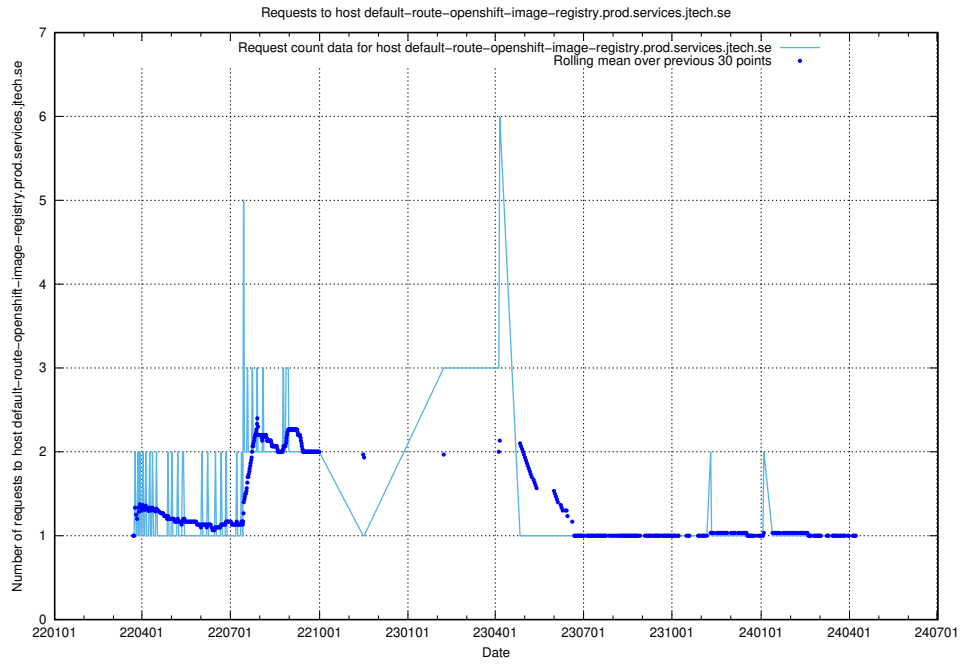

7.645 Usage of mentor-api-mentor-api-prod.prod.services.jtech.se

Here, we count the number of requests to host mentor-api-mentor-api-prod.prod.services.jtech.se.

7.646 Usage of fw1.jobtechdev.se:443

Here, we count the number of requests to host fw1.jobtechdev.se:443.