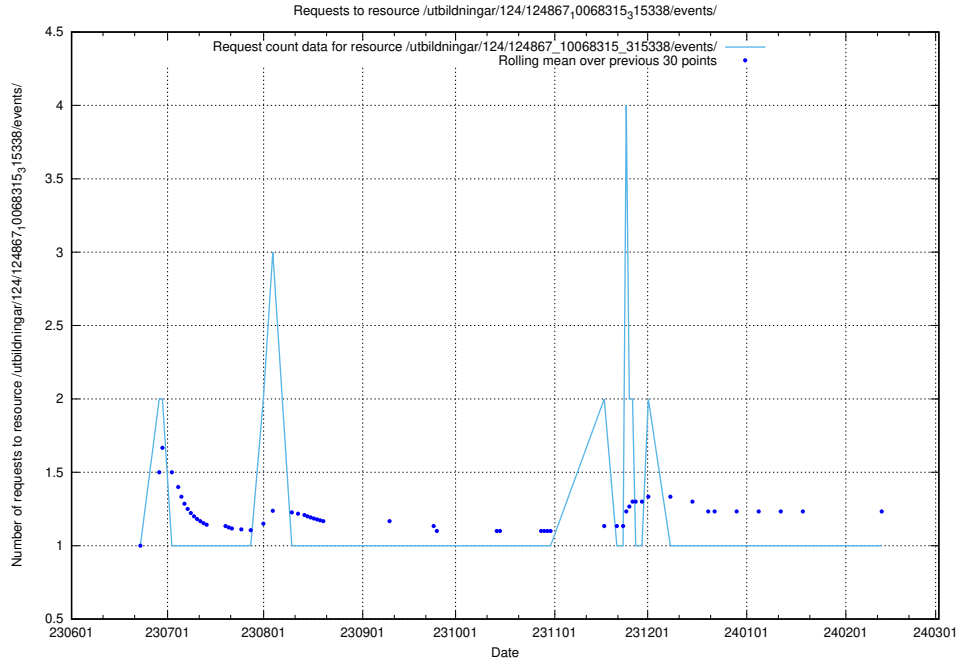

5.5408 Usage of /utbildningar/124/124867_10068315_315338/events/

Here, we count the number of requests to resource /utbildningar/124/124867_10068315_315338/events/