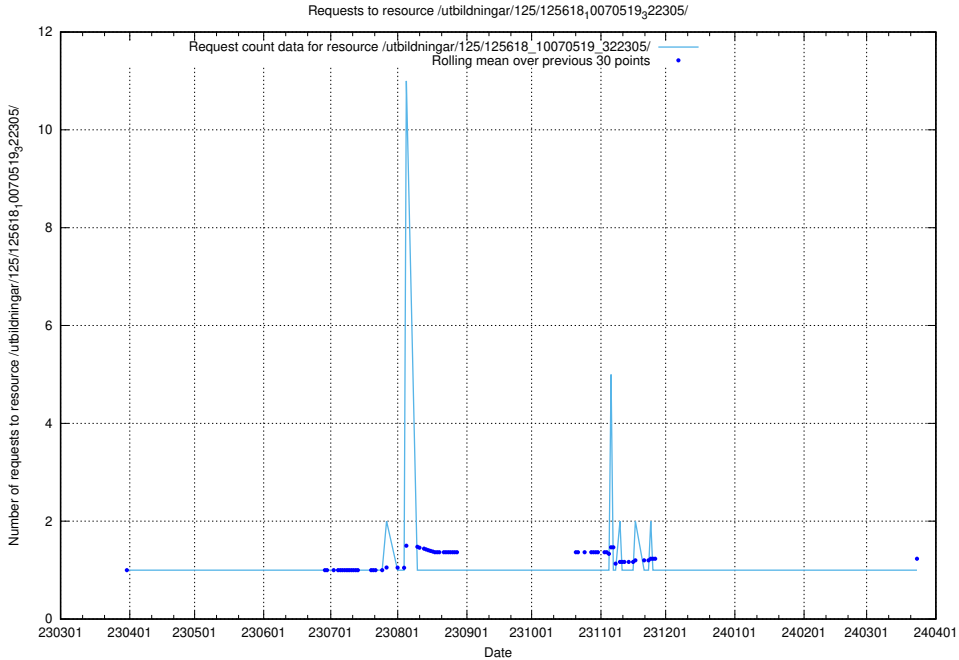

5.5744 Usage of /utbildningar/125/125618_10070519_322305/

Here, we count the number of requests to resource /utbildningar/125/125618_10070519_322305/.