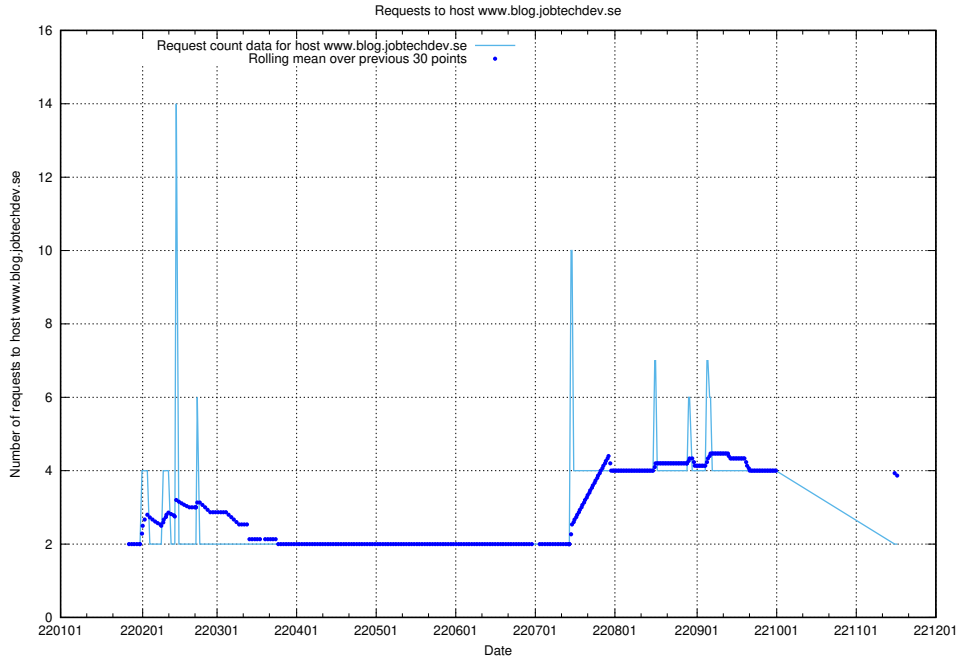

7.569 Usage of www.blog.jobtechdev.se

Here, we count the number of requests to host www.blog.jobtechdev.se.