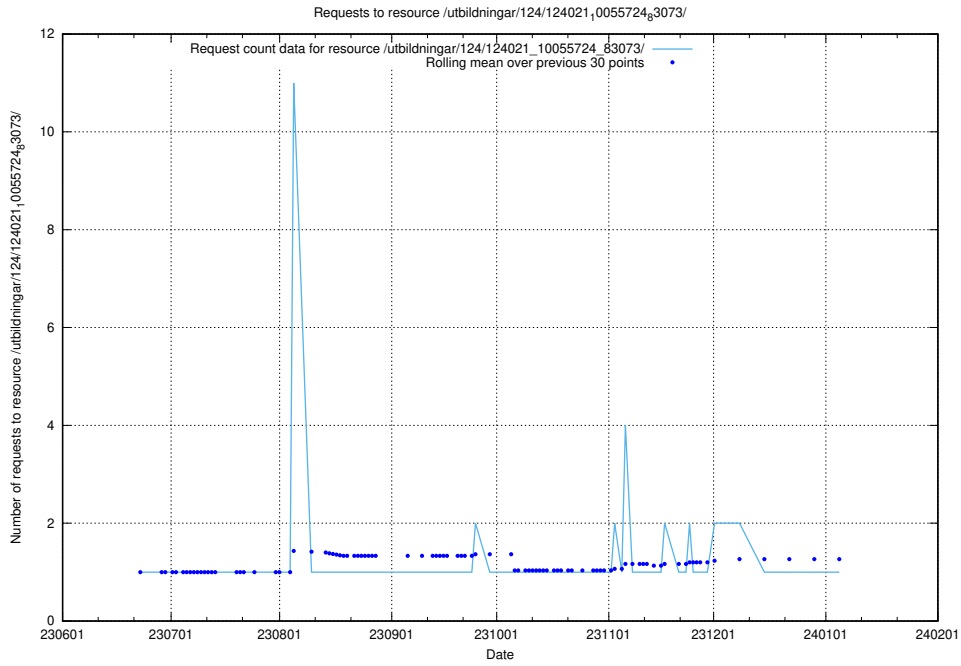

5.5503 Usage of /utbildningar/124/124021_10055724_83073/

Here, we count the number of requests to resource /utbildningar/124/124021_10055724_83073/.