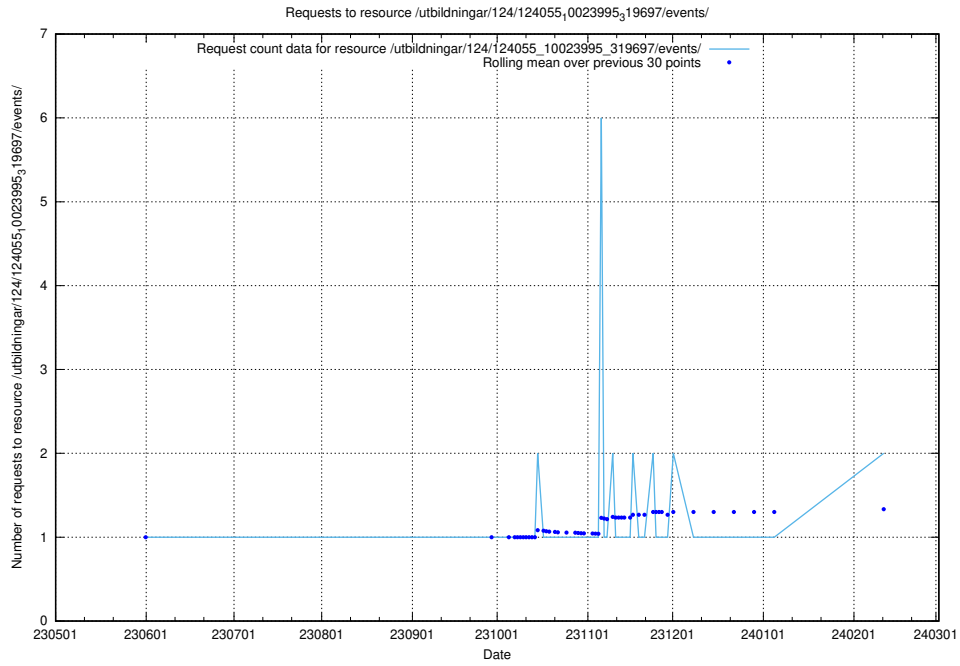

5.789 Usage of /utbildningar/124/124055_10023995_319697/events/

Here, we count the number of requests to resource /utbildningar/124/124055_10023995_319697/events/