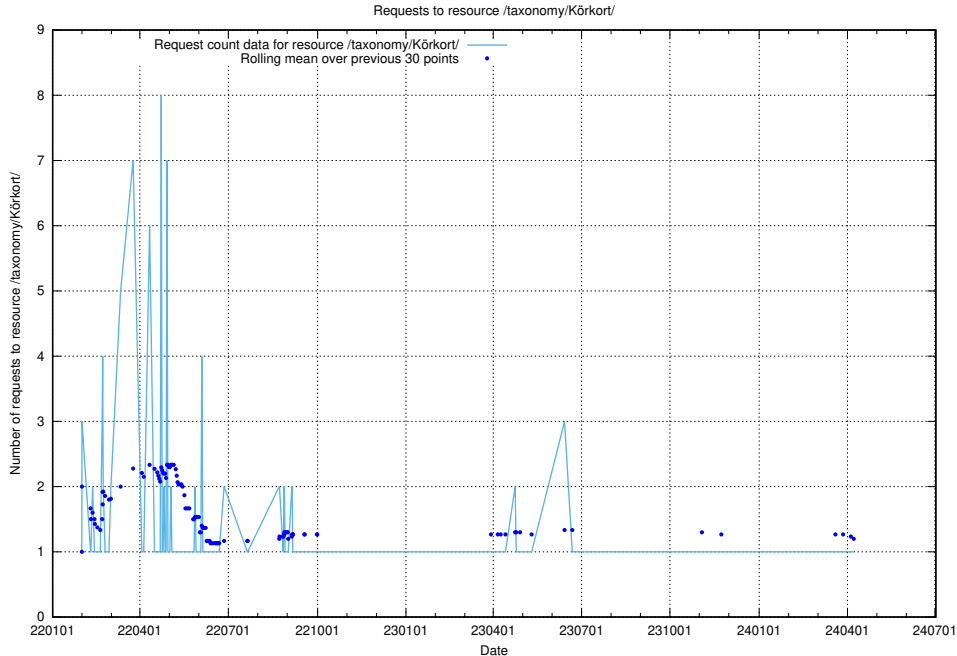

5.3087 Usage of /taxonomy/Körkort/

Here, we count the number of requests to resource /taxonomy/Körkort/.