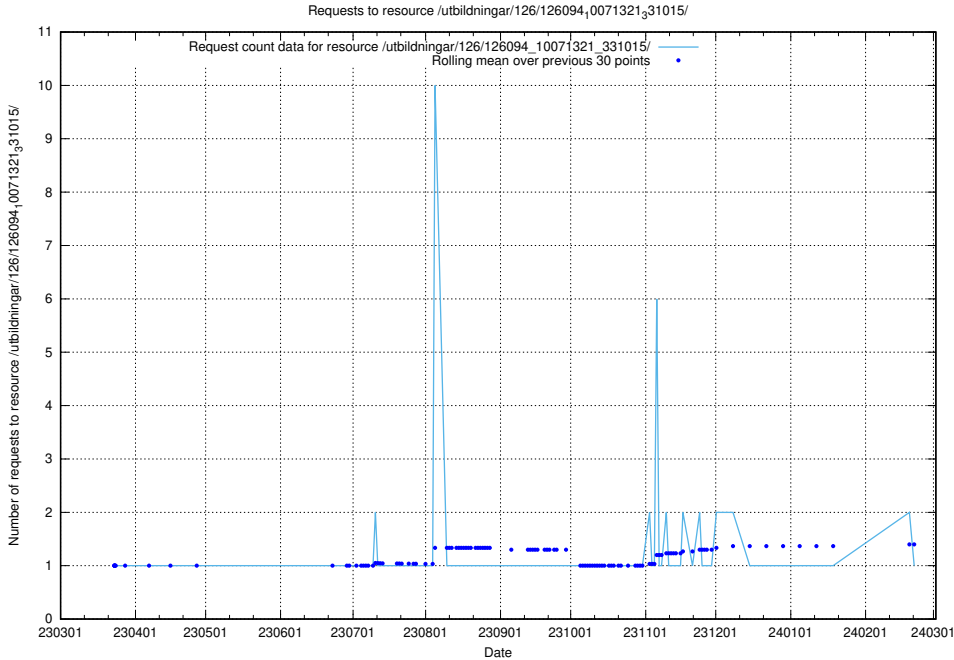

5.6085 Usage of /utbildningar/126/126094_10071321_331015/

Here, we count the number of requests to resource /utbildningar/126/126094_10071321_331015/.