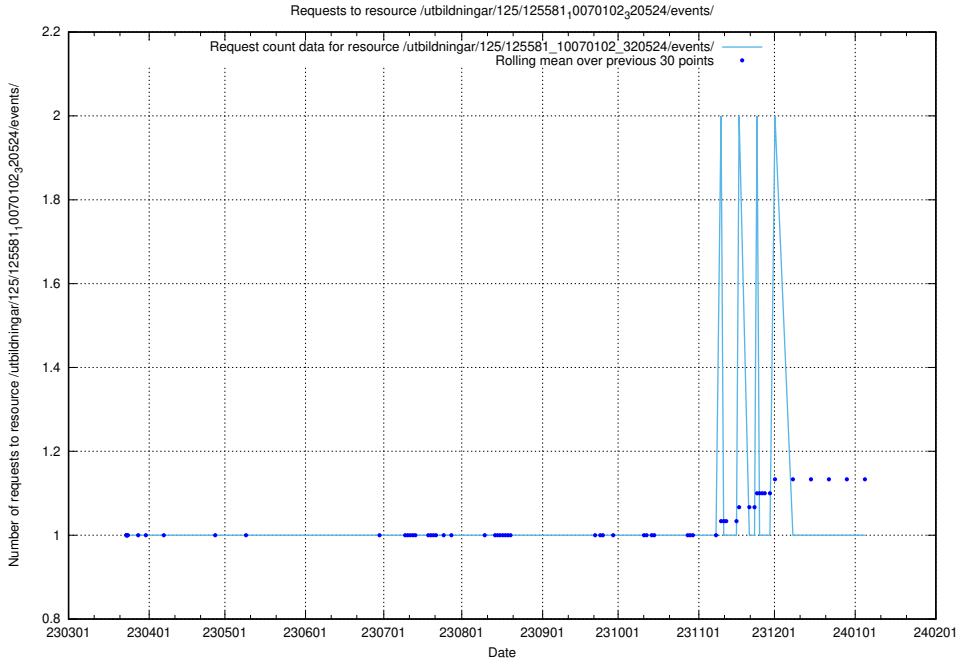

5.995 Usage of /utbildningar/125/125581_10070102_320524/events/

Here, we count the number of requests to resource /utbildningar/125/125581_10070102_320524/events/