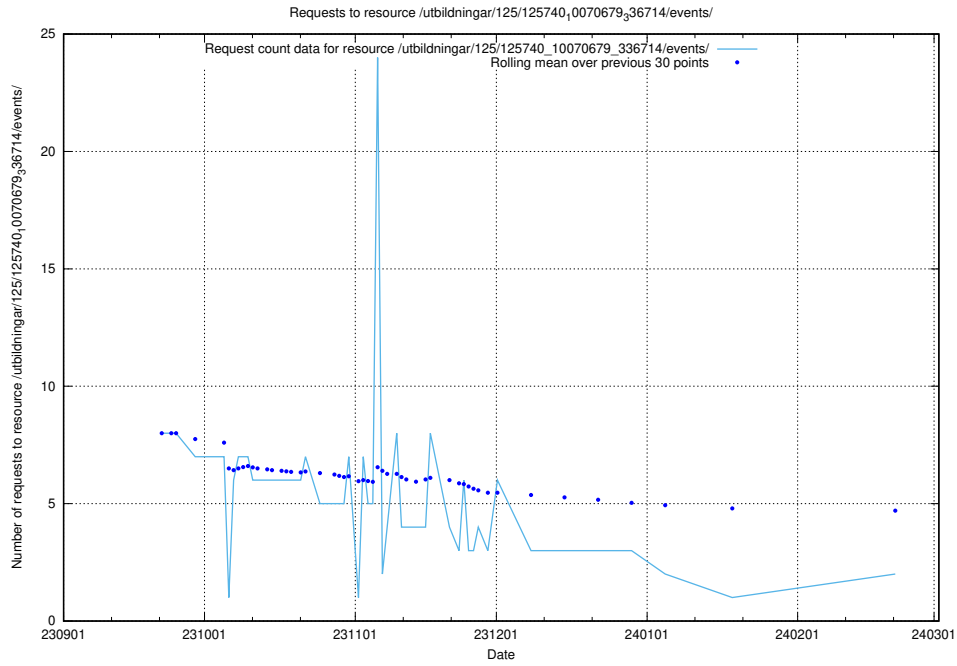

5.629 Usage of /utbildningar/125/125740_10070679_336714/events/

Here, we count the number of requests to resource /utbildningar/125/125740_10070679_336714/events/