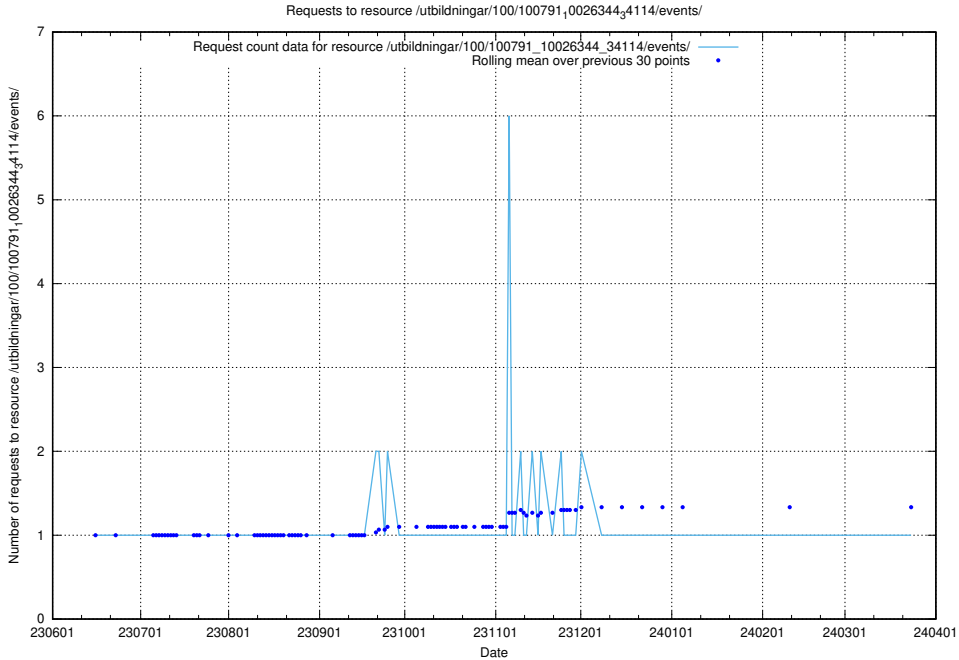

5.5573 Usage of /utbildningar/100/100791_10026344_34114/events/

Here, we count the number of requests to resource /utbildningar/100/100791_10026344_34114/events/.