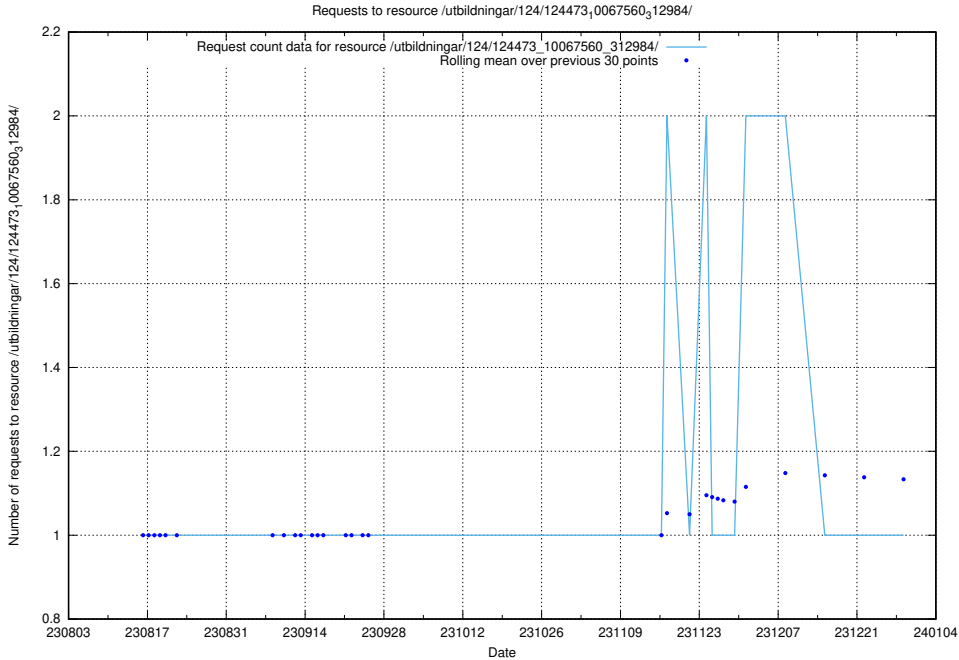

5.4473 Usage of /utbildningar/124/124473_10067560_312984/

Here, we count the number of requests to resource /utbildningar/124/124473_10067560_312984/.