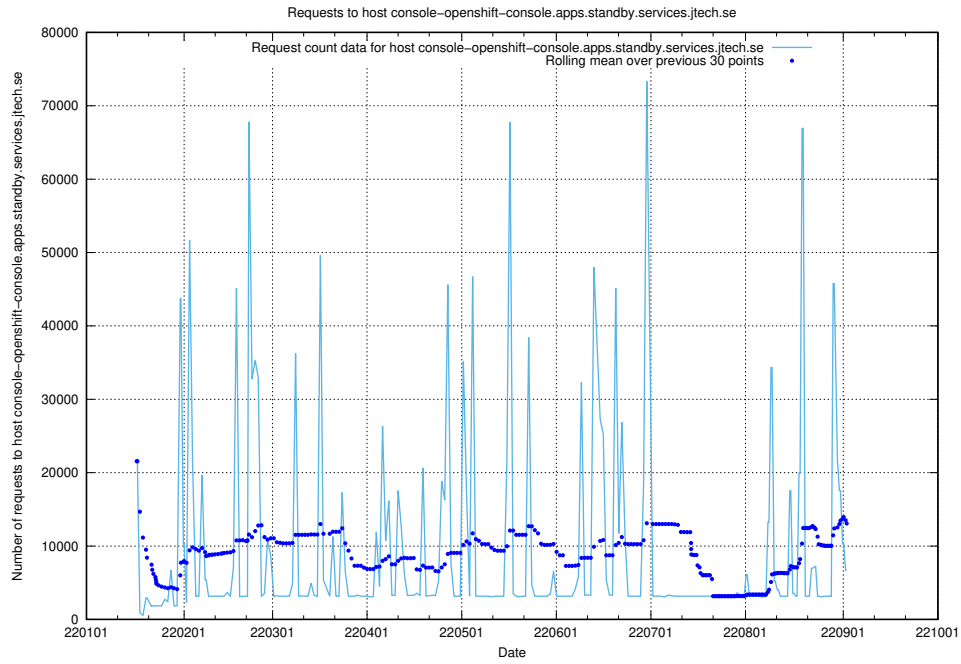

7.13 Usage of console-openshift-console.apps.standby.services.jtech.se

Here, we count the number of requests to host console-openshift-console.apps.standby.services.jtech.se.