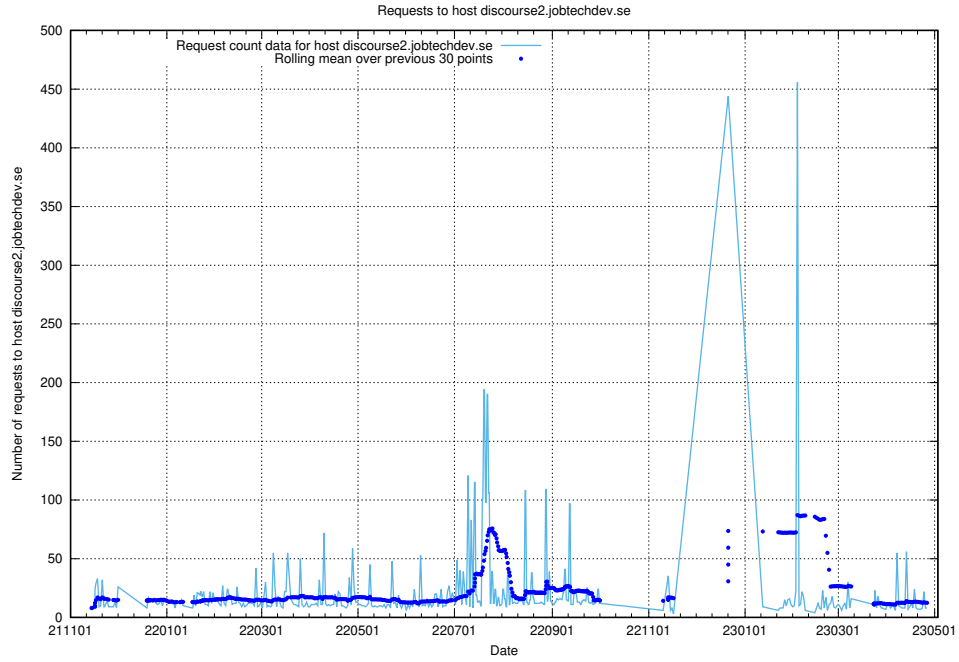

7.66 Usage of discourse2.jobtechdev.se

Here, we count the number of requests to host discourse2.jobtechdev.se.

7.67 Usage of taxonomy.jobtechdev.se

Here, we count the number of requests to host taxonomy.jobtechdev.se.