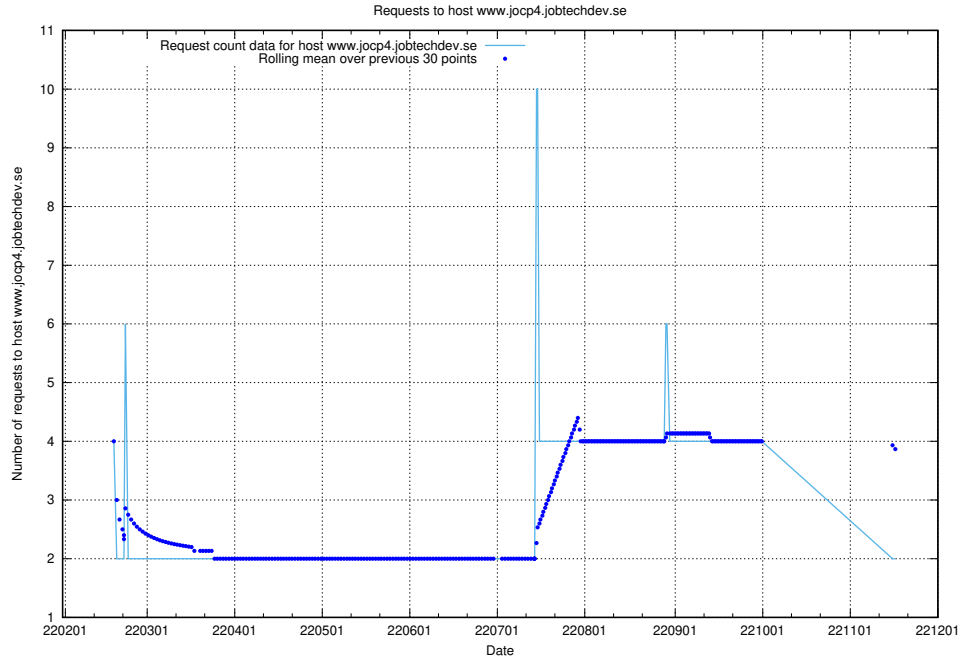

7.532 Usage of www.jocp4.jobtechdev.se

Here, we count the number of requests to host www.jocp4.jobtechdev.se.