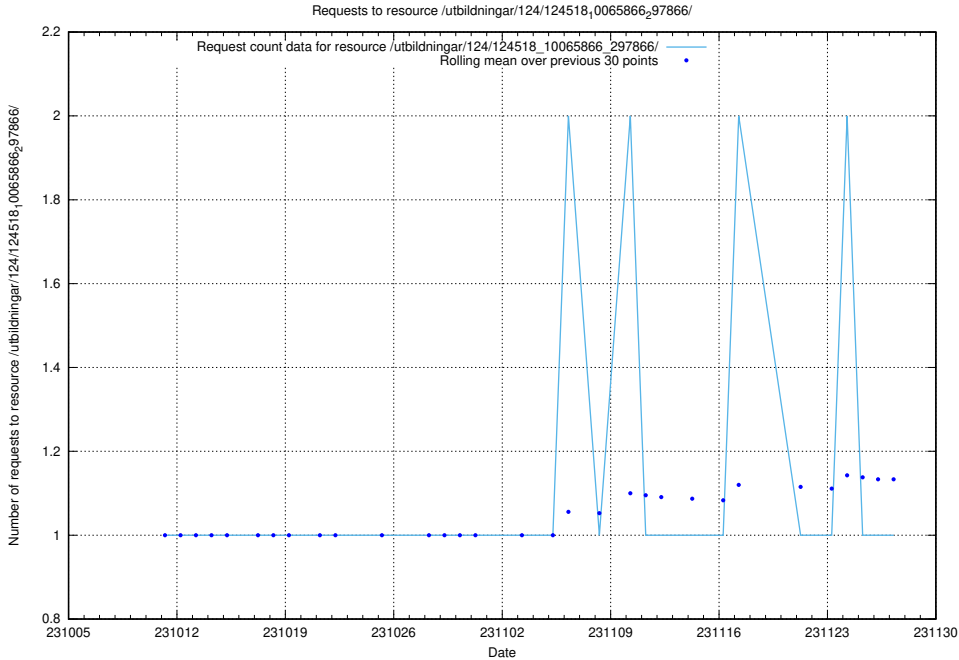

5.4045 Usage of /utbildningar/124/124518_10065866_297866/

Here, we count the number of requests to resource /utbildningar/124/124518_10065866_297866/.