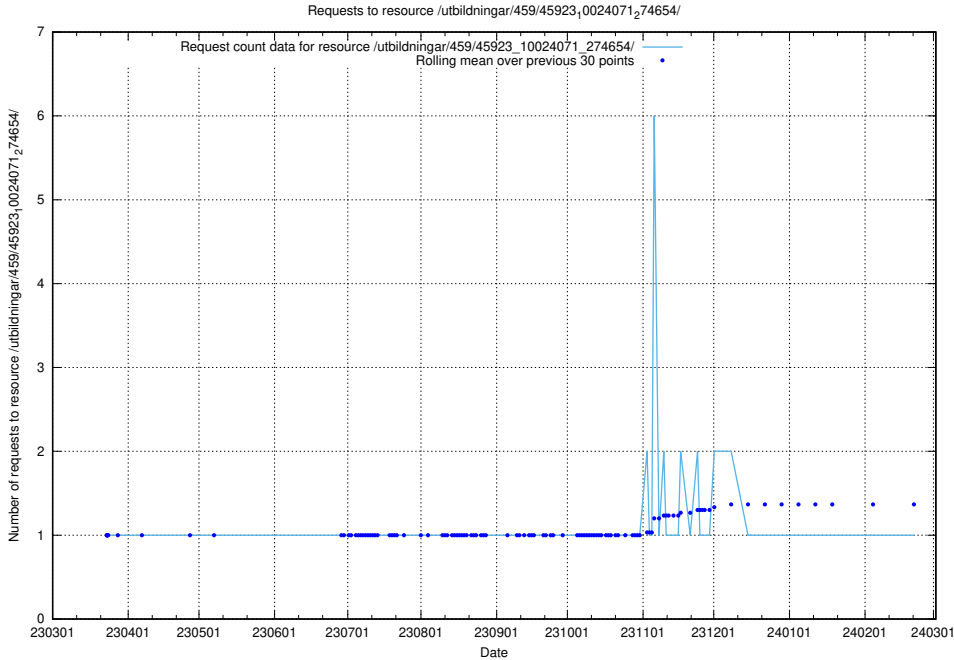

5.5968 Usage of /utbildningar/459/45923_10024071_274654/

Here, we count the number of requests to resource /utbildningar/459/45923_10024071_274654/.