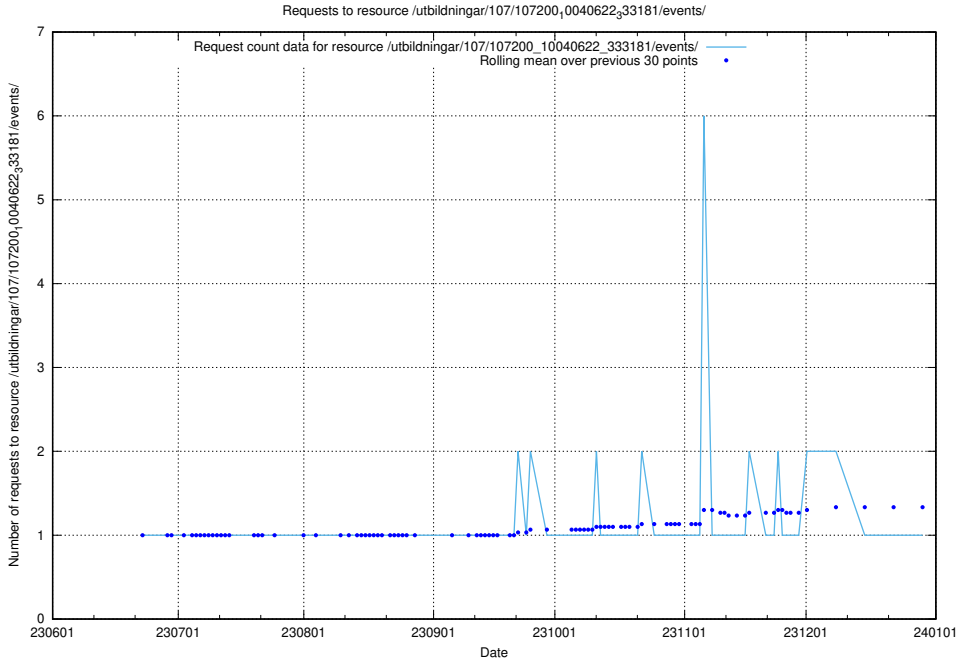

5.5523 Usage of /utbildningar/107/107200_10040622_333181/events/

Here, we count the number of requests to resource /utbildningar/107/107200_10040622_333181/events/