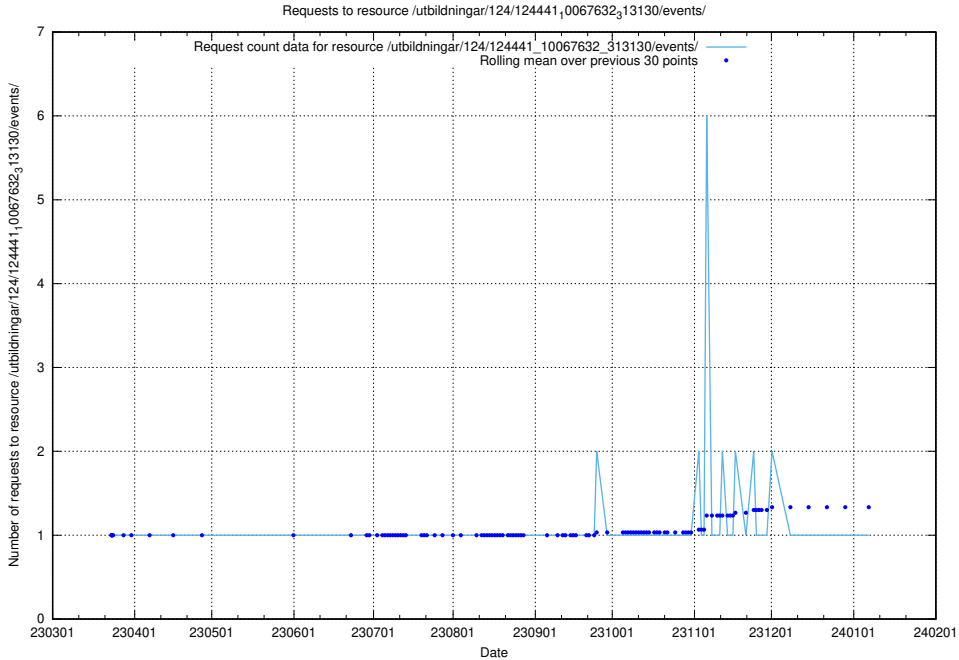

Here, we count the number of requests to resource /utbildningar/utb_emil/124/124520_10066301_308425/

5.3204 Usage of /utbildningar/124/124441_10067632_313130/events/

Here, we count the number of requests to resource /utbildningar/124/124441_10067632_313130/events/