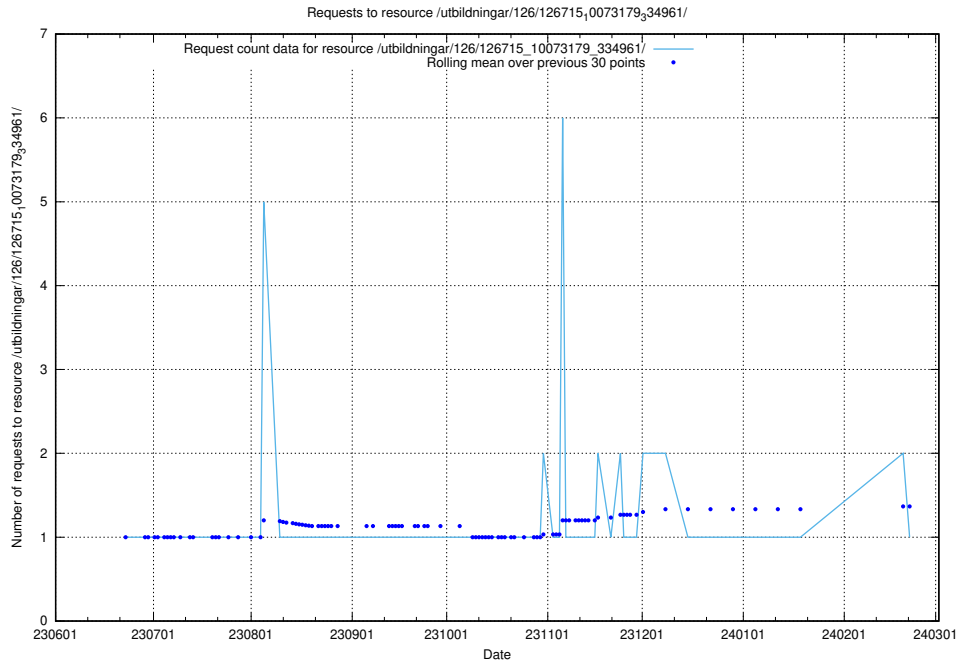

5.5290 Usage of /utbildningar/126/126715_10073179_334961/

Here, we count the number of requests to resource /utbildningar/126/126715_10073179_334961/.