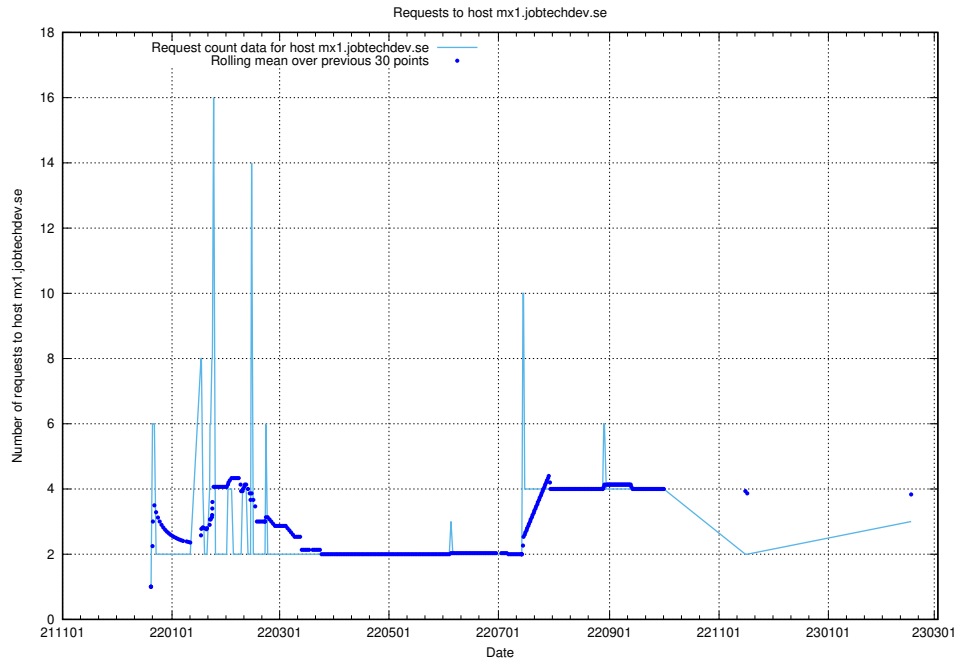

7.196 Usage of mx1.jobtechdev.se

Here, we count the number of requests to host mx1.jobtechdev.se.

7.197 Usage of mailhost.jobtechdev.se

Here, we count the number of requests to host mailhost.jobtechdev.se.