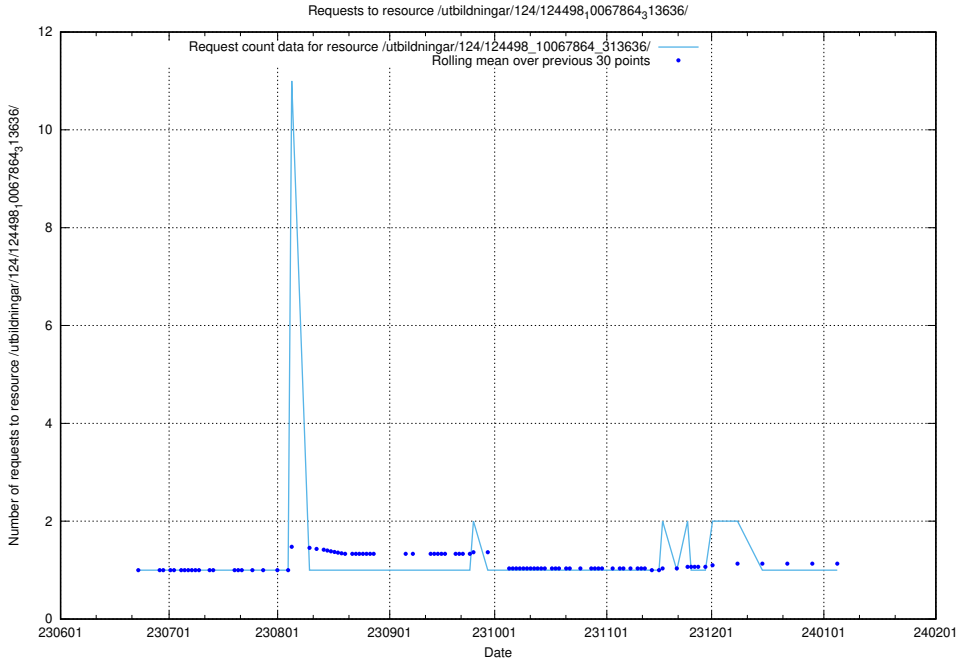

5.5463 Usage of /utbildningar/124/124498_10067864_313636/

Here, we count the number of requests to resource /utbildningar/124/124498_10067864_313636/.