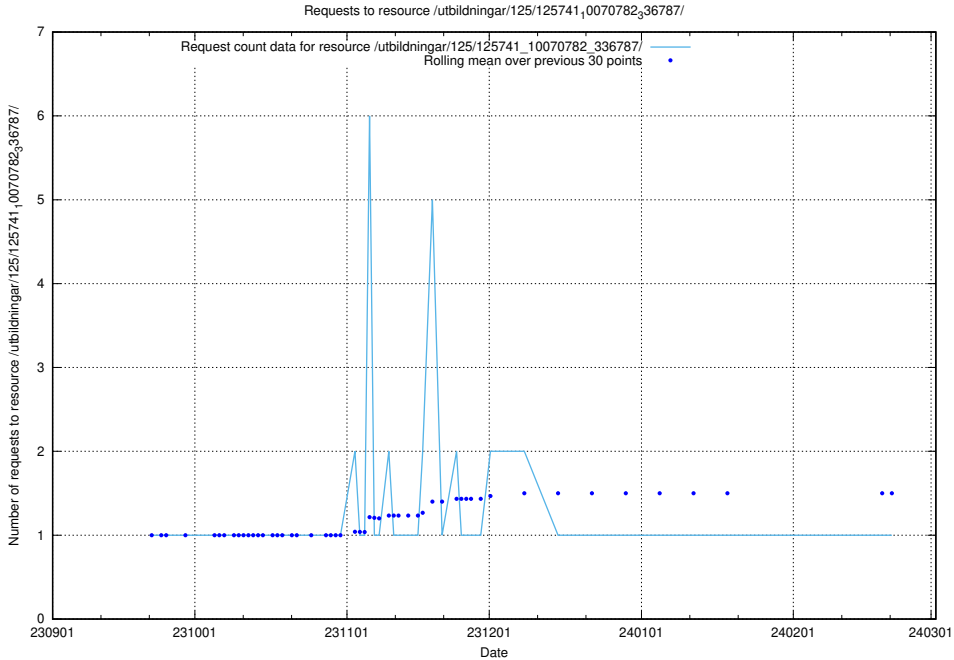

5.4177 Usage of /utbildningar/125/125741_10070782_336787/

Here, we count the number of requests to resource /utbildningar/125/125741_10070782_336787/.