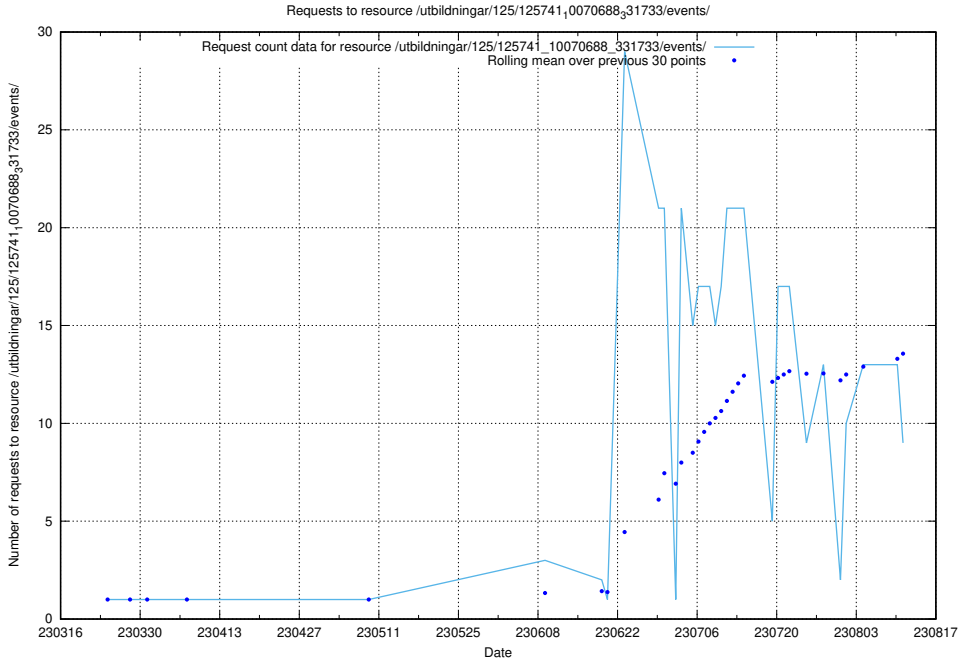

5.52 Usage of /utbildningar/125/125741_10070688_331733/events/

Here, we count the number of requests to resource /utbildningar/125/125741_10070688_331733/events/