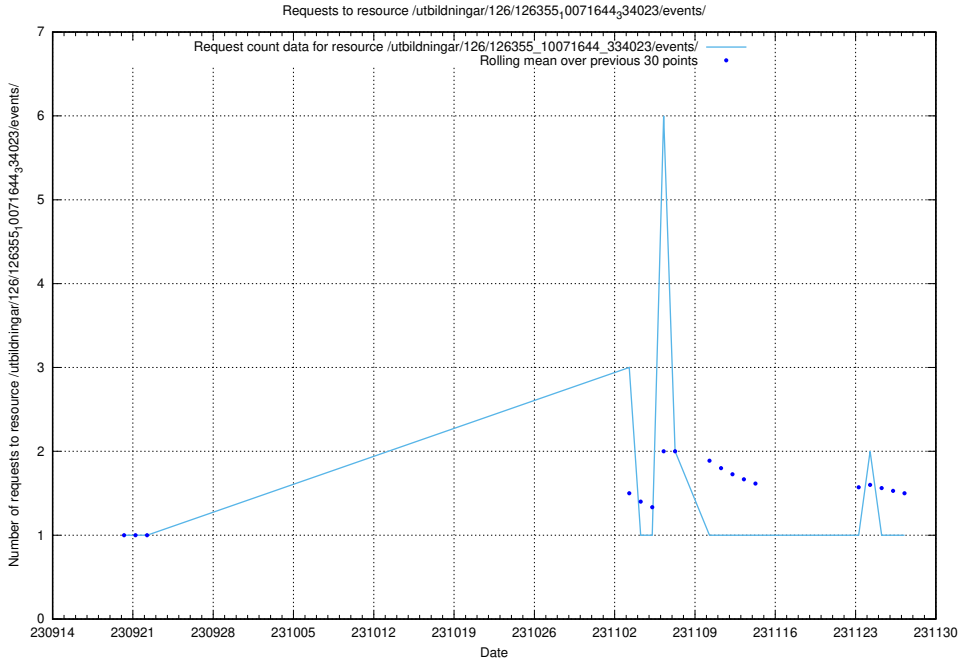

5.4201 Usage of /utbildningar/126/126355_10071644_334023/events/

Here, we count the number of requests to resource /utbildningar/126/126355_10071644_334023/events/