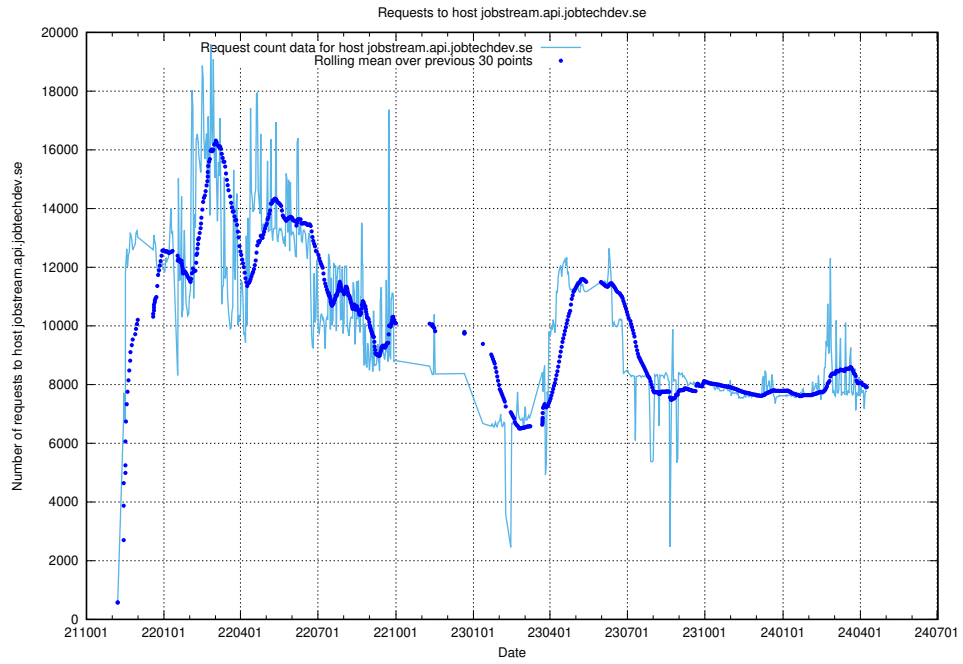

Here, we count the number of requests to host console-openshift-console.prod.services.jtech.se.

7.11 Usage of jobstream.api.jobtechdev.se

Here, we count the number of requests to host jobstream.api.jobtechdev.se.