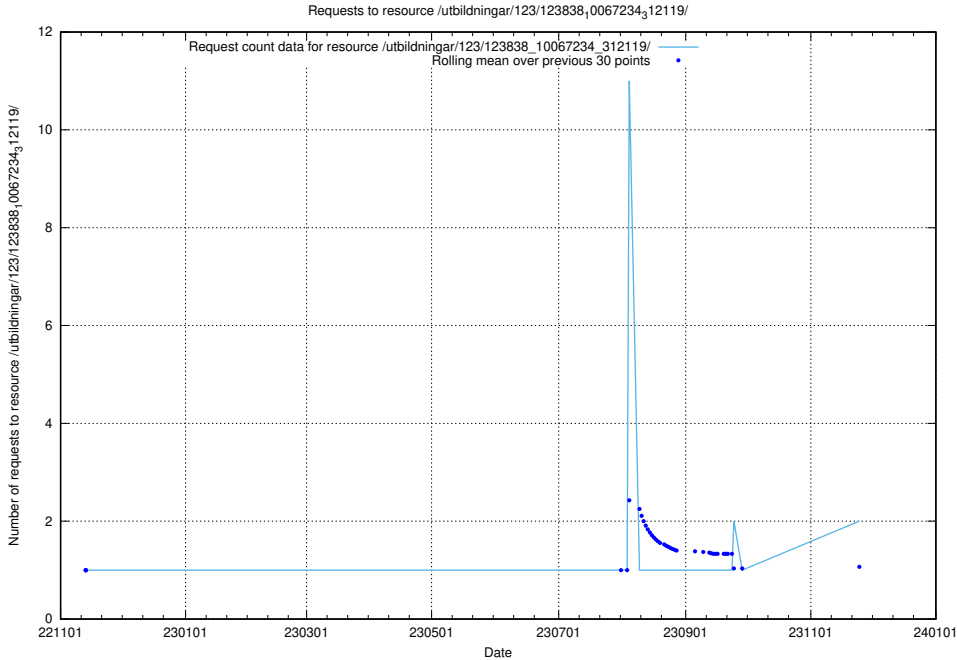

5.783 Usage of /utbildningar/123/123838_10067234_312119/

Here, we count the number of requests to resource /utbildningar/123/123838_10067234_312119/.