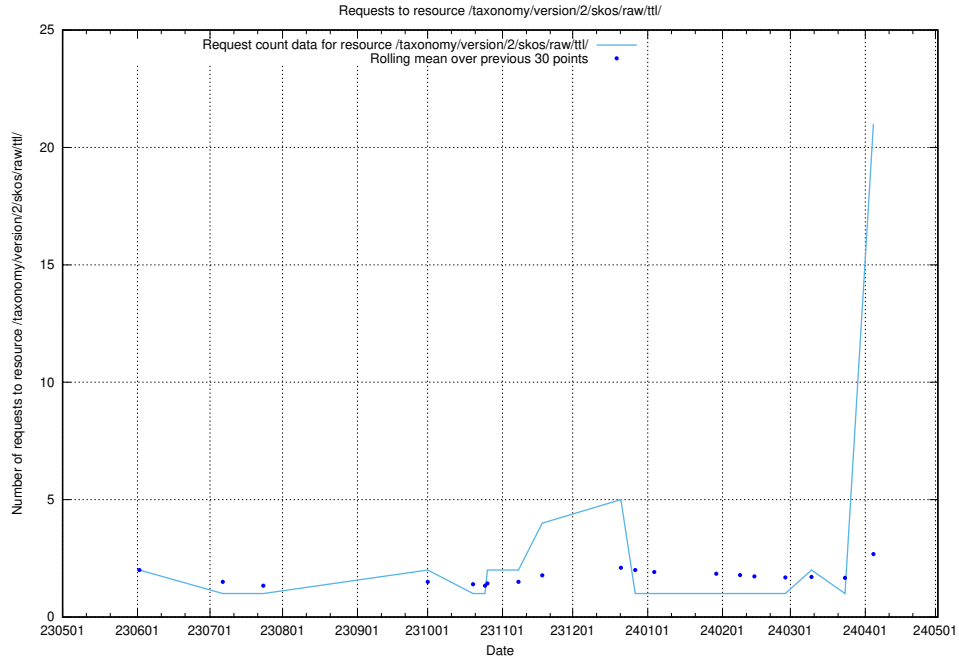

5.22 Usage of /taxonomy/version/2/skos/raw/ttl/

Here, we count the number of requests to resource /taxonomy/version/2/skos/raw/ttl/.