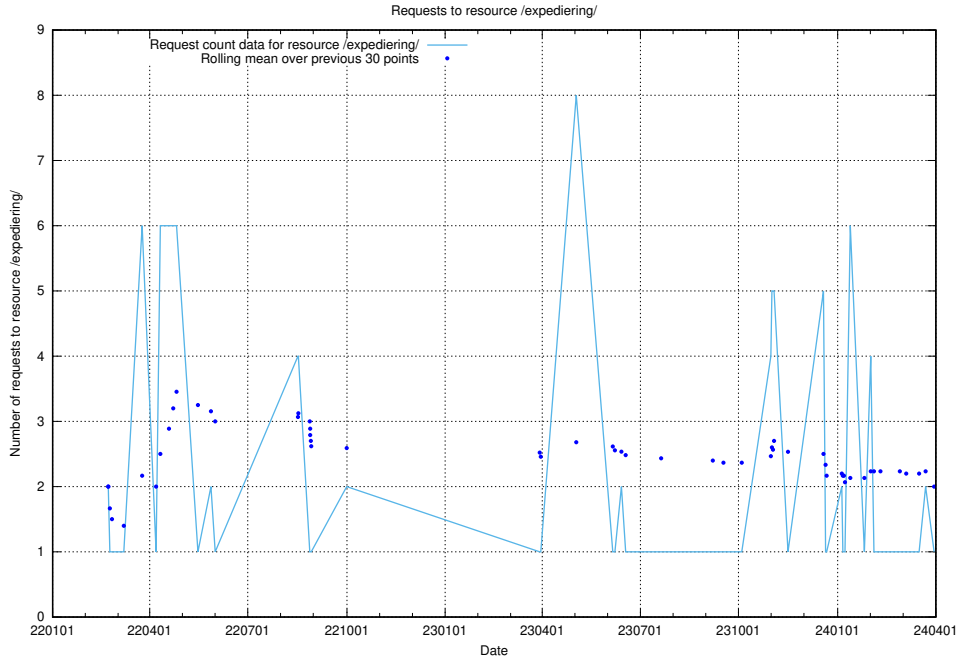

5.1139 Usage of /expediering/

Here, we count the number of requests to resource /expediering/.