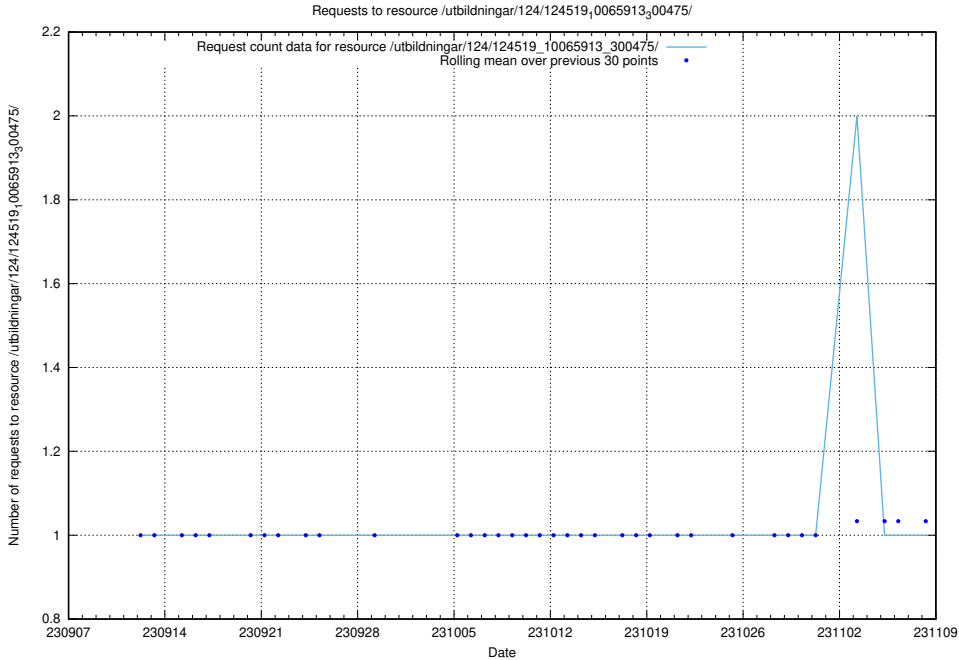

5.4272 Usage of /utbildningar/124/124519_10065913_300475/

Here, we count the number of requests to resource /utbildningar/124/124519_10065913_300475/.