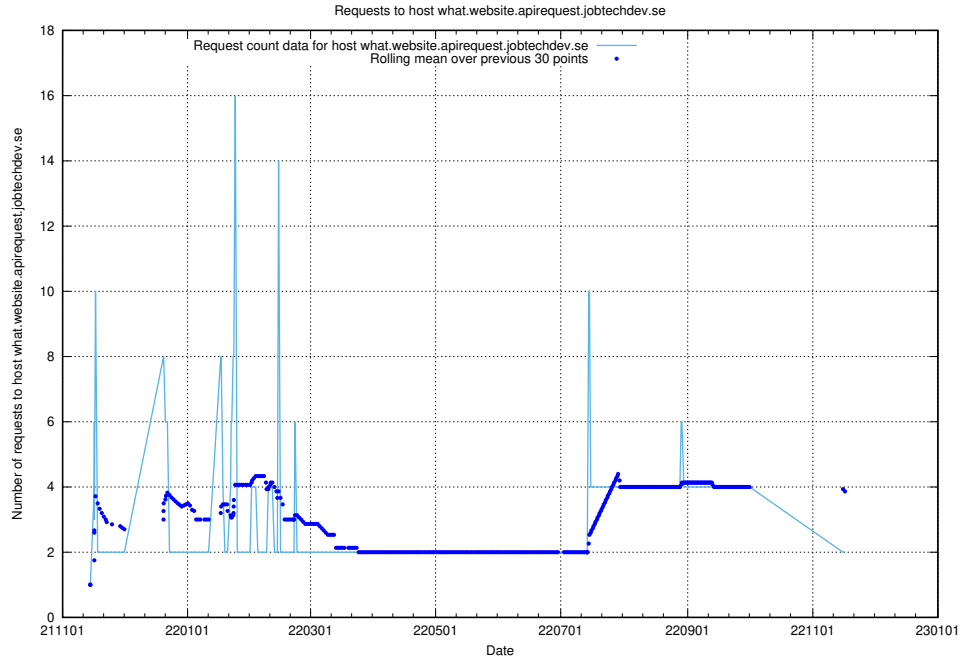

7.545 Usage of what.website.apirequest.jobtechdev.se

Here, we count the number of requests to host what.website.apirequest.jobtechdev.se.