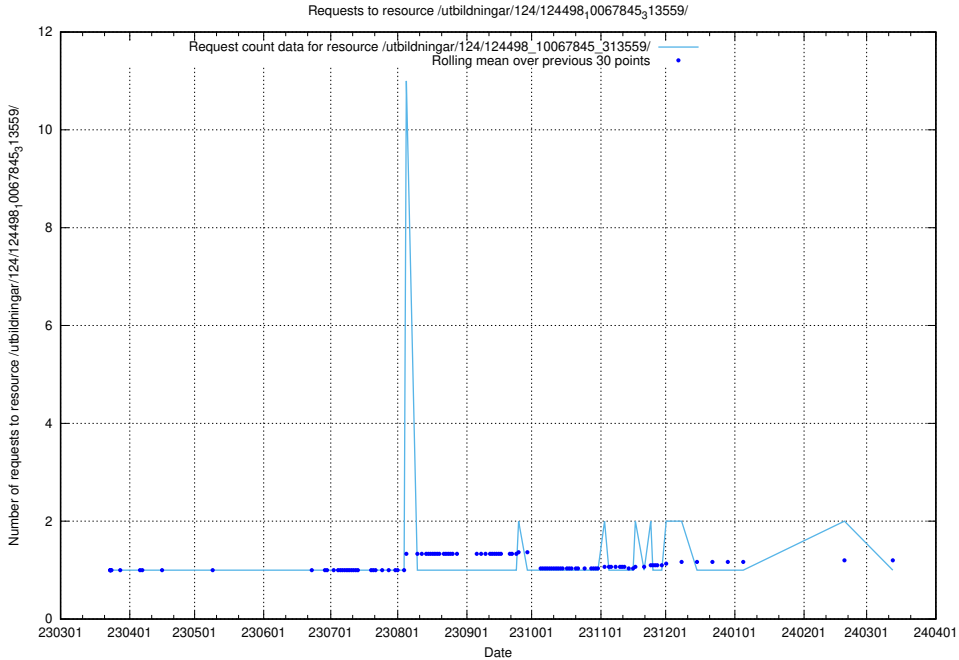

5.2334 Usage of /utbildningar/124/124498_10067845_313559/

Here, we count the number of requests to resource /utbildningar/124/124498_10067845_313559/.