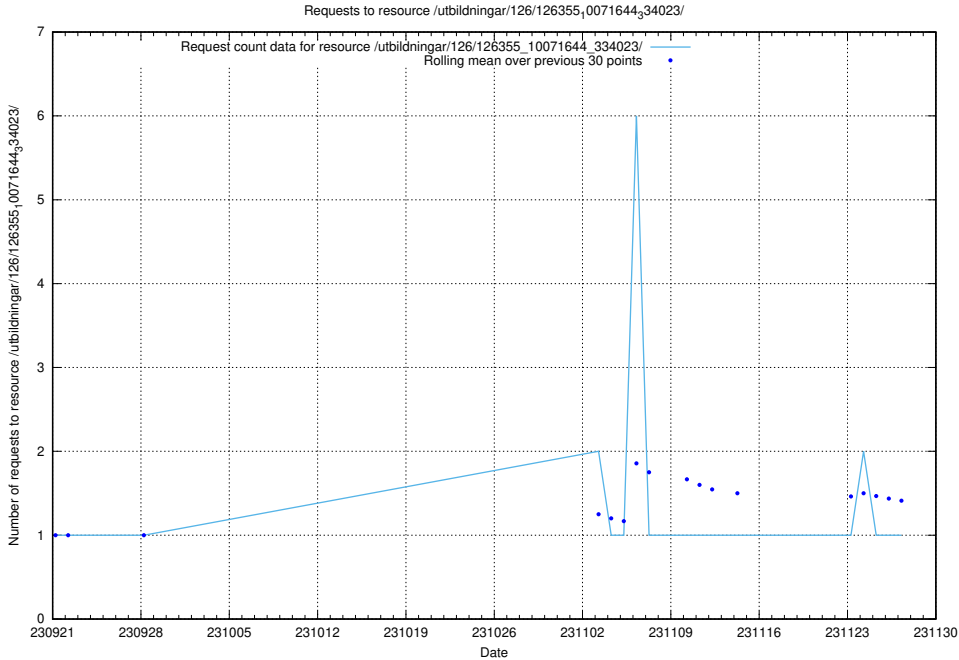

5.4195 Usage of /utbildningar/126/126355_10071644_334023/

Here, we count the number of requests to resource /utbildningar/126/126355_10071644_334023/.