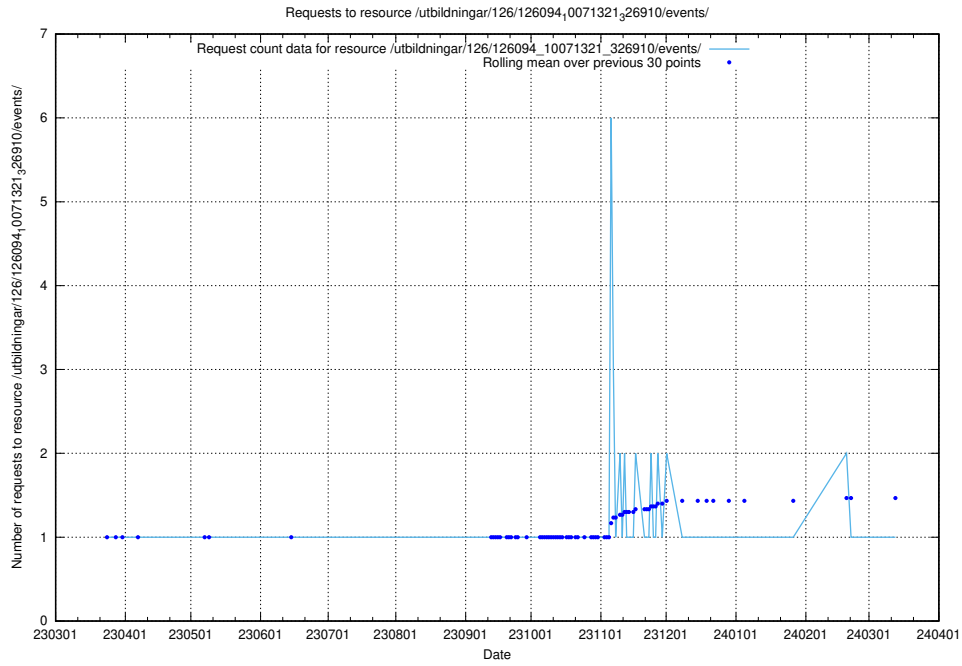

5.5872 Usage of /utbildningar/126/126094_10071321_326910/events/

Here, we count the number of requests to resource /utbildningar/126/126094_10071321_326910/events/