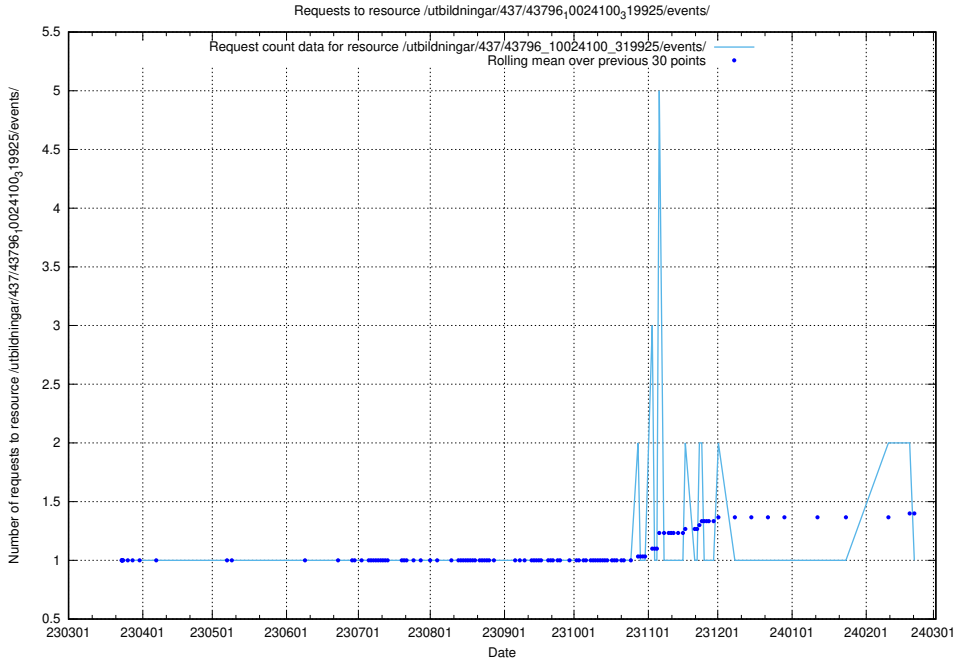

5.6004 Usage of /utbildningar/437/43796_10024100_319925/events/

Here, we count the number of requests to resource /utbildningar/437/43796_10024100_319925/events/.