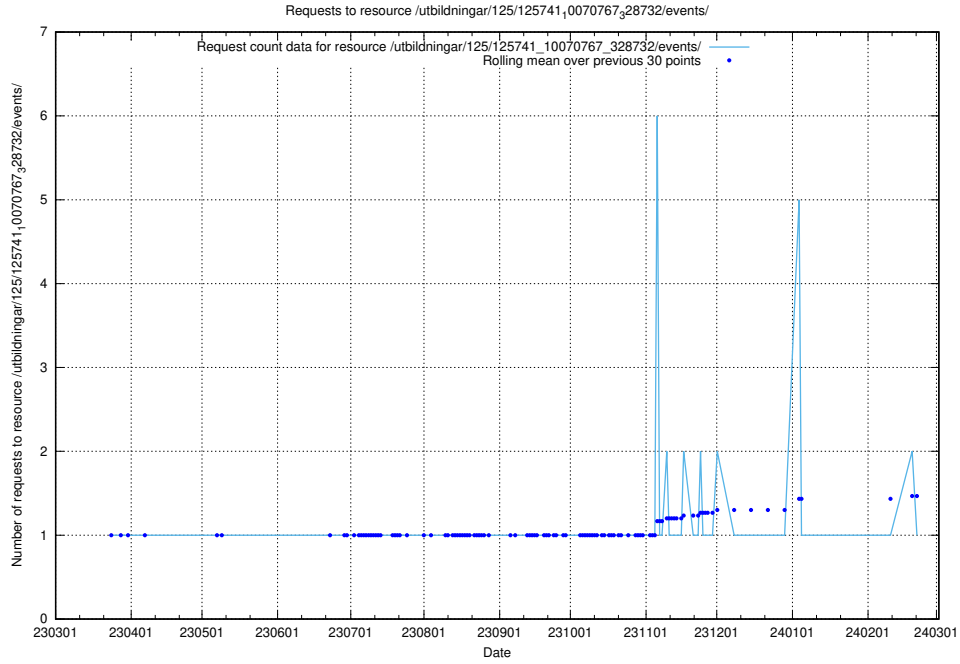

5.5887 Usage of /utbildningar/125/125741_10070767_322935/events/

Here, we count the number of requests to resource /utbildningar/125/125741_10070767_322935/events/

5.5888 Usage of /utbildningar/125/125741_10070765_322932/events/