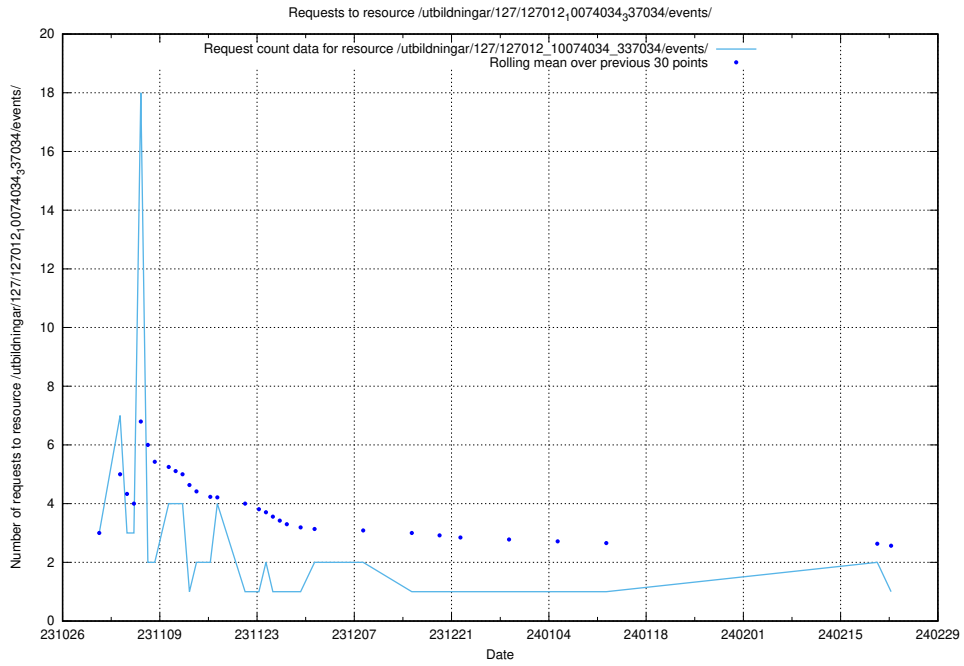

5.3825 Usage of /utbildningar/127/127012_10074034_337034/events/

Here, we count the number of requests to resource /utbildningar/127/127012_10074034_337034/events/