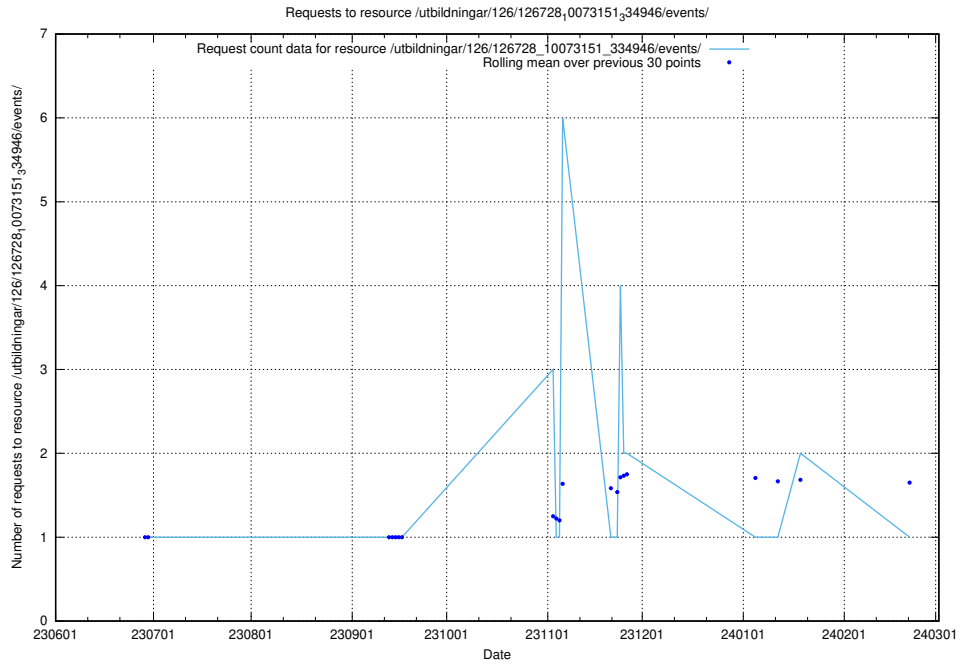

5.5121 Usage of /utbildningar/126/126728_10073151_334946/events/

Here, we count the number of requests to resource /utbildningar/126/126728_10073151_334946/events/