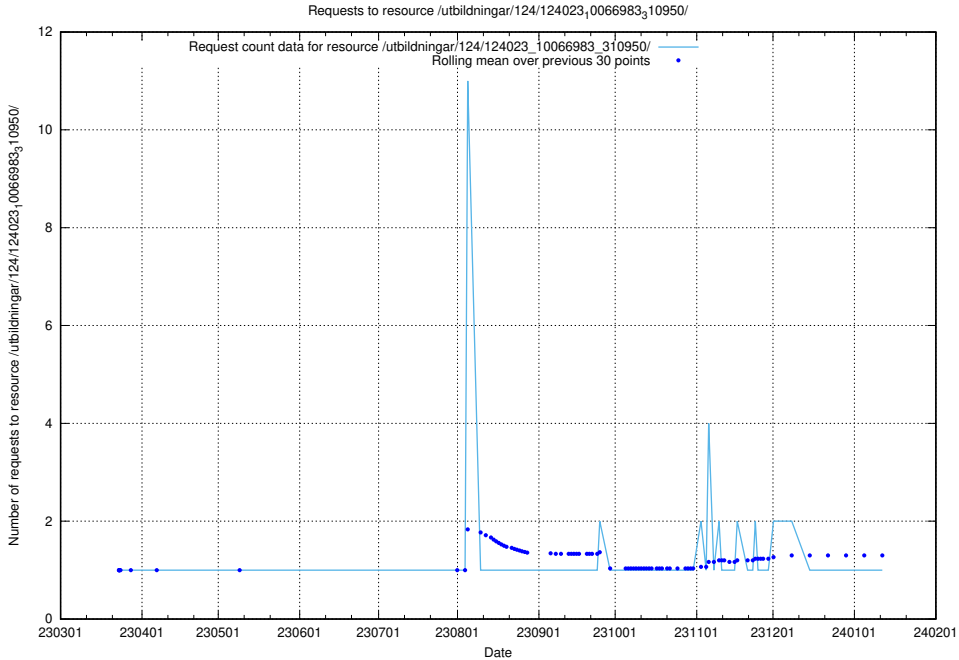

5.4135 Usage of /utbildningar/124/124023_10066983_310950/

Here, we count the number of requests to resource /utbildningar/124/124023_10066983_310950/.