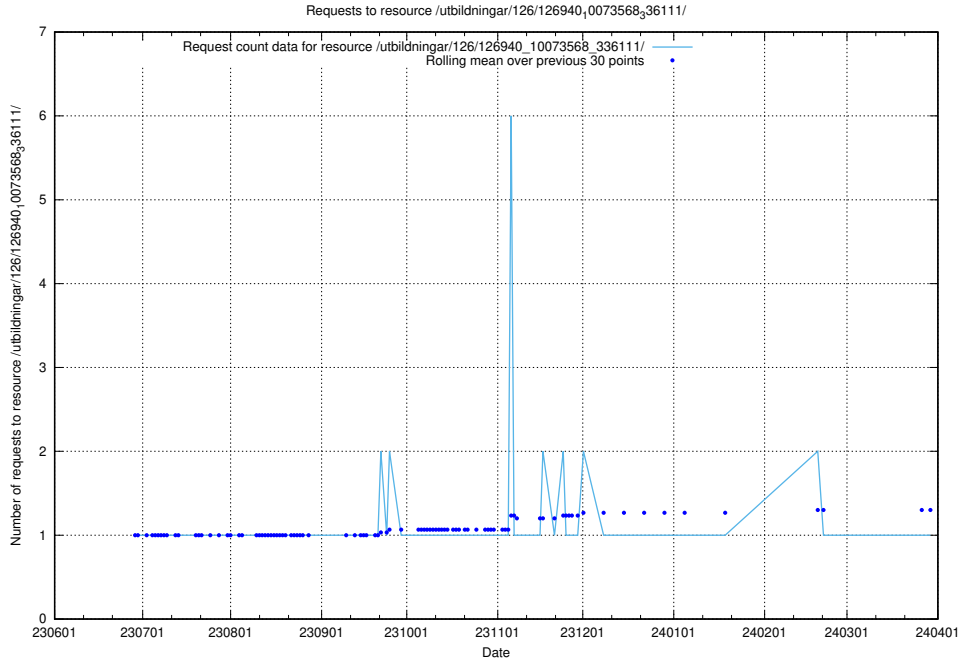

5.5101 Usage of /utbildningar/126/126940_10073568_336111/

Here, we count the number of requests to resource /utbildningar/126/126940_10073568_336111/.