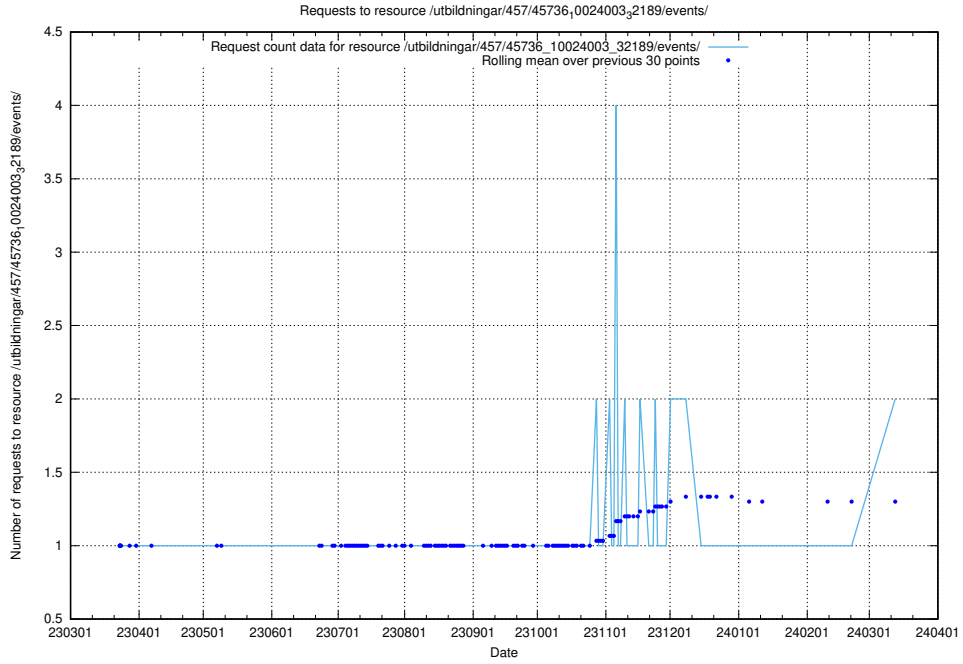

Here, we count the number of requests to resource /utbildningar/124/124055_10023995_297888/.

5.852 Usage of /utbildningar/457/45736_10024003_32189/events/

Here, we count the number of requests to resource /utbildningar/457/45736_10024003_32189/events/.