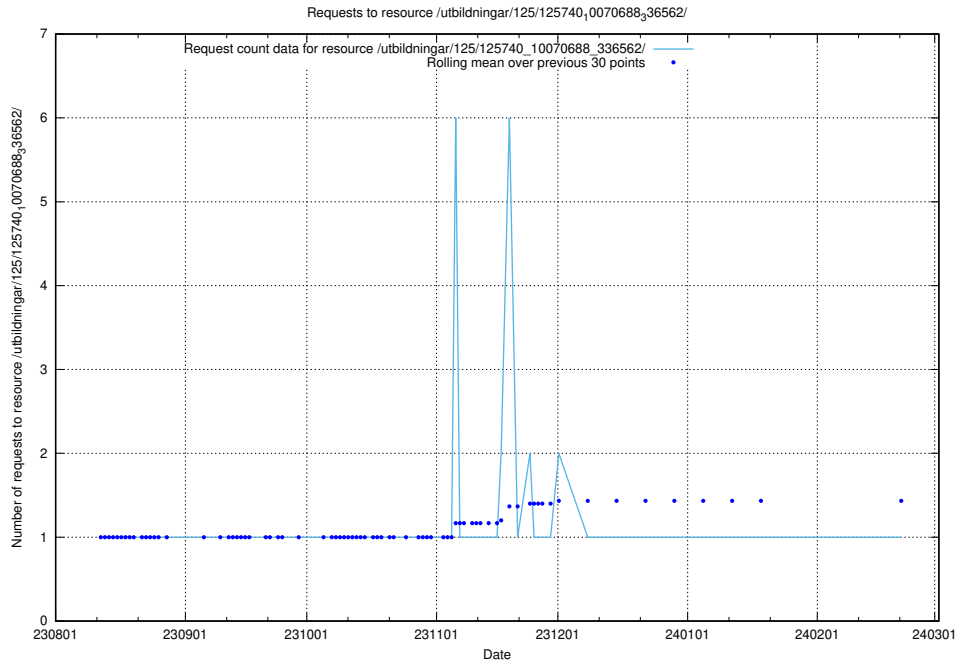

5.4487 Usage of /utbildningar/125/125740_10070688_336562/

Here, we count the number of requests to resource /utbildningar/125/125740_10070688_336562/.