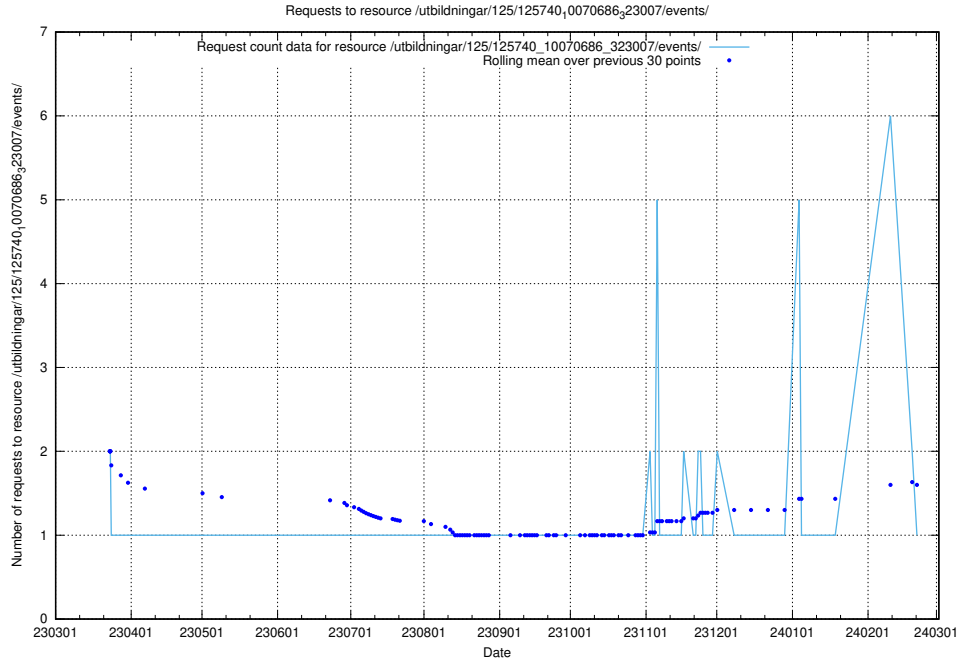

Here, we count the number of requests to resource /utbildningar/125/125740_10070765_322932/events/

5.5930 Usage of /utbildningar/125/125740_10070686_323007/events/

Here, we count the number of requests to resource /utbildningar/125/125740_10070686_323007/events/