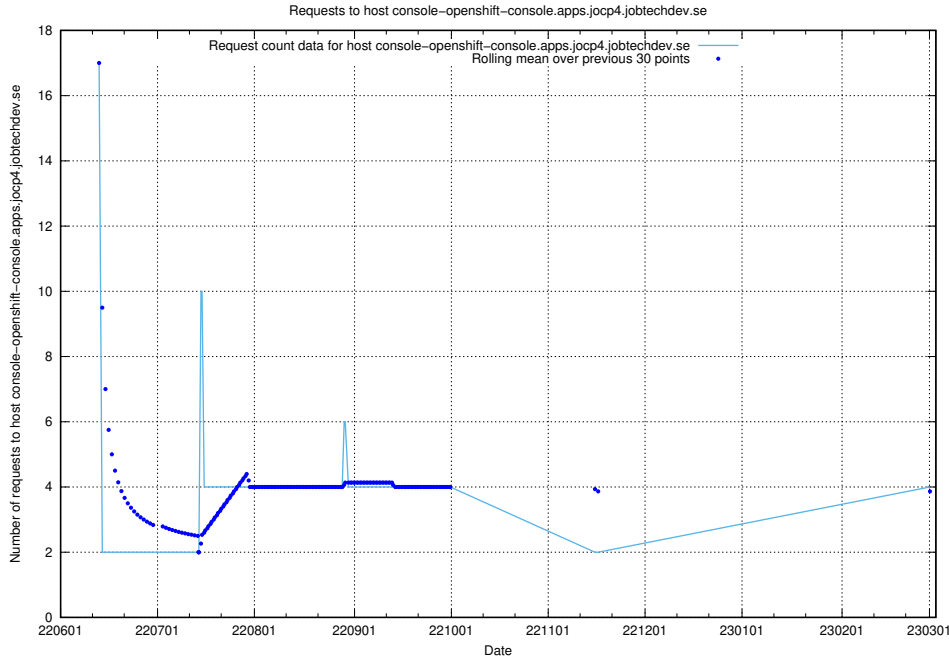

7.143 Usage of console-openshift-console.apps.jocp4.jobtechdev.se

Here, we count the number of requests to host console-openshift-console.apps.jocp4.jobtechdev.se.

7.144 Usage of demo-connect-once.jobtechdev.se