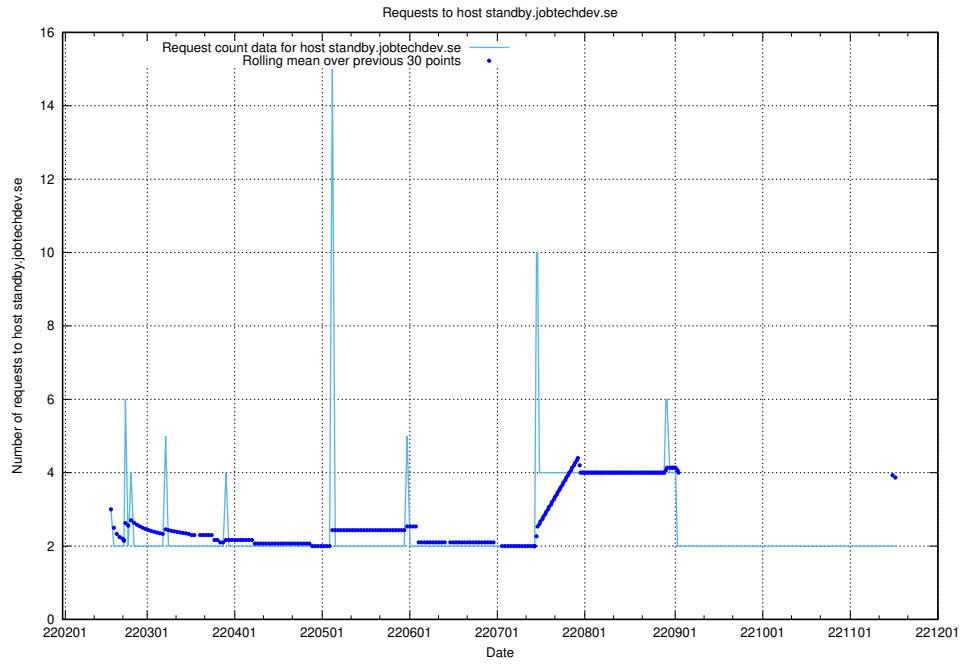

7.538 Usage of standby.jobtechdev.se

Here, we count the number of requests to host standby.jobtechdev.se.