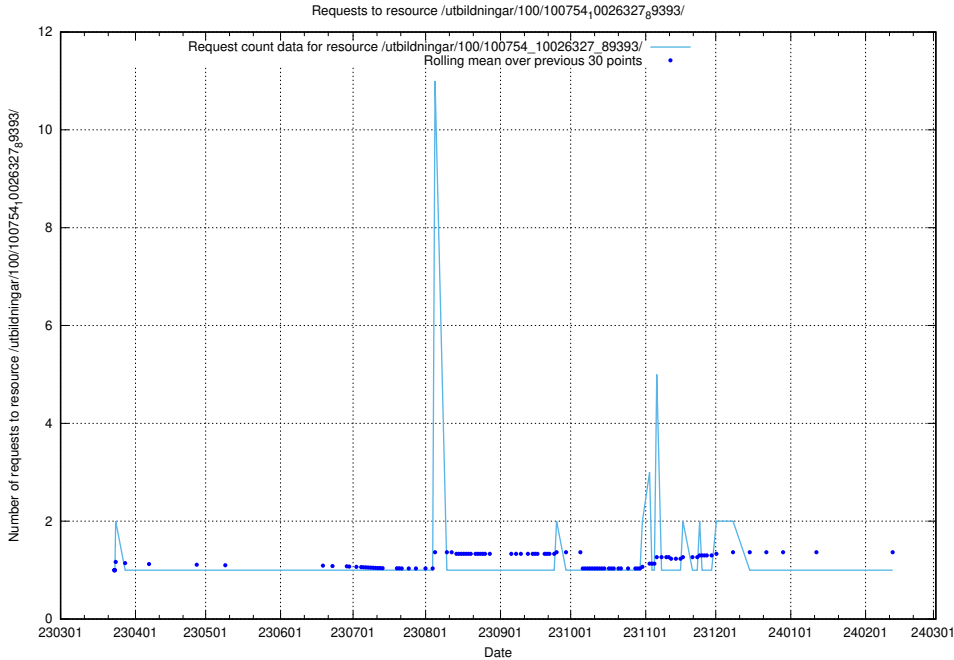

Here, we count the number of requests to resource /utbildningar/126/126336_10071644_334023/events/

5.5236 Usage of /utbildningar/100/100754_10026327_89393/

Here, we count the number of requests to resource /utbildningar/100/100754_10026327_89393/.