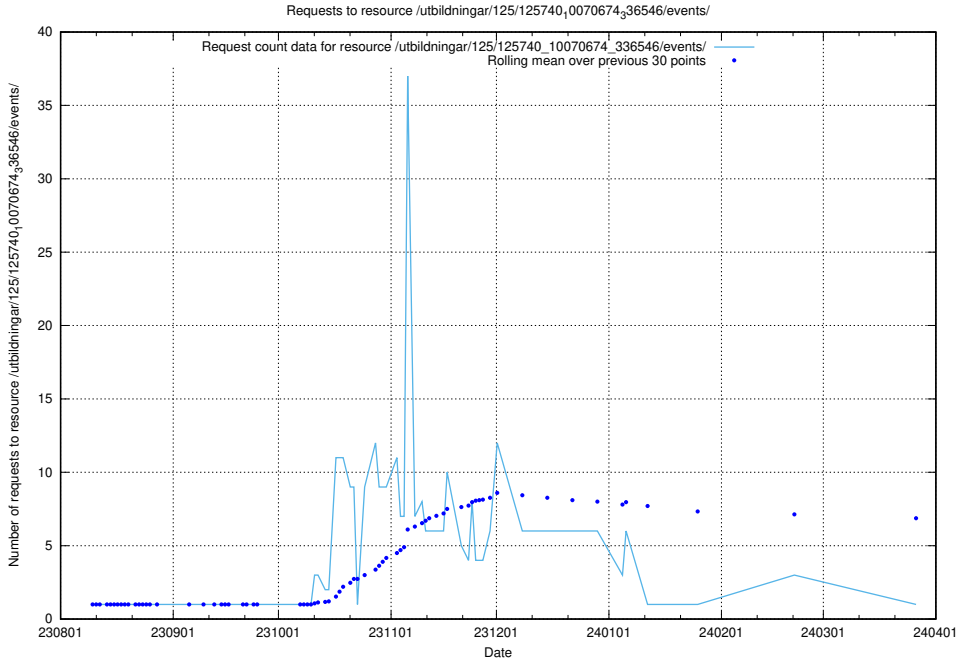

5.4512 Usage of /utbildningar/125/125740_10070674_336546/events/

Here, we count the number of requests to resource /utbildningar/125/125740_10070674_336546/events/