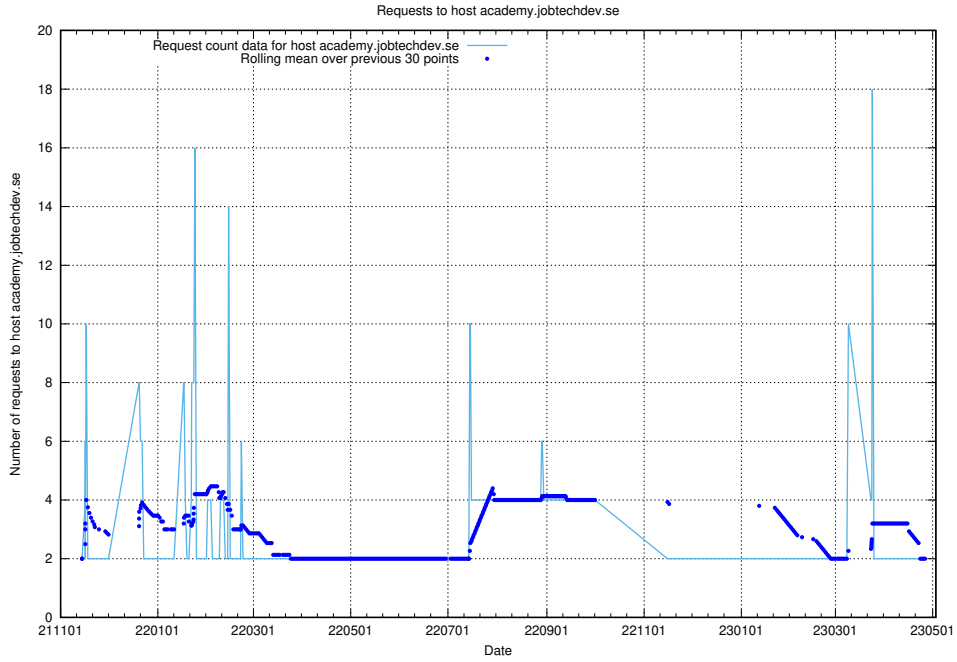

7.305 Usage of academy.jobtechdev.se

Here, we count the number of requests to host academy.jobtechdev.se.