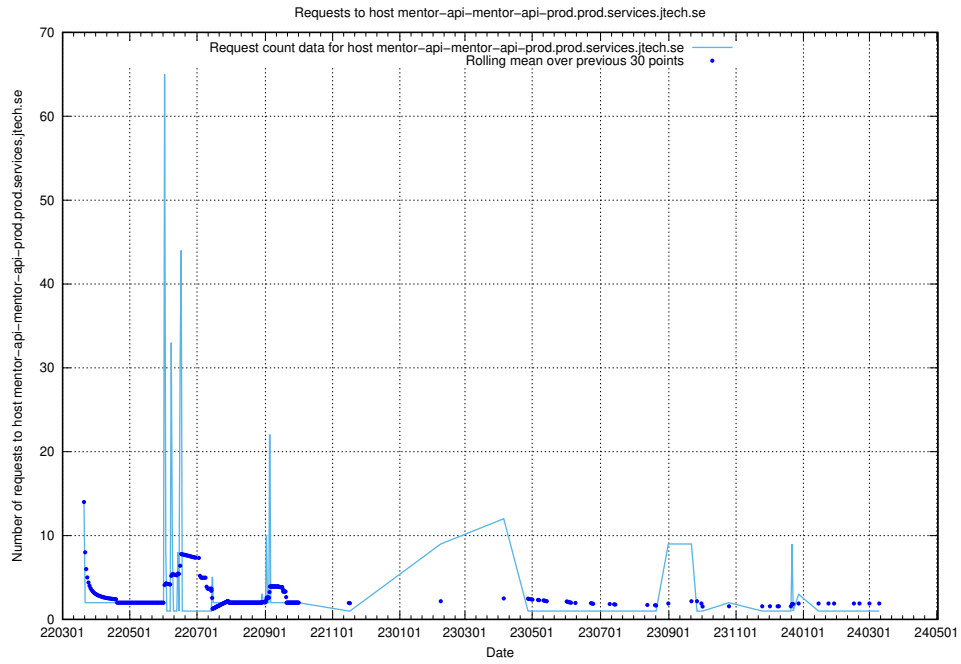

7.645 Usage of mentor-api-mentor-api-prod.prod.services.jtech.se

Here, we count the number of requests to host mentor-api-mentor-api-prod.prod.services.jtech.se.

7.646 Usage of fw1.jobtechdev.se:443

Here, we count the number of requests to host fw1.jobtechdev.se:443.