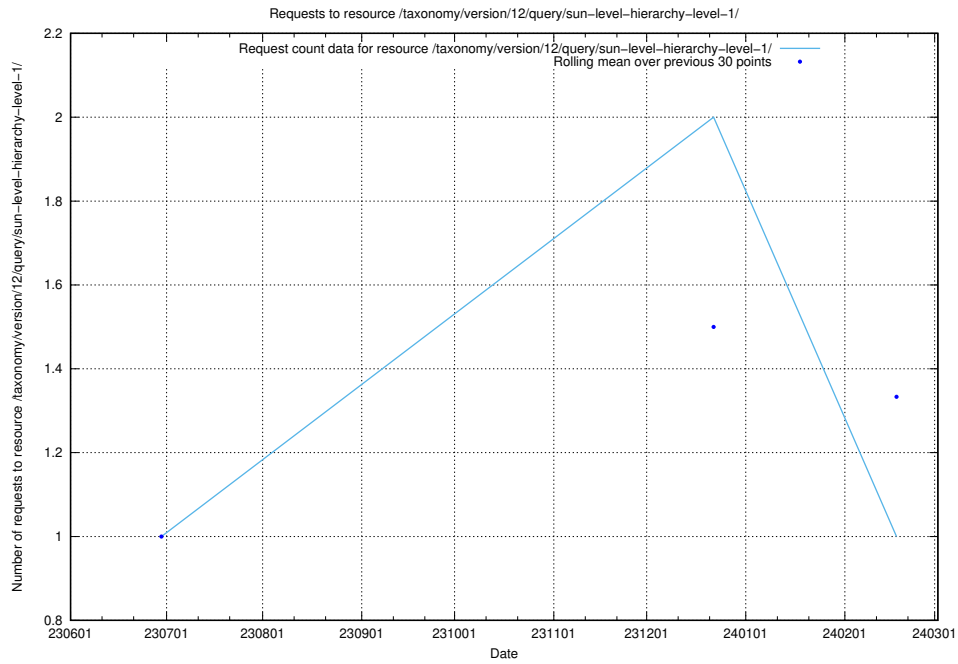

5.5084 Usage of /taxonomy/version/12/query/sun-level-hierarchy-level-1/

Here, we count the number of requests to resource /taxonomy/version/12/query/sun-level-hierarchy-level-1/.