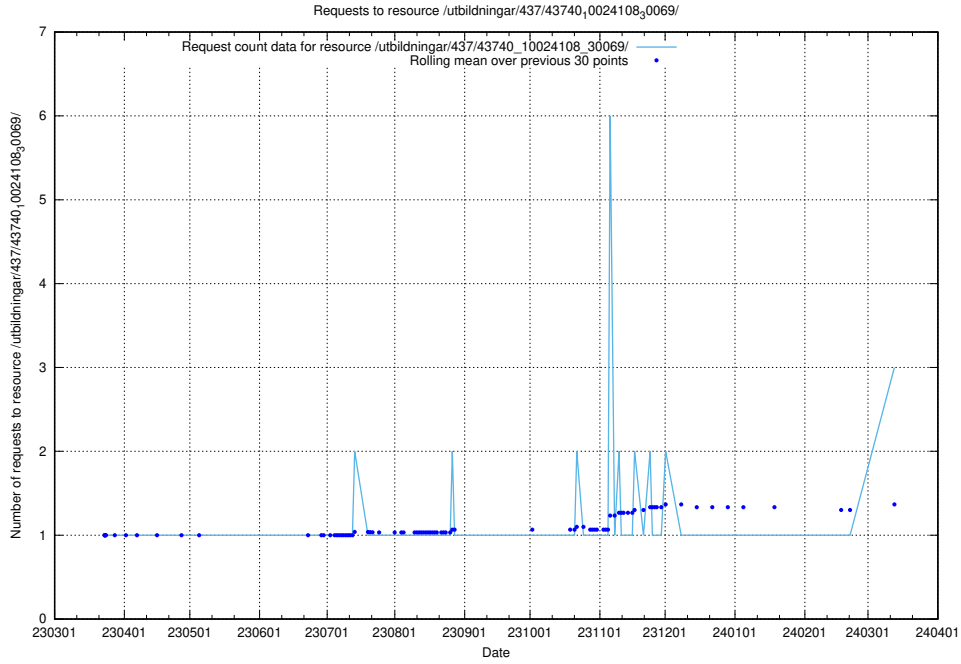

5.351 Usage of /utbildningar/437/43740_10024108_30069/

Here, we count the number of requests to resource /utbildningar/437/43740_10024108_30069/.