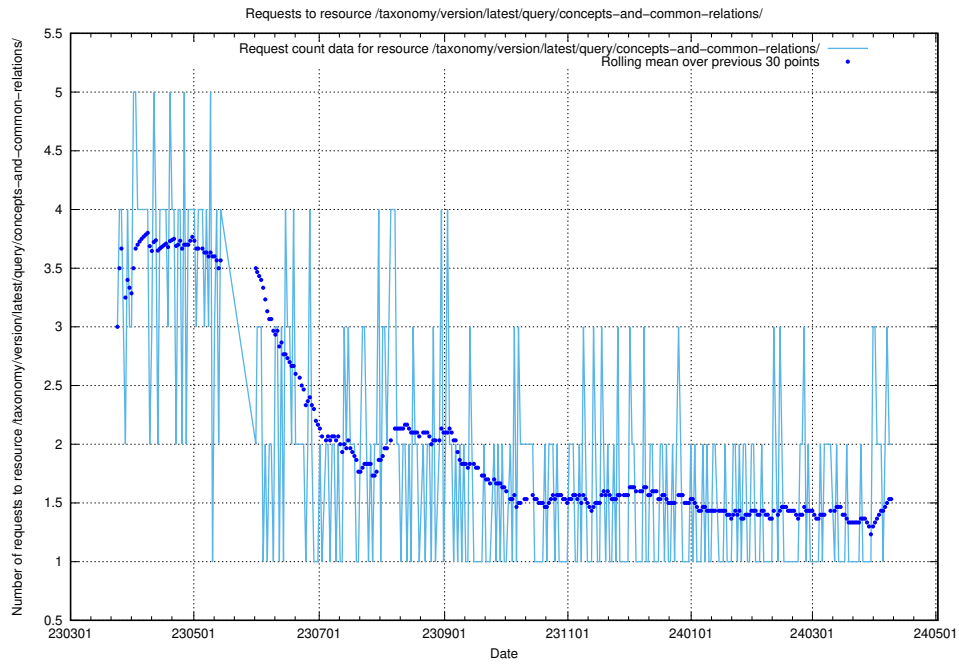

5.815 Usage of /taxonomy/version/latest/query/concepts-and-common-relations/

Here, we count the number of requests to resource /taxonomy/version/latest/query/concepts-and-common-relations/.