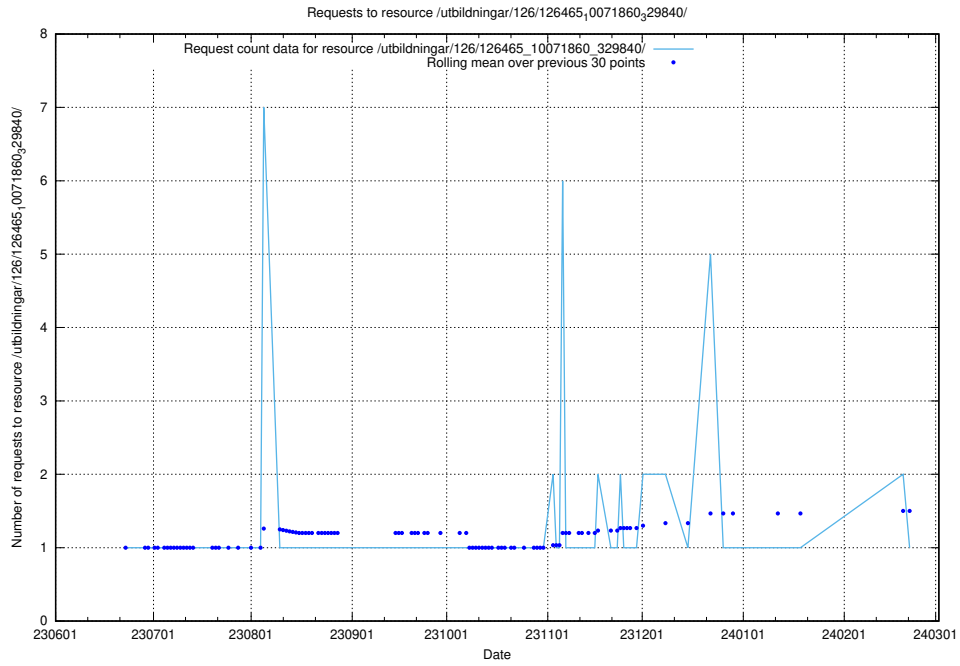

5.5326 Usage of /utbildningar/126/126465_10071860_329840/

Here, we count the number of requests to resource /utbildningar/126/126465_10071860_329840/.