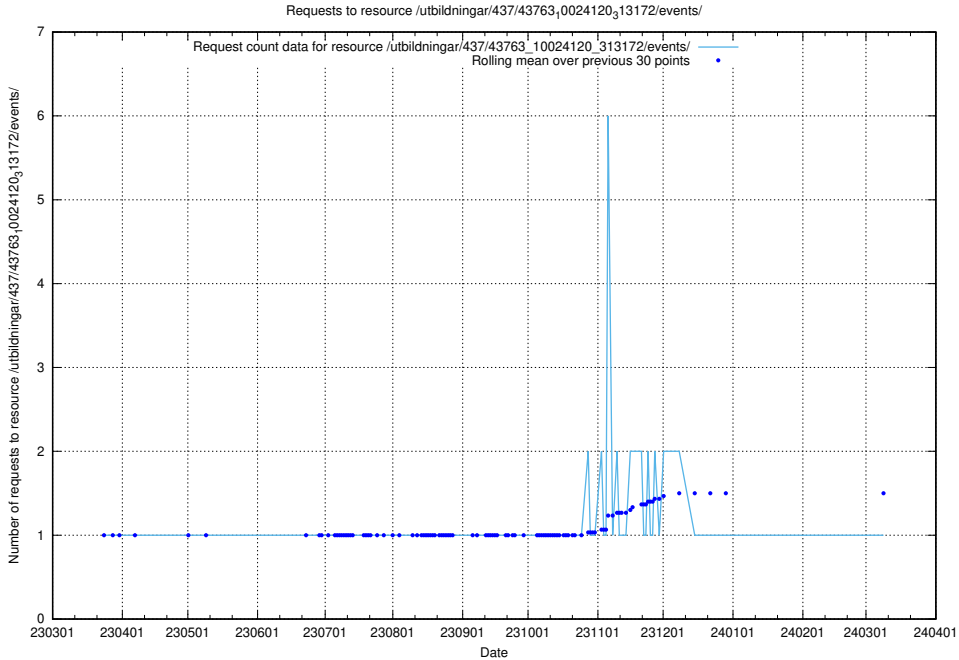

5.5850 Usage of /utbildningar/437/43763_10024120_313172/events/

Here, we count the number of requests to resource /utbildningar/437/43763_10024120_313172/events/.