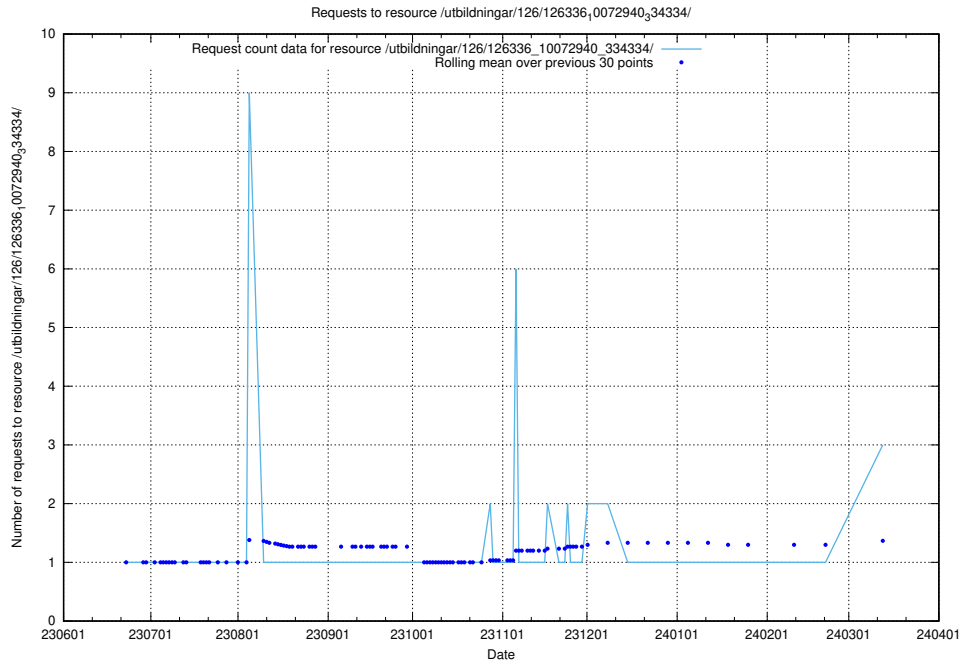

5.286 Usage of /utbildningar/126/126336_10072940_334334/

Here, we count the number of requests to resource /utbildningar/126/126336_10072940_334334/.