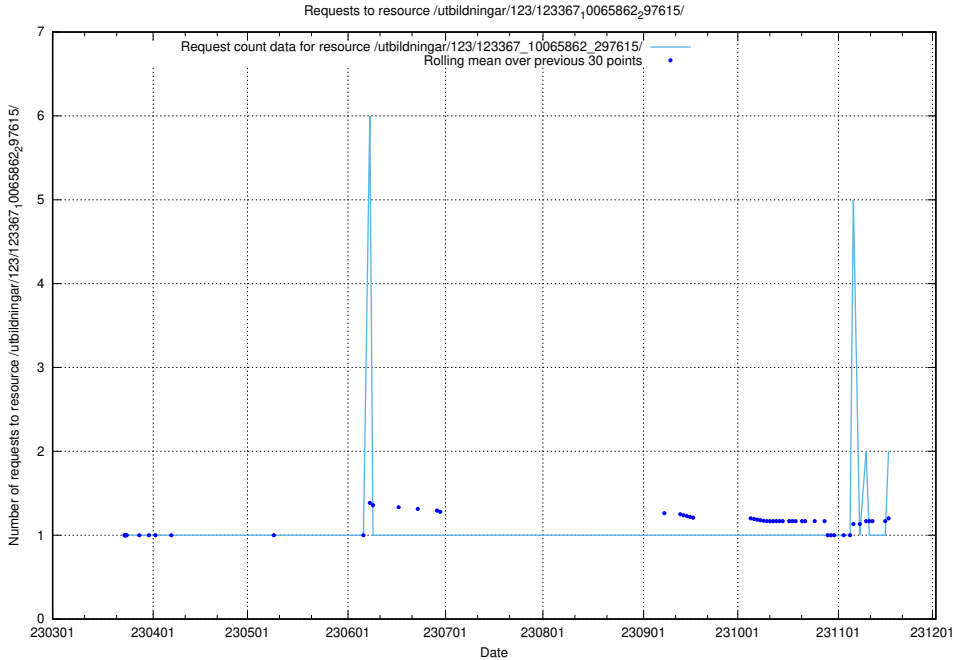

5.652 Usage of /utbildningar/123/123367_10065862_297615/

Here, we count the number of requests to resource /utbildningar/123/123367_10065862_297615/.