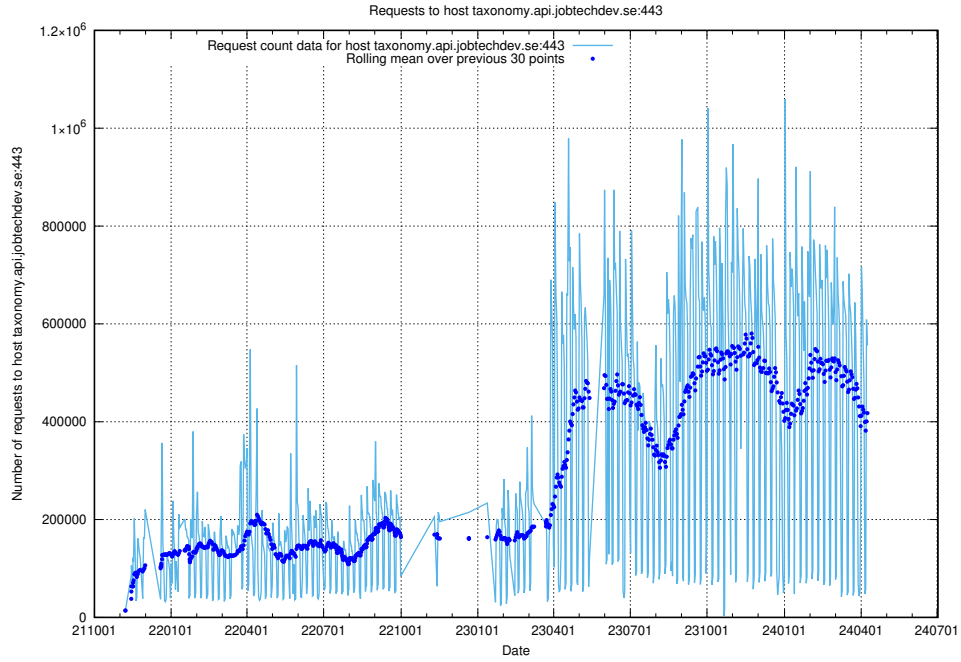

7.4 Usage of data.jobtechdev.se

Here, we count the number of requests to host data.jobtechdev.se.

7.5 Usage of app-yrkesinfo.jobtechdev.se

Here, we count the number of requests to host app-yrkesinfo.jobtechdev.se.