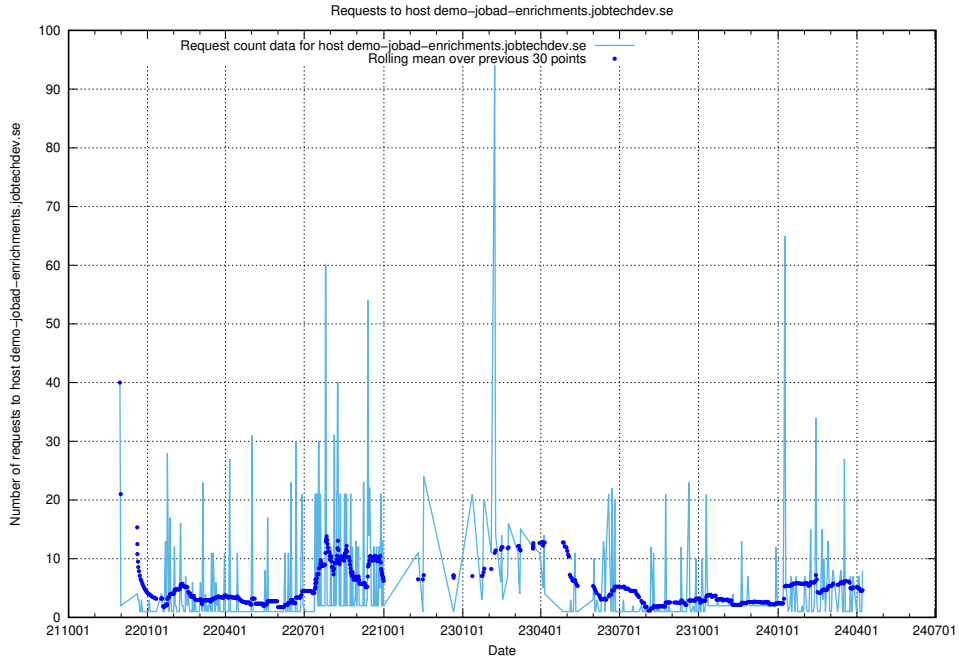

7.70 Usage of demo-jobad-enrichments.jobtechdev.se

Here, we count the number of requests to host demo-jobad-enrichments.jobtechdev.se.

7.71 Usage of rhvs.jobtechdev.se

Here, we count the number of requests to host rhvs.jobtechdev.se.