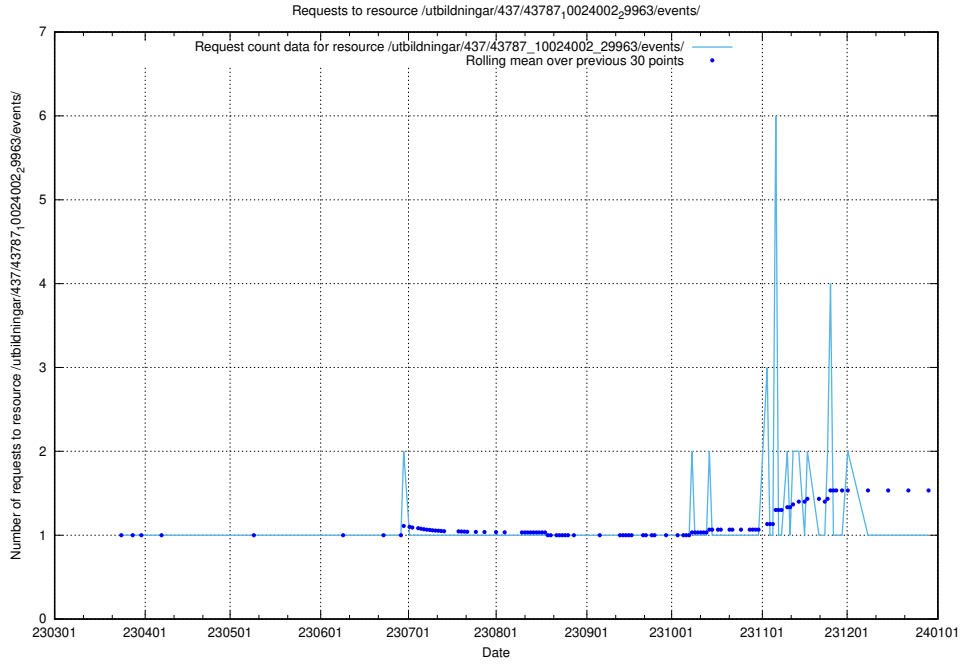

5.5845 Usage of /utbildningar/437/43787_10024002_29963/events/

Here, we count the number of requests to resource /utbildningar/437/43787_10024002_29963/events/.