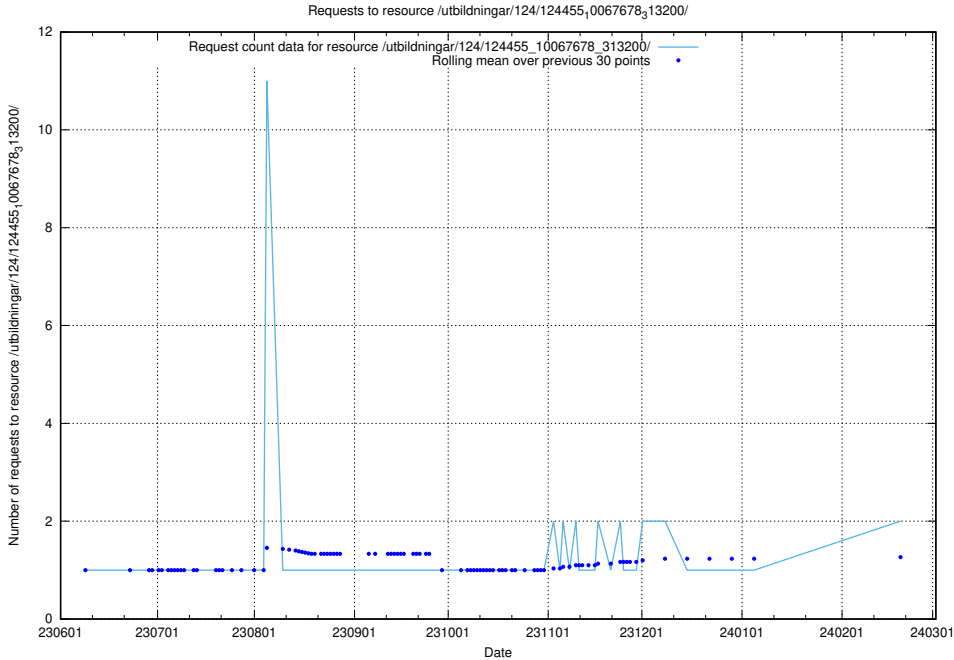

5.788 Usage of /utbildningar/124/124455_10067678_313200/

Here, we count the number of requests to resource /utbildningar/124/124455_10067678_313200/.