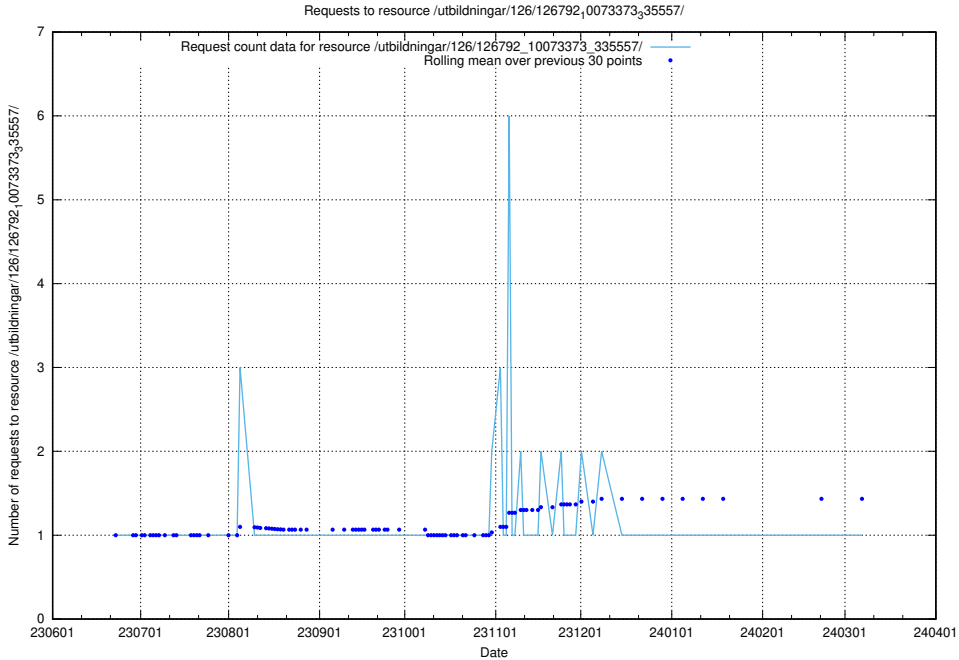

5.5261 Usage of /utbildningar/126/126792_10073373_335557/

Here, we count the number of requests to resource /utbildningar/126/126792_10073373_335557/.