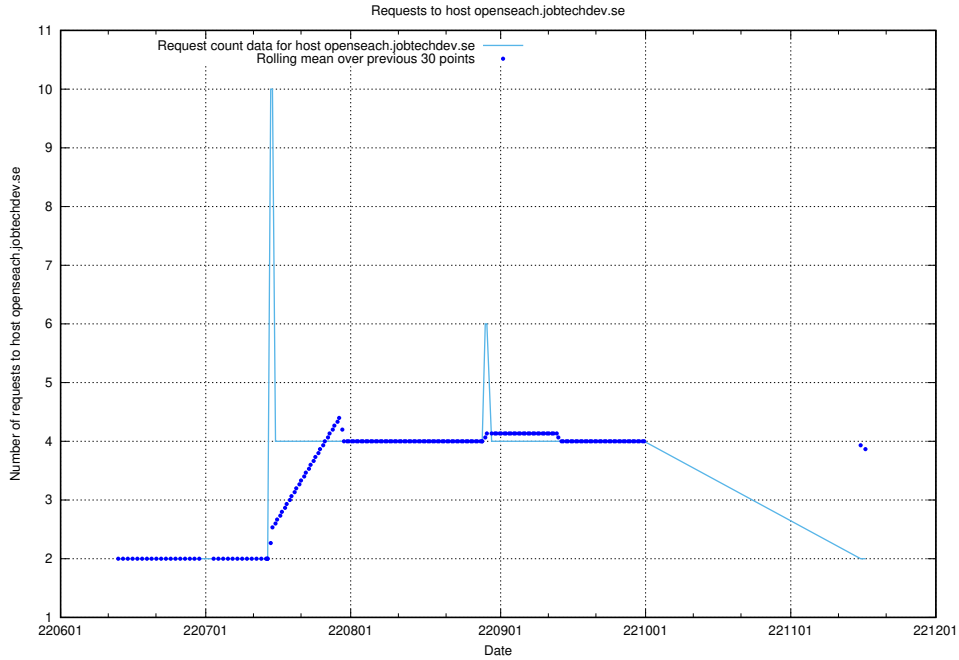

7.406 Usage of fourm.jobtechdev.se

Here, we count the number of requests to host fourm.jobtechdev.se.

7.407 Usage of ac93955e-375e-46ab-98cd-1c60a34122cd.jobtechdev.se

Here, we count the number of requests to host ac93955e-375e-46ab-98cd-1c60a34122cd.jobtechdev.se.