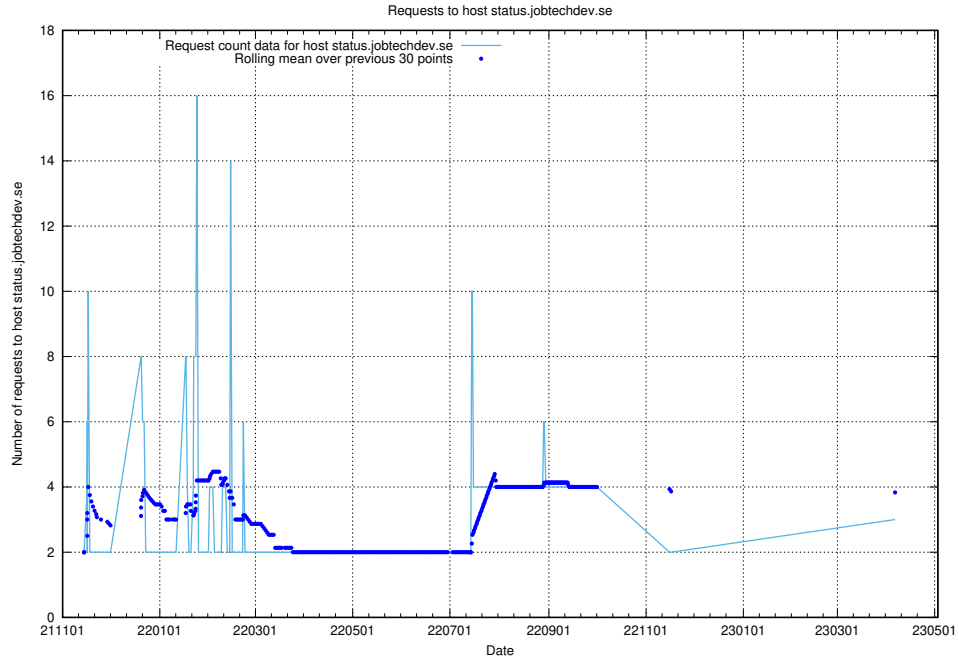

7.232 Usage of status.jobtechdev.se

Here, we count the number of requests to host status.jobtechdev.se.