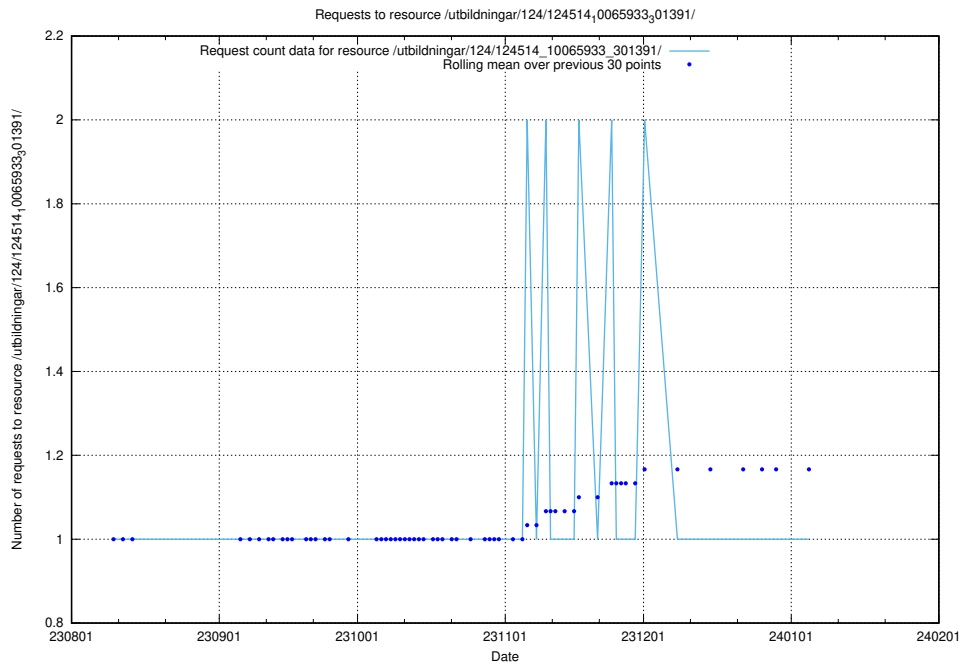

5.4519 Usage of `/utbildningar/124/124514_10065933_301391/`

Here, we count the number of requests to resource `/utbildningar/124/124514_10065933_301391/`.