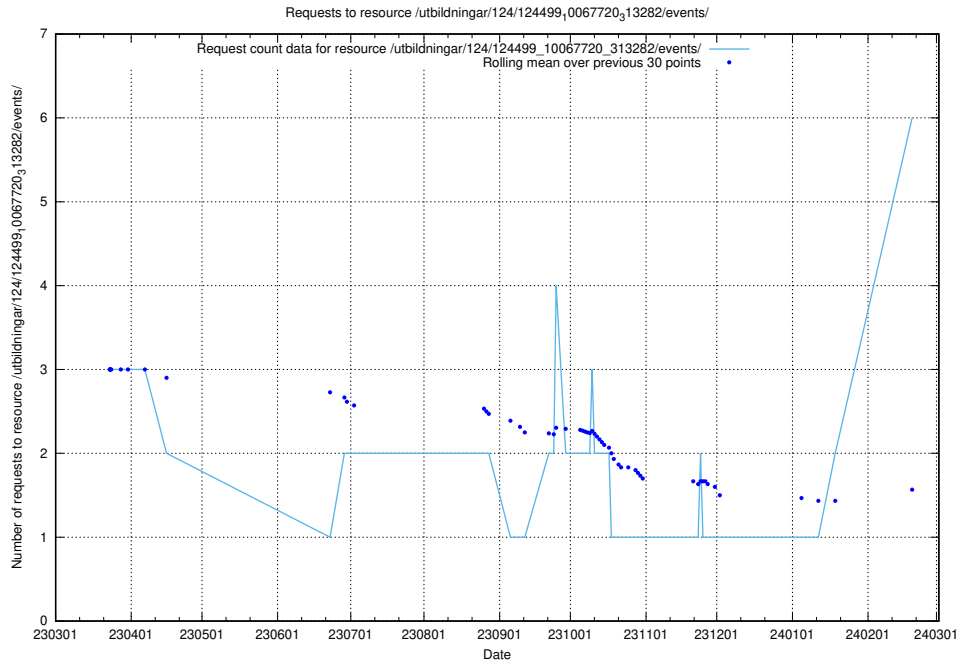

5.117 Usage of /utbildningar/124/124499_10067720_313282/events/

Here, we count the number of requests to resource /utbildningar/124/124499_10067720_313282/events/