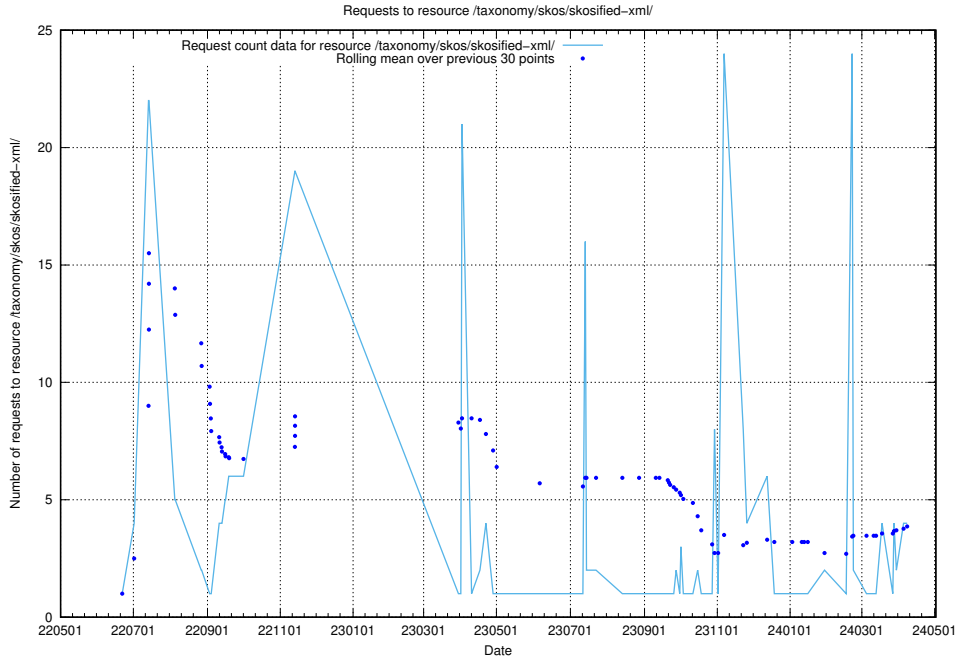

5.148 Usage of /taxonomy/skos/skosified-xml/

Here, we count the number of requests to resource /taxonomy/skos/skosified-xml/.