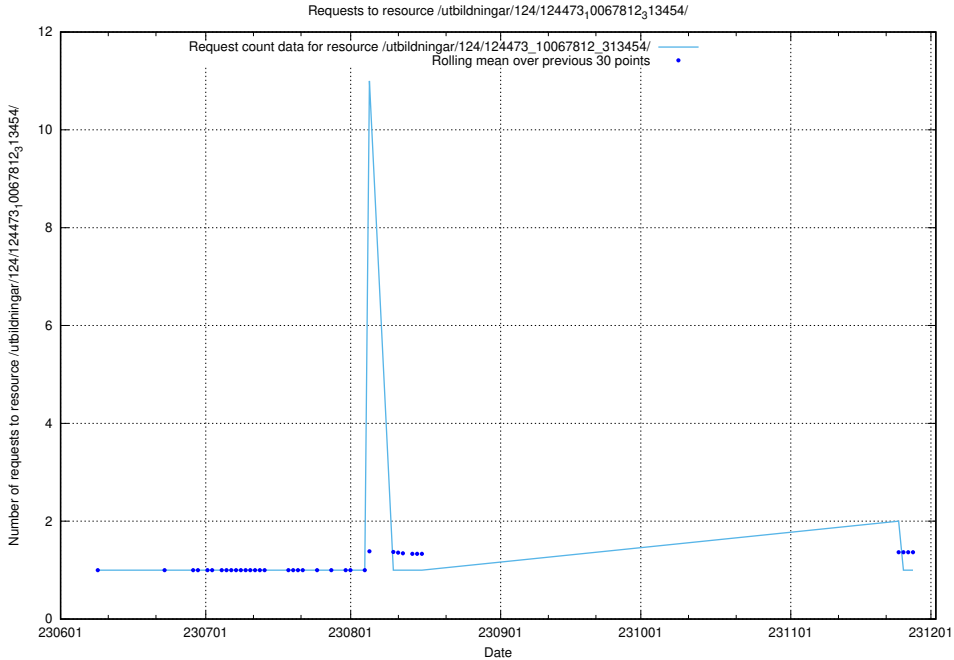

Here, we count the number of requests to resource /utbildningar/124/124475_10067554_312977/.

5.5589 Usage of /utbildningar/124/124473_10067812_313454/

Here, we count the number of requests to resource /utbildningar/124/124473_10067812_313454/.