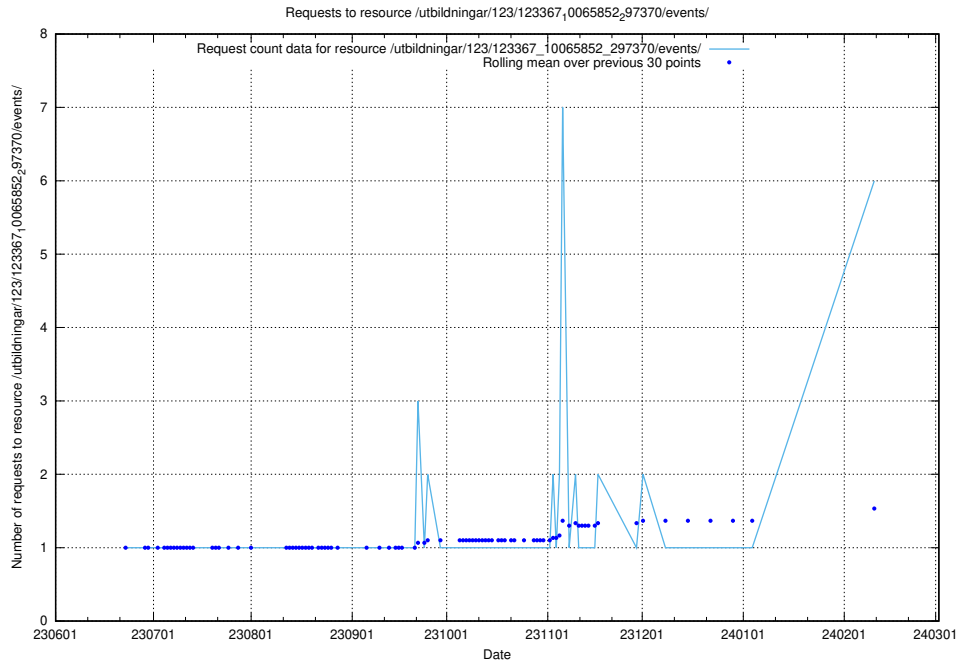

5.109 Usage of /utbildningar/123/123367_10065852_297370/events/

Here, we count the number of requests to resource /utbildningar/123/123367_10065852_297370/events/