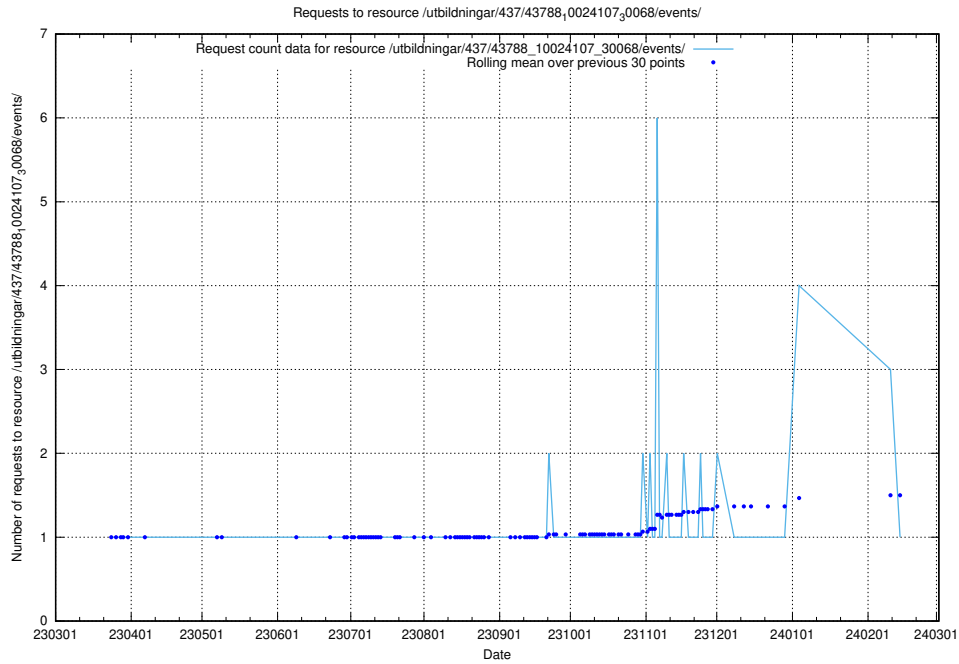

5.5844 Usage of /utbildningar/437/43788_10024107_30068/events/

Here, we count the number of requests to resource /utbildningar/437/43788_10024107_30068/events/.