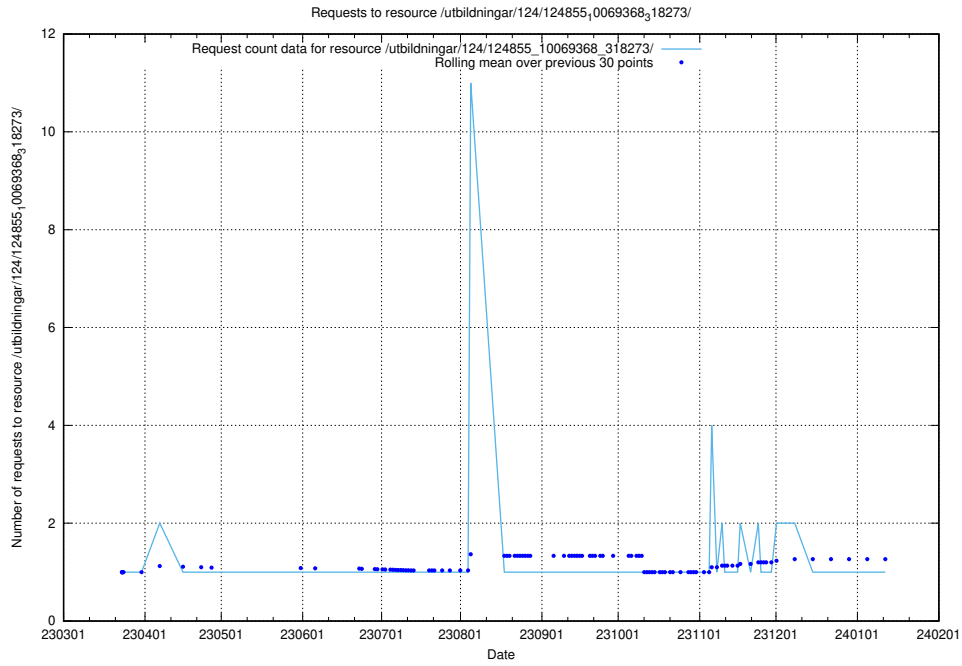

5.1099 Usage of /utbildningar/124/124855_10069368_318273/

Here, we count the number of requests to resource /utbildningar/124/124855_10069368_318273/.