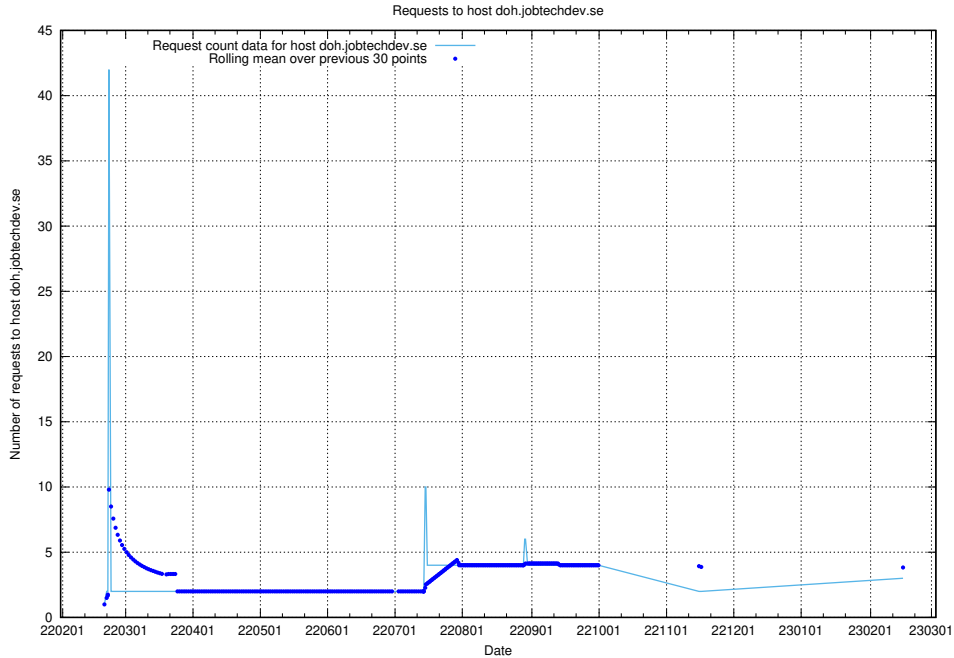

7.224 Usage of doh.jobtechdev.se

Here, we count the number of requests to host doh.jobtechdev.se.