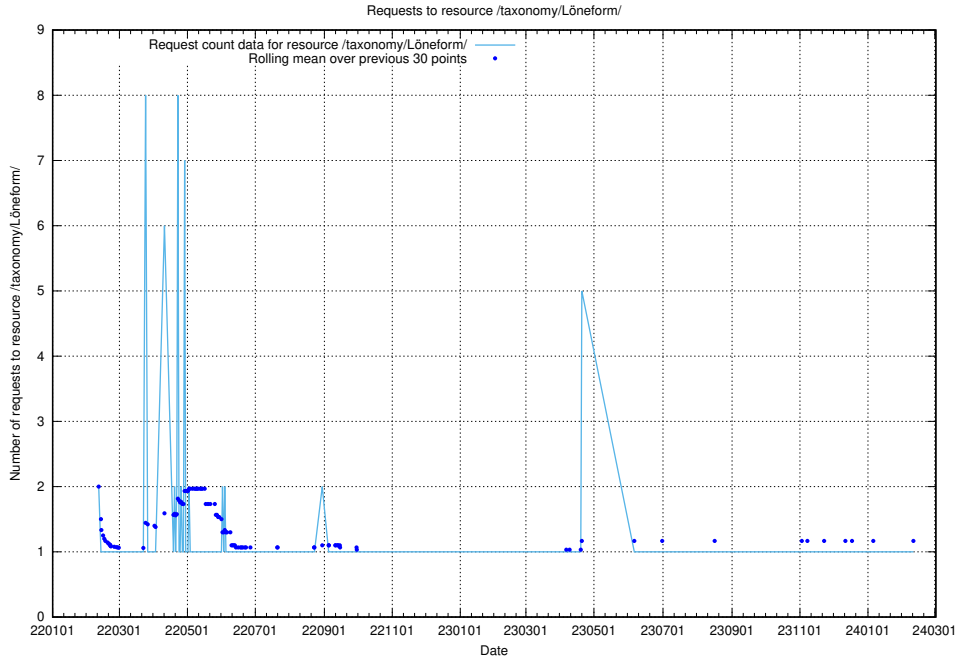

5.1210 Usage of /taxonomy/Löneform/

Here, we count the number of requests to resource /taxonomy/Löneform/.