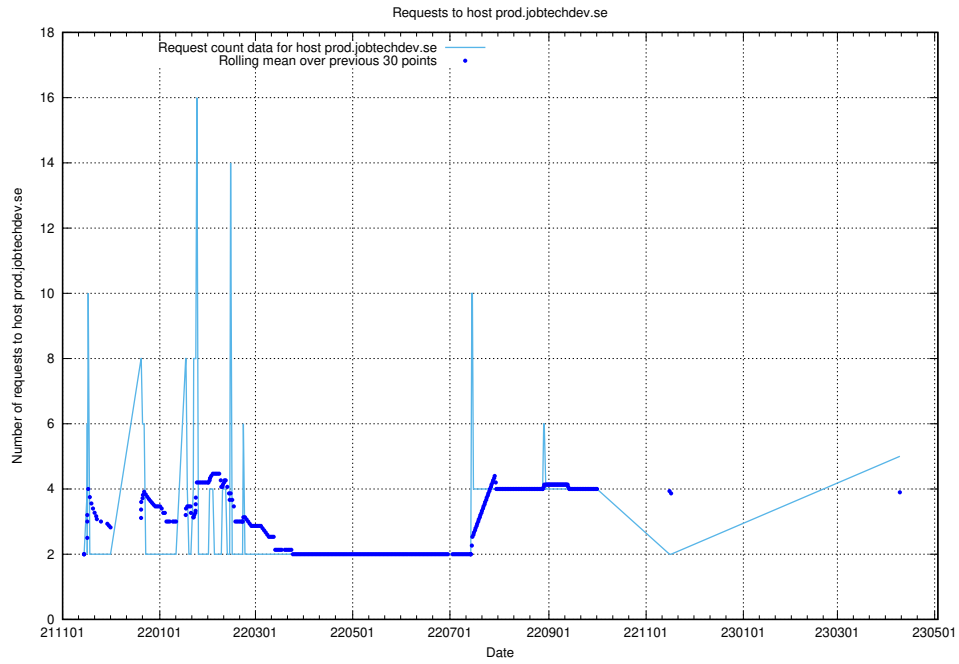

7.94 Usage of prod.jobtechdev.se

Here, we count the number of requests to host prod.jobtechdev.se.