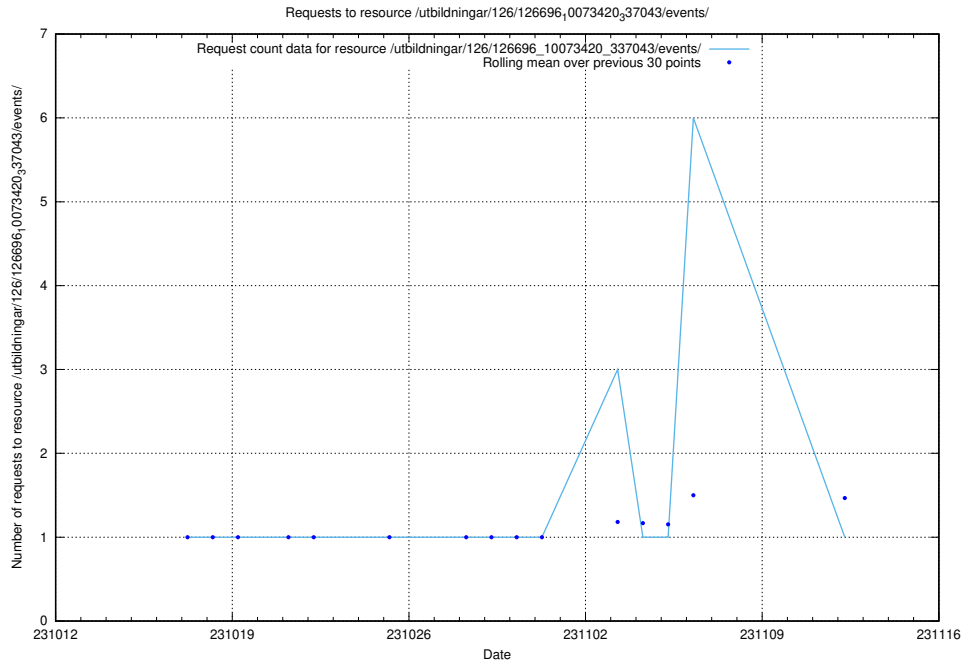

5.3965 Usage of /utbildningar/126/126696_10073420_337043/events/

Here, we count the number of requests to resource /utbildningar/126/126696_10073420_337043/events/