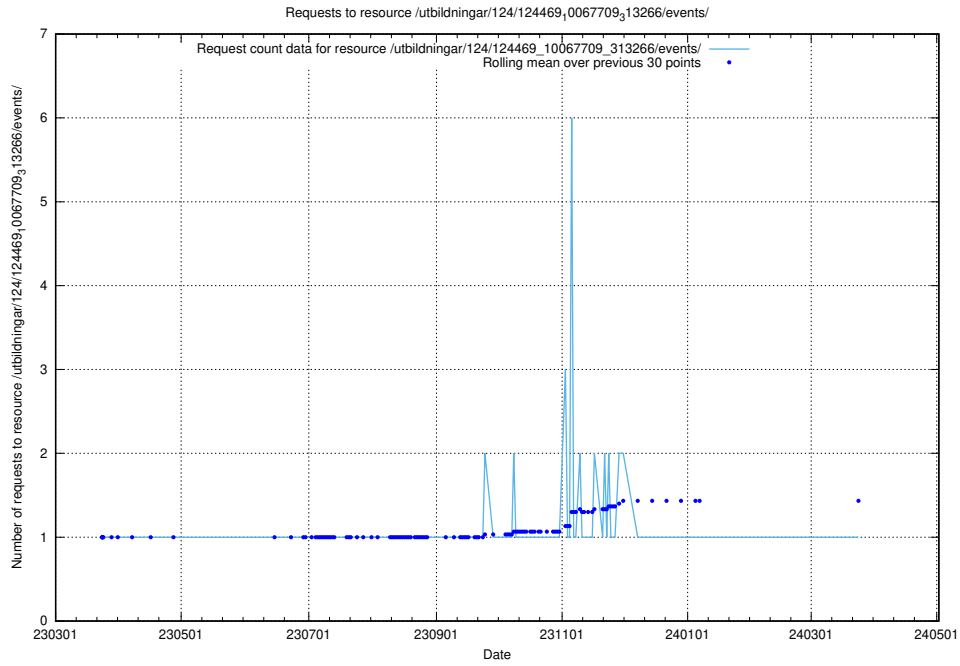

5.2886 Usage of /utbildningar/124/124469_10067709_313266/events/

Here, we count the number of requests to resource /utbildningar/124/124469_10067709_313266/events/