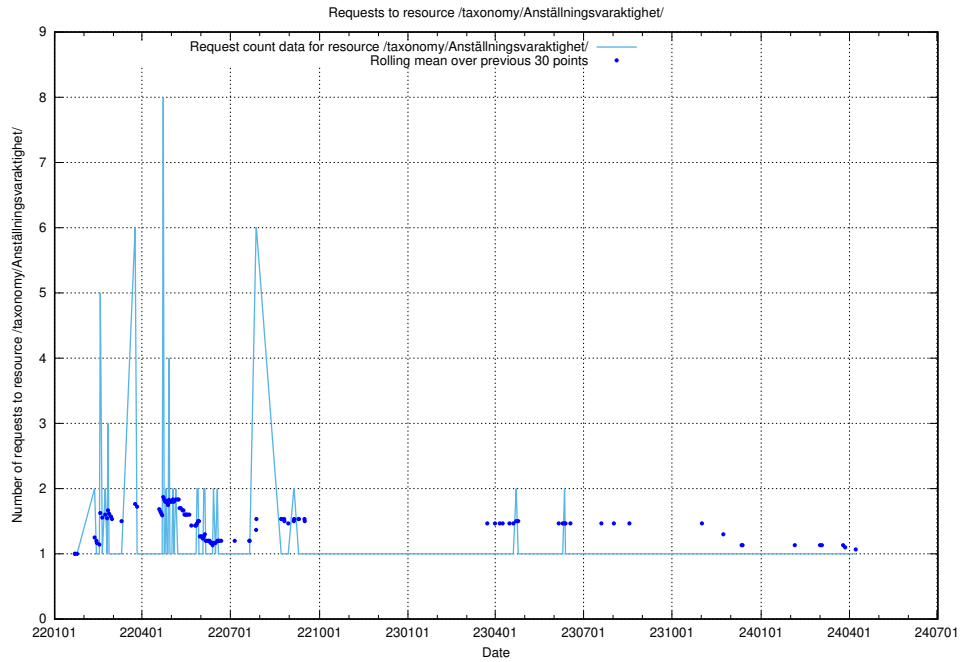

5.5402 Usage of /taxonomy/Anställningsvaraktighet/

Here, we count the number of requests to resource /taxonomy/Anställningsvaraktighet/.