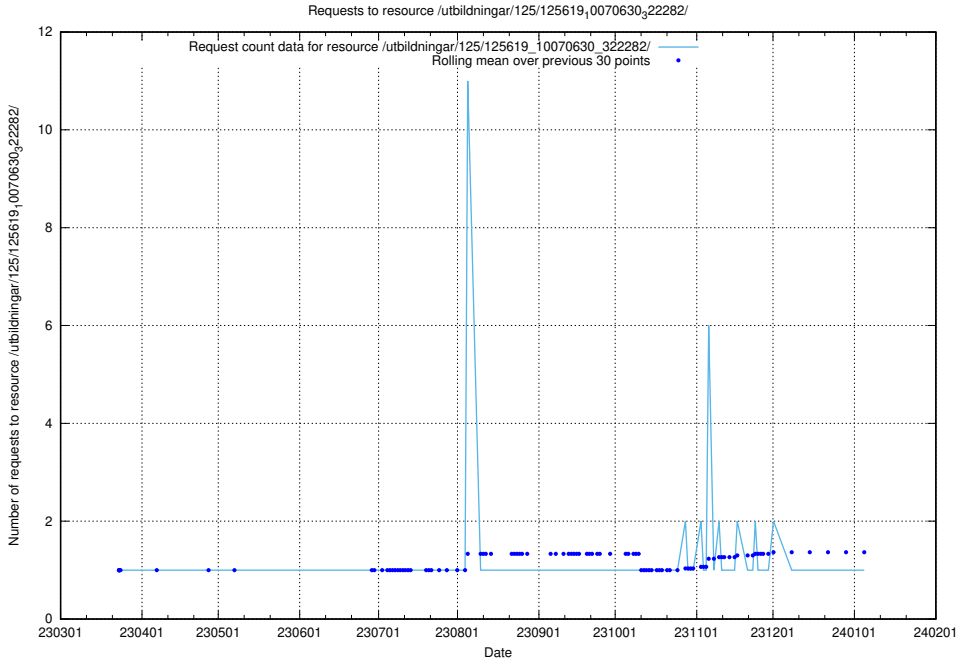

5.963 Usage of /utbildningar/125/125619_10070630_322282/

Here, we count the number of requests to resource /utbildningar/125/125619_10070630_322282/.

5.964 Usage of /utbildningar/125/125619_10070363_321361/events/