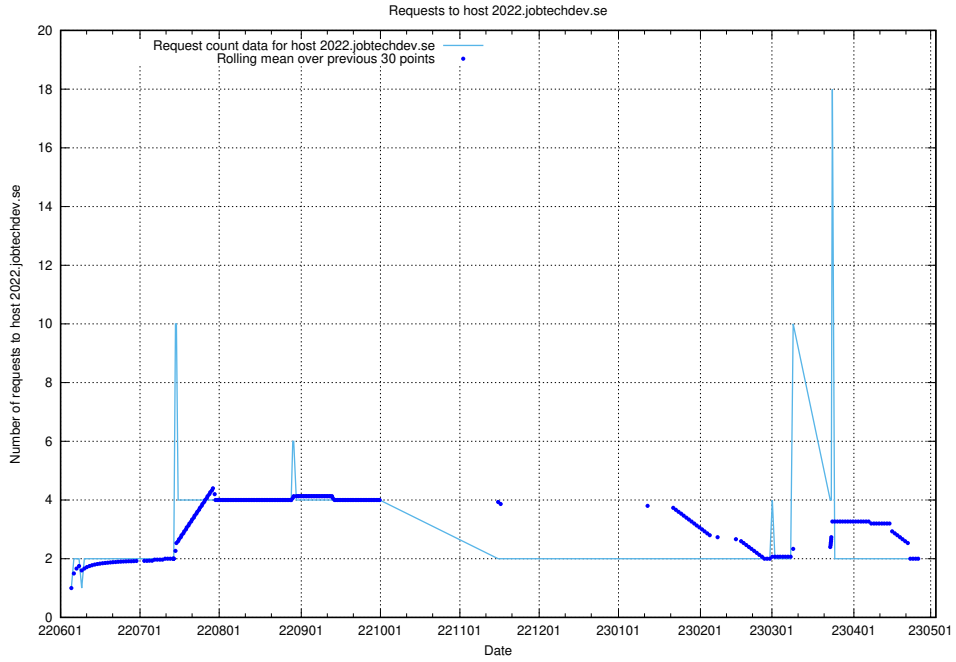

7.413 Usage of 2022.jobtechdev.se

Here, we count the number of requests to host 2022.jobtechdev.se.