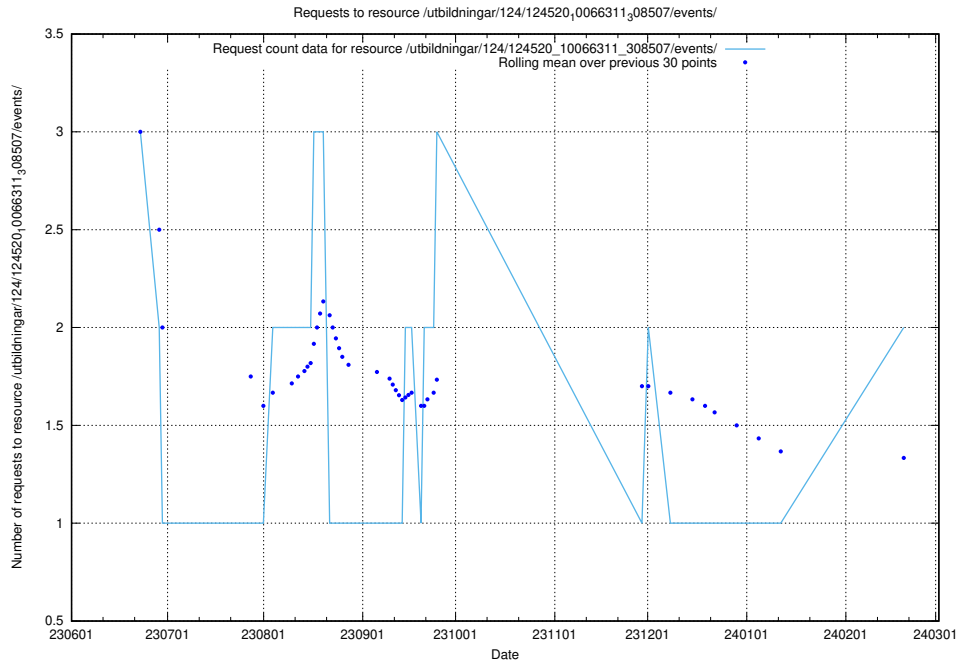

5.733 Usage of /utbildningar/124/124520_10066311_308507/events/

Here, we count the number of requests to resource /utbildningar/124/124520_10066311_308507/events/