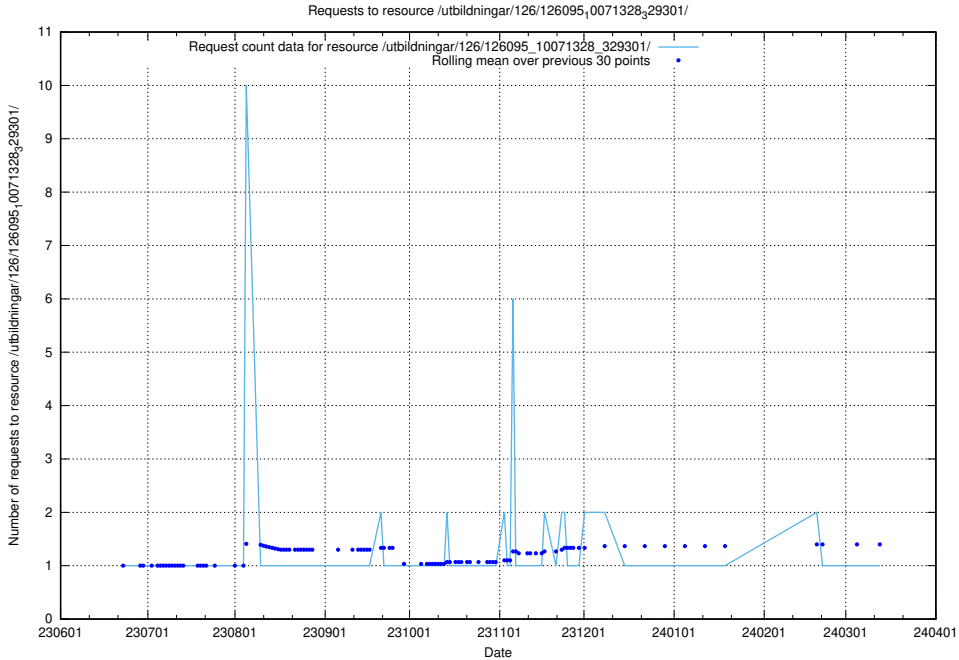

5.5351 Usage of /utbildningar/126/126095_10071328_329301/

Here, we count the number of requests to resource /utbildningar/126/126095_10071328_329301/.