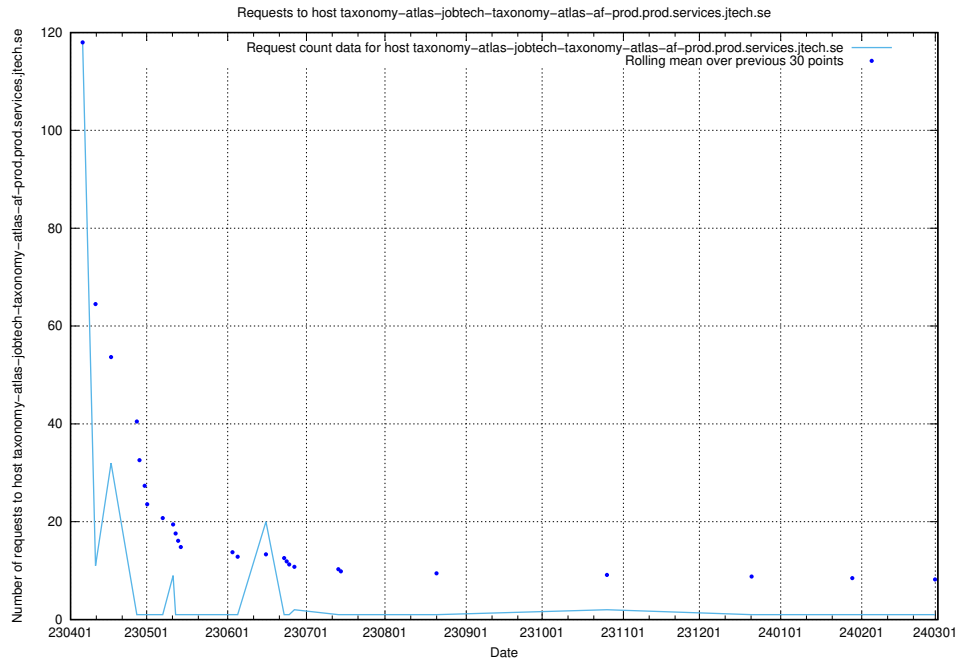

7.606 Usage of taxonomy-atlas-jobtech-taxonomy-atlas-af-prod.prod.services.jtech

Here, we count the number of requests to host taxonomy-atlas-jobtech-taxonomy-atlas-af-prod.prod.services.jtech.se.