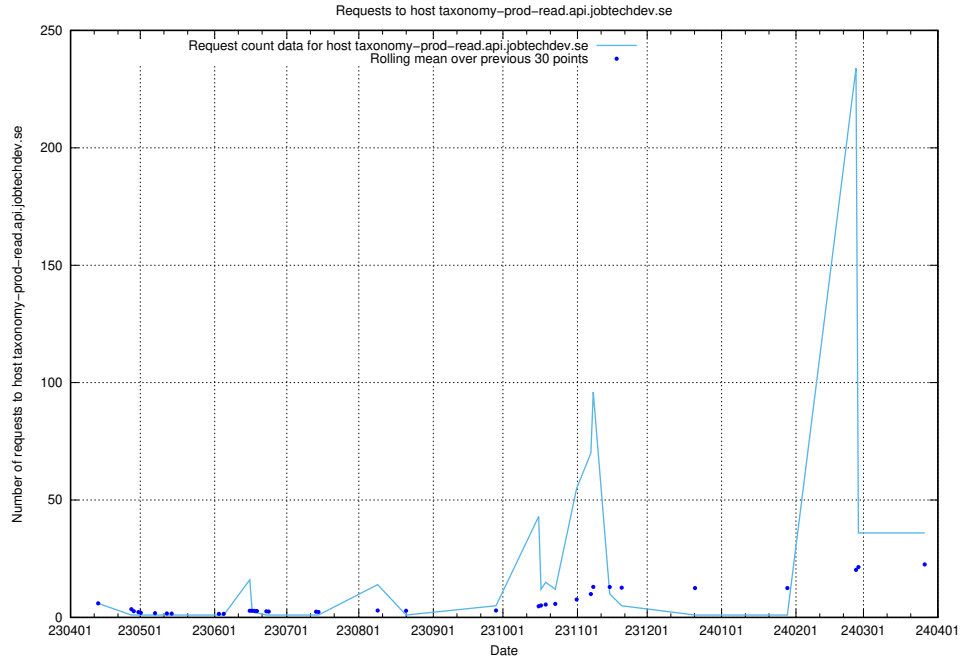

7.28 Usage of taxonomy-prod-read.api.jobtechdev.se

Here, we count the number of requests to host taxonomy-prod-read.api.jobtechdev.se.