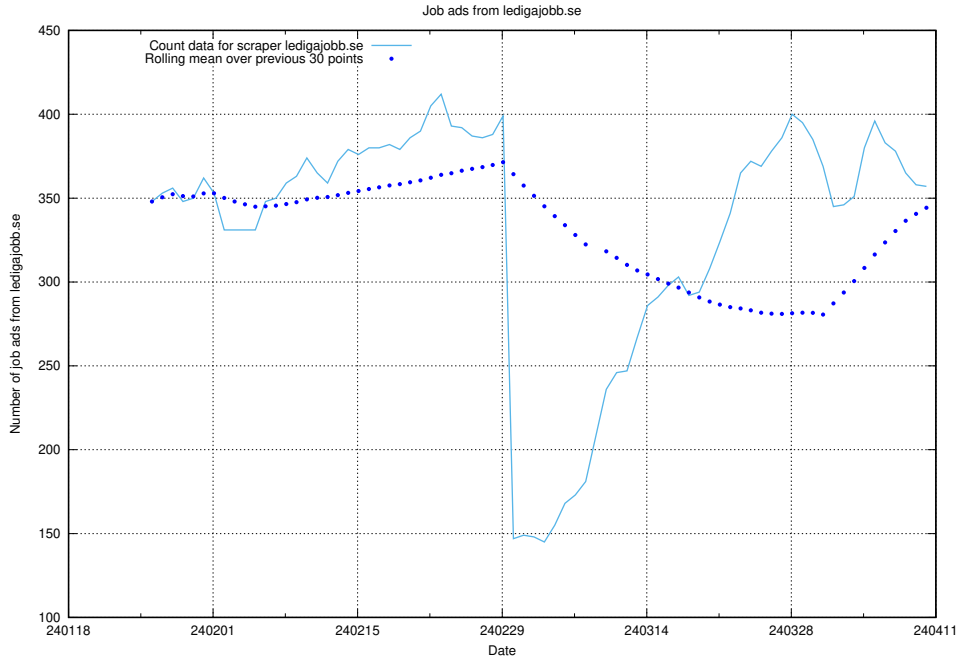

13.10 Number of ads by scraper ledigajobb.se

Here, we count the number of job ads scraped from ledigajobb.se.