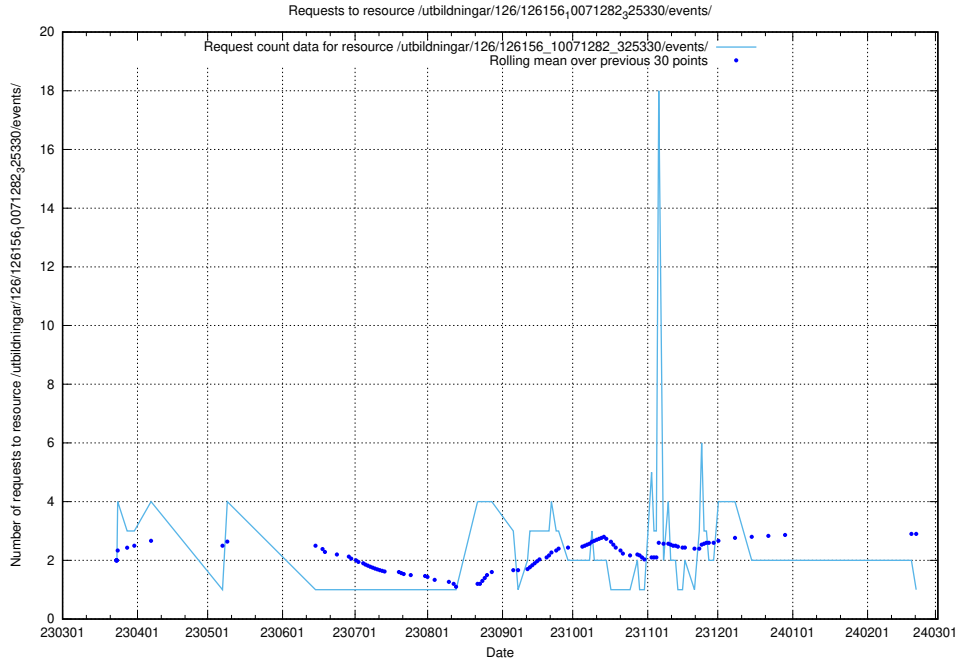

5.5925 Usage of /utbildningar/126/126156_10071282_325330/events/

Here, we count the number of requests to resource /utbildningar/126/126156_10071282_325330/events/