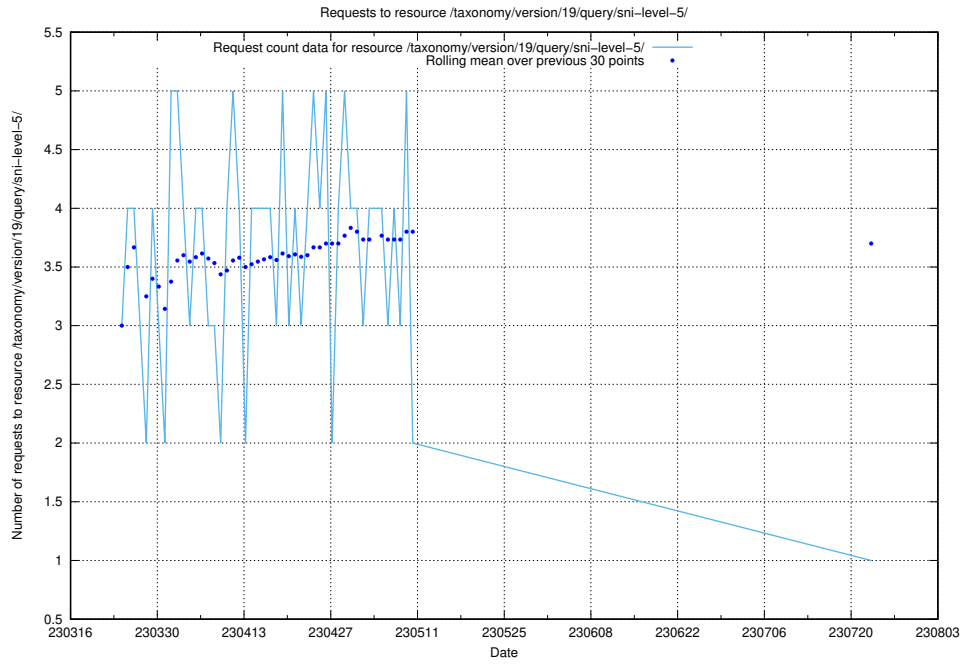

5.5796 Usage of /taxonomy/version/19/query/sni-level-5/

Here, we count the number of requests to resource /taxonomy/version/19/query/sni-level-5/.