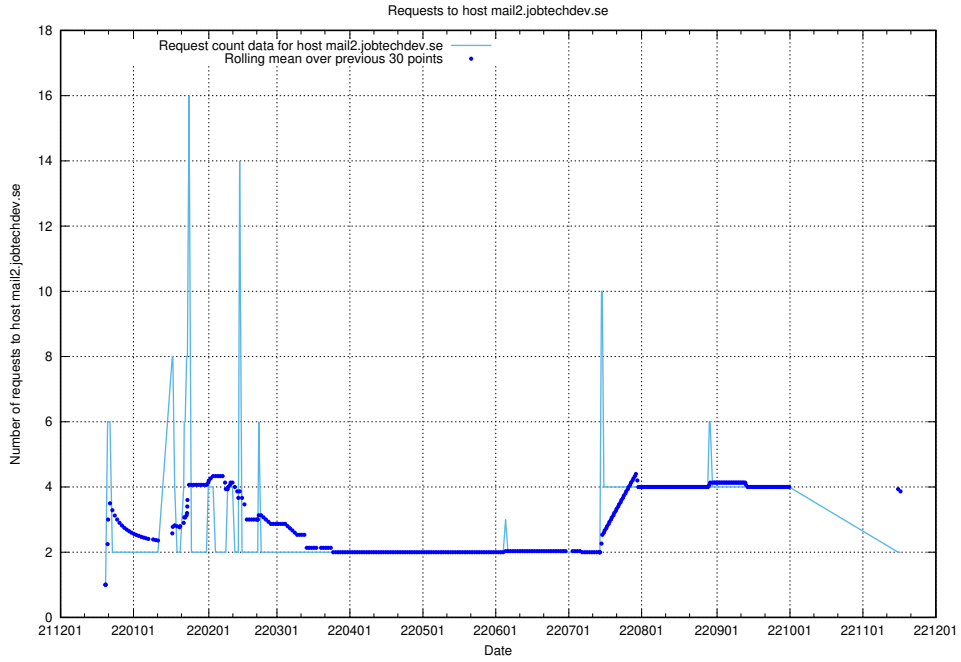

7.374 Usage of mail2.jobtechdev.se

Here, we count the number of requests to host mail2.jobtechdev.se.