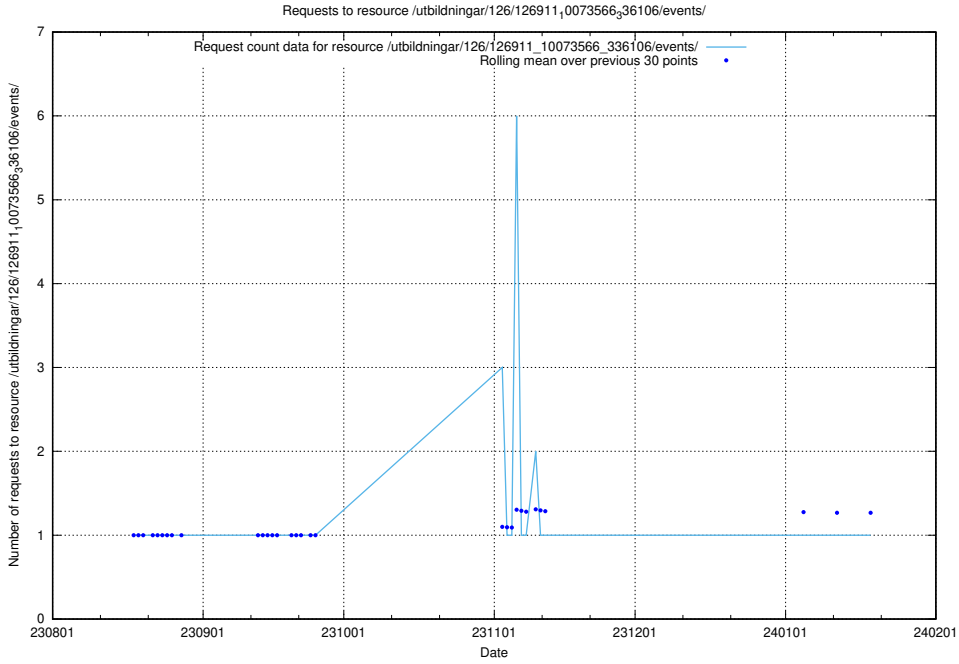

5.4445 Usage of /utbildningar/126/126911_10073566_336106/events/

Here, we count the number of requests to resource /utbildningar/126/126911_10073566_336106/events/