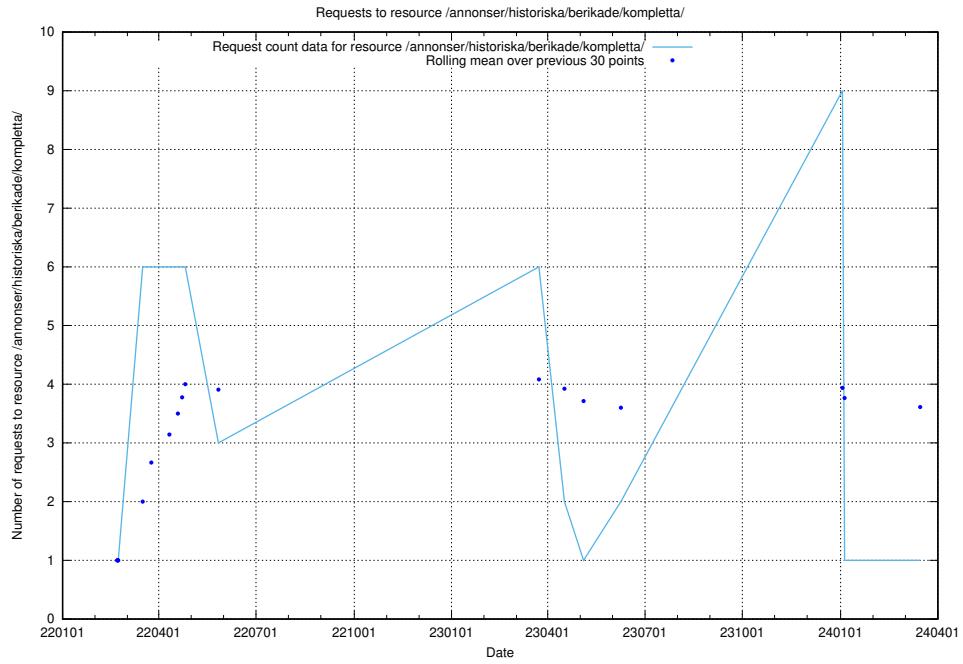

5.1159 Usage of /annonser/historiska/berikade/komplett/

Here, we count the number of requests to resource /annonser/historiska/berikade/komplett/.