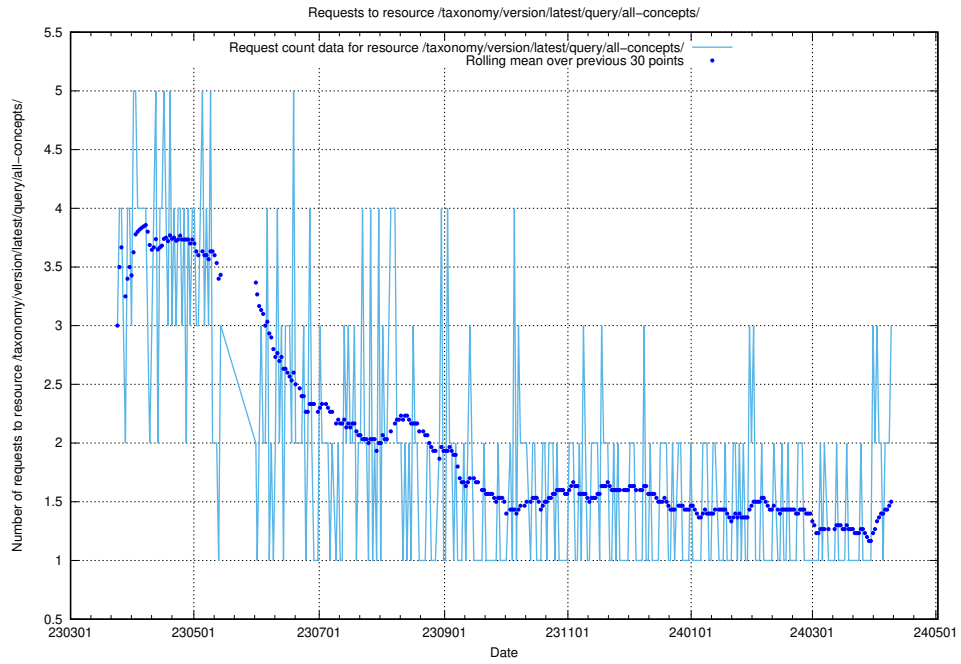

5.333 Usage of /taxonomy/version/latest/query/all-concepts/

Here, we count the number of requests to resource /taxonomy/version/latest/query/all-concepts/.