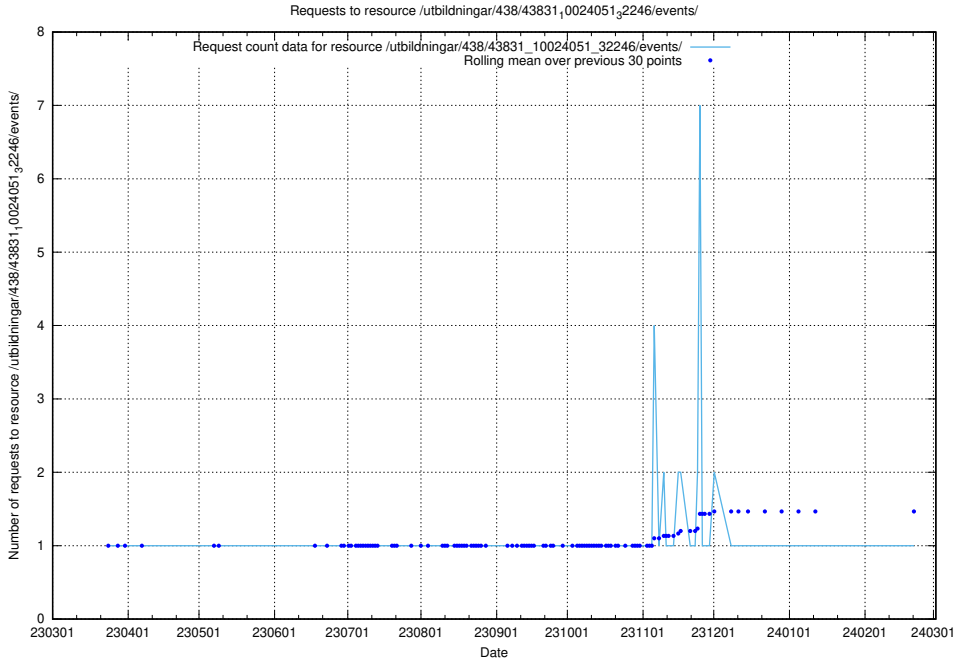

5.5831 Usage of /utbildningar/438/43831_10024051_32246/events/

Here, we count the number of requests to resource /utbildningar/438/43831_10024051_32246/events/.