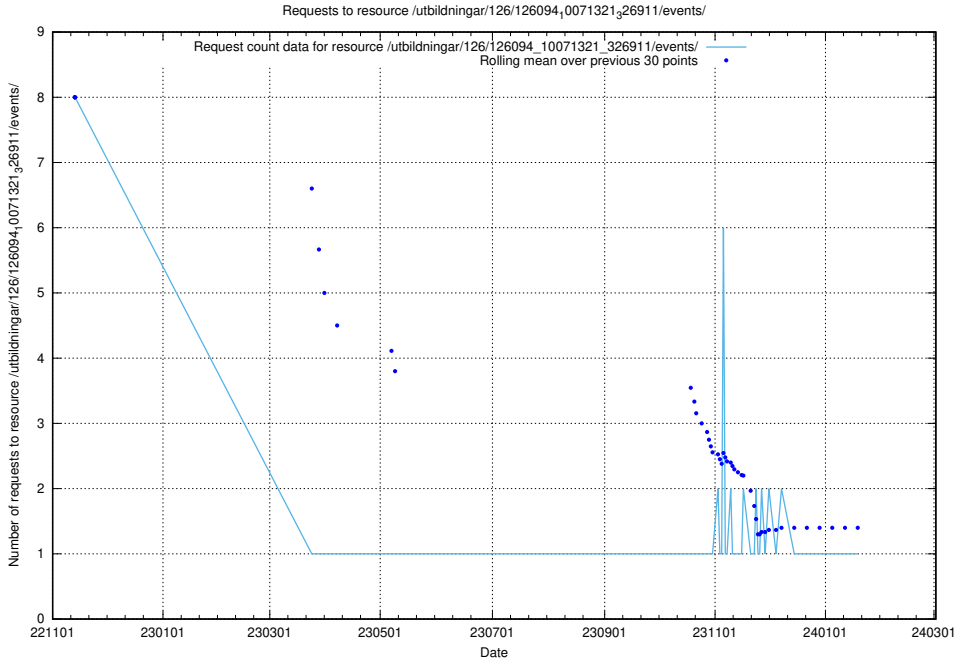

5.5440 Usage of /utbildningar/126/126094_10071321_326911/events/

Here, we count the number of requests to resource /utbildningar/126/126094_10071321_326911/events/