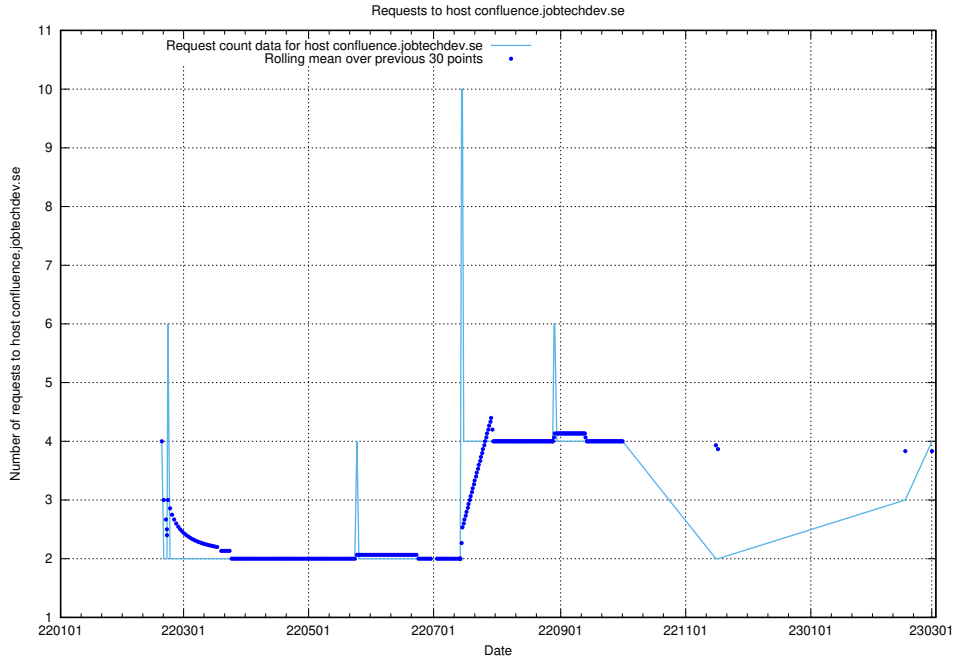

7.157 Usage of confluence.jobtechdev.se

Here, we count the number of requests to host confluence.jobtechdev.se.