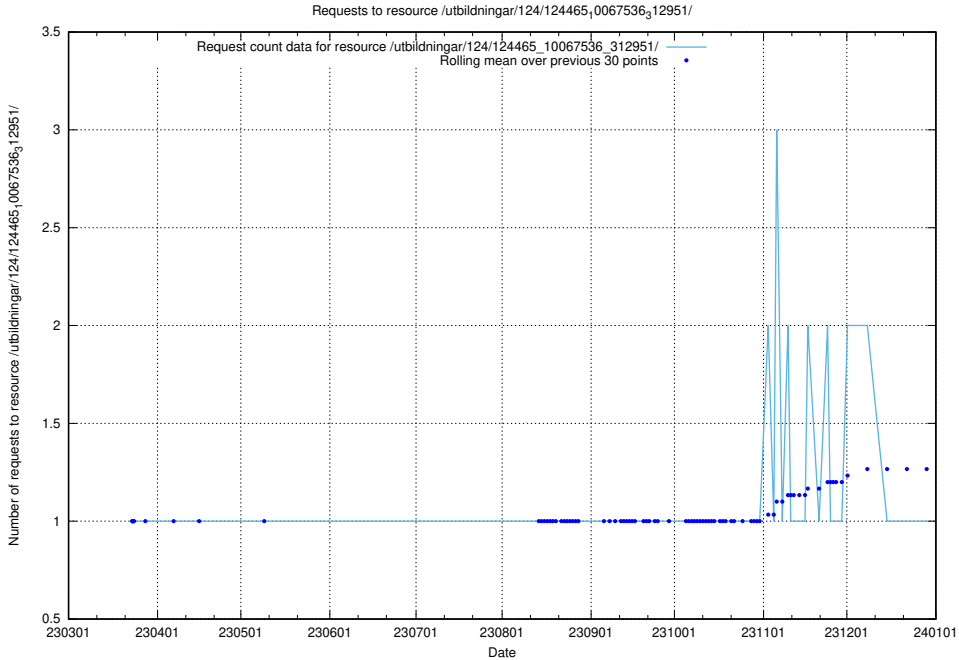

5.3075 Usage of /utbildningar/124/124465_10067536_312951/

Here, we count the number of requests to resource /utbildningar/124/124465_10067536_312951/.