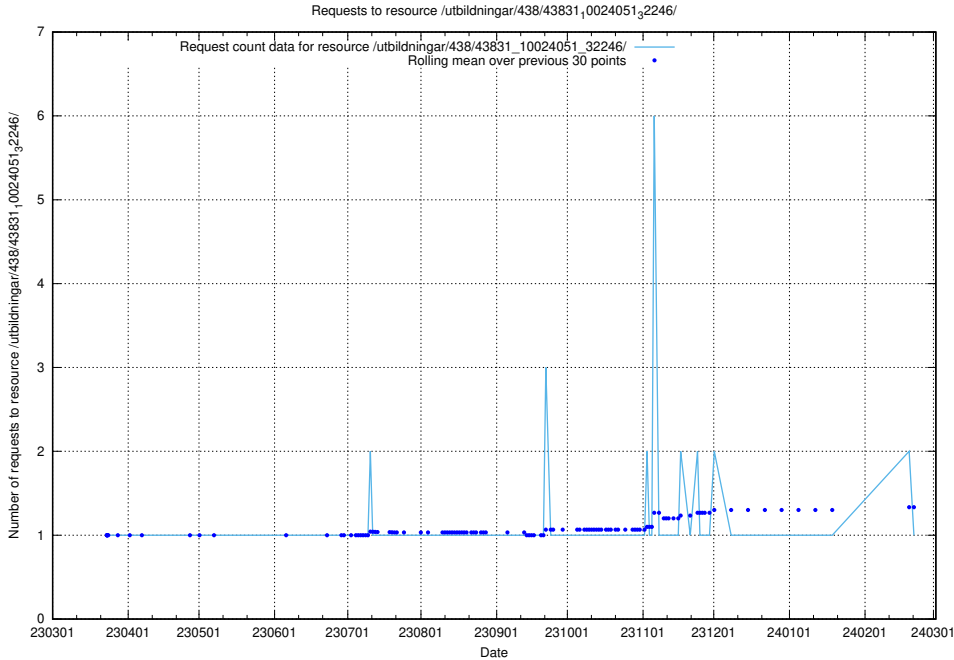

5.5983 Usage of /utbildningar/438/43831_10024051_32246/

Here, we count the number of requests to resource /utbildningar/438/43831_10024051_32246/.

5.5984 Usage of /utbildningar/438/43830_10023988_29949/events/