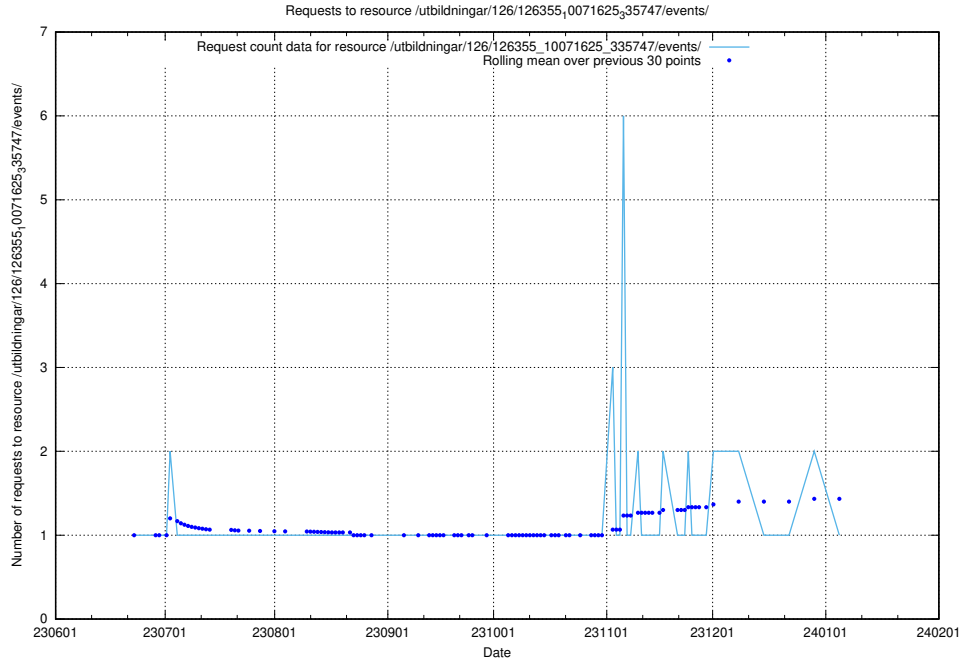

5.5329 Usage of /utbildningar/126/126355_10071625_335747/events/

Here, we count the number of requests to resource /utbildningar/126/126355_10071625_335747/events/