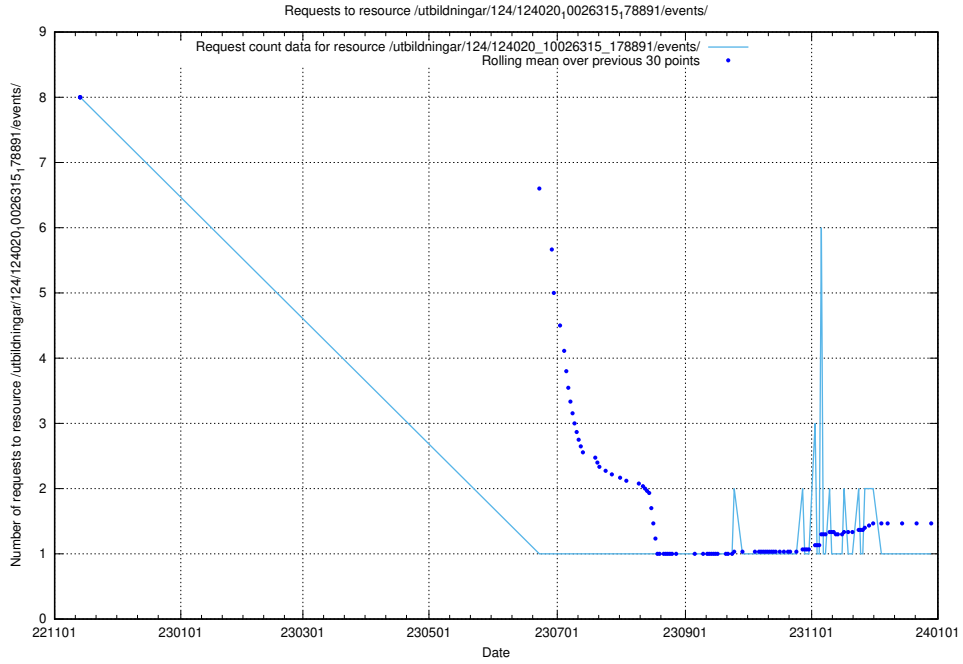

5.5449 Usage of /utbildningar/124/124020_10026315_178891/events/

Here, we count the number of requests to resource /utbildningar/124/124020_10026315_178891/events/