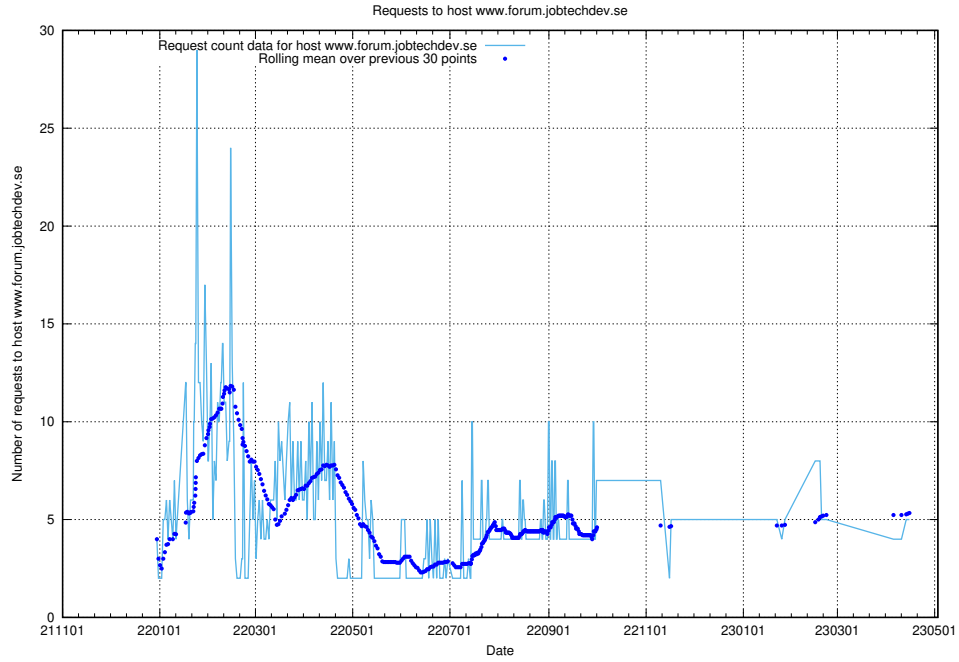

7.90 Usage of `www.forum.jobtechdev.se`

Here, we count the number of requests to host `www.forum.jobtechdev.se`.