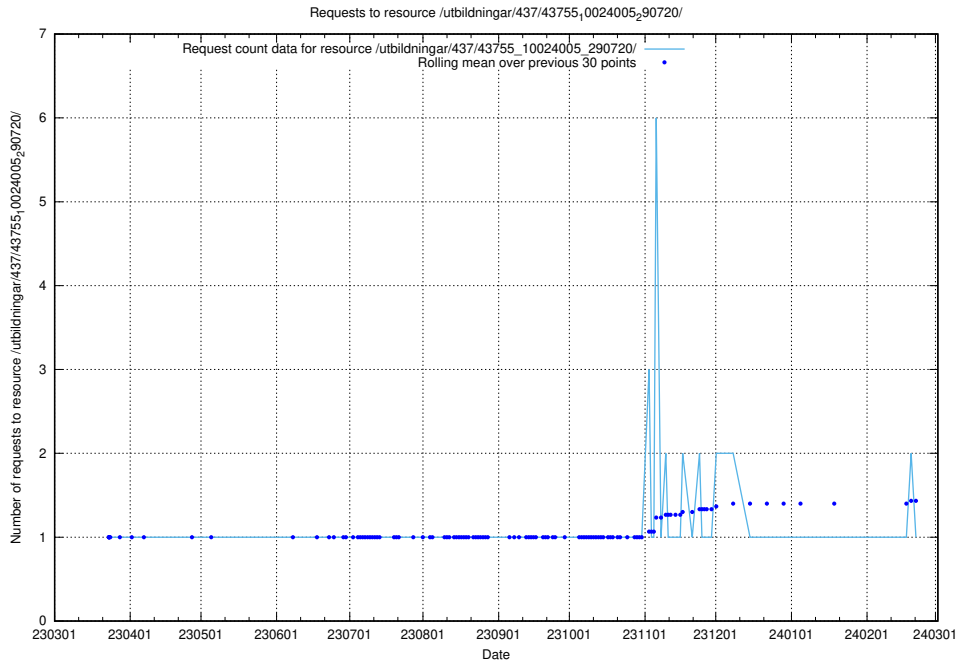

5.6024 Usage of /utbildningar/437/43755_10024005_290720/

Here, we count the number of requests to resource /utbildningar/437/43755_10024005_290720/.