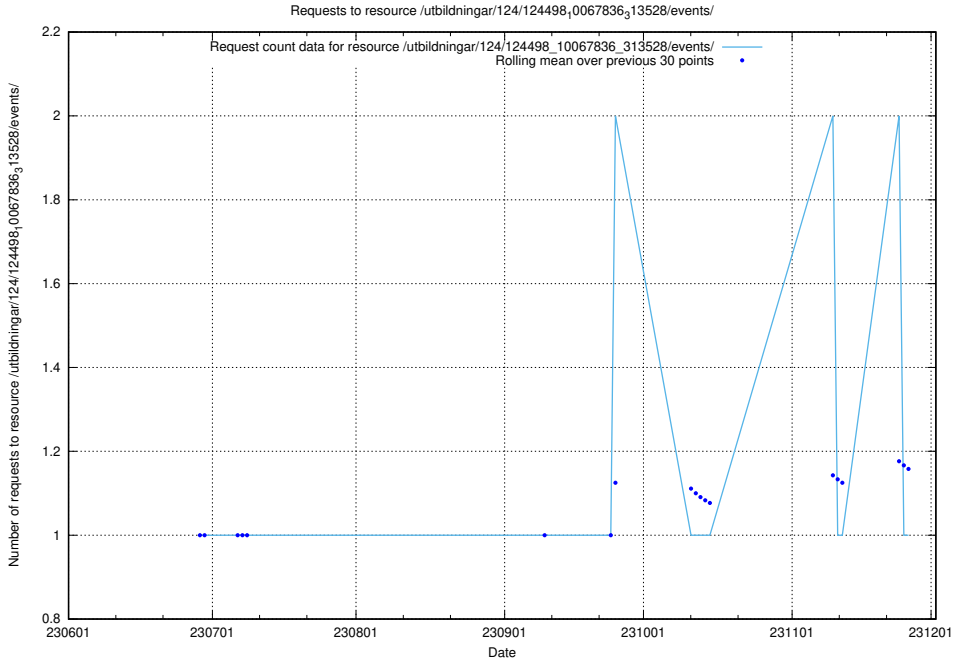

5.5183 Usage of /utbildningar/124/124498_10067836_313528/events/

Here, we count the number of requests to resource /utbildningar/124/124498_10067836_313528/events/