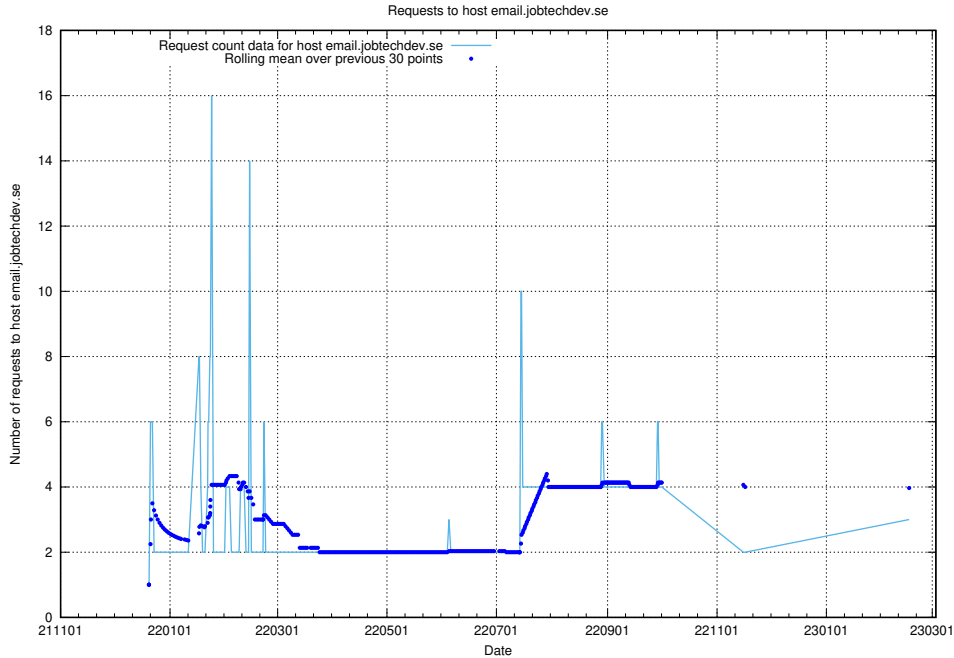

7.200 Usage of email.jobtechdev.se

Here, we count the number of requests to host email.jobtechdev.se.

7.201 Usage of correo.jobtechdev.se

Here, we count the number of requests to host correo.jobtechdev.se.