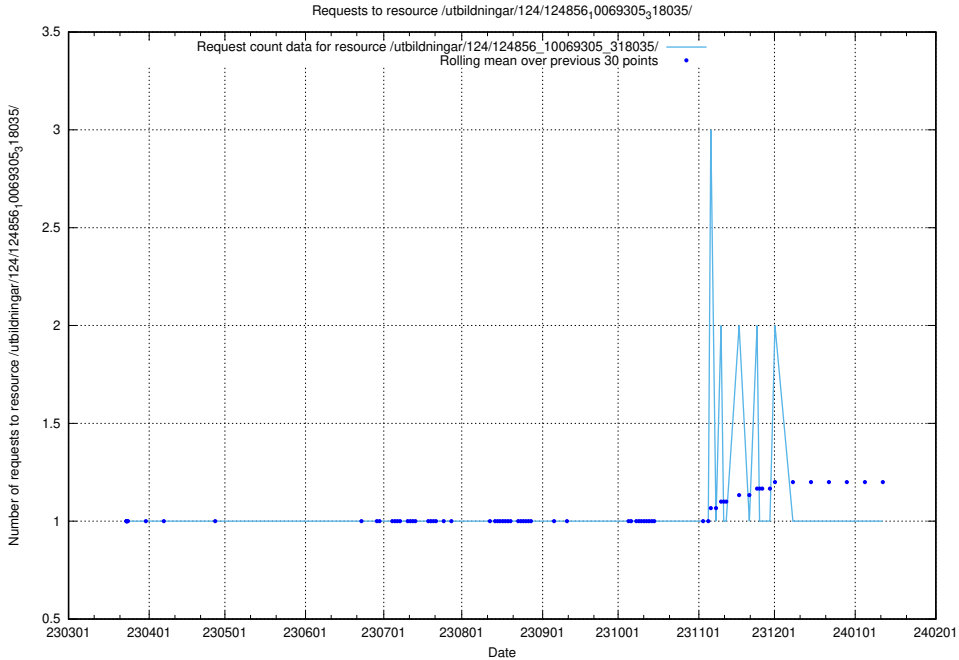

5.1090 Usage of /utbildningar/124/124856_10069305_318035/

Here, we count the number of requests to resource /utbildningar/124/124856_10069305_318035/.