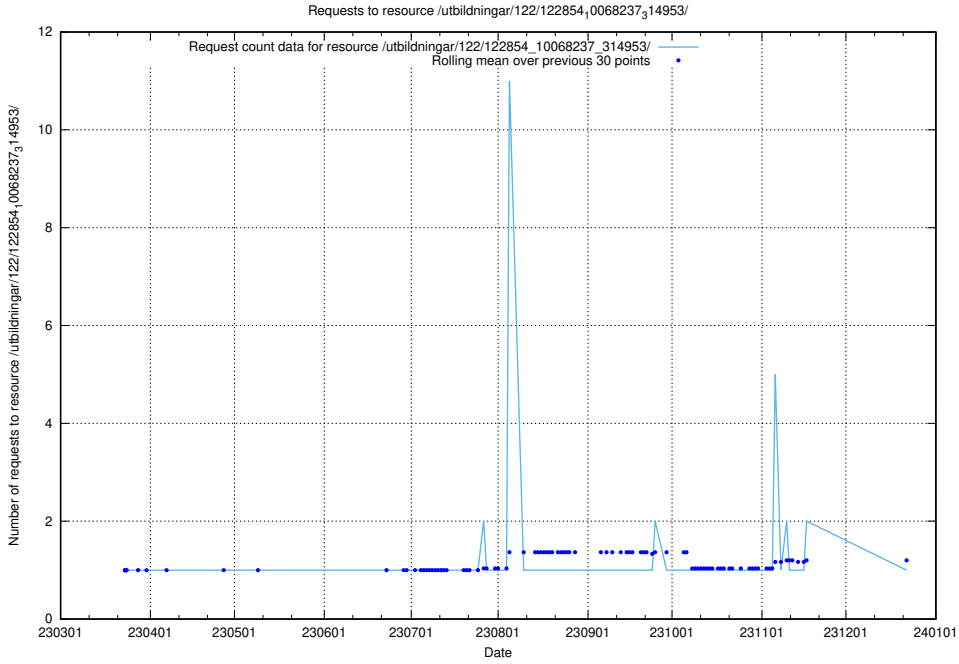

5.4856 Usage of /utbildningar/122/122854_10068237_314953/

Here, we count the number of requests to resource /utbildningar/122/122854_10068237_314953/.