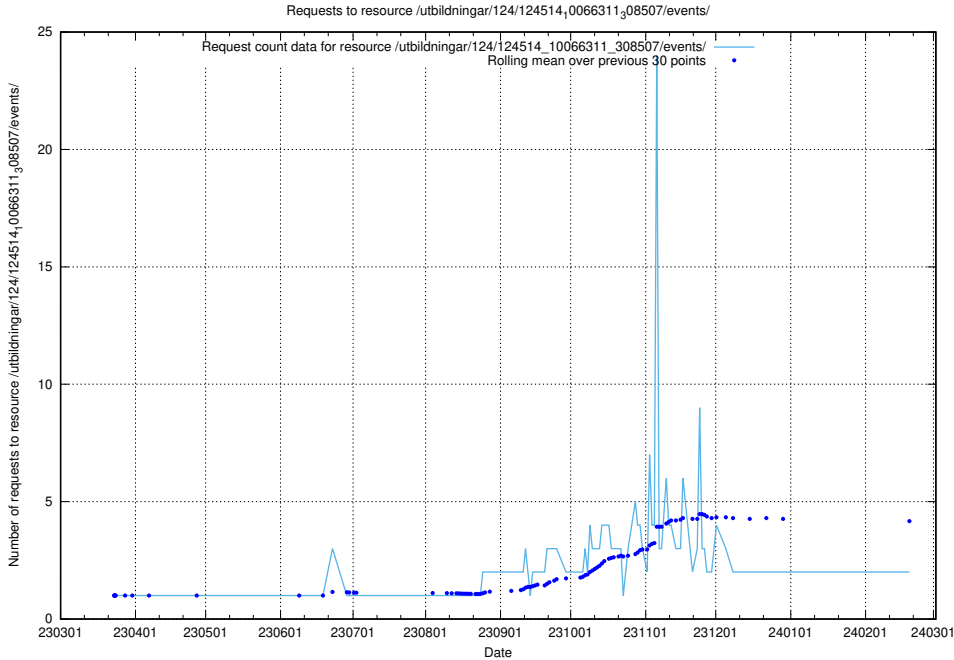

5.416 Usage of /utbildningar/124/124514_10066311_308507/events/

Here, we count the number of requests to resource /utbildningar/124/124514_10066311_308507/events/