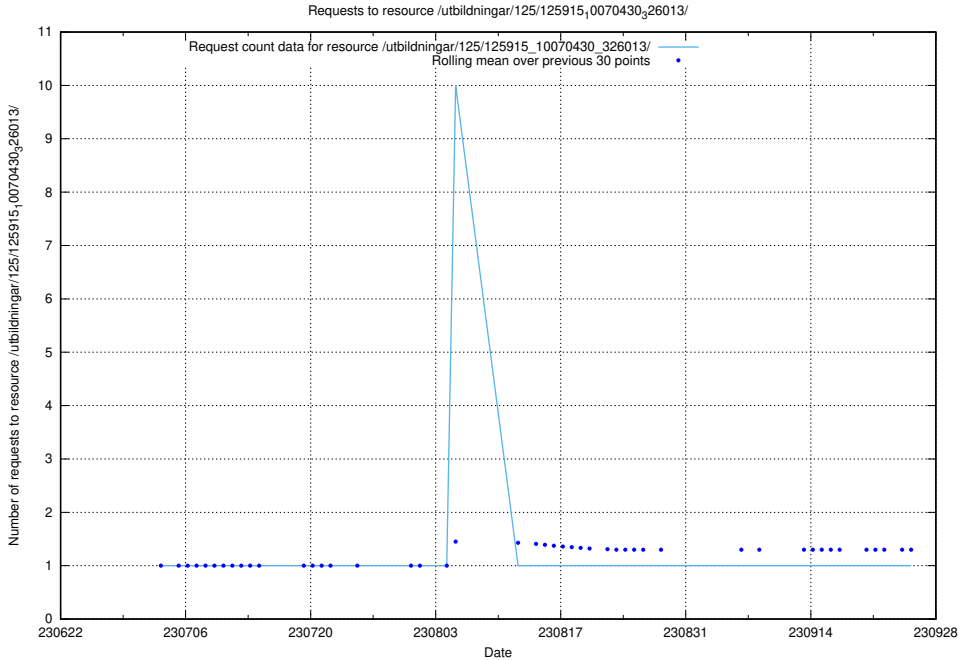

5.5037 Usage of /utbildningar/125/125915_10070430_326013/

Here, we count the number of requests to resource /utbildningar/125/125915_10070430_326013/.