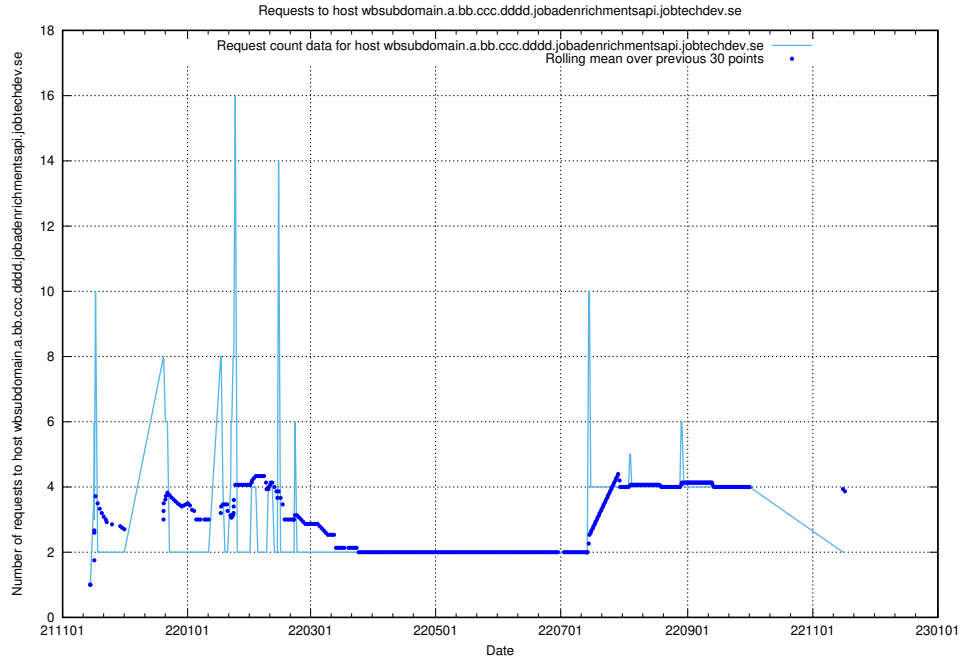

7.547 Usage of wbsubdomain.a.bb.ccc.dddd.jobadenrichmentsapi.jobtechdev.se

Here, we count the number of requests to host wbsubdomain.a.bb.ccc.dddd.jobadenrichmentsapi.jobtechdev.se