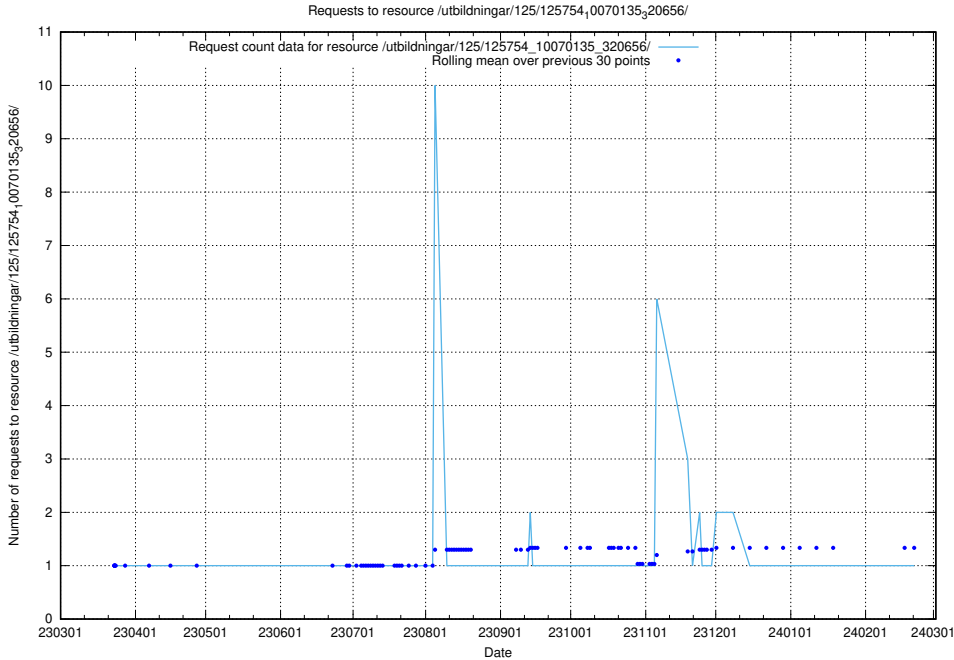

5.6119 Usage of /utbildningar/125/125754_10070135_320656/

Here, we count the number of requests to resource /utbildningar/125/125754_10070135_320656/.