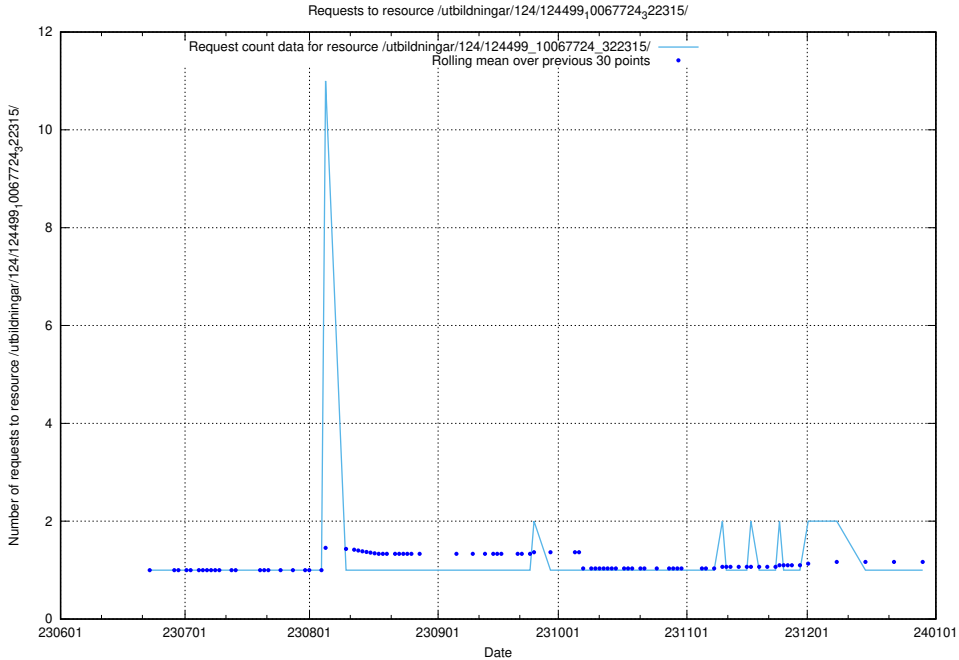

5.5460 Usage of /utbildningar/124/124499_10067724_322315/

Here, we count the number of requests to resource /utbildningar/124/124499_10067724_322315/.