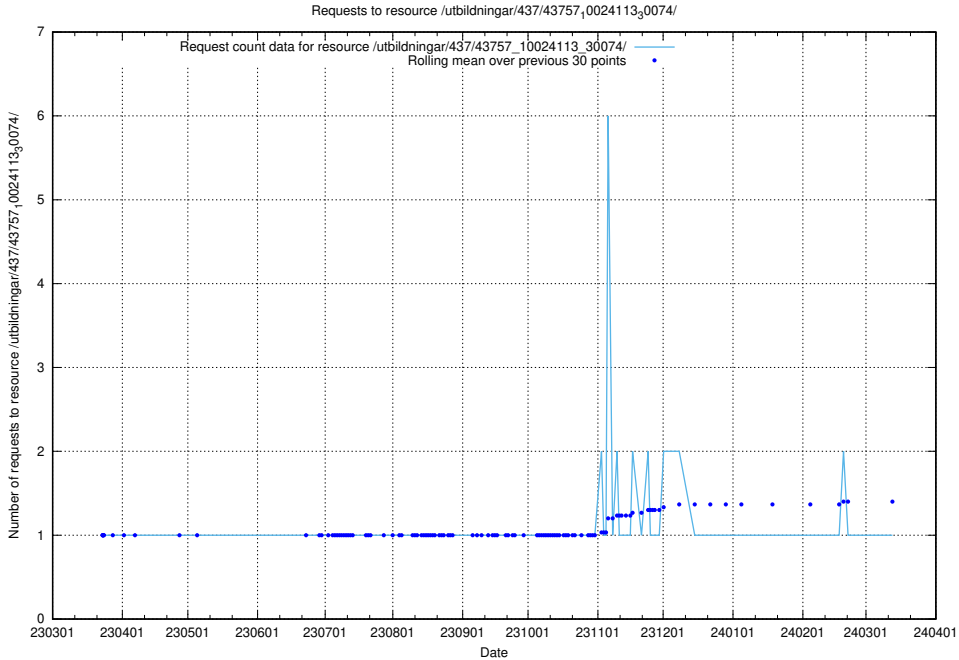

Here, we count the number of requests to resource /utbildningar/437/43757_10024113_309027/.

5.6023 Usage of /utbildningar/437/43757_10024113_30074/

Here, we count the number of requests to resource /utbildningar/437/43757_10024113_30074/.