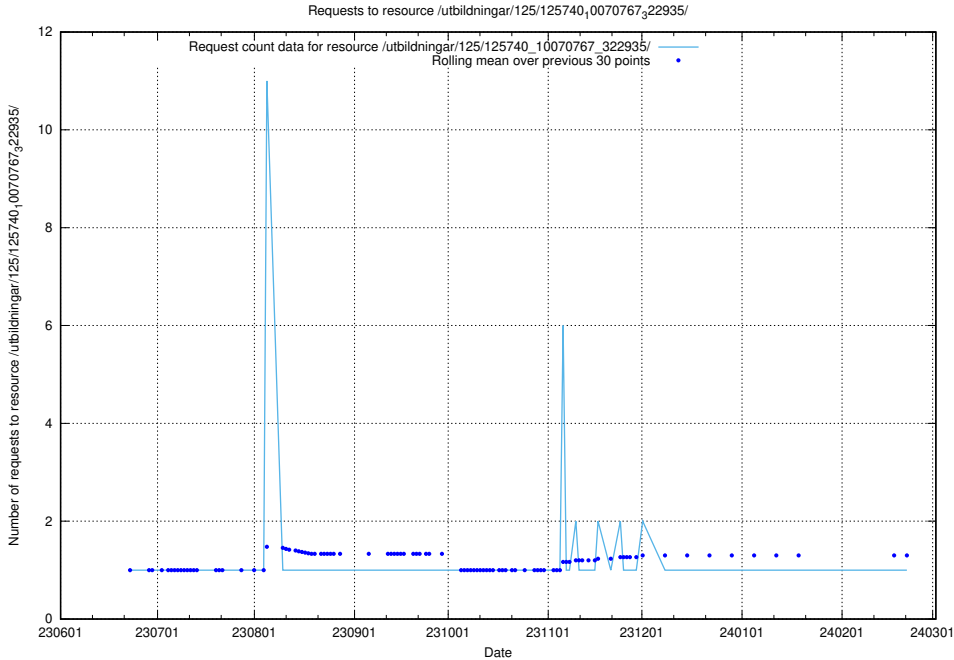

5.5370 Usage of /utbildningar/125/125740_10070767_322935/

Here, we count the number of requests to resource /utbildningar/125/125740_10070767_322935/.