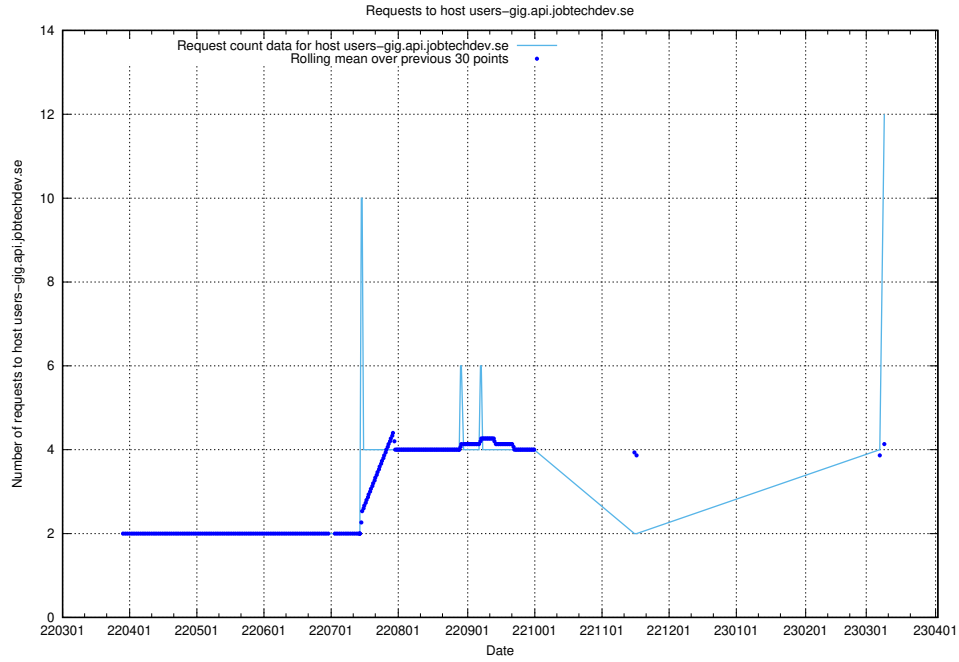

7.56 Usage of users-gig.api.jobtechdev.se

Here, we count the number of requests to host users-gig.api.jobtechdev.se.