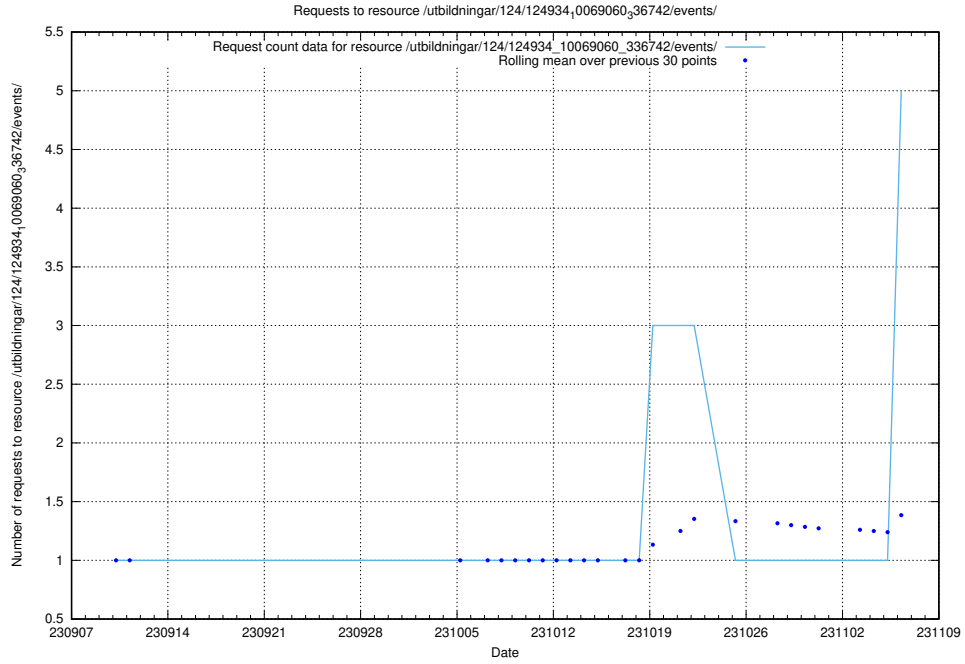

5.134 Usage of /utbildningar/124/124934_10069060_336742/events/

Here, we count the number of requests to resource /utbildningar/124/124934_10069060_336742/events/