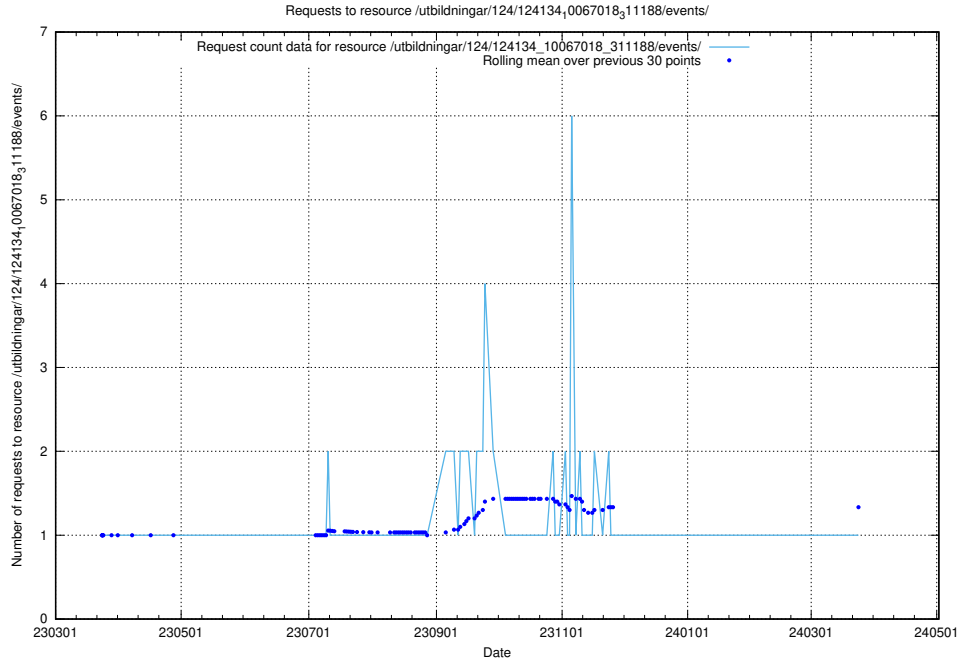

5.3741 Usage of /utbildningar/124/124134_10067018_311188/events/

Here, we count the number of requests to resource /utbildningar/124/124134_10067018_311188/events/