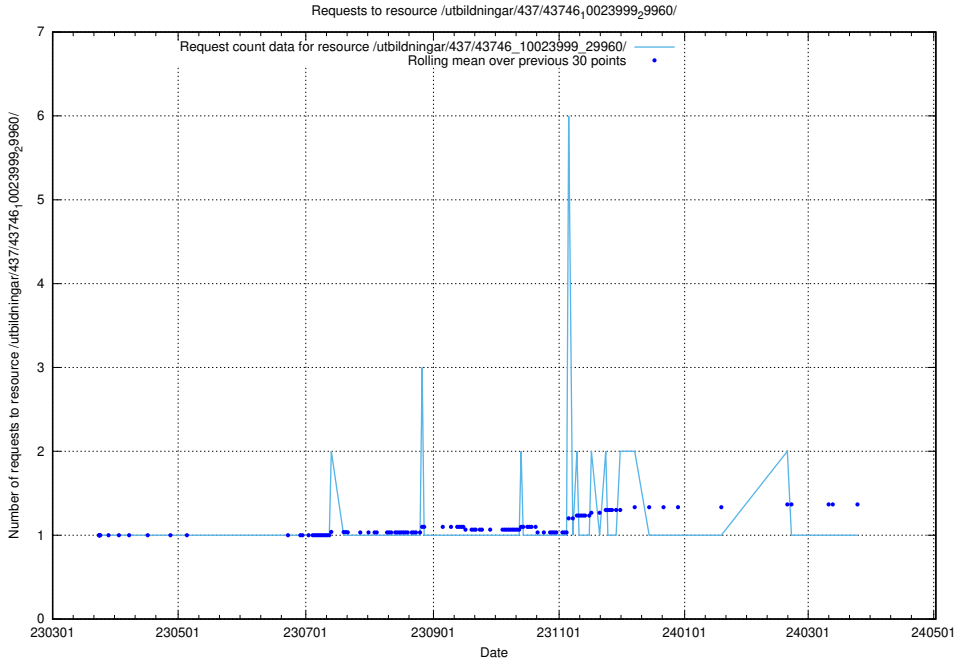

5.6034 Usage of /utbildningar/437/43746_10023999_29960/

Here, we count the number of requests to resource /utbildningar/437/43746_10023999_29960/.