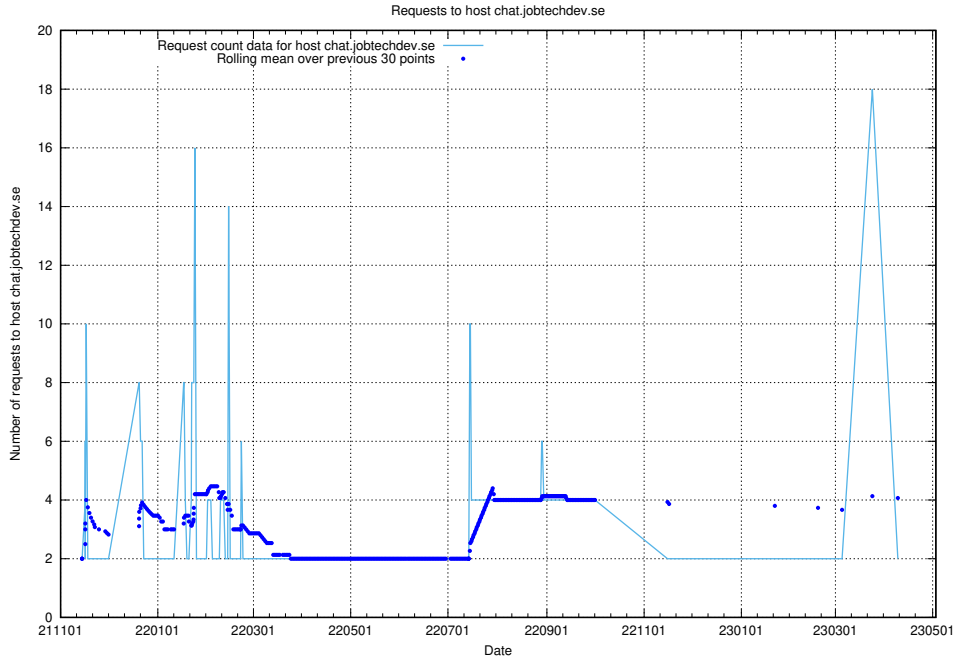

7.275 Usage of chat.jobtechdev.se

Here, we count the number of requests to host chat.jobtechdev.se.