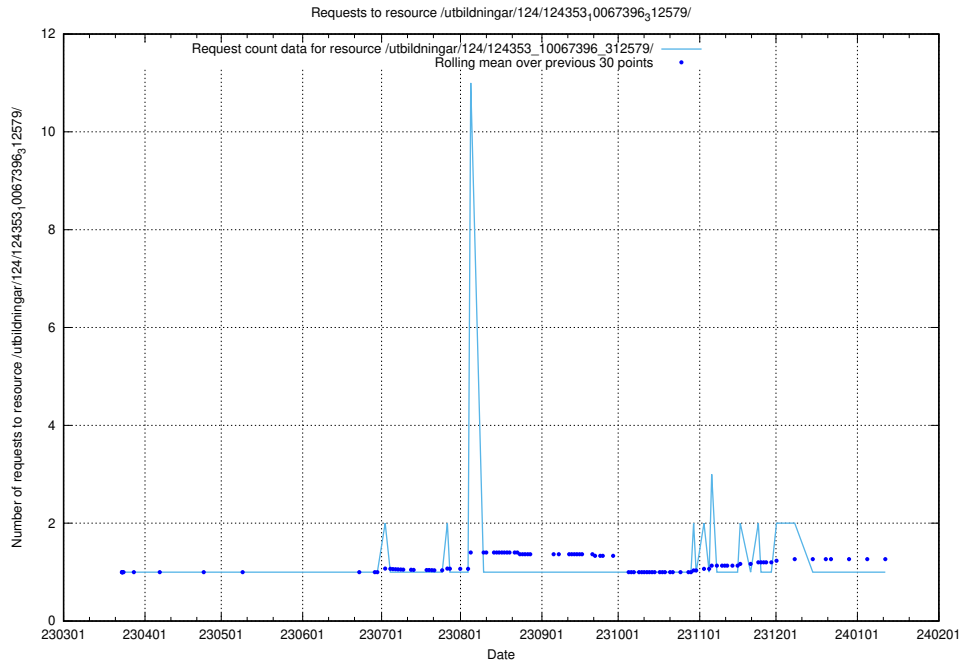

5.3599 Usage of /utbildningar/124/124353_10067396_312579/

Here, we count the number of requests to resource /utbildningar/124/124353_10067396_312579/.