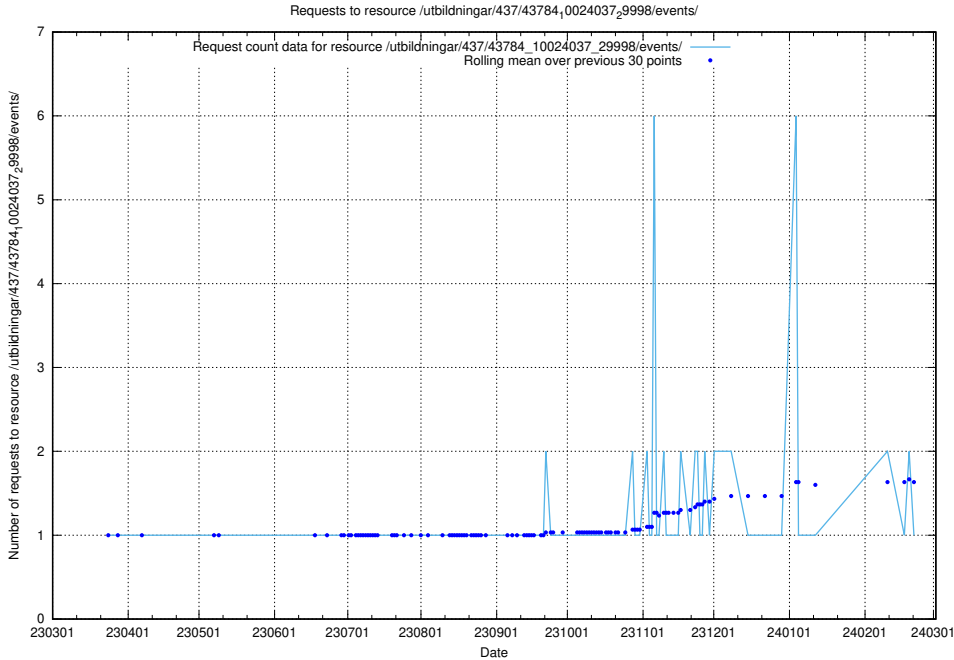

5.5847 Usage of /utbildningar/437/43784_10024037_29998/events/

Here, we count the number of requests to resource /utbildningar/437/43784_10024037_29998/events/.