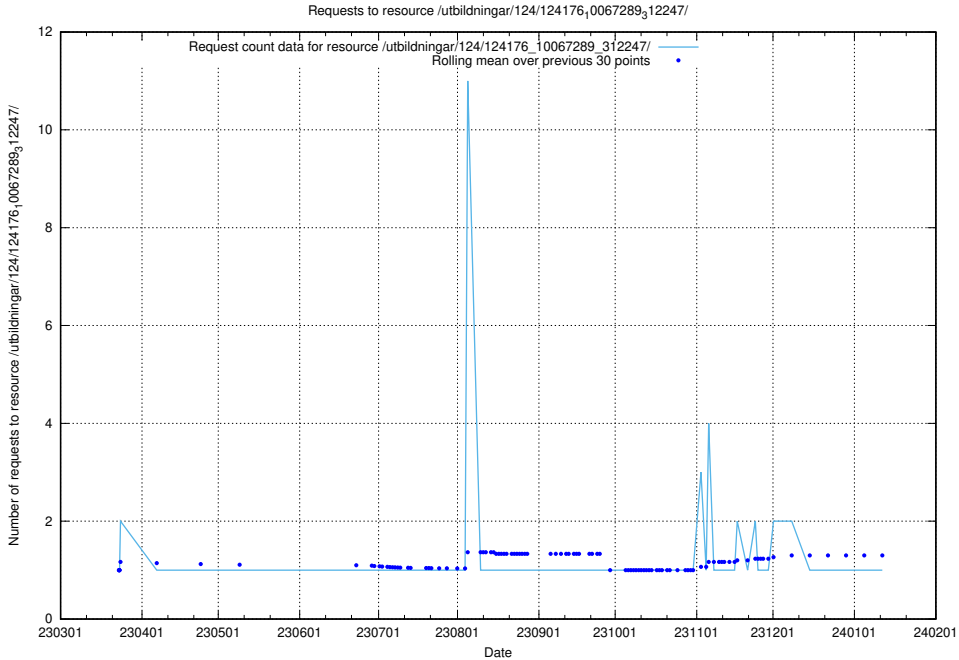

5.3690 Usage of /utbildningar/124/124176_10067289_312247/

Here, we count the number of requests to resource /utbildningar/124/124176_10067289_312247/.