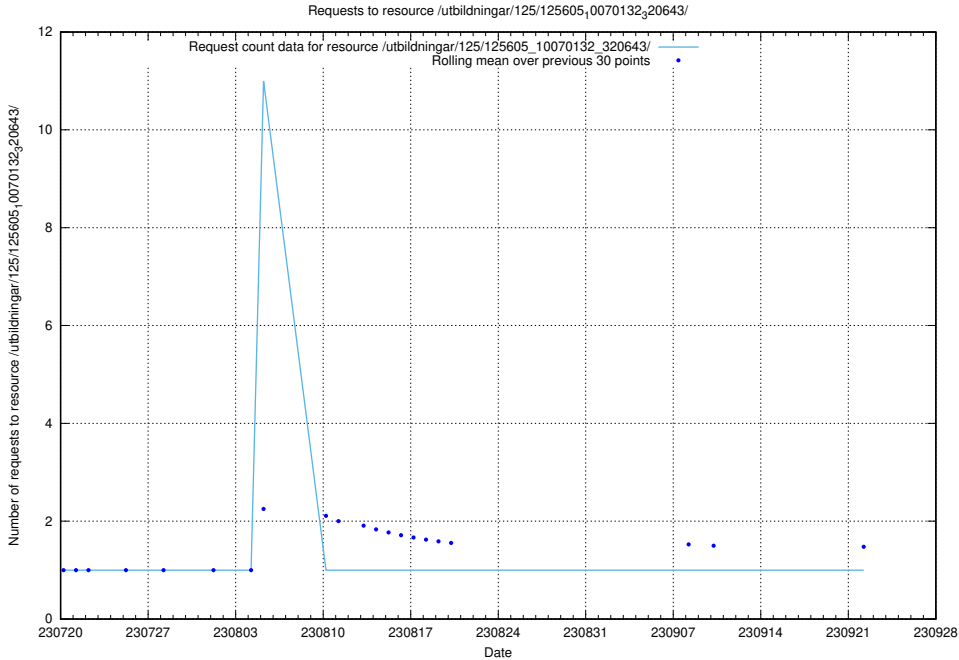

5.4677 Usage of /utbildningar/125/125605_10070132_320643/

Here, we count the number of requests to resource /utbildningar/125/125605_10070132_320643/.