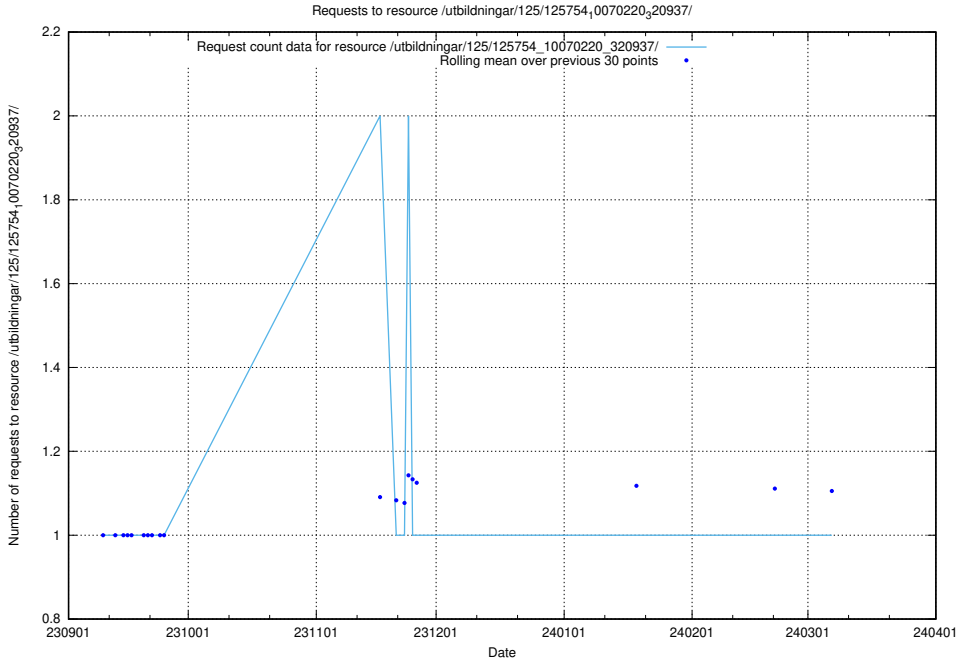

5.4281 Usage of /utbildningar/125/125754_10070220_320937/

Here, we count the number of requests to resource /utbildningar/125/125754_10070220_320937/.