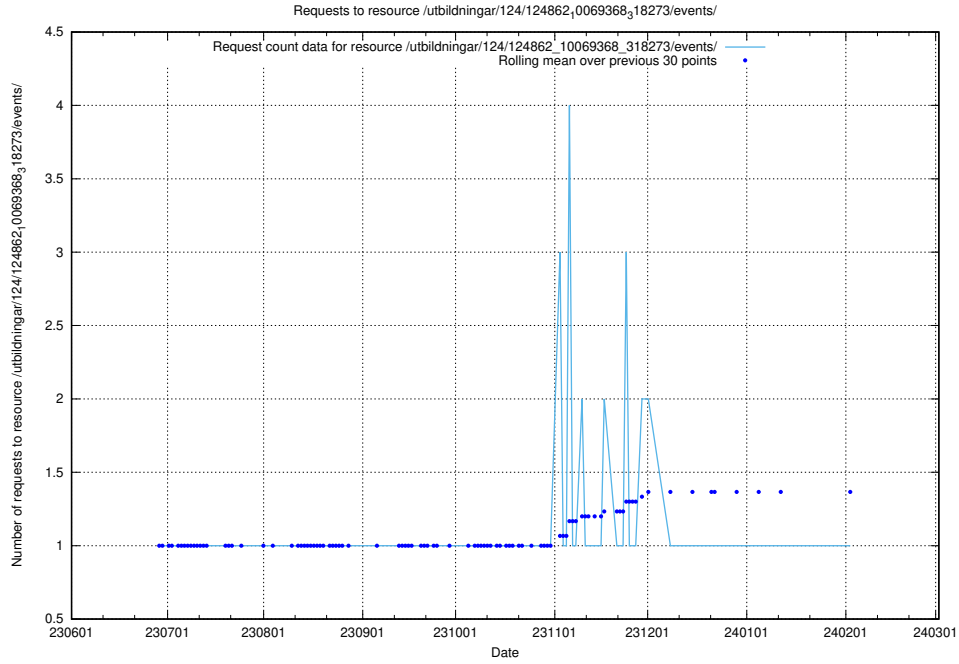

5.5150 Usage of /utbildningar/124/124862_10069368_318273/events/

Here, we count the number of requests to resource /utbildningar/124/124862_10069368_318273/events/