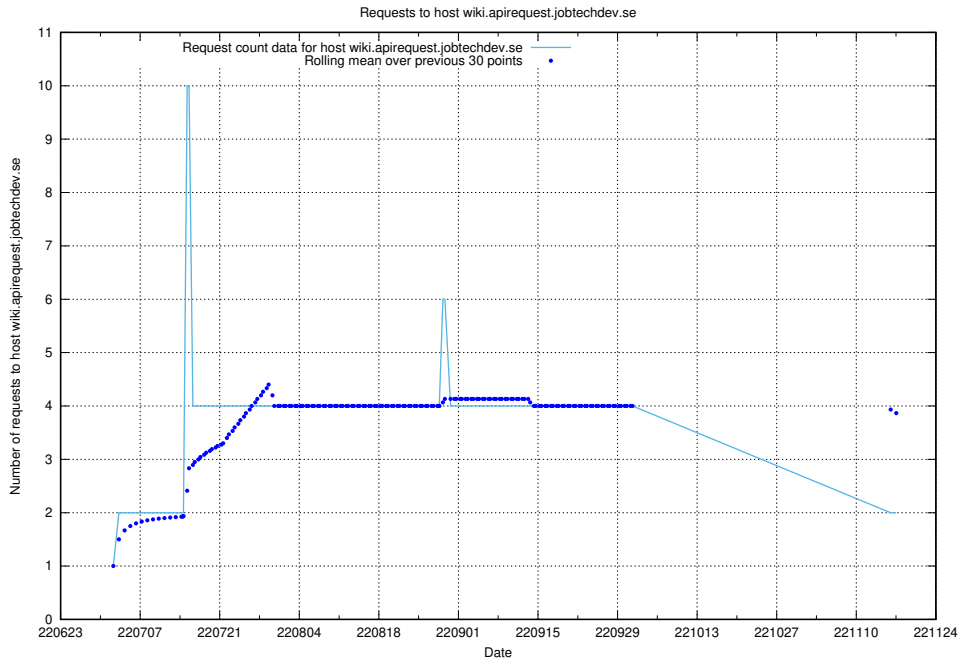

7.391 Usage of wiki.apirequest.jobtechdev.se

Here, we count the number of requests to host wiki.apirequest.jobtechdev.se.

7.392 Usage of wiki.api.jobtechdev.se

Here, we count the number of requests to host wiki.api.jobtechdev.se.