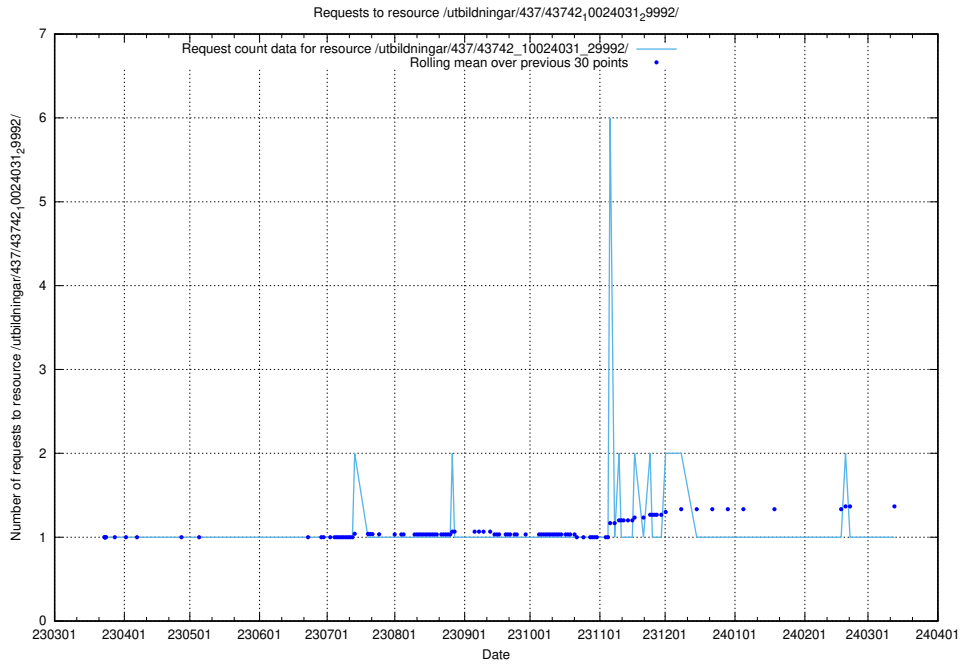

5.6039 Usage of /utbildningar/437/43742_10024031_29992/

Here, we count the number of requests to resource /utbildningar/437/43742_10024031_29992/.