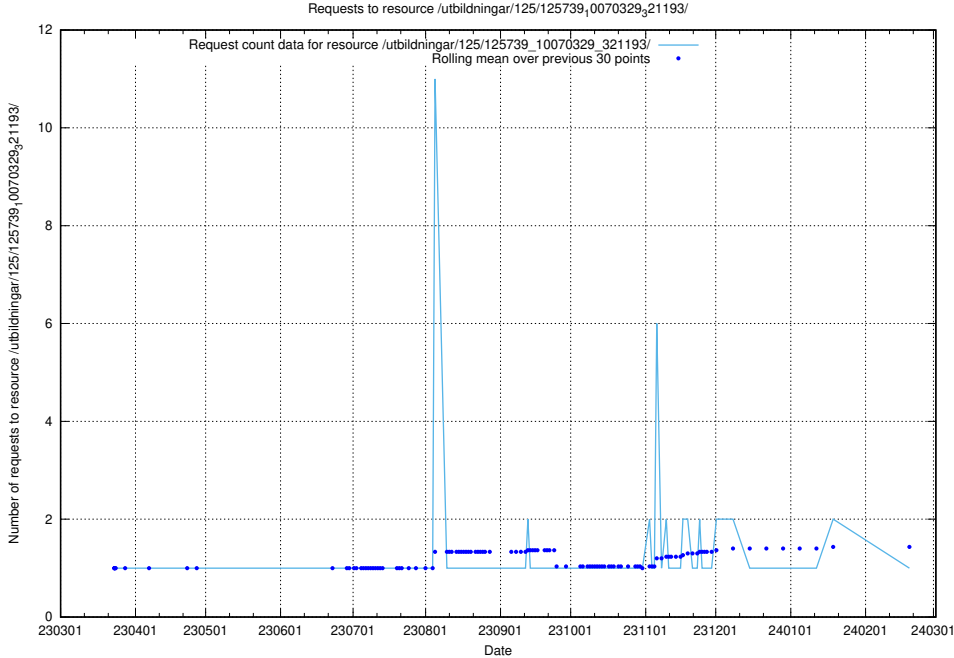

5.910 Usage of /utbildningar/125/125739_10070329_321193/

Here, we count the number of requests to resource /utbildningar/125/125739_10070329_321193/.