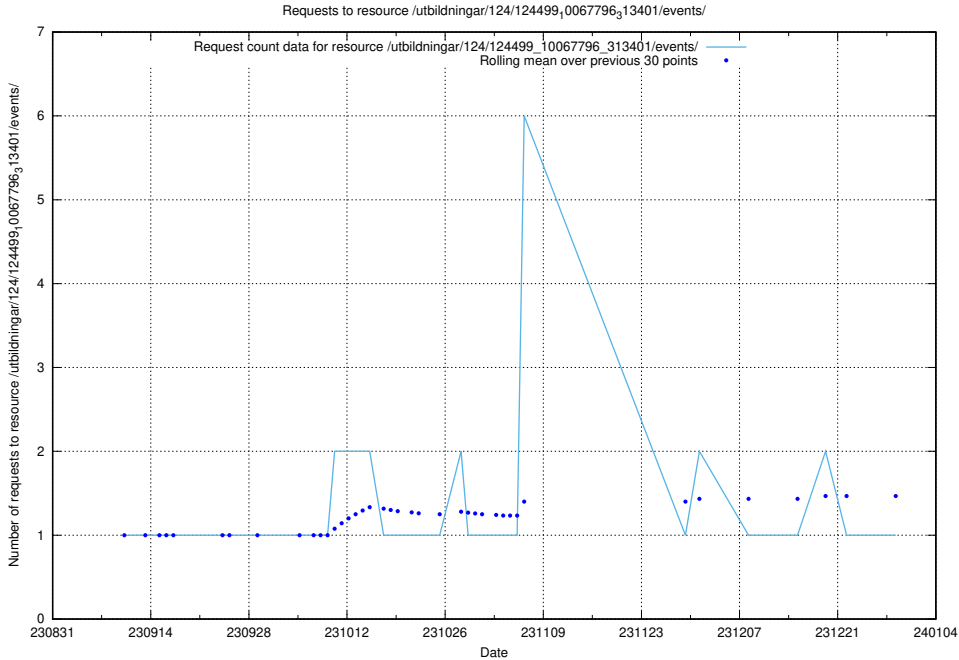

5.4290 Usage of /utbildningar/124/124499_10067796_313401/events/

Here, we count the number of requests to resource /utbildningar/124/124499_10067796_313401/events/