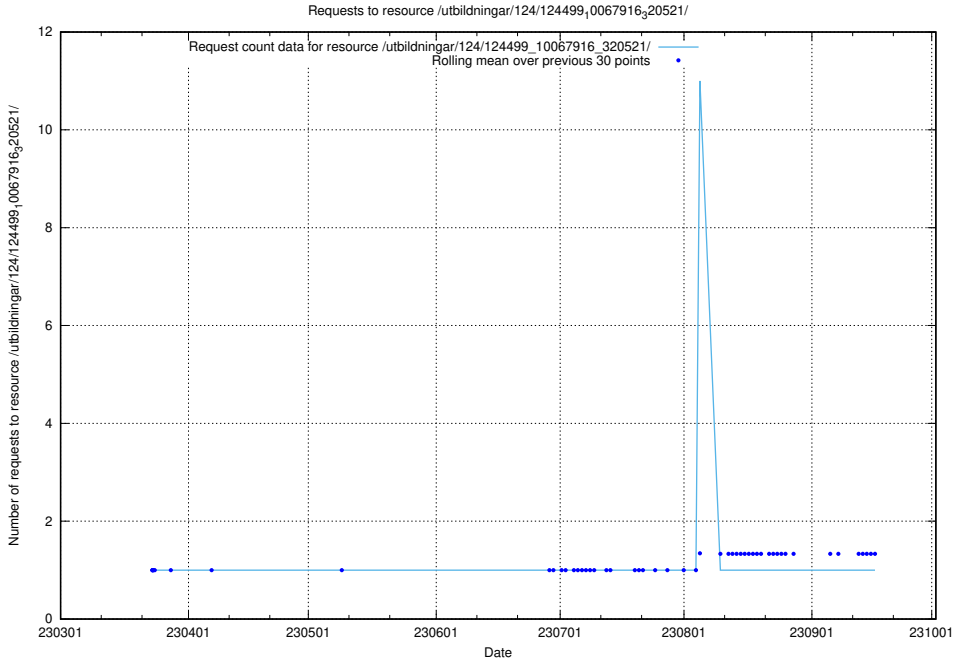

5.1993 Usage of /utbildningar/124/124499_10067916_320521/

Here, we count the number of requests to resource /utbildningar/124/124499_10067916_320521/.