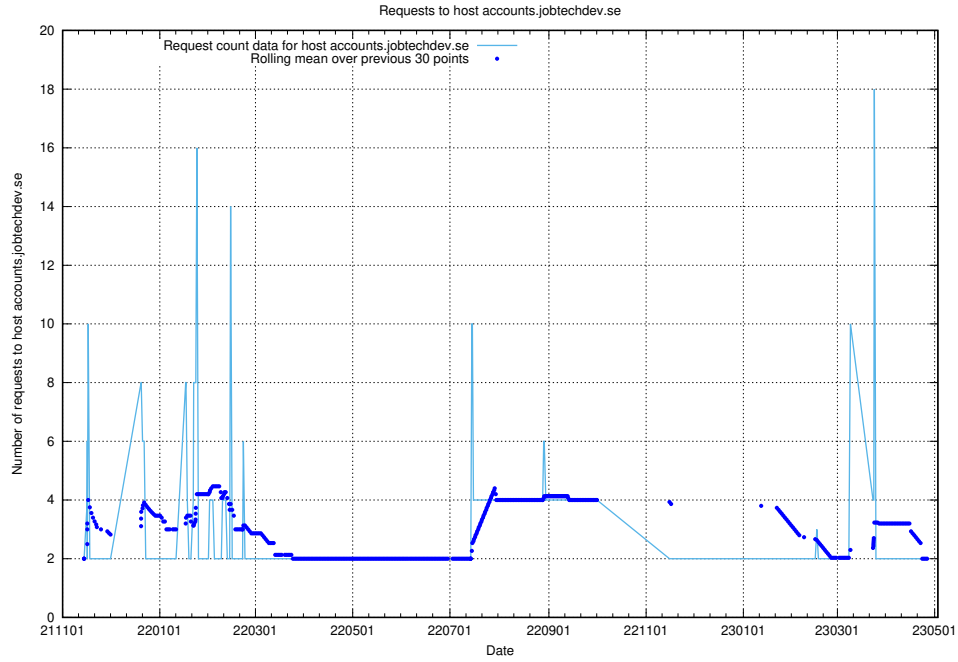

Here, we count the number of requests to host prod-historical-search.jobtechdev.se.

7.293 Usage of accounts.jobtechdev.se

Here, we count the number of requests to host accounts.jobtechdev.se.

7.294 Usage of auth.jitsitest.jobtechdev.se