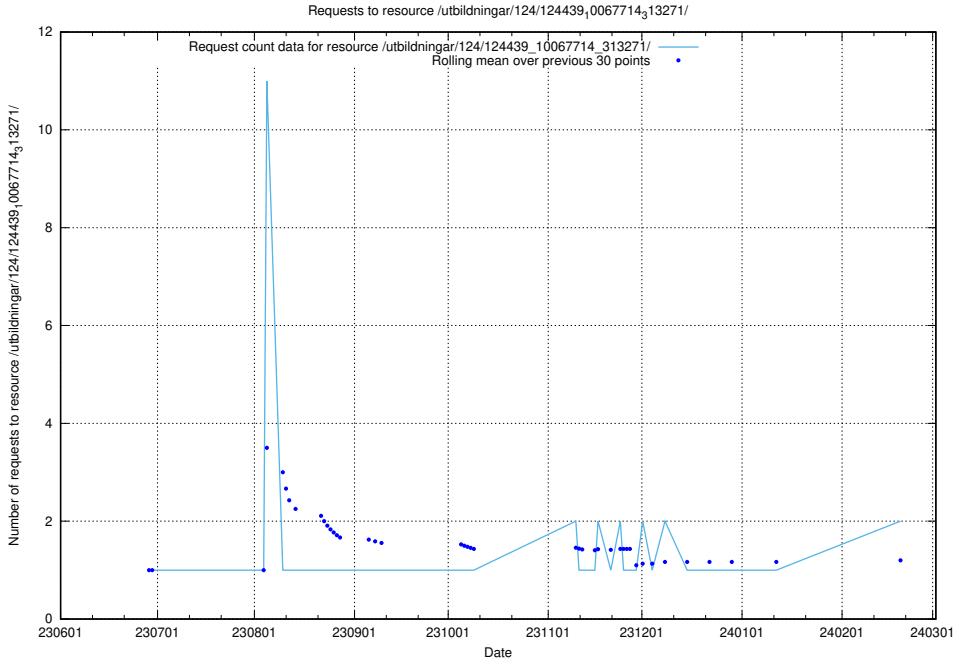

5.729 Usage of /utbildningar/124/124439_10067714_313271/

Here, we count the number of requests to resource /utbildningar/124/124439_10067714_313271/.