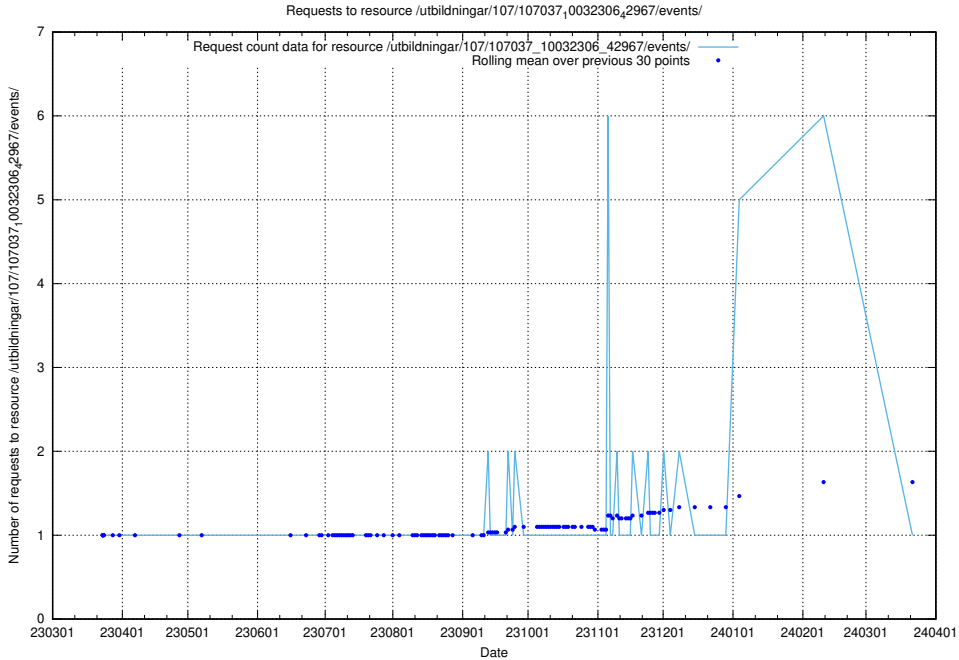

5.5040 Usage of /utbildningar/107/107037_10032306_42967/events/

Here, we count the number of requests to resource /utbildningar/107/107037_10032306_42967/events/.