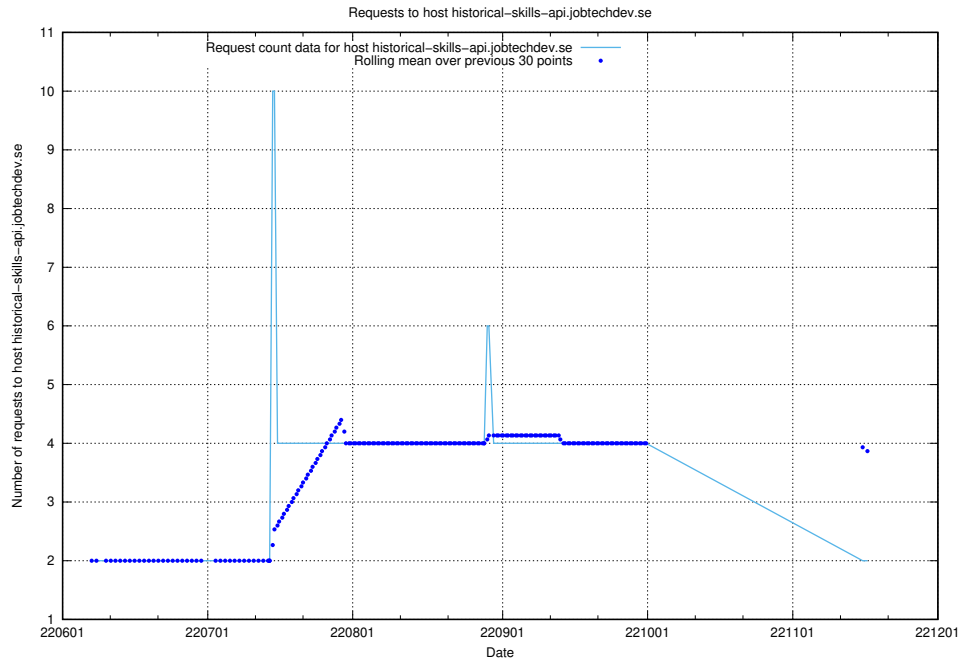

7.411 Usage of historical-skills-api.jobtechdev.se

Here, we count the number of requests to host historical-skills-api.jobtechdev.se.