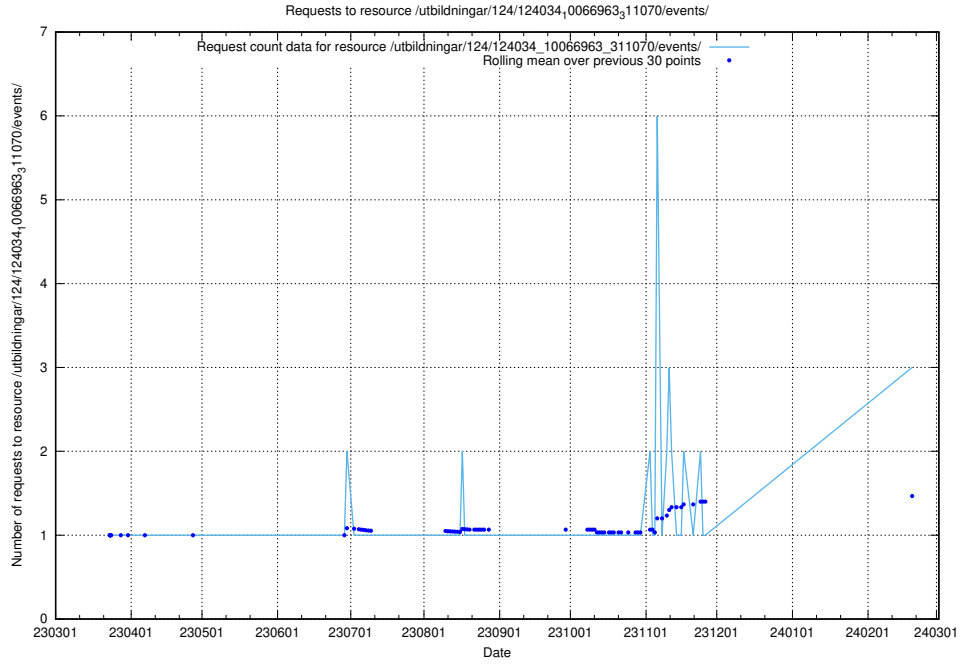

5.255 Usage of /utbildningar/124/124034_10066963_311070/events/

Here, we count the number of requests to resource /utbildningar/124/124034_10066963_311070/events/