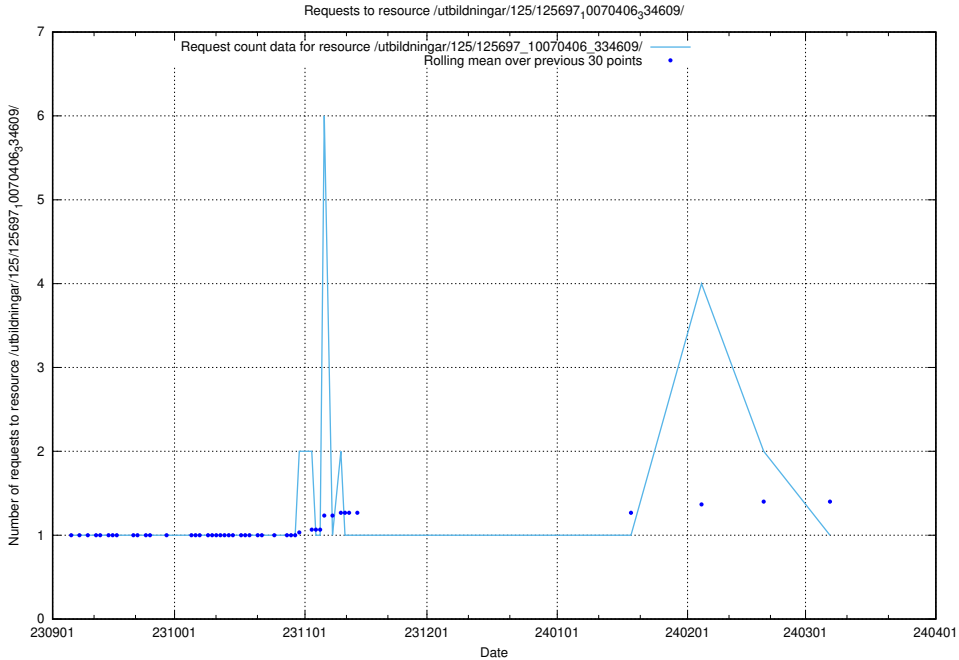

5.4352 Usage of /utbildningar/125/125697_10070406_334609/

Here, we count the number of requests to resource /utbildningar/125/125697_10070406_334609/.