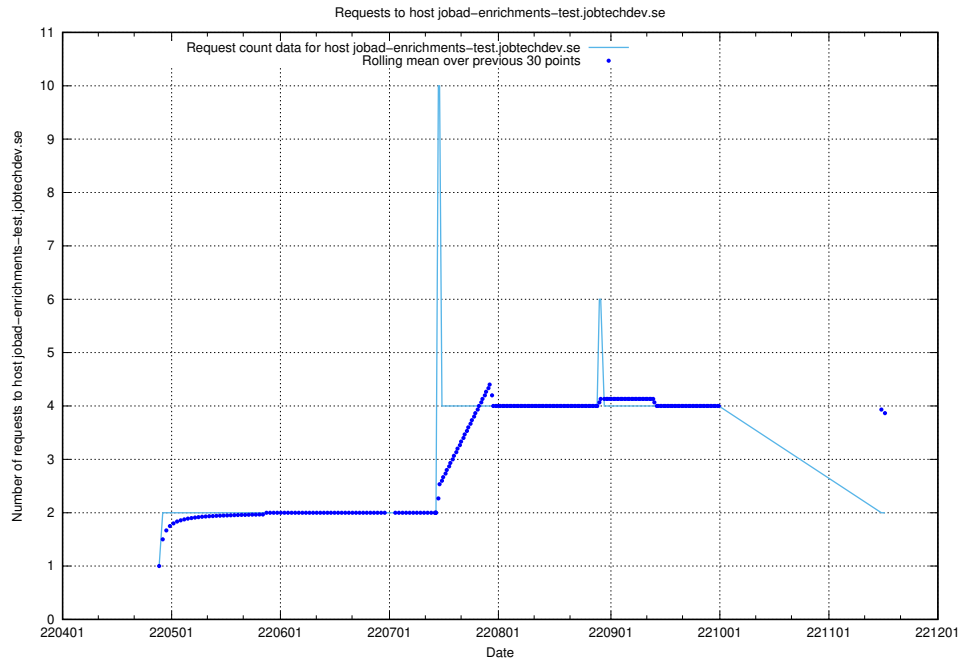

7.441 Usage of `jobad-enrichments-test.jobtechdev.se`

Here, we count the number of requests to host `jobad-enrichments-test.jobtechdev.se`.