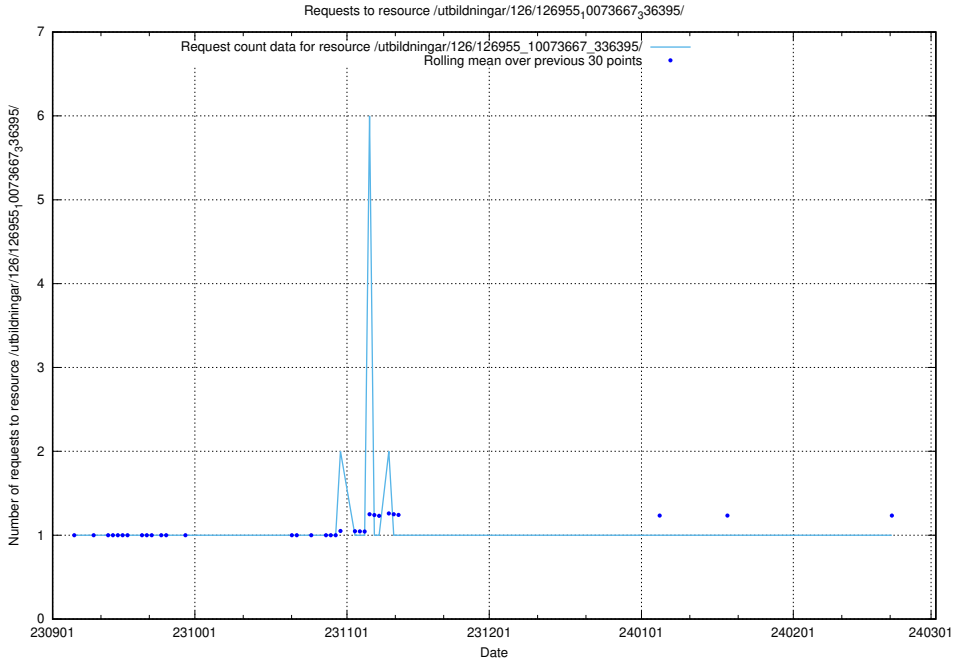

5.4330 Usage of /utbildningar/126/126955_10073667_336395/

Here, we count the number of requests to resource /utbildningar/126/126955_10073667_336395/.