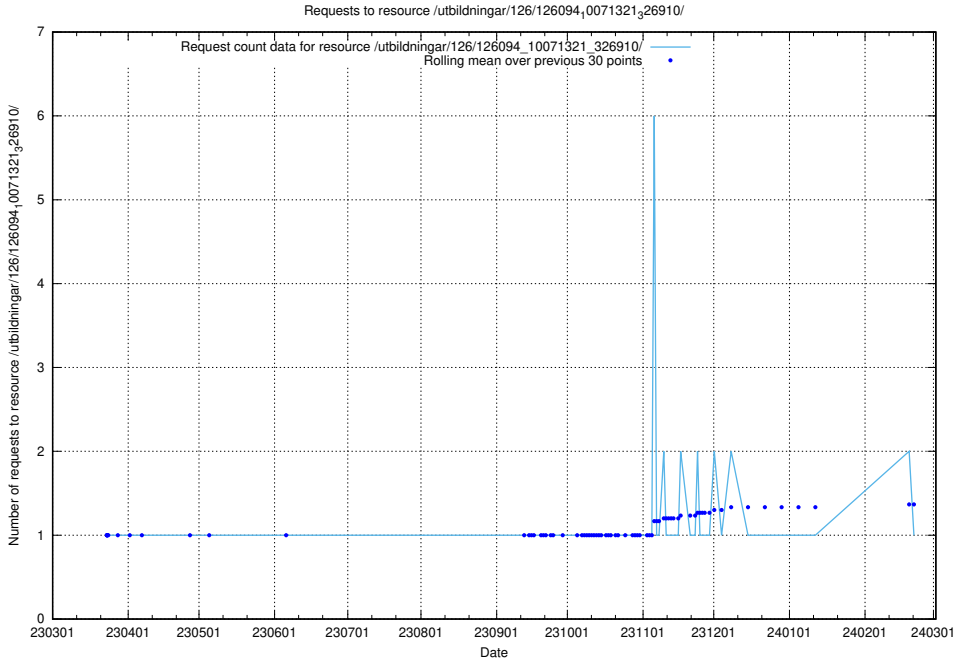

5.6087 Usage of /utbildningar/126/126094_10071321_326910/

Here, we count the number of requests to resource /utbildningar/126/126094_10071321_326910/.