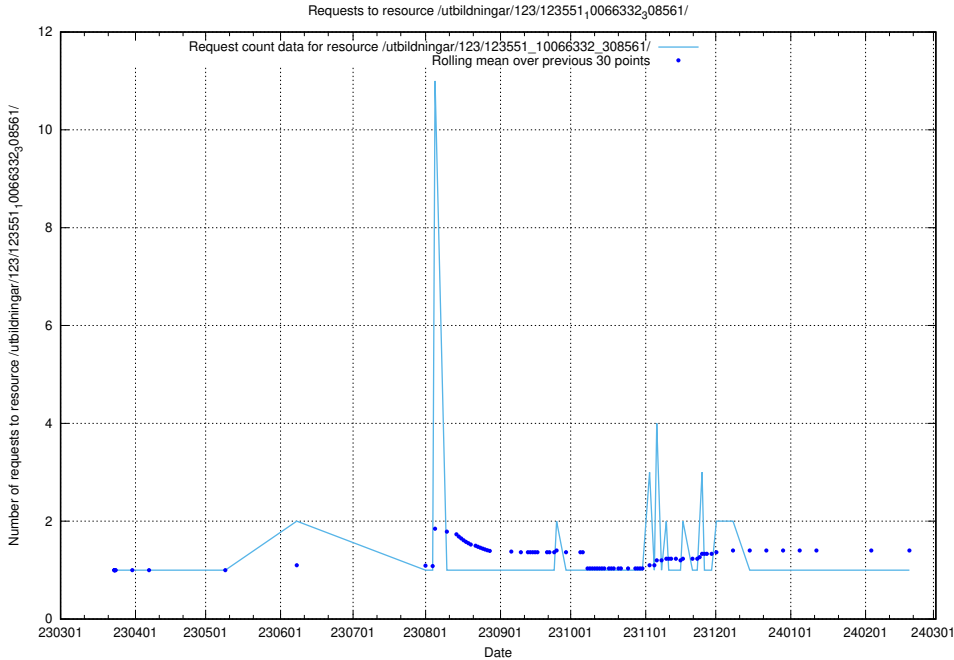

5.4163 Usage of /utbildningar/123/123551_10066332_308561/

Here, we count the number of requests to resource /utbildningar/123/123551_10066332_308561/.