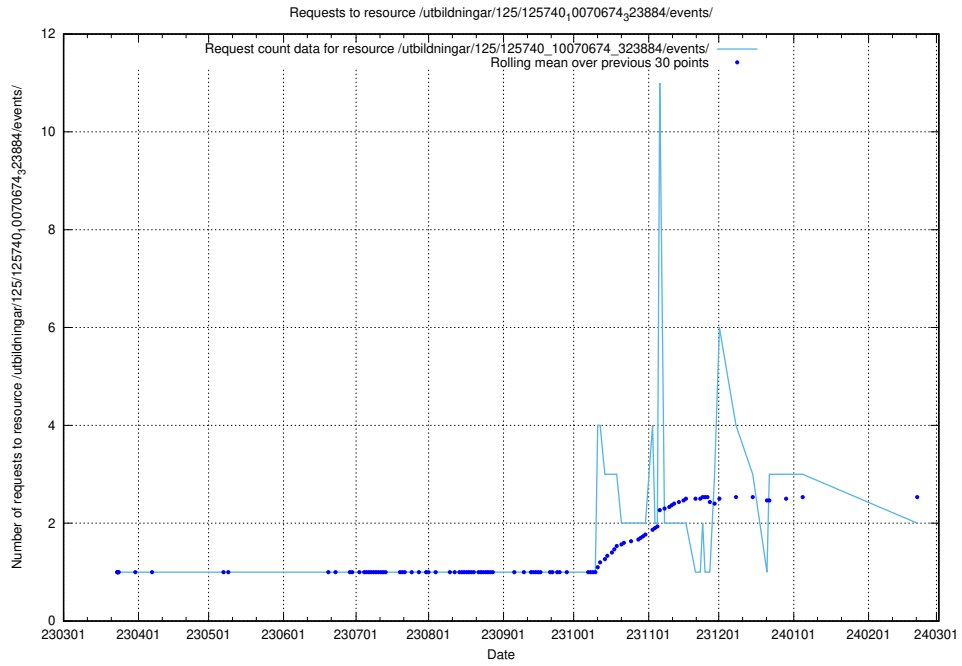

5.354 Usage of /utbildningar/125/125740_10070674_323884/events/

Here, we count the number of requests to resource /utbildningar/125/125740_10070674_323884/events/