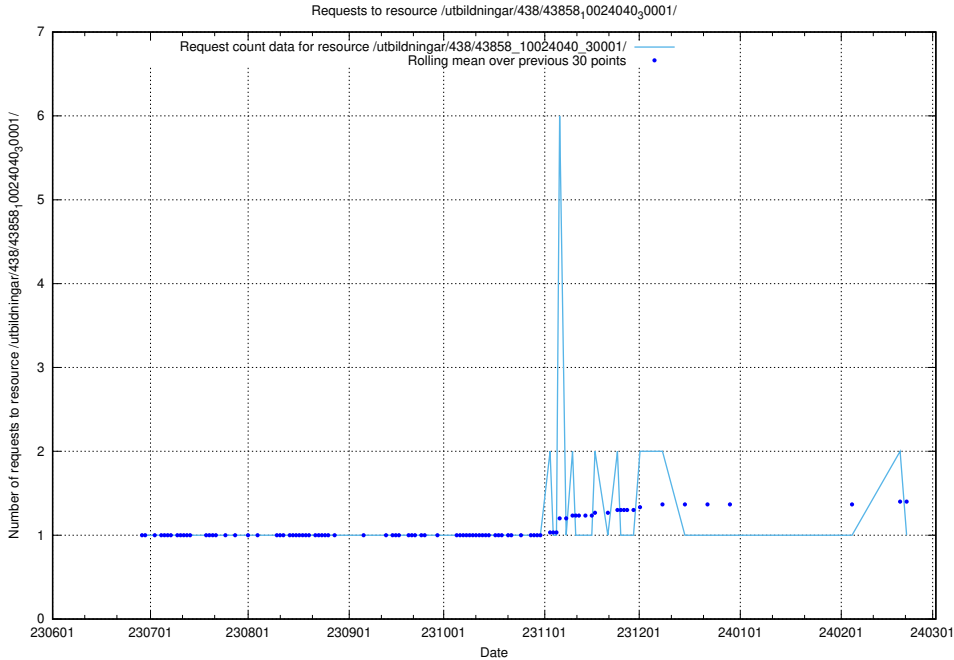

5.5093 Usage of /utbildningar/438/43858_10024040_30001/

Here, we count the number of requests to resource /utbildningar/438/43858_10024040_30001/.