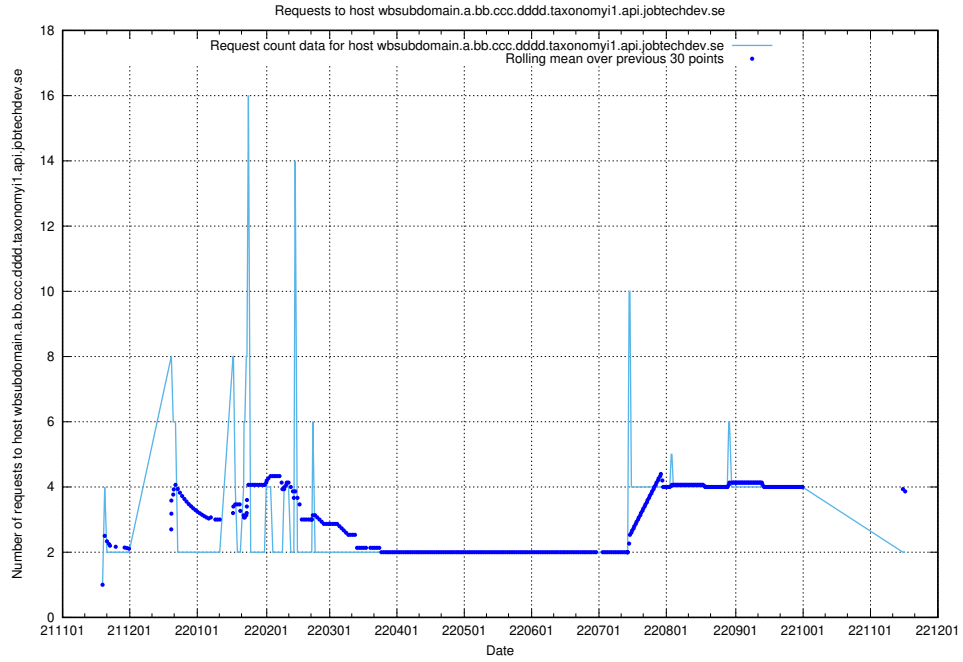

7.460 Usage of wbsubdomain.a.bb.ccc.dddd.taxonomy1.api.jobtechdev.se

Here, we count the number of requests to host wbsubdomain.a.bb.ccc.dddd.taxonomy1.api.jobtechdev.se