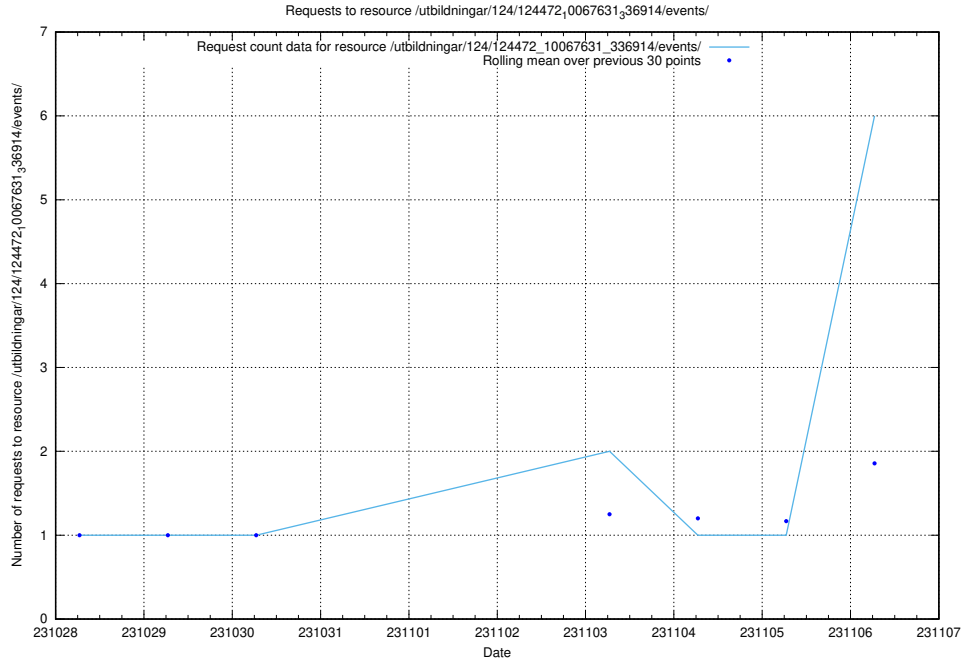

Here, we count the number of requests to resource /utbildningar/127/127057_10073954_336883/events/

5.81 Usage of /utbildningar/124/124472_10067631_336914/events/

Here, we count the number of requests to resource /utbildningar/124/124472_10067631_336914/events/