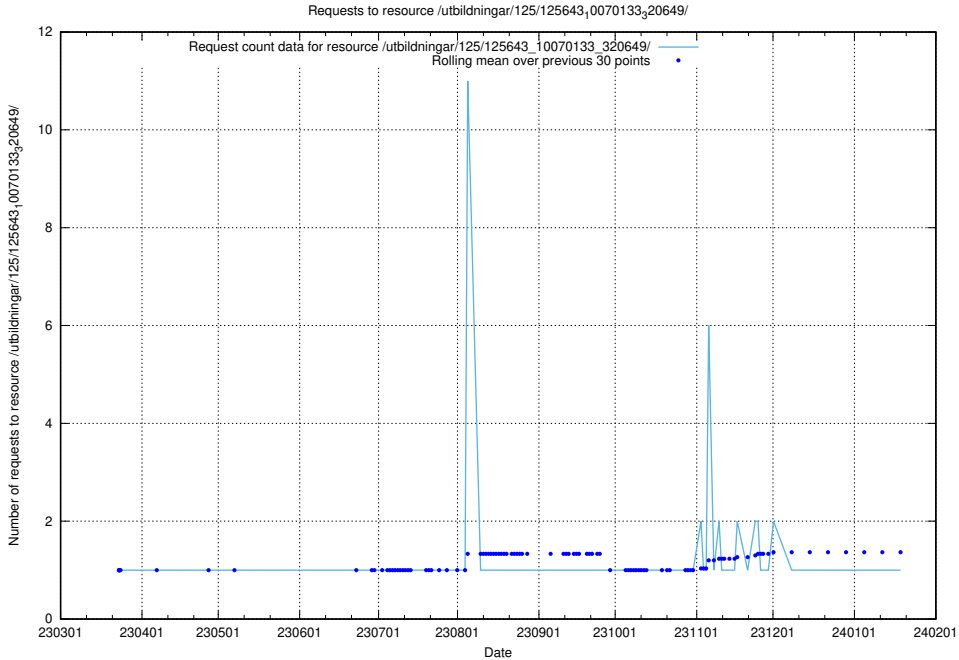

5.947 Usage of /utbildningar/125/125643_10070133_320649/

Here, we count the number of requests to resource /utbildningar/125/125643_10070133_320649/.