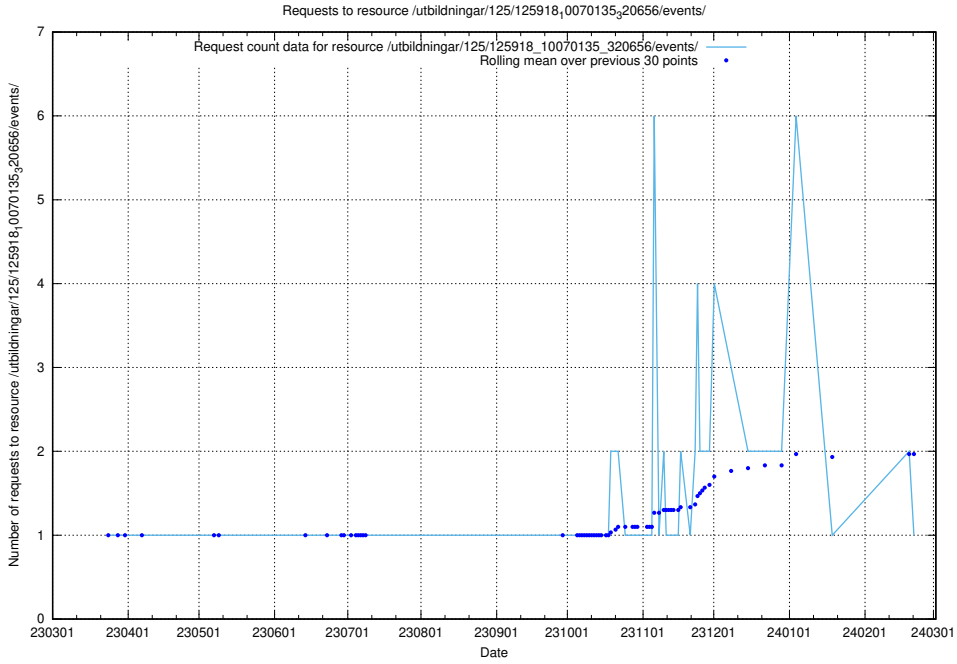

5.5873 Usage of /utbildningar/125/125918_10070135_320656/events/

Here, we count the number of requests to resource /utbildningar/125/125918_10070135_320656/events/