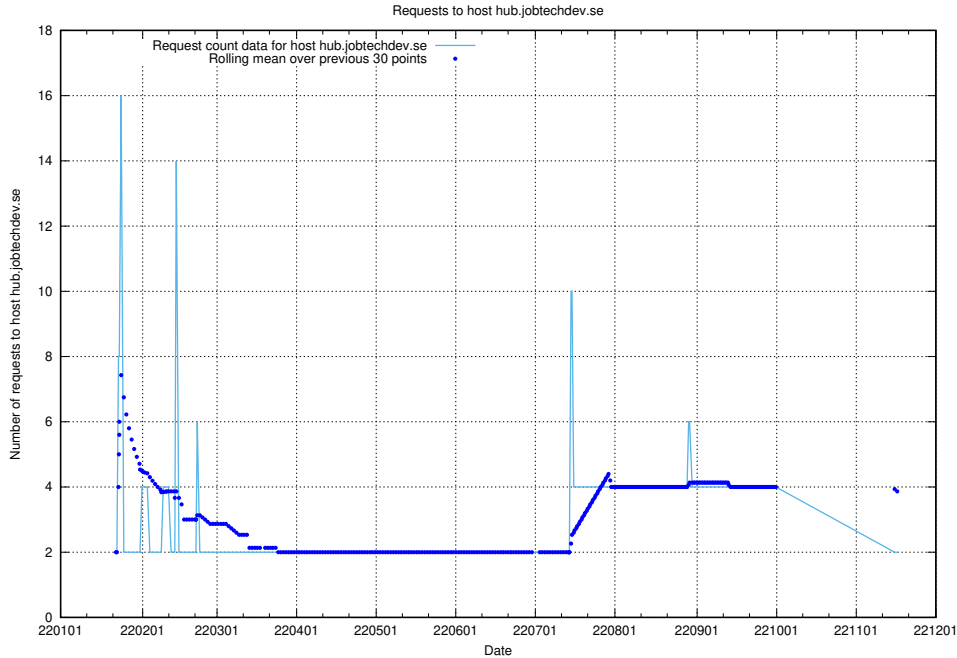

7.597 Usage of hub.jobtechdev.se

Here, we count the number of requests to host hub.jobtechdev.se.