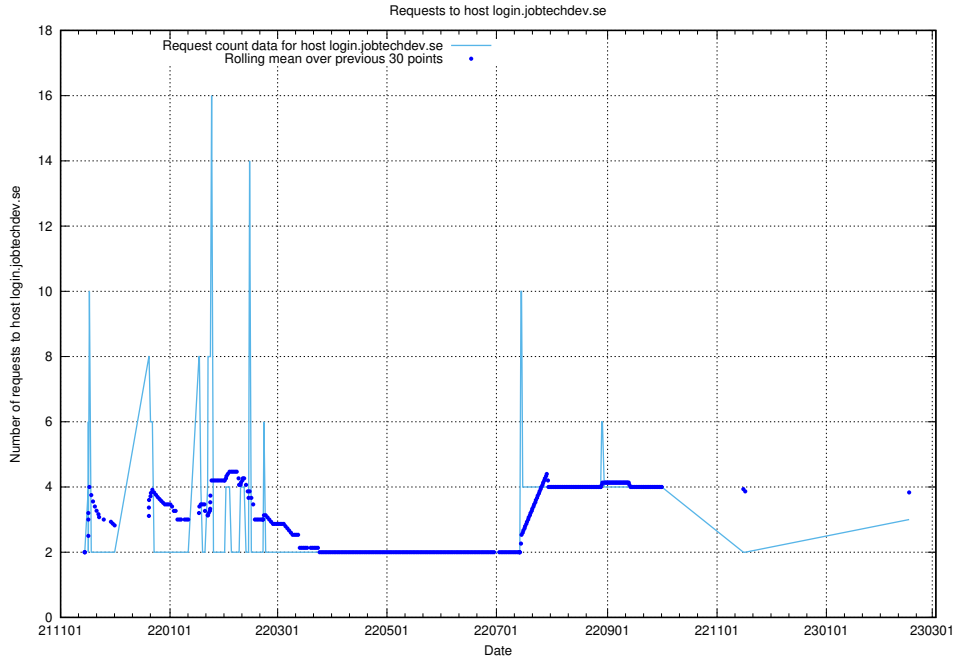

7.244 Usage of login.jobtechdev.se

Here, we count the number of requests to host login.jobtechdev.se.