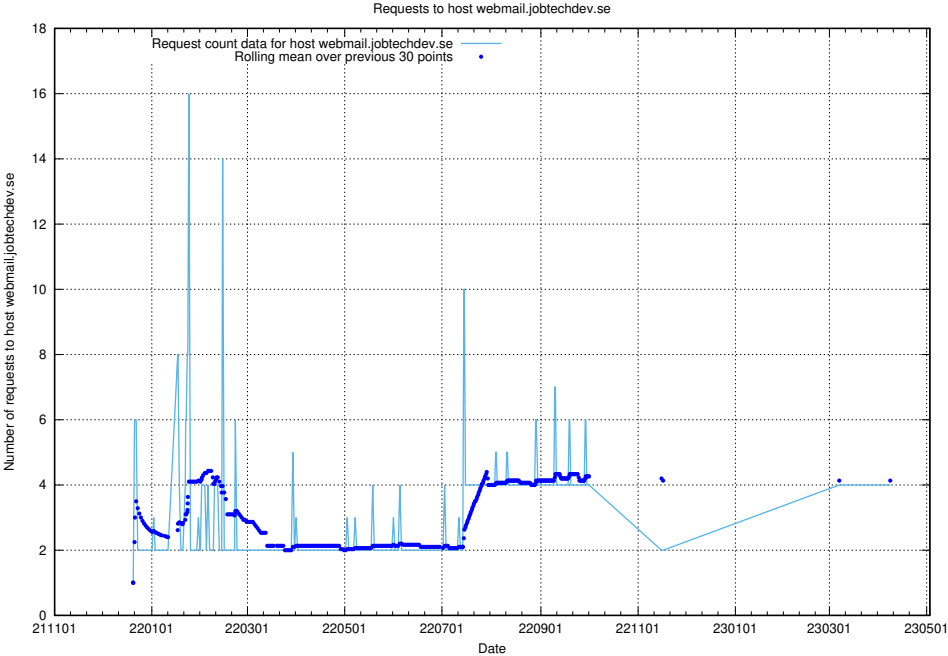

7.131 Usage of webmail.jobtechdev.se

Here, we count the number of requests to host webmail.jobtechdev.se.