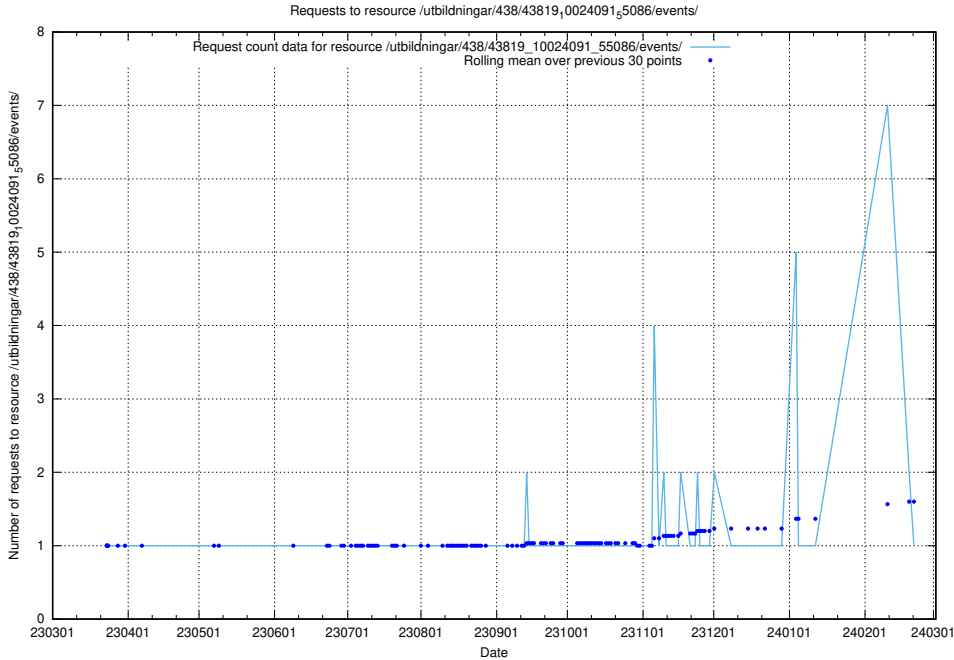

5.5990 Usage of /utbildningar/438/43819_10024091_55086/events/

Here, we count the number of requests to resource /utbildningar/438/43819_10024091_55086/events/.