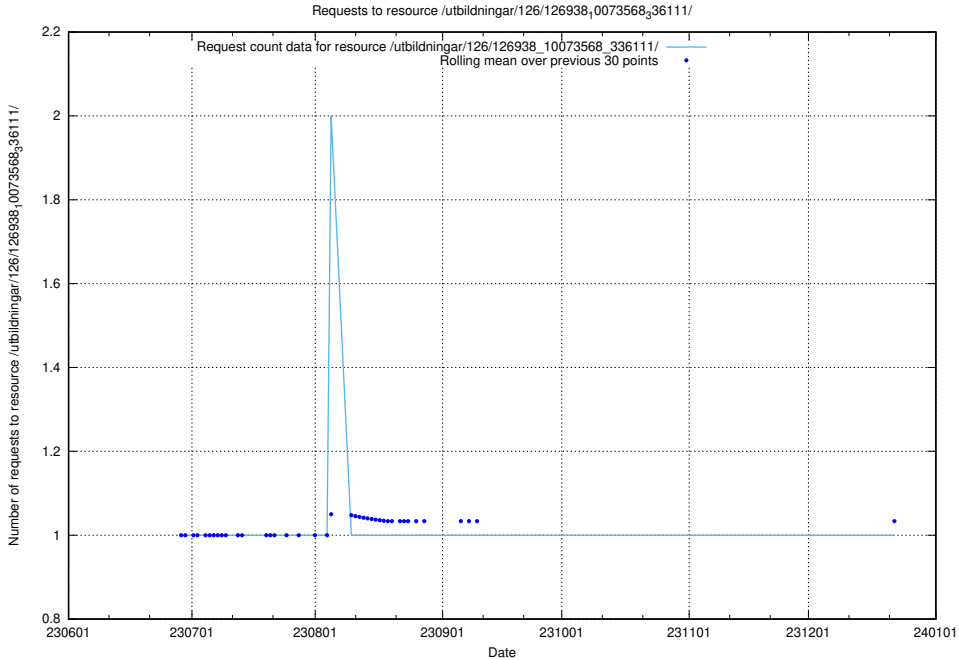

5.5104 Usage of /utbildningar/126/126938_10073568_336111/

Here, we count the number of requests to resource /utbildningar/126/126938_10073568_336111/.