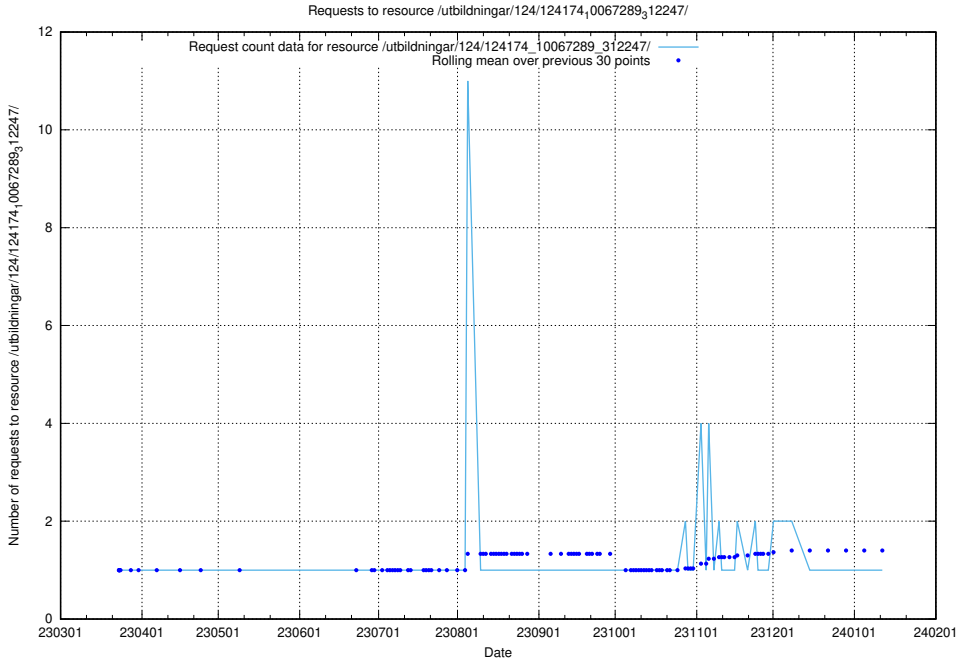

5.3711 Usage of /utbildningar/124/124174_10067289_312247/

Here, we count the number of requests to resource /utbildningar/124/124174_10067289_312247/.