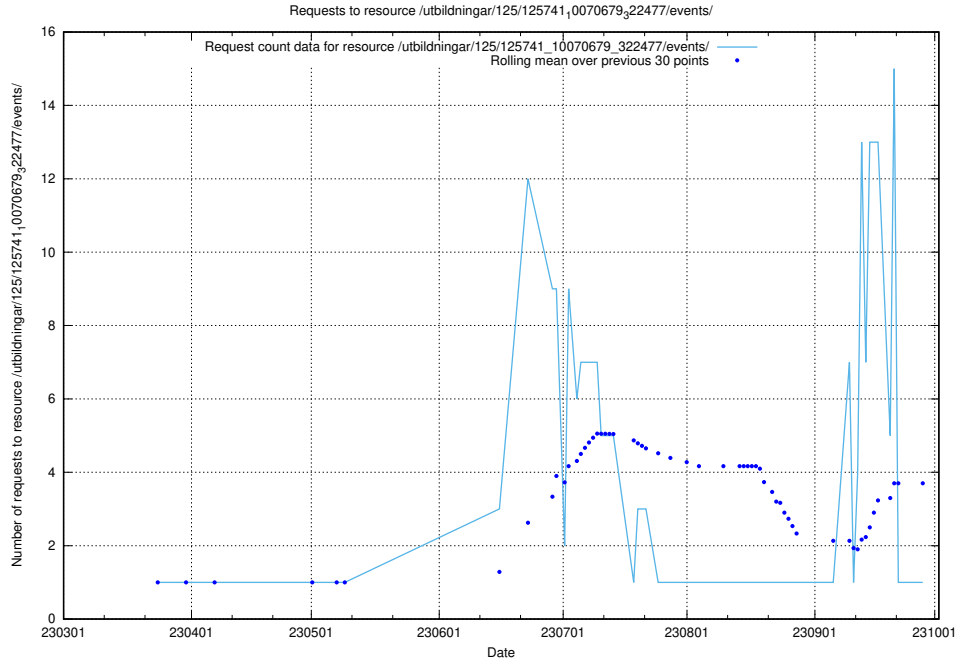

5.5892 Usage of /utbildningar/125/125741_10070679_322477/events/

Here, we count the number of requests to resource /utbildningar/125/125741_10070679_322477/events/