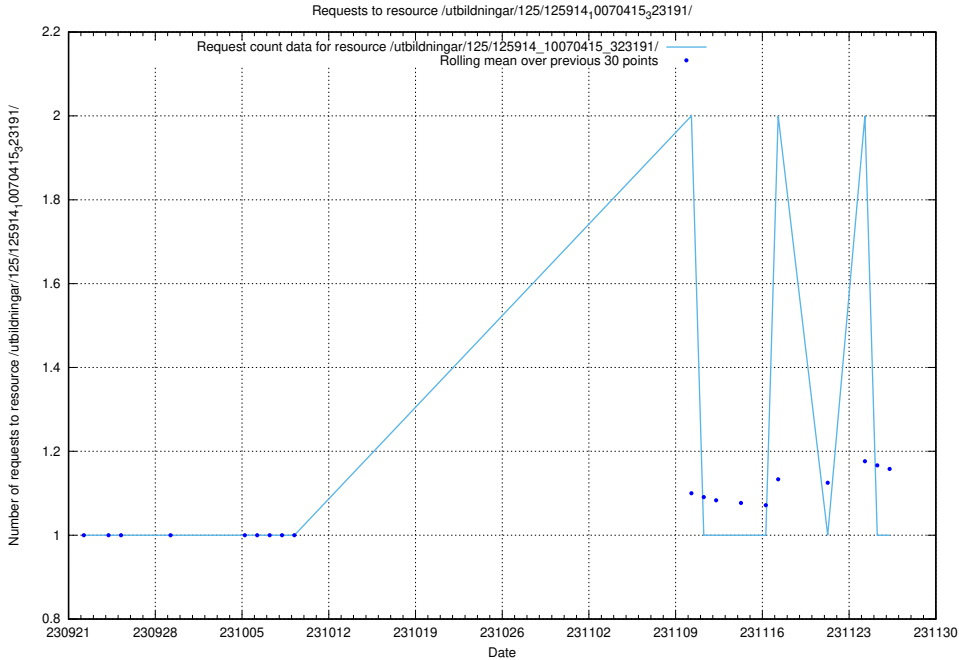

5.4176 Usage of /utbildningar/125/125914_10070415_323191/

Here, we count the number of requests to resource /utbildningar/125/125914_10070415_323191/.