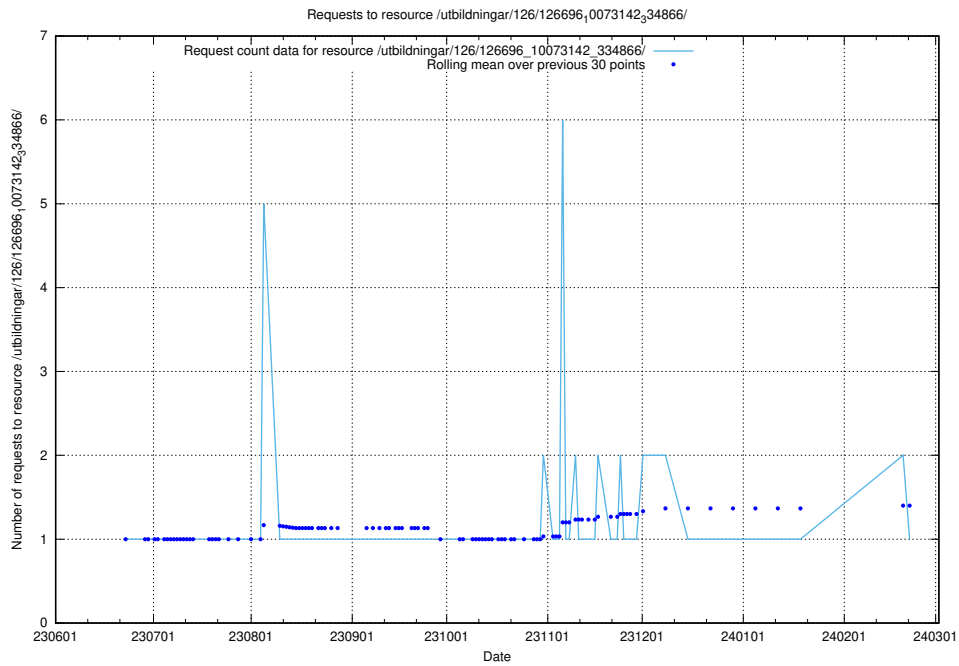

5.5296 Usage of /utbildningar/126/126696_10073142_334866/

Here, we count the number of requests to resource /utbildningar/126/126696_10073142_334866/.