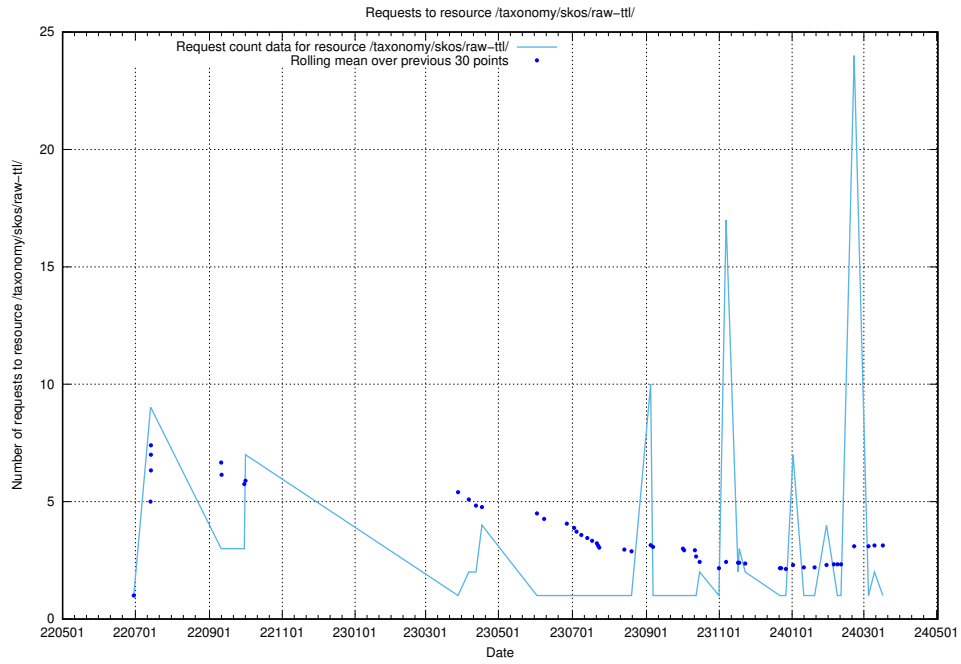

5.904 Usage of /taxonomy/skos/raw-ttl/

Here, we count the number of requests to resource /taxonomy/skos/raw-ttl/.