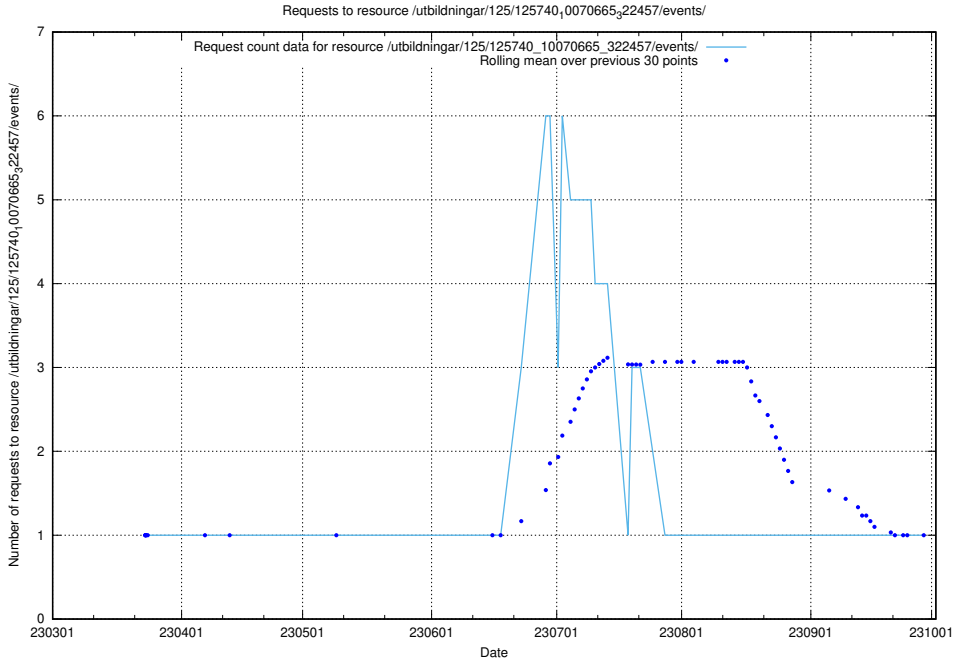

5.905 Usage of /utbildningar/125/125740_10070665_322457/events/

Here, we count the number of requests to resource /utbildningar/125/125740_10070665_322457/events/

5.906 Usage of /utbildningar/125/125740_10070665_322457/