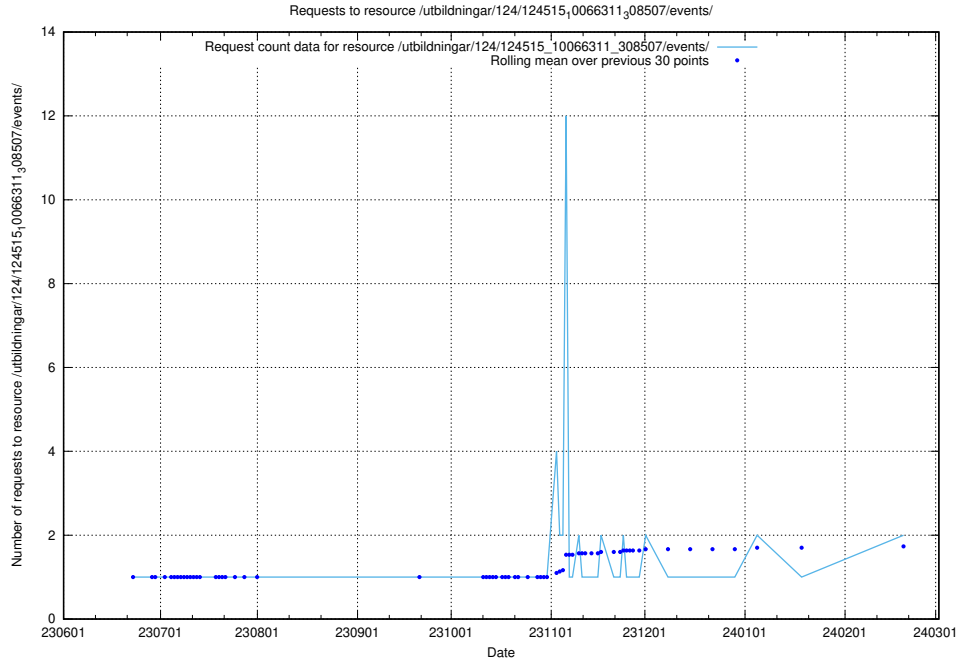

5.751 Usage of /utbildningar/124/124515_10066311_308507/events/

Here, we count the number of requests to resource /utbildningar/124/124515_10066311_308507/events/