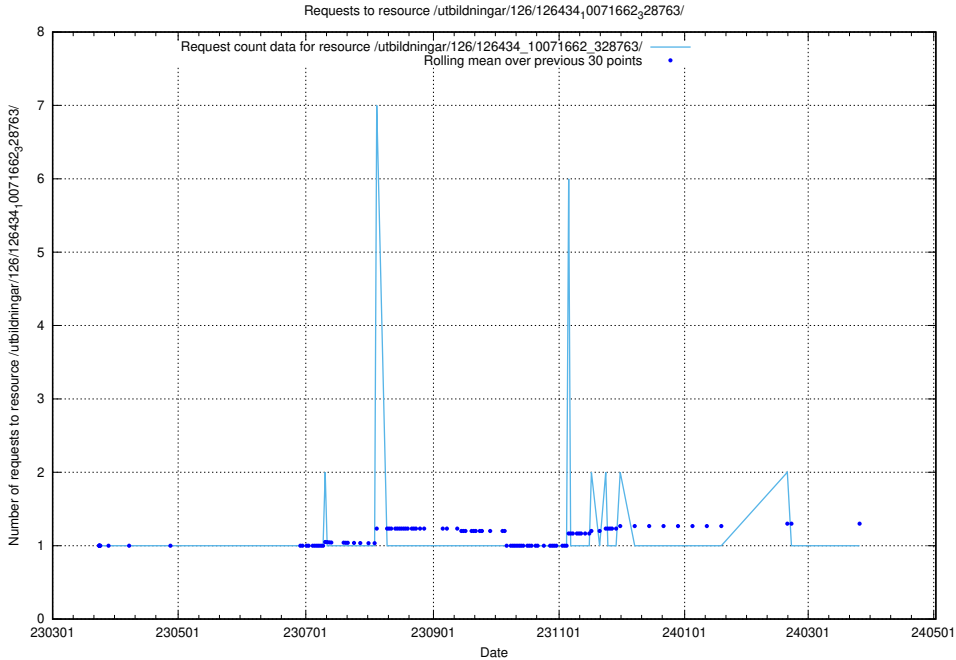

5.6071 Usage of /utbildningar/126/126434_10071662_328763/

Here, we count the number of requests to resource /utbildningar/126/126434_10071662_328763/.