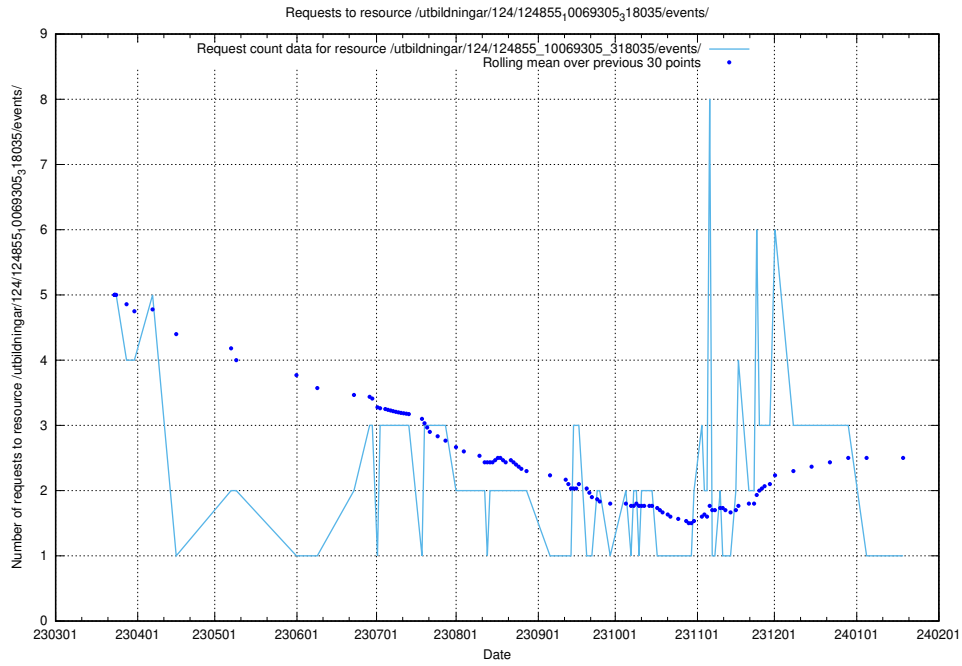

5.5909 Usage of /utbildningar/124/124855_10069305_318035/events/

Here, we count the number of requests to resource /utbildningar/124/124855_10069305_318035/events/