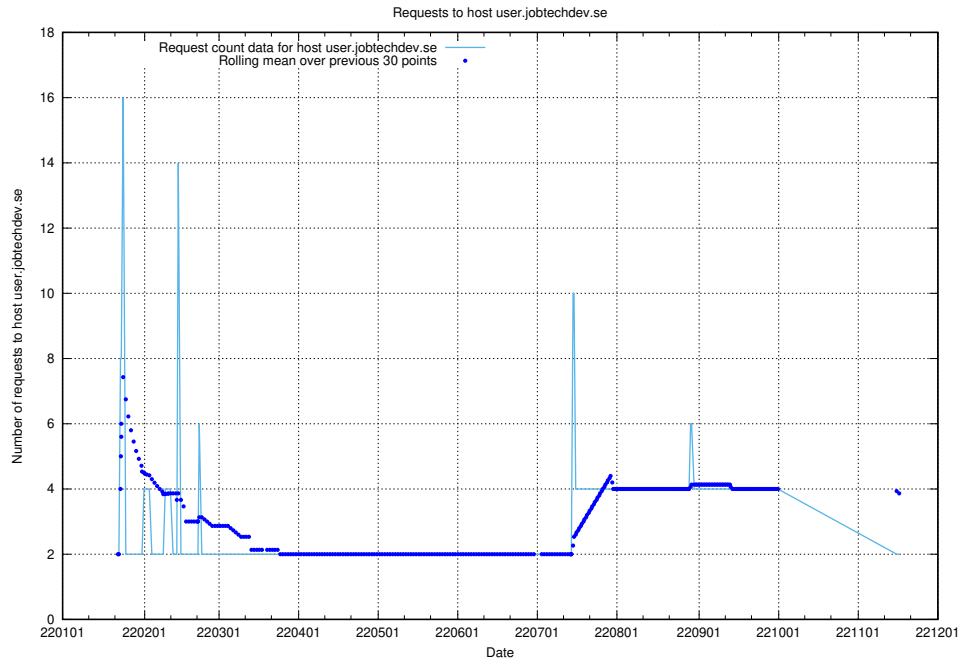

7.581 Usage of user.jobtechdev.se

Here, we count the number of requests to host user.jobtechdev.se.