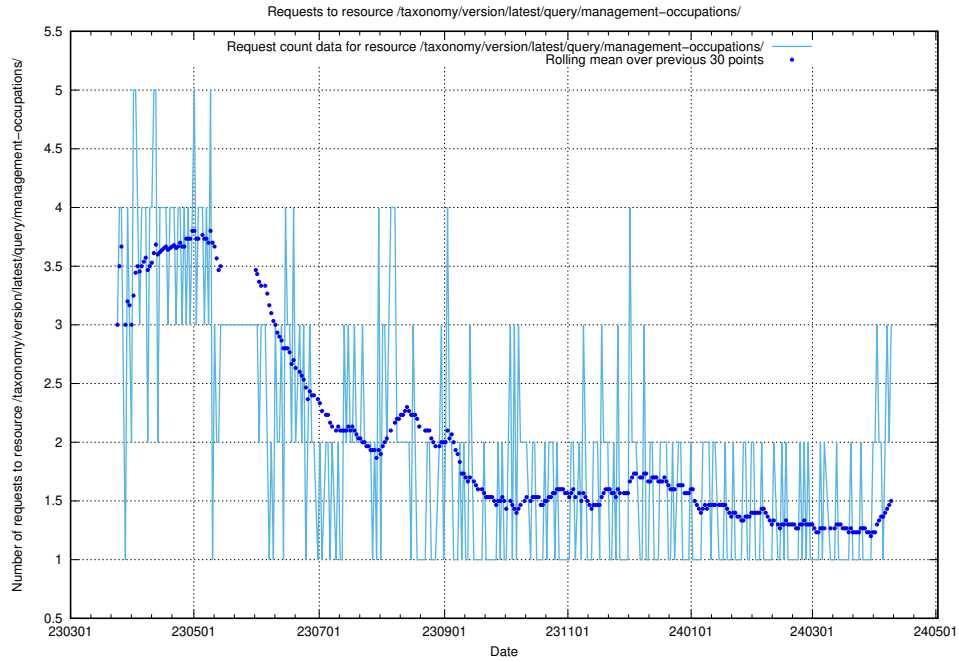

5.325 Usage of /taxonomy/version/latest/query/management-occupations/

Here, we count the number of requests to resource /taxonomy/version/latest/query/management-occupations/.