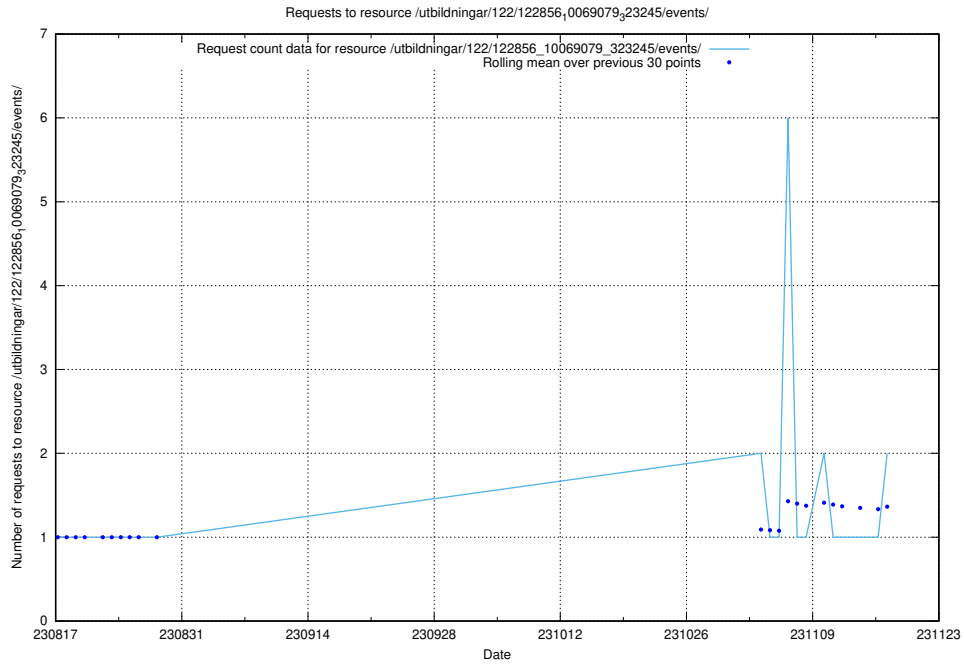

5.649 Usage of /utbildningar/122/122856_10069079_323245/events/

Here, we count the number of requests to resource /utbildningar/122/122856_10069079_323245/events/