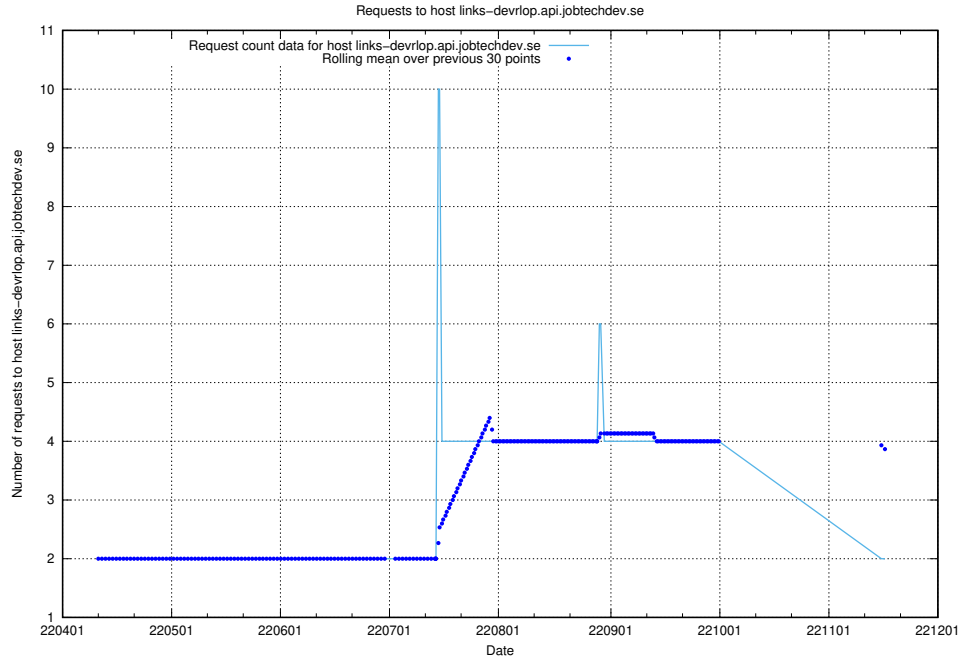

7.467 Usage of links-devrlop.api.jobtechdev.se

Here, we count the number of requests to host links-devrlop.api.jobtechdev.se.