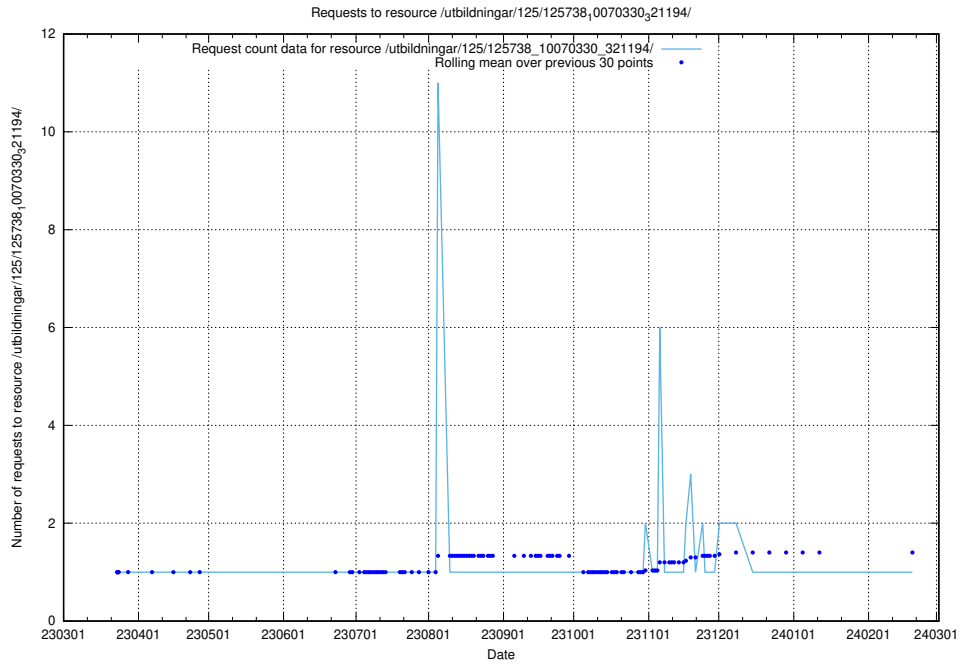

5.911 Usage of /utbildningar/125/125738_10070330_321194/

Here, we count the number of requests to resource /utbildningar/125/125738_10070330_321194/.