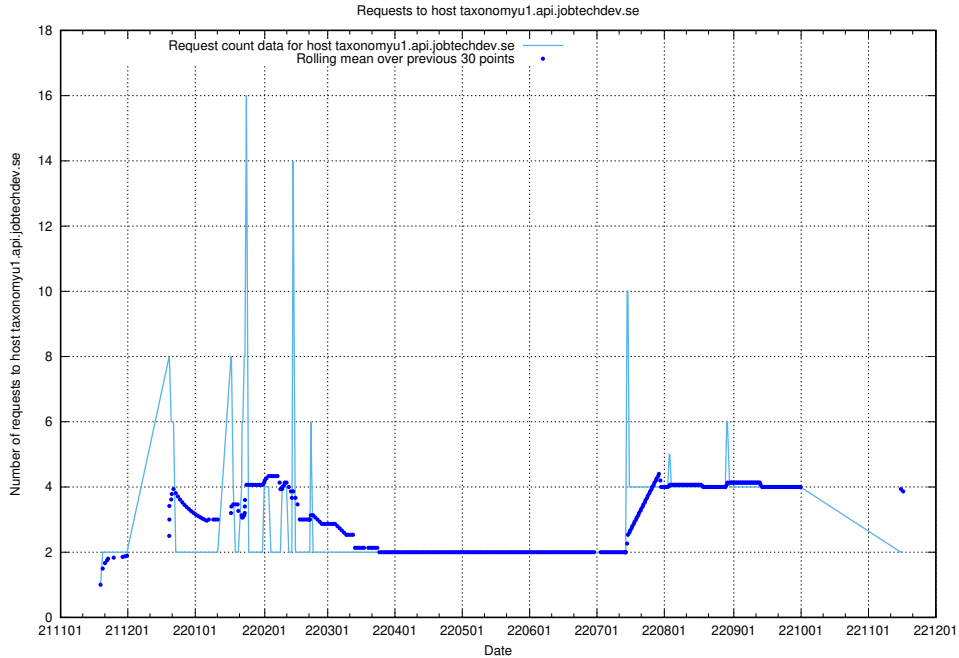

7.463 Usage of taxonomyt2.api.jobtechdev.se

Here, we count the number of requests to host taxonomyt2.api.jobtechdev.se.

7.464 Usage of widget.jobtechdev.se

Here, we count the number of requests to host widget.jobtechdev.se.