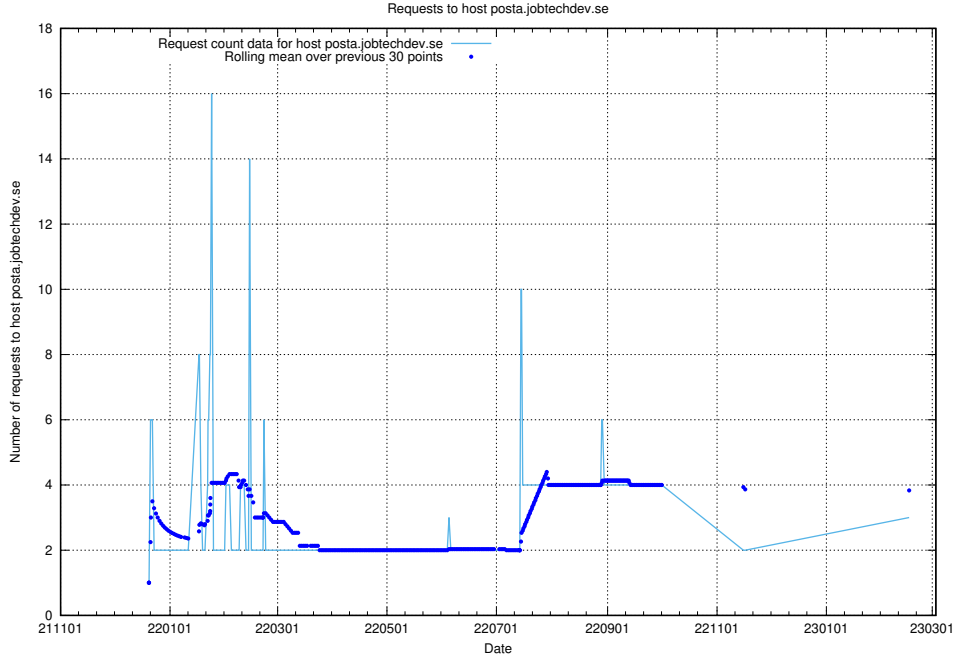

7.194 Usage of `posta.jobtechdev.se`

Here, we count the number of requests to host `posta.jobtechdev.se`.