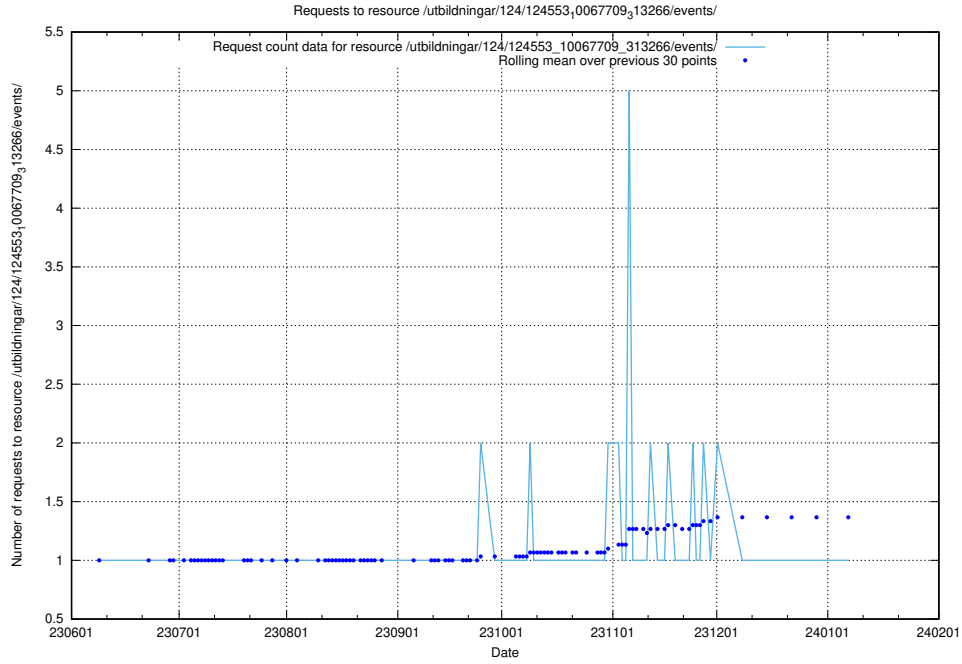

5.5579 Usage of /utbildningar/124/124553_10067709_313266/events/

Here, we count the number of requests to resource /utbildningar/124/124553_10067709_313266/events/