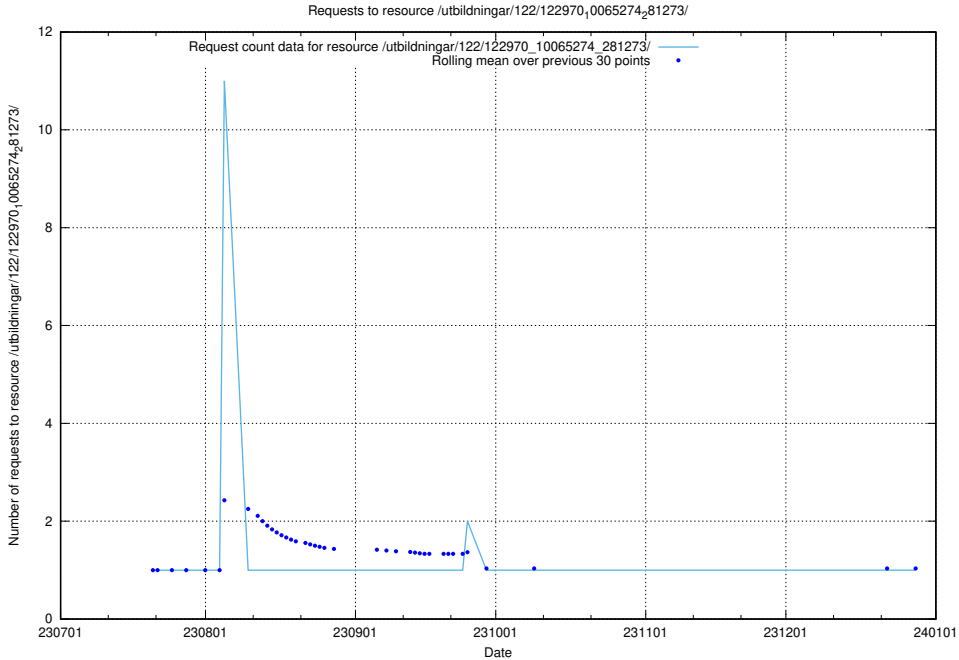

5.4662 Usage of /utbildningar/122/122970_10065274_281273/

Here, we count the number of requests to resource /utbildningar/122/122970_10065274_281273/.