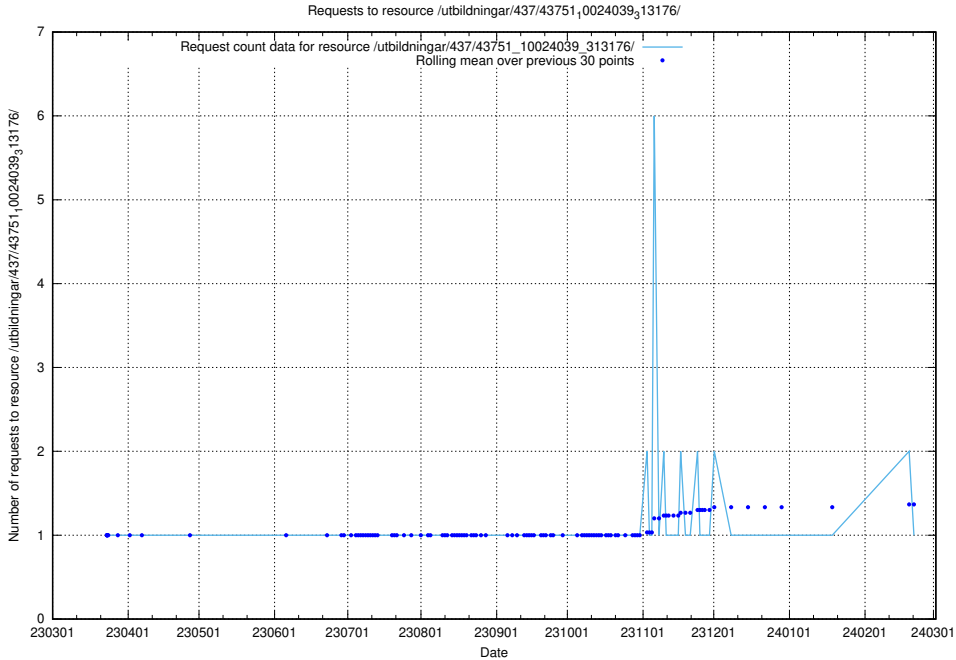

5.6028 Usage of /utbildningar/437/43751_10024039_313176/

Here, we count the number of requests to resource /utbildningar/437/43751_10024039_313176/.