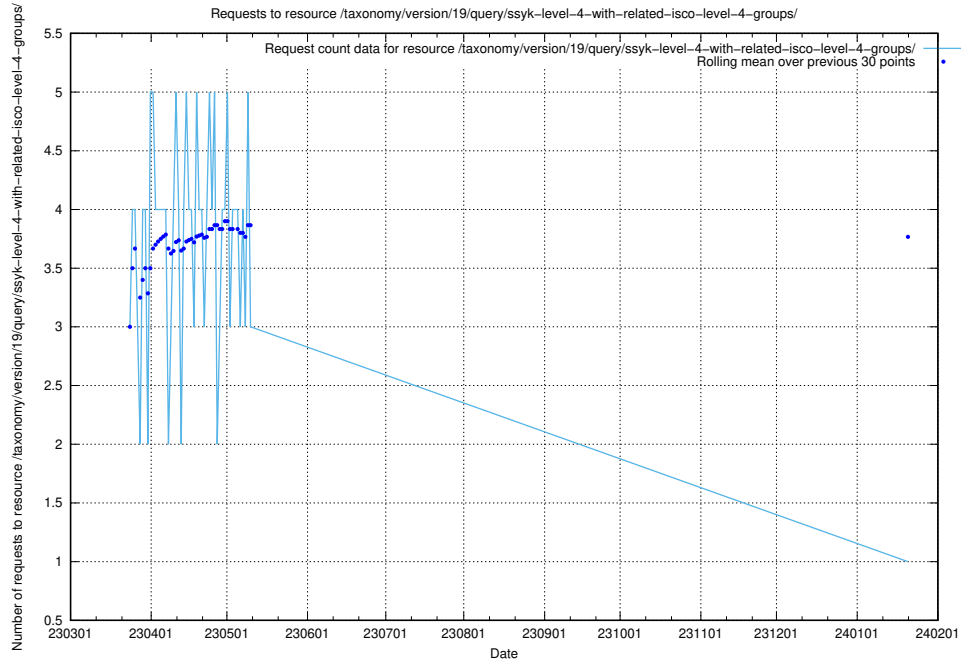

5.5790 Usage of /taxonomy/version/19/query/ssyk-level-4-with-related-isco-level-4-groups/

Here, we count the number of requests to resource /taxonomy/version/19/query/ssyk-level-4-with-related-isco-level-4-groups/.