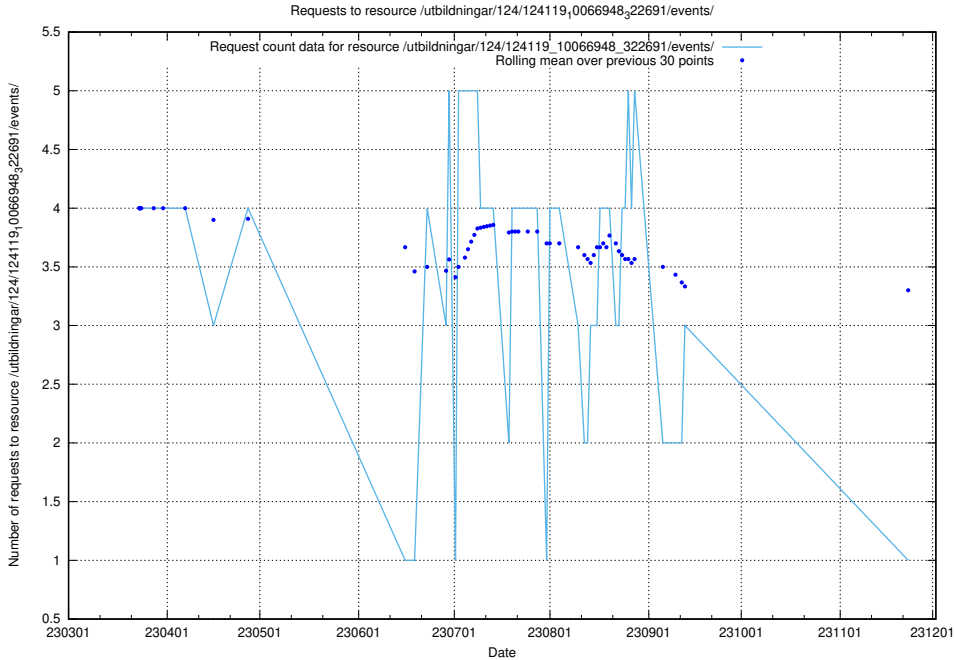

5.5914 Usage of /utbildningar/124/124119_10066948_322691/events/

Here, we count the number of requests to resource /utbildningar/124/124119_10066948_322691/events/