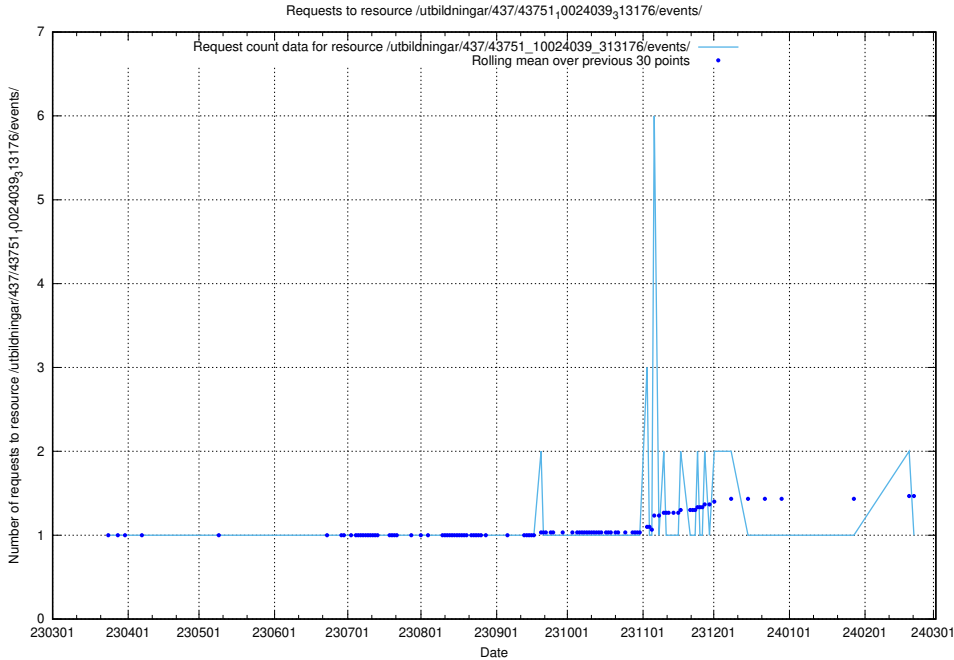

5.5858 Usage of /utbildningar/437/43751_10024039_313176/events/

Here, we count the number of requests to resource /utbildningar/437/43751_10024039_313176/events/.