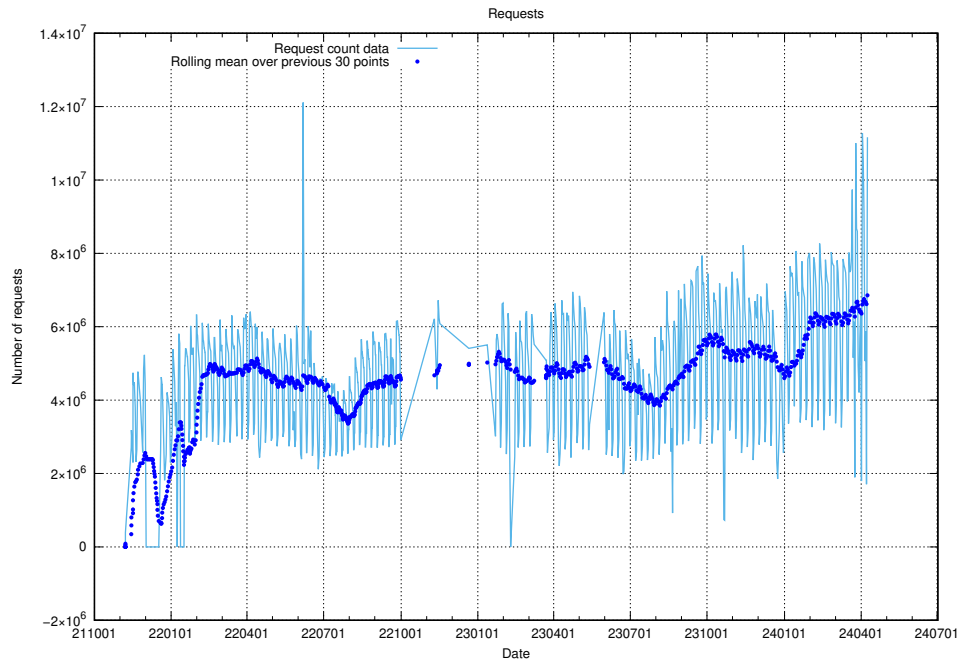

8 Log Stack - General Statistics

This section contains general statistics from [JobTech's log stack](#)⁸.

8.1 Total number of requests

Here, we count the total number of requests.