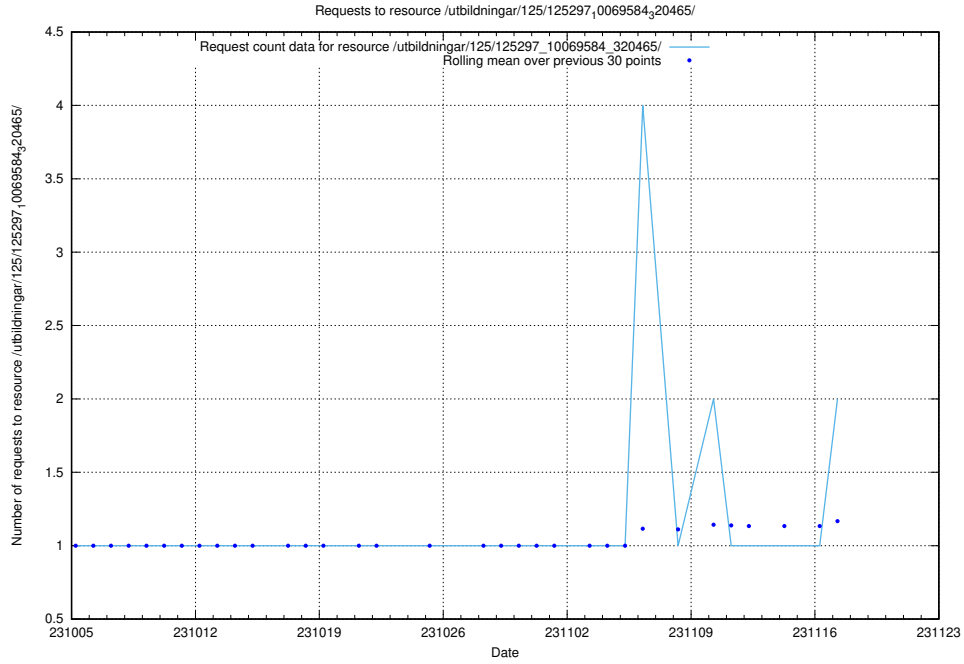

5.620 Usage of /utbildningar/125/125297_10069584_320465/

Here, we count the number of requests to resource /utbildningar/125/125297_10069584_320465/.