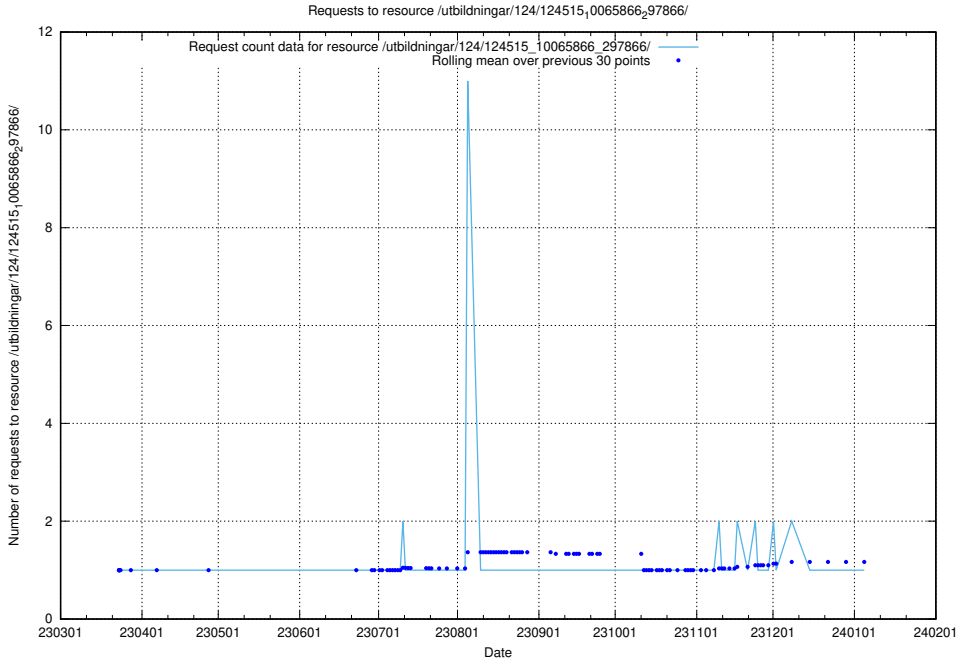

5.1359 Usage of /utbildningar/124/124515_10065866_297866/

Here, we count the number of requests to resource /utbildningar/124/124515_10065866_297866/.