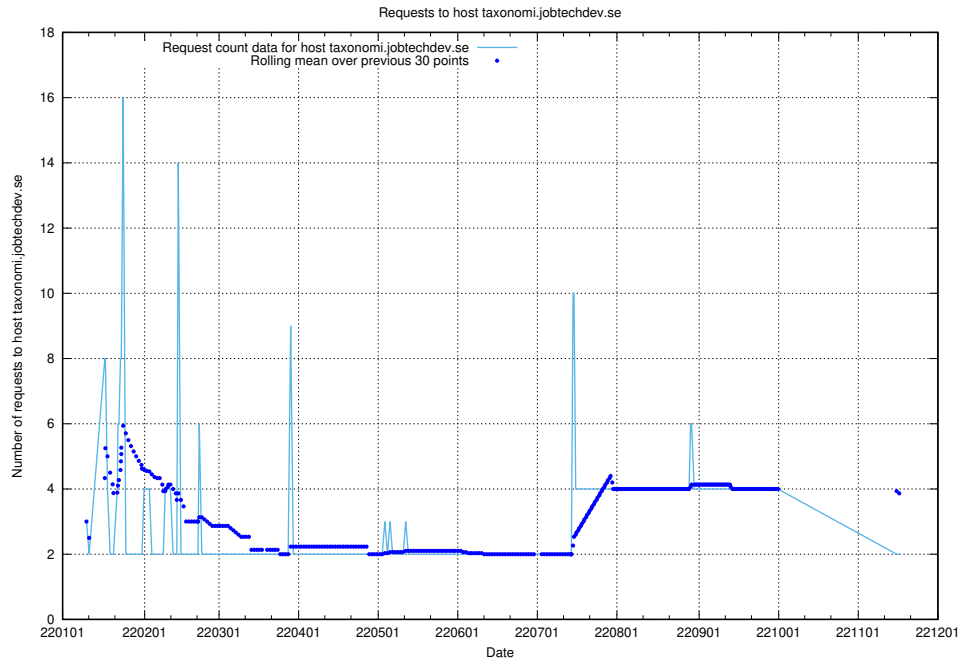

Here, we count the number of requests to host taxonomy.api.jobtechdev.se:80.

7.283 Usage of taxonomi.jobtechdev.se

Here, we count the number of requests to host taxonomi.jobtechdev.se.

7.284 Usage of jobad-enrichments-api.jobtechdev.se:80