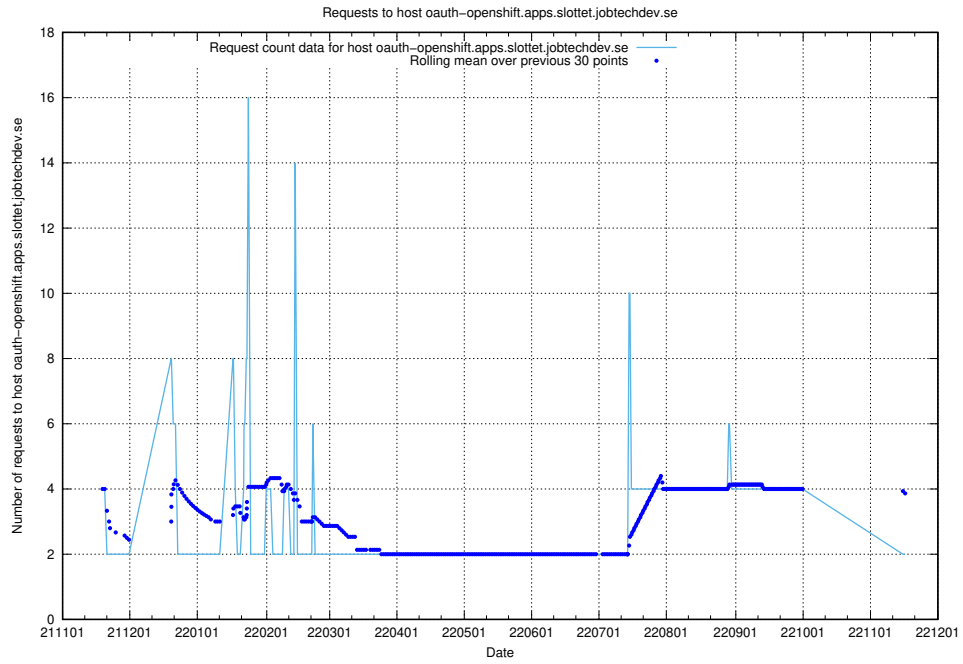

7.468 Usage of `oauth-openshift.apps.slottet.jobtechdev.se`

Here, we count the number of requests to host `oauth-openshift.apps.slottet.jobtechdev.se`.