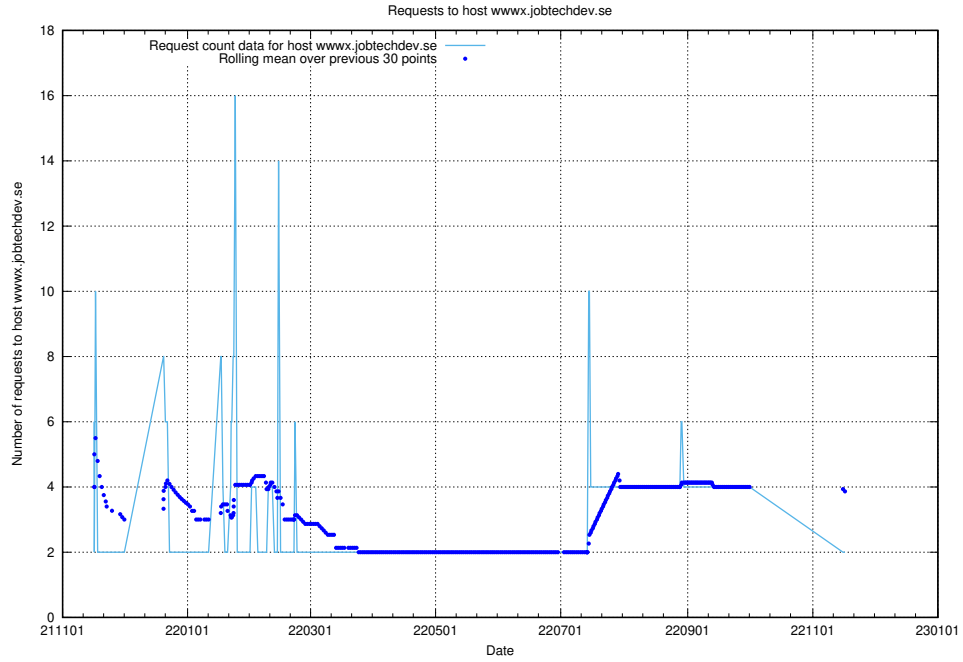

7.535 Usage of www.jobtechdev.se

Here, we count the number of requests to host www.jobtechdev.se.