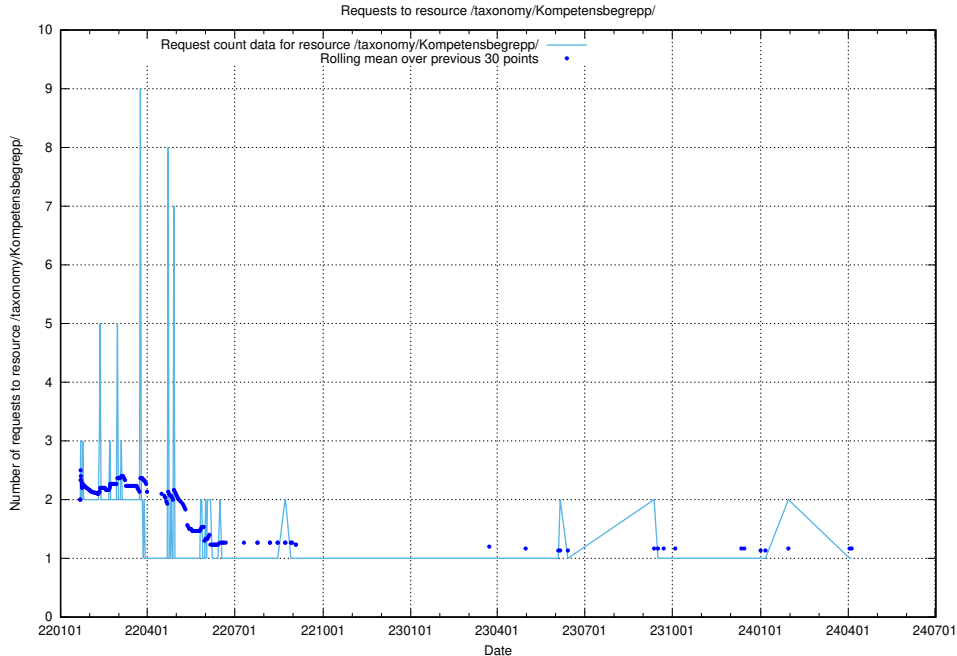

5.6060 Usage of /taxonomy/Kompetensbegrupp/

Here, we count the number of requests to resource /taxonomy/Kompetensbegrupp/.