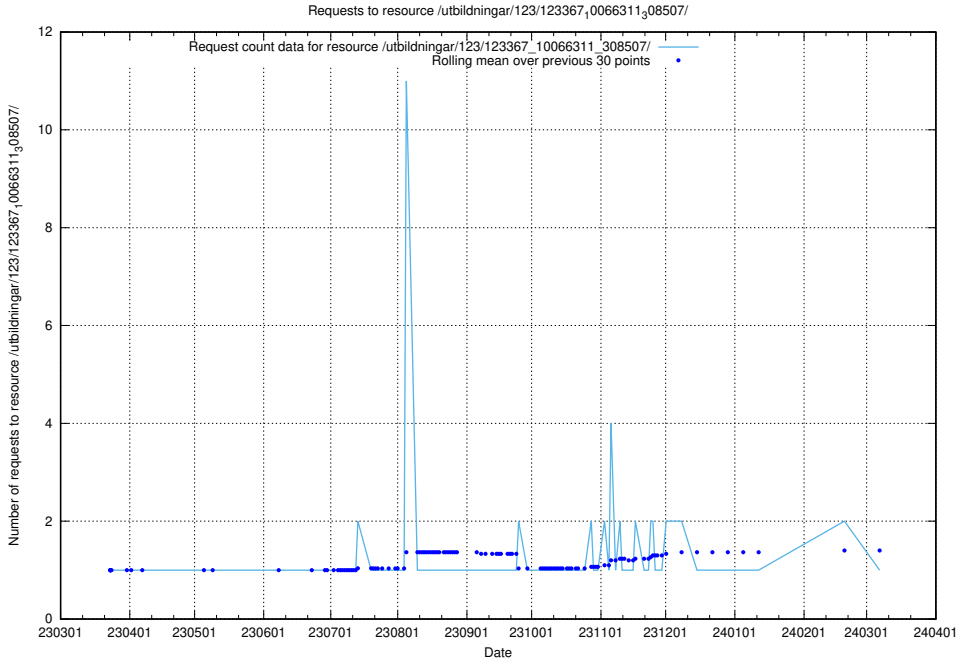

5.4191 Usage of /utbildningar/123/123367_10066311_308507/

Here, we count the number of requests to resource /utbildningar/123/123367_10066311_308507/.

5.4192 Usage of /availability/20230911/

Here, we count the number of requests to resource /availability/20230911/.