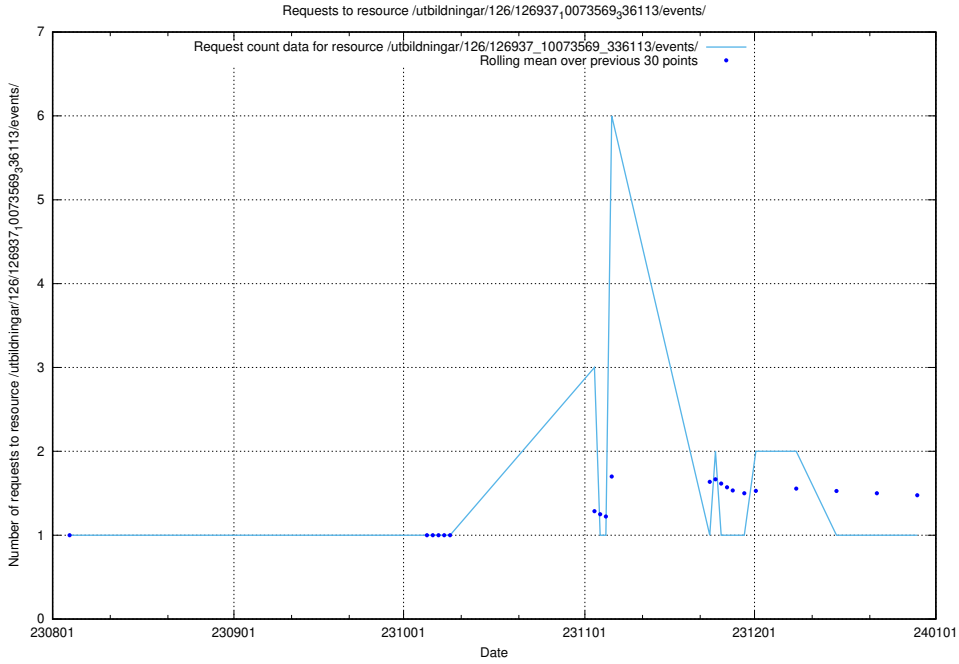

5.4543 Usage of /utbildningar/126/126937_10073569_336113/events/

Here, we count the number of requests to resource /utbildningar/126/126937_10073569_336113/events/