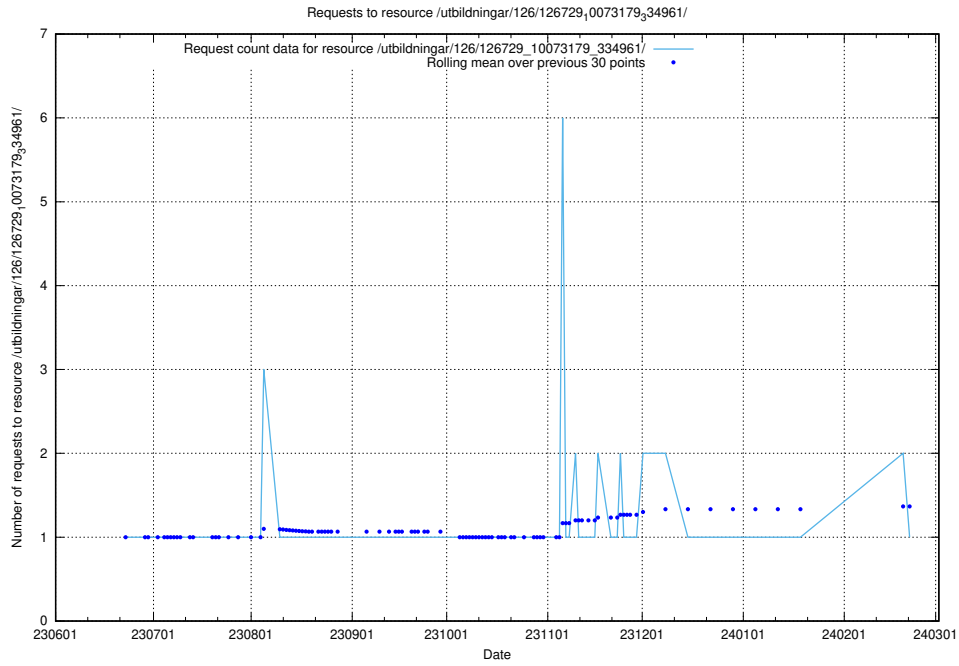

5.5267 Usage of /utbildningar/126/126729_10073179_334961/

Here, we count the number of requests to resource /utbildningar/126/126729_10073179_334961/.