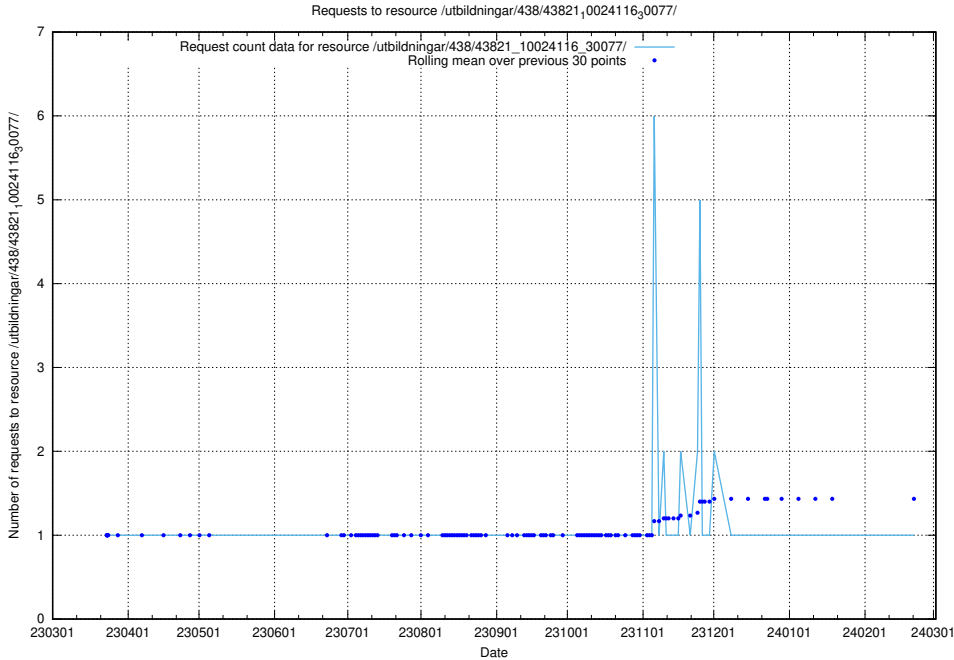

5.5989 Usage of /utbildningar/438/43821_10024116_30077/

Here, we count the number of requests to resource /utbildningar/438/43821_10024116_30077/.