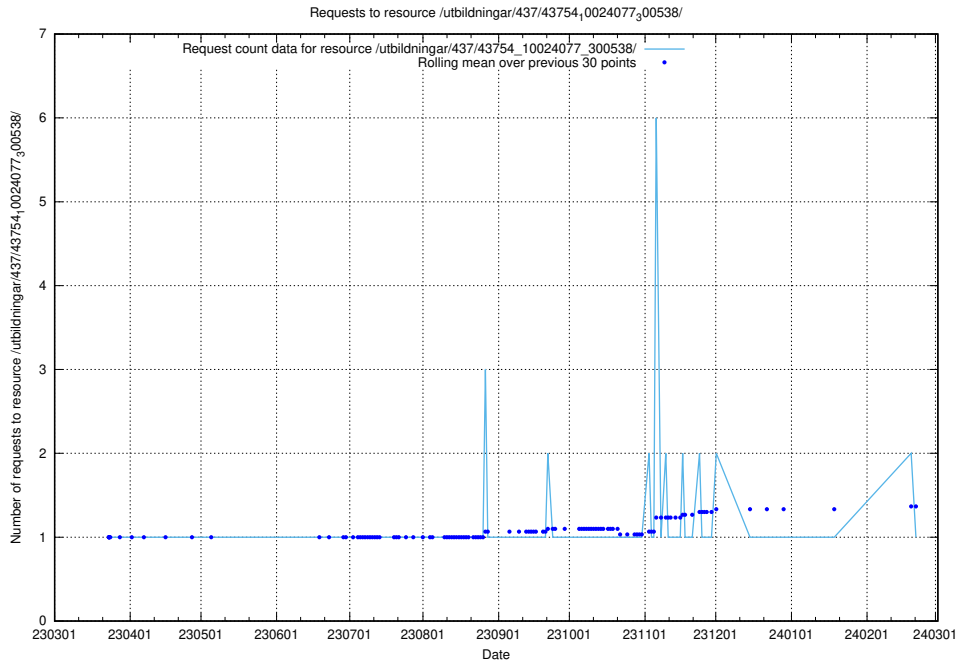

5.6025 Usage of /utbildningar/437/43754_10024077_300538/

Here, we count the number of requests to resource /utbildningar/437/43754_10024077_300538/.