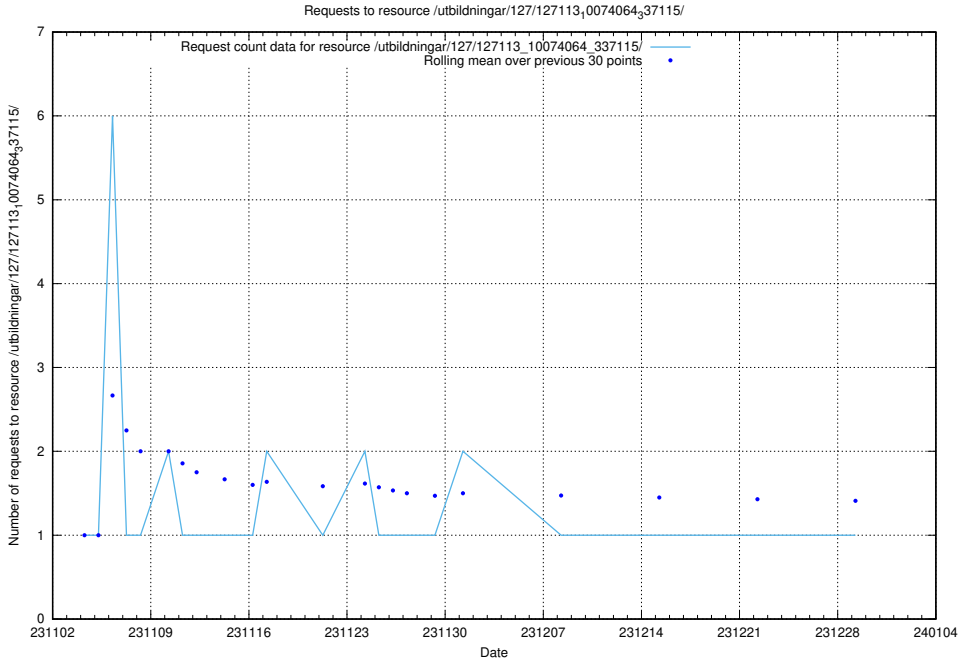

5.3786 Usage of /utbildningar/127/127113_10074064_337115/

Here, we count the number of requests to resource /utbildningar/127/127113_10074064_337115/.