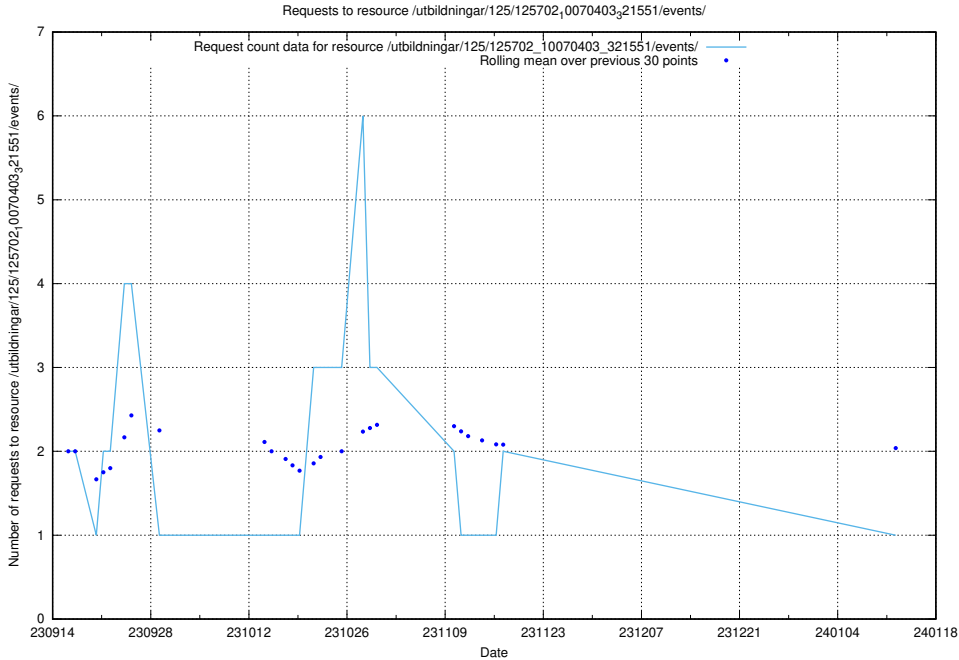

5.4212 Usage of /utbildningar/125/125702_10070403_321551/events/

Here, we count the number of requests to resource /utbildningar/125/125702_10070403_321551/events/