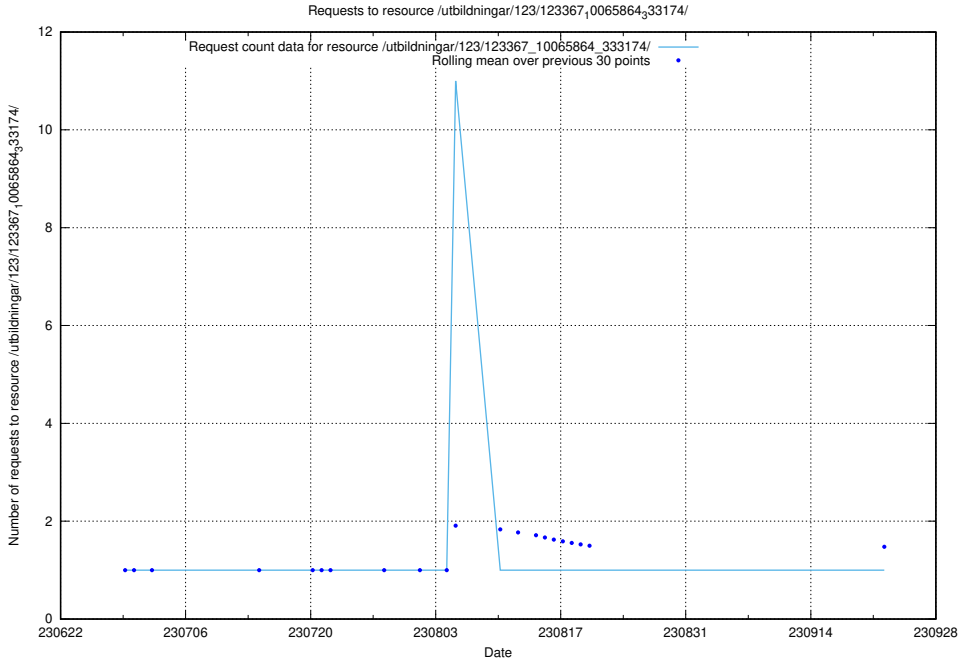

5.5204 Usage of /utbildningar/123/123367_10065864_333174/

Here, we count the number of requests to resource /utbildningar/123/123367_10065864_333174/.