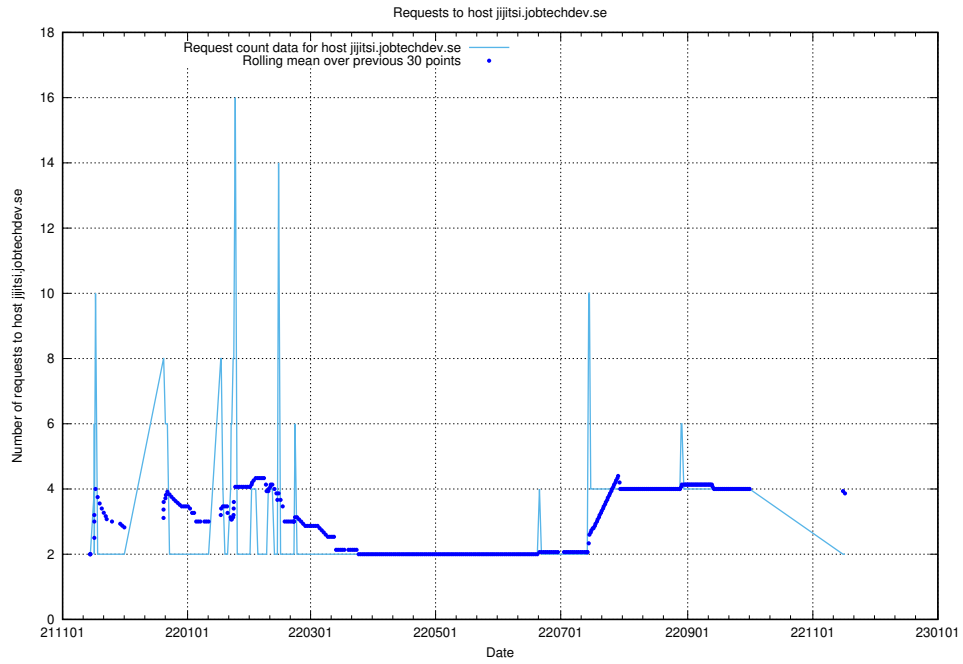

7.587 Usage of `jijitsi.jobtechdev.se`

Here, we count the number of requests to host `jijitsi.jobtechdev.se`.