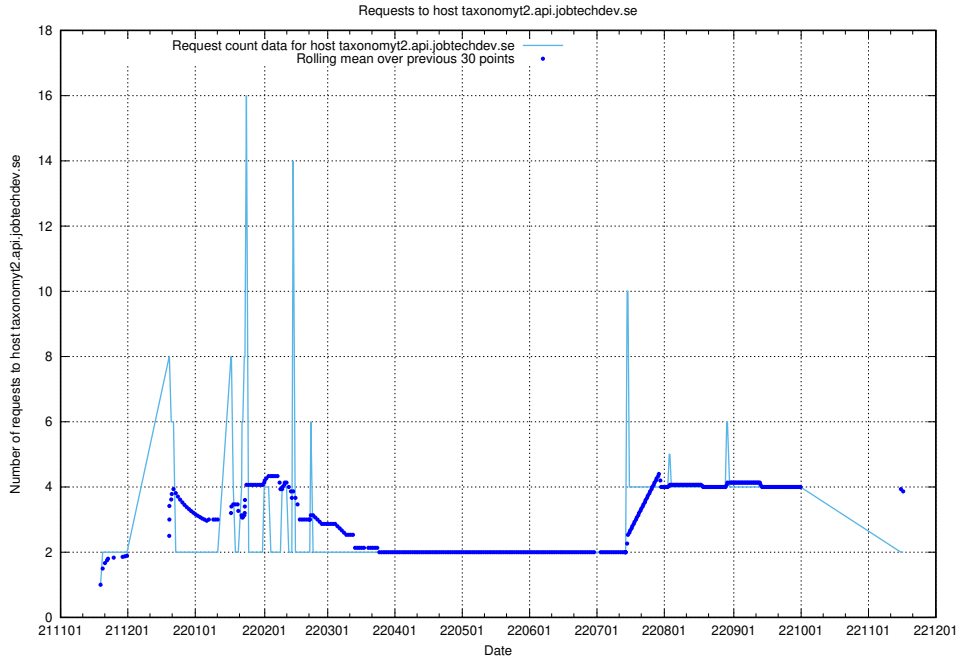

7.463 Usage of taxonomyt2.api.jobtechdev.se

Here, we count the number of requests to host taxonomyt2.api.jobtechdev.se.

7.464 Usage of widget.jobtechdev.se

Here, we count the number of requests to host widget.jobtechdev.se.