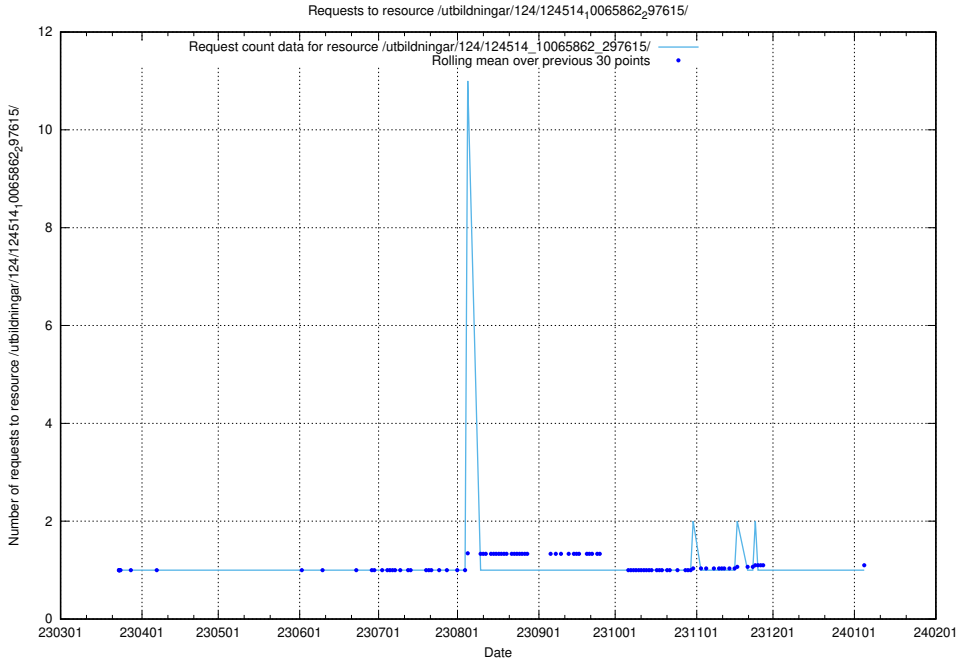

5.1691 Usage of /utbildningar/124/124514_10065862_297615/

Here, we count the number of requests to resource /utbildningar/124/124514_10065862_297615/.