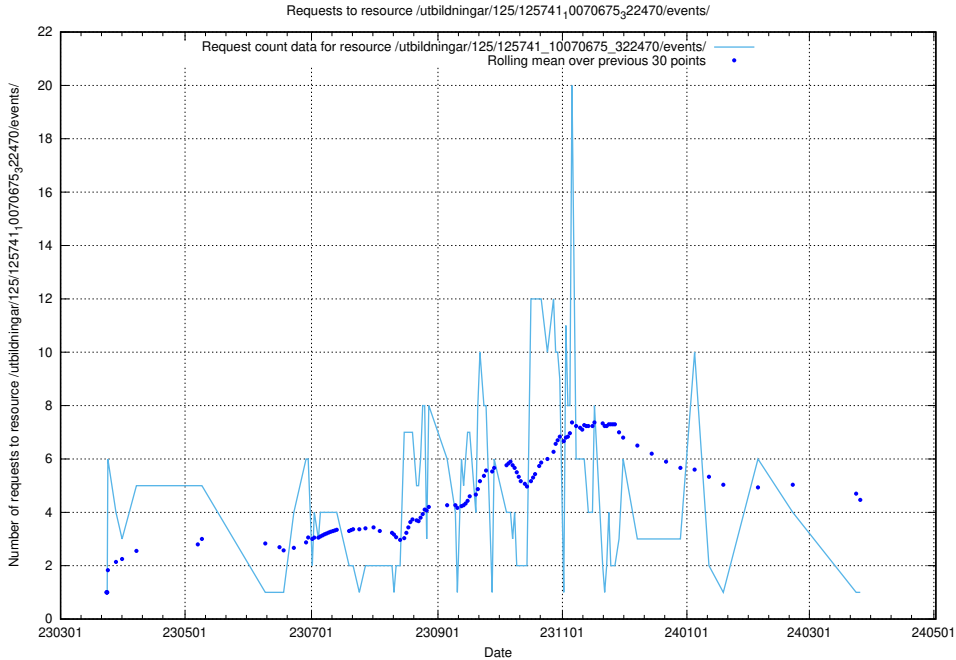

Here, we count the number of requests to resource /utbildningar/125/125741_10070679_322474/.

5.6143 Usage of /utbildningar/125/125741_10070675_322470/events/

Here, we count the number of requests to resource /utbildningar/125/125741_10070675_322470/events/