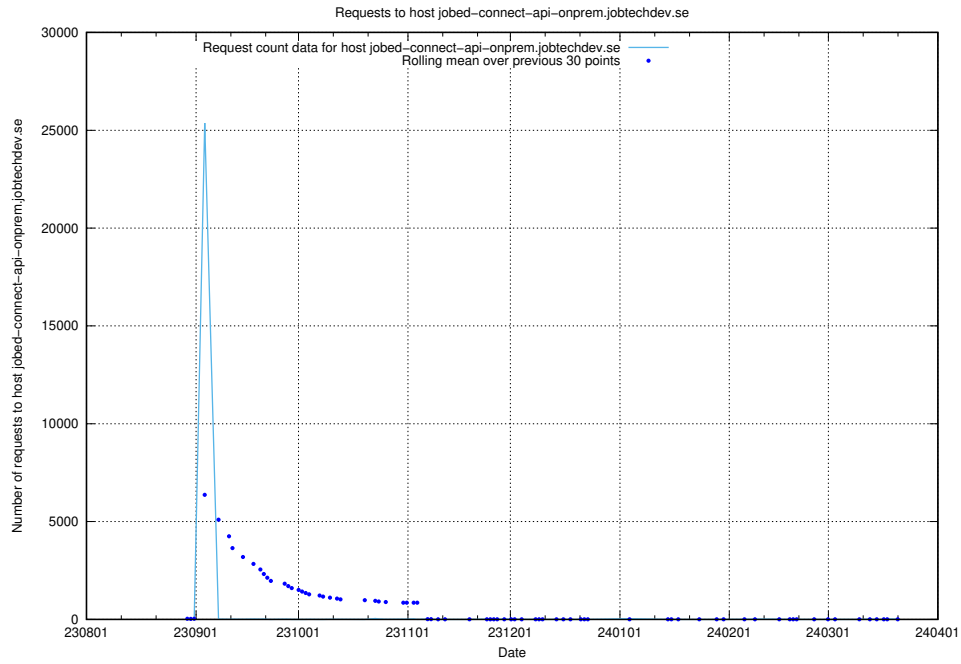

Here, we count the number of requests to host taxonomy-t2.api.jobtechdev.se.

7.40 Usage of `jobed-connect-api-onprem.jobtechdev.se`

Here, we count the number of requests to host `jobed-connect-api-onprem.jobtechdev.se`.