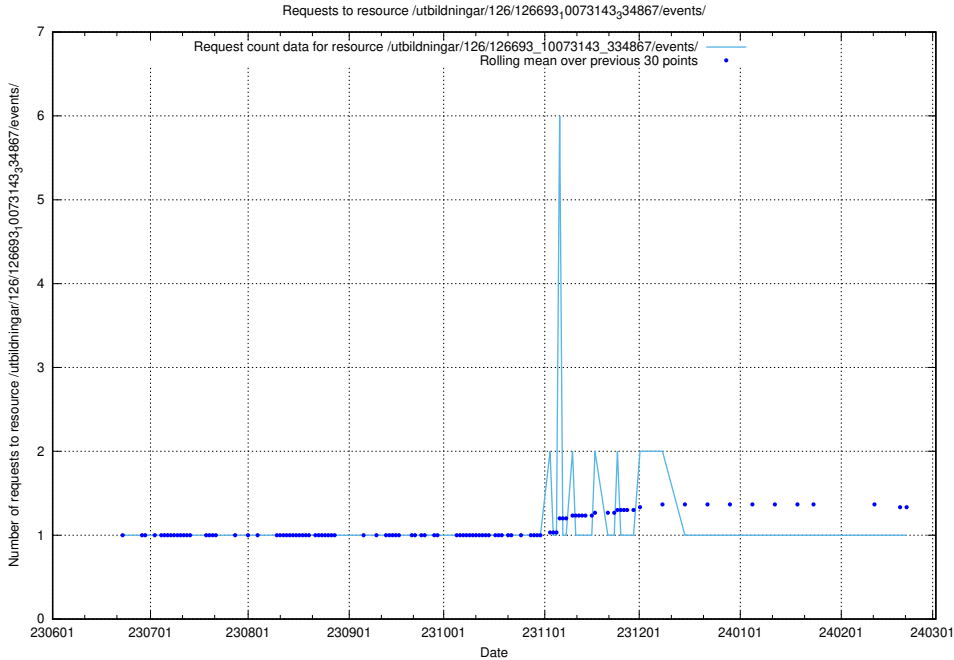

5.5314 Usage of /utbildningar/126/126693_10073143_334867/events/

Here, we count the number of requests to resource /utbildningar/126/126693_10073143_334867/events/