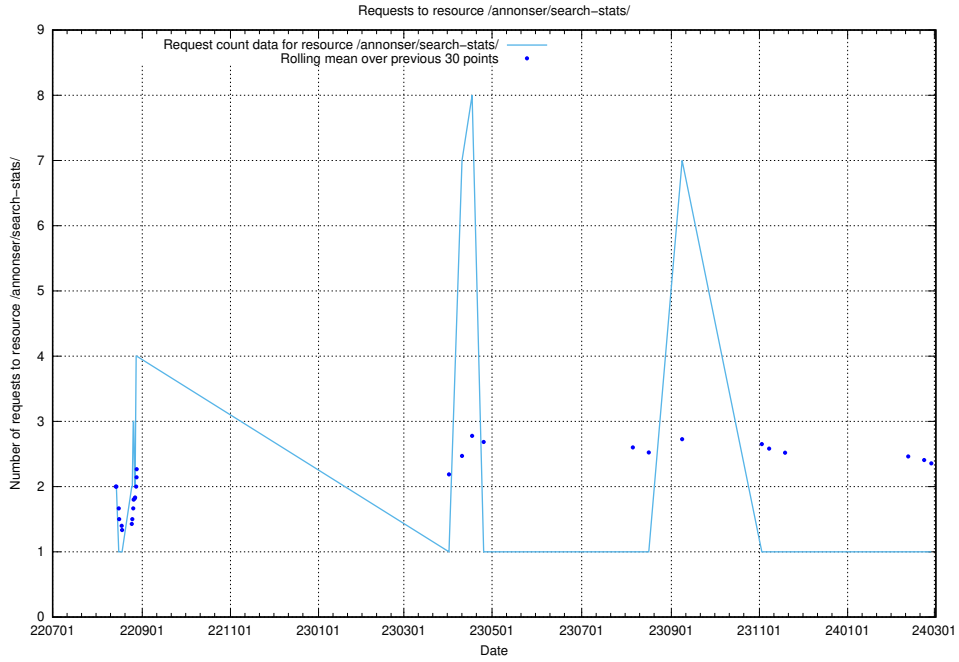

5.6129 Usage of /annonser/search-stats/

Here, we count the number of requests to resource /annonser/search-stats/.