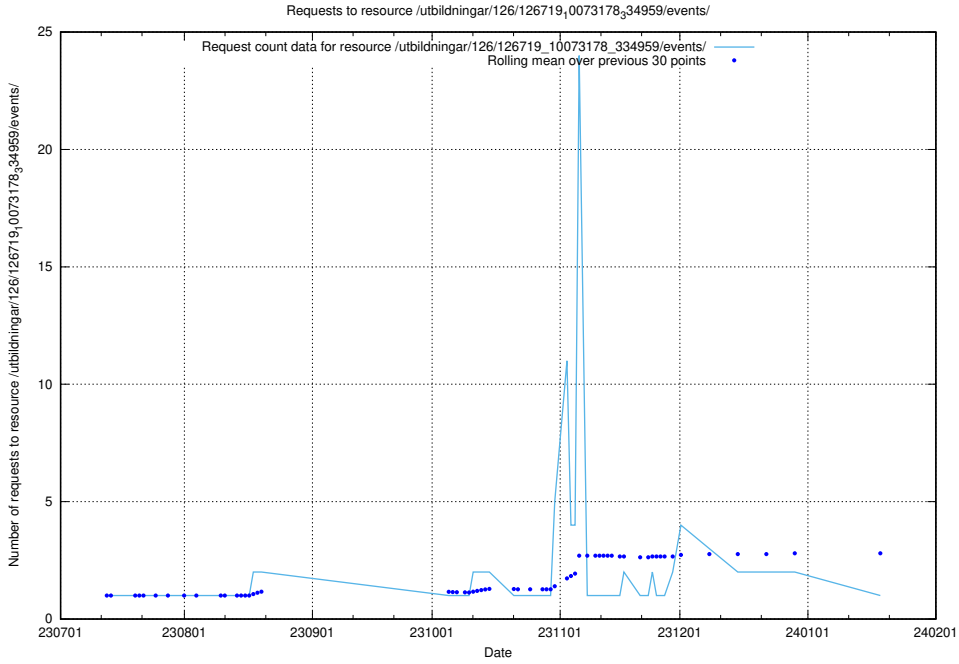

5.4781 Usage of /utbildningar/126/126719_10073178_334959/events/

Here, we count the number of requests to resource /utbildningar/126/126719_10073178_334959/events/