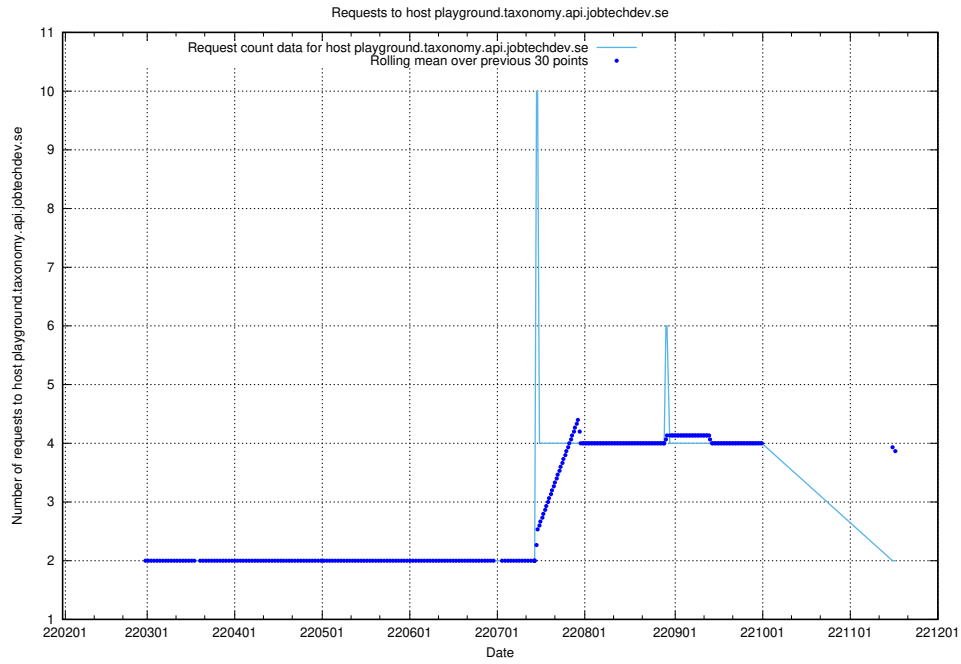

7.508 Usage of playground.taxonomy.api.jobtechdev.se

Here, we count the number of requests to host playground.taxonomy.api.jobtechdev.se.