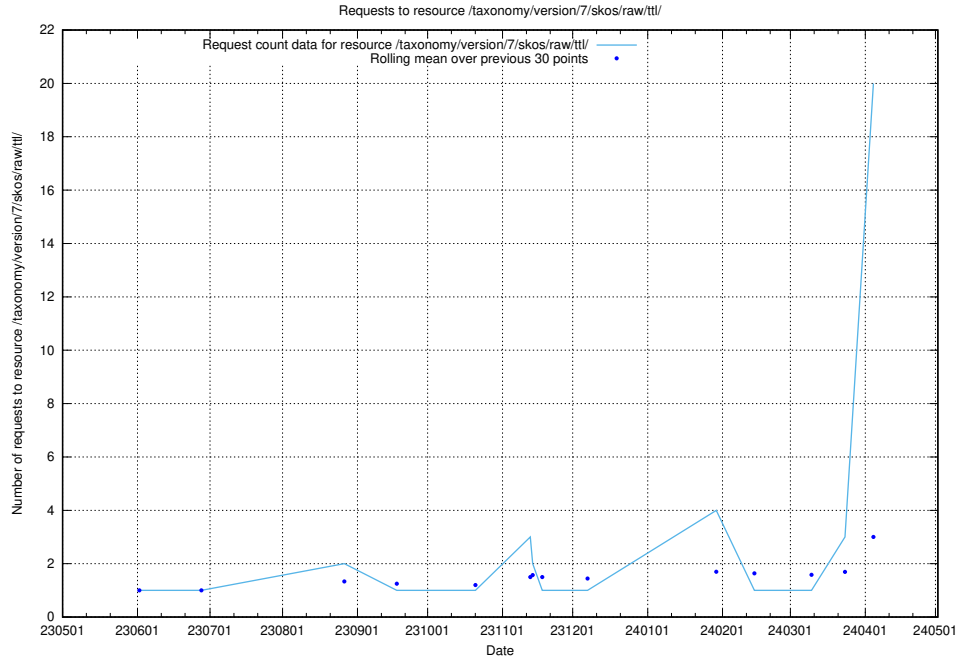

5.25 Usage of /taxonomy/version/7/skos/raw/ttl/

Here, we count the number of requests to resource /taxonomy/version/7/skos/raw/ttl/.