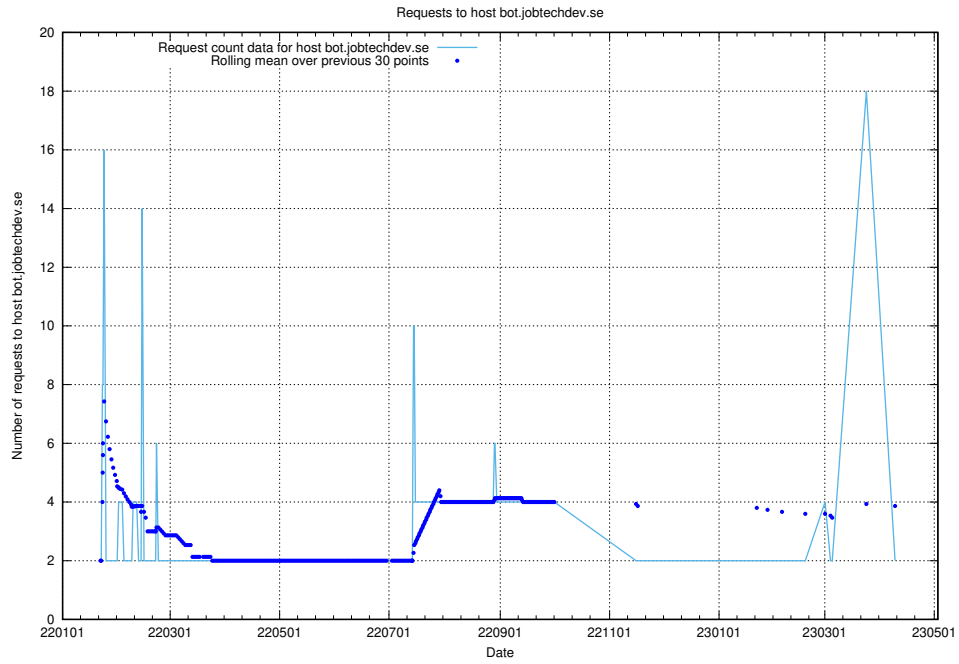

7.257 Usage of bot.jobtechdev.se

Here, we count the number of requests to host bot.jobtechdev.se.