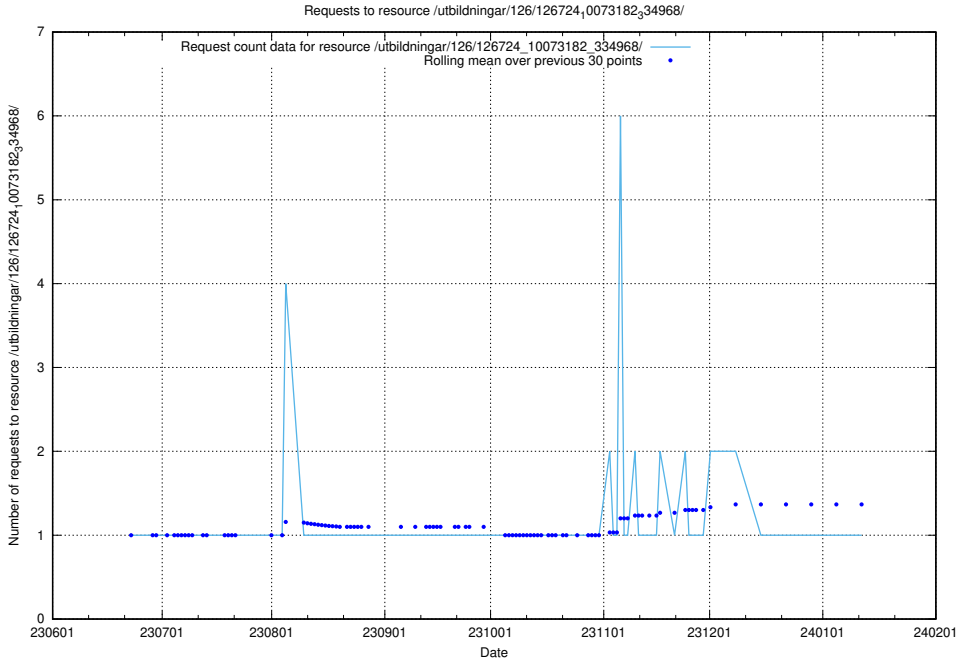

5.5272 Usage of /utbildningar/126/126724_10073182_334968/

Here, we count the number of requests to resource /utbildningar/126/126724_10073182_334968/.