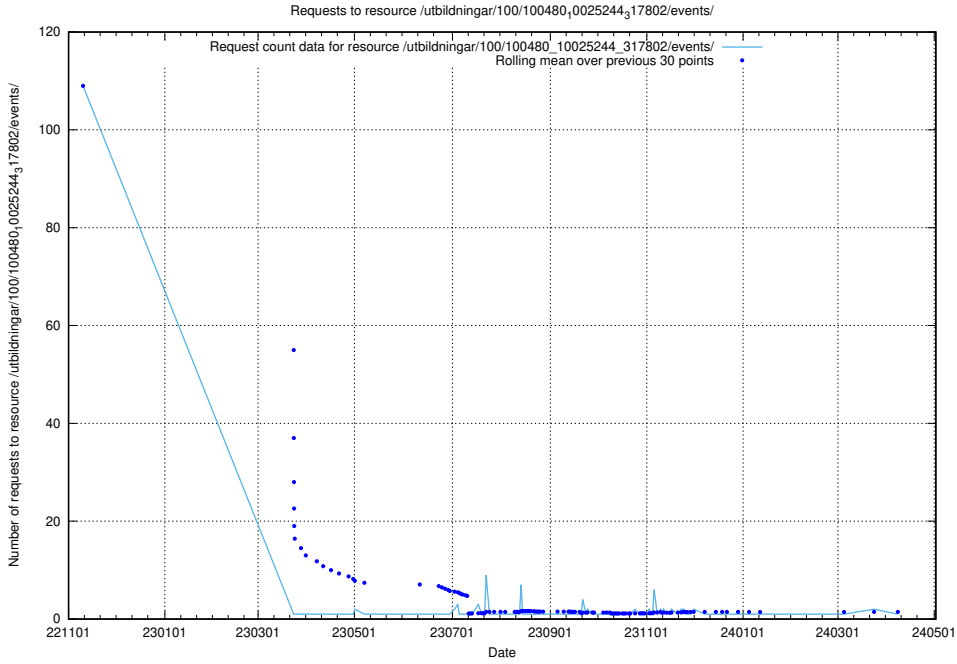

5.5865 Usage of /utbildningar/100/100480_10025244_317802/events/

Here, we count the number of requests to resource /utbildningar/100/100480_10025244_317802/events/