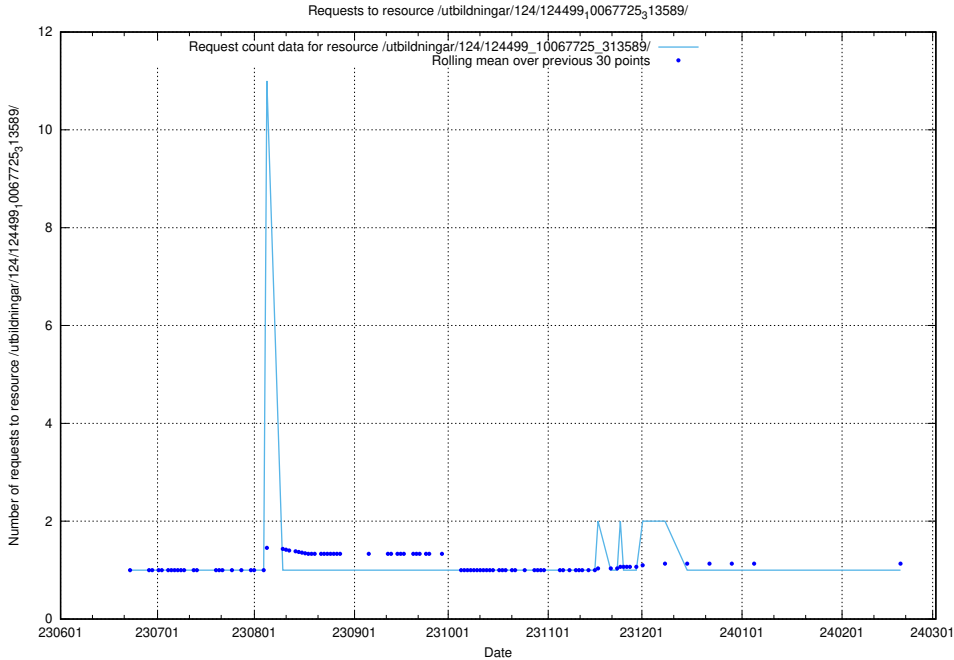

5.5459 Usage of /utbildningar/124/124499_10067725_313589/

Here, we count the number of requests to resource /utbildningar/124/124499_10067725_313589/.