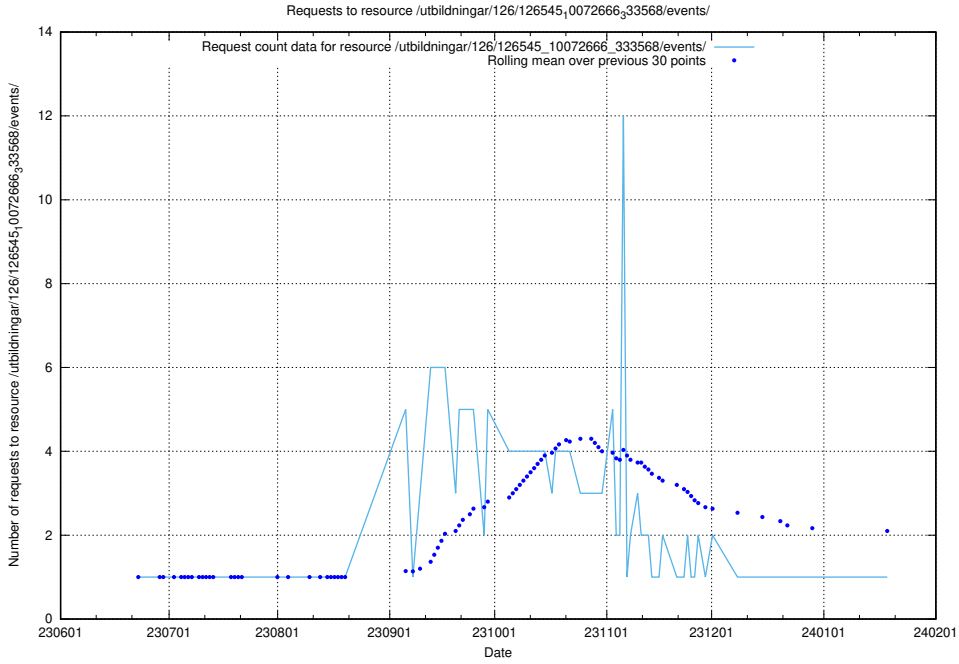

5.5320 Usage of /utbildningar/126/126545_10072666_333568/events/

Here, we count the number of requests to resource /utbildningar/126/126545_10072666_333568/events/