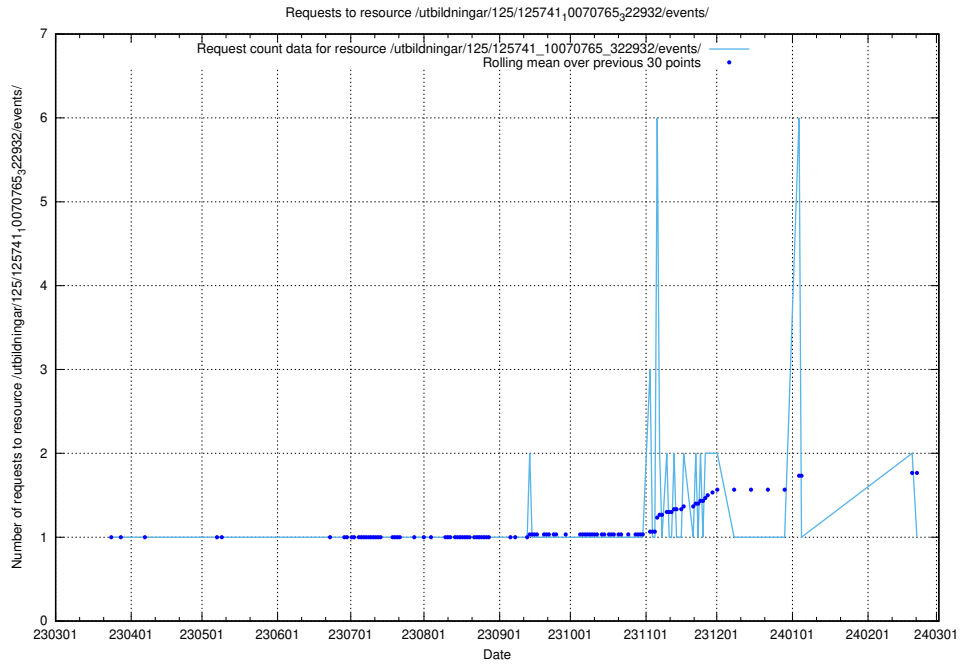

5.5888 Usage of /utbildningar/125/125741_10070765_322932/events/

Here, we count the number of requests to resource /utbildningar/125/125741_10070765_322932/events/