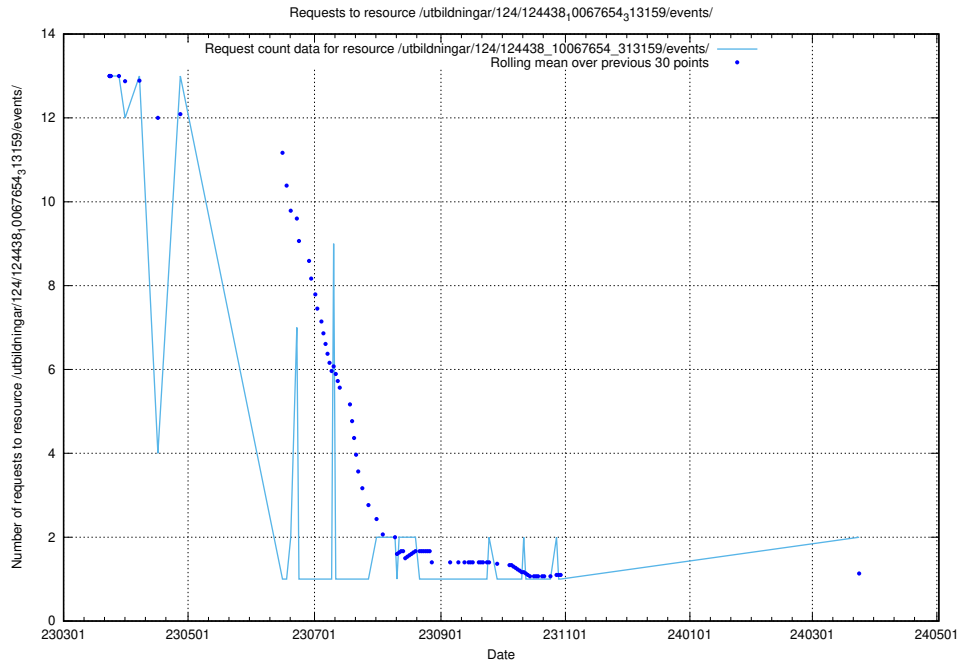

5.833 Usage of /utbildningar/124/124438_10067654_313159/events/

Here, we count the number of requests to resource /utbildningar/124/124438_10067654_313159/events/