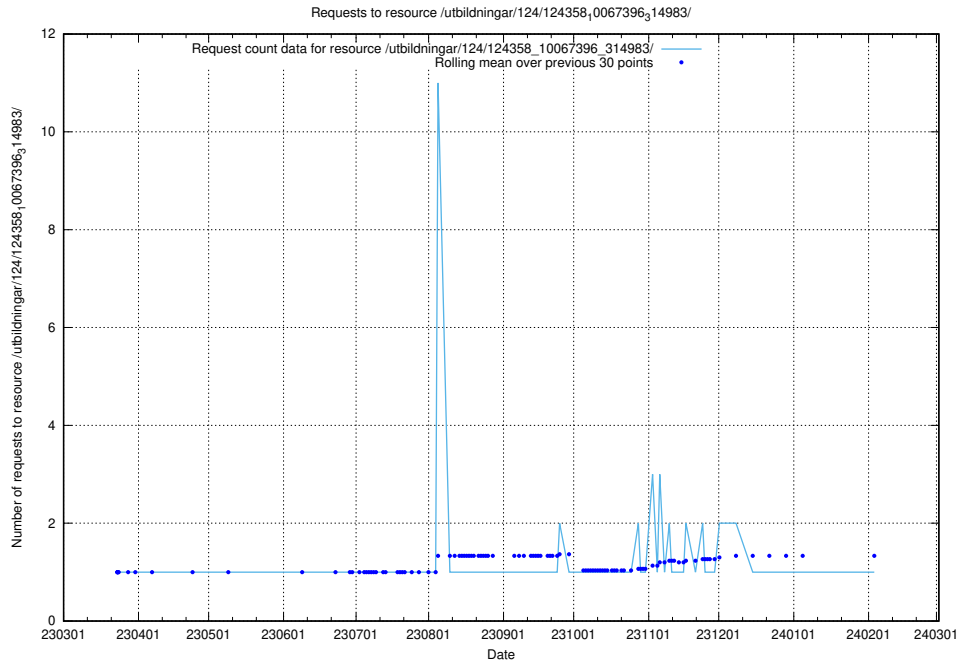

5.3483 Usage of /utbildningar/124/124358_10067396_314983/

Here, we count the number of requests to resource /utbildningar/124/124358_10067396_314983/.