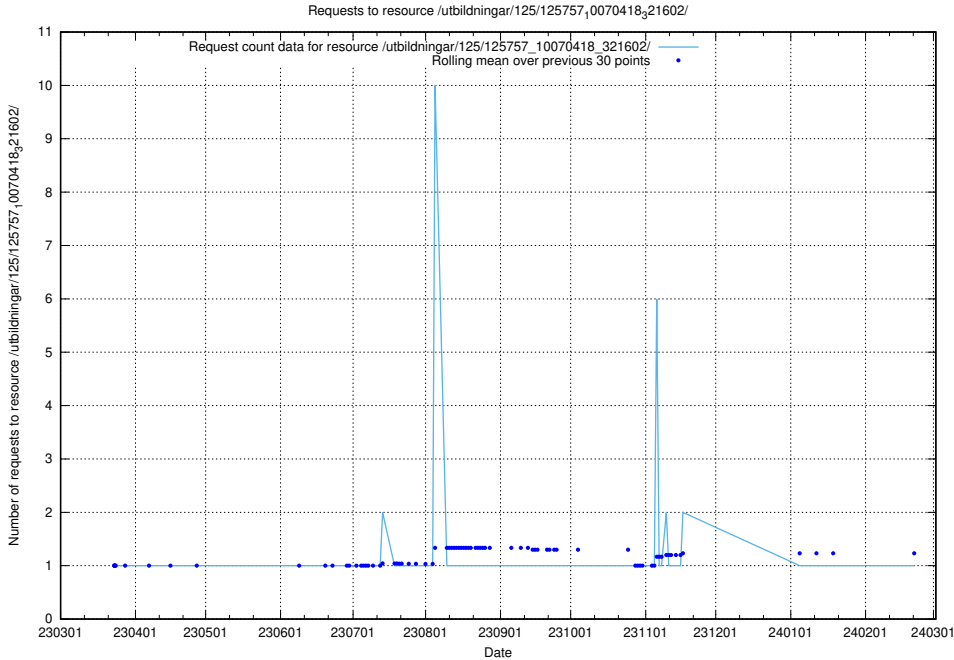

5.6107 Usage of /utbildningar/125/125757_10070418_321602/

Here, we count the number of requests to resource /utbildningar/125/125757_10070418_321602/.