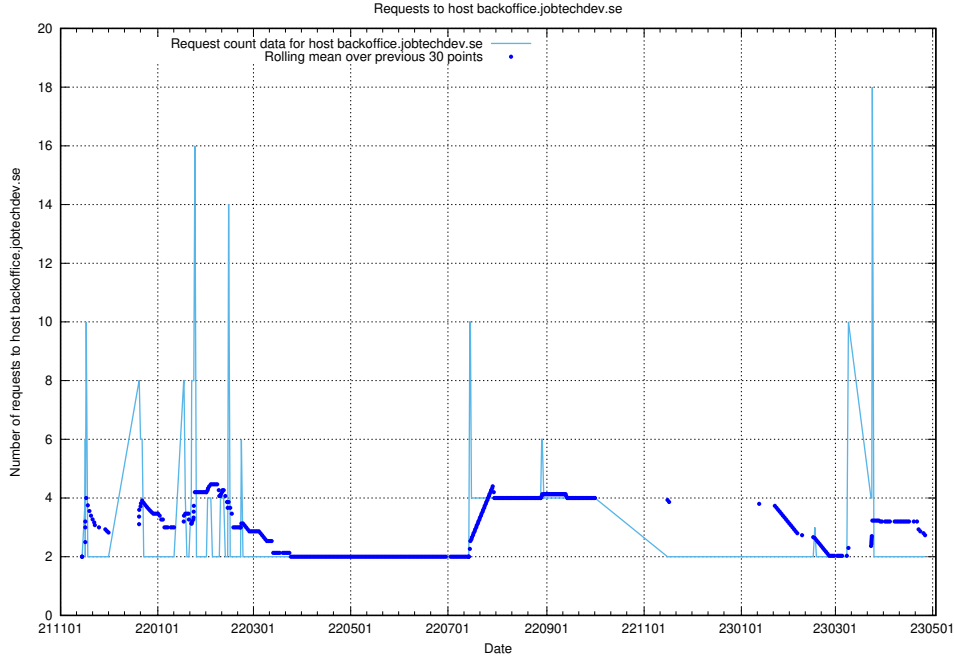

7.286 Usage of backoffice.jobtechdev.se

Here, we count the number of requests to host backoffice.jobtechdev.se.