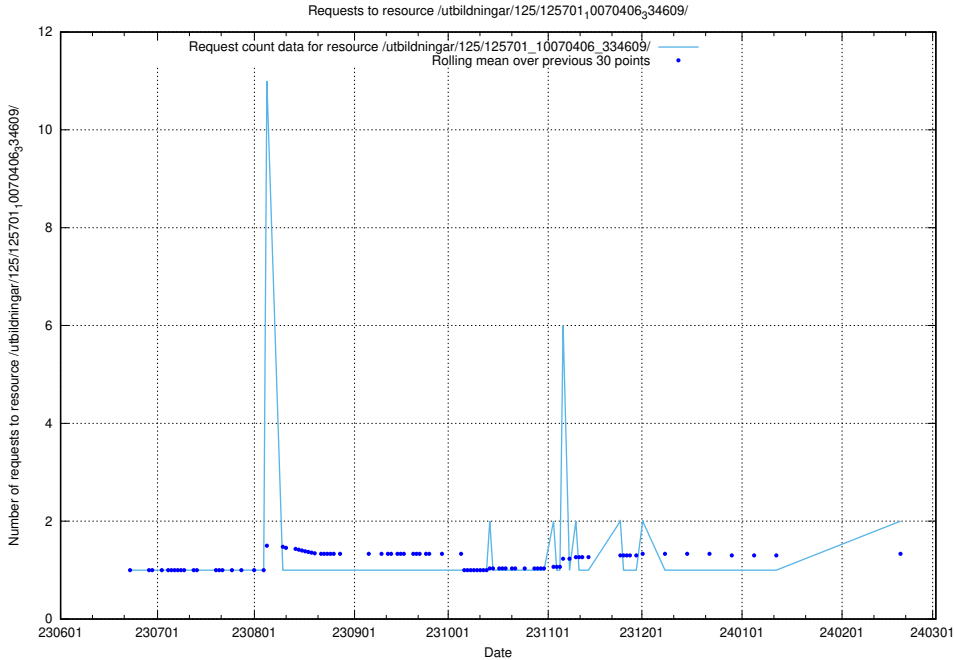

5.743 Usage of /utbildningar/125/125701_10070406_334609/

Here, we count the number of requests to resource /utbildningar/125/125701_10070406_334609/.