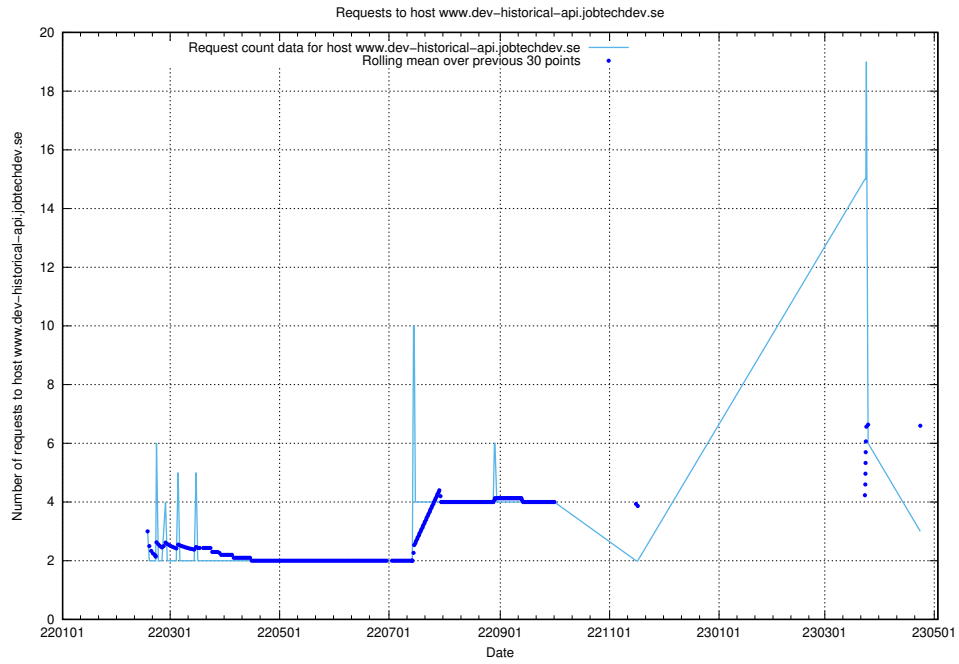

7.229 Usage of rabbitmq.jobtechdev.se

Here, we count the number of requests to host rabbitmq.jobtechdev.se.

7.230 Usage of kam-openshift-gitops.prod.services.jtech.se

Here, we count the number of requests to host kam-openshift-gitops.prod.services.jtech.se.