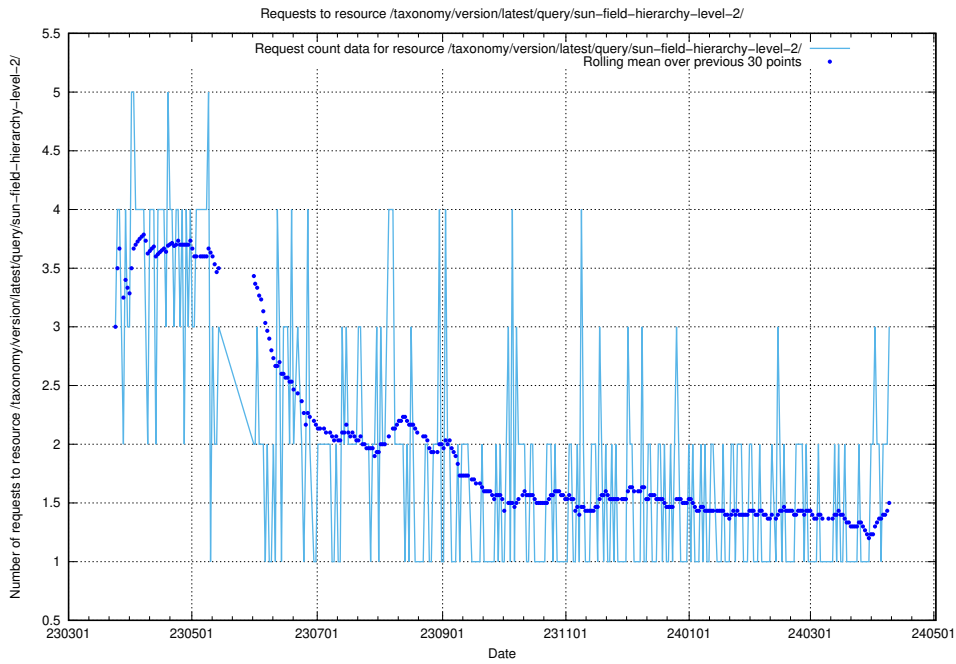

5.312 Usage of /taxonomy/version/latest/query/sun-field-hierarchy-level-2/

Here, we count the number of requests to resource /taxonomy/version/latest/query/sun-field-hierarchy-level-2/.