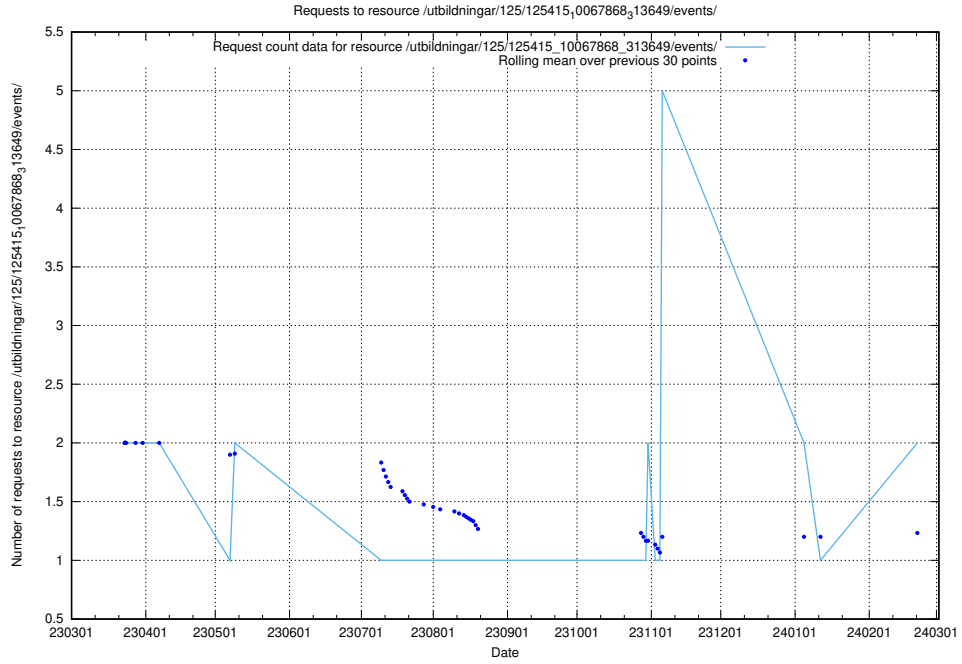

5.843 Usage of /utbildningar/125/125415_10067868_313649/events/

Here, we count the number of requests to resource /utbildningar/125/125415_10067868_313649/events/