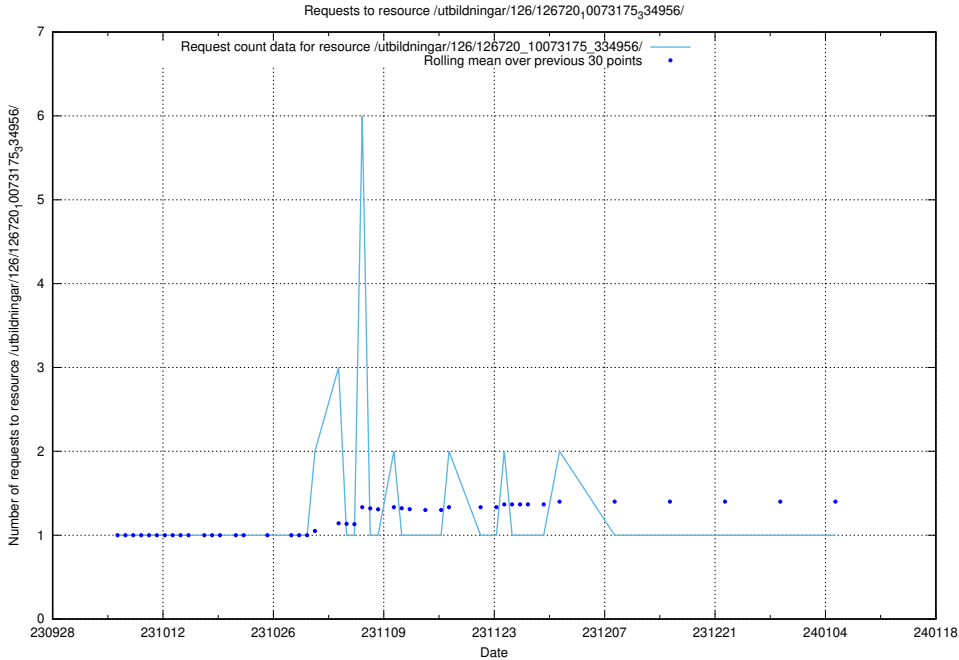

5.4067 Usage of /utbildningar/126/126720_10073175_334956/

Here, we count the number of requests to resource /utbildningar/126/126720_10073175_334956/.