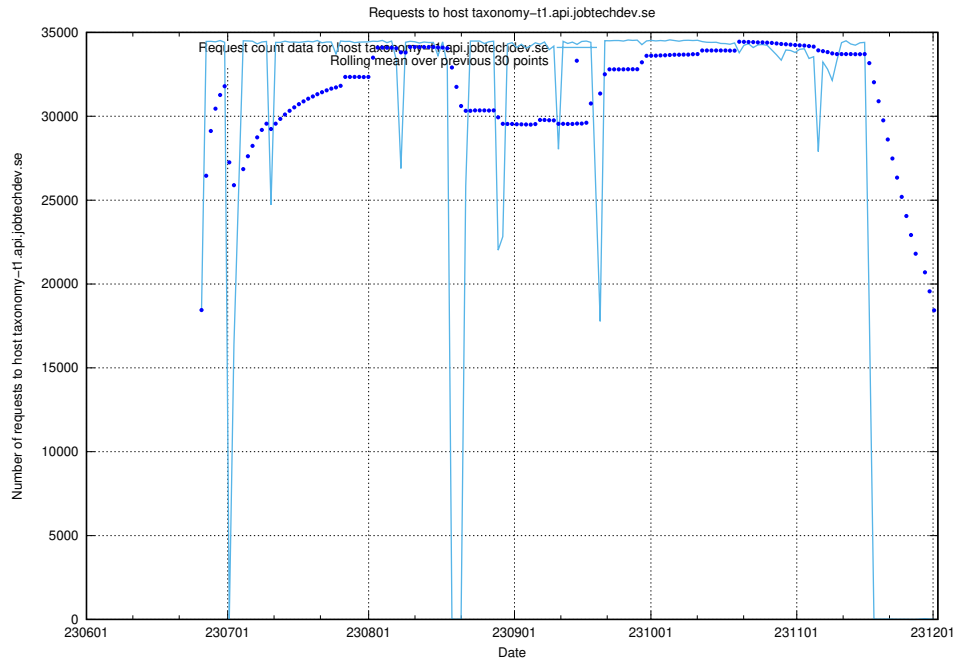

7.167 Usage of taxonomy-t1.api.jobtechdev.se

Here, we count the number of requests to host taxonomy-t1.api.jobtechdev.se.