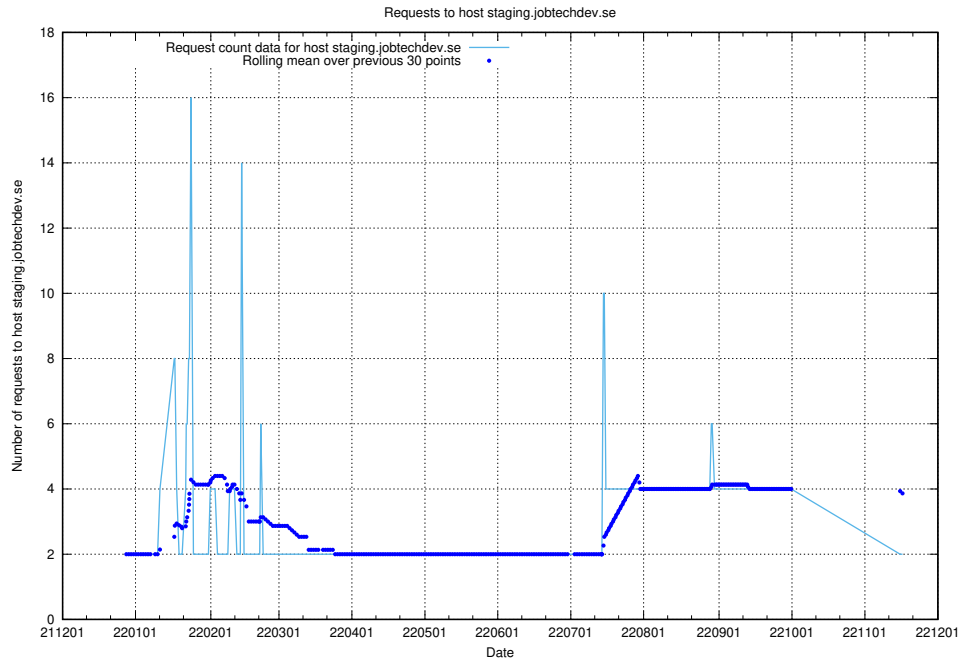

7.357 Usage of staging.jobtechdev.se

Here, we count the number of requests to host staging.jobtechdev.se.