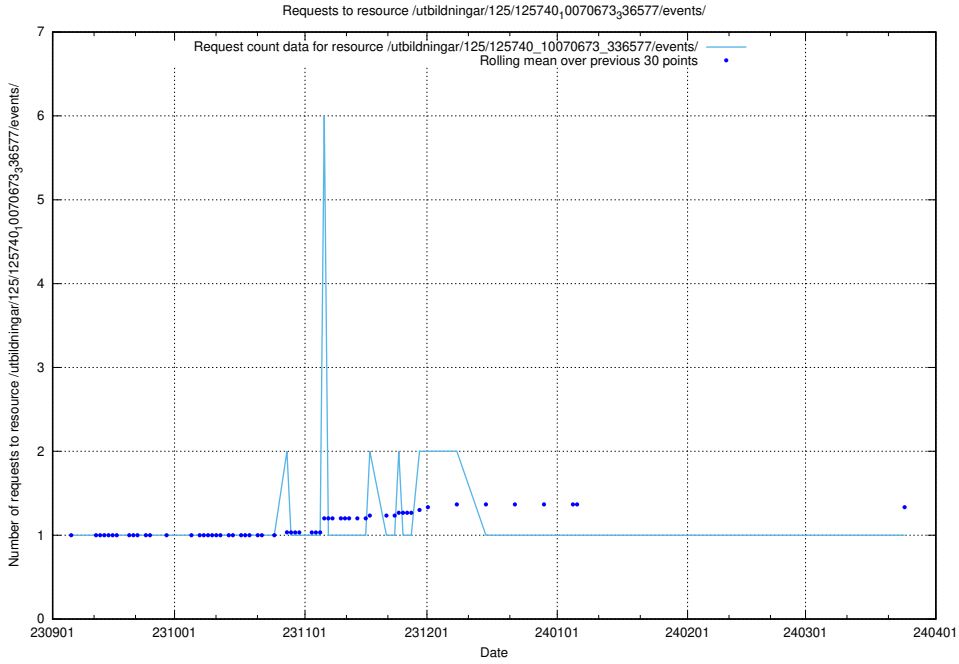

5.4347 Usage of /utbildningar/125/125740_10070673_336577/events/

Here, we count the number of requests to resource /utbildningar/125/125740_10070673_336577/events/