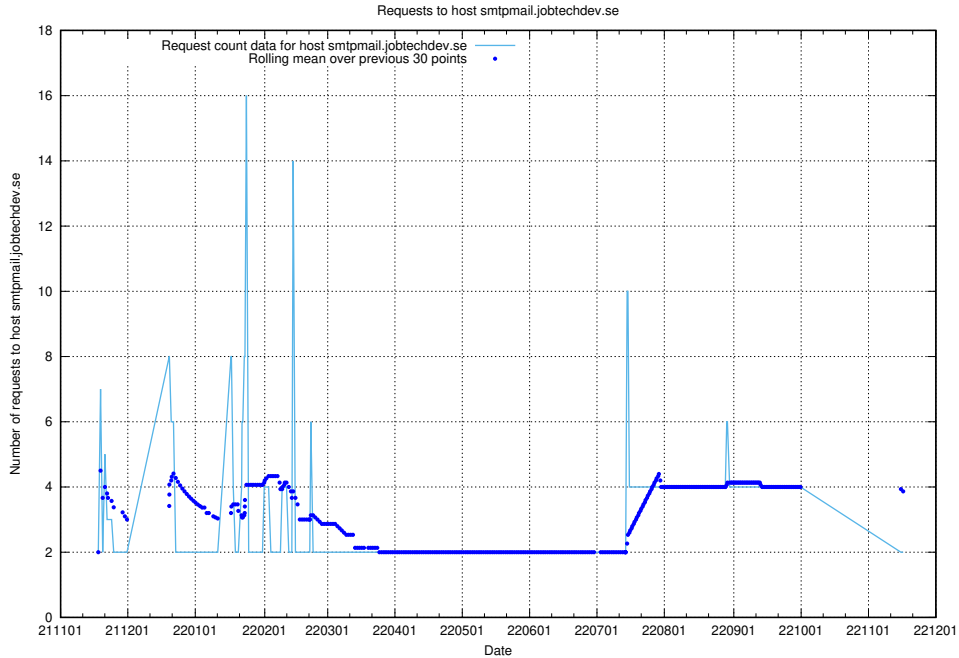

7.475 Usage of smtpmail.jobtechdev.se

Here, we count the number of requests to host smtpmail.jobtechdev.se.