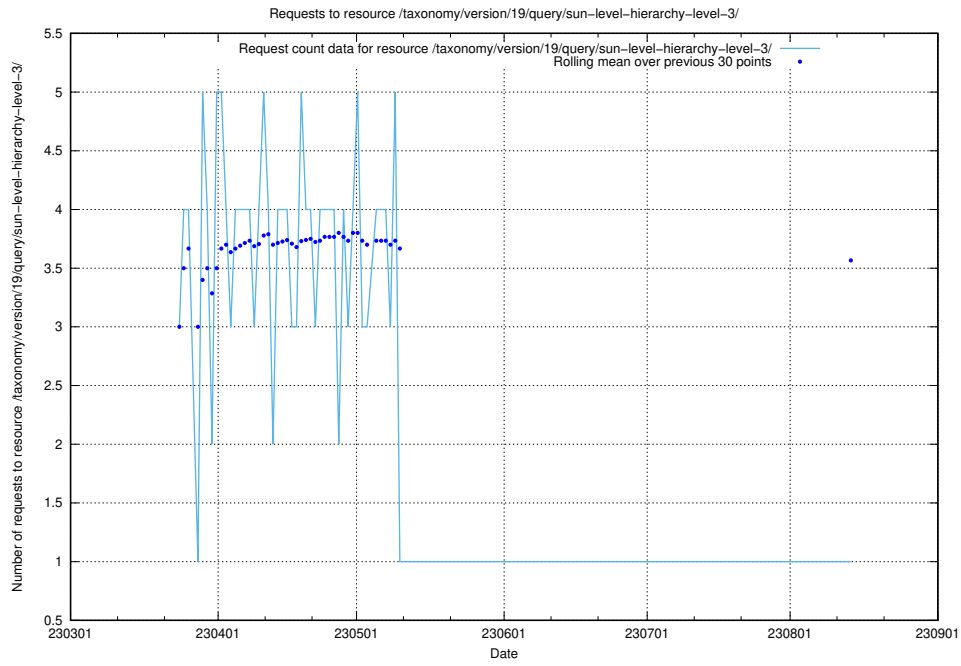

5.5782 Usage of /taxonomy/version/19/query/sun-level-hierarchy-level-3/

Here, we count the number of requests to resource /taxonomy/version/19/query/sun-level-hierarchy-level-3/.