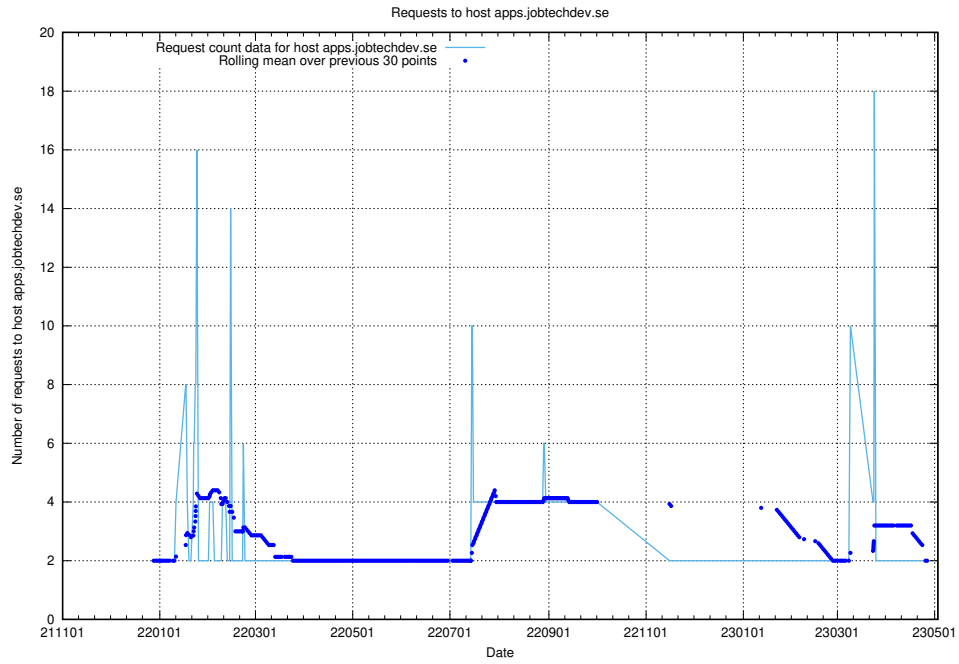

7.360 Usage of apps.jobtechdev.se

Here, we count the number of requests to host apps.jobtechdev.se.