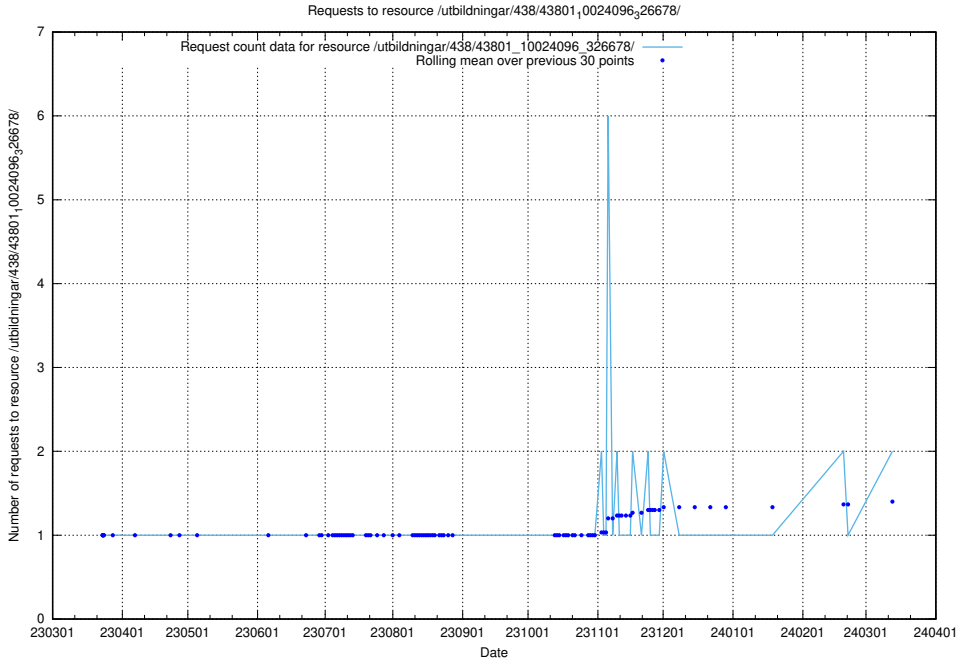

5.853 Usage of /utbildningar/438/43801_10024096_326678/

Here, we count the number of requests to resource /utbildningar/438/43801_10024096_326678/.