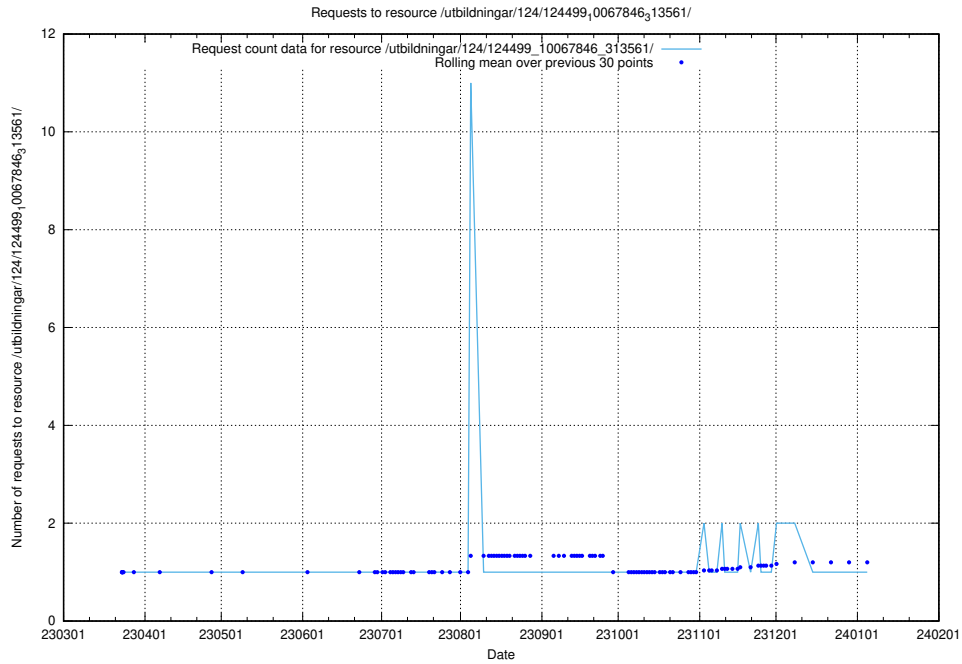

5.2064 Usage of /utbildningar/124/124499_10067846_313561/

Here, we count the number of requests to resource /utbildningar/124/124499_10067846_313561/.