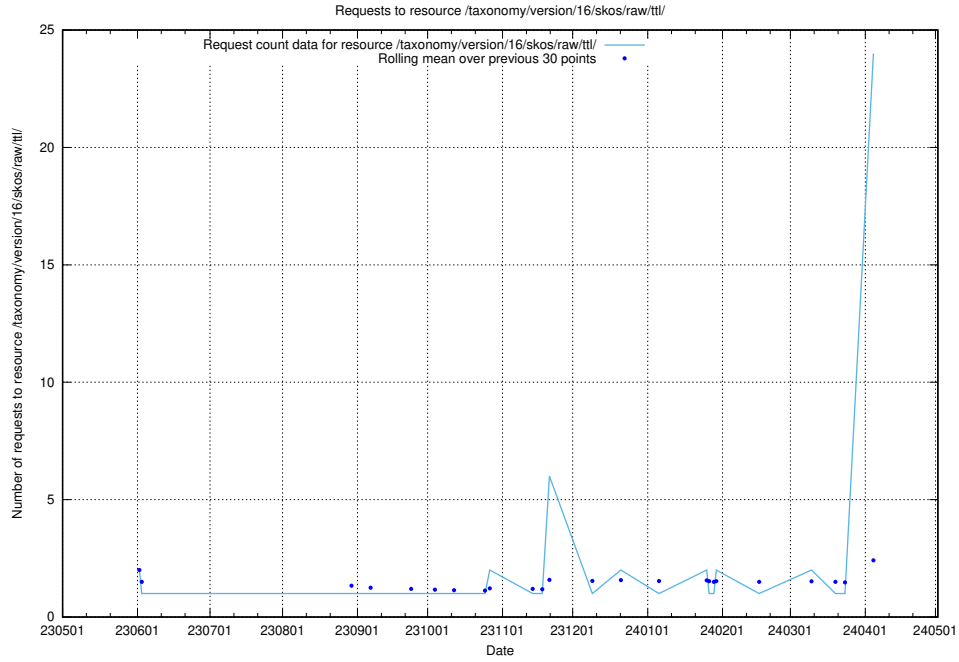

5.12 Usage of /taxonomy/version/16/skos/raw/ttl/

Here, we count the number of requests to resource /taxonomy/version/16/skos/raw/ttl/.