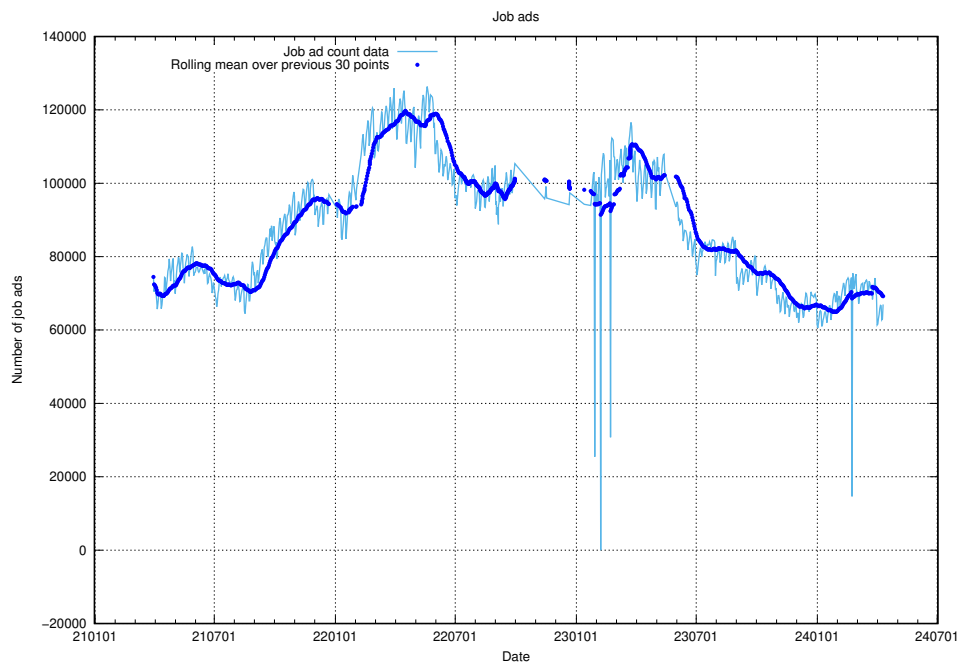

13.1 Number of job ads

Here, we count the number of job ads processed by the pipeline each night.

¹³<https://gitlab.com/arbetsformedlingen/joblinks/wiki/-/wikis/home>

13.2 Number of ads by scraper arbetsformedlingen.se