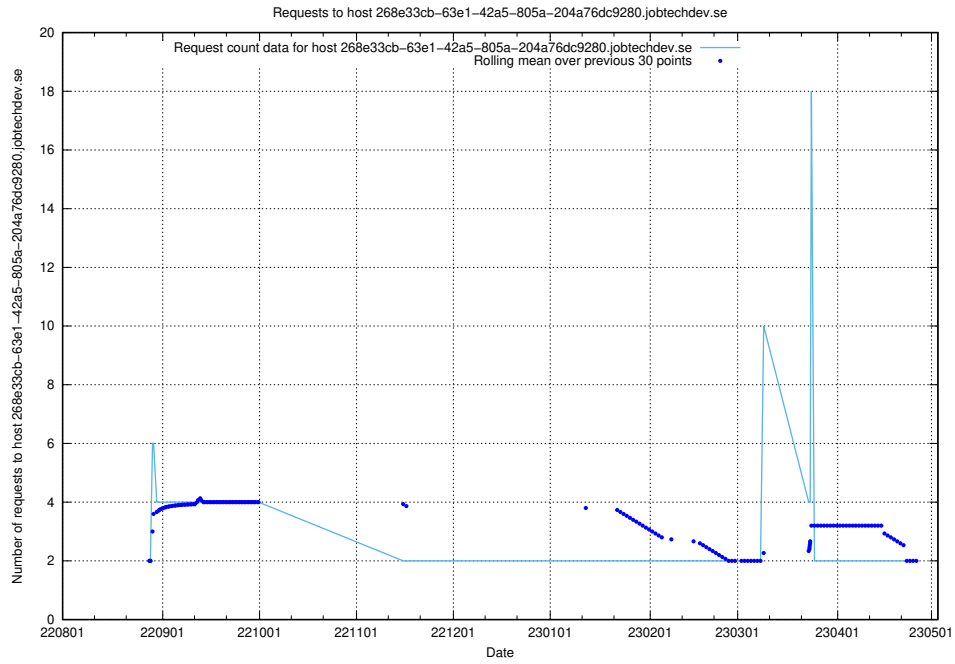

7.336 Usage of enrichment.api.jobtechdev.se

Here, we count the number of requests to host enrichment.api.jobtechdev.se.

7.337 Usage of 268e33cb-63e1-42a5-805a-204a76dc9280.jobtechdev.se

Here, we count the number of requests to host 268e33cb-63e1-42a5-805a-204a76dc9280.jobtechdev.se.