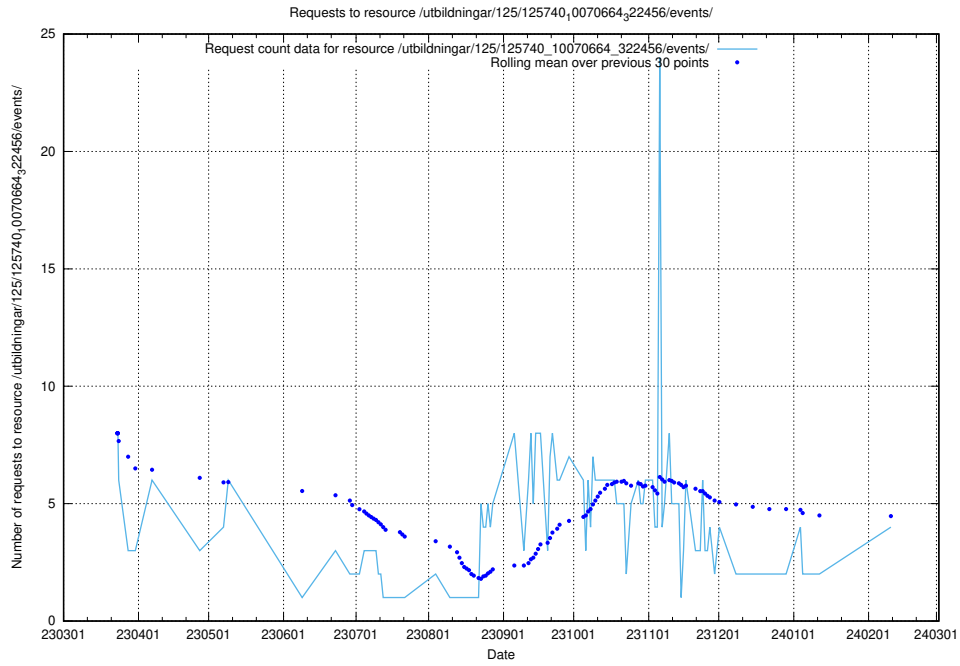

5.190 Usage of /utbildningar/125/125740_10070664_322456/events/

Here, we count the number of requests to resource /utbildningar/125/125740_10070664_322456/events/