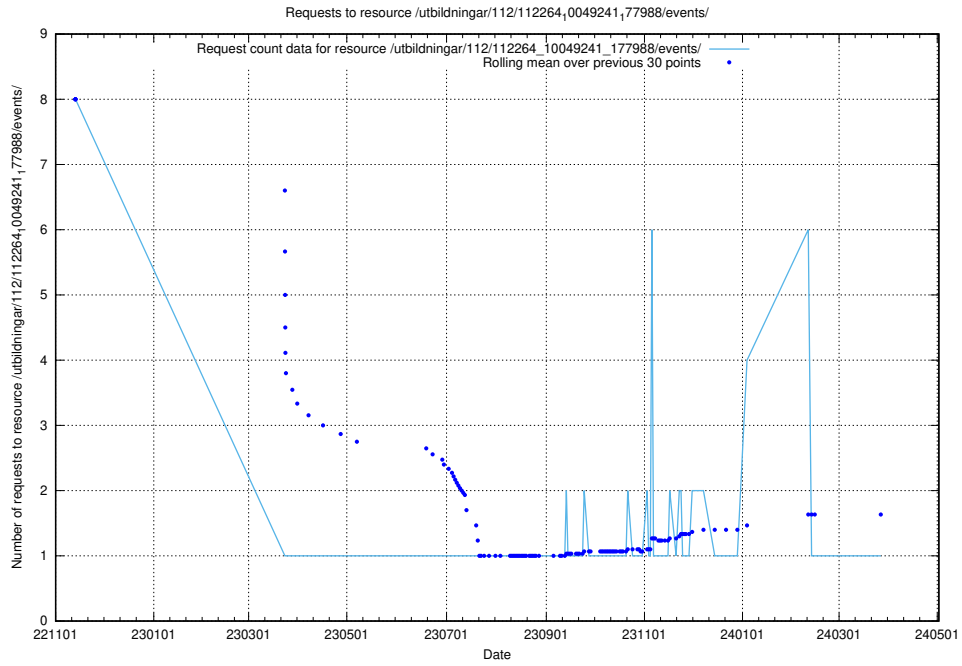

5.5465 Usage of /utbildningar/112/112264_10049241_177988/events/

Here, we count the number of requests to resource /utbildningar/112/112264_10049241_177988/events/