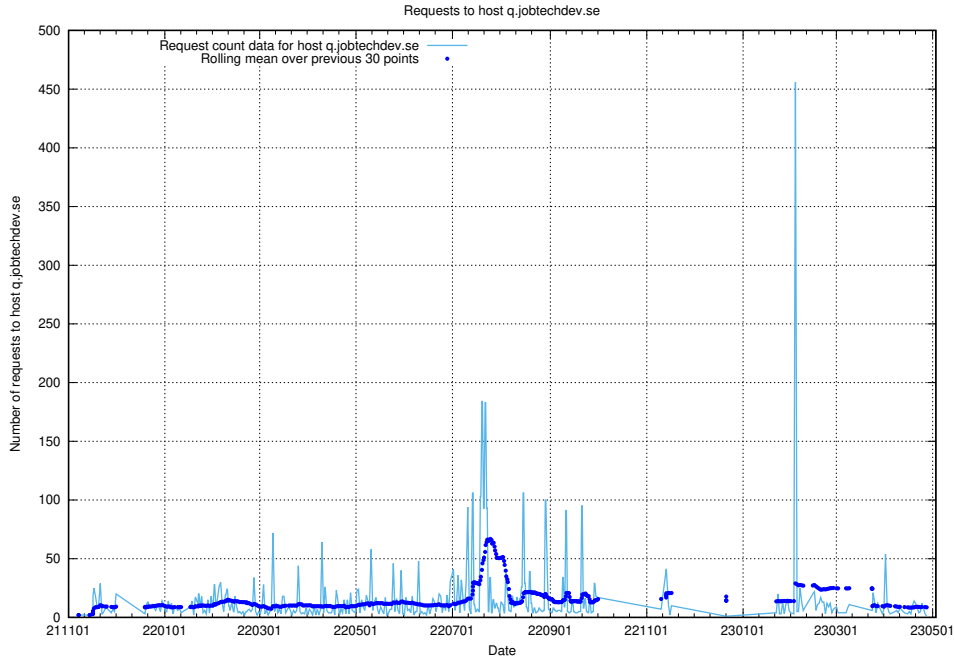

Here, we count the number of requests to host q.jobtechdev.se.

7.625 Usage of mc.jobtechdev.se

Here, we count the number of requests to host mc.jobtechdev.se.

7.626 Usage of list.jobtechdev.se

Here, we count the number of requests to host list.jobtechdev.se.