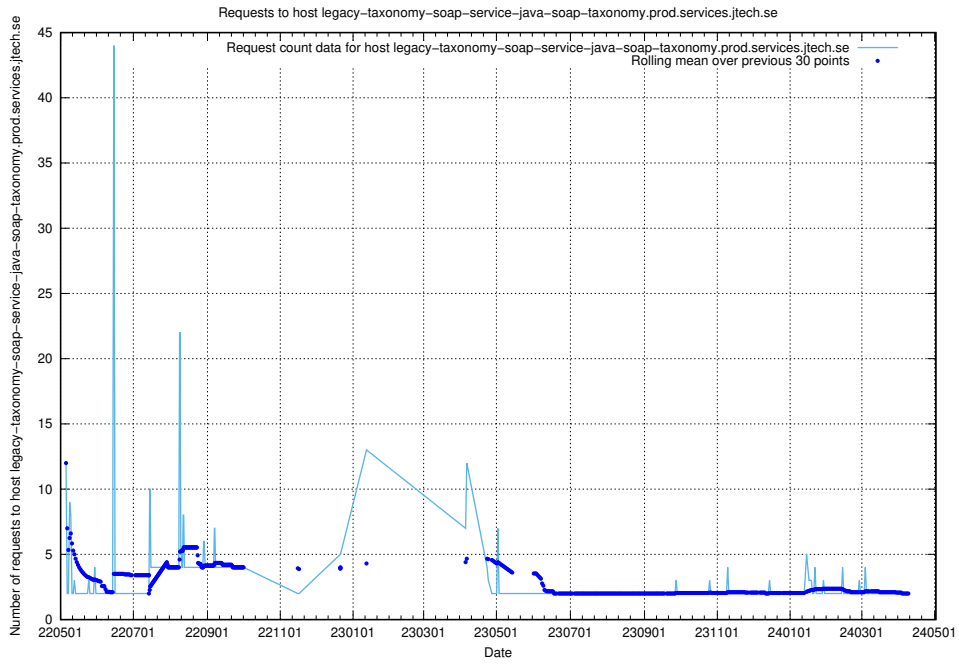

7.432 Usage of legacy-taxonomy-soap-service-java-soap-taxonomy.prod.services.jtech.se

Here, we count the number of requests to host legacy-taxonomy-soap-service-java-soap-taxonomy.prod.services.jtech.se.