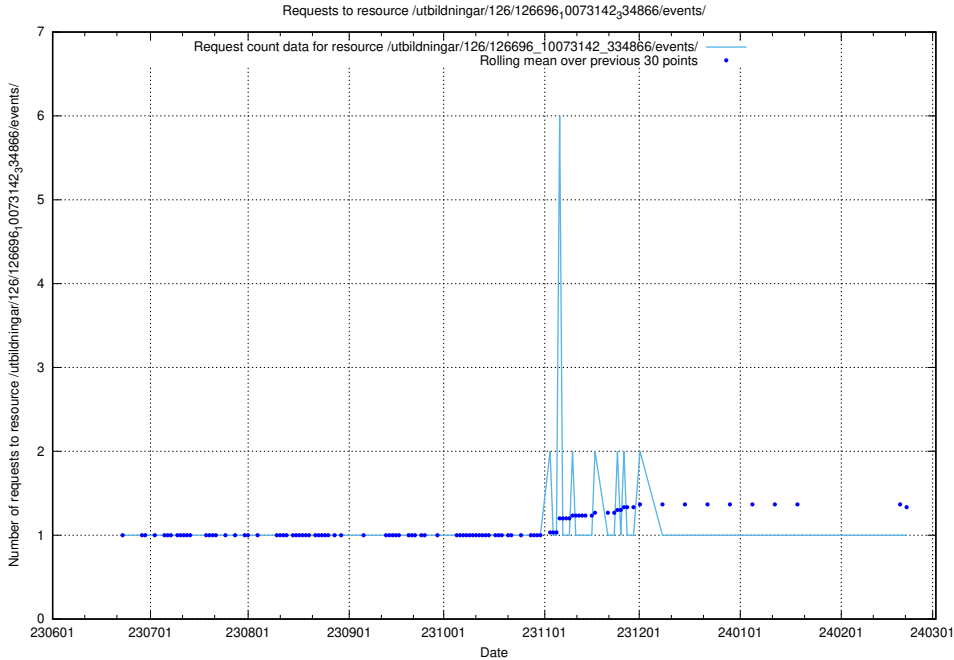

5.5295 Usage of /utbildningar/126/126696_10073142_334866/events/

Here, we count the number of requests to resource /utbildningar/126/126696_10073142_334866/events/