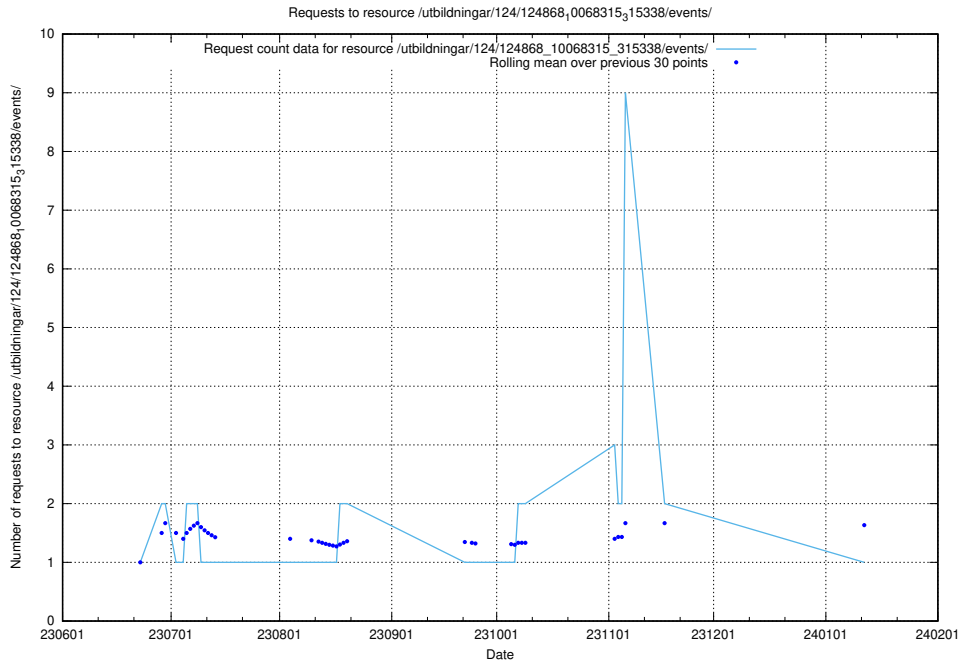

5.5407 Usage of /utbildningar/124/124868_10068315_315338/events/

Here, we count the number of requests to resource /utbildningar/124/124868_10068315_315338/events/