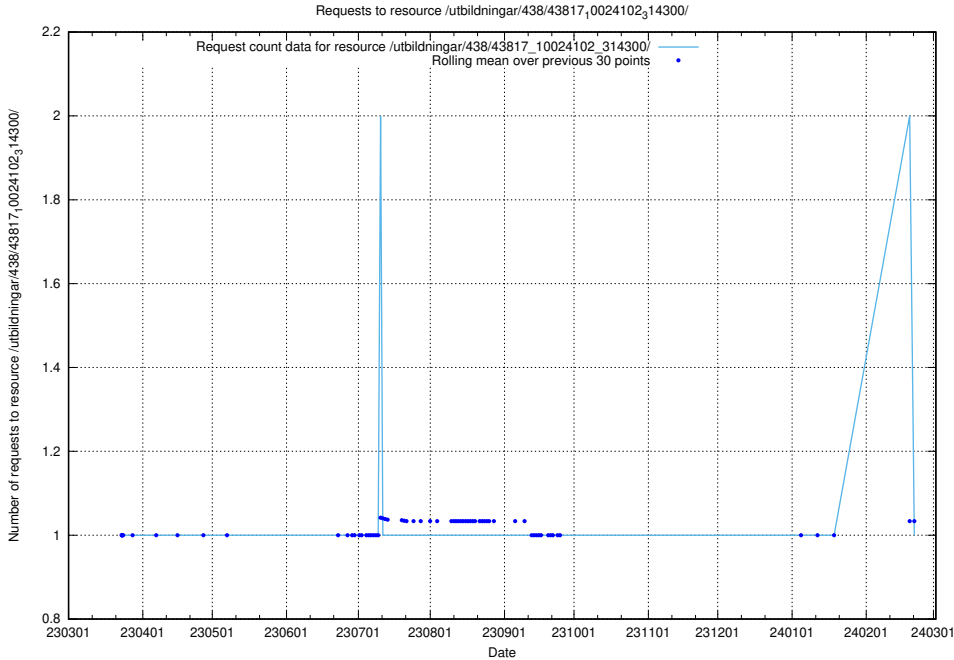

5.5993 Usage of /utbildningar/438/43817_10024102_314300/

Here, we count the number of requests to resource /utbildningar/438/43817_10024102_314300/.