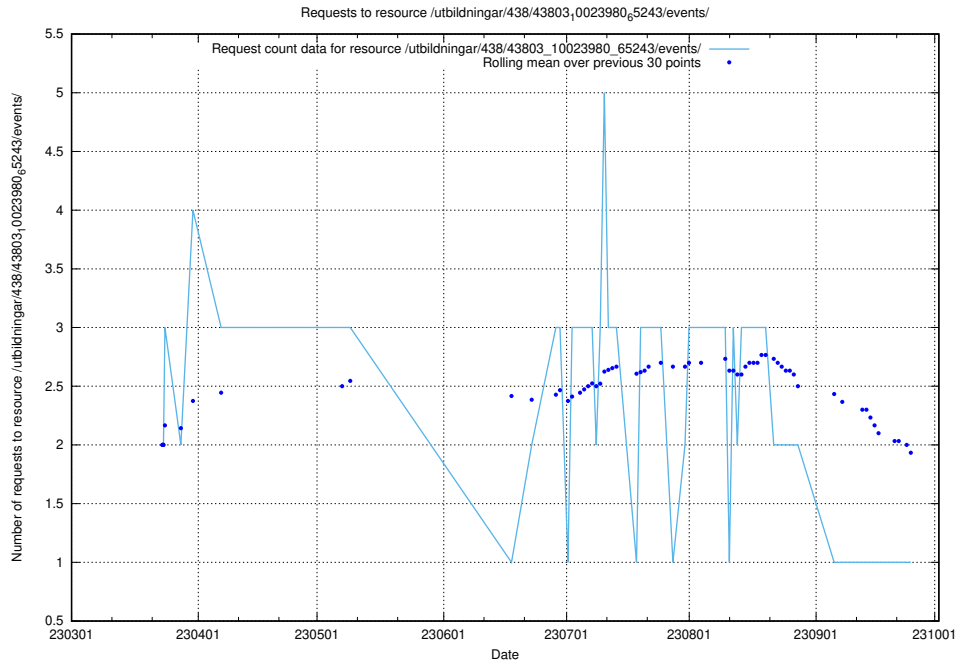

5.5920 Usage of /utbildningar/438/43803_10023980_65243/events/

Here, we count the number of requests to resource /utbildningar/438/43803_10023980_65243/events/.