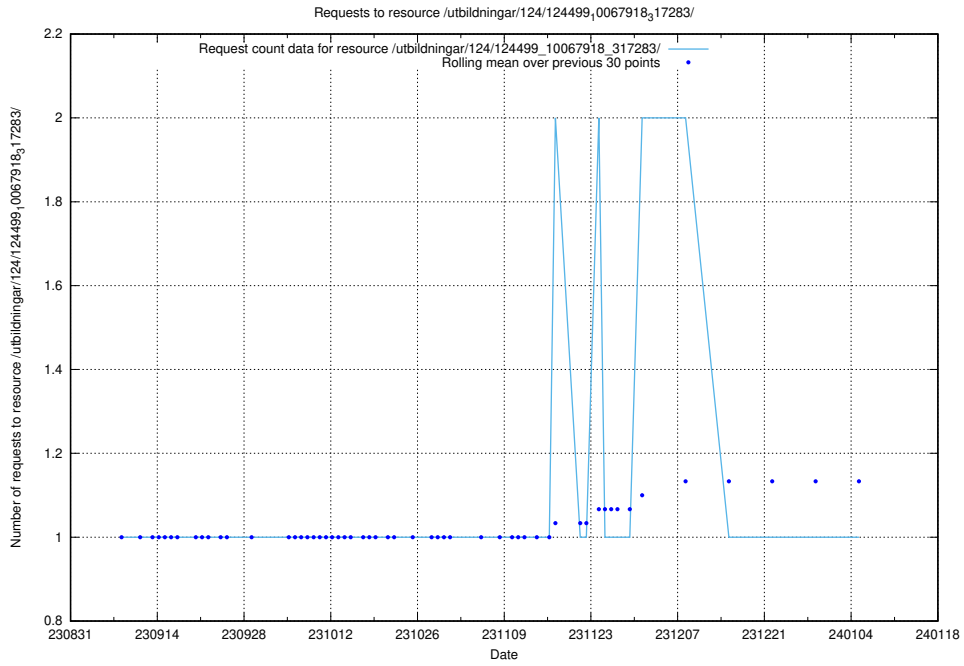

5.4314 Usage of /utbildningar/124/124499_10067918_317283/

Here, we count the number of requests to resource /utbildningar/124/124499_10067918_317283/.