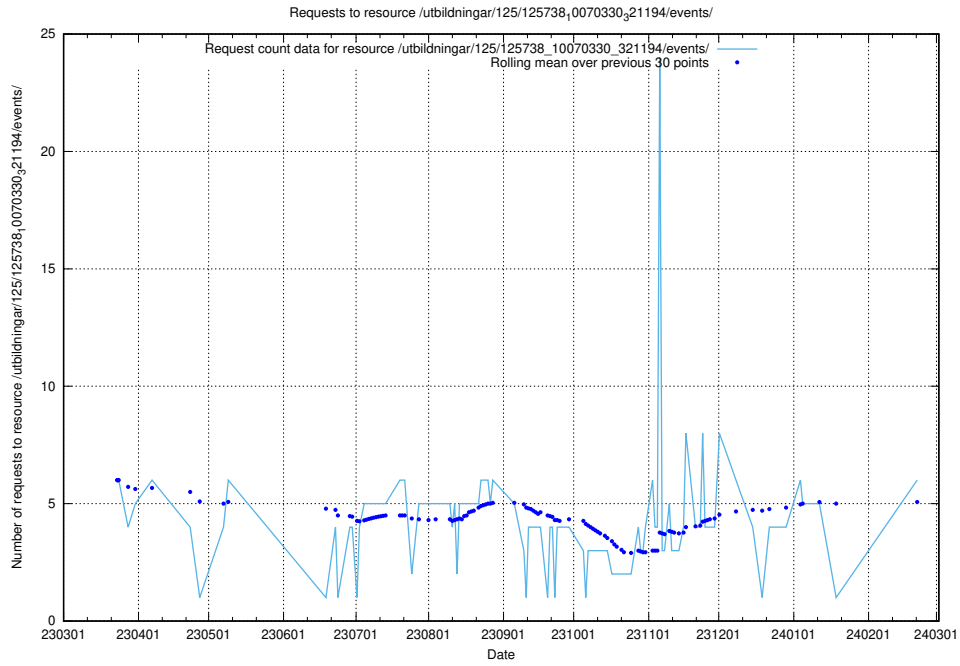

5.115 Usage of /utbildningar/125/125738_10070330_321194/events/

Here, we count the number of requests to resource /utbildningar/125/125738_10070330_321194/events/