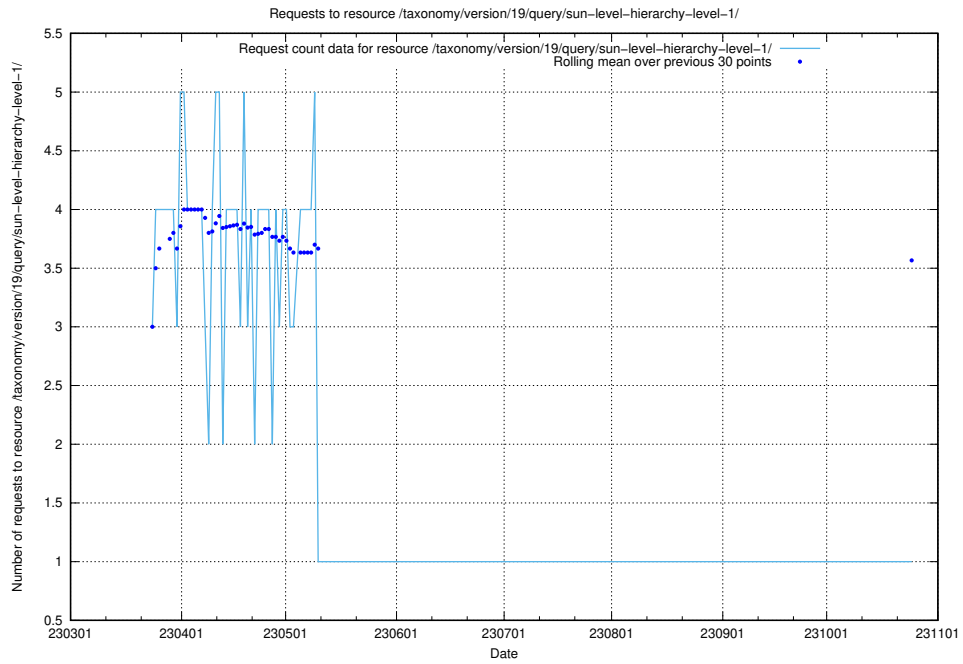

5.5783 Usage of /taxonomy/version/19/query/sun-level-hierarchy-level-1/

Here, we count the number of requests to resource /taxonomy/version/19/query/sun-level-hierarchy-level-1/.