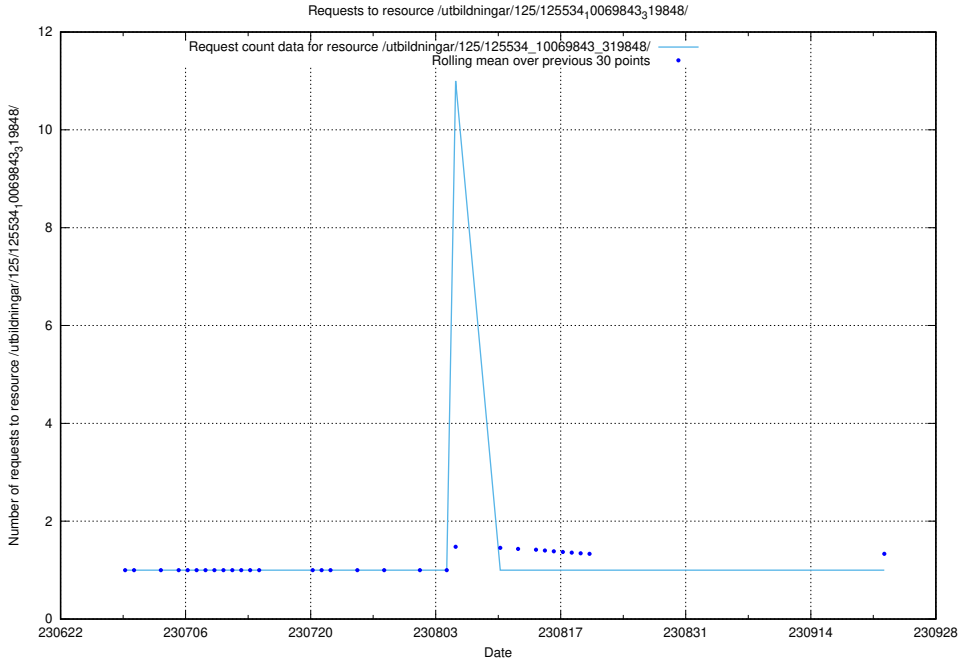

5.5148 Usage of /utbildningar/125/125534_10069843_319848/

Here, we count the number of requests to resource /utbildningar/125/125534_10069843_319848/.