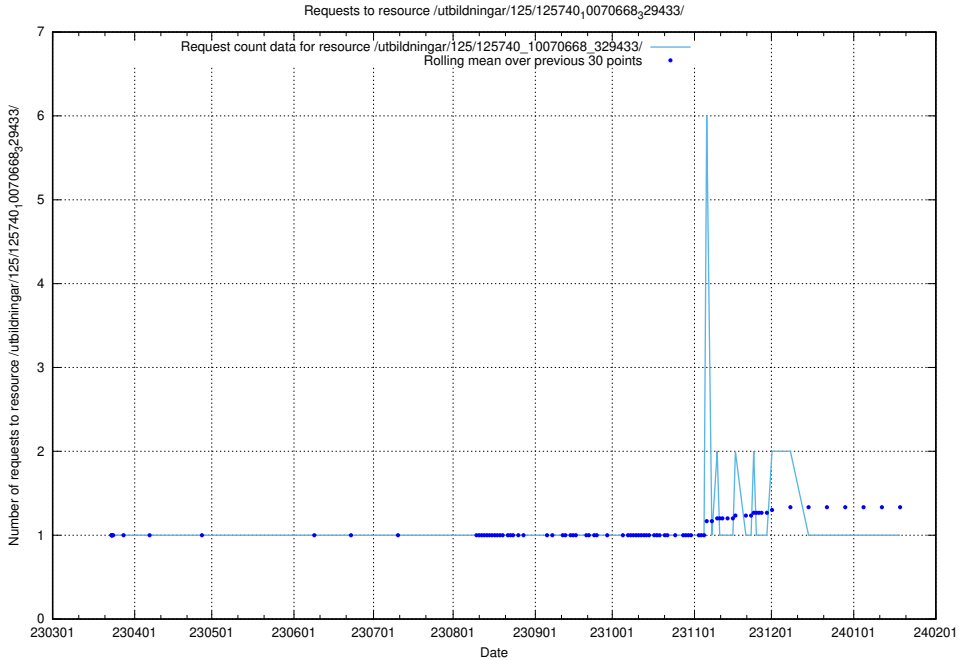

5.903 Usage of /utbildningar/125/125740_10070668_329433/

Here, we count the number of requests to resource /utbildningar/125/125740_10070668_329433/.