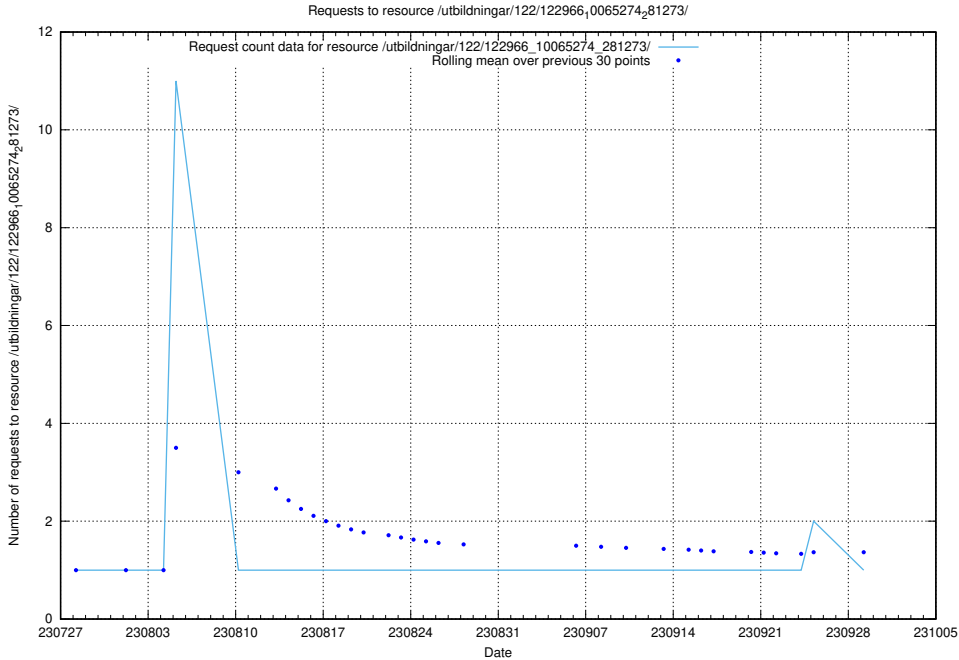

5.4596 Usage of /utbildningar/122/122966_10065274_281273/

Here, we count the number of requests to resource /utbildningar/122/122966_10065274_281273/.