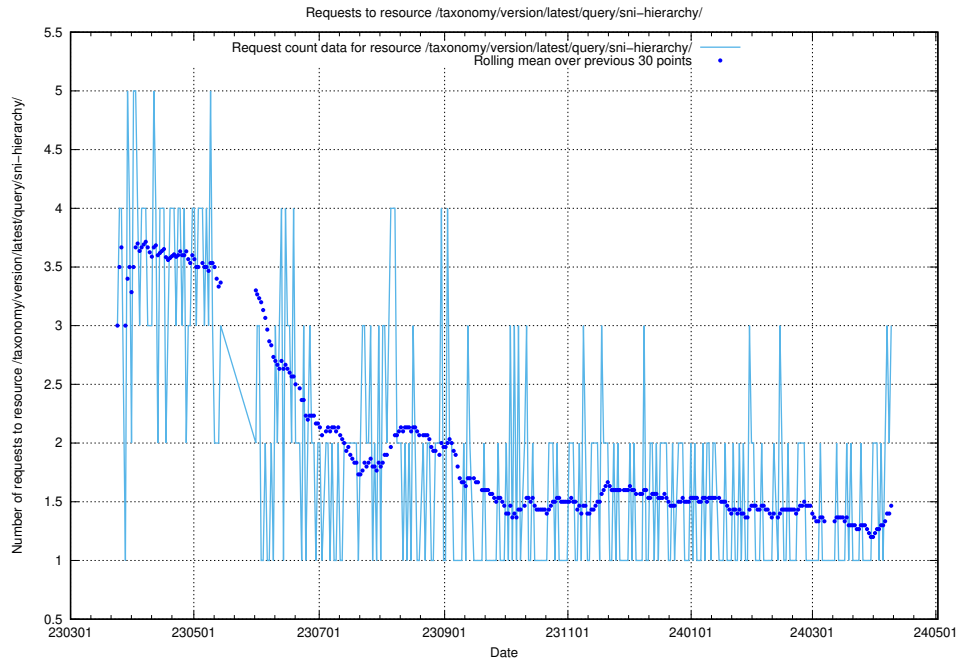

5.321 Usage of /taxonomy/version/latest/query/sni-hierarchy/

Here, we count the number of requests to resource /taxonomy/version/latest/query/sni-hierarchy/.