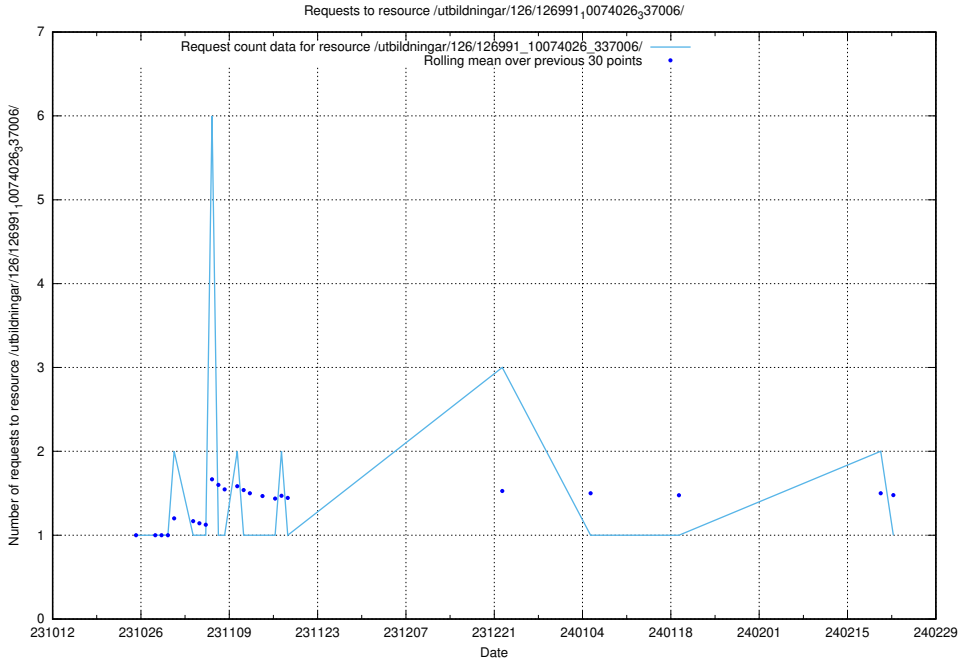

5.3878 Usage of /utbildningar/126/126991_10074026_337006/

Here, we count the number of requests to resource /utbildningar/126/126991_10074026_337006/.