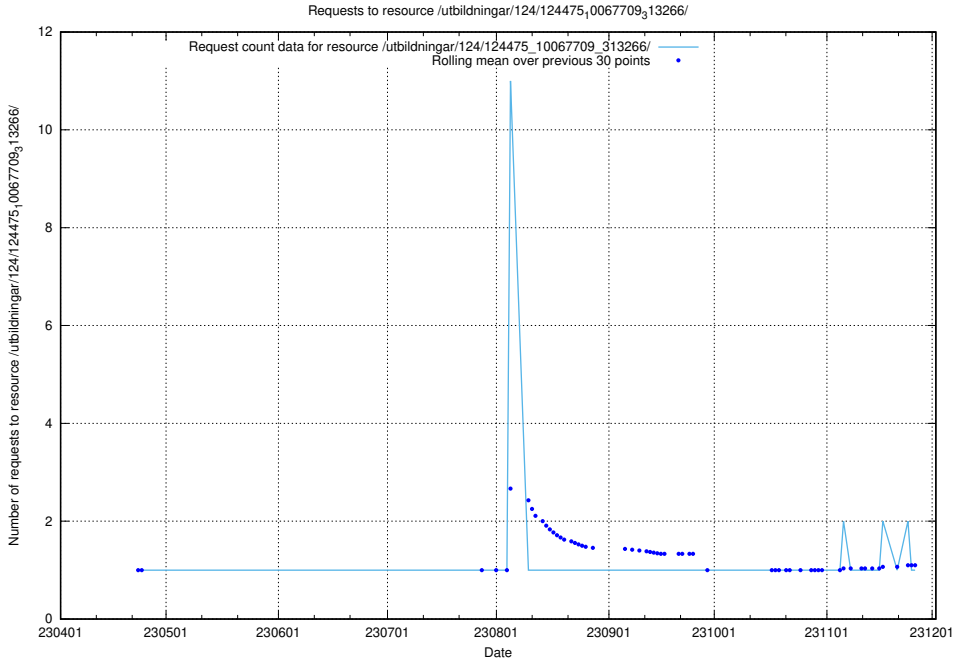

Here, we count the number of requests to resource /utbildningar/124/124475_10067709_313266/.

5.5720 Usage of /utbildningar/124/124475_10067587_313036/

Here, we count the number of requests to resource /utbildningar/124/124475_10067587_313036/.