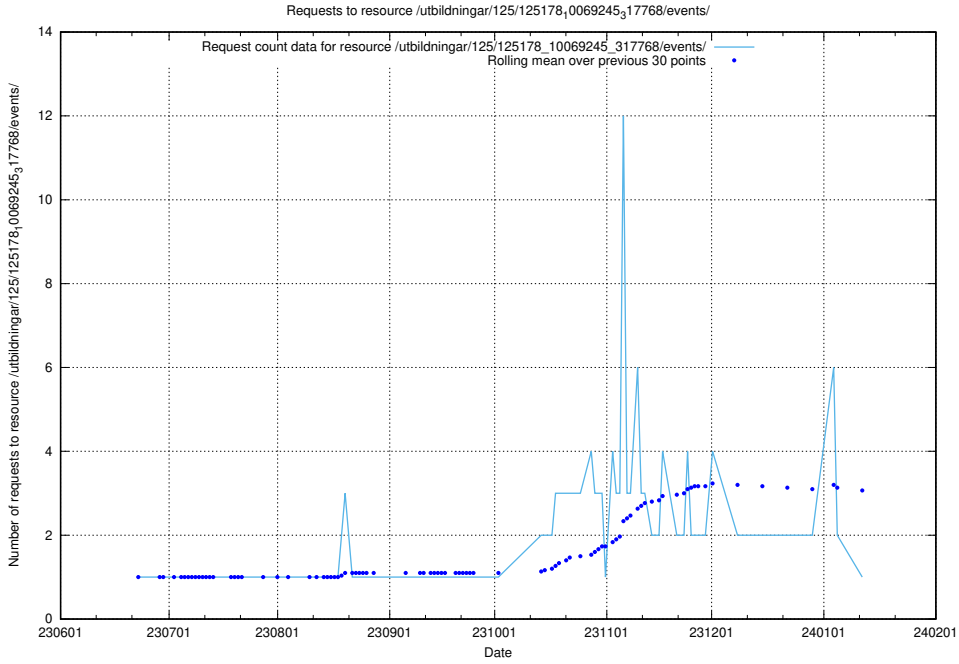

5.5403 Usage of /utbildningar/125/125178_10069245_317768/events/

Here, we count the number of requests to resource /utbildningar/125/125178_10069245_317768/events/