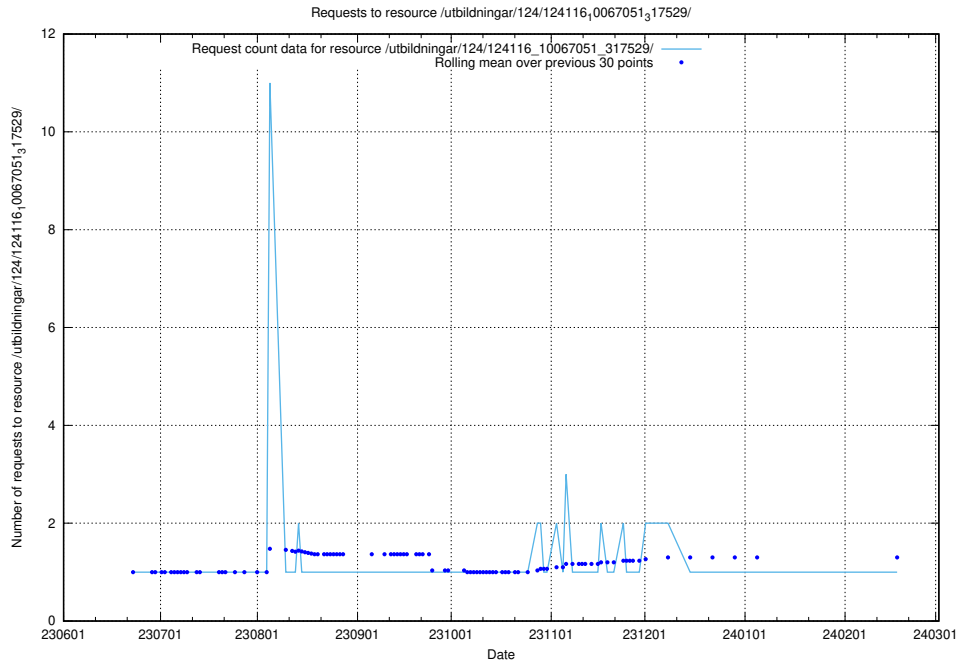

5.5500 Usage of /utbildningar/124/124116_10067051_317529/

Here, we count the number of requests to resource /utbildningar/124/124116_10067051_317529/.