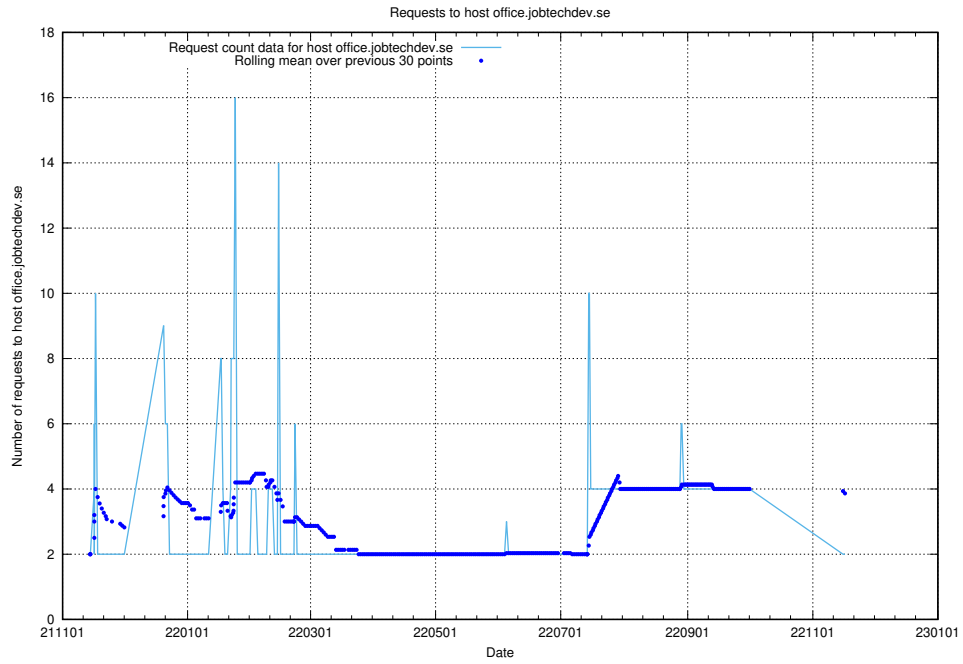

7.563 Usage of office.jobtechdev.se

Here, we count the number of requests to host office.jobtechdev.se.