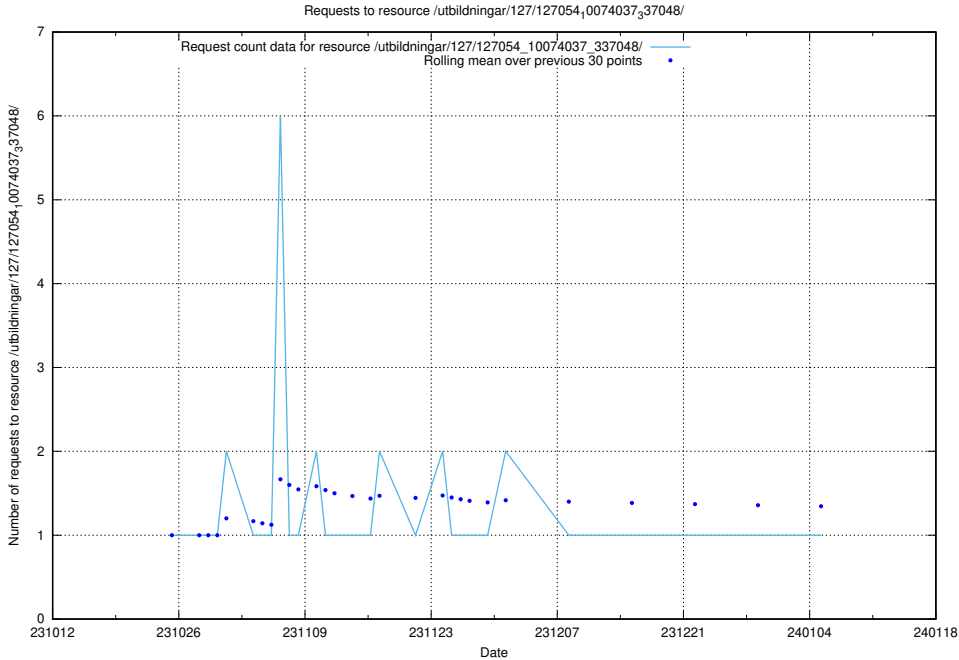

5.3877 Usage of /utbildningar/127/127054_10074037_337048/

Here, we count the number of requests to resource /utbildningar/127/127054_10074037_337048/.