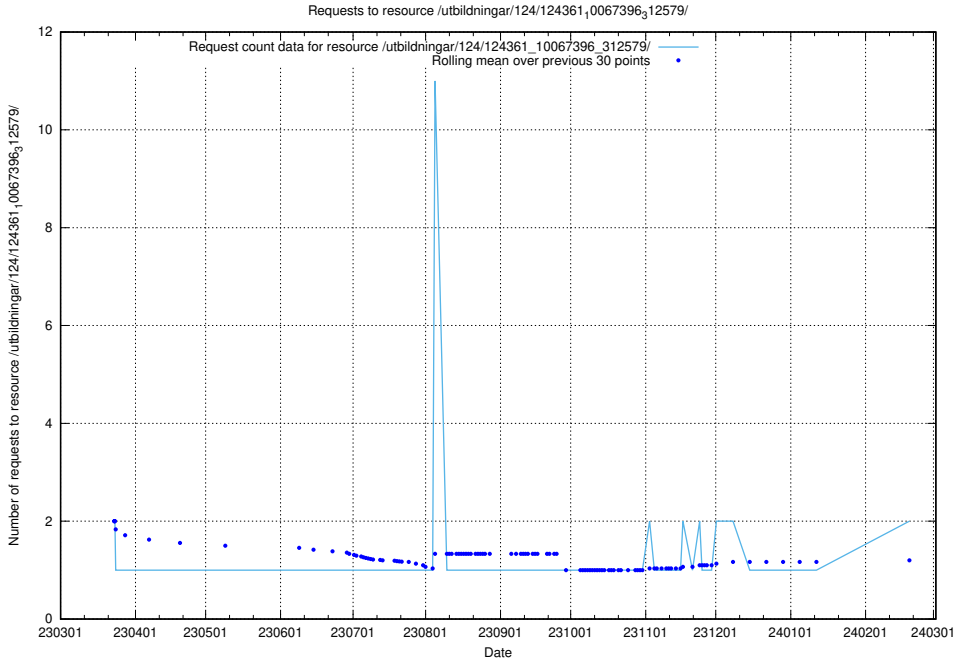

5.850 Usage of /utbildningar/124/124361_10067396_312579/

Here, we count the number of requests to resource /utbildningar/124/124361_10067396_312579/.