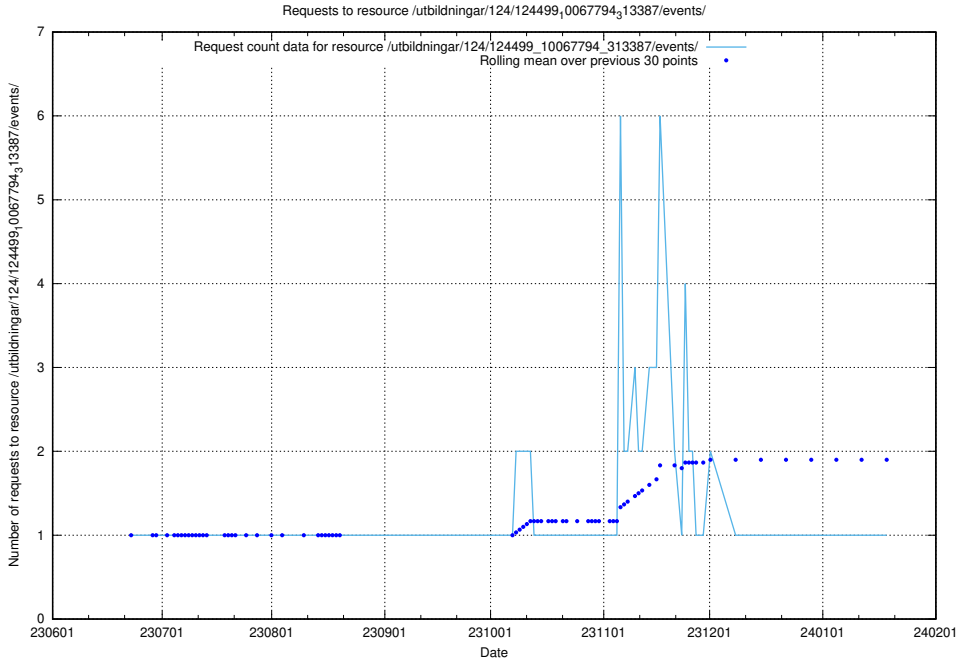

5.5458 Usage of /utbildningar/124/124499_10067794_313387/events/

Here, we count the number of requests to resource /utbildningar/124/124499_10067794_313387/events/