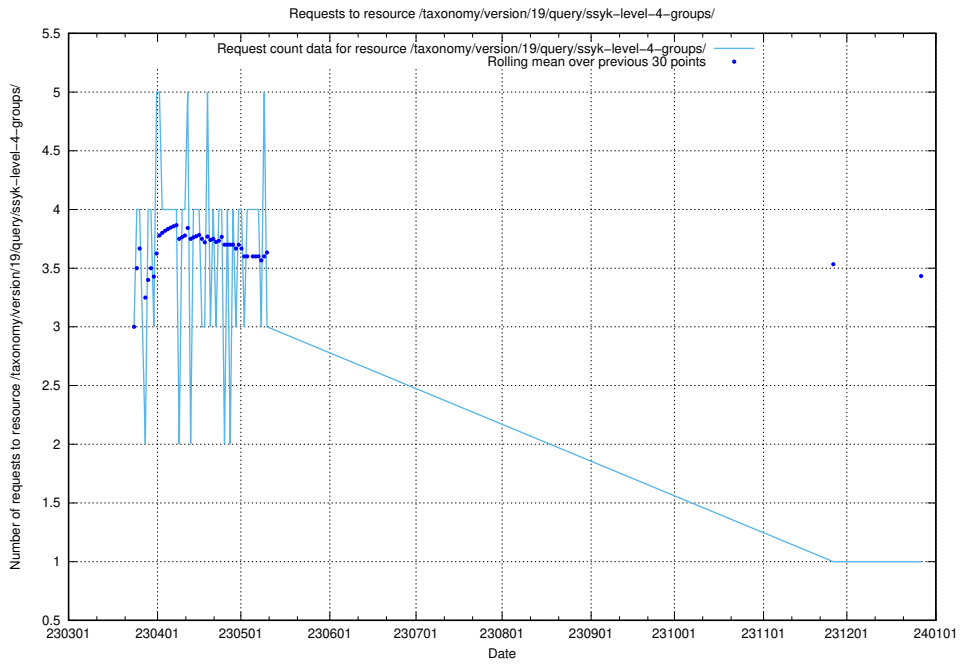

5.5791 Usage of /taxonomy/version/19/query/ssyk-level-4-groups/

Here, we count the number of requests to resource /taxonomy/version/19/query/ssyk-level-4-groups/.