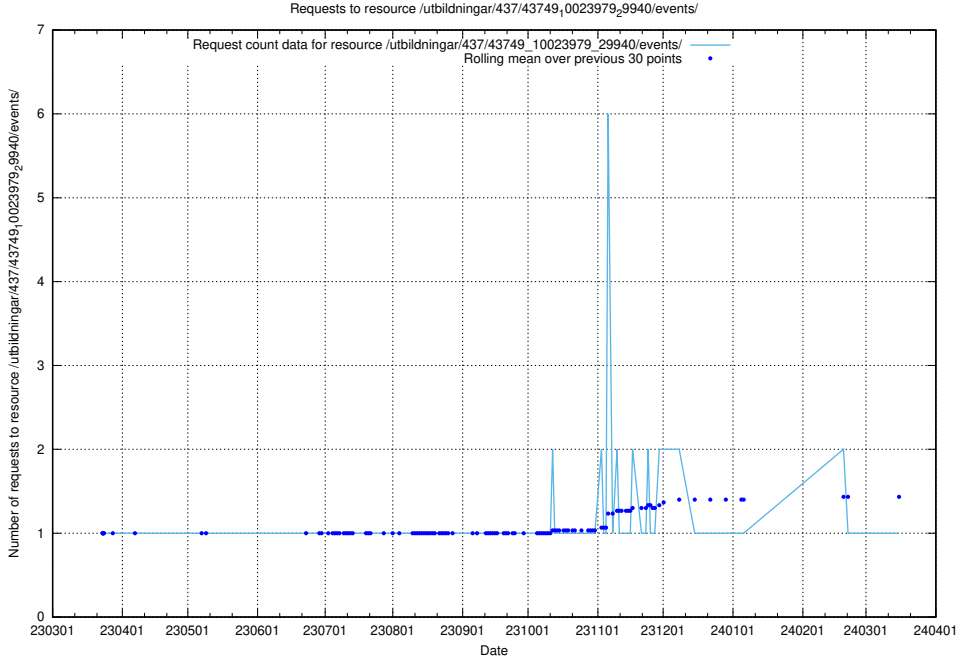

5.6030 Usage of /utbildningar/437/43749_10023979_29940/events/

Here, we count the number of requests to resource /utbildningar/437/43749_10023979_29940/events/.