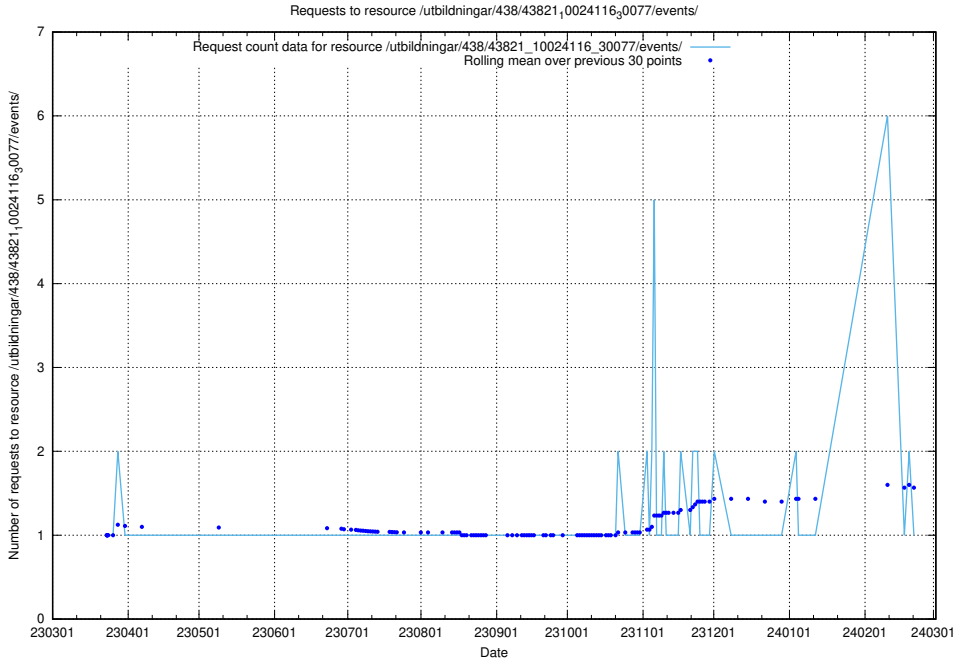

Here, we count the number of requests to resource /utbildningar/438/43821_10024116_319825/.

5.5988 Usage of /utbildningar/438/43821_10024116_30077/events/

Here, we count the number of requests to resource /utbildningar/438/43821_10024116_30077/events/.