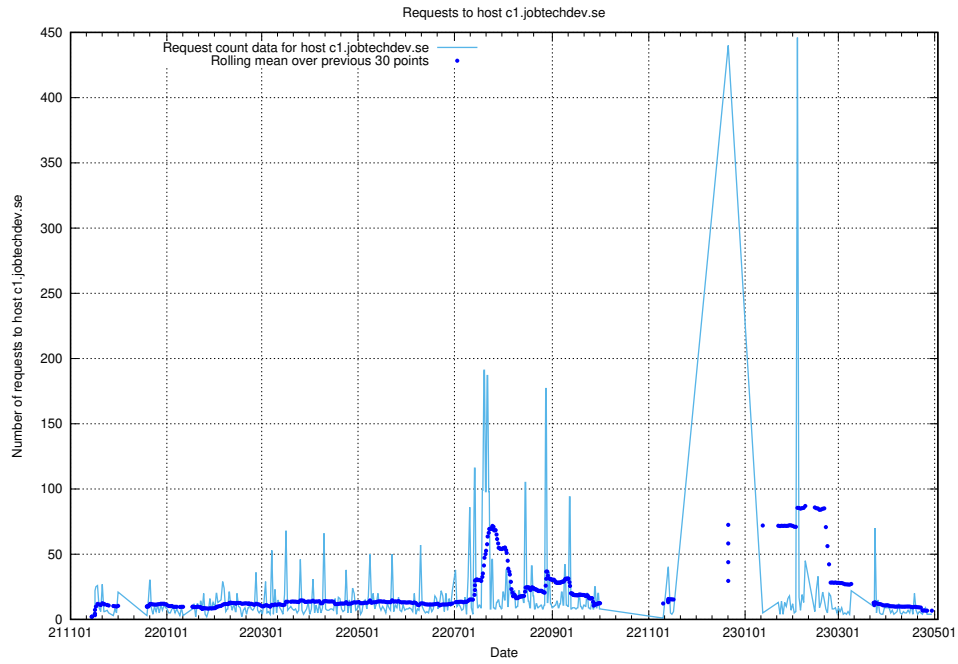

7.100 Usage of c1.jobtechdev.se

Here, we count the number of requests to host c1.jobtechdev.se.