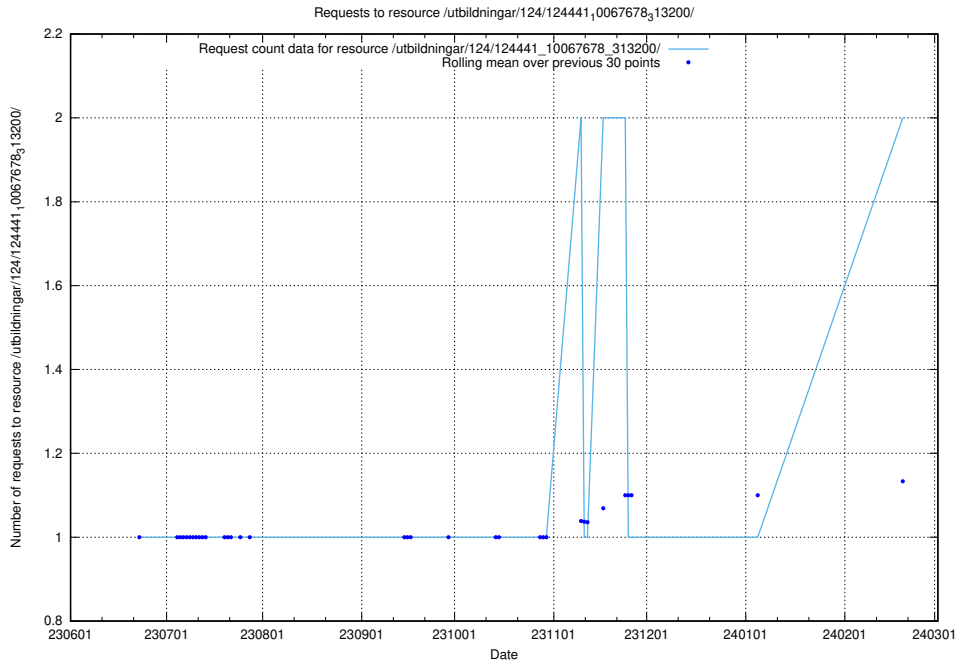

5.767 Usage of /utbildningar/124/124441_10067678_313200/

Here, we count the number of requests to resource /utbildningar/124/124441_10067678_313200/.