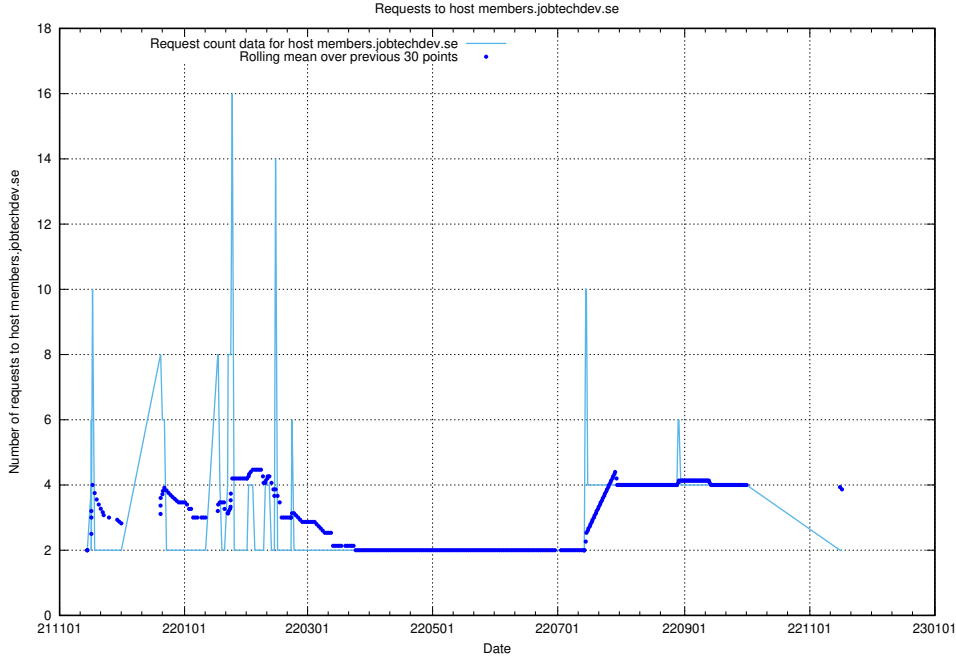

7.568 Usage of members.jobtechdev.se

Here, we count the number of requests to host members.jobtechdev.se.