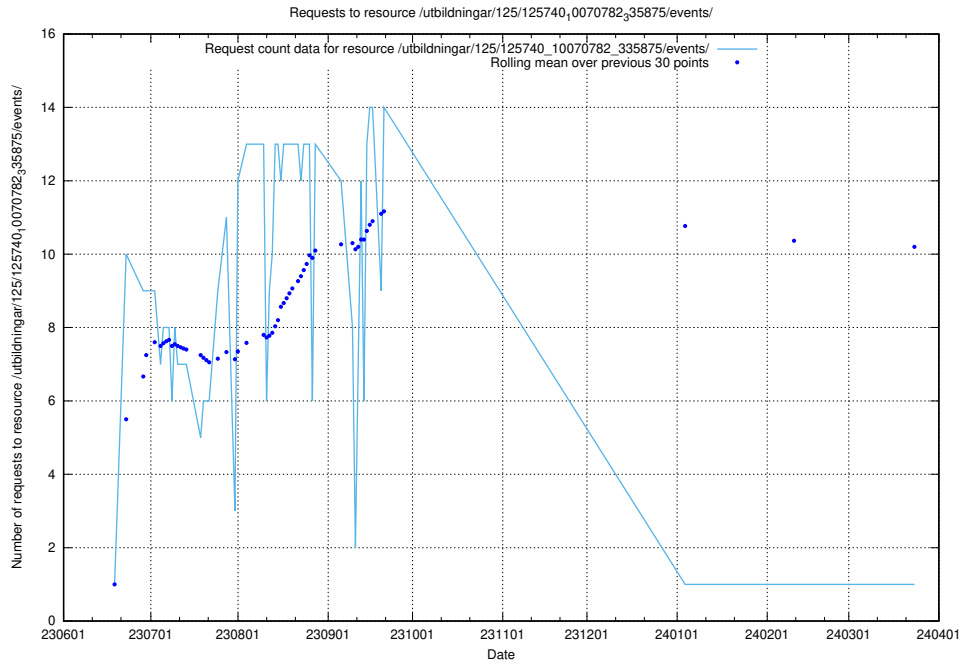

5.5535 Usage of /utbildningar/125/125740_10070782_335875/events/

Here, we count the number of requests to resource /utbildningar/125/125740_10070782_335875/events/