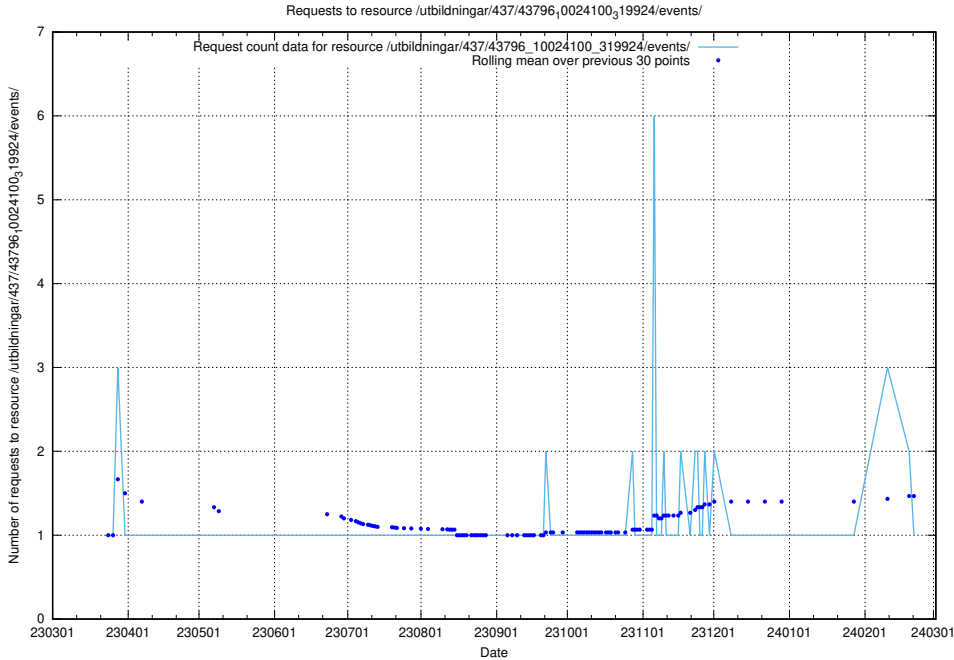

5.5843 Usage of /utbildningar/437/43796_10024100_319924/events/

Here, we count the number of requests to resource /utbildningar/437/43796_10024100_319924/events/.