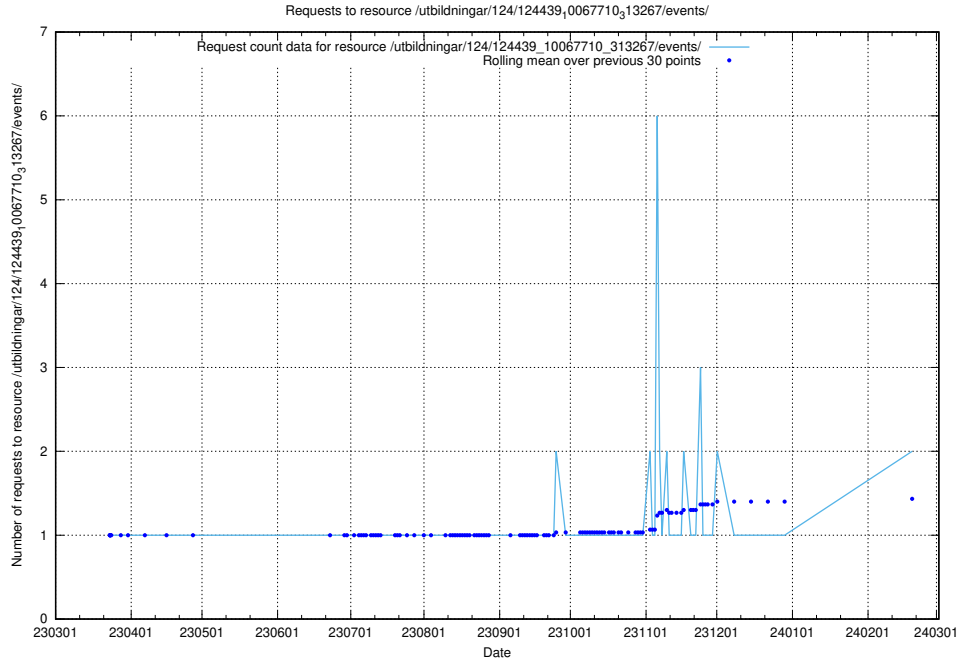

5.555 Usage of /utbildningar/124/124439_10067710_313267/events/

Here, we count the number of requests to resource /utbildningar/124/124439_10067710_313267/events/