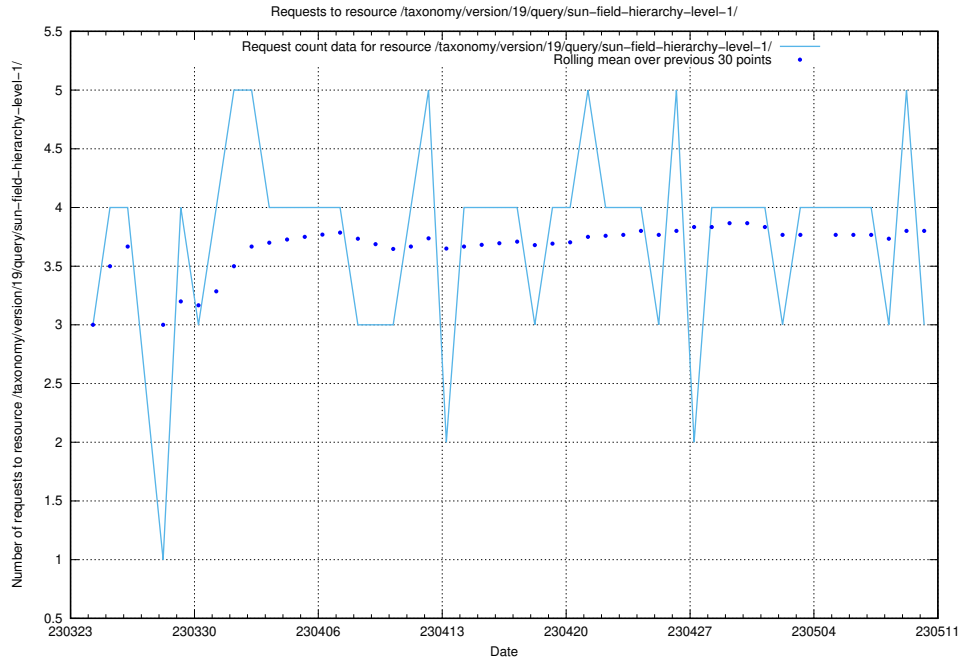

5.335 Usage of /taxonomy/version/19/query/sun-field-hierarchy-level-1/

Here, we count the number of requests to resource /taxonomy/version/19/query/sun-field-hierarchy-level-1/.