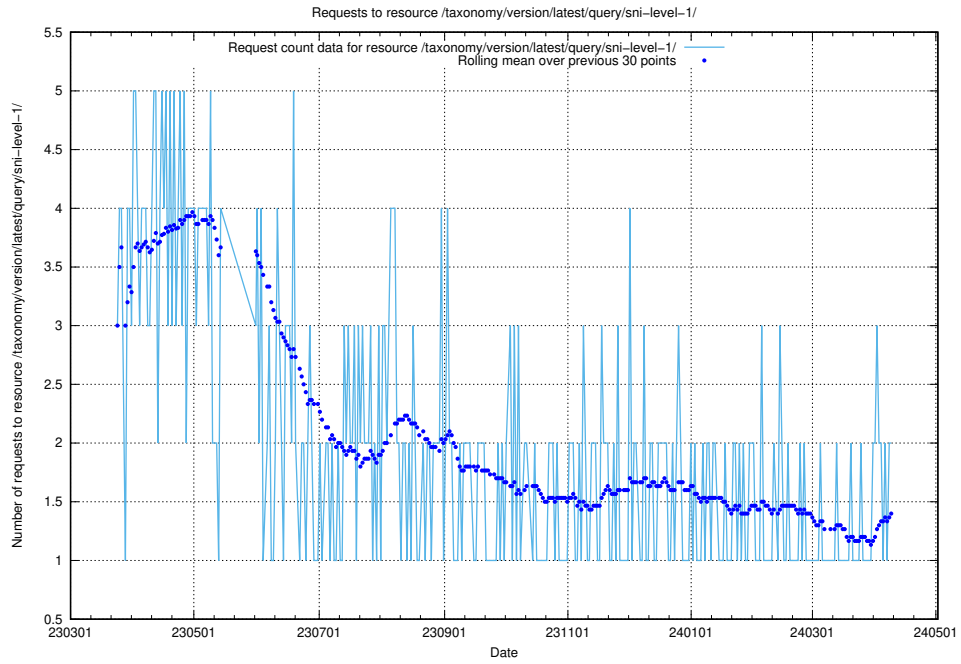

5.807 Usage of /taxonomy/version/latest/query/sni-level-1/

Here, we count the number of requests to resource /taxonomy/version/latest/query/sni-level-1/.