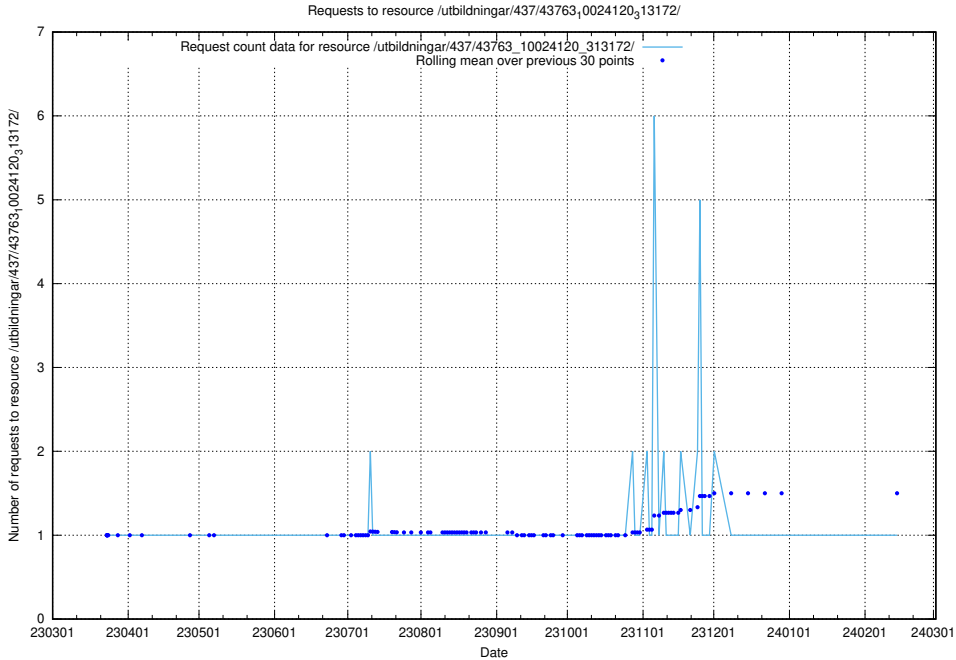

5.6019 Usage of /utbildningar/437/43763_10024120_313172/

Here, we count the number of requests to resource /utbildningar/437/43763_10024120_313172/.