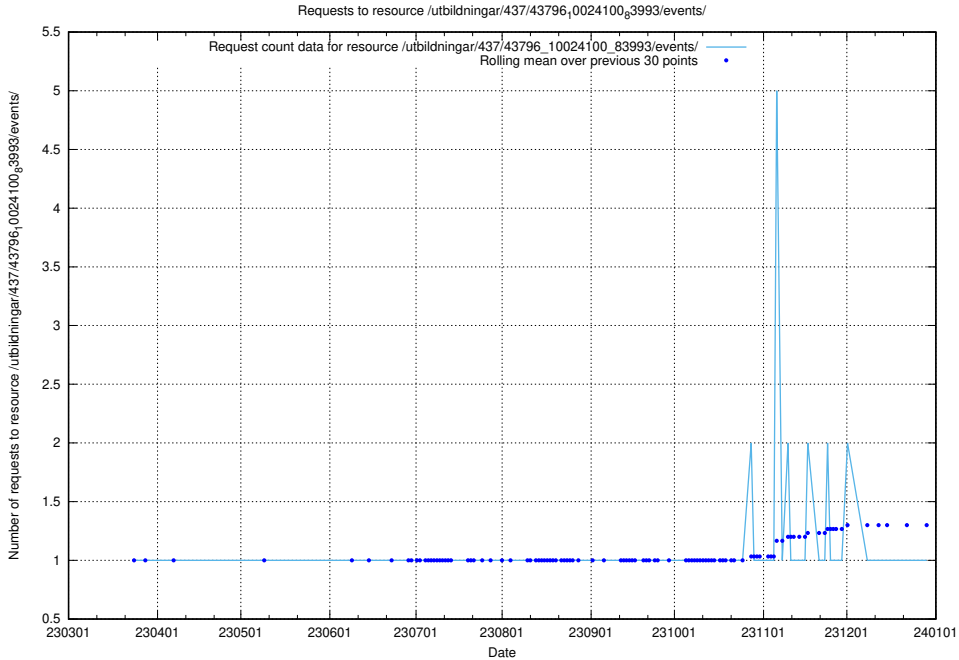

5.5842 Usage of /utbildningar/437/43796_10024100_83993/events/

Here, we count the number of requests to resource /utbildningar/437/43796_10024100_83993/events/.