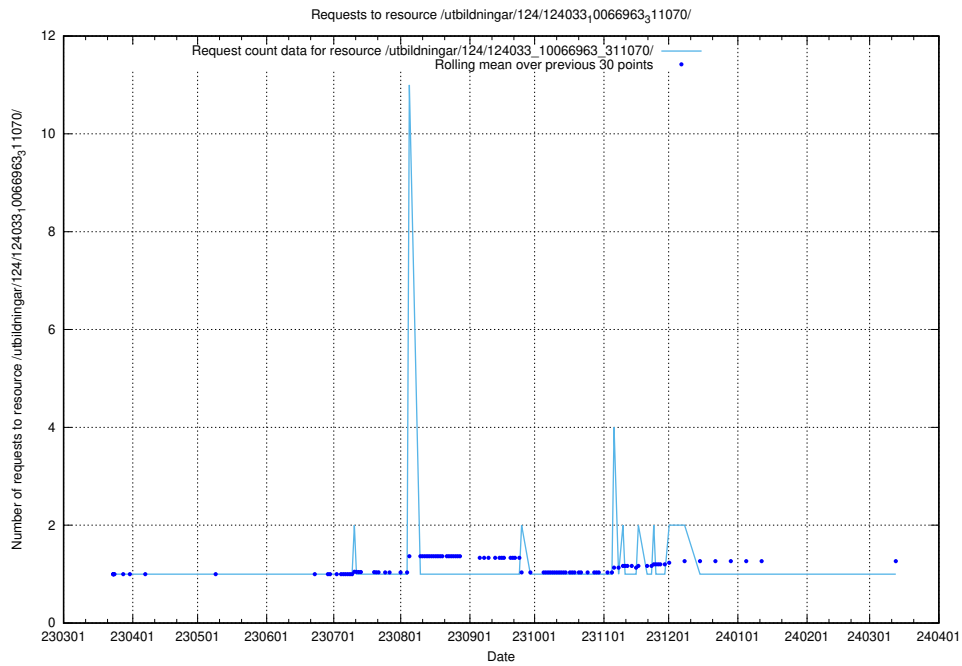

5.4124 Usage of /utbildningar/124/124033_10066963_311070/

Here, we count the number of requests to resource /utbildningar/124/124033_10066963_311070/.