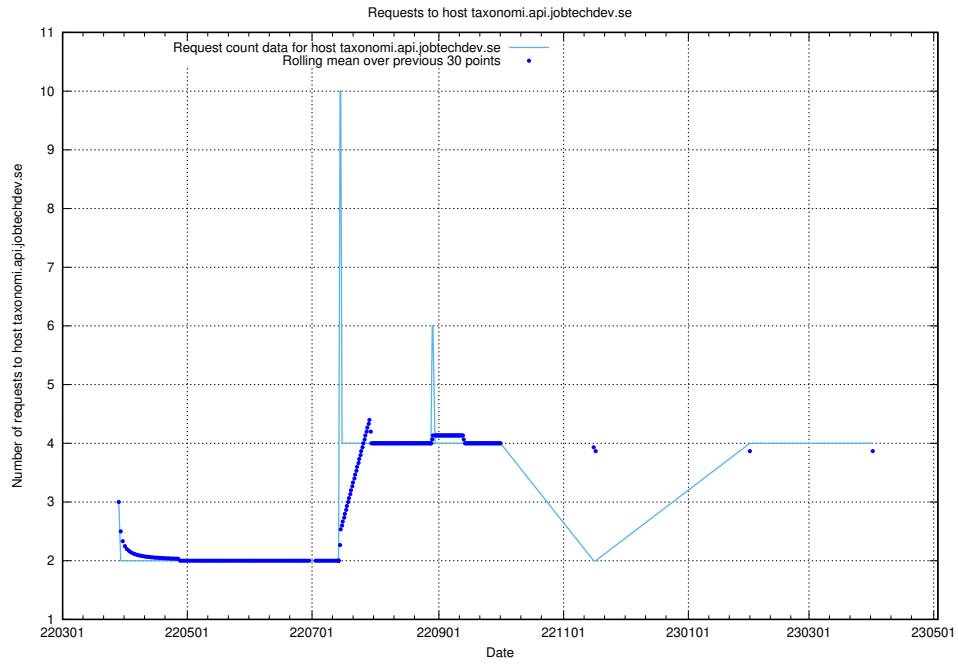

7.151 Usage of taxonomi.api.jobtechdev.se

Here, we count the number of requests to host taxonomi.api.jobtechdev.se.