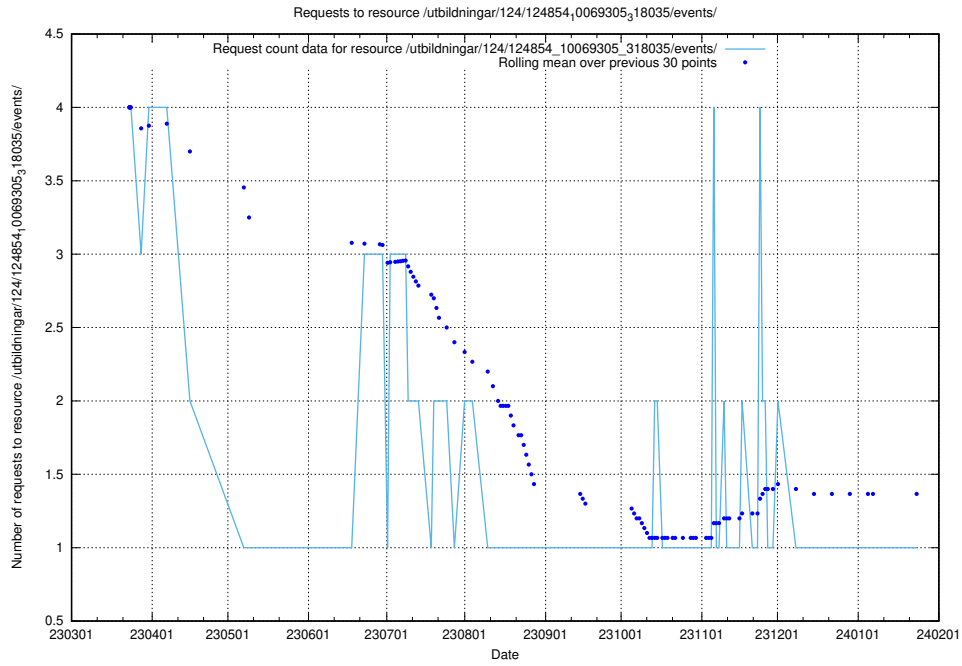

5.5910 Usage of /utbildningar/124/124854_10069305_318035/events/

Here, we count the number of requests to resource /utbildningar/124/124854_10069305_318035/events/