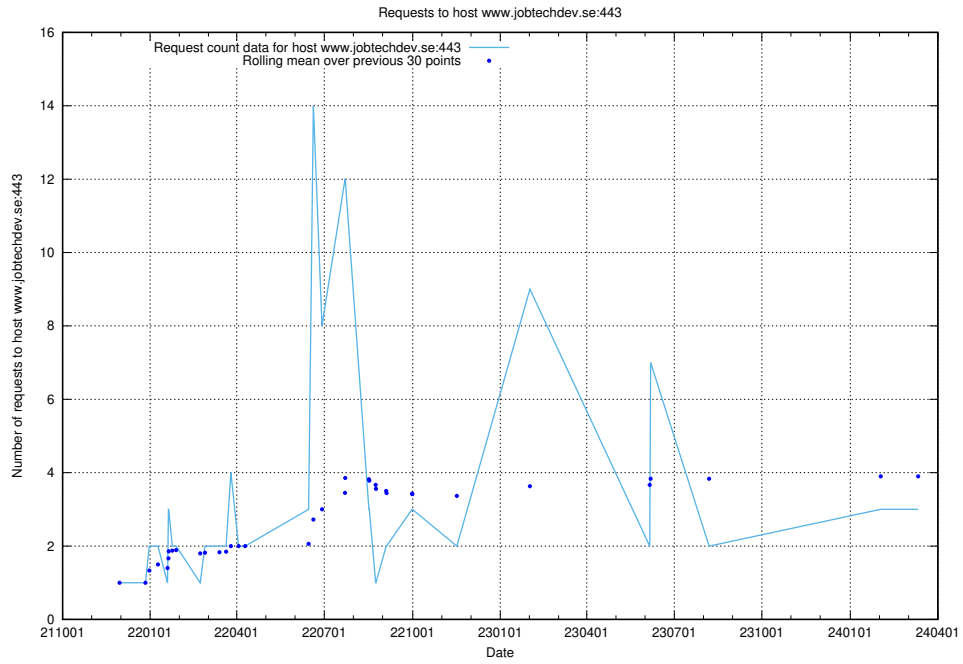

7.203 Usage of www.jobtechdev.se:443

Here, we count the number of requests to host www.jobtechdev.se:443.