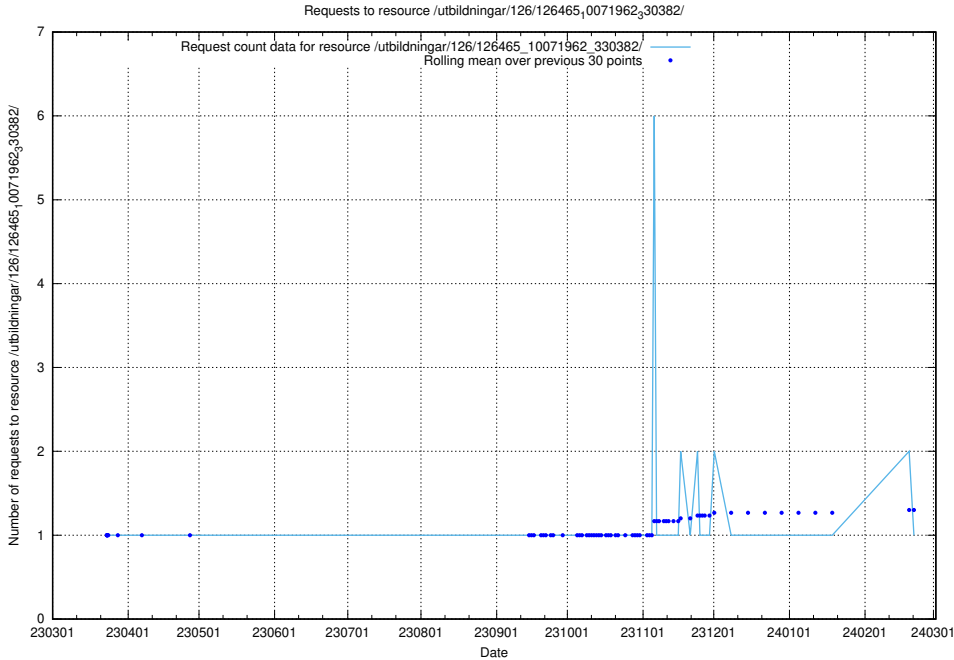

5.6068 Usage of /utbildningar/126/126465_10071962_330382/

Here, we count the number of requests to resource /utbildningar/126/126465_10071962_330382/.