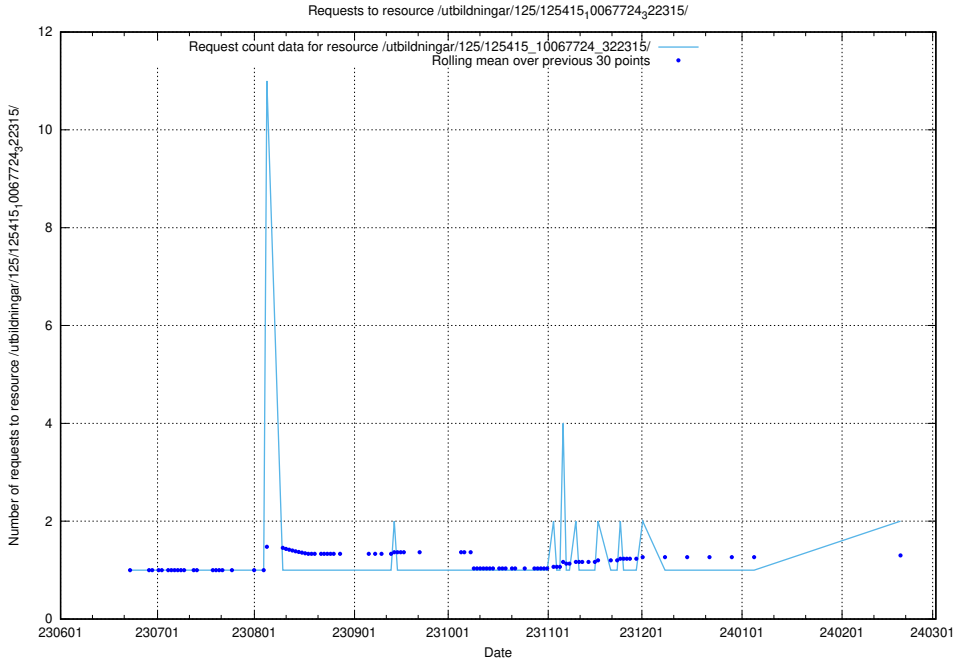

5.744 Usage of /utbildningar/125/125415_10067724_322315/

Here, we count the number of requests to resource /utbildningar/125/125415_10067724_322315/.