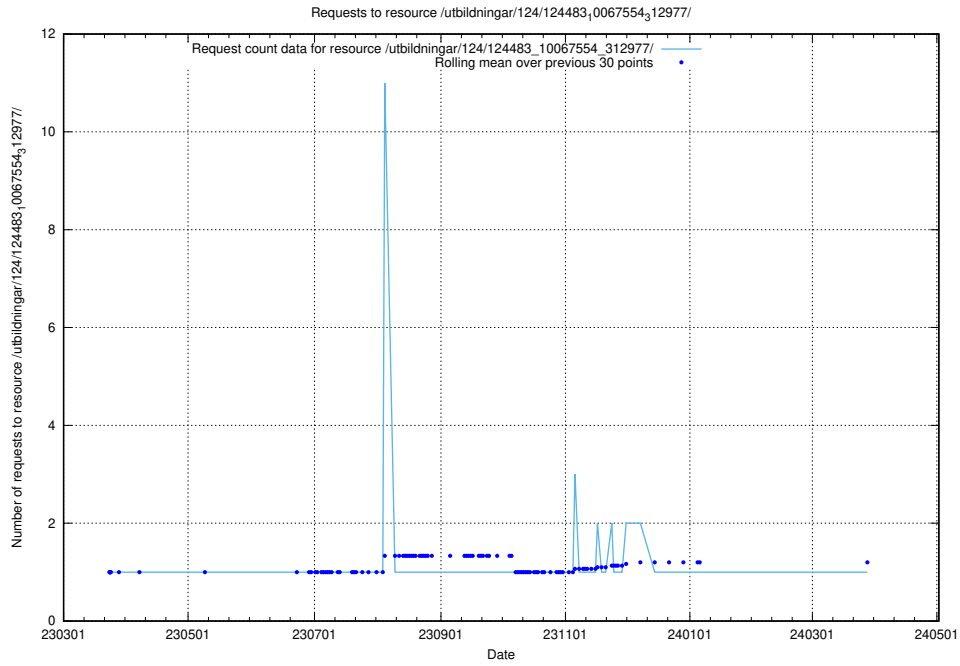

5.2441 Usage of /utbildningar/124/124483_10067554_312977/

Here, we count the number of requests to resource /utbildningar/124/124483_10067554_312977/.