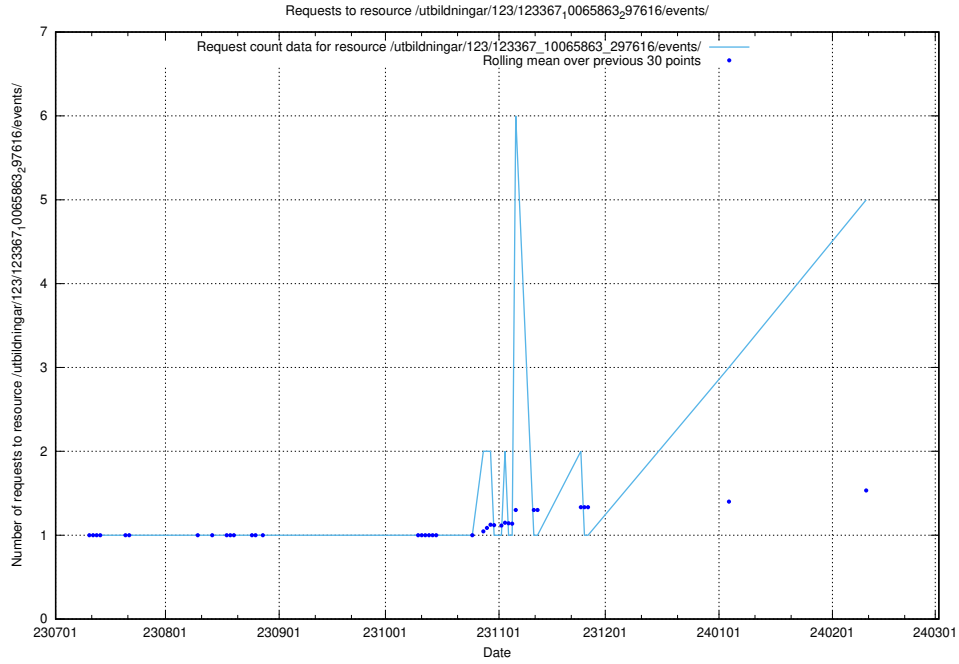

Here, we count the number of requests to resource /utbildningar/123/123367_10065834_296972/events/

5.138 Usage of /utbildningar/123/123367_10065863_297616/events/

Here, we count the number of requests to resource /utbildningar/123/123367_10065863_297616/events/