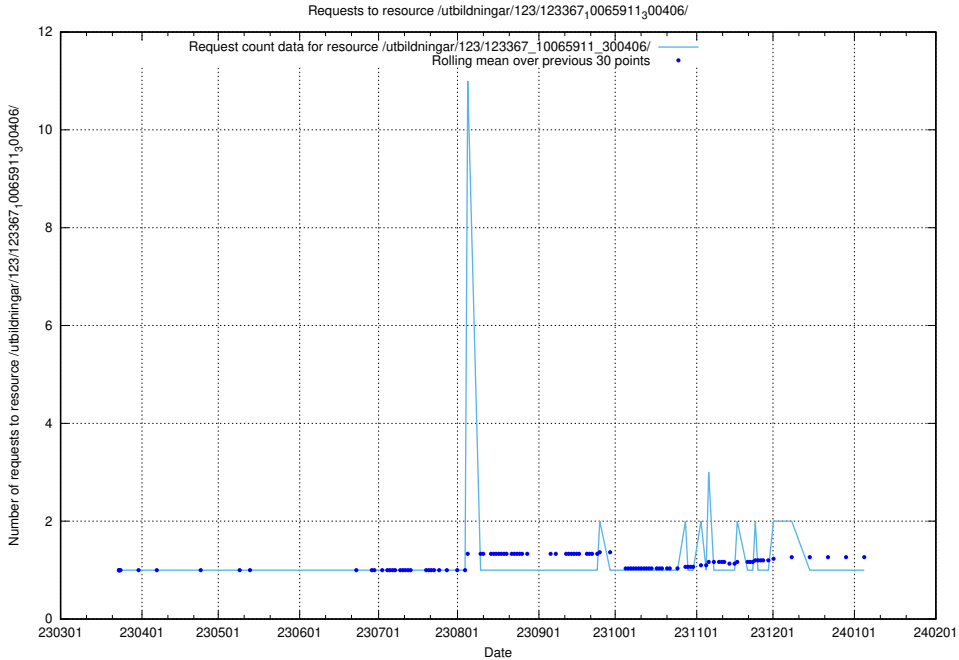

5.4402 Usage of /utbildningar/123/123367_10065911_300406/

Here, we count the number of requests to resource /utbildningar/123/123367_10065911_300406/.