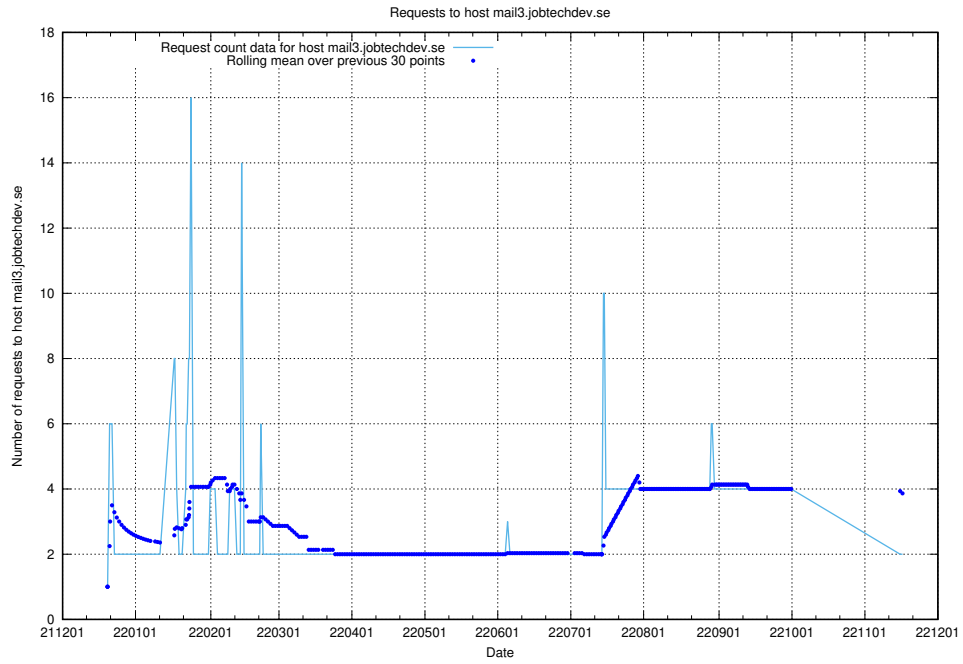

7.373 Usage of mail3.jobtechdev.se

Here, we count the number of requests to host mail3.jobtechdev.se.