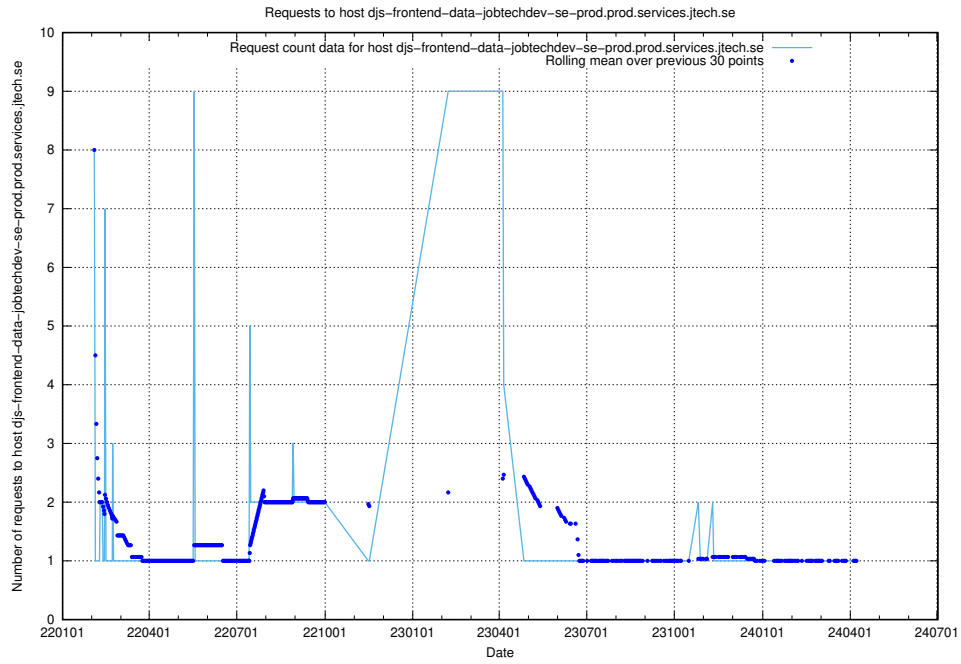

Here, we count the number of requests to host app-yrkesinfo2.jobtechdev.se.

7.657 Usage of djs-frontend-data-jobtechdev-se-prod.prod.services.jtech.se

Here, we count the number of requests to host djs-frontend-data-jobtechdev-se-prod.prod.services.jtech.se.