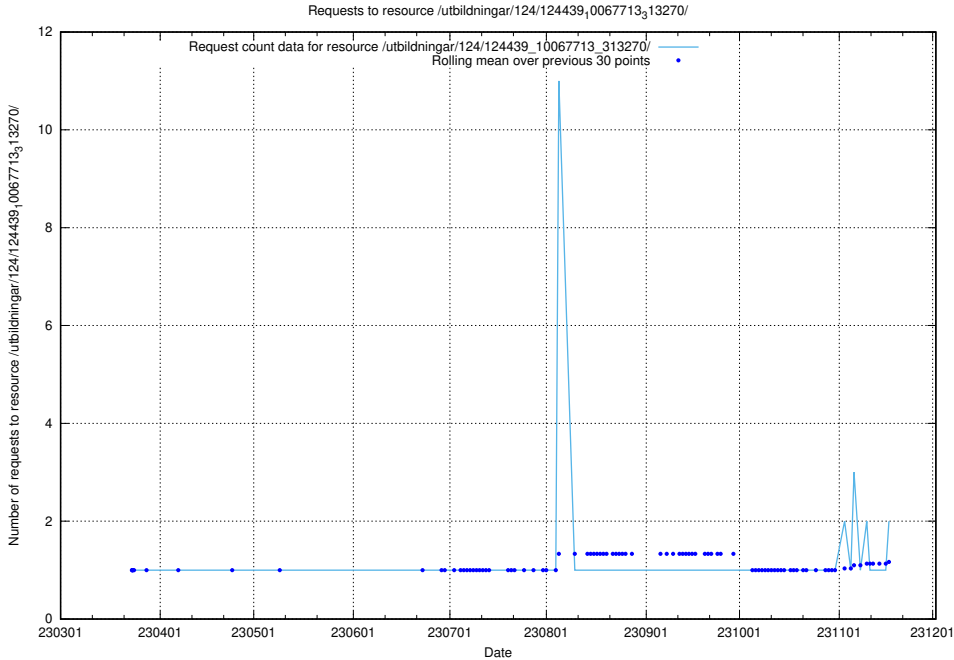

5.553 Usage of /utbildningar/124/124439_10067713_313270/

Here, we count the number of requests to resource /utbildningar/124/124439_10067713_313270/.