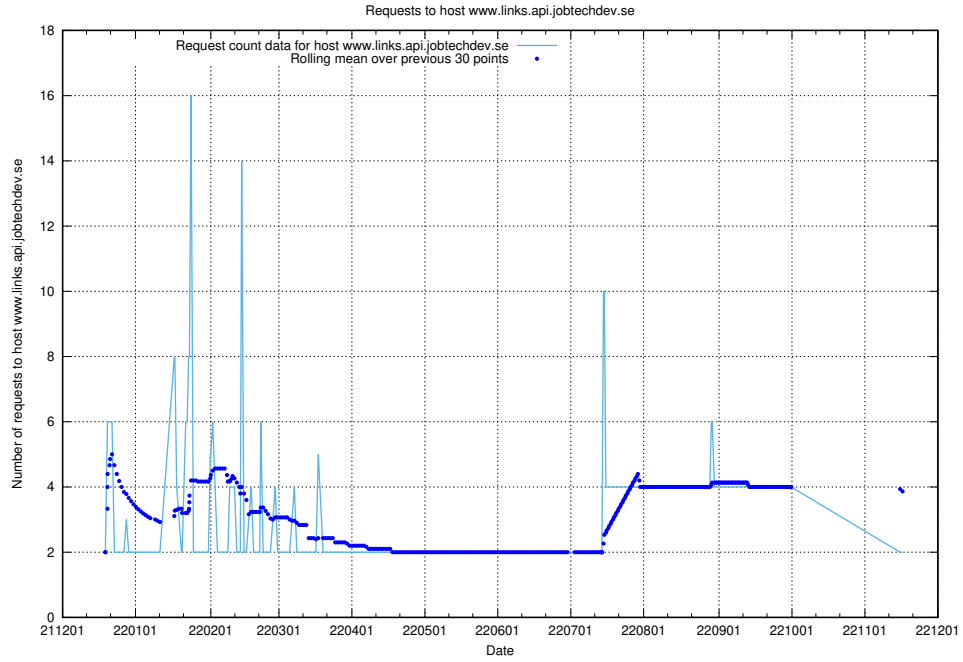

7.379 Usage of www.links.api.jobtechdev.se

Here, we count the number of requests to host www.links.api.jobtechdev.se.