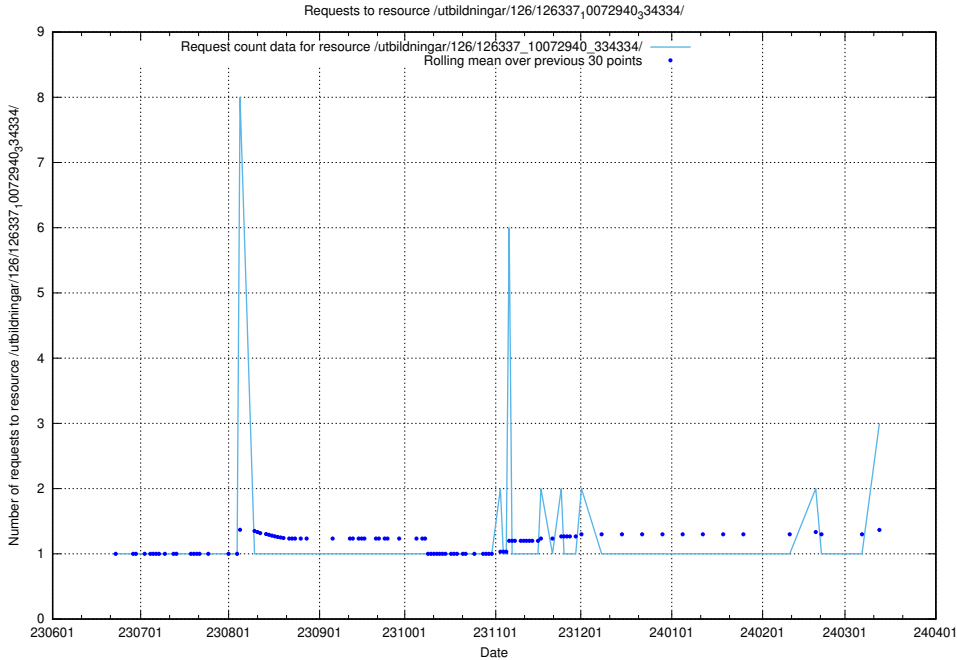

5.285 Usage of /utbildningar/126/126337_10072940_334334/

Here, we count the number of requests to resource /utbildningar/126/126337_10072940_334334/.