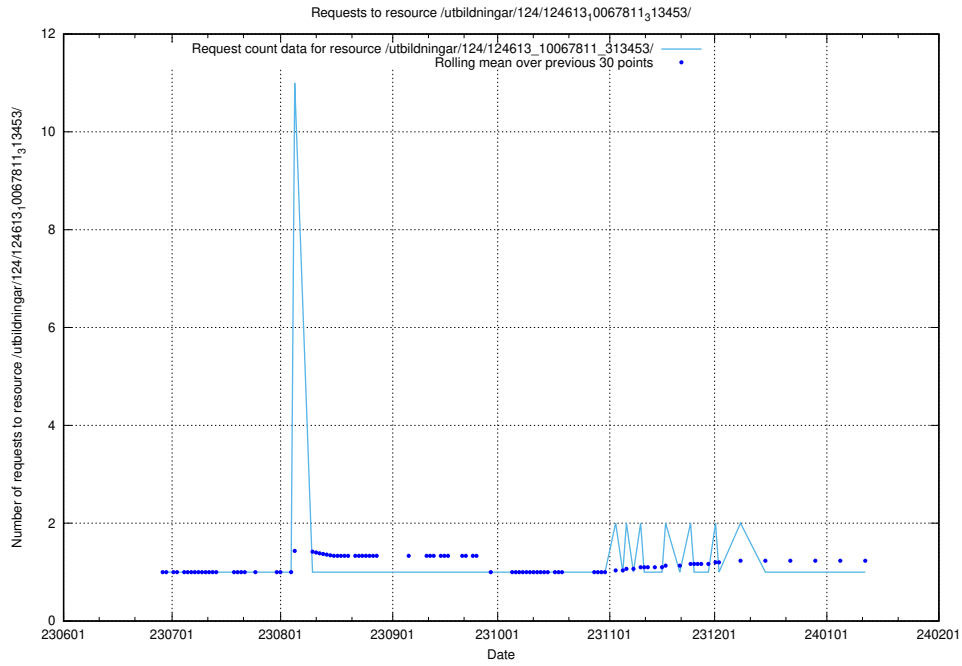

5.5162 Usage of /utbildningar/124/124613_10067811_313453/

Here, we count the number of requests to resource /utbildningar/124/124613_10067811_313453/.