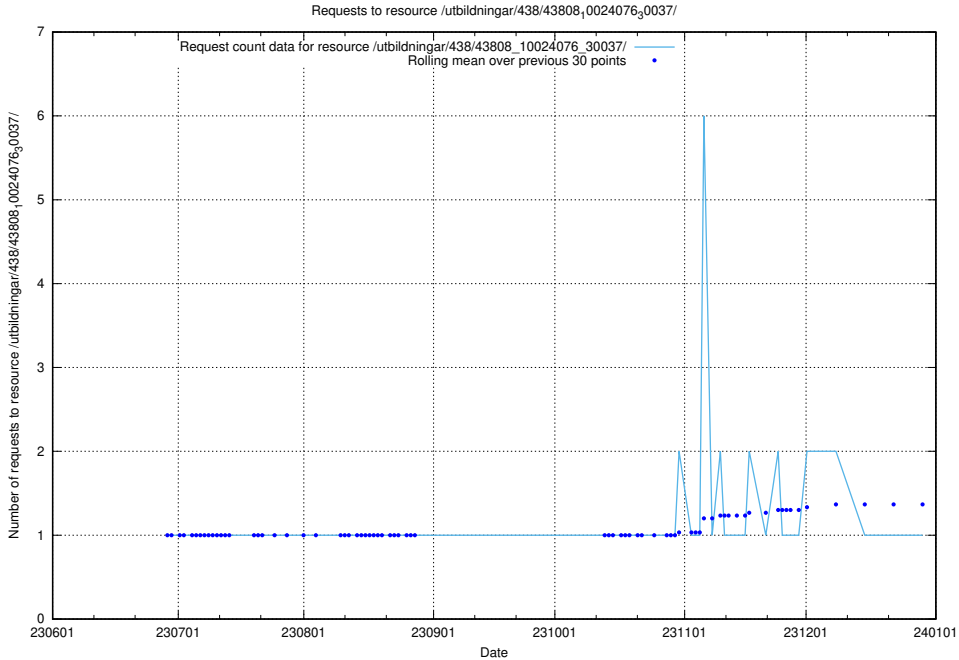

5.5099 Usage of /utbildningar/438/43808_10024076_30037/

Here, we count the number of requests to resource /utbildningar/438/43808_10024076_30037/.