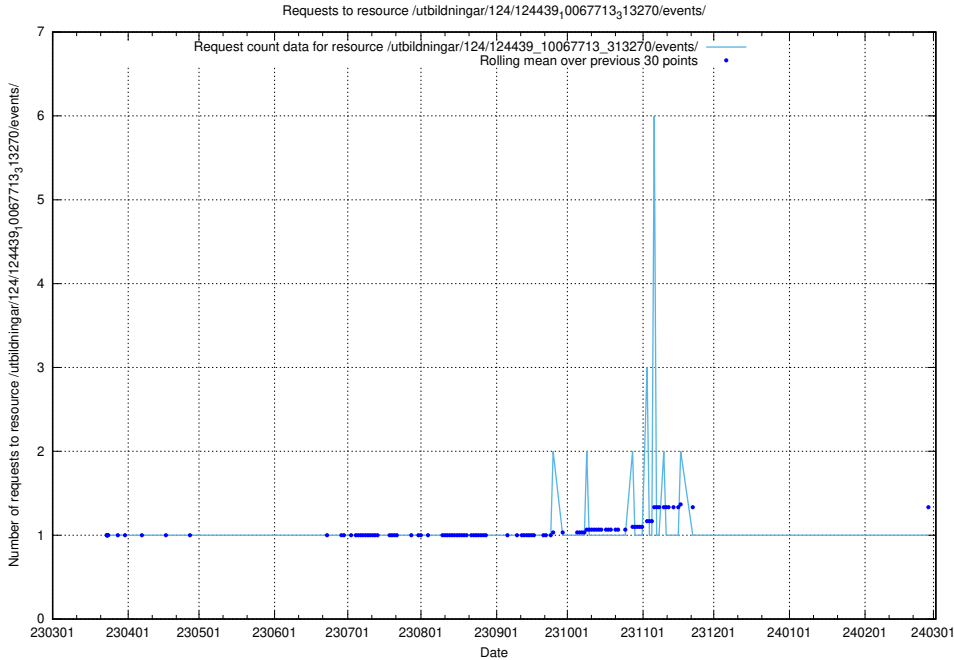

5.3226 Usage of /utbildningar/124/124439_10067713_313270/events/

Here, we count the number of requests to resource /utbildningar/124/124439_10067713_313270/events/