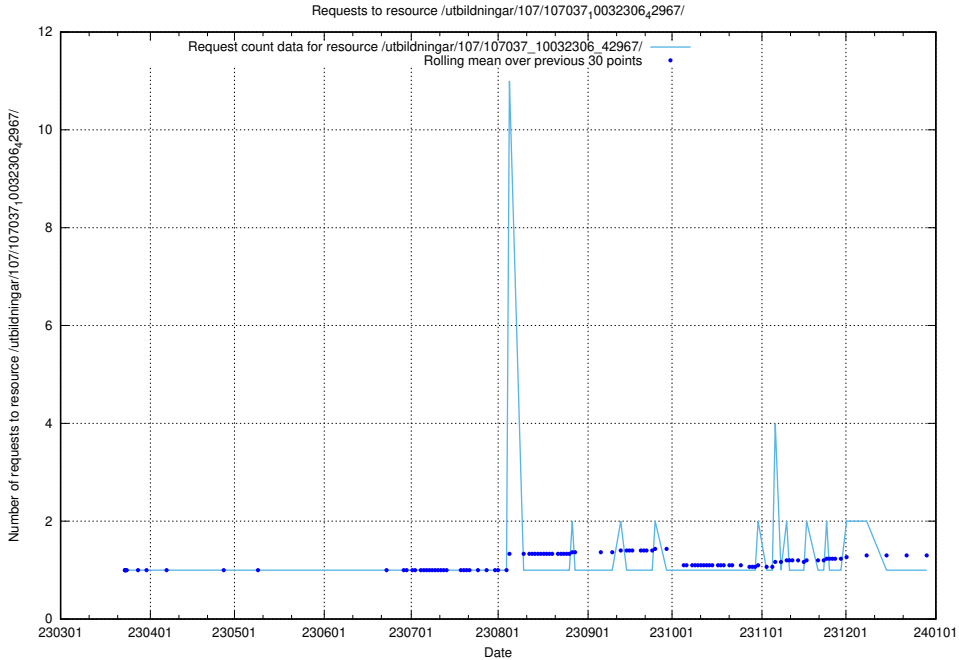

5.5047 Usage of /utbildningar/107/107037_10032306_42967/

Here, we count the number of requests to resource /utbildningar/107/107037_10032306_42967/.

5.5048 Usage of /utbildningar/126/126714_10073178_334959/events/