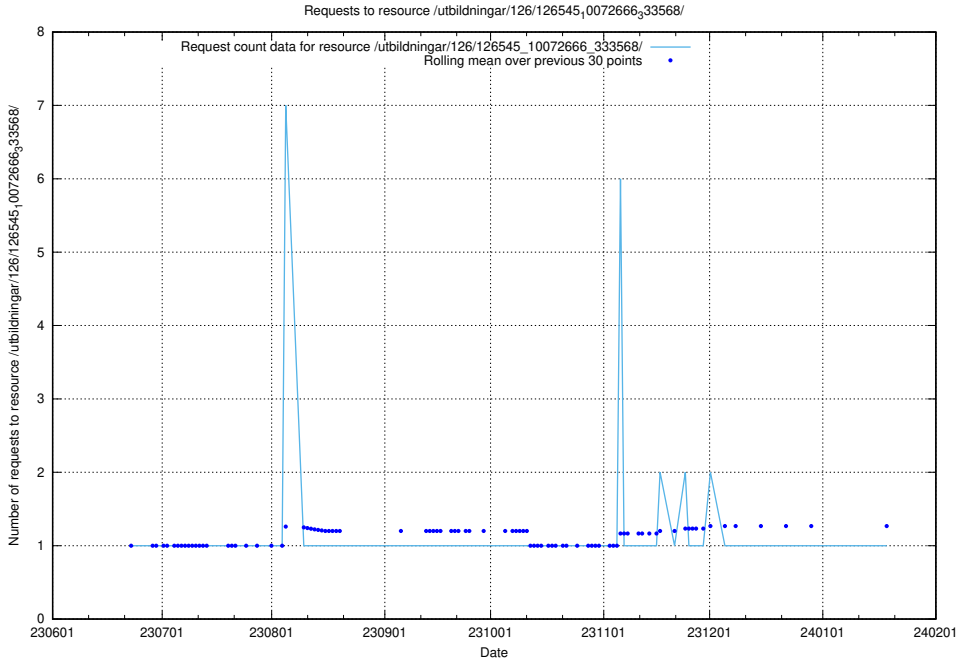

5.5322 Usage of /utbildningar/126/126545_10072666_333568/

Here, we count the number of requests to resource /utbildningar/126/126545_10072666_333568/.