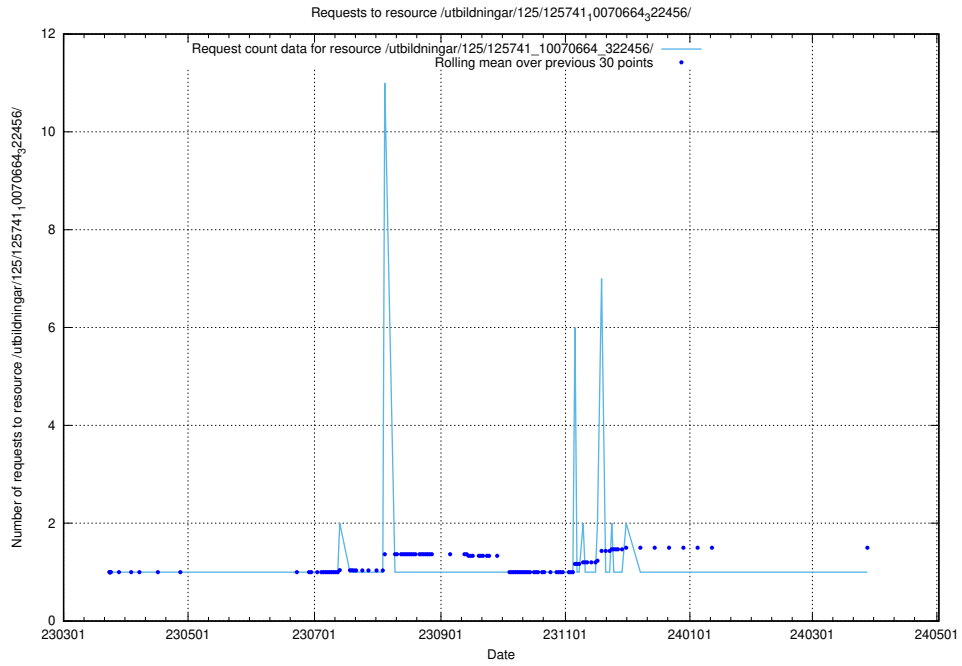

5.6155 Usage of /utbildningar/125/125741_10070664_322456/

Here, we count the number of requests to resource /utbildningar/125/125741_10070664_322456/.