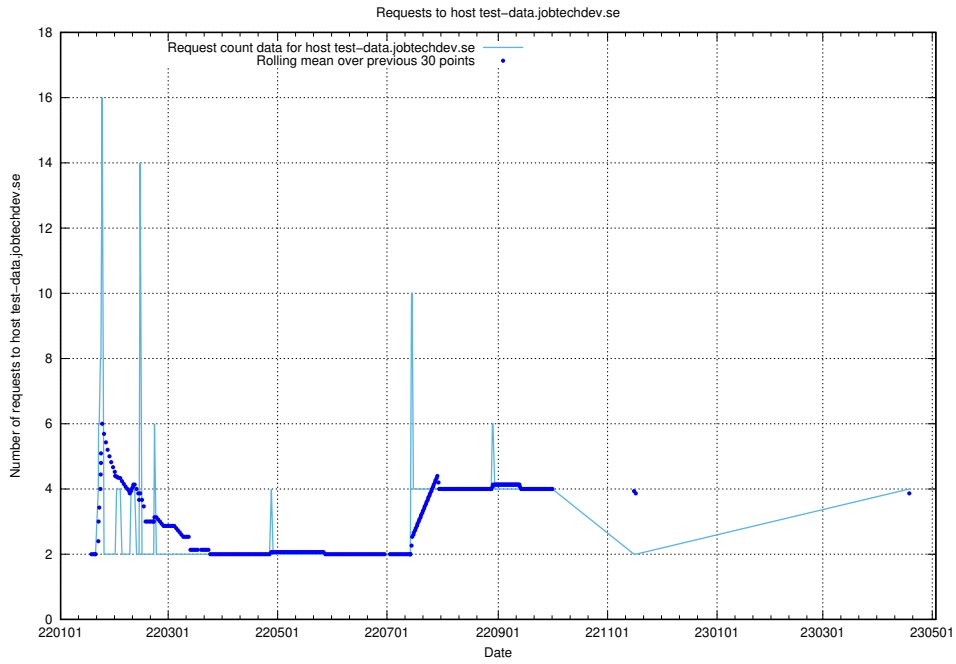

7.99 Usage of test-data.jobtechdev.se

Here, we count the number of requests to host test-data.jobtechdev.se.