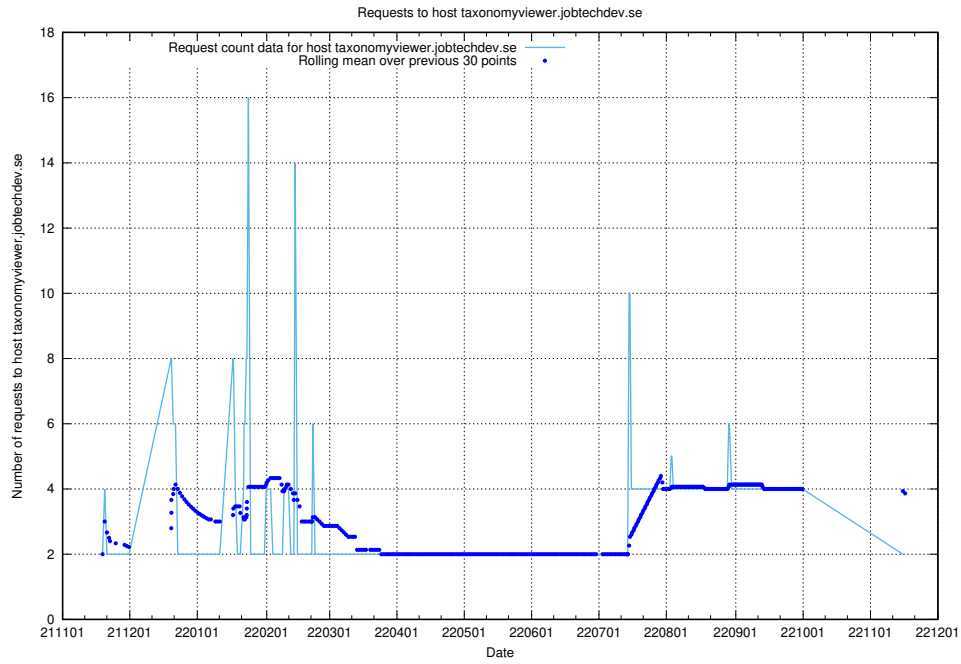

7.461 Usage of taxonomyviewer.jobtechdev.se

Here, we count the number of requests to host taxonomyviewer.jobtechdev.se.