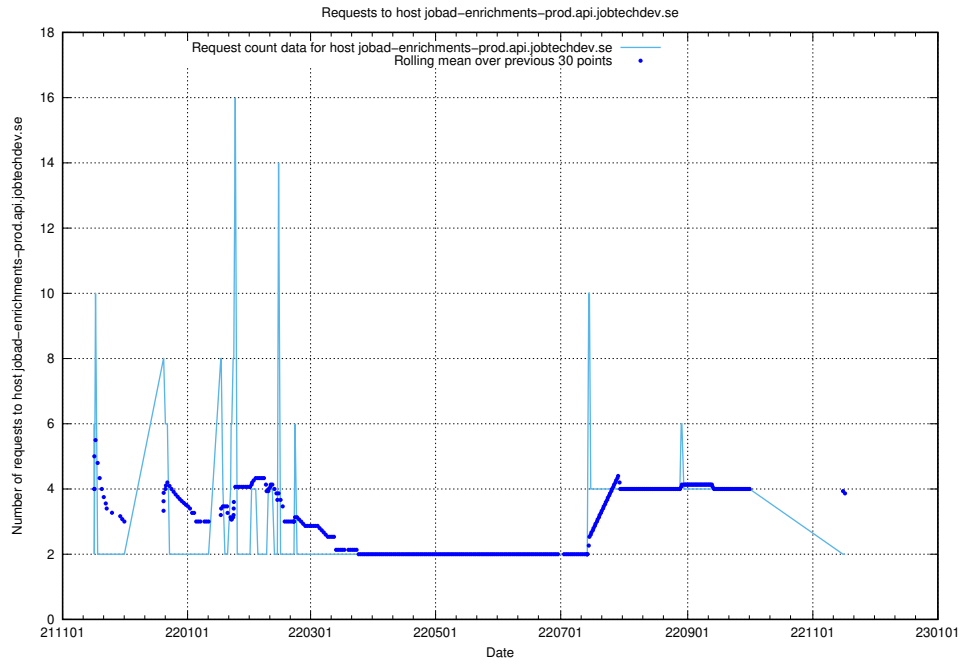

7.544 Usage of jobad-enrichments-prod.api.jobtechdev.se

Here, we count the number of requests to host jobad-enrichments-prod.api.jobtechdev.se.