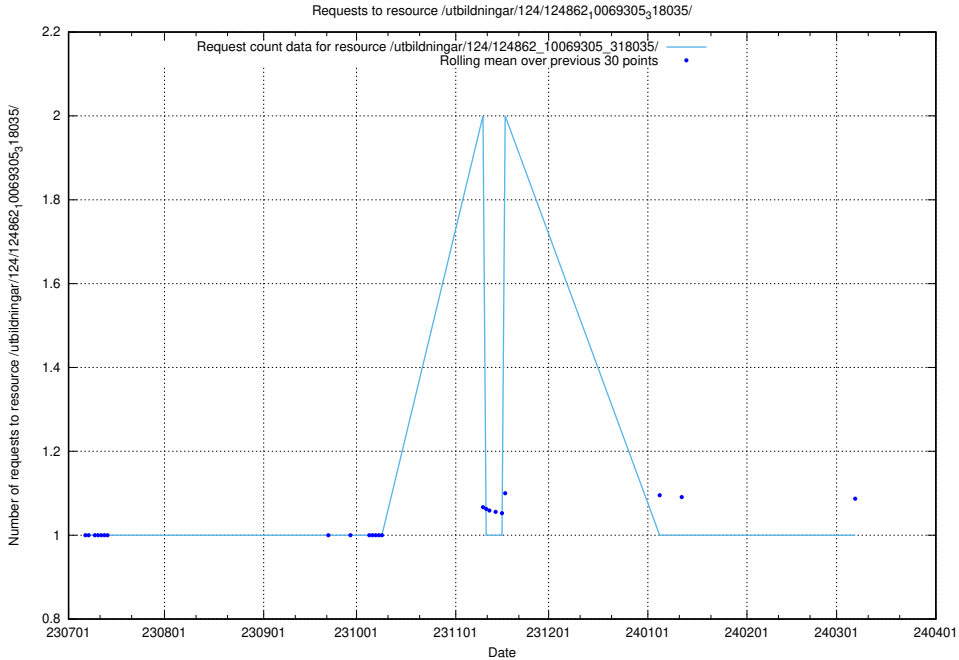

5.4982 Usage of /utbildningar/124/124862_10069305_318035/

Here, we count the number of requests to resource /utbildningar/124/124862_10069305_318035/.