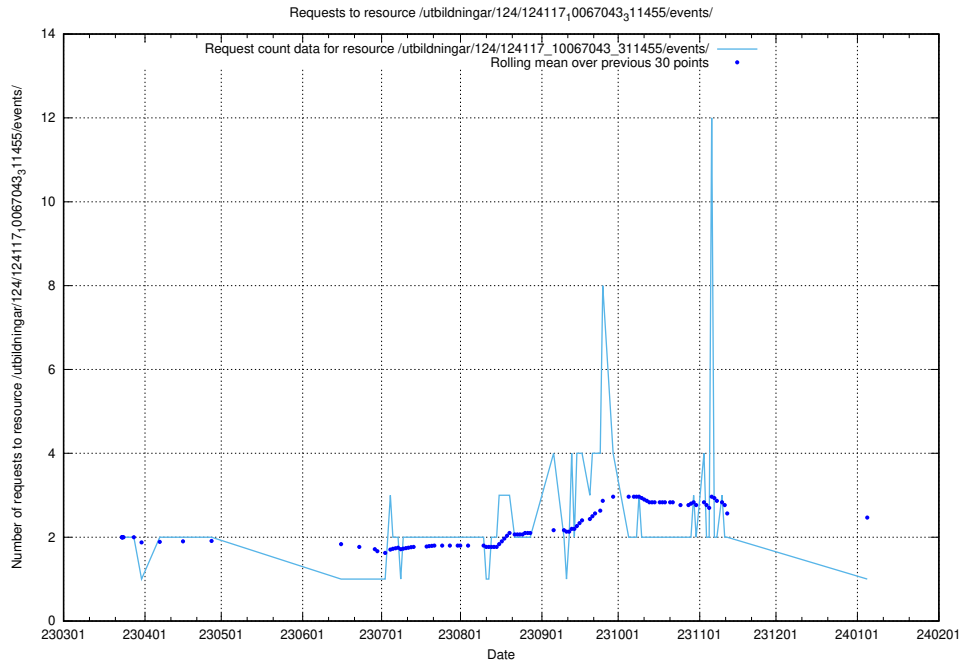

5.5957 Usage of /utbildningar/124/124117_10067043_311455/events/

Here, we count the number of requests to resource /utbildningar/124/124117_10067043_311455/events/