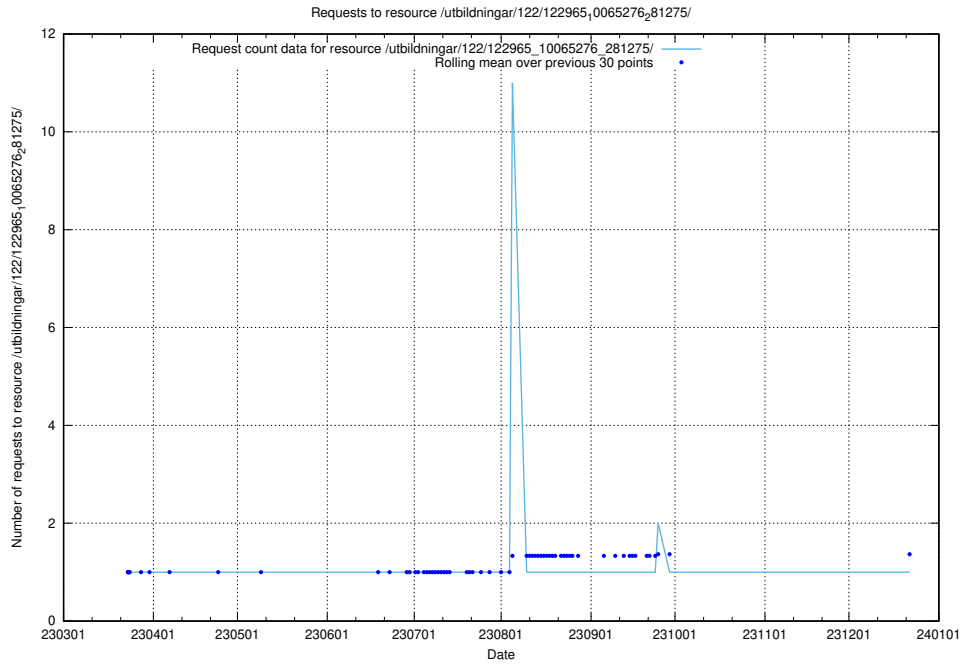

5.4796 Usage of /utbildningar/122/122965_10065276_281275/

Here, we count the number of requests to resource /utbildningar/122/122965_10065276_281275/.