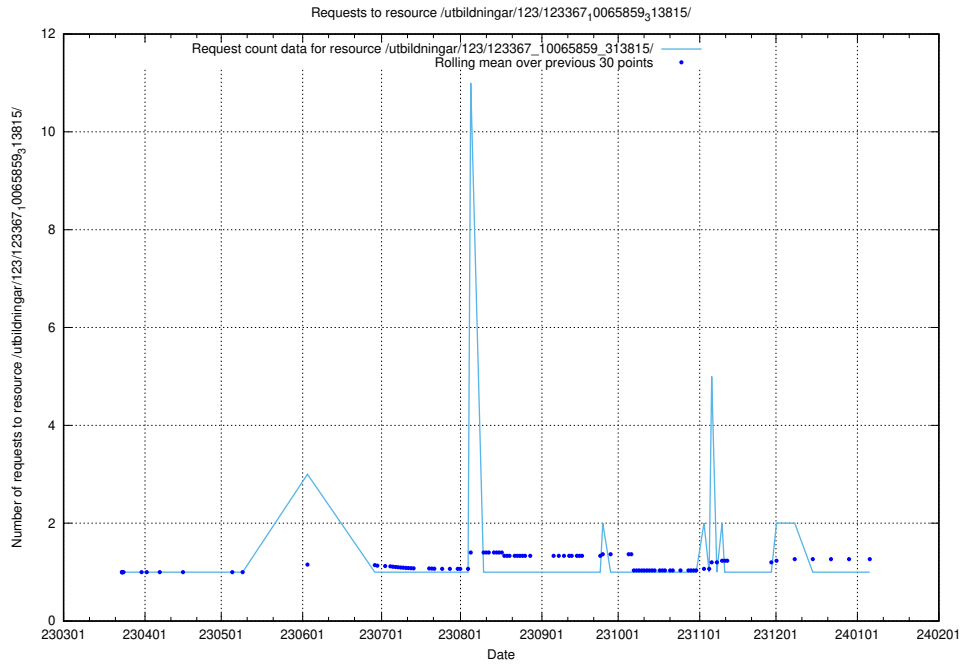

5.4524 Usage of /utbildningar/123/123367_10065859_313815/

Here, we count the number of requests to resource /utbildningar/123/123367_10065859_313815/.