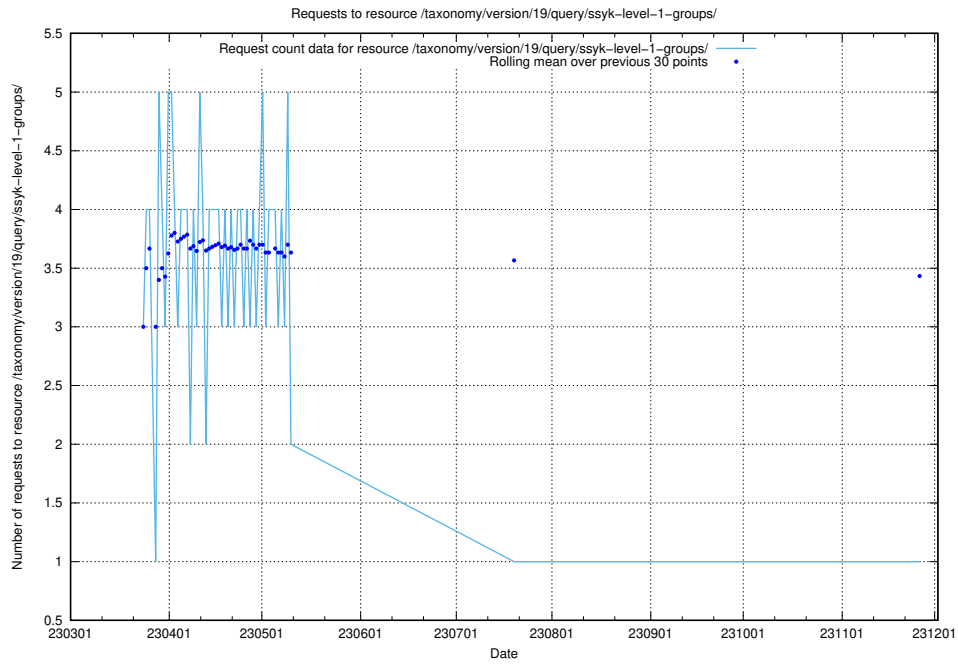

5.5794 Usage of /taxonomy/version/19/query/ssyk-level-1-groups/

Here, we count the number of requests to resource /taxonomy/version/19/query/ssyk-level-1-groups/.