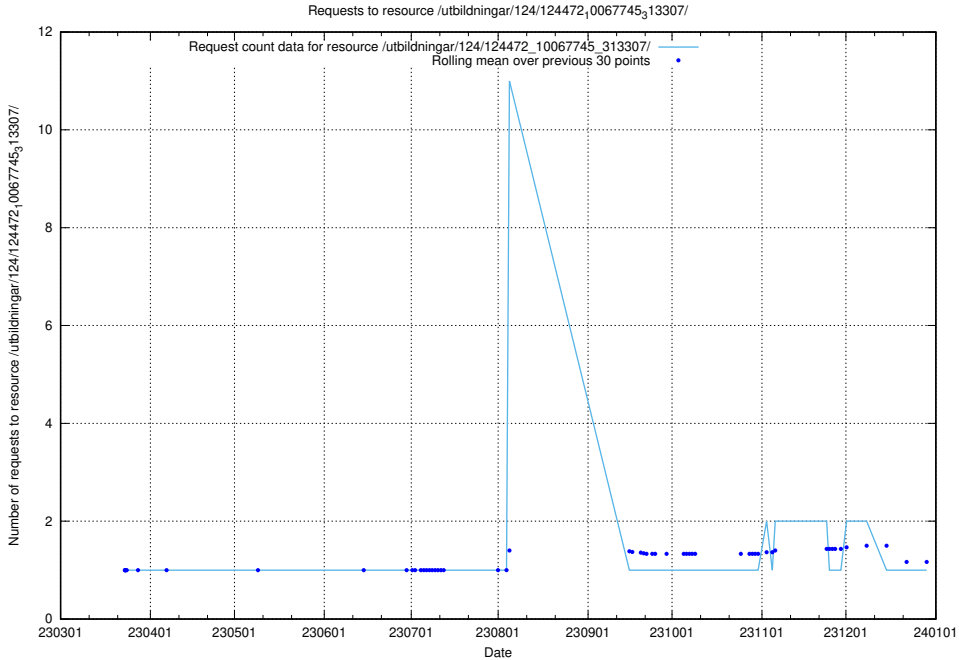

5.2660 Usage of /utbildningar/124/124472_10067745_313307/

Here, we count the number of requests to resource /utbildningar/124/124472_10067745_313307/.