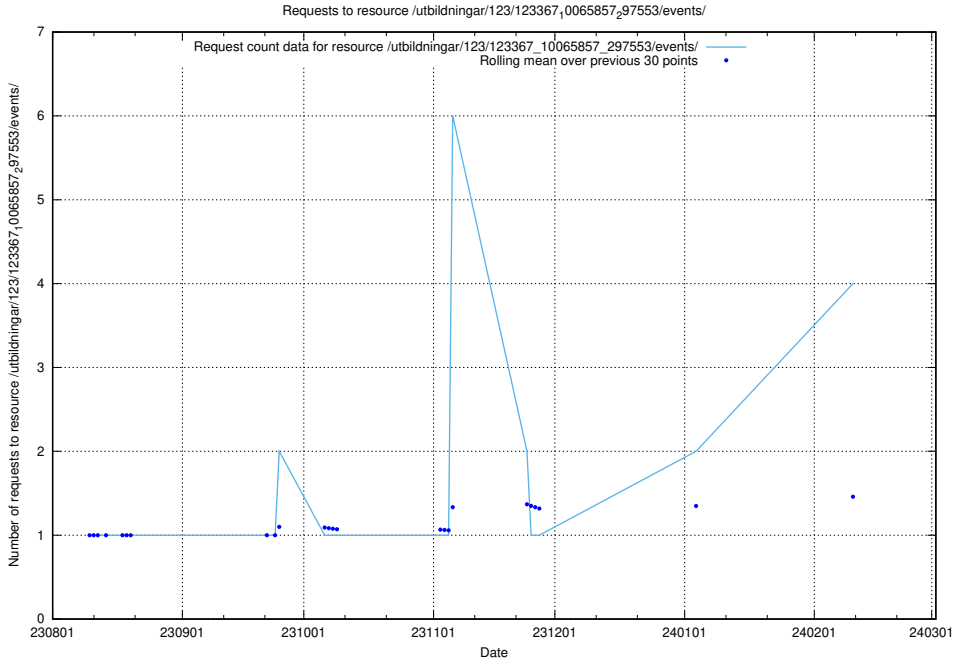

5.171 Usage of /utbildningar/123/123367_10065857_297553/events/

Here, we count the number of requests to resource /utbildningar/123/123367_10065857_297553/events/