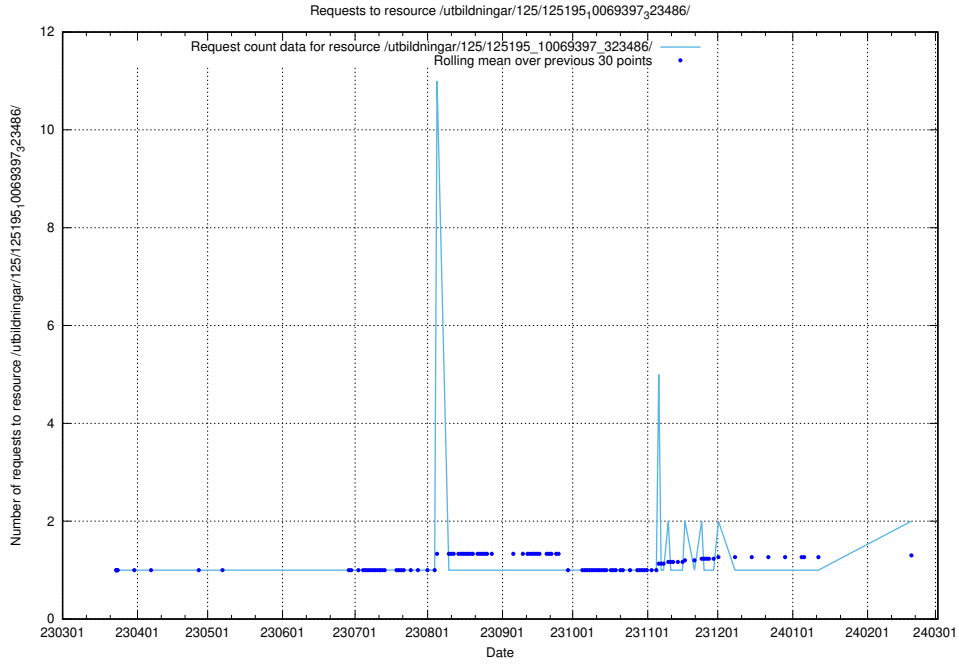

5.380 Usage of /utbildningar/125/125195_10069397_323486/

Here, we count the number of requests to resource /utbildningar/125/125195_10069397_323486/.