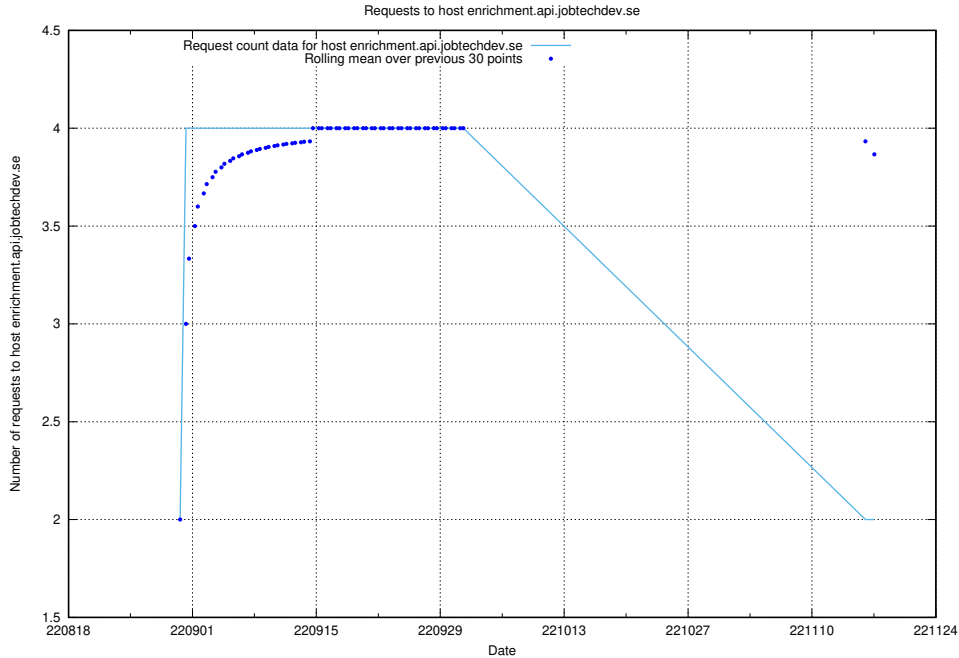

7.336 Usage of enrichment.api.jobtechdev.se

Here, we count the number of requests to host enrichment.api.jobtechdev.se.

7.337 Usage of 268e33cb-63e1-42a5-805a-204a76dc9280.jobtechdev.se

Here, we count the number of requests to host 268e33cb-63e1-42a5-805a-204a76dc9280.jobtechdev.se.