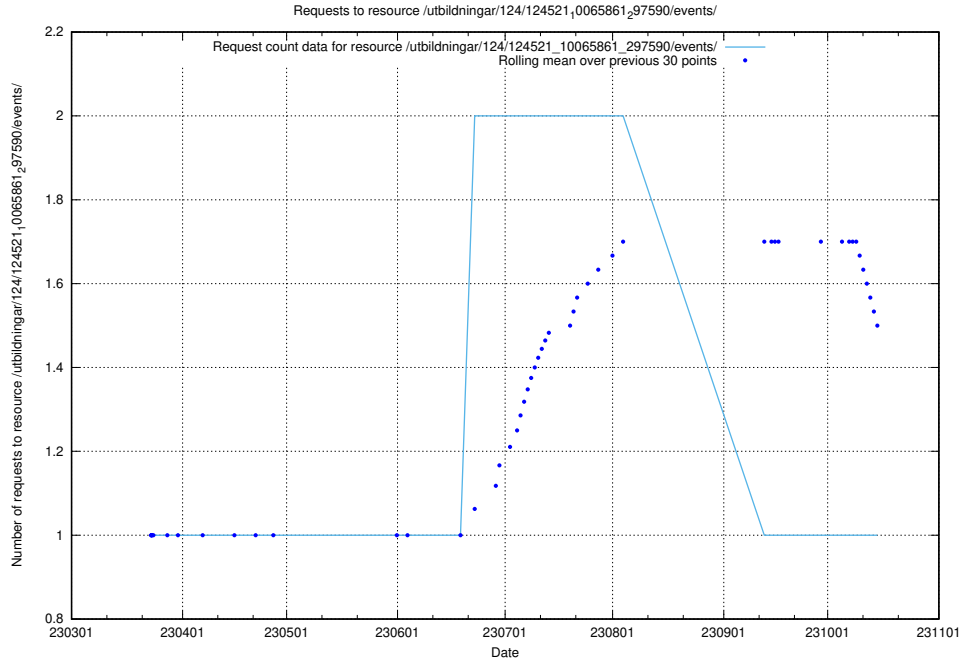

5.1145 Usage of /utbildningar/124/124521_10065861_297590/events/

Here, we count the number of requests to resource /utbildningar/124/124521_10065861_297590/events/