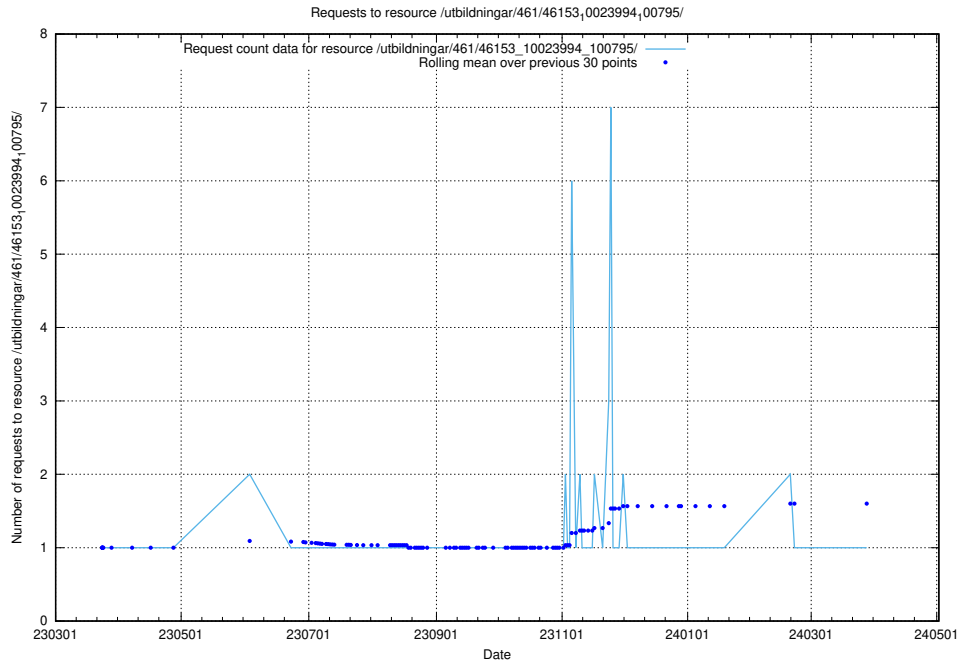

5.5967 Usage of /utbildningar/461/46153_10023994_100795/

Here, we count the number of requests to resource /utbildningar/461/46153_10023994_100795/.