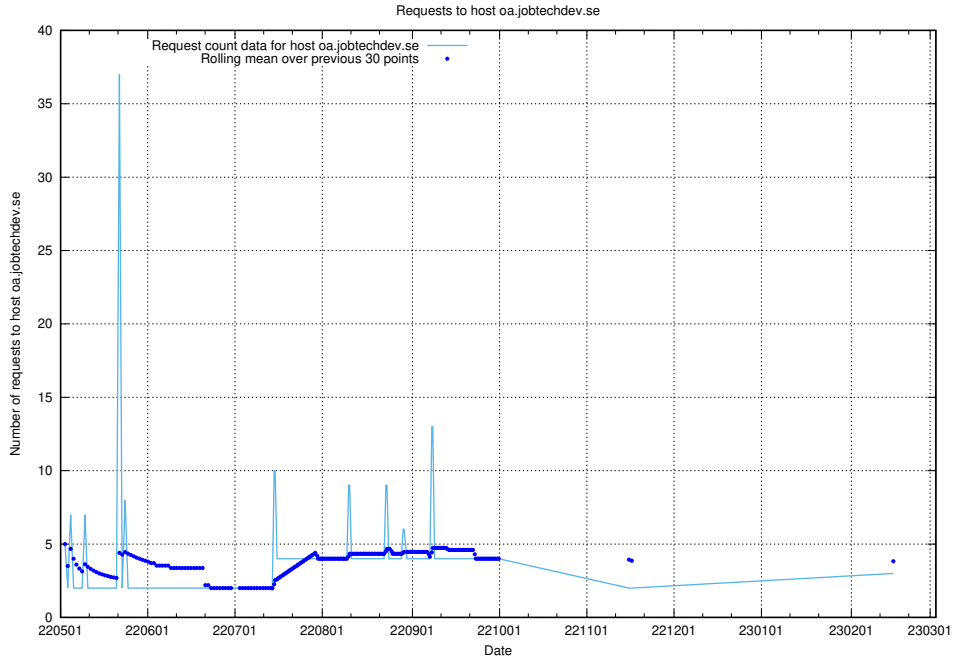

7.214 Usage of socp4.jobtechdev.se

Here, we count the number of requests to host socp4.jobtechdev.se.

7.215 Usage of oa.jobtechdev.se

Here, we count the number of requests to host oa.jobtechdev.se.

7.216 Usage of data.jobtechdev.se:80