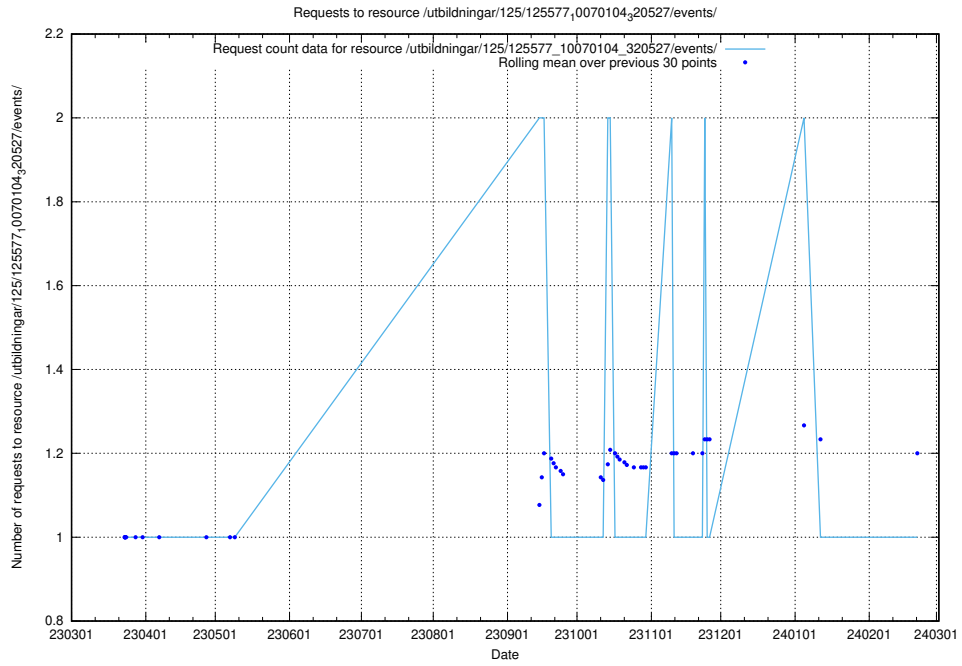

5.999 Usage of /utbildningar/125/125577_10070104_320527/events/

Here, we count the number of requests to resource /utbildningar/125/125577_10070104_320527/events/