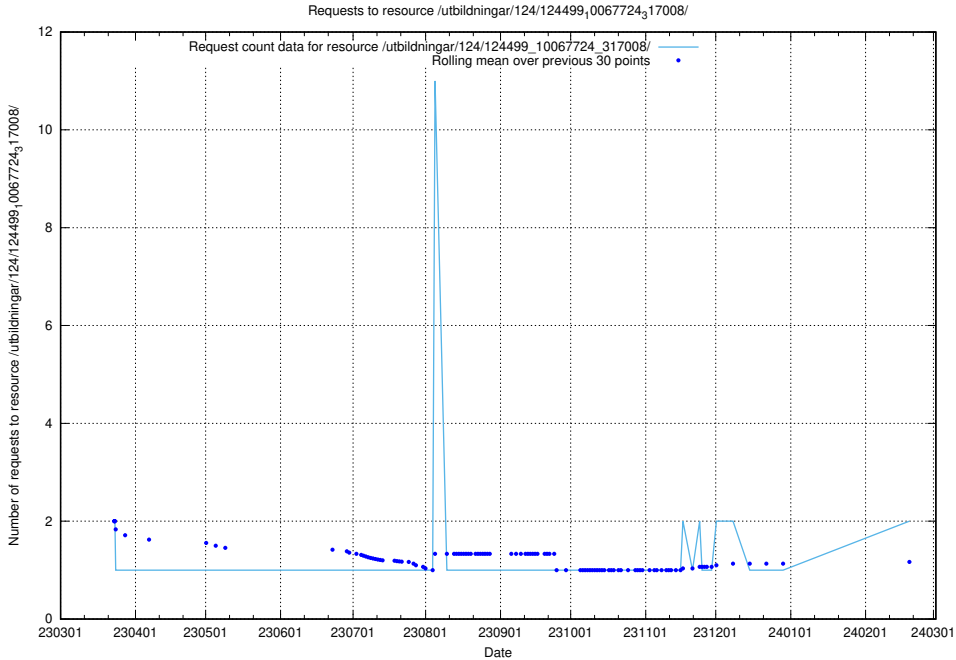

5.847 Usage of /utbildningar/124/124499_10067724_317008/

Here, we count the number of requests to resource /utbildningar/124/124499_10067724_317008/.