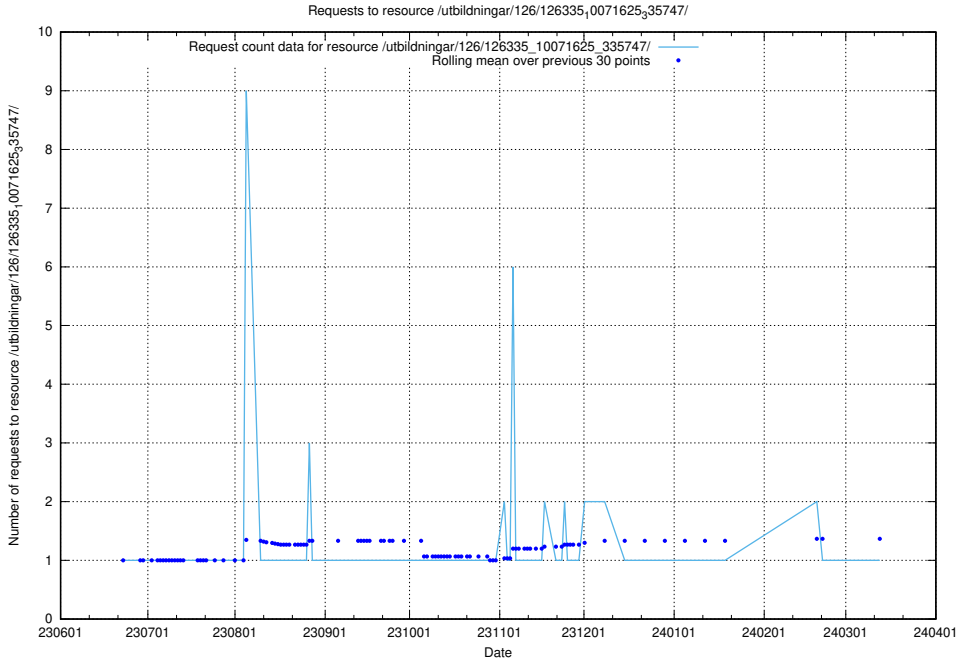

5.5345 Usage of /utbildningar/126/126335_10071625_335747/

Here, we count the number of requests to resource /utbildningar/126/126335_10071625_335747/.