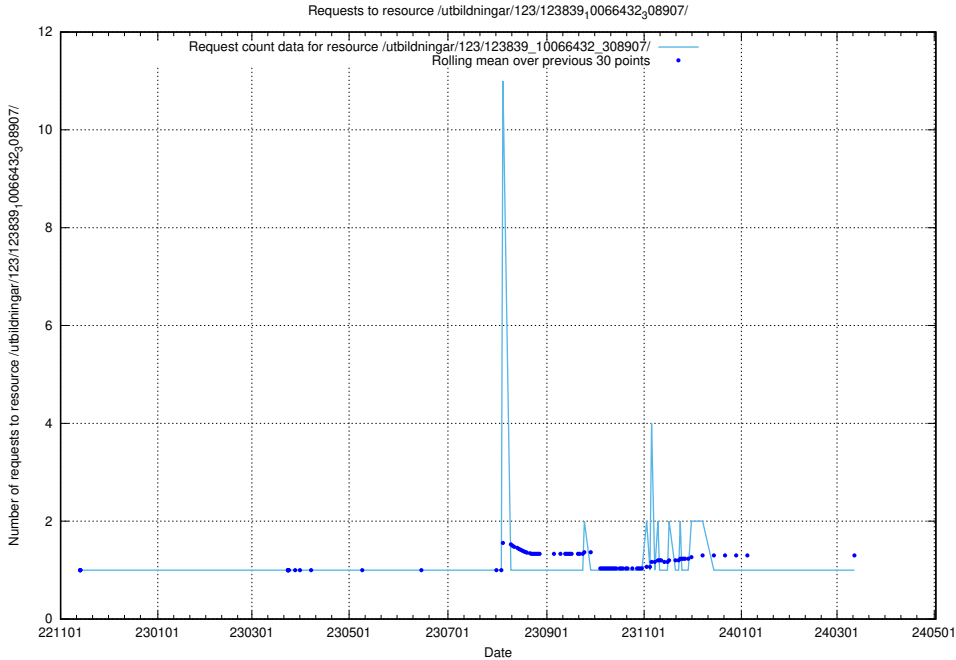

5.5569 Usage of /utbildningar/123/123839_10066432_308907/

Here, we count the number of requests to resource /utbildningar/123/123839_10066432_308907/.

5.5570 Usage of /utbildningar/124/124469_10067547_312970/events/