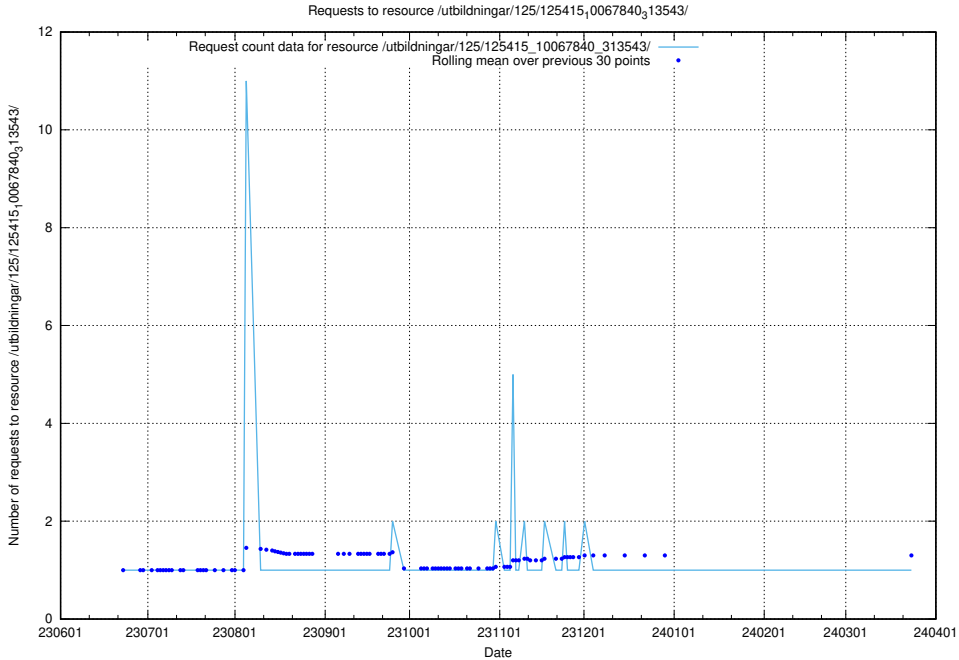

5.5395 Usage of /utbildningar/125/125415_10067840_313543/

Here, we count the number of requests to resource /utbildningar/125/125415_10067840_313543/.