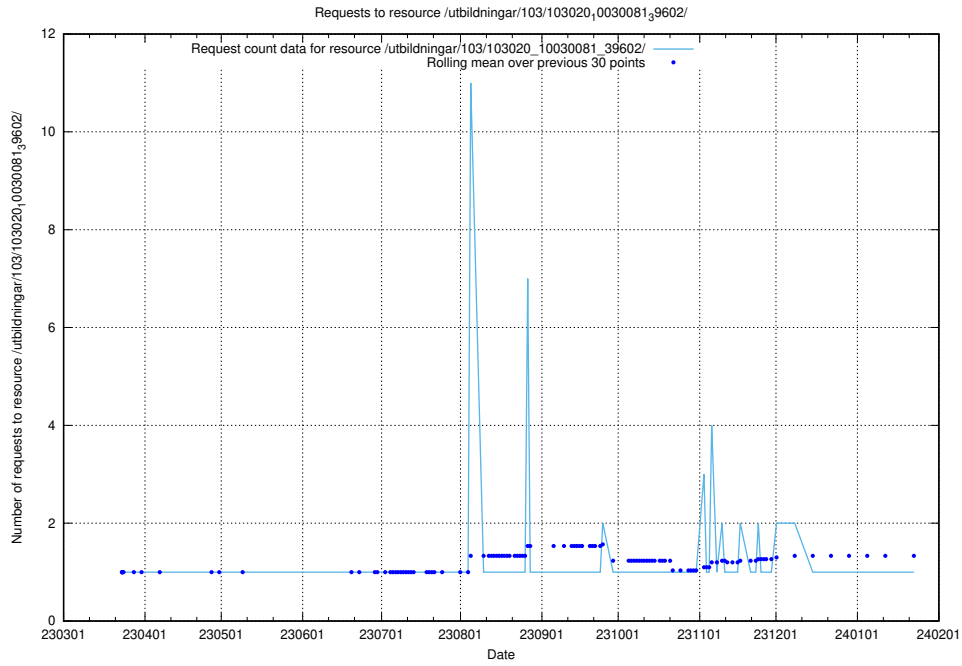

5.5184 Usage of /utbildningar/103/103020_10030081_39602/

Here, we count the number of requests to resource /utbildningar/103/103020_10030081_39602/.