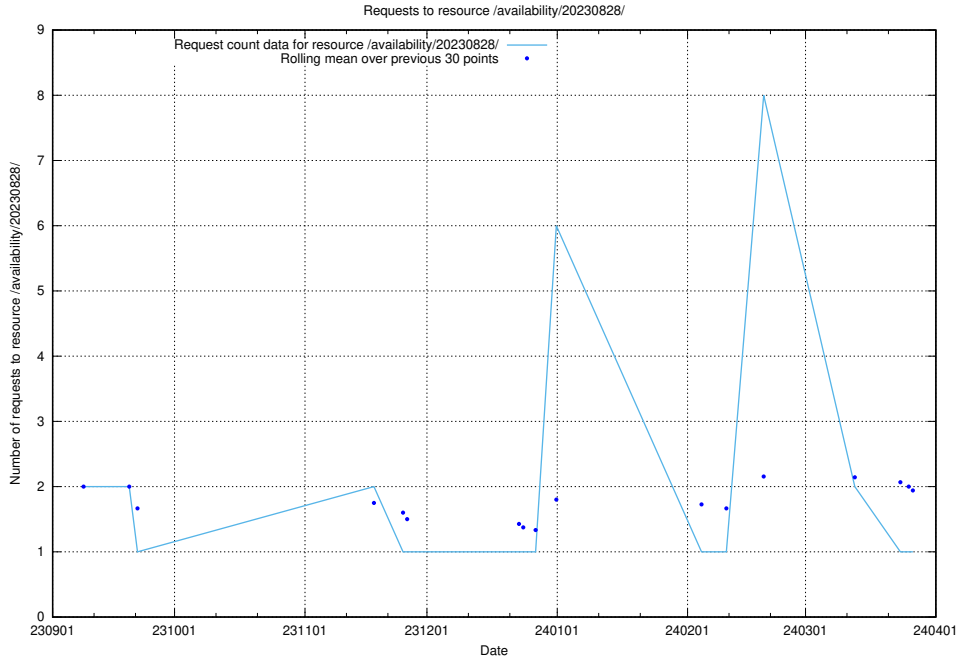

5.4306 Usage of /availability/20230828/

Here, we count the number of requests to resource /availability/20230828/.