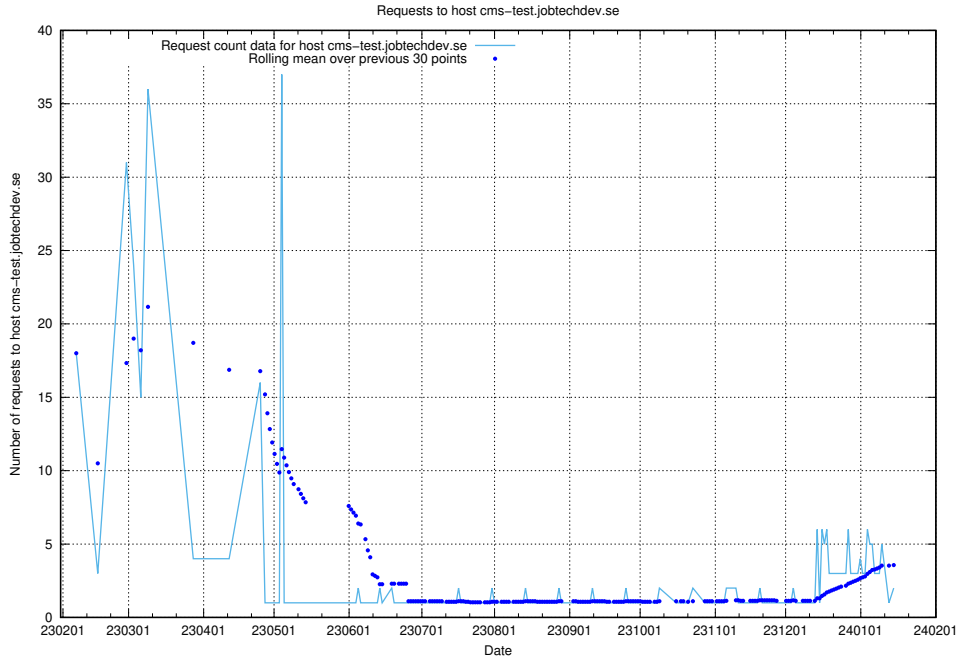

7.290 Usage of cms-test.jobtechdev.se

Here, we count the number of requests to host cms-test.jobtechdev.se.