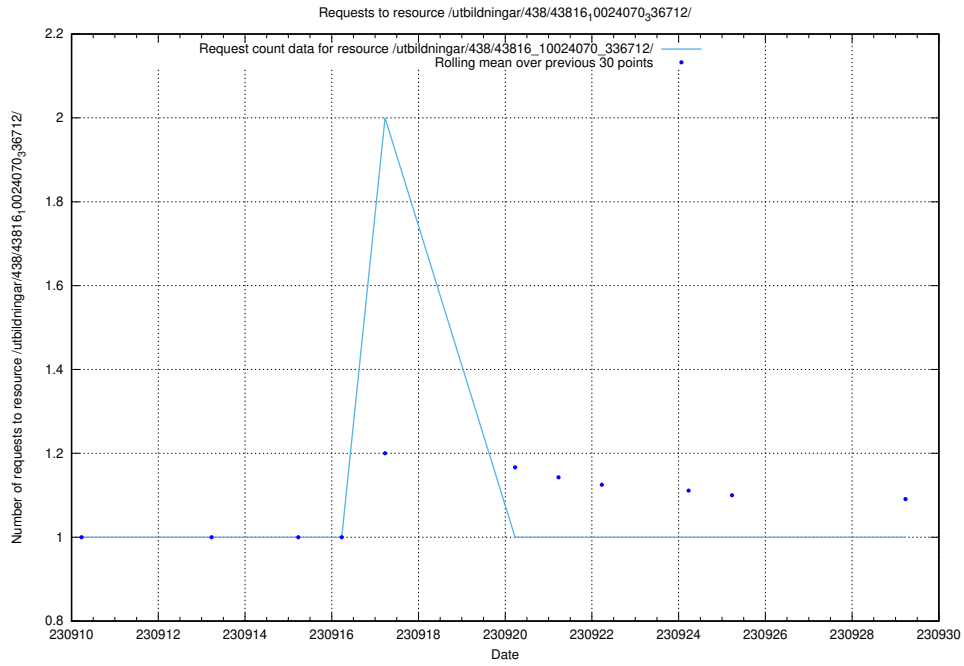

5.4279 Usage of /utbildningar/438/43816_10024070_336712/

Here, we count the number of requests to resource /utbildningar/438/43816_10024070_336712/.