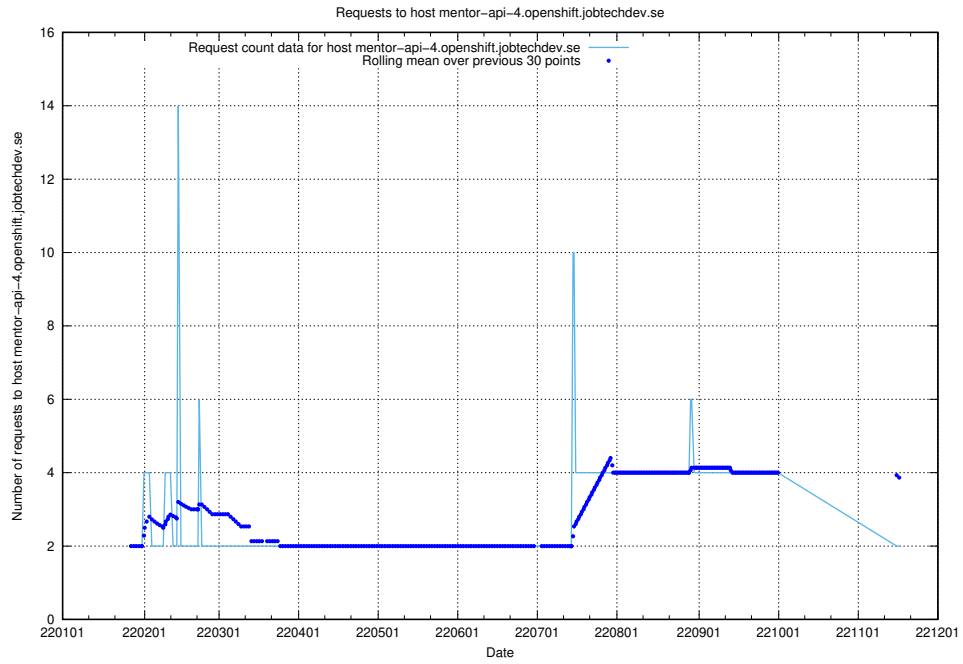

7.571 Usage of mentor-api.openshift.jobtechdev.se

Here, we count the number of requests to host mentor-api.openshift.jobtechdev.se.

7.572 Usage of mentor-api-4.openshift.jobtechdev.se

Here, we count the number of requests to host mentor-api-4.openshift.jobtechdev.se.