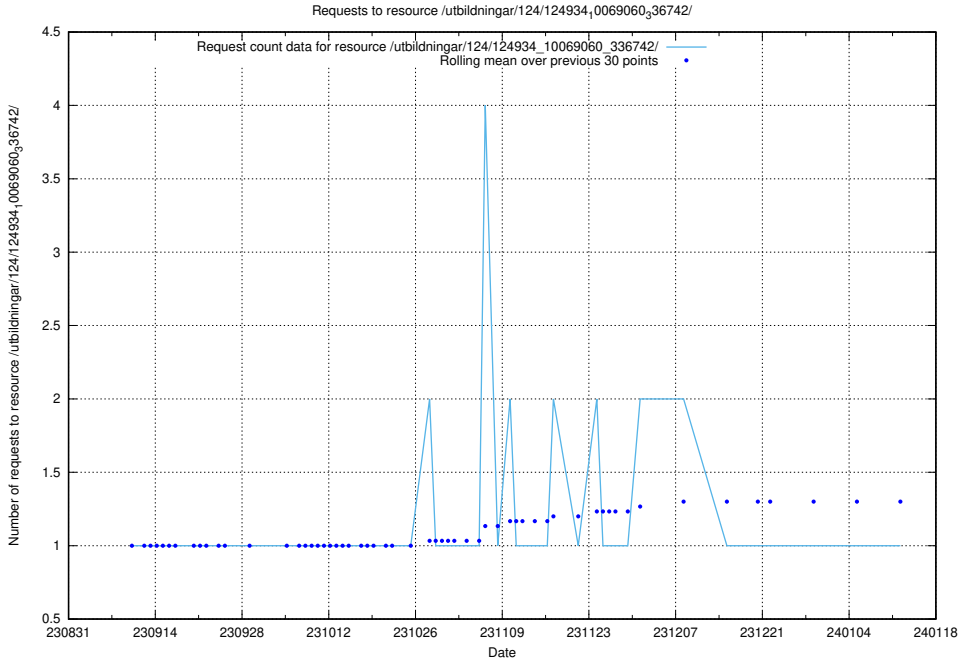

5.4284 Usage of /utbildningar/124/124934_10069060_336742/

Here, we count the number of requests to resource /utbildningar/124/124934_10069060_336742/.

5.4285 Usage of /utbildningar/124/124855_10073707_336464/events/