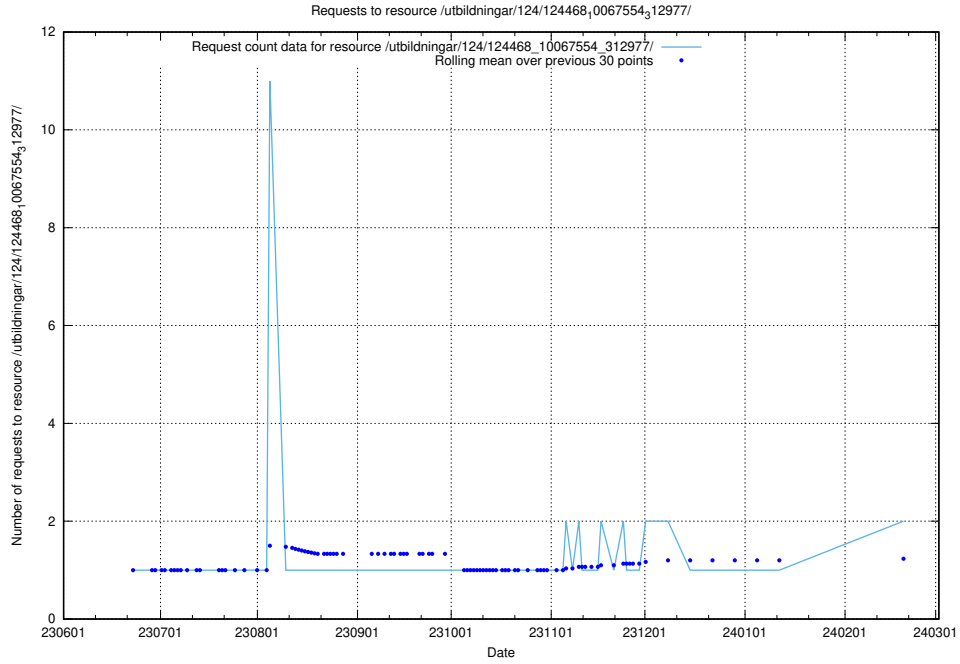

5.764 Usage of /utbildningar/124/124468_10067554_312977/

Here, we count the number of requests to resource /utbildningar/124/124468_10067554_312977/.