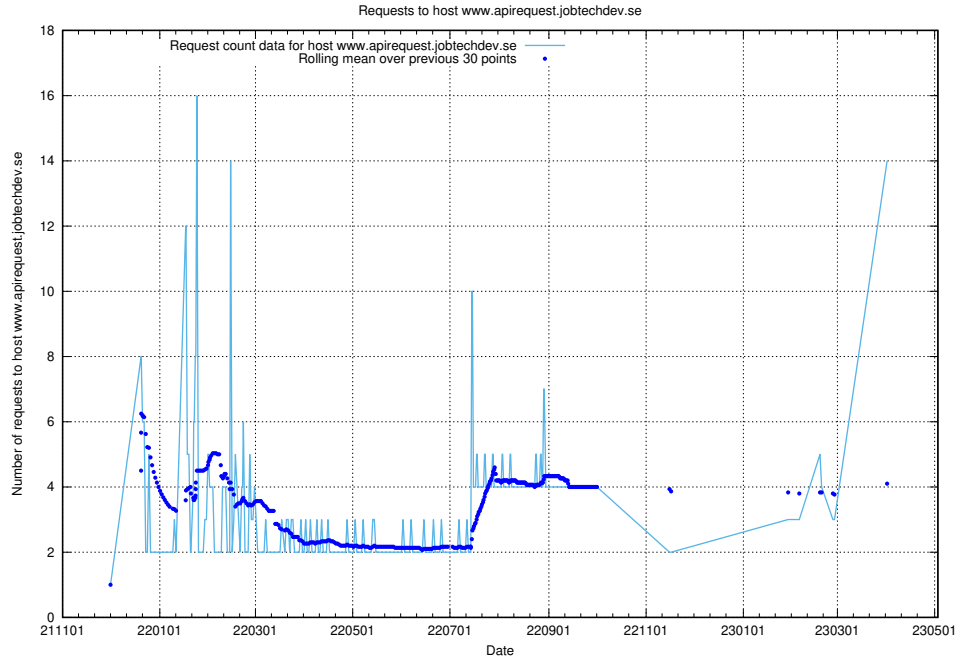

7.42 Usage of `www.apirequest.jobtechdev.se`

Here, we count the number of requests to host `www.apirequest.jobtechdev.se`.