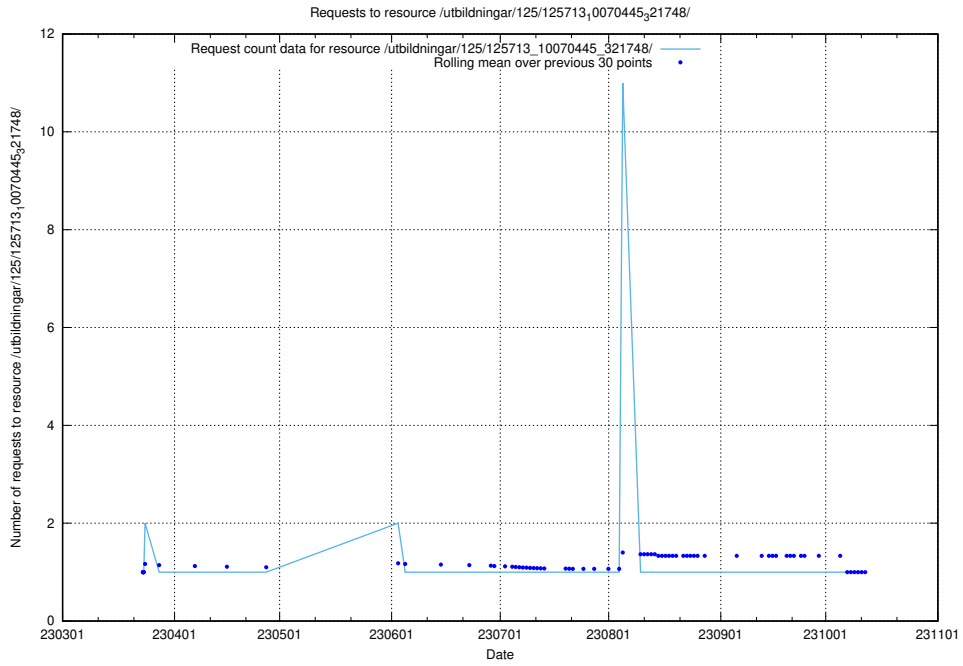

5.915 Usage of /utbildningar/125/125713_10070445_321748/

Here, we count the number of requests to resource /utbildningar/125/125713_10070445_321748/.