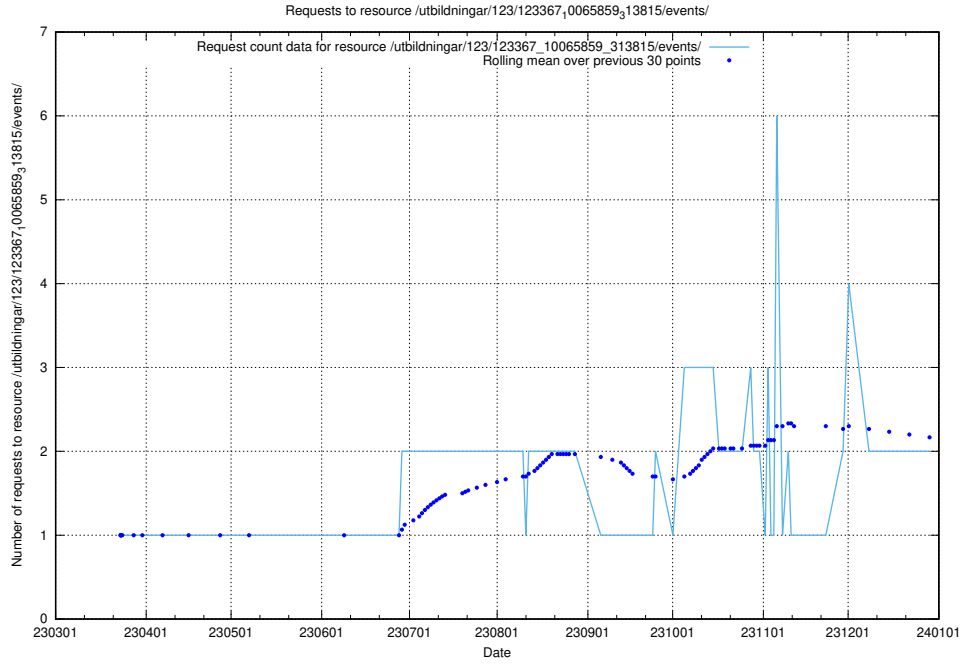

5.662 Usage of /utbildningar/123/123367_10065859_313815/events/

Here, we count the number of requests to resource /utbildningar/123/123367_10065859_313815/events/