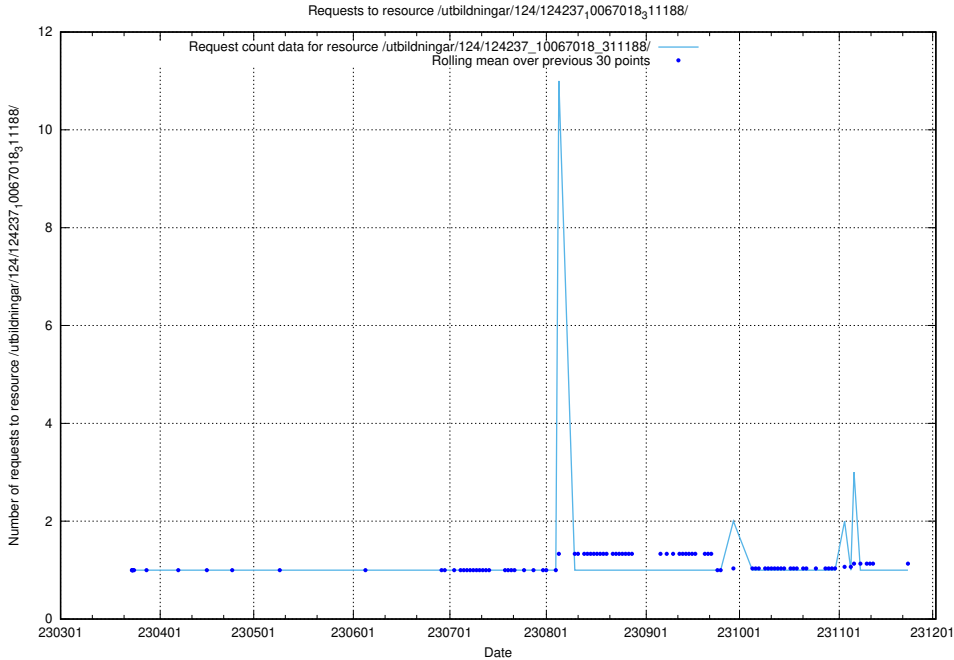

5.3673 Usage of /utbildningar/124/124237_10067018_311188/

Here, we count the number of requests to resource /utbildningar/124/124237_10067018_311188/.