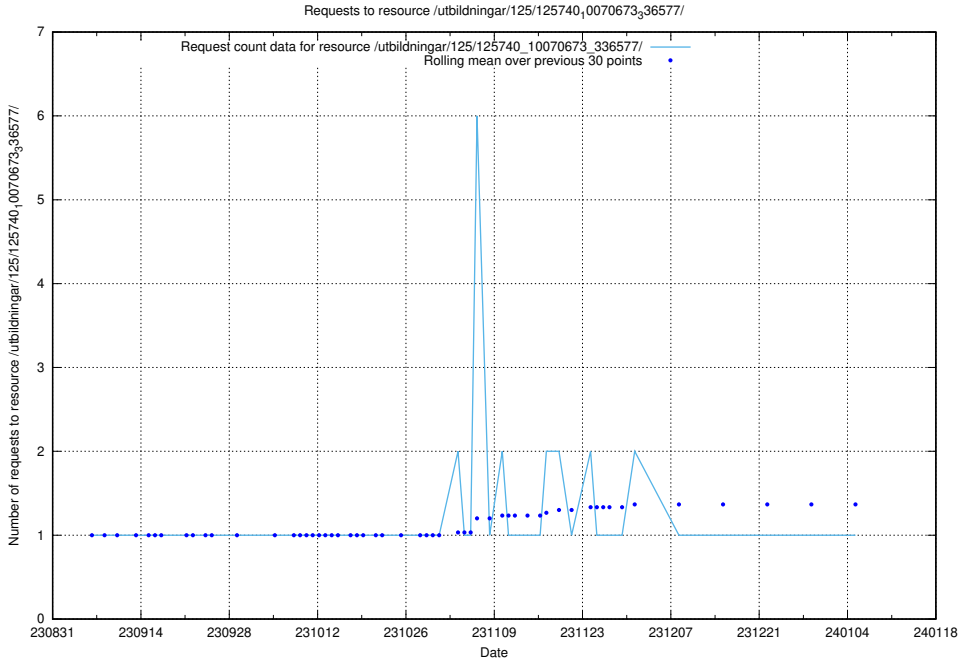

5.4349 Usage of /utbildningar/125/125740_10070673_336577/

Here, we count the number of requests to resource /utbildningar/125/125740_10070673_336577/.