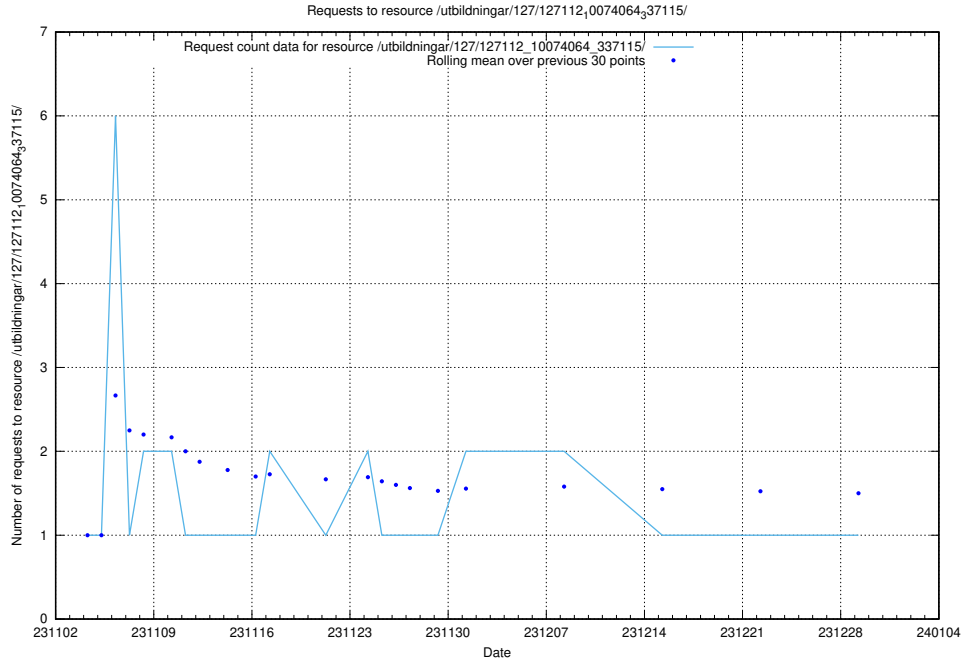

5.3791 Usage of /utbildningar/127/127112_10074064_337115/

Here, we count the number of requests to resource /utbildningar/127/127112_10074064_337115/.