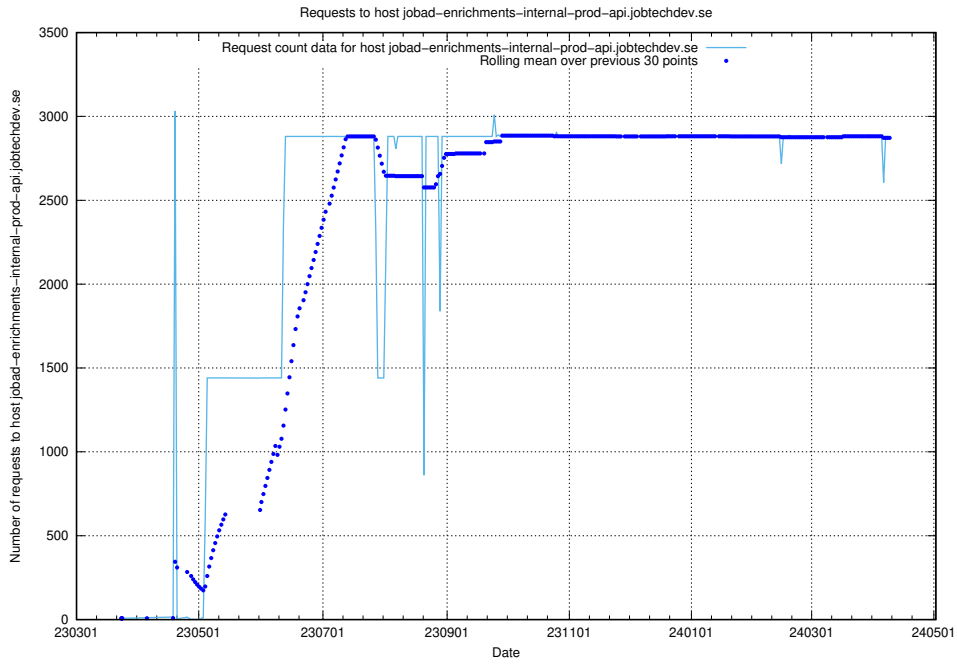

7.18 Usage of jobad-enrichments-internal-prod-api.jobtechdev.se

Here, we count the number of requests to host jobad-enrichments-internal-prod-api.jobtechdev.se.