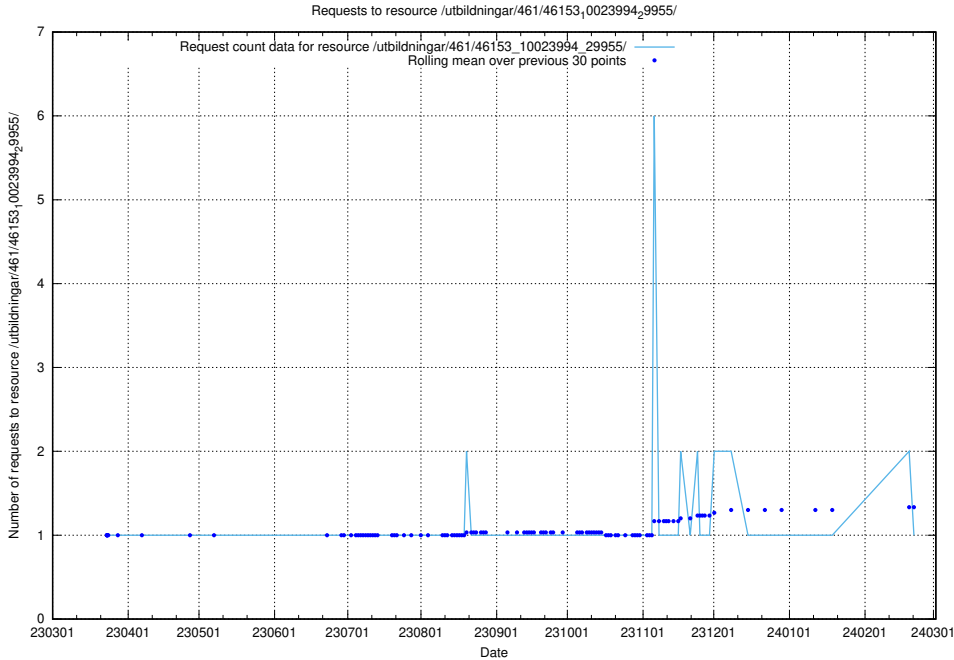

5.5966 Usage of /utbildningar/461/46153_10023994_29955/

Here, we count the number of requests to resource /utbildningar/461/46153_10023994_29955/.