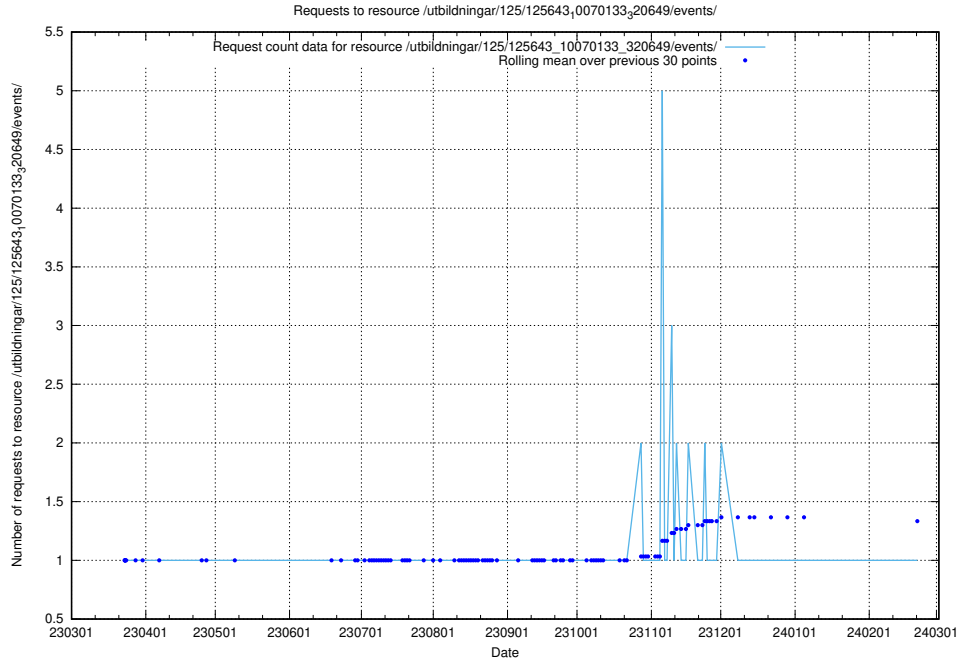

5.946 Usage of /utbildningar/125/125643_10070133_320649/events/

Here, we count the number of requests to resource /utbildningar/125/125643_10070133_320649/events/