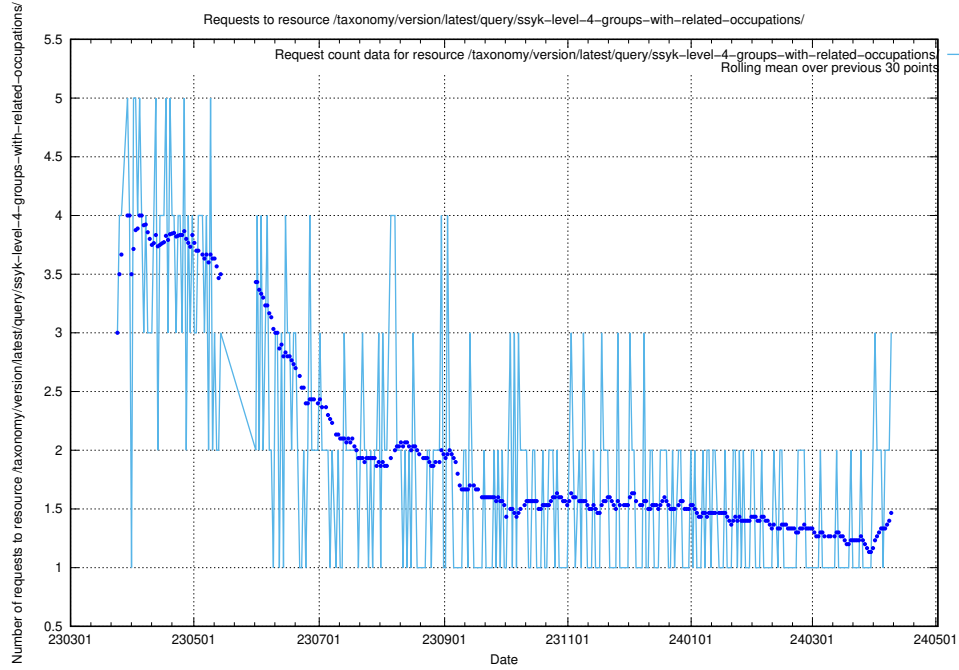

5.316 Usage of /taxonomy/version/latest/query/ssyk-level-4-groups-with-related-occupations/

Here, we count the number of requests to resource /taxonomy/version/latest/query/ssyk-level-4-groups-with-related-occupations/.