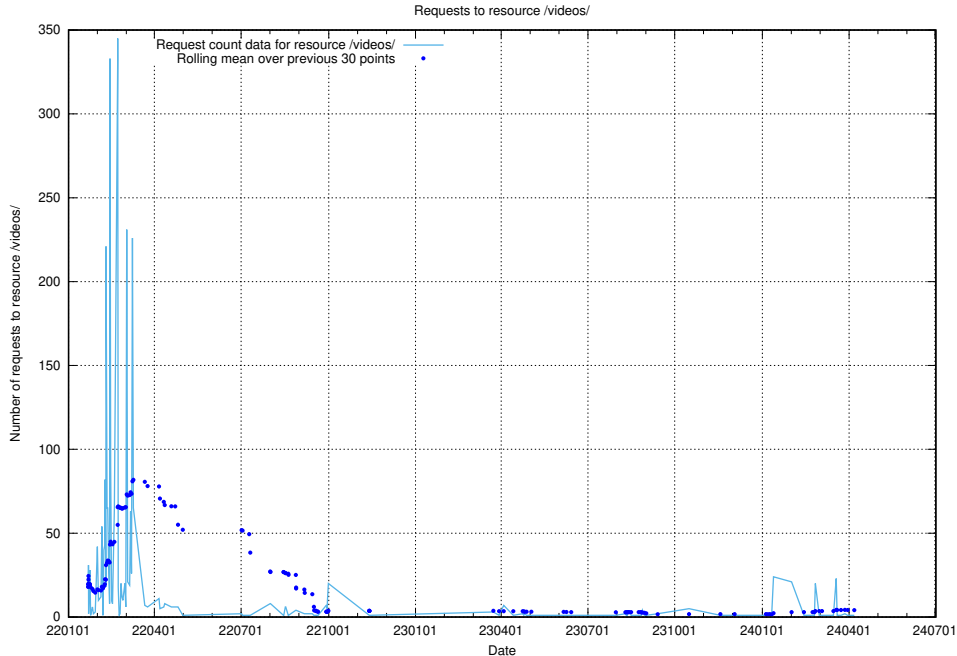

5.5660 Usage of /videos/

Here, we count the number of requests to resource /videos/.