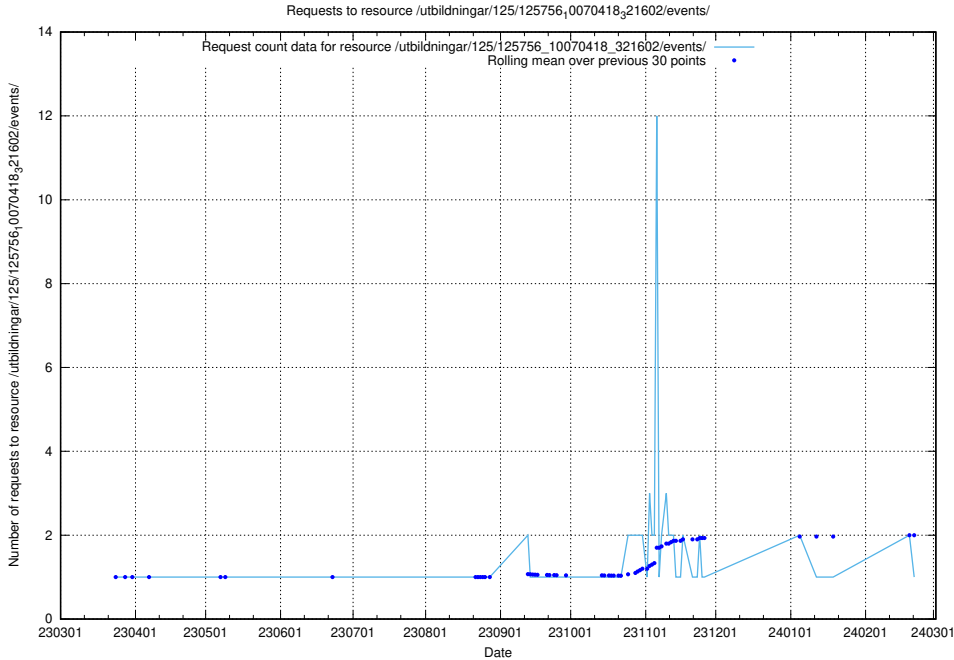

5.5883 Usage of /utbildningar/125/125756_10070418_321602/events/

Here, we count the number of requests to resource /utbildningar/125/125756_10070418_321602/events/