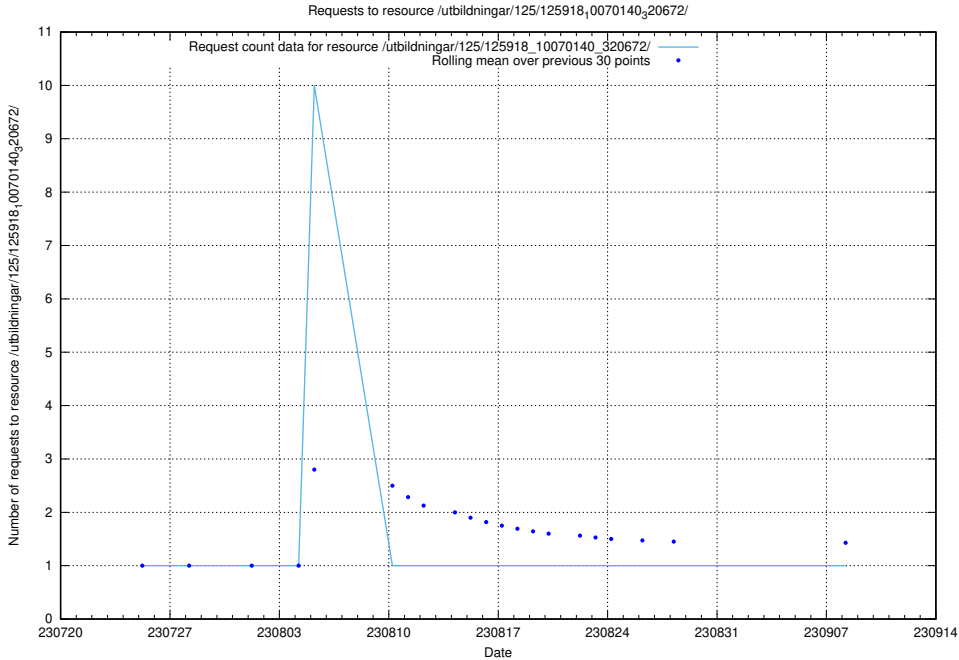

5.4628 Usage of /utbildningar/125/125918_10070140_320672/

Here, we count the number of requests to resource /utbildningar/125/125918_10070140_320672/.