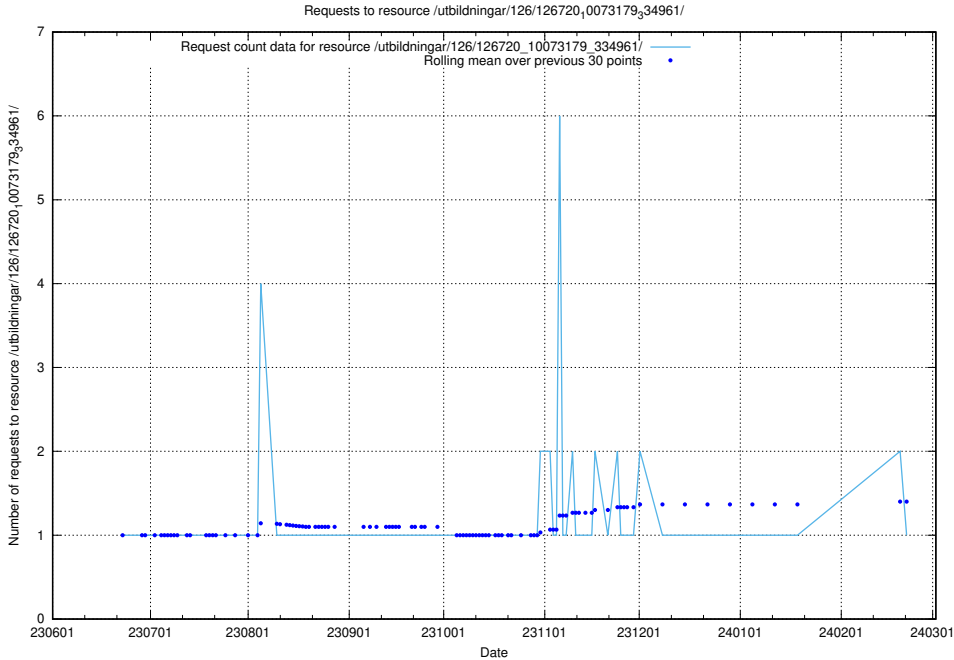

5.5278 Usage of /utbildningar/126/126720_10073179_334961/

Here, we count the number of requests to resource /utbildningar/126/126720_10073179_334961/.