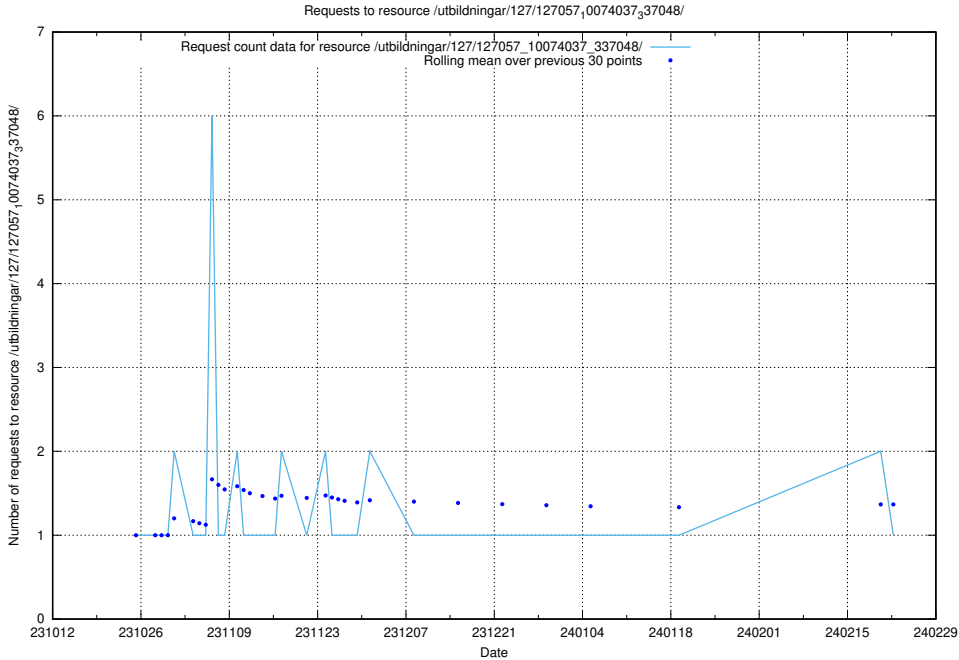

5.3870 Usage of /utbildningar/127/127057_10074037_337048/

Here, we count the number of requests to resource /utbildningar/127/127057_10074037_337048/.