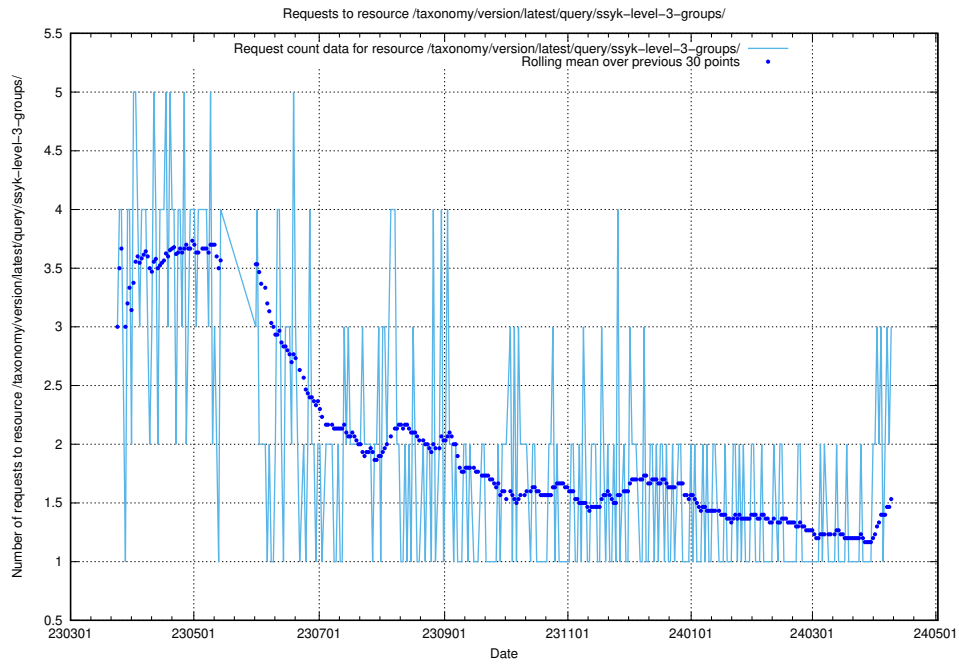

5.317 Usage of /taxonomy/version/latest/query/ssyk-level-3-groups/

Here, we count the number of requests to resource /taxonomy/version/latest/query/ssyk-level-3-groups/.