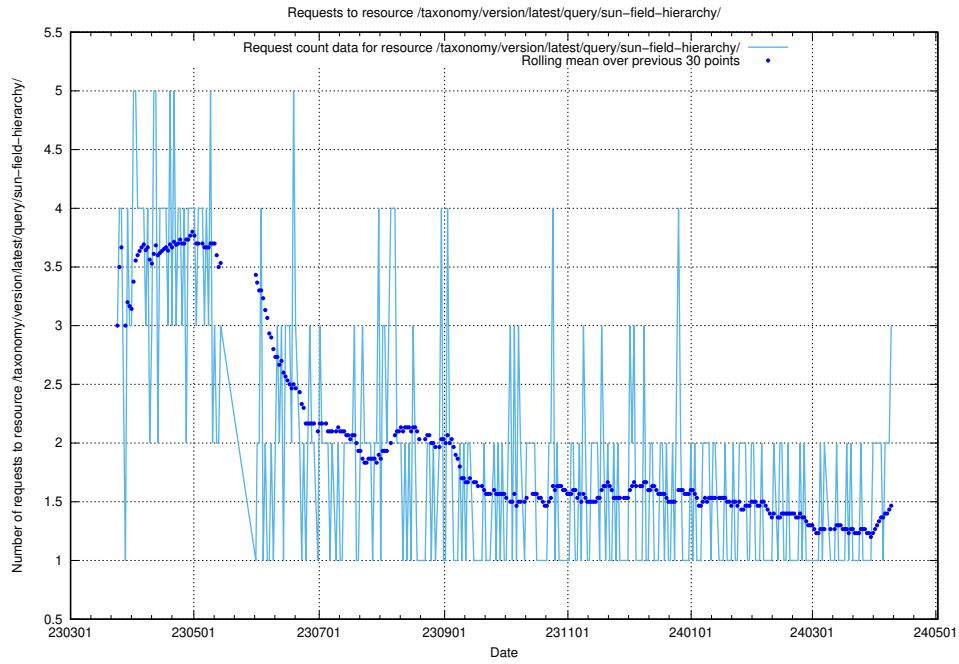

5.309 Usage of /taxonomy/version/latest/query/sun-field-hierarchy/

Here, we count the number of requests to resource /taxonomy/version/latest/query/sun-field-hierarchy/.