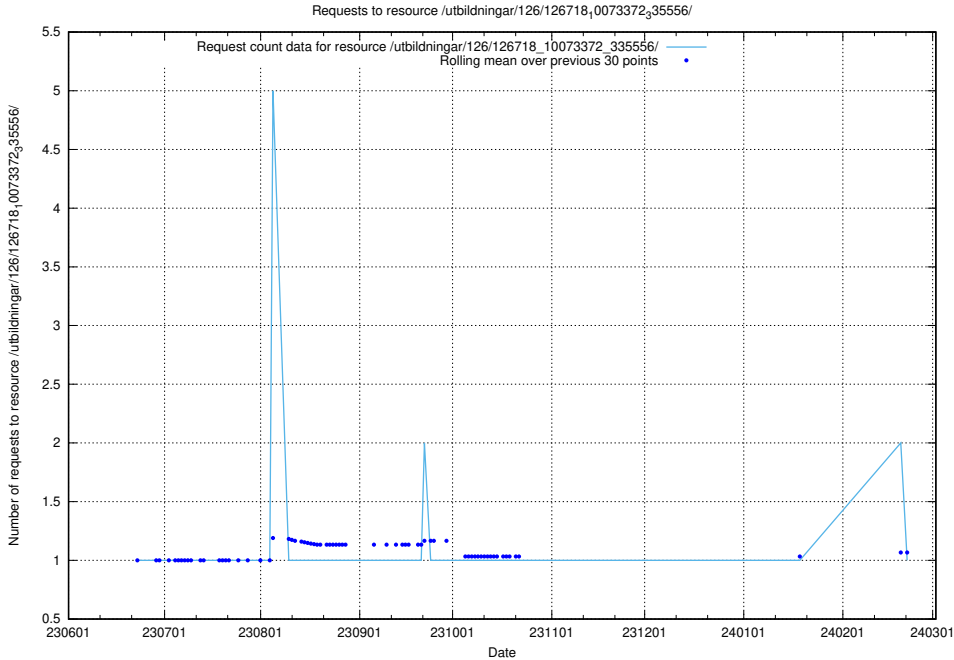

5.5283 Usage of /utbildningar/126/126718_10073372_335556/

Here, we count the number of requests to resource /utbildningar/126/126718_10073372_335556/.