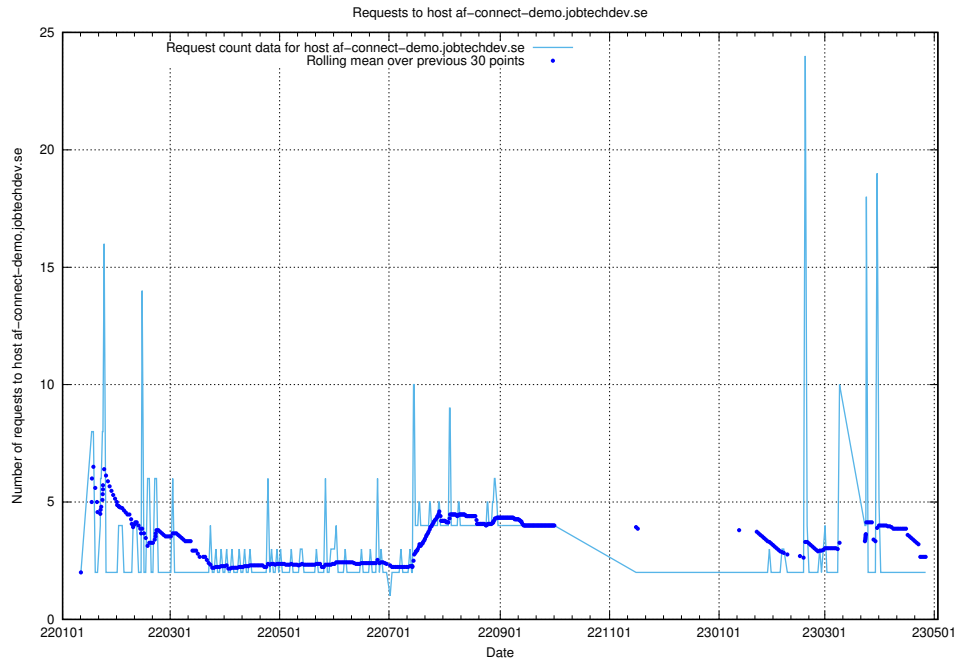

7.281 Usage of af-connect-demo.jobtechdev.se

Here, we count the number of requests to host af-connect-demo.jobtechdev.se.