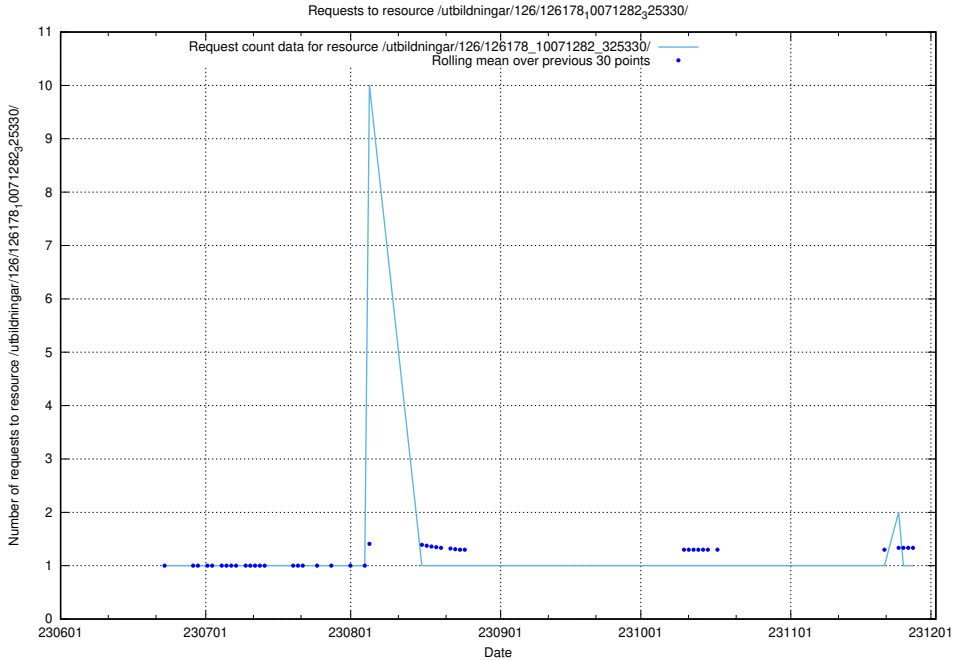

5.5348 Usage of /utbildningar/126/126178_10071282_325330/

Here, we count the number of requests to resource /utbildningar/126/126178_10071282_325330/.