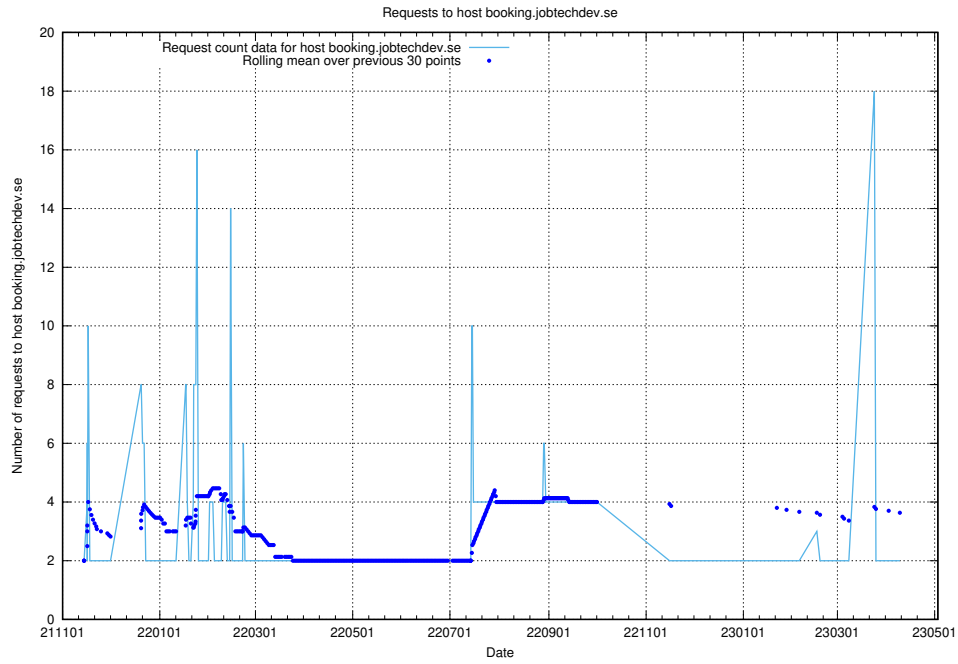

7.280 Usage of booking.jobtechdev.se

Here, we count the number of requests to host booking.jobtechdev.se.