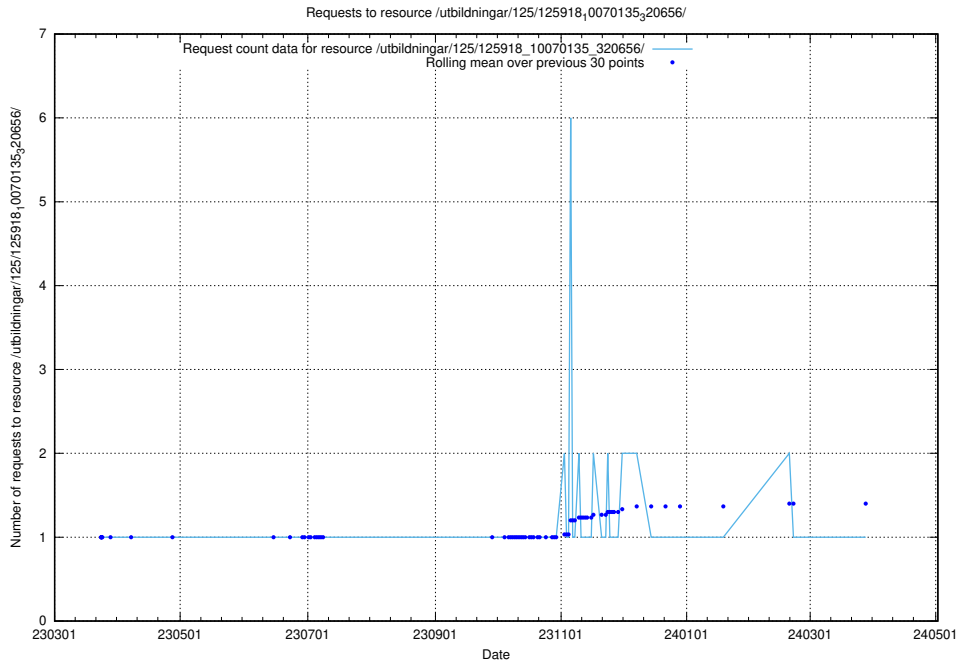

5.6091 Usage of /utbildningar/125/125918_10070135_320656/

Here, we count the number of requests to resource /utbildningar/125/125918_10070135_320656/.