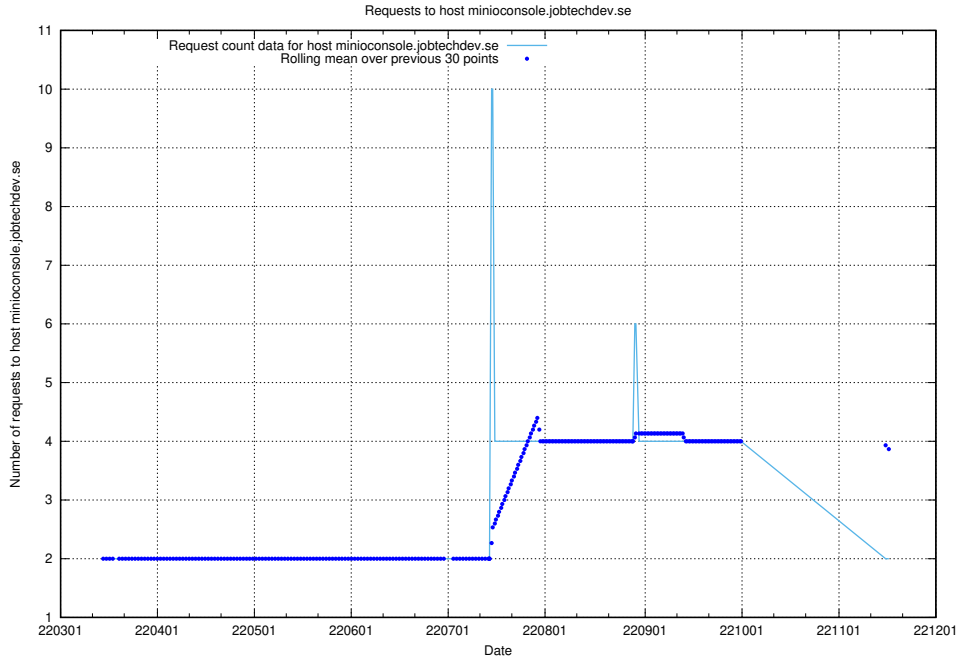

7.496 Usage of minioconsole.jobtechdev.se

Here, we count the number of requests to host minioconsole.jobtechdev.se.

7.497 Usage of minio-console.jobtechdev.se

Here, we count the number of requests to host minio-console.jobtechdev.se.