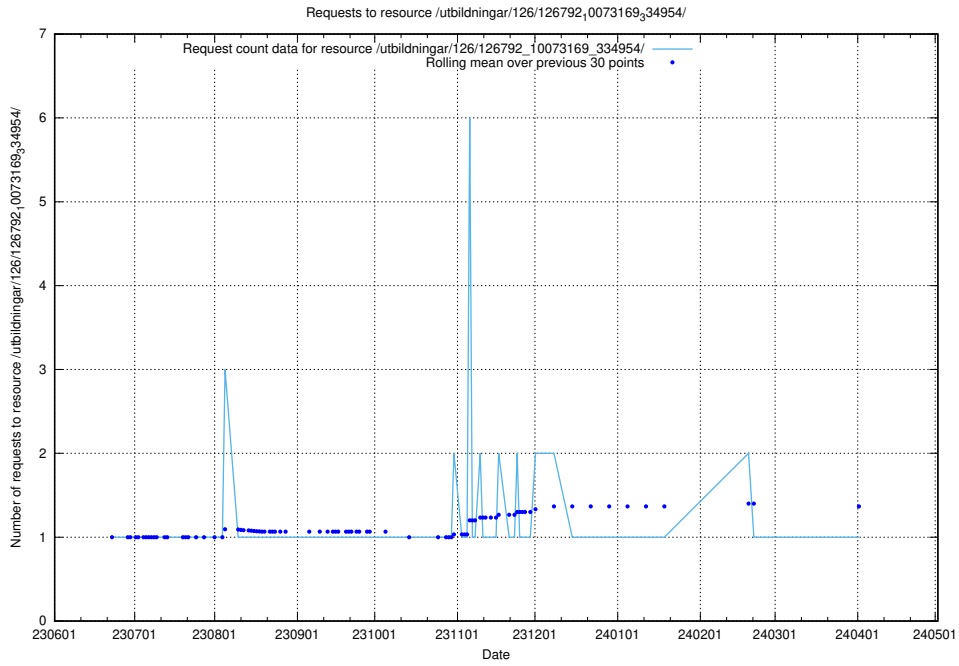

5.5263 Usage of /utbildningar/126/126792_10073169_334954/

Here, we count the number of requests to resource /utbildningar/126/126792_10073169_334954/.