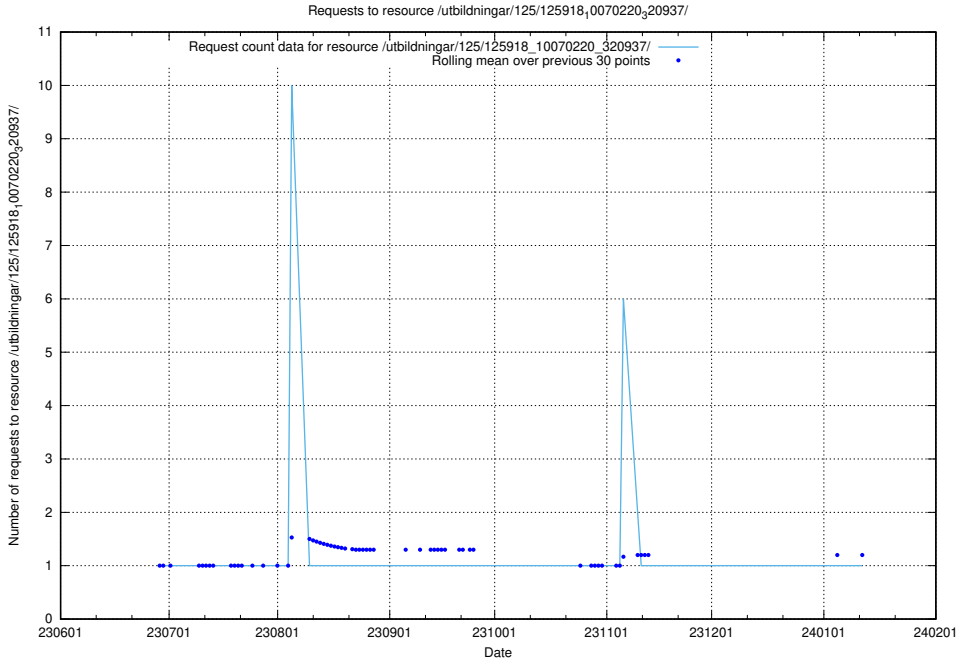

5.5136 Usage of /utbildningar/125/125918_10070220_320937/

Here, we count the number of requests to resource /utbildningar/125/125918_10070220_320937/.