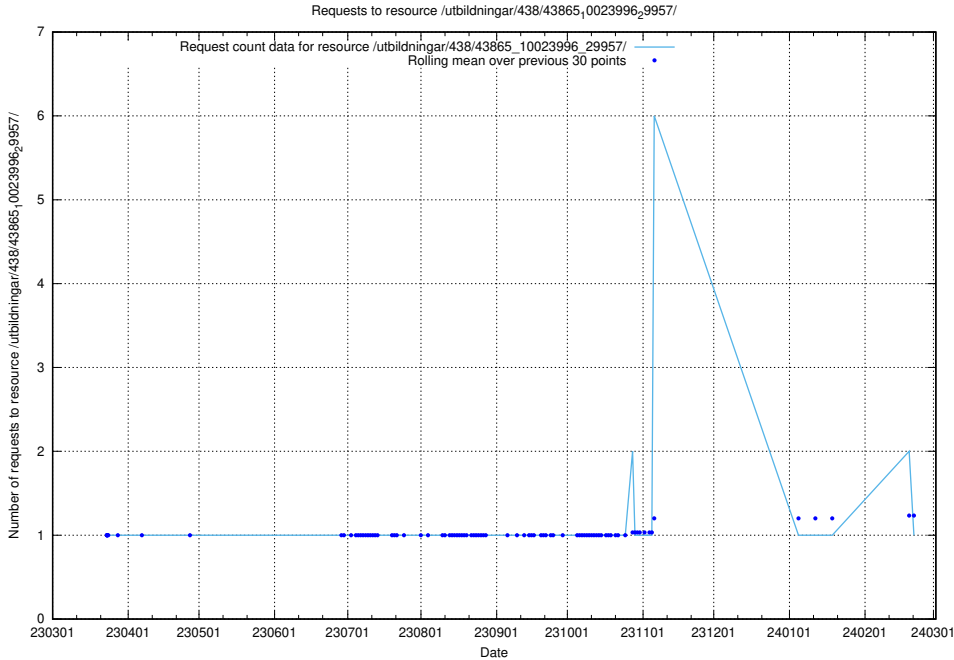

Here, we count the number of requests to resource /utbildningar/438/43865_10023996_29957/.

5.5973 Usage of /utbildningar/438/43860_10024041_64583/events/

Here, we count the number of requests to resource /utbildningar/438/43860_10024041_64583/events/.