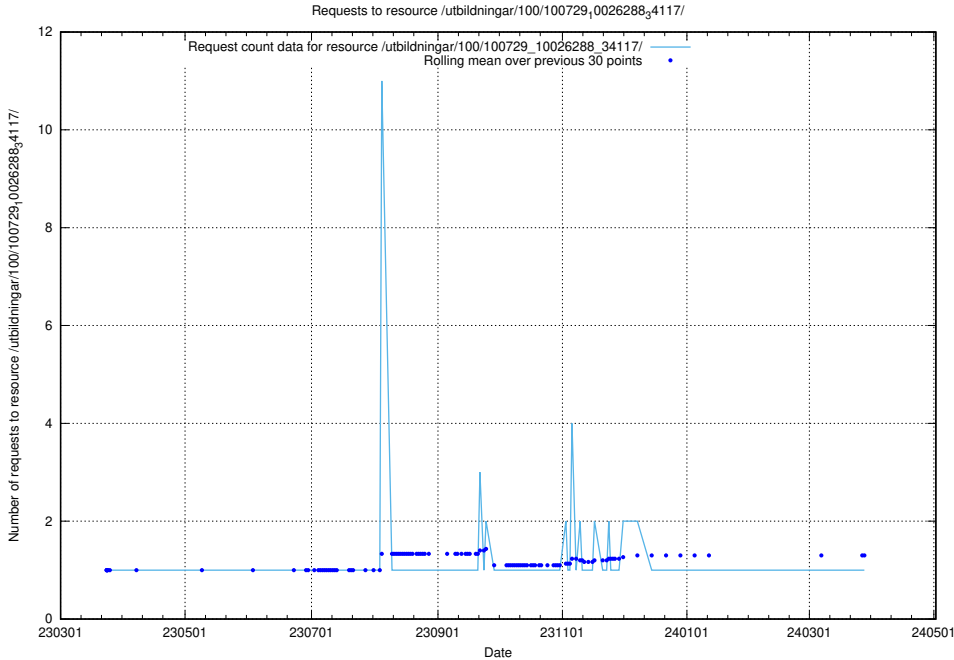

5.5356 Usage of /utbildningar/100/100729_10026288_34117/

Here, we count the number of requests to resource /utbildningar/100/100729_10026288_34117/.