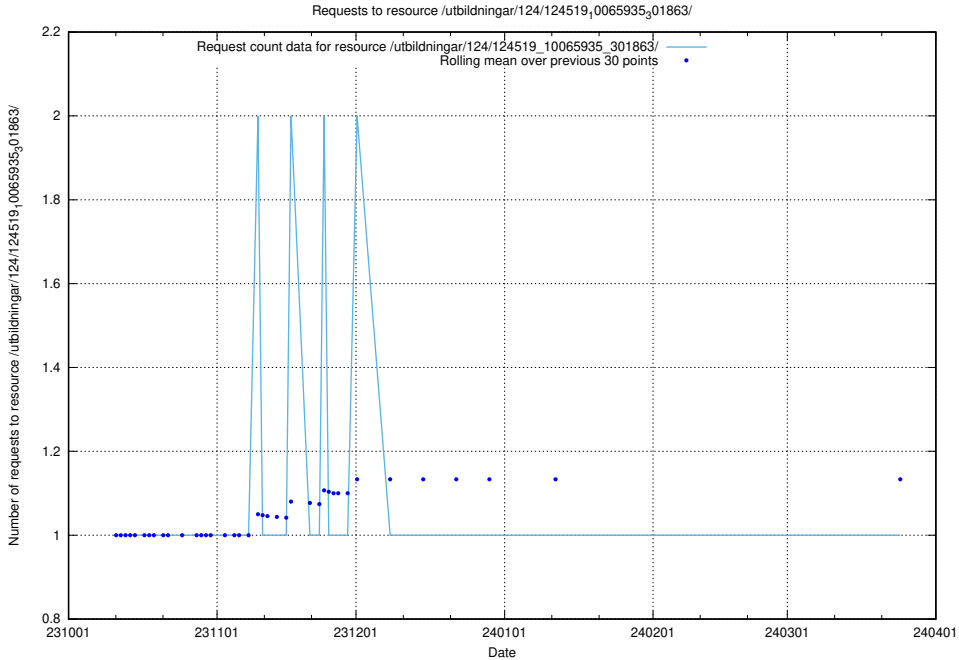

5.4044 Usage of /utbildningar/124/124519_10065935_301863/

Here, we count the number of requests to resource /utbildningar/124/124519_10065935_301863/.