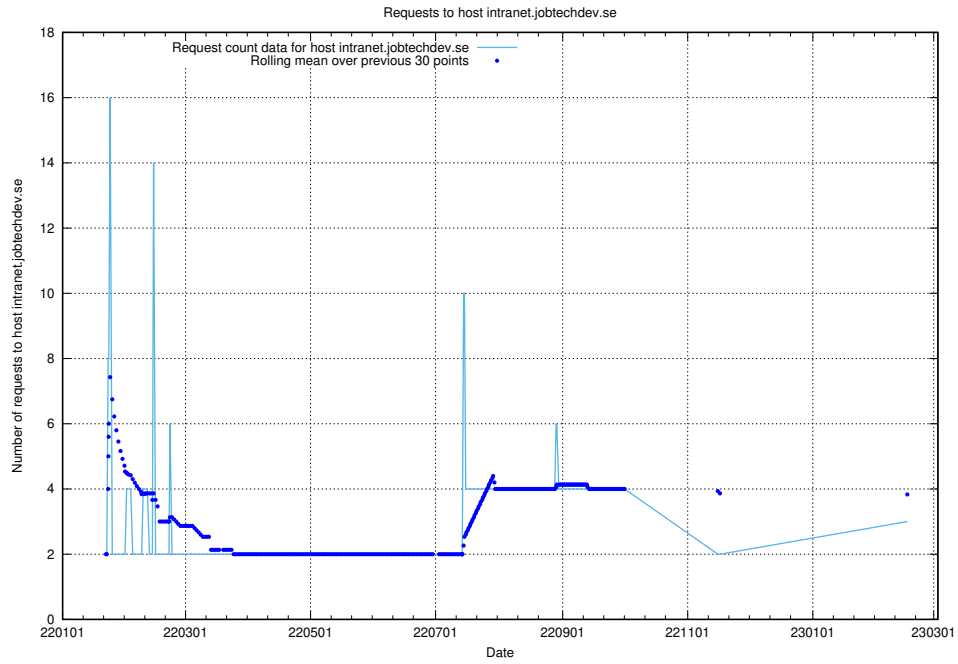

7.254 Usage of intranet.jobtechdev.se

Here, we count the number of requests to host intranet.jobtechdev.se.