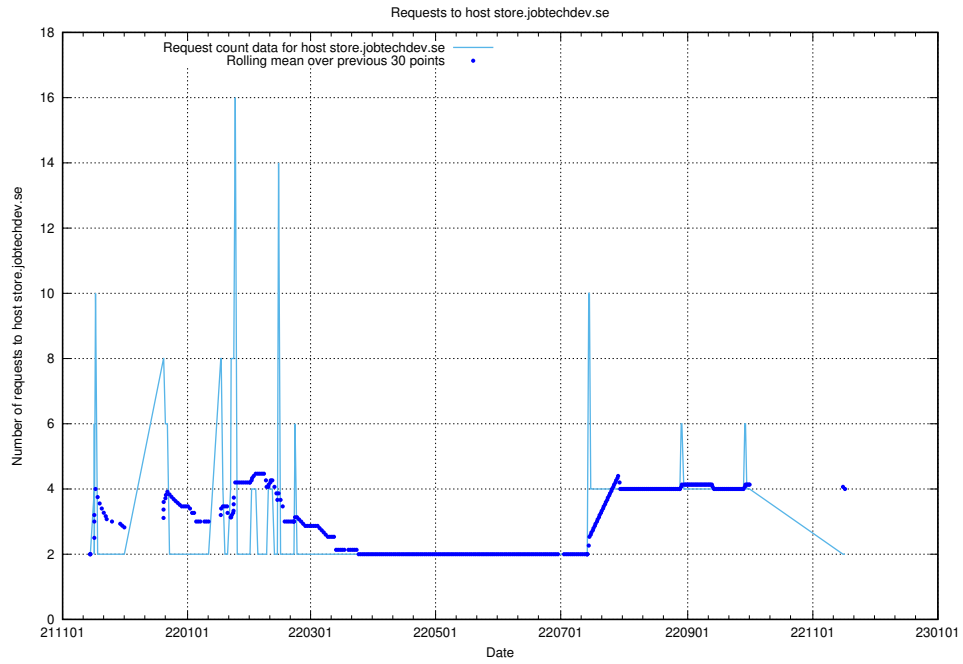

7.554 Usage of store.jobtechdev.se

Here, we count the number of requests to host store.jobtechdev.se.