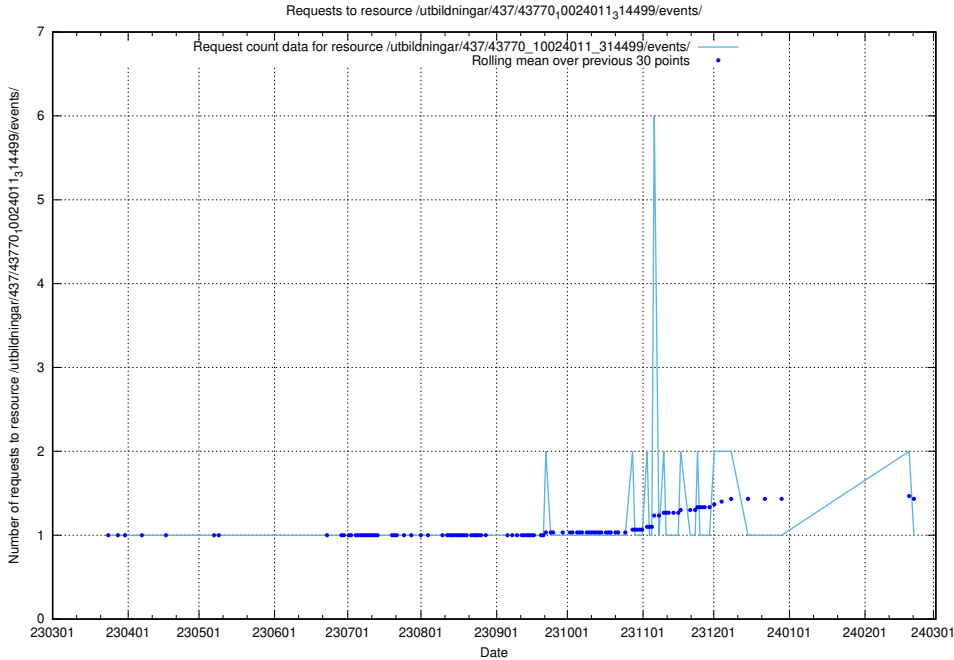

5.5849 Usage of /utbildningar/437/43770_10024011_314499/events/

Here, we count the number of requests to resource /utbildningar/437/43770_10024011_314499/events/.