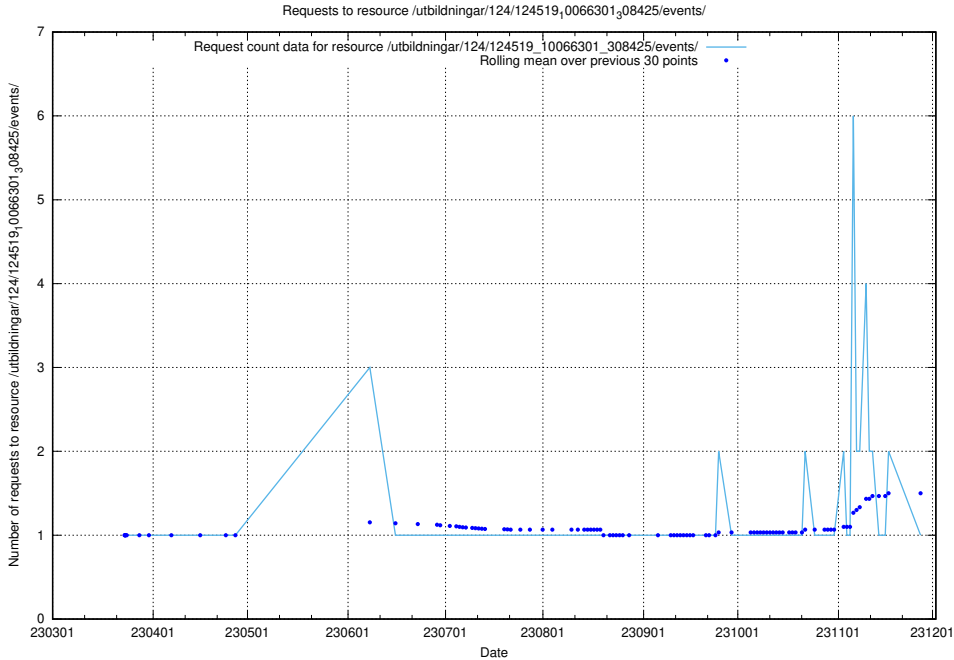

5.1178 Usage of /utbildningar/124/124519_10066301_308425/events/

Here, we count the number of requests to resource /utbildningar/124/124519_10066301_308425/events/