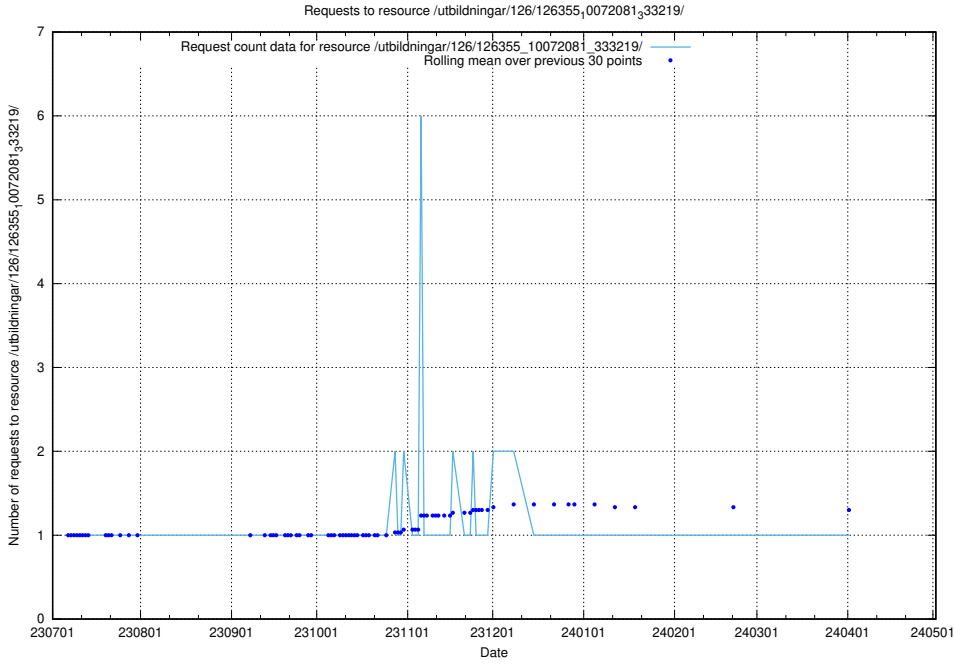

5.4976 Usage of /utbildningar/126/126355_10072081_333219/

Here, we count the number of requests to resource /utbildningar/126/126355_10072081_333219/.