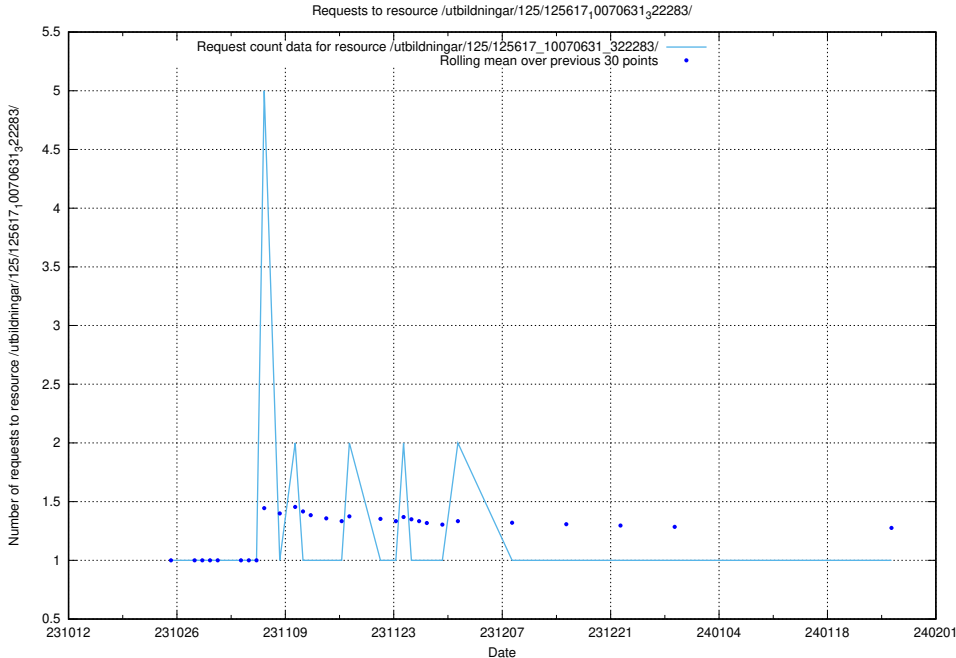

Here, we count the number of requests to resource /utbildningar/125/125740_10070701_337087/.

5.3883 Usage of /utbildningar/125/125617_10070631_322283/

Here, we count the number of requests to resource /utbildningar/125/125617_10070631_322283/.