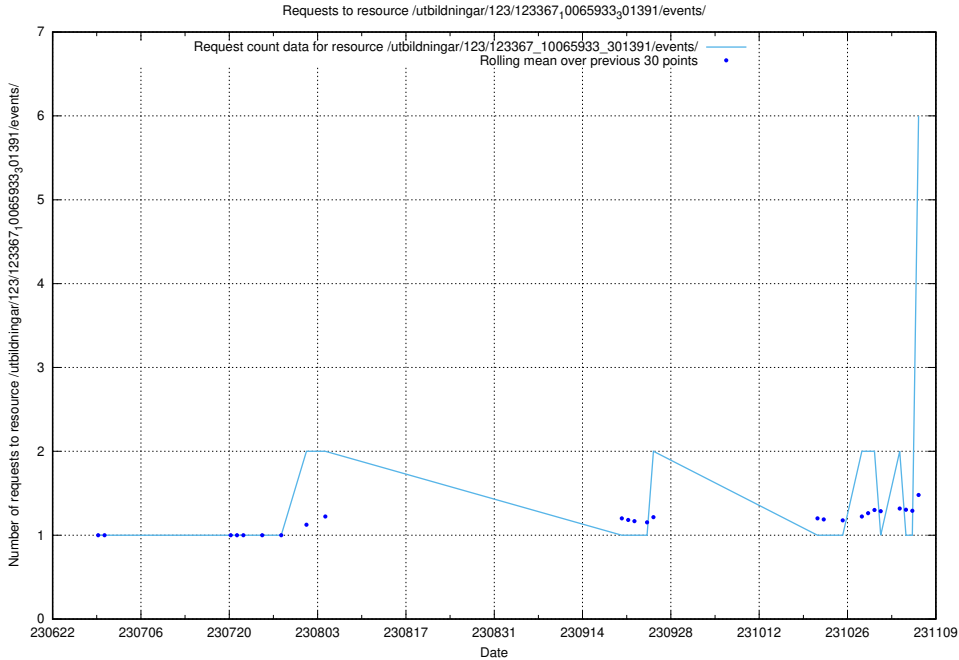

Here, we count the number of requests to resource /utbildningar/124/124444_10067451_326676/events/

5.104 Usage of /utbildningar/123/123367_10065933_301391/events/

Here, we count the number of requests to resource /utbildningar/123/123367_10065933_301391/events/