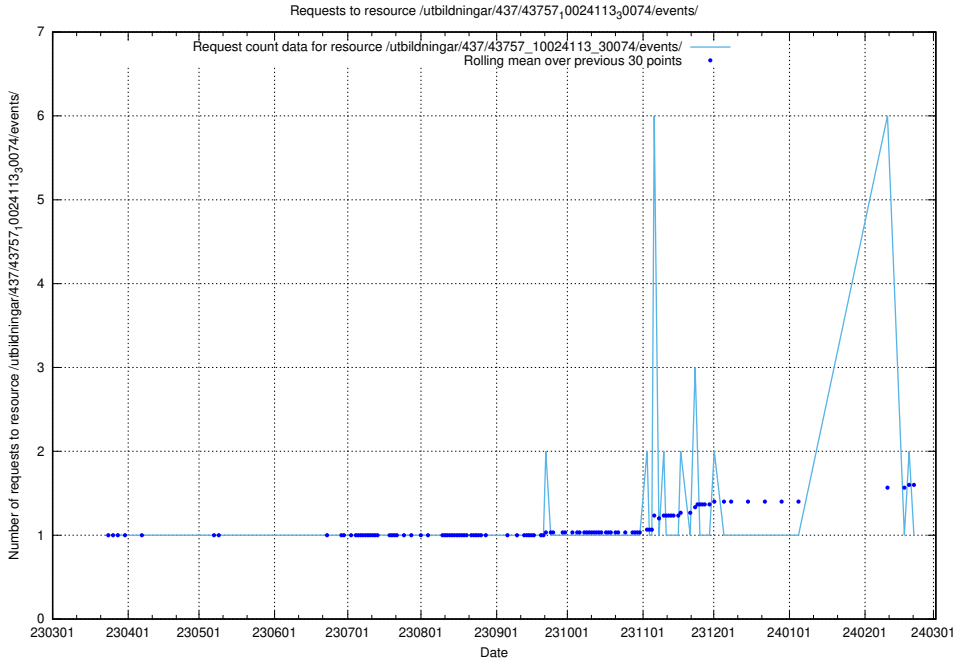

5.5852 Usage of /utbildningar/437/43757_10024113_30074/events/

Here, we count the number of requests to resource /utbildningar/437/43757_10024113_30074/events/.