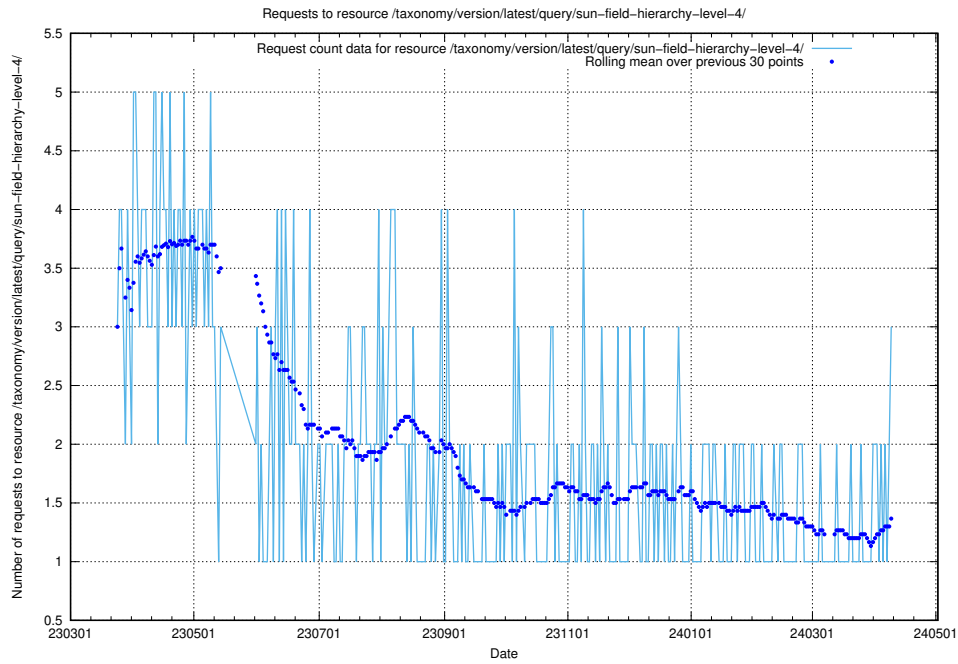

5.310 Usage of /taxonomy/version/latest/query/sun-field-hierarchy-level-4/

Here, we count the number of requests to resource /taxonomy/version/latest/query/sun-field-hierarchy-level-4/.