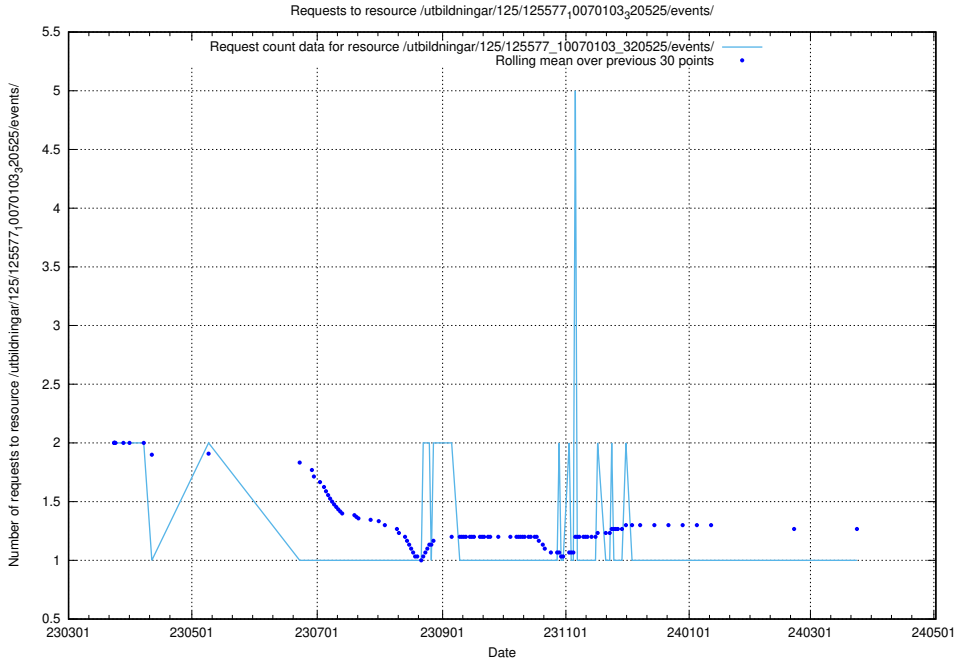

5.5936 Usage of /utbildningar/125/125577_10070103_320525/events/

Here, we count the number of requests to resource /utbildningar/125/125577_10070103_320525/events/