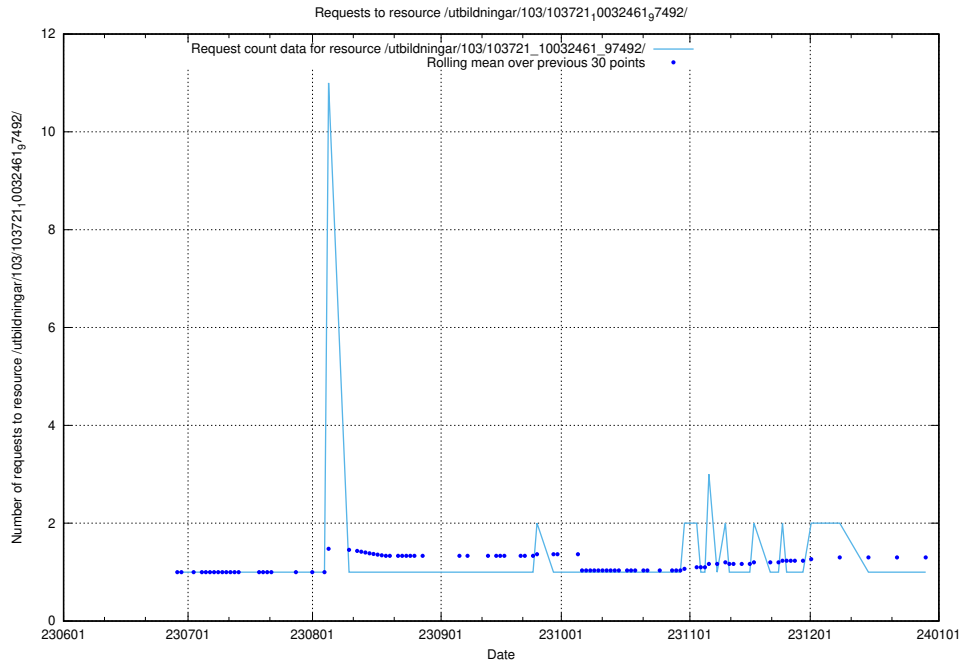

5.5206 Usage of /utbildningar/103/103721_10032461_97492/

Here, we count the number of requests to resource /utbildningar/103/103721_10032461_97492/.