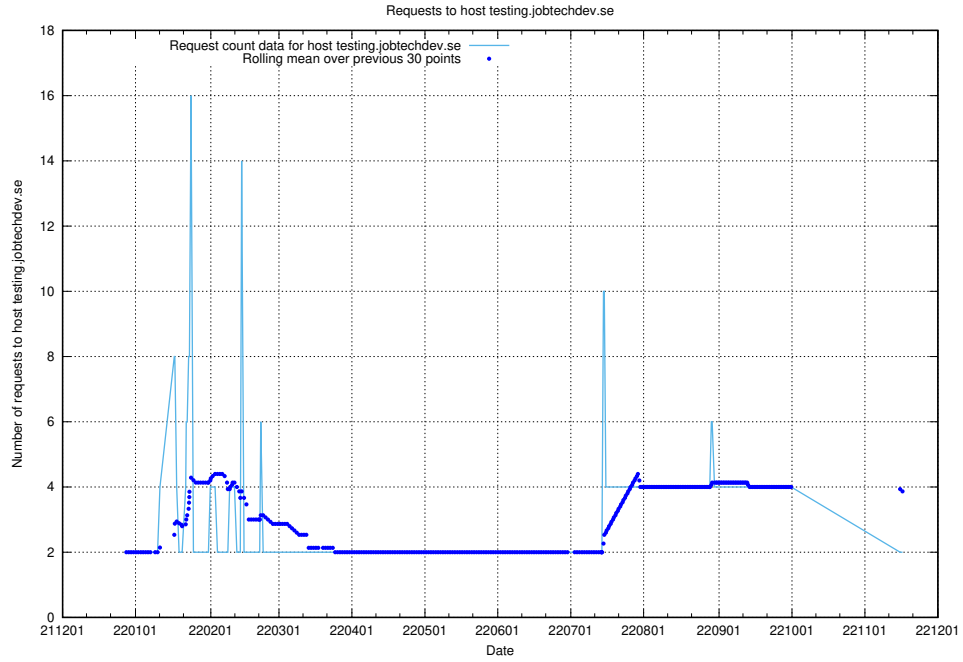

7.355 Usage of testing.jobtechdev.se

Here, we count the number of requests to host testing.jobtechdev.se.

7.356 Usage of support.jobtechdev.se

Here, we count the number of requests to host support.jobtechdev.se.