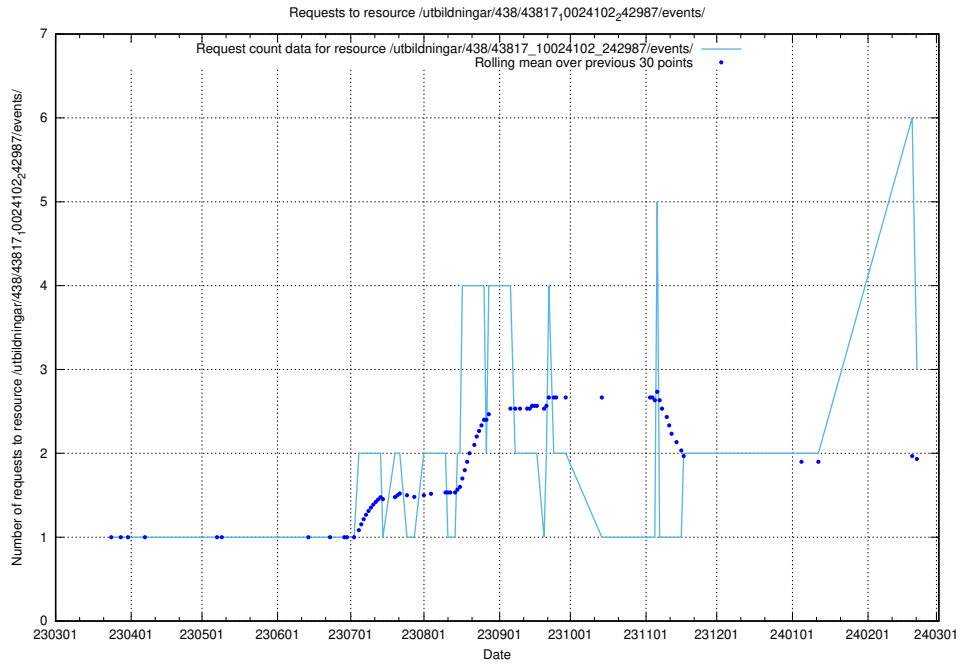

Here, we count the number of requests to resource /taxonomy/version/19/query/employment-variety-concepts/.

5.340 Usage of /utbildningar/438/43817_10024102_242987/events/

Here, we count the number of requests to resource /utbildningar/438/43817_10024102_242987/events/.