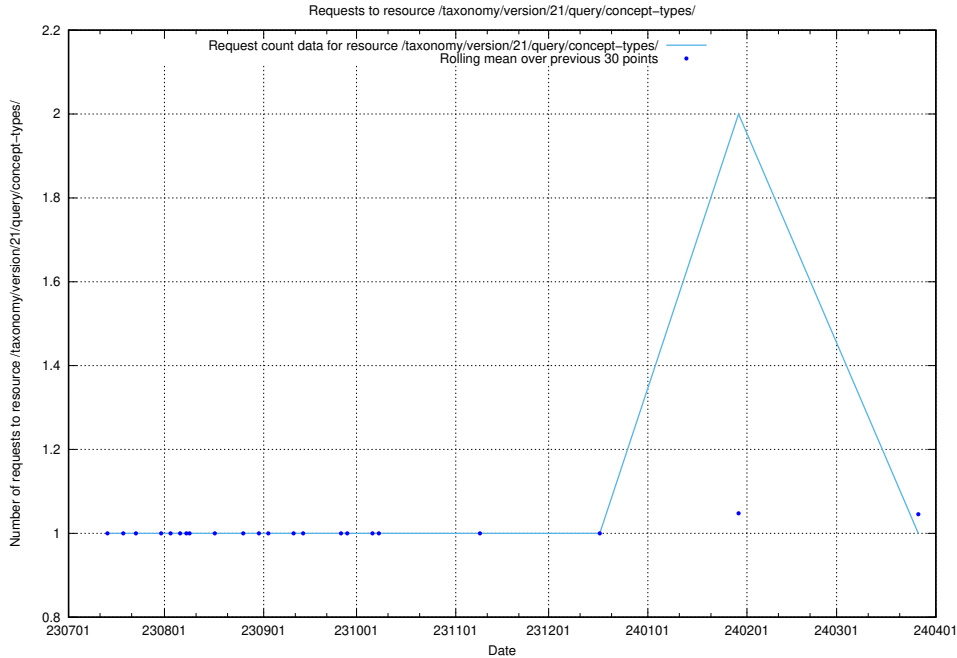

5.4776 Usage of /taxonomy/version/21/query/concept-types/

Here, we count the number of requests to resource /taxonomy/version/21/query/concept-types/.