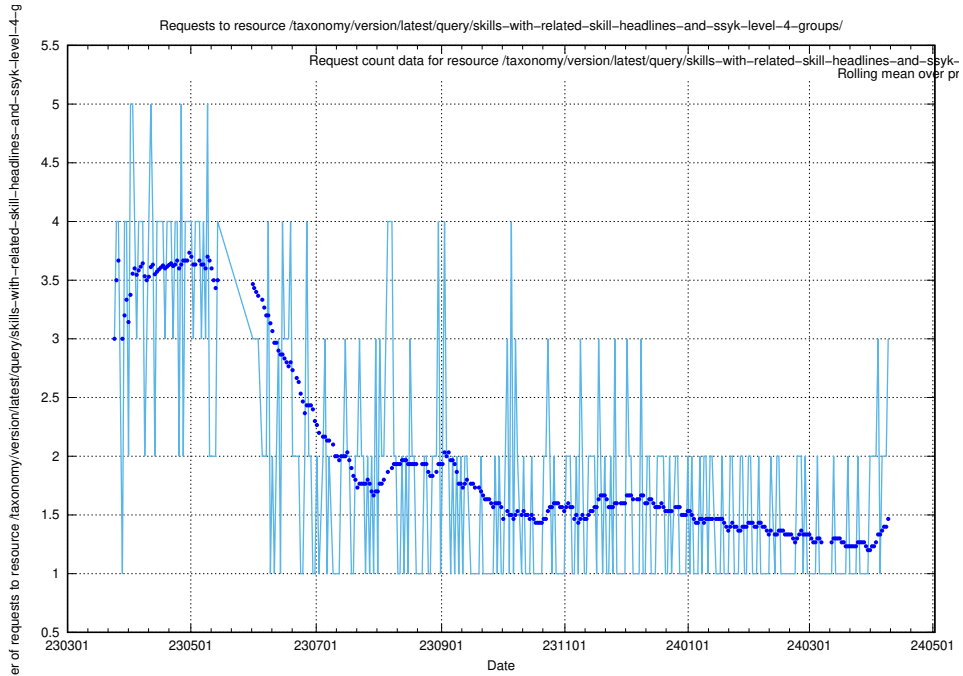

5.322 Usage of /taxonomy/version/latest/query/skills-with-related-skill-headlines-and-ssyk-level-4-groups/

Here, we count the number of requests to resource /taxonomy/version/latest/query/skills-with-related-skill-headlines-and-ssyk-level-4-groups/.