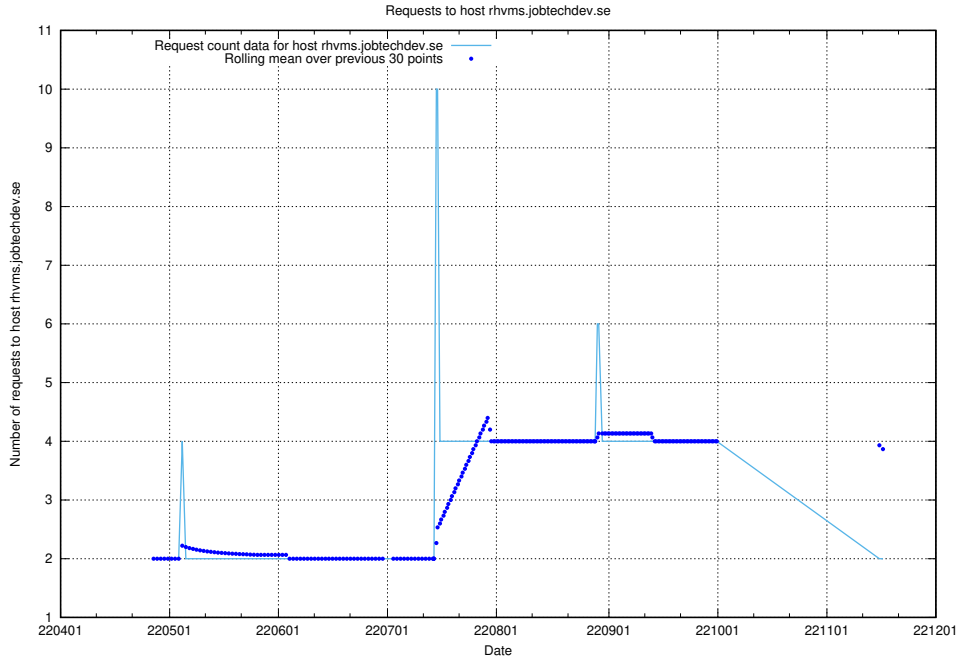

7.447 Usage of rhvms.jobtechdev.se

Here, we count the number of requests to host rhvms.jobtechdev.se.

7.448 Usage of arbetsformedlingen.se.apps.standby.services.jtech.se

Here, we count the number of requests to host arbetsformedlingen.se.apps.standby.services.jtech.se.