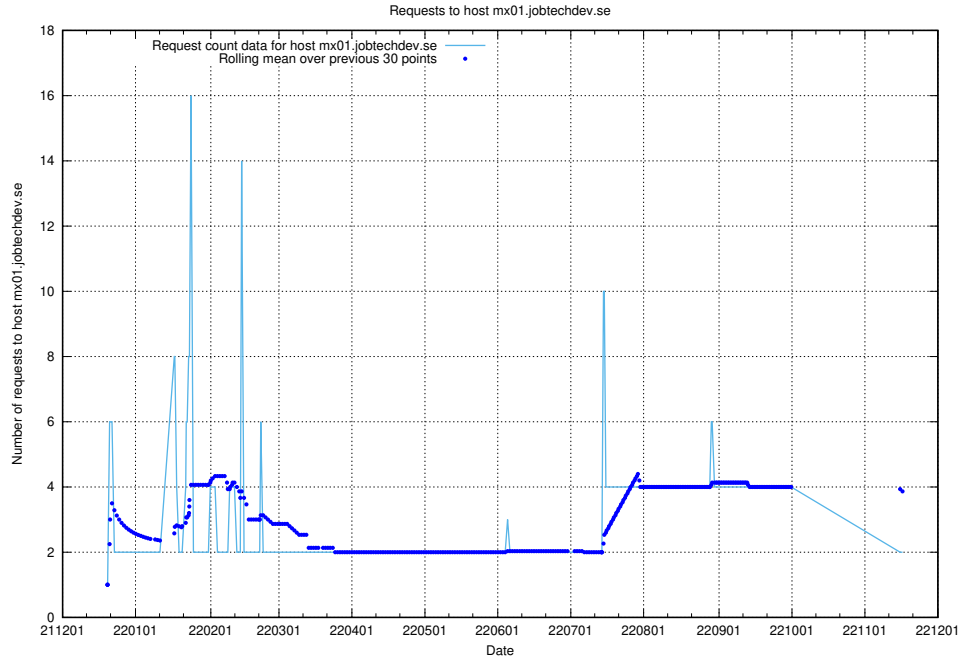

7.370 Usage of mx01.jobtechdev.se

Here, we count the number of requests to host mx01.jobtechdev.se.