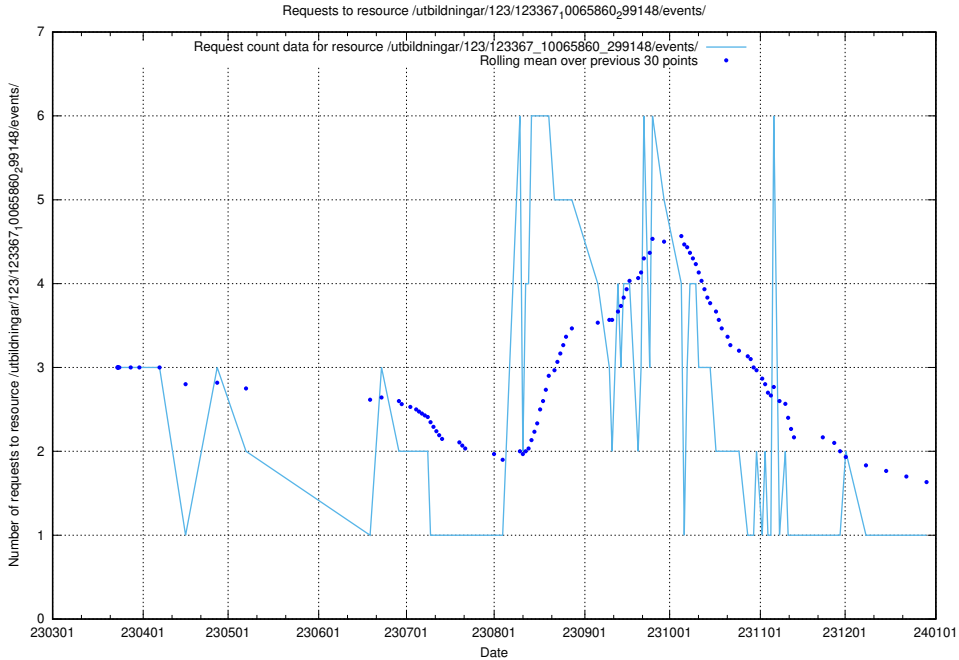

5.5919 Usage of /utbildningar/123/123367_10065860_299148/events/

Here, we count the number of requests to resource /utbildningar/123/123367_10065860_299148/events/