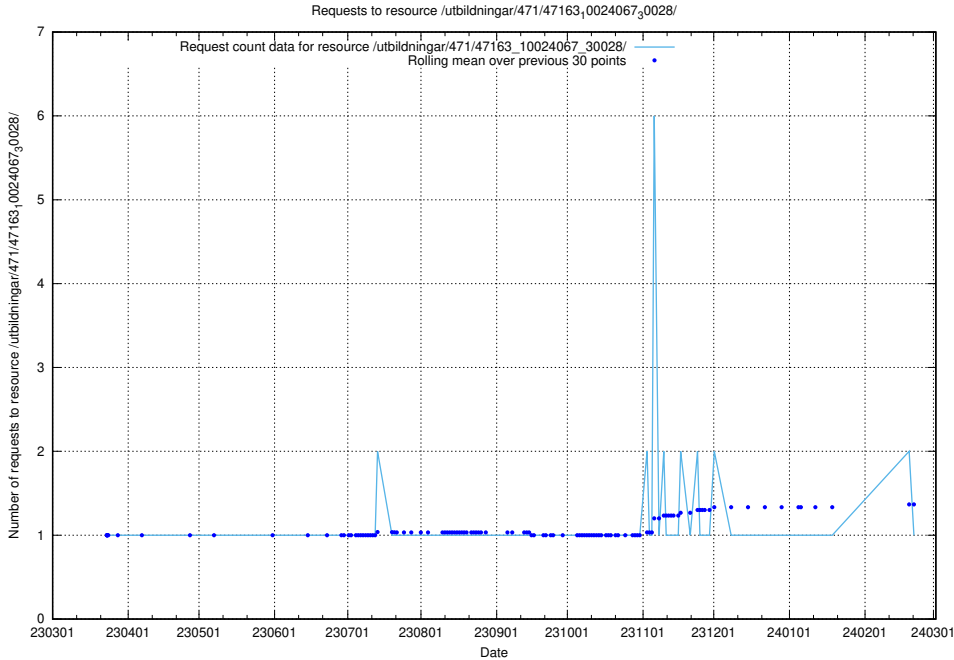

5.5964 Usage of /utbildningar/471/47163_10024067_30028/

Here, we count the number of requests to resource /utbildningar/471/47163_10024067_30028/.