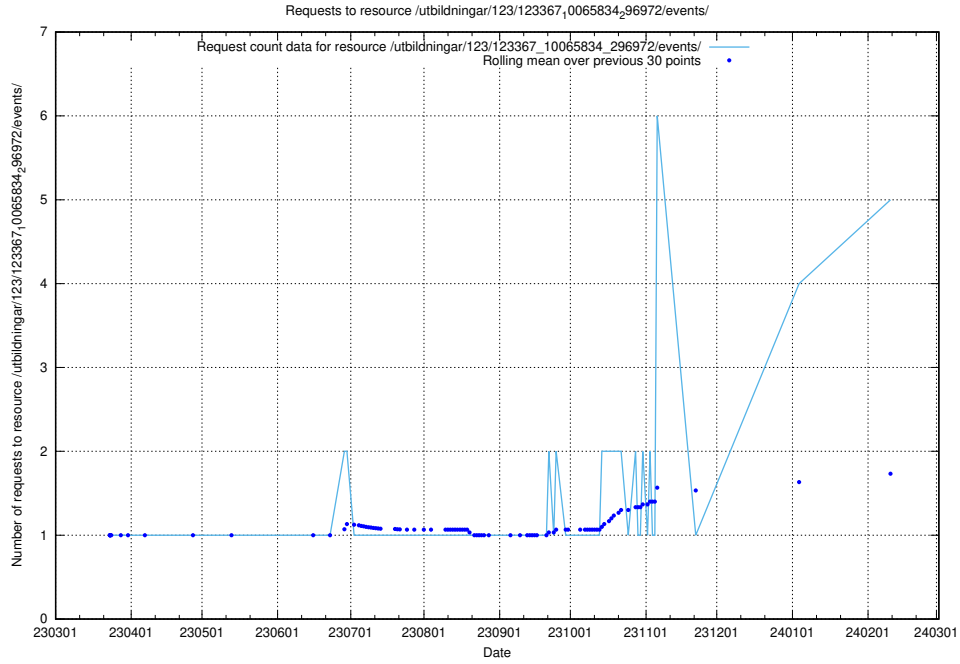

5.137 Usage of /utbildningar/123/123367_10065834_296972/events/

Here, we count the number of requests to resource /utbildningar/123/123367_10065834_296972/events/