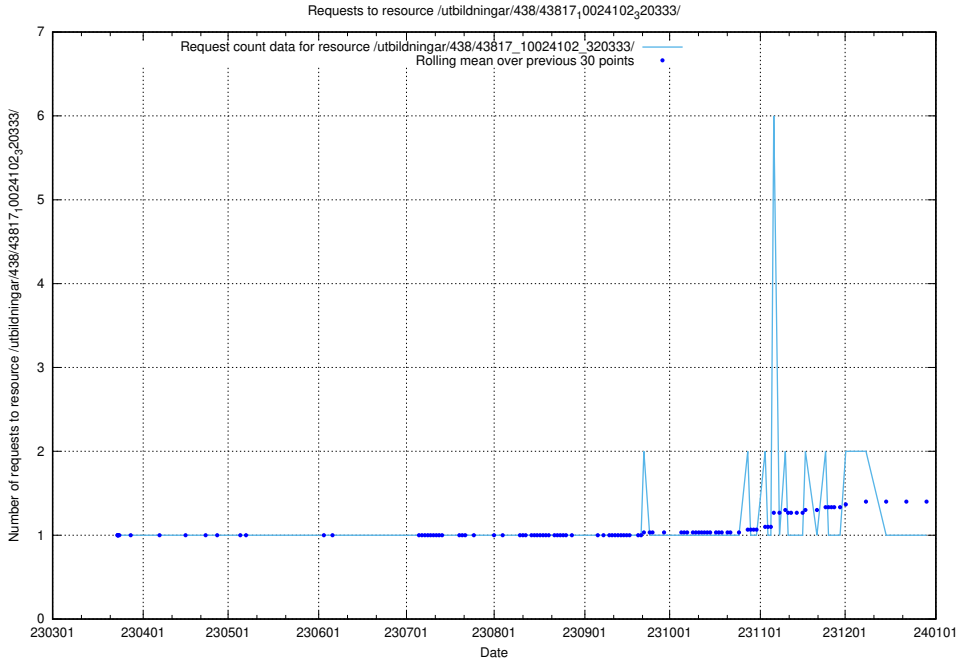

5.5992 Usage of /utbildningar/438/43817_10024102_320333/

Here, we count the number of requests to resource /utbildningar/438/43817_10024102_320333/.