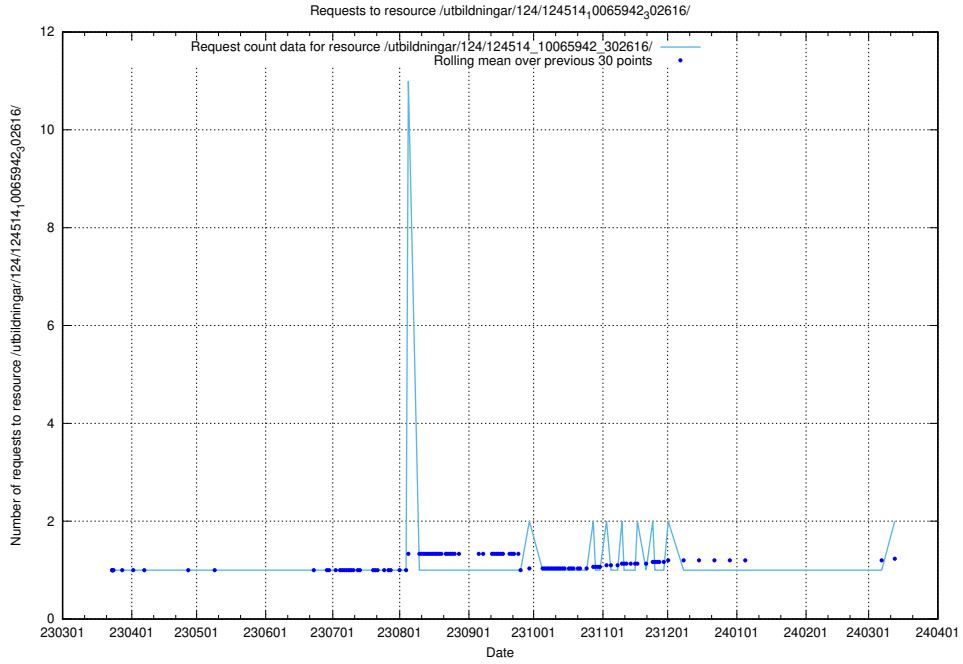

5.419 Usage of /utbildningar/124/124514_10065942_302616/

Here, we count the number of requests to resource /utbildningar/124/124514_10065942_302616/.