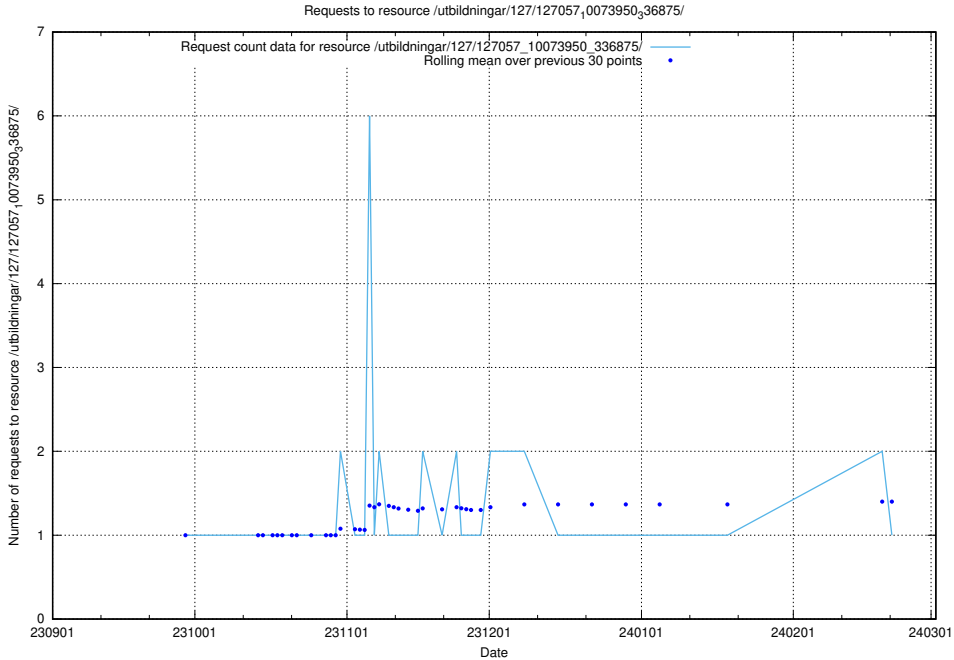

5.4118 Usage of /utbildningar/127/127057_10073950_336875/

Here, we count the number of requests to resource /utbildningar/127/127057_10073950_336875/.