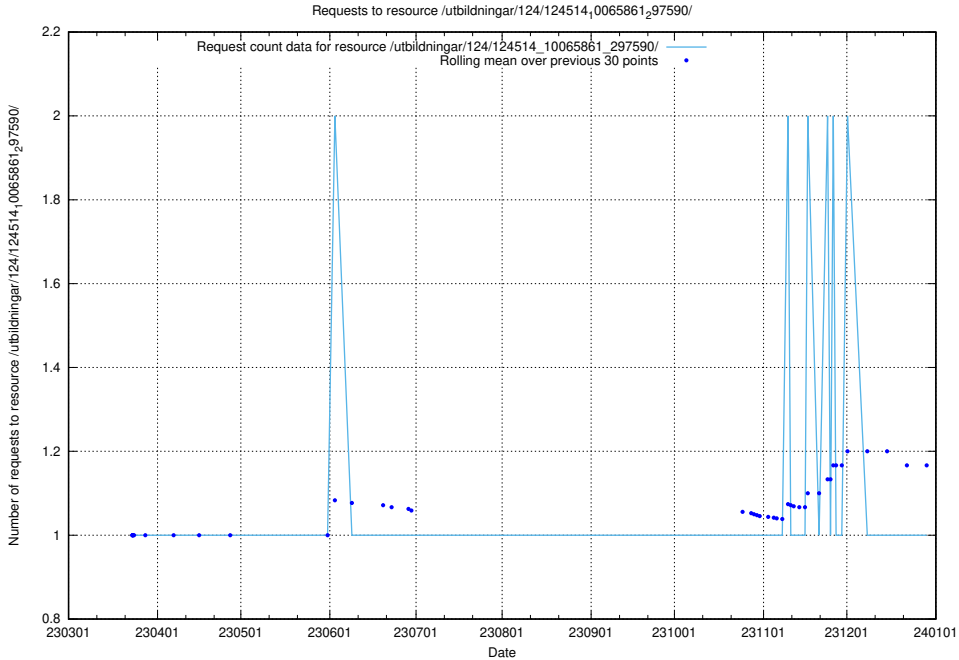

5.1701 Usage of /utbildningar/124/124514_10065861_297590/

Here, we count the number of requests to resource /utbildningar/124/124514_10065861_297590/.