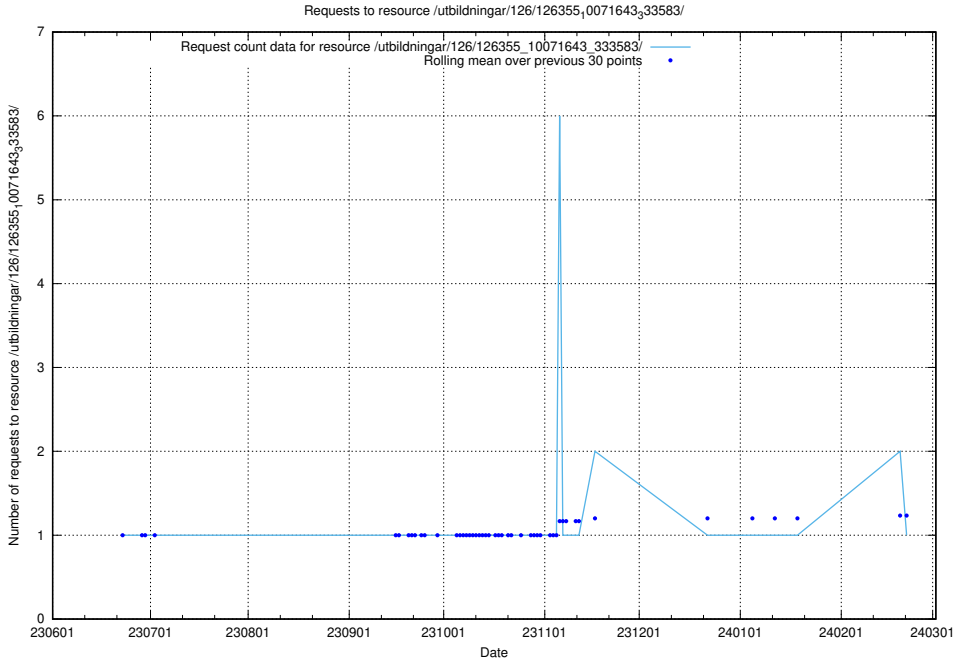

5.5328 Usage of /utbildningar/126/126355_10071643_333583/

Here, we count the number of requests to resource /utbildningar/126/126355_10071643_333583/.