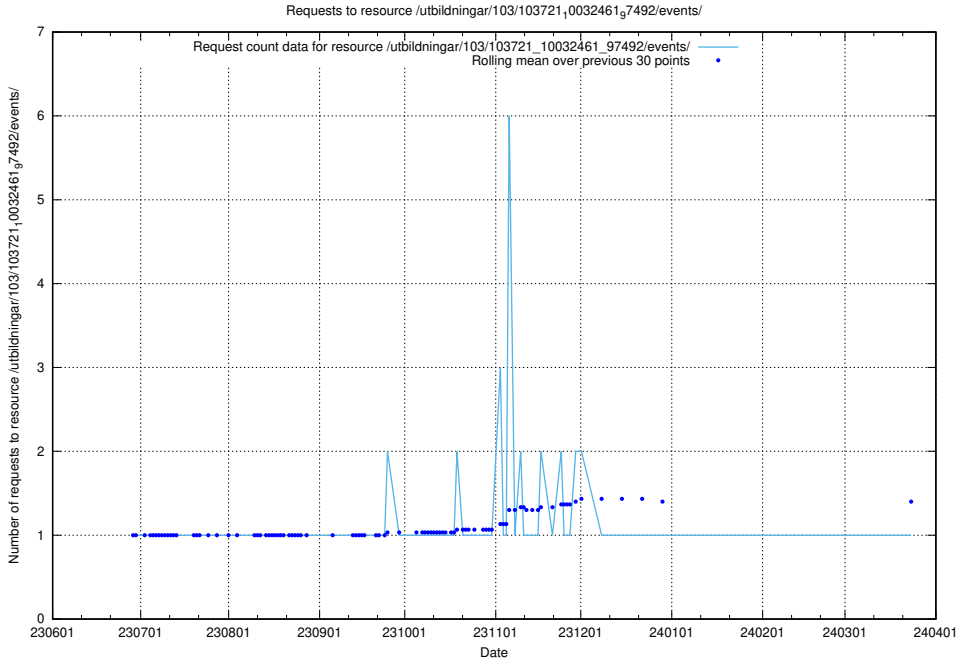

5.5205 Usage of /utbildningar/103/103721_10032461_97492/events/

Here, we count the number of requests to resource /utbildningar/103/103721_10032461_97492/events/.