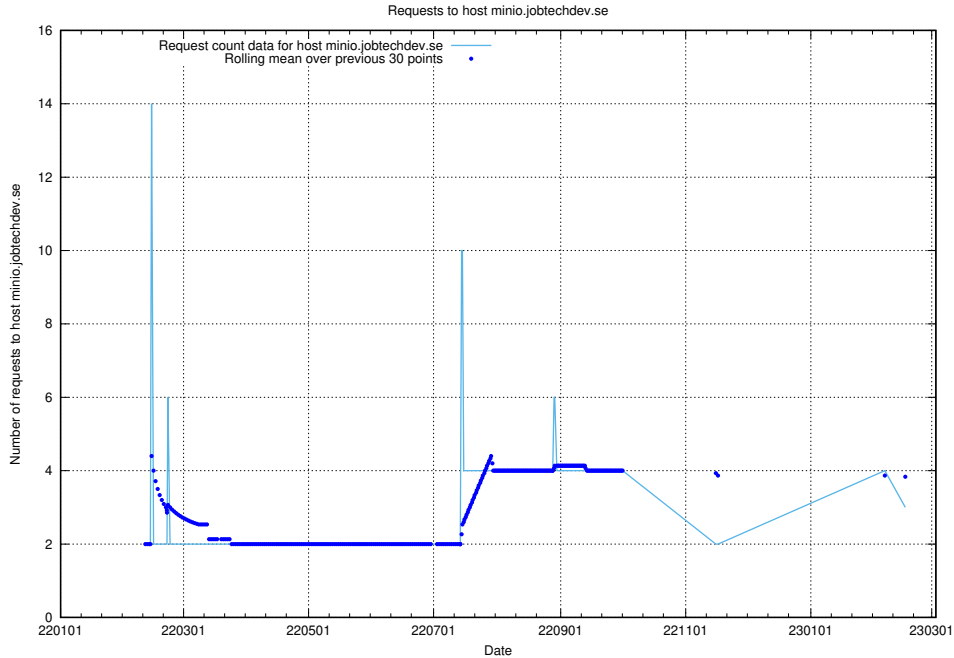

7.231 Usage of minio.jobtechdev.se

Here, we count the number of requests to host minio.jobtechdev.se.