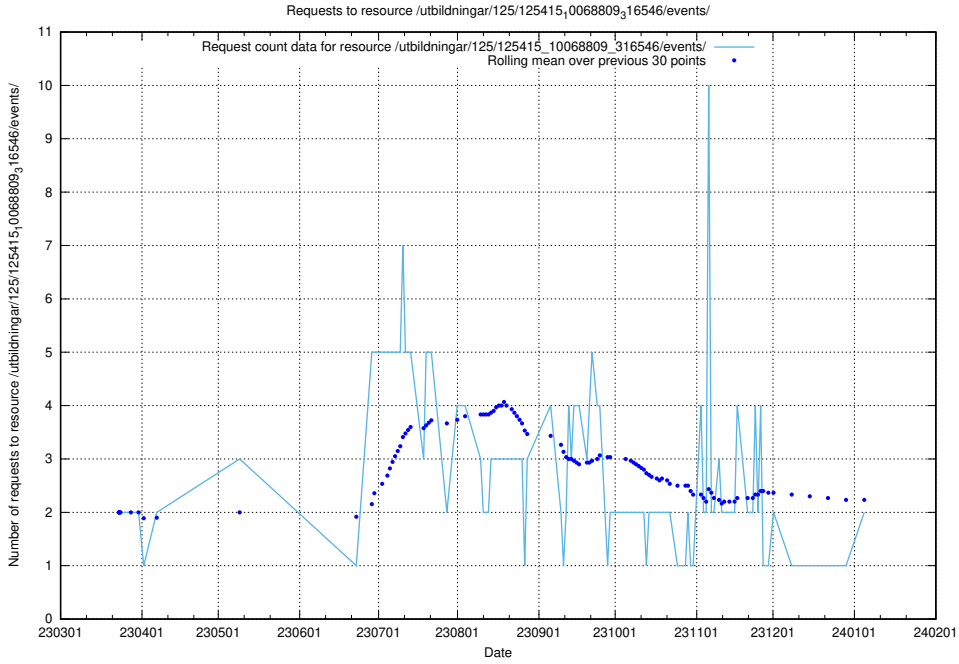

5.842 Usage of /utbildningar/125/125415_10068809_316546/events/

Here, we count the number of requests to resource /utbildningar/125/125415_10068809_316546/events/