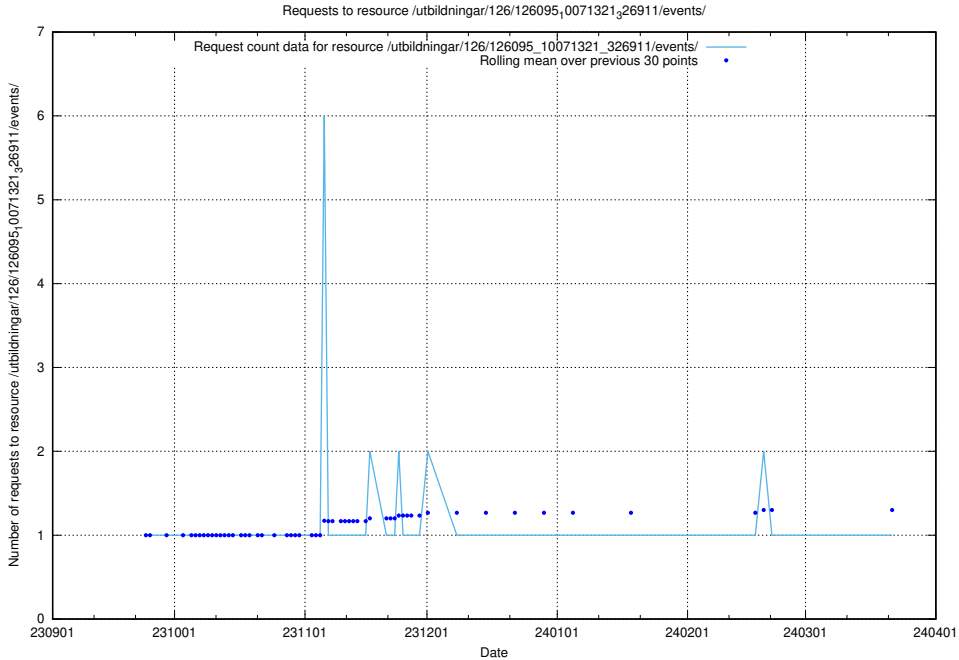

Here, we count the number of requests to resource /utbildningar/126/126535_10072068_330981/.

5.4153 Usage of /utbildningar/126/126095_10071321_326911/events/

Here, we count the number of requests to resource /utbildningar/126/126095_10071321_326911/events/