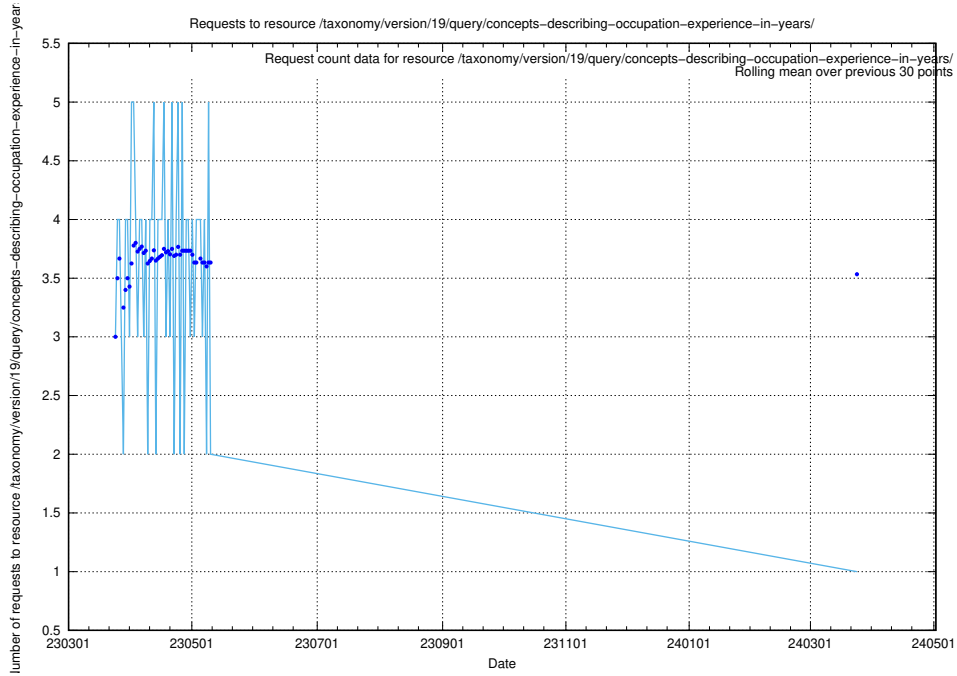

5.5814 Usage of /taxonomy/version/19/query/concepts-describing-occupation-experience-in-years/

Here, we count the number of requests to resource /taxonomy/version/19/query/concepts-describing-occupation-experience-in-years/.