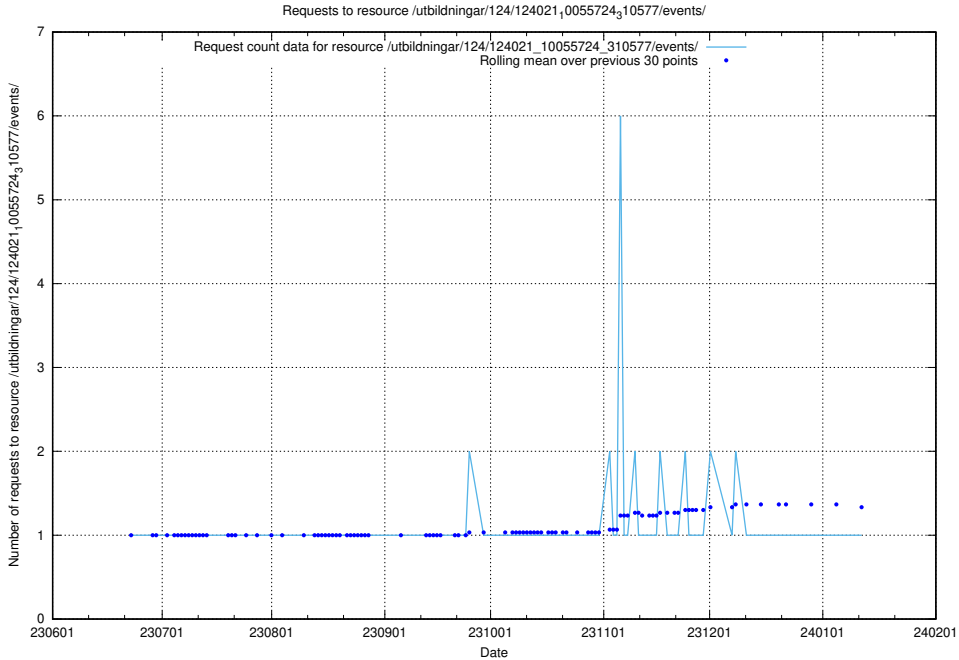

5.5508 Usage of /utbildningar/124/124021_10055724_310577/events/

Here, we count the number of requests to resource /utbildningar/124/124021_10055724_310577/events/