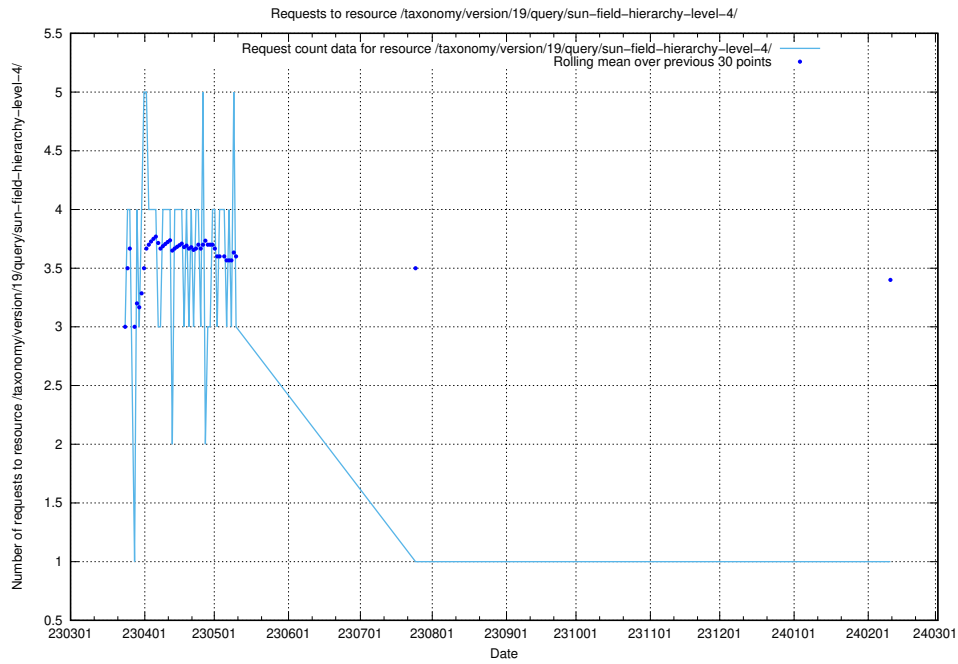

5.5784 Usage of /taxonomy/version/19/query/sun-field-hierarchy-level-4/

Here, we count the number of requests to resource /taxonomy/version/19/query/sun-field-hierarchy-level-4/.