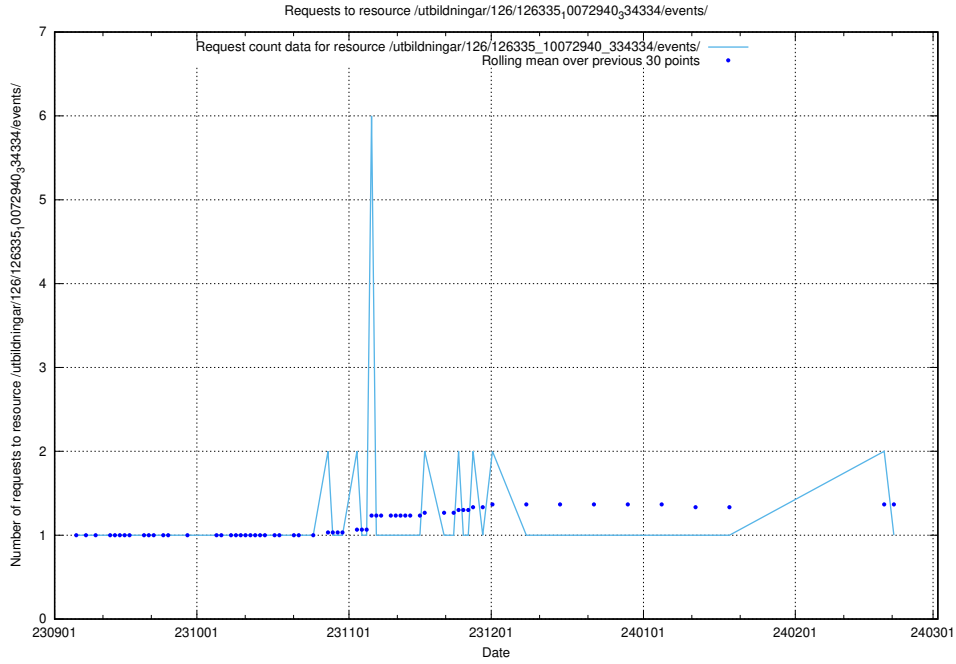

5.4340 Usage of /utbildningar/126/126335_10072940_334334/events/

Here, we count the number of requests to resource /utbildningar/126/126335_10072940_334334/events/

5.4341 Usage of /utbildningar/126/126254_10071523_327171/events/