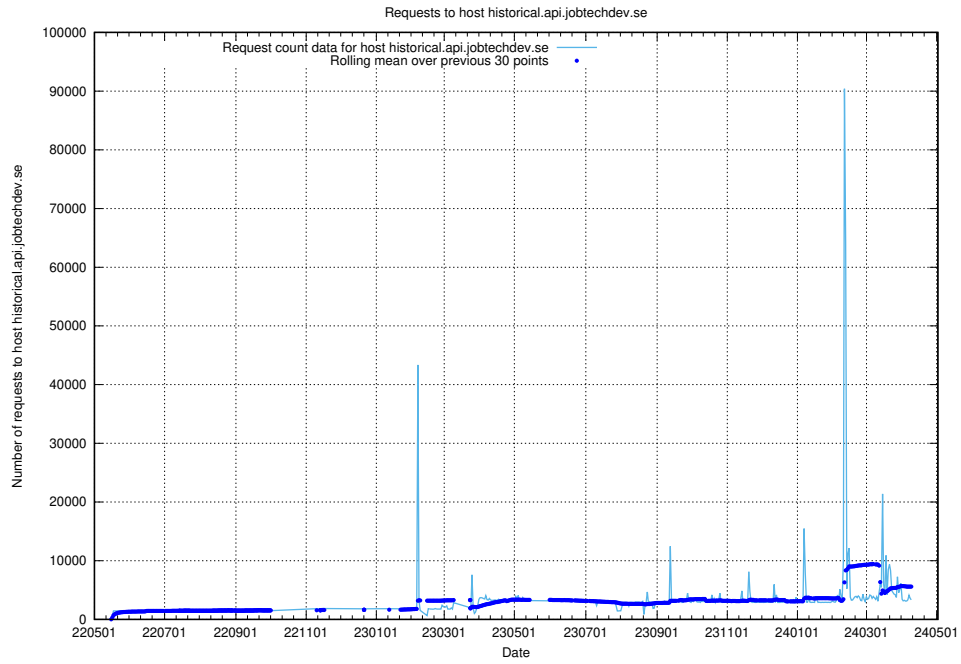

7.17 Usage of `historical.api.jobtechdev.se`

Here, we count the number of requests to host `historical.api.jobtechdev.se`.