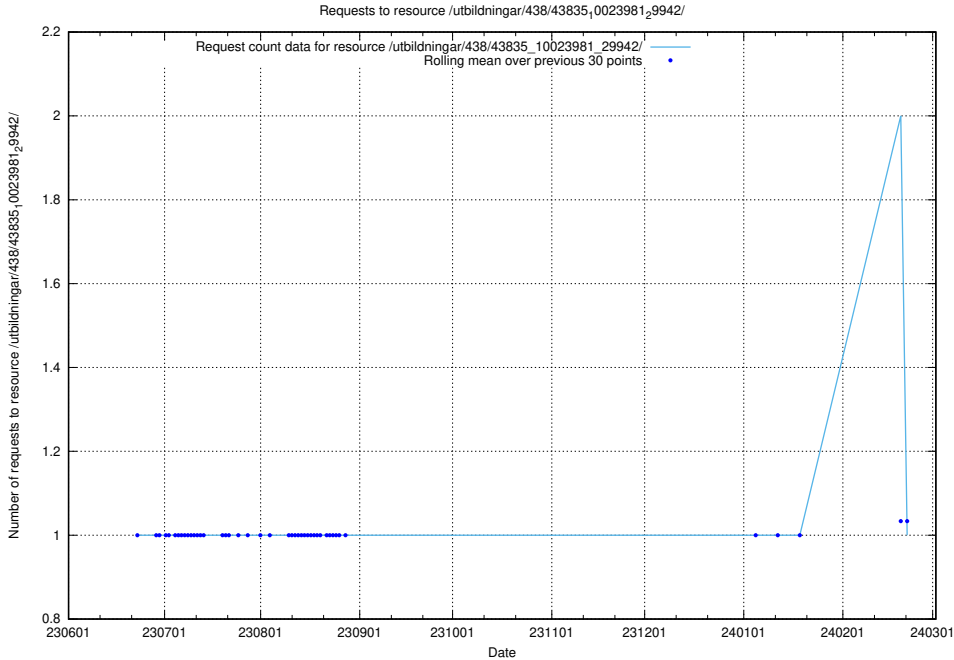

5.5242 Usage of /utbildningar/438/43835_10023981_29942/

Here, we count the number of requests to resource /utbildningar/438/43835_10023981_29942/.