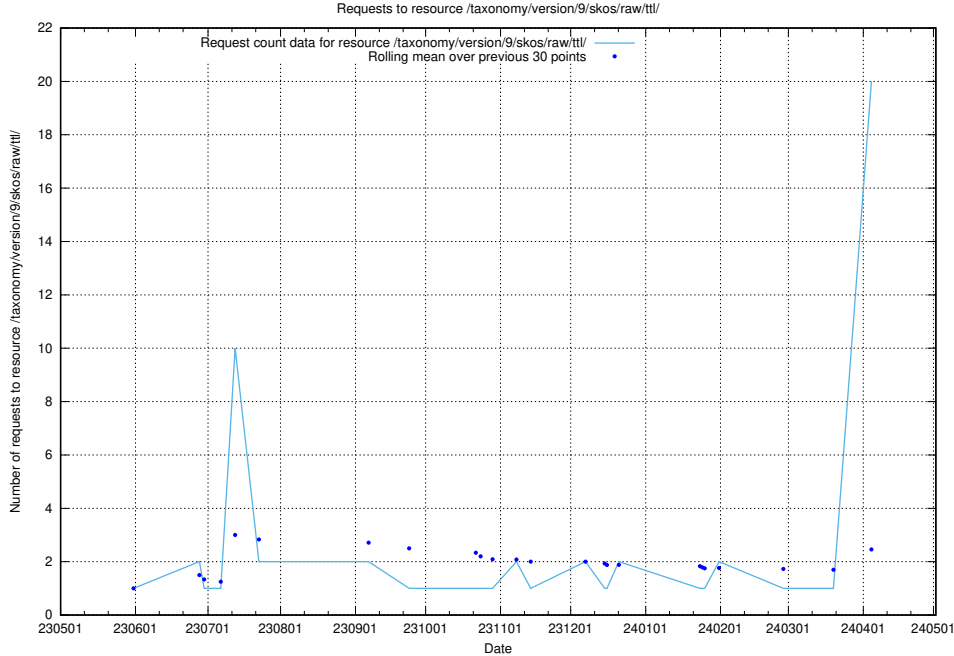

5.27 Usage of /taxonomy/version/9/skos/raw/ttl/

Here, we count the number of requests to resource /taxonomy/version/9/skos/raw/ttl/.