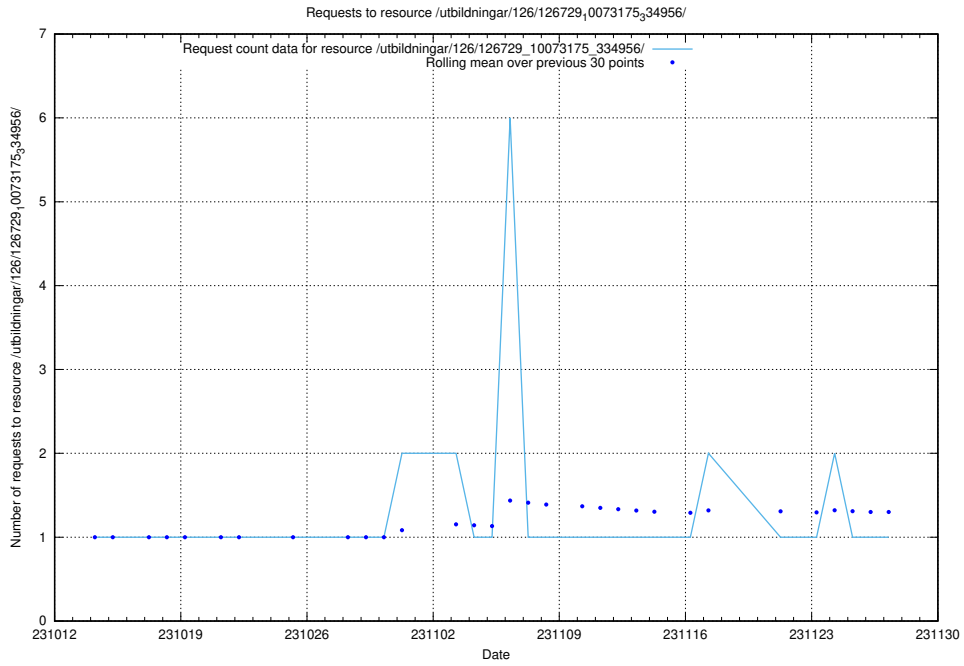

5.3997 Usage of /utbildningar/126/126729_10073175_334956/

Here, we count the number of requests to resource /utbildningar/126/126729_10073175_334956/.