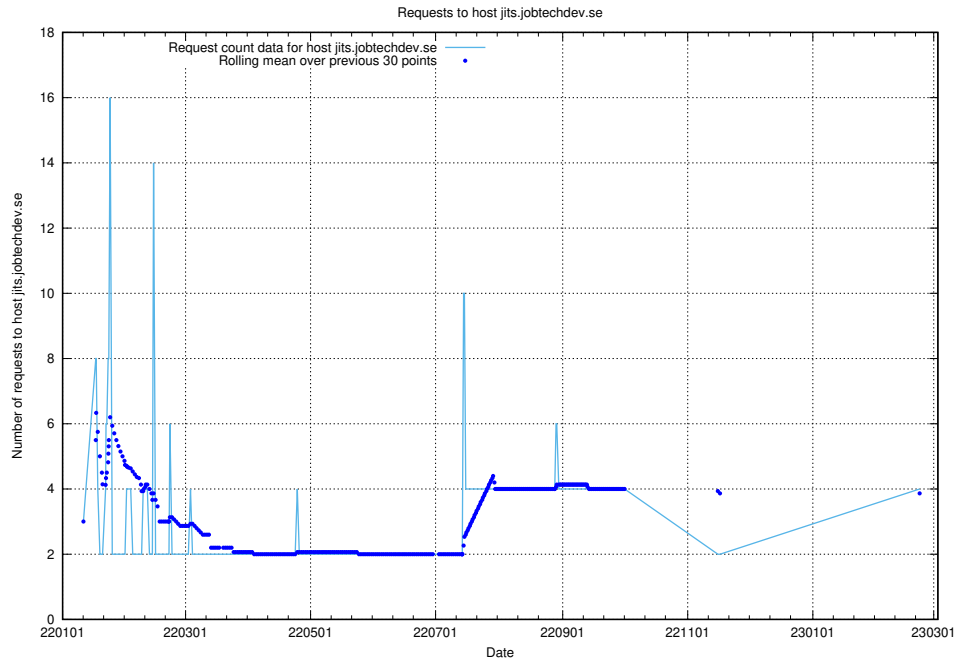

7.104 Usage of jits.jobtechdev.se

Here, we count the number of requests to host jits.jobtechdev.se.

7.105 Usage of `jobstream.api.jobtechdev.se:80`

Here, we count the number of requests to host `jobstream.api.jobtechdev.se:80`.