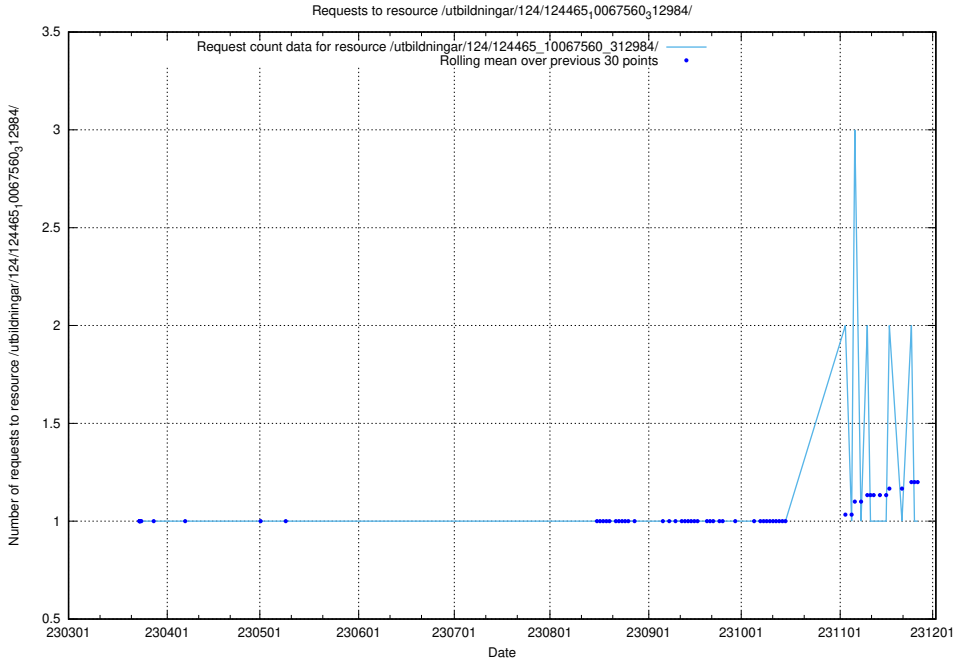

5.3064 Usage of /utbildningar/124/124465_10067560_312984/

Here, we count the number of requests to resource /utbildningar/124/124465_10067560_312984/.