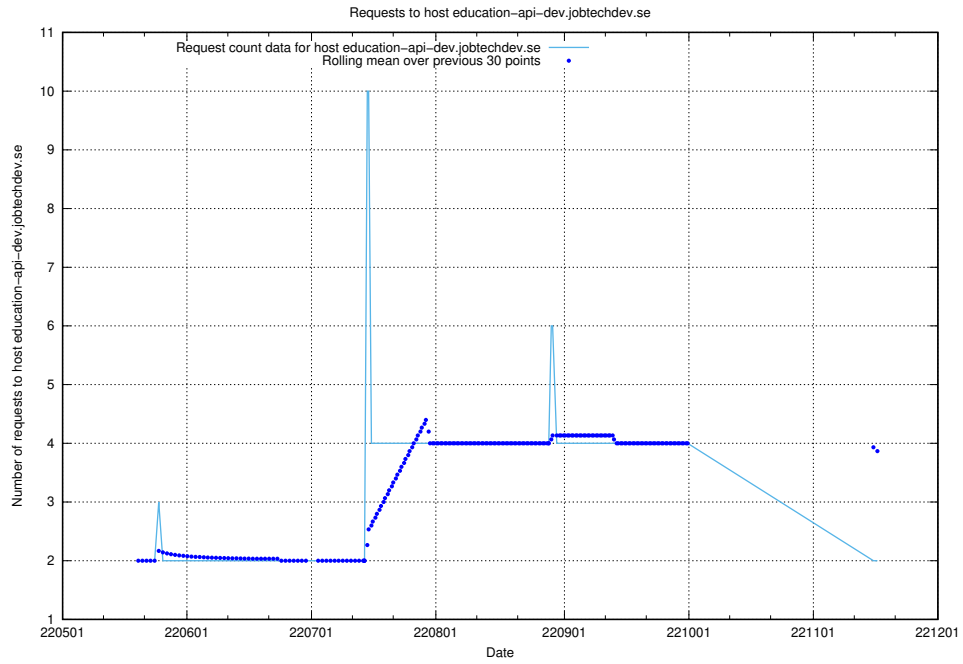

7.423 Usage of education-api-dev.jobtechdev.se

Here, we count the number of requests to host education-api-dev.jobtechdev.se.

7.424 Usage of education-enrichments-api.jobtechdev.se

Here, we count the number of requests to host education-enrichments-api.jobtechdev.se.