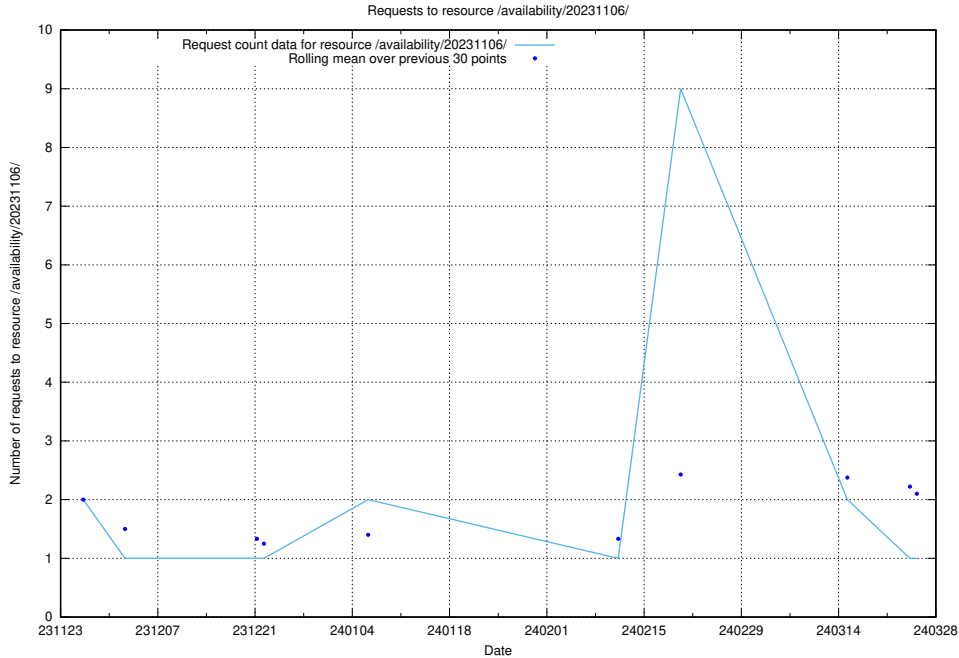

Here, we count the number of requests to resource /taxonomy/version/1/query/concepts-describing-occupation-experience-in-years/.

5.3633 Usage of /availability/20231106/

Here, we count the number of requests to resource /availability/20231106/.