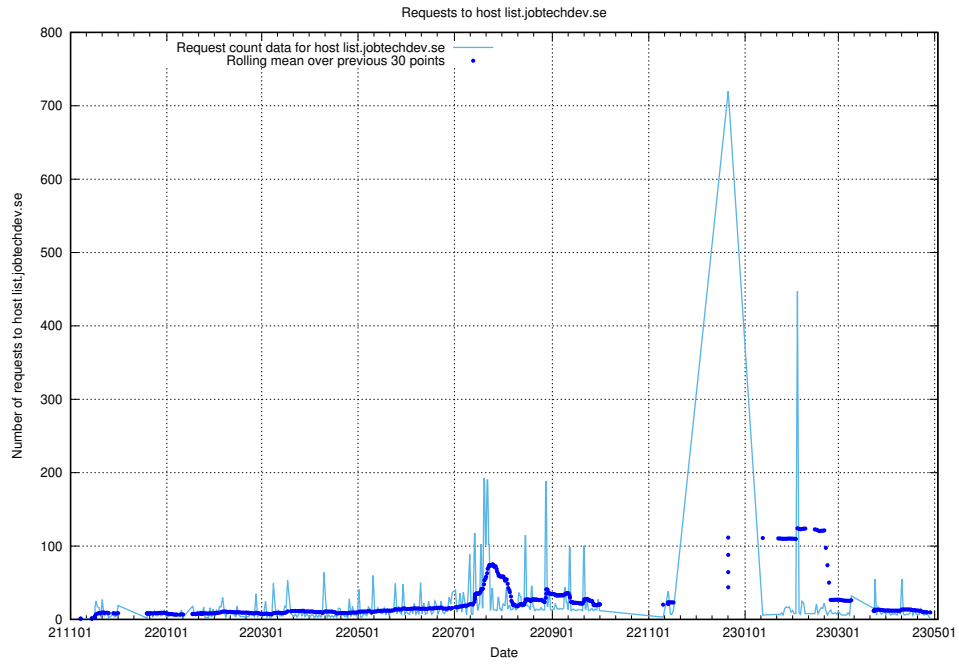

Here, we count the number of requests to host q.jobtechdev.se.

7.625 Usage of mc.jobtechdev.se

Here, we count the number of requests to host mc.jobtechdev.se.

7.626 Usage of list.jobtechdev.se

Here, we count the number of requests to host list.jobtechdev.se.