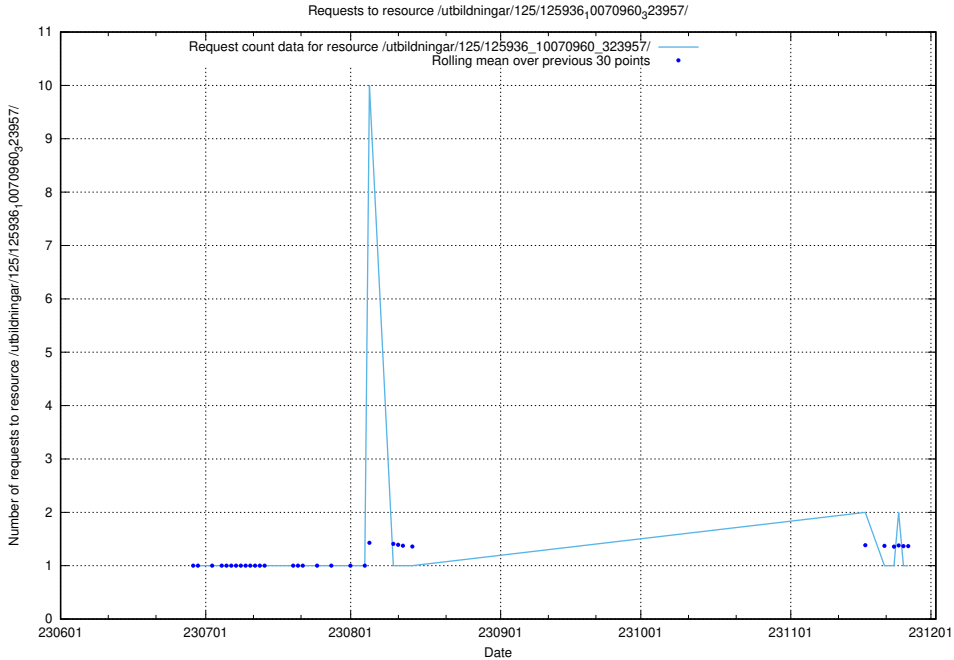

5.5134 Usage of /utbildningar/125/125936_10070960_323957/

Here, we count the number of requests to resource /utbildningar/125/125936_10070960_323957/.