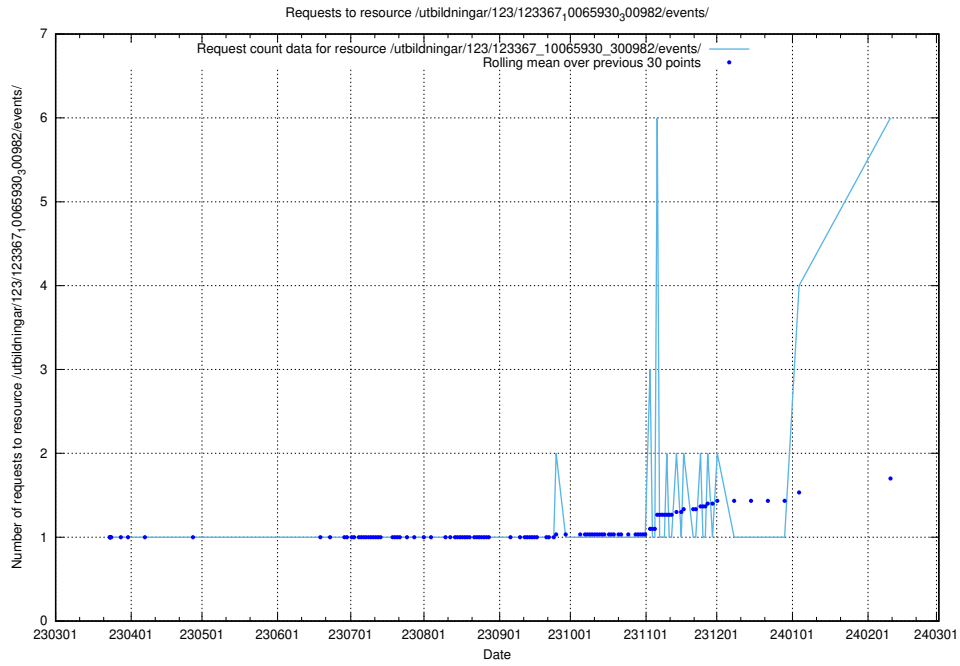

Here, we count the number of requests to resource /utbildningar/126/126254_10071801_335048/events/

5.92 Usage of /utbildningar/123/123367_10065930_300982/events/

Here, we count the number of requests to resource /utbildningar/123/123367_10065930_300982/events/