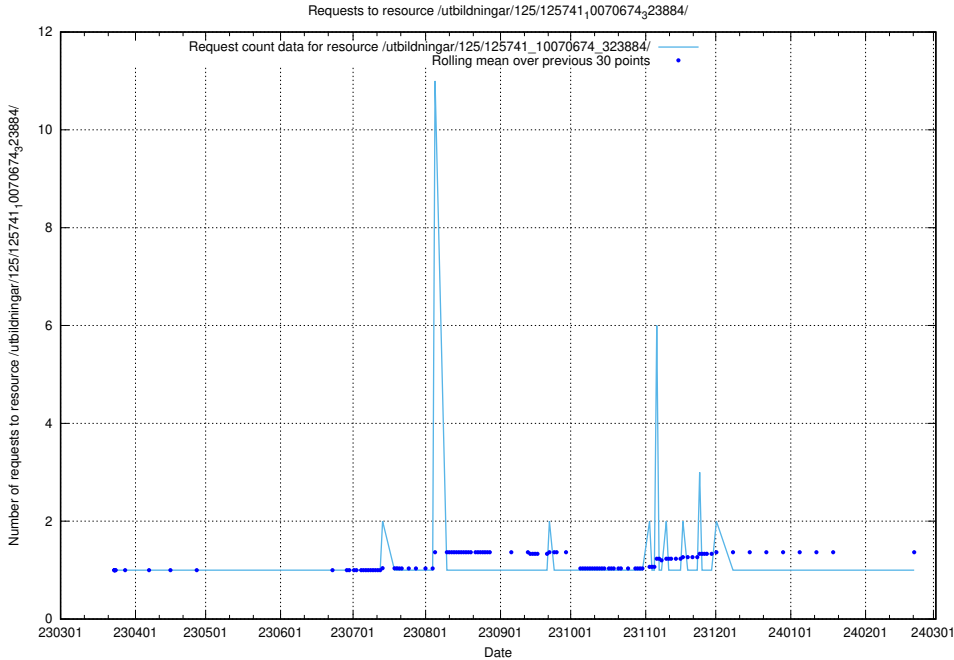

5.6145 Usage of /utbildningar/125/125741_10070674_323884/

Here, we count the number of requests to resource /utbildningar/125/125741_10070674_323884/.