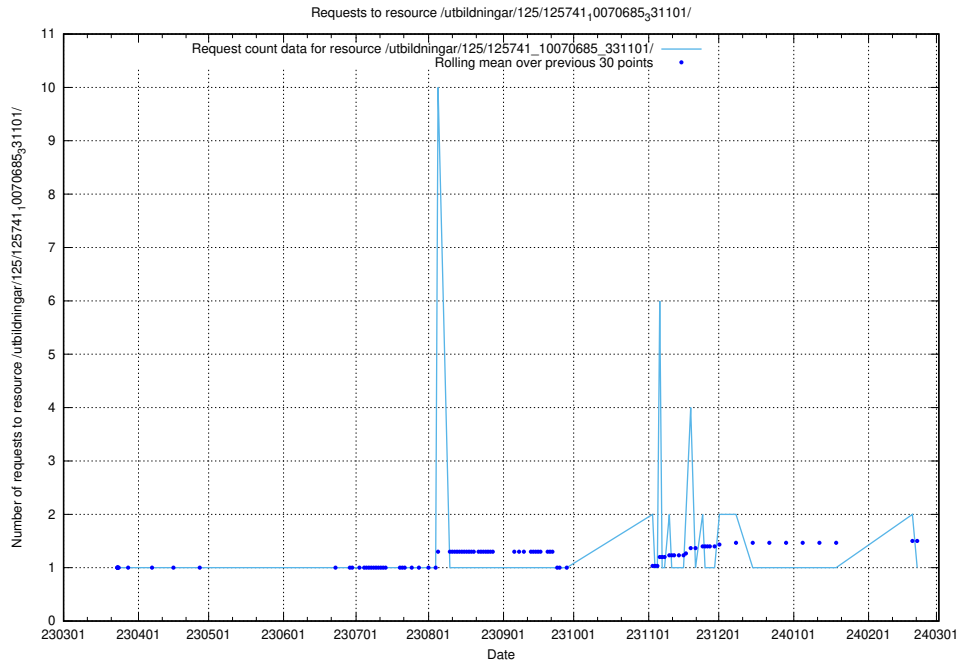

5.6137 Usage of /utbildningar/125/125741_10070685_331101/

Here, we count the number of requests to resource /utbildningar/125/125741_10070685_331101/.