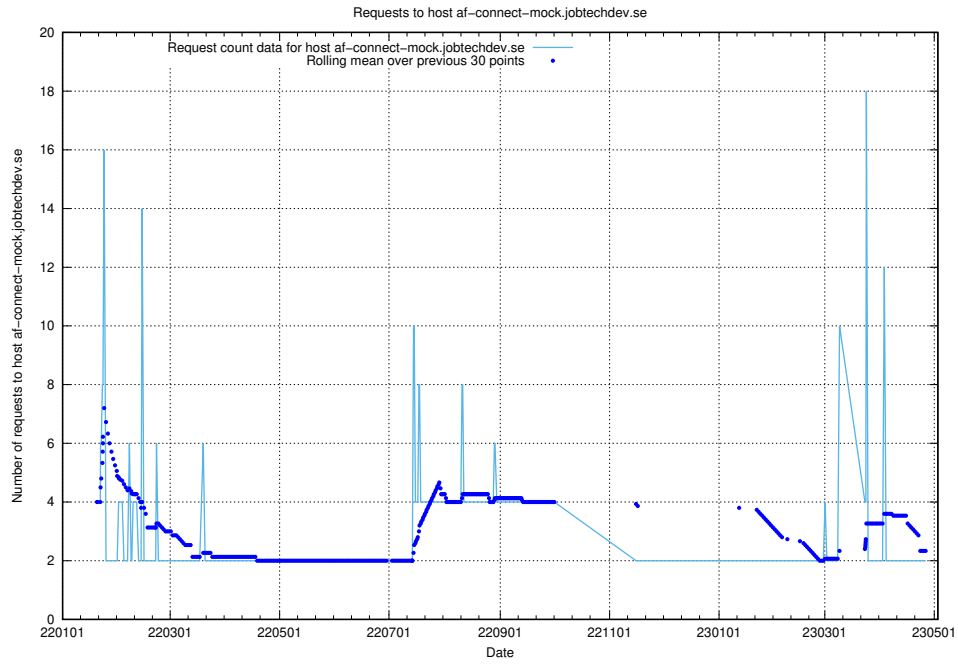

7.266 Usage of af-connect-mock.jobtechdev.se

Here, we count the number of requests to host af-connect-mock.jobtechdev.se.