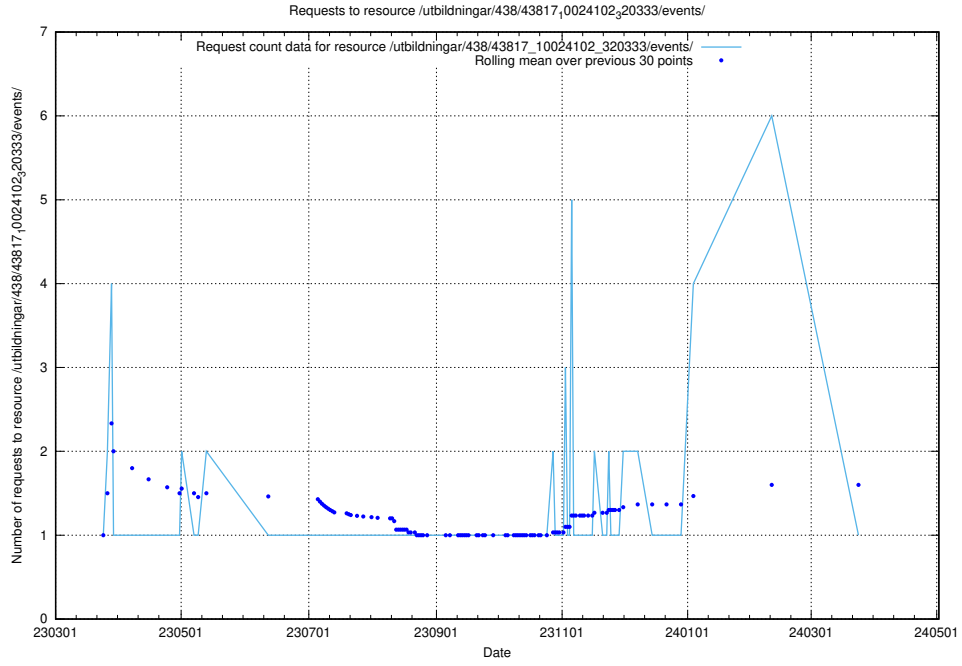

5.5833 Usage of /utbildningar/438/43817_10024102_320333/events/

Here, we count the number of requests to resource /utbildningar/438/43817_10024102_320333/events/.