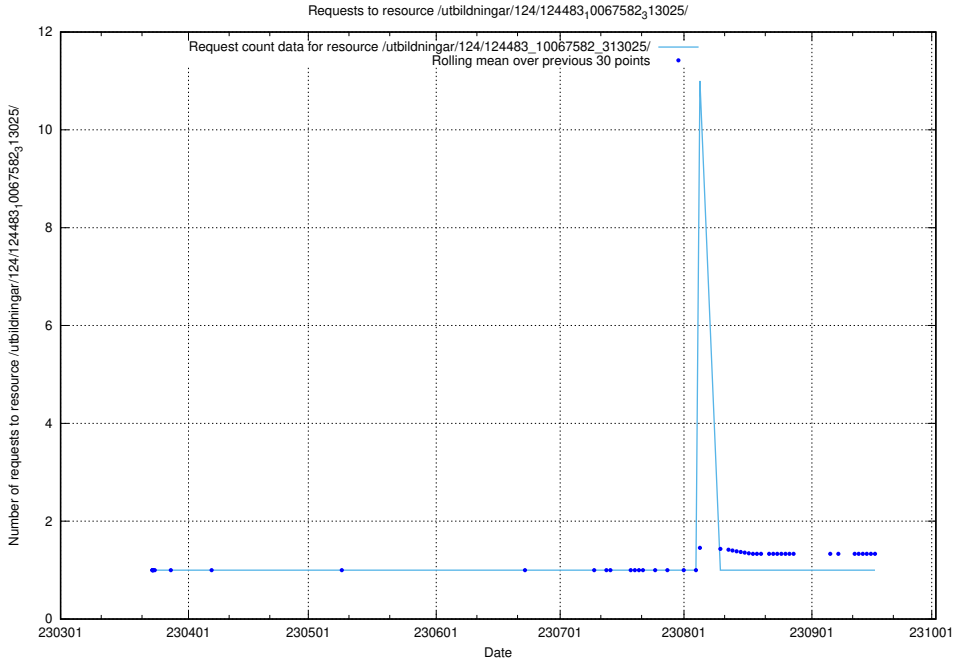

5.2431 Usage of /utbildningar/124/124483_10067582_313025/

Here, we count the number of requests to resource /utbildningar/124/124483_10067582_313025/.