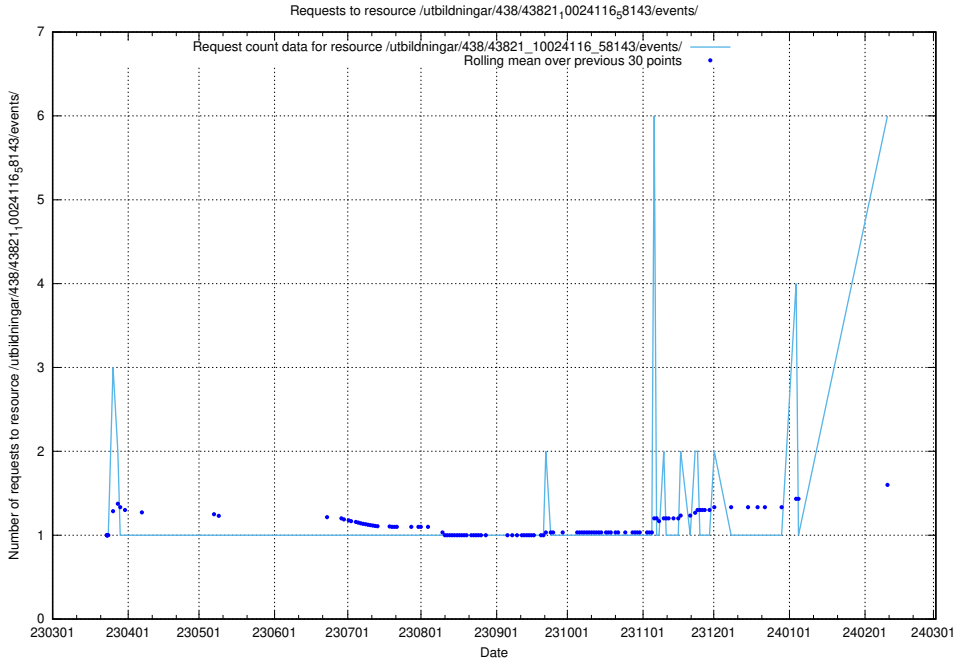

5.120 Usage of /utbildningar/438/43821_10024116_58143/events/

Here, we count the number of requests to resource /utbildningar/438/43821_10024116_58143/events/.