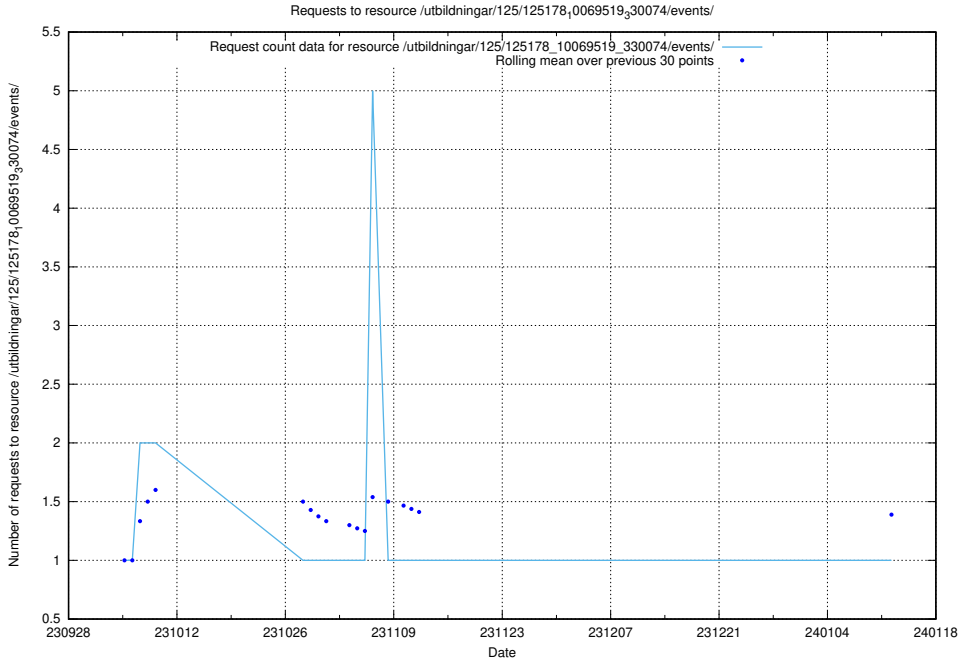

5.4091 Usage of /utbildningar/125/125178_10069519_330074/events/

Here, we count the number of requests to resource /utbildningar/125/125178_10069519_330074/events/