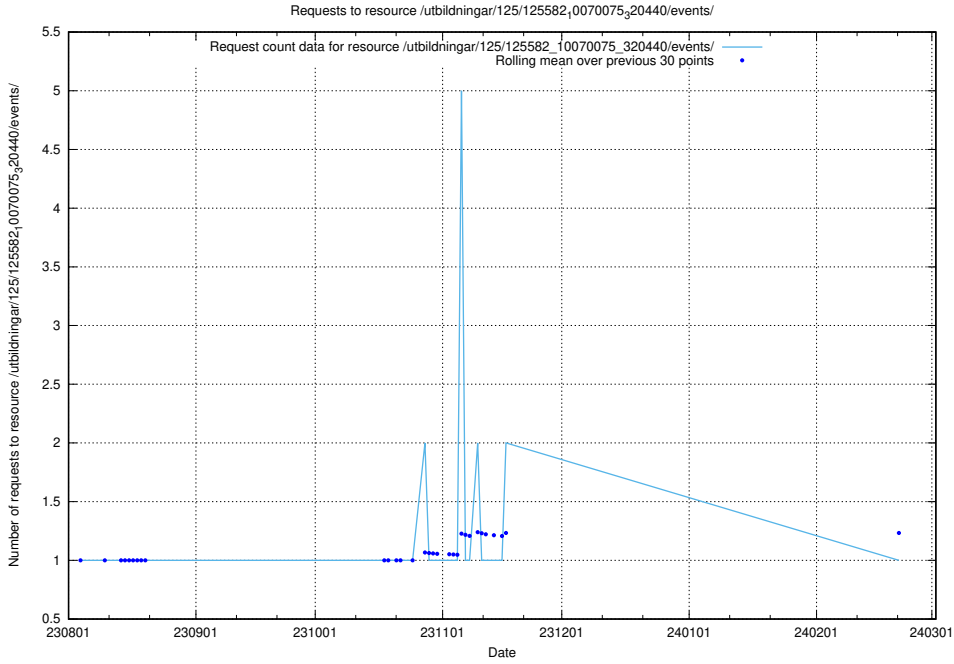

5.4556 Usage of /utbildningar/125/125582_10070075_320440/events/

Here, we count the number of requests to resource /utbildningar/125/125582_10070075_320440/events/