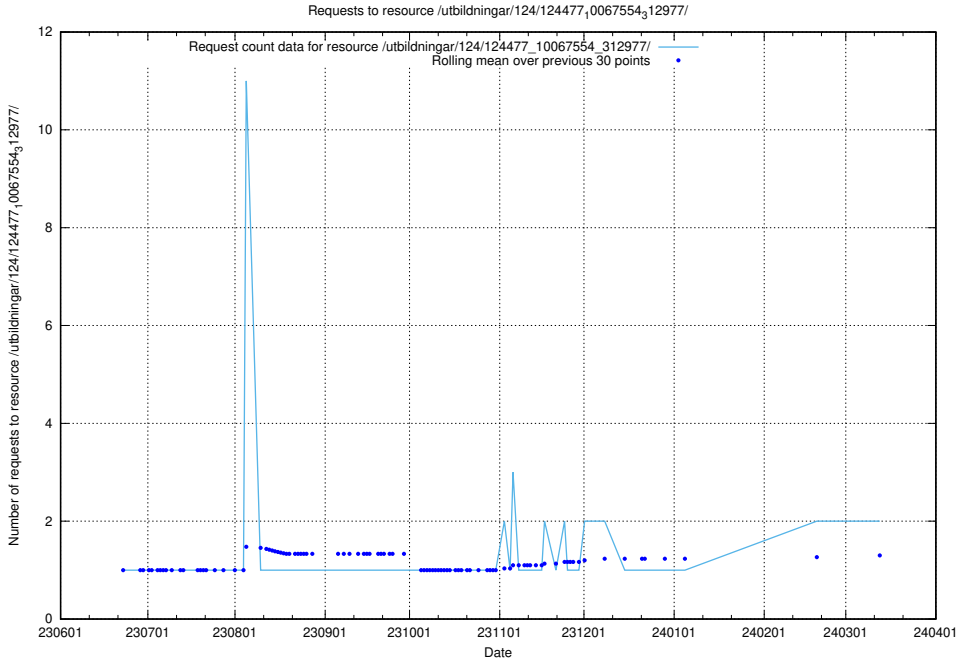

5.758 Usage of /utbildningar/124/124477_10067554_312977/

Here, we count the number of requests to resource /utbildningar/124/124477_10067554_312977/.