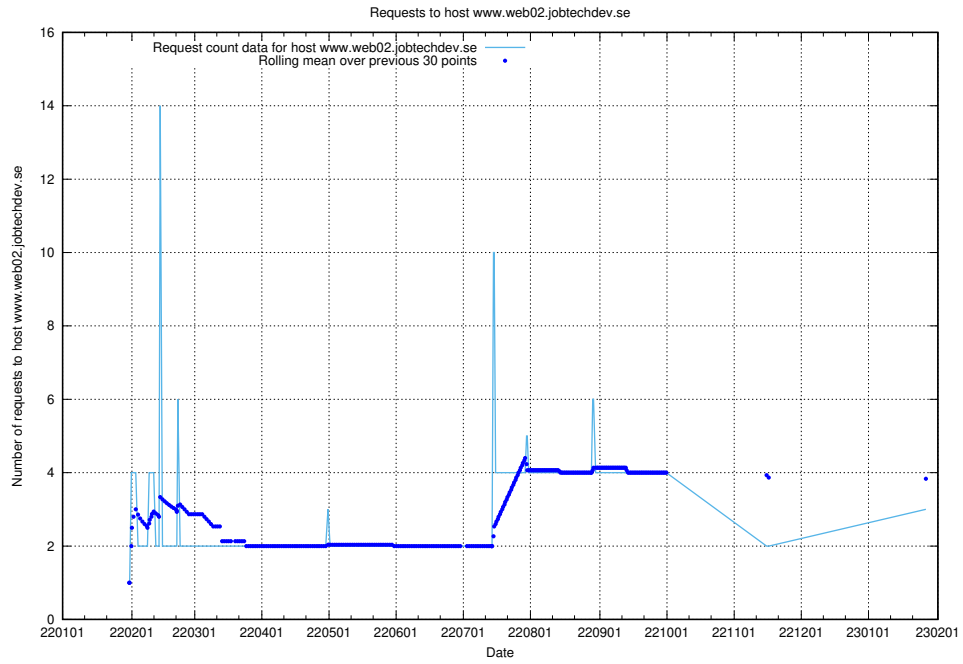

7.237 Usage of www.web02.jobtechdev.se

Here, we count the number of requests to host www.web02.jobtechdev.se.