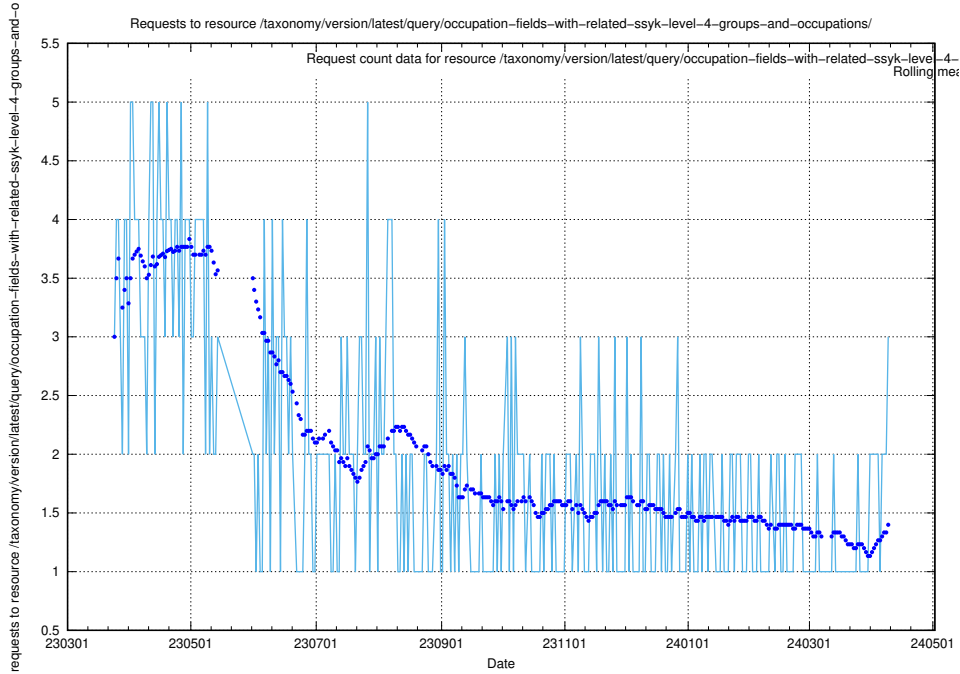

5.324 Usage of /taxonomy/version/latest/query/occupation-fields-with-related-ssyk-level-4-groups-and-occupations/

Here, we count the number of requests to resource /taxonomy/version/latest/query/occupation-fields-with-related-ssyk-level-4-groups-and-occupations/.