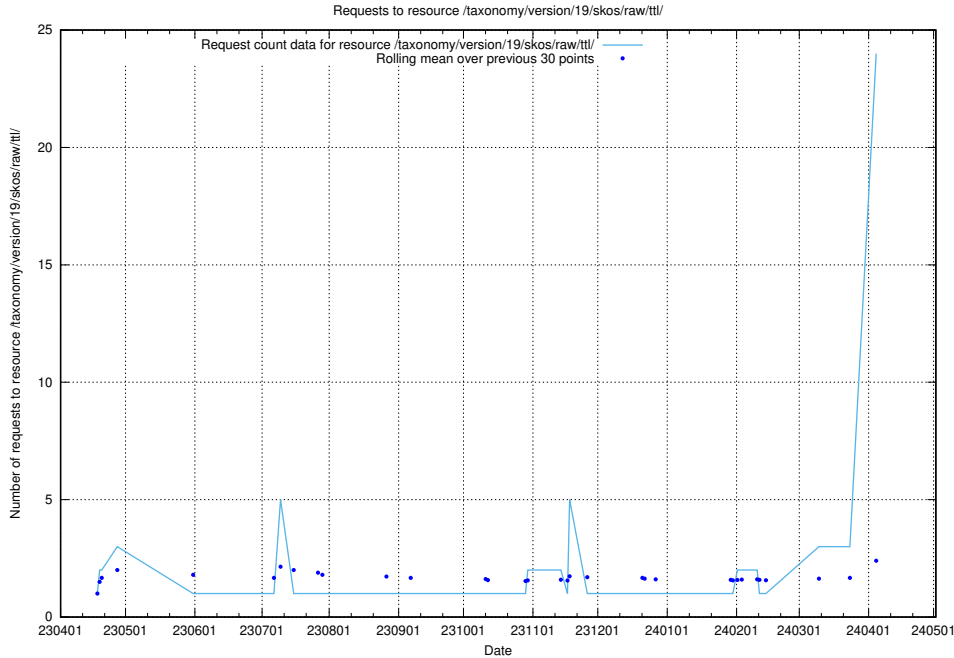

5.15 Usage of /taxonomy/version/19/skos/raw/ttl/

Here, we count the number of requests to resource /taxonomy/version/19/skos/raw/ttl/.