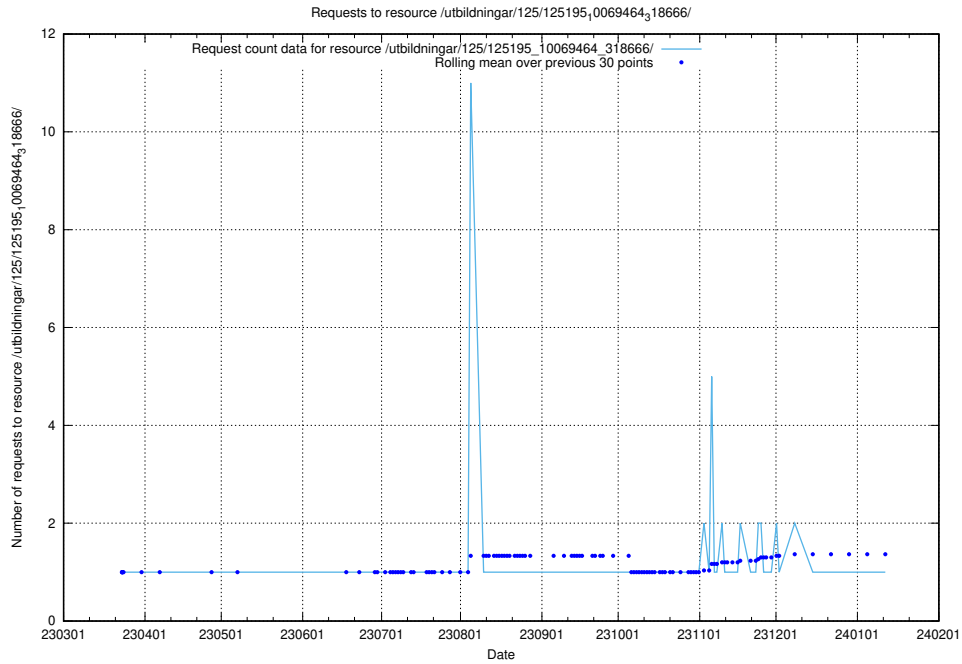

5.1030 Usage of /utbildningar/125/125195_10069464_318666/

Here, we count the number of requests to resource /utbildningar/125/125195_10069464_318666/.