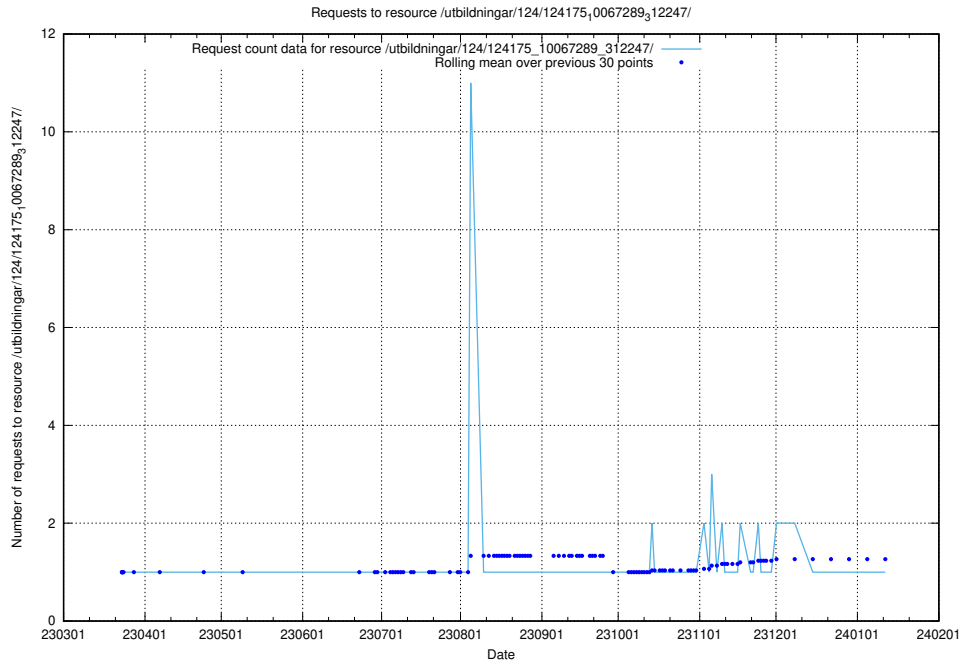

5.3701 Usage of /utbildningar/124/124175_10067289_312247/

Here, we count the number of requests to resource /utbildningar/124/124175_10067289_312247/.