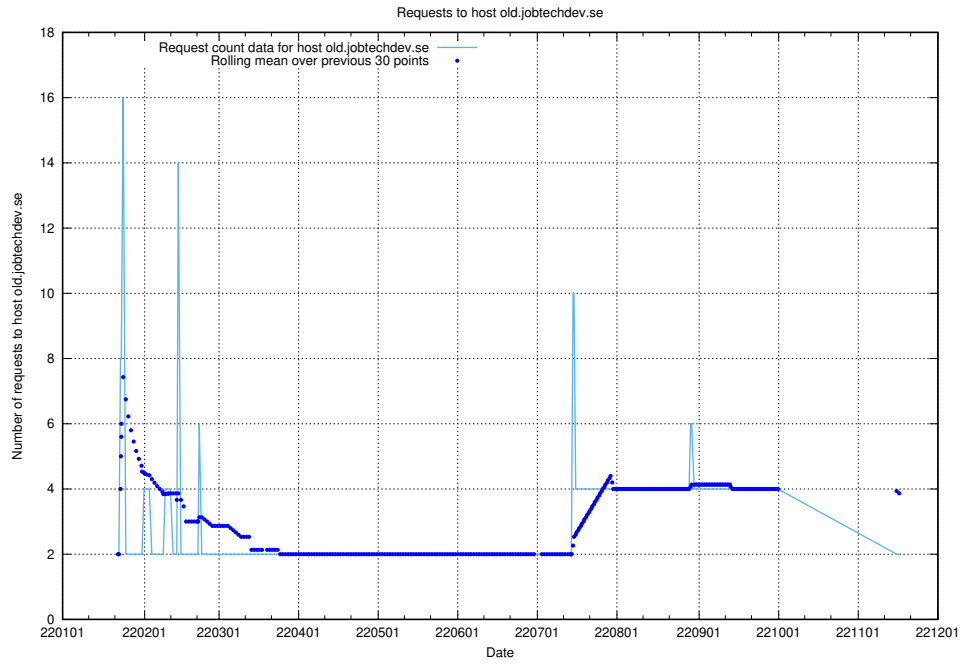

7.592 Usage of old.jobtechdev.se

Here, we count the number of requests to host old.jobtechdev.se.