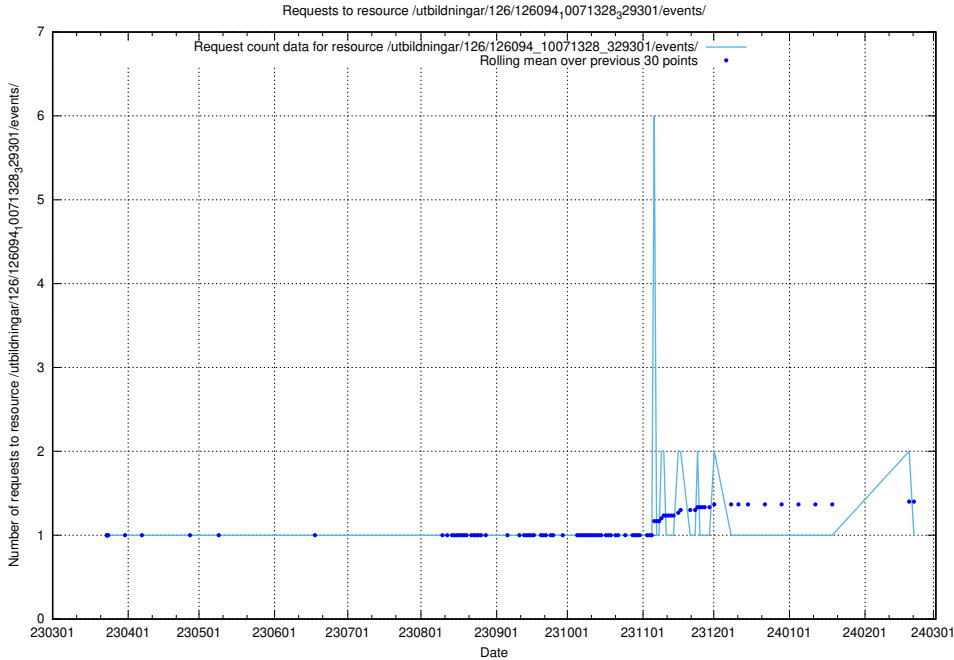

5.6081 Usage of /tst/

Here, we count the number of requests to resource /tst/.

5.6082 Usage of /utbildningar/126/126094_10071328_325707/events/

Here, we count the number of requests to resource /utbildningar/126/126094_10071328_325707/events/