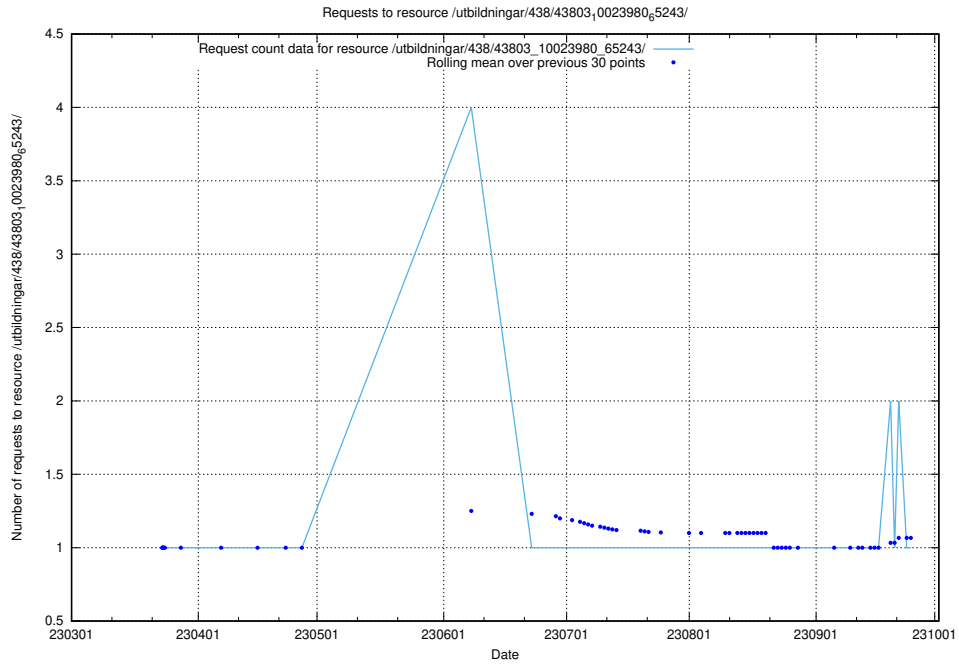

5.5997 Usage of /utbildningar/438/43803_10023980_65243/

Here, we count the number of requests to resource /utbildningar/438/43803_10023980_65243/.