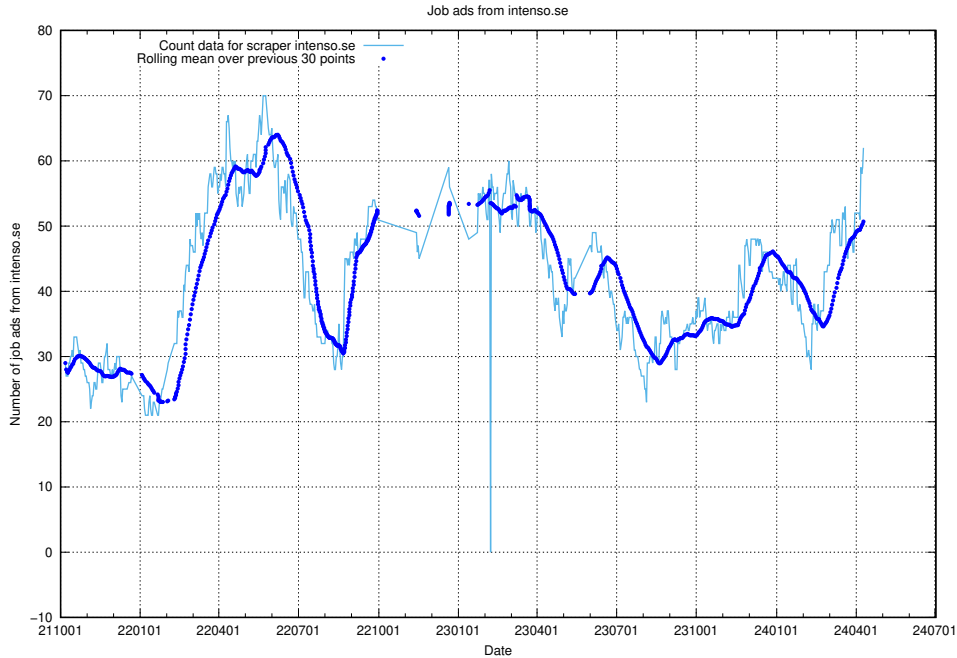

13.16 Number of ads by scraper intenso.se

Here, we count the number of job ads scraped from intenso.se.