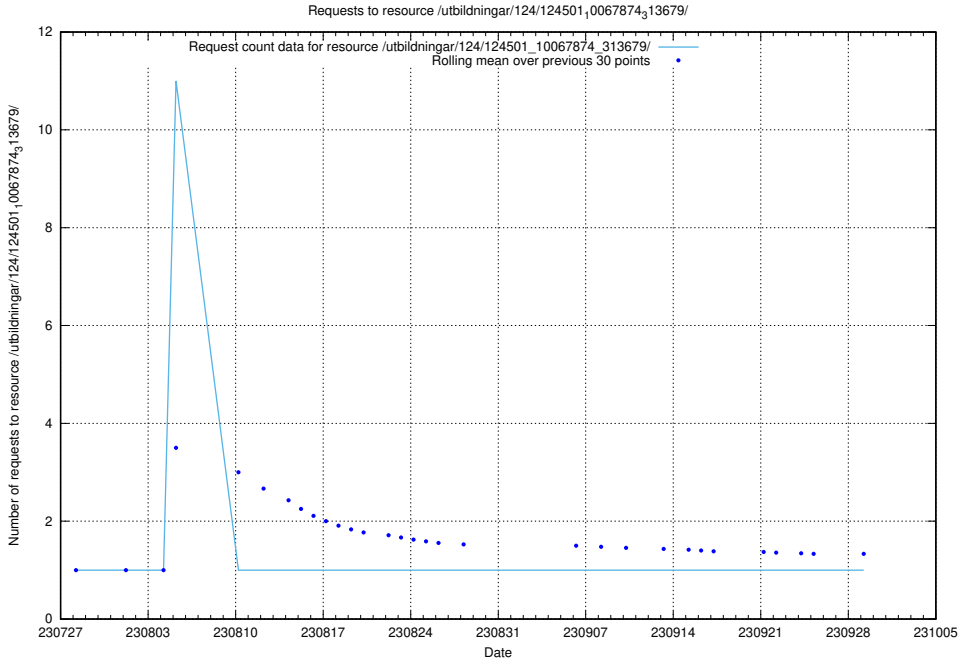

5.4590 Usage of /utbildningar/124/124501_10067874_313679/

Here, we count the number of requests to resource /utbildningar/124/124501_10067874_313679/.