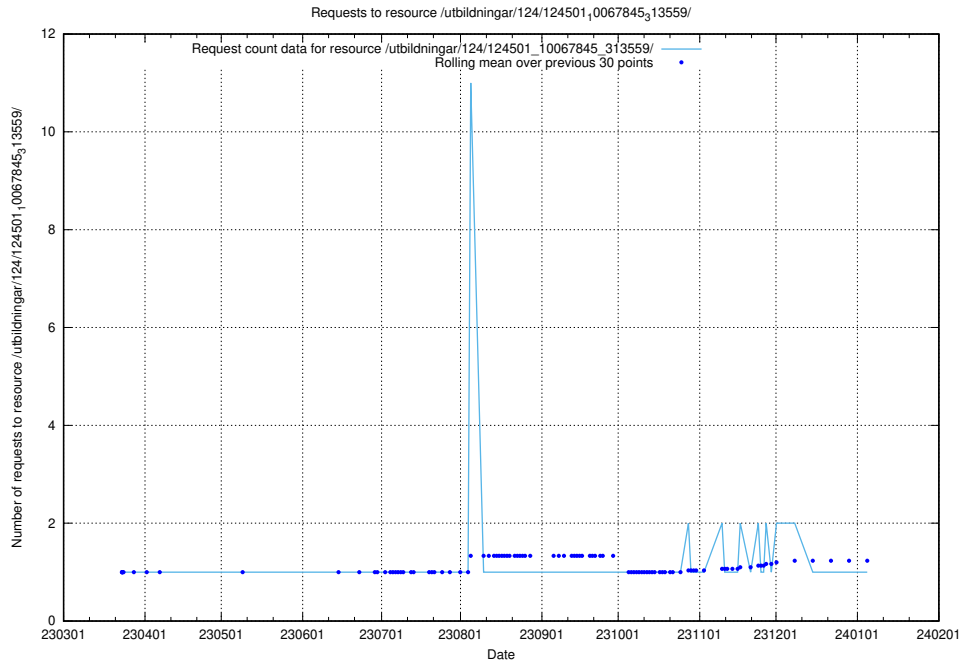

5.1880 Usage of /utbildningar/124/124501_10067845_313559/

Here, we count the number of requests to resource /utbildningar/124/124501_10067845_313559/.