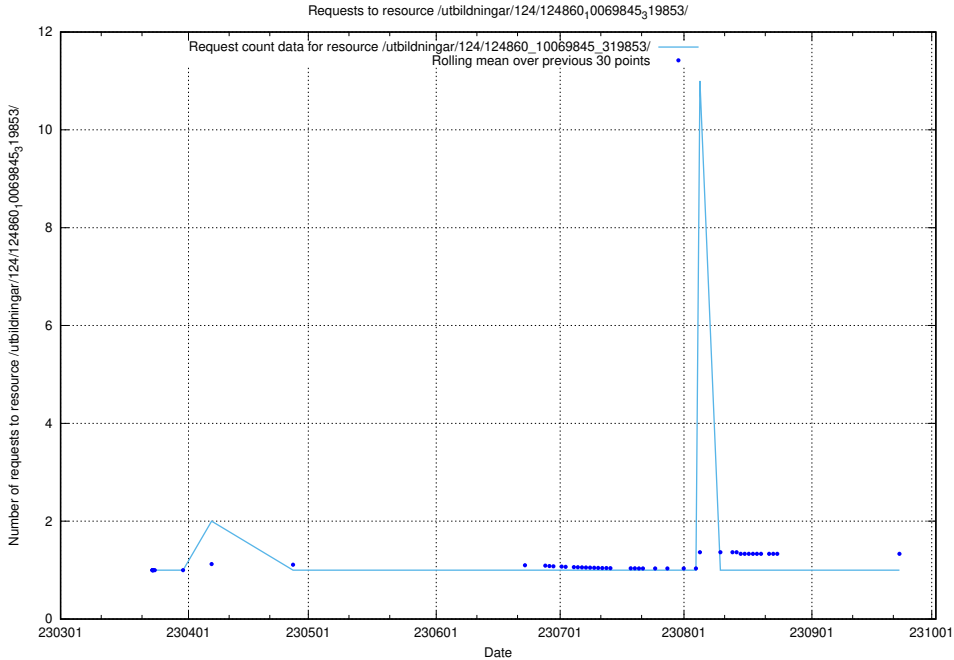

5.1076 Usage of /utbildningar/124/124860_10069845_319853/

Here, we count the number of requests to resource /utbildningar/124/124860_10069845_319853/.