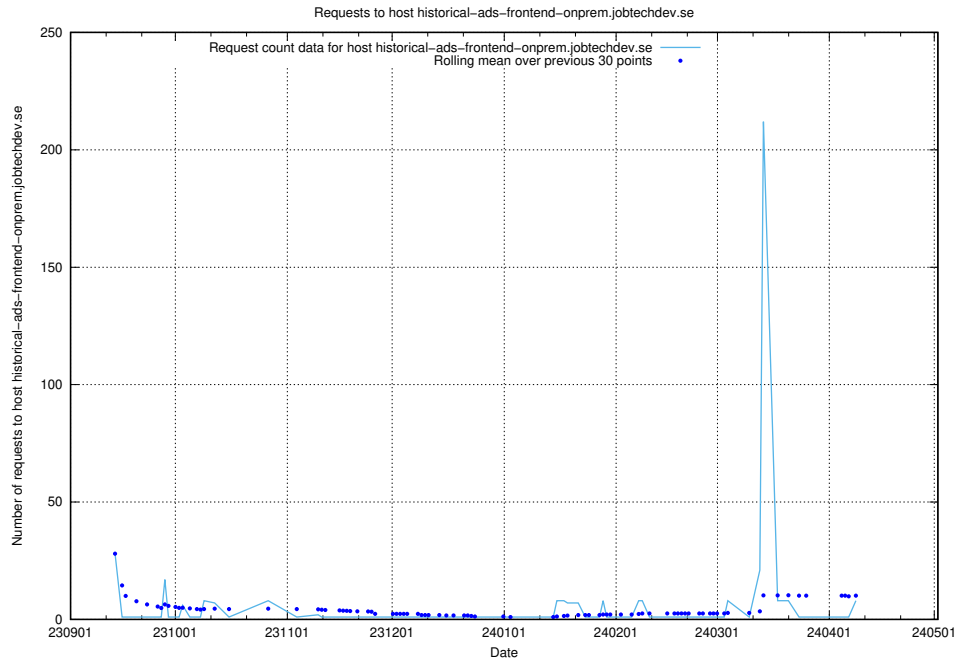

7.64 Usage of historical-ads-frontend-onprem.jobtechdev.se

Here, we count the number of requests to host historical-ads-frontend-onprem.jobtechdev.se.