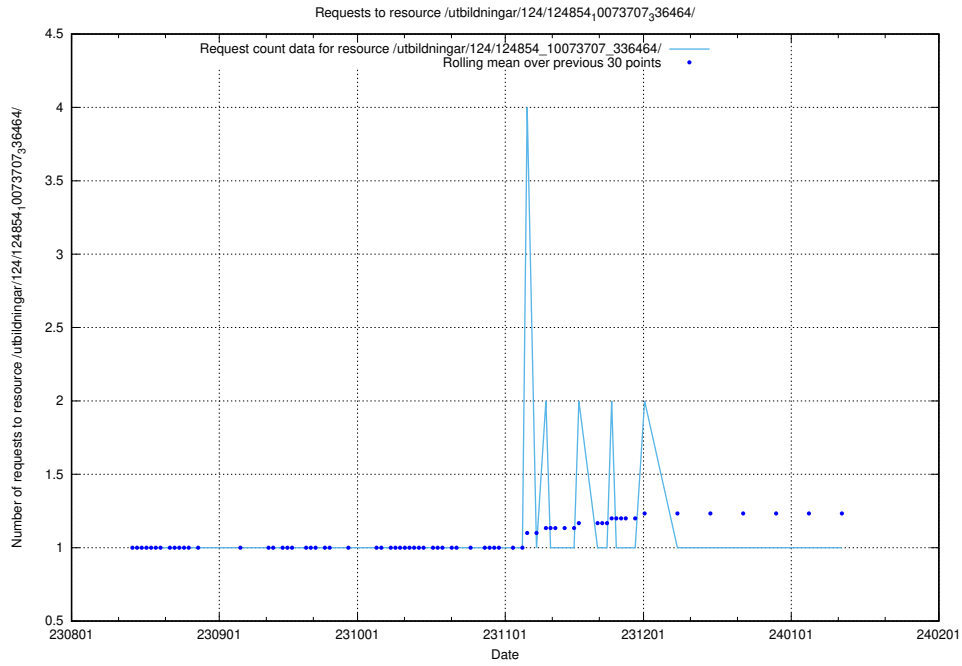

5.4478 Usage of /utbildningar/124/124854_10073707_336464/

Here, we count the number of requests to resource /utbildningar/124/124854_10073707_336464/.