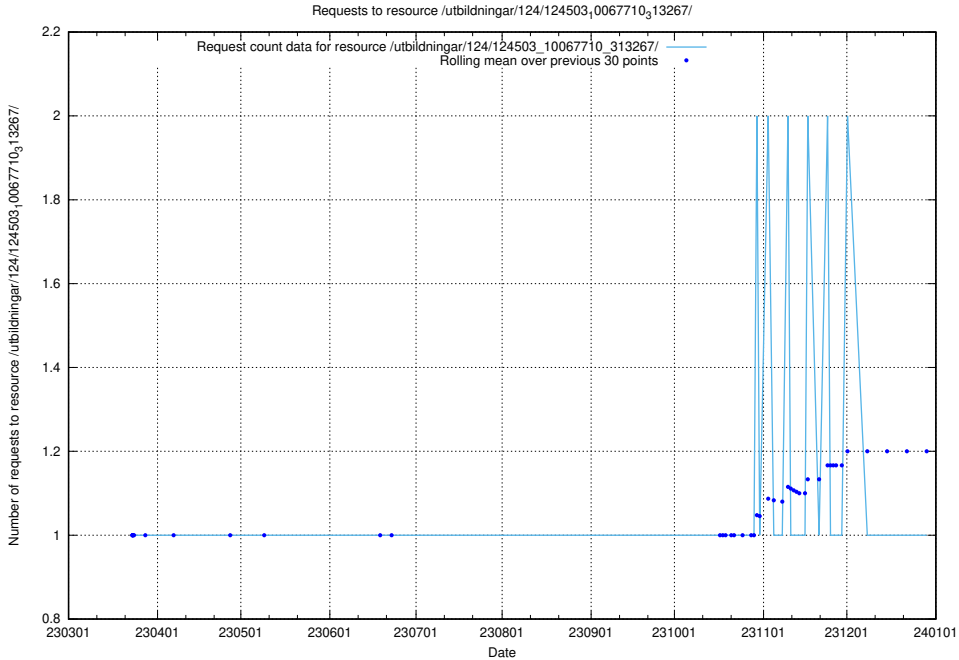

5.1799 Usage of /utbildningar/124/124503_10067710_313267/

Here, we count the number of requests to resource /utbildningar/124/124503_10067710_313267/.