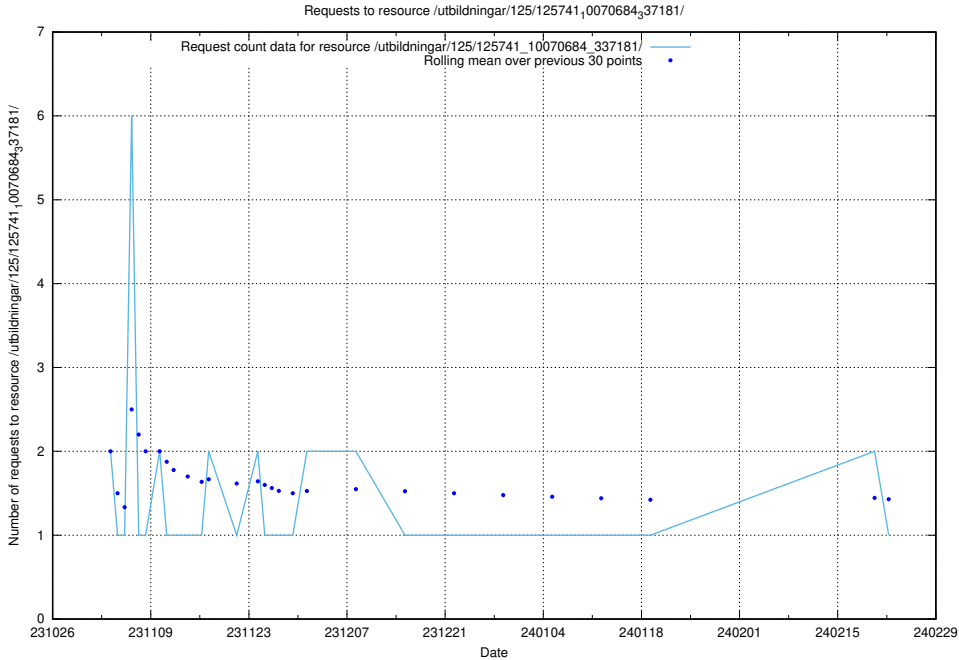

5.3808 Usage of /utbildningar/125/125741_10070684_337181/

Here, we count the number of requests to resource /utbildningar/125/125741_10070684_337181/.