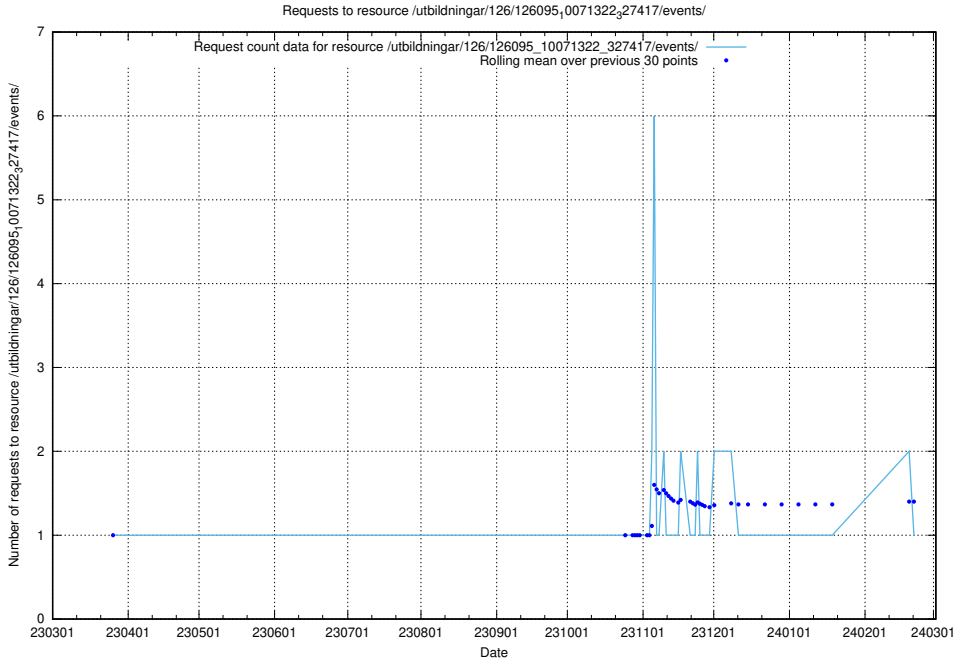

5.5763 Usage of /utbildningar/126/126095_10071322_327417/events/

Here, we count the number of requests to resource /utbildningar/126/126095_10071322_327417/events/