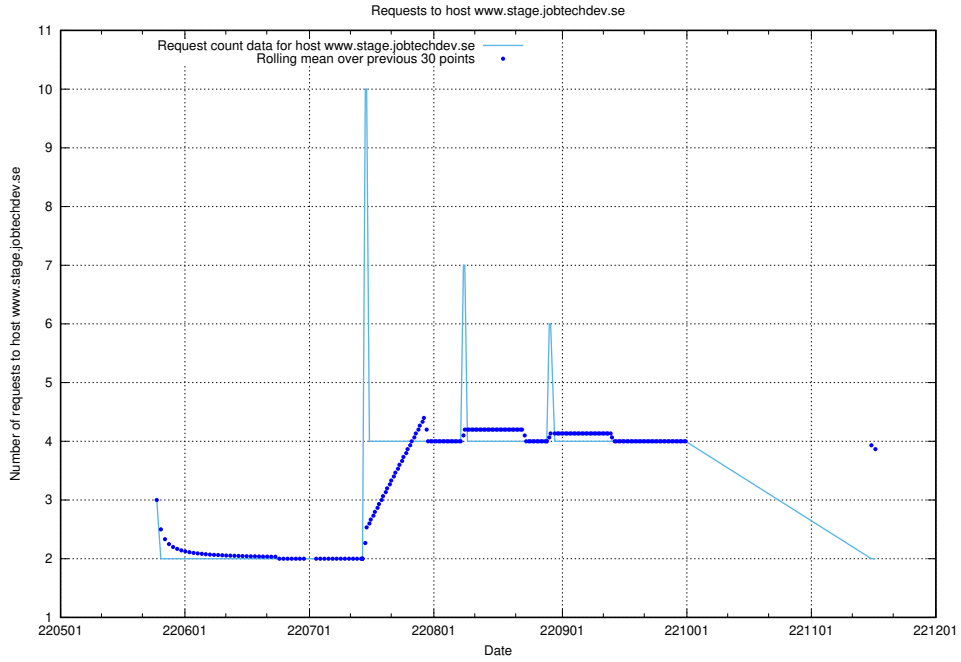

7.420 Usage of `www.stage.jobtechdev.se`

Here, we count the number of requests to host `www.stage.jobtechdev.se`.