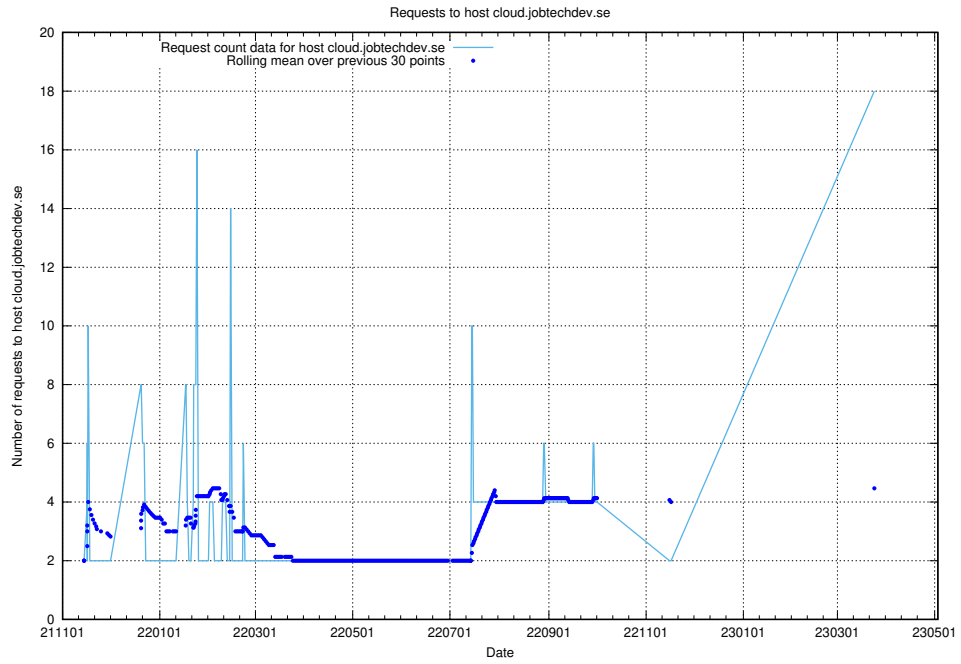

7.36 Usage of cloud.jobtechdev.se

Here, we count the number of requests to host cloud.jobtechdev.se.