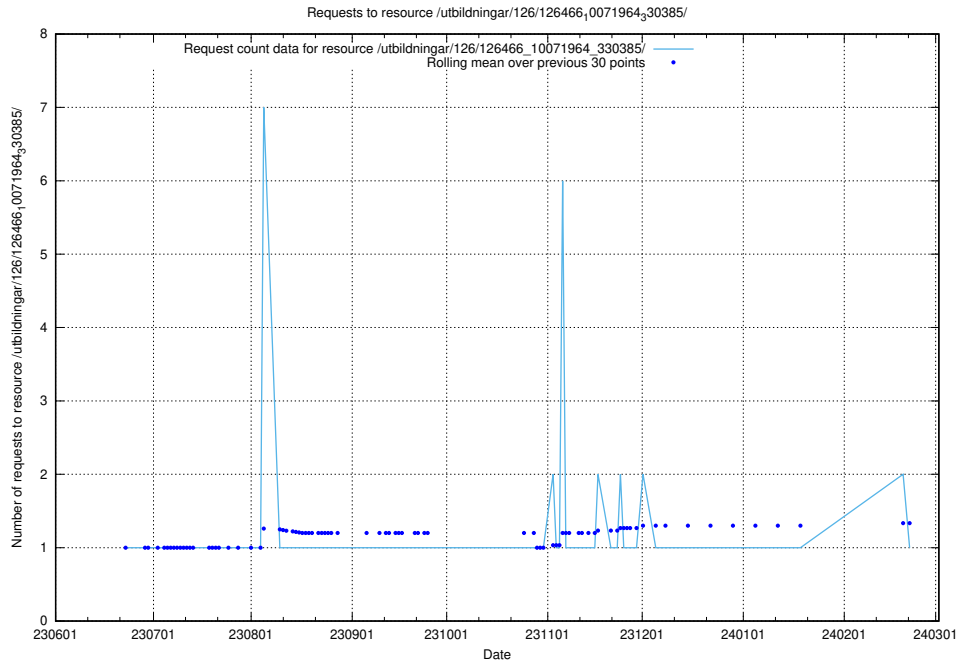

5.5323 Usage of /utbildningar/126/126466_10071964_330385/

Here, we count the number of requests to resource /utbildningar/126/126466_10071964_330385/.