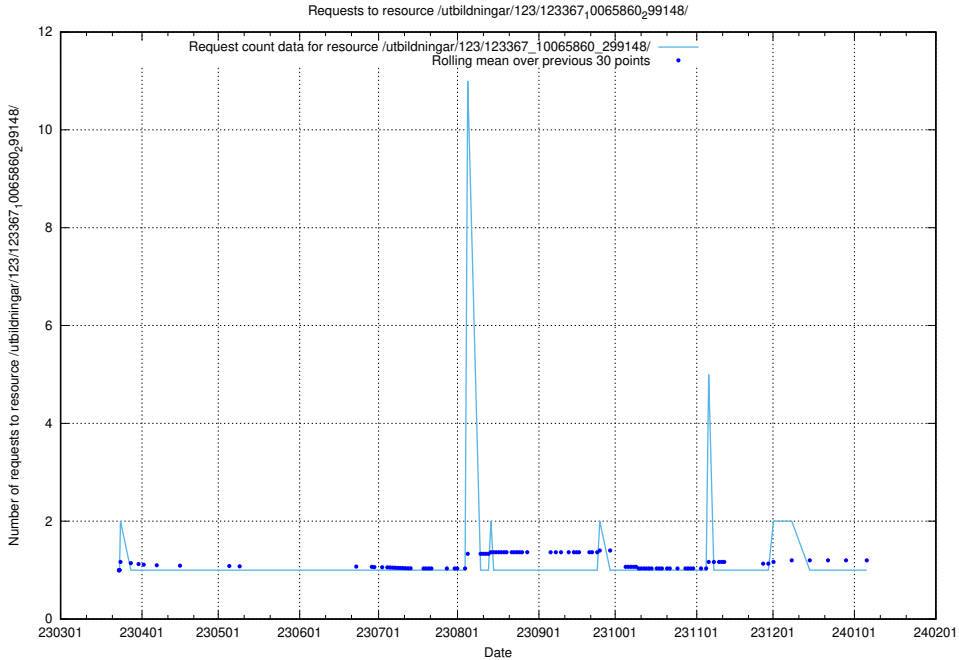

5.4507 Usage of /utbildningar/123/123367_10065860_299148/

Here, we count the number of requests to resource /utbildningar/123/123367_10065860_299148/.

5.4508 Usage of /utbildningar/126/126095_10071321_331015/events/