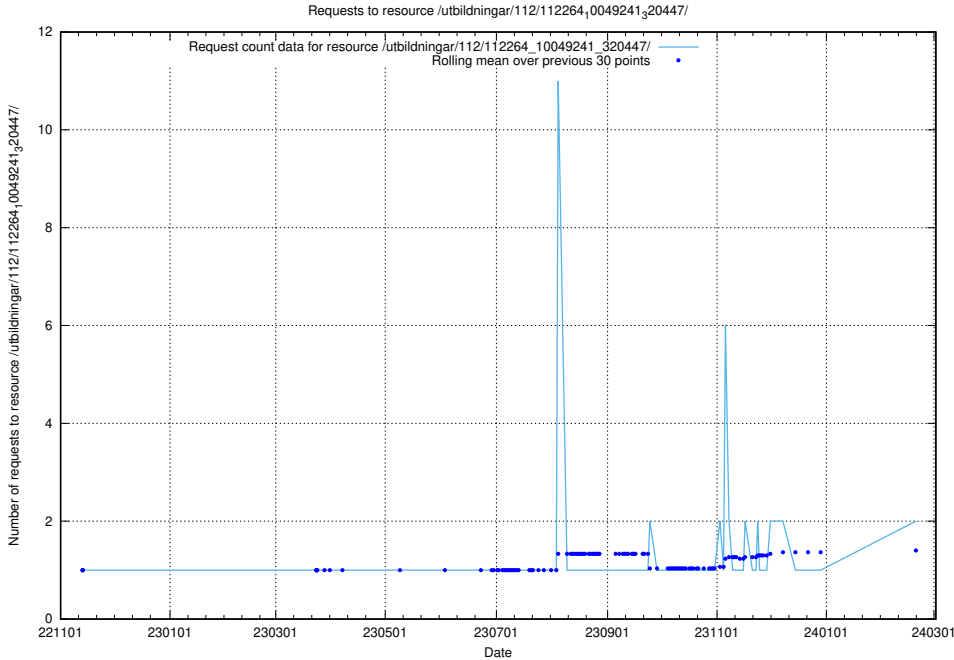

5.829 Usage of /utbildningar/112/112264_10049241_320447/

Here, we count the number of requests to resource /utbildningar/112/112264_10049241_320447/.