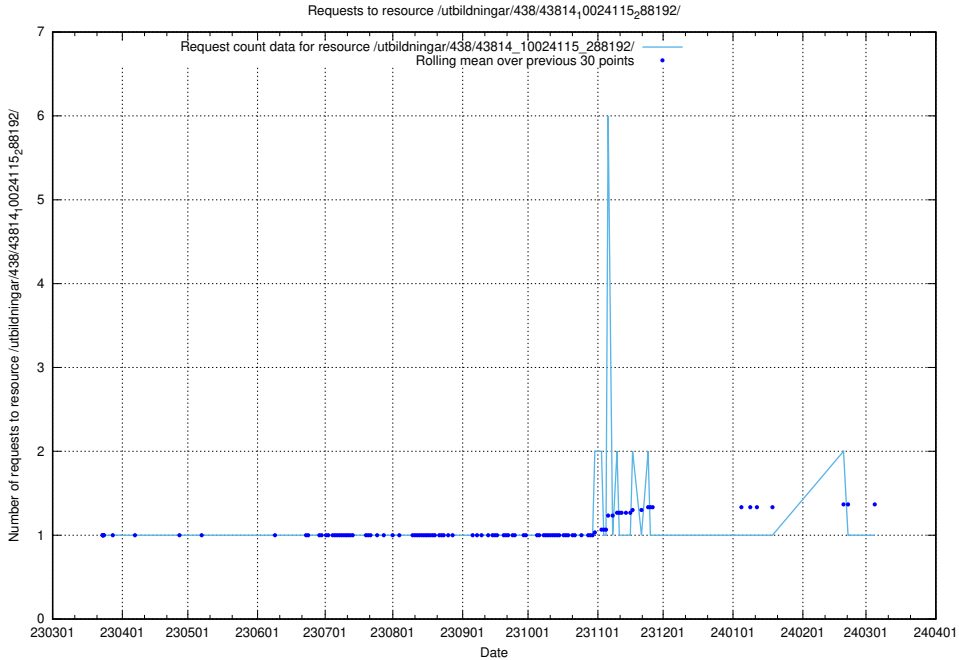

5.5995 Usage of /utbildningar/438/43814_10024115_288192/

Here, we count the number of requests to resource /utbildningar/438/43814_10024115_288192/.