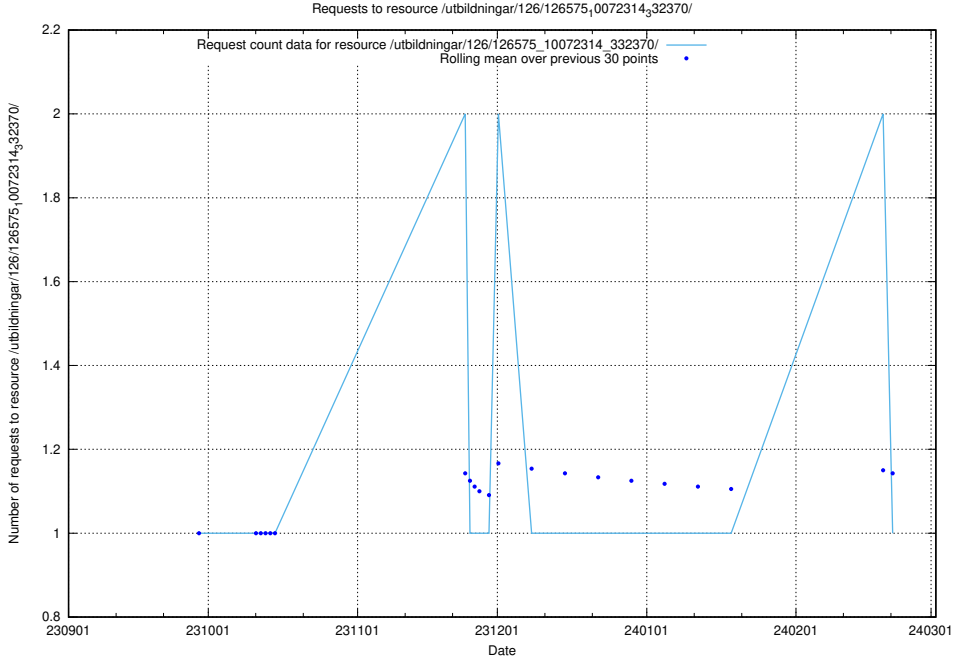

5.4123 Usage of /utbildningar/126/126575_10072314_332370/

Here, we count the number of requests to resource /utbildningar/126/126575_10072314_332370/.