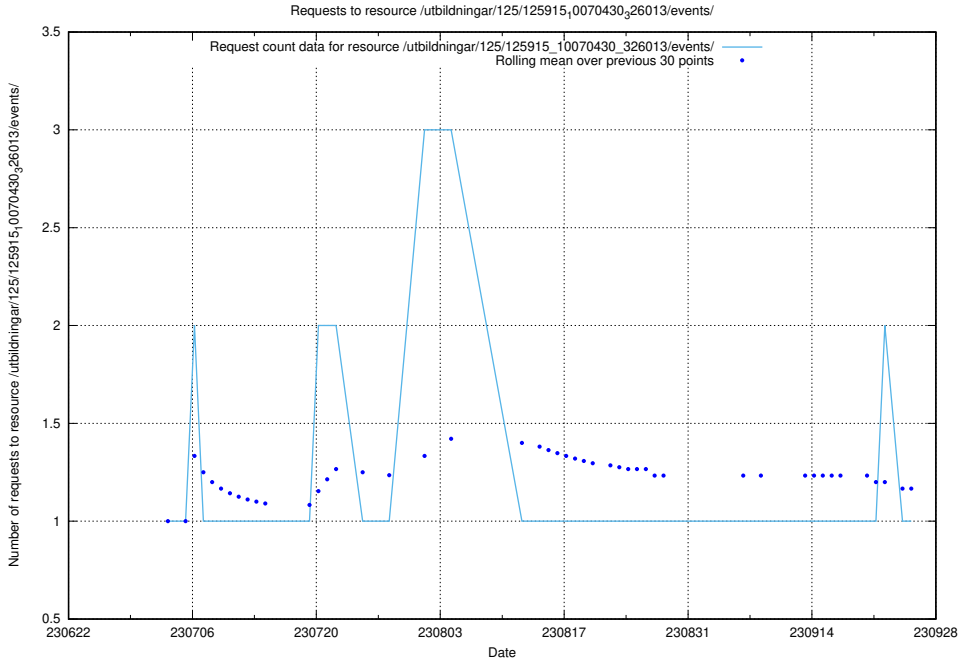

5.5036 Usage of /utbildningar/125/125915_10070430_326013/events/

Here, we count the number of requests to resource /utbildningar/125/125915_10070430_326013/events/