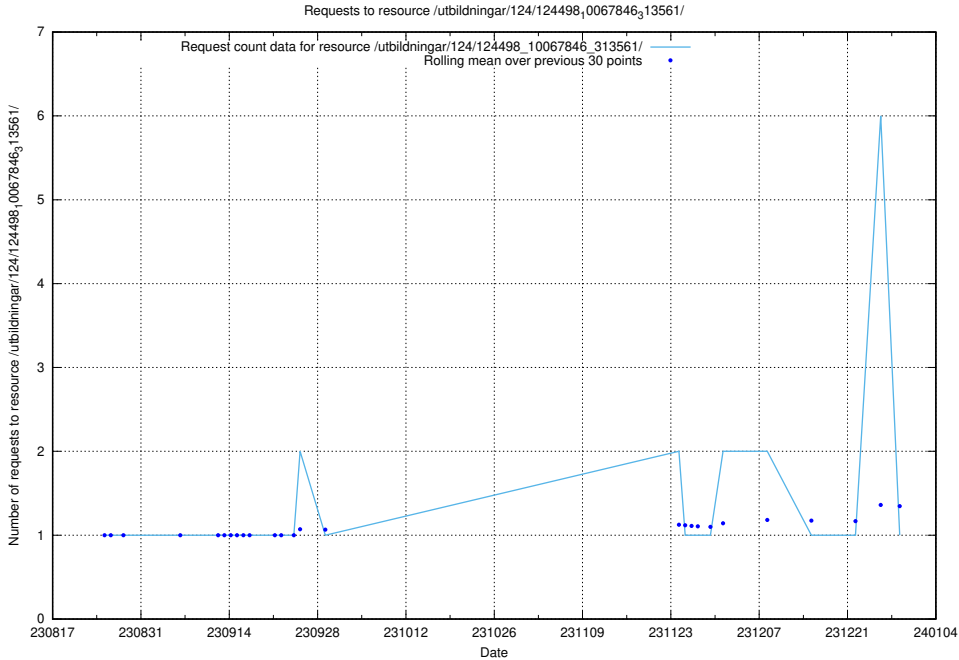

5.4398 Usage of /utbildningar/124/124498_10067846_313561/

Here, we count the number of requests to resource /utbildningar/124/124498_10067846_313561/.