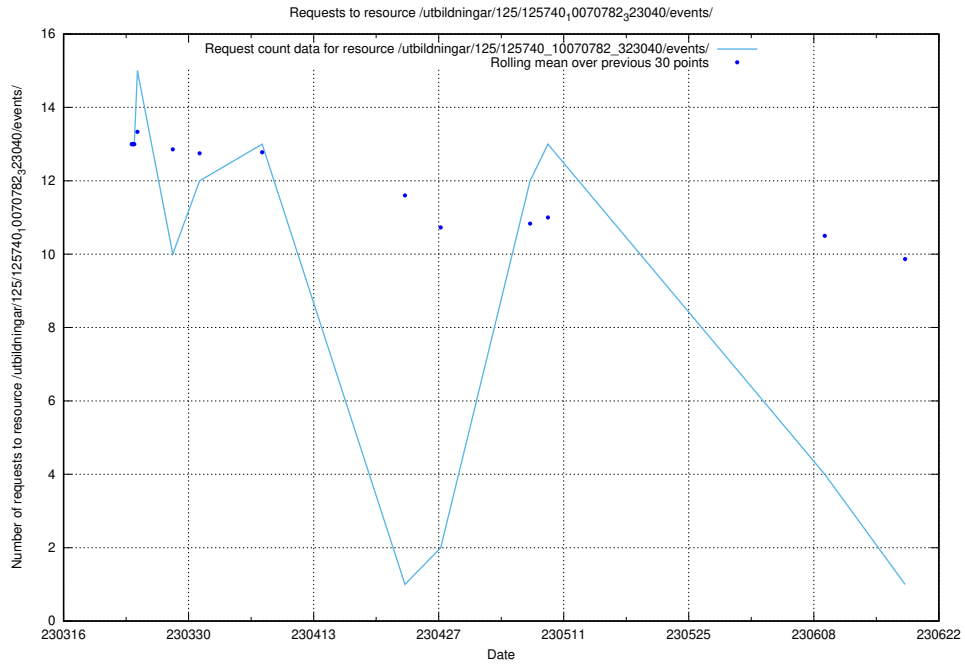

5.5904 Usage of /utbildningar/125/125740_10070782_323040/events/

Here, we count the number of requests to resource /utbildningar/125/125740_10070782_323040/events/