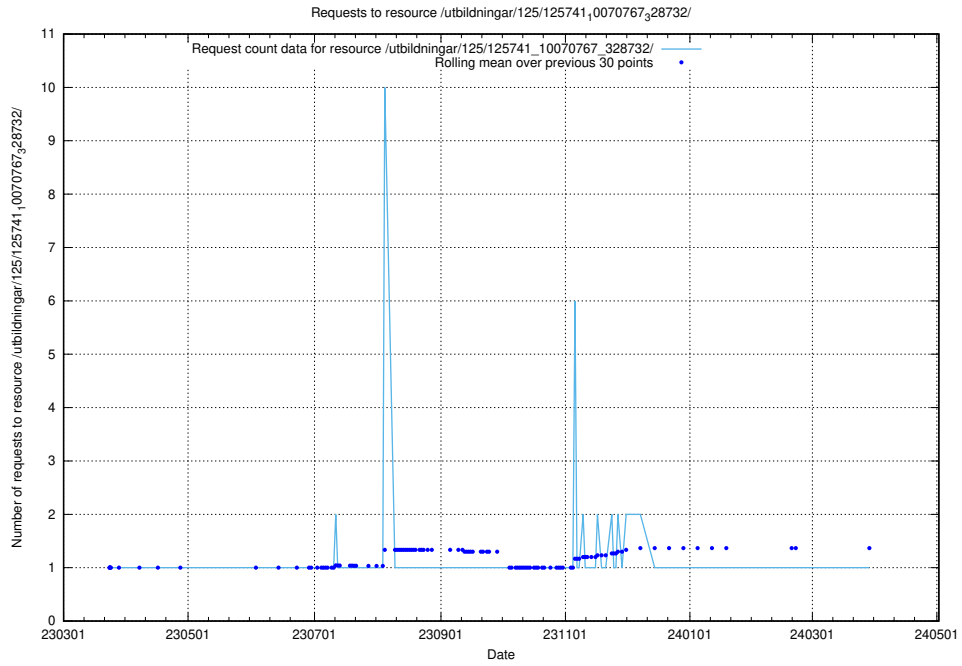

5.6123 Usage of /utbildningar/125/125741_10070767_328732/

Here, we count the number of requests to resource /utbildningar/125/125741_10070767_328732/.