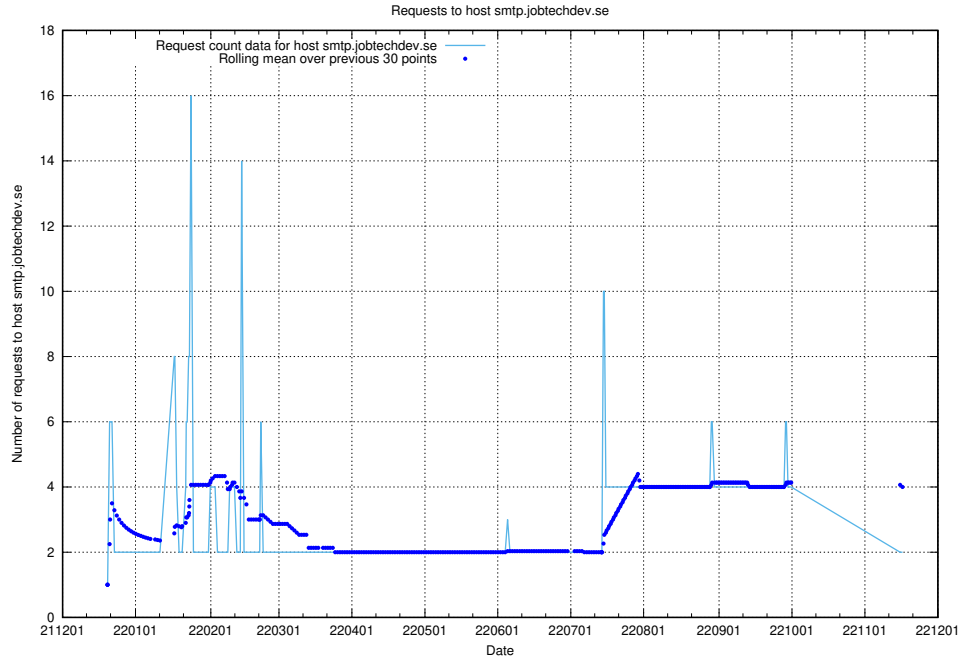

7.368 Usage of smtp.jobtechdev.se

Here, we count the number of requests to host smtp.jobtechdev.se.