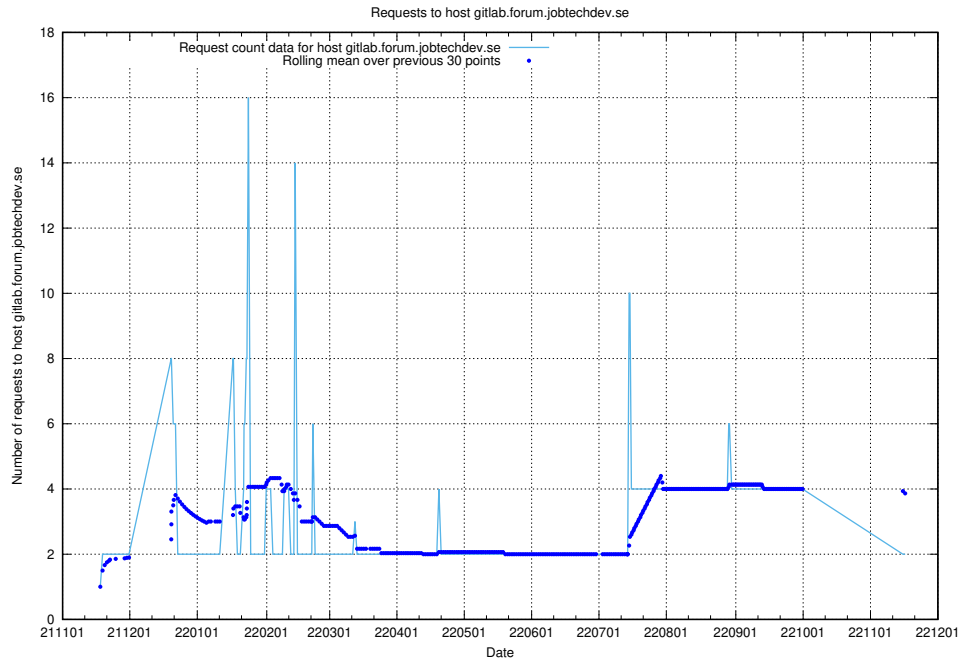

7.478 Usage of gitlab.forum.jobtechdev.se

Here, we count the number of requests to host gitlab.forum.jobtechdev.se.

7.479 Usage of opensearch.jobtechdev.se

Here, we count the number of requests to host opensearch.jobtechdev.se.