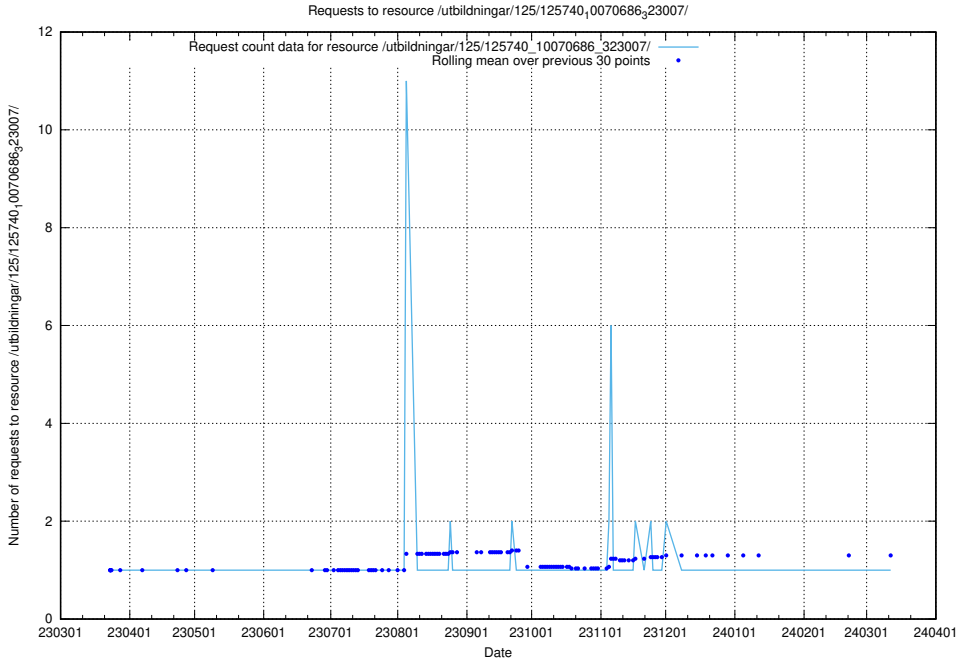

5.882 Usage of /utbildningar/125/125740_10070686_323007/

Here, we count the number of requests to resource /utbildningar/125/125740_10070686_323007/.