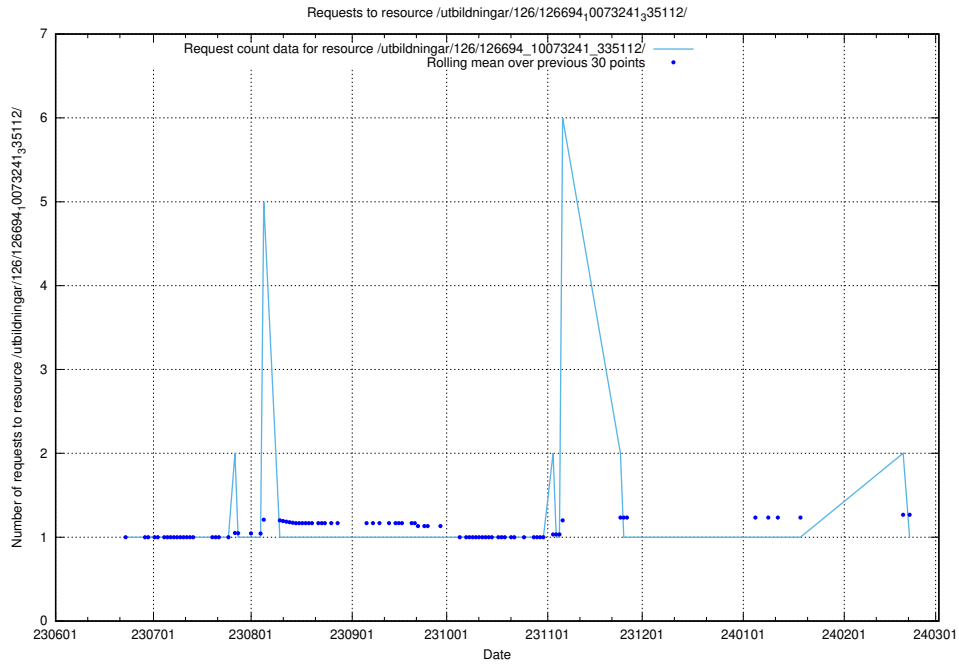

5.5305 Usage of /utbildningar/126/126694_10073241_335112/

Here, we count the number of requests to resource /utbildningar/126/126694_10073241_335112/.