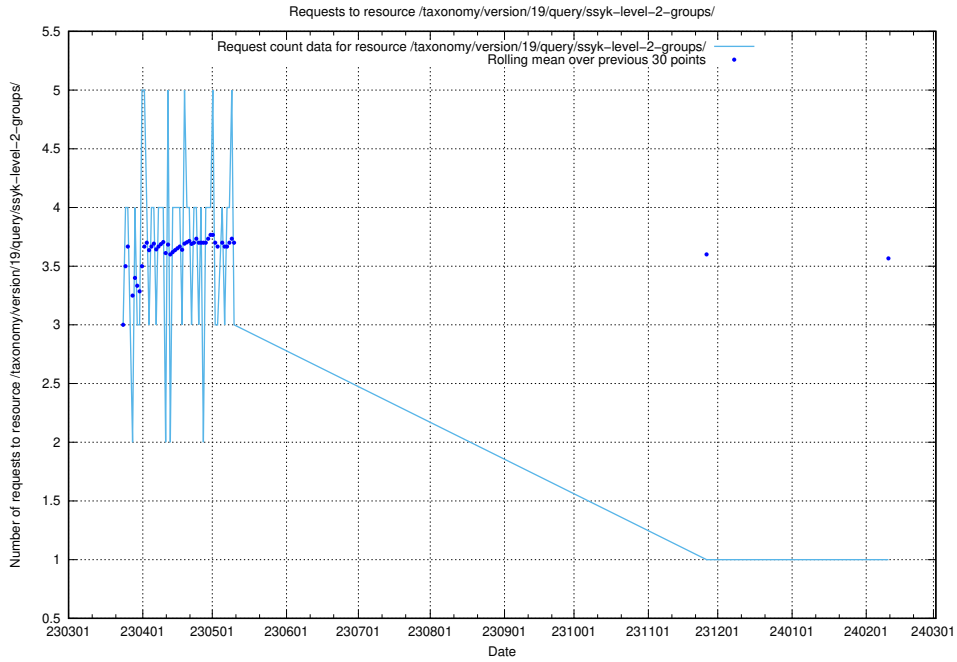

5.5793 Usage of /taxonomy/version/19/query/ssyk-level-2-groups/

Here, we count the number of requests to resource /taxonomy/version/19/query/ssyk-level-2-groups/.