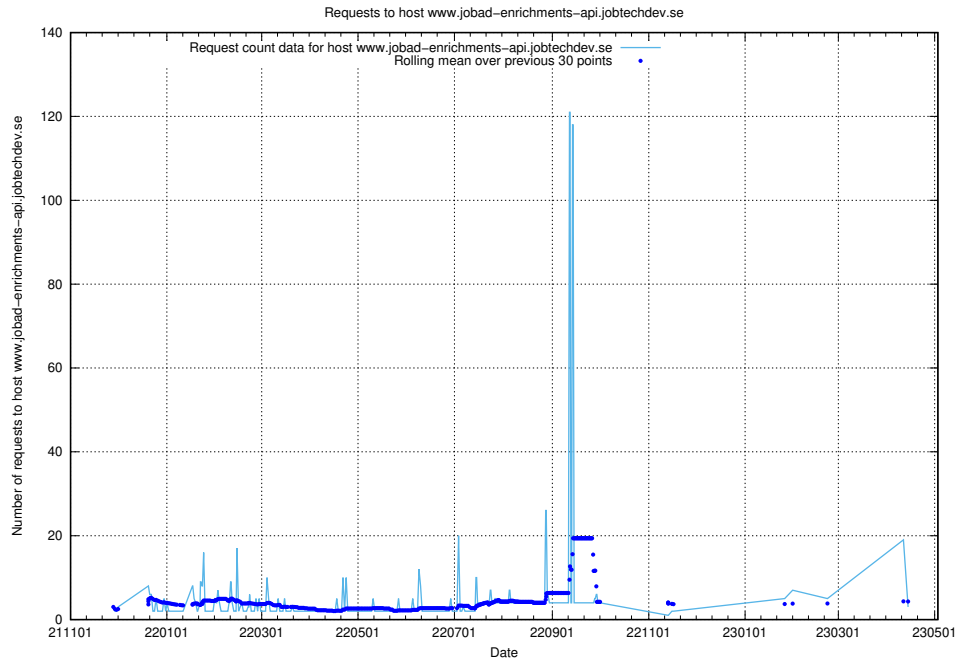

7.206 Usage of `www.jobad-enrichments-api.jobtechdev.se`

Here, we count the number of requests to host `www.jobad-enrichments-api.jobtechdev.se`.

7.207 Usage of magazine.jobtechdev.se

Here, we count the number of requests to host magazine.jobtechdev.se.