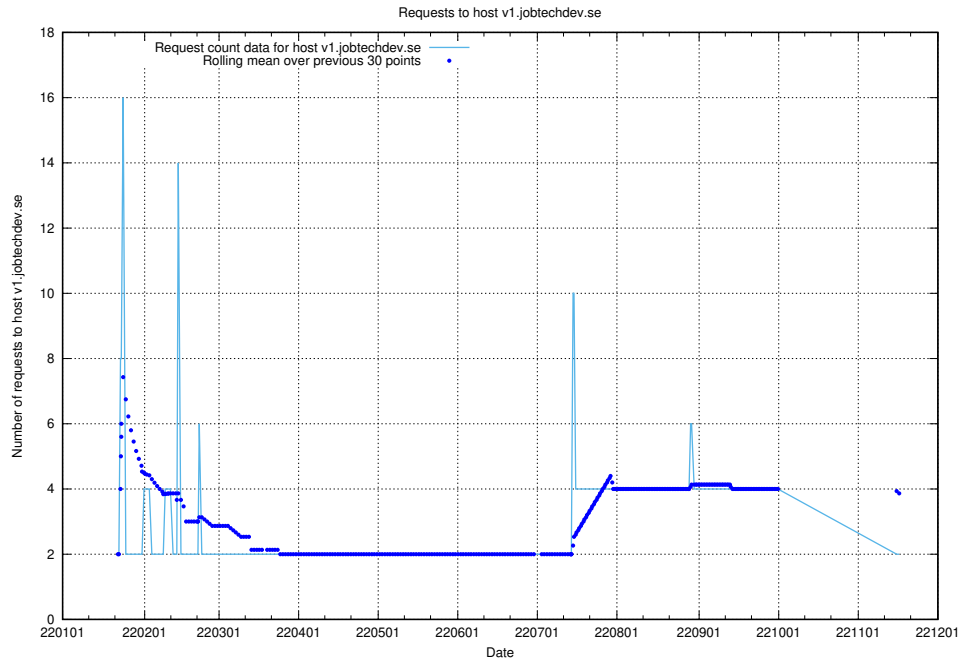

7.580 Usage of v1.jobtechdev.se

Here, we count the number of requests to host v1.jobtechdev.se.