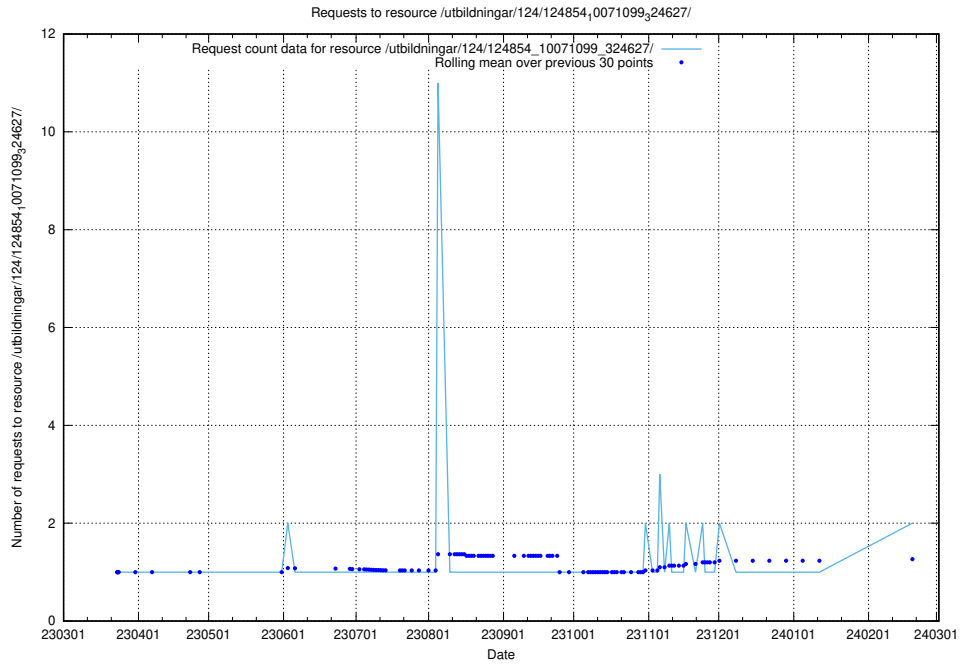

5.397 Usage of /utbildningar/124/124854_10071099_324627/

Here, we count the number of requests to resource /utbildningar/124/124854_10071099_324627/.