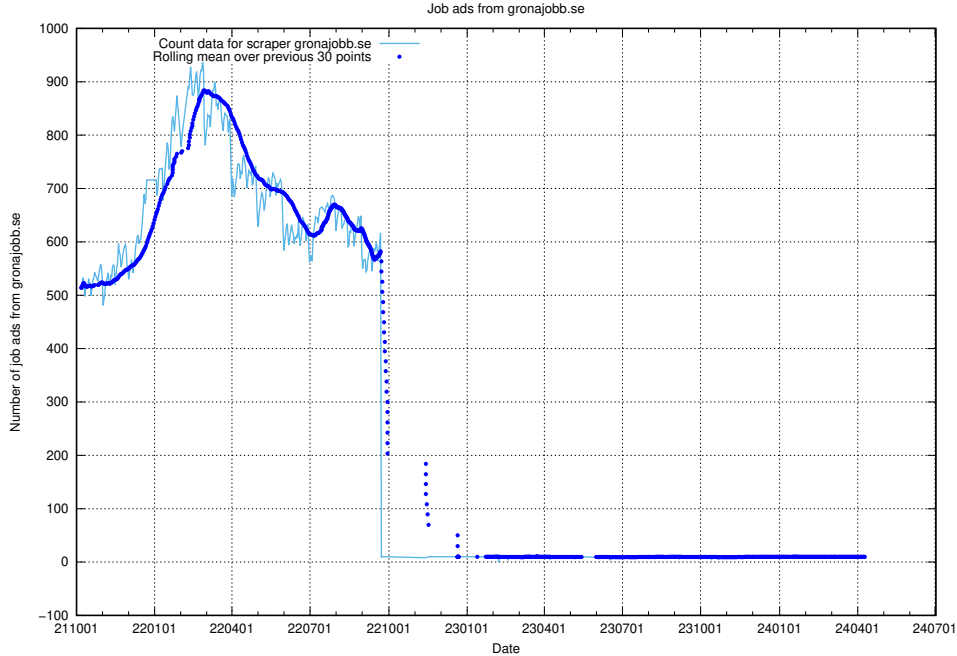

13.19 Number of ads by scraper gronajobb.se

Here, we count the number of job ads scraped from gronajobb.se.