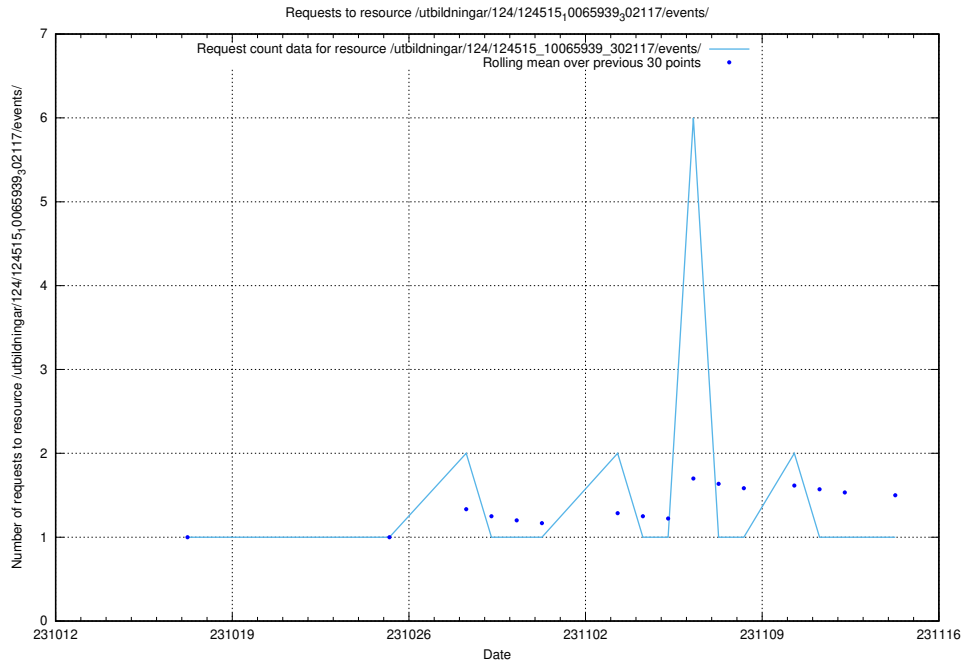

5.3975 Usage of /utbildningar/124/124515_10065939_302117/events/

Here, we count the number of requests to resource /utbildningar/124/124515_10065939_302117/events/