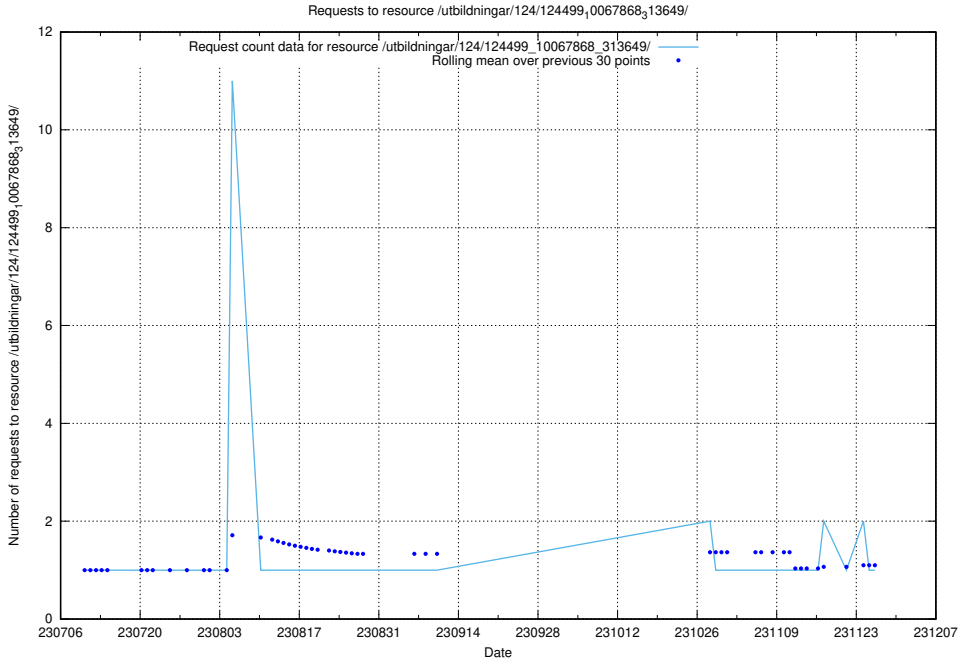

5.4799 Usage of /utbildningar/124/124499_10067868_313649/

Here, we count the number of requests to resource /utbildningar/124/124499_10067868_313649/.