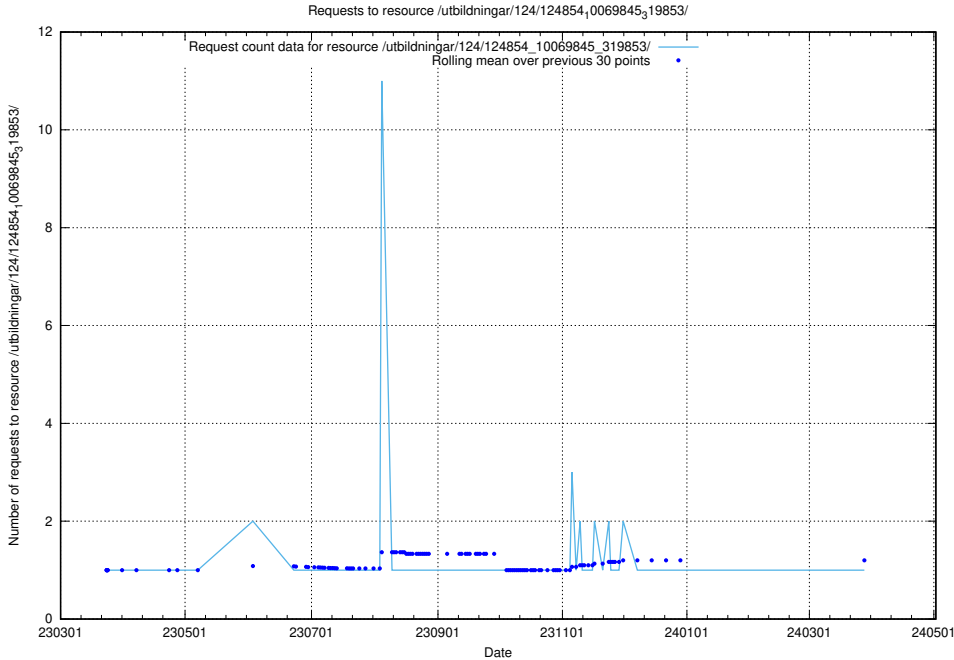

5.1107 Usage of /utbildningar/124/124854_10069845_319853/

Here, we count the number of requests to resource /utbildningar/124/124854_10069845_319853/.