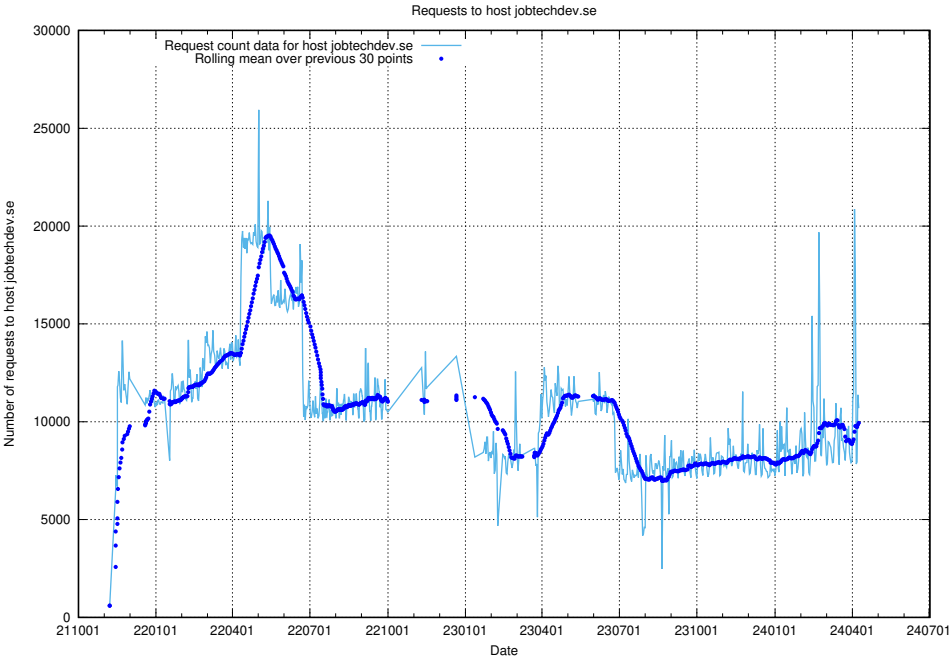

7.9 Usage of jobtechdev.se

Here, we count the number of requests to host jobtechdev.se.