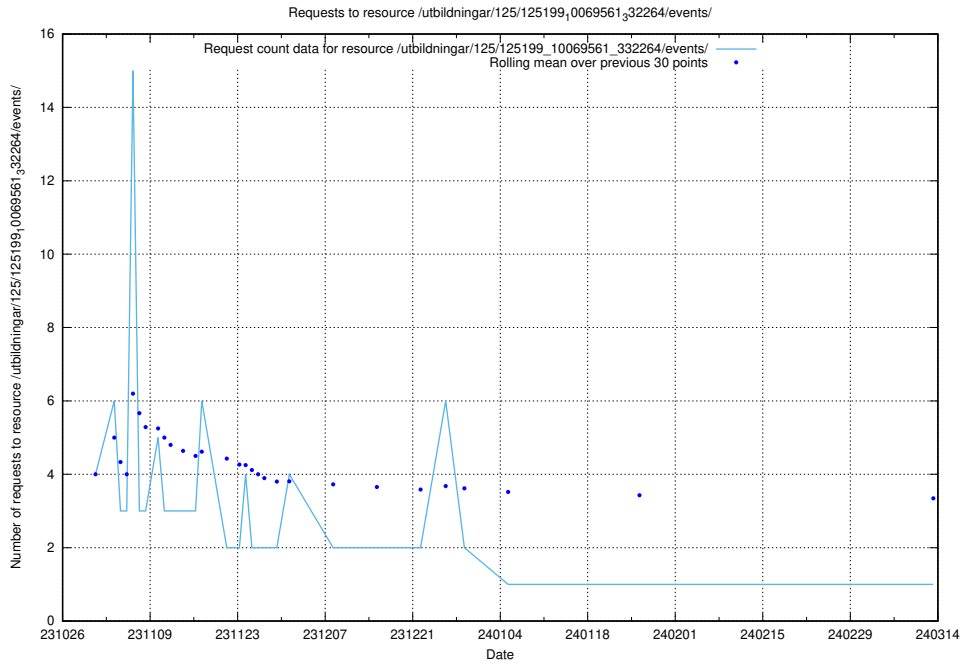

5.3824 Usage of /utbildningar/125/125199_10069561_332264/events/

Here, we count the number of requests to resource /utbildningar/125/125199_10069561_332264/events/