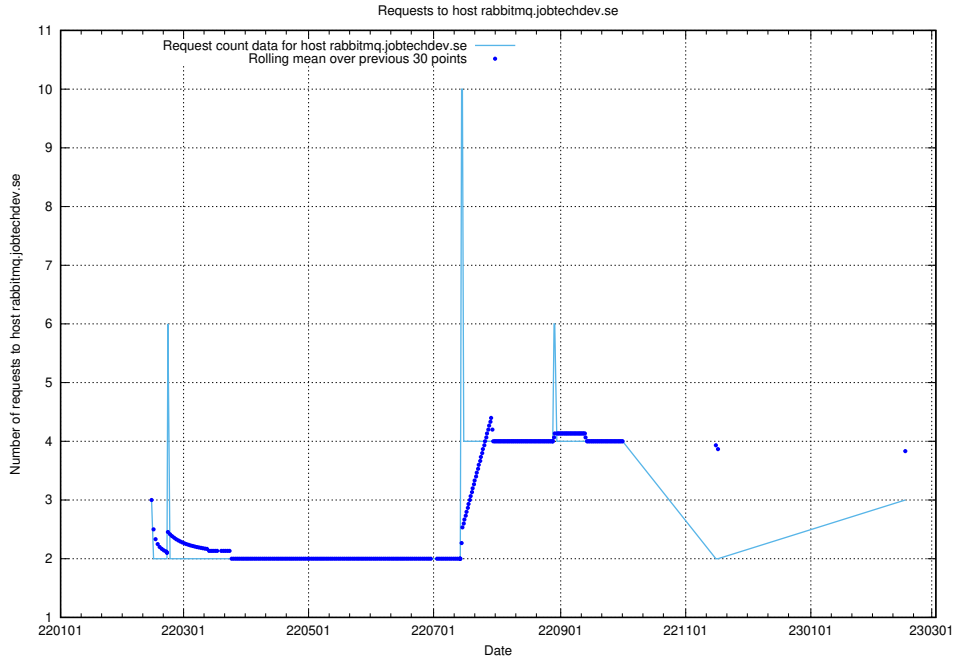

7.229 Usage of rabbitmq.jobtechdev.se

Here, we count the number of requests to host rabbitmq.jobtechdev.se.

7.230 Usage of kam-openshift-gitops.prod.services.jtech.se

Here, we count the number of requests to host kam-openshift-gitops.prod.services.jtech.se.