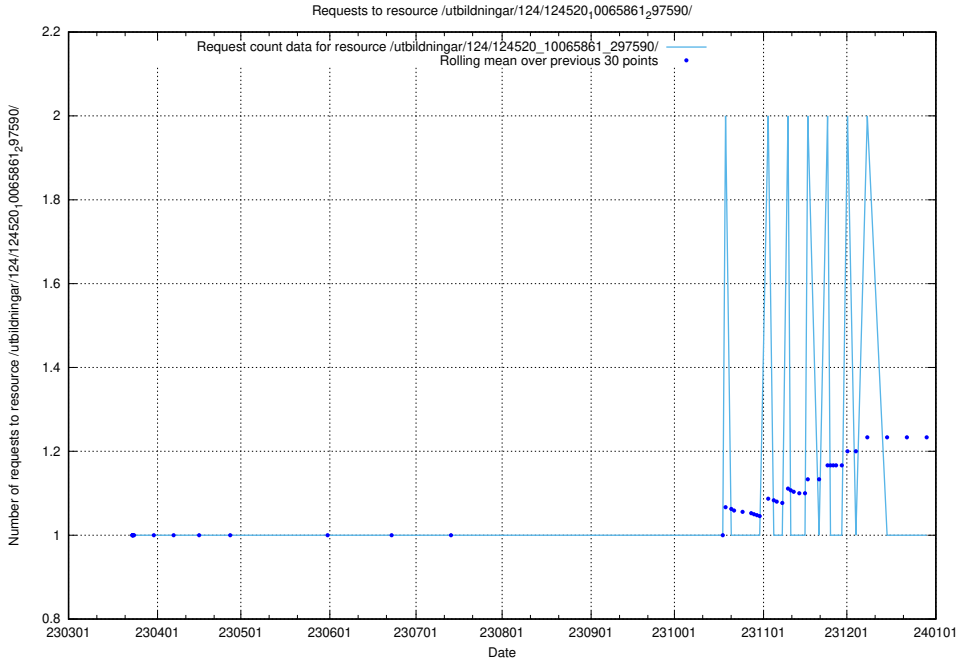

Here, we count the number of requests to resource /utbildningar/124/124520_10065861_297590/events/

5.1171 Usage of /utbildningar/124/124520_10065861_297590/

Here, we count the number of requests to resource /utbildningar/124/124520_10065861_297590/.