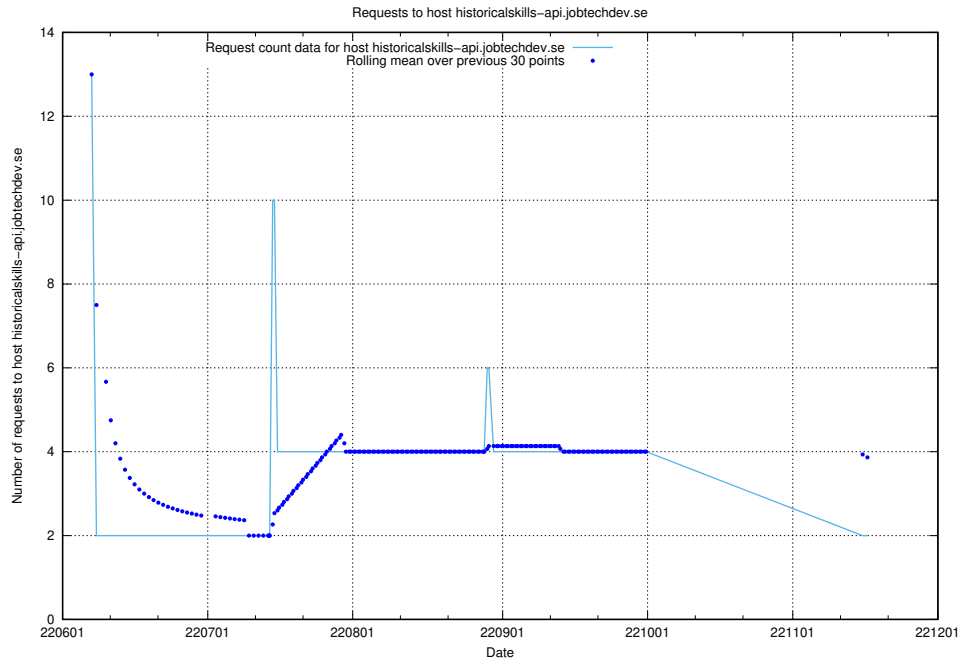

Here, we count the number of requests to host mentor-api-prod.jobtechdev.se.

7.410 Usage of `historicalskills-api.jobtechdev.se`

Here, we count the number of requests to host `historicalskills-api.jobtechdev.se`.