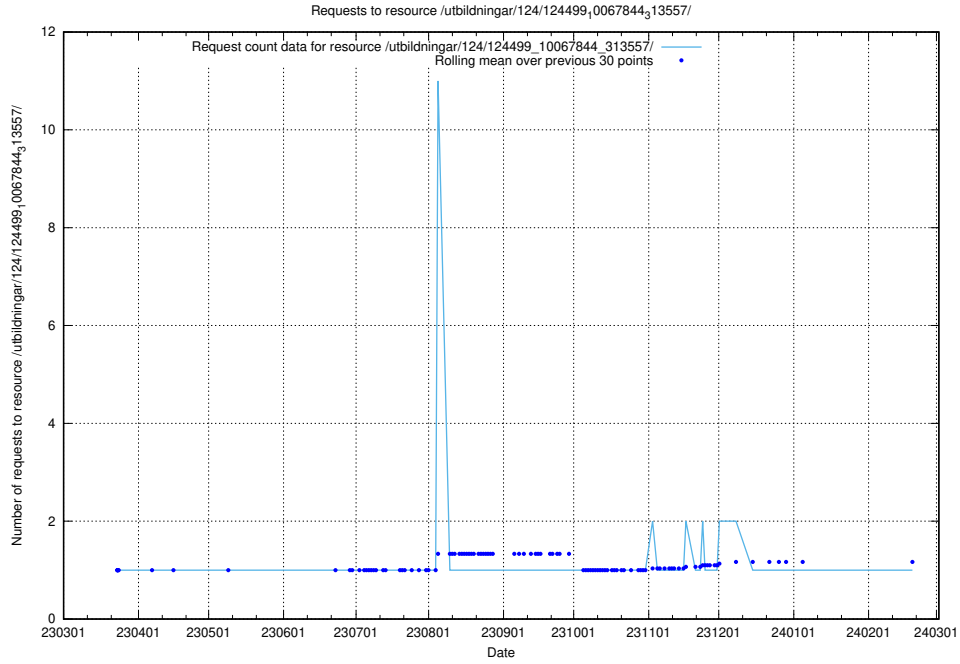

5.2086 Usage of /utbildningar/124/124499_10067844_313557/

Here, we count the number of requests to resource /utbildningar/124/124499_10067844_313557/.