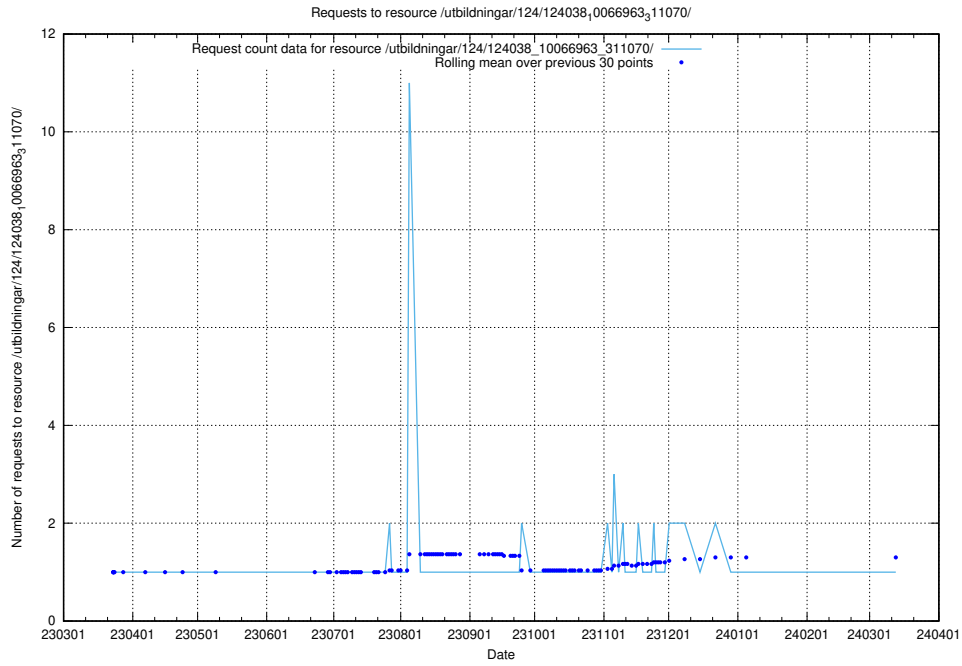

Here, we count the number of requests to resource /taxonomy/version/17/query/languages/.

5.4030 Usage of /utbildningar/124/124038_10066963_311070/

Here, we count the number of requests to resource /utbildningar/124/124038_10066963_311070/.