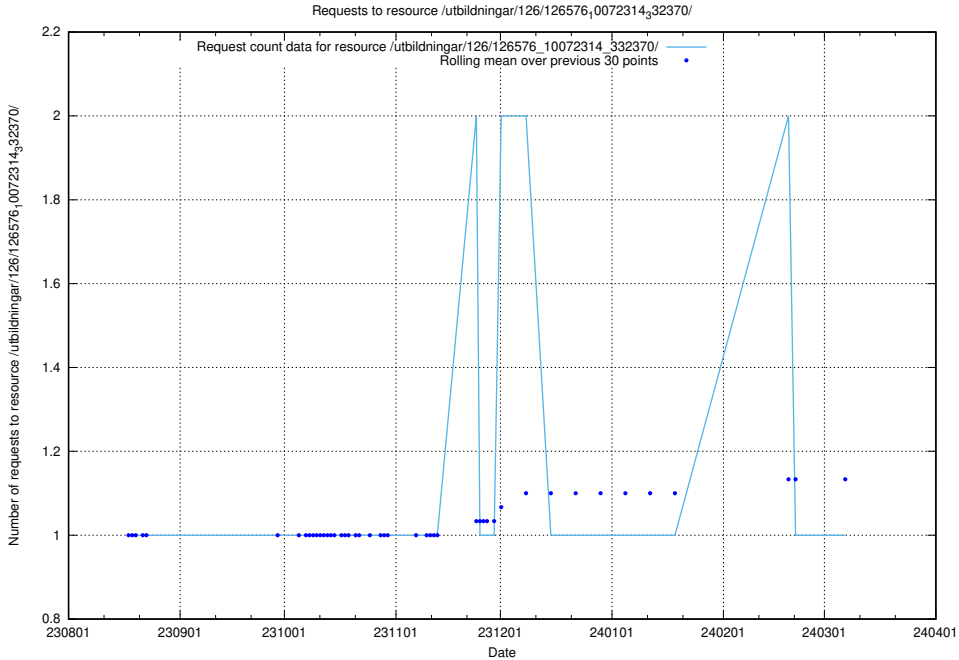

5.4447 Usage of /utbildningar/126/126576_10072314_332370/

Here, we count the number of requests to resource /utbildningar/126/126576_10072314_332370/.