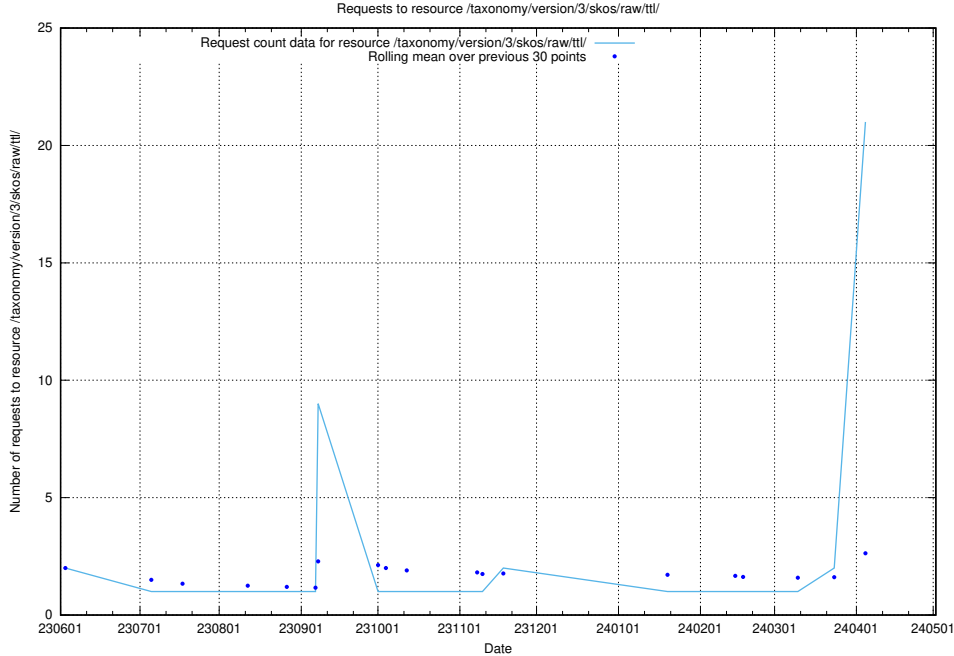

5.21 Usage of /taxonomy/version/3/skos/raw/ttl/

Here, we count the number of requests to resource /taxonomy/version/3/skos/raw/ttl/.