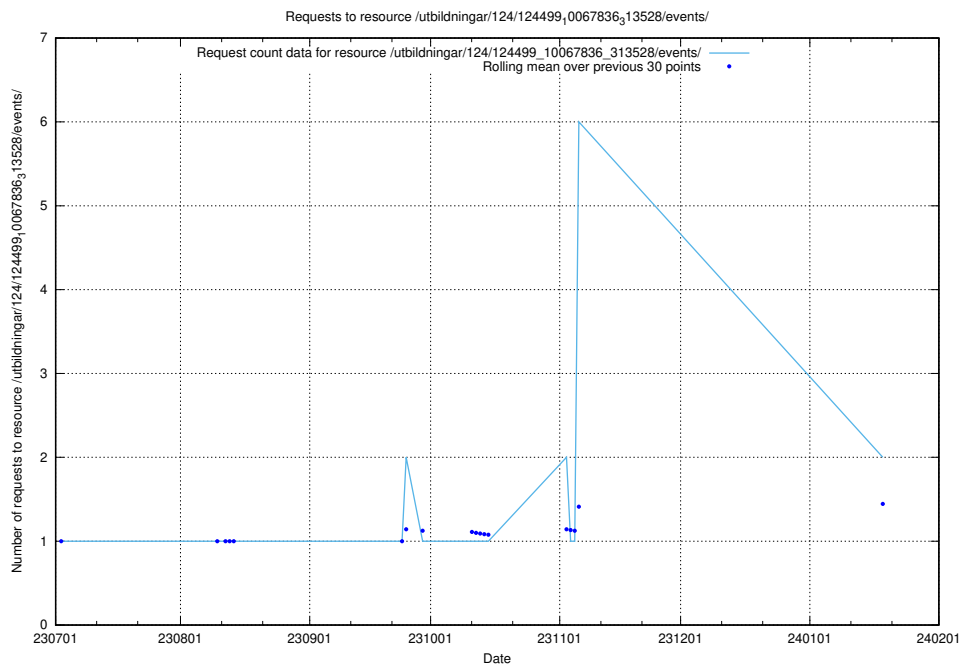

5.708 Usage of /utbildningar/124/124499_10067836_313528/events/

Here, we count the number of requests to resource /utbildningar/124/124499_10067836_313528/events/