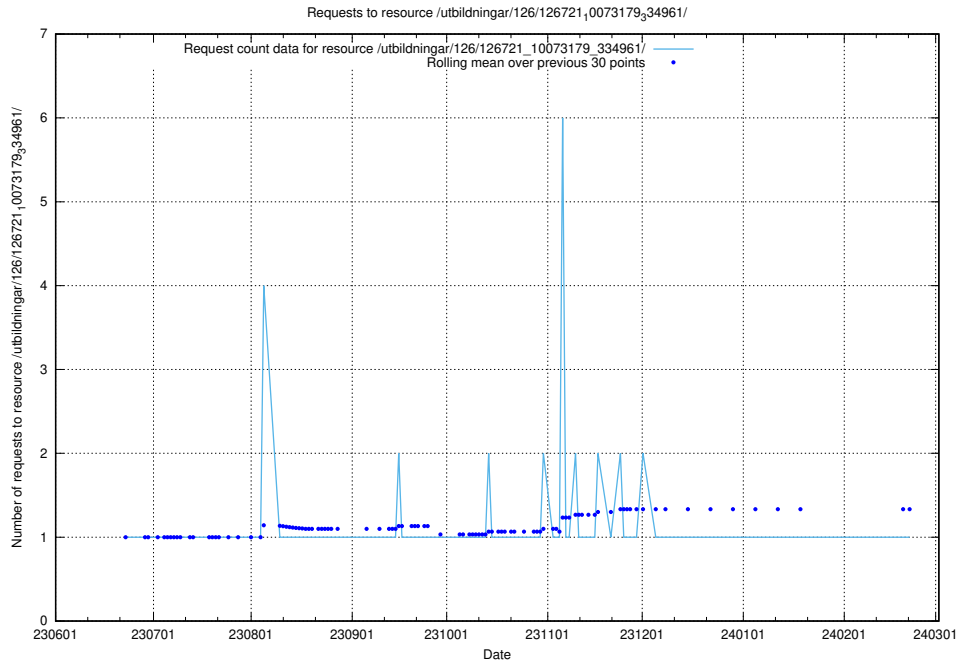

5.5277 Usage of /utbildningar/126/126721_10073179_334961/

Here, we count the number of requests to resource /utbildningar/126/126721_10073179_334961/.