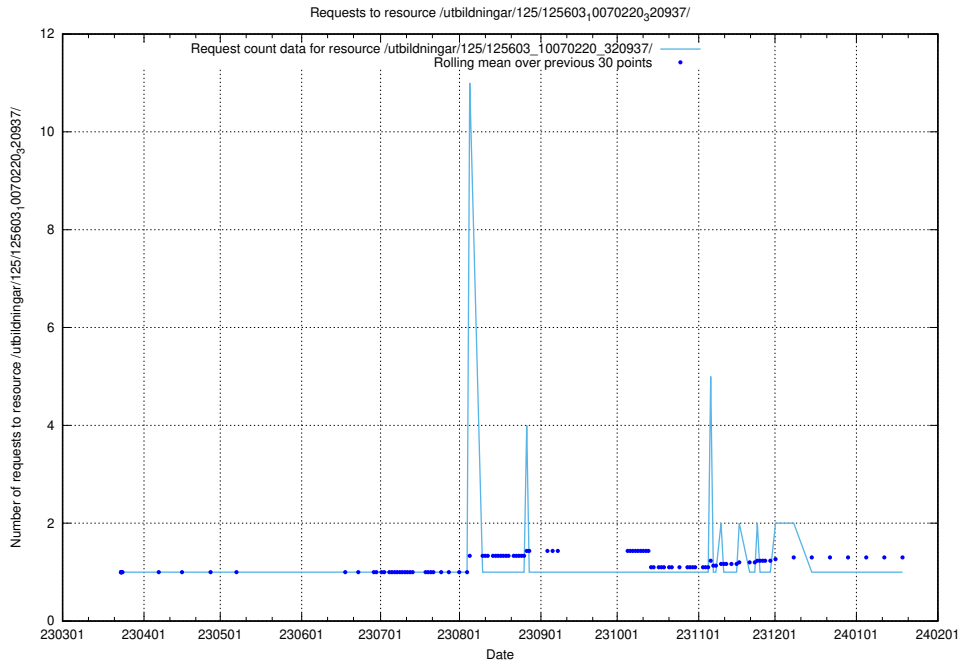

5.979 Usage of /utbildningar/125/125603_10070220_320937/

Here, we count the number of requests to resource /utbildningar/125/125603_10070220_320937/.