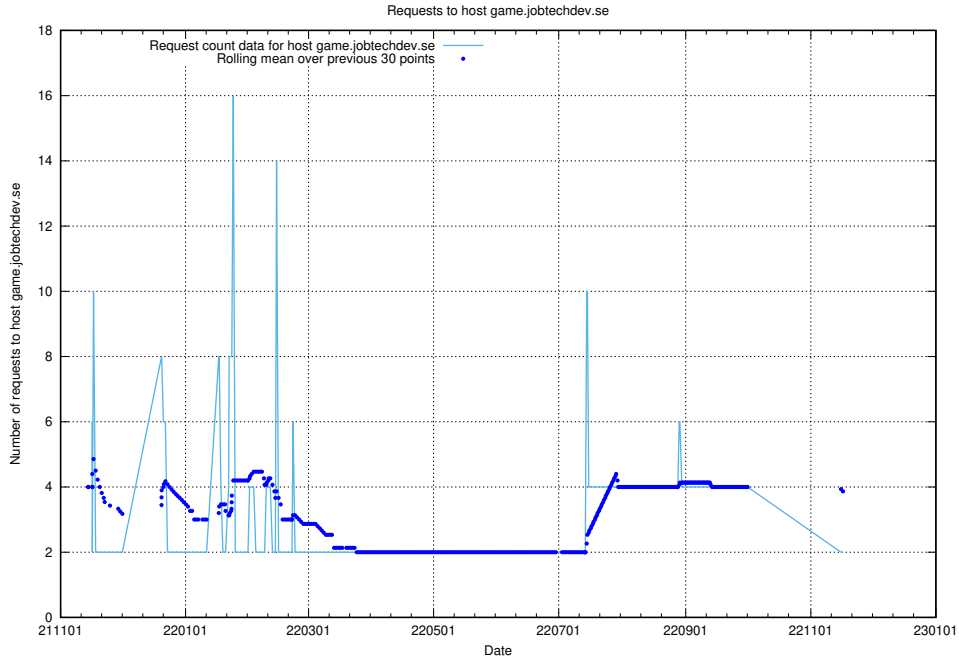

7.263 Usage of game.jobtechdev.se

Here, we count the number of requests to host game.jobtechdev.se.

7.264 Usage of erp.jobtechdev.se

Here, we count the number of requests to host erp.jobtechdev.se.

7.265 Usage of backup.jobtechdev.se