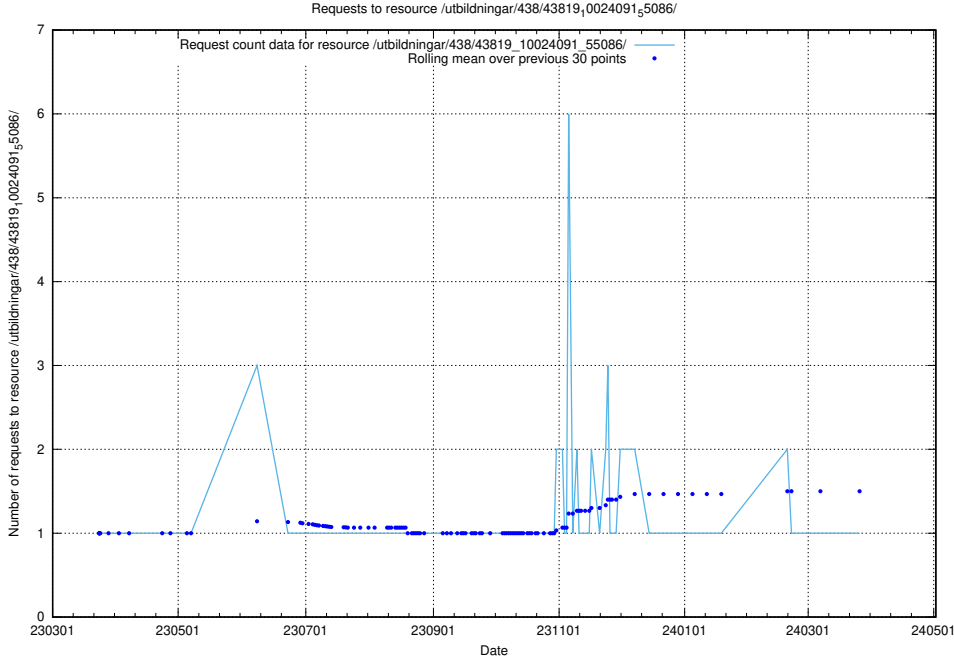

5.5991 Usage of /utbildningar/438/43819_10024091_55086/

Here, we count the number of requests to resource /utbildningar/438/43819_10024091_55086/.