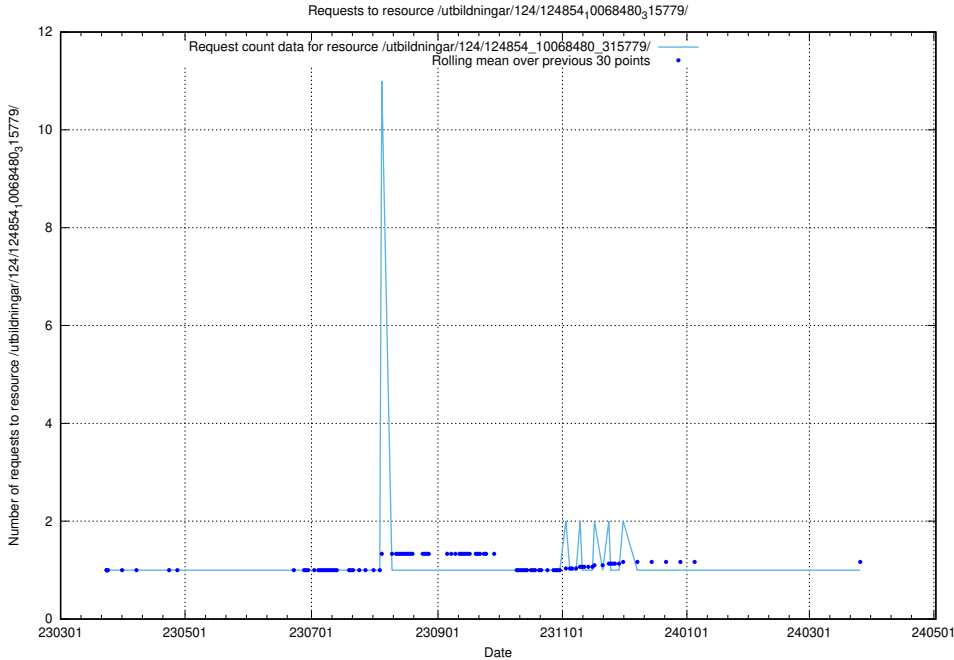

5.1115 Usage of /utbildningar/124/124854_10068480_315779/

Here, we count the number of requests to resource /utbildningar/124/124854_10068480_315779/.