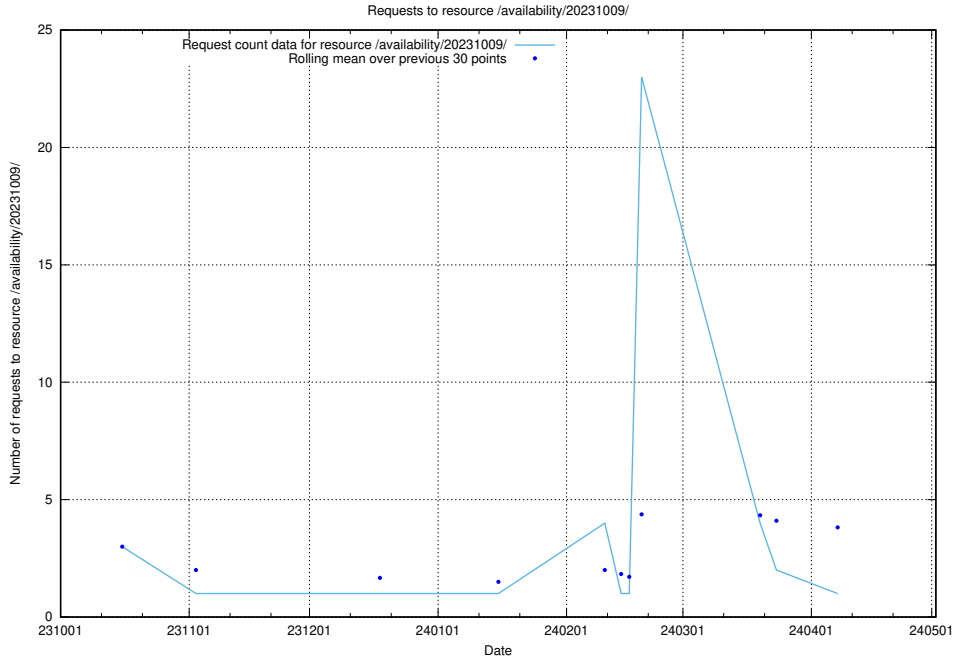

5.3985 Usage of /availability/20231009/

Here, we count the number of requests to resource /availability/20231009/.