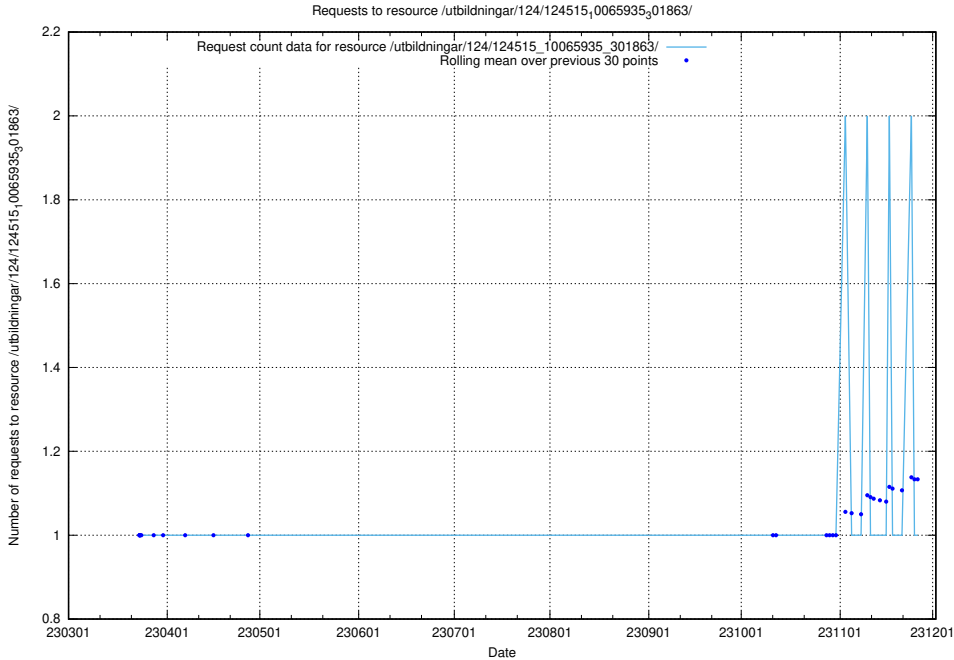

5.1223 Usage of /utbildningar/124/124515_10065935_301863/

Here, we count the number of requests to resource /utbildningar/124/124515_10065935_301863/.