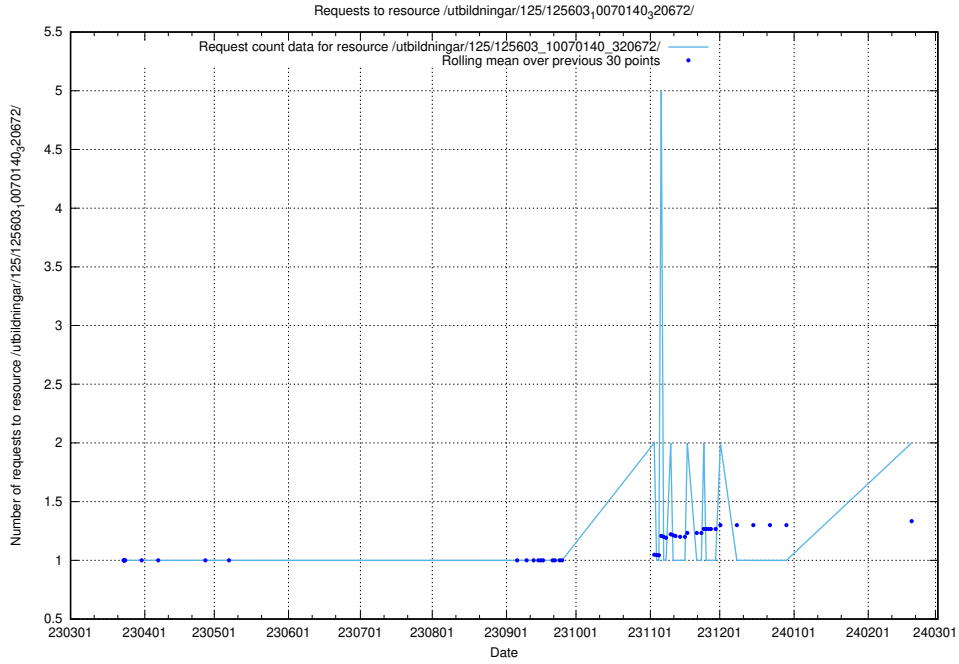

5.369 Usage of /utbildningar/125/125603_10070140_320672/

Here, we count the number of requests to resource /utbildningar/125/125603_10070140_320672/.