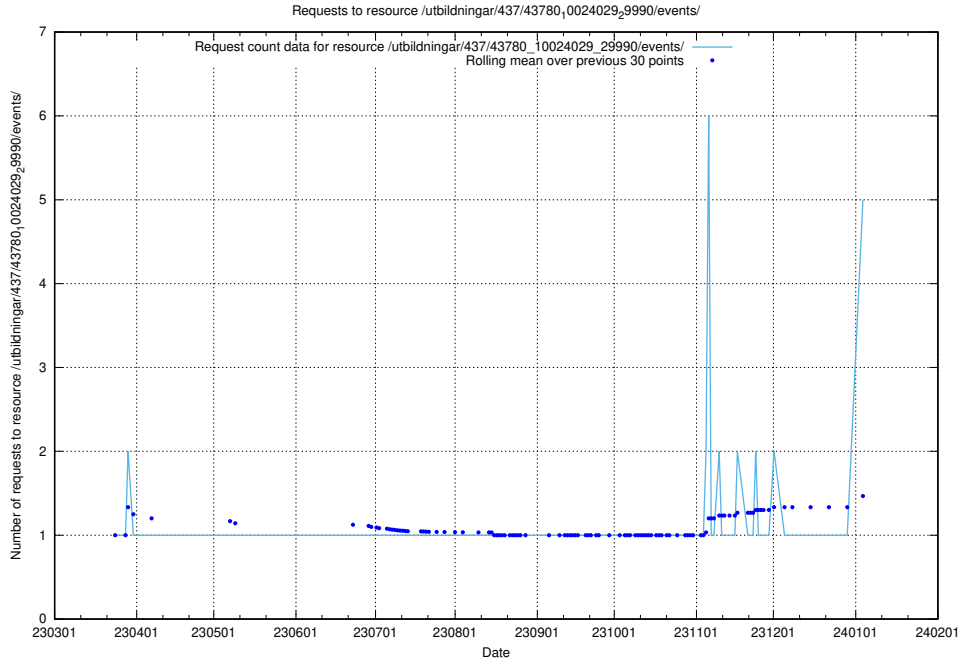

5.142 Usage of /utbildningar/437/43780_10024029_29990/events/

Here, we count the number of requests to resource /utbildningar/437/43780_10024029_29990/events/.