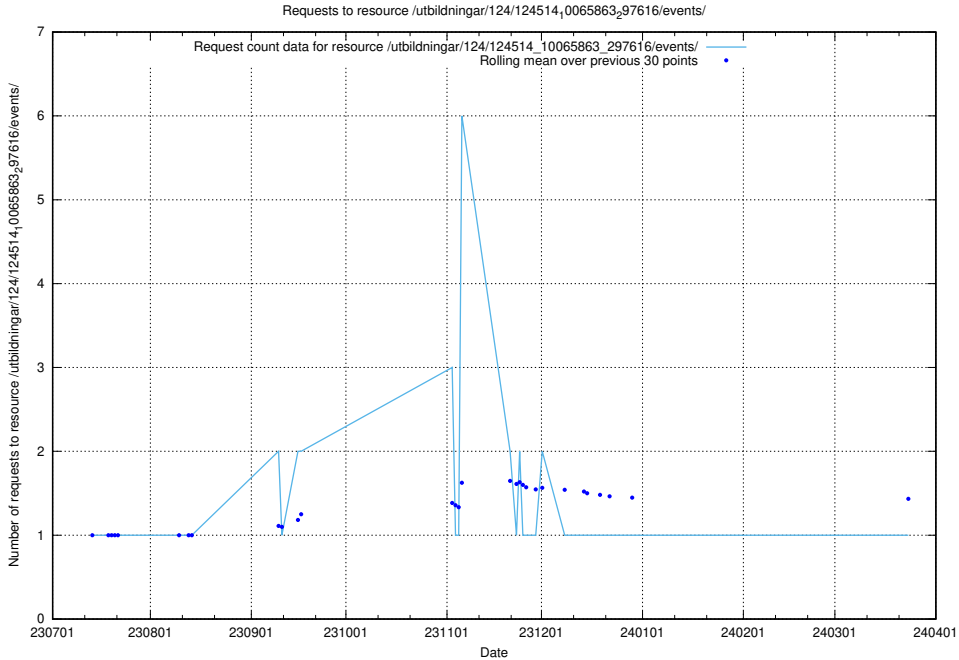

Here, we count the number of requests to resource /utbildningar/124/124514_10065863_297616/events/

5.4753 Usage of /utbildningar/107/107038_10040743_64104/events/

Here, we count the number of requests to resource /utbildningar/107/107038_10040743_64104/events/.