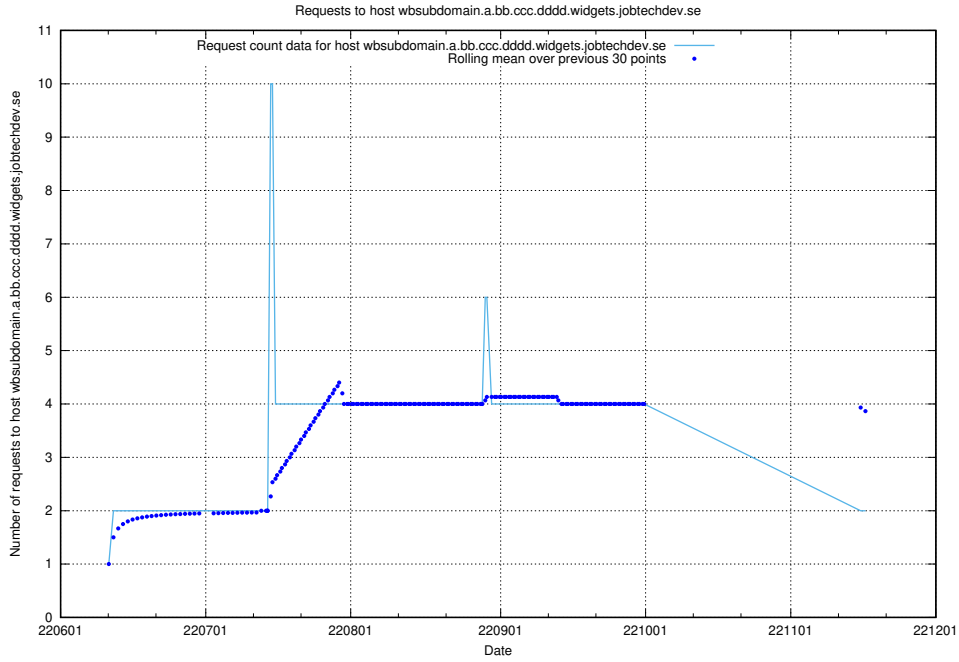

7.408 Usage of wbsubdomain.a.bb.ccc.dddd.widgets.jobtechdev.se

Here, we count the number of requests to host wbsubdomain.a.bb.ccc.dddd.widgets.jobtechdev.se.