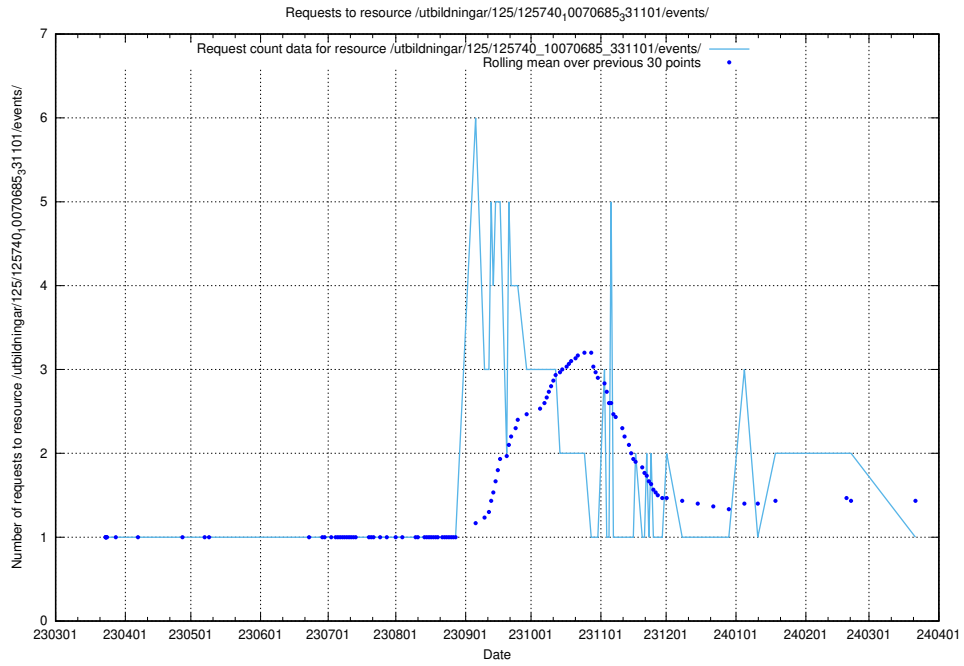

5.886 Usage of /utbildningar/125/125740_10070685_331101/events/

Here, we count the number of requests to resource /utbildningar/125/125740_10070685_331101/events/