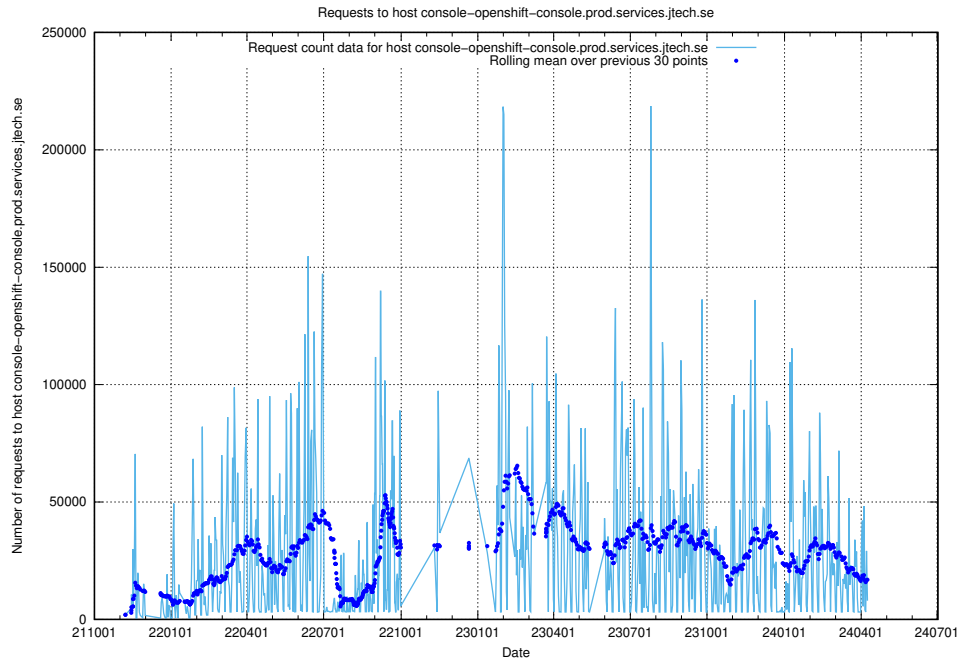

Here, we count the number of requests to host console-openshift-console.prod.services.jtech.se.

7.11 Usage of jobstream.api.jobtechdev.se

Here, we count the number of requests to host jobstream.api.jobtechdev.se.