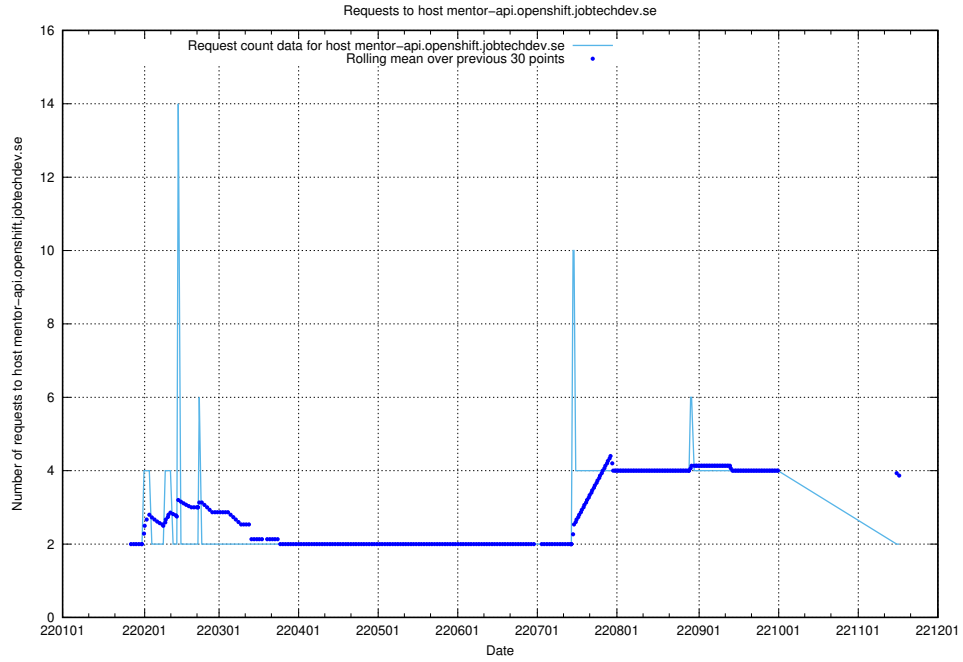

7.571 Usage of mentor-api.openshift.jobtechdev.se

Here, we count the number of requests to host mentor-api.openshift.jobtechdev.se.

7.572 Usage of mentor-api-4.openshift.jobtechdev.se

Here, we count the number of requests to host mentor-api-4.openshift.jobtechdev.se.