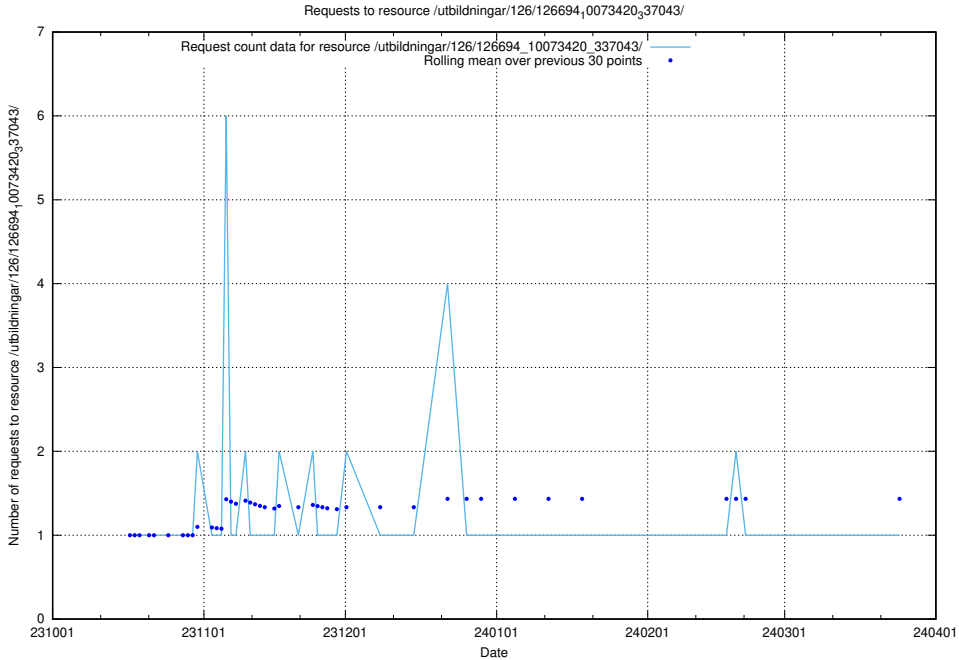

5.3969 Usage of /utbildningar/126/126694_10073420_337043/

Here, we count the number of requests to resource /utbildningar/126/126694_10073420_337043/.