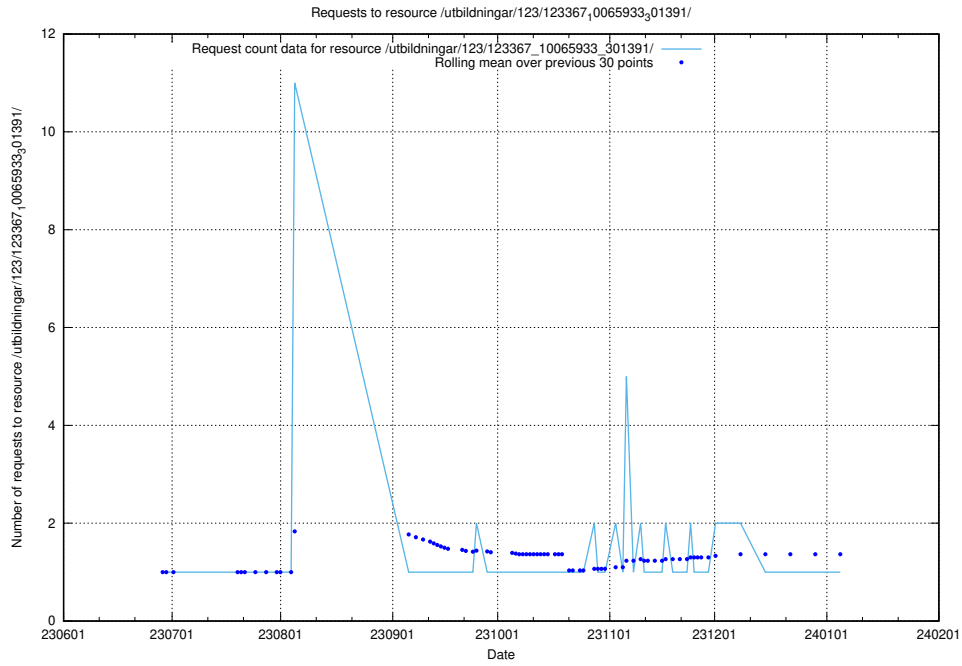

5.5203 Usage of /utbildningar/123/123367_10065933_301391/

Here, we count the number of requests to resource /utbildningar/123/123367_10065933_301391/.