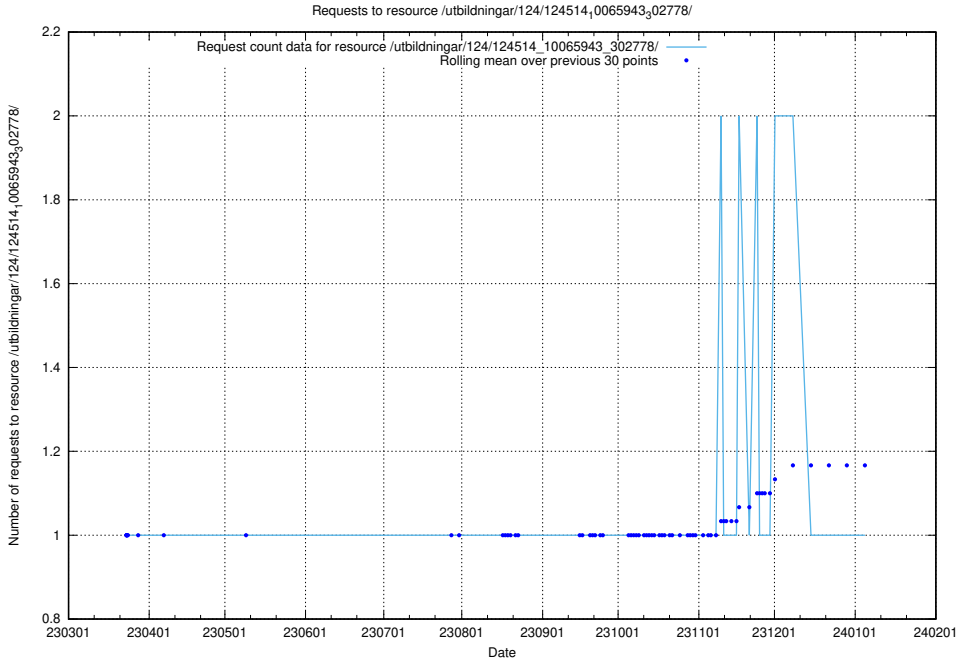

5.1518 Usage of /utbildningar/124/124514_10065943_302778/

Here, we count the number of requests to resource /utbildningar/124/124514_10065943_302778/.