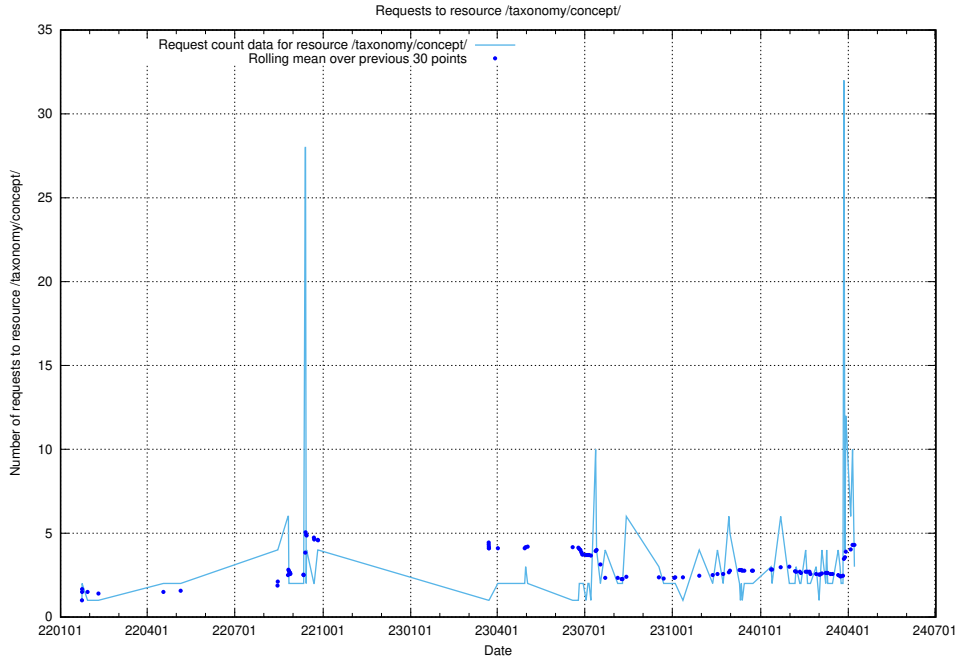

5.242 Usage of /taxonomy/concept/

Here, we count the number of requests to resource /taxonomy/concept/.