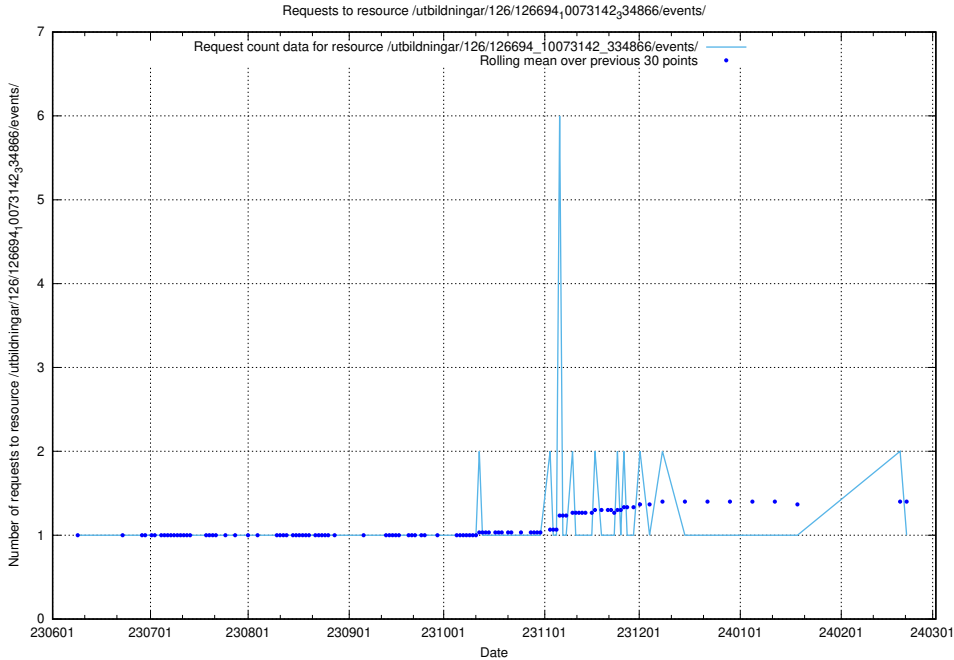

5.5576 Usage of /utbildningar/126/126694_10073142_334866/events/

Here, we count the number of requests to resource /utbildningar/126/126694_10073142_334866/events/