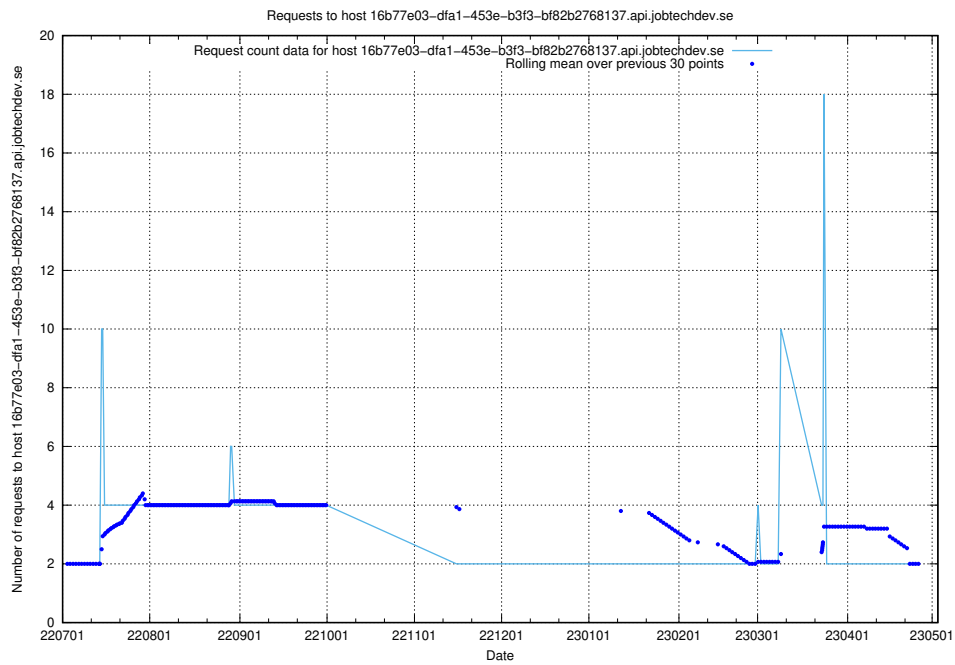

7.389 Usage of 16b77e03-dfa1-453e-b3f3-bf82b2768137.api.jobtechdev.se

Here, we count the number of requests to host 16b77e03-dfa1-453e-b3f3-bf82b2768137.api.jobtechdev.se.