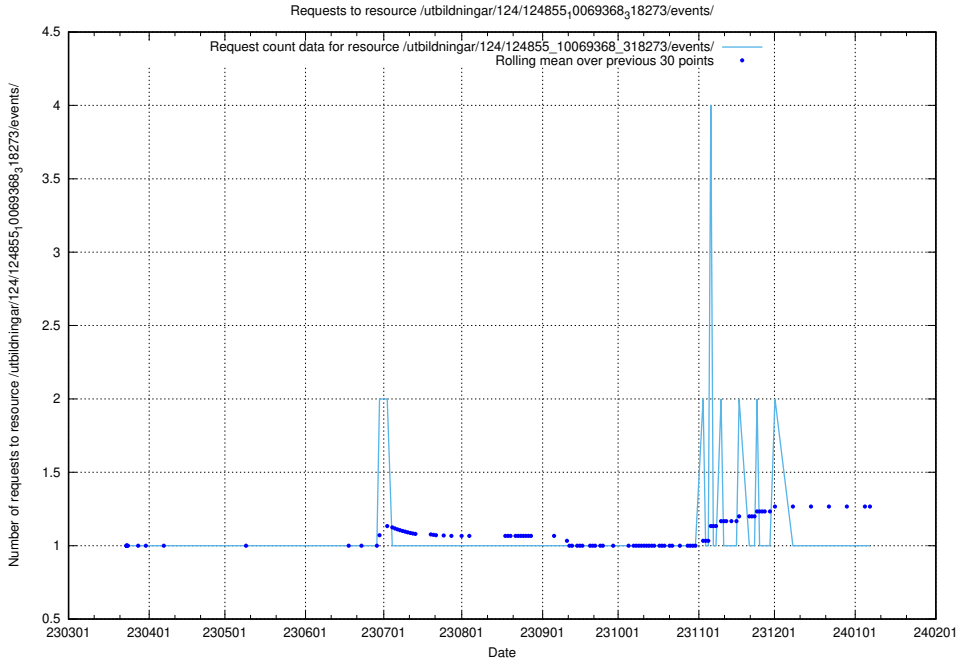

5.1098 Usage of /utbildningar/124/124855_10069368_318273/events/

Here, we count the number of requests to resource /utbildningar/124/124855_10069368_318273/events/