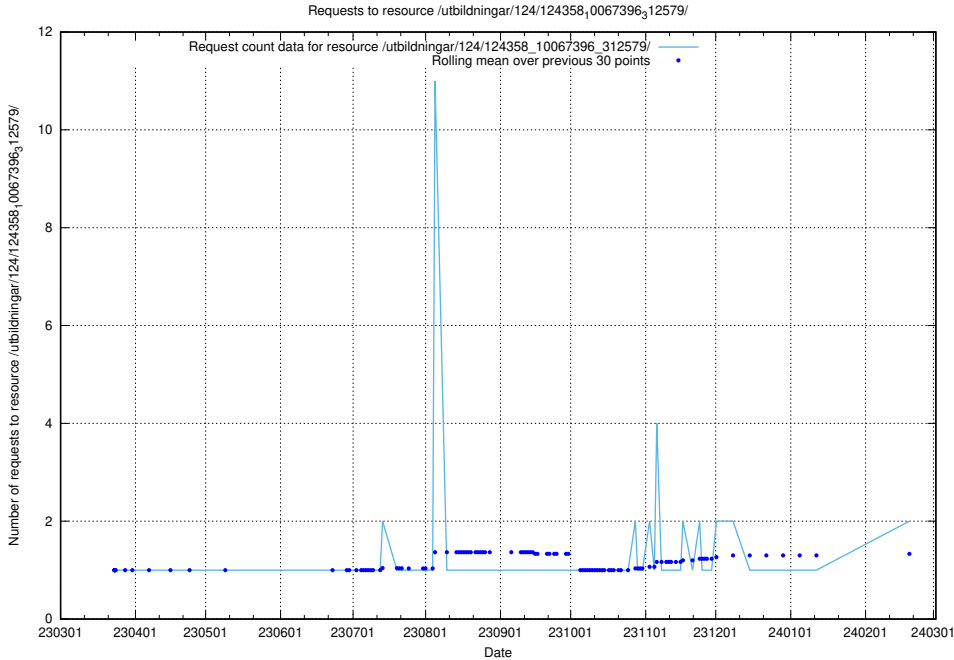

5.571 Usage of /utbildningar/124/124358_10067396_312579/

Here, we count the number of requests to resource /utbildningar/124/124358_10067396_312579/.