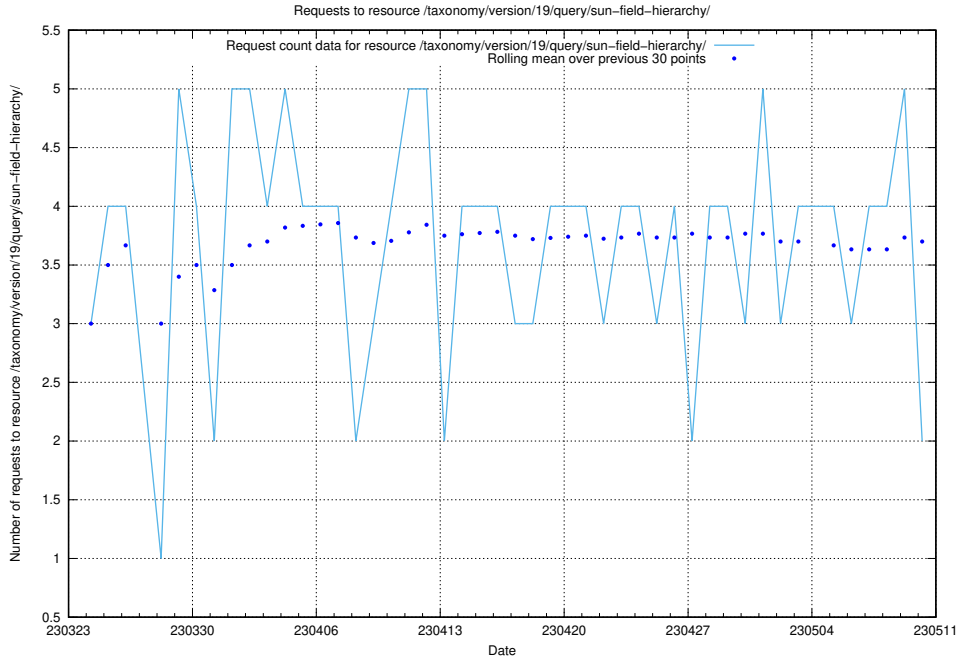

5.818 Usage of /taxonomy/version/19/query/sun-field-hierarchy/

Here, we count the number of requests to resource /taxonomy/version/19/query/sun-field-hierarchy/.