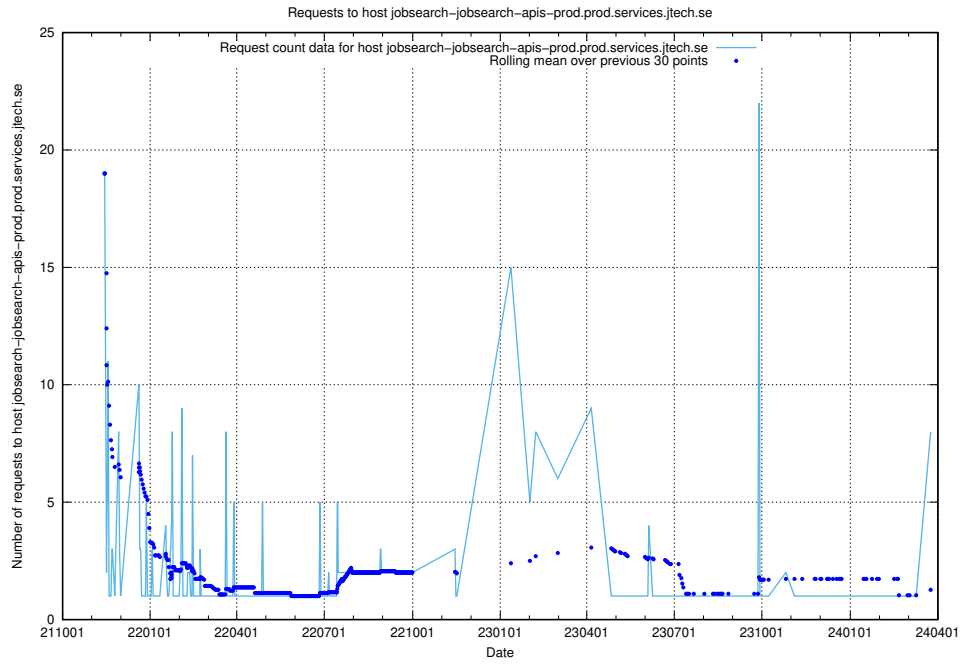

7.73 Usage of jobsearch-jobsearch-apis-prod.prod.services.jtech.se

Here, we count the number of requests to host jobsearch-jobsearch-apis-prod.prod.services.jtech.se.