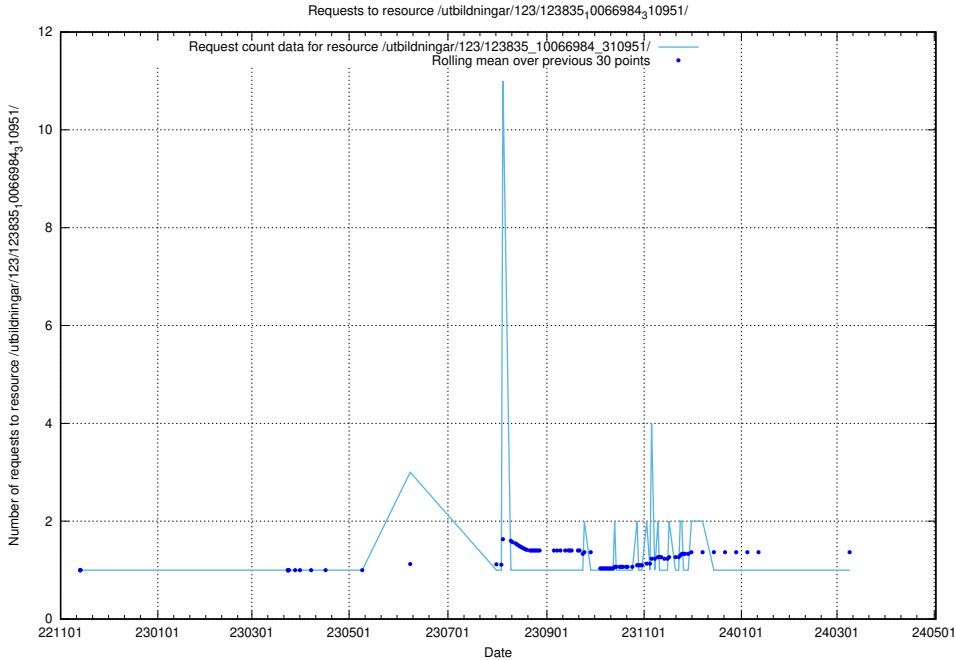

5.5594 Usage of /utbildningar/123/123835_10066984_310951/

Here, we count the number of requests to resource /utbildningar/123/123835_10066984_310951/.