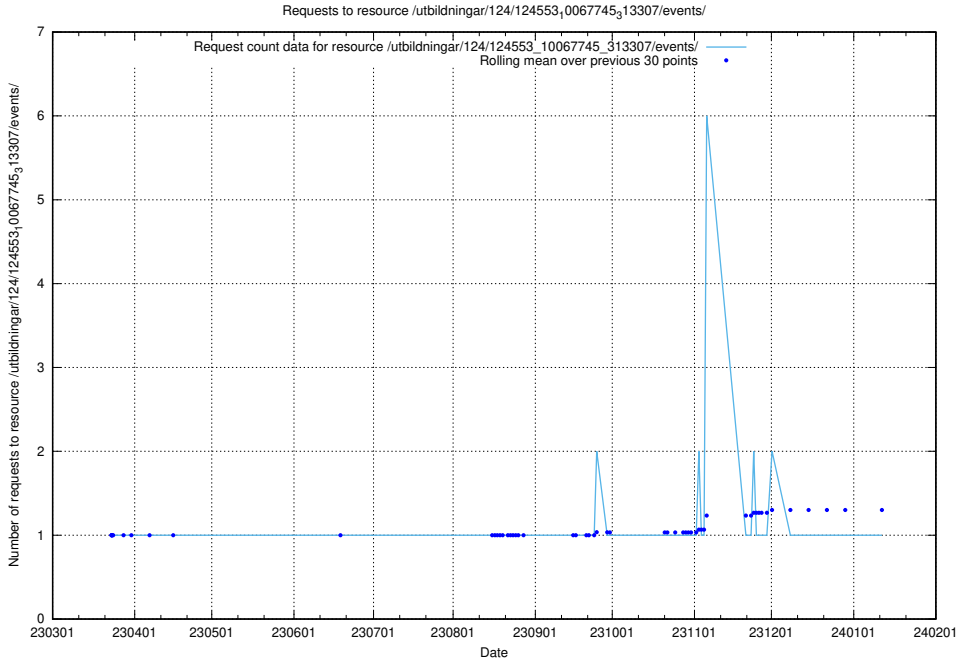

5.1117 Usage of /utbildningar/124/124553_10067745_313307/events/

Here, we count the number of requests to resource /utbildningar/124/124553_10067745_313307/events/