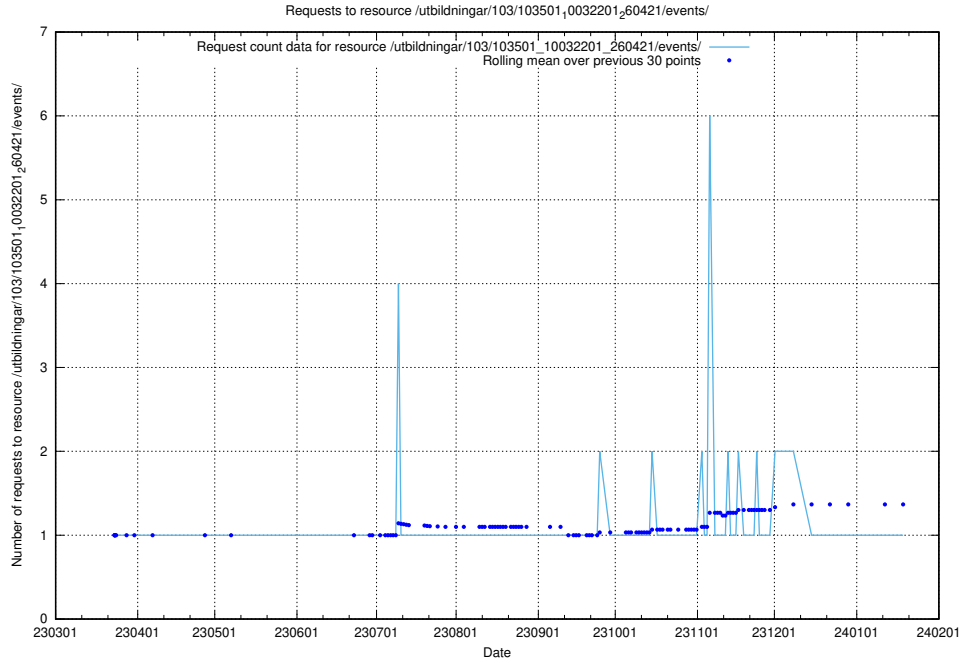

5.5138 Usage of /utbildningar/103/103501_10032201_260421/events/

Here, we count the number of requests to resource /utbildningar/103/103501_10032201_260421/events/