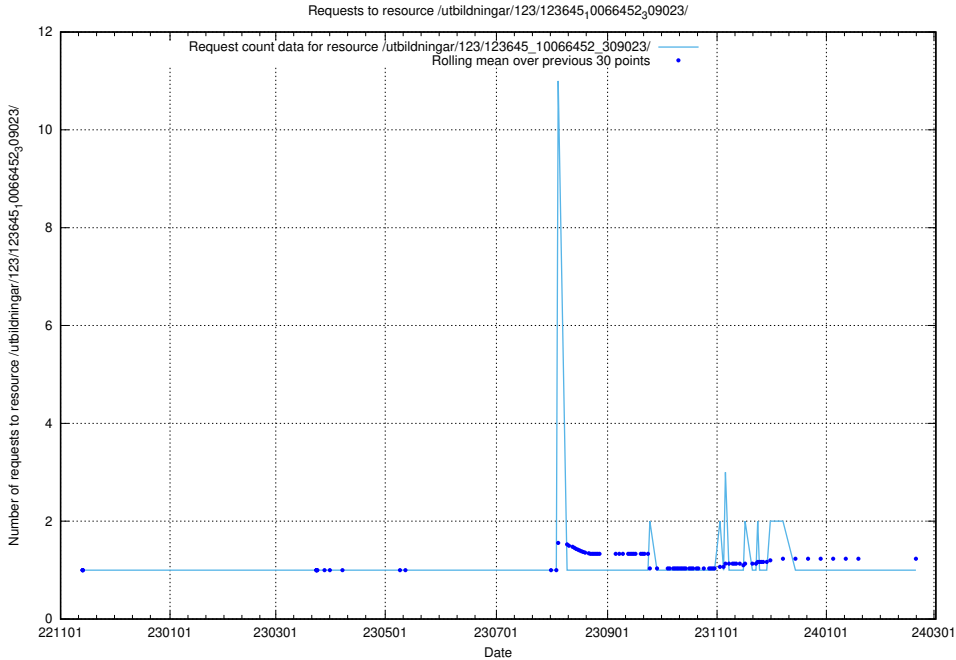

Here, we count the number of requests to resource /taxonomy/version/13/query/employment-variety-concepts/.

5.5623 Usage of /utbildningar/123/123645_10066452_309023/

Here, we count the number of requests to resource /utbildningar/123/123645_10066452_309023/.