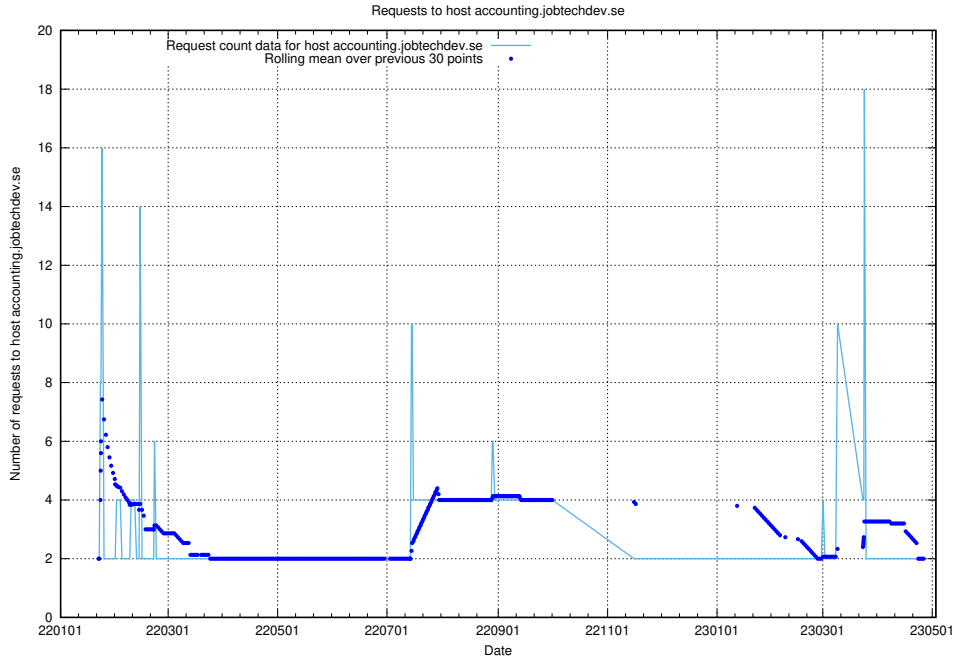

7.261 Usage of accounting.jobtechdev.se

Here, we count the number of requests to host accounting.jobtechdev.se.