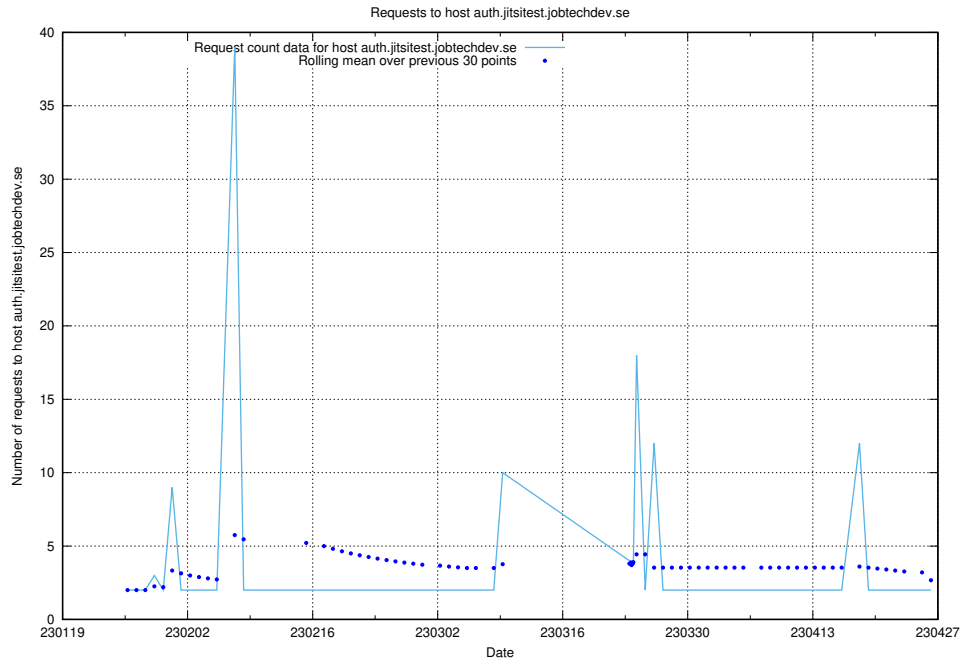

7.294 Usage of auth.jitsitest.jobtechdev.se

Here, we count the number of requests to host auth.jitsitest.jobtechdev.se.