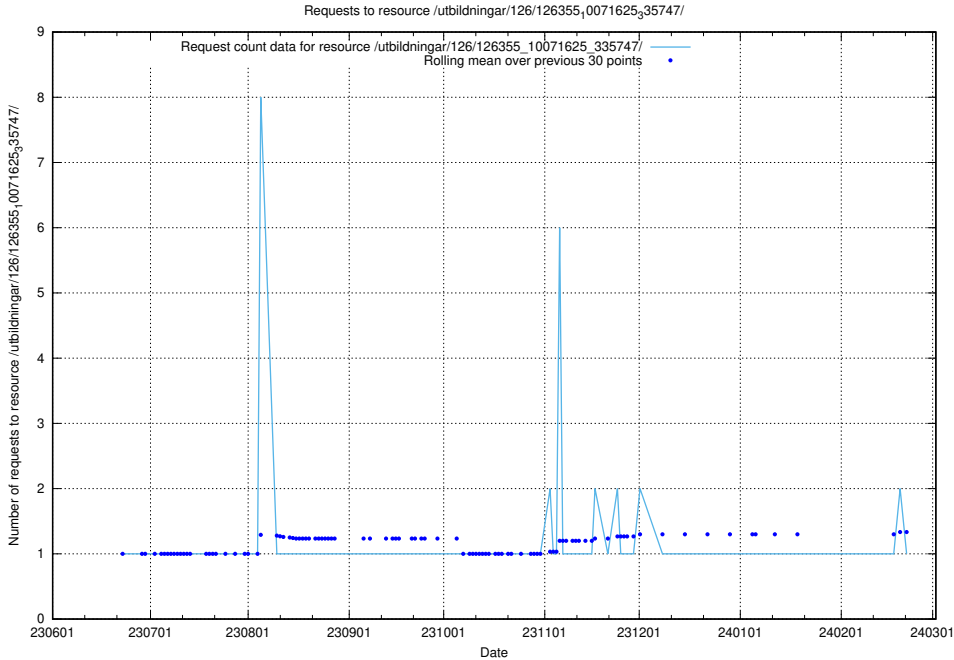

Here, we count the number of requests to resource /utbildningar/126/126355_10071625_335747/events/

5.5330 Usage of /utbildningar/126/126355_10071625_335747/

Here, we count the number of requests to resource /utbildningar/126/126355_10071625_335747/.