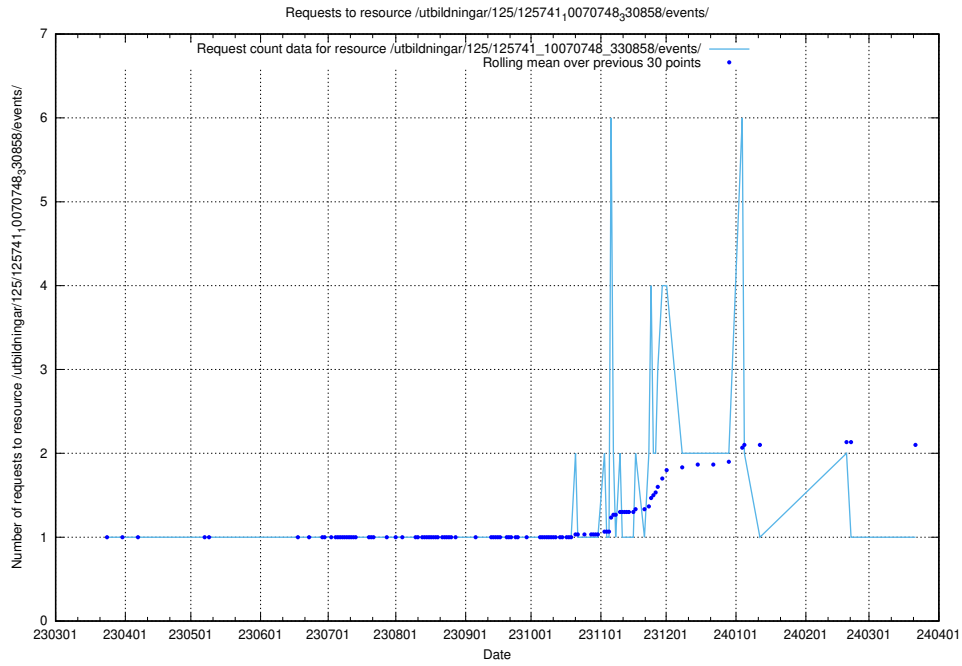

5.5889 Usage of /utbildningar/125/125741_10070748_330858/events/

Here, we count the number of requests to resource /utbildningar/125/125741_10070748_330858/events/