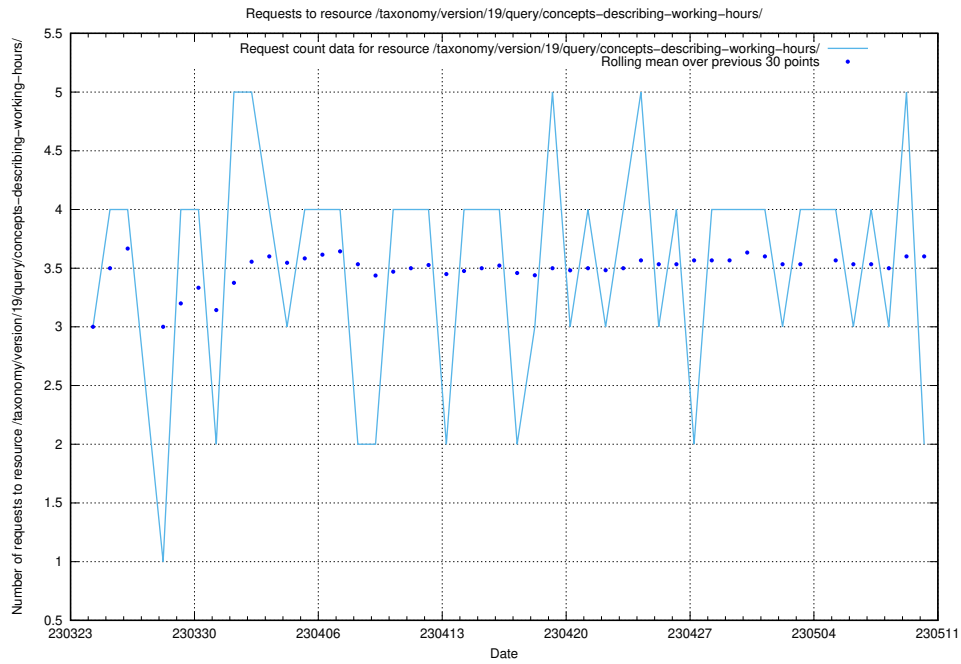

5.826 Usage of /utbildningar/125/125754_10070136_324706/events/

Here, we count the number of requests to resource /utbildningar/125/125754_10070136_324706/events/

5.827 Usage of /utbildningar/438/43836_10024038_29999/events/