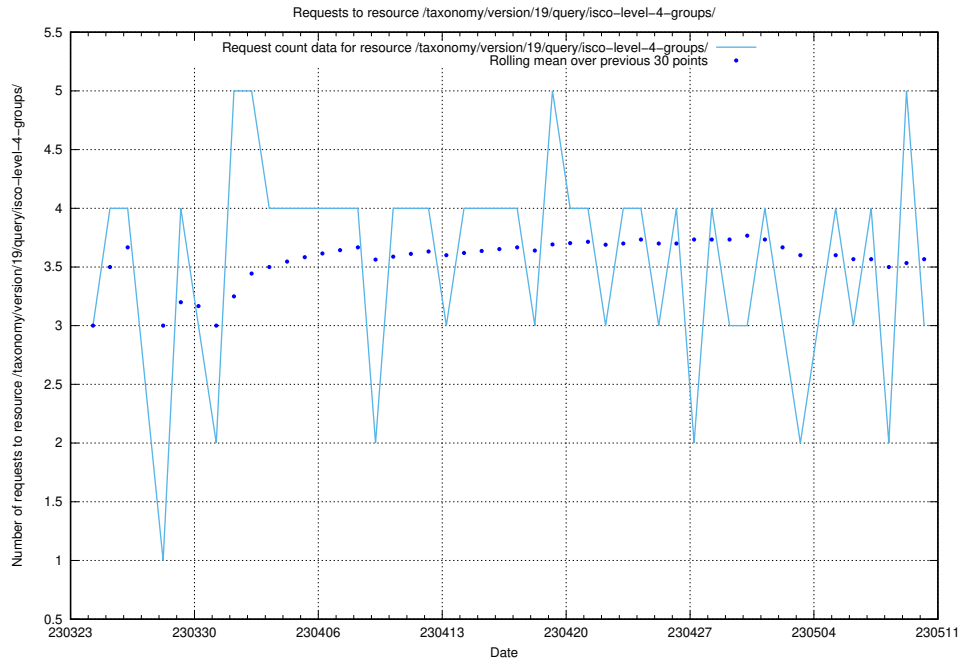

5.338 Usage of /taxonomy/version/19/query/isco-level-4-groups/

Here, we count the number of requests to resource /taxonomy/version/19/query/isco-level-4-groups/.