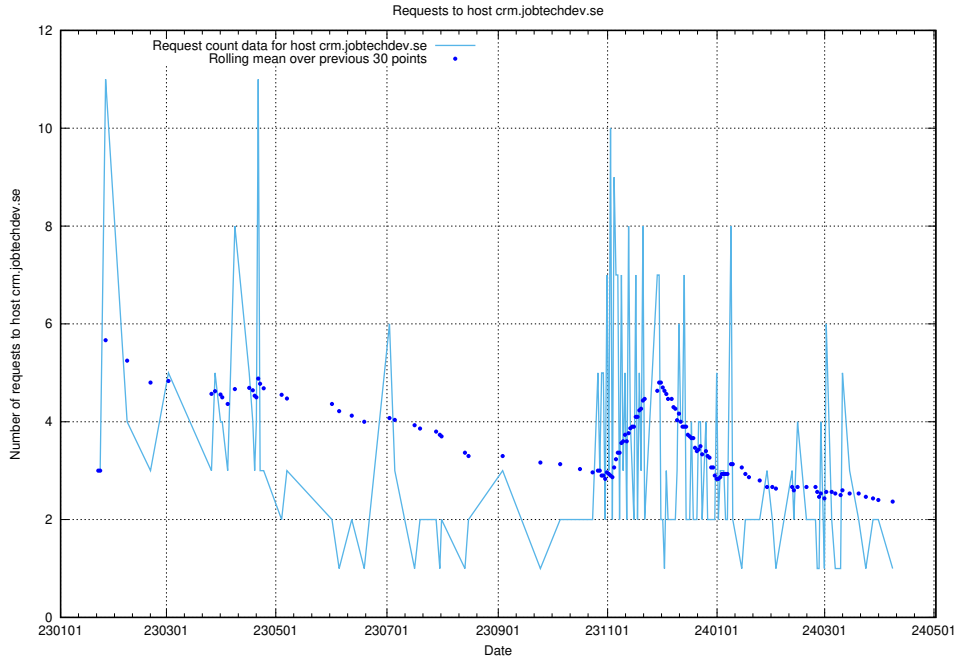

7.611 Usage of crm.jobtechdev.se

Here, we count the number of requests to host crm.jobtechdev.se.