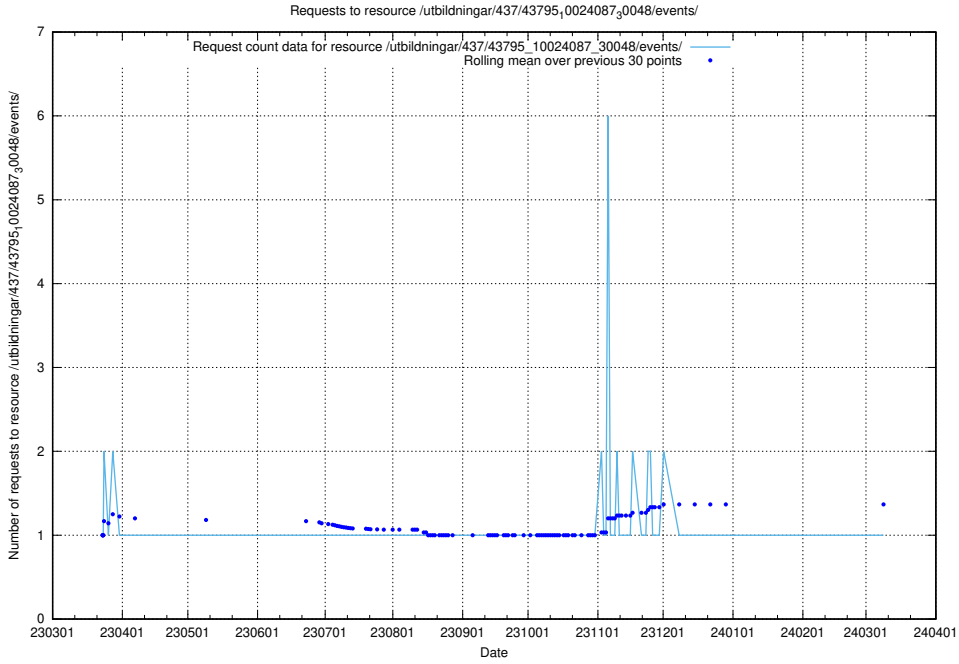

Here, we count the number of requests to resource /utbildningar/437/43796_10024100_313818/.

5.6008 Usage of /utbildningar/437/43795_10024087_30048/events/

Here, we count the number of requests to resource /utbildningar/437/43795_10024087_30048/events/.