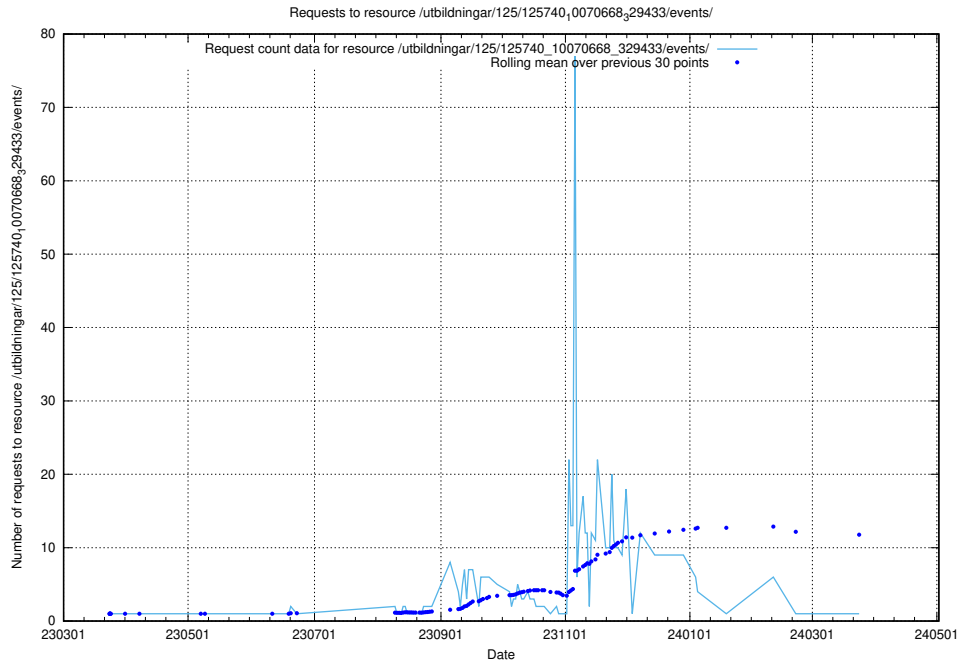

5.902 Usage of /utbildningar/125/125740_10070668_329433/events/

Here, we count the number of requests to resource /utbildningar/125/125740_10070668_329433/events/