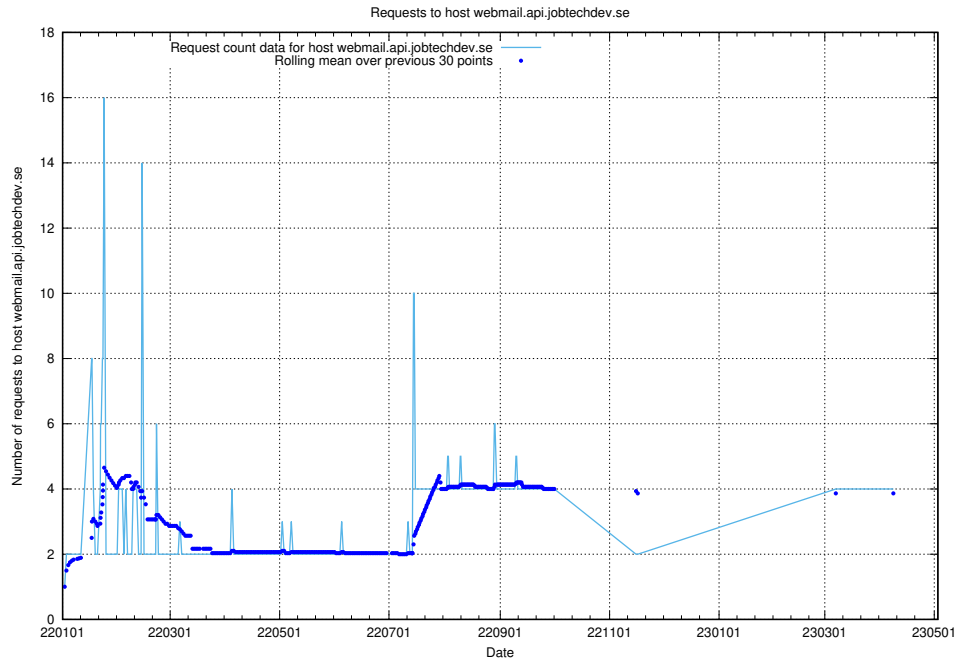

7.113 Usage of webmail.api.jobtechdev.se

Here, we count the number of requests to host webmail.api.jobtechdev.se.