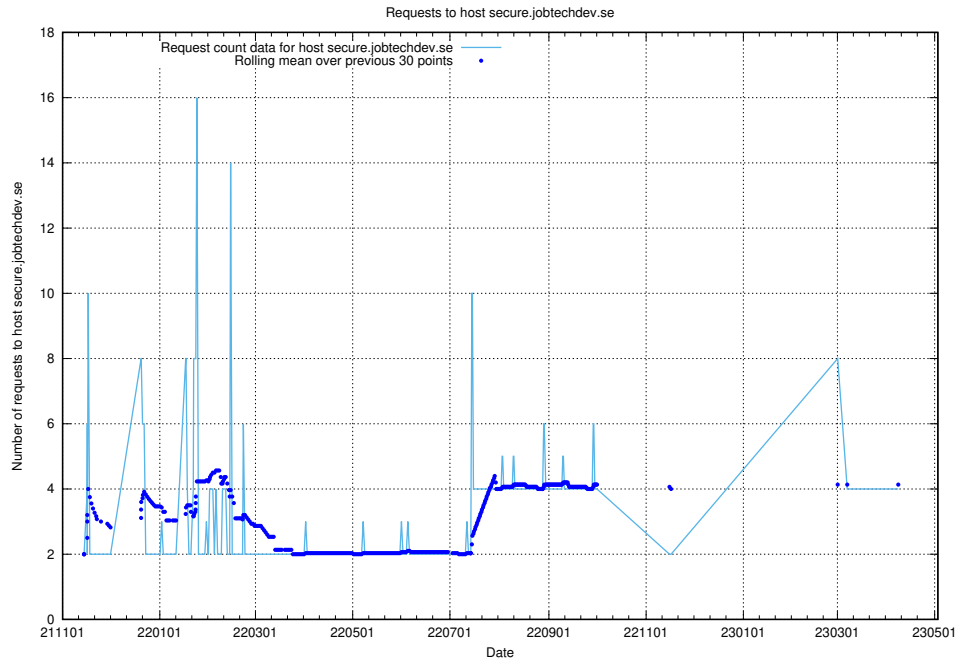

Here, we count the number of requests to host secure.jobtechdev.se.

7.160 Usage of dex-test.jobtechdev.se

Here, we count the number of requests to host dex-test.jobtechdev.se.

7.161 Usage of noc.jobtechdev.se