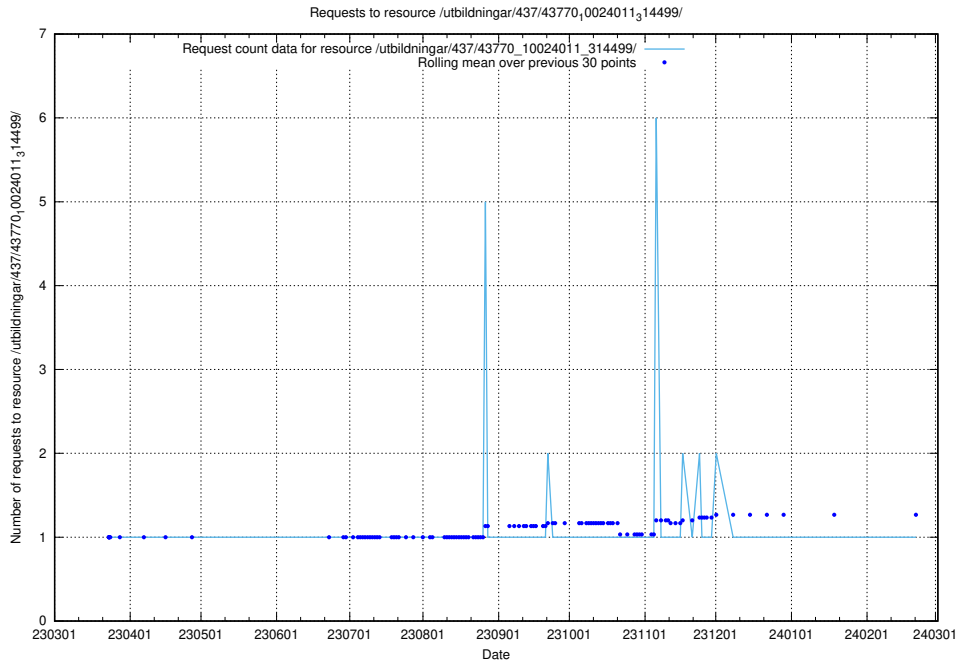

5.6018 Usage of /utbildningar/437/43770_10024011_314499/

Here, we count the number of requests to resource /utbildningar/437/43770_10024011_314499/.