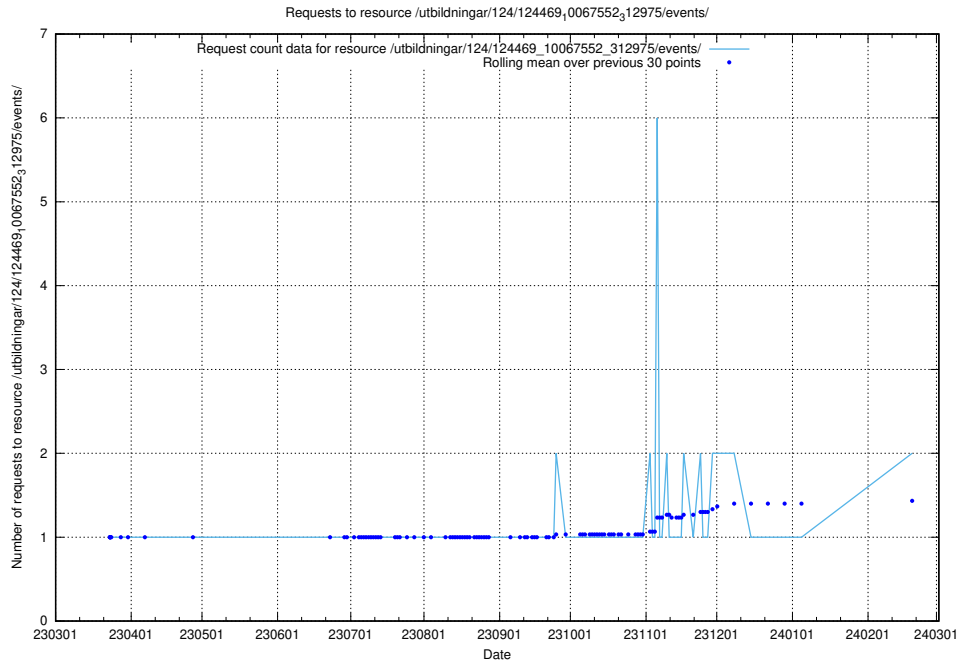

5.543 Usage of /utbildningar/124/124469_10067552_312975/events/

Here, we count the number of requests to resource /utbildningar/124/124469_10067552_312975/events/