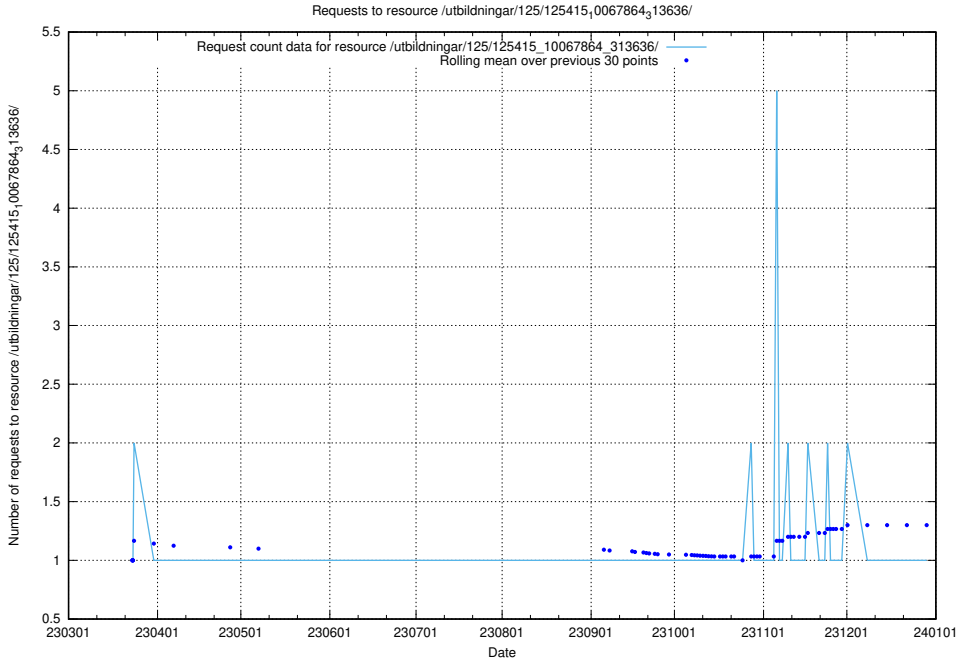

5.1012 Usage of /utbildningar/125/125415_10067864_313636/

Here, we count the number of requests to resource /utbildningar/125/125415_10067864_313636/.