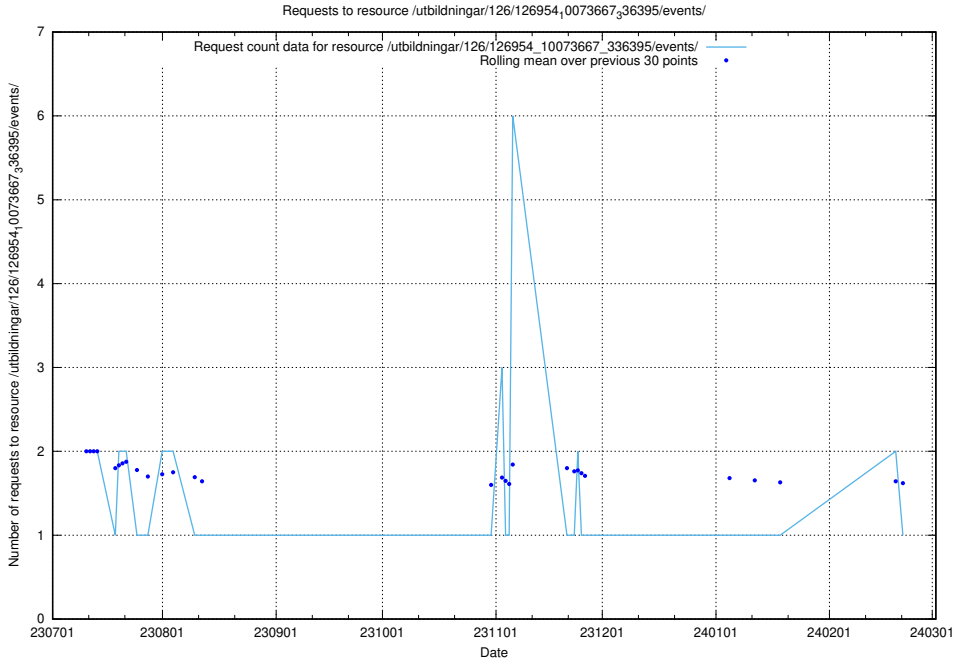

5.4789 Usage of /utbildningar/126/126954_10073667_336395/events/

Here, we count the number of requests to resource /utbildningar/126/126954_10073667_336395/events/

5.4790 Usage of /utbildningar/126/126954_10073667_336395/