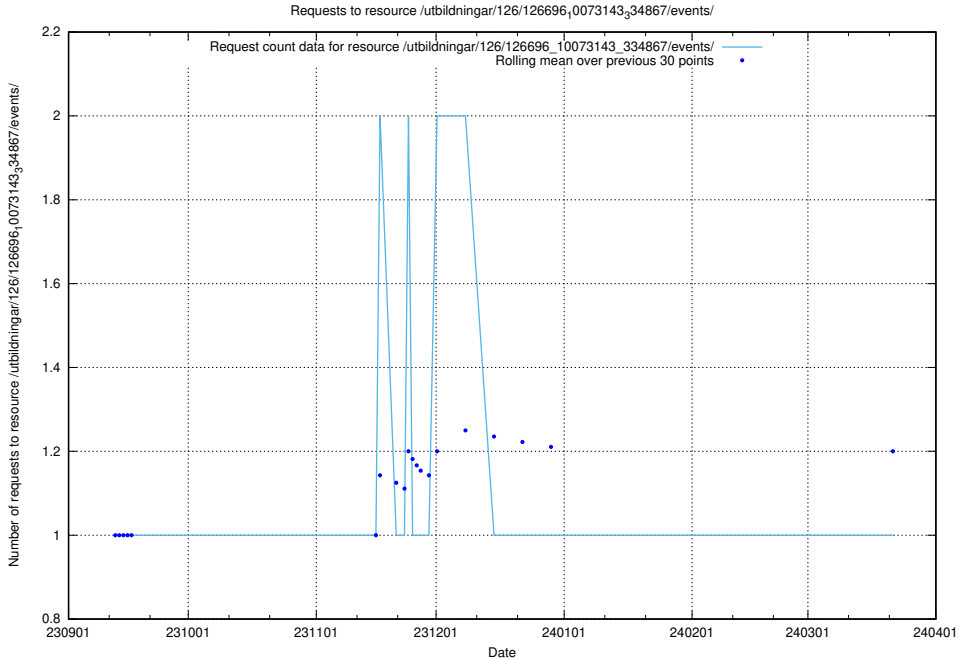

5.4261 Usage of /utbildningar/126/126696_10073143_334867/events/

Here, we count the number of requests to resource /utbildningar/126/126696_10073143_334867/events/