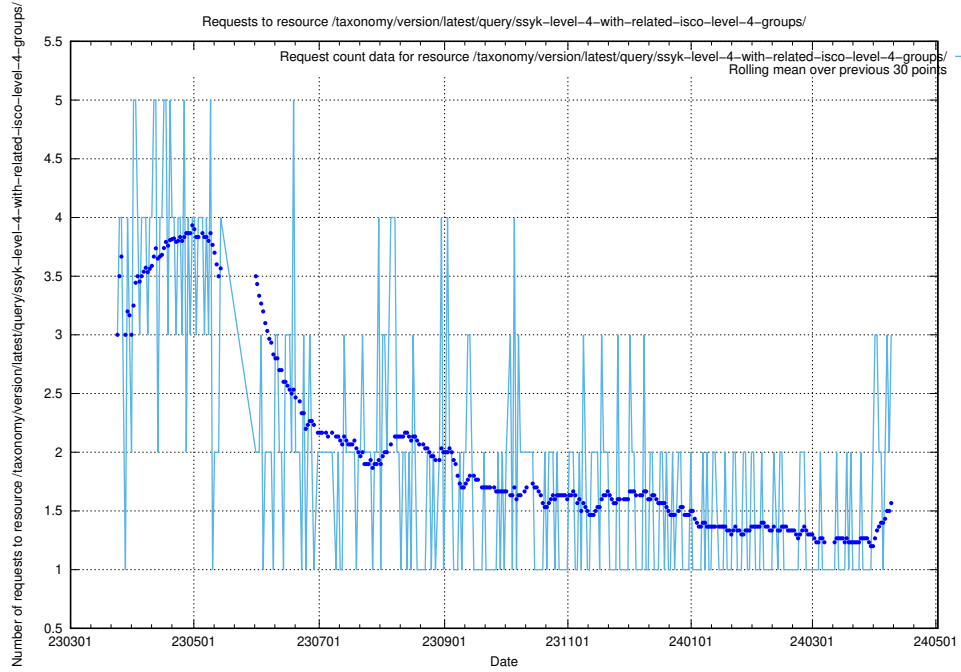

5.313 Usage of /taxonomy/version/latest/query/ssyk-level-4-with-related-isco-level-4-groups/

Here, we count the number of requests to resource /taxonomy/version/latest/query/ssyk-level-4-with-related-isco-level-4-groups/.