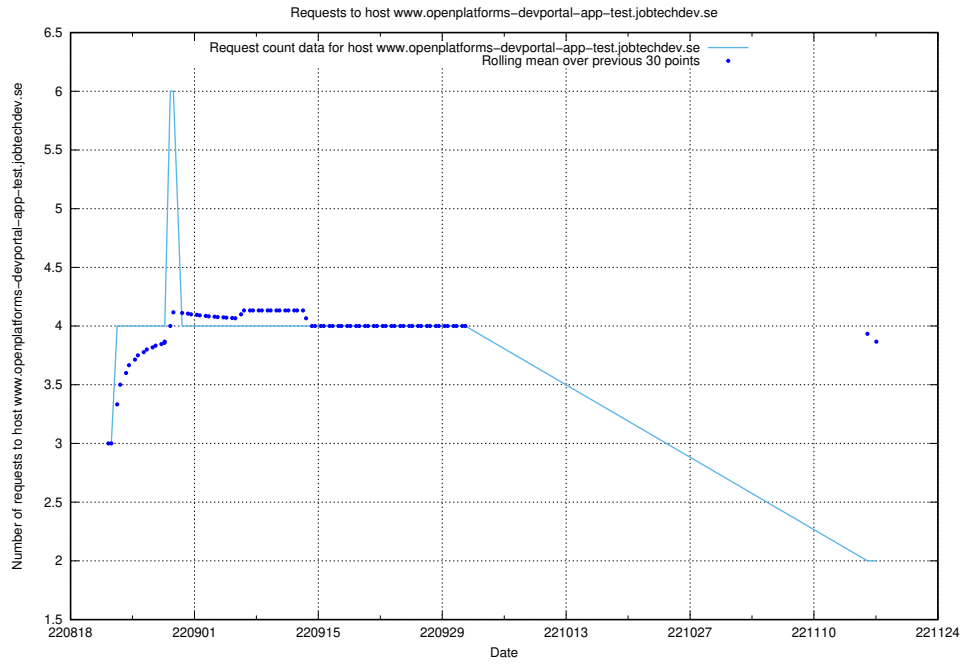

7.340 Usage of `www.openplatforms-devportal-app-test.jobtechdev.se`

Here, we count the number of requests to host `www.openplatforms-devportal-app-test.jobtechdev.se`.

7.341 Usage of taxonomy-soap-prod.jobtechdev.se:443