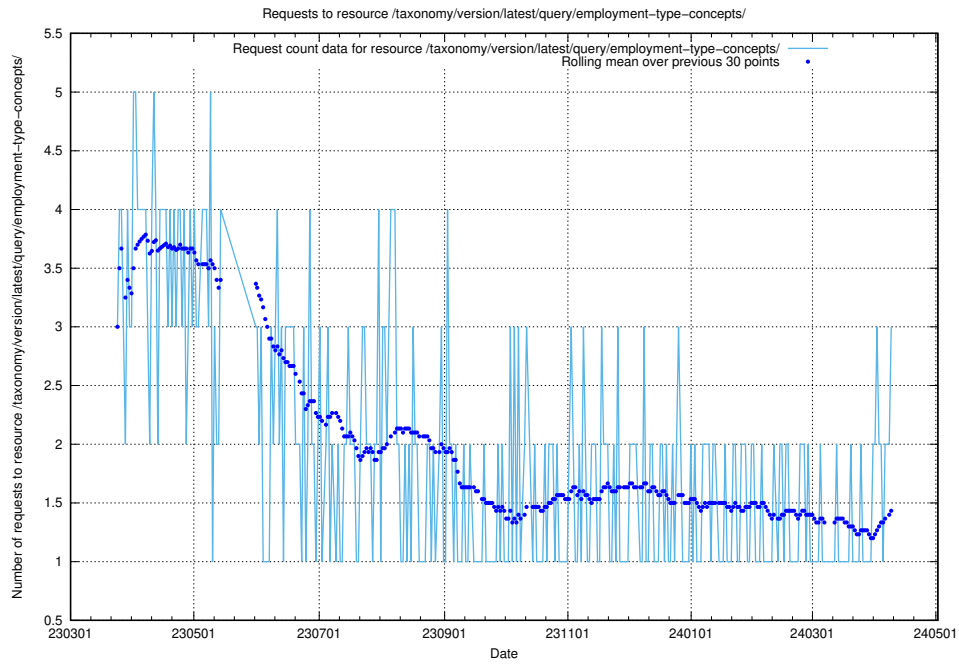

5.329 Usage of /taxonomy/version/latest/query/employment-type-concepts/

Here, we count the number of requests to resource /taxonomy/version/latest/query/employment-type-concepts/.