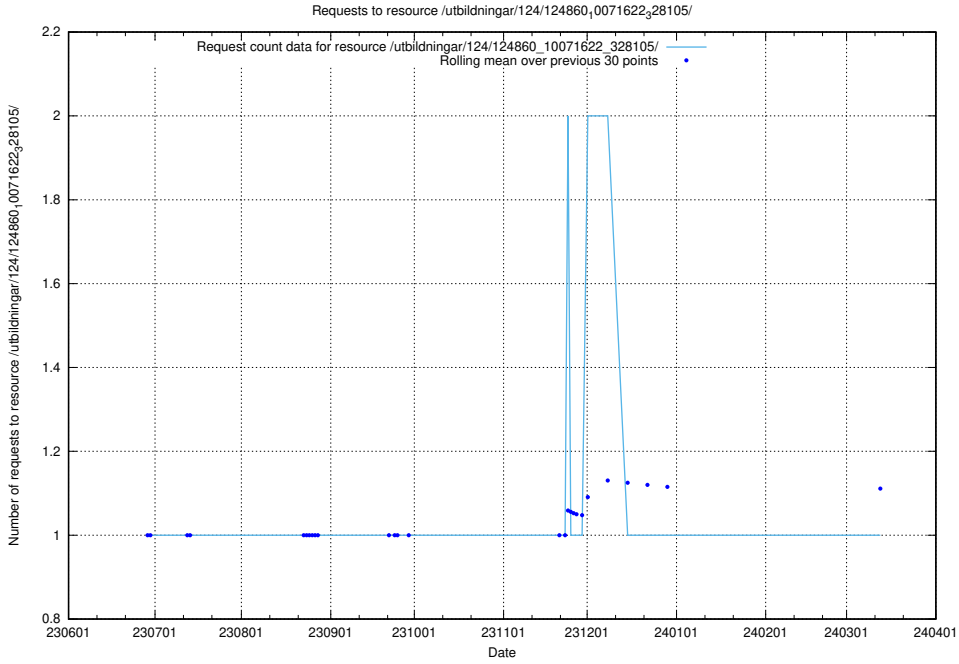

5.5157 Usage of /utbildningar/124/124860_10071622_328105/

Here, we count the number of requests to resource /utbildningar/124/124860_10071622_328105/.