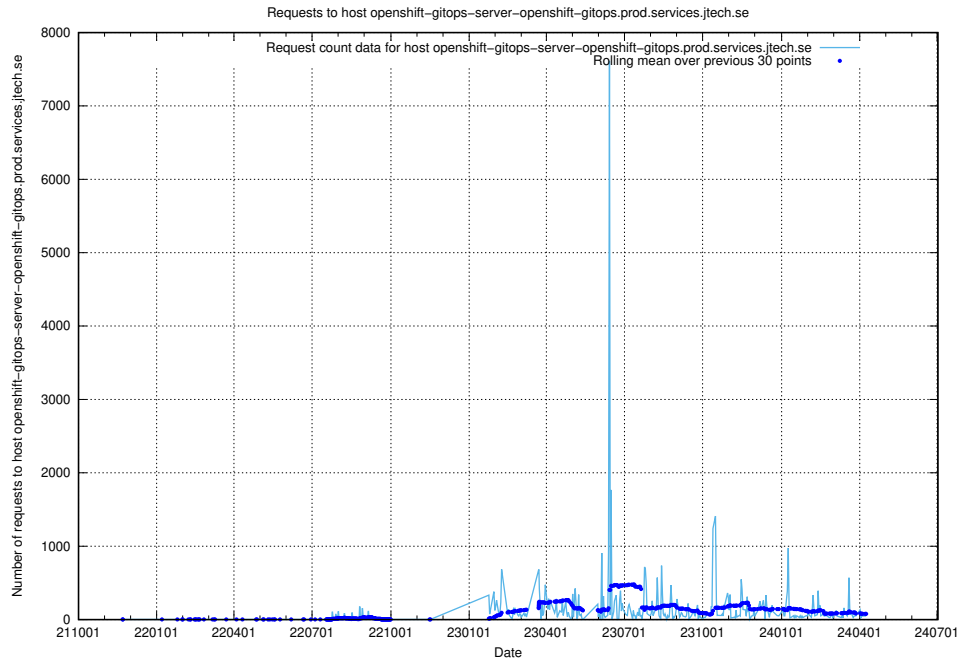

7.26 Usage of openshift-gitops-server-openshift-gitops.prod.services.jtech.se

Here, we count the number of requests to host openshift-gitops-server-openshift-gitops.prod.services.jtech.se.

7.27 Usage of yrkeseditor.prod.services.jtech.se