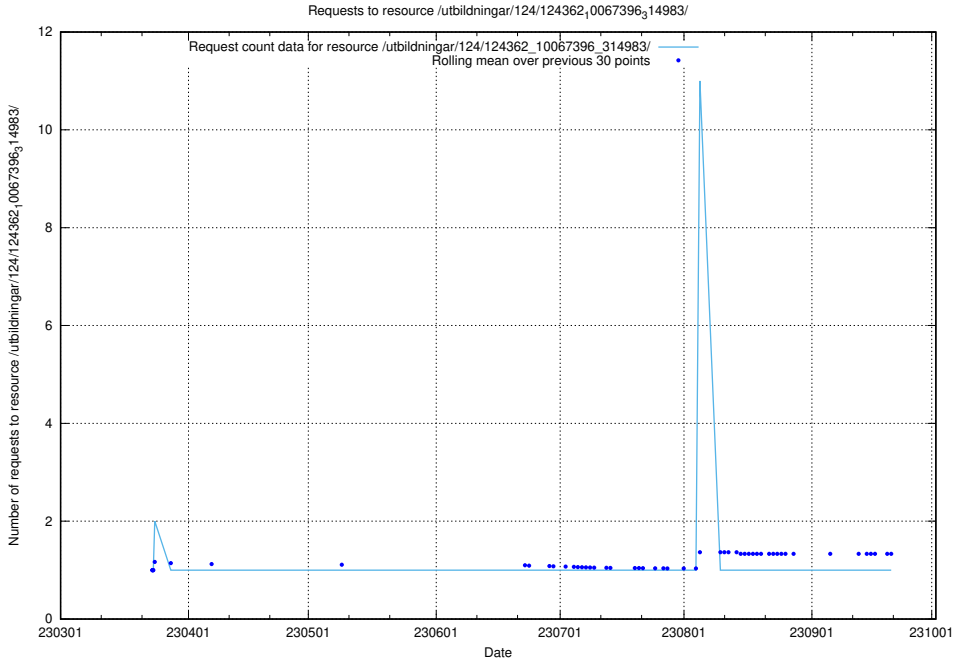

5.3433 Usage of /utbildningar/124/124362_10067396_314983/

Here, we count the number of requests to resource /utbildningar/124/124362_10067396_314983/.