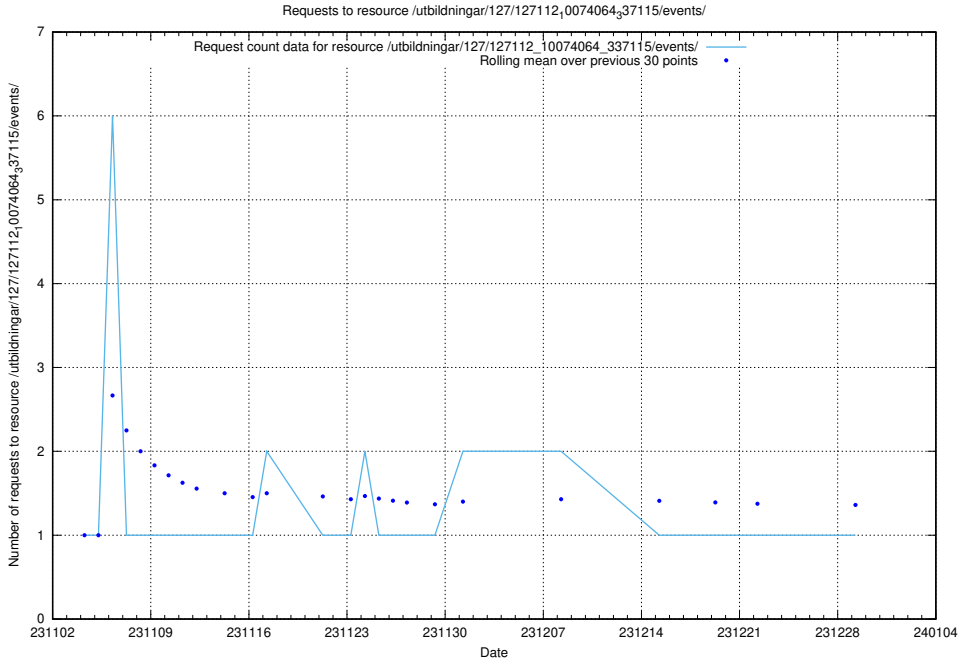

5.3790 Usage of /utbildningar/127/127112_10074064_337115/events/

Here, we count the number of requests to resource /utbildningar/127/127112_10074064_337115/events/