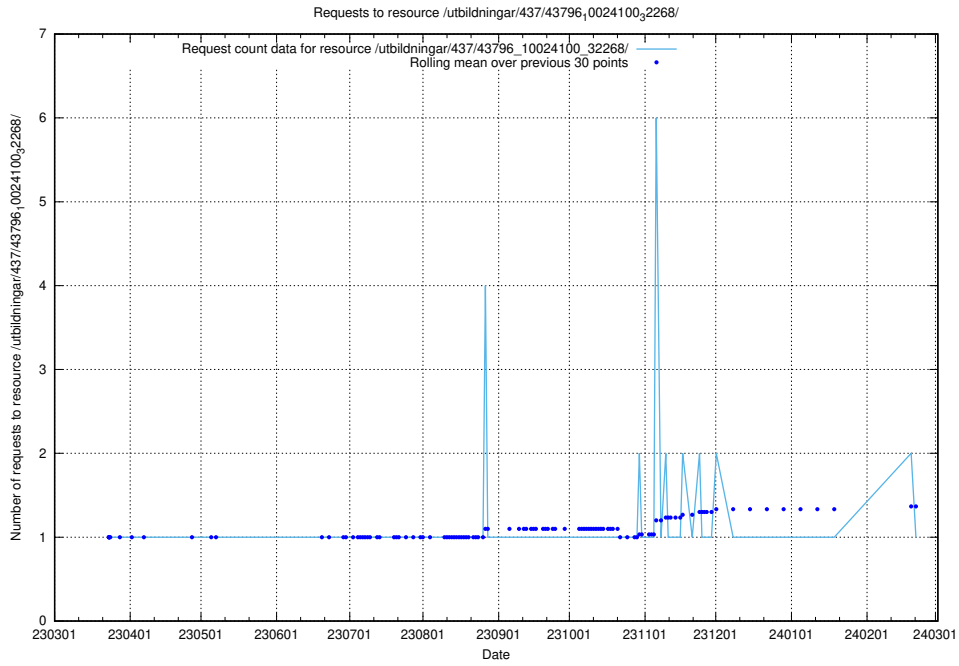

5.6003 Usage of /utbildningar/437/43796_10024100_32268/

Here, we count the number of requests to resource /utbildningar/437/43796_10024100_32268/.