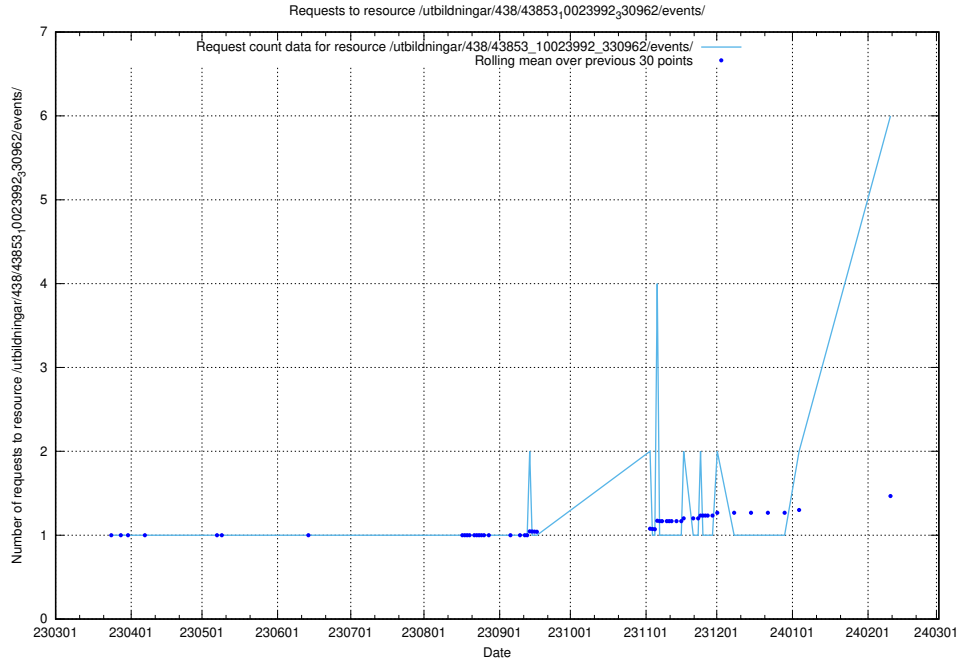

5.113 Usage of /utbildningar/438/43853_10023992_330962/events/

Here, we count the number of requests to resource /utbildningar/438/43853_10023992_330962/events/.