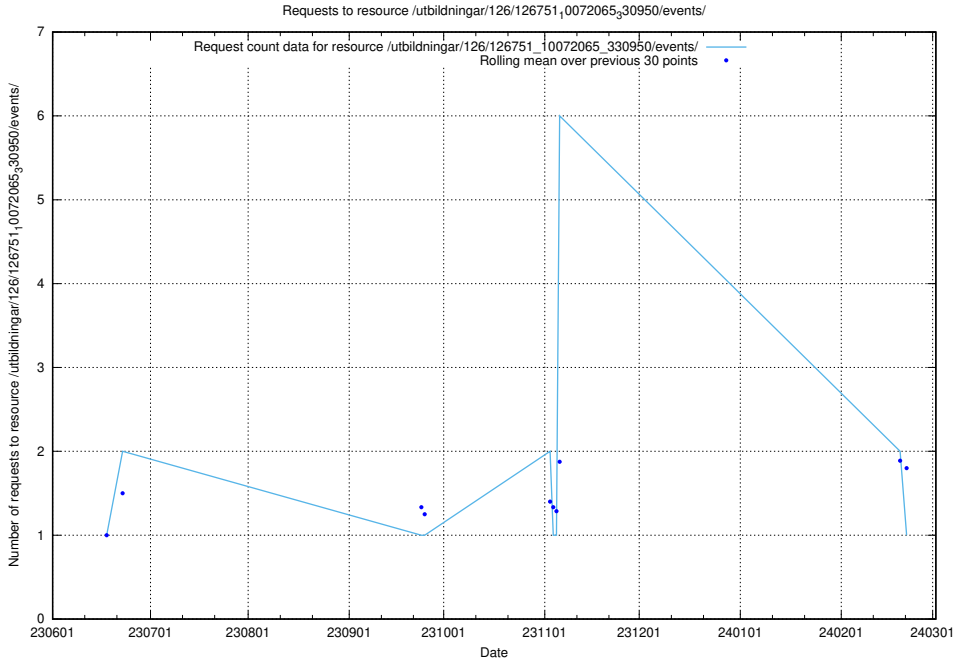

5.5538 Usage of /utbildningar/126/126751_10072065_330950/events/

Here, we count the number of requests to resource /utbildningar/126/126751_10072065_330950/events/