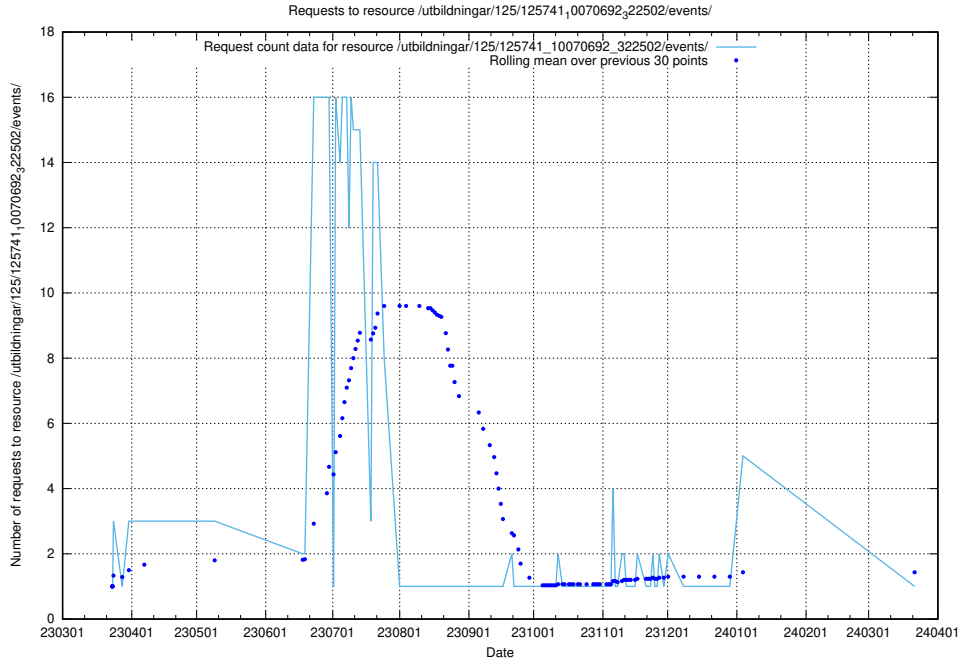

5.6130 Usage of /utbildningar/125/125741_10070692_322502/events/

Here, we count the number of requests to resource /utbildningar/125/125741_10070692_322502/events/