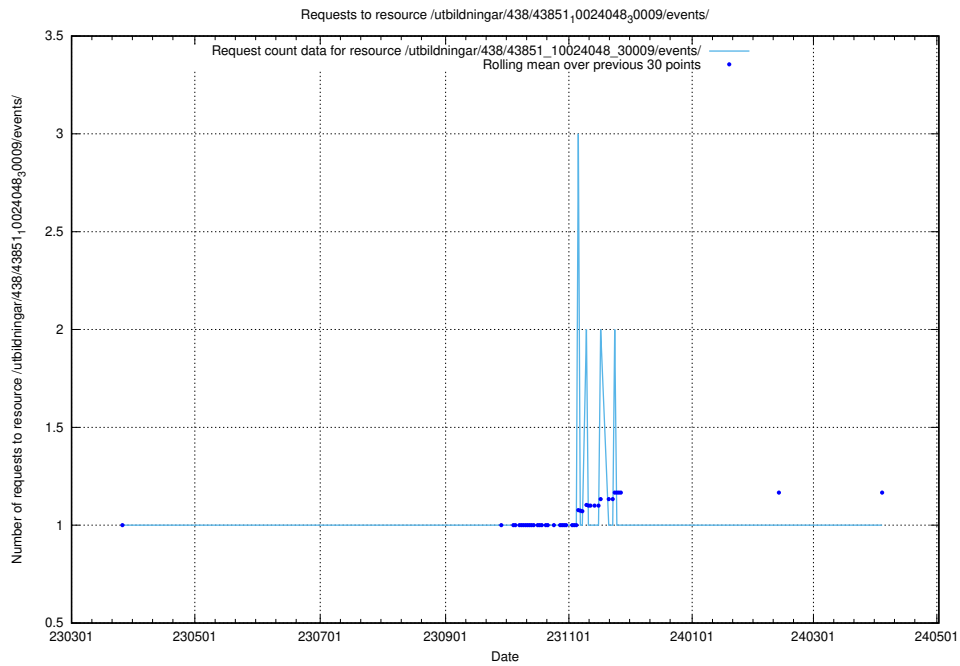

5.5757 Usage of /utbildningar/438/43851_10024048_30009/events/

Here, we count the number of requests to resource /utbildningar/438/43851_10024048_30009/events/.