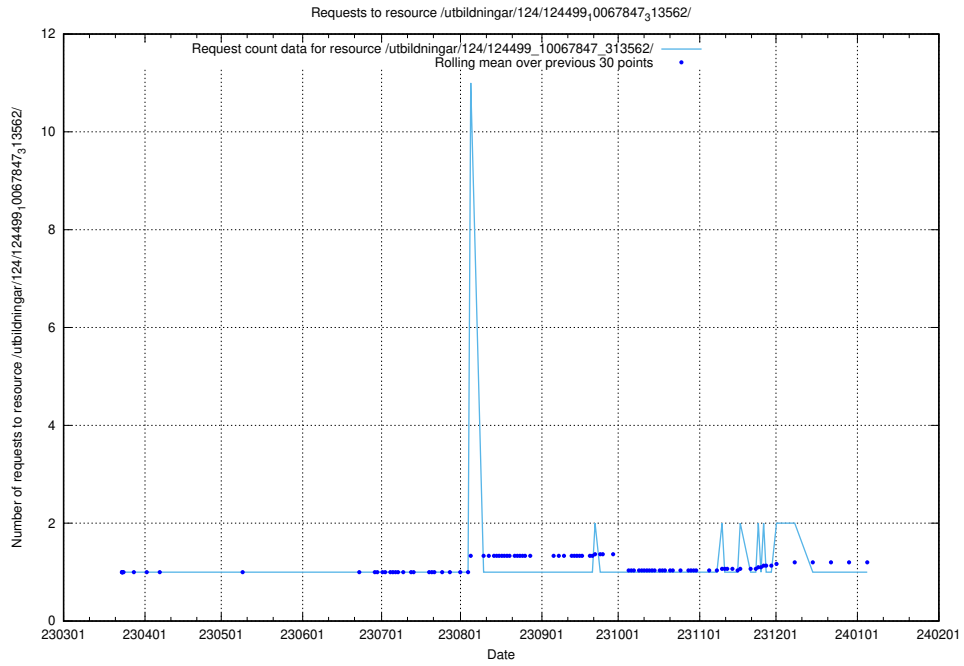

5.2053 Usage of /utbildningar/124/124499_10067847_313562/

Here, we count the number of requests to resource /utbildningar/124/124499_10067847_313562/.