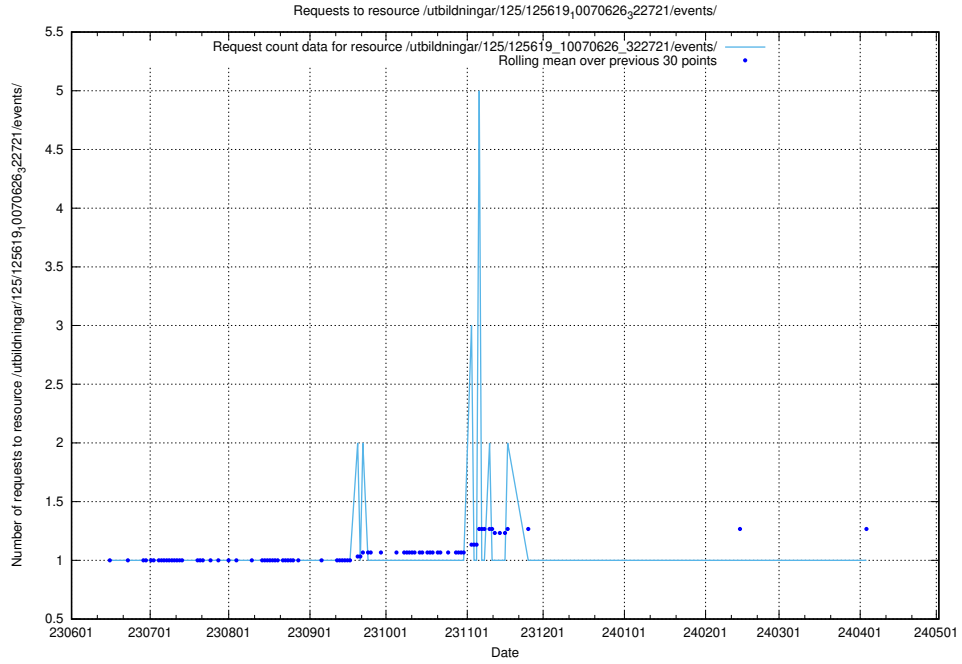

5.5564 Usage of /utbildningar/125/125619_10070626_322721/events/

Here, we count the number of requests to resource /utbildningar/125/125619_10070626_322721/events/