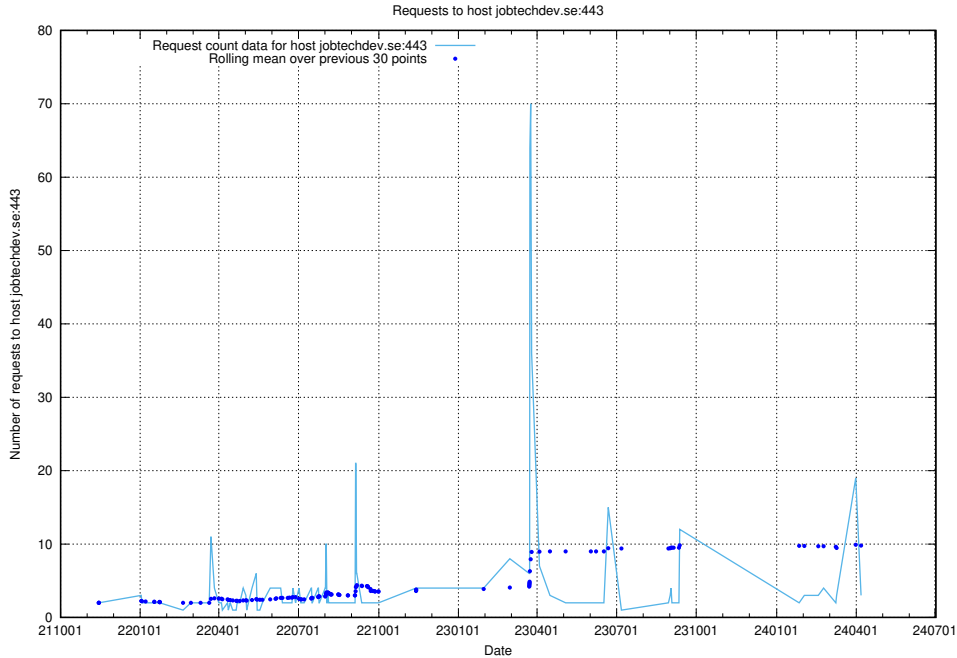

7.246 Usage of jobtechdev.se:443

Here, we count the number of requests to host jobtechdev.se:443.