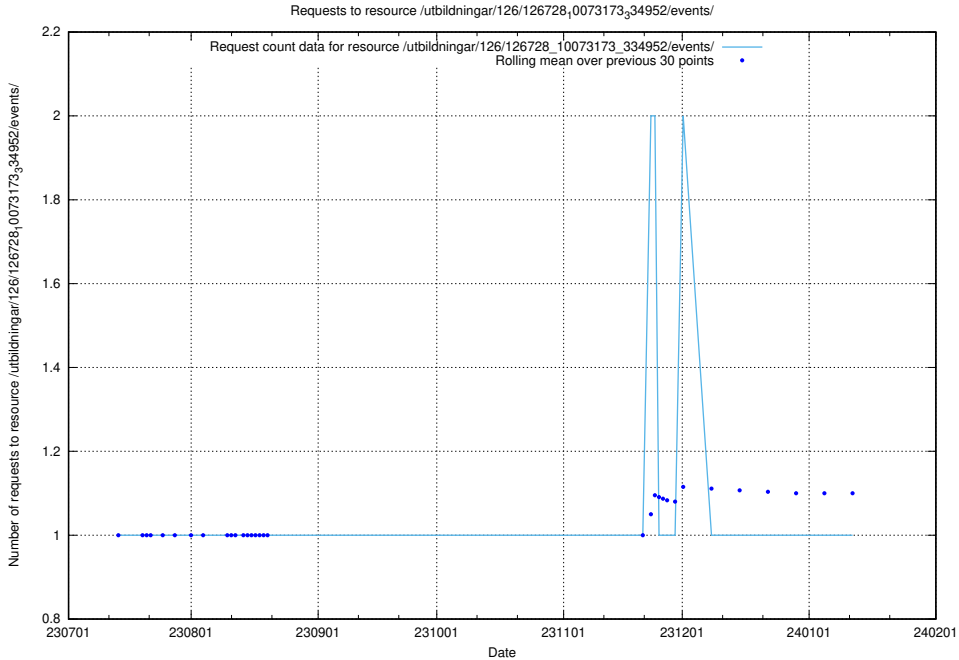

5.4745 Usage of /utbildningar/126/126728_10073173_334952/events/

Here, we count the number of requests to resource /utbildningar/126/126728_10073173_334952/events/

5.4746 Usage of /utbildningar/126/126728_10073173_334952/