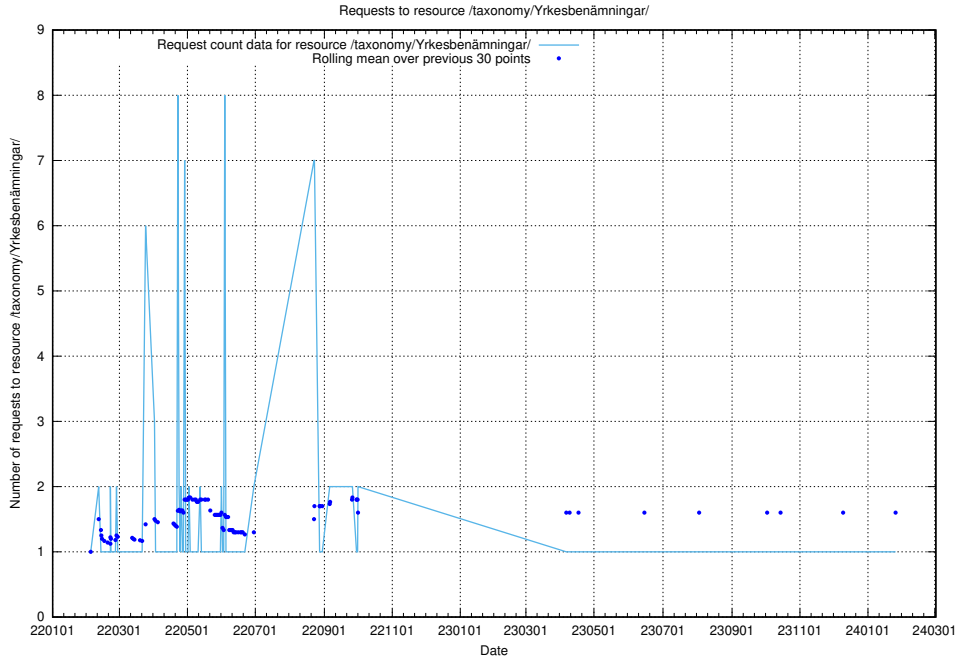

5.2293 Usage of /taxonomy/Yrkesbenämningar/

Here, we count the number of requests to resource /taxonomy/Yrkesbenämningar/.