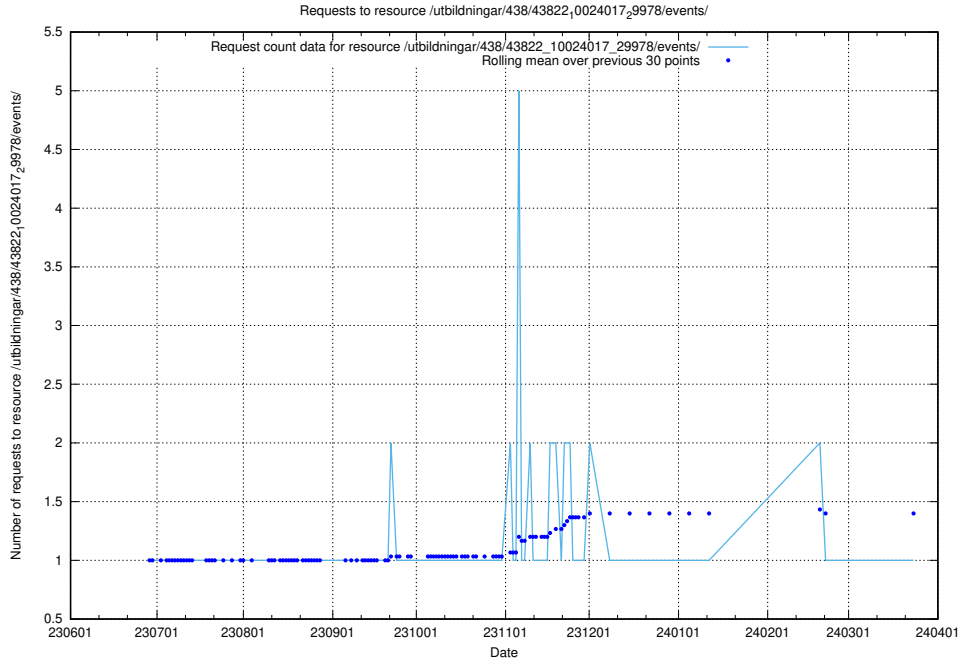

5.5098 Usage of /utbildningar/438/43822_10024017_29978/events/

Here, we count the number of requests to resource /utbildningar/438/43822_10024017_29978/events/.