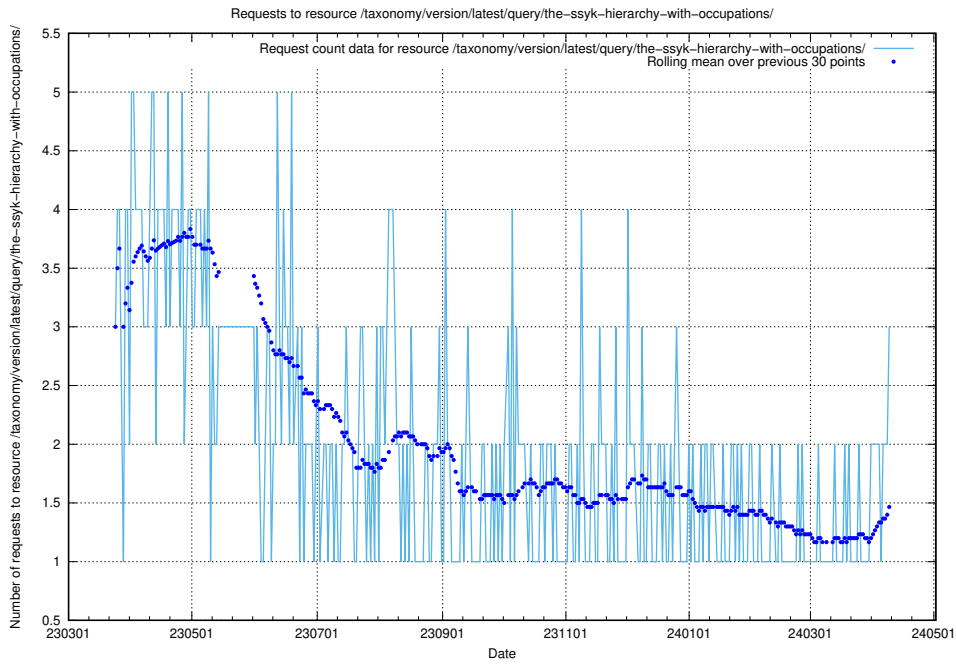

5.303 Usage of /taxonomy/version/latest/query/the-ssyk-hierarchy-with-occupations/

Here, we count the number of requests to resource /taxonomy/version/latest/query/the-ssyk-hierarchy-with-occupations/.