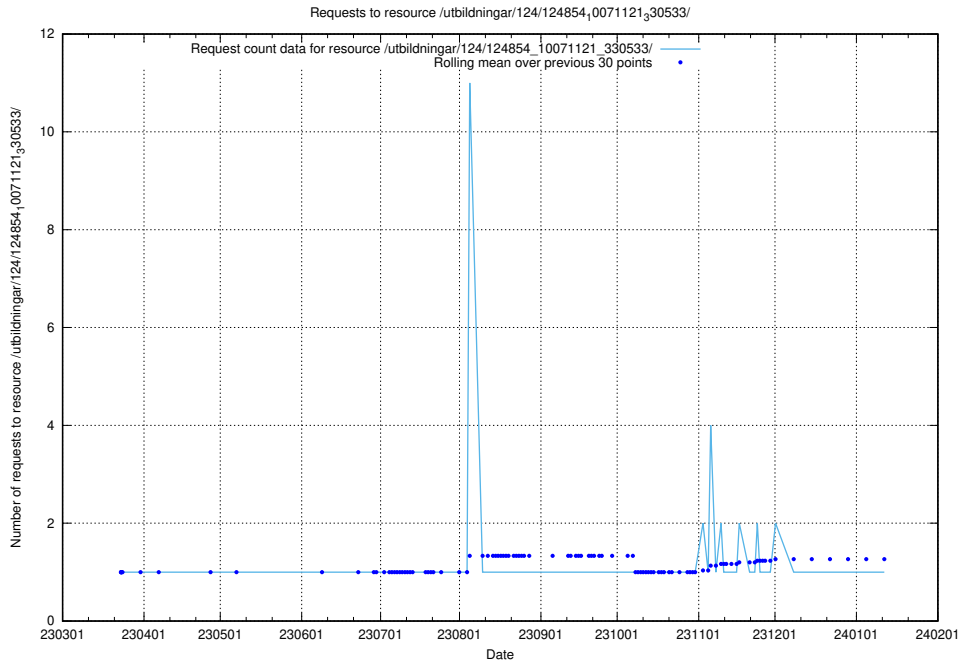

5.1105 Usage of /utbildningar/124/124854_10071121_330533/

Here, we count the number of requests to resource /utbildningar/124/124854_10071121_330533/.