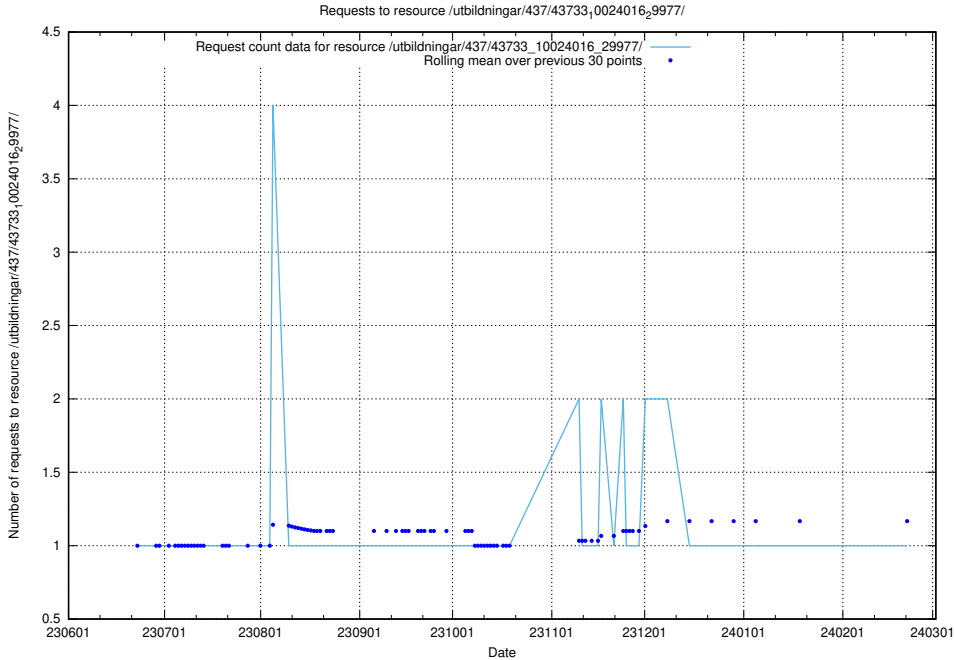

5.5249 Usage of /utbildningar/437/43733_10024016_29977/

Here, we count the number of requests to resource /utbildningar/437/43733_10024016_29977/.