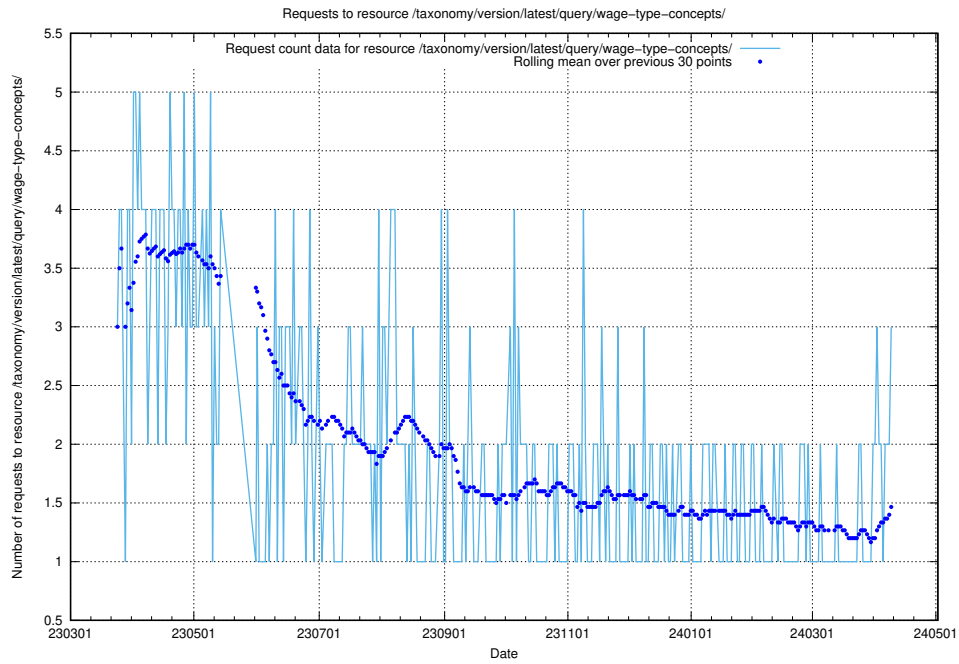

5.302 Usage of /taxonomy/version/latest/query/wage-type-concepts/

Here, we count the number of requests to resource /taxonomy/version/latest/query/wage-type-concepts/.