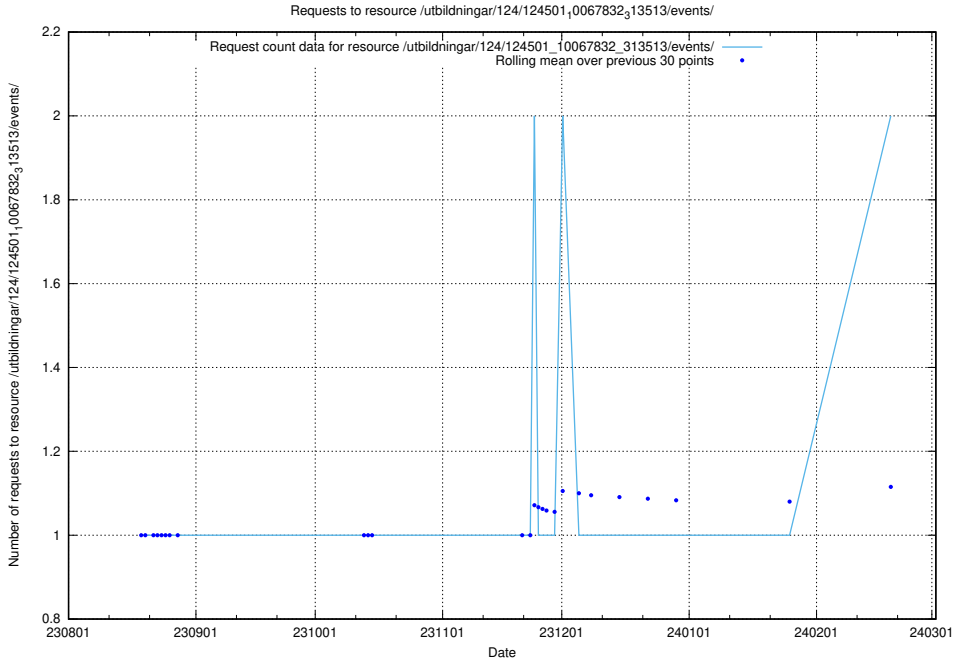

Here, we count the number of requests to resource `/taxonomy/version/8/query/languages/`.

5.648 Usage of /utbildningar/124/124501_10067832_313513/events/

Here, we count the number of requests to resource /utbildningar/124/124501_10067832_313513/events/