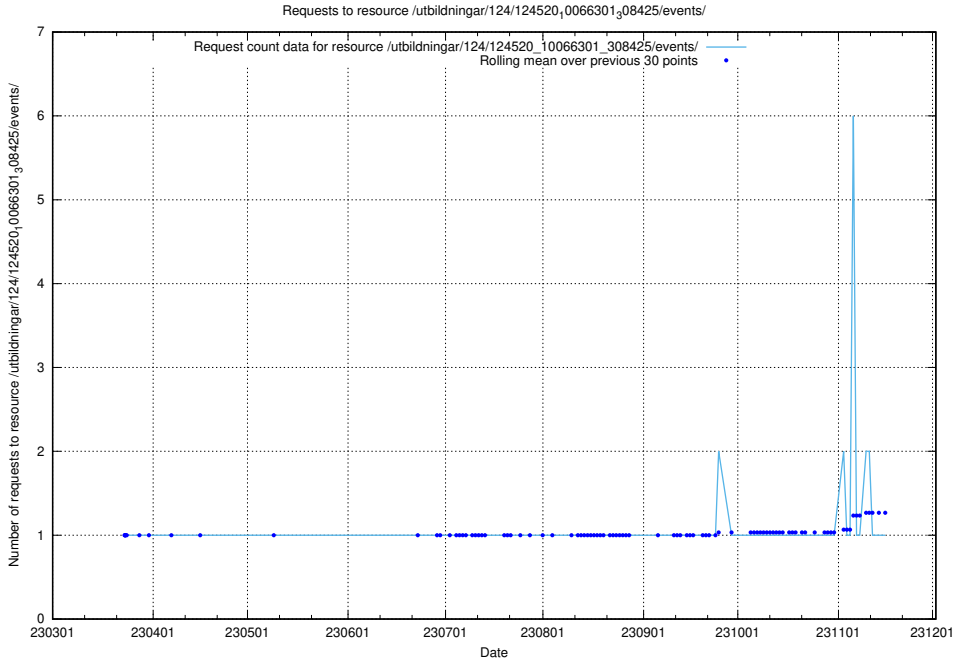

5.1153 Usage of /utbildningar/124/124520_10066301_308425/events/

Here, we count the number of requests to resource /utbildningar/124/124520_10066301_308425/events/