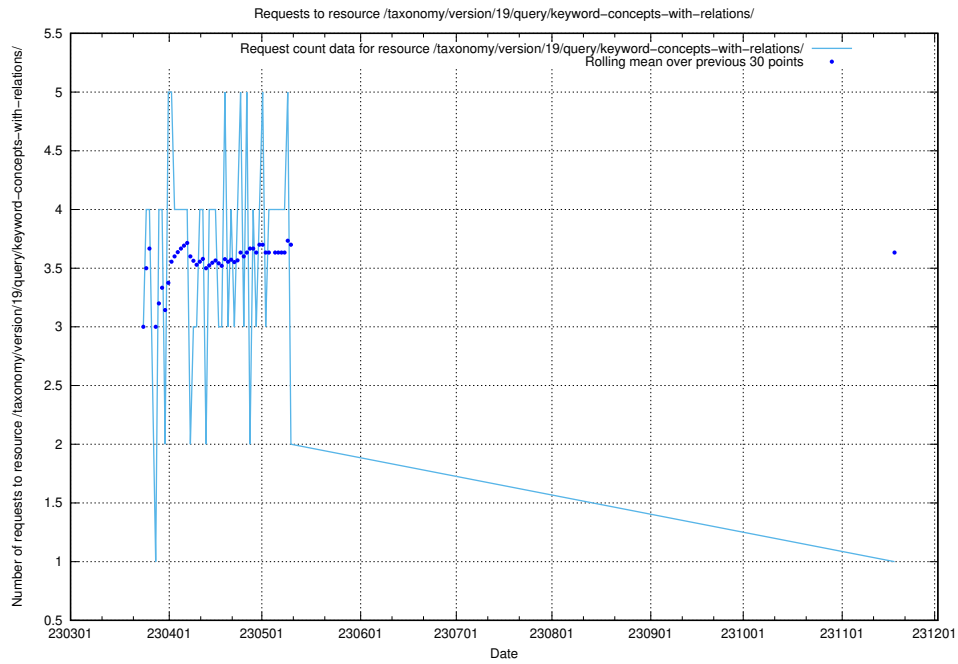

5.5808 Usage of /taxonomy/version/19/query/keyword-concepts-with-relations/

Here, we count the number of requests to resource /taxonomy/version/19/query/keyword-concepts-with-relations/.

5.5809 Usage of /utbildningar/122/122290_10064537_291120/