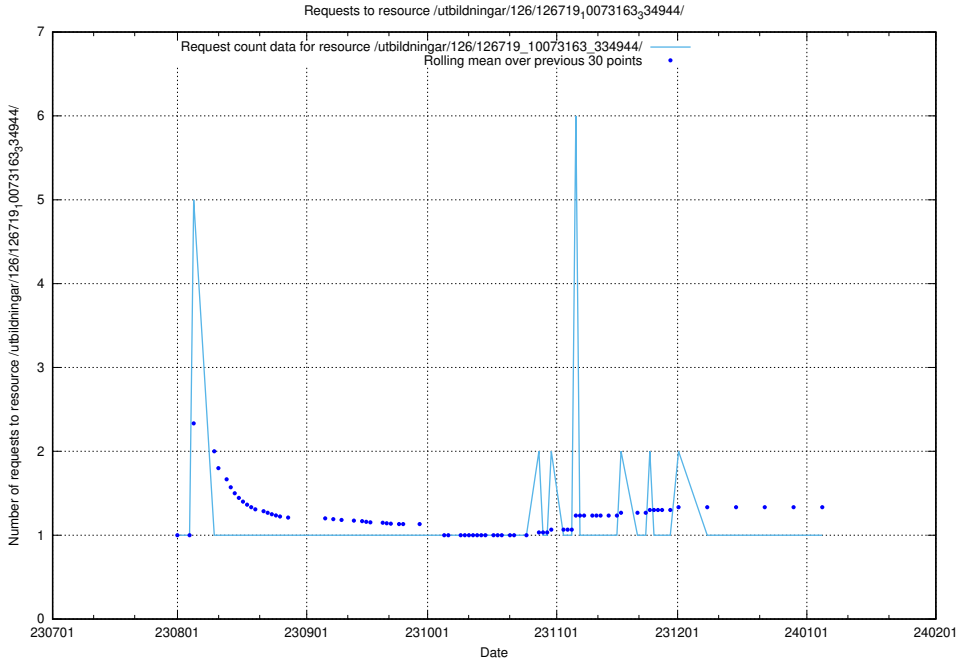

5.4574 Usage of /utbildningar/126/126719_10073163_334944/

Here, we count the number of requests to resource /utbildningar/126/126719_10073163_334944/.