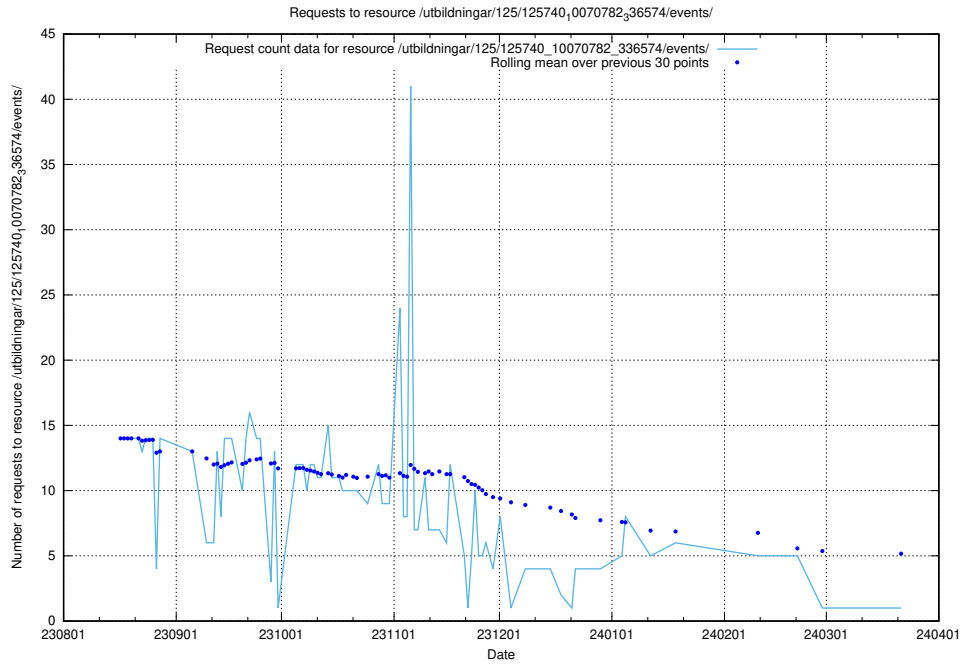

5.4455 Usage of /utbildningar/125/125740_10070782_336574/events/

Here, we count the number of requests to resource /utbildningar/125/125740_10070782_336574/events/