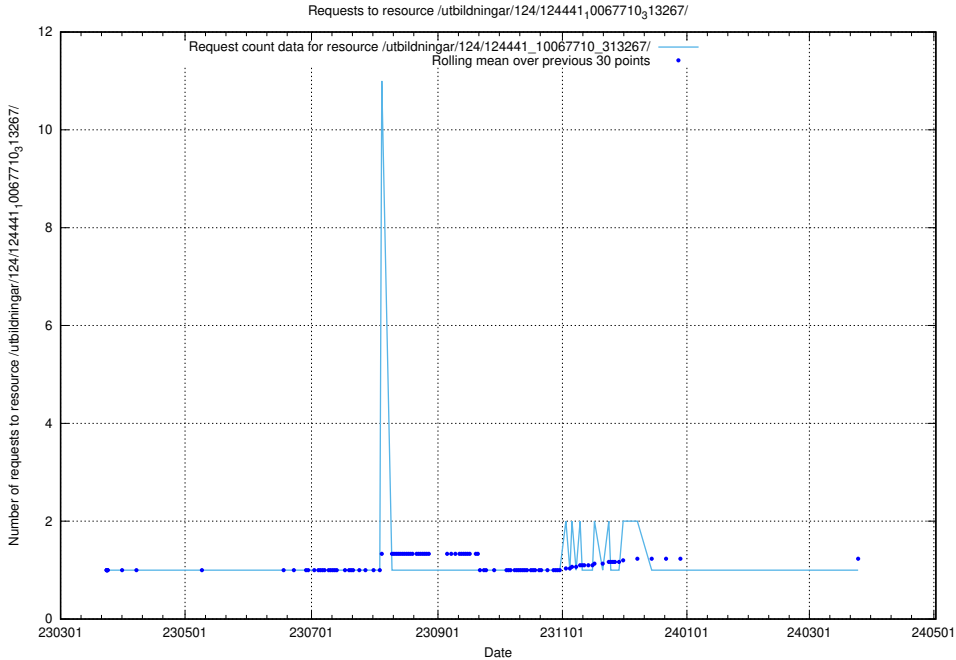

5.3183 Usage of /utbildningar/124/124441_10067710_313267/

Here, we count the number of requests to resource /utbildningar/124/124441_10067710_313267/.