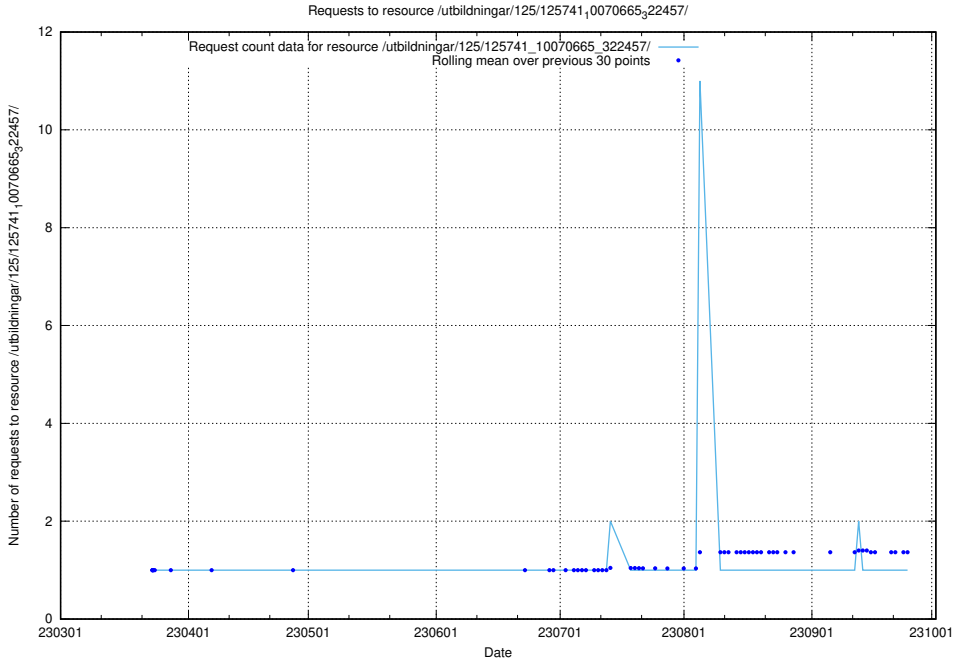

5.6154 Usage of /utbildningar/125/125741_10070665_322457/

Here, we count the number of requests to resource /utbildningar/125/125741_10070665_322457/.