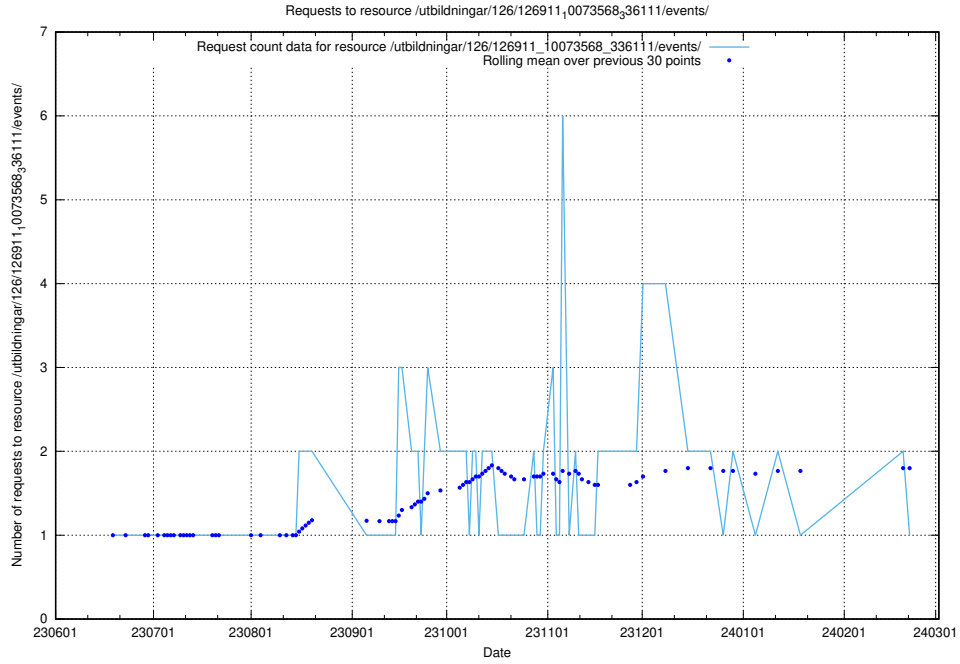

5.5532 Usage of /utbildningar/126/126911_10073568_336111/events/

Here, we count the number of requests to resource /utbildningar/126/126911_10073568_336111/events/