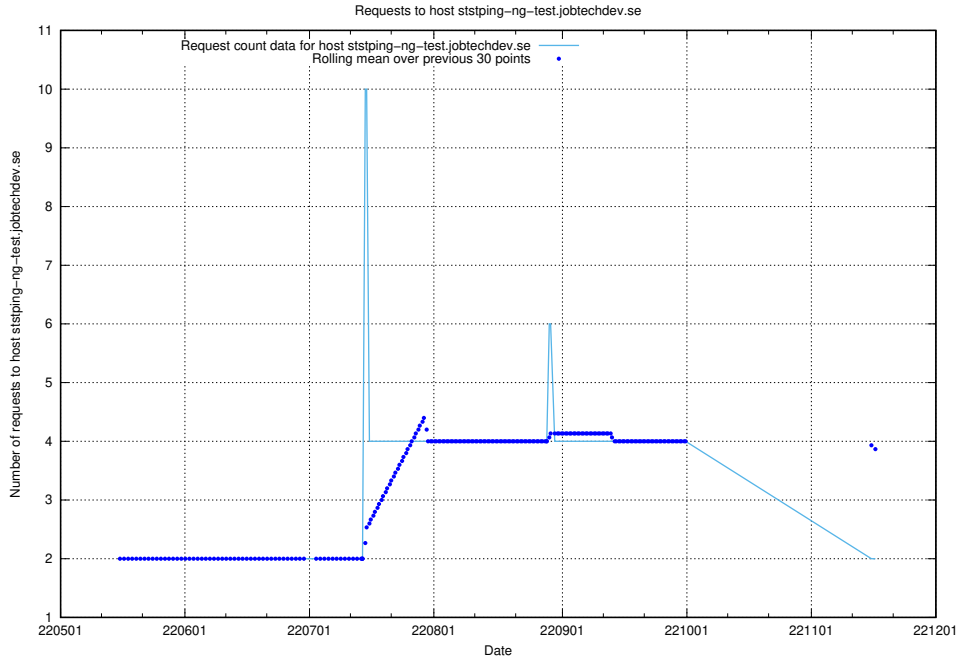

7.426 Usage of ststping-ng-test.jobtechdev.se

Here, we count the number of requests to host ststping-ng-test.jobtechdev.se.