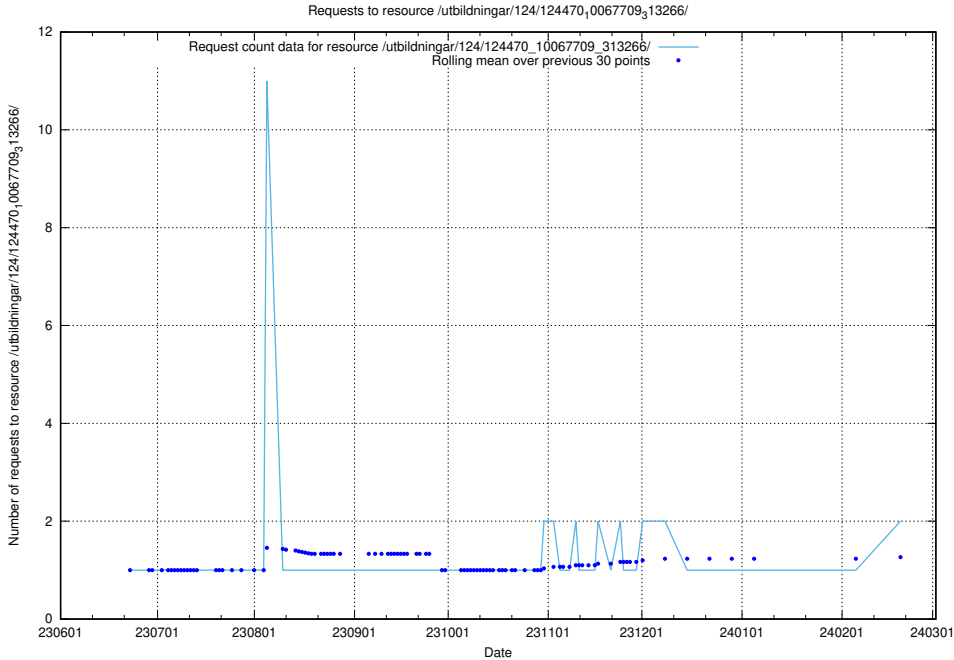

5.761 Usage of /utbildningar/124/124470_10067709_313266/

Here, we count the number of requests to resource /utbildningar/124/124470_10067709_313266/.