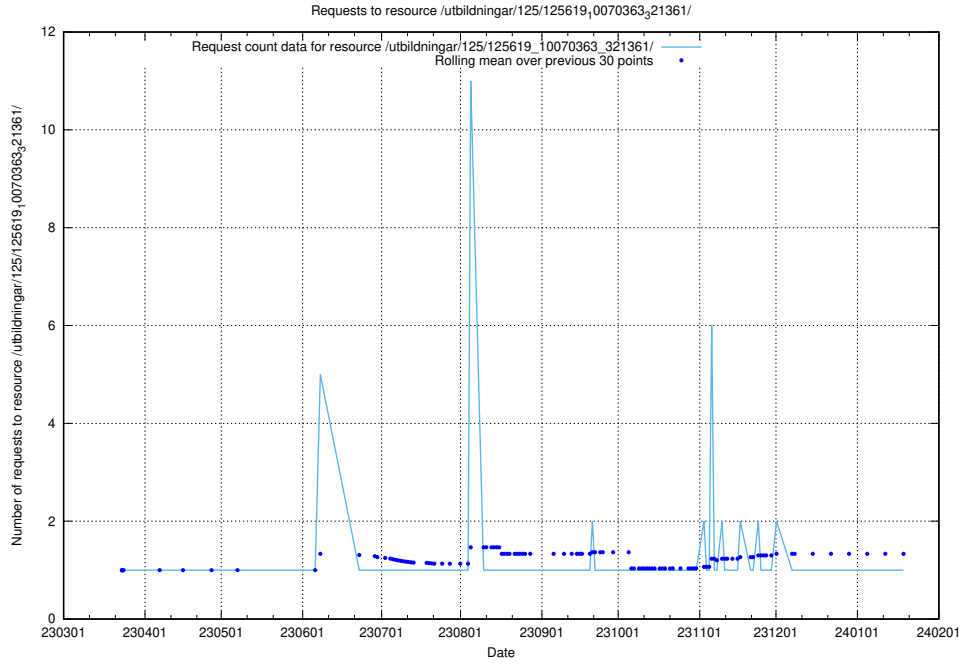

5.965 Usage of /utbildningar/125/125619_10070363_321361/

Here, we count the number of requests to resource /utbildningar/125/125619_10070363_321361/.