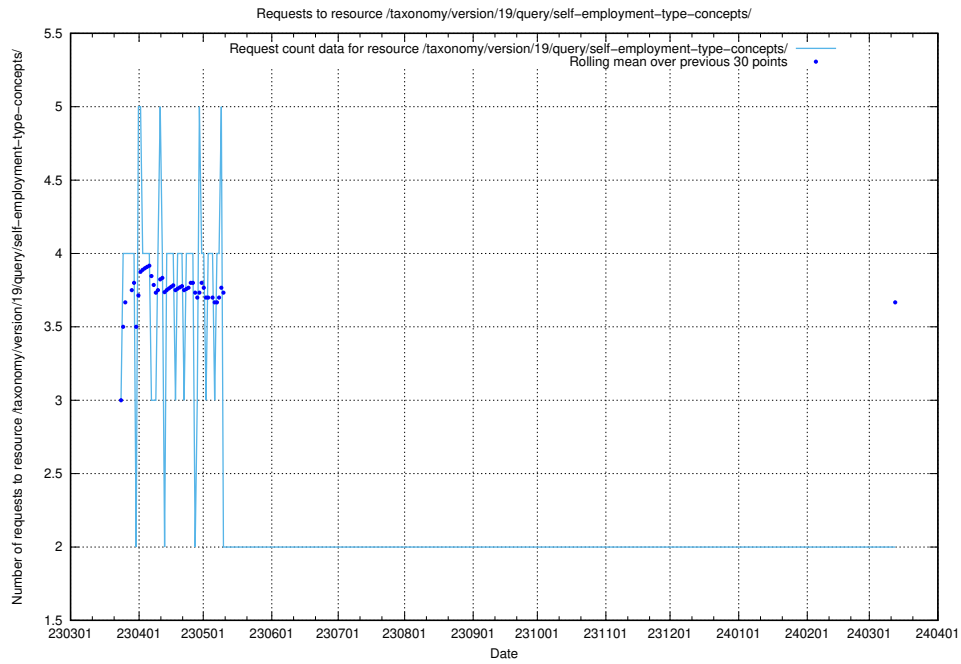

5.823 Usage of /taxonomy/version/19/query/self-employment-type-concepts/

Here, we count the number of requests to resource /taxonomy/version/19/query/self-employment-type-concepts/.