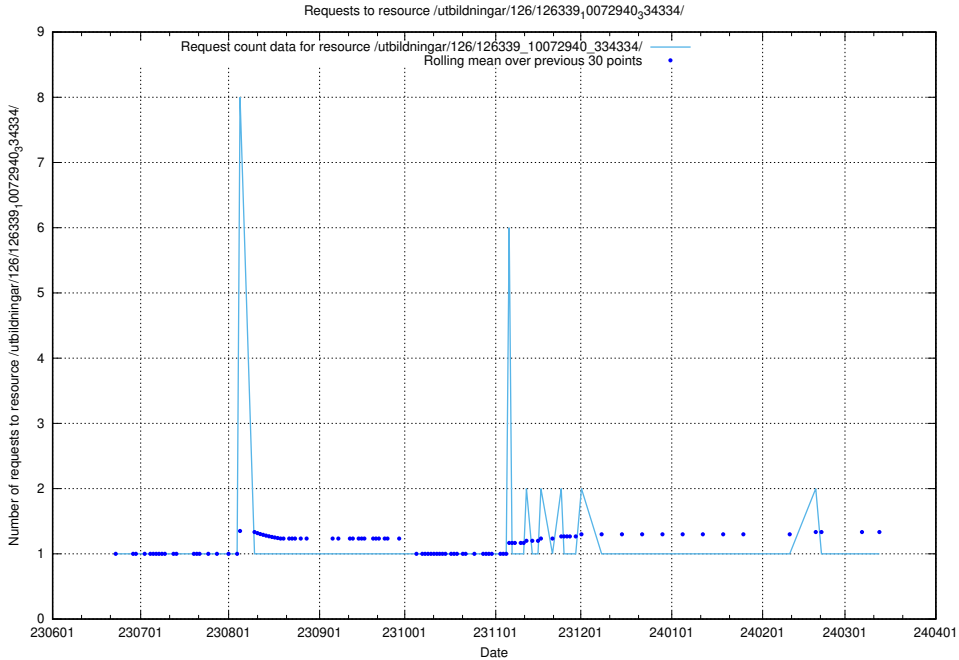

5.5331 Usage of /utbildningar/126/126339_10072940_334334/

Here, we count the number of requests to resource /utbildningar/126/126339_10072940_334334/.