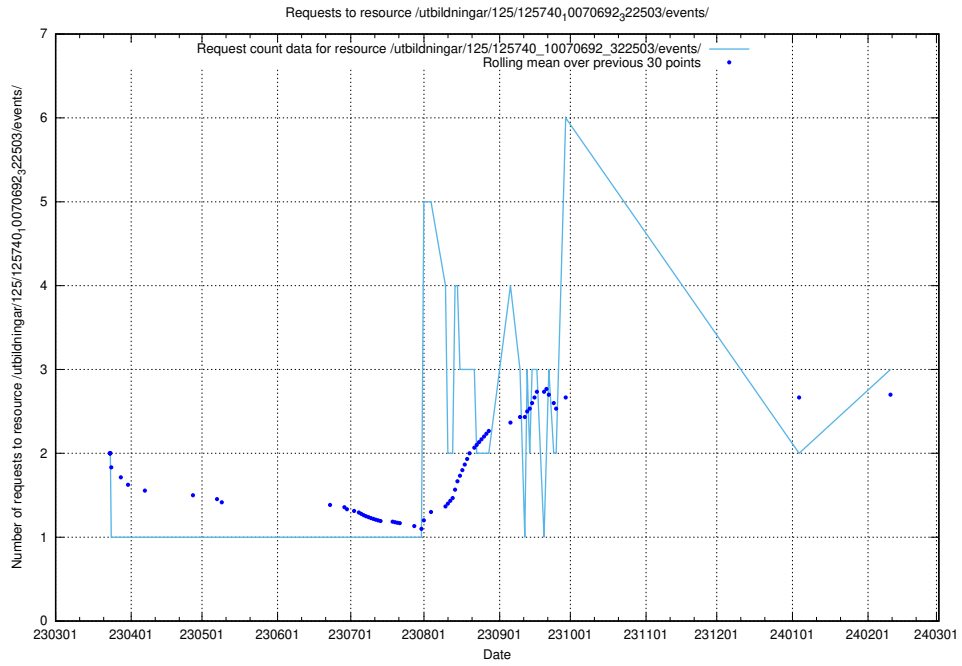

5.348 Usage of /utbildningar/125/125740_10070692_322503/events/

Here, we count the number of requests to resource /utbildningar/125/125740_10070692_322503/events/