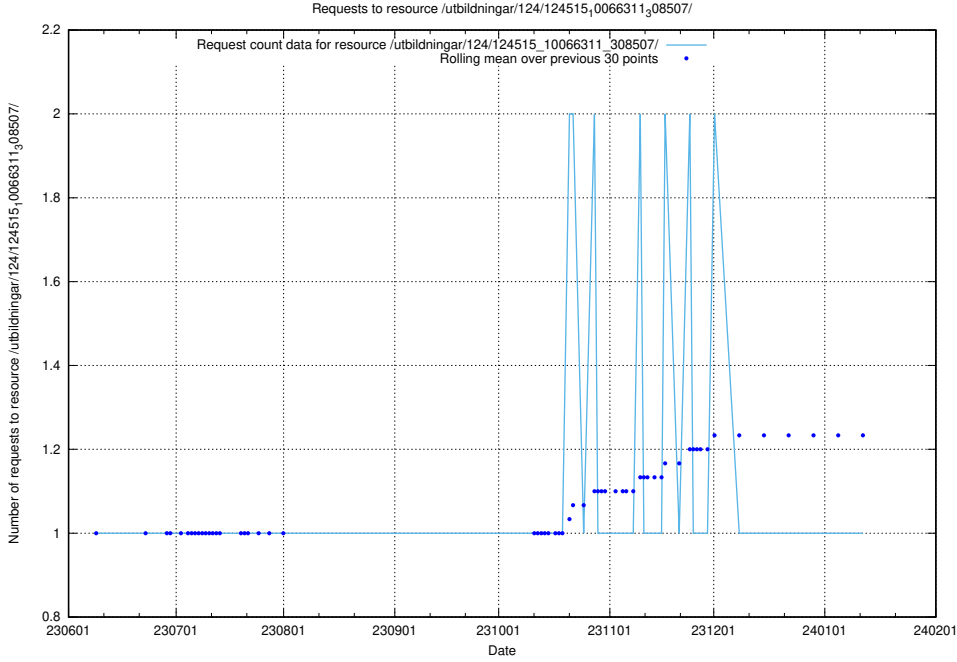

5.5582 Usage of /utbildningar/124/124515_10066311_308507/

Here, we count the number of requests to resource /utbildningar/124/124515_10066311_308507/.