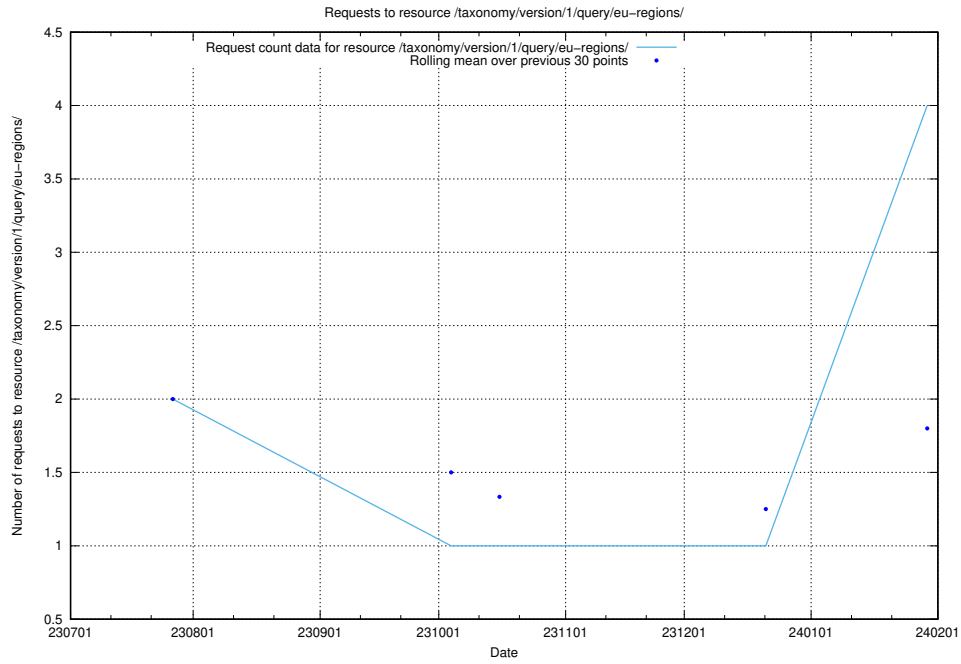

5.175 Usage of `/taxonomy/version/1/query/eu-regions/`

Here, we count the number of requests to resource `/taxonomy/version/1/query/eu-regions/`.