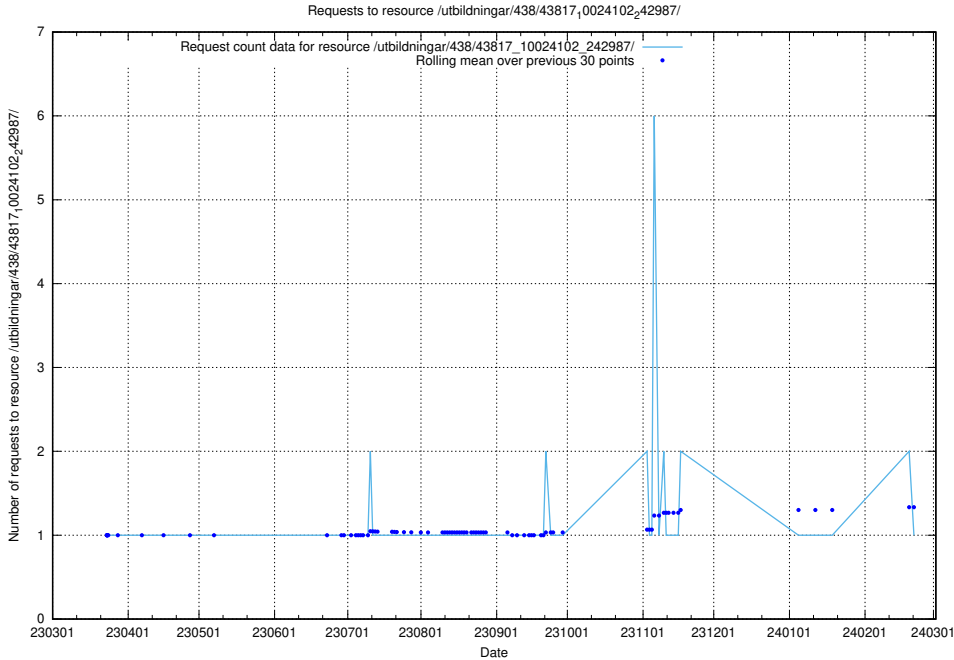

Here, we count the number of requests to resource /utbildningar/438/43817_10024102_314300/.

5.5994 Usage of /utbildningar/438/43817_10024102_242987/

Here, we count the number of requests to resource /utbildningar/438/43817_10024102_242987/.