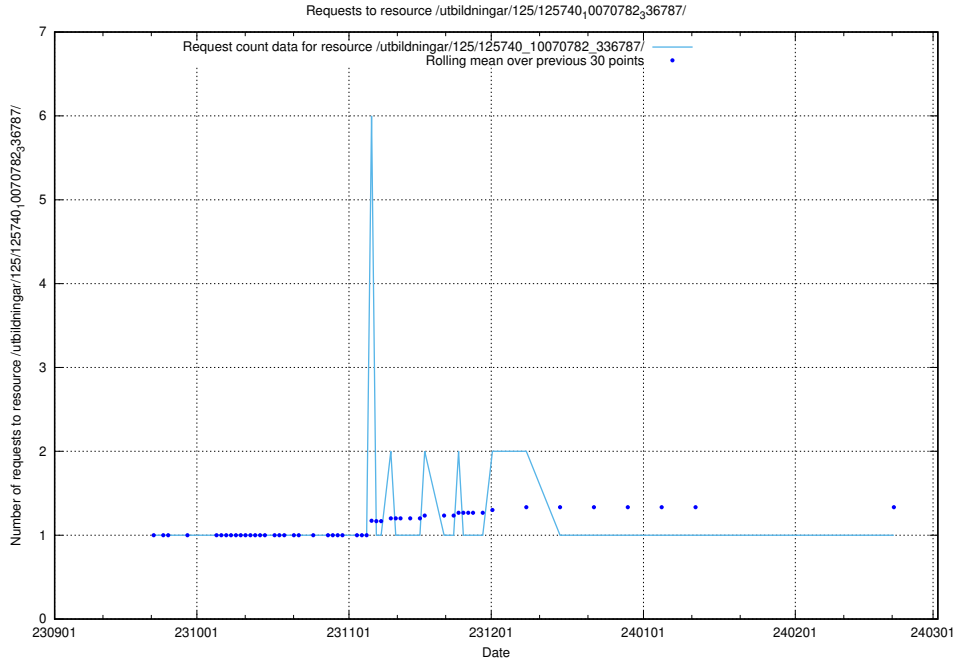

5.4180 Usage of /utbildningar/125/125740_10070782_336787/

Here, we count the number of requests to resource /utbildningar/125/125740_10070782_336787/.