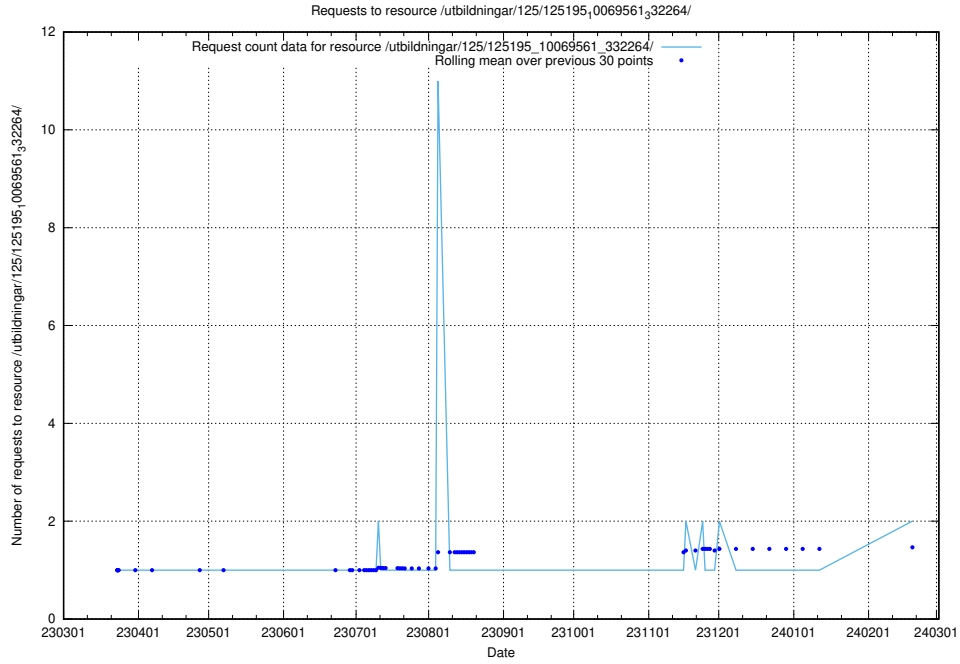

5.378 Usage of /utbildningar/125/125195_10069561_332264/

Here, we count the number of requests to resource /utbildningar/125/125195_10069561_332264/.