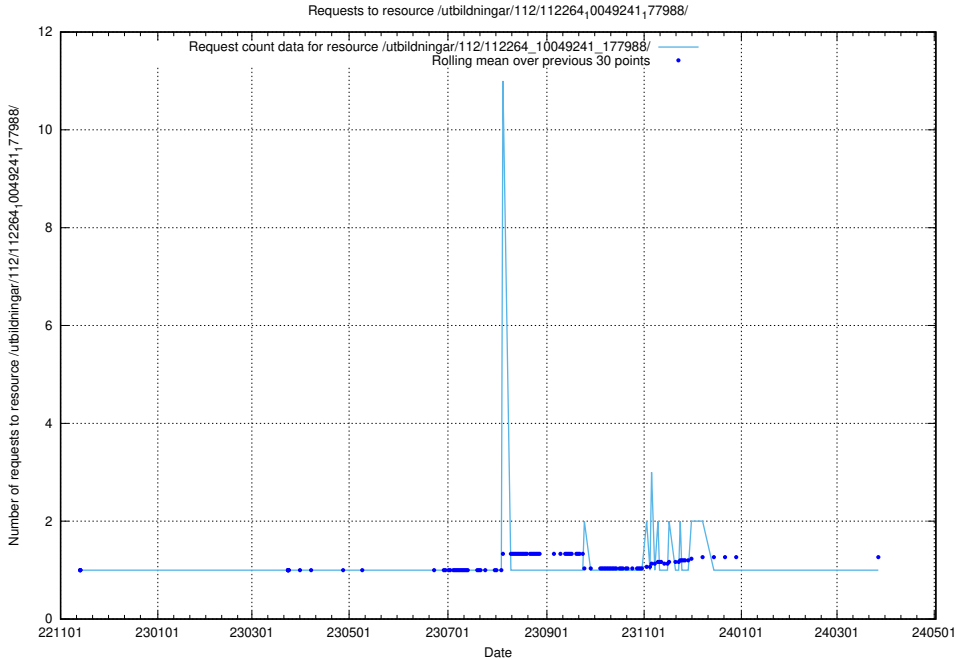

5.5854 Usage of /utbildningar/112/112264_10049241_177988/

Here, we count the number of requests to resource /utbildningar/112/112264_10049241_177988/.