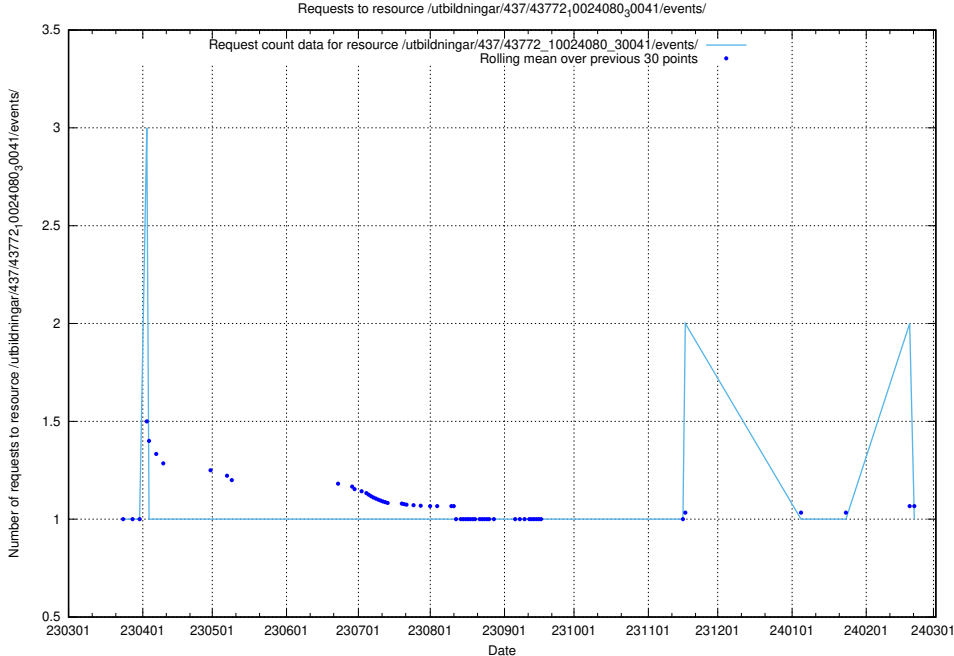

5.5848 Usage of /utbildningar/437/43772_10024080_30041/events/

Here, we count the number of requests to resource /utbildningar/437/43772_10024080_30041/events/.