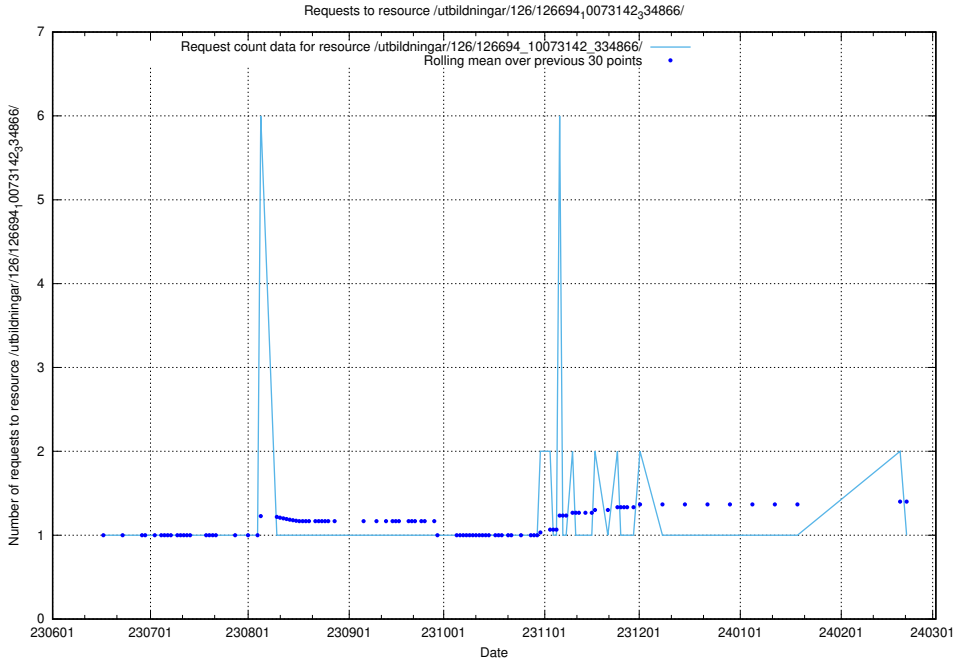

5.5552 Usage of /utbildningar/126/126694_10073142_334866/

Here, we count the number of requests to resource /utbildningar/126/126694_10073142_334866/.