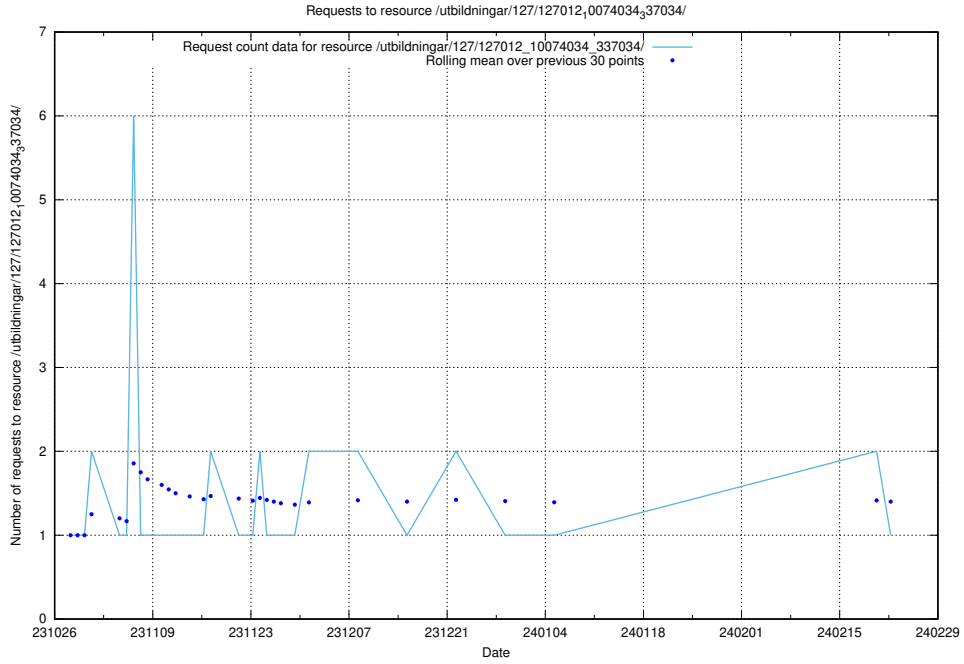

5.3849 Usage of /utbildningar/127/127012_10074034_337034/

Here, we count the number of requests to resource /utbildningar/127/127012_10074034_337034/.