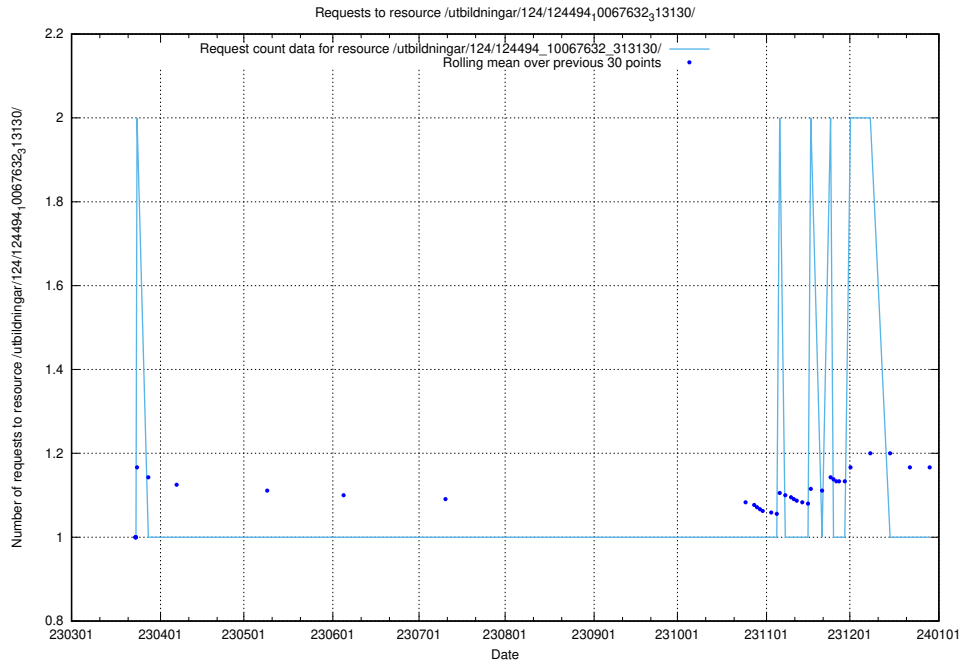

5.2422 Usage of /utbildningar/124/124494_10067632_313130/

Here, we count the number of requests to resource /utbildningar/124/124494_10067632_313130/.