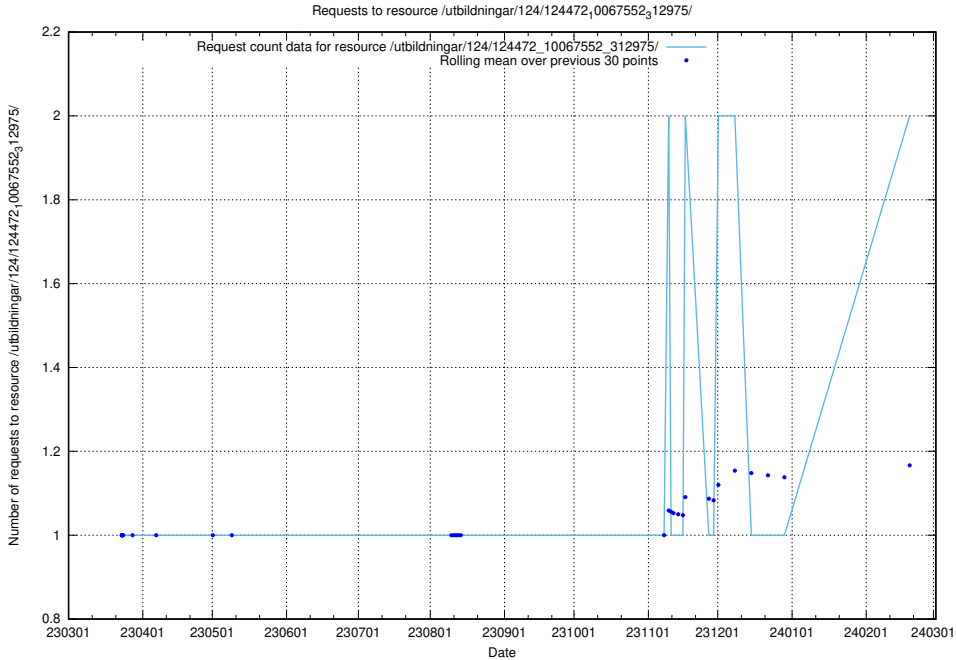

5.530 Usage of /utbildningar/124/124472_10067552_312975/

Here, we count the number of requests to resource /utbildningar/124/124472_10067552_312975/.