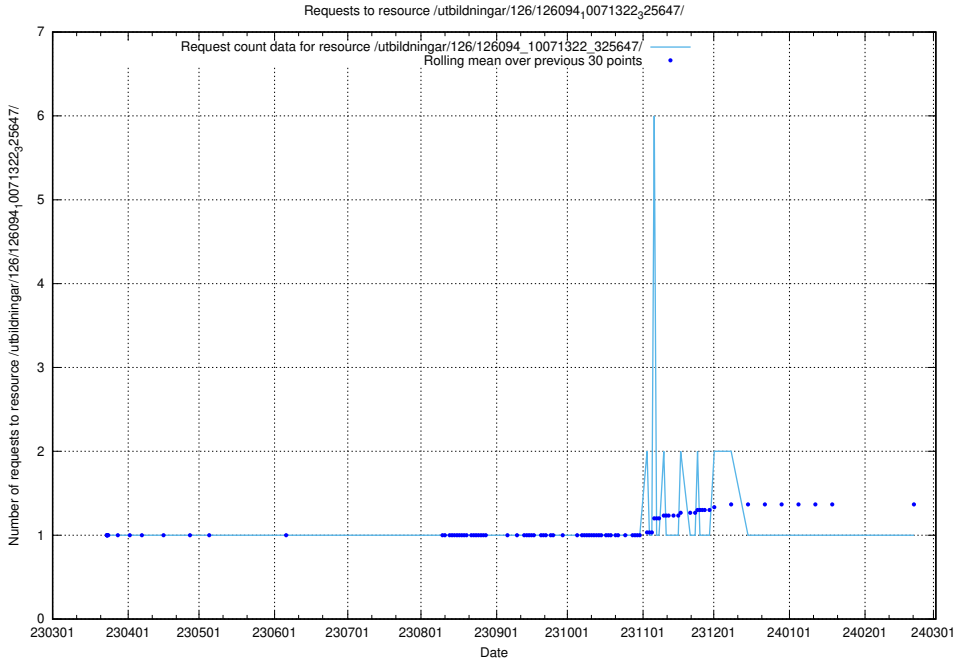

5.6084 Usage of /utbildningar/126/126094_10071322_325647/

Here, we count the number of requests to resource /utbildningar/126/126094_10071322_325647/.