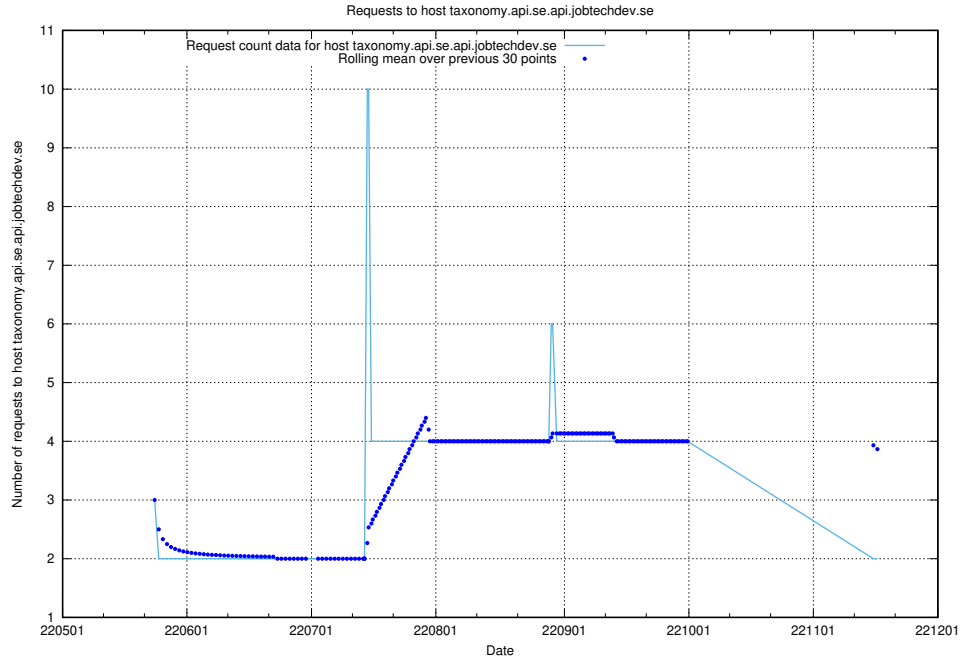

7.421 Usage of taxonomy.api.se.api.jobtechdev.se

Here, we count the number of requests to host taxonomy.api.se.api.jobtechdev.se.