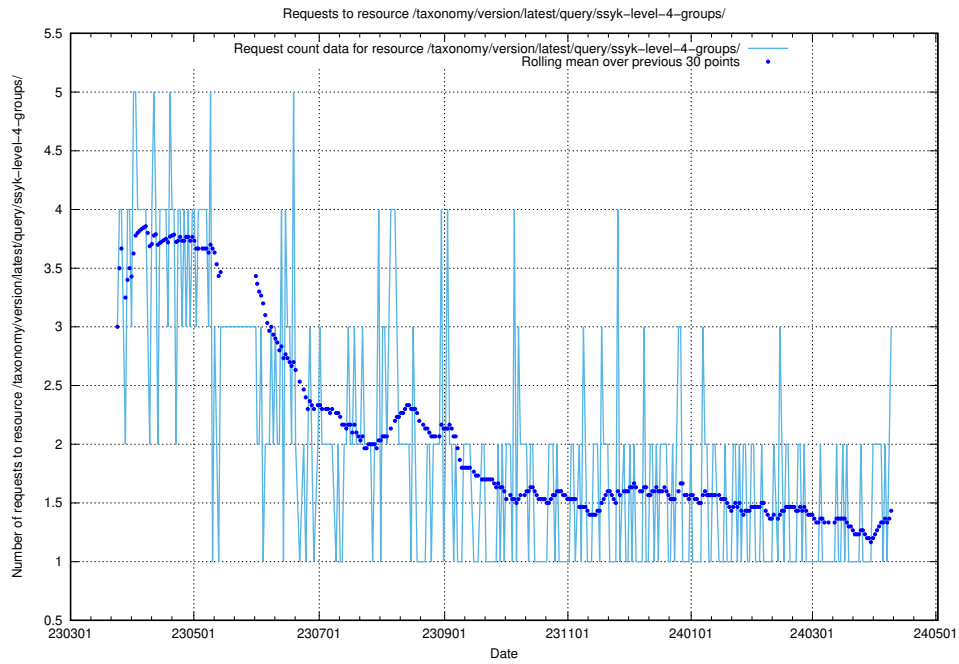

Here, we count the number of requests to resource /taxonomy/version/latest/query/ssyk-level-4-with-related-isco-level-4-groups/.

5.314 Usage of /taxonomy/version/latest/query/ssyk-level-4-groups/

Here, we count the number of requests to resource /taxonomy/version/latest/query/ssyk-level-4-groups/.