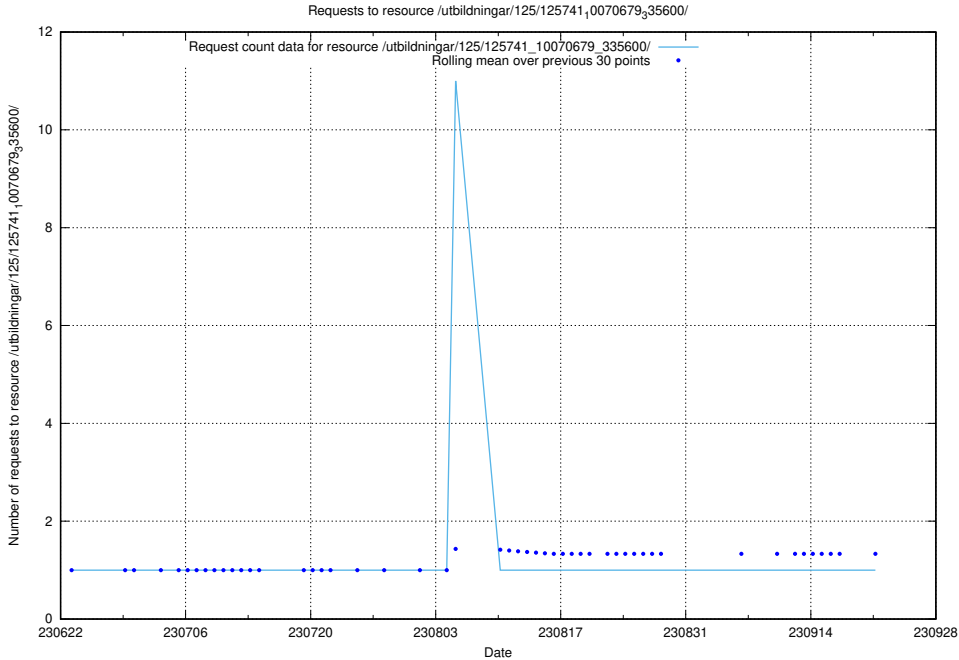

Here, we count the number of requests to resource /utbildningar/125/125741_10070679_335600/events/

5.5367 Usage of /utbildningar/125/125741_10070679_335600/

Here, we count the number of requests to resource /utbildningar/125/125741_10070679_335600/.