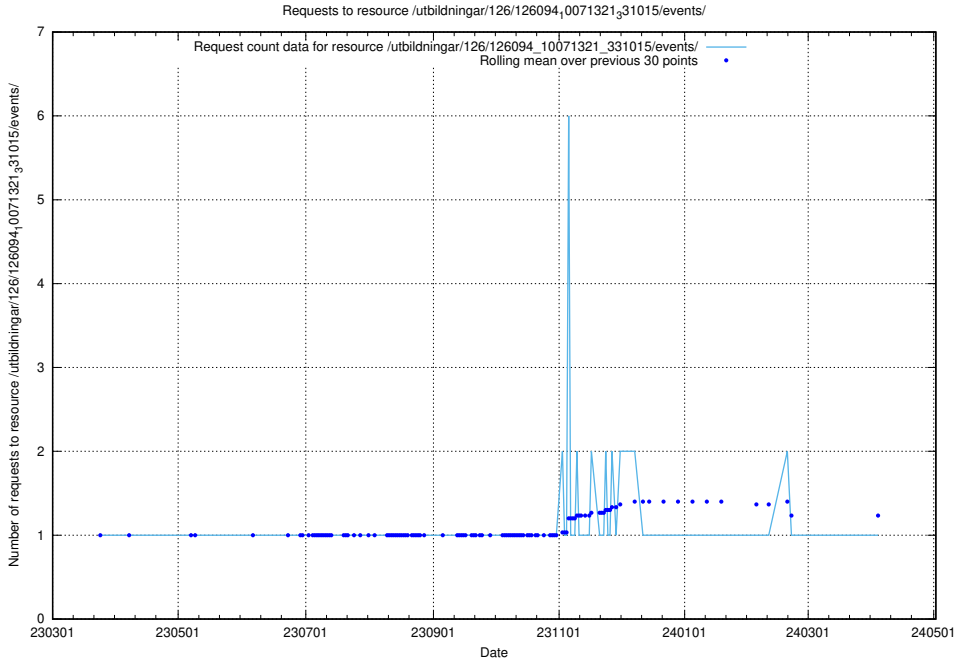

5.5871 Usage of /utbildningar/126/126094_10071321_331015/events/

Here, we count the number of requests to resource /utbildningar/126/126094_10071321_331015/events/