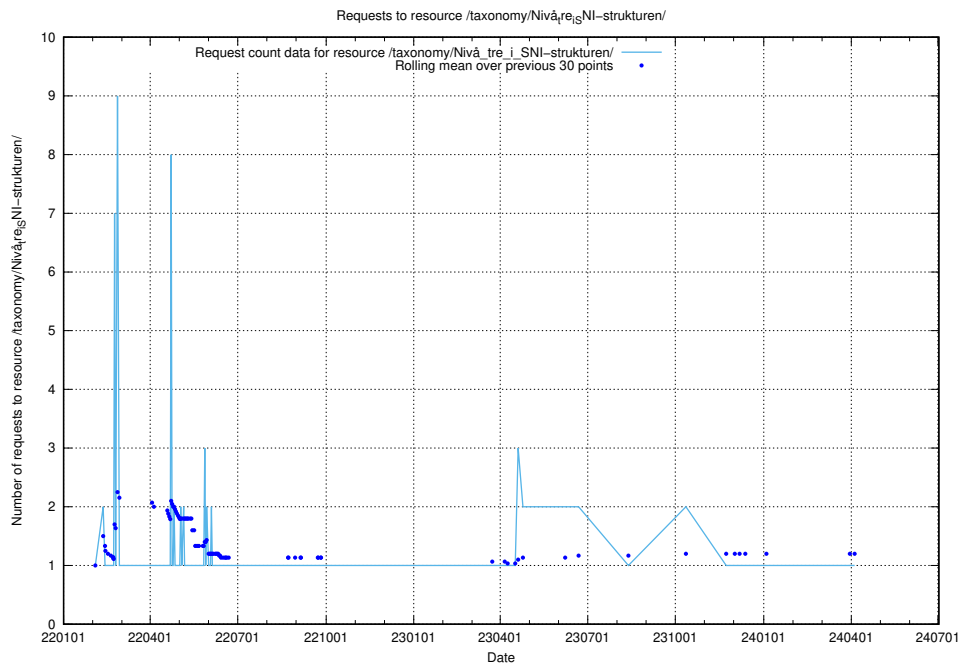

5.2669 Usage of /taxonomy/Nivå_tre_i_SNI-strukturen/

Here, we count the number of requests to resource /taxonomy/Nivå_tre_i_SNI-strukturen/.