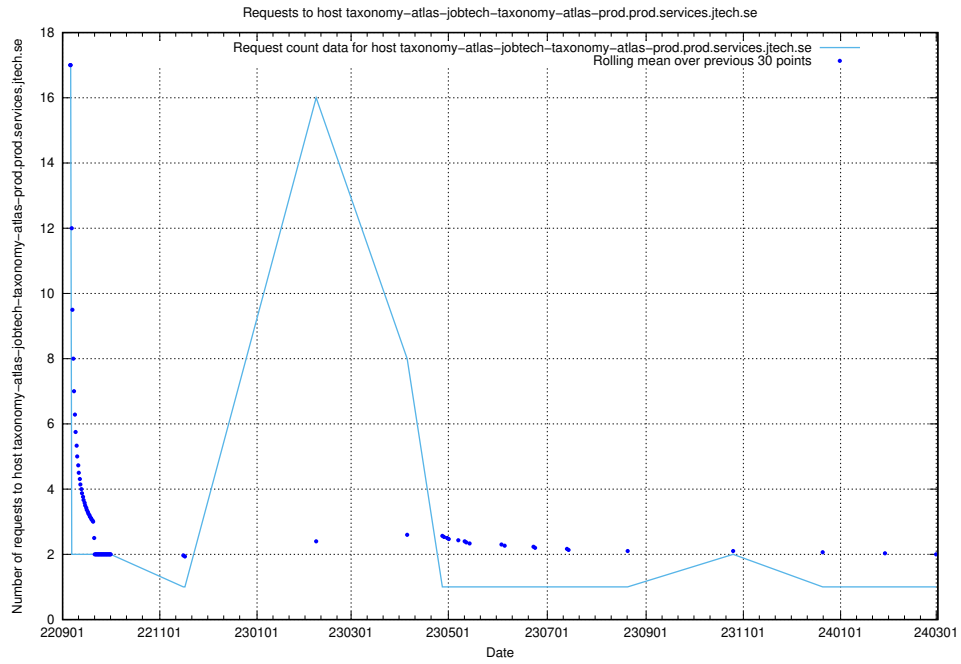

7.617 Usage of taxonomy-atlas-jobtech-taxonomy-atlas-prod.prod.services.jtech.se

Here, we count the number of requests to host taxonomy-atlas-jobtech-taxonomy-atlas-prod.prod.services.jtech.se.

7.618 Usage of downloads-openshift-console.prod.services.jtech.se