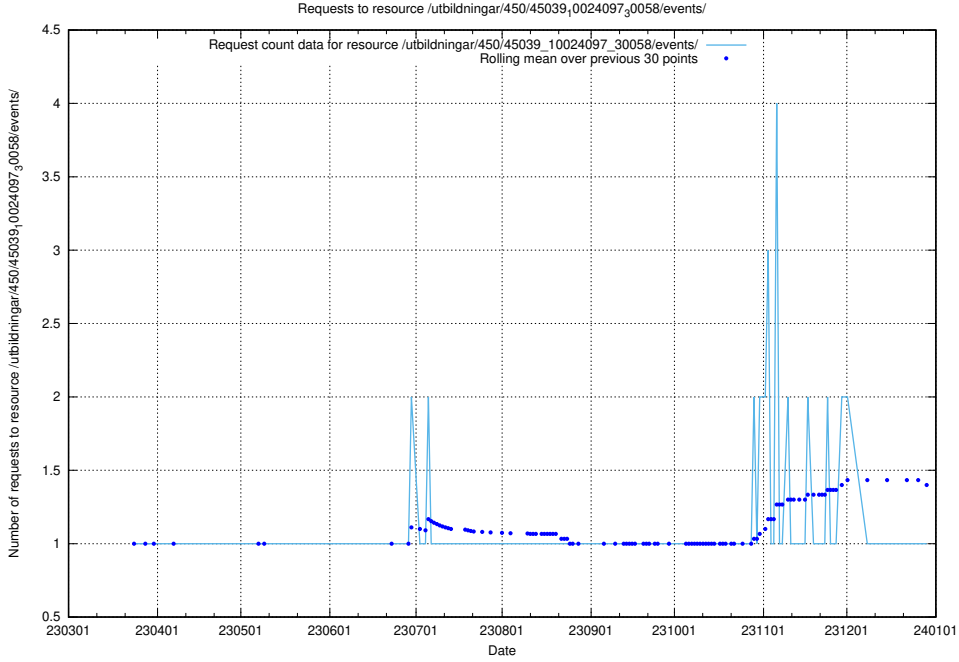

5.5826 Usage of /utbildningar/450/45039_10024097_30058/events/

Here, we count the number of requests to resource /utbildningar/450/45039_10024097_30058/events/.