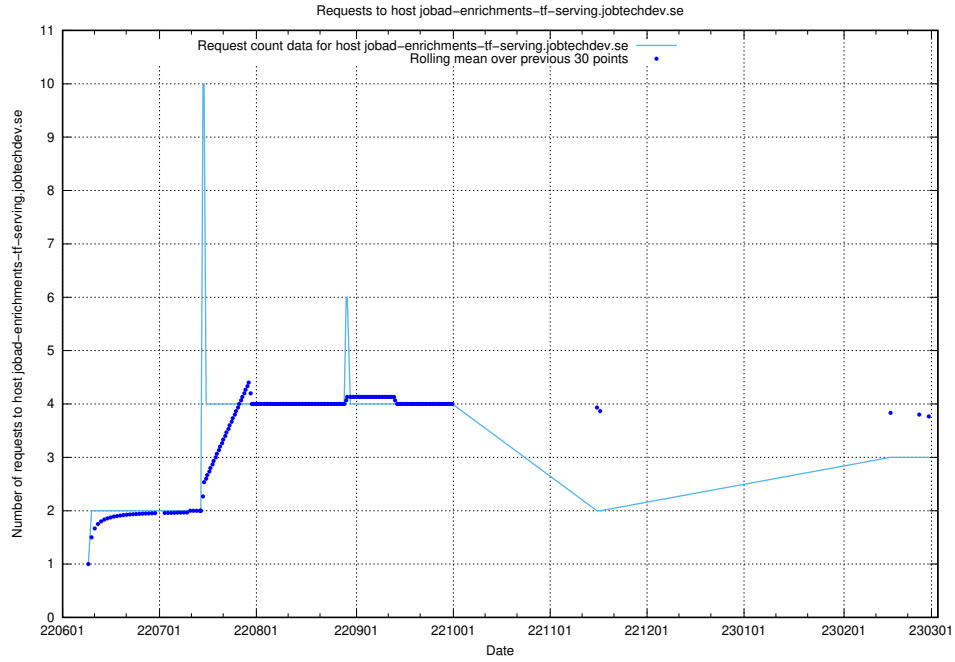

7.211 Usage of `jobad-enrichments-tf-serving.jobtechdev.se`

Here, we count the number of requests to host `jobad-enrichments-tf-serving.jobtechdev.se`.