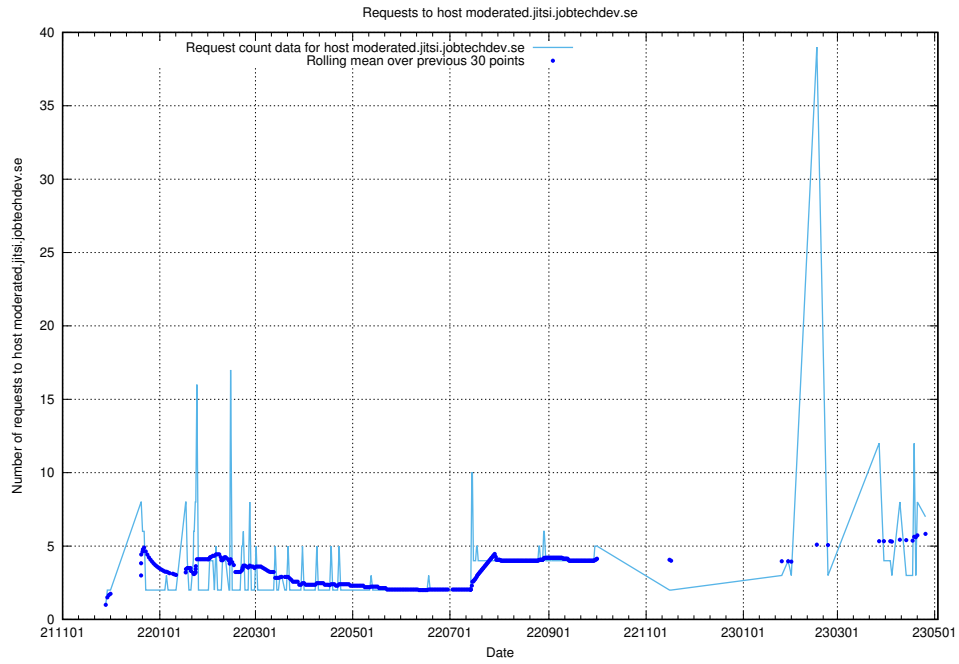

7.77 Usage of moderated.jitsi.jobtechdev.se

Here, we count the number of requests to host moderated.jitsi.jobtechdev.se.