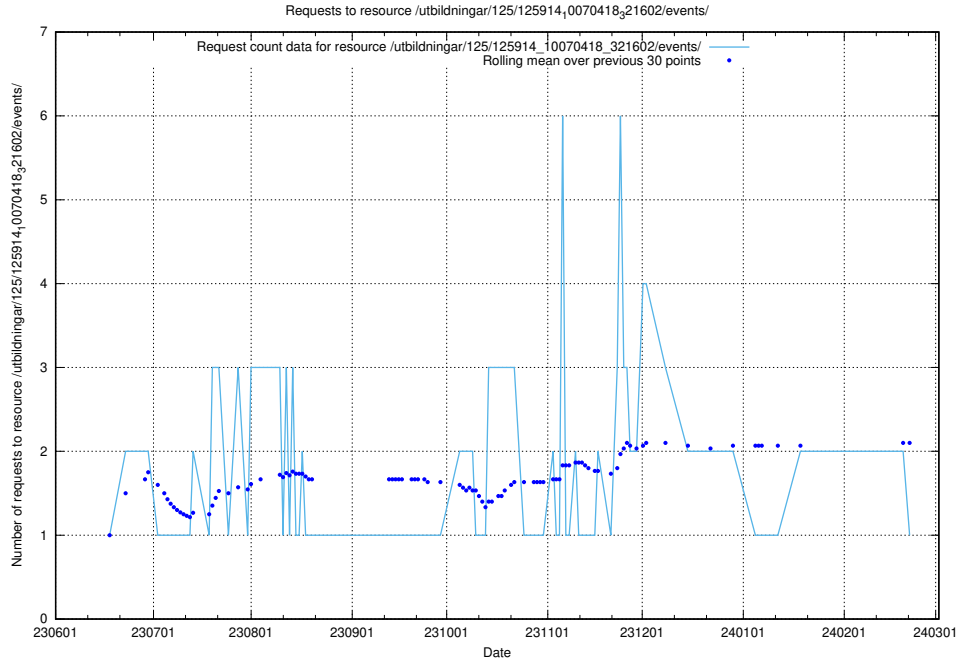

Here, we count the number of requests to resource /utbildningar/126/126466_10071962_330382/.

5.5543 Usage of /utbildningar/125/125914_10070418_321602/events/

Here, we count the number of requests to resource /utbildningar/125/125914_10070418_321602/events/