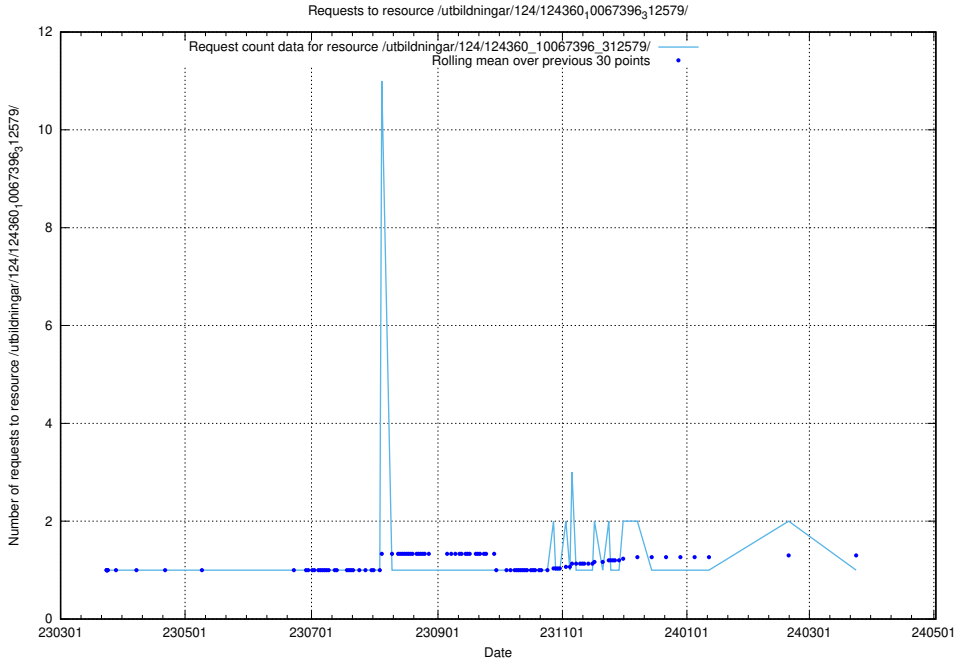

5.3453 Usage of /utbildningar/124/124360_10067396_312579/

Here, we count the number of requests to resource /utbildningar/124/124360_10067396_312579/.