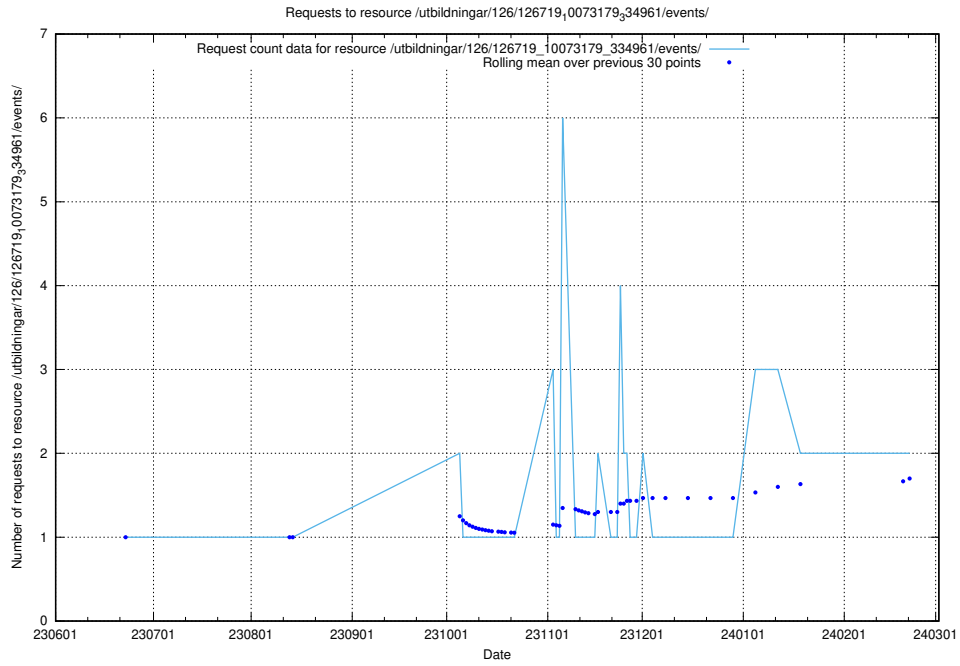

5.736 Usage of /utbildningar/126/126719_10073179_334961/events/

Here, we count the number of requests to resource /utbildningar/126/126719_10073179_334961/events/