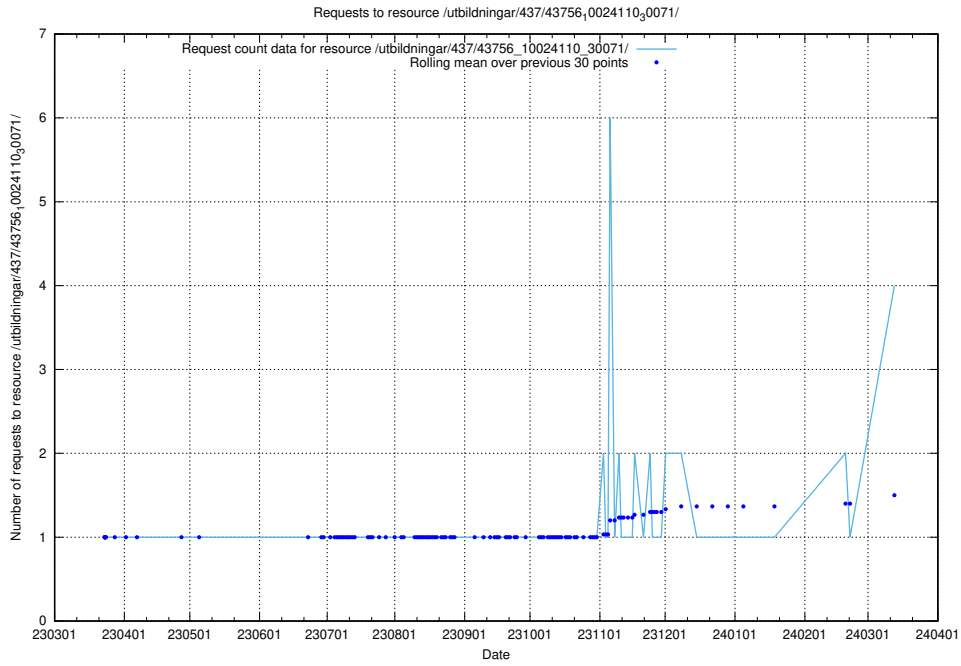

Here, we count the number of requests to resource /utbildningar/125/125178_10069244_317765/events/

5.193 Usage of /utbildningar/437/43756_10024110_30071/

Here, we count the number of requests to resource /utbildningar/437/43756_10024110_30071/.