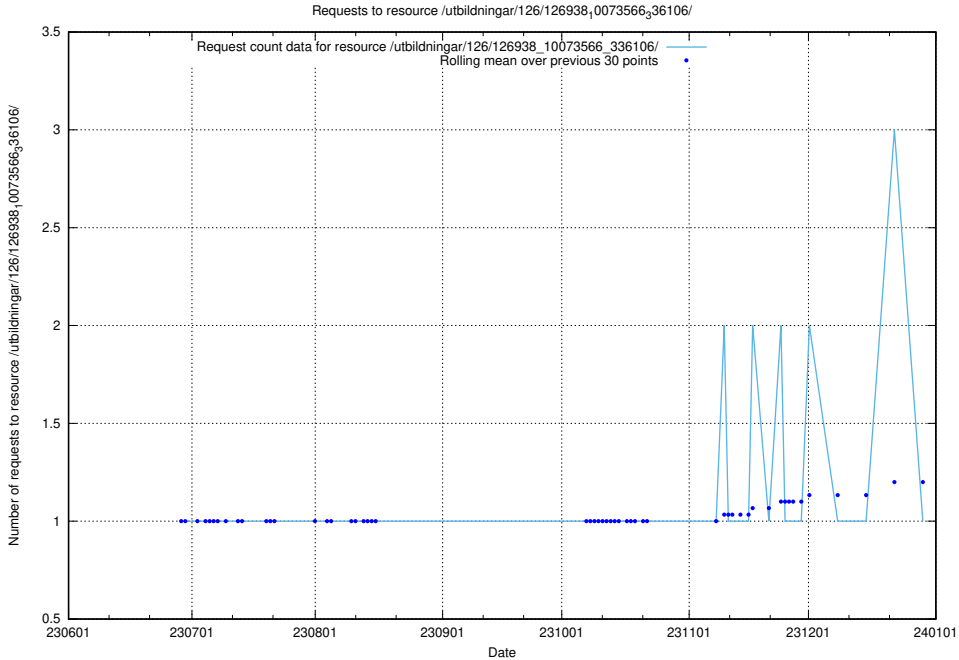

5.5105 Usage of /utbildningar/126/126938_10073566_336106/

Here, we count the number of requests to resource /utbildningar/126/126938_10073566_336106/.