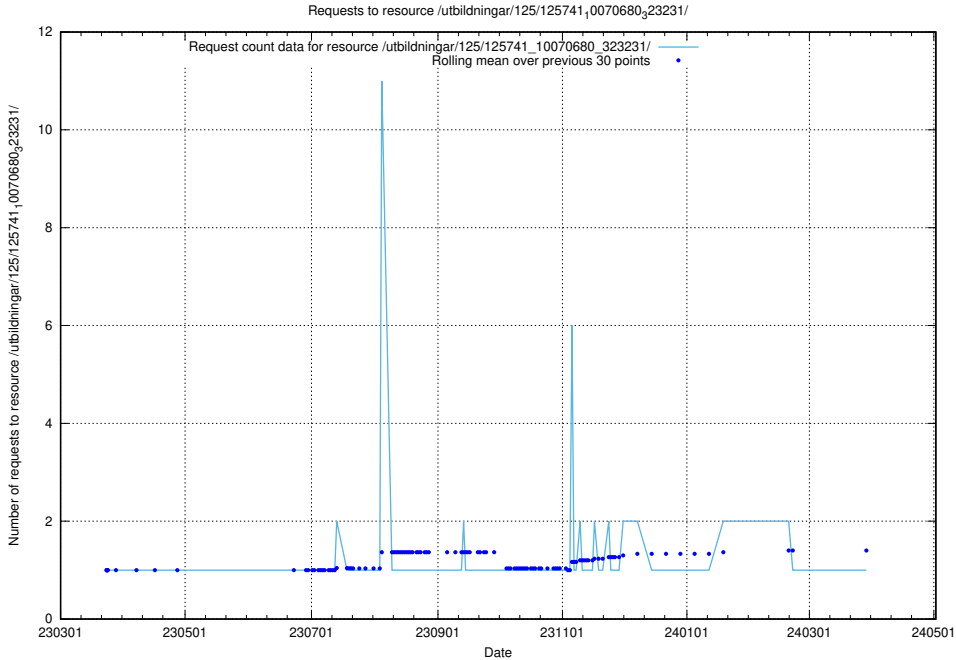

5.6138 Usage of /utbildningar/125/125741_10070680_323231/

Here, we count the number of requests to resource /utbildningar/125/125741_10070680_323231/.