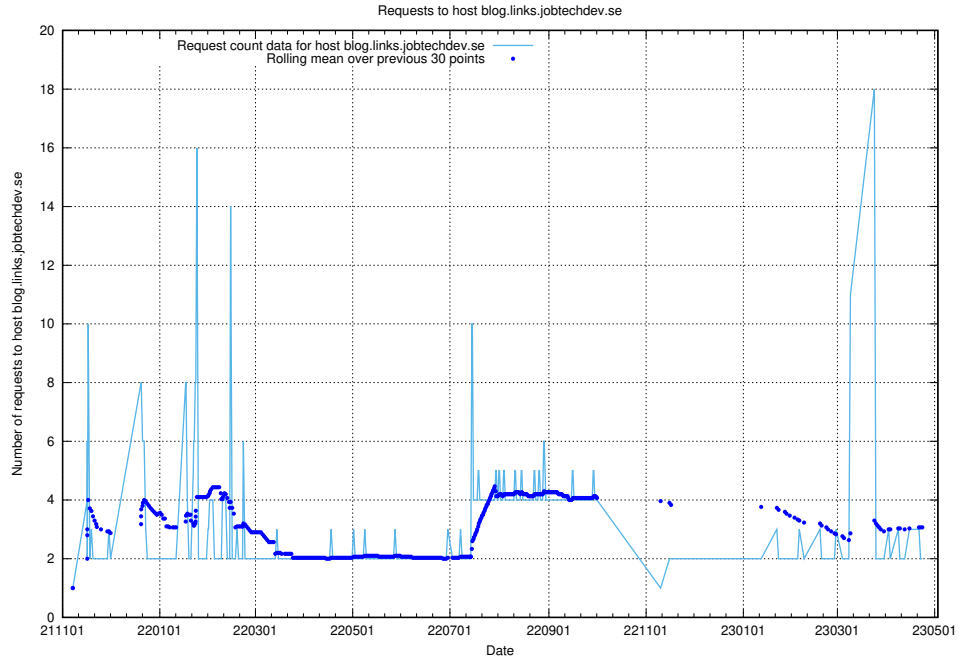

7.430 Usage of `blog.links.jobtechdev.se`

Here, we count the number of requests to host `blog.links.jobtechdev.se`.