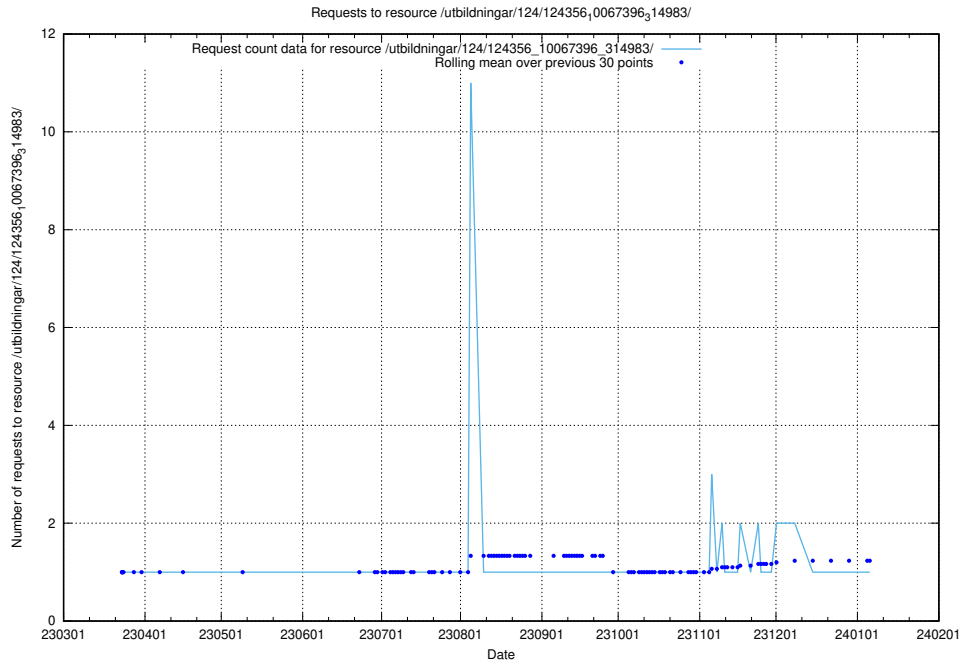

5.3524 Usage of /utbildningar/124/124356_10067396_314983/

Here, we count the number of requests to resource /utbildningar/124/124356_10067396_314983/.