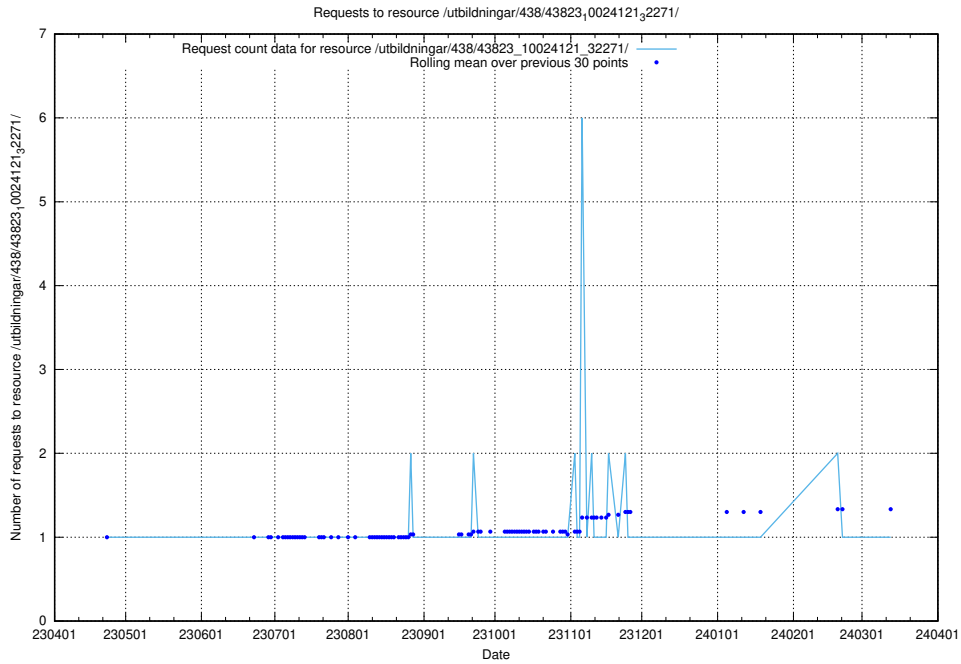

5.5707 Usage of /utbildningar/438/43823_10024121_32271/

Here, we count the number of requests to resource /utbildningar/438/43823_10024121_32271/.