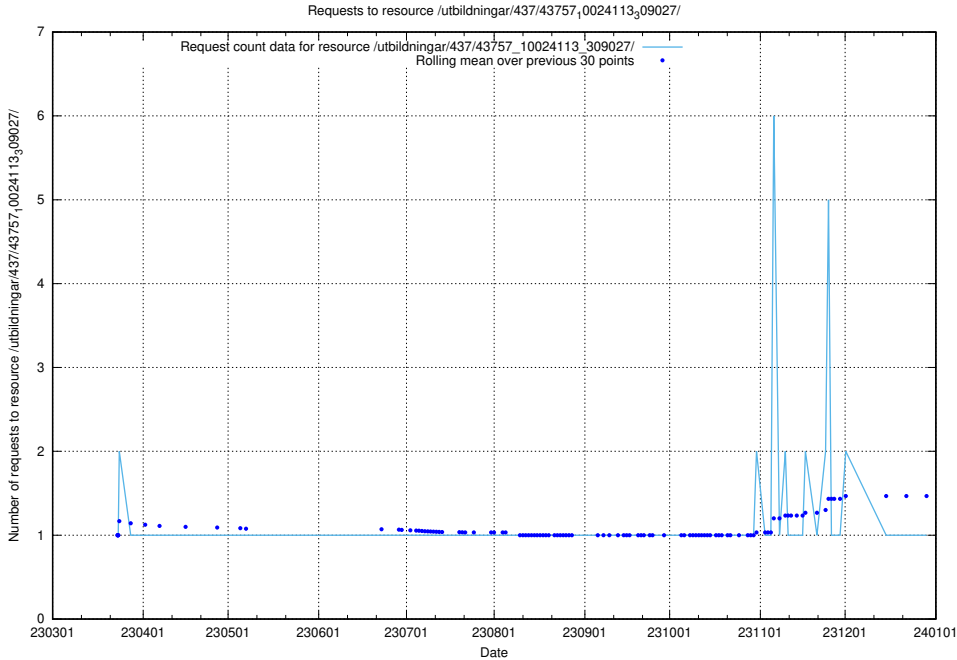

5.6022 Usage of /utbildningar/437/43757_10024113_309027/

Here, we count the number of requests to resource /utbildningar/437/43757_10024113_309027/.