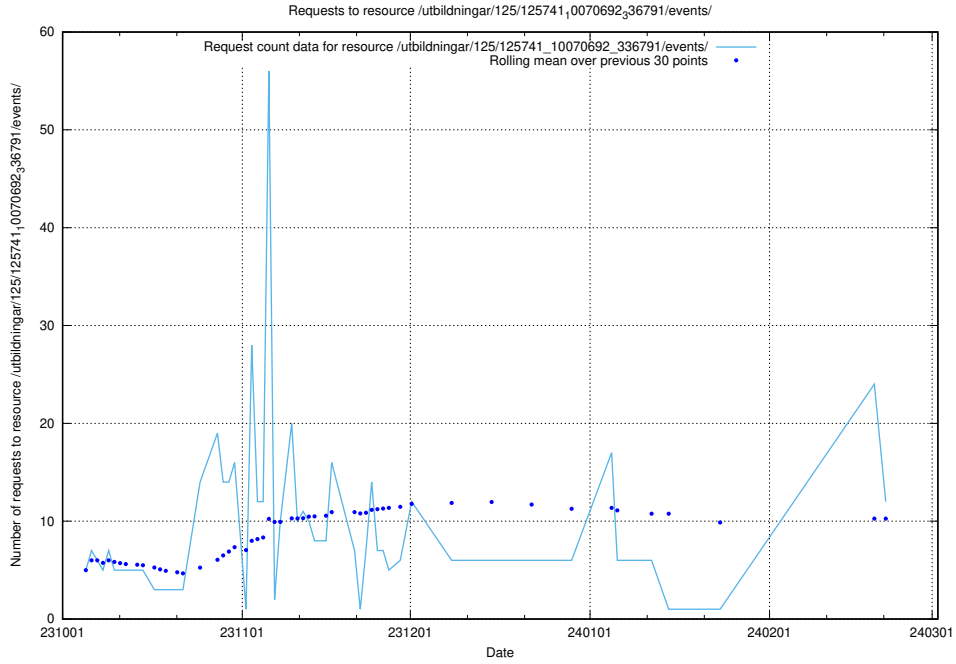

Here, we count the number of requests to resource /utbildningar/125/125741_10070692_336929/events/

5.32 Usage of /utbildningar/125/125741_10070692_336791/events/

Here, we count the number of requests to resource /utbildningar/125/125741_10070692_336791/events/