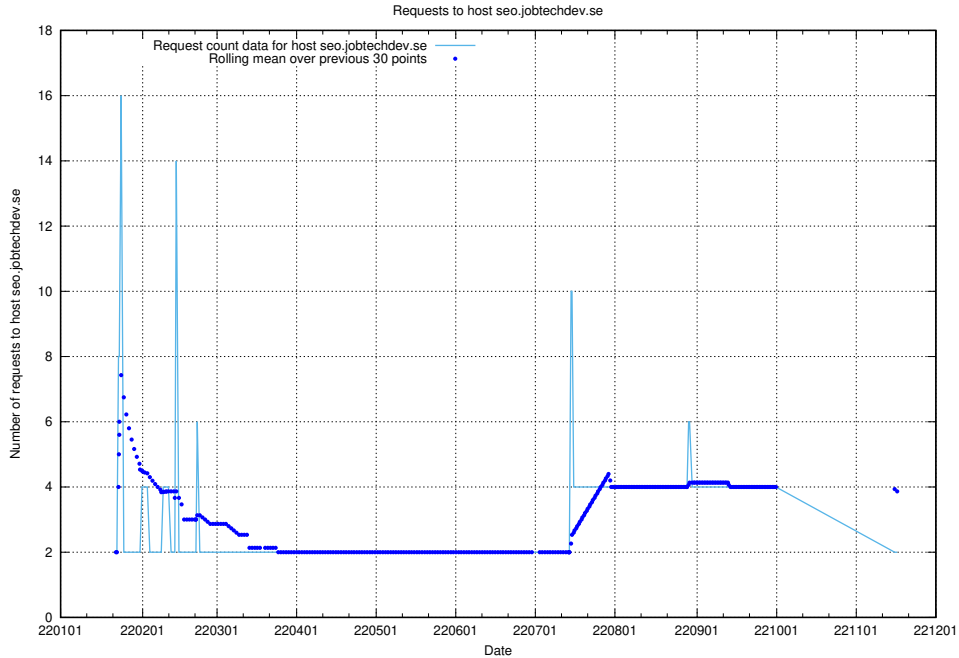

7.589 Usage of seo.jobtechdev.se

Here, we count the number of requests to host seo.jobtechdev.se.