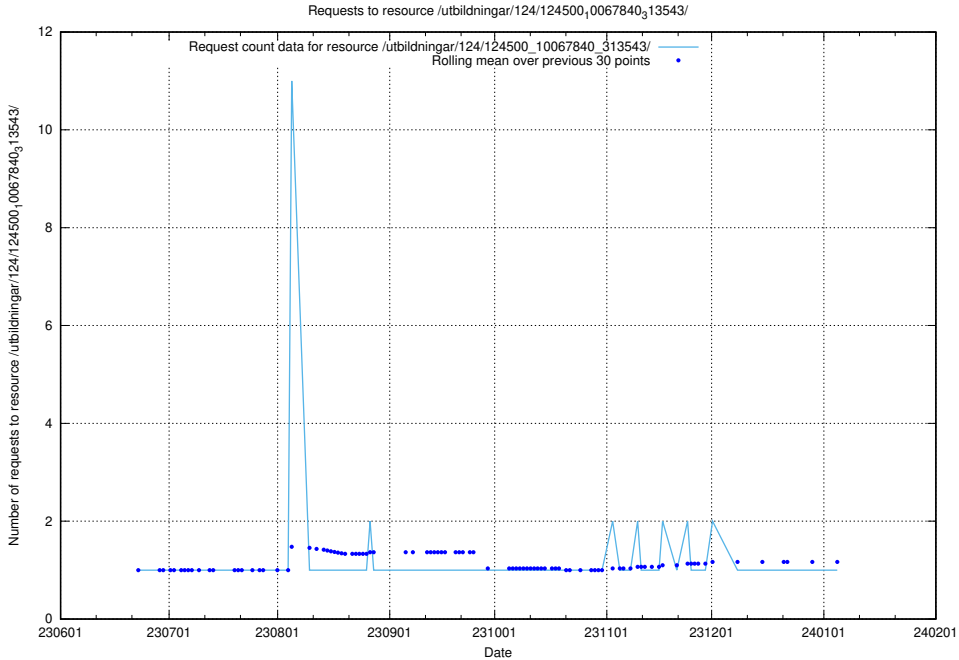

5.5453 Usage of /utbildningar/124/124500_10067840_313543/

Here, we count the number of requests to resource /utbildningar/124/124500_10067840_313543/.