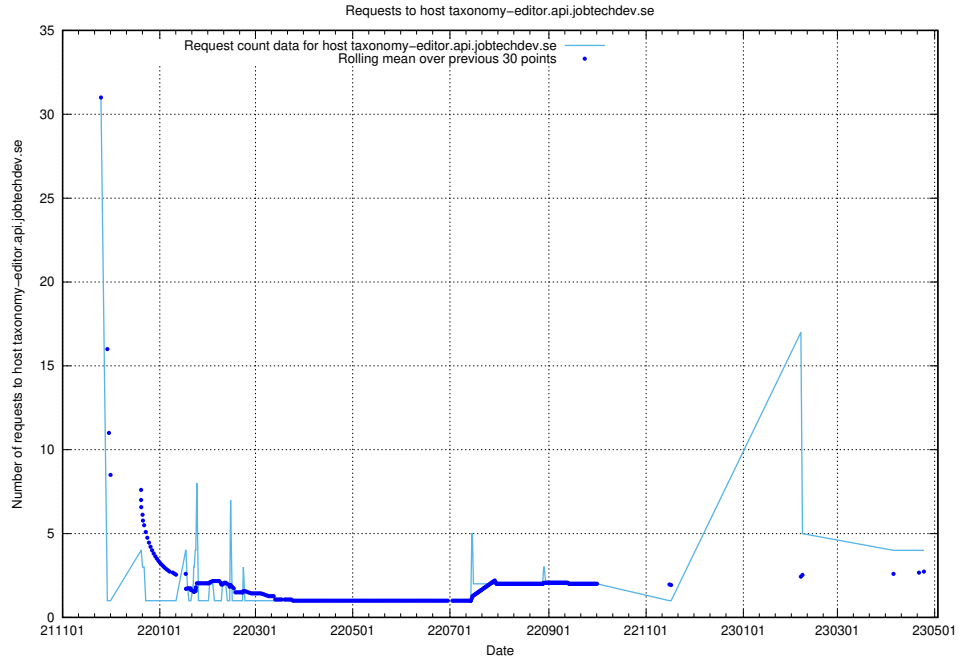

7.136 Usage of taxonomy-editor.api.jobtechdev.se

Here, we count the number of requests to host taxonomy-editor.api.jobtechdev.se.