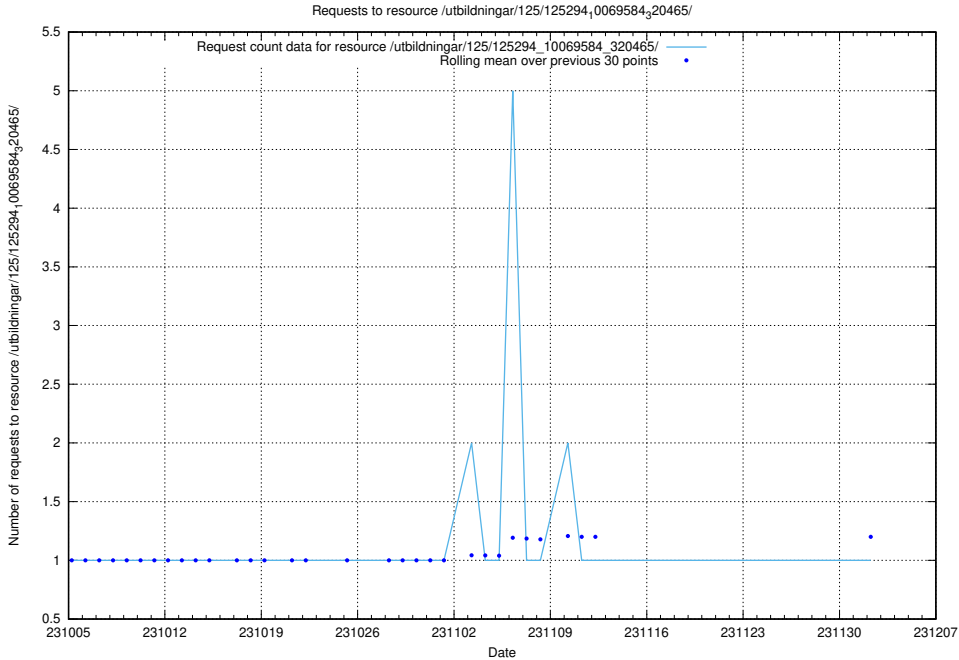

5.4090 Usage of /utbildningar/125/125294_10069584_320465/

Here, we count the number of requests to resource /utbildningar/125/125294_10069584_320465/.