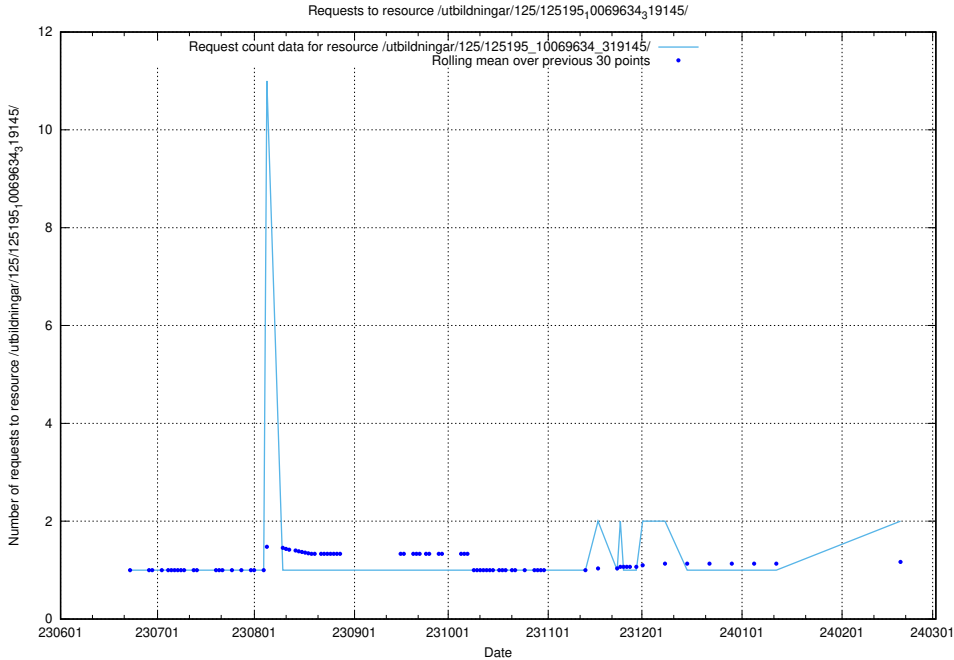

Here, we count the number of requests to resource /utbildningar/125/125199_10069634_319145/.

5.747 Usage of /utbildningar/125/125195_10069634_319145/

Here, we count the number of requests to resource /utbildningar/125/125195_10069634_319145/.