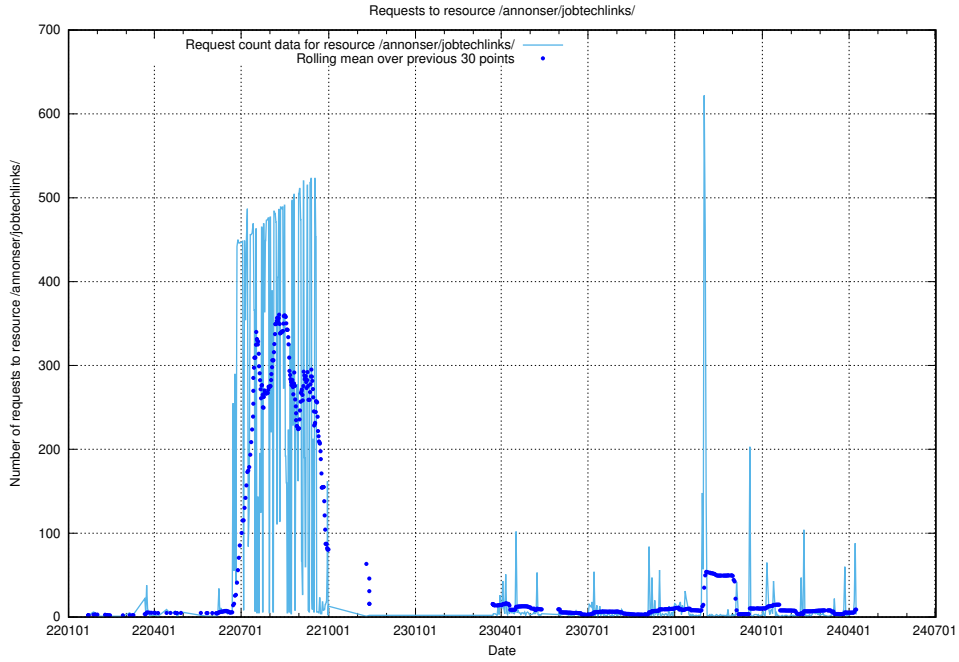

5.224 Usage of /annonser/jobtechlinks/

Here, we count the number of requests to resource /annonser/jobtechlinks/.