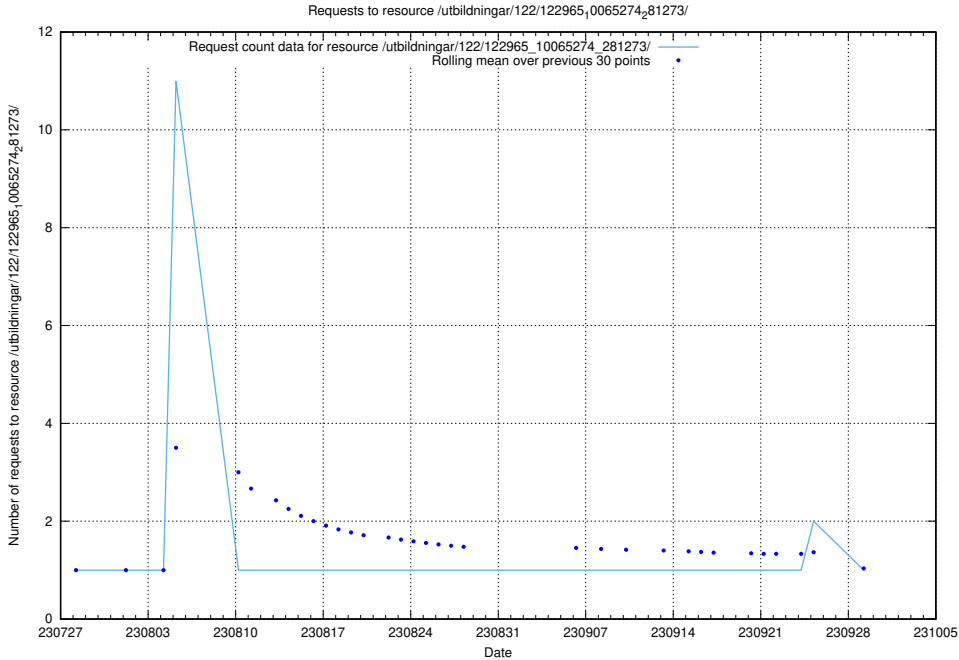

5.4597 Usage of /utbildningar/122/122965_10065274_281273/

Here, we count the number of requests to resource /utbildningar/122/122965_10065274_281273/.