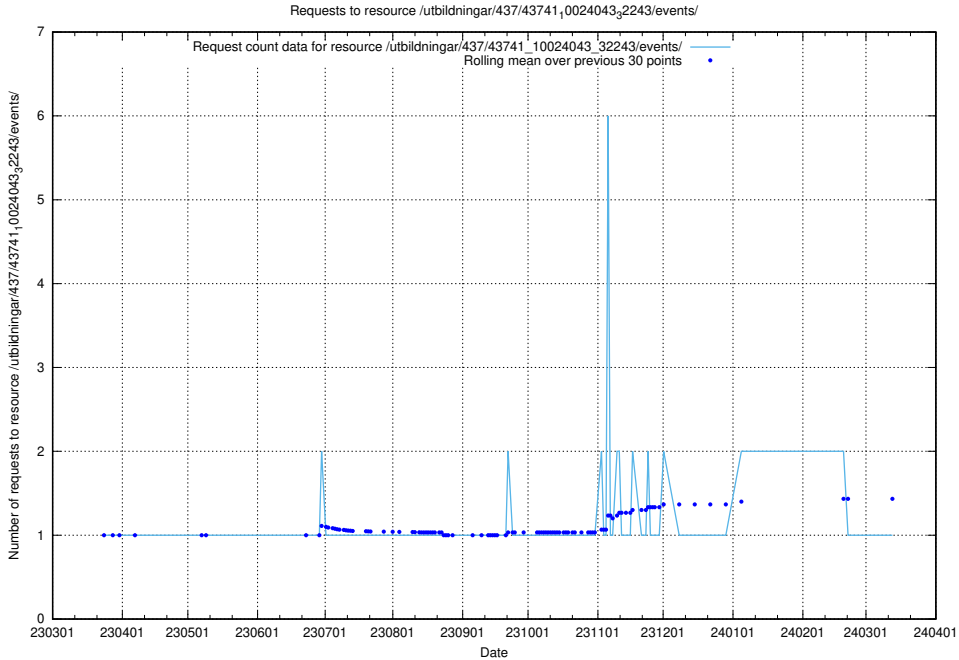

5.5863 Usage of /utbildningar/437/43741_10024043_32243/events/

Here, we count the number of requests to resource /utbildningar/437/43741_10024043_32243/events/.