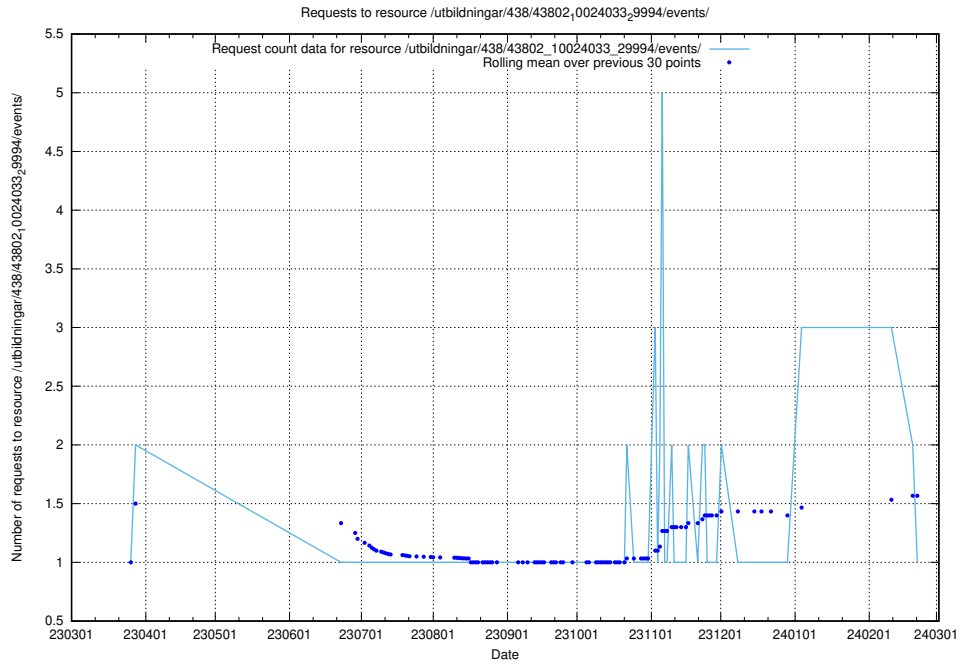

5.5759 Usage of /utbildningar/438/43802_10024033_29994/events/

Here, we count the number of requests to resource /utbildningar/438/43802_10024033_29994/events/.