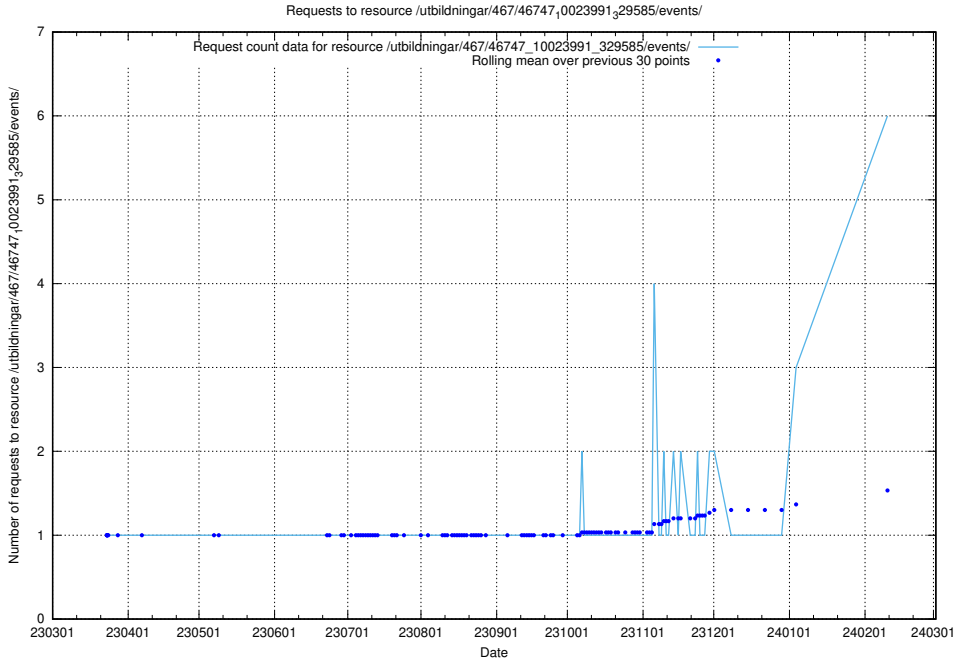

5.119 Usage of /utbildningar/467/46747_10023991_329585/events/

Here, we count the number of requests to resource /utbildningar/467/46747_10023991_329585/events/.