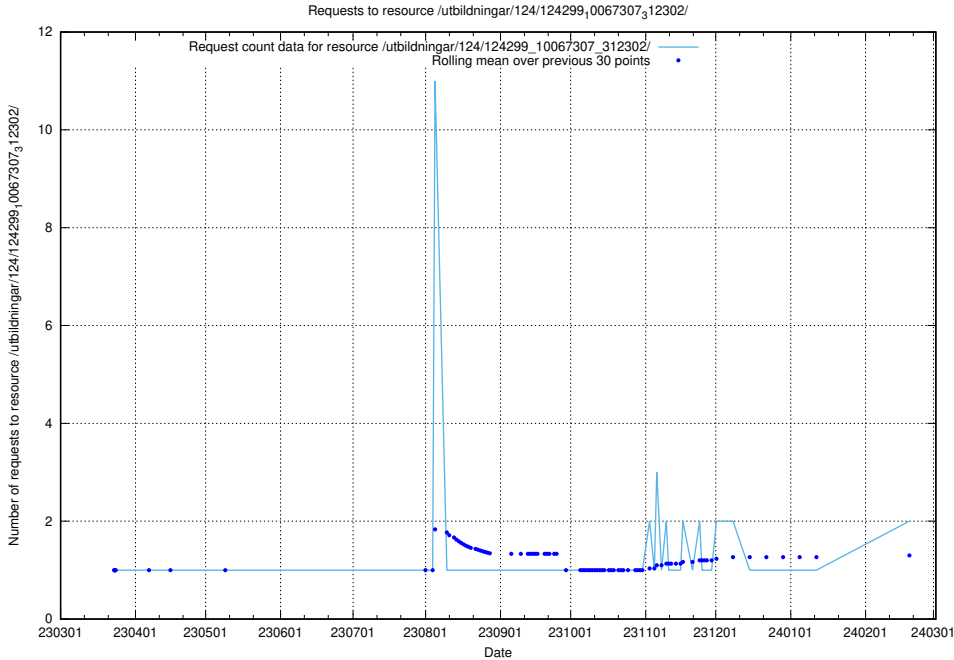

5.580 Usage of /utbildningar/124/124299_10067307_312302/

Here, we count the number of requests to resource /utbildningar/124/124299_10067307_312302/.