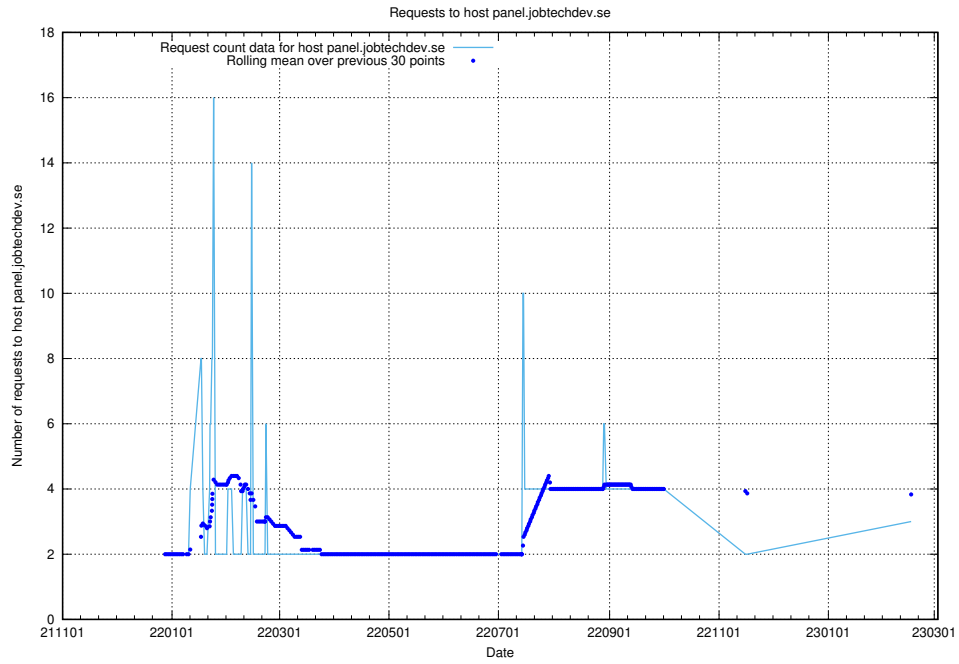

7.188 Usage of portal.jobtechdev.se

Here, we count the number of requests to host portal.jobtechdev.se.

7.189 Usage of panel.jobtechdev.se

Here, we count the number of requests to host panel.jobtechdev.se.