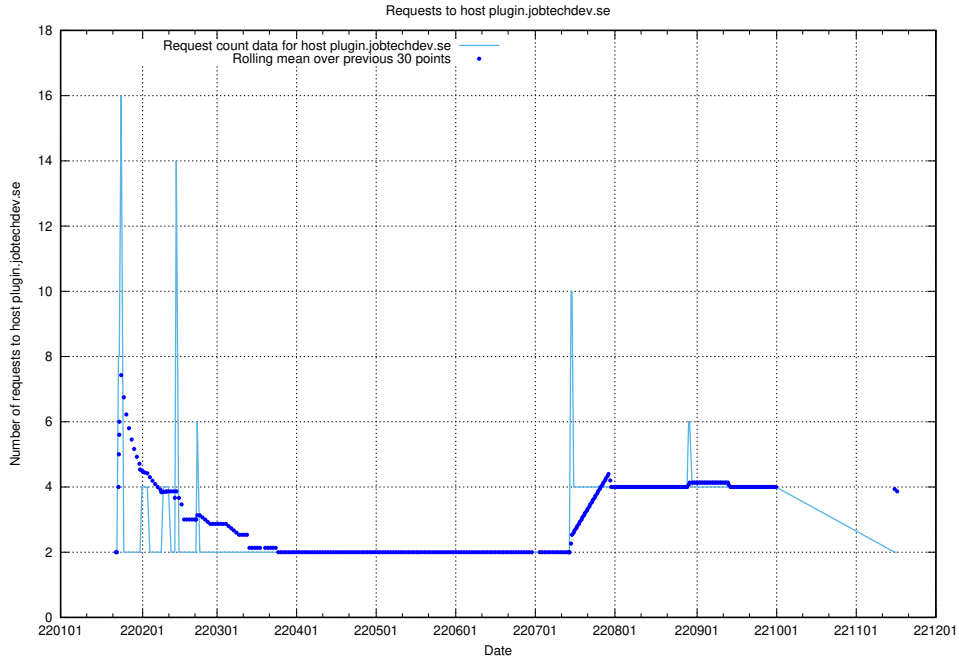

7.590 Usage of plugin.jobtechdev.se

Here, we count the number of requests to host plugin.jobtechdev.se.