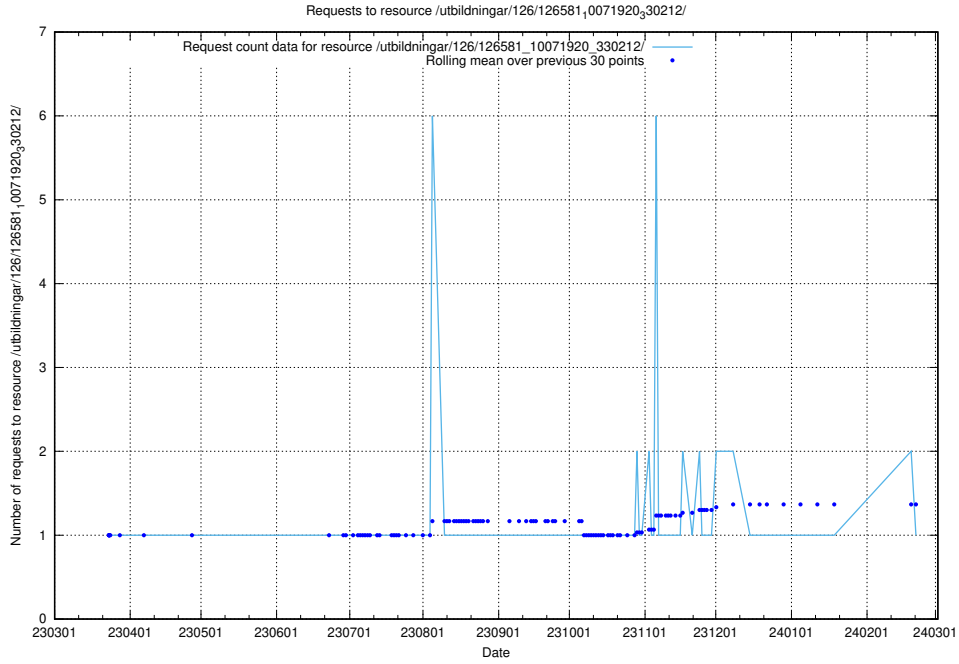

5.6049 Usage of /utbildningar/126/126581_10071920_330212/

Here, we count the number of requests to resource /utbildningar/126/126581_10071920_330212/.