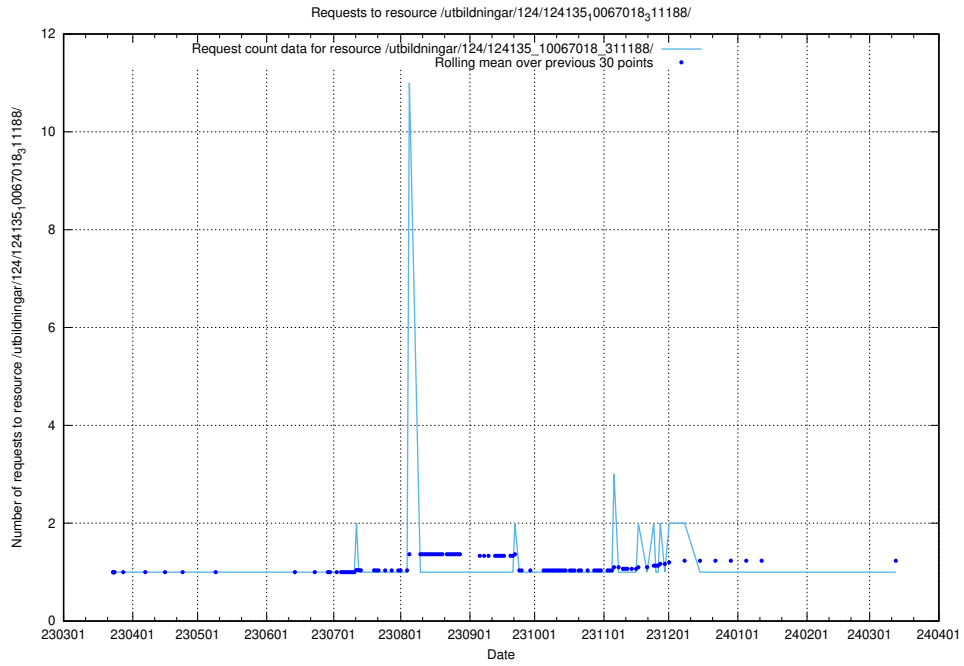

5.3731 Usage of /utbildningar/124/124135_10067018_311188/

Here, we count the number of requests to resource /utbildningar/124/124135_10067018_311188/.