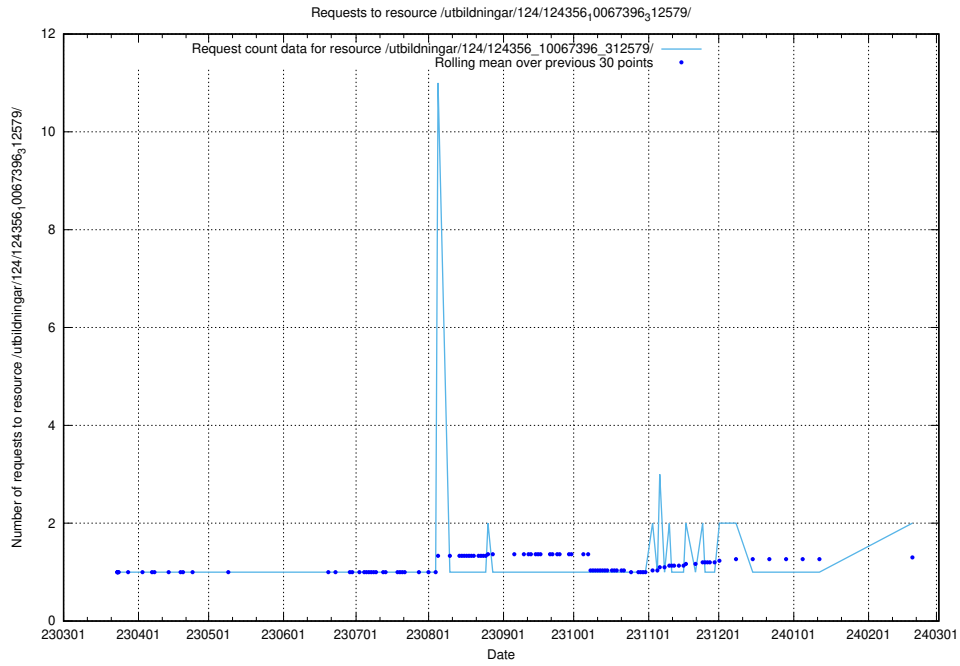

5.574 Usage of /utbildningar/124/124356_10067396_312579/

Here, we count the number of requests to resource /utbildningar/124/124356_10067396_312579/.