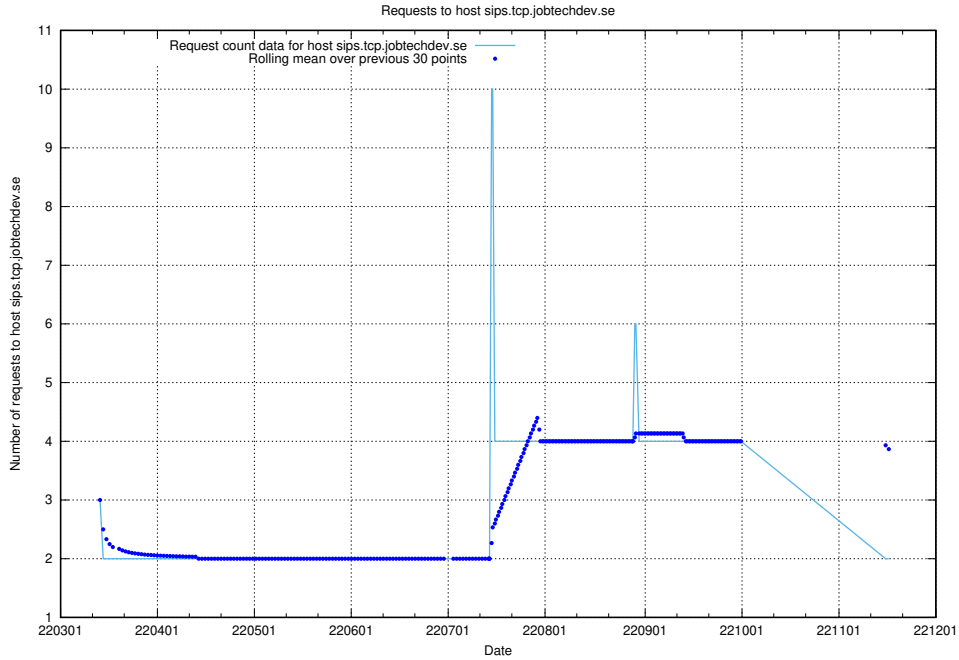

7.499 Usage of sips.tcp.jobtechdev.se

Here, we count the number of requests to host sips.tcp.jobtechdev.se.