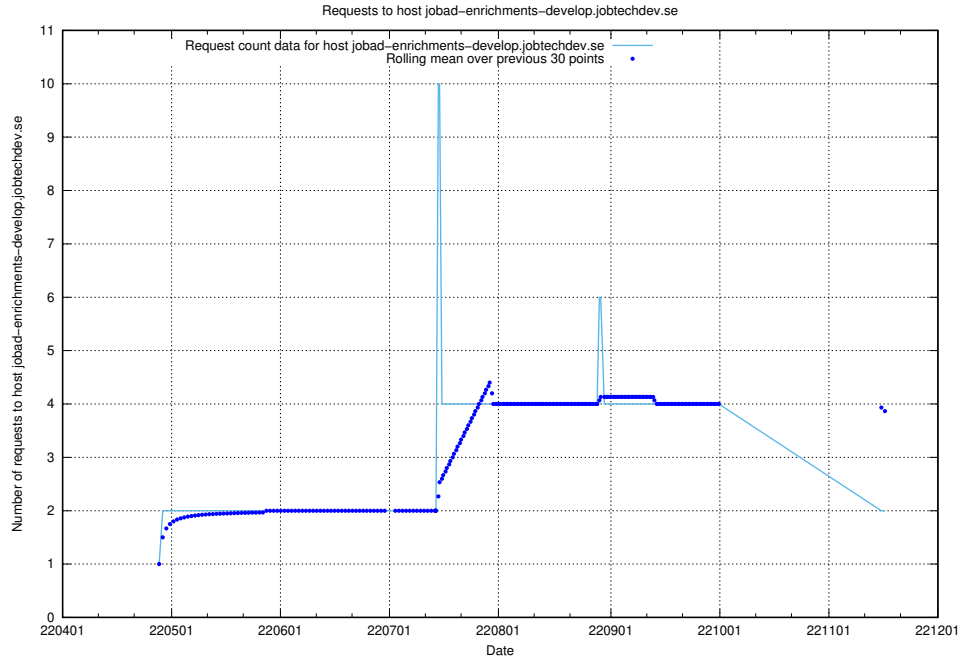

7.443 Usage of jobad-enrichments-develop.jobtechdev.se

Here, we count the number of requests to host jobad-enrichments-develop.jobtechdev.se.