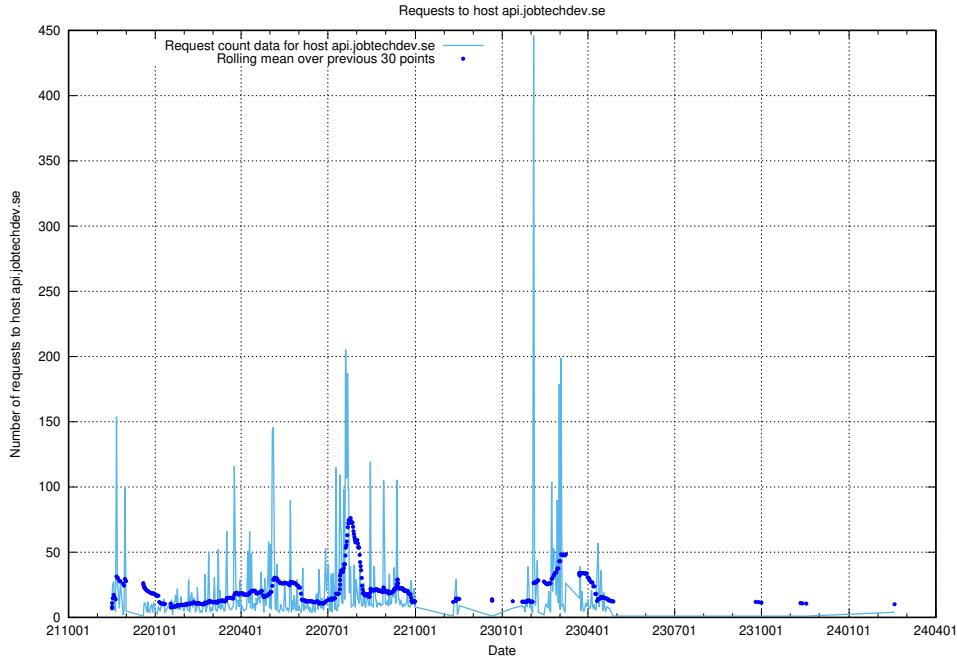

7.153 Usage of api.jobtechdev.se

Here, we count the number of requests to host api.jobtechdev.se.