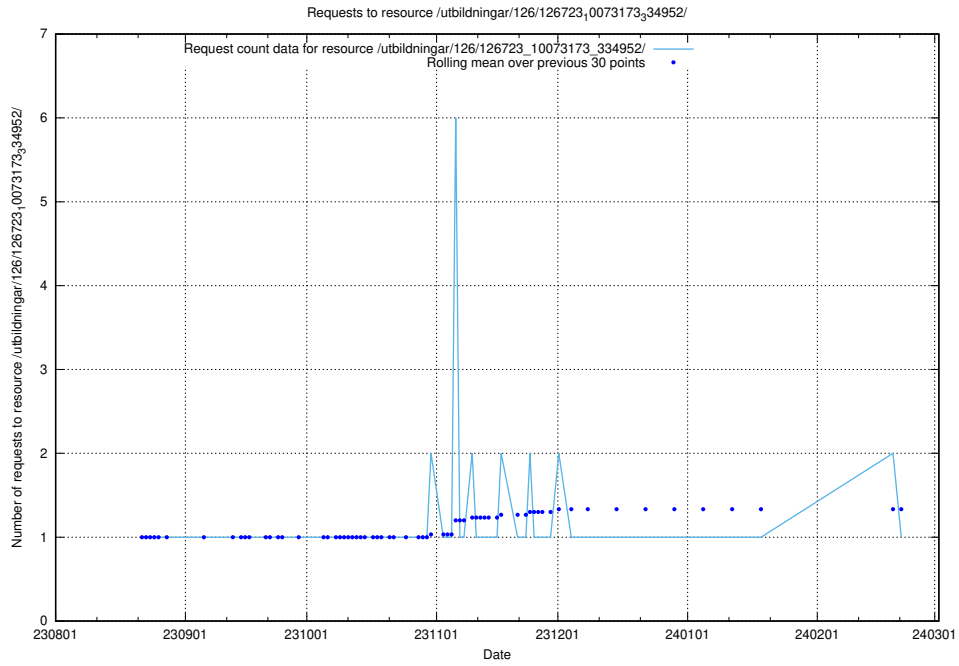

5.4418 Usage of /utbildningar/126/126723_10073173_334952/

Here, we count the number of requests to resource /utbildningar/126/126723_10073173_334952/.