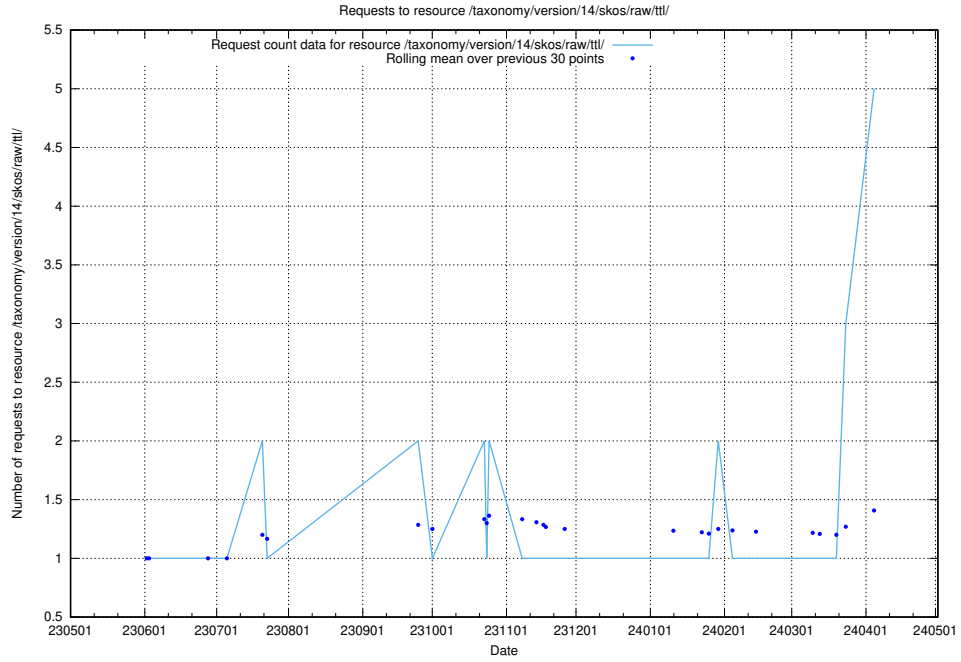

5.141 Usage of /taxonomy/version/14/skos/raw/ttl/

Here, we count the number of requests to resource /taxonomy/version/14/skos/raw/ttl/.