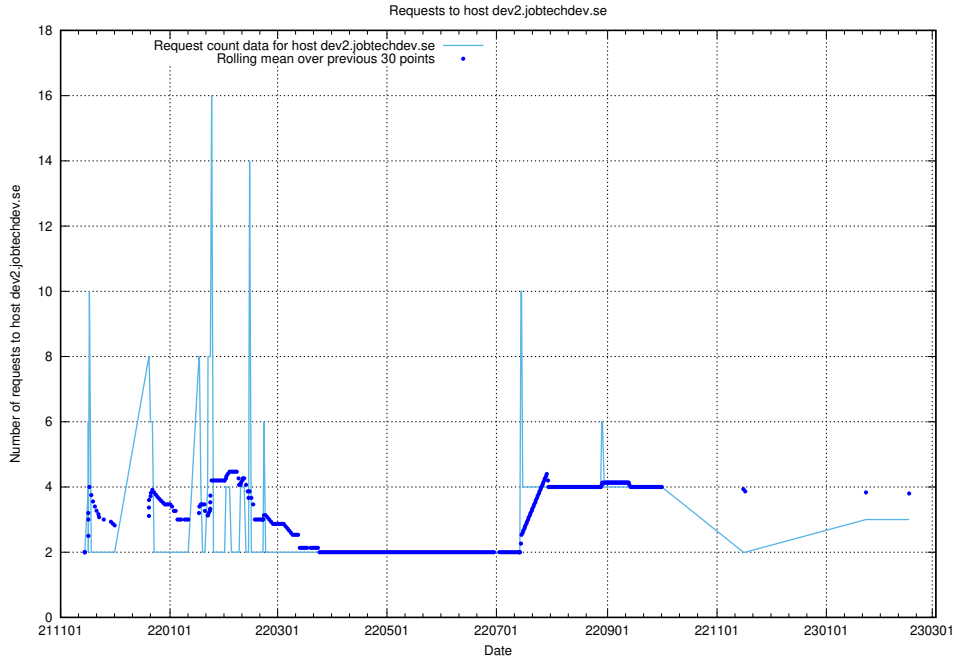

7.165 Usage of dev2.jobtechdev.se

Here, we count the number of requests to host dev2.jobtechdev.se.