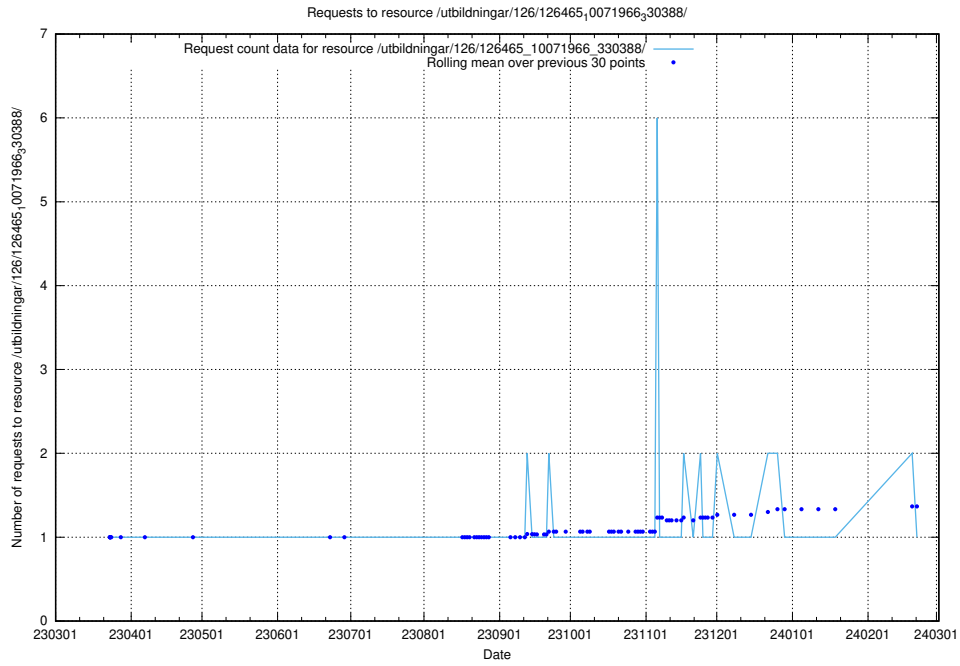

5.6065 Usage of /utbildningar/126/126465_10071966_330388/

Here, we count the number of requests to resource /utbildningar/126/126465_10071966_330388/.