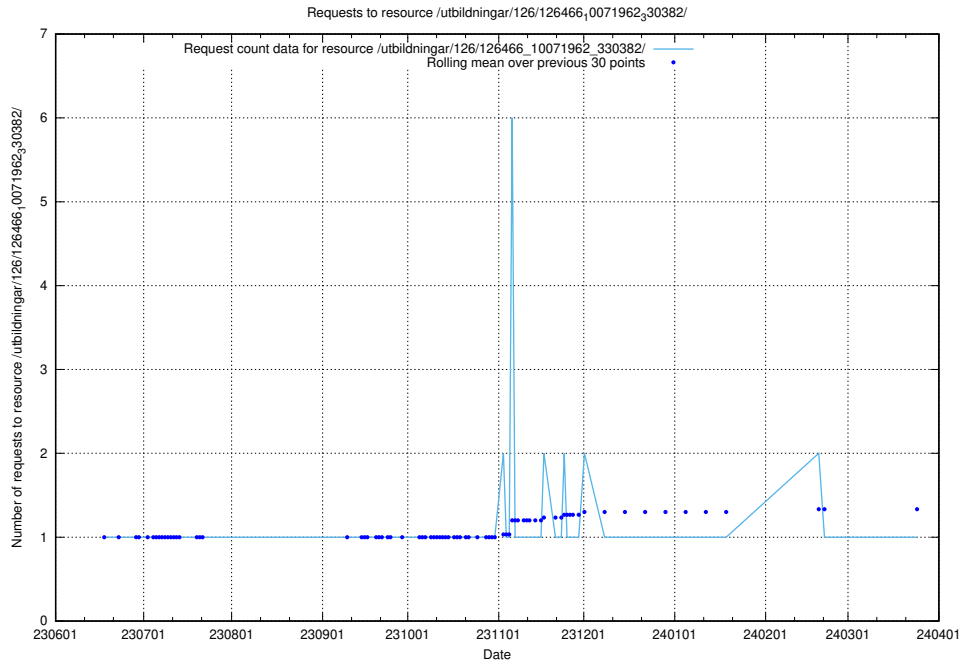

5.5542 Usage of /utbildningar/126/126466_10071962_330382/

Here, we count the number of requests to resource /utbildningar/126/126466_10071962_330382/.