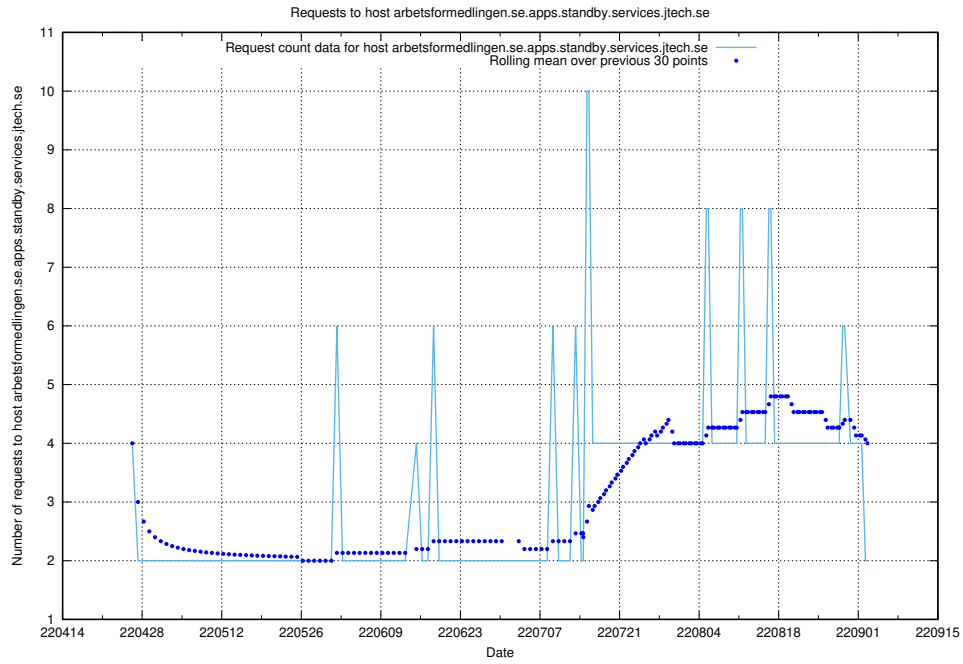

7.447 Usage of rhvms.jobtechdev.se

Here, we count the number of requests to host rhvms.jobtechdev.se.

7.448 Usage of arbetsformedlingen.se.apps.standby.services.jtech.se

Here, we count the number of requests to host arbetsformedlingen.se.apps.standby.services.jtech.se.