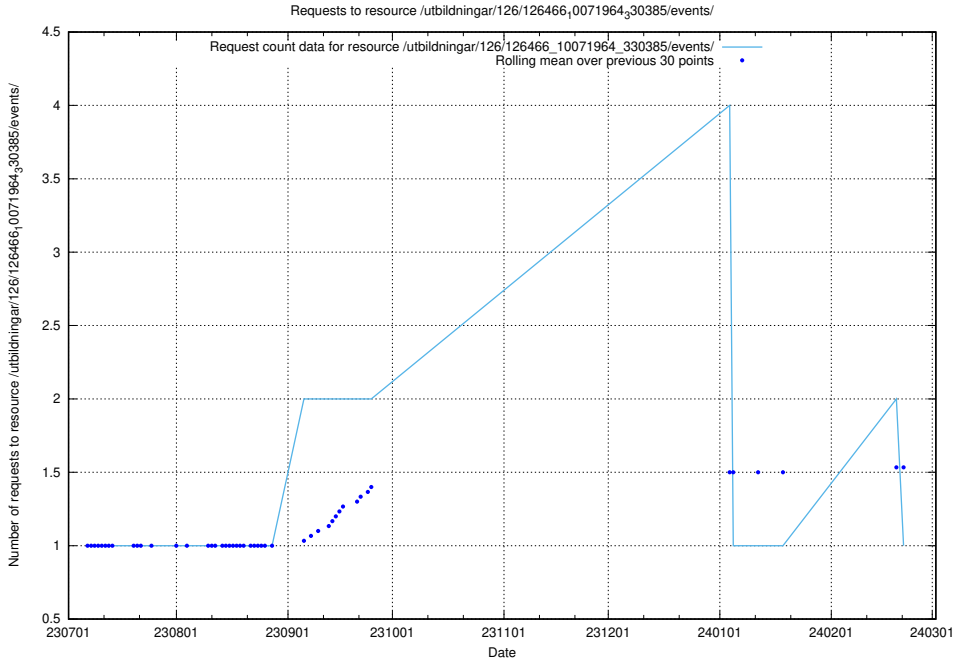

5.4971 Usage of /utbildningar/126/126466_10071964_330385/events/

Here, we count the number of requests to resource /utbildningar/126/126466_10071964_330385/events/