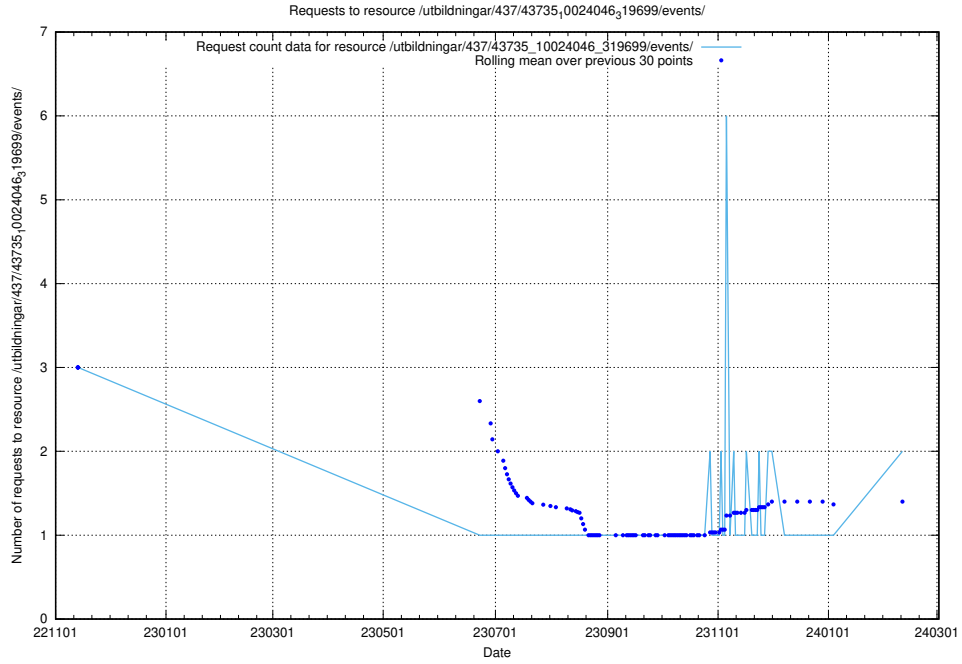

5.765 Usage of /utbildningar/437/43735_10024046_319699/events/

Here, we count the number of requests to resource /utbildningar/437/43735_10024046_319699/events/.