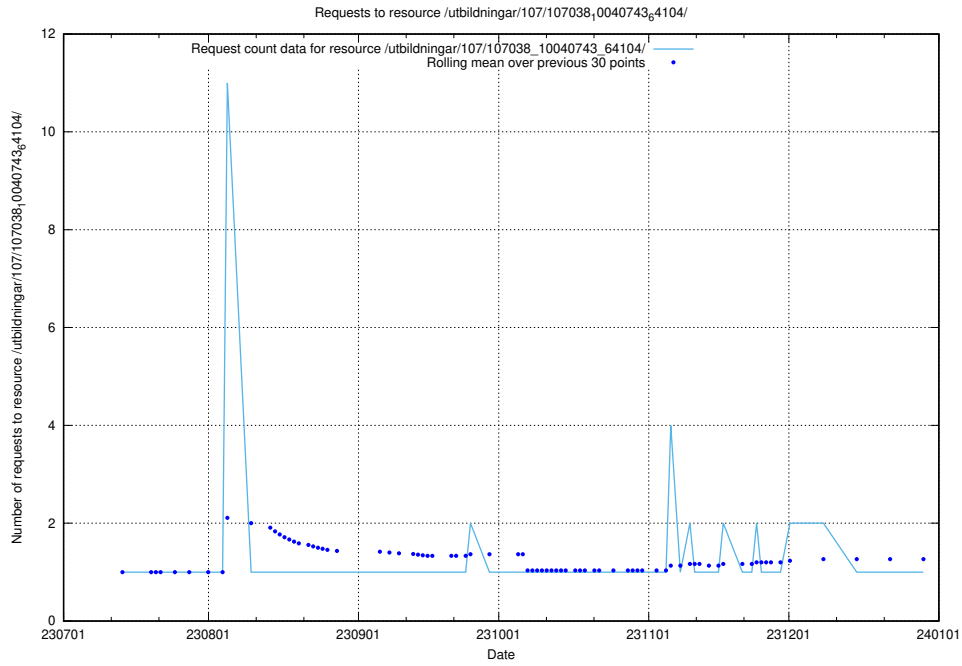

5.4754 Usage of /utbildningar/107/107038_10040743_64104/

Here, we count the number of requests to resource /utbildningar/107/107038_10040743_64104/.