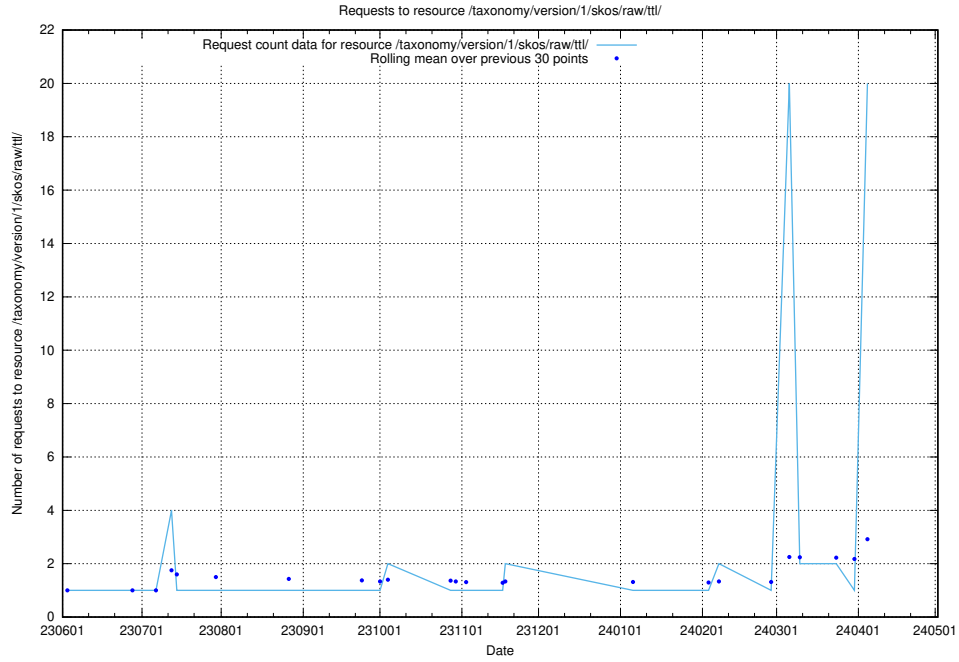

5.23 Usage of /taxonomy/version/1/skos/raw/ttl/

Here, we count the number of requests to resource /taxonomy/version/1/skos/raw/ttl/.