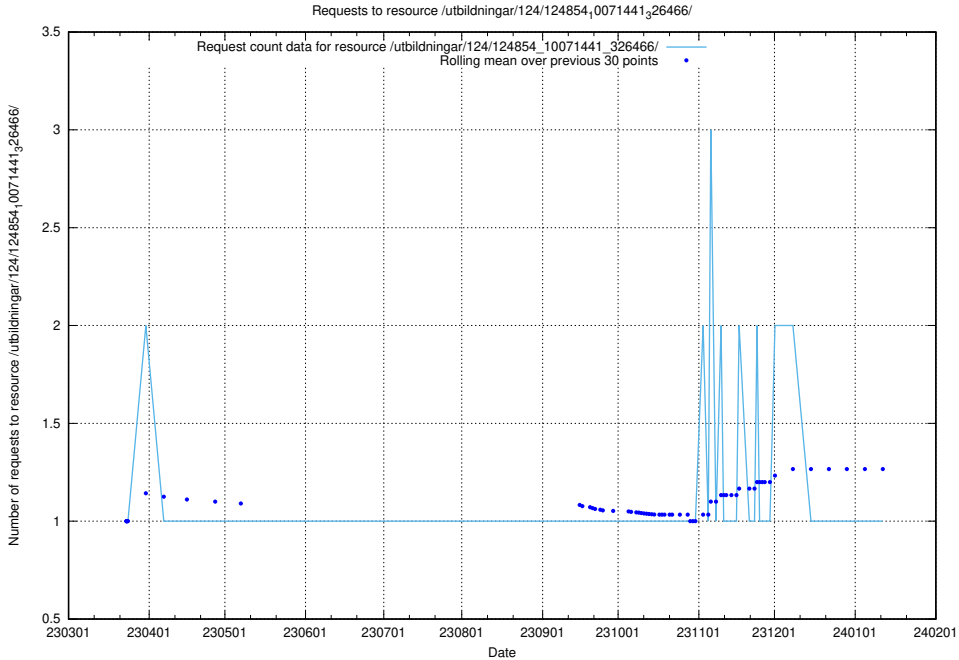

5.1104 Usage of /utbildningar/124/124854_10071441_326466/

Here, we count the number of requests to resource /utbildningar/124/124854_10071441_326466/.