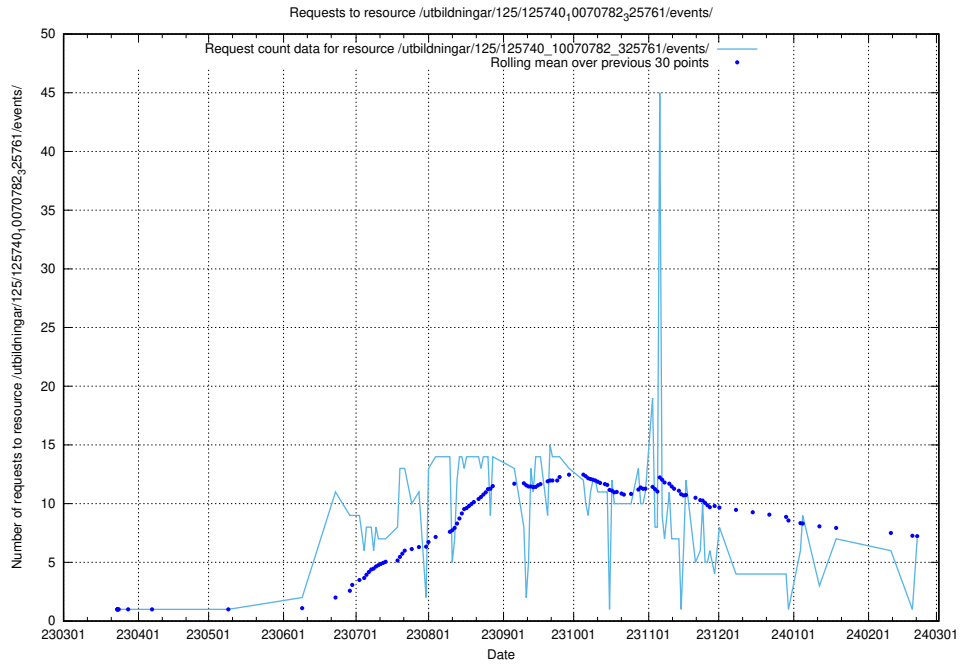

5.58 Usage of /utbildningar/125/125740_10070782_325761/events/

Here, we count the number of requests to resource /utbildningar/125/125740_10070782_325761/events/