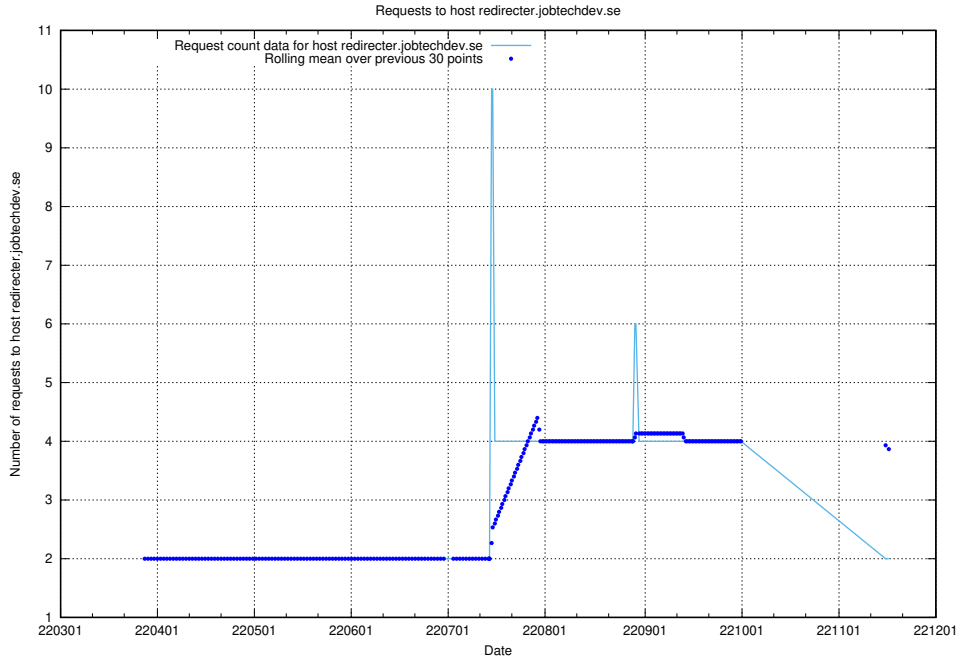

7.486 Usage of `redirecter.jobtechdev.se`

Here, we count the number of requests to host `redirecter.jobtechdev.se`.