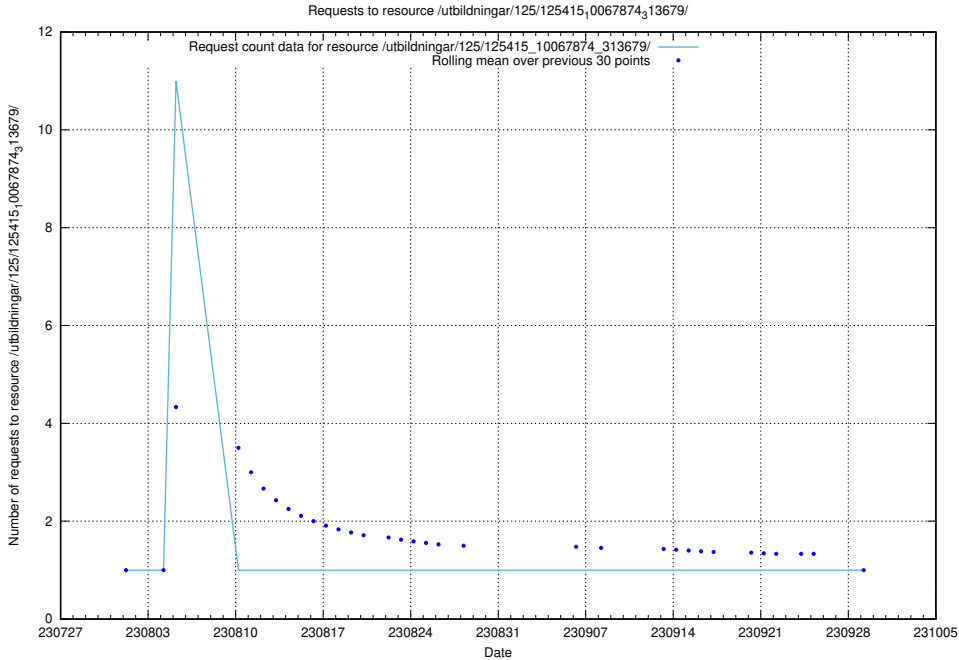

5.4578 Usage of /utbildningar/125/125415_10067874_313679/

Here, we count the number of requests to resource /utbildningar/125/125415_10067874_313679/.