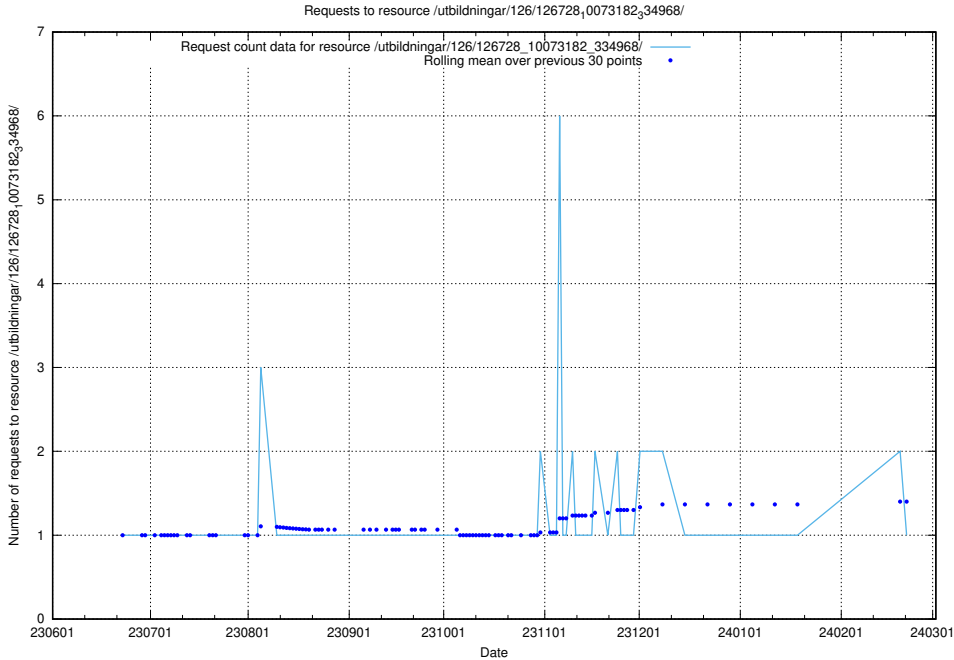

5.5269 Usage of /utbildningar/126/126728_10073182_334968/

Here, we count the number of requests to resource /utbildningar/126/126728_10073182_334968/.