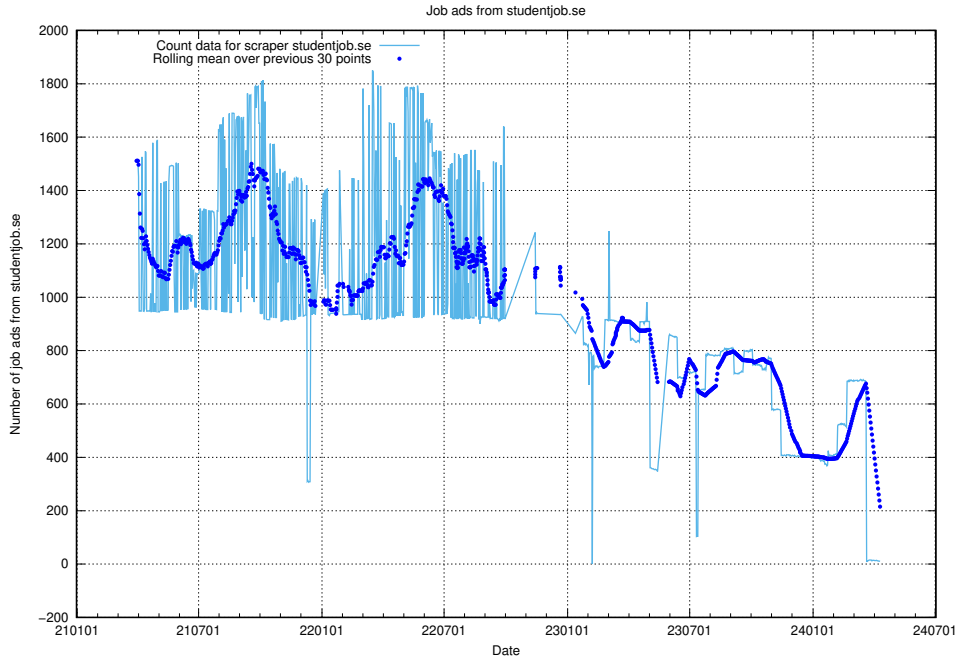

13.18 Number of ads by scraper studentjob.se

Here, we count the number of job ads scraped from studentjob.se.