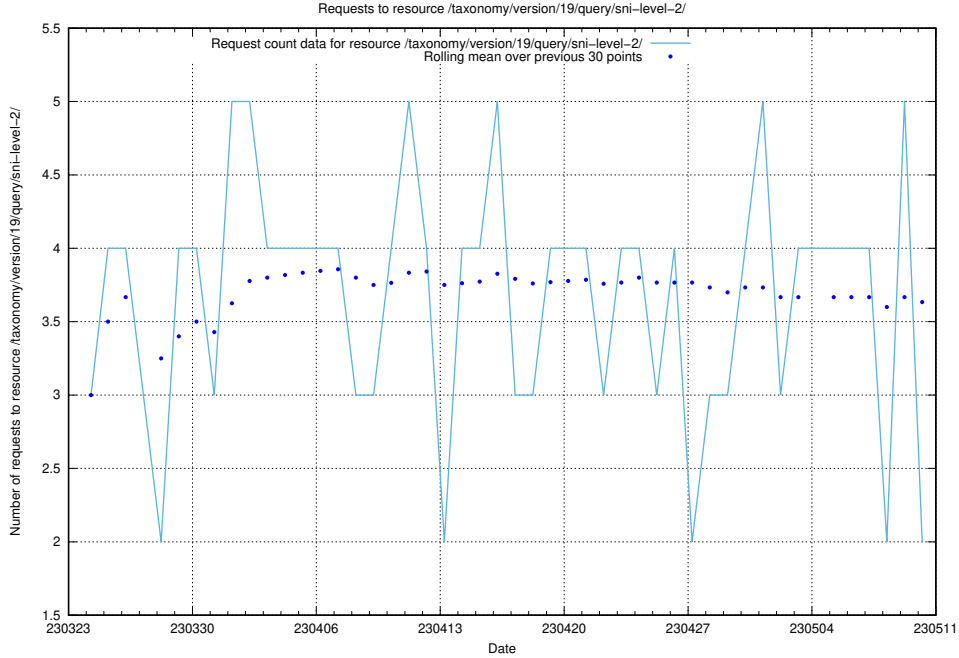

5.820 Usage of /taxonomy/version/19/query/sni-level-2/

Here, we count the number of requests to resource /taxonomy/version/19/query/sni-level-2/.