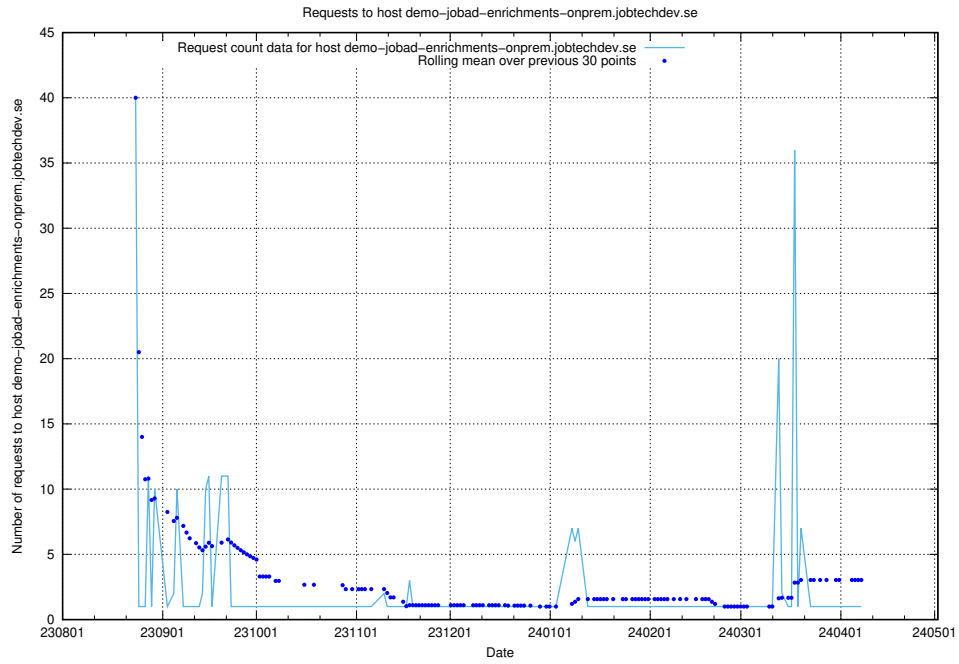

7.603 Usage of demo-jobad-enrichments-onprem.jobtechdev.se

Here, we count the number of requests to host demo-jobad-enrichments-onprem.jobtechdev.se.