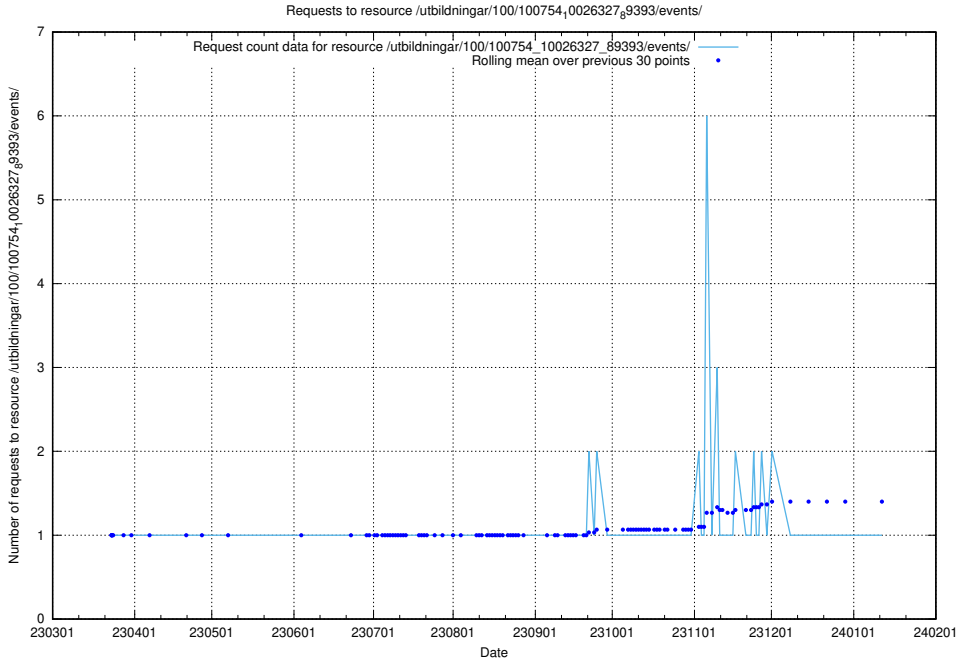

5.5228 Usage of /utbildningar/100/100754_10026327_89393/events/

Here, we count the number of requests to resource /utbildningar/100/100754_10026327_89393/events/.

5.5229 Usage of /utbildningar/125/125741_10070782_335875/events/