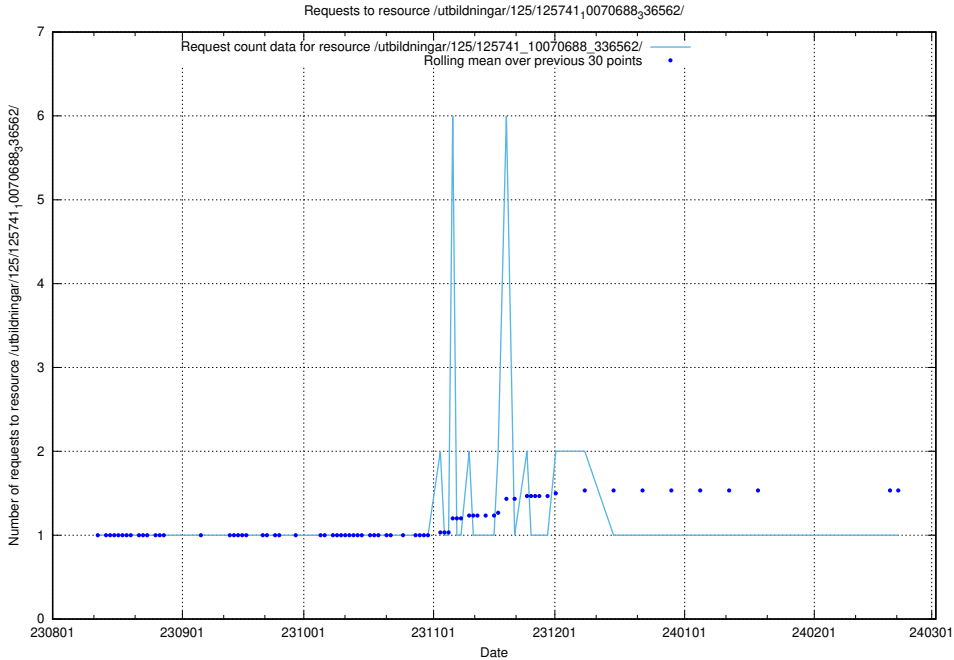

5.4486 Usage of /utbildningar/125/125741_10070688_336562/

Here, we count the number of requests to resource /utbildningar/125/125741_10070688_336562/.