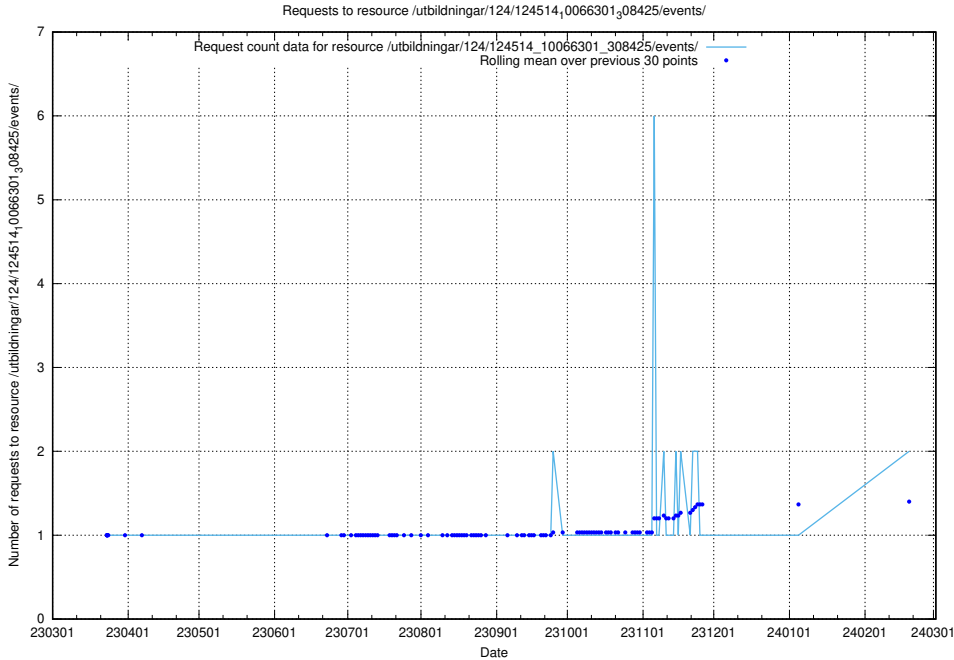

5.418 Usage of /utbildningar/124/124514_10066301_308425/events/

Here, we count the number of requests to resource /utbildningar/124/124514_10066301_308425/events/