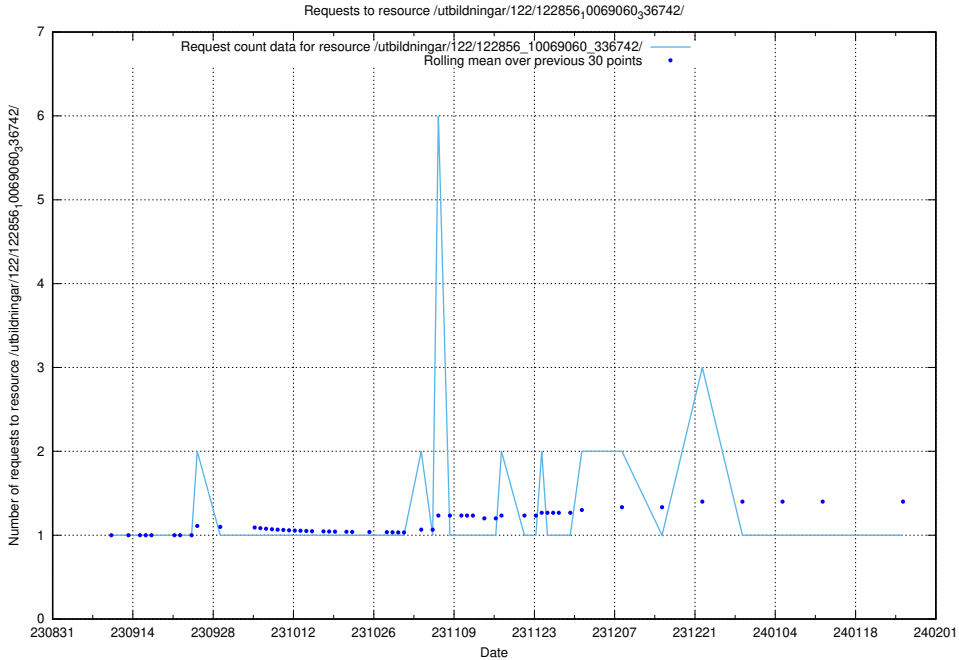

5.4303 Usage of /utbildningar/122/122856_10069060_336742/

Here, we count the number of requests to resource /utbildningar/122/122856_10069060_336742/.