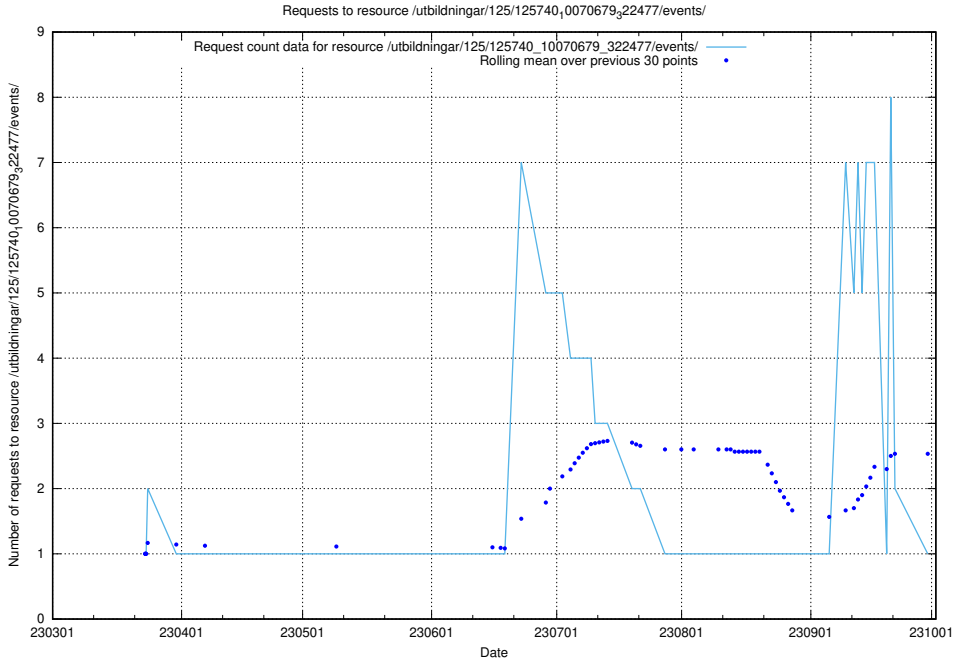

5.891 Usage of /utbildningar/125/125740_10070679_322477/events/

Here, we count the number of requests to resource /utbildningar/125/125740_10070679_322477/events/