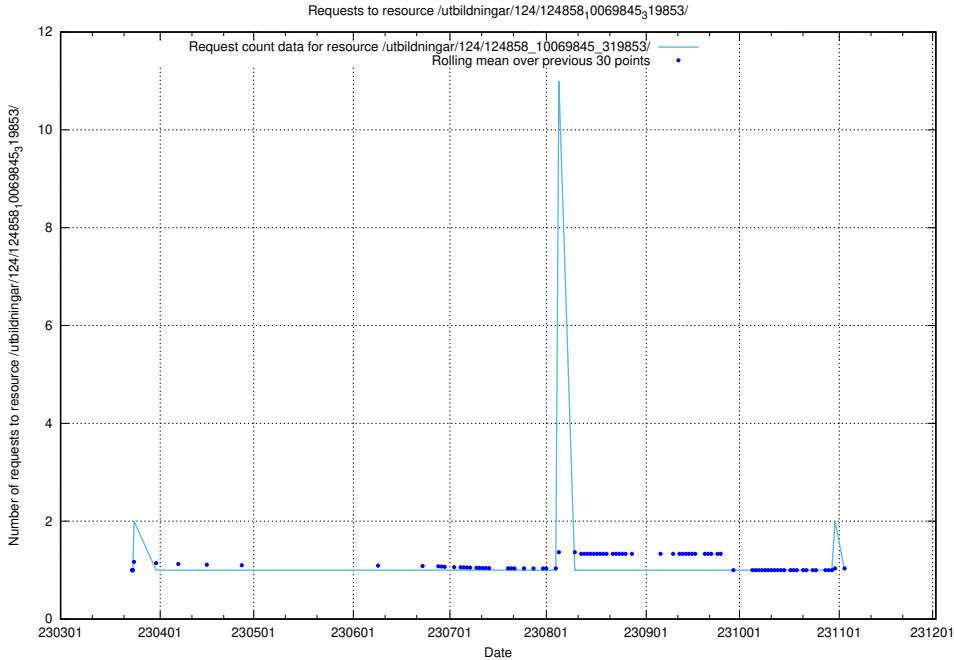

5.1085 Usage of /utbildningar/124/124858_10069845_319853/

Here, we count the number of requests to resource /utbildningar/124/124858_10069845_319853/.