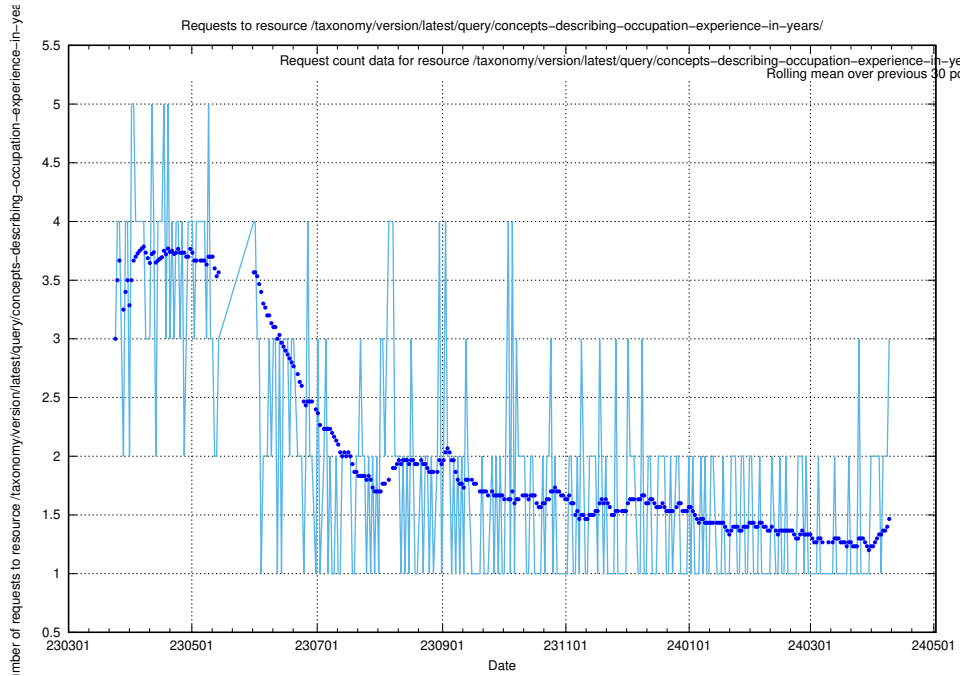

5.332 Usage of /taxonomy/version/latest/query/concepts-describing-occupation-experience-in-years/

Here, we count the number of requests to resource /taxonomy/version/latest/query/concepts-describing-occupation-experience-in-years/.