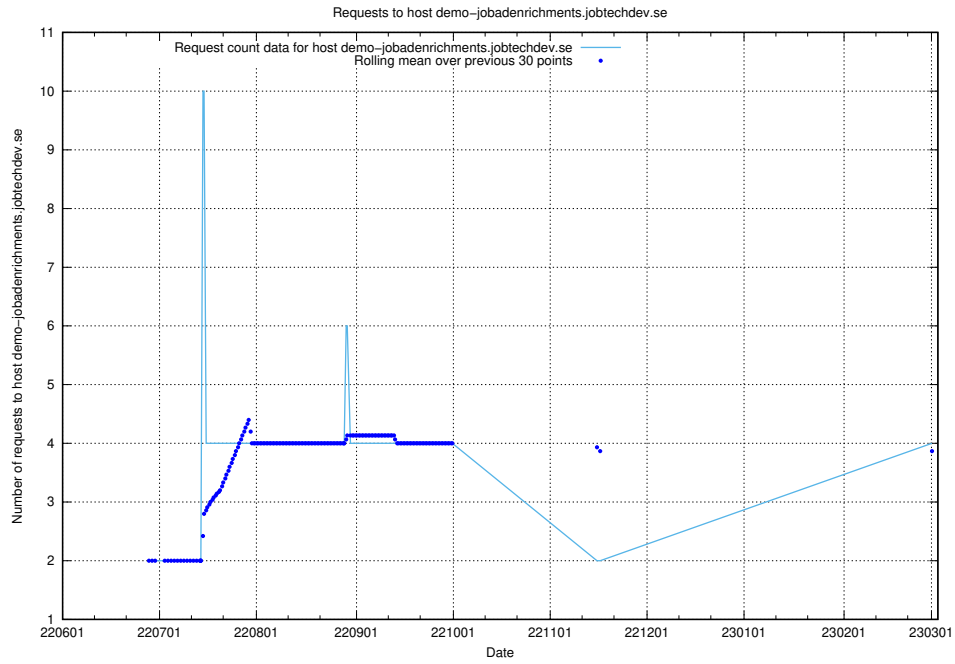

Here, we count the number of requests to host d534e192-d48a-4202-8125-59d16ac900e0.api.jobtechdev.se.

7.140 Usage of demo-jobadenrichments.jobtechdev.se

Here, we count the number of requests to host demo-jobadenrichments.jobtechdev.se.