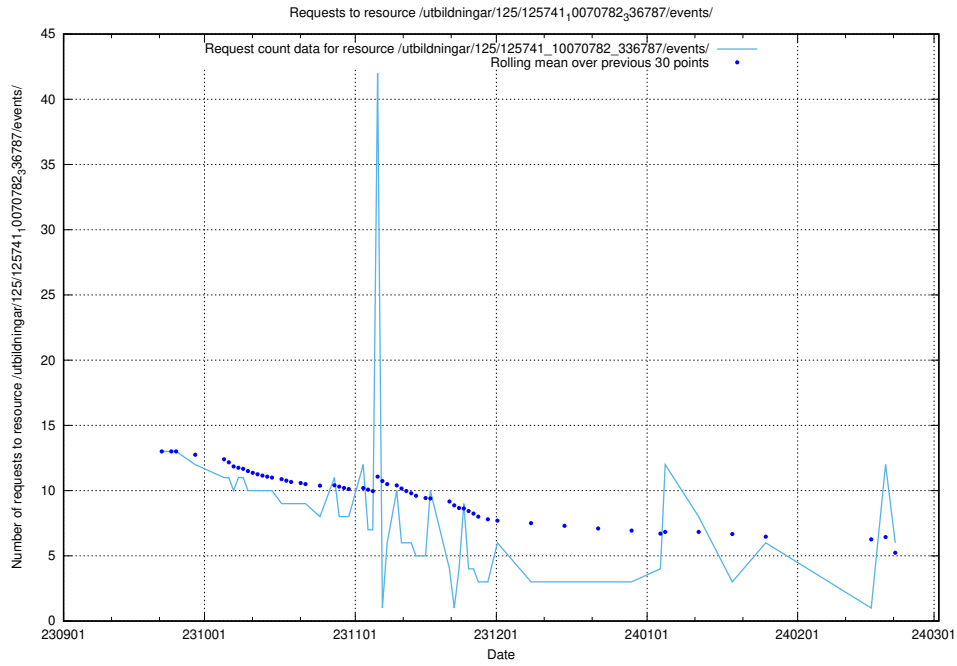

5.89 Usage of /utbildningar/125/125741_10070782_336787/events/

Here, we count the number of requests to resource /utbildningar/125/125741_10070782_336787/events/