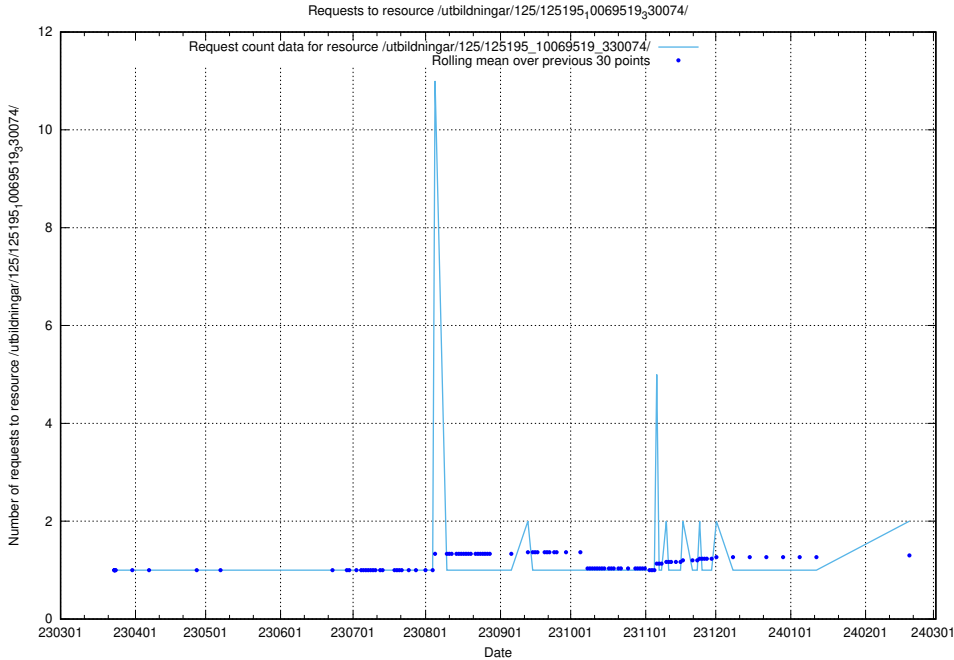

5.379 Usage of /utbildningar/125/125195_10069519_330074/

Here, we count the number of requests to resource /utbildningar/125/125195_10069519_330074/.