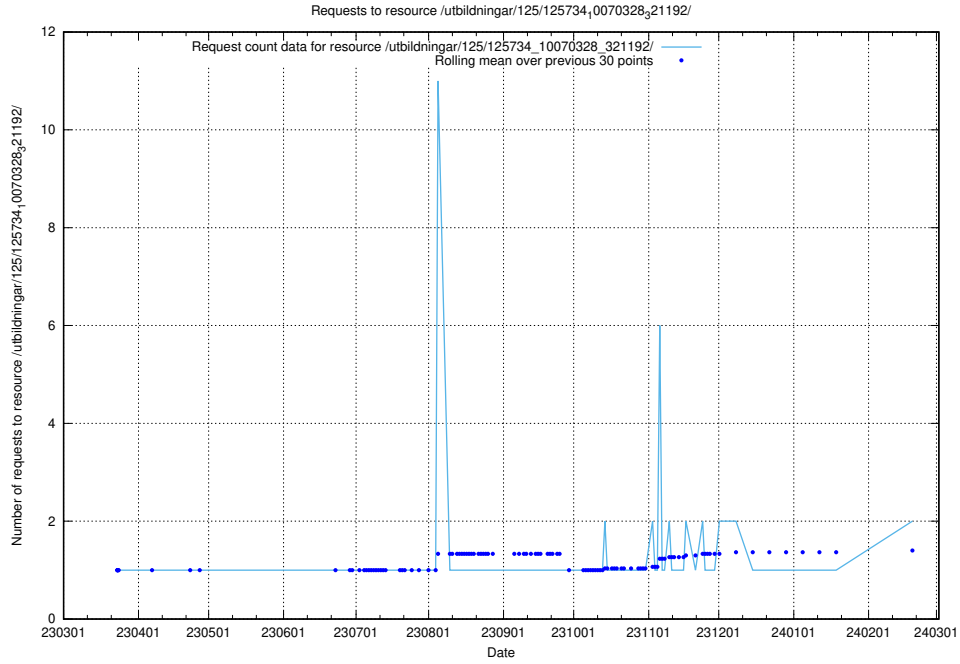

5.359 Usage of /utbildningar/125/125734_10070328_321192/

Here, we count the number of requests to resource /utbildningar/125/125734_10070328_321192/.