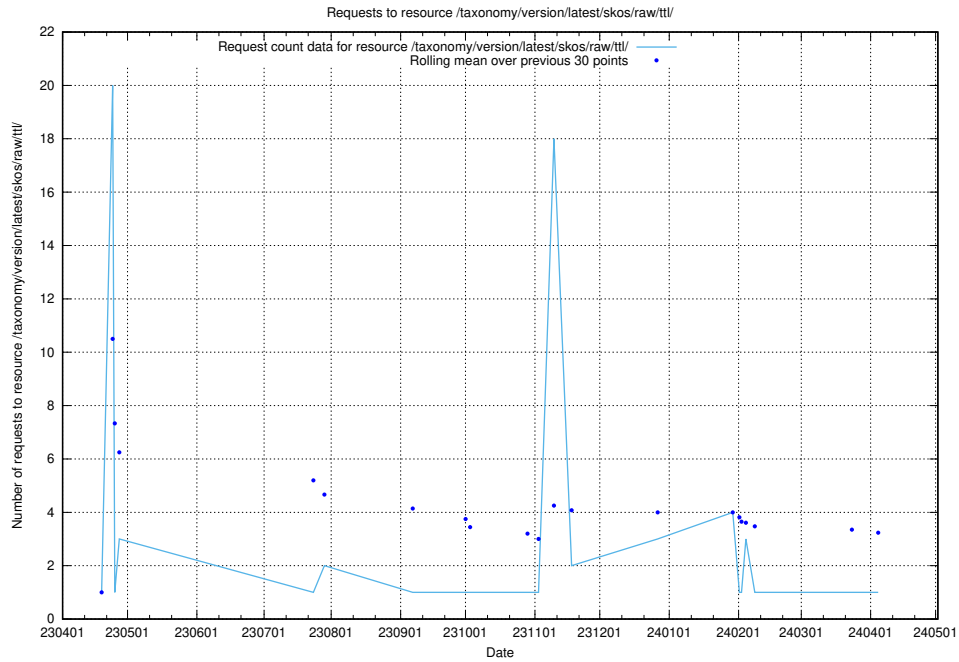

5.5732 Usage of /taxonomy/version/latest/skos/raw/ttl/

Here, we count the number of requests to resource /taxonomy/version/latest/skos/raw/ttl/.