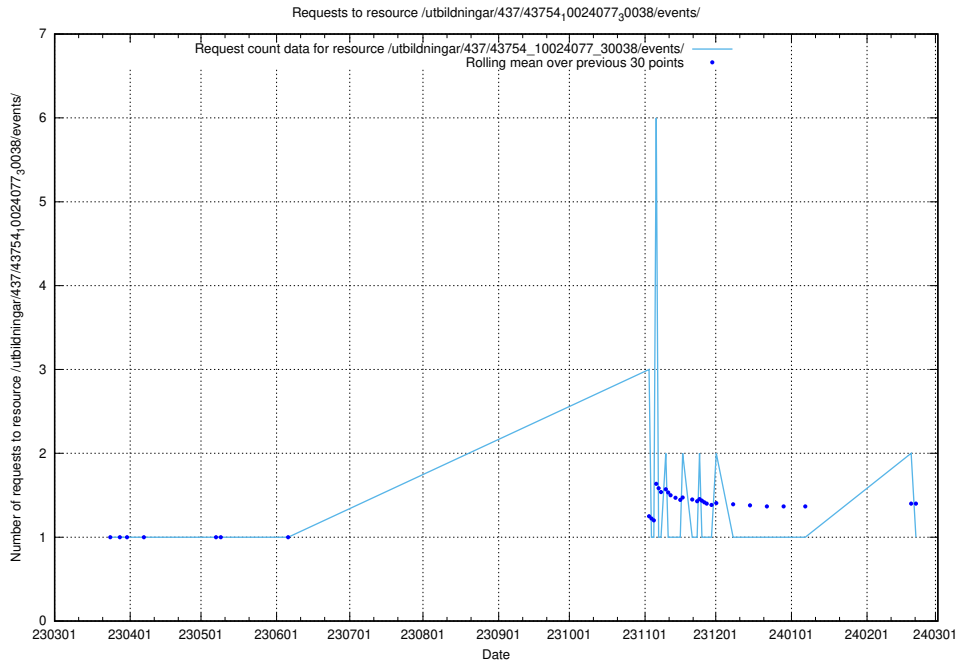

5.5856 Usage of /utbildningar/437/43754_10024077_30038/events/

Here, we count the number of requests to resource /utbildningar/437/43754_10024077_30038/events/.