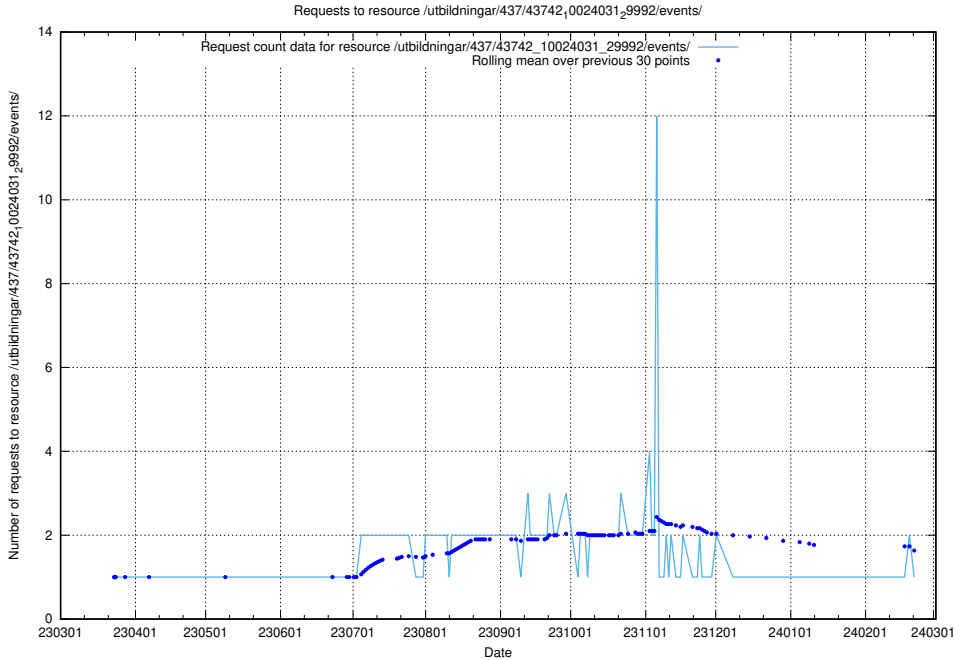

5.6038 Usage of /utbildningar/437/43742_10024031_29992/events/

Here, we count the number of requests to resource /utbildningar/437/43742_10024031_29992/events/.