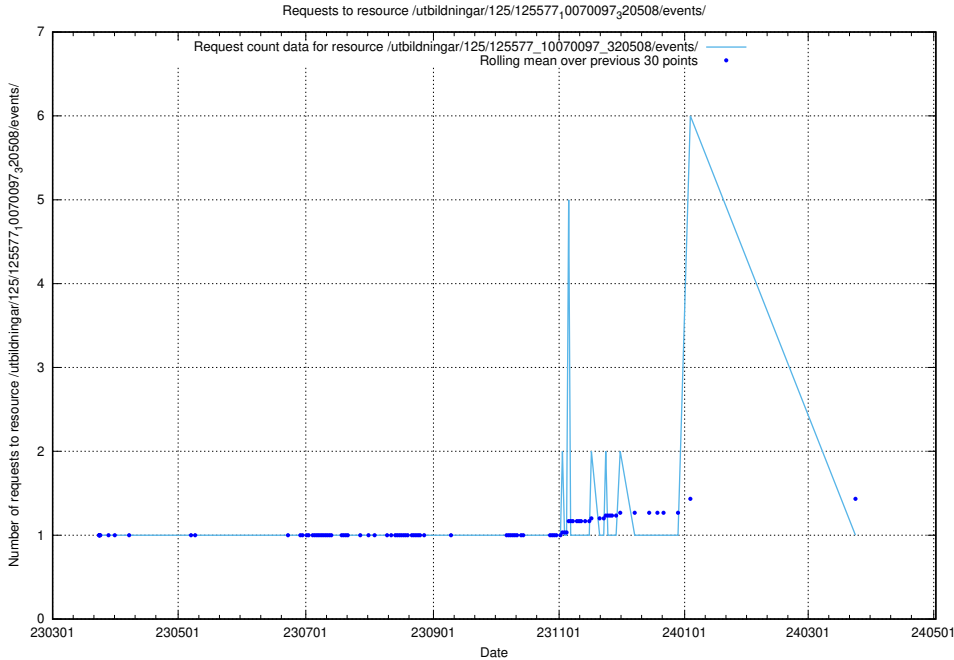

5.1004 Usage of /utbildningar/125/125577_10070097_320508/events/

Here, we count the number of requests to resource /utbildningar/125/125577_10070097_320508/events/