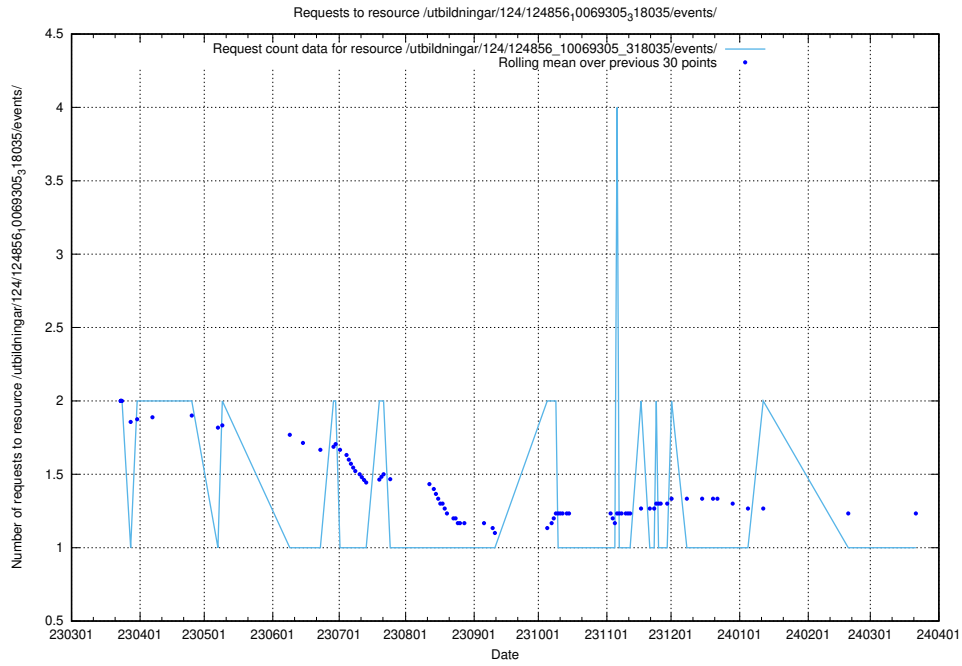

5.5941 Usage of /utbildningar/124/124856_10069305_318035/events/

Here, we count the number of requests to resource /utbildningar/124/124856_10069305_318035/events/