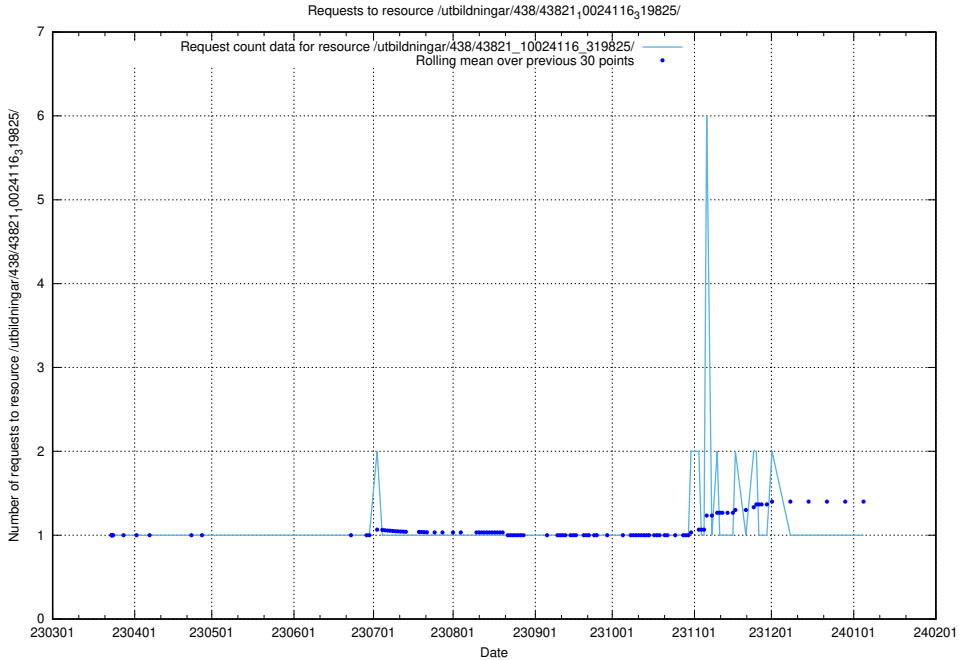

5.5987 Usage of /utbildningar/438/43821_10024116_319825/

Here, we count the number of requests to resource /utbildningar/438/43821_10024116_319825/.