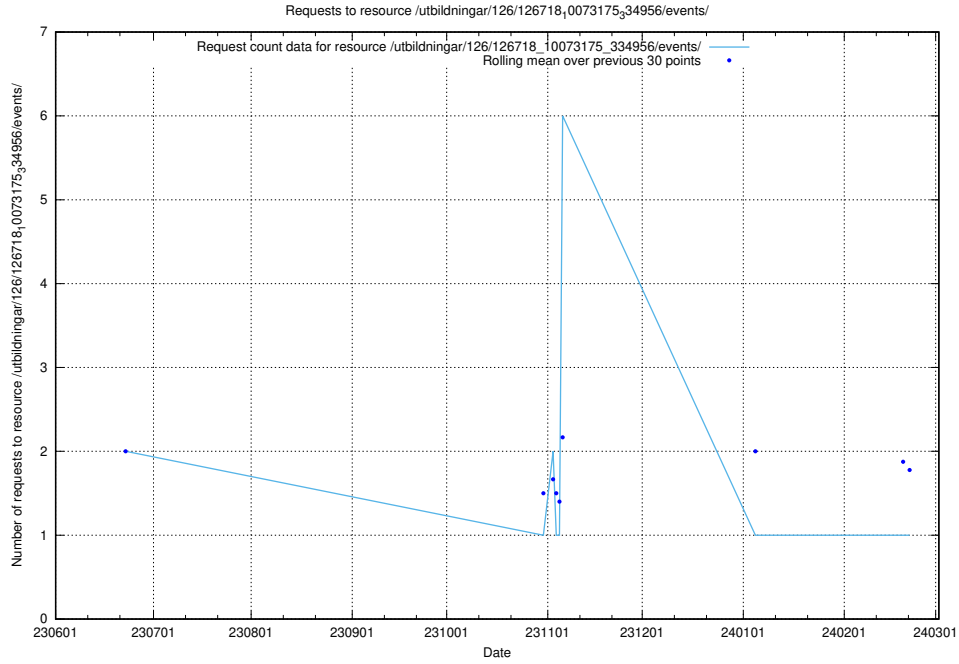

5.5232 Usage of /utbildningar/126/126718_10073175_334956/events/

Here, we count the number of requests to resource /utbildningar/126/126718_10073175_334956/events/