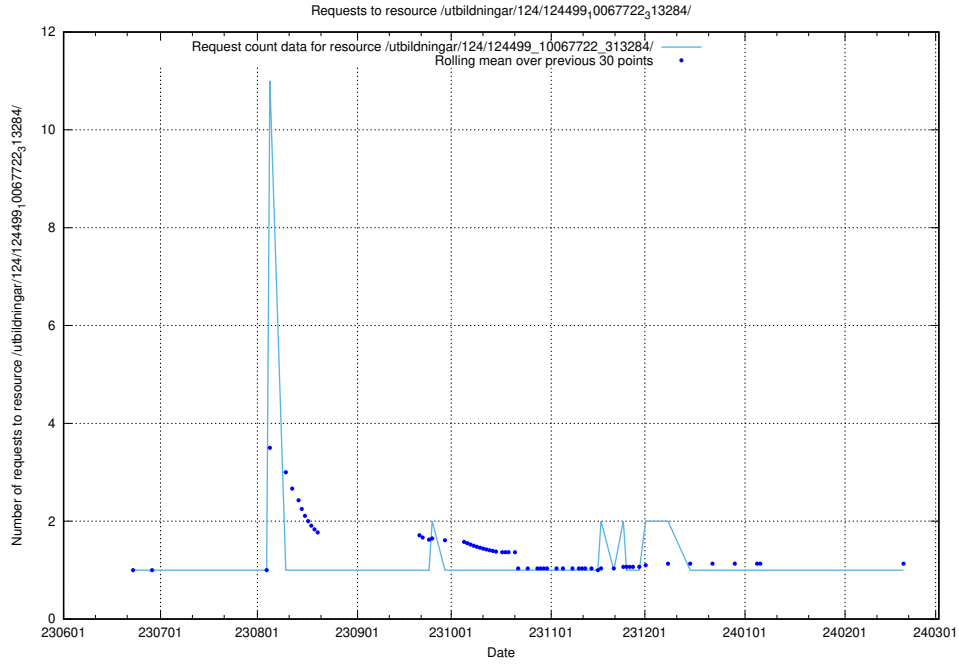

5.5461 Usage of /utbildningar/124/124499_10067722_313284/

Here, we count the number of requests to resource /utbildningar/124/124499_10067722_313284/.