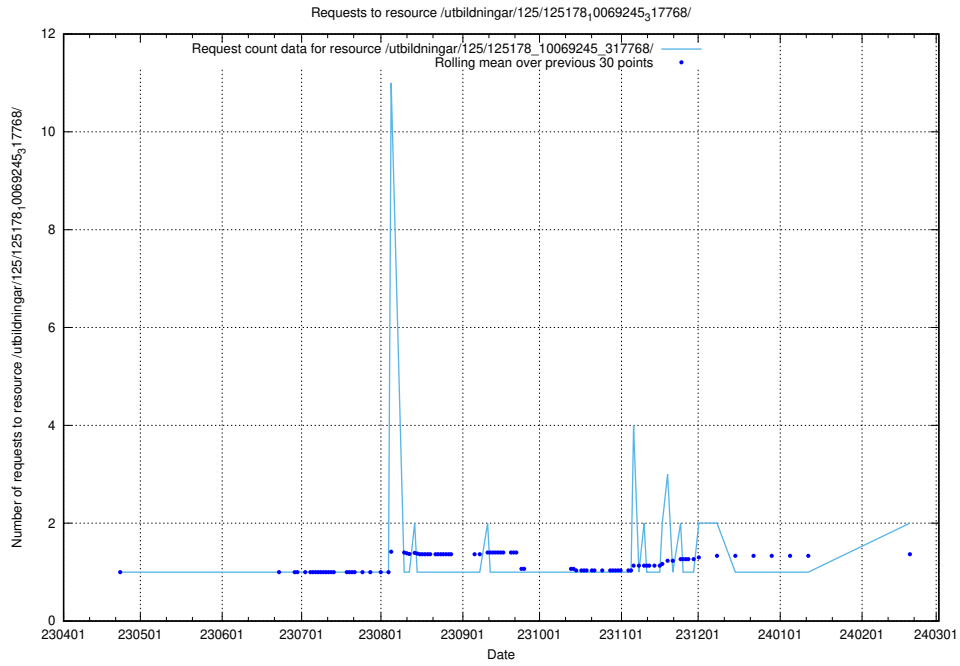

5.798 Usage of /utbildningar/125/125178_10069245_317768/

Here, we count the number of requests to resource /utbildningar/125/125178_10069245_317768/.