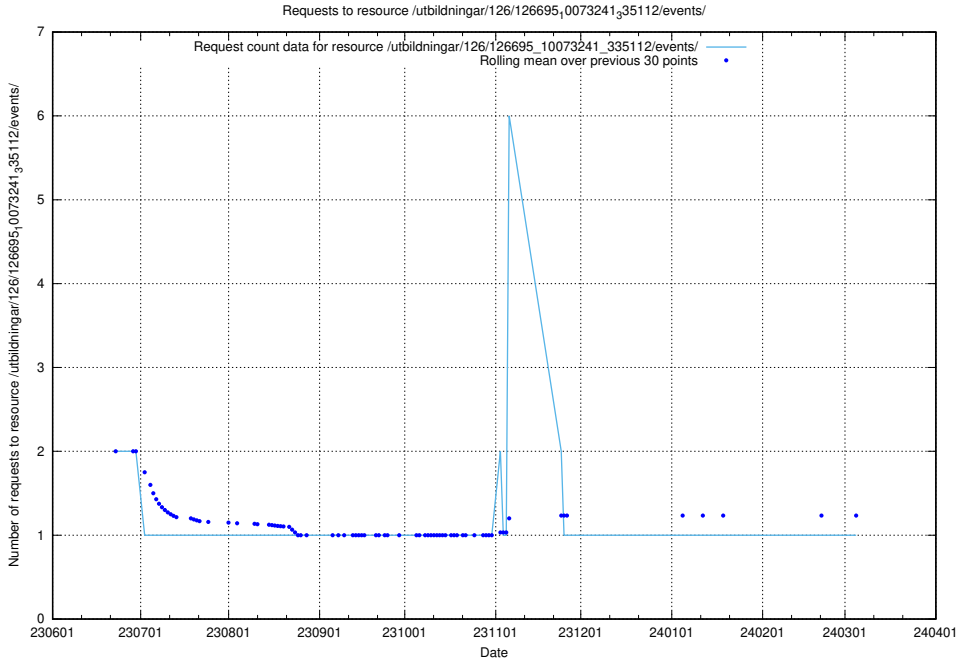

5.5233 Usage of /utbildningar/126/126695_10073241_335112/events/

Here, we count the number of requests to resource /utbildningar/126/126695_10073241_335112/events/