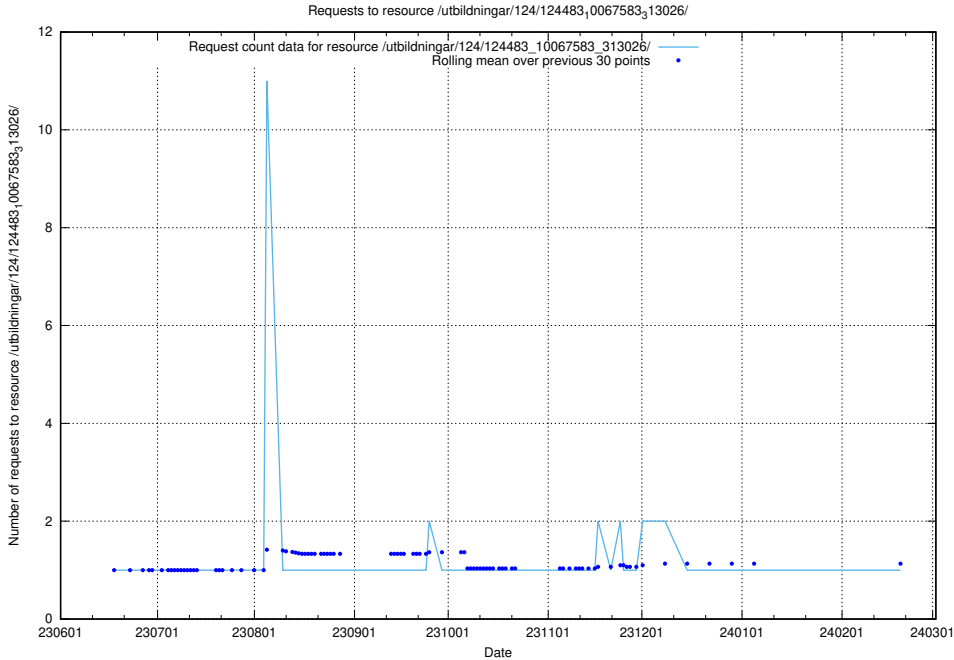

5.5547 Usage of /utbildningar/124/124483_10067583_313026/

Here, we count the number of requests to resource /utbildningar/124/124483_10067583_313026/.