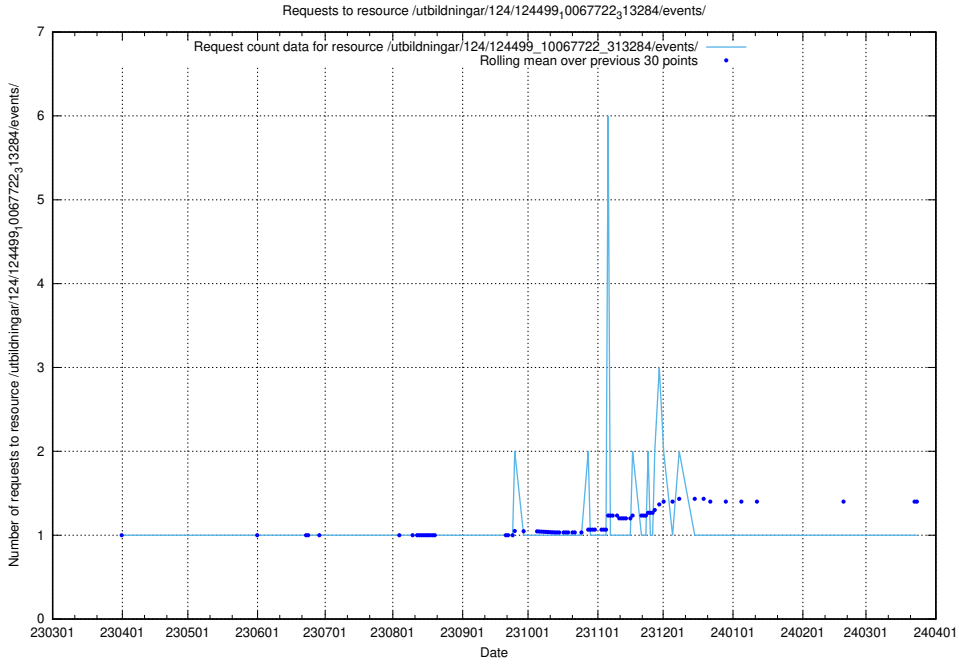

5.5742 Usage of /utbildningar/124/124499_10067722_313284/events/

Here, we count the number of requests to resource /utbildningar/124/124499_10067722_313284/events/