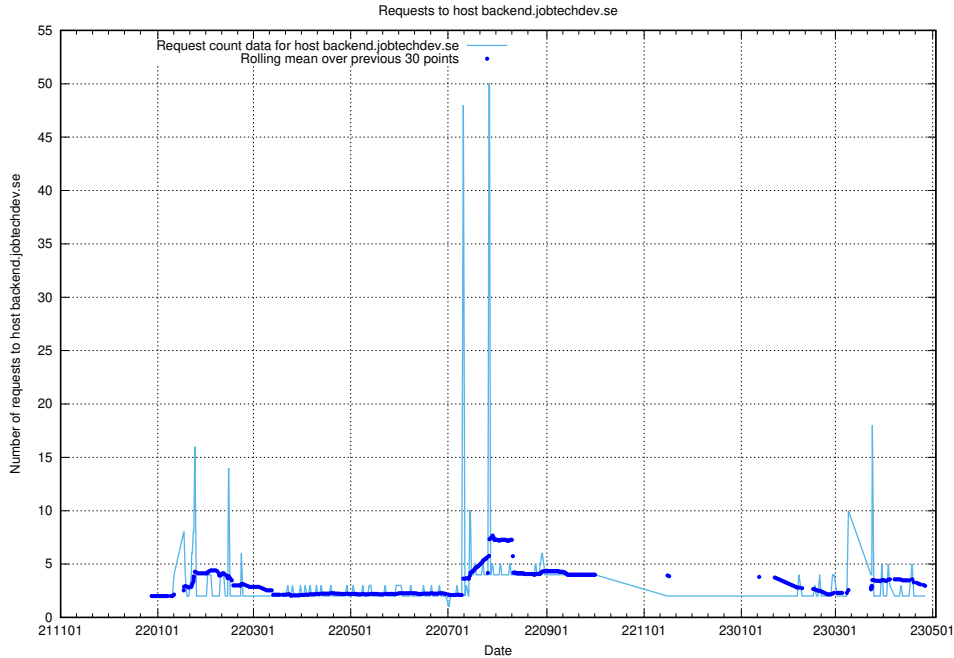

7.359 Usage of backend.jobtechdev.se

Here, we count the number of requests to host backend.jobtechdev.se.