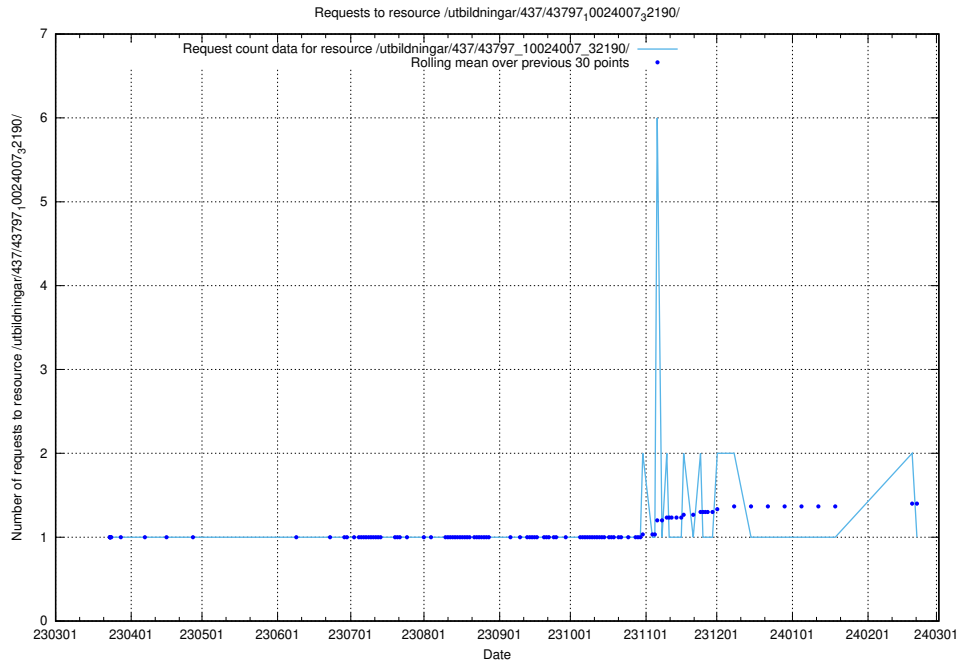

5.6001 Usage of /utbildningar/437/43797_10024007_32190/

Here, we count the number of requests to resource /utbildningar/437/43797_10024007_32190/.