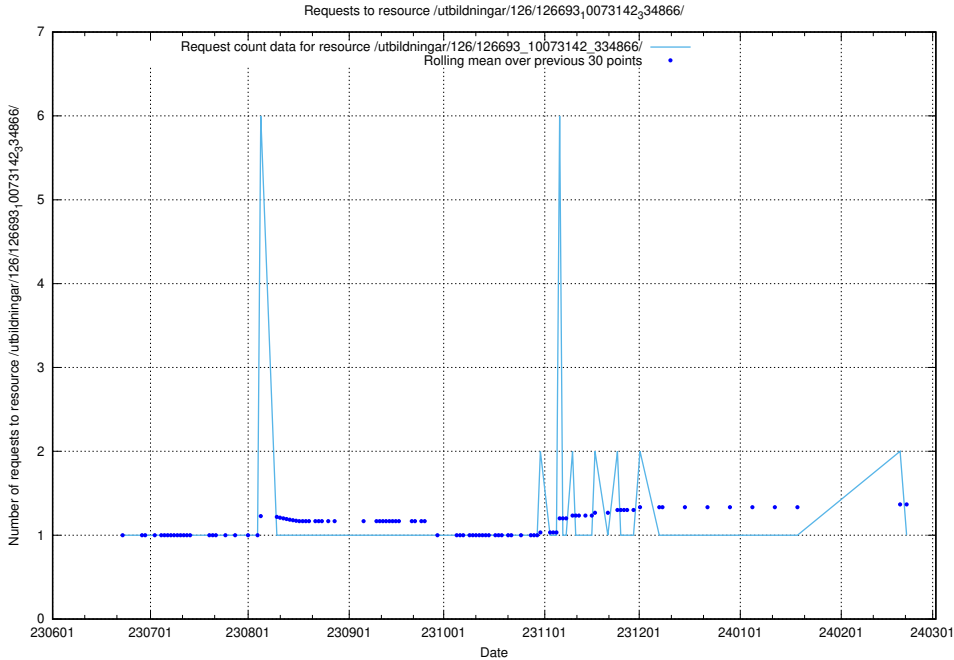

5.5317 Usage of /utbildningar/126/126693_10073142_334866/

Here, we count the number of requests to resource /utbildningar/126/126693_10073142_334866/.