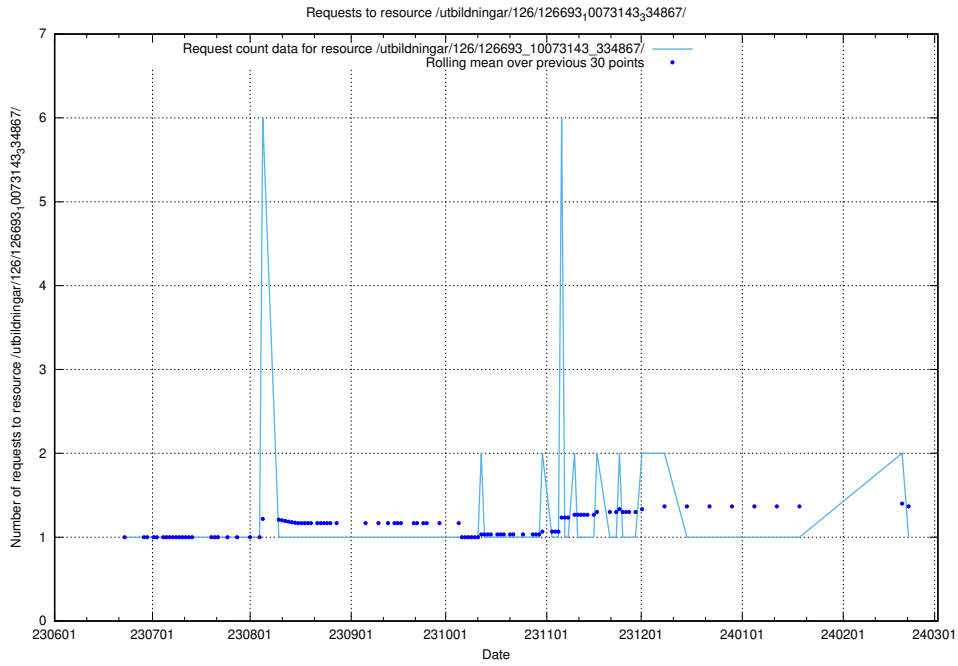

Here, we count the number of requests to resource /utbildningar/126/126693_10073143_334867/events/

5.5315 Usage of /utbildningar/126/126693_10073143_334867/

Here, we count the number of requests to resource /utbildningar/126/126693_10073143_334867/.