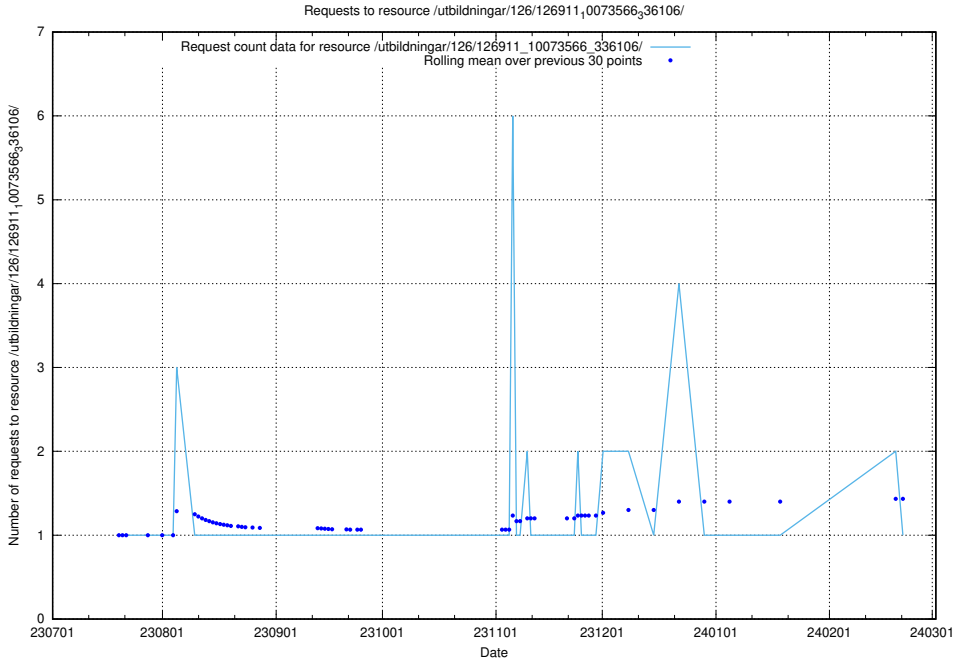

Here, we count the number of requests to resource /utbildningar/126/126911_10073566_336106/.

5.4670 Usage of /utbildningar/125/125914_10070460_321835/events/

Here, we count the number of requests to resource /utbildningar/125/125914_10070460_321835/events/