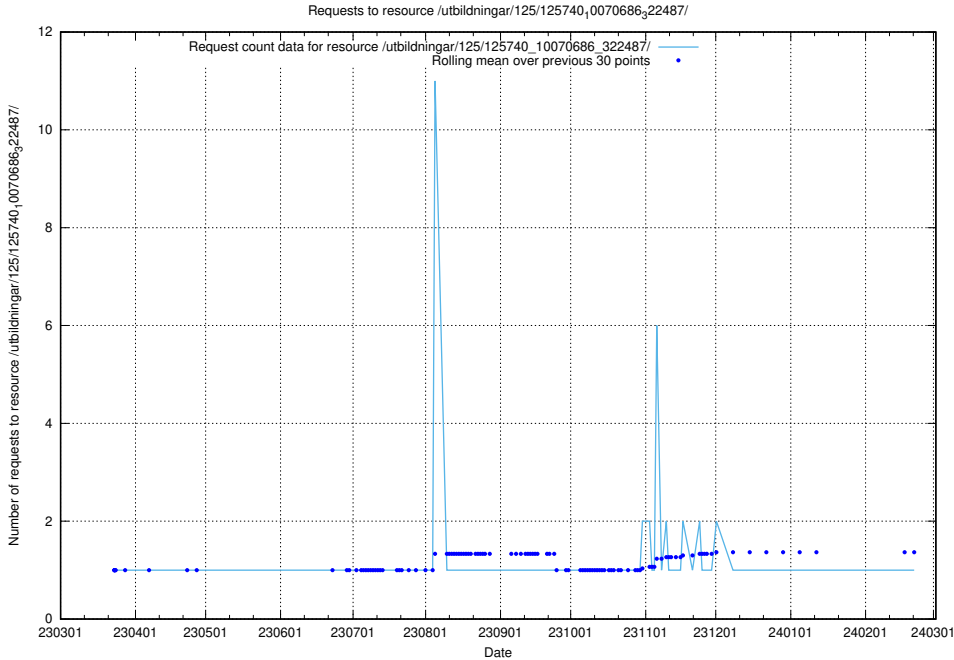

5.884 Usage of /utbildningar/125/125740_10070686_322487/

Here, we count the number of requests to resource /utbildningar/125/125740_10070686_322487/.