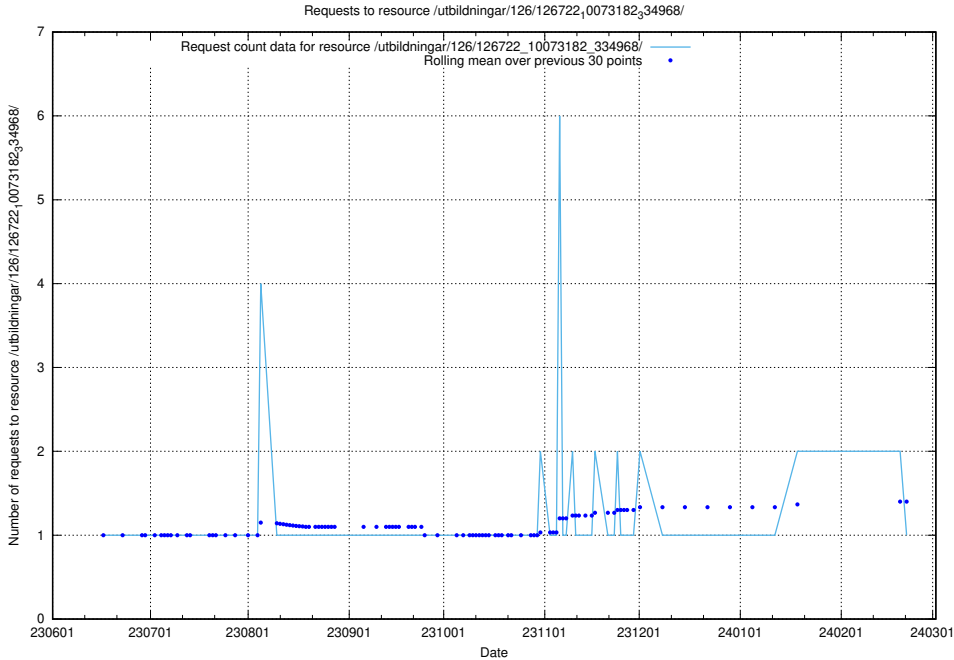

5.5551 Usage of /utbildningar/126/126722_10073182_334968/

Here, we count the number of requests to resource /utbildningar/126/126722_10073182_334968/.