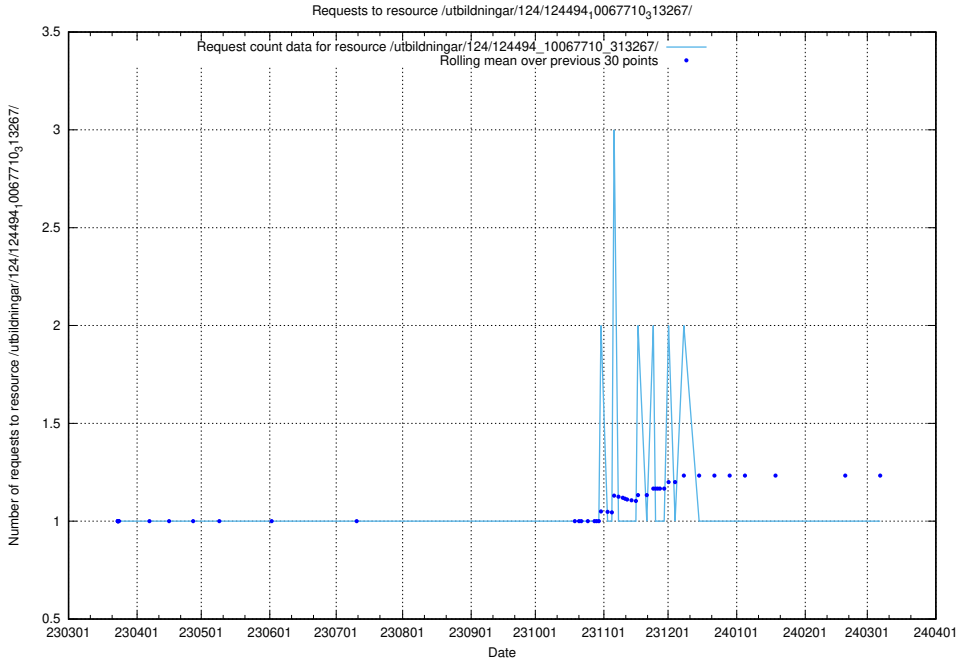

5.2393 Usage of /utbildningar/124/124494_10067710_313267/

Here, we count the number of requests to resource /utbildningar/124/124494_10067710_313267/.