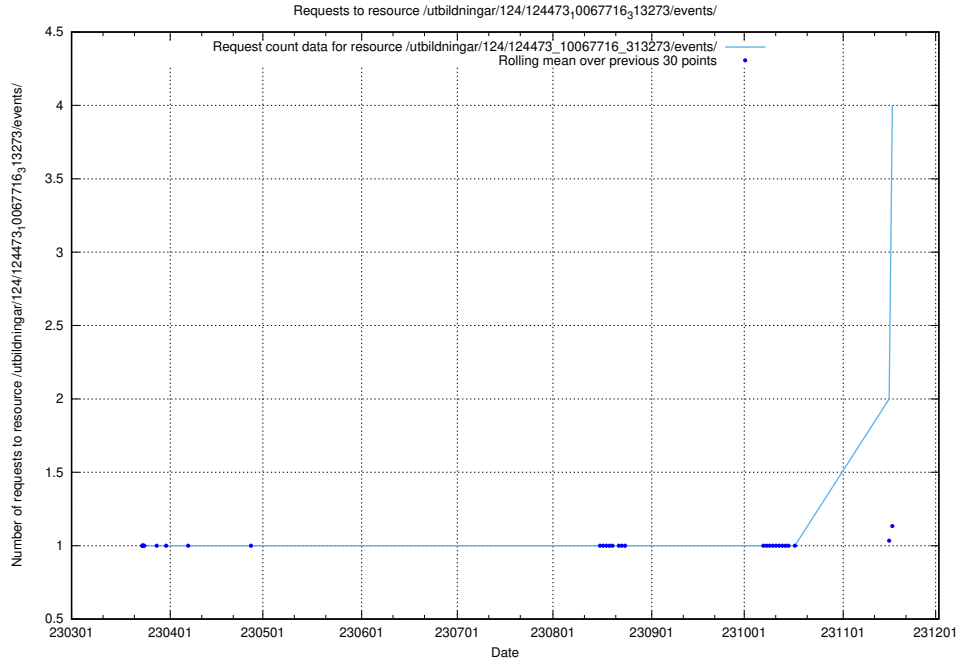

5.159 Usage of /utbildningar/124/124473_10067716_313273/events/

Here, we count the number of requests to resource /utbildningar/124/124473_10067716_313273/events/