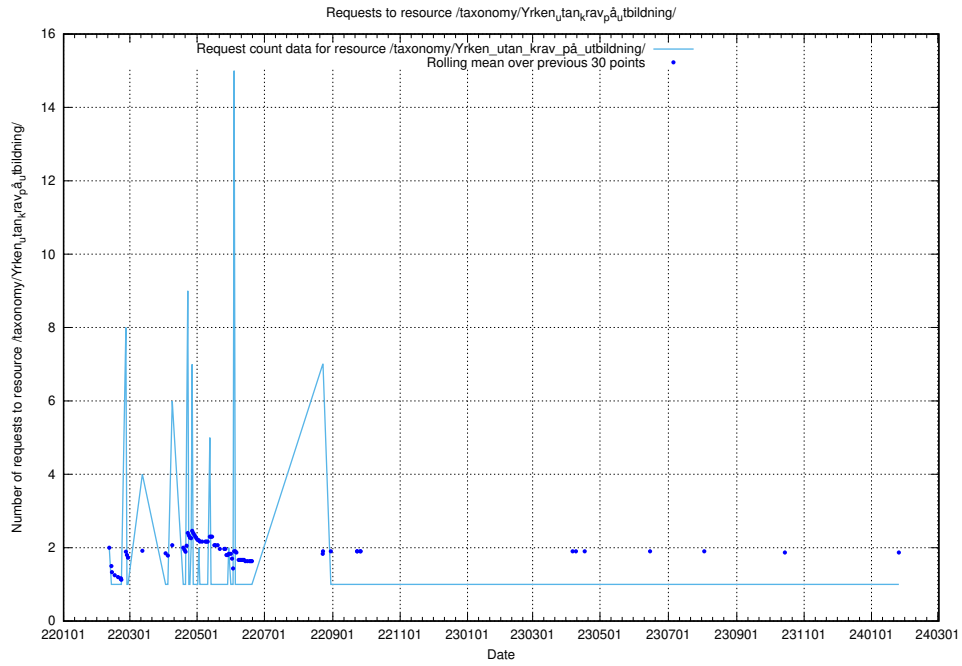

5.1199 Usage of /taxonomy/Yrken_utan_krav_på_utbildning/

Here, we count the number of requests to resource /taxonomy/Yrken_utan_krav_på_utbildning/.