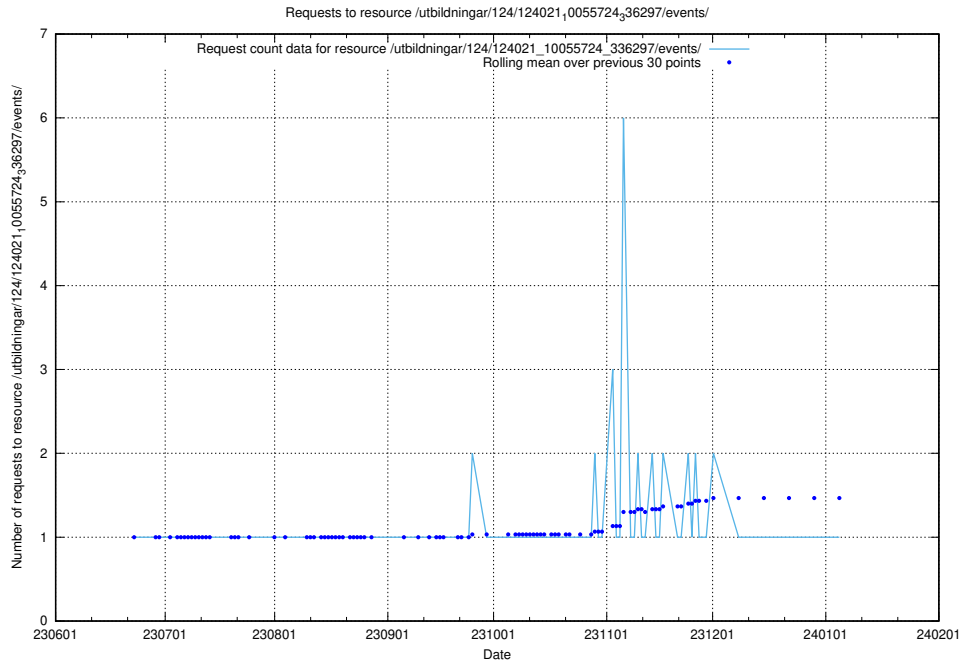

Here, we count the number of requests to resource /utbildningar/124/124021_10055724_83073/.

5.5504 Usage of /utbildningar/124/124021_10055724_336297/events/

Here, we count the number of requests to resource /utbildningar/124/124021_10055724_336297/events/