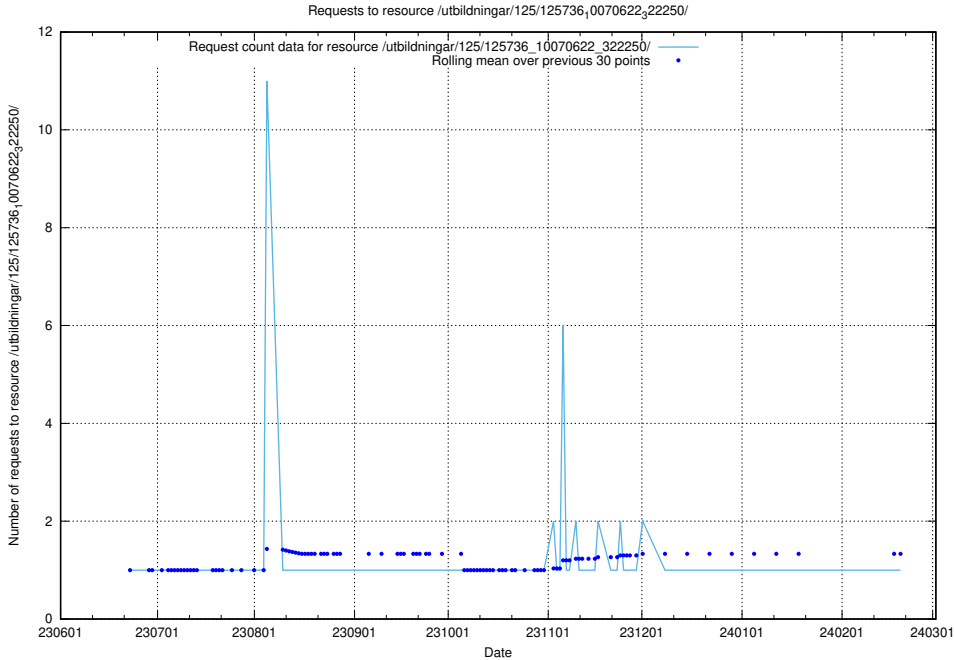

5.5372 Usage of /utbildningar/125/125736_10070622_322250/

Here, we count the number of requests to resource /utbildningar/125/125736_10070622_322250/.