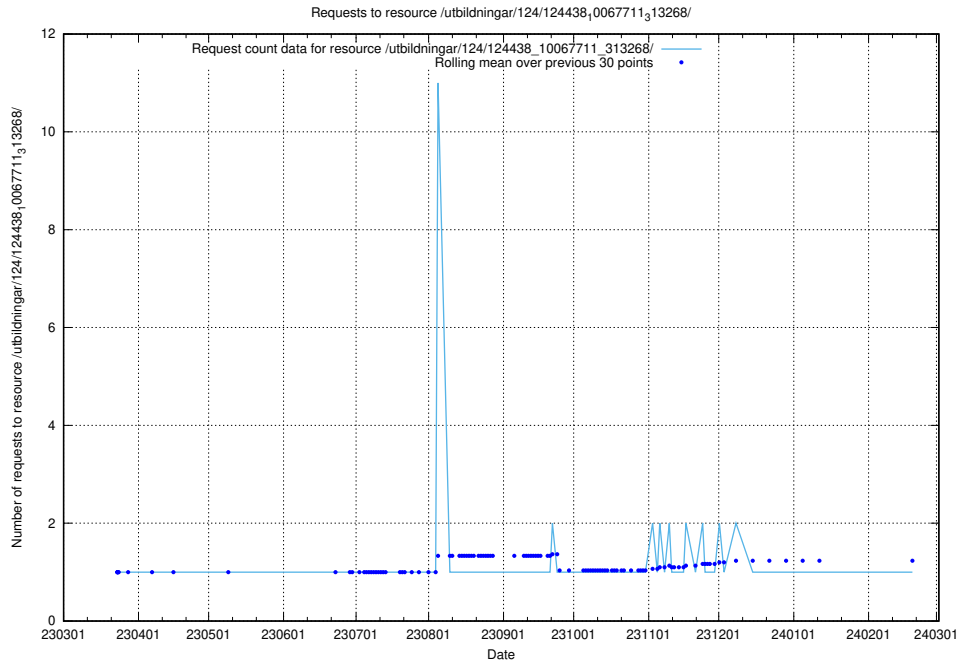

5.3361 Usage of /utbildningar/124/124438_10067711_313268/

Here, we count the number of requests to resource /utbildningar/124/124438_10067711_313268/.