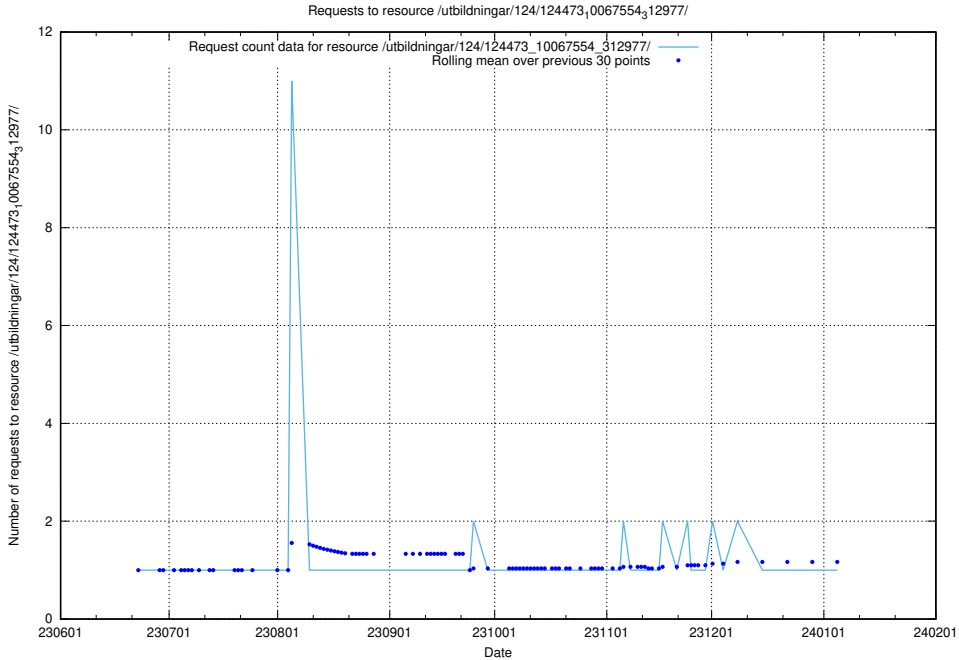

5.5483 Usage of /utbildningar/124/124473_10067554_312977/

Here, we count the number of requests to resource /utbildningar/124/124473_10067554_312977/.