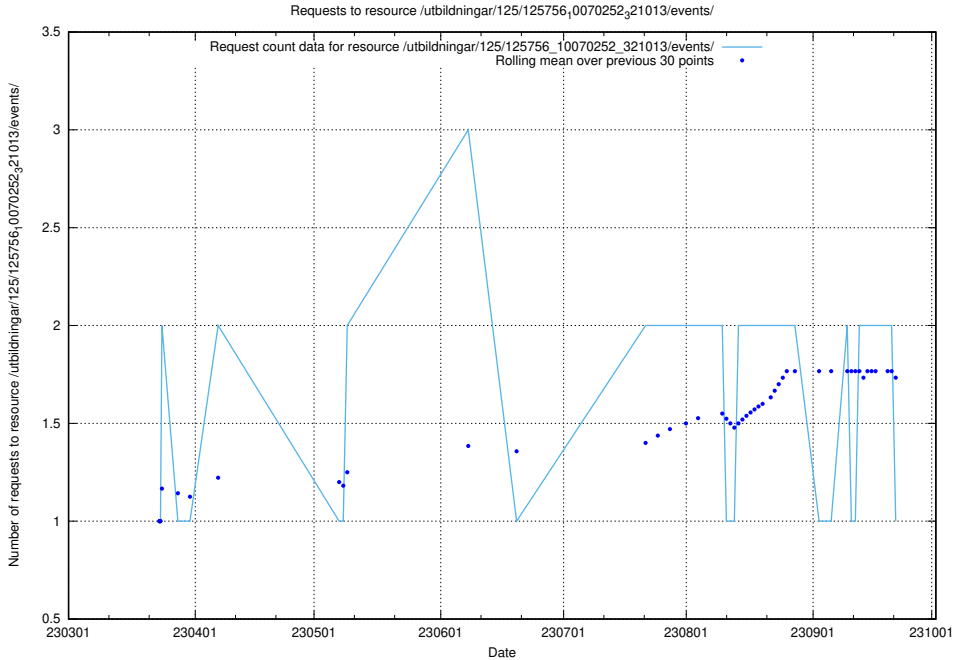

Here, we count the number of requests to resource /utbildningar/125/125756_10070403_321551/.

5.6114 Usage of /utbildningar/125/125756_10070252_321013/events/

Here, we count the number of requests to resource /utbildningar/125/125756_10070252_321013/events/