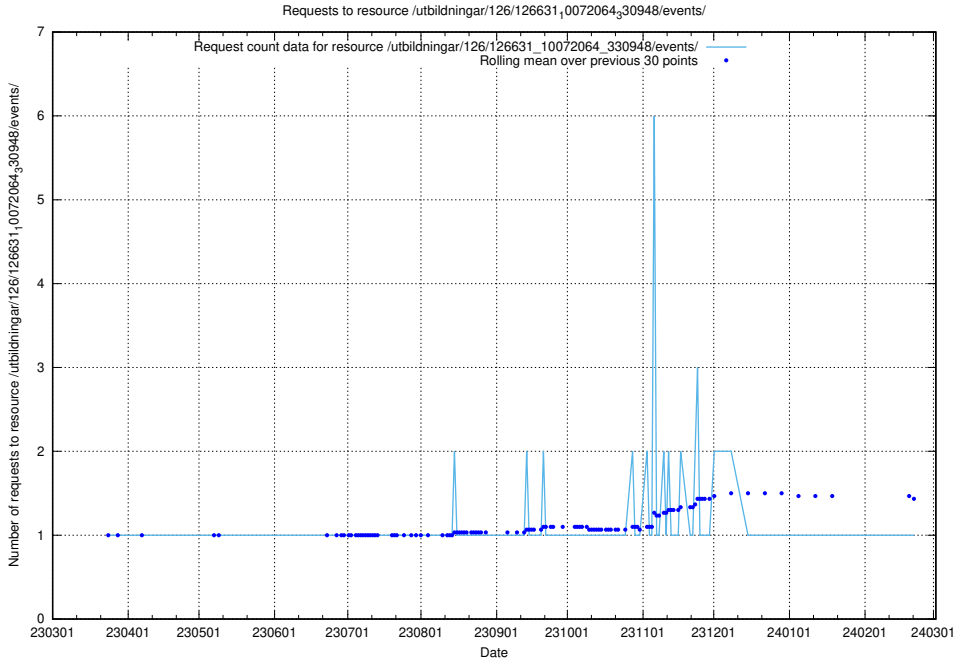

5.5864 Usage of /utbildningar/126/126631_10072064_330948/events/

Here, we count the number of requests to resource /utbildningar/126/126631_10072064_330948/events/