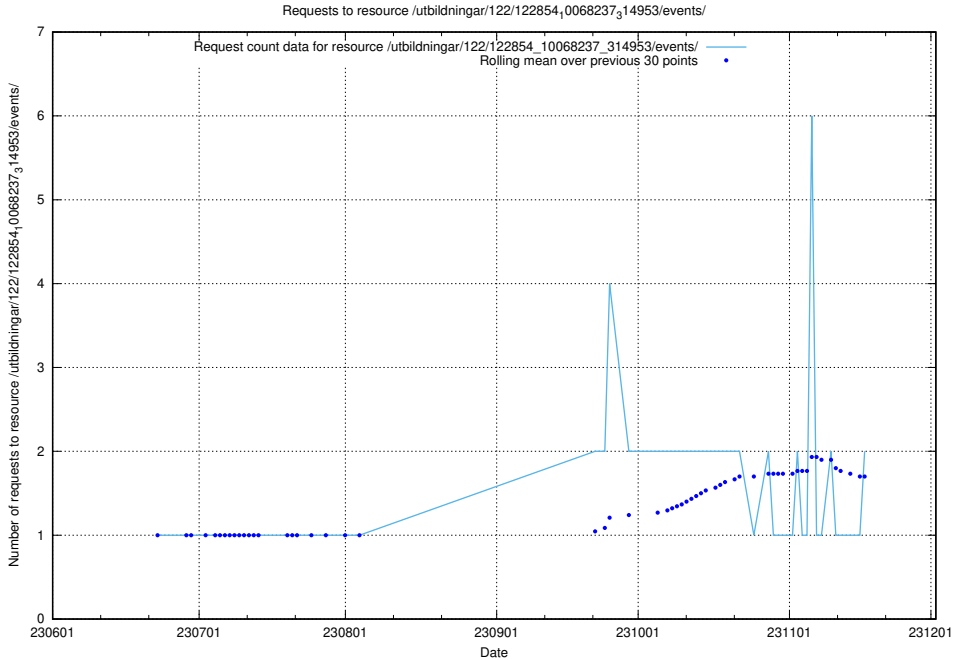

5.772 Usage of /utbildningar/122/122854_10068237_314953/events/

Here, we count the number of requests to resource /utbildningar/122/122854_10068237_314953/events/