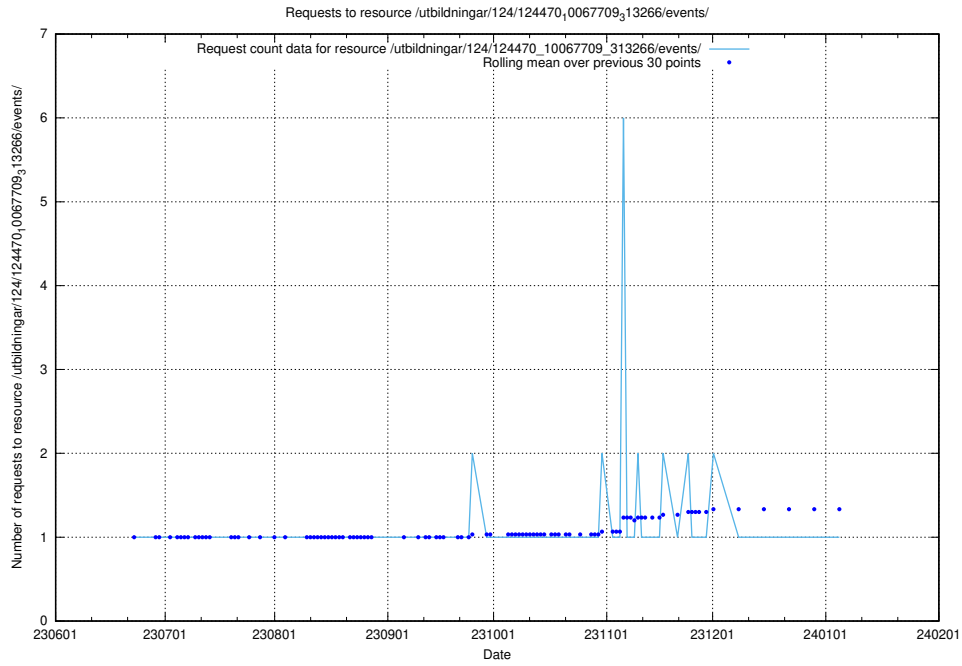

5.5485 Usage of /utbildningar/124/124470_10067709_313266/events/

Here, we count the number of requests to resource /utbildningar/124/124470_10067709_313266/events/