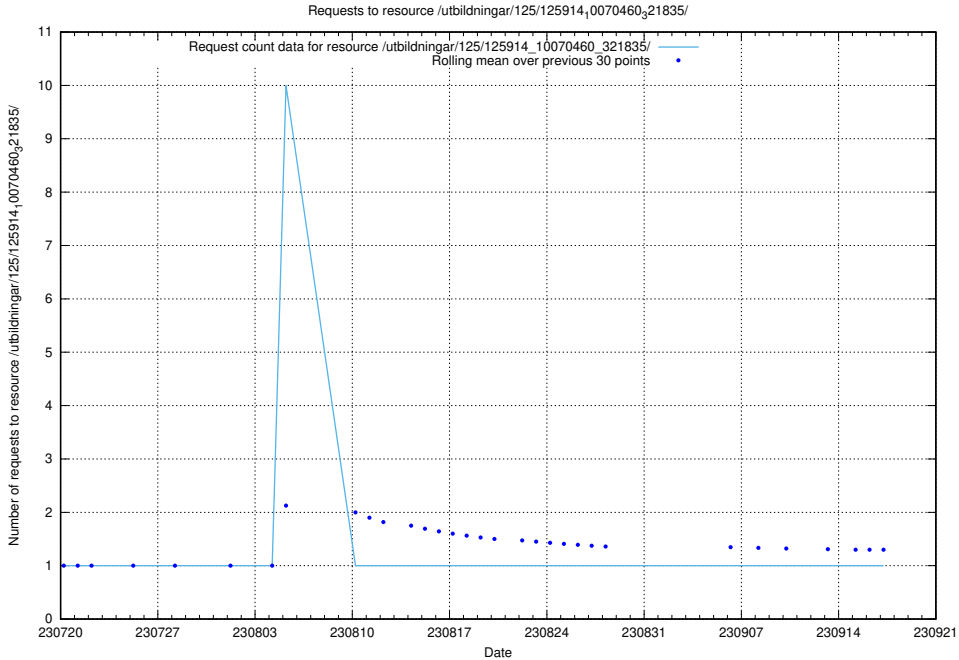

5.4671 Usage of /utbildningar/125/125914_10070460_321835/

Here, we count the number of requests to resource /utbildningar/125/125914_10070460_321835/.