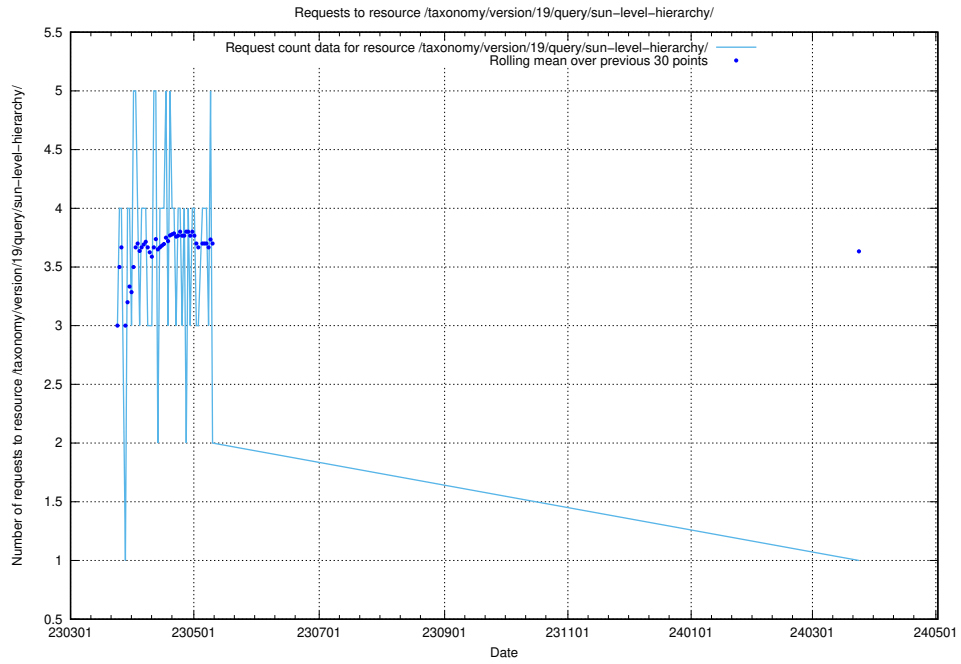

5.5781 Usage of /taxonomy/version/19/query/sun-level-hierarchy/

Here, we count the number of requests to resource /taxonomy/version/19/query/sun-level-hierarchy/.