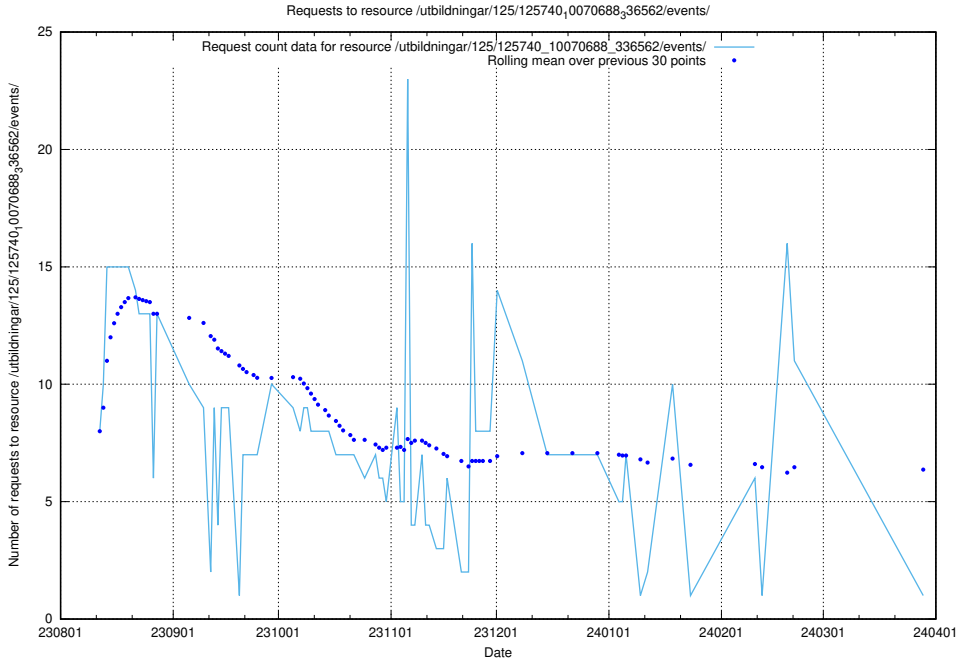

5.4481 Usage of /utbildningar/125/125740_10070688_336562/events/

Here, we count the number of requests to resource /utbildningar/125/125740_10070688_336562/events/