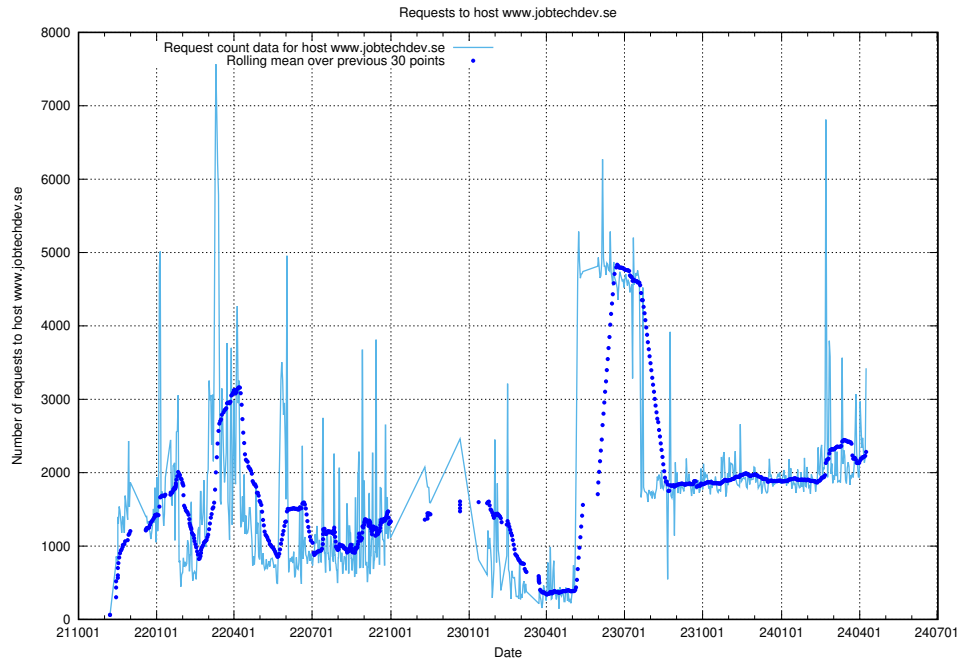

7.16 Usage of www.jobtechdev.se

Here, we count the number of requests to host www.jobtechdev.se.