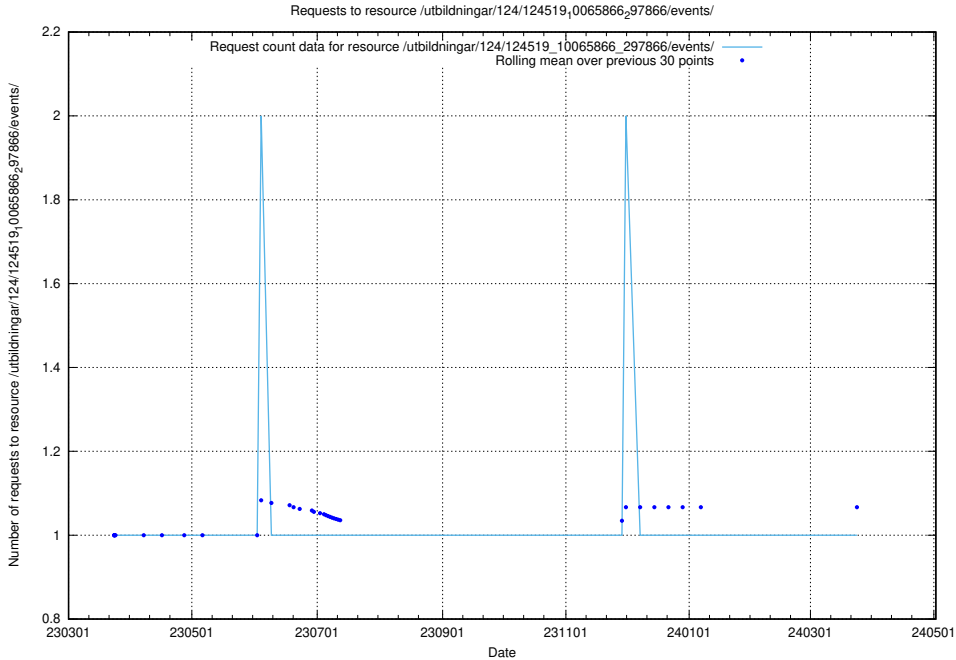

5.1187 Usage of /utbildningar/124/124519_10065866_297866/events/

Here, we count the number of requests to resource /utbildningar/124/124519_10065866_297866/events/