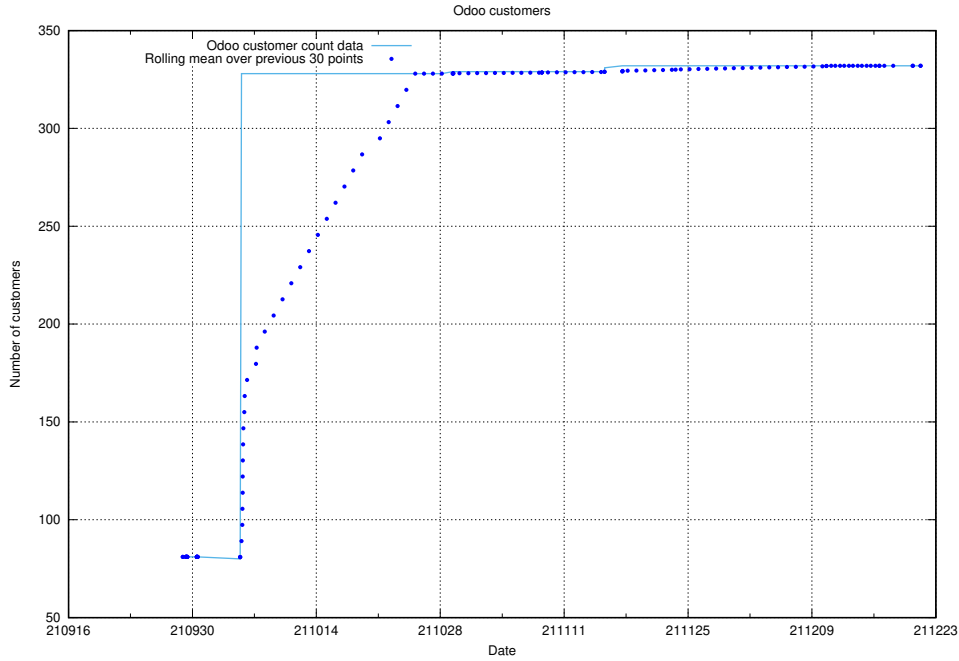

11 Customer Relation Management

This section summaries data from JobTech's [Odoo installation](https://crm.jobtechdev.se)¹¹.

11.1 Customer count

This is a table of the number of customers in Odoo.

¹¹<https://crm.jobtechdev.se>