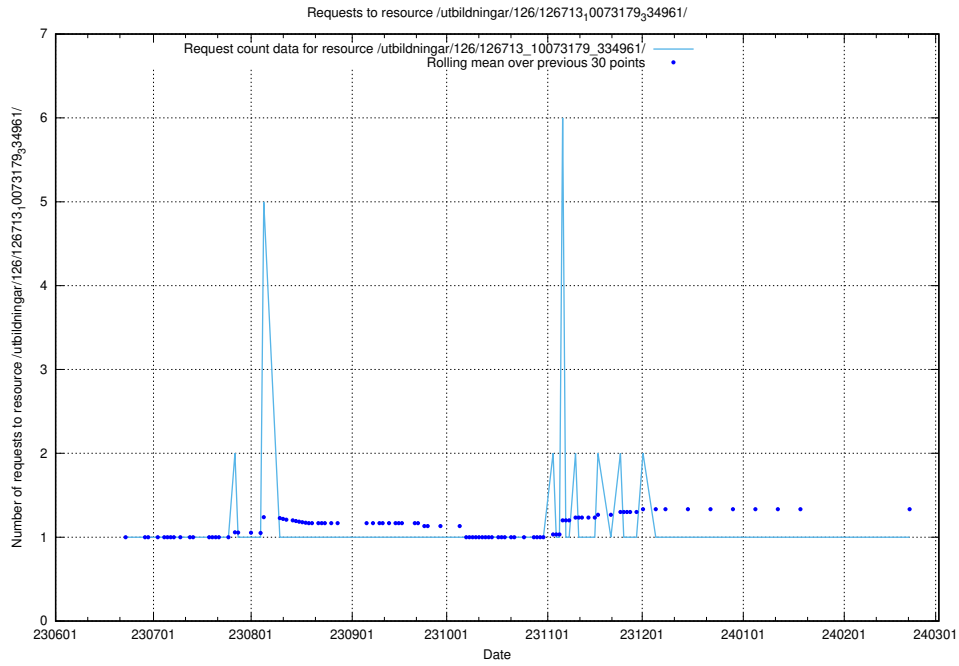

5.5292 Usage of /utbildningar/126/126713_10073179_334961/

Here, we count the number of requests to resource /utbildningar/126/126713_10073179_334961/.