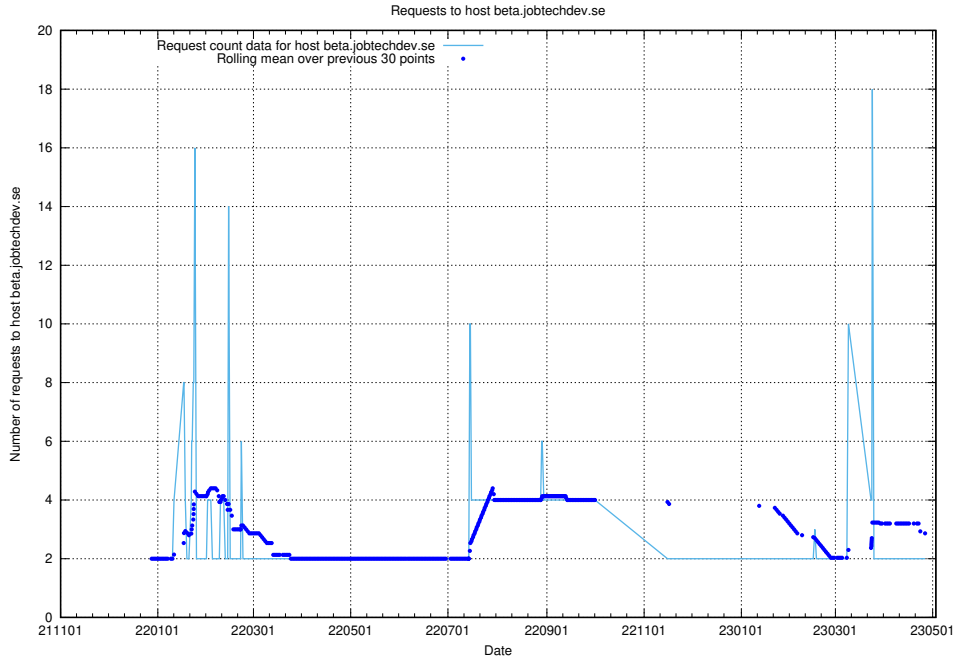

7.358 Usage of beta.jobtechdev.se

Here, we count the number of requests to host beta.jobtechdev.se.