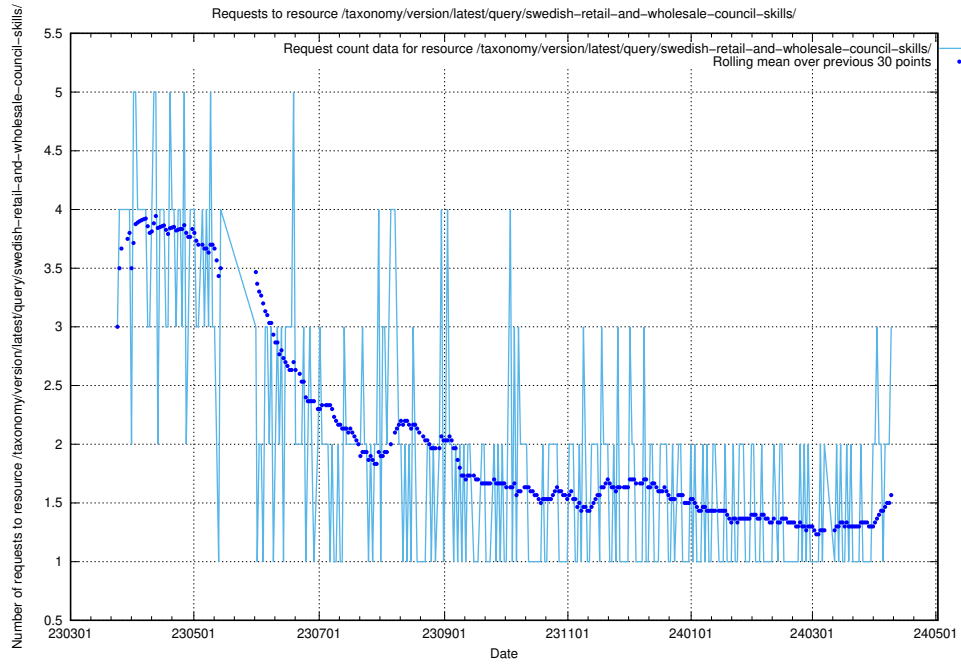

5.304 Usage of /taxonomy/version/latest/query/swedish-retail-and-wholesale-council-skills/

Here, we count the number of requests to resource /taxonomy/version/latest/query/swedish-retail-and-wholesale-council-skills/.