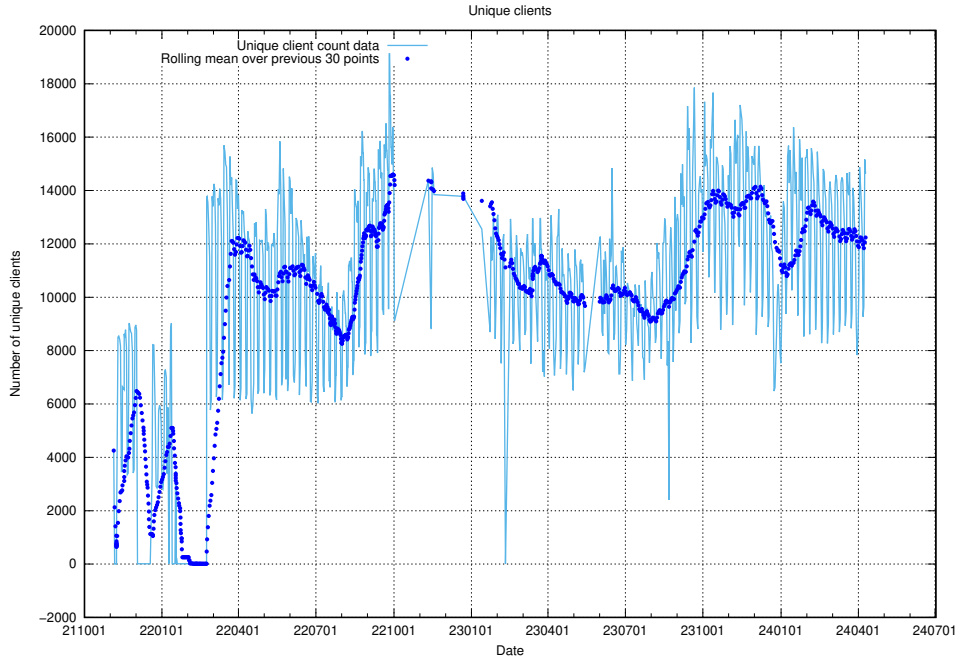

8.2 Number of unique clients

Here we extract the number of unique clients that have used our APIs.