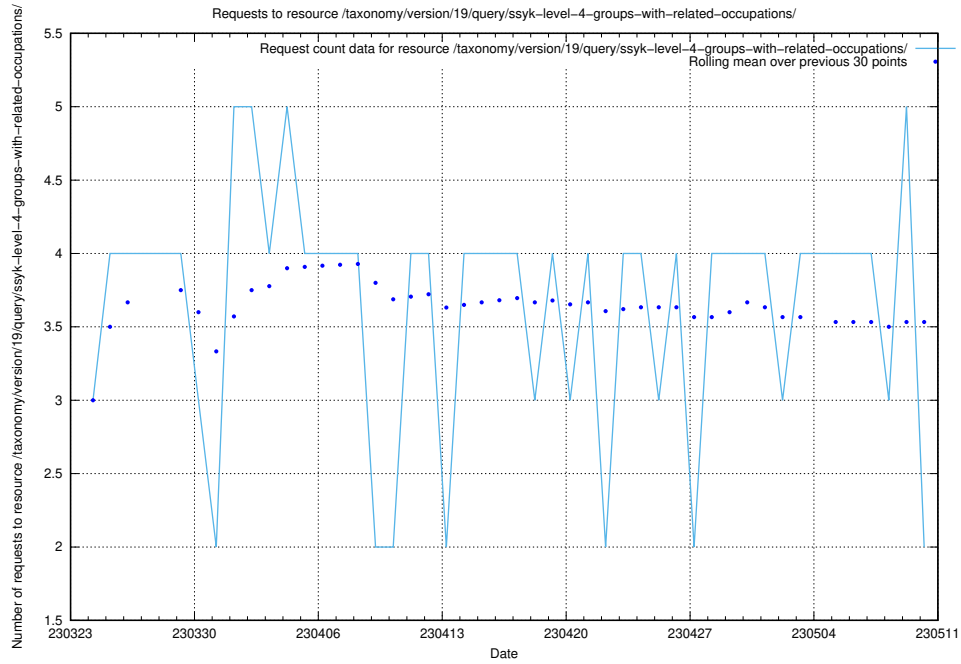

5.819 Usage of /taxonomy/version/19/query/ssyk-level-4-groups-with-related-occupations/

Here, we count the number of requests to resource /taxonomy/version/19/query/ssyk-level-4-groups-with-related-occupations/.