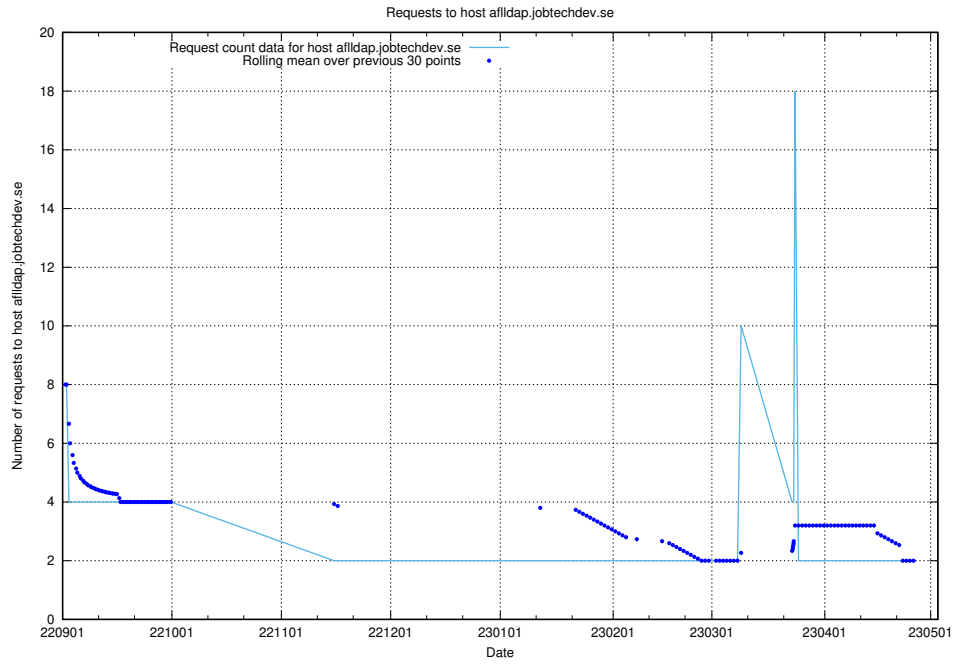

7.332 Usage of afldap.jobtechdev.se

Here, we count the number of requests to host afldap.jobtechdev.se.