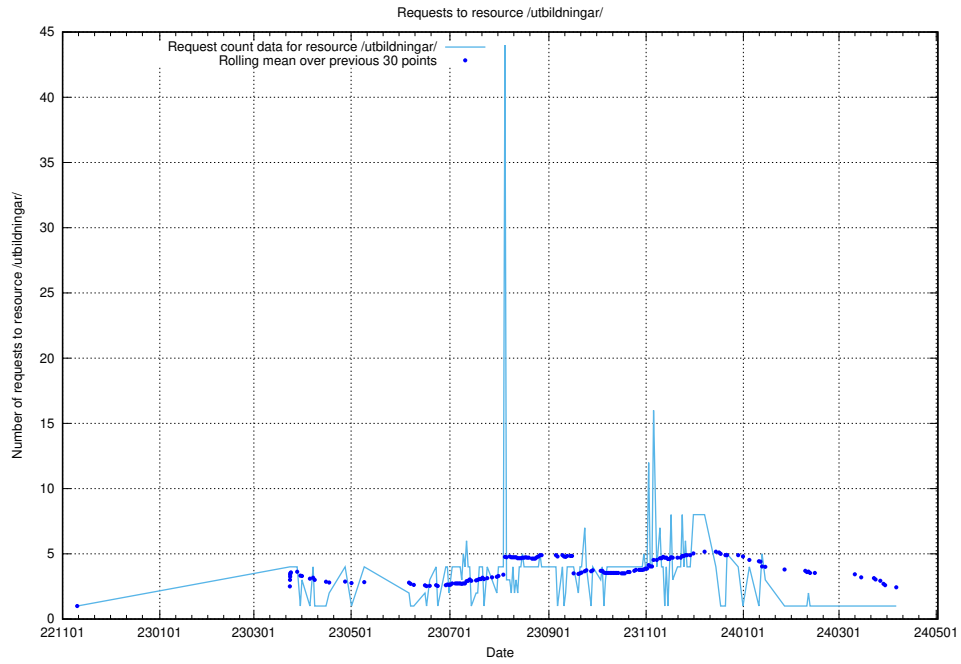

5.5944 Usage of /utbildningar/

Here, we count the number of requests to resource /utbildningar/.