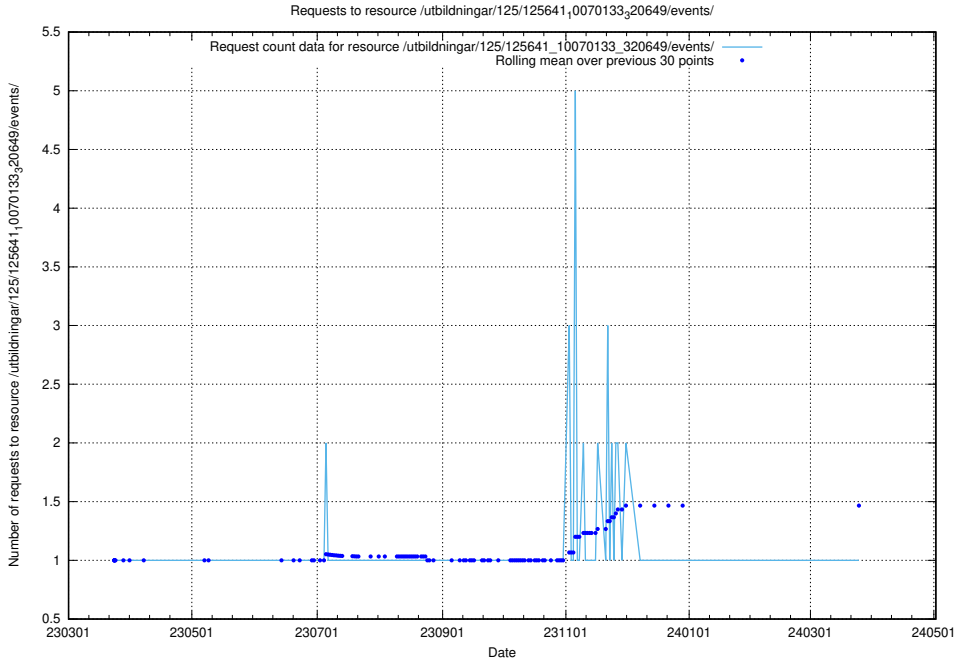

5.951 Usage of /utbildningar/125/125641_10070133_320649/events/

Here, we count the number of requests to resource /utbildningar/125/125641_10070133_320649/events/