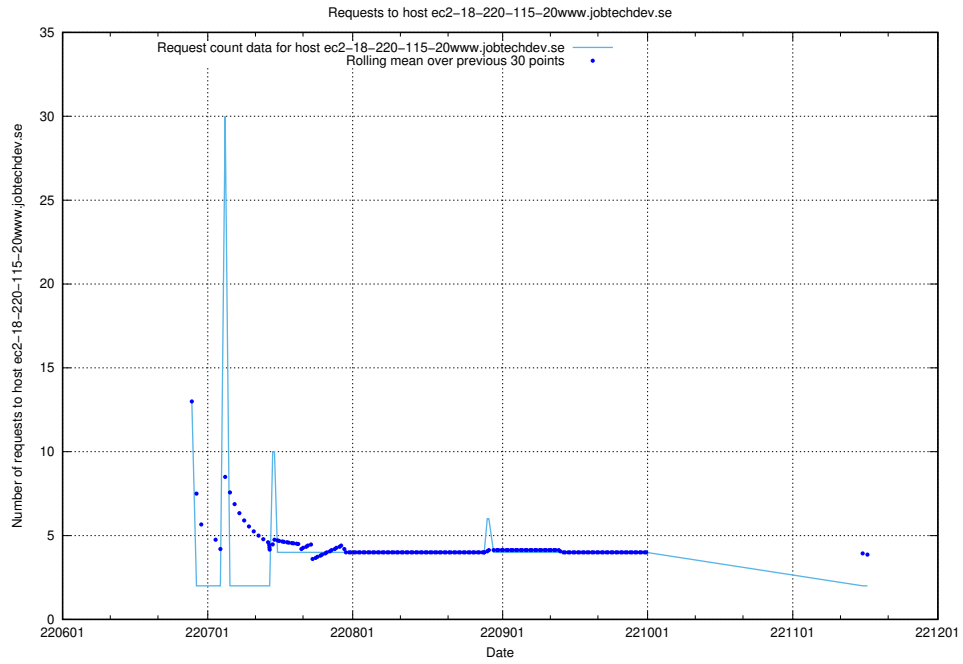

7.396 Usage of ec2-18-220-115-20www.jobtechdev.se

Here, we count the number of requests to host ec2-18-220-115-20www.jobtechdev.se.