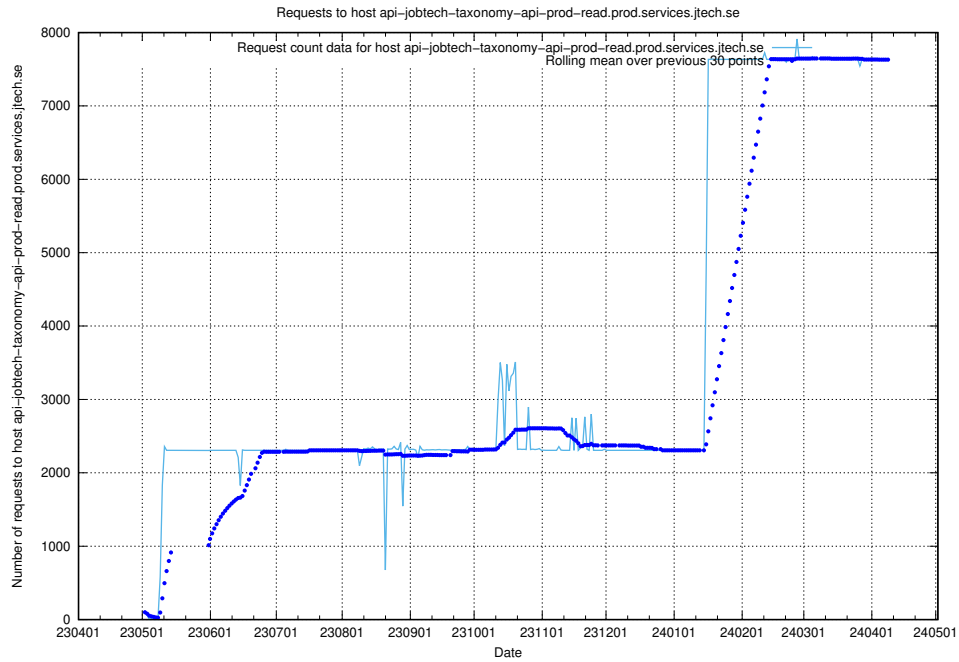

7.12 Usage of `api-jobtech-taxonomy-api-prod-read.prod.services.jtech.se`

Here, we count the number of requests to host `api-jobtech-taxonomy-api-prod-read.prod.services.jtech.se`.