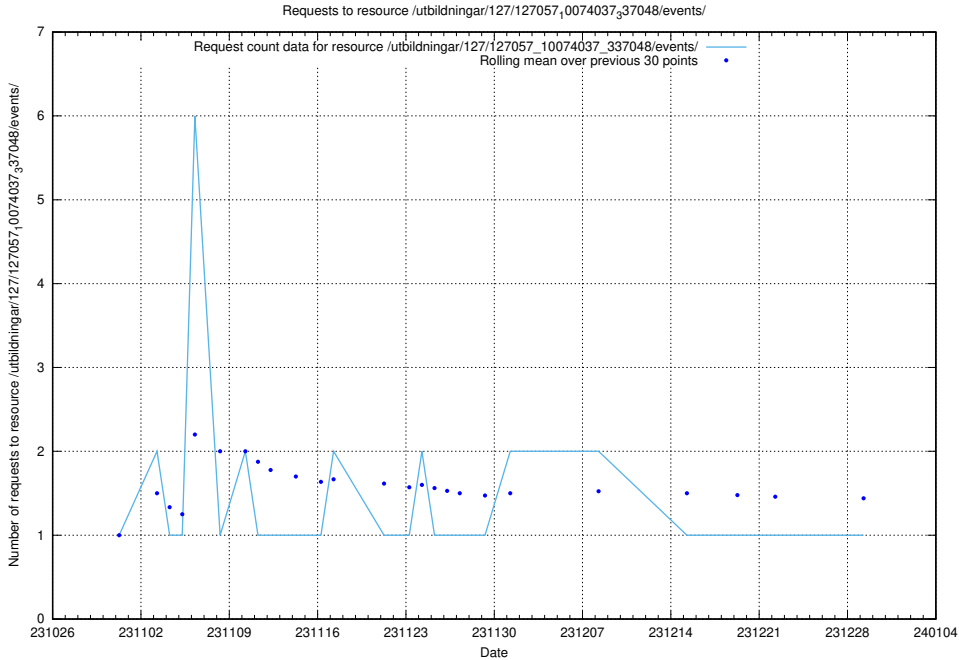

5.3827 Usage of /utbildningar/127/127057_10074037_337048/events/

Here, we count the number of requests to resource /utbildningar/127/127057_10074037_337048/events/