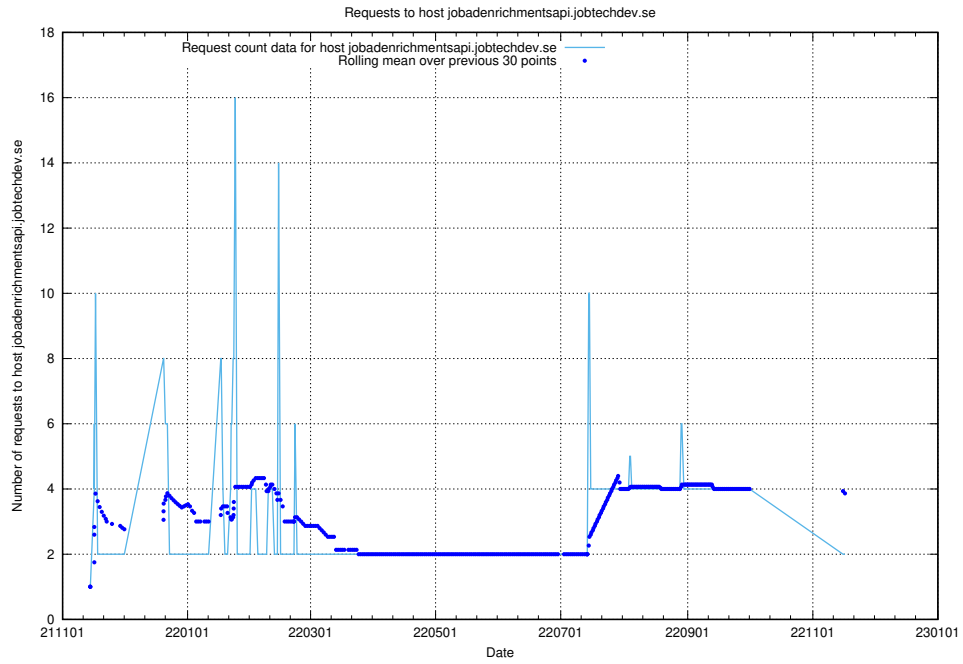

7.576 Usage of jobadenrichmentsapi.jobtechdev.se

Here, we count the number of requests to host jobadenrichmentsapi.jobtechdev.se.