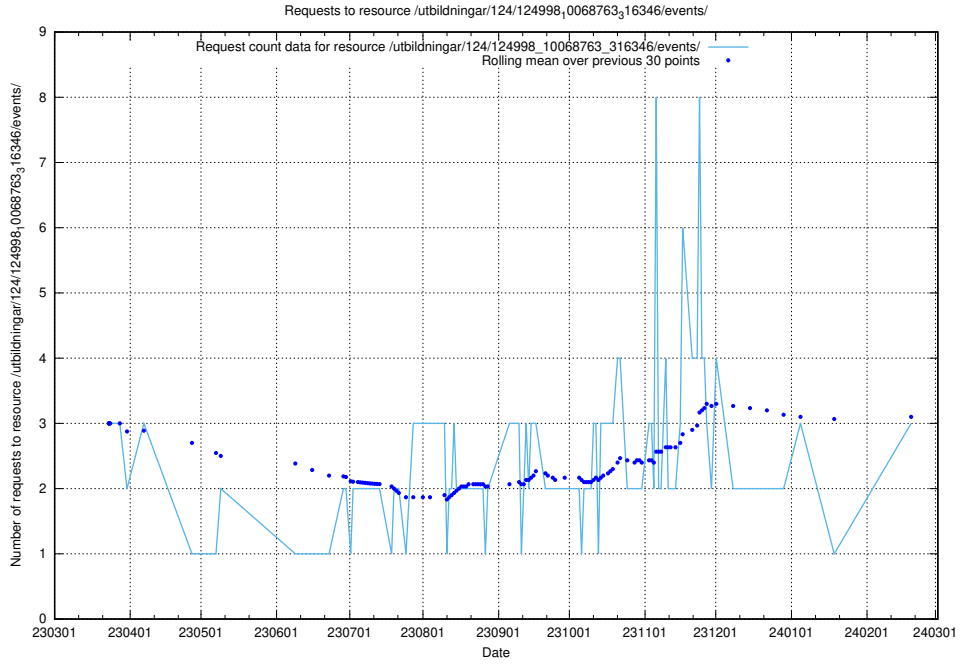

5.345 Usage of /utbildningar/124/124998_10068763_316346/events/

Here, we count the number of requests to resource /utbildningar/124/124998_10068763_316346/events/