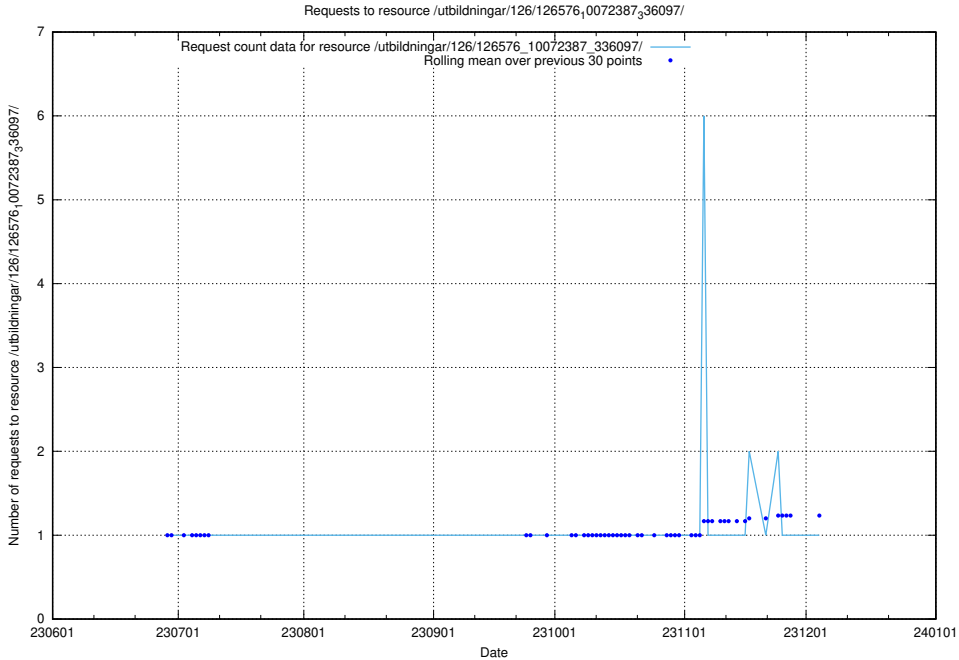

Here, we count the number of requests to resource /utbildningar/126/126576_10072387_336097/events/

5.5124 Usage of /utbildningar/126/126576_10072387_336097/

Here, we count the number of requests to resource /utbildningar/126/126576_10072387_336097/.