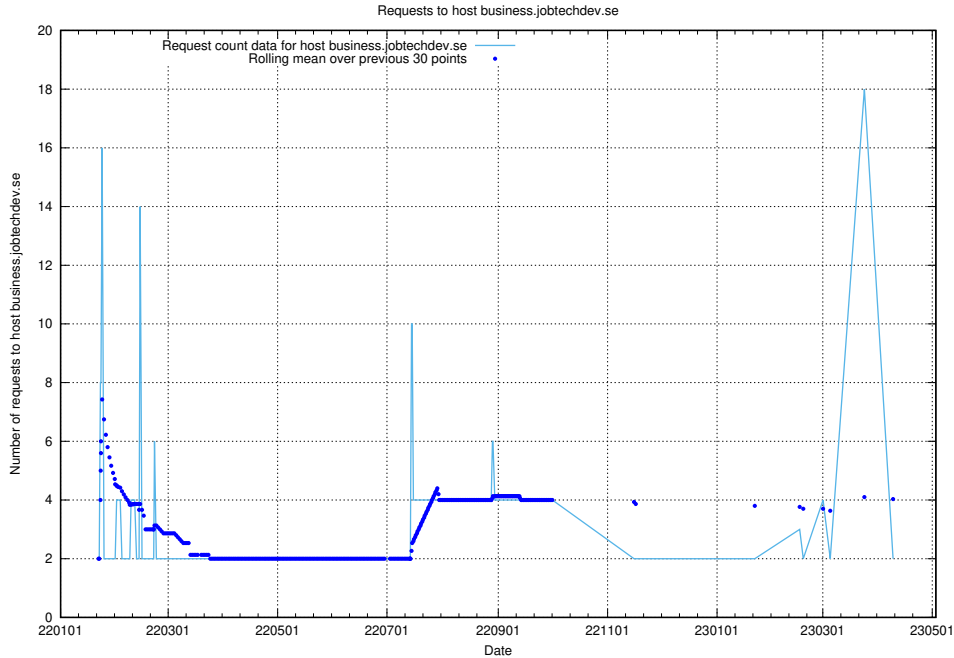

7.256 Usage of business.jobtechdev.se

Here, we count the number of requests to host business.jobtechdev.se.