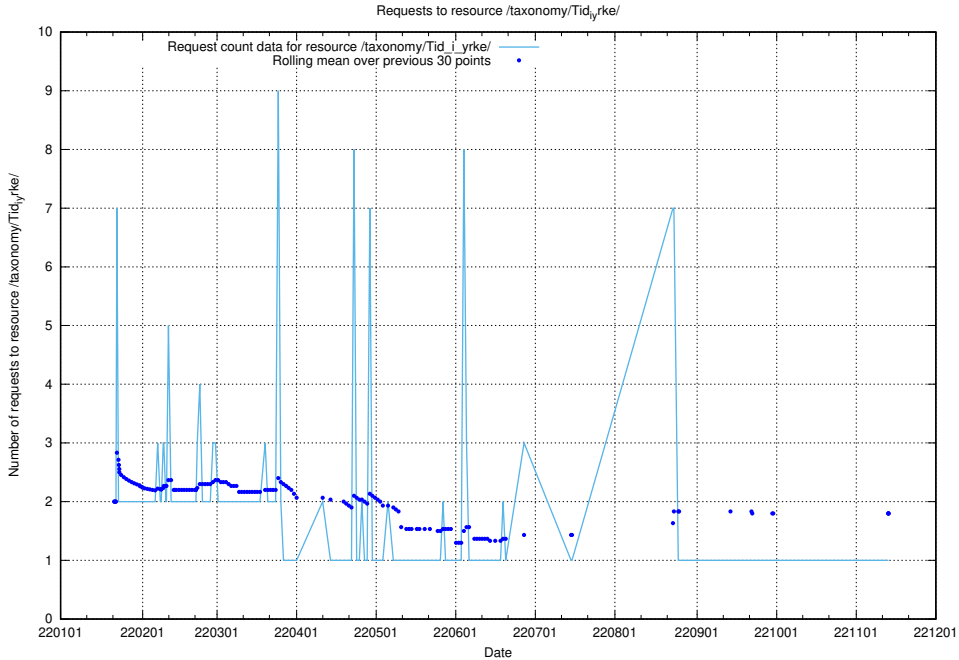

Here, we count the number of requests to resource /taxonomy/Tid_i_yrke/.

5.5961 Usage of /utbildningar/123/123367_10065850_297117/events/

Here, we count the number of requests to resource /utbildningar/123/123367_10065850_297117/events/