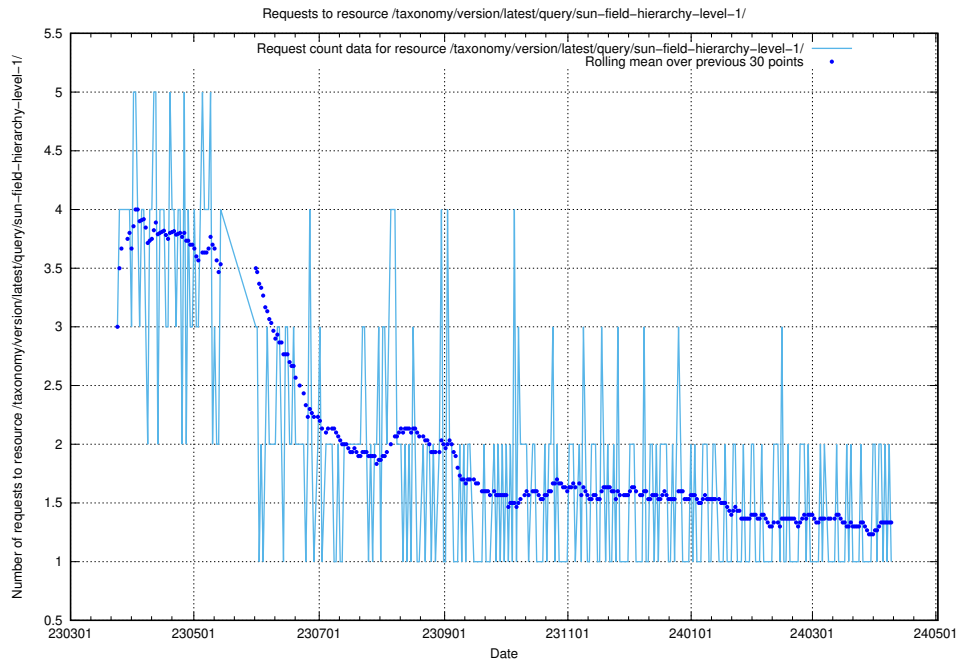

5.5772 Usage of /taxonomy/version/latest/query/sun-field-hierarchy-level-1/

Here, we count the number of requests to resource /taxonomy/version/latest/query/sun-field-hierarchy-level-1/.