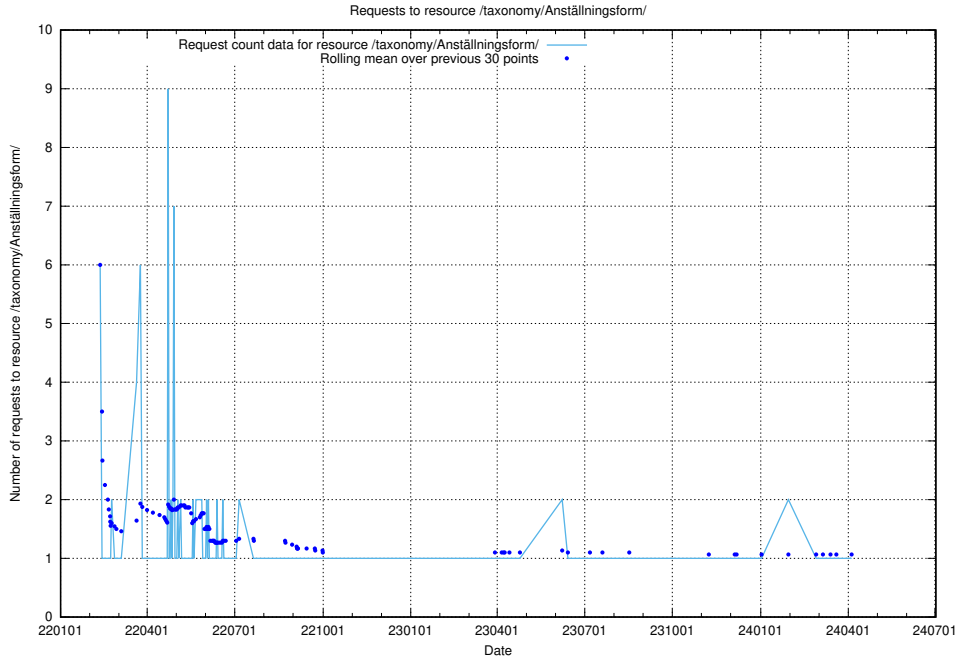

5.1189 Usage of /taxonomy/Anställningsform/

Here, we count the number of requests to resource /taxonomy/Anställningsform/.