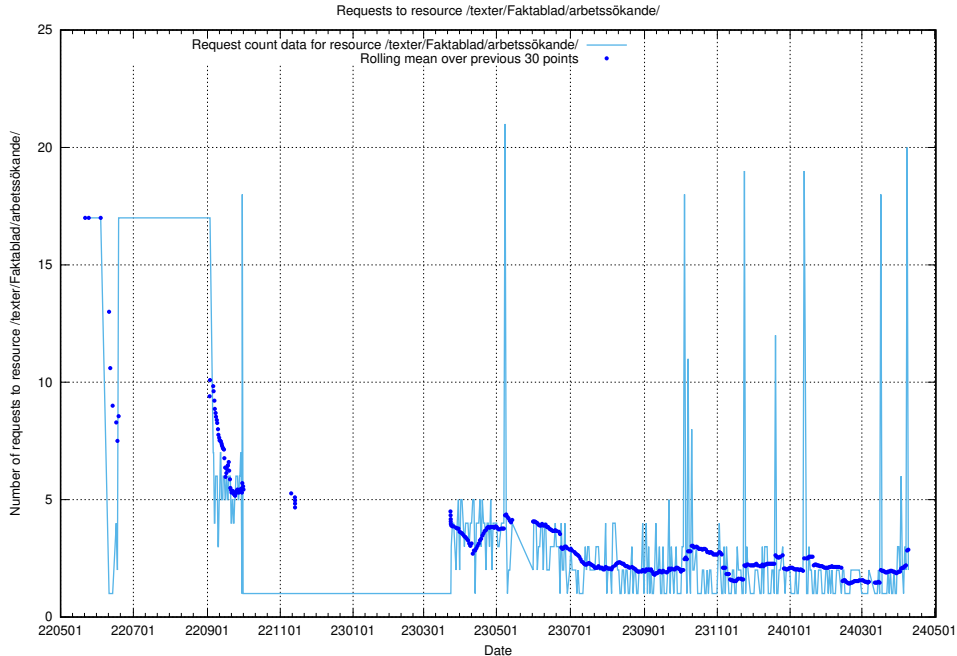

5.364 Usage of /texter/Faktablad/arbetssökande/

Here, we count the number of requests to resource /texter/Faktablad/arbetssökande/.