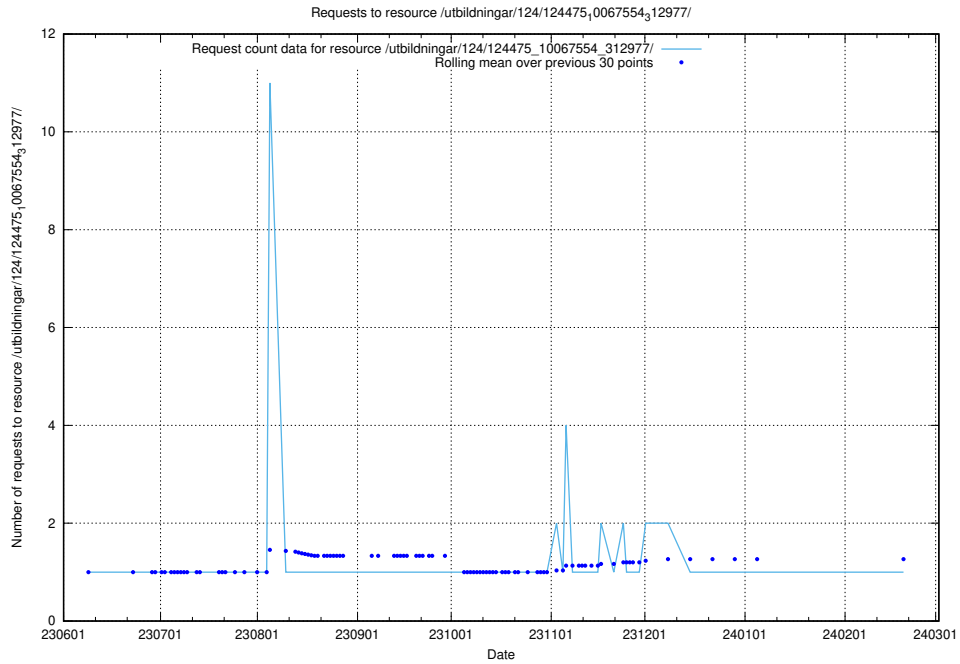

5.5588 Usage of /utbildningar/124/124475_10067554_312977/

Here, we count the number of requests to resource /utbildningar/124/124475_10067554_312977/.