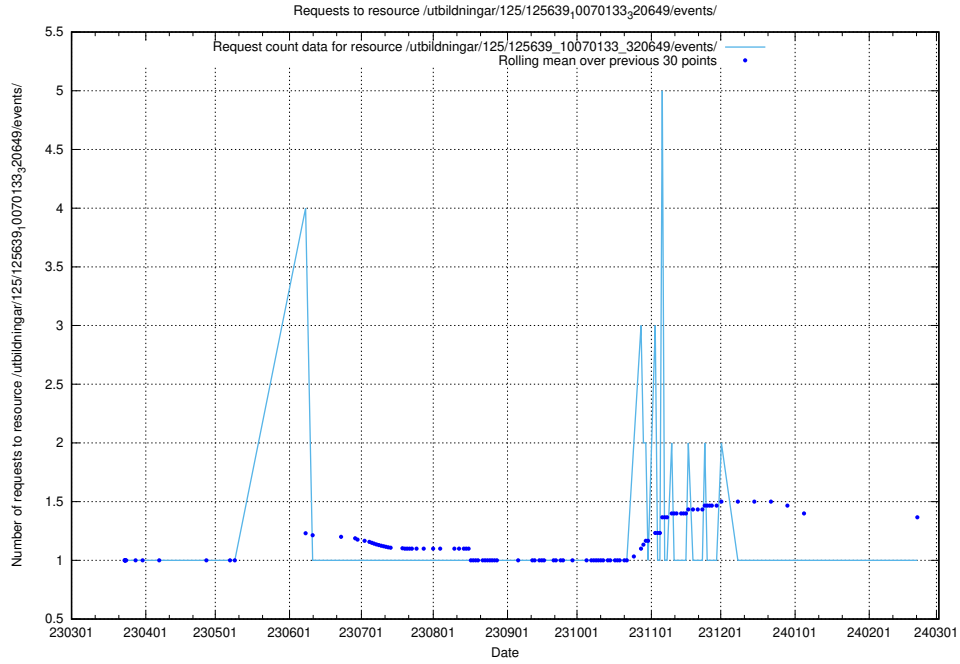

5.955 Usage of /utbildningar/125/125639_10070133_320649/events/

Here, we count the number of requests to resource /utbildningar/125/125639_10070133_320649/events/