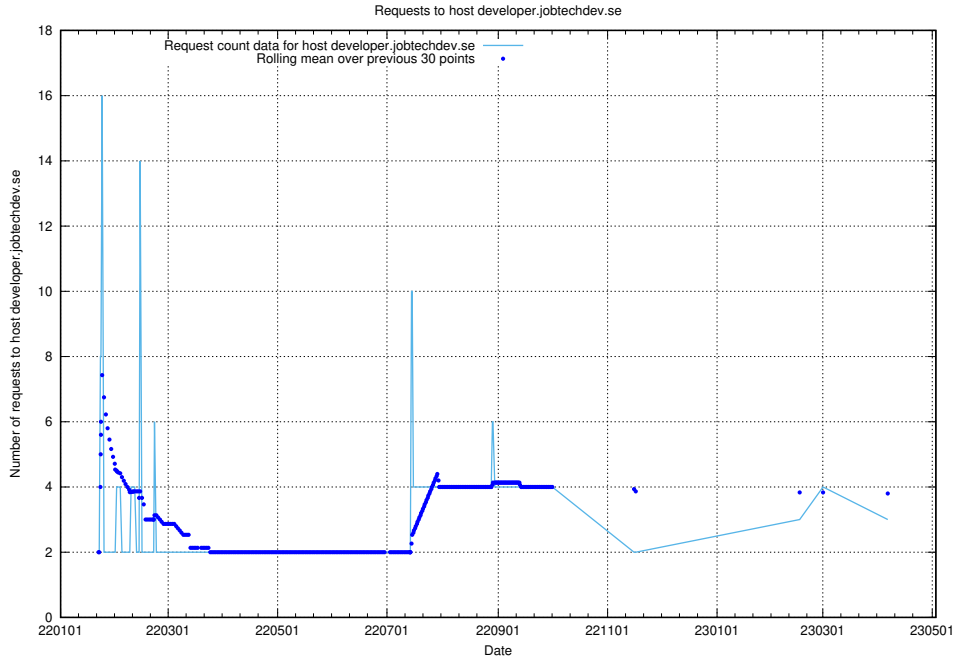

7.162 Usage of developer.jobtechdev.se

Here, we count the number of requests to host developer.jobtechdev.se.