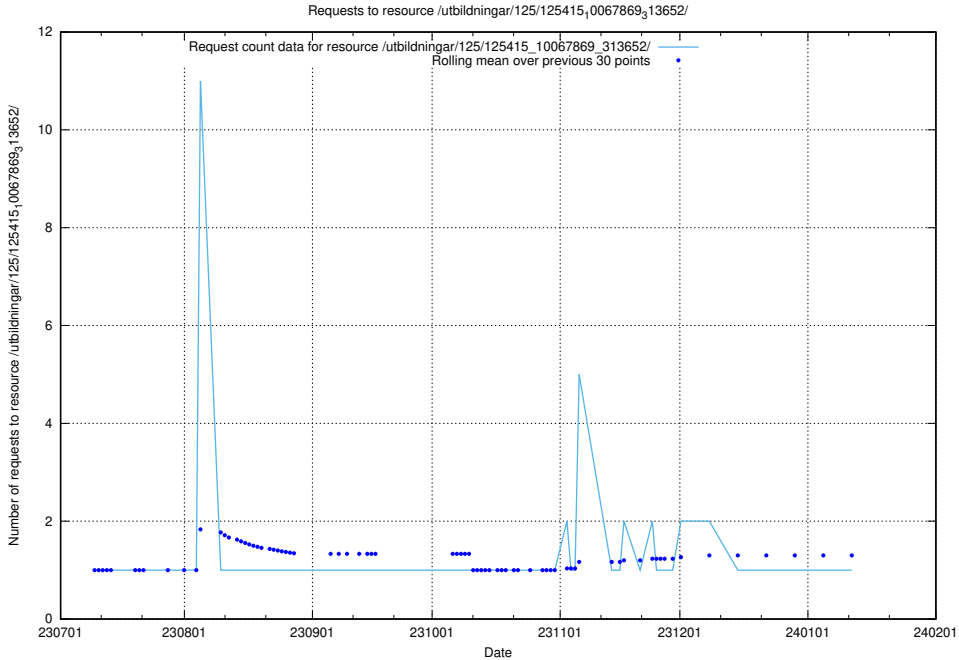

5.4797 Usage of /utbildningar/125/125415_10067869_313652/

Here, we count the number of requests to resource /utbildningar/125/125415_10067869_313652/.