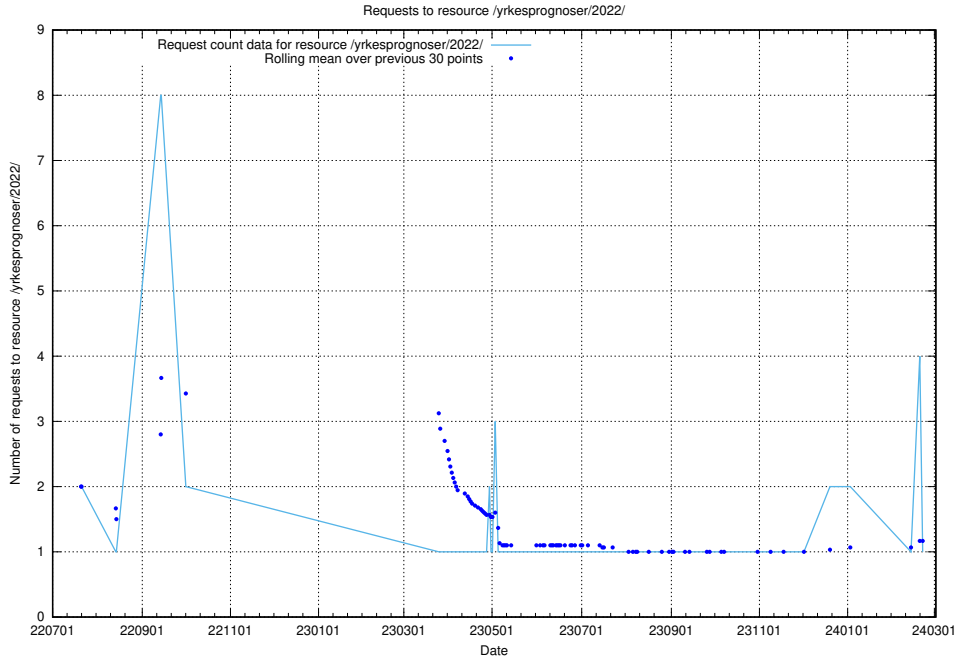

5.888 Usage of /yrkesprognoser/2022/

Here, we count the number of requests to resource /yrkesprognoser/2022/.