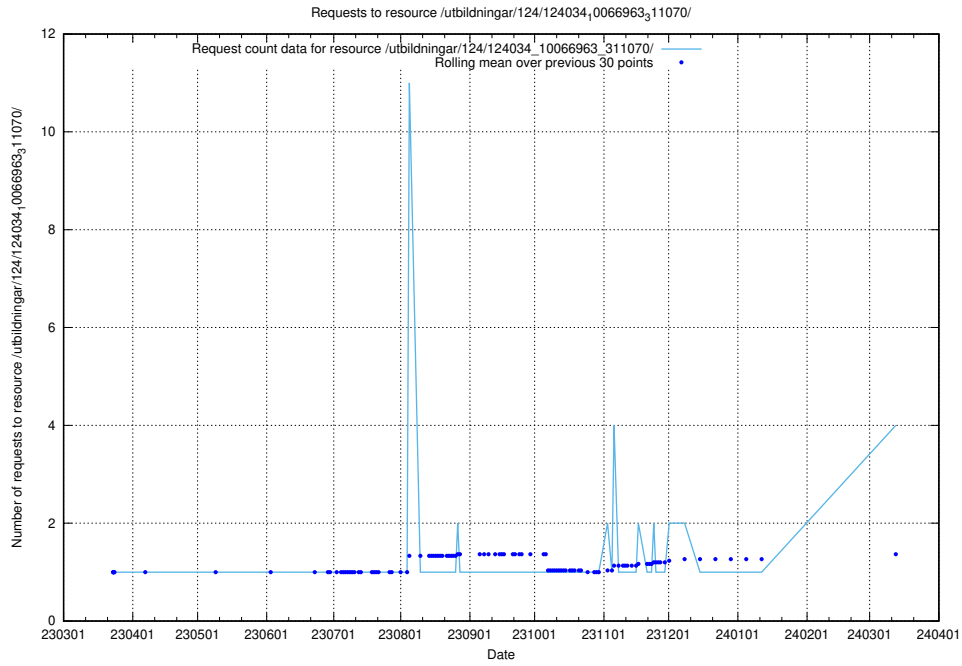

5.169 Usage of /utbildningar/124/124034_10066963_311070/

Here, we count the number of requests to resource /utbildningar/124/124034_10066963_311070/.