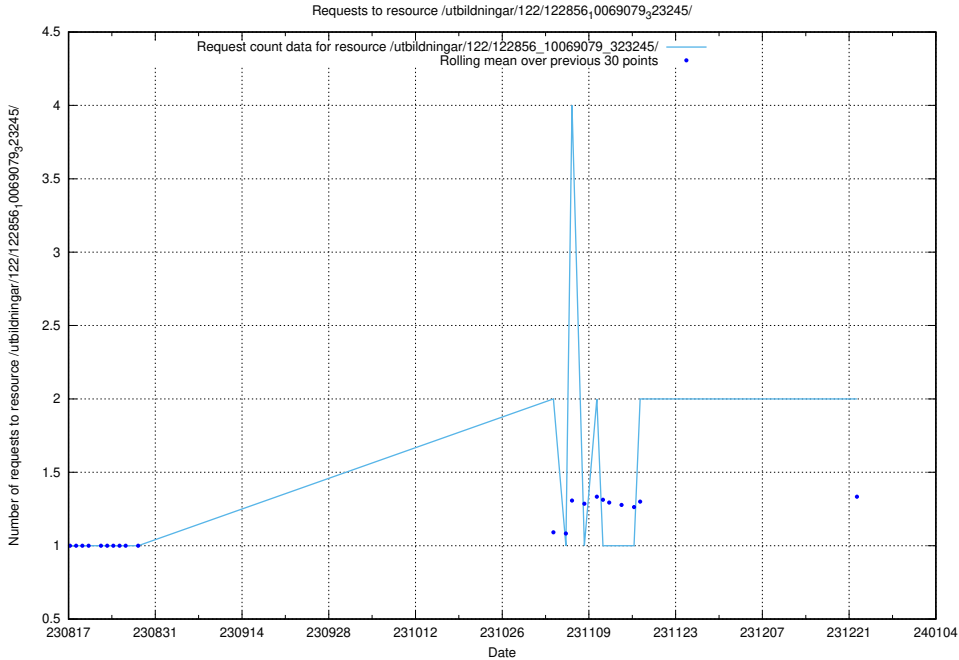

5.650 Usage of /utbildningar/122/122856_10069079_323245/

Here, we count the number of requests to resource /utbildningar/122/122856_10069079_323245/.