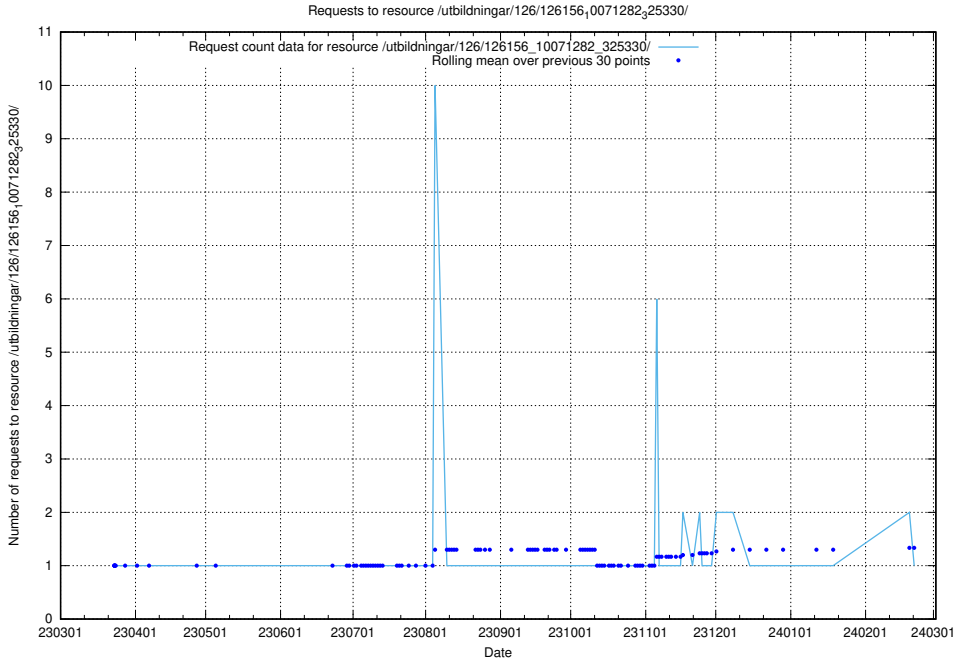

5.6079 Usage of /utbildningar/126/126156_10071282_325330/

Here, we count the number of requests to resource /utbildningar/126/126156_10071282_325330/.