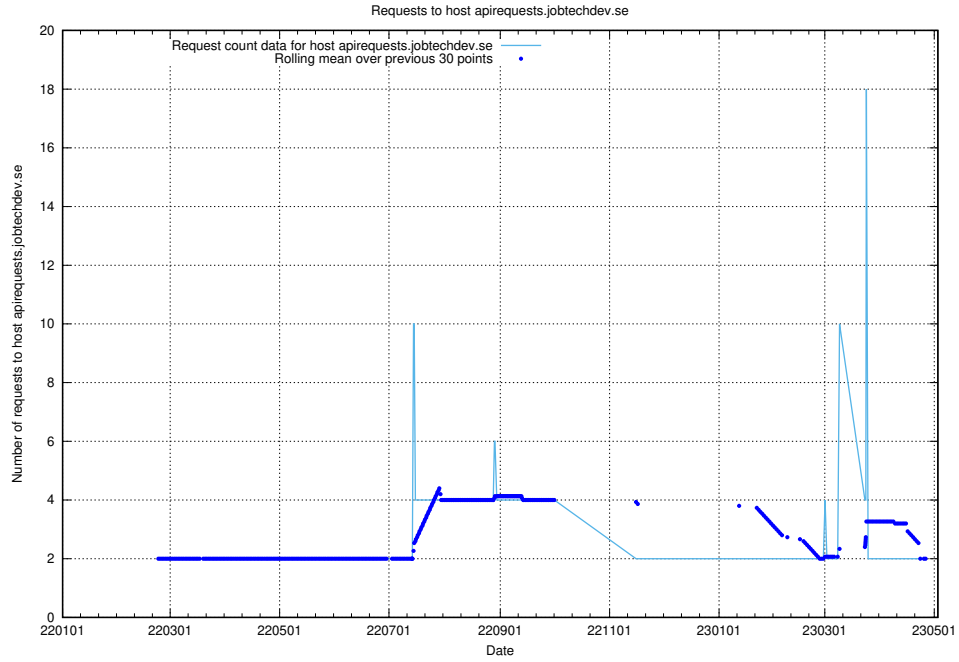

7.515 Usage of apirequests.jobtechdev.se

Here, we count the number of requests to host apirequests.jobtechdev.se.