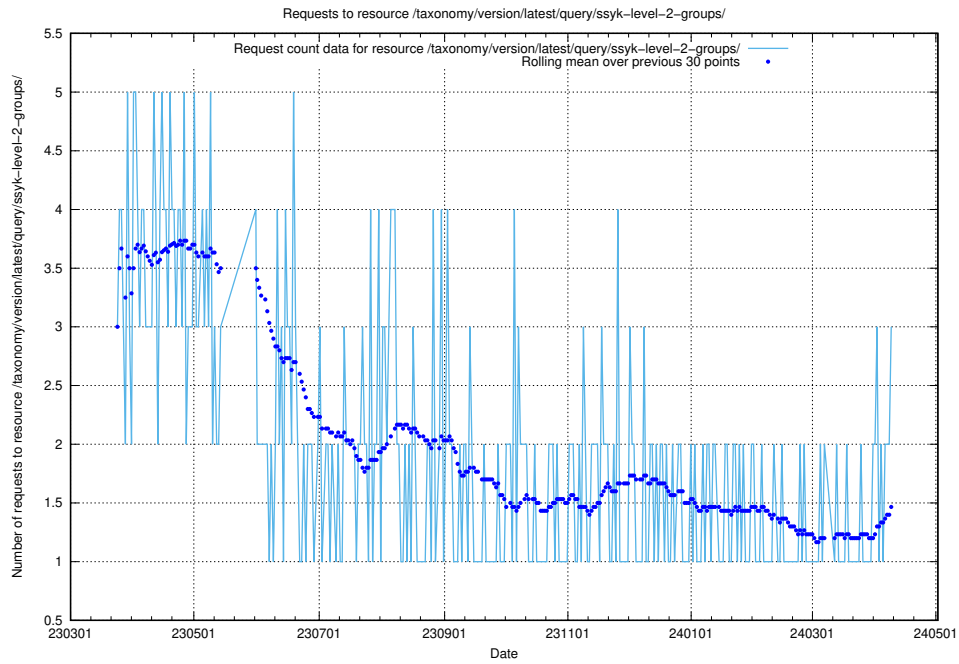

5.318 Usage of /taxonomy/version/latest/query/ssyk-level-2-groups/

Here, we count the number of requests to resource /taxonomy/version/latest/query/ssyk-level-2-groups/.