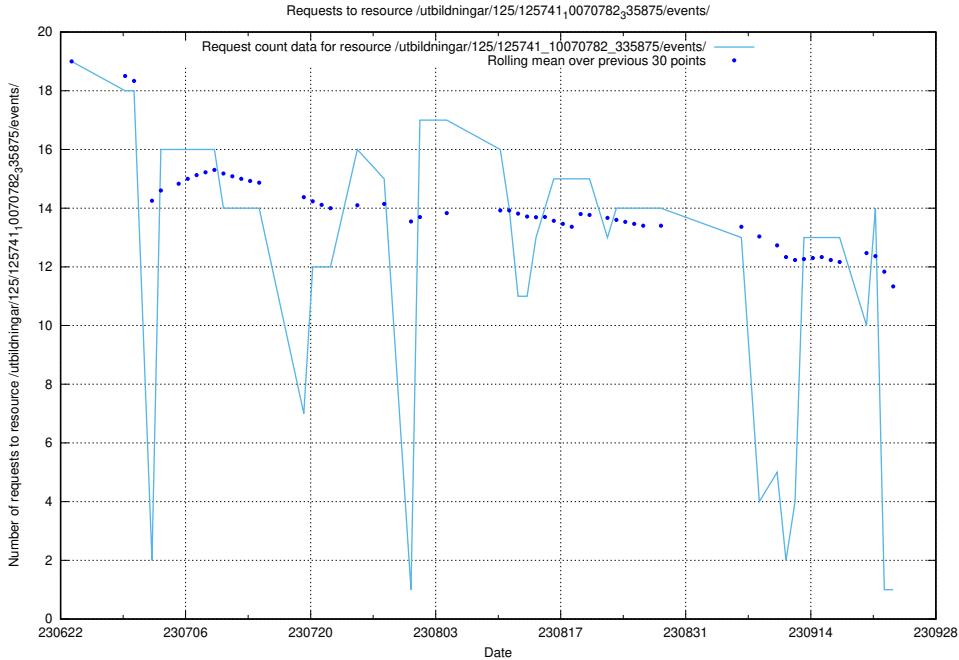

5.5229 Usage of /utbildningar/125/125741_10070782_335875/events/

Here, we count the number of requests to resource /utbildningar/125/125741_10070782_335875/events/