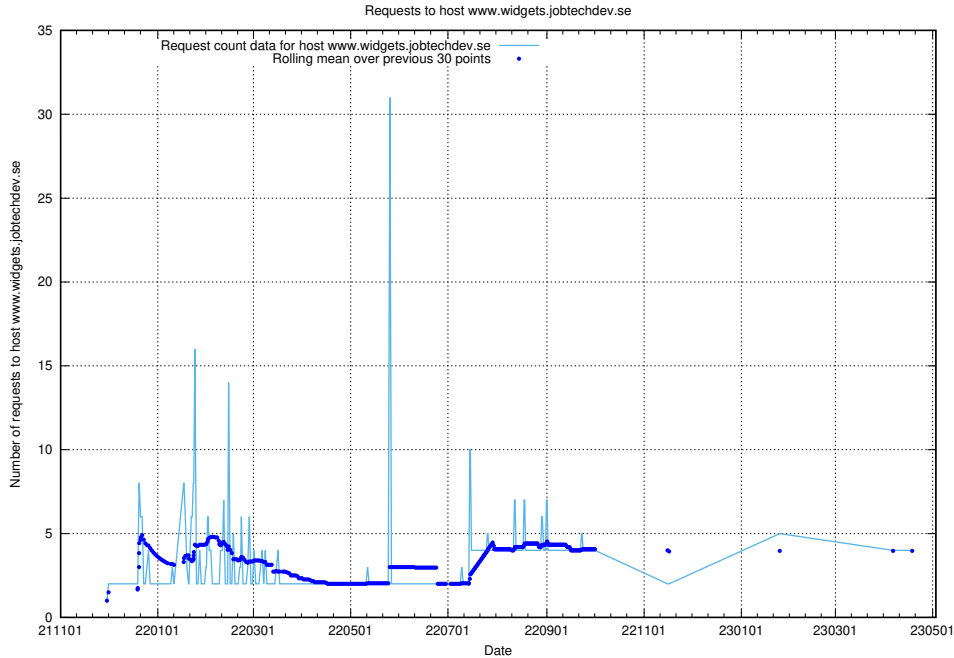

7.134 Usage of www.widgets.jobtechdev.se

Here, we count the number of requests to host www.widgets.jobtechdev.se.