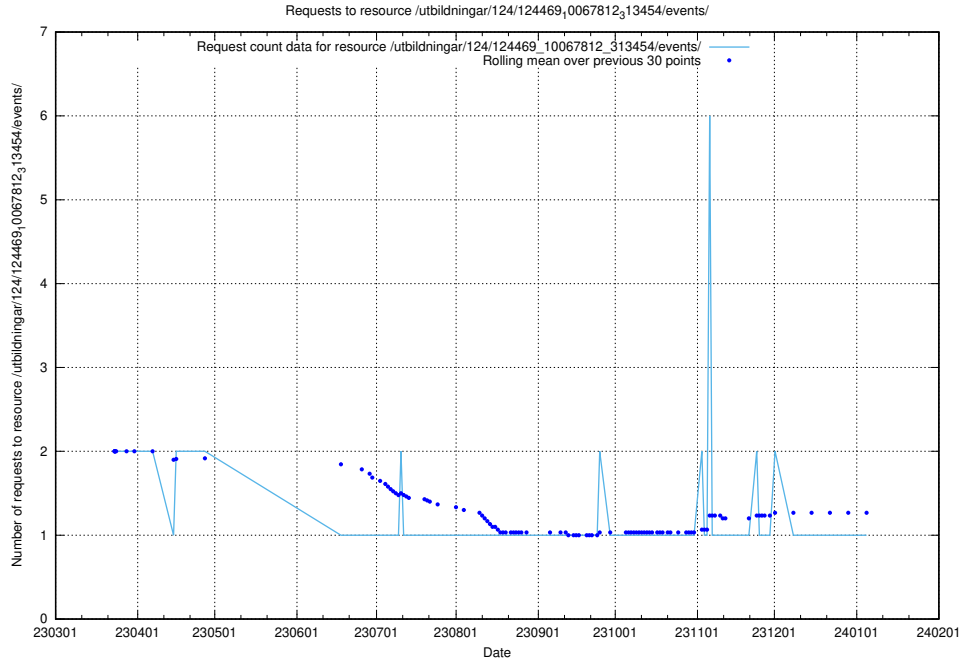

5.5952 Usage of /utbildningar/124/124469_10067812_313454/events/

Here, we count the number of requests to resource /utbildningar/124/124469_10067812_313454/events/