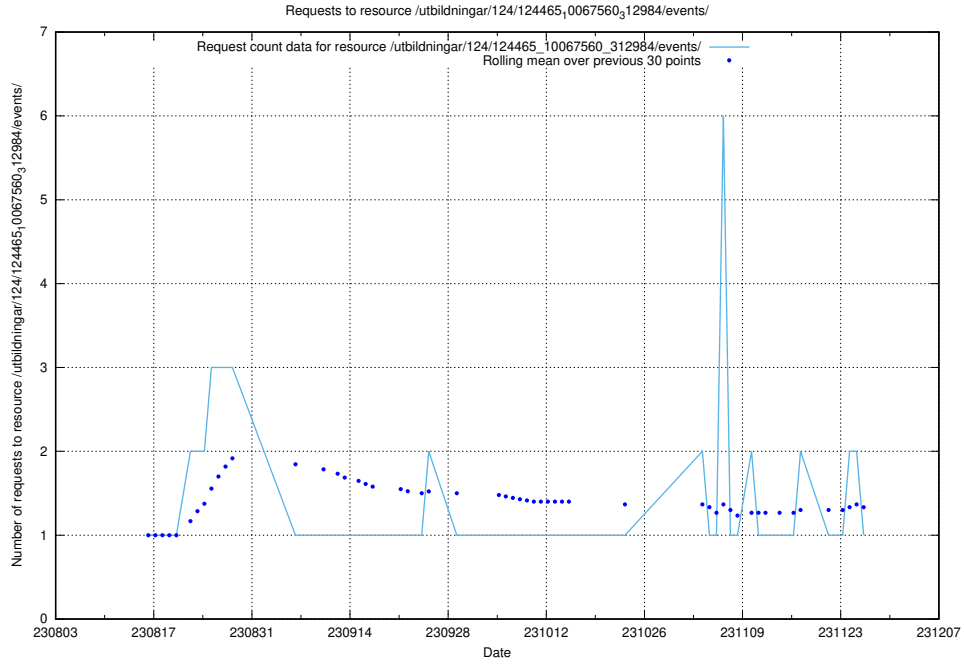

5.4474 Usage of /utbildningar/124/124465_10067560_312984/events/

Here, we count the number of requests to resource /utbildningar/124/124465_10067560_312984/events/