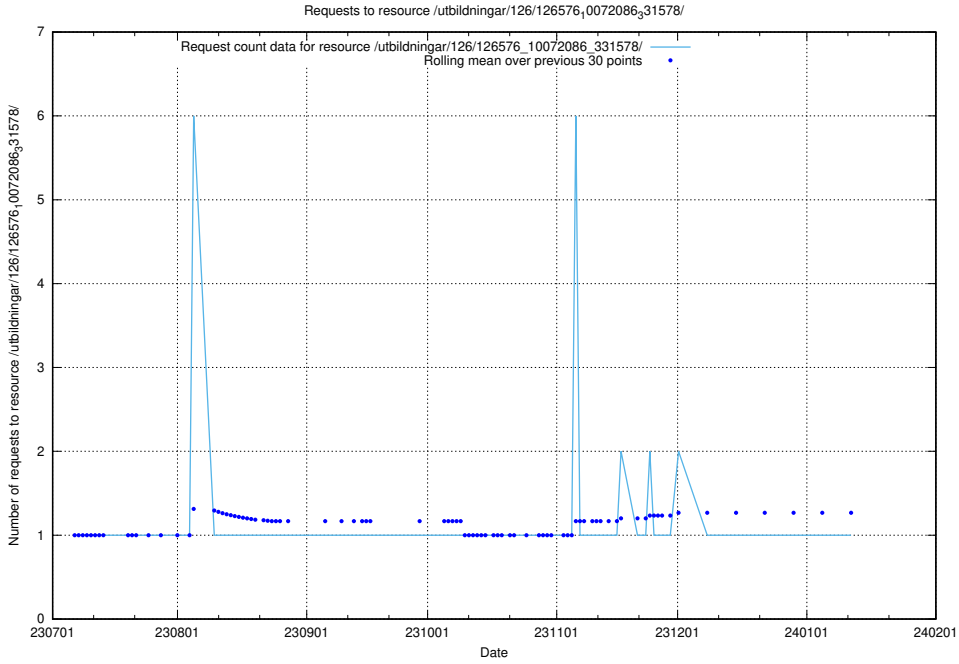

Here, we count the number of requests to resource /utbildningar/125/125600_10070136_324706/events/

5.4969 Usage of /utbildningar/126/126576_10072086_331578/

Here, we count the number of requests to resource /utbildningar/126/126576_10072086_331578/.