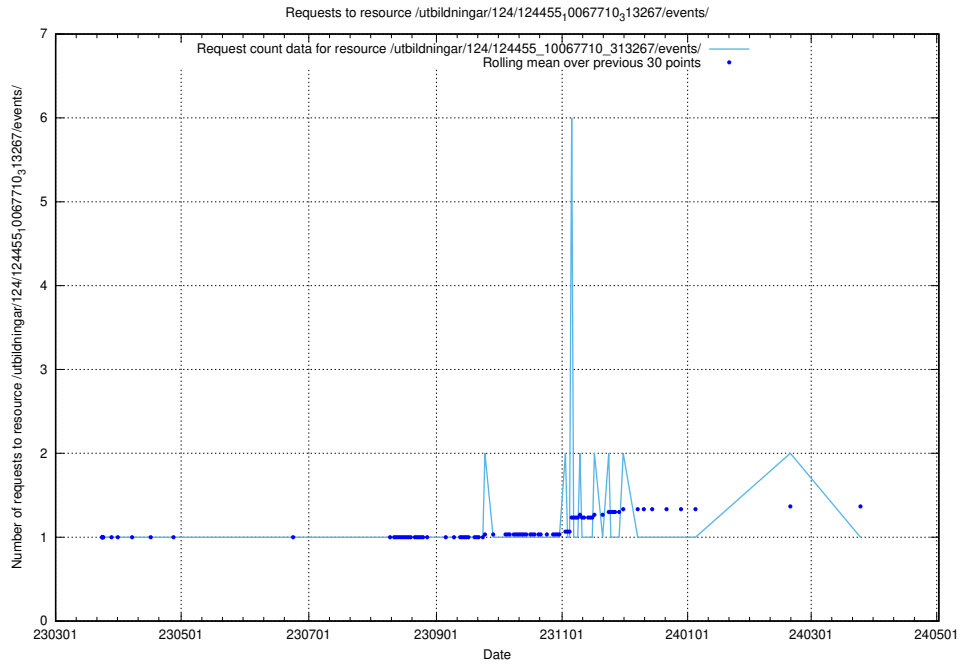

5.3086 Usage of /utbildningar/124/124455_10067710_313267/events/

Here, we count the number of requests to resource /utbildningar/124/124455_10067710_313267/events/