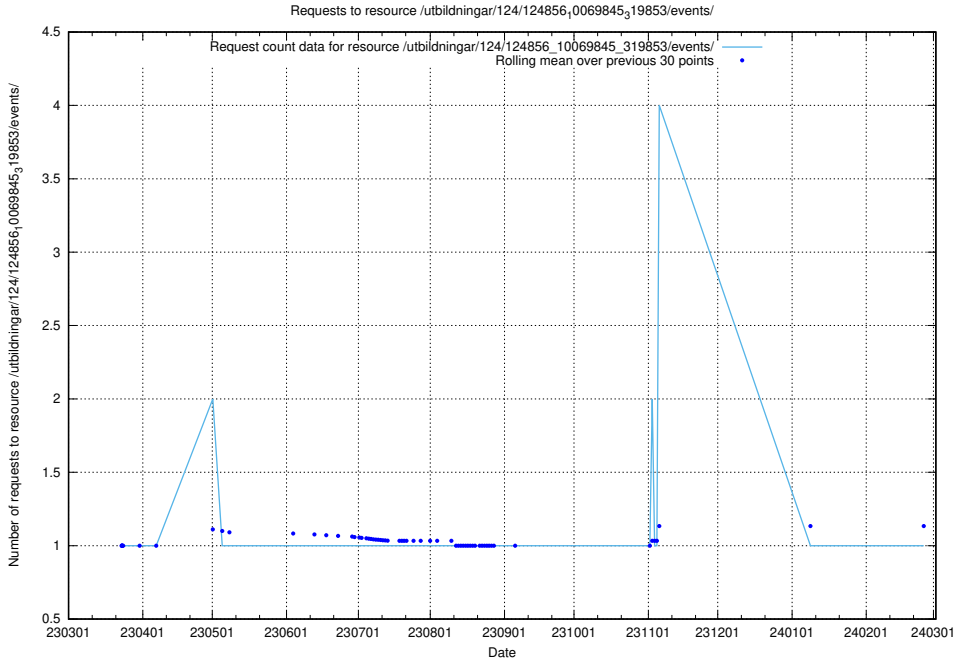

5.1087 Usage of /utbildningar/124/124856_10069845_319853/events/

Here, we count the number of requests to resource /utbildningar/124/124856_10069845_319853/events/