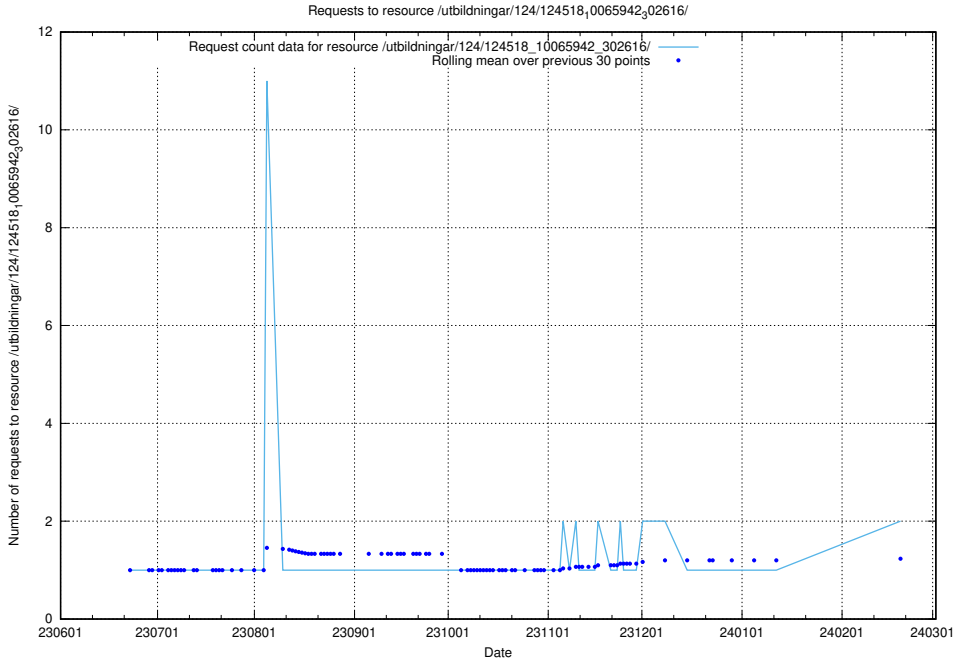

5.750 Usage of /utbildningar/124/124518_10065942_302616/

Here, we count the number of requests to resource /utbildningar/124/124518_10065942_302616/.