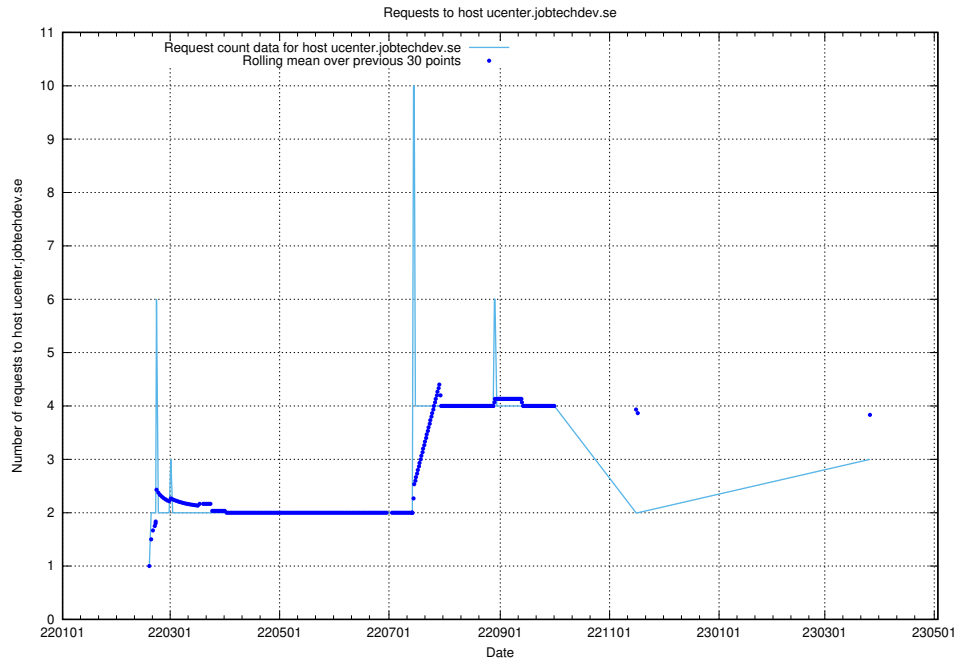

7.225 Usage of ucenter.jobtechdev.se

Here, we count the number of requests to host ucenter.jobtechdev.se.