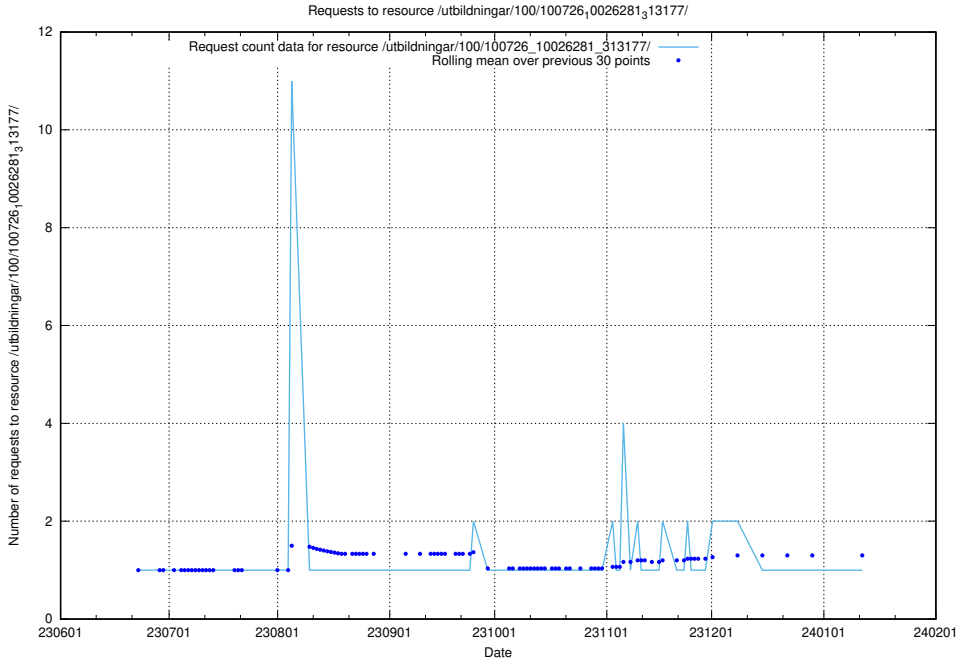

5.5526 Usage of /utbildningar/100/100726_10026281_313177/

Here, we count the number of requests to resource /utbildningar/100/100726_10026281_313177/.