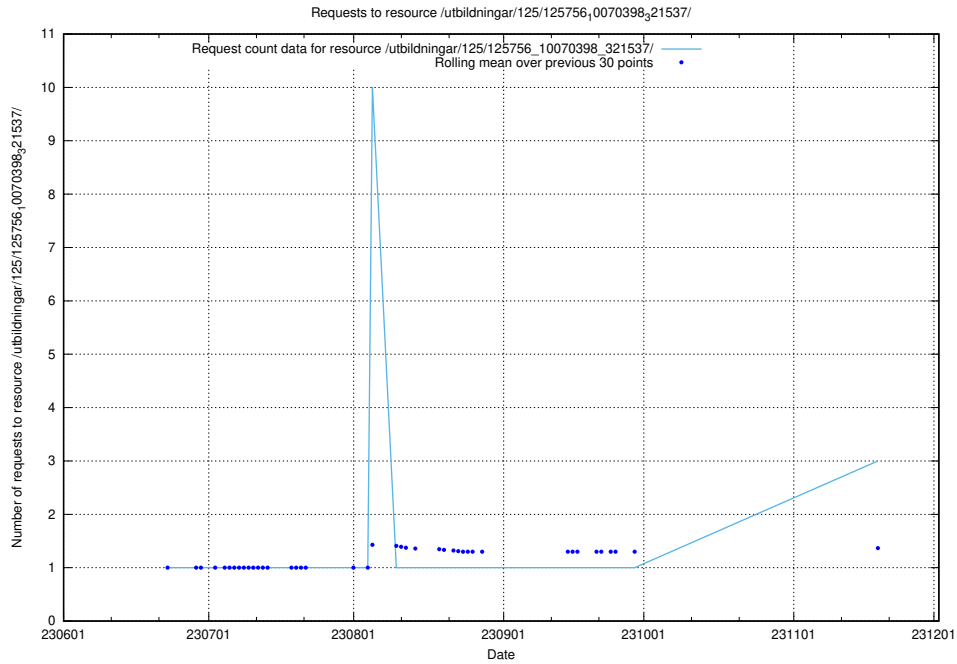

5.289 Usage of /utbildningar/125/125756_10070398_321537/

Here, we count the number of requests to resource /utbildningar/125/125756_10070398_321537/.