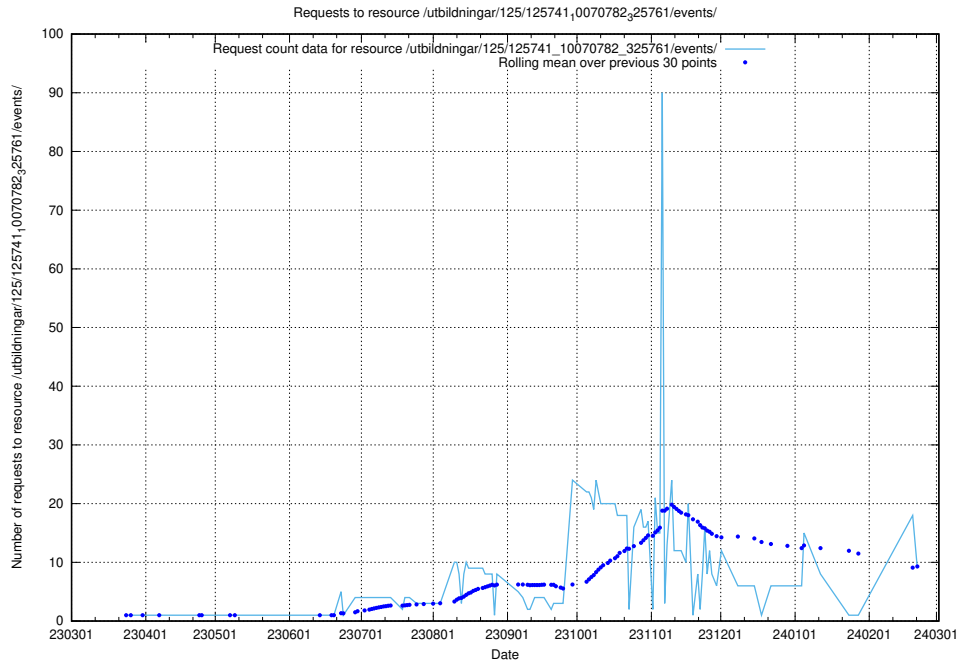

5.51 Usage of /utbildningar/125/125741_10070782_325761/events/

Here, we count the number of requests to resource /utbildningar/125/125741_10070782_325761/events/