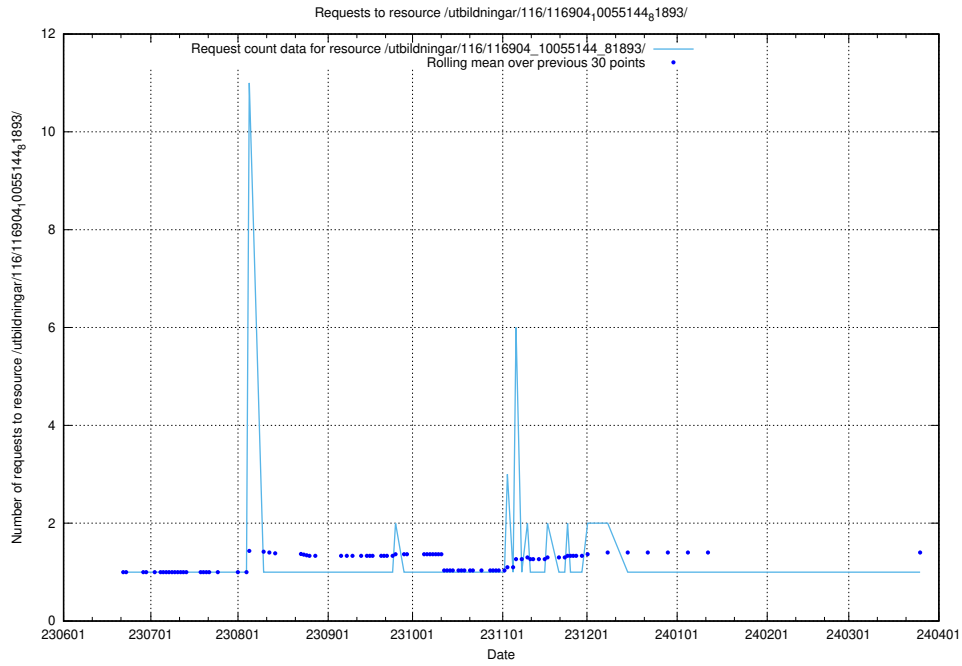

5.5528 Usage of /utbildningar/116/116904_10055144_81893/

Here, we count the number of requests to resource /utbildningar/116/116904_10055144_81893/.