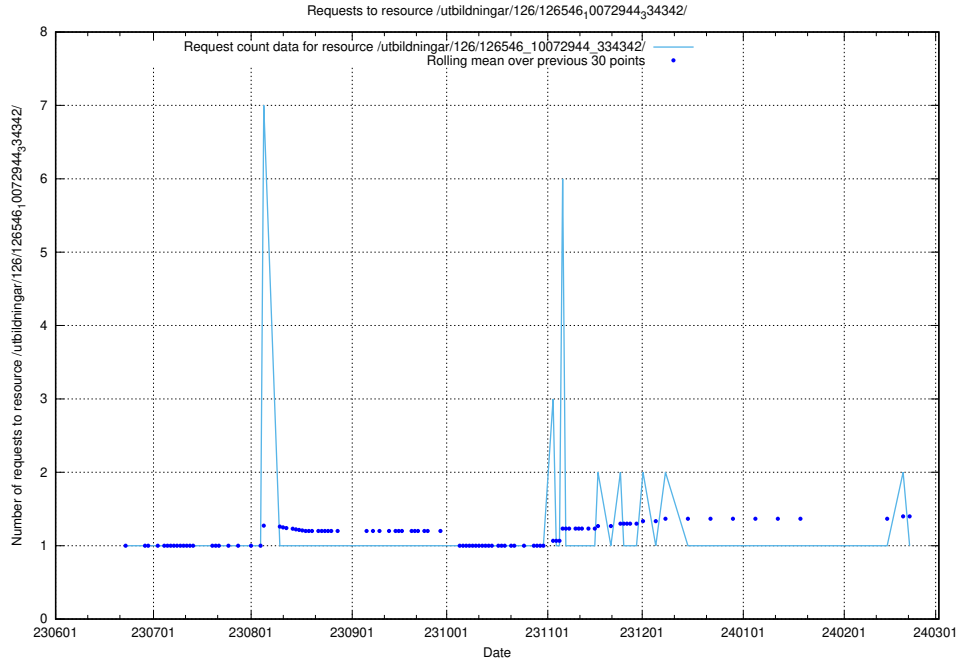

5.5319 Usage of /utbildningar/126/126546_10072944_334342/

Here, we count the number of requests to resource /utbildningar/126/126546_10072944_334342/.

5.5320 Usage of /utbildningar/126/126545_10072666_333568/events/