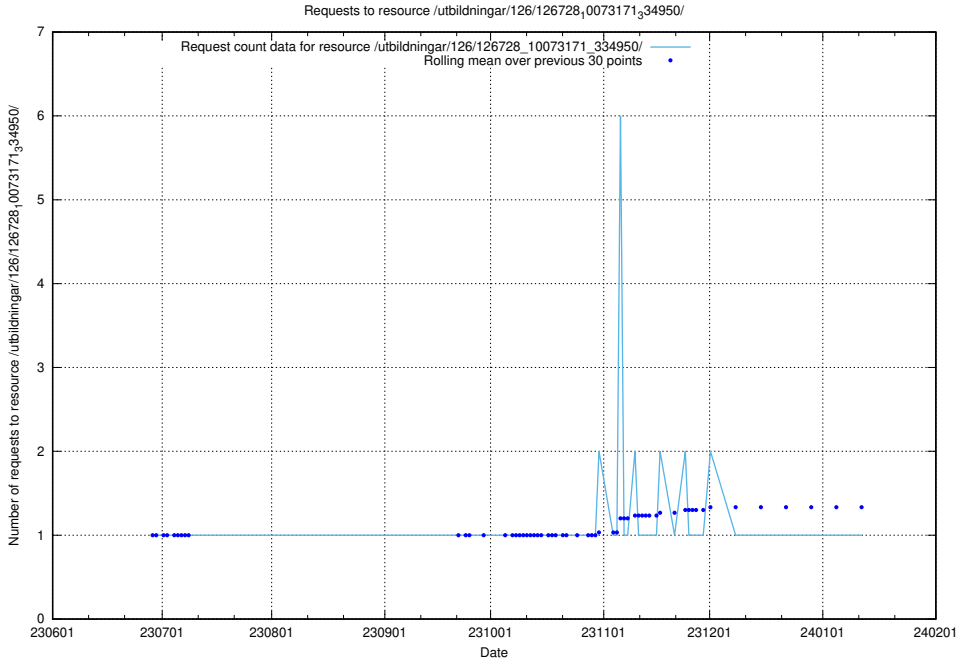

5.5120 Usage of /utbildningar/126/126728_10073171_334950/

Here, we count the number of requests to resource /utbildningar/126/126728_10073171_334950/.