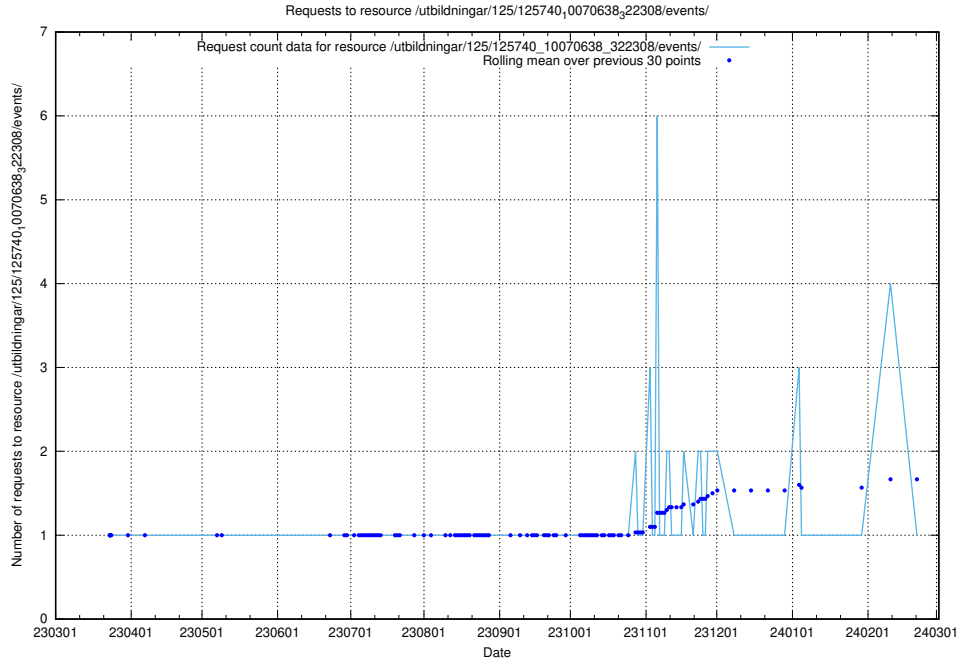

5.908 Usage of /utbildningar/125/125740_10070638_322308/events/

Here, we count the number of requests to resource /utbildningar/125/125740_10070638_322308/events/