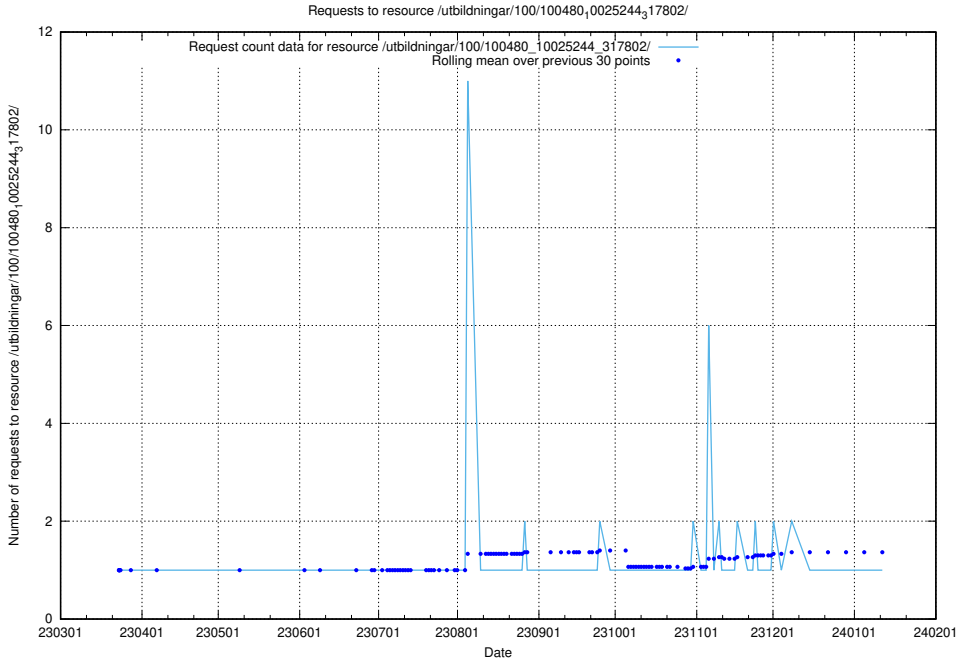

5.5385 Usage of /utbildningar/100/100480_10025244_317802/

Here, we count the number of requests to resource /utbildningar/100/100480_10025244_317802/.