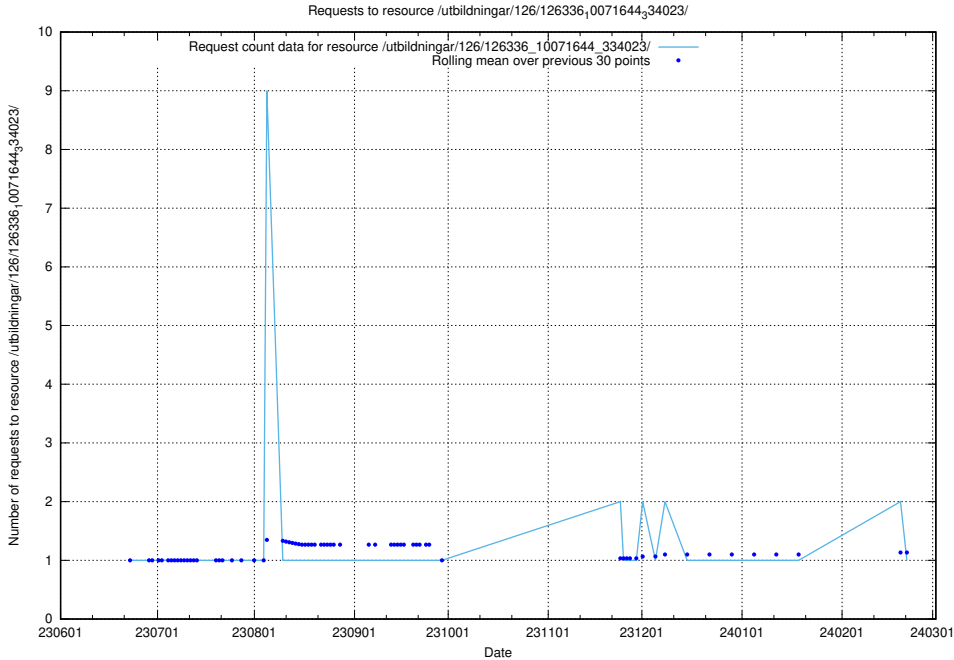

5.5338 Usage of /utbildningar/126/126336_10071644_334023/

Here, we count the number of requests to resource /utbildningar/126/126336_10071644_334023/.