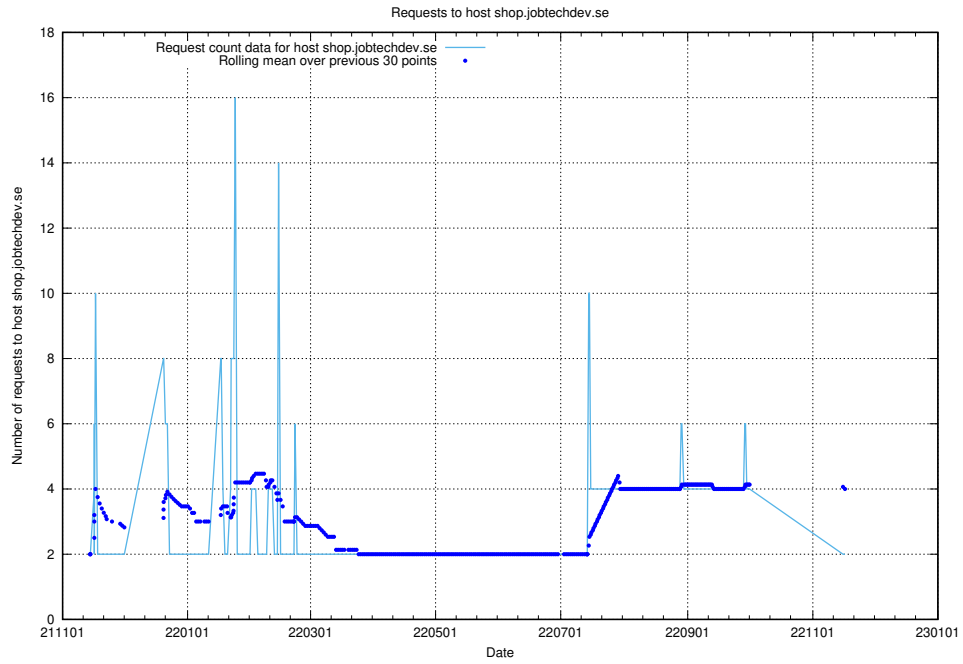

7.561 Usage of site.jobtechdev.se

Here, we count the number of requests to host site.jobtechdev.se.

7.562 Usage of shop.jobtechdev.se

Here, we count the number of requests to host shop.jobtechdev.se.

7.563 Usage of office.jobtechdev.se