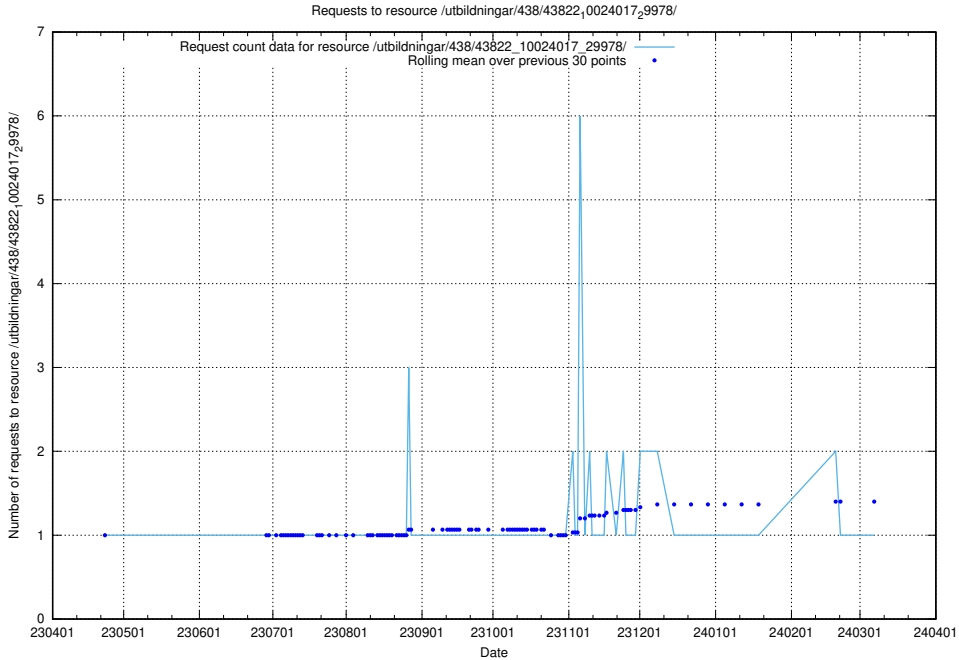

5.5708 Usage of /utbildningar/438/43822_10024017_29978/

Here, we count the number of requests to resource /utbildningar/438/43822_10024017_29978/.