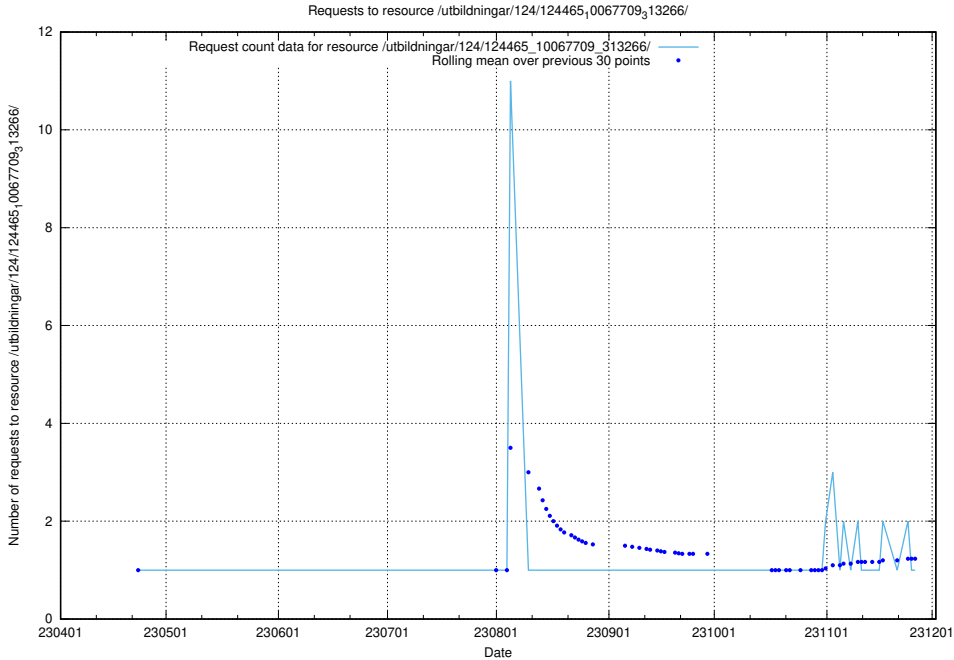

5.5721 Usage of /utbildningar/124/124465_10067709_313266/

Here, we count the number of requests to resource /utbildningar/124/124465_10067709_313266/.