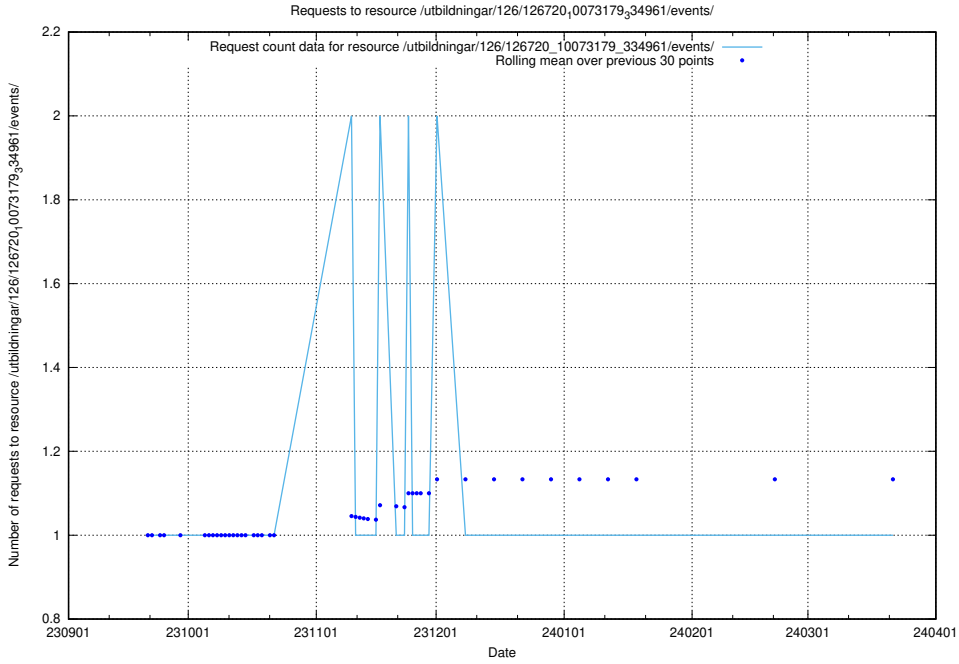

5.4193 Usage of /utbildningar/126/126720_10073179_334961/events/

Here, we count the number of requests to resource /utbildningar/126/126720_10073179_334961/events/