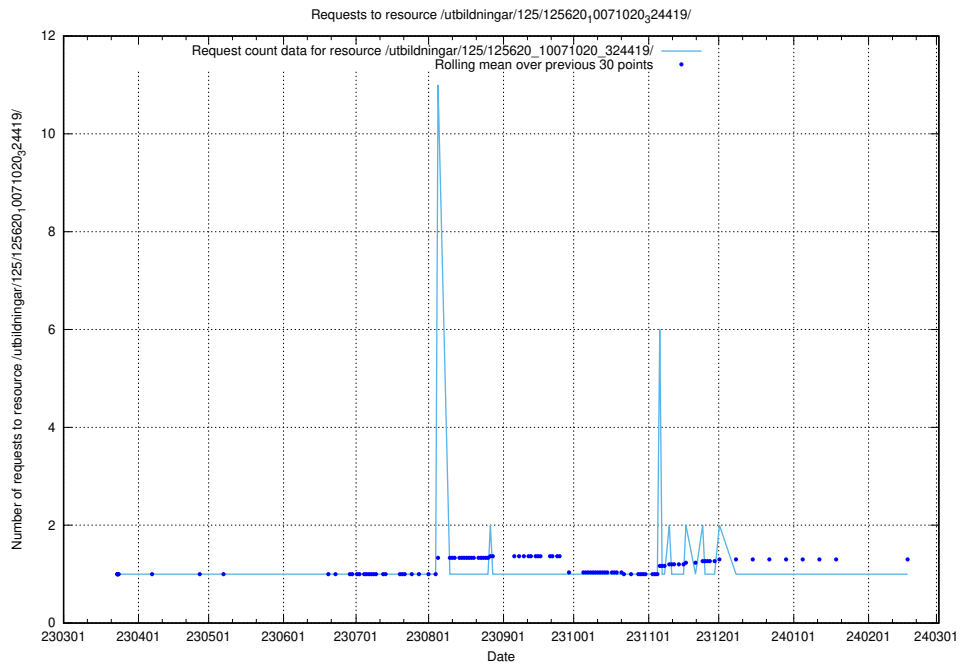

5.956 Usage of /utbildningar/125/125620_10071020_324419/

Here, we count the number of requests to resource /utbildningar/125/125620_10071020_324419/.