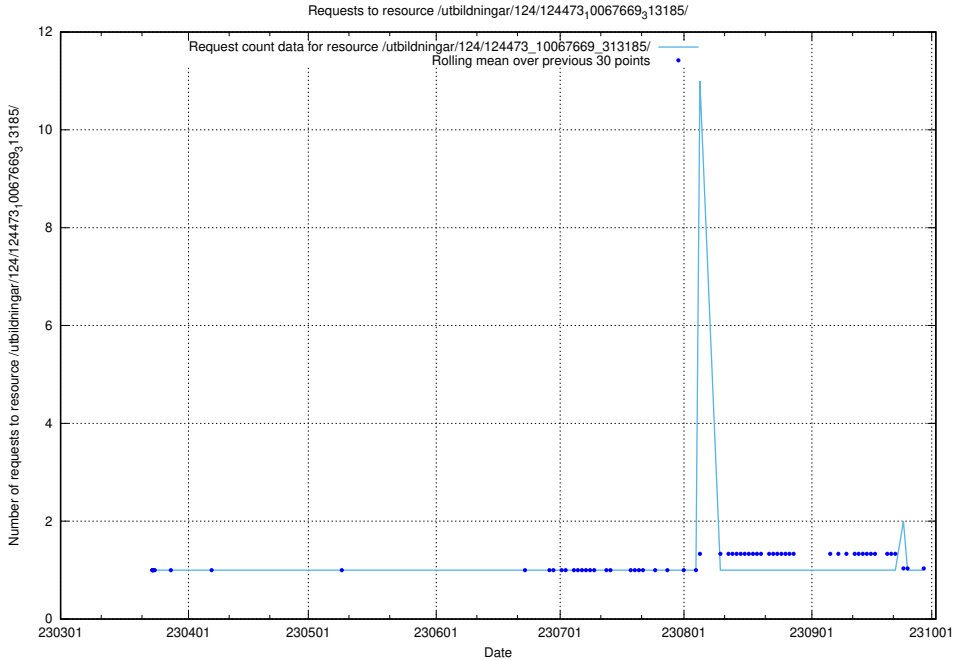

5.2576 Usage of /utbildningar/124/124473_10067669_313185/

Here, we count the number of requests to resource /utbildningar/124/124473_10067669_313185/.