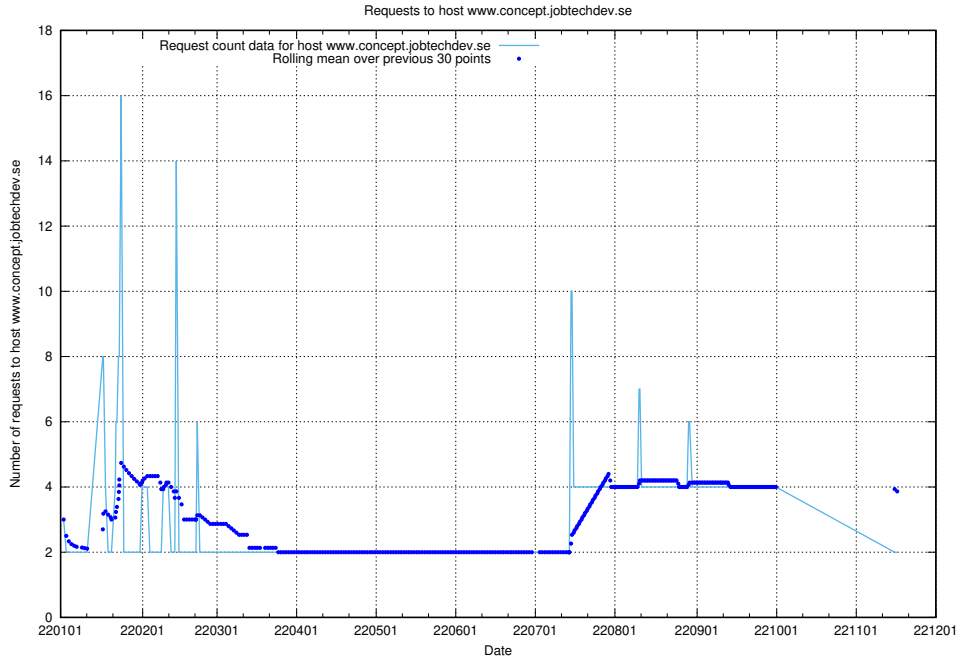

7.307 Usage of www.concept.jobtechdev.se

Here, we count the number of requests to host www.concept.jobtechdev.se.