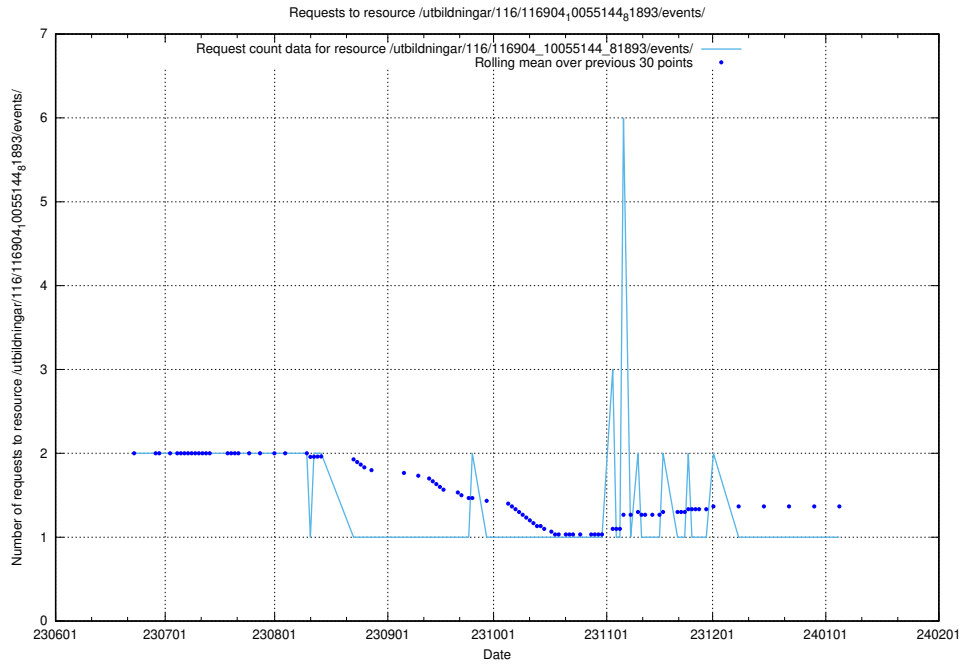

5.5240 Usage of /utbildningar/116/116904_10055144_81893/events/

Here, we count the number of requests to resource /utbildningar/116/116904_10055144_81893/events/.