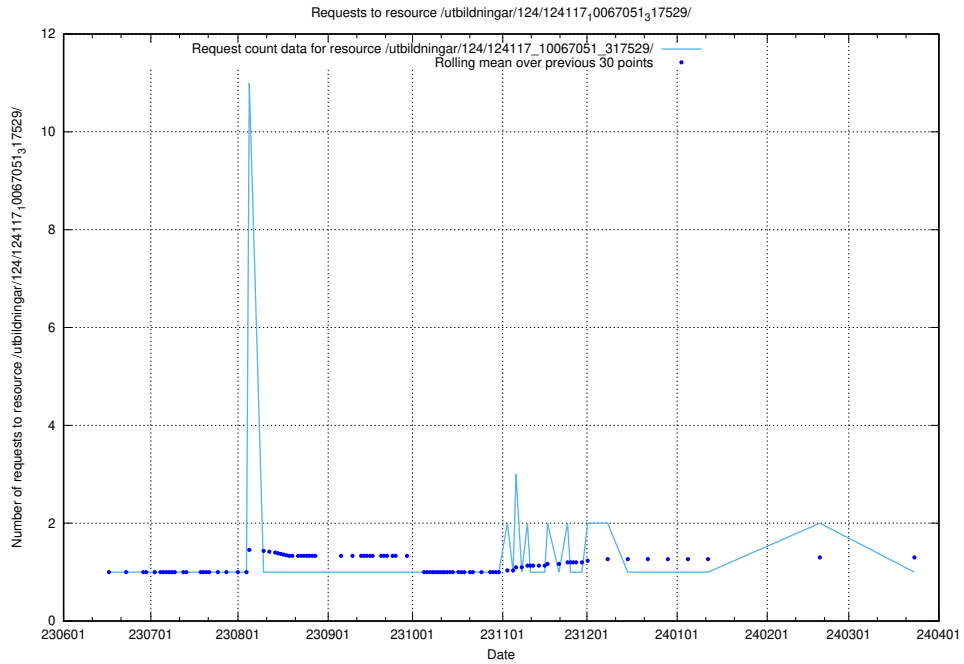

5.5557 Usage of /utbildningar/124/124117_10067051_317529/

Here, we count the number of requests to resource /utbildningar/124/124117_10067051_317529/.