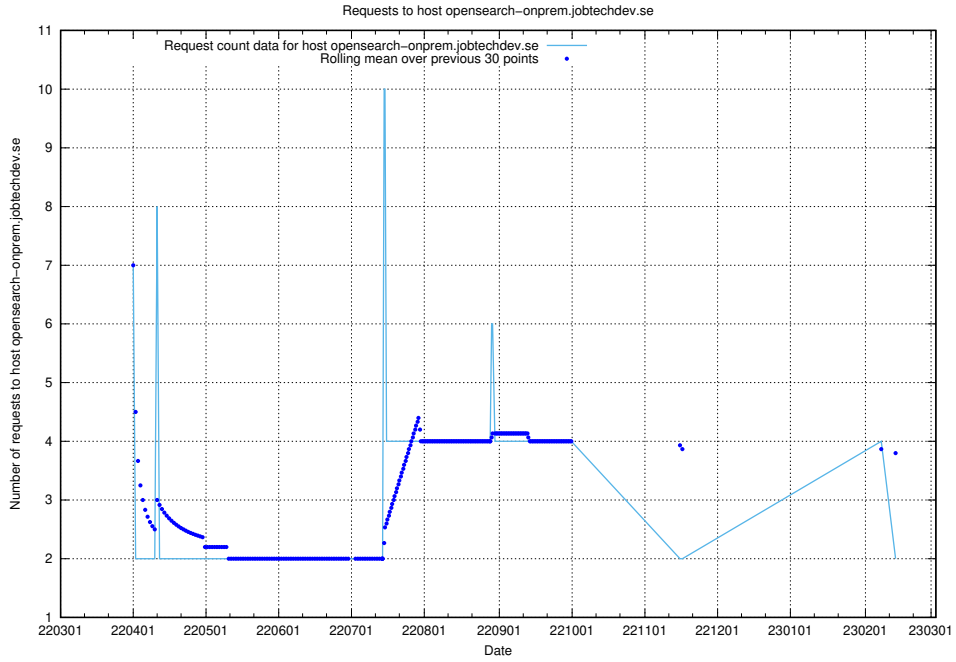

7.478 Usage of gitlab.forum.jobtechdev.se

Here, we count the number of requests to host gitlab.forum.jobtechdev.se.

7.479 Usage of opensearch.jobtechdev.se

Here, we count the number of requests to host opensearch.jobtechdev.se.