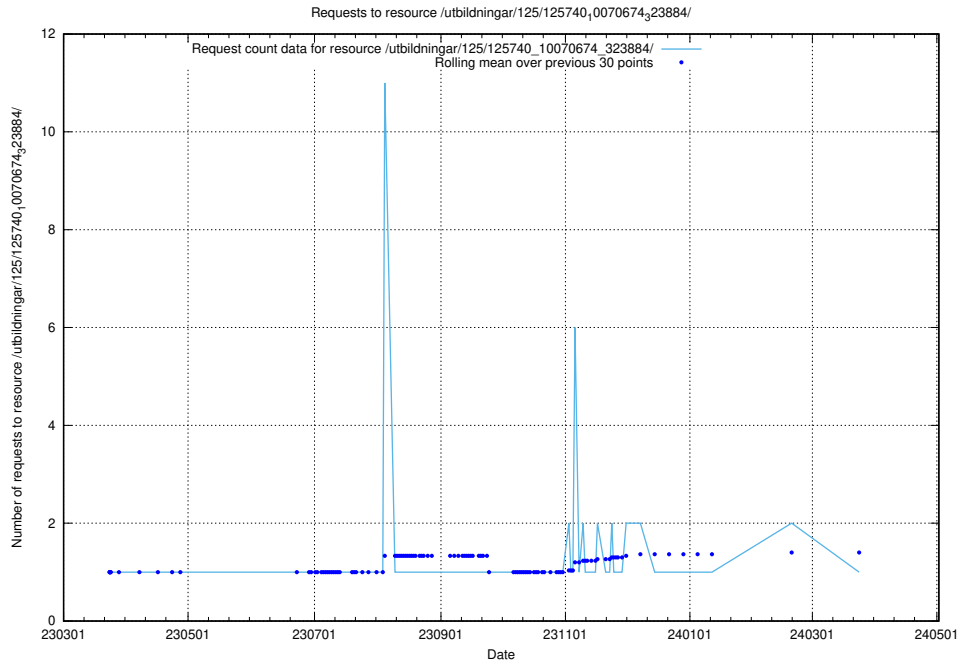

5.895 Usage of /utbildningar/125/125740_10070674_323884/

Here, we count the number of requests to resource /utbildningar/125/125740_10070674_323884/.