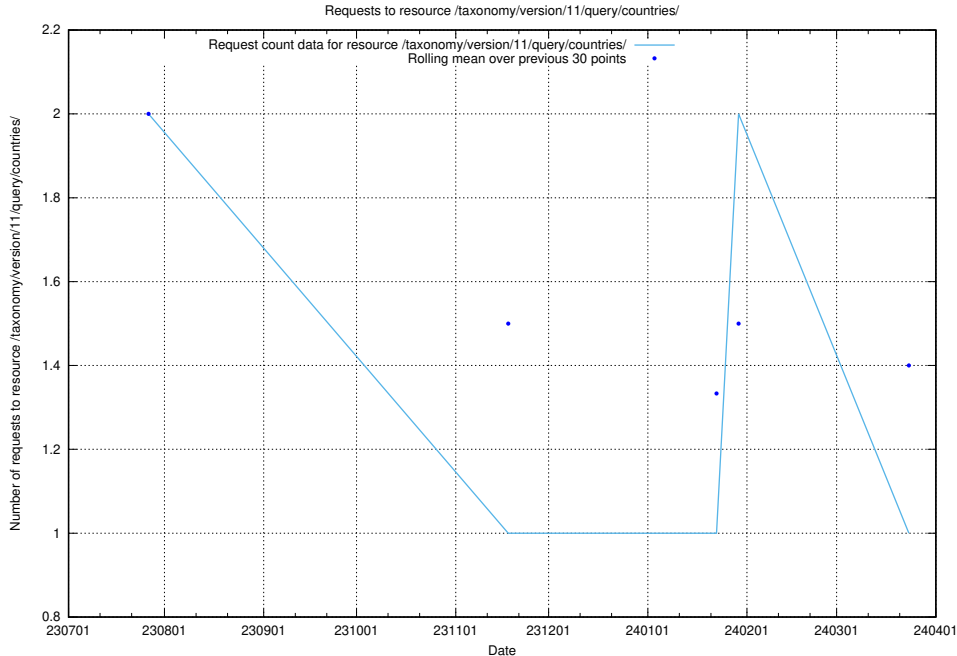

5.4608 Usage of /taxonomy/version/11/query/countries/

Here, we count the number of requests to resource /taxonomy/version/11/query/countries/.