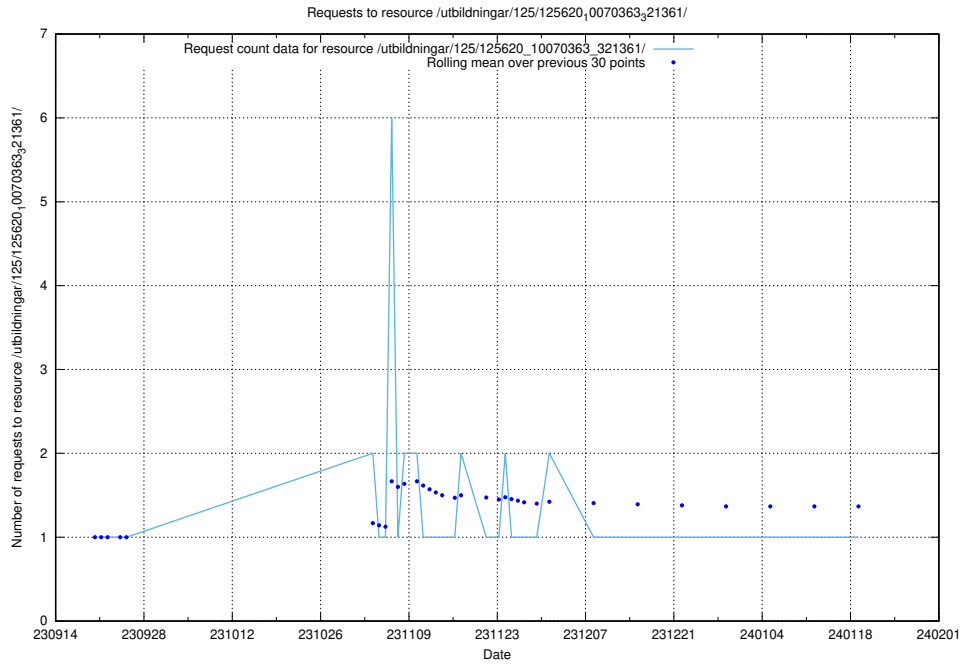

5.4205 Usage of /utbildningar/125/125620_10070363_321361/

Here, we count the number of requests to resource /utbildningar/125/125620_10070363_321361/.