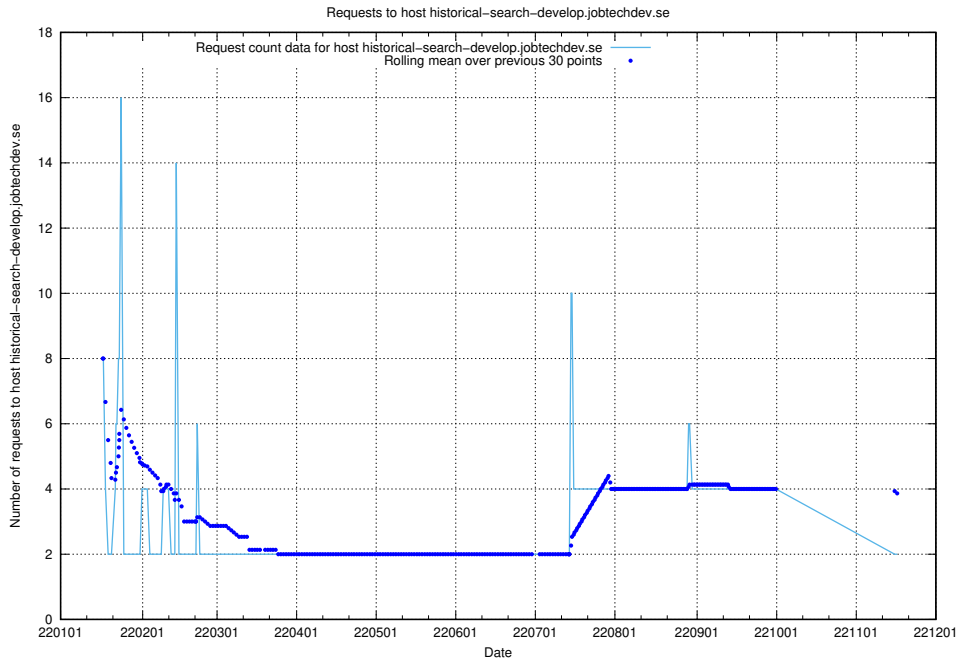

Here, we count the number of requests to host historical-search-develop.jobtechdev.se.

7.273 Usage of jocp4.jobtechdev.se

Here, we count the number of requests to host jocp4.jobtechdev.se.

7.274 Usage of checkout.jobtechdev.se