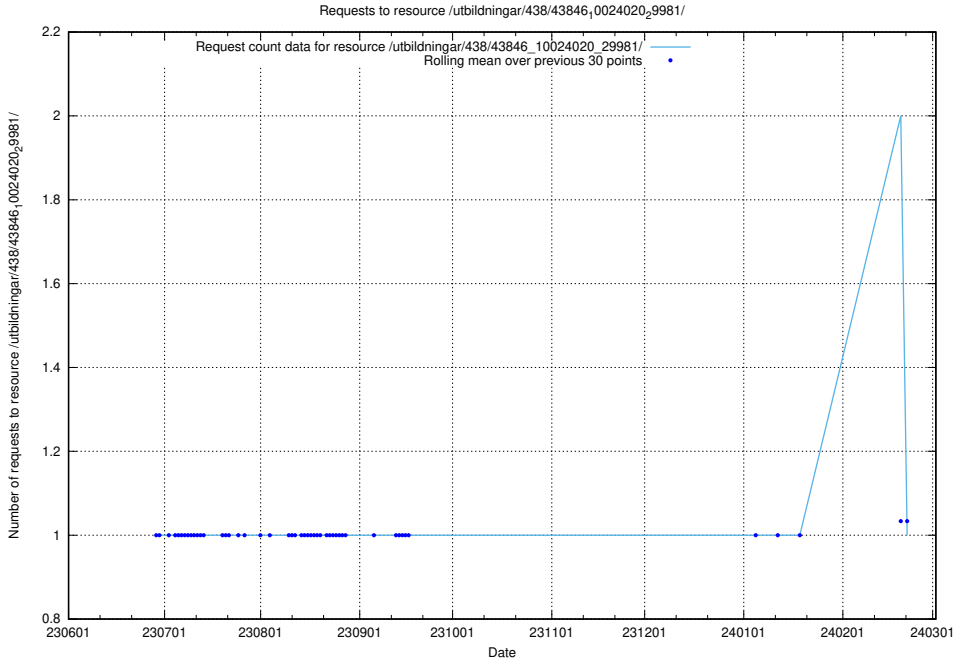

5.5095 Usage of /utbildningar/438/43846_10024020_29981/

Here, we count the number of requests to resource /utbildningar/438/43846_10024020_29981/.