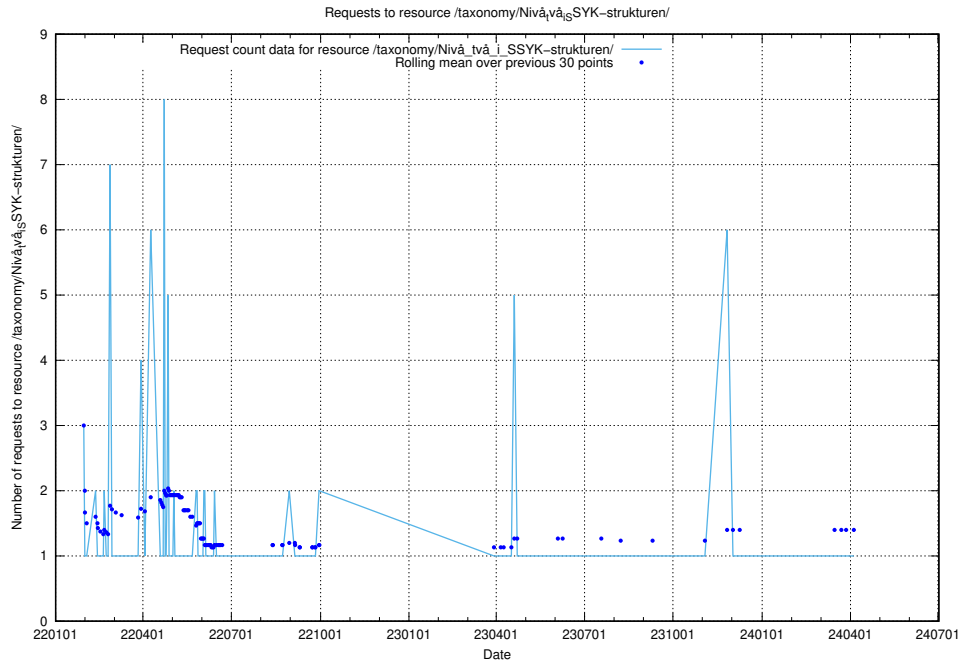

5.3194 Usage of /taxonomy/Nivå_två_i_SSYK-strukturen/

Here, we count the number of requests to resource /taxonomy/Nivå_två_i_SSYK-strukturen/.