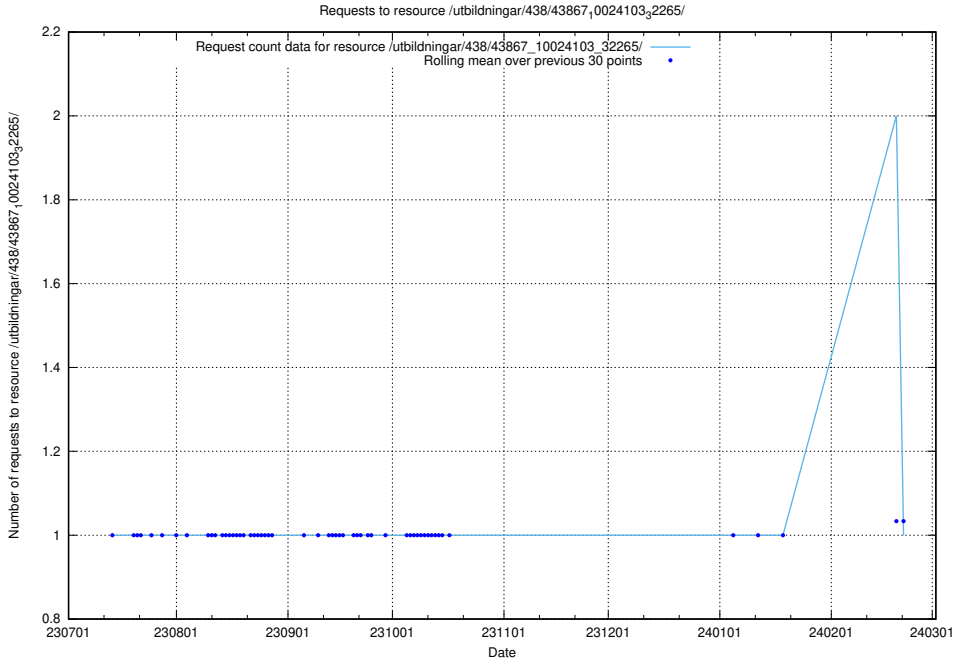

5.4745 Usage of /utbildningar/126/126728_10073173_334952/events/

Here, we count the number of requests to resource /utbildningar/126/126728_10073173_334952/events/

5.4746 Usage of /utbildningar/126/126728_10073173_334952/