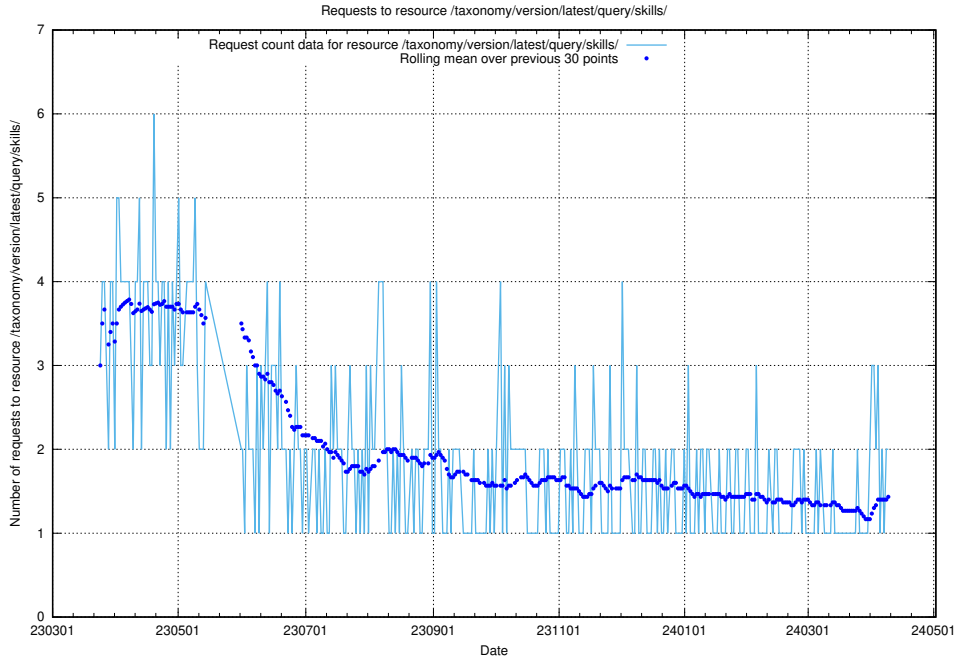

5.808 Usage of /taxonomy/version/latest/query/skills/

Here, we count the number of requests to resource /taxonomy/version/latest/query/skills/.