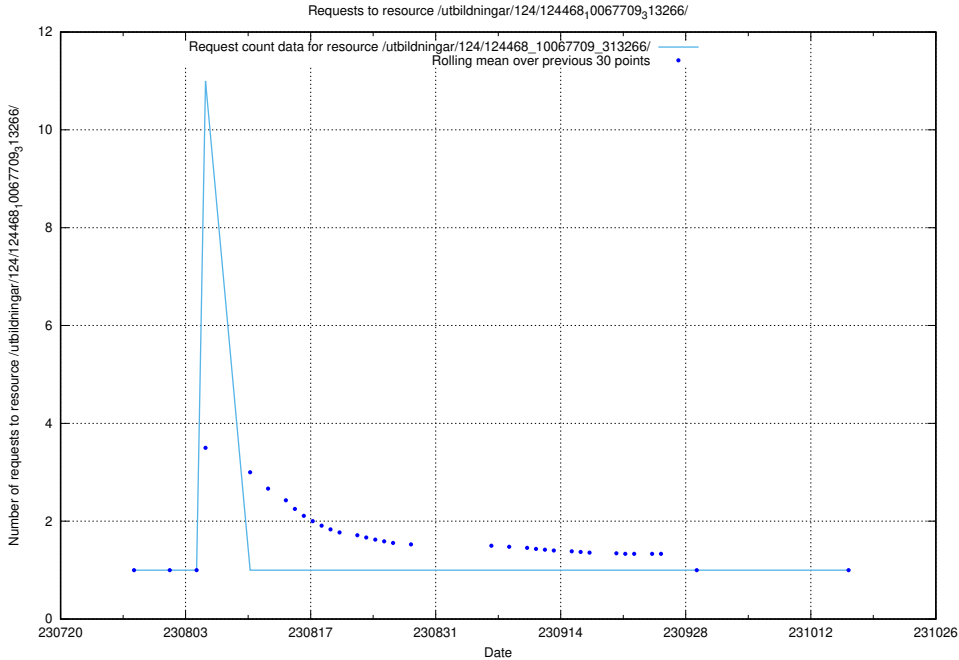

5.4594 Usage of /utbildningar/124/124468_10067709_313266/

Here, we count the number of requests to resource /utbildningar/124/124468_10067709_313266/.