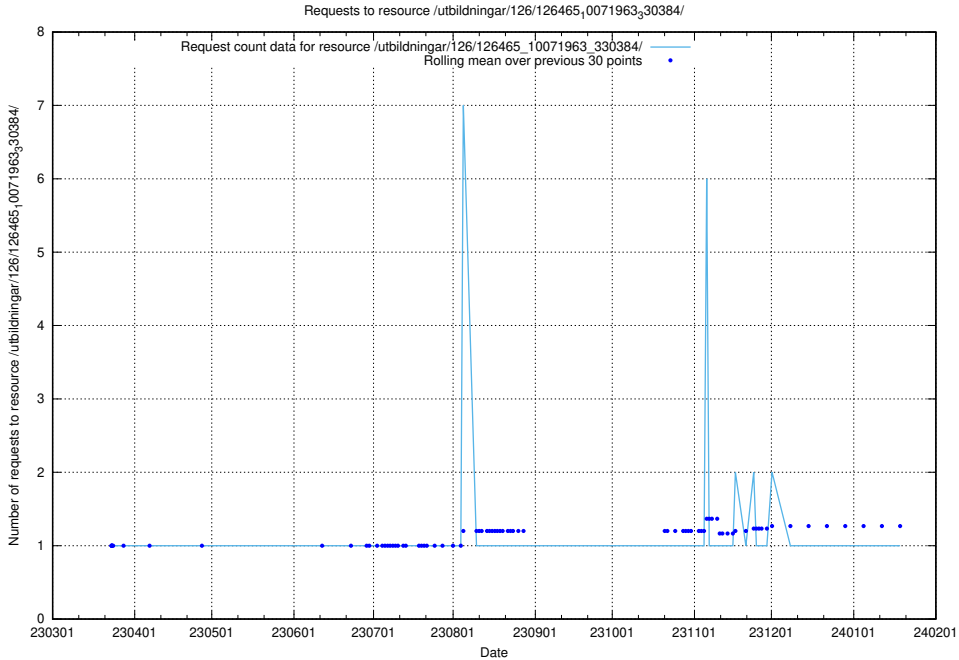

5.6067 Usage of /utbildningar/126/126465_10071963_330384/

Here, we count the number of requests to resource /utbildningar/126/126465_10071963_330384/.