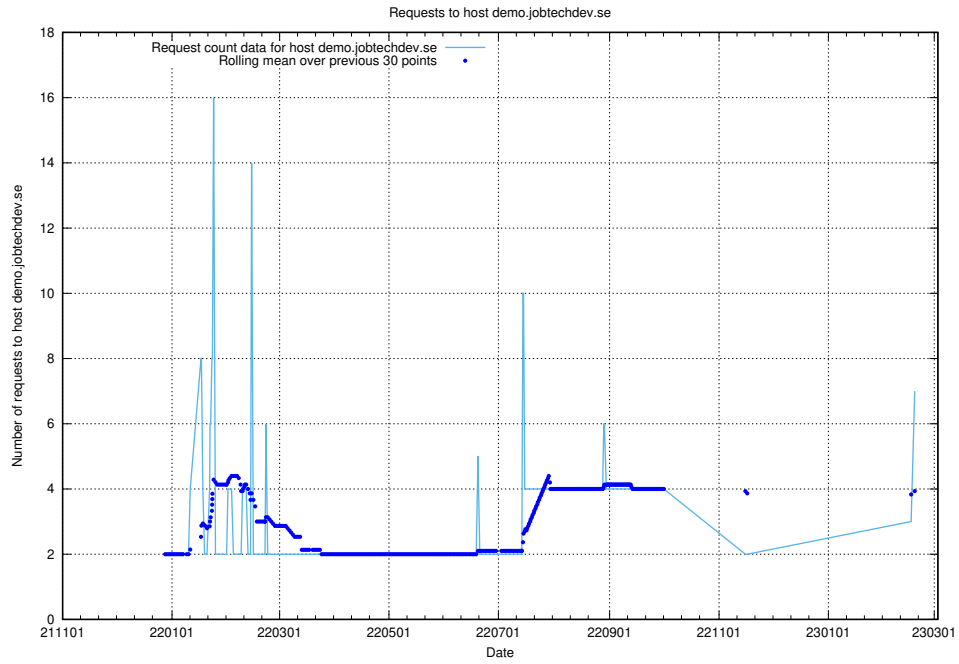

7.75 Usage of demo.jobtechdev.se

Here, we count the number of requests to host demo.jobtechdev.se.