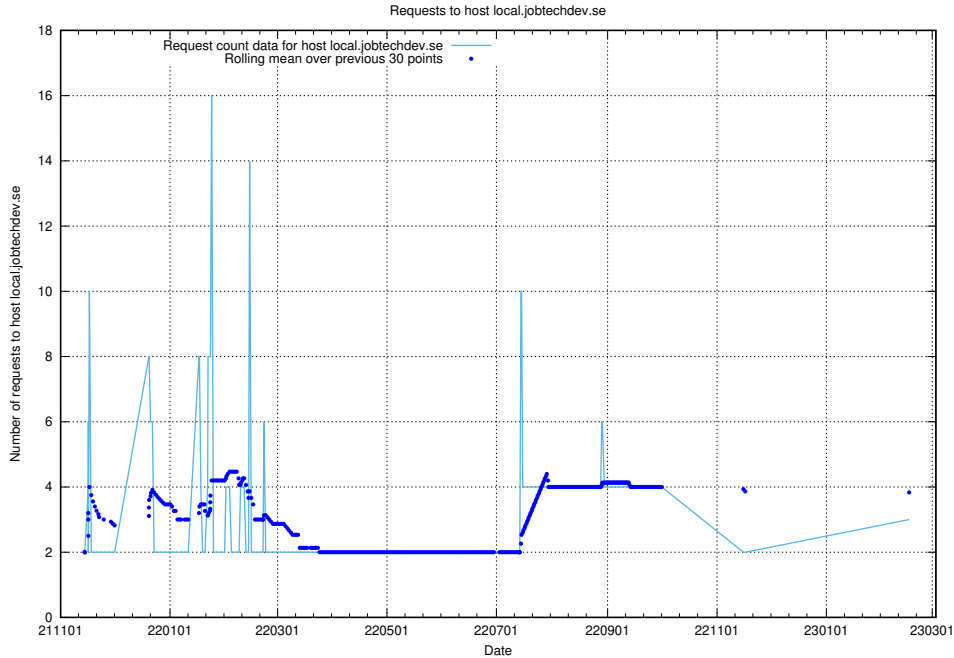

7.245 Usage of local.jobtechdev.se

Here, we count the number of requests to host local.jobtechdev.se.