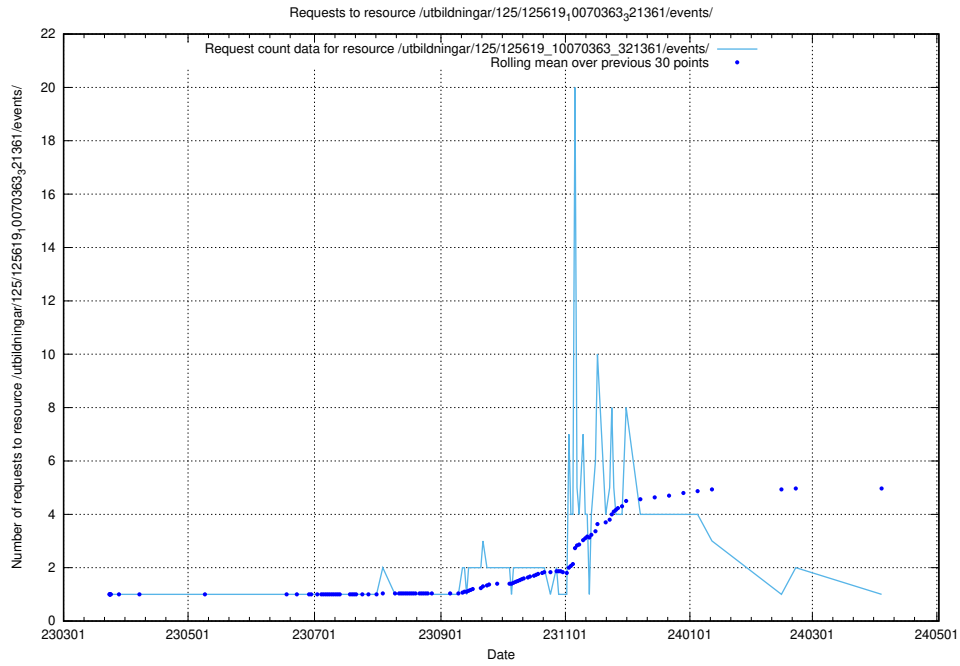

5.964 Usage of /utbildningar/125/125619_10070363_321361/events/

Here, we count the number of requests to resource /utbildningar/125/125619_10070363_321361/events/