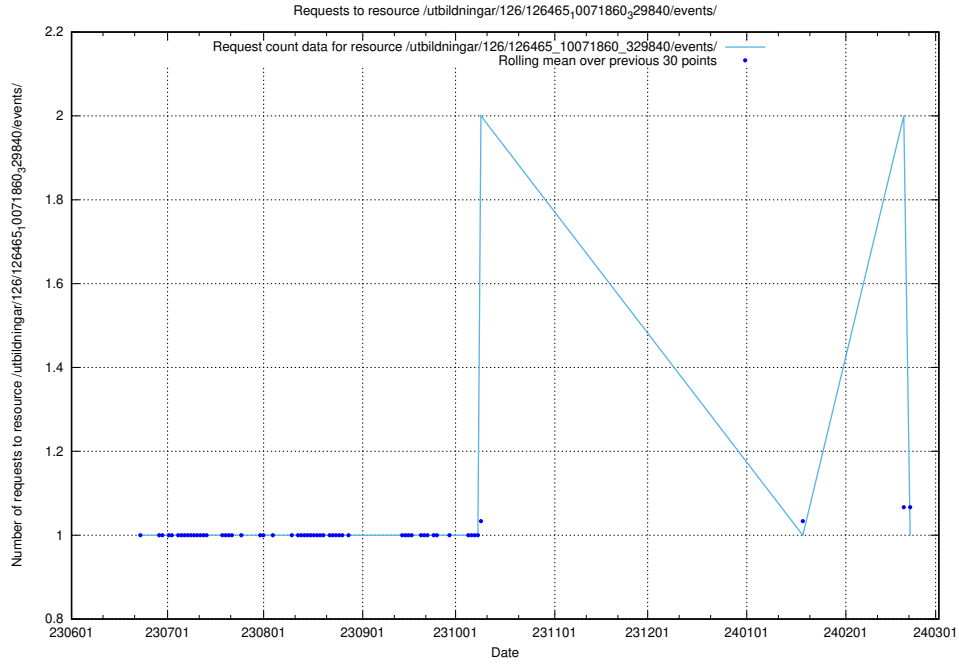

5.5325 Usage of /utbildningar/126/126465_10071860_329840/events/

Here, we count the number of requests to resource /utbildningar/126/126465_10071860_329840/events/