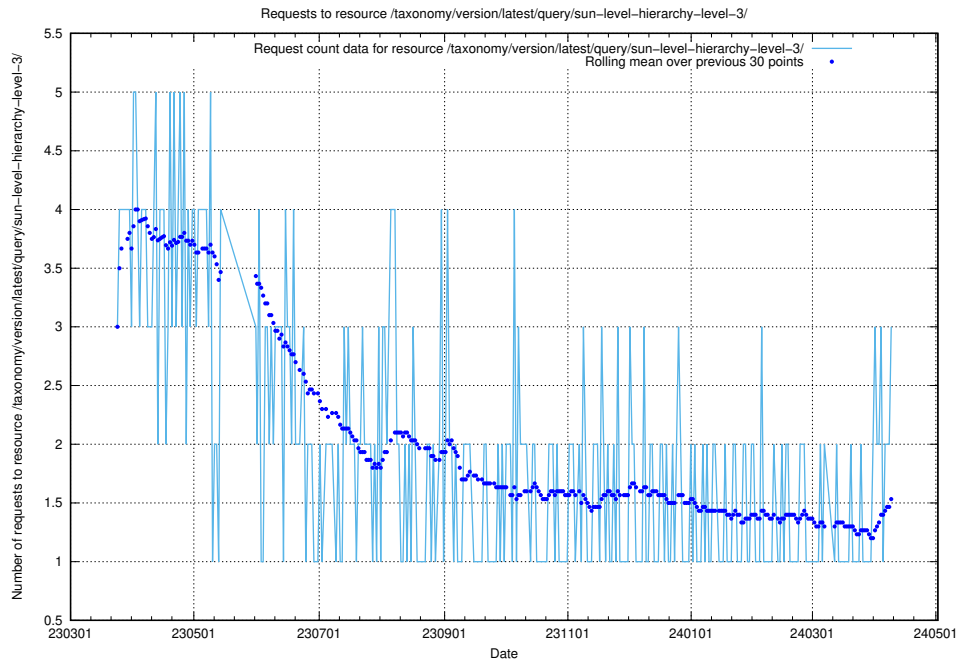

5.306 Usage of /taxonomy/version/latest/query/sun-level-hierarchy-level-3/

Here, we count the number of requests to resource /taxonomy/version/latest/query/sun-level-hierarchy-level-3/.