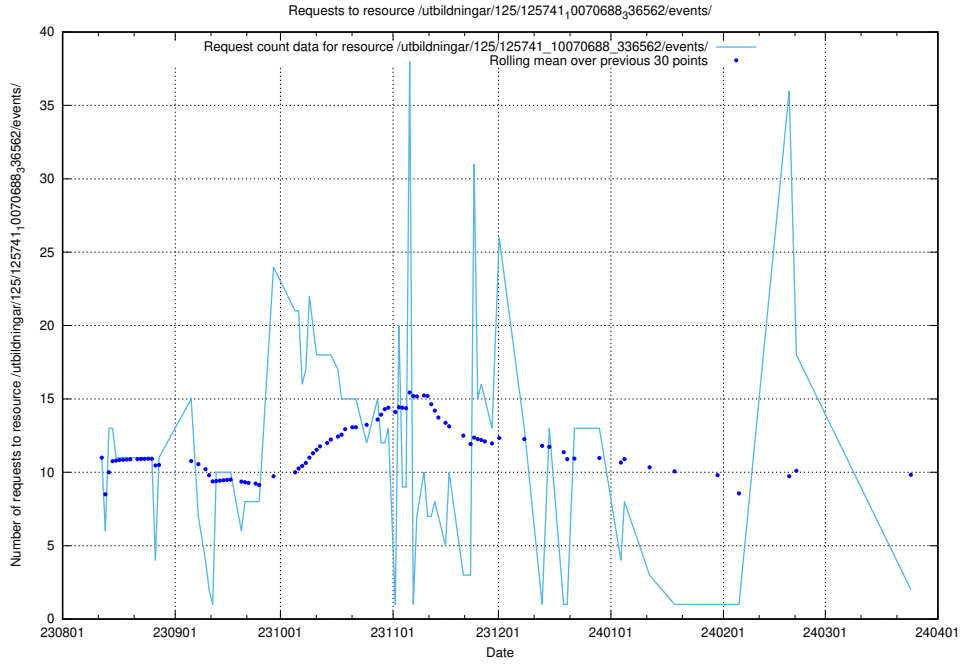

5.653 Usage of /utbildningar/125/125741_10070688_336562/events/

Here, we count the number of requests to resource /utbildningar/125/125741_10070688_336562/events/