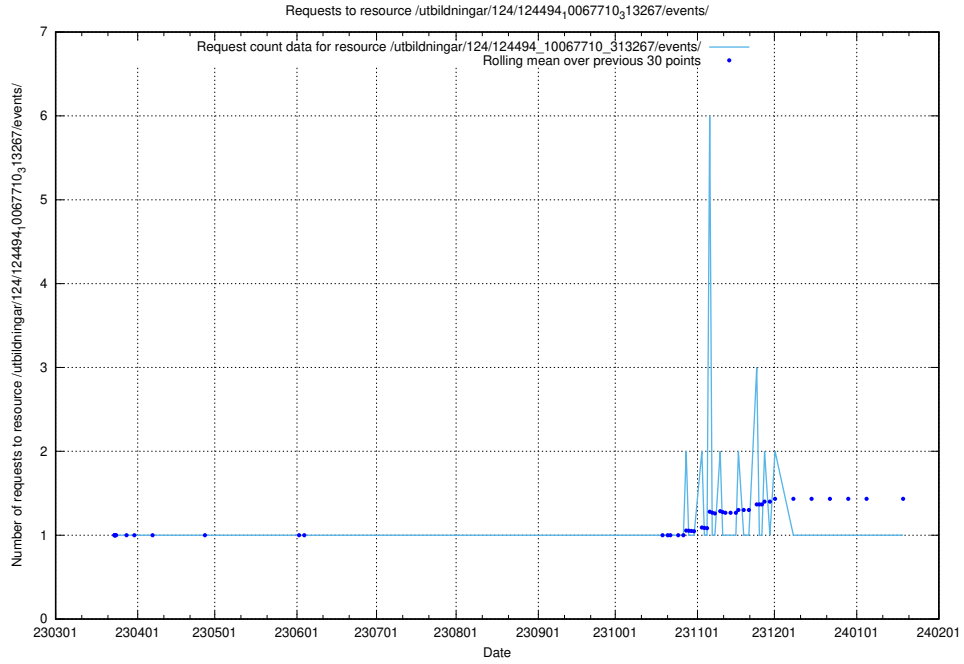

5.2383 Usage of /utbildningar/124/124494_10067710_313267/events/

Here, we count the number of requests to resource /utbildningar/124/124494_10067710_313267/events/