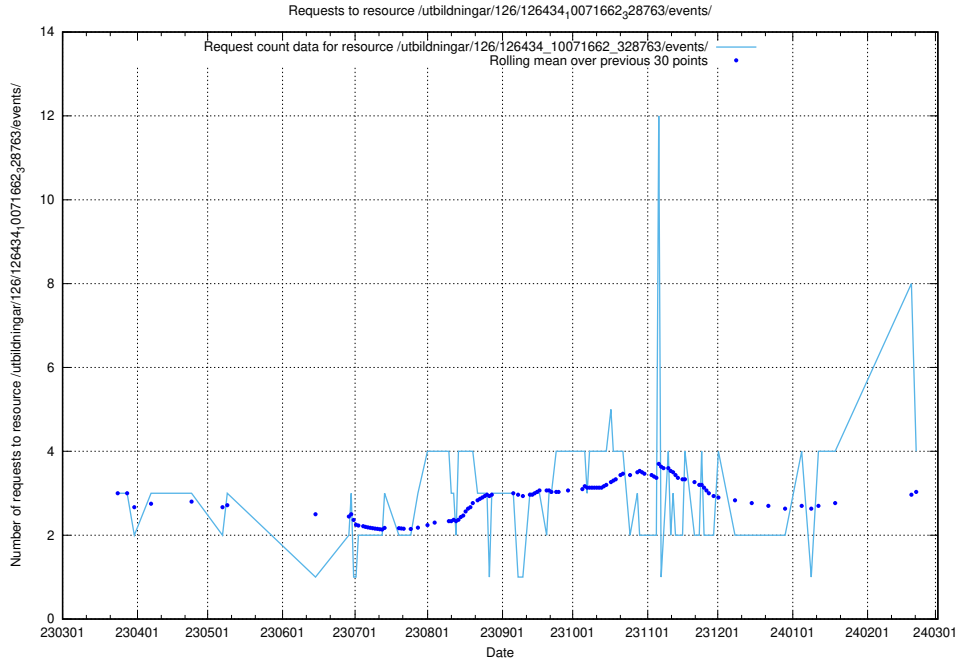

5.187 Usage of /utbildningar/126/126434_10071662_328763/events/

Here, we count the number of requests to resource /utbildningar/126/126434_10071662_328763/events/