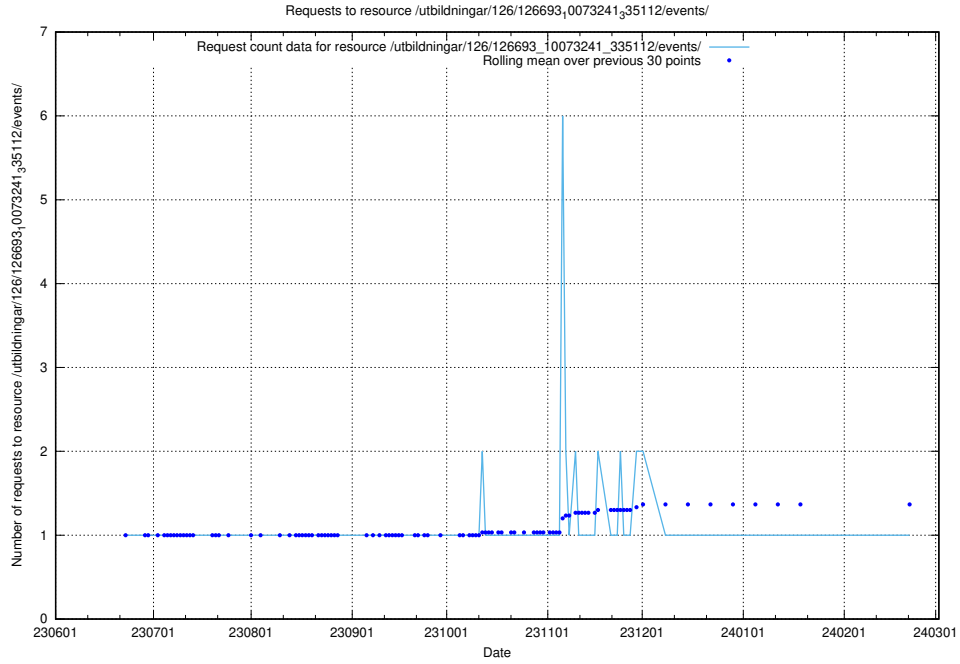

5.5313 Usage of /utbildningar/126/126693_10073241_335112/events/

Here, we count the number of requests to resource /utbildningar/126/126693_10073241_335112/events/