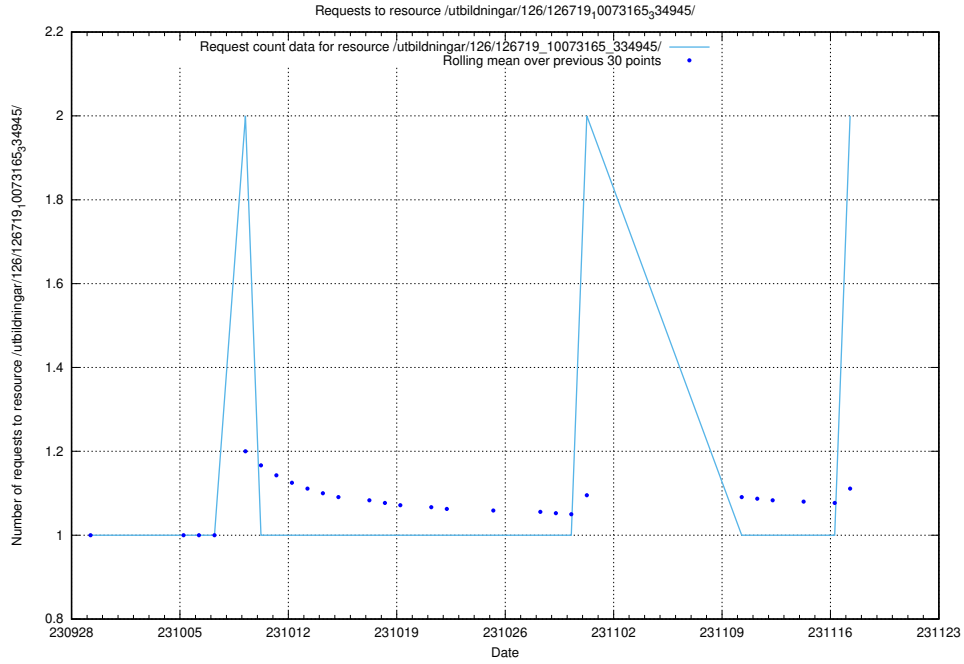

5.623 Usage of /utbildningar/126/126719_10073165_334945/

Here, we count the number of requests to resource /utbildningar/126/126719_10073165_334945/.