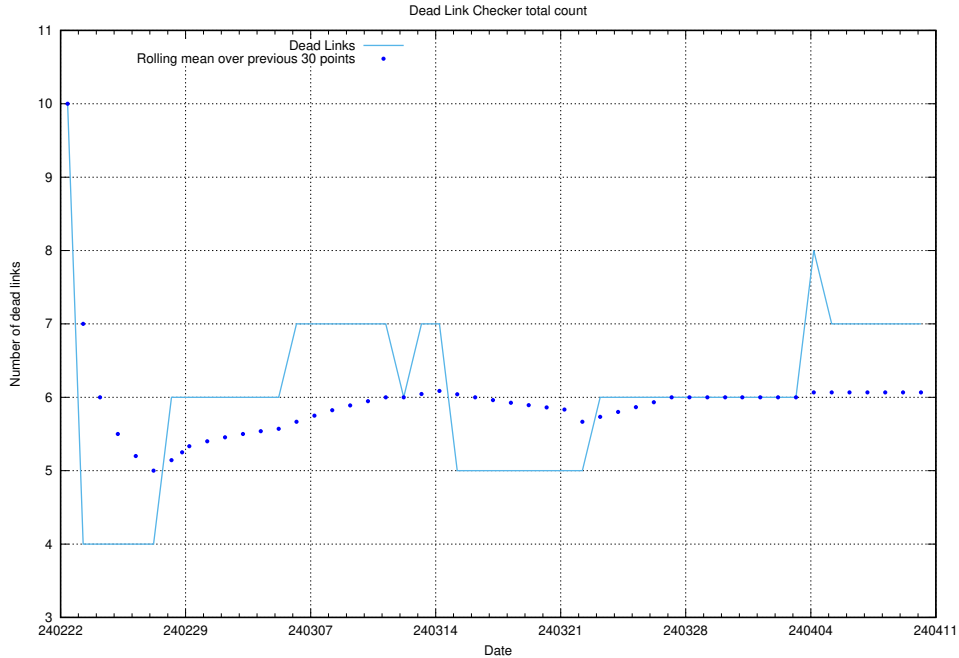

3.2 Total count of dead links

Here is presented the total number of found dead links across all pages.