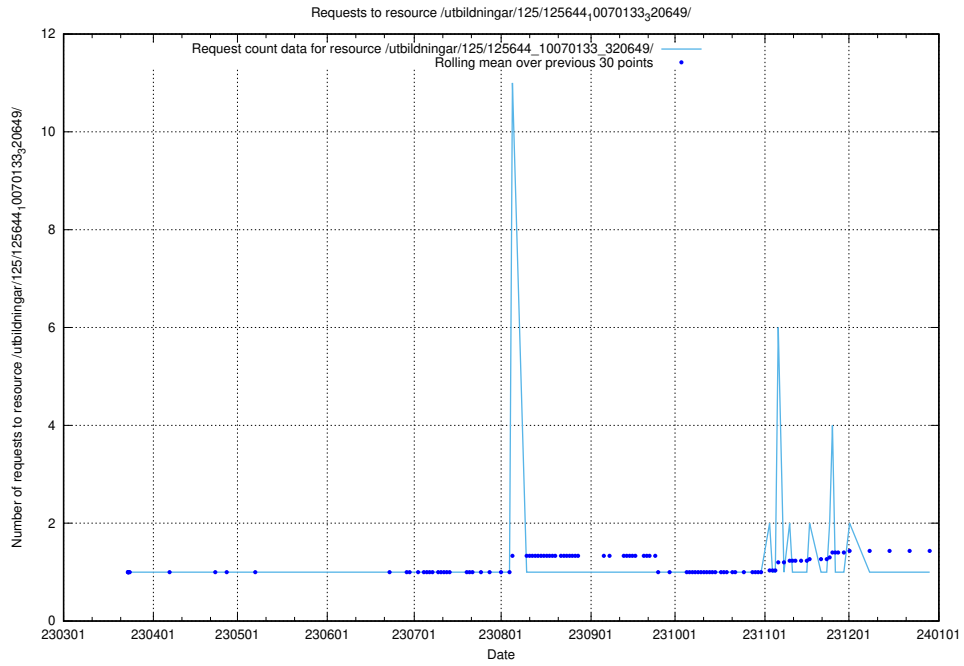

5.945 Usage of /utbildningar/125/125644_10070133_320649/

Here, we count the number of requests to resource /utbildningar/125/125644_10070133_320649/.