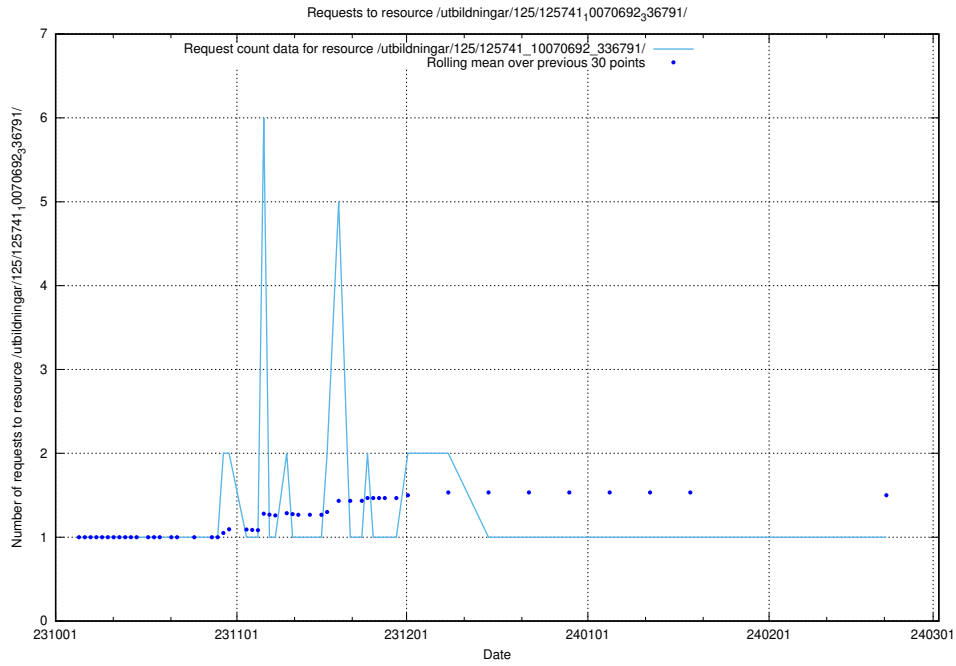

5.4079 Usage of /utbildningar/125/125741_10070692_336791/

Here, we count the number of requests to resource /utbildningar/125/125741_10070692_336791/.