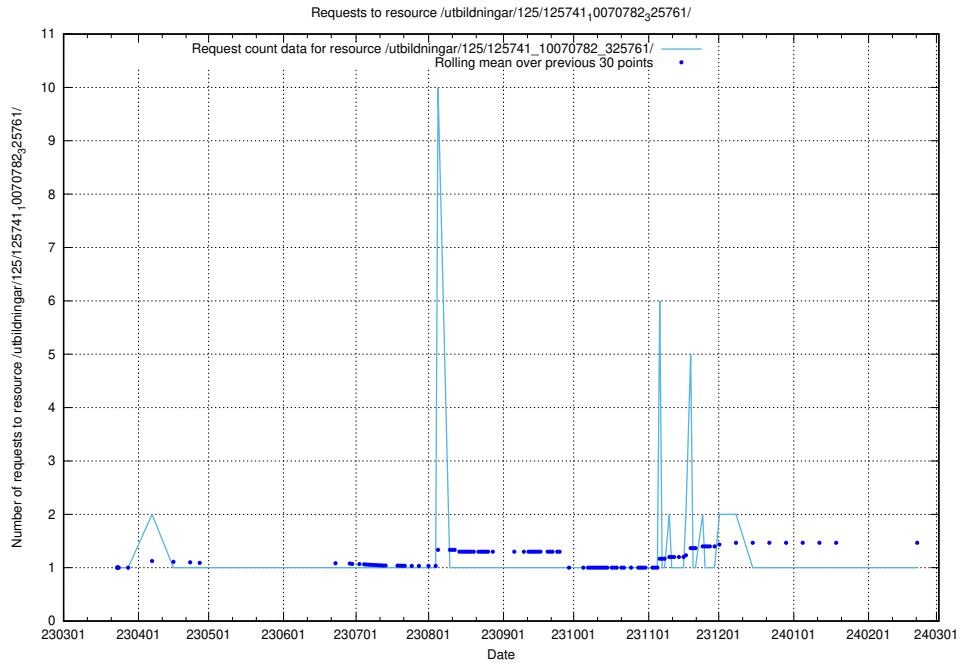

Here, we count the number of requests to resource /utbildningar/125/125741_10070782_325761/.

5.6122 Usage of /utbildningar/125/125741_10070782_323040/

Here, we count the number of requests to resource /utbildningar/125/125741_10070782_323040/.