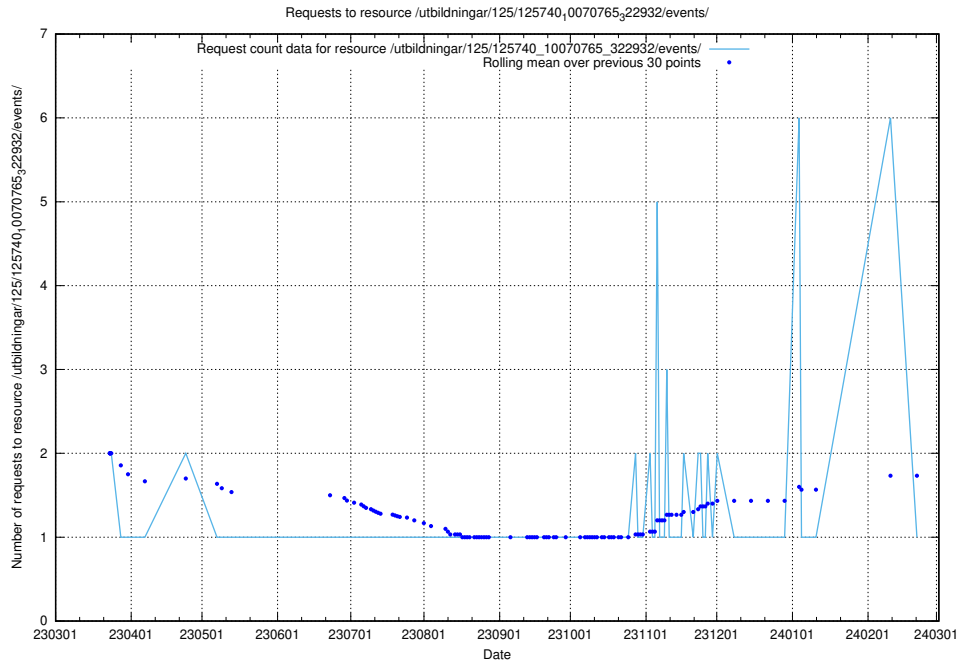

5.5929 Usage of /utbildningar/125/125740_10070765_322932/events/

Here, we count the number of requests to resource /utbildningar/125/125740_10070765_322932/events/