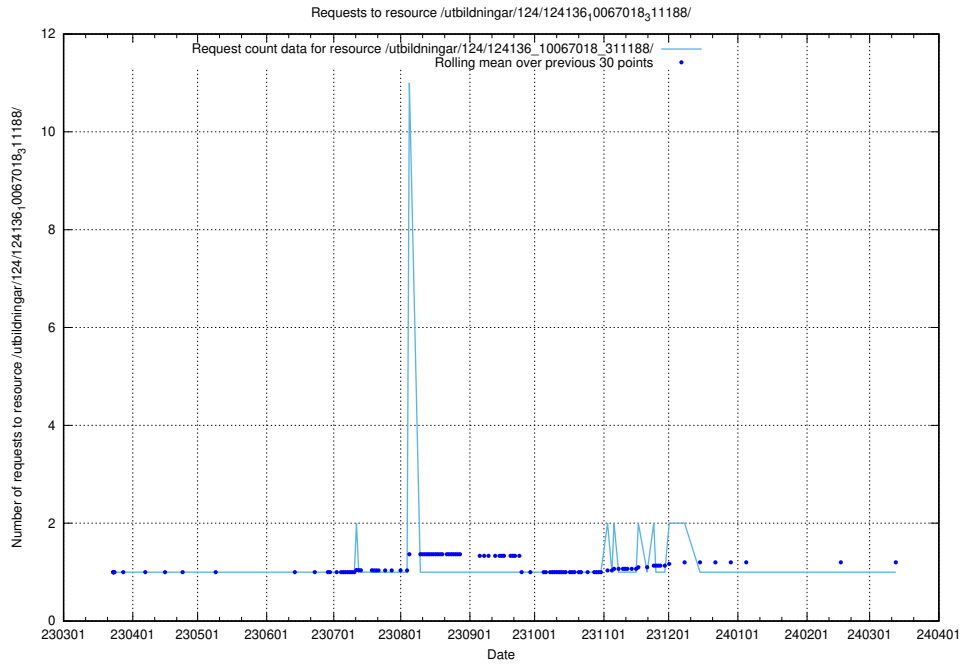

5.3721 Usage of /utbildningar/124/124136_10067018_311188/

Here, we count the number of requests to resource /utbildningar/124/124136_10067018_311188/.