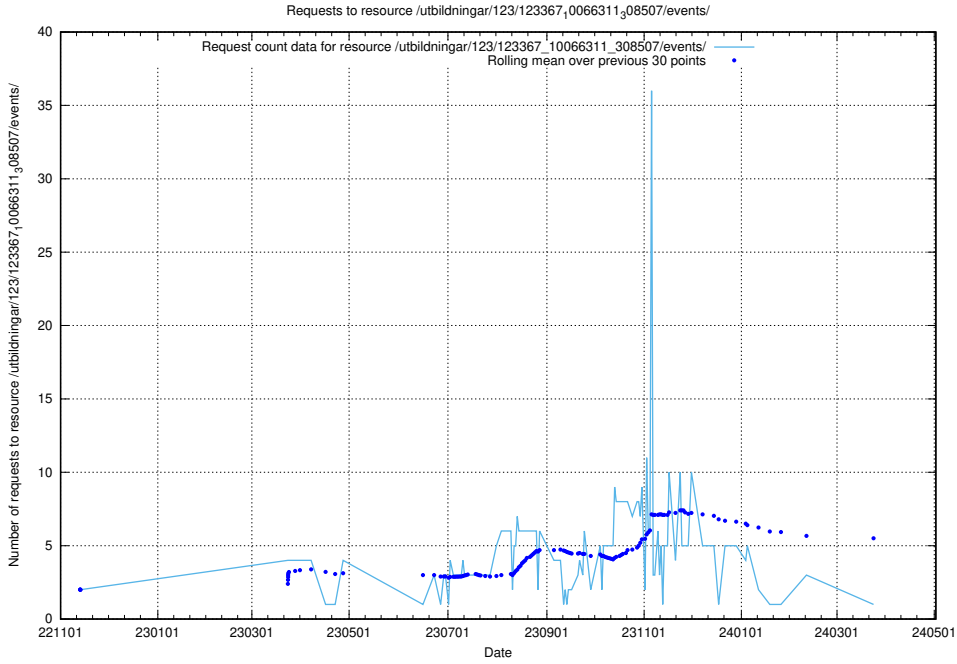

5.5506 Usage of /utbildningar/123/123367_10066311_308507/events/

Here, we count the number of requests to resource /utbildningar/123/123367_10066311_308507/events/