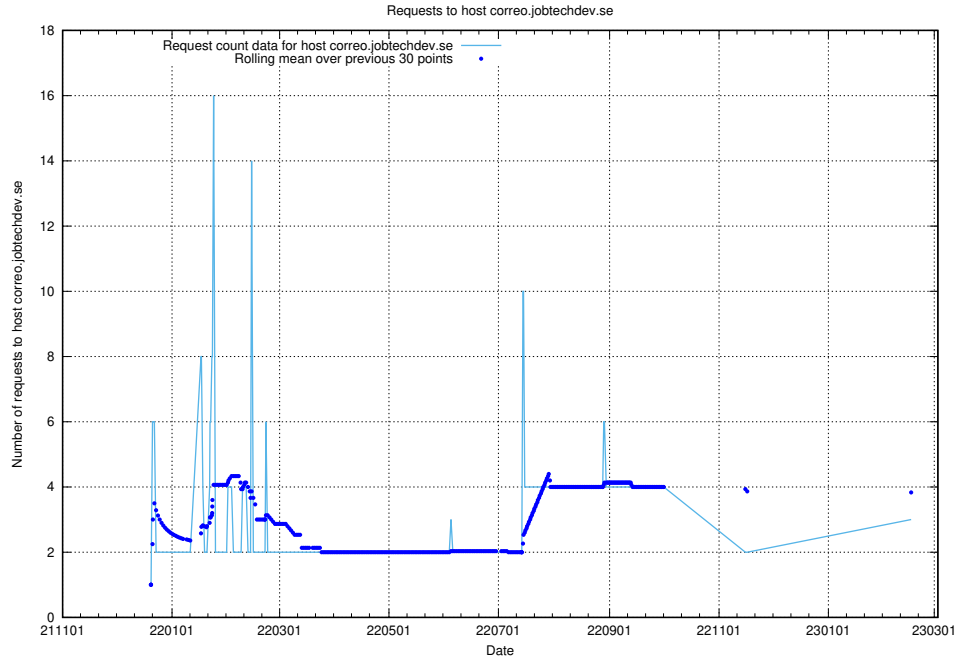

7.200 Usage of email.jobtechdev.se

Here, we count the number of requests to host email.jobtechdev.se.

7.201 Usage of correo.jobtechdev.se

Here, we count the number of requests to host correo.jobtechdev.se.