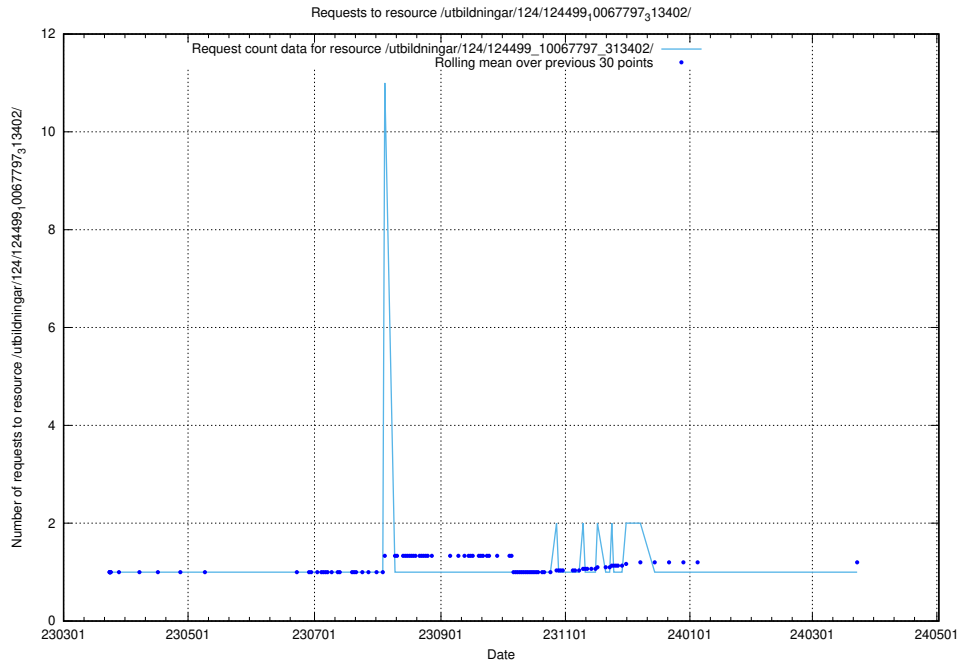

5.2139 Usage of /utbildningar/124/124499_10067797_313402/

Here, we count the number of requests to resource /utbildningar/124/124499_10067797_313402/.