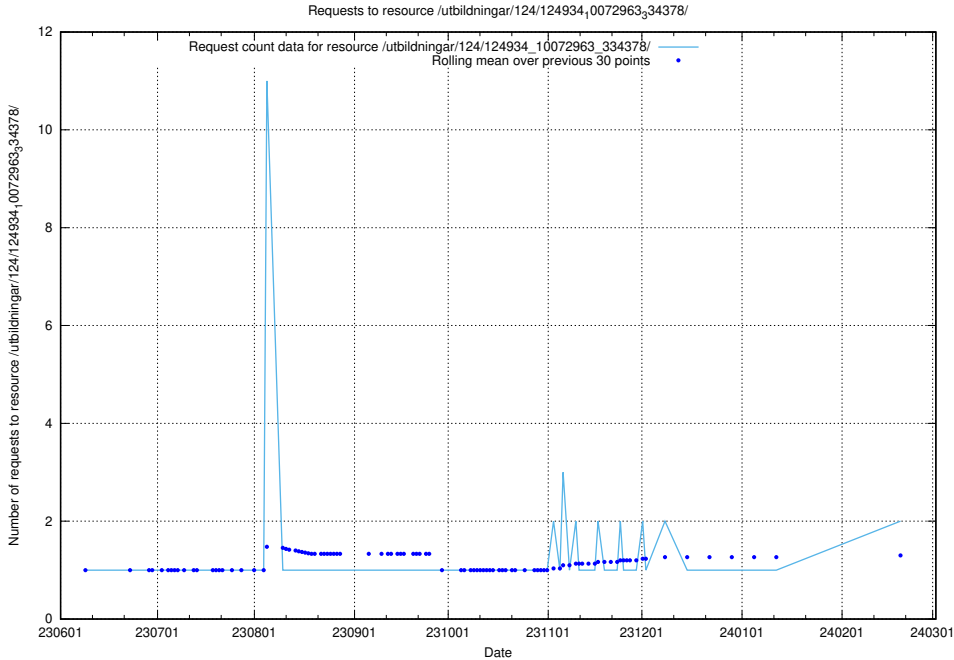

5.785 Usage of /utbildningar/124/124934_10072963_334378/

Here, we count the number of requests to resource /utbildningar/124/124934_10072963_334378/.