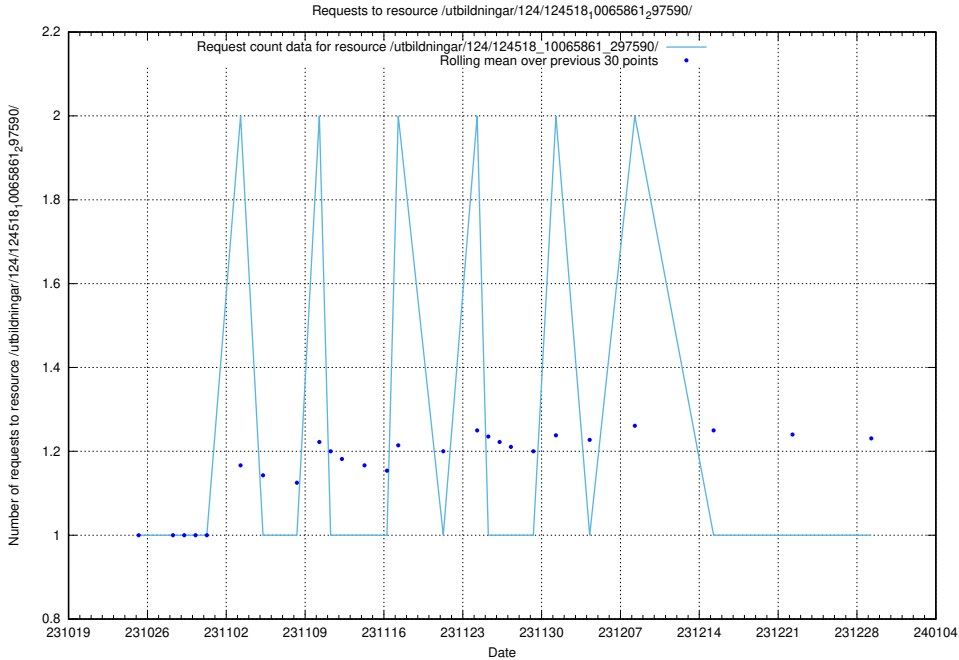

5.3886 Usage of /utbildningar/124/124518_10065861_297590/

Here, we count the number of requests to resource /utbildningar/124/124518_10065861_297590/.