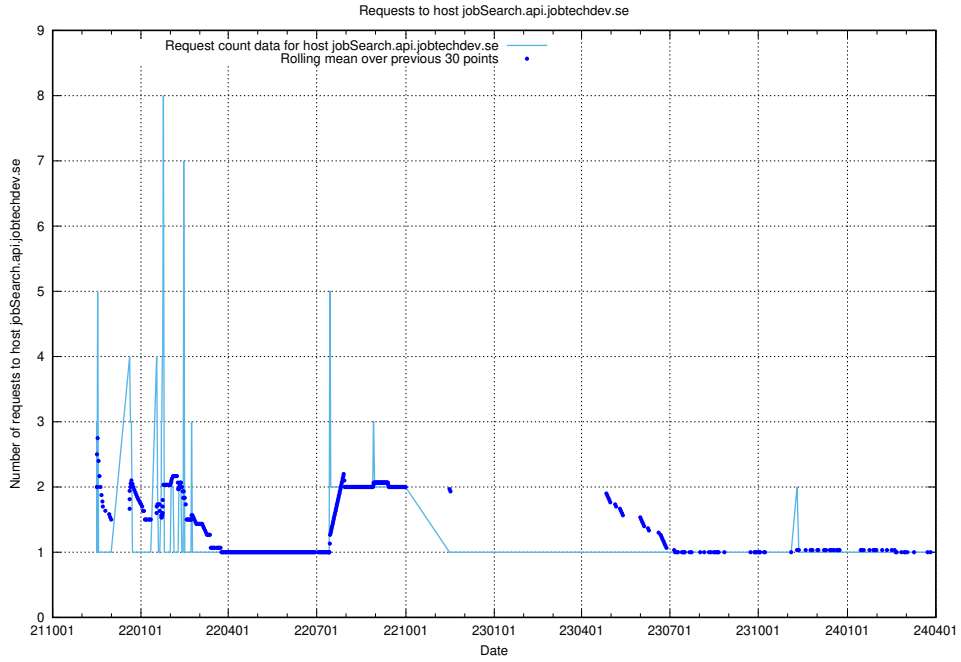

7.647 Usage of jobSearch.api.jobtechdev.se

Here, we count the number of requests to host jobSearch.api.jobtechdev.se.