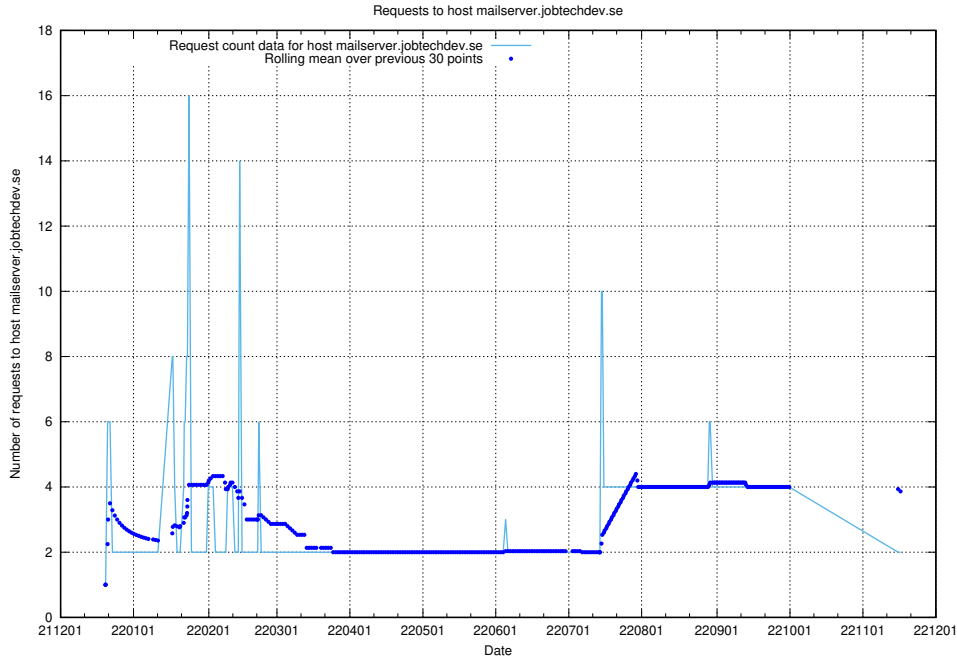

7.372 Usage of mailserver.jobtechdev.se

Here, we count the number of requests to host mailserver.jobtechdev.se.