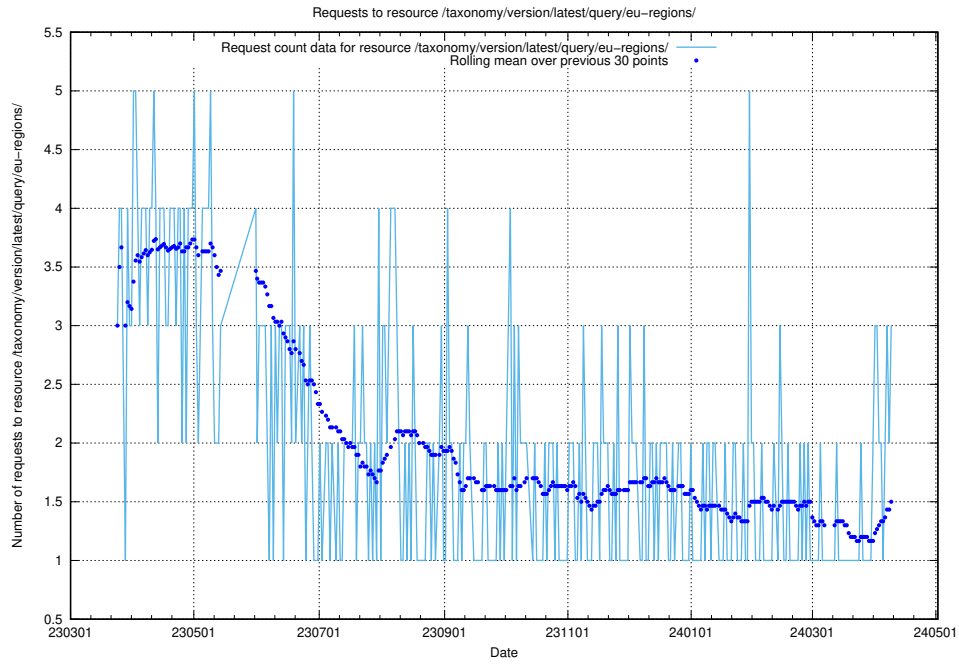

5.328 Usage of /taxonomy/version/latest/query/eu-regions/

Here, we count the number of requests to resource /taxonomy/version/latest/query/eu-regions/.