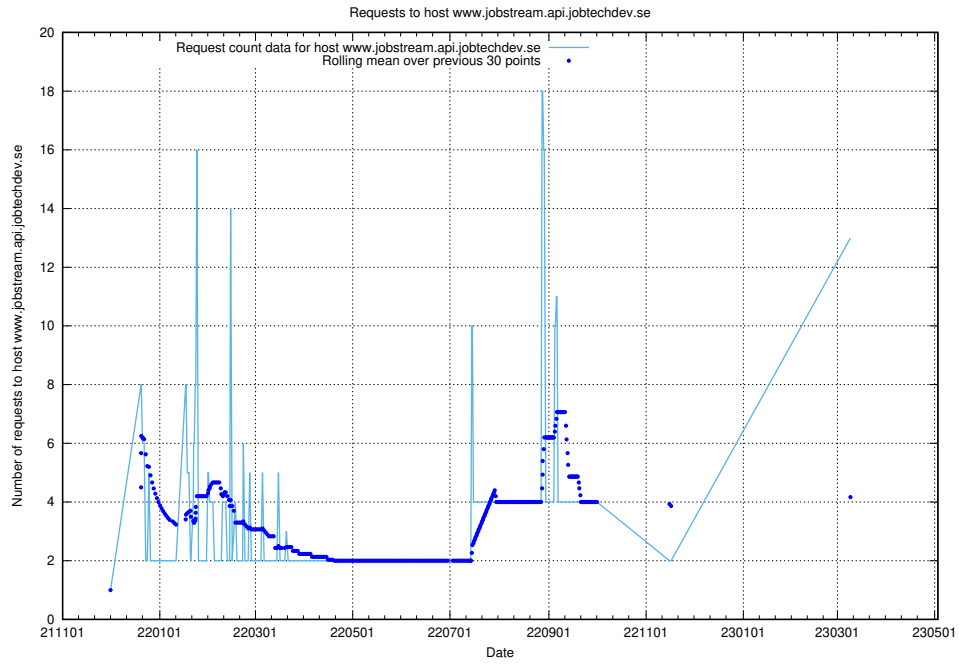

7.45 Usage of `www.jobstream.api.jobtechdev.se`

Here, we count the number of requests to host `www.jobstream.api.jobtechdev.se`.