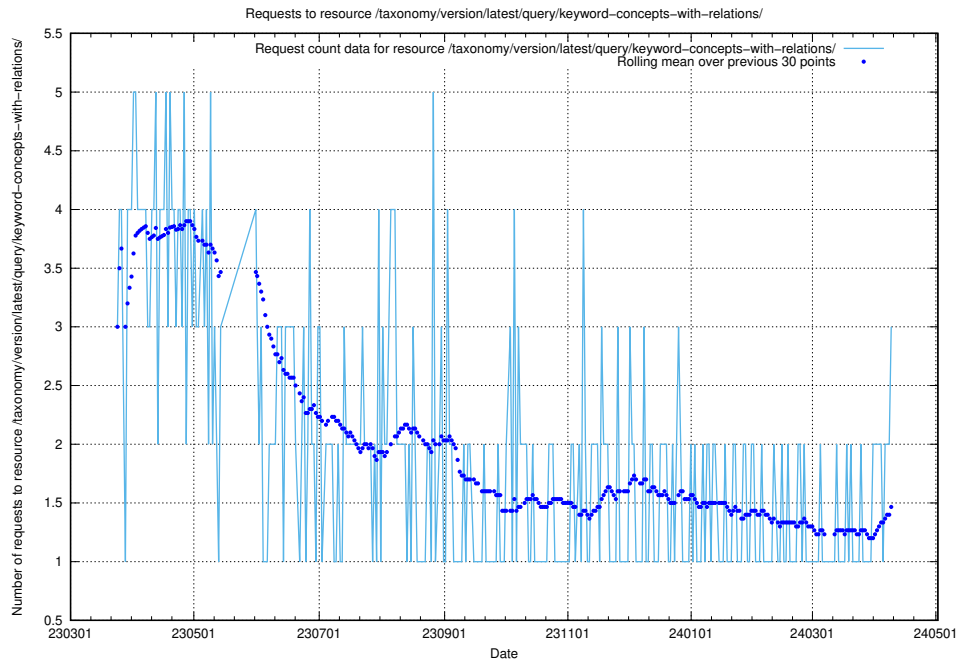

Here, we count the number of requests to resource /taxonomy/version/latest/query/management-occupations/.

5.326 Usage of /taxonomy/version/latest/query/keyword-concepts-with-relations/

Here, we count the number of requests to resource /taxonomy/version/latest/query/keyword-concepts-with-relations/.