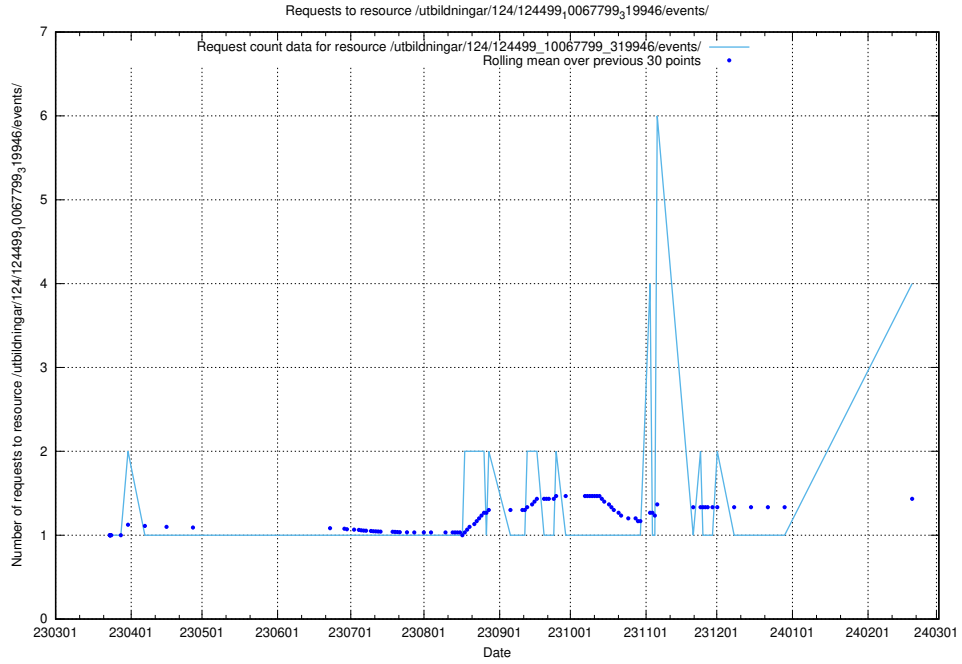

5.153 Usage of /utbildningar/124/124499_10067799_319946/events/

Here, we count the number of requests to resource /utbildningar/124/124499_10067799_319946/events/