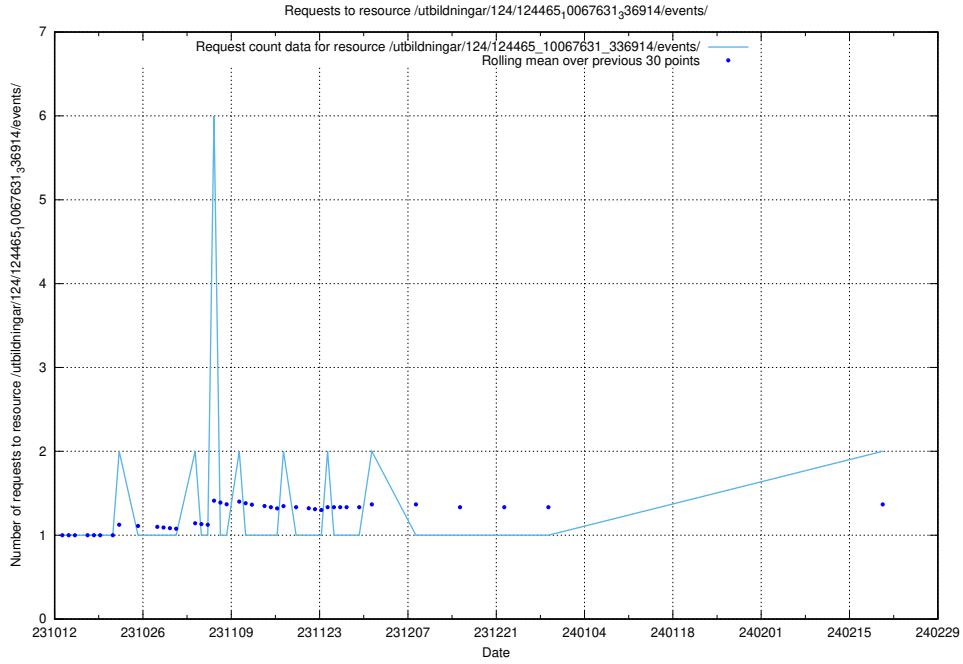

5.615 Usage of /utbildningar/124/124465_10067631_336914/events/

Here, we count the number of requests to resource /utbildningar/124/124465_10067631_336914/events/