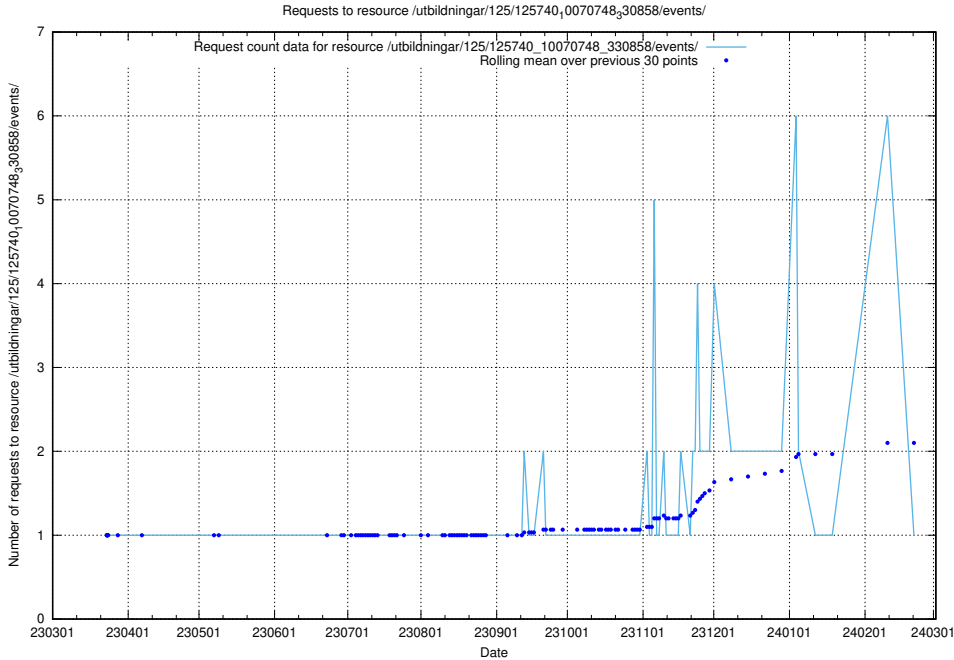

5.873 Usage of /utbildningar/125/125740_10070748_330858/events/

Here, we count the number of requests to resource /utbildningar/125/125740_10070748_330858/events/