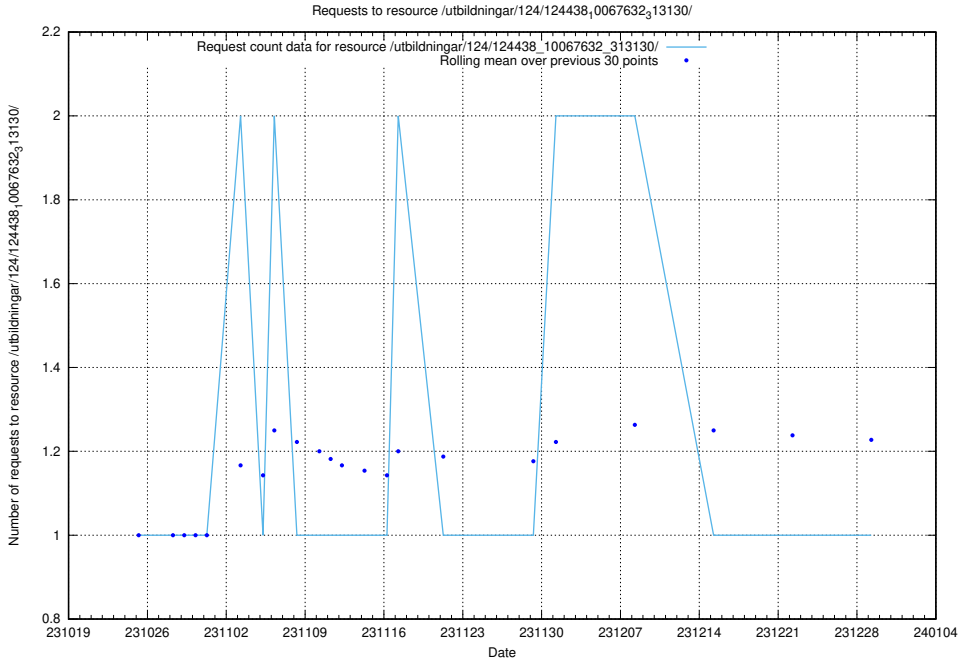

5.3891 Usage of /utbildningar/124/124438_10067632_313130/

Here, we count the number of requests to resource /utbildningar/124/124438_10067632_313130/.