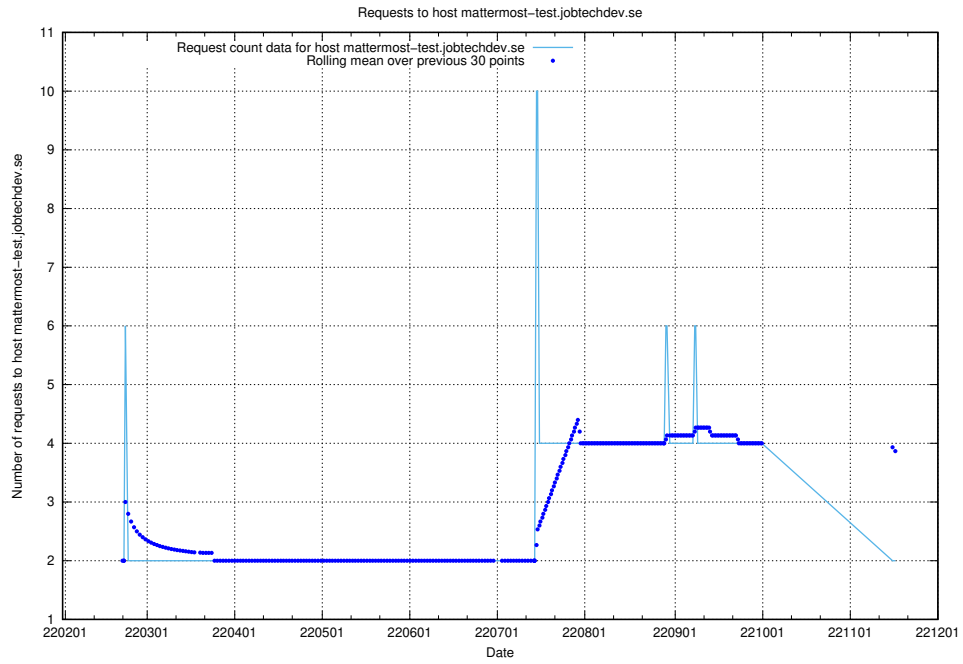

Here, we count the number of requests to host mattermost-test.jobtechdev.se.

7.526 Usage of www.mattermost.jobtechdev.se

Here, we count the number of requests to host www.mattermost.jobtechdev.se.

7.527 Usage of dddd.jobstream.api.jobtechdev.se