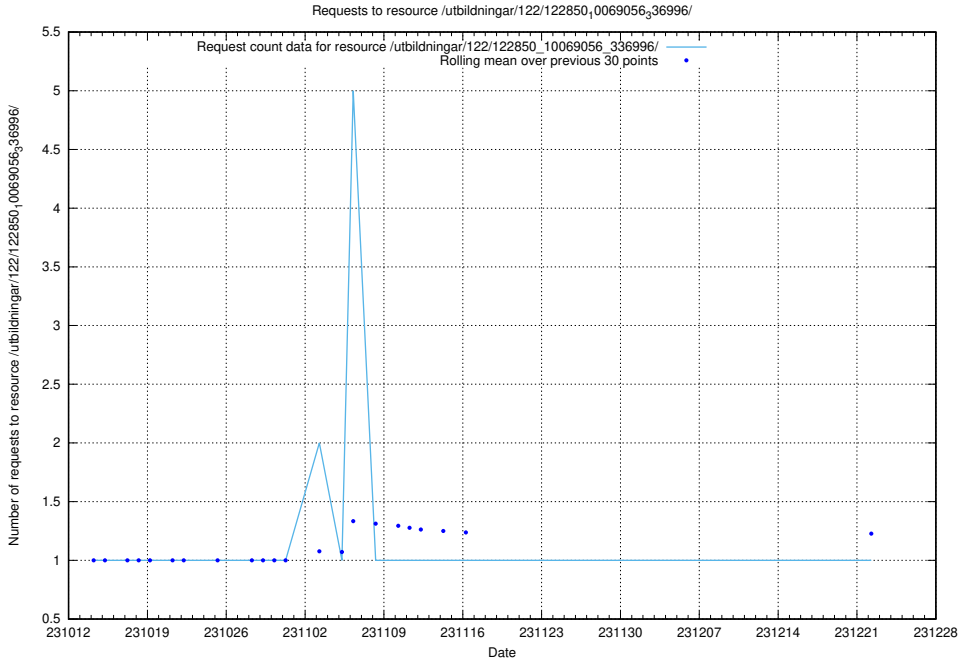

5.4011 Usage of /utbildningar/122/122850_10069056_336996/

Here, we count the number of requests to resource /utbildningar/122/122850_10069056_336996/.