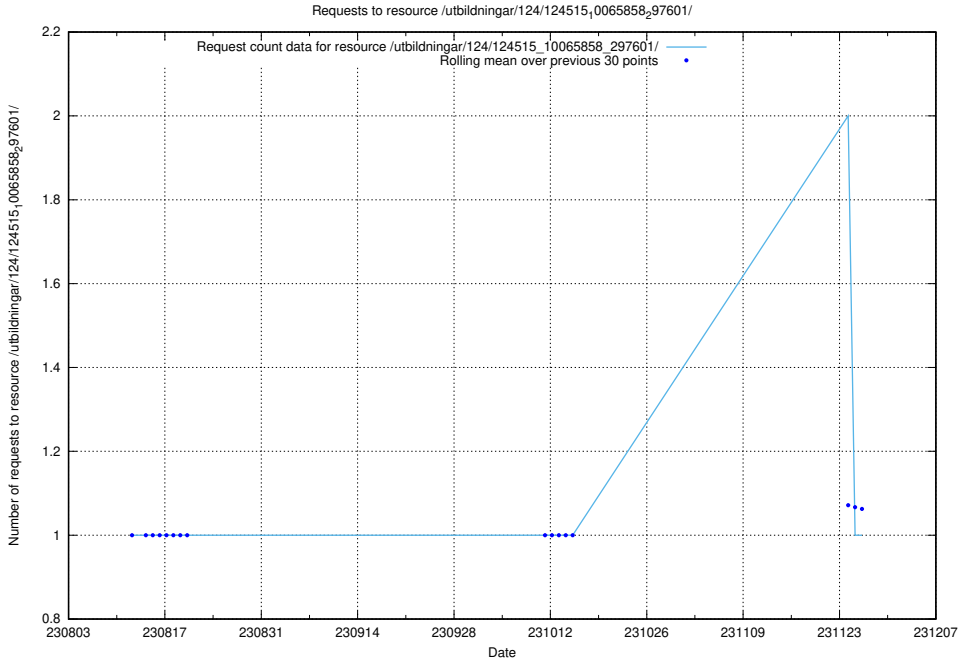

Here, we count the number of requests to resource /utbildningar/124/124515_10065860_299148/events/

5.4493 Usage of /utbildningar/124/124515_10065858_297601/

Here, we count the number of requests to resource /utbildningar/124/124515_10065858_297601/.