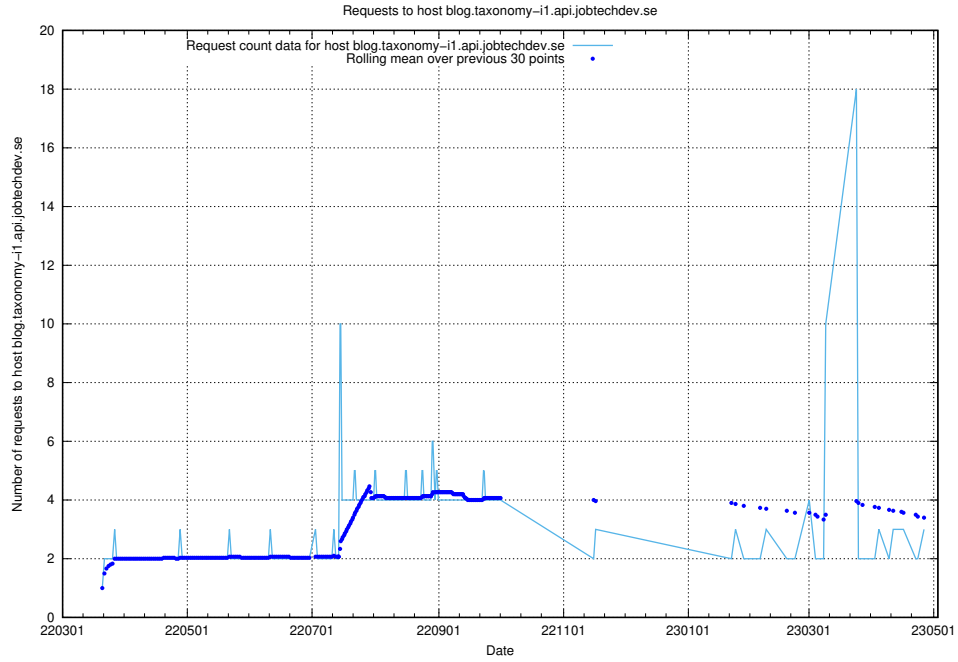

7.220 Usage of `blog.taxonomy-i1.api.jobtechdev.se`

Here, we count the number of requests to host `blog.taxonomy-i1.api.jobtechdev.se`.