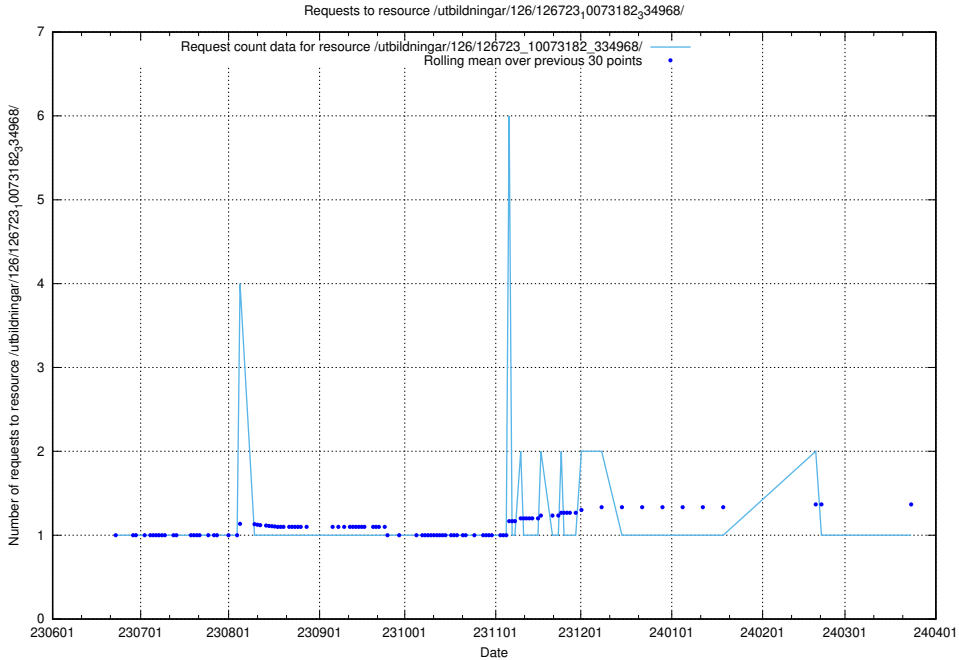

5.5273 Usage of /utbildningar/126/126723_10073182_334968/

Here, we count the number of requests to resource /utbildningar/126/126723_10073182_334968/.