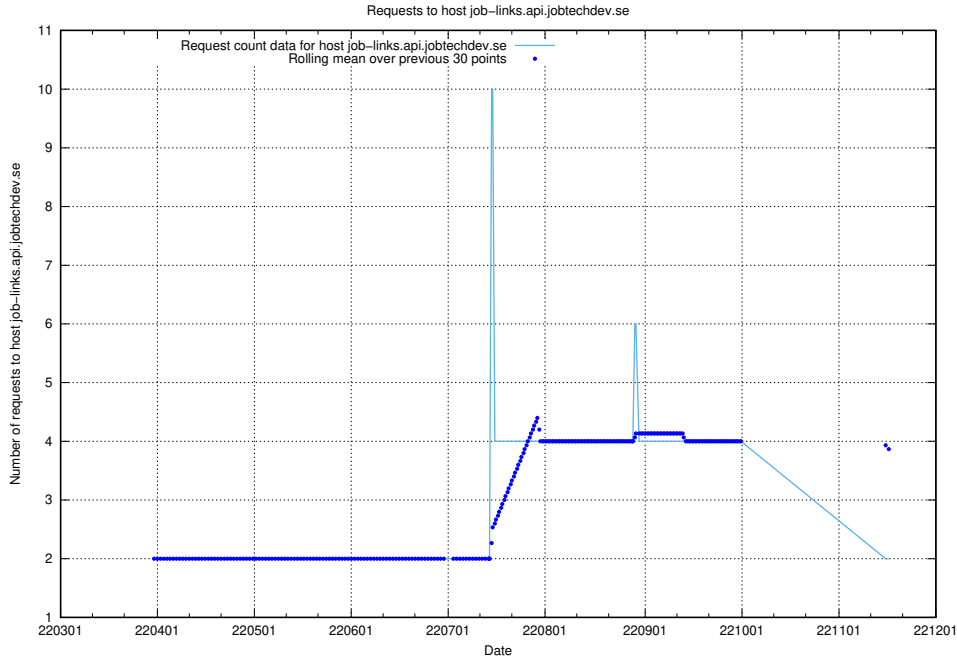

7.481 Usage of job-links.api.jobtechdev.se

Here, we count the number of requests to host job-links.api.jobtechdev.se.