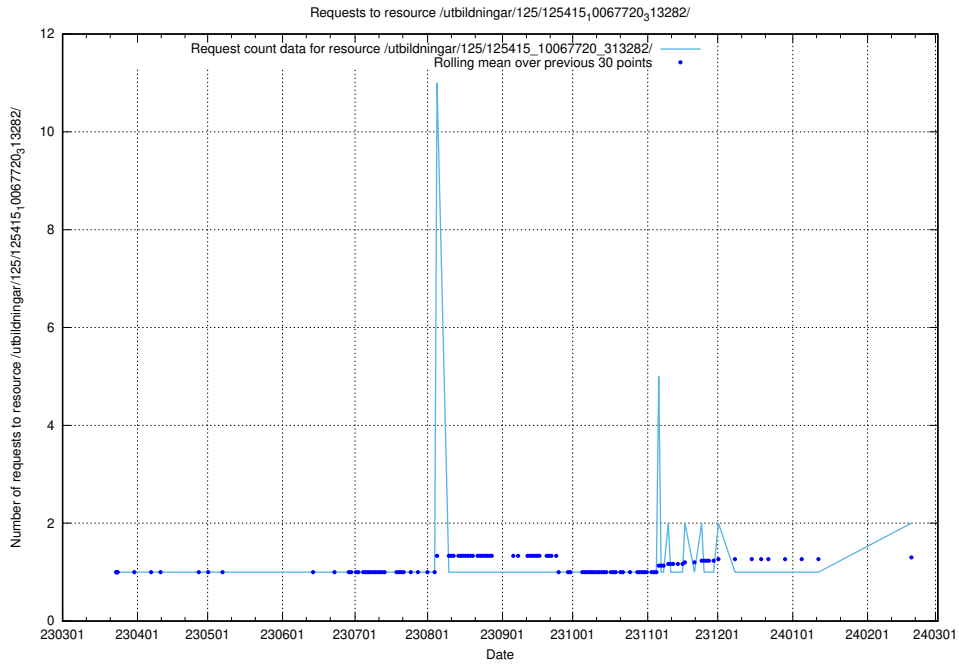

5.377 Usage of /utbildningar/125/125415_10067720_313282/

Here, we count the number of requests to resource /utbildningar/125/125415_10067720_313282/.