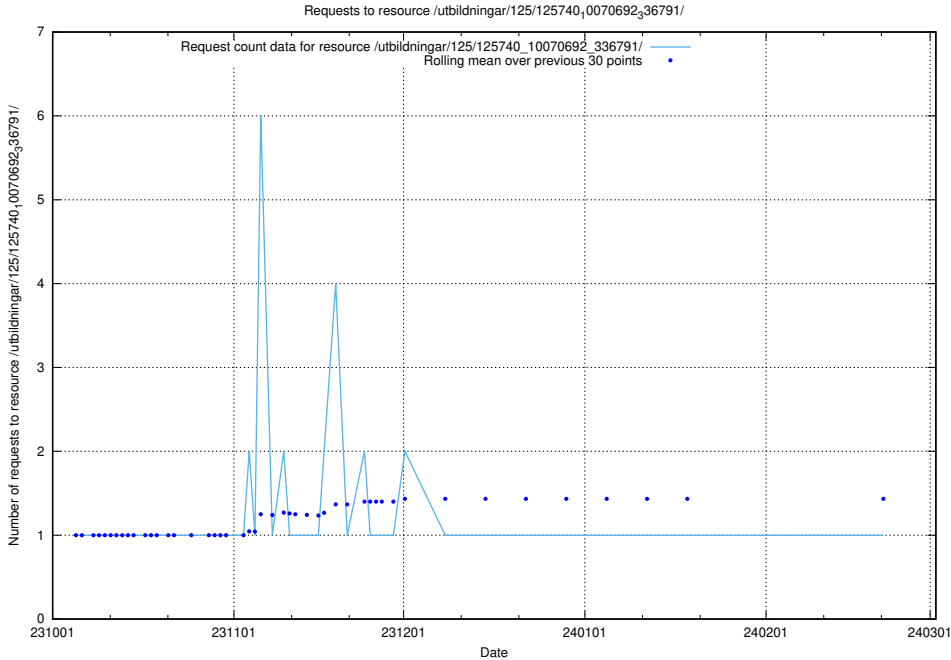

5.4082 Usage of /utbildningar/125/125740_10070692_336791/

Here, we count the number of requests to resource /utbildningar/125/125740_10070692_336791/.