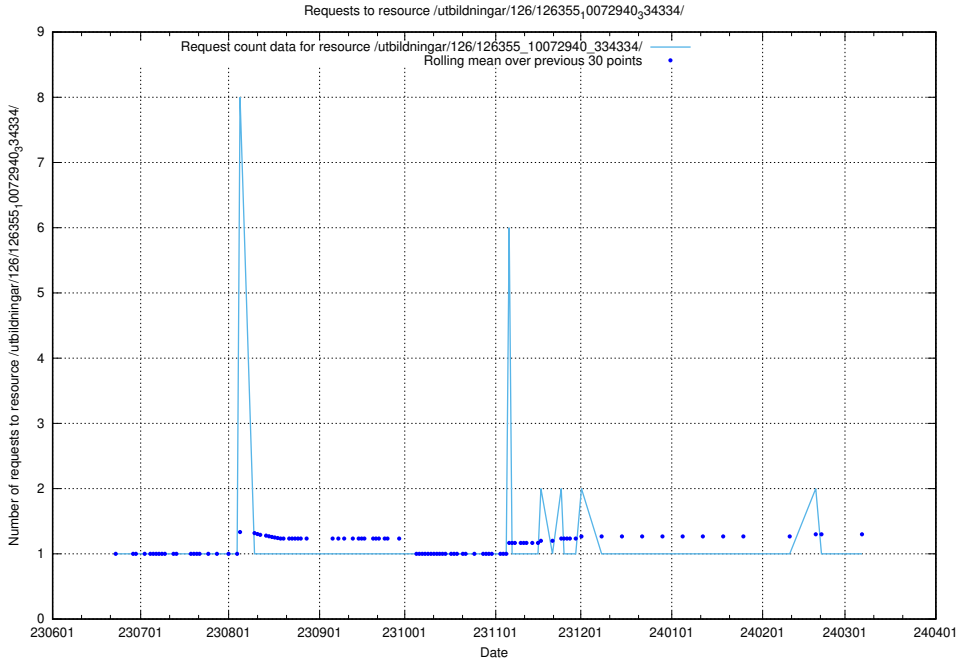

5.5327 Usage of /utbildningar/126/126355_10072940_334334/

Here, we count the number of requests to resource /utbildningar/126/126355_10072940_334334/.