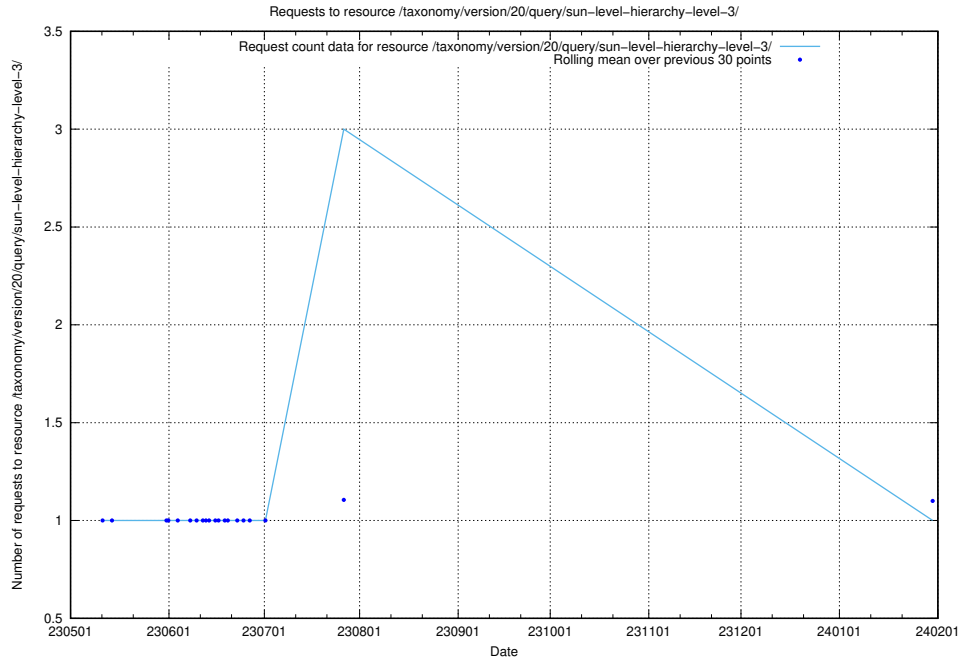

5.5634 Usage of /taxonomy/version/20/query/sun-level-hierarchy-level-3/

Here, we count the number of requests to resource /taxonomy/version/20/query/sun-level-hierarchy-level-3/.