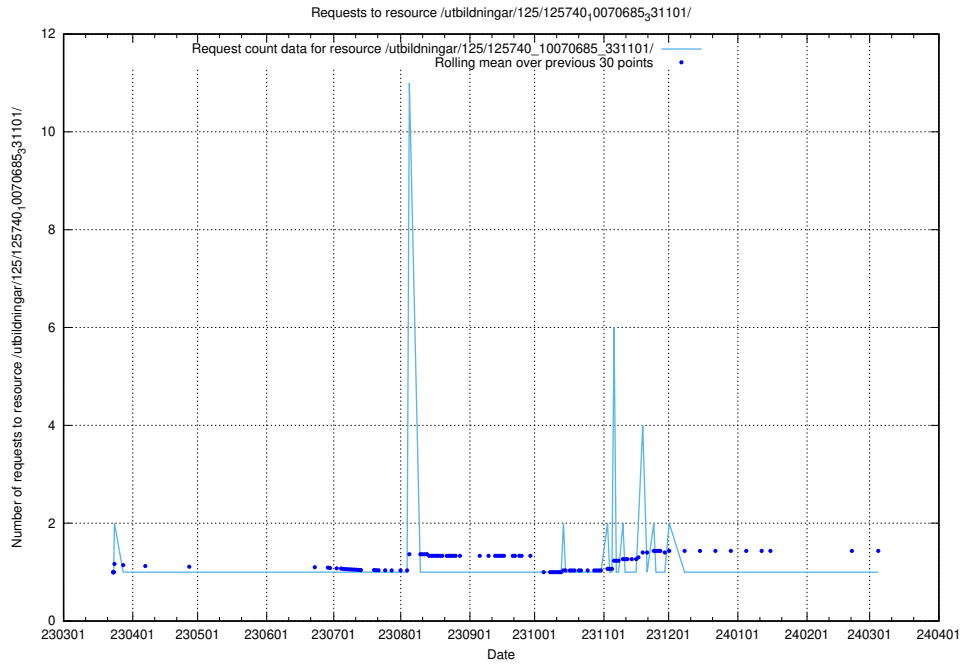

5.887 Usage of /utbildningar/125/125740_10070685_331101/

Here, we count the number of requests to resource /utbildningar/125/125740_10070685_331101/.