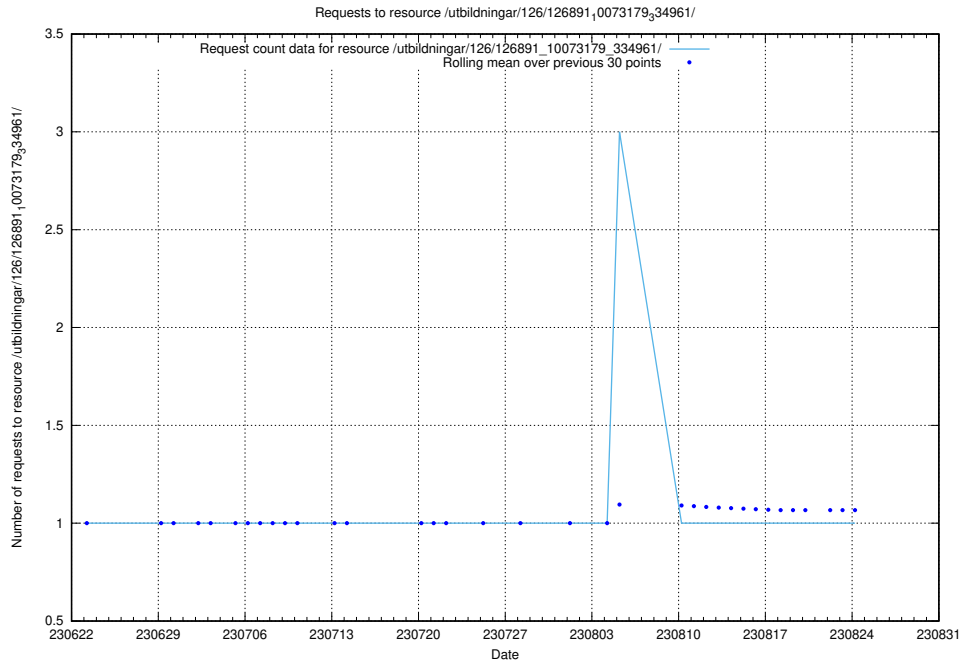

5.5253 Usage of /utbildningar/126/126891_10073179_334961/

Here, we count the number of requests to resource /utbildningar/126/126891_10073179_334961/.