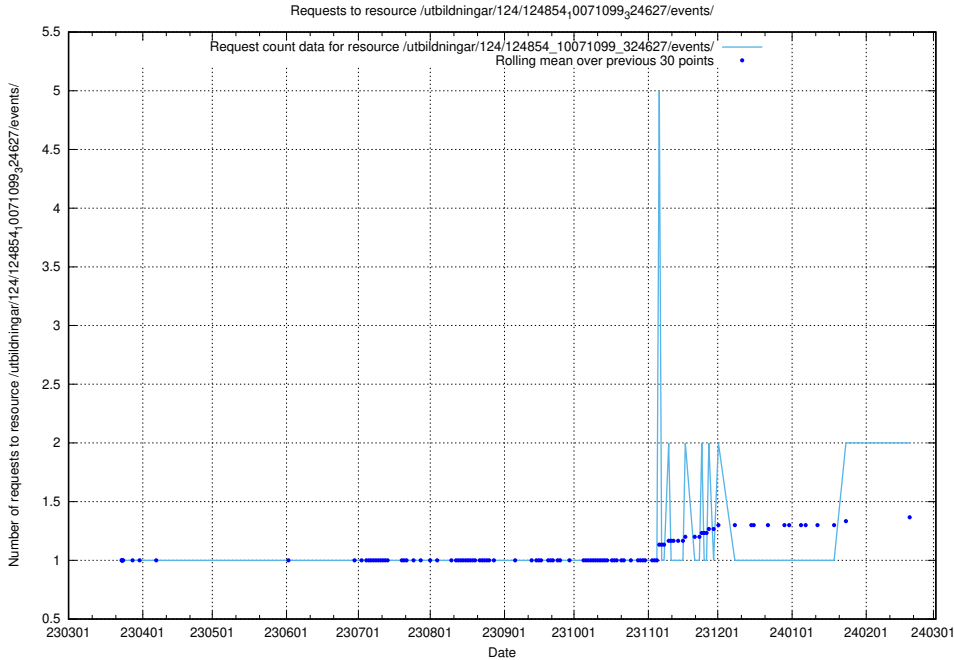

5.396 Usage of /utbildningar/124/124854_10071099_324627/events/

Here, we count the number of requests to resource /utbildningar/124/124854_10071099_324627/events/