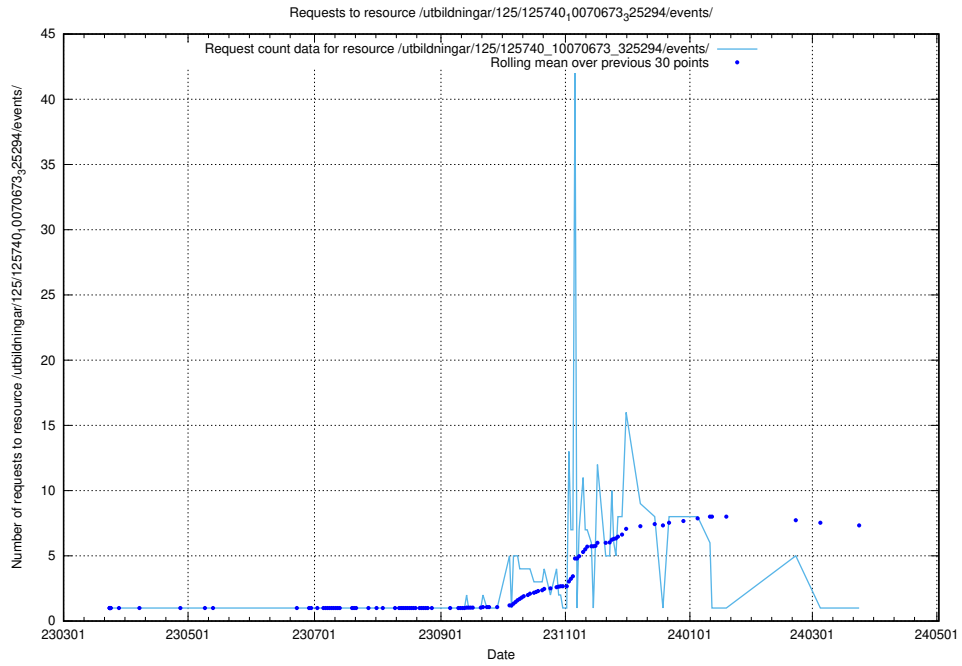

5.899 Usage of /utbildningar/125/125740_10070673_325294/events/

Here, we count the number of requests to resource /utbildningar/125/125740_10070673_325294/events/