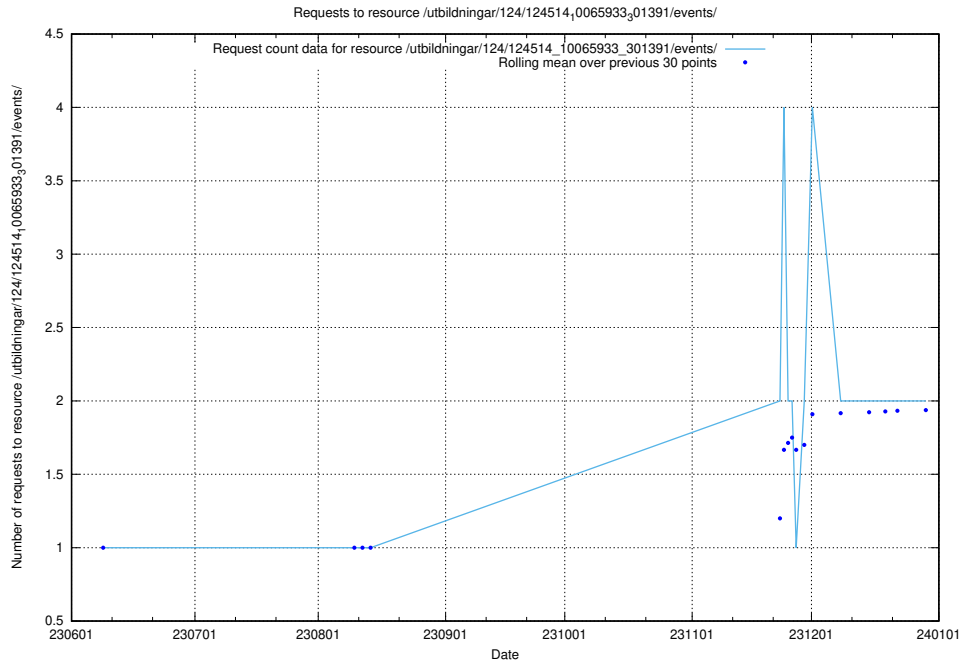

Here, we count the number of requests to resource /utbildningar/124/124934_10072963_334378/.

5.786 Usage of /utbildningar/124/124514_10065933_301391/events/

Here, we count the number of requests to resource /utbildningar/124/124514_10065933_301391/events/