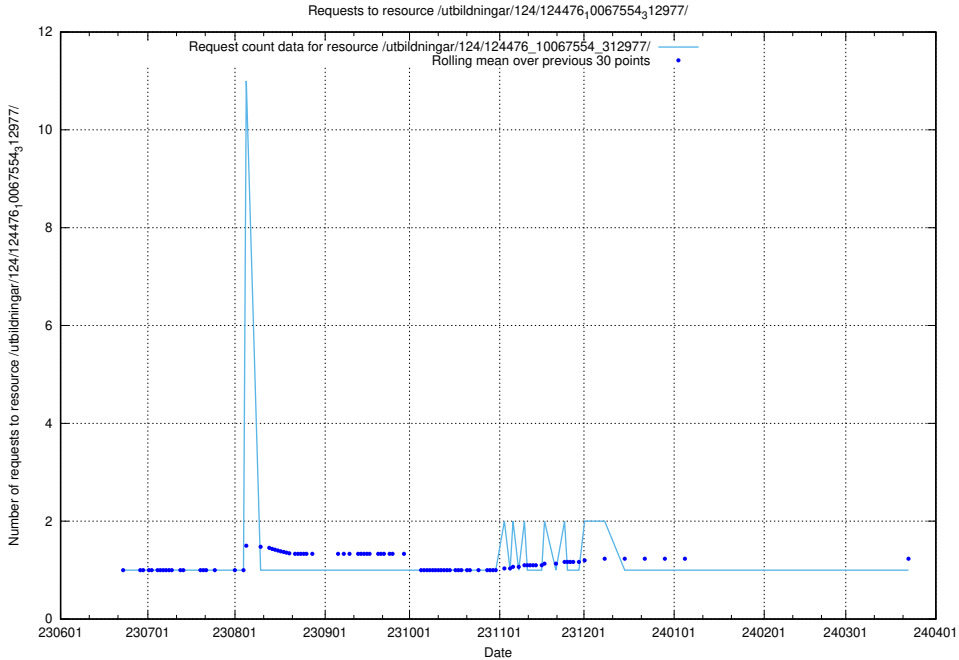

5.5478 Usage of /utbildningar/124/124476_10067554_312977/

Here, we count the number of requests to resource /utbildningar/124/124476_10067554_312977/.