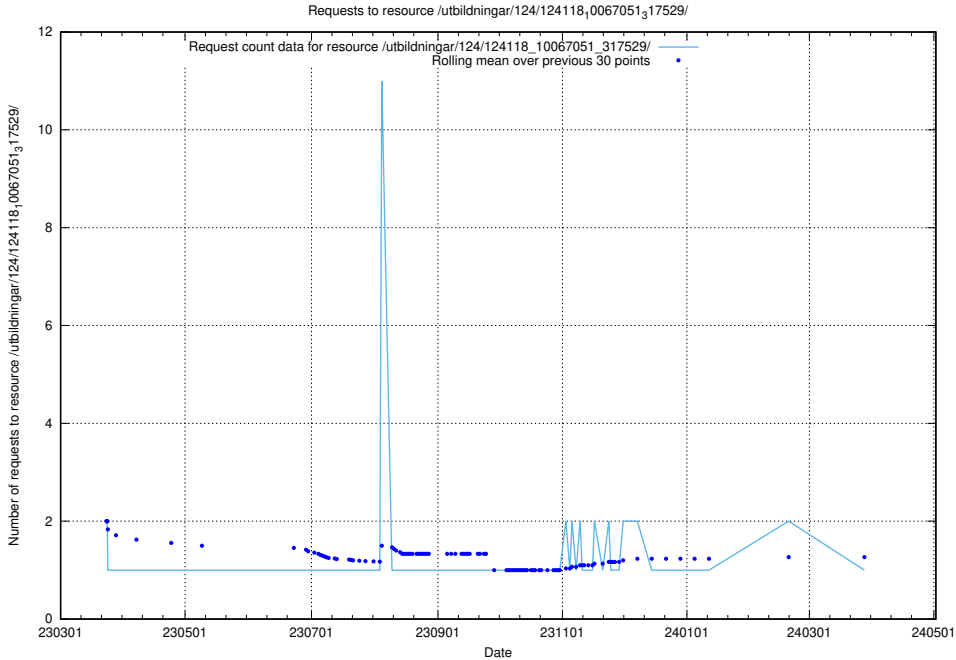

5.5956 Usage of /utbildningar/124/124118_10067051_317529/

Here, we count the number of requests to resource /utbildningar/124/124118_10067051_317529/.