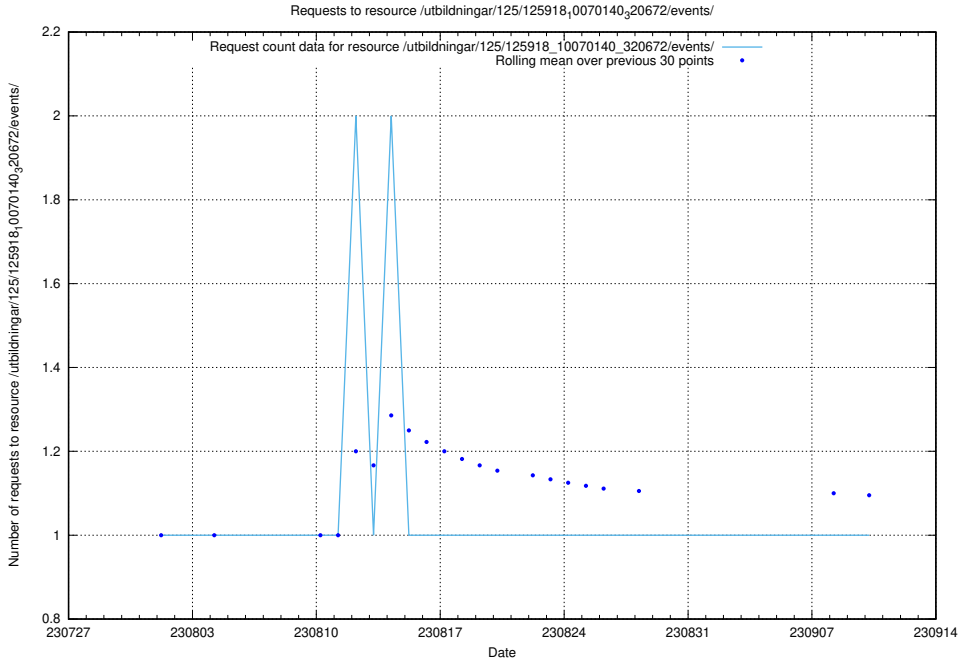

5.4575 Usage of /utbildningar/125/125918_10070140_320672/events/

Here, we count the number of requests to resource /utbildningar/125/125918_10070140_320672/events/