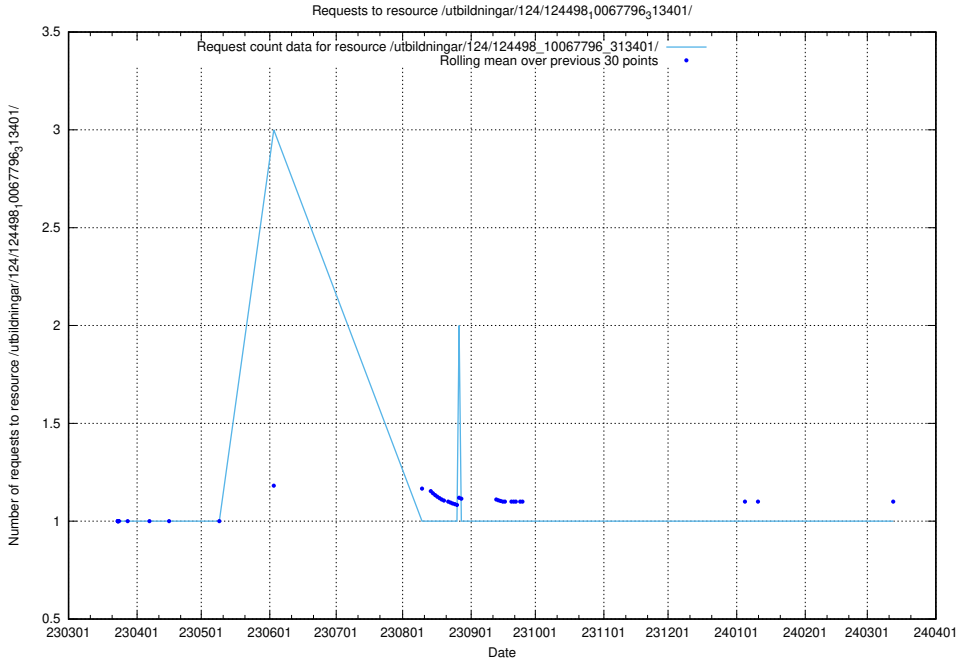

5.2341 Usage of /utbildningar/124/124498_10067796_313401/

Here, we count the number of requests to resource /utbildningar/124/124498_10067796_313401/.