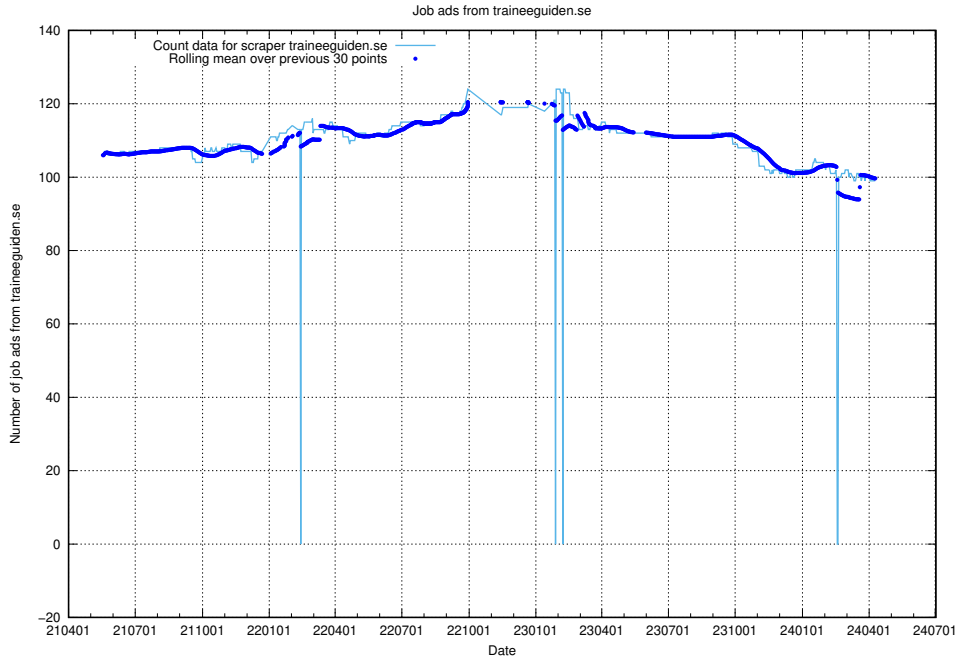

13.15 Number of ads by scraper traineeguiden.se

Here, we count the number of job ads scraped from traineeguiden.se.