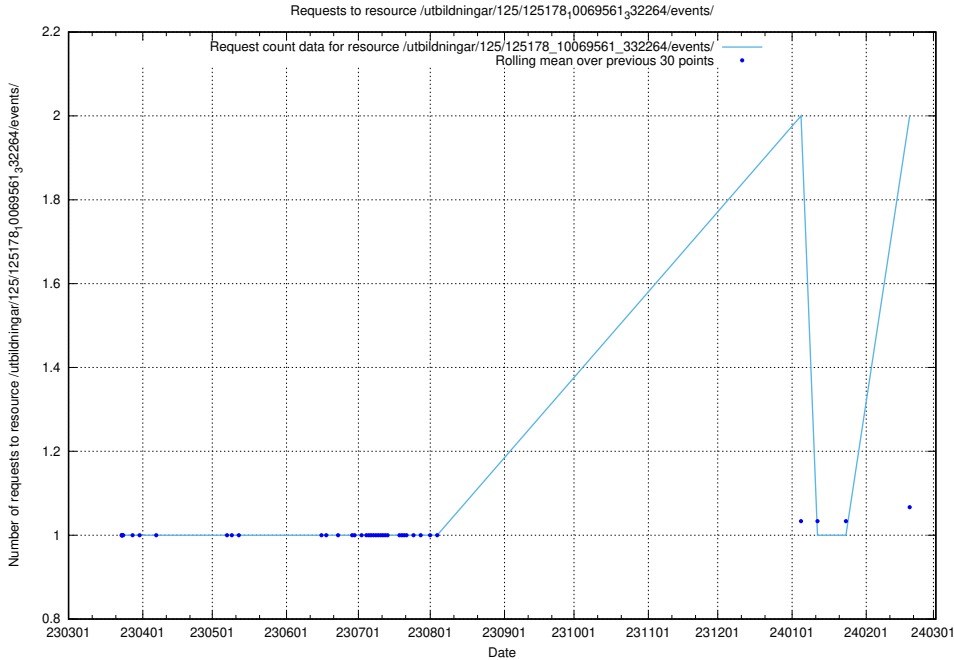

5.384 Usage of /utbildningar/125/125178_10069561_332264/events/

Here, we count the number of requests to resource /utbildningar/125/125178_10069561_332264/events/