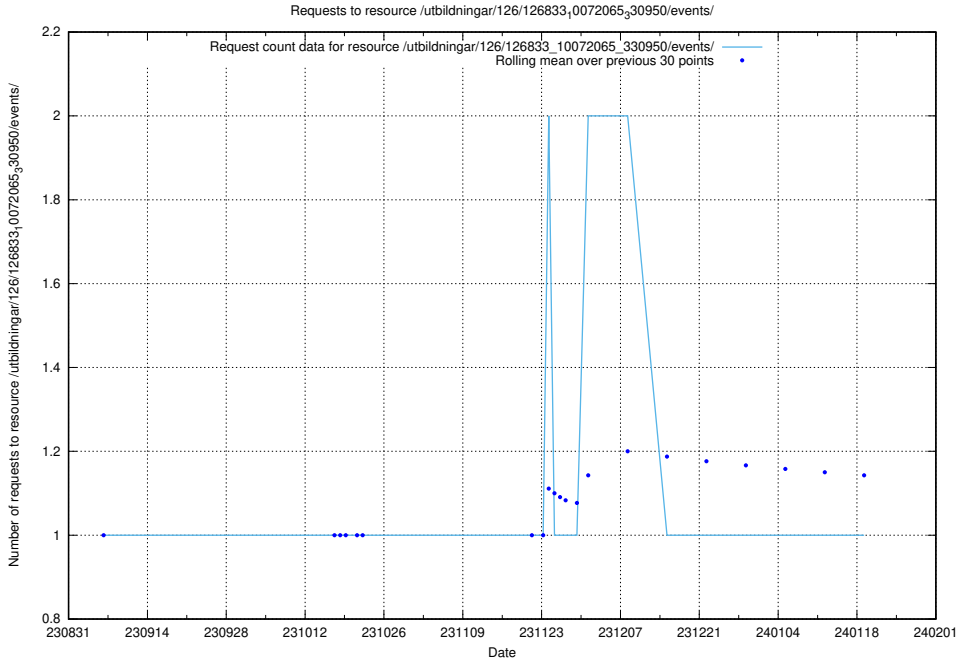

5.4337 Usage of /utbildningar/126/126833_10072065_330950/events/

Here, we count the number of requests to resource /utbildningar/126/126833_10072065_330950/events/