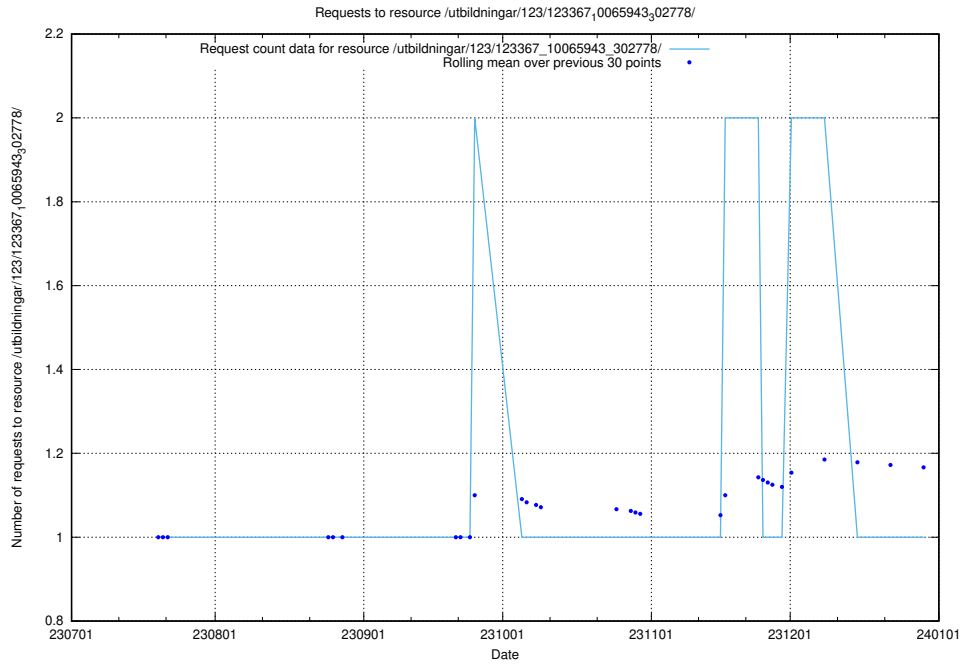

5.4683 Usage of /utbildningar/123/123367_10065943_302778/

Here, we count the number of requests to resource /utbildningar/123/123367_10065943_302778/.