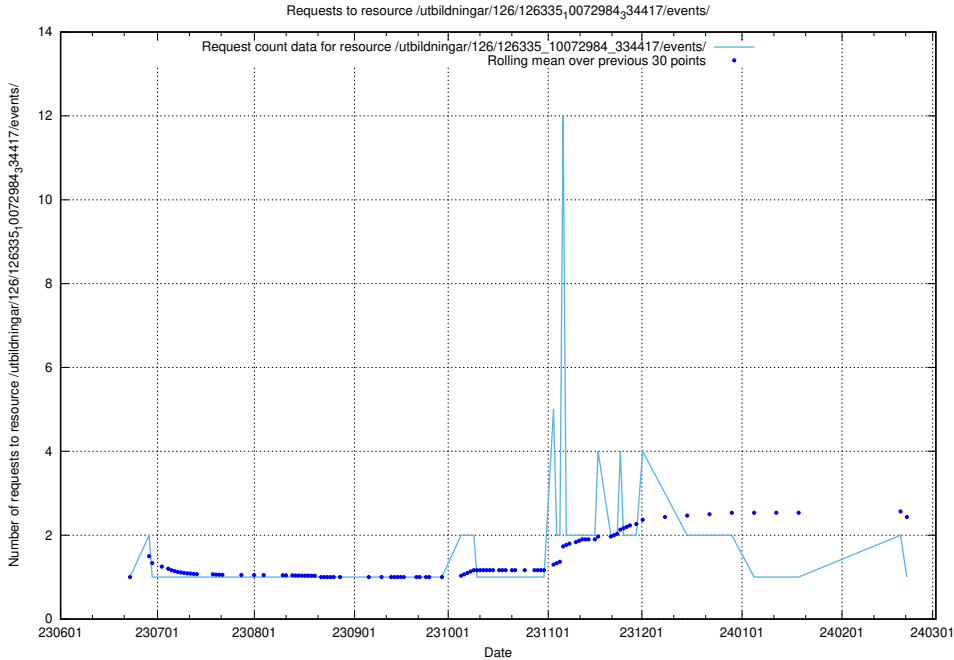

5.5341 Usage of /utbildningar/126/126335_10072984_334417/events/

Here, we count the number of requests to resource /utbildningar/126/126335_10072984_334417/events/