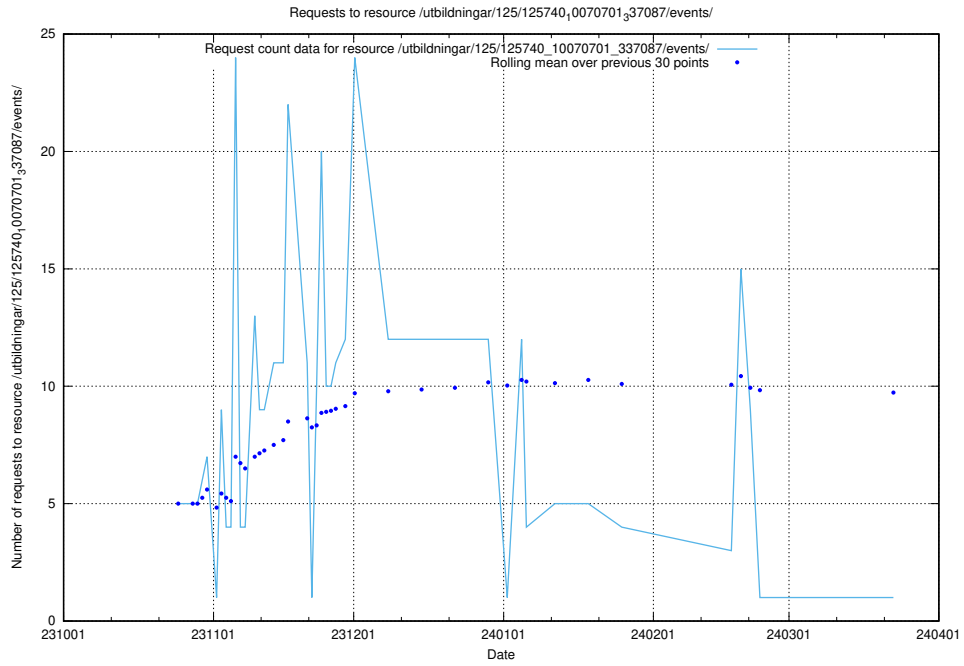

5.3864 Usage of /utbildningar/125/125740_10070701_337087/events/

Here, we count the number of requests to resource /utbildningar/125/125740_10070701_337087/events/