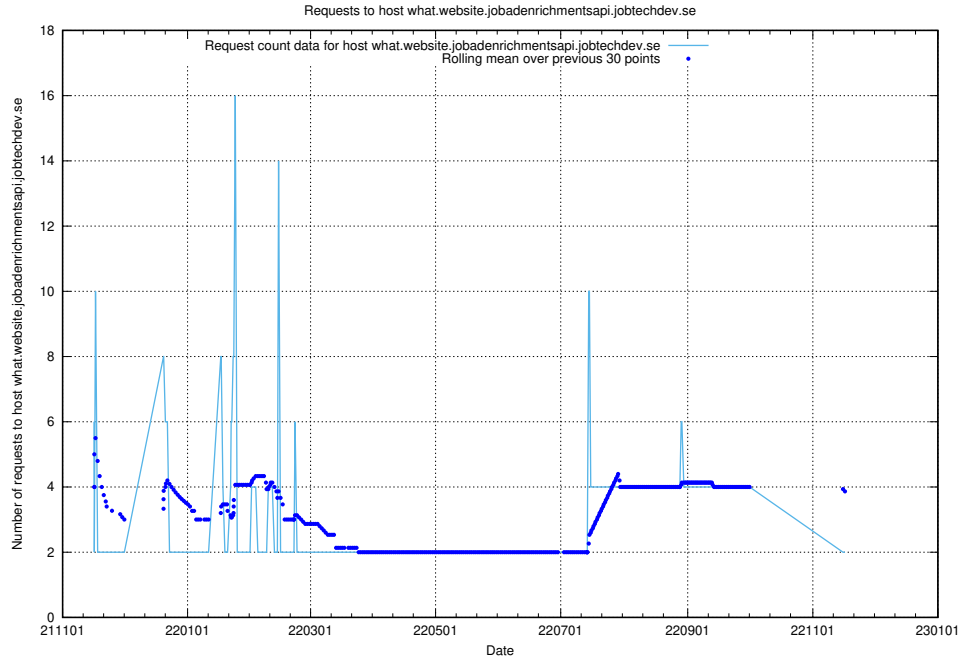

7.503 Usage of what.website.jobadenrichmentsapi.jobtechdev.se

Here, we count the number of requests to host what.website.jobadenrichmentsapi.jobtechdev.se.