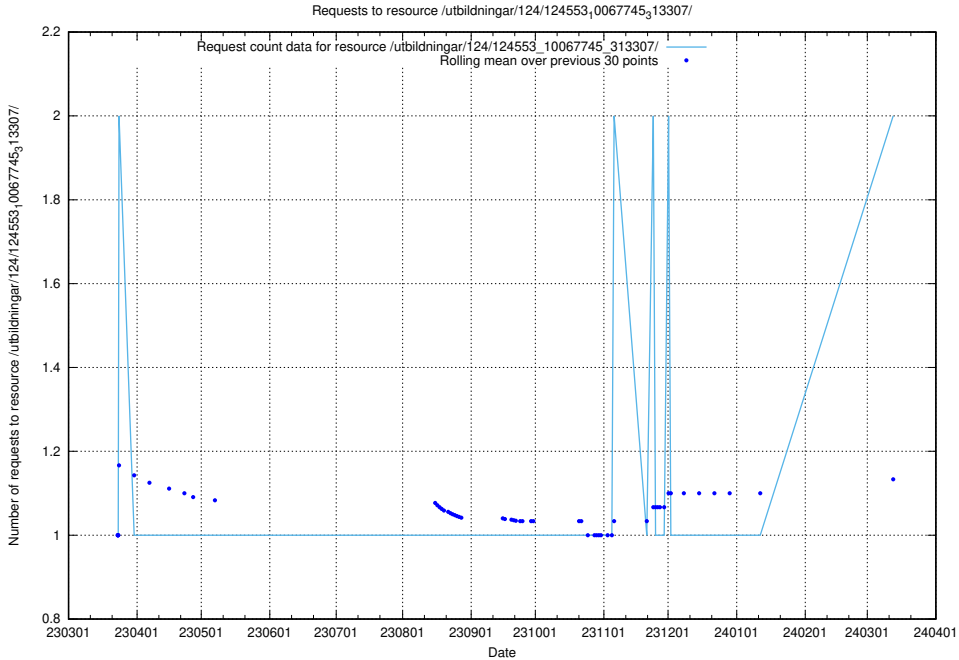

5.399 Usage of /utbildningar/124/124553_10067745_313307/

Here, we count the number of requests to resource /utbildningar/124/124553_10067745_313307/.