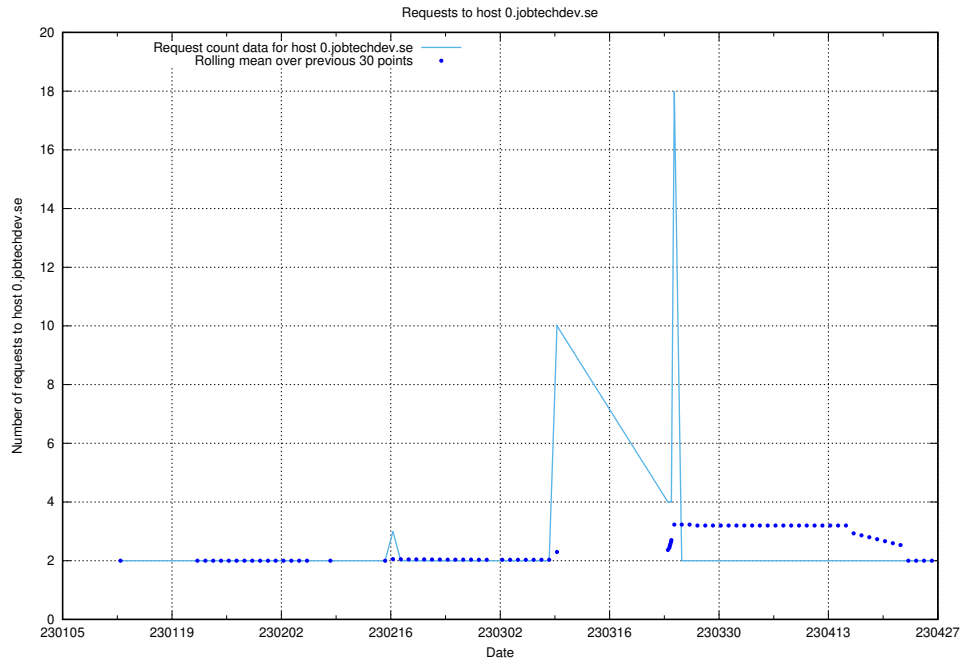

7.301 Usage of 0.jobtechdev.se

Here, we count the number of requests to host 0.jobtechdev.se.