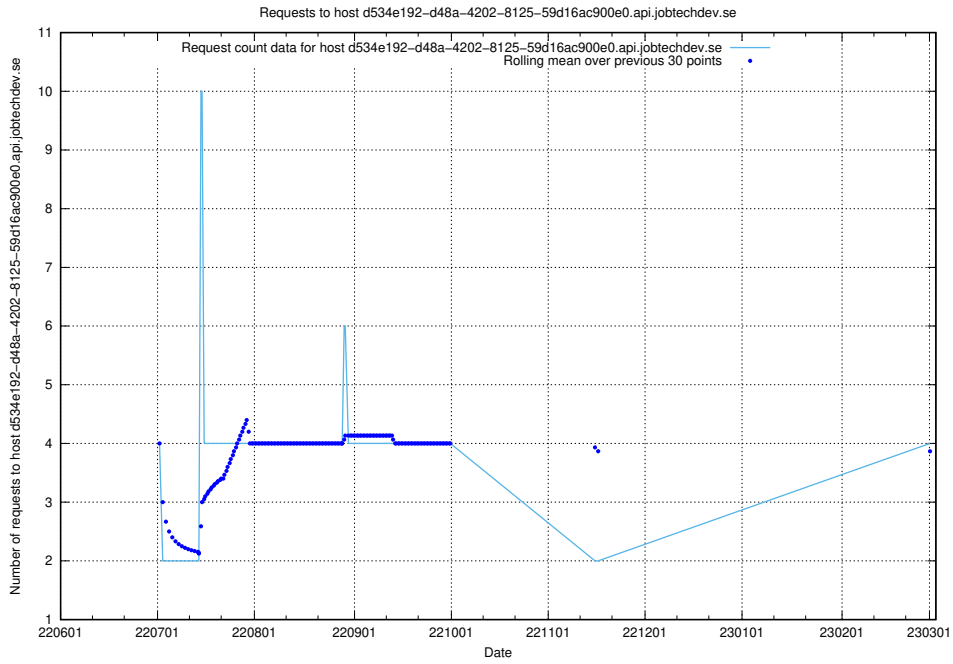

Here, we count the number of requests to host d534e192-d48a-4202-8125-59d16ac900e0.api.jobtechdev.se.

7.140 Usage of demo-jobadenrichments.jobtechdev.se

Here, we count the number of requests to host demo-jobadenrichments.jobtechdev.se.