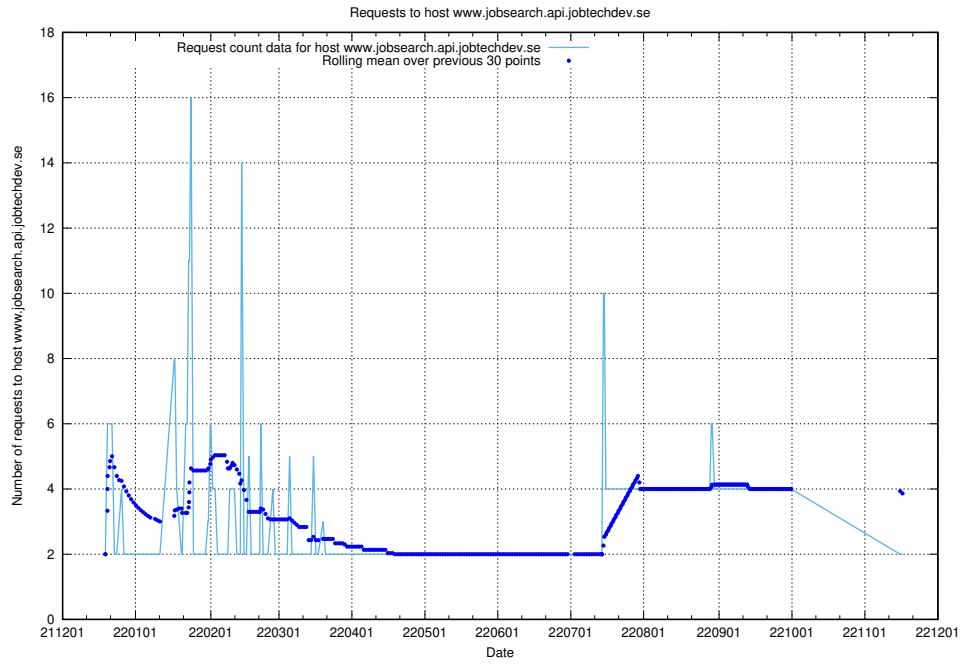

7.380 Usage of www.jobsearch.api.jobtechdev.se

Here, we count the number of requests to host www.jobsearch.api.jobtechdev.se.