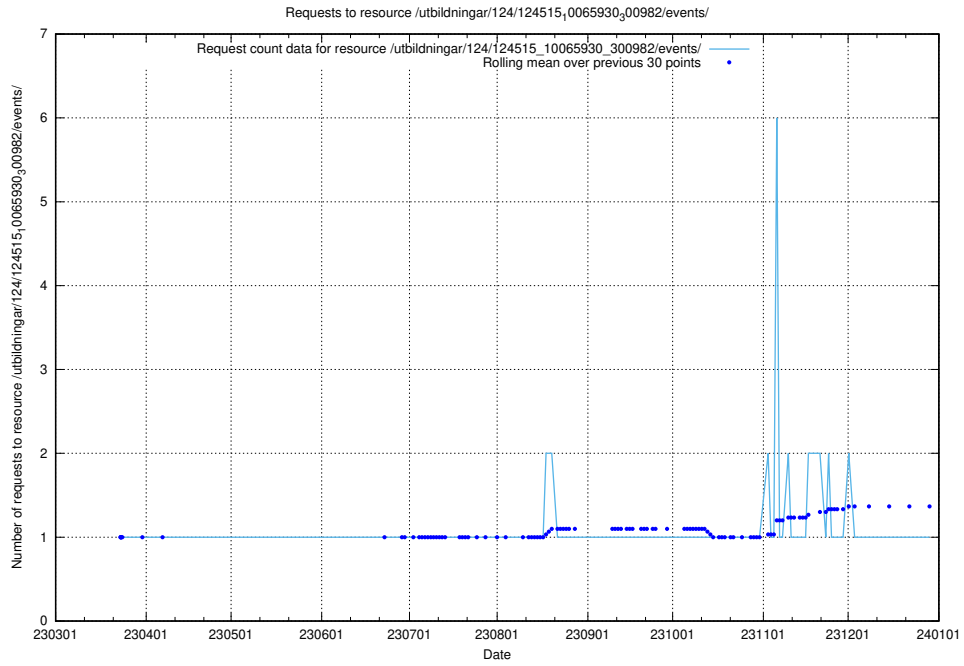

5.1233 Usage of /utbildningar/124/124515_10065930_300982/events/

Here, we count the number of requests to resource /utbildningar/124/124515_10065930_300982/events/

5.1234 Usage of /taxonomy/version/22/query/sun-field-hierarchy/