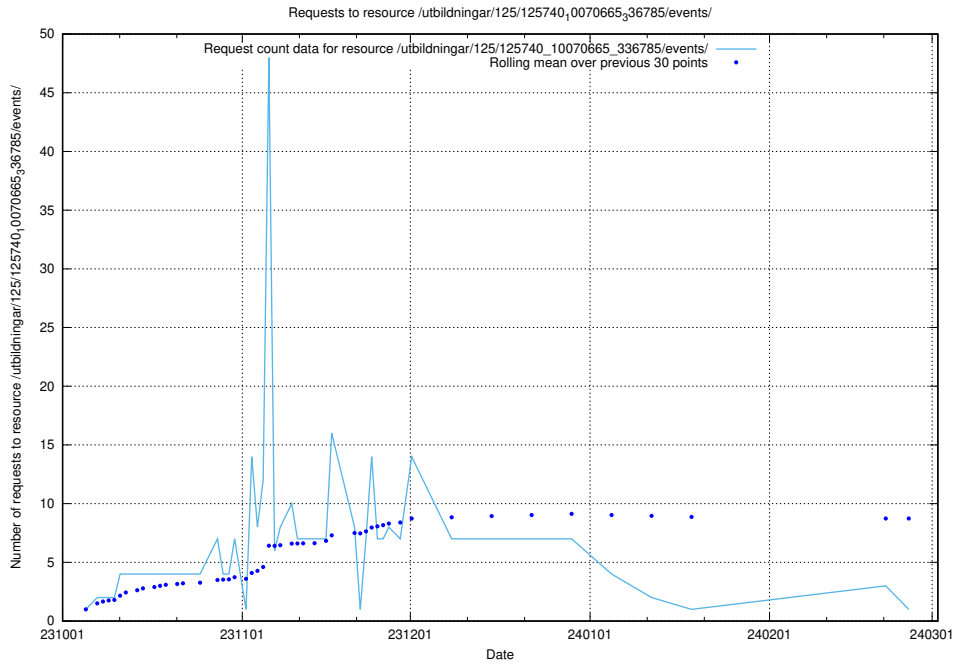

5.4083 Usage of /utbildningar/125/125740_10070665_336785/events/

Here, we count the number of requests to resource /utbildningar/125/125740_10070665_336785/events/