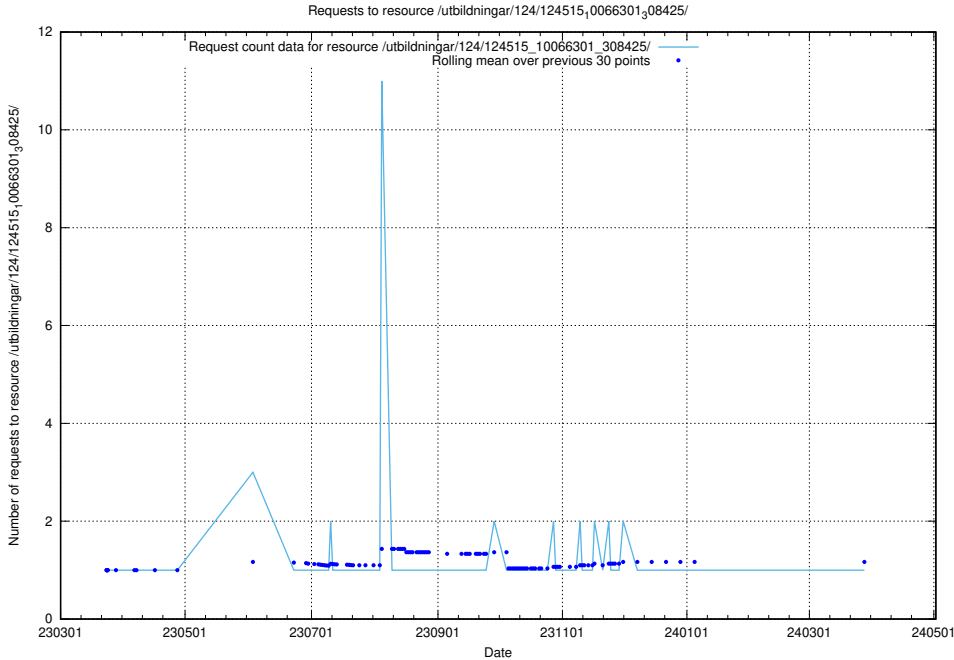

5.1208 Usage of /utbildningar/124/124515_10066301_308425/

Here, we count the number of requests to resource /utbildningar/124/124515_10066301_308425/.