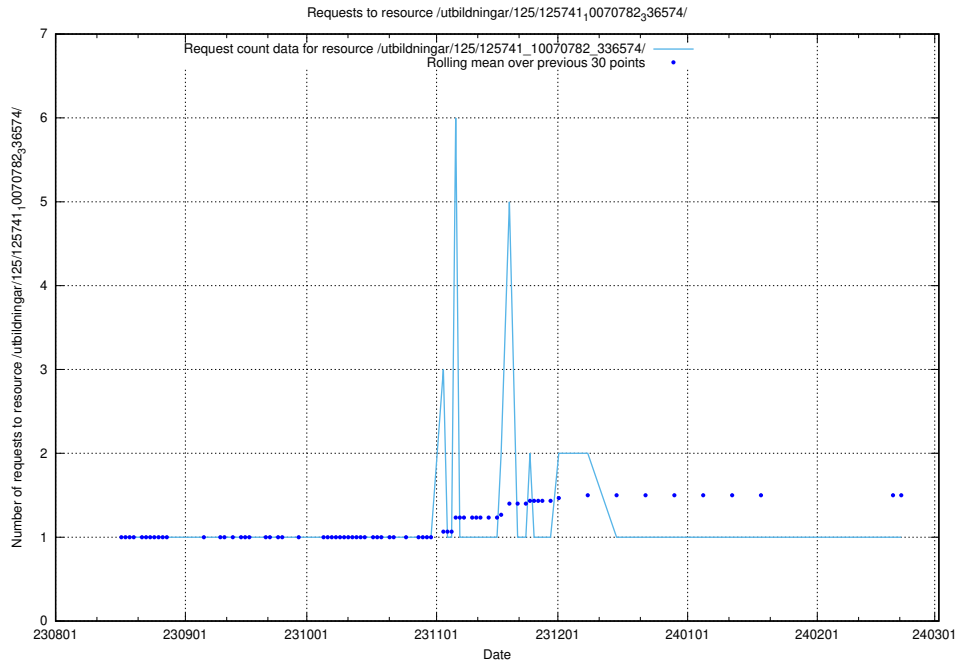

5.4462 Usage of /utbildningar/125/125741_10070782_336574/

Here, we count the number of requests to resource /utbildningar/125/125741_10070782_336574/.