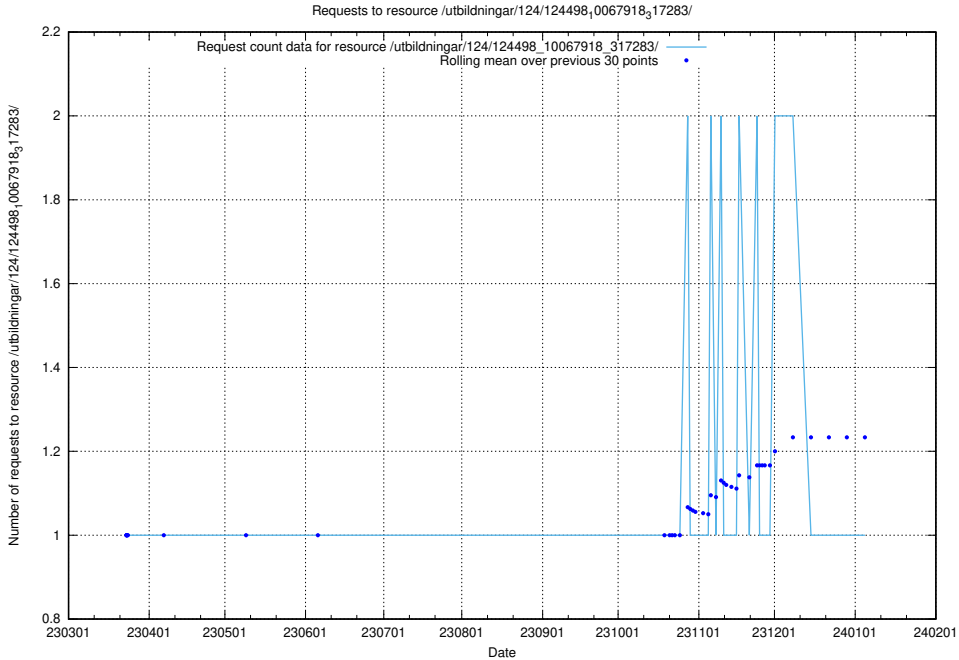

5.2267 Usage of /utbildningar/124/124498_10067918_317283/

Here, we count the number of requests to resource /utbildningar/124/124498_10067918_317283/.