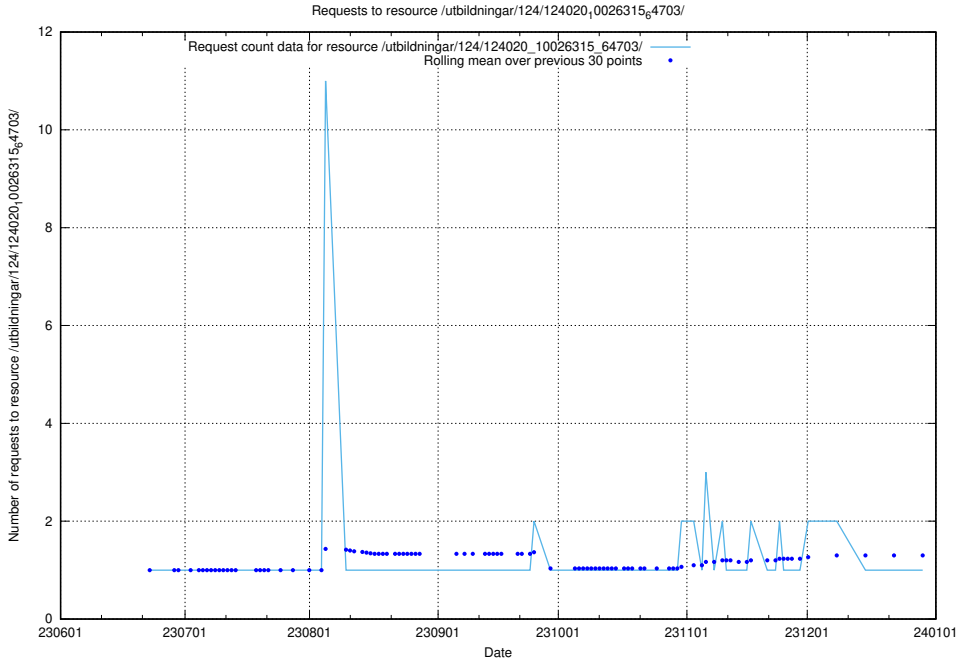

5.5511 Usage of /utbildningar/124/124020_10026315_64703/

Here, we count the number of requests to resource /utbildningar/124/124020_10026315_64703/.