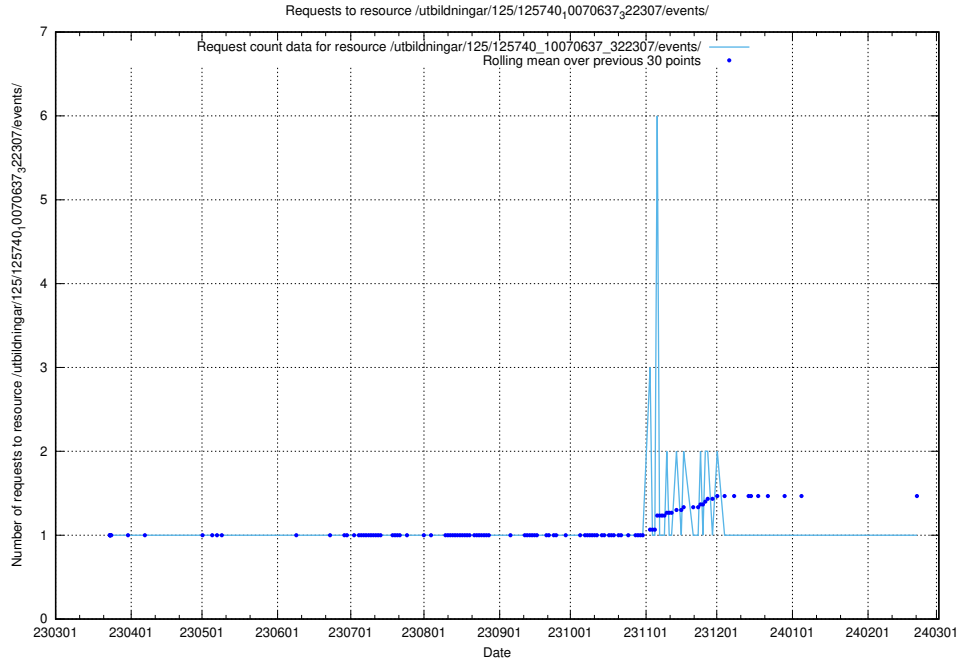

5.909 Usage of /utbildningar/125/125740_10070637_322307/events/

Here, we count the number of requests to resource /utbildningar/125/125740_10070637_322307/events/