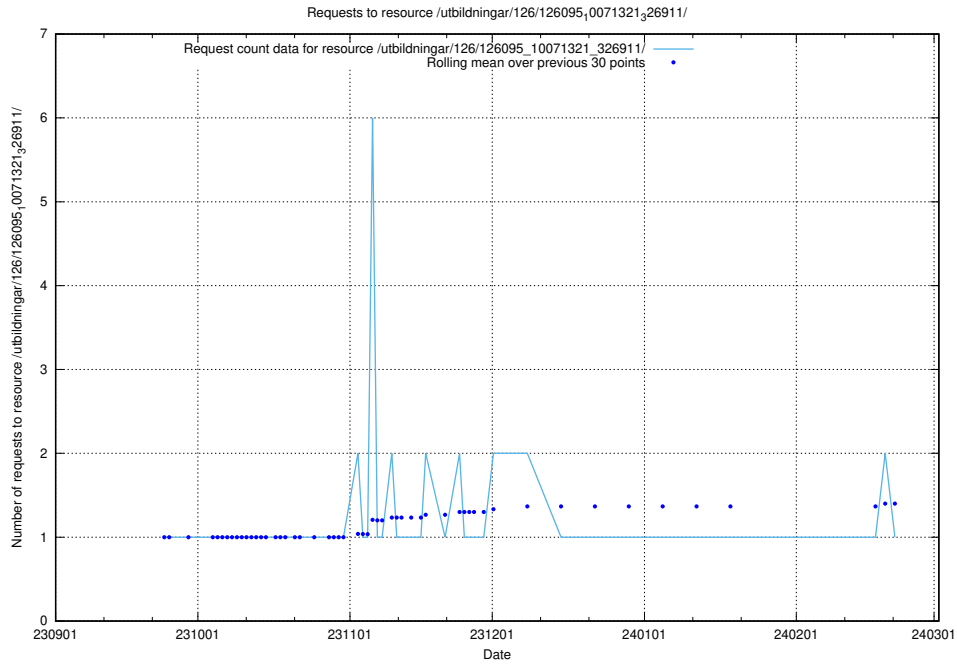

5.4154 Usage of /utbildningar/126/126095_10071321_326911/

Here, we count the number of requests to resource /utbildningar/126/126095_10071321_326911/.