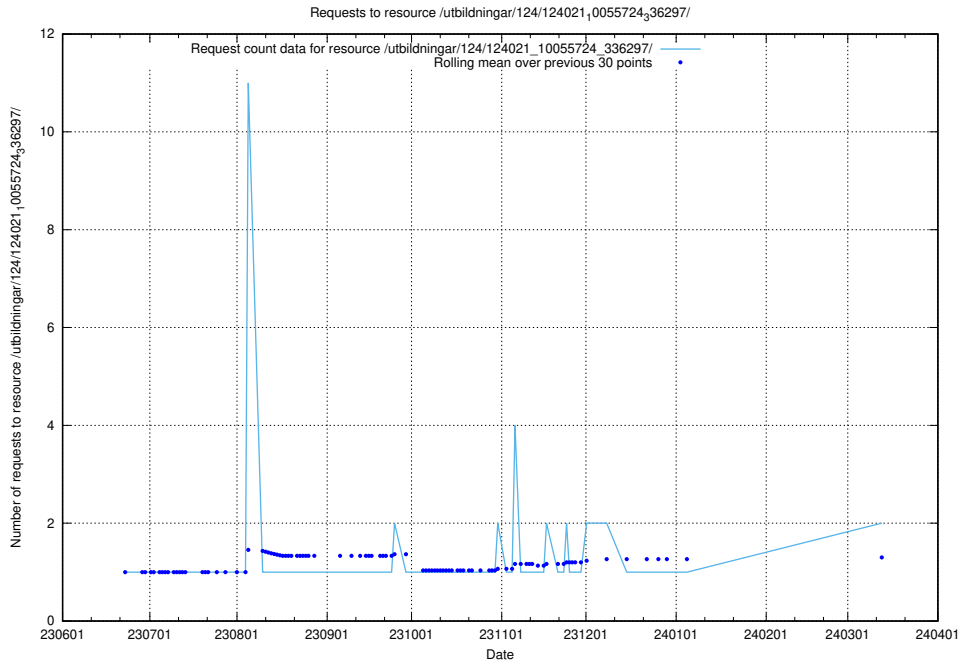

5.770 Usage of /utbildningar/124/124021_10055724_336297/

Here, we count the number of requests to resource /utbildningar/124/124021_10055724_336297/.