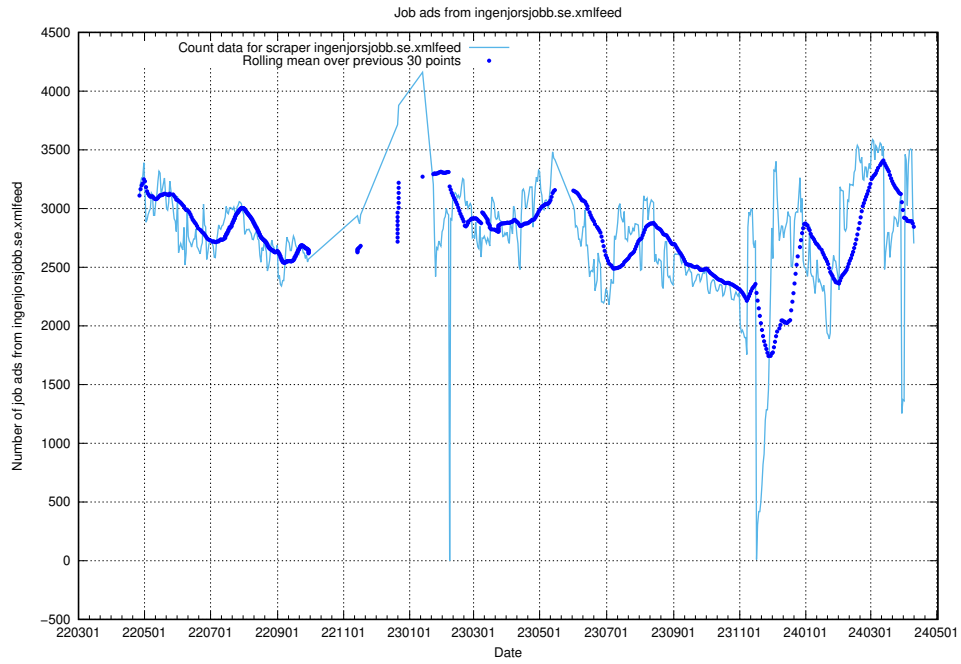

13.4 Number of ads by scraper ingenjorsjobb.se.xmlfeed

Here, we count the number of job ads scraped from ingenjorsjobb.se.xmlfeed.