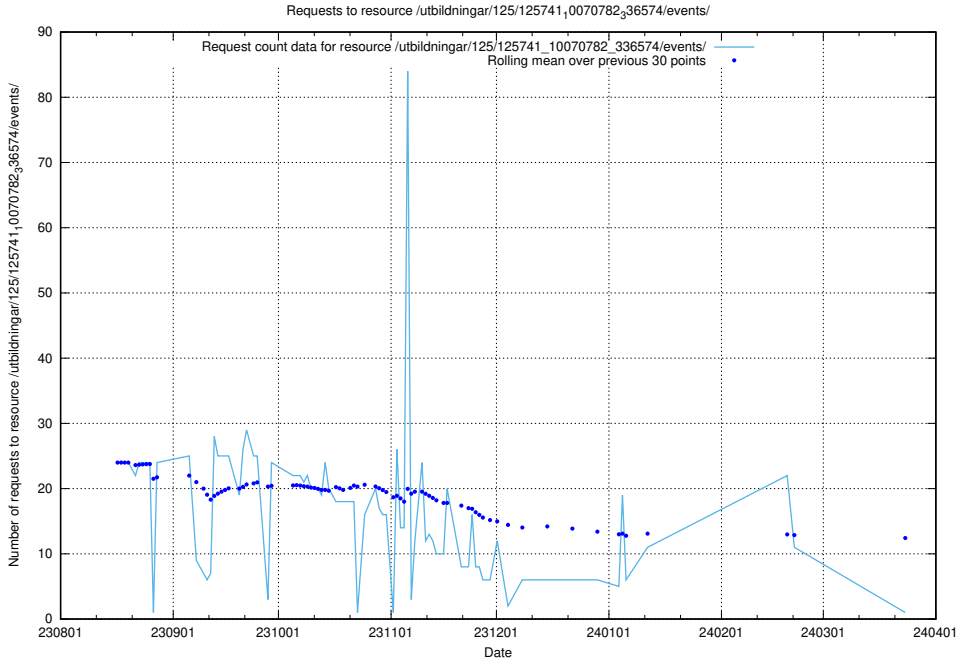

5.4453 Usage of /utbildningar/125/125741_10070782_336574/events/

Here, we count the number of requests to resource /utbildningar/125/125741_10070782_336574/events/