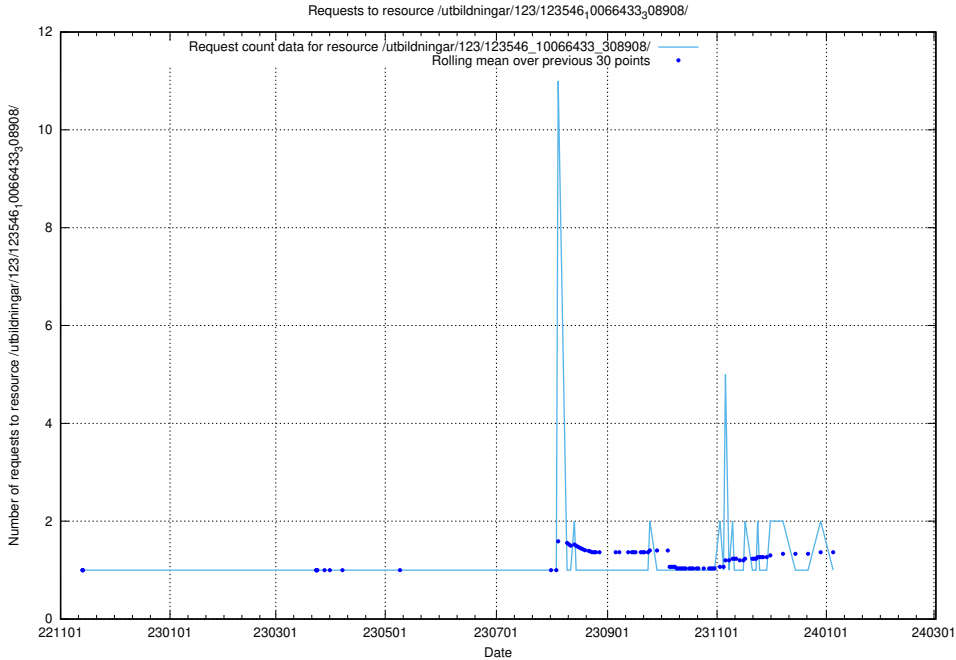

5.5631 Usage of /utbildningar/123/123546_10066433_308908/

Here, we count the number of requests to resource /utbildningar/123/123546_10066433_308908/.