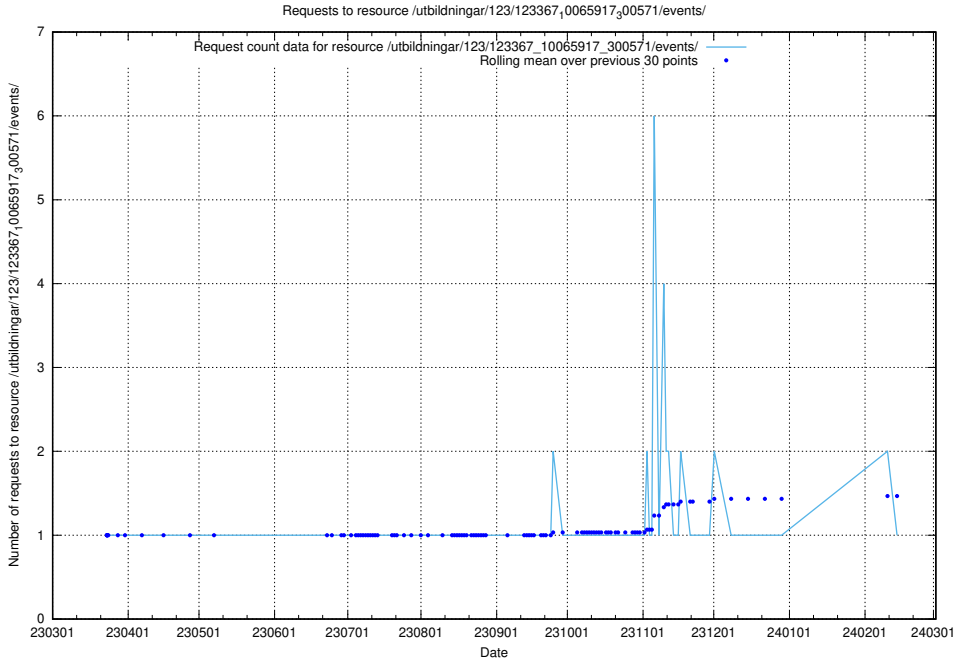

Here, we count the number of requests to resource /taxonomy/version/3/query/employment-type-concepts/.

5.4318 Usage of /utbildningar/123/123367_10065917_300571/events/

Here, we count the number of requests to resource /utbildningar/123/123367_10065917_300571/events/