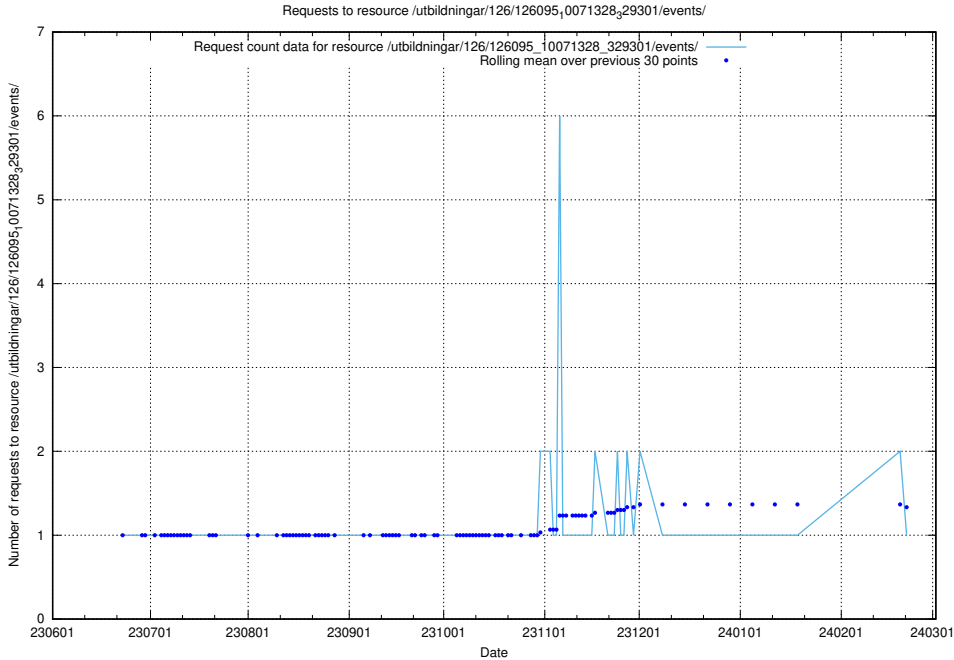

5.5350 Usage of /utbildningar/126/126095_10071328_329301/events/

Here, we count the number of requests to resource /utbildningar/126/126095_10071328_329301/events/