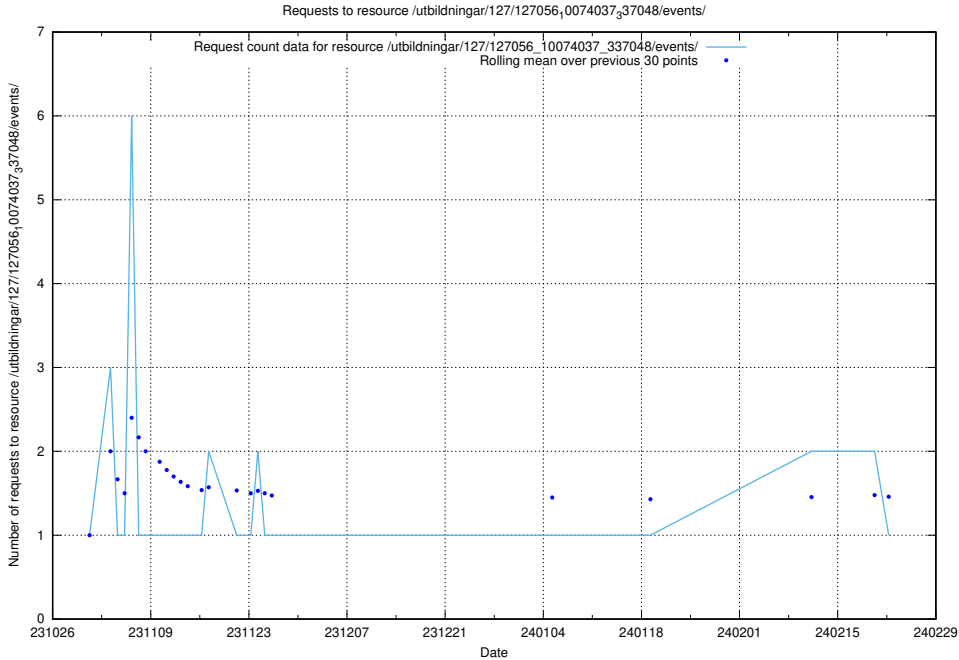

5.3828 Usage of /utbildningar/127/127056_10074037_337048/events/

Here, we count the number of requests to resource /utbildningar/127/127056_10074037_337048/events/