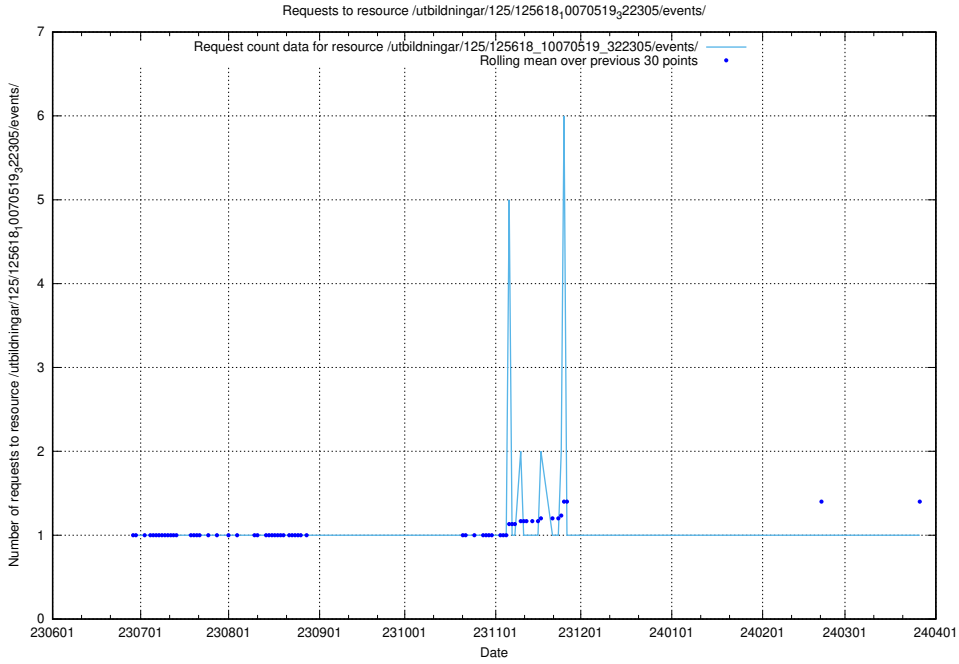

5.5144 Usage of /utbildningar/125/125618_10070519_322305/events/

Here, we count the number of requests to resource /utbildningar/125/125618_10070519_322305/events/