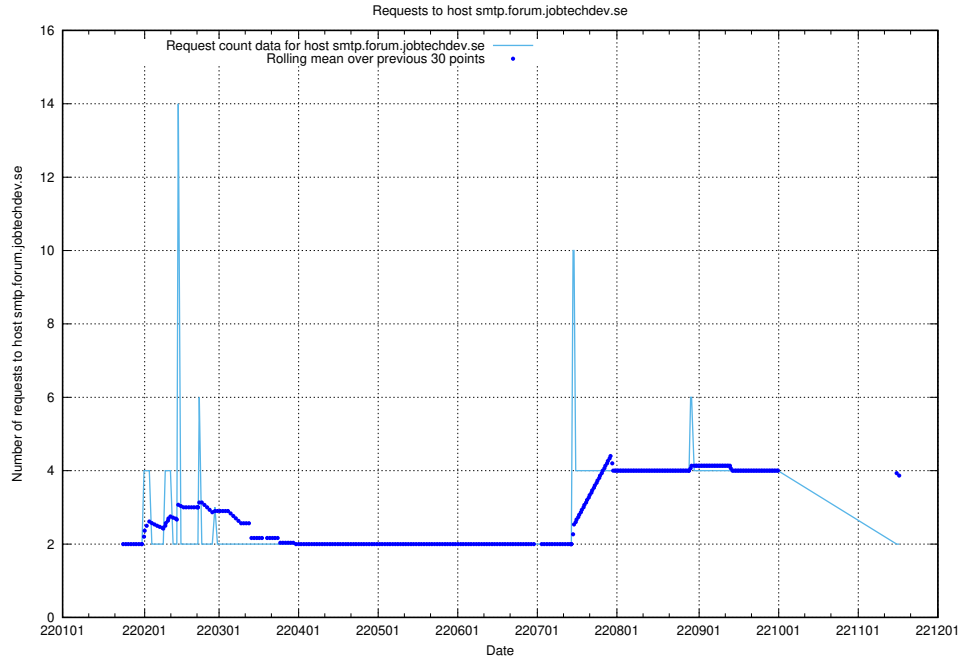

7.575 Usage of smtp.forum.jobtechdev.se

Here, we count the number of requests to host smtp.forum.jobtechdev.se.