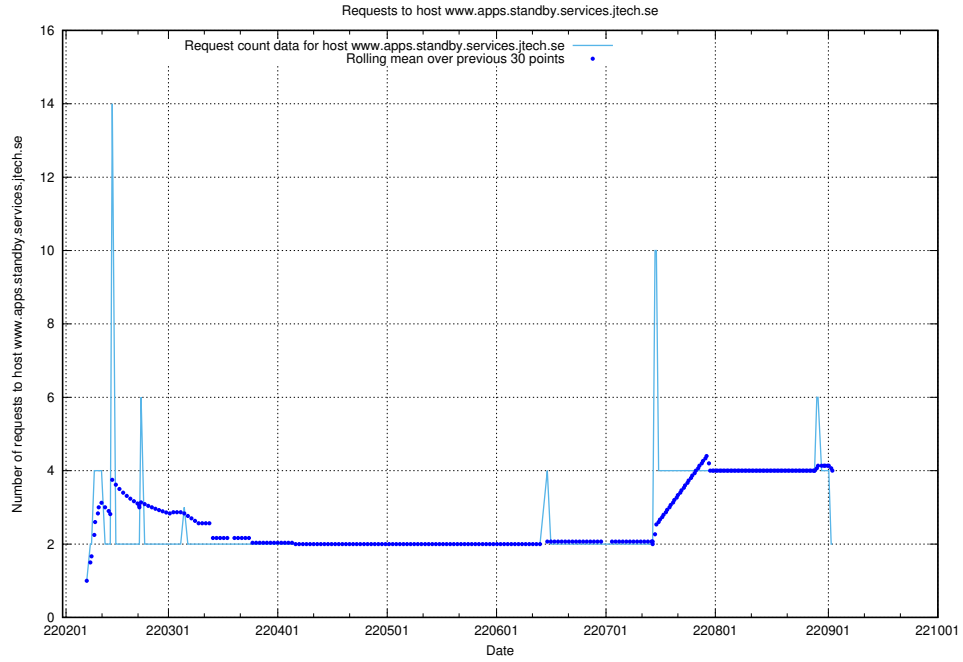

7.559 Usage of `www.apps.standby.services.jtech.se`

Here, we count the number of requests to host `www.apps.standby.services.jtech.se`.