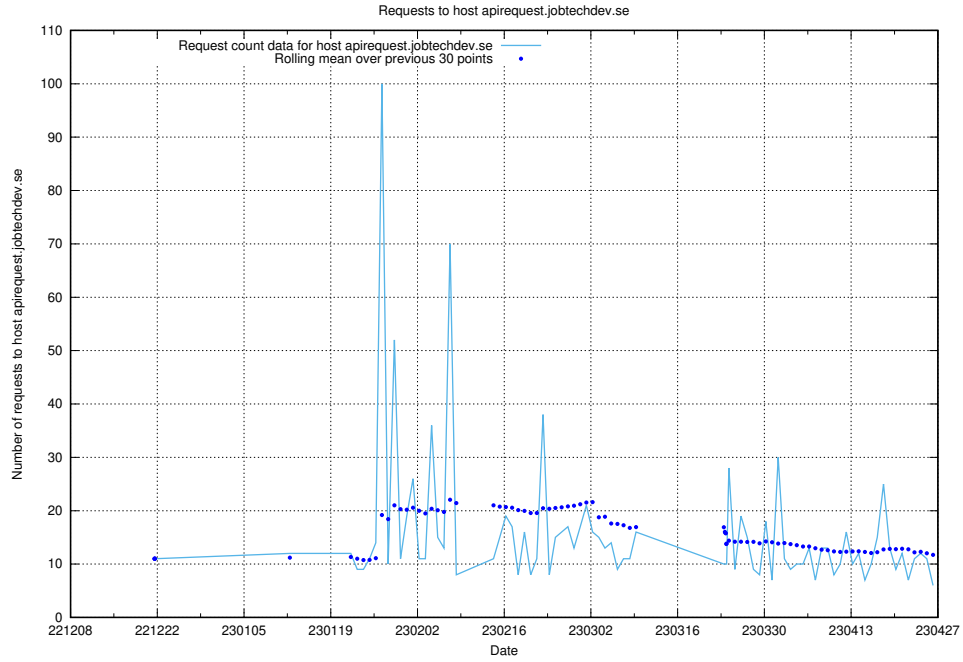

7.80 Usage of apirequest.jobtechdev.se

Here, we count the number of requests to host apirequest.jobtechdev.se.

7.81 Usage of opensearch-test.jobtechdev.se

Here, we count the number of requests to host opensearch-test.jobtechdev.se.