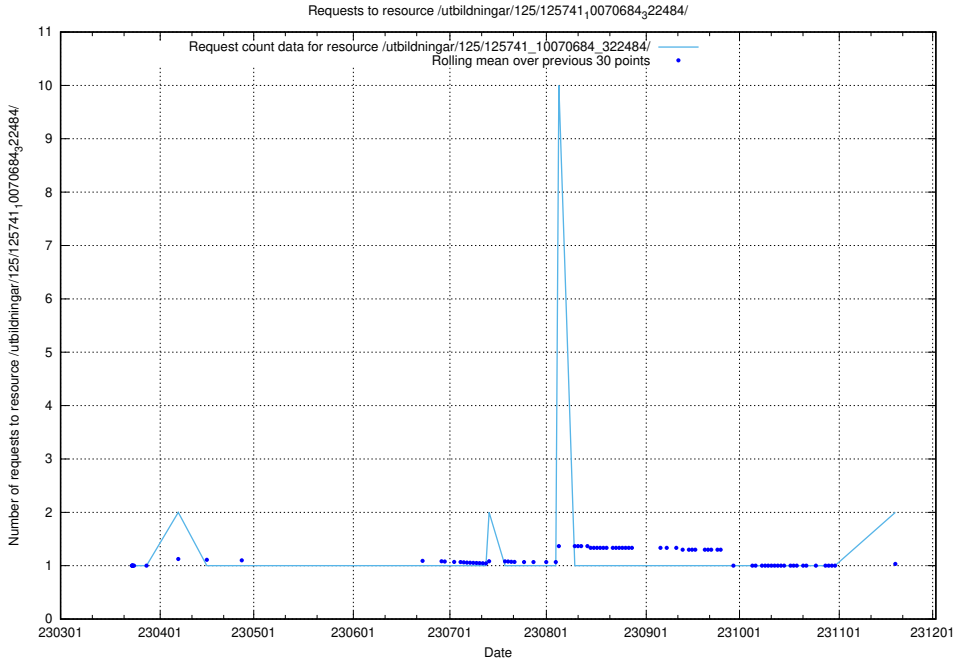

5.860 Usage of /utbildningar/125/125741_10070684_322484/

Here, we count the number of requests to resource /utbildningar/125/125741_10070684_322484/.