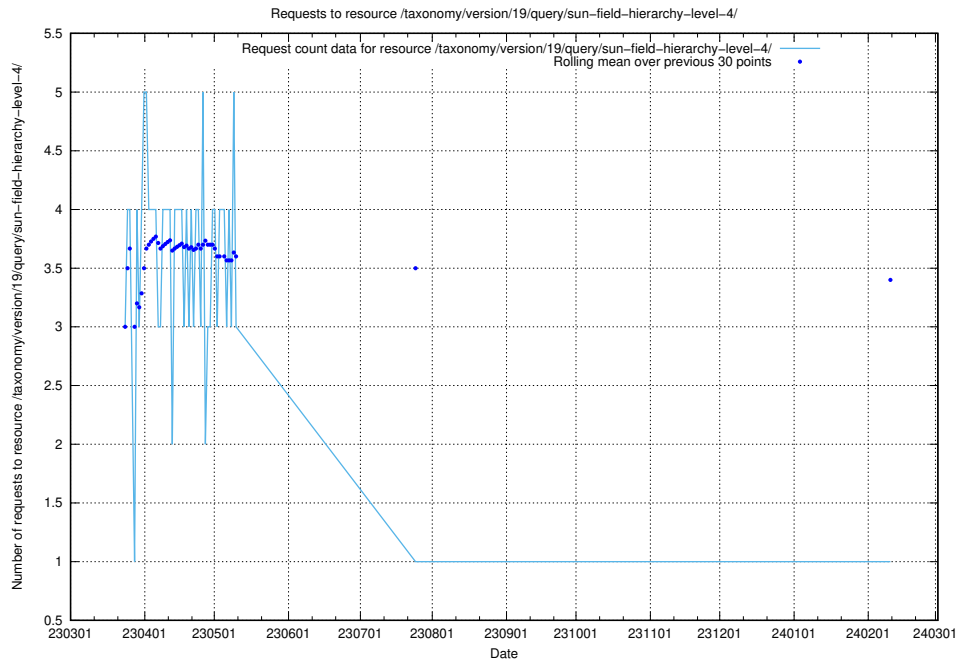

5.5777 Usage of /taxonomy/version/19/query/sun-field-hierarchy-level-4/

Here, we count the number of requests to resource /taxonomy/version/19/query/sun-field-hierarchy-level-4/.