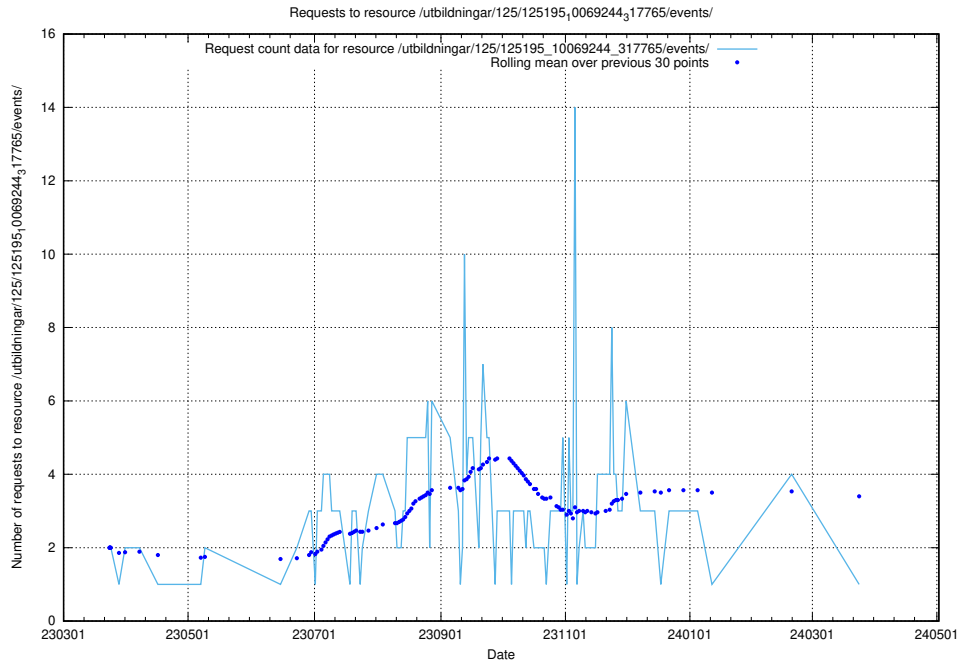

5.5932 Usage of /utbildningar/125/125195_10069244_317765/events/

Here, we count the number of requests to resource /utbildningar/125/125195_10069244_317765/events/