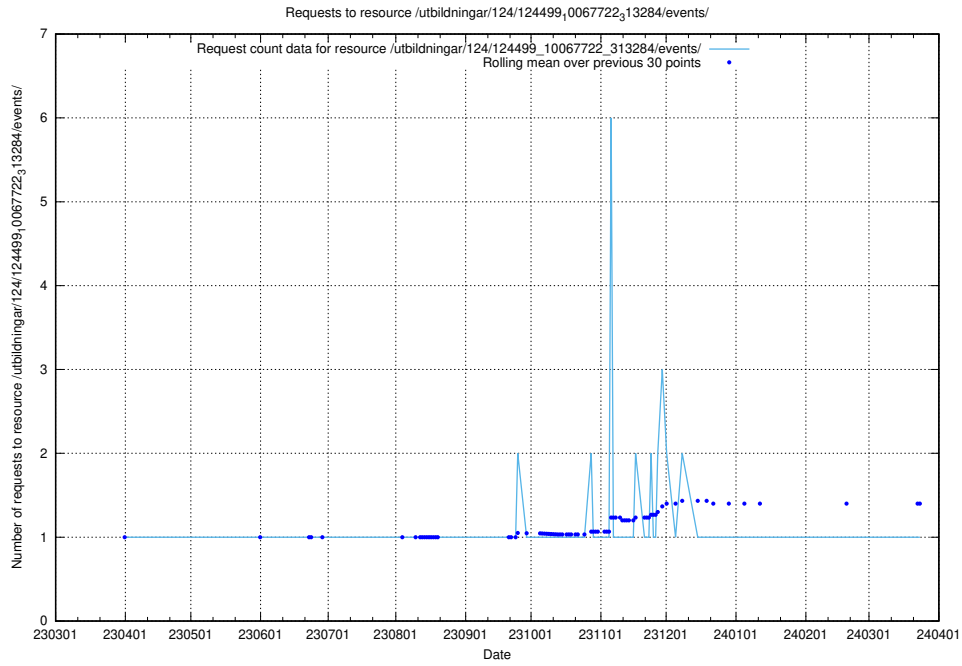

5.5687 Usage of /utbildningar/124/124499_10067722_313284/events/

Here, we count the number of requests to resource /utbildningar/124/124499_10067722_313284/events/