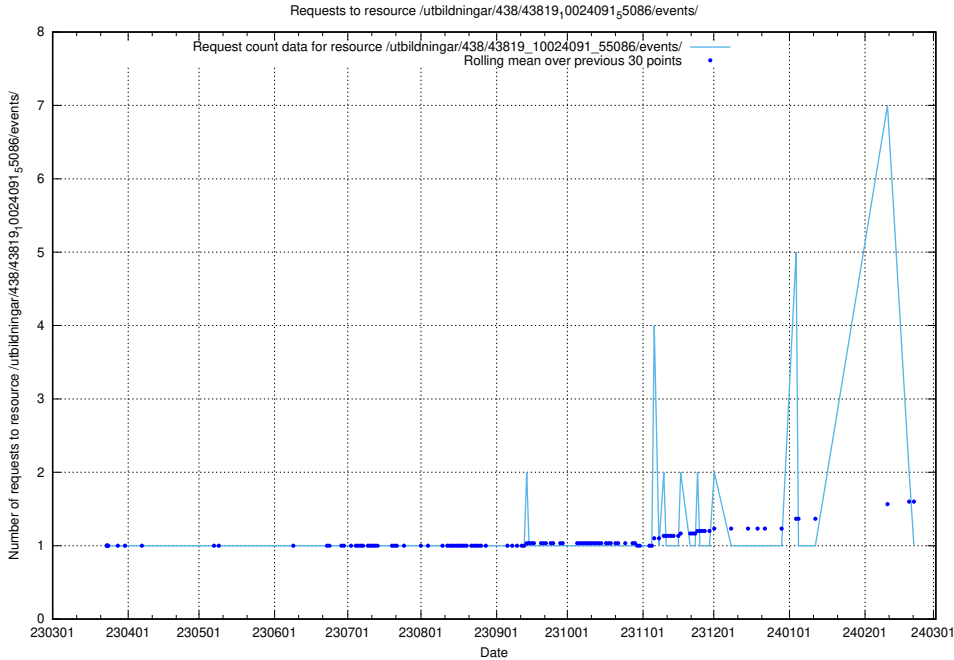

5.5982 Usage of /utbildningar/438/43819_10024091_55086/events/

Here, we count the number of requests to resource /utbildningar/438/43819_10024091_55086/events/.