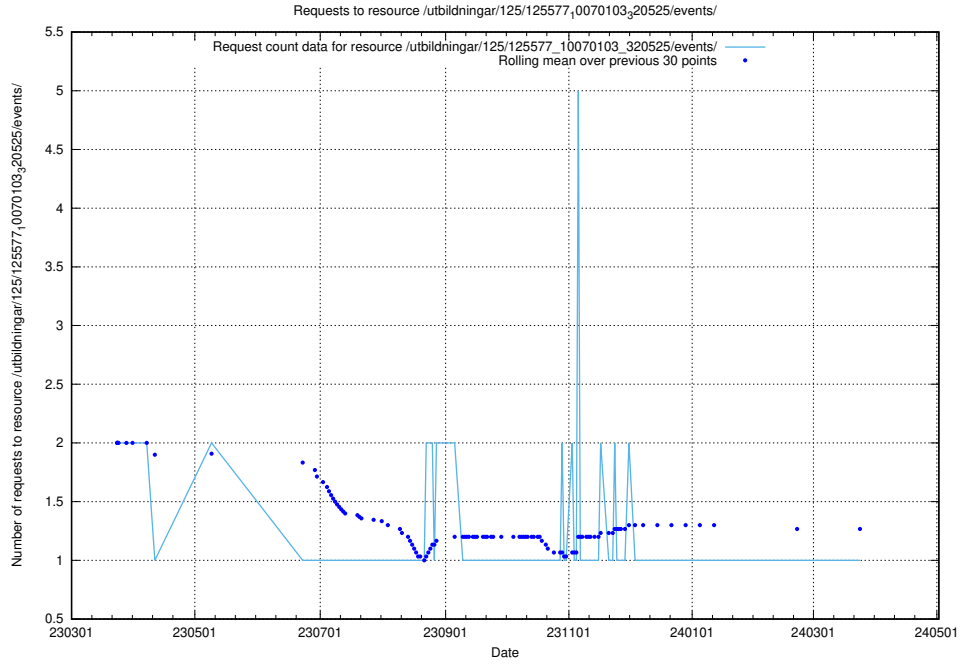

5.5928 Usage of /utbildningar/125/125577_10070103_320525/events/

Here, we count the number of requests to resource /utbildningar/125/125577_10070103_320525/events/