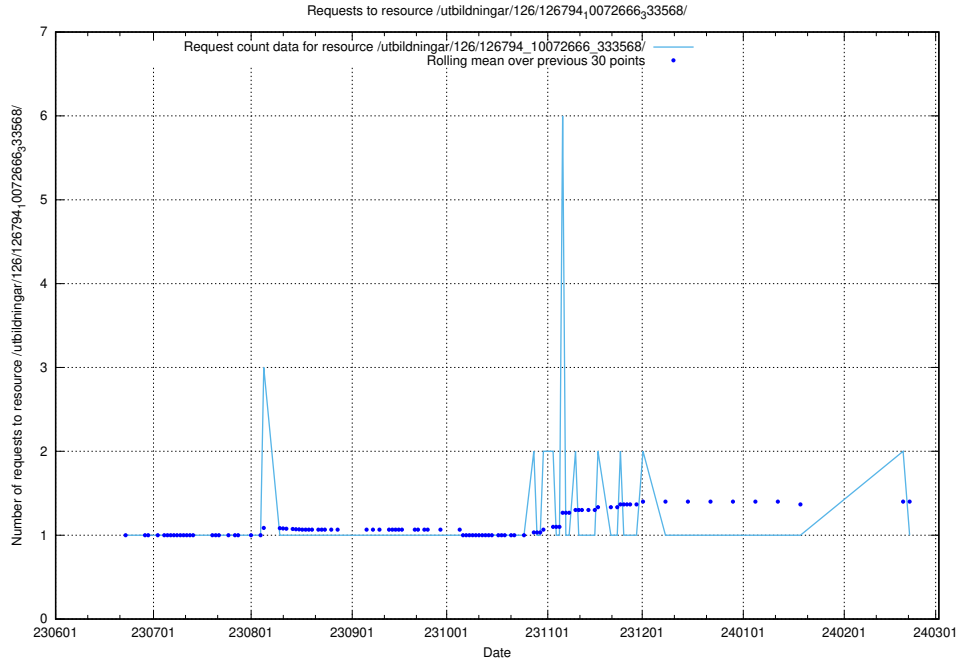

5.5204 Usage of /utbildningar/126/126794_10072666_333568/

Here, we count the number of requests to resource /utbildningar/126/126794_10072666_333568/.