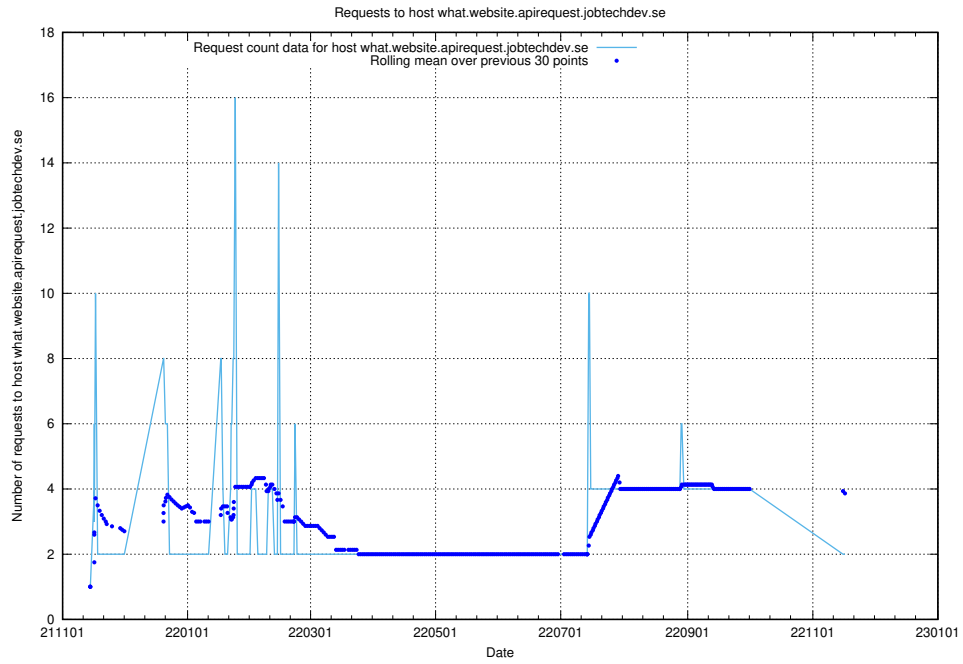

## 7.544 Usage of what.website.apirequest.jobtechdev.se

Here, we count the number of requests to host what.website.apirequest.jobtechdev.se.