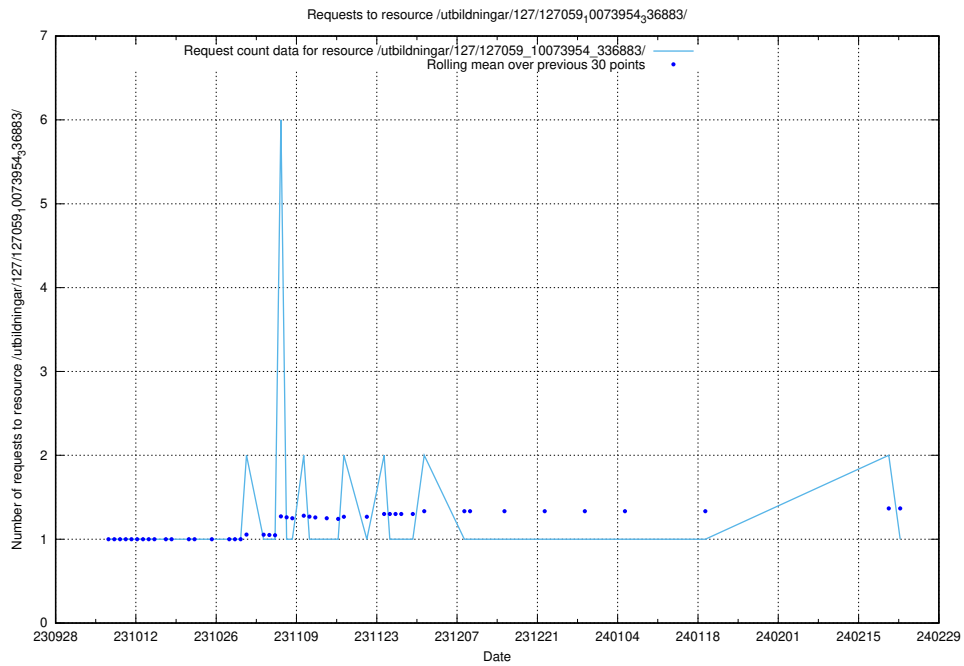

5.4002 Usage of /utbildningar/127/127059_10073954_336883/

Here, we count the number of requests to resource /utbildningar/127/127059_10073954_336883/.