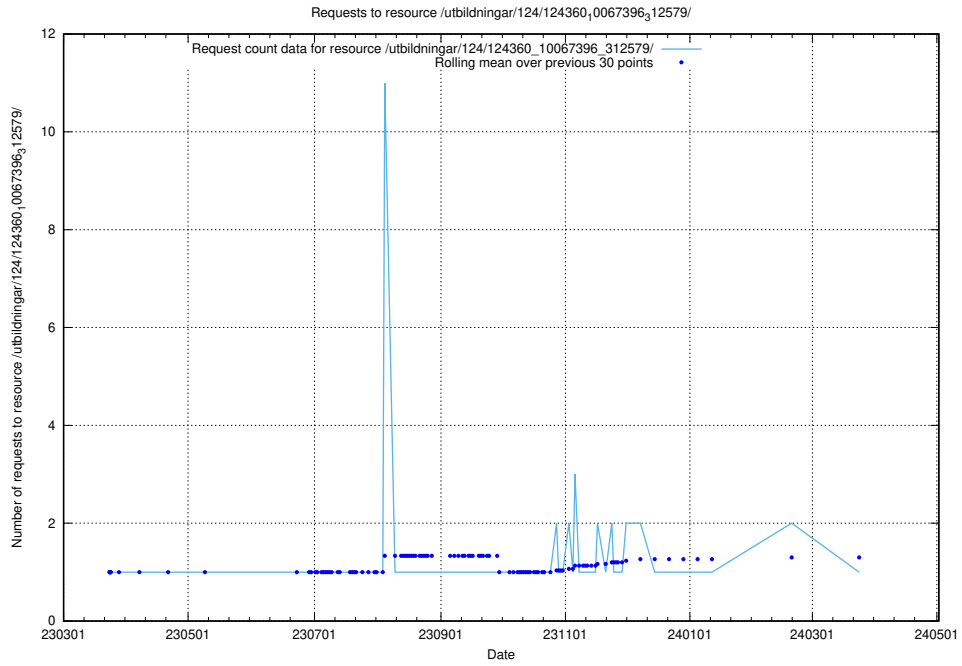

5.3400 Usage of /utbildningar/124/124360_10067396_312579/

Here, we count the number of requests to resource /utbildningar/124/124360_10067396_312579/.