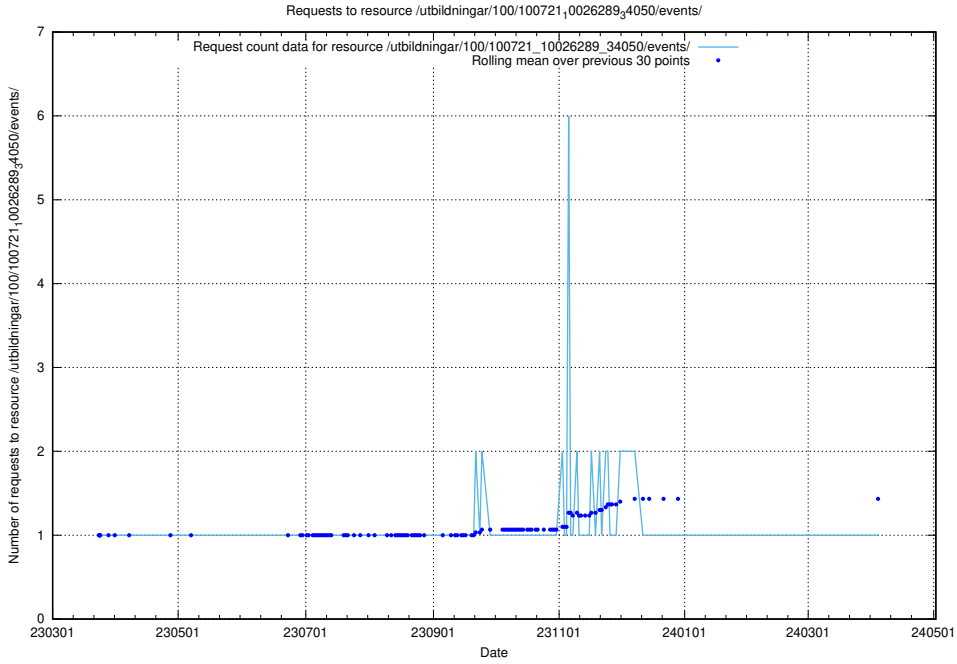

5.5310 Usage of /utbildningar/100/100721_10026289_34050/events/

Here, we count the number of requests to resource /utbildningar/100/100721_10026289_34050/events/.