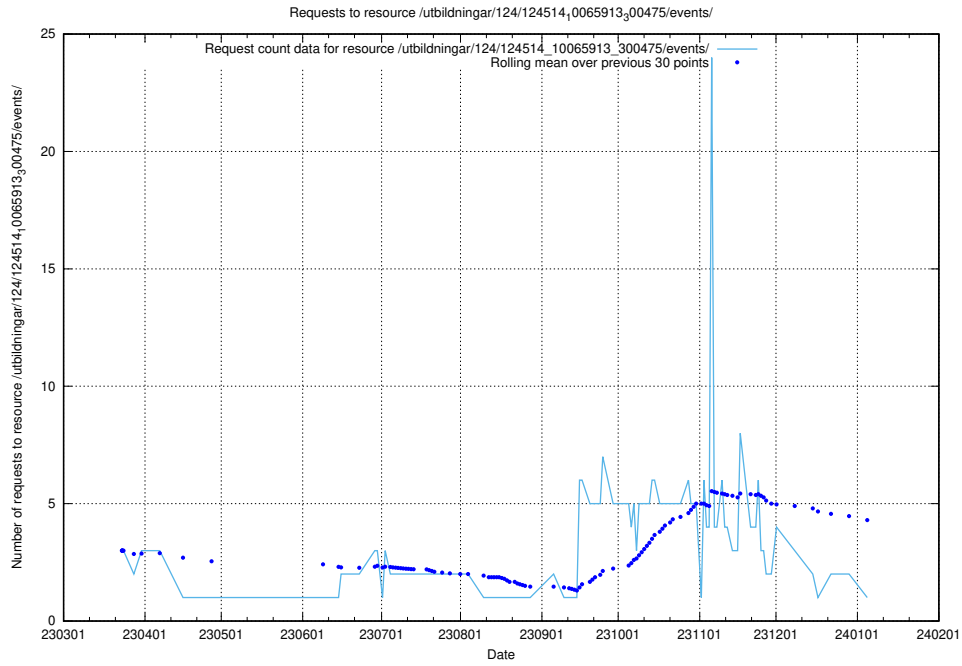

5.5908 Usage of /utbildningar/124/124514_10065913_300475/events/

Here, we count the number of requests to resource /utbildningar/124/124514_10065913_300475/events/