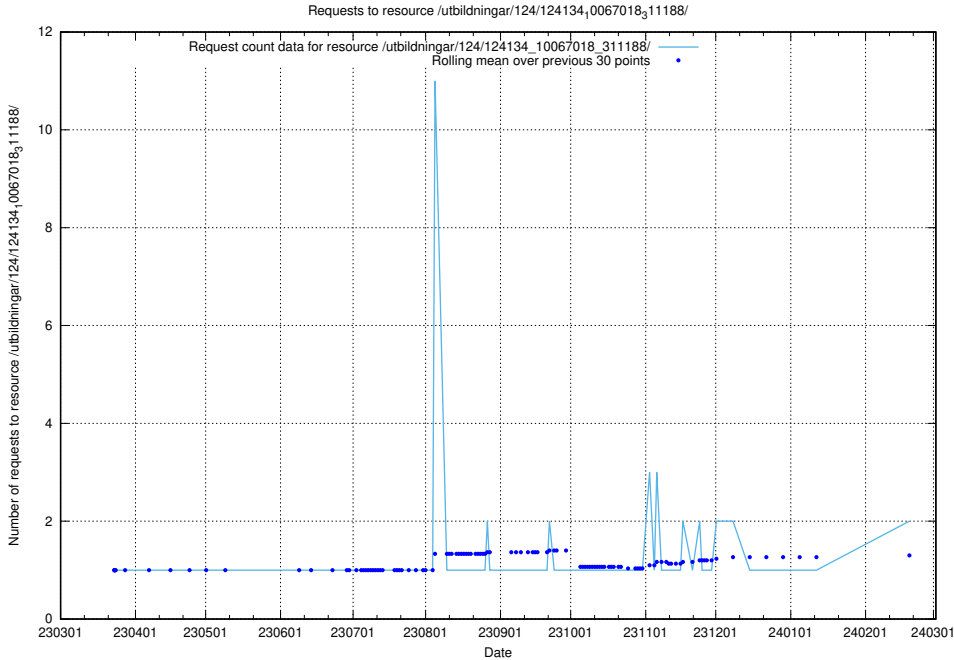

5.558 Usage of /utbildningar/124/124134_10067018_311188/

Here, we count the number of requests to resource /utbildningar/124/124134_10067018_311188/.