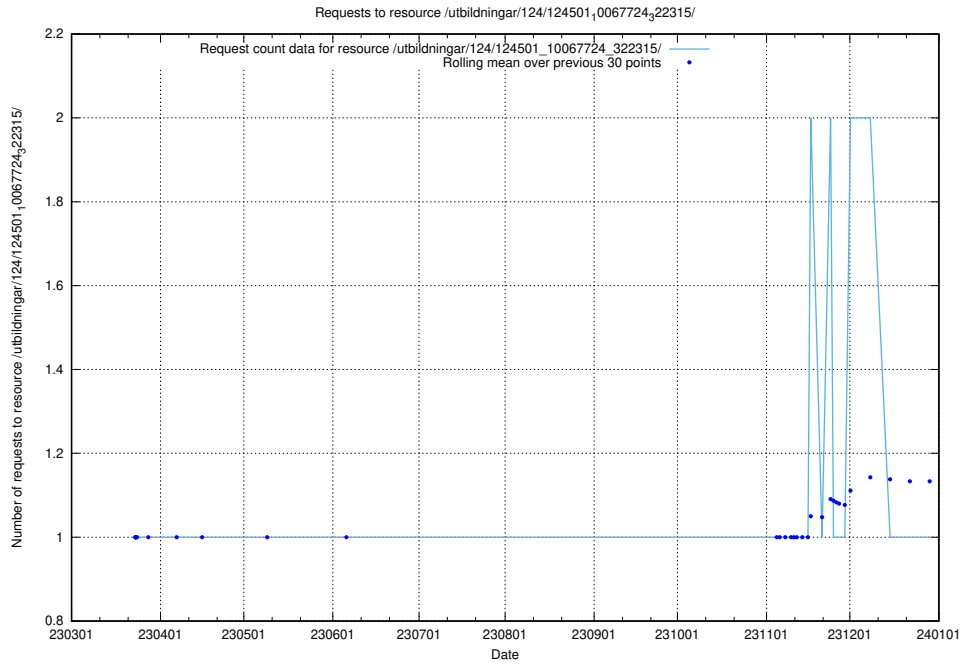

5.1871 Usage of /utbildningar/124/124501_10067724_322315/

Here, we count the number of requests to resource /utbildningar/124/124501_10067724_322315/.