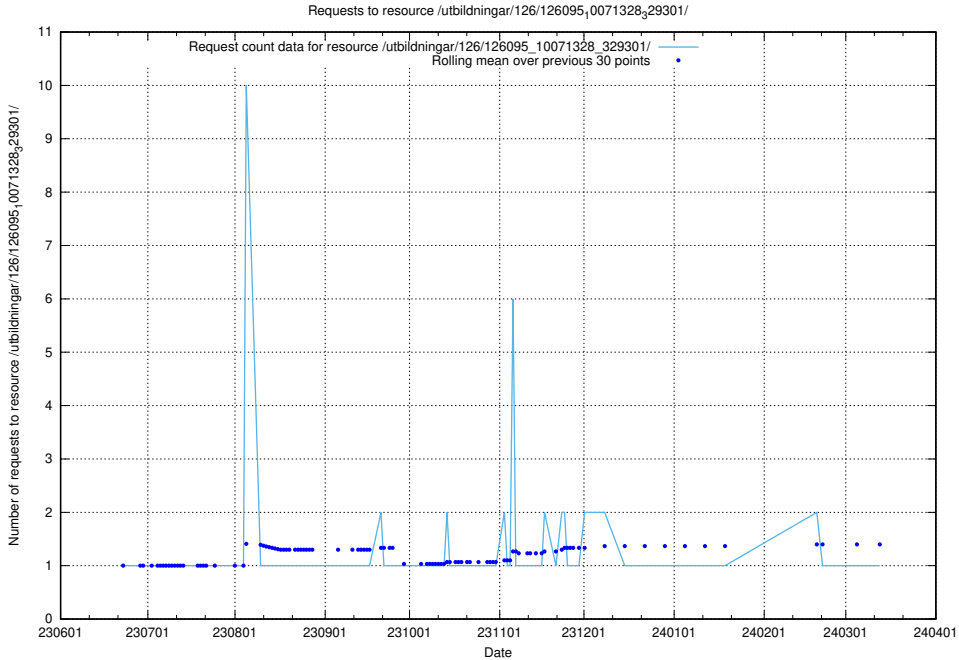

5.5296 Usage of /utbildningar/126/126095_10071328_329301/

Here, we count the number of requests to resource /utbildningar/126/126095_10071328_329301/.