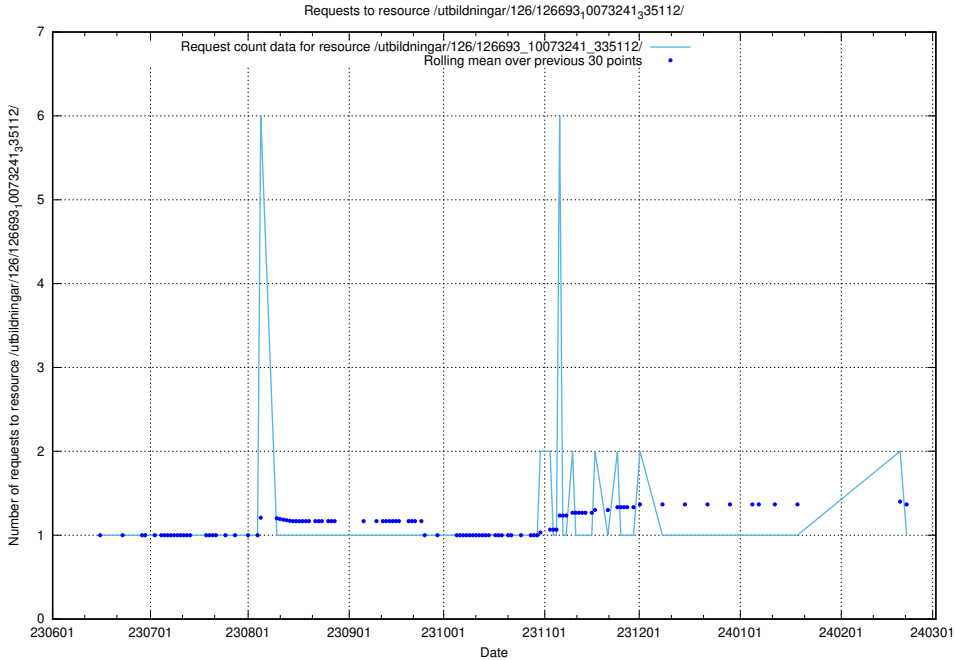

5.5506 Usage of /utbildningar/126/126693_10073241_335112/

Here, we count the number of requests to resource /utbildningar/126/126693_10073241_335112/.