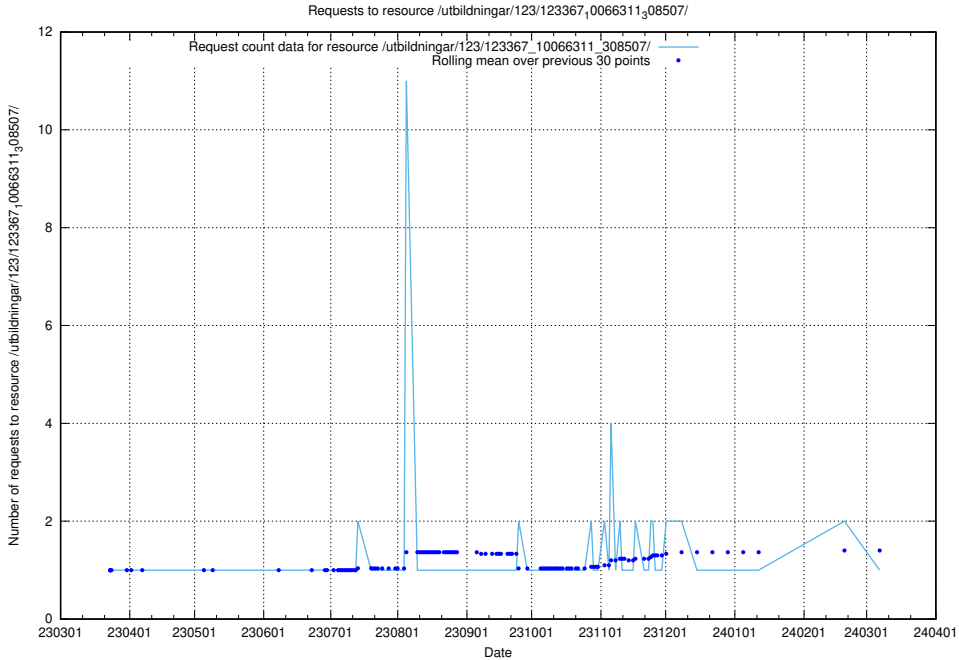

5.4136 Usage of /utbildningar/123/123367_10066311_308507/

Here, we count the number of requests to resource /utbildningar/123/123367_10066311_308507/.