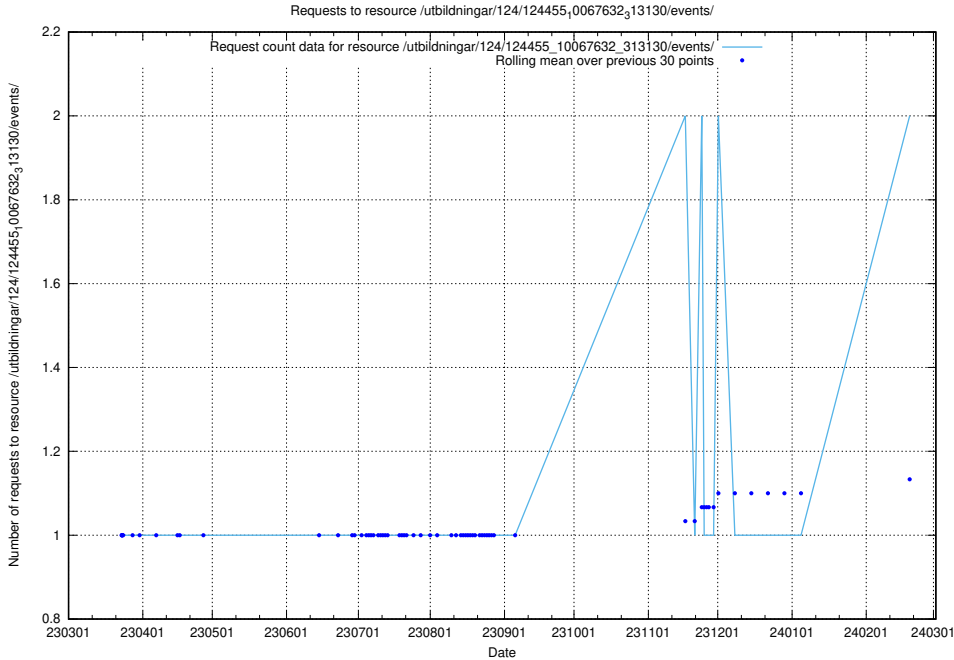

5.512 Usage of /utbildningar/124/124455_10067632_313130/events/

Here, we count the number of requests to resource /utbildningar/124/124455_10067632_313130/events/