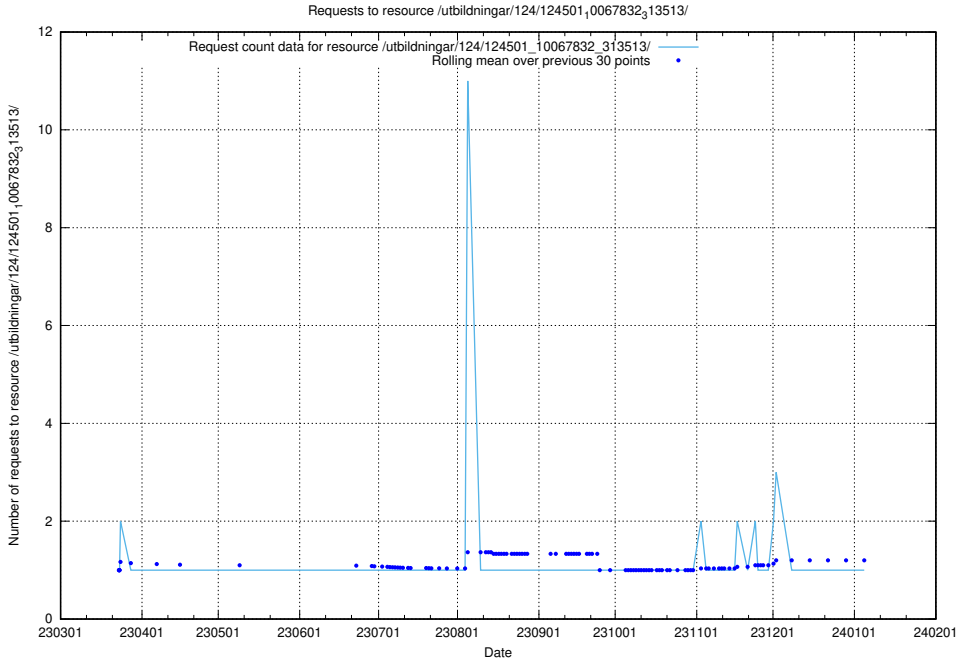

5.1839 Usage of /utbildningar/124/124501_10067832_313513/

Here, we count the number of requests to resource /utbildningar/124/124501_10067832_313513/.