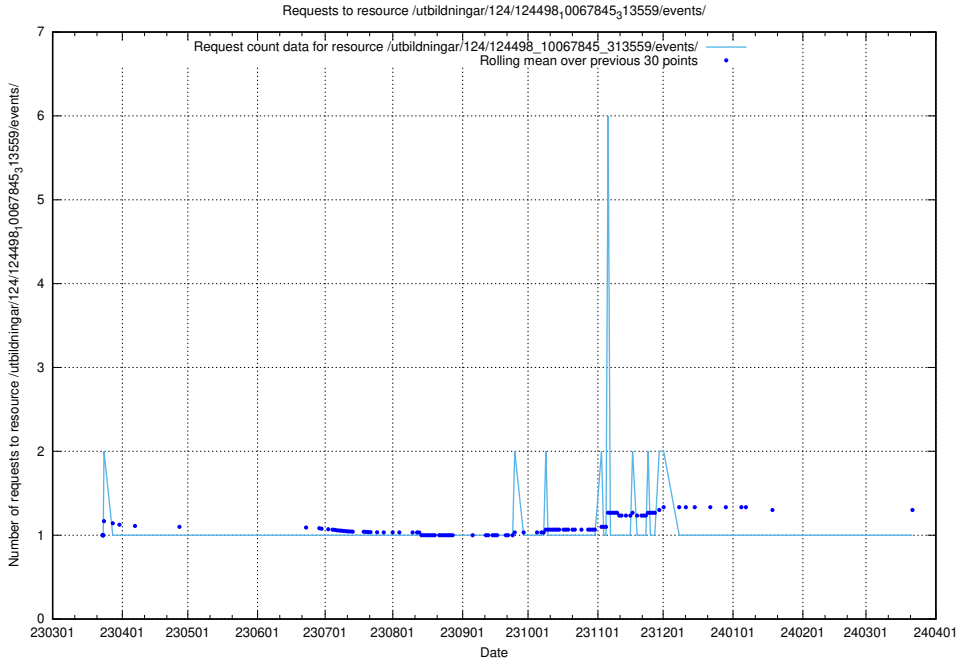

5.2272 Usage of /utbildningar/124/124498_10067845_313559/events/

Here, we count the number of requests to resource /utbildningar/124/124498_10067845_313559/events/