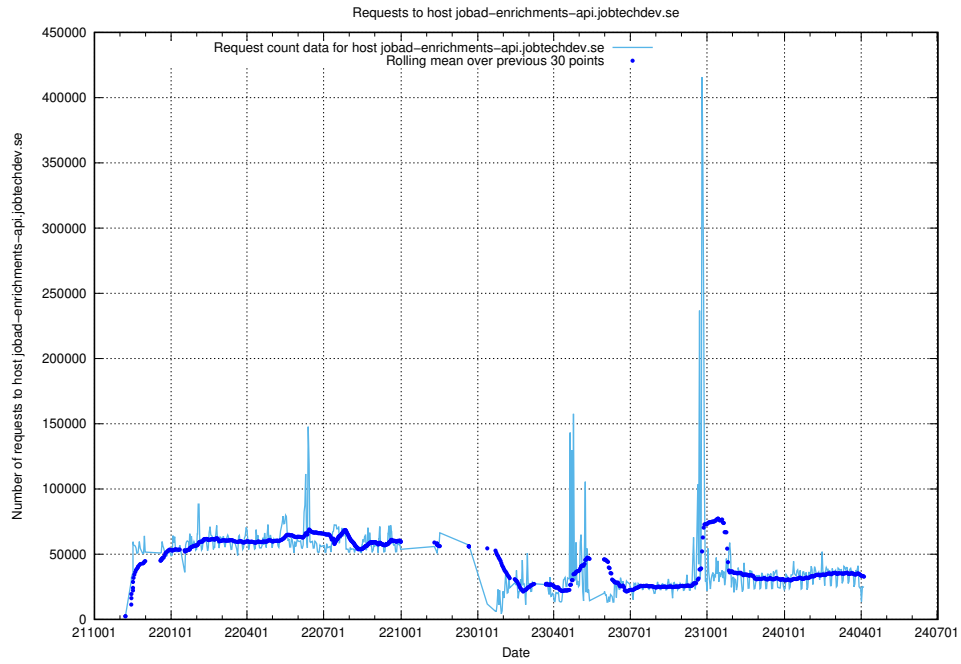

7.8 Usage of jobad-enrichments-api.jobtechdev.se

Here, we count the number of requests to host jobad-enrichments-api.jobtechdev.se.