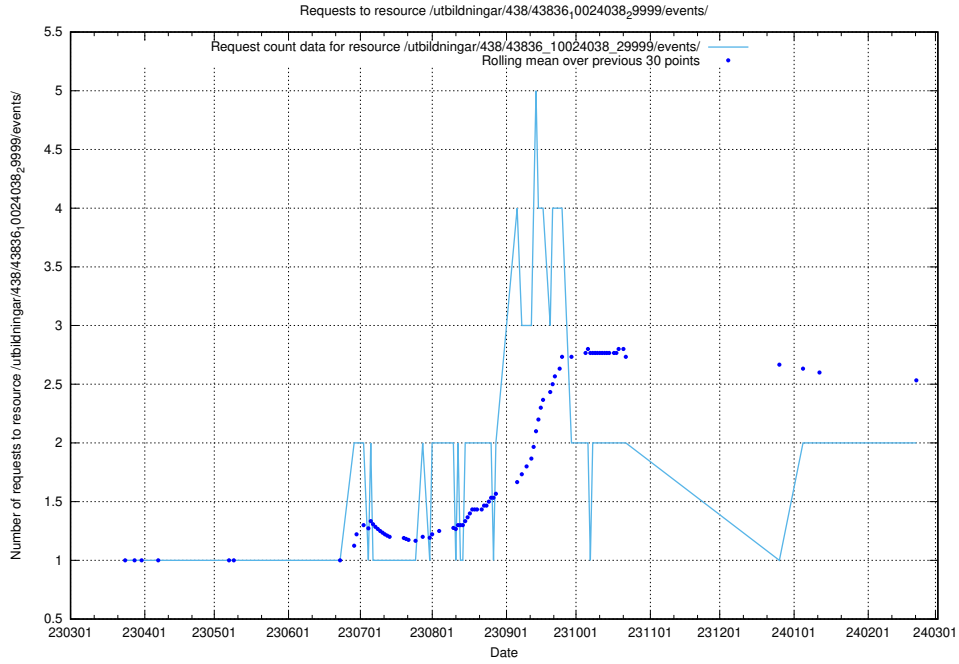

5.779 Usage of /utbildningar/438/43836_10024038_29999/events/

Here, we count the number of requests to resource /utbildningar/438/43836_10024038_29999/events/.