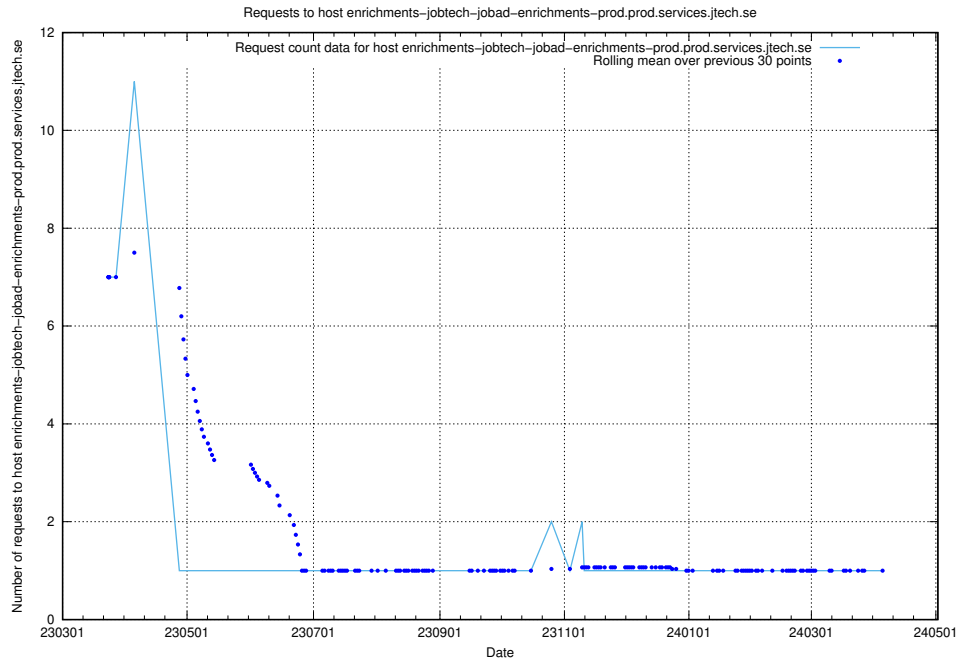

7.608 Usage of enrichments-jobtech-jobad-enrichments-prod.prod.services.jtech.se

Here, we count the number of requests to host enrichments-jobtech-jobad-enrichments-prod.prod.services.jtech.se.