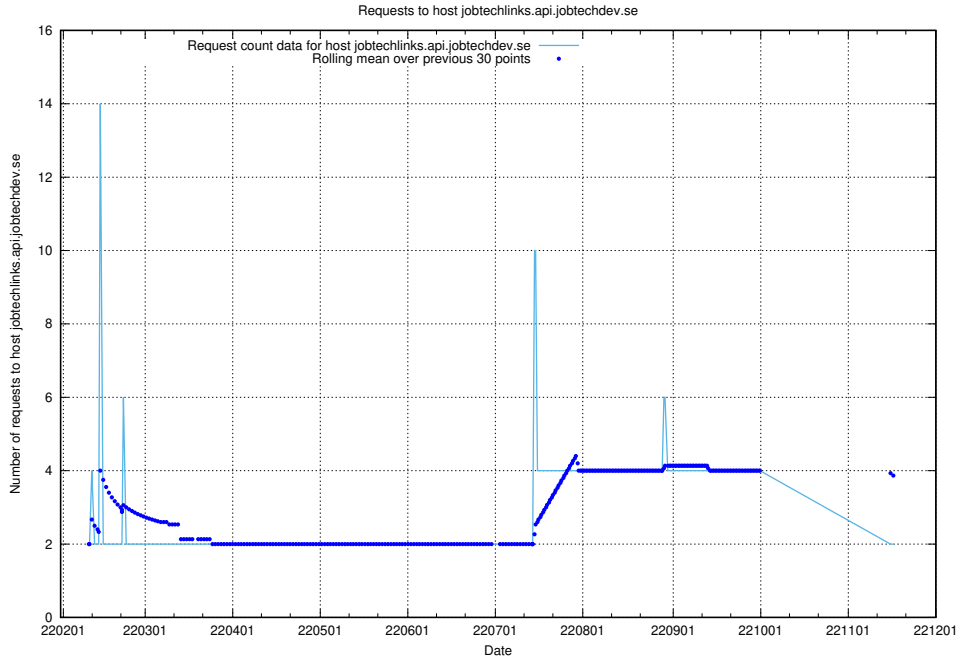

7.554 Usage of jobtechlinks.api.jobtechdev.se

Here, we count the number of requests to host jobtechlinks.api.jobtechdev.se.