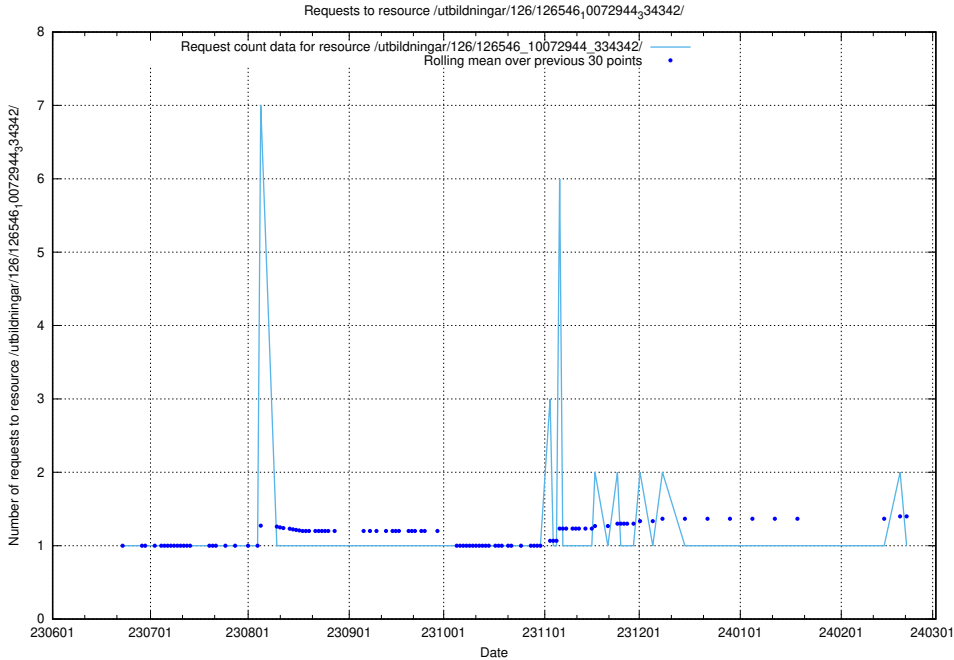

5.5264 Usage of /utbildningar/126/126546_10072944_334342/

Here, we count the number of requests to resource /utbildningar/126/126546_10072944_334342/.