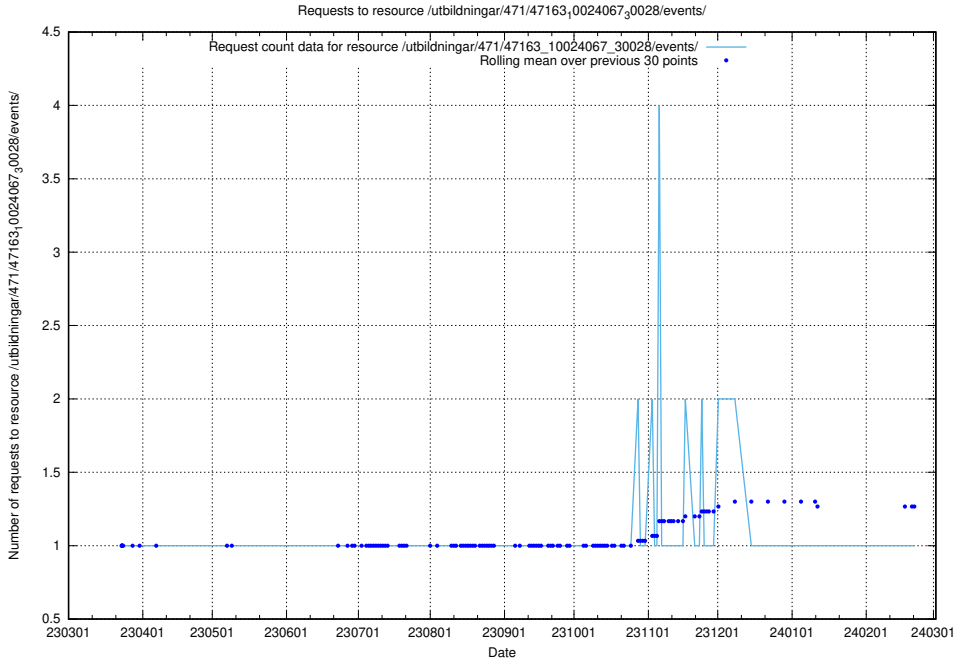

5.5955 Usage of /utbildningar/471/47163_10024067_30028/events/

Here, we count the number of requests to resource /utbildningar/471/47163_10024067_30028/events/.