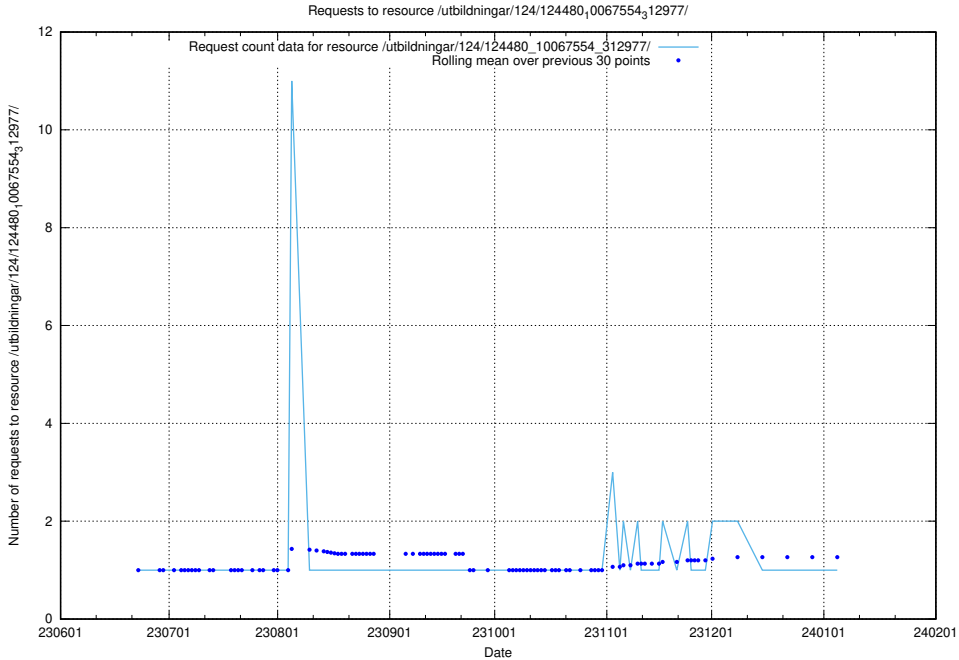

5.5416 Usage of /utbildningar/124/124480_10067554_312977/

Here, we count the number of requests to resource /utbildningar/124/124480_10067554_312977/.