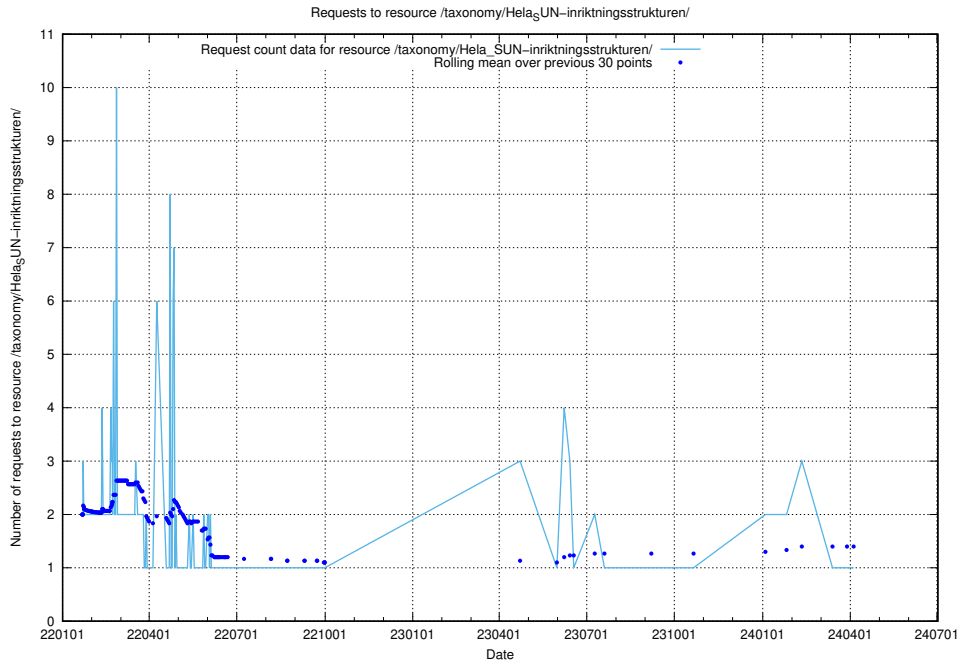

5.6150 Usage of /taxonomy/Hela_SUN-inriktningsstrukturen/

Here, we count the number of requests to resource /taxonomy/Hela_SUN-inriktningsstrukturen/.