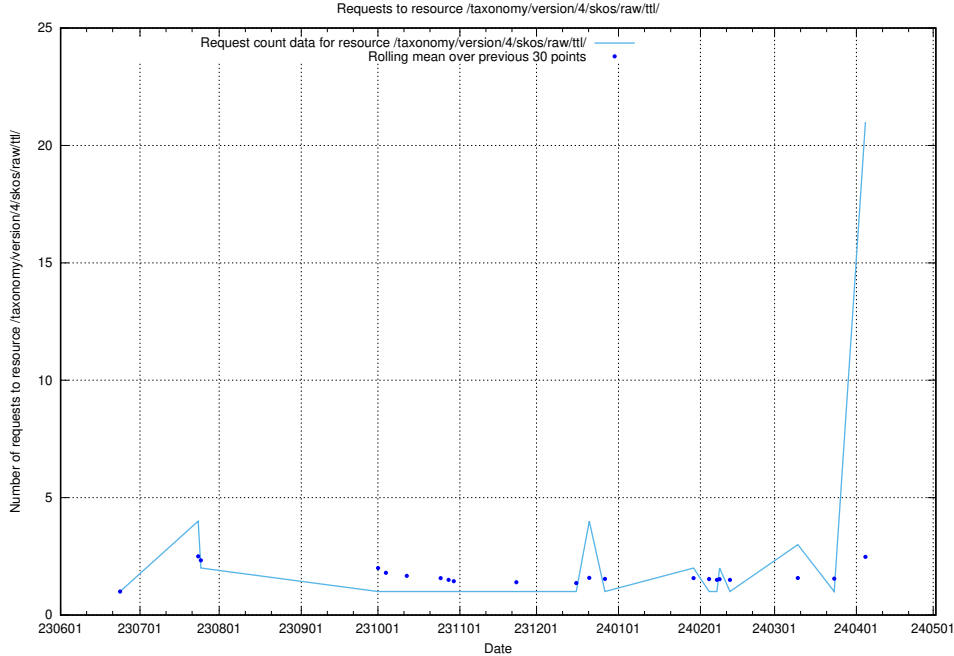

5.18 Usage of /taxonomy/version/4/skos/raw/ttl/

Here, we count the number of requests to resource /taxonomy/version/4/skos/raw/ttl/.