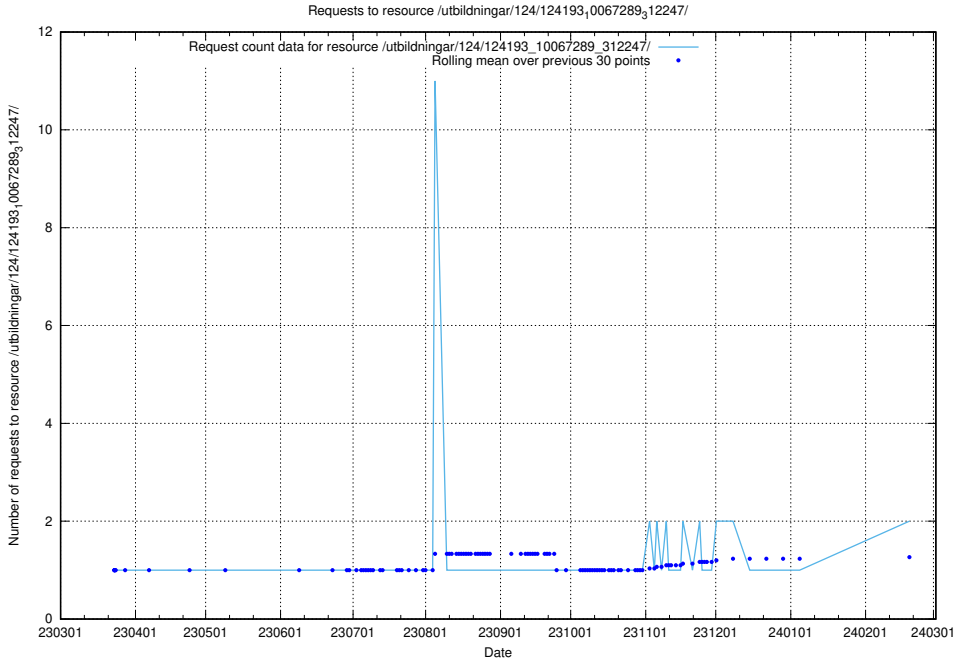

5.552 Usage of /utbildningar/124/124193_10067289_312247/

Here, we count the number of requests to resource /utbildningar/124/124193_10067289_312247/.