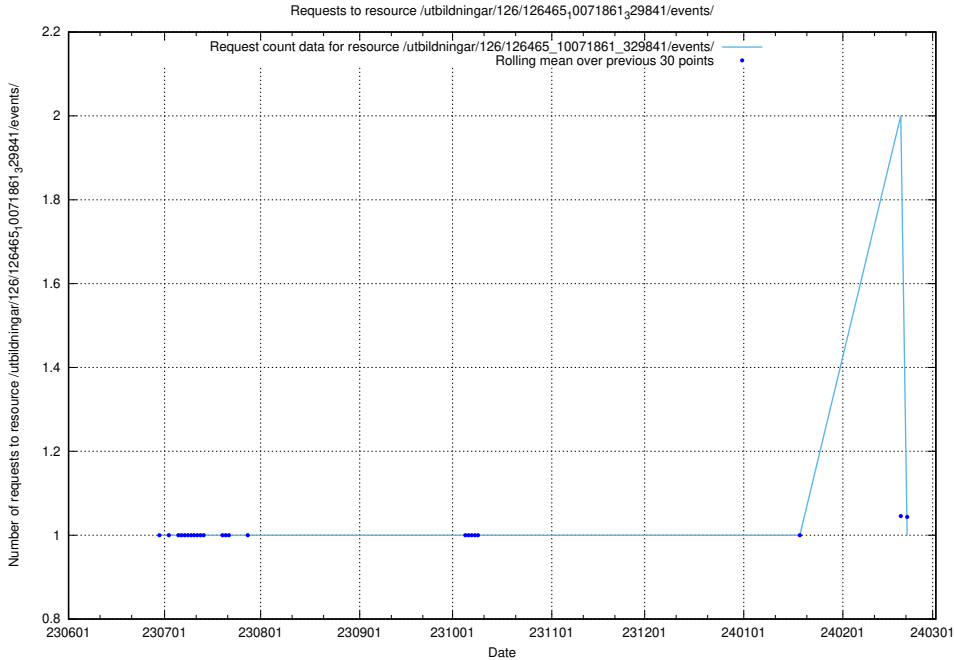

5.4994 Usage of /utbildningar/126/126465_10071861_329841/events/

Here, we count the number of requests to resource /utbildningar/126/126465_10071861_329841/events/