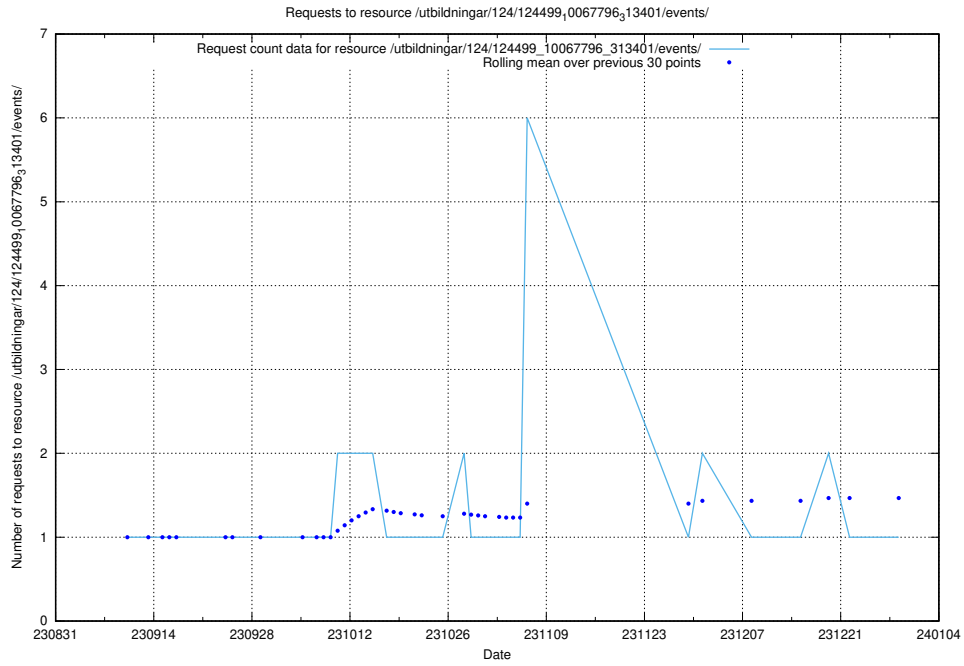

5.4235 Usage of /utbildningar/124/124499_10067796_313401/events/

Here, we count the number of requests to resource /utbildningar/124/124499_10067796_313401/events/