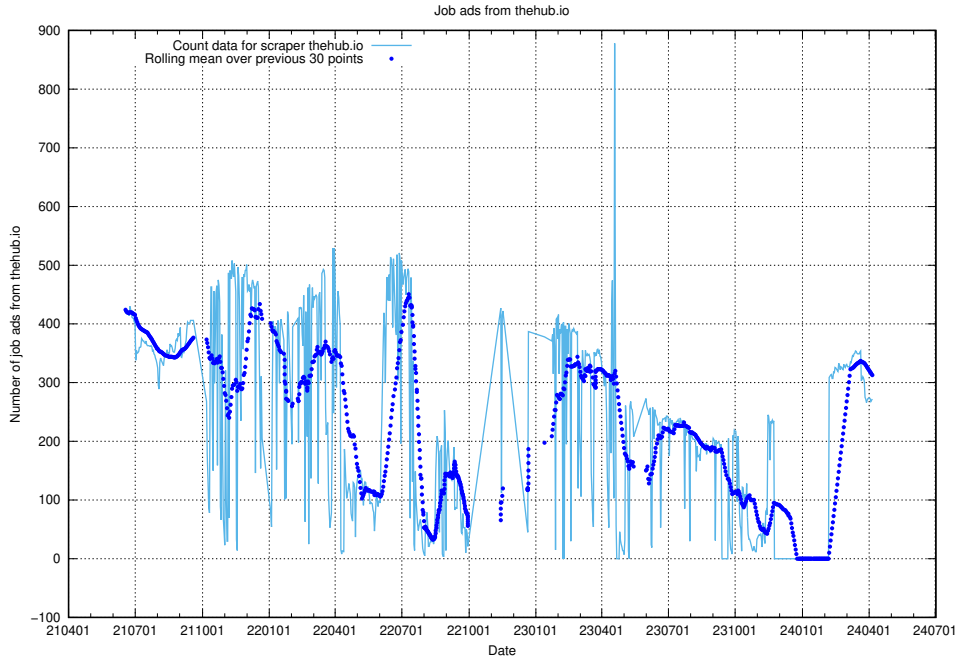

13.11 Number of ads by scraper thehub.io

Here, we count the number of job ads scraped from thehub.io.