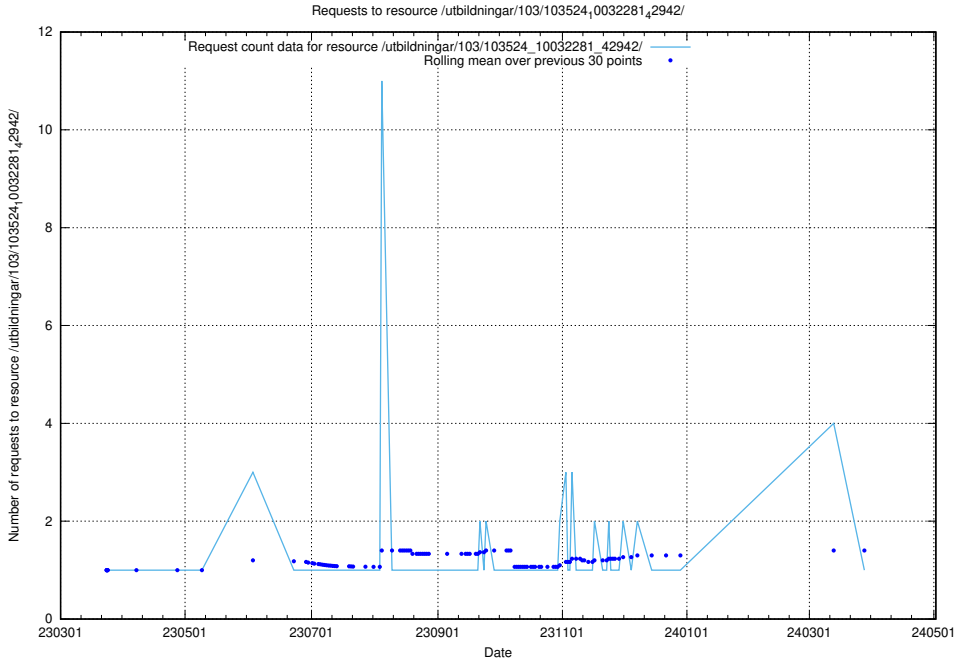

5.5074 Usage of /utbildningar/103/103524_10032281_42942/

Here, we count the number of requests to resource /utbildningar/103/103524_10032281_42942/.