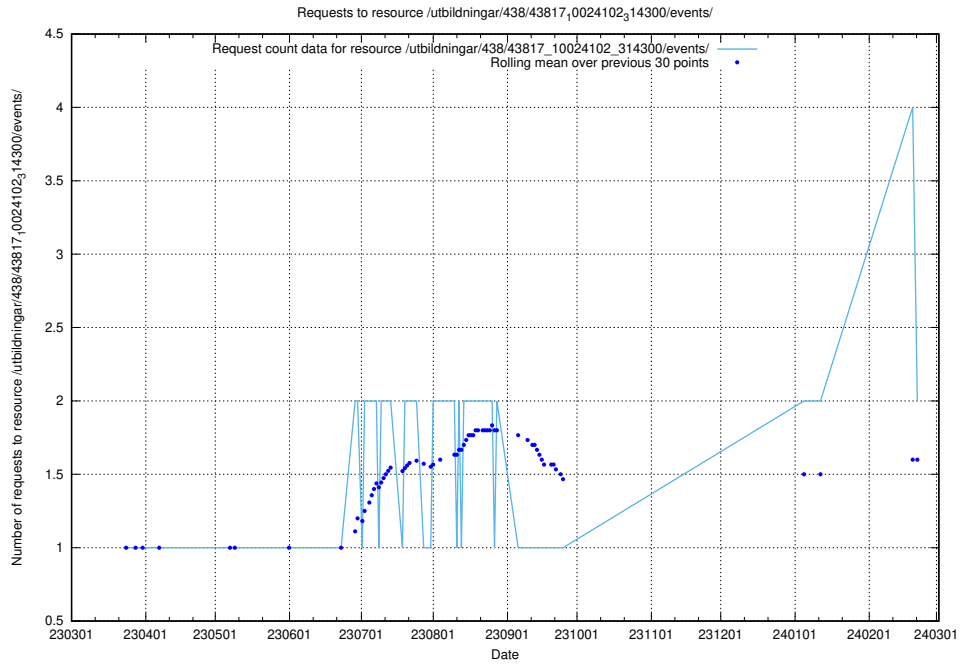

5.780 Usage of /utbildningar/438/43817_10024102_314300/events/

Here, we count the number of requests to resource /utbildningar/438/43817_10024102_314300/events/.