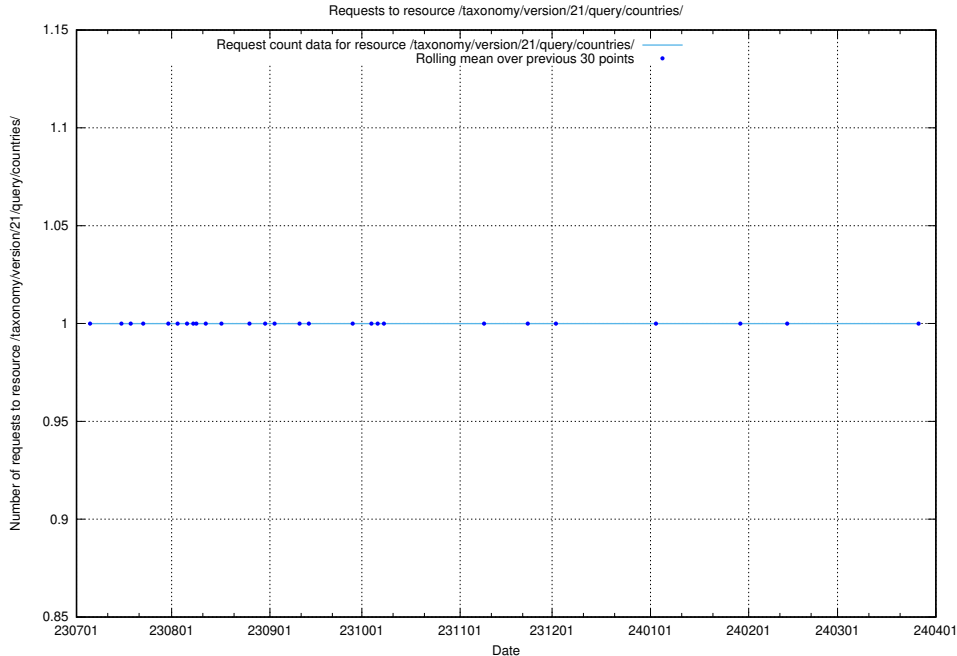

5.4957 Usage of /taxonomy/version/21/query/countries/

Here, we count the number of requests to resource /taxonomy/version/21/query/countries/.