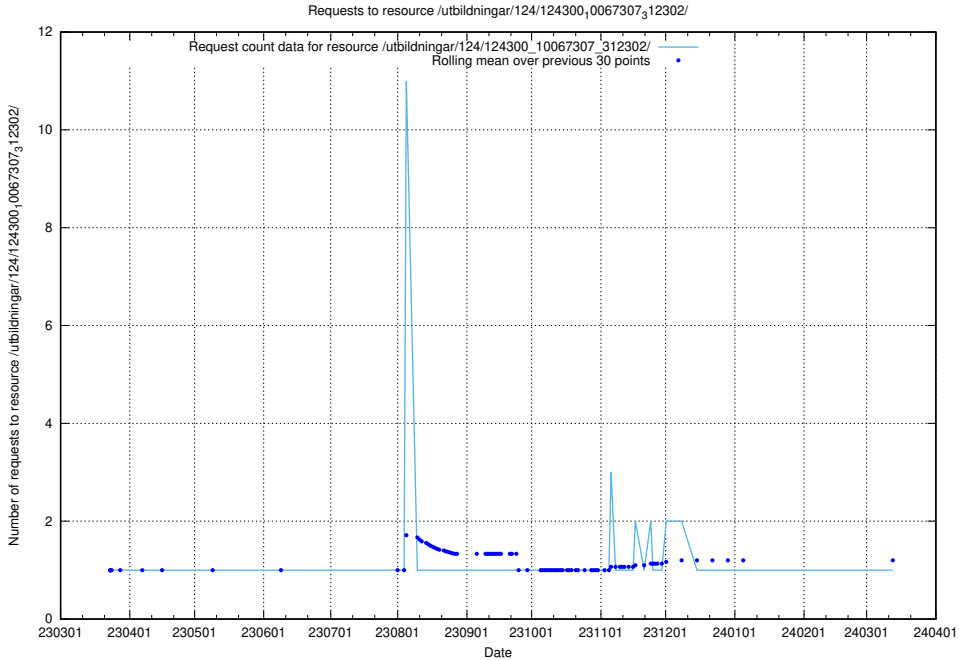

5.3554 Usage of /utbildningar/124/124300_10067307_312302/

Here, we count the number of requests to resource /utbildningar/124/124300_10067307_312302/.