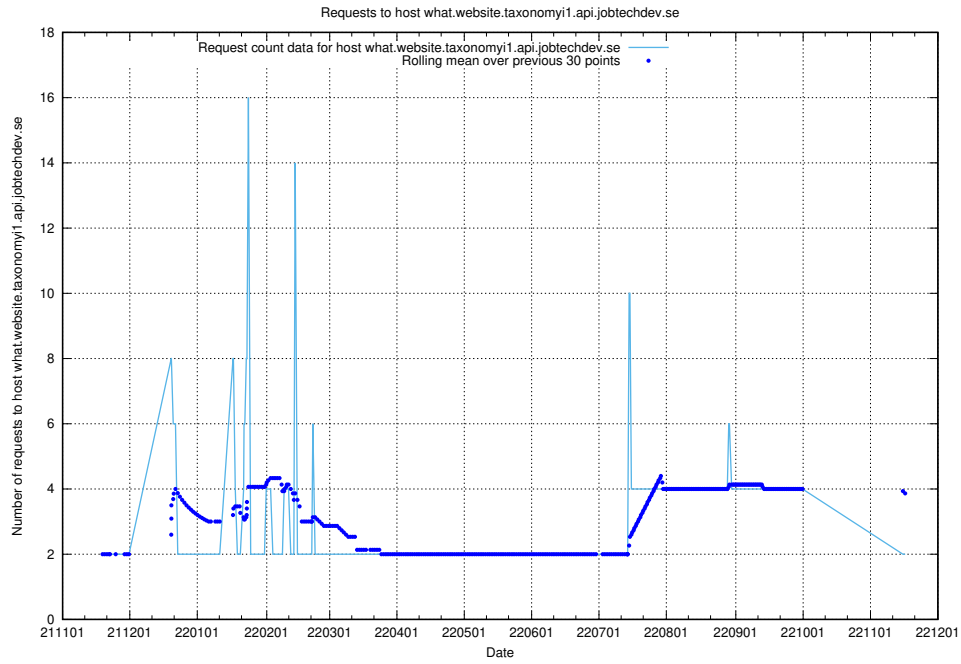

7.454 Usage of what.website.taxonomy1.api.jobtechdev.se

Here, we count the number of requests to host what.website.taxonomy1.api.jobtechdev.se.