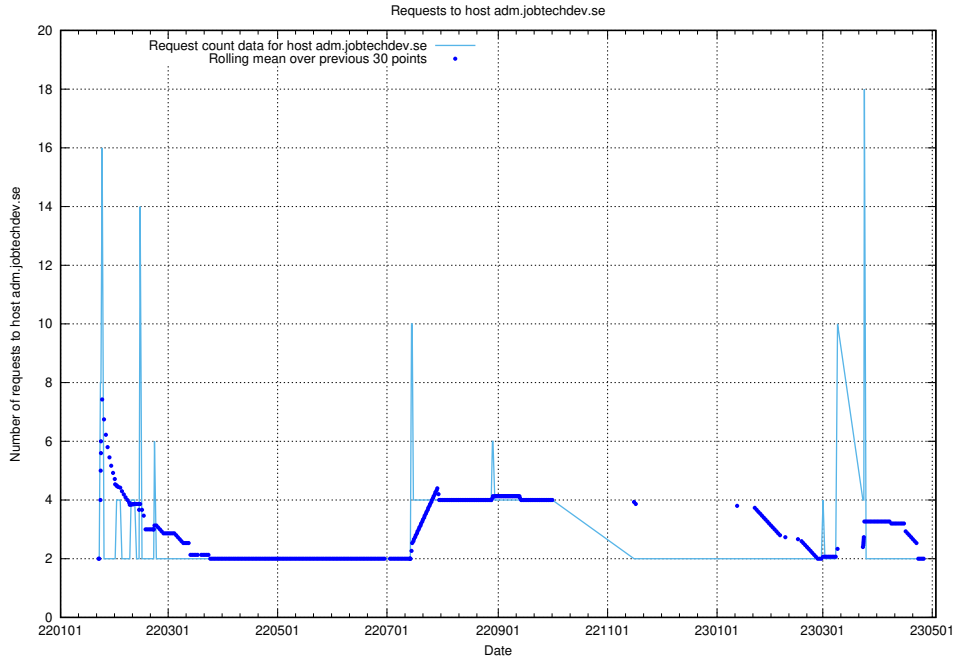

7.258 Usage of adm.jobtechdev.se

Here, we count the number of requests to host adm.jobtechdev.se.