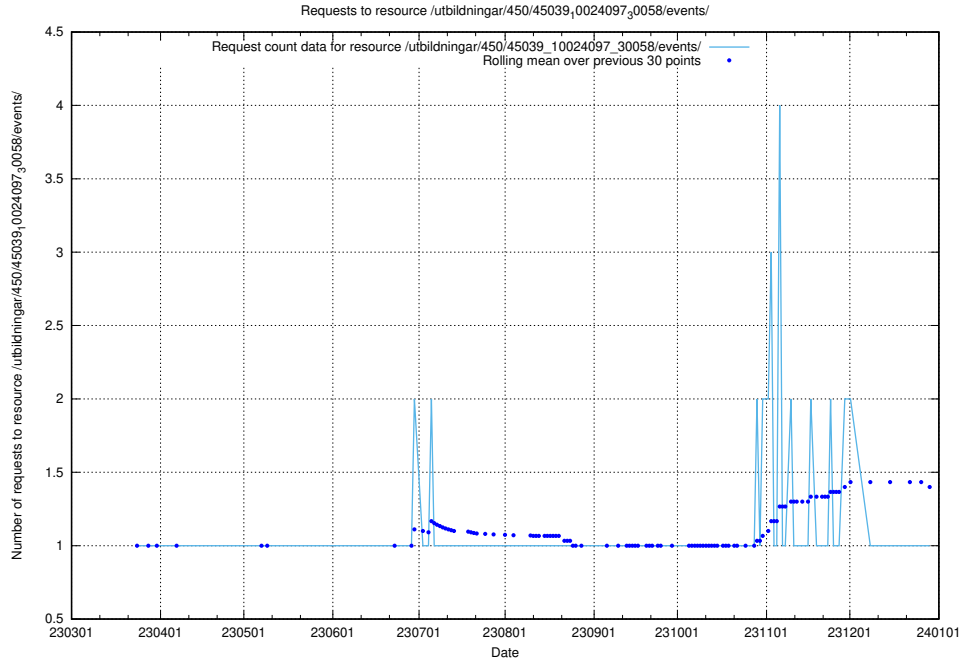

5.5819 Usage of /utbildningar/450/45039_10024097_30058/events/

Here, we count the number of requests to resource /utbildningar/450/45039_10024097_30058/events/.