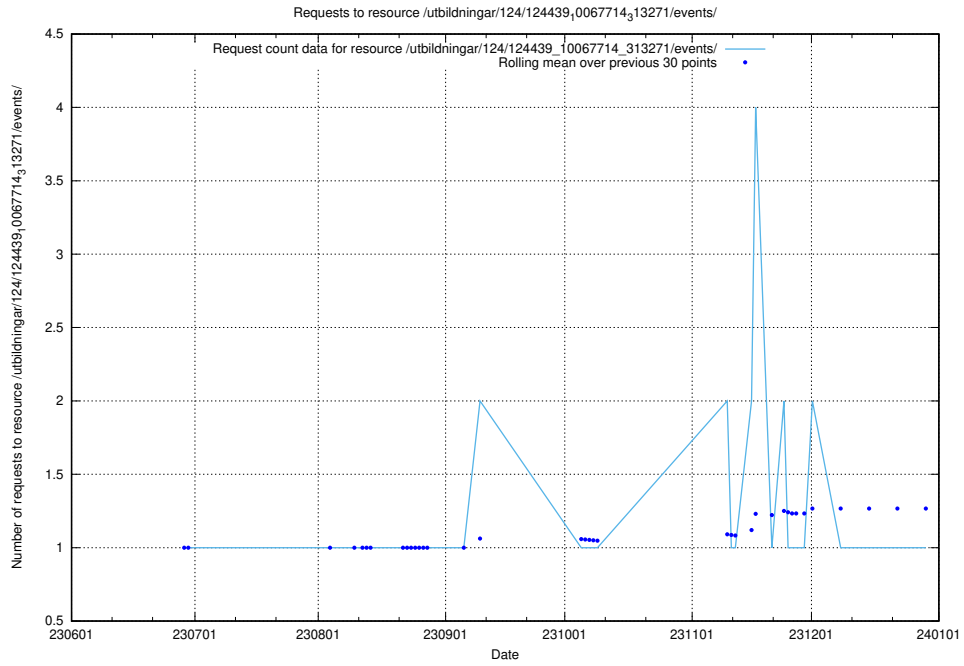

5.5140 Usage of /utbildningar/124/124439_10067714_313271/events/

Here, we count the number of requests to resource /utbildningar/124/124439_10067714_313271/events/