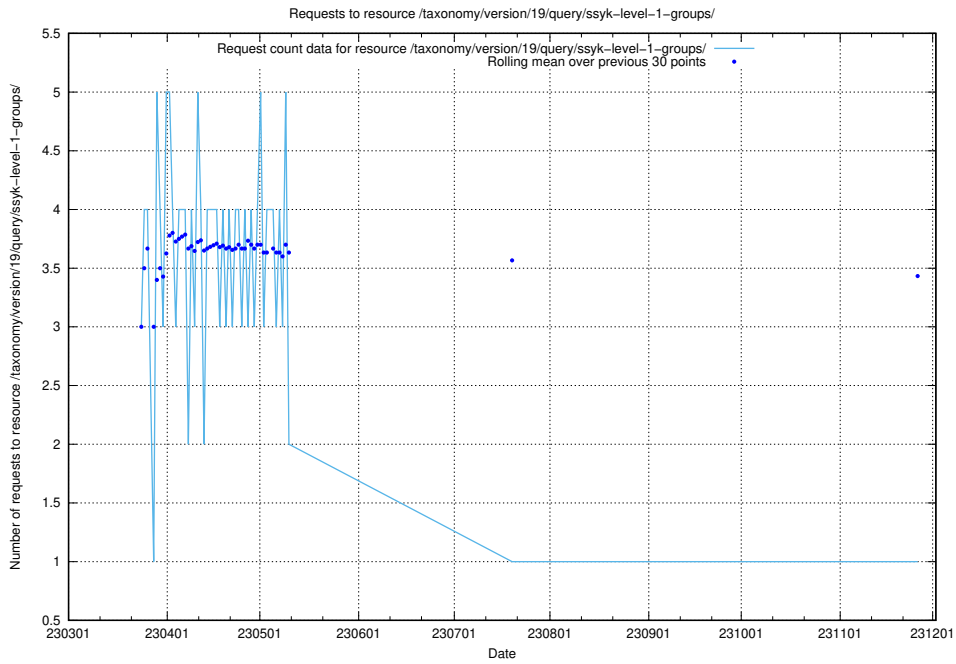

5.5787 Usage of /taxonomy/version/19/query/ssyk-level-1-groups/

Here, we count the number of requests to resource /taxonomy/version/19/query/ssyk-level-1-groups/.