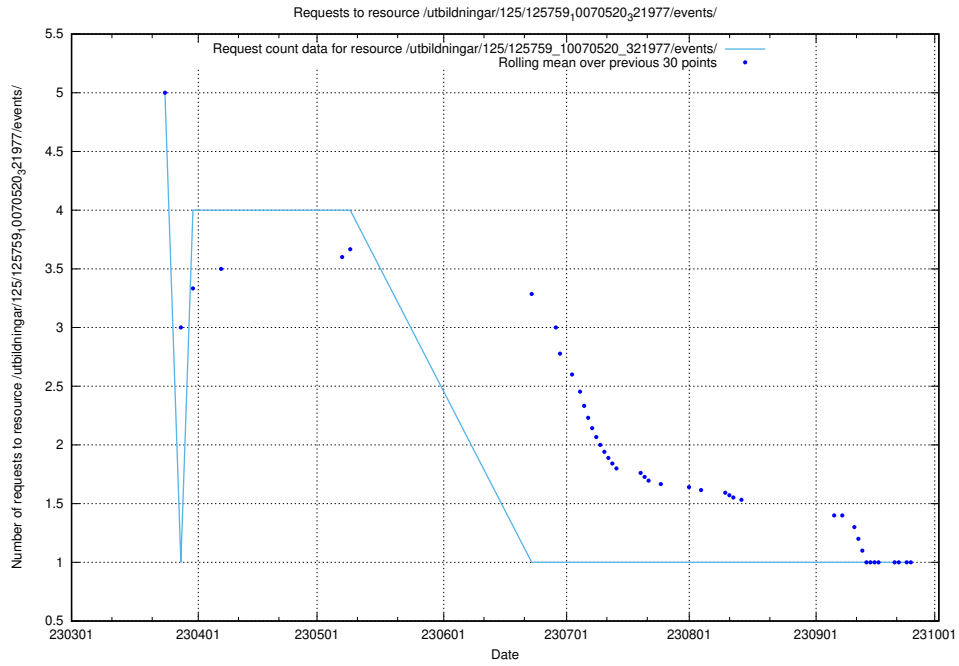

5.5713 Usage of /utbildningar/125/125759_10070520_321977/events/

Here, we count the number of requests to resource /utbildningar/125/125759_10070520_321977/events/