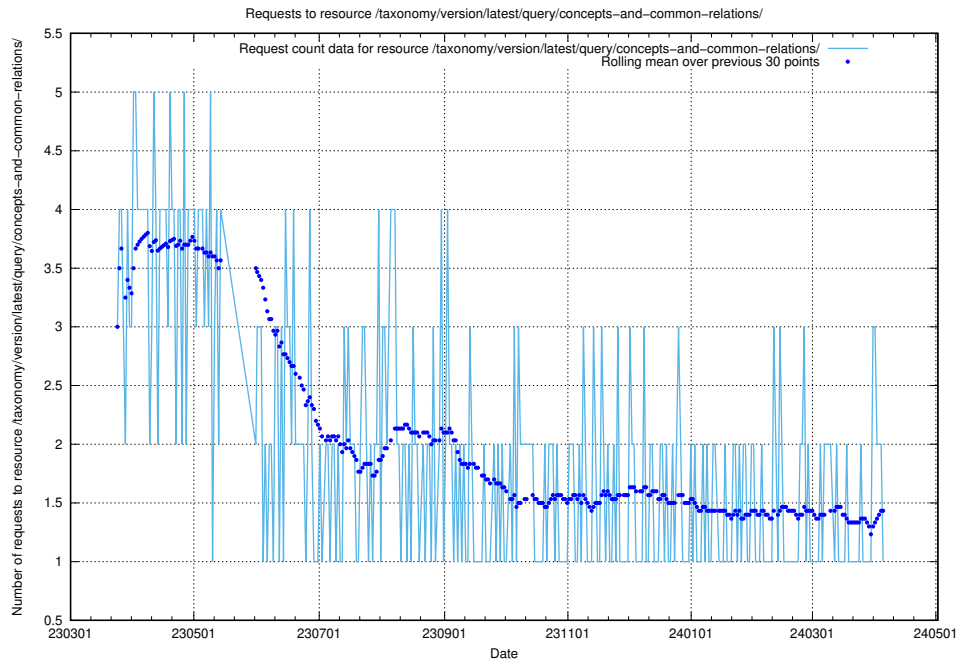

## 5.5768 Usage of /taxonomy/version/latest/query/concepts-and-common-relations/

Here, we count the number of requests to resource /taxonomy/version/latest/query/concepts-and-common-relations/.