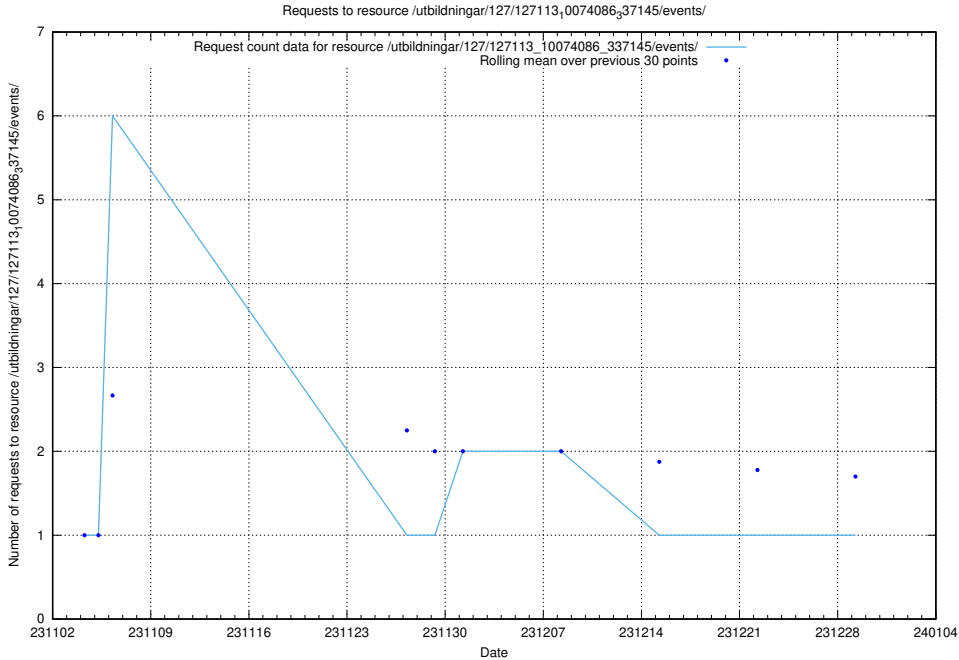

### 5.3730 Usage of /utbildningar/127/127113\_10074086\_337145/events/

Here, we count the number of requests to resource /utbildningar/127/127113\_10074086\_337145/events/