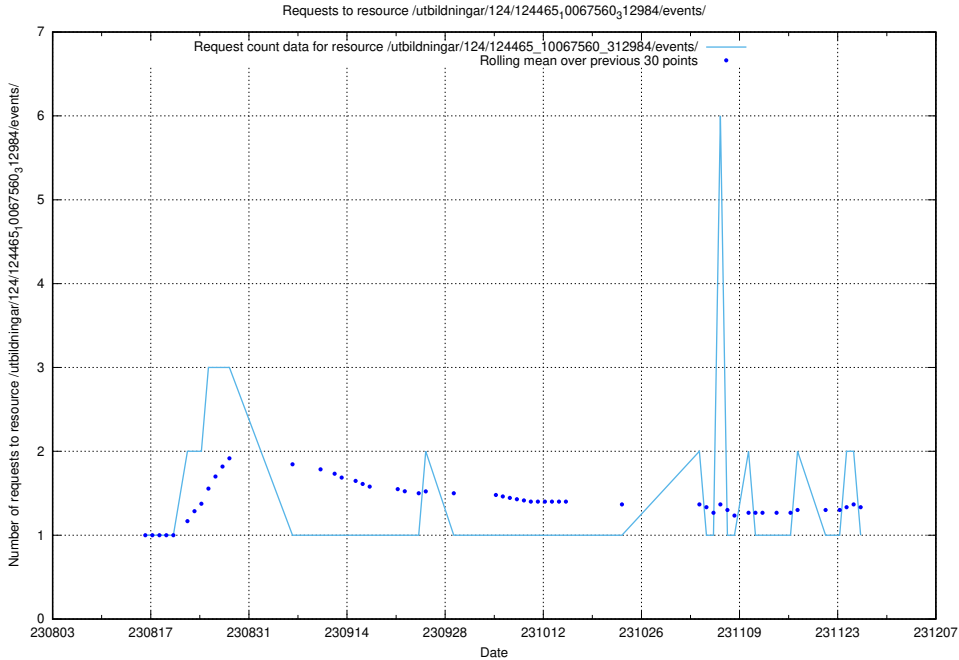

5.4419 Usage of /utbildningar/124/124465_10067560_312984/events/

Here, we count the number of requests to resource /utbildningar/124/124465_10067560_312984/events/