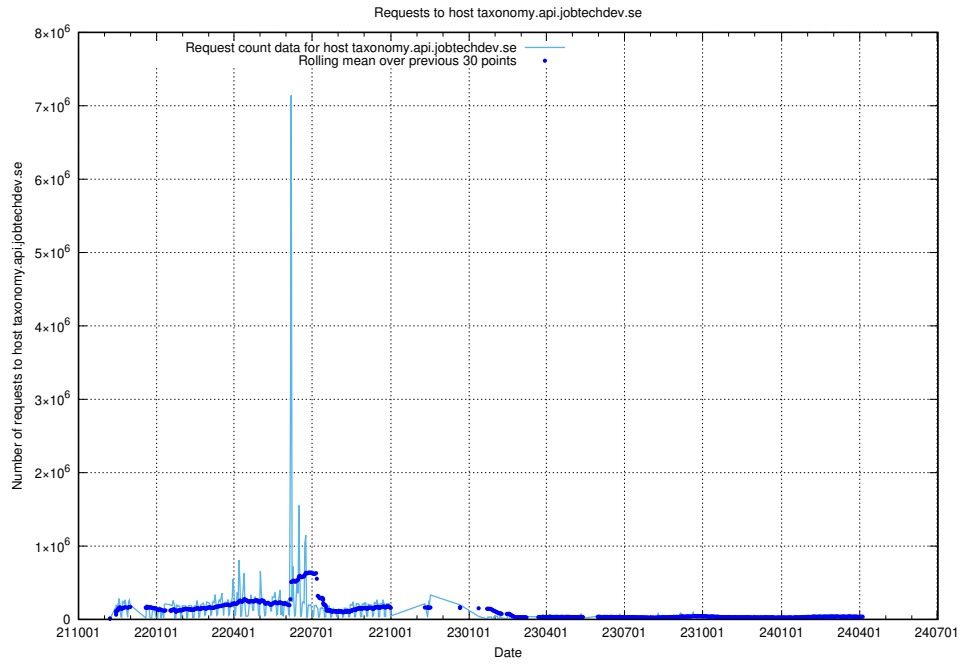

7.6 Usage of taxonomy.api.jobtechdev.se

Here, we count the number of requests to host taxonomy.api.jobtechdev.se.