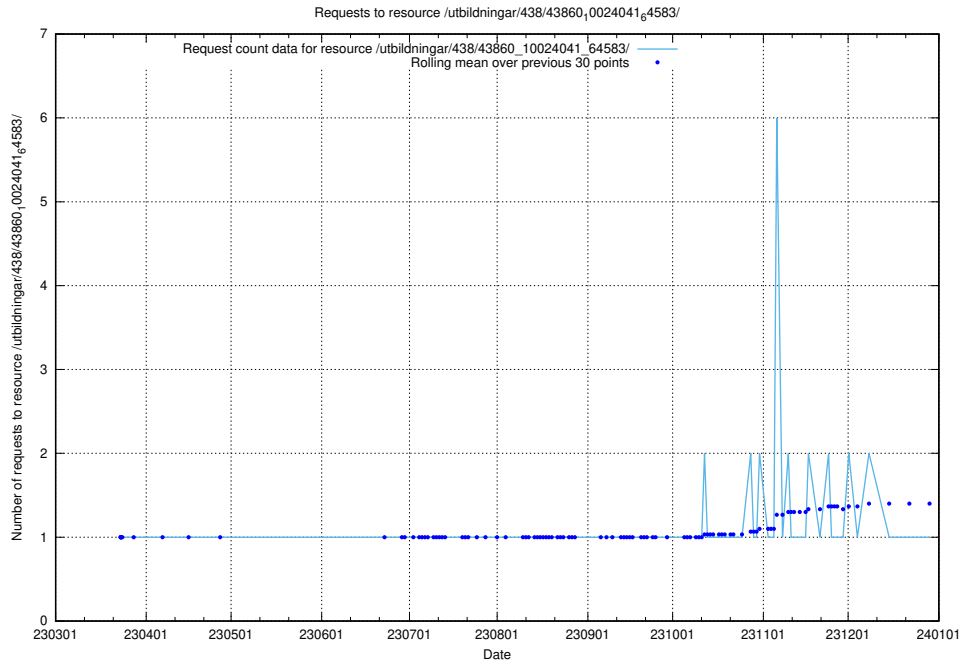

5.5966 Usage of /utbildningar/438/43860_10024041_64583/

Here, we count the number of requests to resource /utbildningar/438/43860_10024041_64583/.