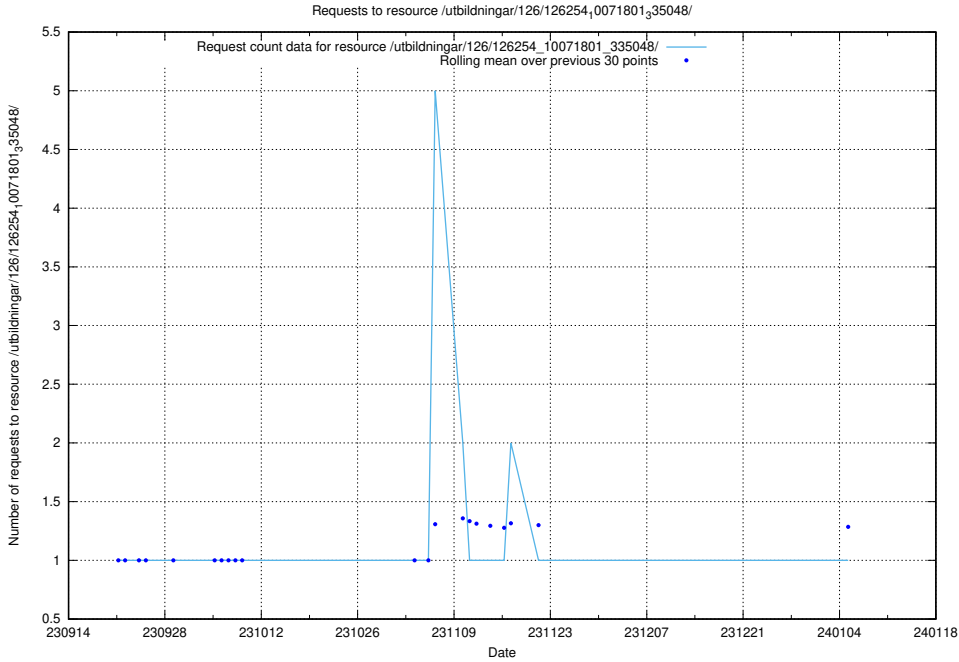

5.4141 Usage of /utbildningar/126/126254_10071801_335048/

Here, we count the number of requests to resource /utbildningar/126/126254_10071801_335048/.