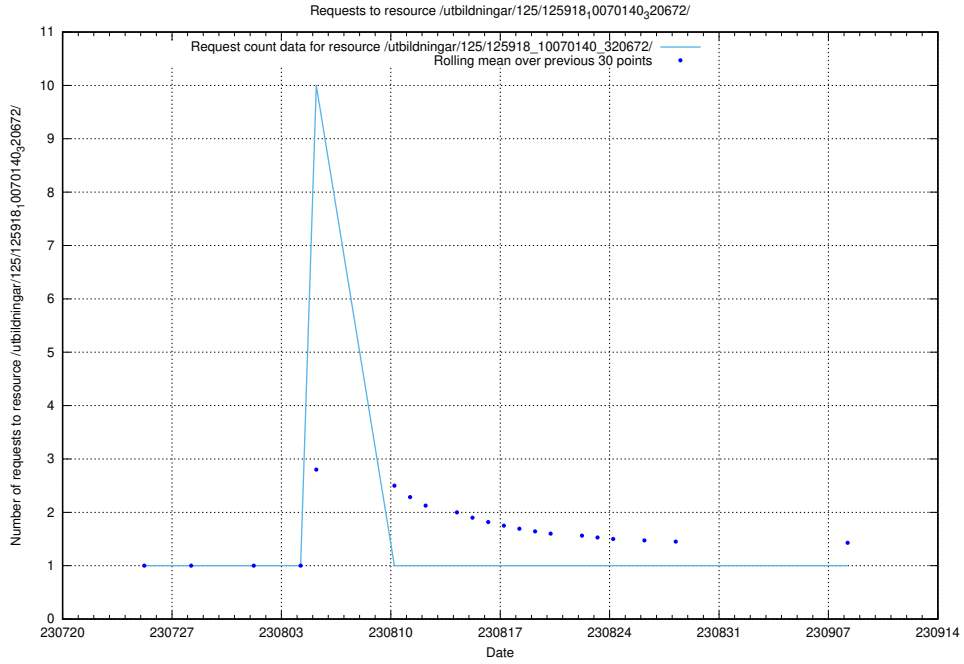

5.4573 Usage of /utbildningar/125/125918_10070140_320672/

Here, we count the number of requests to resource /utbildningar/125/125918_10070140_320672/.