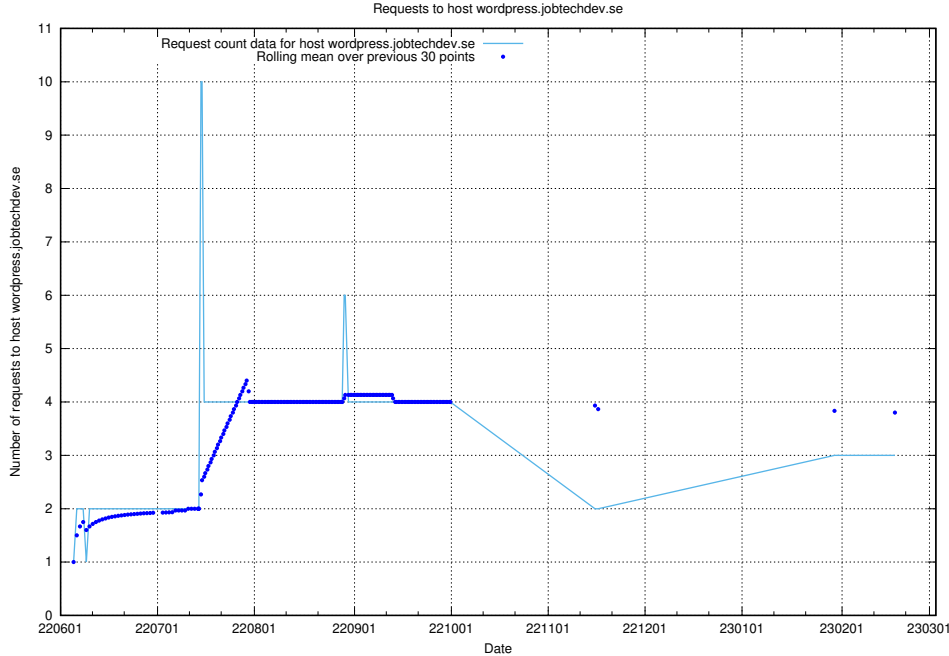

7.212 Usage of wordpress.jobtechdev.se

Here, we count the number of requests to host wordpress.jobtechdev.se.