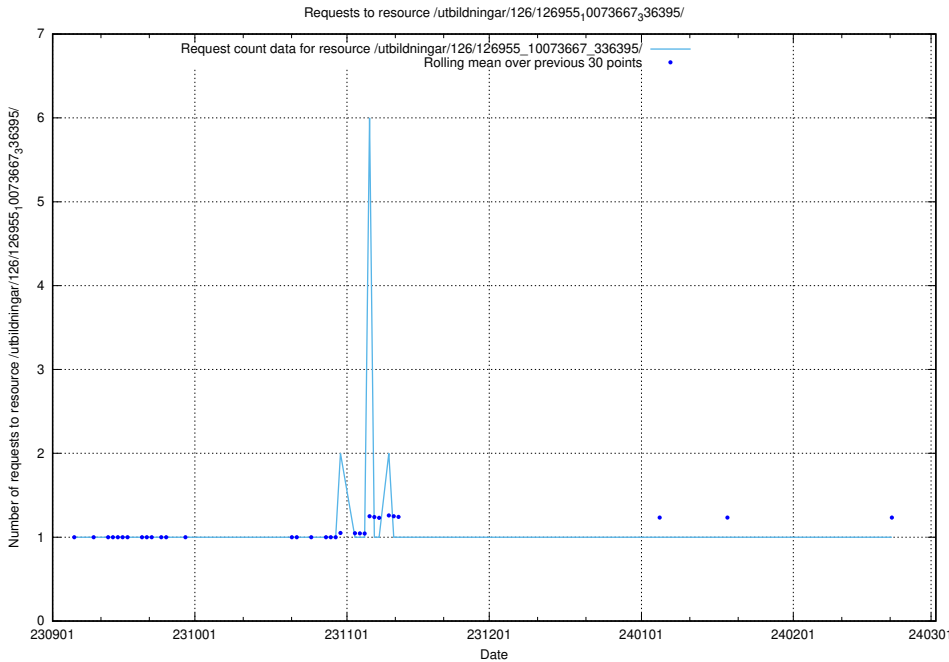

5.4275 Usage of /utbildningar/126/126955_10073667_336395/

Here, we count the number of requests to resource /utbildningar/126/126955_10073667_336395/.