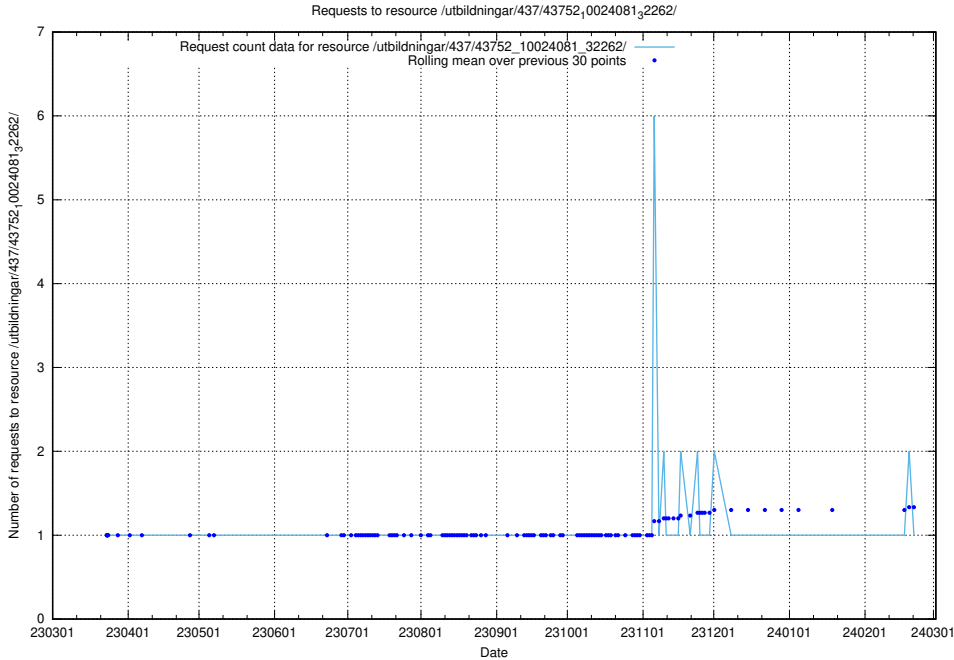

5.6019 Usage of /utbildningar/437/43752_10024081_32262/

Here, we count the number of requests to resource /utbildningar/437/43752_10024081_32262/.