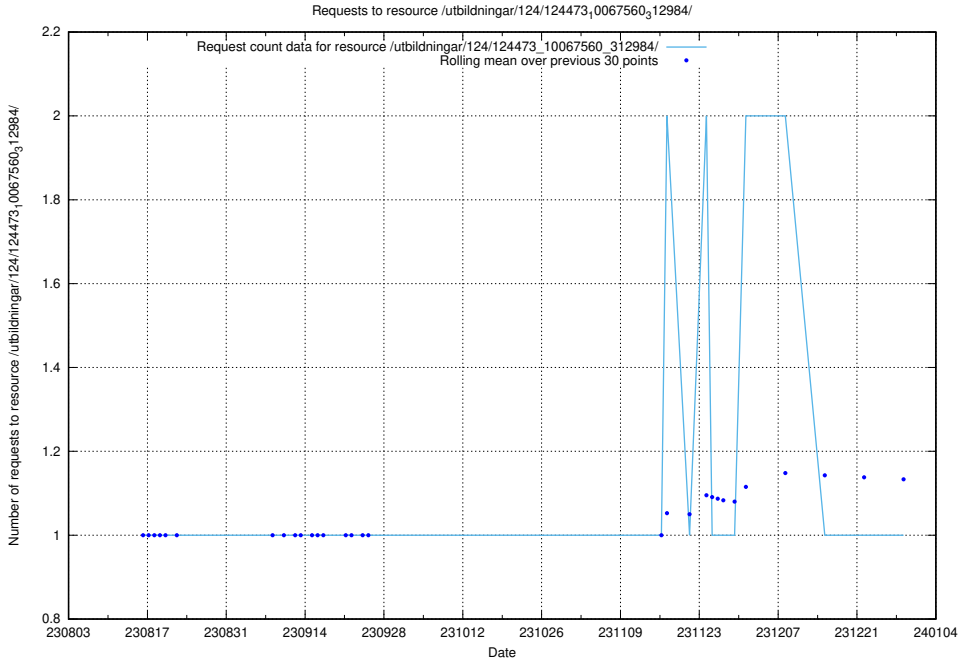

5.4418 Usage of /utbildningar/124/124473_10067560_312984/

Here, we count the number of requests to resource /utbildningar/124/124473_10067560_312984/.