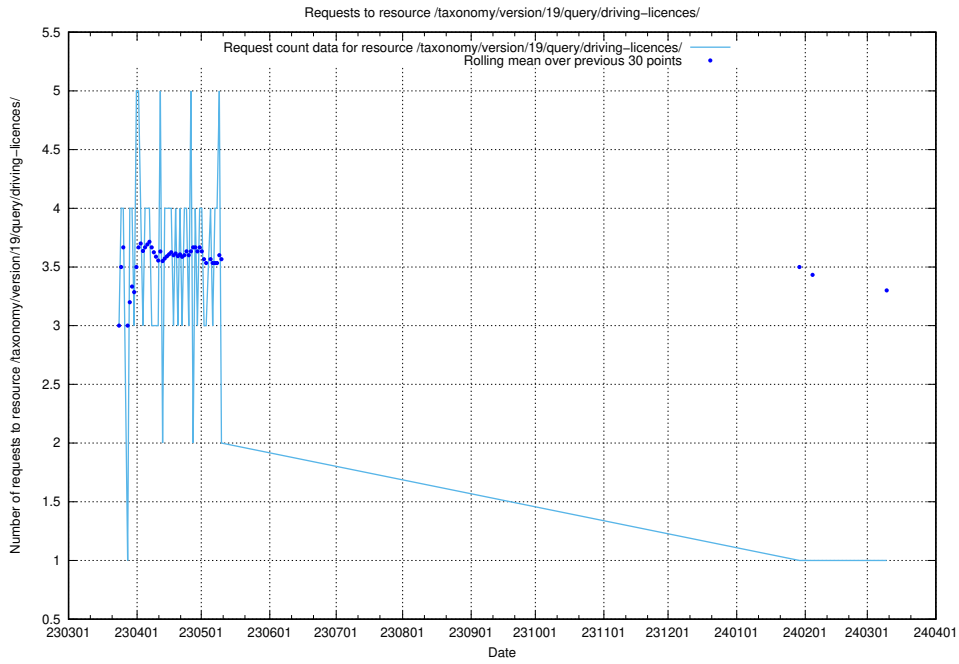

5.5805 Usage of /taxonomy/version/19/query/driving-licences/

Here, we count the number of requests to resource /taxonomy/version/19/query/driving-licences/.