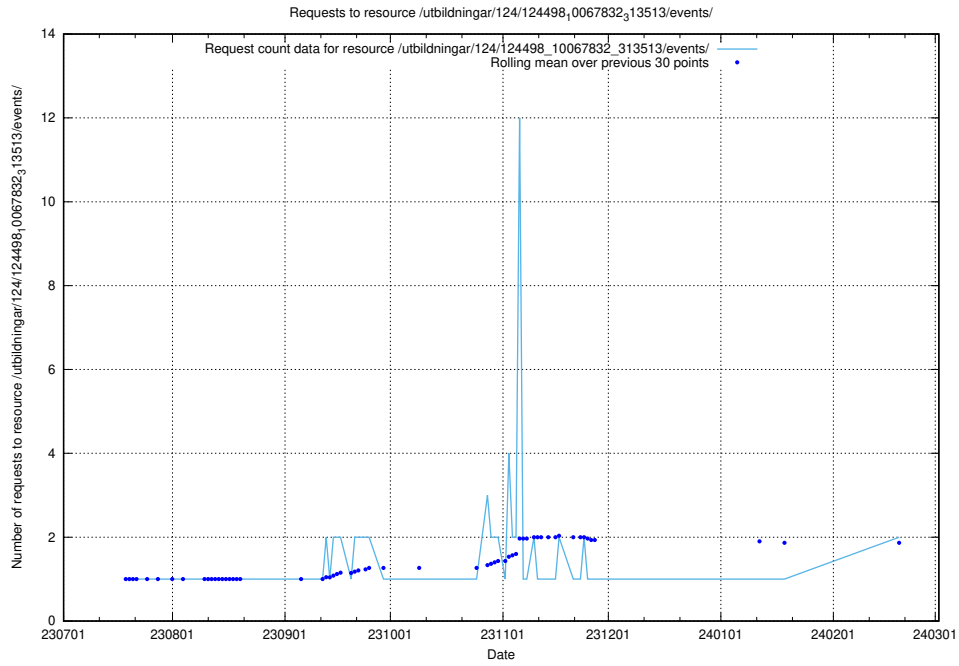

5.647 Usage of /utbildningar/124/124498_10067832_313513/events/

Here, we count the number of requests to resource /utbildningar/124/124498_10067832_313513/events/