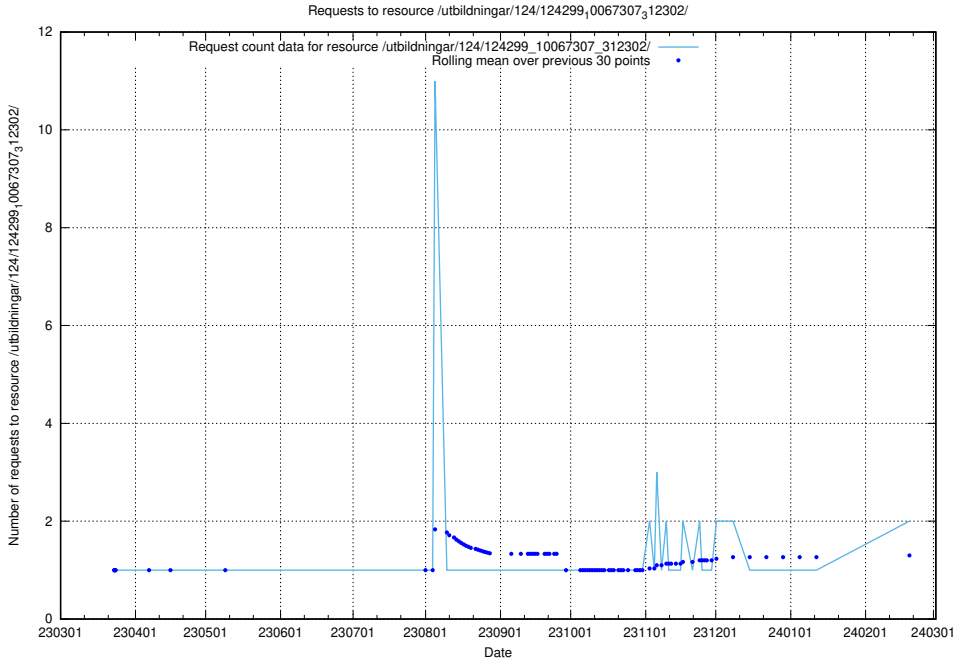

5.545 Usage of /utbildningar/124/124299_10067307_312302/

Here, we count the number of requests to resource /utbildningar/124/124299_10067307_312302/.