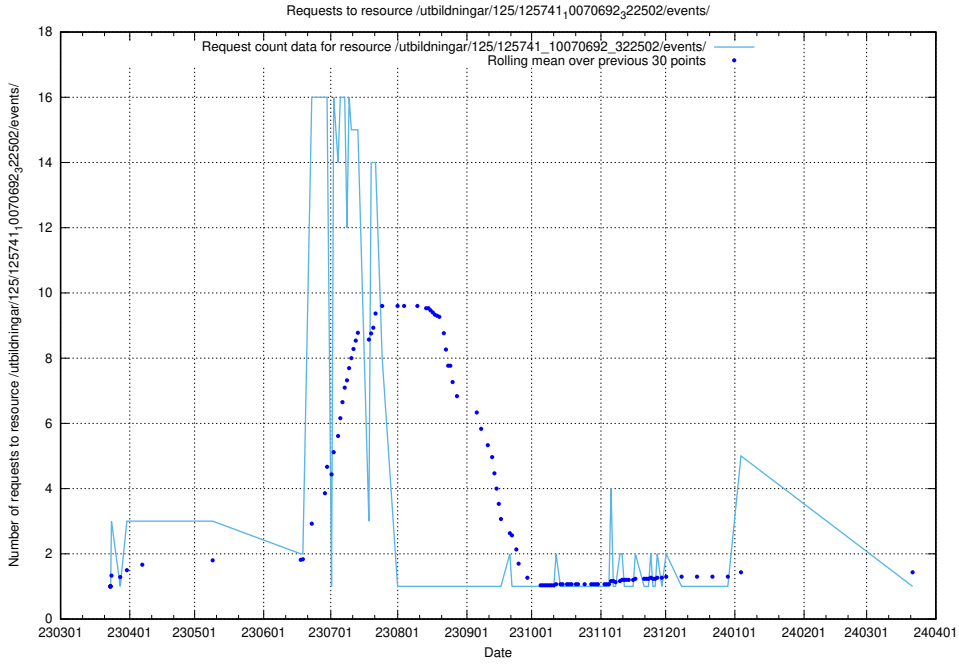

5.6122 Usage of /utbildningar/125/125741_10070692_322502/events/

Here, we count the number of requests to resource /utbildningar/125/125741_10070692_322502/events/