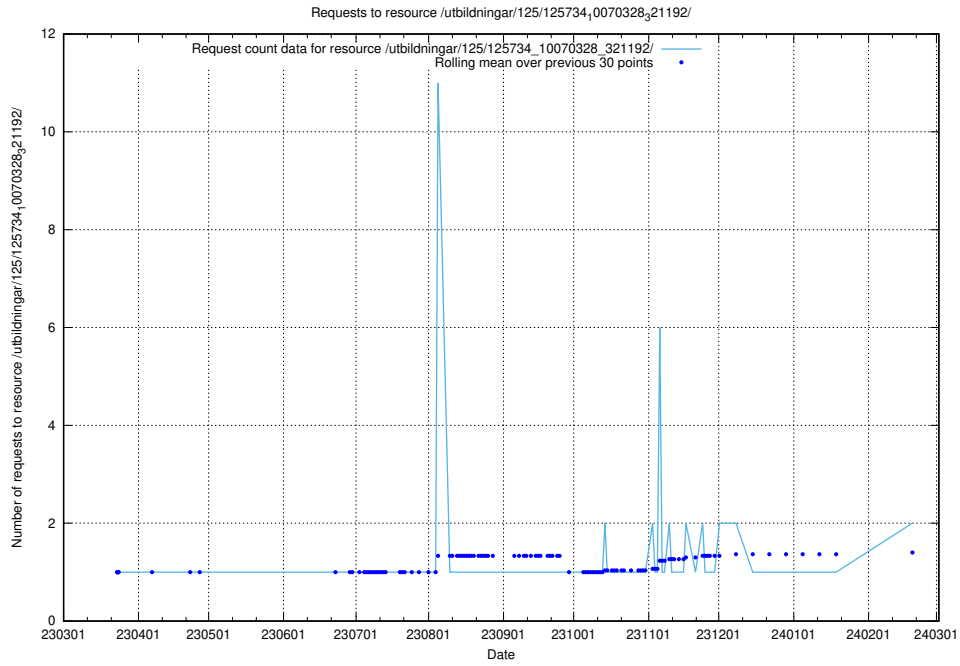

5.325 Usage of /utbildningar/125/125734_10070328_321192/

Here, we count the number of requests to resource /utbildningar/125/125734_10070328_321192/.