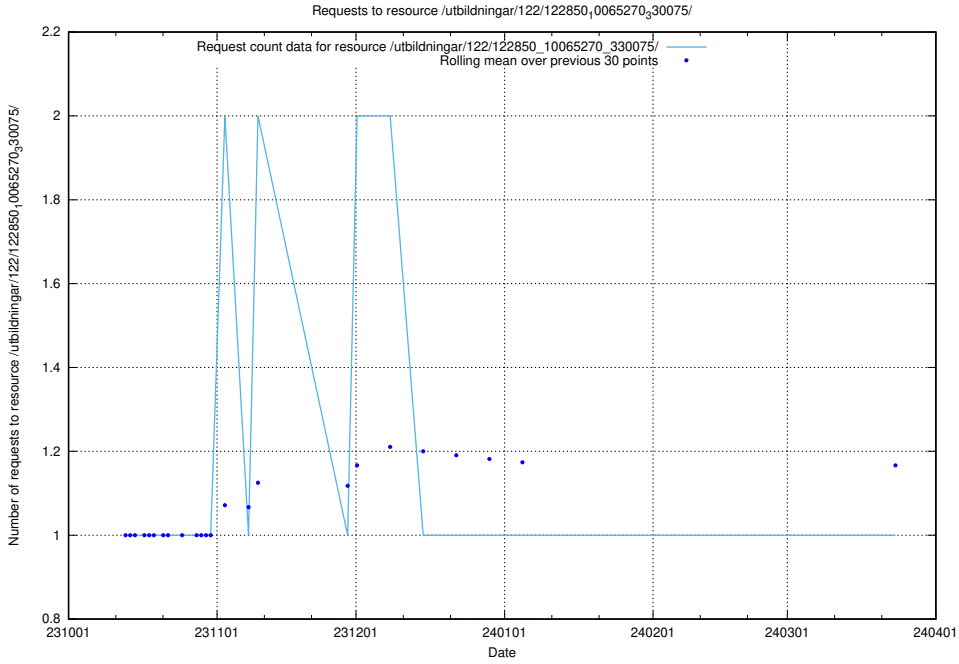

5.3970 Usage of /utbildningar/122/122850_10065270_330075/

Here, we count the number of requests to resource /utbildningar/122/122850_10065270_330075/.