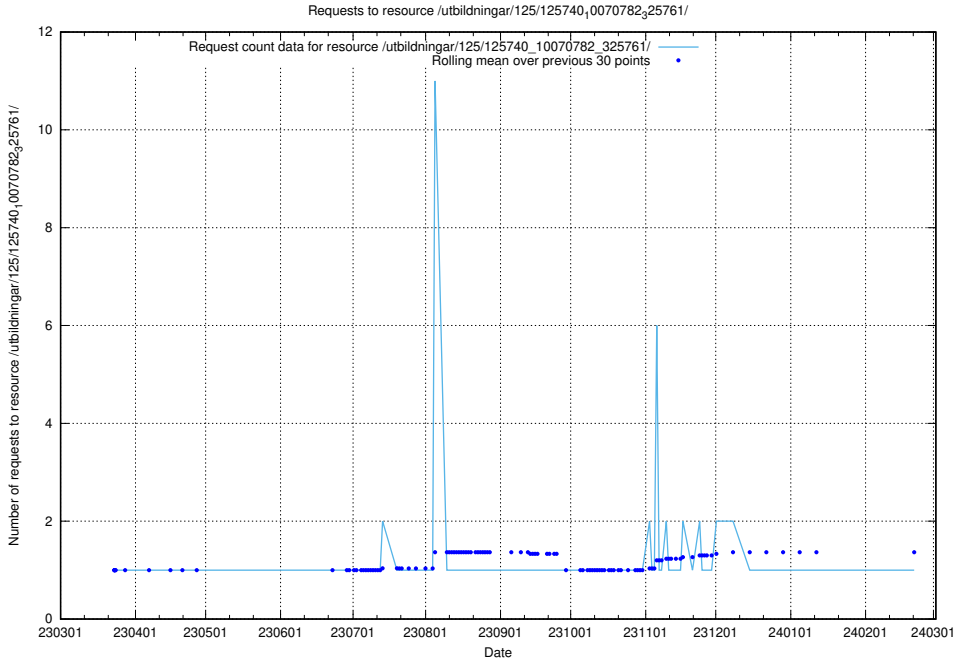

5.818 Usage of /utbildningar/125/125740_10070782_325761/

Here, we count the number of requests to resource /utbildningar/125/125740_10070782_325761/.