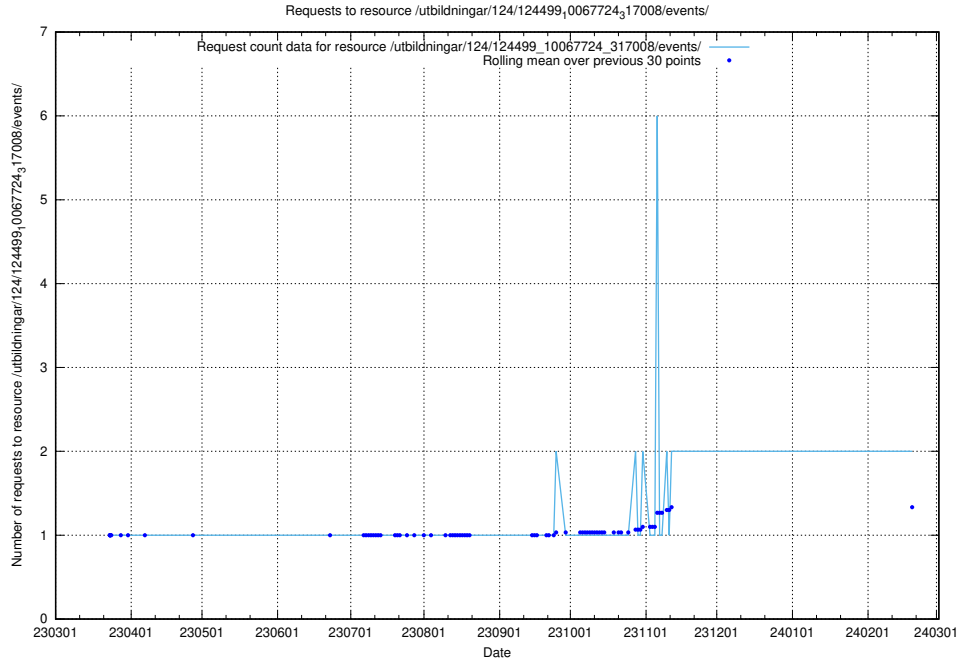

5.423 Usage of /utbildningar/124/124499_10067724_317008/events/

Here, we count the number of requests to resource /utbildningar/124/124499_10067724_317008/events/