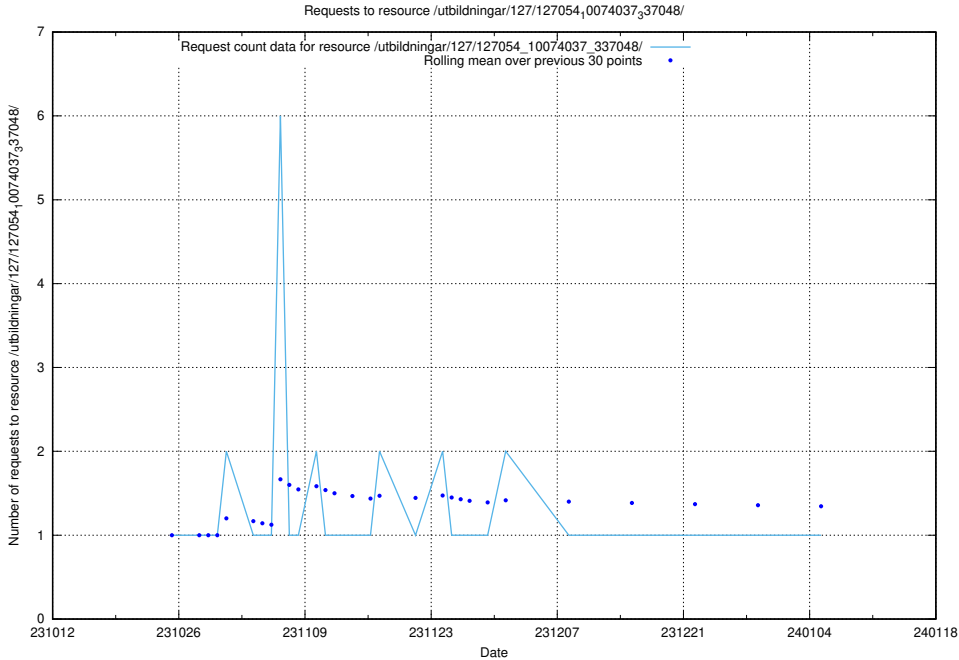

5.3823 Usage of /utbildningar/127/127054_10074037_337048/

Here, we count the number of requests to resource /utbildningar/127/127054_10074037_337048/.