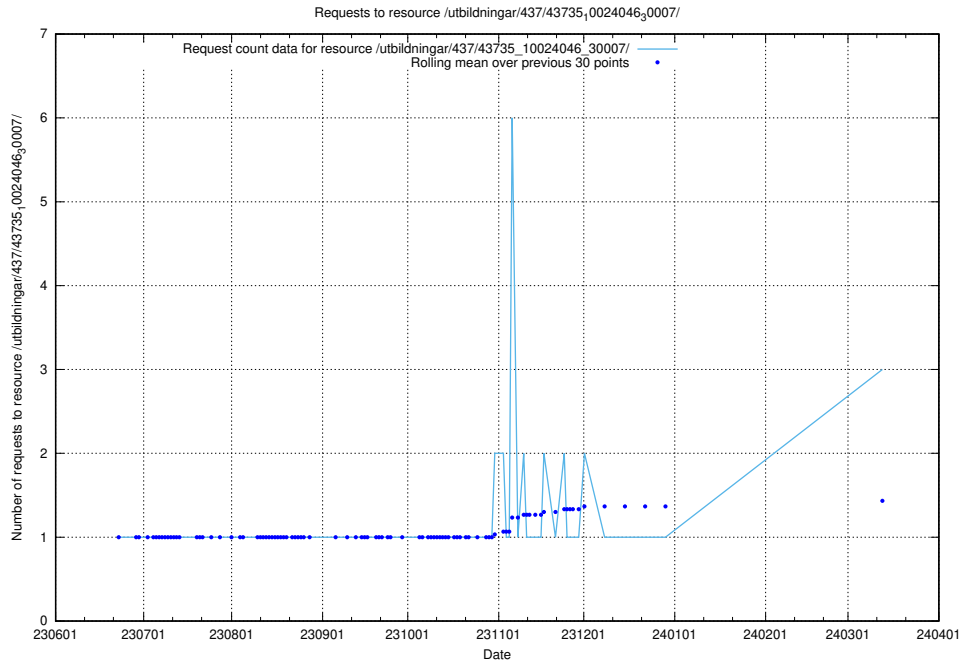

5.282 Usage of /utbildningar/437/43735_10024046_30007/

Here, we count the number of requests to resource /utbildningar/437/43735_10024046_30007/.