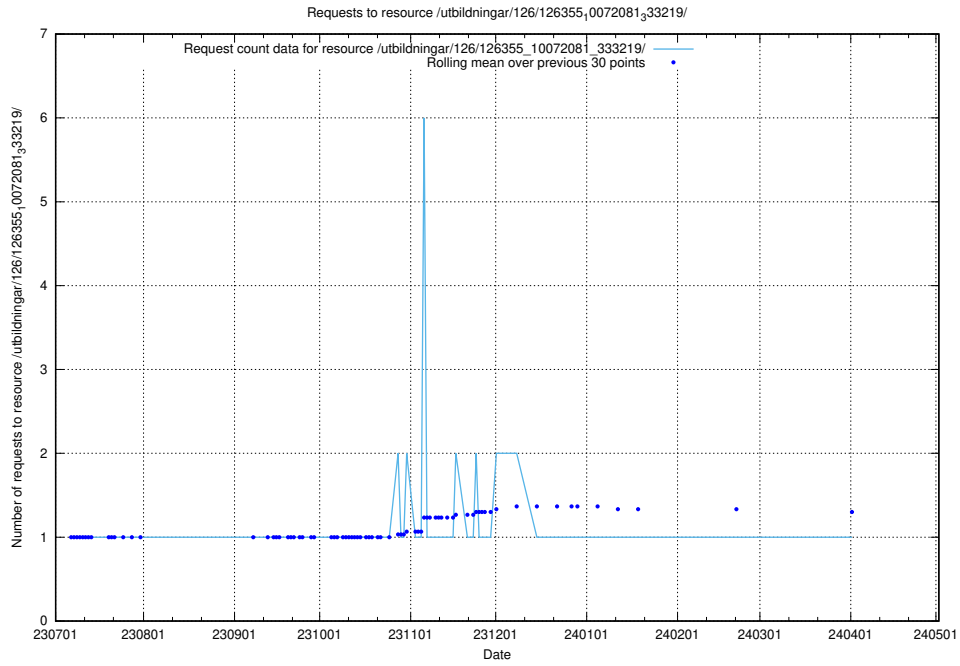

5.4921 Usage of /utbildningar/126/126355_10072081_333219/

Here, we count the number of requests to resource /utbildningar/126/126355_10072081_333219/.