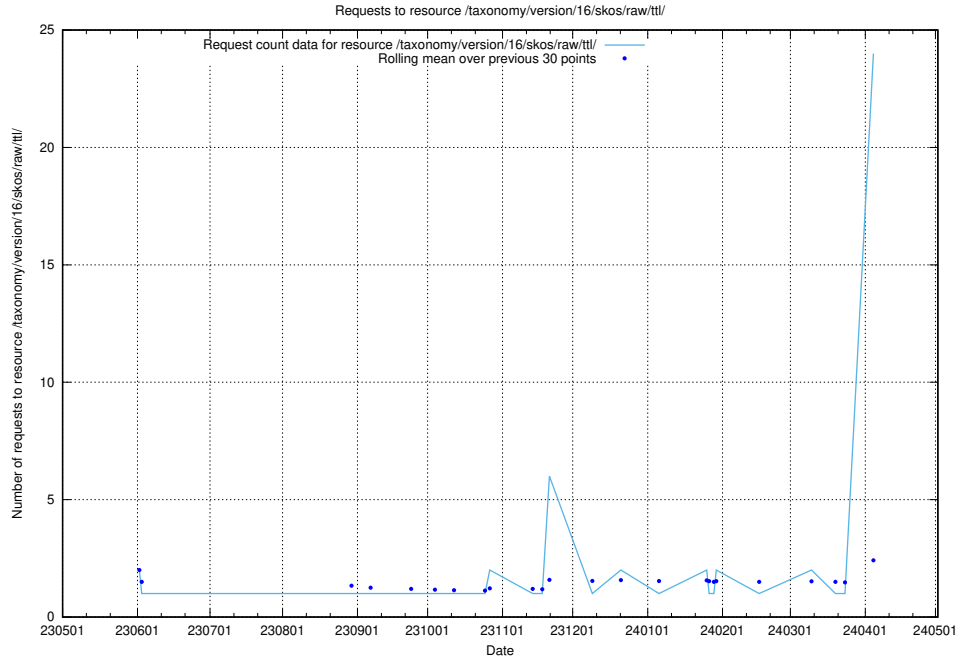

5.11 Usage of /taxonomy/version/16/skos/raw/ttl/

Here, we count the number of requests to resource /taxonomy/version/16/skos/raw/ttl/.