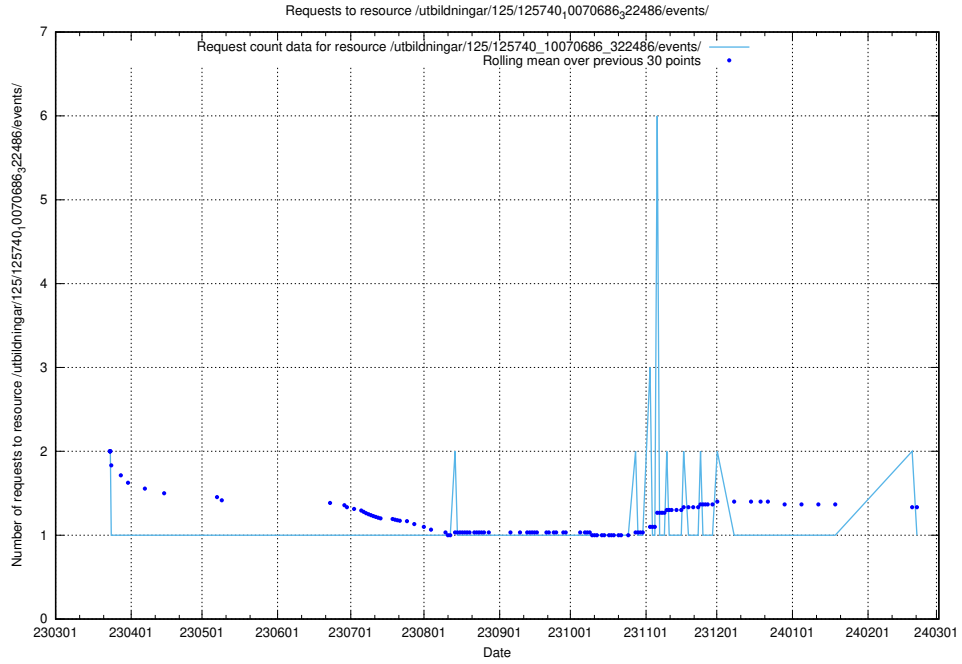

5.5923 Usage of /utbildningar/125/125740_10070686_322486/events/

Here, we count the number of requests to resource /utbildningar/125/125740_10070686_322486/events/