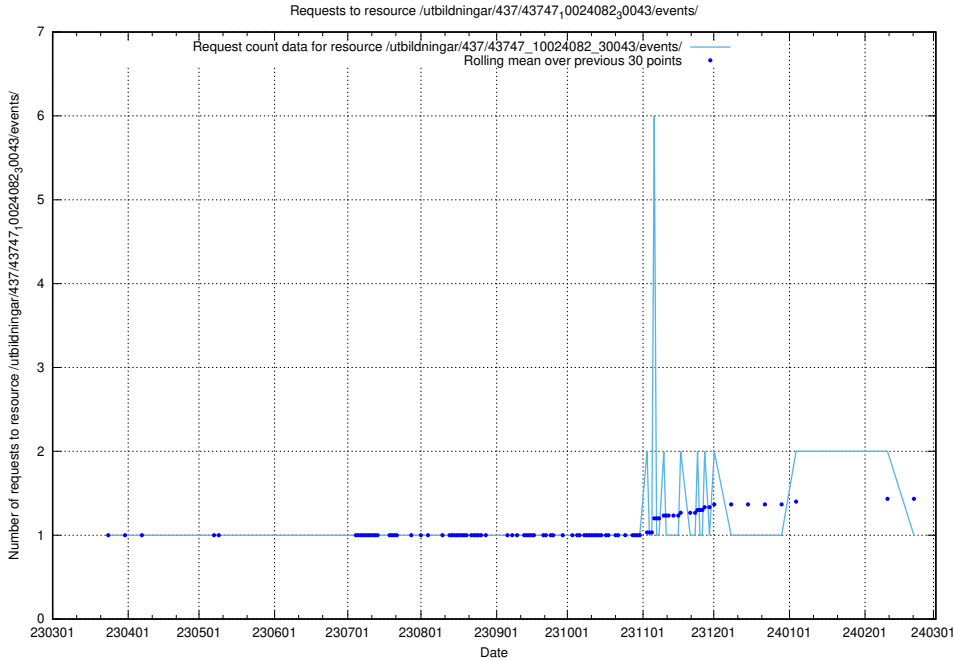

5.5853 Usage of /utbildningar/437/43747_10024082_30043/events/

Here, we count the number of requests to resource /utbildningar/437/43747_10024082_30043/events/.