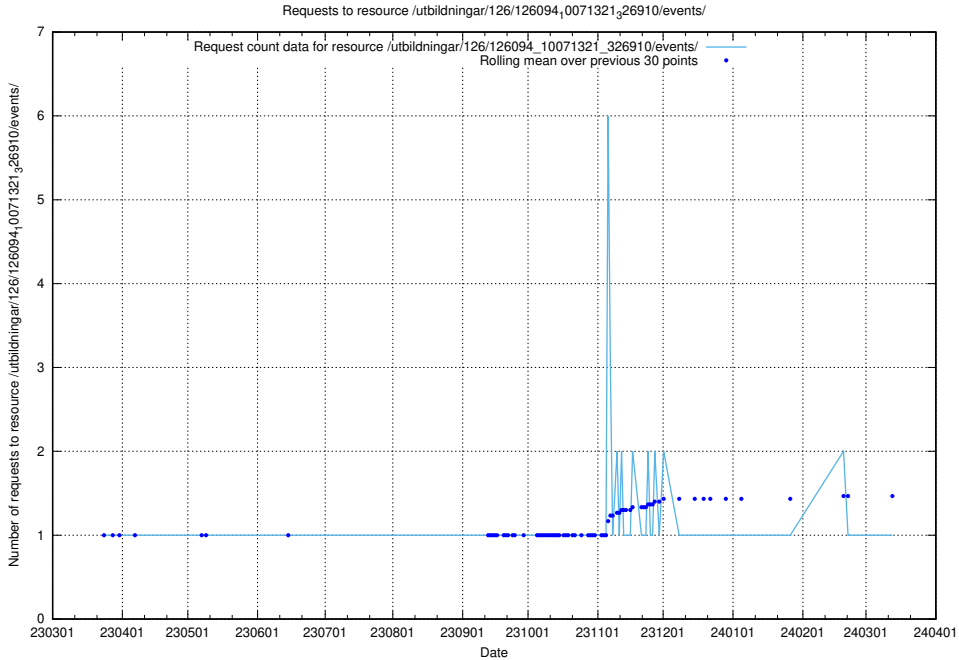

5.5864 Usage of /utbildningar/126/126094_10071321_326910/events/

Here, we count the number of requests to resource /utbildningar/126/126094_10071321_326910/events/