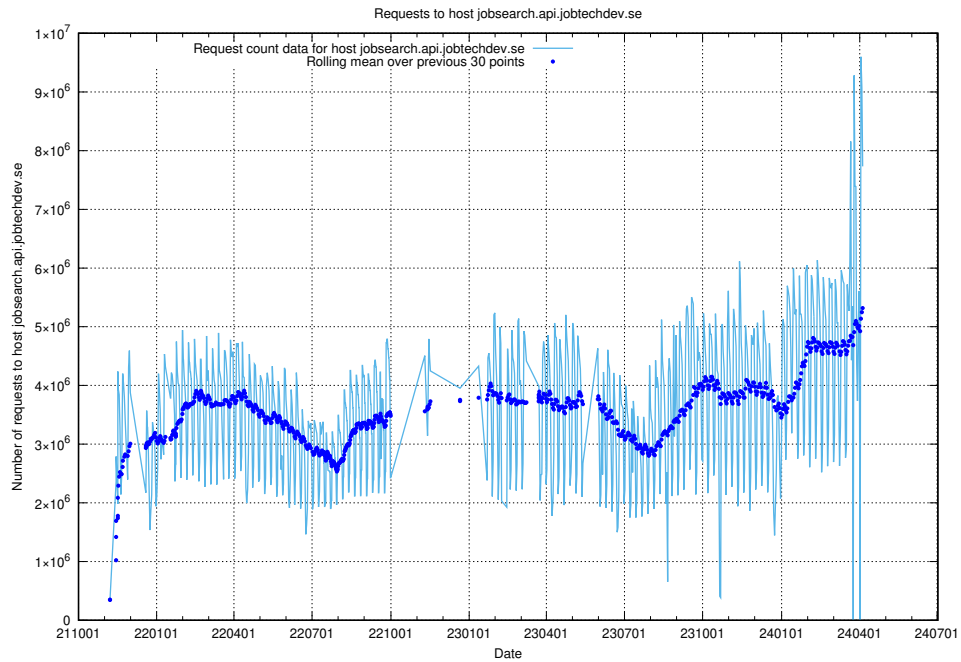

7 Log Stack

This section contains request statistics from [JobTech's log stack](#)⁸.

7.1 Usage of jobsearch.api.jobtechdev.se

Here, we count the number of requests to host jobsearch.api.jobtechdev.se.

---

⁸<https://elk.jobtechdev.se>