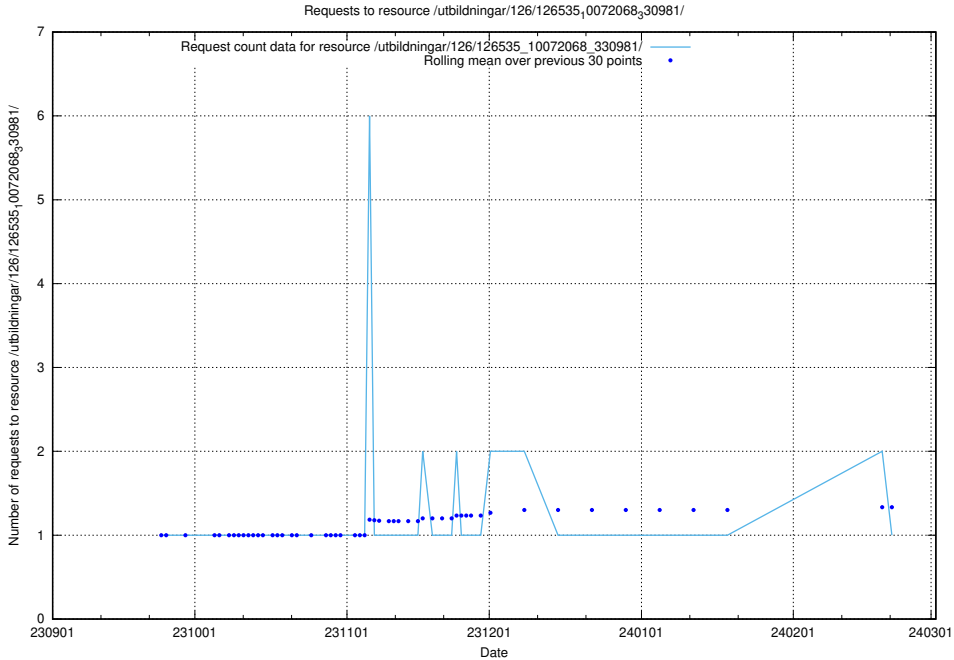

5.4097 Usage of /utbildningar/126/126535_10072068_330981/

Here, we count the number of requests to resource /utbildningar/126/126535_10072068_330981/.