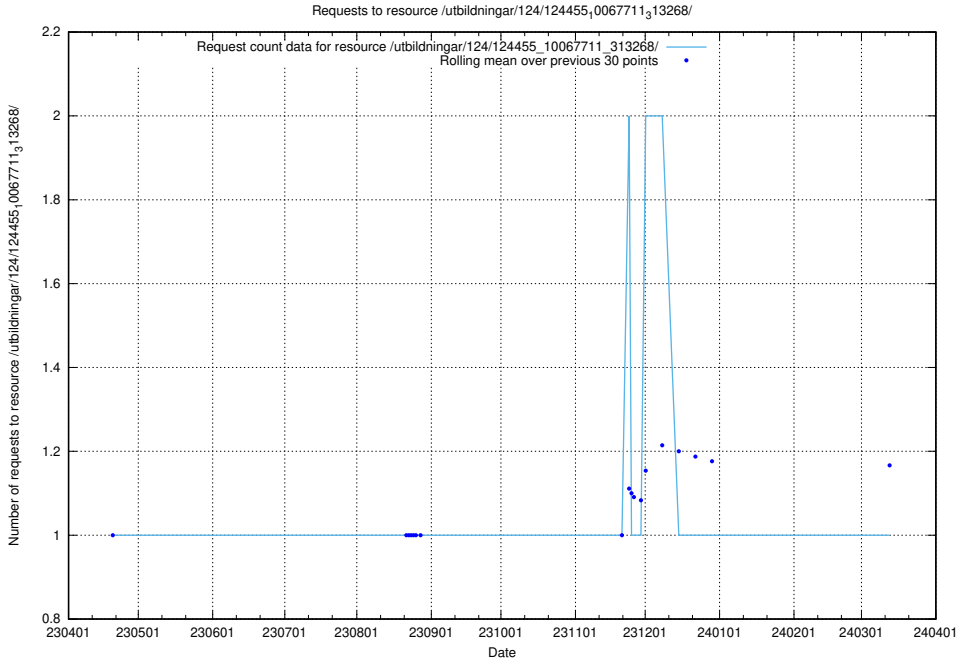

5.5676 Usage of /utbildningar/124/124455_10067711_313268/

Here, we count the number of requests to resource /utbildningar/124/124455_10067711_313268/.