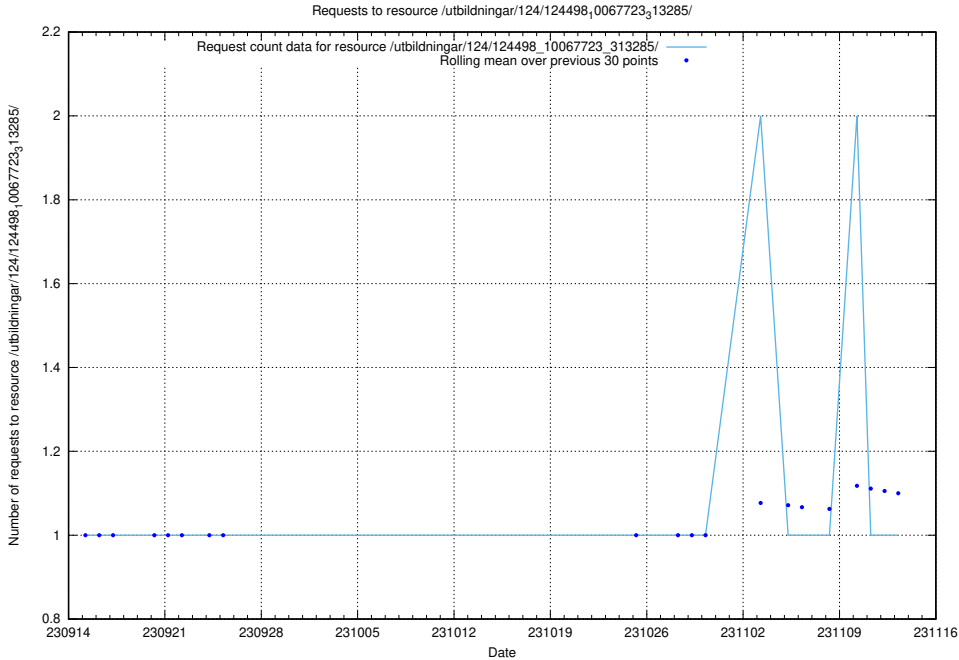

5.4199 Usage of /utbildningar/124/124498_10067723_313285/

Here, we count the number of requests to resource /utbildningar/124/124498_10067723_313285/.