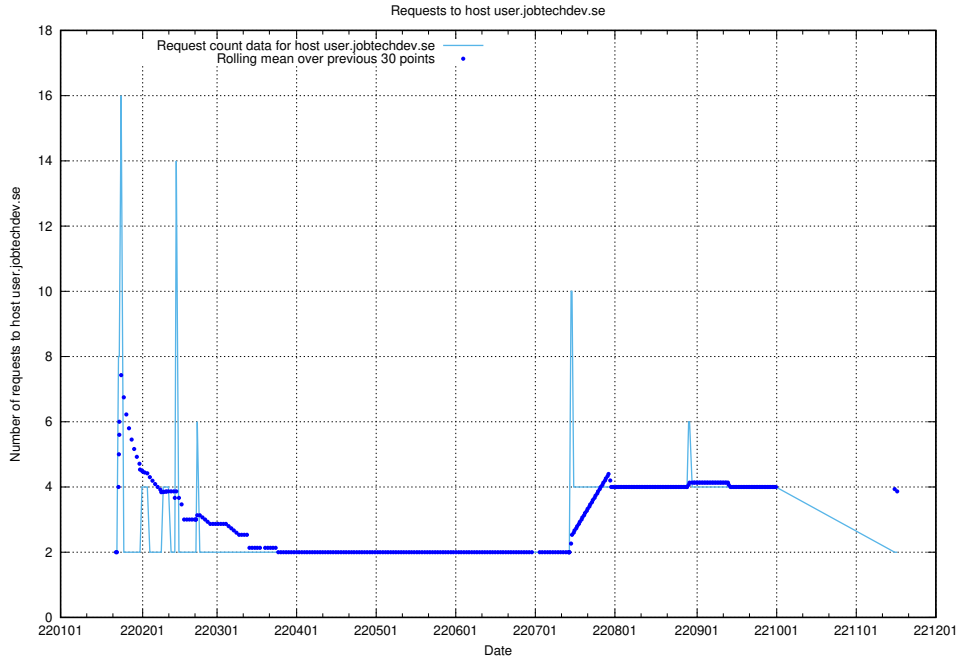

7.581 Usage of user.jobtechdev.se

Here, we count the number of requests to host user.jobtechdev.se.