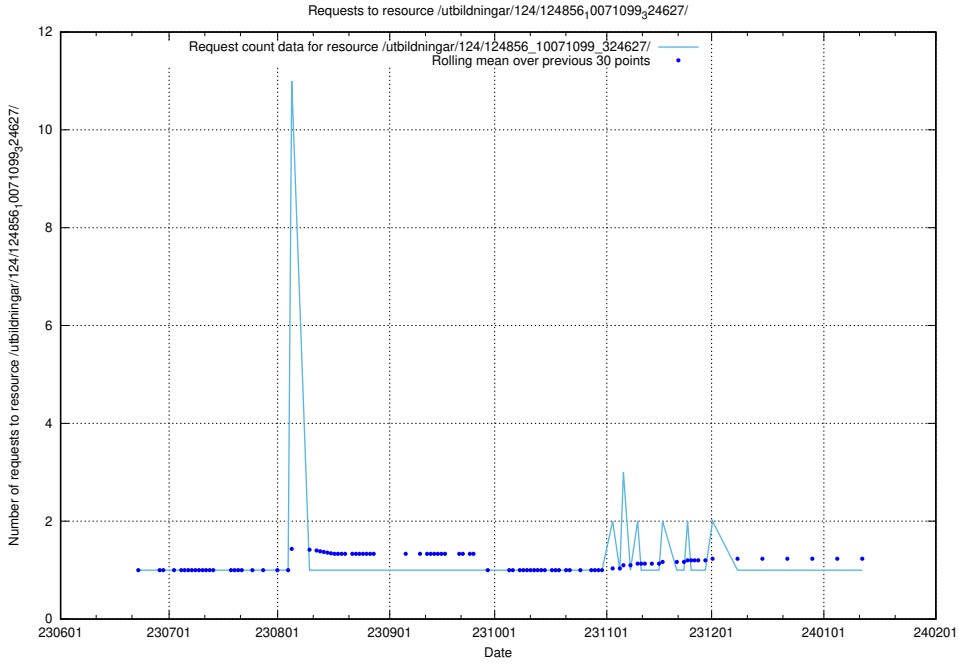

5.5360 Usage of /utbildningar/124/124856_10071099_324627/

Here, we count the number of requests to resource /utbildningar/124/124856_10071099_324627/.