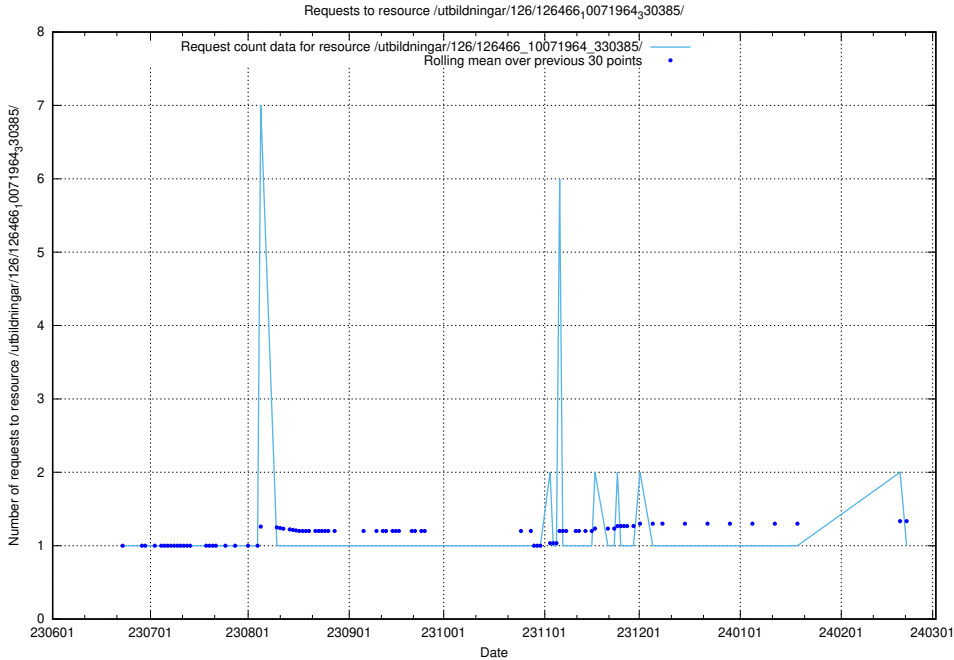

5.5268 Usage of /utbildningar/126/126466_10071964_330385/

Here, we count the number of requests to resource /utbildningar/126/126466_10071964_330385/.