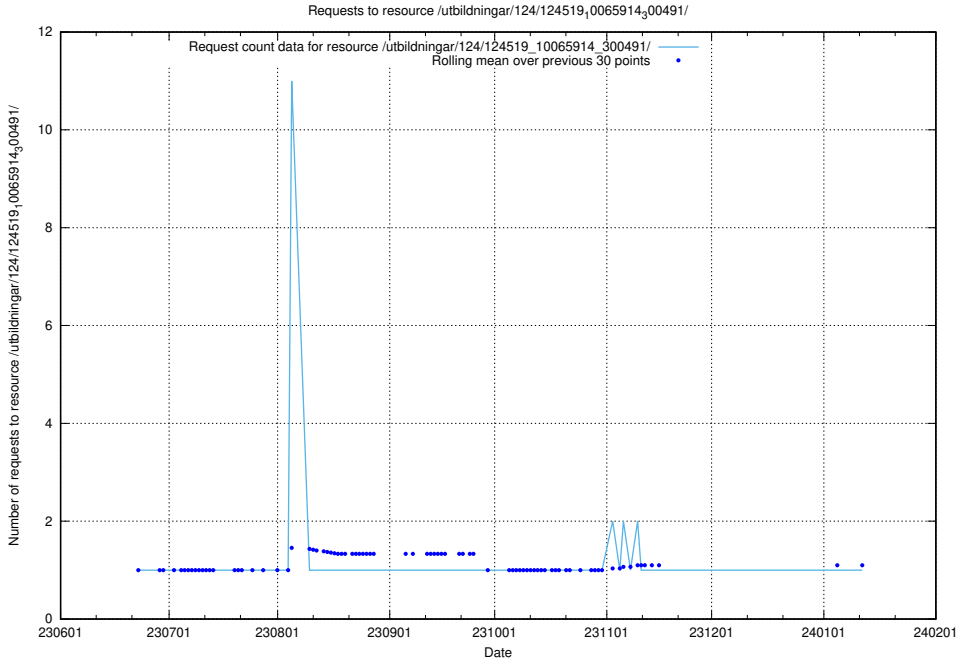

5.5379 Usage of /utbildningar/124/124519_10065914_300491/

Here, we count the number of requests to resource /utbildningar/124/124519_10065914_300491/.