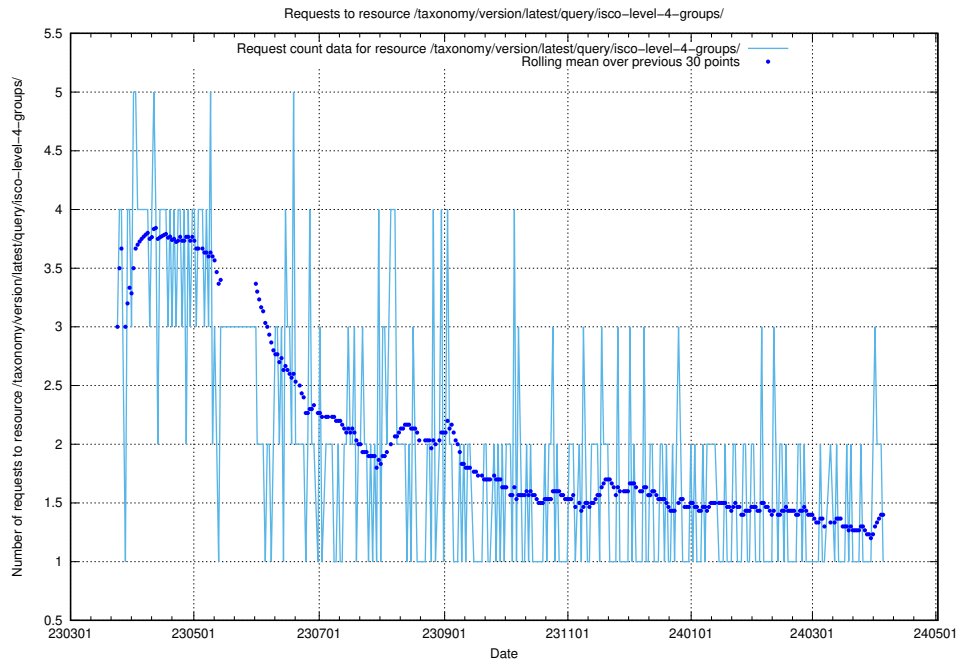

5.5758 Usage of /taxonomy/version/latest/query/isco-level-4-groups/

Here, we count the number of requests to resource /taxonomy/version/latest/query/isco-level-4-groups/.