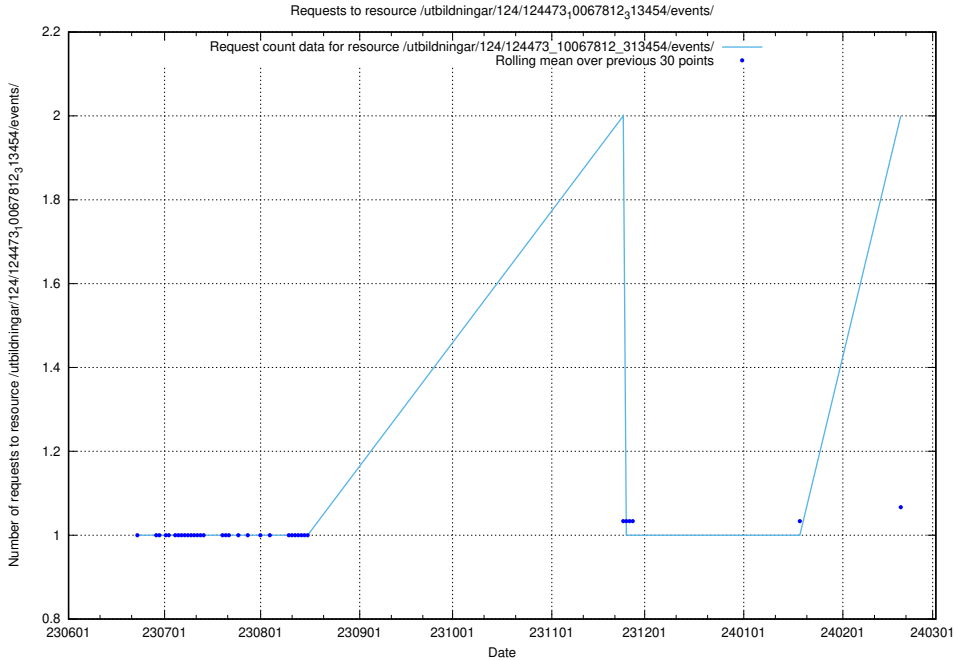

5.726 Usage of /utbildningar/124/124473_10067812_313454/events/

Here, we count the number of requests to resource /utbildningar/124/124473_10067812_313454/events/