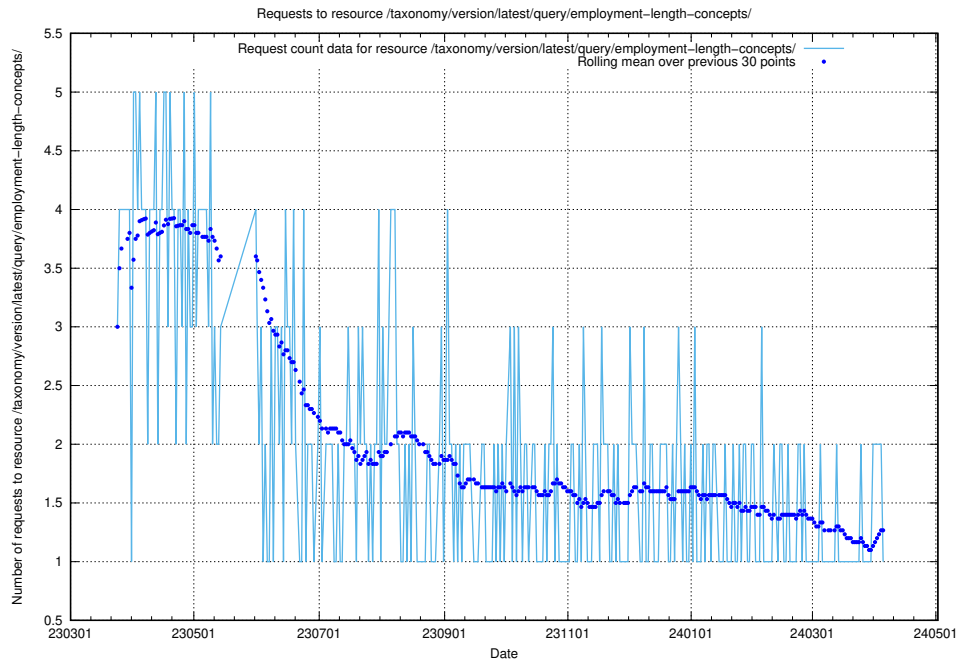

5.5763 Usage of /taxonomy/version/latest/query/employment-length-concepts/

Here, we count the number of requests to resource /taxonomy/version/latest/query/employment-length-concepts/.