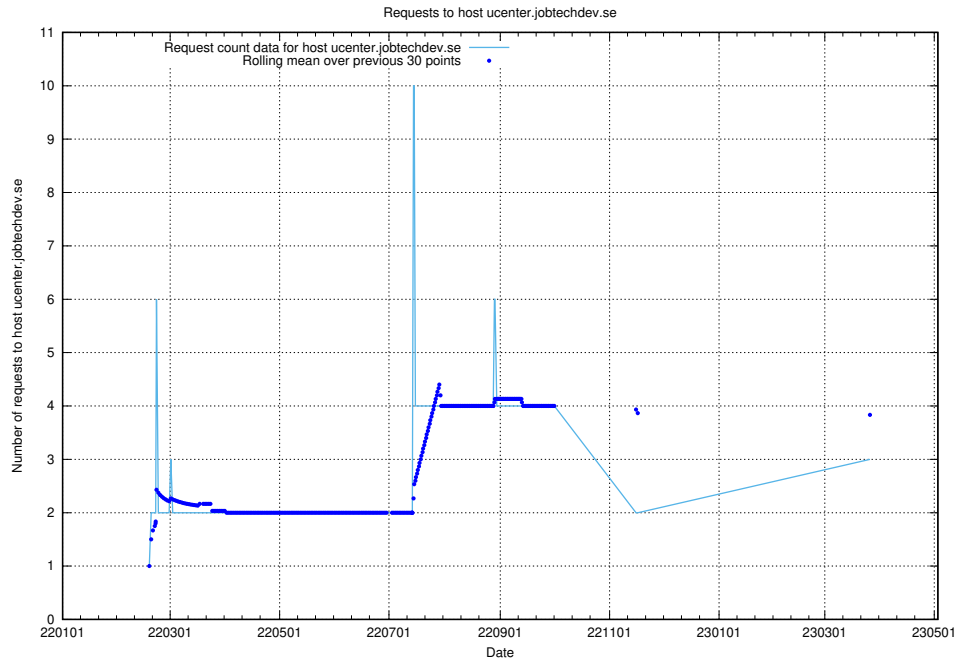

7.225 Usage of ucenter.jobtechdev.se

Here, we count the number of requests to host ucenter.jobtechdev.se.