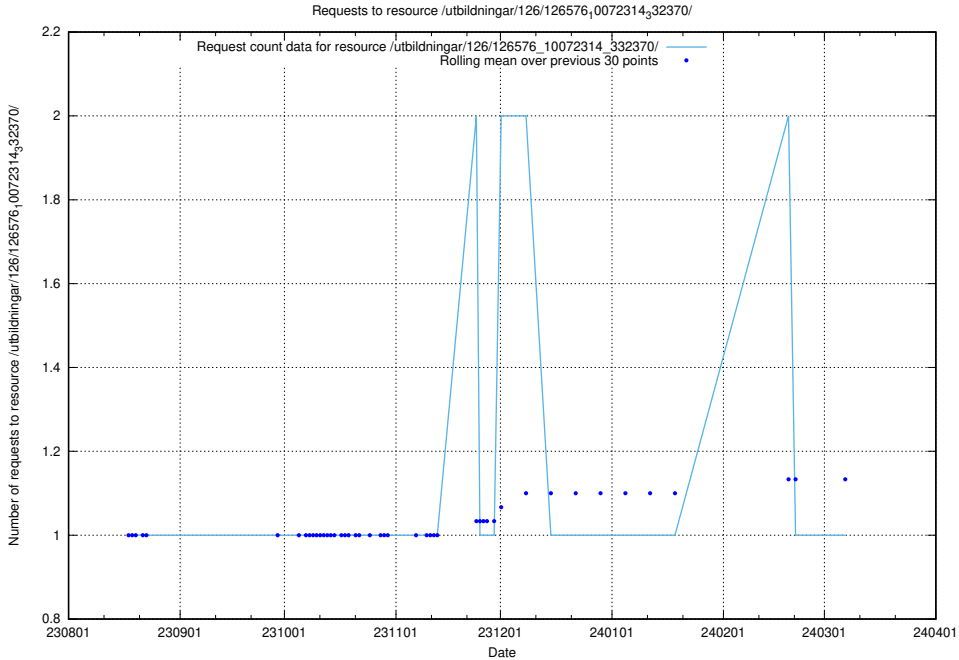

5.4392 Usage of /utbildningar/126/126576_10072314_332370/

Here, we count the number of requests to resource /utbildningar/126/126576_10072314_332370/.