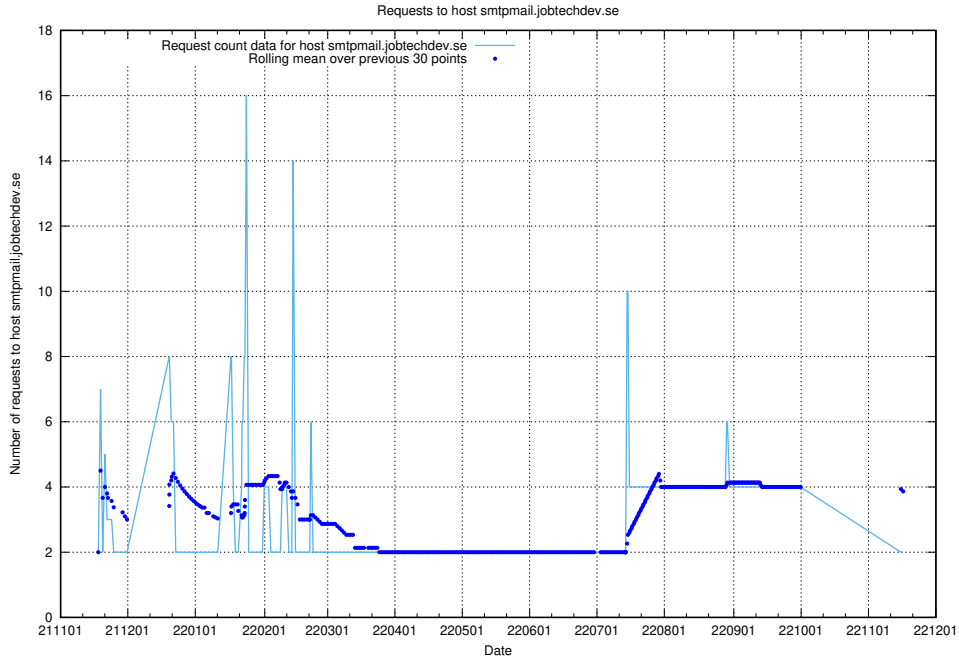

7.474 Usage of smtpmail.jobtechdev.se

Here, we count the number of requests to host smtpmail.jobtechdev.se.