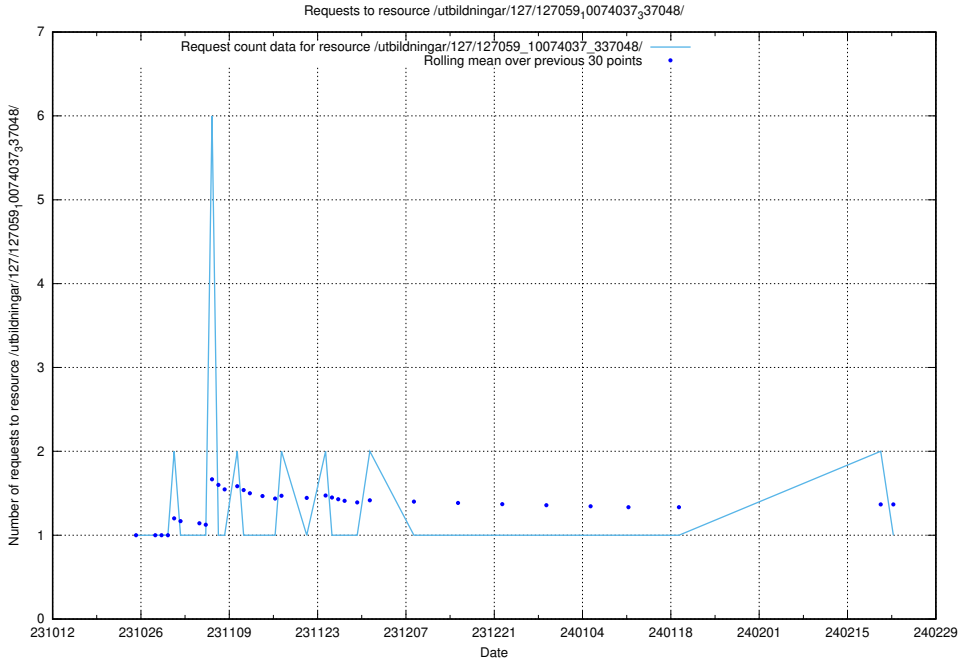

5.3813 Usage of /utbildningar/127/127059_10074037_337048/

Here, we count the number of requests to resource /utbildningar/127/127059_10074037_337048/.