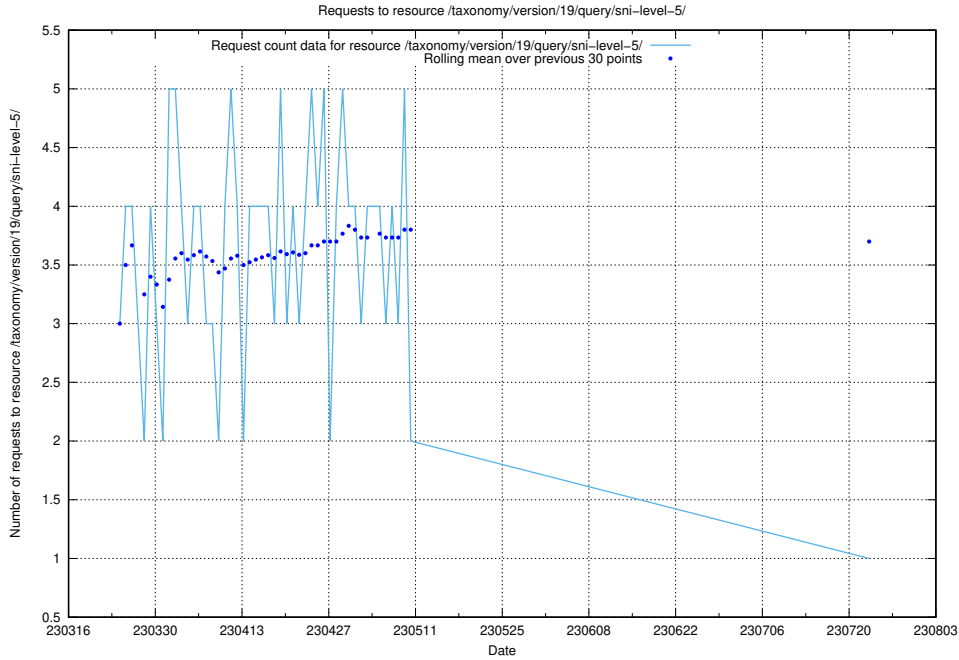

5.5789 Usage of /taxonomy/version/19/query/sni-level-5/

Here, we count the number of requests to resource /taxonomy/version/19/query/sni-level-5/.