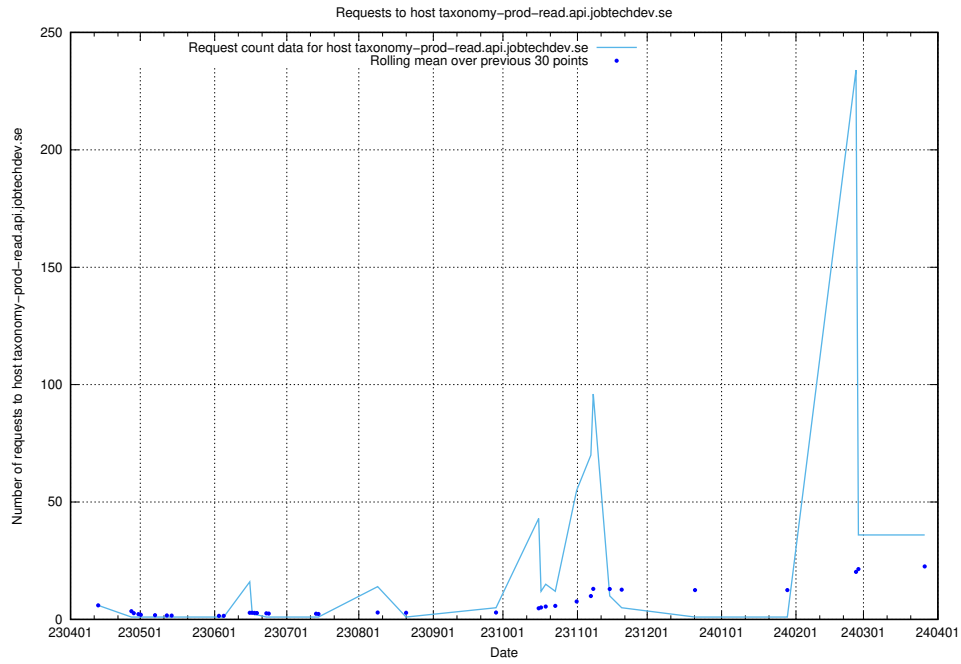

7.28 Usage of taxonomy-prod-read.api.jobtechdev.se

Here, we count the number of requests to host taxonomy-prod-read.api.jobtechdev.se.