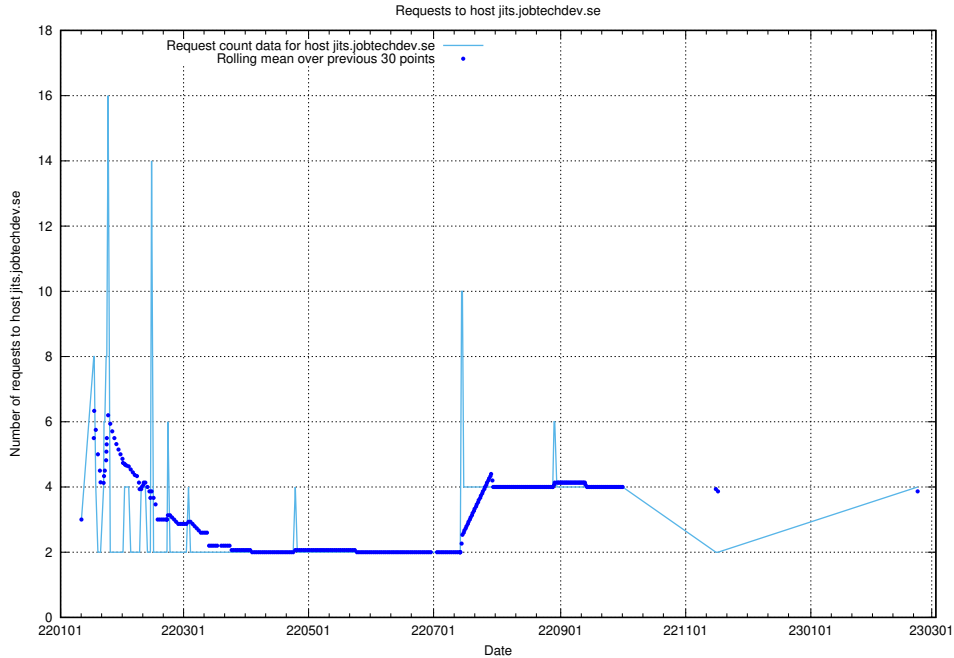

7.104 Usage of jits.jobtechdev.se

Here, we count the number of requests to host jits.jobtechdev.se.