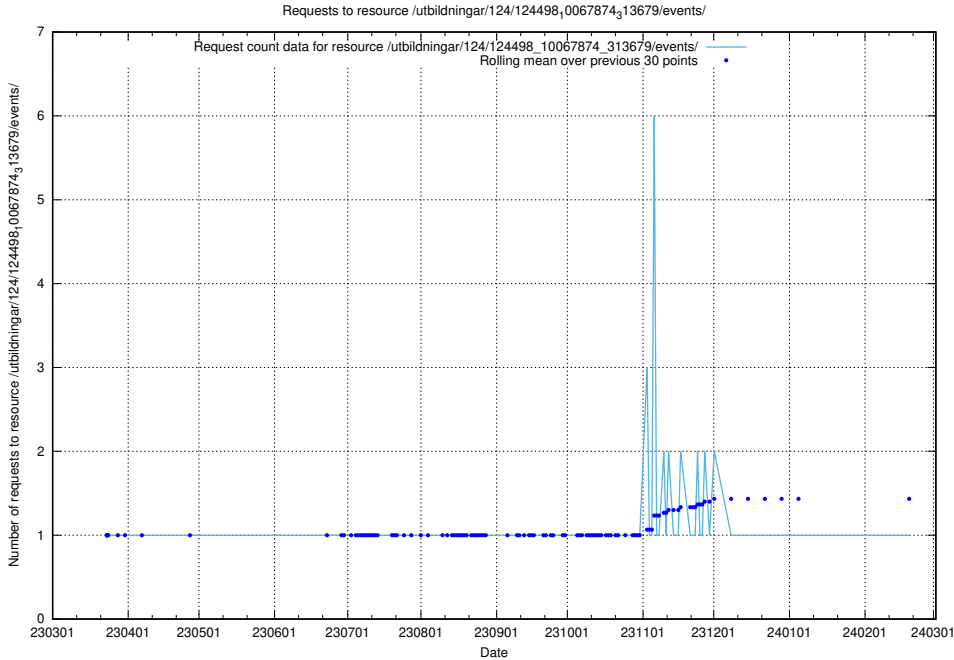

5.2228 Usage of /utbildningar/124/124498_10067874_313679/events/

Here, we count the number of requests to resource /utbildningar/124/124498_10067874_313679/events/