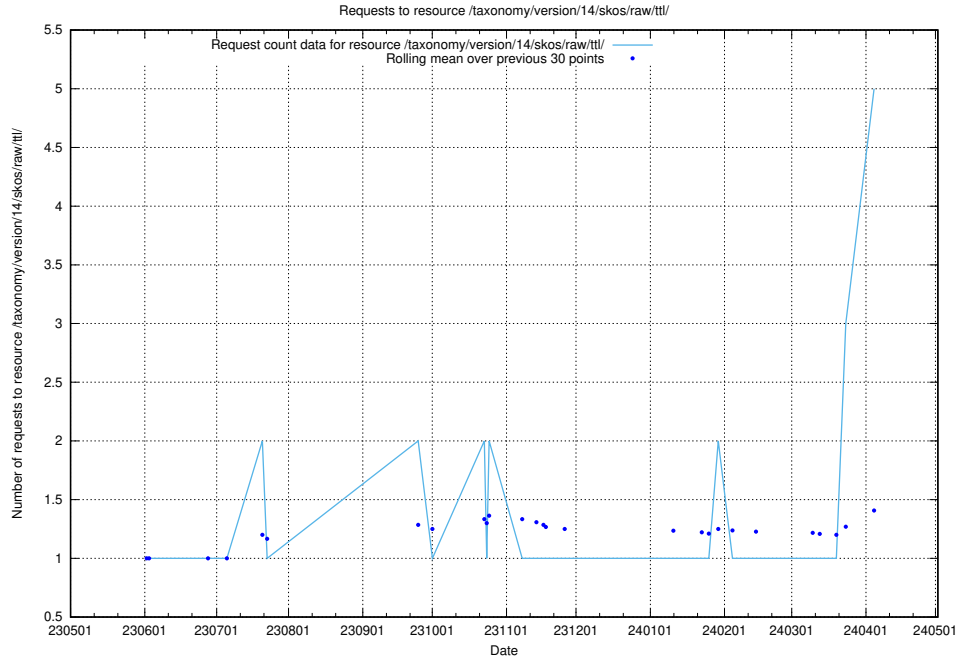

5.143 Usage of /taxonomy/version/14/skos/raw/ttl/

Here, we count the number of requests to resource /taxonomy/version/14/skos/raw/ttl/.