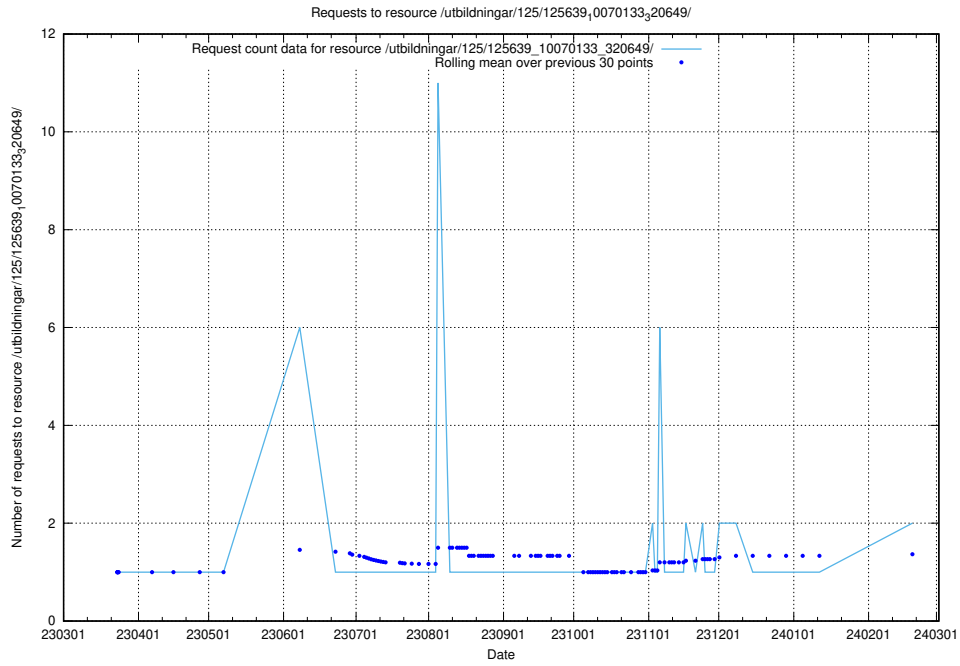

5.330 Usage of /utbildningar/125/125639_10070133_320649/

Here, we count the number of requests to resource /utbildningar/125/125639_10070133_320649/.