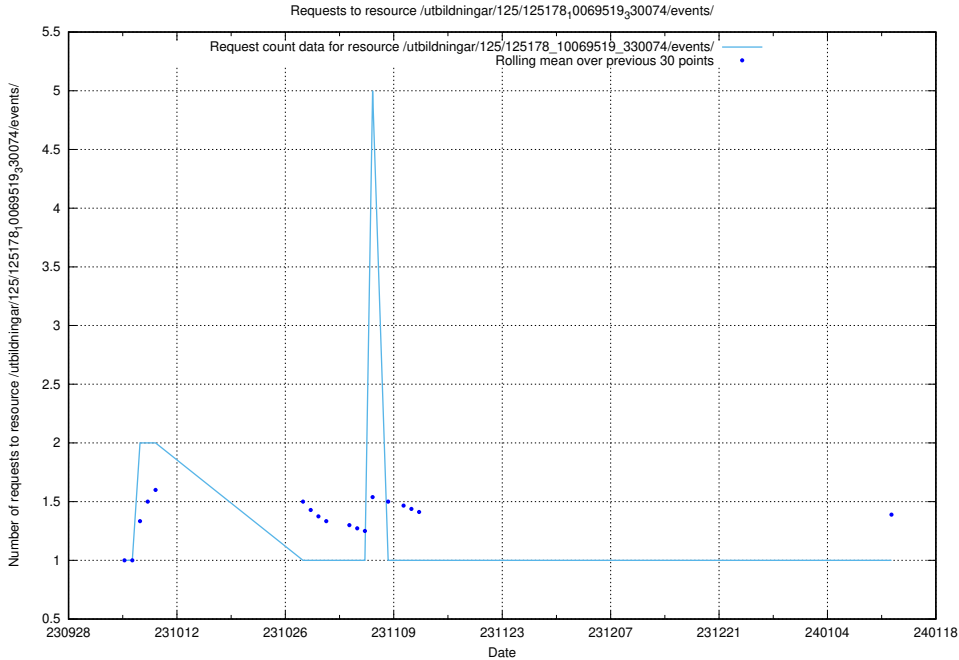

5.4036 Usage of /utbildningar/125/125178_10069519_330074/events/

Here, we count the number of requests to resource /utbildningar/125/125178_10069519_330074/events/