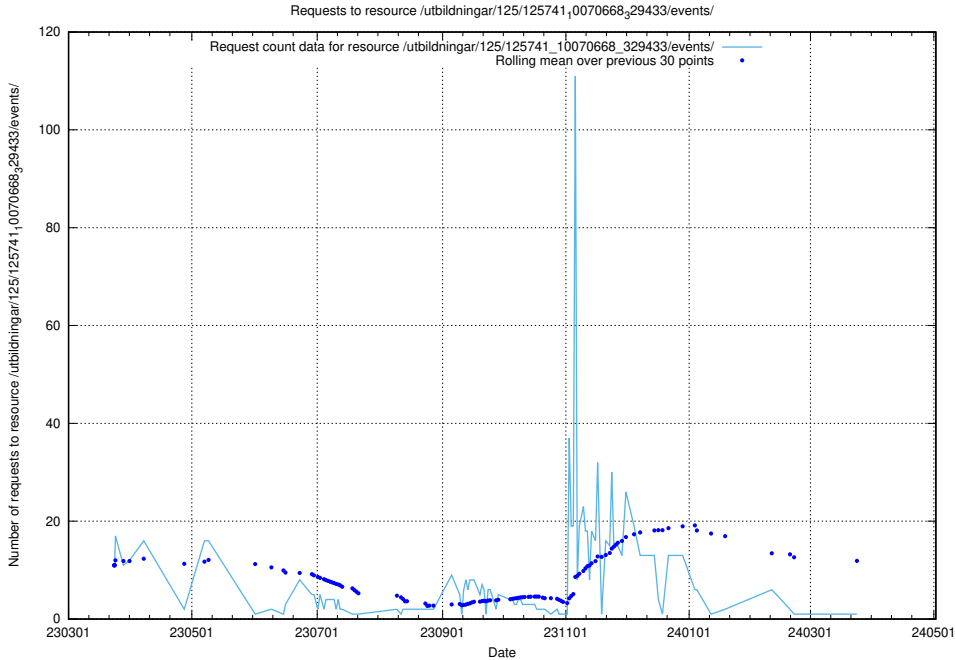

5.5899 Usage of /utbildningar/125/125741_10070668_329433/events/

Here, we count the number of requests to resource /utbildningar/125/125741_10070668_329433/events/