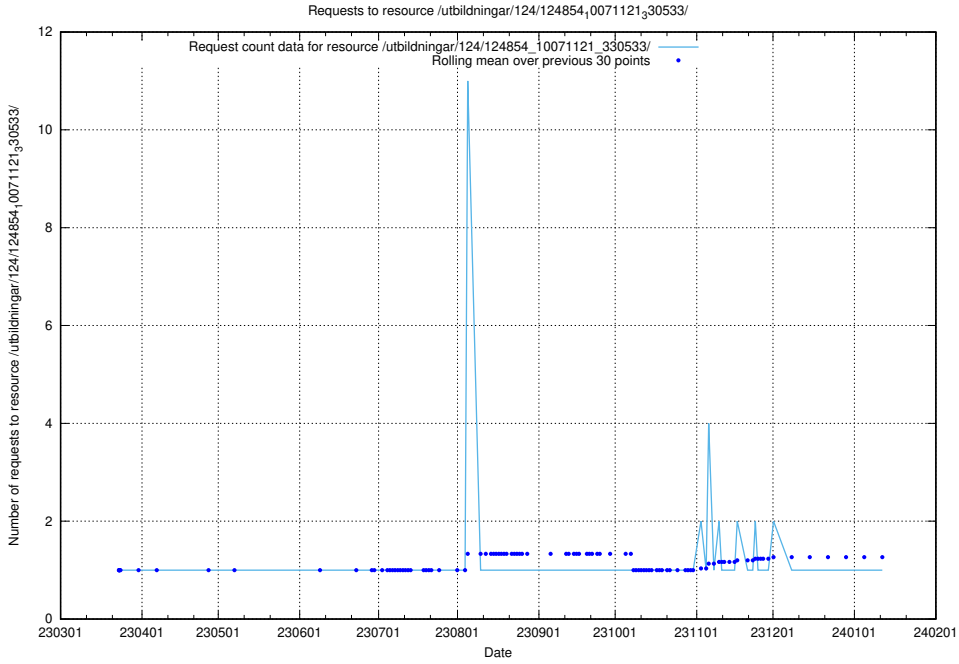

5.1059 Usage of /utbildningar/124/124854_10071121_330533/

Here, we count the number of requests to resource /utbildningar/124/124854_10071121_330533/.