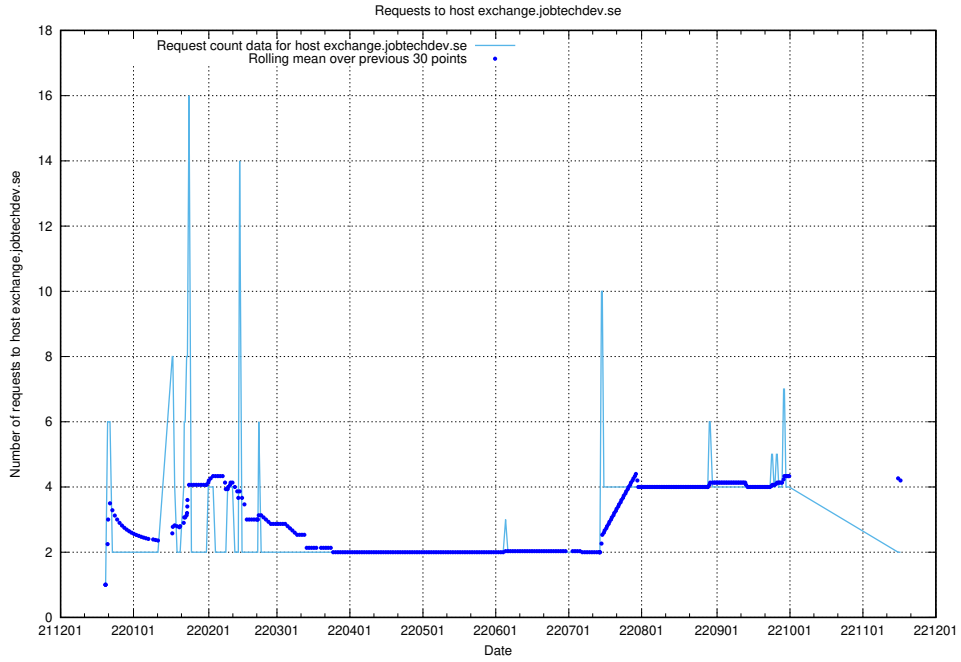

### 7.376 Usage of exchange.jobtechdev.se

Here, we count the number of requests to host exchange.jobtechdev.se.