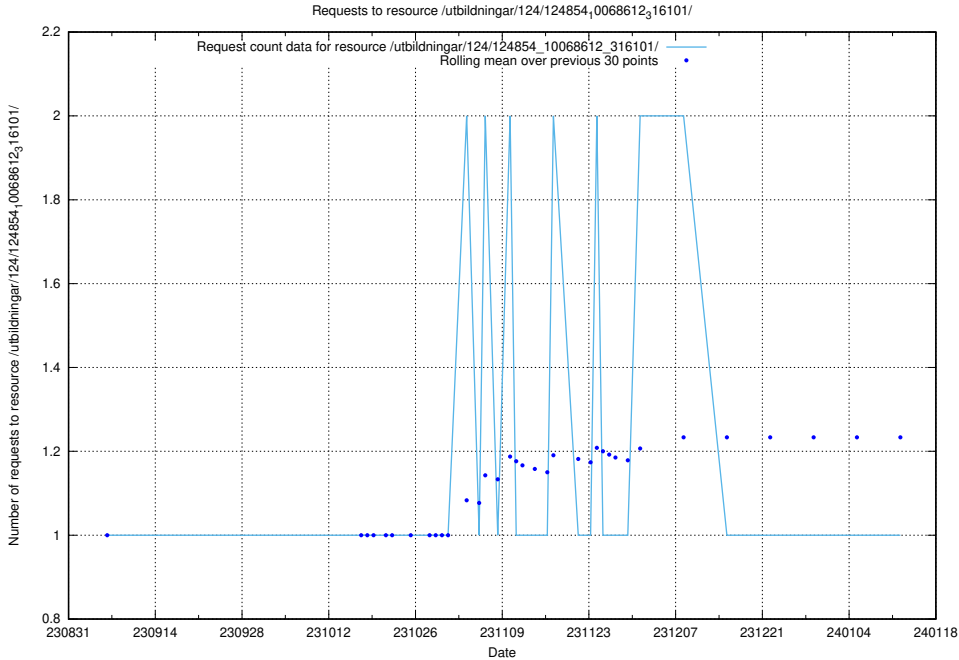

5.4303 Usage of /utbildningar/124/124854_10068612_316101/

Here, we count the number of requests to resource /utbildningar/124/124854_10068612_316101/.