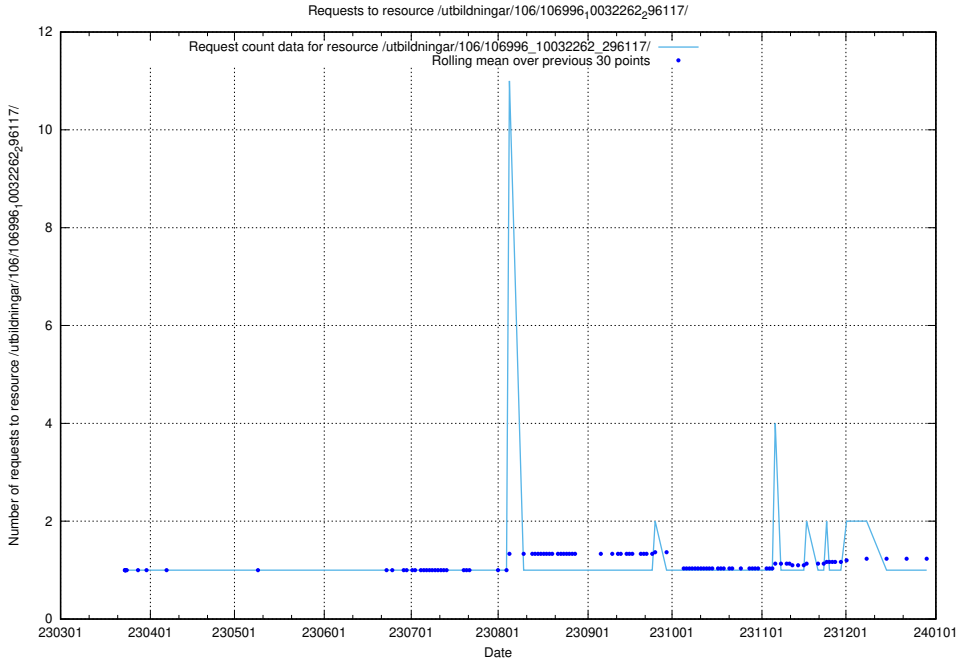

### 5.5033 Usage of /utbildningar/124/124521\_10065938\_301948/events/

Here, we count the number of requests to resource /utbildningar/124/124521\_10065938\_301948/events/