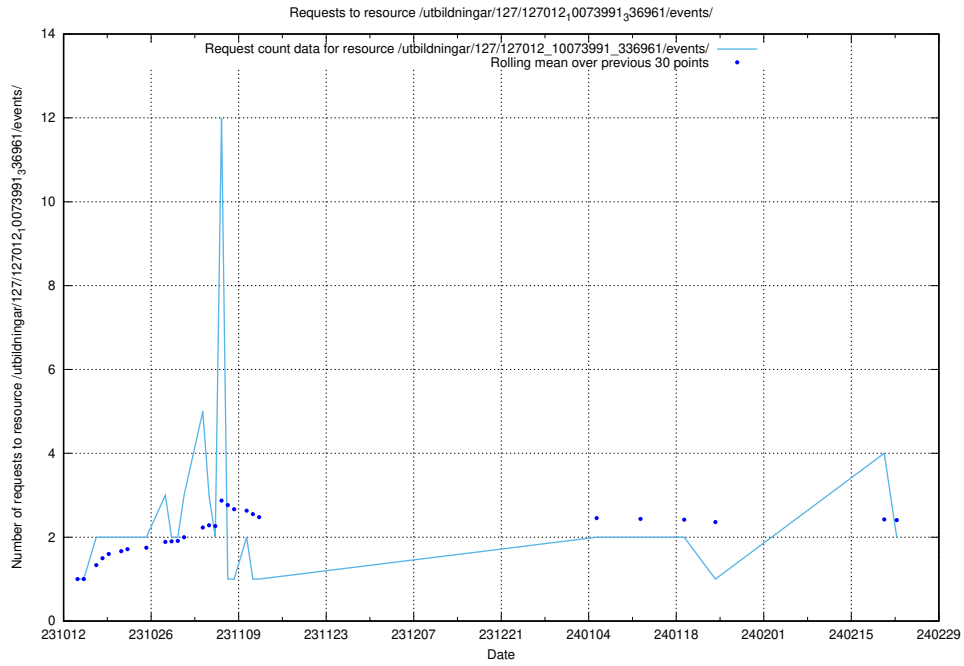

5.580 Usage of /utbildningar/127/127012_10073991_336961/events/

Here, we count the number of requests to resource /utbildningar/127/127012_10073991_336961/events/