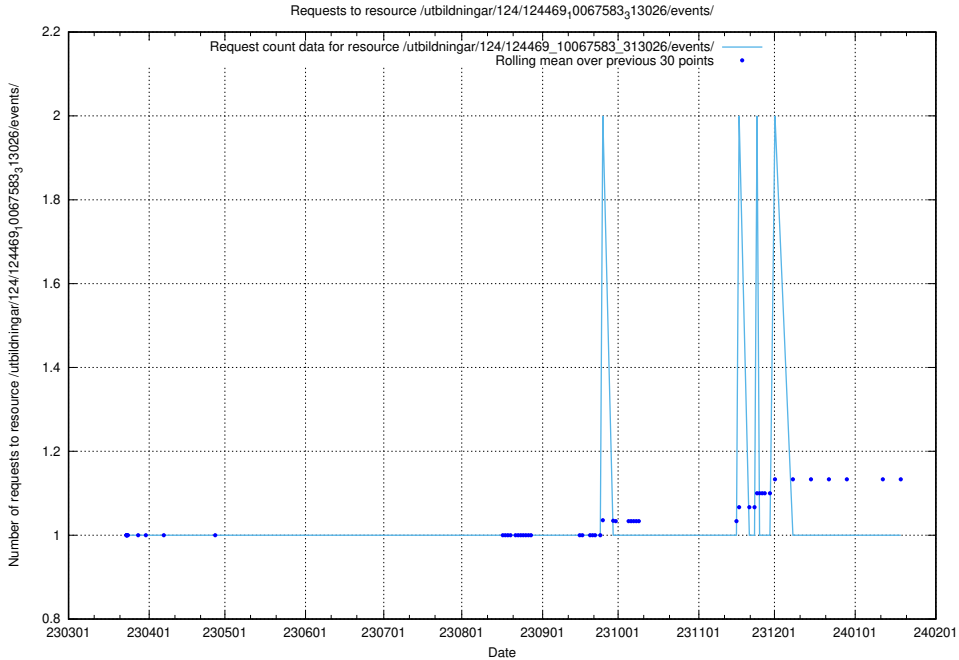

5.2877 Usage of /utbildningar/124/124469_10067583_313026/events/

Here, we count the number of requests to resource /utbildningar/124/124469_10067583_313026/events/