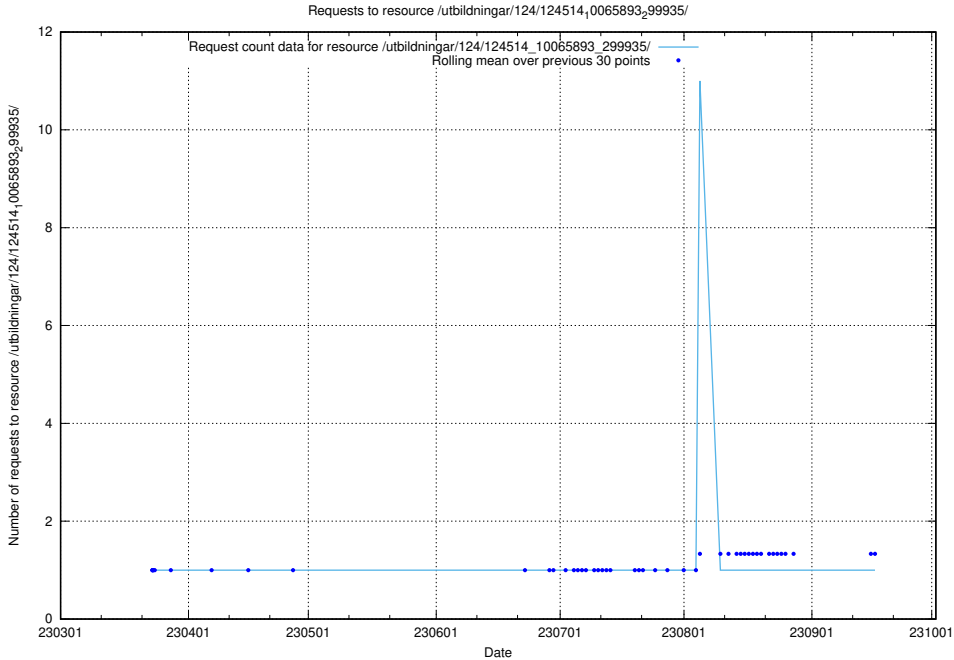

5.1564 Usage of /utbildningar/124/124514_10065893_299935/

Here, we count the number of requests to resource /utbildningar/124/124514_10065893_299935/.