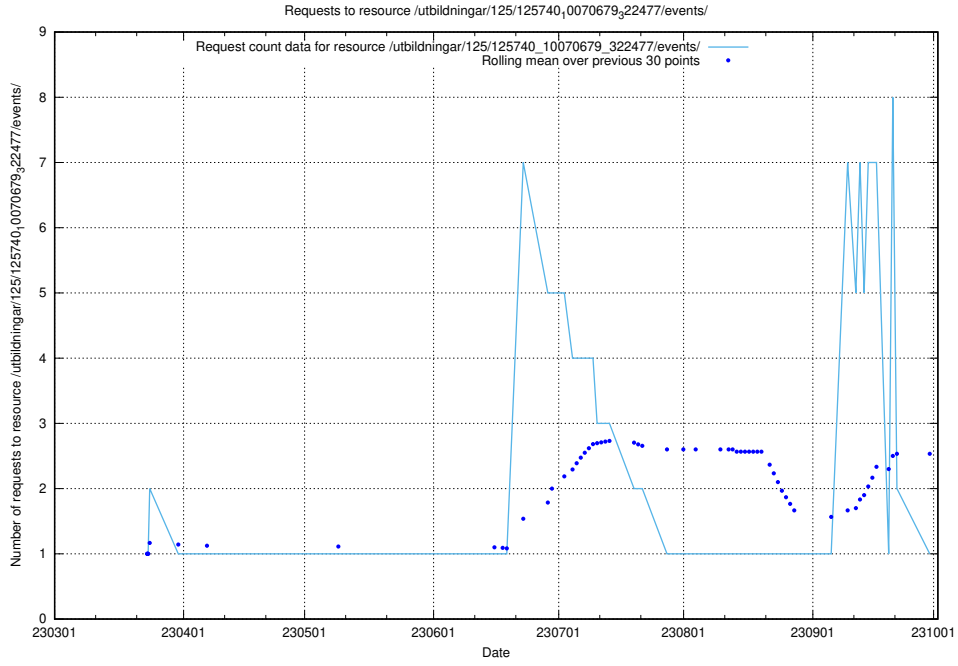

5.843 Usage of /utbildningar/125/125740_10070679_322477/events/

Here, we count the number of requests to resource /utbildningar/125/125740_10070679_322477/events/