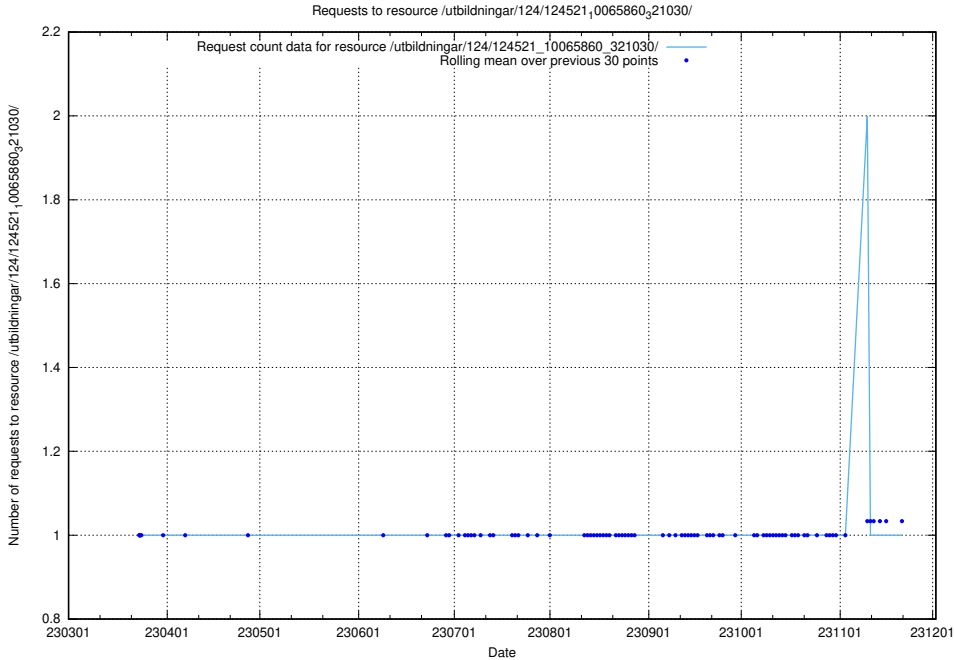

5.1101 Usage of /utbildningar/124/124521_10065860_321030/

Here, we count the number of requests to resource /utbildningar/124/124521_10065860_321030/.