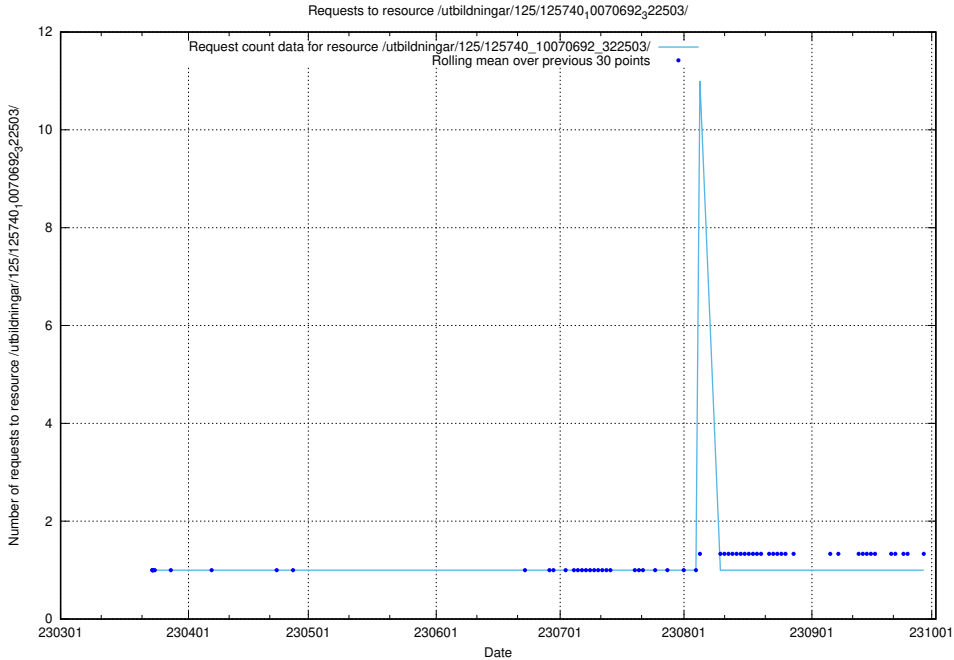

5.829 Usage of /utbildningar/125/125740_10070692_322503/

Here, we count the number of requests to resource /utbildningar/125/125740_10070692_322503/.