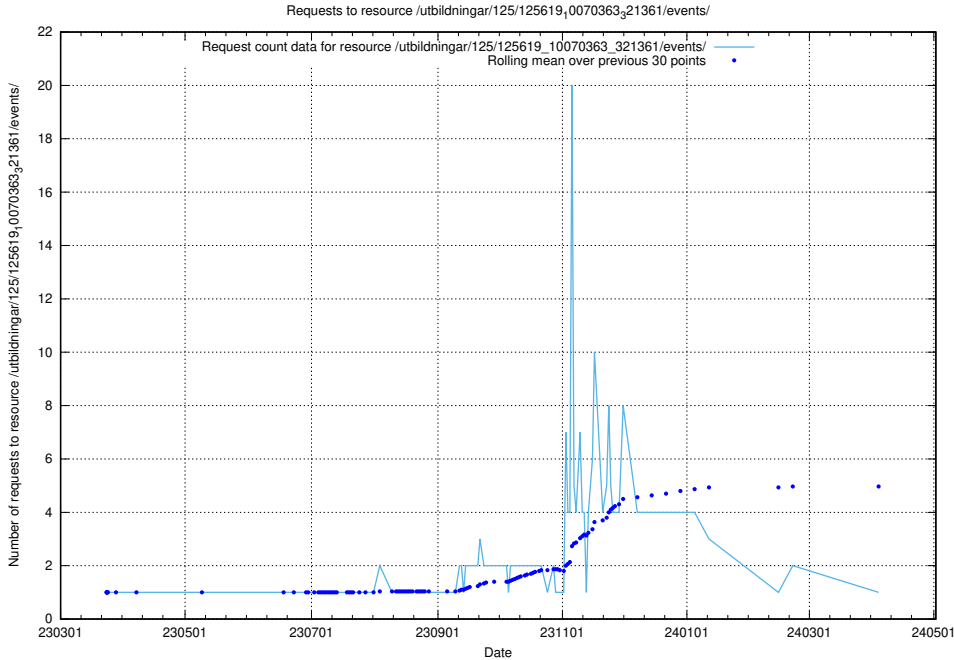

5.918 Usage of /utbildningar/125/125619_10070363_321361/events/

Here, we count the number of requests to resource /utbildningar/125/125619_10070363_321361/events/