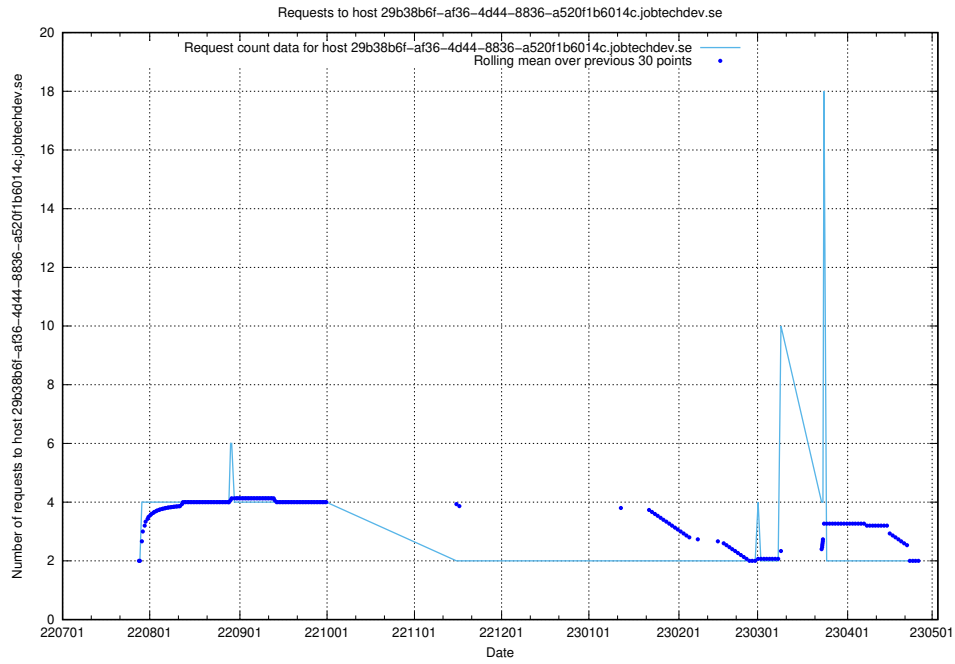

7.383 Usage of 29b38b6f-af36-4d44-8836-a520f1b6014c.jobtechdev.se

Here, we count the number of requests to host 29b38b6f-af36-4d44-8836-a520f1b6014c.jobtechdev.se.