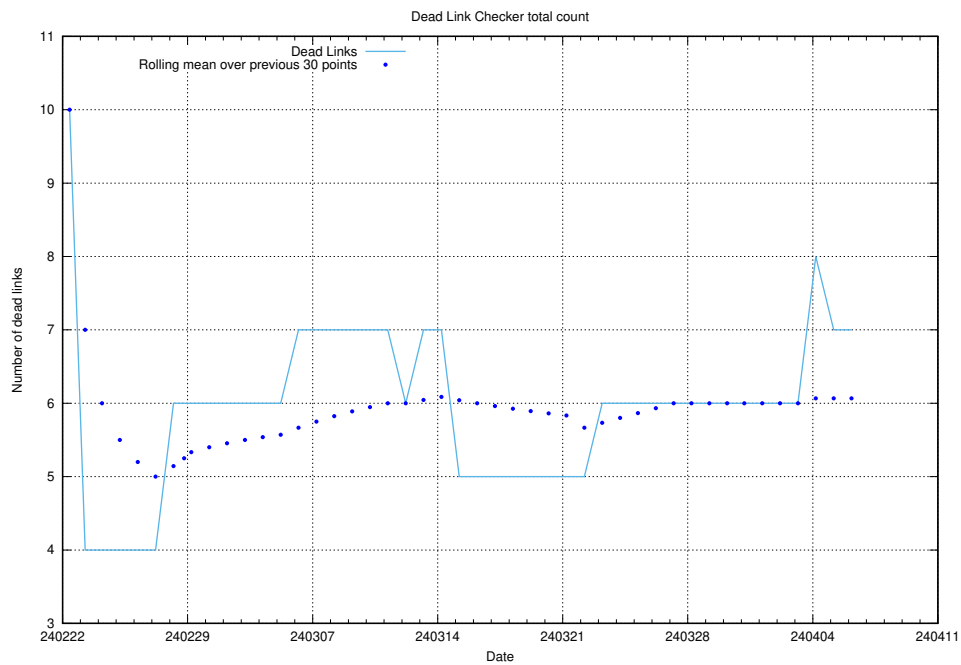

#### 3.1 Total count of dead links

Here is presented the total number of found dead links across all pages.

<sup>4</sup>[https://gitlab.com/arbetsformedlingen/devops/dead\\_link\\_checker](https://gitlab.com/arbetsformedlingen/devops/dead_link_checker)