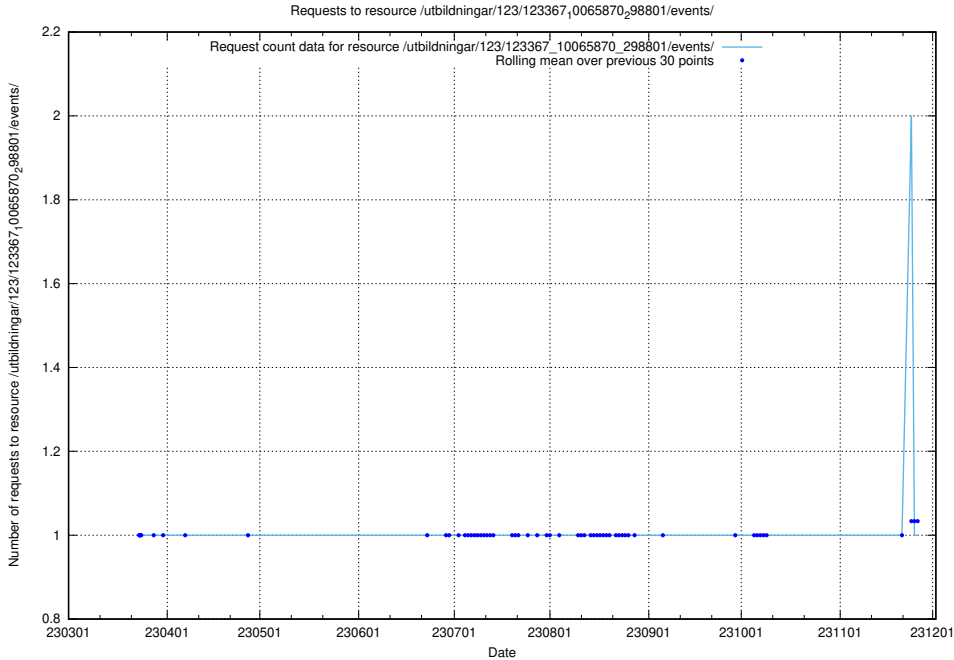

### 5.4378 Usage of /utbildningar/123/123367\_10065870\_298801/events/

Here, we count the number of requests to resource /utbildningar/123/123367\_10065870\_298801/events/