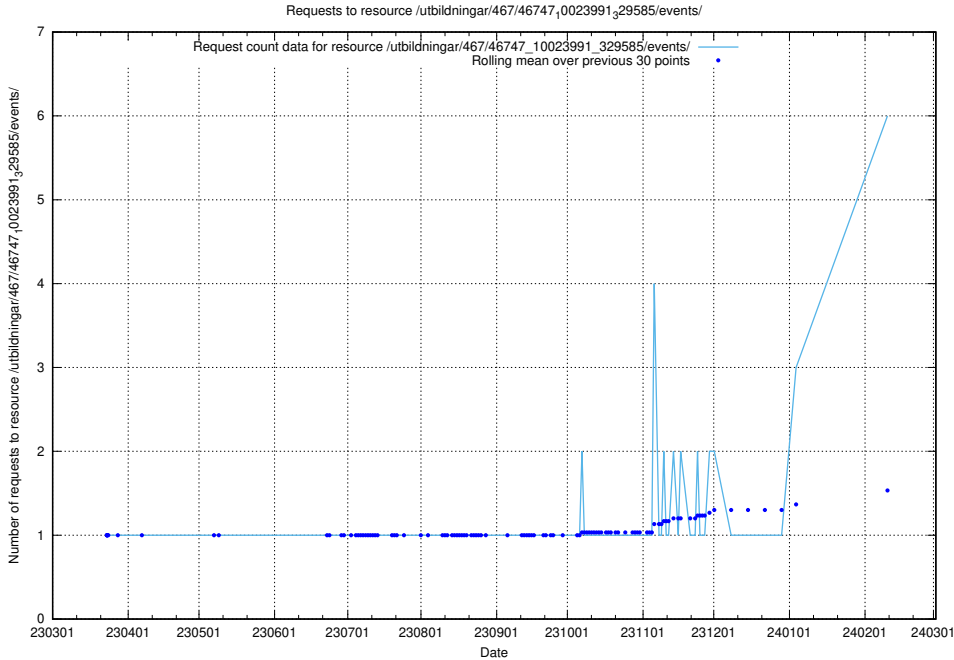

5.121 Usage of /utbildningar/467/46747_10023991_329585/events/

Here, we count the number of requests to resource /utbildningar/467/46747_10023991_329585/events/.