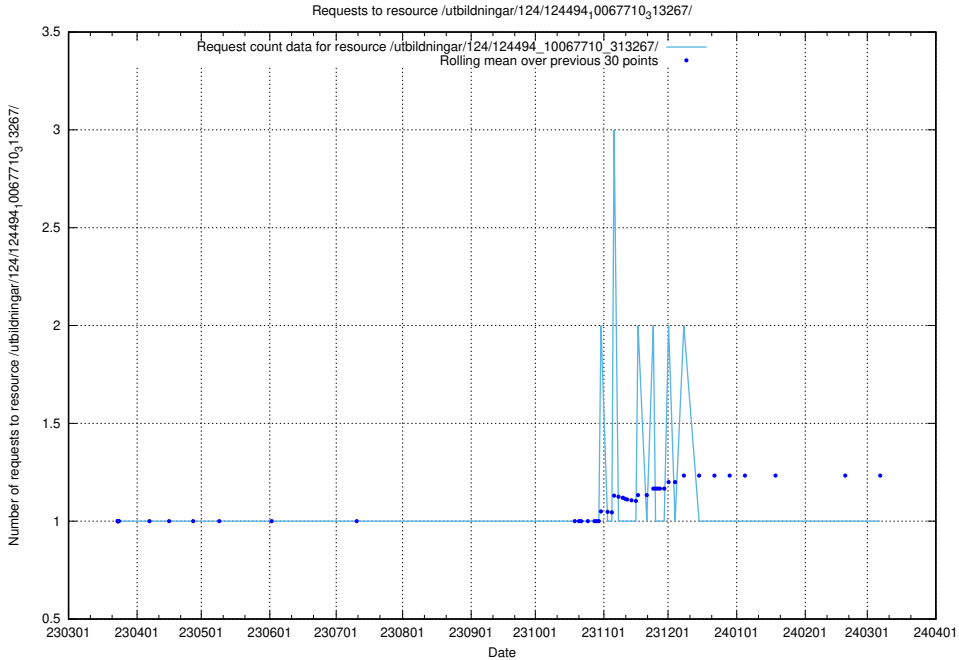

5.2340 Usage of /utbildningar/124/124494_10067710_313267/

Here, we count the number of requests to resource /utbildningar/124/124494_10067710_313267/.