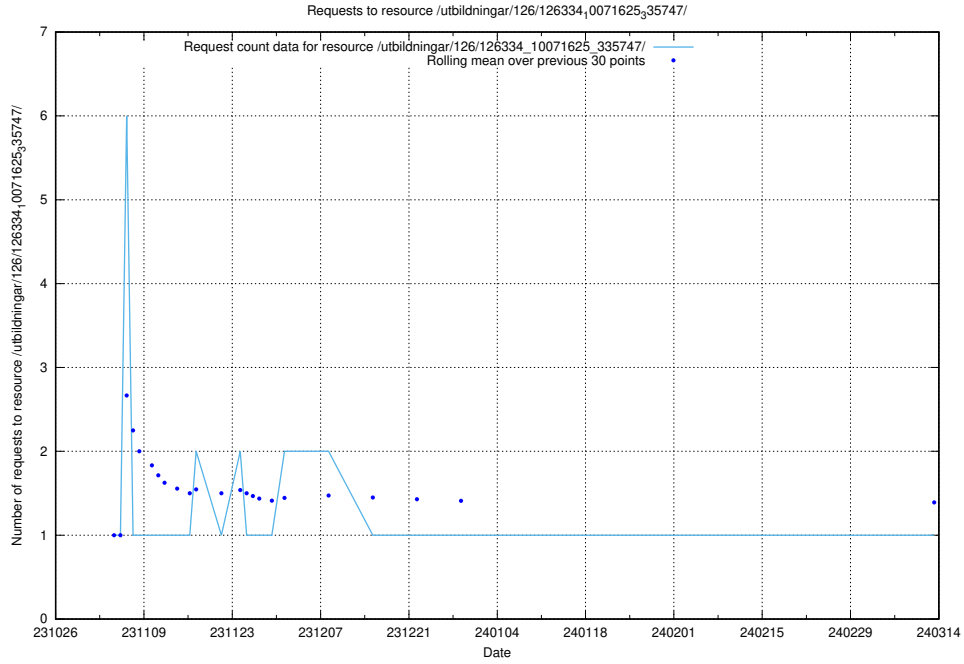

### 5.3743 Usage of /utbildningar/125/125741\_10070684\_337181/events/

Here, we count the number of requests to resource /utbildningar/125/125741\_10070684\_337181/events/