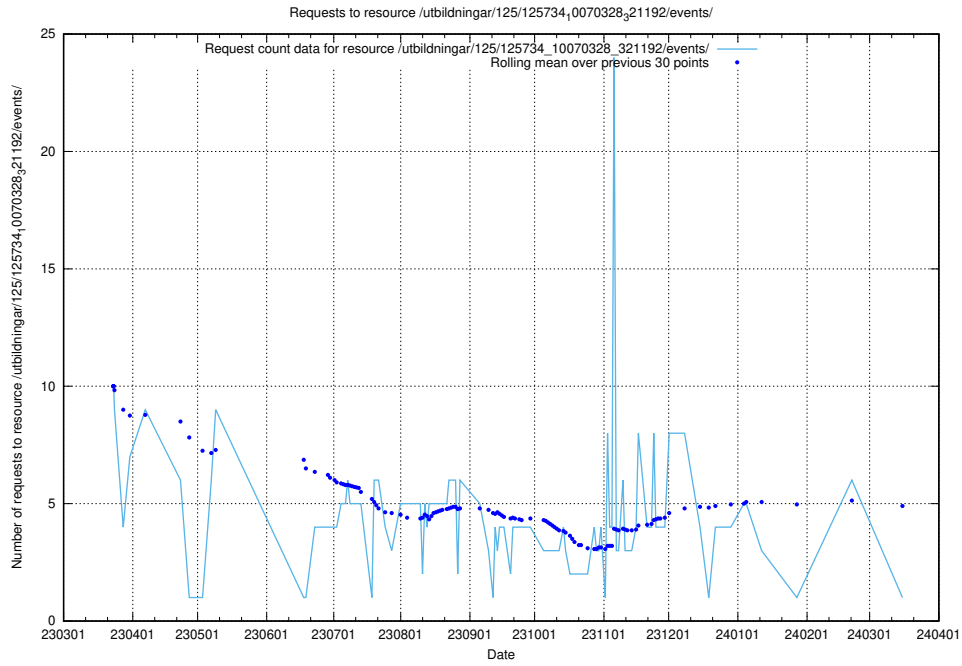

5.5900 Usage of /utbildningar/125/125734_10070328_321192/events/

Here, we count the number of requests to resource /utbildningar/125/125734_10070328_321192/events/