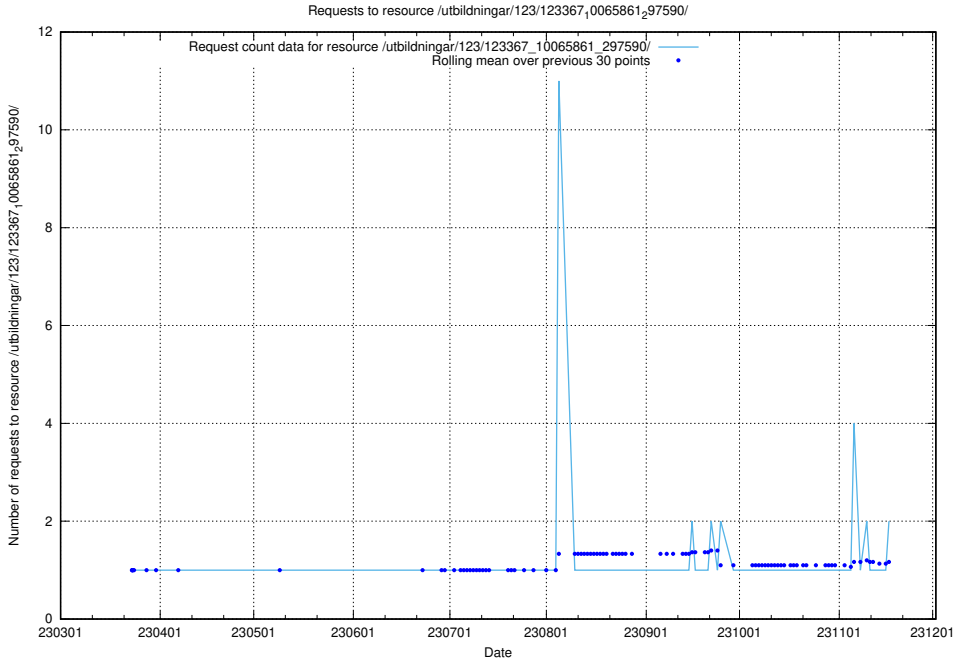

5.621 Usage of /utbildningar/123/123367_10065861_297590/

Here, we count the number of requests to resource /utbildningar/123/123367_10065861_297590/.