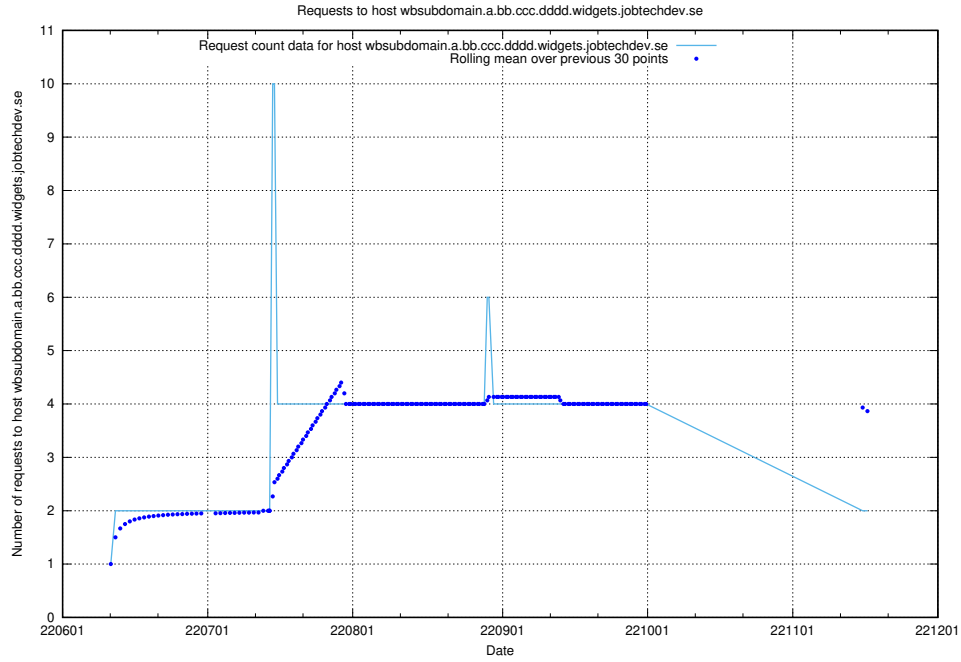

7.407 Usage of wbsubdomain.a.bb.ccc.dddd.widgets.jobtechdev.se

Here, we count the number of requests to host wbsubdomain.a.bb.ccc.dddd.widgets.jobtechdev.se.