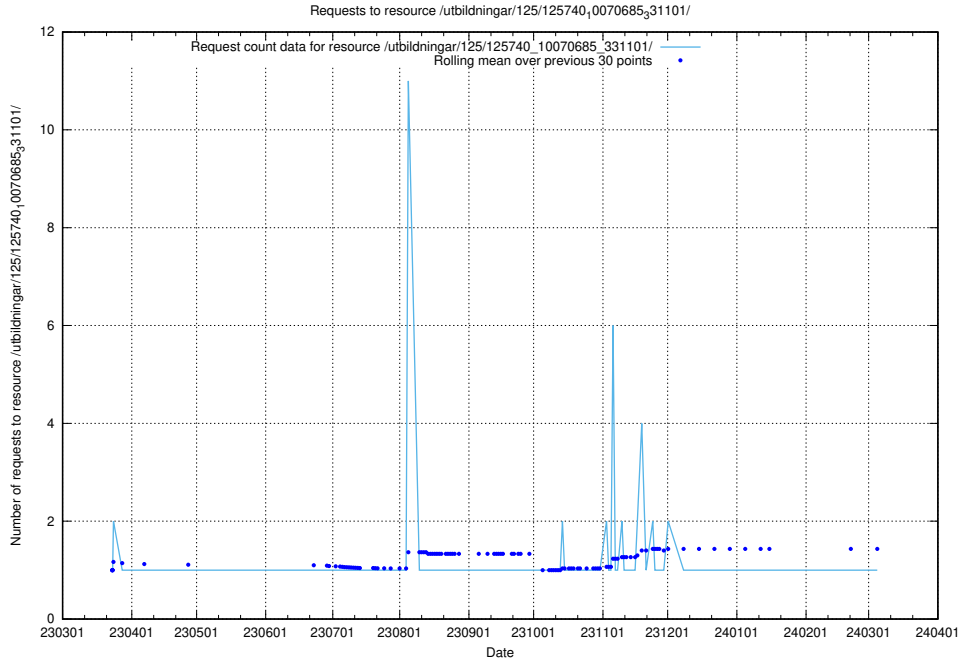

5.839 Usage of /utbildningar/125/125740_10070685_331101/

Here, we count the number of requests to resource /utbildningar/125/125740_10070685_331101/.