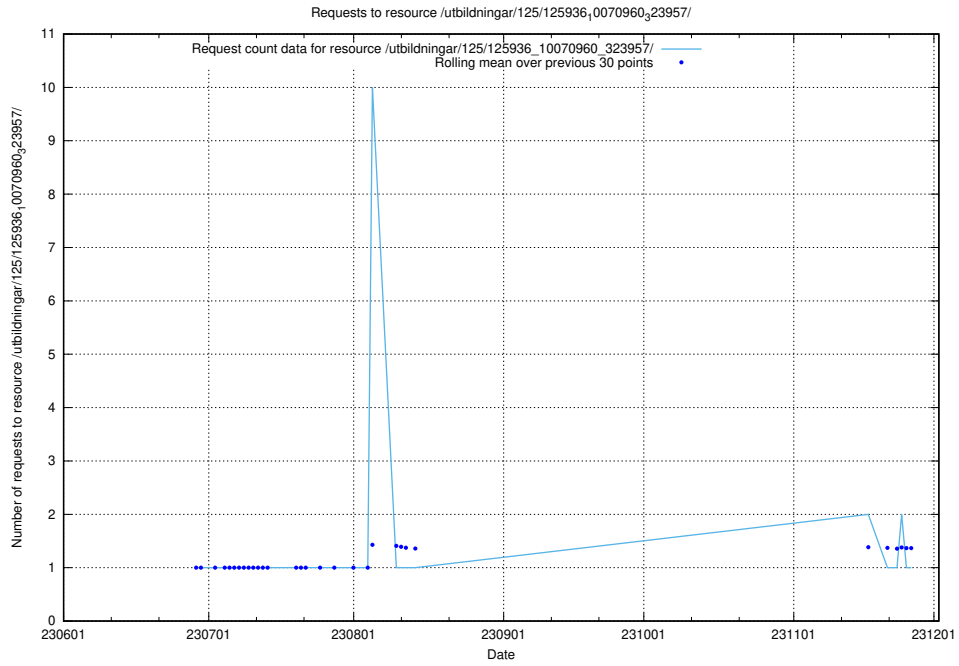

5.5079 Usage of /utbildningar/125/125936_10070960_323957/

Here, we count the number of requests to resource /utbildningar/125/125936_10070960_323957/.