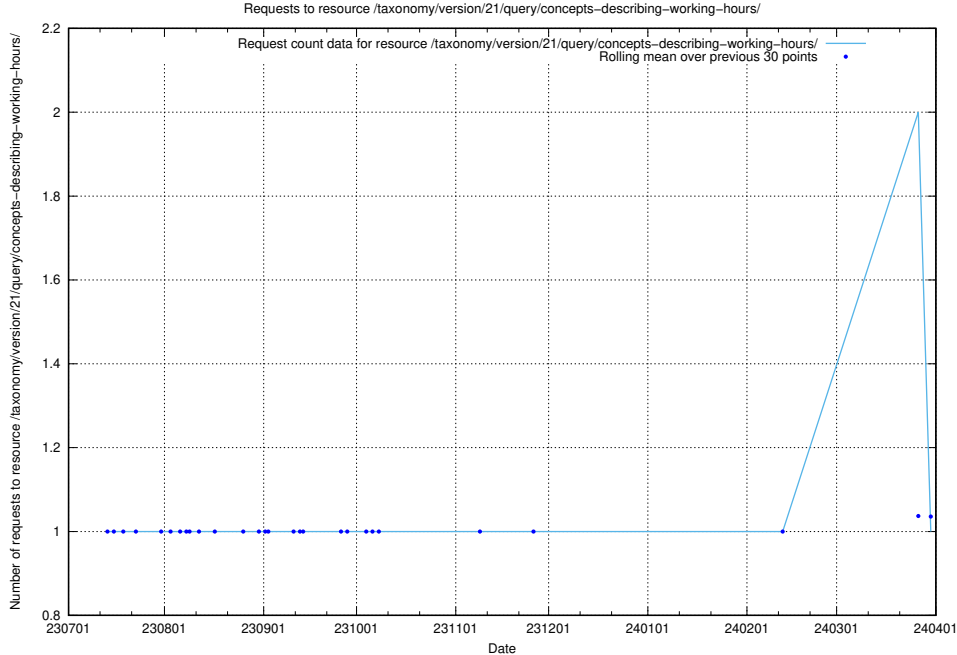

### 5.4721 Usage of /taxonomy/version/21/query/concept-types/

Here, we count the number of requests to resource /taxonomy/version/21/query/concept-types/.