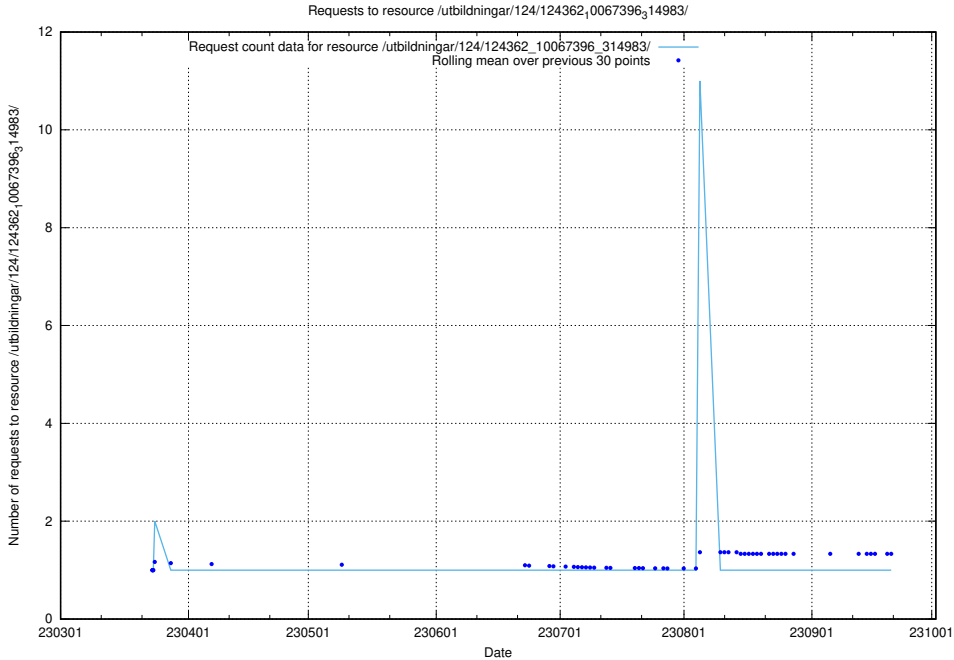

5.3380 Usage of /utbildningar/124/124362_10067396_314983/

Here, we count the number of requests to resource /utbildningar/124/124362_10067396_314983/.