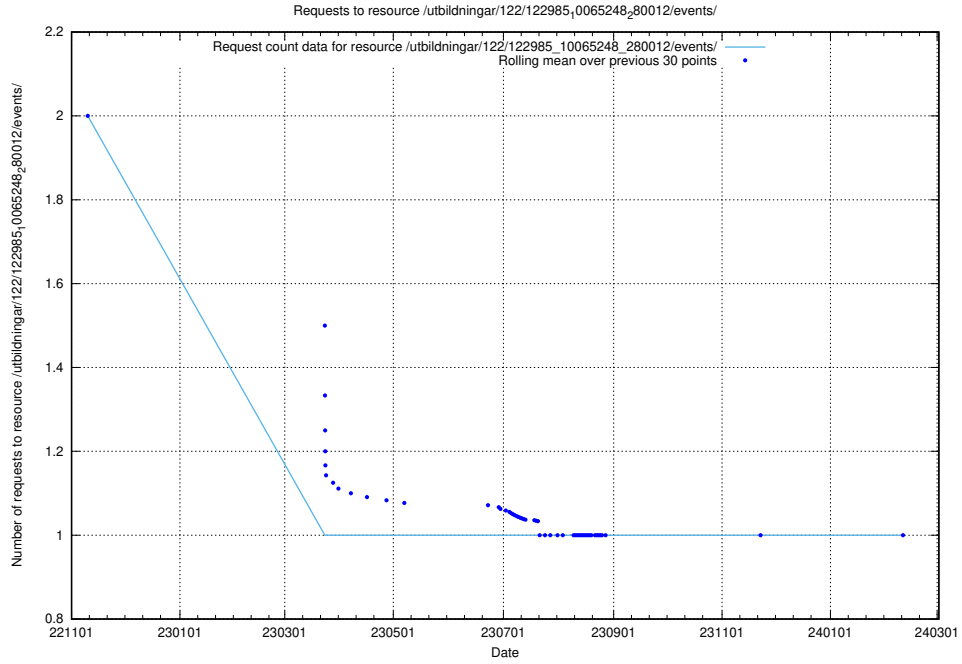

5.5916 Usage of /utbildningar/122/122985_10065248_280012/events/

Here, we count the number of requests to resource /utbildningar/122/122985_10065248_280012/events/