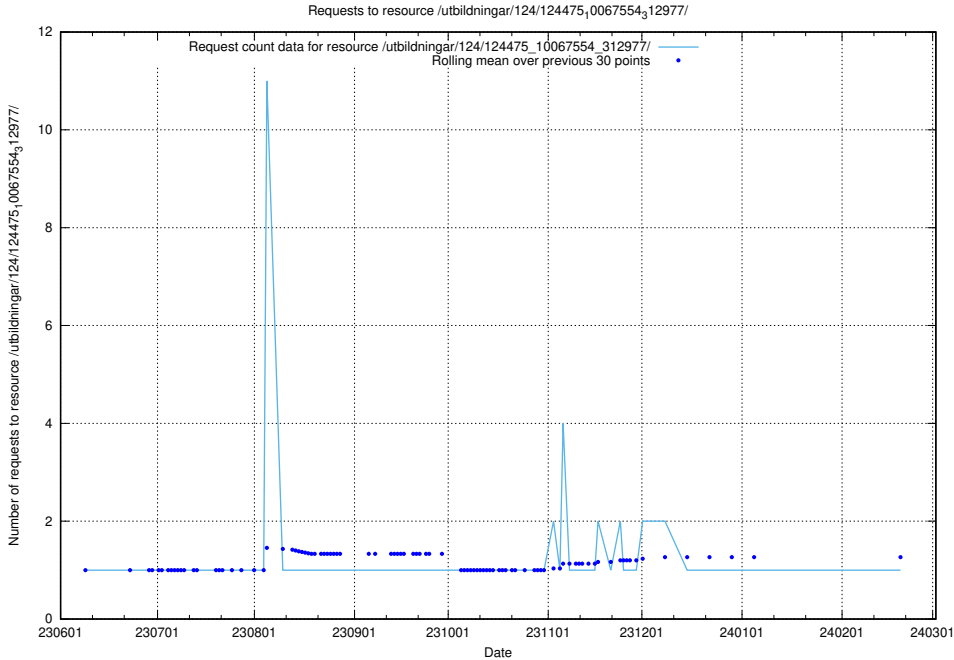

5.5533 Usage of /utbildningar/124/124475_10067554_312977/

Here, we count the number of requests to resource /utbildningar/124/124475_10067554_312977/.