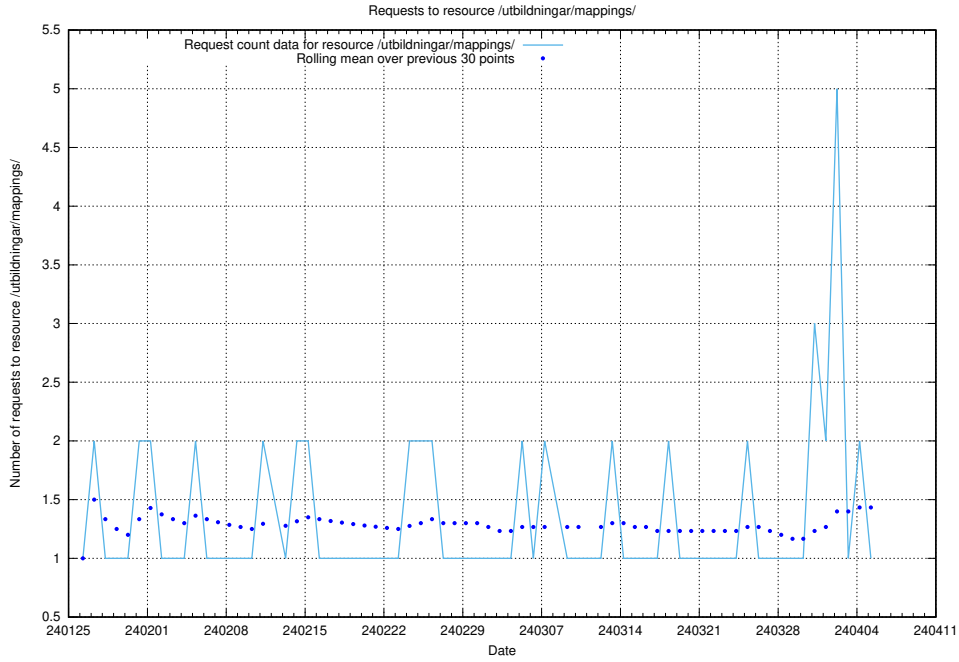

5.3335 Usage of /utbildningar/mappings/

Here, we count the number of requests to resource /utbildningar/mappings/.