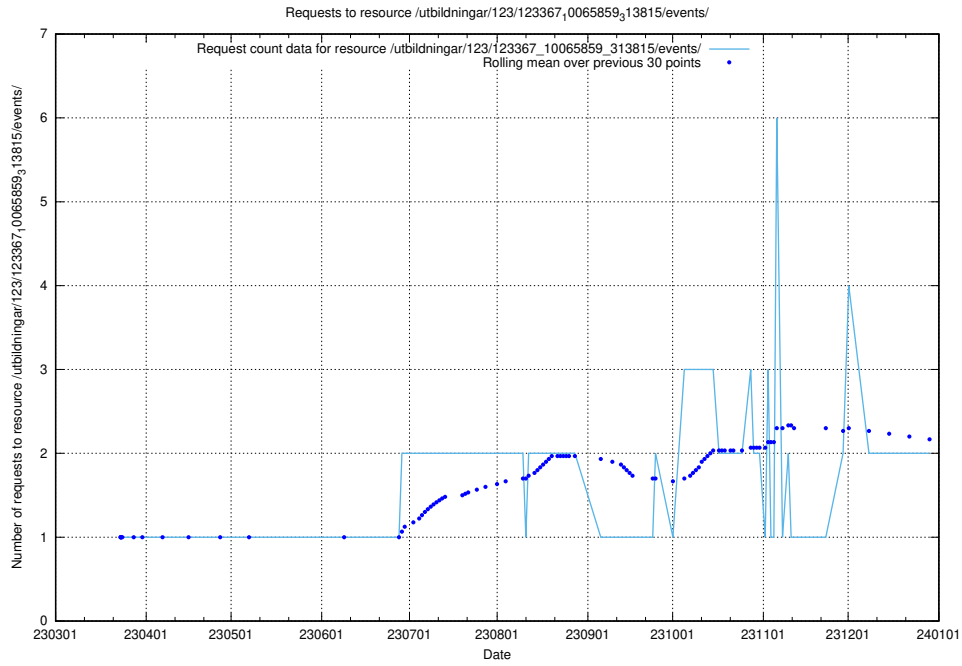

5.628 Usage of /utbildningar/123/123367_10065859_313815/events/

Here, we count the number of requests to resource /utbildningar/123/123367_10065859_313815/events/