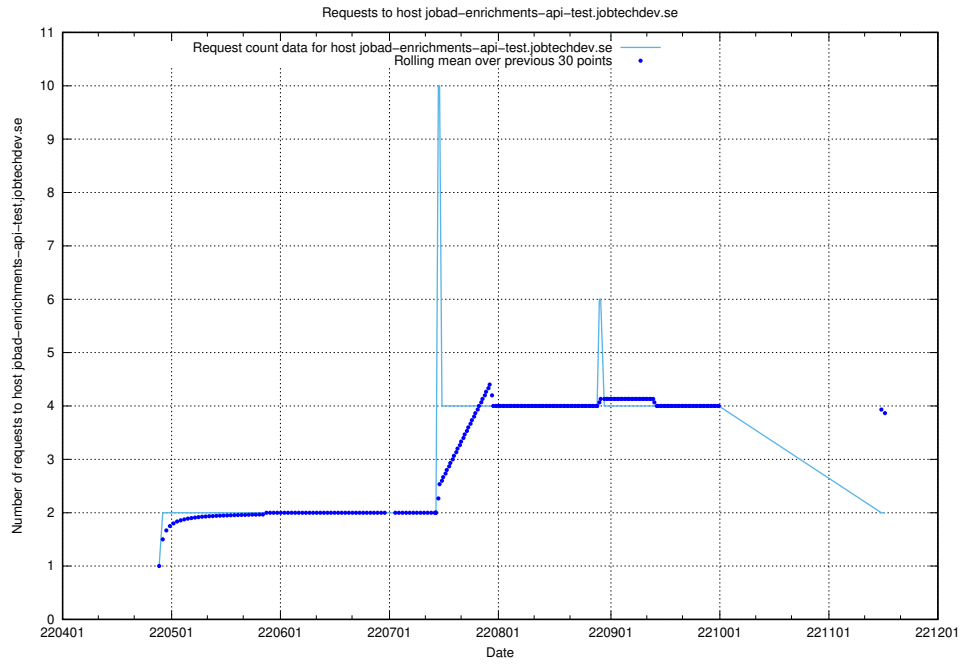

7.443 Usage of `jobad-enrichments-api-test.jobtechdev.se`

Here, we count the number of requests to host `jobad-enrichments-api-test.jobtechdev.se`.