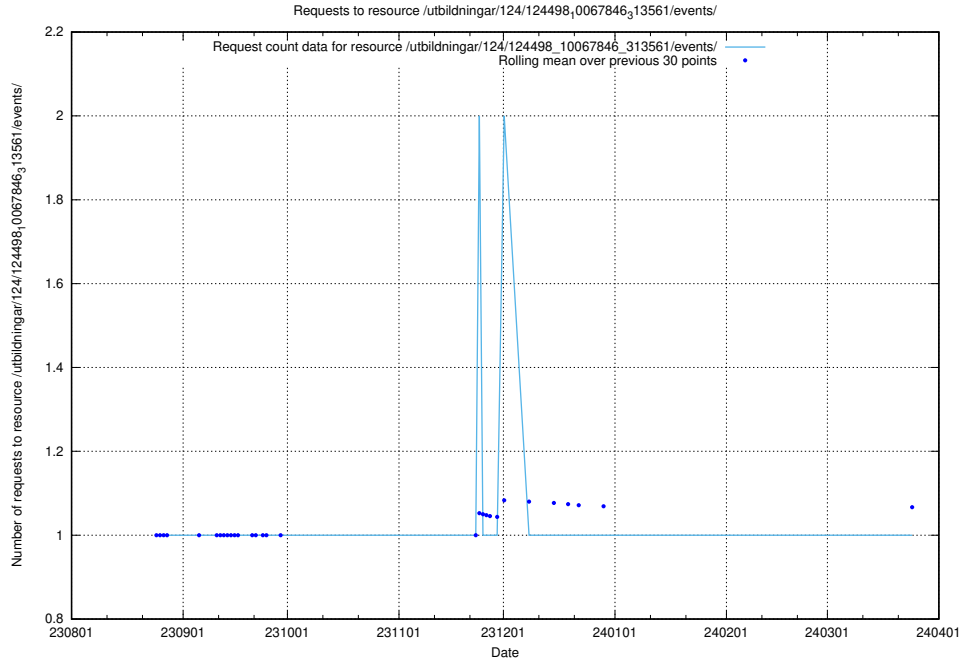

5.4342 Usage of /utbildningar/124/124498_10067846_313561/events/

Here, we count the number of requests to resource /utbildningar/124/124498_10067846_313561/events/