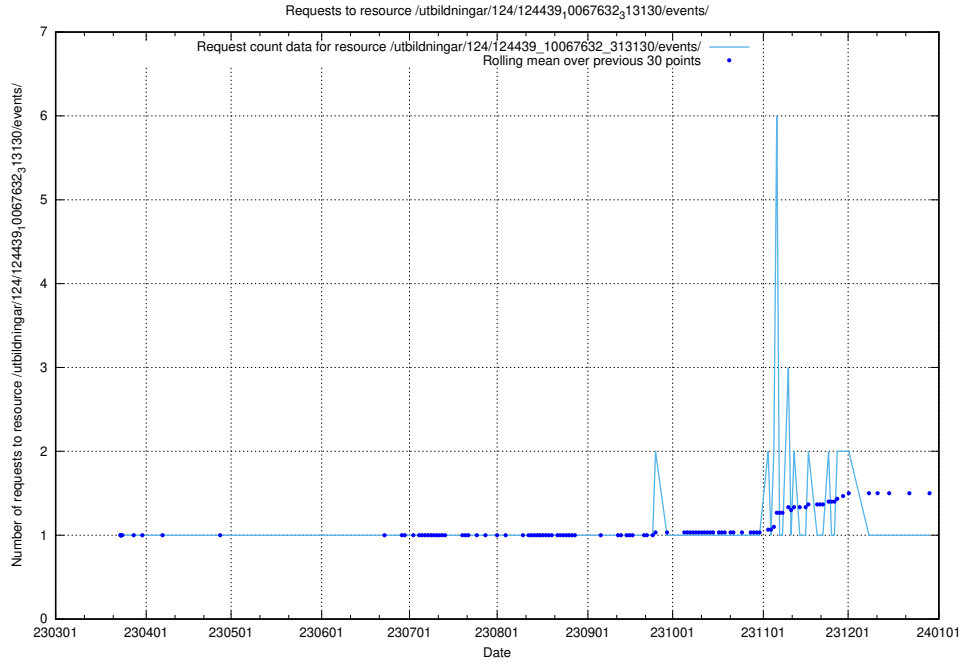

### 5.3256 Usage of /utbildningar/124/124439\_10067632\_313130/events/

Here, we count the number of requests to resource /utbildningar/124/124439\_10067632\_313130/events/