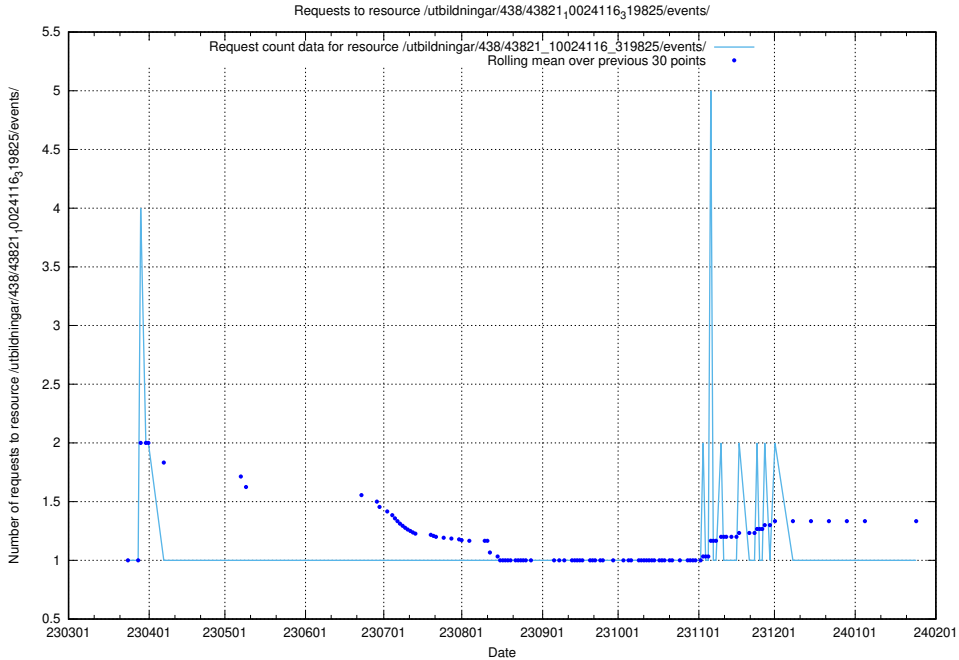

5.5825 Usage of /utbildningar/438/43821_10024116_319825/events/

Here, we count the number of requests to resource /utbildningar/438/43821_10024116_319825/events/.