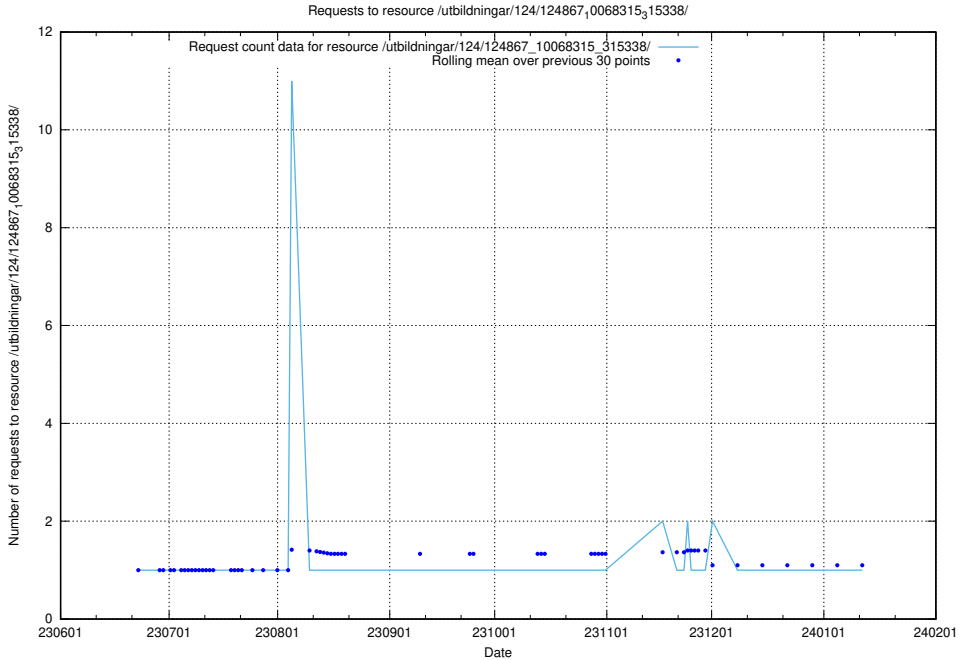

5.5354 Usage of /utbildningar/124/124867_10068315_315338/

Here, we count the number of requests to resource /utbildningar/124/124867_10068315_315338/.