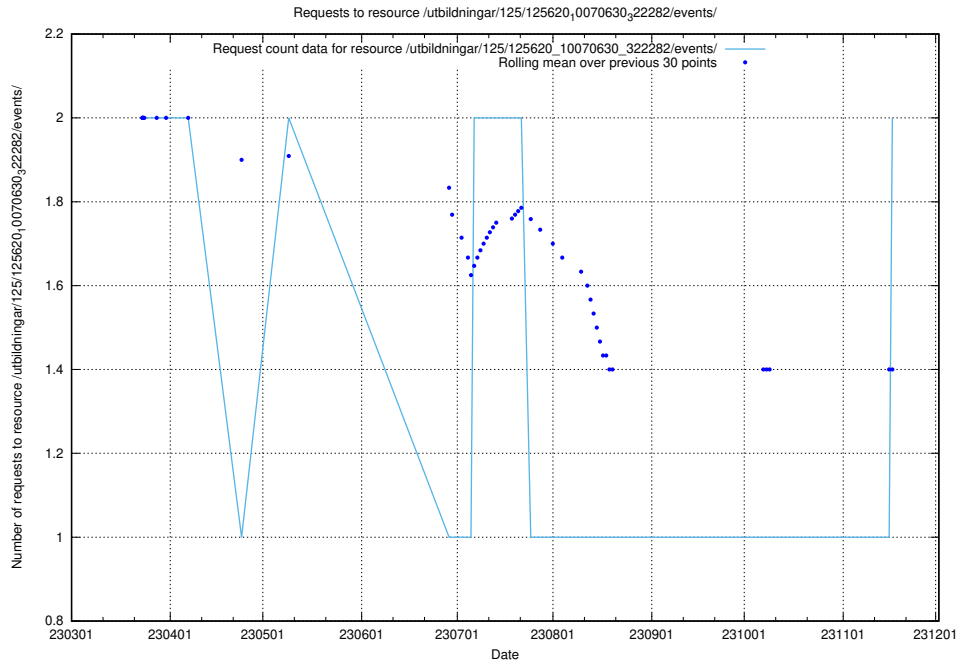

5.794 Usage of /utbildningar/125/125620_10070630_322282/events/

Here, we count the number of requests to resource /utbildningar/125/125620_10070630_322282/events/