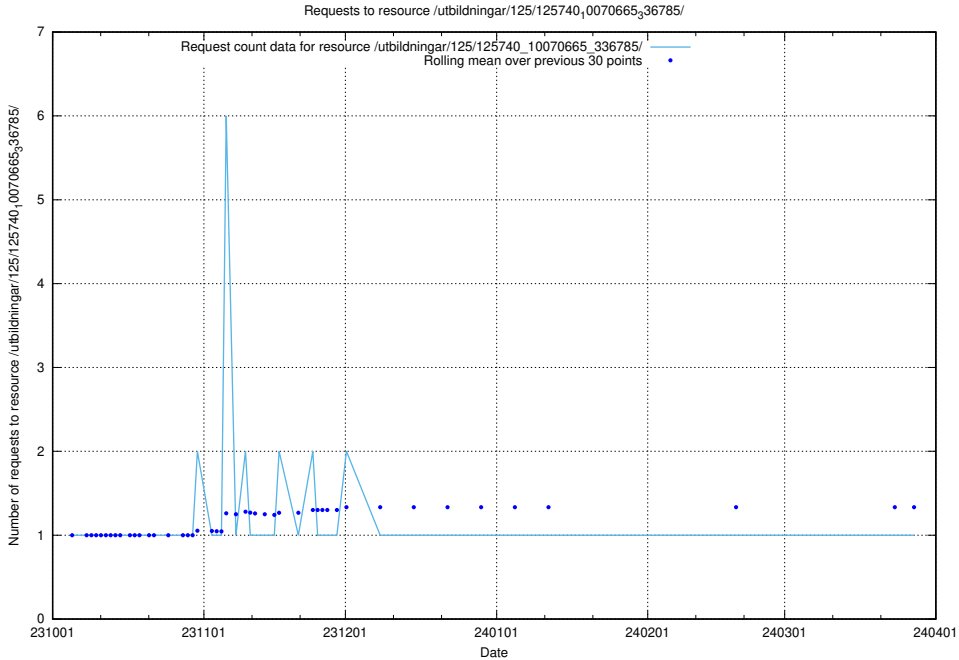

5.4029 Usage of /utbildningar/125/125740_10070665_336785/

Here, we count the number of requests to resource /utbildningar/125/125740_10070665_336785/.