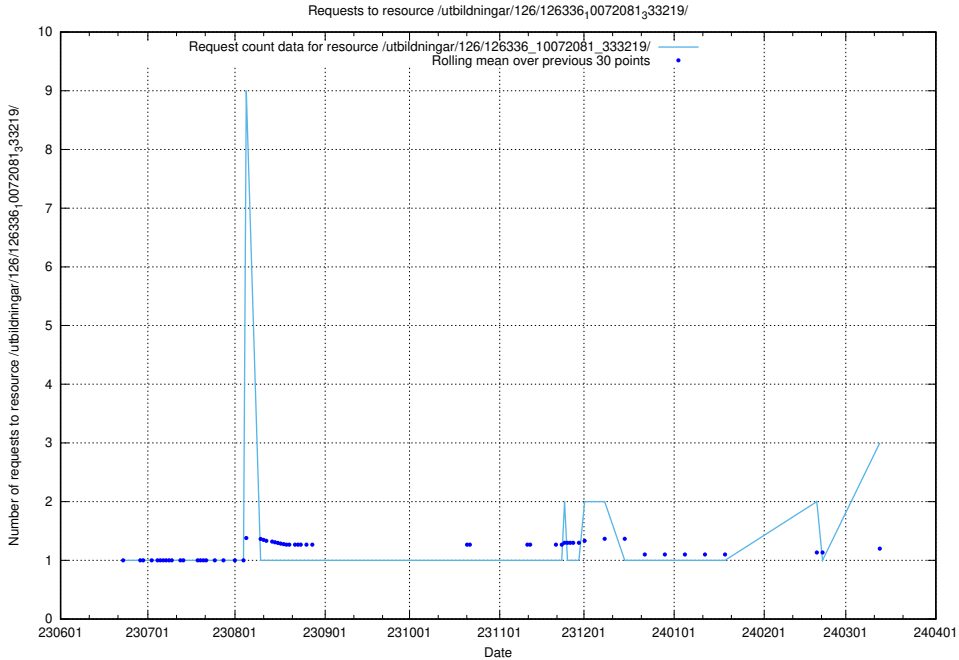

5.286 Usage of /utbildningar/126/126336_10072081_333219/

Here, we count the number of requests to resource /utbildningar/126/126336_10072081_333219/.