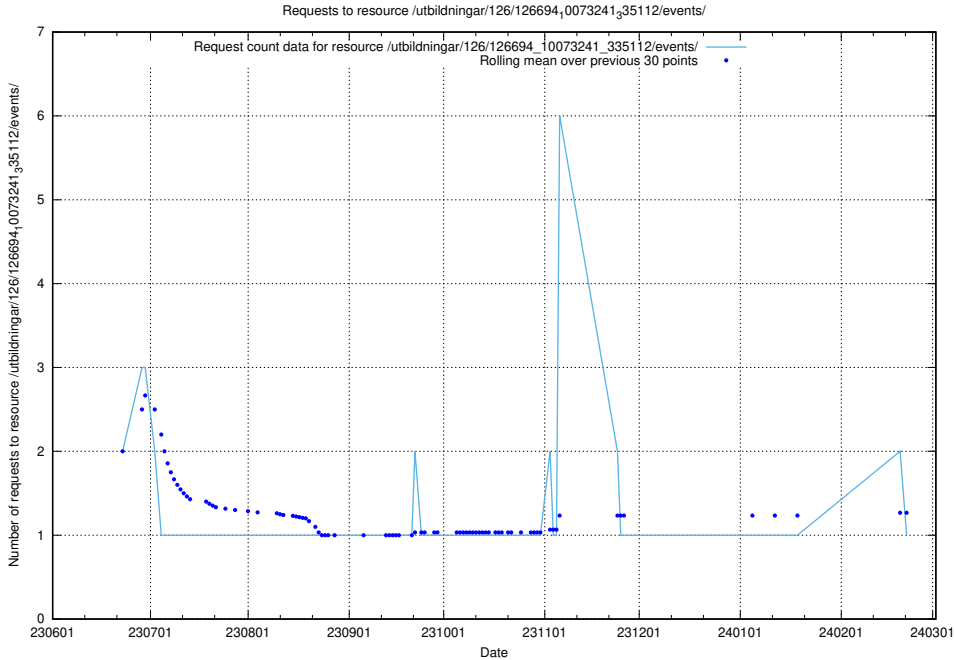

5.5179 Usage of /utbildningar/126/126694_10073241_335112/events/

Here, we count the number of requests to resource /utbildningar/126/126694_10073241_335112/events/