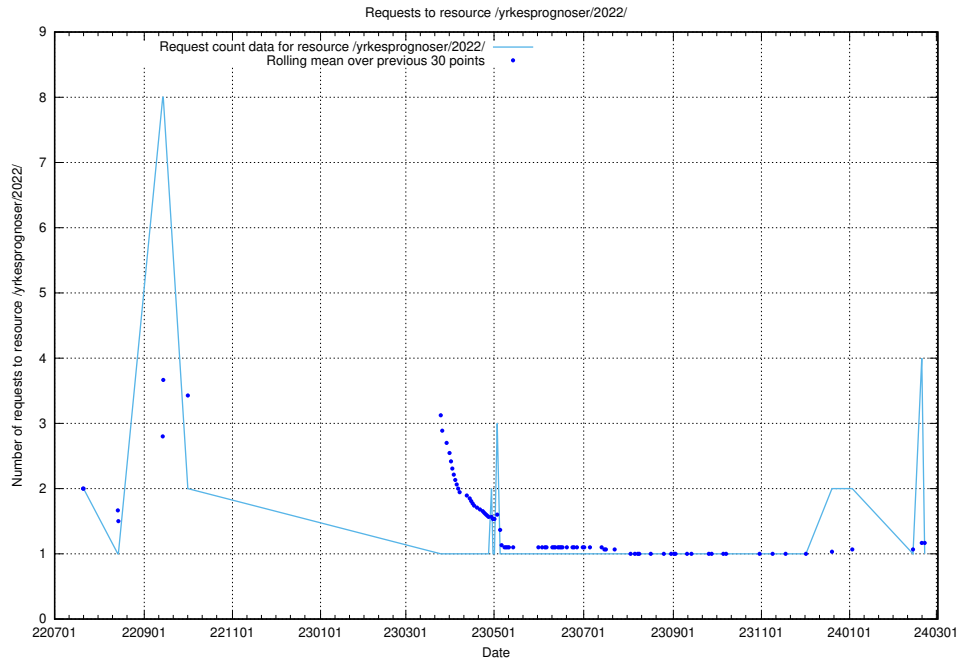

5.840 Usage of /yrkesprognoser/2022/

Here, we count the number of requests to resource /yrkesprognoser/2022/.