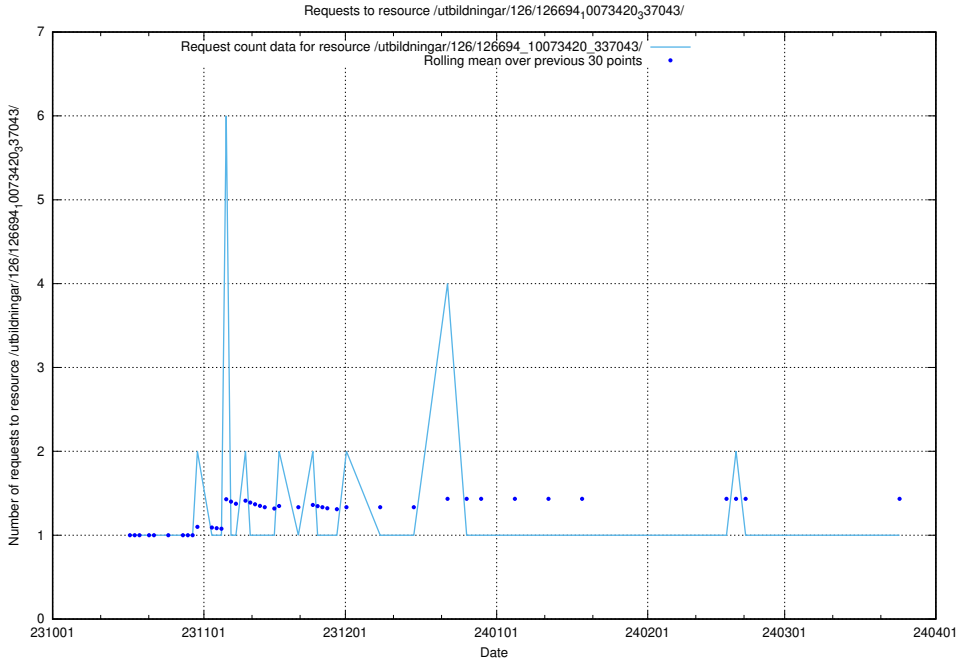

5.3915 Usage of /utbildningar/126/126694_10073420_337043/

Here, we count the number of requests to resource /utbildningar/126/126694_10073420_337043/.