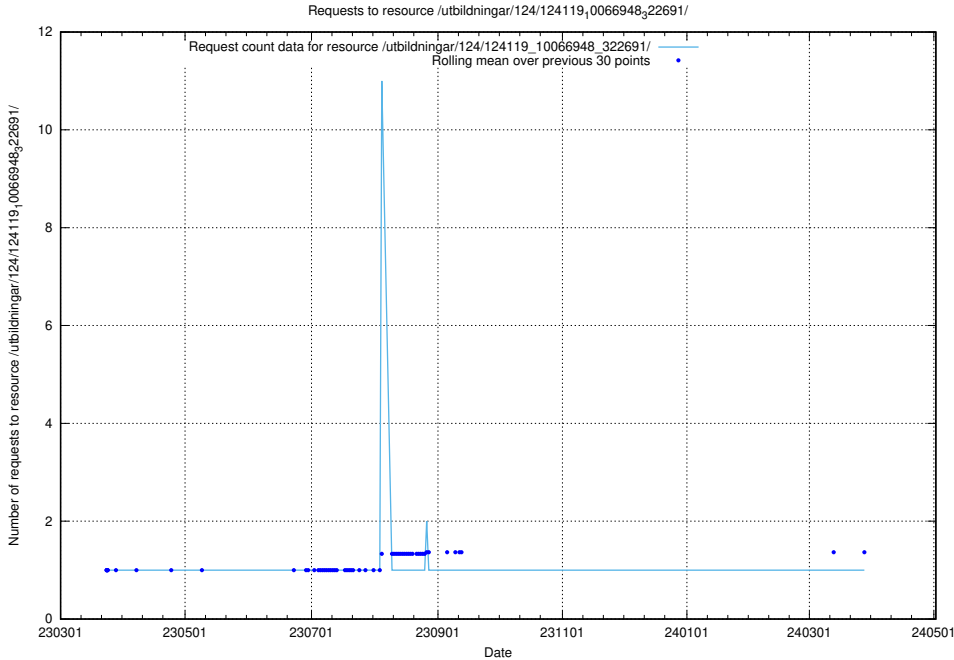

5.3724 Usage of /utbildningar/124/124119_10066948_322691/

Here, we count the number of requests to resource /utbildningar/124/124119_10066948_322691/.