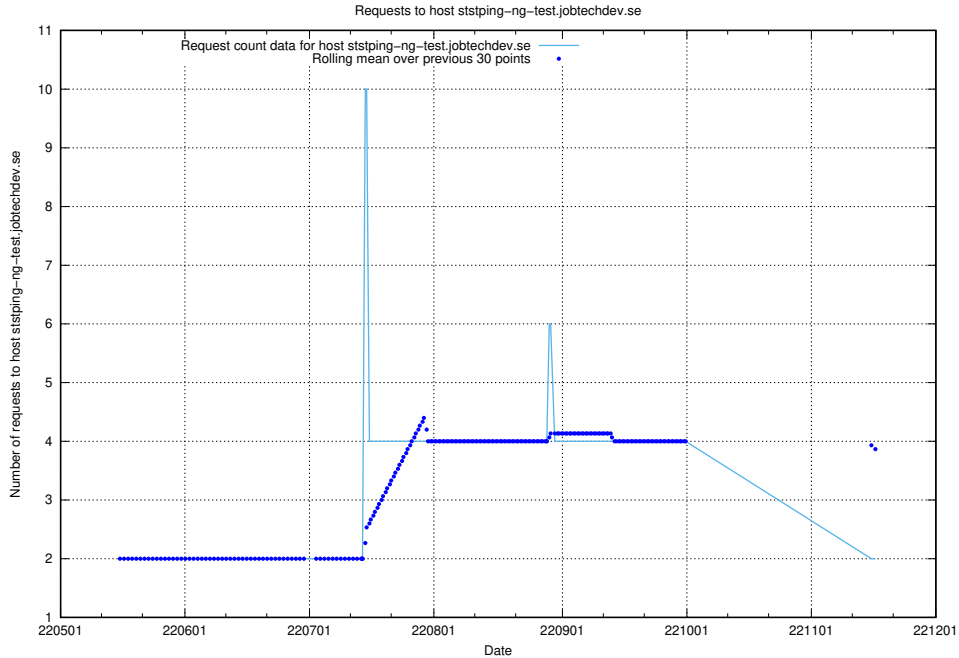

7.425 Usage of ststping-ng-test.jobtechdev.se

Here, we count the number of requests to host ststping-ng-test.jobtechdev.se.