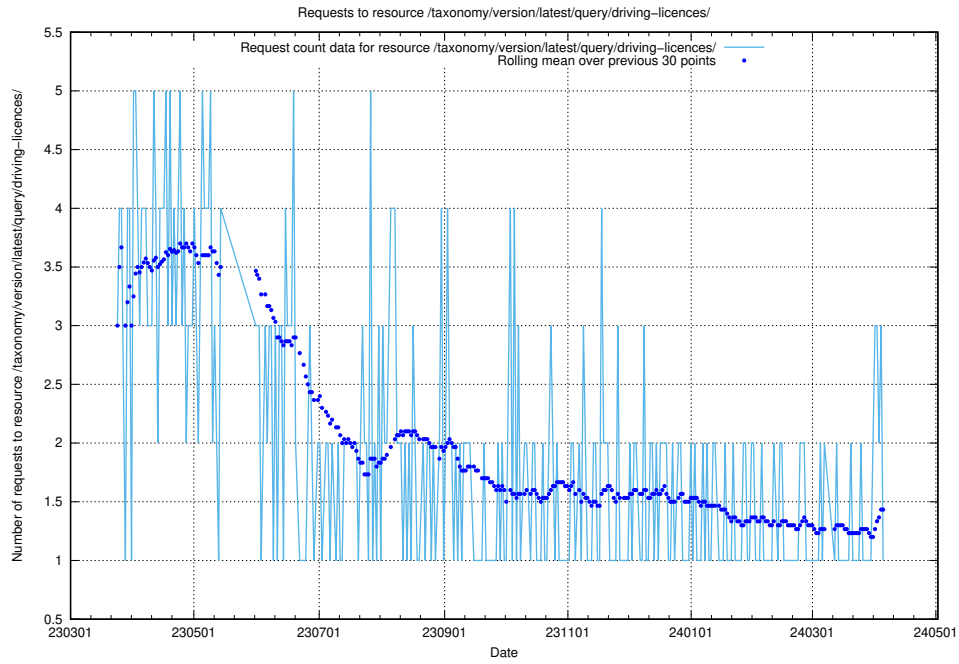

5.5764 Usage of /taxonomy/version/latest/query/driving-licences/

Here, we count the number of requests to resource /taxonomy/version/latest/query/driving-licences/.