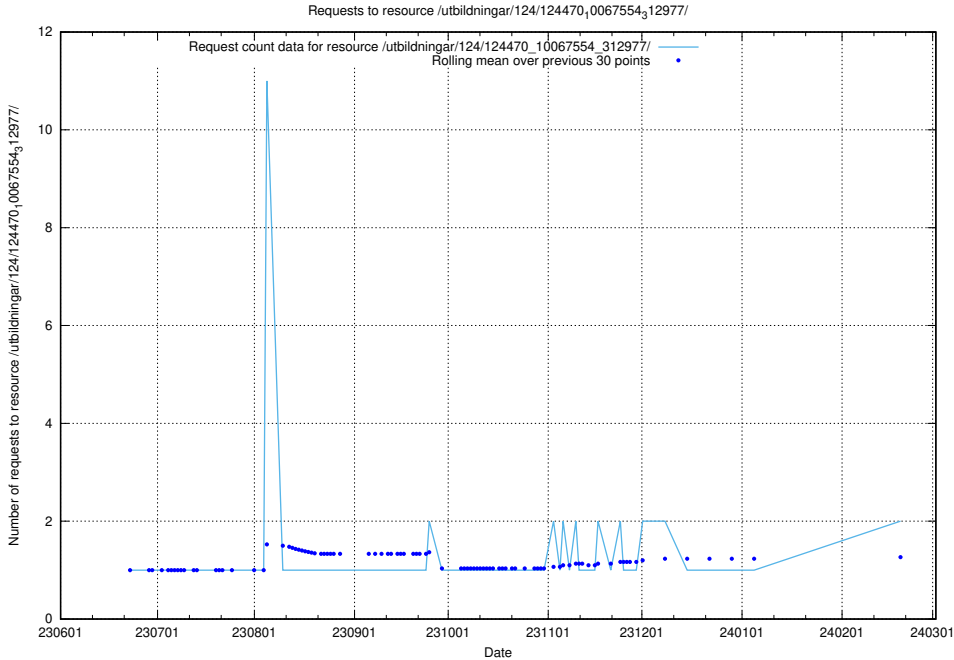

5.728 Usage of /utbildningar/124/124470_10067554_312977/

Here, we count the number of requests to resource /utbildningar/124/124470_10067554_312977/.