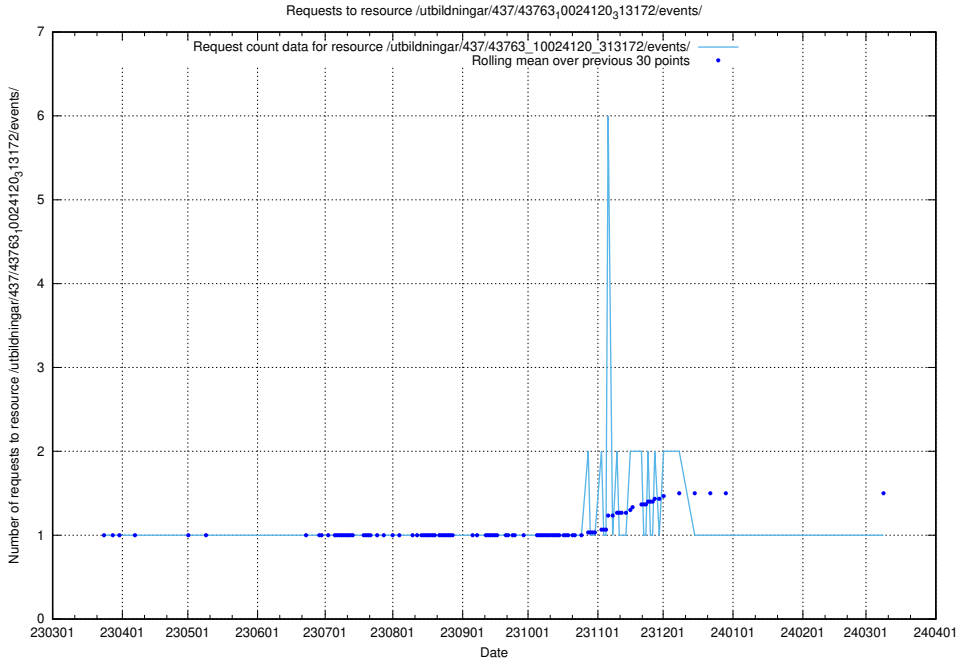

5.5843 Usage of /utbildningar/437/43763_10024120_313172/events/

Here, we count the number of requests to resource /utbildningar/437/43763_10024120_313172/events/.