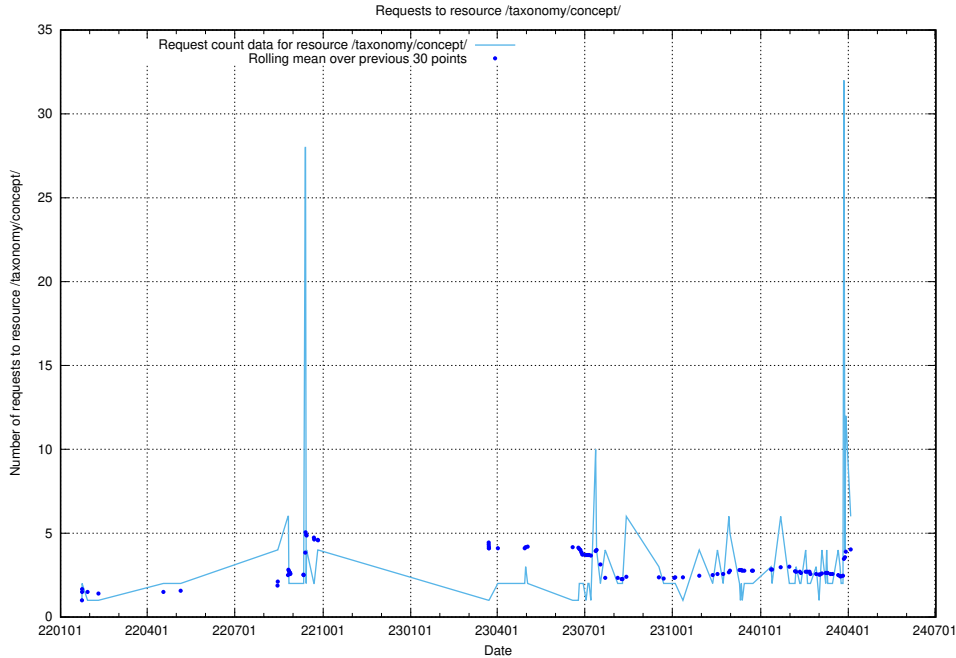

5.80 Usage of /taxonomy/concept/

Here, we count the number of requests to resource /taxonomy/concept/.