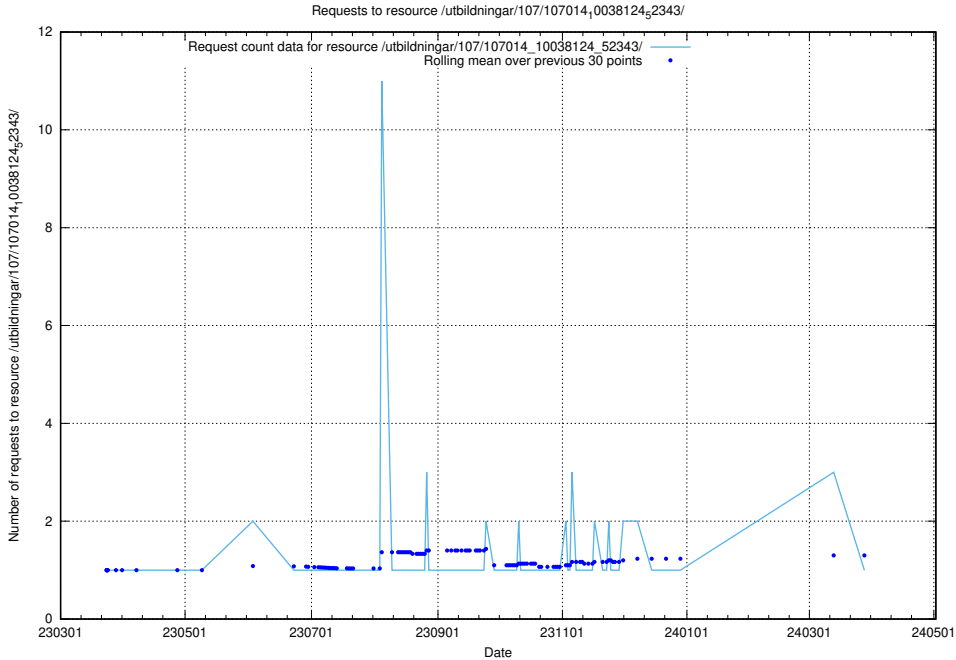

5.5014 Usage of /utbildningar/107/107014_10038124_52343/

Here, we count the number of requests to resource /utbildningar/107/107014_10038124_52343/.