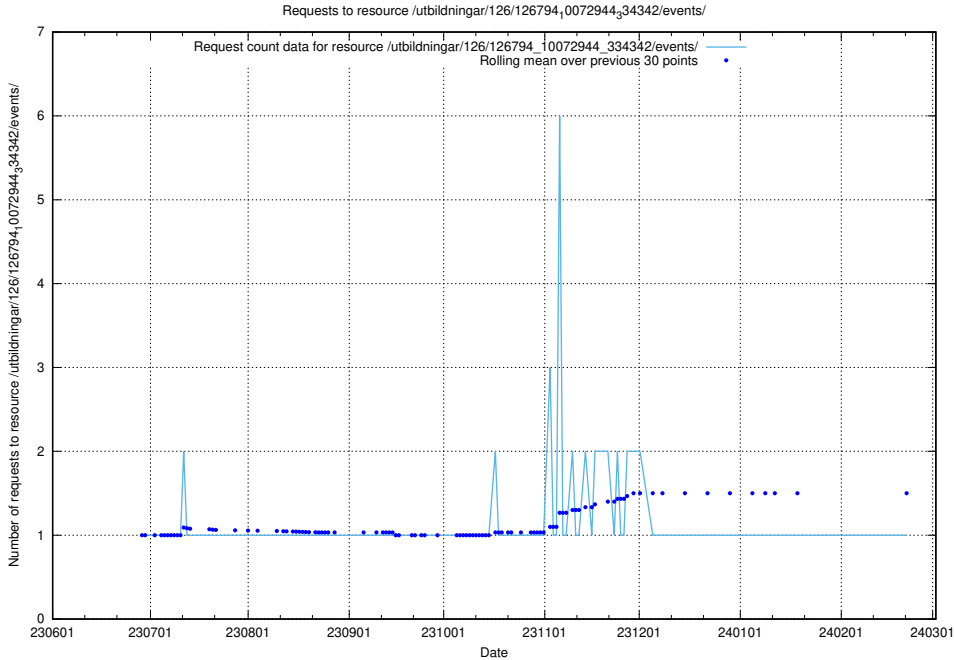

5.5057 Usage of /utbildningar/126/126794_10072944_334342/events/

Here, we count the number of requests to resource /utbildningar/126/126794_10072944_334342/events/