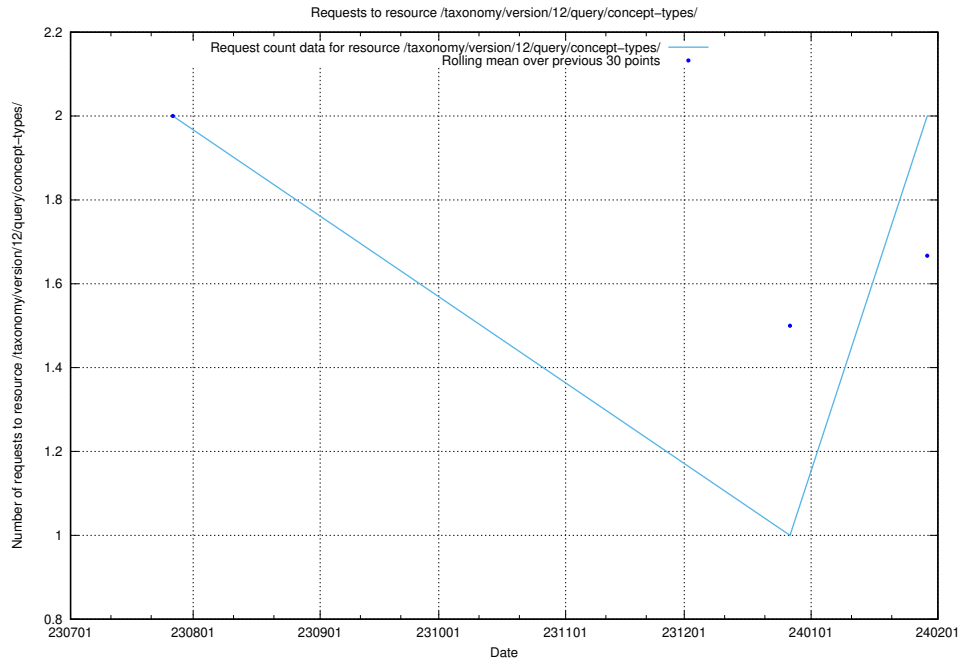

5.638 Usage of /taxonomy/version/12/query/concept-types/

Here, we count the number of requests to resource /taxonomy/version/12/query/concept-types/.