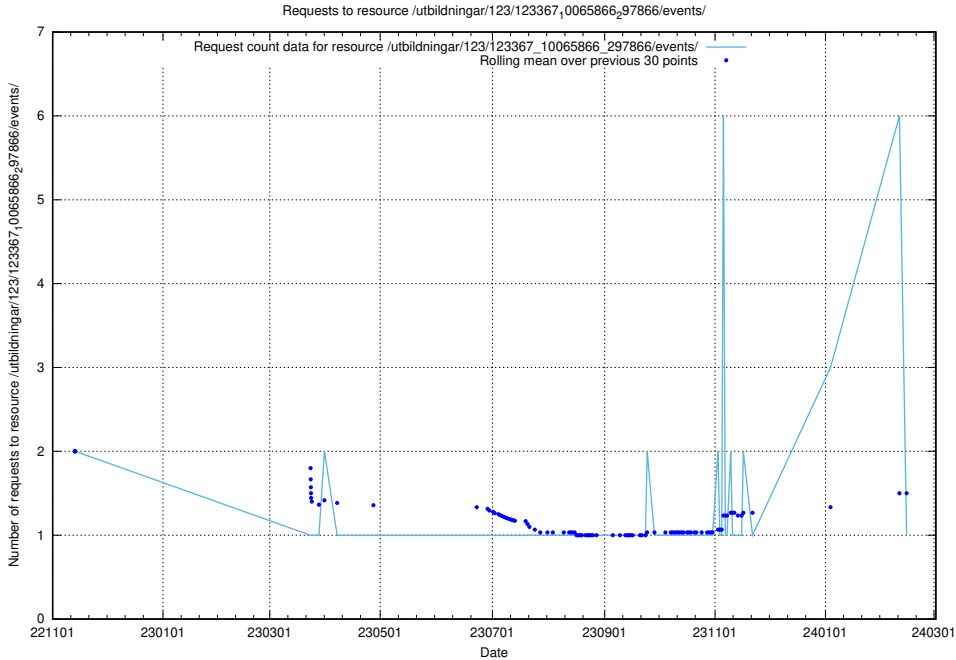

5.5459 Usage of /utbildningar/123/123367_10065866_297866/events/

Here, we count the number of requests to resource /utbildningar/123/123367_10065866_297866/events/