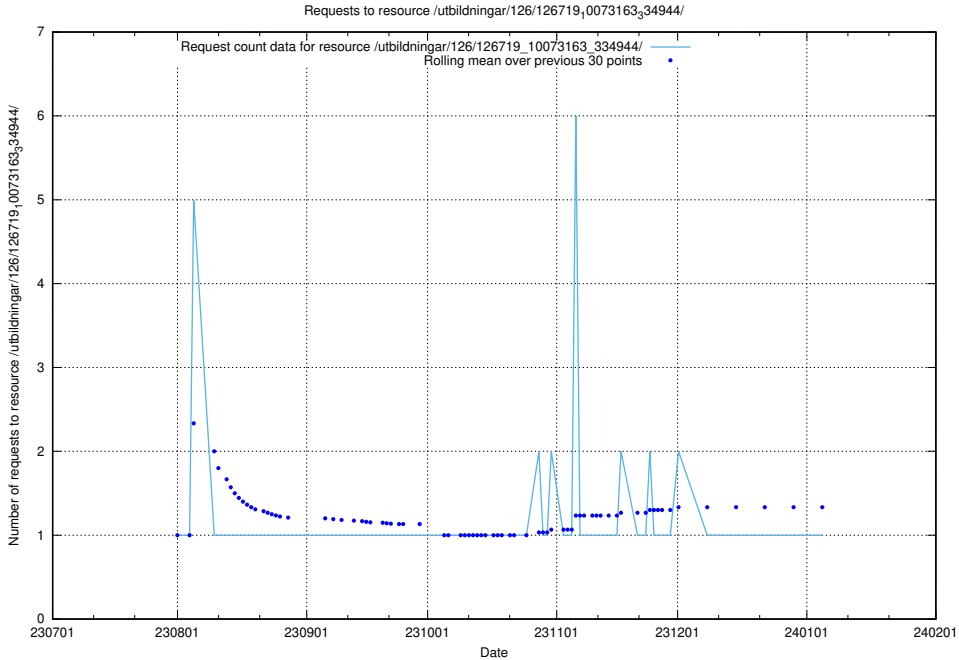

5.4519 Usage of /utbildningar/126/126719_10073163_334944/

Here, we count the number of requests to resource /utbildningar/126/126719_10073163_334944/.