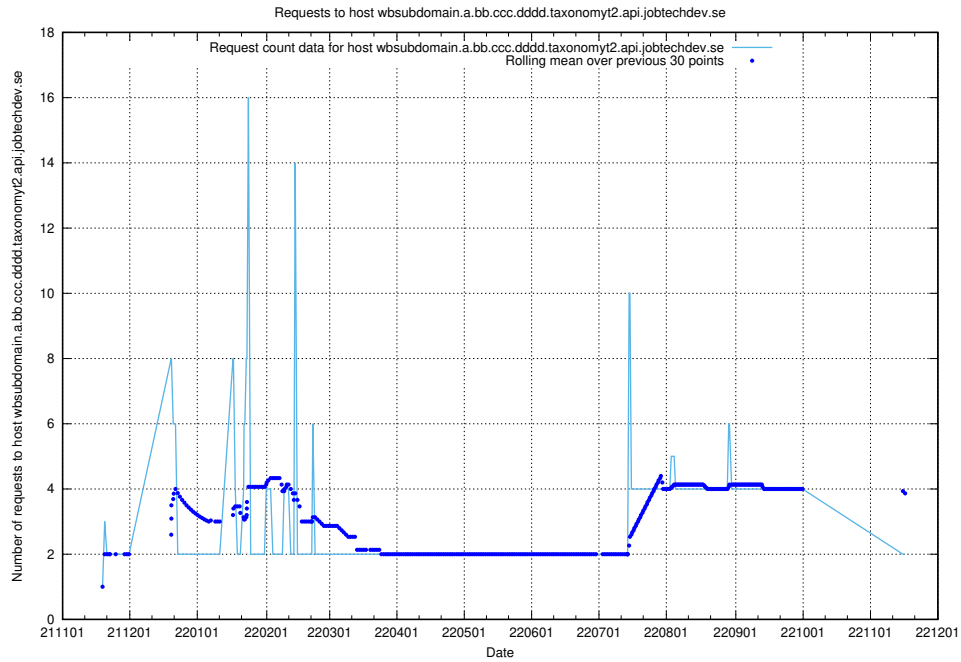

7.457 Usage of wbsubdomain.a.bb.ccc.dddd.taxonomyt2.api.jobtechdev.se

Here, we count the number of requests to host wbsubdomain.a.bb.ccc.dddd.taxonomyt2.api.jobtechdev.se