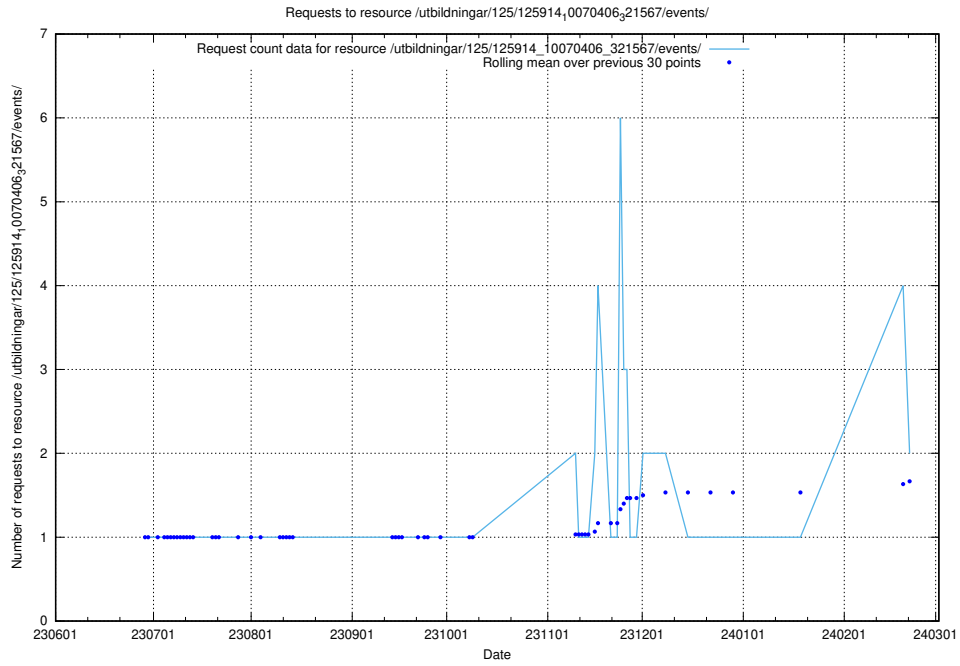

5.684 Usage of /utbildningar/125/125914_10070406_321567/events/

Here, we count the number of requests to resource /utbildningar/125/125914_10070406_321567/events/