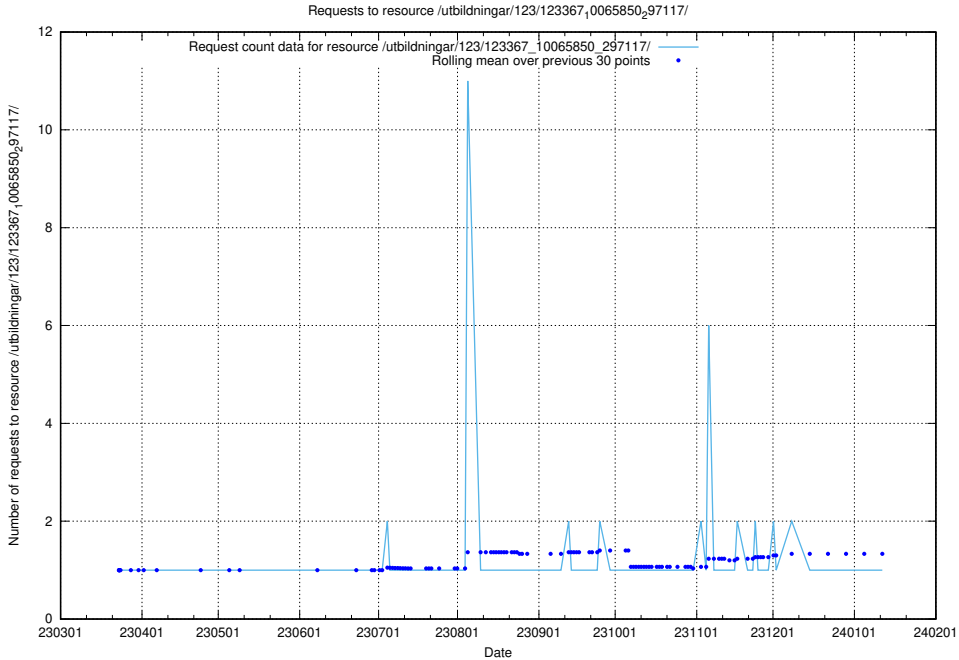

### 5.4477 Usage of /utbildningar/123/123367\_10065850\_297117/

Here, we count the number of requests to resource /utbildningar/123/123367\_10065850\_297117/.