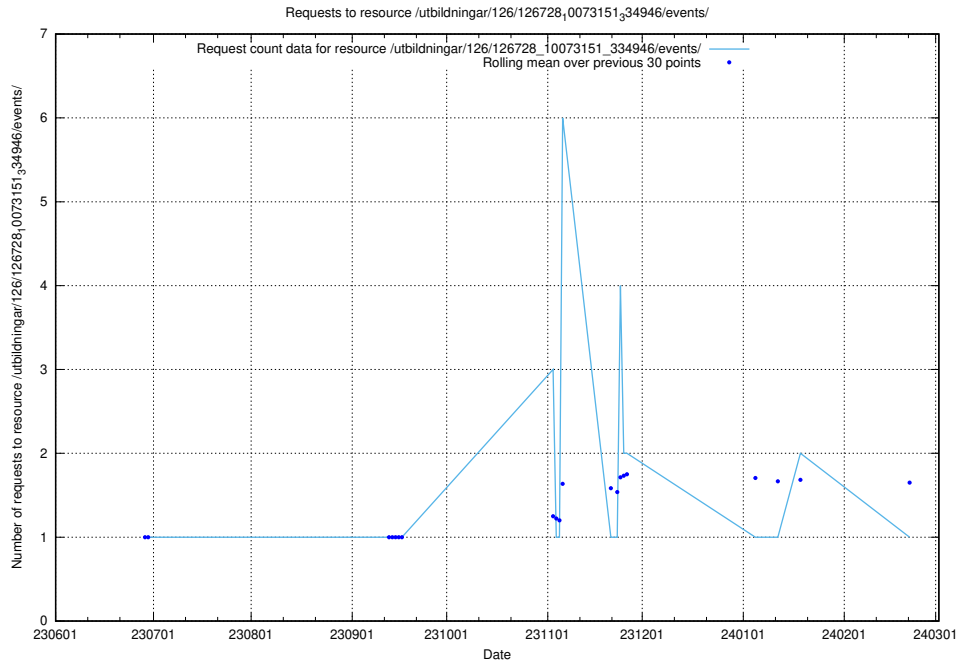

5.5066 Usage of /utbildningar/126/126728_10073151_334946/events/

Here, we count the number of requests to resource /utbildningar/126/126728_10073151_334946/events/