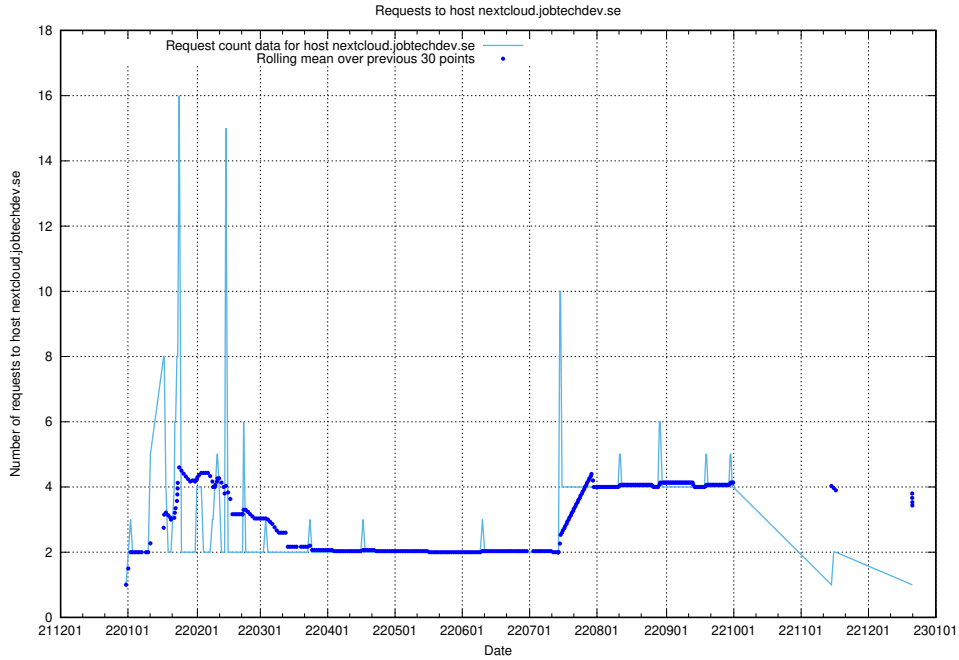

7.619 Usage of nextcloud.jobtechdev.se

Here, we count the number of requests to host nextcloud.jobtechdev.se.