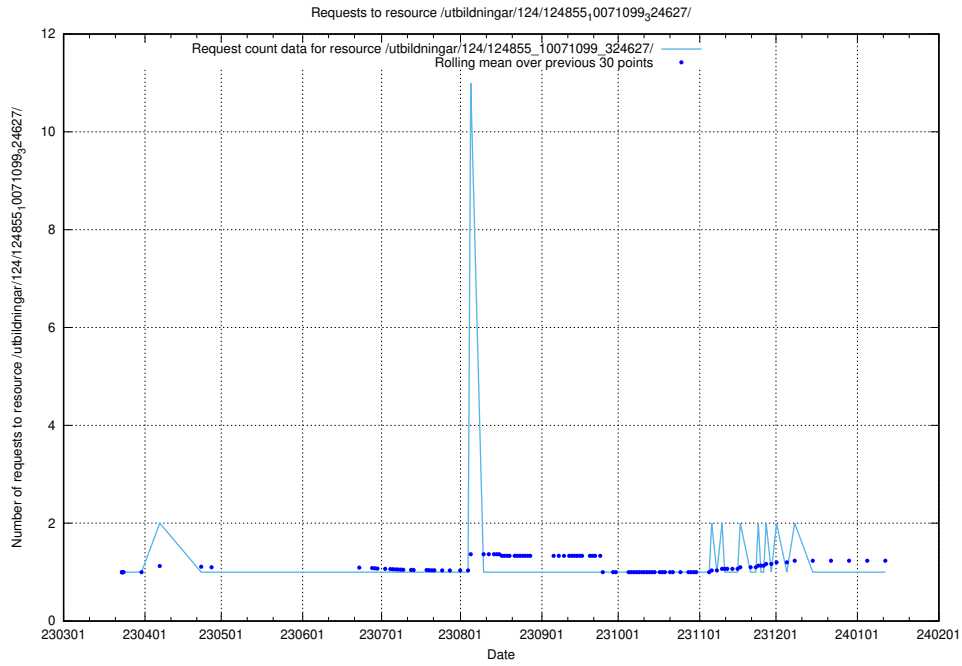

5.1049 Usage of /utbildningar/124/124855_10071099_324627/

Here, we count the number of requests to resource /utbildningar/124/124855_10071099_324627/.