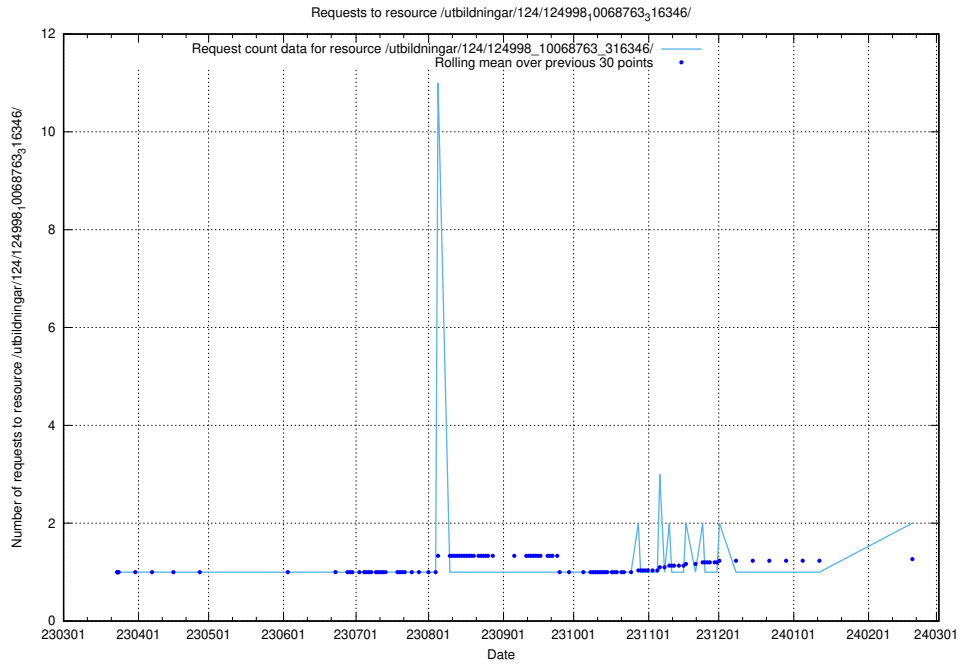

### 5.353 Usage of /utbildningar/124/124998\_10068763\_316346/

Here, we count the number of requests to resource /utbildningar/124/124998\_10068763\_316346/.