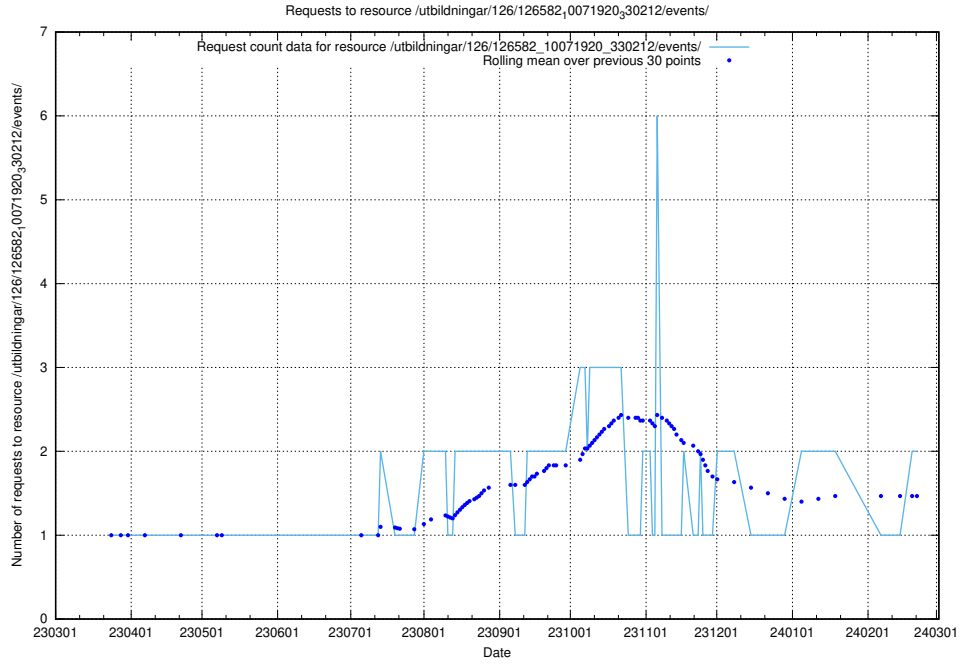

5.783 Usage of /utbildningar/126/126582_10071920_330212/events/

Here, we count the number of requests to resource /utbildningar/126/126582_10071920_330212/events/