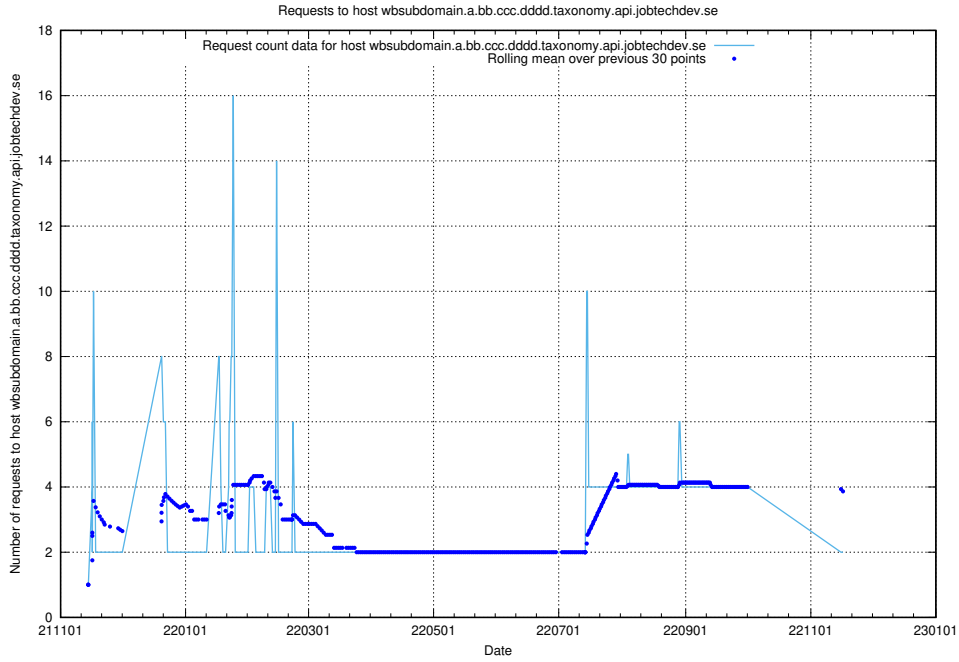

7.545 Usage of wbsubdomain.a.bb.ccc.dddd.taxonomy.api.jobtechdev.se

Here, we count the number of requests to host wbsubdomain.a.bb.ccc.dddd.taxonomy.api.jobtechdev.se.