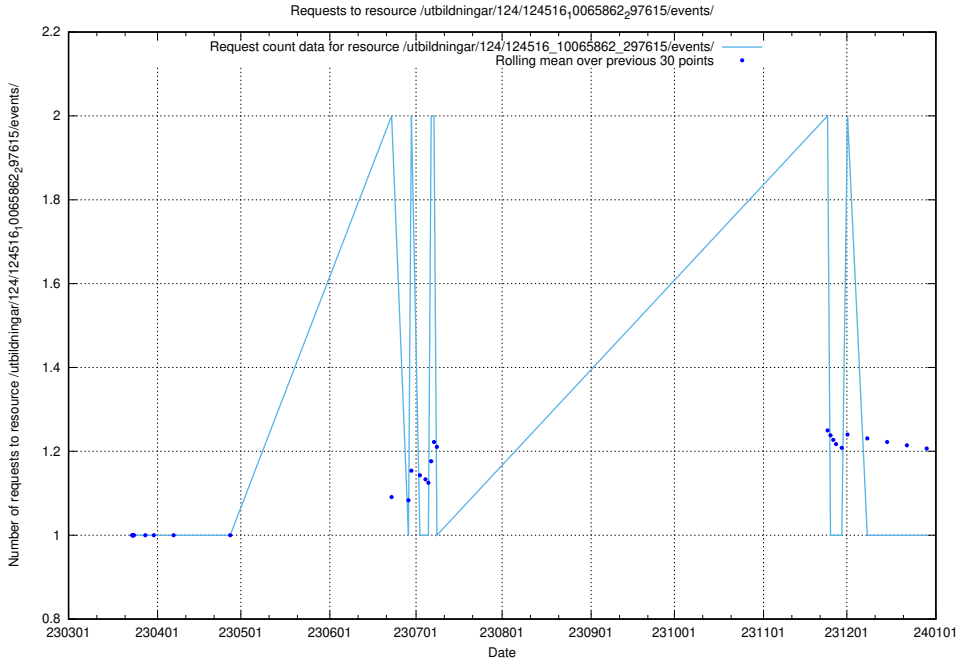

5.1158 Usage of /utbildningar/124/124516_10065862_297615/events/

Here, we count the number of requests to resource /utbildningar/124/124516_10065862_297615/events/