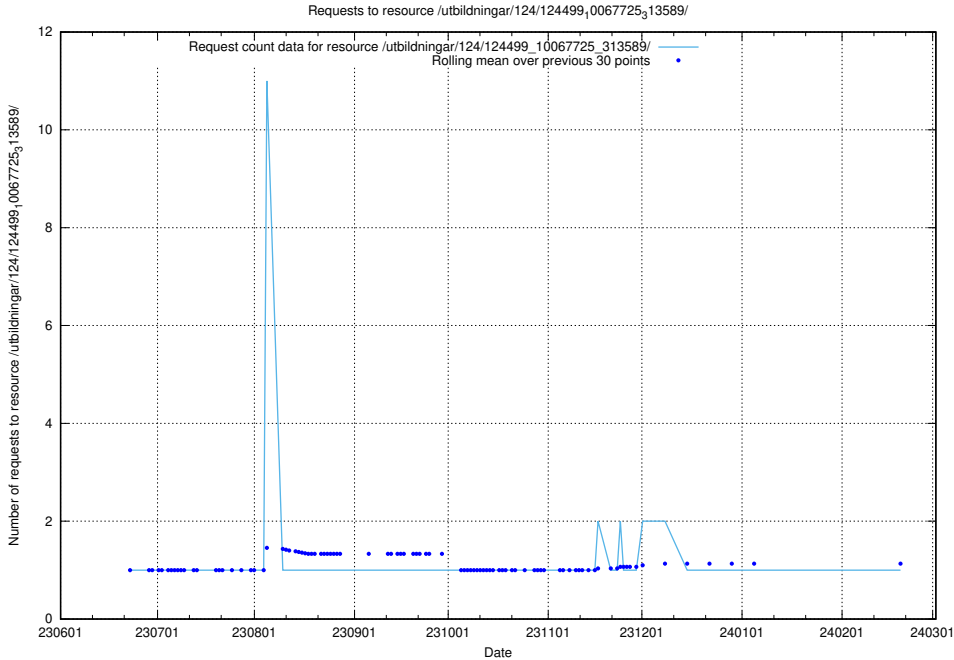

5.5404 Usage of /utbildningar/124/124499_10067725_313589/

Here, we count the number of requests to resource /utbildningar/124/124499_10067725_313589/.