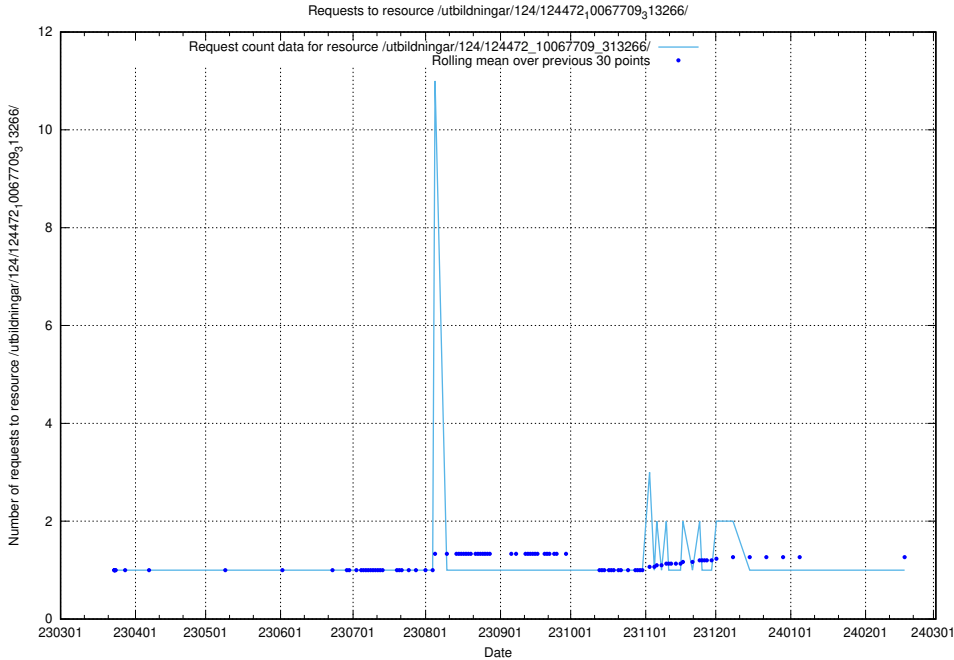

5.2645 Usage of /utbildningar/124/124472_10067709_313266/

Here, we count the number of requests to resource /utbildningar/124/124472_10067709_313266/.