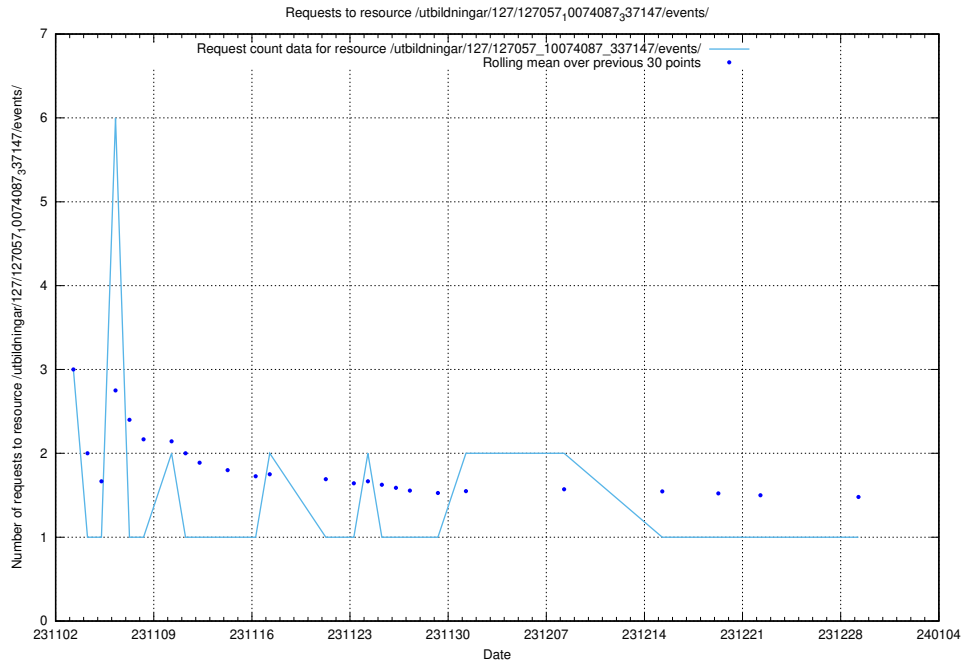

5.3746 Usage of /utbildningar/127/127057_10074087_337147/events/

Here, we count the number of requests to resource /utbildningar/127/127057_10074087_337147/events/