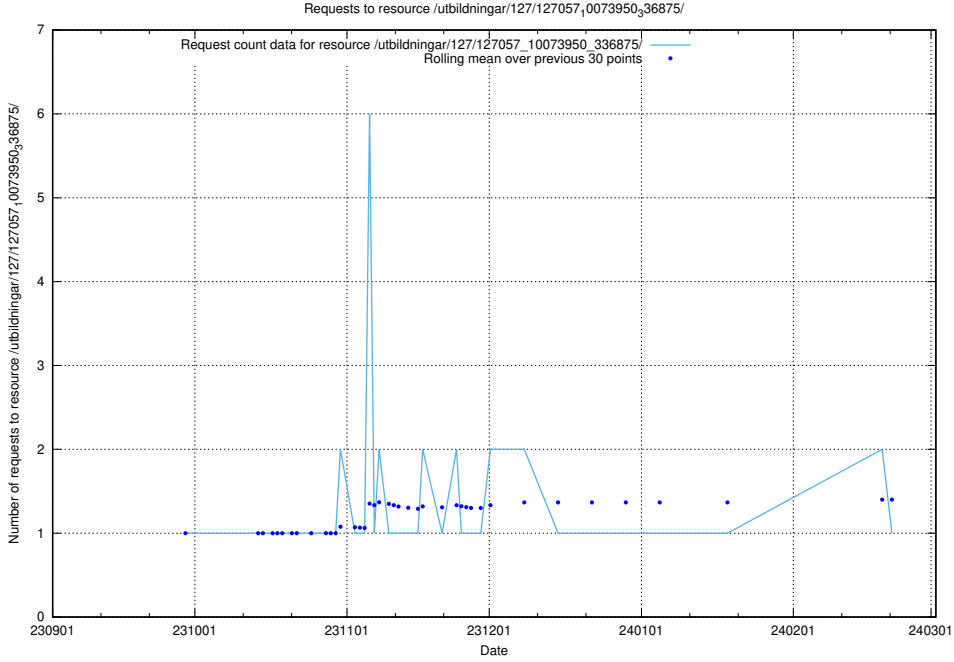

5.4063 Usage of /utbildningar/127/127057_10073950_336875/

Here, we count the number of requests to resource /utbildningar/127/127057_10073950_336875/.