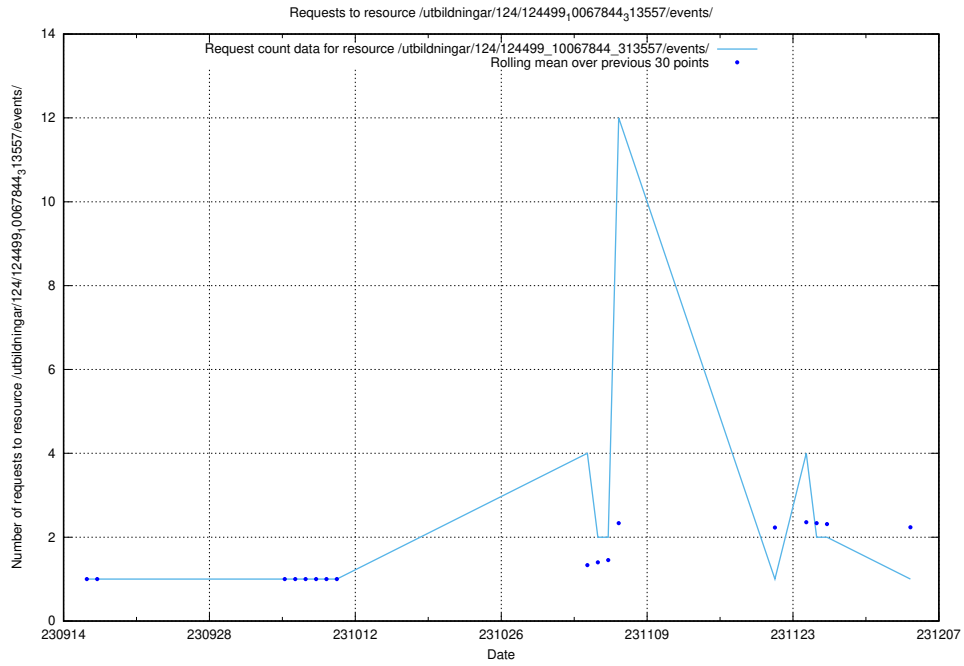

5.4174 Usage of /utbildningar/124/124499_10067844_313557/events/

Here, we count the number of requests to resource /utbildningar/124/124499_10067844_313557/events/