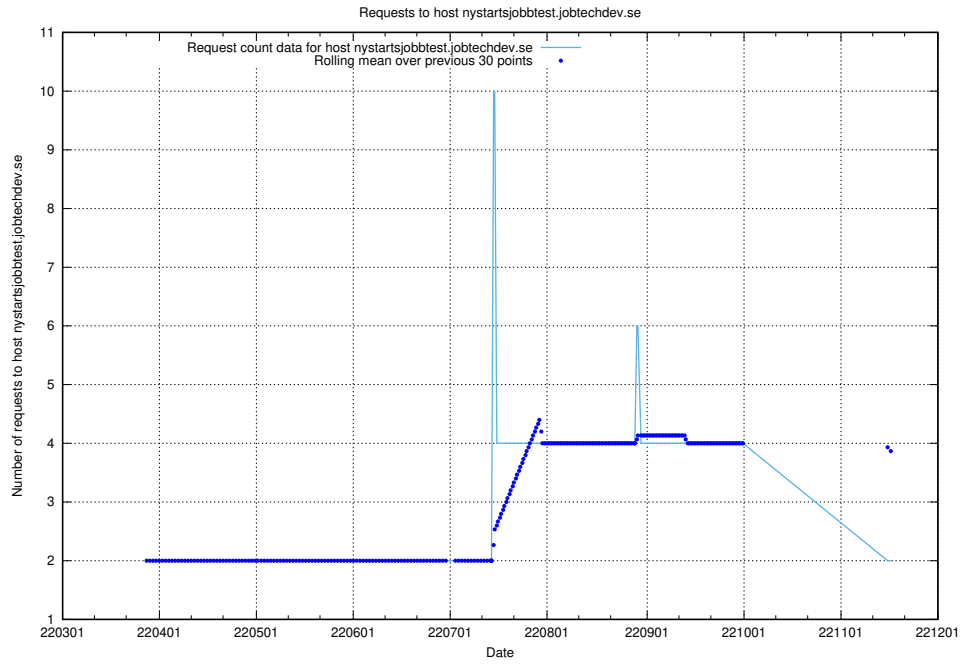

7.486 Usage of nystartsjobbtest.jobtechdev.se

Here, we count the number of requests to host nystartsjobbtest.jobtechdev.se.