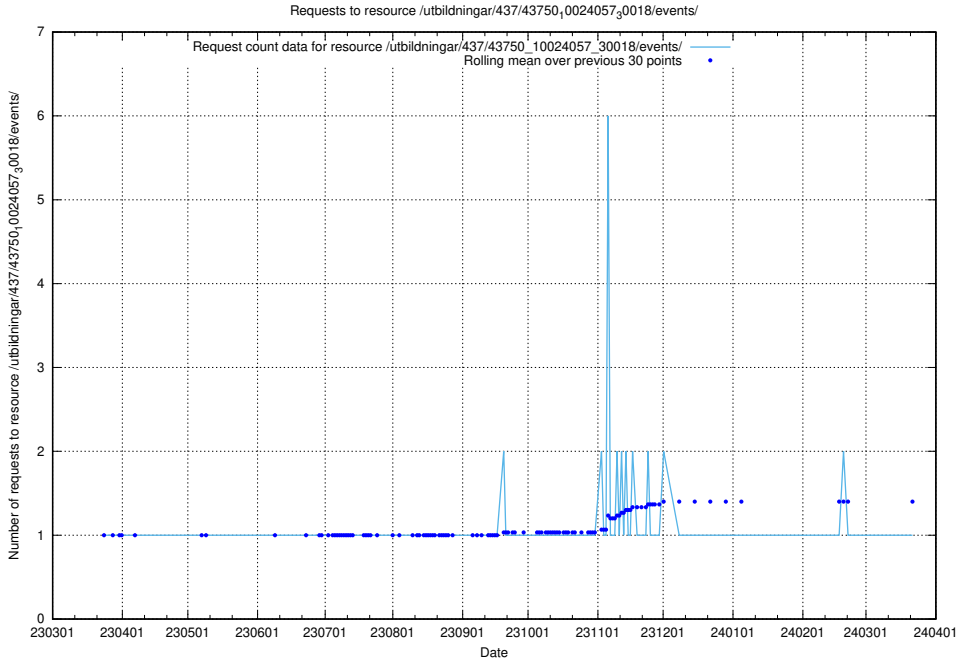

5.5852 Usage of /utbildningar/437/43750_10024057_30018/events/

Here, we count the number of requests to resource /utbildningar/437/43750_10024057_30018/events/.