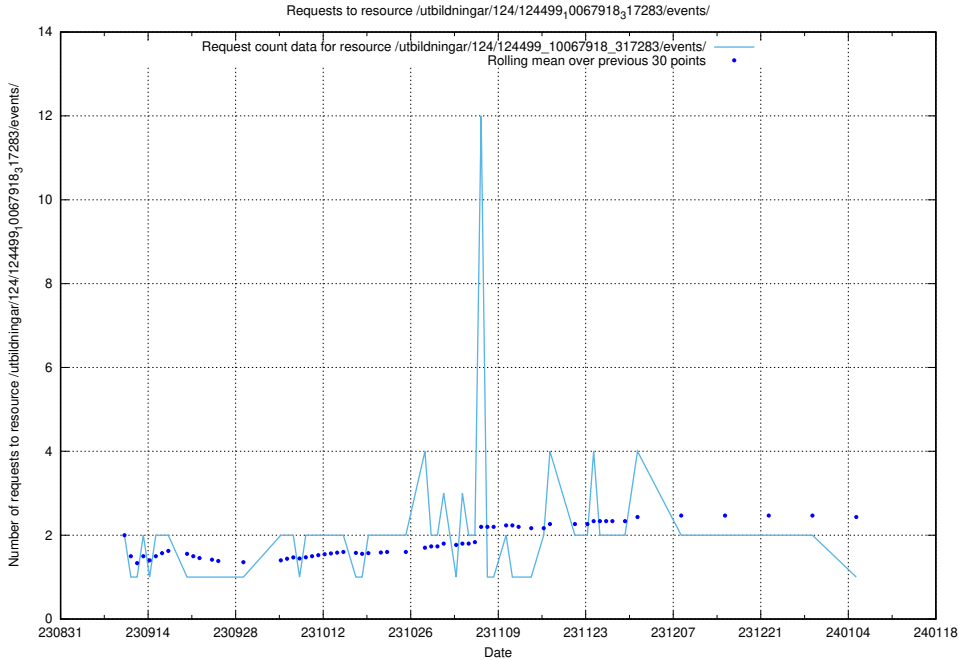

5.4221 Usage of /utbildningar/124/124499_10067918_317283/events/

Here, we count the number of requests to resource /utbildningar/124/124499_10067918_317283/events/