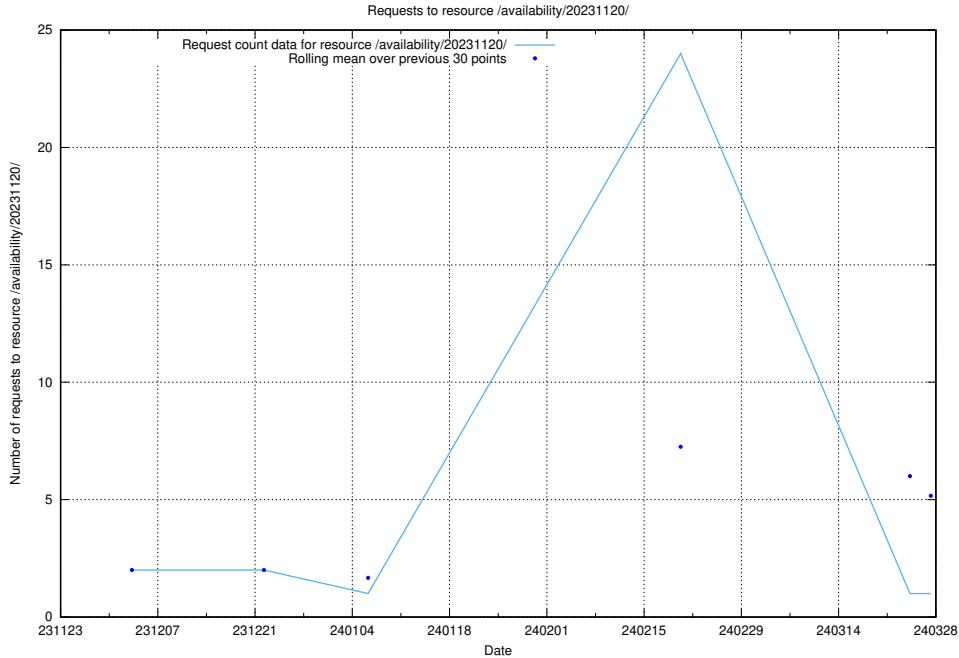

5.3533 Usage of /availability/20231120/

Here, we count the number of requests to resource /availability/20231120/.