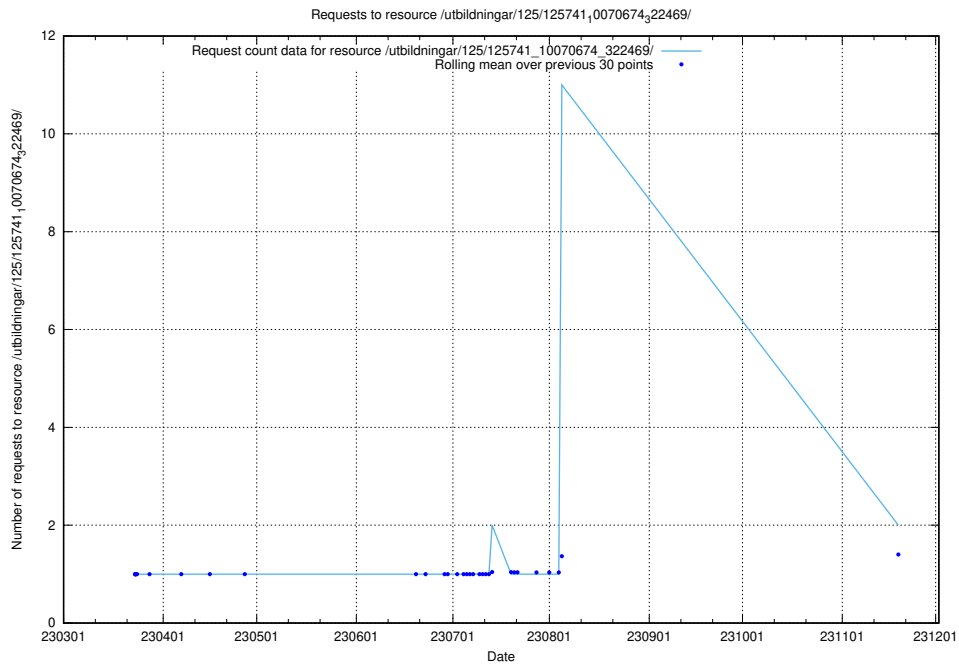

5.814 Usage of /utbildningar/125/125741_10070674_322469/

Here, we count the number of requests to resource /utbildningar/125/125741_10070674_322469/.