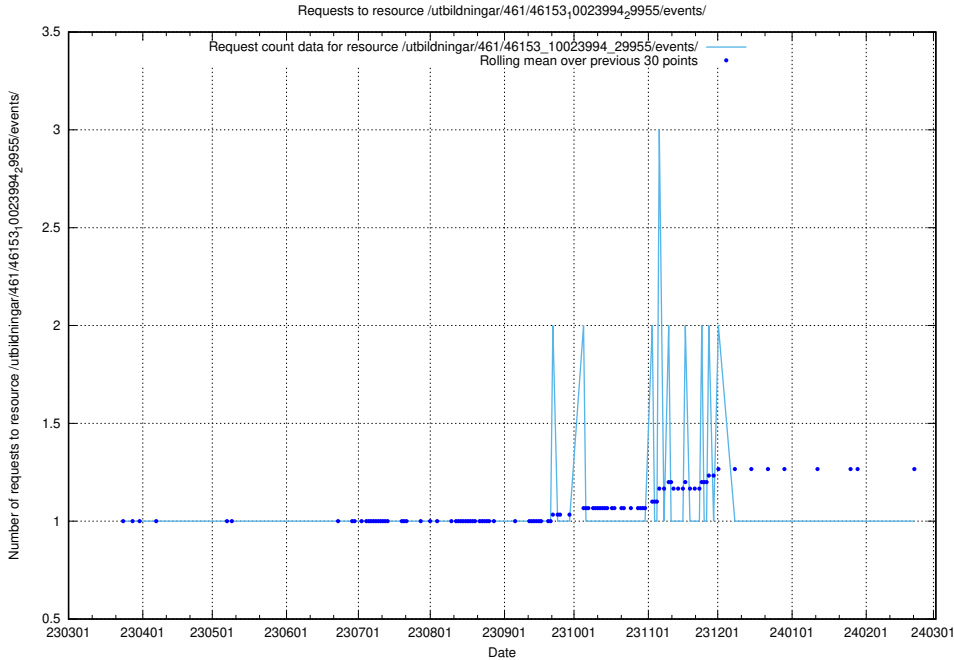

5.5816 Usage of /utbildningar/461/46153_10023994_29955/events/

Here, we count the number of requests to resource /utbildningar/461/46153_10023994_29955/events/.