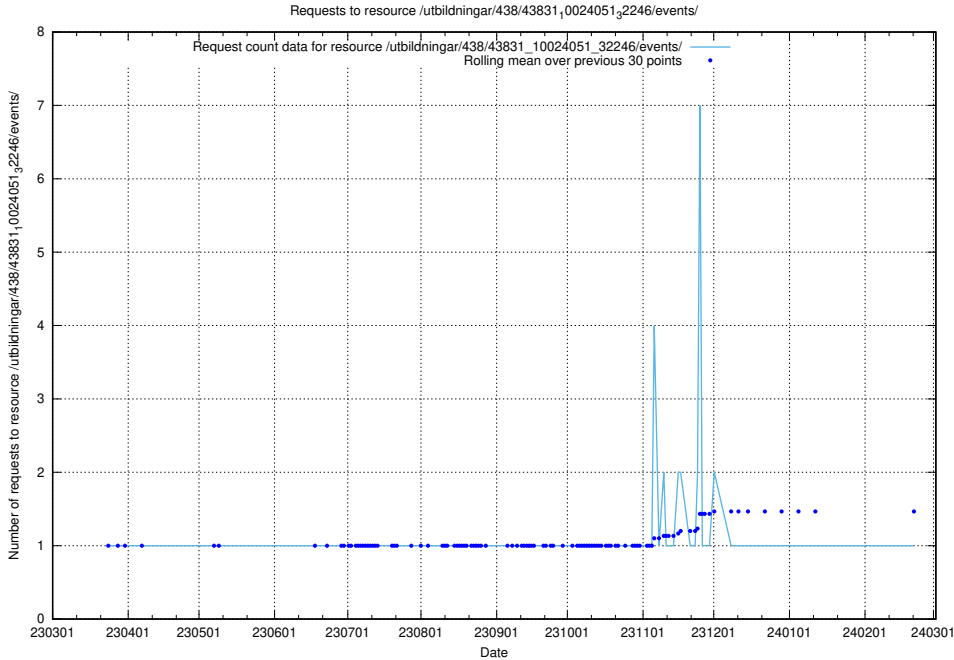

### 5.5824 Usage of /utbildningar/438/43831\_10024051\_32246/events/

Here, we count the number of requests to resource /utbildningar/438/43831\_10024051\_32246/events/.