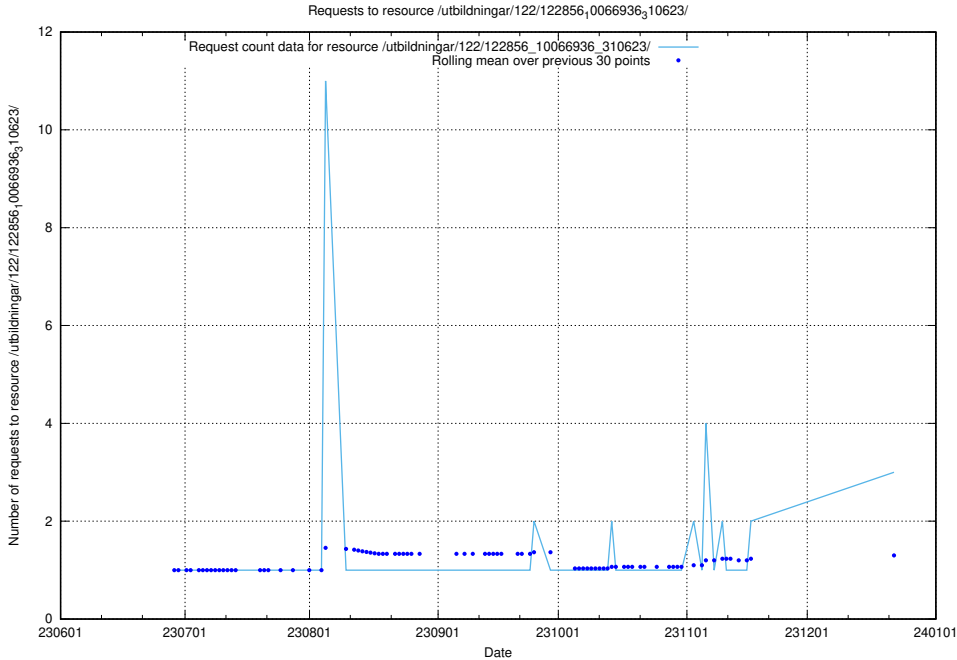

### 5.280 Usage of /utbildningar/122/122856\_10066936\_310623/

Here, we count the number of requests to resource /utbildningar/122/122856\_10066936\_310623/.