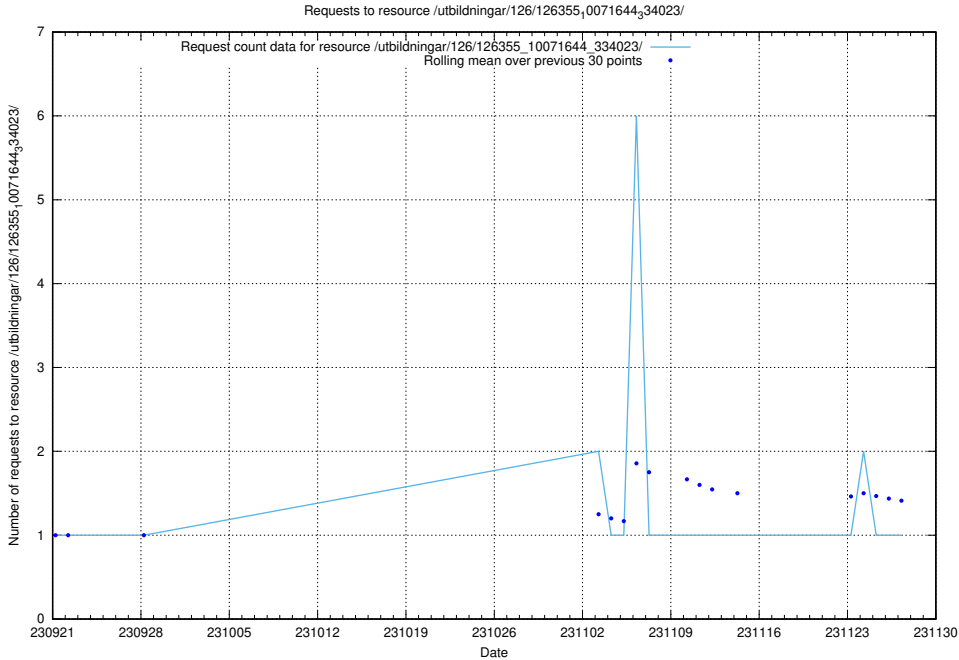

5.4140 Usage of /utbildningar/126/126355_10071644_334023/

Here, we count the number of requests to resource /utbildningar/126/126355_10071644_334023/.