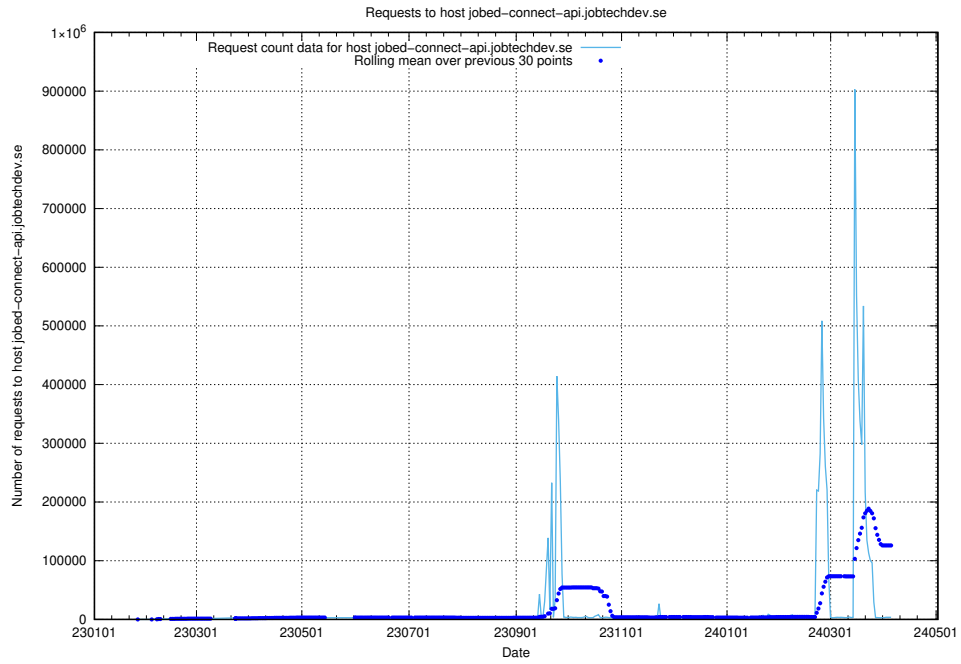

7.15 Usage of `jobed-connect-api.jobtechdev.se`

Here, we count the number of requests to host `jobed-connect-api.jobtechdev.se`.