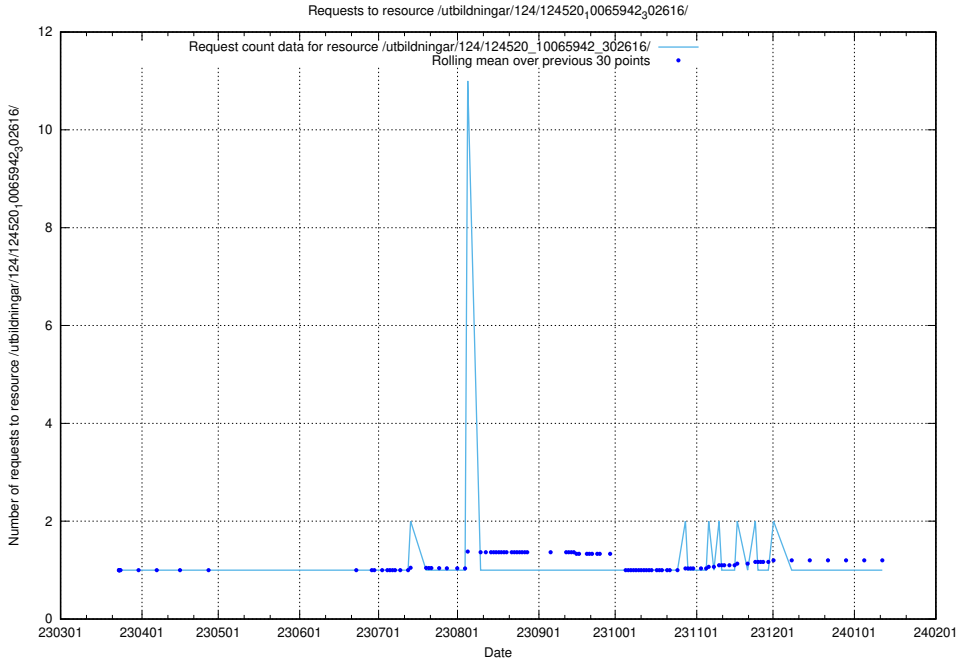

5.1109 Usage of /utbildningar/124/124520_10065942_302616/

Here, we count the number of requests to resource /utbildningar/124/124520_10065942_302616/.