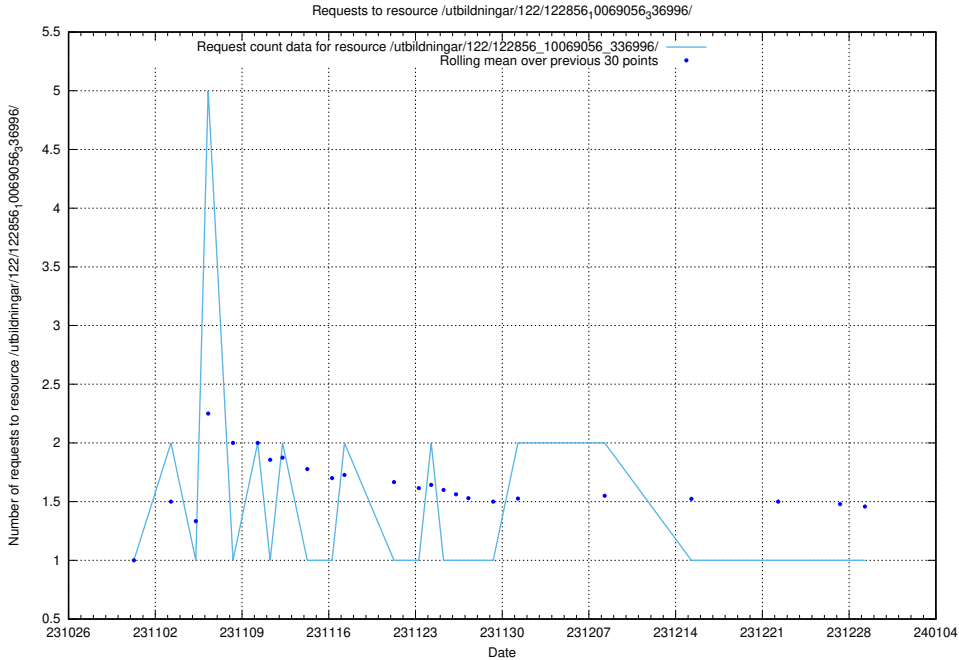

5.3776 Usage of /utbildningar/122/122856_10069056_336996/

Here, we count the number of requests to resource /utbildningar/122/122856_10069056_336996/.