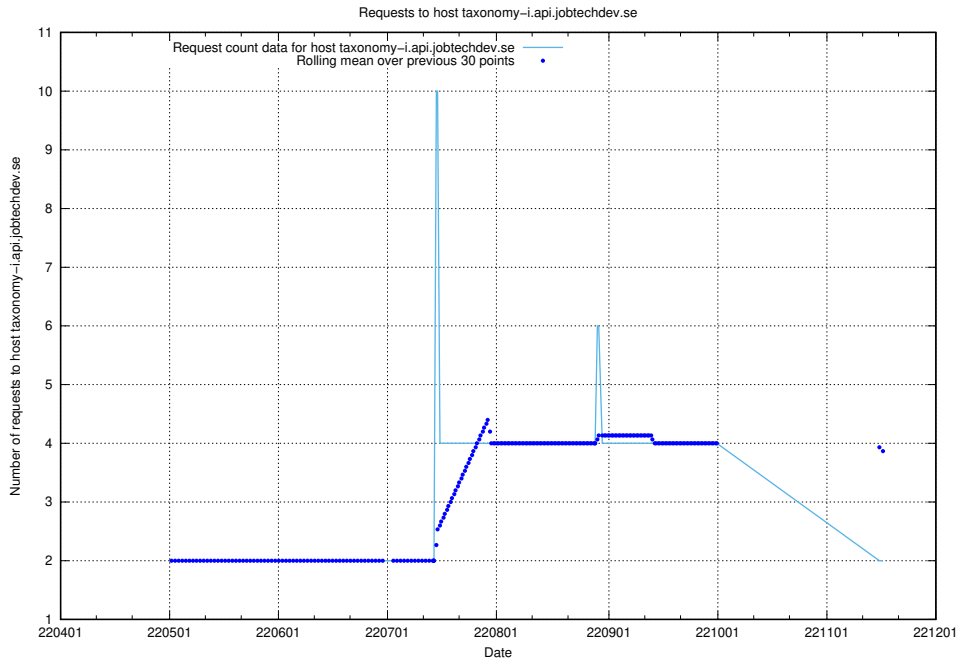

7.433 Usage of taxonomy-i.api.jobtechdev.se

Here, we count the number of requests to host taxonomy-i.api.jobtechdev.se.