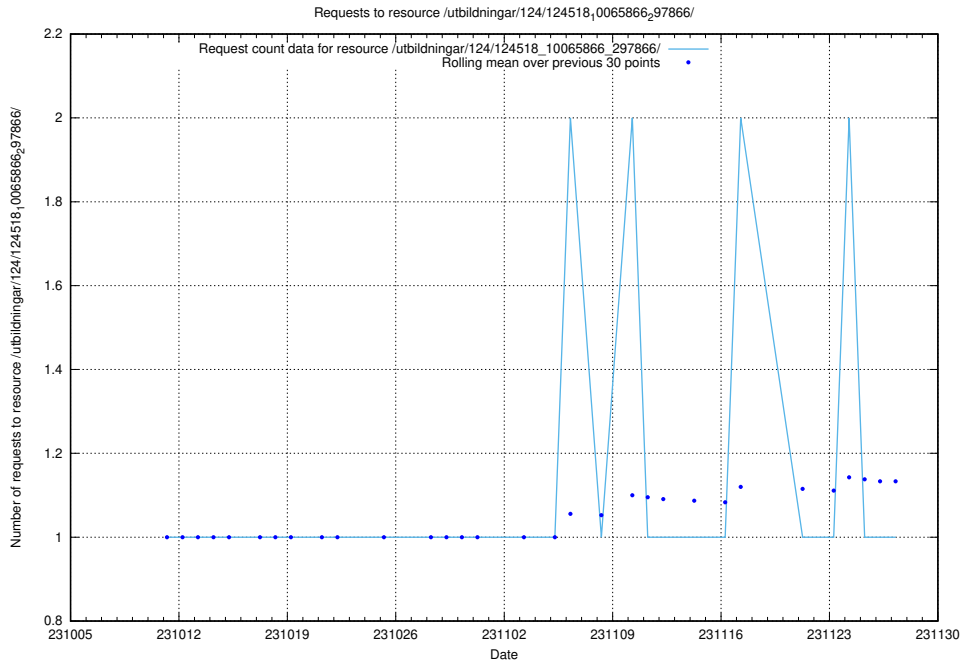

5.3990 Usage of /utbildningar/124/124518_10065866_297866/

Here, we count the number of requests to resource /utbildningar/124/124518_10065866_297866/.