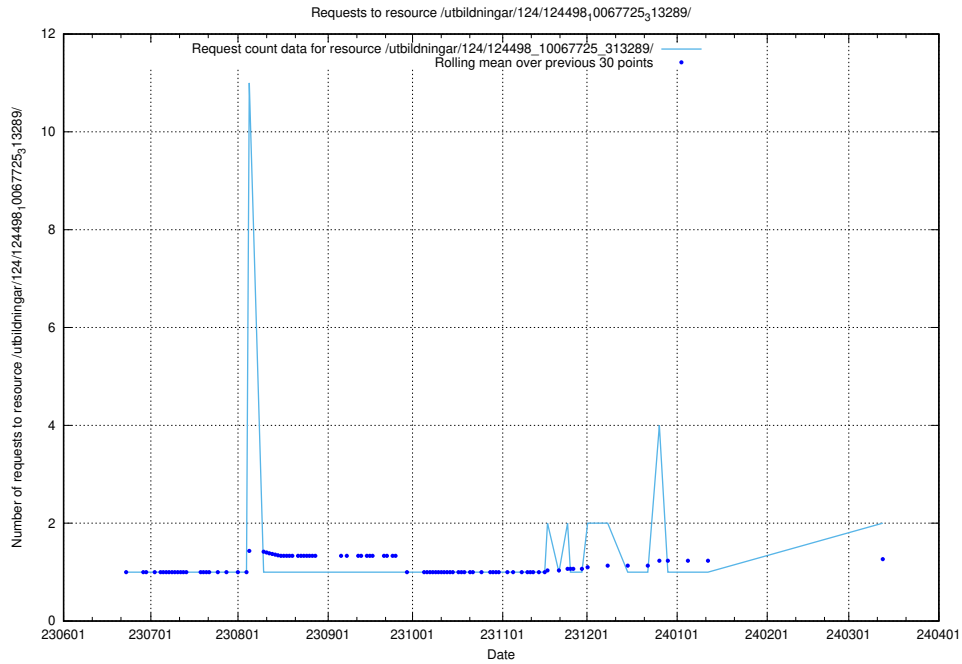

5.722 Usage of /utbildningar/124/124498_10067725_313289/

Here, we count the number of requests to resource /utbildningar/124/124498_10067725_313289/.