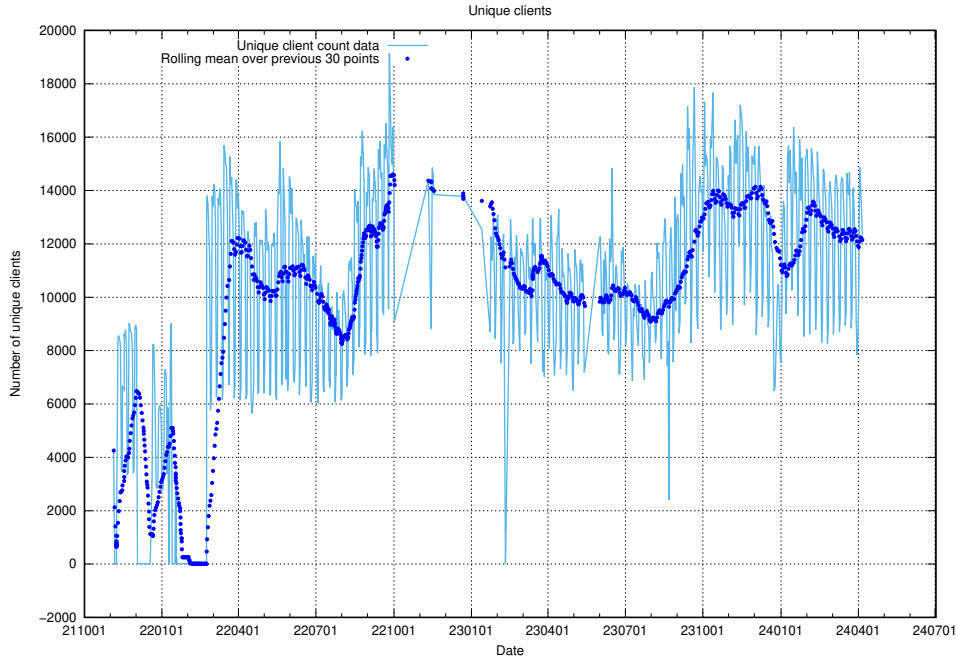

8.2 Number of unique clients

Here we extract the number of unique clients that have used our APIs.