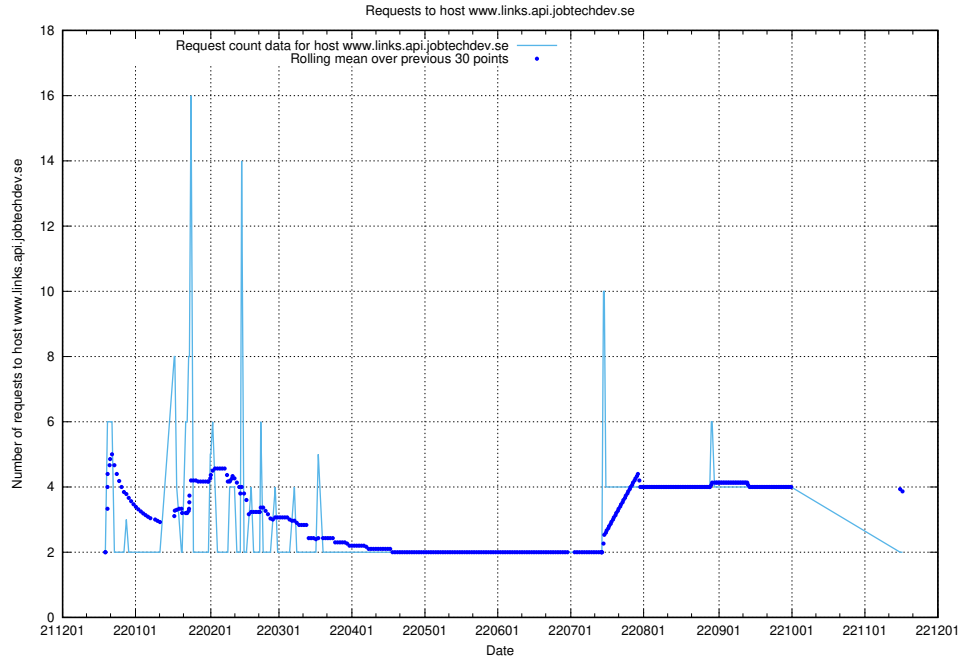

7.378 Usage of `www.links.api.jobtechdev.se`

Here, we count the number of requests to host `www.links.api.jobtechdev.se`.