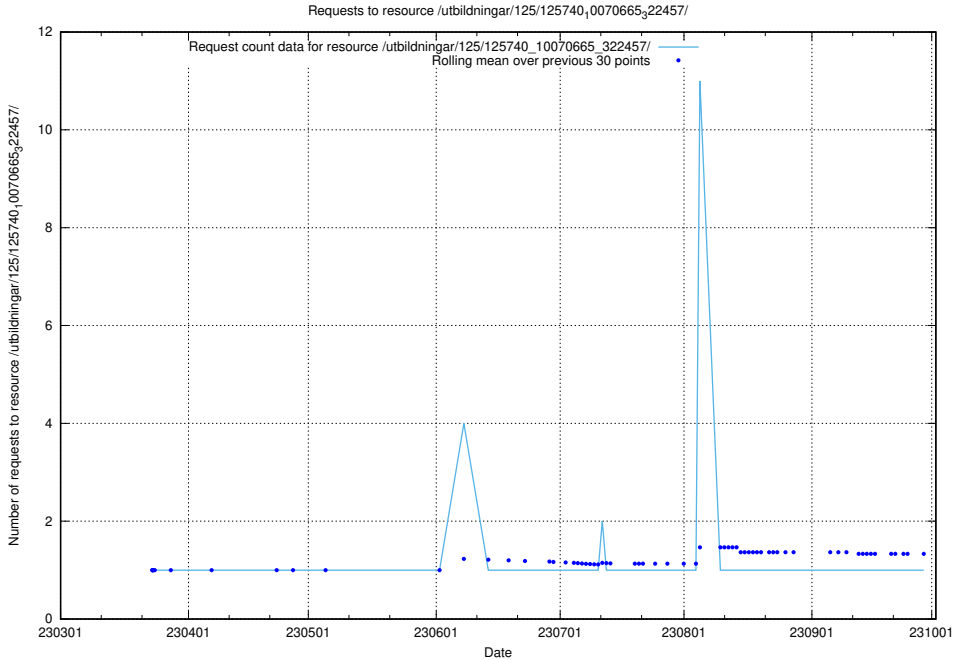

5.858 Usage of /utbildningar/125/125740_10070665_322457/

Here, we count the number of requests to resource /utbildningar/125/125740_10070665_322457/.