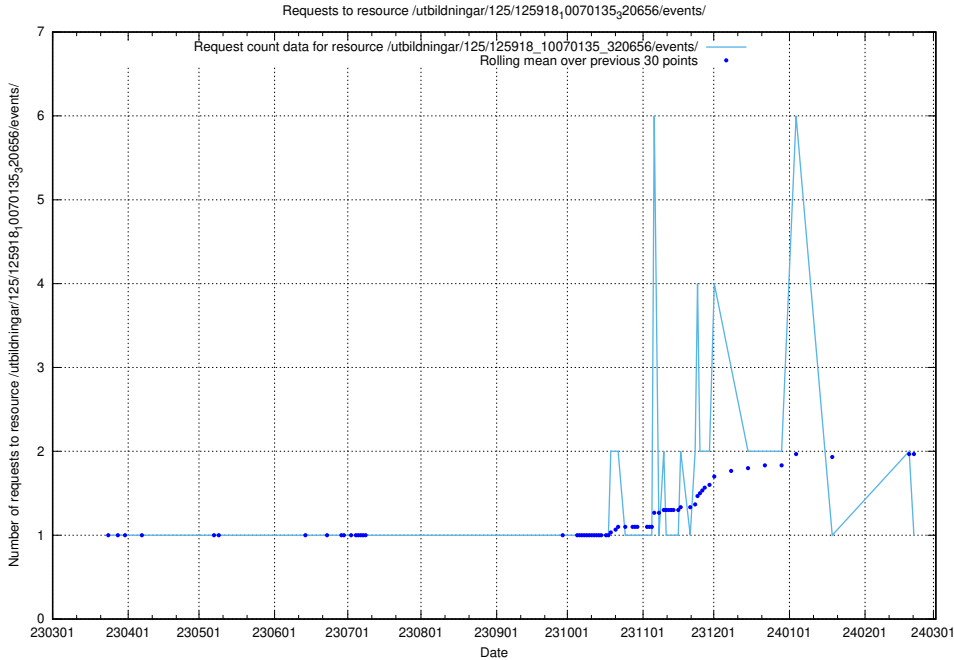

5.5865 Usage of /utbildningar/125/125918_10070135_320656/events/

Here, we count the number of requests to resource /utbildningar/125/125918_10070135_320656/events/