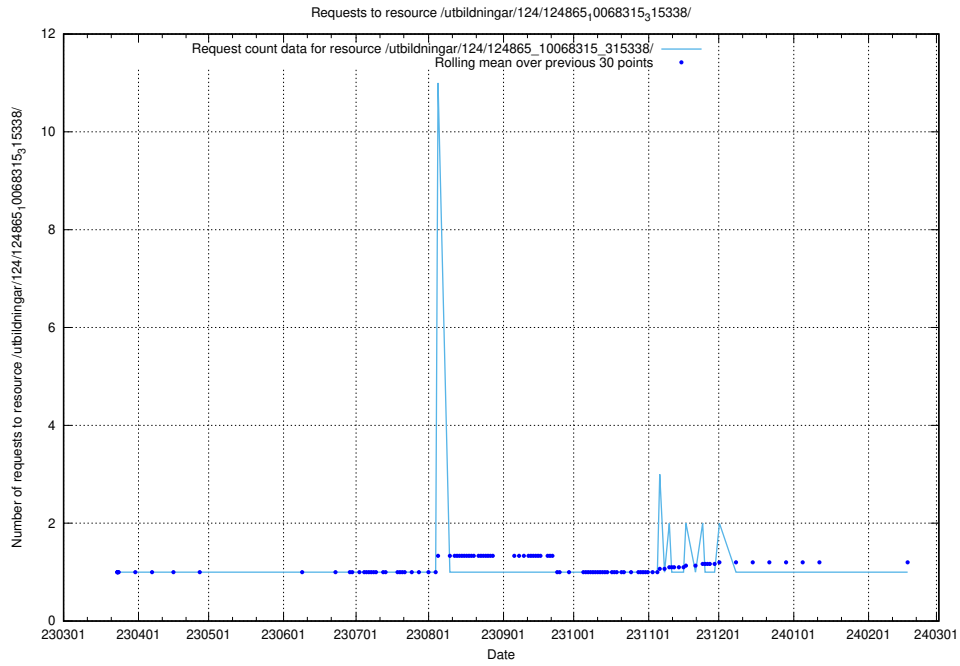

5.1020 Usage of /utbildningar/124/124865_10068315_315338/

Here, we count the number of requests to resource /utbildningar/124/124865_10068315_315338/.