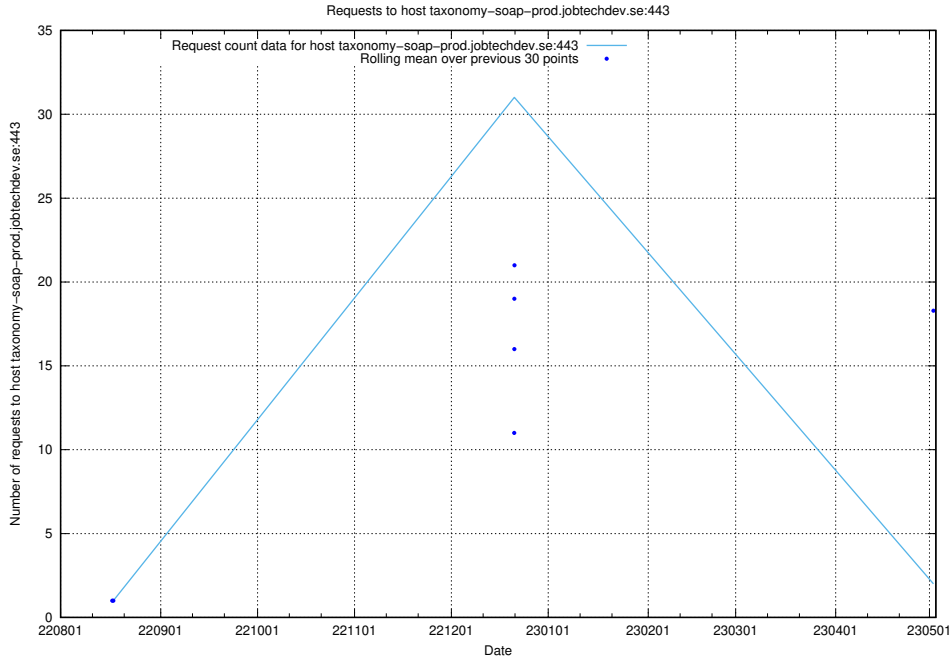

7.340 Usage of taxonomy-soap-prod.jobtechdev.se:443

Here, we count the number of requests to host taxonomy-soap-prod.jobtechdev.se:443.