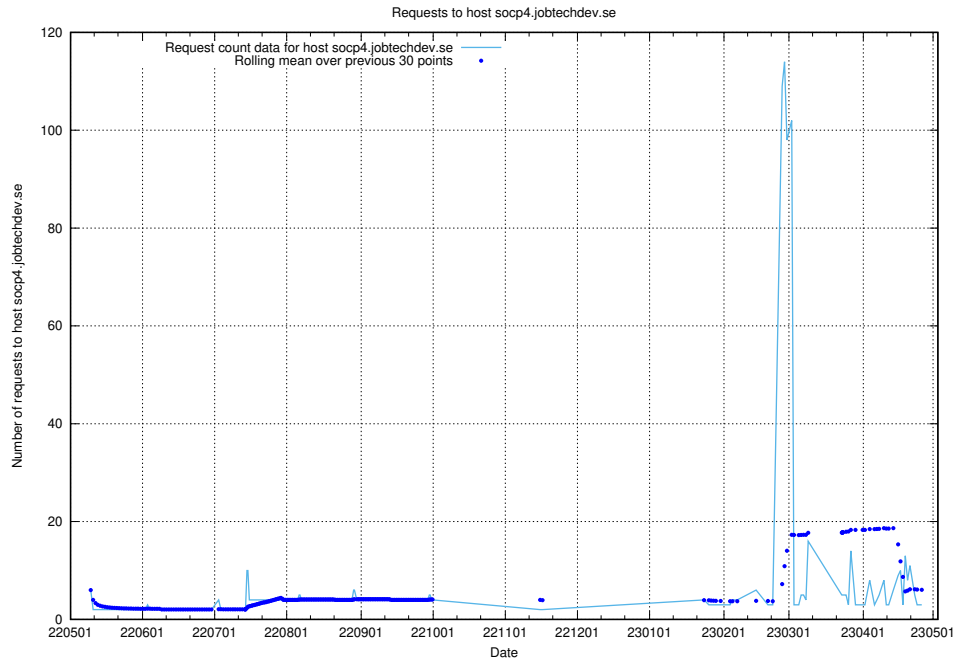

7.214 Usage of socp4.jobtechdev.se

Here, we count the number of requests to host socp4.jobtechdev.se.