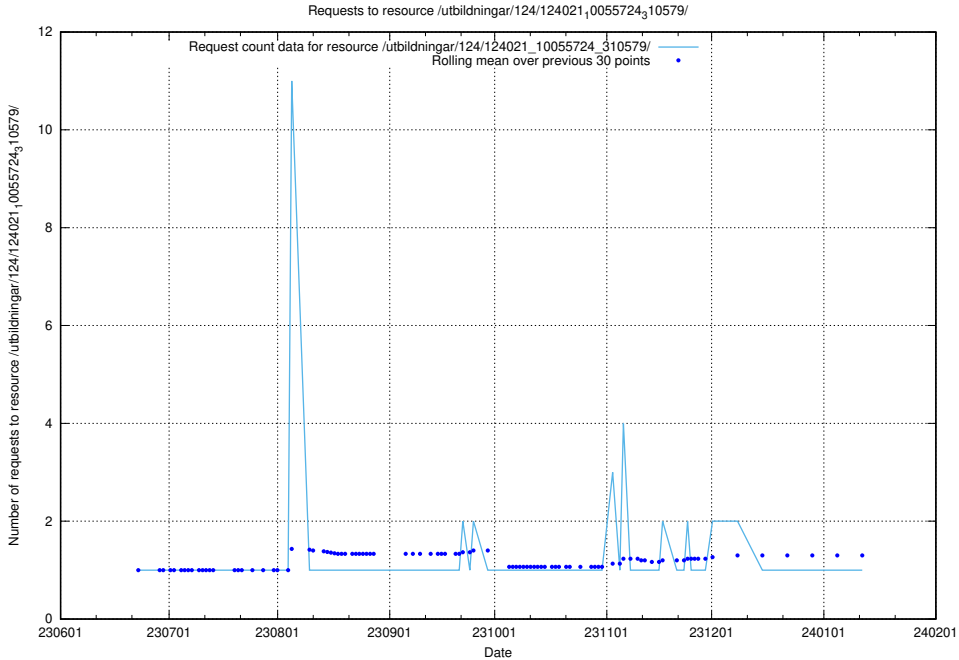

5.5452 Usage of /utbildningar/124/124021_10055724_310579/

Here, we count the number of requests to resource /utbildningar/124/124021_10055724_310579/.