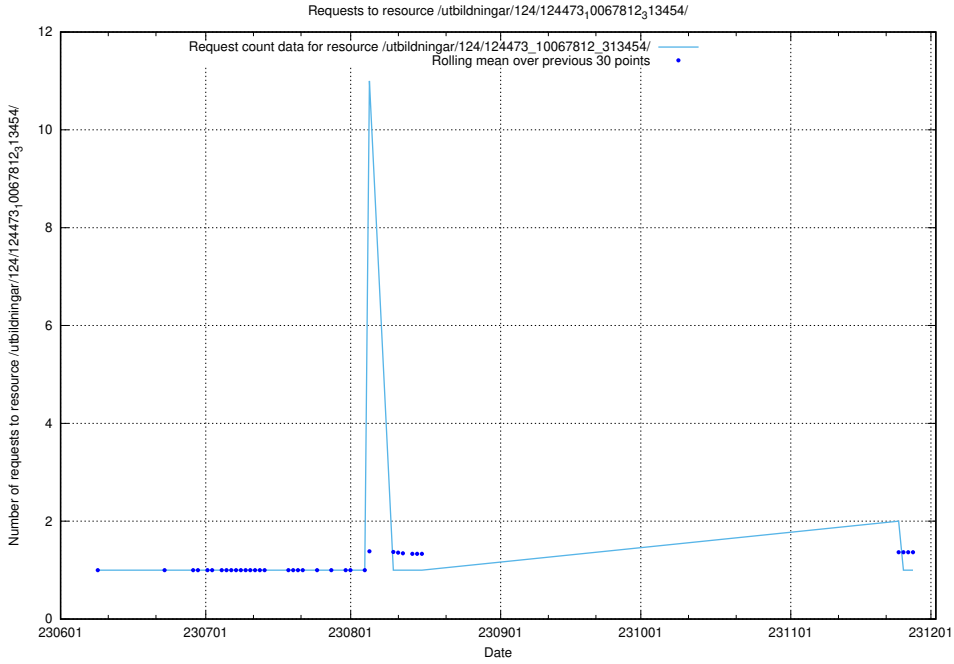

5.5534 Usage of /utbildningar/124/124473_10067812_313454/

Here, we count the number of requests to resource /utbildningar/124/124473_10067812_313454/.