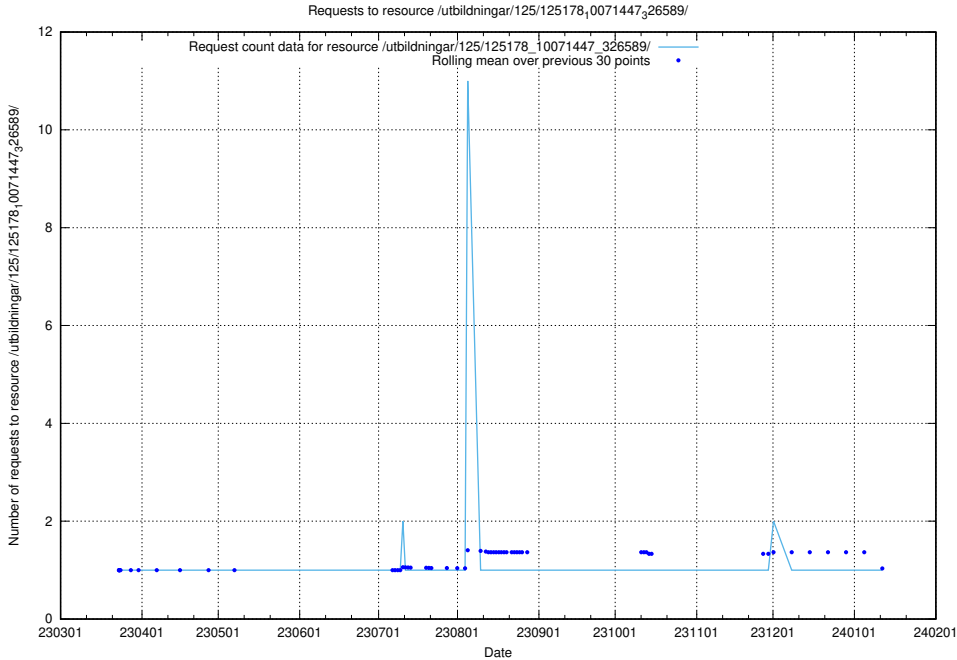

5.990 Usage of /utbildningar/125/125178_10071447_326589/

Here, we count the number of requests to resource /utbildningar/125/125178_10071447_326589/.