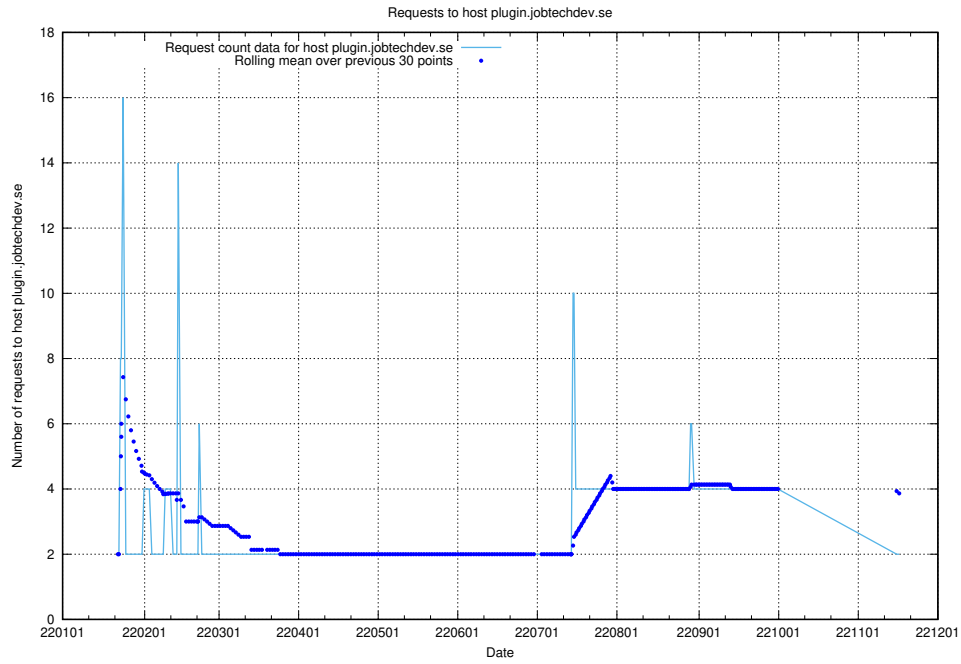

7.590 Usage of plugin.jobtechdev.se

Here, we count the number of requests to host plugin.jobtechdev.se.