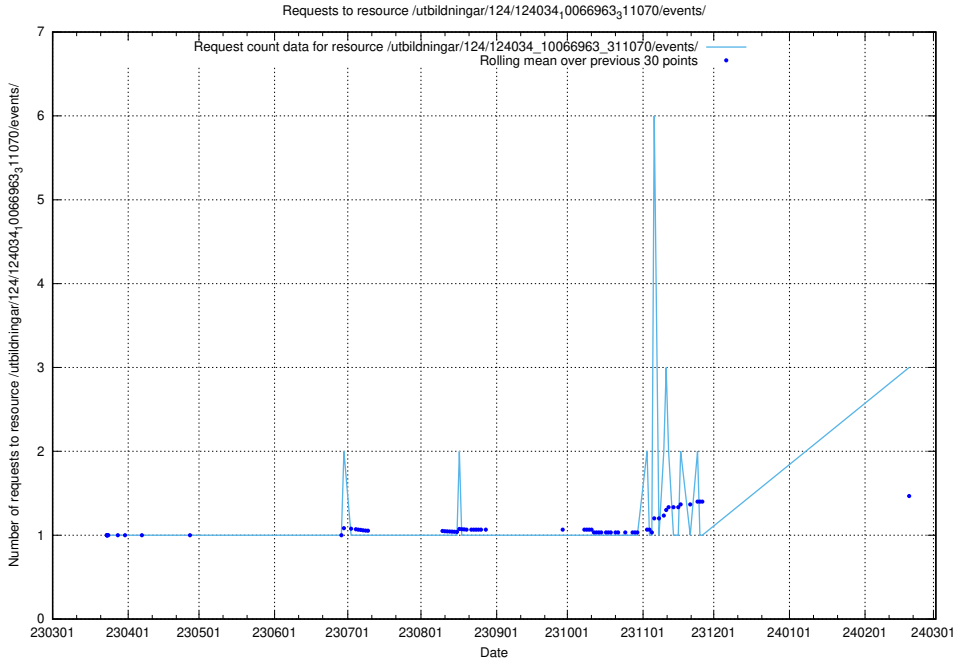

5.254 Usage of /utbildningar/124/124034_10066963_311070/events/

Here, we count the number of requests to resource /utbildningar/124/124034_10066963_311070/events/