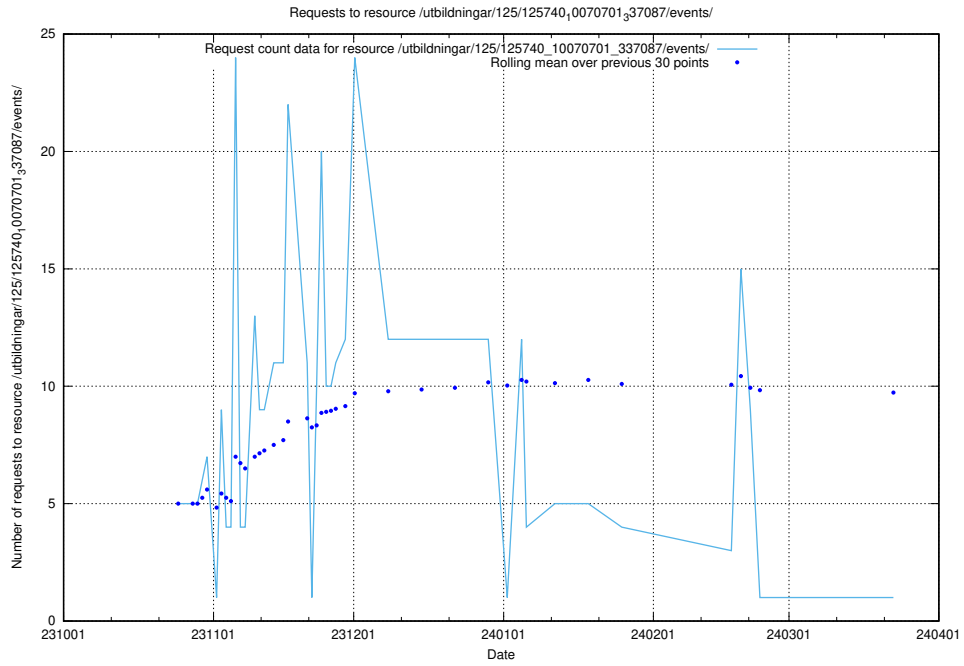

5.3810 Usage of /utbildningar/125/125740_10070701_337087/events/

Here, we count the number of requests to resource /utbildningar/125/125740_10070701_337087/events/