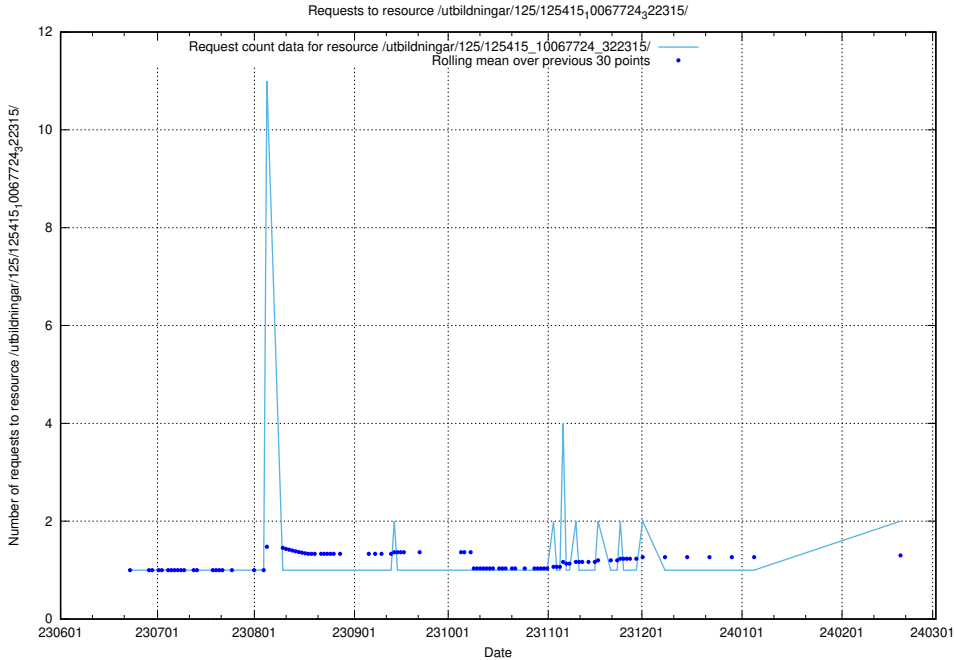

5.710 Usage of /utbildningar/125/125415_10067724_322315/

Here, we count the number of requests to resource /utbildningar/125/125415_10067724_322315/.