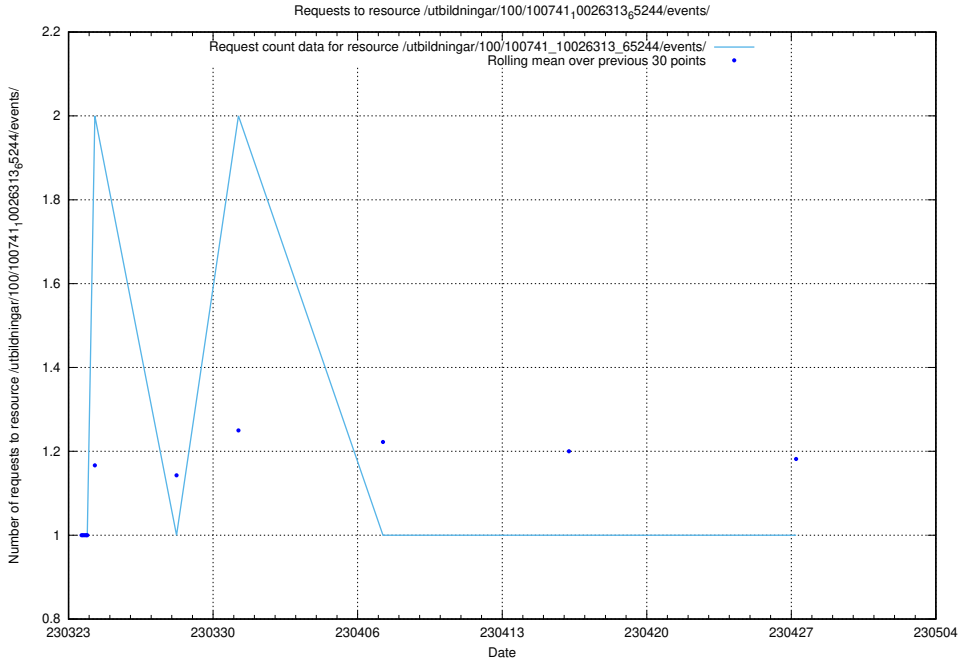

5.5253 Usage of /utbildningar/100/100741_10026313_65244/events/

Here, we count the number of requests to resource /utbildningar/100/100741_10026313_65244/events/.