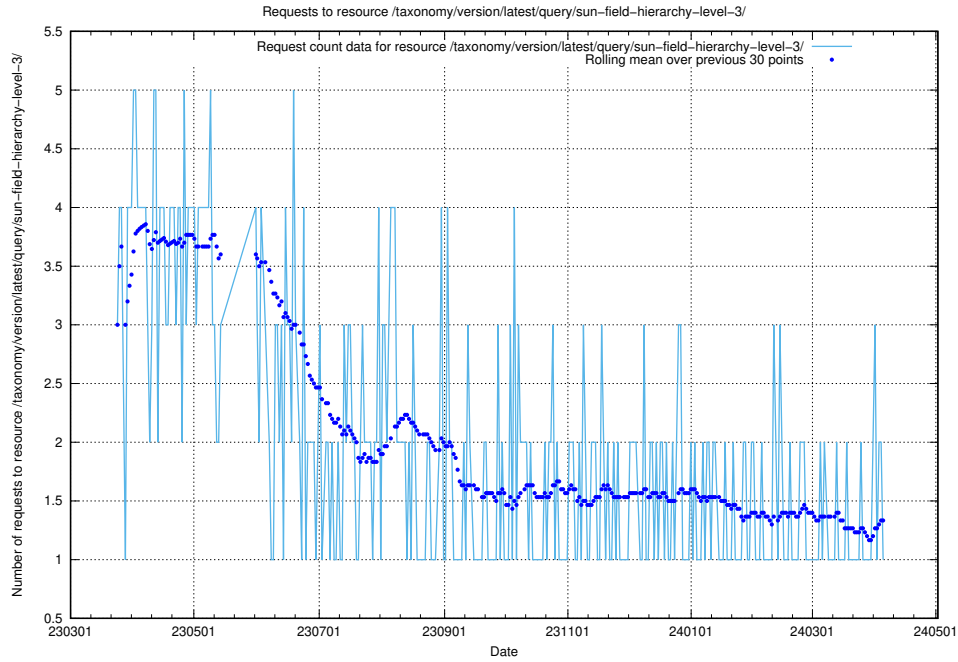

5.5726 Usage of /taxonomy/version/latest/query/sun-field-hierarchy-level-3/

Here, we count the number of requests to resource /taxonomy/version/latest/query/sun-field-hierarchy-level-3/.