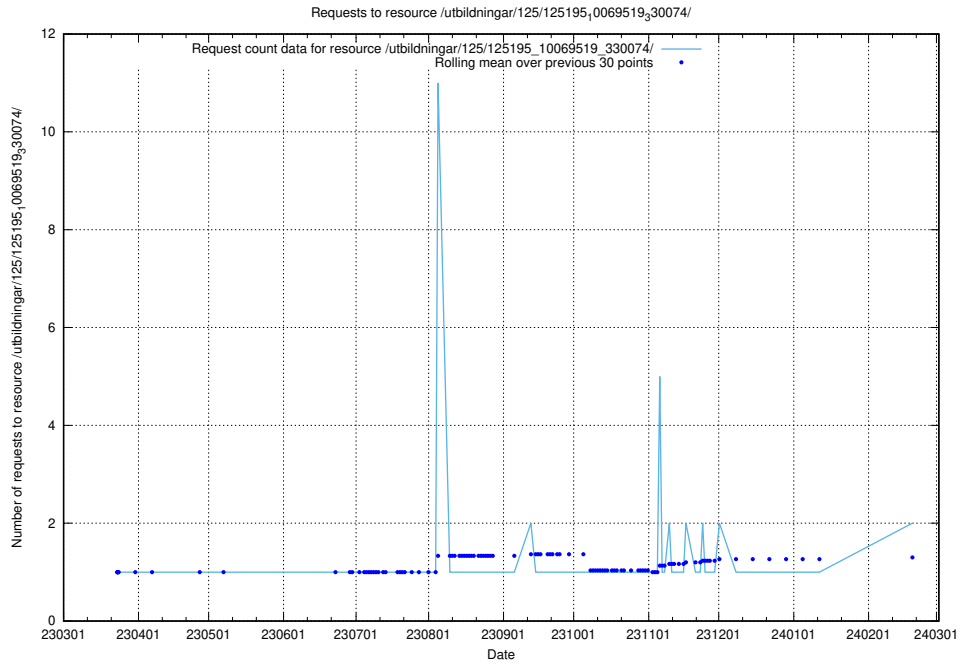

5.343 Usage of /utbildningar/125/125195_10069519_330074/

Here, we count the number of requests to resource /utbildningar/125/125195_10069519_330074/.