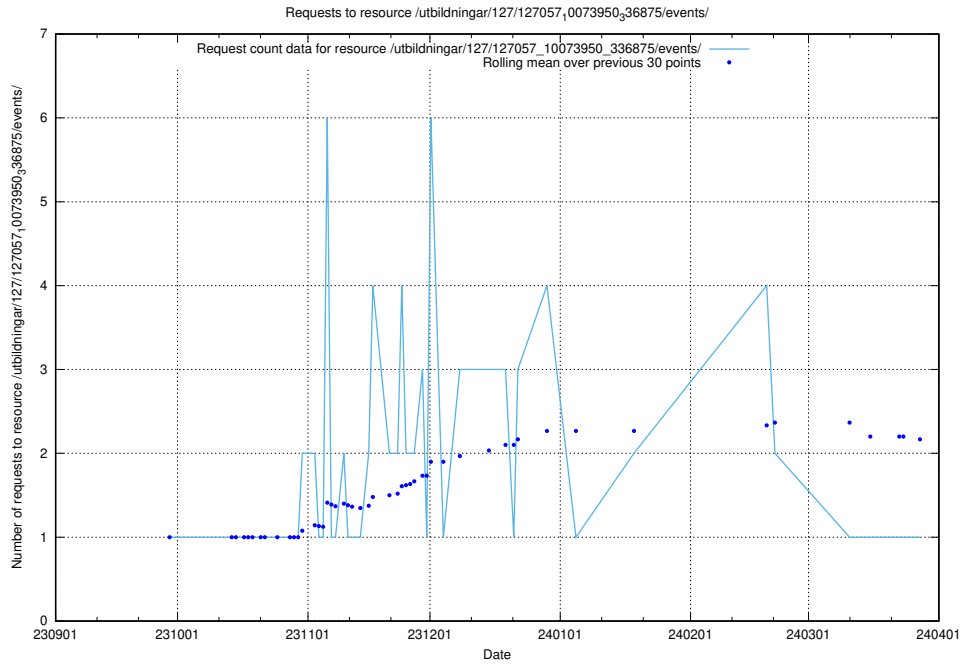

5.4062 Usage of /utbildningar/127/127057_10073950_336875/events/

Here, we count the number of requests to resource /utbildningar/127/127057_10073950_336875/events/