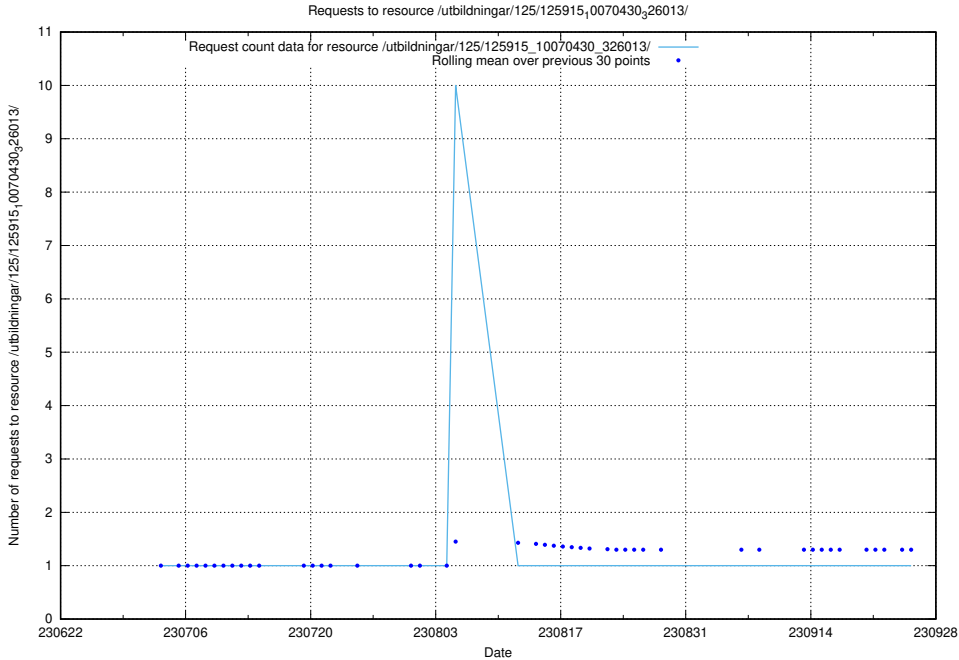

5.4982 Usage of /utbildningar/125/125915_10070430_326013/

Here, we count the number of requests to resource /utbildningar/125/125915_10070430_326013/.