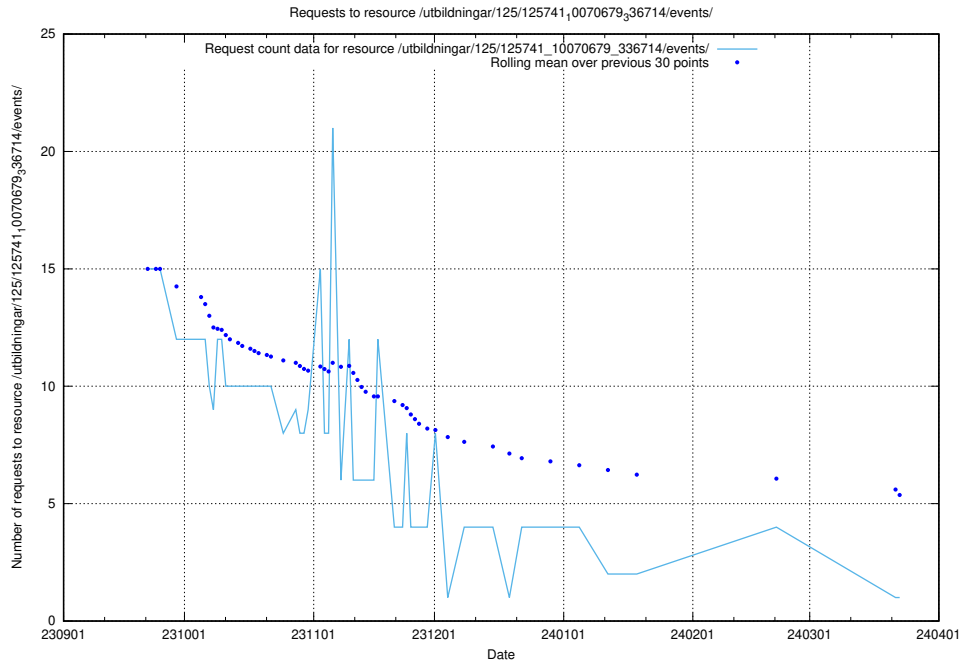

5.4113 Usage of /utbildningar/125/125741_10070679_336714/events/

Here, we count the number of requests to resource /utbildningar/125/125741_10070679_336714/events/