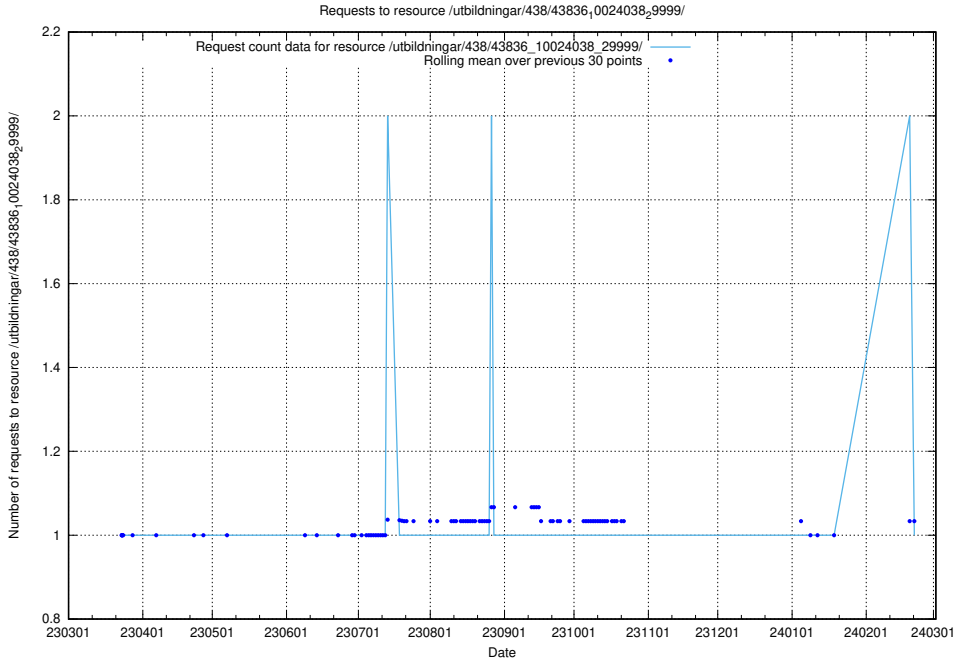

5.5974 Usage of /utbildningar/438/43836_10024038_29999/

Here, we count the number of requests to resource /utbildningar/438/43836_10024038_29999/.