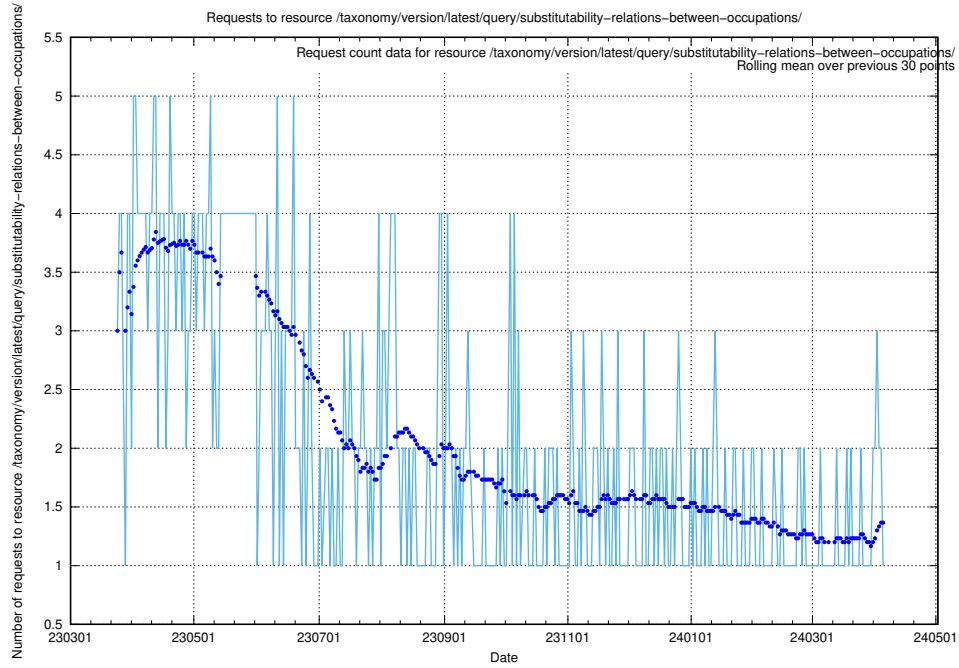

5.5730 Usage of /taxonomy/version/latest/query/substitutability-relations-between-occupations/

Here, we count the number of requests to resource /taxonomy/version/latest/query/substitutability-relations-between-occupations/.