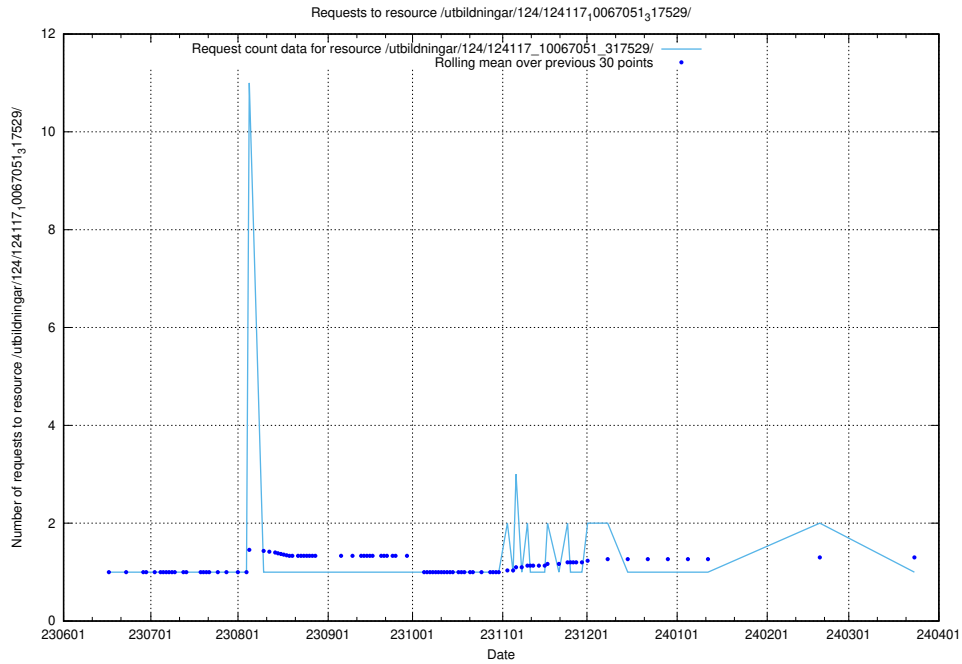

5.5502 Usage of /utbildningar/124/124117_10067051_317529/

Here, we count the number of requests to resource /utbildningar/124/124117_10067051_317529/.