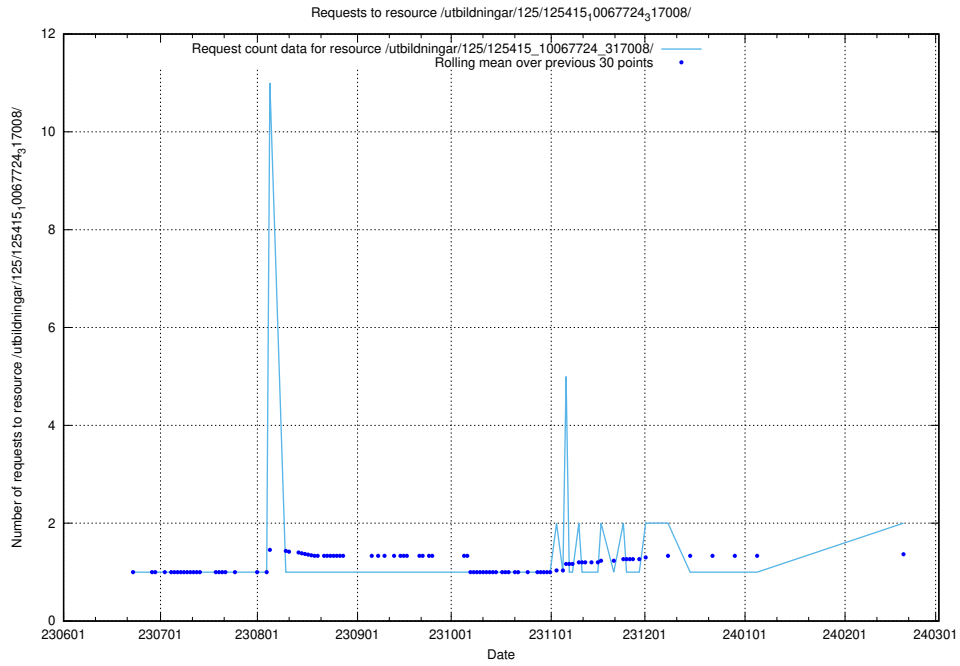

5.711 Usage of /utbildningar/125/125415_10067724_317008/

Here, we count the number of requests to resource /utbildningar/125/125415_10067724_317008/.