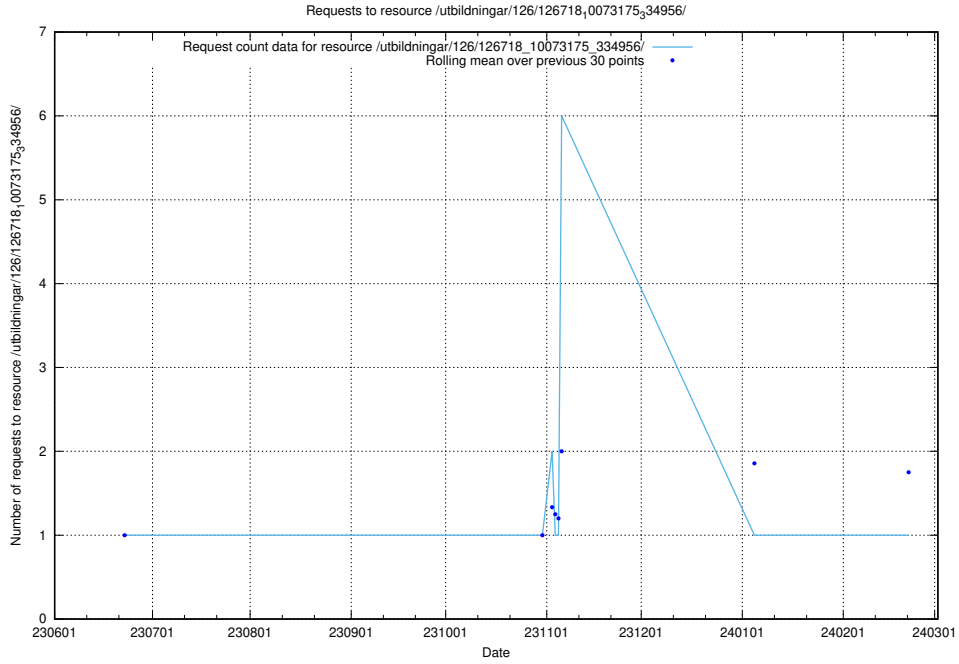

5.5230 Usage of /utbildningar/126/126718_10073175_334956/

Here, we count the number of requests to resource /utbildningar/126/126718_10073175_334956/.