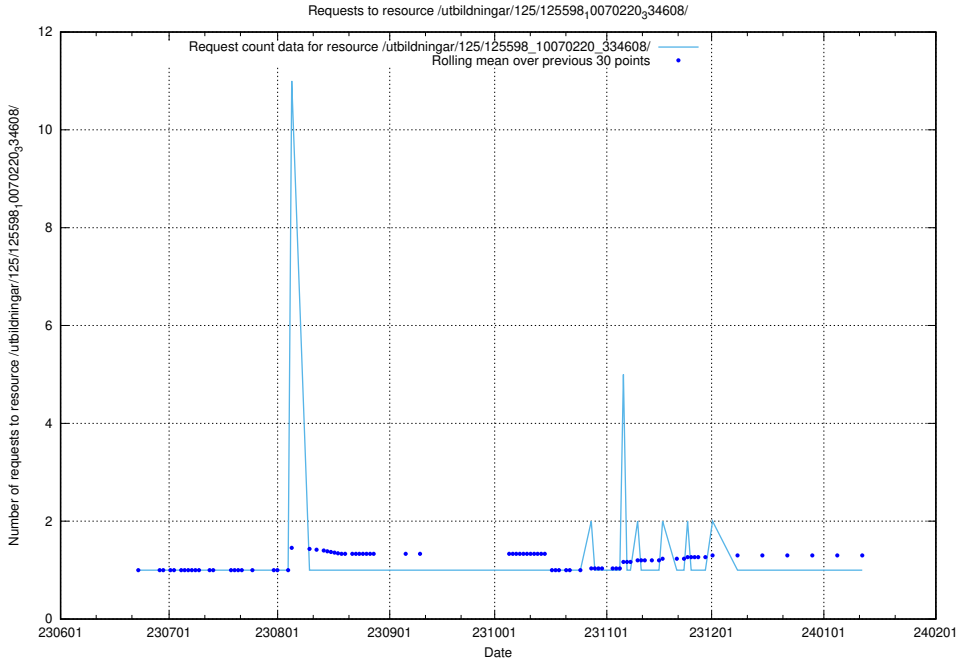

5.5338 Usage of /utbildningar/125/125598_10070220_334608/

Here, we count the number of requests to resource /utbildningar/125/125598_10070220_334608/.