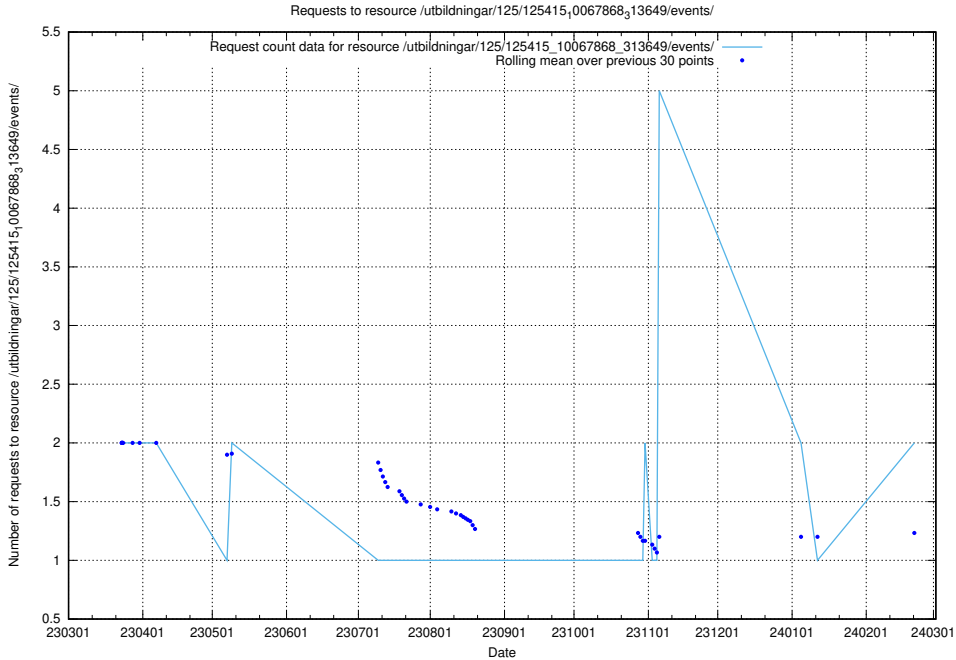

5.796 Usage of /utbildningar/125/125415_10067868_313649/events/

Here, we count the number of requests to resource /utbildningar/125/125415_10067868_313649/events/