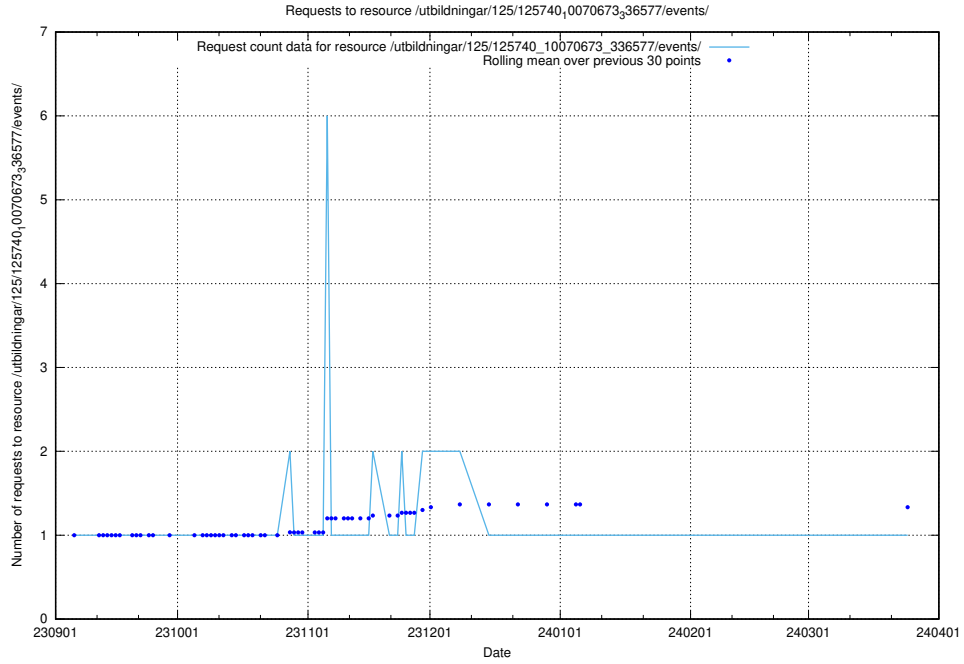

5.4292 Usage of /utbildningar/125/125740_10070673_336577/events/

Here, we count the number of requests to resource /utbildningar/125/125740_10070673_336577/events/