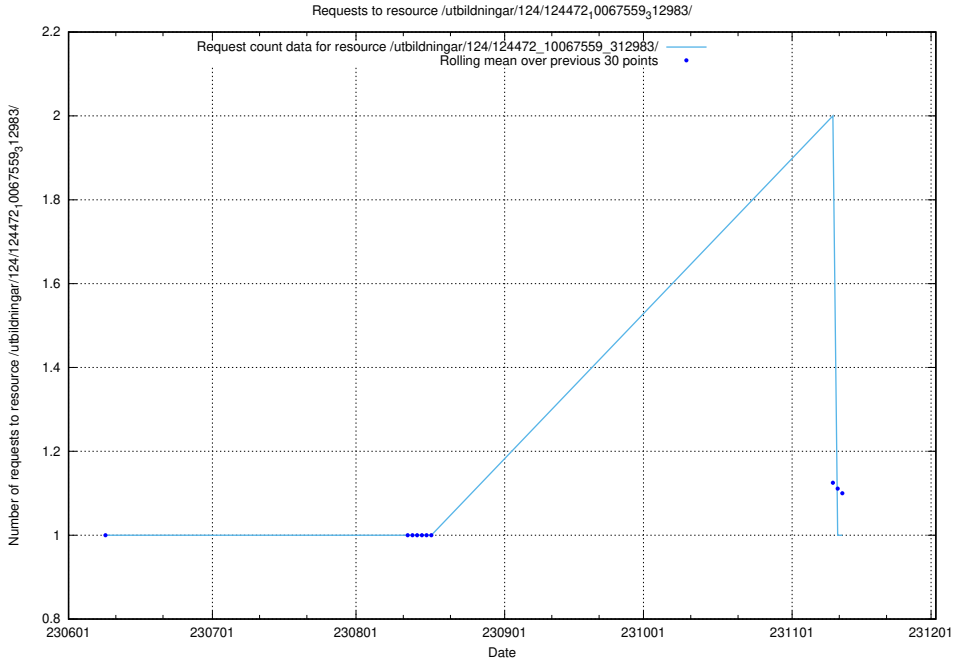

5.5536 Usage of /utbildningar/124/124472_10067559_312983/

Here, we count the number of requests to resource /utbildningar/124/124472_10067559_312983/.