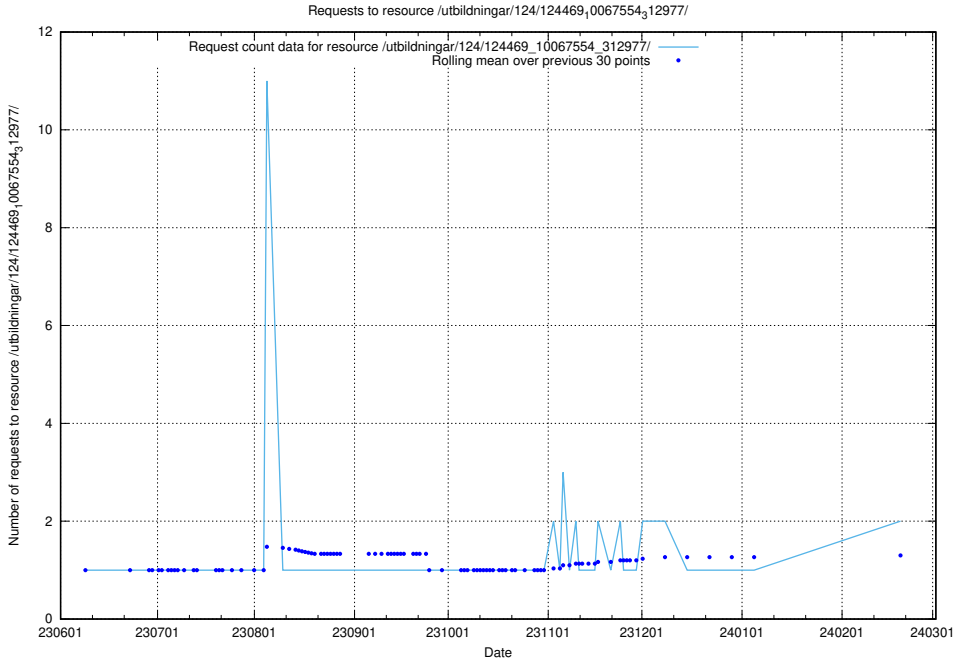

5.754 Usage of /utbildningar/124/124469_10067554_312977/

Here, we count the number of requests to resource /utbildningar/124/124469_10067554_312977/.