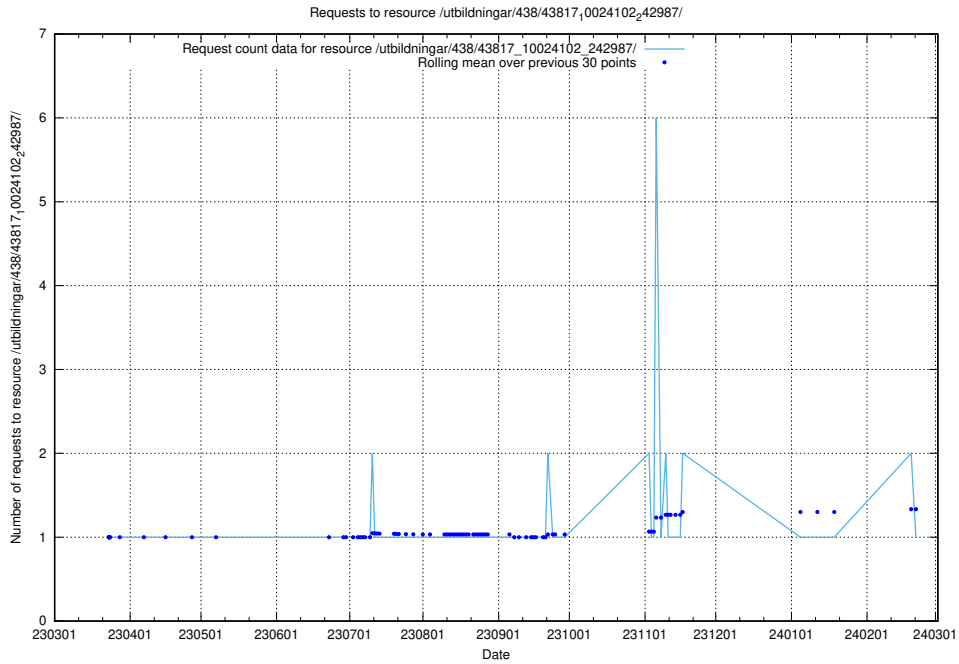

5.5986 Usage of /utbildningar/438/43817_10024102_242987/

Here, we count the number of requests to resource /utbildningar/438/43817_10024102_242987/.