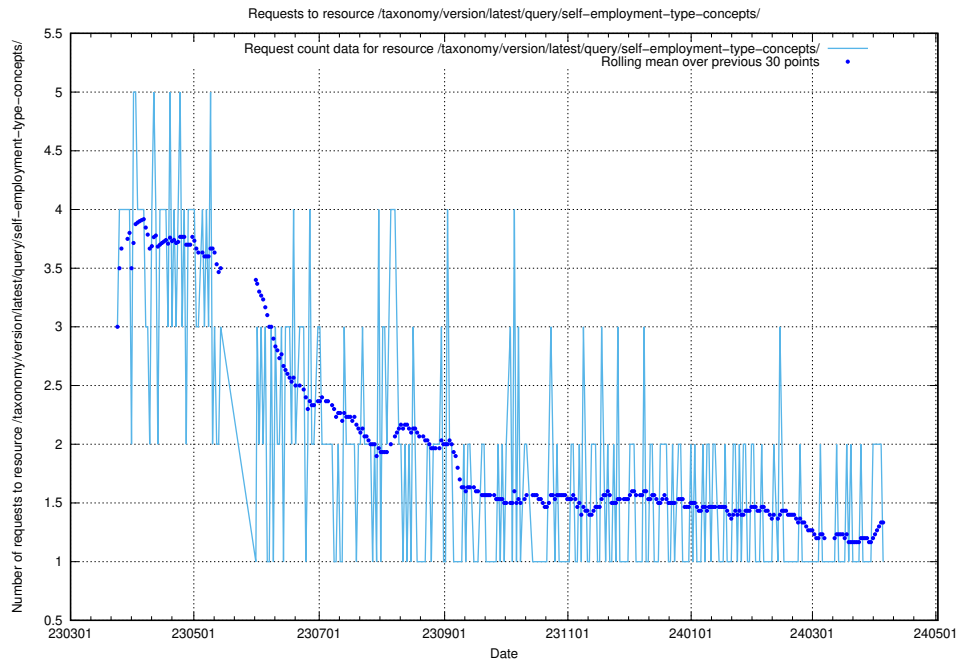

5.5748 Usage of /taxonomy/version/latest/query/self-employment-type-concepts/

Here, we count the number of requests to resource /taxonomy/version/latest/query/self-employment-type-concepts/.