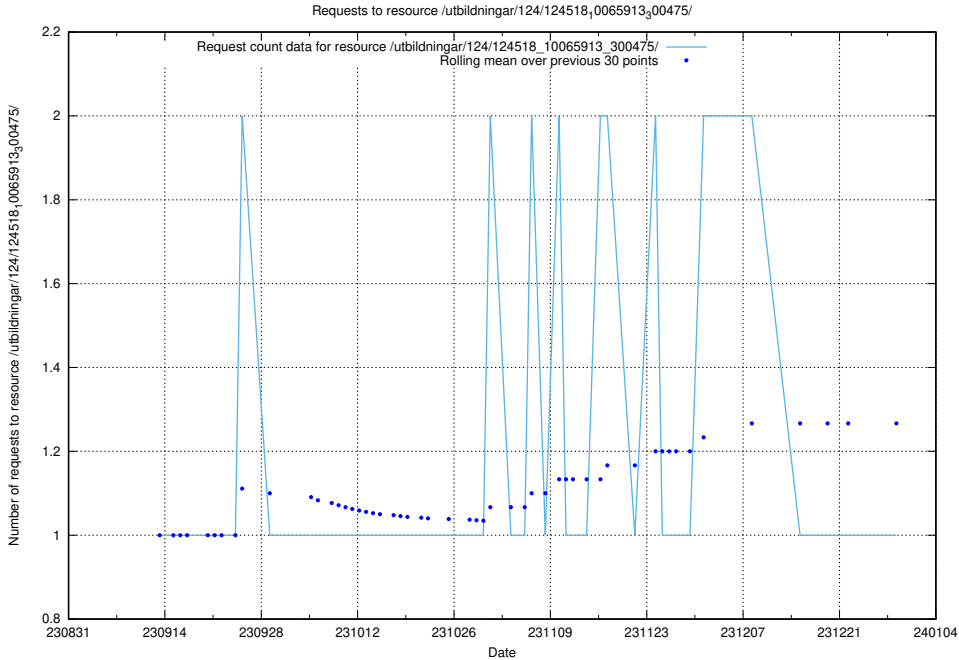

5.4211 Usage of /utbildningar/124/124518_10065913_300475/

Here, we count the number of requests to resource /utbildningar/124/124518_10065913_300475/.