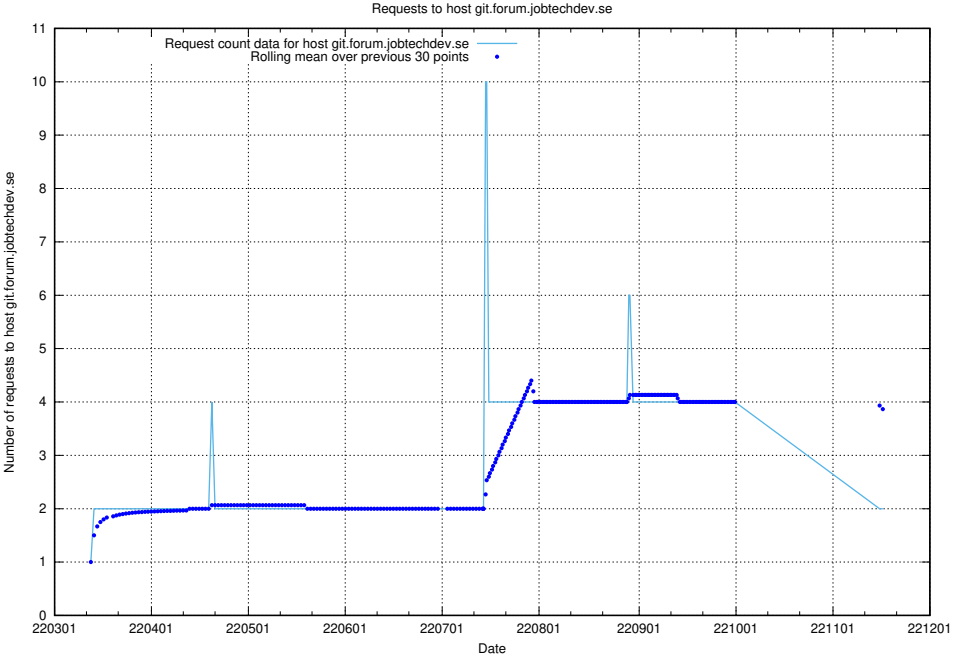

7.499 Usage of git.forum.jobtechdev.se

Here, we count the number of requests to host git.forum.jobtechdev.se.