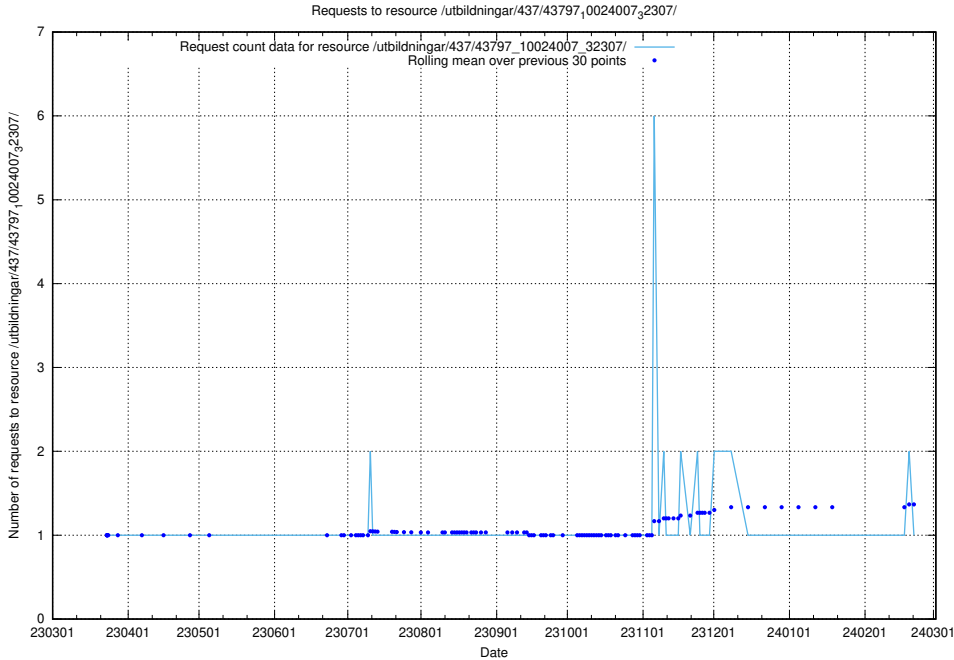

5.5992 Usage of /utbildningar/437/43797_10024007_32307/

Here, we count the number of requests to resource /utbildningar/437/43797_10024007_32307/.