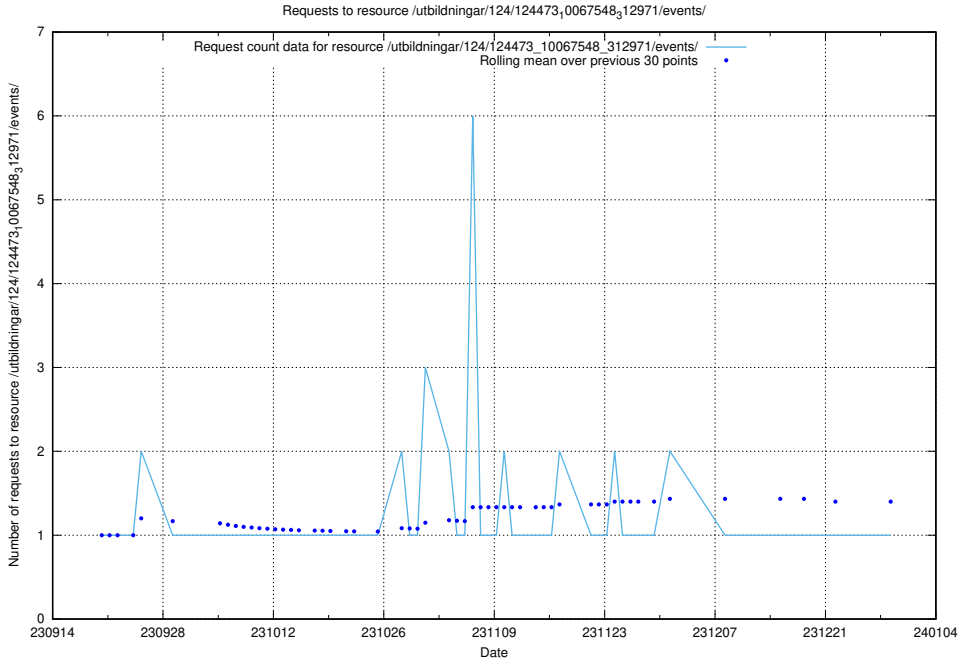

### 5.4152 Usage of /utbildningar/124/124473\_10067548\_312971/events/

Here, we count the number of requests to resource /utbildningar/124/124473\_10067548\_312971/events/