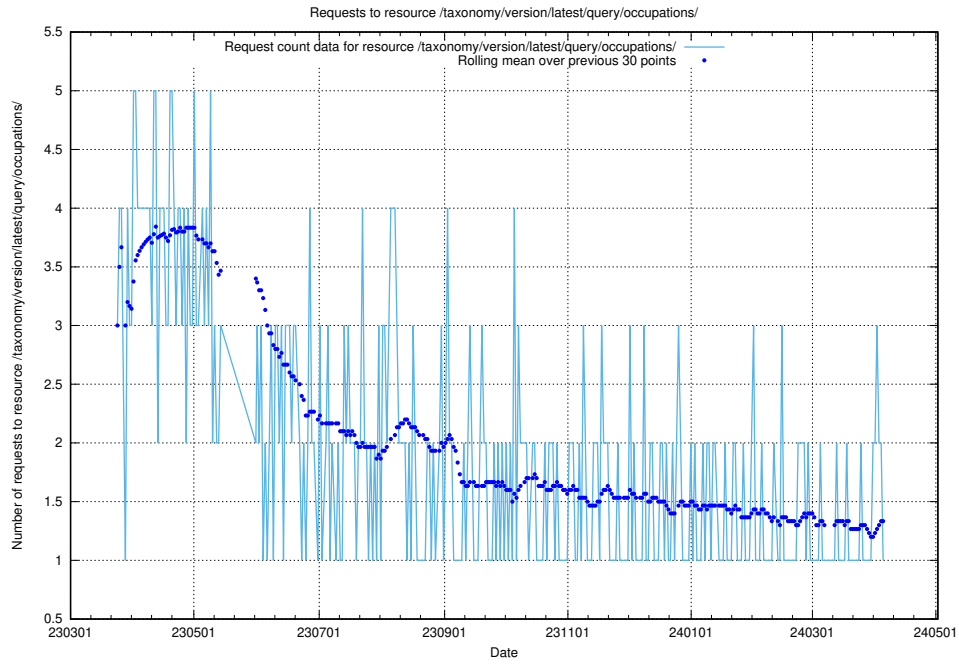

5.5749 Usage of /taxonomy/version/latest/query/occupations/

Here, we count the number of requests to resource /taxonomy/version/latest/query/occupations/.