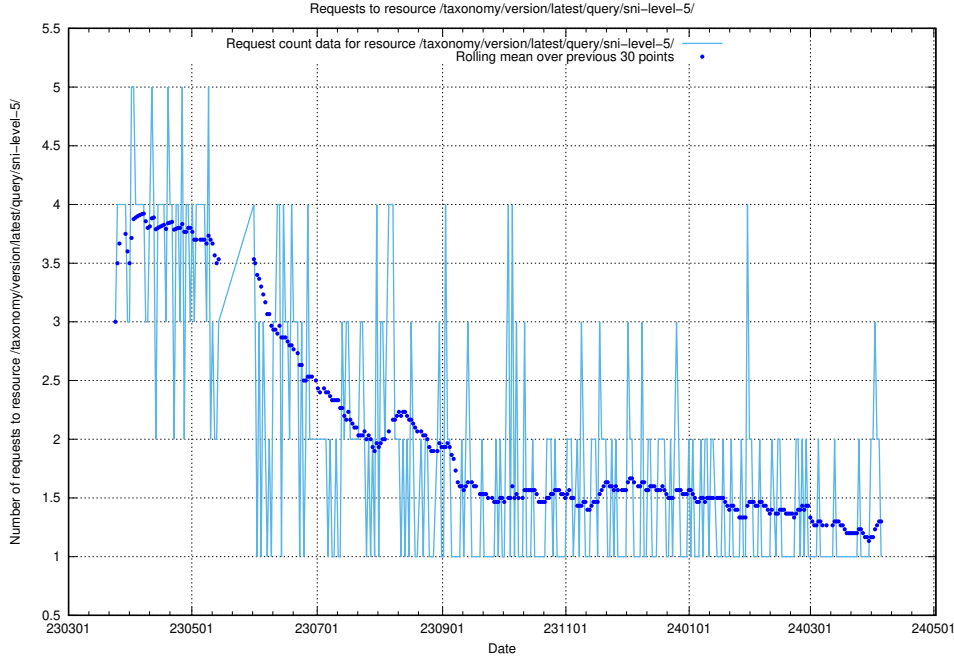

5.5740 Usage of /taxonomy/version/latest/query/sni-level-5/

Here, we count the number of requests to resource /taxonomy/version/latest/query/sni-level-5/.