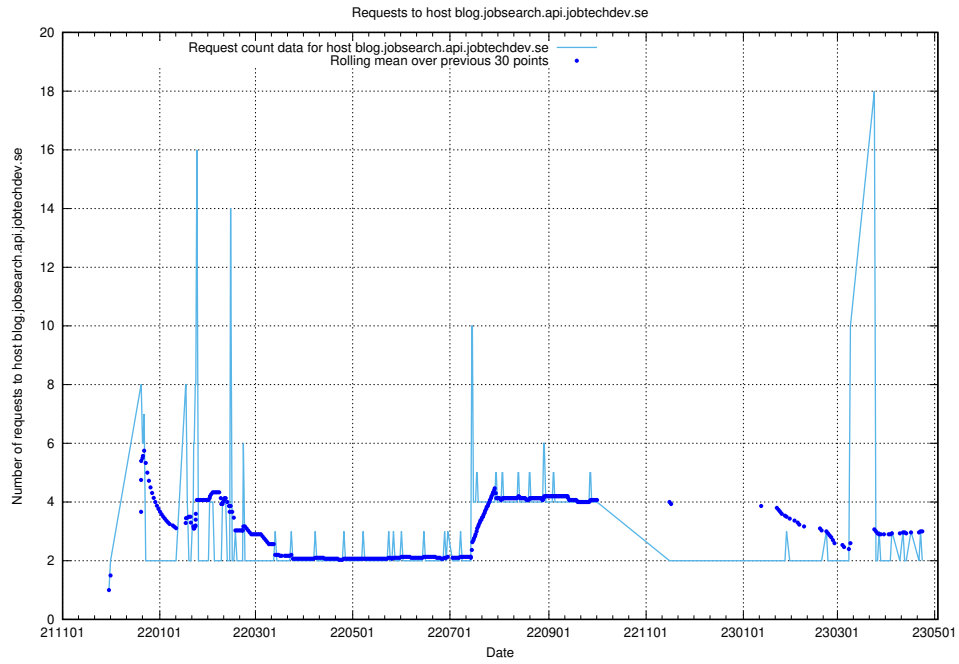

7.382 Usage of blog.jobsearch.api.jobtechdev.se

Here, we count the number of requests to host blog.jobsearch.api.jobtechdev.se.