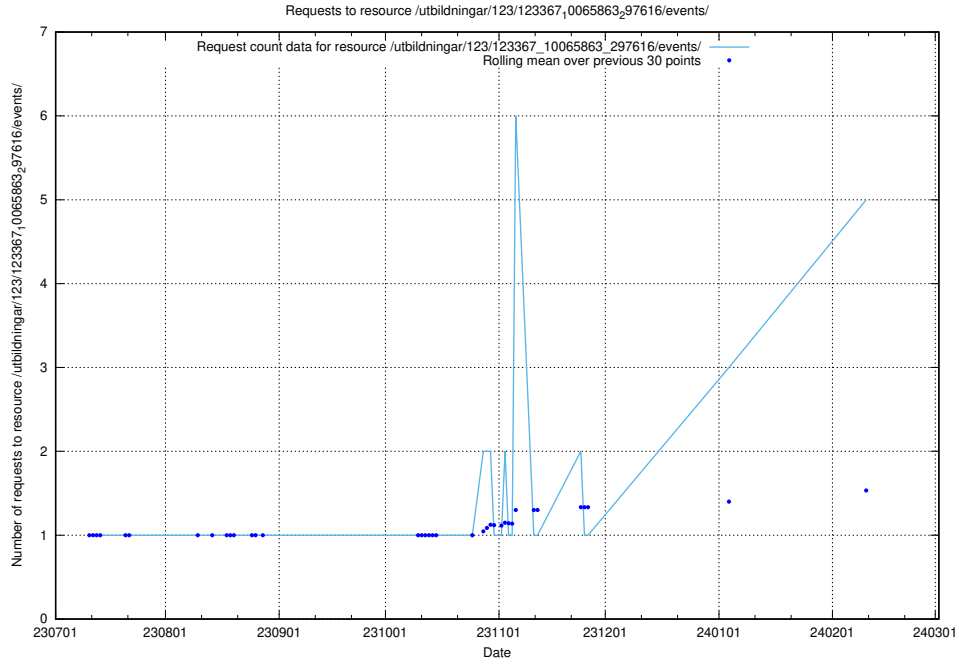

5.140 Usage of /utbildningar/123/123367_10065863_297616/events/

Here, we count the number of requests to resource /utbildningar/123/123367_10065863_297616/events/