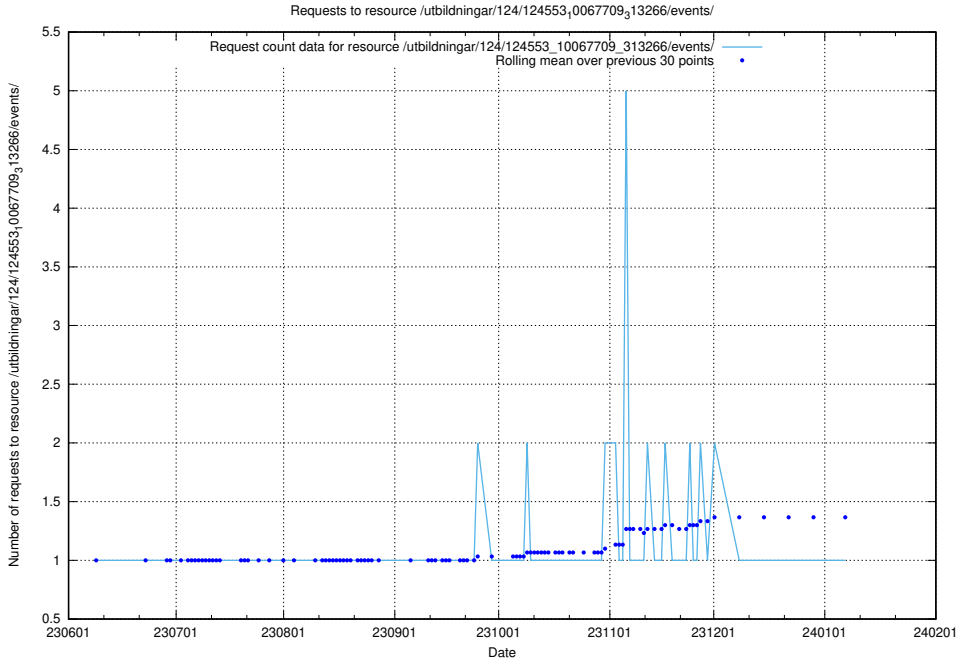

5.5524 Usage of /utbildningar/124/124553_10067709_313266/events/

Here, we count the number of requests to resource /utbildningar/124/124553_10067709_313266/events/