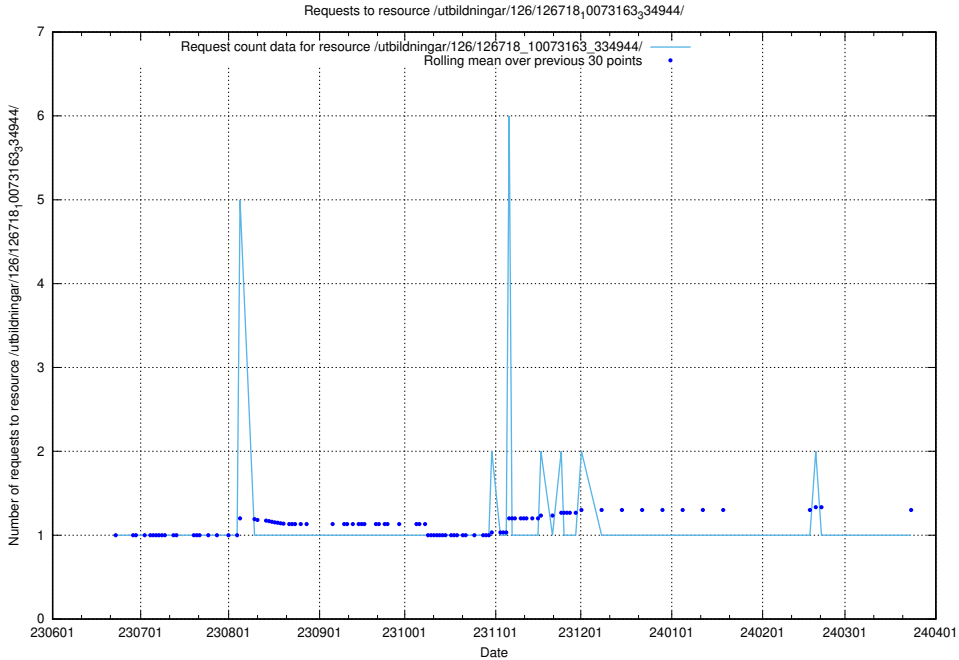

5.5232 Usage of /utbildningar/126/126718_10073163_334944/

Here, we count the number of requests to resource /utbildningar/126/126718_10073163_334944/.