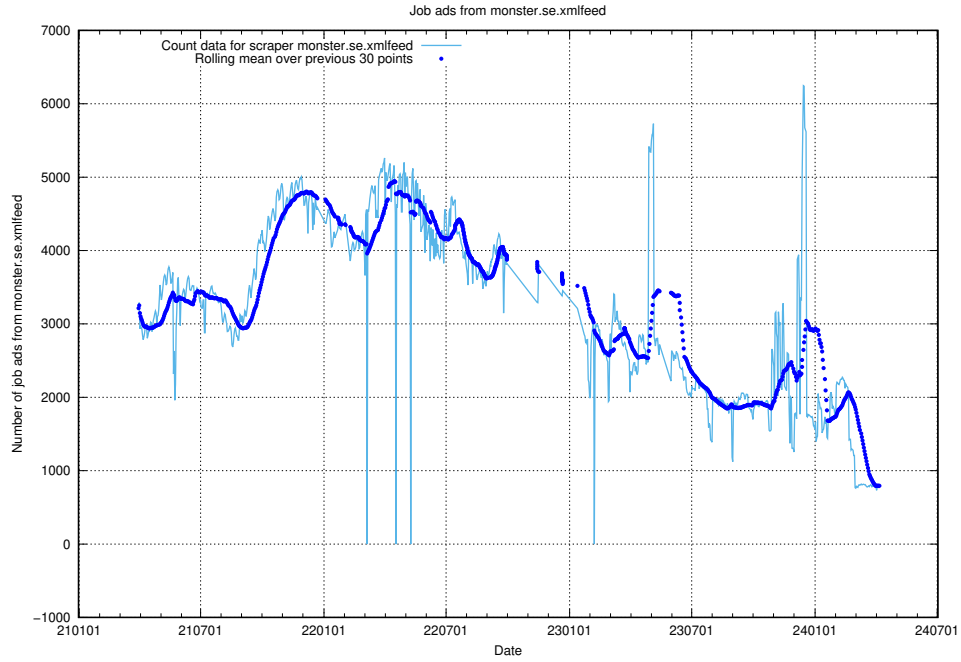

13.8 Number of ads by scraper monster.se.xmlfeed

Here, we count the number of job ads scraped from monster.se.xmlfeed.