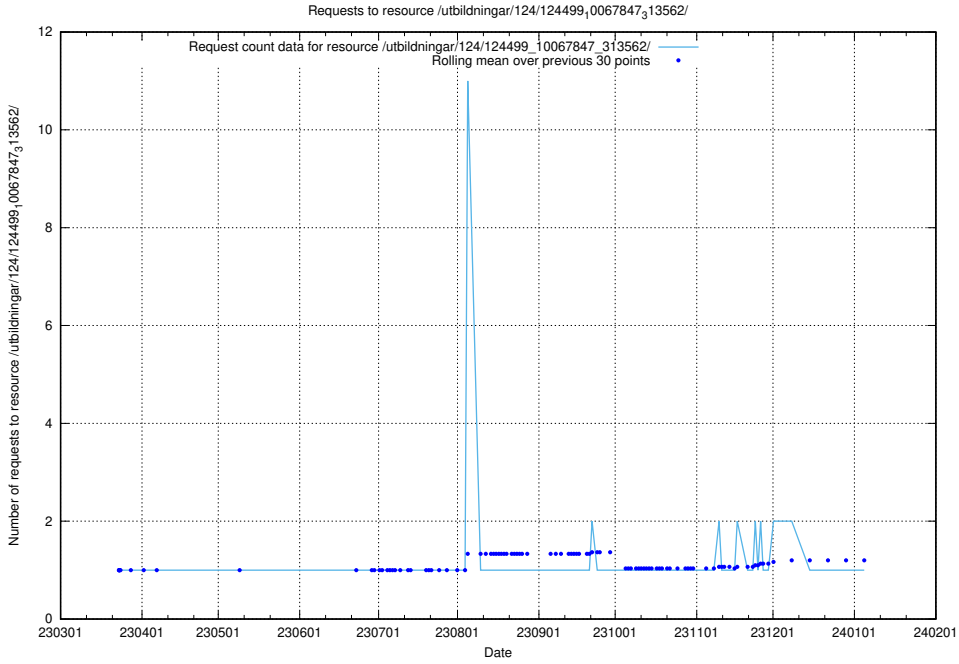

5.2000 Usage of /utbildningar/124/124499_10067847_313562/

Here, we count the number of requests to resource /utbildningar/124/124499_10067847_313562/.