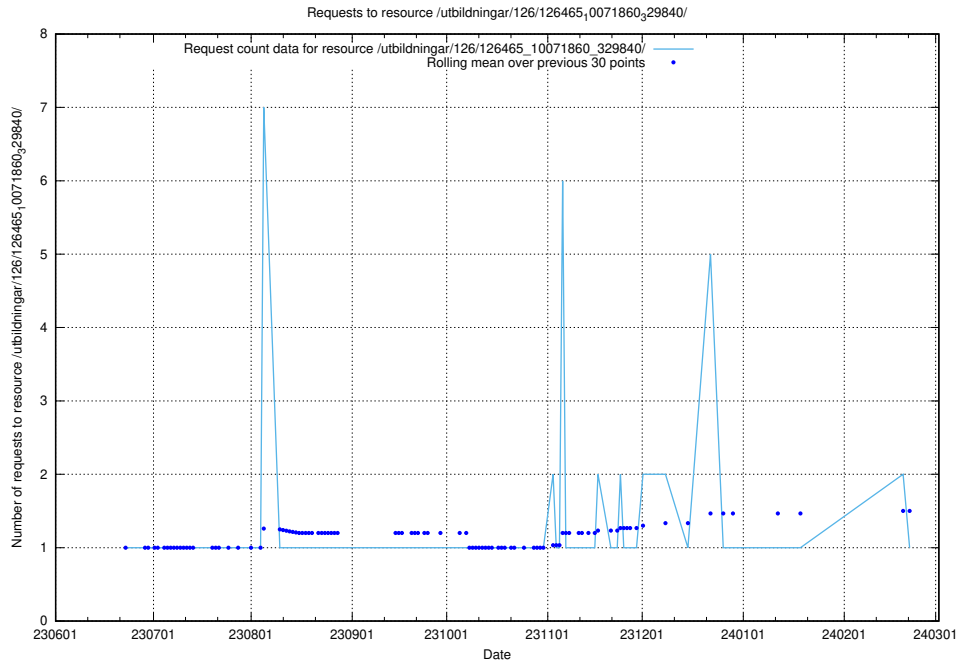

5.5271 Usage of /utbildningar/126/126465_10071860_329840/

Here, we count the number of requests to resource /utbildningar/126/126465_10071860_329840/.