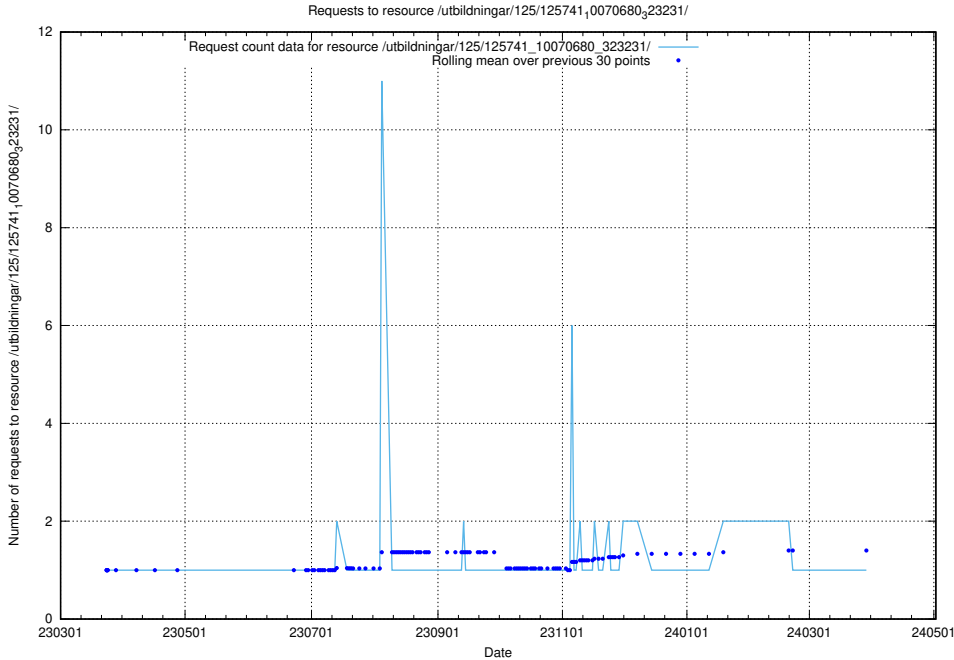

5.6130 Usage of /utbildningar/125/125741_10070680_323231/

Here, we count the number of requests to resource /utbildningar/125/125741_10070680_323231/.