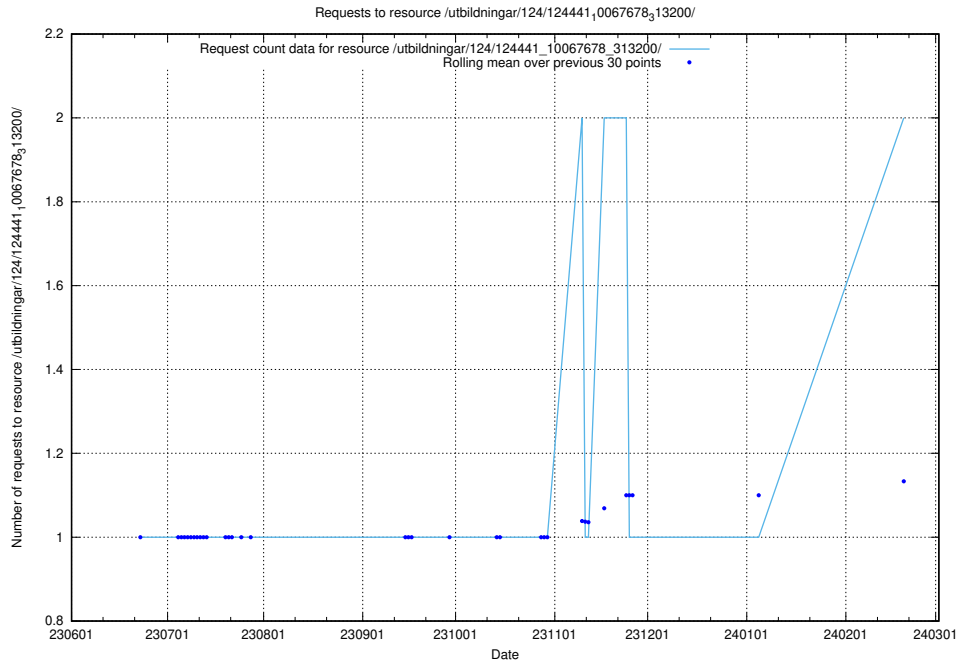

5.733 Usage of /utbildningar/124/124441_10067678_313200/

Here, we count the number of requests to resource /utbildningar/124/124441_10067678_313200/.