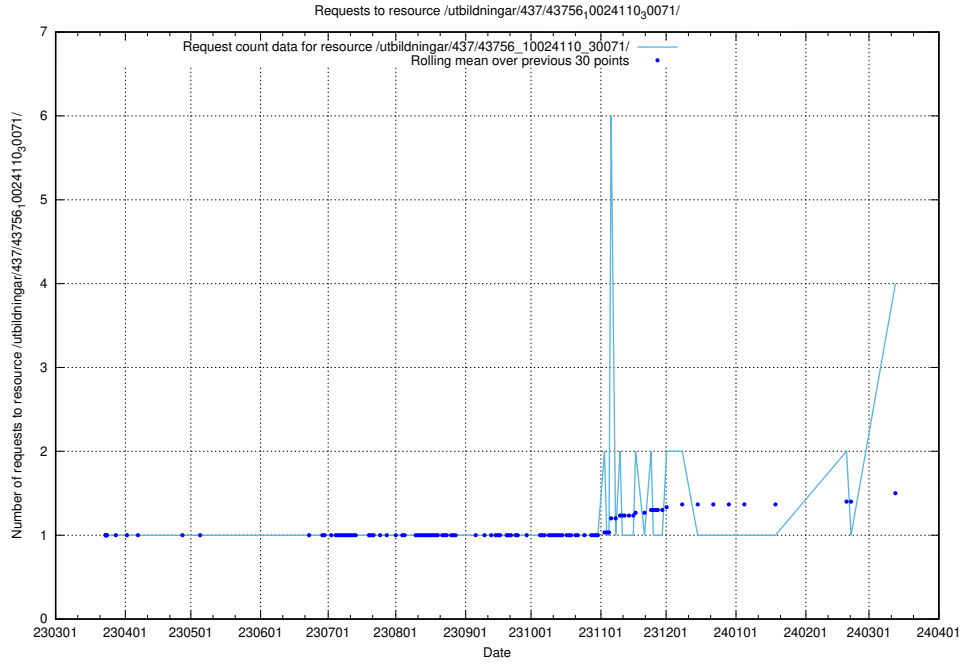

5.195 Usage of /utbildningar/437/43756_10024110_30071/

Here, we count the number of requests to resource /utbildningar/437/43756_10024110_30071/.