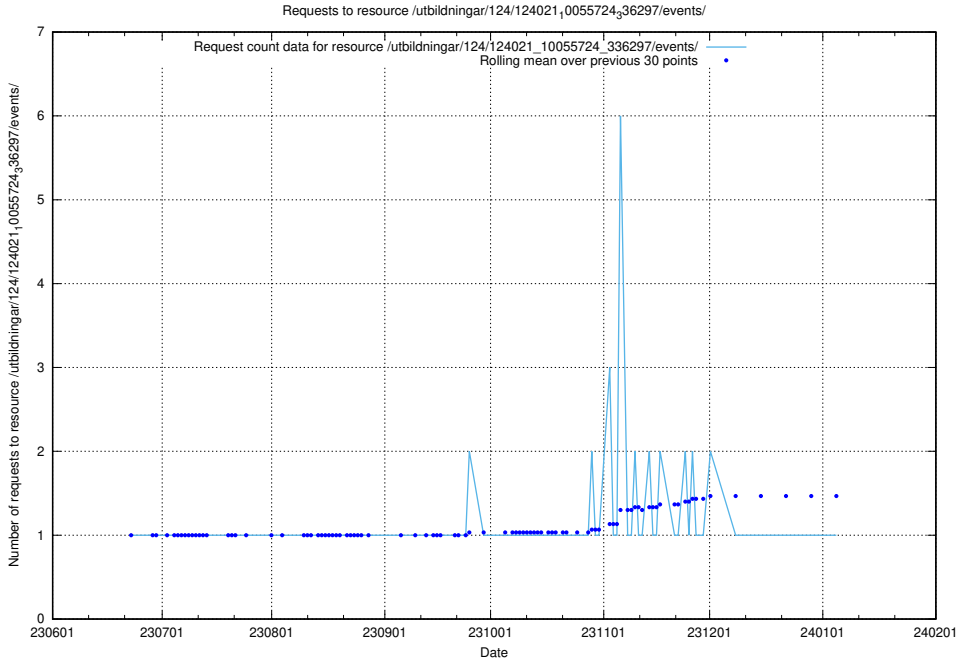

5.5449 Usage of /utbildningar/124/124021_10055724_336297/events/

Here, we count the number of requests to resource /utbildningar/124/124021_10055724_336297/events/