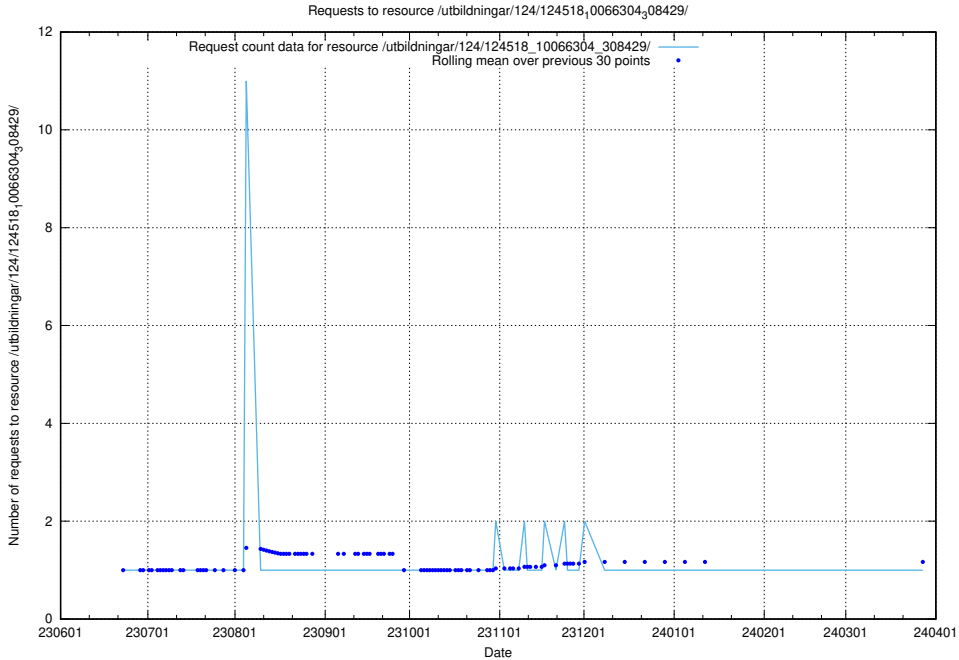

5.5382 Usage of /utbildningar/124/124518_10066304_308429/

Here, we count the number of requests to resource /utbildningar/124/124518_10066304_308429/.