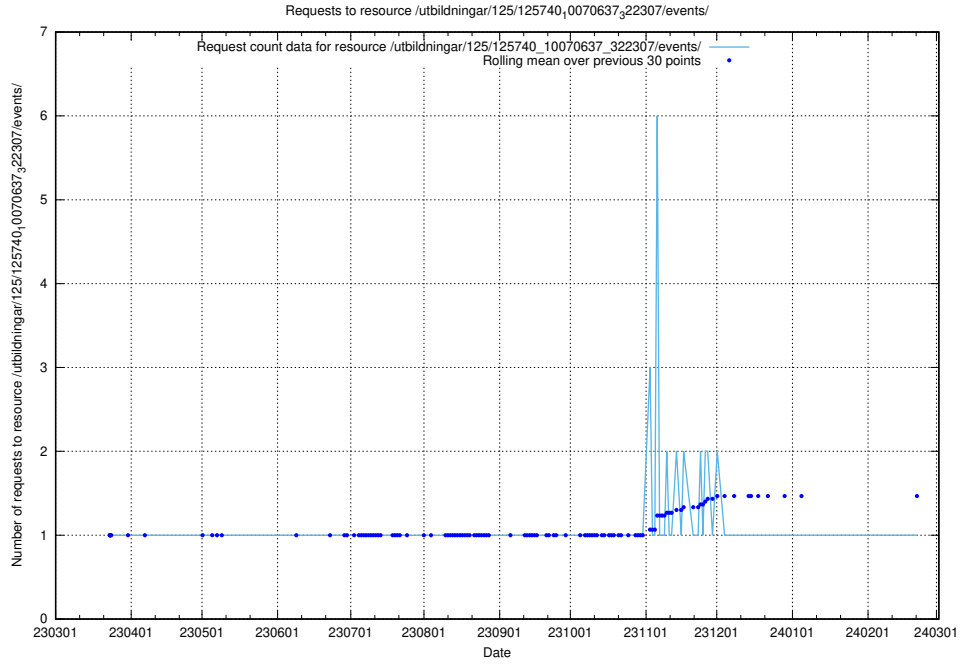

5.861 Usage of /utbildningar/125/125740_10070637_322307/events/

Here, we count the number of requests to resource /utbildningar/125/125740_10070637_322307/events/