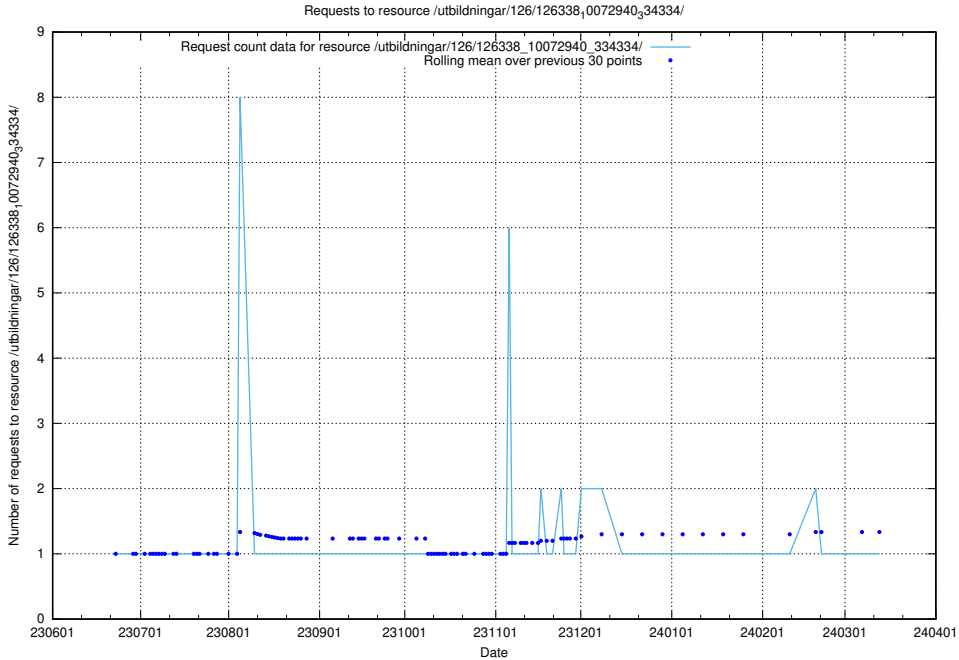

5.5278 Usage of /utbildningar/126/126338_10072940_334334/

Here, we count the number of requests to resource /utbildningar/126/126338_10072940_334334/.