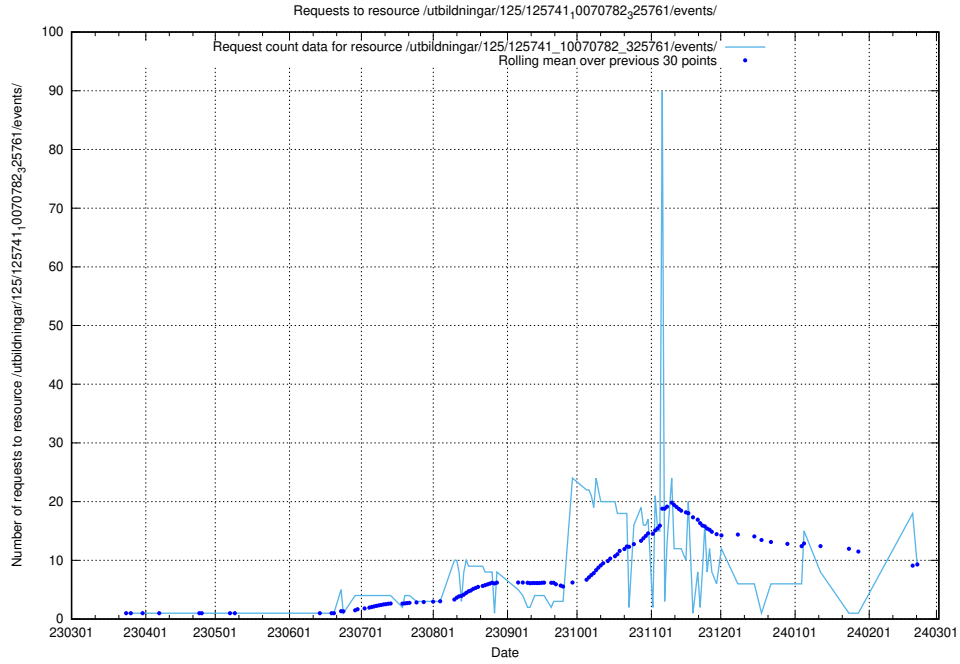

5.51 Usage of /utbildningar/125/125741_10070782_325761/events/

Here, we count the number of requests to resource /utbildningar/125/125741_10070782_325761/events/