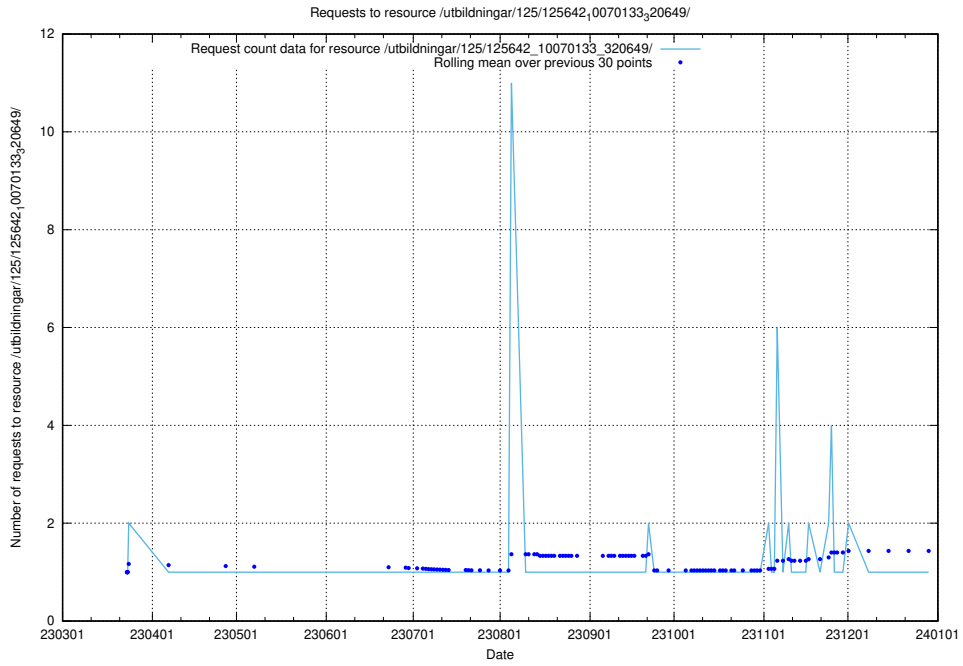

5.901 Usage of /utbildningar/125/125642_10070133_320649/

Here, we count the number of requests to resource /utbildningar/125/125642_10070133_320649/.