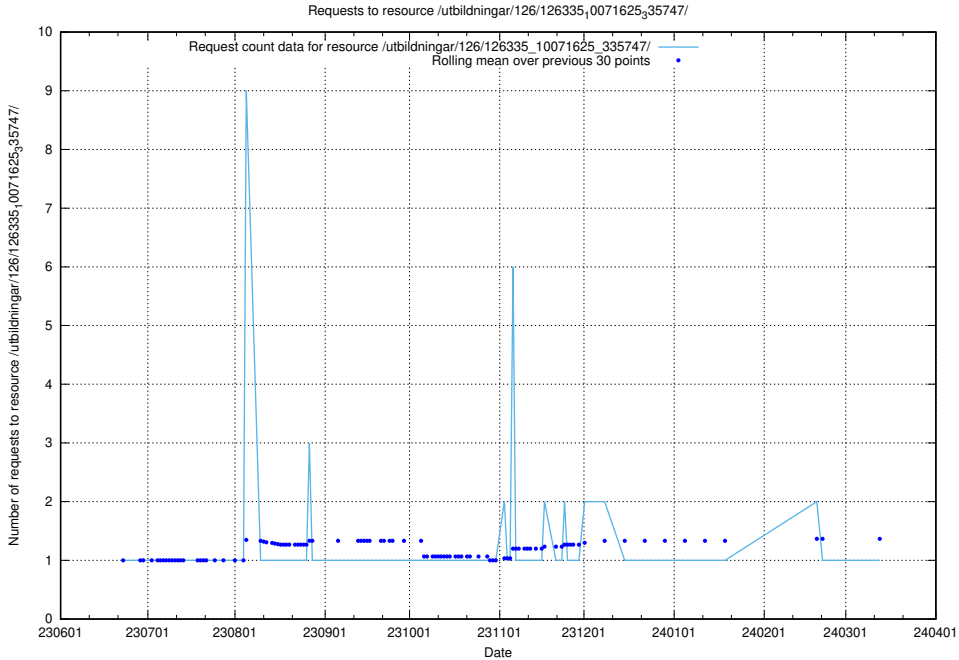

5.5290 Usage of /utbildningar/126/126335_10071625_335747/

Here, we count the number of requests to resource /utbildningar/126/126335_10071625_335747/.