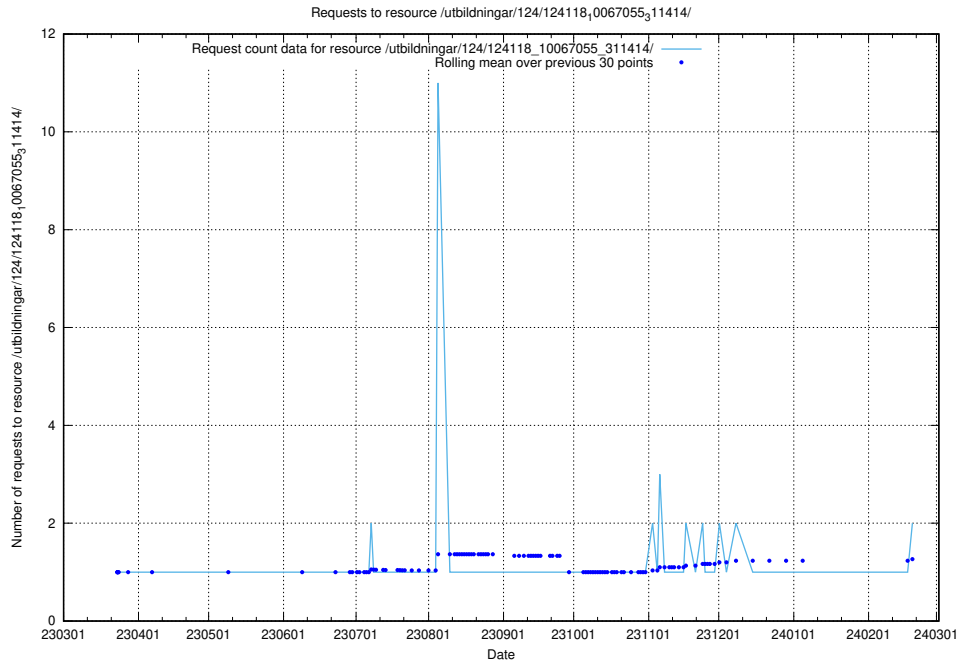

5.563 Usage of /utbildningar/124/124118_10067055_311414/

Here, we count the number of requests to resource /utbildningar/124/124118_10067055_311414/.