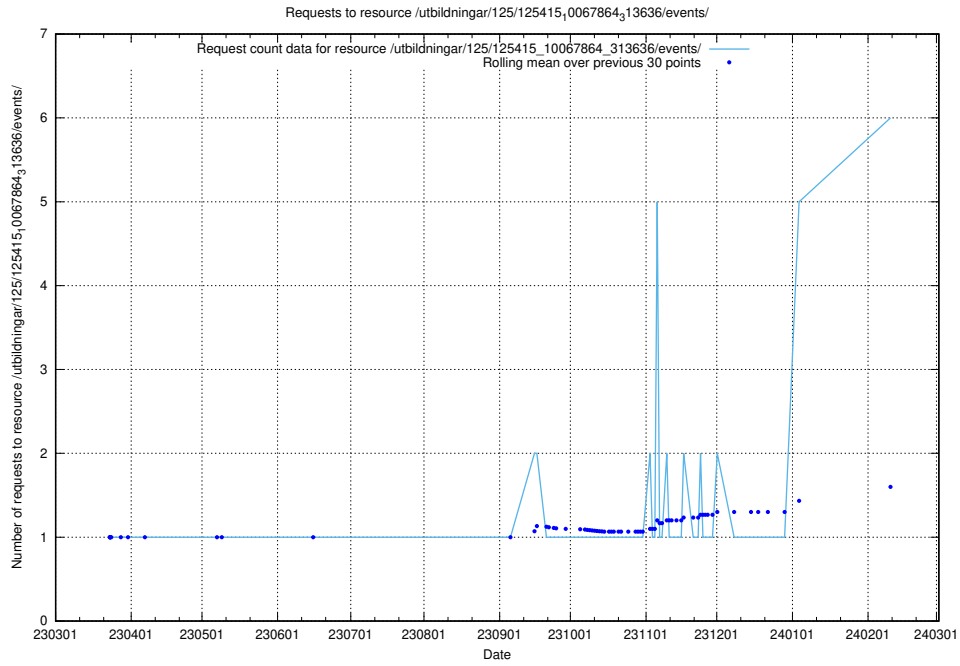

5.65 Usage of /utbildningar/125/125415_10067864_313636/events/

Here, we count the number of requests to resource /utbildningar/125/125415_10067864_313636/events/