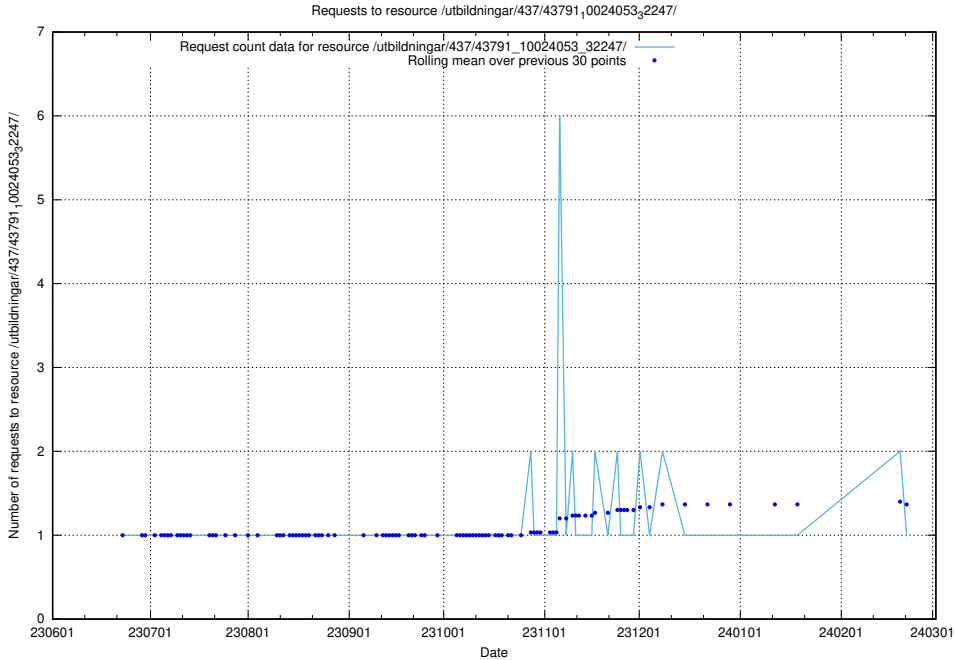

5.5188 Usage of /utbildningar/437/43791_10024053_32247/

Here, we count the number of requests to resource /utbildningar/437/43791_10024053_32247/.