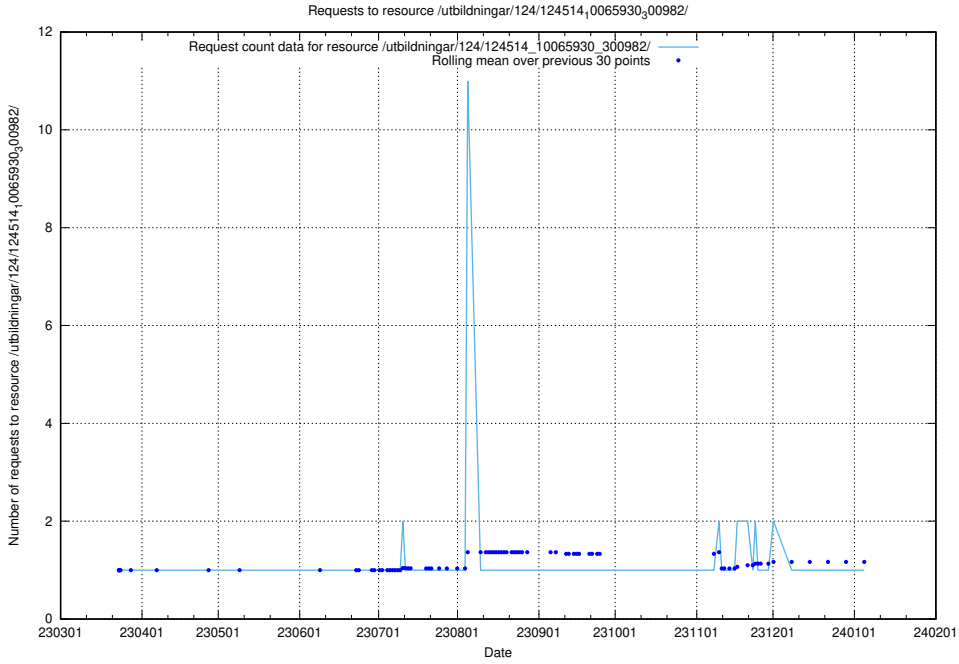

5.1510 Usage of /utbildningar/124/124514_10065930_300982/

Here, we count the number of requests to resource /utbildningar/124/124514_10065930_300982/.