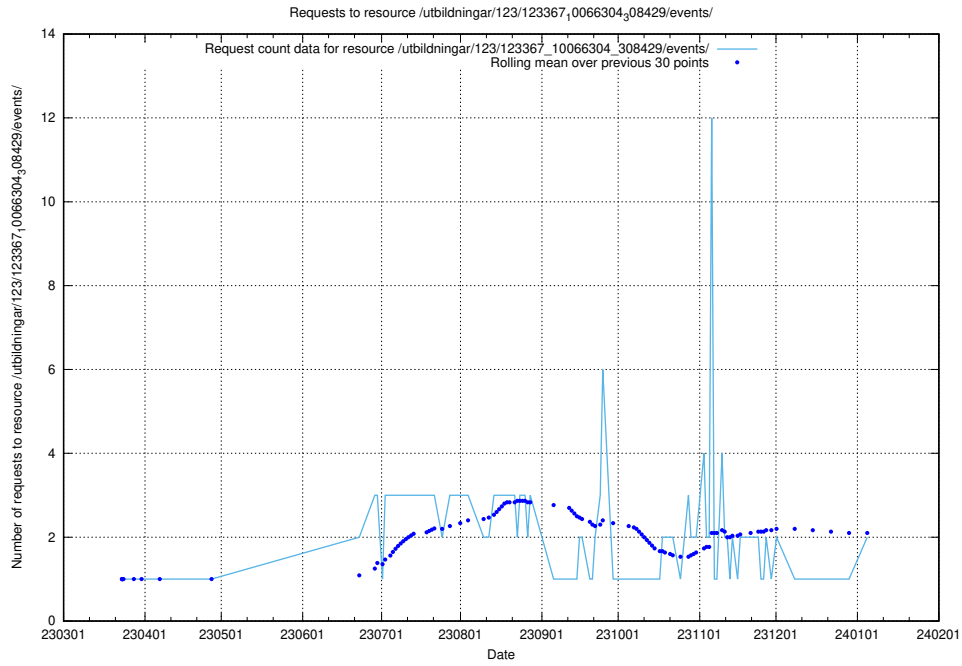

5.599 Usage of /utbildningar/123/123367_10066304_308429/events/

Here, we count the number of requests to resource /utbildningar/123/123367_10066304_308429/events/