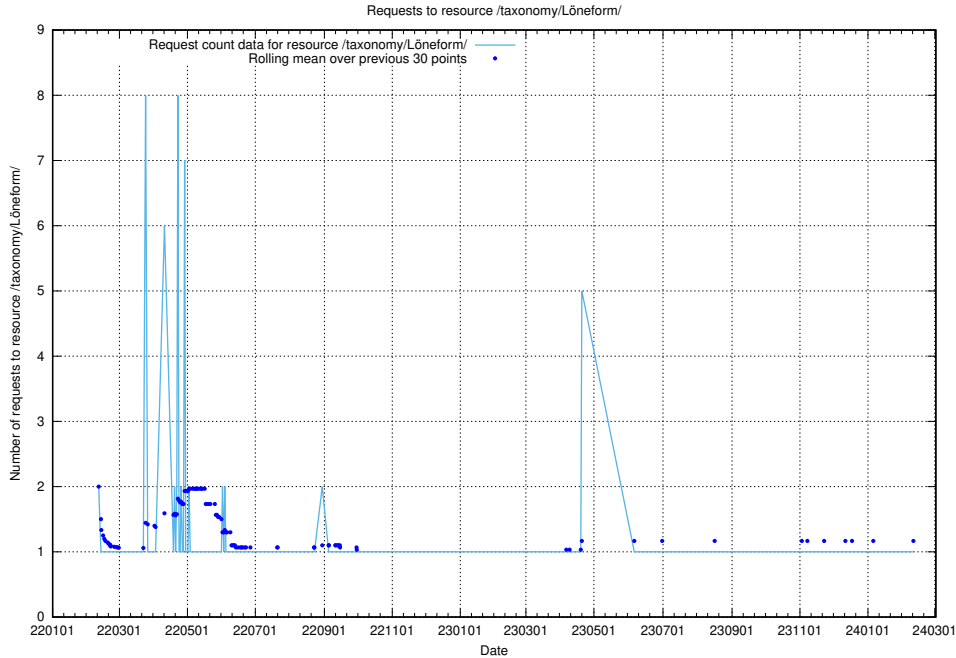

5.1164 Usage of /taxonomy/Löneform/

Here, we count the number of requests to resource /taxonomy/Löneform/.