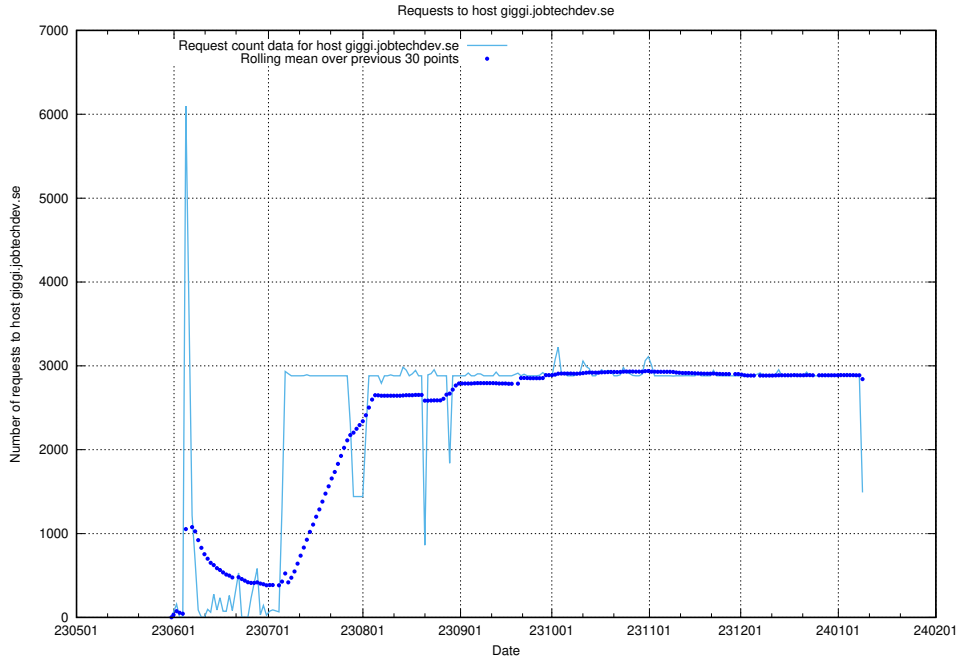

### 7.19 Usage of giggi.jobtechdev.se

Here, we count the number of requests to host giggi.jobtechdev.se.