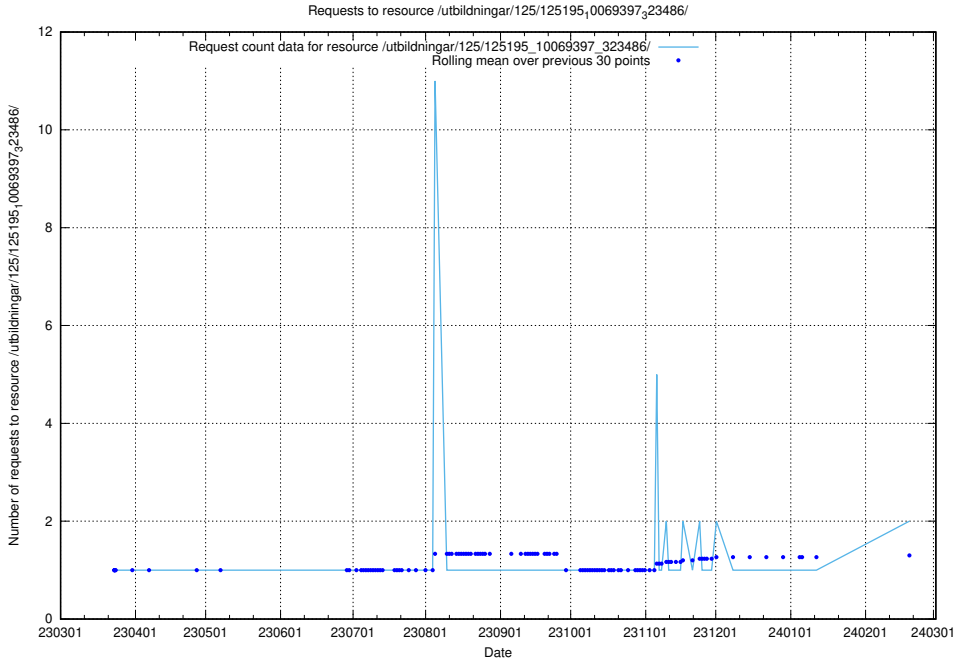

5.344 Usage of /utbildningar/125/125195_10069397_323486/

Here, we count the number of requests to resource /utbildningar/125/125195_10069397_323486/.