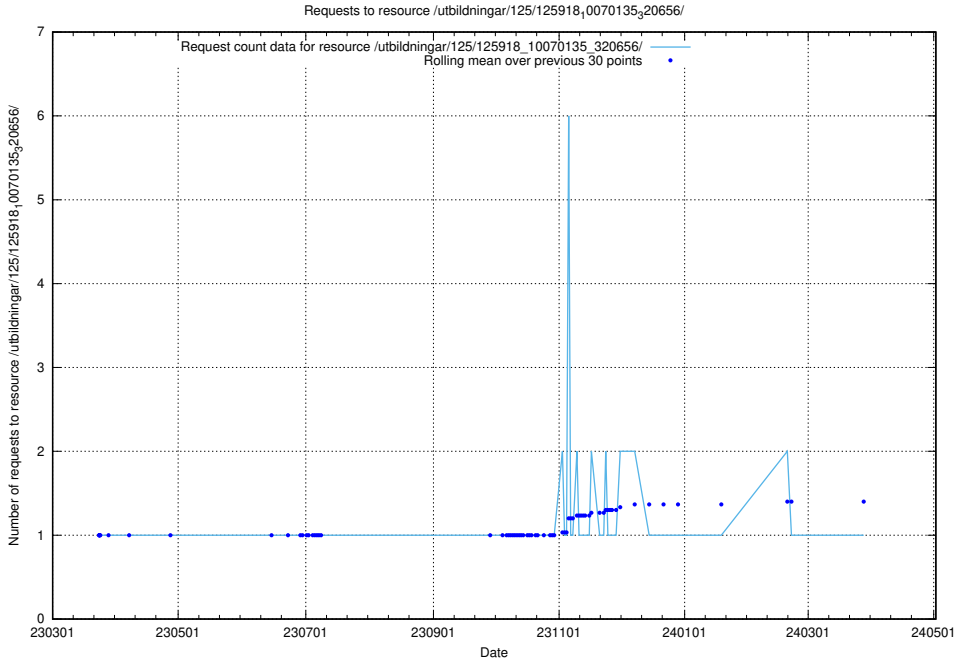

5.6083 Usage of /utbildningar/125/125918_10070135_320656/

Here, we count the number of requests to resource /utbildningar/125/125918_10070135_320656/.