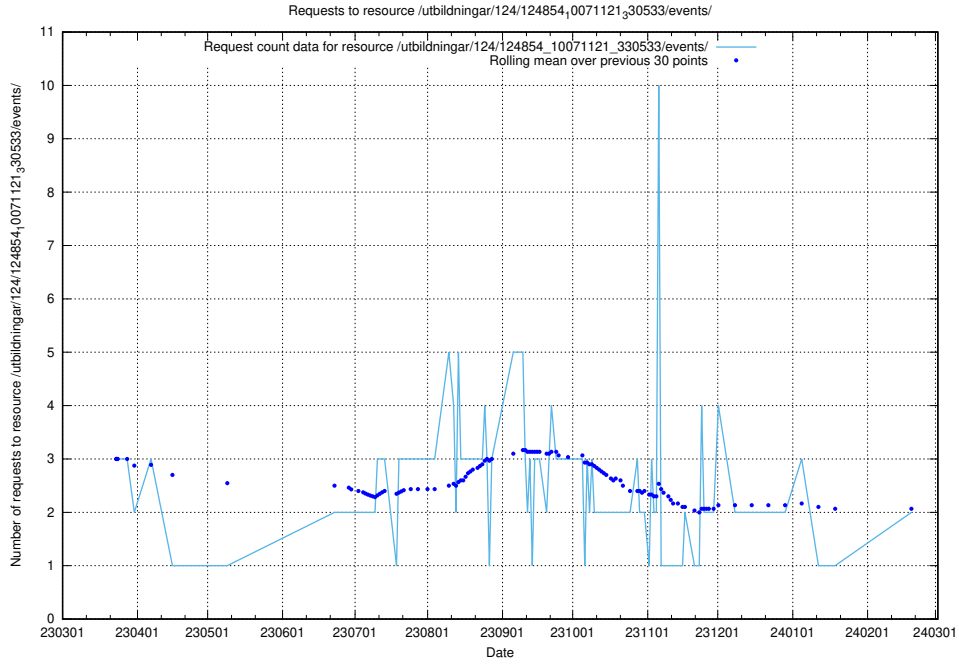

5.789 Usage of /utbildningar/124/124854_10071121_330533/events/

Here, we count the number of requests to resource /utbildningar/124/124854_10071121_330533/events/