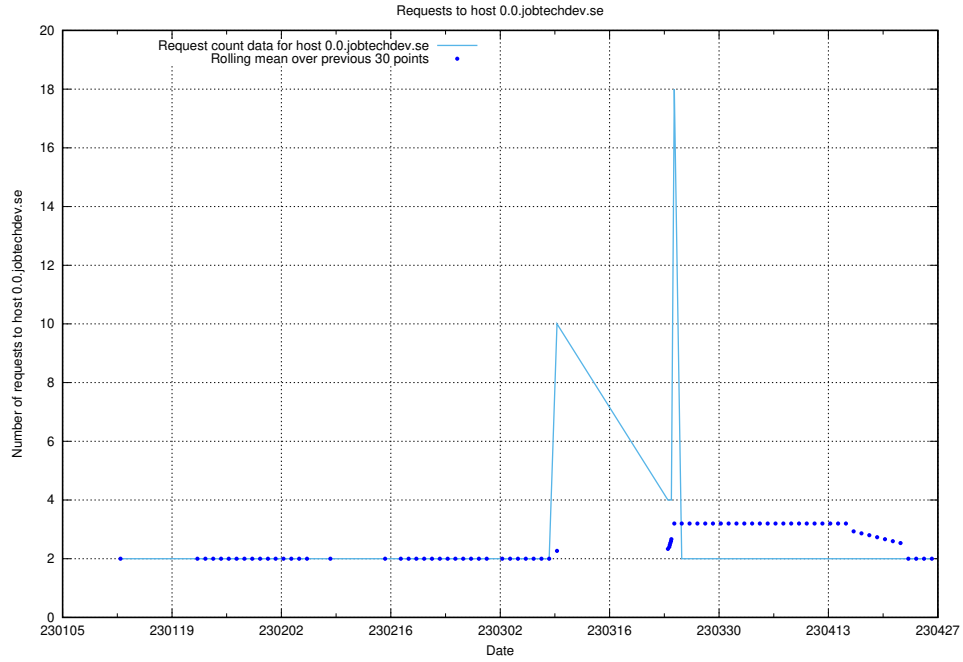

7.301 Usage of 0.0.jobtechdev.se

Here, we count the number of requests to host 0.0.jobtechdev.se.