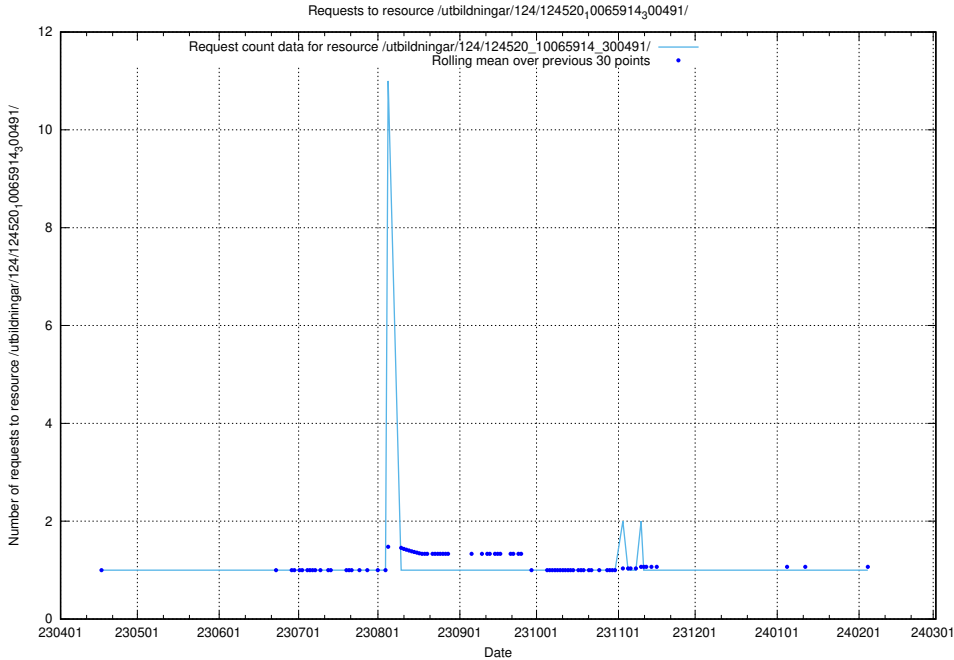

5.5678 Usage of /utbildningar/124/124520_10065914_300491/

Here, we count the number of requests to resource /utbildningar/124/124520_10065914_300491/.