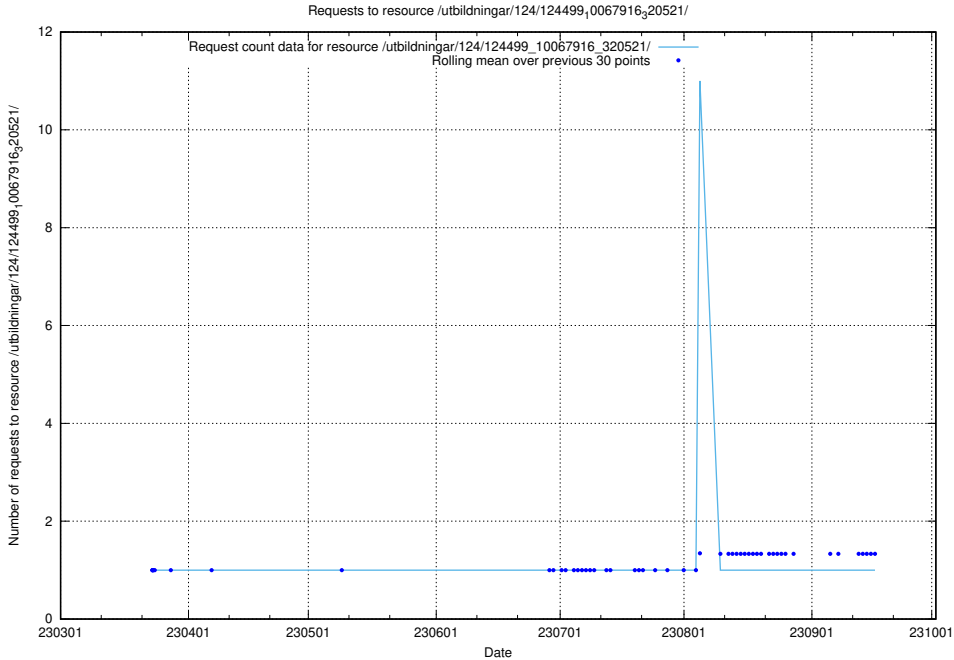

5.1940 Usage of /utbildningar/124/124499_10067916_320521/

Here, we count the number of requests to resource /utbildningar/124/124499_10067916_320521/.