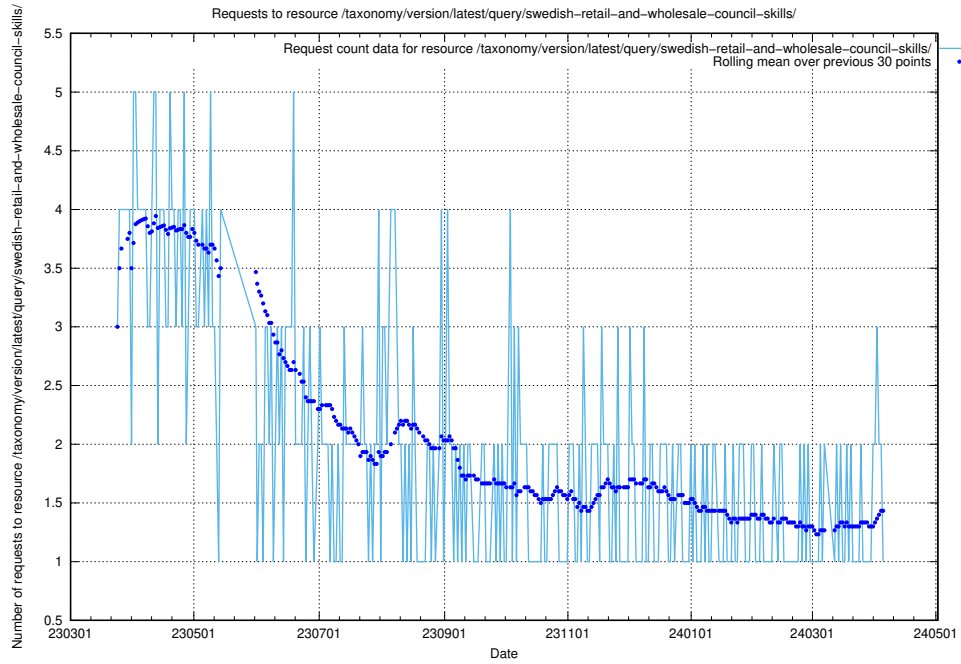

5.5719 Usage of /taxonomy/version/latest/query/swedish-retail-and-wholesale-council-skills/

Here, we count the number of requests to resource /taxonomy/version/latest/query/swedish-retail-and-wholesale-council-skills/.