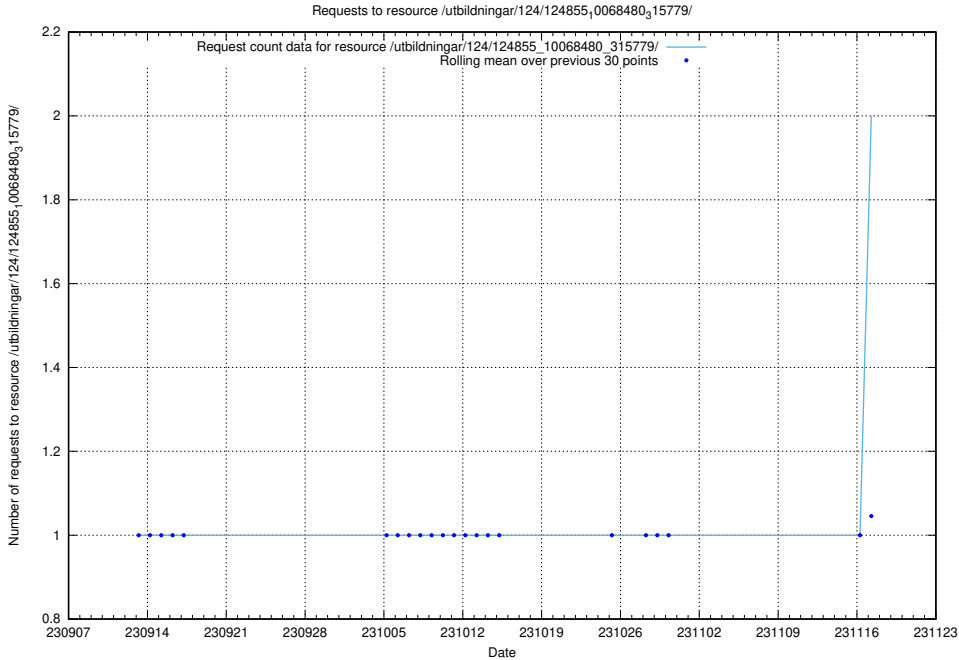

5.606 Usage of /utbildningar/124/124855_10068480_315779/

Here, we count the number of requests to resource /utbildningar/124/124855_10068480_315779/.