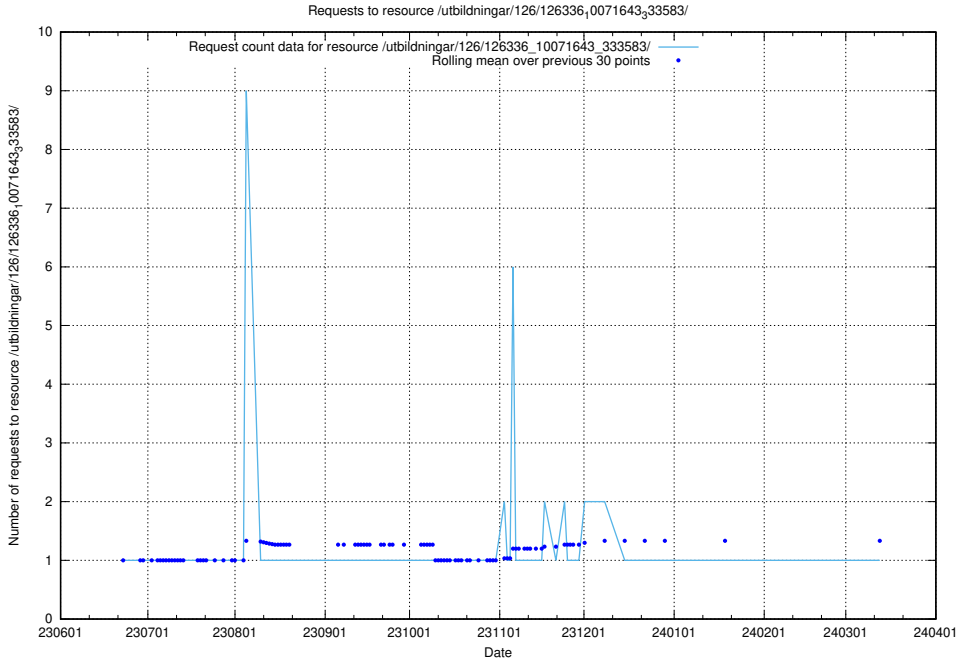

5.5285 Usage of /utbildningar/126/126336_10071643_333583/

Here, we count the number of requests to resource /utbildningar/126/126336_10071643_333583/.