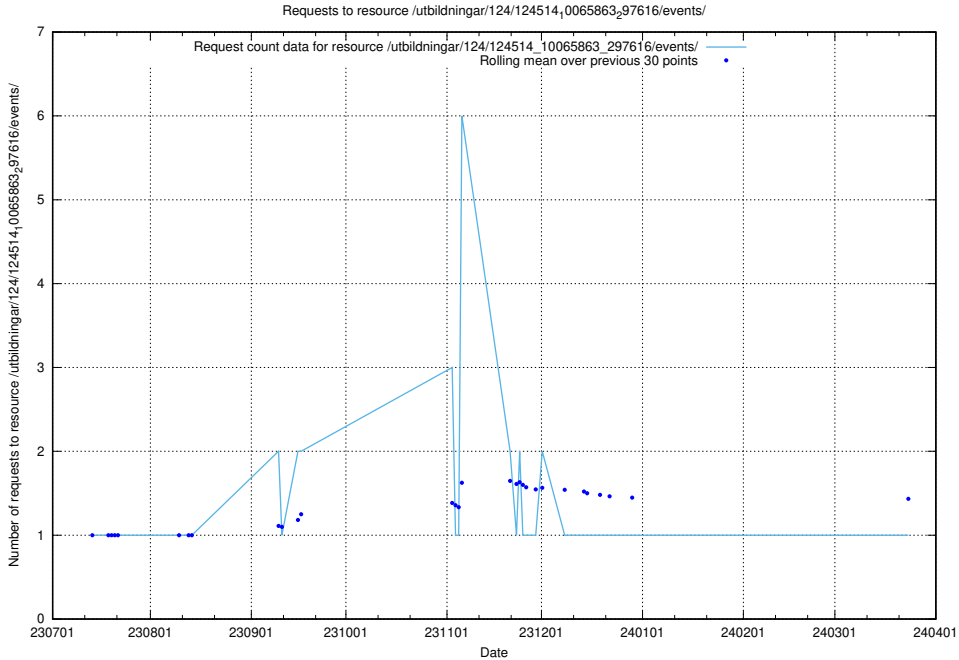

5.4697 Usage of /utbildningar/124/124514_10065863_297616/events/

Here, we count the number of requests to resource /utbildningar/124/124514_10065863_297616/events/