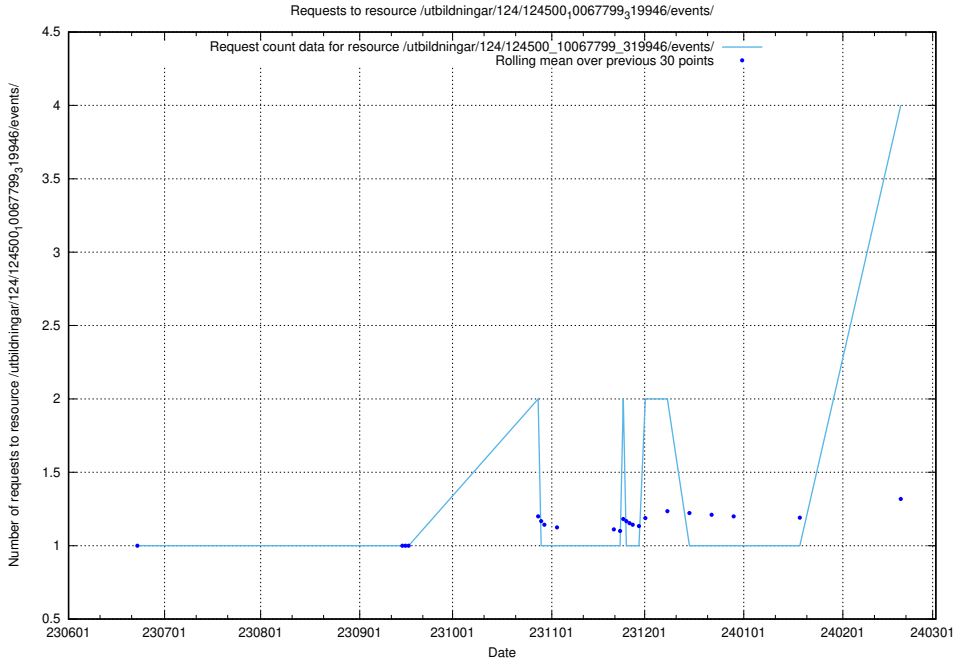

### 5.184 Usage of /utbildningar/124/124500\_10067799\_319946/events/

Here, we count the number of requests to resource /utbildningar/124/124500\_10067799\_319946/events/