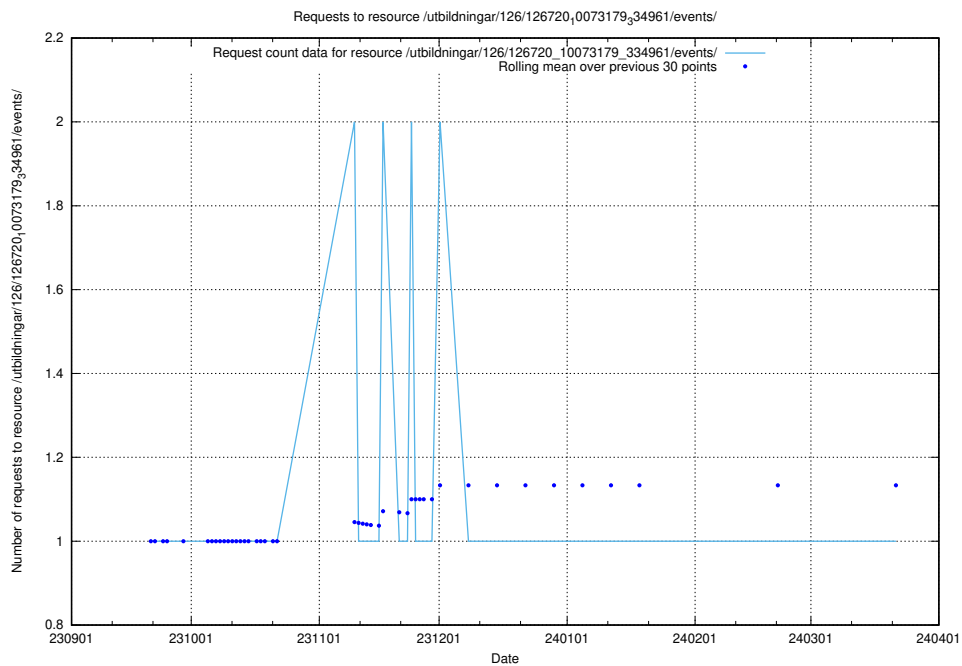

5.4138 Usage of `/utbildningar/126/126720_10073179_334961/events/`

Here, we count the number of requests to resource `/utbildningar/126/126720_10073179_334961/events/`