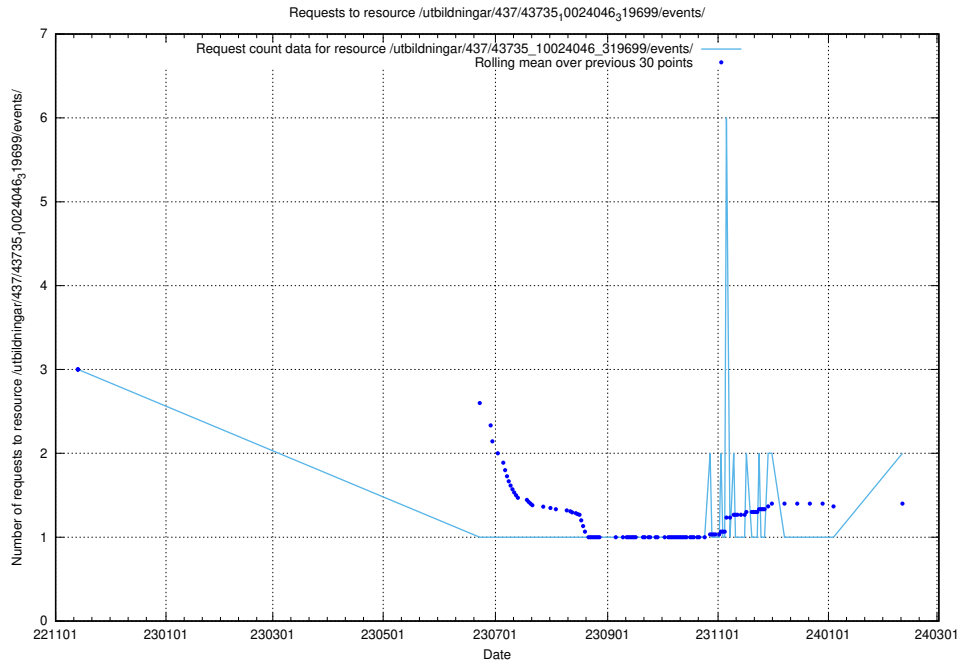

5.731 Usage of /utbildningar/437/43735_10024046_319699/events/

Here, we count the number of requests to resource /utbildningar/437/43735_10024046_319699/events/.