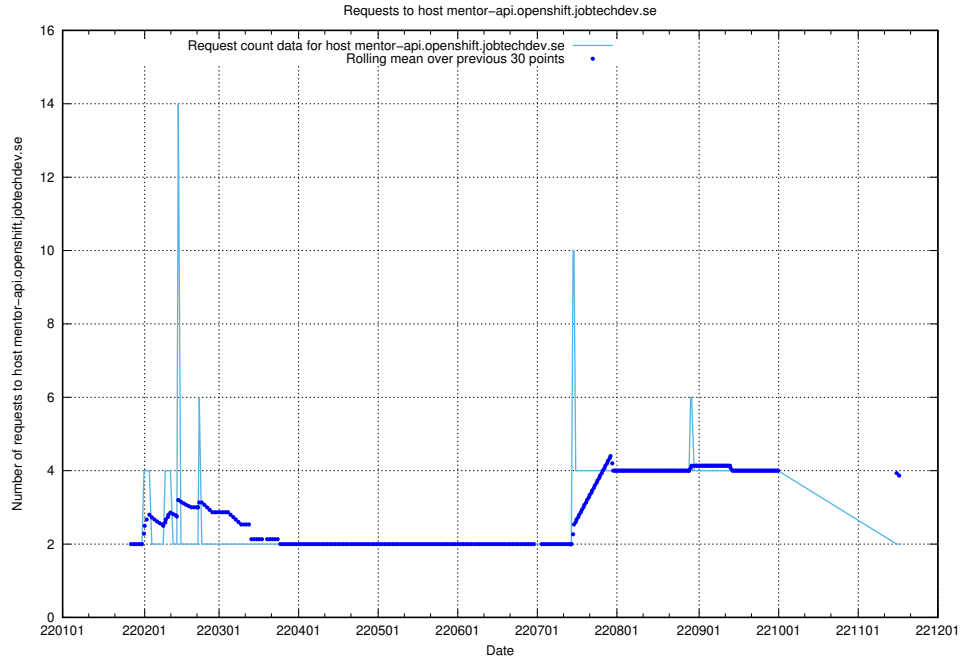

## 7.571 Usage of mentor-api.openshift.jobtechdev.se

Here, we count the number of requests to host mentor-api.openshift.jobtechdev.se.