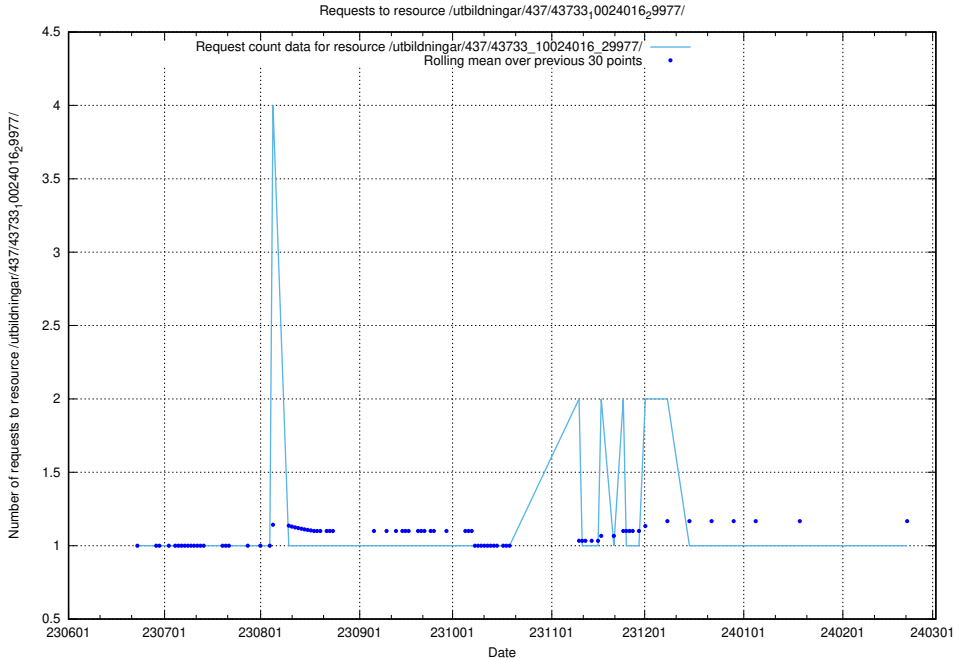

5.5194 Usage of /utbildningar/437/43733_10024016_29977/

Here, we count the number of requests to resource /utbildningar/437/43733_10024016_29977/.