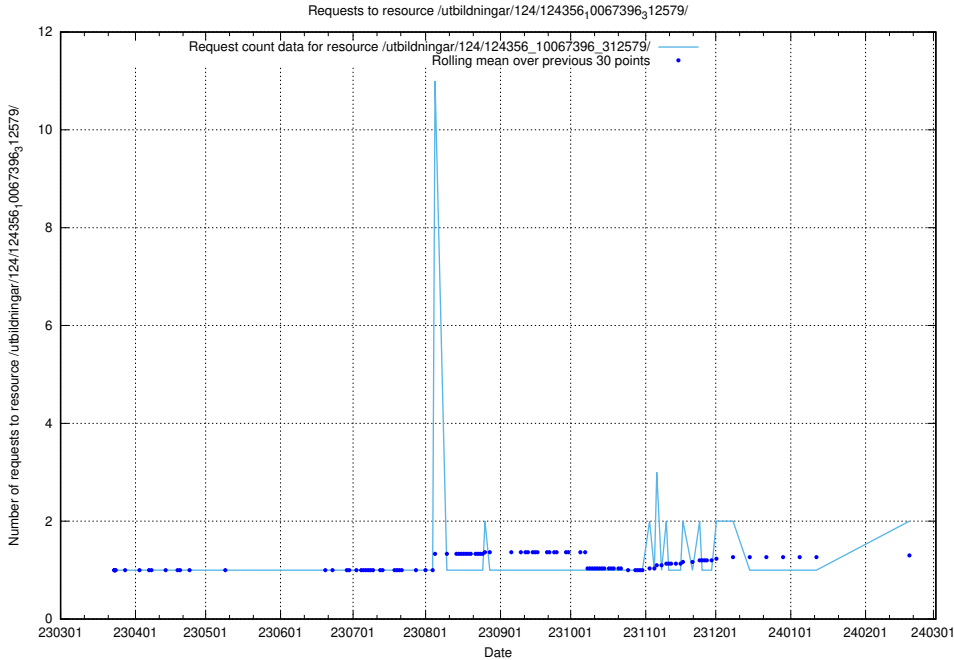

5.538 Usage of /utbildningar/124/124356_10067396_312579/

Here, we count the number of requests to resource /utbildningar/124/124356_10067396_312579/.