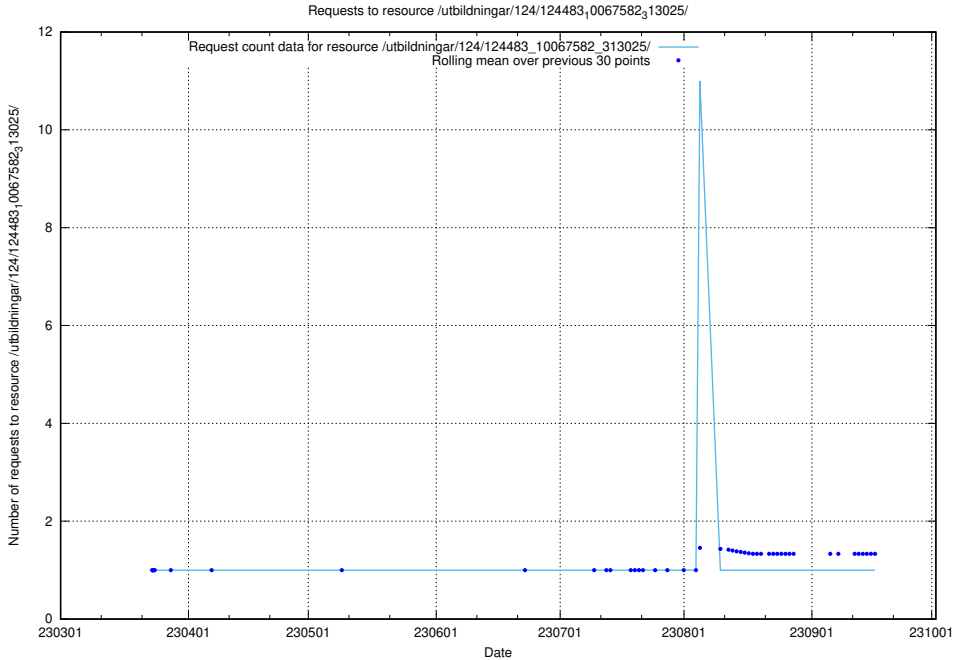

5.2378 Usage of /utbildningar/124/124483_10067582_313025/

Here, we count the number of requests to resource /utbildningar/124/124483_10067582_313025/.