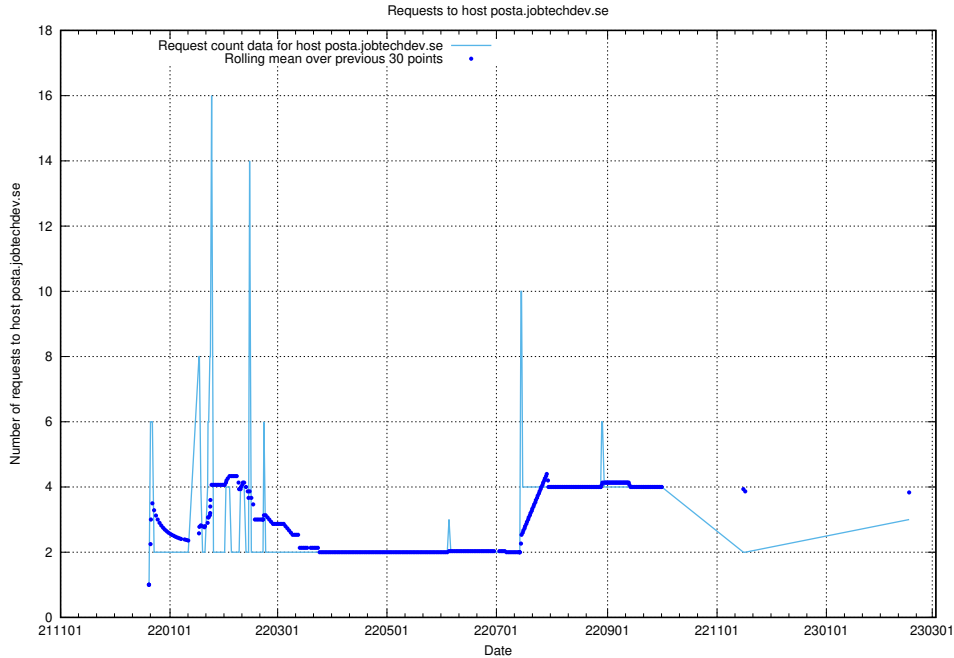

7.194 Usage of posta.jobtechdev.se

Here, we count the number of requests to host posta.jobtechdev.se.