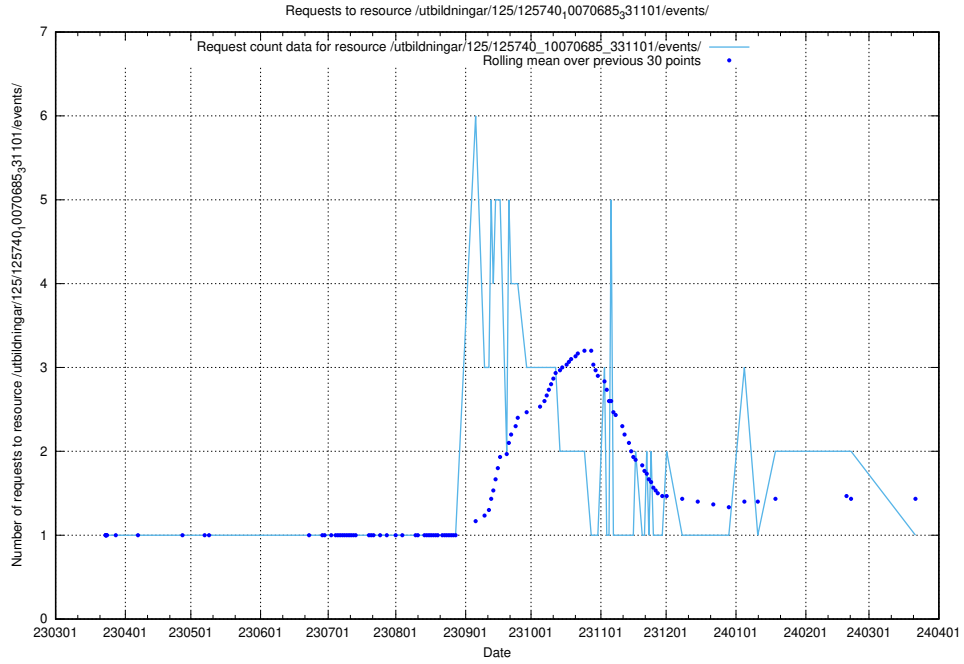

5.838 Usage of /utbildningar/125/125740_10070685_331101/events/

Here, we count the number of requests to resource /utbildningar/125/125740_10070685_331101/events/