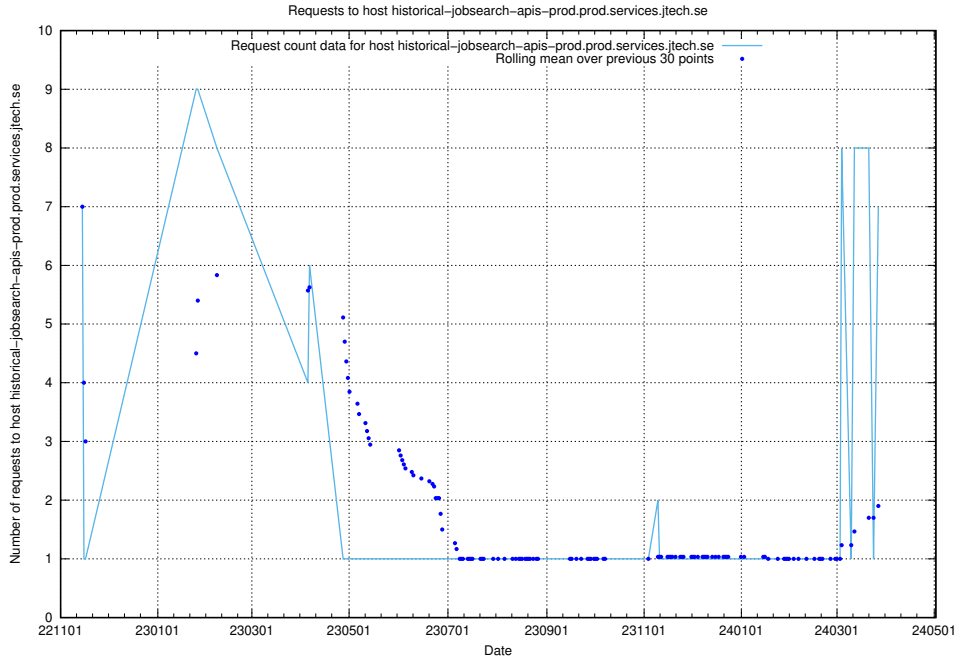

7.74 Usage of historical-jobsearch-apis-prod.prod.services.jtech.se

Here, we count the number of requests to host historical-jobsearch-apis-prod.prod.services.jtech.se.