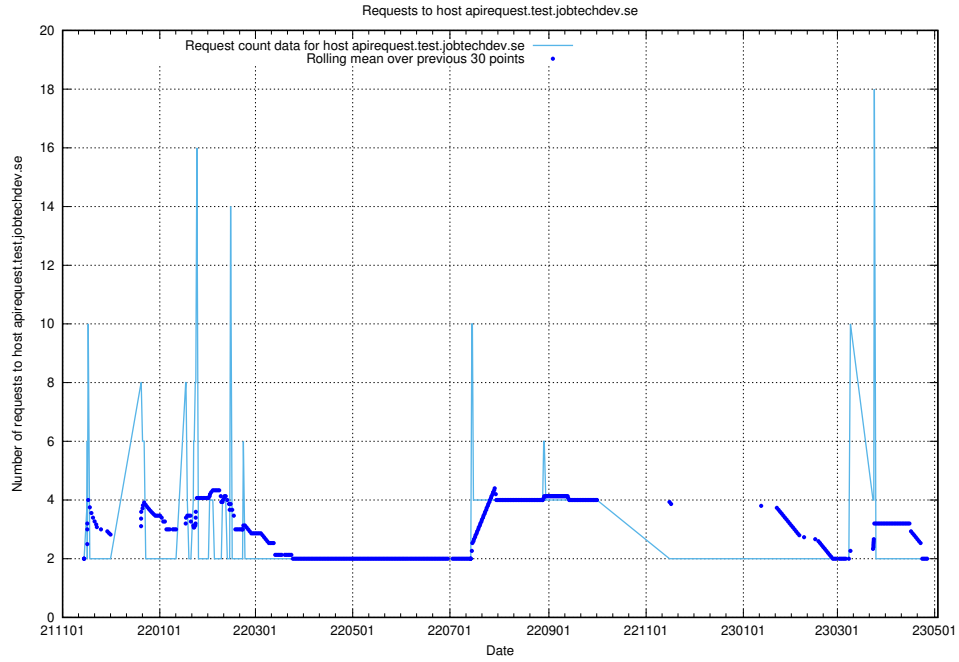

7.285 Usage of `apirequest.test.jobtechdev.se`

Here, we count the number of requests to host `apirequest.test.jobtechdev.se`.