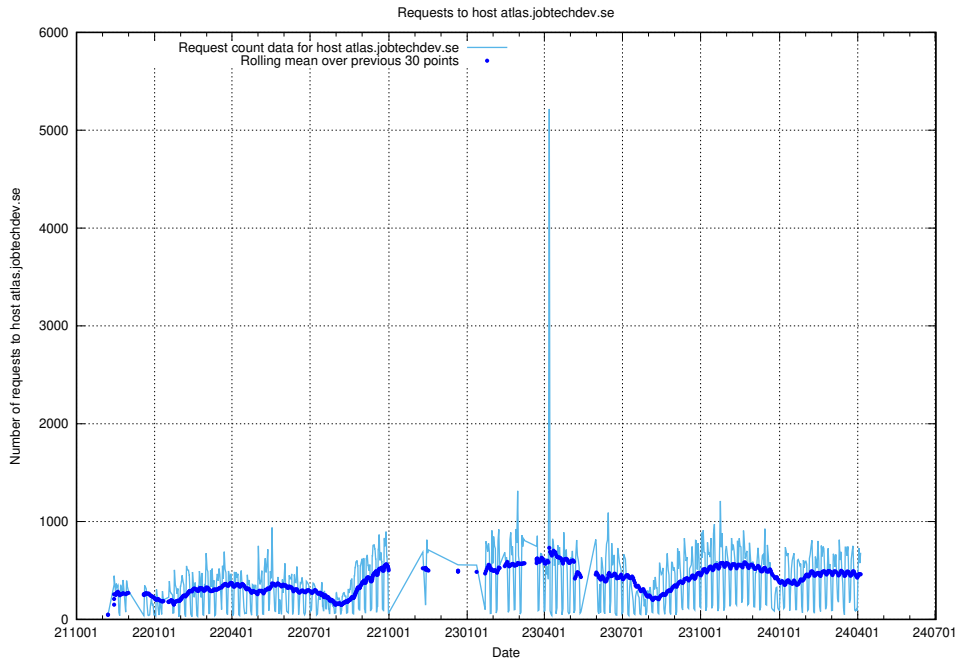

7.23 Usage of atlas.jobtechdev.se

Here, we count the number of requests to host atlas.jobtechdev.se.