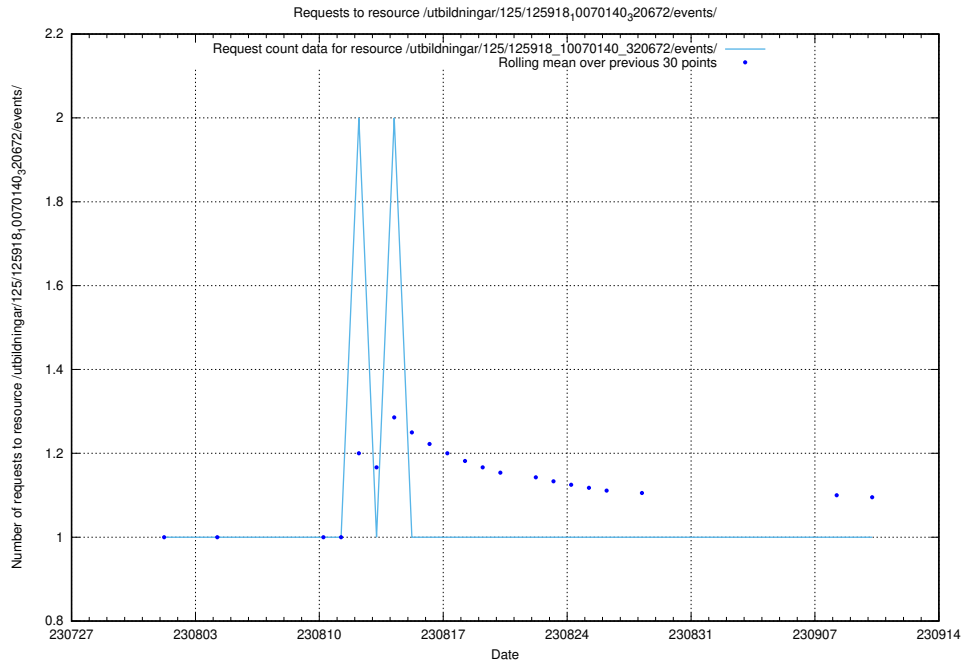

5.4520 Usage of /utbildningar/125/125918_10070140_320672/events/

Here, we count the number of requests to resource /utbildningar/125/125918_10070140_320672/events/