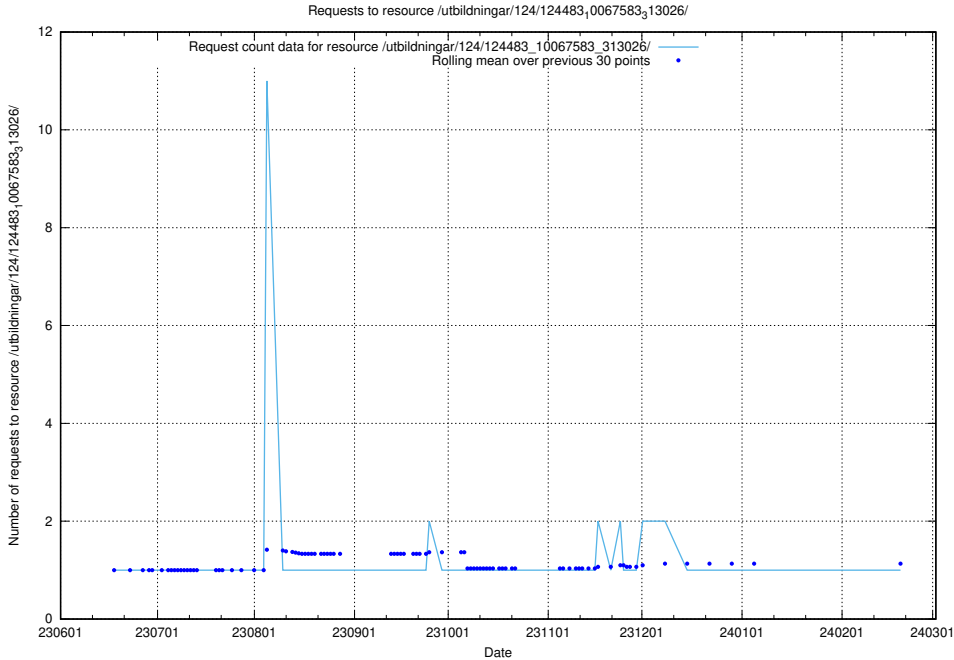

5.5492 Usage of /utbildningar/124/124483_10067583_313026/

Here, we count the number of requests to resource /utbildningar/124/124483_10067583_313026/.