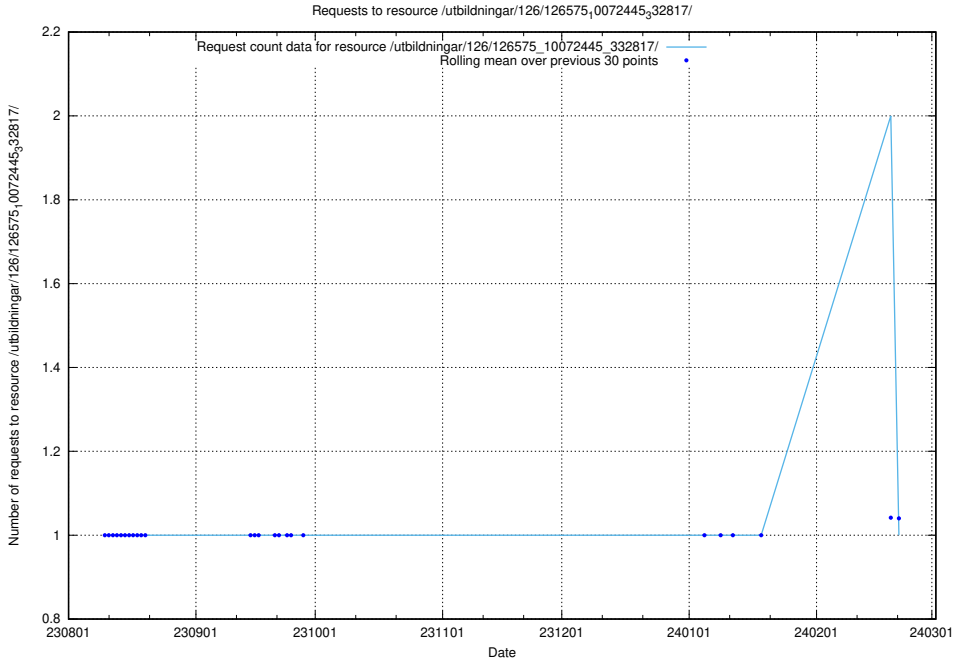

5.4450 Usage of /utbildningar/126/126575_10072445_332817/

Here, we count the number of requests to resource /utbildningar/126/126575_10072445_332817/.