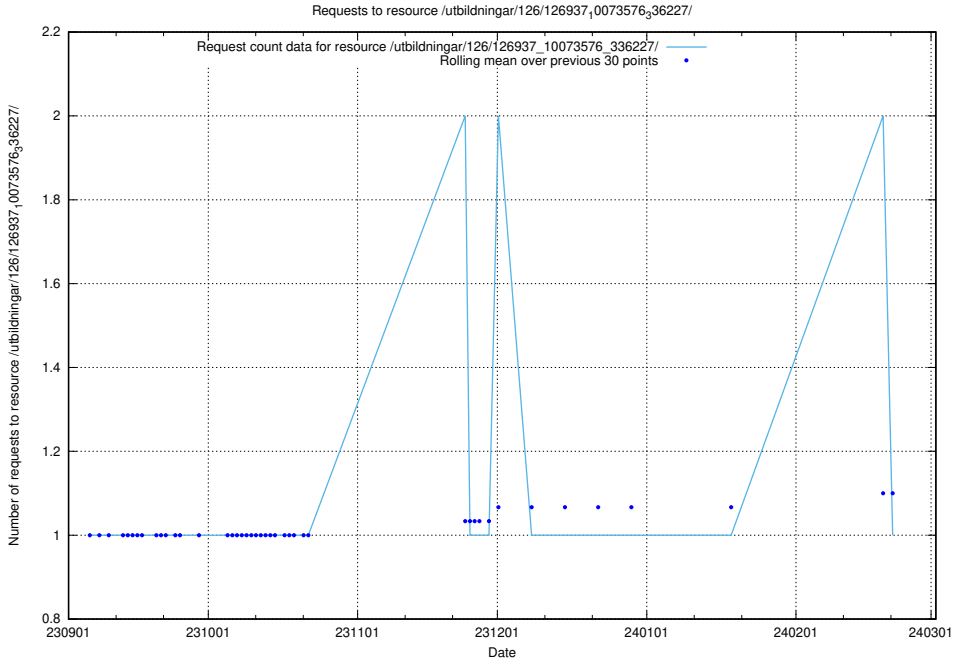

5.4278 Usage of /utbildningar/126/126937_10073576_336227/

Here, we count the number of requests to resource /utbildningar/126/126937_10073576_336227/.