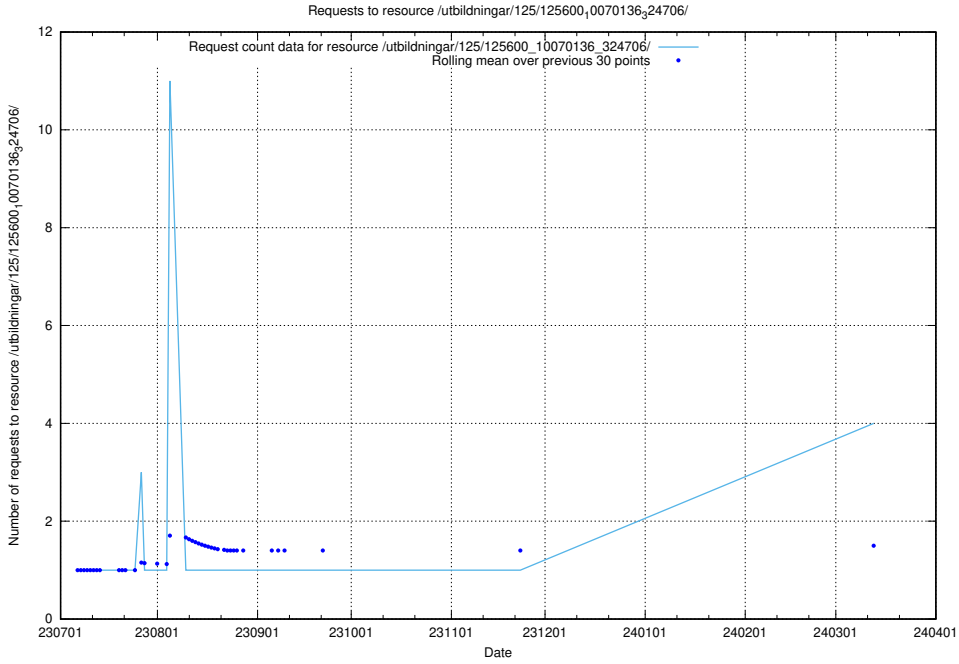

### 5.182 Usage of /utbildningar/125/125600\_10070136\_324706/

Here, we count the number of requests to resource /utbildningar/125/125600\_10070136\_324706/.