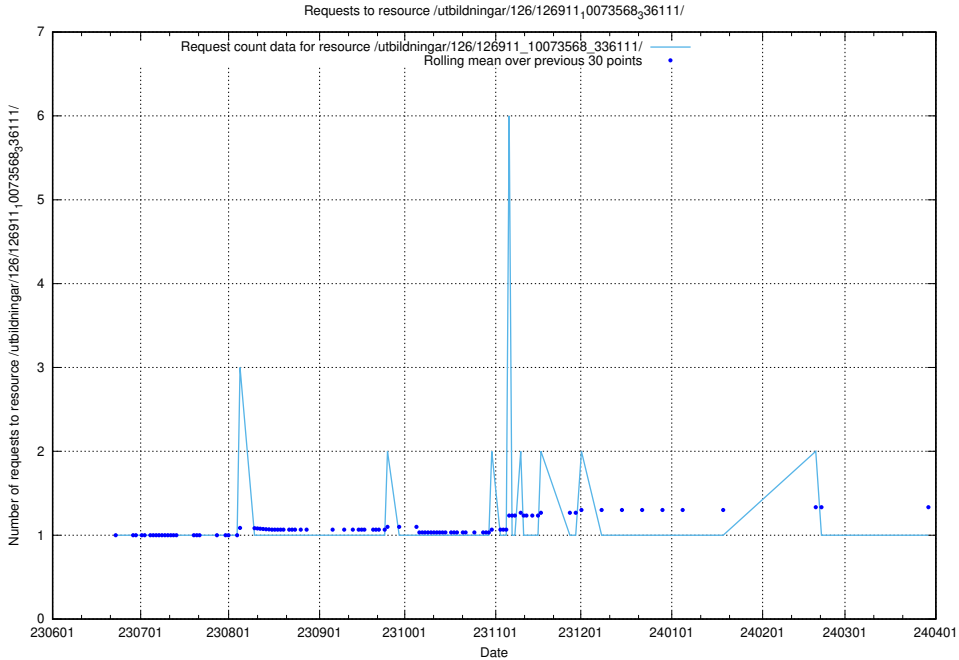

5.5195 Usage of /utbildningar/126/126911_10073568_336111/

Here, we count the number of requests to resource /utbildningar/126/126911_10073568_336111/.