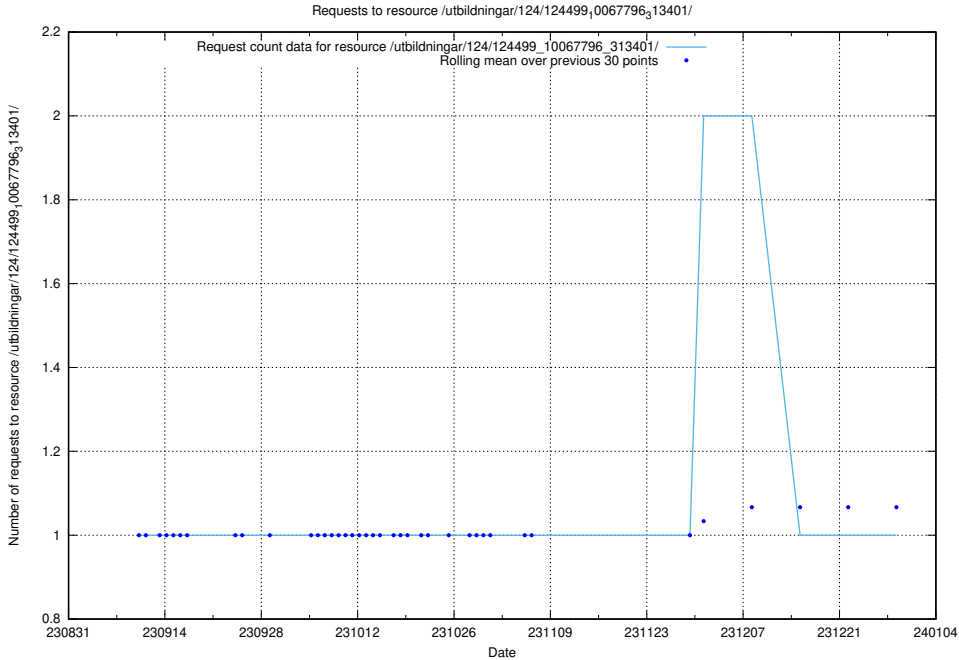

5.4236 Usage of /utbildningar/124/124499_10067796_313401/

Here, we count the number of requests to resource /utbildningar/124/124499_10067796_313401/.