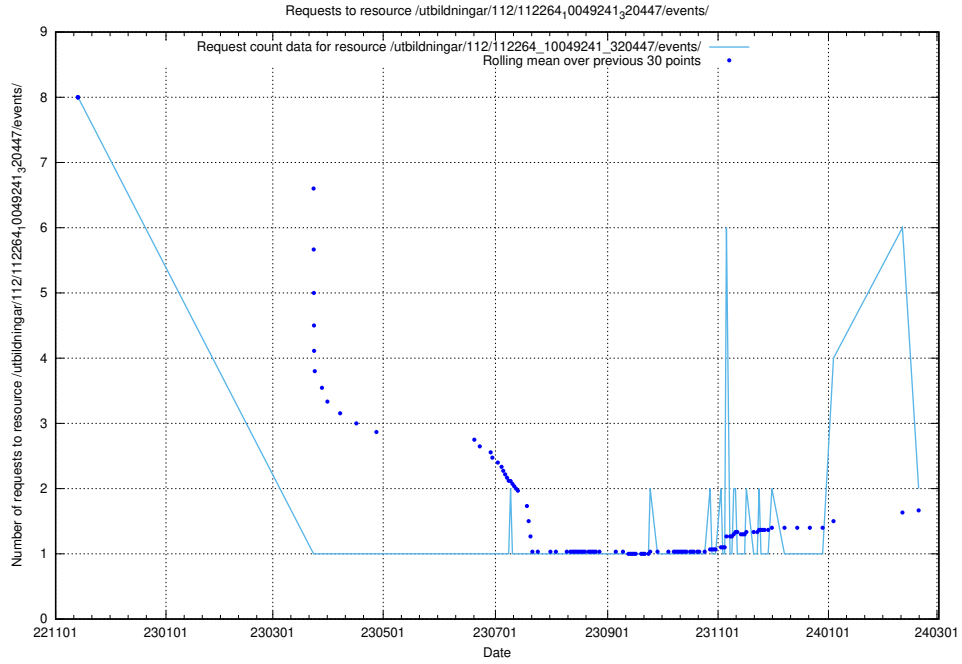

5.720 Usage of /utbildningar/112/112264_10049241_320447/events/

Here, we count the number of requests to resource /utbildningar/112/112264_10049241_320447/events/