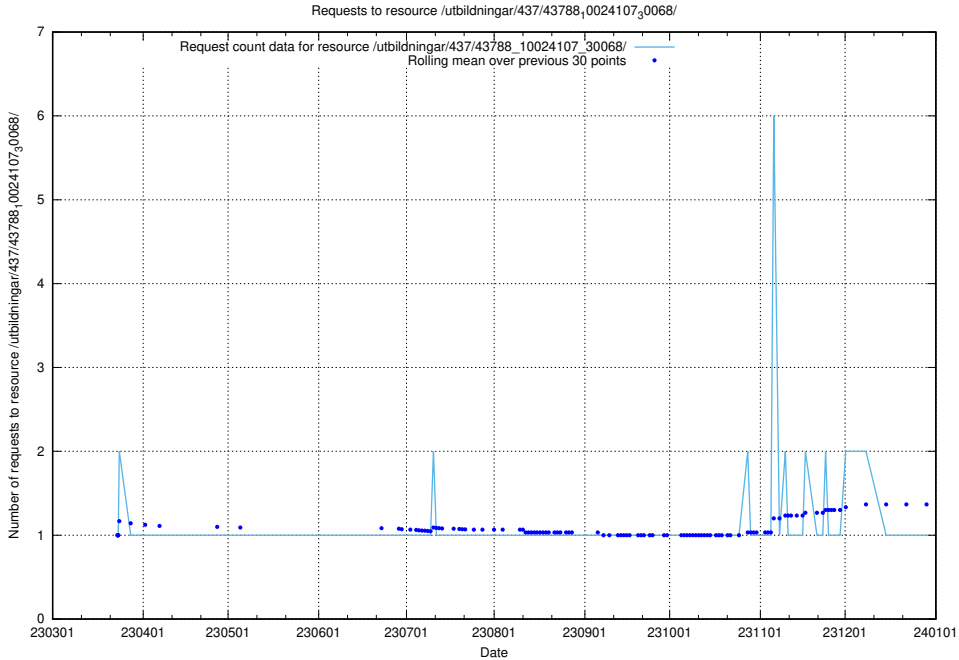

5.6003 Usage of /utbildningar/437/43788_10024107_30068/

Here, we count the number of requests to resource /utbildningar/437/43788_10024107_30068/.