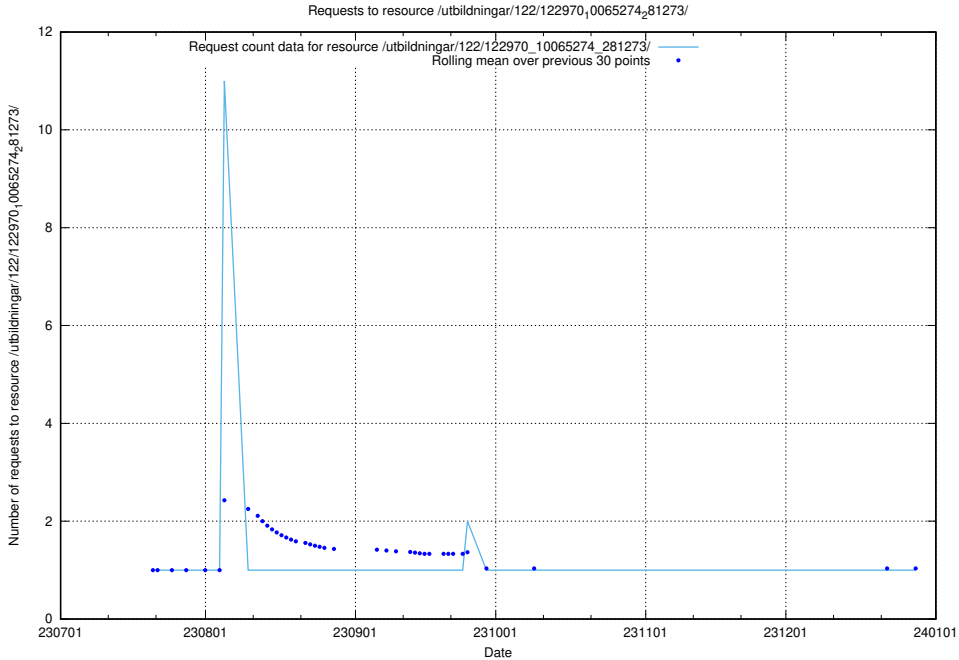

5.4607 Usage of /utbildningar/122/122970_10065274_281273/

Here, we count the number of requests to resource /utbildningar/122/122970_10065274_281273/.