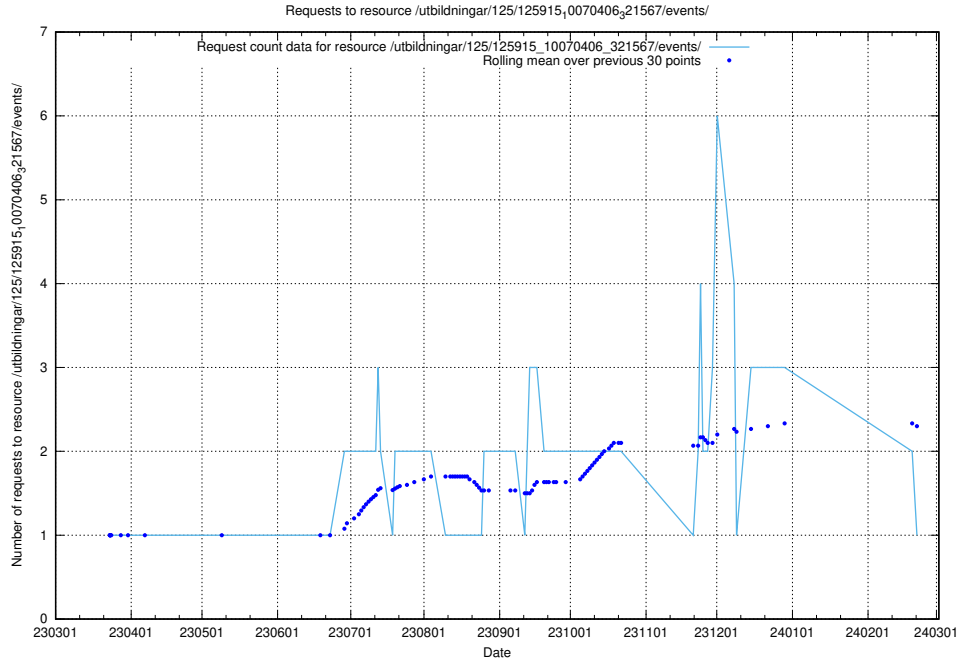

5.6087 Usage of /utbildningar/125/125915_10070406_321567/events/

Here, we count the number of requests to resource /utbildningar/125/125915_10070406_321567/events/