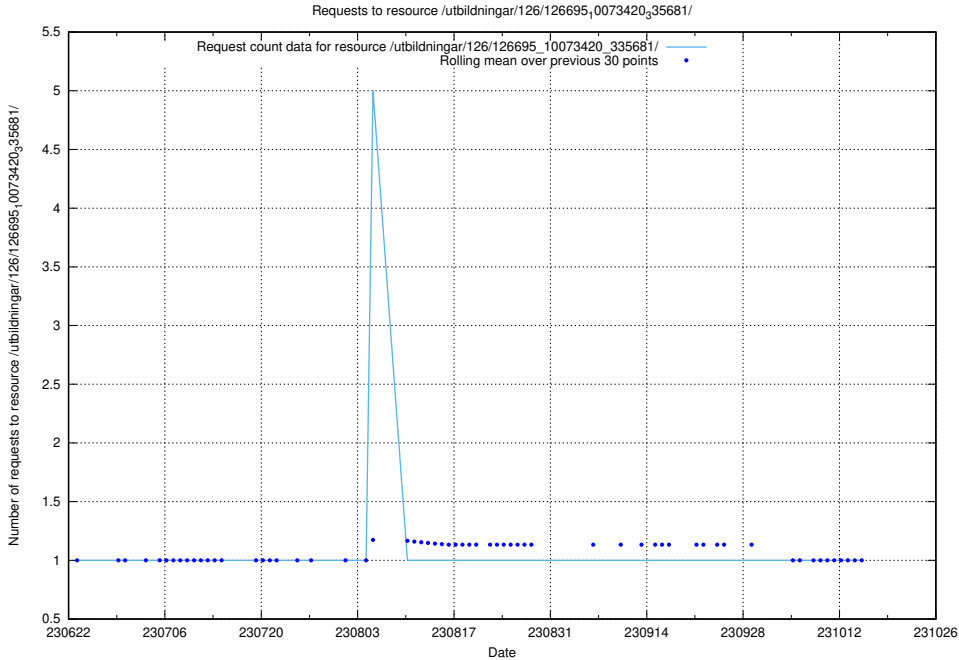

### 5.5245 Usage of /utbildningar/126/126695\_10073143\_334867/events/

Here, we count the number of requests to resource /utbildningar/126/126695\_10073143\_334867/events/