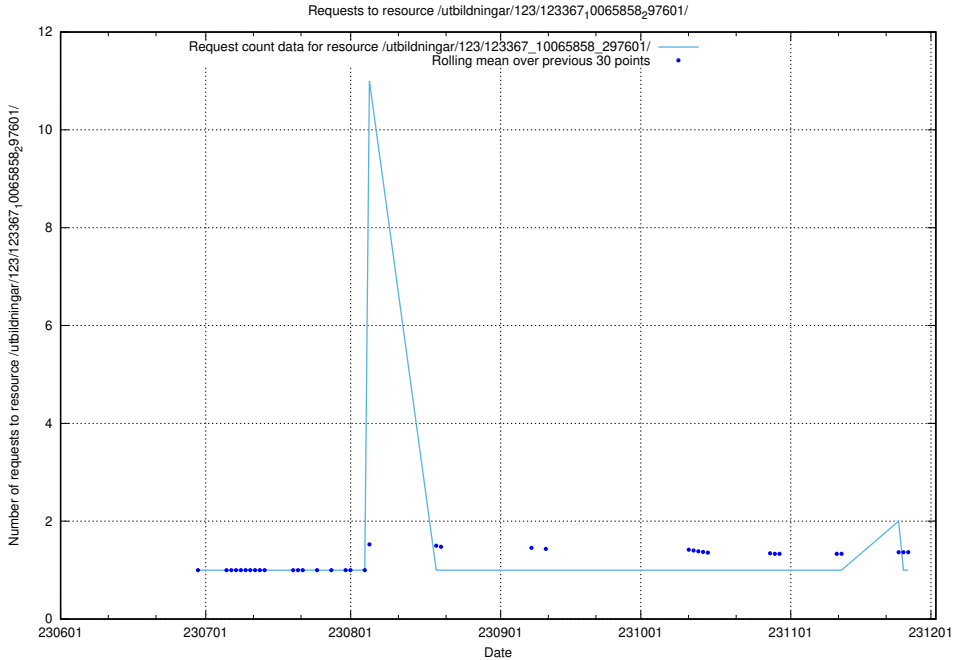

5.5018 Usage of /utbildningar/123/123367_10065858_297601/

Here, we count the number of requests to resource /utbildningar/123/123367_10065858_297601/.