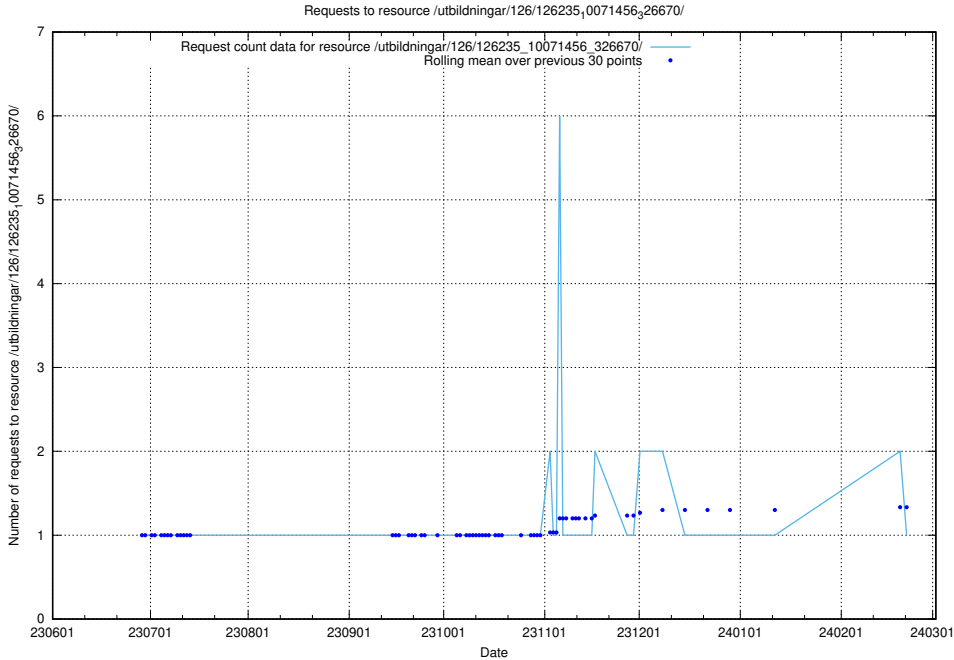

5.5077 Usage of /utbildningar/126/126235_10071456_326670/

Here, we count the number of requests to resource /utbildningar/126/126235_10071456_326670/.