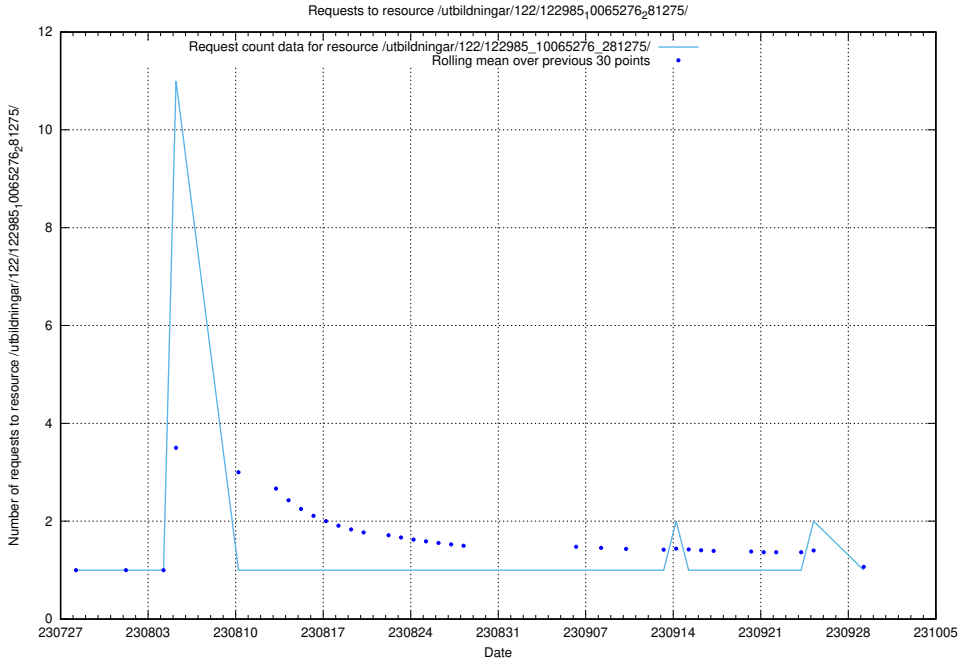

5.4540 Usage of /utbildningar/122/122985_10065276_281275/

Here, we count the number of requests to resource /utbildningar/122/122985_10065276_281275/.