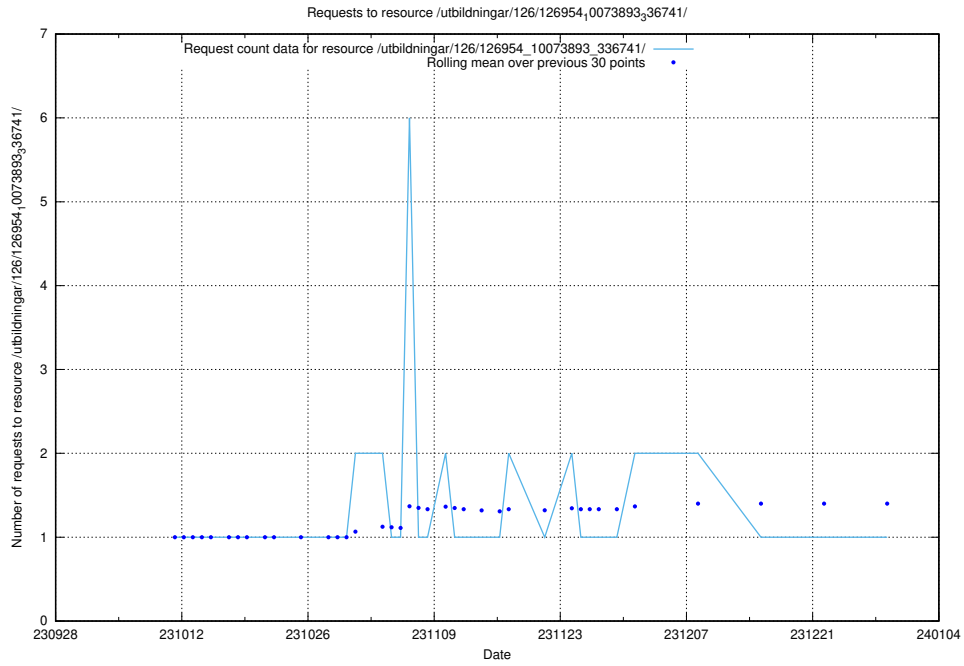

5.3980 Usage of /utbildningar/126/126954_10073893_336741/

Here, we count the number of requests to resource /utbildningar/126/126954_10073893_336741/.