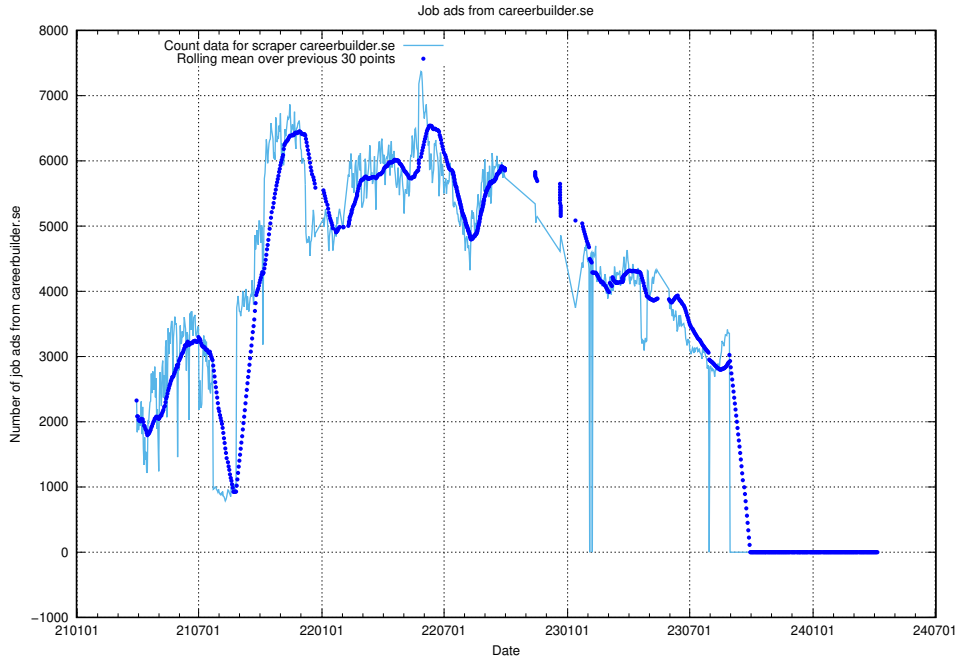

13.20 Number of ads by scraper careerbuilder.se

Here, we count the number of job ads scraped from careerbuilder.se.