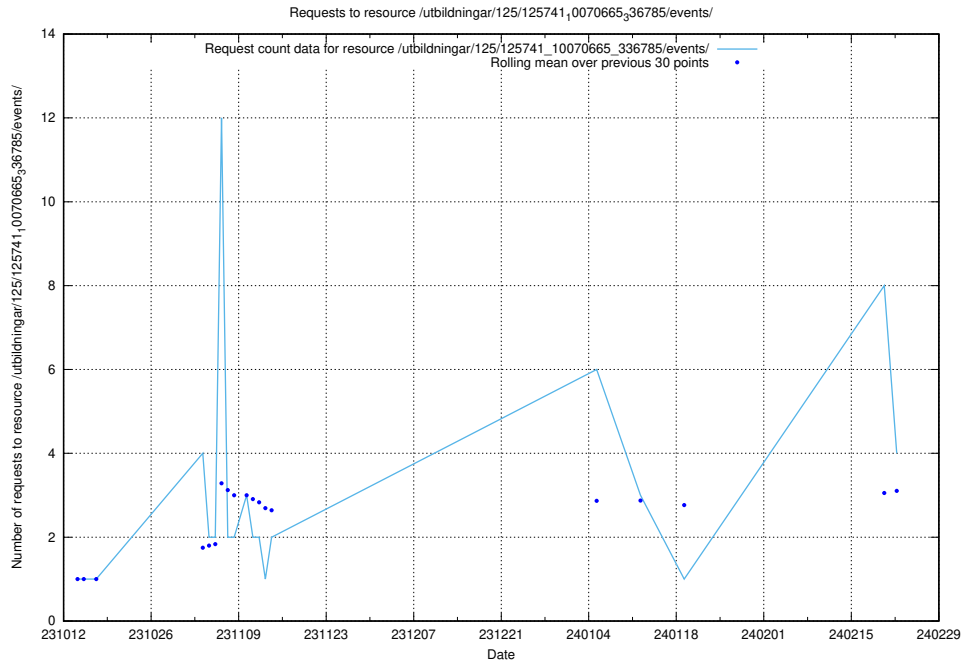

5.170 Usage of /utbildningar/125/125741_10070665_336785/events/

Here, we count the number of requests to resource /utbildningar/125/125741_10070665_336785/events/