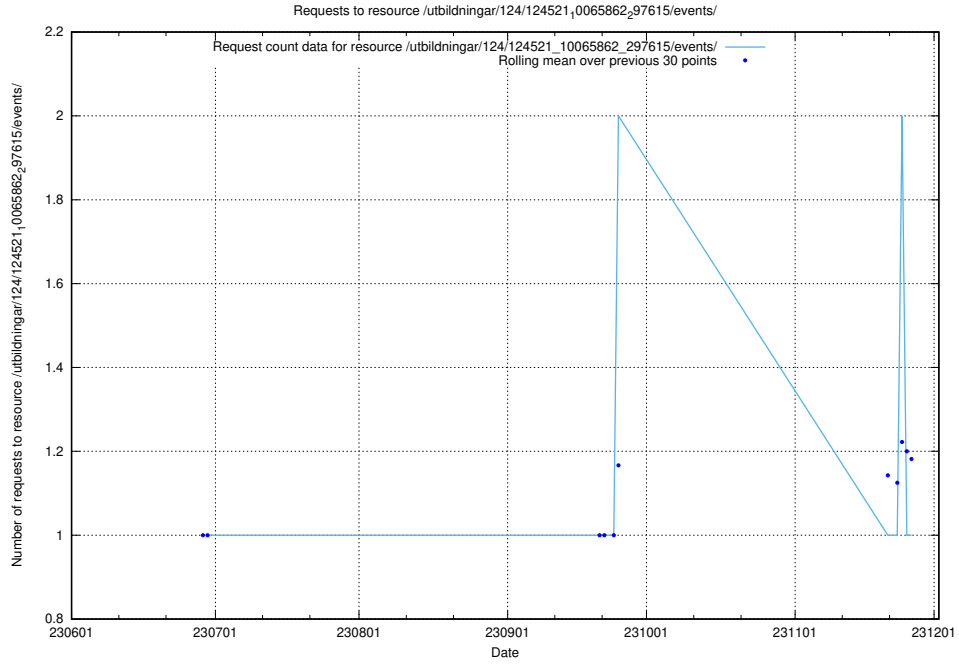

5.5114 Usage of /utbildningar/124/124521_10065862_297615/events/

Here, we count the number of requests to resource /utbildningar/124/124521_10065862_297615/events/