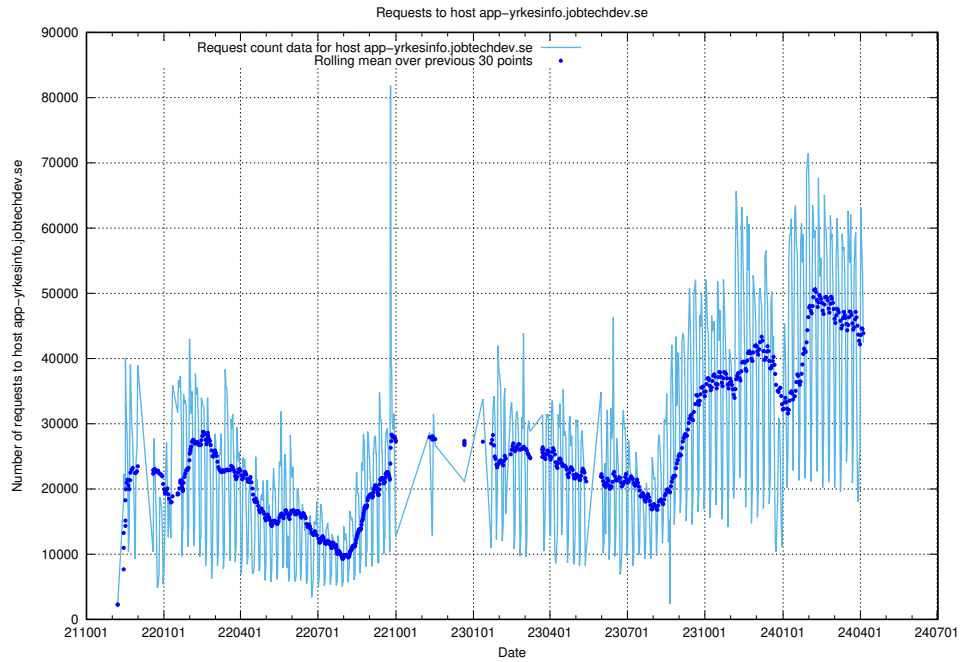

7.7 Usage of app-yrkesinfo.jobtechdev.se

Here, we count the number of requests to host app-yrkesinfo.jobtechdev.se.