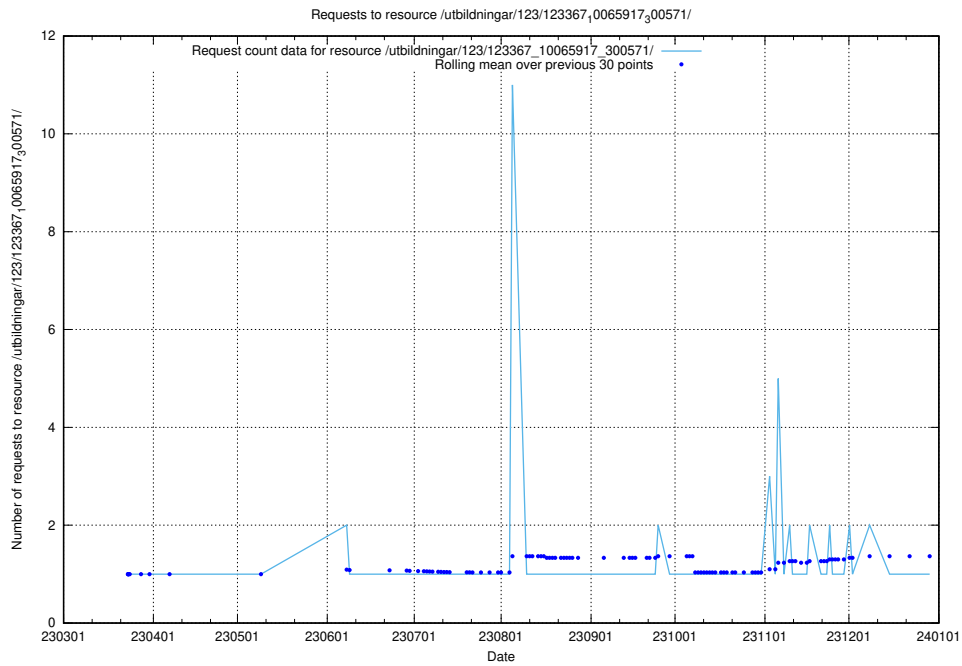

5.4272 Usage of /utbildningar/123/123367_10065917_300571/

Here, we count the number of requests to resource /utbildningar/123/123367_10065917_300571/.