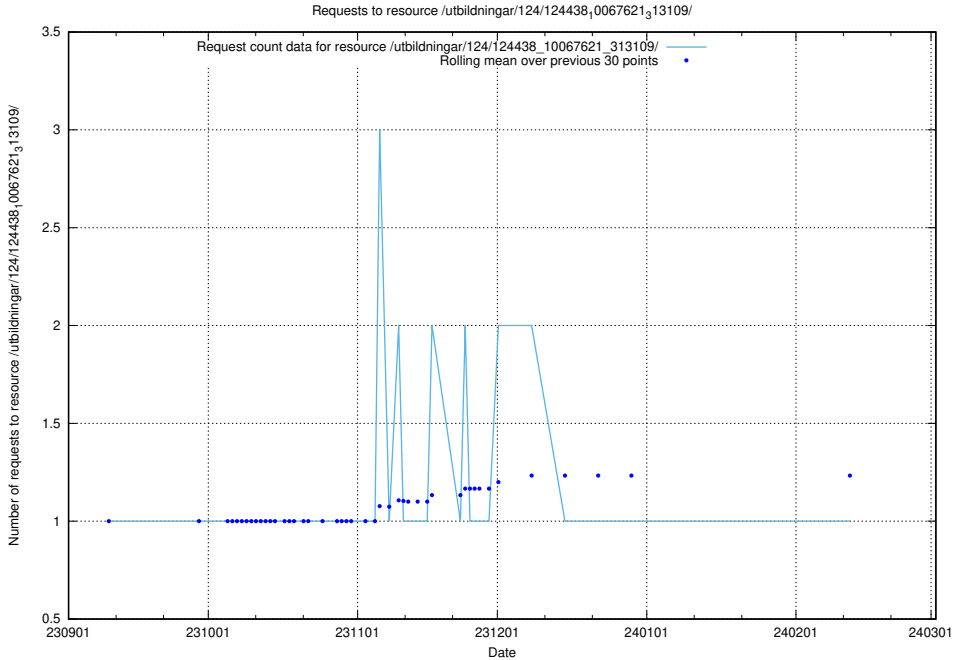

5.4243 Usage of /utbildningar/124/124438_10067621_313109/

Here, we count the number of requests to resource /utbildningar/124/124438_10067621_313109/.