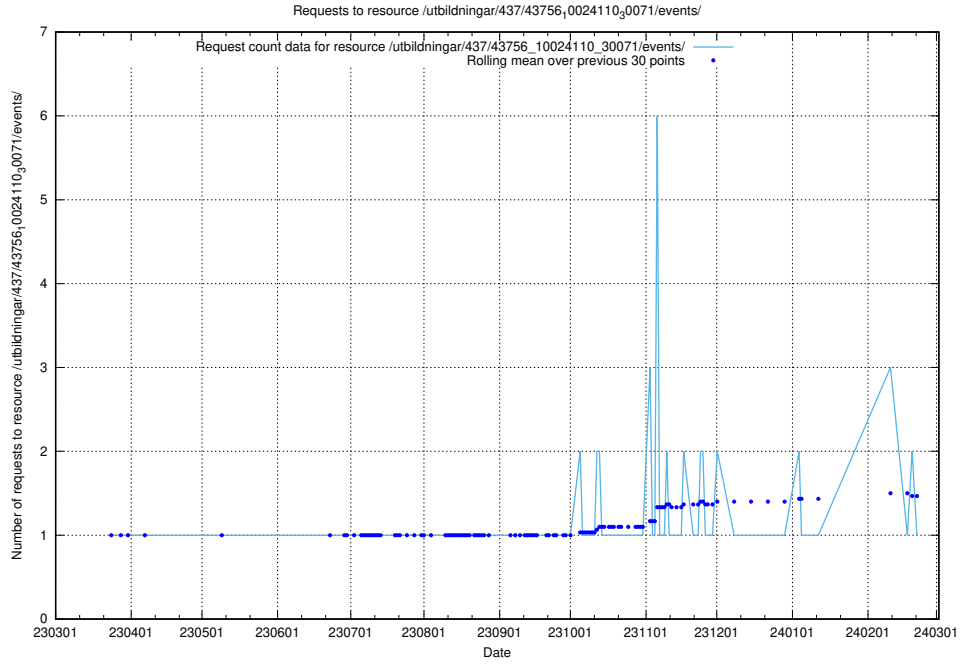

5.5846 Usage of /utbildningar/437/43756_10024110_30071/events/

Here, we count the number of requests to resource /utbildningar/437/43756_10024110_30071/events/.