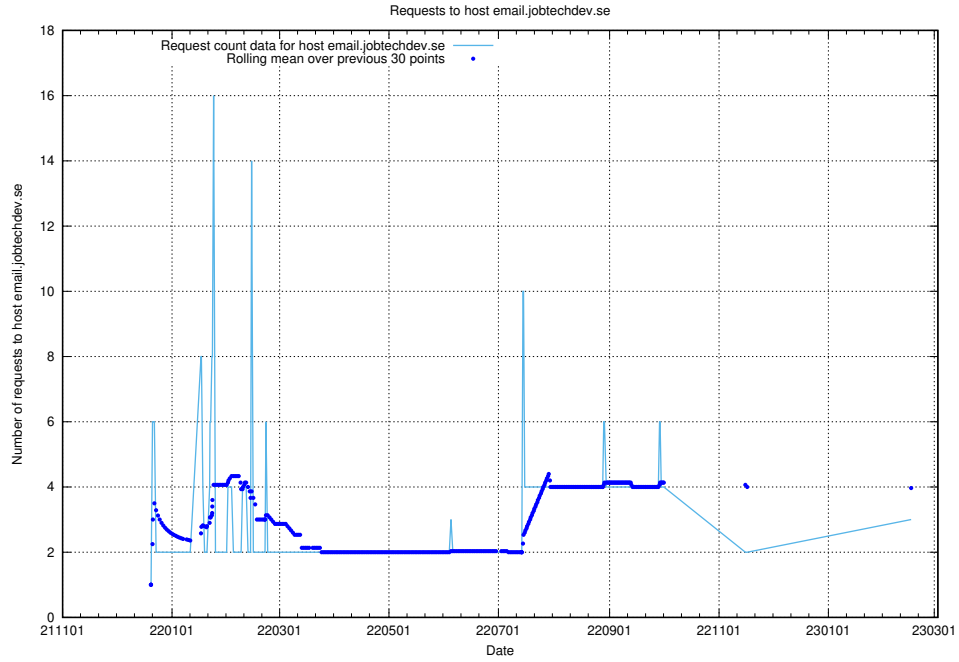

7.200 Usage of email.jobtechdev.se

Here, we count the number of requests to host email.jobtechdev.se.