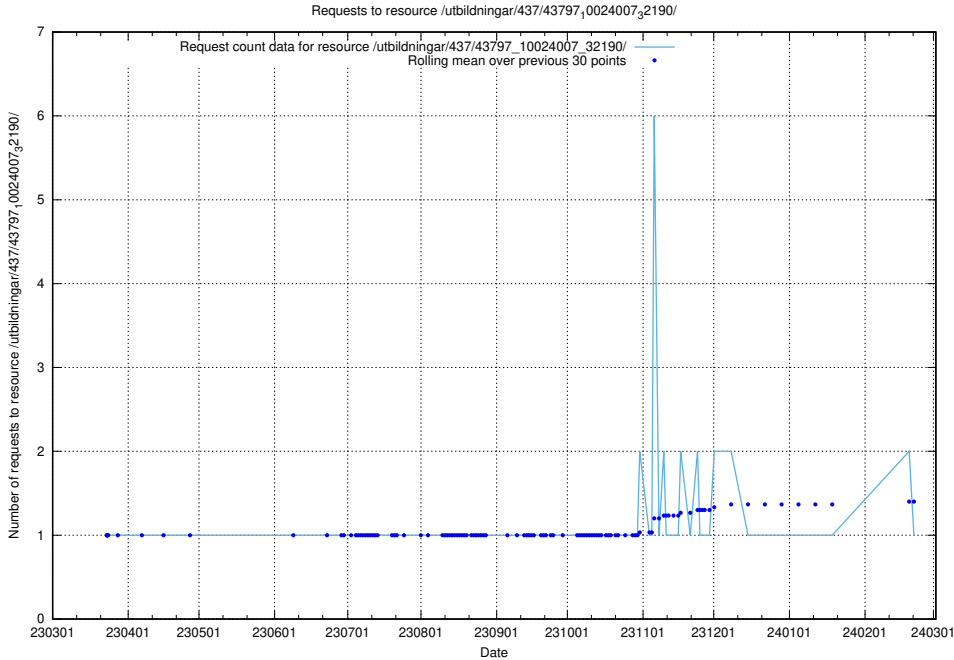

5.5993 Usage of /utbildningar/437/43797_10024007_32190/

Here, we count the number of requests to resource /utbildningar/437/43797_10024007_32190/.