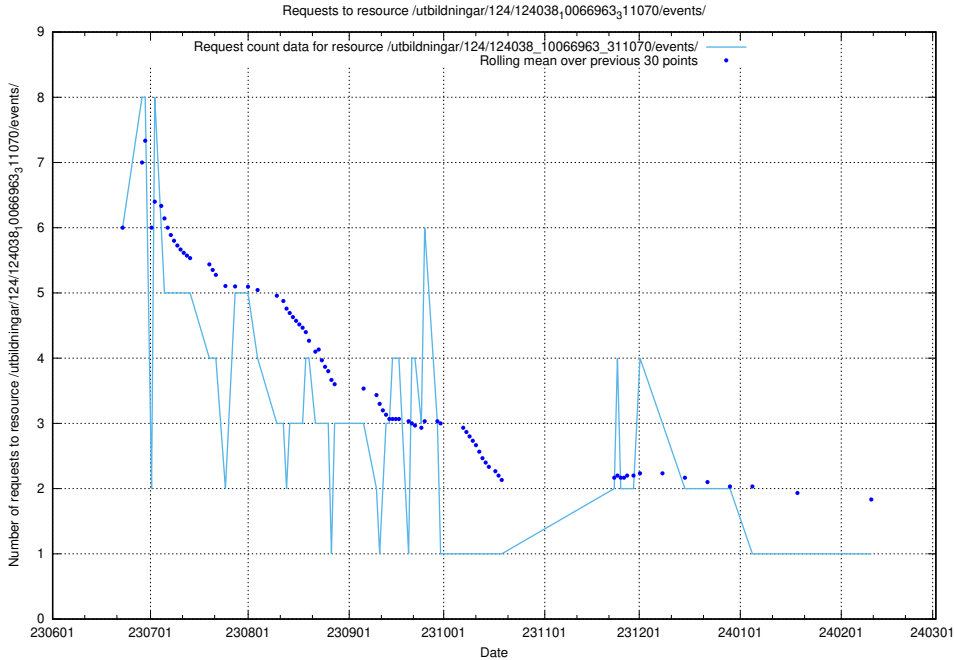

5.5175 Usage of /utbildningar/124/124038_10066963_311070/events/

Here, we count the number of requests to resource /utbildningar/124/124038_10066963_311070/events/