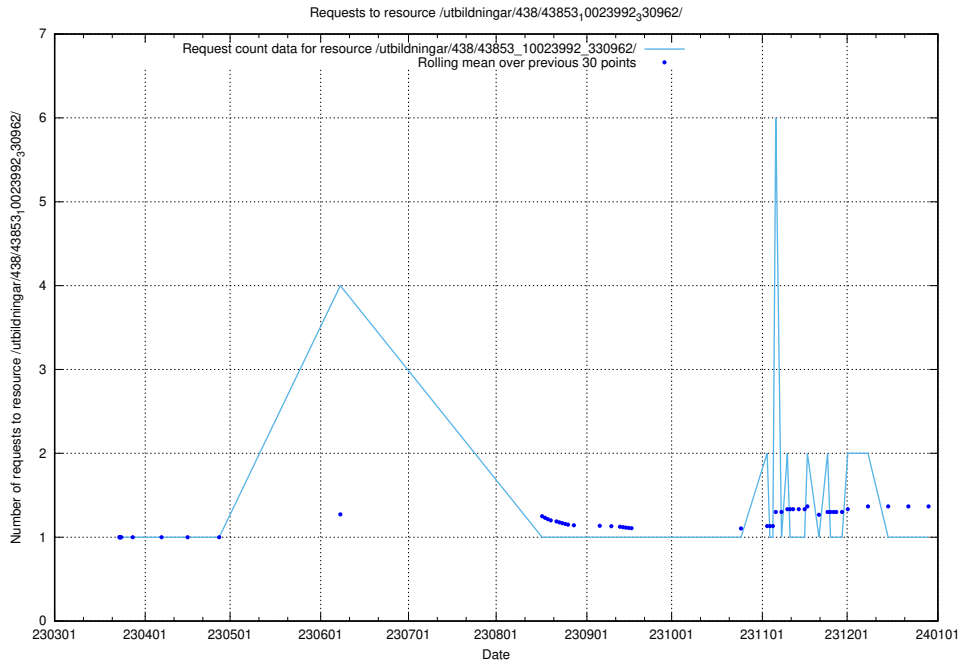

5.5969 Usage of /utbildningar/438/43853_10023992_330962/

Here, we count the number of requests to resource /utbildningar/438/43853_10023992_330962/.