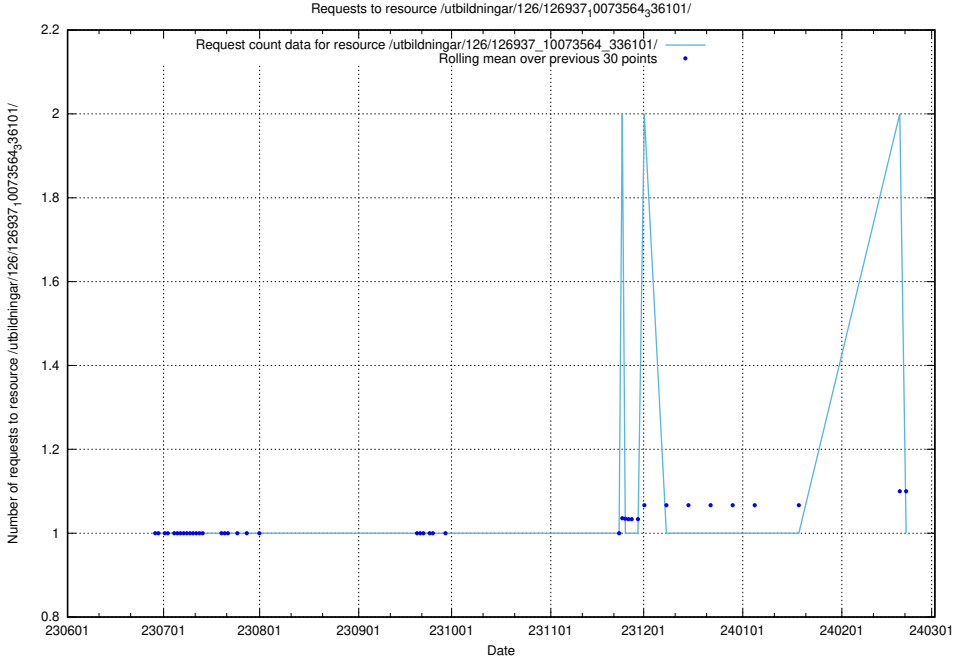

5.5056 Usage of /utbildningar/126/126937_10073564_336101/

Here, we count the number of requests to resource /utbildningar/126/126937_10073564_336101/.