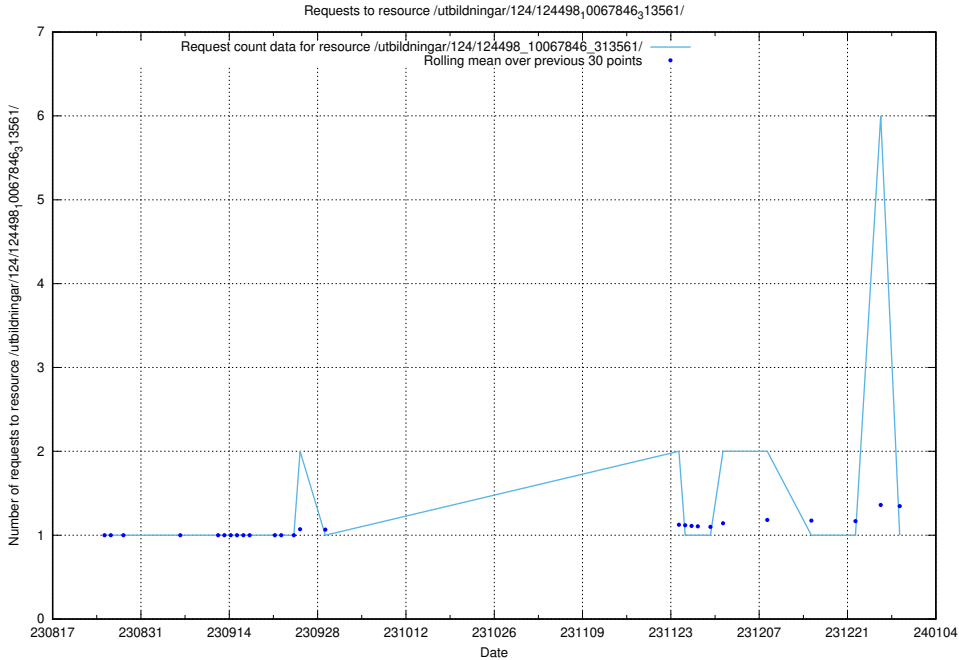

5.4343 Usage of /utbildningar/124/124498_10067846_313561/

Here, we count the number of requests to resource /utbildningar/124/124498_10067846_313561/.