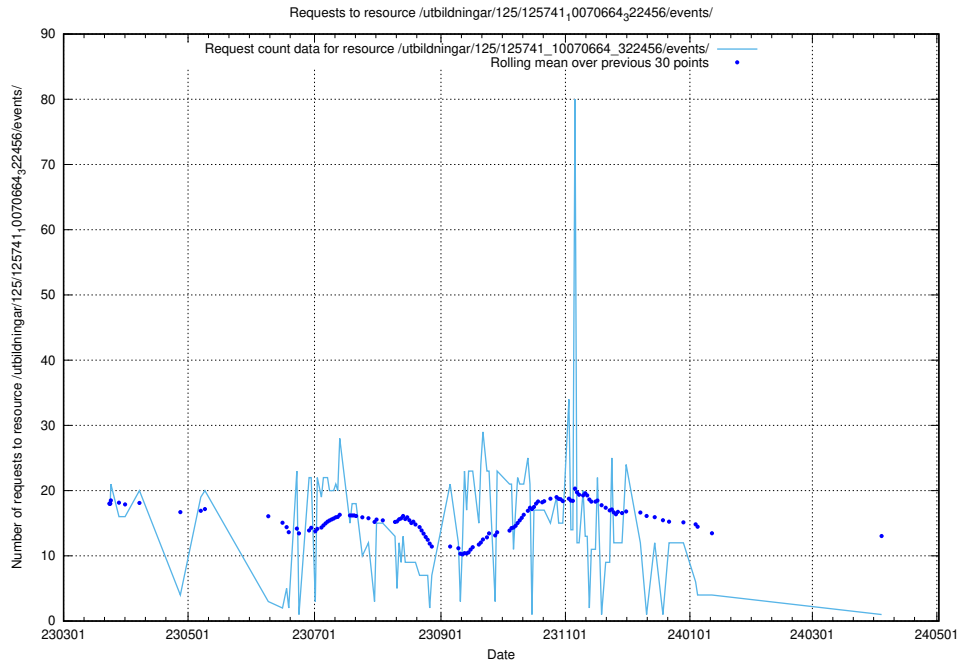

5.5895 Usage of /utbildningar/125/125741_10070664_322456/events/

Here, we count the number of requests to resource /utbildningar/125/125741_10070664_322456/events/