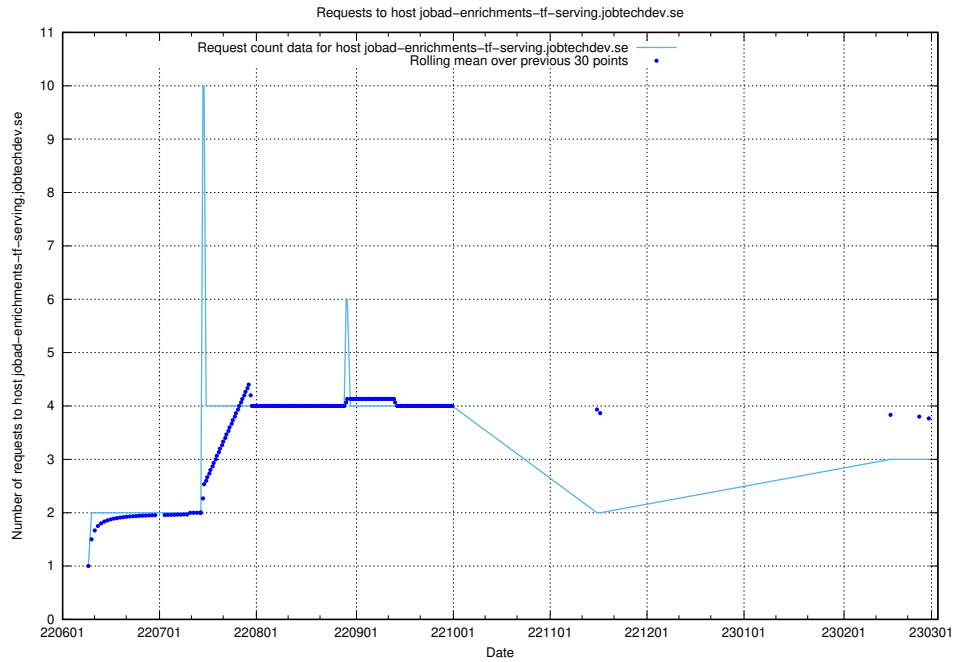

7.211 Usage of `jobad-enrichments-tf-serving.jobtechdev.se`

Here, we count the number of requests to host `jobad-enrichments-tf-serving.jobtechdev.se`.