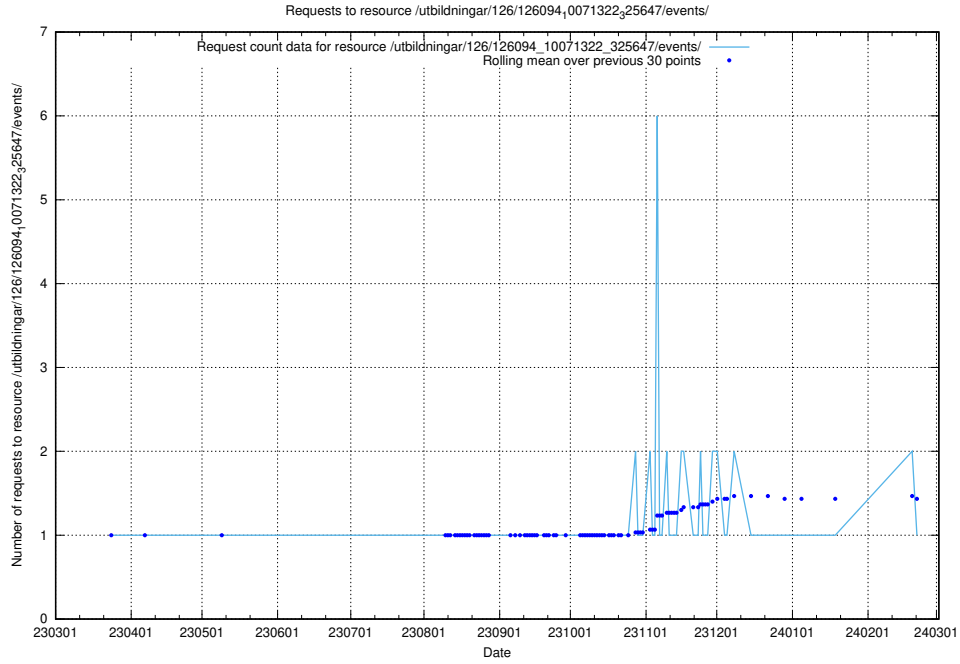

5.5862 Usage of /utbildningar/126/126094_10071322_325647/events/

Here, we count the number of requests to resource /utbildningar/126/126094_10071322_325647/events/