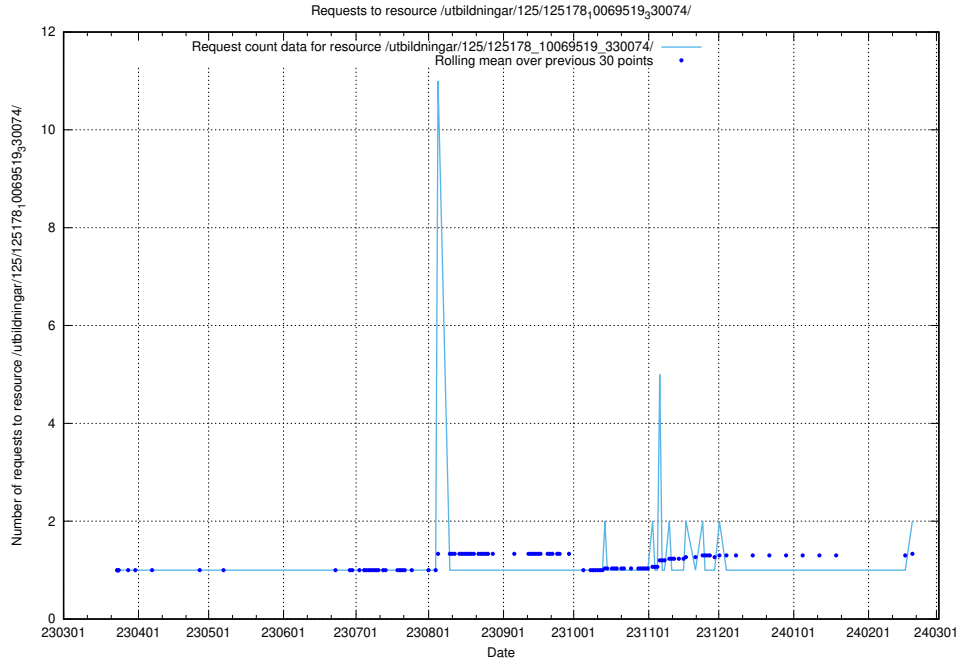

5.350 Usage of /utbildningar/125/125178_10069519_330074/

Here, we count the number of requests to resource /utbildningar/125/125178_10069519_330074/.