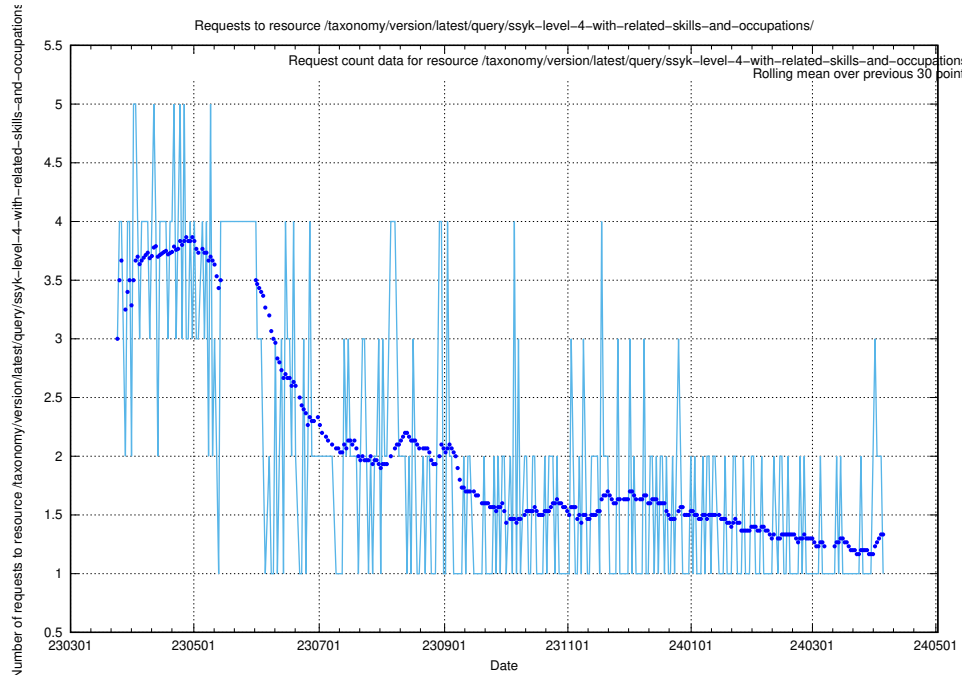

5.5731 Usage of /taxonomy/version/latest/query/ssyk-level-4-with-related-skills-and-occupations/

Here, we count the number of requests to resource /taxonomy/version/latest/query/ssyk-level-4-with-related-skills-and-occupations/.