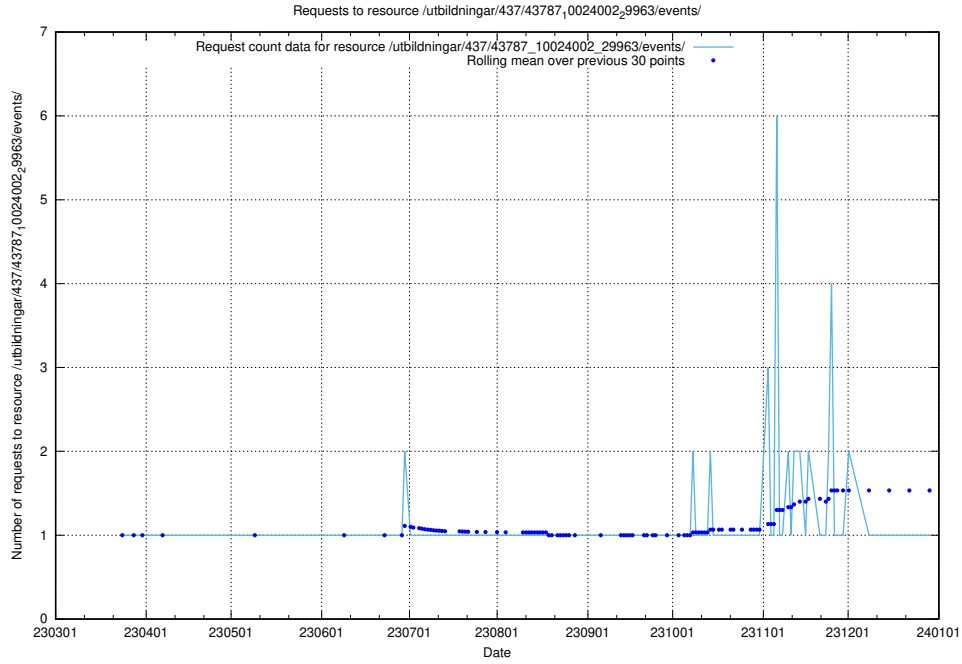

5.5838 Usage of /utbildningar/437/43787_10024002_29963/events/

Here, we count the number of requests to resource /utbildningar/437/43787_10024002_29963/events/.