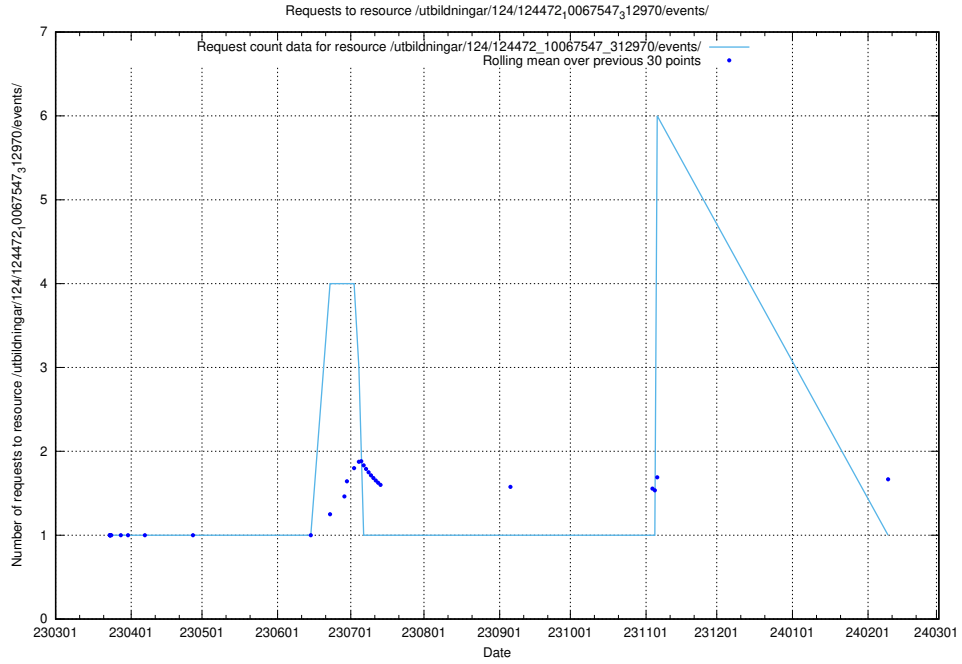

5.2721 Usage of /utbildningar/124/124472_10067547_312970/events/

Here, we count the number of requests to resource /utbildningar/124/124472_10067547_312970/events/