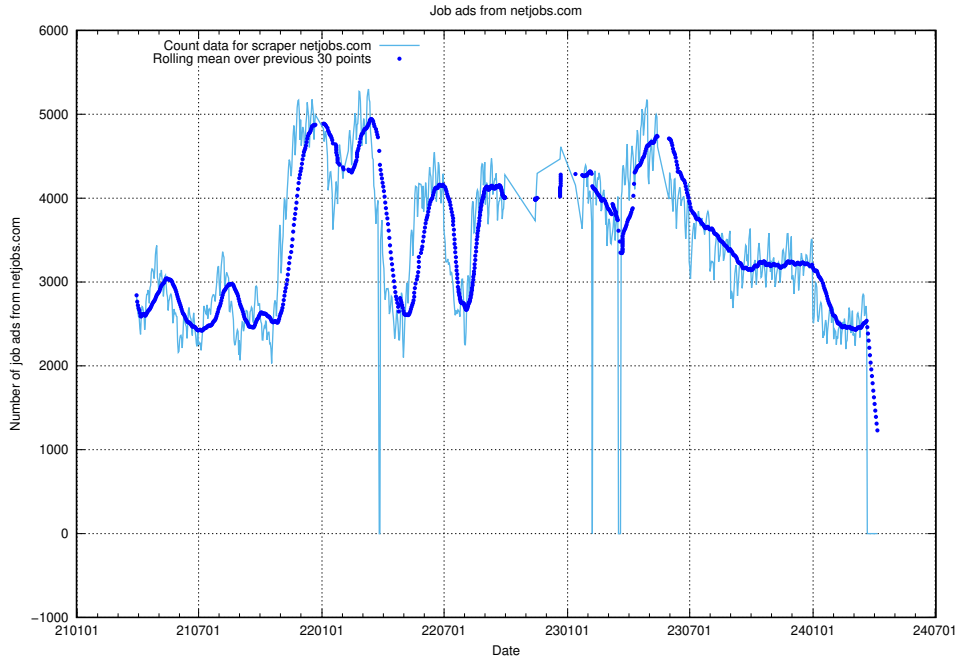

13.19 Number of ads by scraper netjobs.com

Here, we count the number of job ads scraped from netjobs.com.