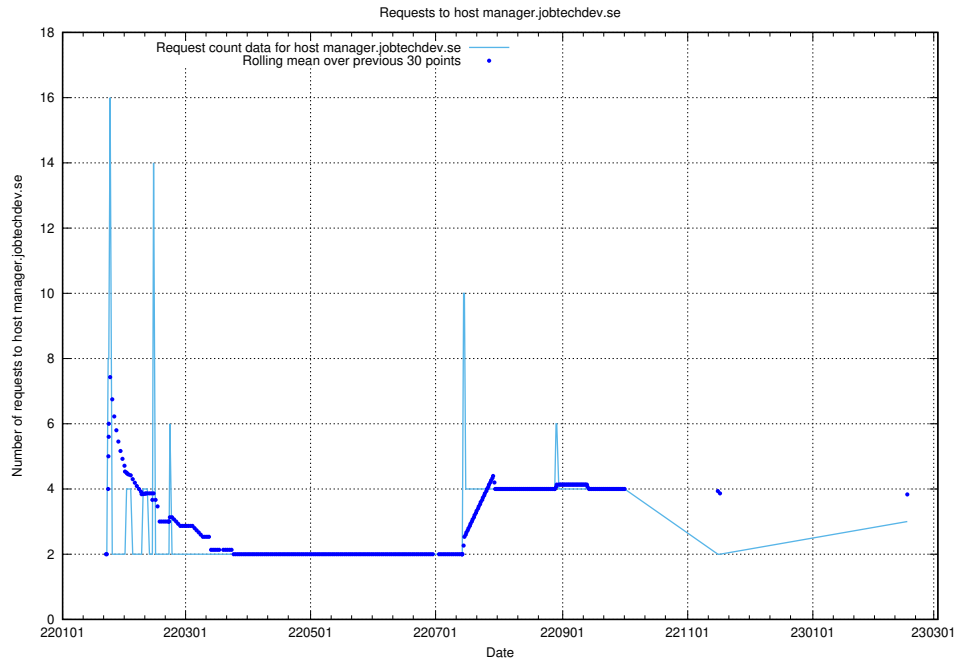

7.248 Usage of manager.jobtechdev.se

Here, we count the number of requests to host manager.jobtechdev.se.