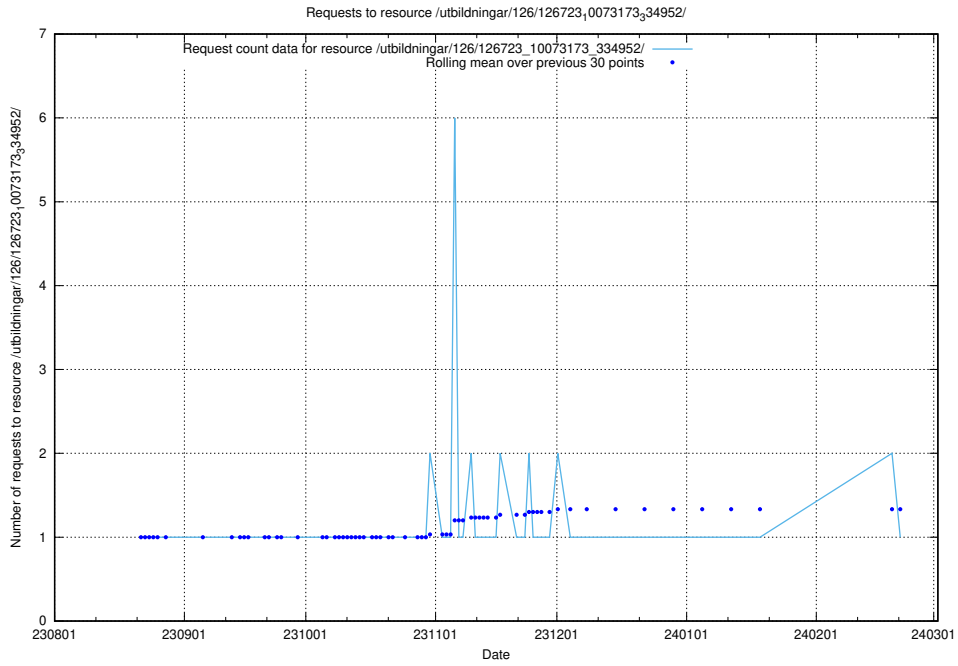

5.4363 Usage of /utbildningar/126/126723_10073173_334952/

Here, we count the number of requests to resource /utbildningar/126/126723_10073173_334952/.