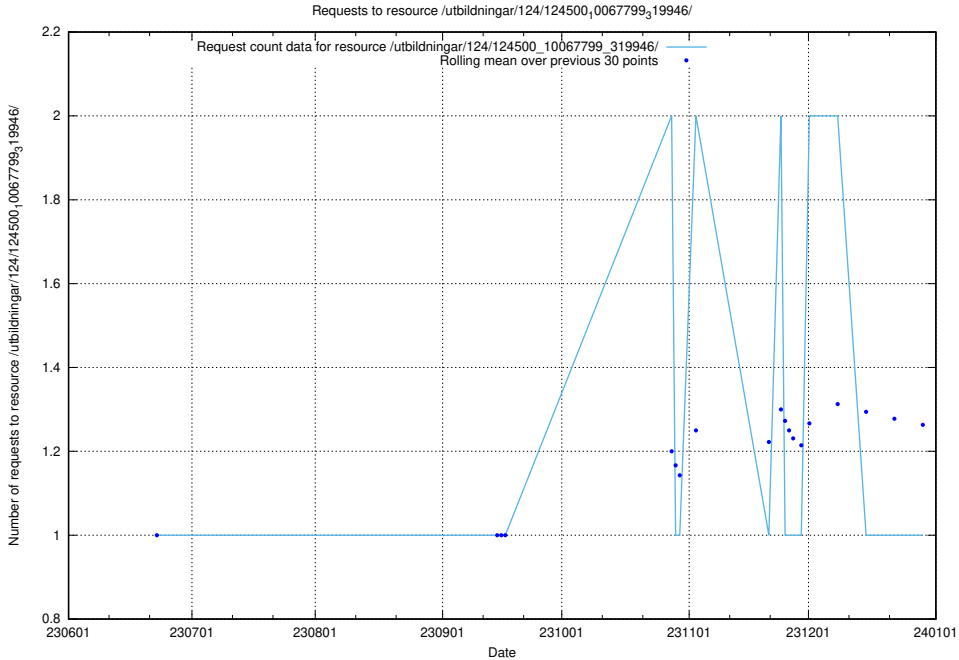

5.5399 Usage of /utbildningar/124/124500_10067799_319946/

Here, we count the number of requests to resource /utbildningar/124/124500_10067799_319946/.