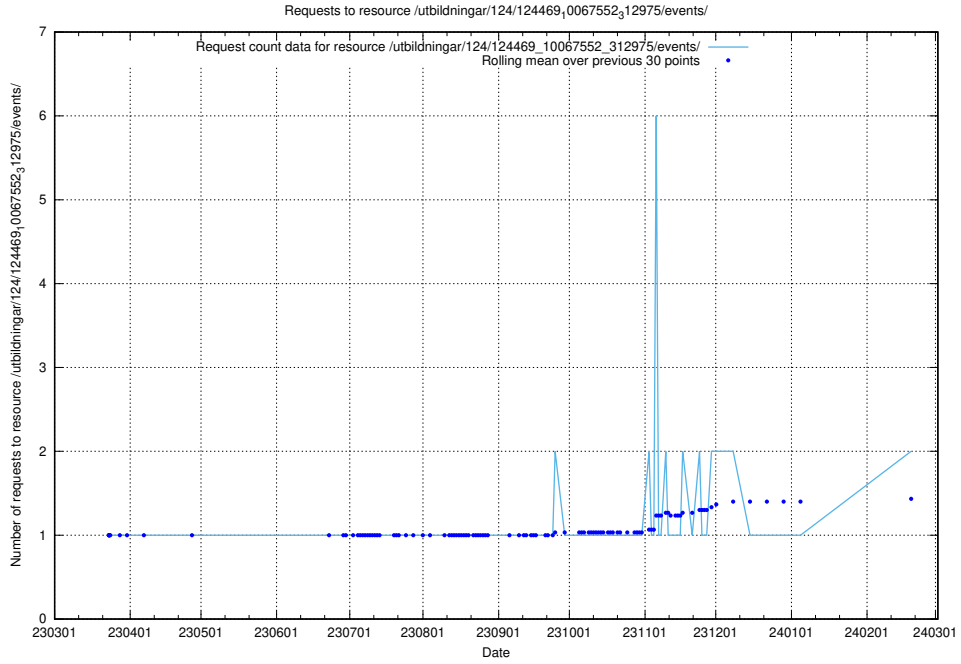

5.507 Usage of /utbildningar/124/124469_10067552_312975/events/

Here, we count the number of requests to resource /utbildningar/124/124469_10067552_312975/events/