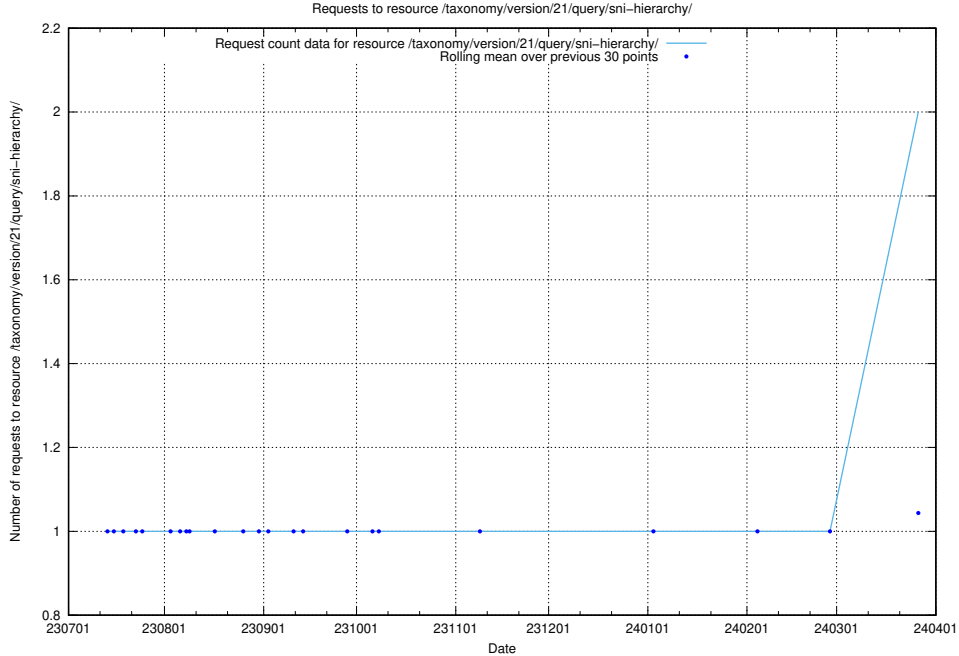

5.656 Usage of /taxonomy/version/21/query/sni-hierarchy/

Here, we count the number of requests to resource /taxonomy/version/21/query/sni-hierarchy/.