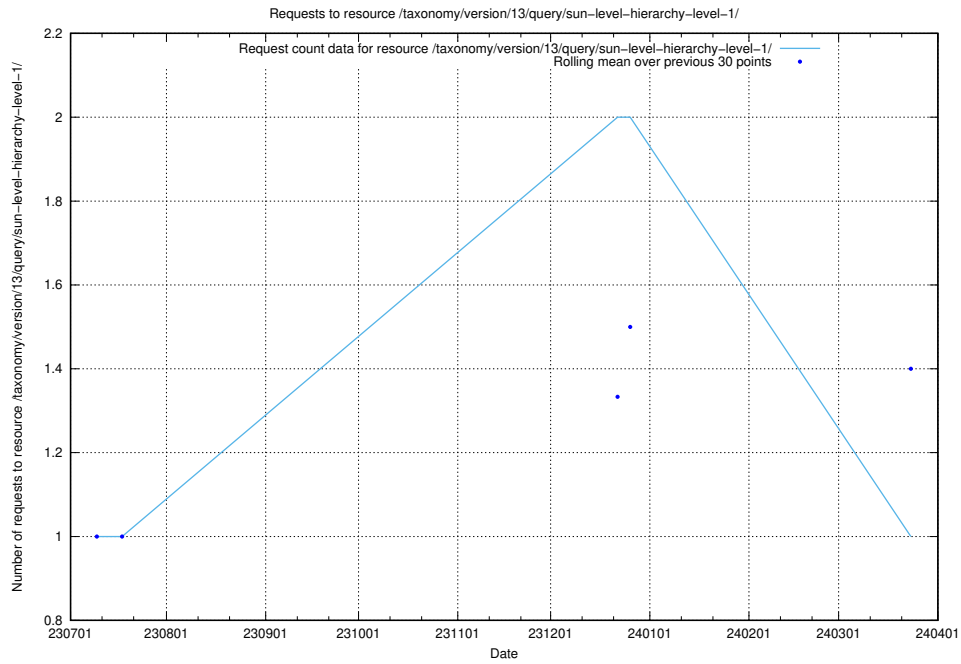

5.4776 Usage of /taxonomy/version/13/query/sun-level-hierarchy-level-1/

Here, we count the number of requests to resource /taxonomy/version/13/query/sun-level-hierarchy-level-1/.