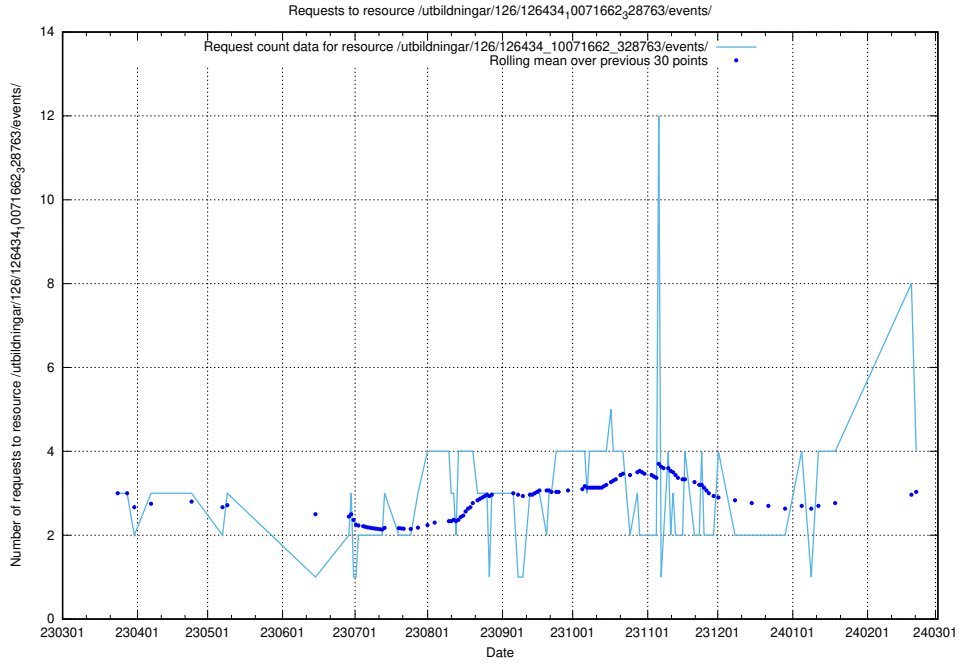

5.189 Usage of /utbildningar/126/126434_10071662_328763/events/

Here, we count the number of requests to resource /utbildningar/126/126434_10071662_328763/events/