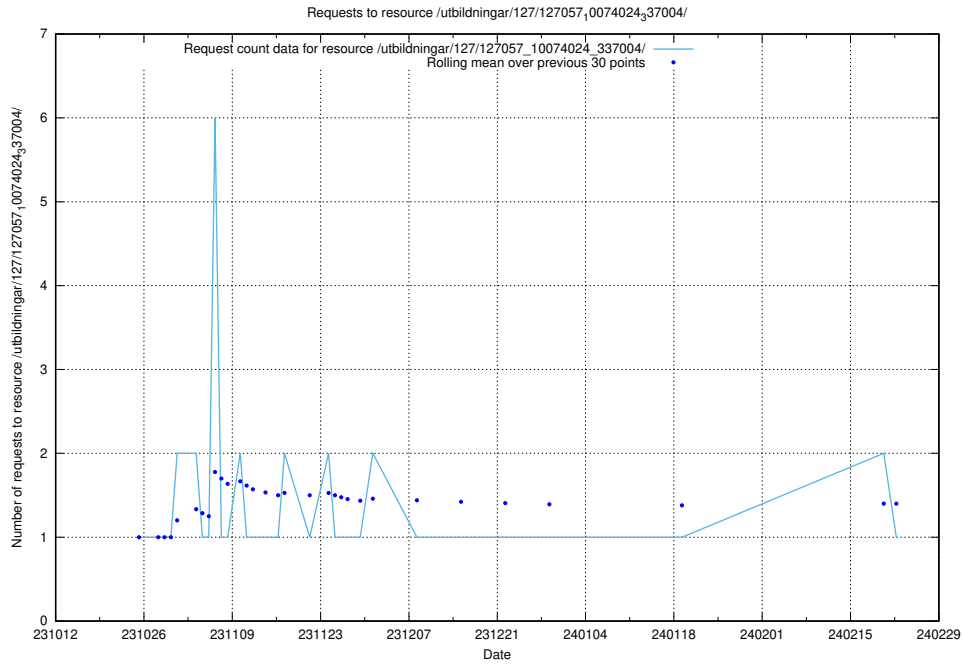

5.3817 Usage of /utbildningar/127/127057_10074024_337004/

Here, we count the number of requests to resource /utbildningar/127/127057_10074024_337004/.