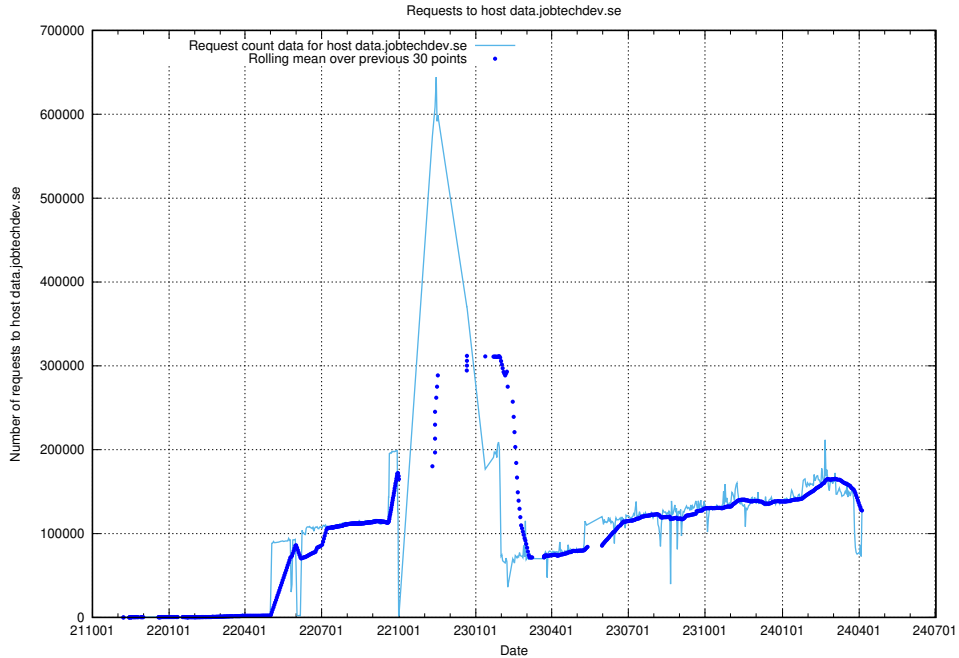

7.4 Usage of data.jobtechdev.se

Here, we count the number of requests to host data.jobtechdev.se.