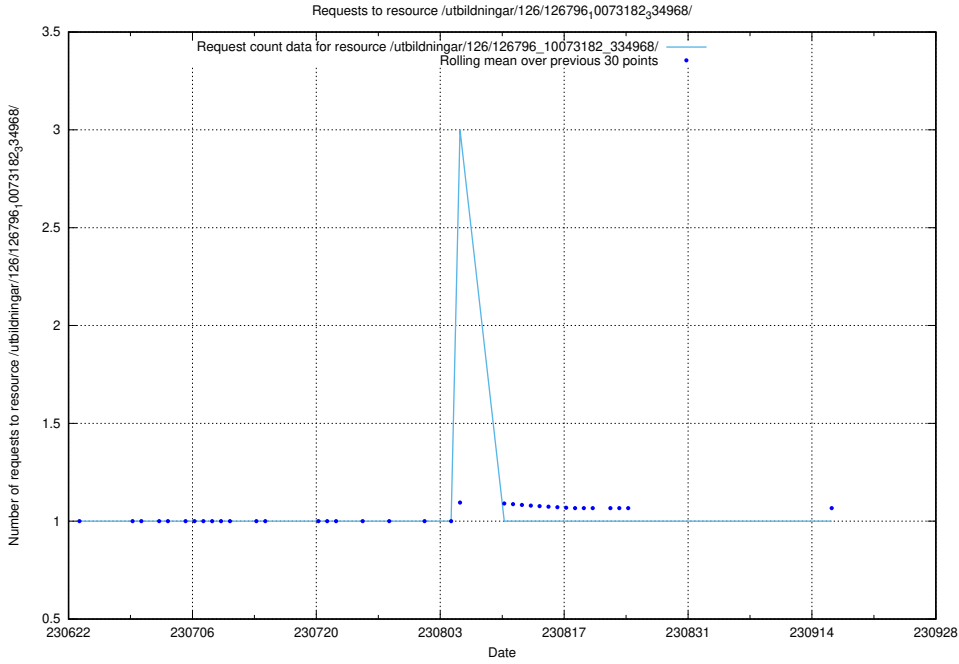

5.5199 Usage of /utbildningar/126/126796_10073182_334968/

Here, we count the number of requests to resource /utbildningar/126/126796_10073182_334968/.