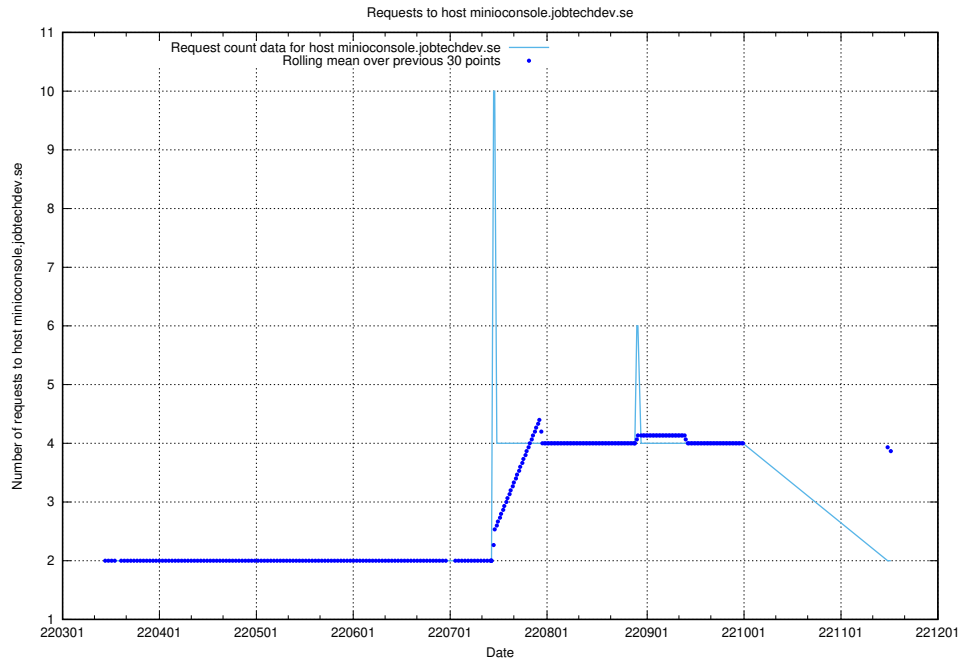

## 7.495 Usage of minioconsole.jobtechdev.se

Here, we count the number of requests to host minioconsole.jobtechdev.se.