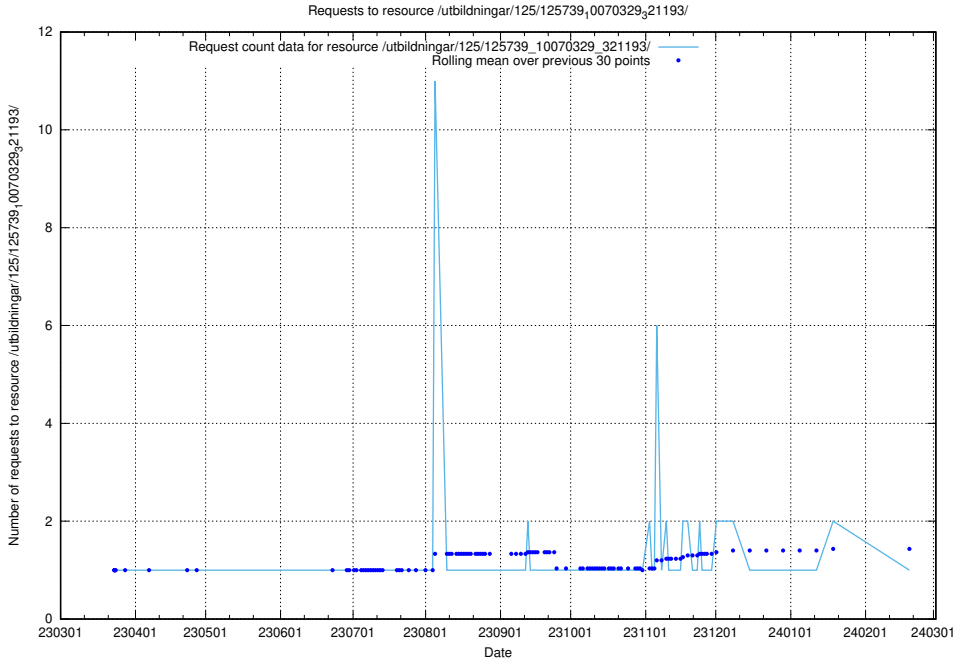

5.862 Usage of /utbildningar/125/125739_10070329_321193/

Here, we count the number of requests to resource /utbildningar/125/125739_10070329_321193/.