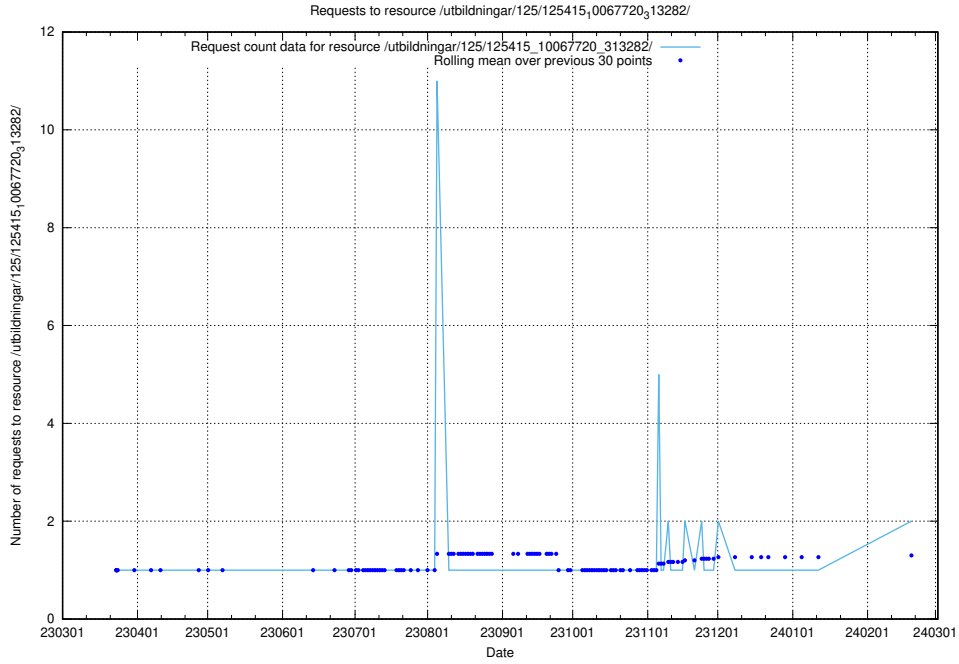

5.341 Usage of /utbildningar/125/125415_10067720_313282/

Here, we count the number of requests to resource /utbildningar/125/125415_10067720_313282/.