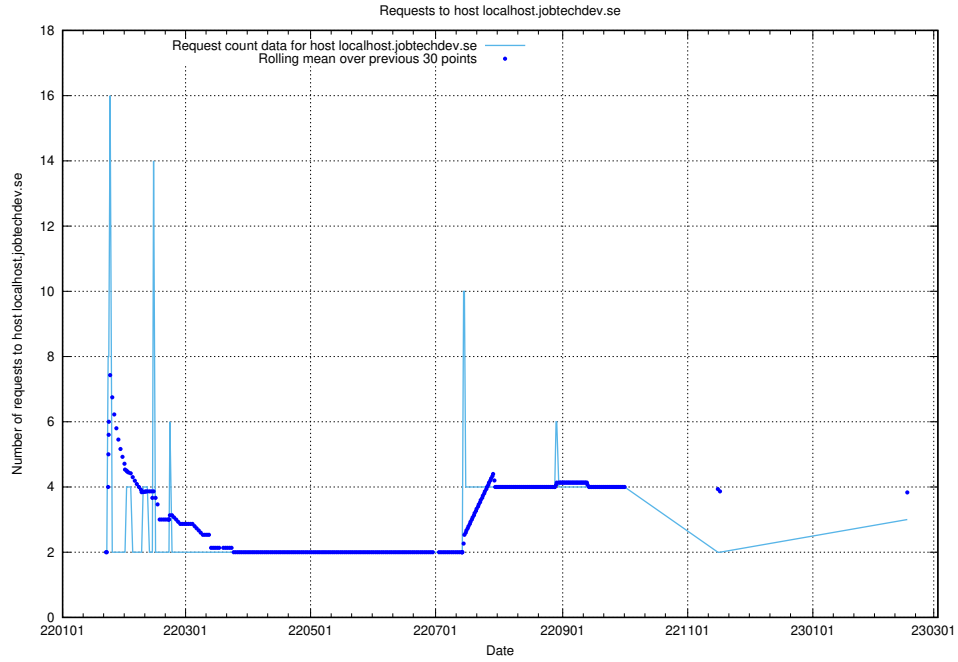

7.250 Usage of localhost.jobtechdev.se

Here, we count the number of requests to host localhost.jobtechdev.se.