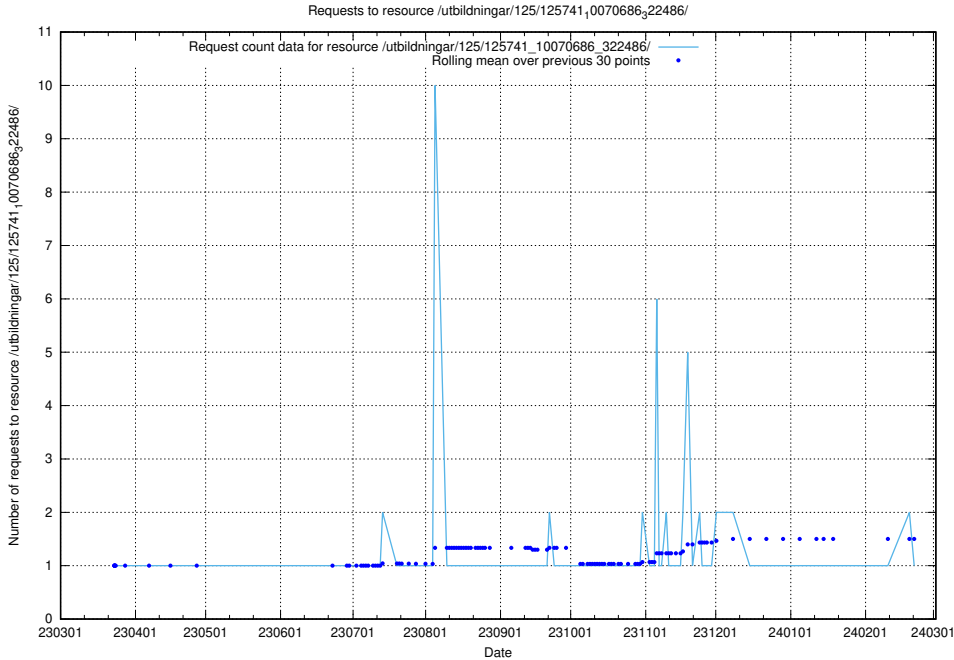

### 5.6128 Usage of /utbildningar/125/125741\_10070686\_322486/

Here, we count the number of requests to resource /utbildningar/125/125741\_10070686\_322486/.