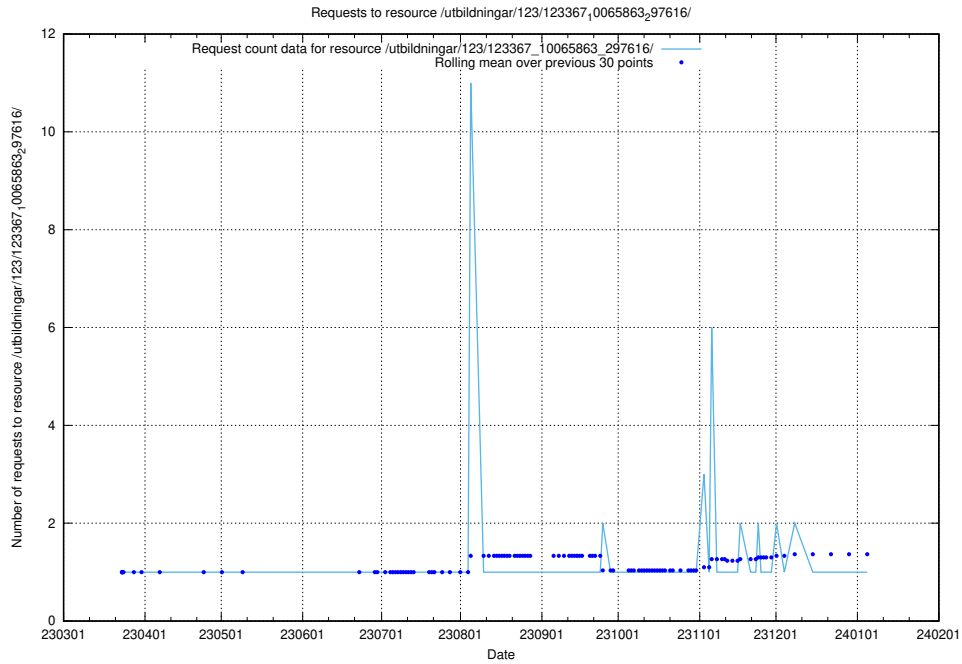

5.4410 Usage of /utbildningar/123/123367_10065863_297616/

Here, we count the number of requests to resource /utbildningar/123/123367_10065863_297616/.