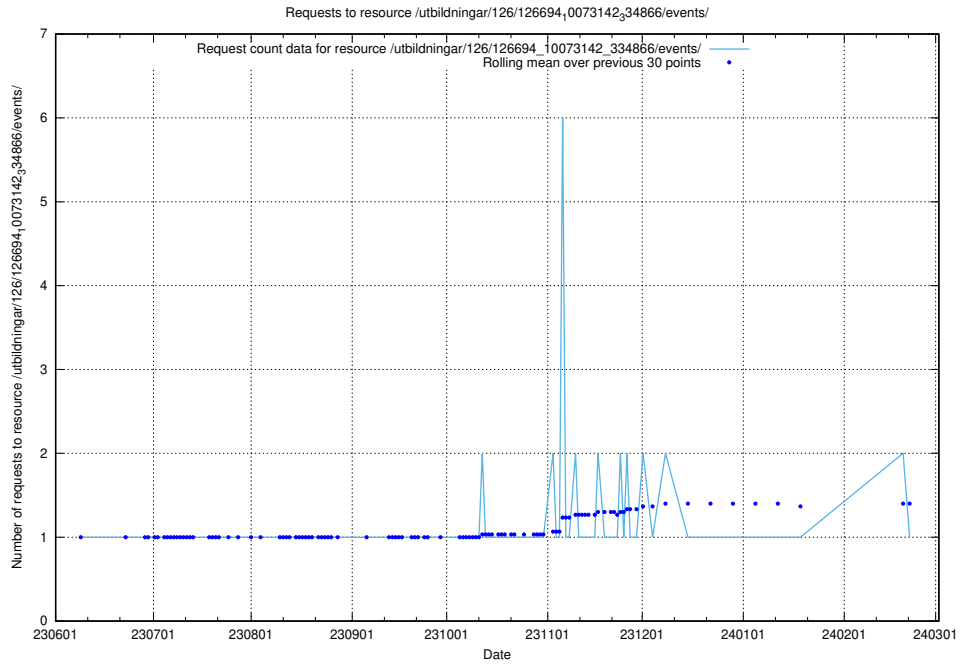

5.5521 Usage of /utbildningar/126/126694_10073142_334866/events/

Here, we count the number of requests to resource /utbildningar/126/126694_10073142_334866/events/