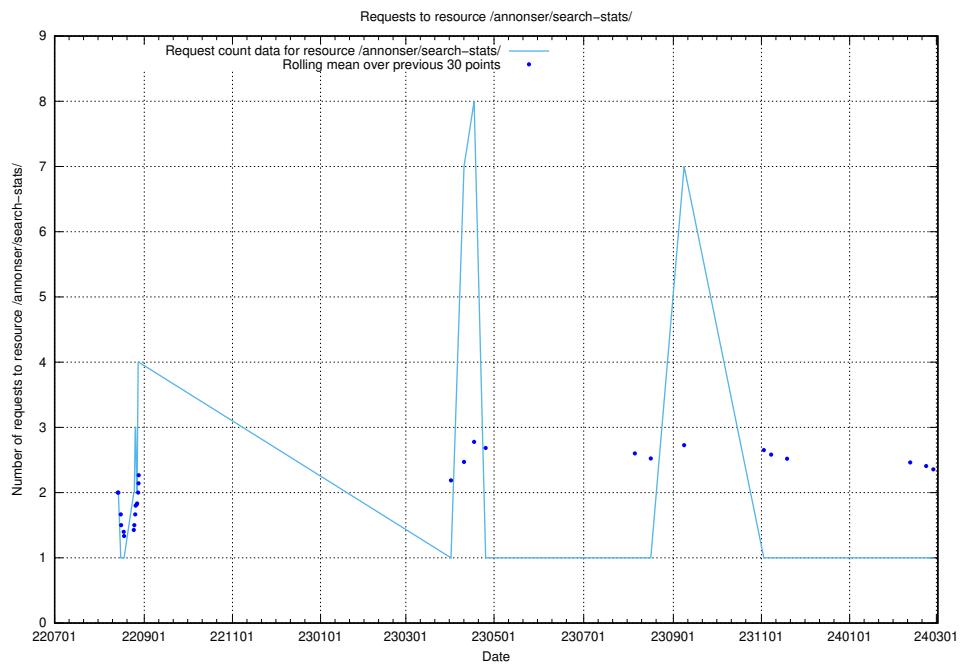

5.6121 Usage of /annonser/search-stats/

Here, we count the number of requests to resource /annonser/search-stats/.