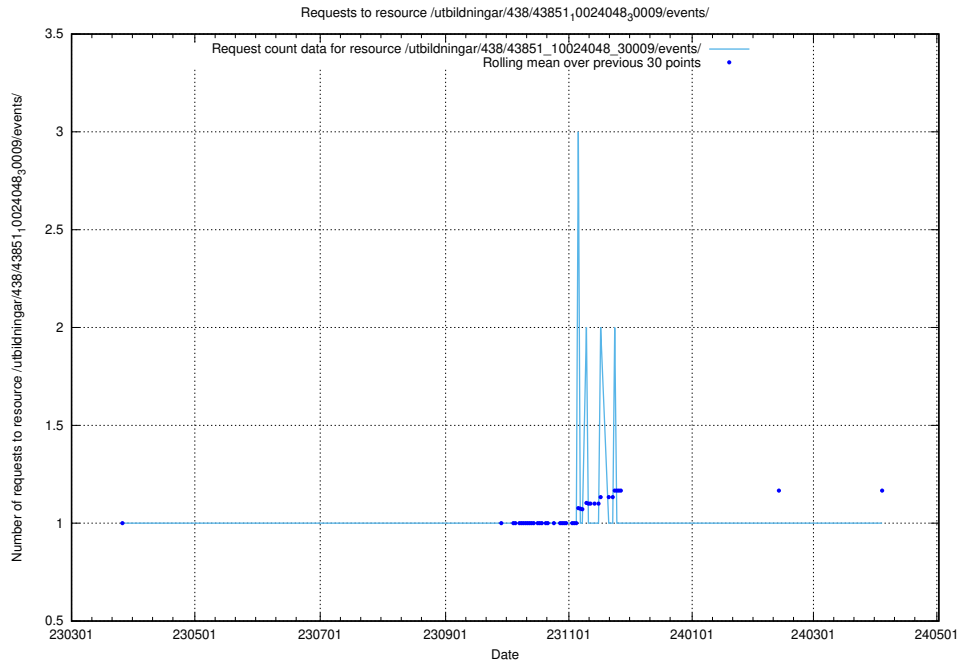

5.5703 Usage of /utbildningar/438/43851_10024048_30009/events/

Here, we count the number of requests to resource /utbildningar/438/43851_10024048_30009/events/.