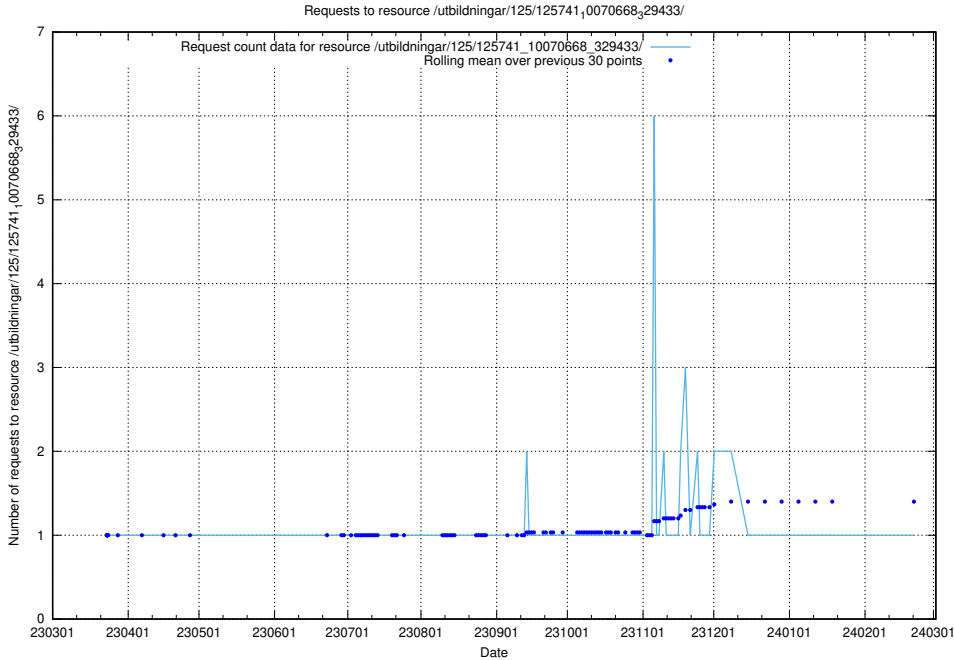

5.6144 Usage of /utbildningar/125/125741_10070668_329433/

Here, we count the number of requests to resource /utbildningar/125/125741_10070668_329433/.