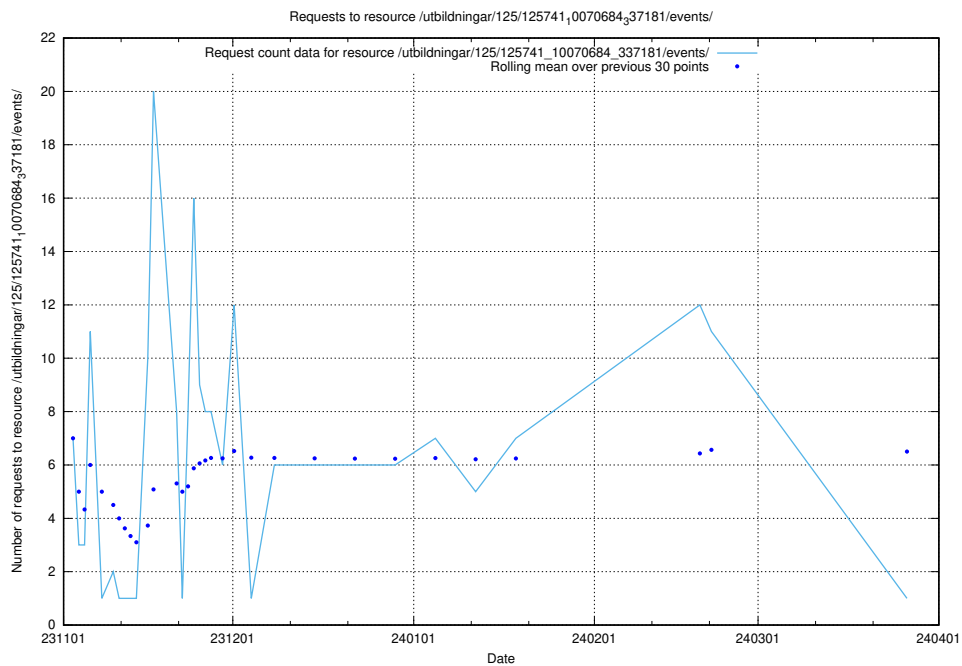

### 5.3743 Usage of /utbildningar/125/125741\_10070684\_337181/events/

Here, we count the number of requests to resource /utbildningar/125/125741\_10070684\_337181/events/