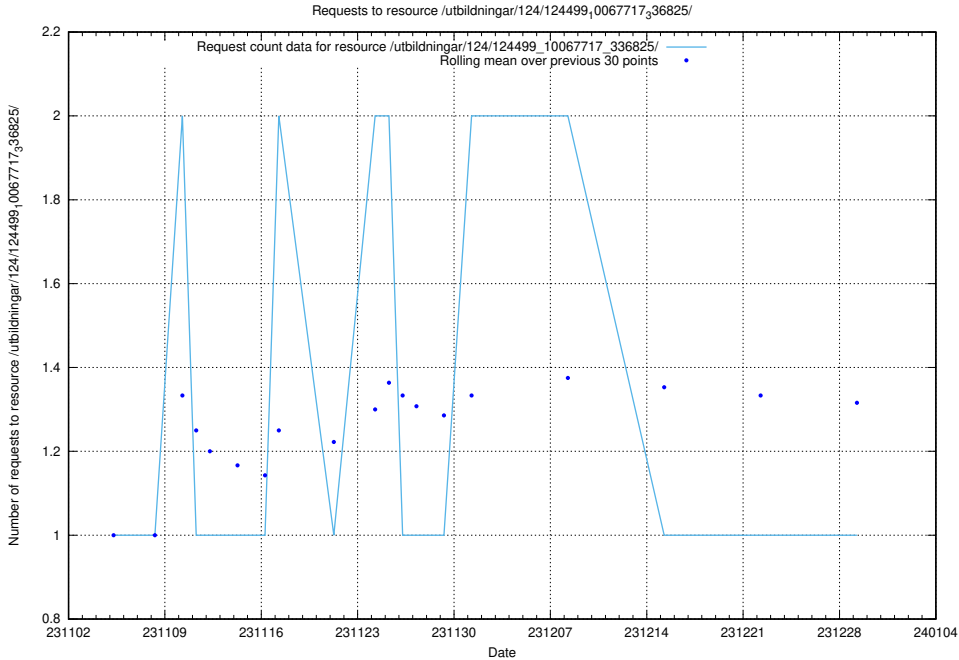

5.3727 Usage of /utbildningar/124/124499_10067717_336825/

Here, we count the number of requests to resource /utbildningar/124/124499_10067717_336825/.