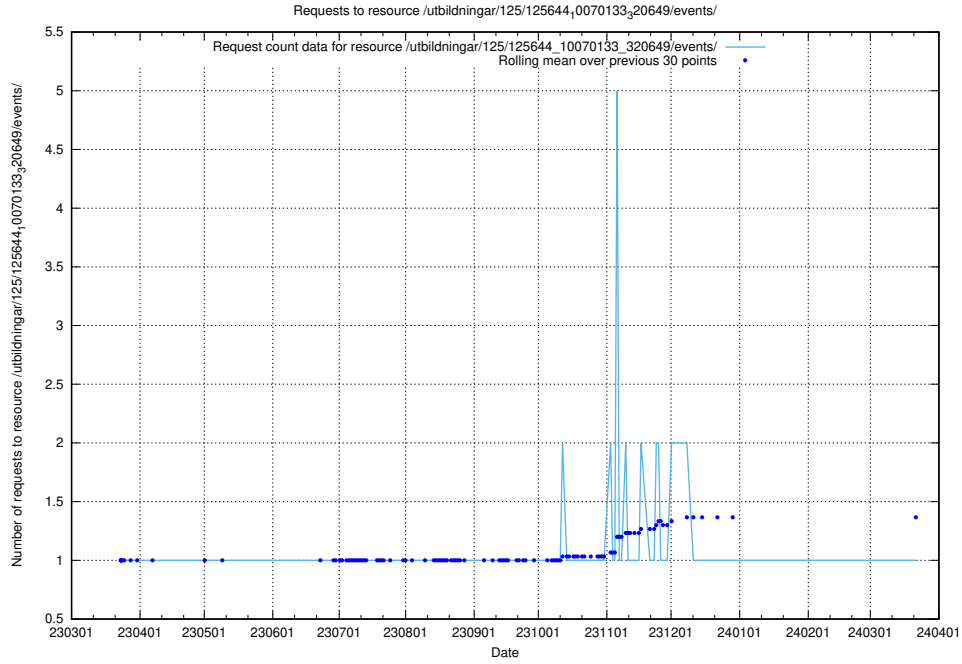

5.896 Usage of /utbildningar/125/125644_10070133_320649/events/

Here, we count the number of requests to resource /utbildningar/125/125644_10070133_320649/events/