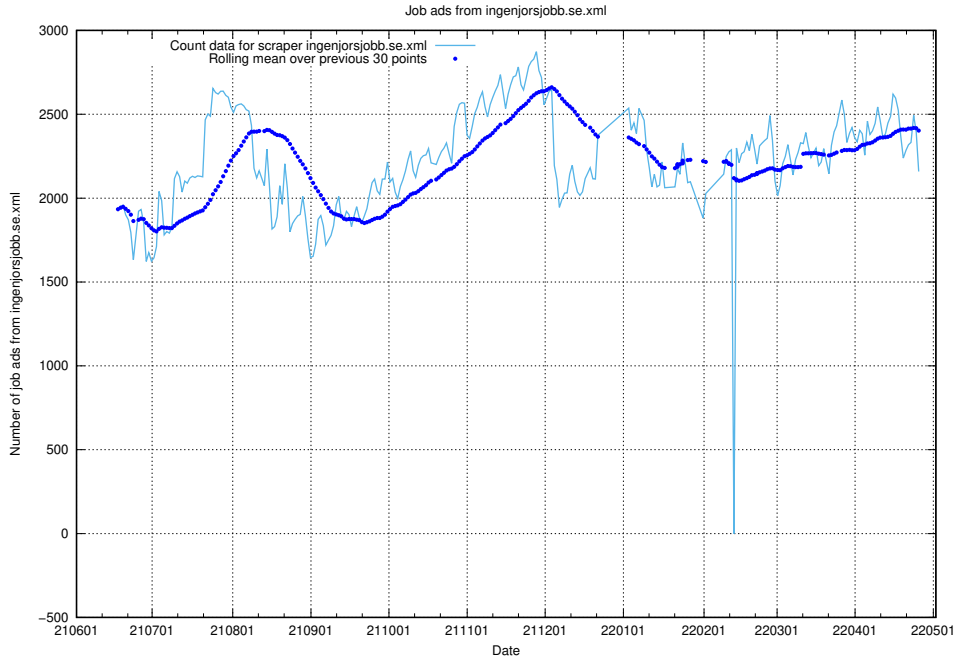

### 13.6 Number of ads by scraper ingenjorsjobb.se

Here, we count the number of job ads scraped from ingenjorsjobb.se.