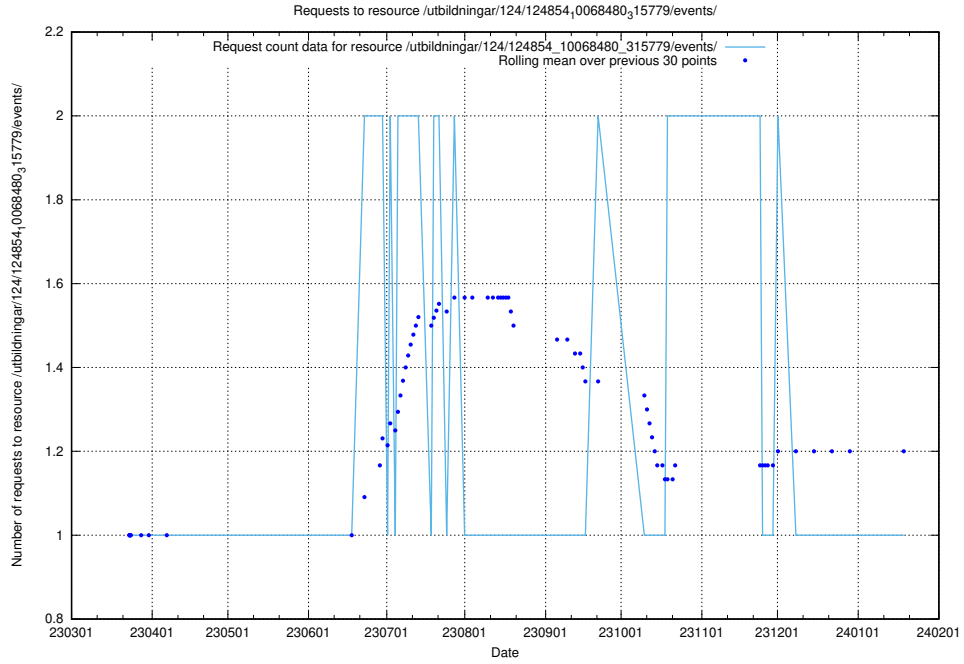

5.1068 Usage of /utbildningar/124/124854_10068480_315779/events/

Here, we count the number of requests to resource /utbildningar/124/124854_10068480_315779/events/