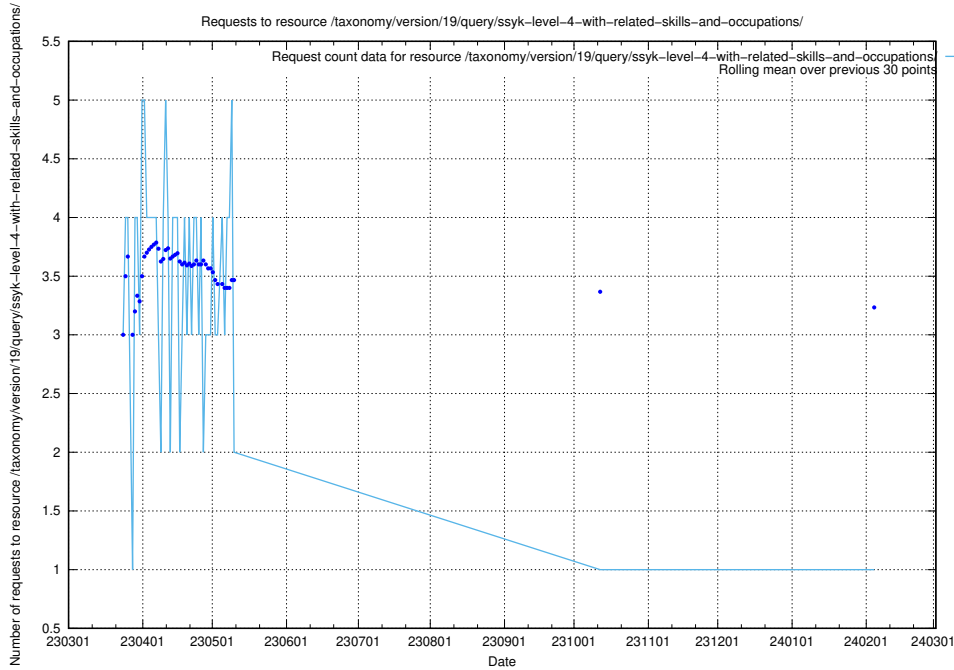

### 5.5783 Usage of /taxonomy/version/19/query/ssyk-level-4-with-related-isco-level-4-groups/

Here, we count the number of requests to resource /taxonomy/version/19/query/ssyk-level-4-with-related-isco-level-4-groups/.