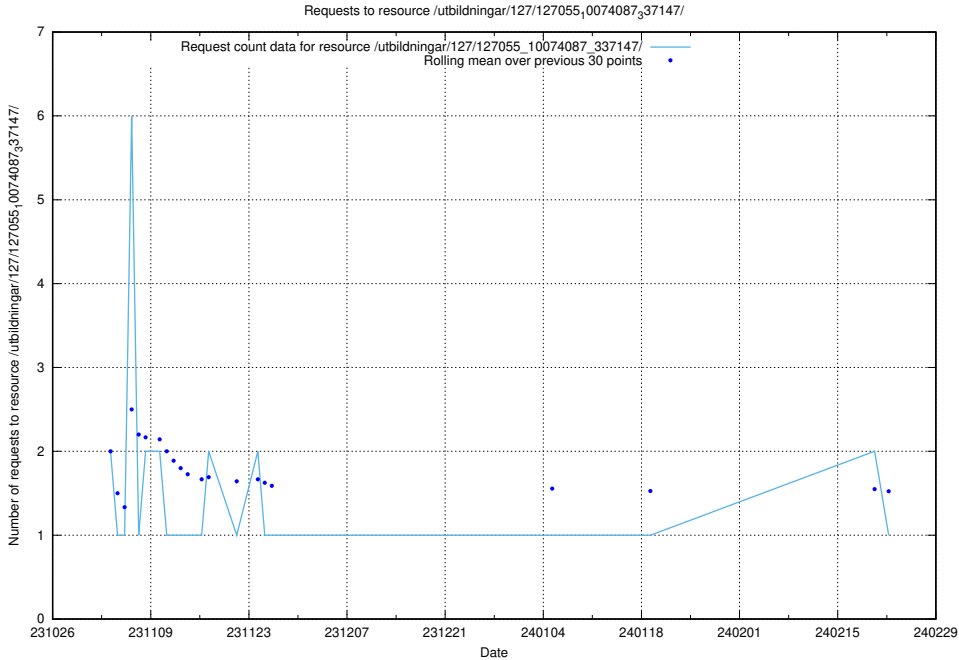

5.3752 Usage of /utbildningar/127/127055_10074087_337147/

Here, we count the number of requests to resource /utbildningar/127/127055_10074087_337147/.