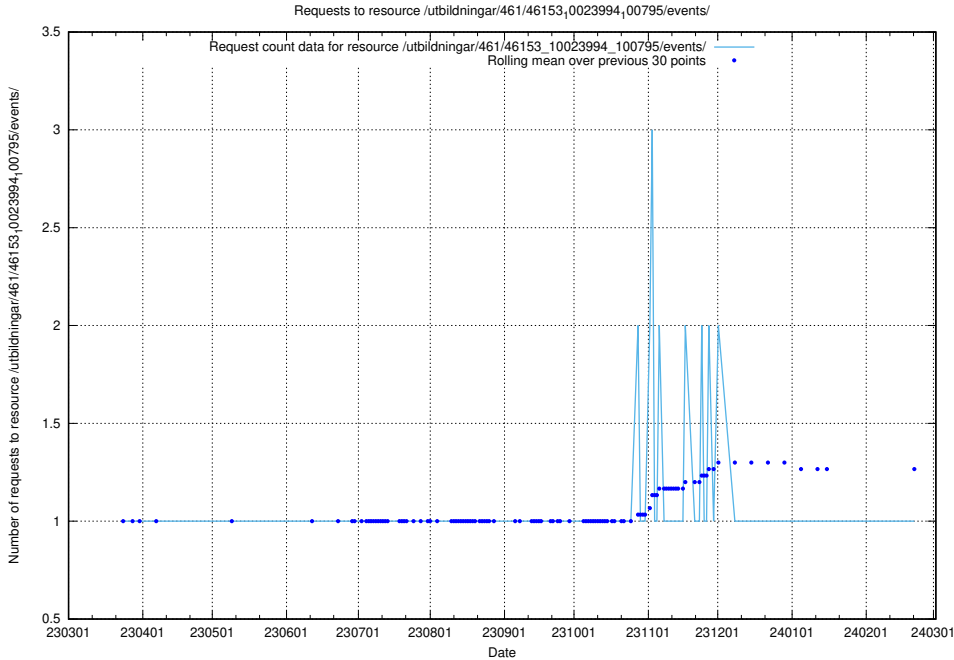

5.5817 Usage of /utbildningar/461/46153_10023994_100795/events/

Here, we count the number of requests to resource /utbildningar/461/46153_10023994_100795/events/.