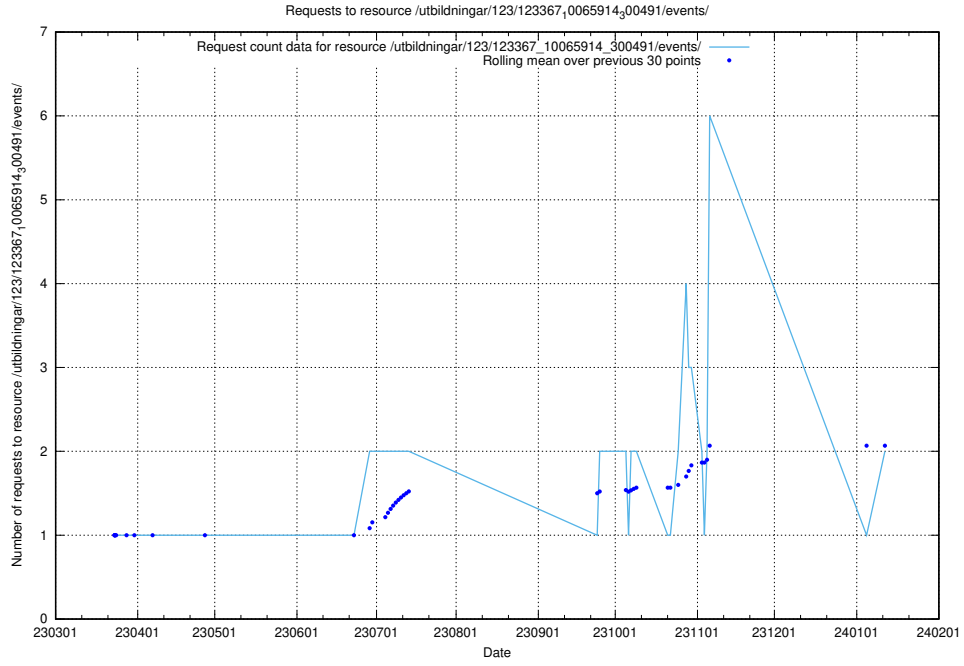

5.611 Usage of /utbildningar/123/123367_10065914_300491/events/

Here, we count the number of requests to resource /utbildningar/123/123367_10065914_300491/events/