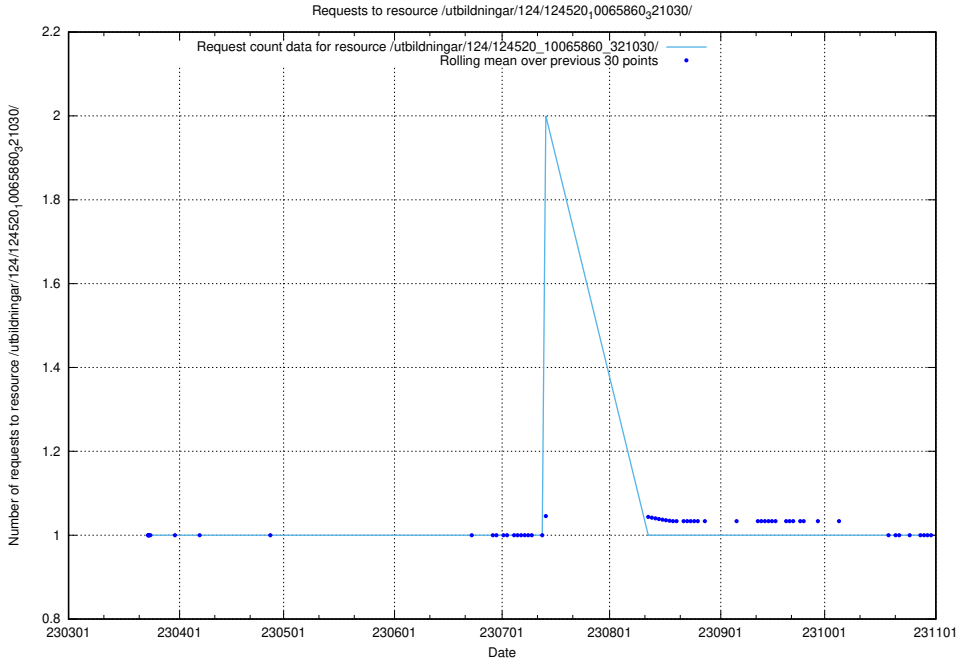

5.1126 Usage of /utbildningar/124/124520_10065860_321030/

Here, we count the number of requests to resource /utbildningar/124/124520_10065860_321030/.