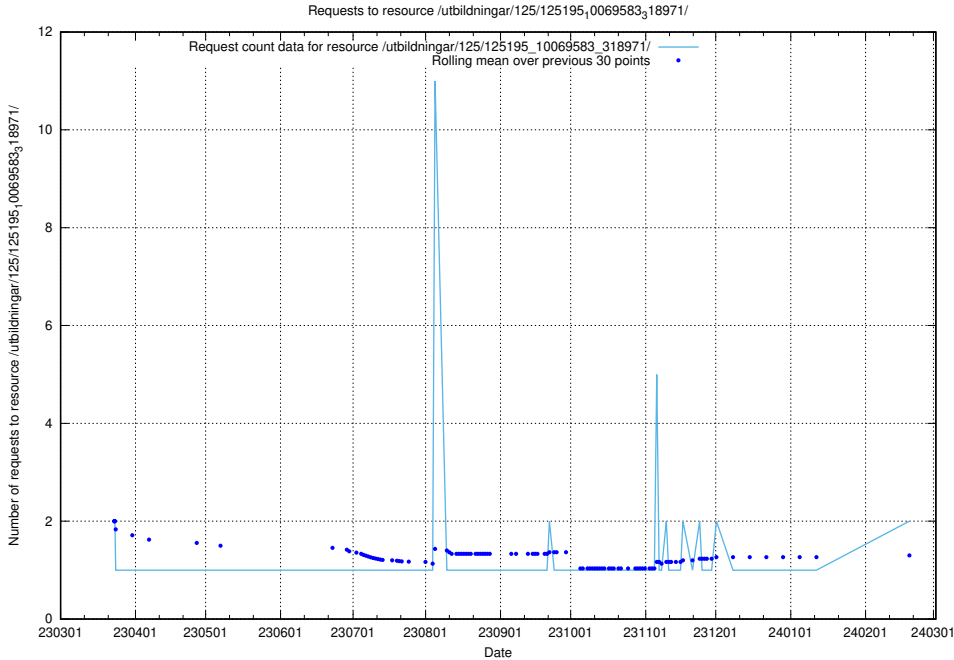

5.797 Usage of /utbildningar/125/125195_10069583_318971/

Here, we count the number of requests to resource /utbildningar/125/125195_10069583_318971/.