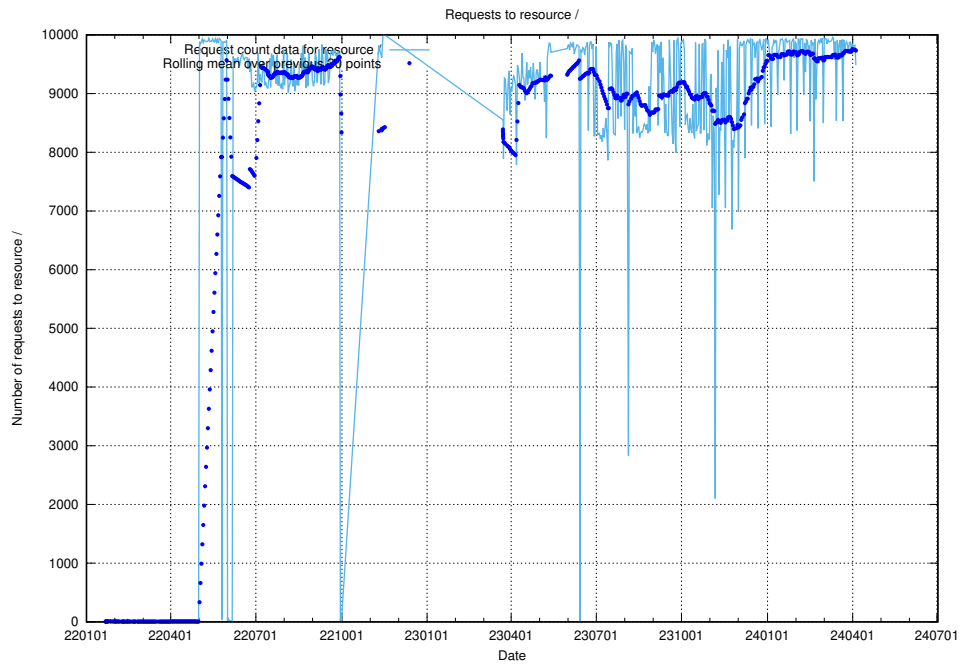

5 JobTechDev Data

This section contains data statistics from the [JobTechDev Data Web](#)⁶.

5.1 Usage of /

Here, we count the number of requests to resource /.

⁶<https://data.jobtechdev.se>