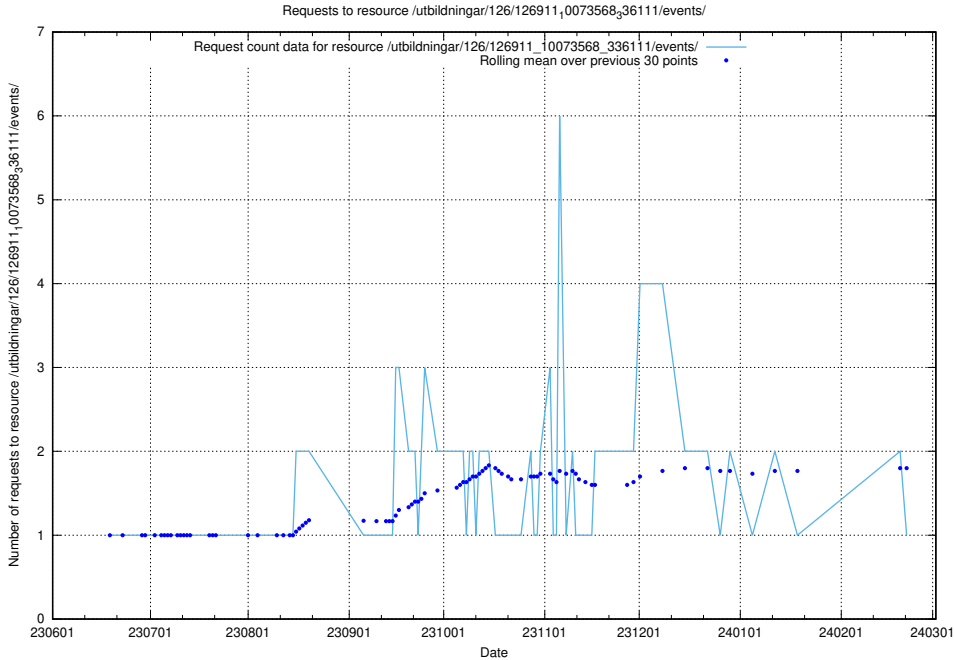

5.5477 Usage of /utbildningar/126/126911_10073568_336111/events/

Here, we count the number of requests to resource /utbildningar/126/126911_10073568_336111/events/