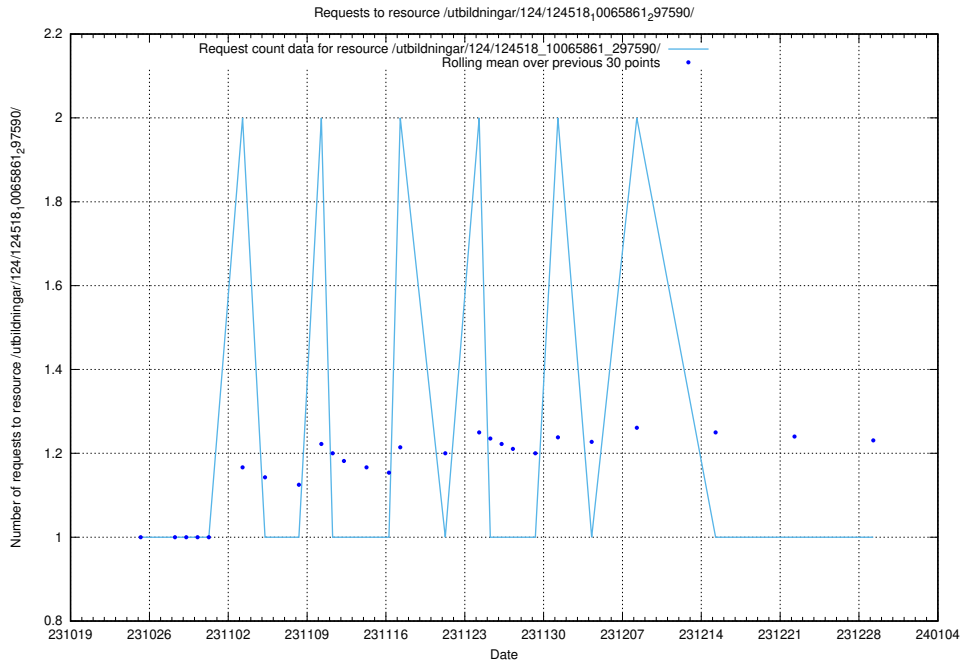

### 5.3832 Usage of /utbildningar/124/124518\_10065861\_297590/

Here, we count the number of requests to resource /utbildningar/124/124518\_10065861\_297590/.