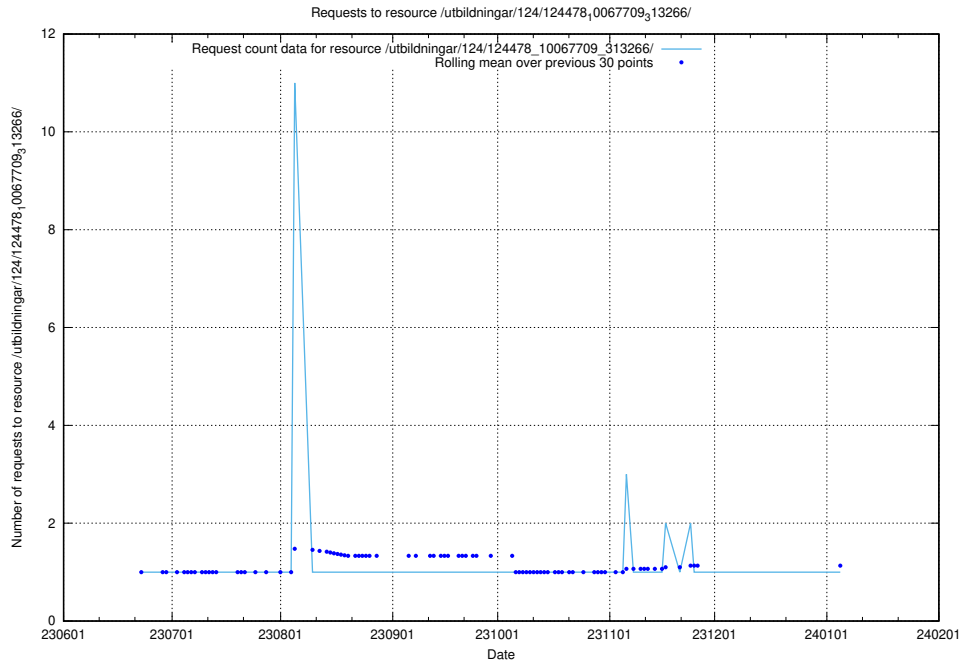

5.5422 Usage of /utbildningar/124/124478_10067709_313266/

Here, we count the number of requests to resource /utbildningar/124/124478_10067709_313266/.