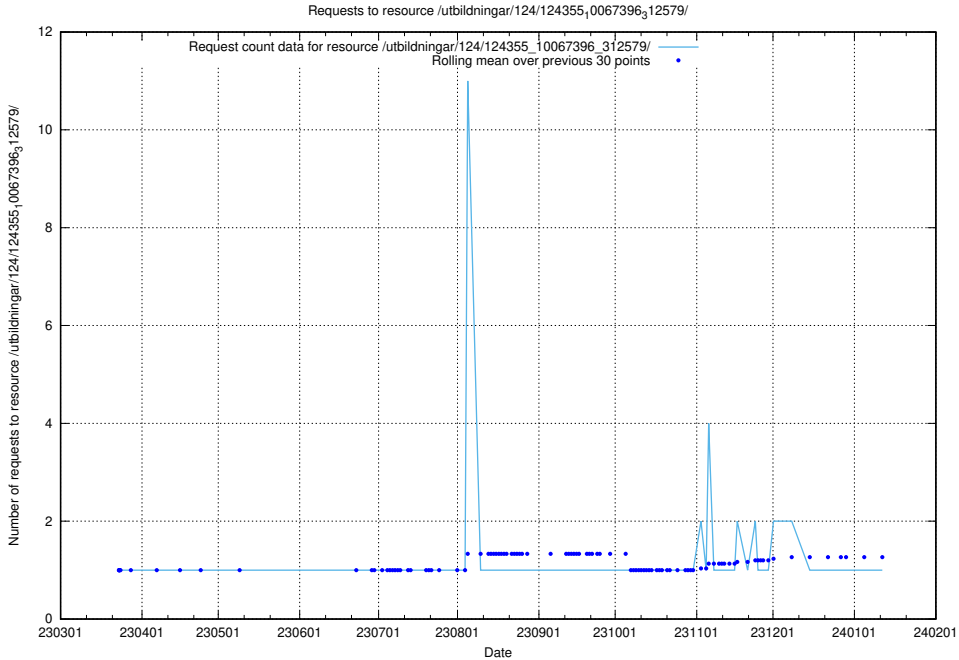

5.3495 Usage of /utbildningar/124/124355_10067396_312579/

Here, we count the number of requests to resource /utbildningar/124/124355_10067396_312579/.