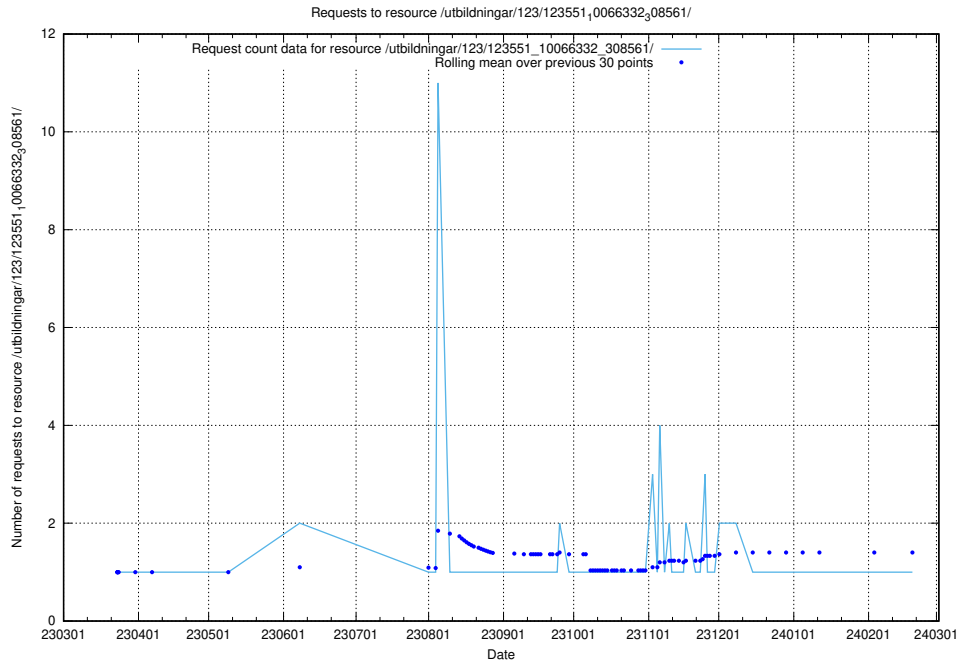

5.4108 Usage of /utbildningar/123/123551_10066332_308561/

Here, we count the number of requests to resource /utbildningar/123/123551_10066332_308561/.