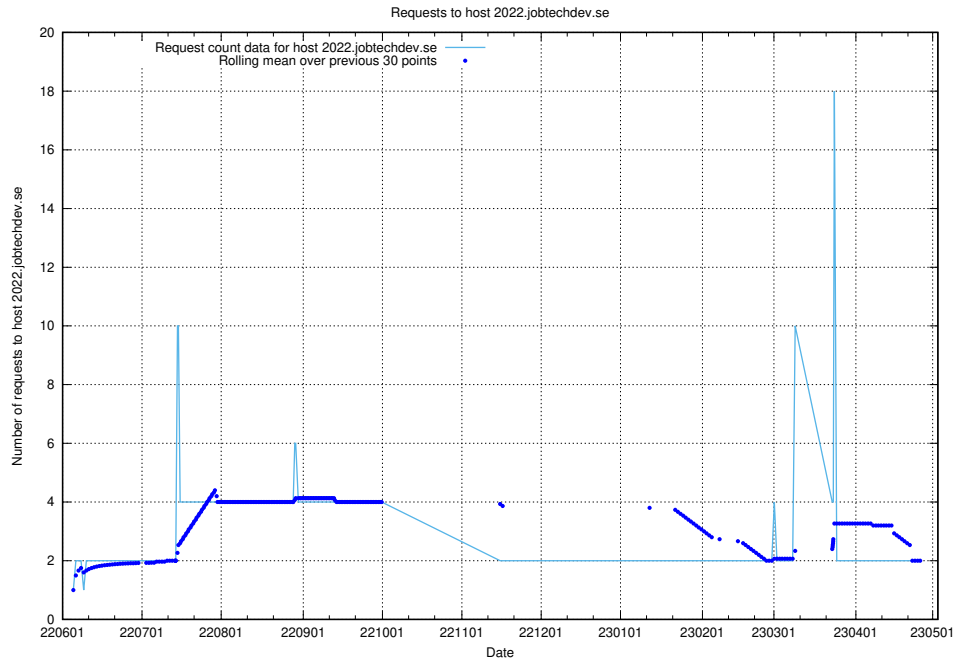

7.412 Usage of 2022.jobtechdev.se

Here, we count the number of requests to host 2022.jobtechdev.se.