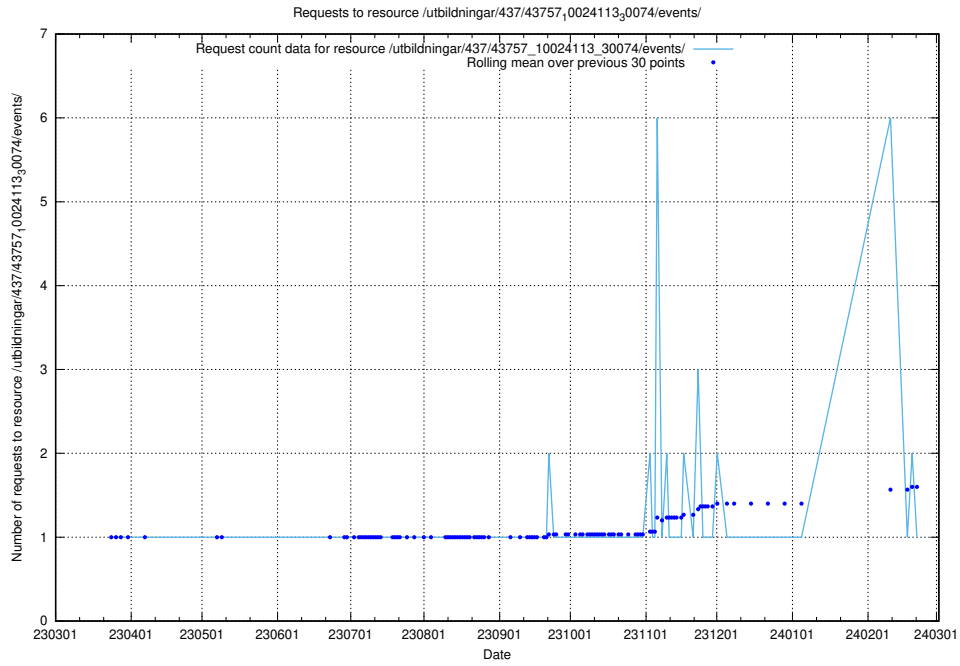

5.5845 Usage of /utbildningar/437/43757_10024113_30074/events/

Here, we count the number of requests to resource /utbildningar/437/43757_10024113_30074/events/.