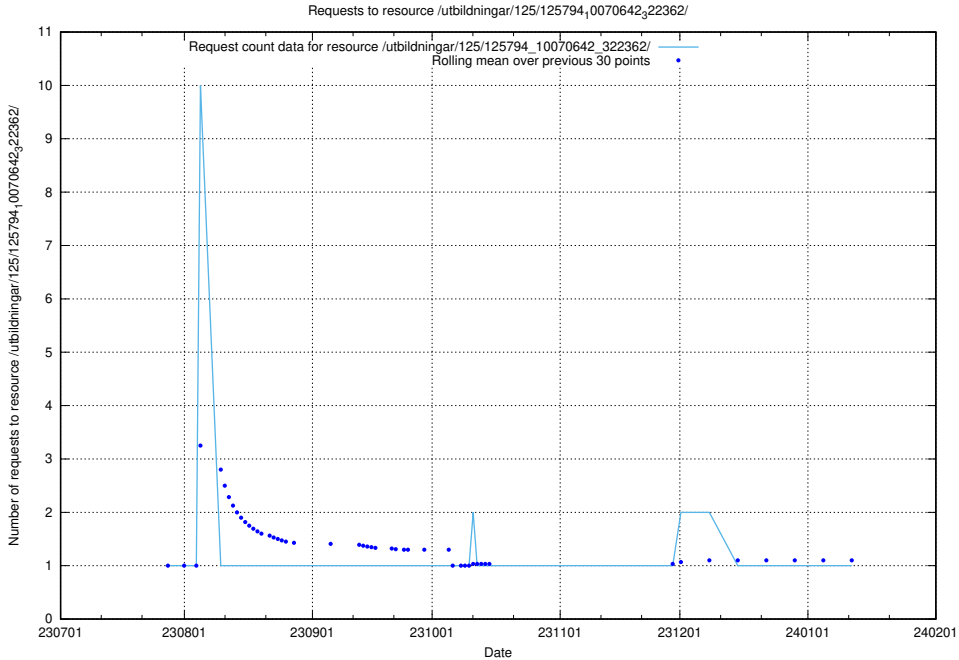

5.4531 Usage of /utbildningar/125/125794_10070642_322362/

Here, we count the number of requests to resource /utbildningar/125/125794_10070642_322362/.