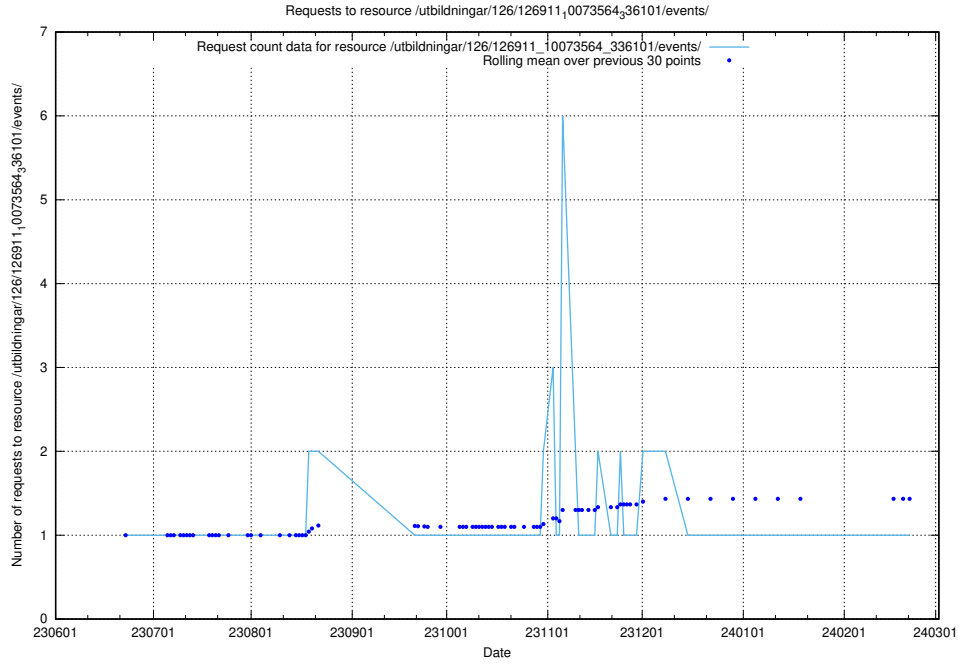

5.5196 Usage of /utbildningar/126/126911_10073564_336101/events/

Here, we count the number of requests to resource /utbildningar/126/126911_10073564_336101/events/