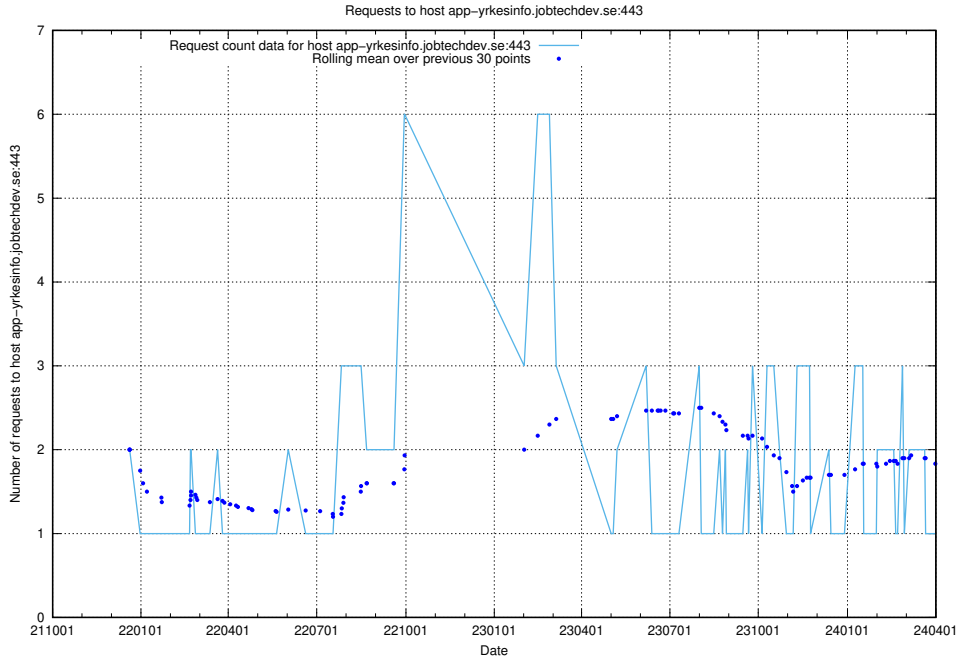

### 7.621 Usage of app-yrkesinfo.jobtechdev.se:443

Here, we count the number of requests to host app-yrkesinfo.jobtechdev.se:443.