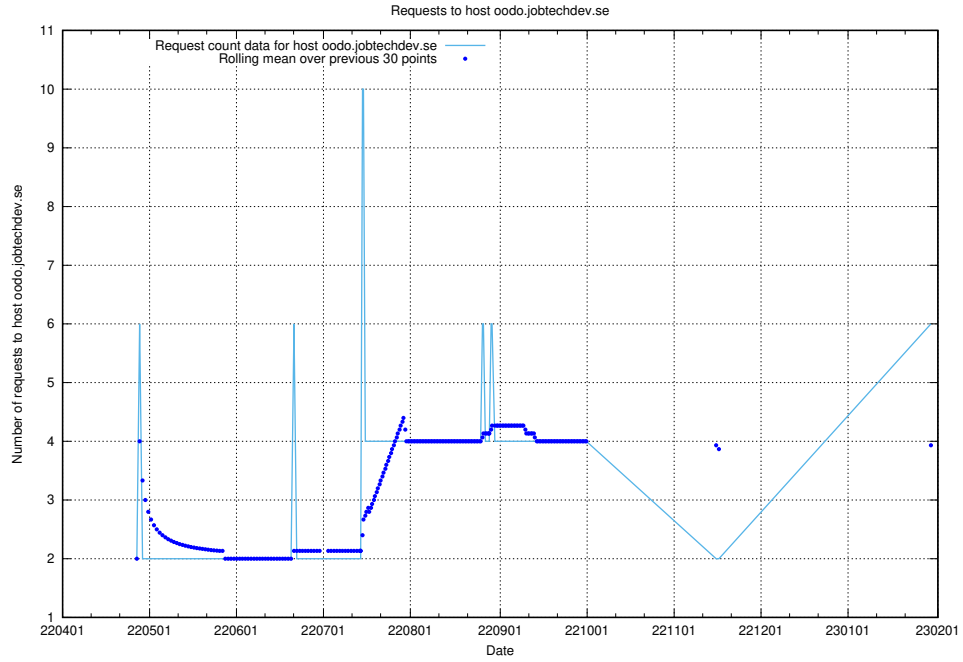

7.83 Usage of oodo.jobtechdev.se

Here, we count the number of requests to host oodo.jobtechdev.se.