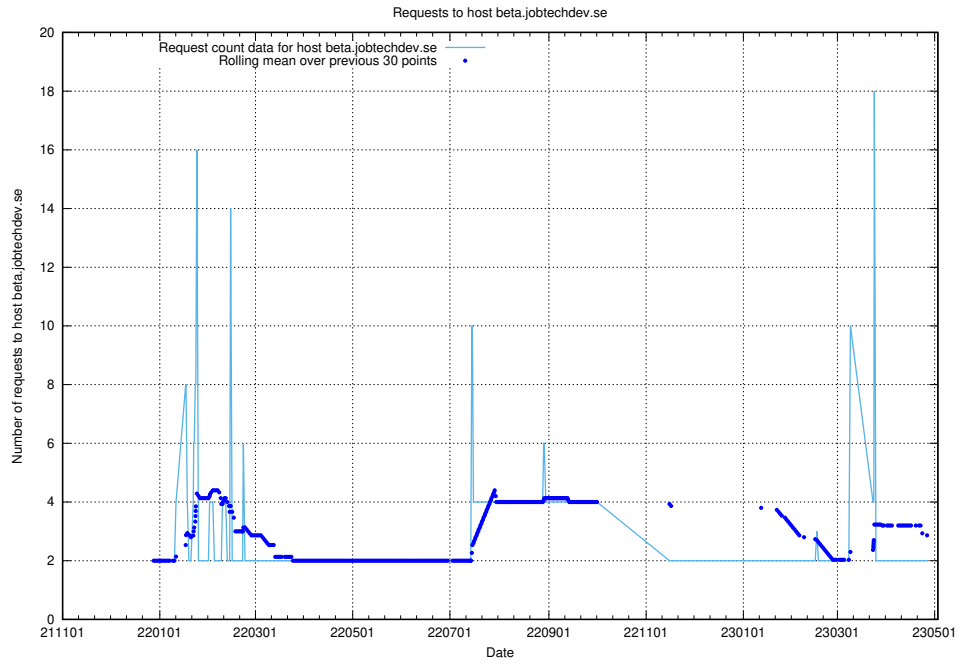

7.357 Usage of beta.jobtechdev.se

Here, we count the number of requests to host beta.jobtechdev.se.