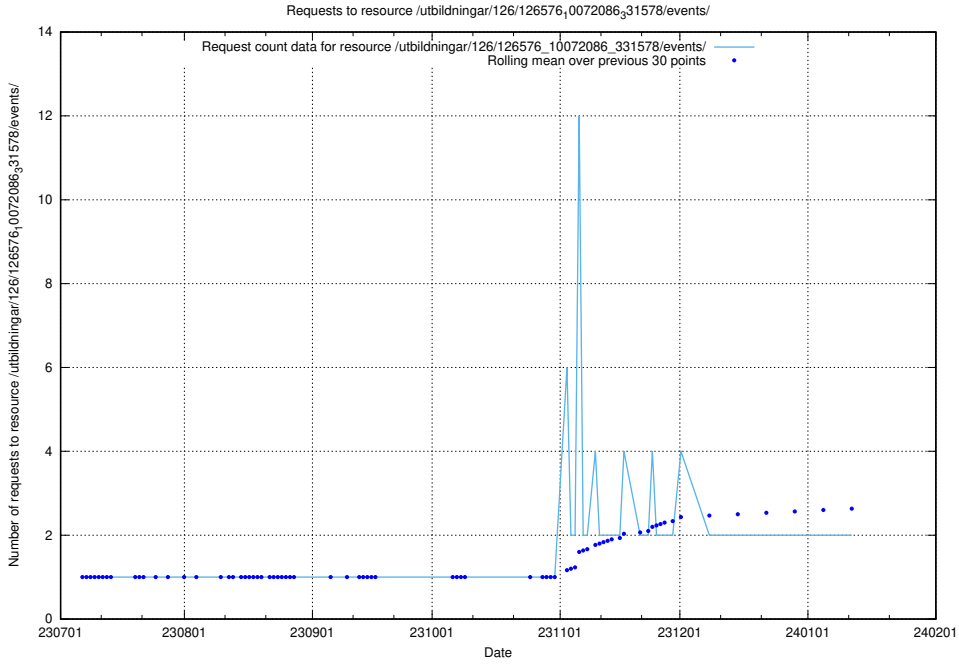

5.670 Usage of /utbildningar/126/126576_10072086_331578/events/

Here, we count the number of requests to resource /utbildningar/126/126576_10072086_331578/events/