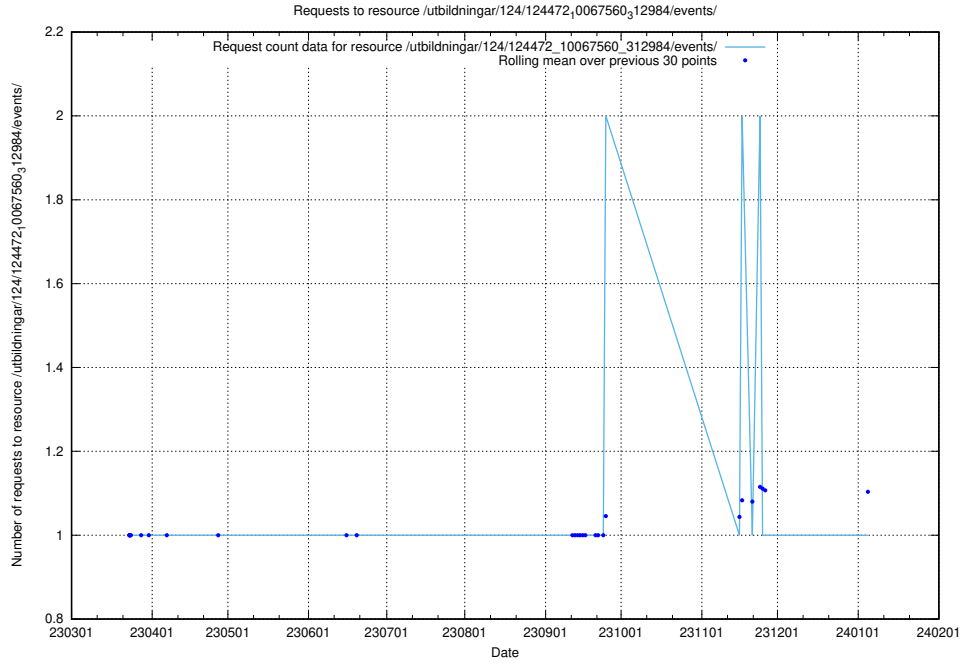

5.2678 Usage of /utbildningar/124/124472_10067560_312984/events/

Here, we count the number of requests to resource /utbildningar/124/124472_10067560_312984/events/