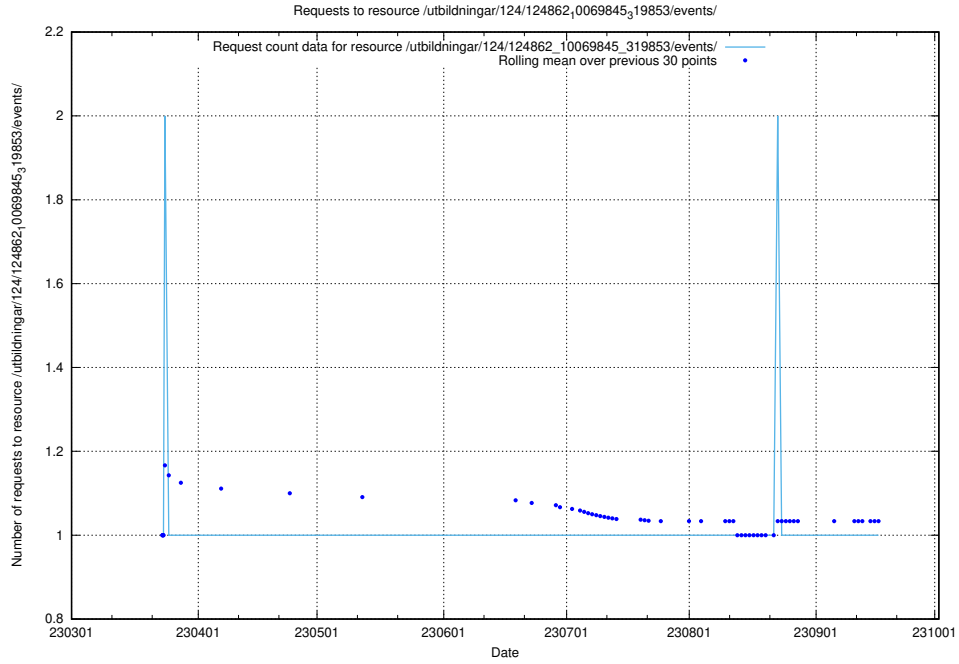

5.1021 Usage of /utbildningar/124/124862_10069845_319853/events/

Here, we count the number of requests to resource /utbildningar/124/124862_10069845_319853/events/