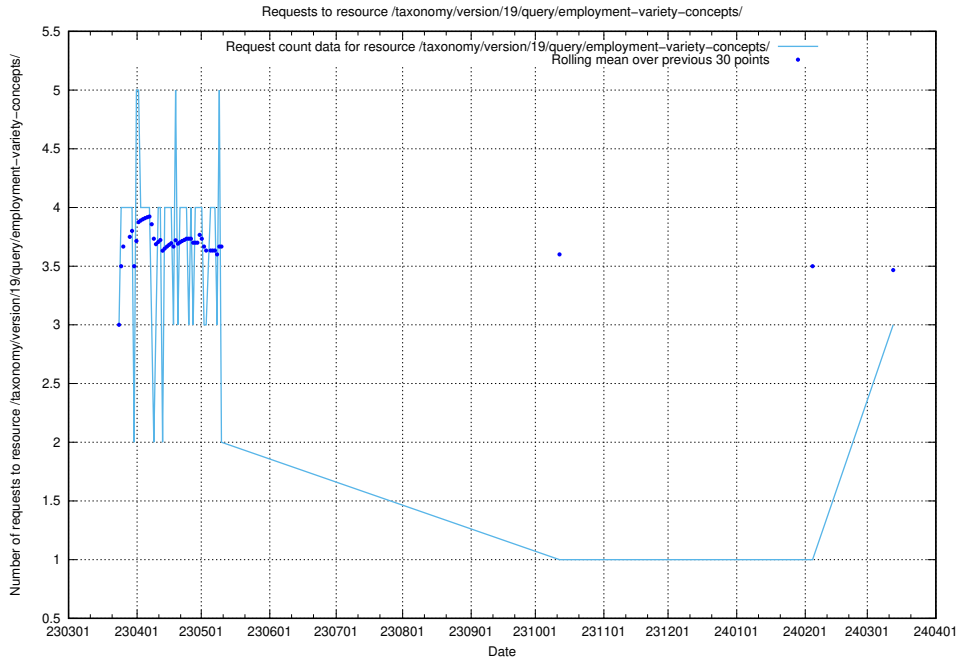

5.305 Usage of /taxonomy/version/19/query/employment-variety-concepts/

Here, we count the number of requests to resource /taxonomy/version/19/query/employment-variety-concepts/.