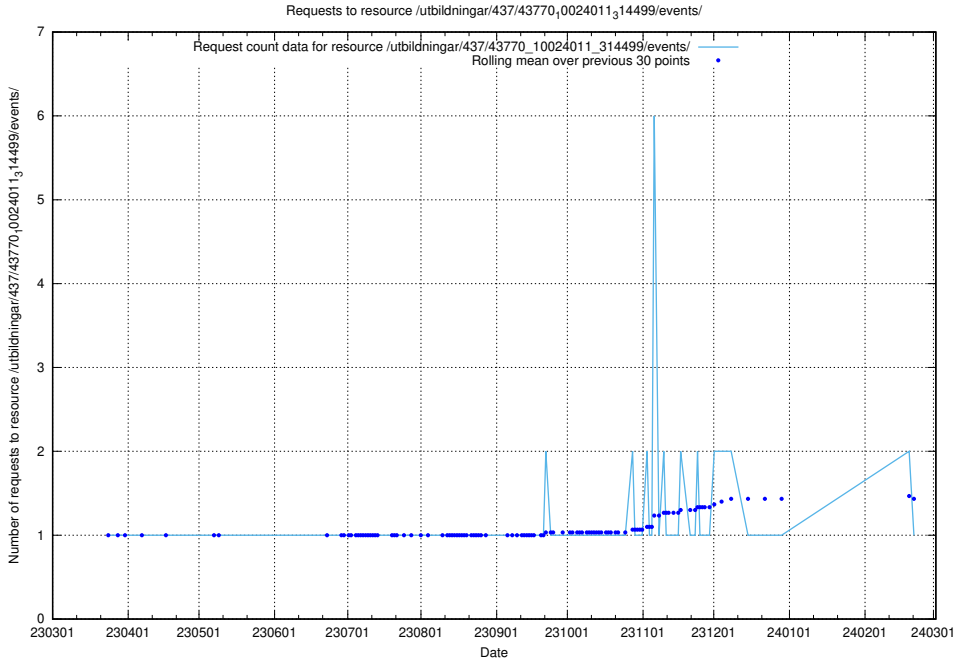

5.5842 Usage of /utbildningar/437/43770_10024011_314499/events/

Here, we count the number of requests to resource /utbildningar/437/43770_10024011_314499/events/.