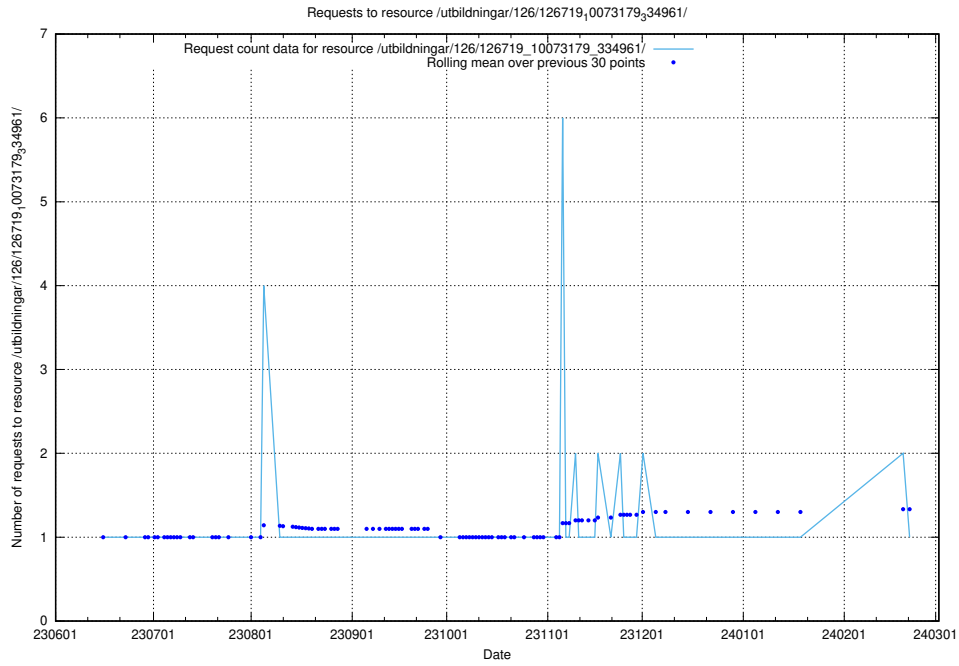

5.5504 Usage of /utbildningar/126/126719_10073179_334961/

Here, we count the number of requests to resource /utbildningar/126/126719_10073179_334961/.