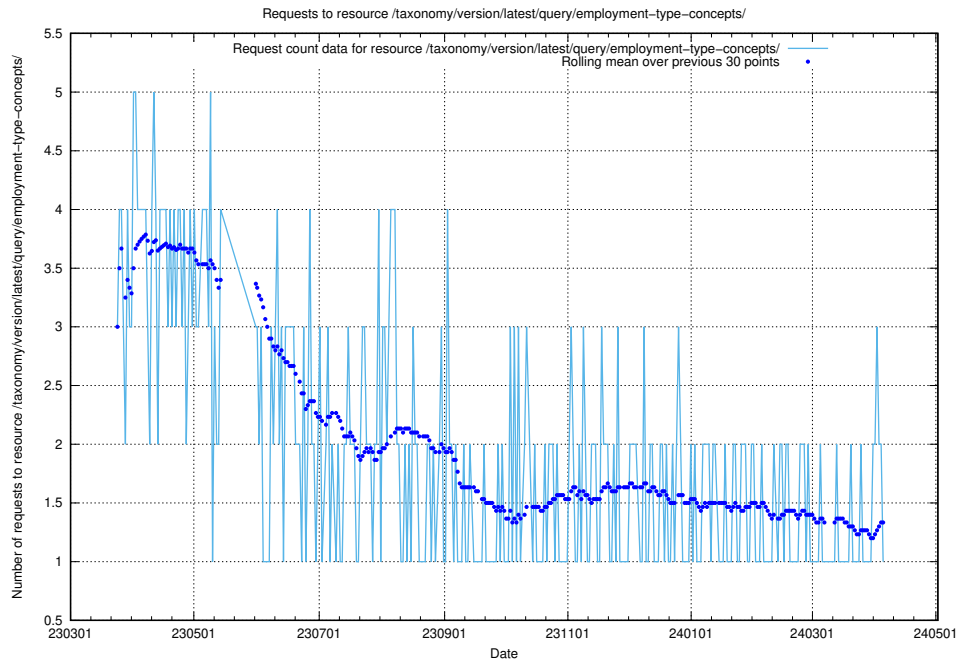

5.5762 Usage of /taxonomy/version/latest/query/employment-type-concepts/

Here, we count the number of requests to resource /taxonomy/version/latest/query/employment-type-concepts/.