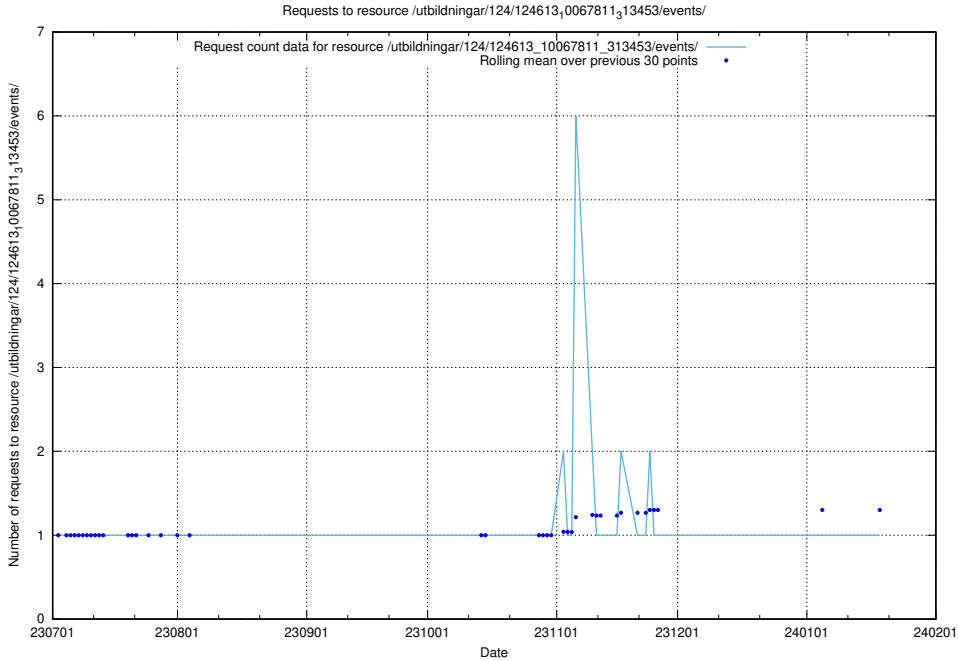

5.4986 Usage of /utbildningar/124/124613_10067811_313453/events/

Here, we count the number of requests to resource /utbildningar/124/124613_10067811_313453/events/