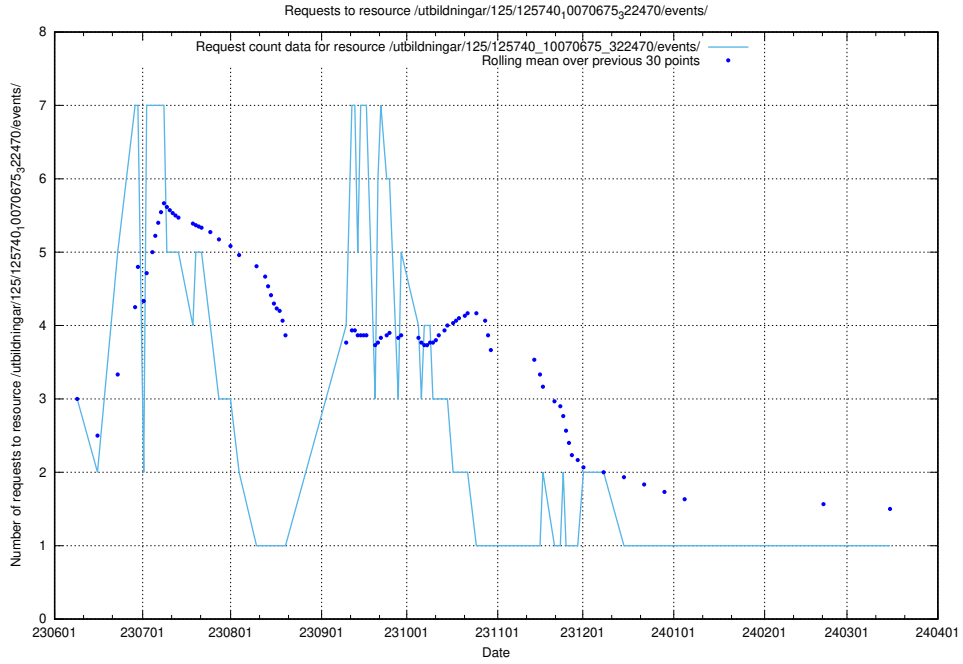

### 5.5520 Usage of /utbildningar/125/125740\_10070675\_322470/events/

Here, we count the number of requests to resource /utbildningar/125/125740\_10070675\_322470/events/