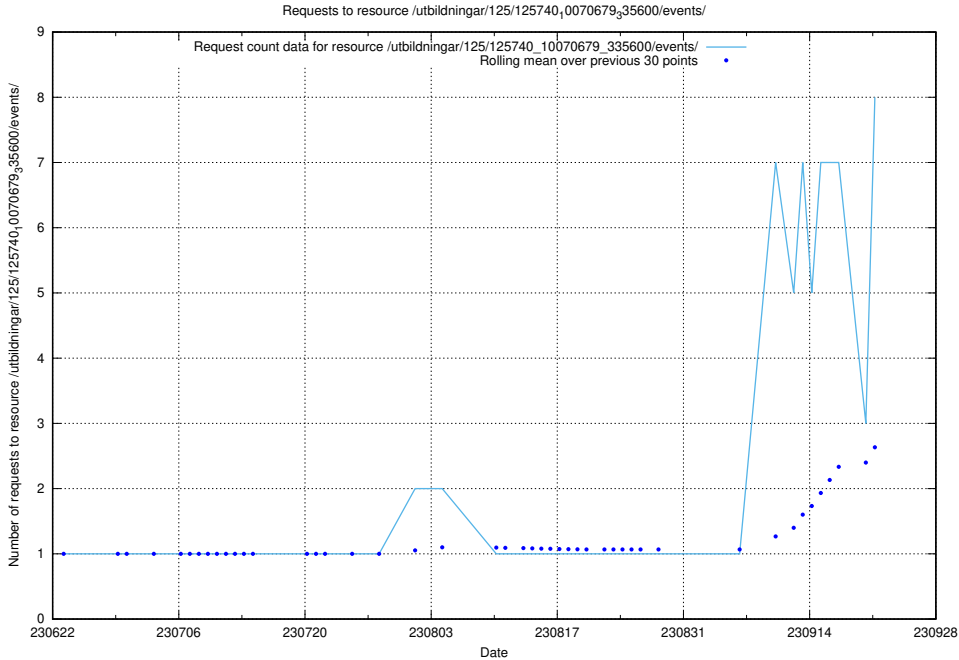

5.57 Usage of /utbildningar/125/125740_10070679_335600/events/

Here, we count the number of requests to resource /utbildningar/125/125740_10070679_335600/events/