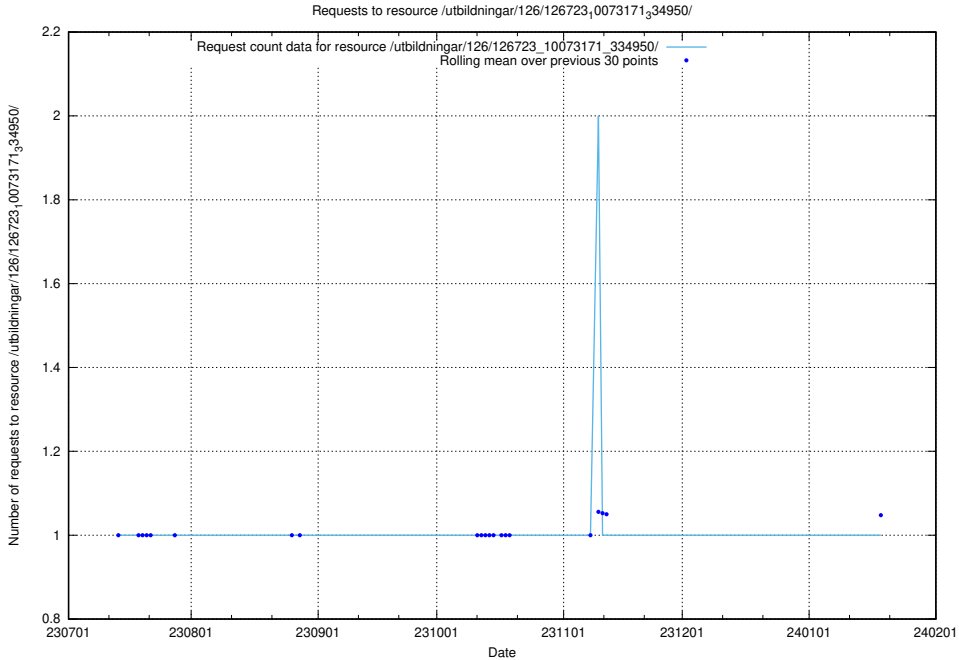

5.4693 Usage of /utbildningar/126/126723_10073171_334950/

Here, we count the number of requests to resource /utbildningar/126/126723_10073171_334950/.