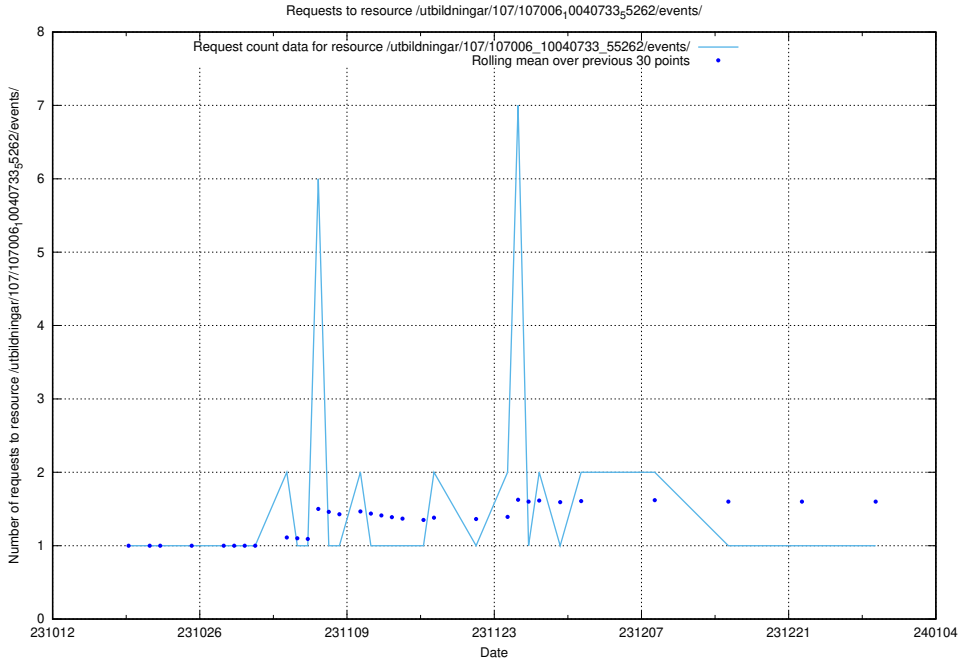

### 5.3884 Usage of /utbildningar/107/107006\_10040733\_55262/events/

Here, we count the number of requests to resource /utbildningar/107/107006\_10040733\_55262/events/.