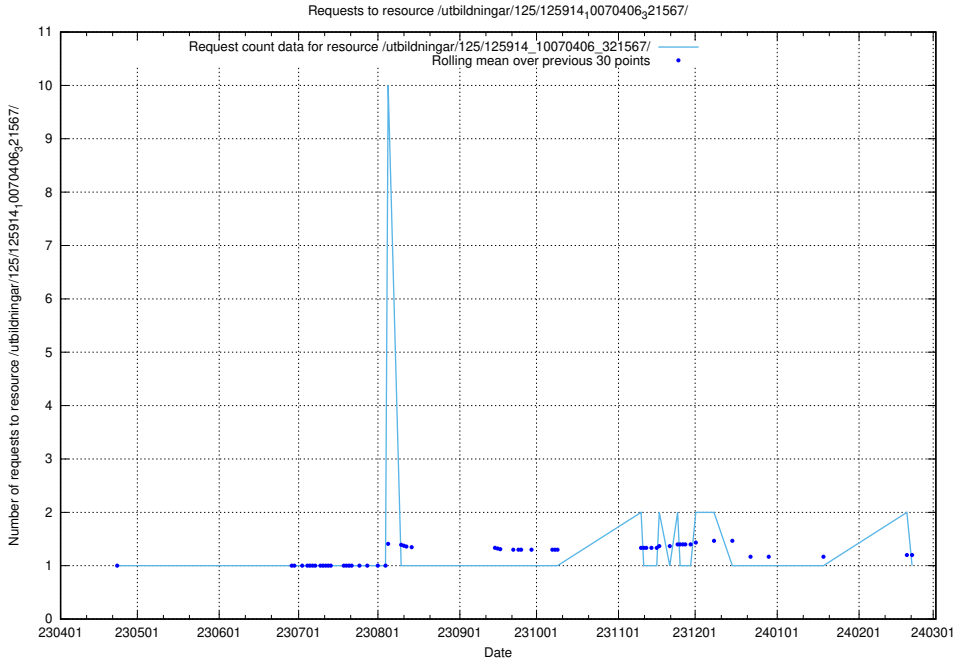

5.5654 Usage of /utbildningar/125/125914_10070406_321567/

Here, we count the number of requests to resource /utbildningar/125/125914_10070406_321567/.