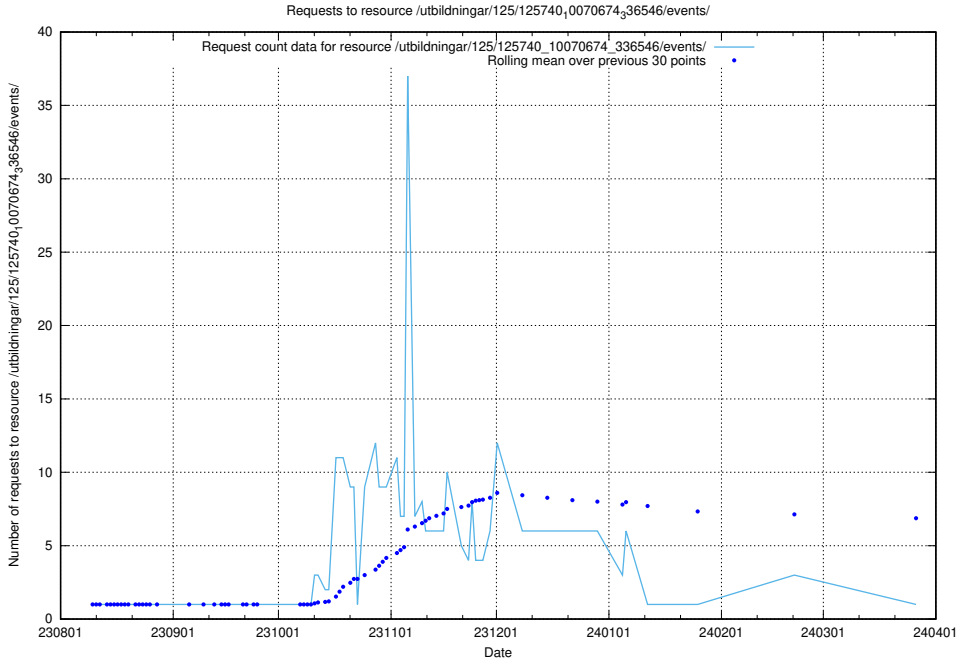

5.4457 Usage of /utbildningar/125/125740_10070674_336546/events/

Here, we count the number of requests to resource /utbildningar/125/125740_10070674_336546/events/