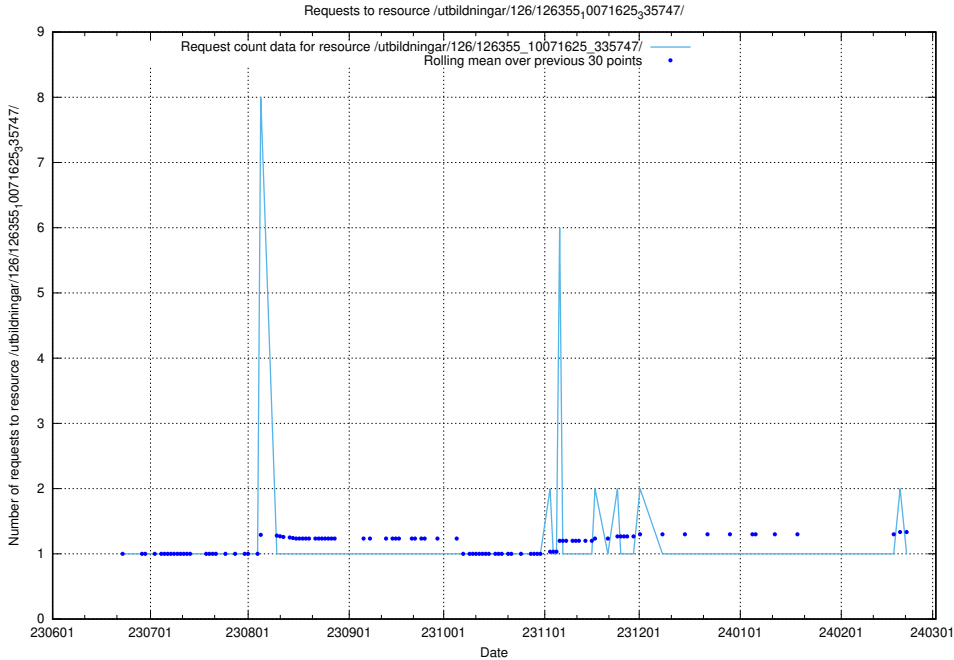

5.5275 Usage of /utbildningar/126/126355_10071625_335747/

Here, we count the number of requests to resource /utbildningar/126/126355_10071625_335747/.