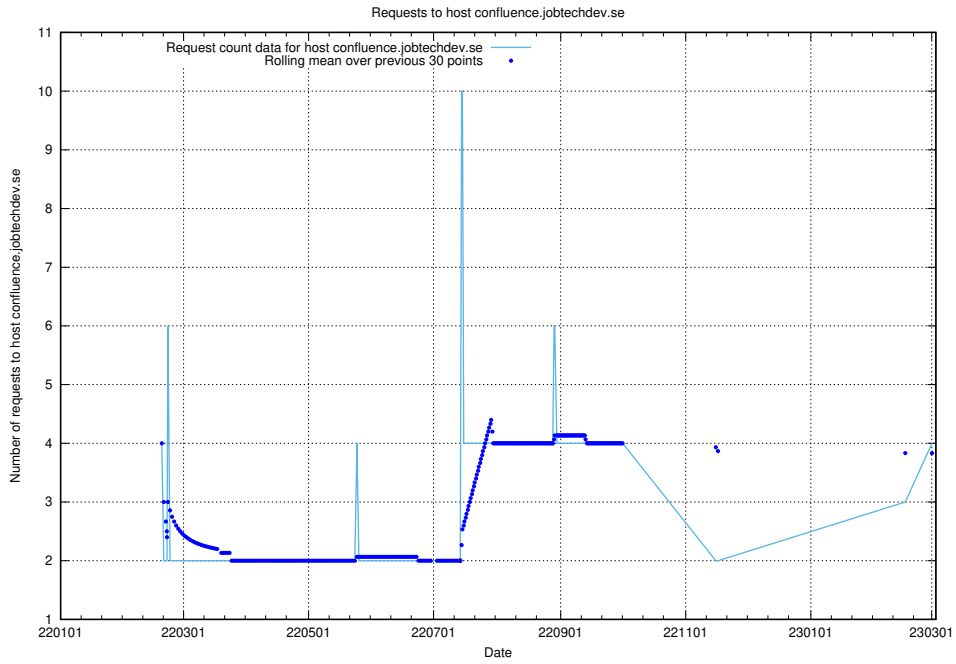

## 7.158 Usage of gitlab.jobtechdev.se

Here, we count the number of requests to host gitlab.jobtechdev.se.