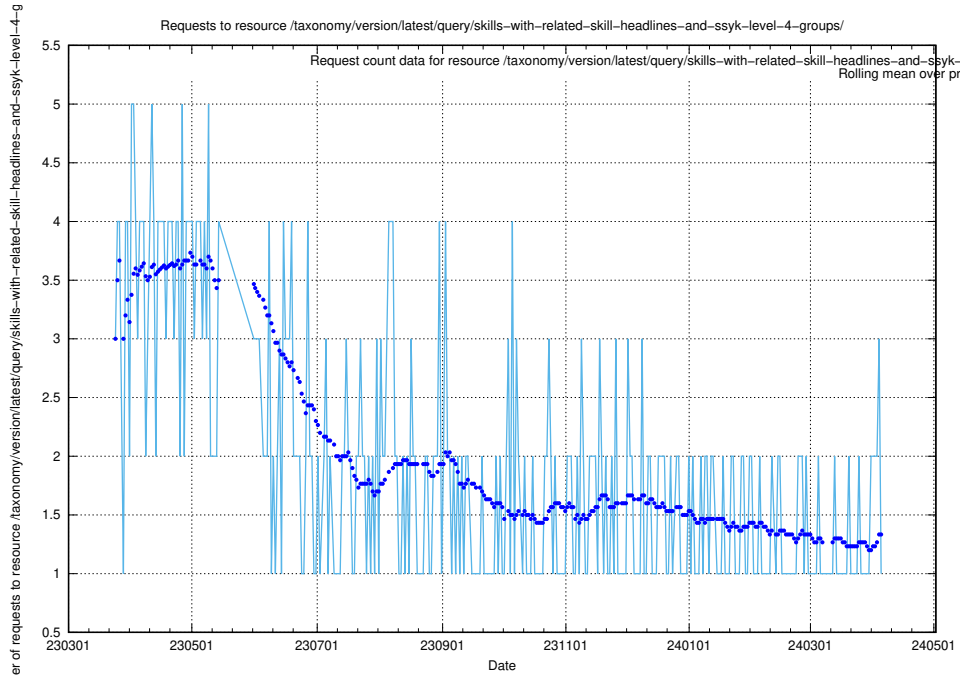

5.5747 Usage of /taxonomy/version/latest/query/skills-with-related-skill-headlines-and-ssyk-level-4-groups/

Here, we count the number of requests to resource /taxonomy/version/latest/query/skills-with-related-skill-headlines-and-ssyk-level-4-groups/.