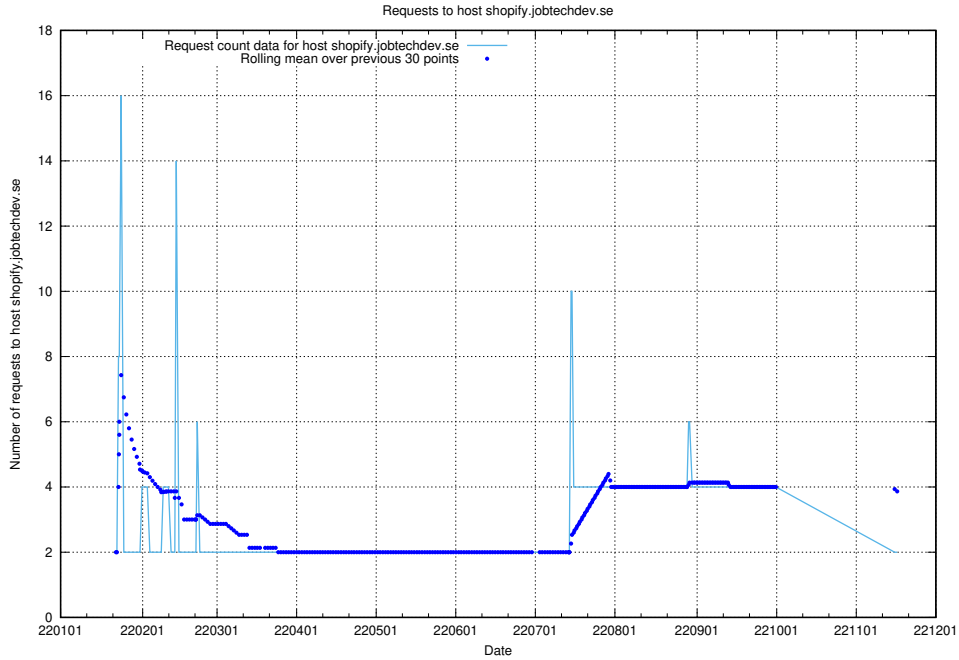

7.586 Usage of shopify.jobtechdev.se

Here, we count the number of requests to host shopify.jobtechdev.se.