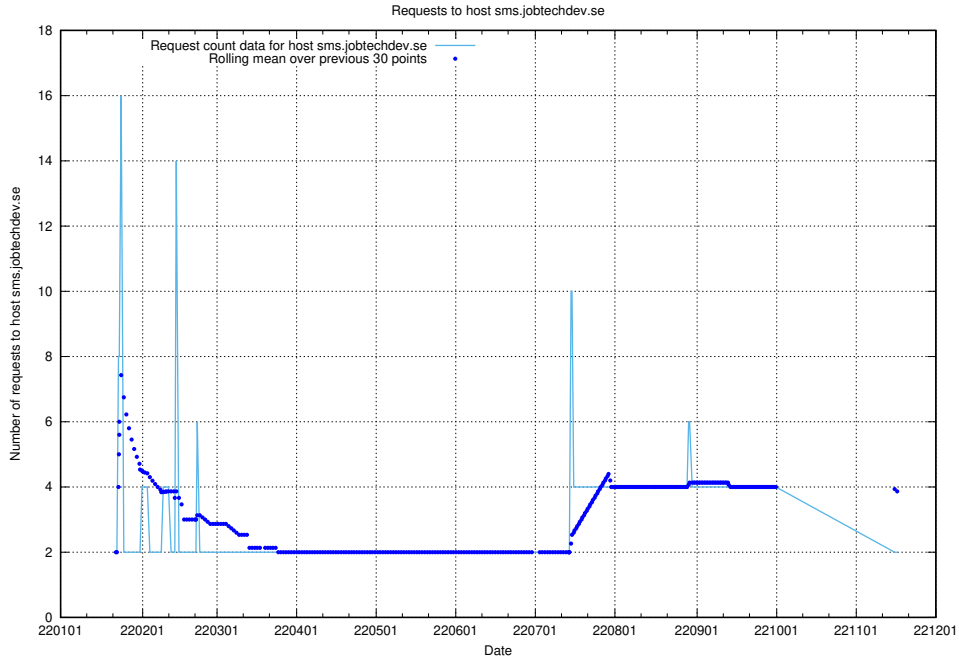

7.584 Usage of sms.jobtechdev.se

Here, we count the number of requests to host sms.jobtechdev.se.