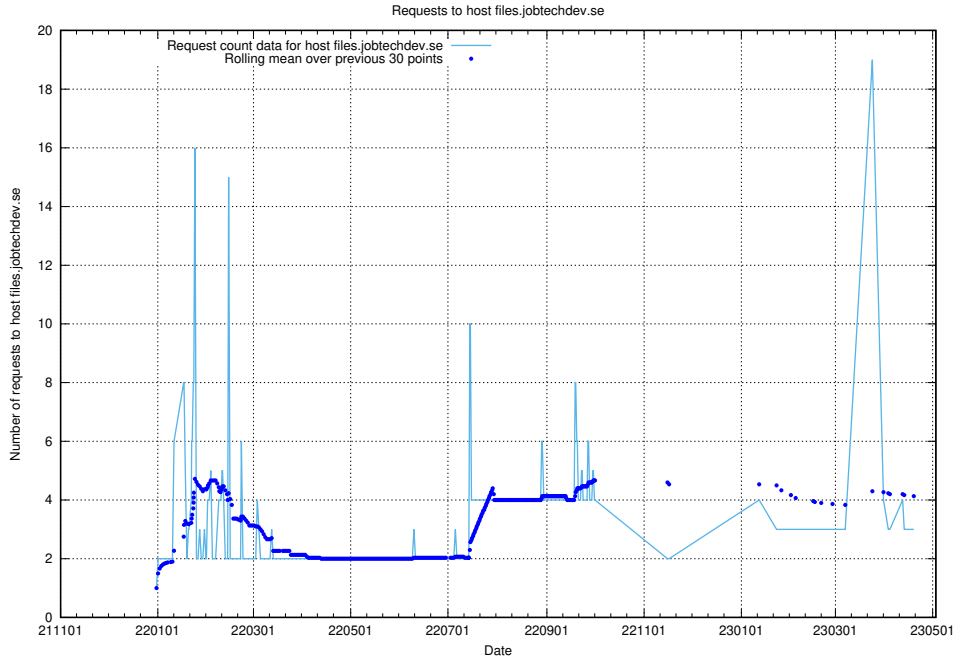

7.187 Usage of files.jobtechdev.se

Here, we count the number of requests to host files.jobtechdev.se.