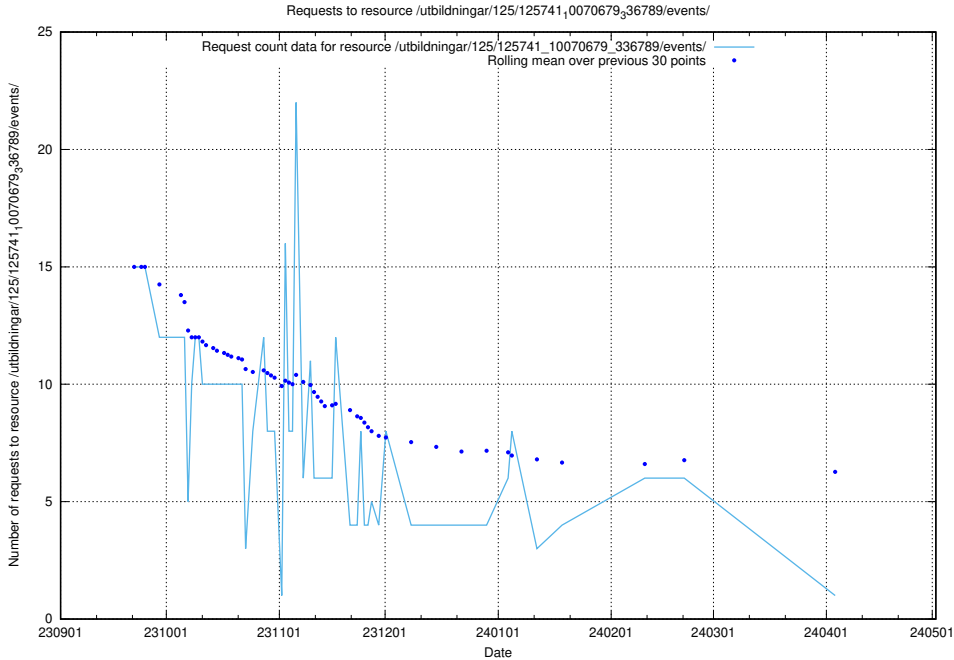

5.4112 Usage of /utbildningar/125/125741_10070679_336789/events/

Here, we count the number of requests to resource /utbildningar/125/125741_10070679_336789/events/