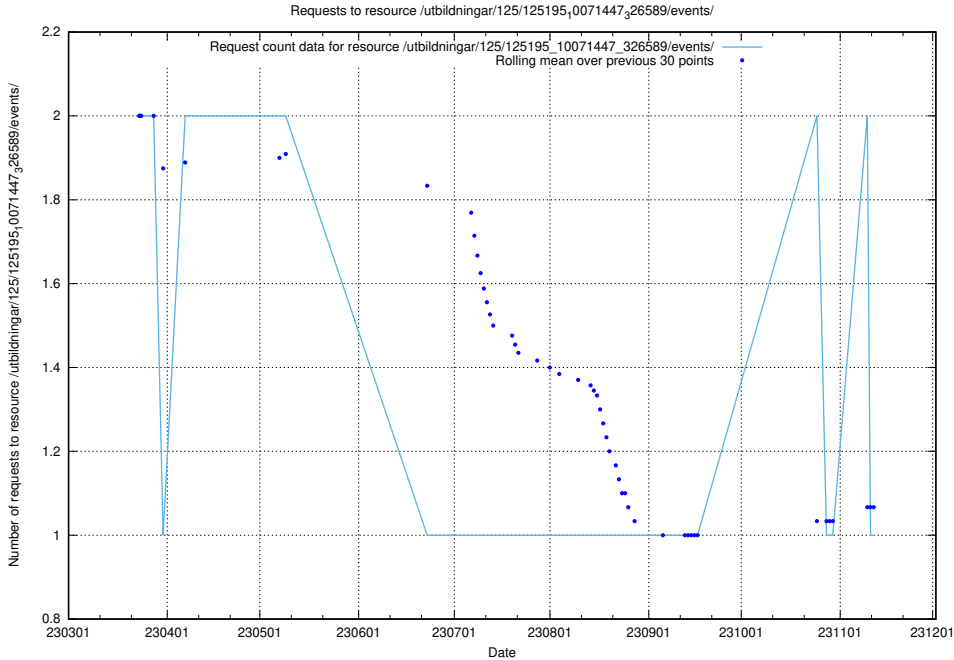

5.5930 Usage of /utbildningar/125/125195_10071447_326589/events/

Here, we count the number of requests to resource /utbildningar/125/125195_10071447_326589/events/