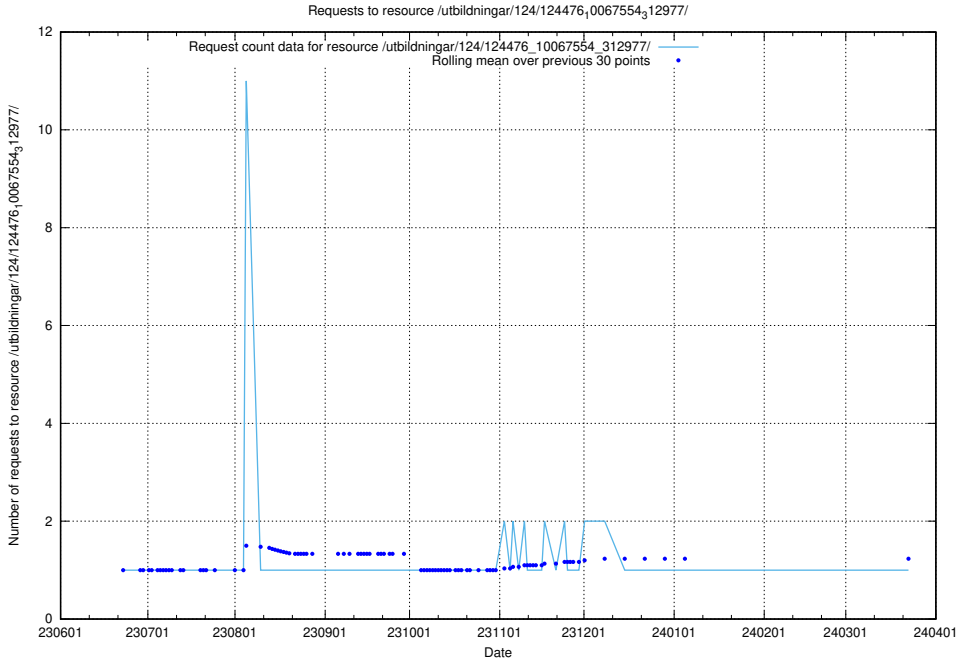

5.5423 Usage of /utbildningar/124/124476_10067554_312977/

Here, we count the number of requests to resource /utbildningar/124/124476_10067554_312977/.