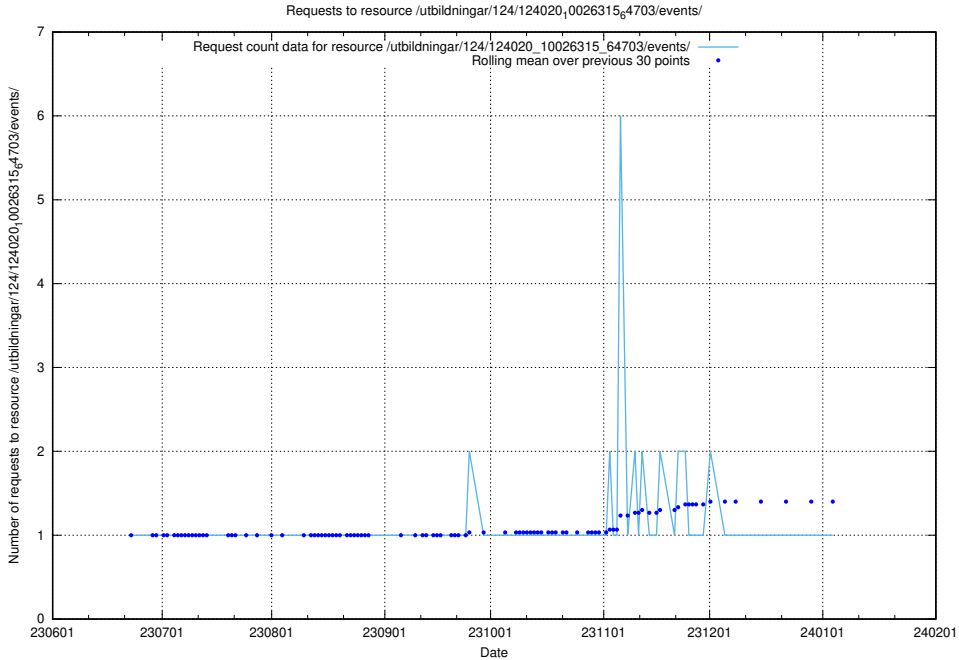

5.5455 Usage of /utbildningar/124/124020_10026315_64703/events/

Here, we count the number of requests to resource /utbildningar/124/124020_10026315_64703/events/.