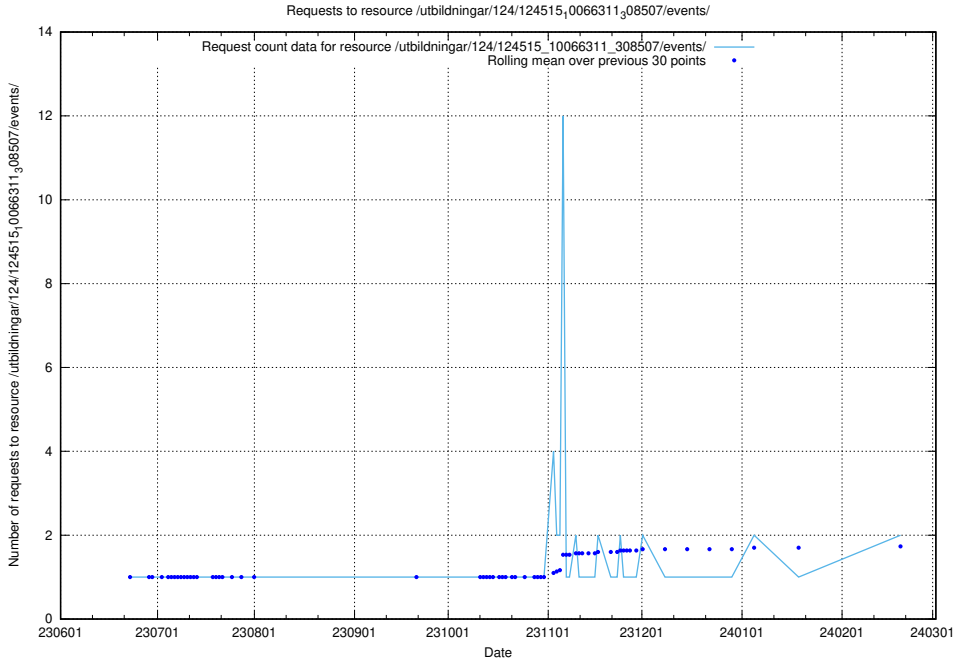

5.717 Usage of /utbildningar/124/124515_10066311_308507/events/

Here, we count the number of requests to resource /utbildningar/124/124515_10066311_308507/events/