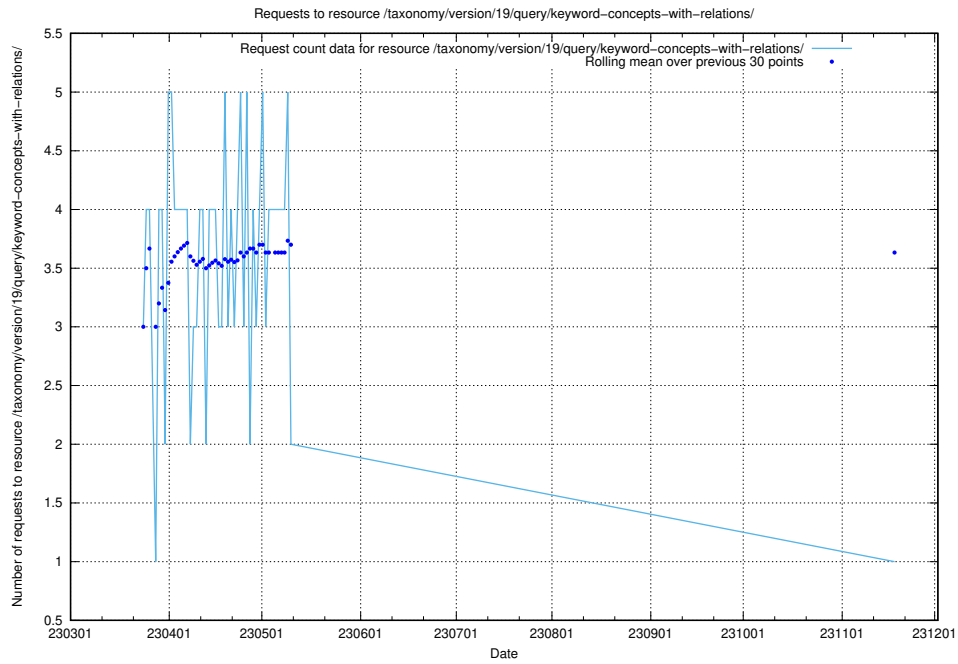

5.5801 Usage of /taxonomy/version/19/query/keyword-concepts-with-relations/

Here, we count the number of requests to resource /taxonomy/version/19/query/keyword-concepts-with-relations/.