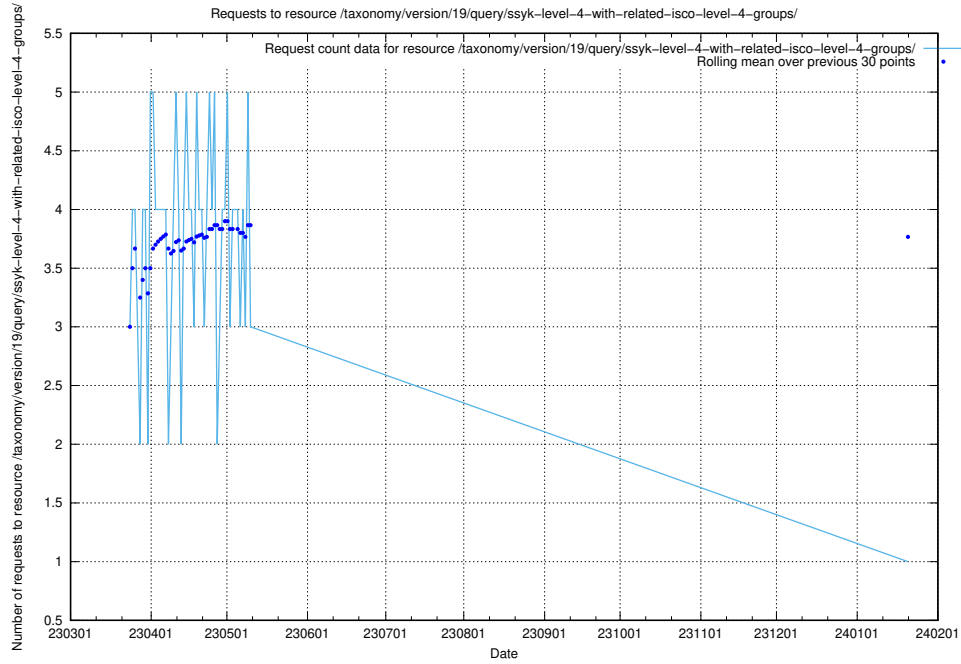

### 5.5783 Usage of /taxonomy/version/19/query/ssyk-level-4-with-related-isco-level-4-groups/

Here, we count the number of requests to resource /taxonomy/version/19/query/ssyk-level-4-with-related-isco-level-4-groups/.