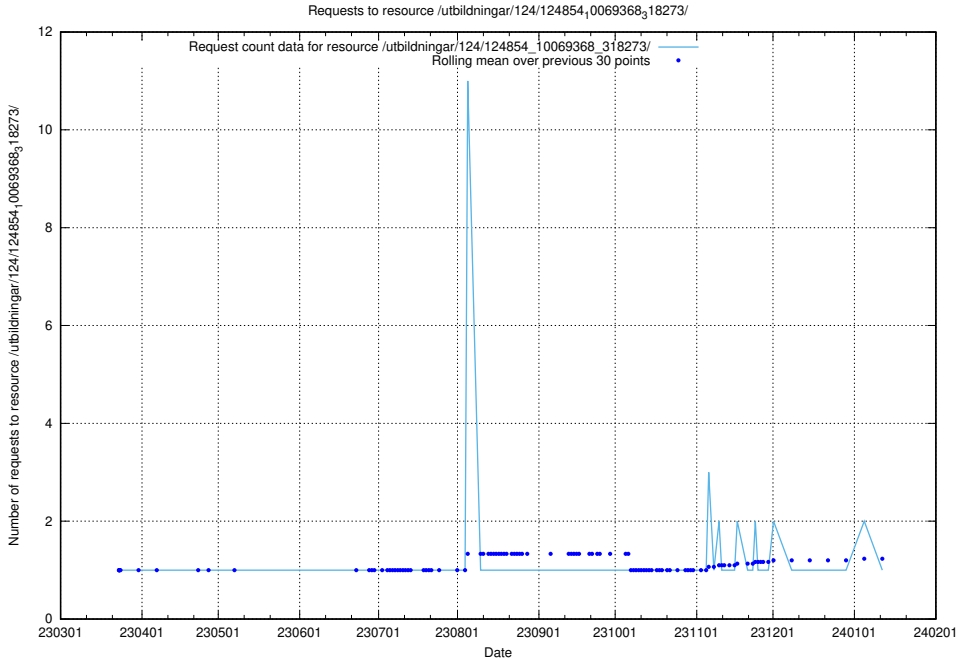

5.1063 Usage of /utbildningar/124/124854_10069368_318273/

Here, we count the number of requests to resource /utbildningar/124/124854_10069368_318273/.