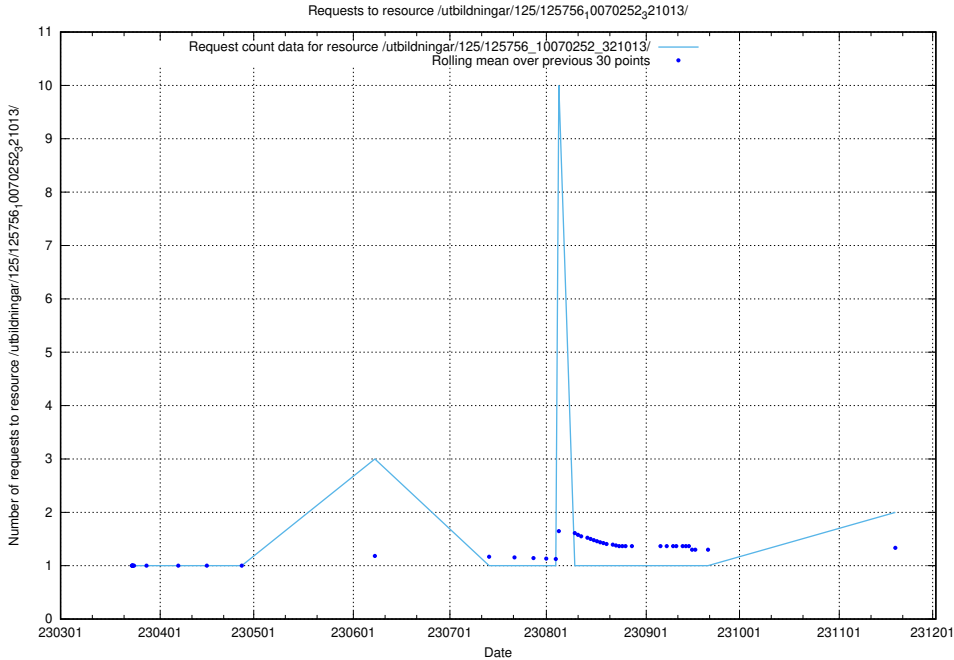

5.811 Usage of /utbildningar/125/125756_10070252_321013/

Here, we count the number of requests to resource /utbildningar/125/125756_10070252_321013/.