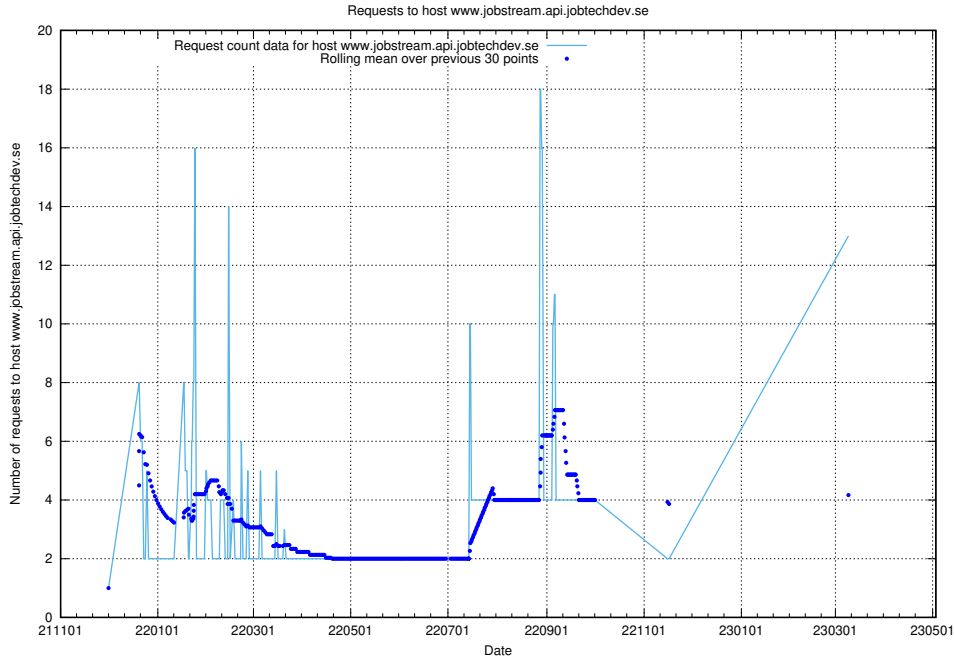

7.46 Usage of www.jobstream.api.jobtechdev.se

Here, we count the number of requests to host www.jobstream.api.jobtechdev.se.