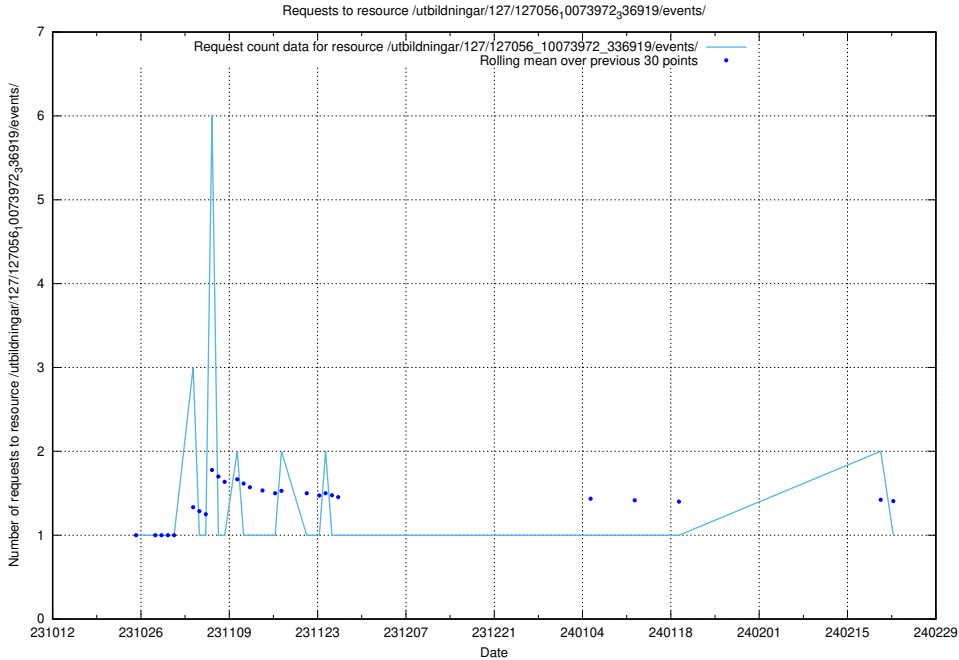

5.3820 Usage of /utbildningar/127/127056_10073972_336919/events/

Here, we count the number of requests to resource /utbildningar/127/127056_10073972_336919/events/