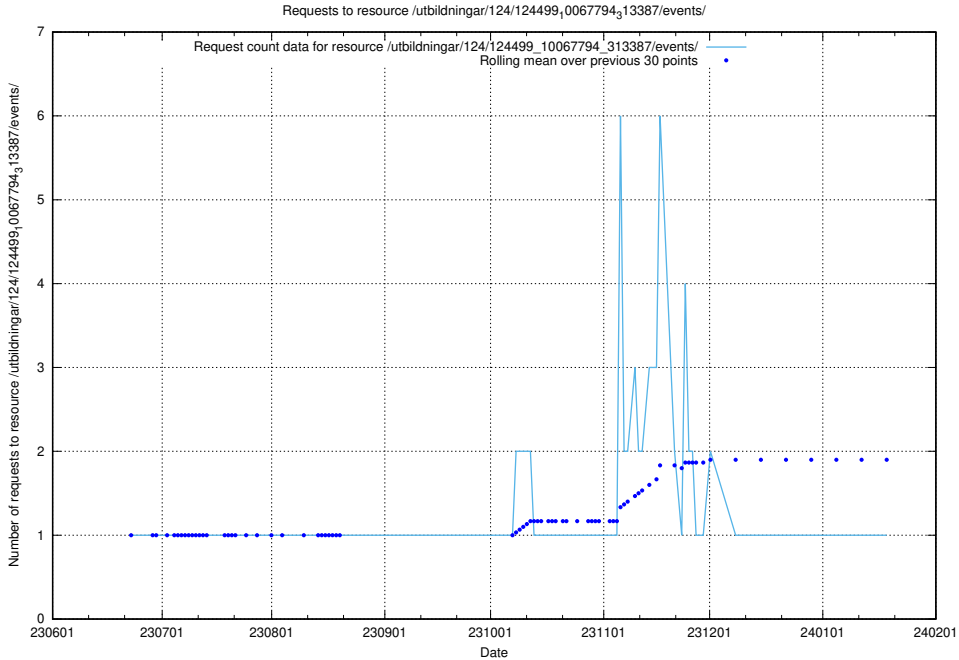

5.5403 Usage of /utbildningar/124/124499_10067794_313387/events/

Here, we count the number of requests to resource /utbildningar/124/124499_10067794_313387/events/