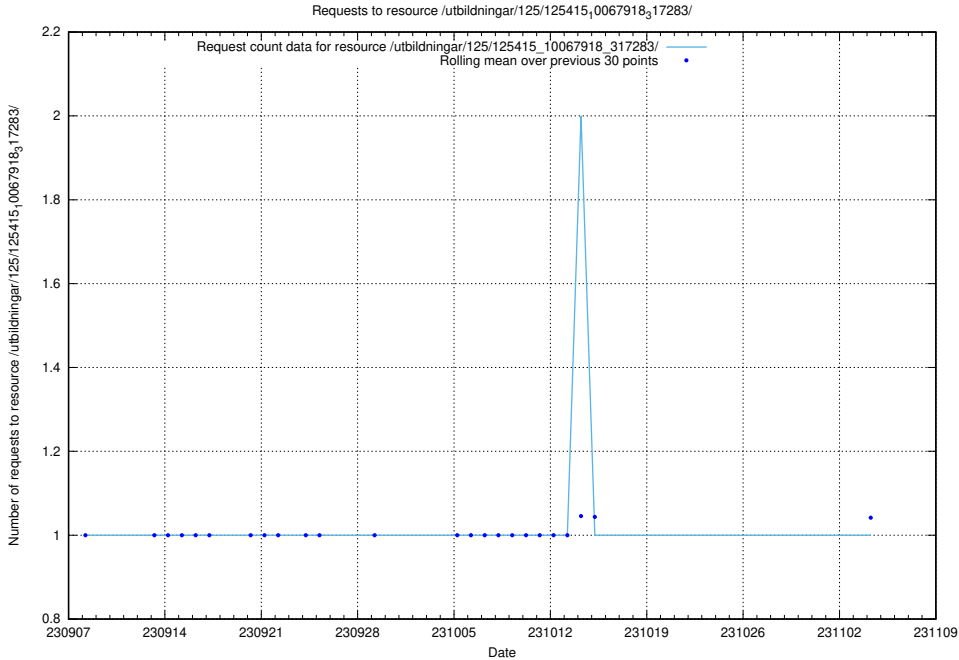

5.4256 Usage of /utbildningar/125/125415_10067918_317283/

Here, we count the number of requests to resource /utbildningar/125/125415_10067918_317283/.