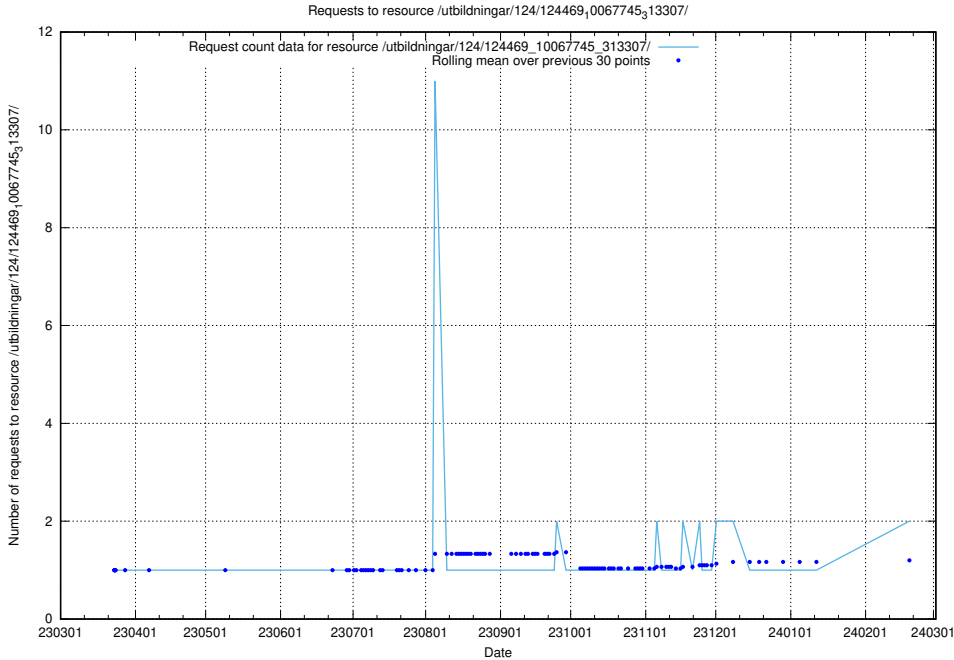

5.498 Usage of /utbildningar/124/124469_10067745_313307/

Here, we count the number of requests to resource /utbildningar/124/124469_10067745_313307/.