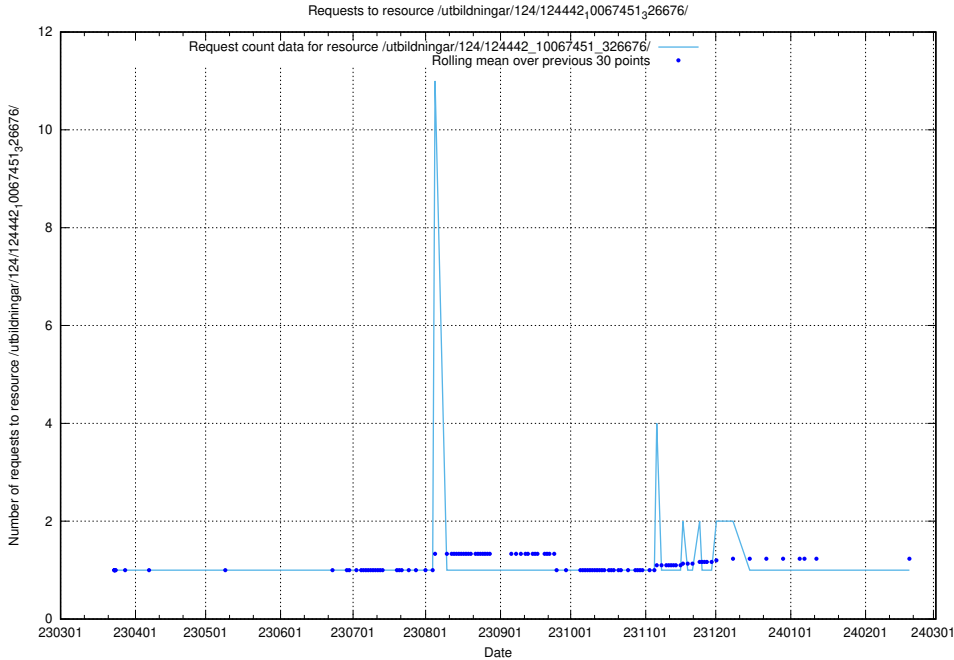

5.3108 Usage of /utbildningar/124/124442_10067451_326676/

Here, we count the number of requests to resource /utbildningar/124/124442_10067451_326676/.