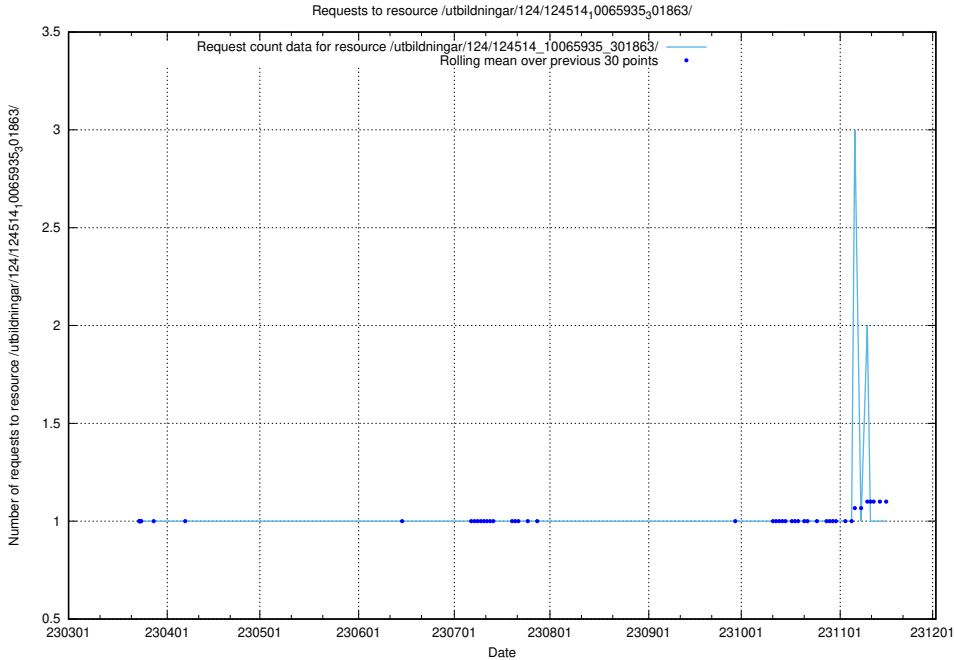

5.1490 Usage of /utbildningar/124/124514_10065935_301863/

Here, we count the number of requests to resource /utbildningar/124/124514_10065935_301863/.