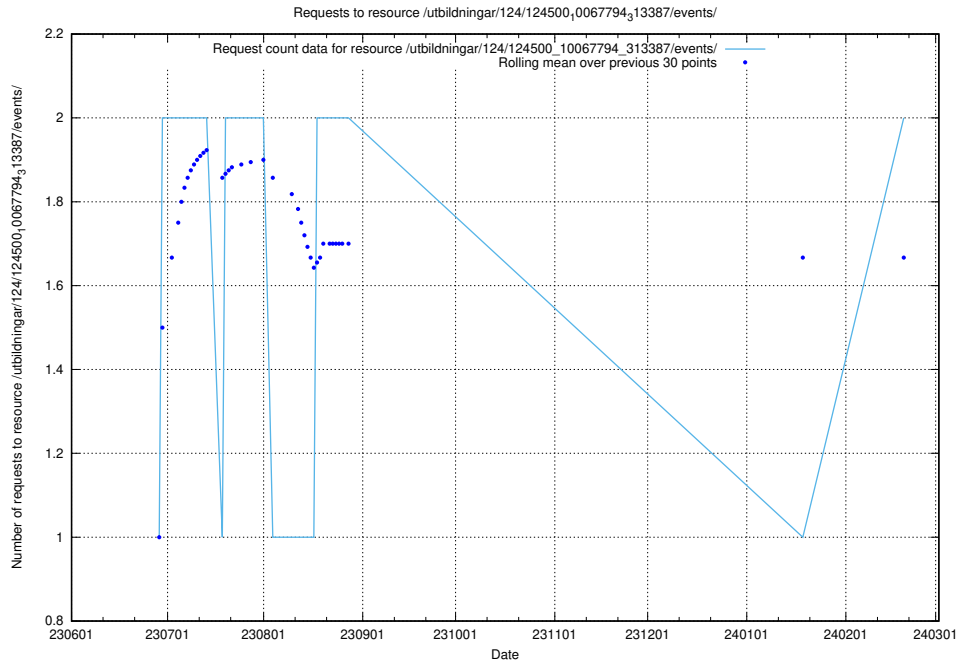

5.690 Usage of /utbildningar/124/124500_10067794_313387/events/

Here, we count the number of requests to resource /utbildningar/124/124500_10067794_313387/events/