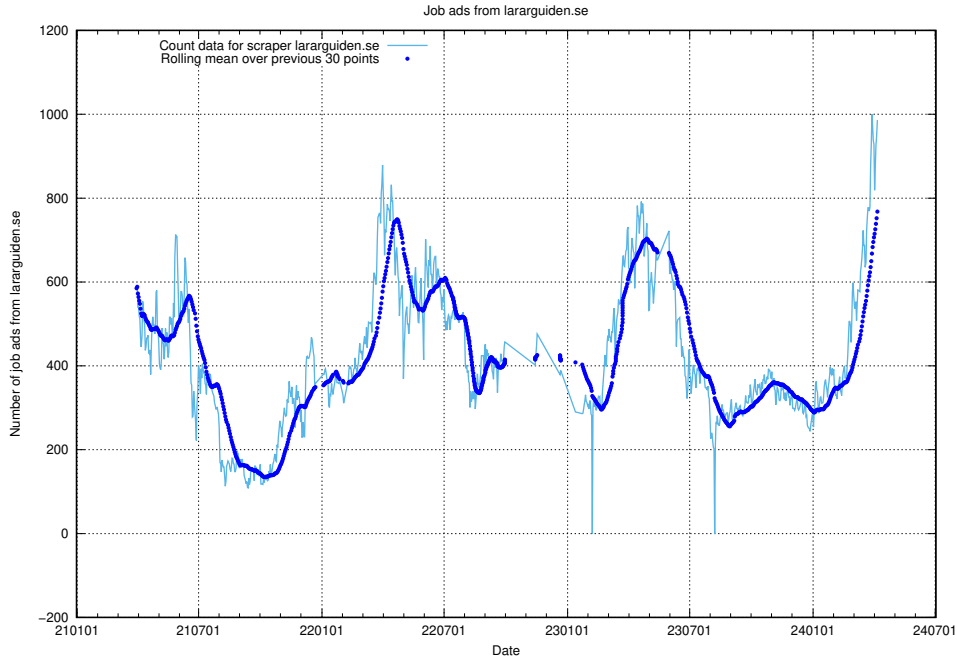

13.7 Number of ads by scraper lararguiden.se

Here, we count the number of job ads scraped from lararguiden.se.