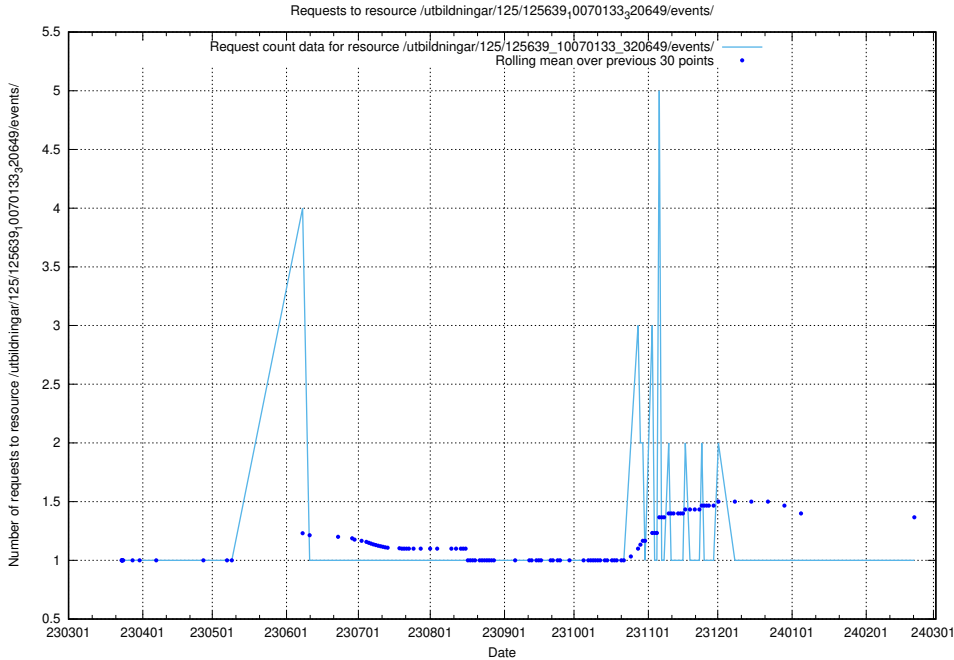

5.908 Usage of /utbildningar/125/125639_10070133_320649/events/

Here, we count the number of requests to resource /utbildningar/125/125639_10070133_320649/events/