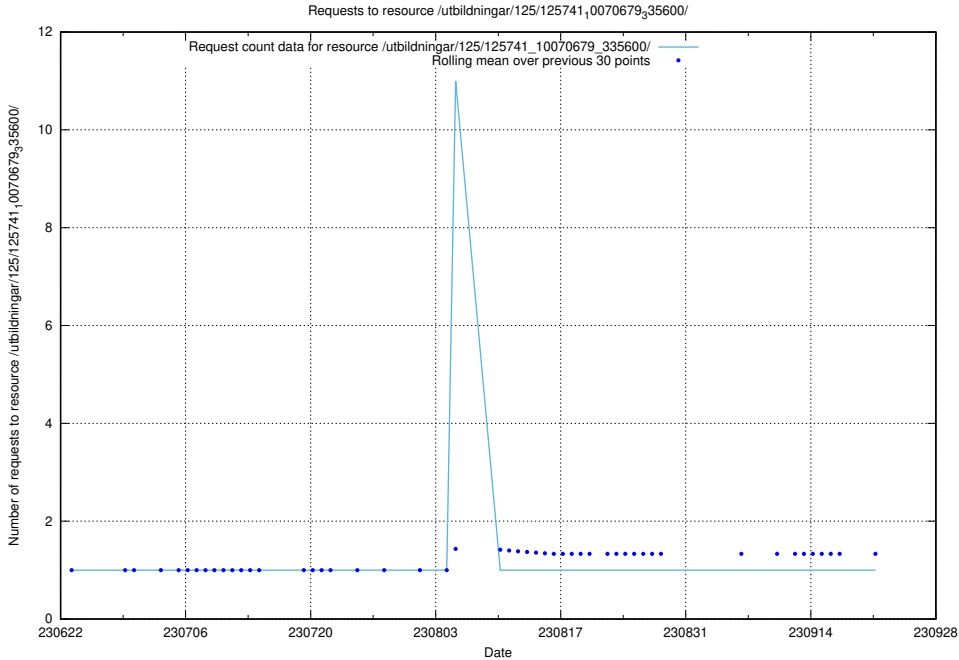

5.5312 Usage of /utbildningar/125/125741_10070679_335600/

Here, we count the number of requests to resource /utbildningar/125/125741_10070679_335600/.