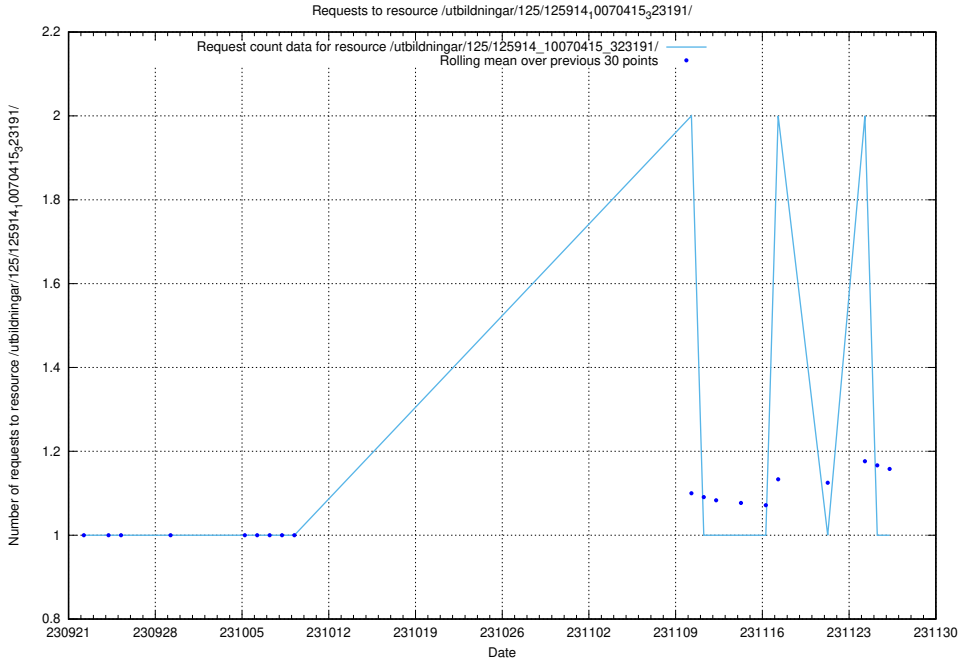

5.4121 Usage of /utbildningar/125/125914_10070415_323191/

Here, we count the number of requests to resource /utbildningar/125/125914_10070415_323191/.