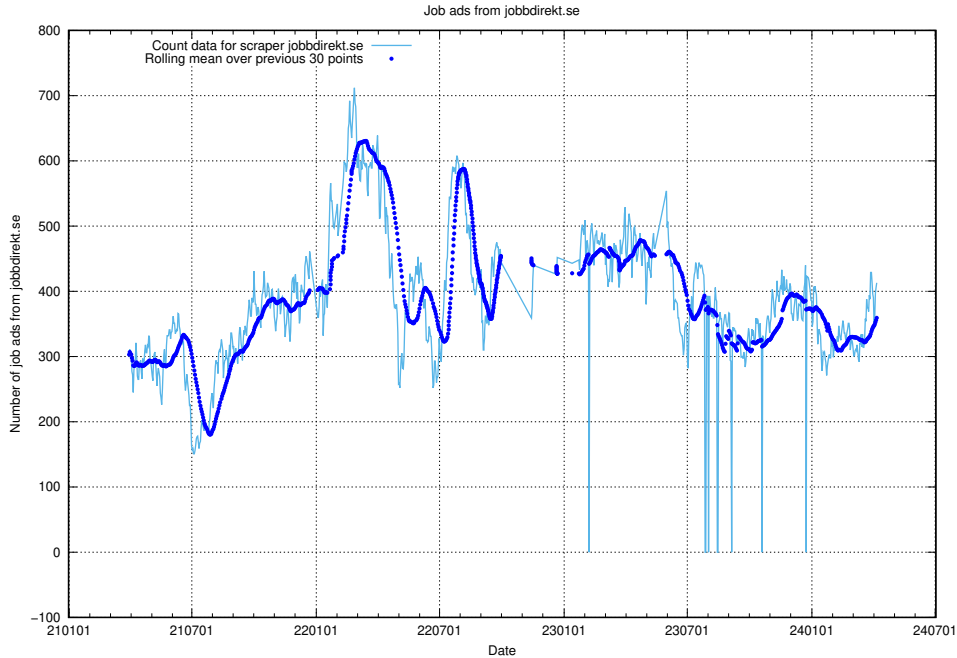

13.9 Number of ads by scraper jobbdirekt.se

Here, we count the number of job ads scraped from jobbdirekt.se.