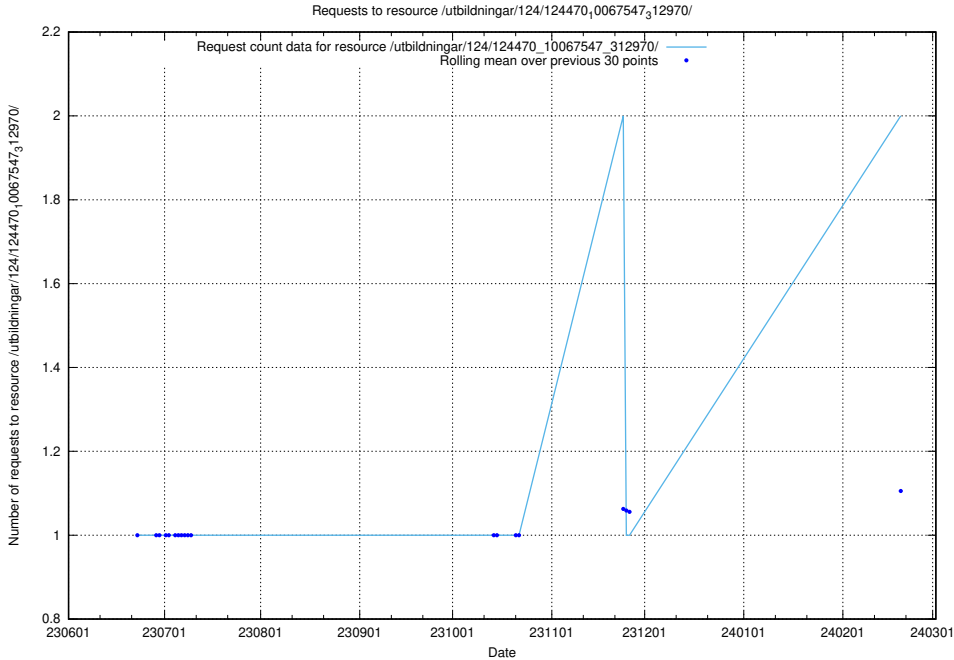

5.729 Usage of /utbildningar/124/124470_10067547_312970/

Here, we count the number of requests to resource /utbildningar/124/124470_10067547_312970/.