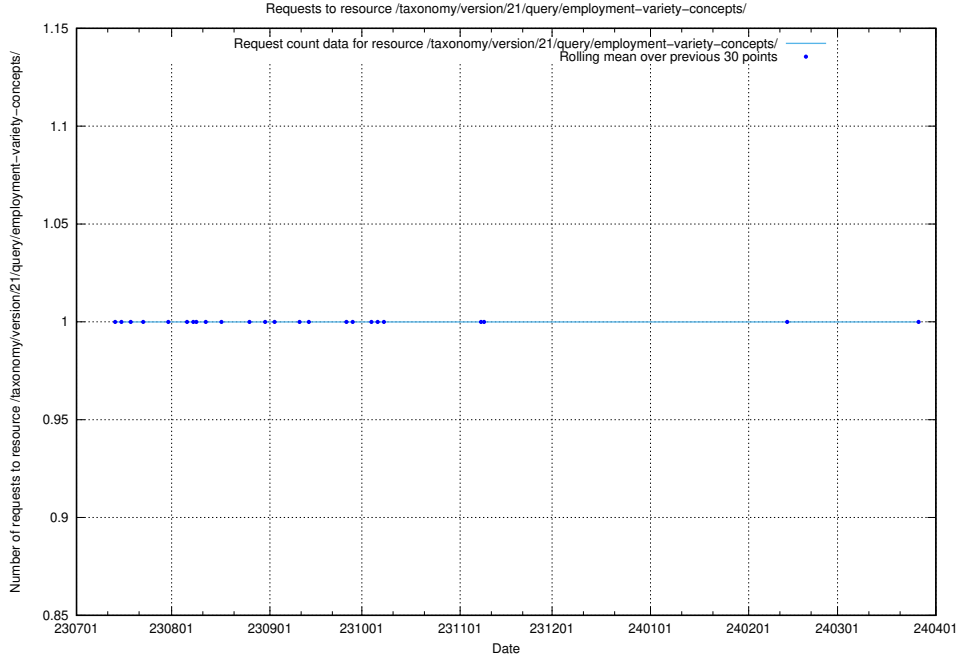

5.4718 Usage of /taxonomy/version/21/query/employment-variety-concepts/

Here, we count the number of requests to resource /taxonomy/version/21/query/employment-variety-concepts/.