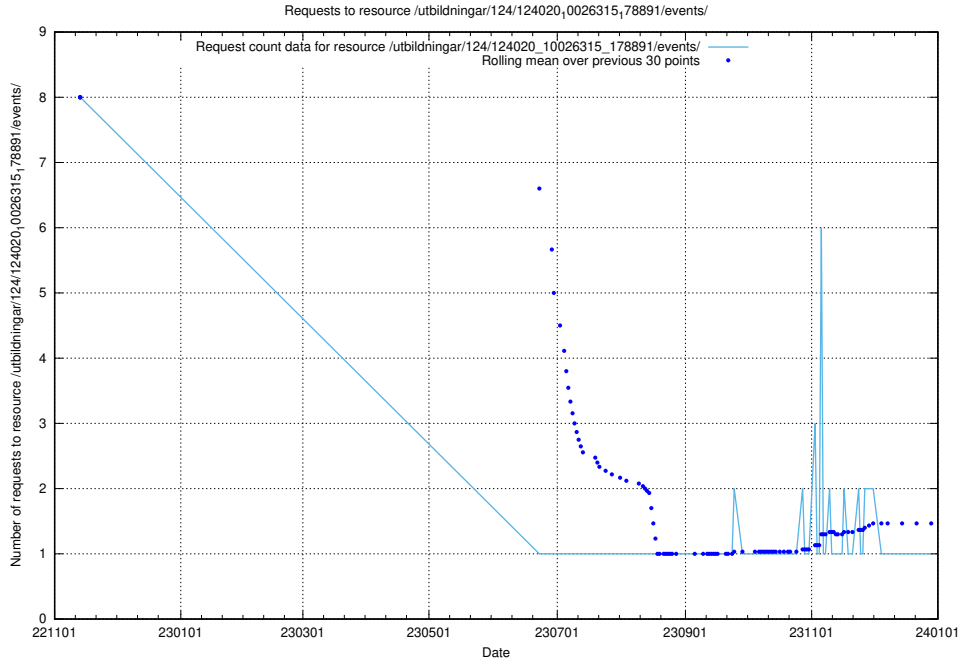

5.5394 Usage of /utbildningar/124/124020_10026315_178891/events/

Here, we count the number of requests to resource /utbildningar/124/124020_10026315_178891/events/