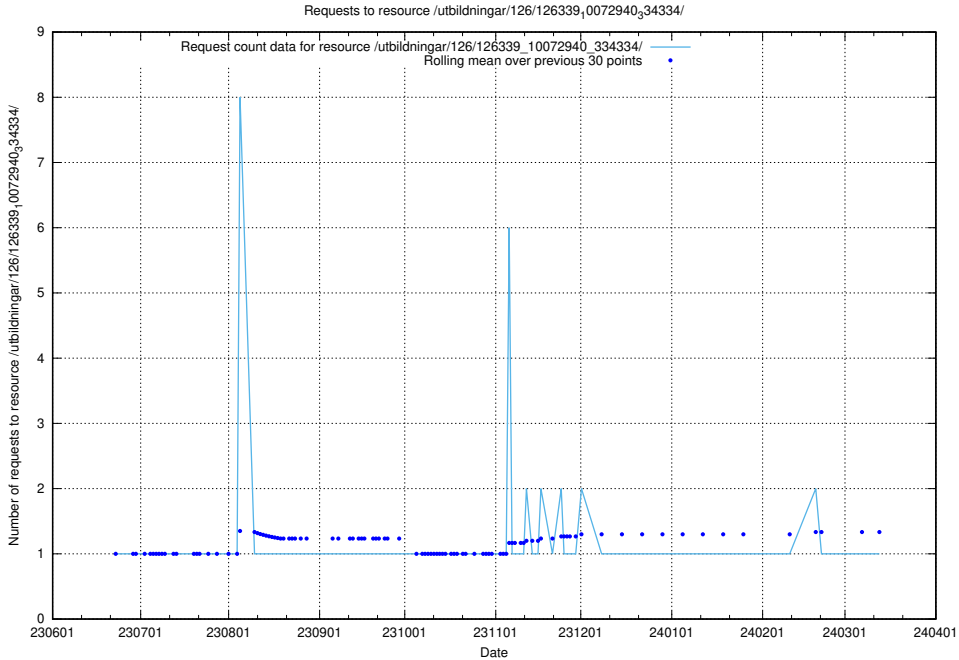

5.5276 Usage of /utbildningar/126/126339_10072940_334334/

Here, we count the number of requests to resource /utbildningar/126/126339_10072940_334334/.