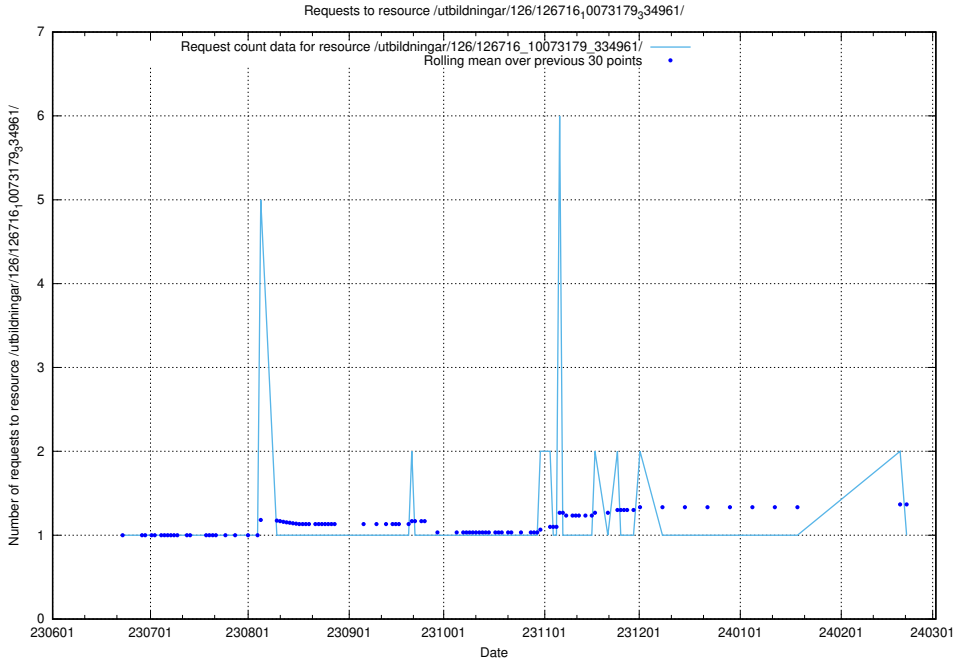

5.5234 Usage of /utbildningar/126/126716_10073179_334961/

Here, we count the number of requests to resource /utbildningar/126/126716_10073179_334961/.