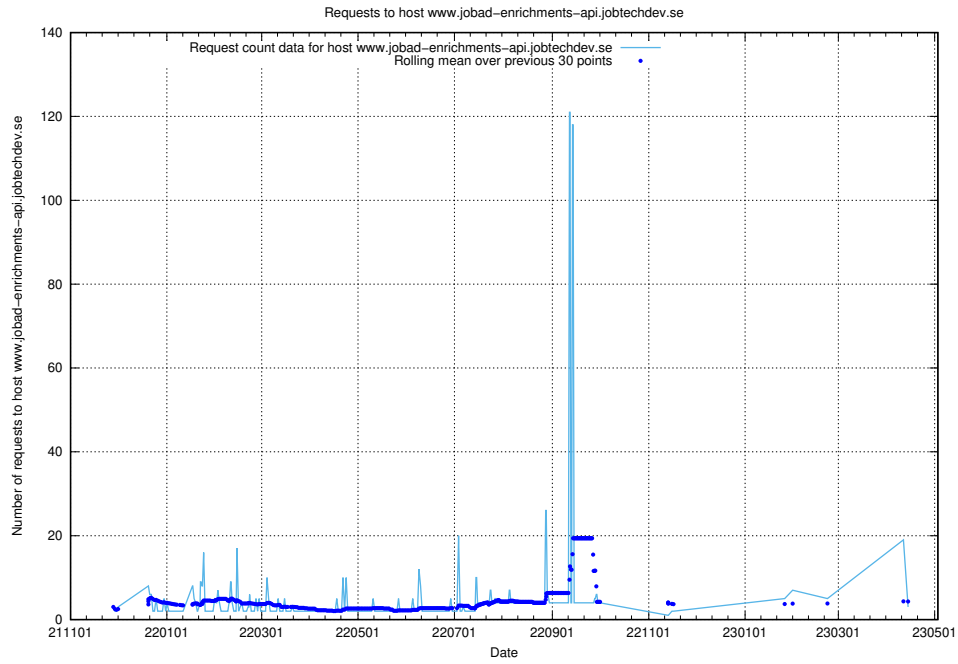

7.206 Usage of www.jobad-enrichments-api.jobtechdev.se

Here, we count the number of requests to host www.jobad-enrichments-api.jobtechdev.se.