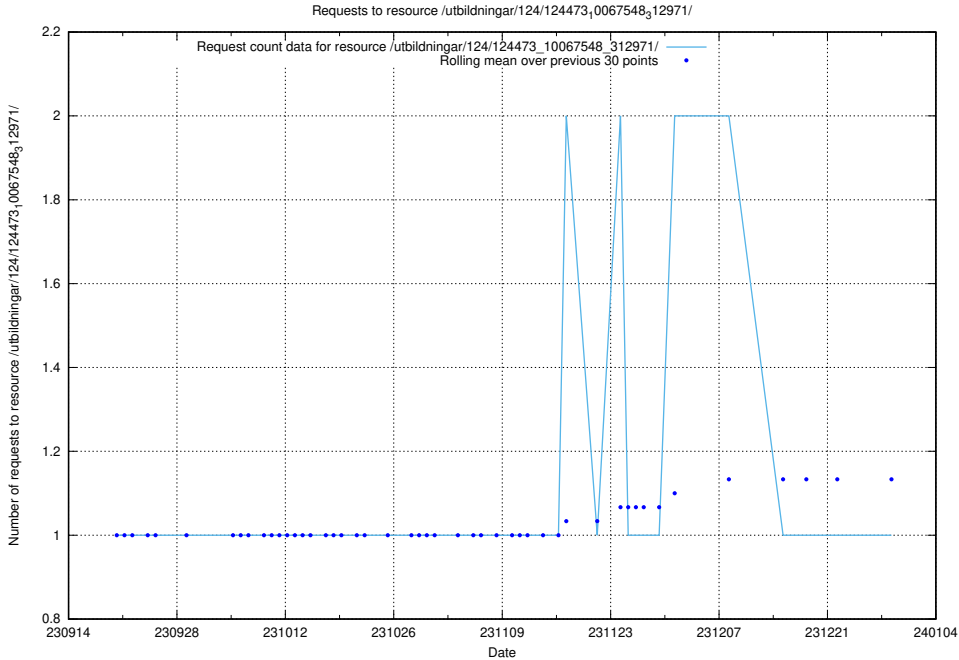

5.4154 Usage of /utbildningar/124/124473_10067548_312971/

Here, we count the number of requests to resource /utbildningar/124/124473_10067548_312971/.