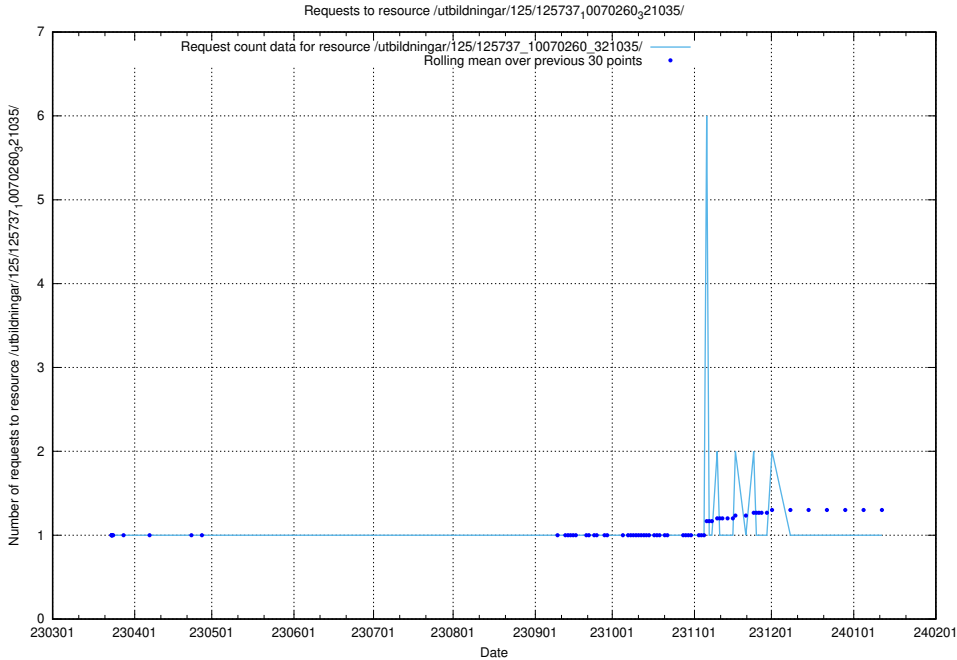

5.864 Usage of /utbildningar/125/125737_10070260_321035/

Here, we count the number of requests to resource /utbildningar/125/125737_10070260_321035/.