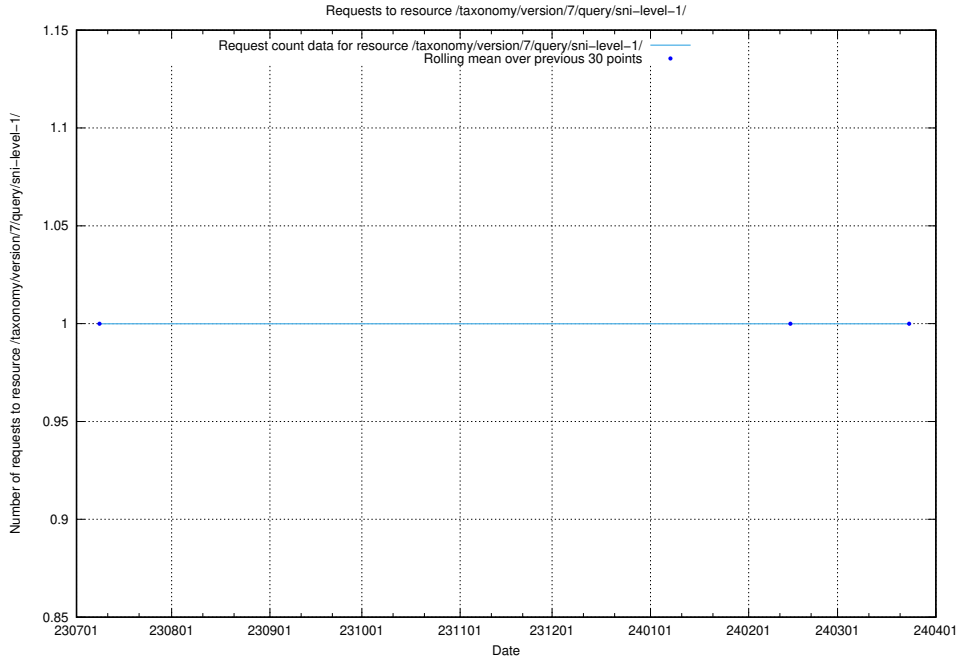

5.4815 Usage of /taxonomy/version/7/query/sni-level-1/

Here, we count the number of requests to resource /taxonomy/version/7/query/sni-level-1/.