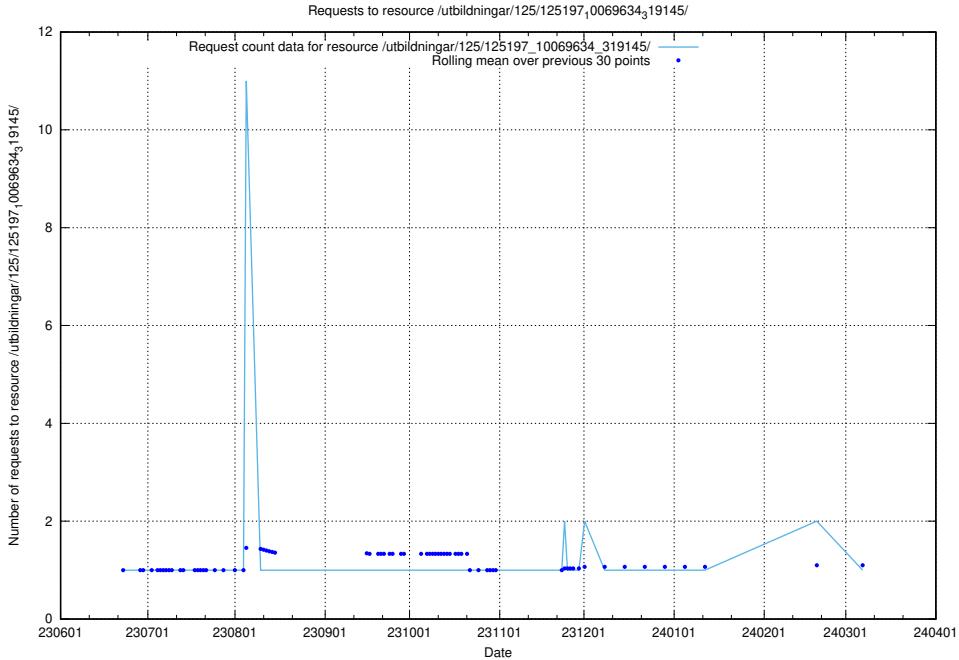

5.5343 Usage of /utbildningar/125/125197_10069634_319145/

Here, we count the number of requests to resource /utbildningar/125/125197_10069634_319145/.