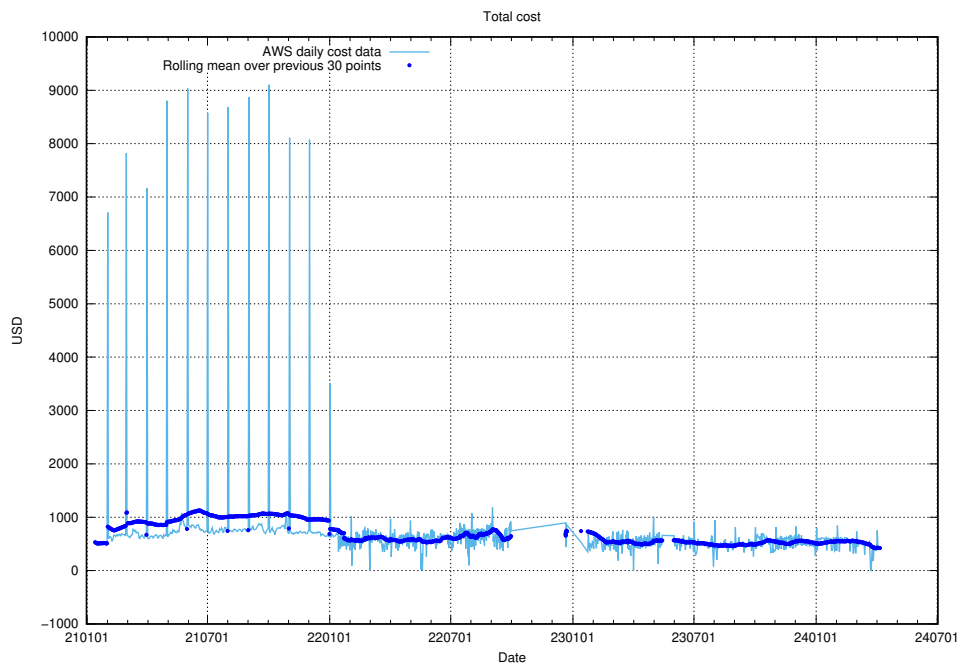

1.1.21 2021-10-29 0.3.0

- Change the statistics for JobTech Log Stack / ELK. The new number indicates the number of api keys that has been in use.

2 Amazon Web Services

This section contains aggregated data from [AWS³](#).

2.1 Total daily cost of AWS

This graph tracks the total daily cost of AWS.

³<https://aws.amazon.com>