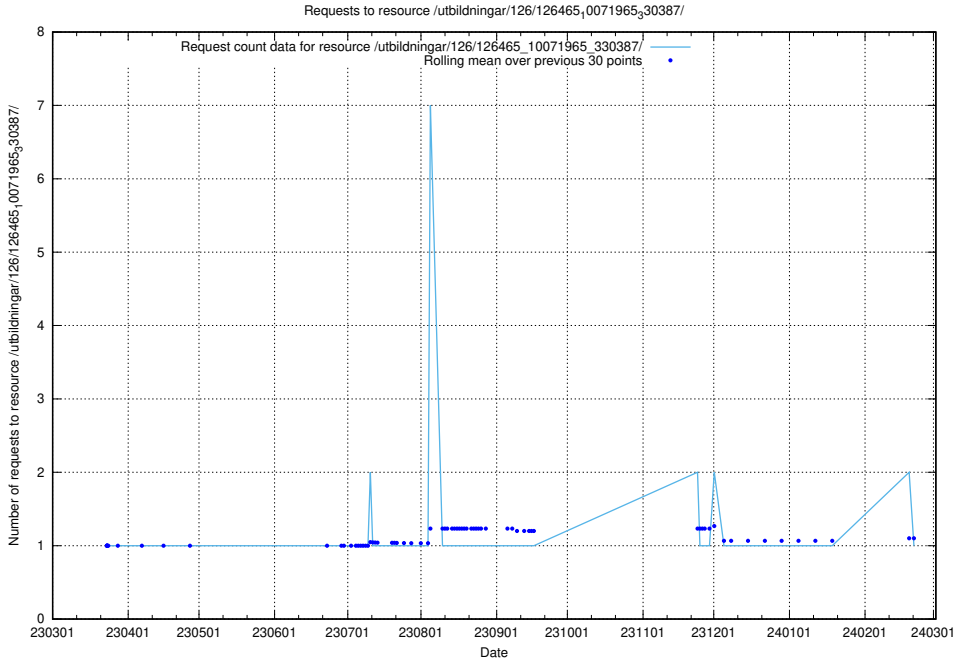

5.6058 Usage of /utbildningar/126/126465_10071965_330387/

Here, we count the number of requests to resource /utbildningar/126/126465_10071965_330387/.