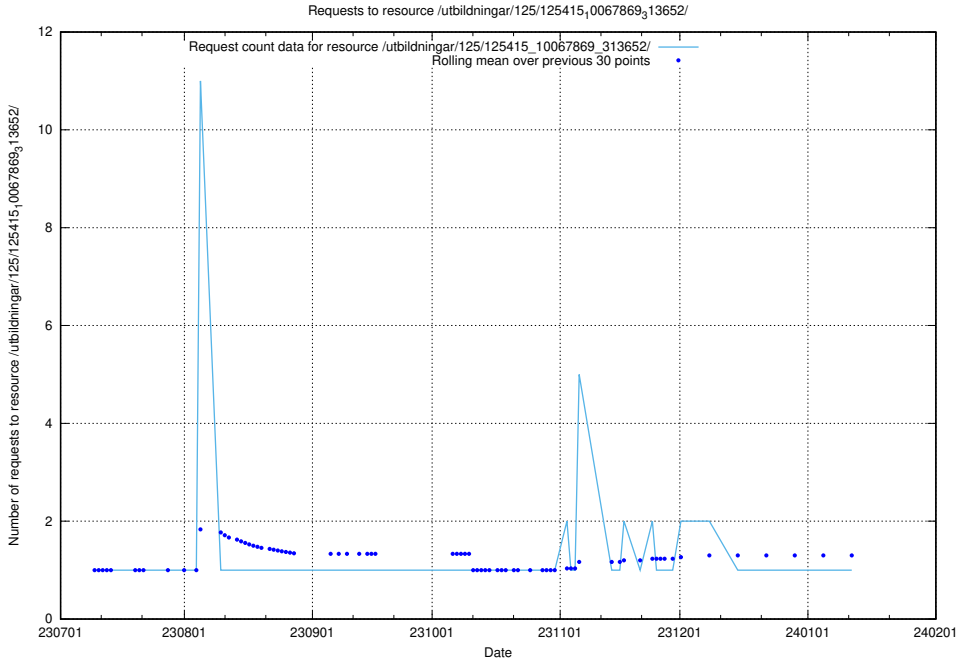

5.4742 Usage of /utbildningar/125/125415_10067869_313652/

Here, we count the number of requests to resource /utbildningar/125/125415_10067869_313652/.