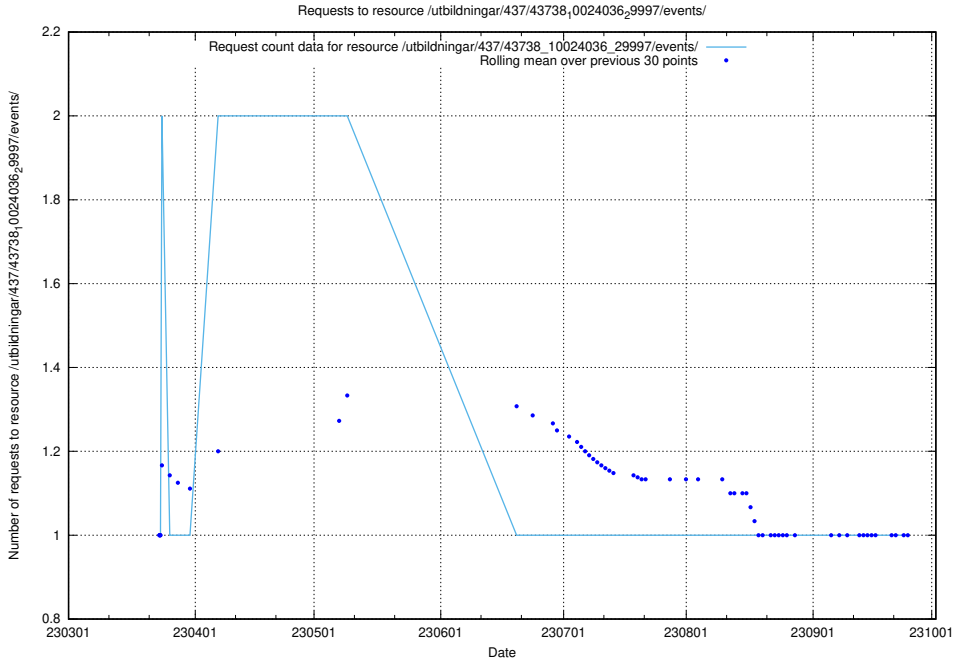

### 5.6034 Usage of /utbildningar/437/43738\_10024036\_29997/events/

Here, we count the number of requests to resource /utbildningar/437/43738\_10024036\_29997/events/.