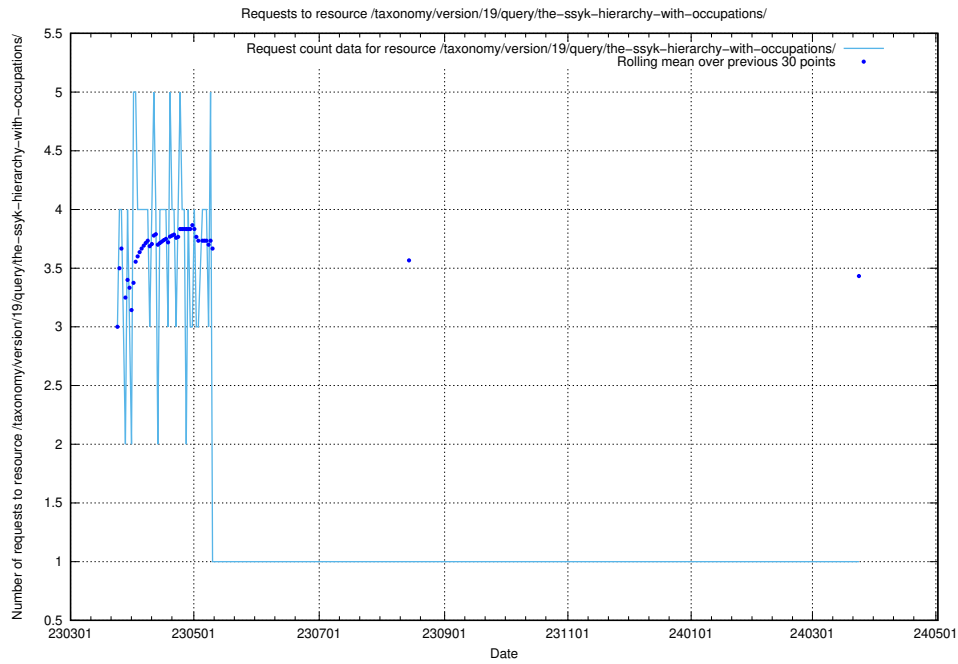

5.5772 Usage of /taxonomy/version/19/query/the-ssyk-hierarchy-with-occupations/

Here, we count the number of requests to resource /taxonomy/version/19/query/the-ssyk-hierarchy-with-occupations/.