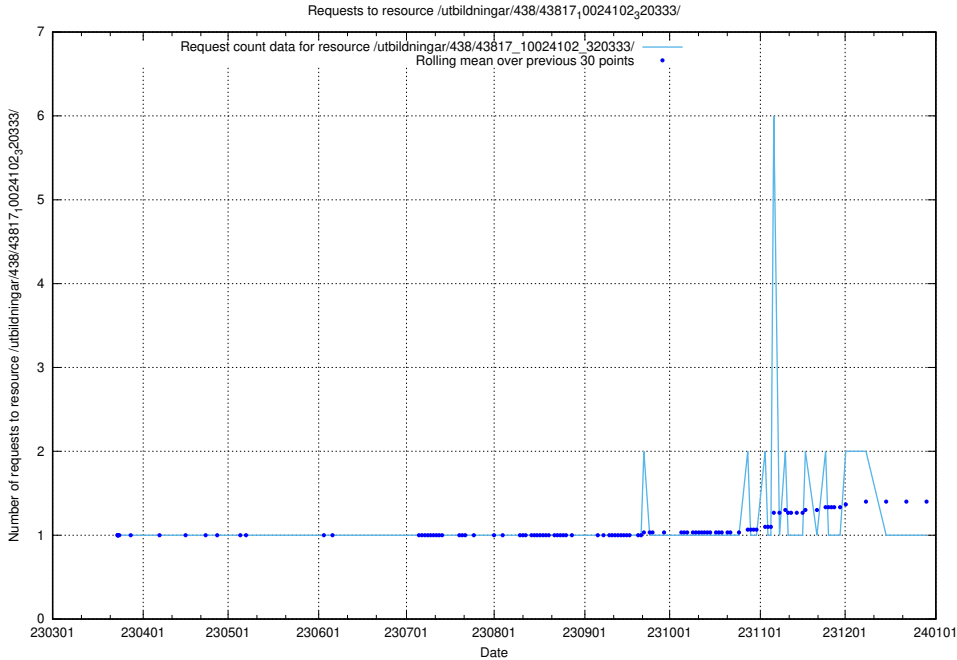

5.5984 Usage of /utbildningar/438/43817_10024102_320333/

Here, we count the number of requests to resource /utbildningar/438/43817_10024102_320333/.