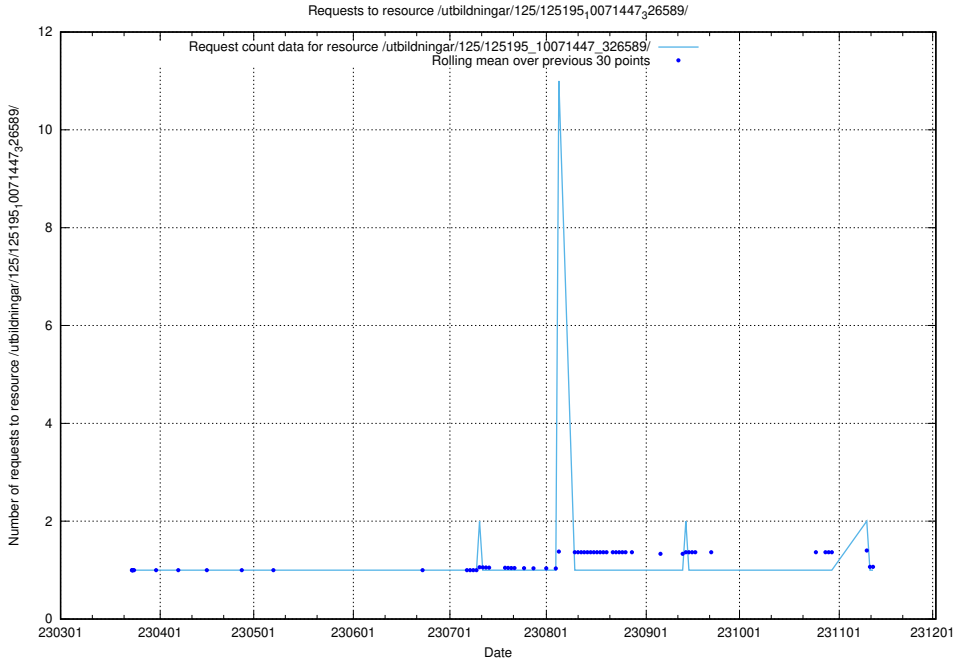

5.981 Usage of /utbildningar/125/125195_10071447_326589/

Here, we count the number of requests to resource /utbildningar/125/125195_10071447_326589/.