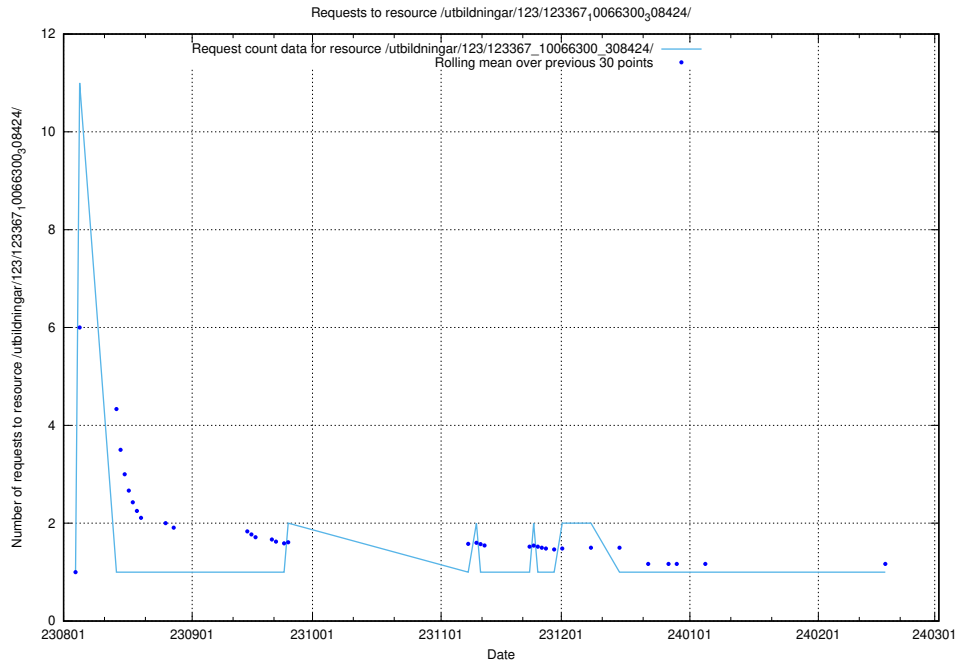

5.4514 Usage of /utbildningar/123/123367_10066300_308424/

Here, we count the number of requests to resource /utbildningar/123/123367_10066300_308424/.