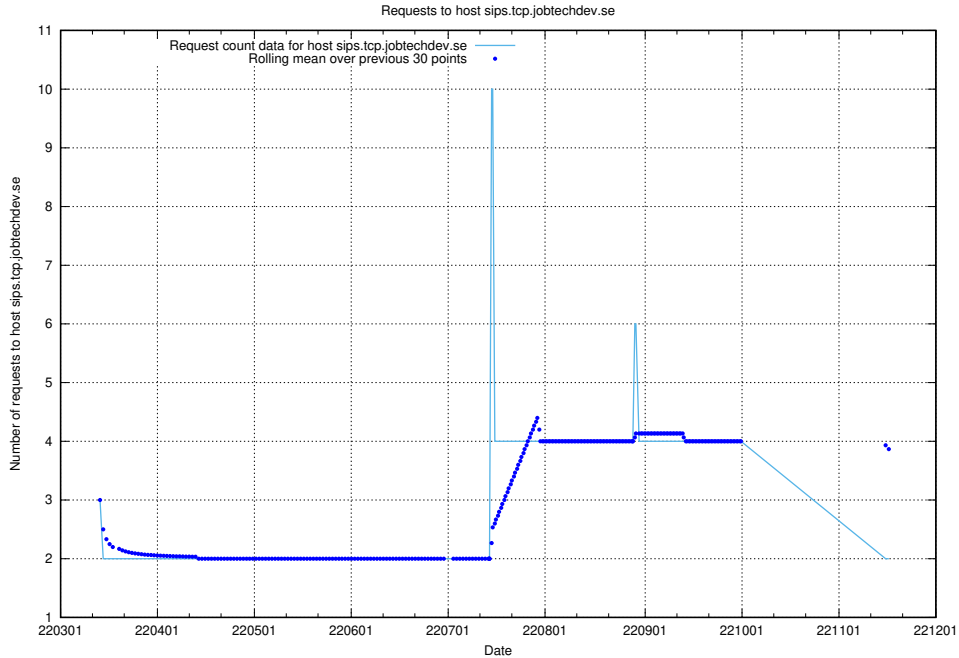

7.498 Usage of sips.tcp.jobtechdev.se

Here, we count the number of requests to host sips.tcp.jobtechdev.se.