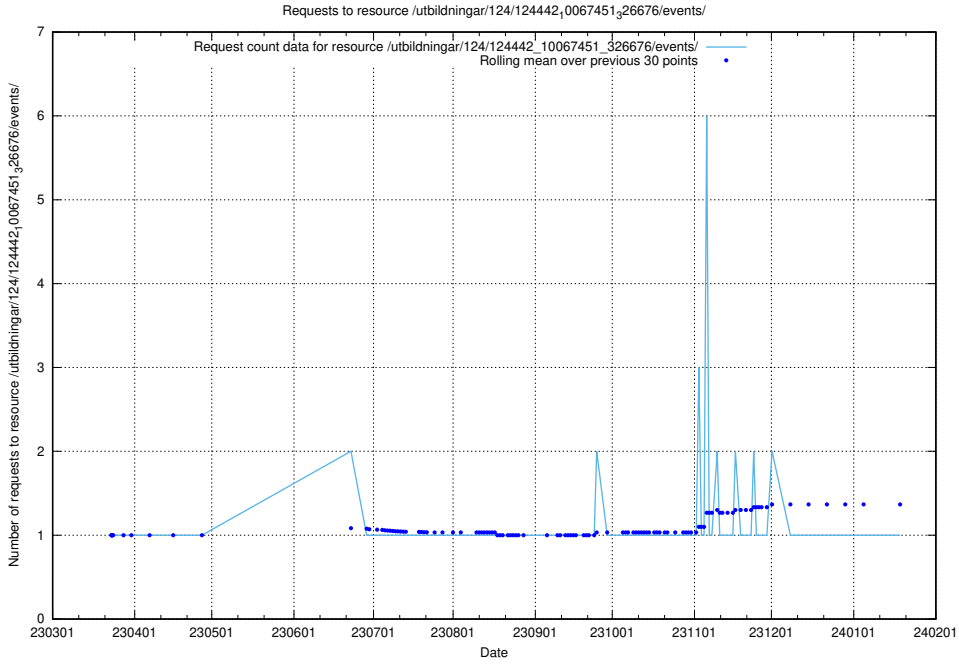

5.3098 Usage of /utbildningar/124/124442_10067451_326676/events/

Here, we count the number of requests to resource /utbildningar/124/124442_10067451_326676/events/