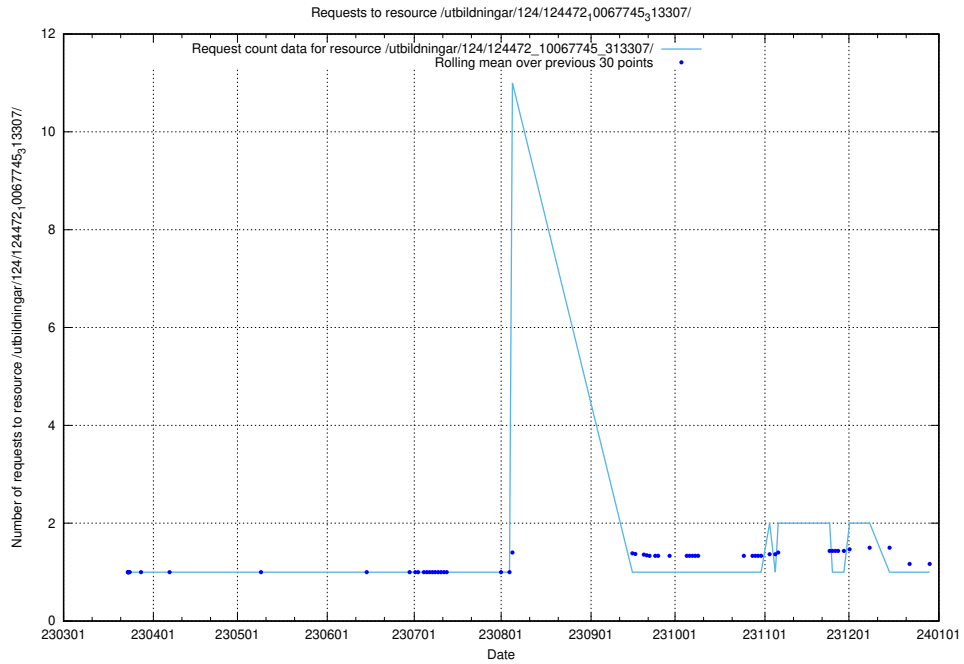

5.2607 Usage of /utbildningar/124/124472_10067745_313307/

Here, we count the number of requests to resource /utbildningar/124/124472_10067745_313307/.