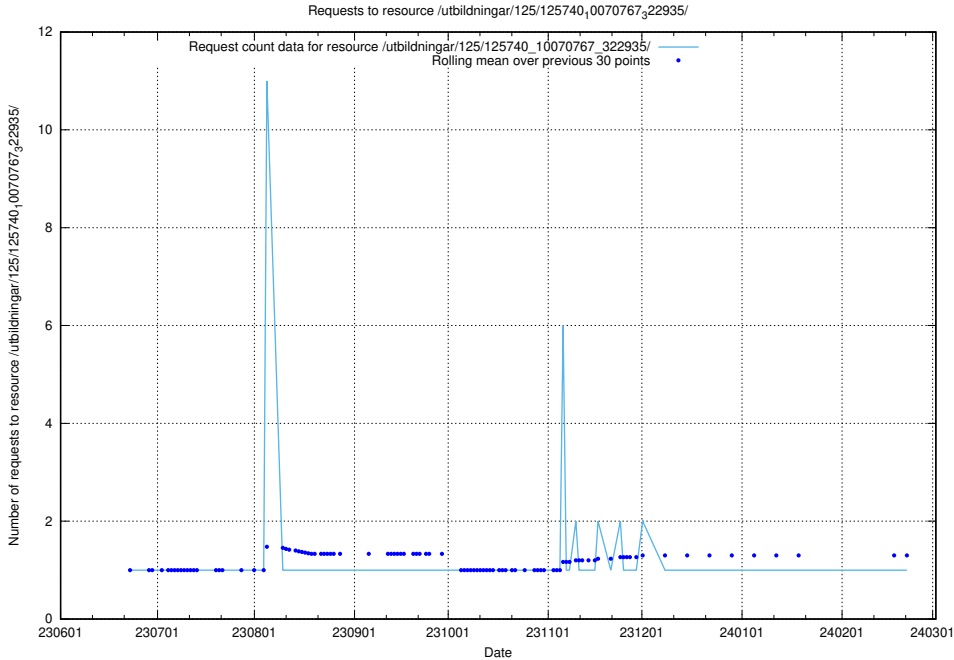

5.5315 Usage of /utbildningar/125/125740_10070767_322935/

Here, we count the number of requests to resource /utbildningar/125/125740_10070767_322935/.