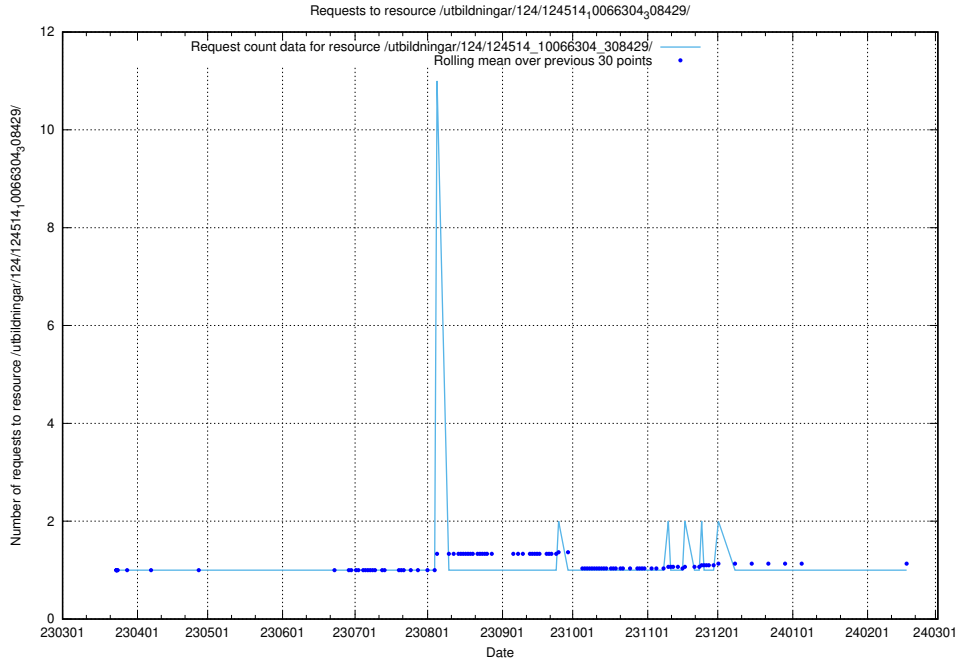

5.1423 Usage of /utbildningar/124/124514_10066304_308429/

Here, we count the number of requests to resource /utbildningar/124/124514_10066304_308429/.