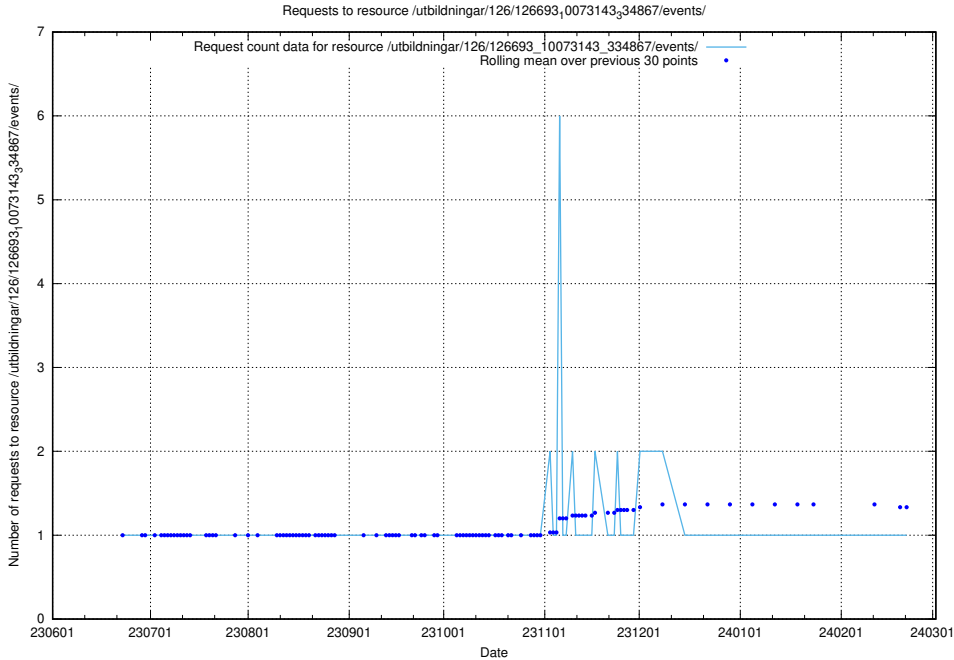

5.5259 Usage of /utbildningar/126/126693_10073143_334867/events/

Here, we count the number of requests to resource /utbildningar/126/126693_10073143_334867/events/