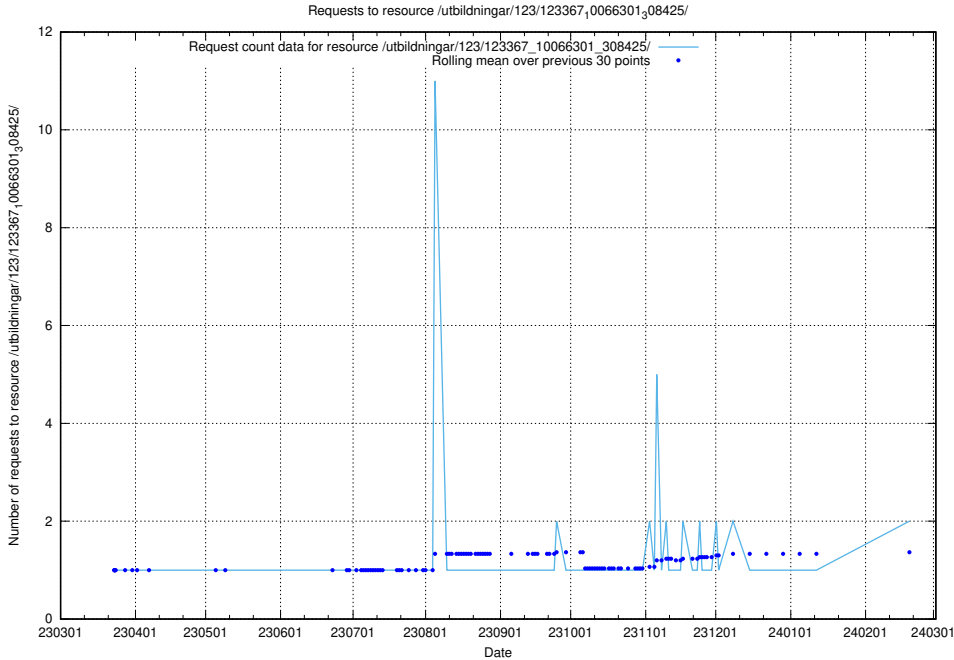

5.601 Usage of /utbildningar/123/123367_10066301_308425/

Here, we count the number of requests to resource /utbildningar/123/123367_10066301_308425/.