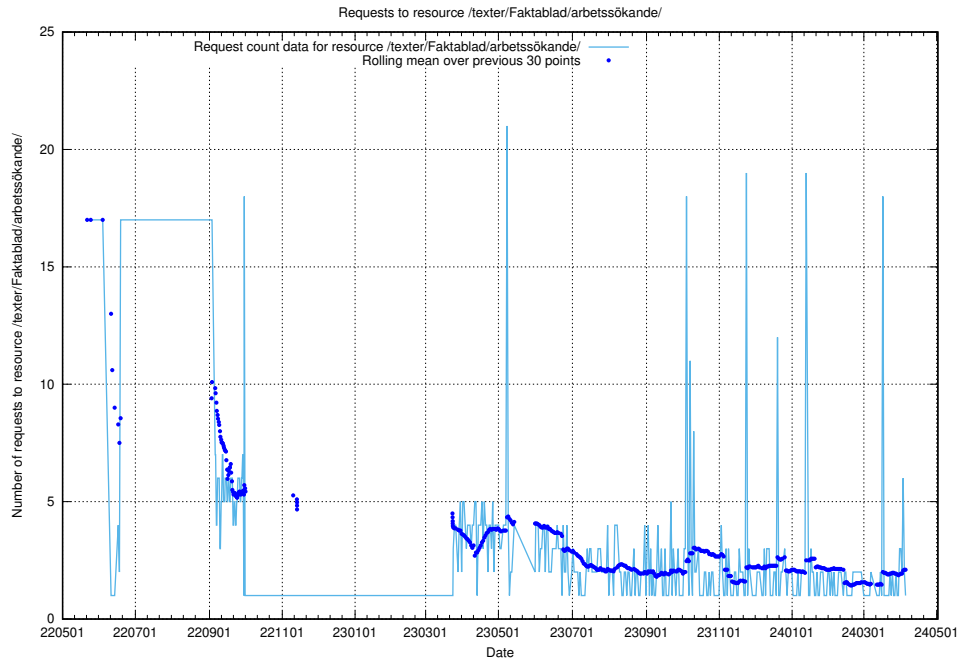

5.902 Usage of /texter/Faktablad/arbetssökande/

Here, we count the number of requests to resource /texter/Faktablad/arbetssökande/.