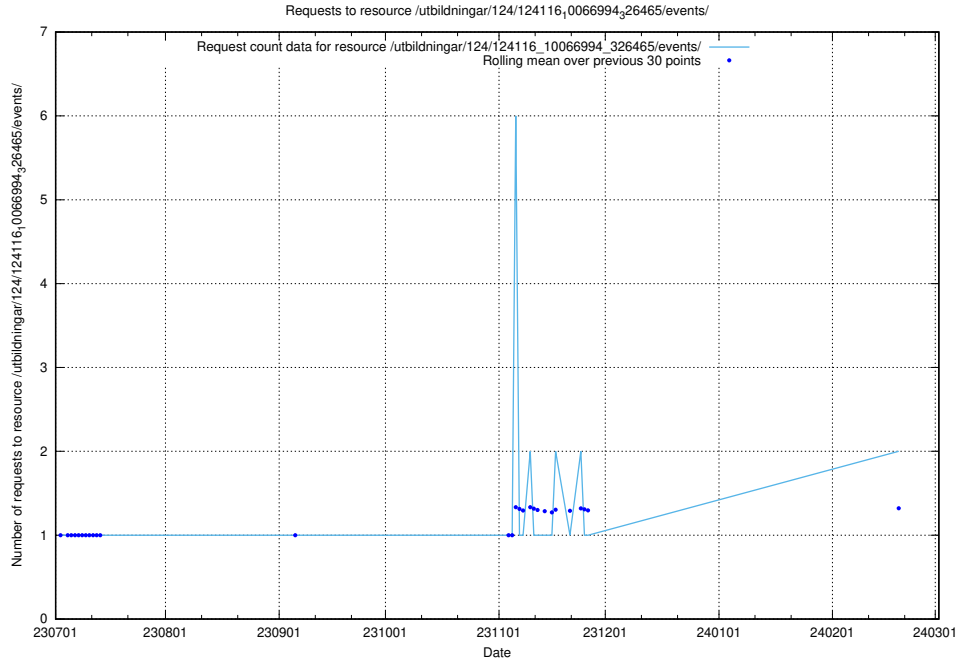

5.676 Usage of /utbildningar/124/124116_10066994_326465/events/

Here, we count the number of requests to resource /utbildningar/124/124116_10066994_326465/events/