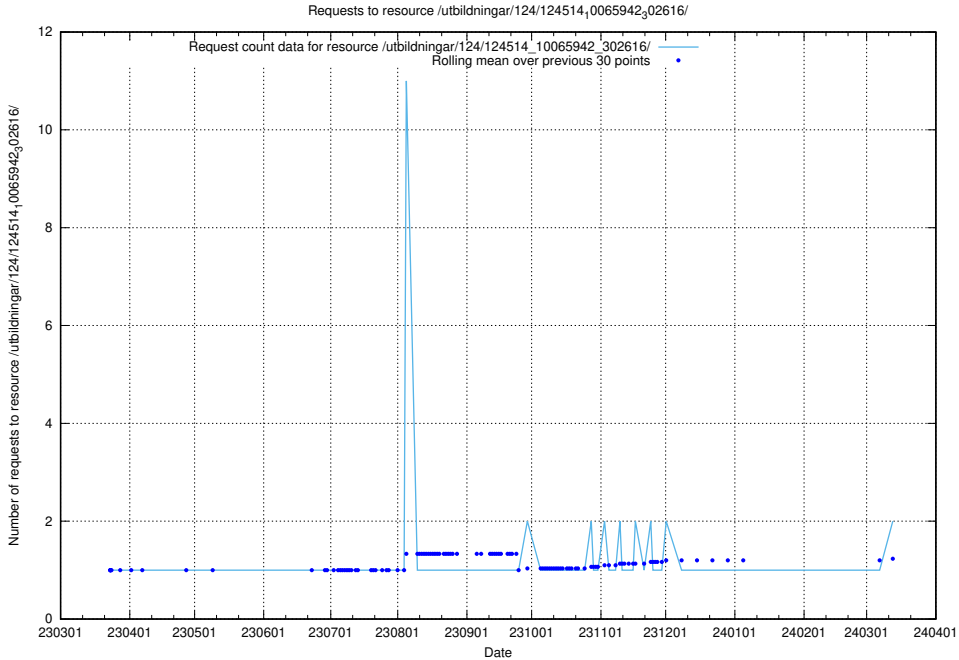

5.382 Usage of /utbildningar/124/124514_10065942_302616/

Here, we count the number of requests to resource /utbildningar/124/124514_10065942_302616/.