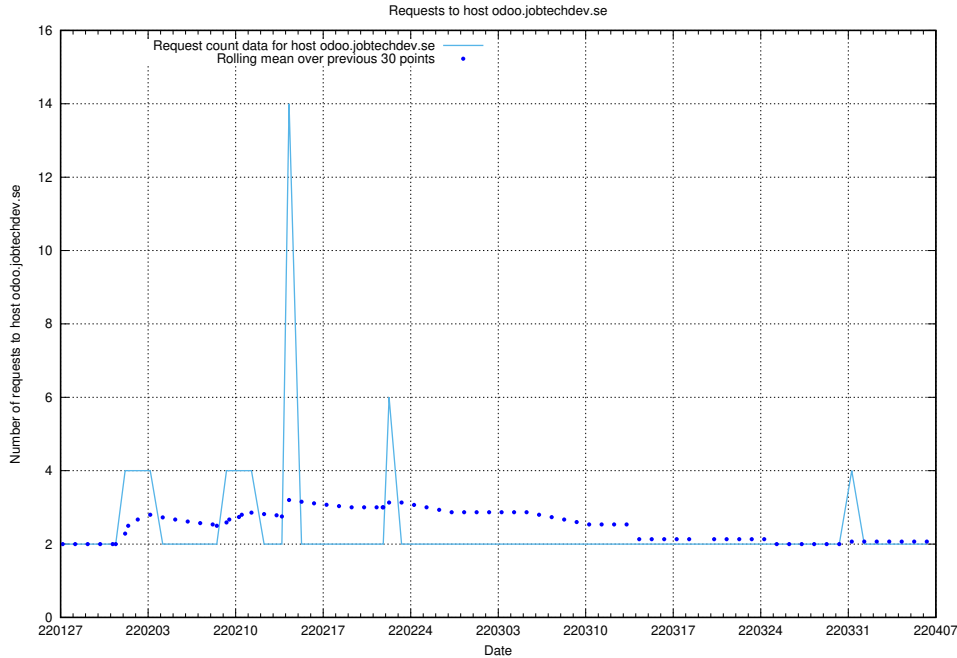

## 7.571 Usage of mentor-api.openshift.jobtechdev.se

Here, we count the number of requests to host mentor-api.openshift.jobtechdev.se.