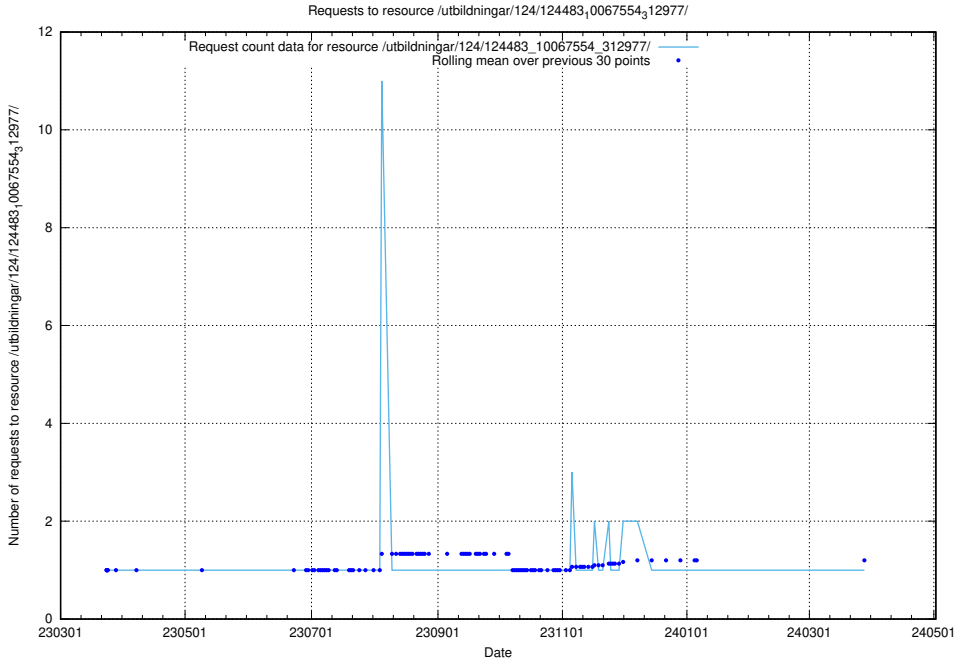

5.2388 Usage of /utbildningar/124/124483_10067554_312977/

Here, we count the number of requests to resource /utbildningar/124/124483_10067554_312977/.