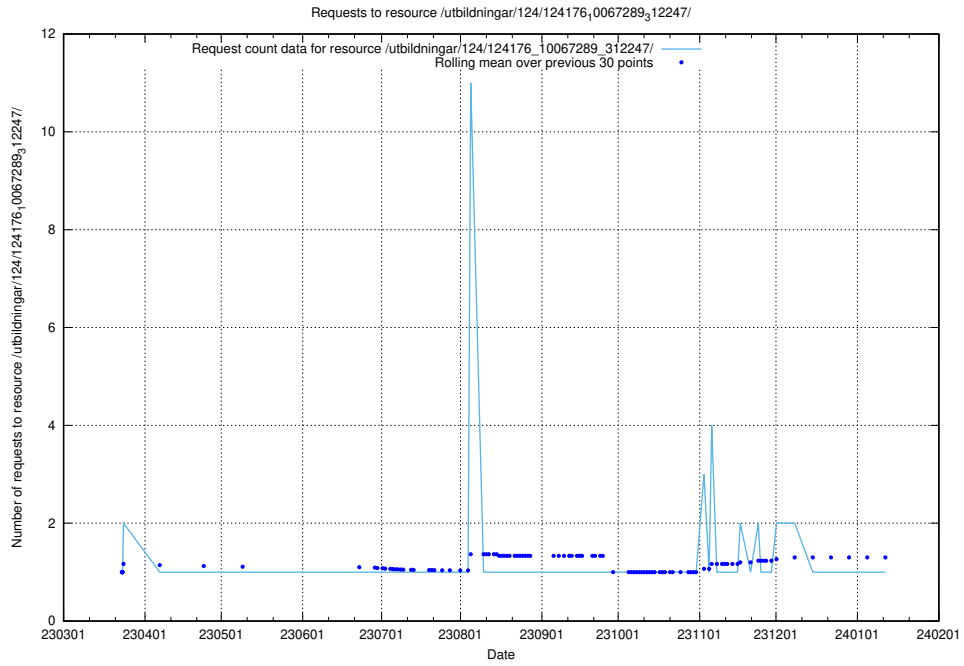

5.3636 Usage of /utbildningar/124/124176_10067289_312247/

Here, we count the number of requests to resource /utbildningar/124/124176_10067289_312247/.