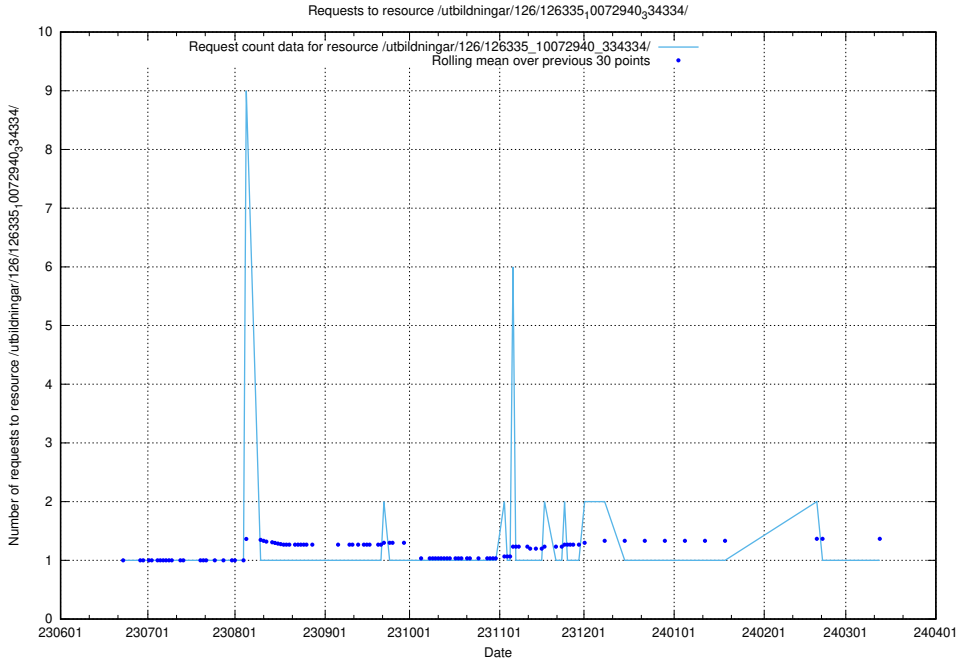

5.5288 Usage of /utbildningar/126/126335_10072940_334334/

Here, we count the number of requests to resource /utbildningar/126/126335_10072940_334334/.