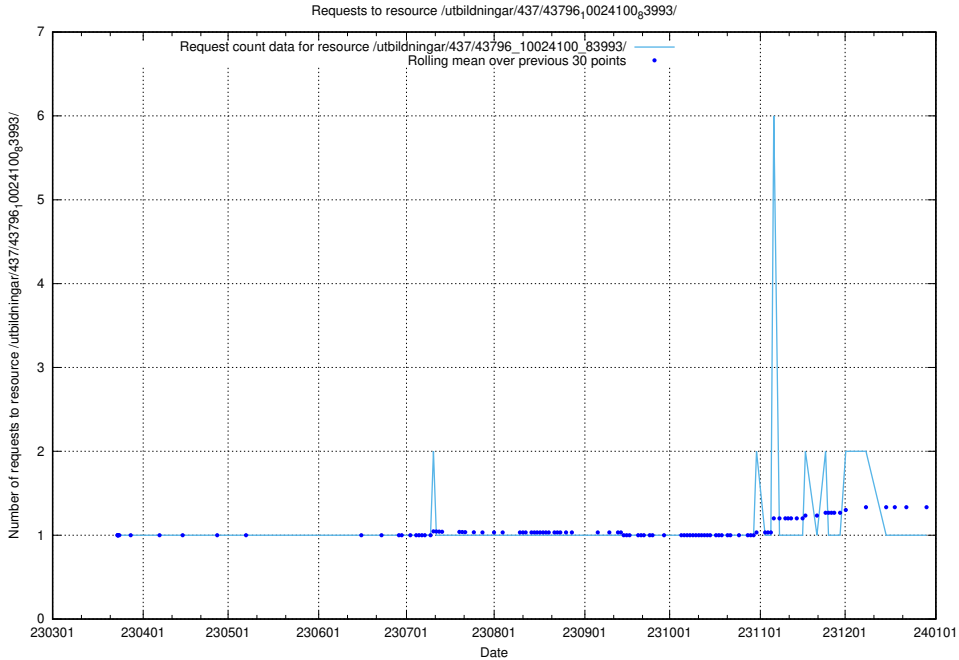

5.5994 Usage of /utbildningar/437/43796_10024100_83993/

Here, we count the number of requests to resource /utbildningar/437/43796_10024100_83993/.