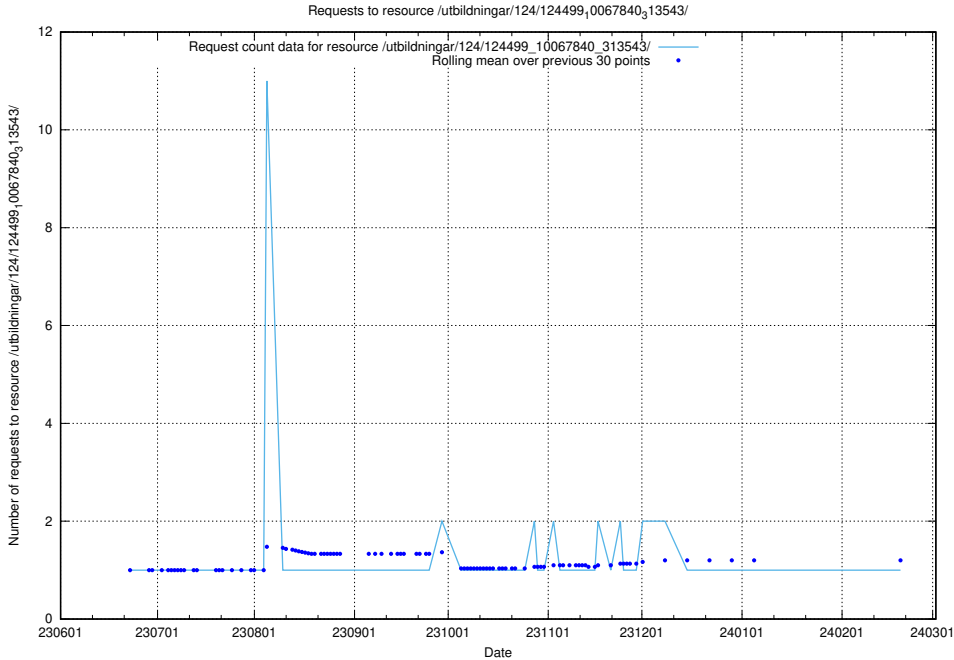

5.5402 Usage of /utbildningar/124/124499_10067840_313543/

Here, we count the number of requests to resource /utbildningar/124/124499_10067840_313543/.