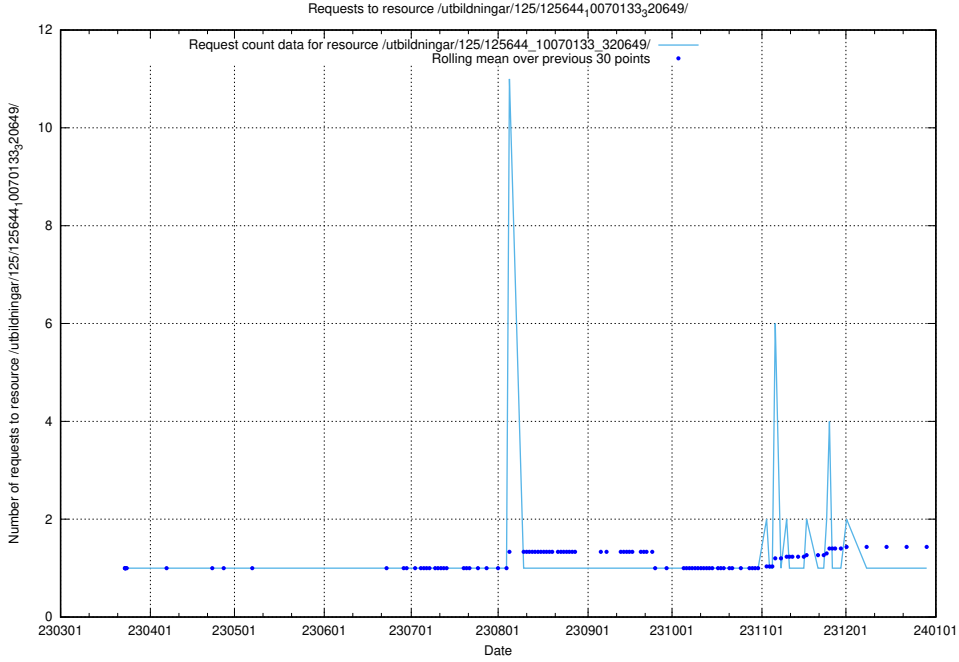

5.897 Usage of /utbildningar/125/125644_10070133_320649/

Here, we count the number of requests to resource /utbildningar/125/125644_10070133_320649/.