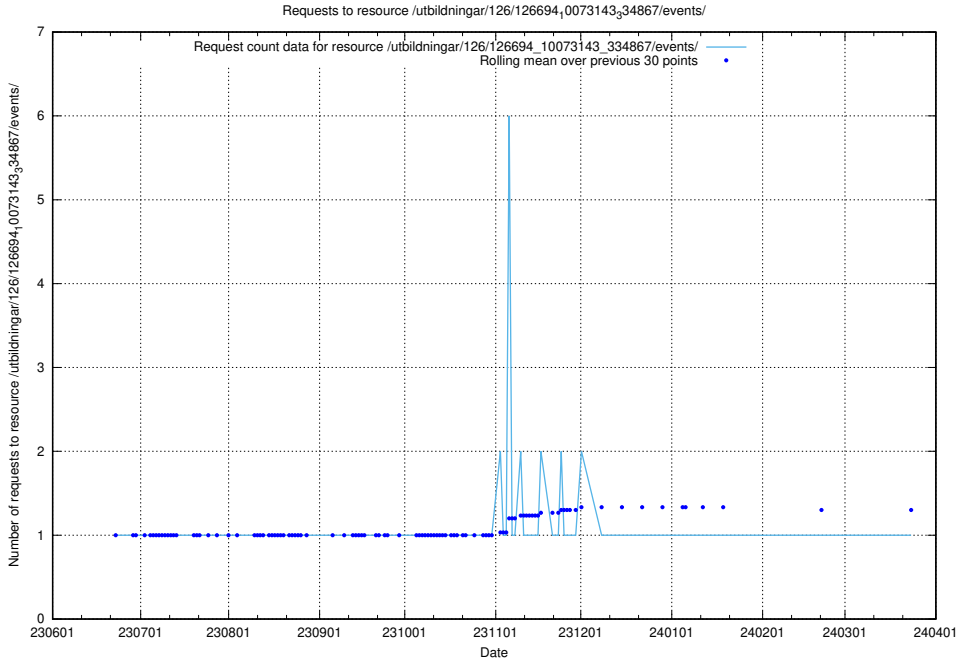

5.5251 Usage of /utbildningar/126/126694_10073143_334867/events/

Here, we count the number of requests to resource /utbildningar/126/126694_10073143_334867/events/