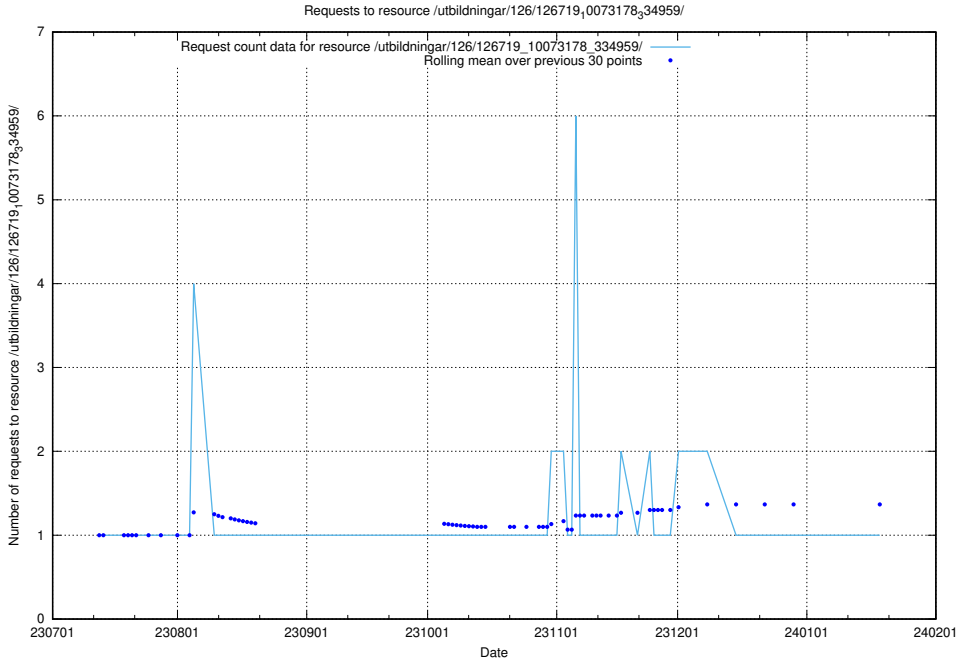

5.4727 Usage of /utbildningar/126/126719_10073178_334959/

Here, we count the number of requests to resource /utbildningar/126/126719_10073178_334959/.