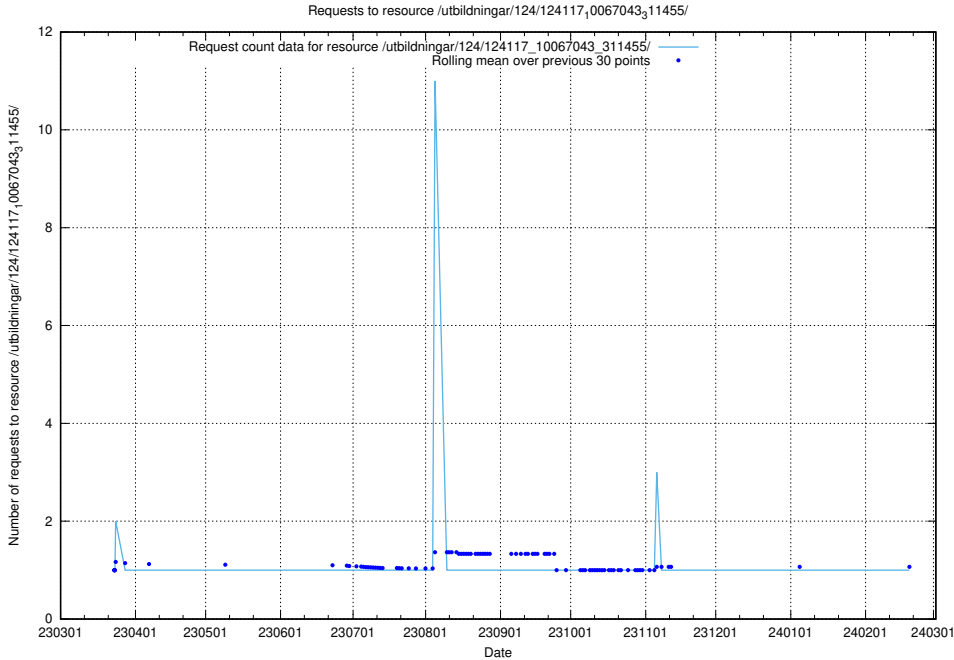

5.3846 Usage of /utbildningar/124/124117_10067043_311455/

Here, we count the number of requests to resource /utbildningar/124/124117_10067043_311455/.