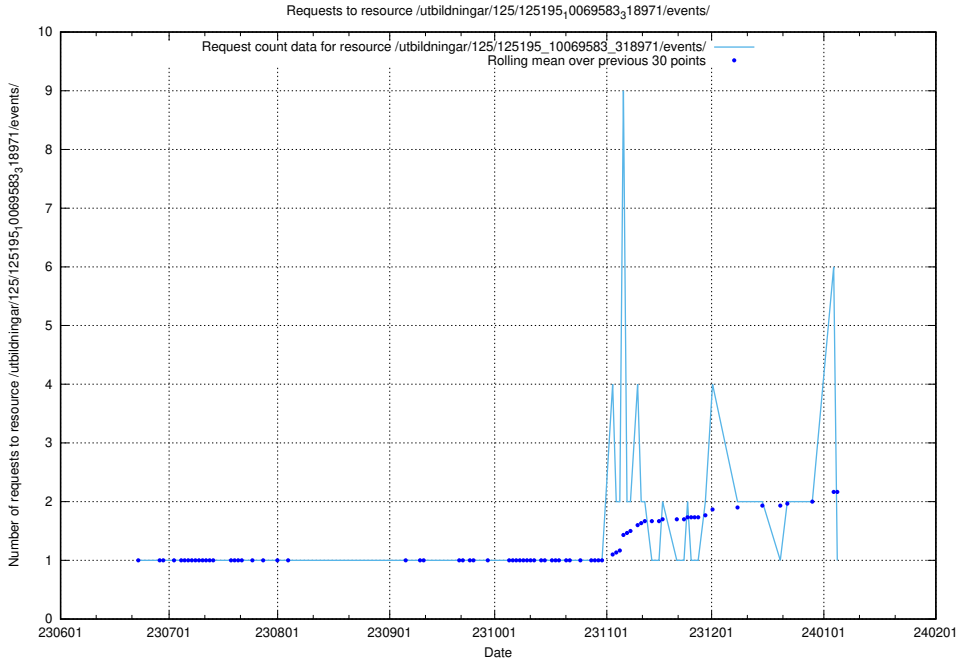

5.5344 Usage of /utbildningar/125/125195_10069583_318971/events/

Here, we count the number of requests to resource /utbildningar/125/125195_10069583_318971/events/