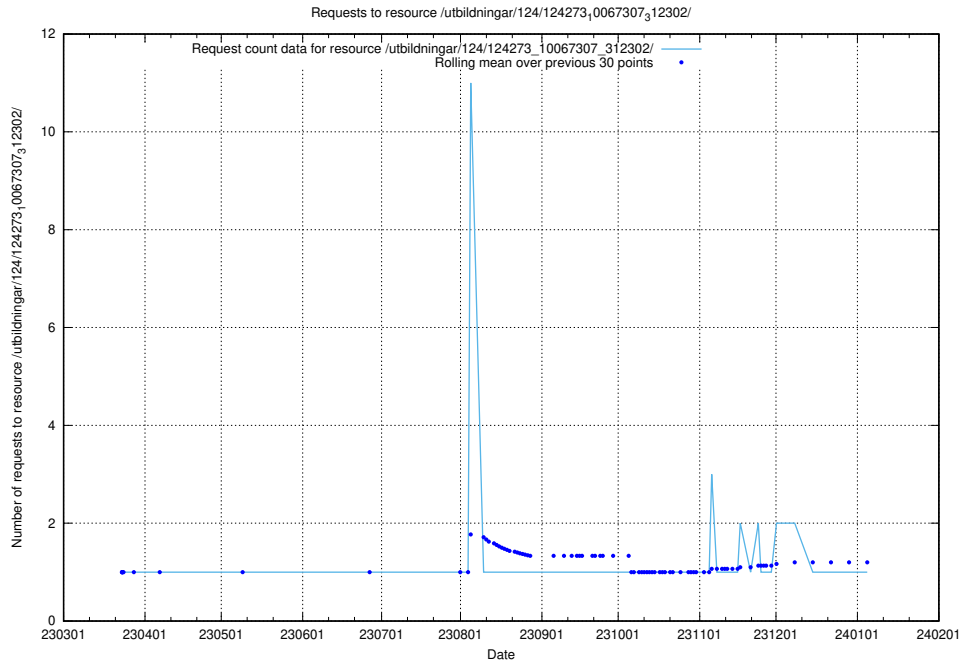

5.3591 Usage of /utbildningar/124/124273_10067307_312302/

Here, we count the number of requests to resource /utbildningar/124/124273_10067307_312302/.