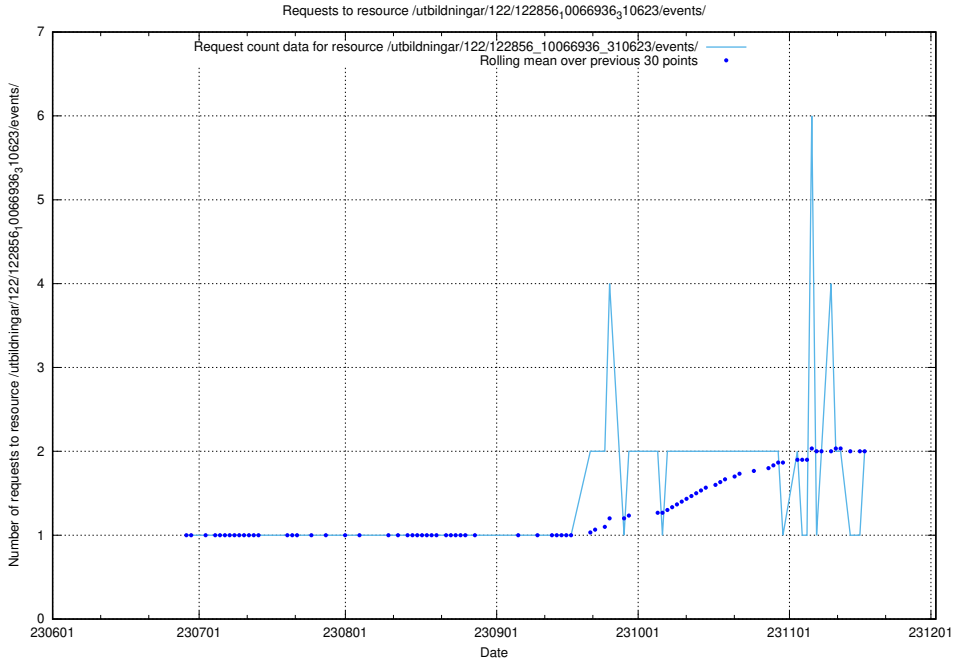

5.697 Usage of /utbildningar/122/122856_10066936_310623/events/

Here, we count the number of requests to resource /utbildningar/122/122856_10066936_310623/events/