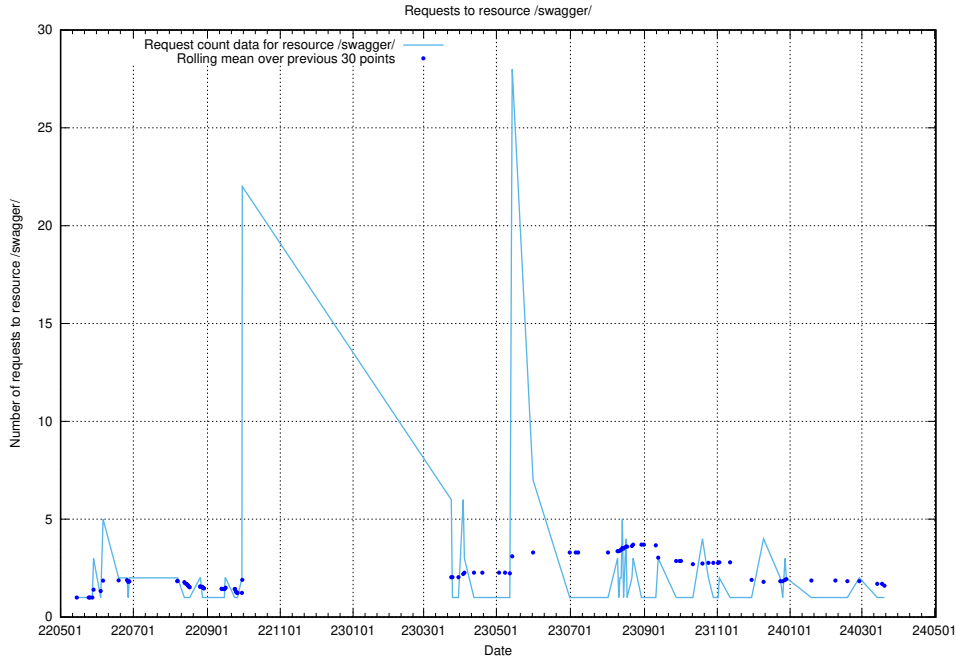

5.923 Usage of /swagger/

Here, we count the number of requests to resource /swagger/.