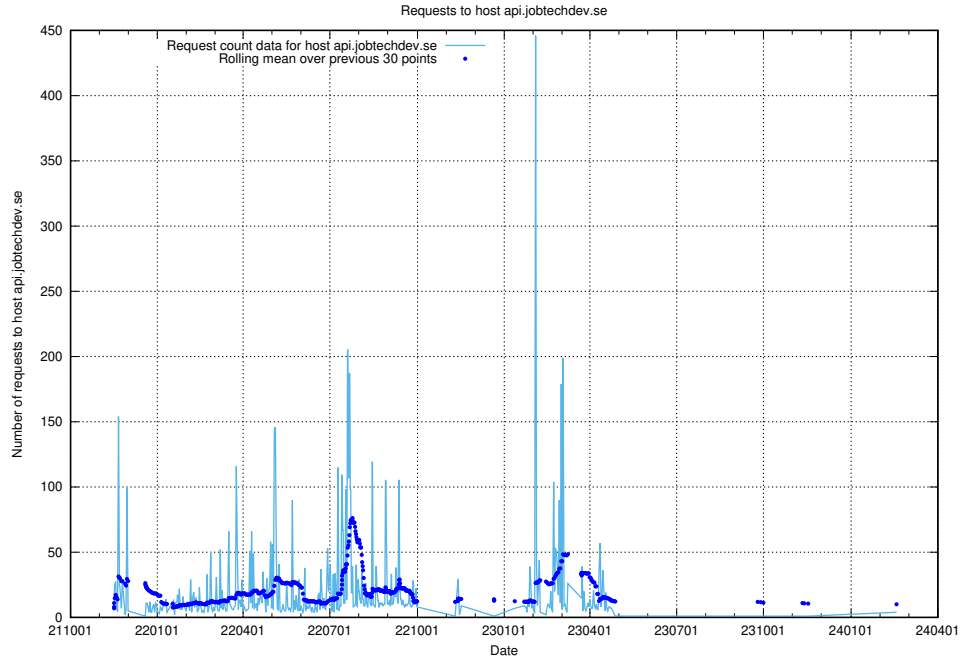

7.153 Usage of api.jobtechdev.se

Here, we count the number of requests to host api.jobtechdev.se.