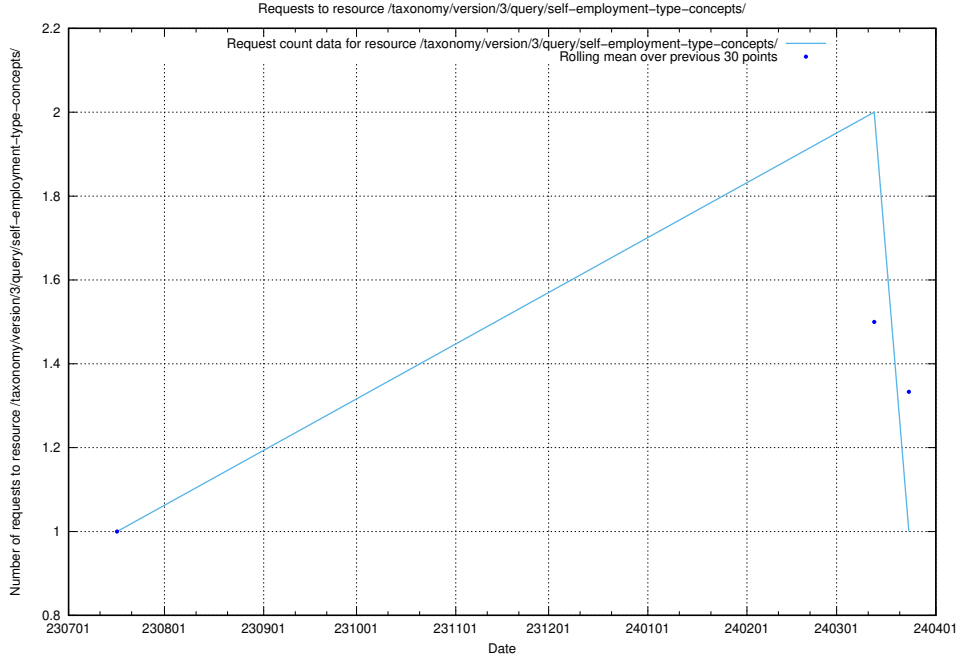

5.4674 Usage of /taxonomy/version/3/query/self-employment-type-concepts/

Here, we count the number of requests to resource /taxonomy/version/3/query/self-employment-type-concepts/.