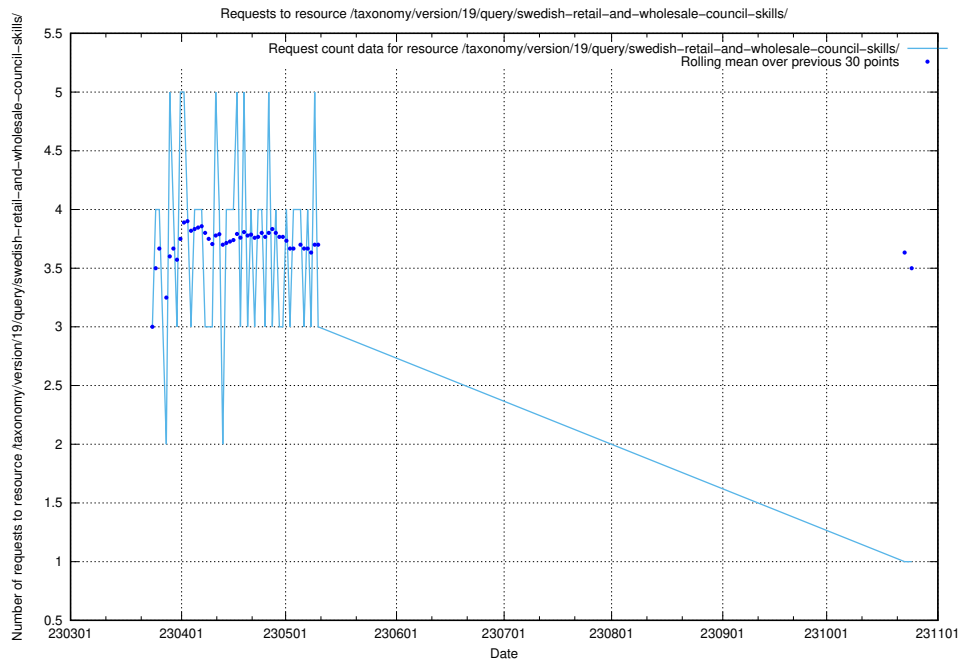

5.5773 Usage of /taxonomy/version/19/query/swedish-retail-and-wholesale-council-skills/

Here, we count the number of requests to resource /taxonomy/version/19/query/swedish-retail-and-wholesale-council-skills/.