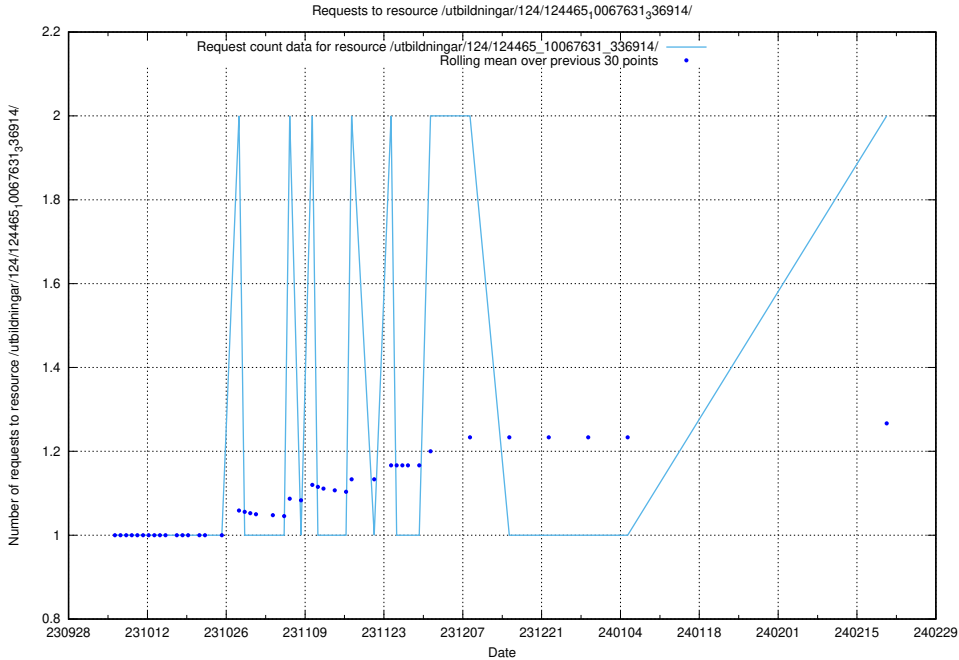

5.584 Usage of /utbildningar/124/124465_10067631_336914/

Here, we count the number of requests to resource /utbildningar/124/124465_10067631_336914/.