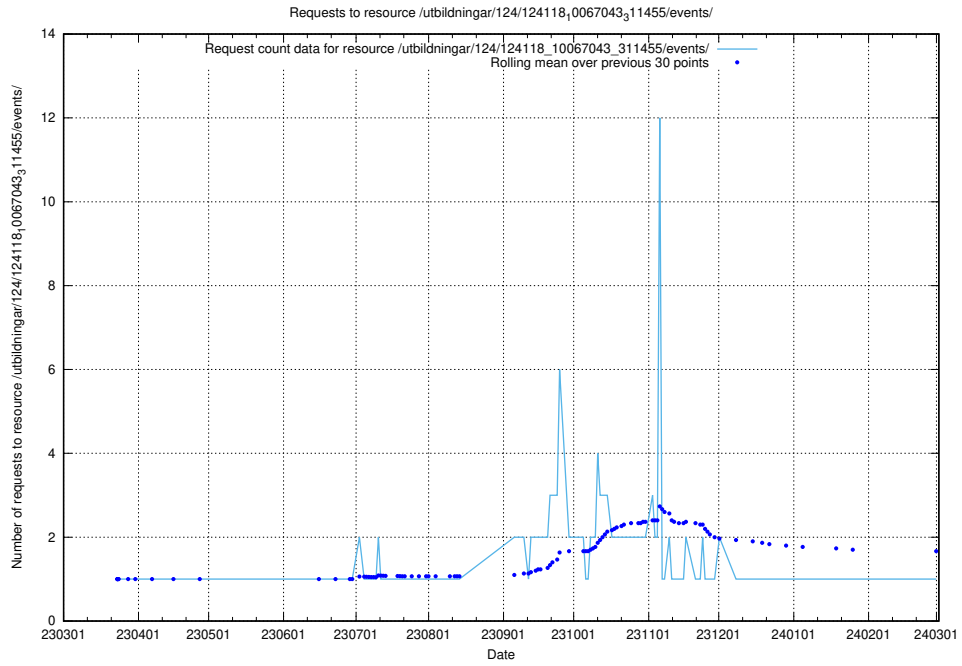

5.3779 Usage of /utbildningar/124/124118_10067043_311455/events/

Here, we count the number of requests to resource /utbildningar/124/124118_10067043_311455/events/