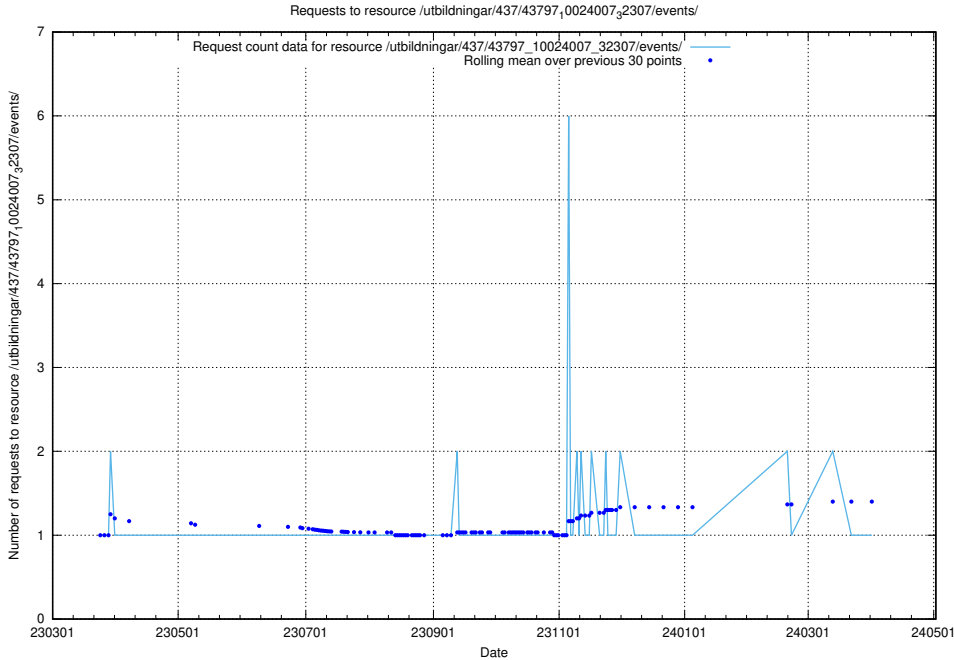

5.5833 Usage of /utbildningar/437/43797_10024007_32307/events/

Here, we count the number of requests to resource /utbildningar/437/43797_10024007_32307/events/.