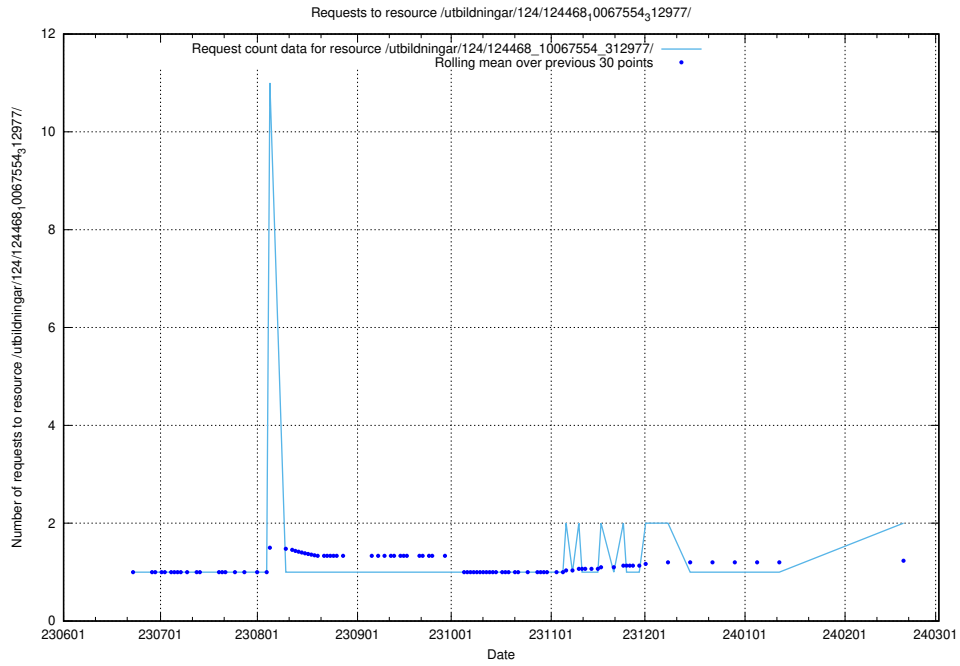

5.730 Usage of /utbildningar/124/124468_10067554_312977/

Here, we count the number of requests to resource /utbildningar/124/124468_10067554_312977/.