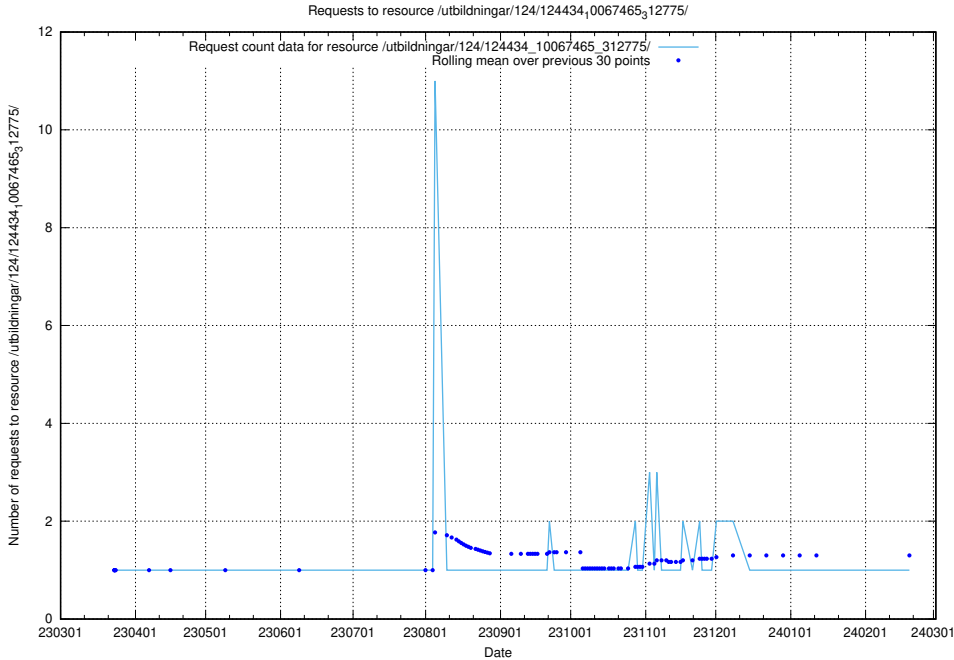

5.3369 Usage of /utbildningar/124/124434_10067465_312775/

Here, we count the number of requests to resource /utbildningar/124/124434_10067465_312775/.