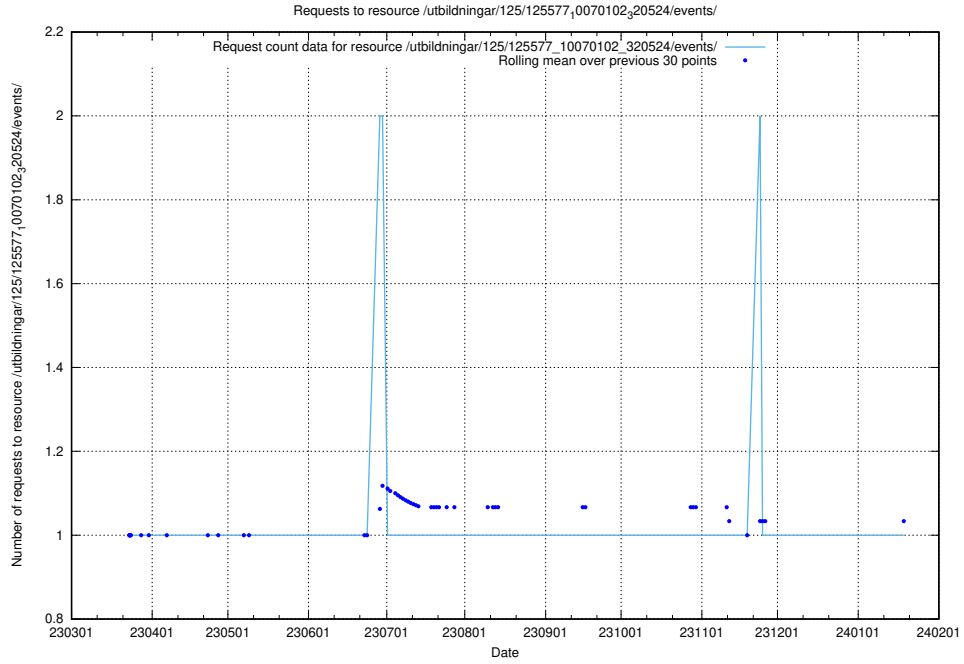

5.956 Usage of /utbildningar/125/125577_10070102_320524/events/

Here, we count the number of requests to resource /utbildningar/125/125577_10070102_320524/events/