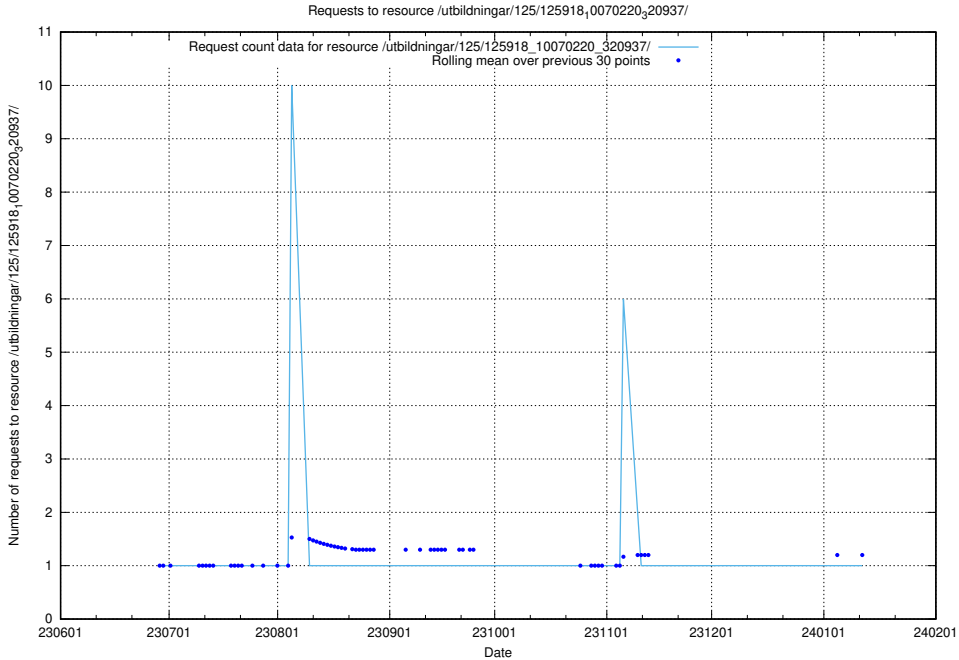

5.5081 Usage of /utbildningar/125/125918_10070220_320937/

Here, we count the number of requests to resource /utbildningar/125/125918_10070220_320937/.