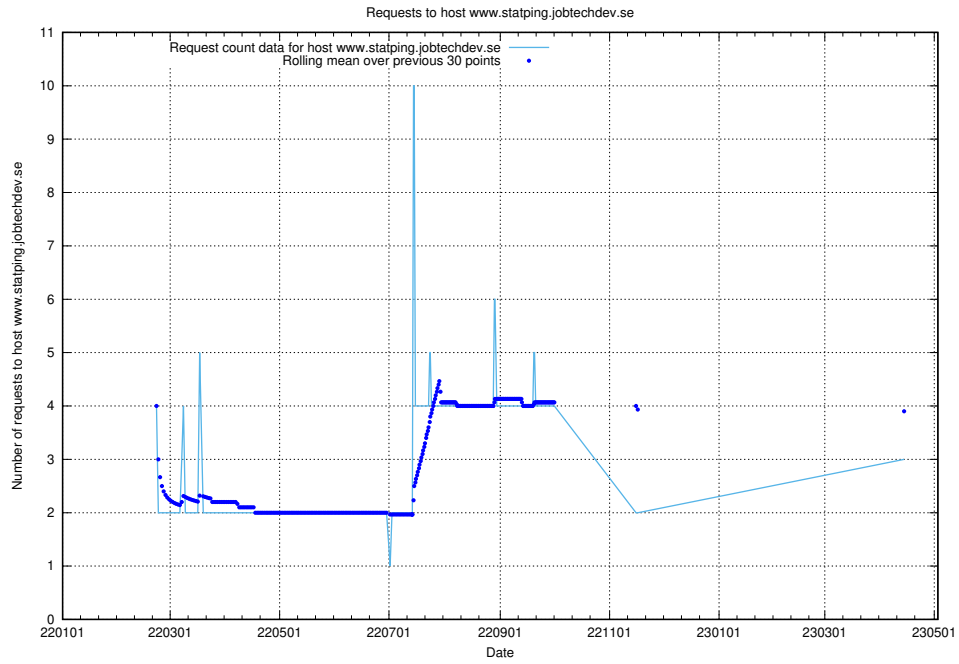

### 7.224 Usage of doh.jobtechdev.se

Here, we count the number of requests to host doh.jobtechdev.se.