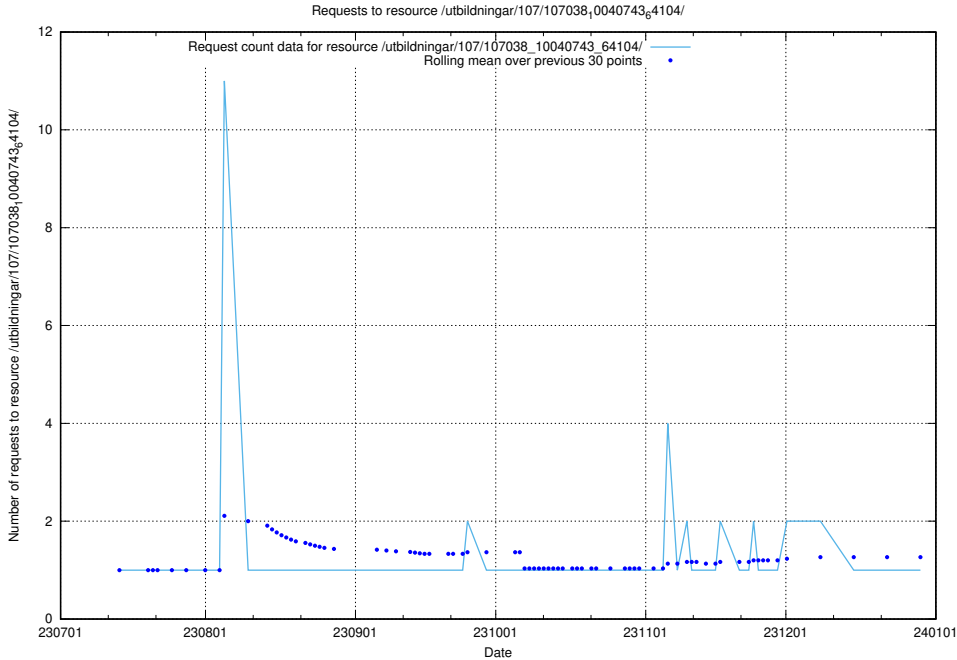

5.4699 Usage of /utbildningar/107/107038_10040743_64104/

Here, we count the number of requests to resource /utbildningar/107/107038_10040743_64104/.