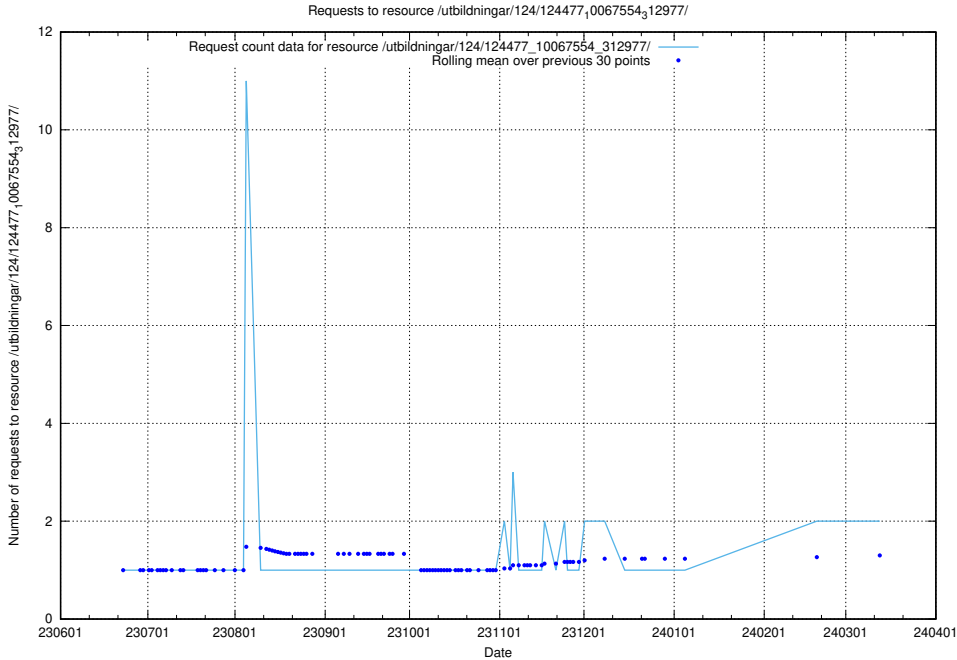

5.724 Usage of /utbildningar/124/124477_10067554_312977/

Here, we count the number of requests to resource /utbildningar/124/124477_10067554_312977/.