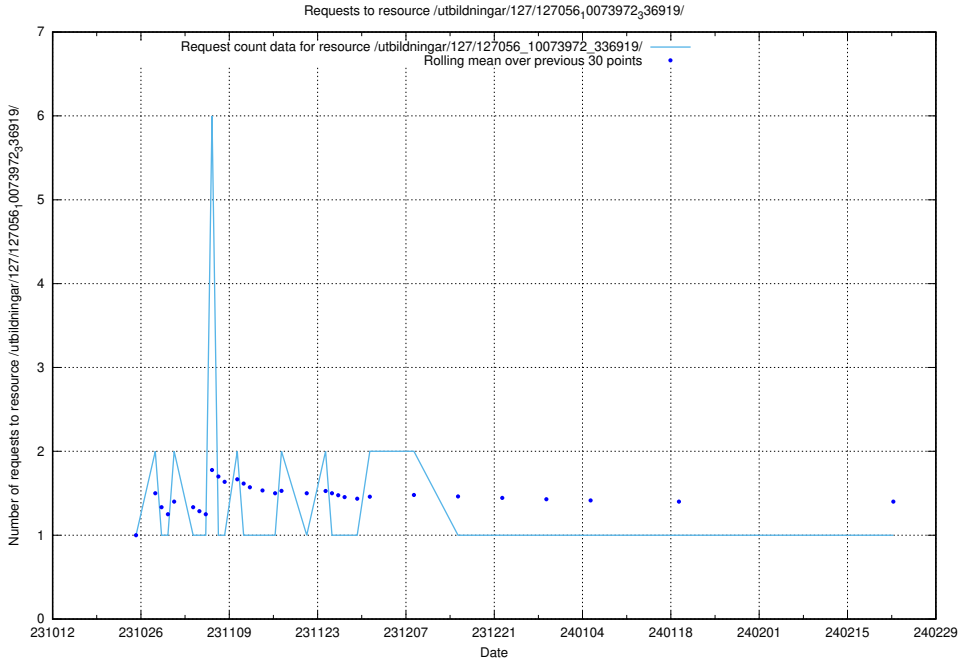

5.3821 Usage of /utbildningar/127/127056_10073972_336919/

Here, we count the number of requests to resource /utbildningar/127/127056_10073972_336919/.