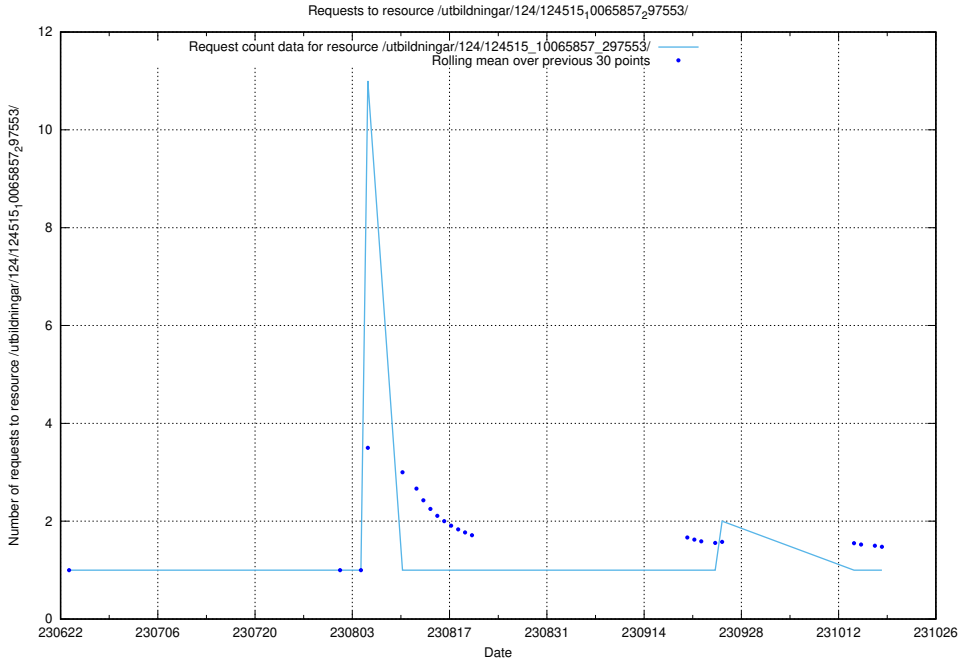

5.5389 Usage of /utbildningar/124/124515_10065857_297553/

Here, we count the number of requests to resource /utbildningar/124/124515_10065857_297553/.