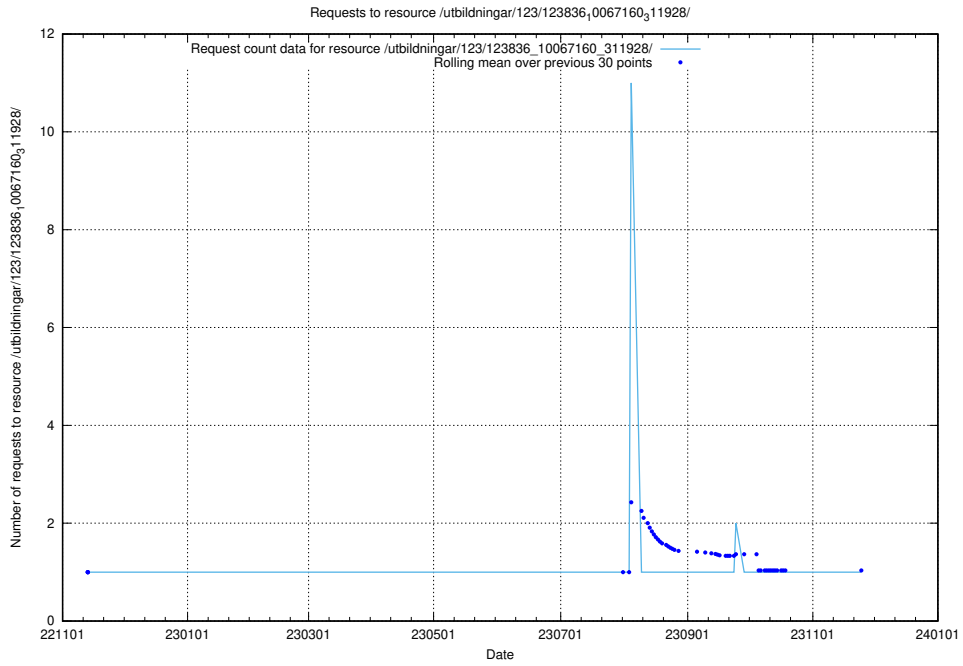

5.5530 Usage of /utbildningar/123/123836_10067160_311928/

Here, we count the number of requests to resource /utbildningar/123/123836_10067160_311928/.