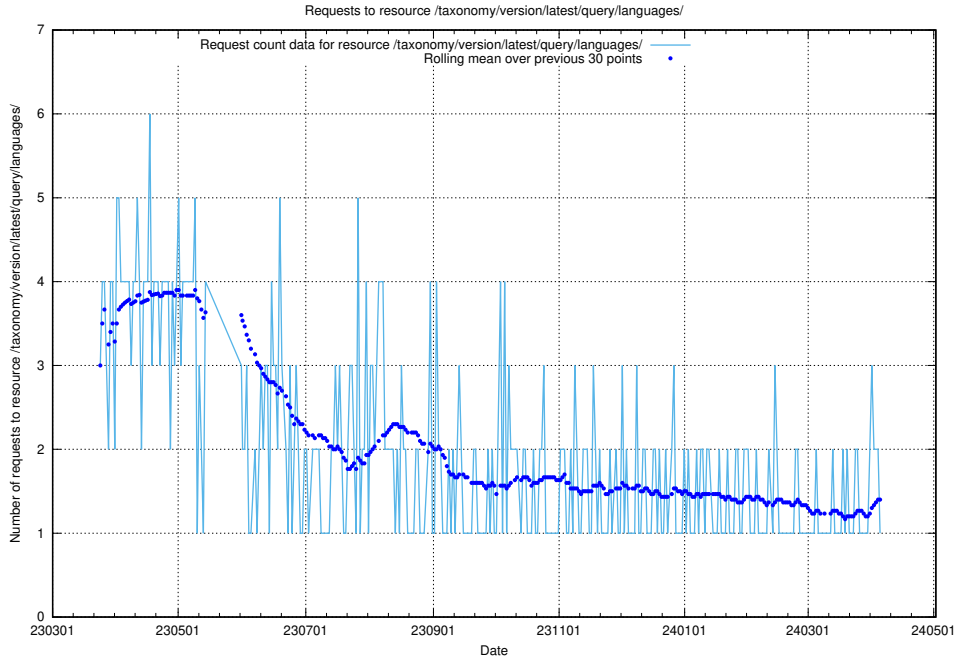

## 5.5756 Usage of /taxonomy/version/latest/query/keyword-concepts./

Here, we count the number of requests to resource /taxonomy/version/latest/query/keyword-concepts./.