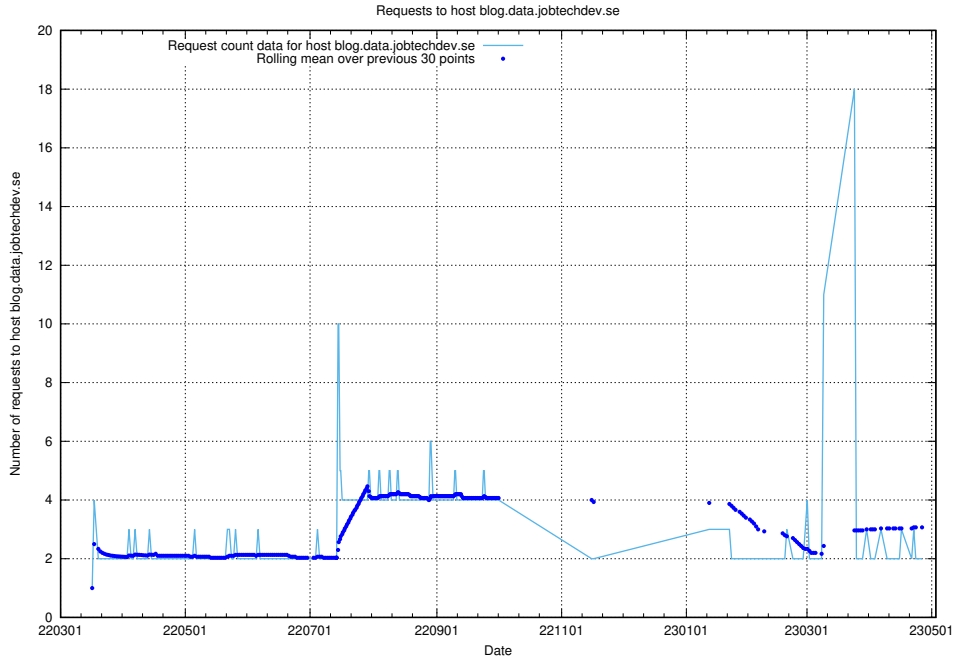

7.494 Usage of blog.data.jobtechdev.se

Here, we count the number of requests to host blog.data.jobtechdev.se.