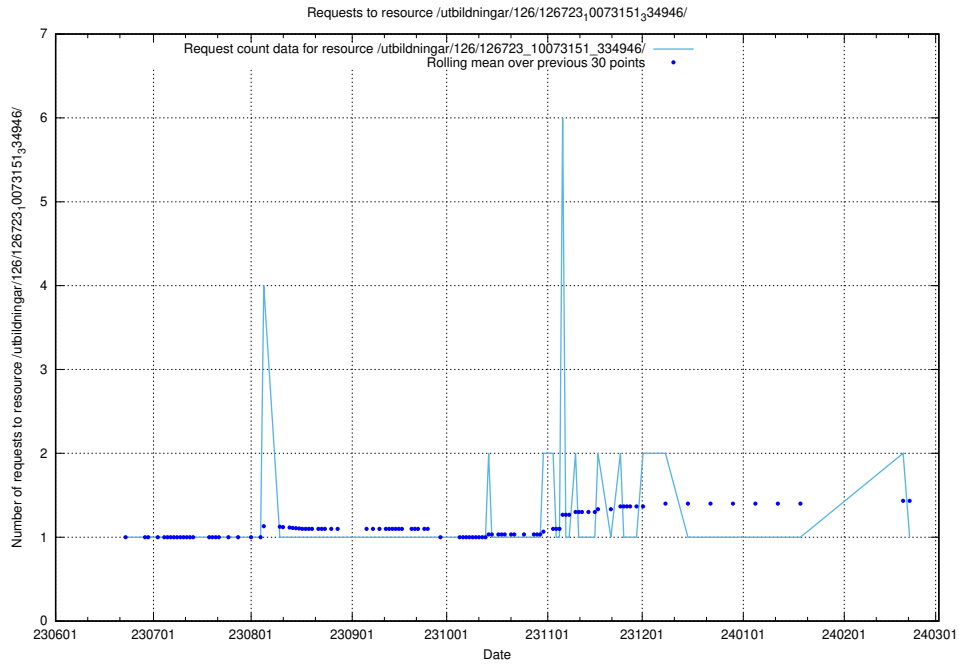

5.5220 Usage of /utbildningar/126/126723_10073151_334946/

Here, we count the number of requests to resource /utbildningar/126/126723_10073151_334946/.