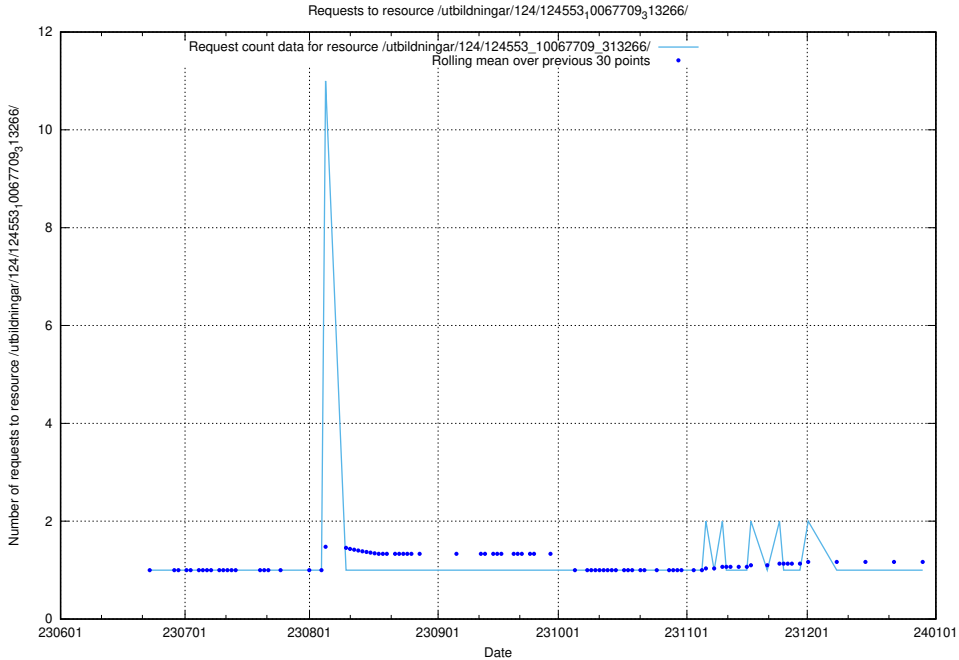

5.5365 Usage of /utbildningar/124/124553_10067709_313266/

Here, we count the number of requests to resource /utbildningar/124/124553_10067709_313266/.