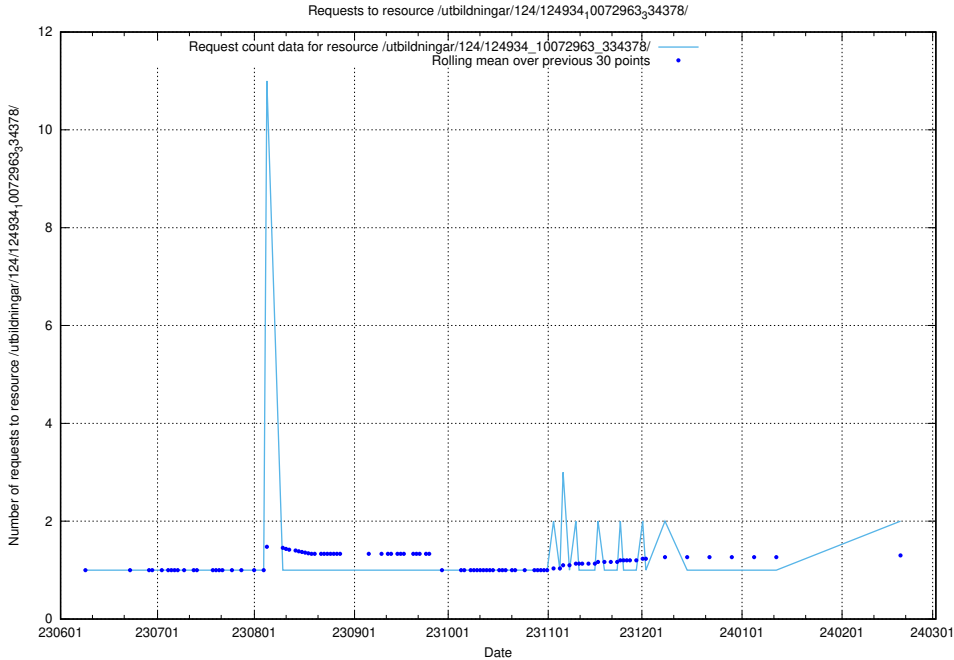

5.752 Usage of /utbildningar/124/124934_10072963_334378/

Here, we count the number of requests to resource /utbildningar/124/124934_10072963_334378/.