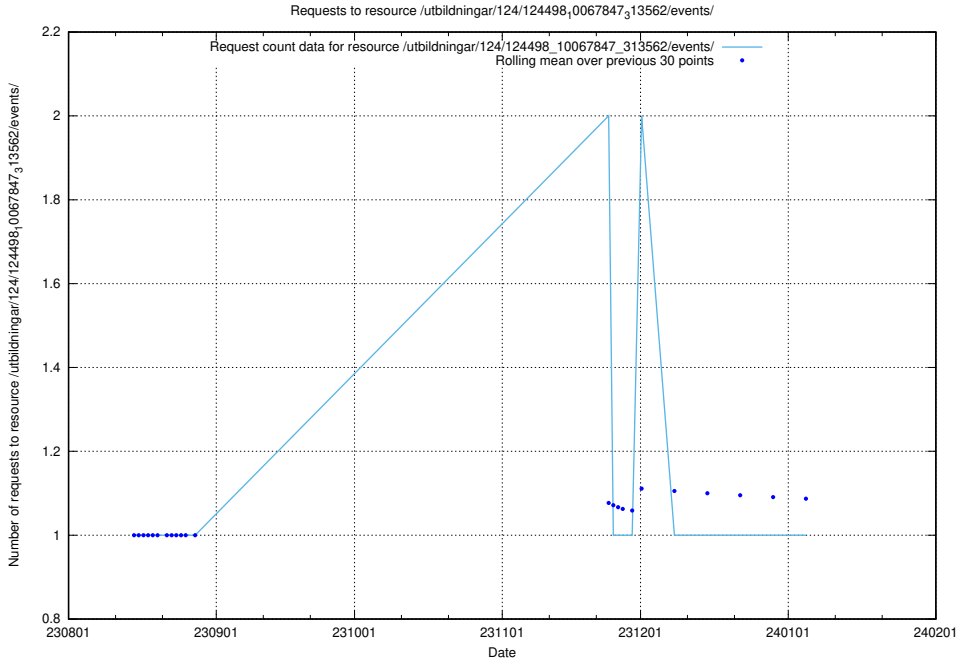

5.4421 Usage of /utbildningar/124/124498_10067847_313562/events/

Here, we count the number of requests to resource /utbildningar/124/124498_10067847_313562/events/