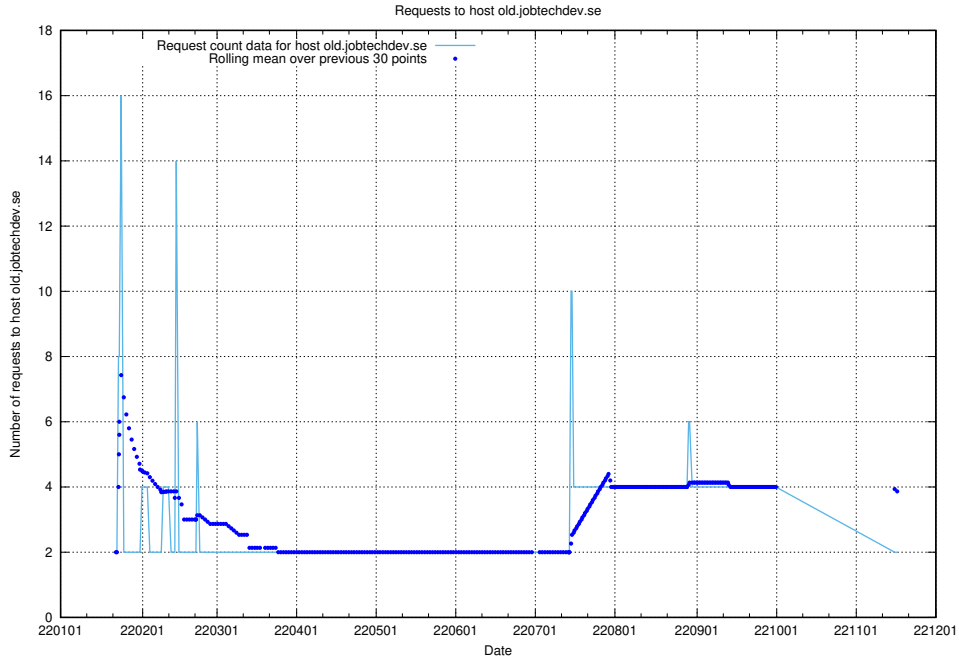

7.592 Usage of old.jobtechdev.se

Here, we count the number of requests to host old.jobtechdev.se.