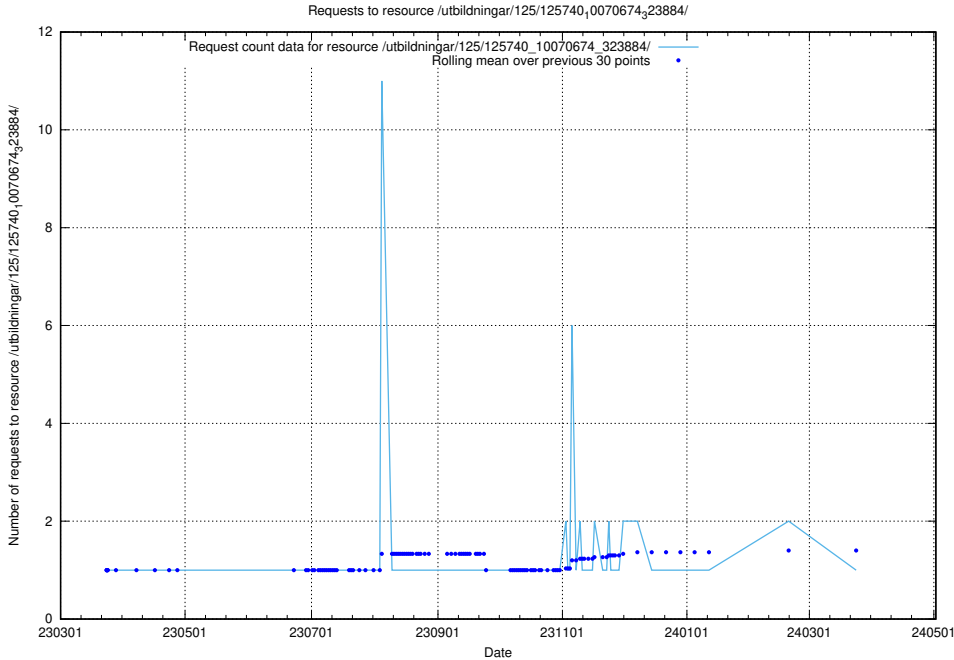

5.847 Usage of /utbildningar/125/125740_10070674_323884/

Here, we count the number of requests to resource /utbildningar/125/125740_10070674_323884/.