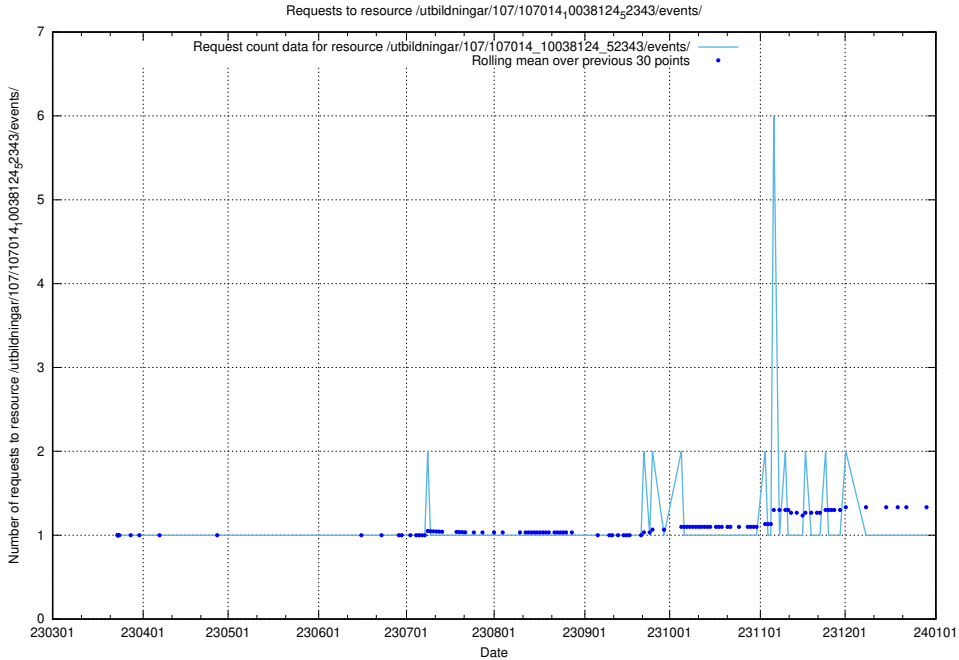

5.5003 Usage of /utbildningar/107/107014_10038124_52343/events/

Here, we count the number of requests to resource /utbildningar/107/107014_10038124_52343/events/.