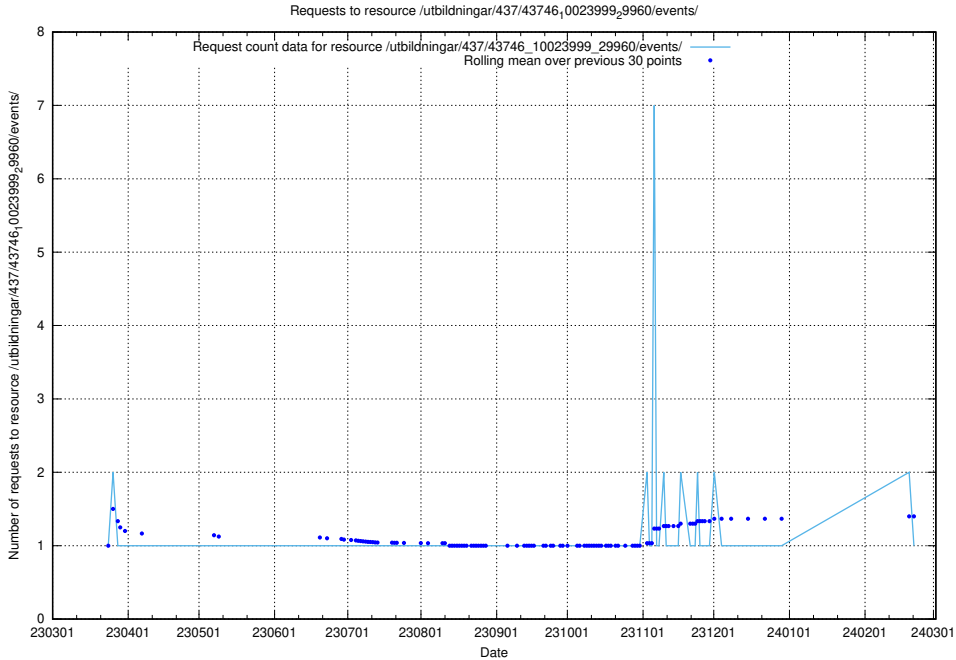

5.5854 Usage of /utbildningar/437/43746_10023999_29960/events/

Here, we count the number of requests to resource /utbildningar/437/43746_10023999_29960/events/.