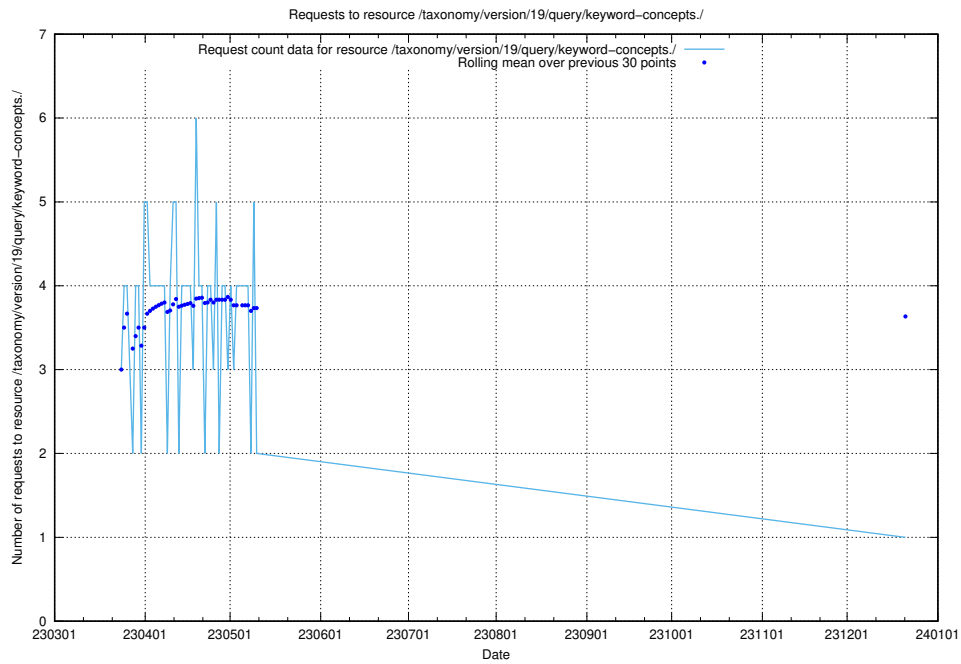

### 5.5800 Usage of /taxonomy/version/19/query/keyword-concepts./

Here, we count the number of requests to resource /taxonomy/version/19/query/keyword-concepts./.