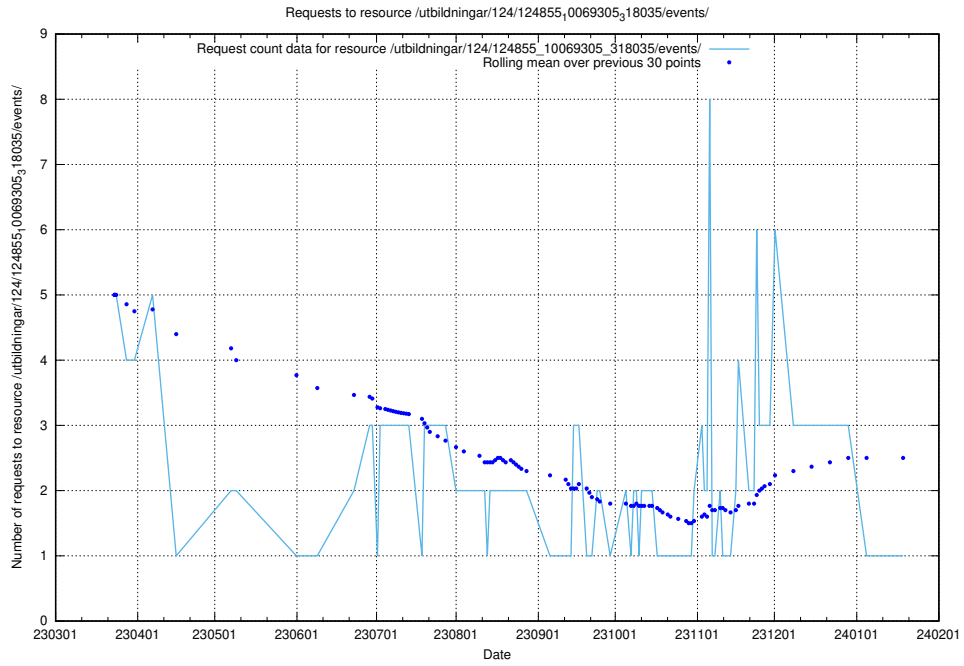

5.5901 Usage of /utbildningar/124/124855_10069305_318035/events/

Here, we count the number of requests to resource /utbildningar/124/124855_10069305_318035/events/