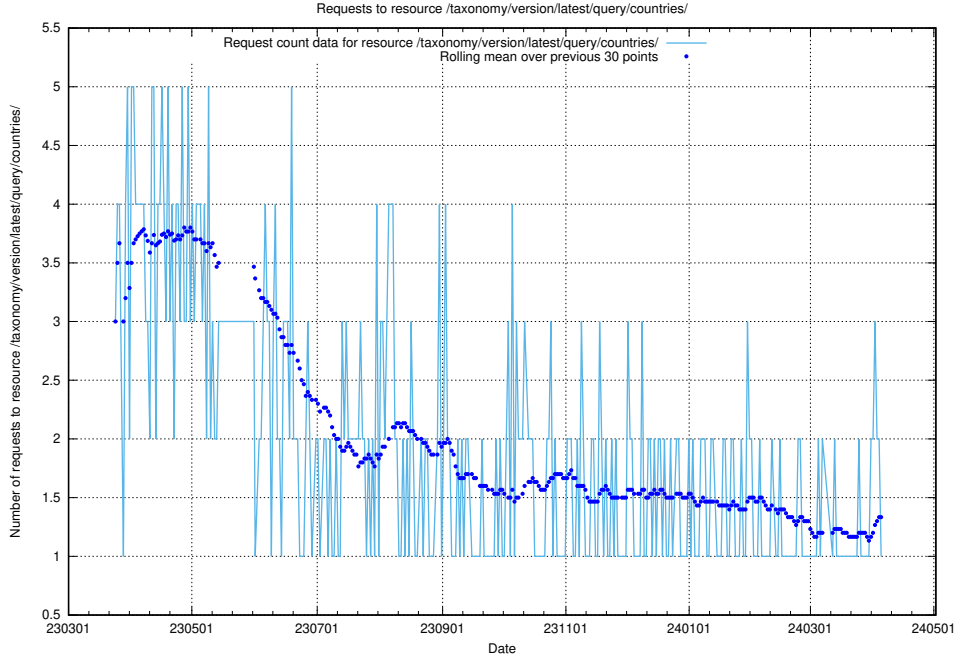

5.5765 Usage of /taxonomy/version/latest/query/countries/

Here, we count the number of requests to resource /taxonomy/version/latest/query/countries/.