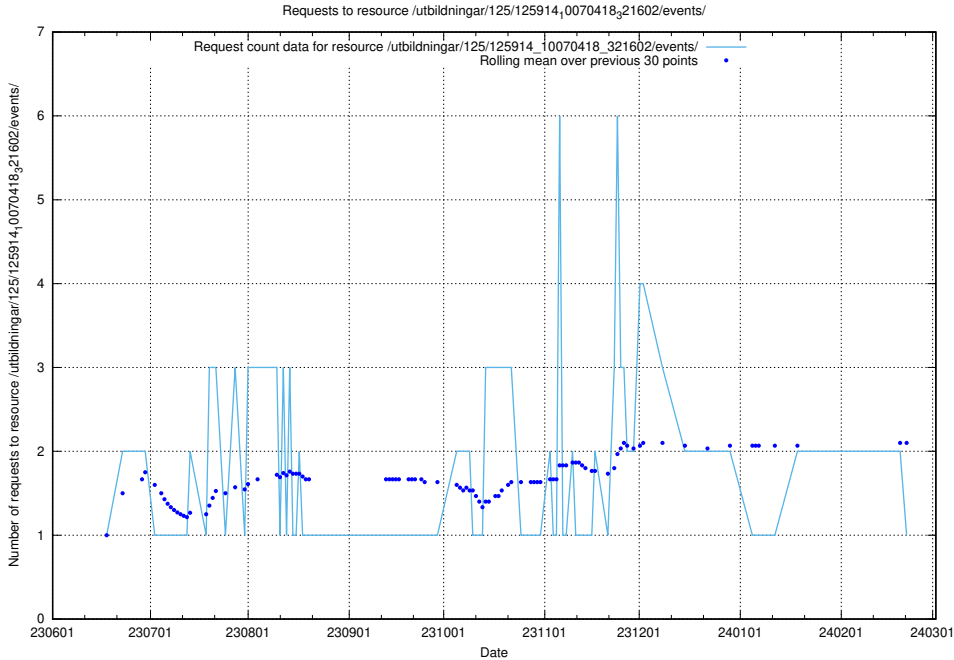

5.5488 Usage of /utbildningar/125/125914_10070418_321602/events/

Here, we count the number of requests to resource /utbildningar/125/125914_10070418_321602/events/