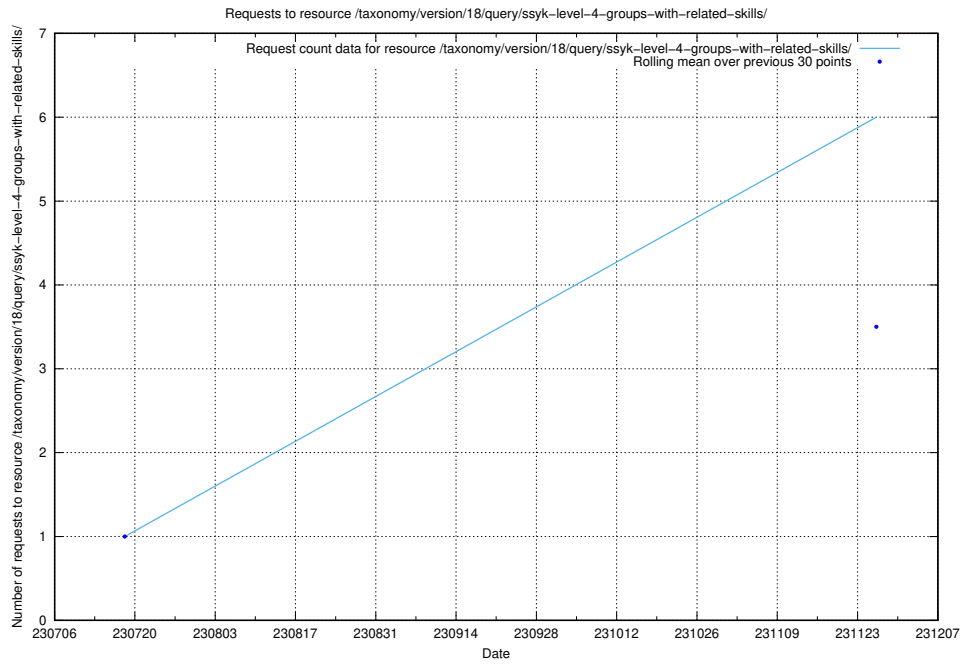

5.100 Usage of /taxonomy/version/18/query/ssyk-level-4-groups-with-related-skills/

Here, we count the number of requests to resource /taxonomy/version/18/query/ssyk-level-4-groups-with-related-skills/.