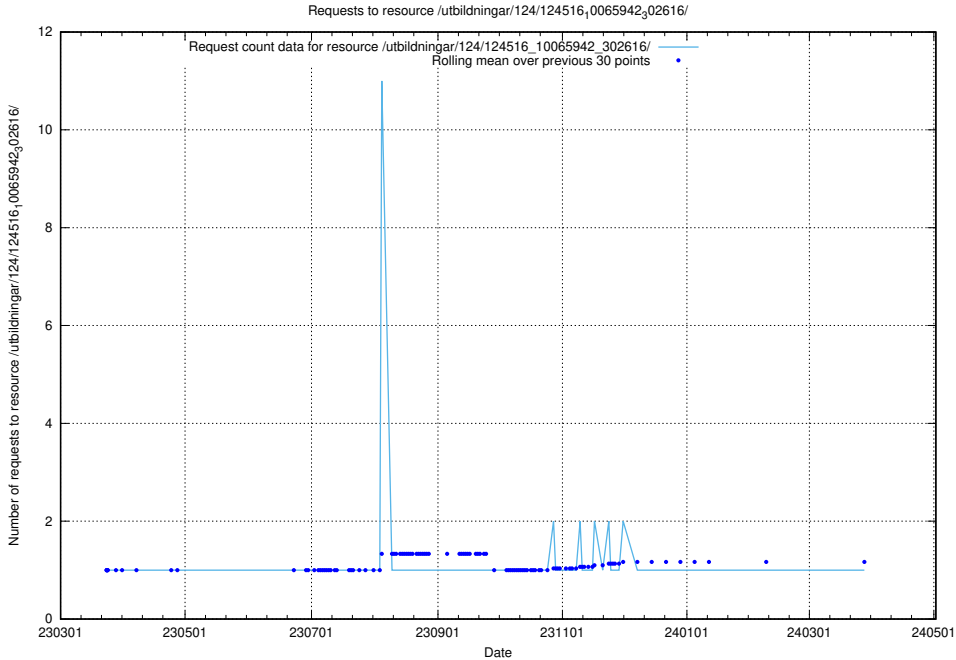

5.1157 Usage of /utbildningar/124/124516_10065942_302616/

Here, we count the number of requests to resource /utbildningar/124/124516_10065942_302616/.