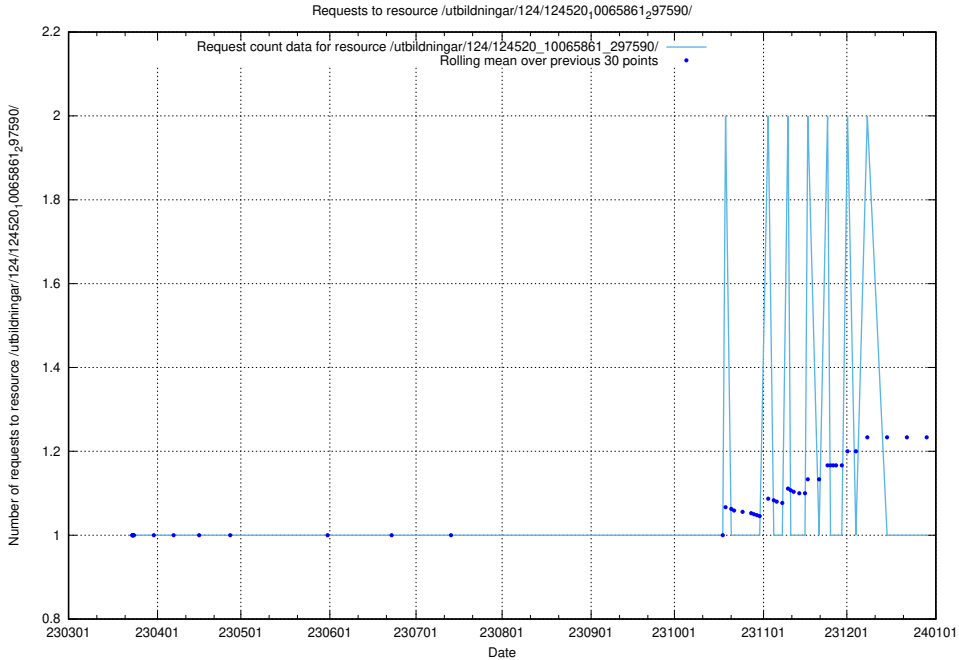

5.1125 Usage of /utbildningar/124/124520_10065861_297590/

Here, we count the number of requests to resource /utbildningar/124/124520_10065861_297590/.