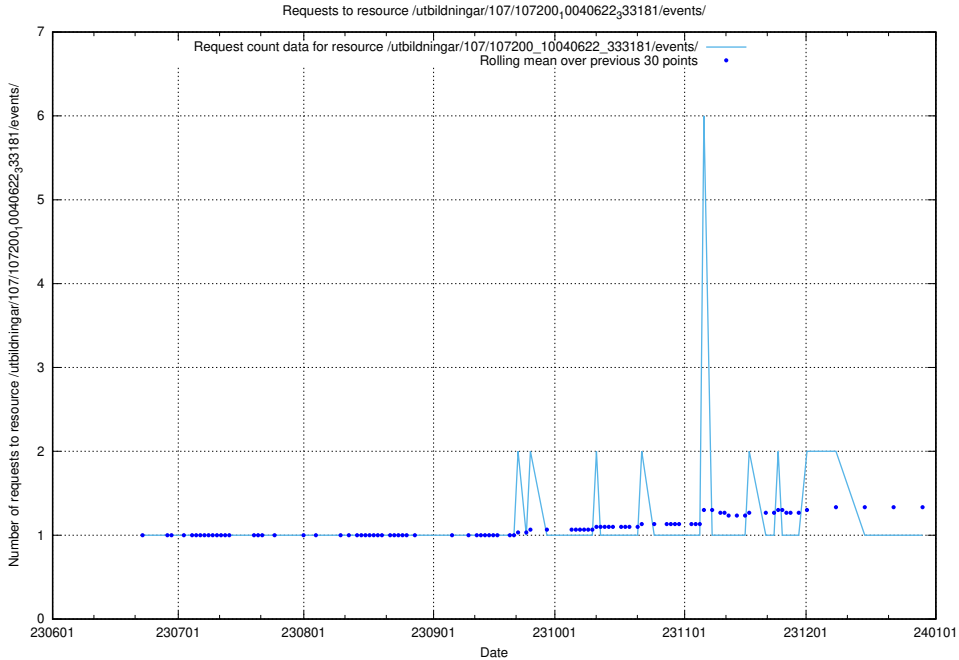

5.5468 Usage of /utbildningar/107/107200_10040622_333181/events/

Here, we count the number of requests to resource /utbildningar/107/107200_10040622_333181/events/