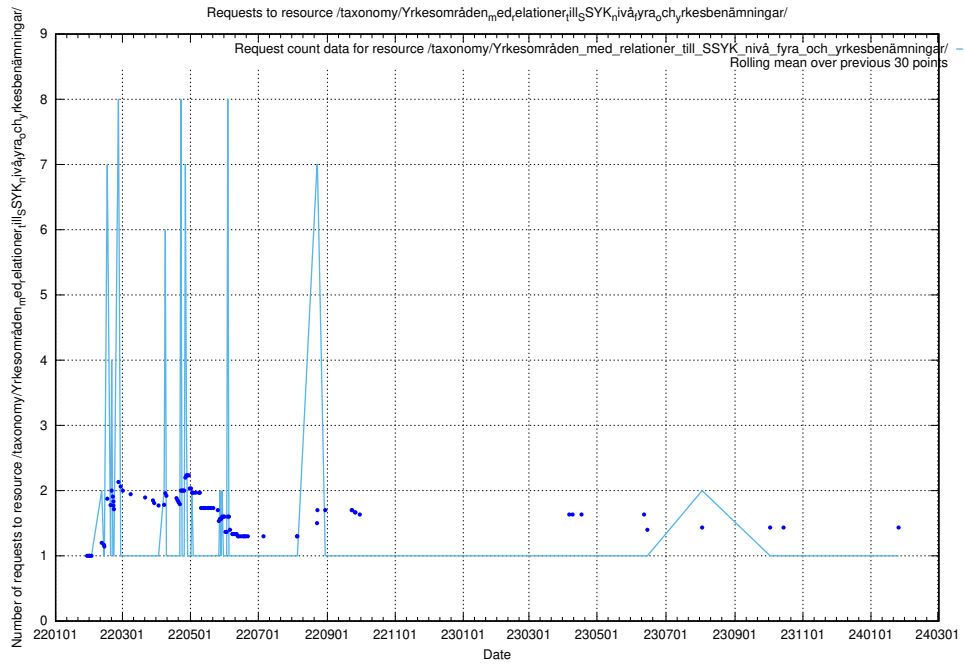

5.3348 Usage of /taxonomy/Yrkesområden_med_relationer_till_SSYK_nivå_fy

Here, we count the number of requests to resource /taxonomy/Yrkesområden_med_relationer_till_SSYK_nivå_fy