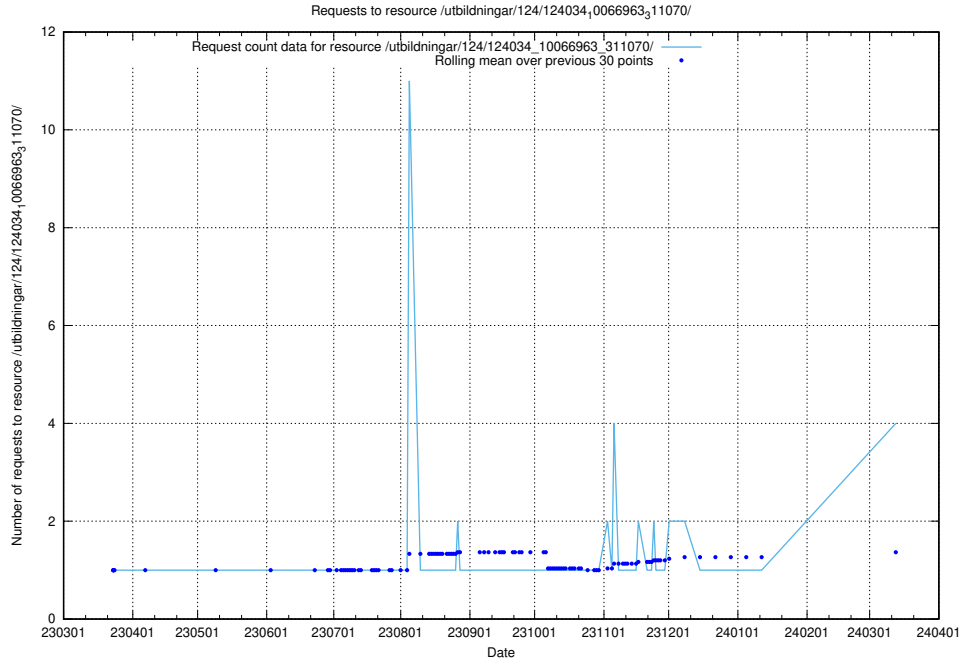

5.171 Usage of /utbildningar/124/124034_10066963_311070/

Here, we count the number of requests to resource /utbildningar/124/124034_10066963_311070/.