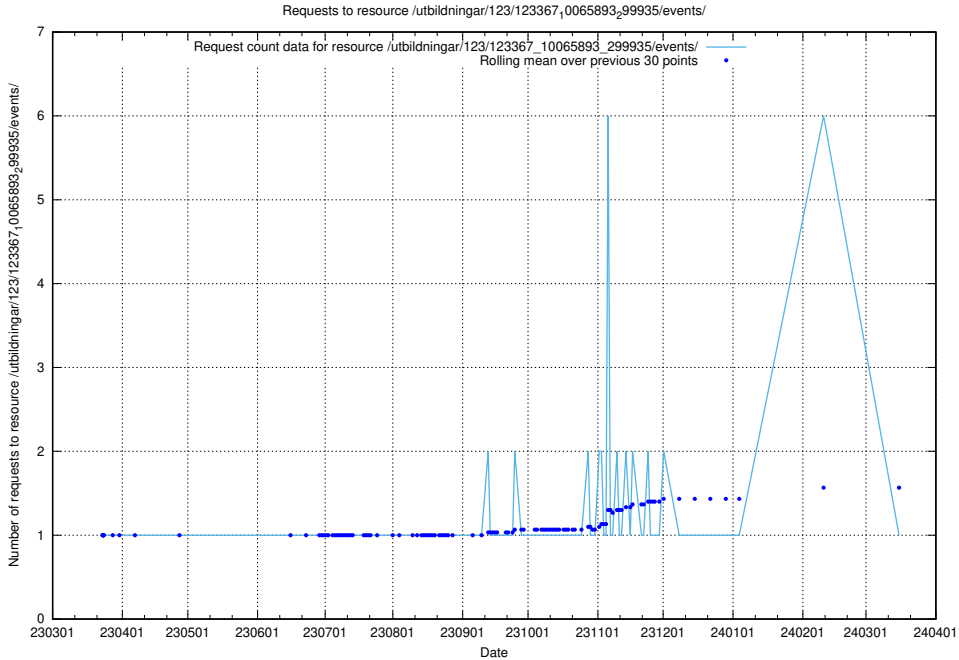

5.4358 Usage of /utbildningar/123/123367_10065893_299935/events/

Here, we count the number of requests to resource /utbildningar/123/123367_10065893_299935/events/