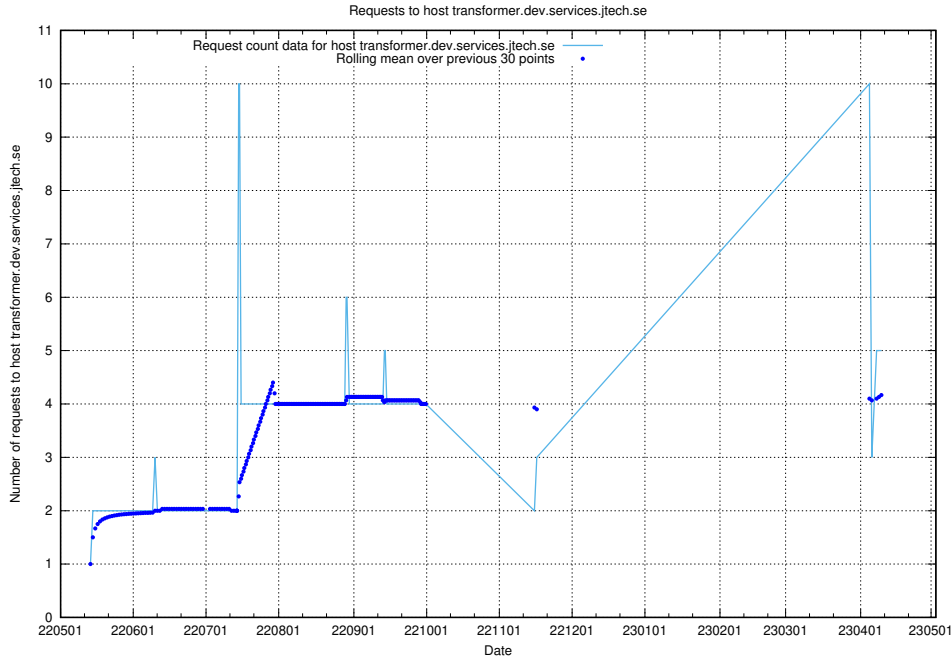

7.93 Usage of transformer.dev.services.jtech.se

Here, we count the number of requests to host transformer.dev.services.jtech.se.