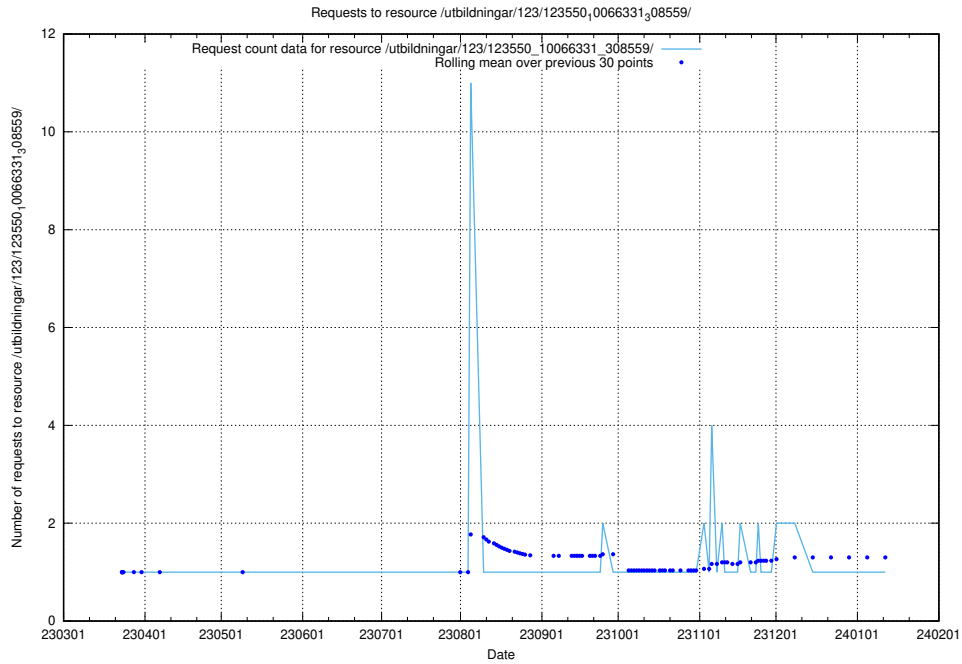

5.4117 Usage of /utbildningar/123/123550_10066331_308559/

Here, we count the number of requests to resource /utbildningar/123/123550_10066331_308559/.