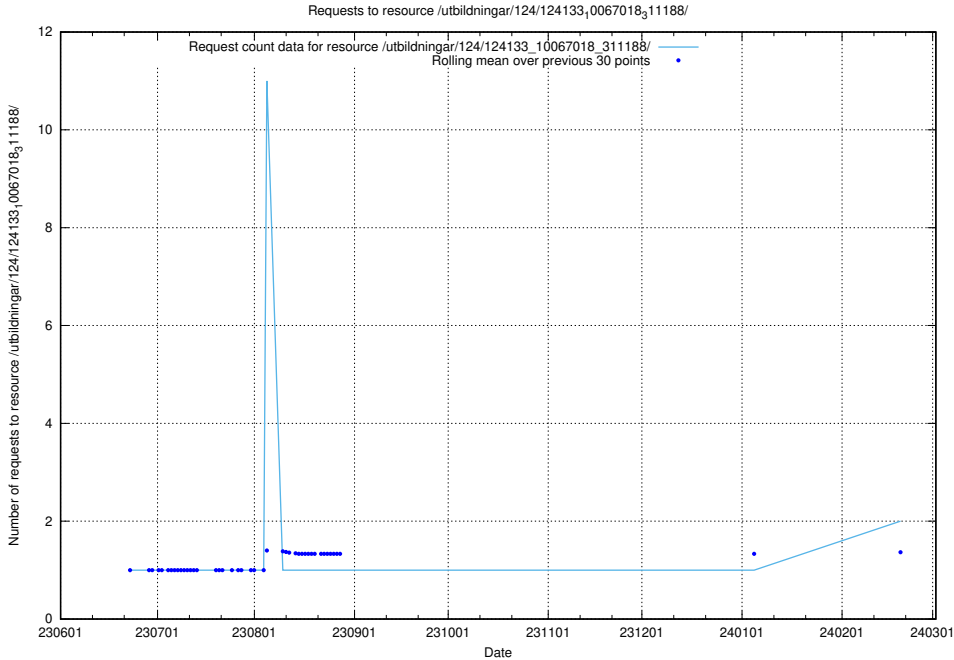

5.735 Usage of /utbildningar/124/124133_10067018_311188/

Here, we count the number of requests to resource /utbildningar/124/124133_10067018_311188/.