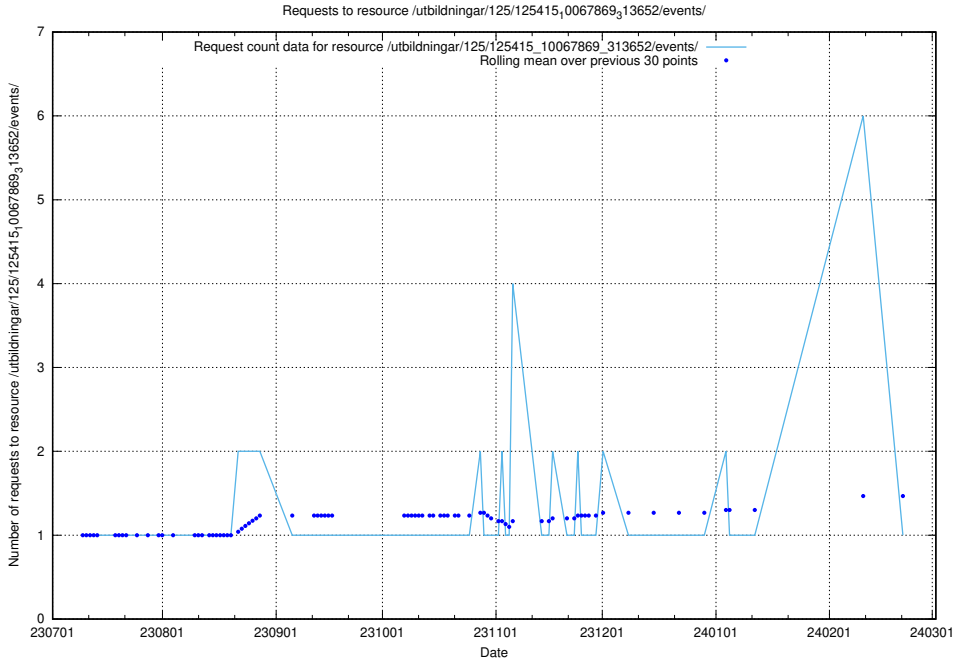

5.4740 Usage of /utbildningar/125/125415_10067869_313652/events/

Here, we count the number of requests to resource /utbildningar/125/125415_10067869_313652/events/