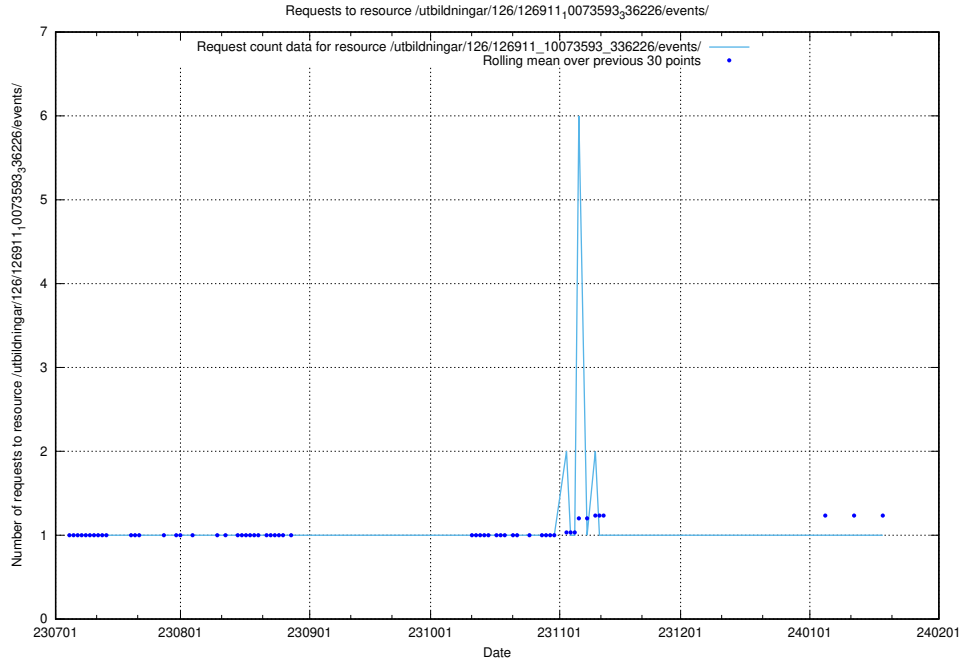

5.4959 Usage of /utbildningar/126/126911_10073593_336226/events/

Here, we count the number of requests to resource /utbildningar/126/126911_10073593_336226/events/