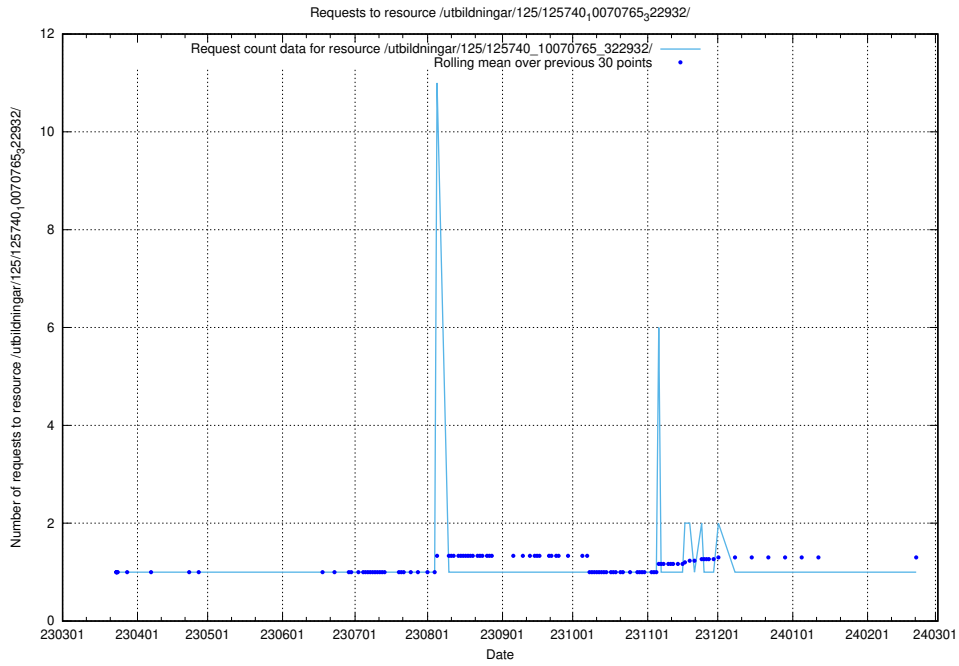

5.824 Usage of /utbildningar/125/125740_10070765_322932/

Here, we count the number of requests to resource /utbildningar/125/125740_10070765_322932/.