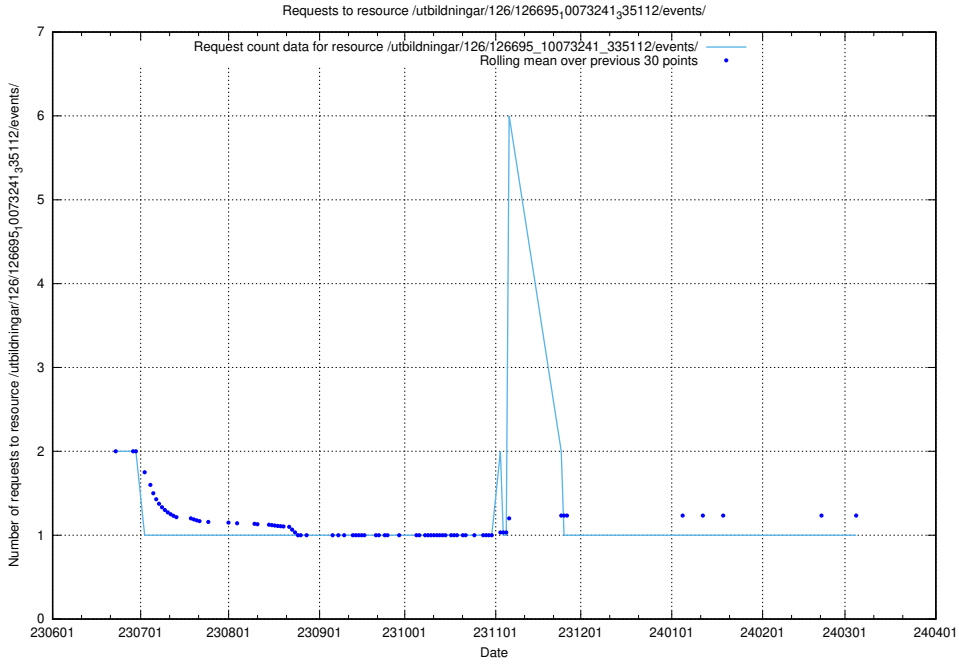

5.5178 Usage of /utbildningar/126/126695_10073241_335112/events/

Here, we count the number of requests to resource /utbildningar/126/126695_10073241_335112/events/