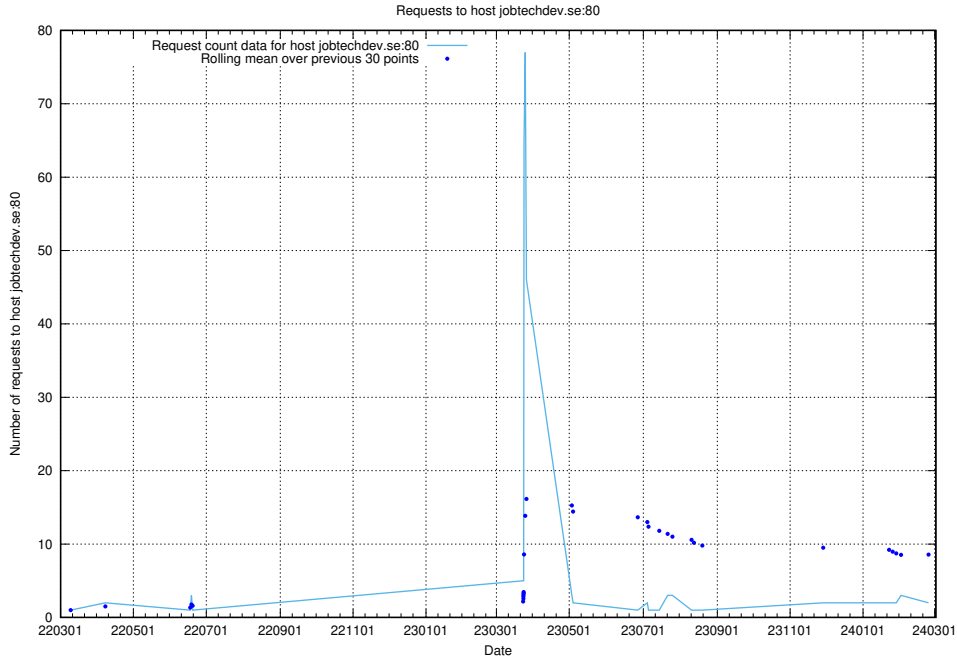

### 7.503 Usage of jobtechdev.se:80

Here, we count the number of requests to host jobtechdev.se:80.