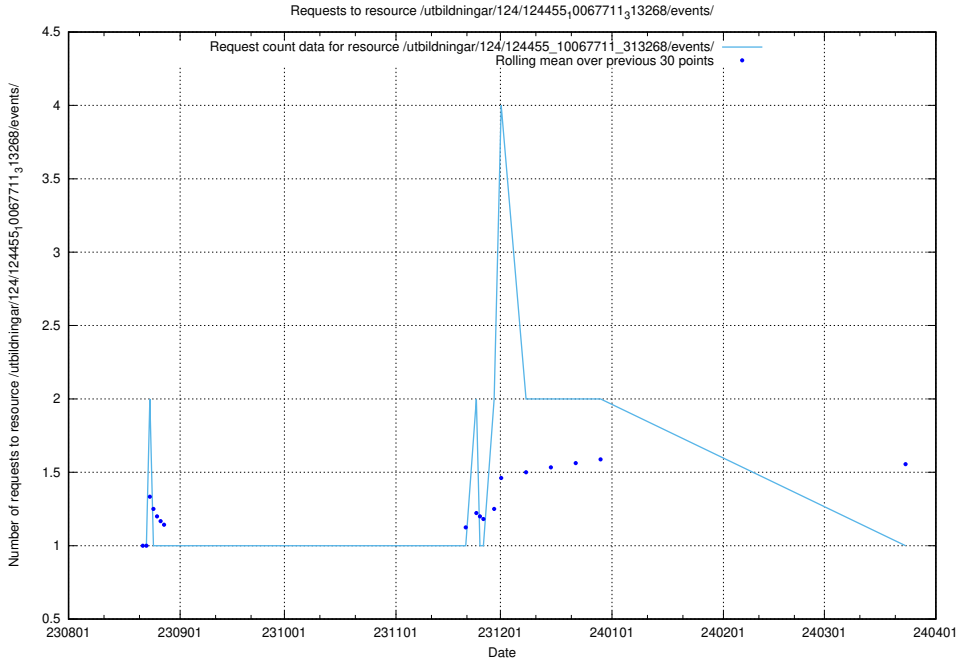

5.4370 Usage of /utbildningar/124/124455_10067711_313268/events/

Here, we count the number of requests to resource /utbildningar/124/124455_10067711_313268/events/