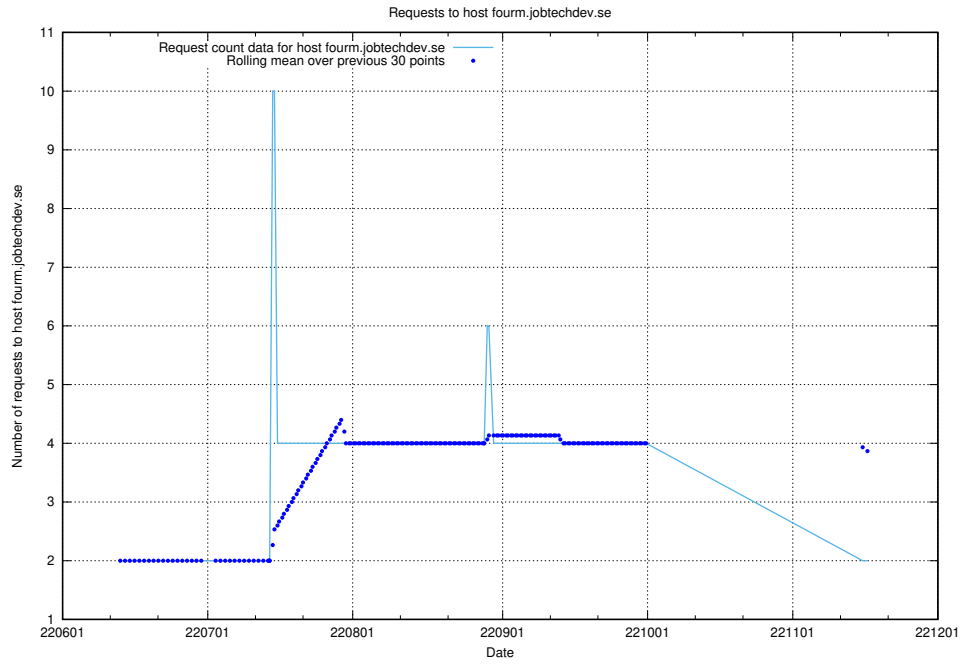

7.405 Usage of fourm.jobtechdev.se

Here, we count the number of requests to host fourm.jobtechdev.se.