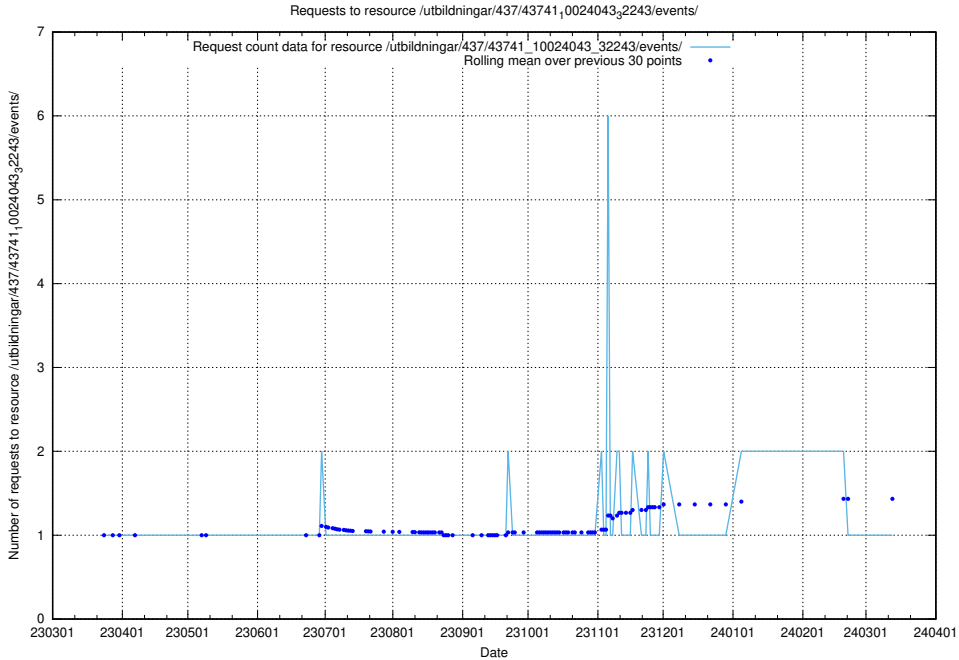

5.5856 Usage of /utbildningar/437/43741_10024043_32243/events/

Here, we count the number of requests to resource /utbildningar/437/43741_10024043_32243/events/.