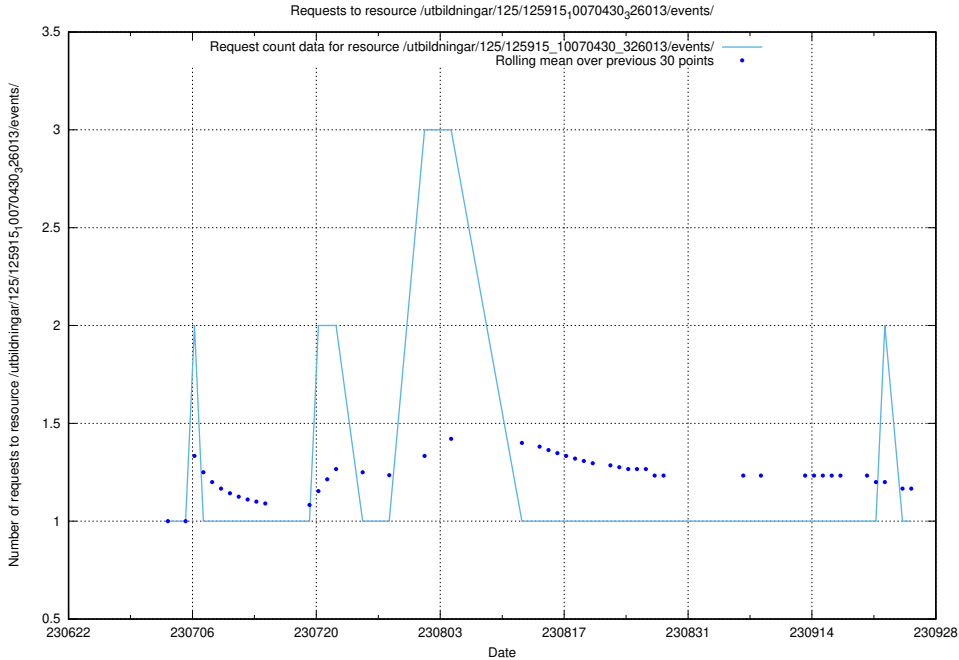

5.4981 Usage of /utbildningar/125/125915_10070430_326013/events/

Here, we count the number of requests to resource /utbildningar/125/125915_10070430_326013/events/