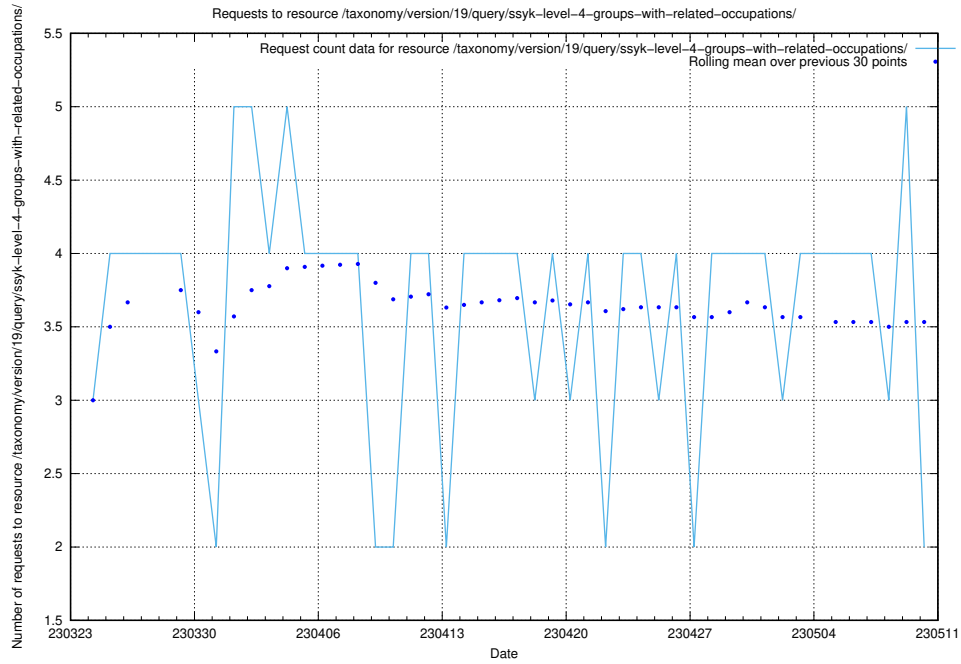

5.771 Usage of /taxonomy/version/19/query/ssyk-level-4-groups-with-related-occupations/

Here, we count the number of requests to resource /taxonomy/version/19/query/ssyk-level-4-groups-with-related-occupations/.