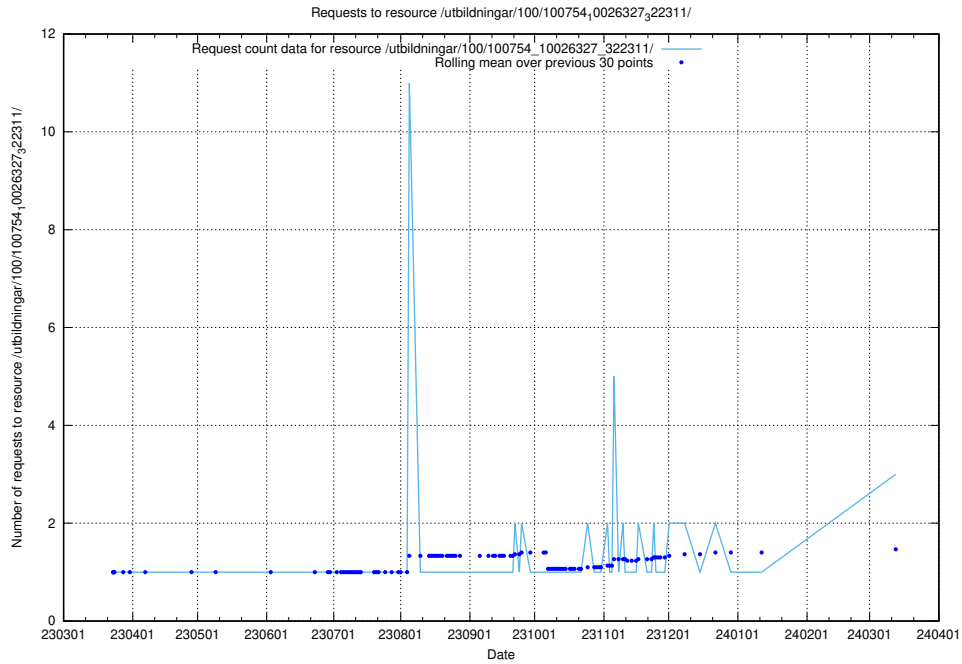

5.283 Usage of /utbildningar/100/100754_10026327_322311/

Here, we count the number of requests to resource /utbildningar/100/100754_10026327_322311/.