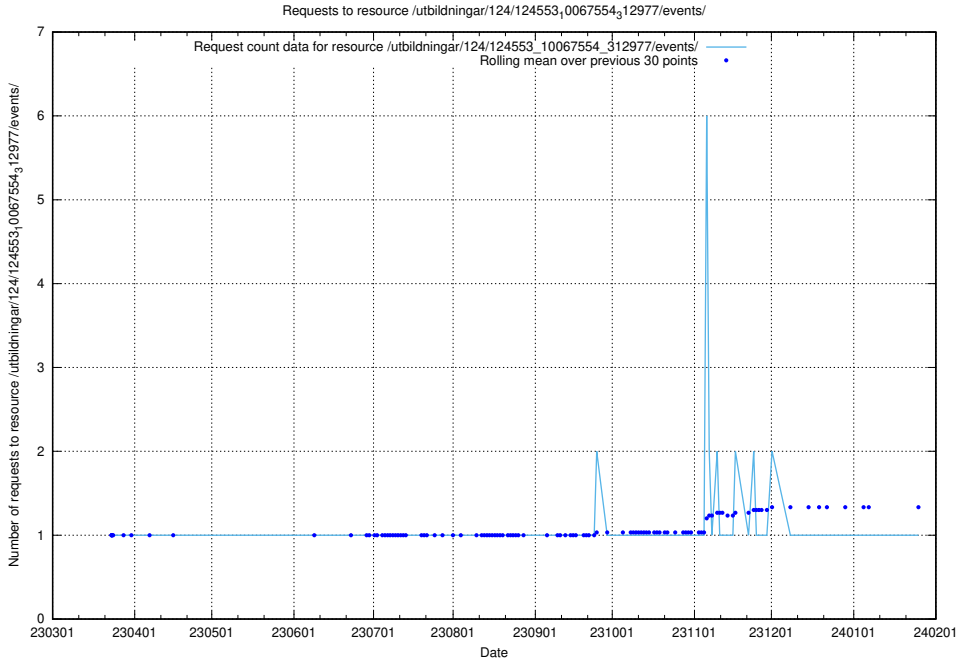

5.1072 Usage of /utbildningar/124/124553_10067554_312977/events/

Here, we count the number of requests to resource /utbildningar/124/124553_10067554_312977/events/