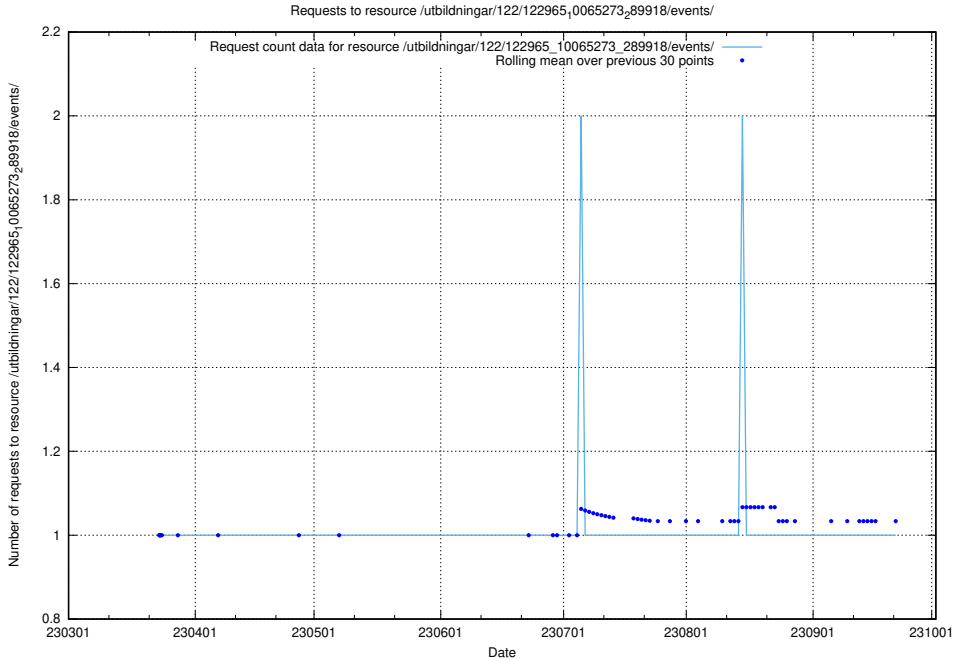

5.4750 Usage of /utbildningar/122/122965_10065273_289918/events/

Here, we count the number of requests to resource /utbildningar/122/122965_10065273_289918/events/