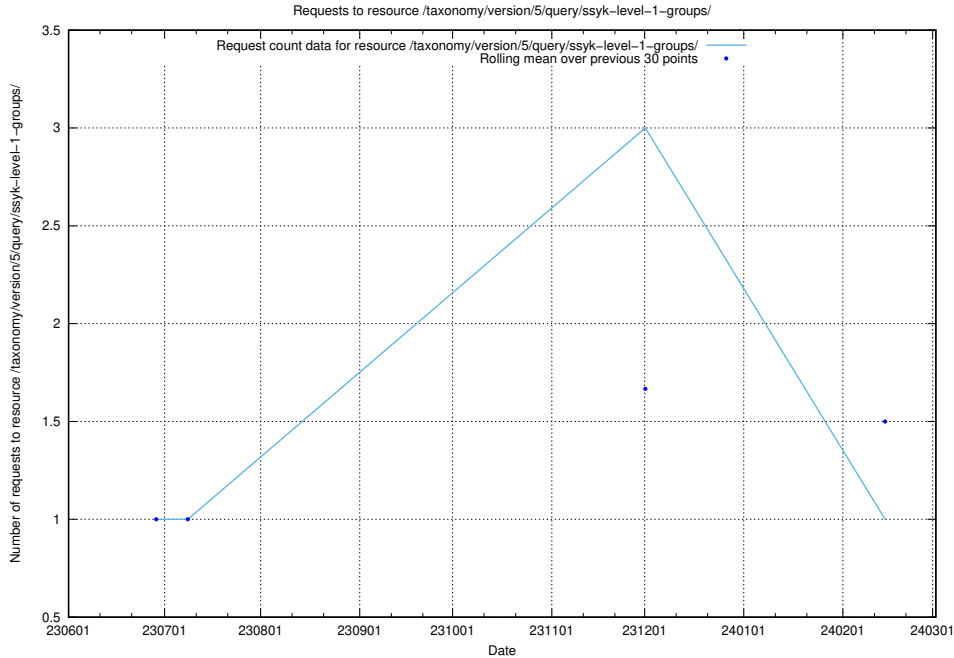

5.5155 Usage of /taxonomy/version/5/query/ssyk-level-1-groups/

Here, we count the number of requests to resource /taxonomy/version/5/query/ssyk-level-1-groups/.