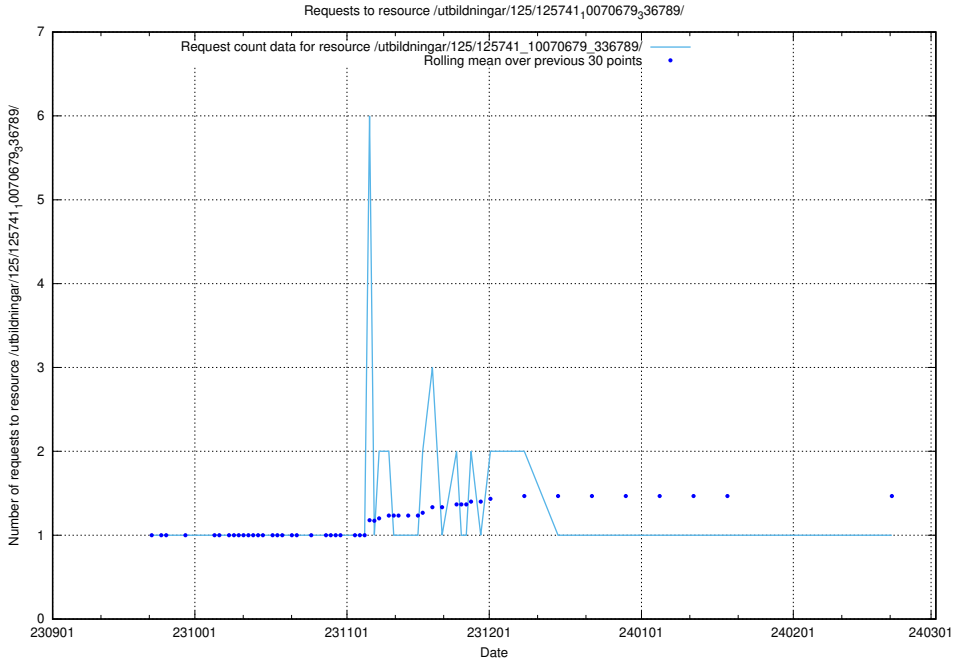

5.4123 Usage of /utbildningar/125/125741_10070679_336789/

Here, we count the number of requests to resource /utbildningar/125/125741_10070679_336789/.