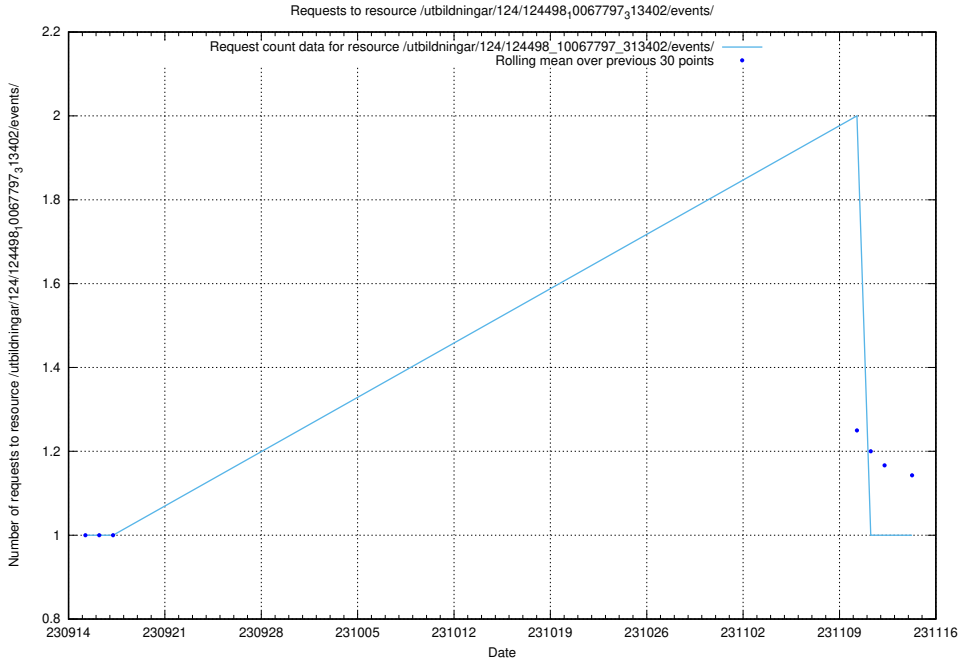

5.4197 Usage of /utbildningar/124/124498_10067797_313402/events/

Here, we count the number of requests to resource /utbildningar/124/124498_10067797_313402/events/