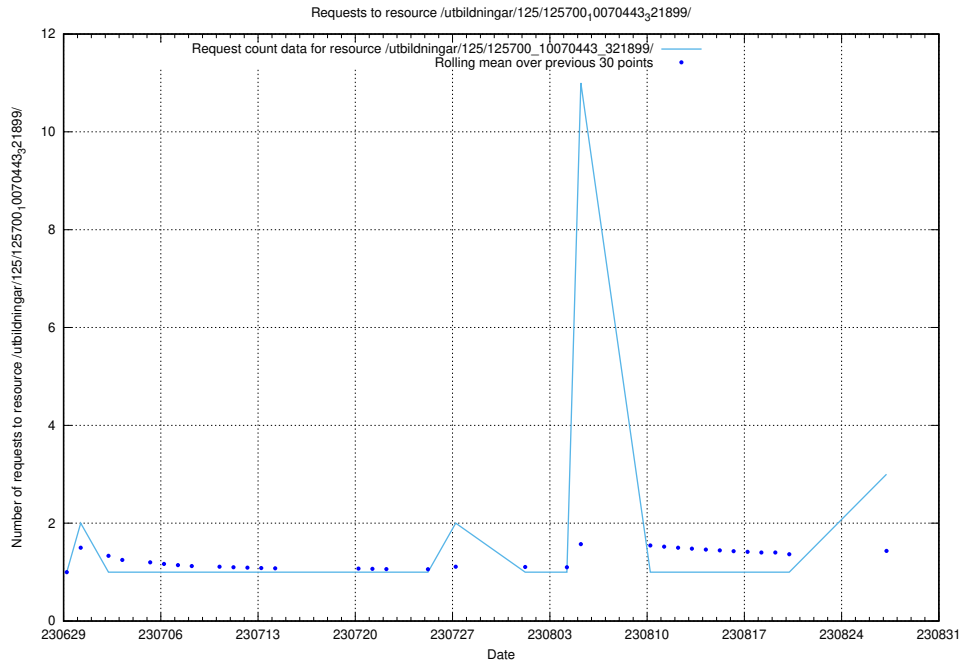

5.278 Usage of /utbildningar/125/125700_10070443_321899/

Here, we count the number of requests to resource /utbildningar/125/125700_10070443_321899/.