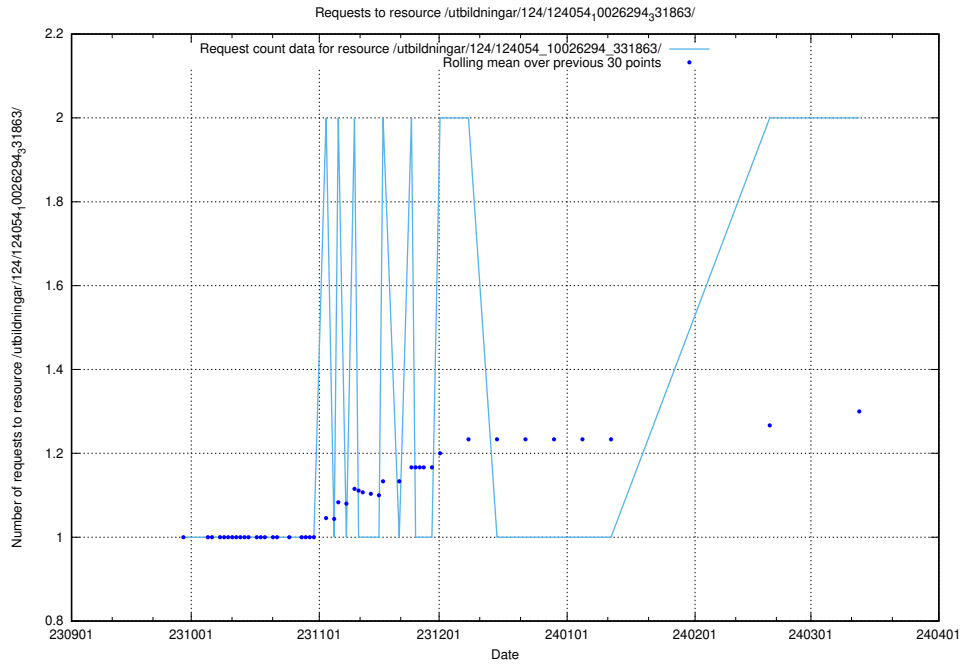

5.592 Usage of /utbildningar/124/124054_10026294_331863/

Here, we count the number of requests to resource /utbildningar/124/124054_10026294_331863/.