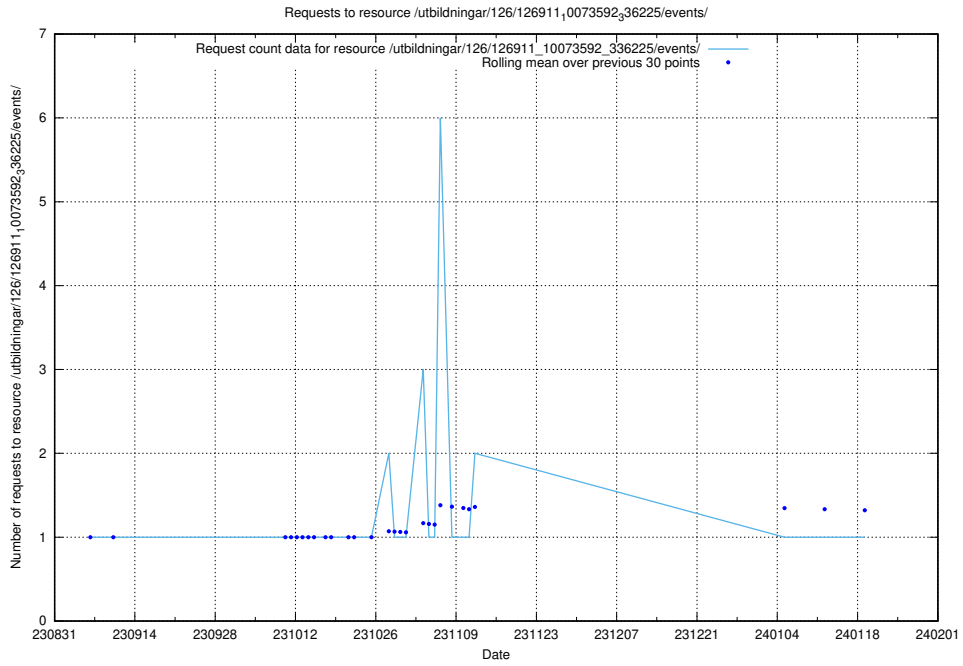

5.4279 Usage of /utbildningar/126/126911_10073592_336225/events/

Here, we count the number of requests to resource /utbildningar/126/126911_10073592_336225/events/