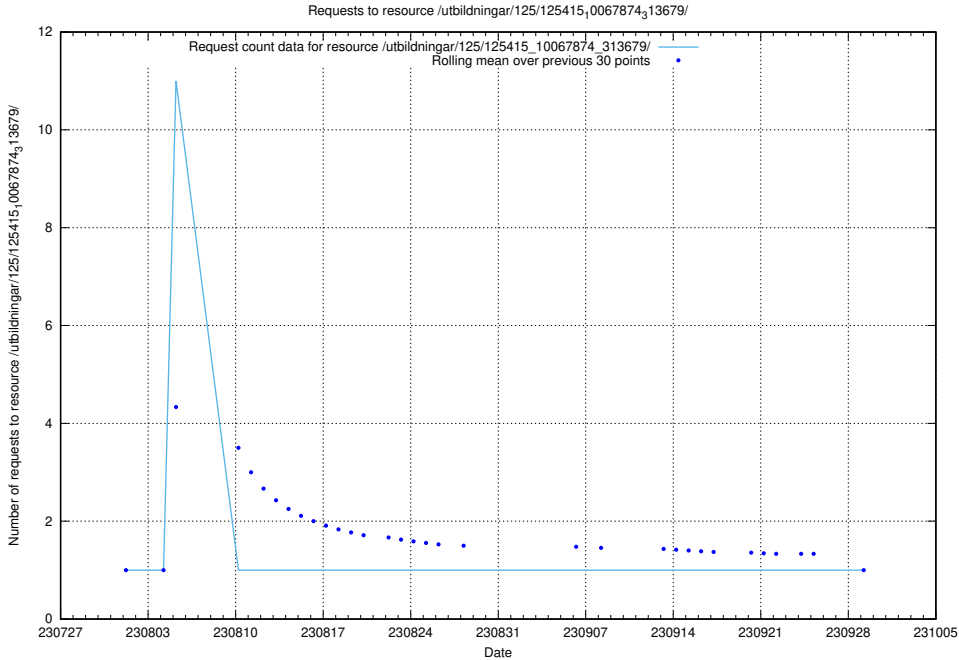

5.4523 Usage of /utbildningar/125/125415_10067874_313679/

Here, we count the number of requests to resource /utbildningar/125/125415_10067874_313679/.