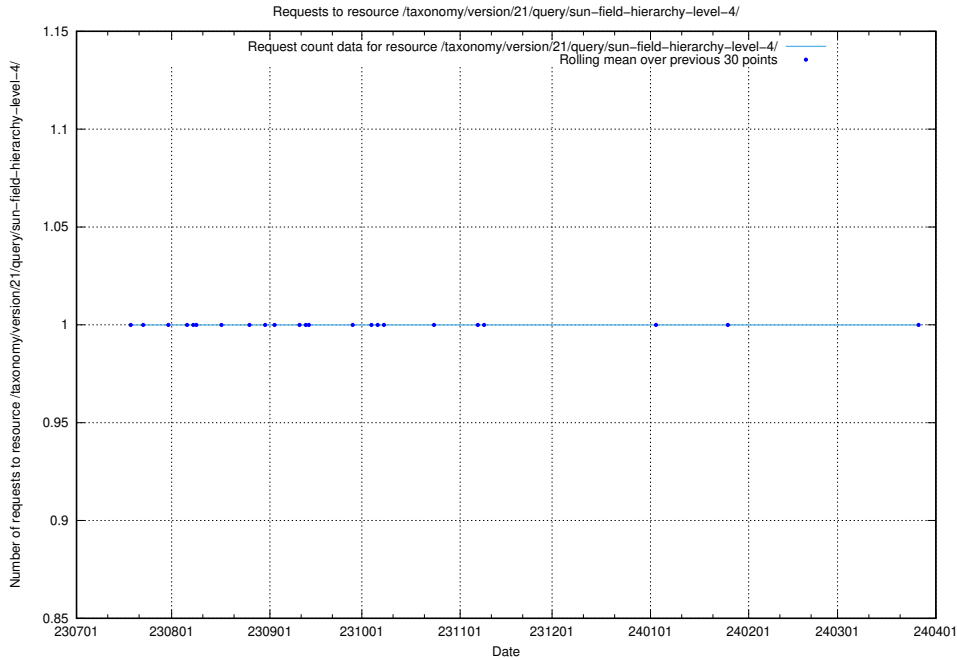

5.4652 Usage of /taxonomy/version/21/query/sun-field-hierarchy-level-4/

Here, we count the number of requests to resource /taxonomy/version/21/query/sun-field-hierarchy-level-4/.