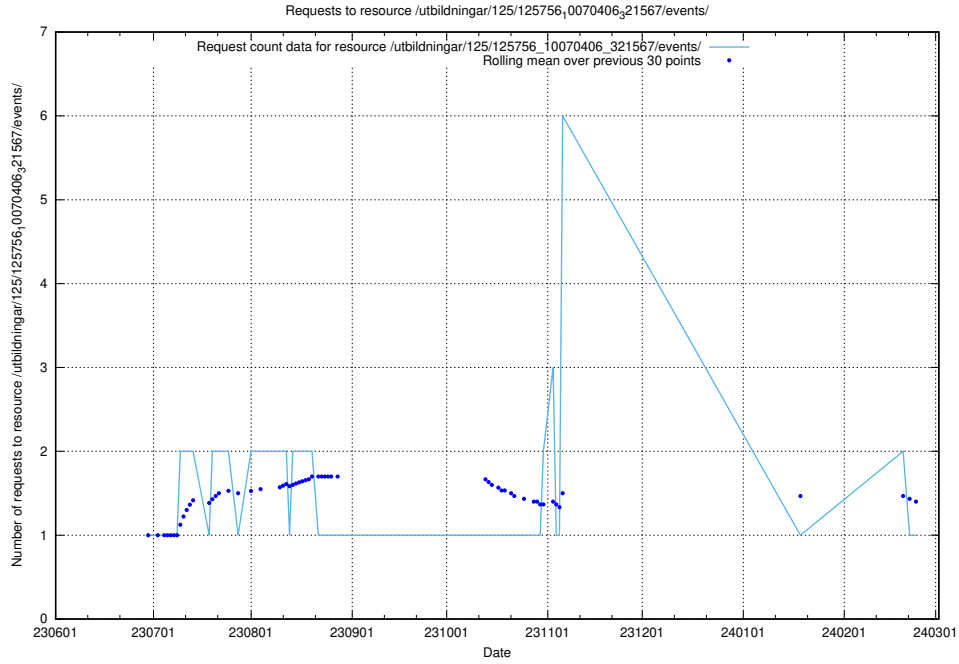

5.4999 Usage of /utbildningar/125/125756_10070406_321567/events/

Here, we count the number of requests to resource /utbildningar/125/125756_10070406_321567/events/