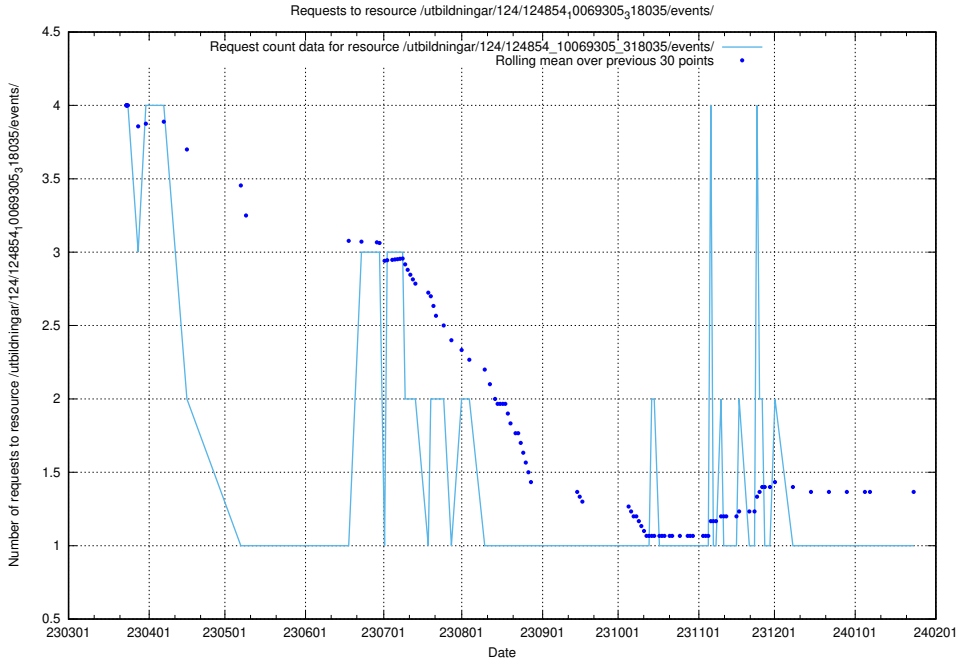

5.5902 Usage of /utbildningar/124/124854_10069305_318035/events/

Here, we count the number of requests to resource /utbildningar/124/124854_10069305_318035/events/