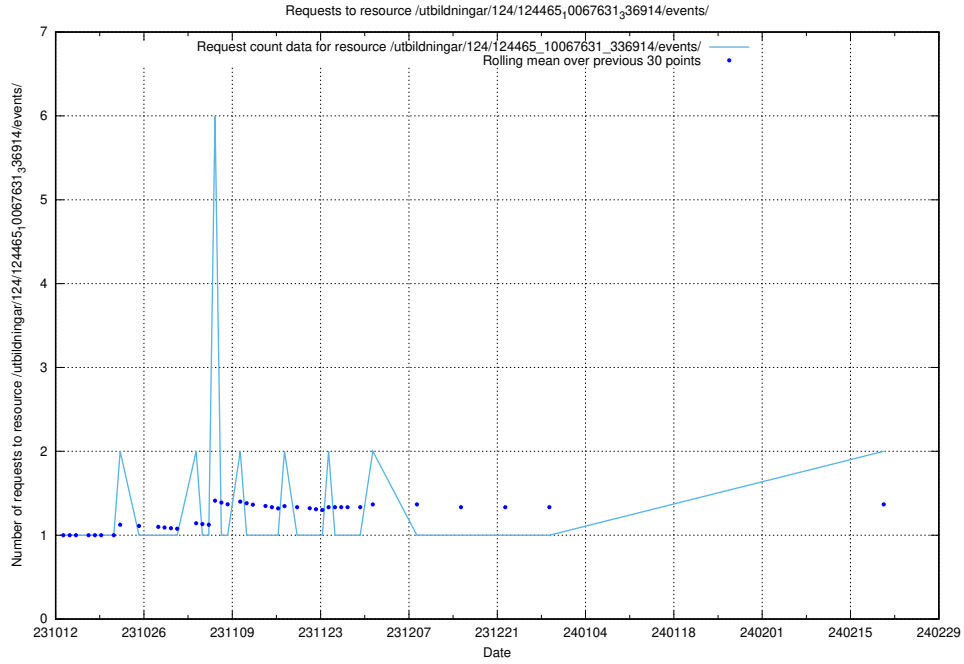

5.581 Usage of /utbildningar/124/124465_10067631_336914/events/

Here, we count the number of requests to resource /utbildningar/124/124465_10067631_336914/events/