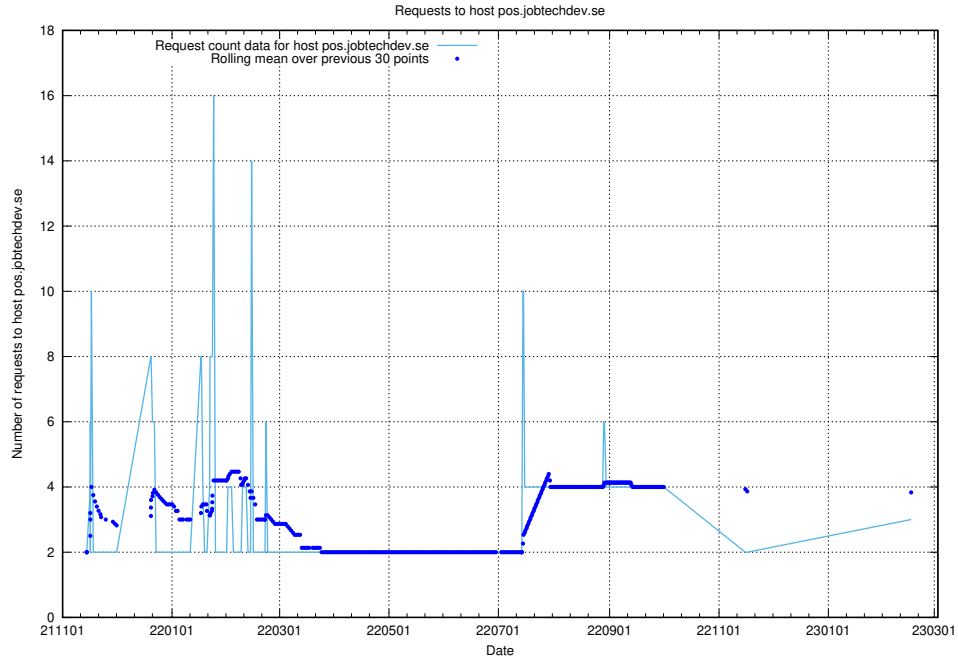

7.235 Usage of pos.jobtechdev.se

Here, we count the number of requests to host pos.jobtechdev.se.