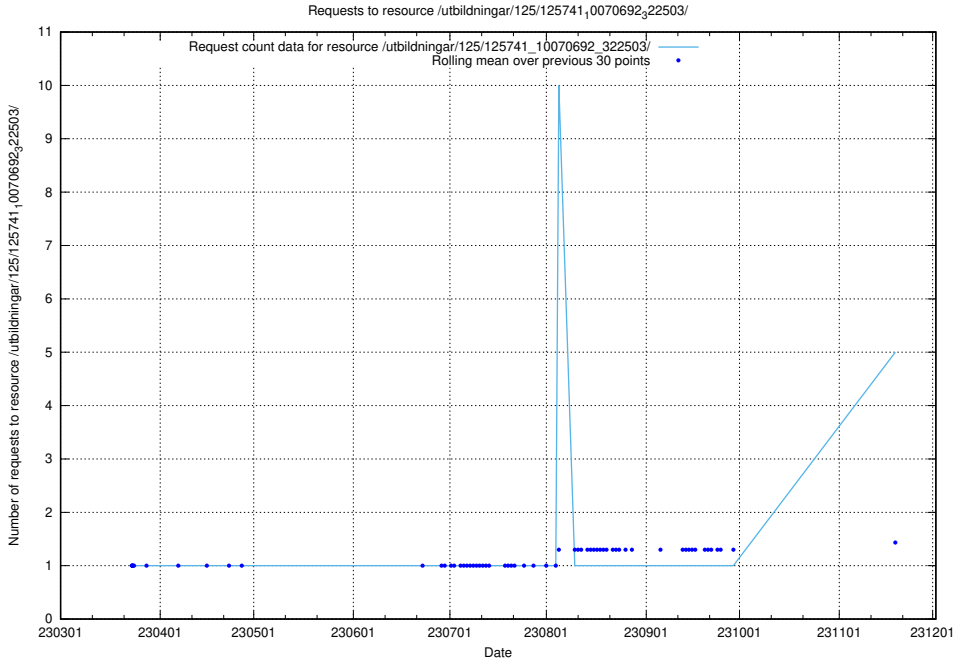

5.147 Usage of /utbildningar/125/125741_10070692_322503/

Here, we count the number of requests to resource /utbildningar/125/125741_10070692_322503/.