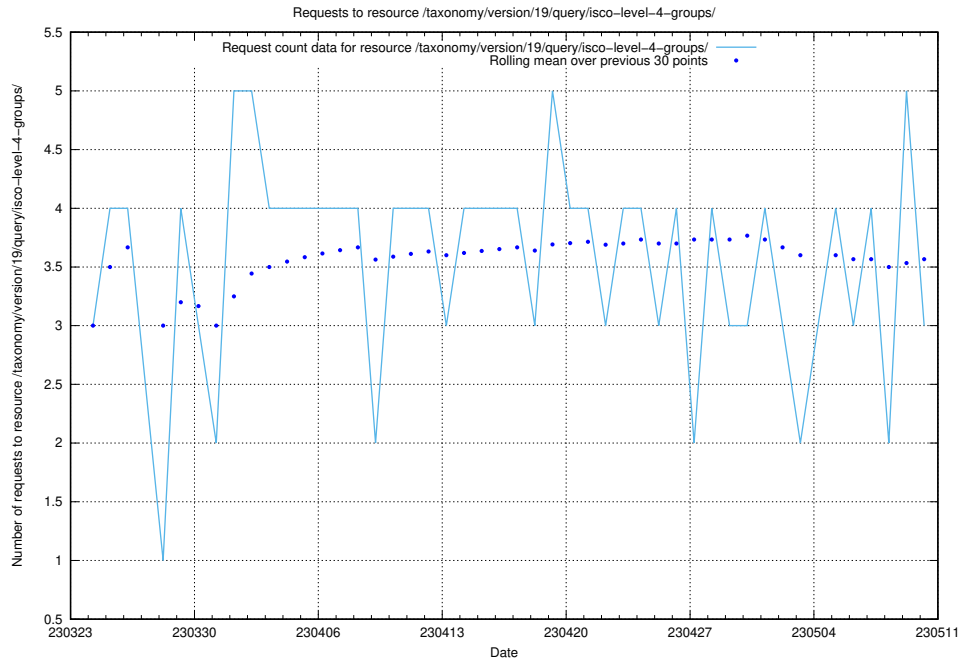

5.304 Usage of /taxonomy/version/19/query/isco-level-4-groups/

Here, we count the number of requests to resource /taxonomy/version/19/query/isco-level-4-groups/.