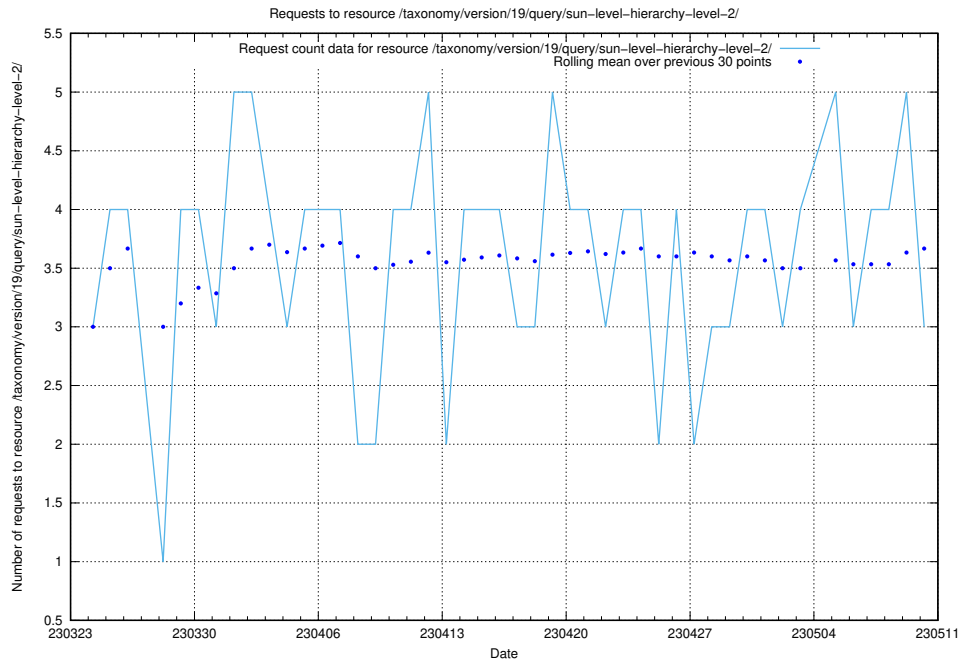

5.300 Usage of /taxonomy/version/19/query/sun-level-hierarchy-level-2/

Here, we count the number of requests to resource /taxonomy/version/19/query/sun-level-hierarchy-level-2/.