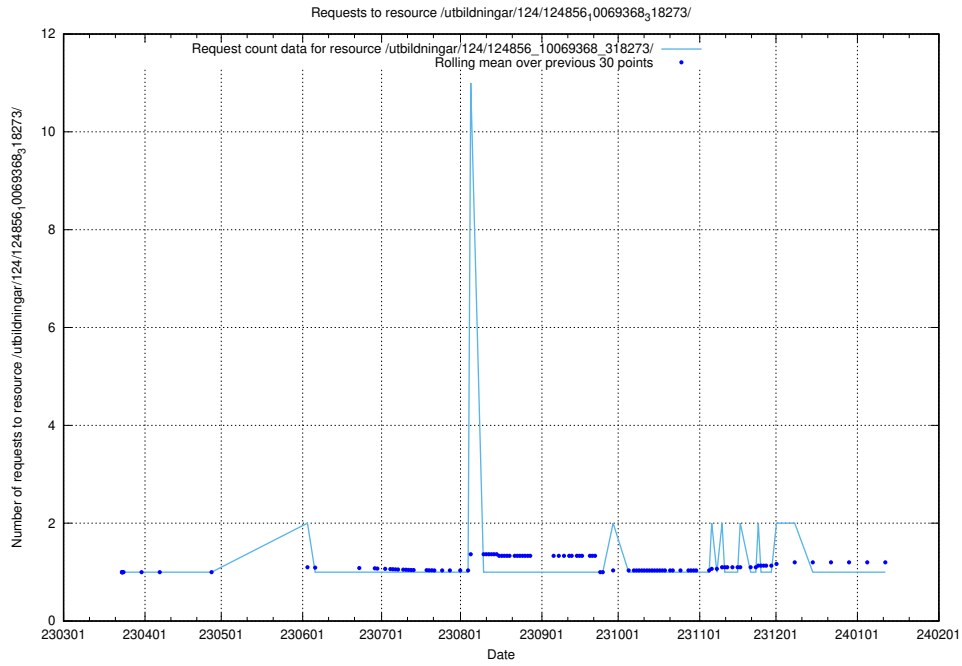

5.1043 Usage of /utbildningar/124/124856_10069368_318273/

Here, we count the number of requests to resource /utbildningar/124/124856_10069368_318273/.