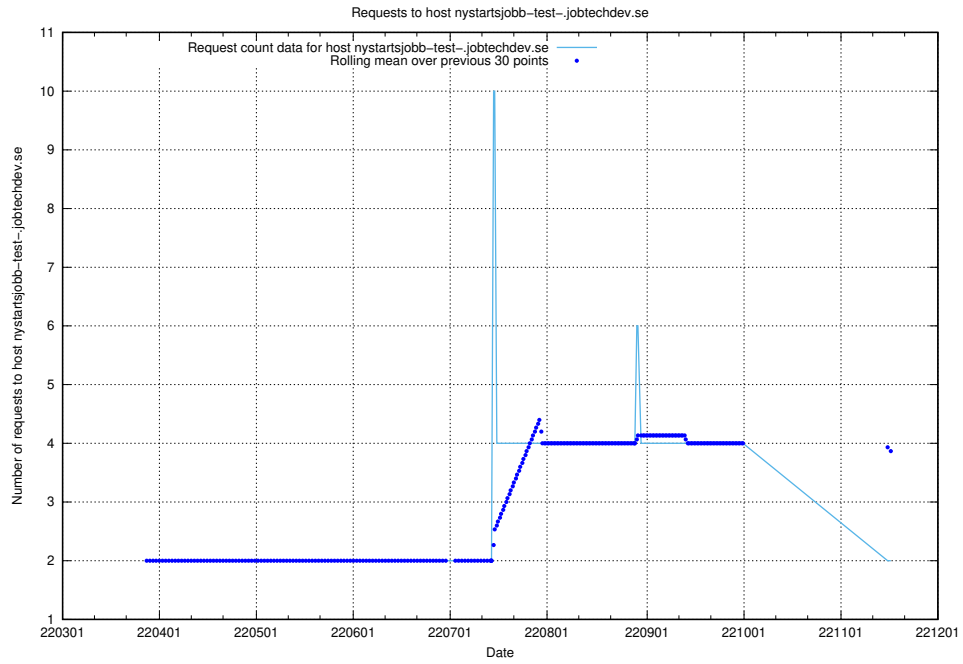

7.487 Usage of nystartsjobb-test-.jobtechdev.se

Here, we count the number of requests to host nystartsjobb-test-.jobtechdev.se.