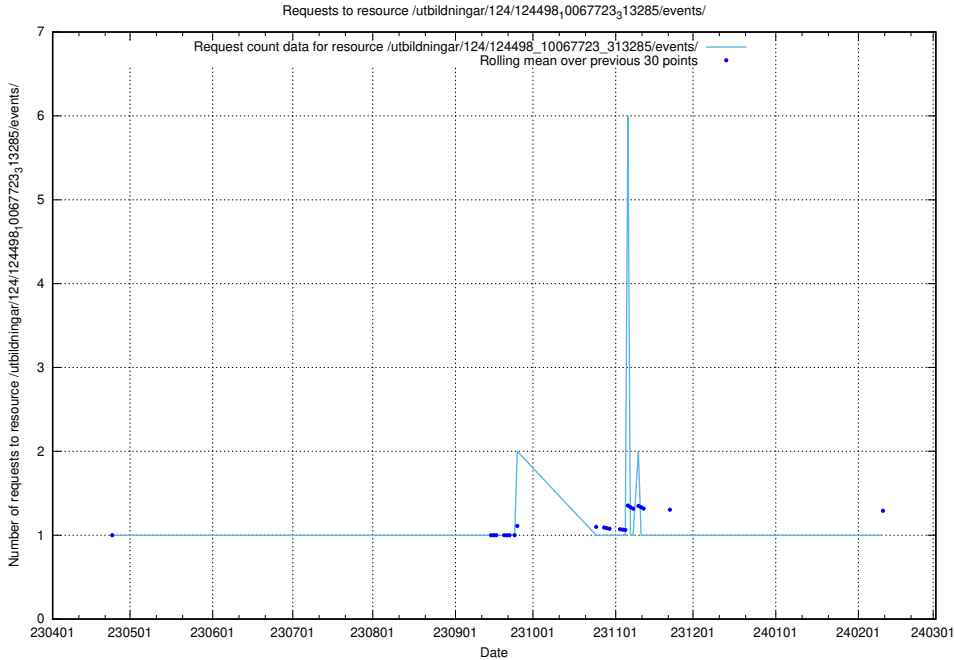

5.5635 Usage of /utbildningar/124/124498_10067723_313285/events/

Here, we count the number of requests to resource /utbildningar/124/124498_10067723_313285/events/