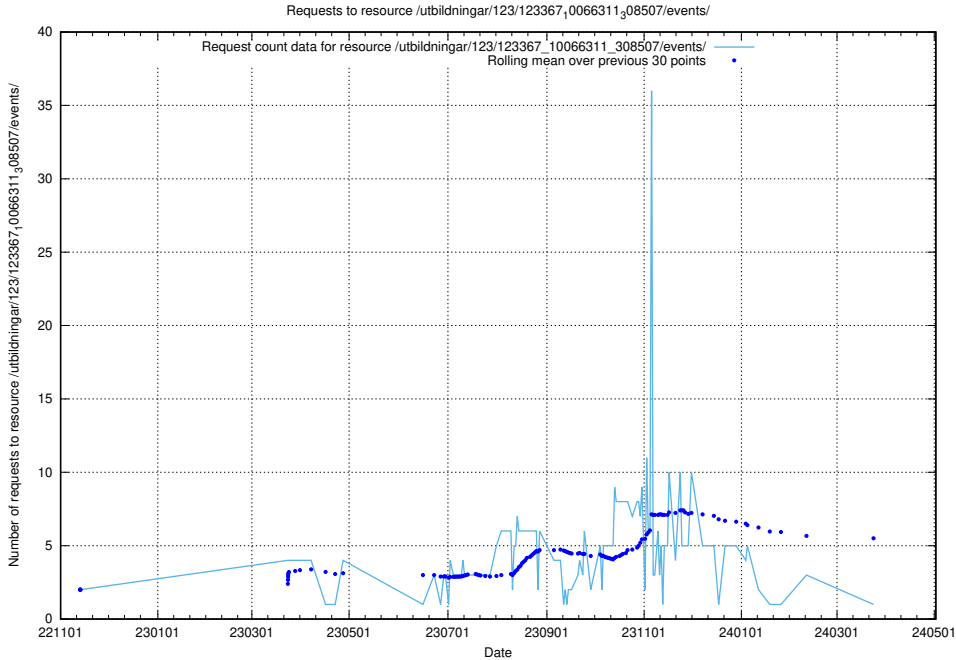

5.5451 Usage of /utbildningar/123/123367_10066311_308507/events/

Here, we count the number of requests to resource /utbildningar/123/123367_10066311_308507/events/