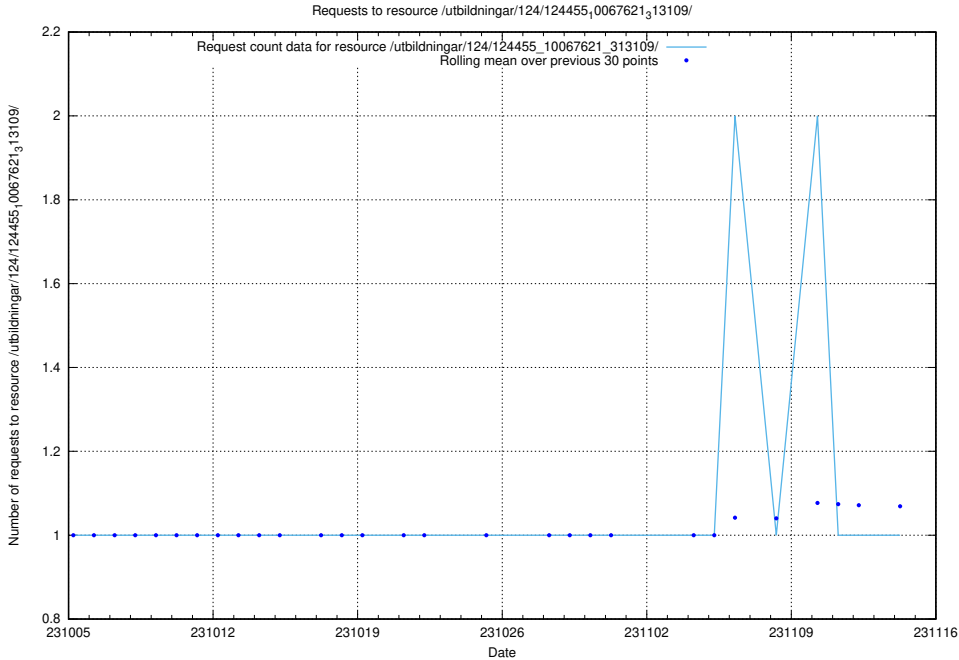

5.4037 Usage of /utbildningar/124/124455_10067621_313109/

Here, we count the number of requests to resource /utbildningar/124/124455_10067621_313109/.