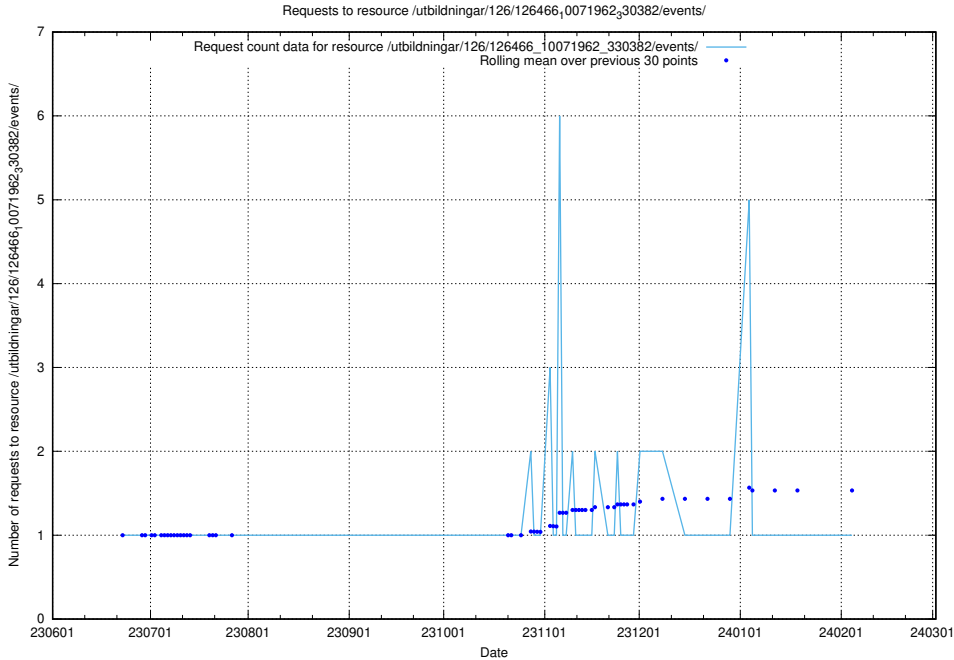

5.5269 Usage of /utbildningar/126/126466_10071962_330382/events/

Here, we count the number of requests to resource /utbildningar/126/126466_10071962_330382/events/