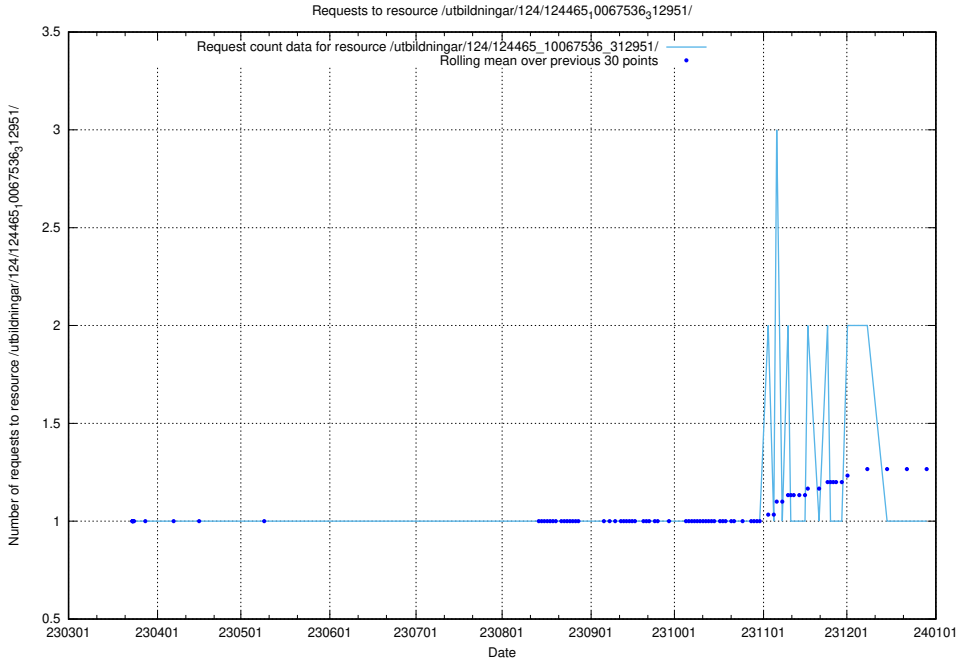

5.3022 Usage of /utbildningar/124/124465_10067536_312951/

Here, we count the number of requests to resource /utbildningar/124/124465_10067536_312951/.