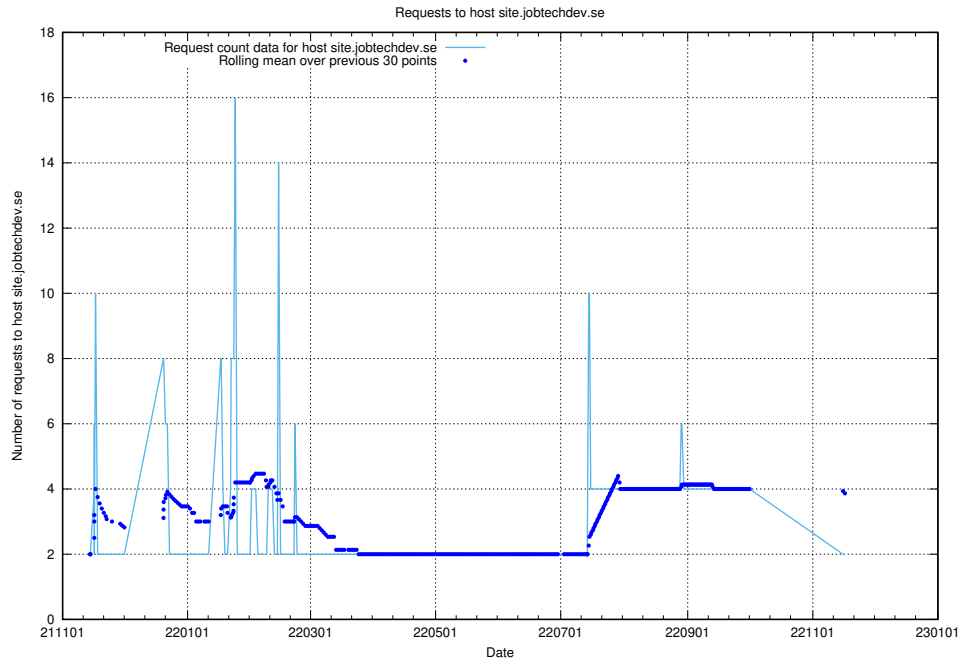

7.560 Usage of site.jobtechdev.se

Here, we count the number of requests to host site.jobtechdev.se.