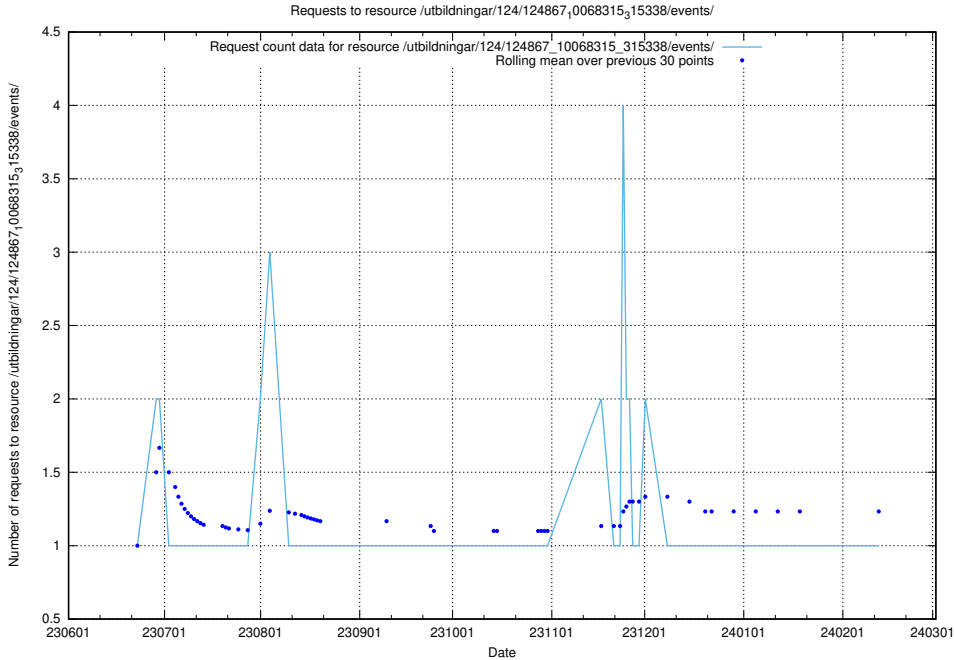

5.5353 Usage of /utbildningar/124/124867_10068315_315338/events/

Here, we count the number of requests to resource /utbildningar/124/124867_10068315_315338/events/