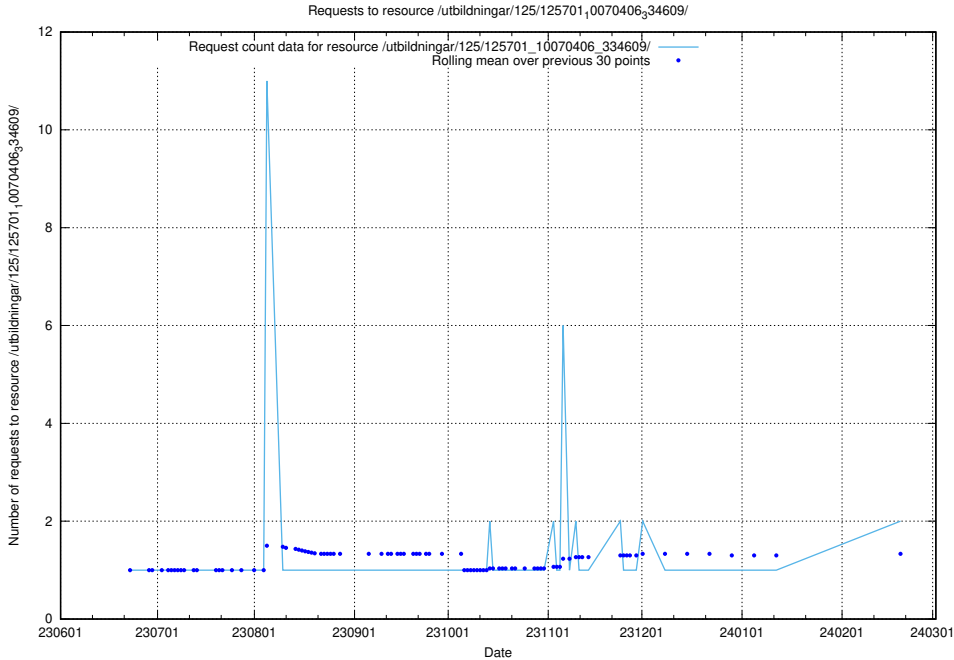

5.709 Usage of /utbildningar/125/125701_10070406_334609/

Here, we count the number of requests to resource /utbildningar/125/125701_10070406_334609/.