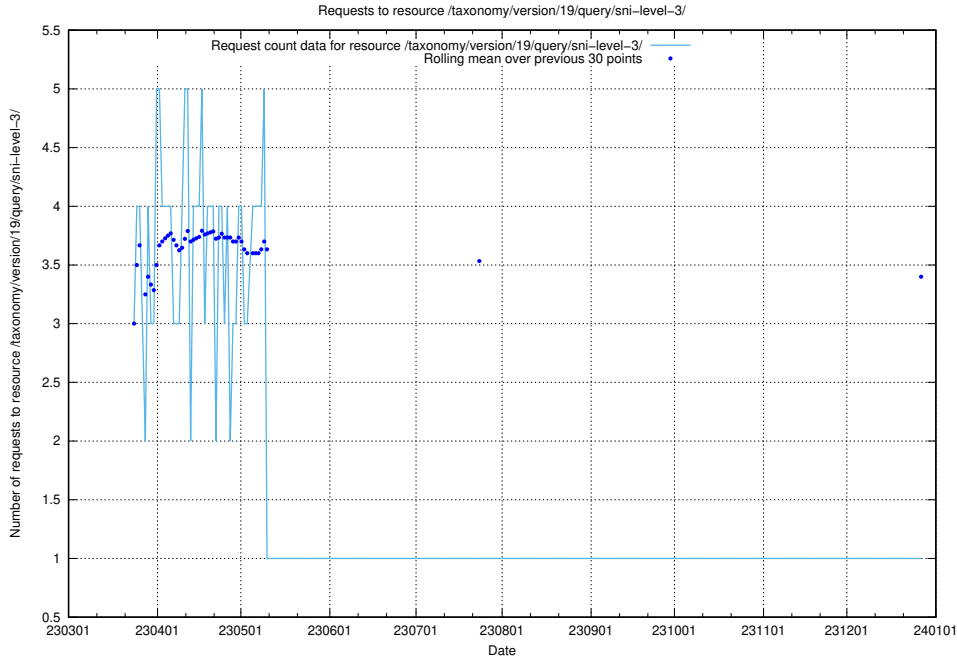

5.5791 Usage of /taxonomy/version/19/query/sni-level-3/

Here, we count the number of requests to resource /taxonomy/version/19/query/sni-level-3/.