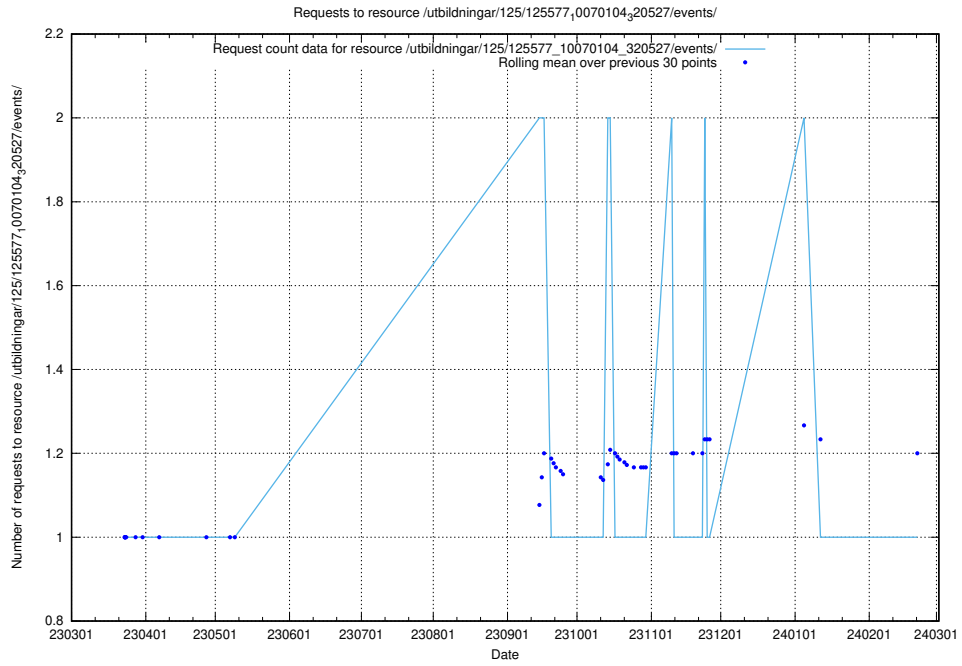

5.953 Usage of /utbildningar/125/125577_10070104_320527/events/

Here, we count the number of requests to resource /utbildningar/125/125577_10070104_320527/events/