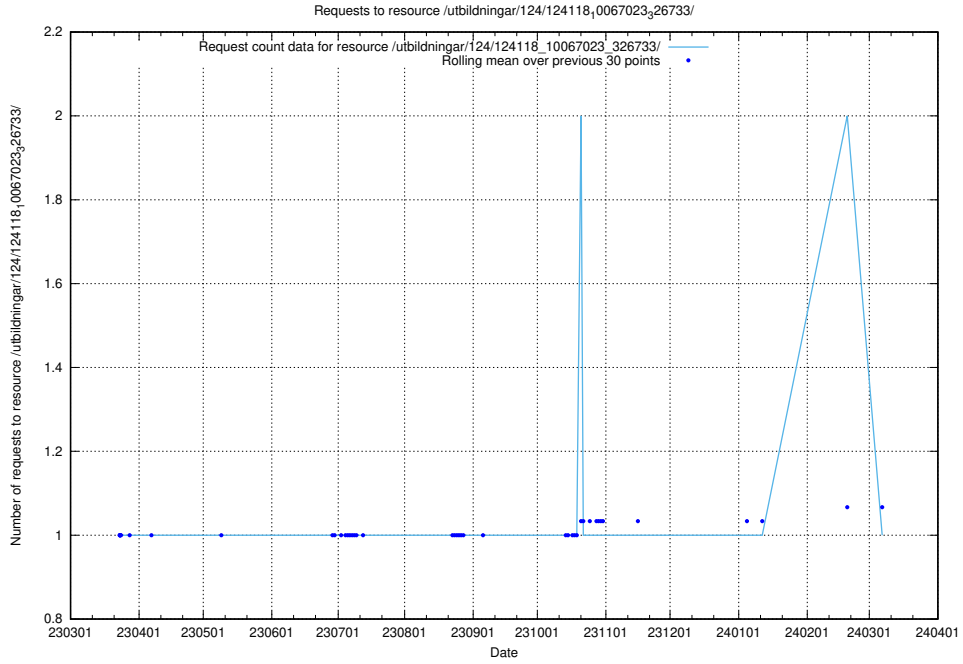

5.3797 Usage of /utbildningar/124/124118_10067023_326733/

Here, we count the number of requests to resource /utbildningar/124/124118_10067023_326733/.