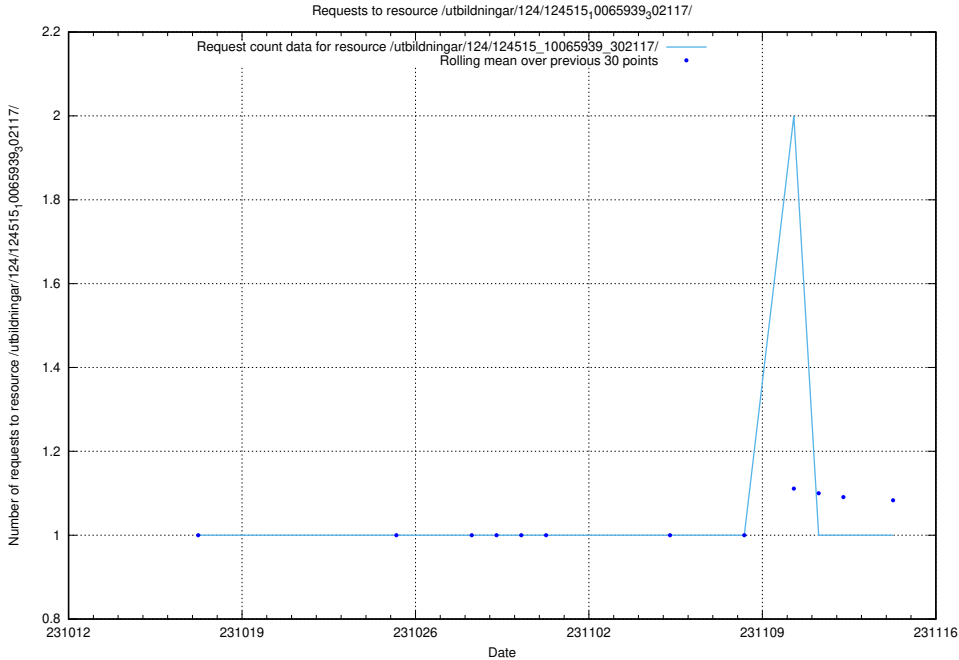

5.3922 Usage of /utbildningar/124/124515_10065939_302117/

Here, we count the number of requests to resource /utbildningar/124/124515_10065939_302117/.