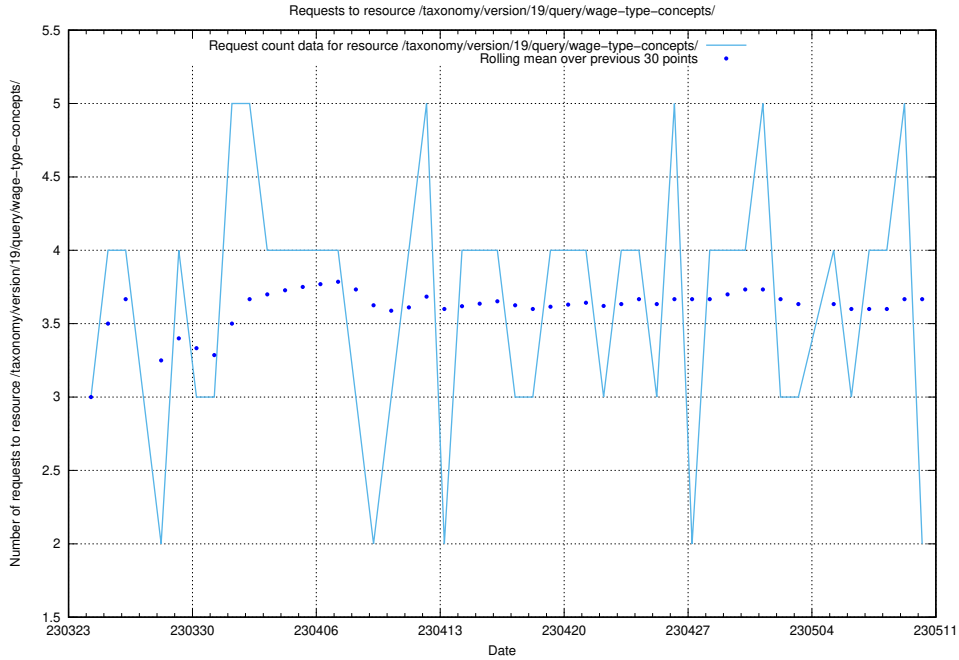

5.769 Usage of /taxonomy/version/19/query/wage-type-concepts/

Here, we count the number of requests to resource /taxonomy/version/19/query/wage-type-concepts/.