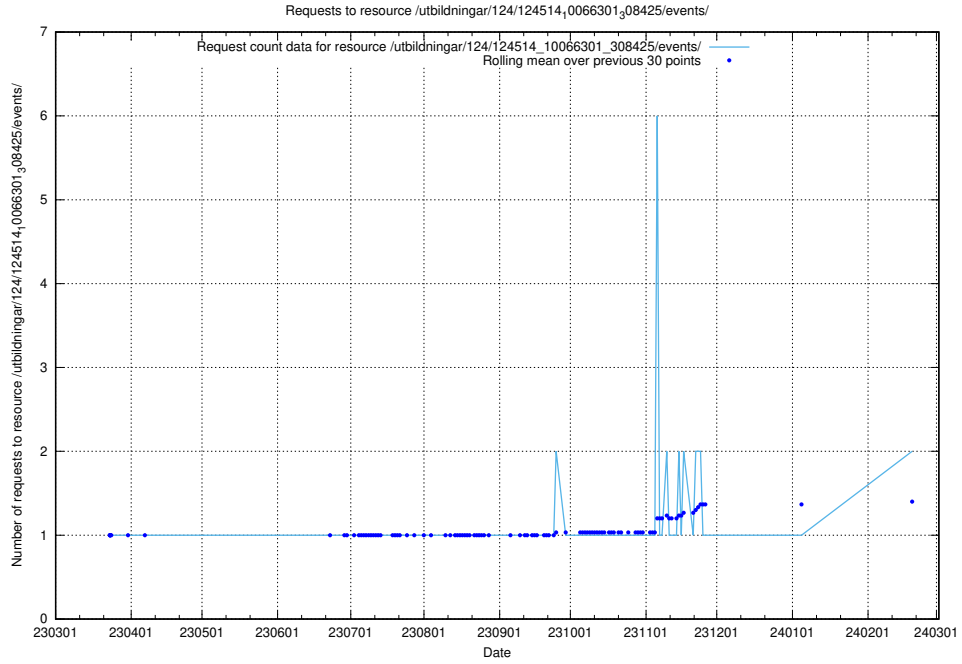

5.381 Usage of /utbildningar/124/124514_10066301_308425/events/

Here, we count the number of requests to resource /utbildningar/124/124514_10066301_308425/events/