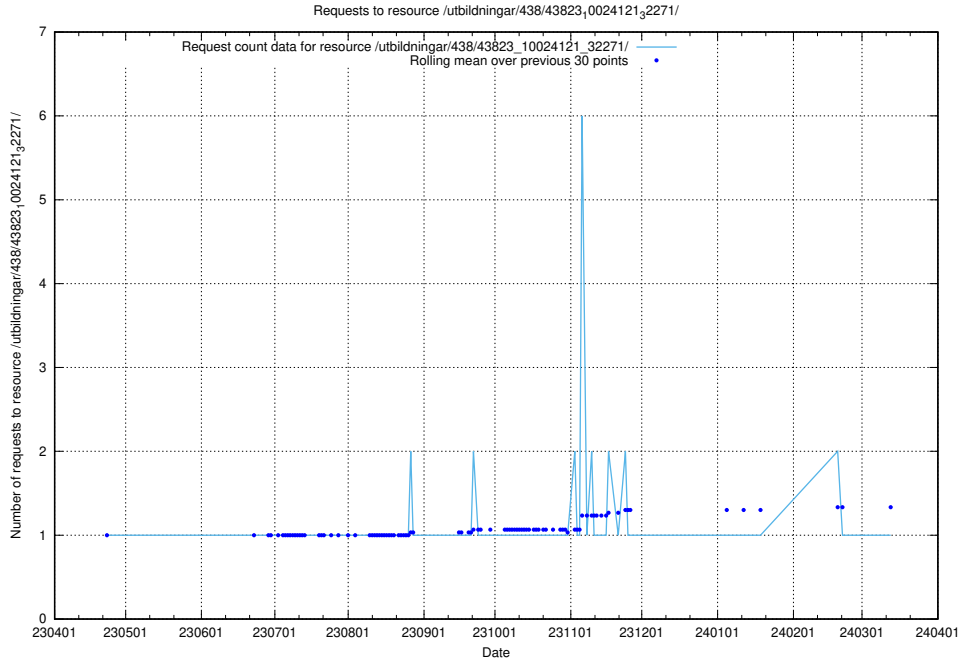

5.5652 Usage of /utbildningar/438/43823_10024121_32271/

Here, we count the number of requests to resource /utbildningar/438/43823_10024121_32271/.