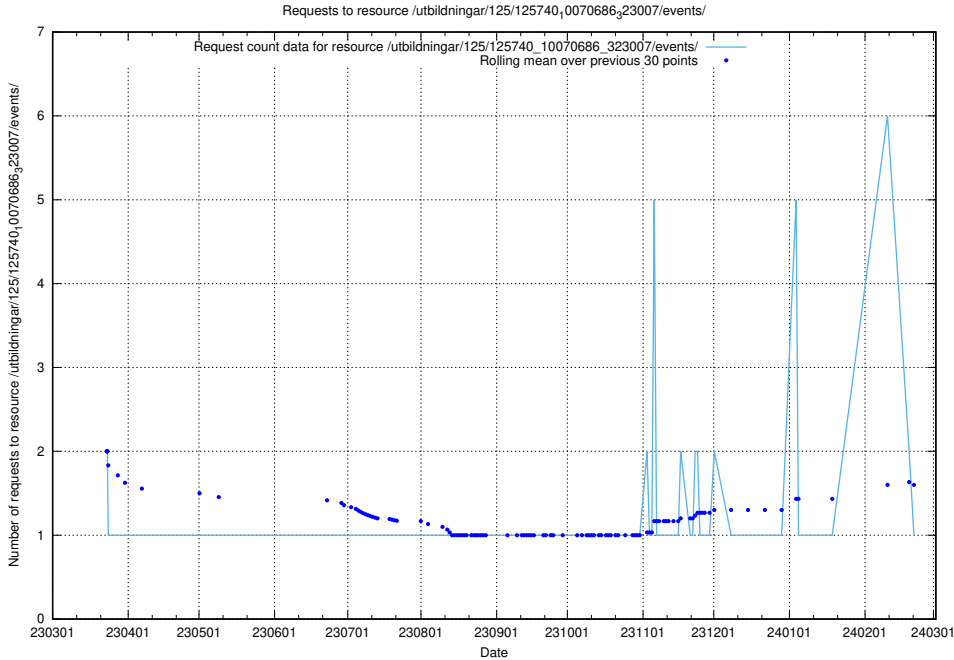

5.5922 Usage of /utbildningar/125/125740_10070686_323007/events/

Here, we count the number of requests to resource /utbildningar/125/125740_10070686_323007/events/