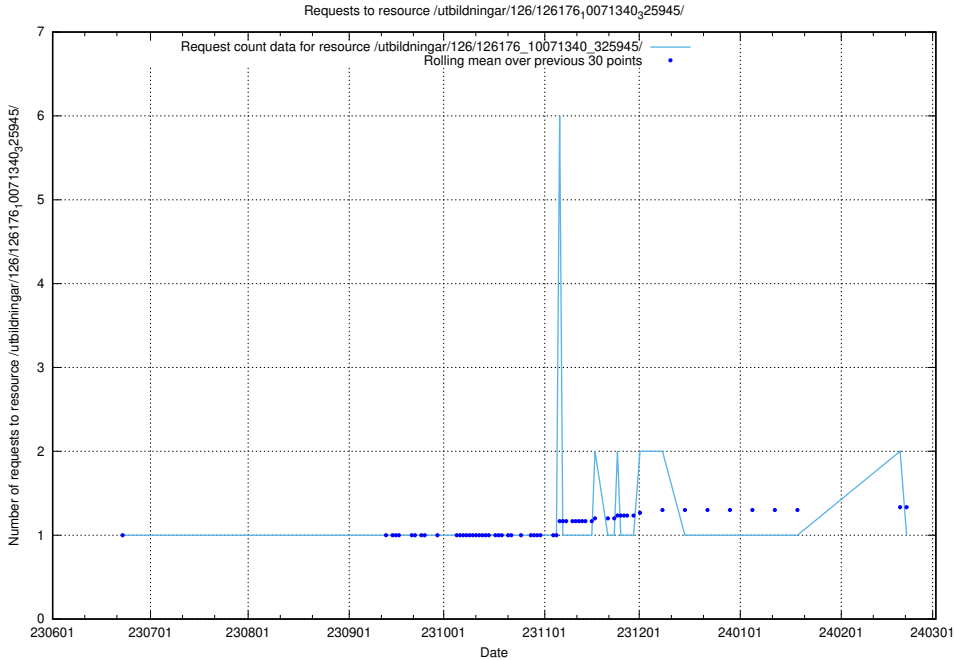

5.5294 Usage of /utbildningar/126/126176_10071340_325945/

Here, we count the number of requests to resource /utbildningar/126/126176_10071340_325945/.