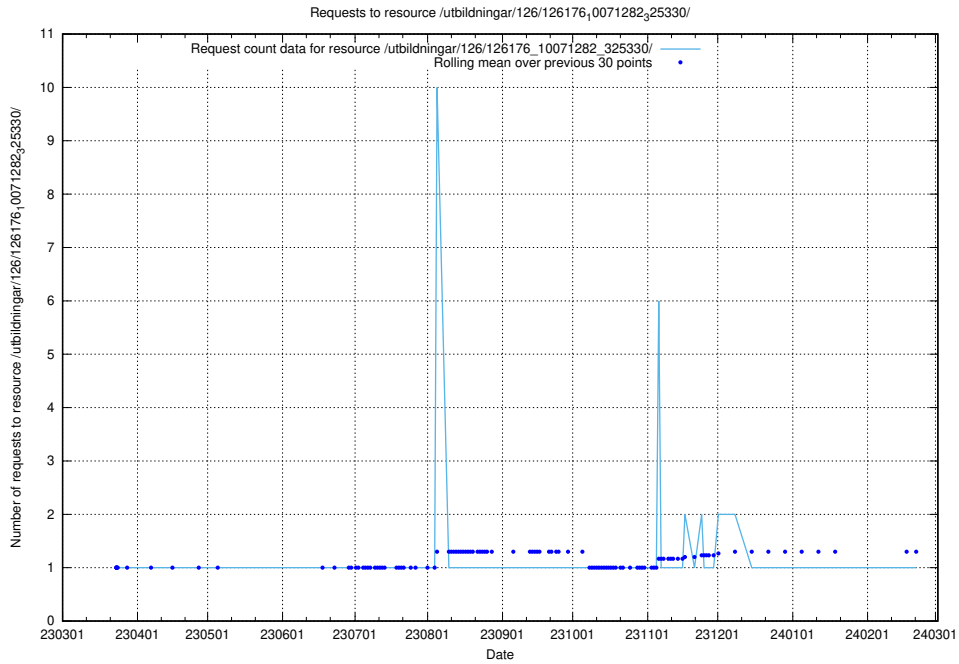

5.6069 Usage of /utbildningar/126/126176_10071282_325330/

Here, we count the number of requests to resource /utbildningar/126/126176_10071282_325330/.