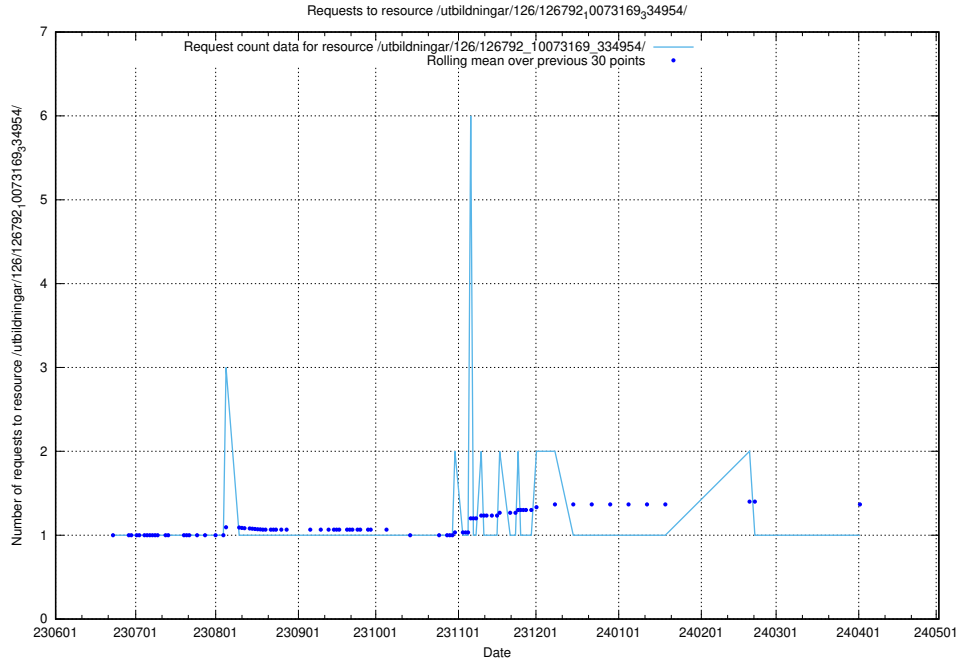

5.5208 Usage of /utbildningar/126/126792_10073169_334954/

Here, we count the number of requests to resource /utbildningar/126/126792_10073169_334954/.