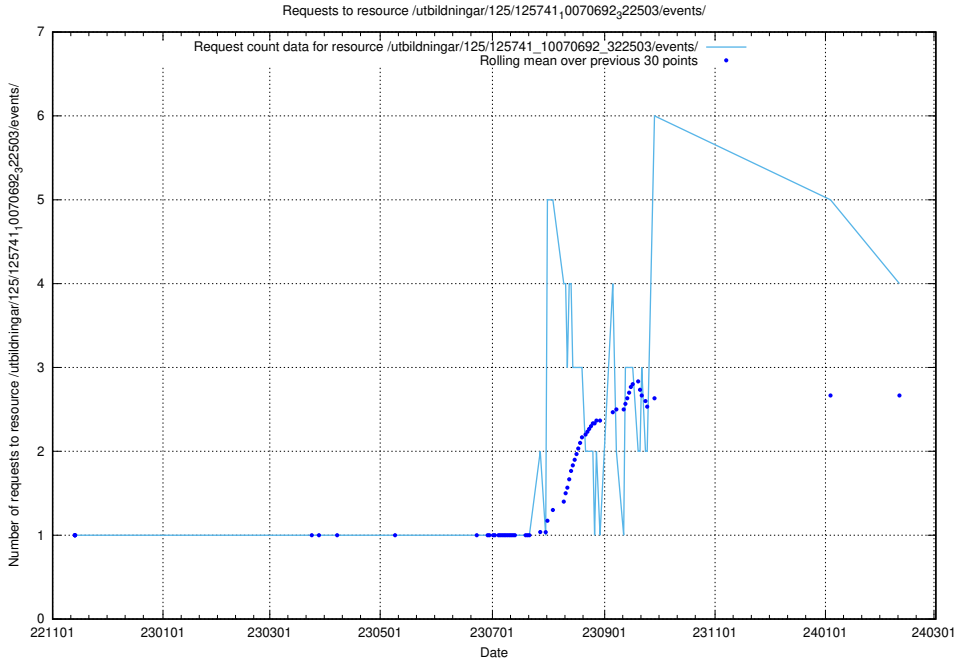

5.185 Usage of /utbildningar/125/125741_10070692_322503/events/

Here, we count the number of requests to resource /utbildningar/125/125741_10070692_322503/events/