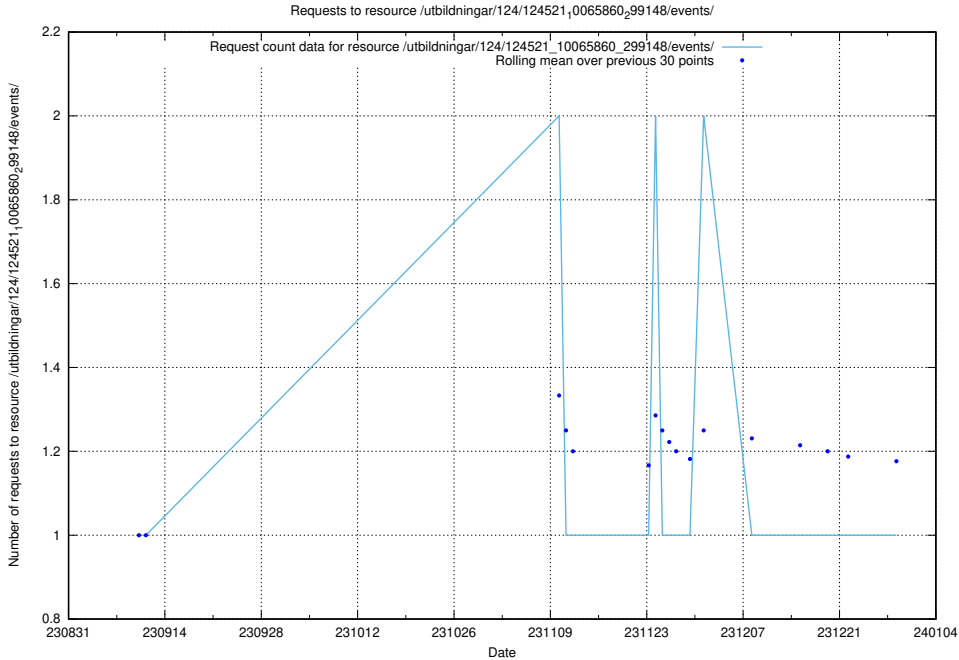

### 5.4233 Usage of /utbildningar/124/124521\_10065860\_299148/events/

Here, we count the number of requests to resource /utbildningar/124/124521\_10065860\_299148/events/