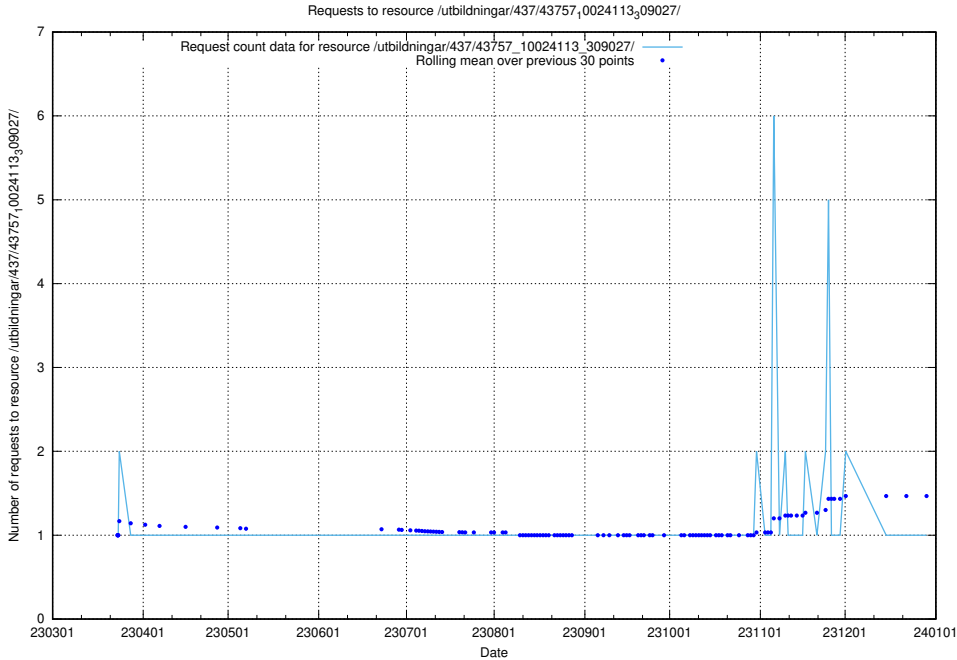

5.6014 Usage of /utbildningar/437/43757_10024113_309027/

Here, we count the number of requests to resource /utbildningar/437/43757_10024113_309027/.