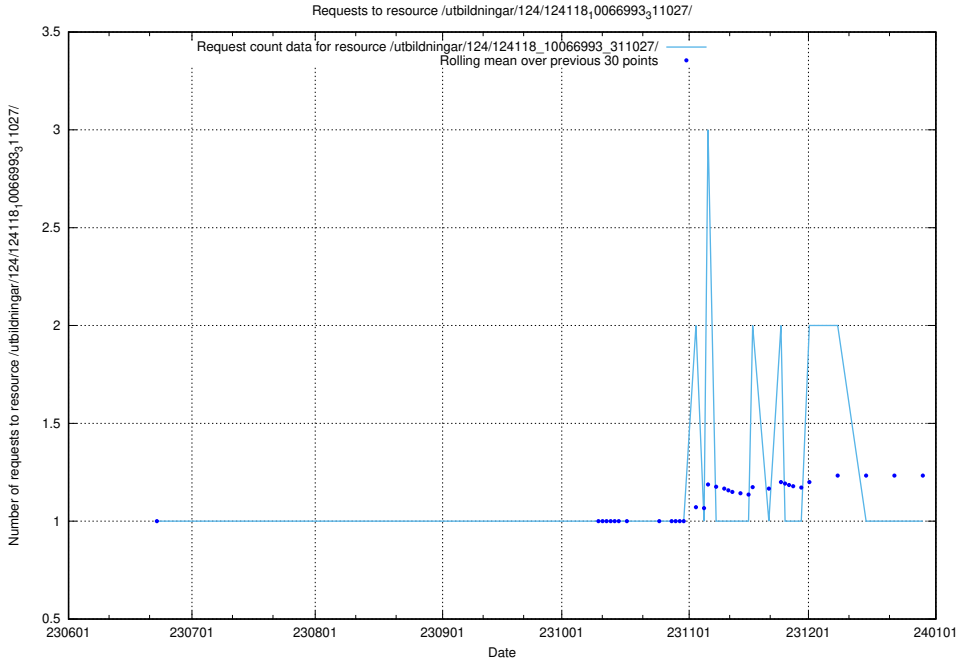

5.5444 Usage of /utbildningar/124/124118_10066993_311027/

Here, we count the number of requests to resource /utbildningar/124/124118_10066993_311027/.