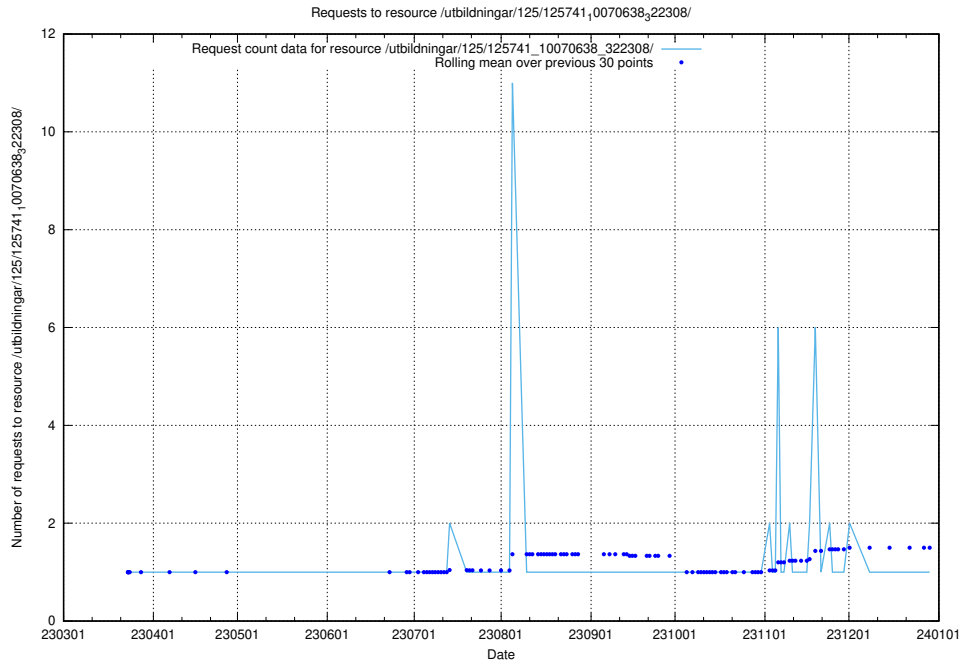

5.815 Usage of /utbildningar/125/125741_10070638_322308/

Here, we count the number of requests to resource /utbildningar/125/125741_10070638_322308/.