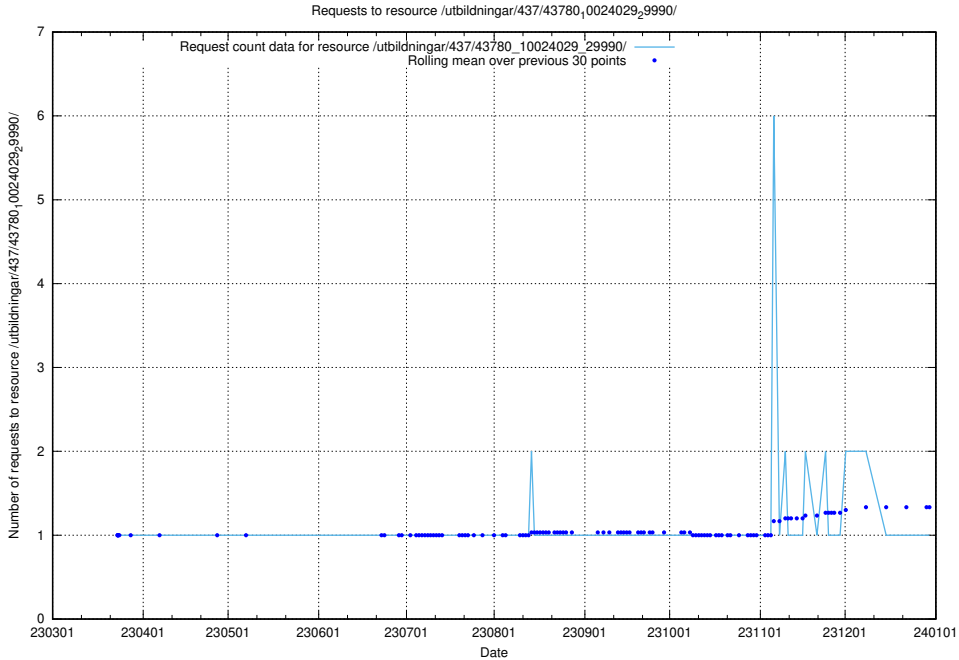

5.6009 Usage of /utbildningar/437/43780_10024029_29990/

Here, we count the number of requests to resource /utbildningar/437/43780_10024029_29990/.