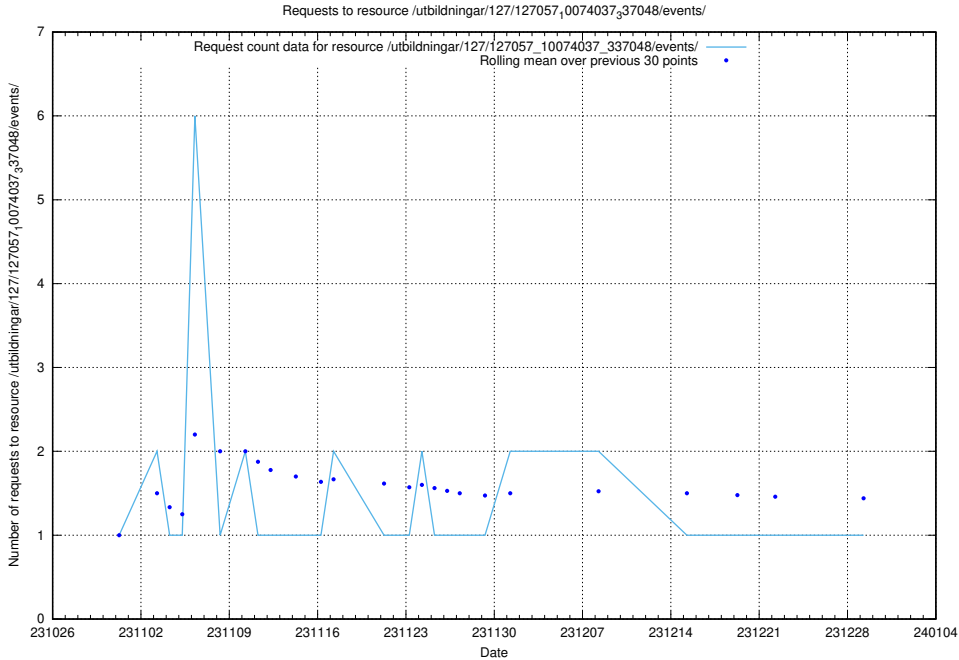

5.3773 Usage of /utbildningar/127/127057_10074037_337048/events/

Here, we count the number of requests to resource /utbildningar/127/127057_10074037_337048/events/