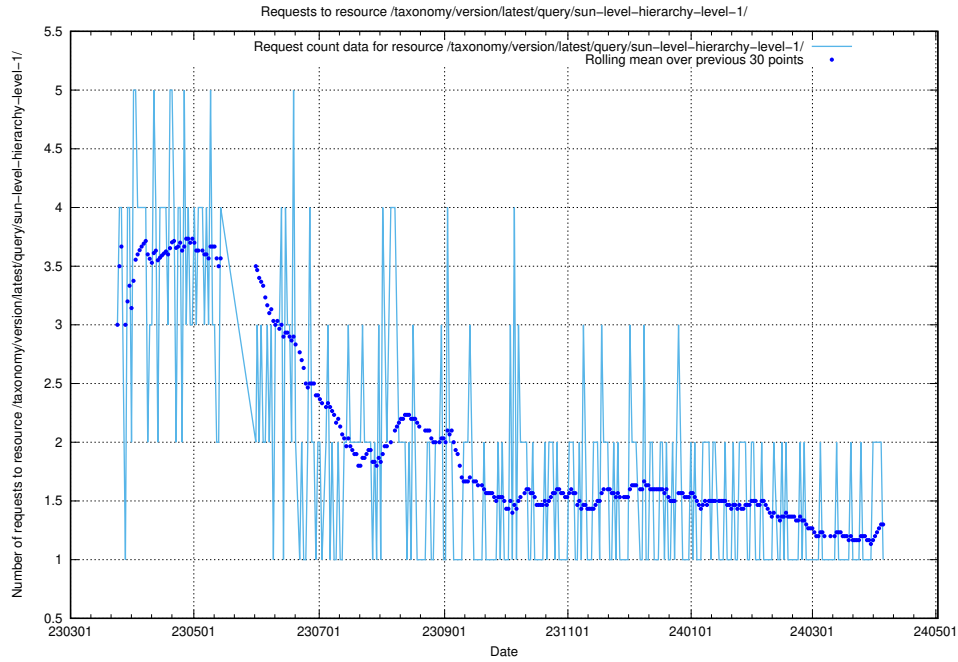

5.5723 Usage of /taxonomy/version/latest/query/sun-level-hierarchy-level-1/

Here, we count the number of requests to resource /taxonomy/version/latest/query/sun-level-hierarchy-level-1/.