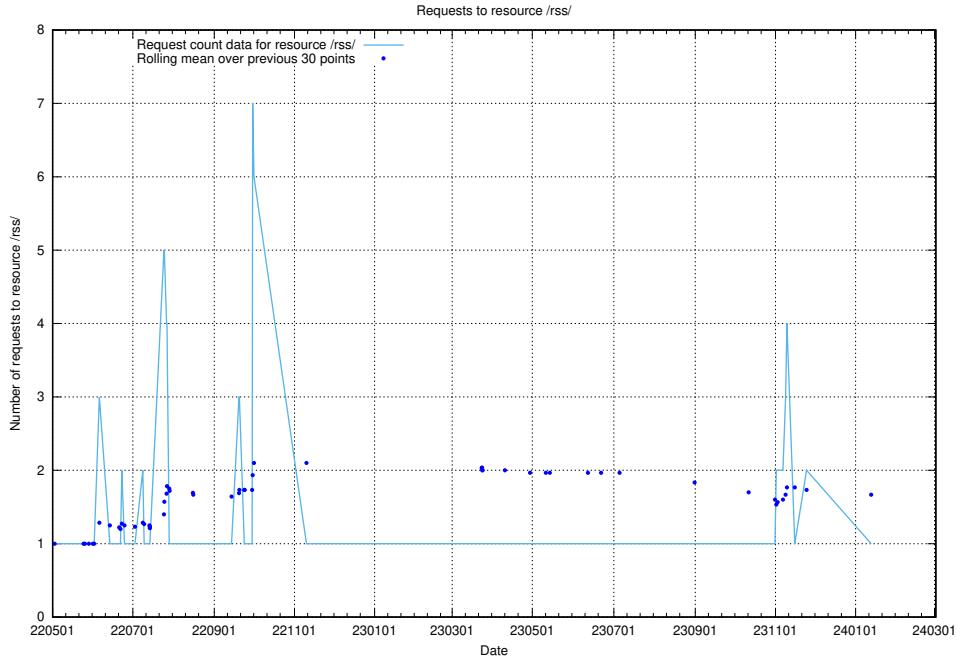

5.931 Usage of /rss/

Here, we count the number of requests to resource /rss/.