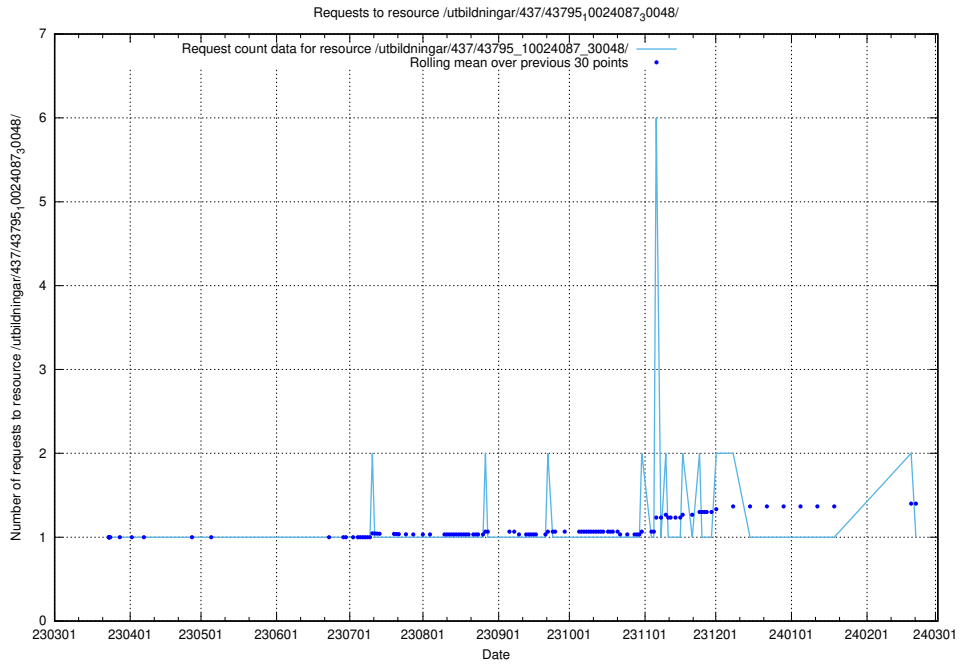

5.6001 Usage of /utbildningar/437/43795_10024087_30048/

Here, we count the number of requests to resource /utbildningar/437/43795_10024087_30048/.