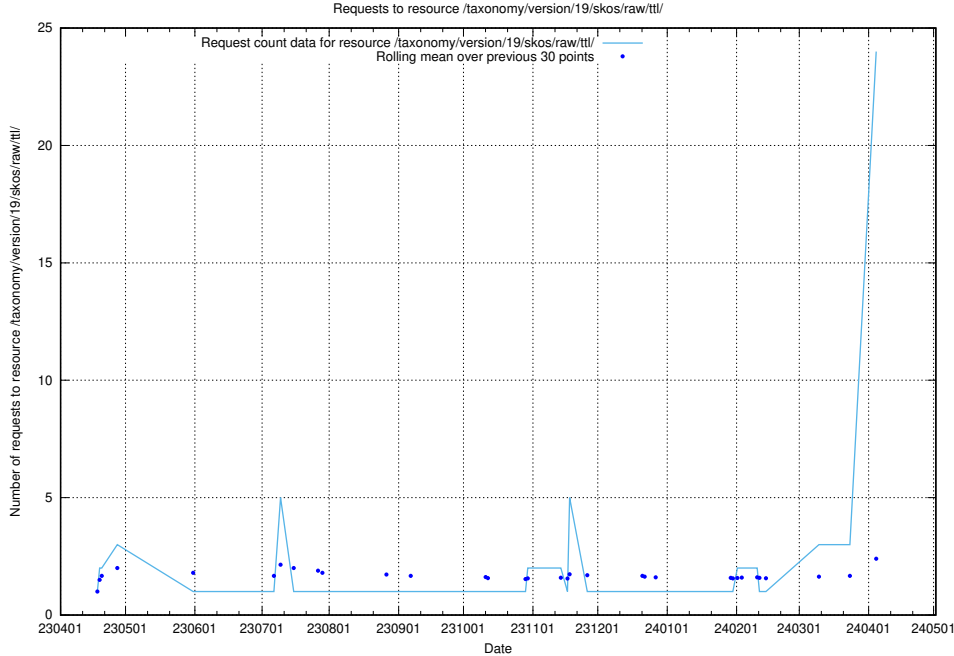

### 5.15 Usage of /utbildningar/125/125741\_10070782\_323039/events/

Here, we count the number of requests to resource /utbildningar/125/125741\_10070782\_323039/events/