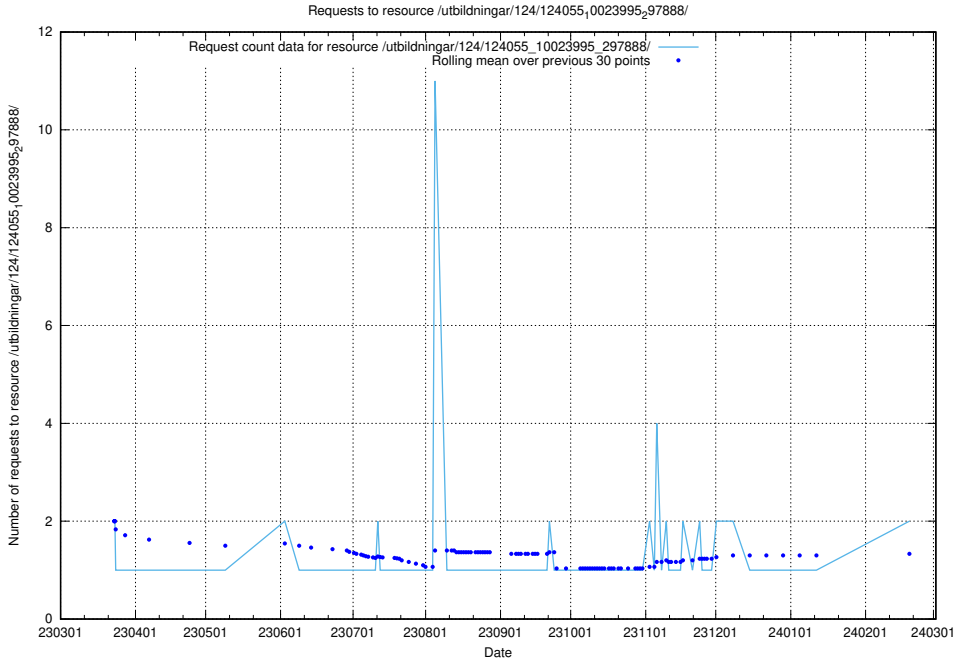

5.804 Usage of /utbildningar/124/124055_10023995_297888/

Here, we count the number of requests to resource /utbildningar/124/124055_10023995_297888/.