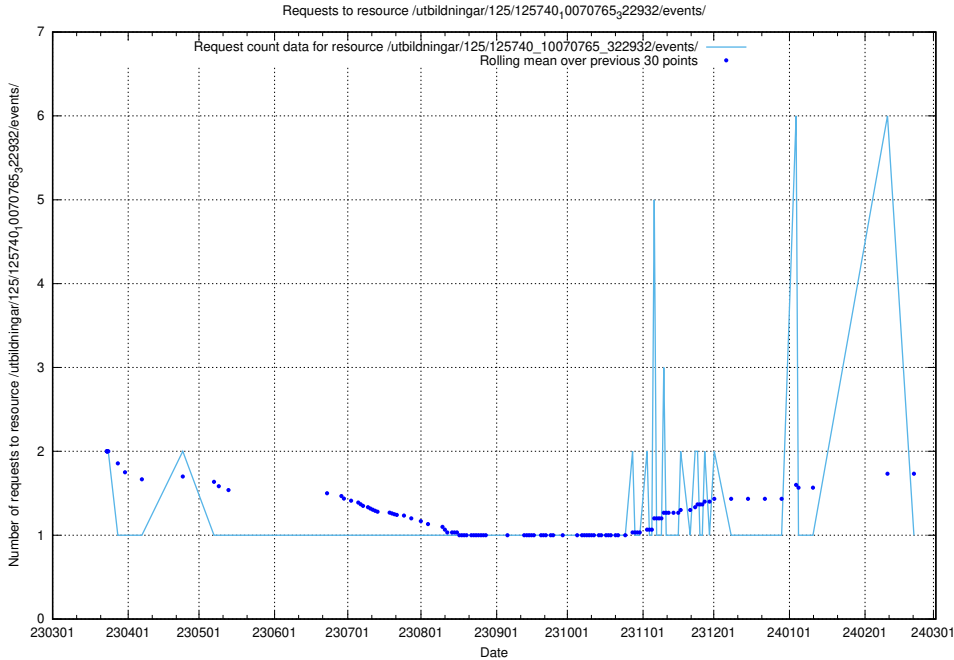

5.5921 Usage of /utbildningar/125/125740_10070765_322932/events/

Here, we count the number of requests to resource /utbildningar/125/125740_10070765_322932/events/