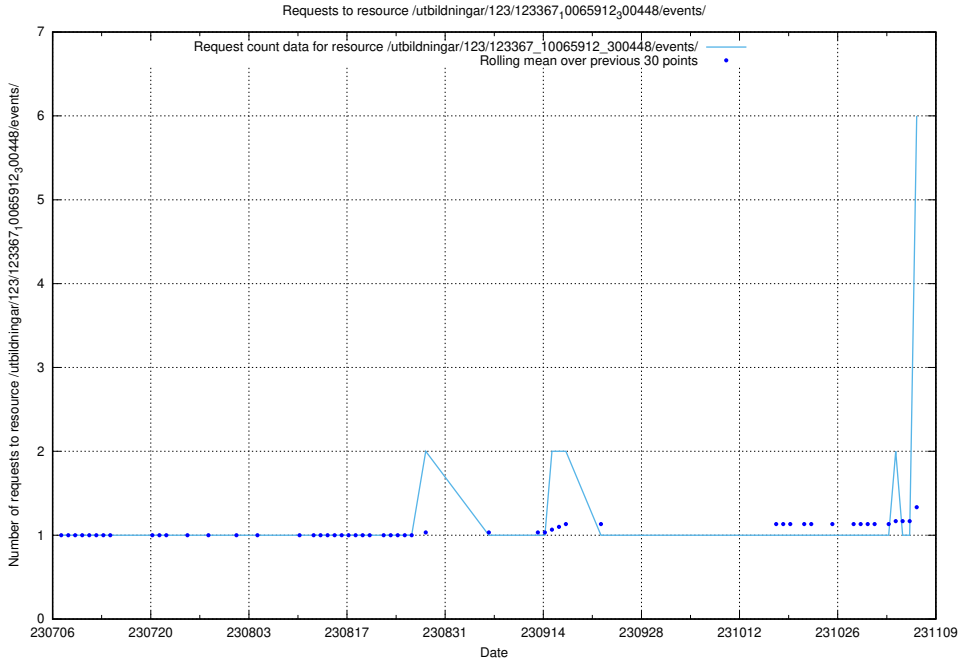

### 5.103 Usage of /utbildningar/123/123367\_10065912\_300448/events/

Here, we count the number of requests to resource /utbildningar/123/123367\_10065912\_300448/events/