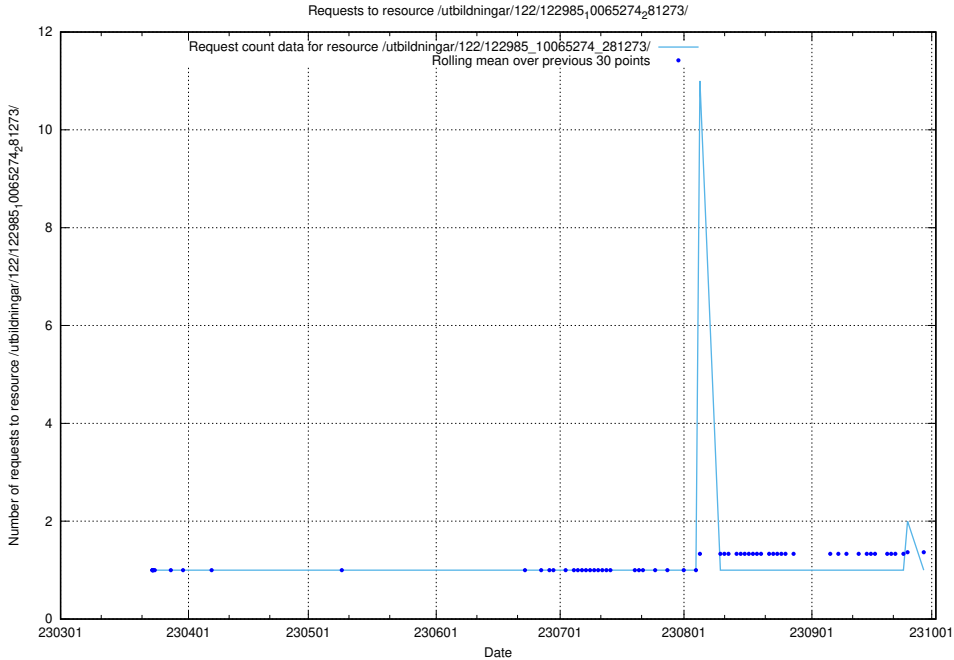

5.4548 Usage of /utbildningar/122/122985_10065274_281273/

Here, we count the number of requests to resource /utbildningar/122/122985_10065274_281273/.