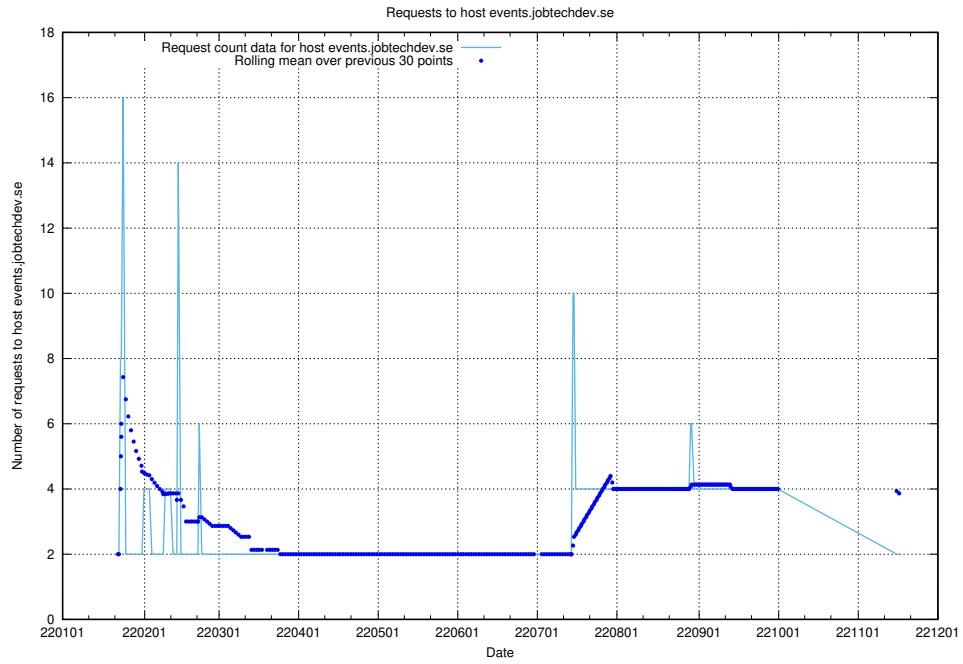

## 7.599 Usage of events.jobtechdev.se

Here, we count the number of requests to host events.jobtechdev.se.