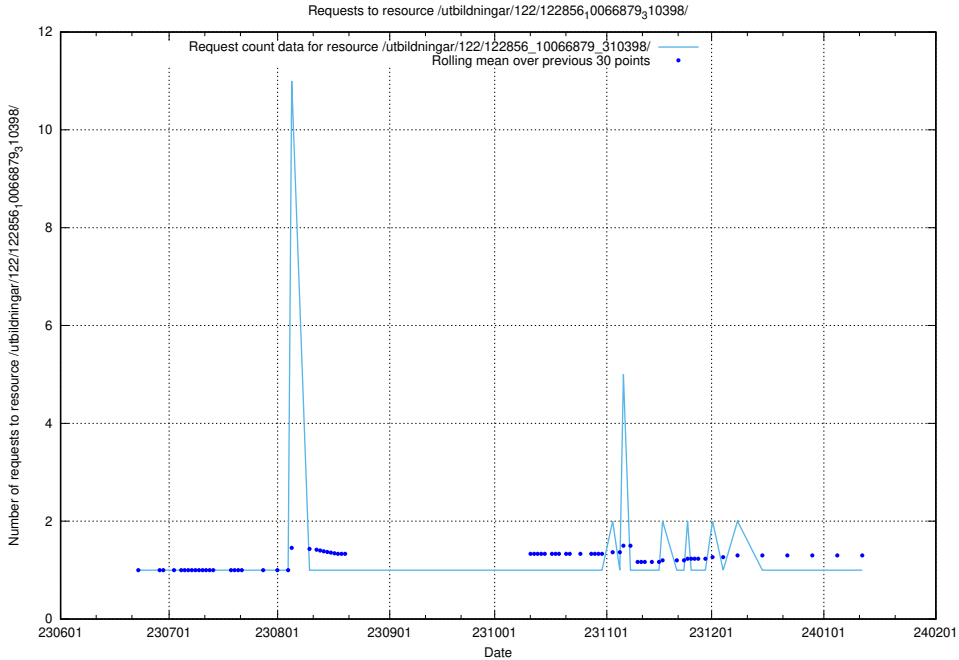

5.5461 Usage of /utbildningar/122/122856_10066879_310398/

Here, we count the number of requests to resource /utbildningar/122/122856_10066879_310398/.