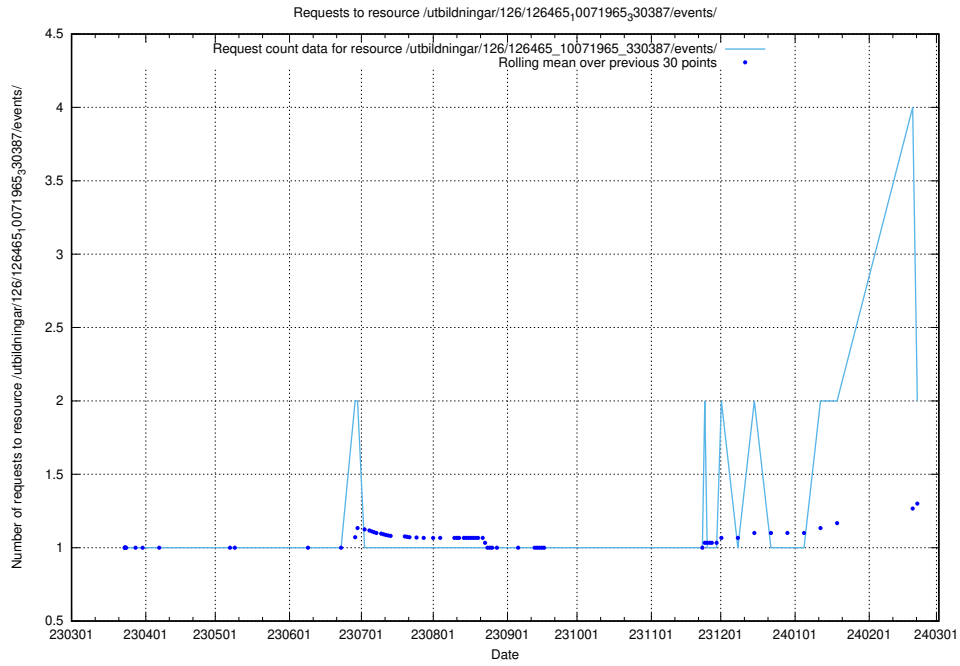

5.808 Usage of /utbildningar/126/126465_10071965_330387/events/

Here, we count the number of requests to resource /utbildningar/126/126465_10071965_330387/events/