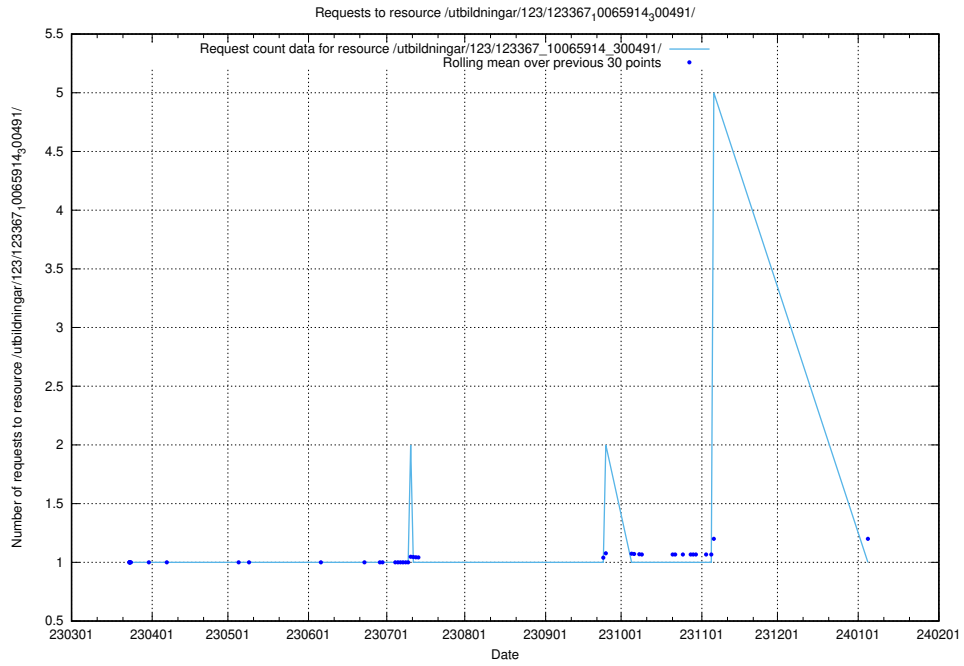

5.4293 Usage of /utbildningar/123/123367_10065914_300491/

Here, we count the number of requests to resource /utbildningar/123/123367_10065914_300491/.