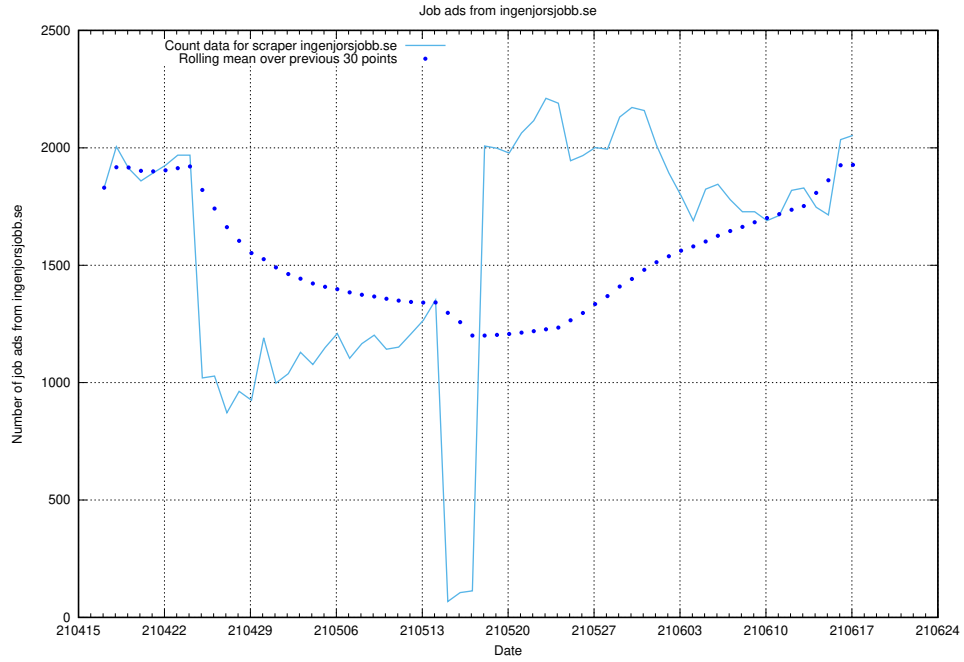

### 13.6 Number of ads by scraper ingenjorsjobb.se

Here, we count the number of job ads scraped from ingenjorsjobb.se.