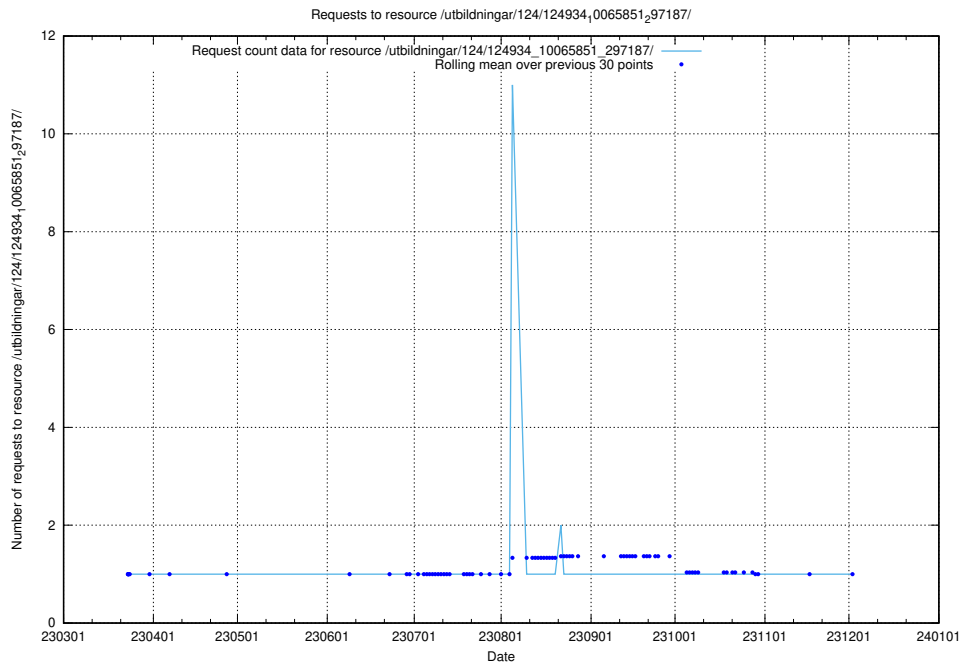

5.1011 Usage of /utbildningar/124/124934_10065851_297187/

Here, we count the number of requests to resource /utbildningar/124/124934_10065851_297187/.