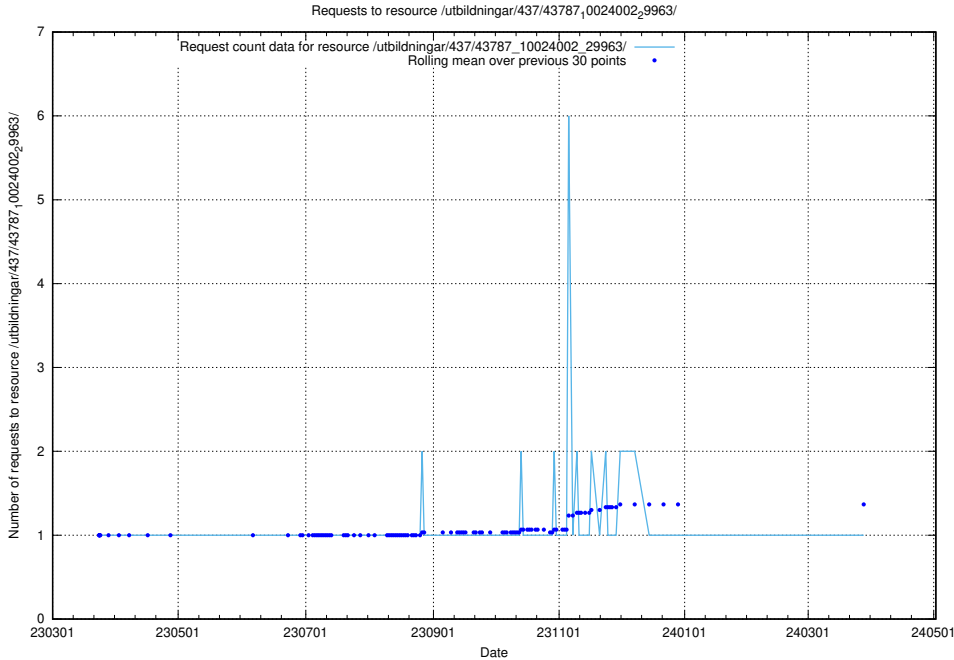

5.6004 Usage of /utbildningar/437/43787_10024002_29963/

Here, we count the number of requests to resource /utbildningar/437/43787_10024002_29963/.