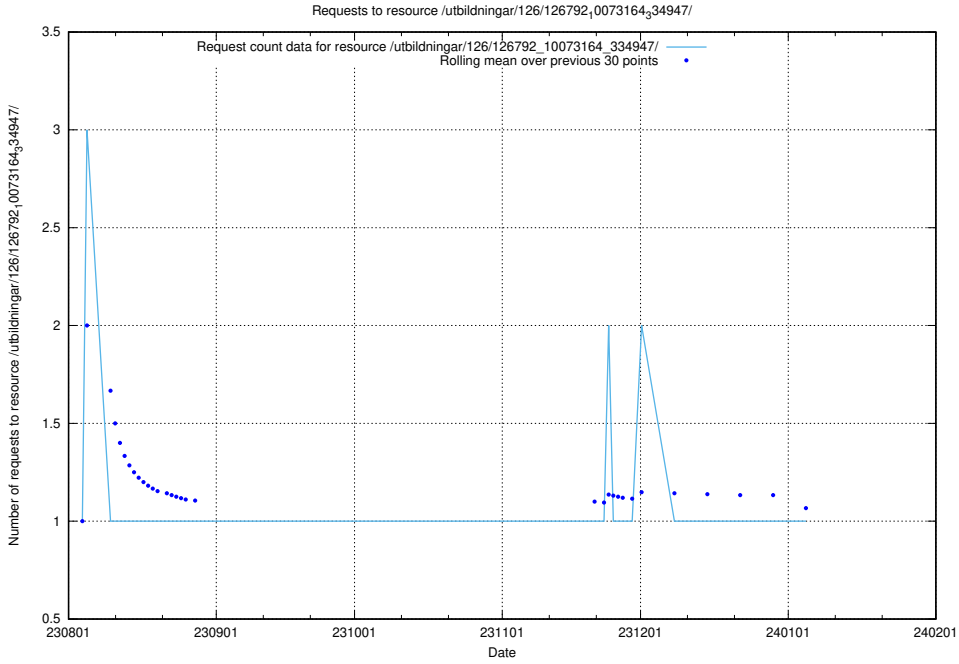

5.4493 Usage of /utbildningar/126/126792_10073164_334947/

Here, we count the number of requests to resource /utbildningar/126/126792_10073164_334947/.