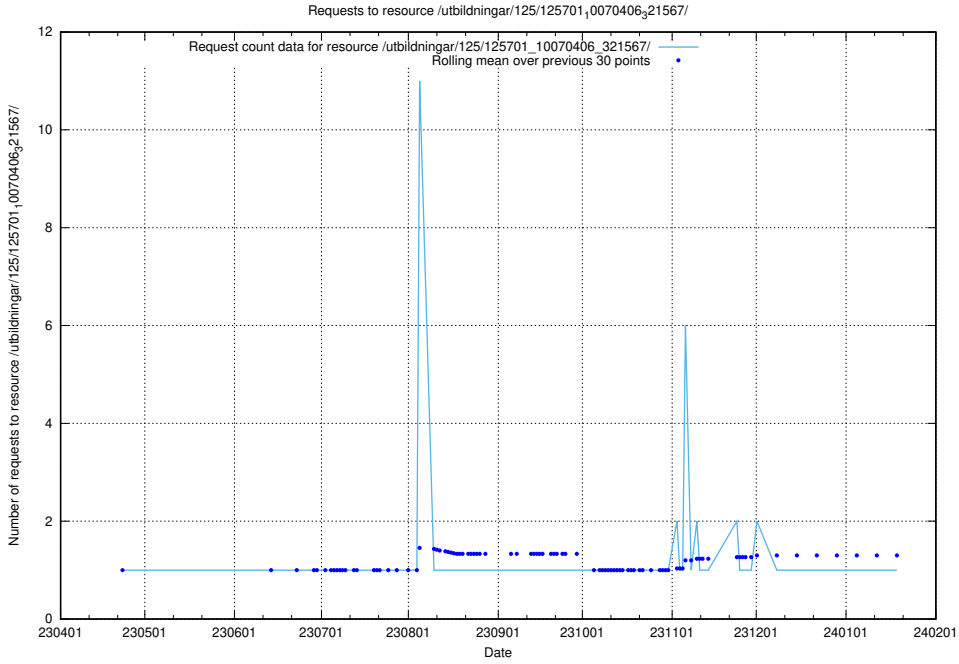

5.5659 Usage of /utbildningar/125/125701_10070406_321567/

Here, we count the number of requests to resource /utbildningar/125/125701_10070406_321567/.