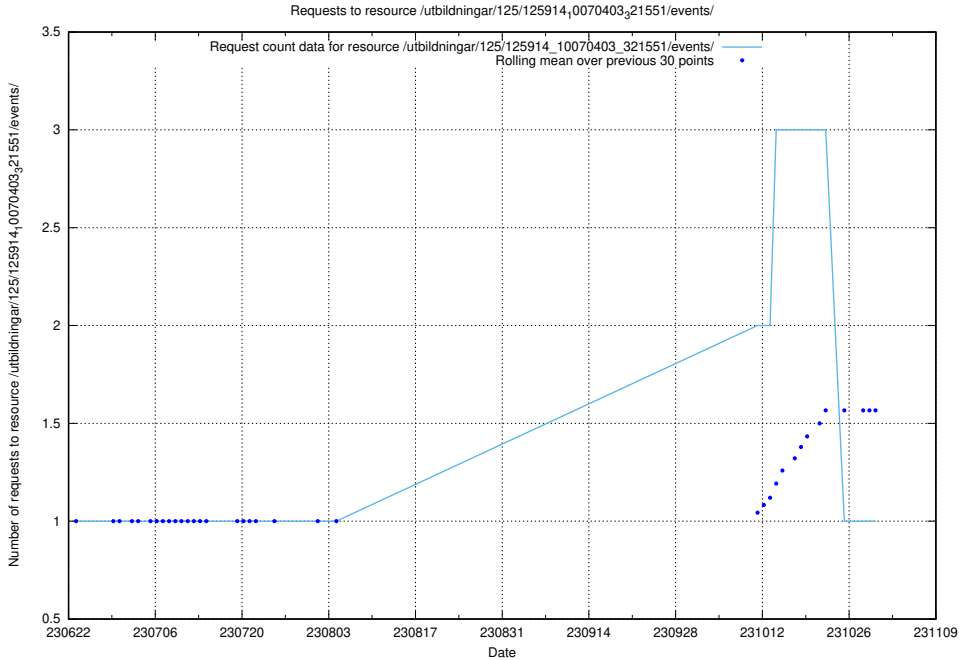

5.5306 Usage of /utbildningar/125/125914_10070403_321551/events/

Here, we count the number of requests to resource /utbildningar/125/125914_10070403_321551/events/