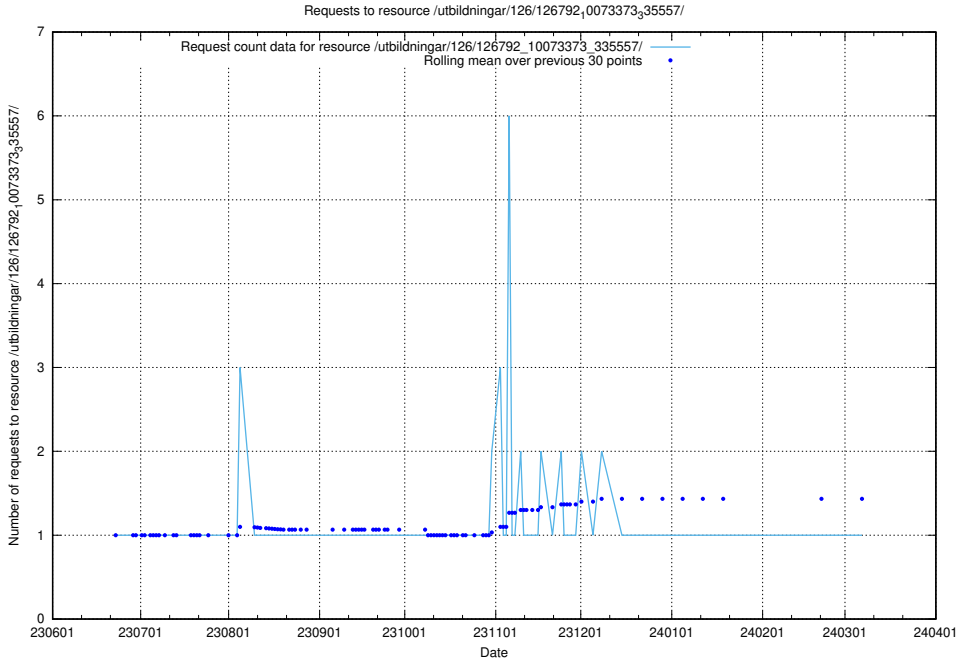

5.5206 Usage of /utbildningar/126/126792_10073373_335557/

Here, we count the number of requests to resource /utbildningar/126/126792_10073373_335557/.