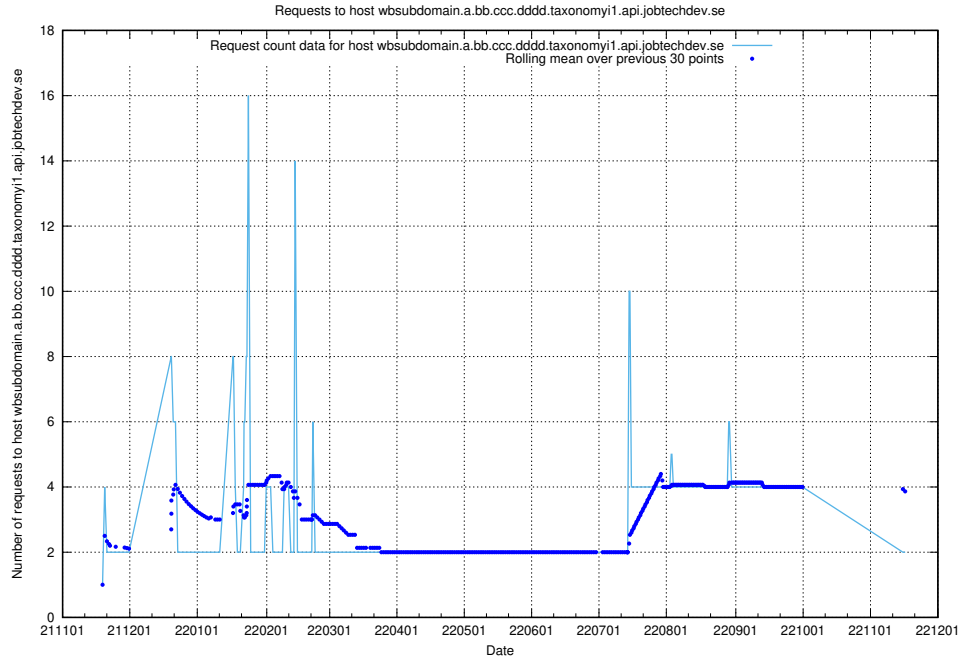

### 7.460 Usage of taxonomyviewer.jobtechdev.se

Here, we count the number of requests to host taxonomyviewer.jobtechdev.se.