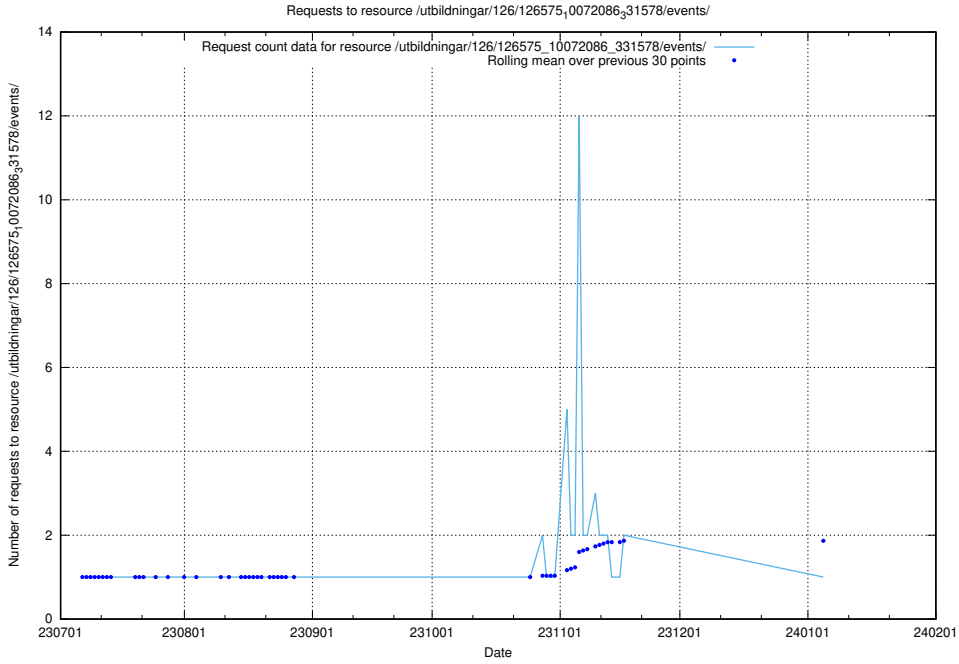

5.4915 Usage of /utbildningar/126/126575_10072086_331578/events/

Here, we count the number of requests to resource /utbildningar/126/126575_10072086_331578/events/