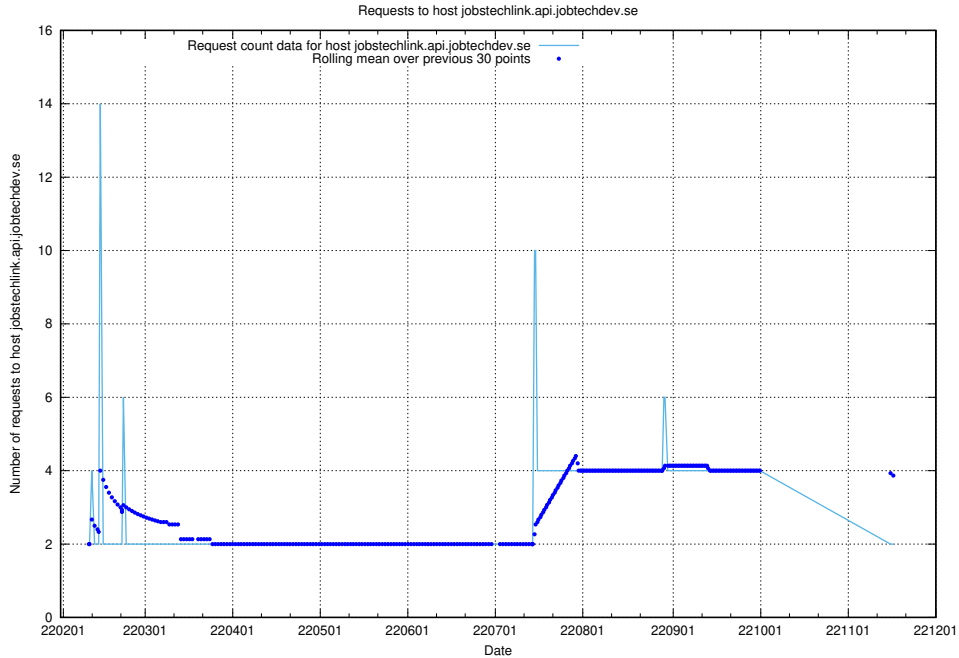

7.556 Usage of jobstechlink.api.jobtechdev.se

Here, we count the number of requests to host jobstechlink.api.jobtechdev.se.