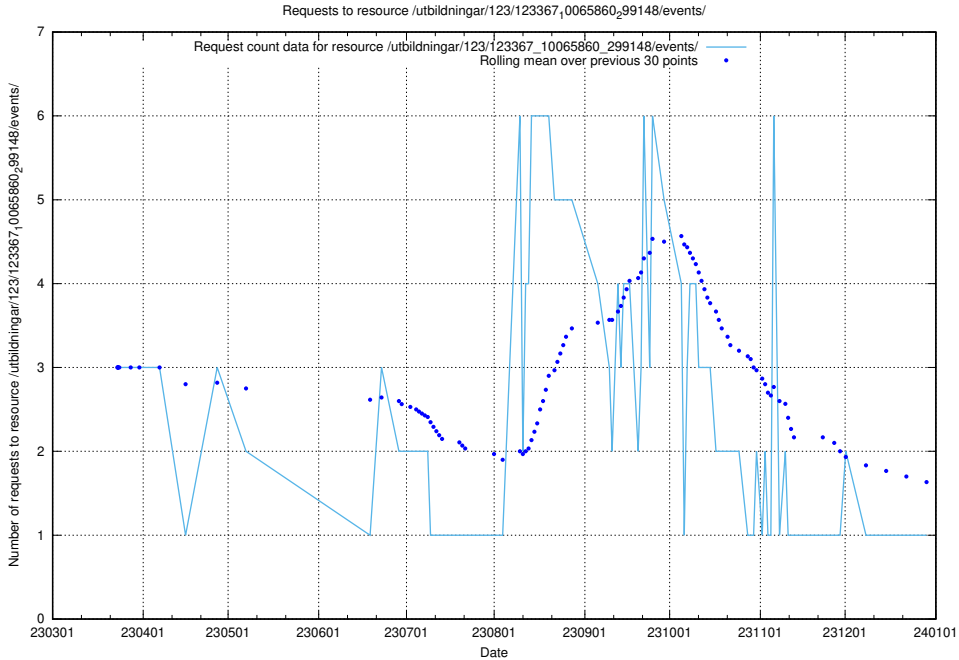

### 5.5911 Usage of /utbildningar/123/123367\_10065860\_299148/events/

Here, we count the number of requests to resource /utbildningar/123/123367\_10065860\_299148/events/