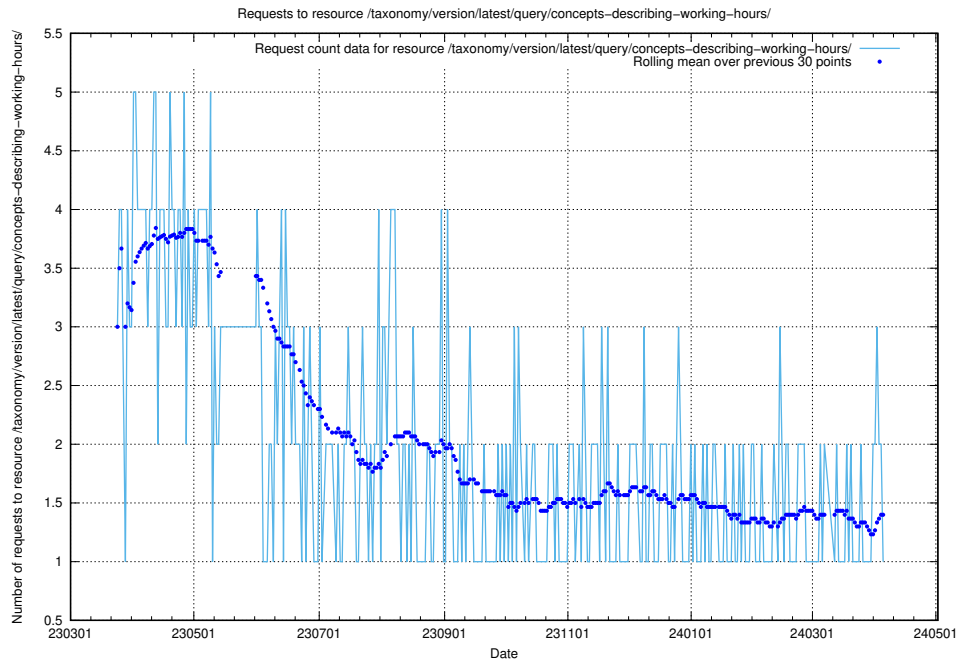

5.5766 Usage of /taxonomy/version/latest/query/concepts-describing-working-hours/

Here, we count the number of requests to resource /taxonomy/version/latest/query/concepts-describing-working-hours/.