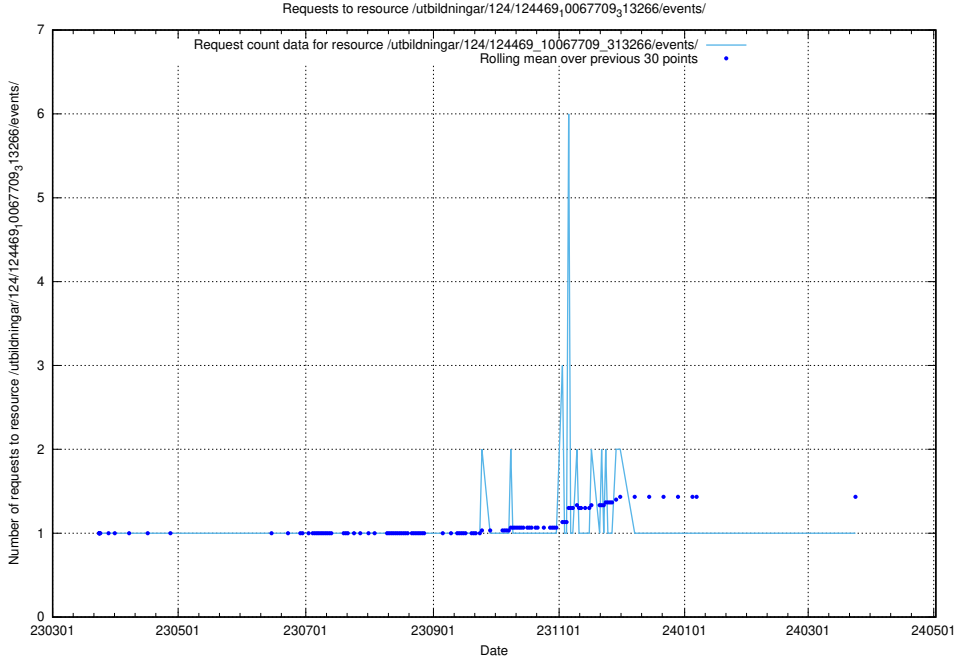

5.2833 Usage of /utbildningar/124/124469_10067709_313266/events/

Here, we count the number of requests to resource /utbildningar/124/124469_10067709_313266/events/