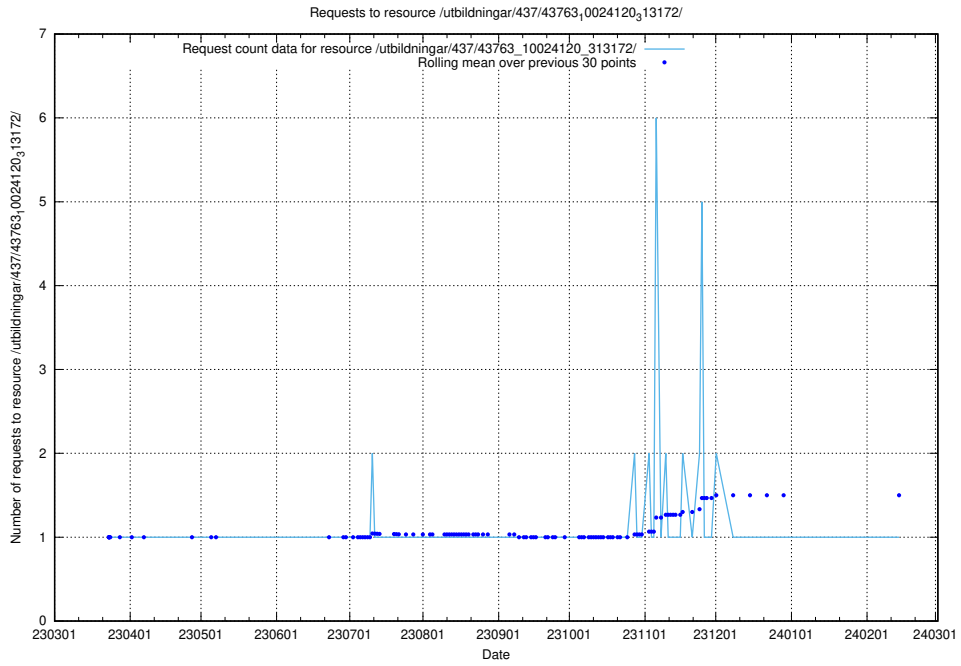

5.6011 Usage of /utbildningar/437/43763_10024120_313172/

Here, we count the number of requests to resource /utbildningar/437/43763_10024120_313172/.