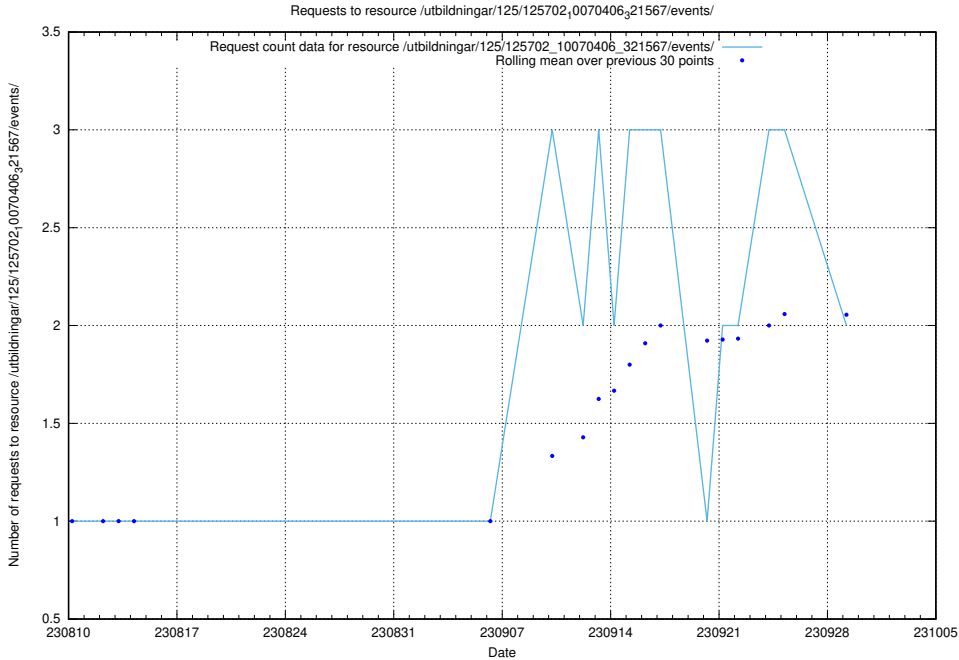

5.627 Usage of /utbildningar/125/125702_10070406_321567/events/

Here, we count the number of requests to resource /utbildningar/125/125702_10070406_321567/events/