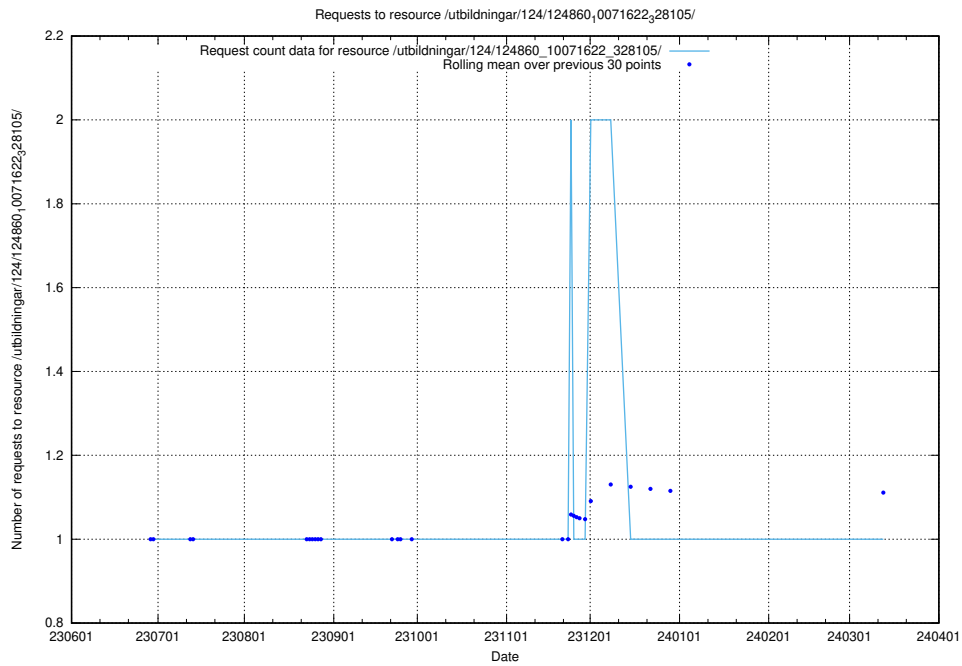

5.5102 Usage of /utbildningar/124/124860_10071622_328105/

Here, we count the number of requests to resource /utbildningar/124/124860_10071622_328105/.