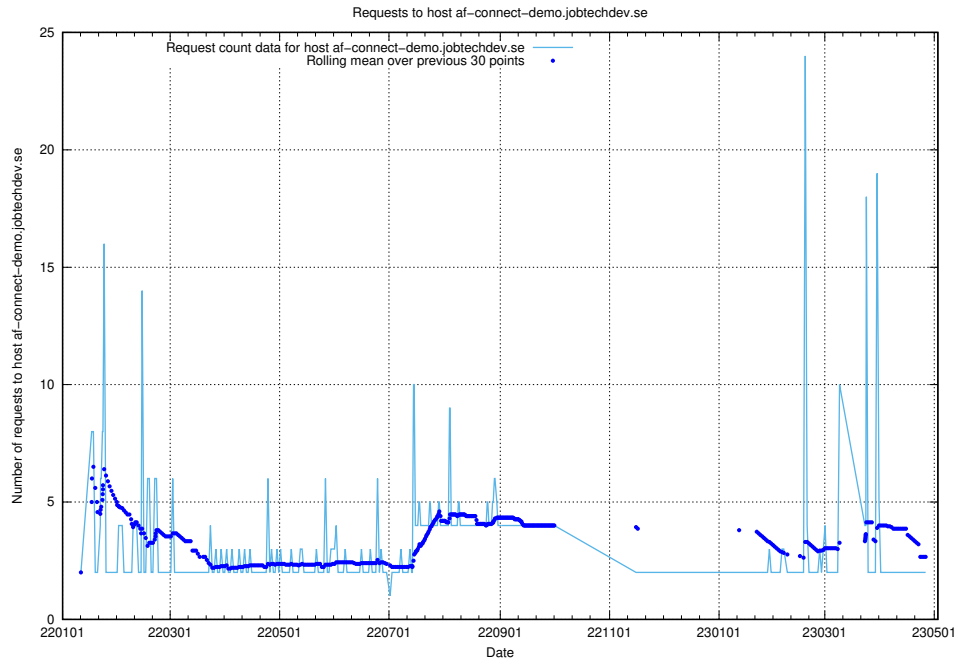

7.279 Usage of af-connect-demo.jobtechdev.se

Here, we count the number of requests to host af-connect-demo.jobtechdev.se.