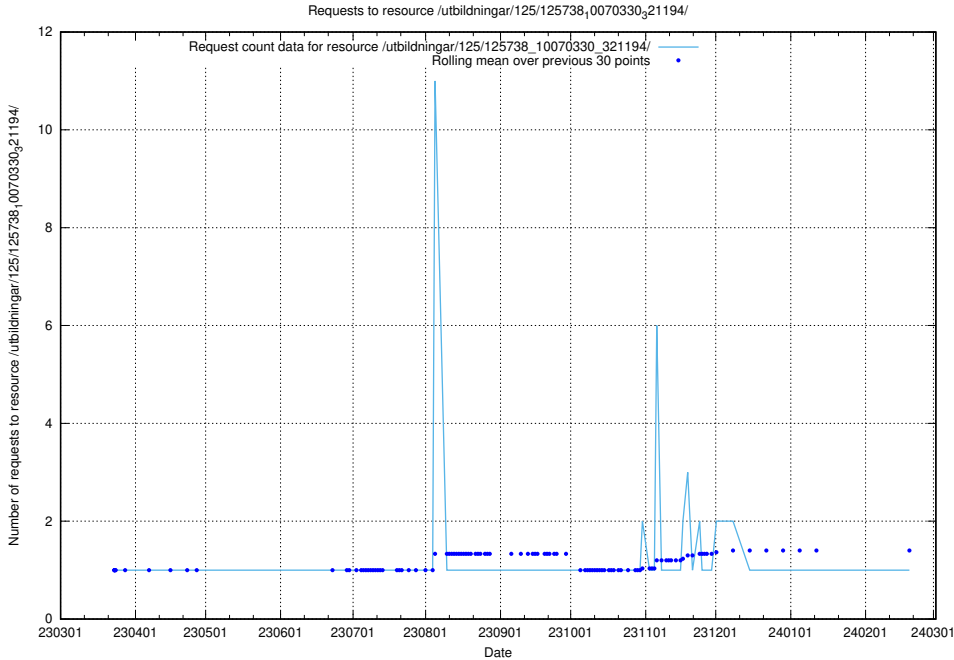

5.863 Usage of /utbildningar/125/125738_10070330_321194/

Here, we count the number of requests to resource /utbildningar/125/125738_10070330_321194/.