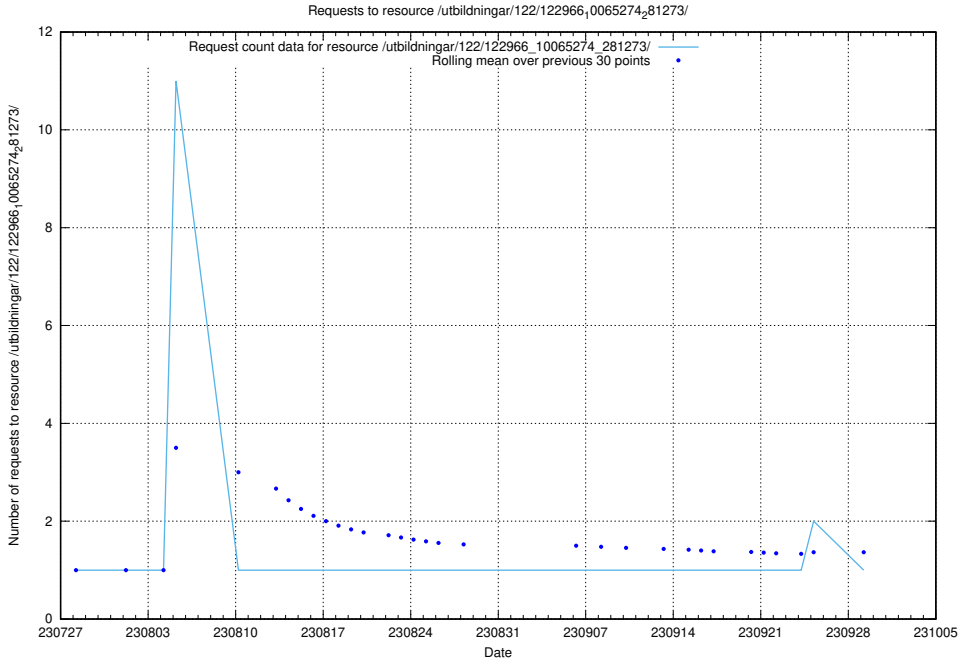

5.4541 Usage of /utbildningar/122/122966_10065274_281273/

Here, we count the number of requests to resource /utbildningar/122/122966_10065274_281273/.