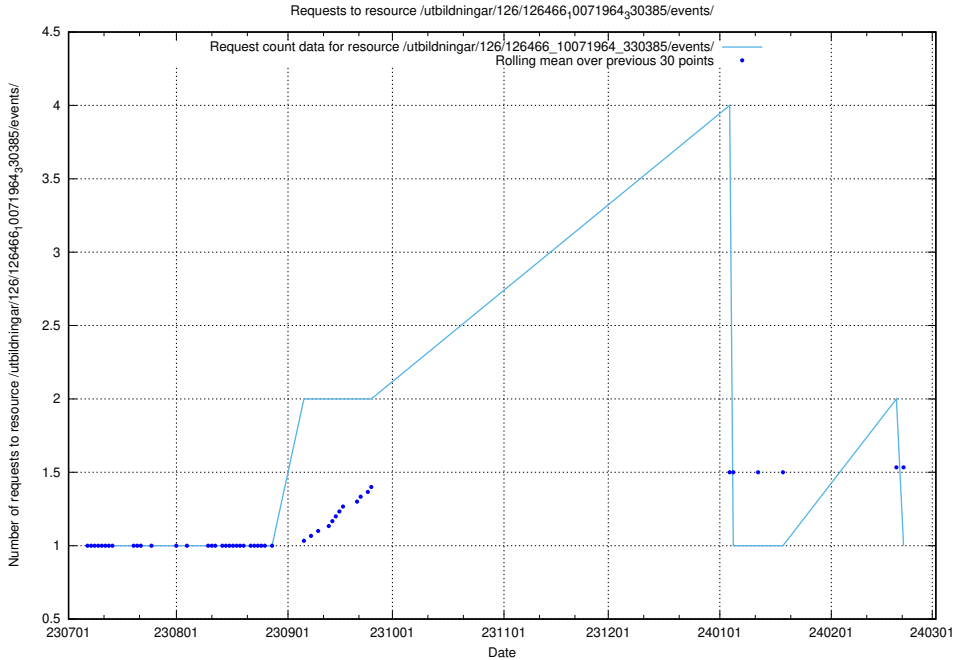

5.4916 Usage of /utbildningar/126/126466_10071964_330385/events/

Here, we count the number of requests to resource /utbildningar/126/126466_10071964_330385/events/