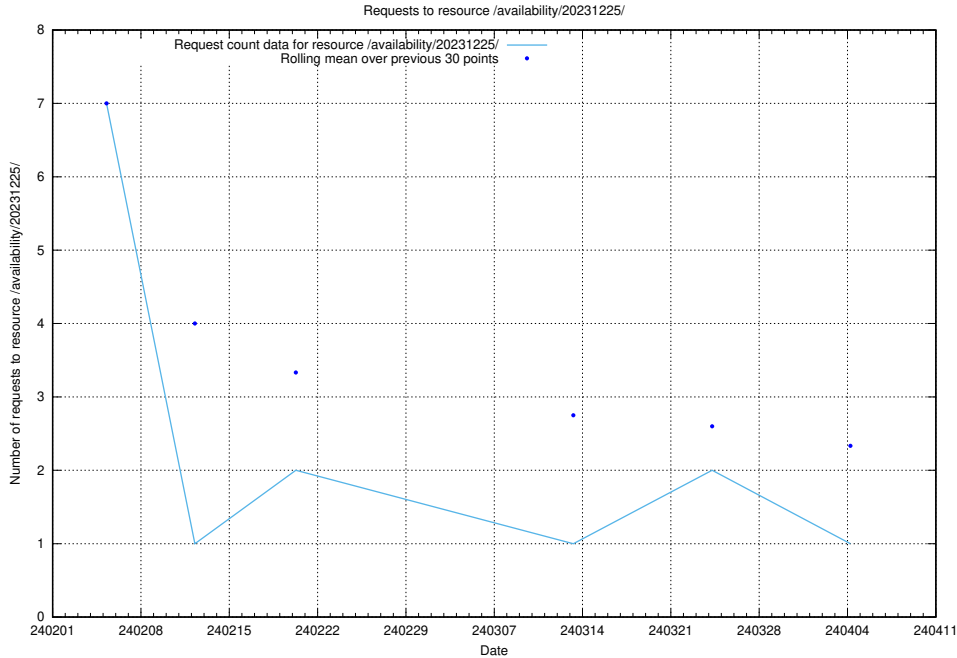

5.1895 Usage of /availability/20231225/

Here, we count the number of requests to resource /availability/20231225/.