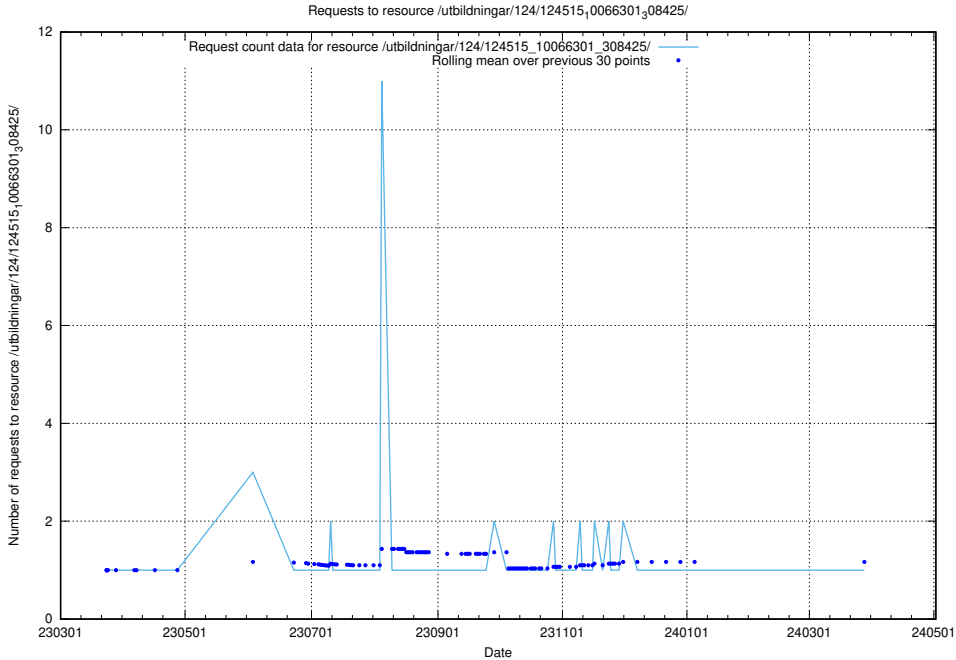

5.1162 Usage of /utbildningar/124/124515_10066301_308425/

Here, we count the number of requests to resource /utbildningar/124/124515_10066301_308425/.