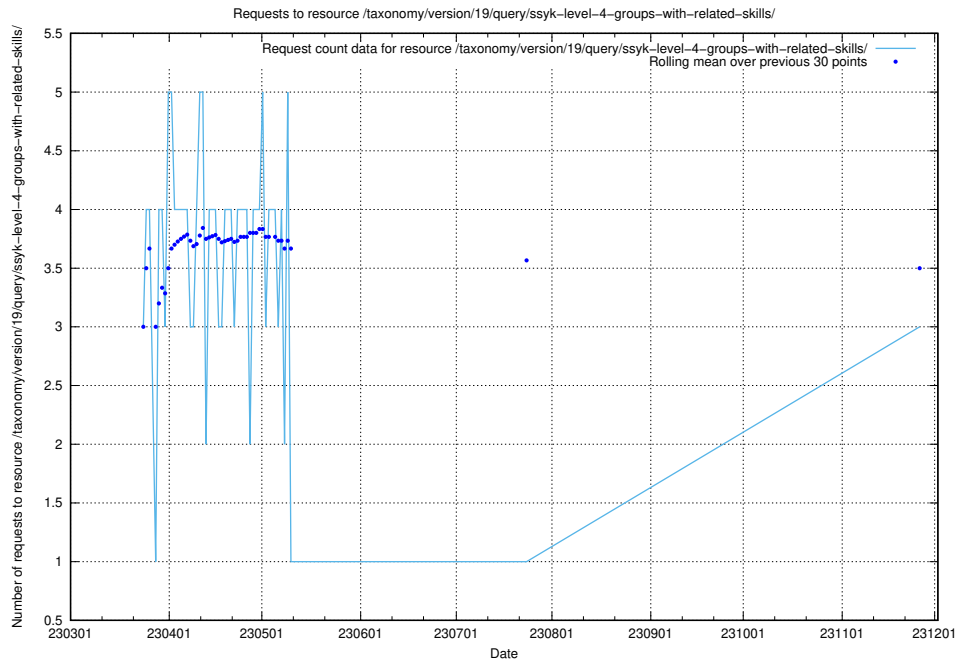

5.302 Usage of /taxonomy/version/19/query/ssyk-level-4-groups-with-related-skills/

Here, we count the number of requests to resource /taxonomy/version/19/query/ssyk-level-4-groups-with-related-skills/.