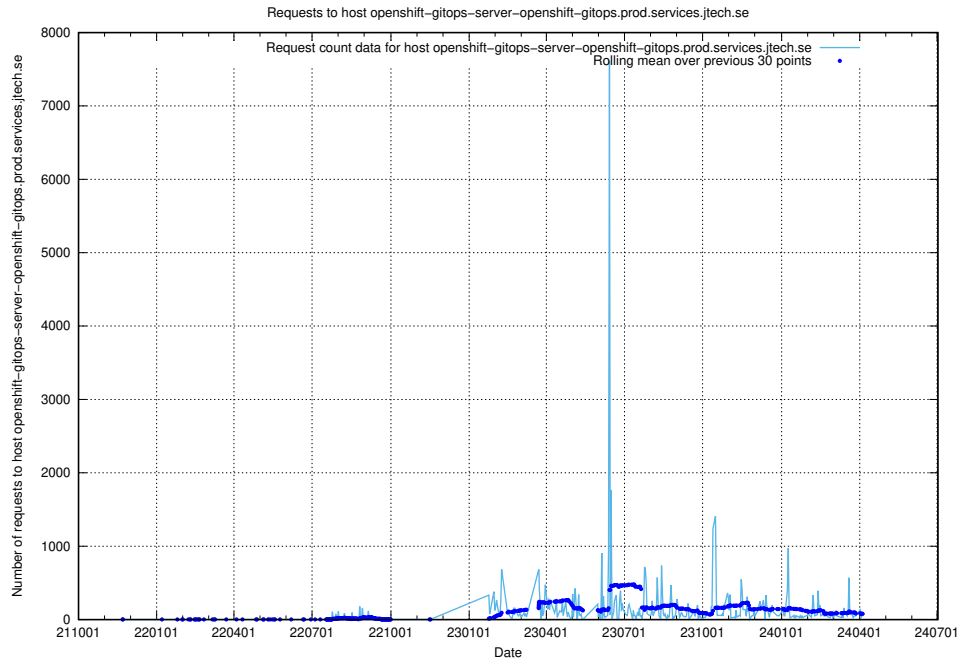

## 7.26 Usage of openshift-gitops-server-openshift-gitops.prod.services.jtech.se

Here, we count the number of requests to host openshift-gitops-server-openshift-gitops.prod.services.jtech.se.