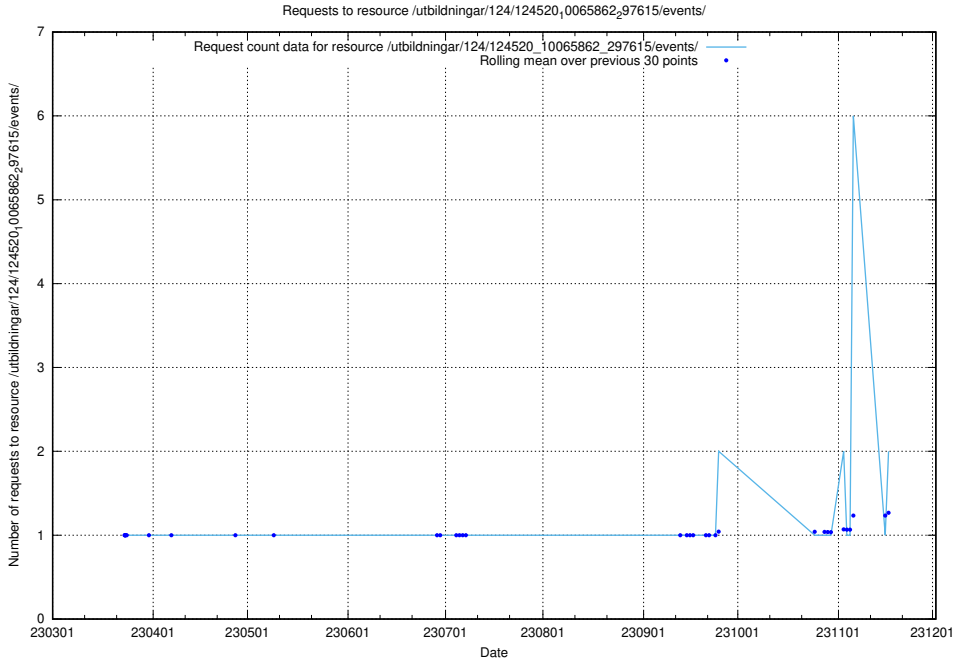

5.366 Usage of /utbildningar/124/124520_10065862_297615/events/

Here, we count the number of requests to resource /utbildningar/124/124520_10065862_297615/events/