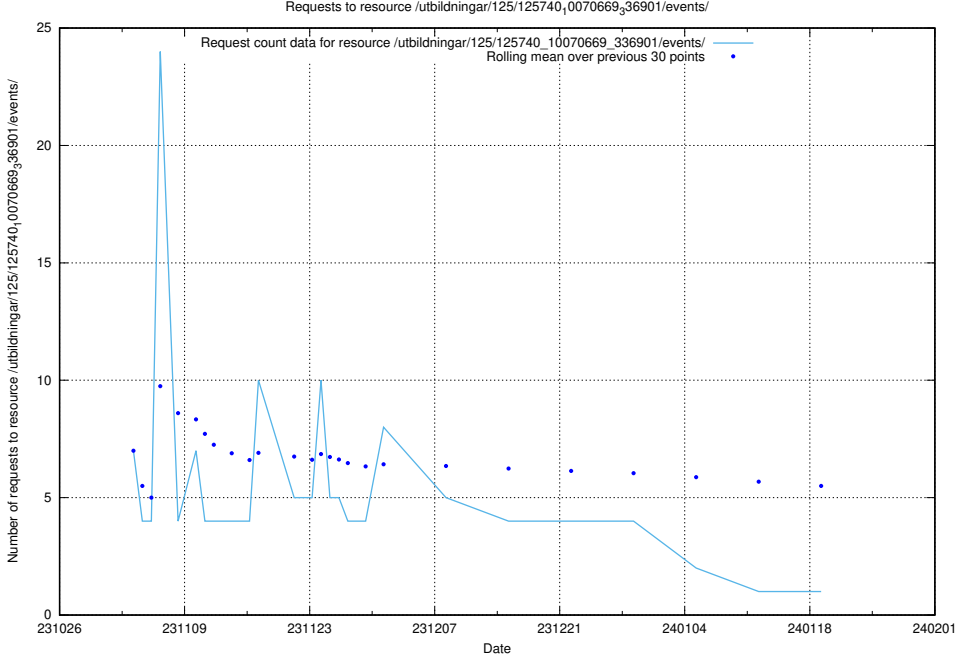

5.3744 Usage of /utbildningar/125/125740_10070669_336901/events/

Here, we count the number of requests to resource /utbildningar/125/125740_10070669_336901/events/