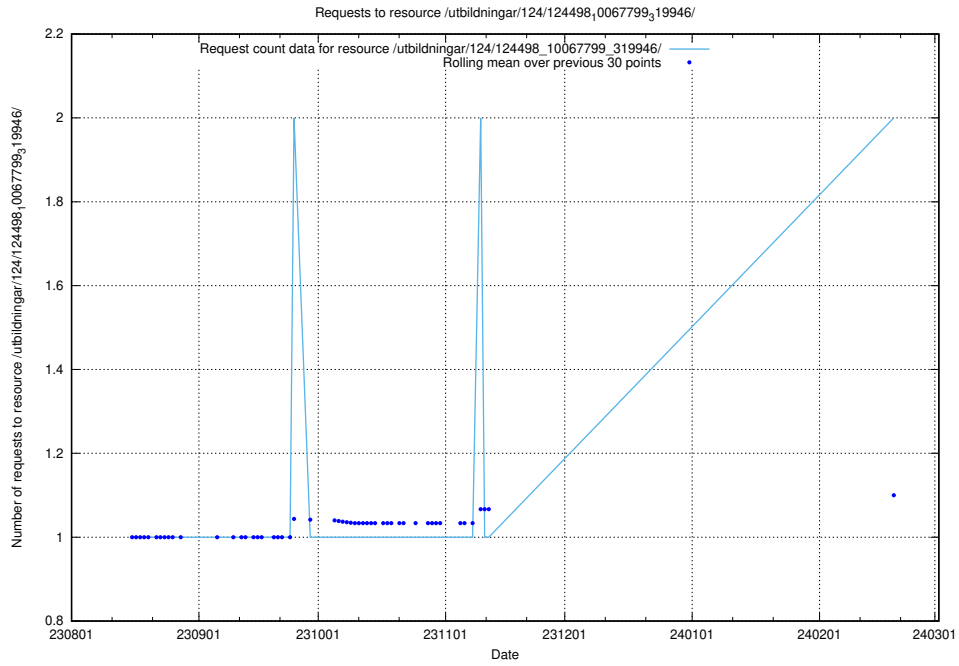

5.617 Usage of /utbildningar/124/124498_10067799_319946/

Here, we count the number of requests to resource /utbildningar/124/124498_10067799_319946/.