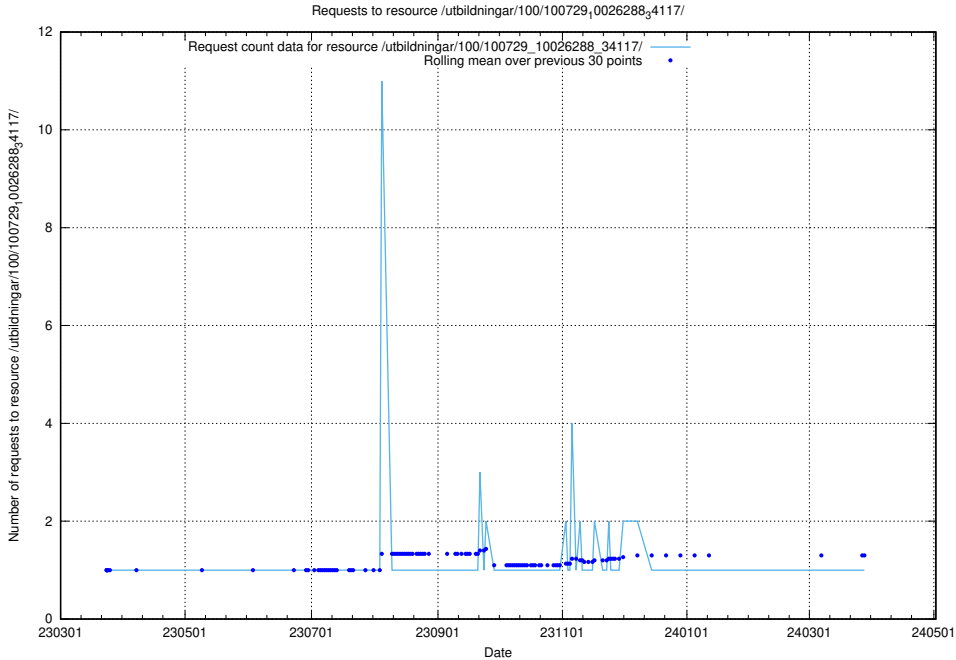

5.5301 Usage of /utbildningar/100/100729_10026288_34117/

Here, we count the number of requests to resource /utbildningar/100/100729_10026288_34117/.