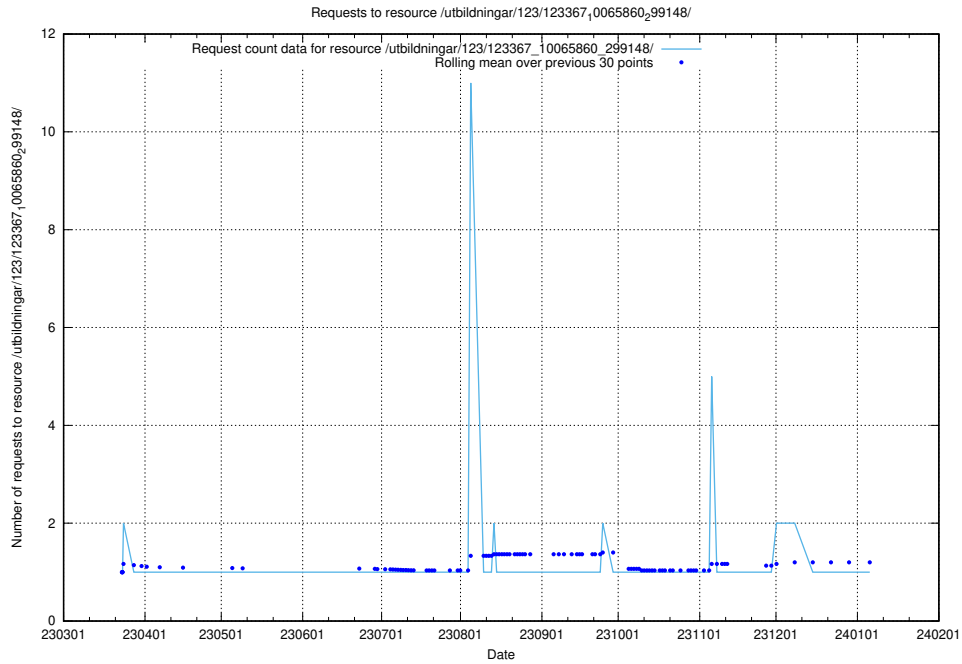

5.4452 Usage of /utbildningar/123/123367_10065860_299148/

Here, we count the number of requests to resource /utbildningar/123/123367_10065860_299148/.