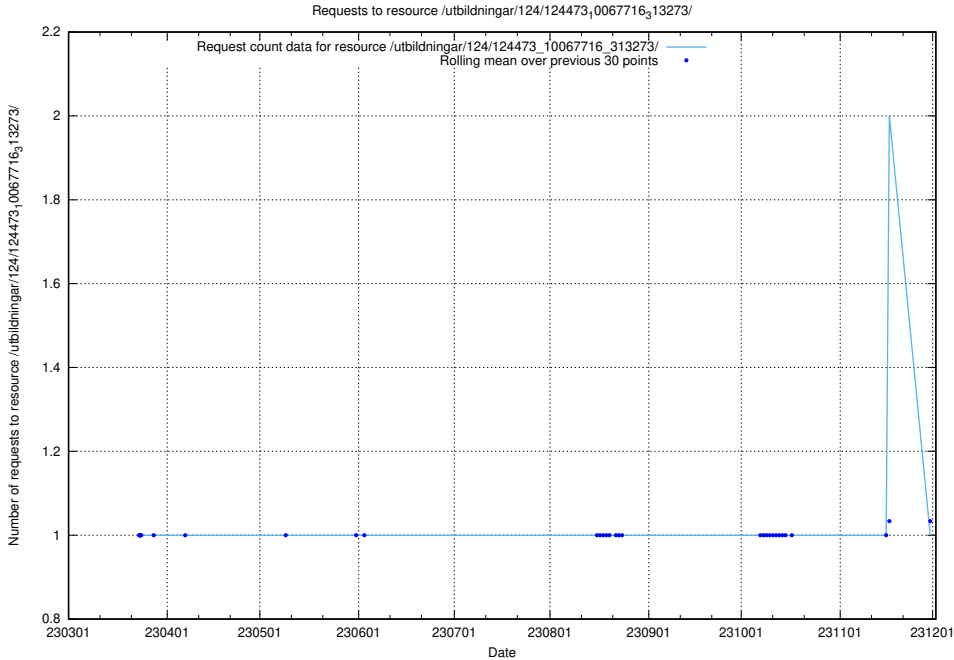

5.2512 Usage of /utbildningar/124/124473_10067716_313273/

Here, we count the number of requests to resource /utbildningar/124/124473_10067716_313273/.