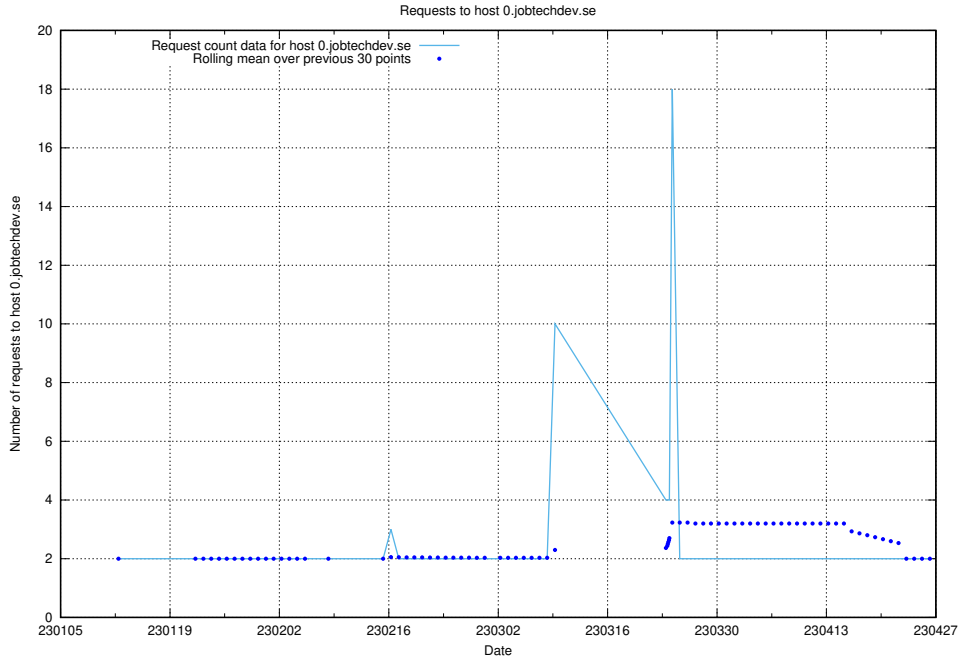

7.300 Usage of 0.jobtechdev.se

Here, we count the number of requests to host 0.jobtechdev.se.