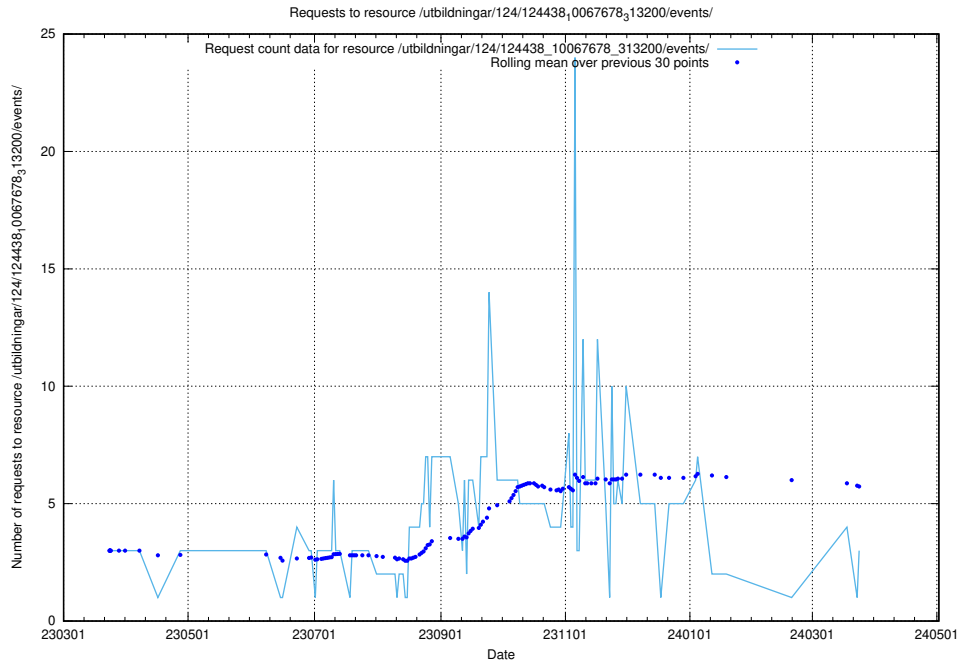

5.313 Usage of /utbildningar/124/124438_10067678_313200/events/

Here, we count the number of requests to resource /utbildningar/124/124438_10067678_313200/events/