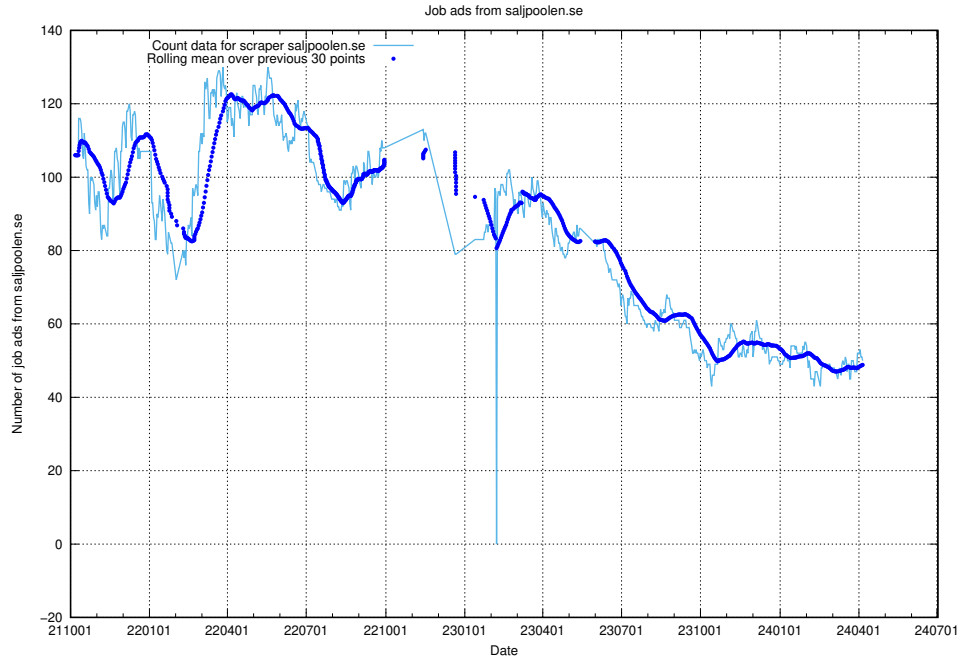

13.16 Number of ads by scraper saljpoolen.se

Here, we count the number of job ads scraped from saljpoolen.se.