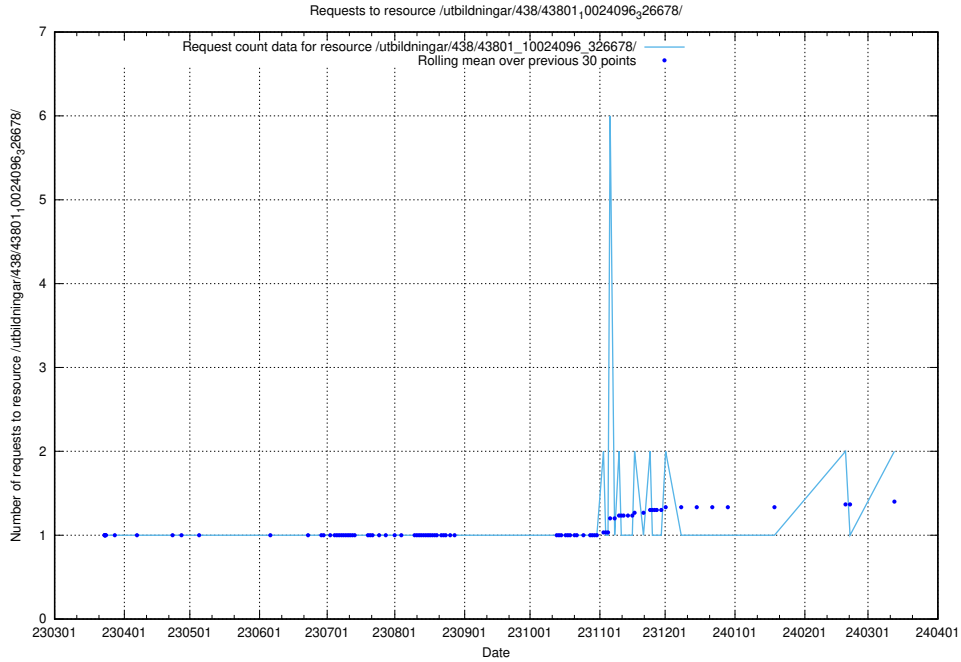

5.806 Usage of /utbildningar/438/43801_10024096_326678/

Here, we count the number of requests to resource /utbildningar/438/43801_10024096_326678/.