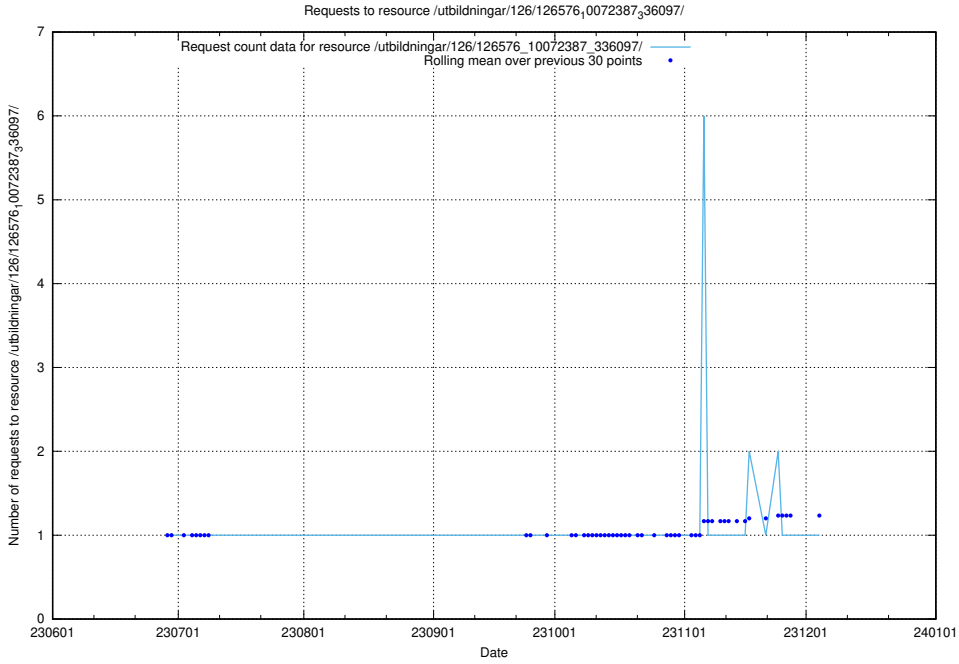

5.5069 Usage of /utbildningar/126/126576_10072387_336097/

Here, we count the number of requests to resource /utbildningar/126/126576_10072387_336097/.