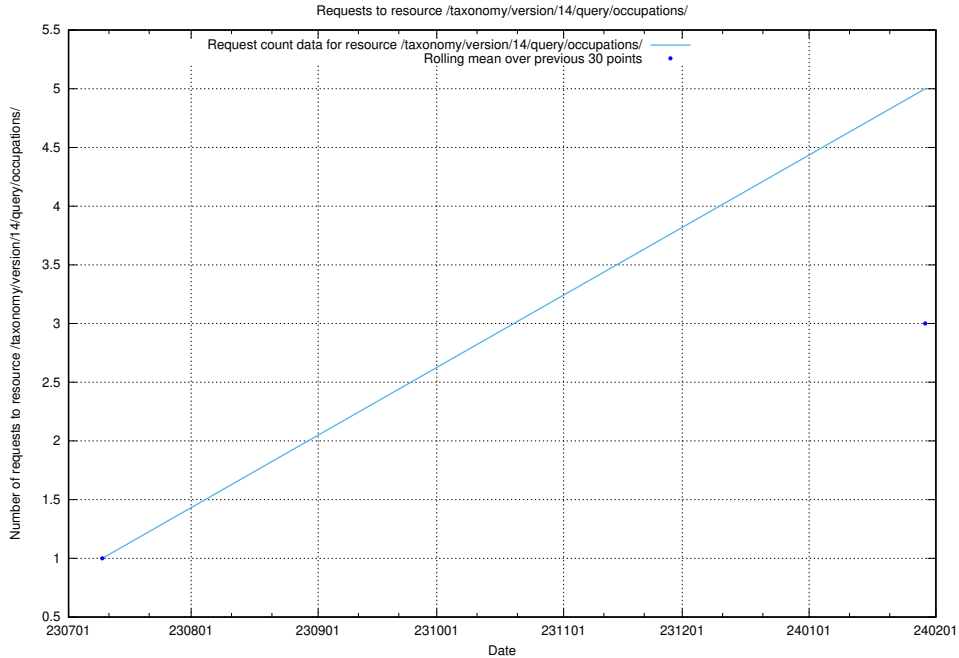

5.141 Usage of /taxonomy/version/14/query/occupations/

Here, we count the number of requests to resource /taxonomy/version/14/query/occupations/.