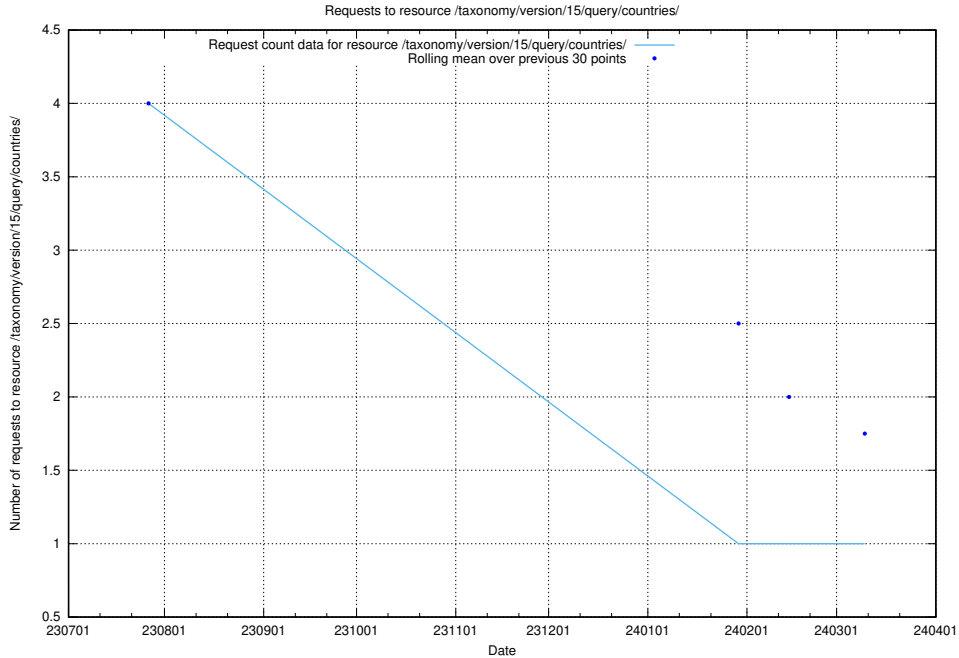

5.4544 Usage of /taxonomy/version/15/query/countries/

Here, we count the number of requests to resource /taxonomy/version/15/query/countries/.