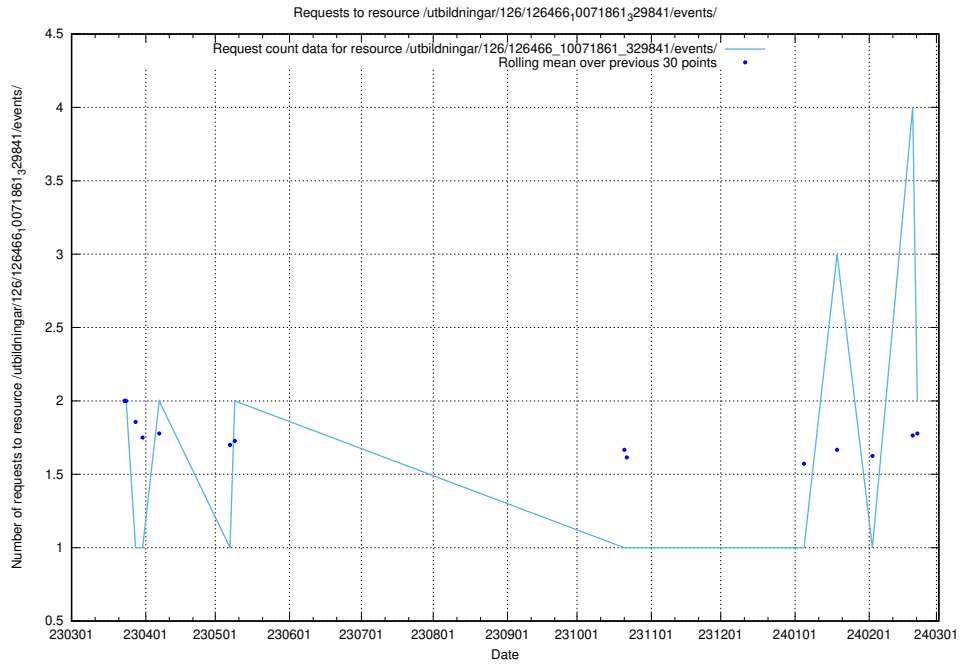

5.791 Usage of /utbildningar/126/126466_10071861_329841/events/

Here, we count the number of requests to resource /utbildningar/126/126466_10071861_329841/events/