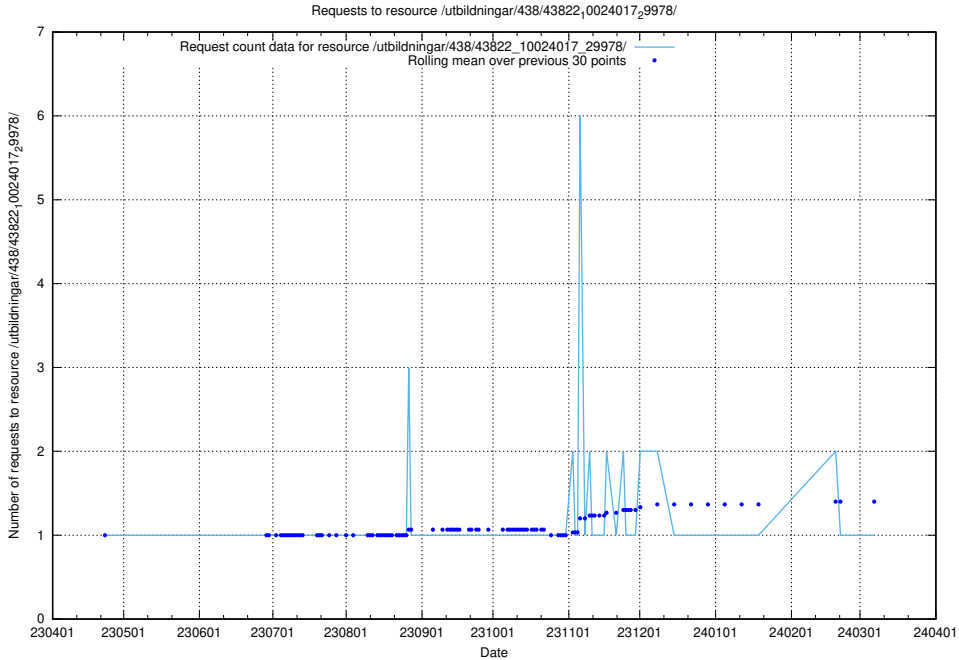

5.5653 Usage of /utbildningar/438/43822_10024017_29978/

Here, we count the number of requests to resource /utbildningar/438/43822_10024017_29978/.