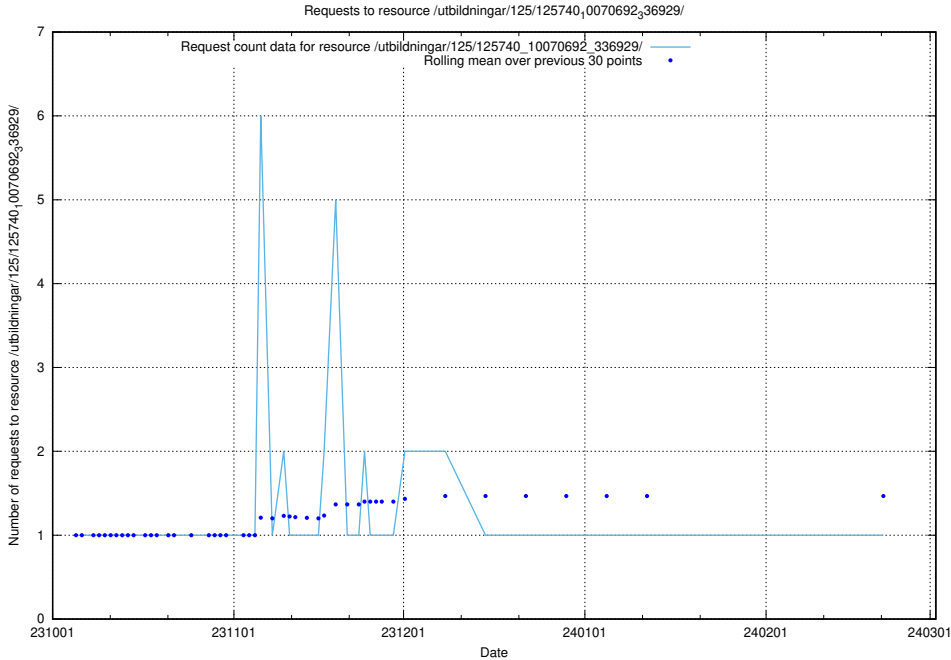

5.4026 Usage of /utbildningar/125/125740_10070692_336929/

Here, we count the number of requests to resource /utbildningar/125/125740_10070692_336929/.