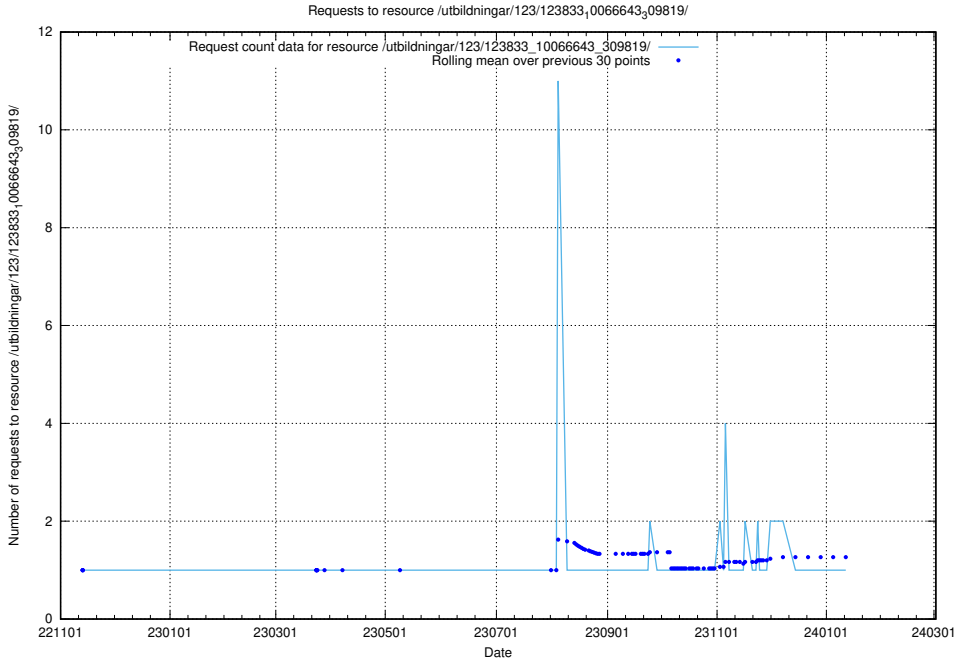

5.5550 Usage of /utbildningar/123/123833_10066643_309819/

Here, we count the number of requests to resource /utbildningar/123/123833_10066643_309819/.