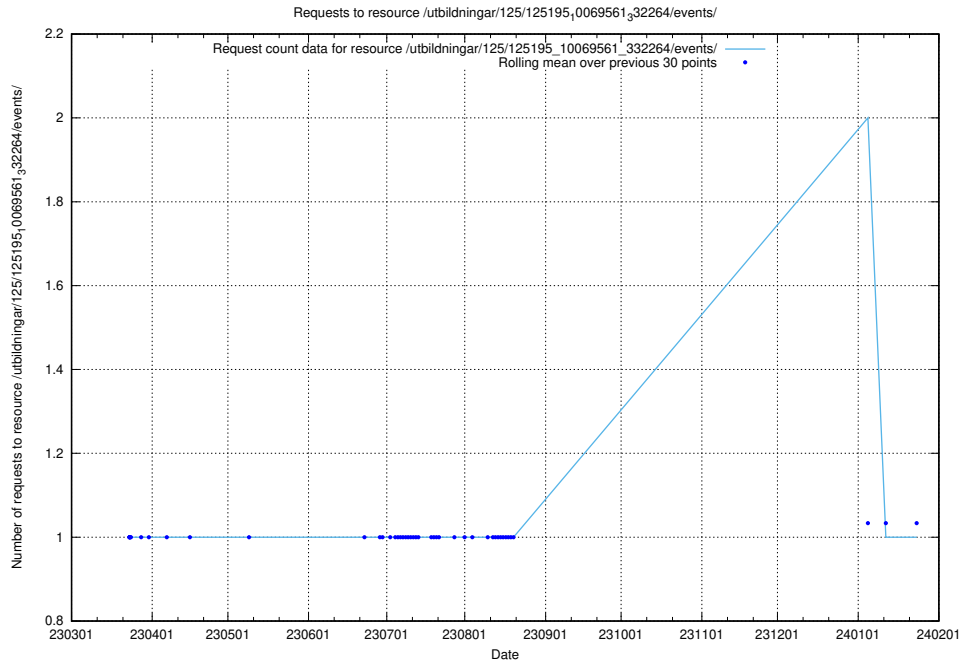

5.982 Usage of /utbildningar/125/125195_10069561_332264/events/

Here, we count the number of requests to resource /utbildningar/125/125195_10069561_332264/events/