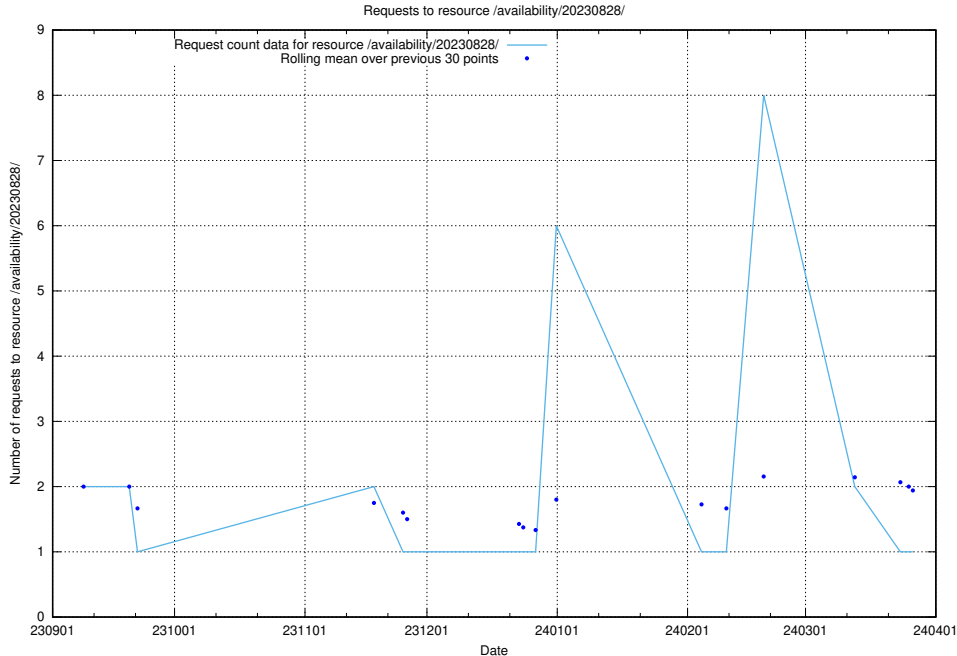

5.4251 Usage of /availability/20230828/

Here, we count the number of requests to resource /availability/20230828/.