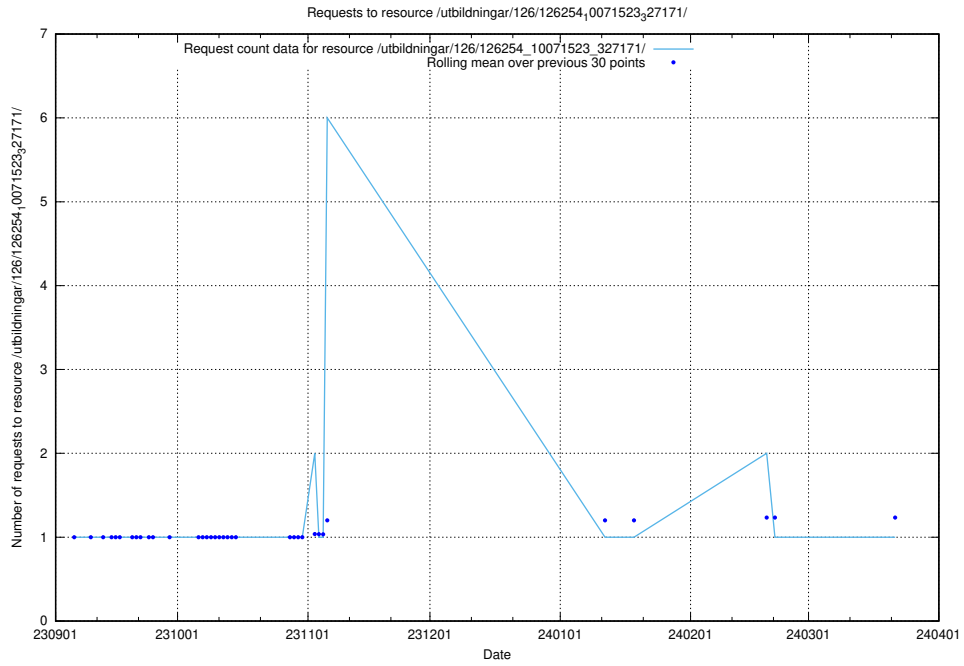

5.4287 Usage of /utbildningar/126/126254_10071523_327171/

Here, we count the number of requests to resource /utbildningar/126/126254_10071523_327171/.