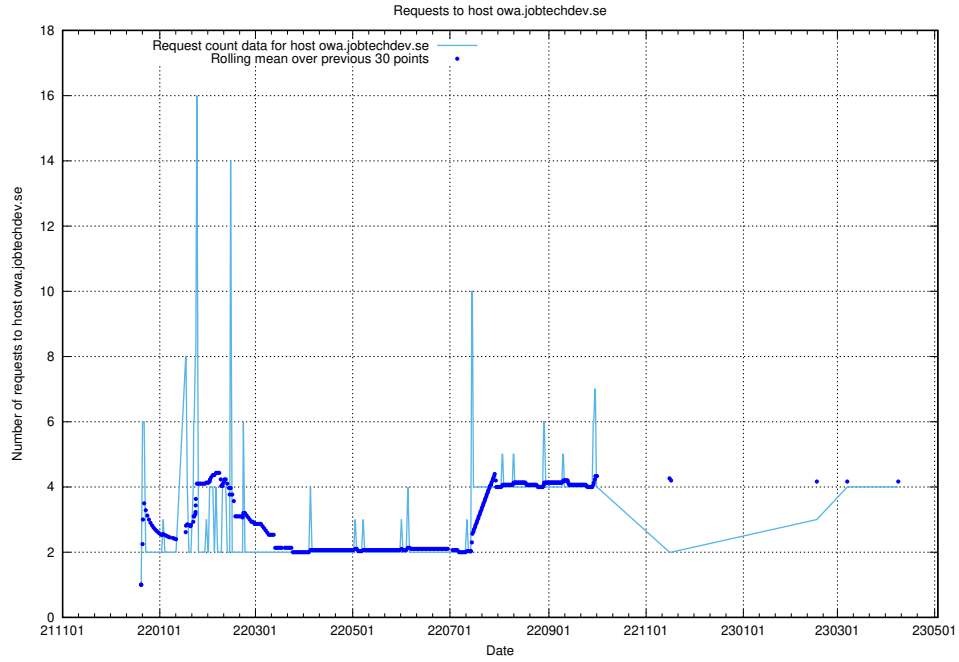

7.132 Usage of owa.jobtechdev.se

Here, we count the number of requests to host owa.jobtechdev.se.