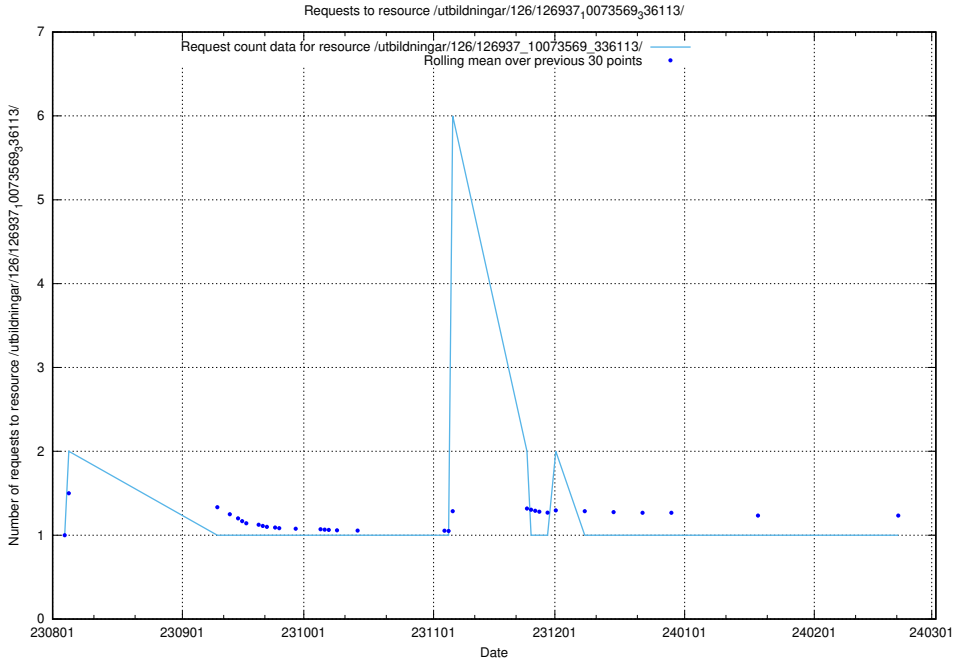

5.4489 Usage of /utbildningar/126/126937_10073569_336113/

Here, we count the number of requests to resource /utbildningar/126/126937_10073569_336113/.