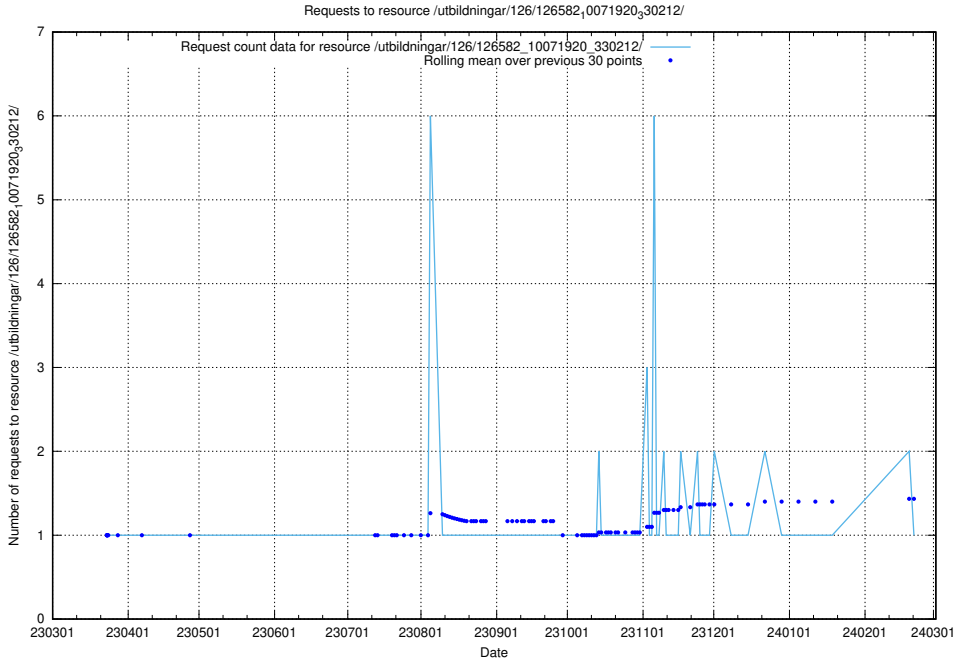

5.6039 Usage of /utbildningar/126/126582_10071920_330212/

Here, we count the number of requests to resource /utbildningar/126/126582_10071920_330212/.