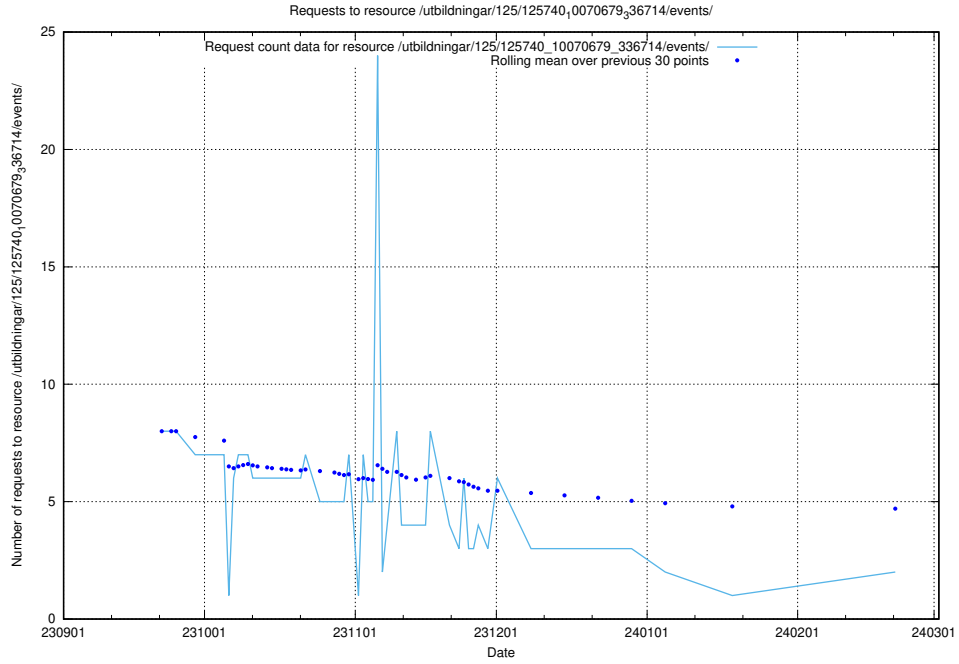

5.595 Usage of /utbildningar/125/125740_10070679_336714/events/

Here, we count the number of requests to resource /utbildningar/125/125740_10070679_336714/events/