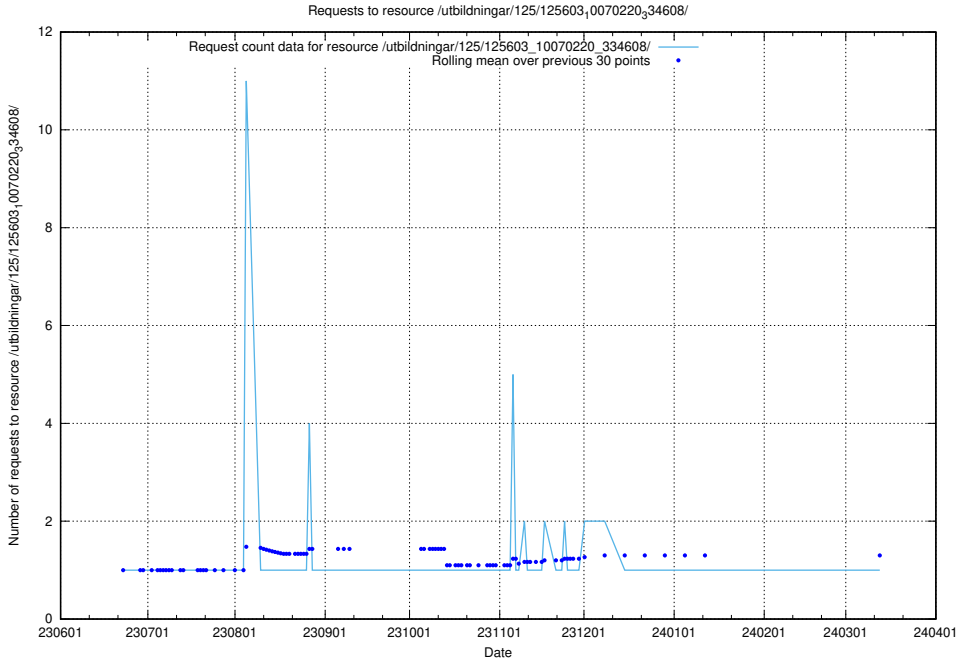

5.5336 Usage of /utbildningar/125/125603_10070220_334608/

Here, we count the number of requests to resource /utbildningar/125/125603_10070220_334608/.