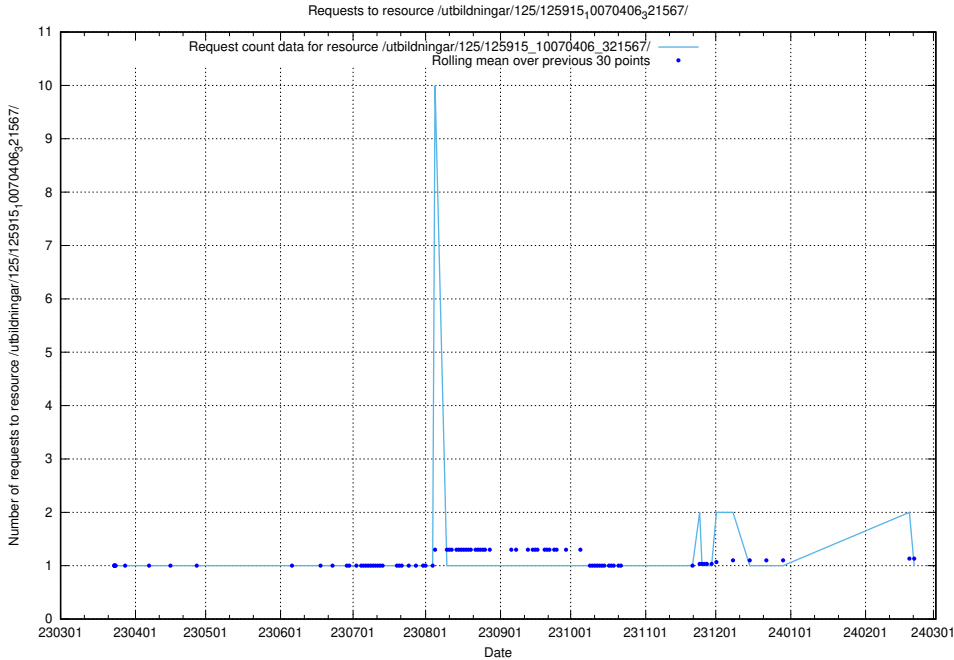

5.6088 Usage of /utbildningar/125/125915_10070406_321567/

Here, we count the number of requests to resource /utbildningar/125/125915_10070406_321567/.