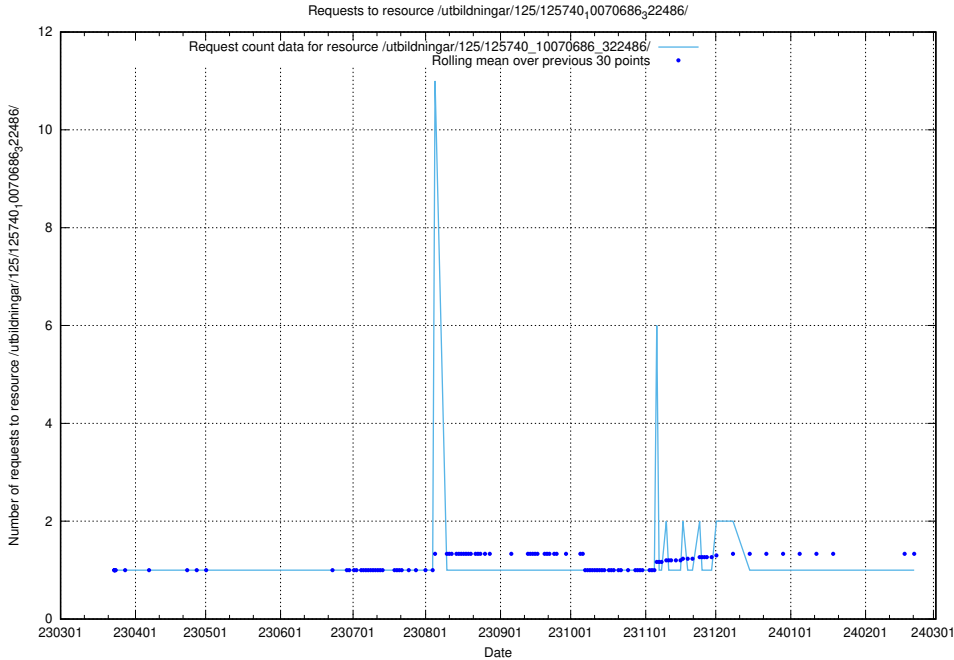

5.837 Usage of /utbildningar/125/125740_10070686_322486/

Here, we count the number of requests to resource /utbildningar/125/125740_10070686_322486/.