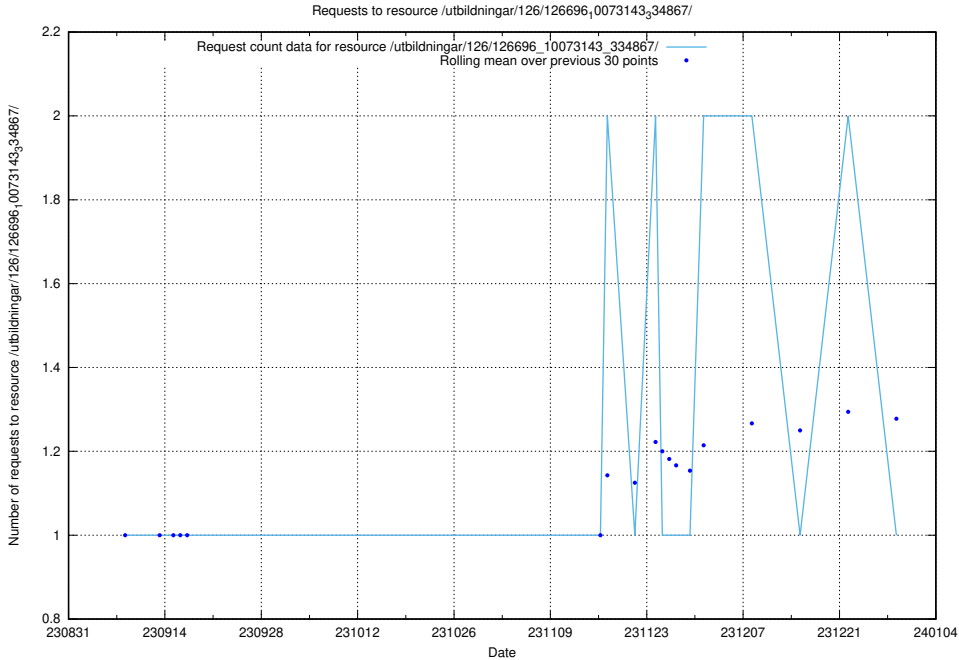

5.4253 Usage of /utbildningar/126/126696_10073143_334867/

Here, we count the number of requests to resource /utbildningar/126/126696_10073143_334867/.