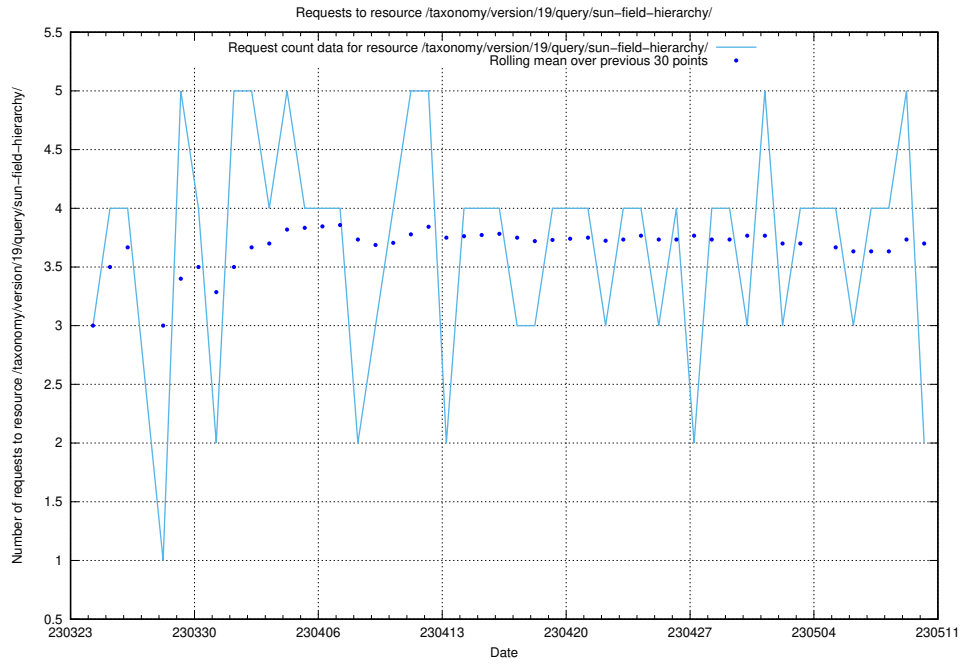

5.770 Usage of /taxonomy/version/19/query/sun-field-hierarchy/

Here, we count the number of requests to resource /taxonomy/version/19/query/sun-field-hierarchy/.