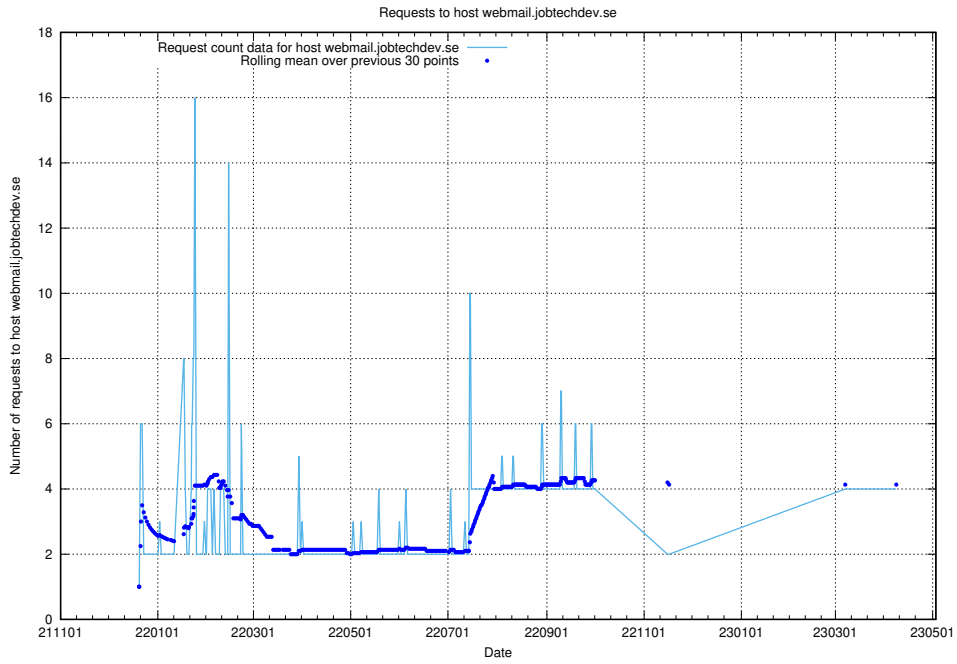

7.131 Usage of webmail.jobtechdev.se

Here, we count the number of requests to host webmail.jobtechdev.se.