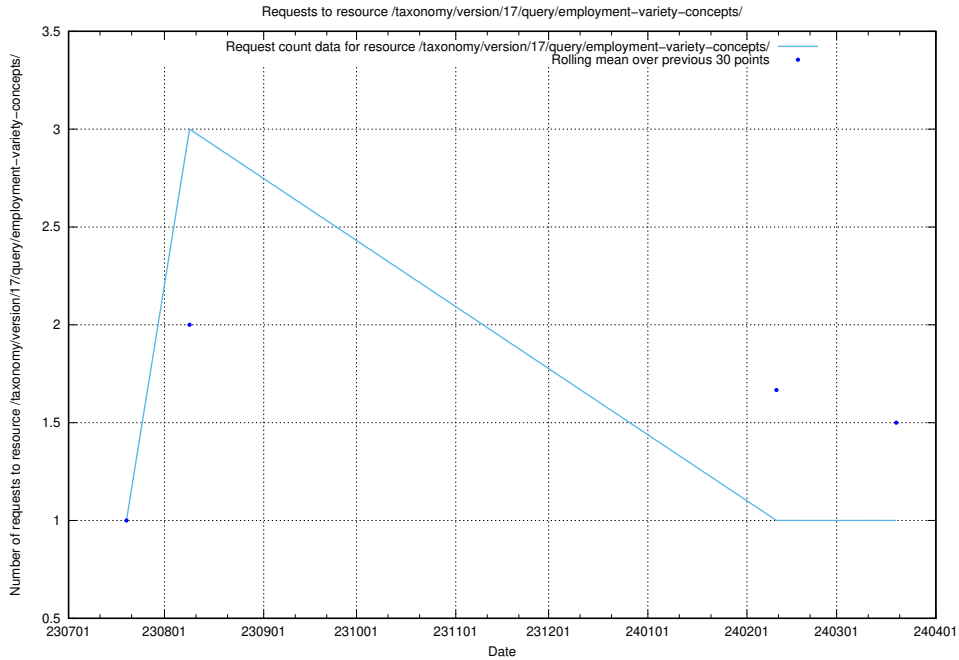

5.4634 Usage of /taxonomy/version/17/query/employment-variety-concepts/

Here, we count the number of requests to resource /taxonomy/version/17/query/employment-variety-concepts/.