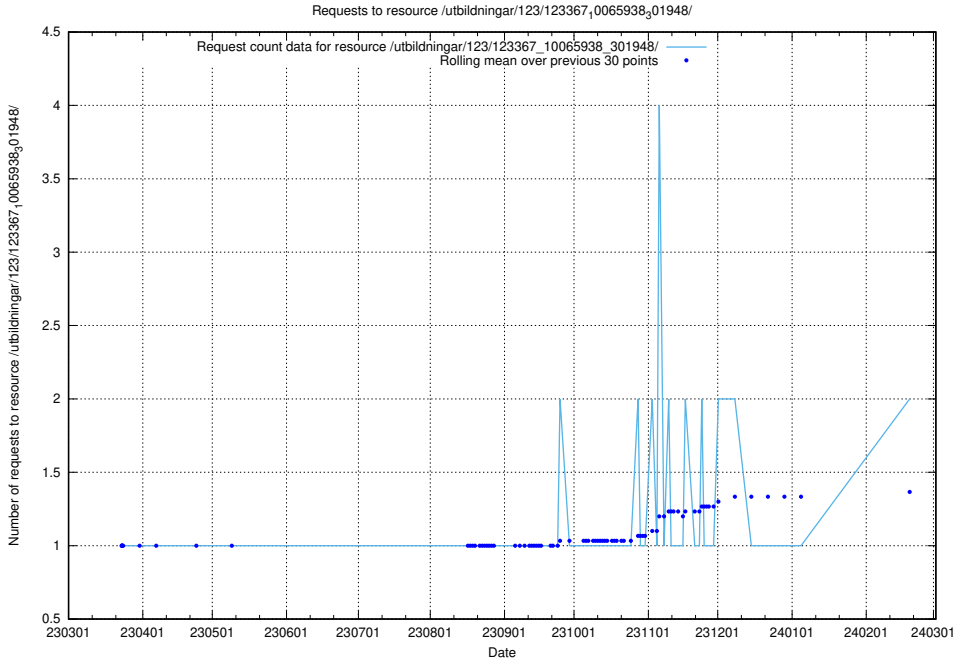

5.607 Usage of /utbildningar/123/123367_10065938_301948/

Here, we count the number of requests to resource /utbildningar/123/123367_10065938_301948/.