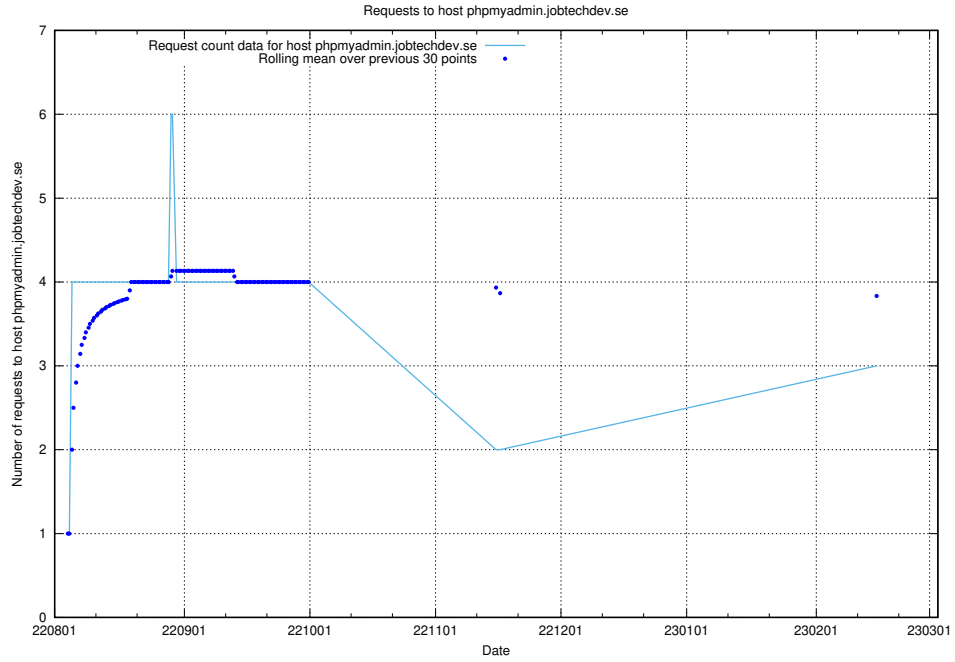

7.185 Usage of `phpmyadmin.jobtechdev.se`

Here, we count the number of requests to host `phpmyadmin.jobtechdev.se`.