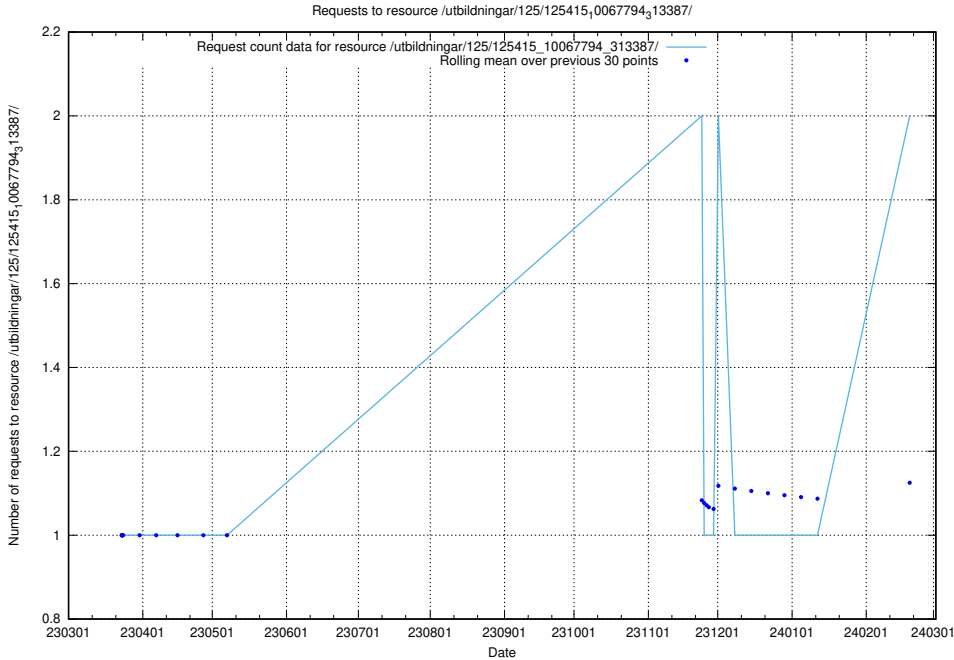

5.339 Usage of /utbildningar/125/125415_10067794_313387/

Here, we count the number of requests to resource /utbildningar/125/125415_10067794_313387/.