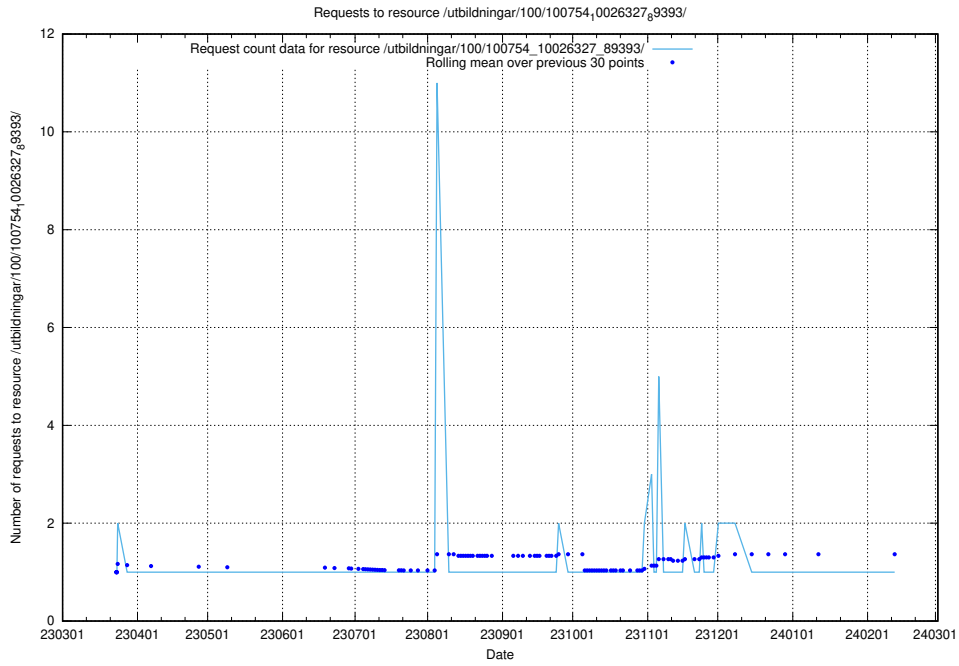

5.5181 Usage of /utbildningar/100/100754_10026327_89393/

Here, we count the number of requests to resource /utbildningar/100/100754_10026327_89393/.