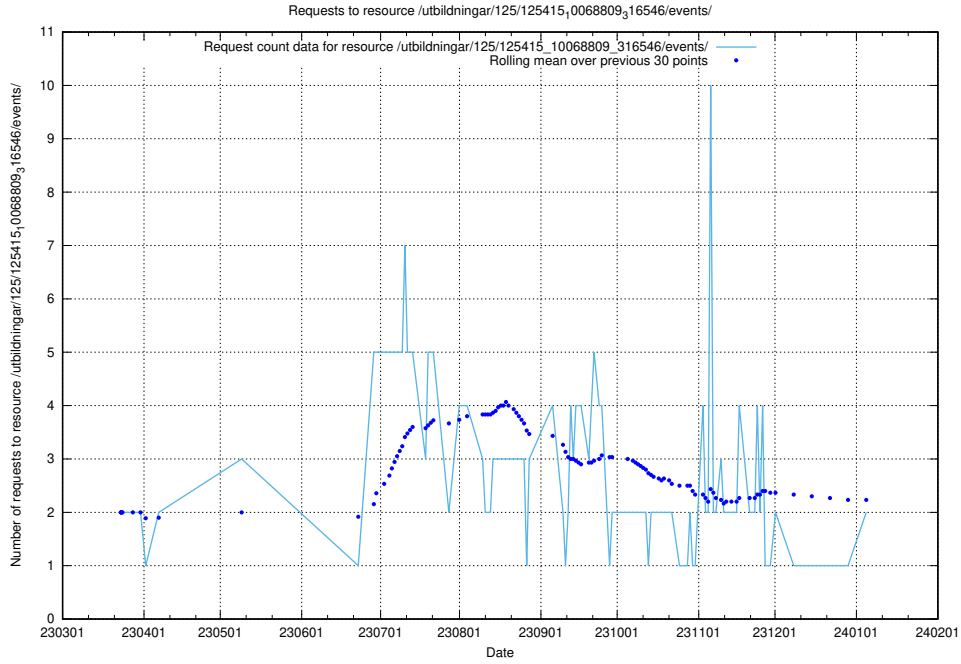

5.795 Usage of /utbildningar/125/125415_10068809_316546/events/

Here, we count the number of requests to resource /utbildningar/125/125415_10068809_316546/events/