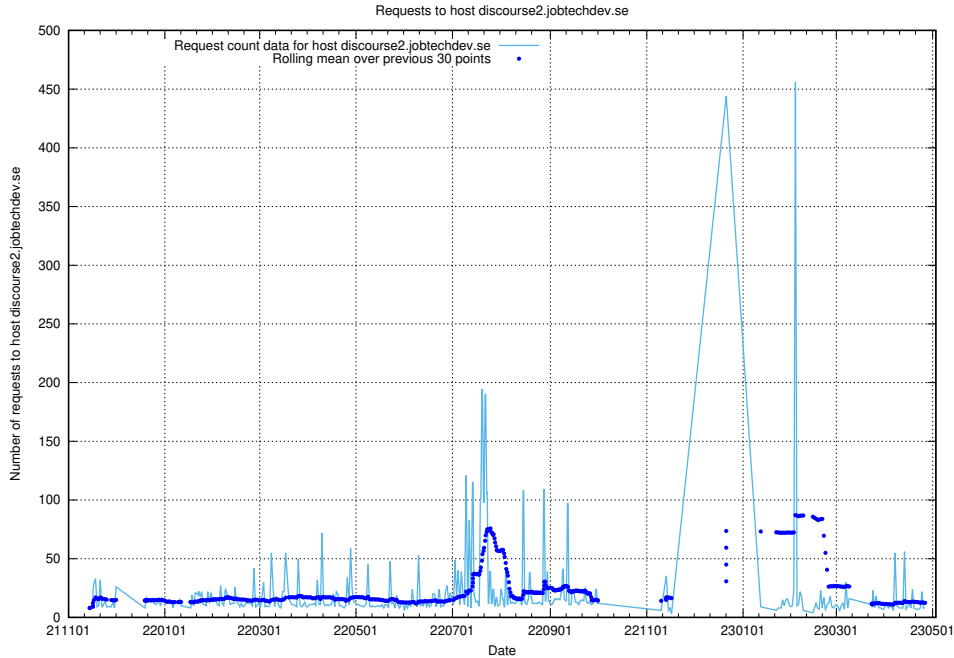

7.66 Usage of discourse2.jobtechdev.se

Here, we count the number of requests to host discourse2.jobtechdev.se.