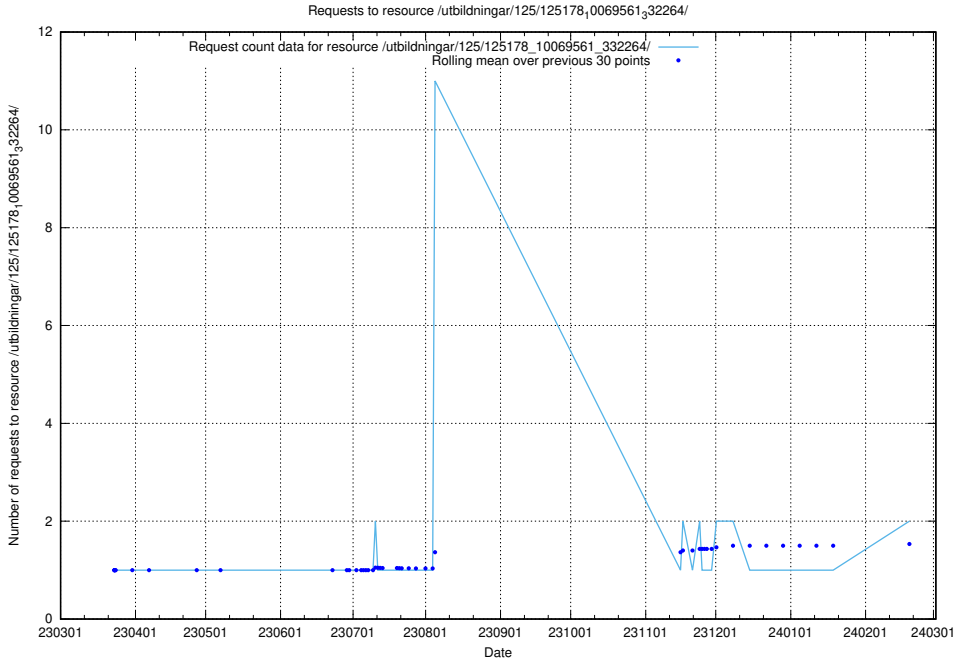

5.349 Usage of /utbildningar/125/125178_10069561_332264/

Here, we count the number of requests to resource /utbildningar/125/125178_10069561_332264/.