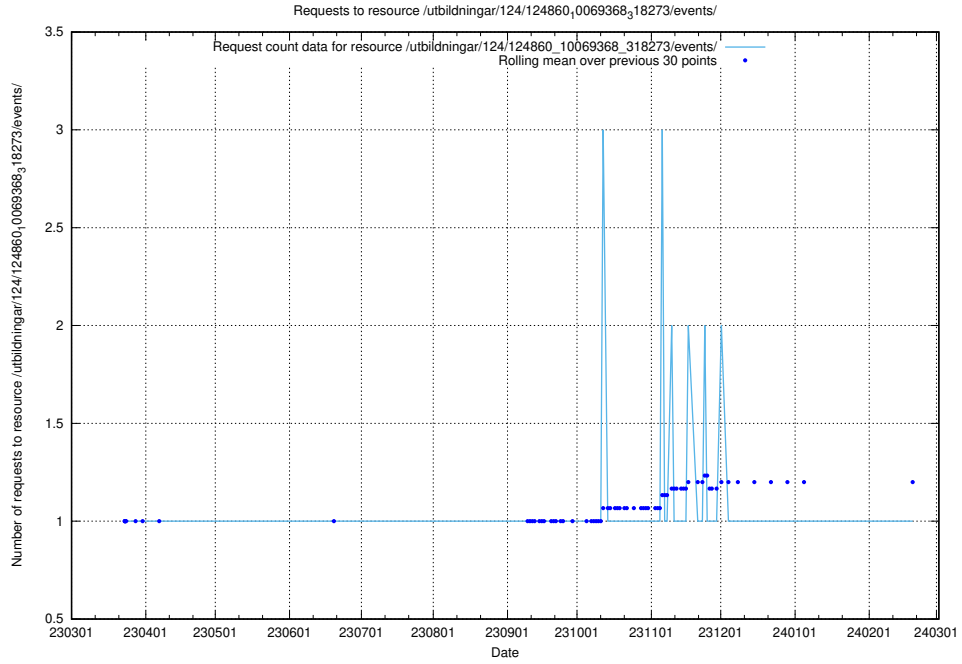

5.1031 Usage of /utbildningar/124/124860_10069368_318273/events/

Here, we count the number of requests to resource /utbildningar/124/124860_10069368_318273/events/