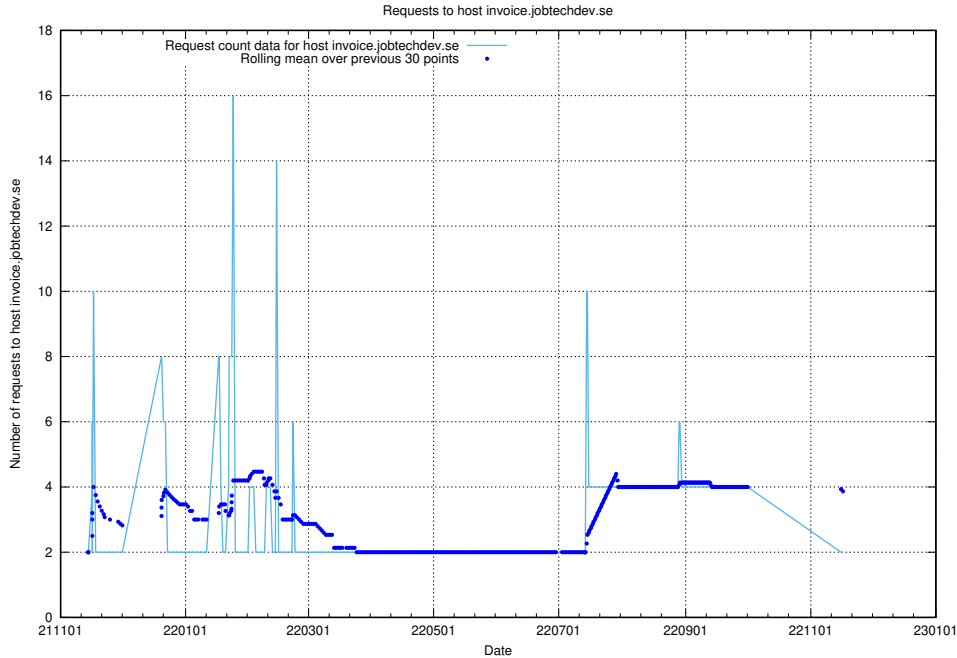

7.594 Usage of invoice.jobtechdev.se

Here, we count the number of requests to host invoice.jobtechdev.se.