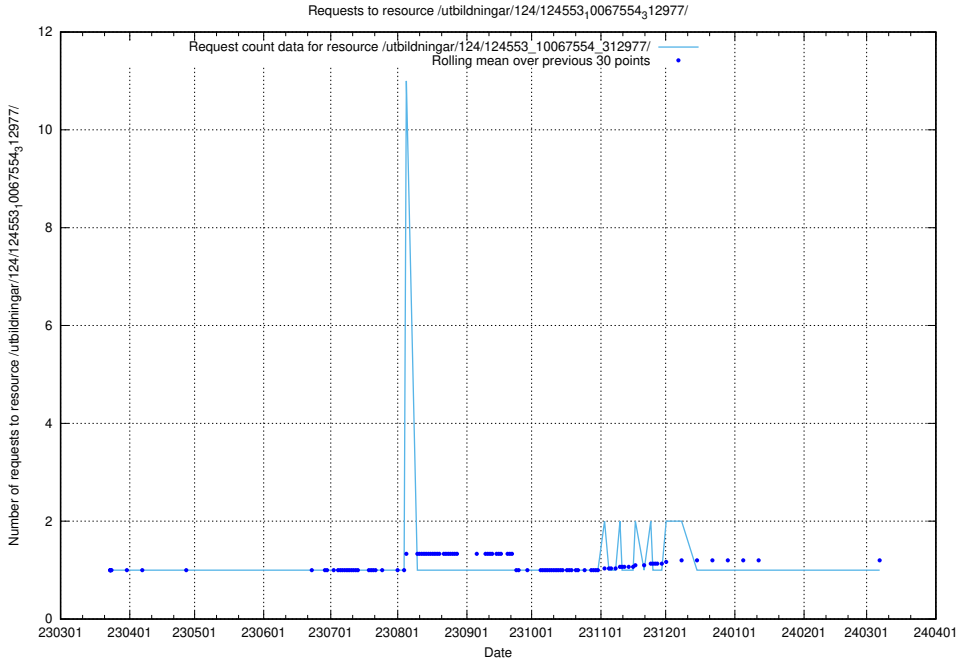

5.1073 Usage of /utbildningar/124/124553_10067554_312977/

Here, we count the number of requests to resource /utbildningar/124/124553_10067554_312977/.