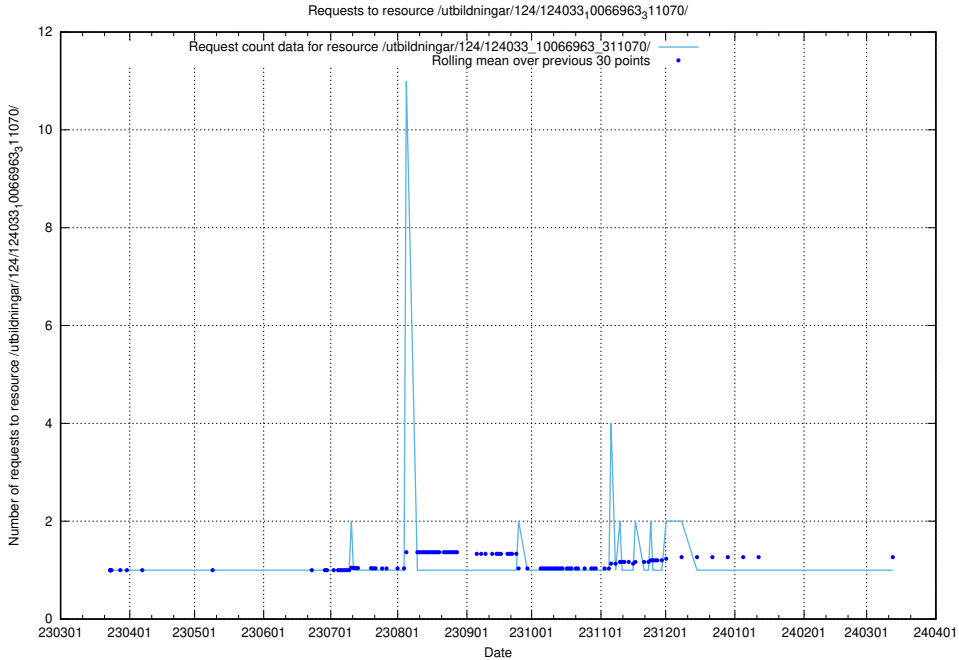

5.4069 Usage of /utbildningar/124/124033_10066963_311070/

Here, we count the number of requests to resource /utbildningar/124/124033_10066963_311070/.