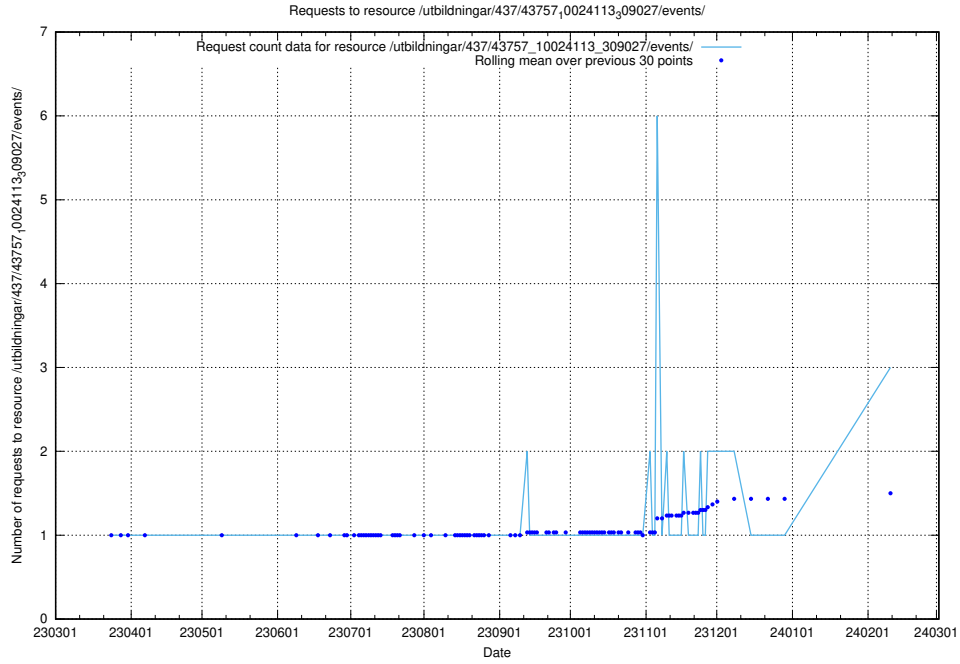

5.307 Usage of /utbildningar/437/43757_10024113_309027/events/

Here, we count the number of requests to resource /utbildningar/437/43757_10024113_309027/events/.