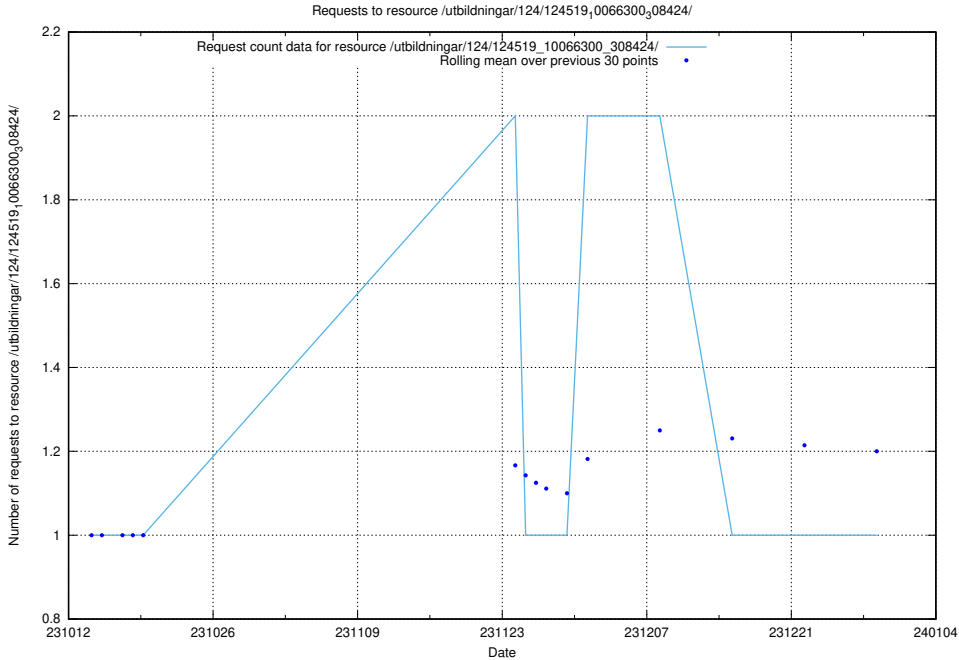

5.3948 Usage of /utbildningar/124/124519_10066300_308424/

Here, we count the number of requests to resource /utbildningar/124/124519_10066300_308424/.