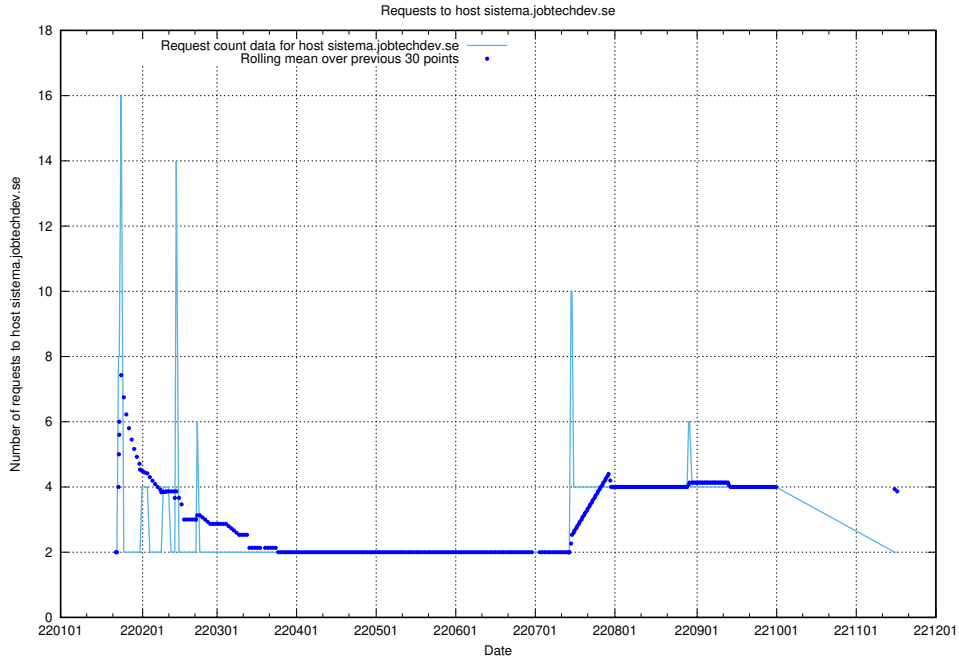

7.585 Usage of sistema.jobtechdev.se

Here, we count the number of requests to host sistema.jobtechdev.se.