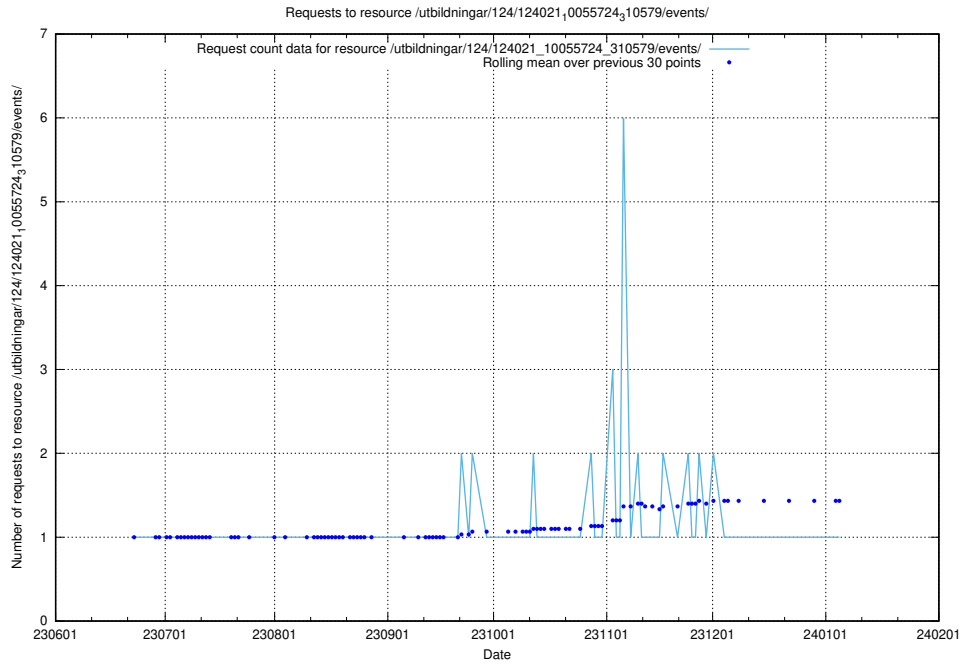

5.5450 Usage of /utbildningar/124/124021_10055724_310579/events/

Here, we count the number of requests to resource /utbildningar/124/124021_10055724_310579/events/