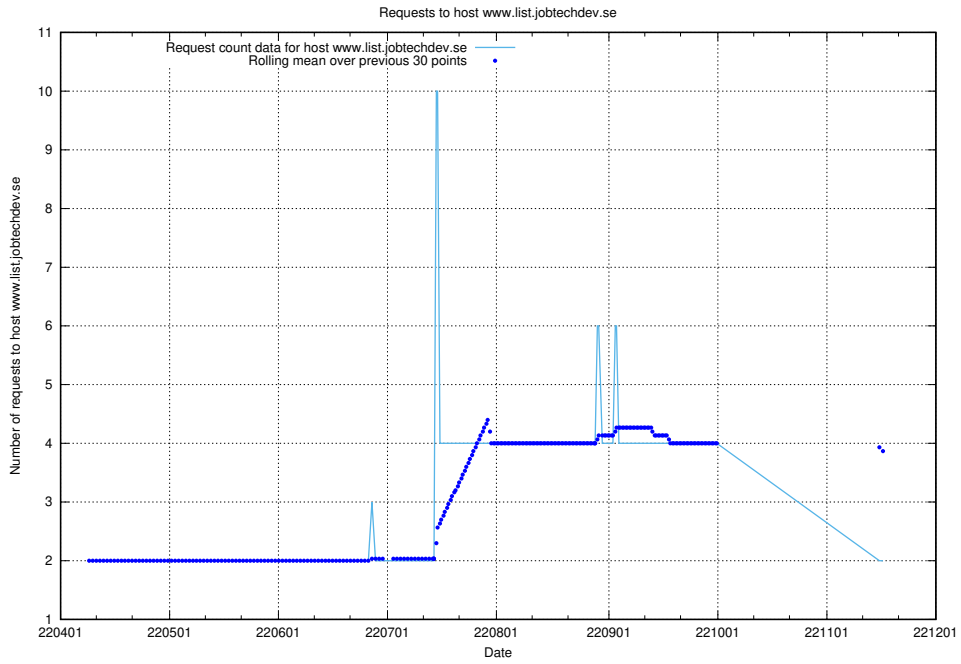

7.468 Usage of `www.list.jobtechdev.se`

Here, we count the number of requests to host `www.list.jobtechdev.se`.