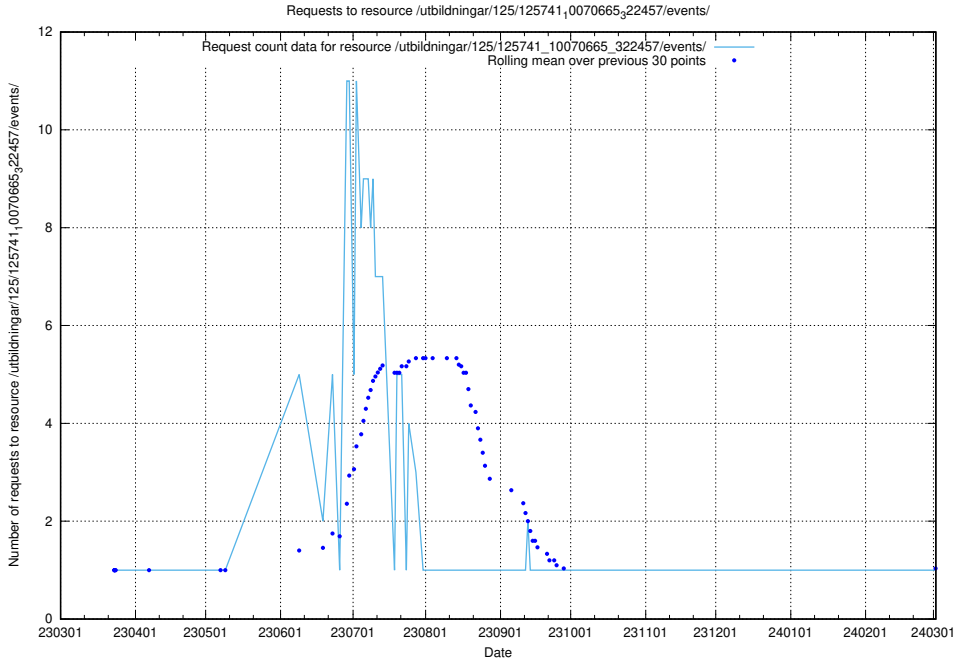

5.6145 Usage of /utbildningar/125/125741_10070665_322457/events/

Here, we count the number of requests to resource /utbildningar/125/125741_10070665_322457/events/