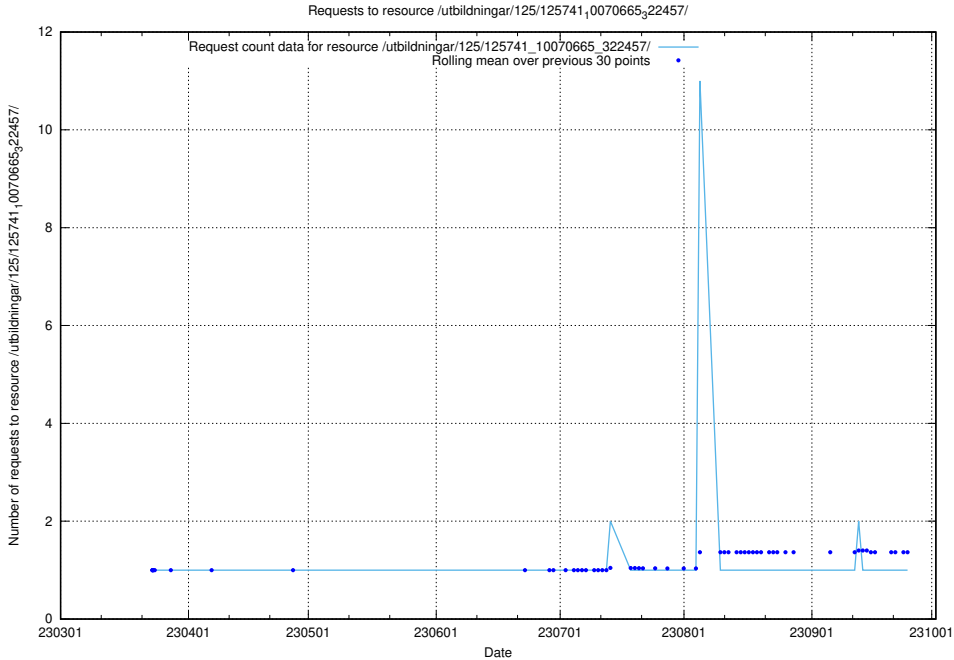

5.6146 Usage of /utbildningar/125/125741_10070665_322457/

Here, we count the number of requests to resource /utbildningar/125/125741_10070665_322457/.