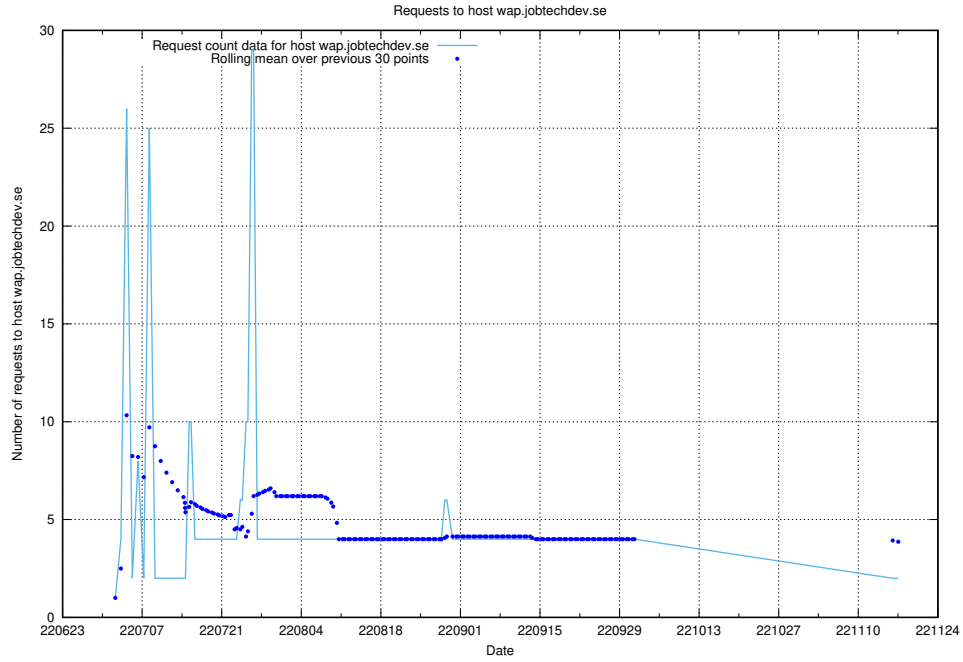

7.392 Usage of wap.jobtechdev.se

Here, we count the number of requests to host wap.jobtechdev.se.