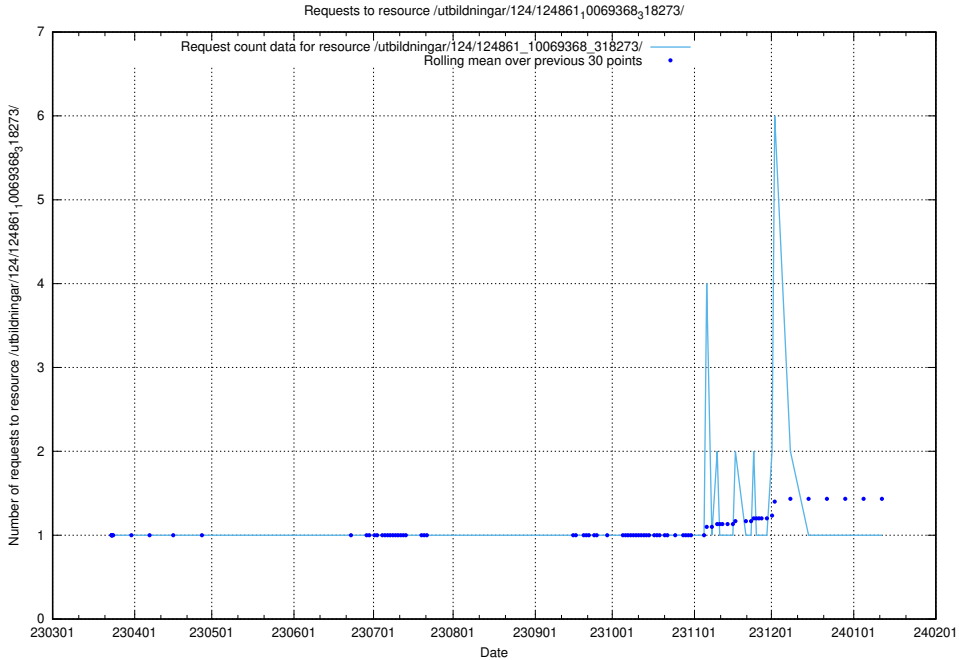

5.1025 Usage of /utbildningar/124/124861_10069368_318273/

Here, we count the number of requests to resource /utbildningar/124/124861_10069368_318273/.