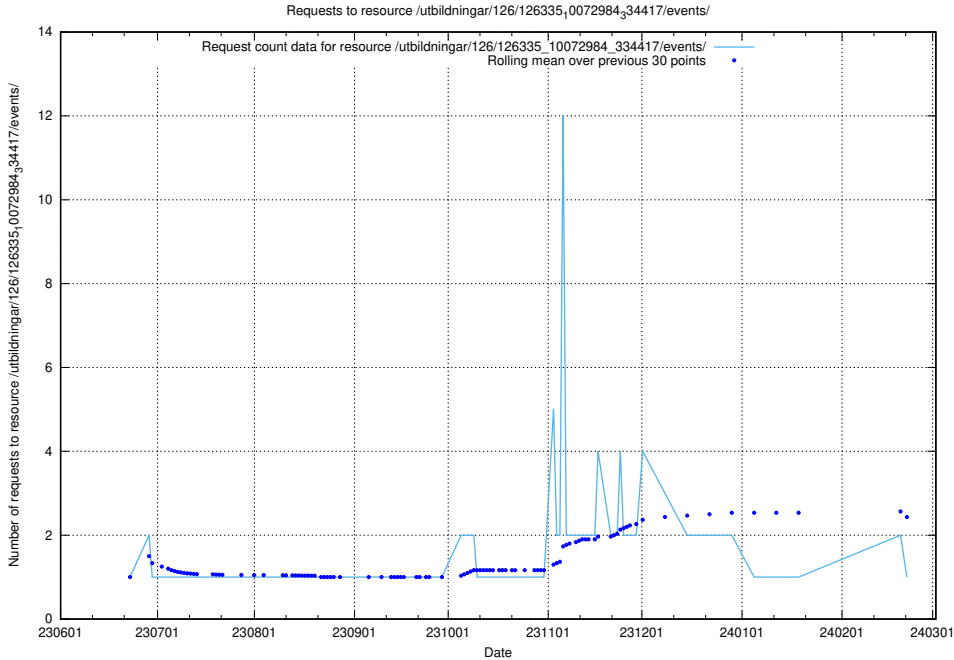

5.5286 Usage of /utbildningar/126/126335_10072984_334417/events/

Here, we count the number of requests to resource /utbildningar/126/126335_10072984_334417/events/