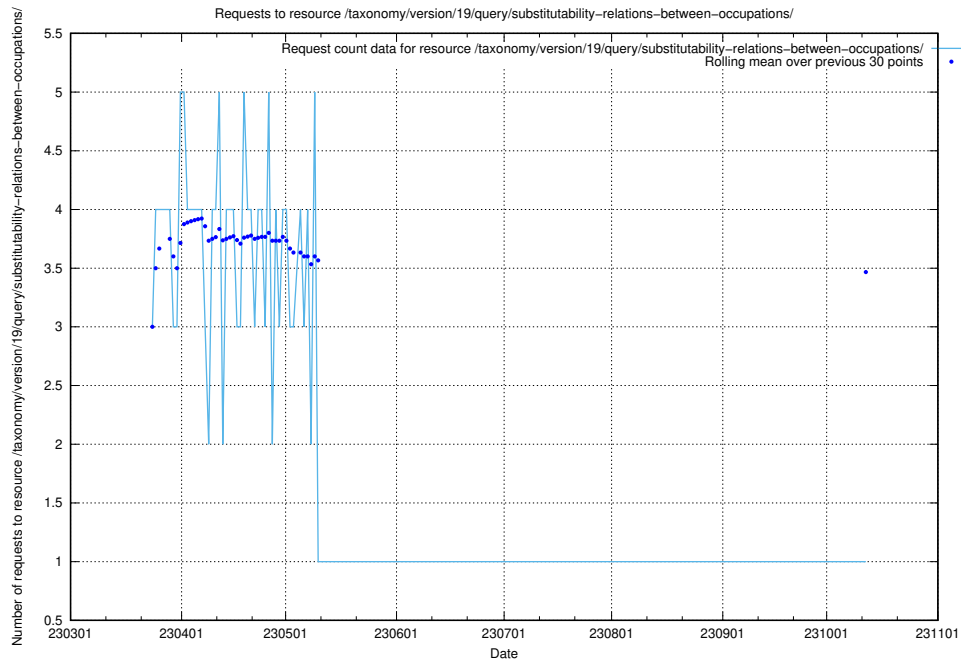

5.5781 Usage of /taxonomy/version/19/query/substitutability-relations-between-occupations/

Here, we count the number of requests to resource /taxonomy/version/19/query/substitutability-relations-between-occupations/.