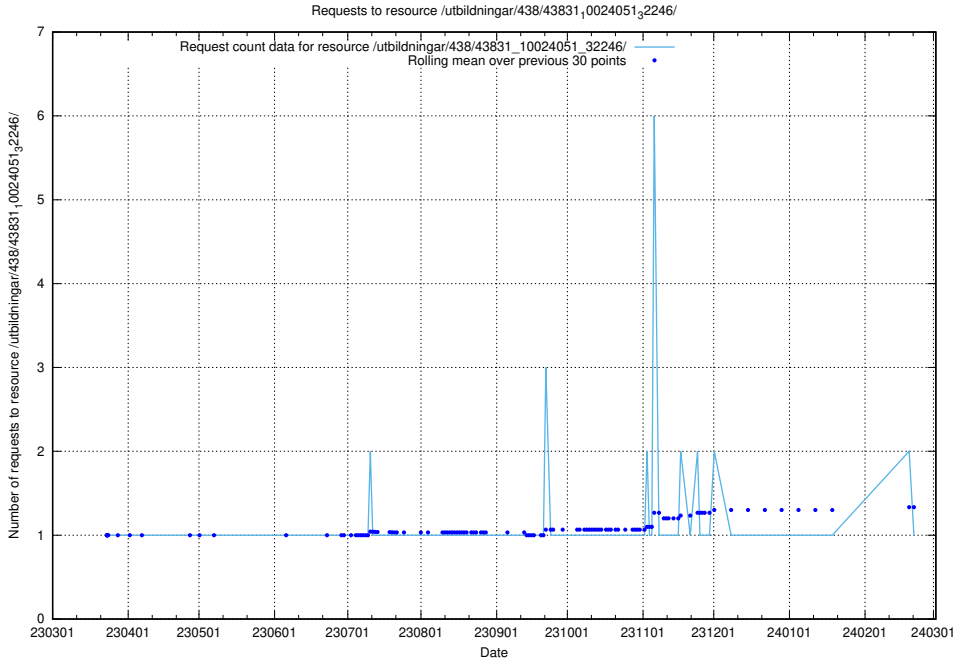

5.5975 Usage of /utbildningar/438/43831_10024051_32246/

Here, we count the number of requests to resource /utbildningar/438/43831_10024051_32246/.