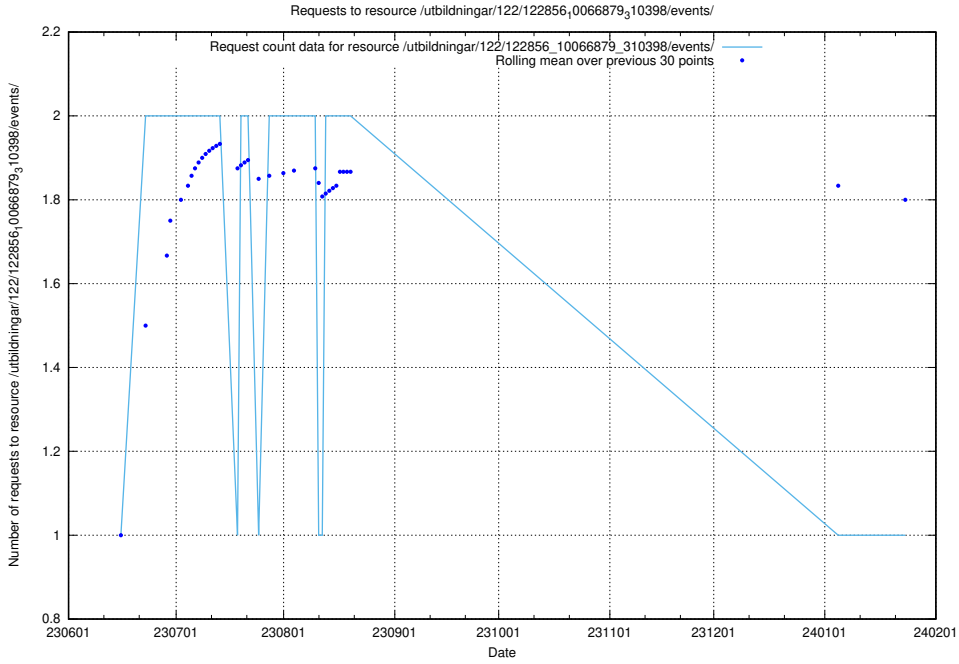

5.5517 Usage of /utbildningar/122/122856_10066879_310398/events/

Here, we count the number of requests to resource /utbildningar/122/122856_10066879_310398/events/