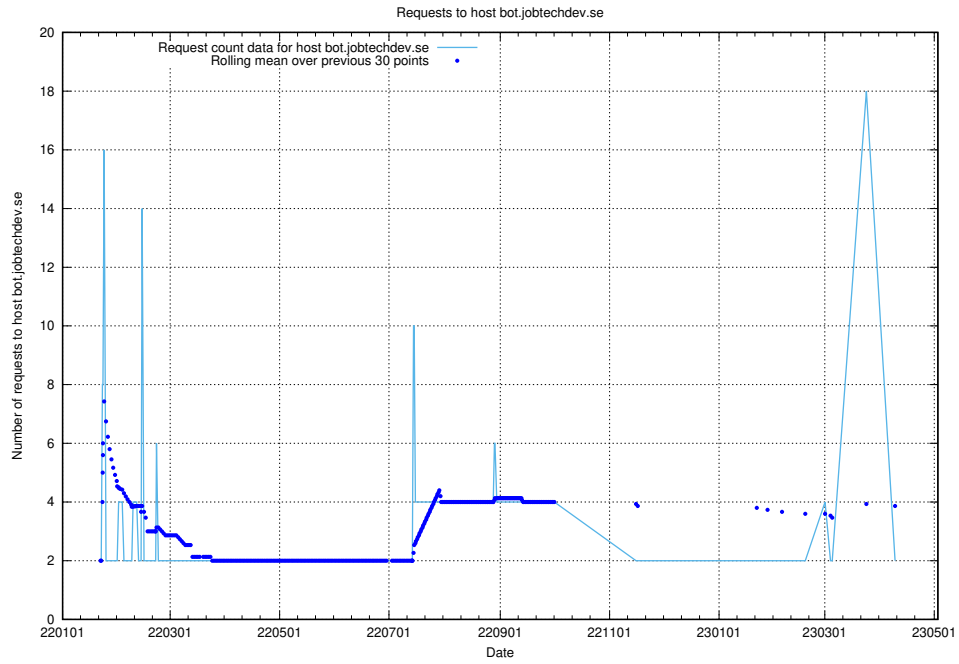

## 7.255 Usage of bot.jobtechdev.se

Here, we count the number of requests to host bot.jobtechdev.se.