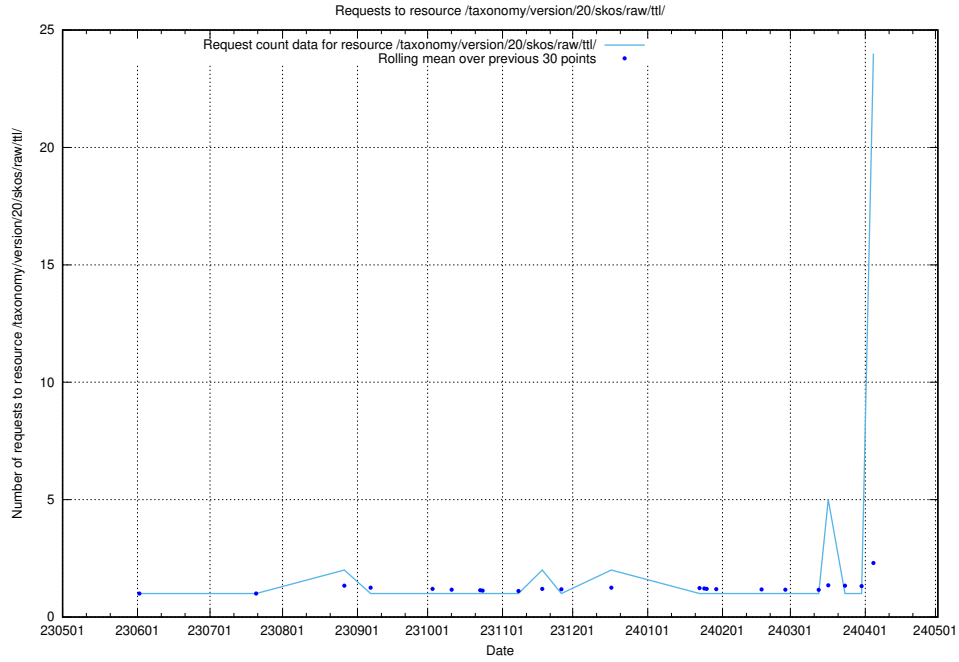

5.12 Usage of /taxonomy/version/20/skos/raw/ttl/

Here, we count the number of requests to resource /taxonomy/version/20/skos/raw/ttl/.