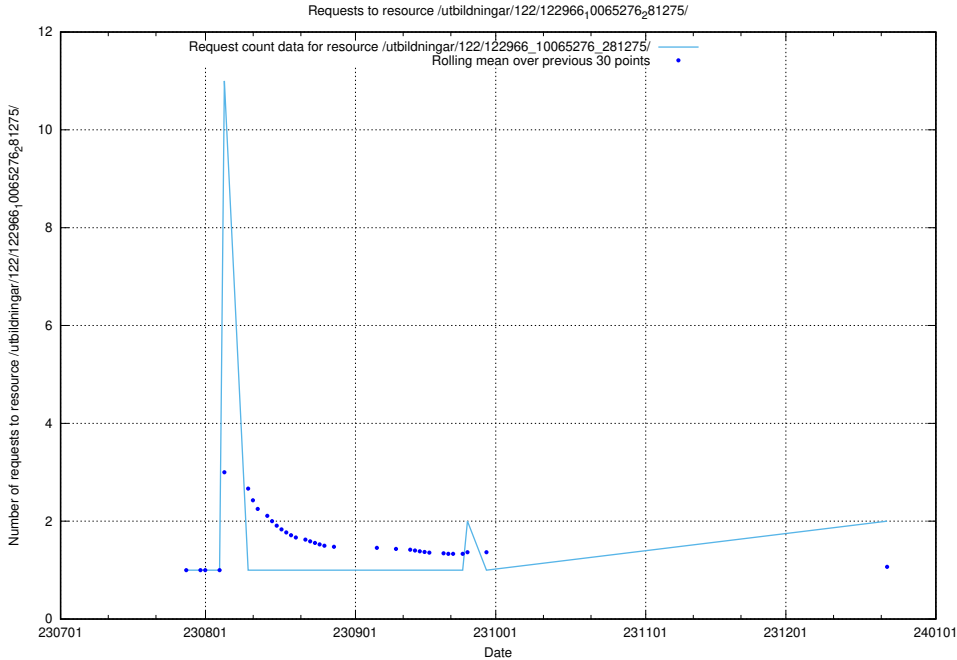

5.634 Usage of /utbildningar/122/122966_10065276_281275/

Here, we count the number of requests to resource /utbildningar/122/122966_10065276_281275/.