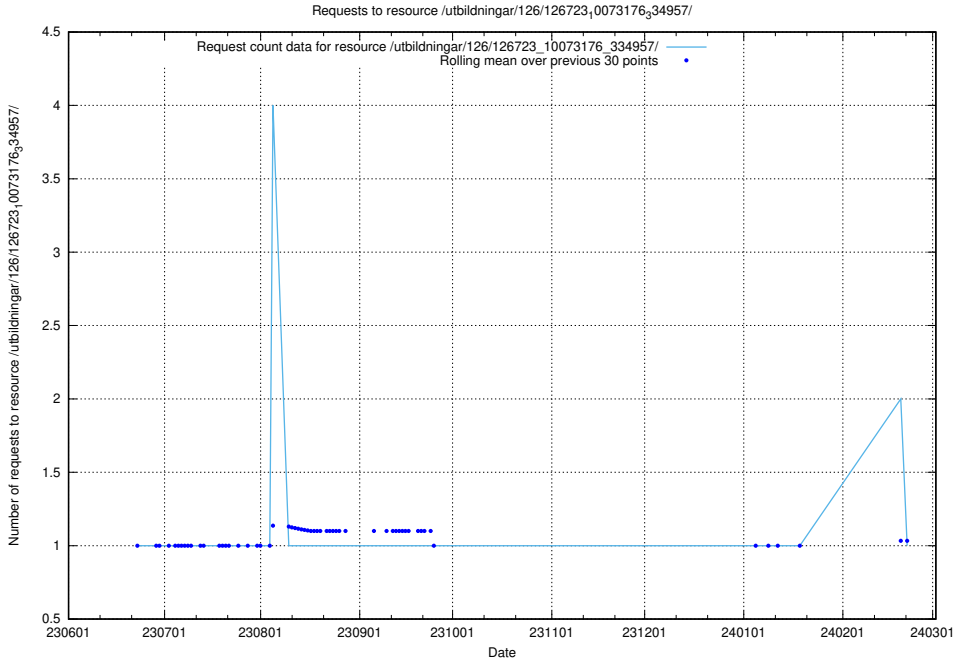

5.5219 Usage of /utbildningar/126/126723_10073176_334957/

Here, we count the number of requests to resource /utbildningar/126/126723_10073176_334957/.