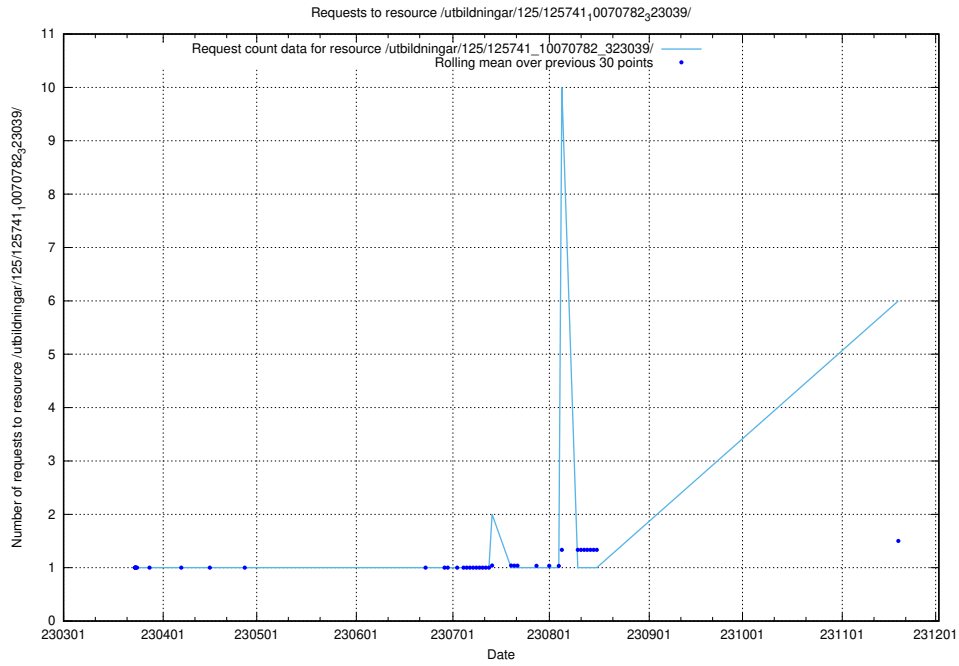

5.123 Usage of /utbildningar/125/125741_10070782_323039/

Here, we count the number of requests to resource /utbildningar/125/125741_10070782_323039/.