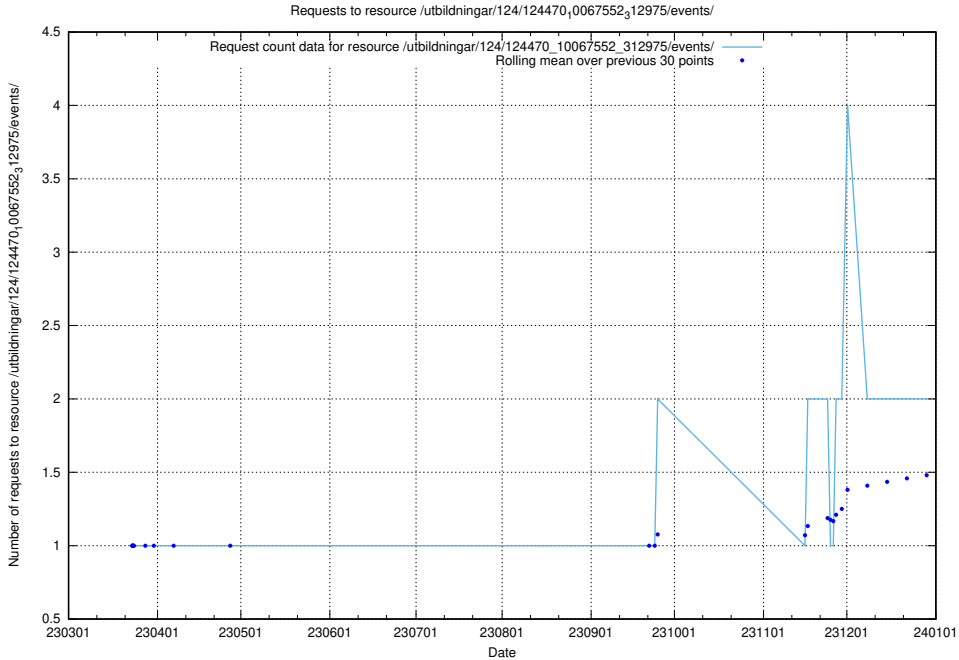

5.496 Usage of /utbildningar/124/124470_10067552_312975/events/

Here, we count the number of requests to resource /utbildningar/124/124470_10067552_312975/events/