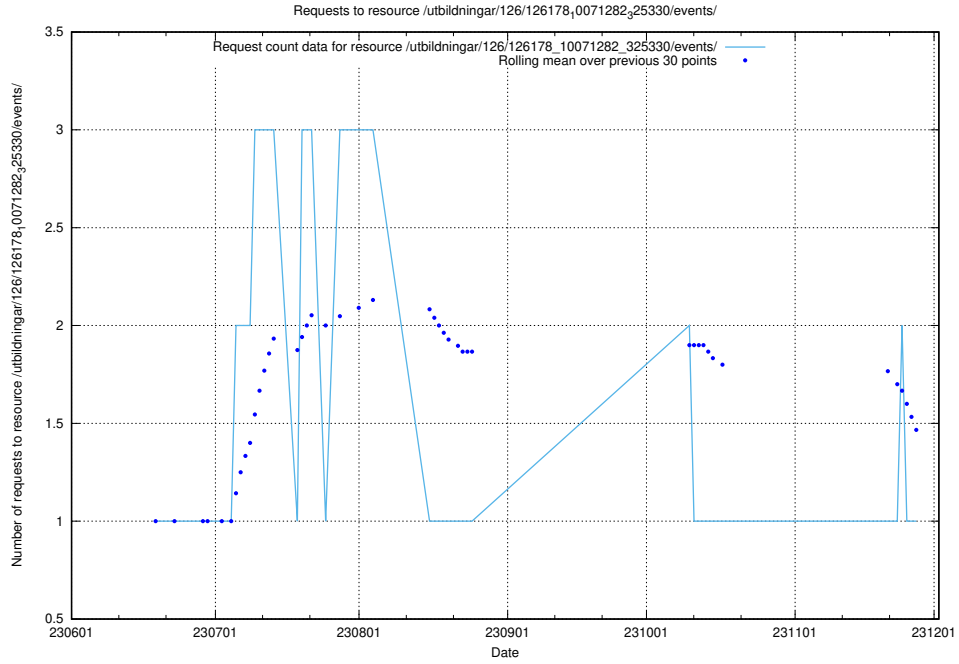

5.5479 Usage of /utbildningar/126/126178_10071282_325330/events/

Here, we count the number of requests to resource /utbildningar/126/126178_10071282_325330/events/