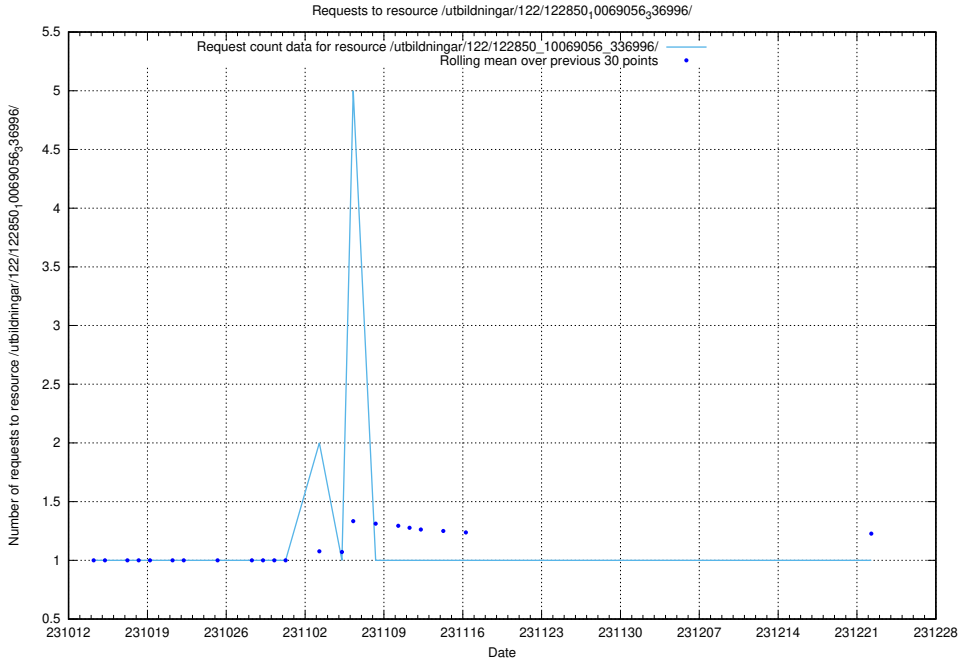

5.3956 Usage of /utbildningar/122/122850_10069056_336996/

Here, we count the number of requests to resource /utbildningar/122/122850_10069056_336996/.