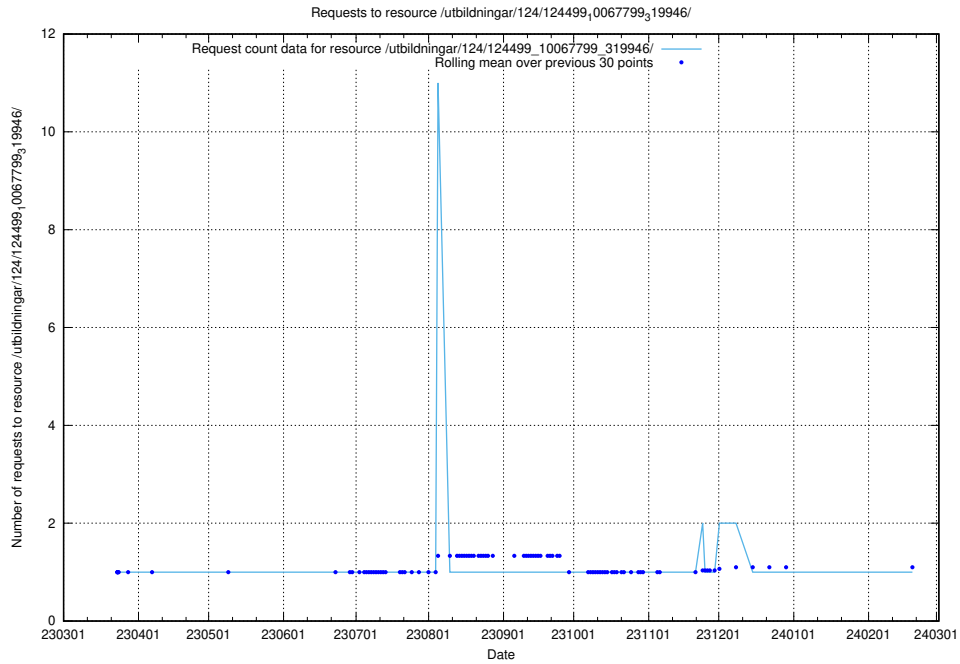

5.2075 Usage of /utbildningar/124/124499_10067799_319946/

Here, we count the number of requests to resource /utbildningar/124/124499_10067799_319946/.