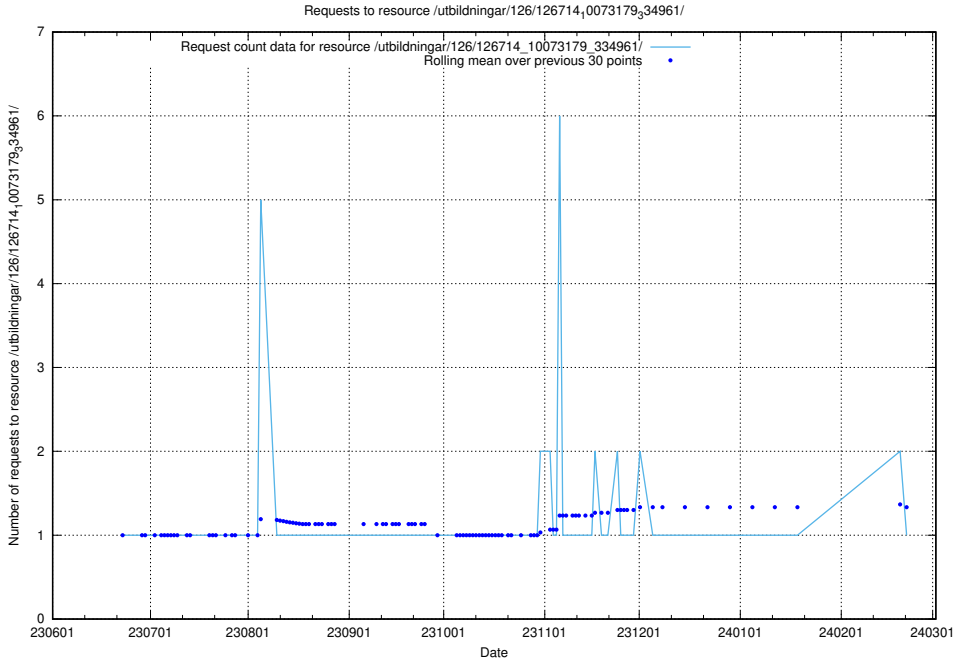

5.5236 Usage of /utbildningar/126/126714_10073179_334961/

Here, we count the number of requests to resource /utbildningar/126/126714_10073179_334961/.