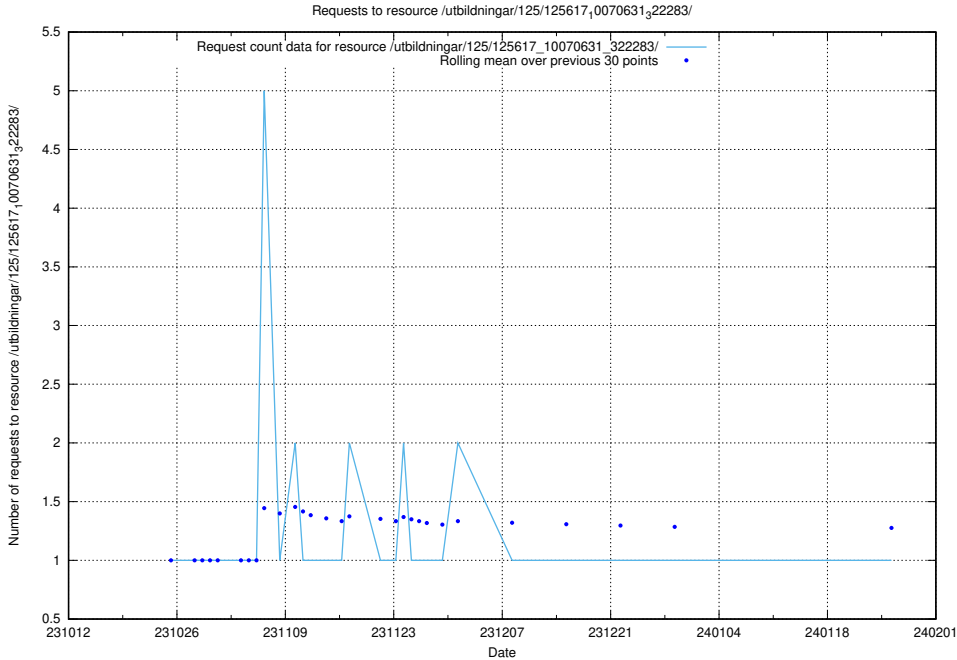

5.3829 Usage of /utbildningar/125/125617_10070631_322283/

Here, we count the number of requests to resource /utbildningar/125/125617_10070631_322283/.