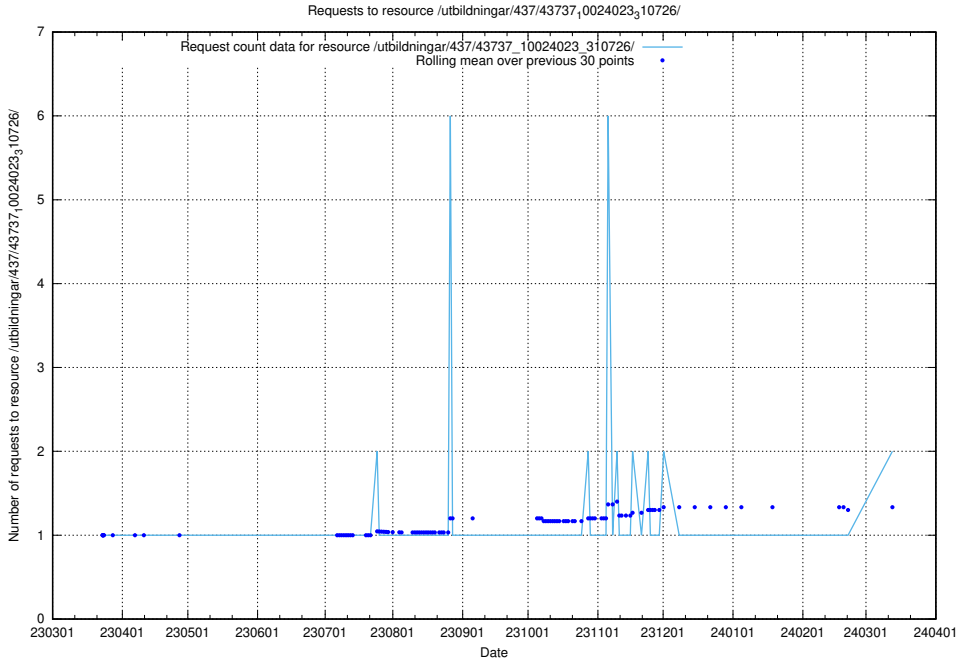

5.807 Usage of /utbildningar/437/43737_10024023_310726/

Here, we count the number of requests to resource /utbildningar/437/43737_10024023_310726/.