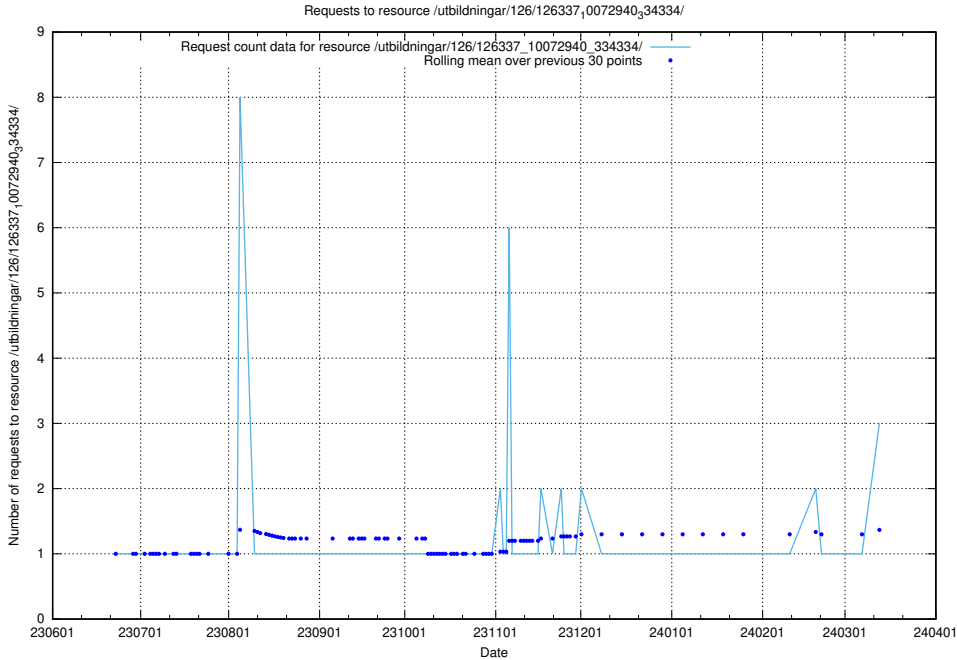

### 5.284 Usage of /utbildningar/126/126337\_10072940\_334334/

Here, we count the number of requests to resource /utbildningar/126/126337\_10072940\_334334/.