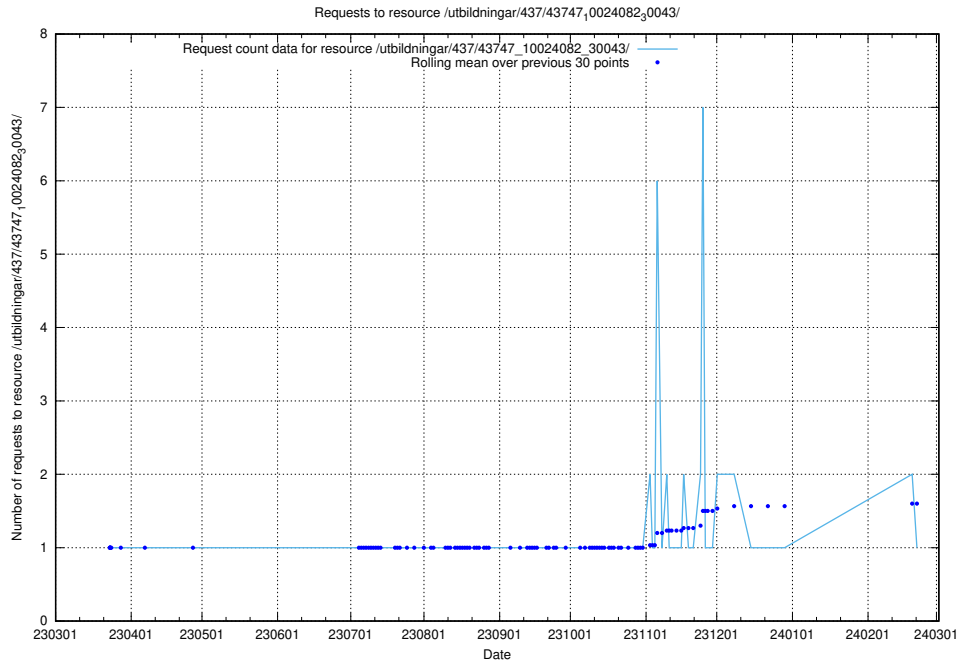

5.6025 Usage of /utbildningar/437/43747_10024082_30043/

Here, we count the number of requests to resource /utbildningar/437/43747_10024082_30043/.