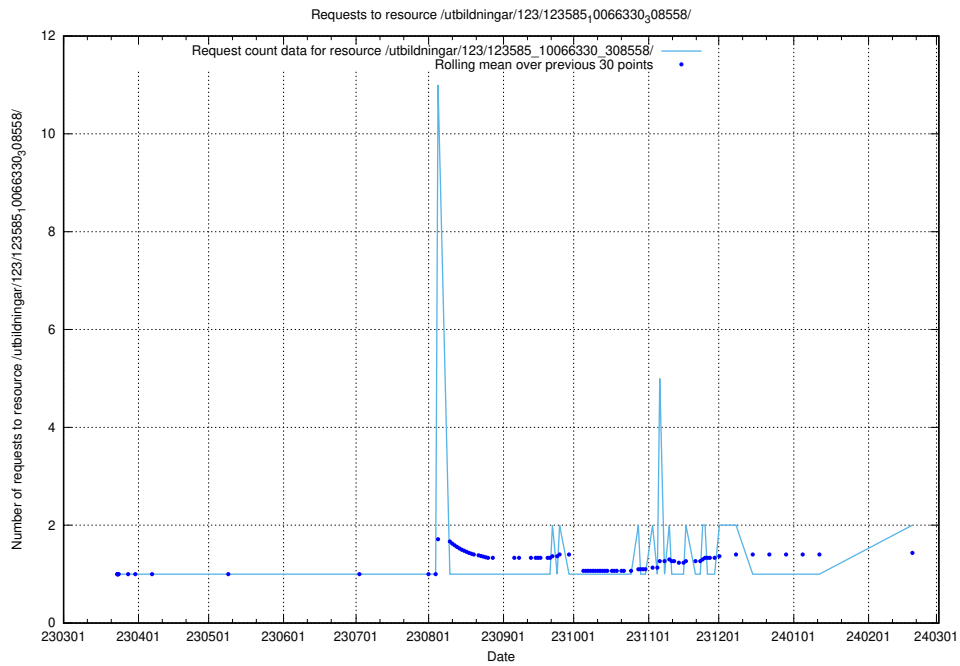

5.593 Usage of /utbildningar/123/123585_10066330_308558/

Here, we count the number of requests to resource /utbildningar/123/123585_10066330_308558/.