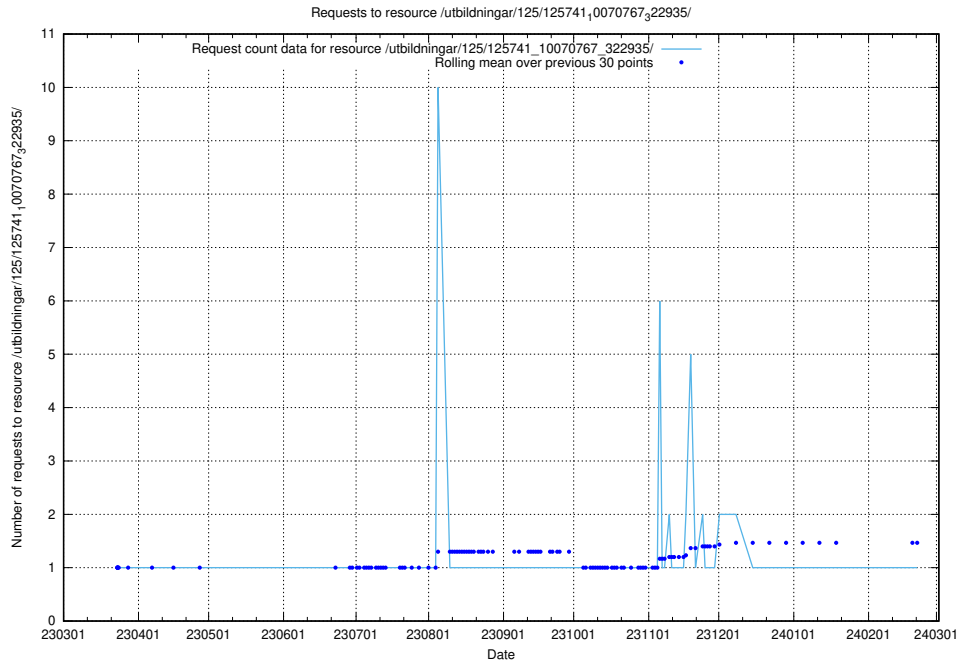

5.6116 Usage of /utbildningar/125/125741_10070767_322935/

Here, we count the number of requests to resource /utbildningar/125/125741_10070767_322935/.