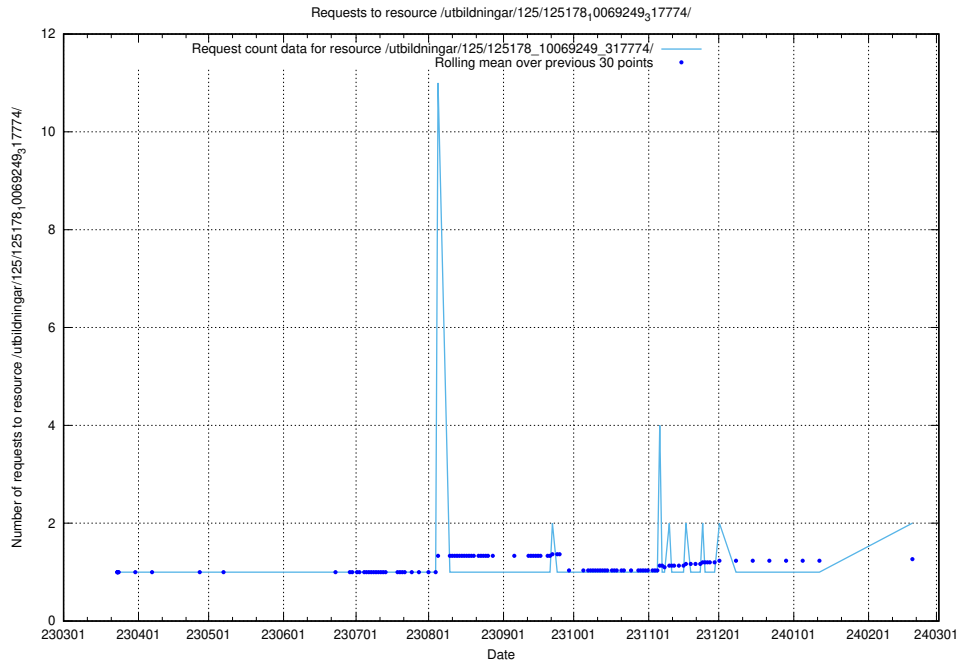

5.351 Usage of /utbildningar/125/125178_10069249_317774/

Here, we count the number of requests to resource /utbildningar/125/125178_10069249_317774/.