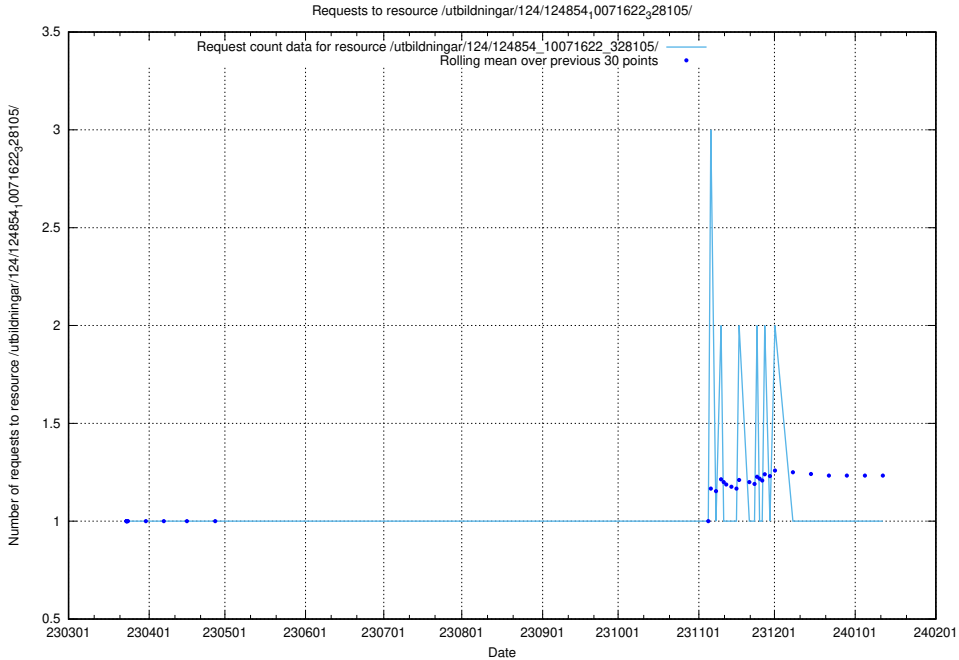

5.1057 Usage of /utbildningar/124/124854_10071622_328105/

Here, we count the number of requests to resource /utbildningar/124/124854_10071622_328105/.