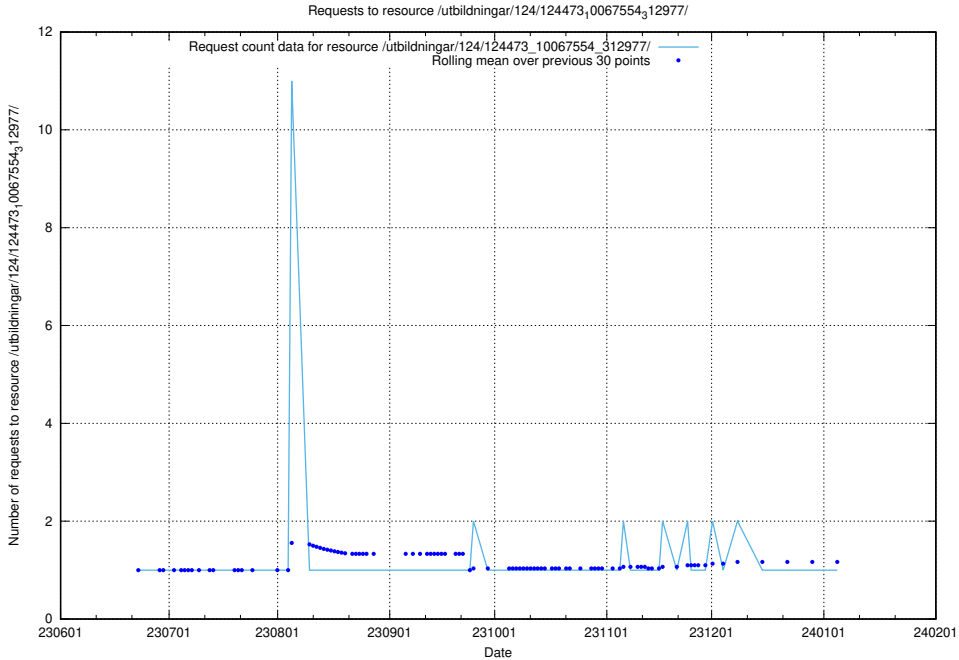

5.5428 Usage of /utbildningar/124/124473_10067554_312977/

Here, we count the number of requests to resource /utbildningar/124/124473_10067554_312977/.