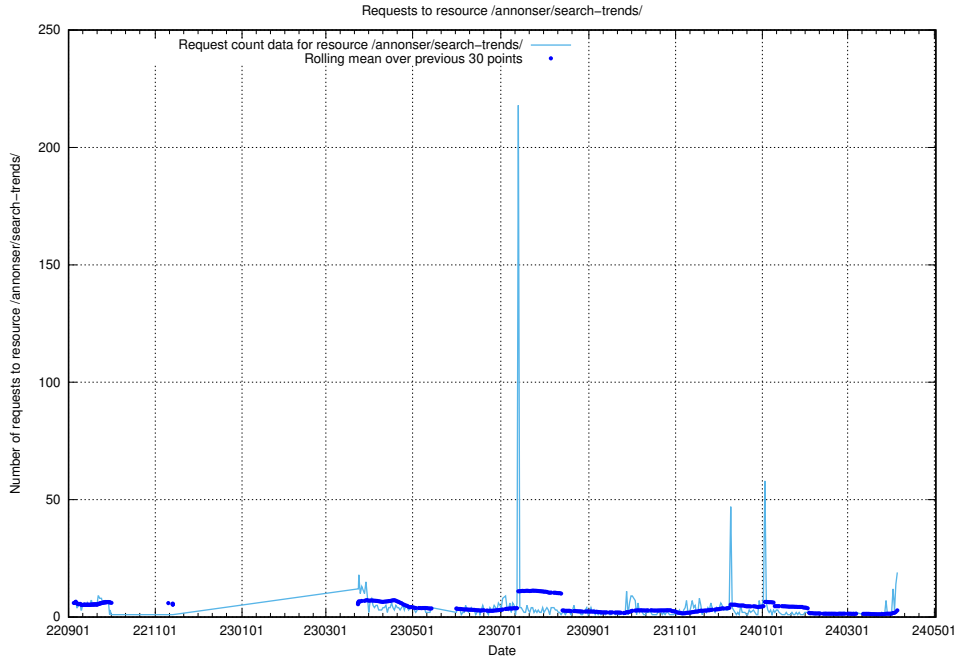

5.27 Usage of /annonser/search-trends/

Here, we count the number of requests to resource /annonser/search-trends/.