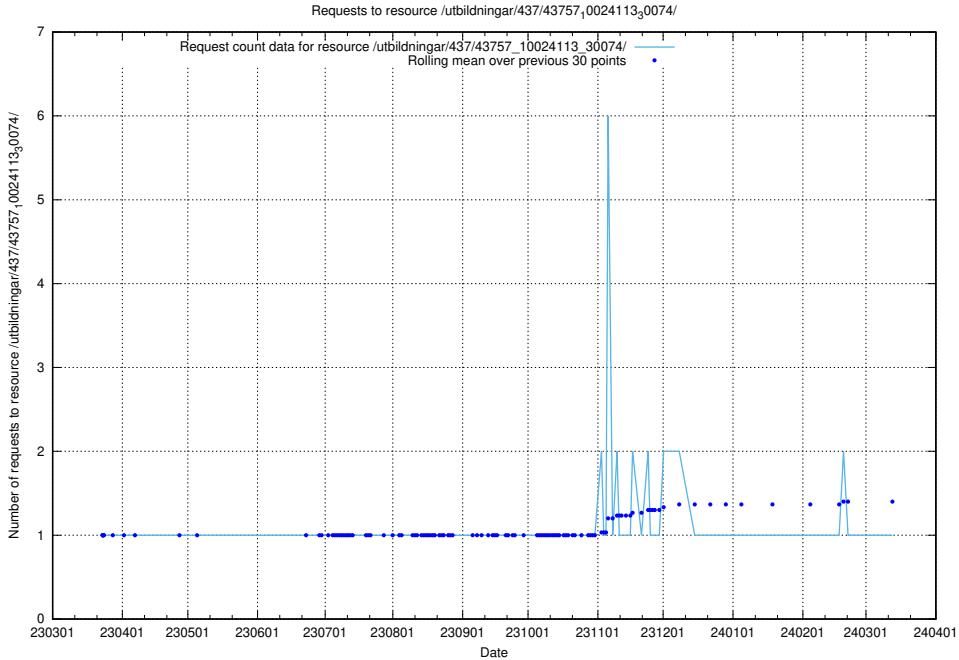

5.6015 Usage of /utbildningar/437/43757_10024113_30074/

Here, we count the number of requests to resource /utbildningar/437/43757_10024113_30074/.