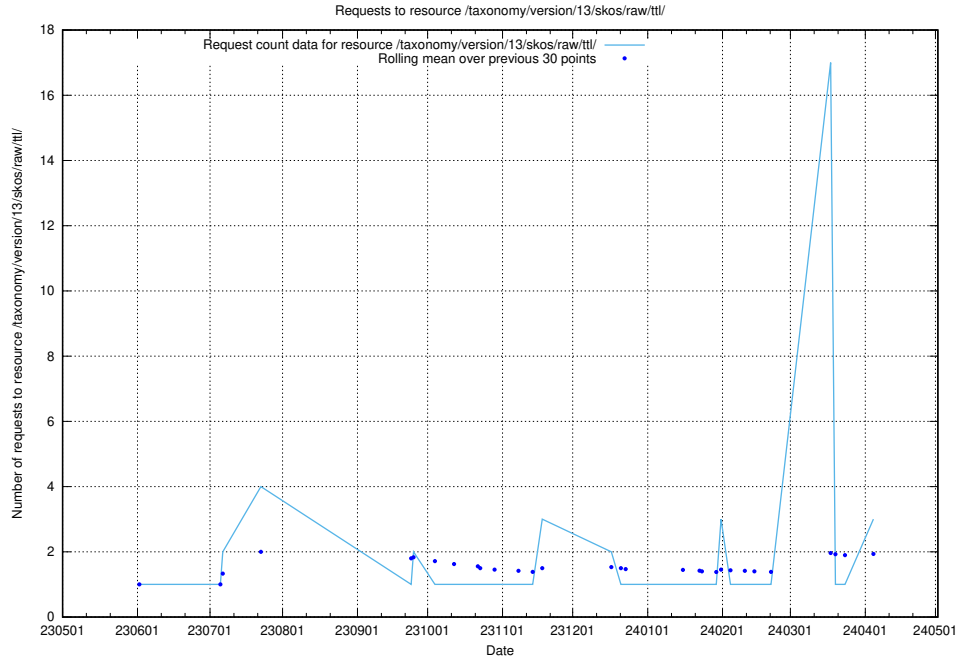

5.289 Usage of `/taxonomy/version/13/skos/raw/ttl/`

Here, we count the number of requests to resource `/taxonomy/version/13/skos/raw/ttl/`.