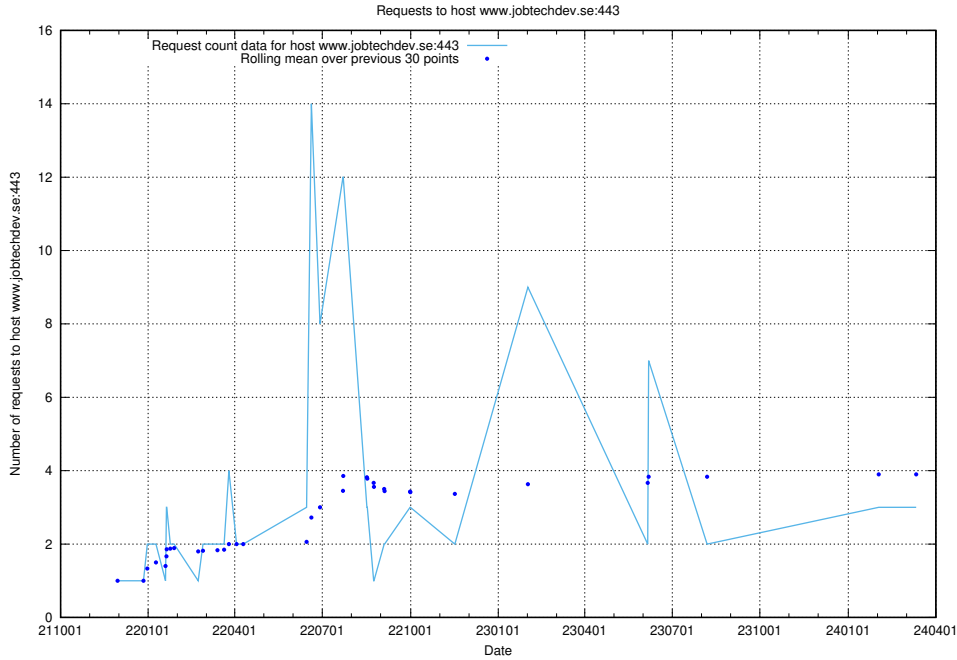

7.203 Usage of www.jobtechdev.se:443

Here, we count the number of requests to host www.jobtechdev.se:443.