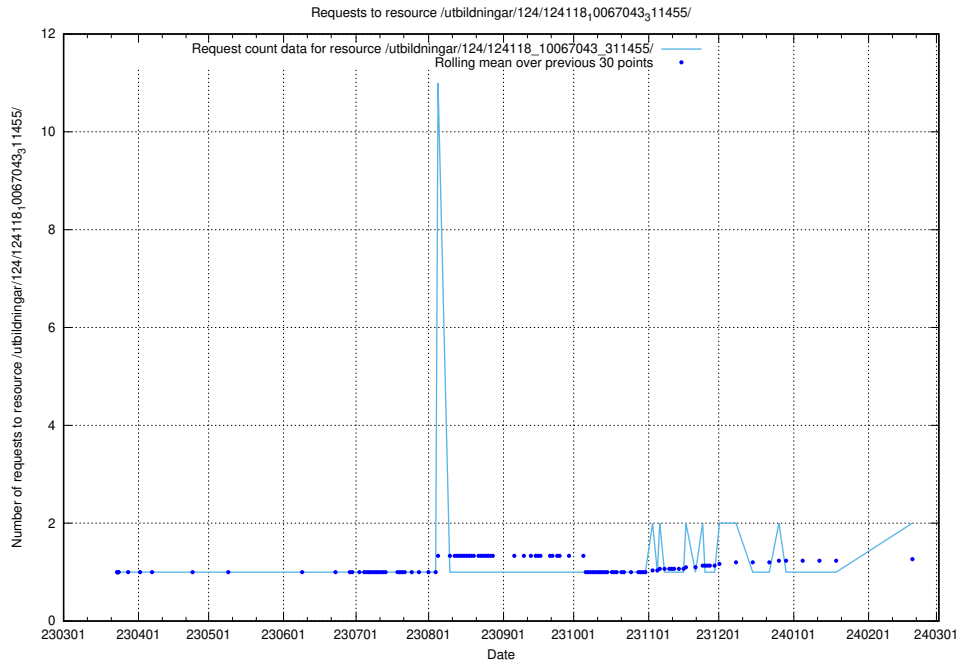

5.569 Usage of /utbildningar/124/124118_10067043_311455/

Here, we count the number of requests to resource /utbildningar/124/124118_10067043_311455/.