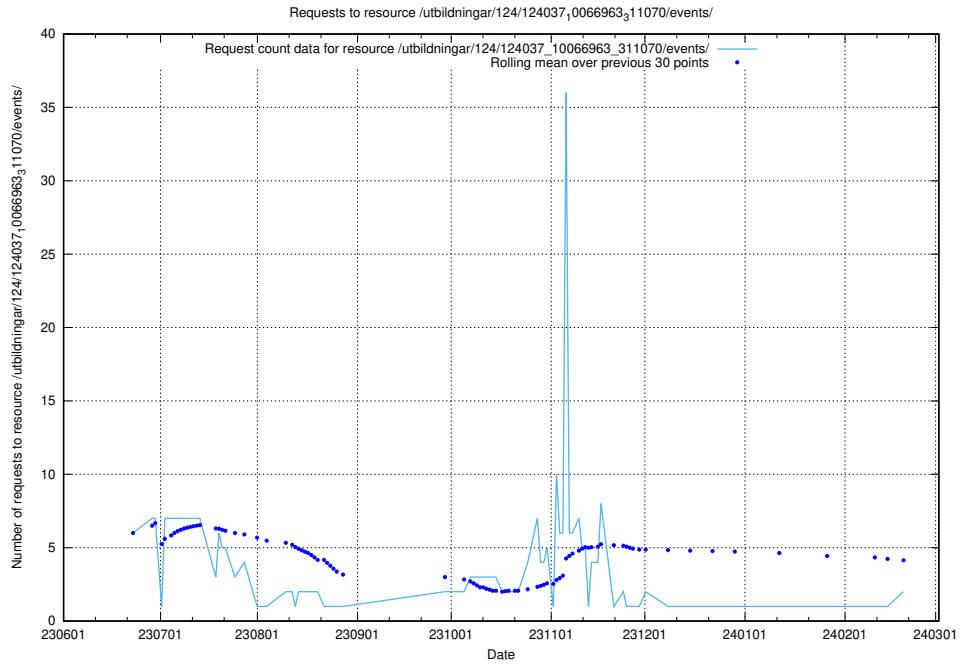

5.698 Usage of /utbildningar/124/124037_10066963_311070/events/

Here, we count the number of requests to resource /utbildningar/124/124037_10066963_311070/events/