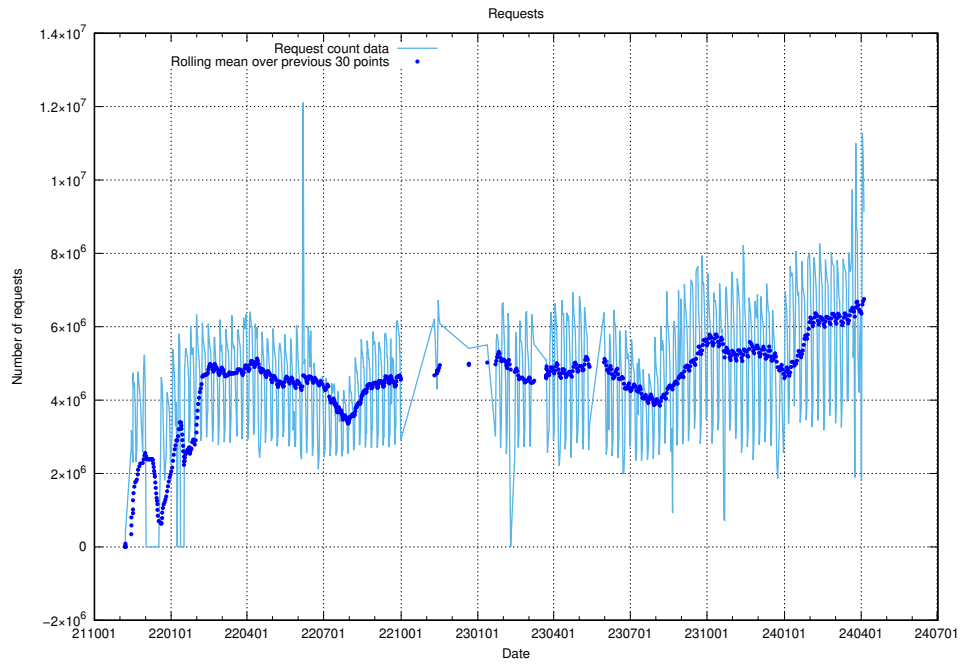

8 Log Stack - General Statistics

This section contains general statistics from [JobTech's log stack](#)⁸.

8.1 Total number of requests

Here, we count the total number of requests.