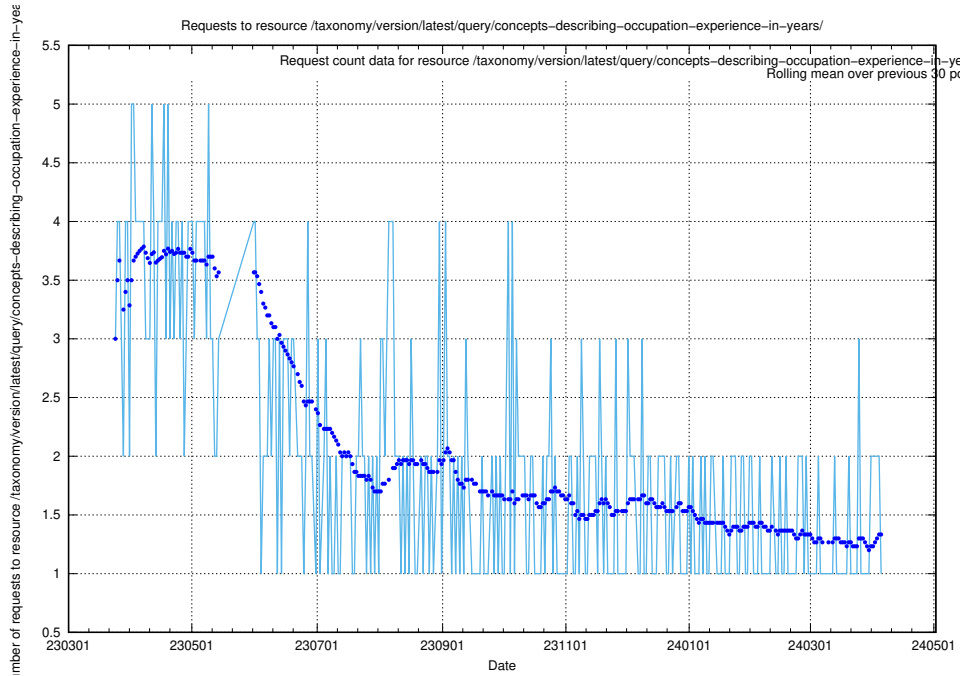

5.5767 Usage of /taxonomy/version/latest/query/concepts-describing-occupation-experience-in-years/

Here, we count the number of requests to resource /taxonomy/version/latest/query/concepts-describing-occupation-experience-in-years/.