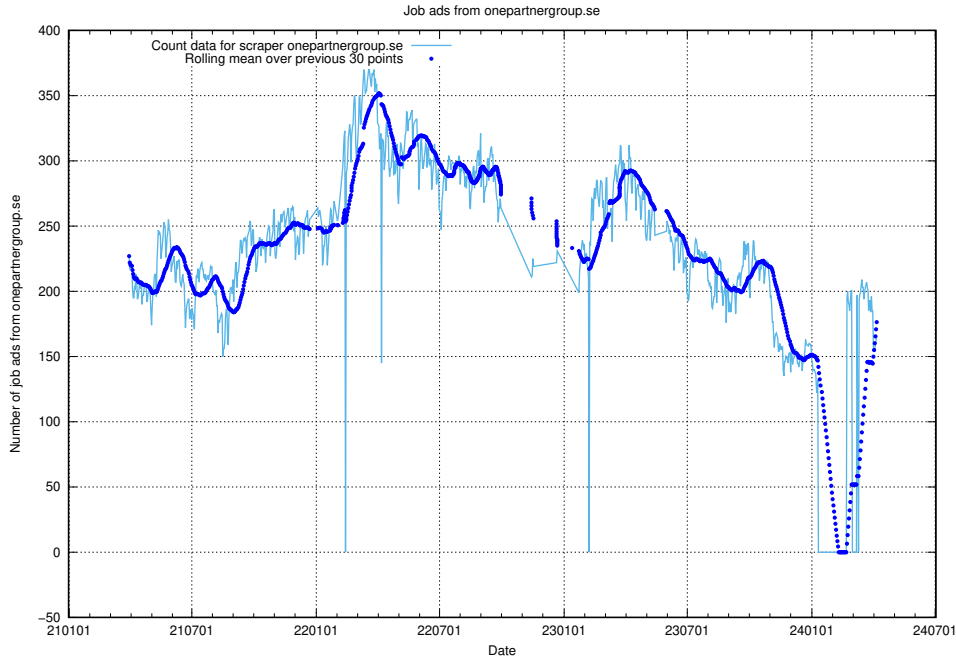

13.12 Number of ads by scraper onepartnergroup.se

Here, we count the number of job ads scraped from onepartnergroup.se.