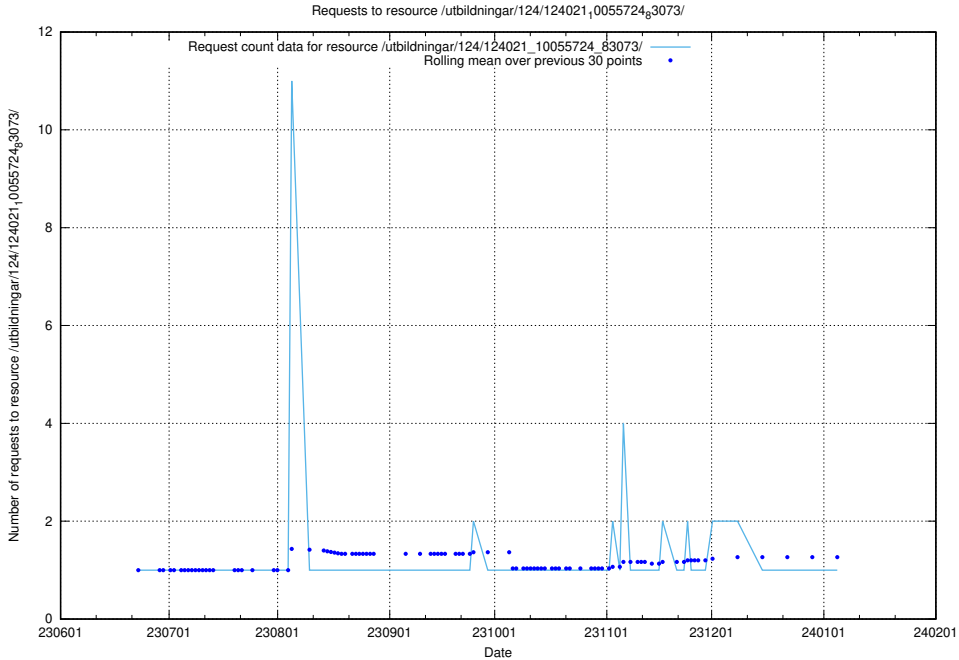

5.5448 Usage of /utbildningar/124/124021_10055724_83073/

Here, we count the number of requests to resource /utbildningar/124/124021_10055724_83073/.