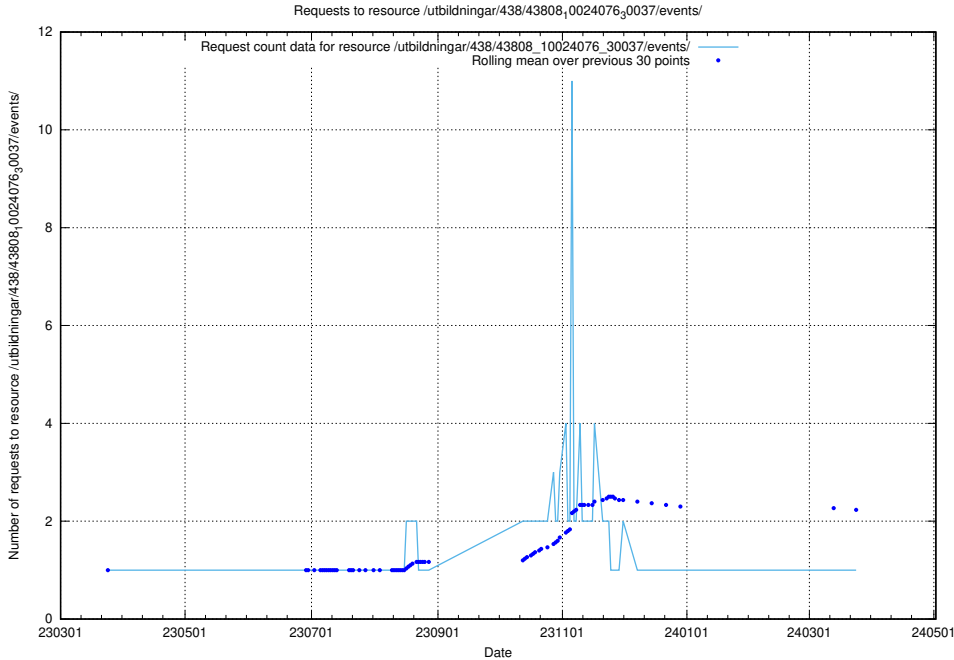

5.5830 Usage of /utbildningar/438/43808_10024076_30037/events/

Here, we count the number of requests to resource /utbildningar/438/43808_10024076_30037/events/.