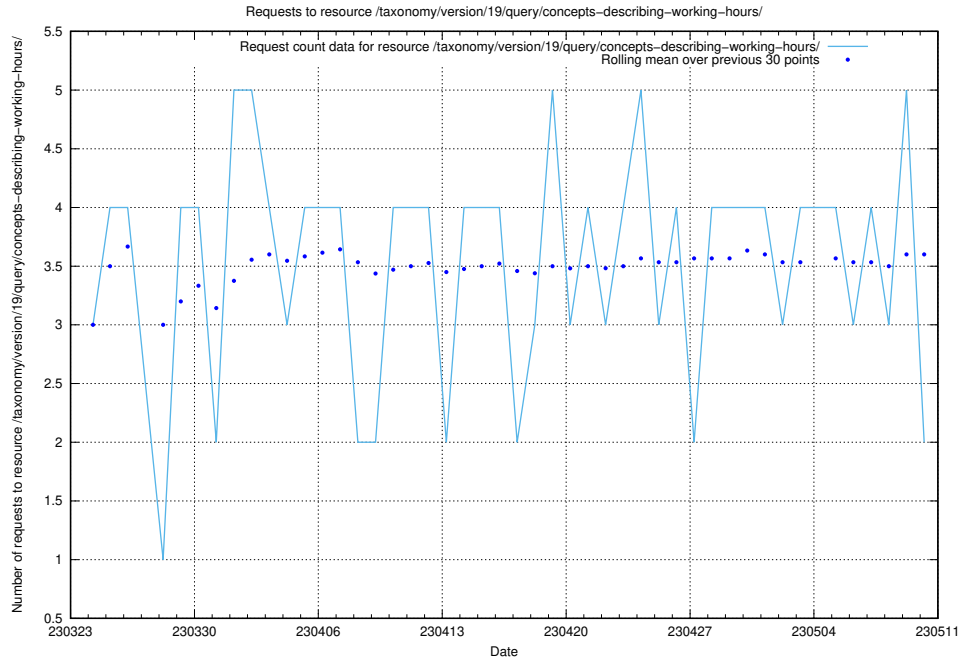

5.777 Usage of /taxonomy/version/19/query/concepts-describing-working-hours/

Here, we count the number of requests to resource /taxonomy/version/19/query/concepts-describing-working-hours/.