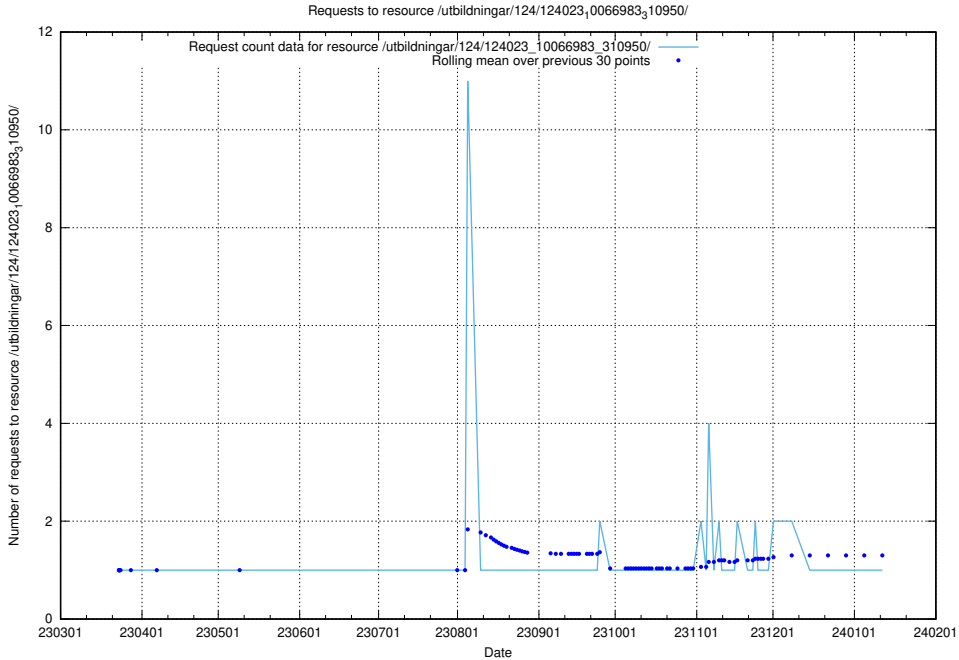

5.4080 Usage of /utbildningar/124/124023_10066983_310950/

Here, we count the number of requests to resource /utbildningar/124/124023_10066983_310950/.