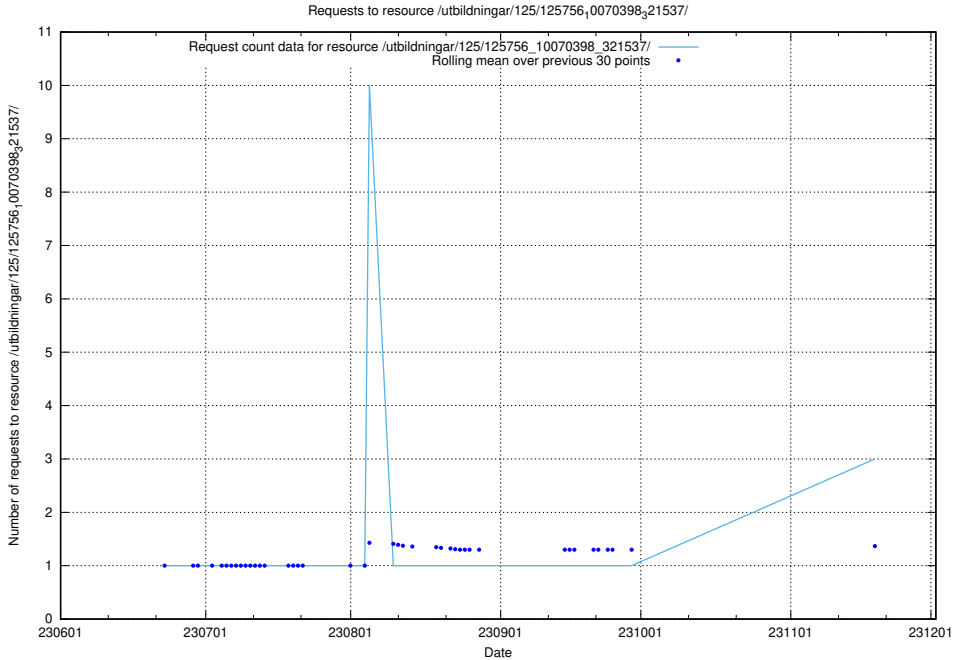

5.288 Usage of /utbildningar/125/125756_10070398_321537/

Here, we count the number of requests to resource /utbildningar/125/125756_10070398_321537/.