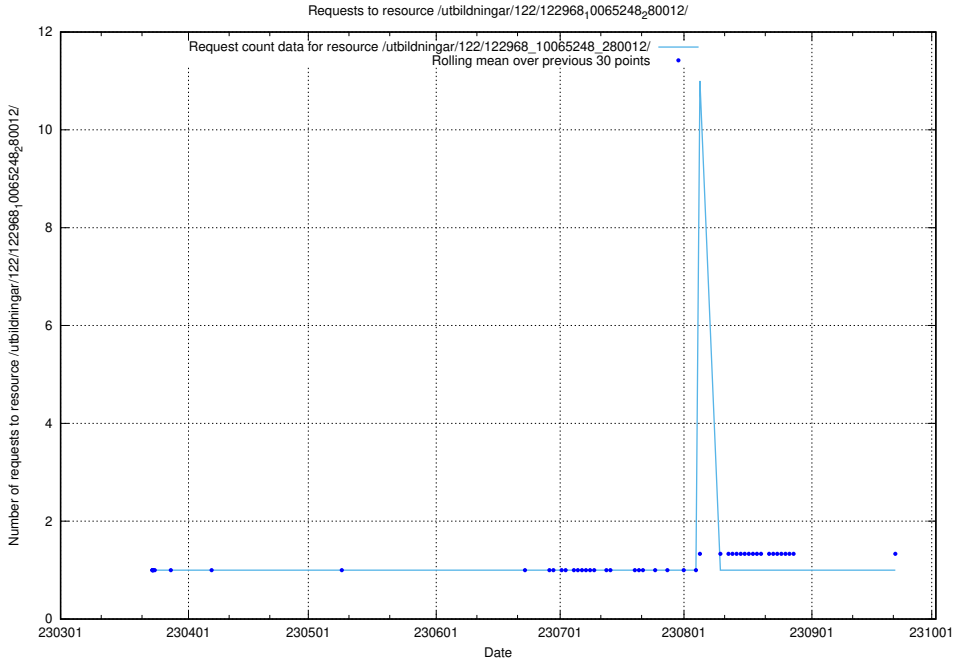

5.4640 Usage of /utbildningar/122/122968_10065248_280012/

Here, we count the number of requests to resource /utbildningar/122/122968_10065248_280012/.