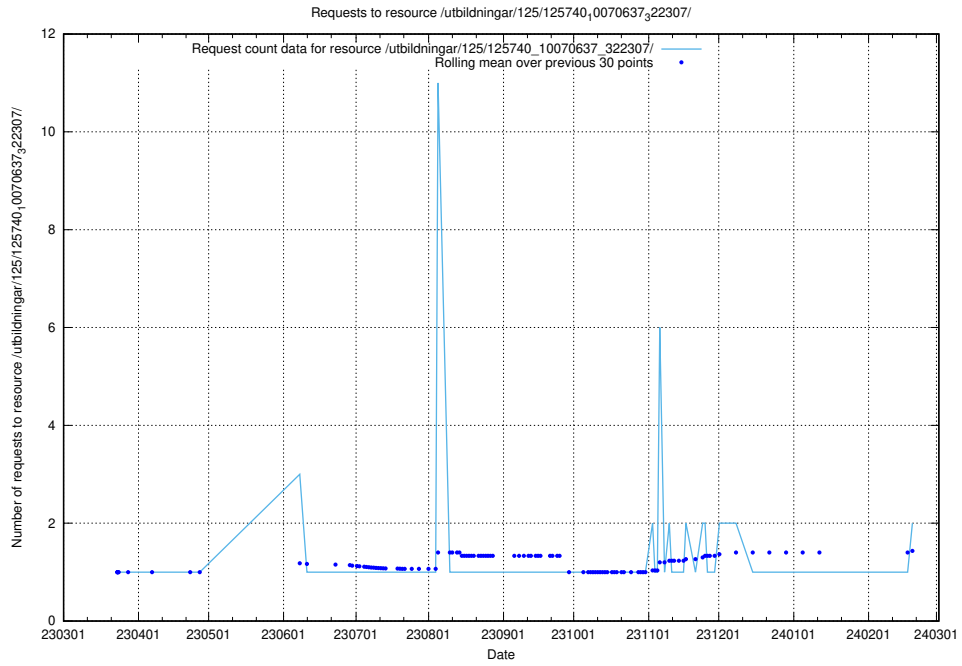

5.324 Usage of /utbildningar/125/125740_10070637_322307/

Here, we count the number of requests to resource /utbildningar/125/125740_10070637_322307/.