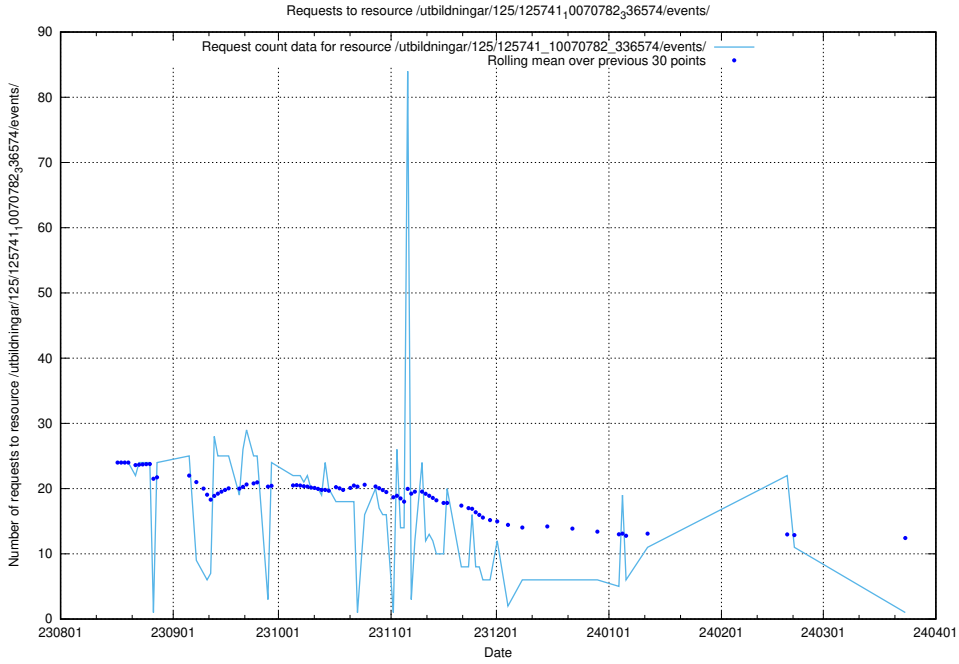

5.4398 Usage of /utbildningar/125/125741_10070782_336574/events/

Here, we count the number of requests to resource /utbildningar/125/125741_10070782_336574/events/