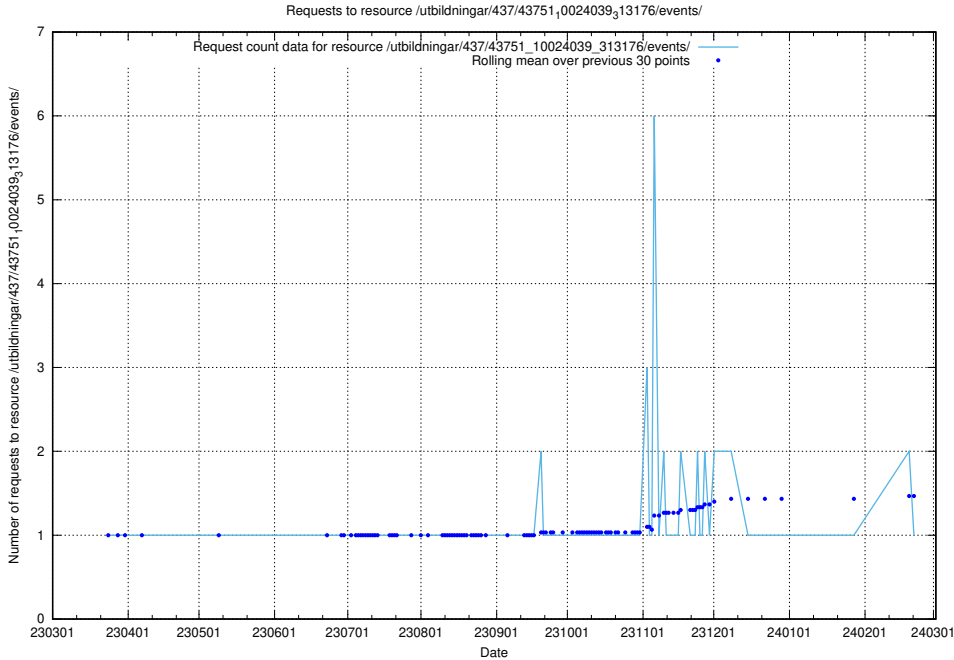

5.5851 Usage of /utbildningar/437/43751_10024039_313176/events/

Here, we count the number of requests to resource /utbildningar/437/43751_10024039_313176/events/.