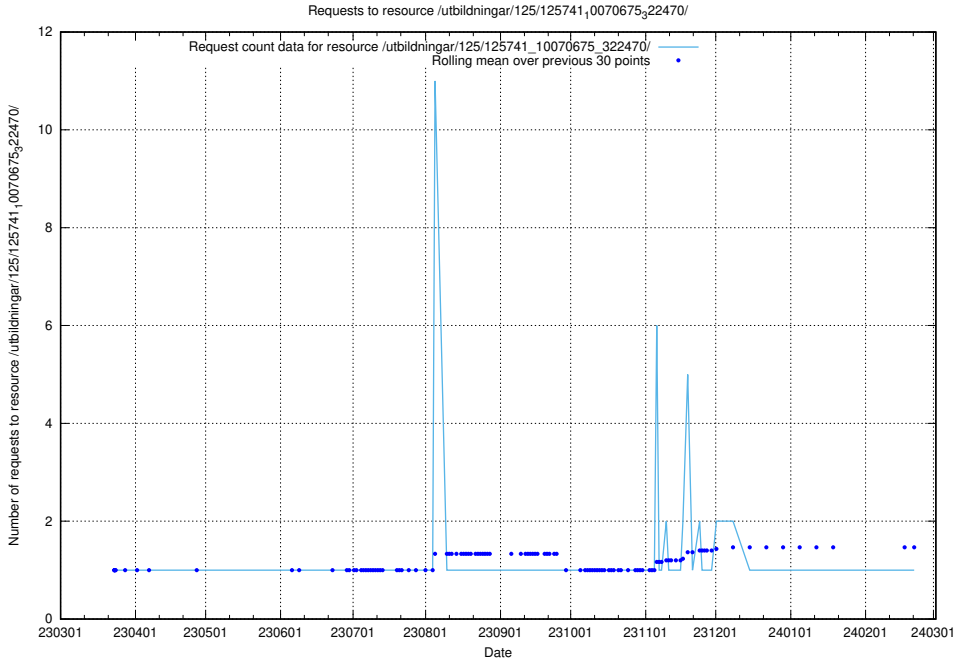

5.6136 Usage of /utbildningar/125/125741_10070675_322470/

Here, we count the number of requests to resource /utbildningar/125/125741_10070675_322470/.