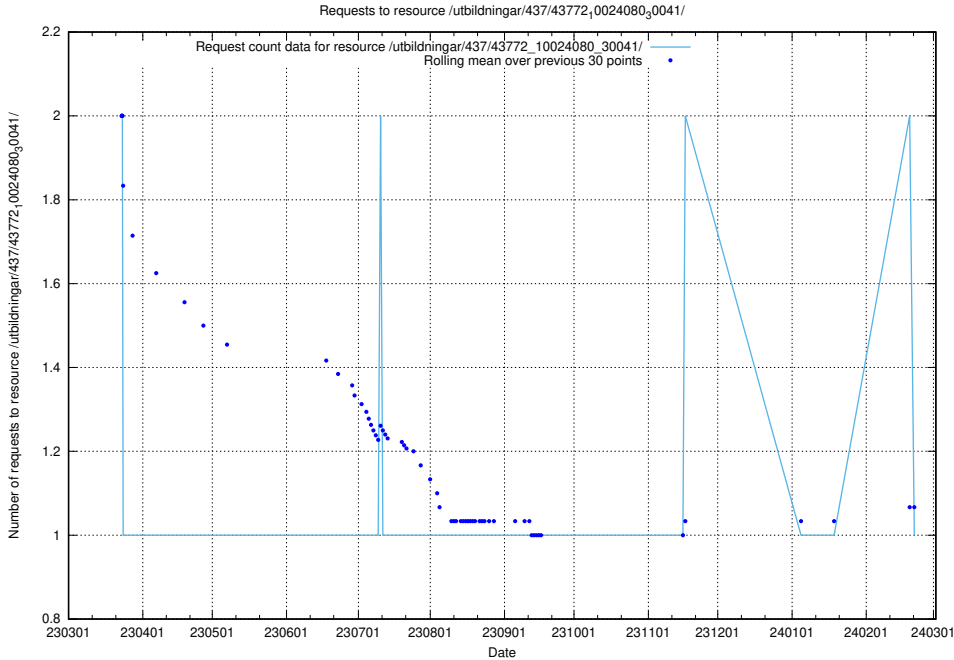

5.5913 Usage of /utbildningar/437/43772_10024080_30041/

Here, we count the number of requests to resource /utbildningar/437/43772_10024080_30041/.