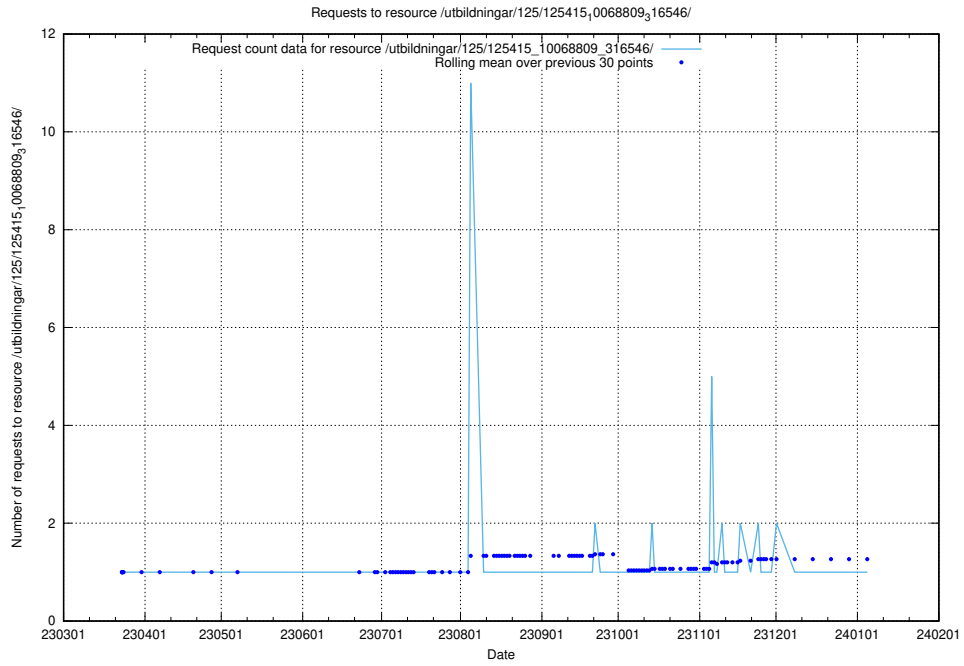

5.964 Usage of /utbildningar/125/125415_10068809_316546/

Here, we count the number of requests to resource /utbildningar/125/125415_10068809_316546/.