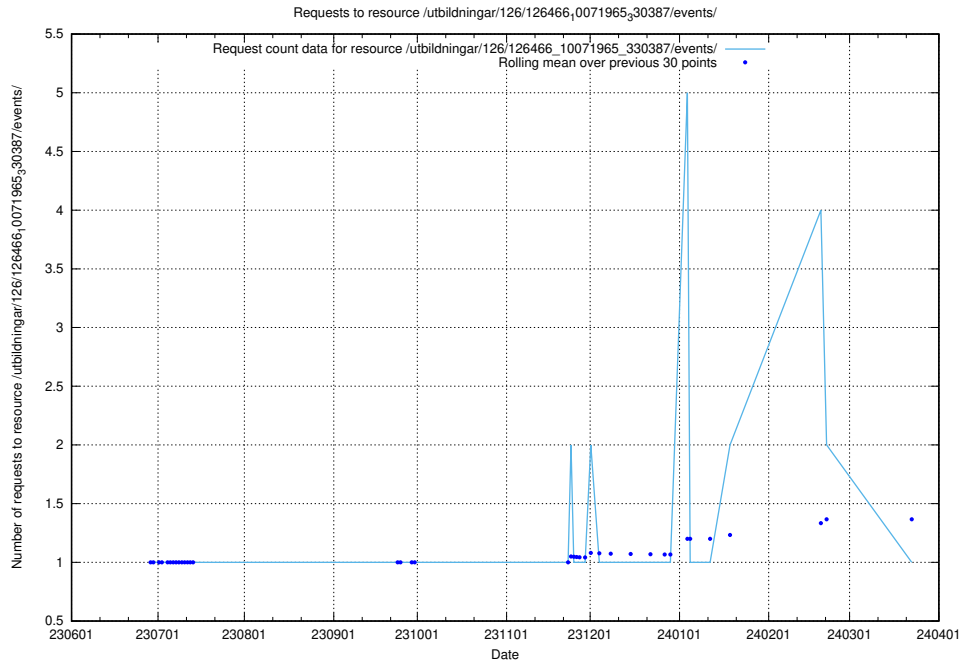

5.5070 Usage of /utbildningar/126/126466_10071965_330387/events/

Here, we count the number of requests to resource /utbildningar/126/126466_10071965_330387/events/