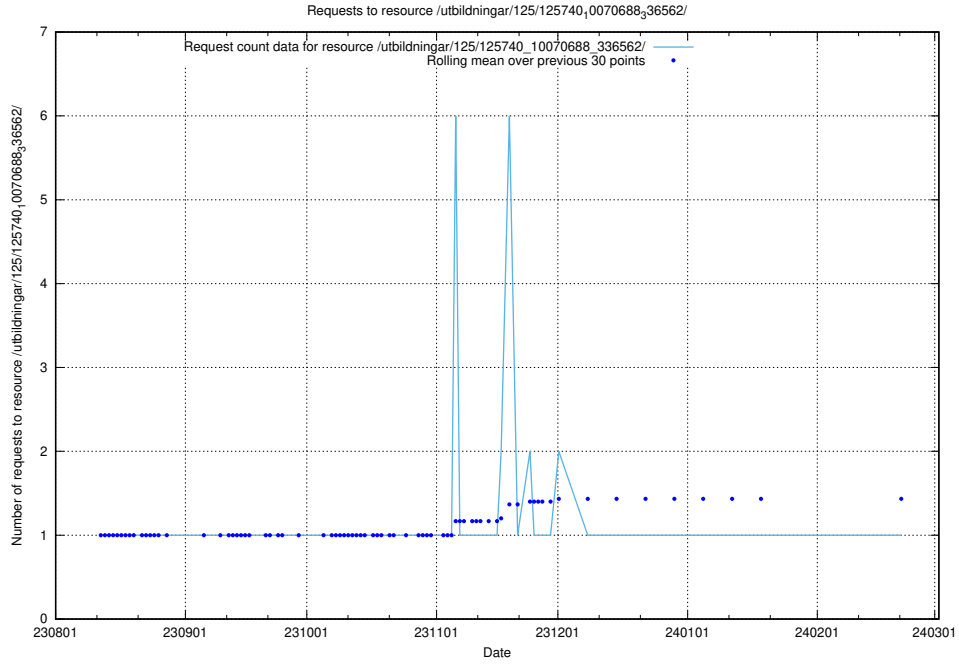

5.4432 Usage of /utbildningar/125/125740_10070688_336562/

Here, we count the number of requests to resource /utbildningar/125/125740_10070688_336562/.