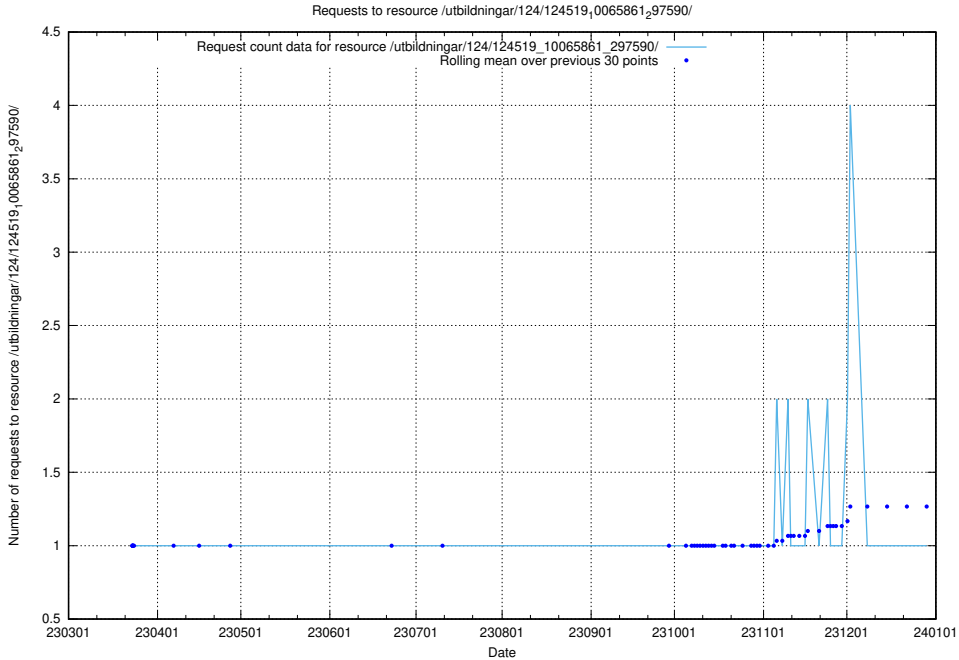

5.1146 Usage of /utbildningar/124/124519_10065861_297590/

Here, we count the number of requests to resource /utbildningar/124/124519_10065861_297590/.