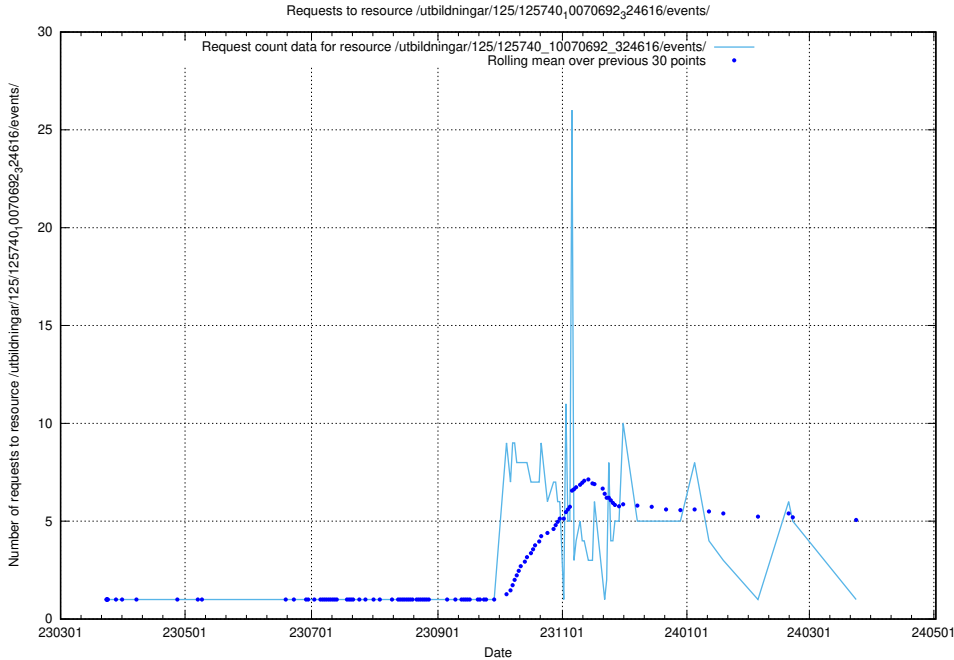

5.827 Usage of /utbildningar/125/125740_10070692_324616/events/

Here, we count the number of requests to resource /utbildningar/125/125740_10070692_324616/events/