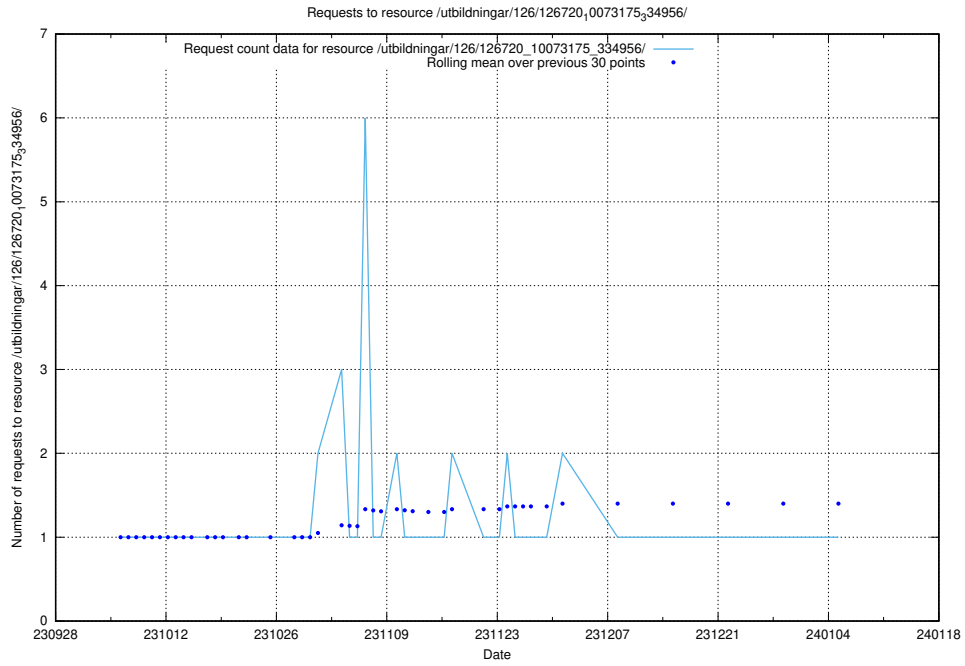

5.4012 Usage of /utbildningar/126/126720_10073175_334956/

Here, we count the number of requests to resource /utbildningar/126/126720_10073175_334956/.