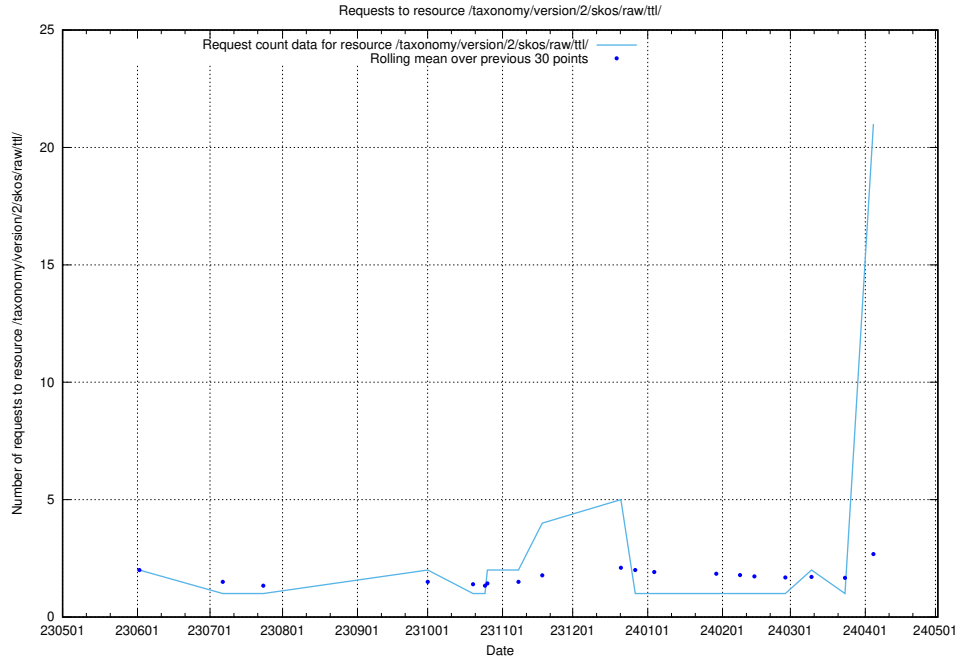

5.20 Usage of `/taxonomy/version/2/skos/raw/ttl/`

Here, we count the number of requests to resource `/taxonomy/version/2/skos/raw/ttl/`.