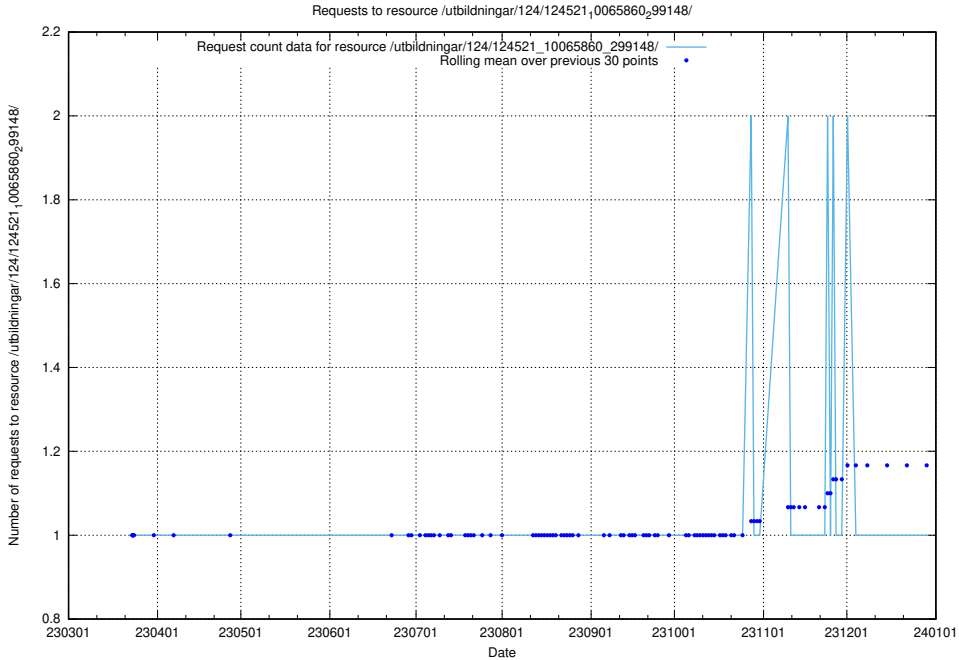

5.1102 Usage of /utbildningar/124/124521_10065860_299148/

Here, we count the number of requests to resource /utbildningar/124/124521_10065860_299148/.