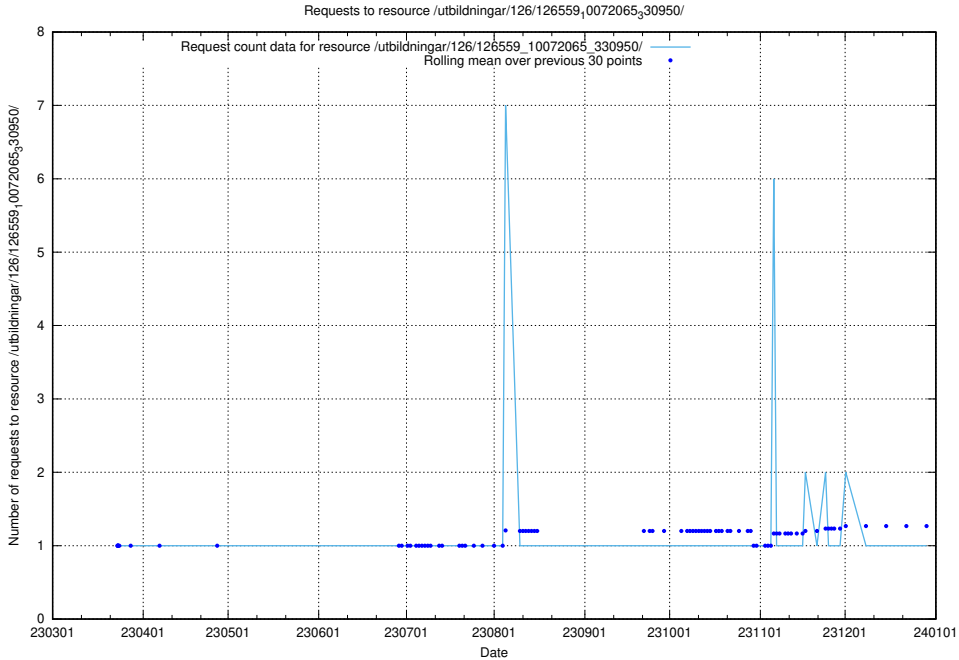

5.6043 Usage of /utbildningar/126/126559_10072065_330950/

Here, we count the number of requests to resource /utbildningar/126/126559_10072065_330950/.