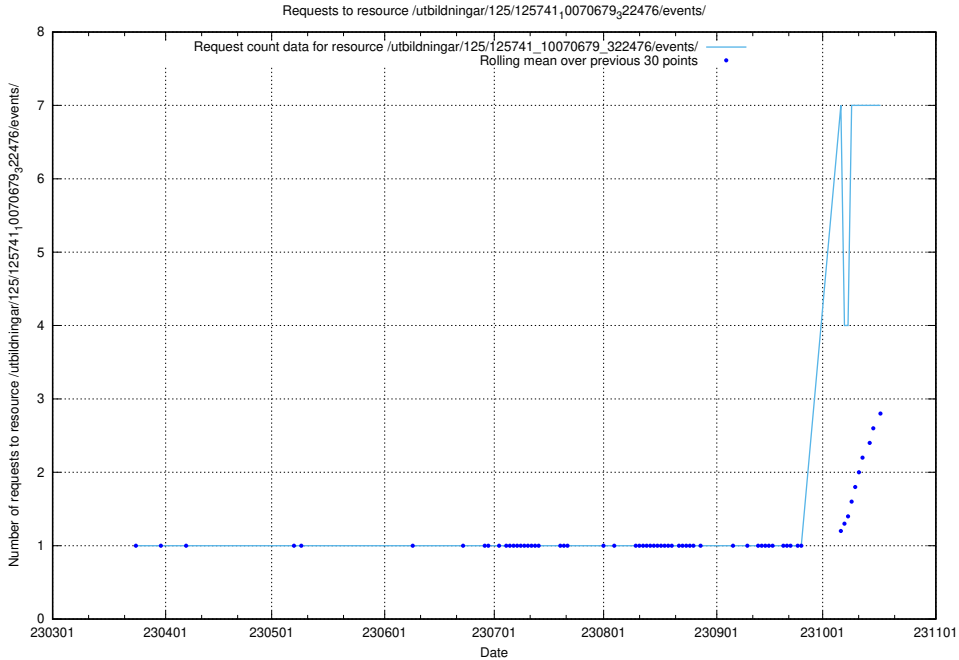

5.63 Usage of /utbildningar/125/125741_10070679_322476/events/

Here, we count the number of requests to resource /utbildningar/125/125741_10070679_322476/events/