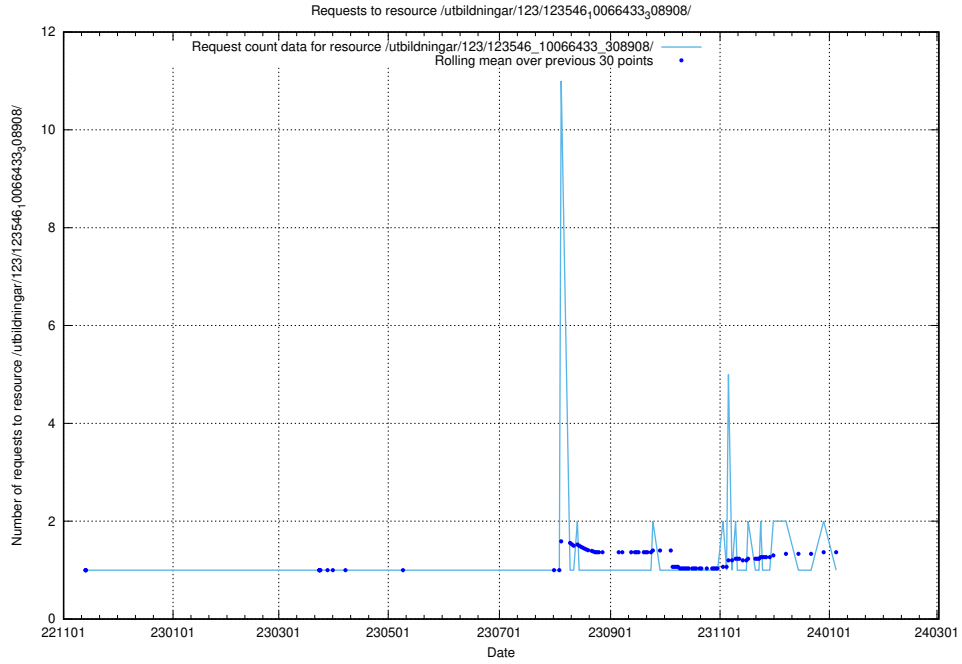

5.5576 Usage of /utbildningar/123/123546_10066433_308908/

Here, we count the number of requests to resource /utbildningar/123/123546_10066433_308908/.