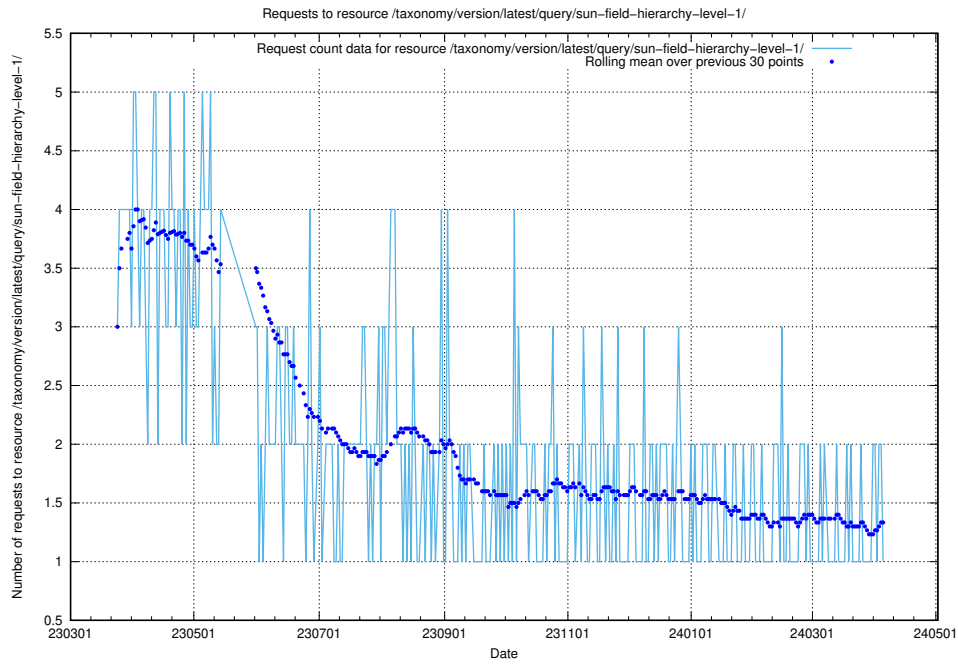

5.5729 Usage of /taxonomy/version/latest/query/sun-field-hierarchy-level-1/

Here, we count the number of requests to resource /taxonomy/version/latest/query/sun-field-hierarchy-level-1/.