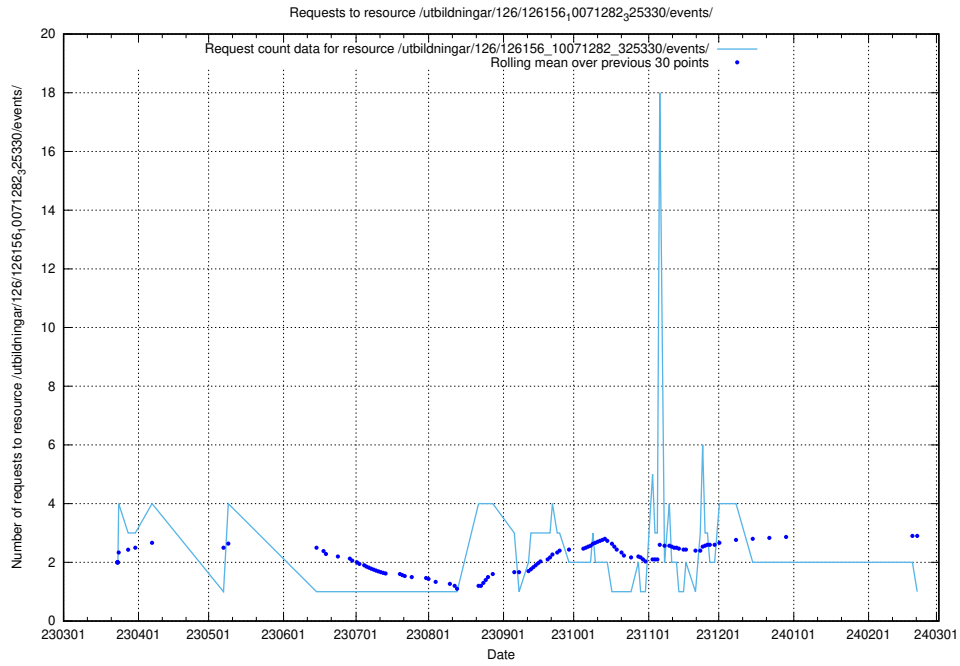

5.5917 Usage of /utbildningar/126/126156_10071282_325330/events/

Here, we count the number of requests to resource /utbildningar/126/126156_10071282_325330/events/