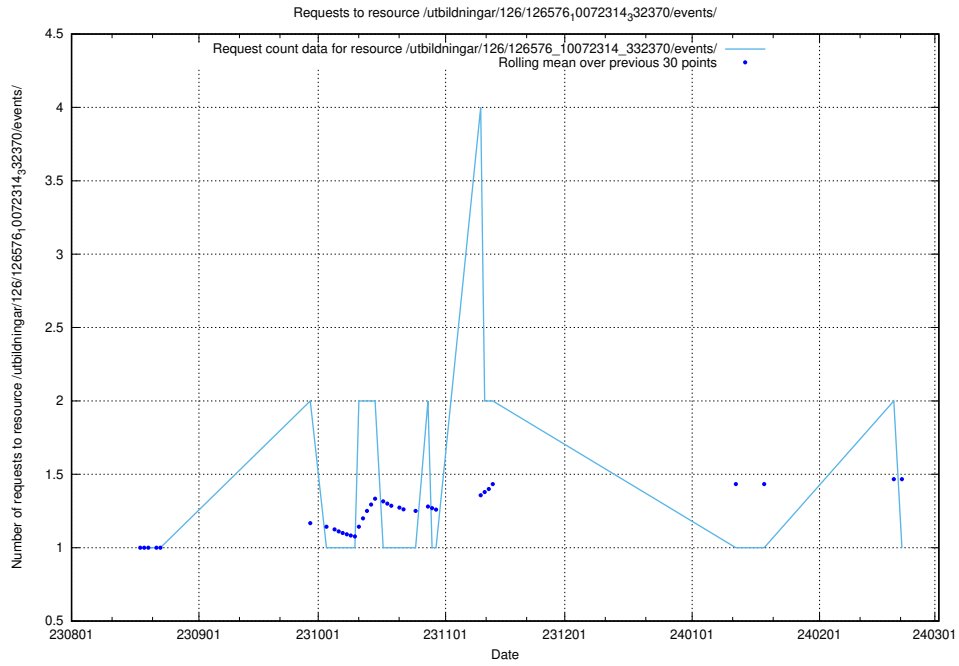

5.4391 Usage of /utbildningar/126/126576_10072314_332370/events/

Here, we count the number of requests to resource /utbildningar/126/126576_10072314_332370/events/