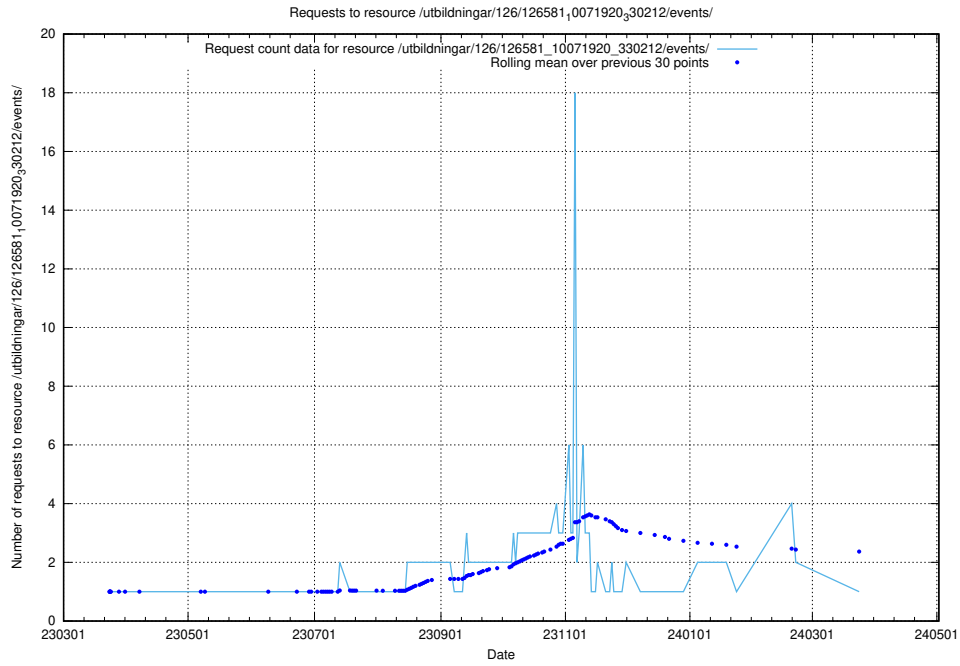

## 5.6040 Usage of /utbildningar/126/126581\_10071920\_330212/events/

Here, we count the number of requests to resource /utbildningar/126/126581\_10071920\_330212/events/