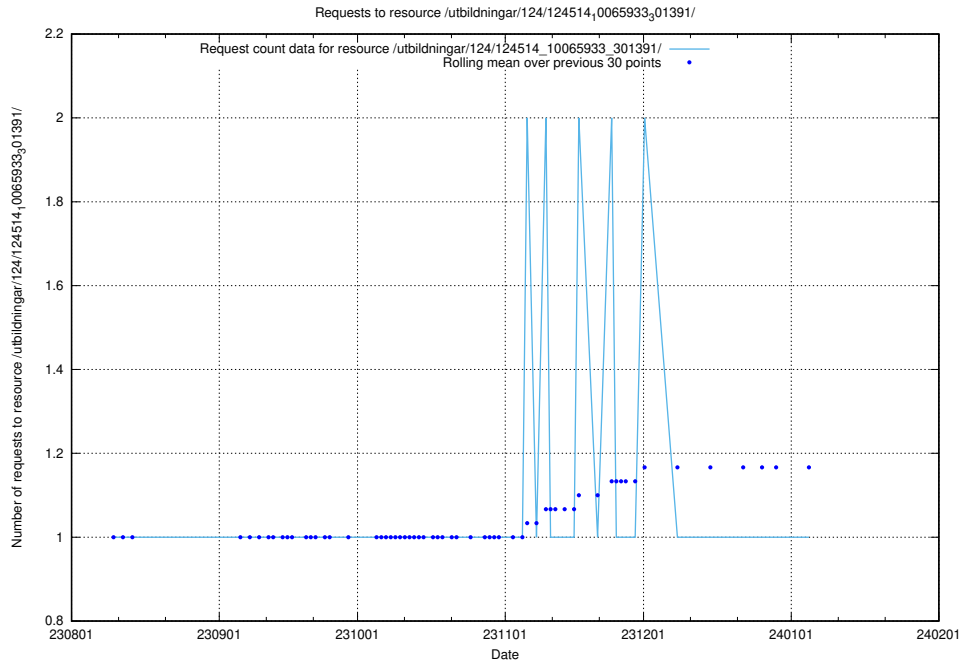

5.4464 Usage of /utbildningar/124/124514_10065933_301391/

Here, we count the number of requests to resource /utbildningar/124/124514_10065933_301391/.