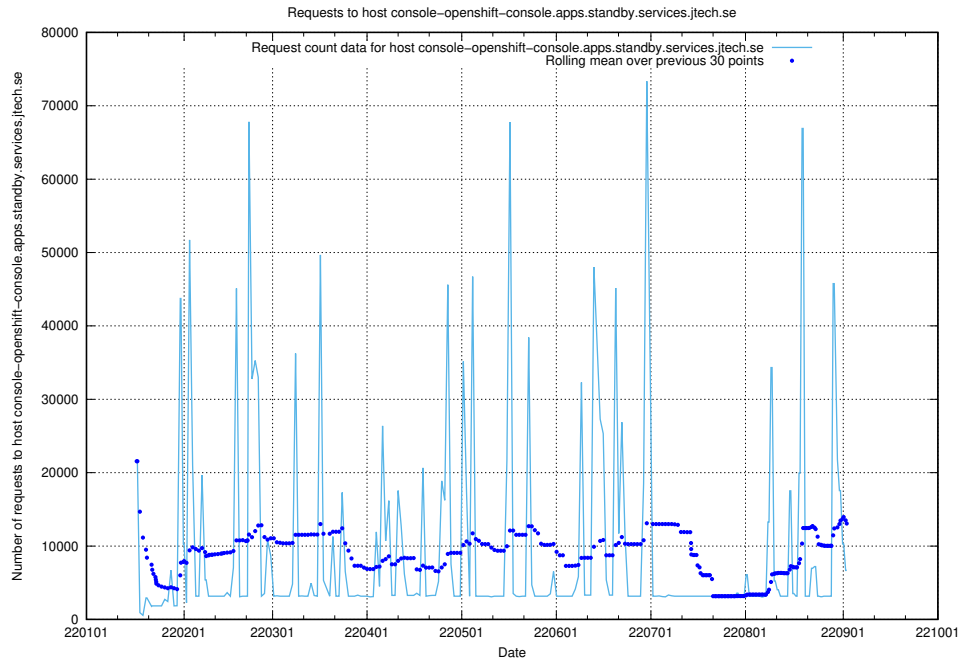

7.13 Usage of console-openshift-console.apps.standby.services.jtech.se

Here, we count the number of requests to host console-openshift-console.apps.standby.services.jtech.se.