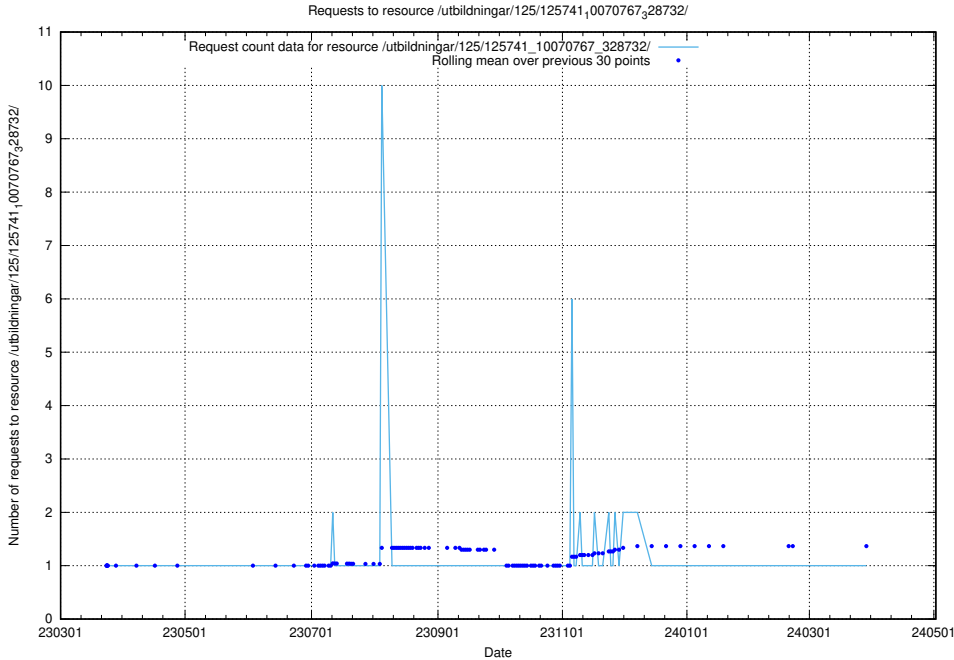

5.6115 Usage of /utbildningar/125/125741_10070767_328732/

Here, we count the number of requests to resource /utbildningar/125/125741_10070767_328732/.