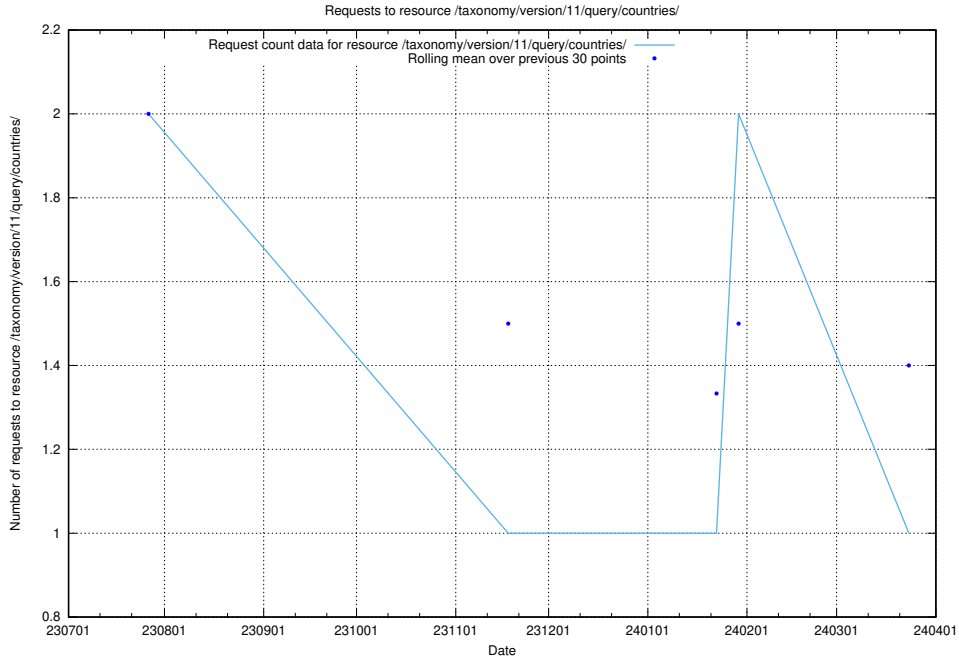

5.4553 Usage of /taxonomy/version/11/query/countries/

Here, we count the number of requests to resource /taxonomy/version/11/query/countries/.