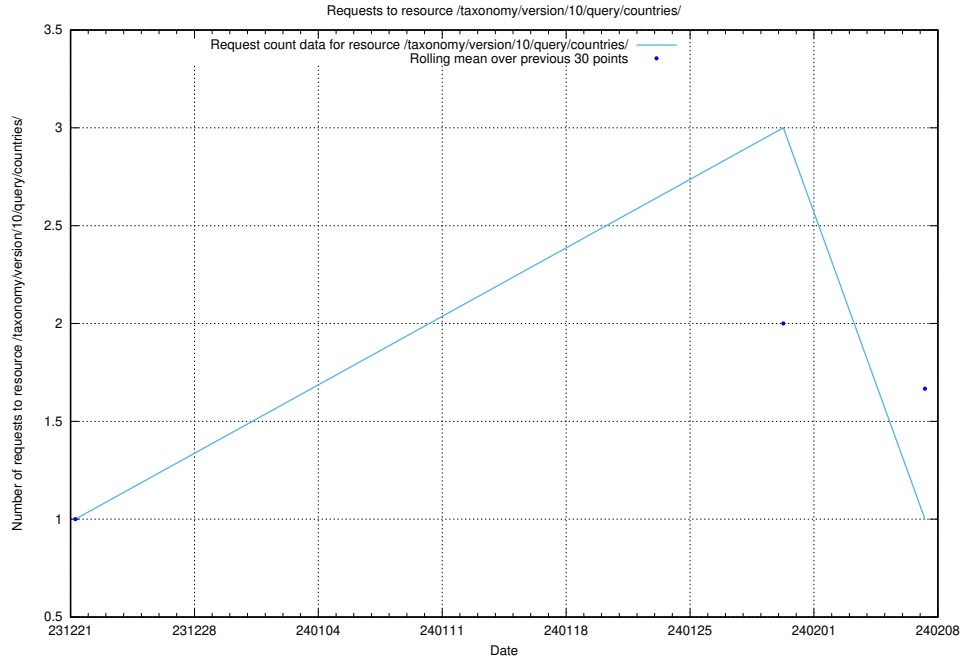

5.3509 Usage of /taxonomy/version/10/query/countries/

Here, we count the number of requests to resource /taxonomy/version/10/query/countries/.