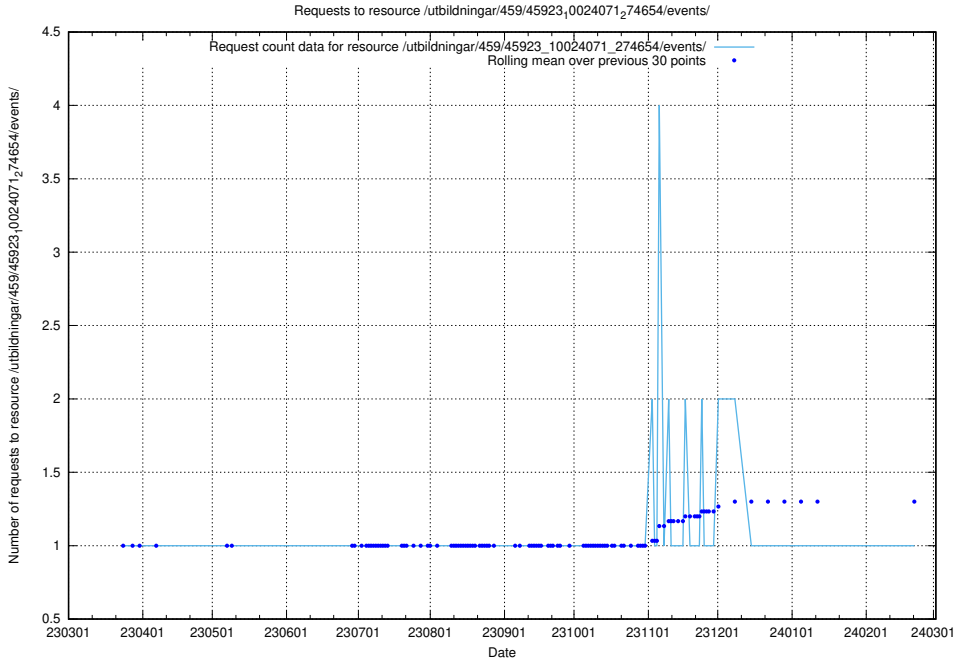

5.5818 Usage of /utbildningar/459/45923_10024071_274654/events/

Here, we count the number of requests to resource /utbildningar/459/45923_10024071_274654/events/.