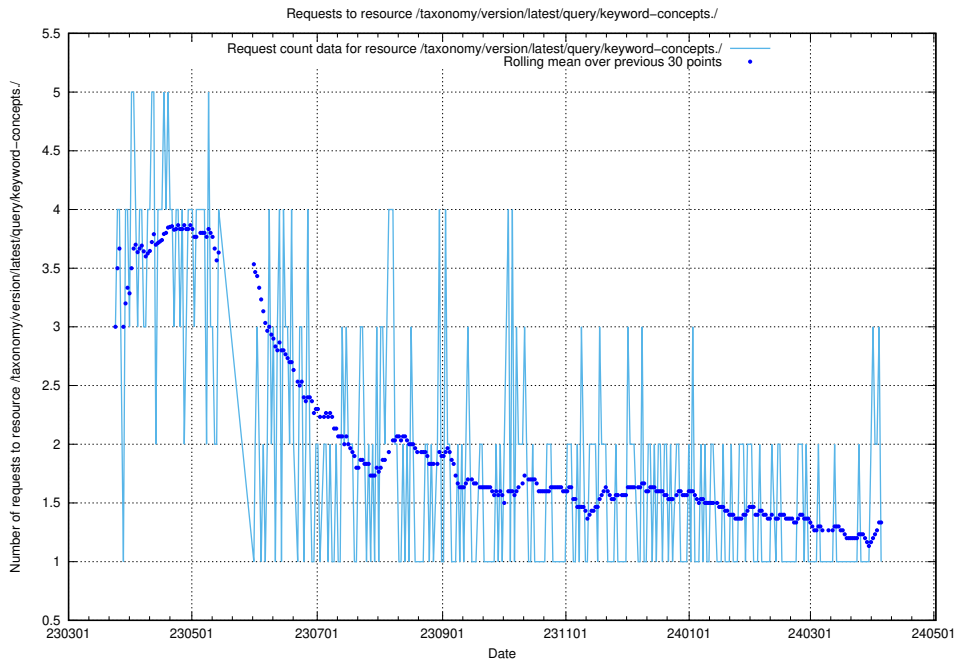

## 5.5756 Usage of /taxonomy/version/latest/query/keyword-concepts./

Here, we count the number of requests to resource /taxonomy/version/latest/query/keyword-concepts./.