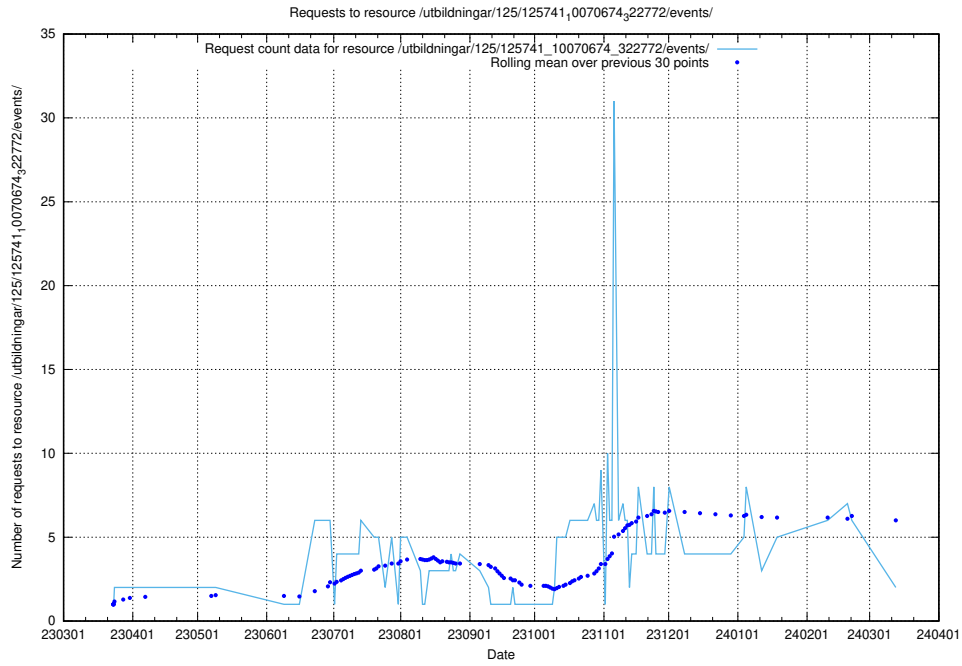

5.813 Usage of /utbildningar/125/125741_10070674_322772/events/

Here, we count the number of requests to resource /utbildningar/125/125741_10070674_322772/events/