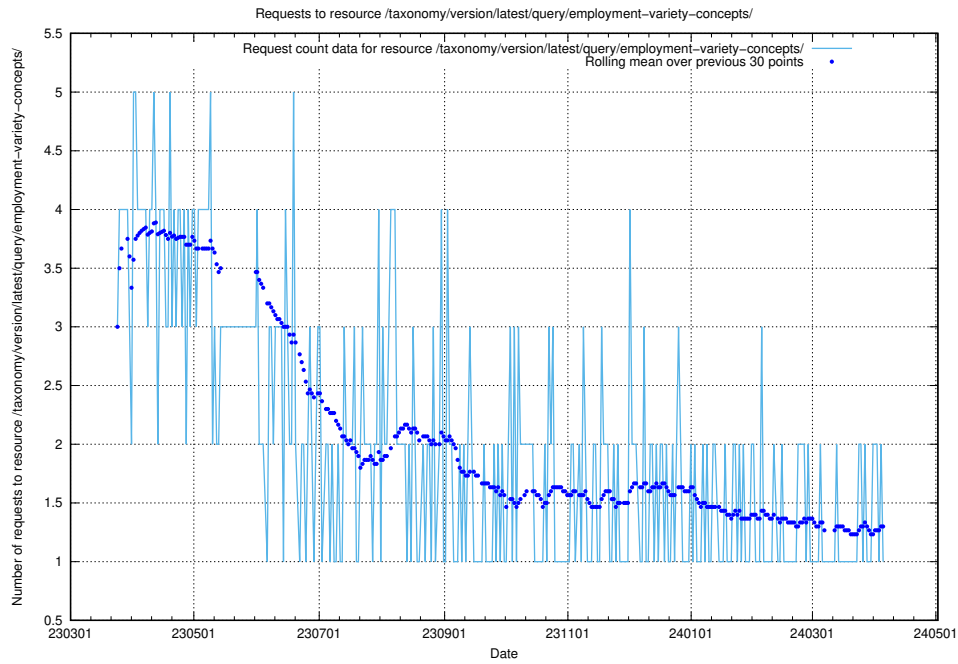

## 5.5760 Usage of /taxonomy/version/latest/query/employment-variety-concepts/

Here, we count the number of requests to resource /taxonomy/version/latest/query/employment-variety-concepts/.