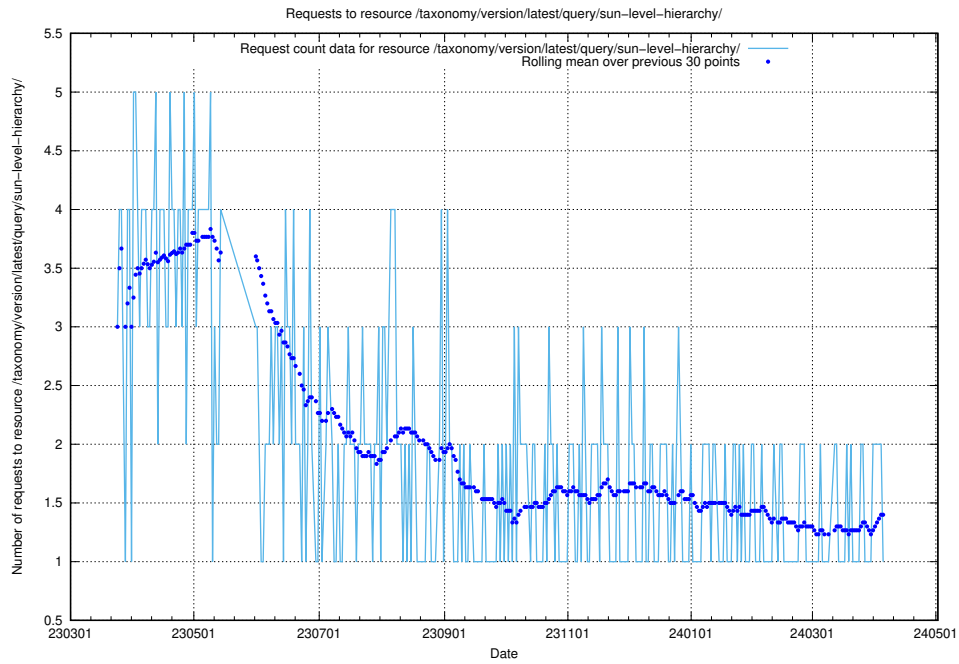

5.5720 Usage of /taxonomy/version/latest/query/sun-level-hierarchy/

Here, we count the number of requests to resource /taxonomy/version/latest/query/sun-level-hierarchy/.