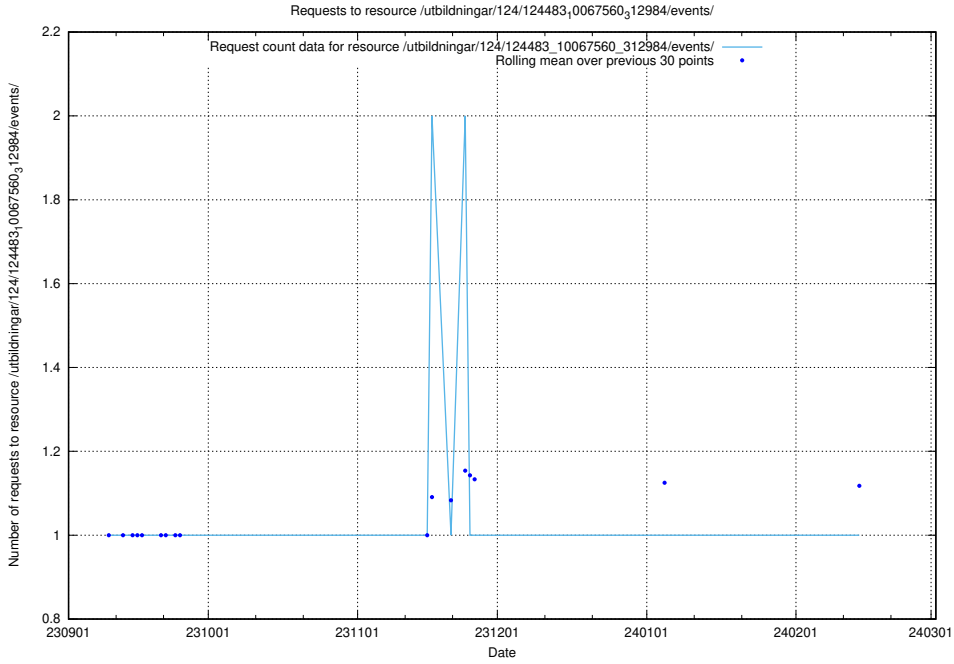

5.4239 Usage of /utbildningar/124/124483_10067560_312984/events/

Here, we count the number of requests to resource /utbildningar/124/124483_10067560_312984/events/