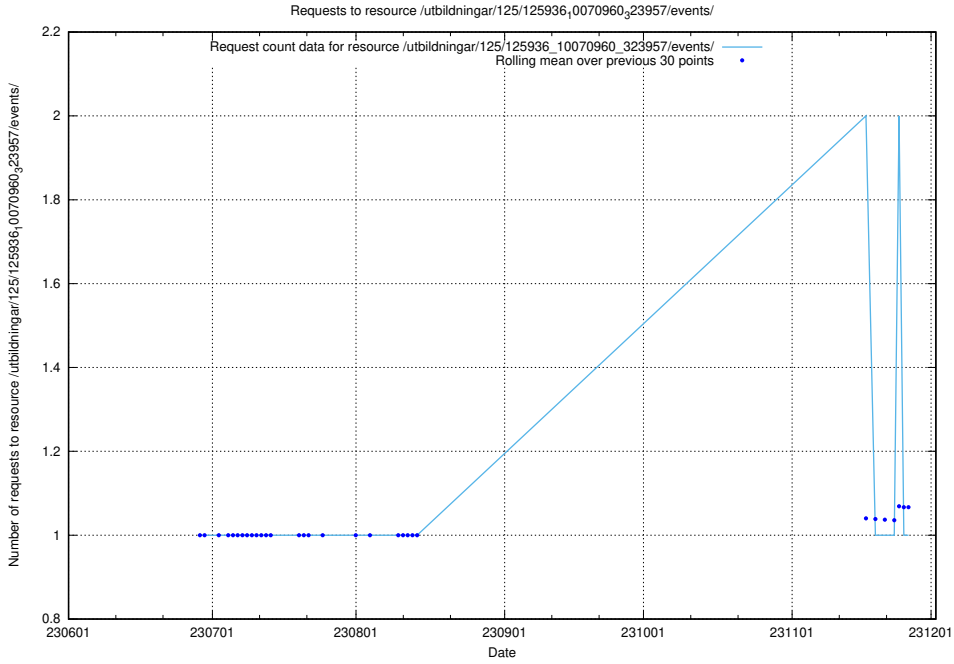

5.5078 Usage of /utbildningar/125/125936_10070960_323957/events/

Here, we count the number of requests to resource /utbildningar/125/125936_10070960_323957/events/