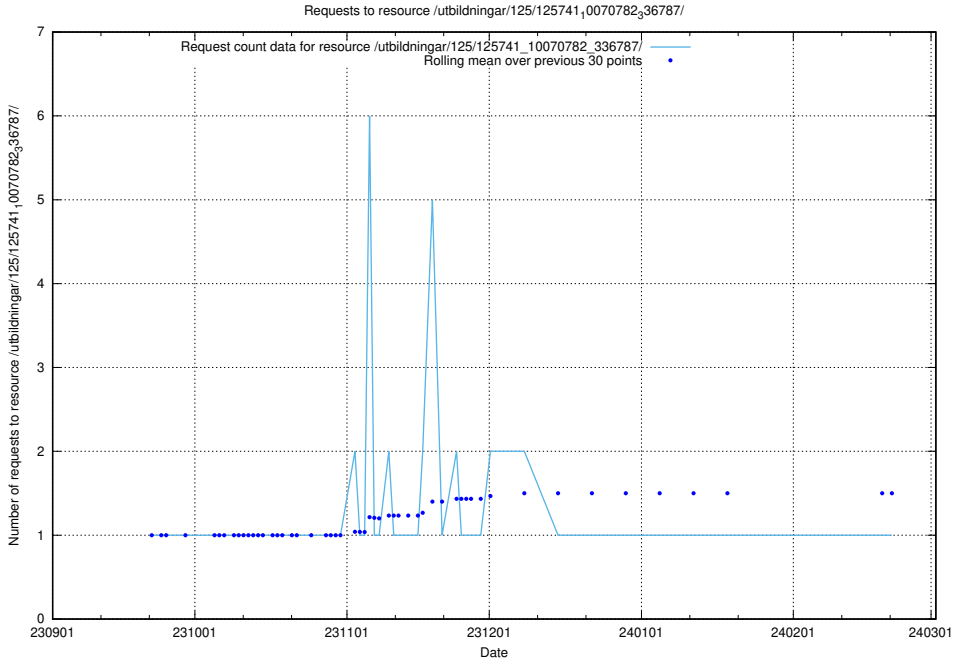

5.4122 Usage of /utbildningar/125/125741_10070782_336787/

Here, we count the number of requests to resource /utbildningar/125/125741_10070782_336787/.