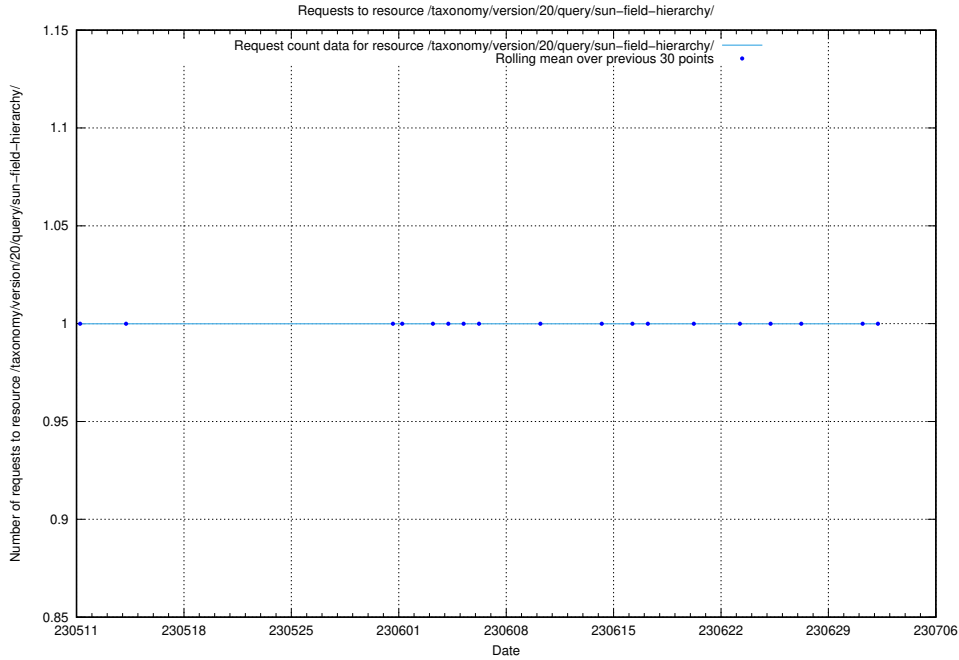

5.5581 Usage of /taxonomy/version/20/query/sun-field-hierarchy/

Here, we count the number of requests to resource /taxonomy/version/20/query/sun-field-hierarchy/.