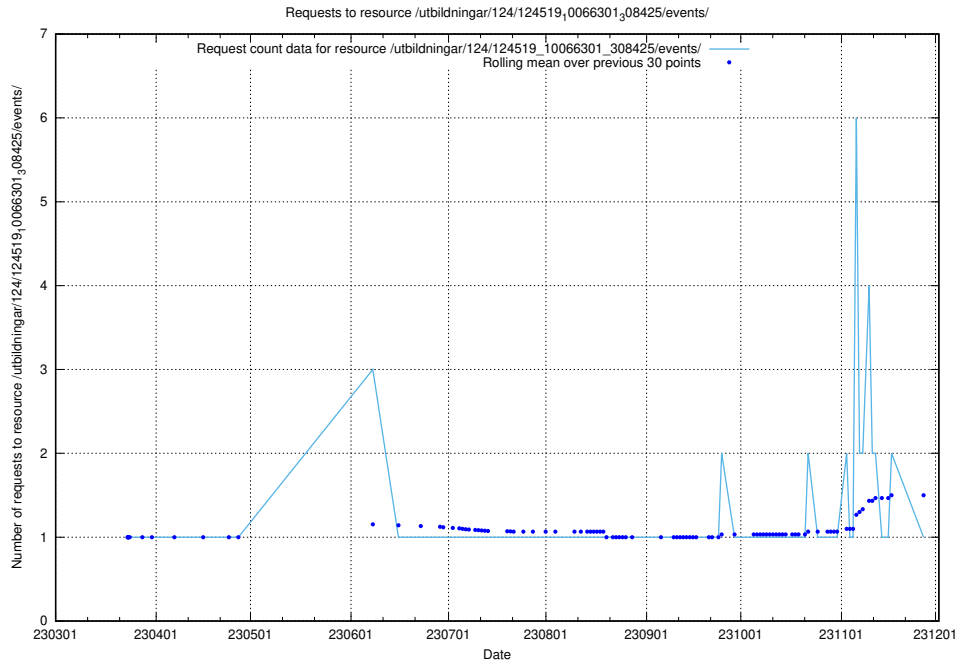

5.1132 Usage of /utbildningar/124/124519_10066301_308425/events/

Here, we count the number of requests to resource /utbildningar/124/124519_10066301_308425/events/