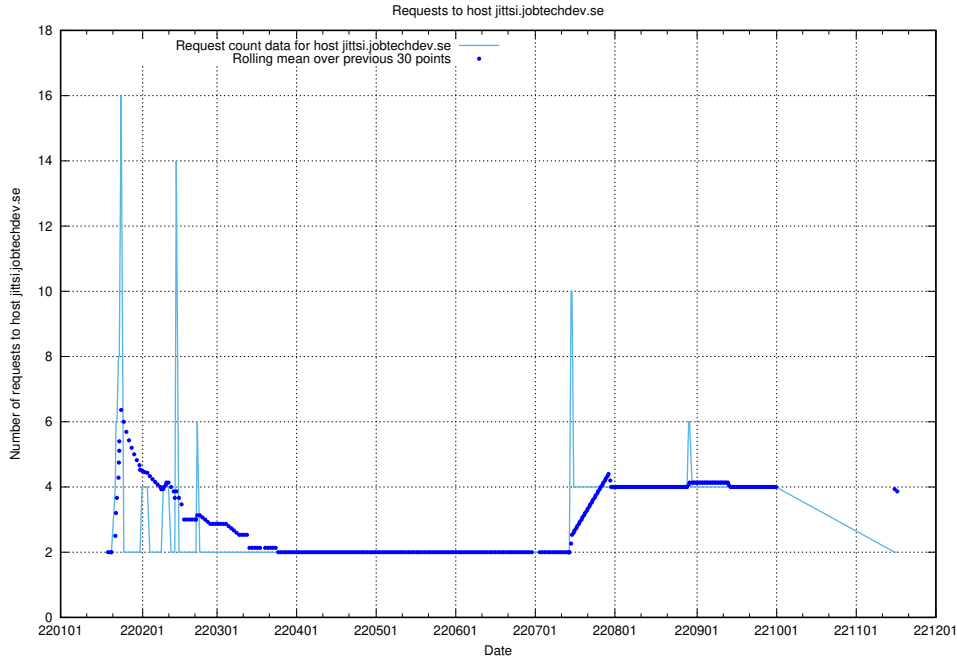

### 7.265 Usage of jittsi.jobtechdev.se

Here, we count the number of requests to host jittsi.jobtechdev.se.