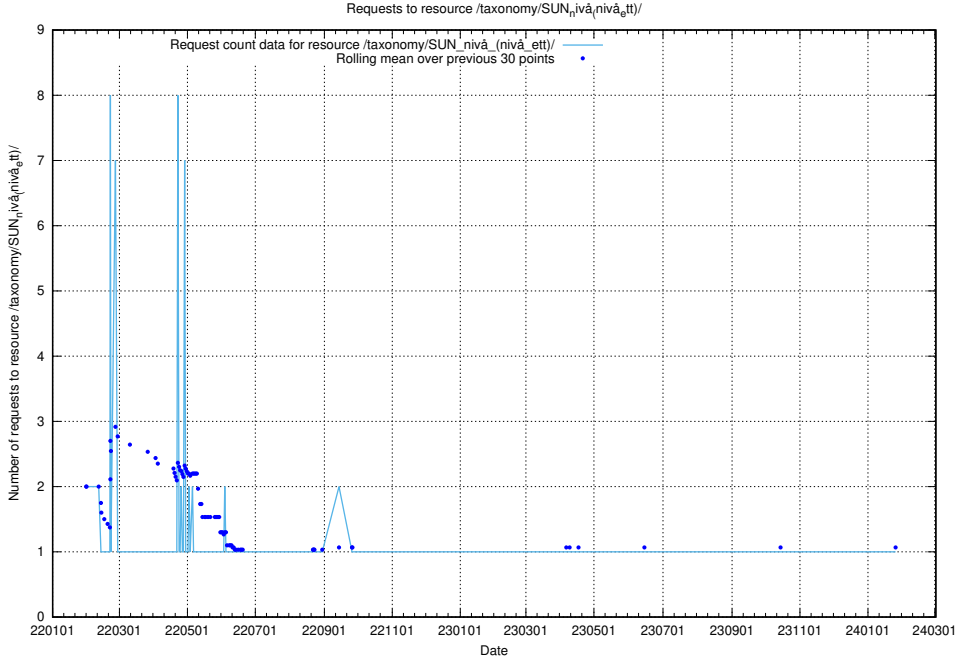

5.2927 Usage of /taxonomy/SUN_nivå_(nivå_ett)/

Here, we count the number of requests to resource /taxonomy/SUN_nivå_(nivå_ett)/.