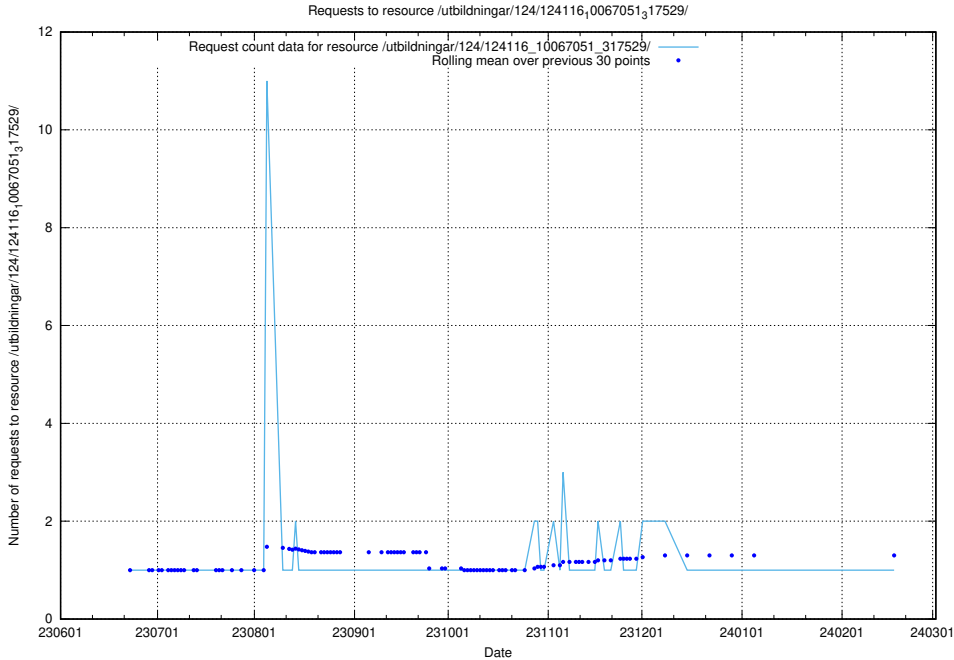

5.5445 Usage of /utbildningar/124/124116_10067051_317529/

Here, we count the number of requests to resource /utbildningar/124/124116_10067051_317529/.