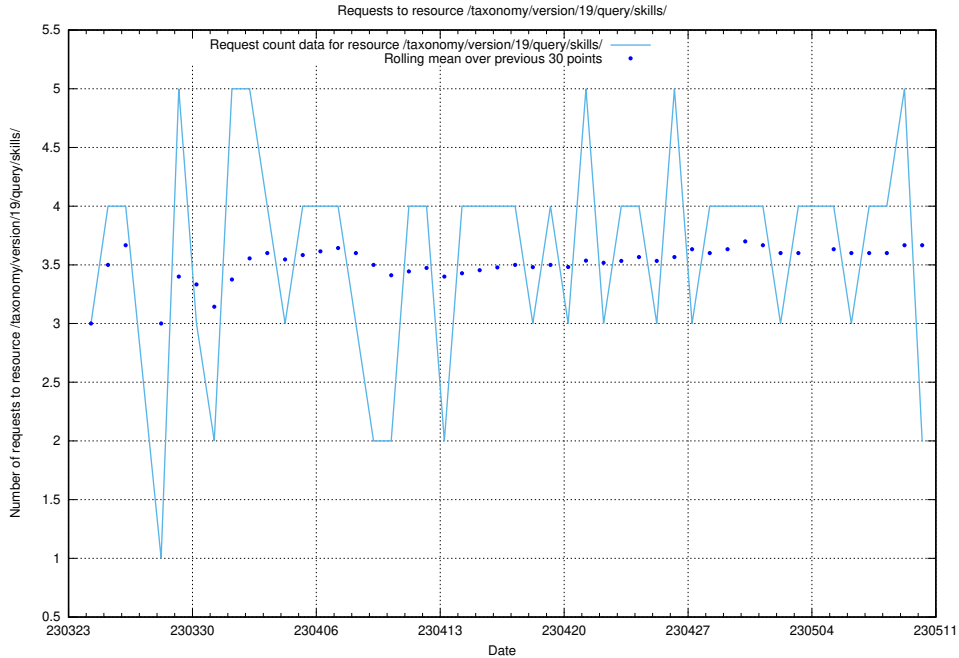

### 5.773 Usage of /taxonomy/version/19/query/skills/

Here, we count the number of requests to resource /taxonomy/version/19/query/skills/.