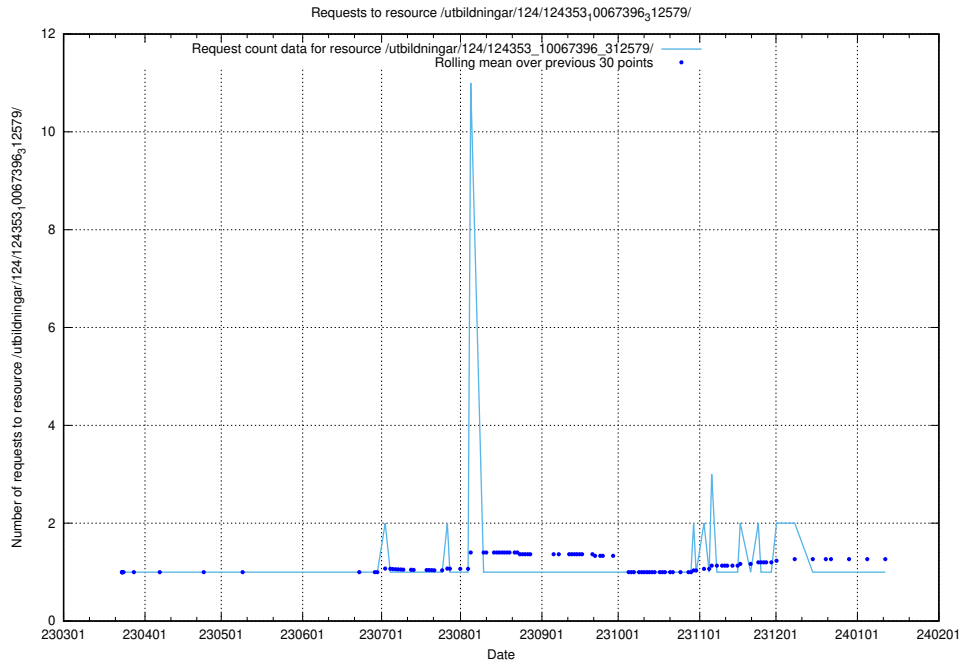

5.3545 Usage of /utbildningar/124/124353_10067396_312579/

Here, we count the number of requests to resource /utbildningar/124/124353_10067396_312579/.