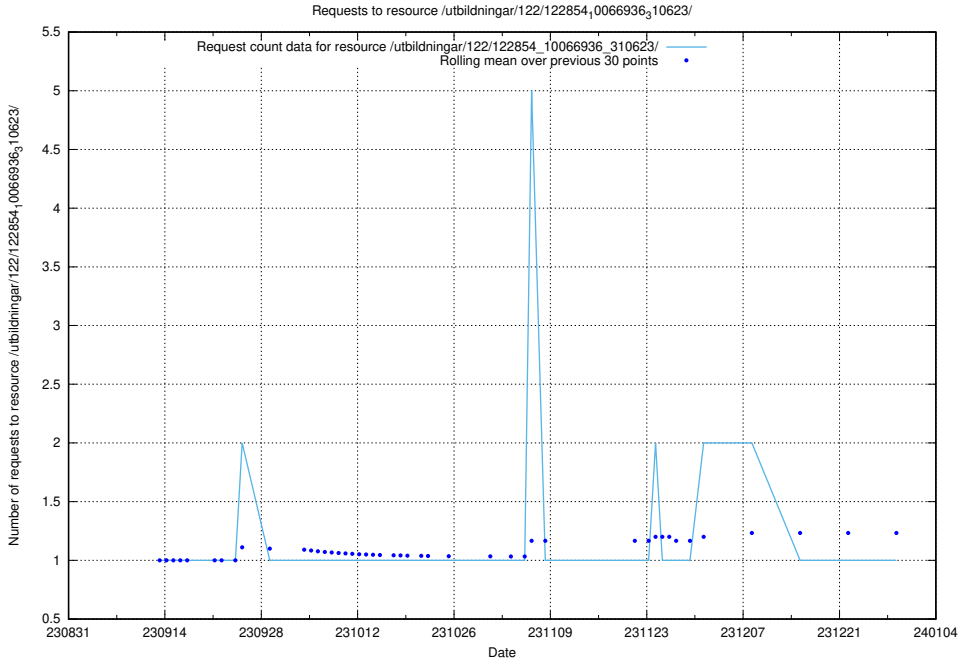

5.4213 Usage of /utbildningar/122/122854_10066936_310623/

Here, we count the number of requests to resource /utbildningar/122/122854_10066936_310623/.