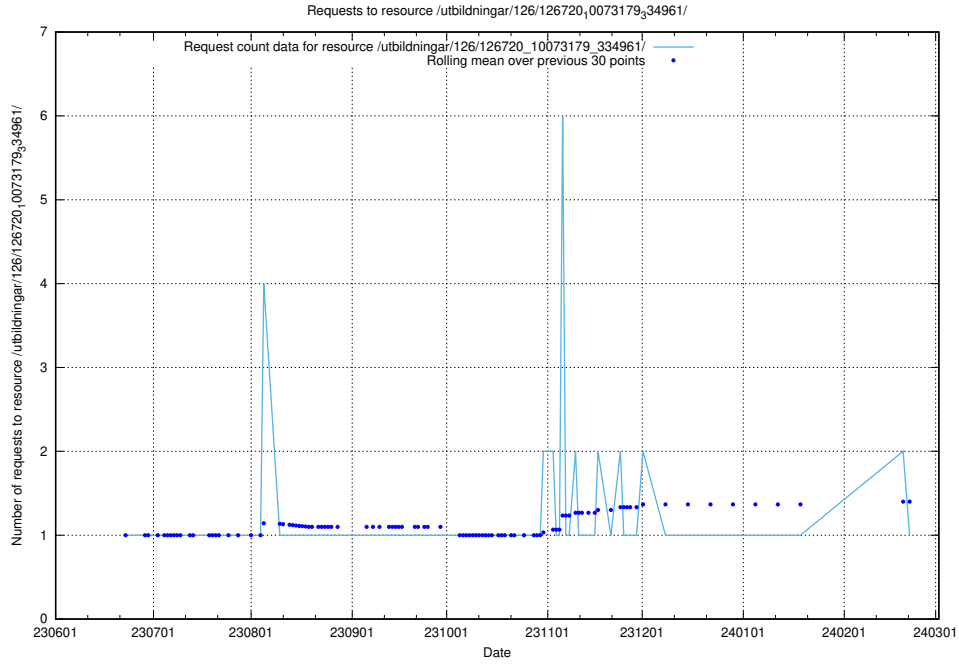

5.5223 Usage of /utbildningar/126/126720_10073179_334961/

Here, we count the number of requests to resource /utbildningar/126/126720_10073179_334961/.