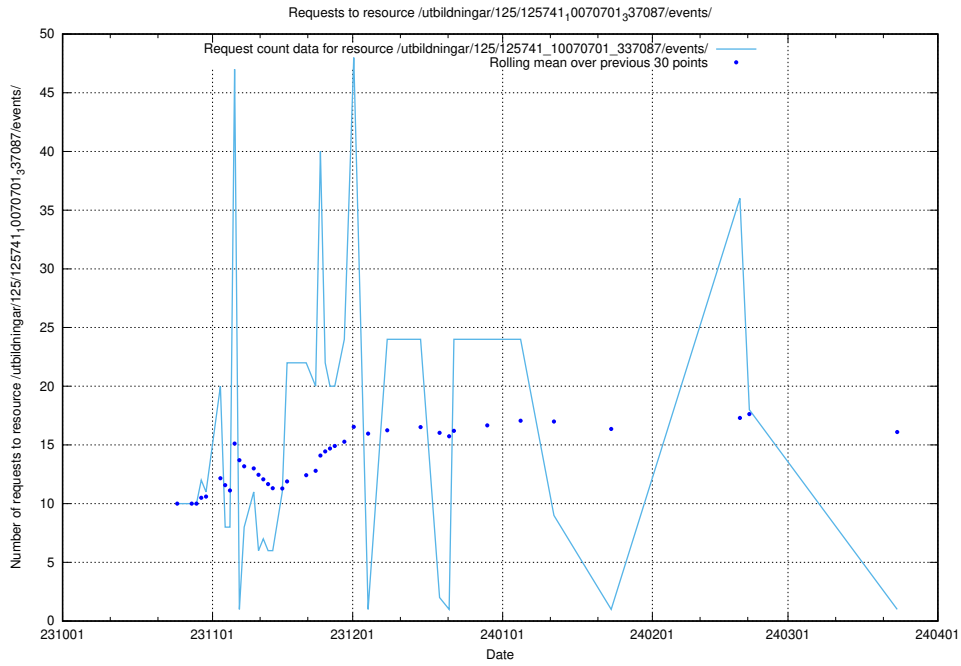

5.3809 Usage of /utbildningar/125/125741_10070701_337087/events/

Here, we count the number of requests to resource /utbildningar/125/125741_10070701_337087/events/