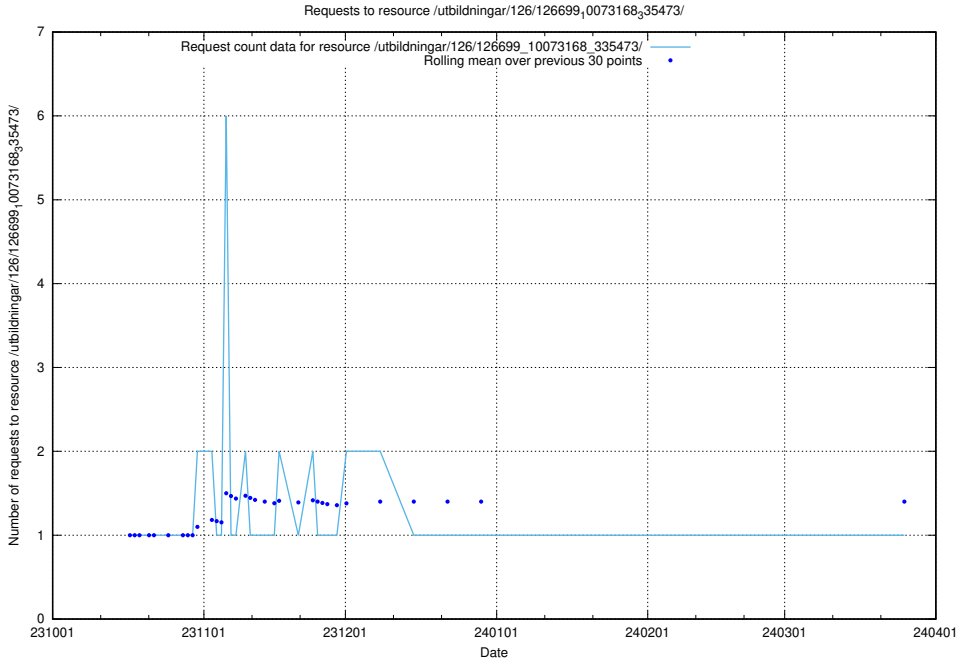

5.3908 Usage of /utbildningar/126/126699_10073168_335473/

Here, we count the number of requests to resource /utbildningar/126/126699_10073168_335473/.