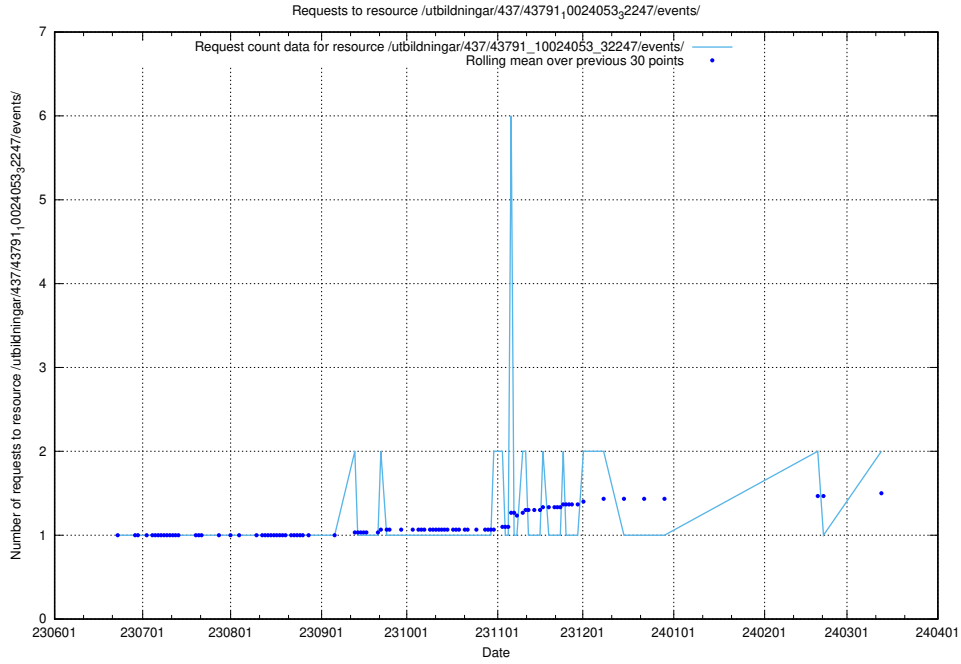

5.701 Usage of /utbildningar/437/43791_10024053_32247/events/

Here, we count the number of requests to resource /utbildningar/437/43791_10024053_32247/events/.