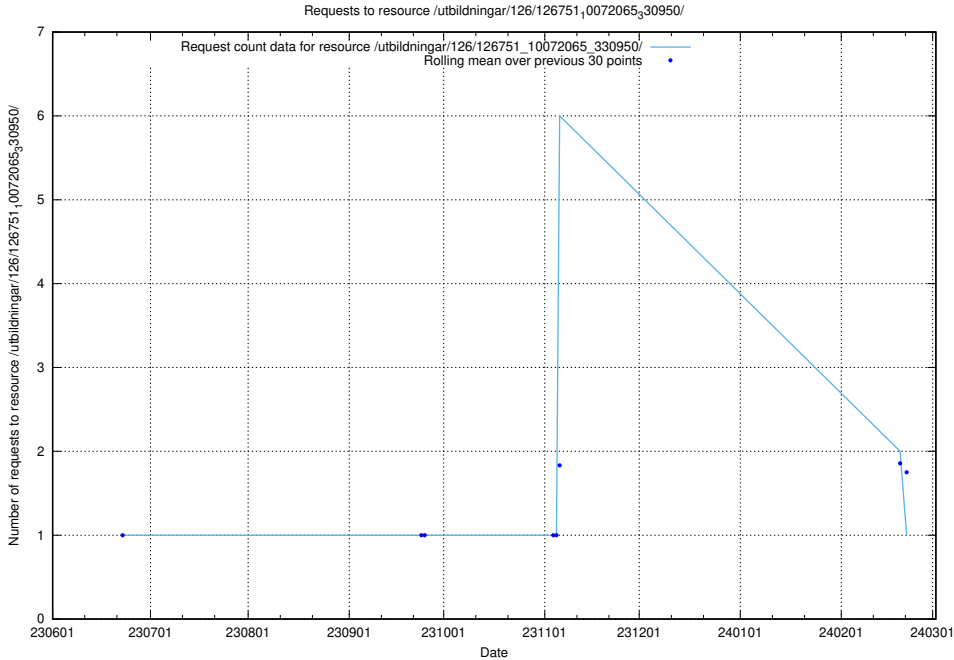

5.5211 Usage of /utbildningar/126/126751_10072065_330950/

Here, we count the number of requests to resource /utbildningar/126/126751_10072065_330950/.