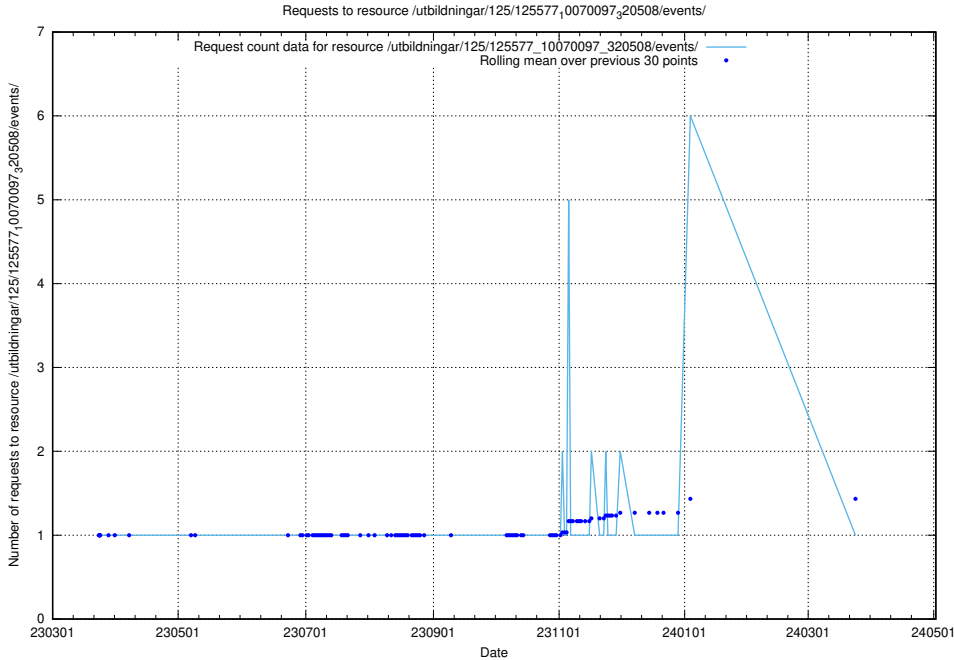

5.958 Usage of /utbildningar/125/125577_10070097_320508/events/

Here, we count the number of requests to resource /utbildningar/125/125577_10070097_320508/events/