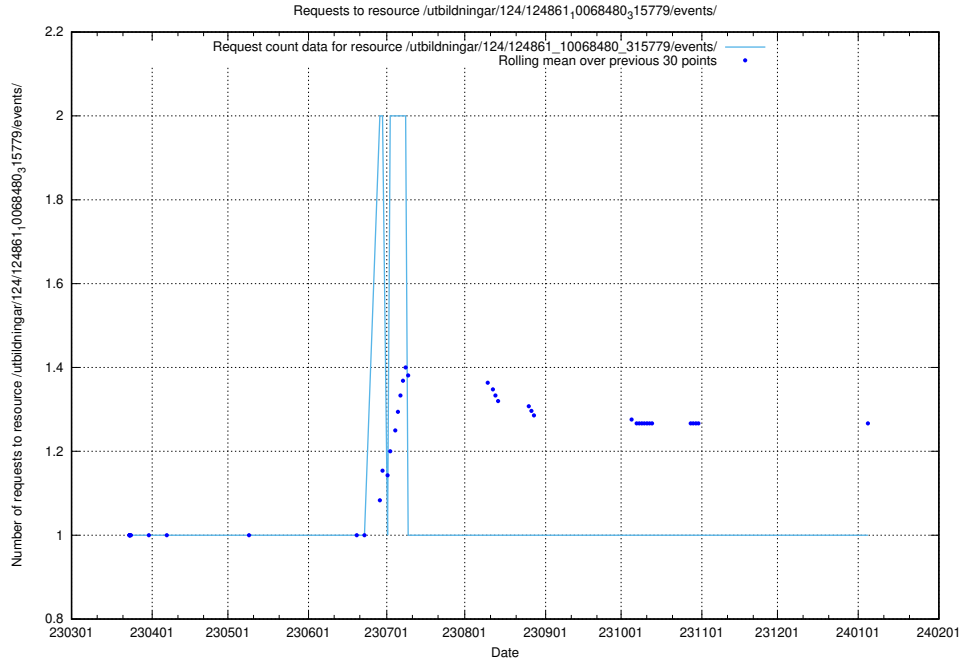

5.1026 Usage of /utbildningar/124/124861_10068480_315779/events/

Here, we count the number of requests to resource /utbildningar/124/124861_10068480_315779/events/