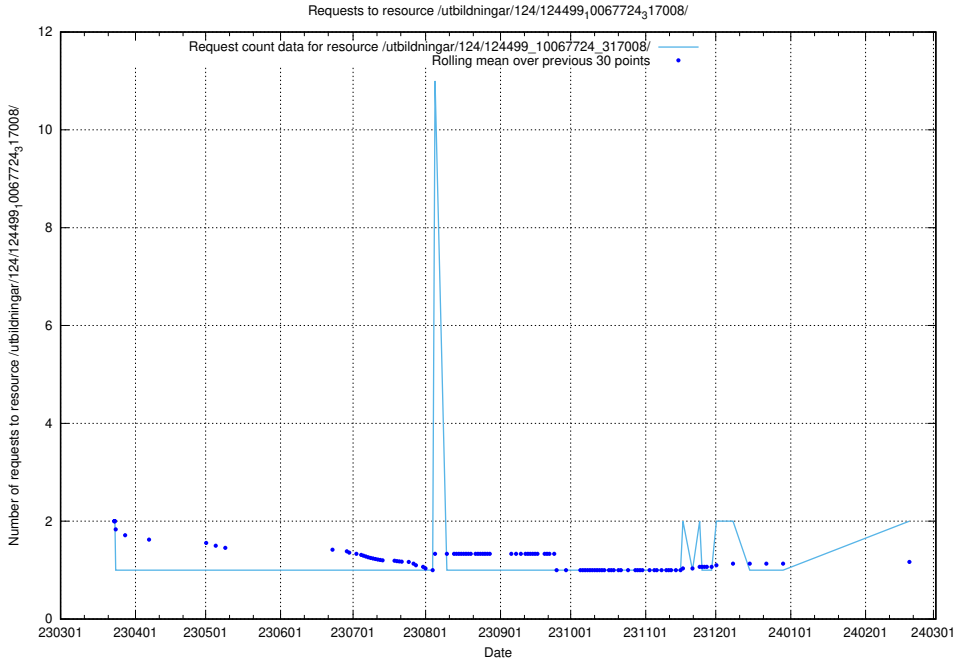

5.800 Usage of /utbildningar/124/124499_10067724_317008/

Here, we count the number of requests to resource /utbildningar/124/124499_10067724_317008/.