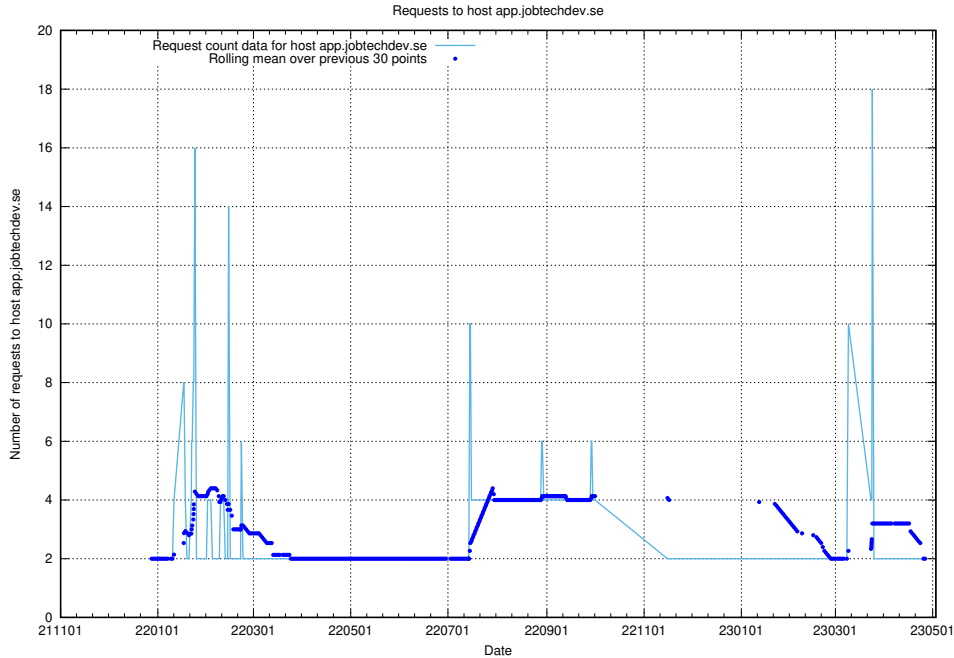

7.360 Usage of app.jobtechdev.se

Here, we count the number of requests to host app.jobtechdev.se.