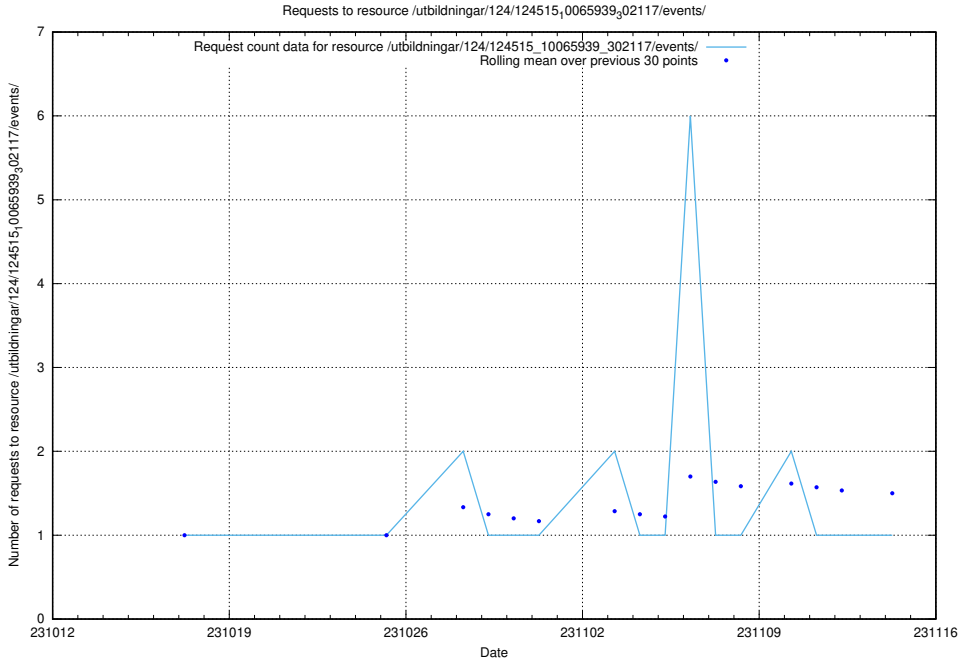

5.3921 Usage of /utbildningar/124/124515_10065939_302117/events/

Here, we count the number of requests to resource /utbildningar/124/124515_10065939_302117/events/