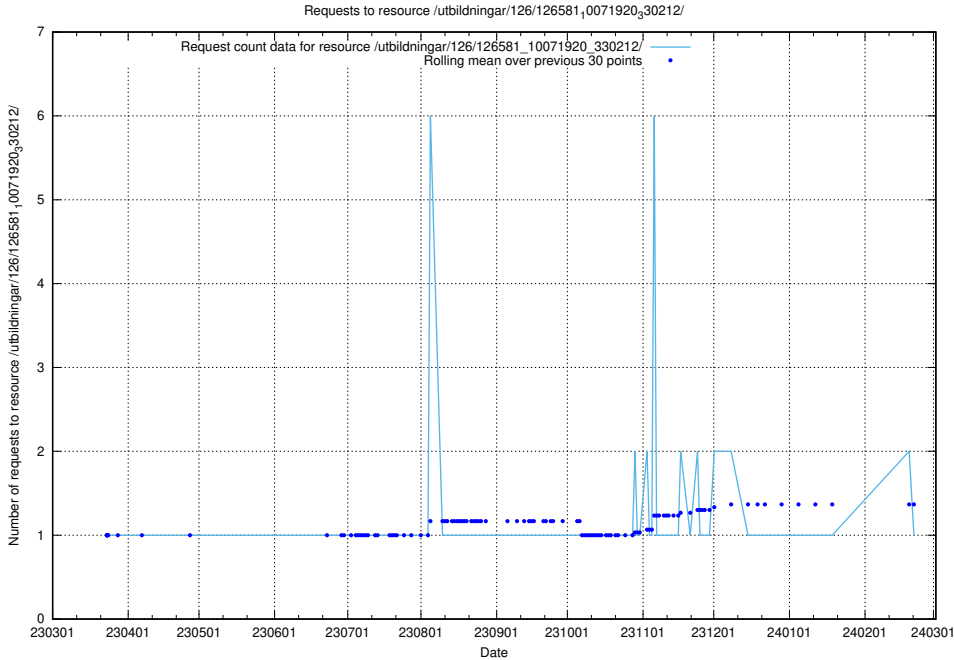

5.6041 Usage of /utbildningar/126/126581_10071920_330212/

Here, we count the number of requests to resource /utbildningar/126/126581_10071920_330212/.