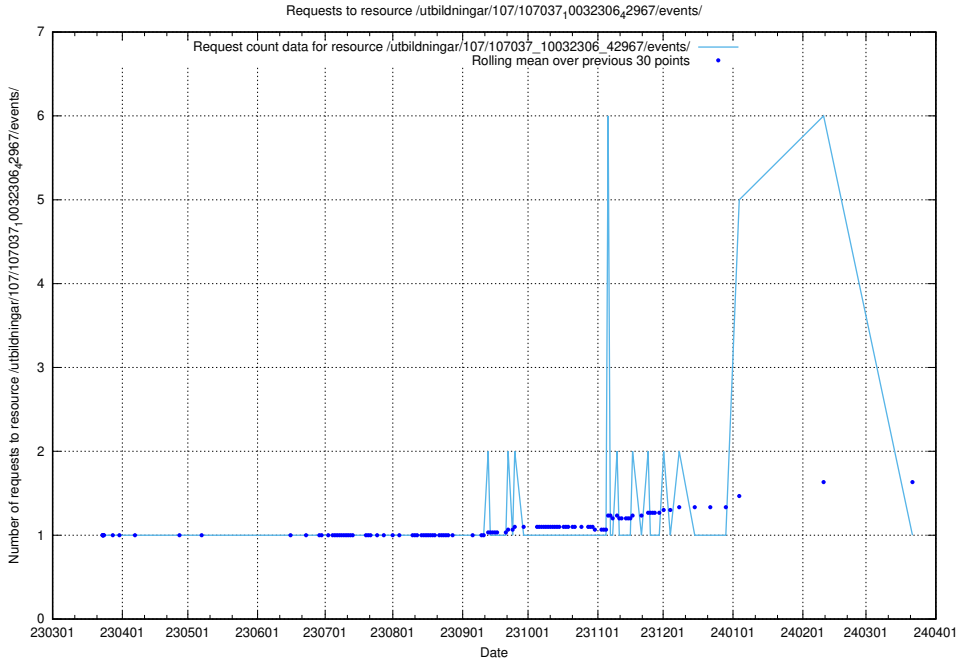

5.4985 Usage of /utbildningar/107/107037_10032306_42967/events/

Here, we count the number of requests to resource /utbildningar/107/107037_10032306_42967/events/.