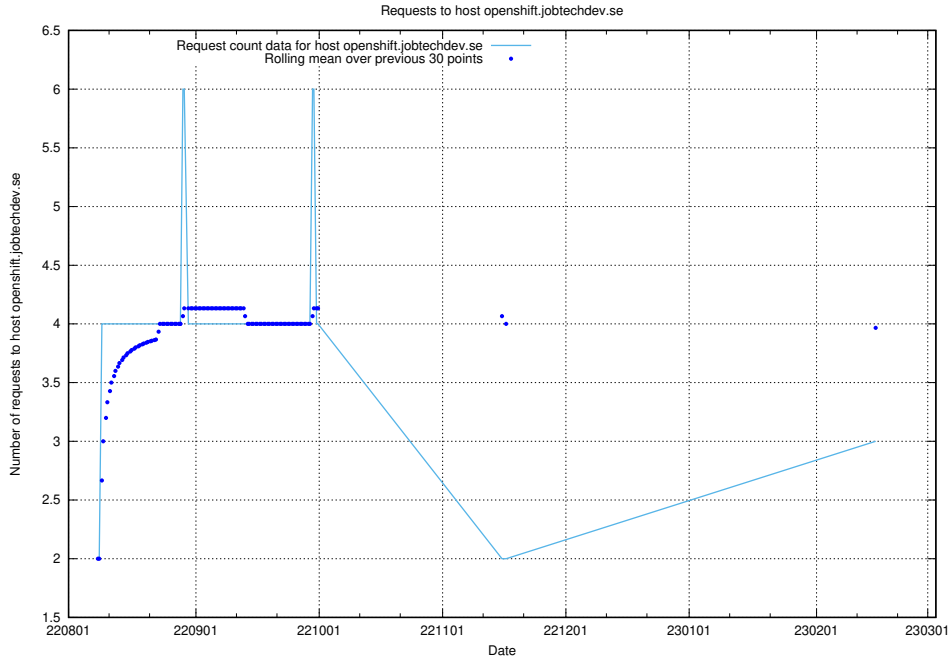

7.183 Usage of openshift.jobtechdev.se

Here, we count the number of requests to host openshift.jobtechdev.se.