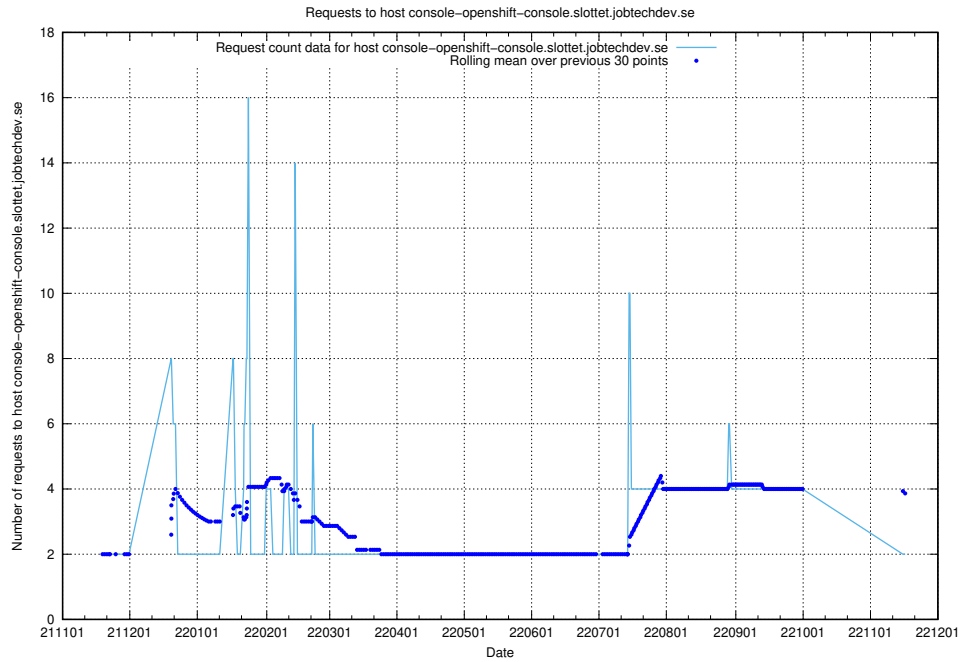

## 7.470 Usage of console-openshift-console.slottet.jobtechdev.se

Here, we count the number of requests to host console-openshift-console.slottet.jobtechdev.se.