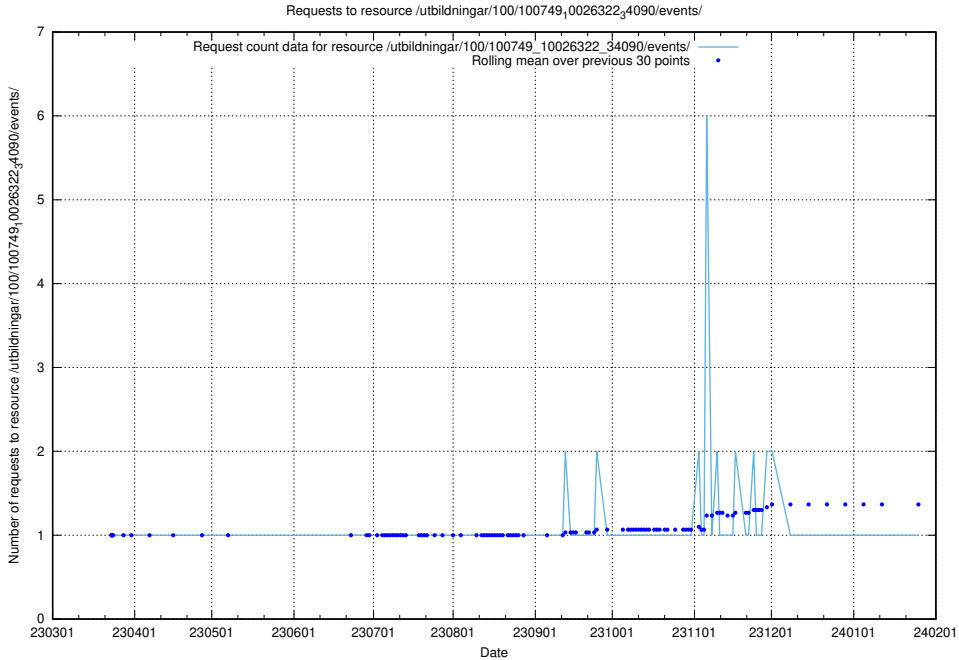

### 5.5231 Usage of /utbildningar/100/100749\_10026322\_34090/events/

Here, we count the number of requests to resource /utbildningar/100/100749\_10026322\_34090/events/.