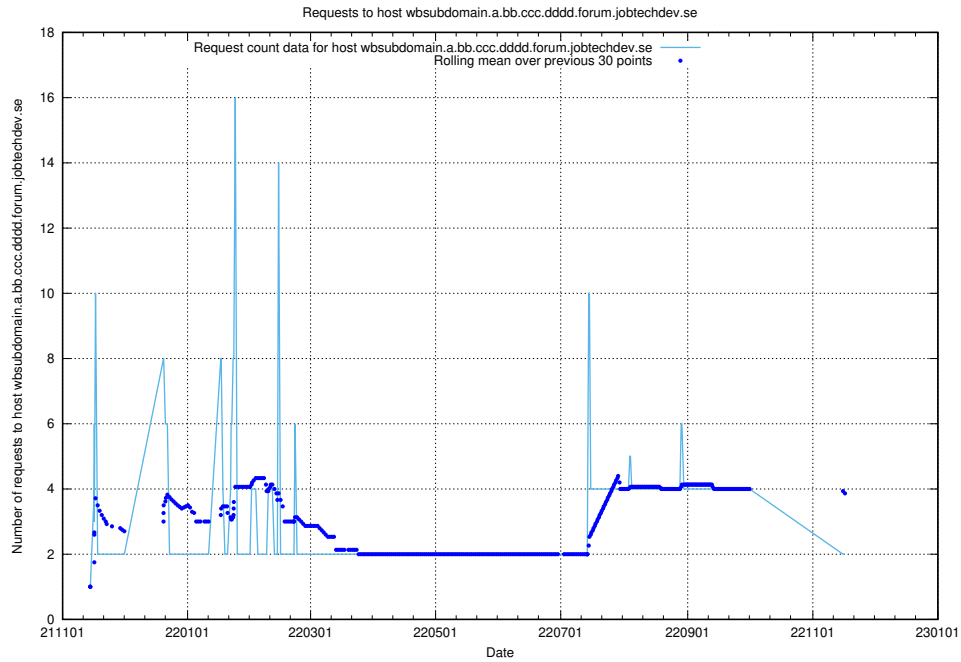

7.547 Usage of wbsubdomain.a.bb.ccc.dddd.forum.jobtechdev.se

Here, we count the number of requests to host wbsubdomain.a.bb.ccc.dddd.forum.jobtechdev.se.