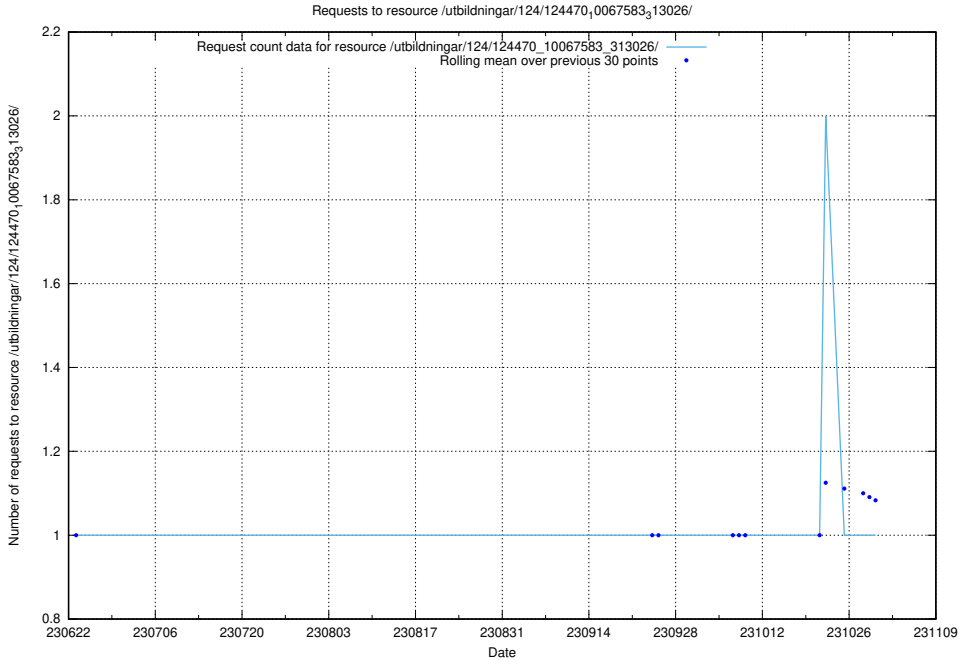

5.5432 Usage of /utbildningar/124/124470_10067583_313026/

Here, we count the number of requests to resource /utbildningar/124/124470_10067583_313026/.