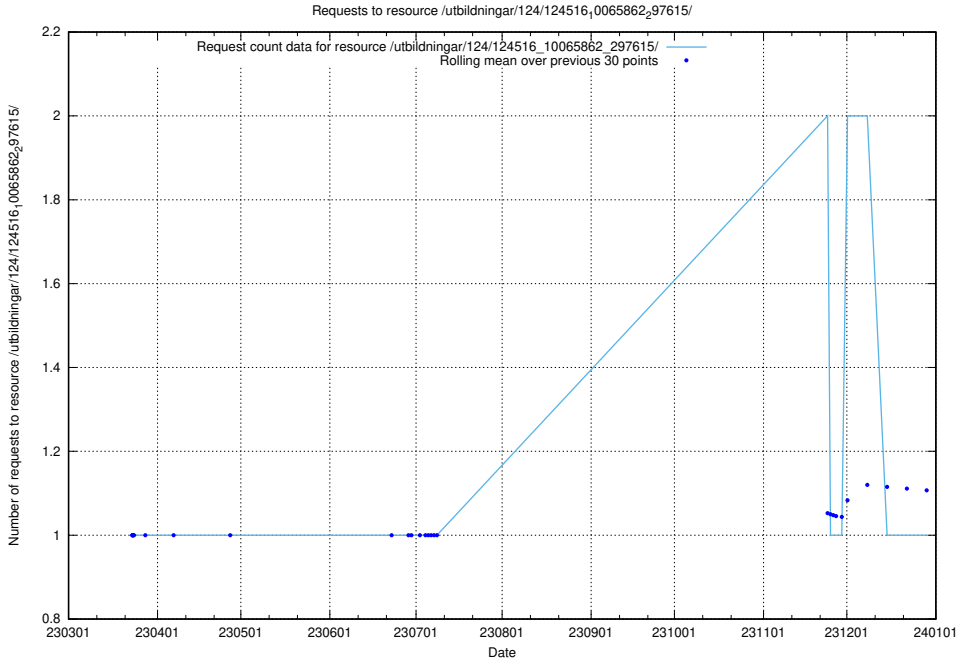

5.1159 Usage of /utbildningar/124/124516_10065862_297615/

Here, we count the number of requests to resource /utbildningar/124/124516_10065862_297615/.