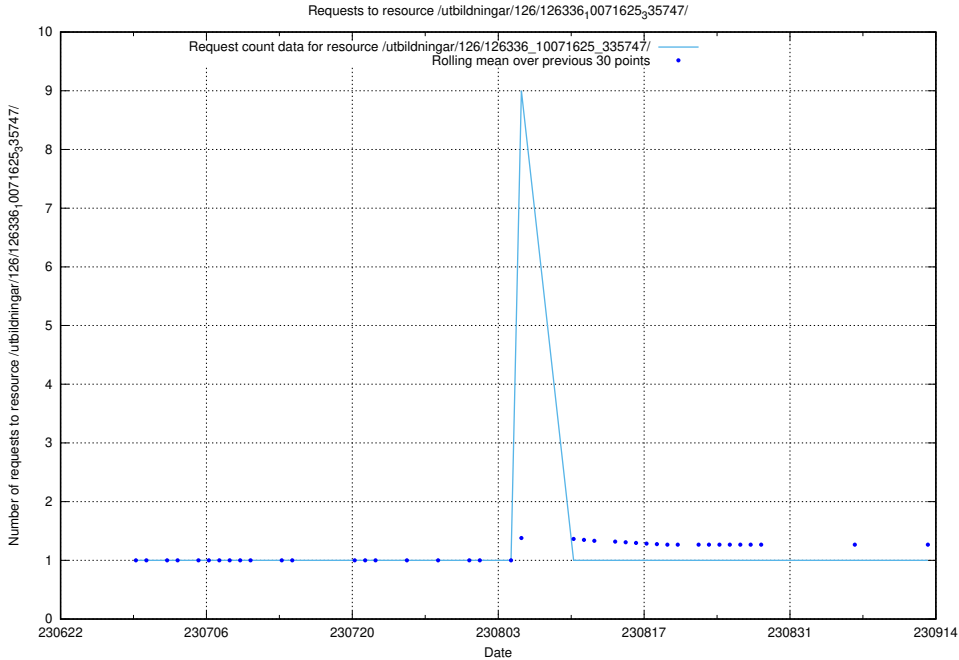

### 5.5073 Usage of /utbildningar/126/126237\_10071455\_326669/events/

Here, we count the number of requests to resource /utbildningar/126/126237\_10071455\_326669/events/