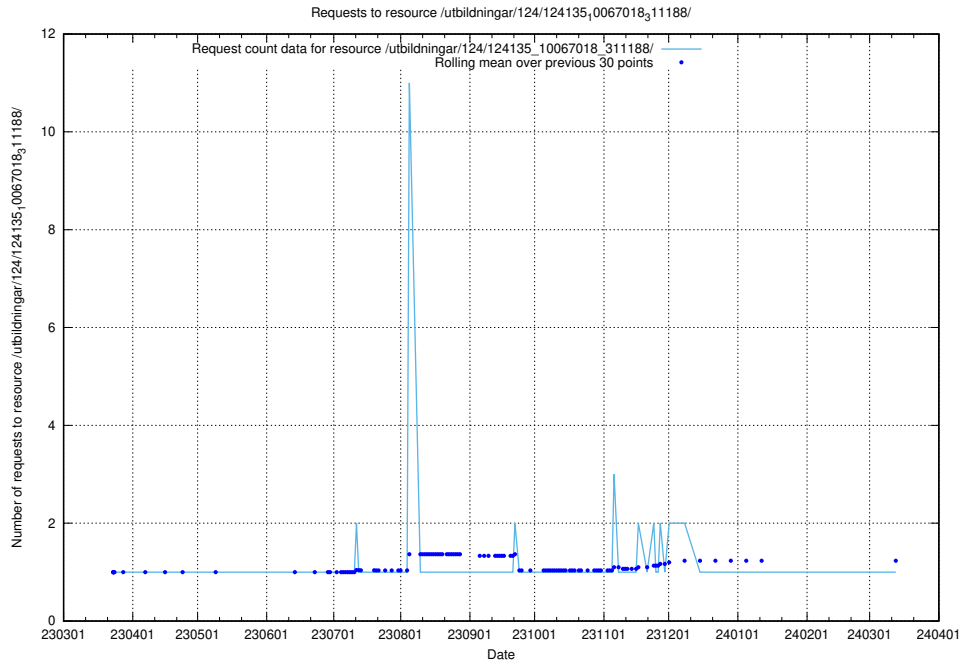

5.3677 Usage of /utbildningar/124/124135_10067018_311188/

Here, we count the number of requests to resource /utbildningar/124/124135_10067018_311188/.