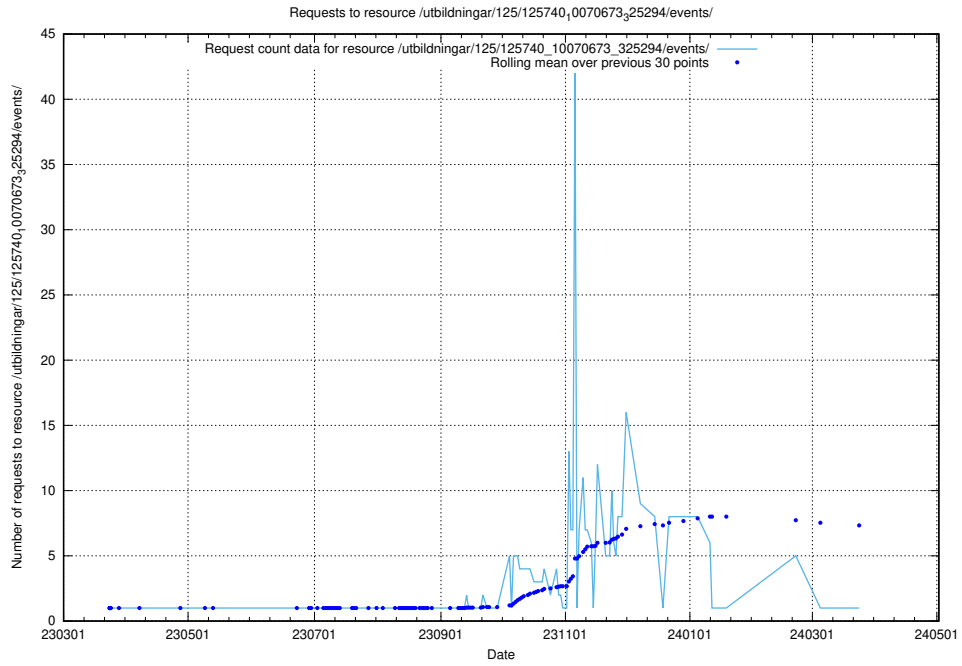

5.851 Usage of /utbildningar/125/125740_10070673_325294/events/

Here, we count the number of requests to resource /utbildningar/125/125740_10070673_325294/events/