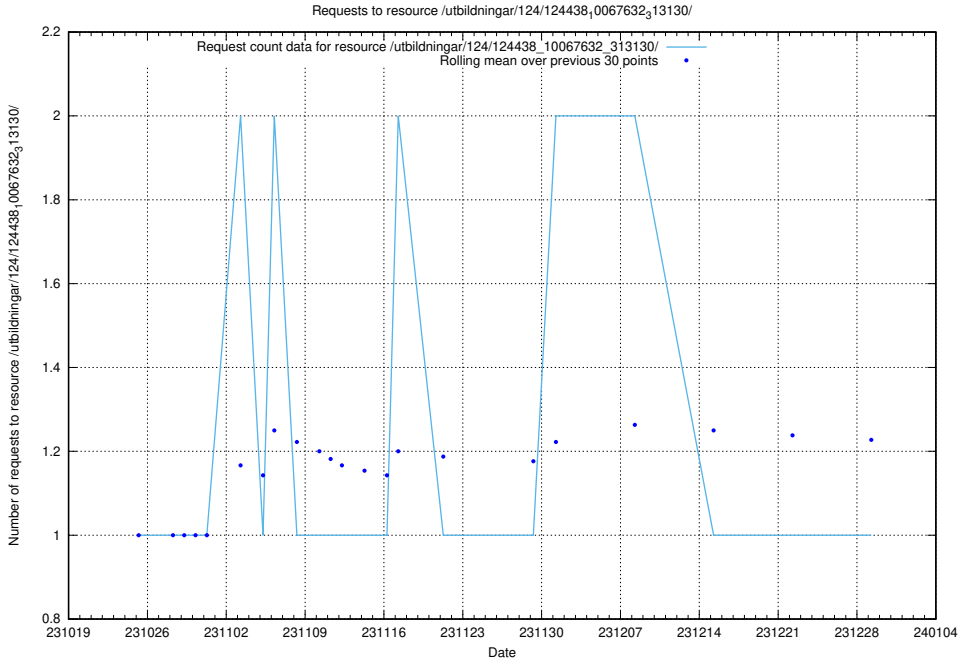

5.3837 Usage of /utbildningar/124/124438_10067632_313130/

Here, we count the number of requests to resource /utbildningar/124/124438_10067632_313130/.