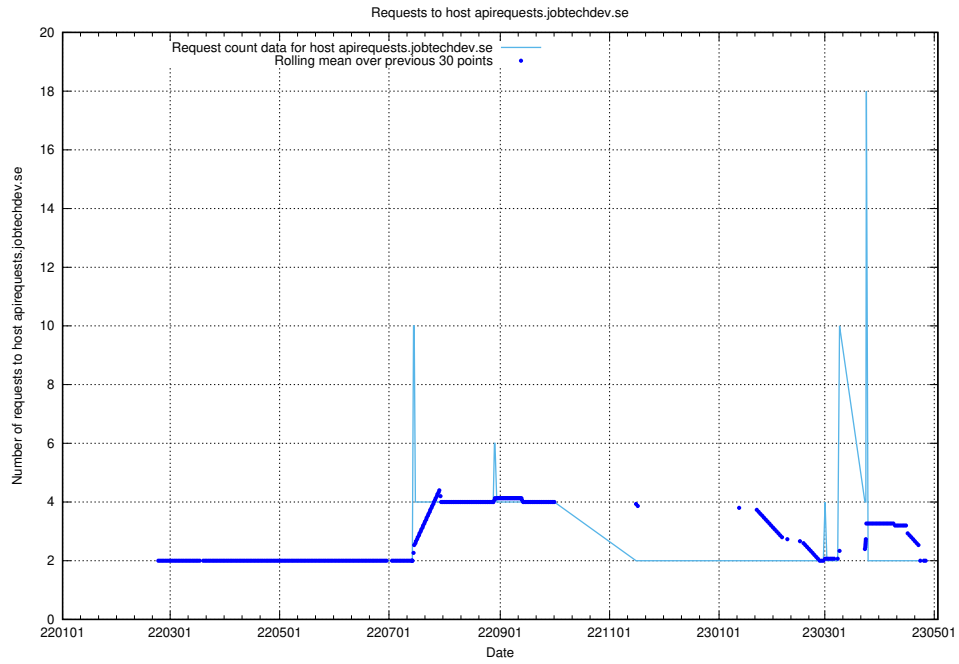

7.514 Usage of apirequests.jobtechdev.se

Here, we count the number of requests to host apirequests.jobtechdev.se.