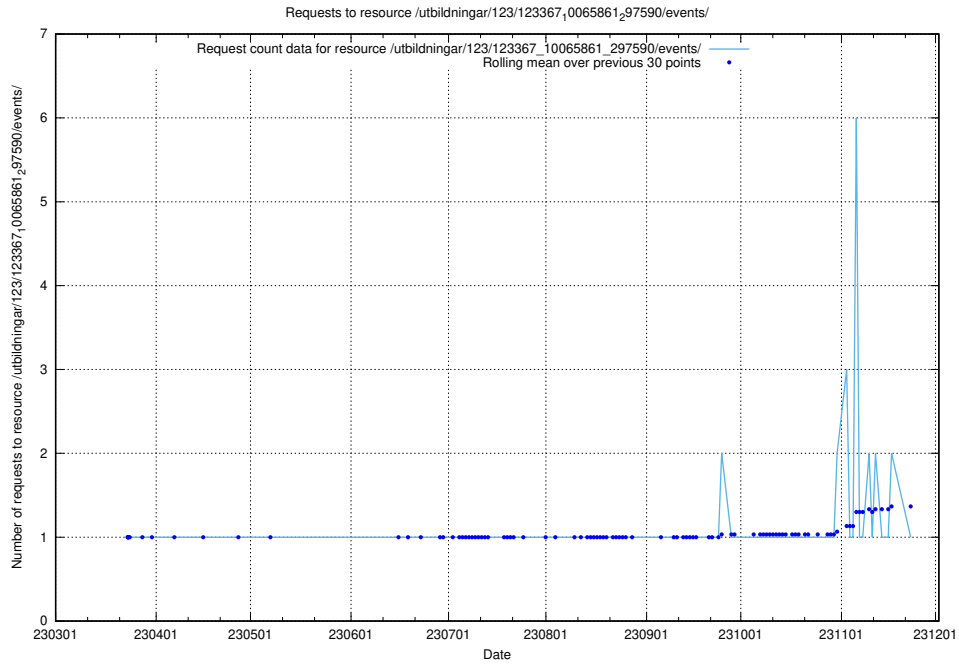

5.4427 Usage of /utbildningar/123/123367_10065861_297590/events/

Here, we count the number of requests to resource /utbildningar/123/123367_10065861_297590/events/