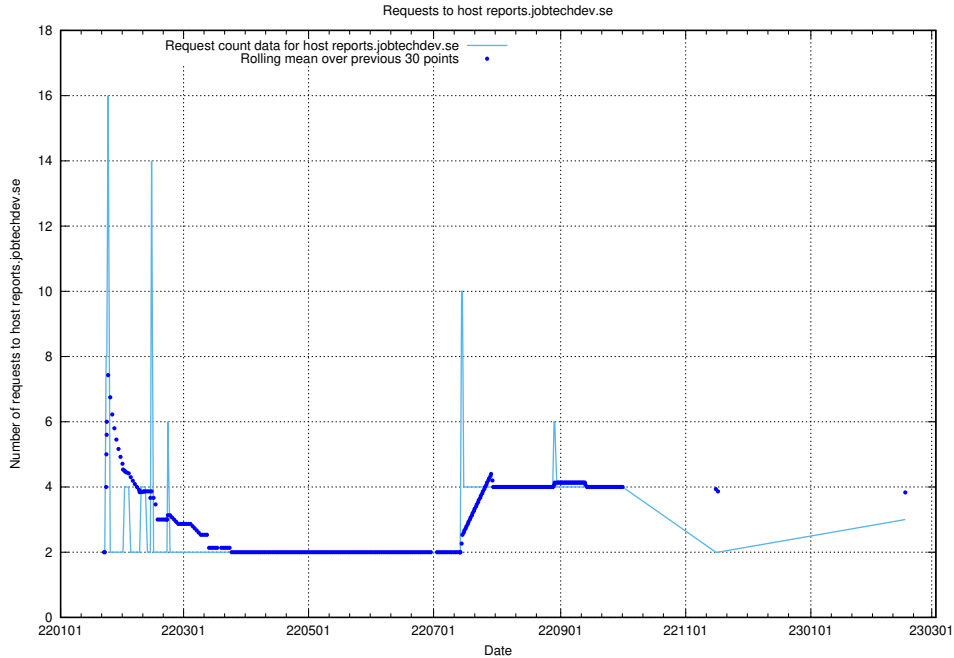

7.245 Usage of reports.jobtechdev.se

Here, we count the number of requests to host reports.jobtechdev.se.