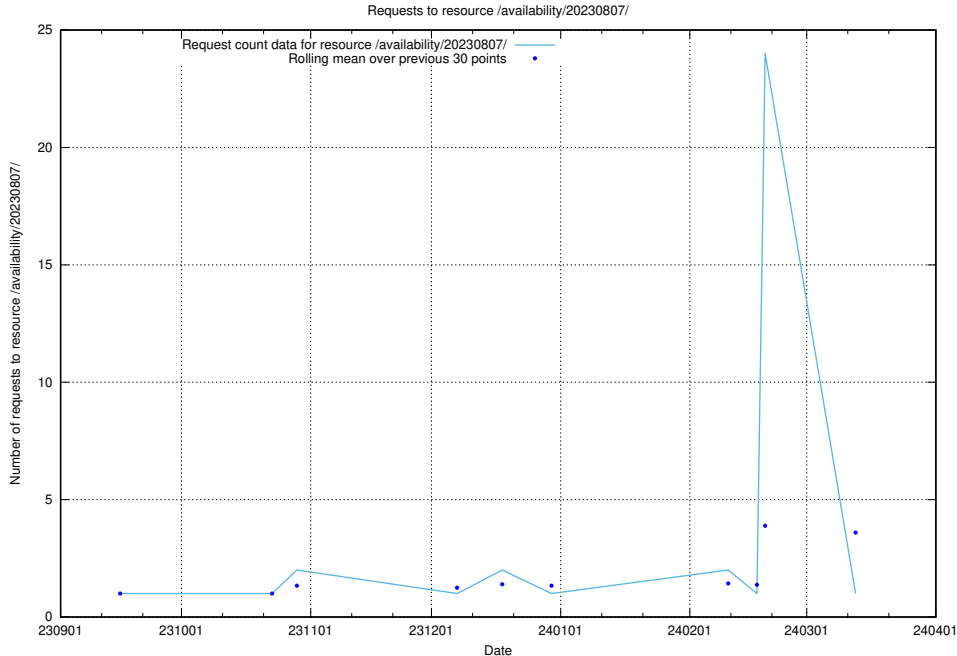

5.4177 Usage of /availability/20230807/

Here, we count the number of requests to resource /availability/20230807/.