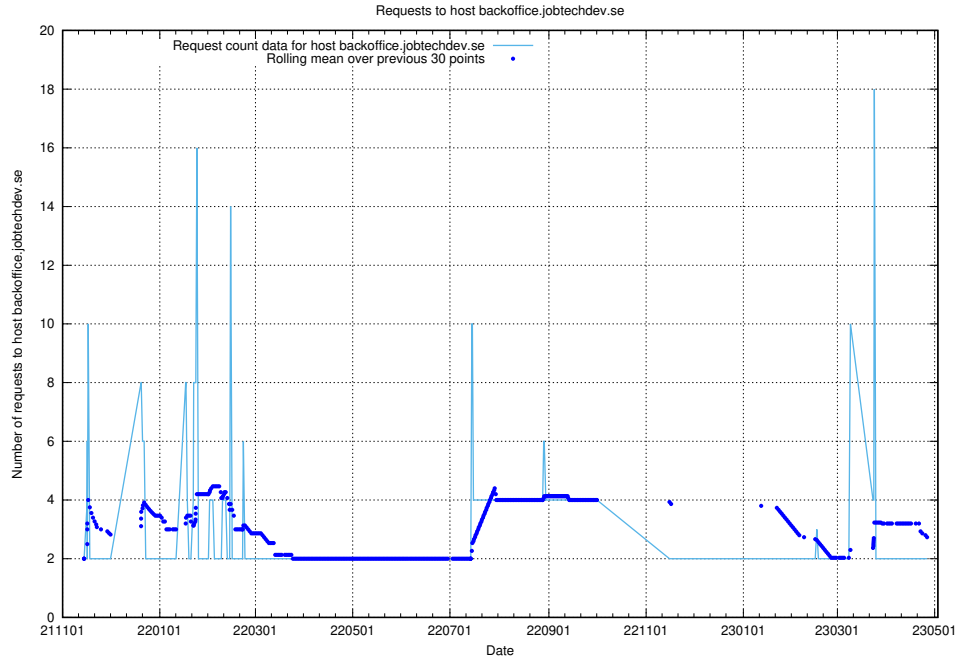

7.284 Usage of backoffice.jobtechdev.se

Here, we count the number of requests to host backoffice.jobtechdev.se.