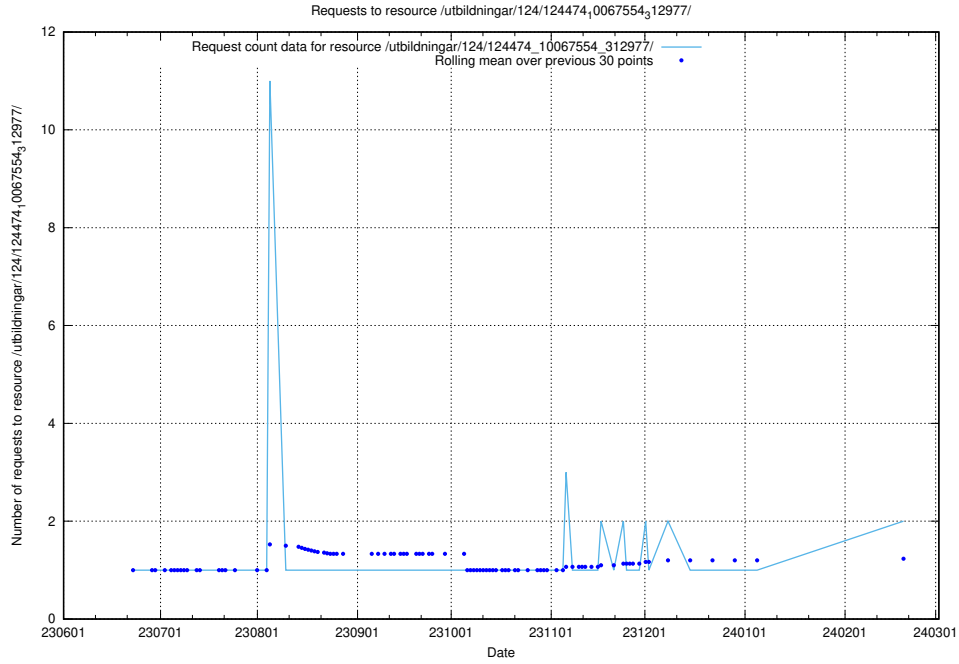

5.725 Usage of /utbildningar/124/124474_10067554_312977/

Here, we count the number of requests to resource /utbildningar/124/124474_10067554_312977/.