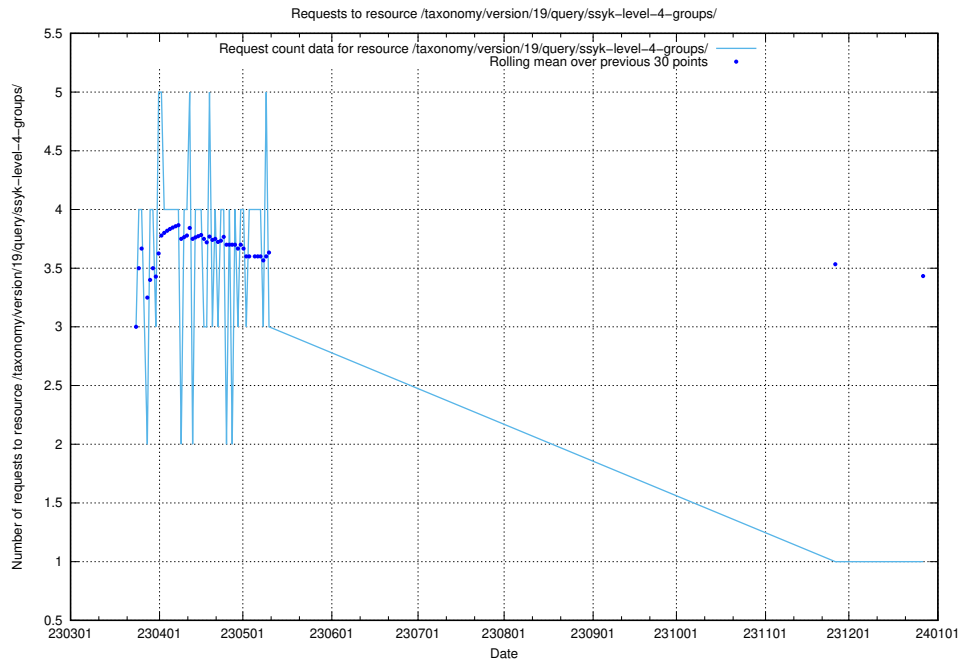

5.5784 Usage of /taxonomy/version/19/query/ssyk-level-4-groups/

Here, we count the number of requests to resource /taxonomy/version/19/query/ssyk-level-4-groups/.