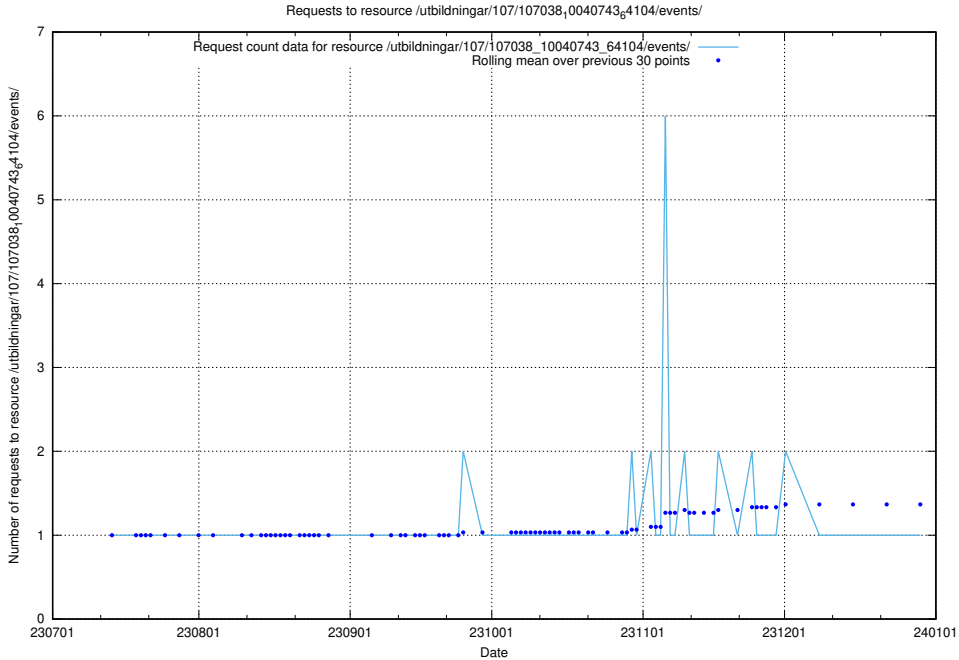

5.4698 Usage of /utbildningar/107/107038_10040743_64104/events/

Here, we count the number of requests to resource /utbildningar/107/107038_10040743_64104/events/.