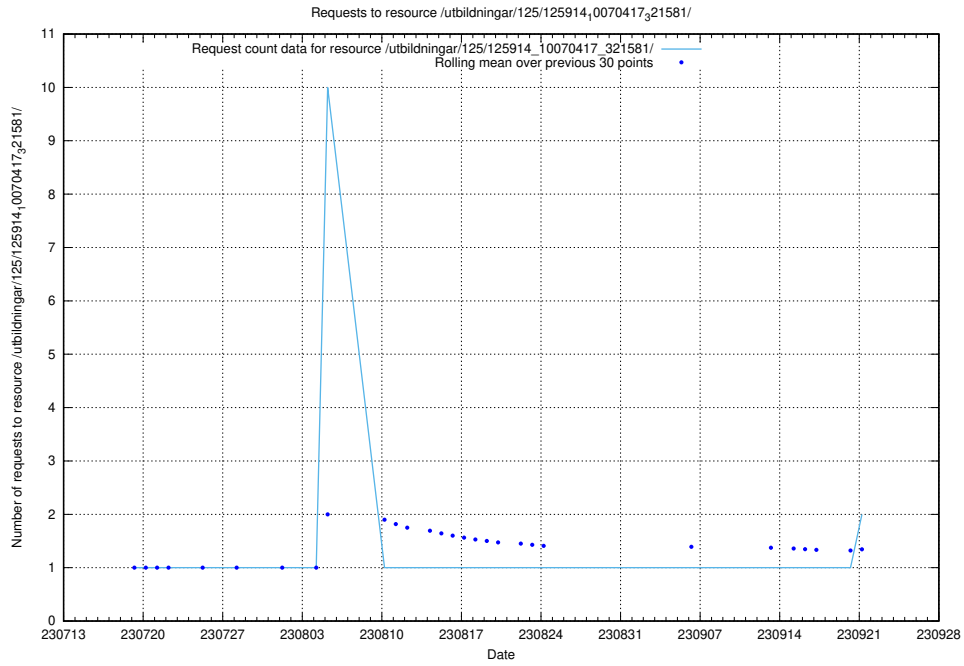

5.646 Usage of /utbildningar/125/125914_10070417_321581/

Here, we count the number of requests to resource /utbildningar/125/125914_10070417_321581/.