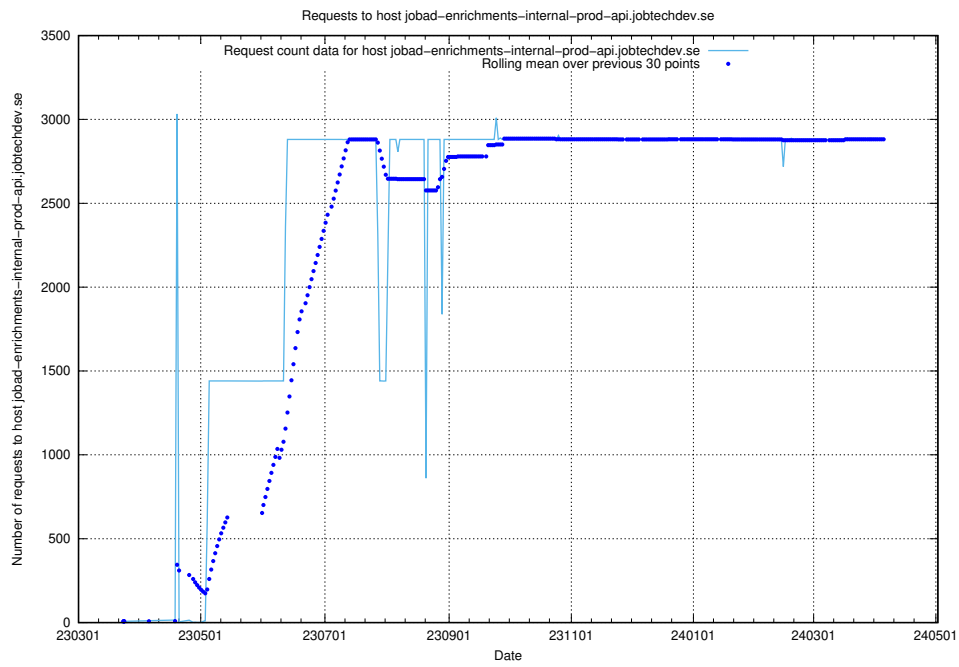

7.17 Usage of jobad-enrichments-internal-prod-api.jobtechdev.se

Here, we count the number of requests to host jobad-enrichments-internal-prod-api.jobtechdev.se.