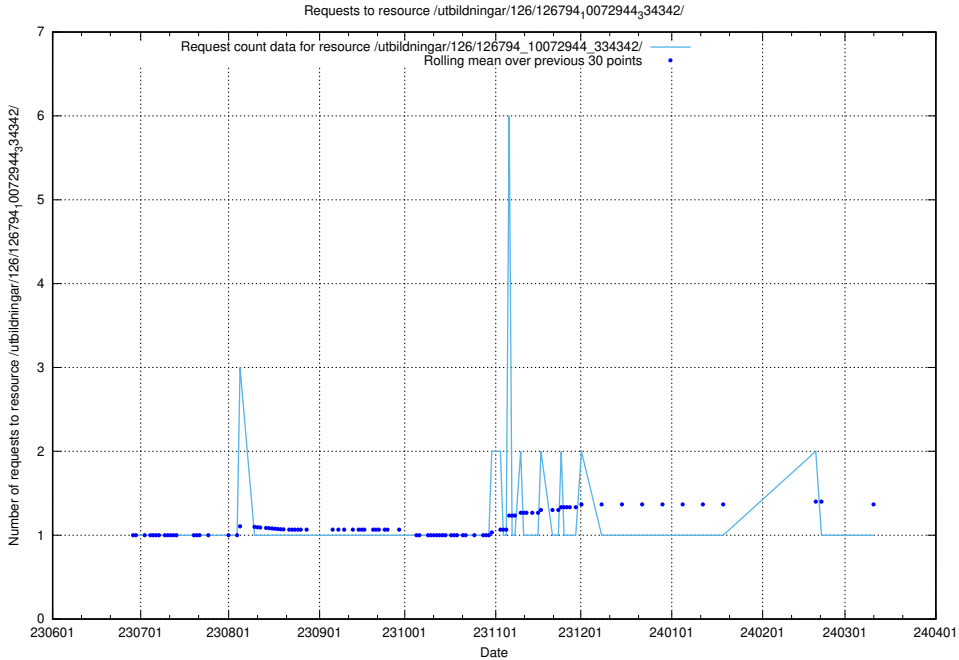

5.5058 Usage of /utbildningar/126/126794_10072944_334342/

Here, we count the number of requests to resource /utbildningar/126/126794_10072944_334342/.