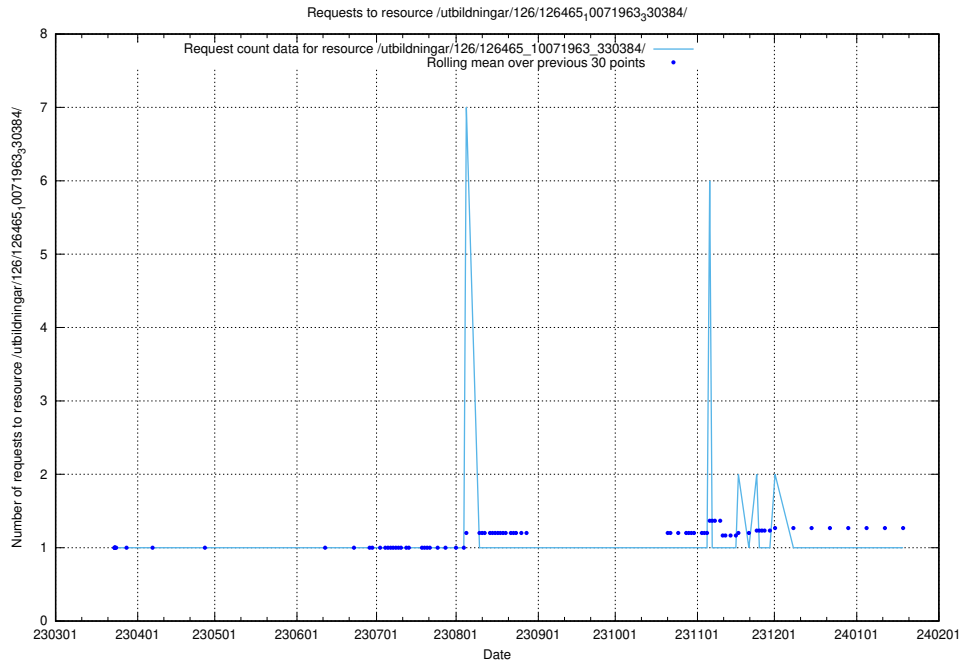

5.6059 Usage of /utbildningar/126/126465_10071963_330384/

Here, we count the number of requests to resource /utbildningar/126/126465_10071963_330384/.