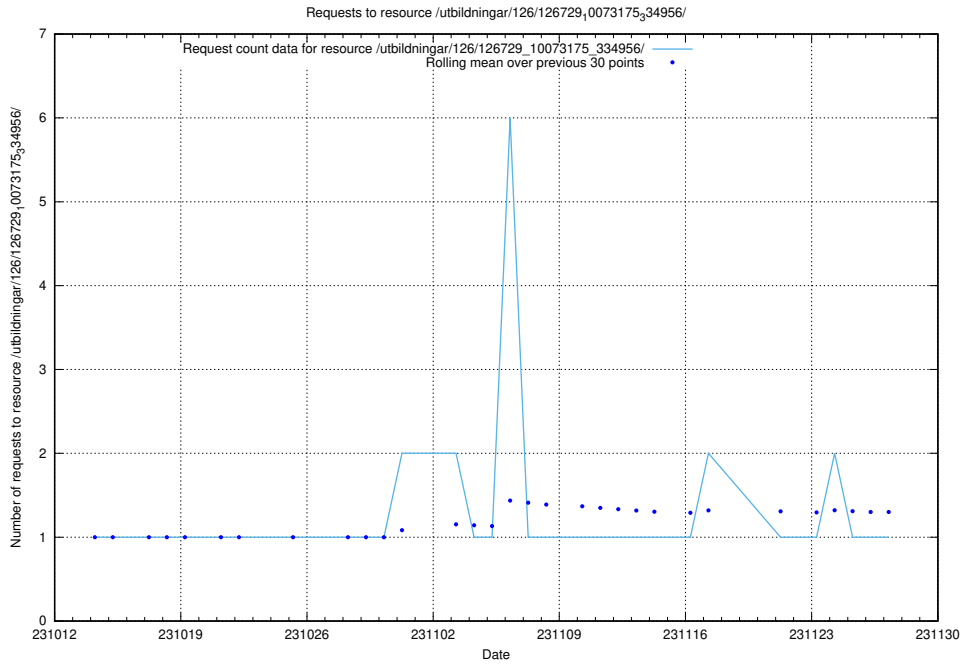

5.3942 Usage of /utbildningar/126/126729_10073175_334956/

Here, we count the number of requests to resource /utbildningar/126/126729_10073175_334956/.