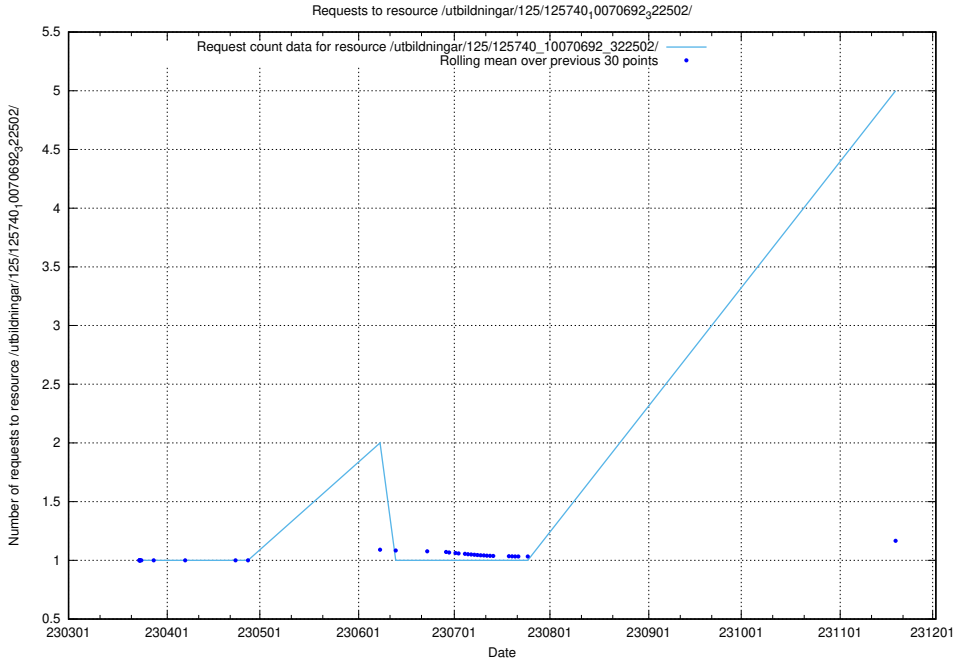

5.125 Usage of /utbildningar/125/125740_10070692_322502/

Here, we count the number of requests to resource /utbildningar/125/125740_10070692_322502/.