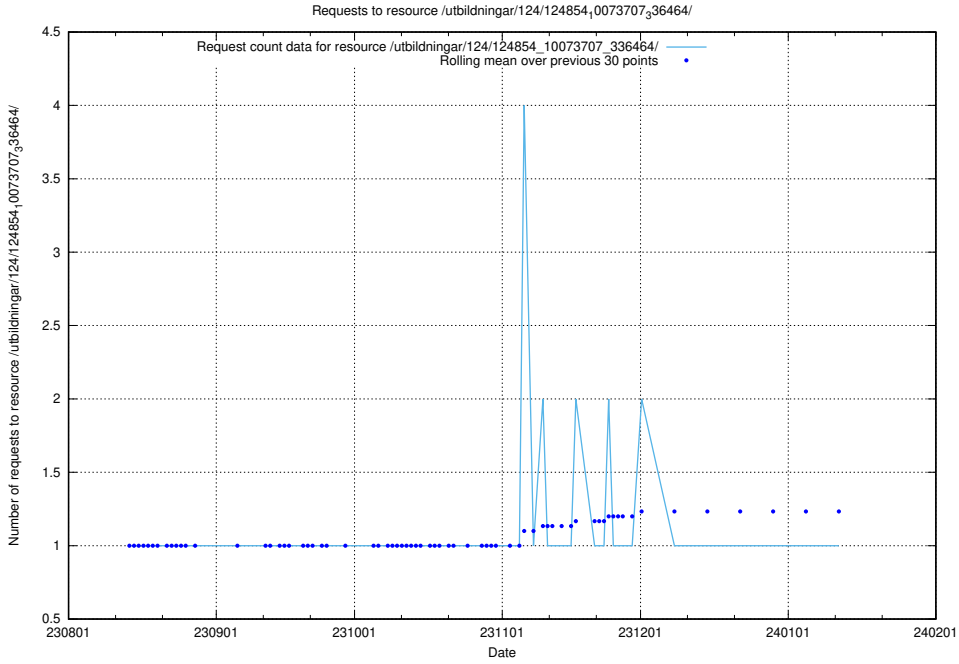

5.4423 Usage of /utbildningar/124/124854_10073707_336464/

Here, we count the number of requests to resource /utbildningar/124/124854_10073707_336464/.