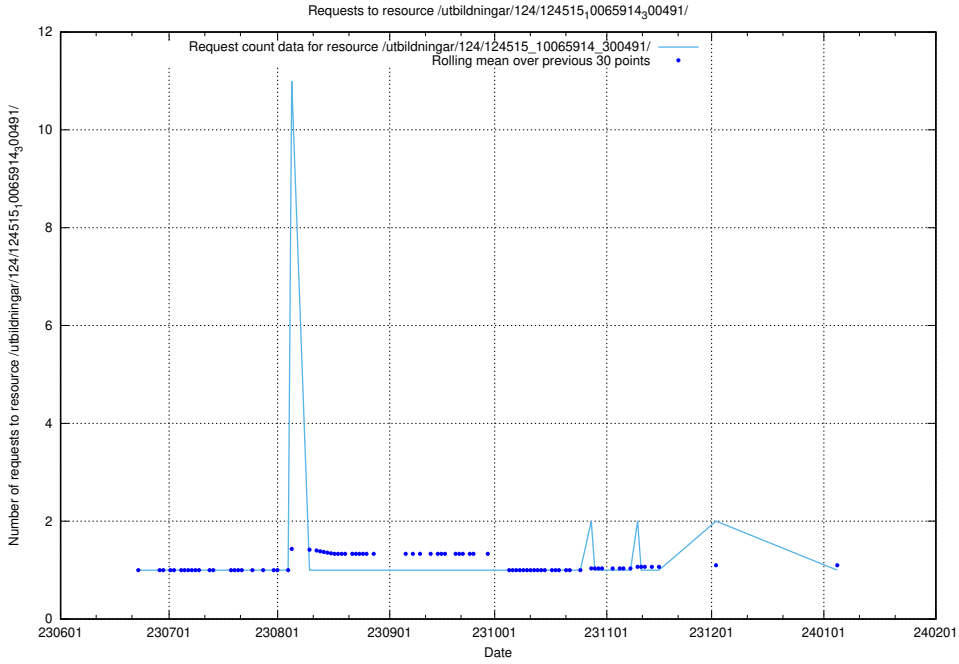

5.5388 Usage of /utbildningar/124/124515_10065914_300491/

Here, we count the number of requests to resource /utbildningar/124/124515_10065914_300491/.