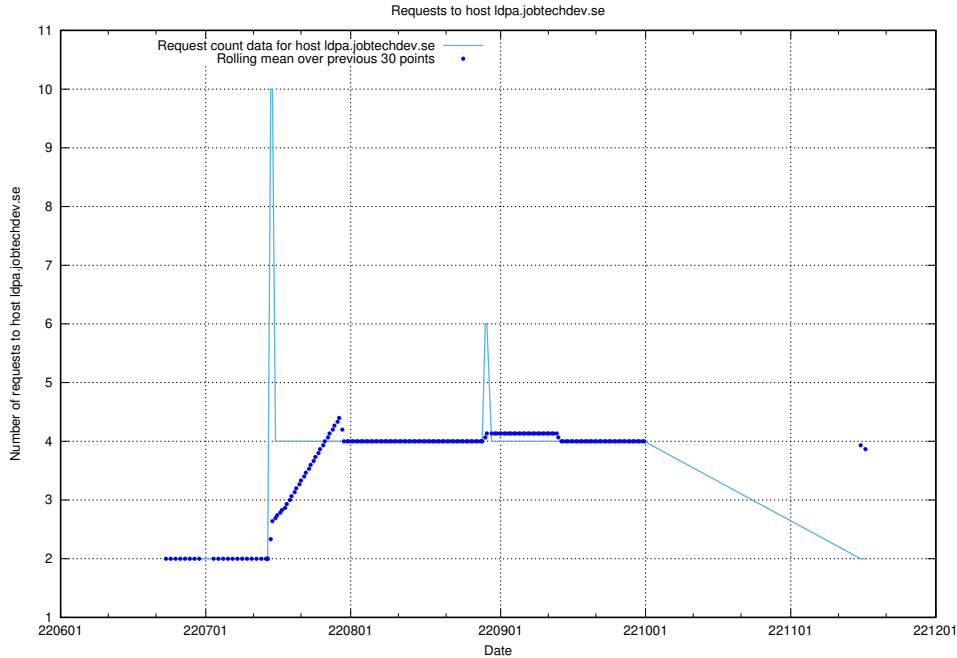

### 7.397 Usage of ldpa.jobtechdev.se

Here, we count the number of requests to host ldpa.jobtechdev.se.