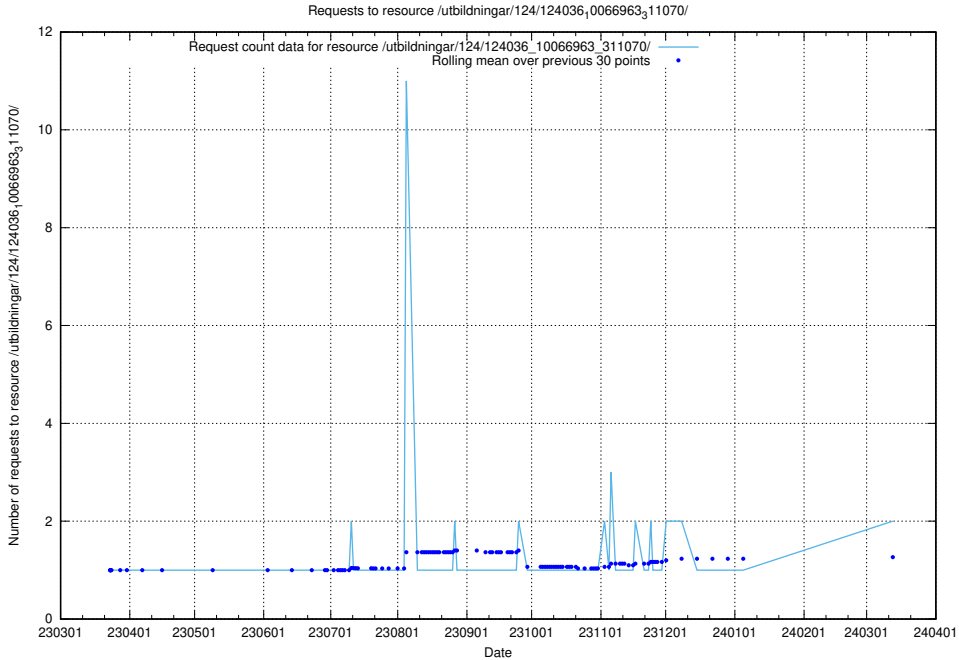

5.582 Usage of /utbildningar/124/124036_10066963_311070/

Here, we count the number of requests to resource /utbildningar/124/124036_10066963_311070/.