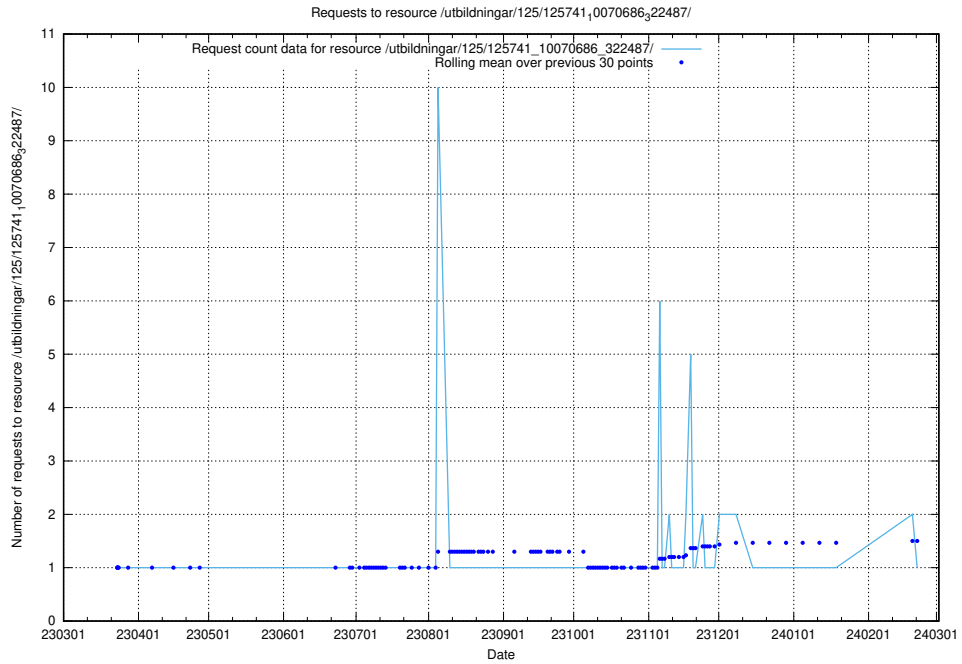

5.6127 Usage of /utbildningar/125/125741_10070686_322487/

Here, we count the number of requests to resource /utbildningar/125/125741_10070686_322487/.