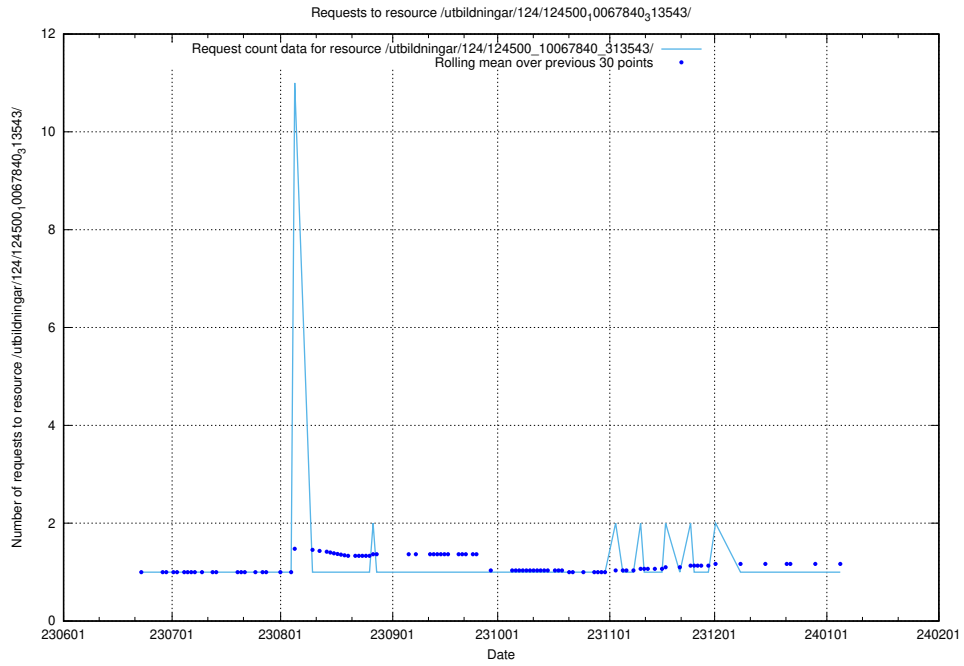

5.5398 Usage of /utbildningar/124/124500_10067840_313543/

Here, we count the number of requests to resource /utbildningar/124/124500_10067840_313543/.