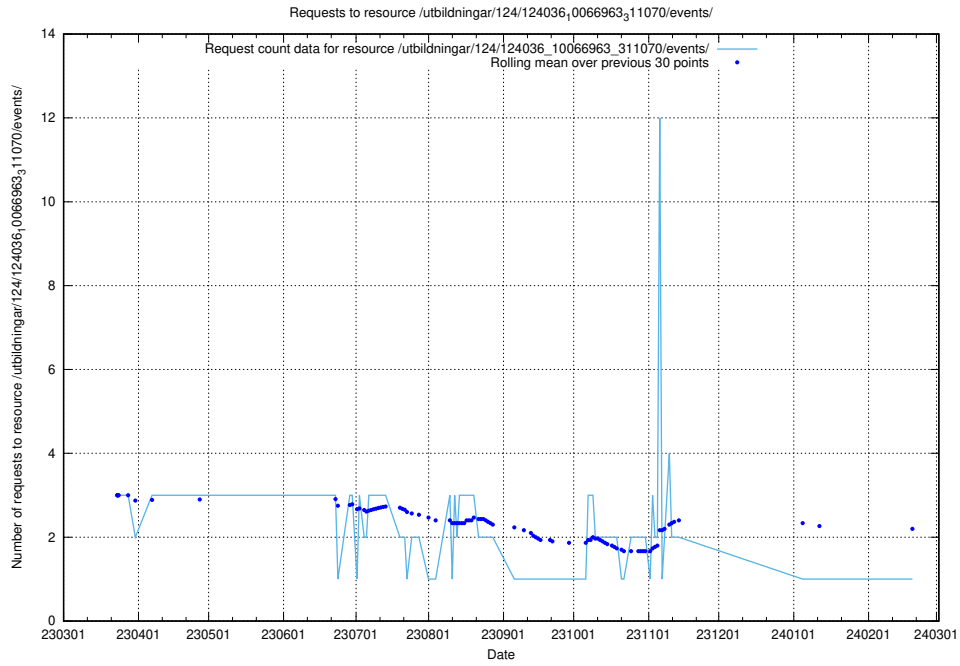

5.5910 Usage of /utbildningar/124/124036_10066963_311070/events/

Here, we count the number of requests to resource /utbildningar/124/124036_10066963_311070/events/