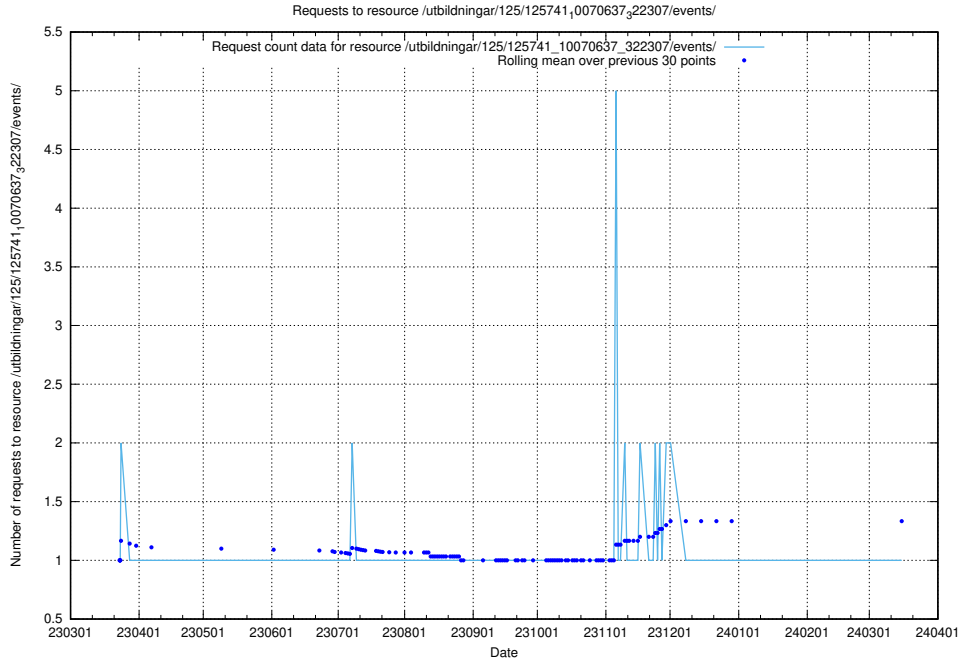

### 5.816 Usage of /utbildningar/125/125741\_10070637\_322307/events/

Here, we count the number of requests to resource /utbildningar/125/125741\_10070637\_322307/events/