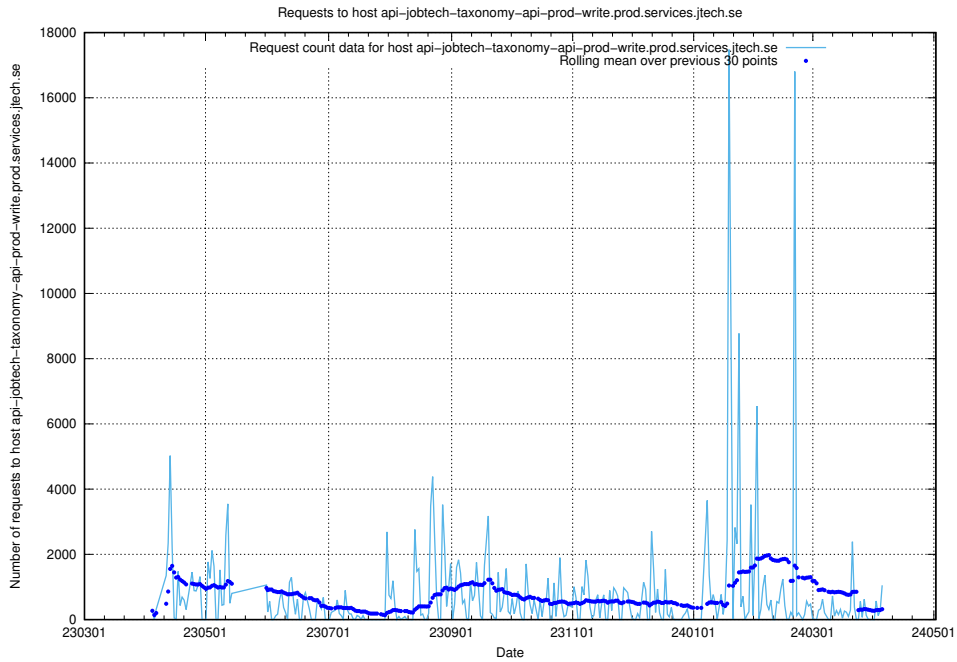

7.21 Usage of api-jobtech-taxonomy-api-prod-write.prod.services.jtech.se

Here, we count the number of requests to host api-jobtech-taxonomy-api-prod-write.prod.services.jtech.se.