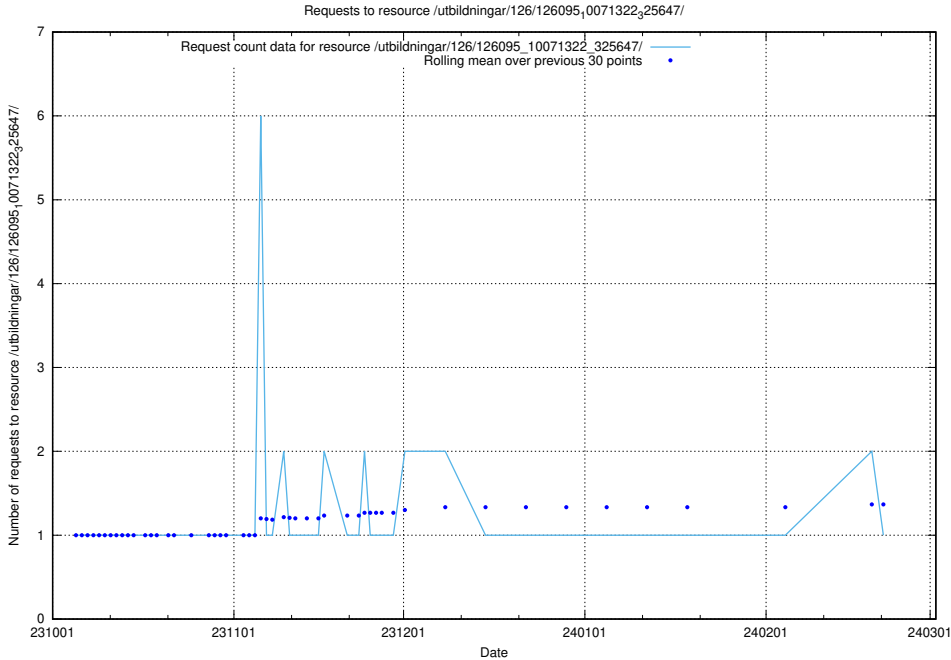

5.4022 Usage of /utbildningar/126/126095_10071322_325647/

Here, we count the number of requests to resource /utbildningar/126/126095_10071322_325647/.