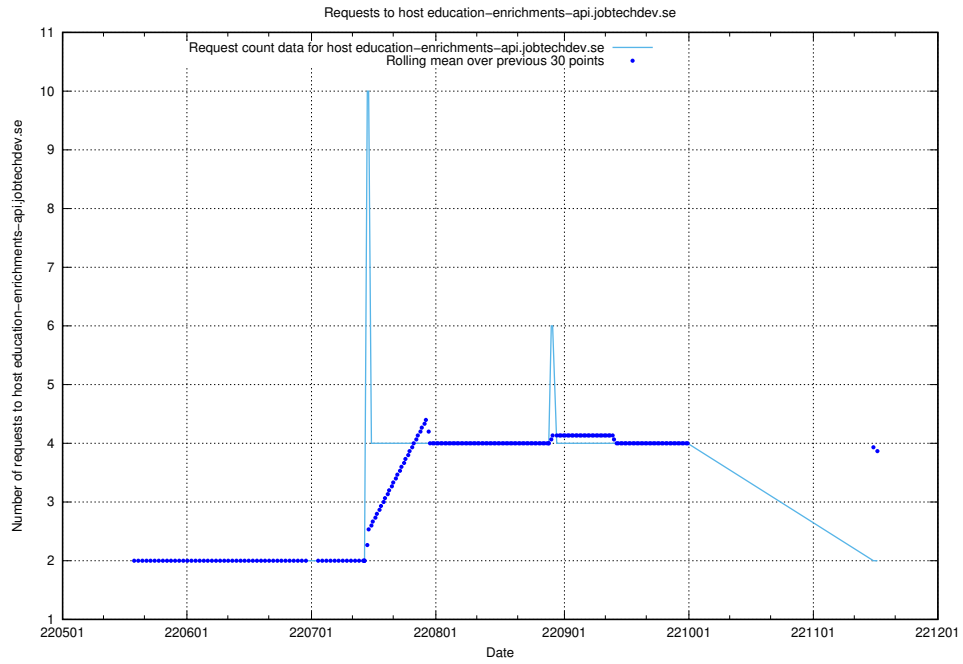

### 7.423 Usage of education-enrichments-api.jobtechdev.se

Here, we count the number of requests to host education-enrichments-api.jobtechdev.se.