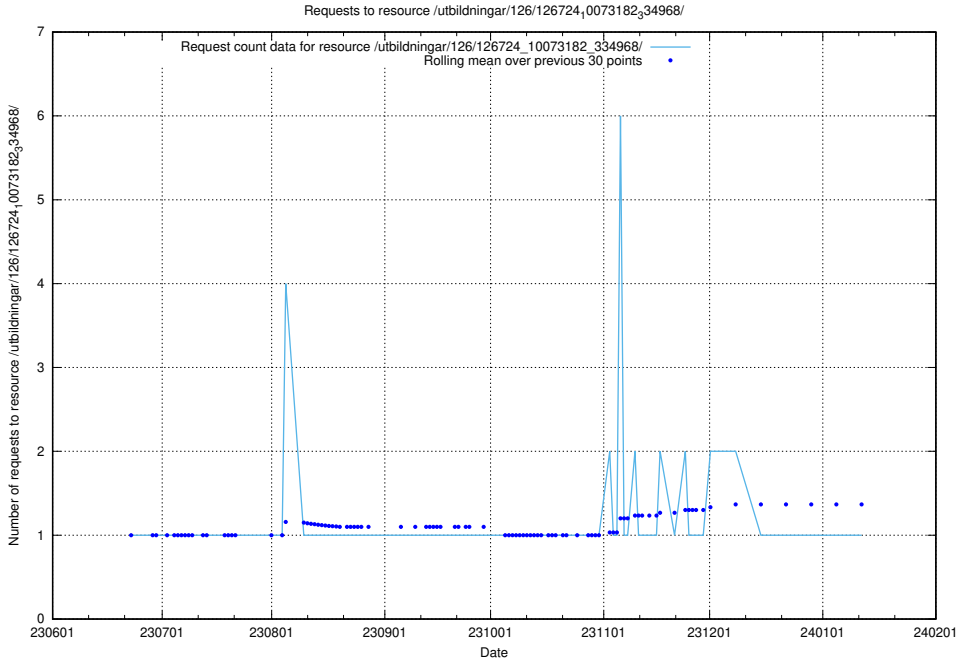

5.5217 Usage of /utbildningar/126/126724_10073182_334968/

Here, we count the number of requests to resource /utbildningar/126/126724_10073182_334968/.