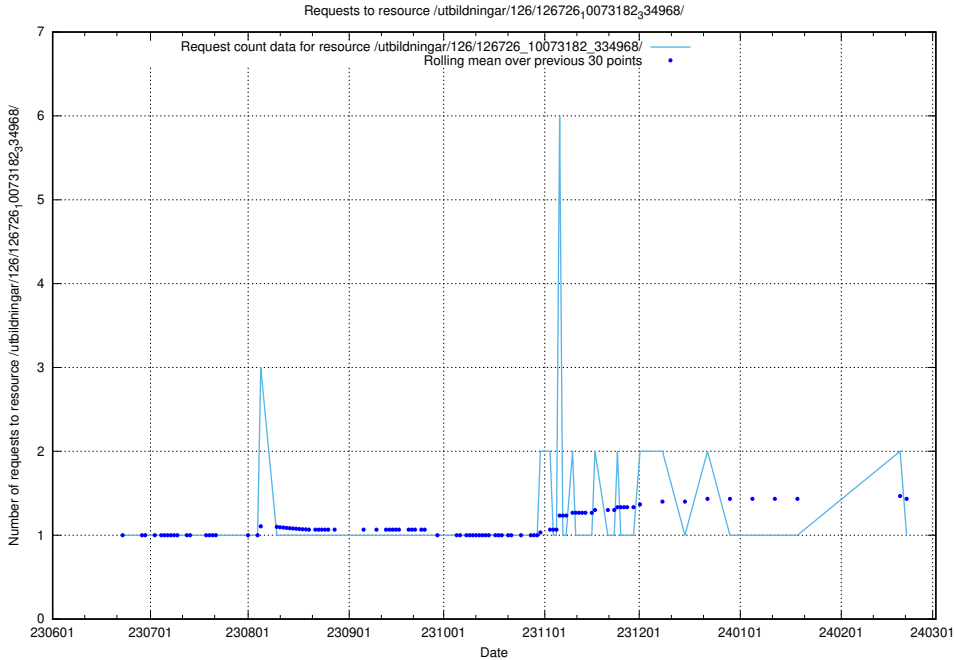

5.5216 Usage of /utbildningar/126/126726_10073182_334968/

Here, we count the number of requests to resource /utbildningar/126/126726_10073182_334968/.