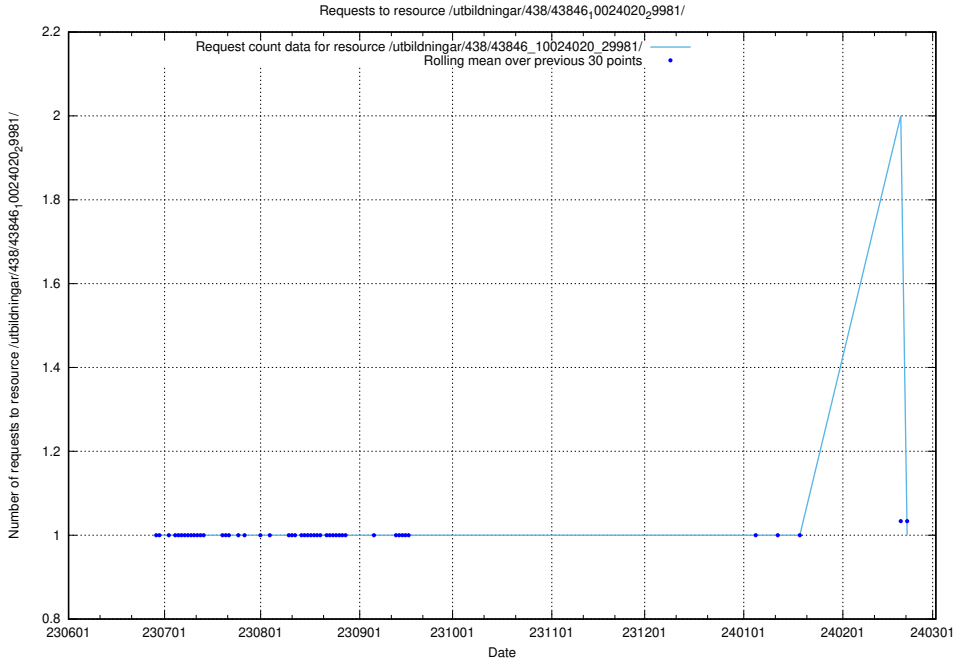

5.5040 Usage of /utbildningar/438/43846_10024020_29981/

Here, we count the number of requests to resource /utbildningar/438/43846_10024020_29981/.