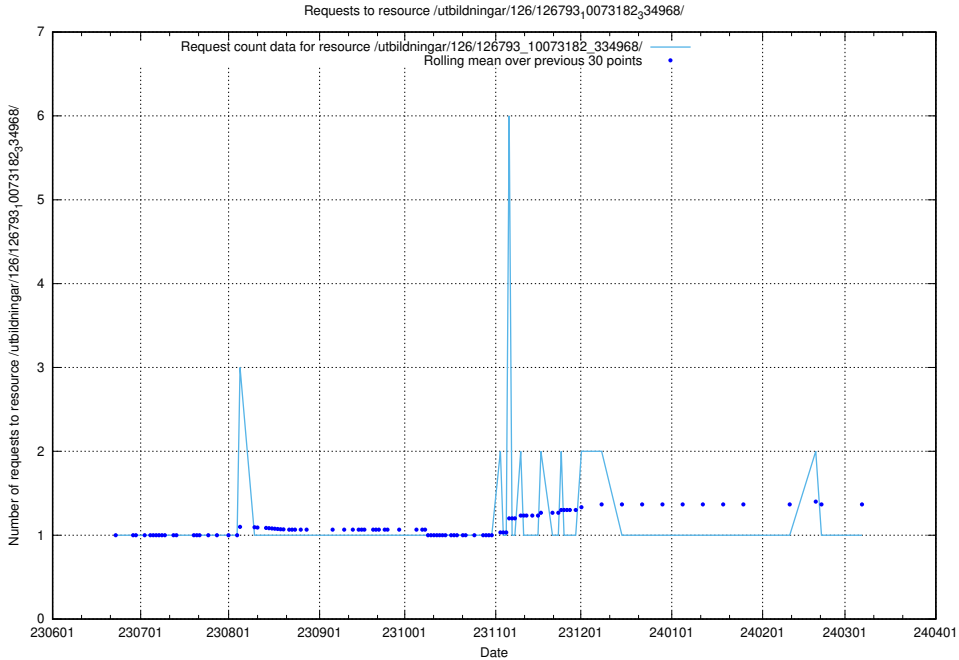

5.5205 Usage of /utbildningar/126/126793_10073182_334968/

Here, we count the number of requests to resource /utbildningar/126/126793_10073182_334968/.