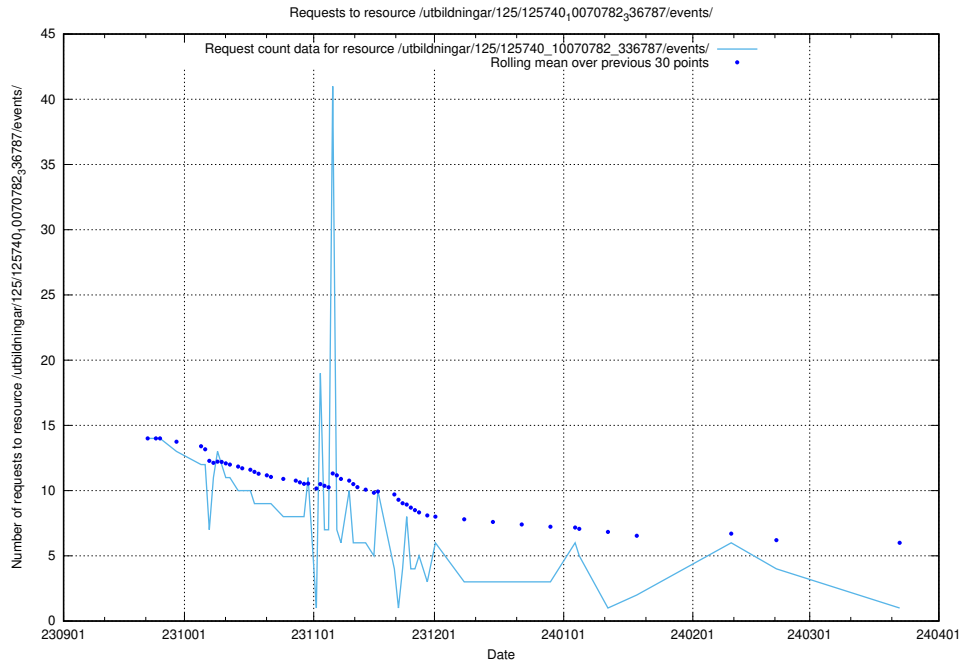

5.4114 Usage of /utbildningar/125/125740_10070782_336787/events/

Here, we count the number of requests to resource /utbildningar/125/125740_10070782_336787/events/