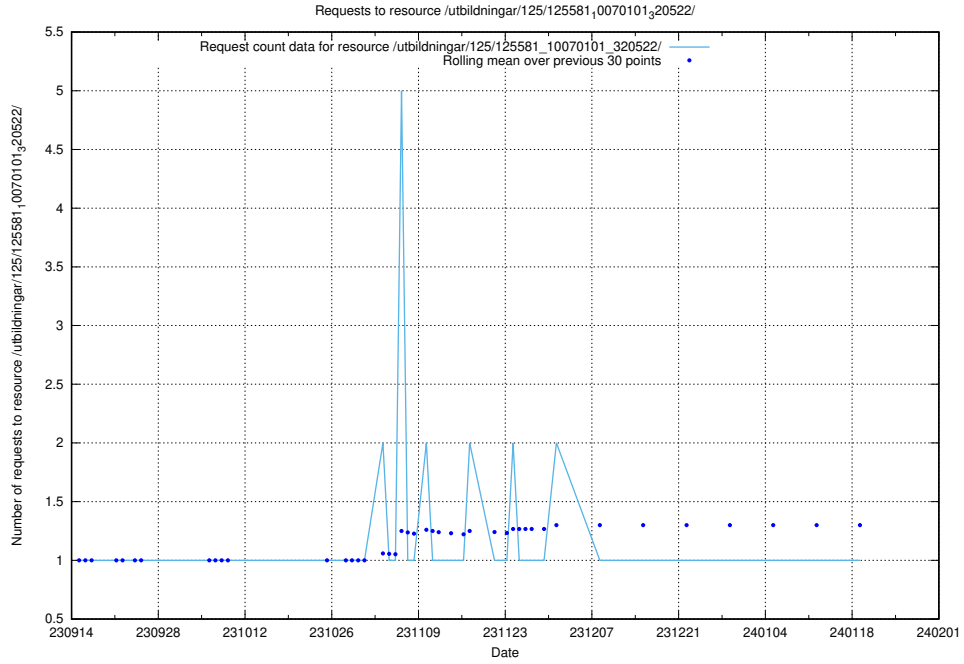

5.4193 Usage of /utbildningar/125/125581_10070101_320522/

Here, we count the number of requests to resource /utbildningar/125/125581_10070101_320522/.