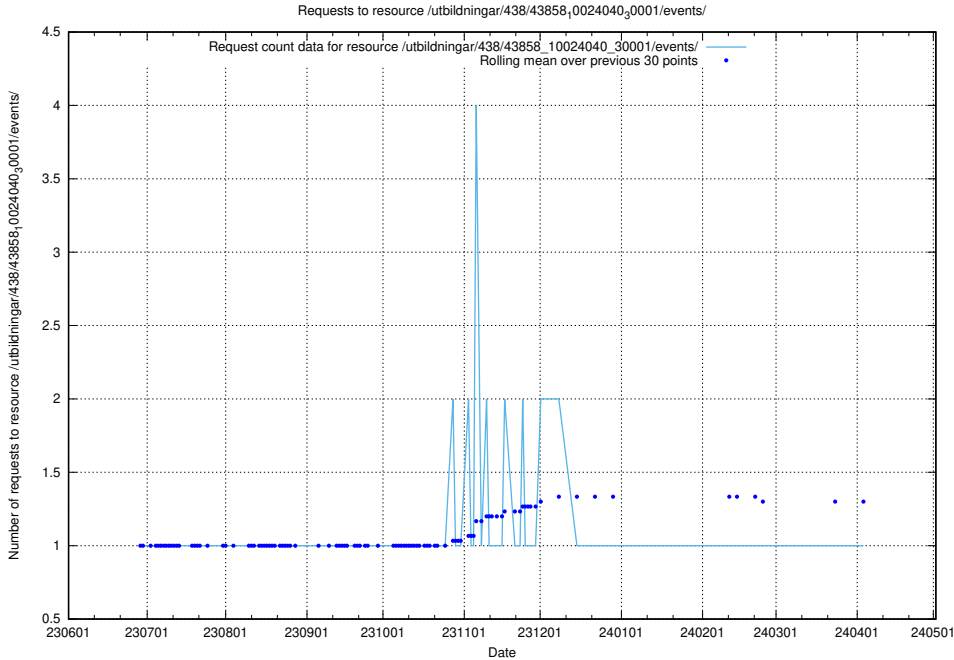

5.5037 Usage of /utbildningar/438/43858_10024040_30001/events/

Here, we count the number of requests to resource /utbildningar/438/43858_10024040_30001/events/.