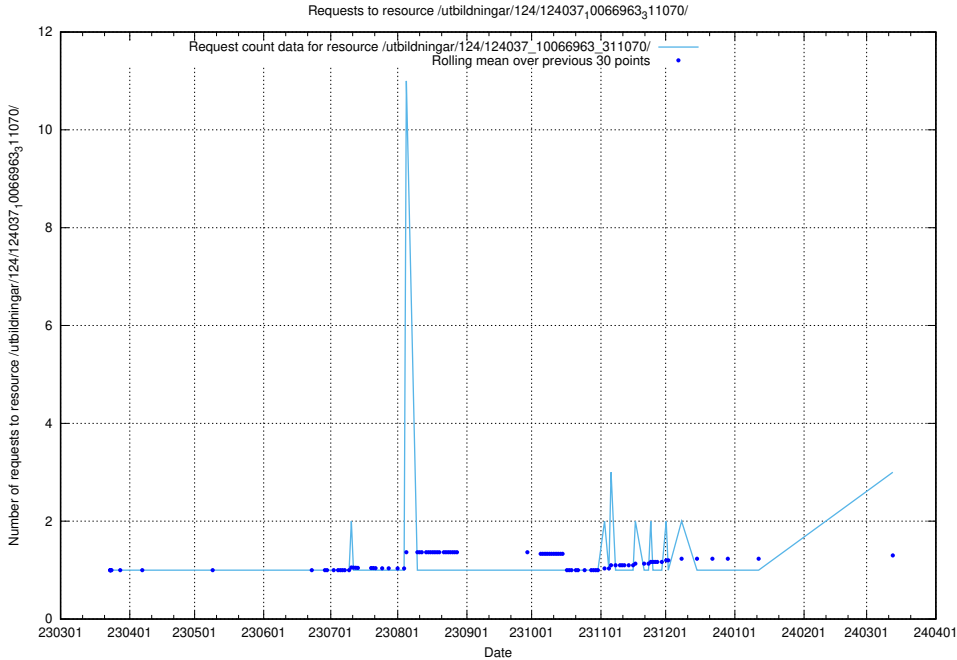

5.253 Usage of /utbildningar/124/124037_10066963_311070/

Here, we count the number of requests to resource /utbildningar/124/124037_10066963_311070/.