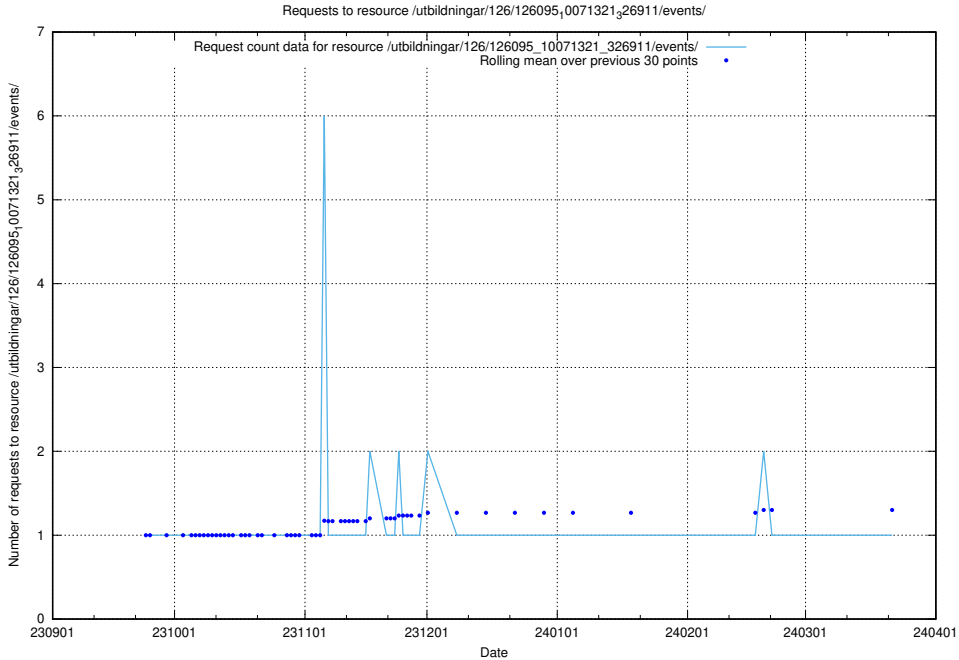

### 5.4098 Usage of /utbildningar/126/126095\_10071321\_326911/events/

Here, we count the number of requests to resource /utbildningar/126/126095\_10071321\_326911/events/