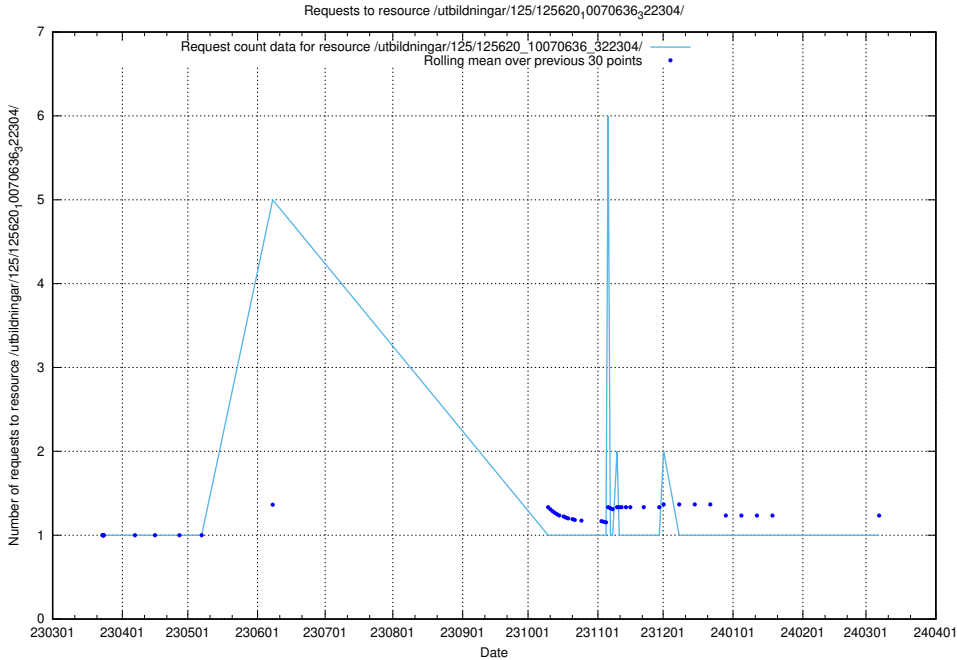

5.910 Usage of /utbildningar/125/125620_10070636_322304/

Here, we count the number of requests to resource /utbildningar/125/125620_10070636_322304/.