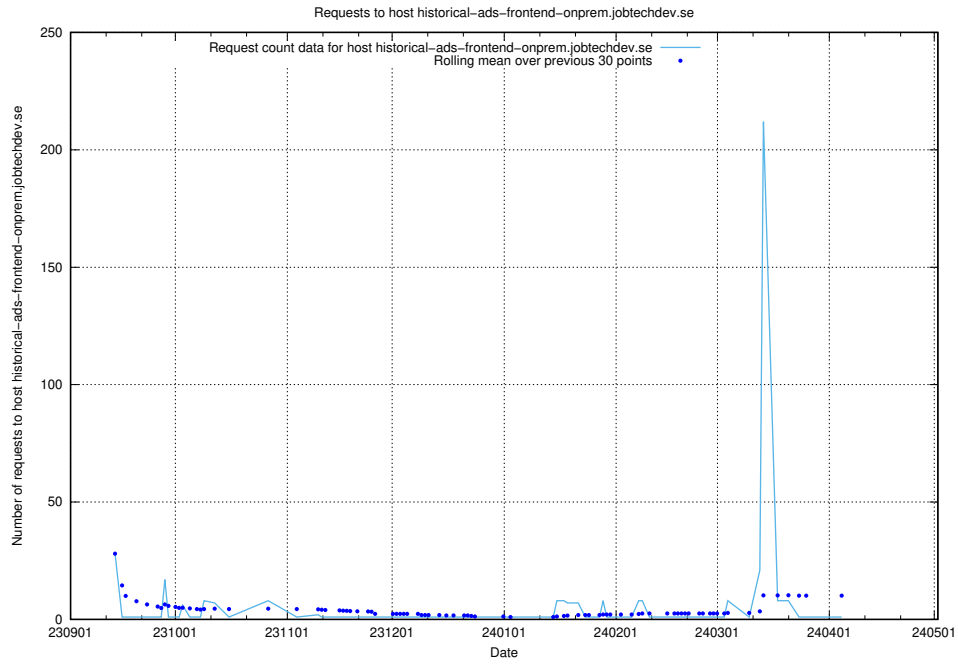

7.601 Usage of historical-ads-frontend-onprem.jobtechdev.se

Here, we count the number of requests to host historical-ads-frontend-onprem.jobtechdev.se.