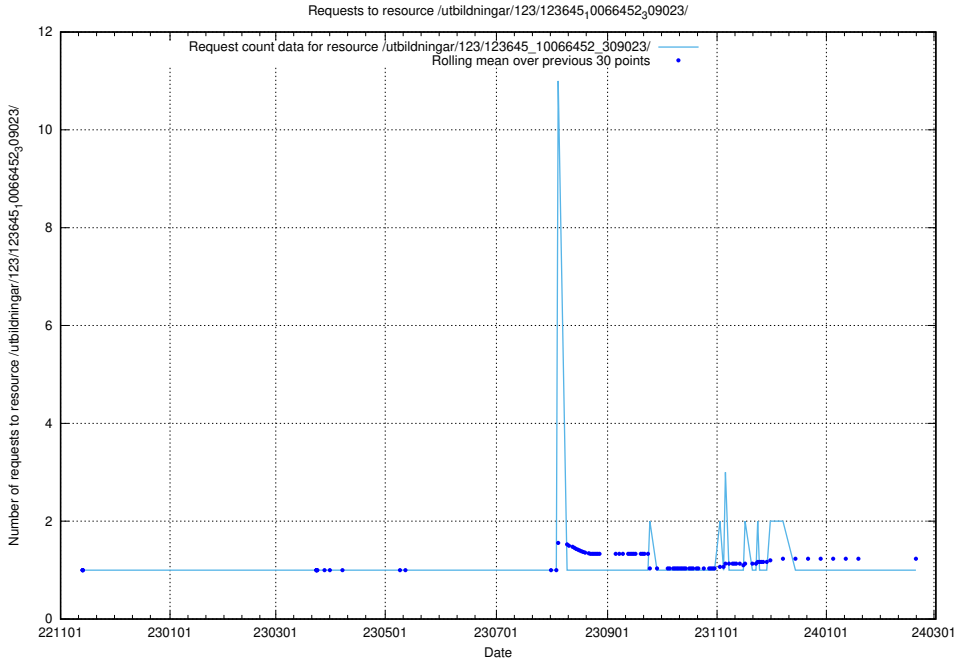

5.5568 Usage of /utbildningar/123/123645_10066452_309023/

Here, we count the number of requests to resource /utbildningar/123/123645_10066452_309023/.