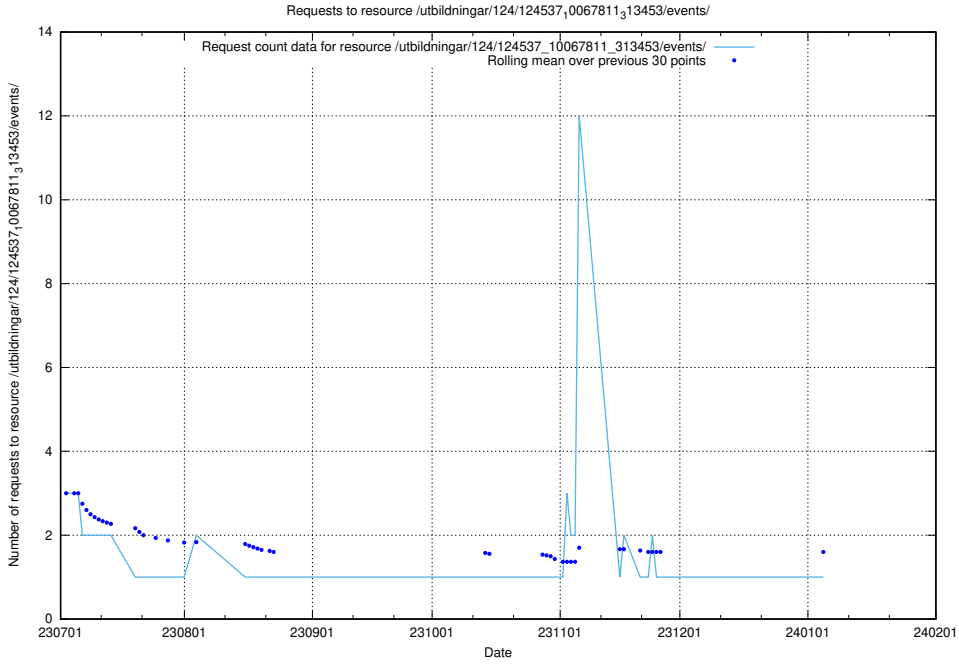

5.4977 Usage of /utbildningar/124/124537_10067811_313453/events/

Here, we count the number of requests to resource /utbildningar/124/124537_10067811_313453/events/