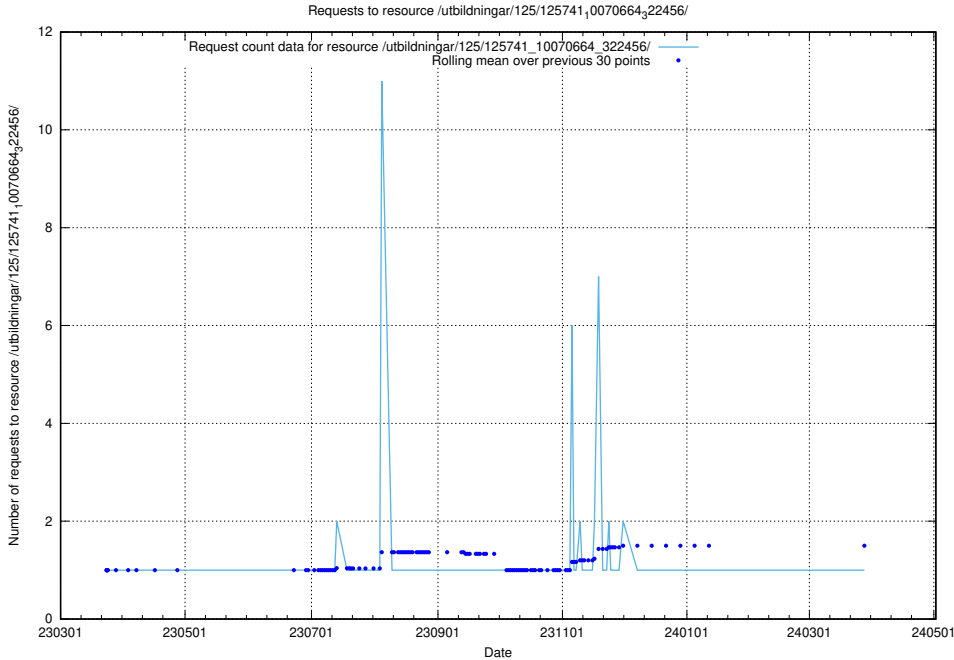

5.6147 Usage of /utbildningar/125/125741_10070664_322456/

Here, we count the number of requests to resource /utbildningar/125/125741_10070664_322456/.