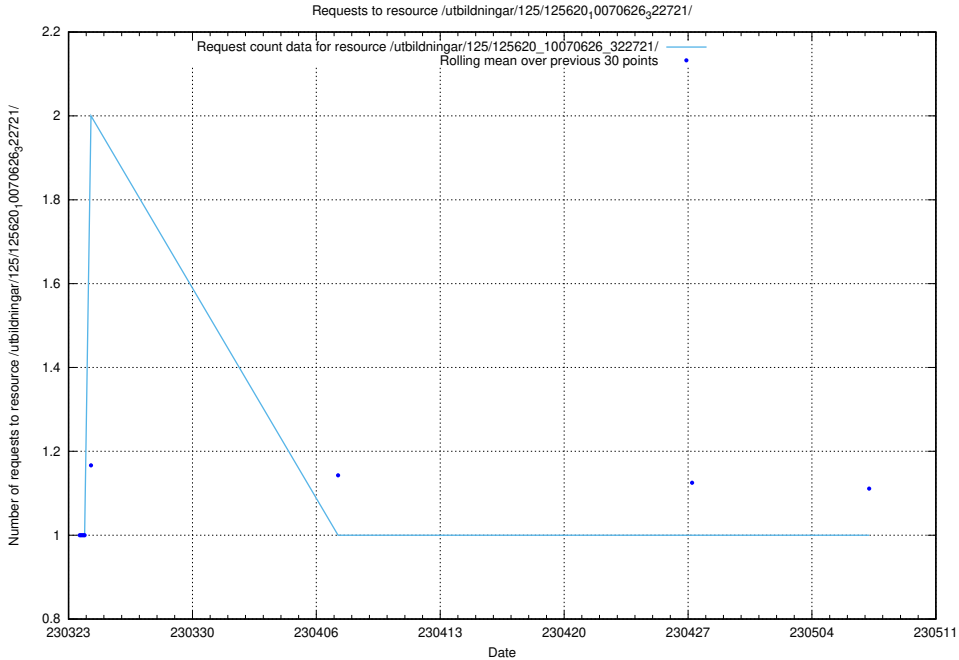

5.914 Usage of /utbildningar/125/125620_10070626_322721/

Here, we count the number of requests to resource /utbildningar/125/125620_10070626_322721/.