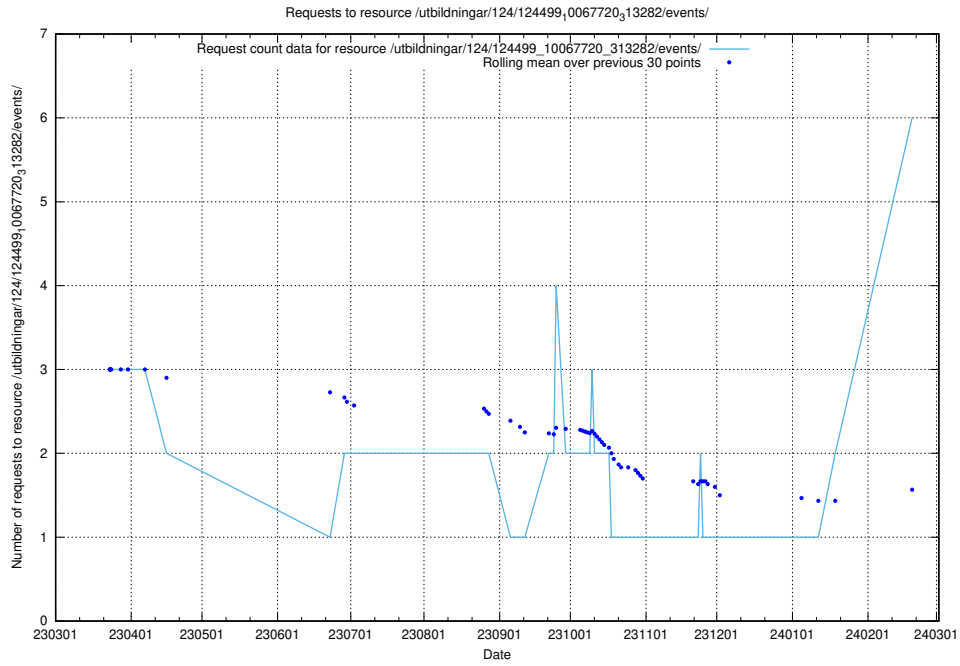

5.119 Usage of /utbildningar/124/124499_10067720_313282/events/

Here, we count the number of requests to resource /utbildningar/124/124499_10067720_313282/events/