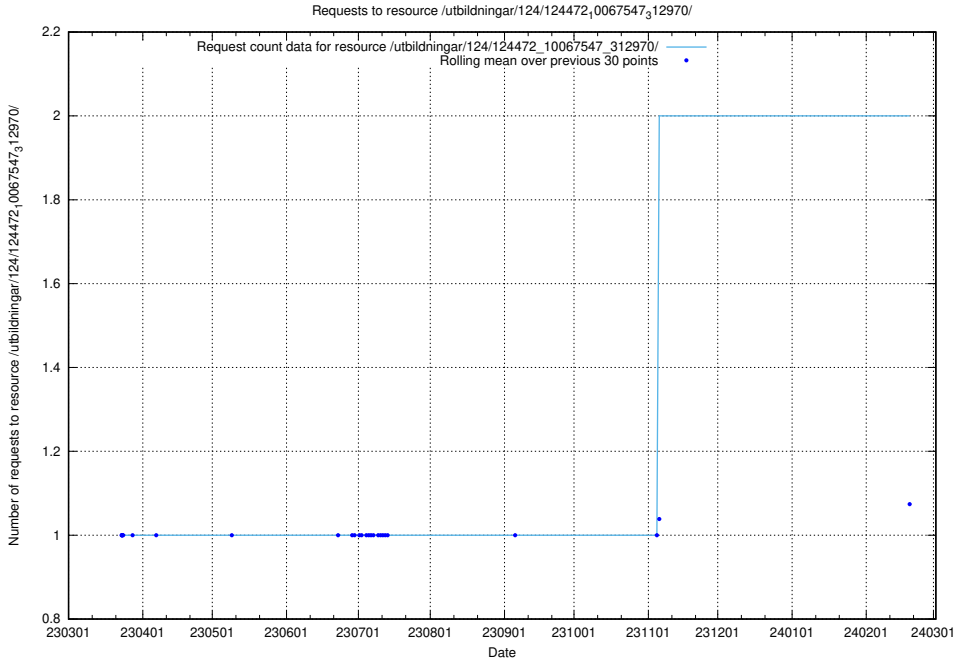

5.495 Usage of /utbildningar/124/124472_10067547_312970/

Here, we count the number of requests to resource /utbildningar/124/124472_10067547_312970/.