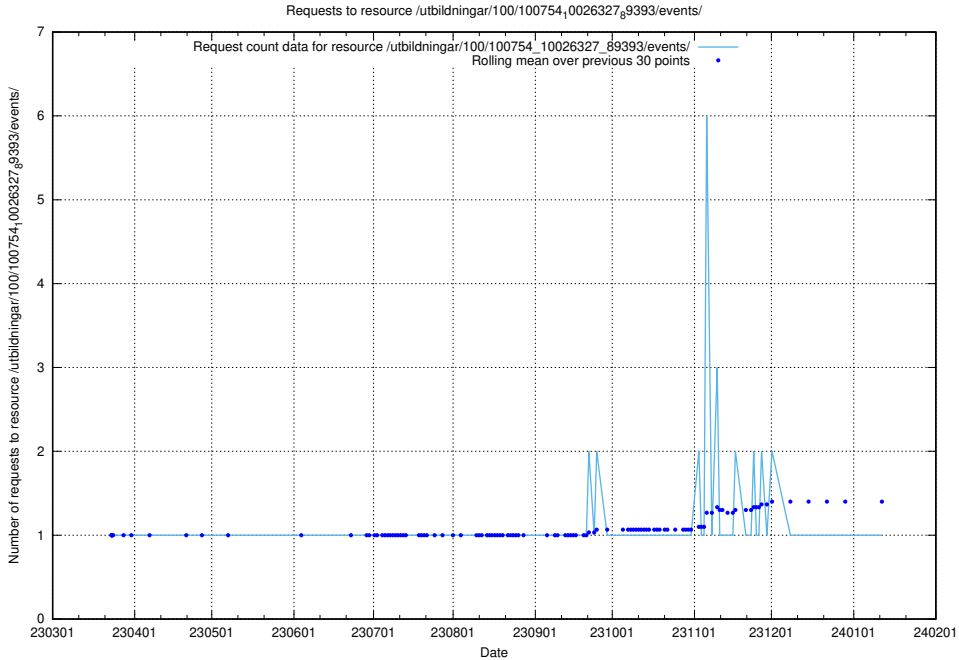

### 5.5173 Usage of /utbildningar/100/100754\_10026327\_89393/events/

Here, we count the number of requests to resource /utbildningar/100/100754\_10026327\_89393/events/.