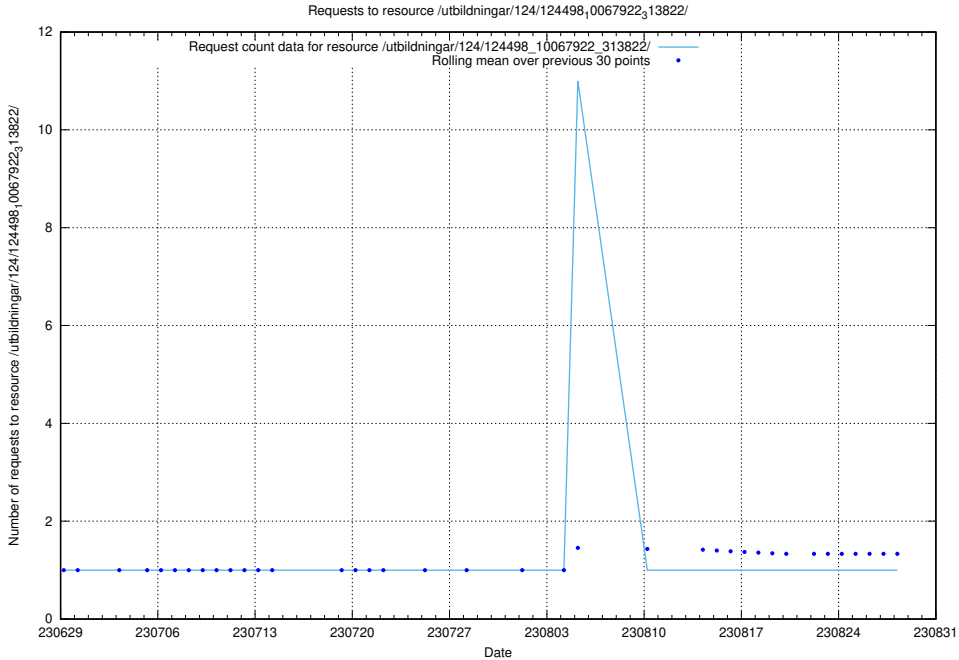

5.5127 Usage of /utbildningar/124/124498_10067922_313822/

Here, we count the number of requests to resource /utbildningar/124/124498_10067922_313822/.