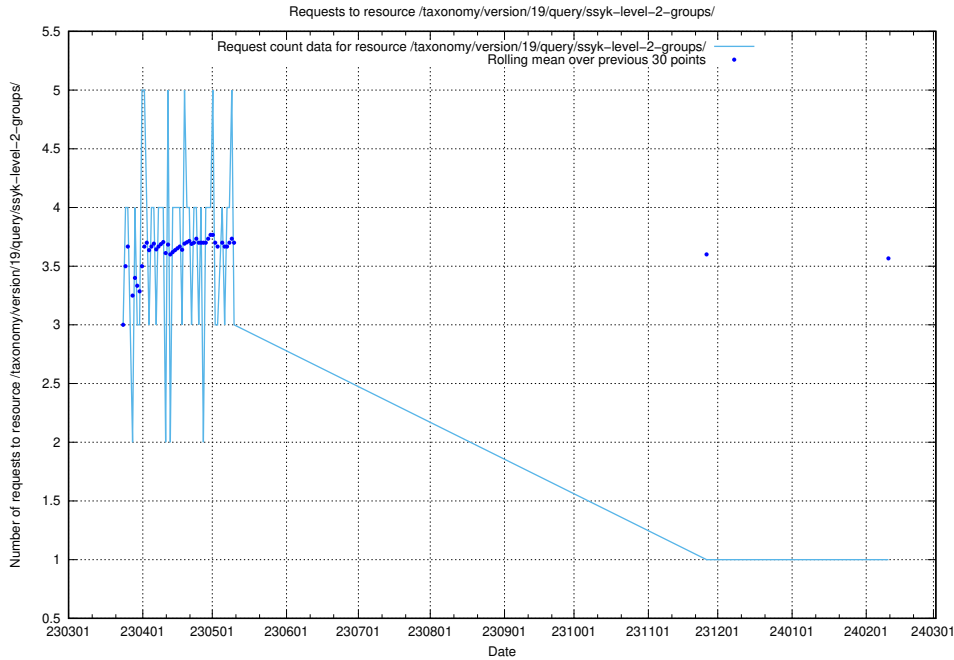

5.5786 Usage of /taxonomy/version/19/query/ssyk-level-2-groups/

Here, we count the number of requests to resource /taxonomy/version/19/query/ssyk-level-2-groups/.