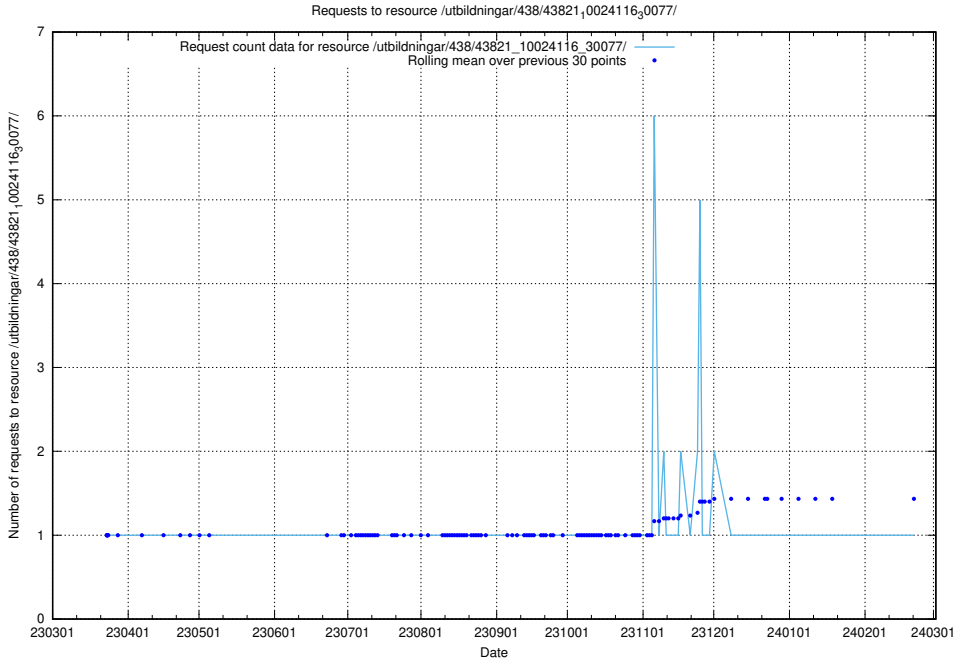

5.5981 Usage of /utbildningar/438/43821_10024116_30077/

Here, we count the number of requests to resource /utbildningar/438/43821_10024116_30077/.