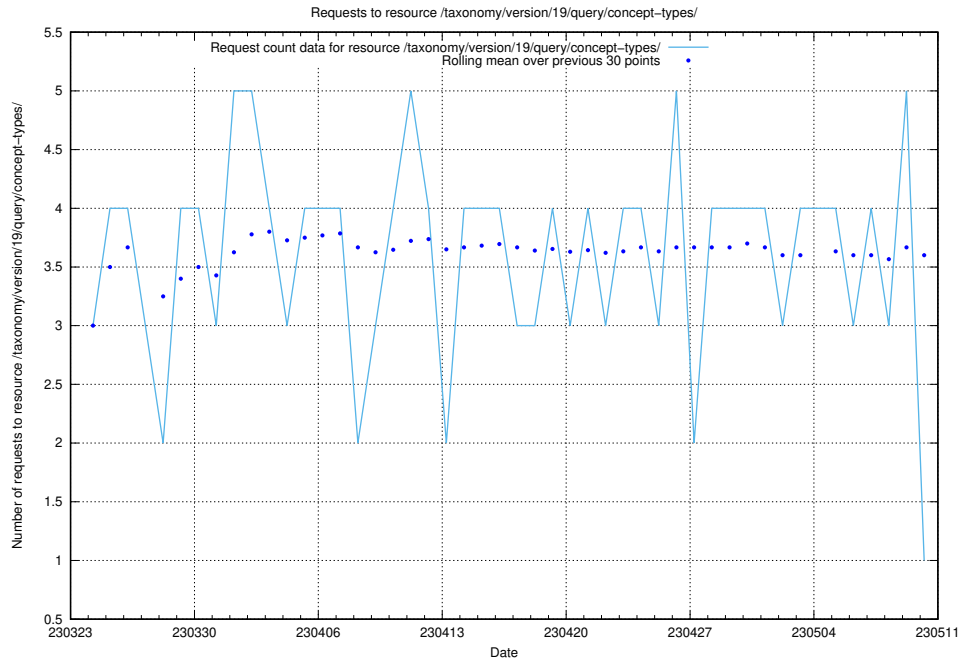

5.5809 Usage of /taxonomy/version/19/query/concept-types/

Here, we count the number of requests to resource /taxonomy/version/19/query/concept-types/.