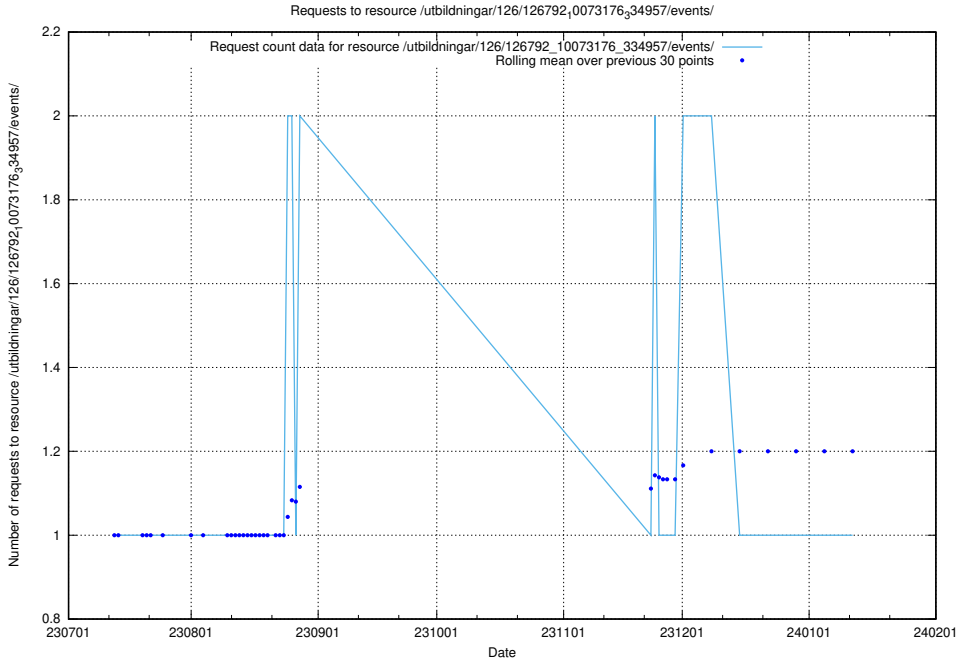

5.4724 Usage of /utbildningar/126/126792_10073176_334957/events/

Here, we count the number of requests to resource /utbildningar/126/126792_10073176_334957/events/