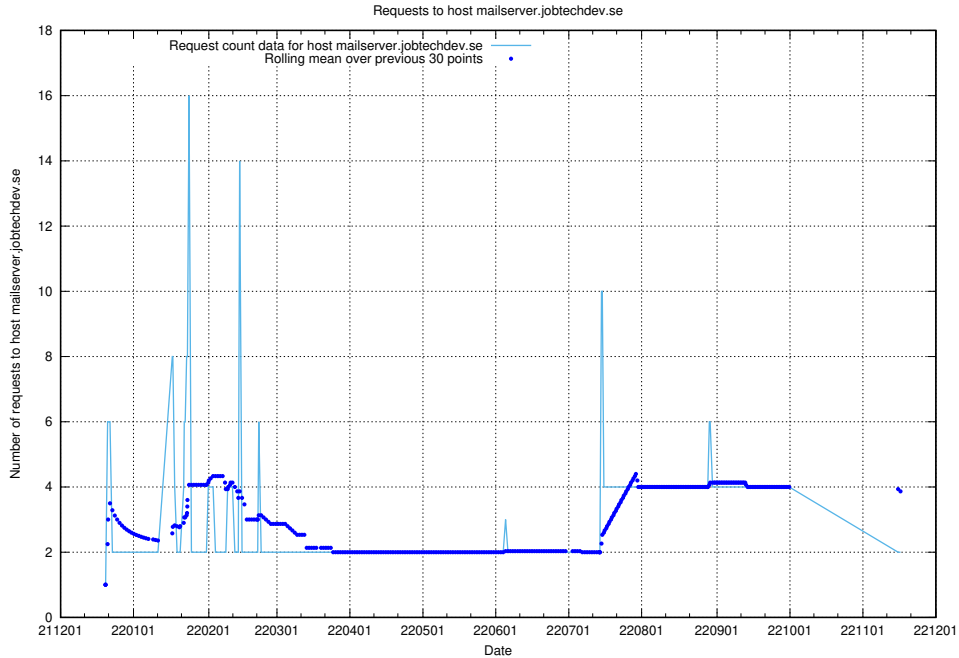

7.371 Usage of mailserver.jobtechdev.se

Here, we count the number of requests to host mailserver.jobtechdev.se.