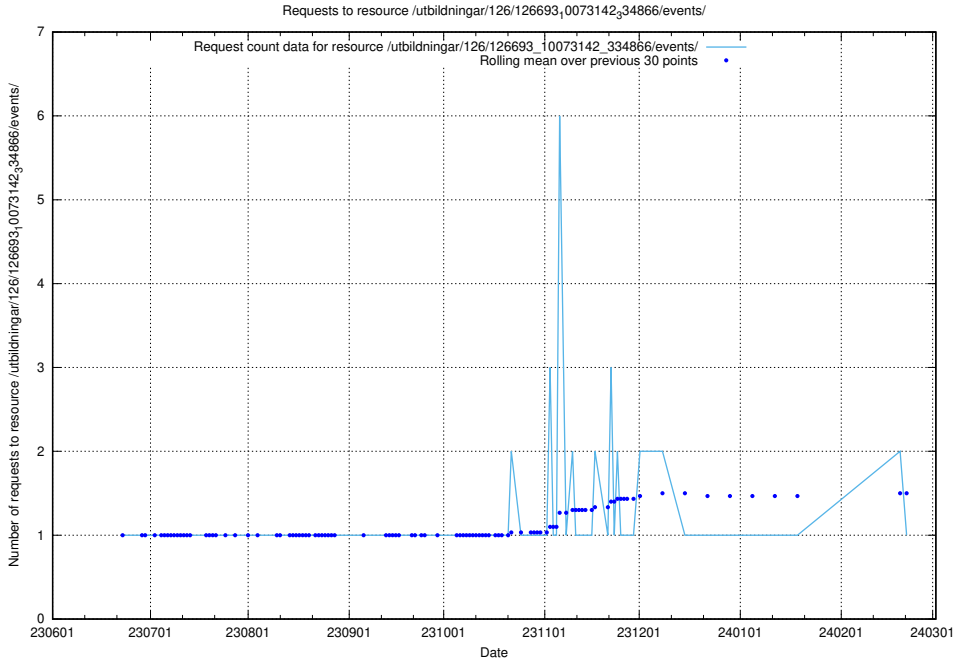

5.5261 Usage of /utbildningar/126/126693_10073142_334866/events/

Here, we count the number of requests to resource /utbildningar/126/126693_10073142_334866/events/