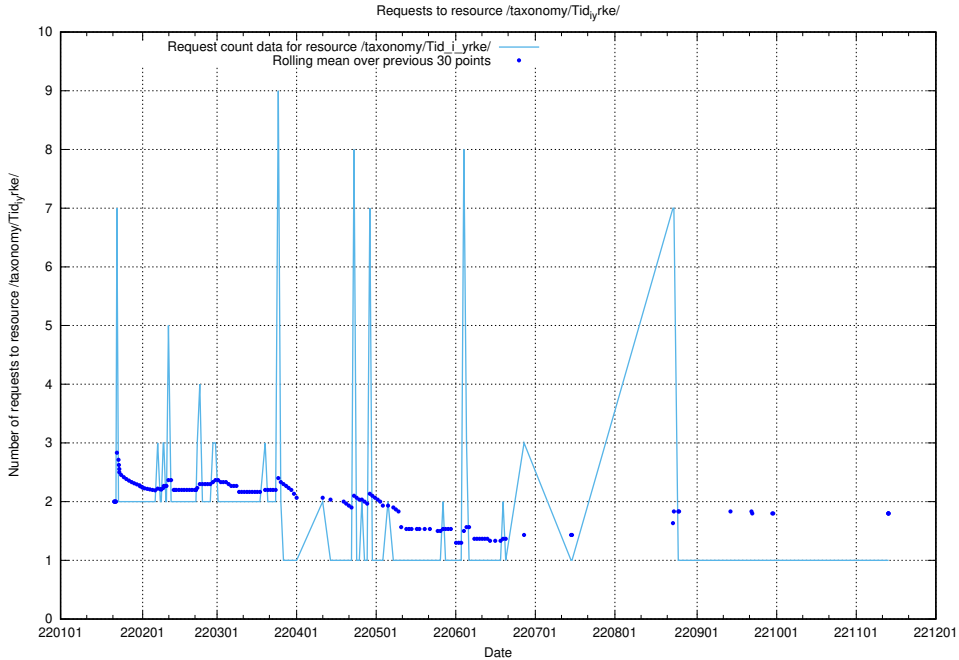

### 5.5952 Usage of /taxonomy/Tid\_i\_yrke/

Here, we count the number of requests to resource /taxonomy/Tid\_i\_yrke/.