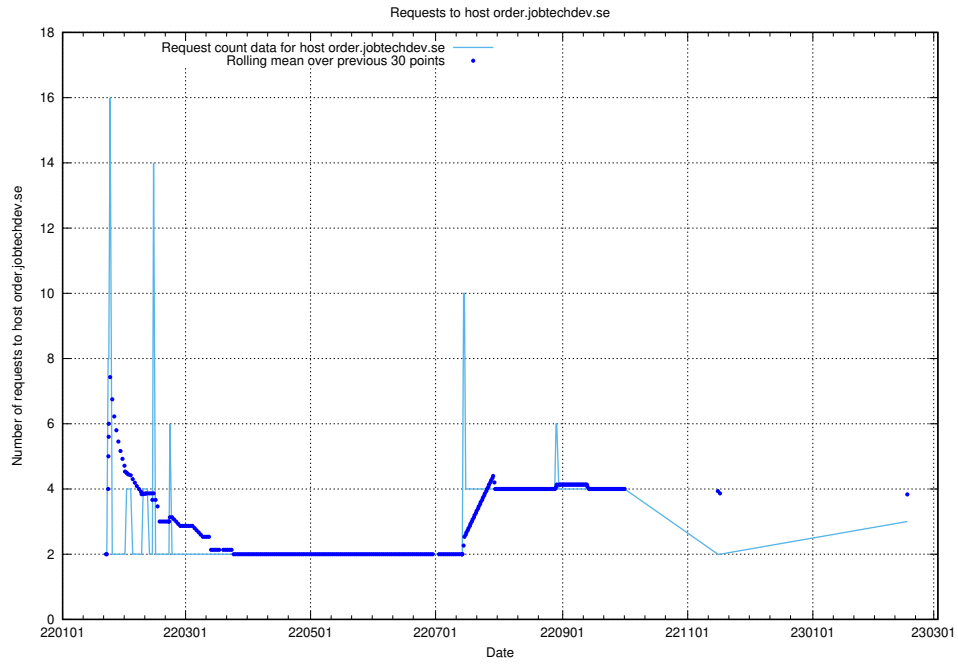

## 7.247 Usage of order.jobtechdev.se

Here, we count the number of requests to host order.jobtechdev.se.