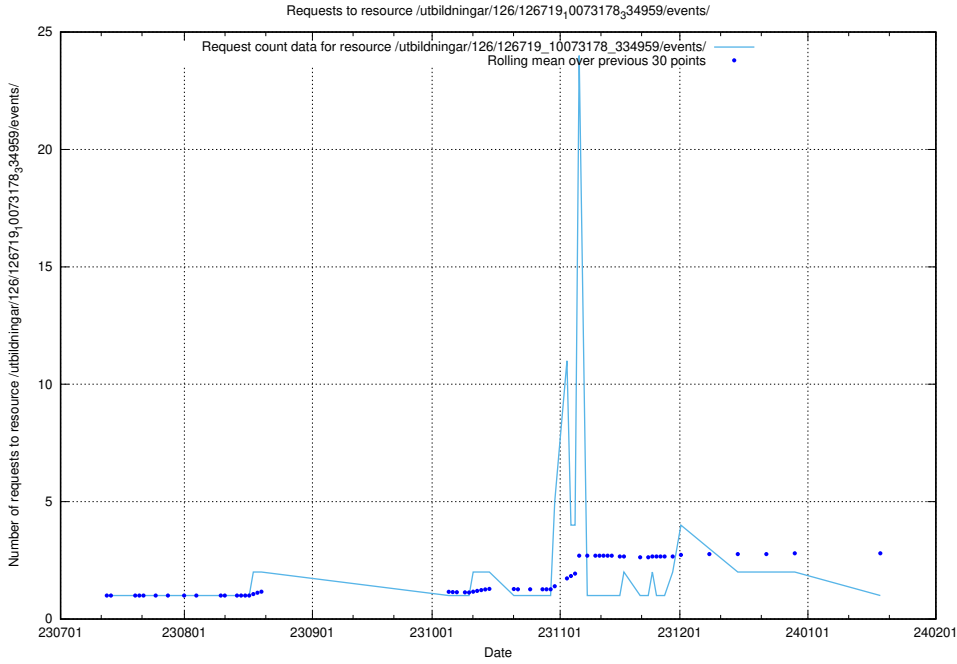

5.4726 Usage of /utbildningar/126/126719_10073178_334959/events/

Here, we count the number of requests to resource /utbildningar/126/126719_10073178_334959/events/