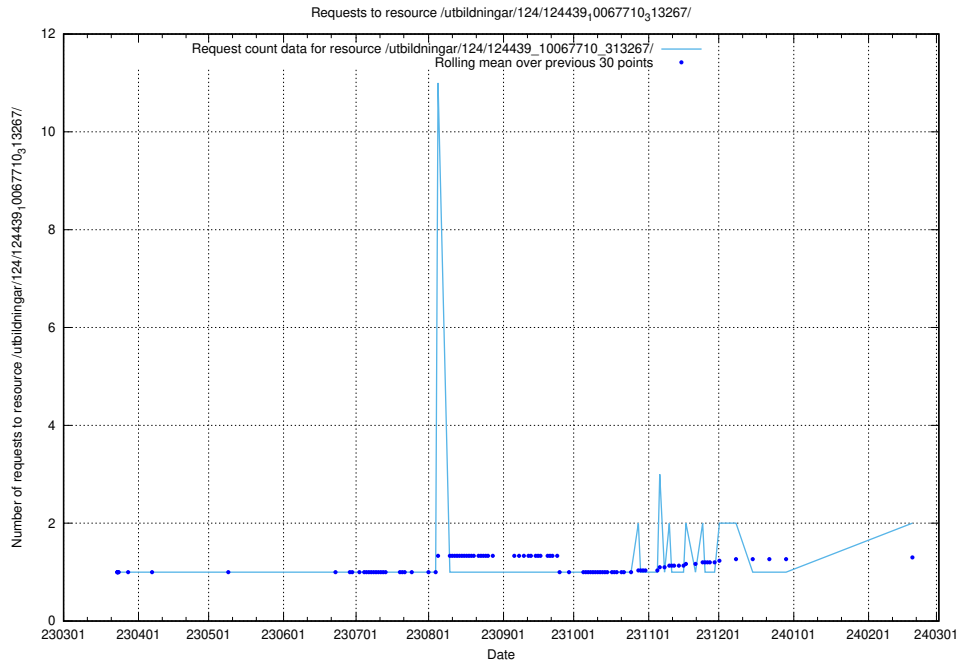

5.520 Usage of /utbildningar/124/124439_10067710_313267/

Here, we count the number of requests to resource /utbildningar/124/124439_10067710_313267/.