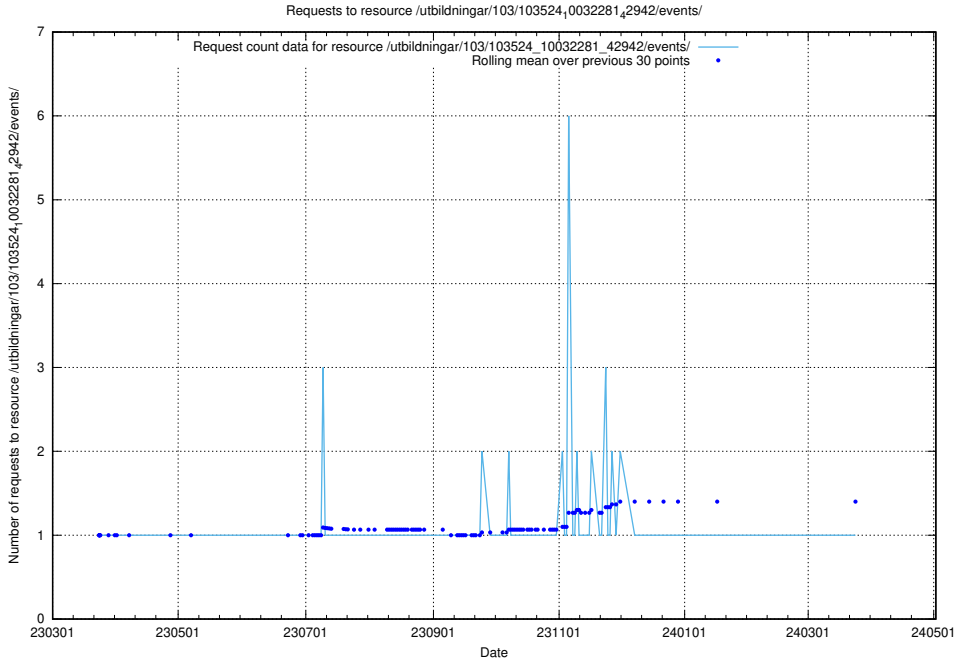

5.5062 Usage of /utbildningar/103/103524_10032281_42942/events/

Here, we count the number of requests to resource /utbildningar/103/103524_10032281_42942/events/.