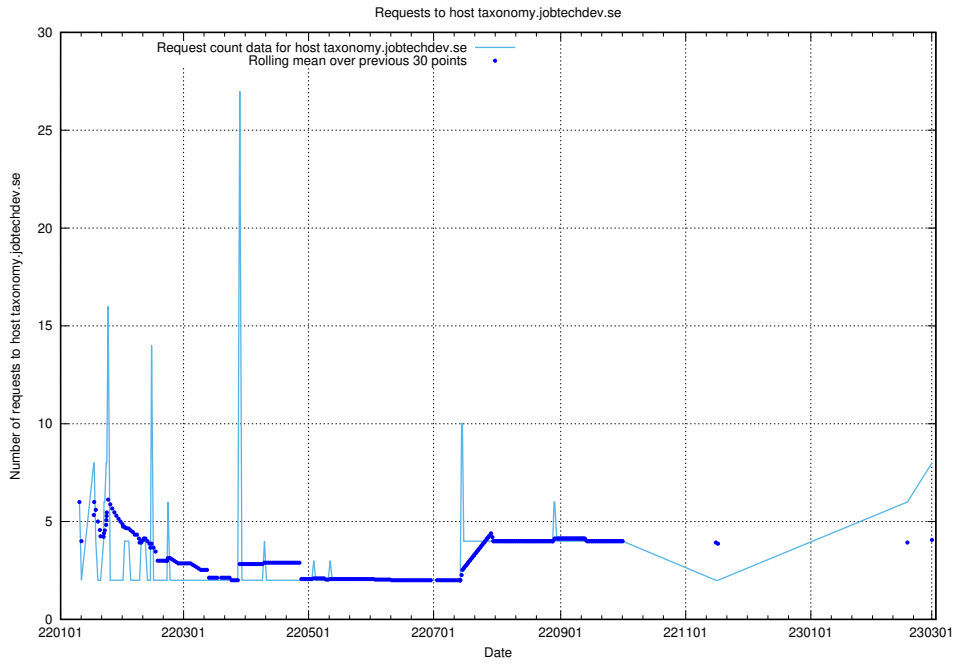

7.67 Usage of taxonomy.jobtechdev.se

Here, we count the number of requests to host taxonomy.jobtechdev.se.