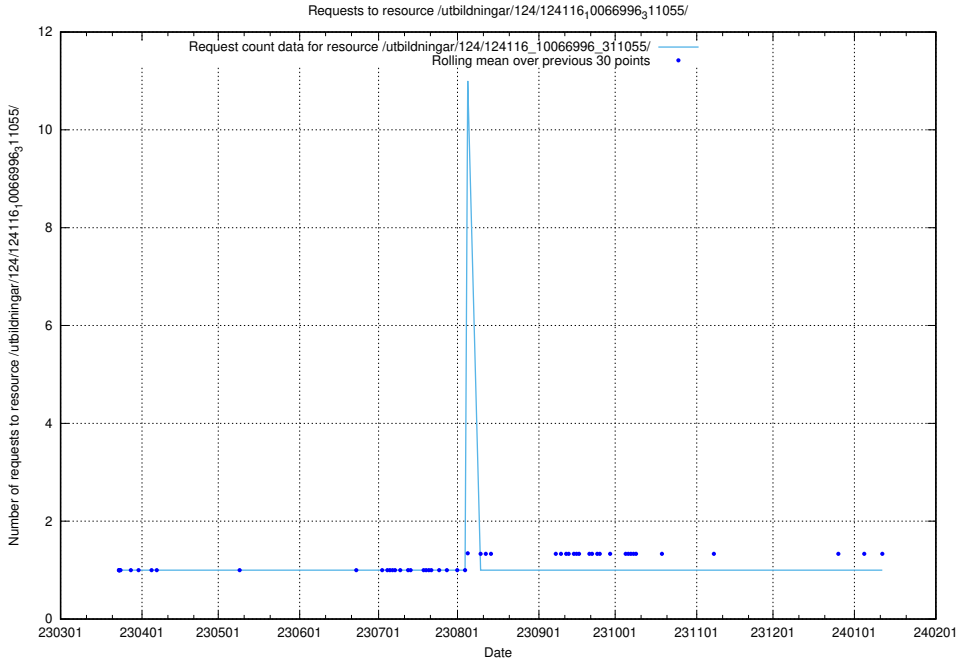

### 5.3877 Usage of /taxonomy/version/5/query/keyword-concepts./

Here, we count the number of requests to resource /taxonomy/version/5/query/keyword-concepts./.