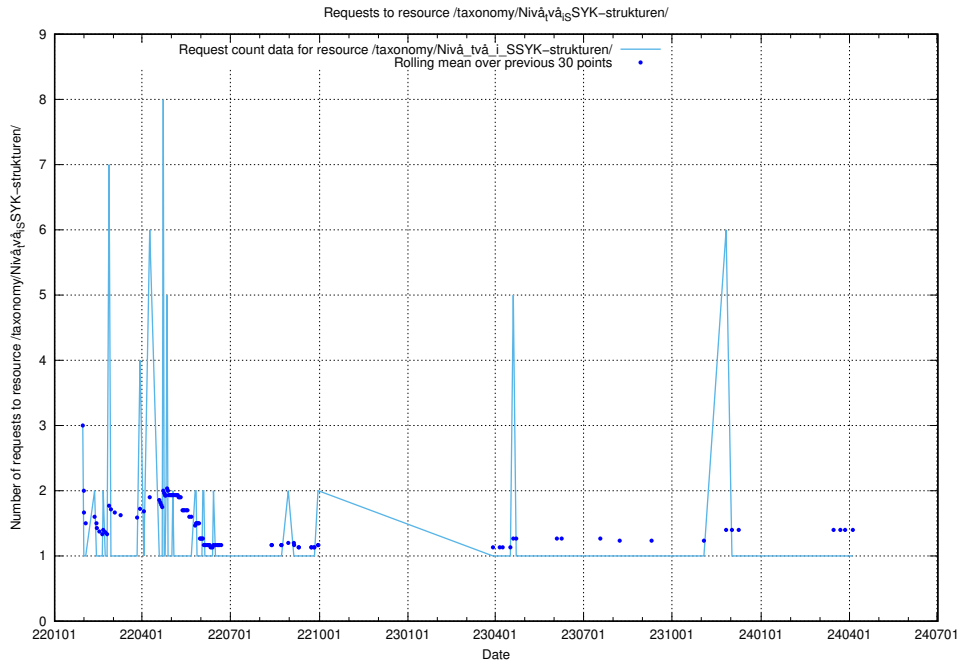

5.3141 Usage of /taxonomy/Nivå_två_i_SSYK-strukturen/

Here, we count the number of requests to resource /taxonomy/Nivå_två_i_SSYK-strukturen/.