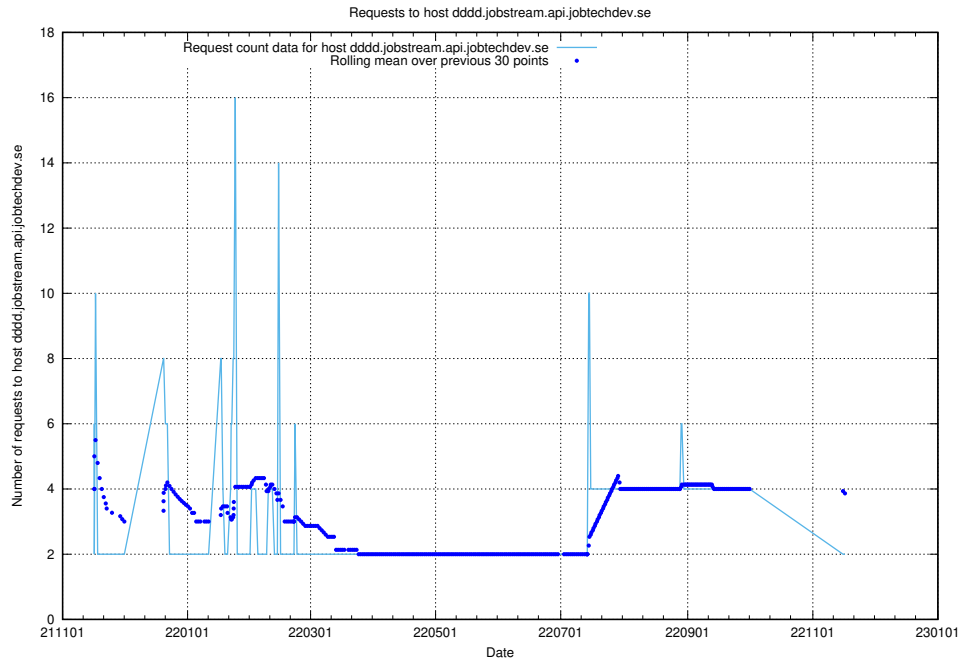

7.526 Usage of dddd.jobstream.api.jobtechdev.se

Here, we count the number of requests to host dddd.jobstream.api.jobtechdev.se.