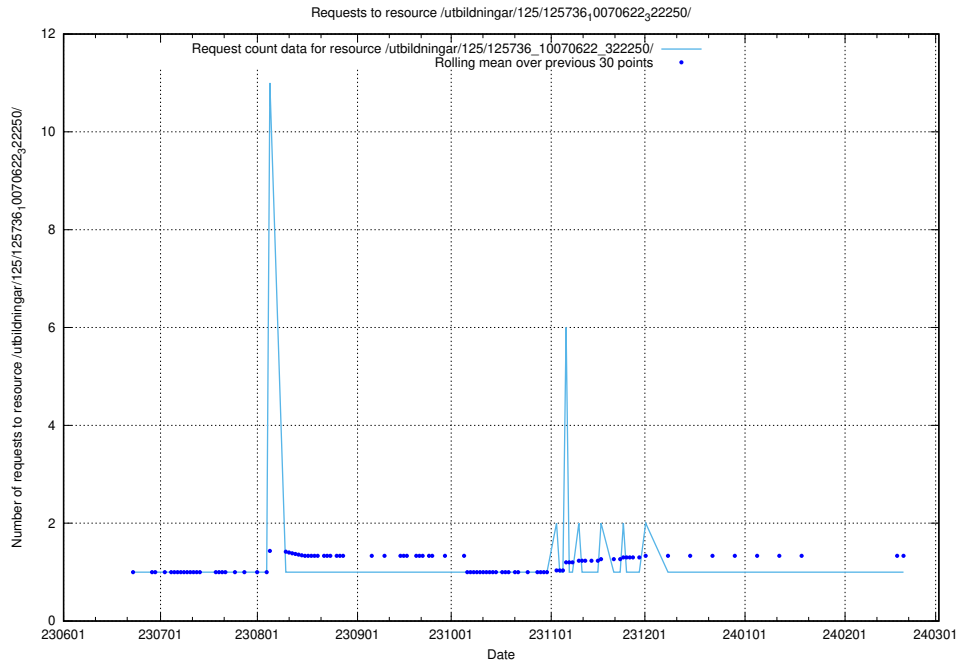

5.5317 Usage of /utbildningar/125/125736_10070622_322250/

Here, we count the number of requests to resource /utbildningar/125/125736_10070622_322250/.