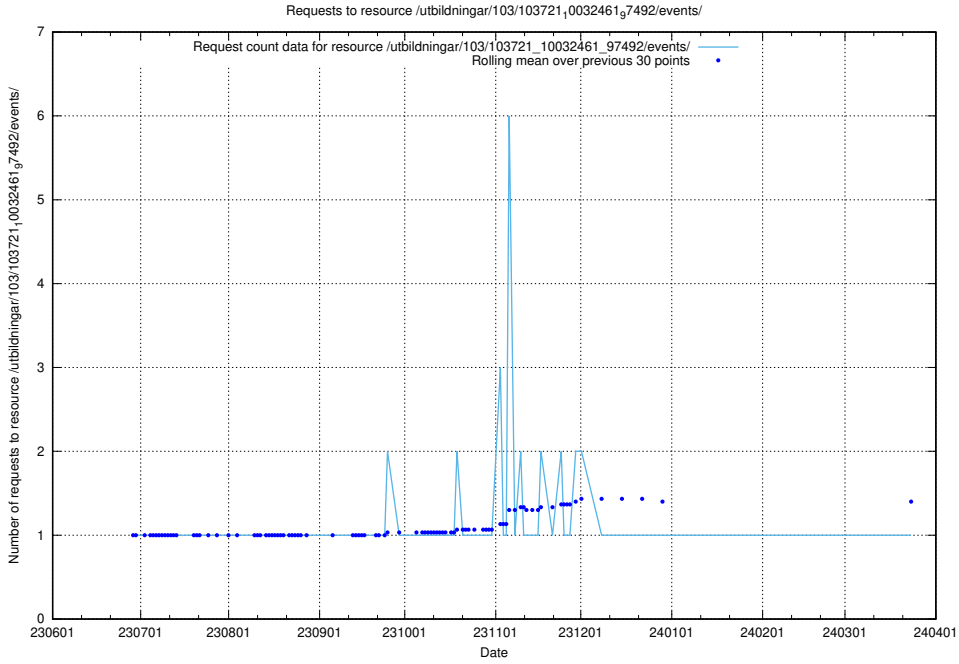

5.5150 Usage of /utbildningar/103/103721_10032461_97492/events/

Here, we count the number of requests to resource /utbildningar/103/103721_10032461_97492/events/.