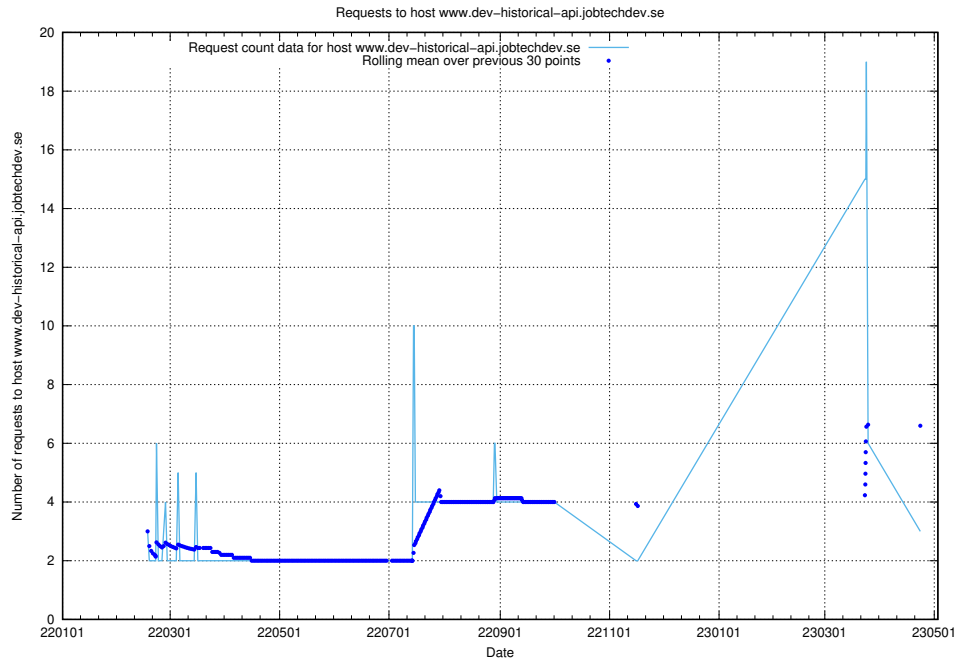

## 7.229 Usage of rabbitmq.jobtechdev.se

Here, we count the number of requests to host rabbitmq.jobtechdev.se.