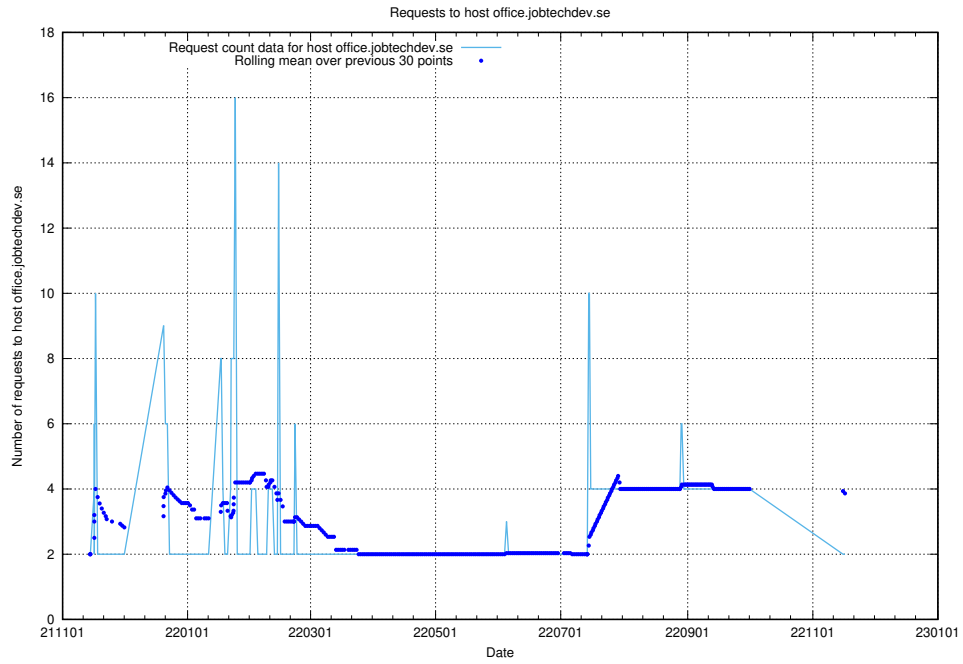

7.562 Usage of office.jobtechdev.se

Here, we count the number of requests to host office.jobtechdev.se.