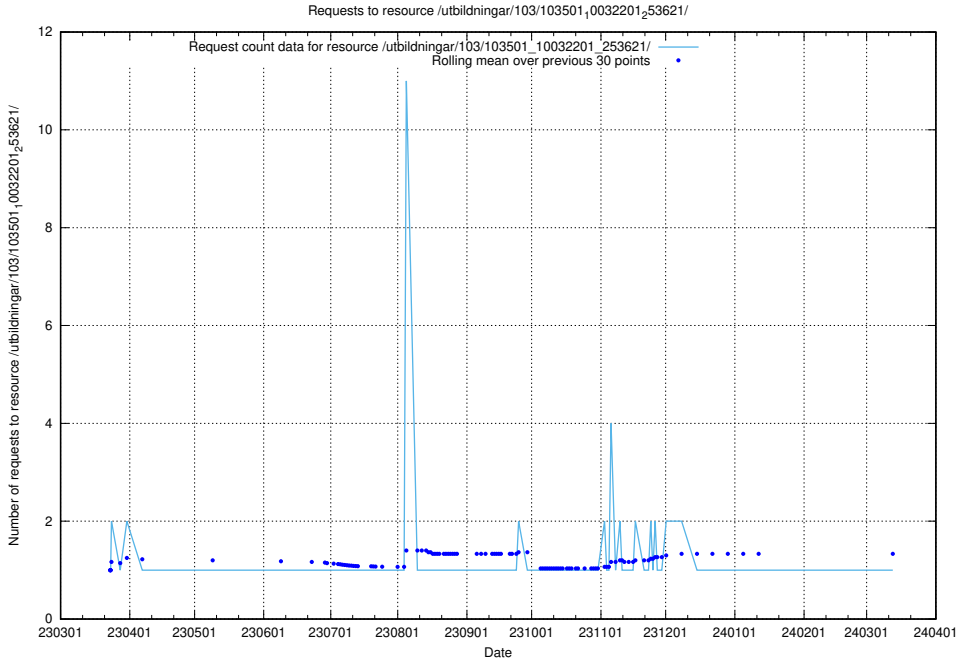

5.5110 Usage of /utbildningar/103/103501_10032201_253621/

Here, we count the number of requests to resource /utbildningar/103/103501_10032201_253621/.