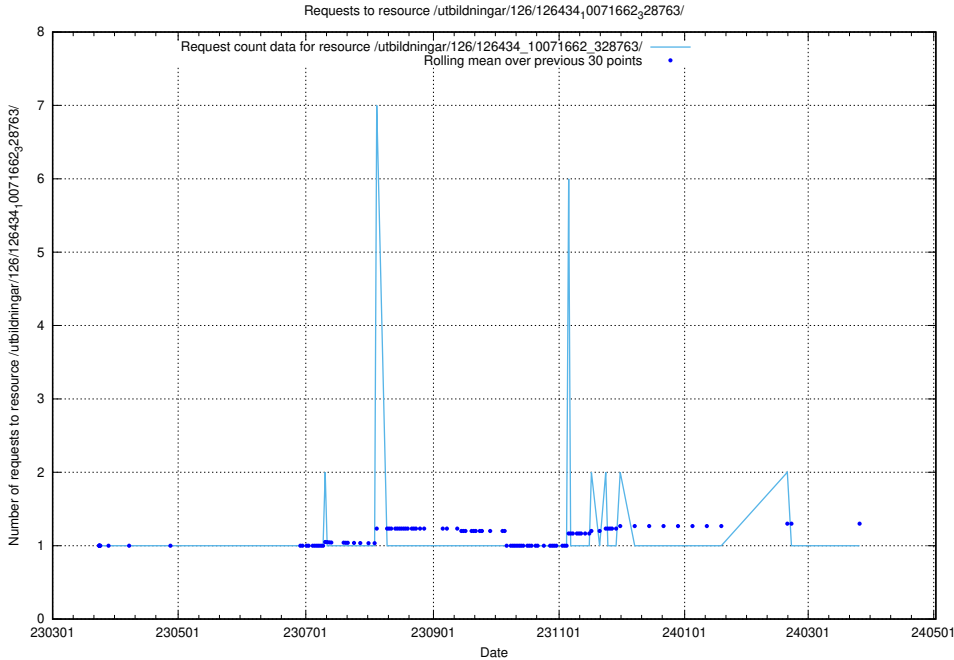

5.6063 Usage of /utbildningar/126/126434_10071662_328763/

Here, we count the number of requests to resource /utbildningar/126/126434_10071662_328763/.