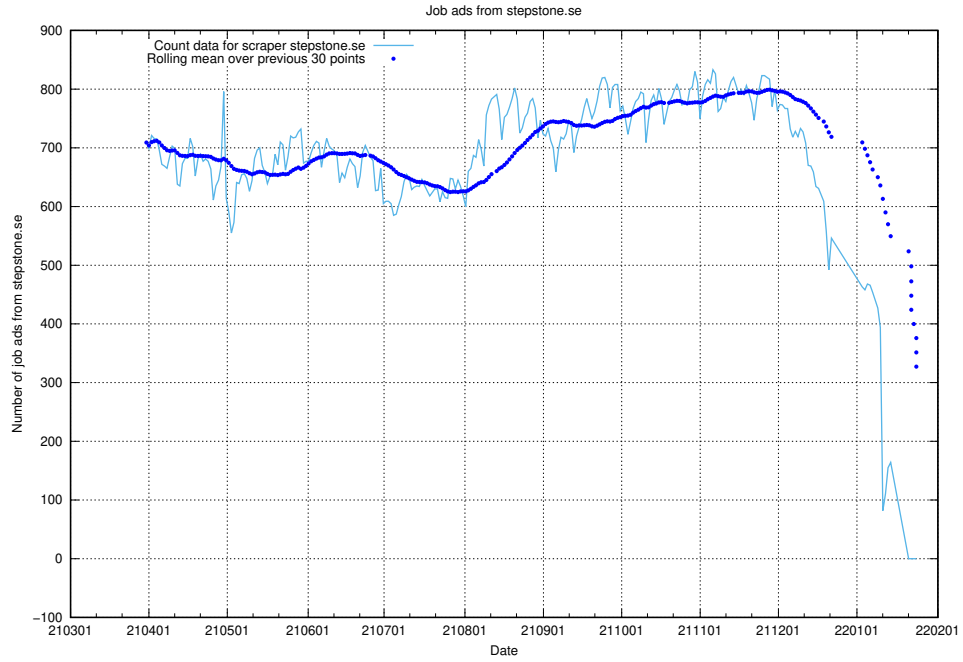

### 13.21 Number of ads by scraper stepstone.se

Here, we count the number of job ads scraped from stepstone.se.