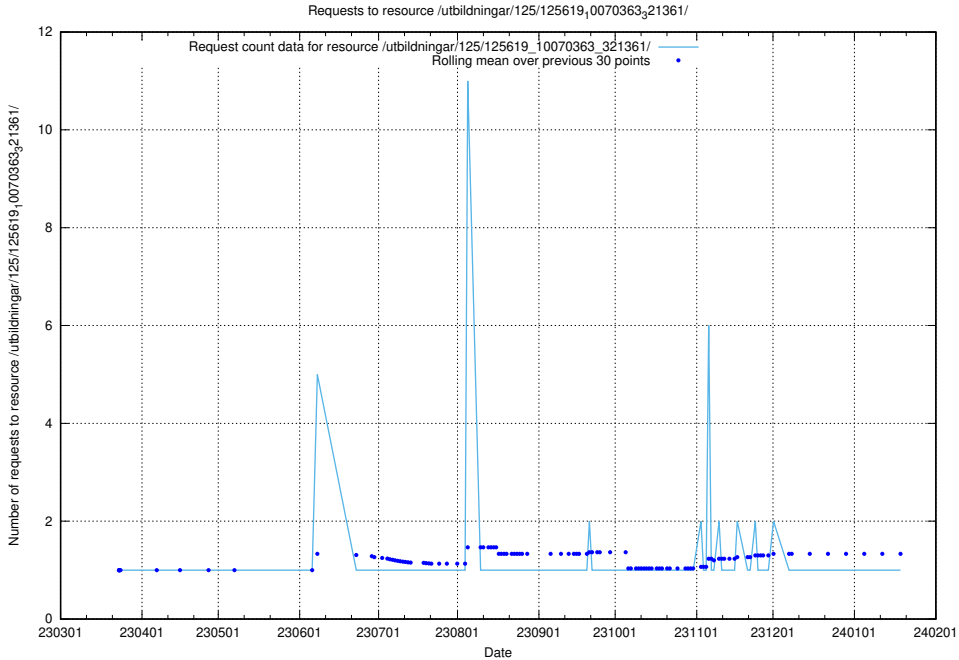

5.919 Usage of /utbildningar/125/125619_10070363_321361/

Here, we count the number of requests to resource /utbildningar/125/125619_10070363_321361/.