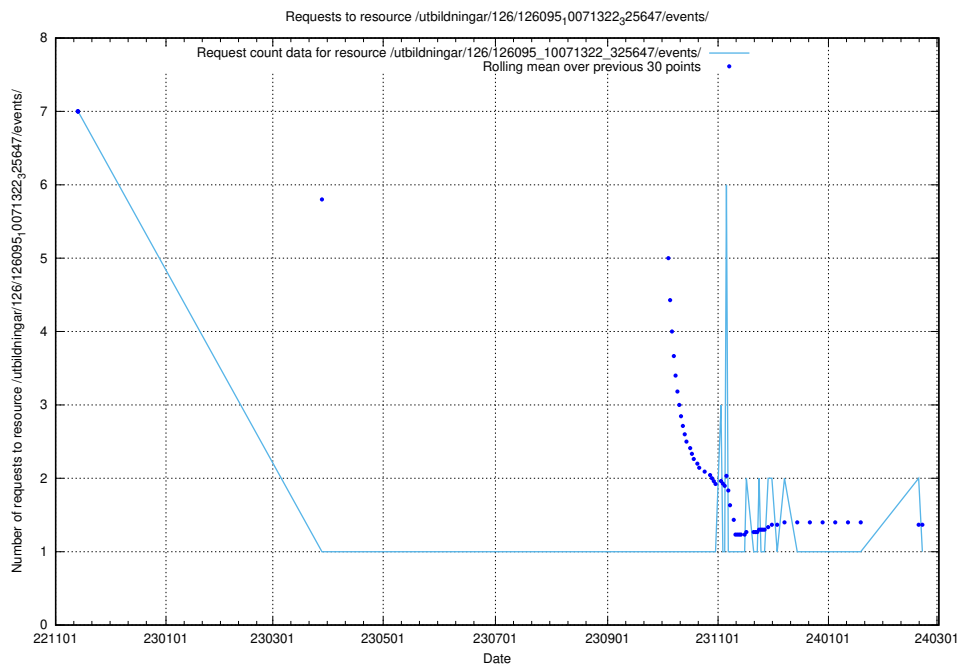

5.5427 Usage of /utbildningar/126/126095_10071322_325647/events/

Here, we count the number of requests to resource /utbildningar/126/126095_10071322_325647/events/