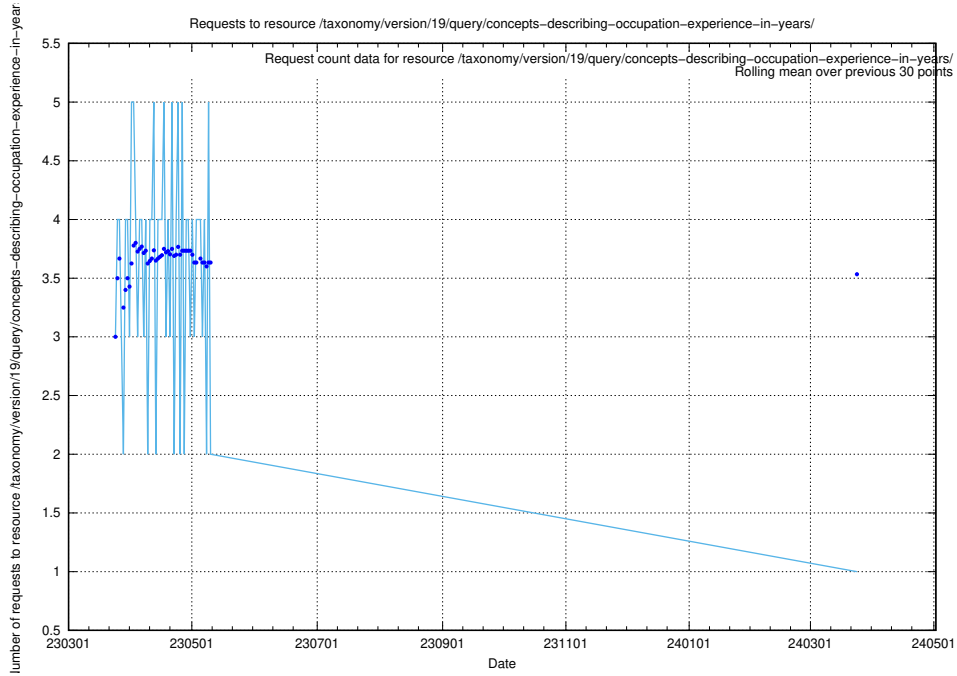

5.5807 Usage of /taxonomy/version/19/query/concepts-describing-occupation-experience-in-years/

Here, we count the number of requests to resource /taxonomy/version/19/query/concepts-describing-occupation-experience-in-years/.