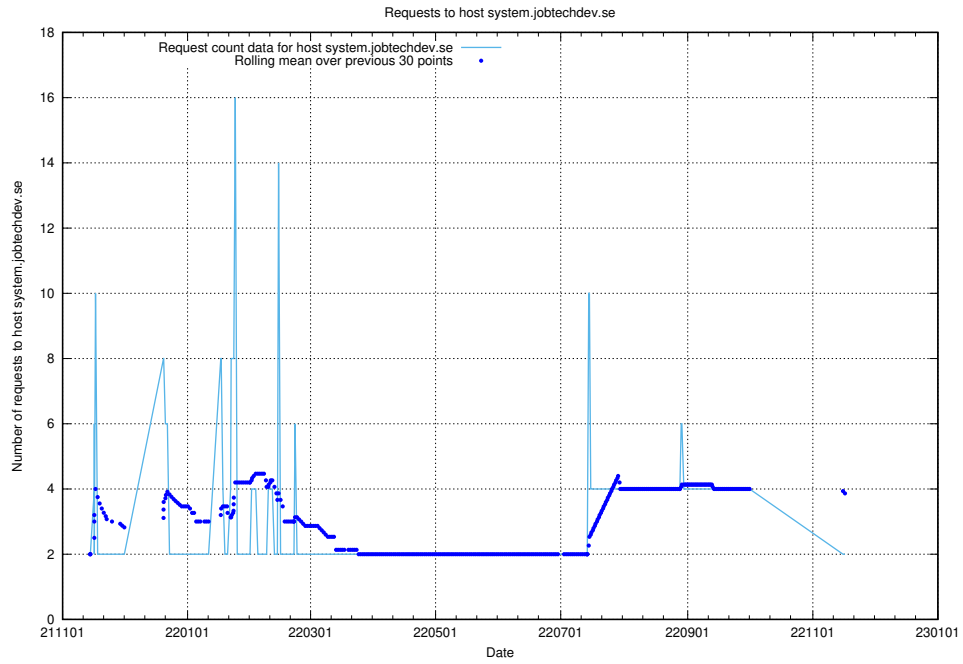

## 7.553 Usage of store.jobtechdev.se

Here, we count the number of requests to host store.jobtechdev.se.