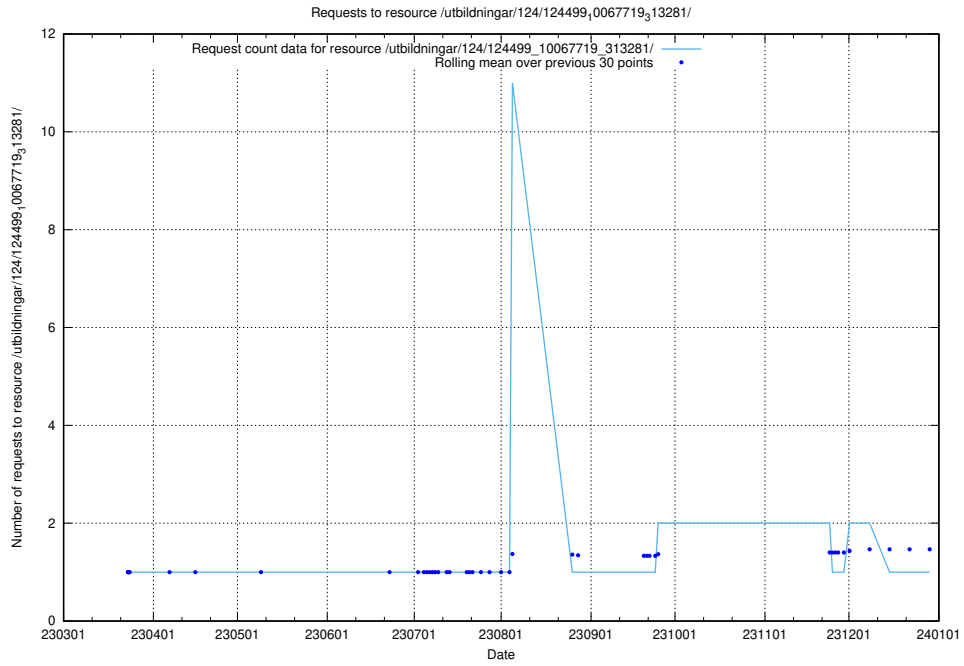

5.2149 Usage of /utbildningar/124/124499_10067719_313281/

Here, we count the number of requests to resource /utbildningar/124/124499_10067719_313281/.