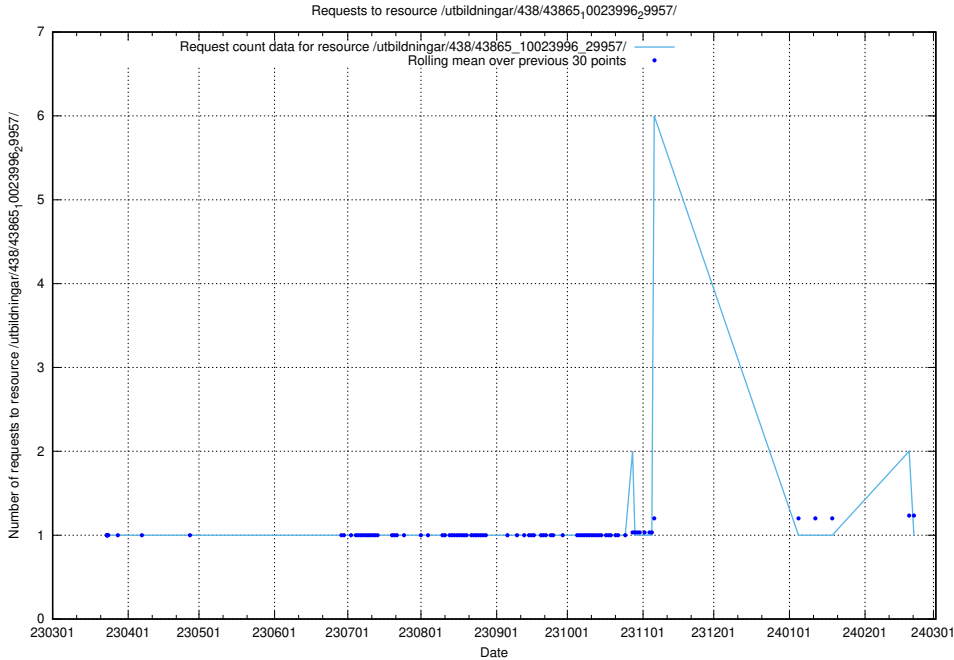

5.5964 Usage of /utbildningar/438/43865_10023996_29957/

Here, we count the number of requests to resource /utbildningar/438/43865_10023996_29957/.