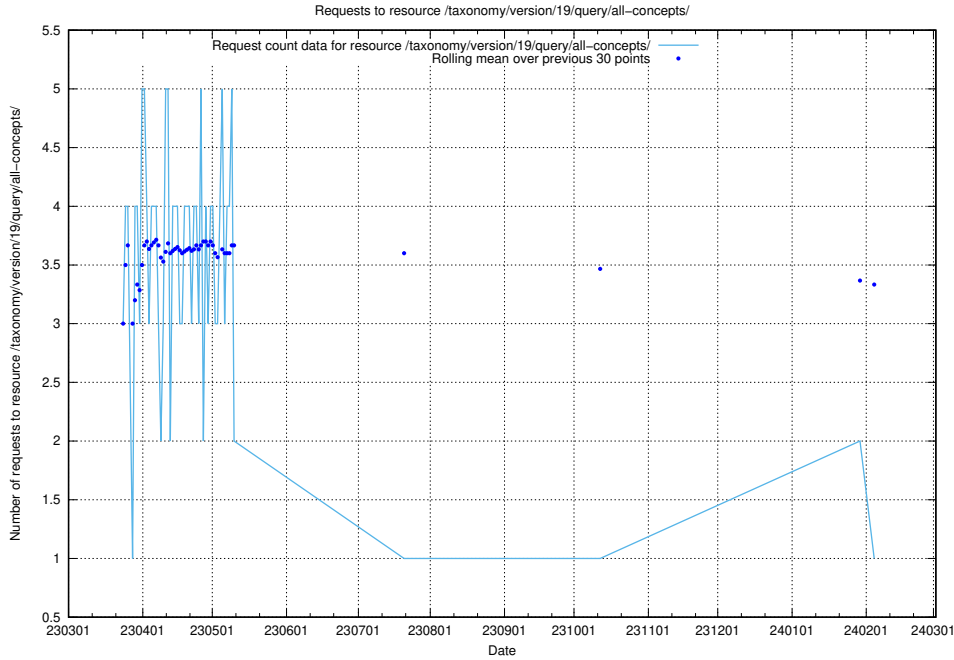

5.5810 Usage of /taxonomy/version/19/query/all-concepts/

Here, we count the number of requests to resource /taxonomy/version/19/query/all-concepts/.