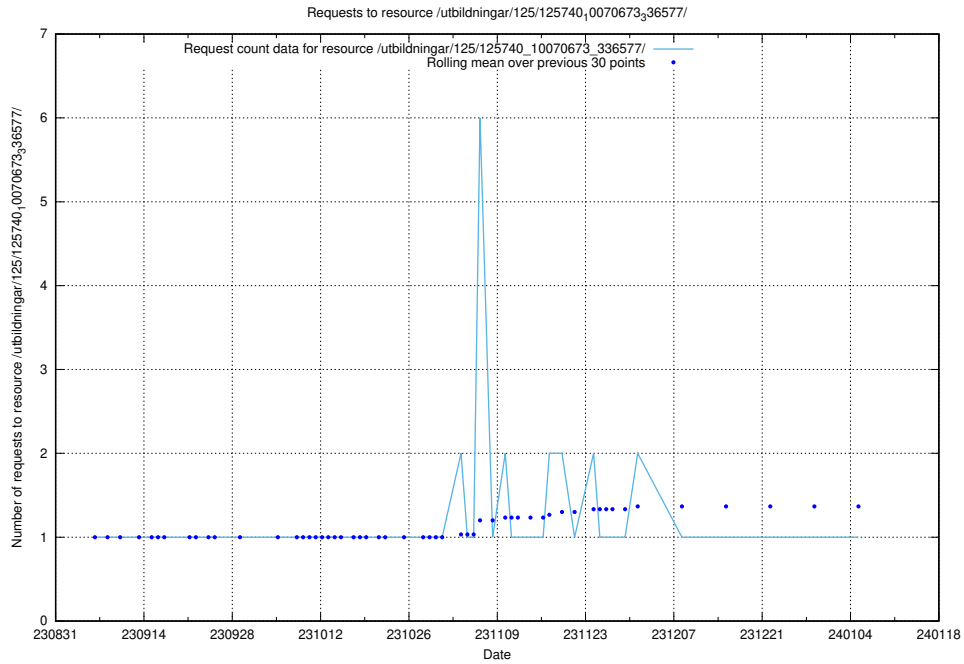

5.4294 Usage of /utbildningar/125/125740_10070673_336577/

Here, we count the number of requests to resource /utbildningar/125/125740_10070673_336577/.