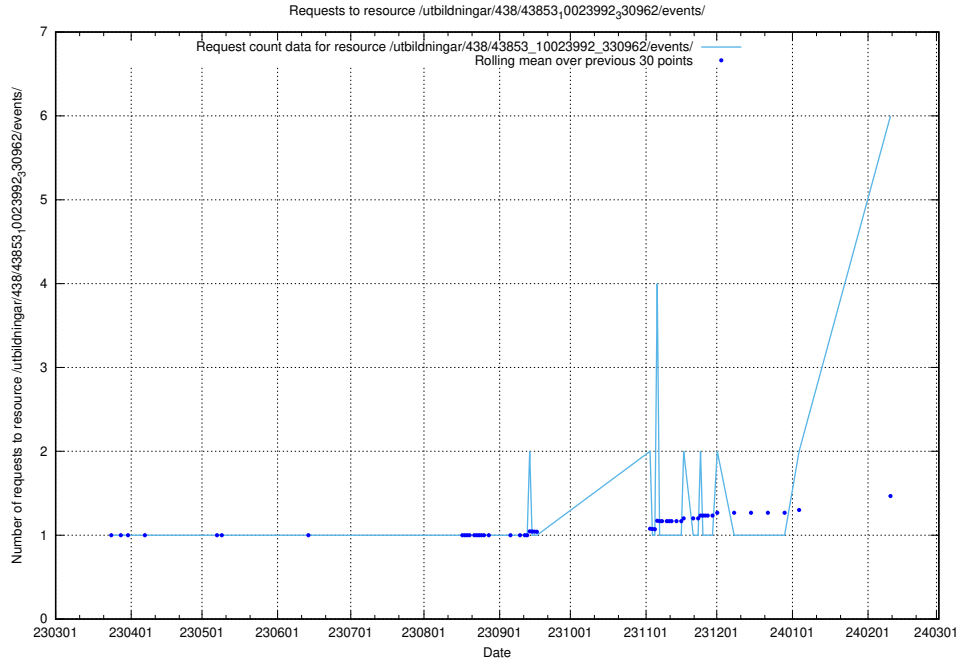

5.115 Usage of /utbildningar/438/43853_10023992_330962/events/

Here, we count the number of requests to resource /utbildningar/438/43853_10023992_330962/events/.