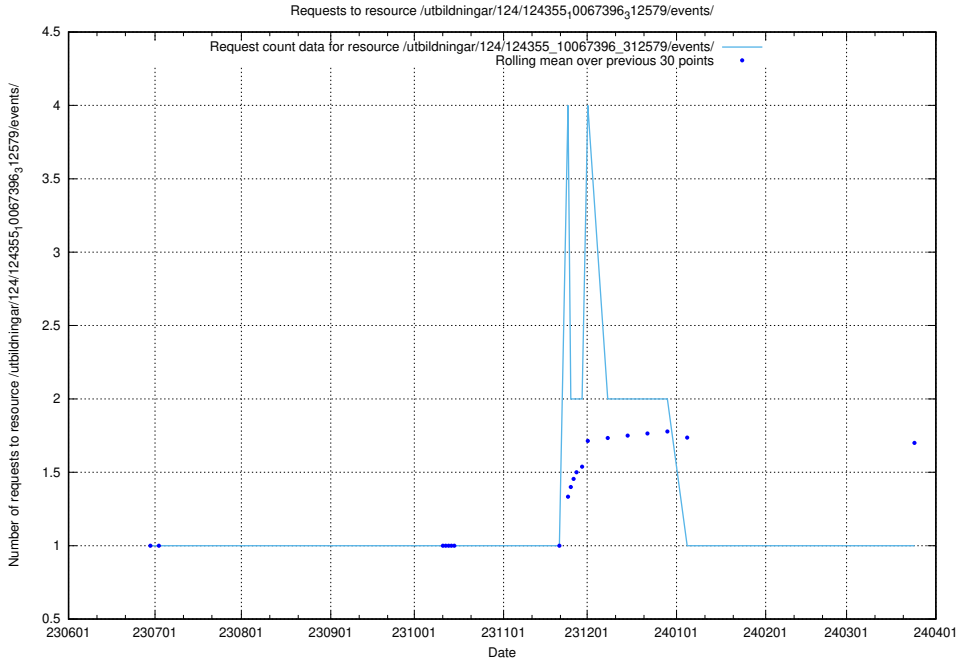

5.5016 Usage of /utbildningar/124/124355_10067396_312579/events/

Here, we count the number of requests to resource /utbildningar/124/124355_10067396_312579/events/