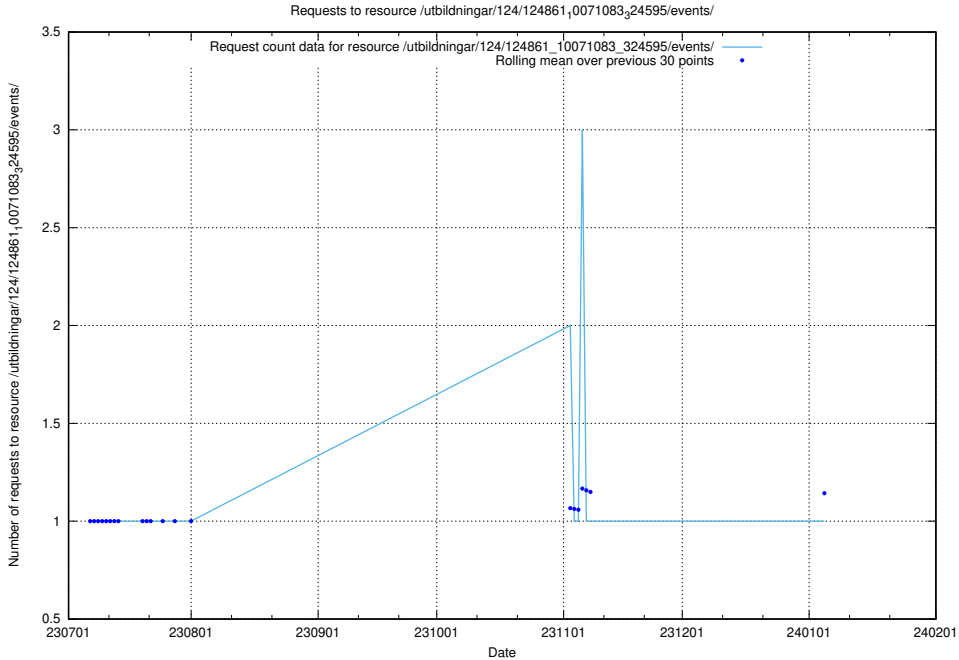

### 5.4928 Usage of /utbildningar/124/124861\_10071083\_324595/events/

Here, we count the number of requests to resource /utbildningar/124/124861\_10071083\_324595/events/