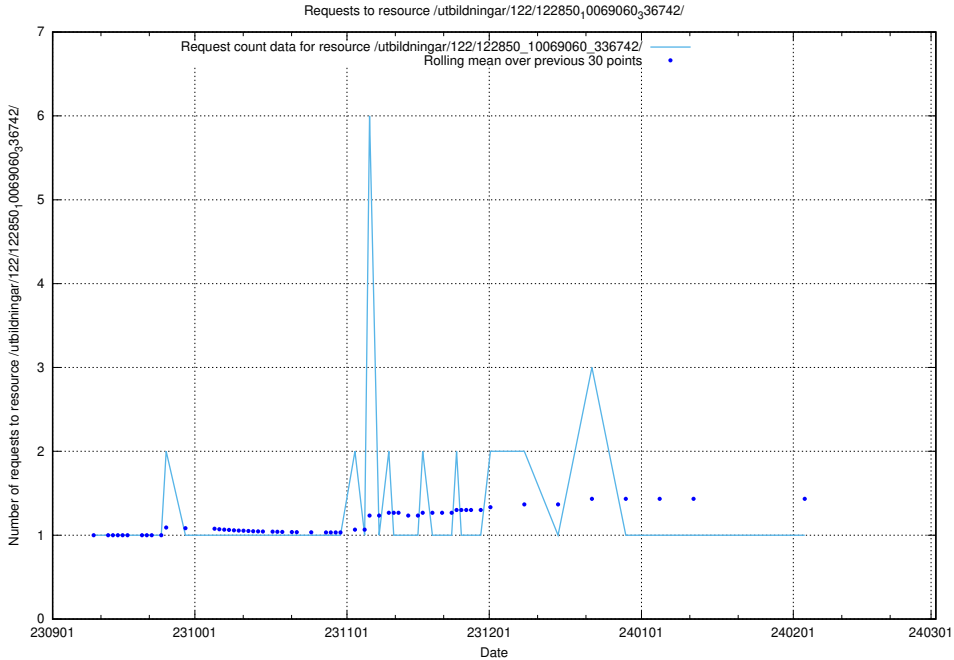

5.4250 Usage of /utbildningar/122/122850_10069060_336742/

Here, we count the number of requests to resource /utbildningar/122/122850_10069060_336742/.