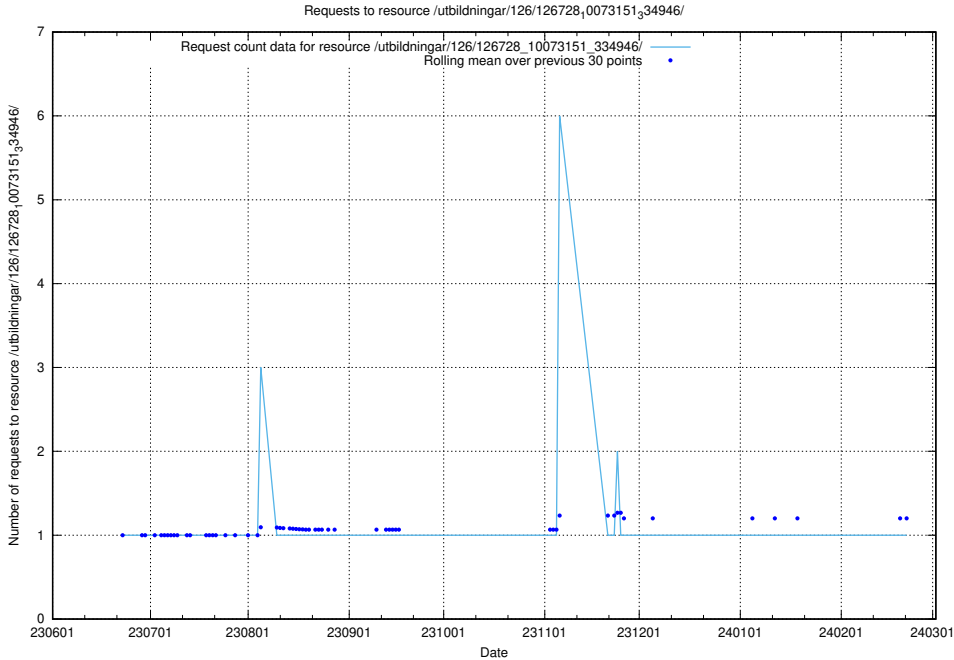

5.5215 Usage of /utbildningar/126/126728_10073151_334946/

Here, we count the number of requests to resource /utbildningar/126/126728_10073151_334946/.