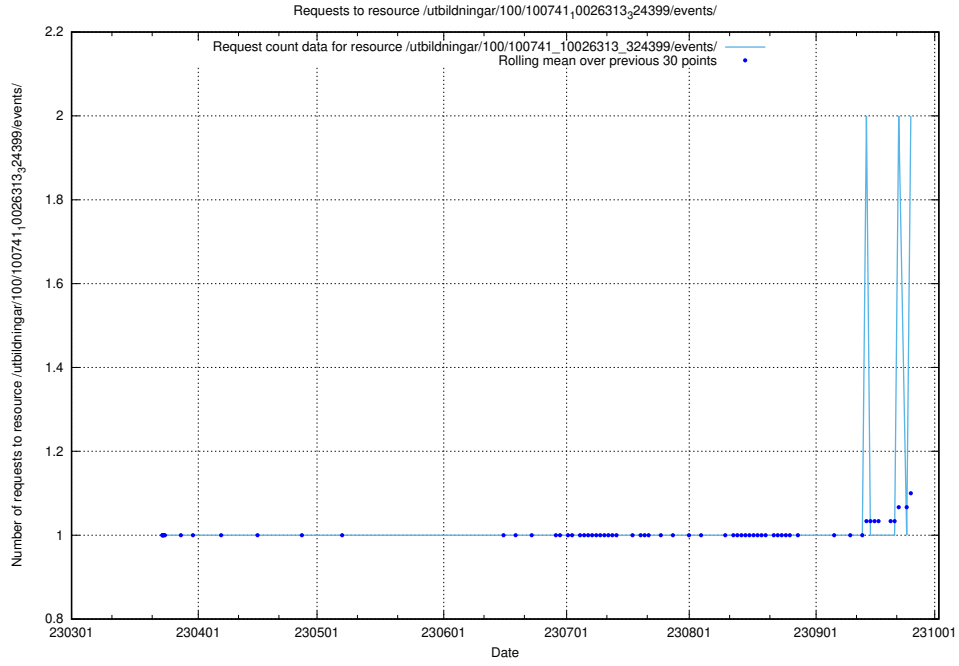

5.704 Usage of /utbildningar/100/100741_10026313_324399/events/

Here, we count the number of requests to resource /utbildningar/100/100741_10026313_324399/events/