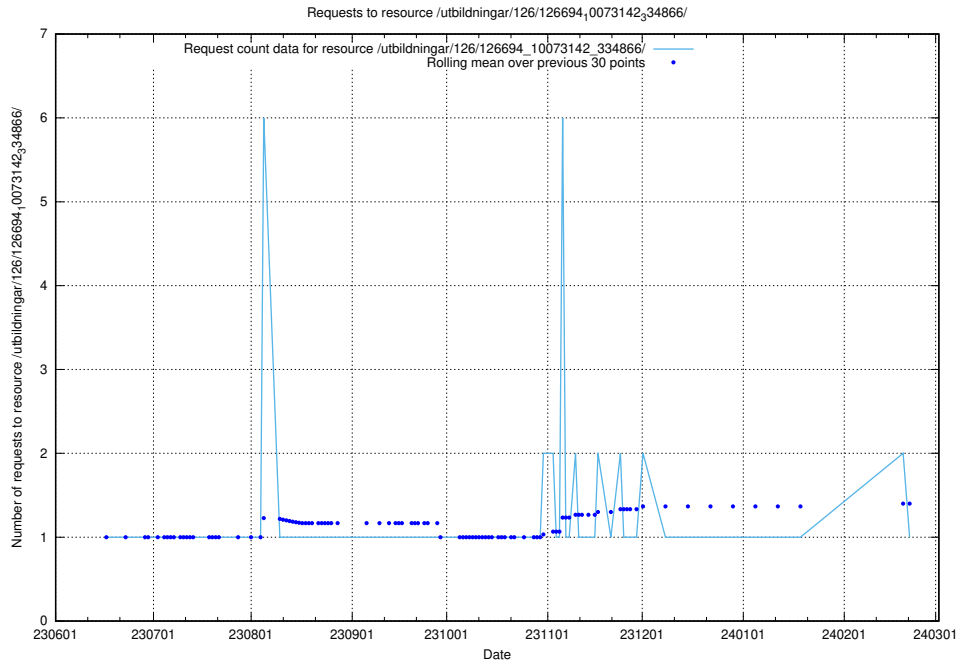

5.5497 Usage of /utbildningar/126/126694_10073142_334866/

Here, we count the number of requests to resource /utbildningar/126/126694_10073142_334866/.