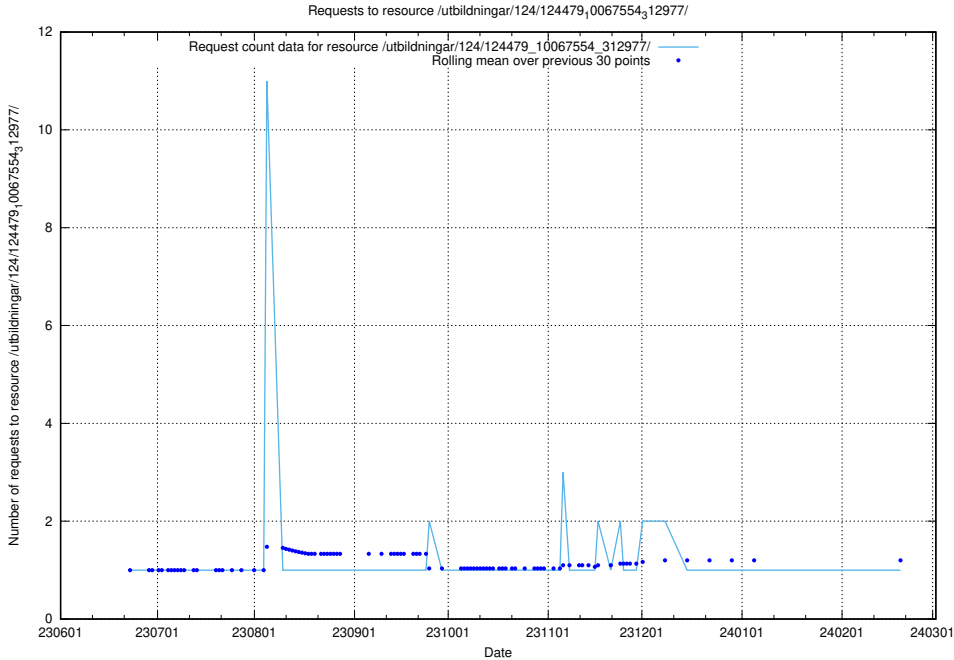

5.5417 Usage of /utbildningar/124/124479_10067554_312977/

Here, we count the number of requests to resource /utbildningar/124/124479_10067554_312977/.