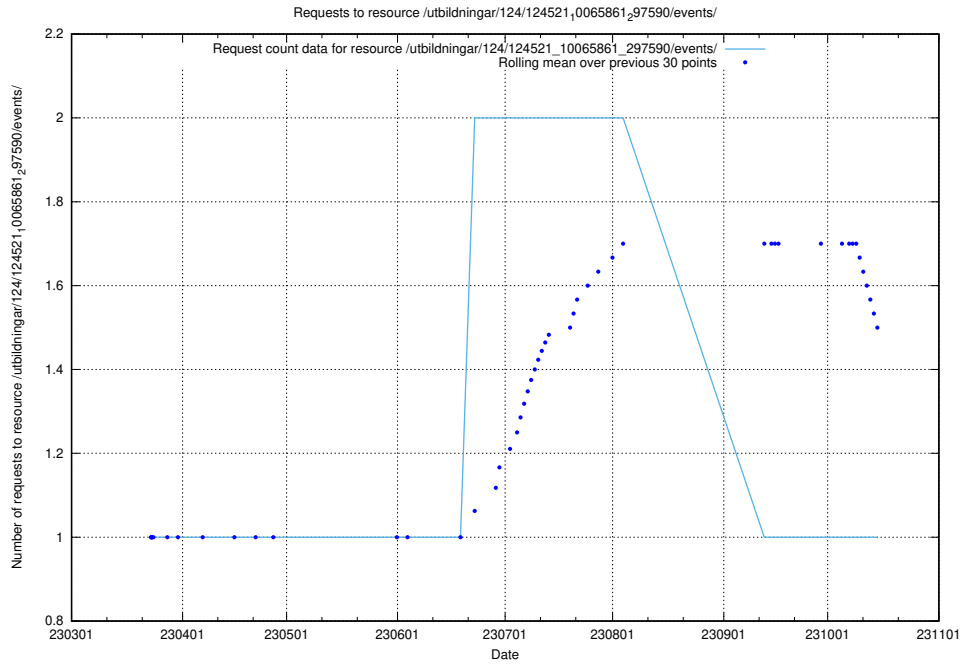

5.1099 Usage of /utbildningar/124/124521_10065861_297590/events/

Here, we count the number of requests to resource /utbildningar/124/124521_10065861_297590/events/