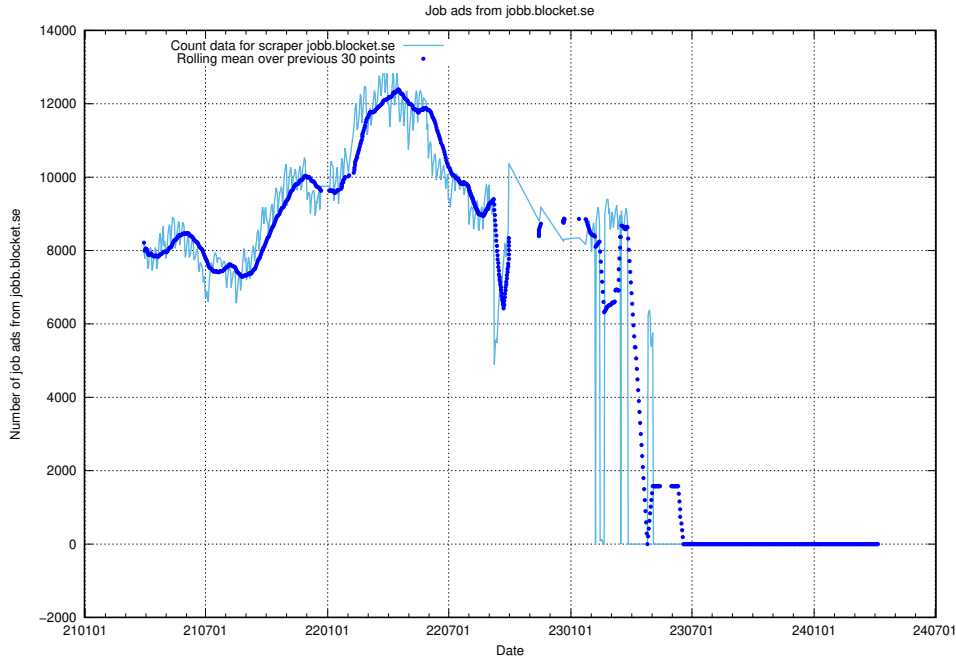

13.23 Number of ads by scraper jobb.blocket.se

Here, we count the number of job ads scraped from jobb.blocket.se.