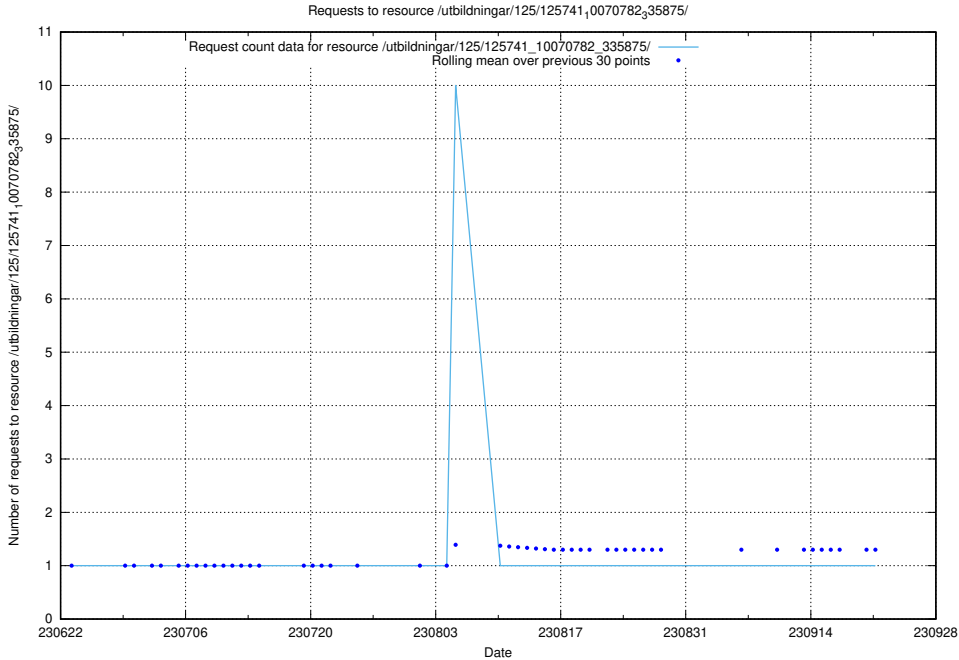

5.5309 Usage of /utbildningar/125/125741_10070782_335875/

Here, we count the number of requests to resource /utbildningar/125/125741_10070782_335875/.