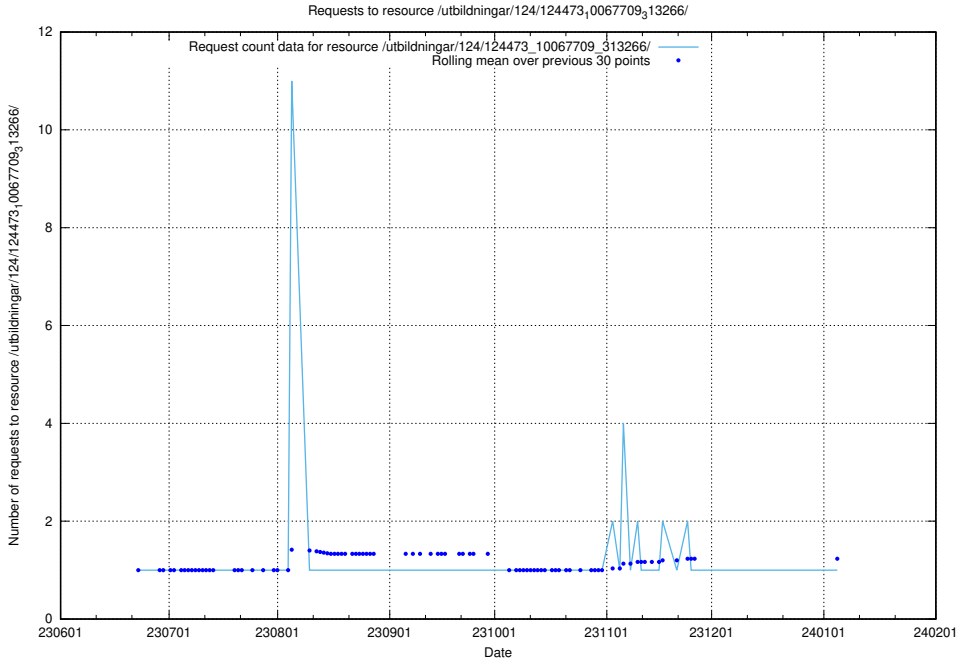

5.5426 Usage of /utbildningar/124/124473_10067709_313266/

Here, we count the number of requests to resource /utbildningar/124/124473_10067709_313266/.