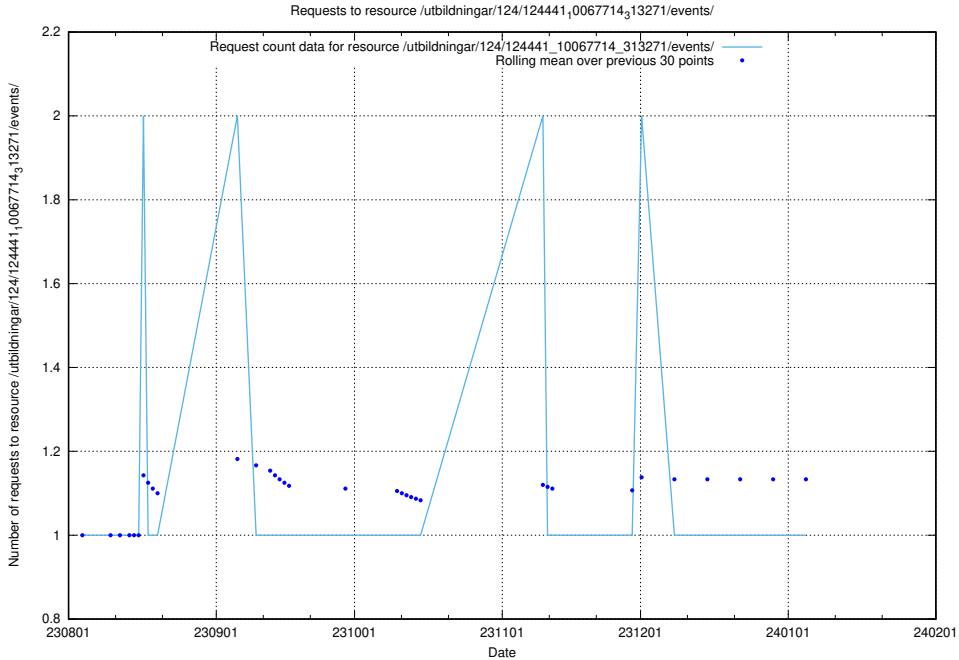

5.4510 Usage of /utbildningar/124/124441_10067714_313271/events/

Here, we count the number of requests to resource /utbildningar/124/124441_10067714_313271/events/