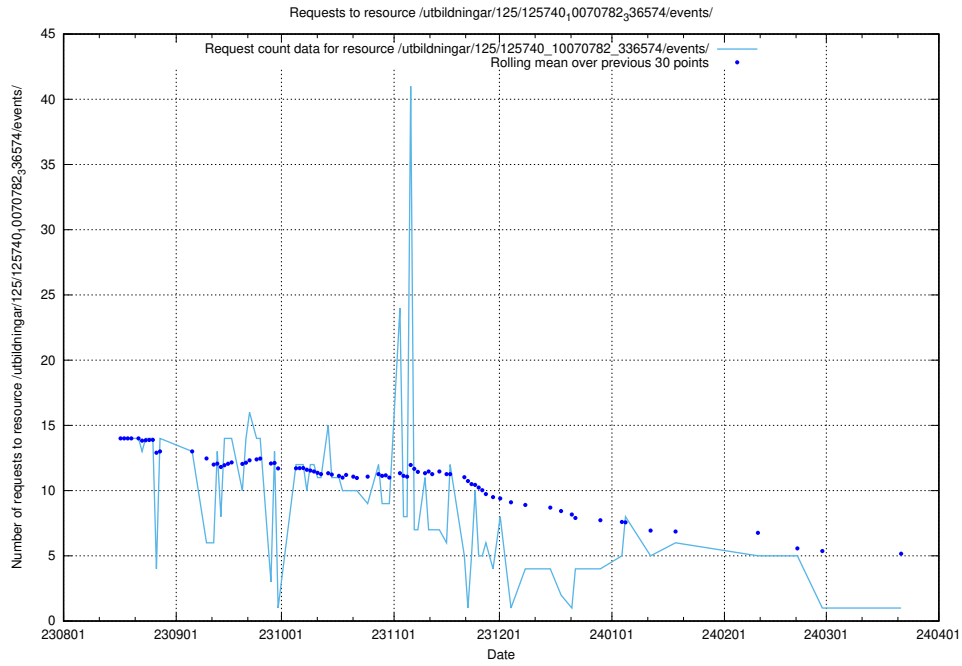

5.4400 Usage of /utbildningar/125/125740_10070782_336574/events/

Here, we count the number of requests to resource /utbildningar/125/125740_10070782_336574/events/