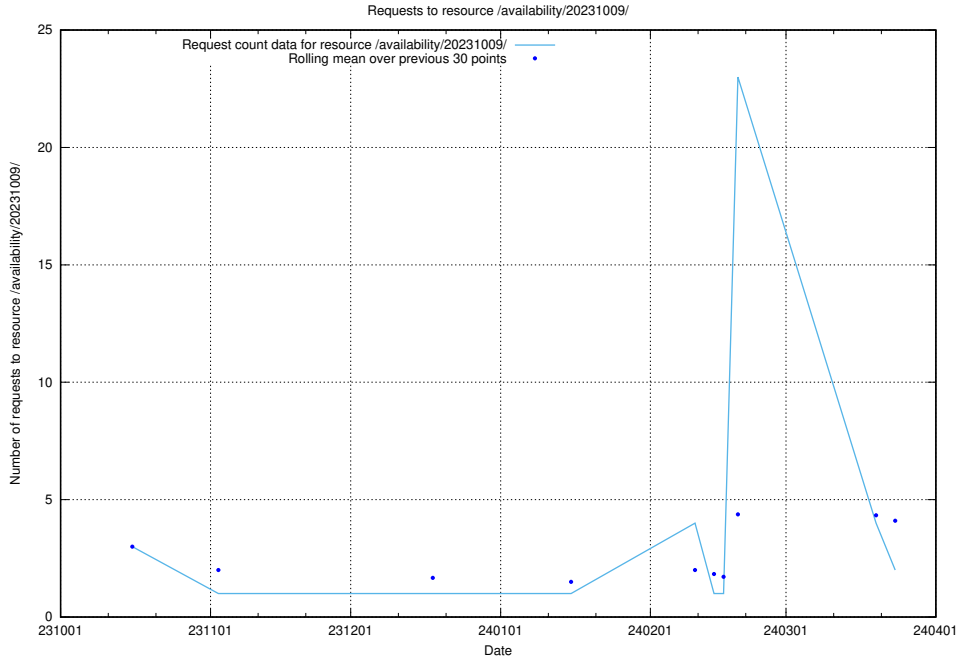

5.578 Usage of /availability/20231009/

Here, we count the number of requests to resource /availability/20231009/.