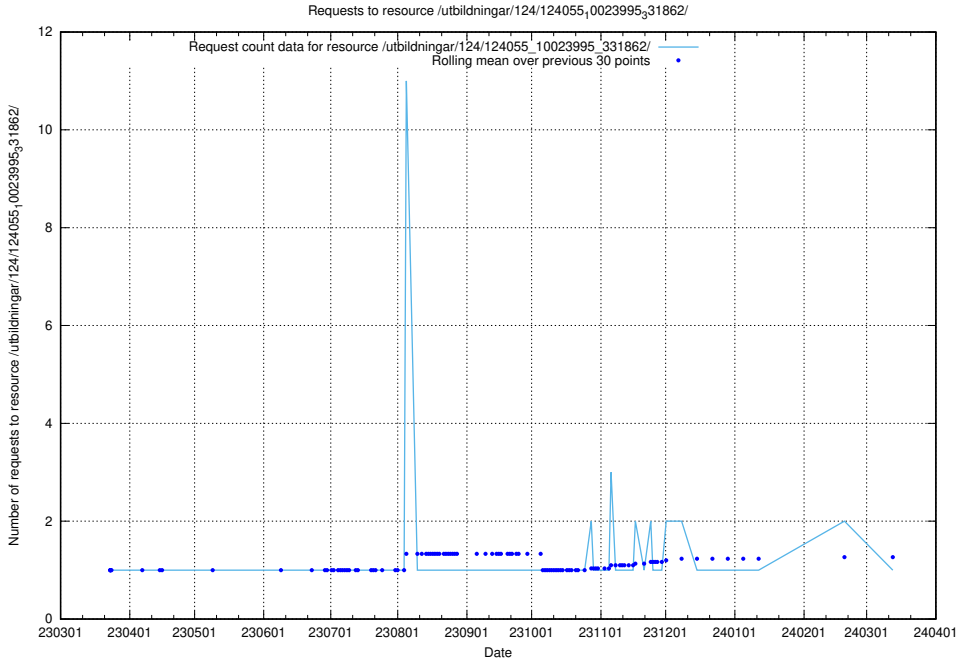

5.3905 Usage of /utbildningar/124/124055_10023995_331862/

Here, we count the number of requests to resource /utbildningar/124/124055_10023995_331862/.