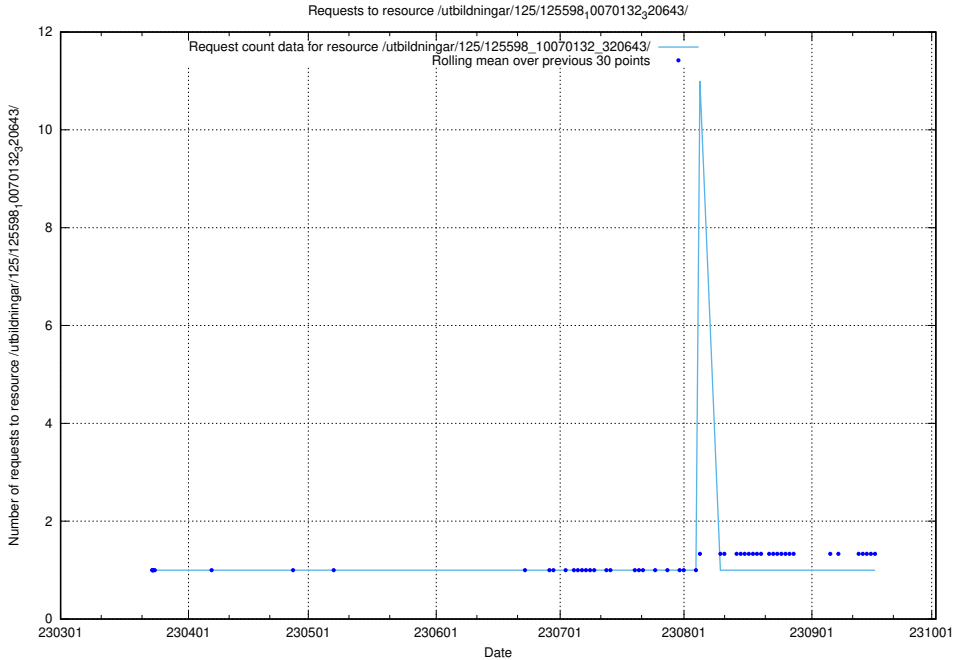

5.944 Usage of /utbildningar/125/125598_10070132_320643/

Here, we count the number of requests to resource /utbildningar/125/125598_10070132_320643/.