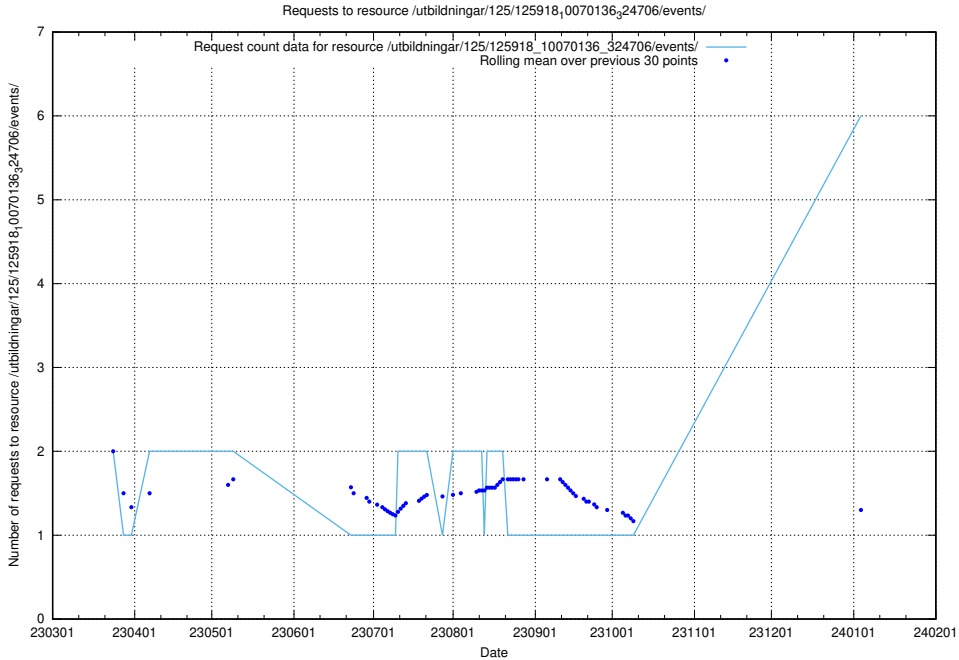

5.114 Usage of /utbildningar/125/125918_10070136_324706/events/

Here, we count the number of requests to resource /utbildningar/125/125918_10070136_324706/events/