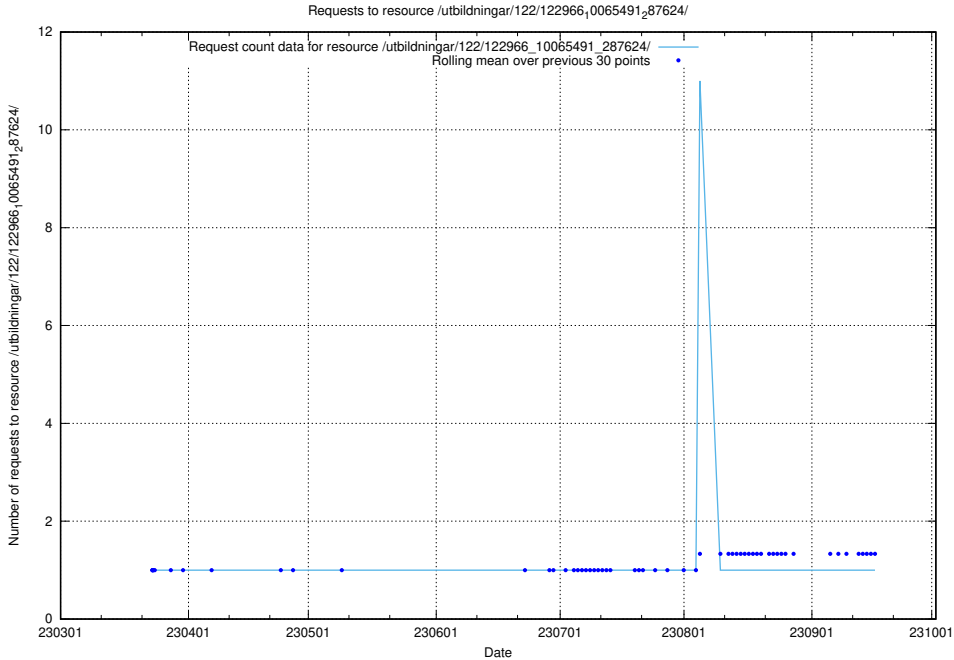

### 5.4704 Usage of /utbildningar/122/122966\_10065491\_287624/

Here, we count the number of requests to resource /utbildningar/122/122966\_10065491\_287624/.