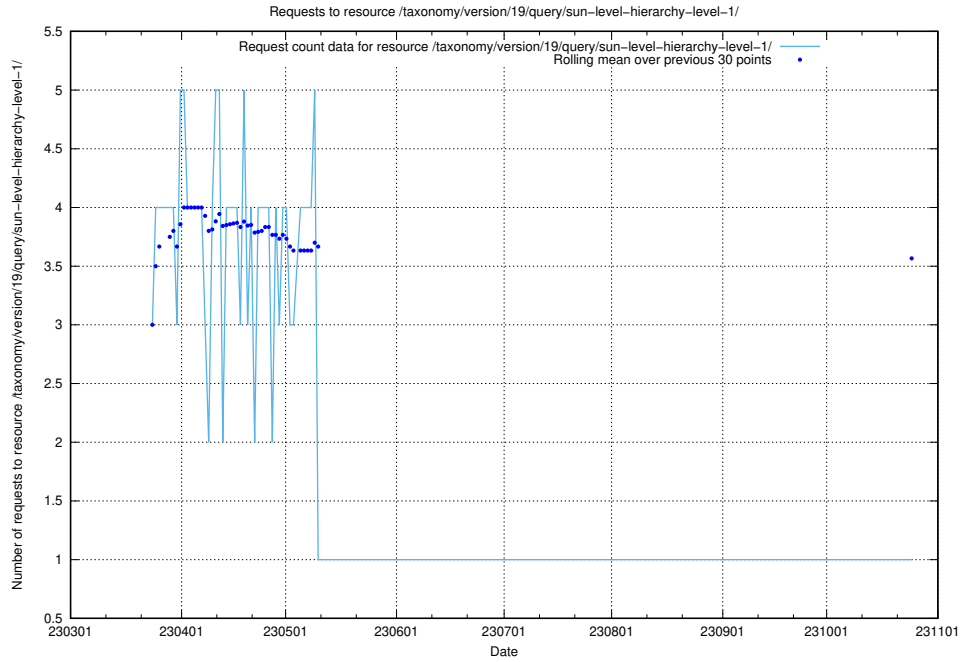

5.5776 Usage of /taxonomy/version/19/query/sun-level-hierarchy-level-1/

Here, we count the number of requests to resource /taxonomy/version/19/query/sun-level-hierarchy-level-1/.