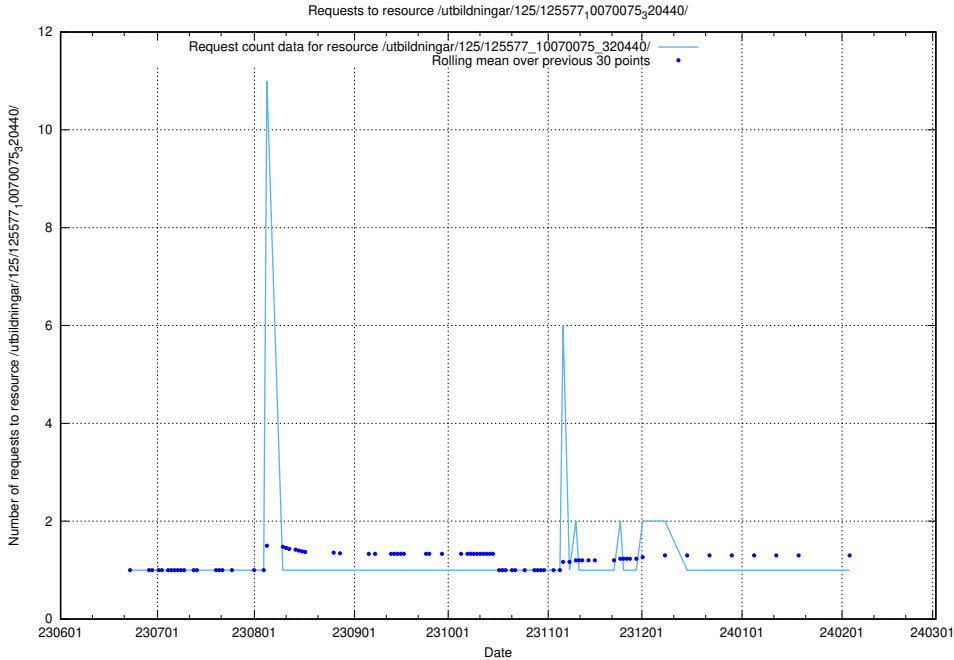

5.5339 Usage of /utbildningar/125/125577_10070075_320440/

Here, we count the number of requests to resource /utbildningar/125/125577_10070075_320440/.