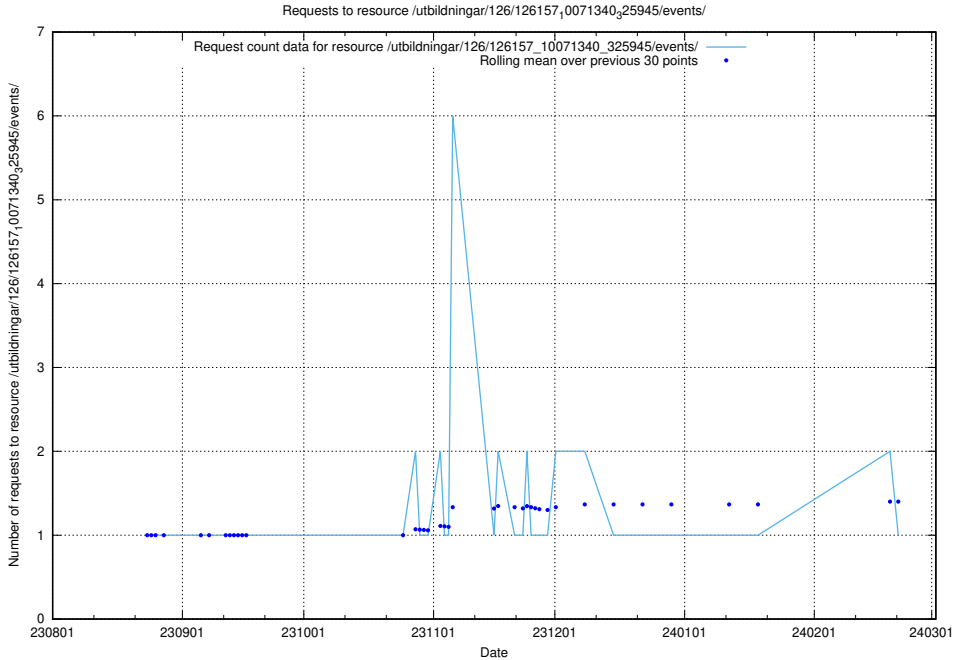

5.4348 Usage of /utbildningar/126/126157_10071340_325945/events/

Here, we count the number of requests to resource /utbildningar/126/126157_10071340_325945/events/