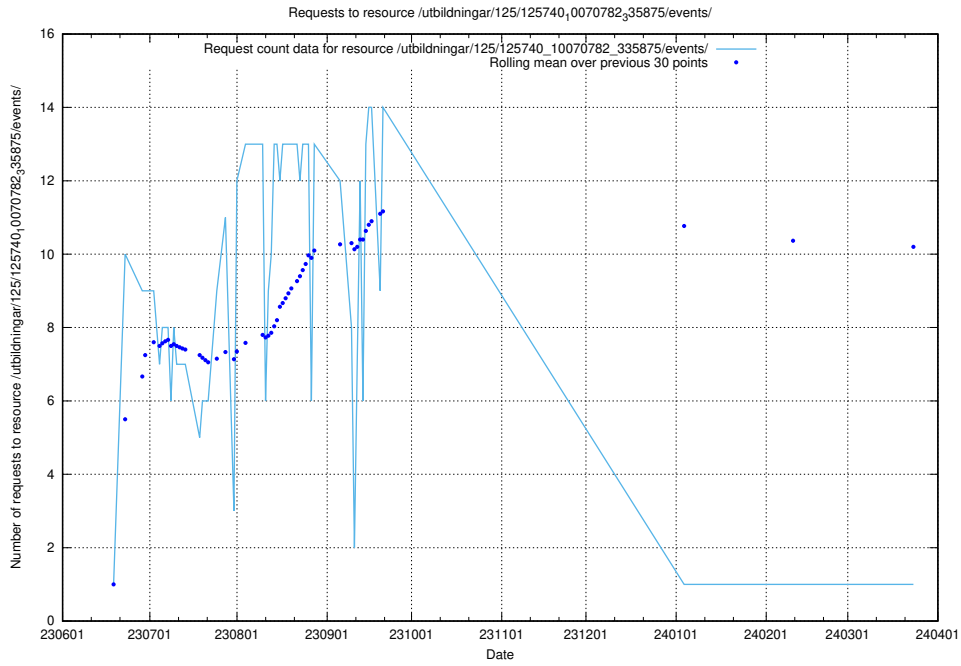

5.5480 Usage of /utbildningar/125/125740_10070782_335875/events/

Here, we count the number of requests to resource /utbildningar/125/125740_10070782_335875/events/