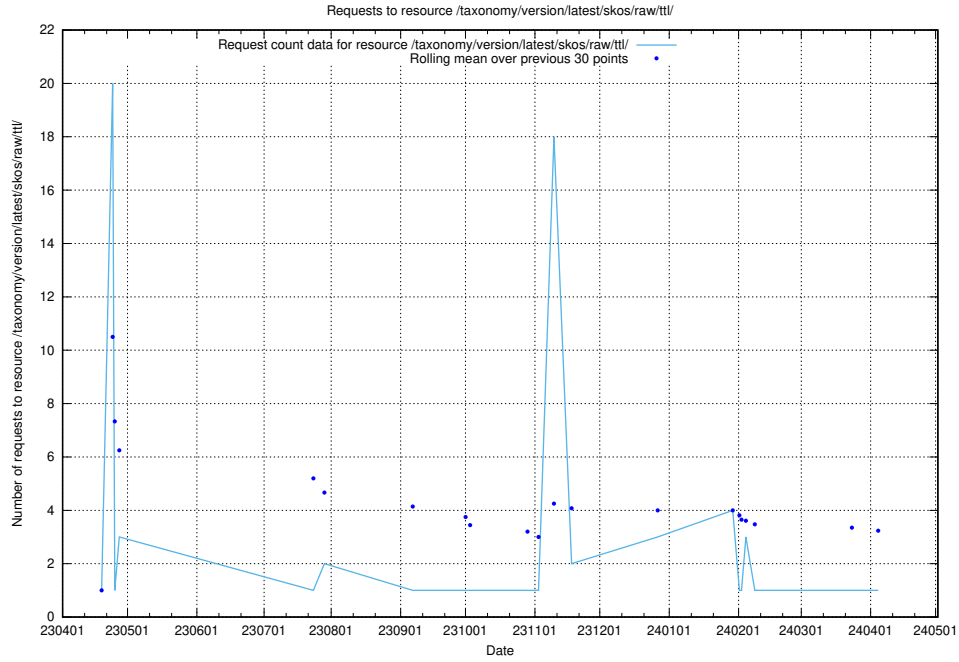

5.5677 Usage of /taxonomy/version/latest/skos/raw/ttl/

Here, we count the number of requests to resource /taxonomy/version/latest/skos/raw/ttl/.