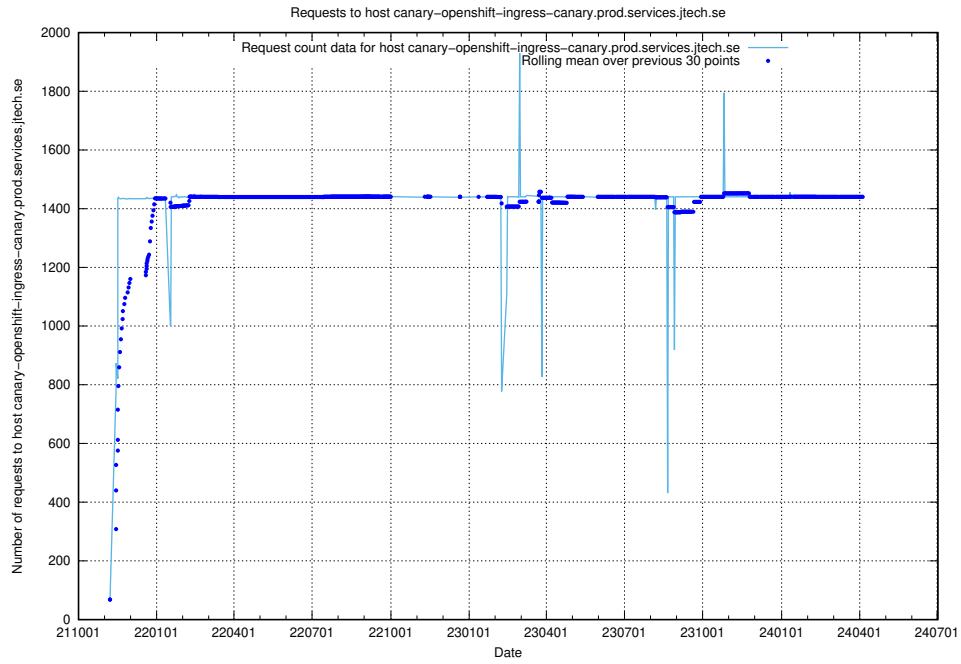

7.20 Usage of canary-openshift-ingress-canary.prod.services.jtech.se

Here, we count the number of requests to host canary-openshift-ingress-canary.prod.services.jtech.se.