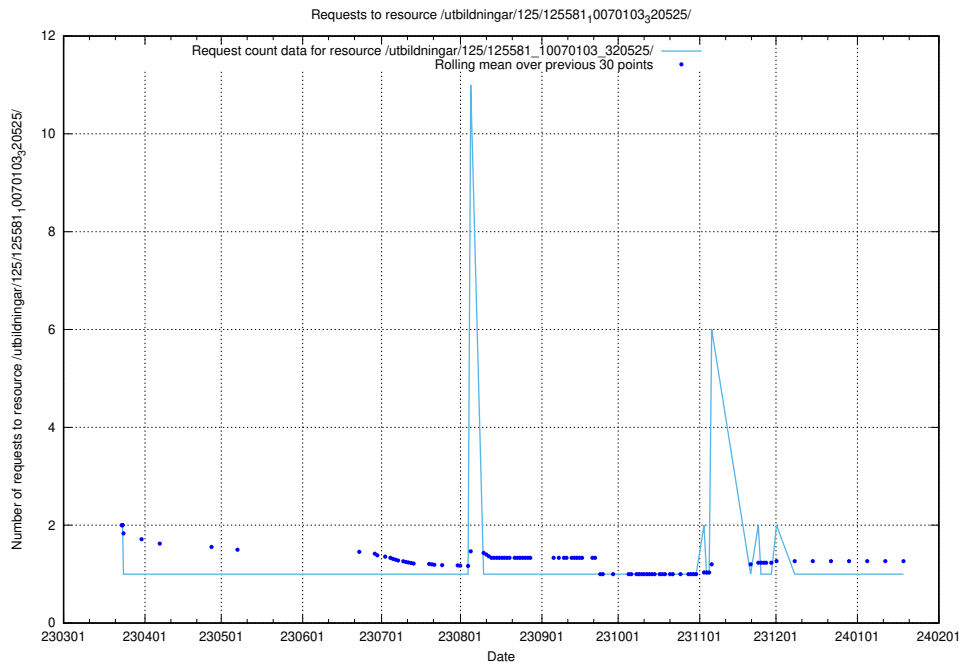

5.5927 Usage of /utbildningar/125/125581_10070103_320525/

Here, we count the number of requests to resource /utbildningar/125/125581_10070103_320525/.