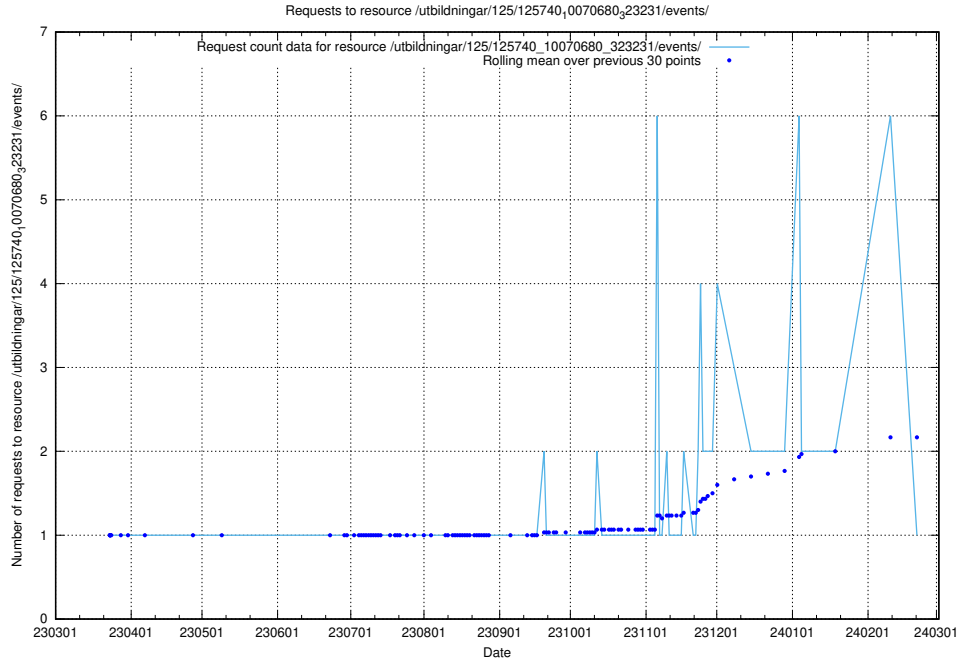

5.841 Usage of /utbildningar/125/125740_10070680_323231/events/

Here, we count the number of requests to resource /utbildningar/125/125740_10070680_323231/events/