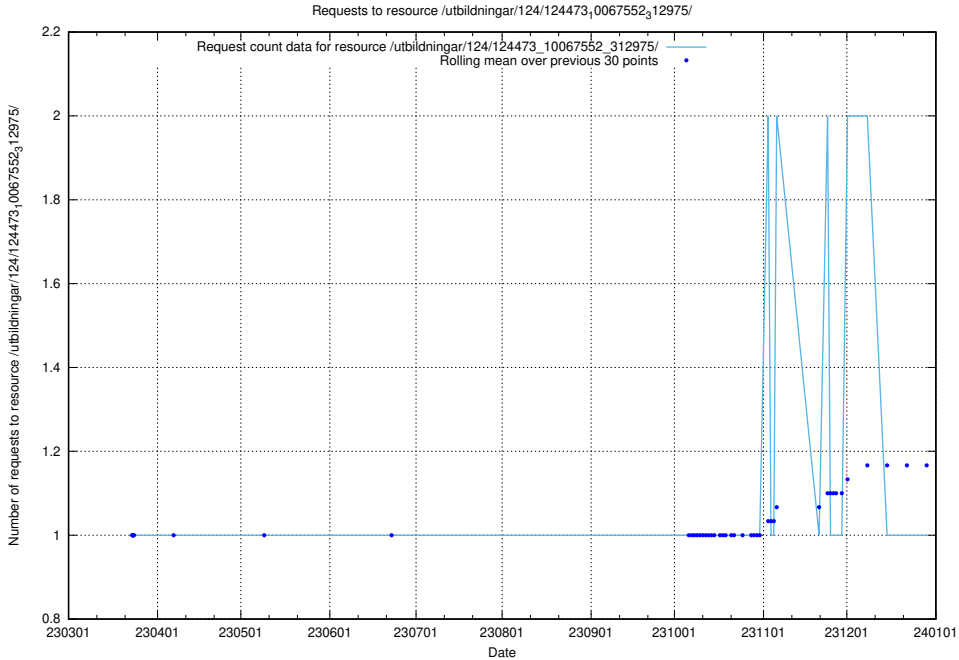

5.2554 Usage of /utbildningar/124/124473_10067552_312975/

Here, we count the number of requests to resource /utbildningar/124/124473_10067552_312975/.