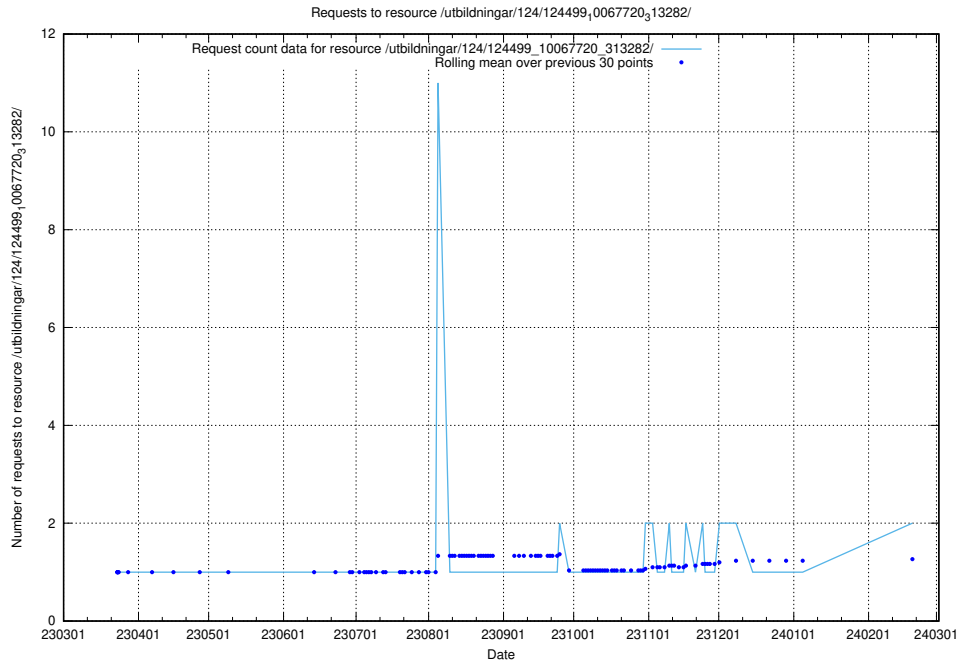

5.425 Usage of /utbildningar/124/124499_10067720_313282/

Here, we count the number of requests to resource /utbildningar/124/124499_10067720_313282/.