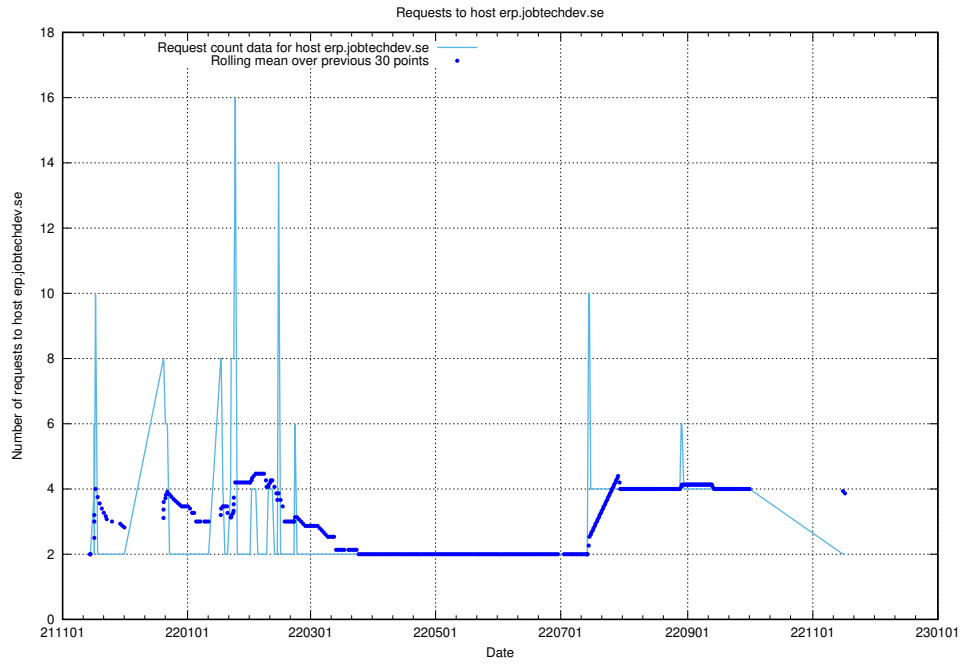

7.262 Usage of erp.jobtechdev.se

Here, we count the number of requests to host erp.jobtechdev.se.