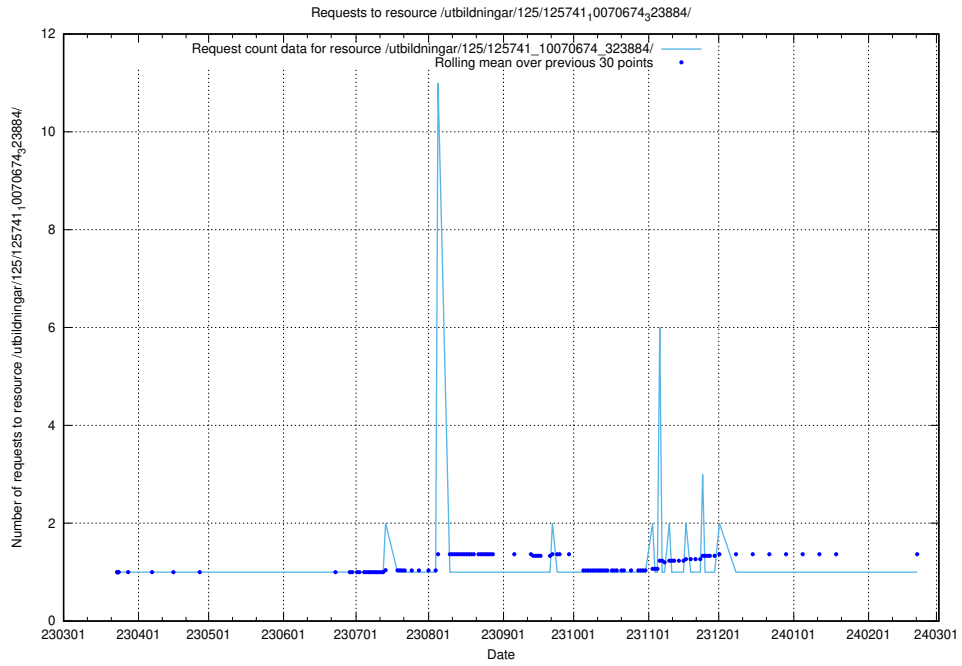

5.6137 Usage of /utbildningar/125/125741_10070674_323884/

Here, we count the number of requests to resource /utbildningar/125/125741_10070674_323884/.