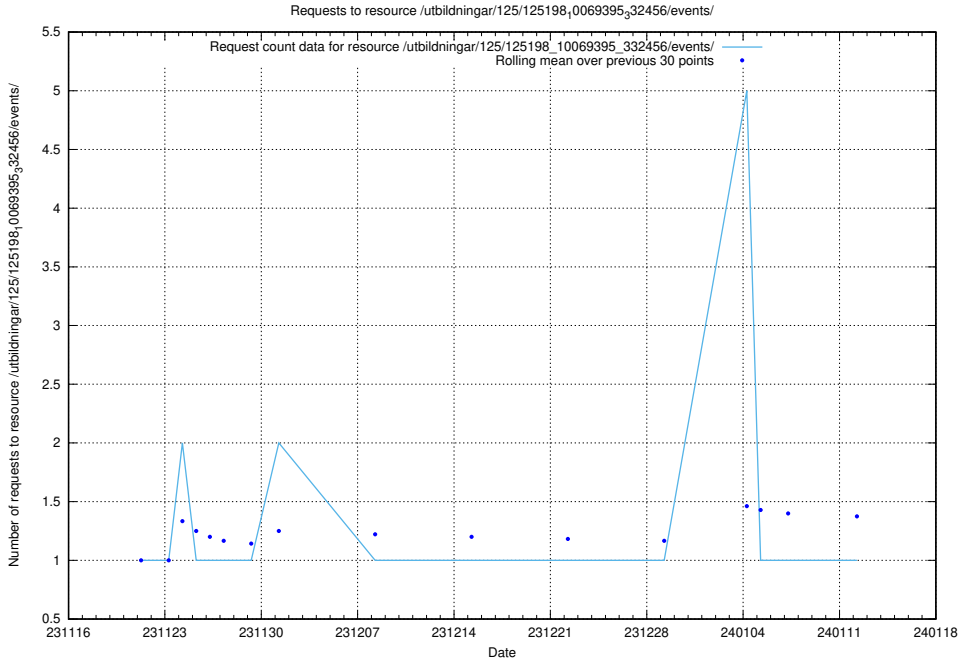

5.3658 Usage of /utbildningar/125/125198_10069395_332456/events/

Here, we count the number of requests to resource /utbildningar/125/125198_10069395_332456/events/