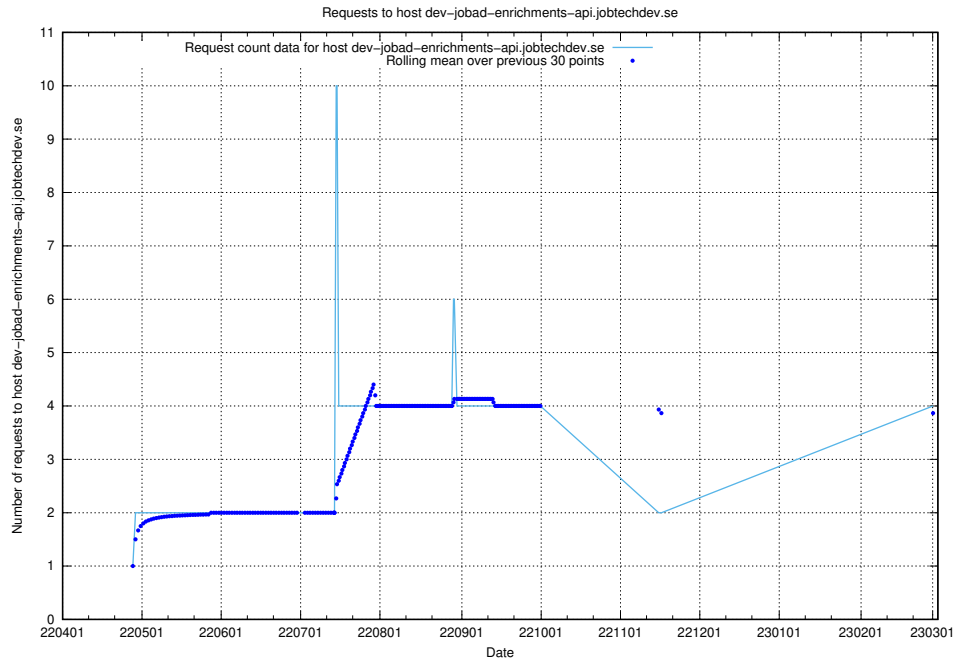

7.149 Usage of dev-jobad-enrichments-api.jobtechdev.se

Here, we count the number of requests to host dev-jobad-enrichments-api.jobtechdev.se.