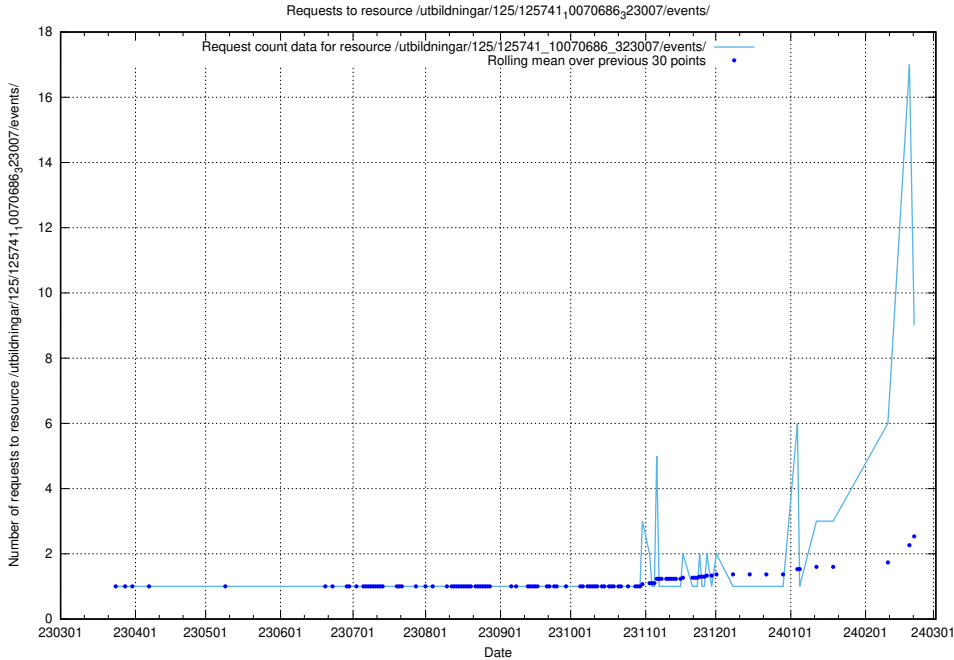

5.53 Usage of /utbildningar/125/125741_10070686_323007/events/

Here, we count the number of requests to resource /utbildningar/125/125741_10070686_323007/events/