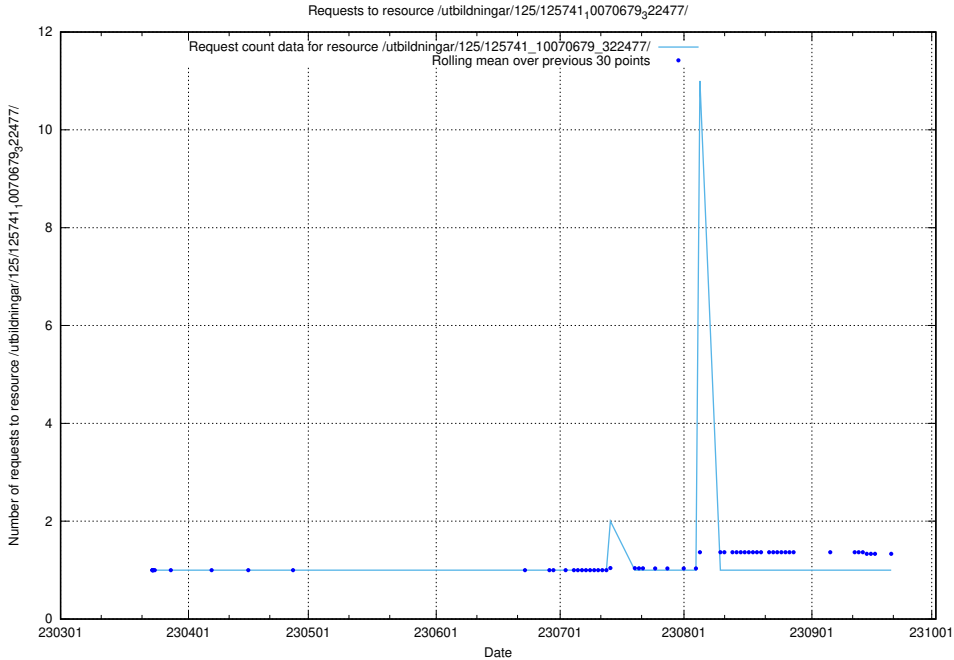

5.6132 Usage of /utbildningar/125/125741_10070679_322477/

Here, we count the number of requests to resource /utbildningar/125/125741_10070679_322477/.