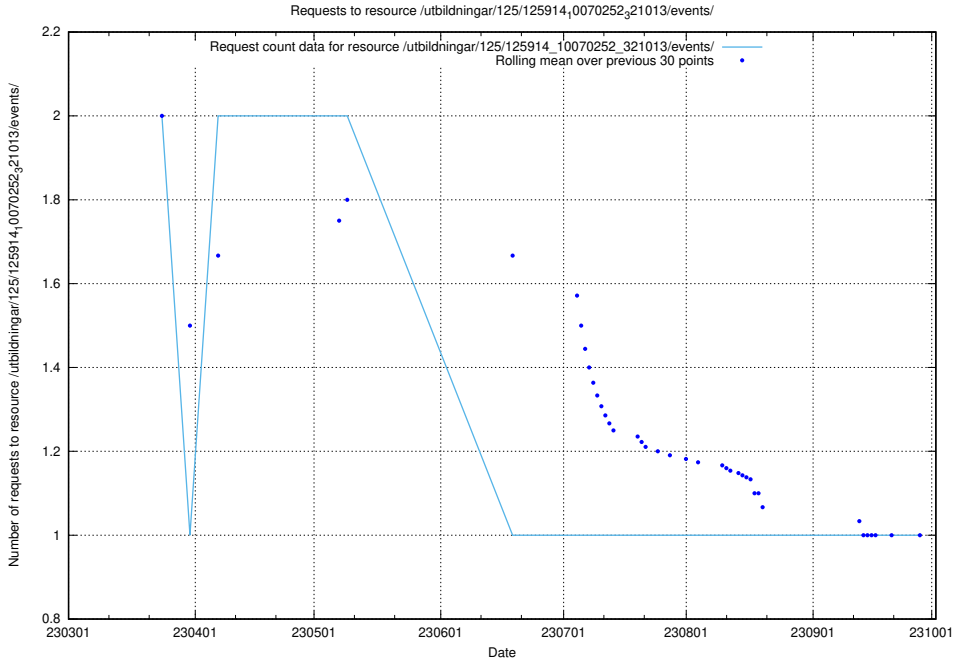

5.5813 Usage of /utbildningar/125/125914_10070252_321013/events/

Here, we count the number of requests to resource /utbildningar/125/125914_10070252_321013/events/