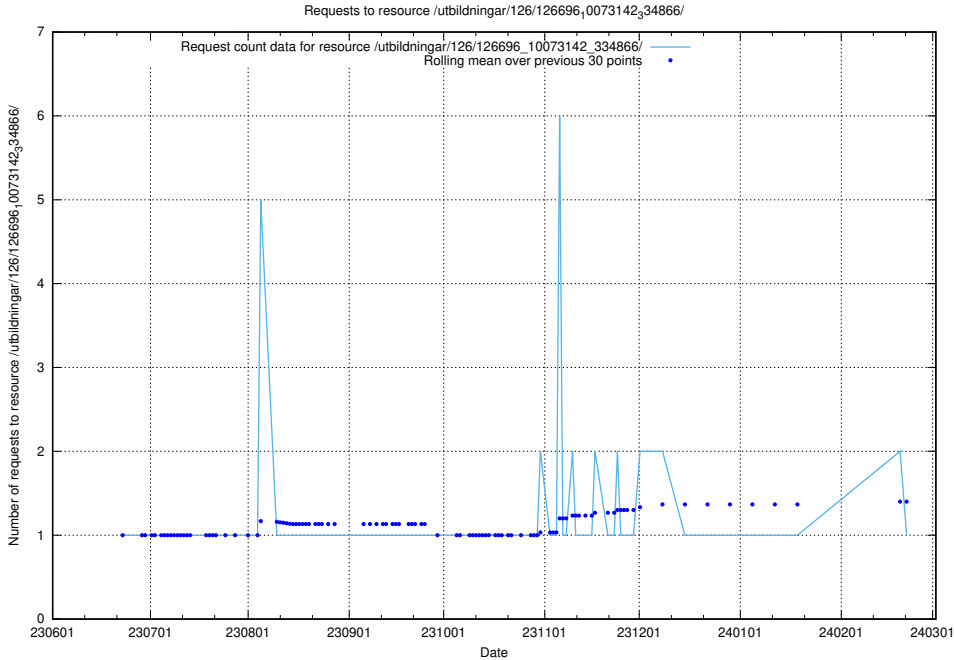

5.5241 Usage of /utbildningar/126/126696_10073142_334866/

Here, we count the number of requests to resource /utbildningar/126/126696_10073142_334866/.