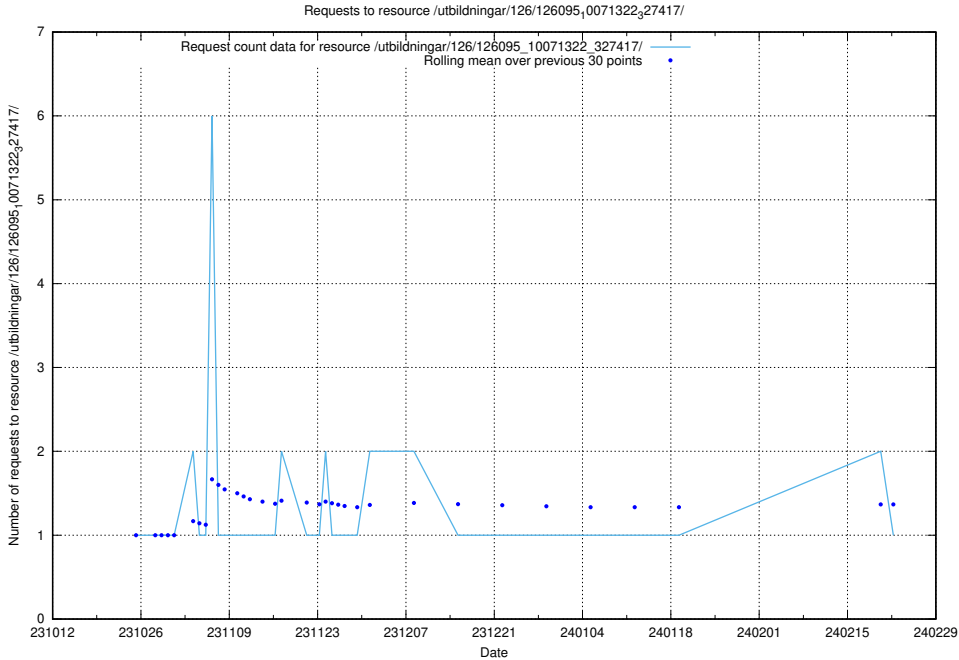

5.3826 Usage of /utbildningar/126/126095_10071322_327417/

Here, we count the number of requests to resource /utbildningar/126/126095_10071322_327417/.