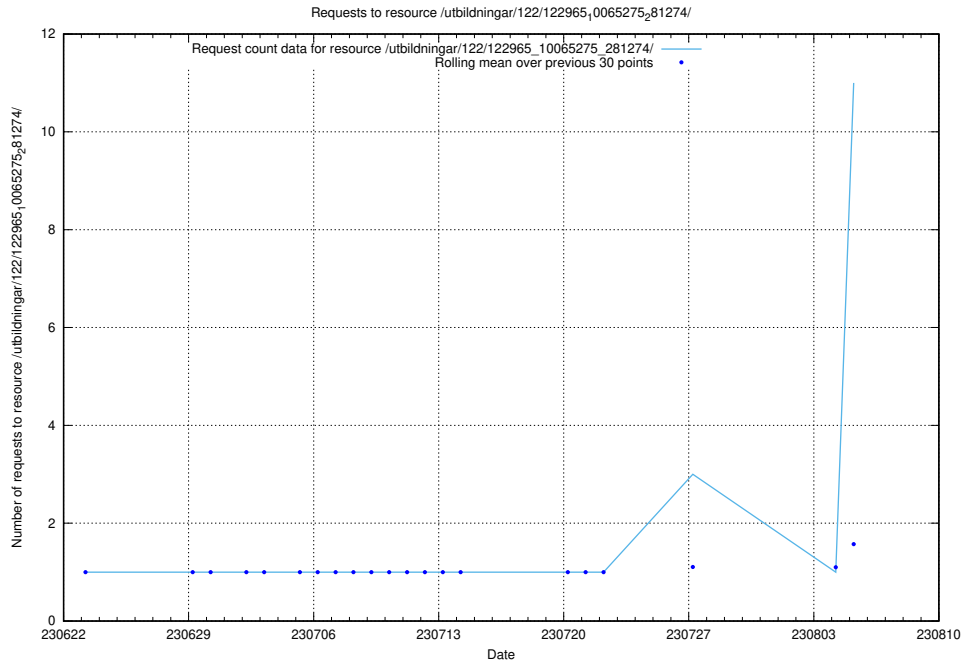

5.43 Usage of /utbildningar/122/122965_10065275_281274/

Here, we count the number of requests to resource /utbildningar/122/122965_10065275_281274/.