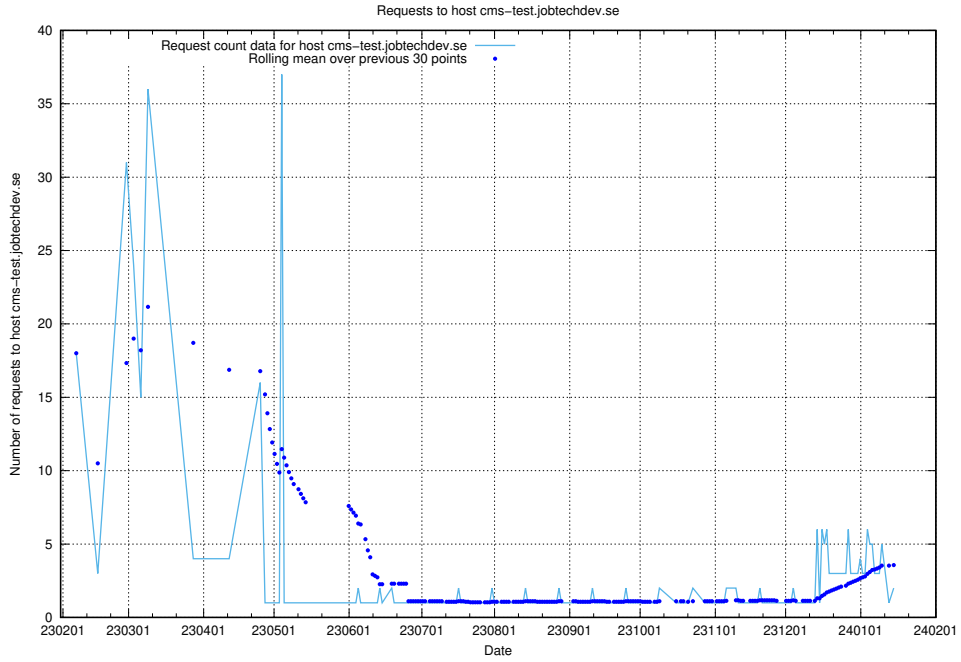

7.288 Usage of cms-test.jobtechdev.se

Here, we count the number of requests to host cms-test.jobtechdev.se.