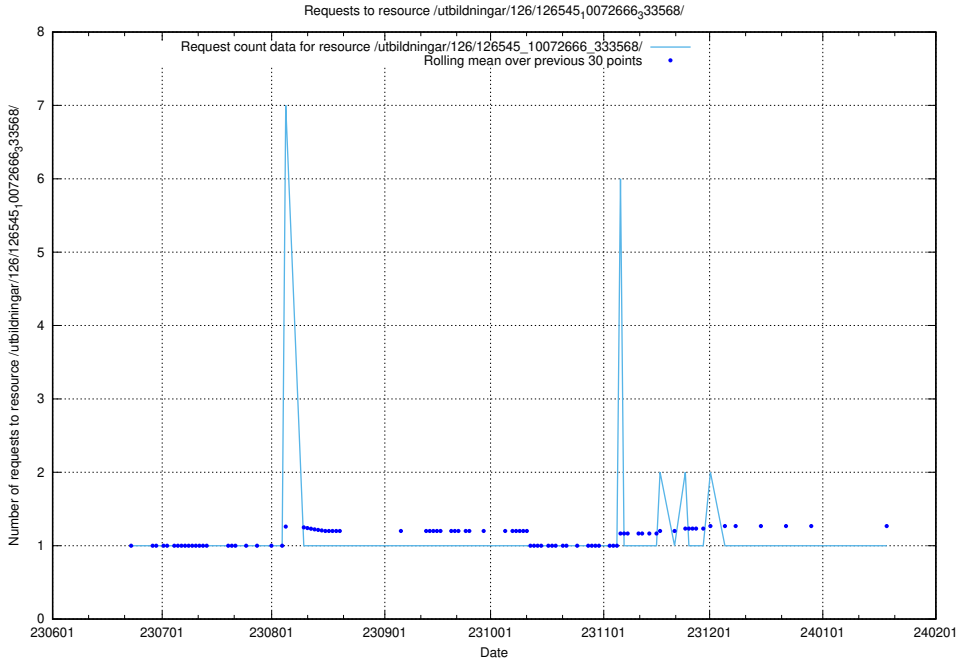

5.5267 Usage of /utbildningar/126/126545_10072666_333568/

Here, we count the number of requests to resource /utbildningar/126/126545_10072666_333568/.