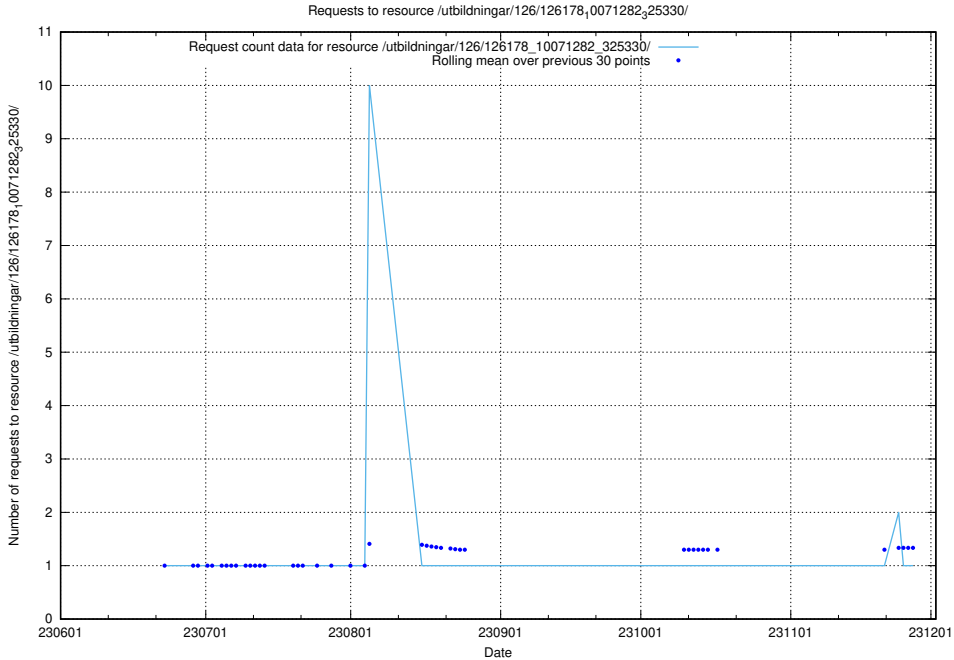

5.5293 Usage of /utbildningar/126/126178_10071282_325330/

Here, we count the number of requests to resource /utbildningar/126/126178_10071282_325330/.