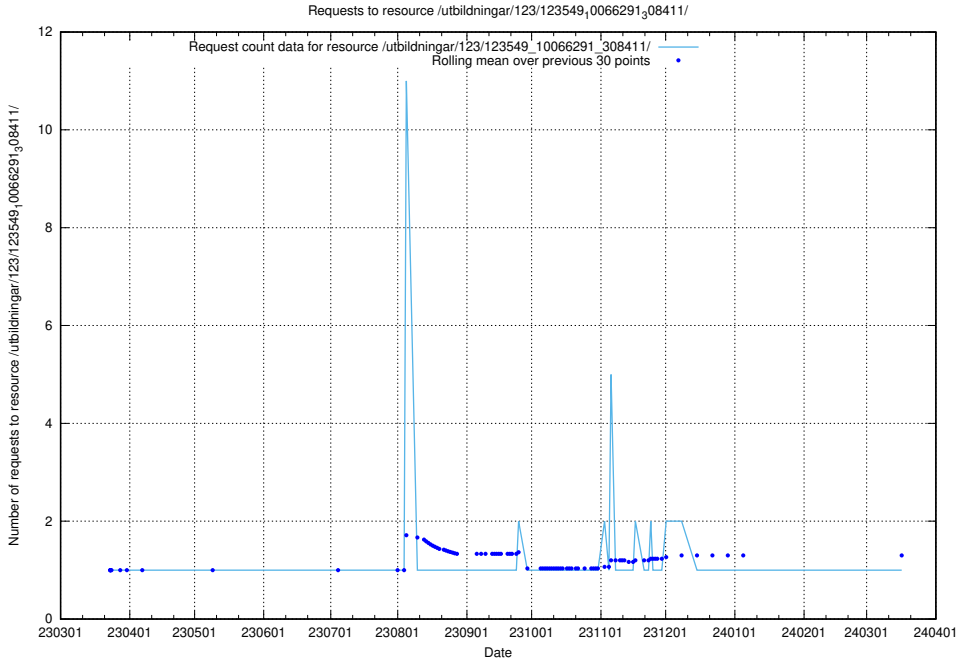

5.4128 Usage of /utbildningar/123/123549_10066291_308411/

Here, we count the number of requests to resource /utbildningar/123/123549_10066291_308411/.