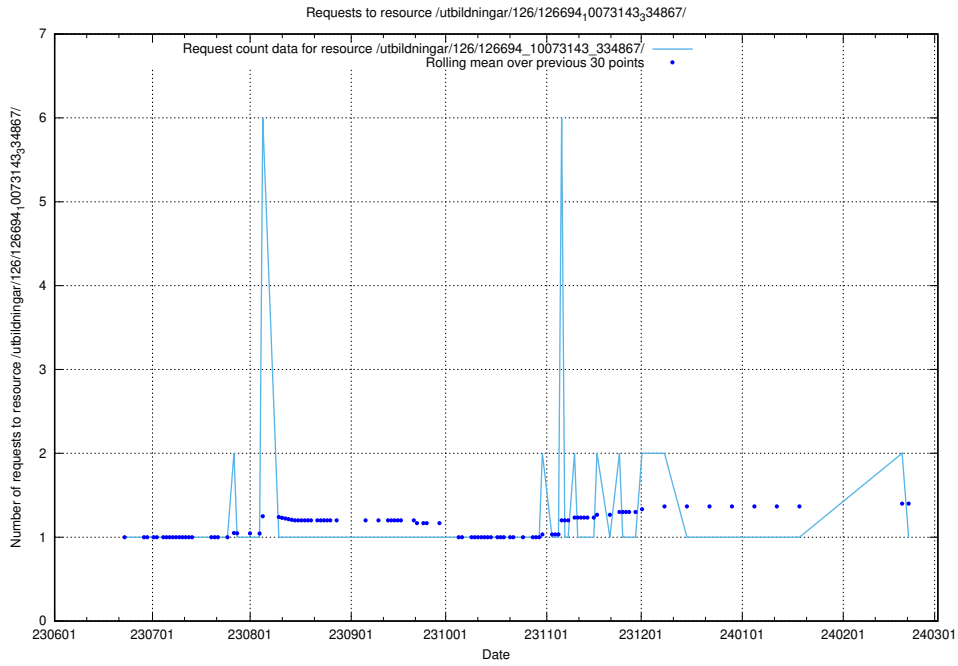

5.5252 Usage of /utbildningar/126/126694_10073143_334867/

Here, we count the number of requests to resource /utbildningar/126/126694_10073143_334867/.