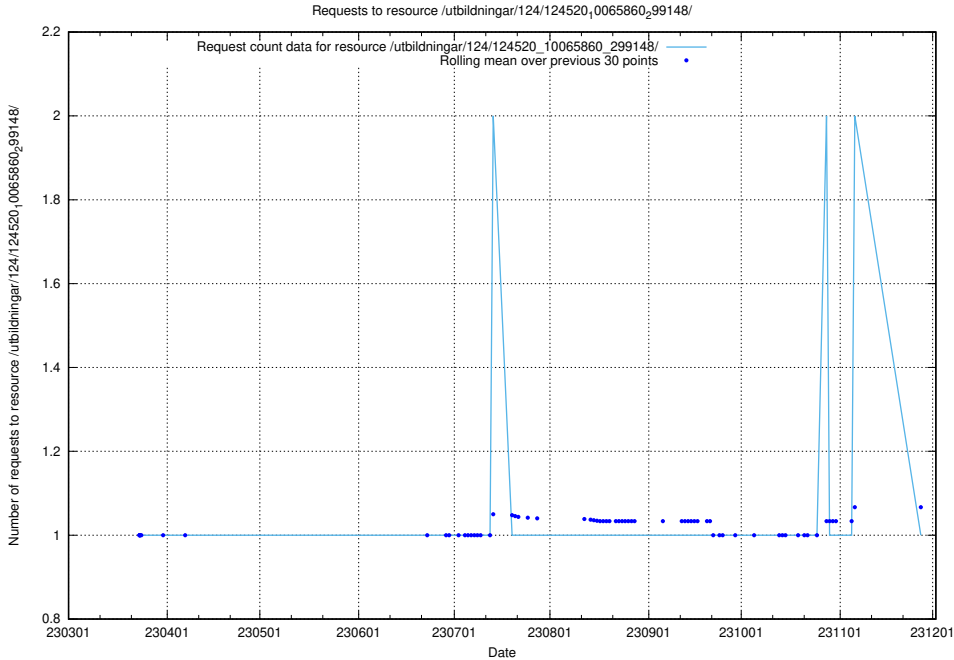

5.1127 Usage of /utbildningar/124/124520_10065860_299148/

Here, we count the number of requests to resource /utbildningar/124/124520_10065860_299148/.