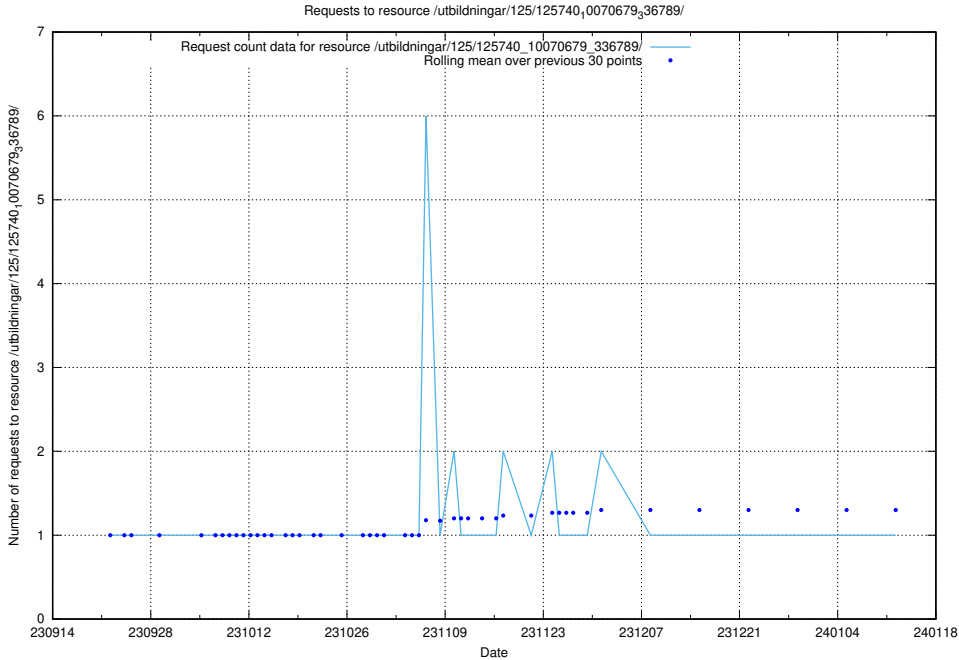

5.4126 Usage of /utbildningar/125/125740_10070679_336789/

Here, we count the number of requests to resource /utbildningar/125/125740_10070679_336789/.