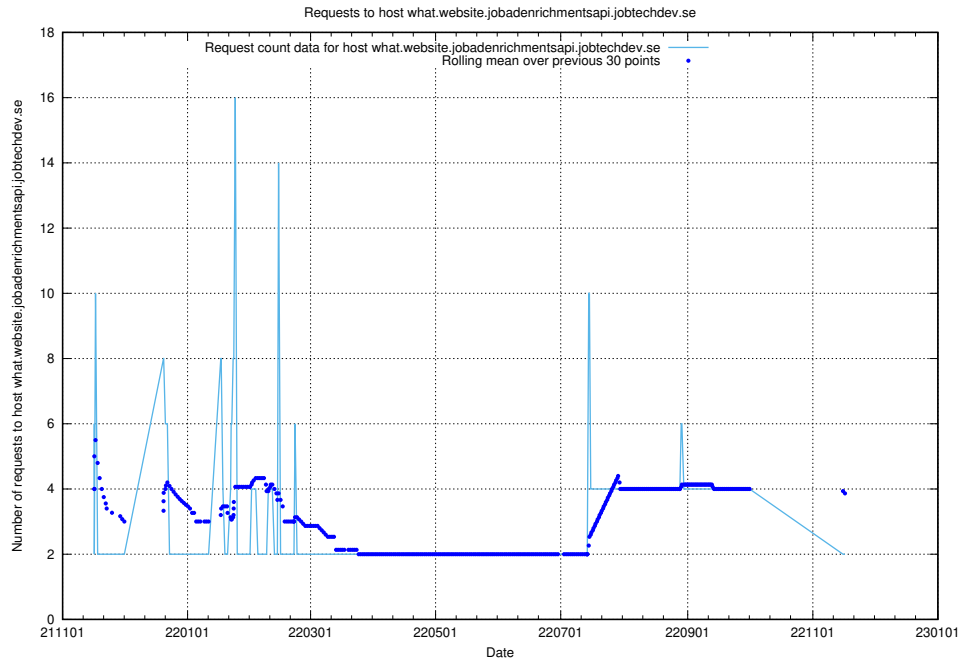

### 7.503 Usage of jobtechdev.se:80

Here, we count the number of requests to host jobtechdev.se:80.