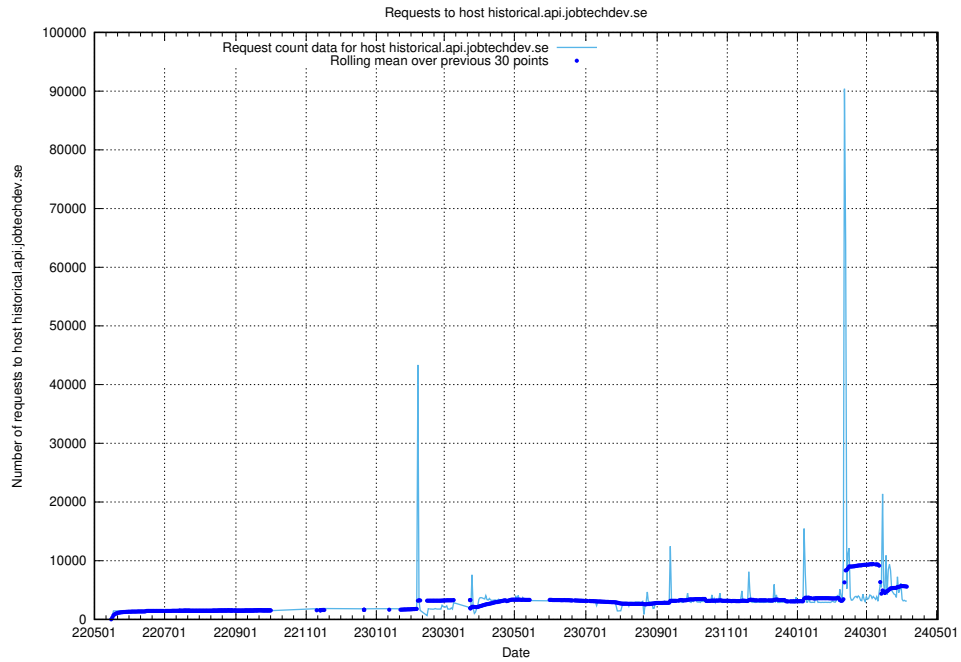

7.16 Usage of `historical.api.jobtechdev.se`

Here, we count the number of requests to host `historical.api.jobtechdev.se`.