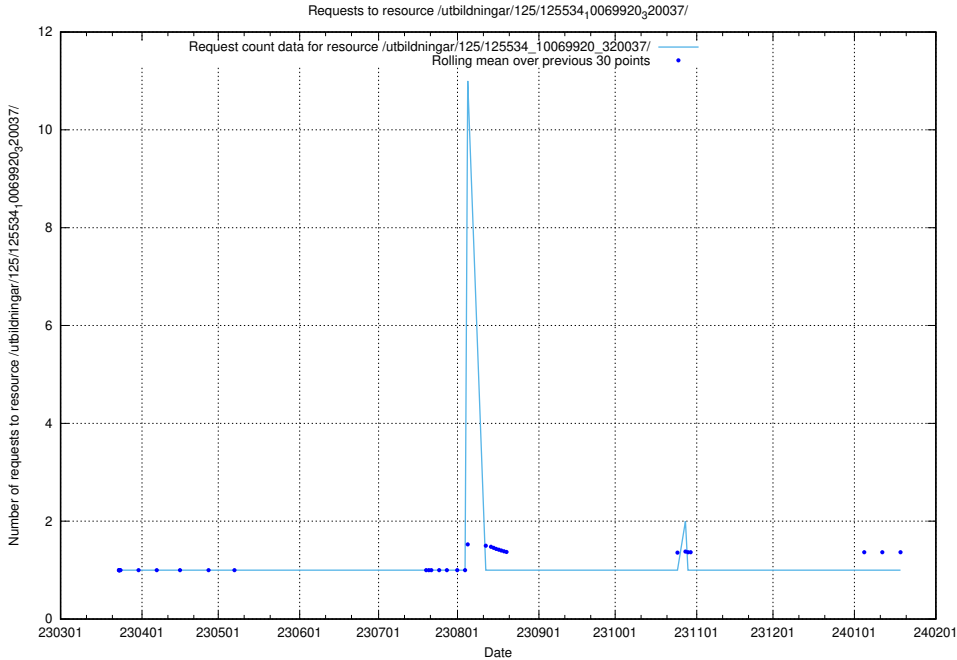

5.963 Usage of /utbildningar/125/125534_10069920_320037/

Here, we count the number of requests to resource /utbildningar/125/125534_10069920_320037/.