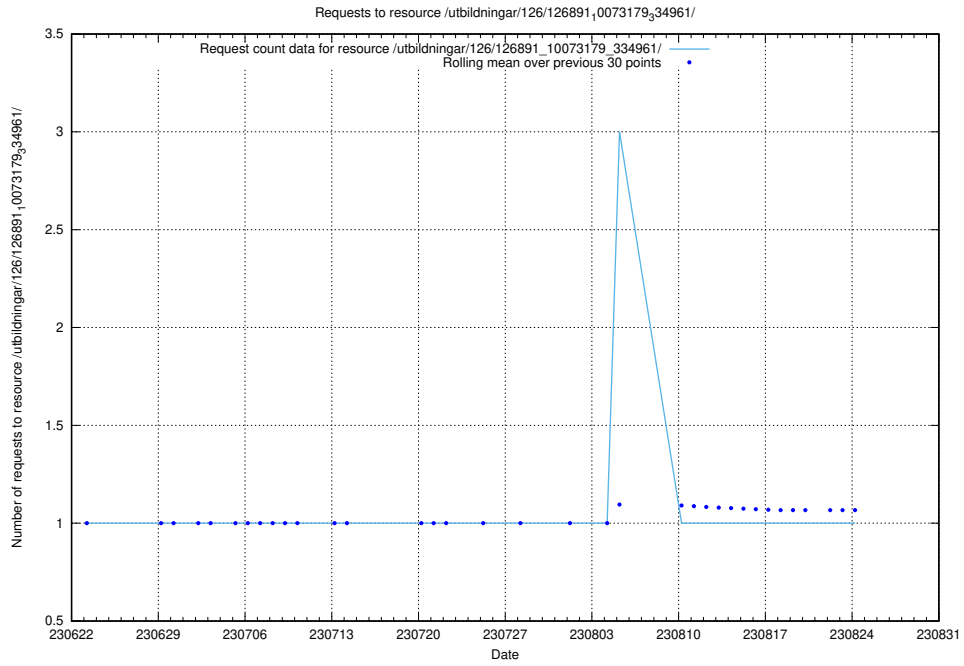

5.5198 Usage of /utbildningar/126/126891_10073179_334961/

Here, we count the number of requests to resource /utbildningar/126/126891_10073179_334961/.