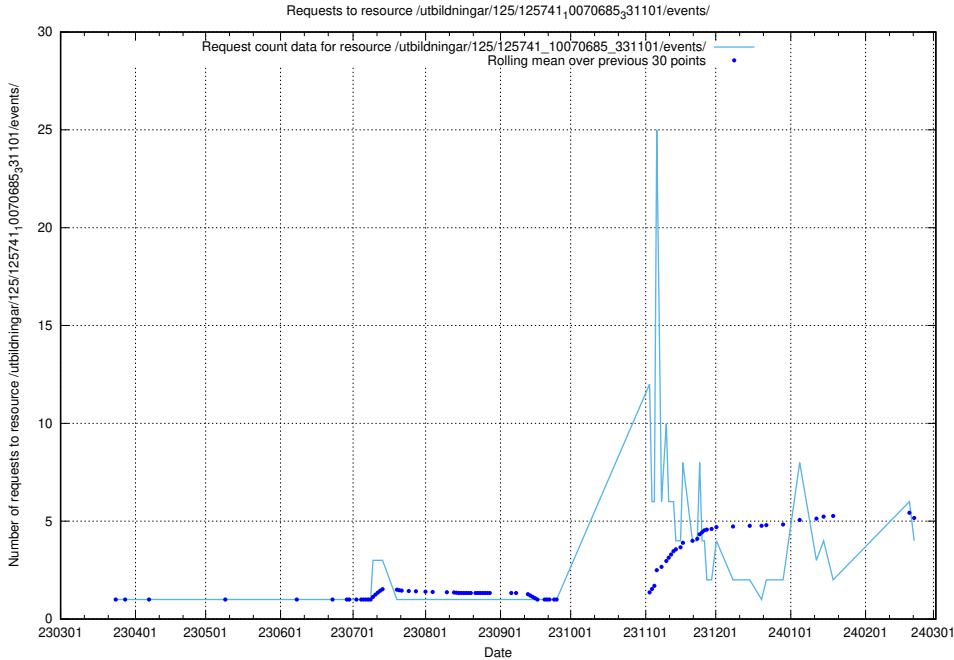

5.190 Usage of /utbildningar/125/125741_10070685_331101/events/

Here, we count the number of requests to resource /utbildningar/125/125741_10070685_331101/events/