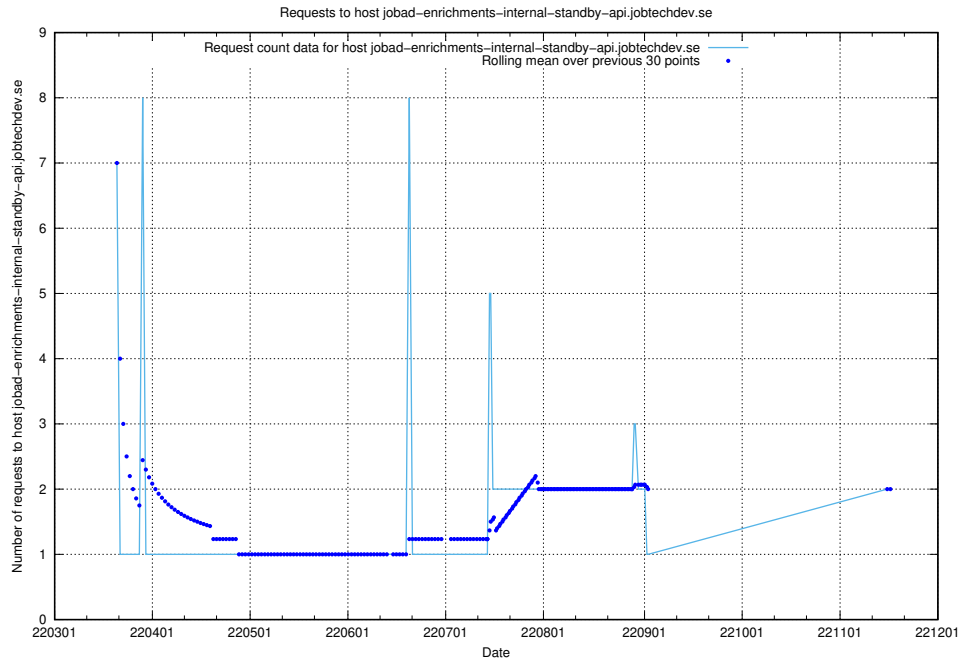

7.492 Usage of jobad-enrichments-internal-standby-api.jobtechdev.se

Here, we count the number of requests to host jobad-enrichments-internal-standby-api.jobtechdev.se.