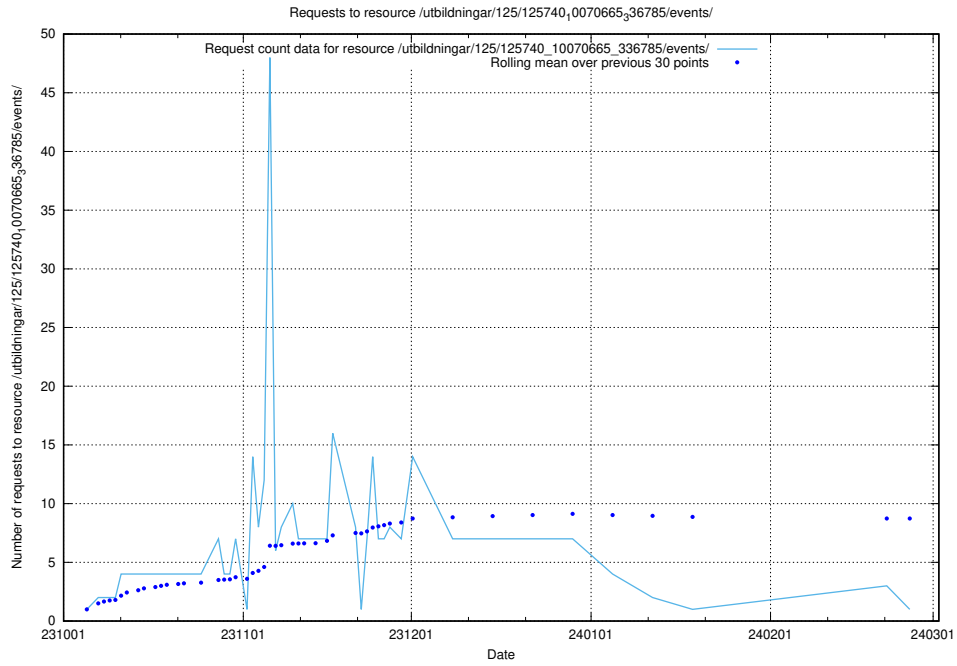

5.4028 Usage of /utbildningar/125/125740_10070665_336785/events/

Here, we count the number of requests to resource /utbildningar/125/125740_10070665_336785/events/