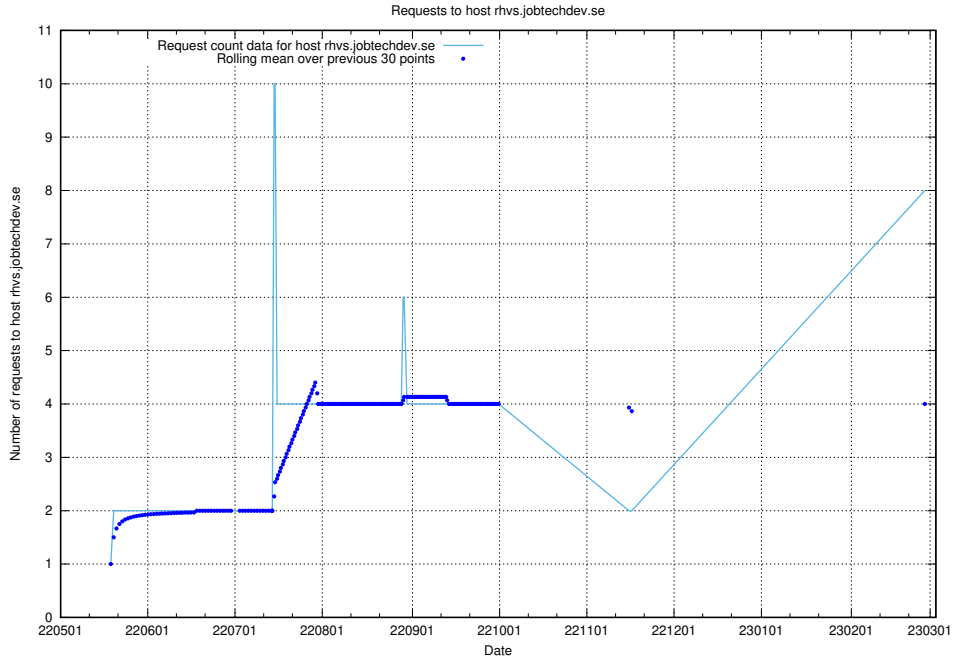

7.70 Usage of rhvs.jobtechdev.se

Here, we count the number of requests to host rhvs.jobtechdev.se.