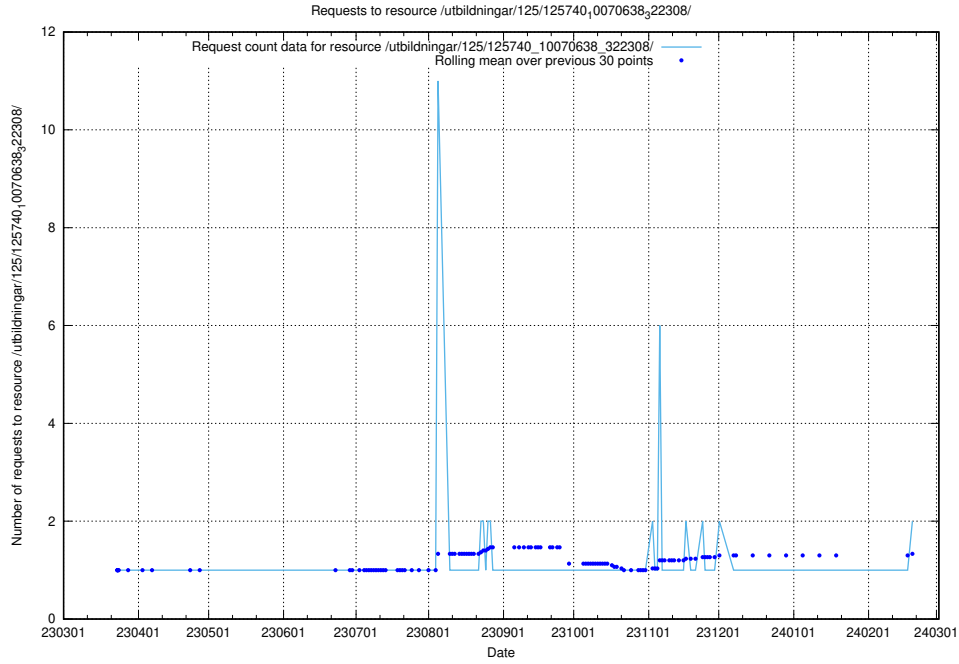

5.323 Usage of /utbildningar/125/125740_10070638_322308/

Here, we count the number of requests to resource /utbildningar/125/125740_10070638_322308/.