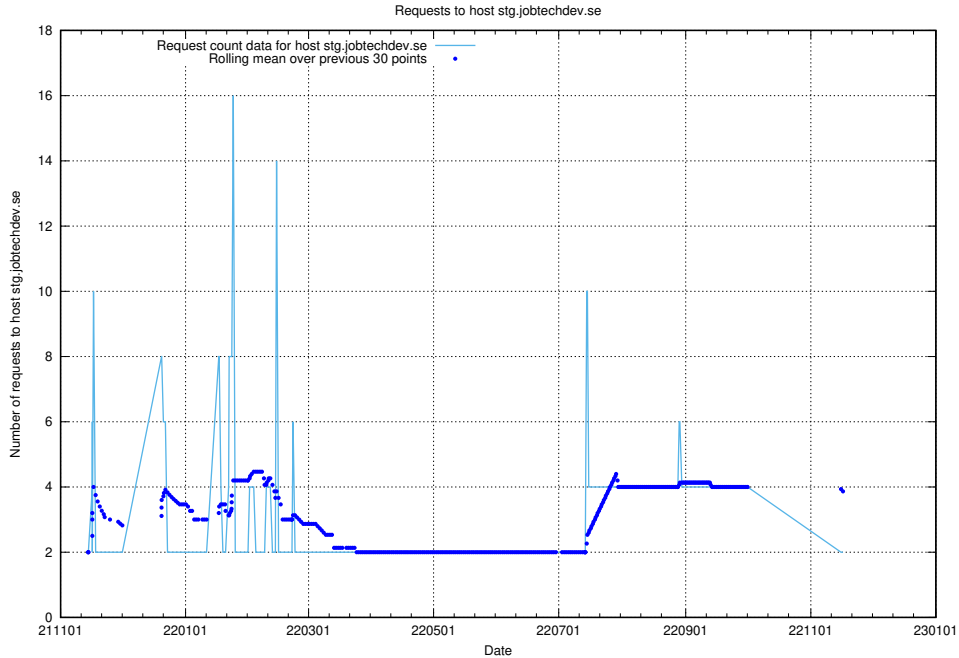

### 7.557 Usage of stg.jobtechdev.se

Here, we count the number of requests to host stg.jobtechdev.se.