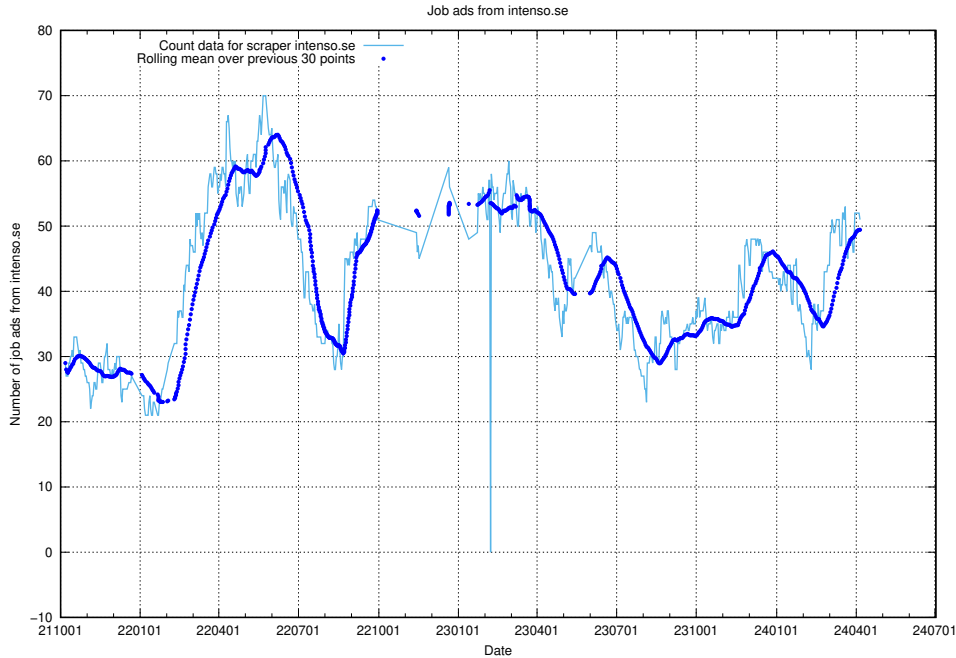

### 13.15 Number of ads by scraper intenso.se

Here, we count the number of job ads scraped from intenso.se.