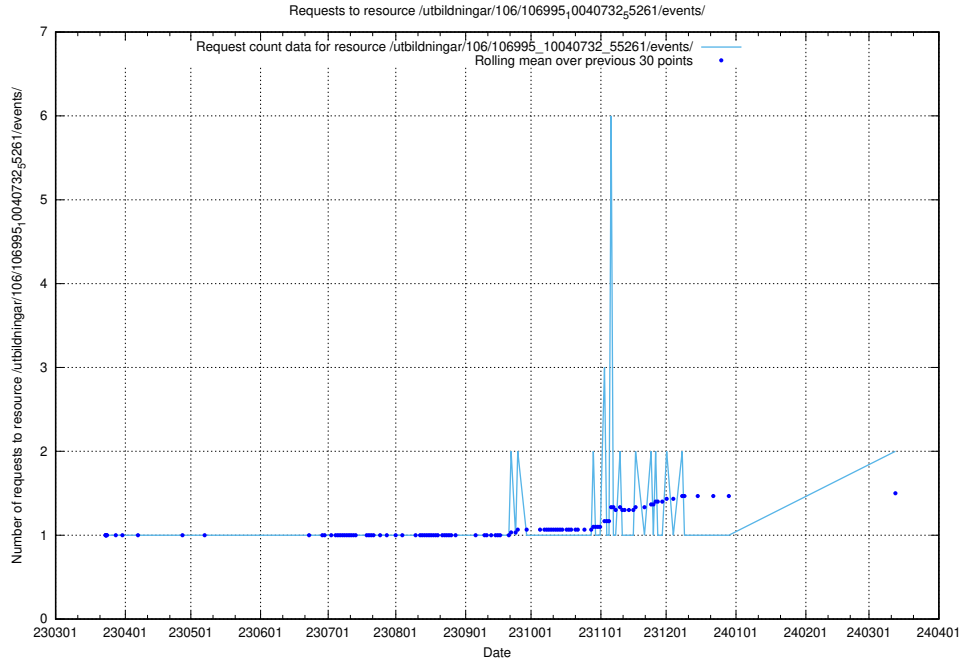

5.681 Usage of /utbildningar/106/106995_10040732_55261/events/

Here, we count the number of requests to resource /utbildningar/106/106995_10040732_55261/events/.