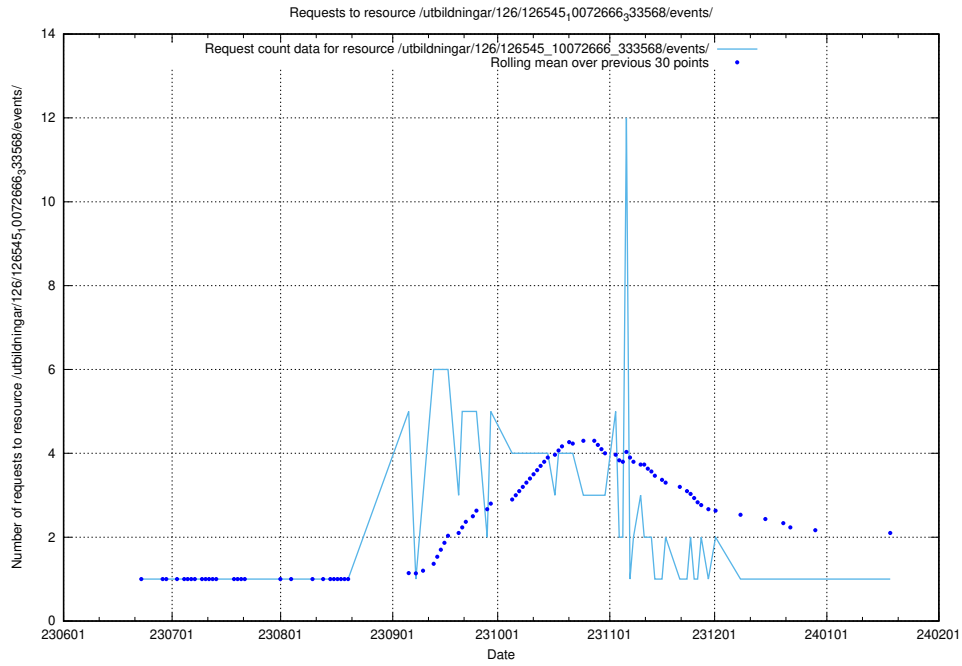

5.5265 Usage of /utbildningar/126/126545_10072666_333568/events/

Here, we count the number of requests to resource /utbildningar/126/126545_10072666_333568/events/