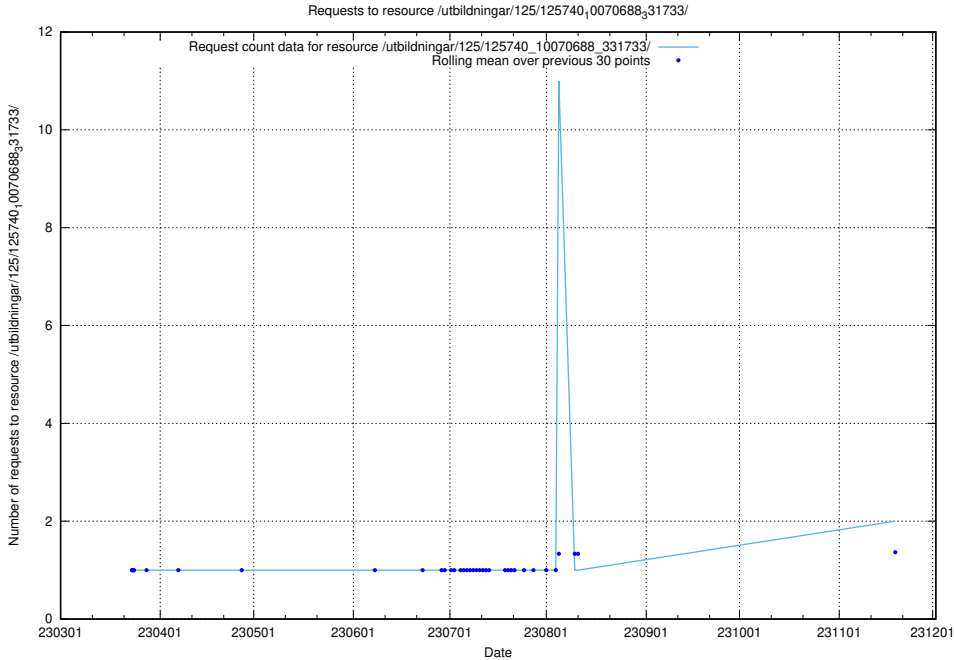

5.319 Usage of /utbildningar/125/125740_10070688_331733/

Here, we count the number of requests to resource /utbildningar/125/125740_10070688_331733/.