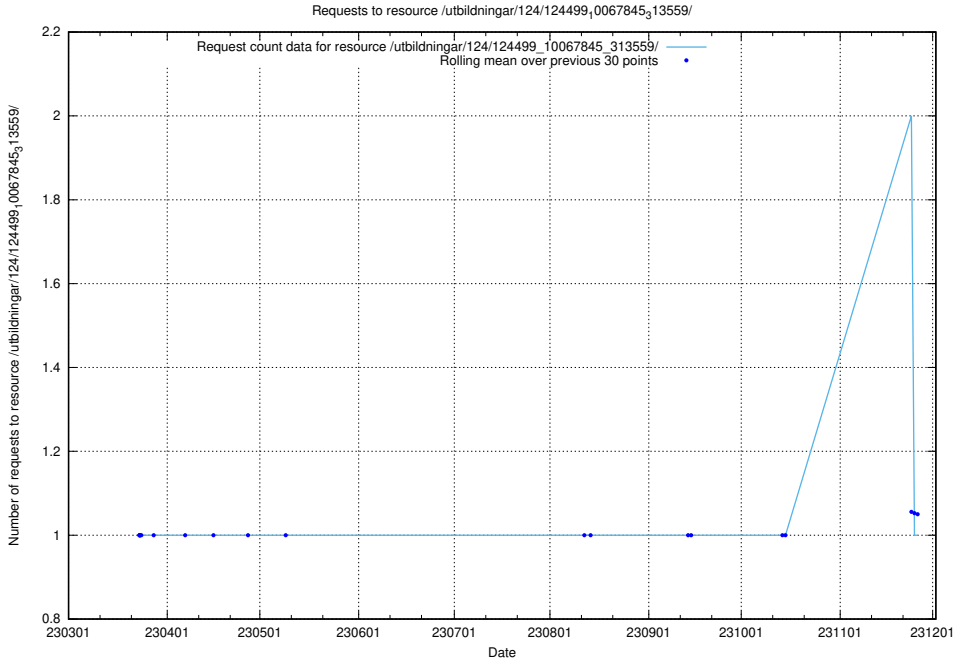

5.2022 Usage of /utbildningar/124/124499_10067845_313559/

Here, we count the number of requests to resource /utbildningar/124/124499_10067845_313559/.