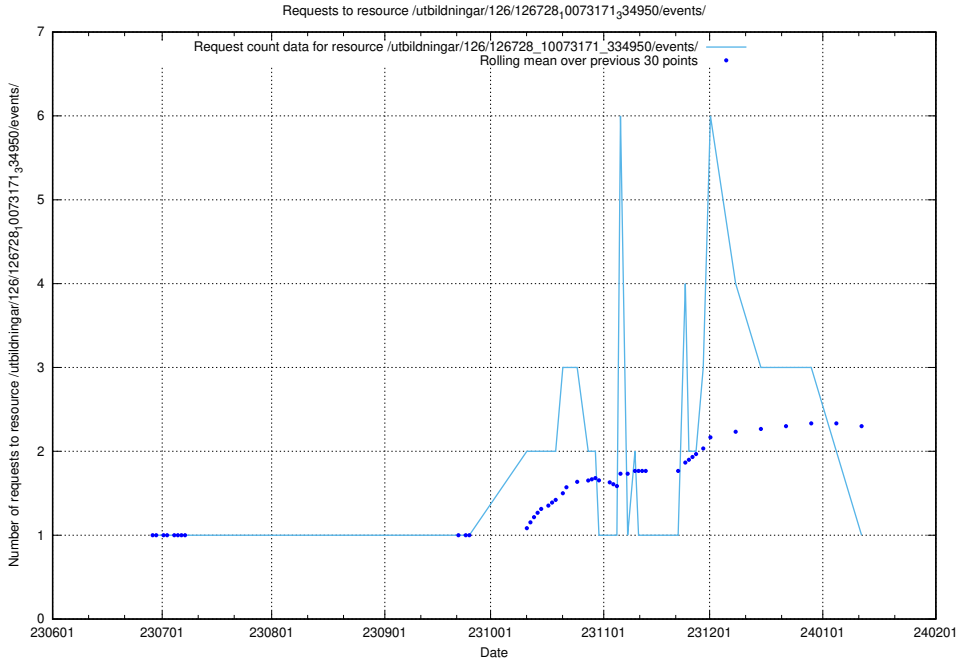

### 5.5064 Usage of /utbildningar/126/126728\_10073171\_334950/events/

Here, we count the number of requests to resource /utbildningar/126/126728\_10073171\_334950/events/