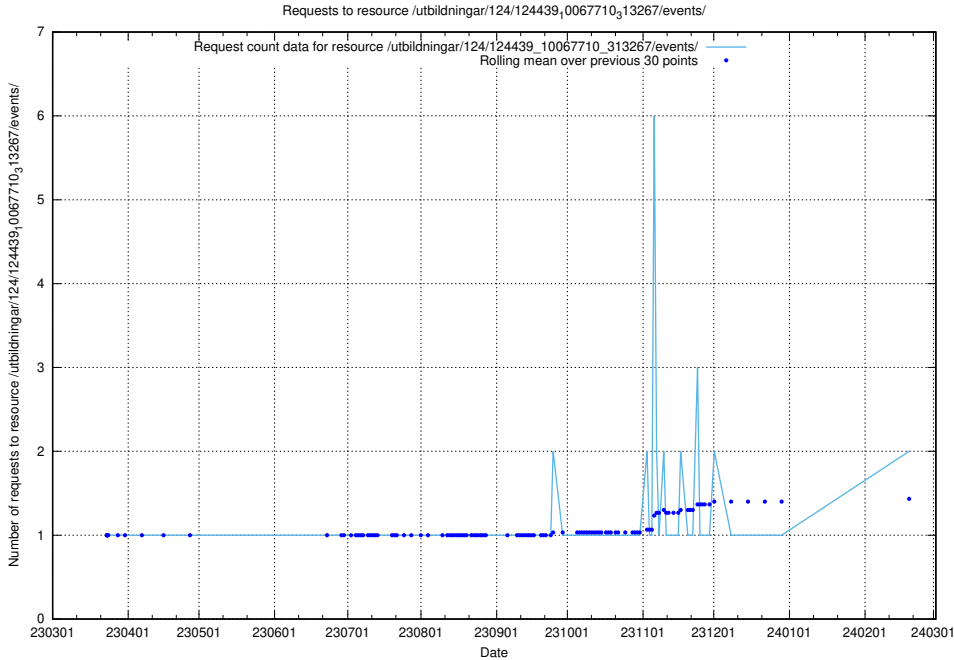

5.519 Usage of /utbildningar/124/124439_10067710_313267/events/

Here, we count the number of requests to resource /utbildningar/124/124439_10067710_313267/events/