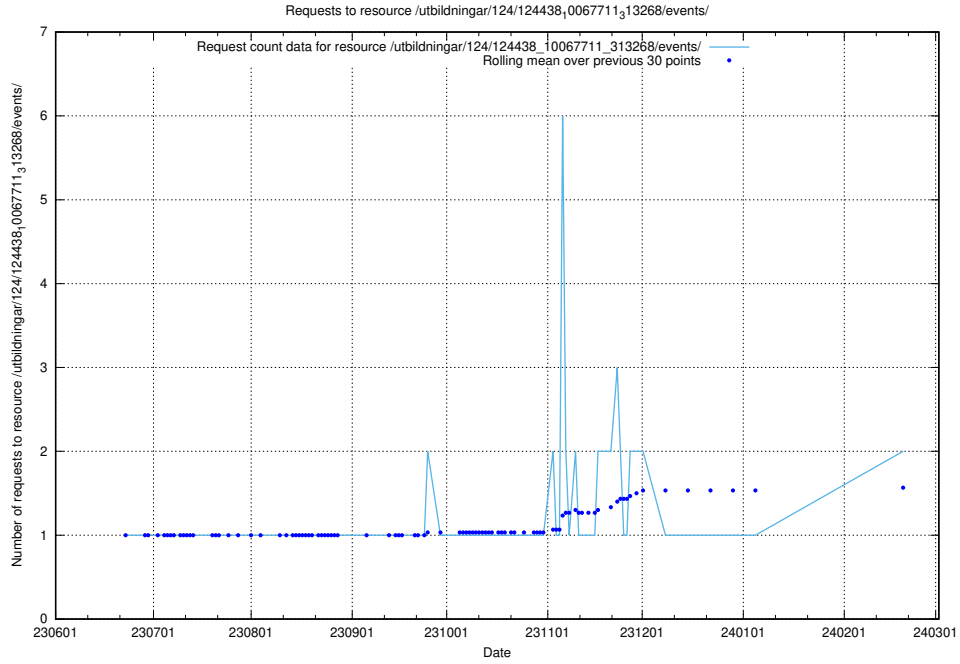

5.734 Usage of /utbildningar/124/124438_10067711_313268/events/

Here, we count the number of requests to resource /utbildningar/124/124438_10067711_313268/events/