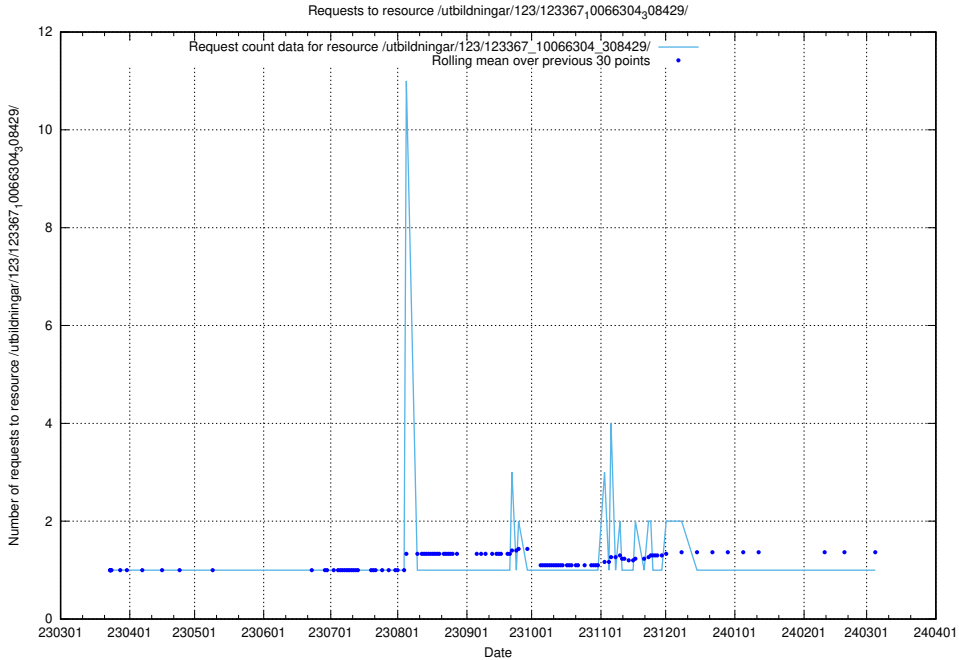

5.4153 Usage of /utbildningar/123/123367_10066304_308429/

Here, we count the number of requests to resource /utbildningar/123/123367_10066304_308429/.