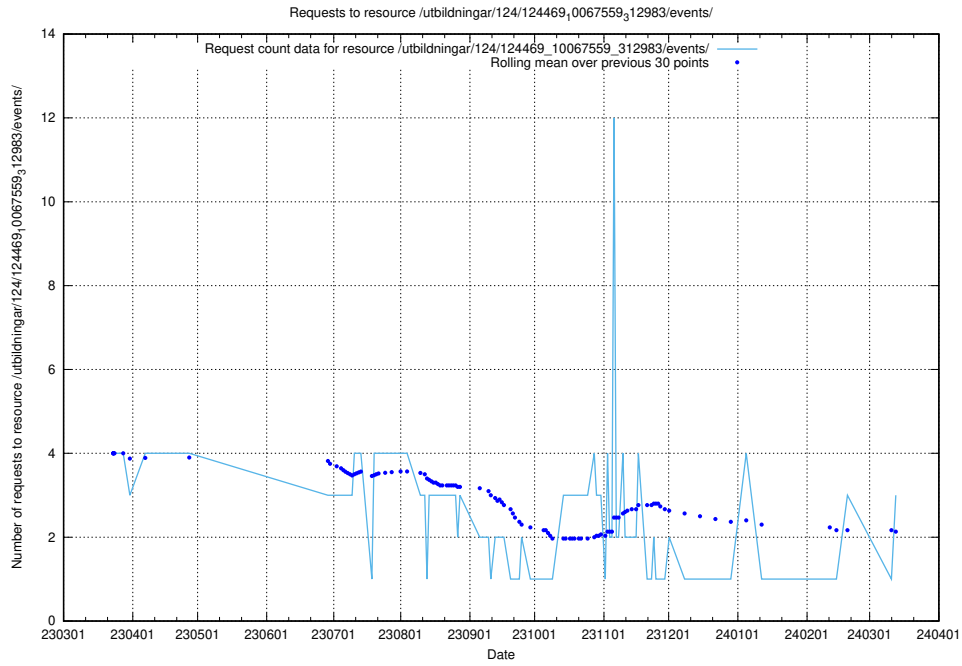

5.309 Usage of /utbildningar/124/124469_10067559_312983/events/

Here, we count the number of requests to resource /utbildningar/124/124469_10067559_312983/events/