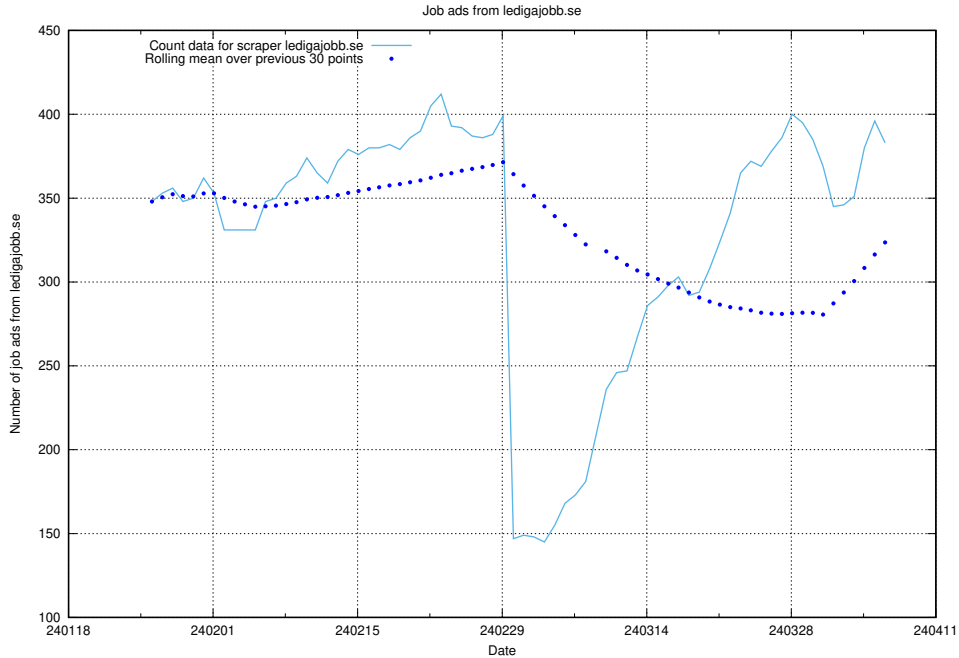

13.10 Number of ads by scraper ledigajobb.se

Here, we count the number of job ads scraped from ledigajobb.se.