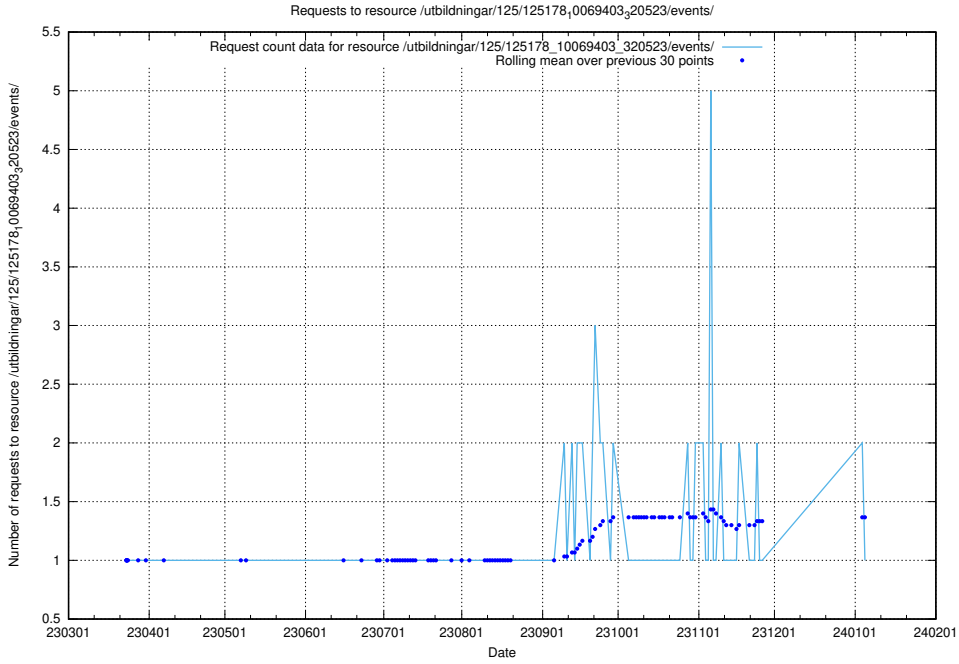

5.995 Usage of /utbildningar/125/125178_10069403_320523/events/

Here, we count the number of requests to resource /utbildningar/125/125178_10069403_320523/events/