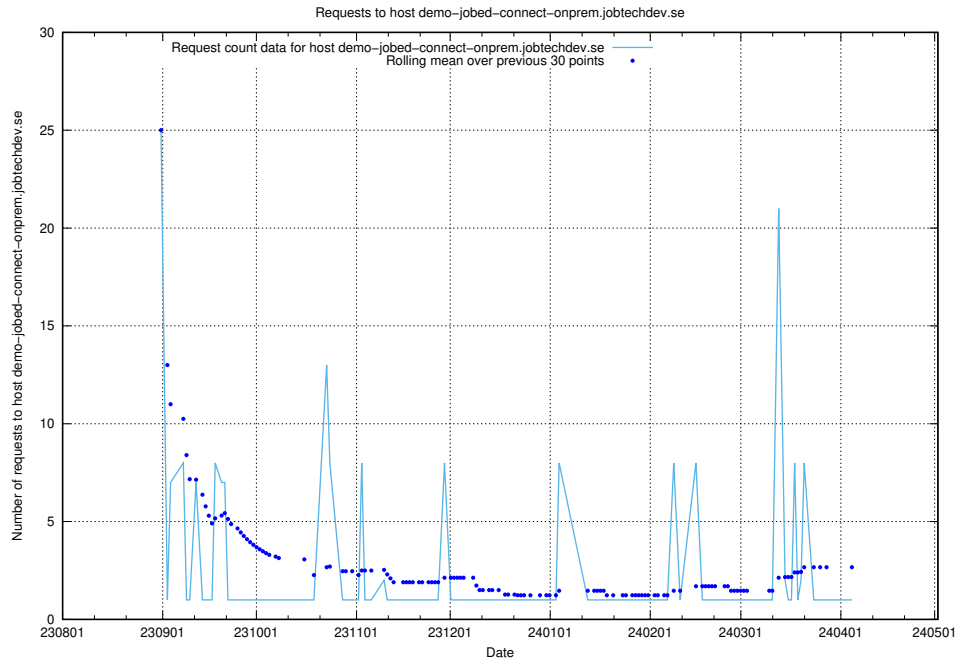

7.602 Usage of demo-jobed-connect-onprem.jobtechdev.se

Here, we count the number of requests to host demo-jobed-connect-onprem.jobtechdev.se.