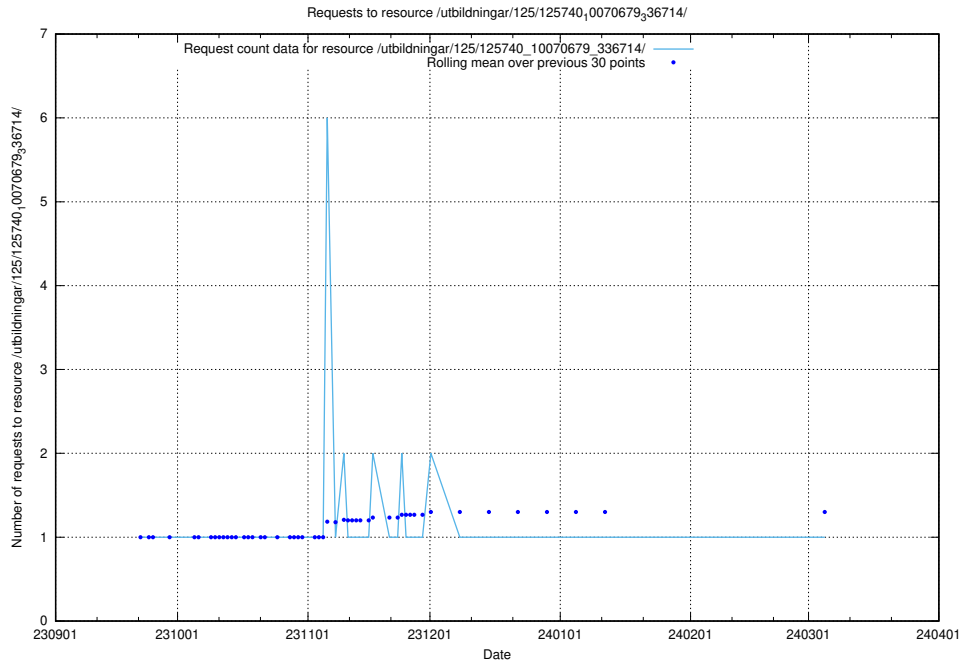

5.4127 Usage of /utbildningar/125/125740_10070679_336714/

Here, we count the number of requests to resource /utbildningar/125/125740_10070679_336714/.