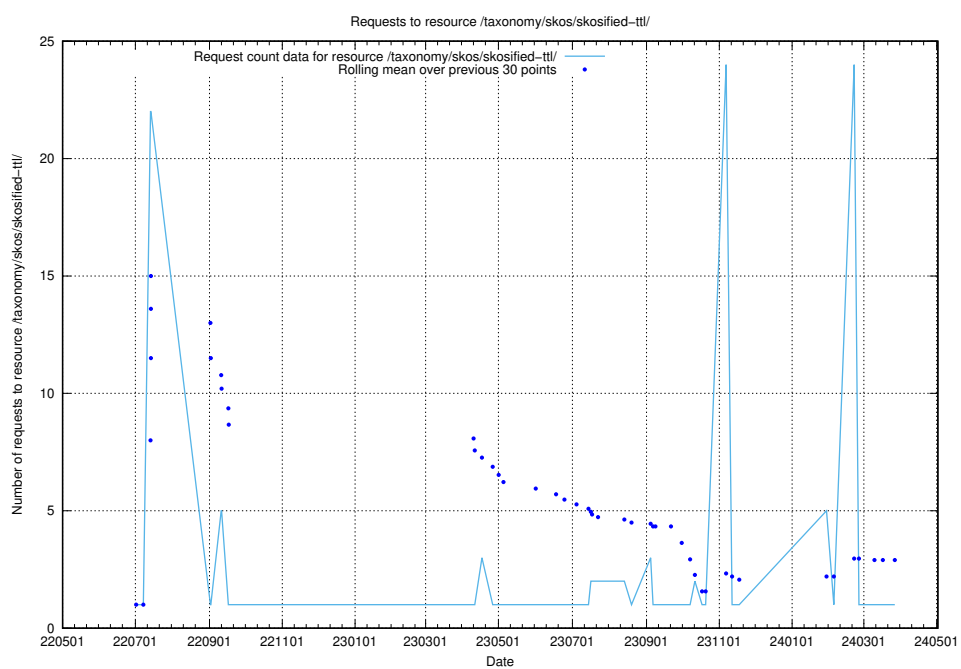

5.848 Usage of `/taxonomy/skos/skosified-ttl/`

Here, we count the number of requests to resource `/taxonomy/skos/skosified-ttl/`.