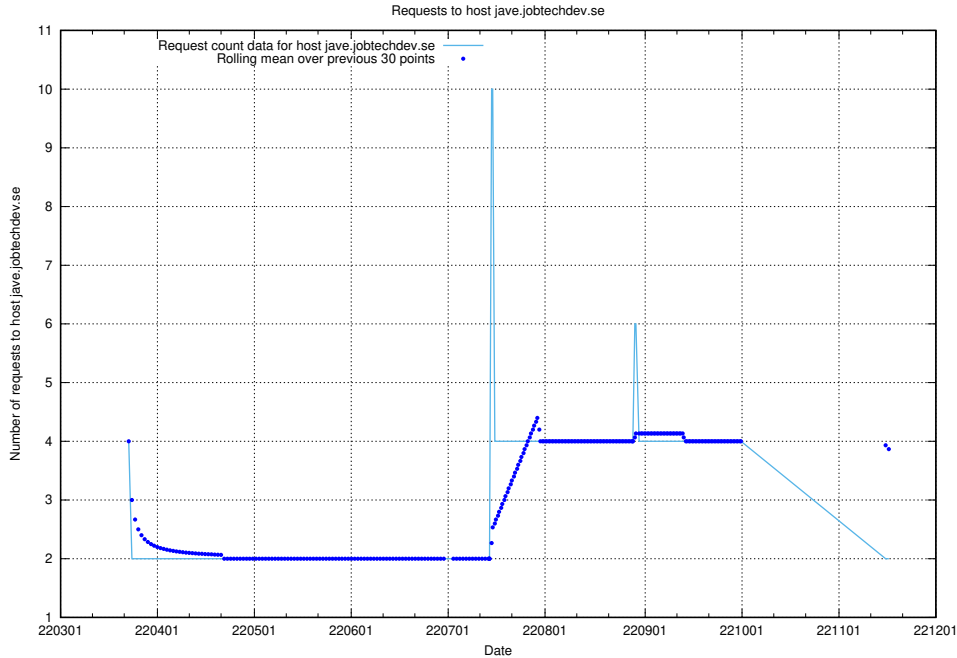

## 7.491 Usage of `jobstream-smoke.jobtechdev.se`

Here, we count the number of requests to host `jobstream-smoke.jobtechdev.se`.