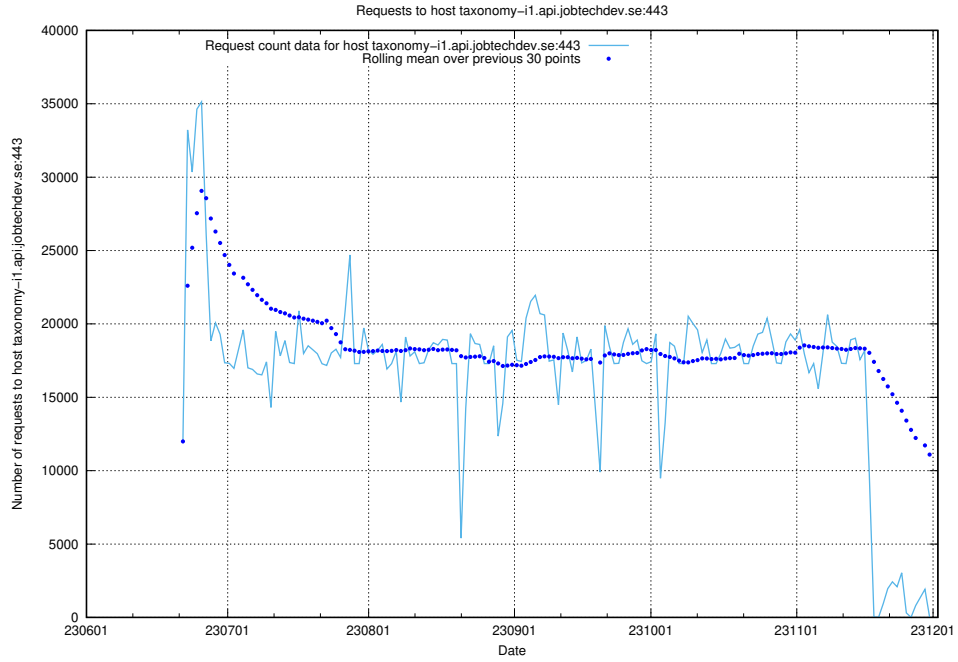

7.42 Usage of taxonomy-i1.api.jobtechdev.se:443

Here, we count the number of requests to host taxonomy-i1.api.jobtechdev.se:443.