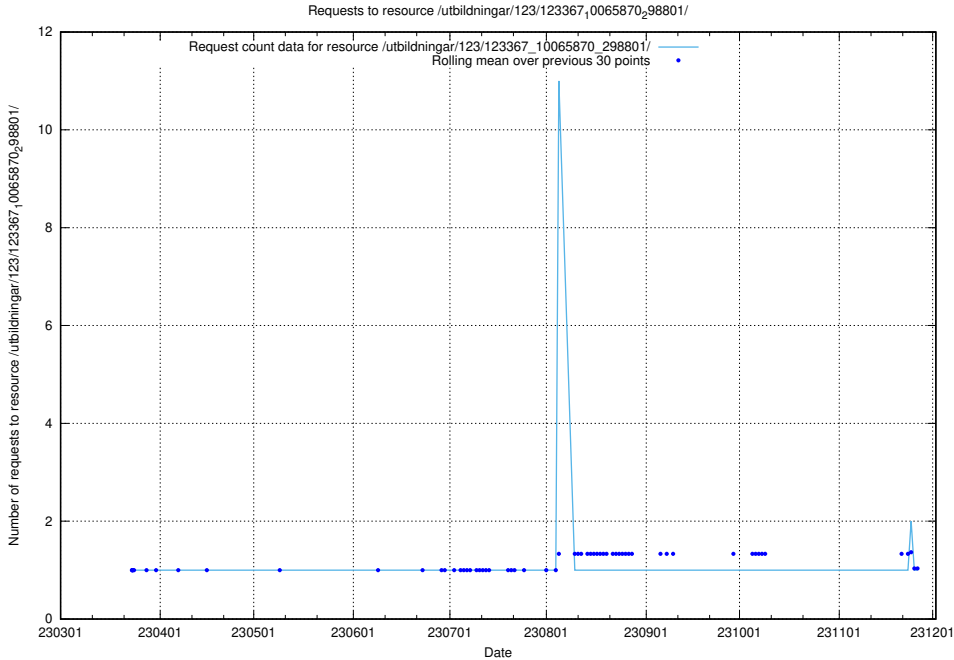

5.4389 Usage of /utbildningar/123/123367_10065870_298801/

Here, we count the number of requests to resource /utbildningar/123/123367_10065870_298801/.