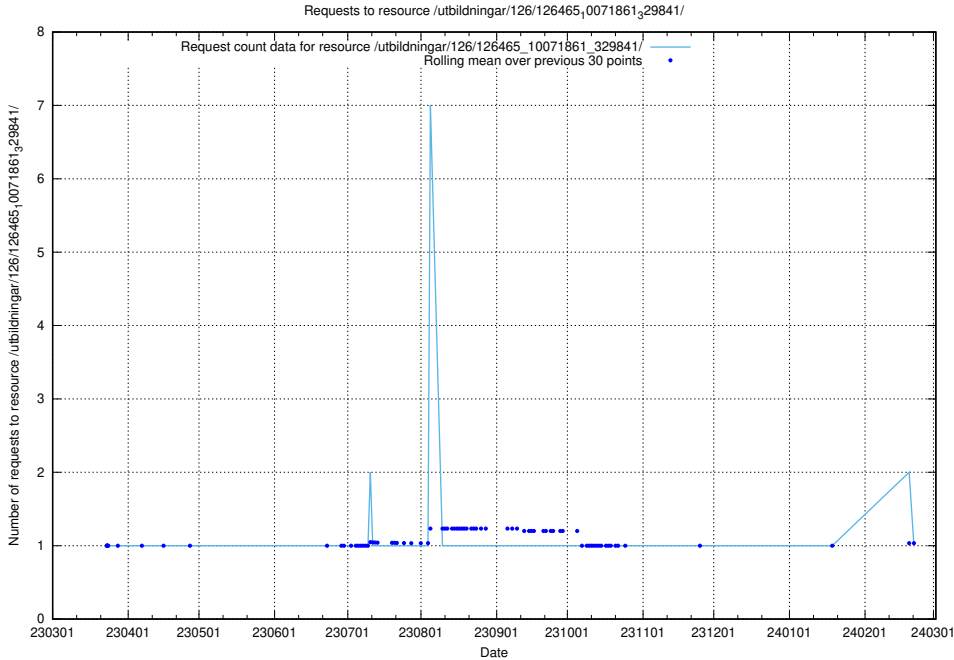

5.6061 Usage of /utbildningar/126/126465_10071861_329841/

Here, we count the number of requests to resource /utbildningar/126/126465_10071861_329841/.