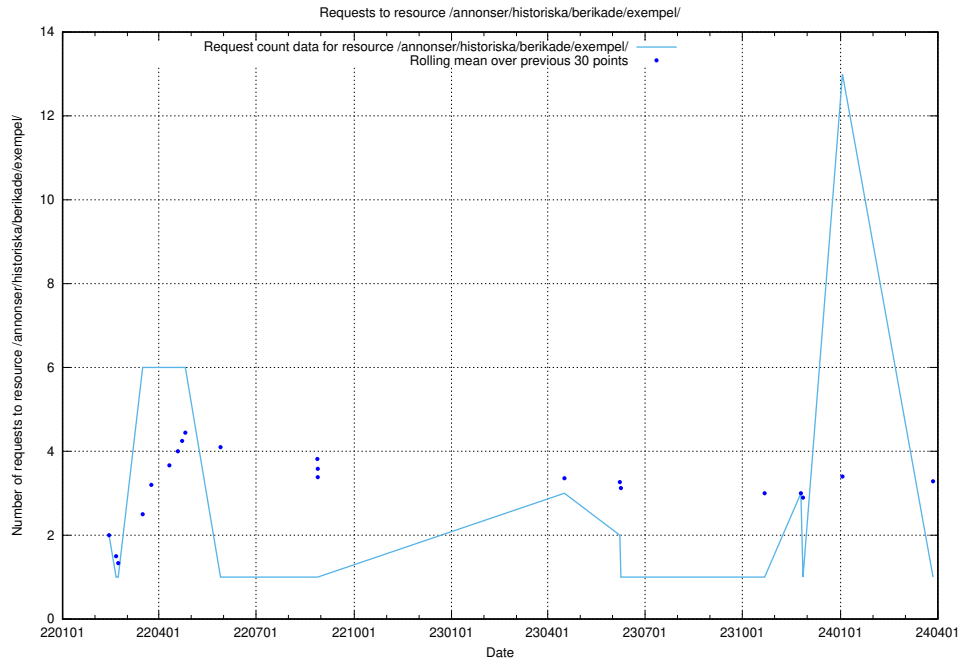

5.1133 Usage of /annonser/historiska/berikade/exempel/

Here, we count the number of requests to resource /annonser/historiska/berikade/exempel/.