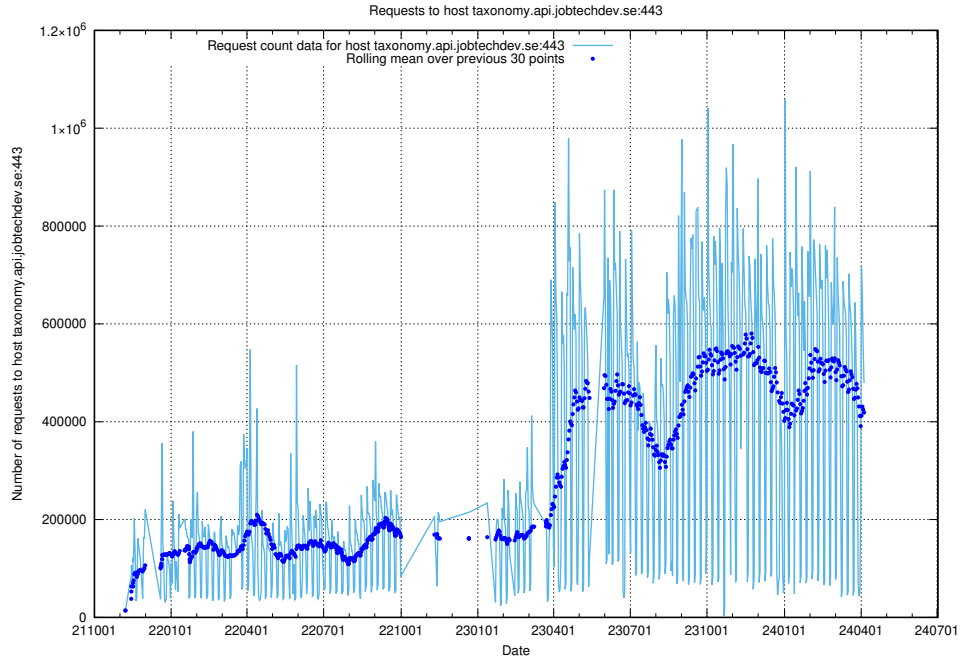

7.3 Usage of taxonomy.api.jobtechdev.se:443

Here, we count the number of requests to host taxonomy.api.jobtechdev.se:443.