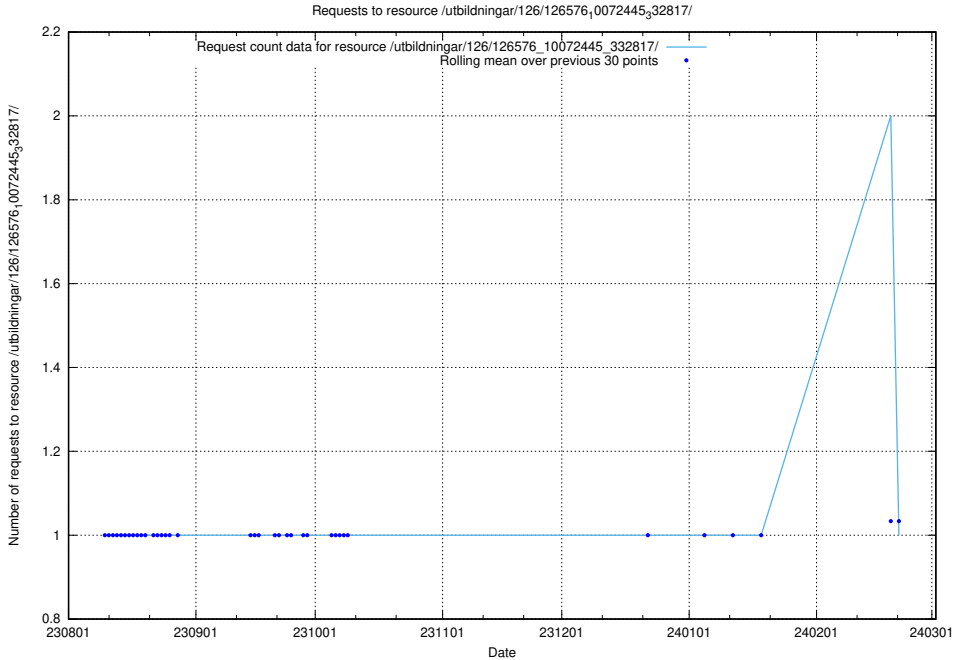

5.4448 Usage of /utbildningar/126/126576_10072445_332817/

Here, we count the number of requests to resource /utbildningar/126/126576_10072445_332817/.