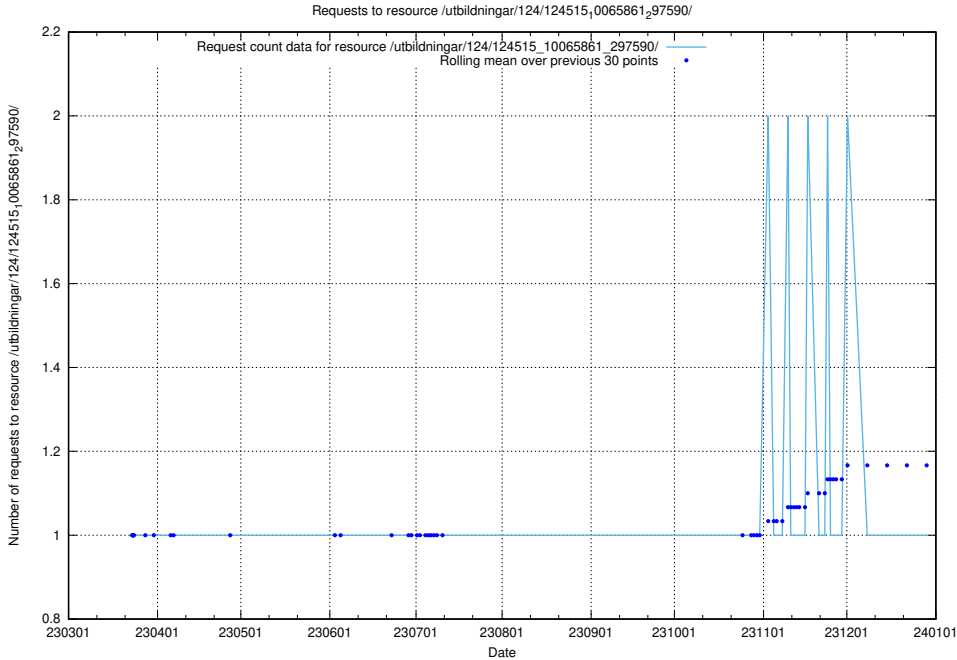

5.1338 Usage of /utbildningar/124/124515_10065861_297590/

Here, we count the number of requests to resource /utbildningar/124/124515_10065861_297590/.