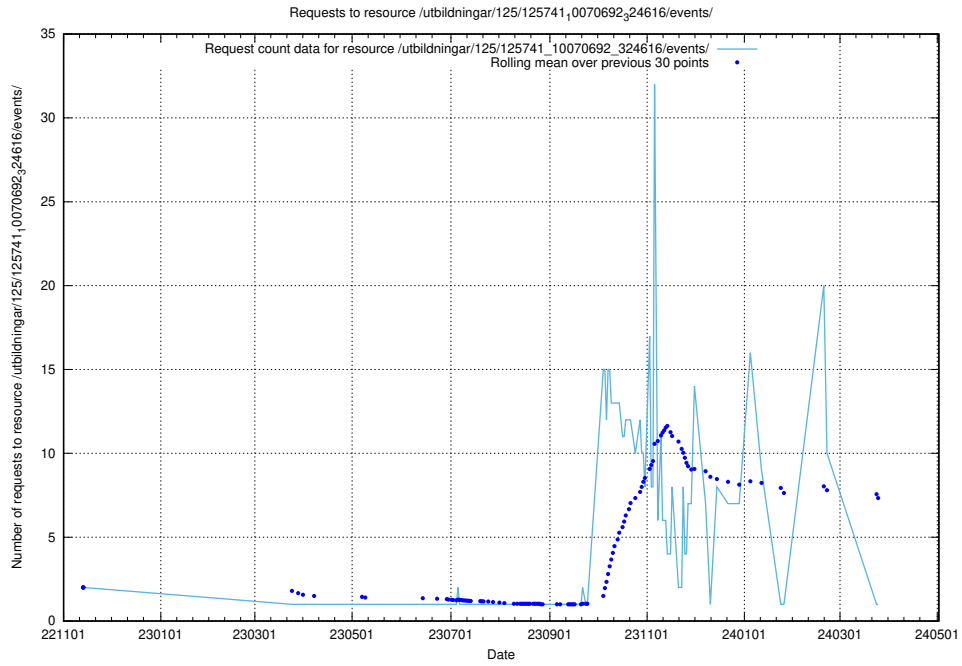

5.5441 Usage of /utbildningar/125/125741_10070692_324616/events/

Here, we count the number of requests to resource /utbildningar/125/125741_10070692_324616/events/