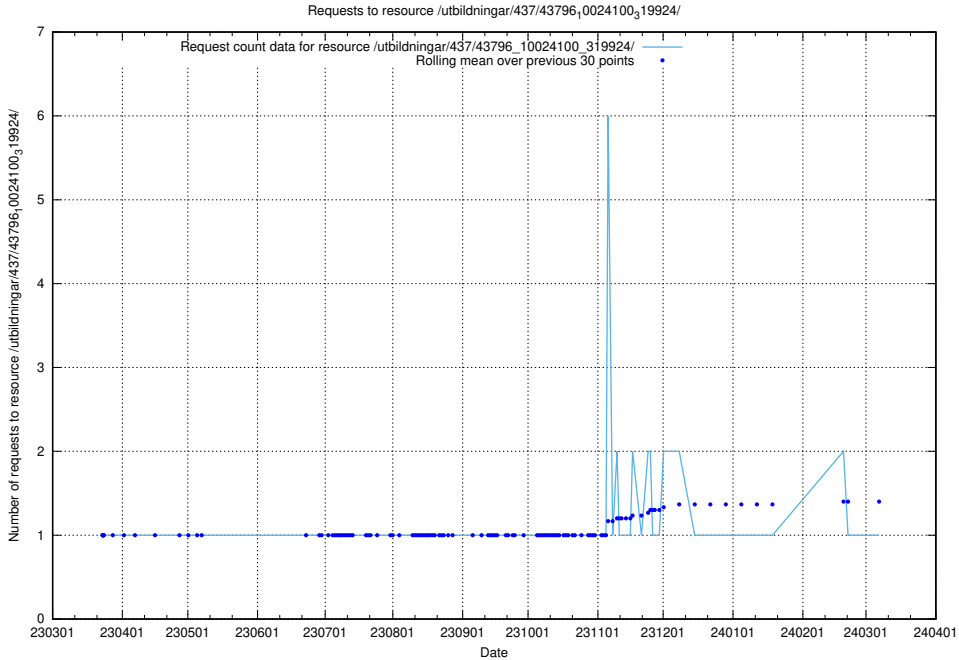

5.5998 Usage of /utbildningar/437/43796_10024100_319924/

Here, we count the number of requests to resource /utbildningar/437/43796_10024100_319924/.