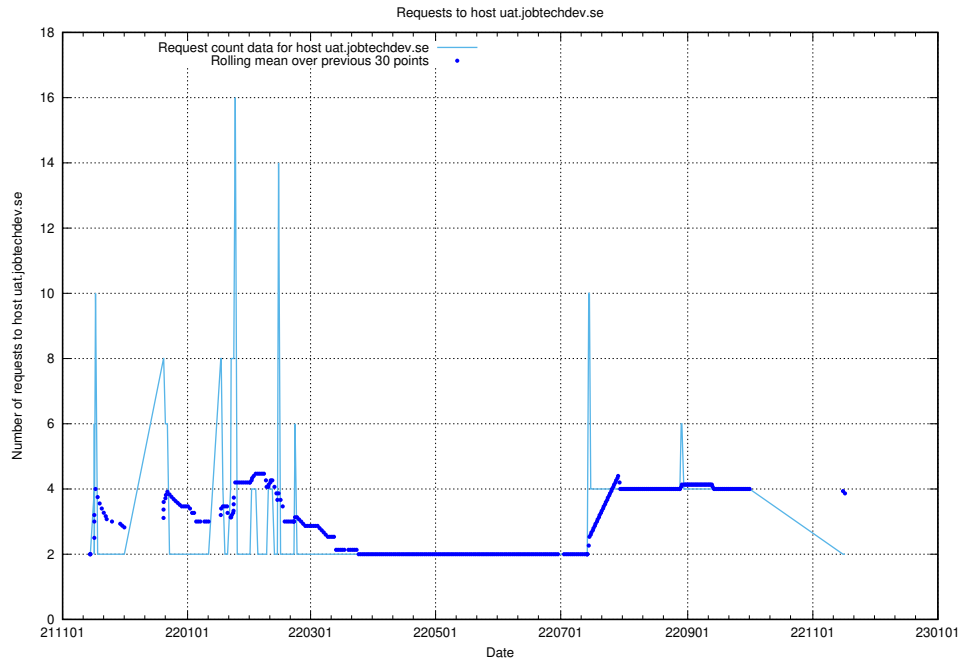

7.551 Usage of uat.jobtechdev.se

Here, we count the number of requests to host uat.jobtechdev.se.