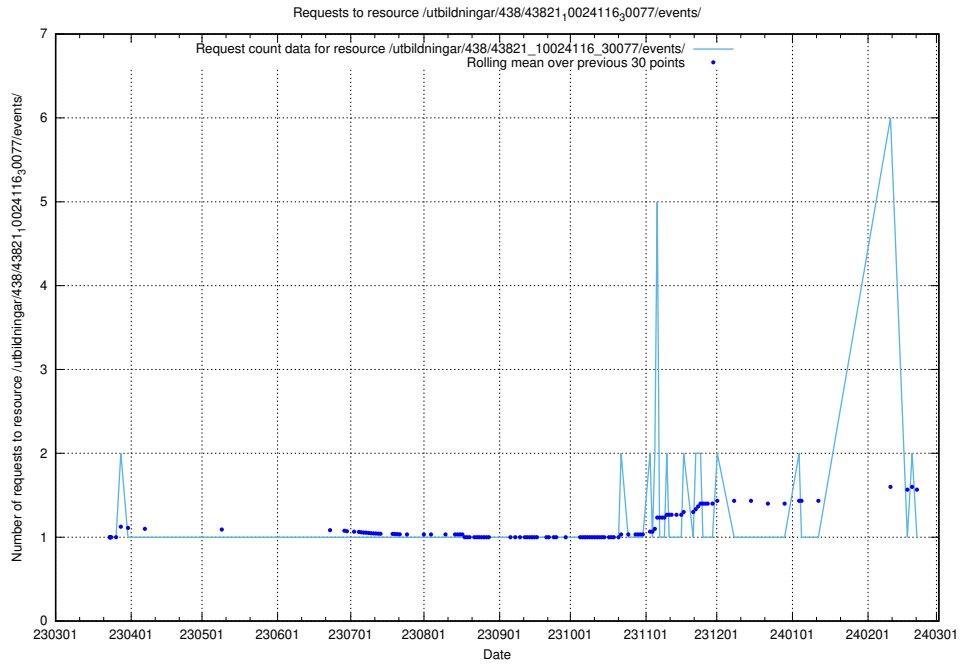

5.5980 Usage of /utbildningar/438/43821_10024116_30077/events/

Here, we count the number of requests to resource /utbildningar/438/43821_10024116_30077/events/.