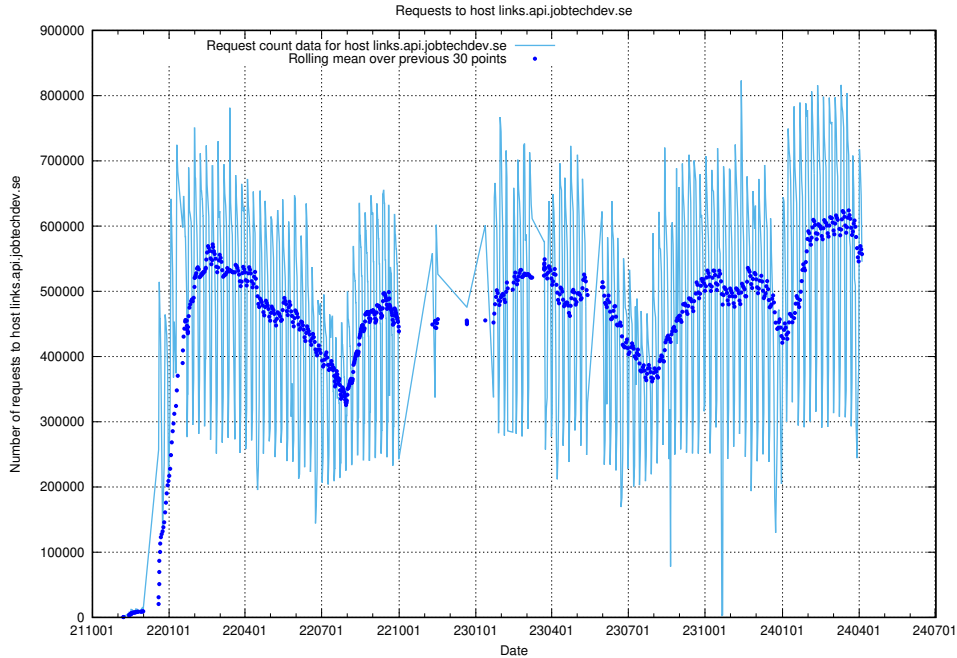

7.2 Usage of links.api.jobtechdev.se

Here, we count the number of requests to host links.api.jobtechdev.se.