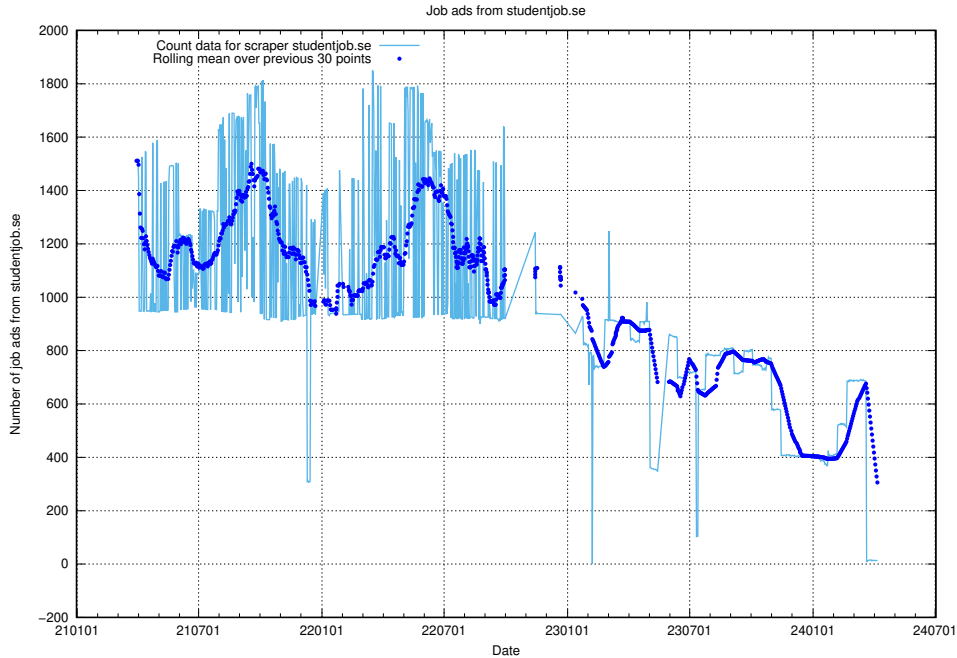

13.17 Number of ads by scraper studentjob.se

Here, we count the number of job ads scraped from studentjob.se.