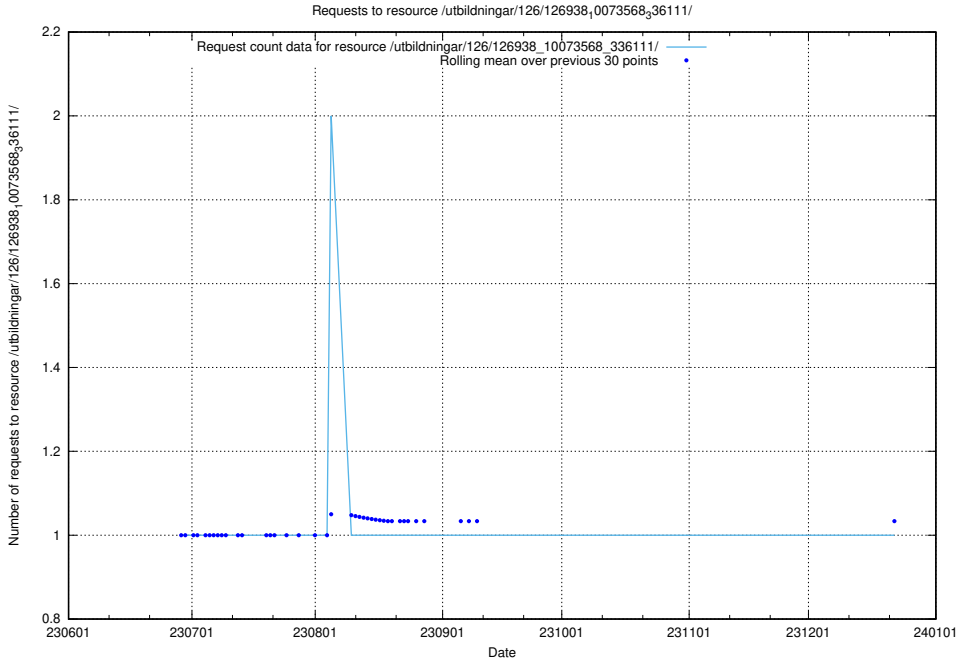

5.5049 Usage of /utbildningar/126/126938_10073568_336111/

Here, we count the number of requests to resource /utbildningar/126/126938_10073568_336111/.