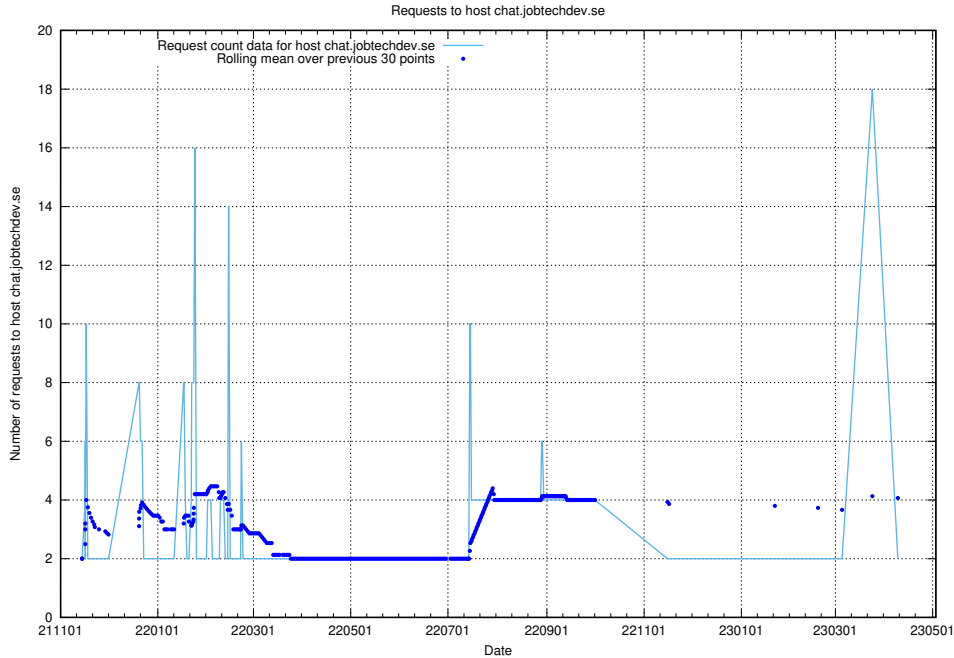

7.273 Usage of chat.jobtechdev.se

Here, we count the number of requests to host chat.jobtechdev.se.