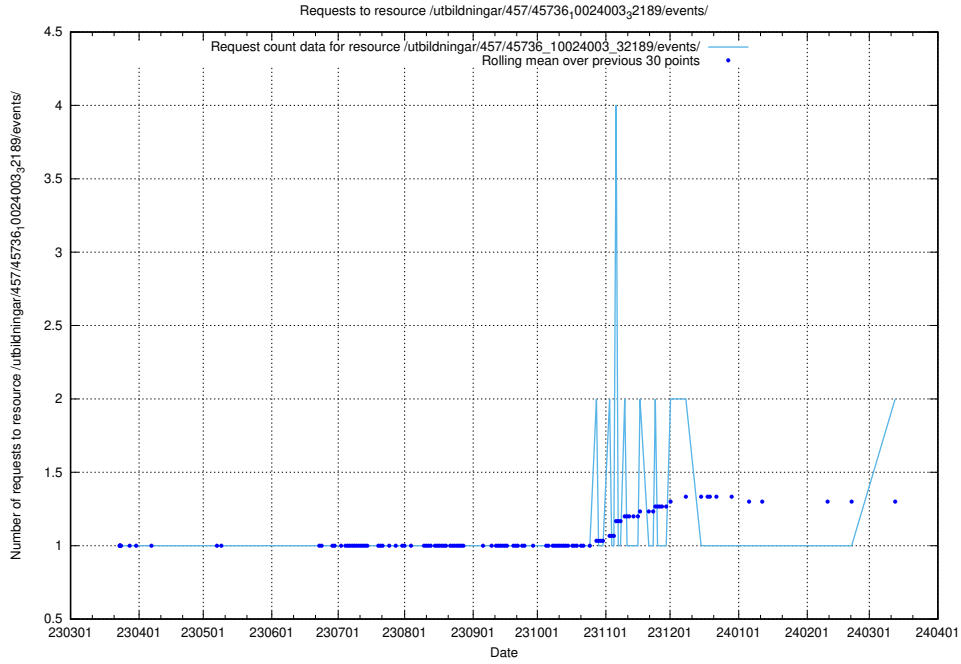

5.805 Usage of /utbildningar/457/45736_10024003_32189/events/

Here, we count the number of requests to resource /utbildningar/457/45736_10024003_32189/events/.