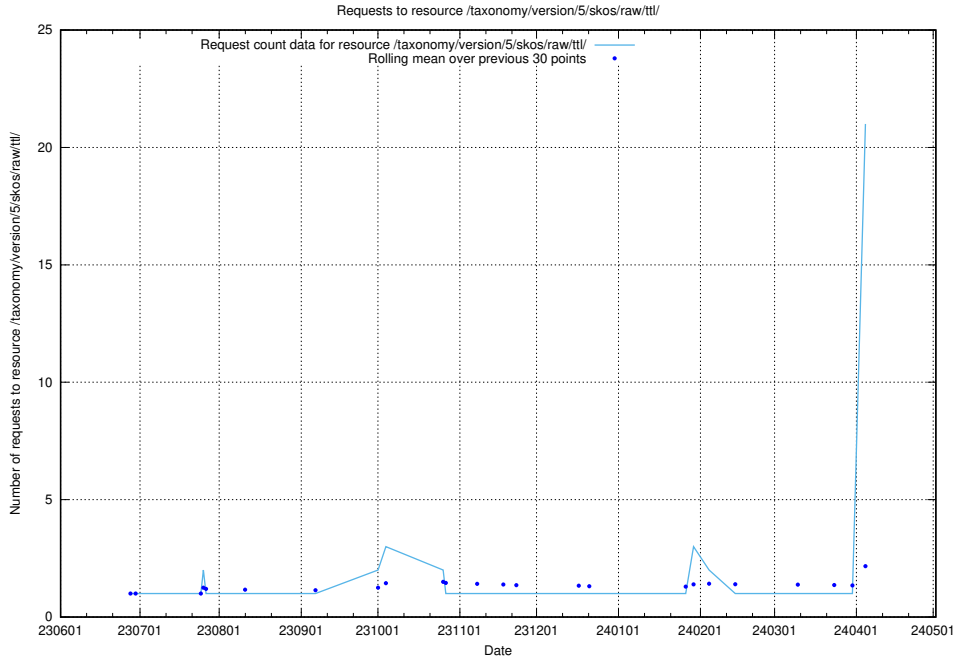

5.17 Usage of /taxonomy/version/5/skos/raw/ttl/

Here, we count the number of requests to resource /taxonomy/version/5/skos/raw/ttl/.