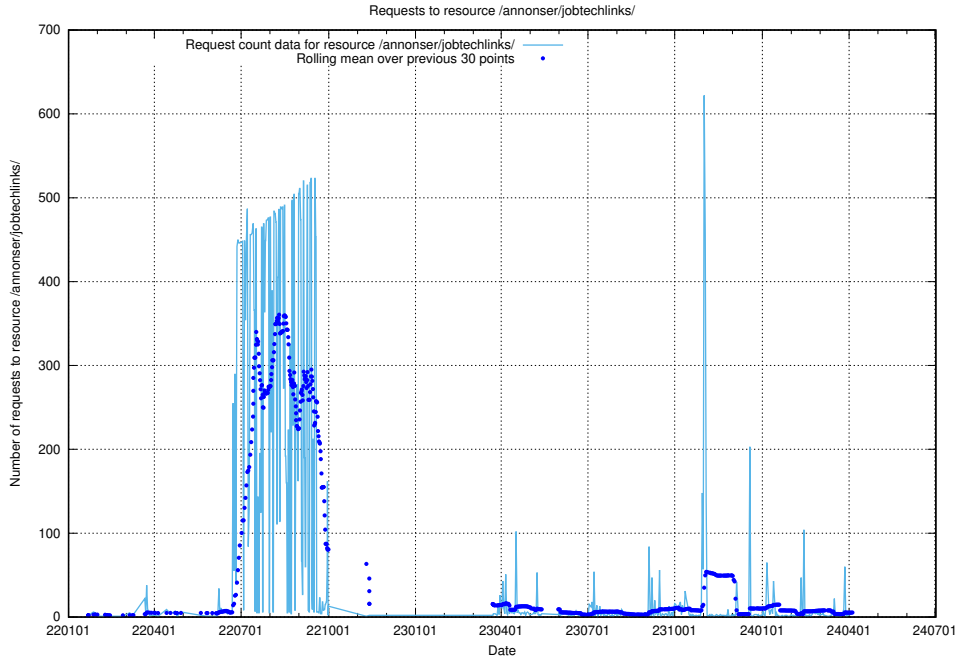

5.71 Usage of /annonser/jobtechlinks/

Here, we count the number of requests to resource /annonser/jobtechlinks/.