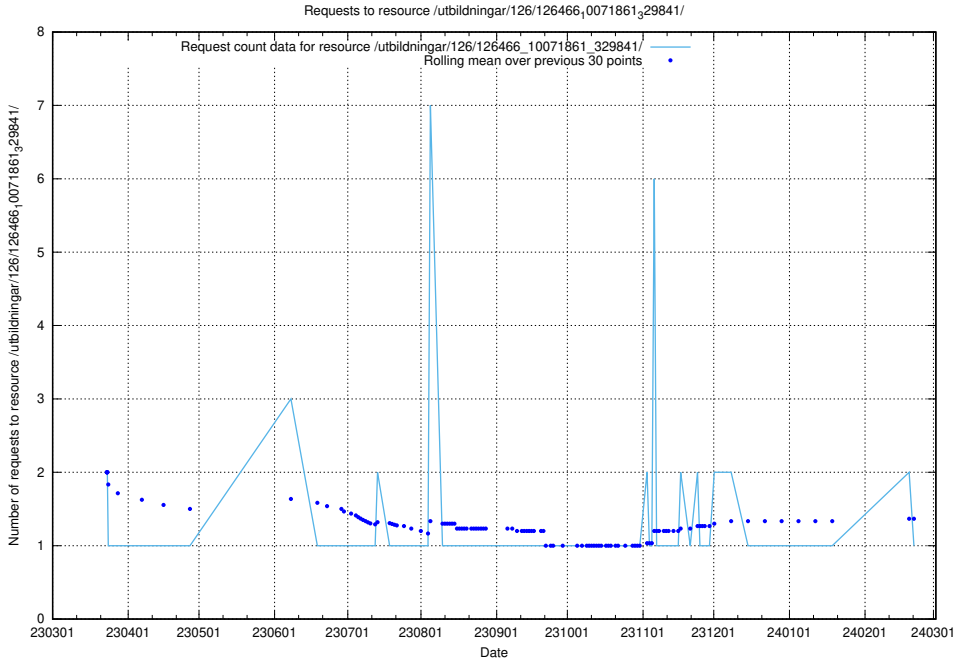

5.5915 Usage of /utbildningar/126/126466_10071861_329841/

Here, we count the number of requests to resource /utbildningar/126/126466_10071861_329841/.