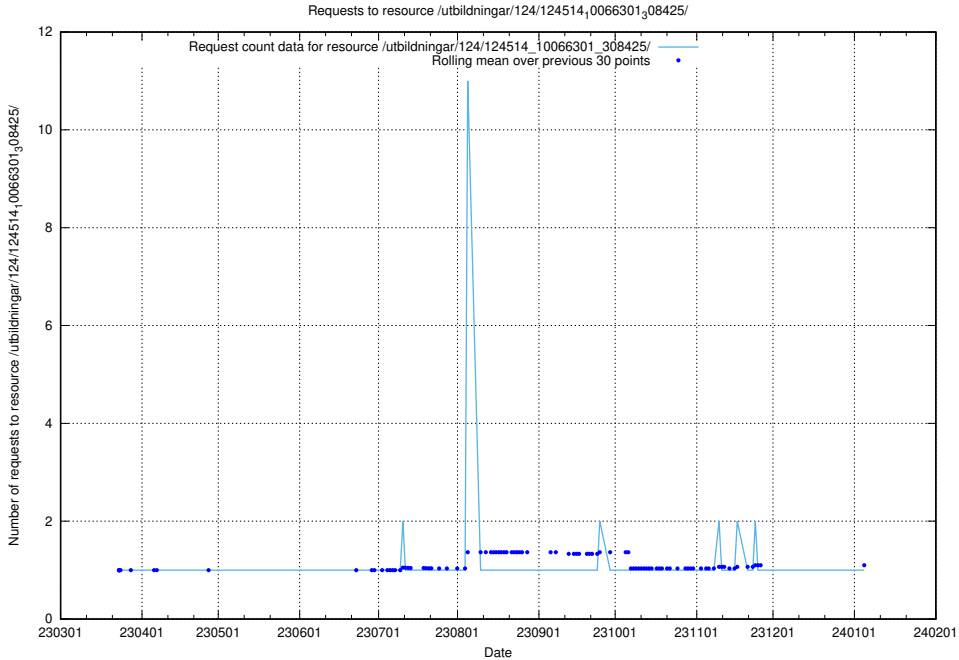

5.1444 Usage of /utbildningar/124/124514_10066301_308425/

Here, we count the number of requests to resource /utbildningar/124/124514_10066301_308425/.