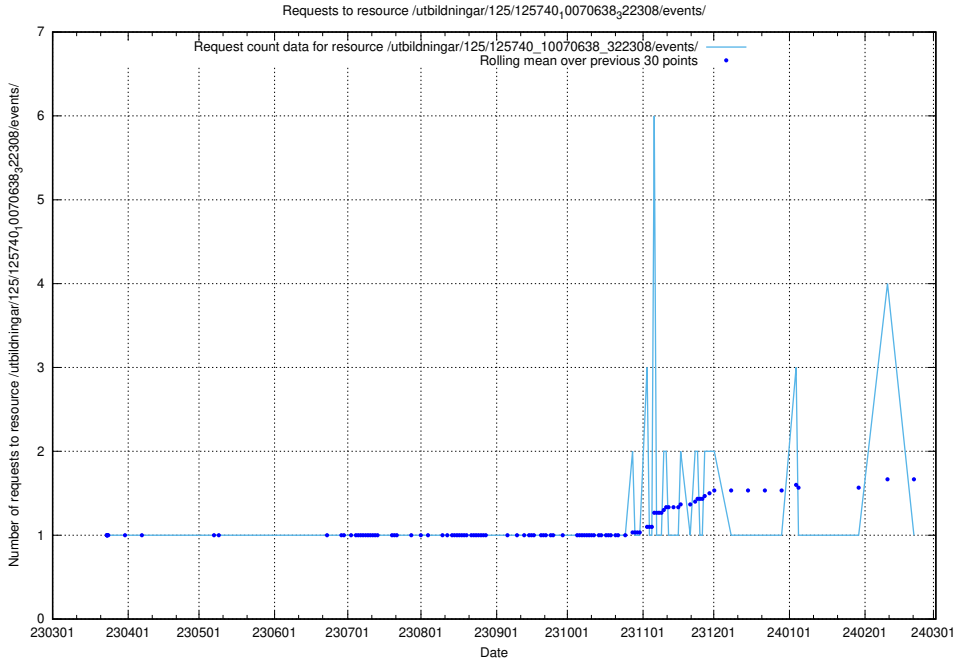

5.860 Usage of /utbildningar/125/125740_10070638_322308/events/

Here, we count the number of requests to resource /utbildningar/125/125740_10070638_322308/events/