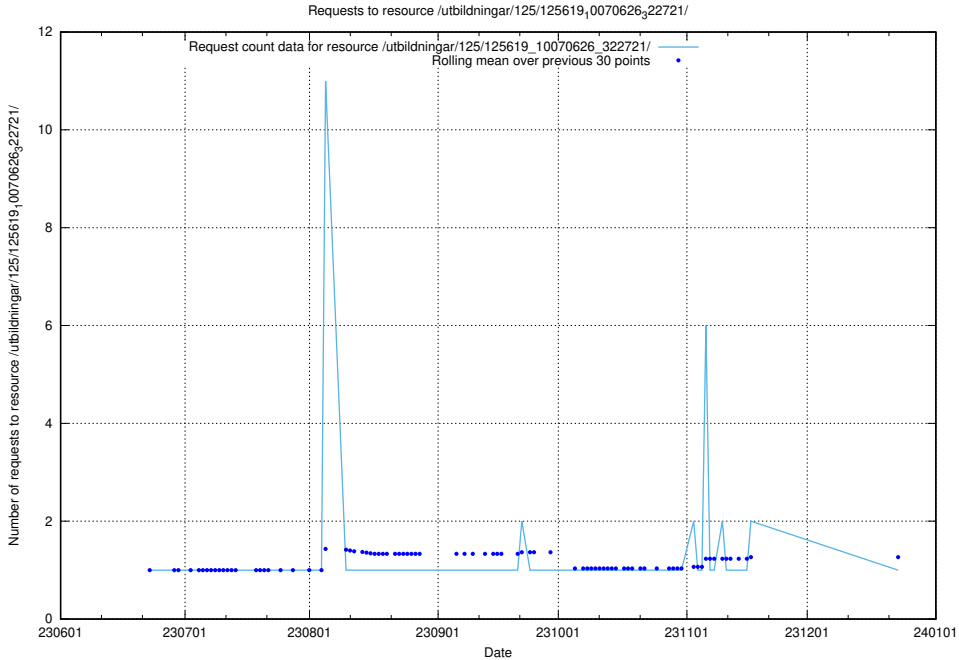

5.5335 Usage of /utbildningar/125/125619_10070626_322721/

Here, we count the number of requests to resource /utbildningar/125/125619_10070626_322721/.