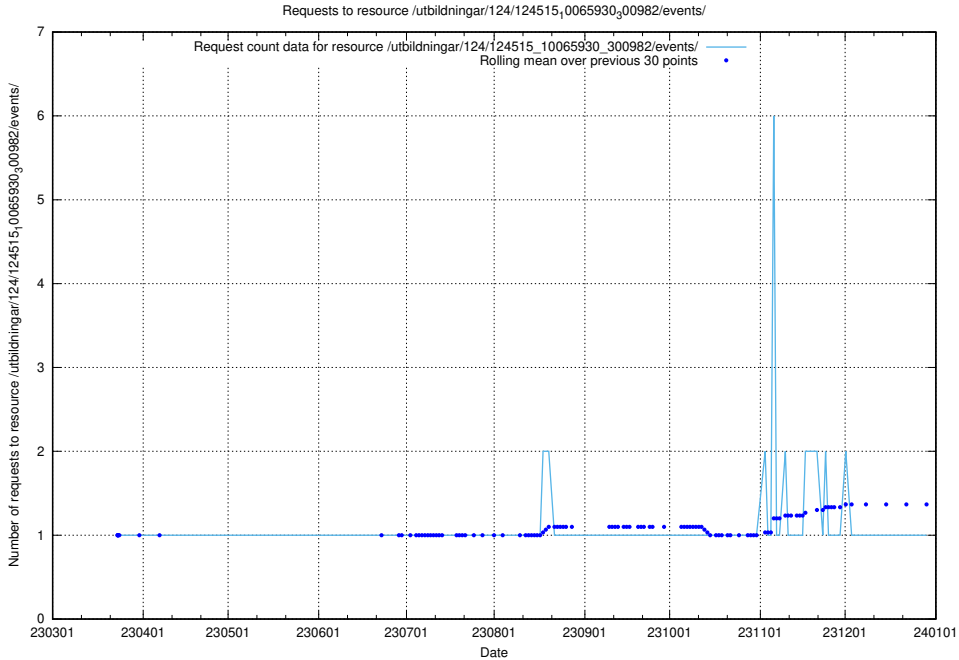

### 5.1181 Usage of /utbildningar/124/124515\_10065930\_300982/events/

Here, we count the number of requests to resource /utbildningar/124/124515\_10065930\_300982/events/