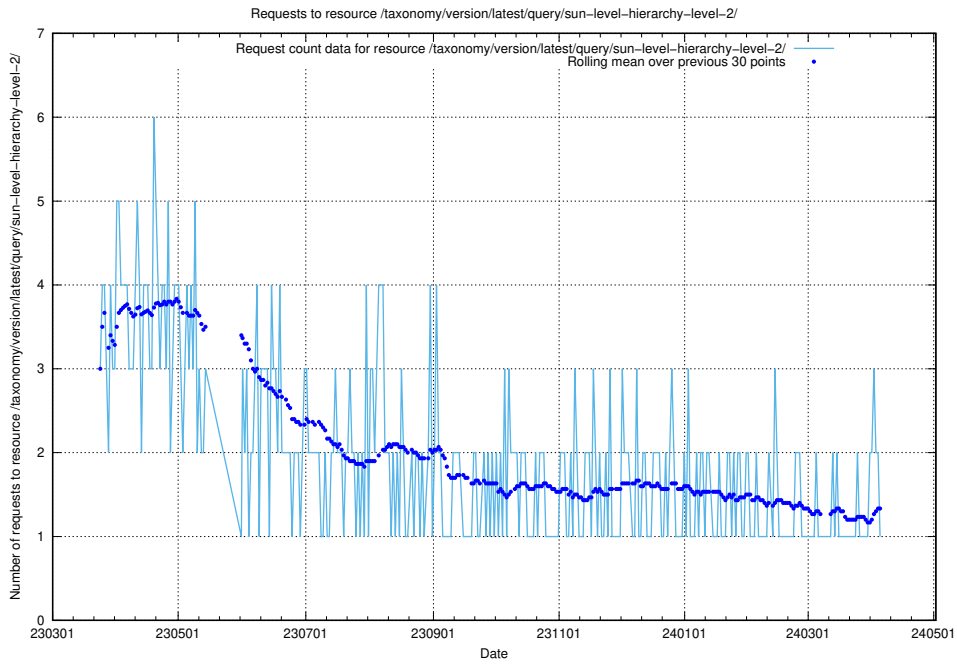

5.5722 Usage of /taxonomy/version/latest/query/sun-level-hierarchy-level-2/

Here, we count the number of requests to resource /taxonomy/version/latest/query/sun-level-hierarchy-level-2/.