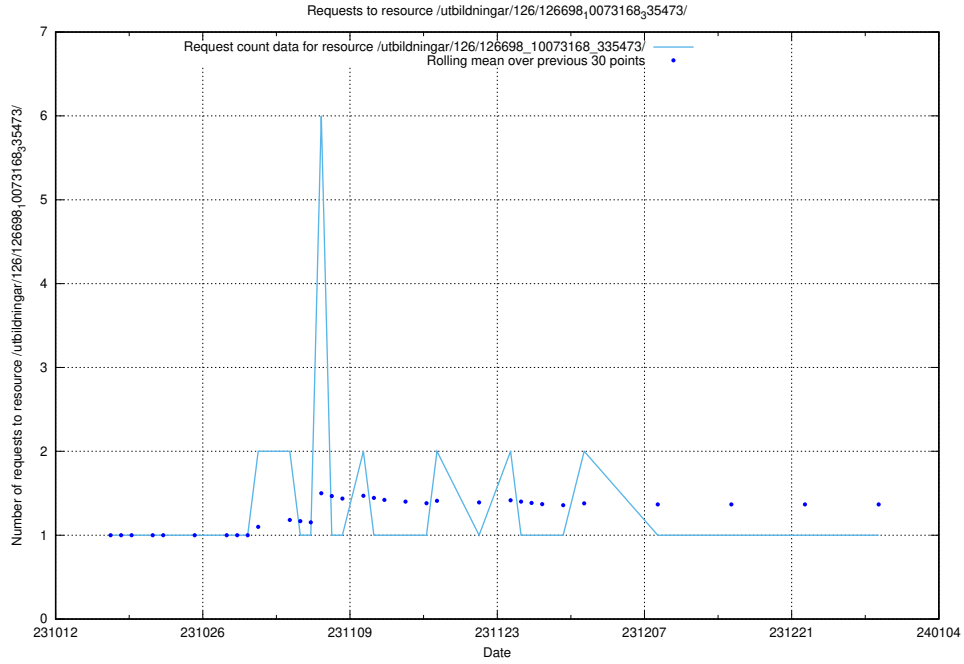

5.3909 Usage of /utbildningar/126/126698_10073168_335473/

Here, we count the number of requests to resource /utbildningar/126/126698_10073168_335473/.