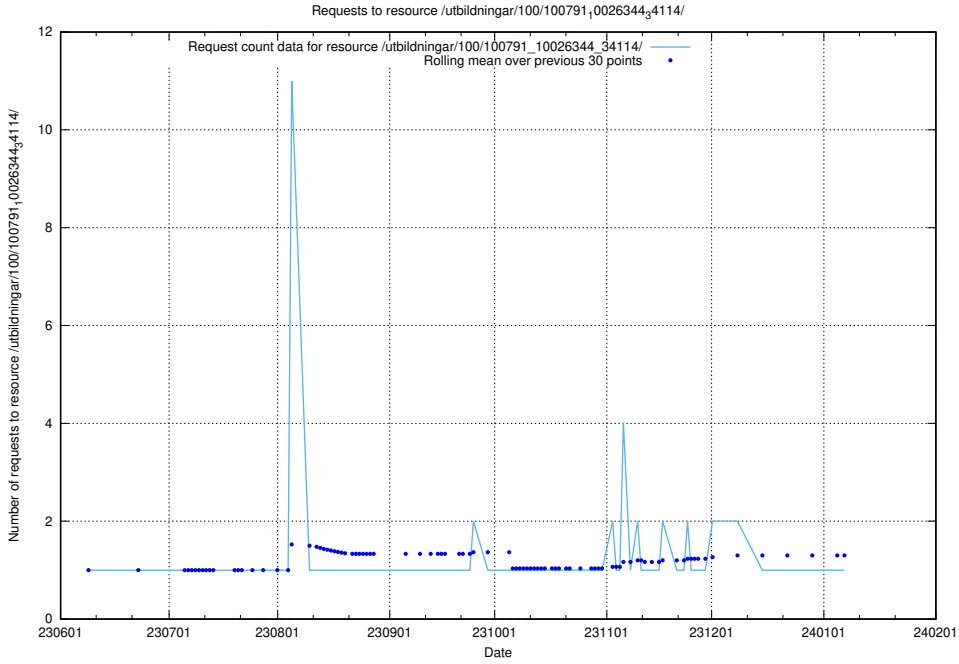

5.5540 Usage of /utbildningar/100/100791_10026344_34114/

Here, we count the number of requests to resource /utbildningar/100/100791_10026344_34114/.