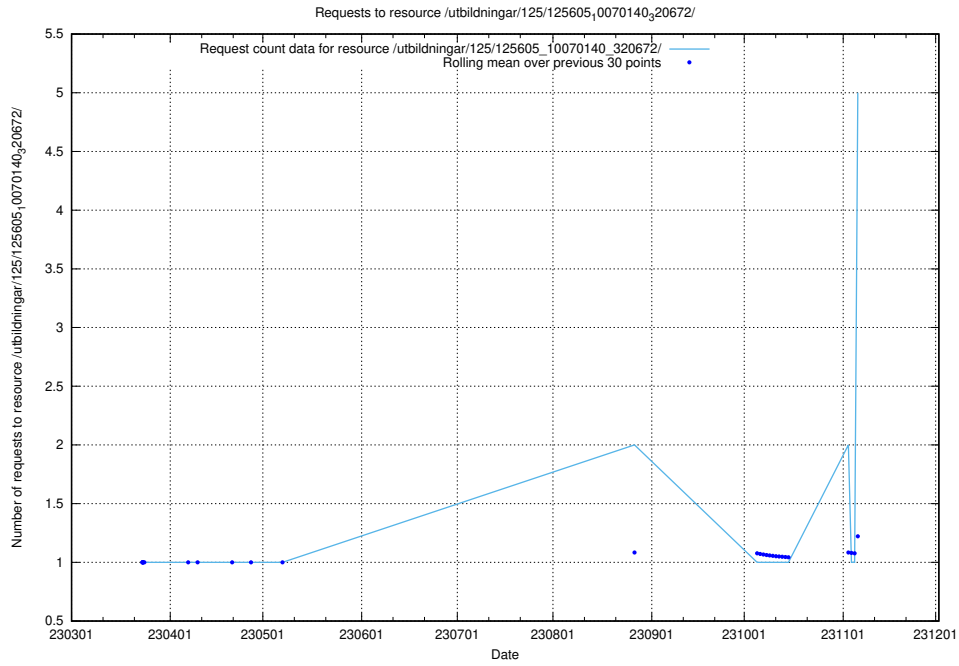

5.127 Usage of /utbildningar/125/125605_10070140_320672/

Here, we count the number of requests to resource /utbildningar/125/125605_10070140_320672/.