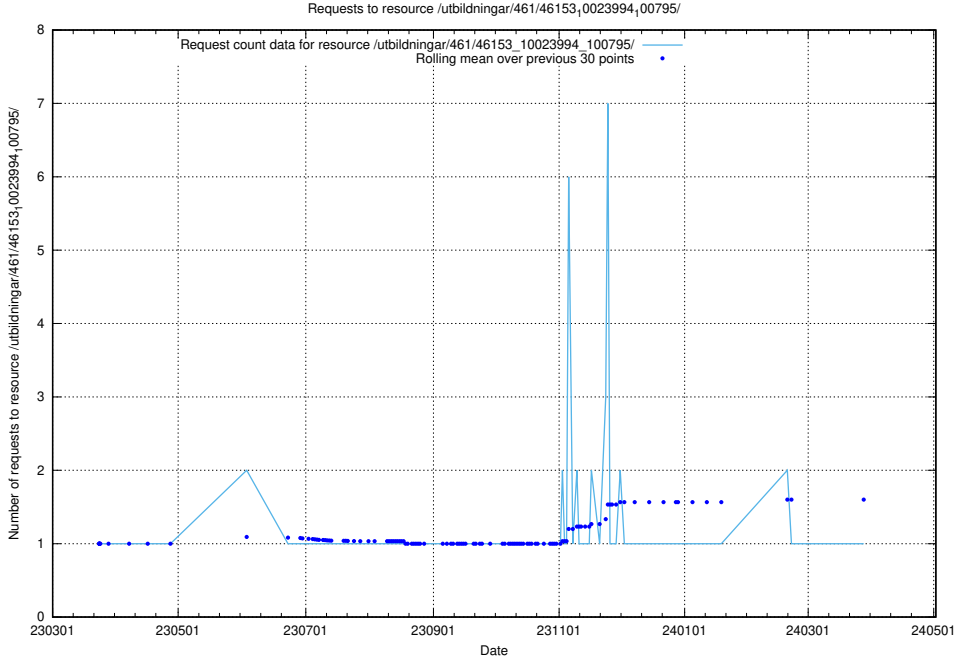

5.5959 Usage of /utbildningar/461/46153_10023994_100795/

Here, we count the number of requests to resource /utbildningar/461/46153_10023994_100795/.