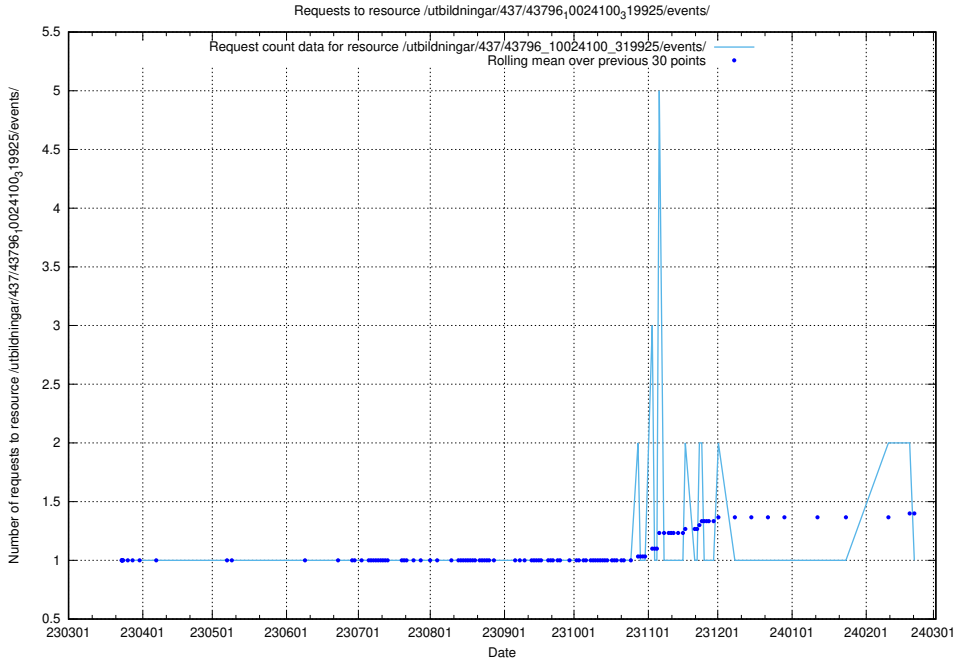

5.5996 Usage of /utbildningar/437/43796_10024100_319925/events/

Here, we count the number of requests to resource /utbildningar/437/43796_10024100_319925/events/.