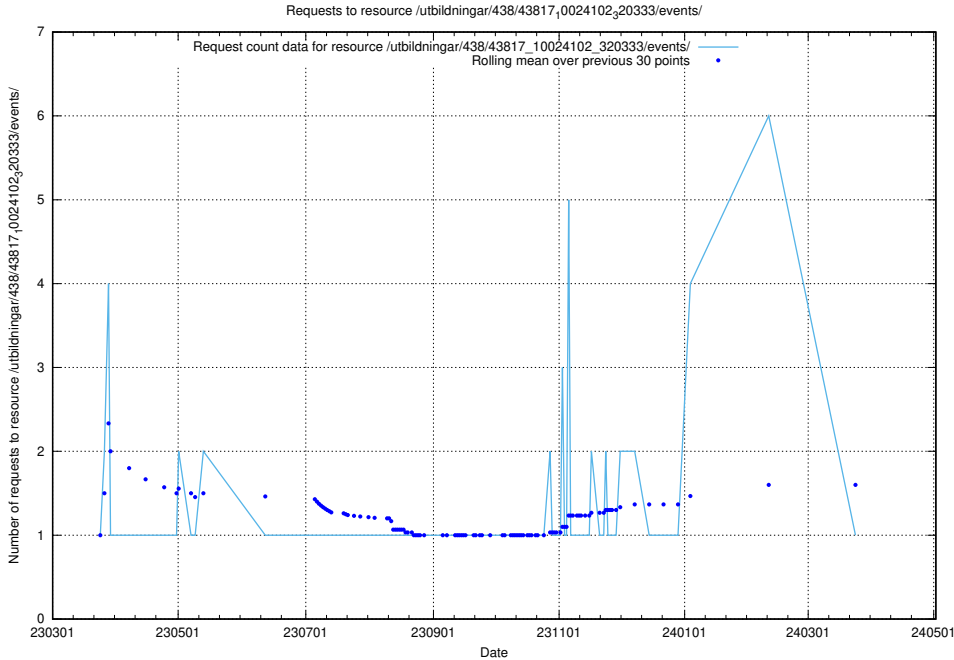

5.5826 Usage of /utbildningar/438/43817_10024102_320333/events/

Here, we count the number of requests to resource /utbildningar/438/43817_10024102_320333/events/.