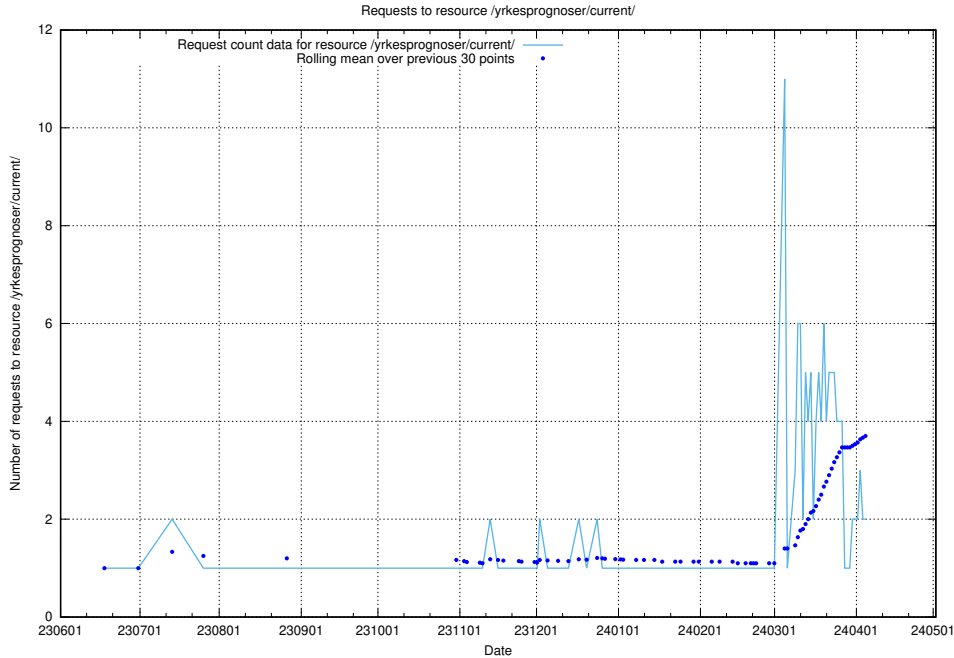

5.743 Usage of /yrkesprognoser/current/

Here, we count the number of requests to resource /yrkesprognoser/current/.