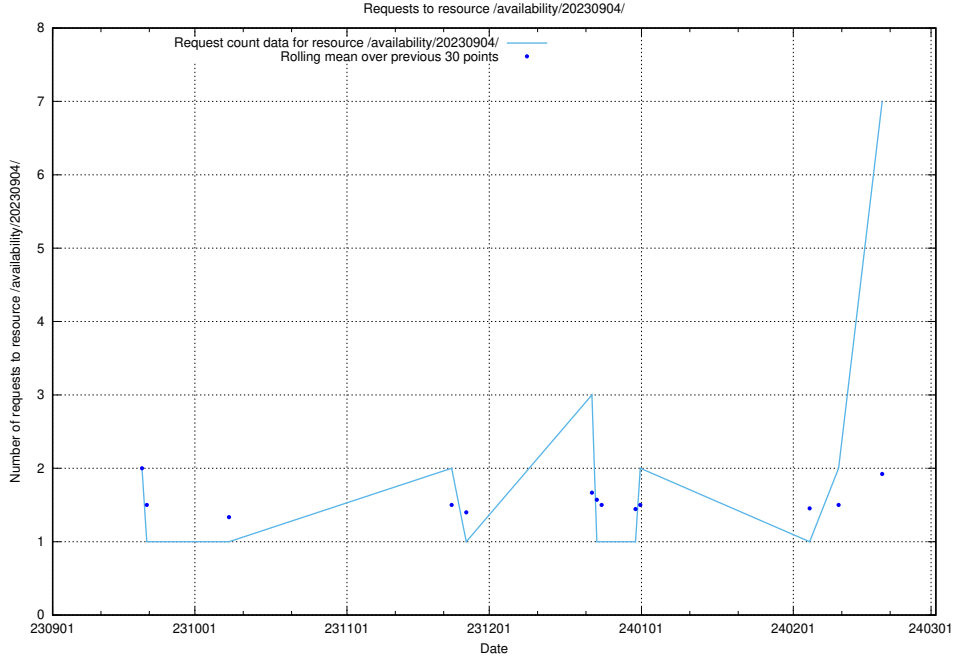

5.62 Usage of /availability/20230904/

Here, we count the number of requests to resource /availability/20230904/.