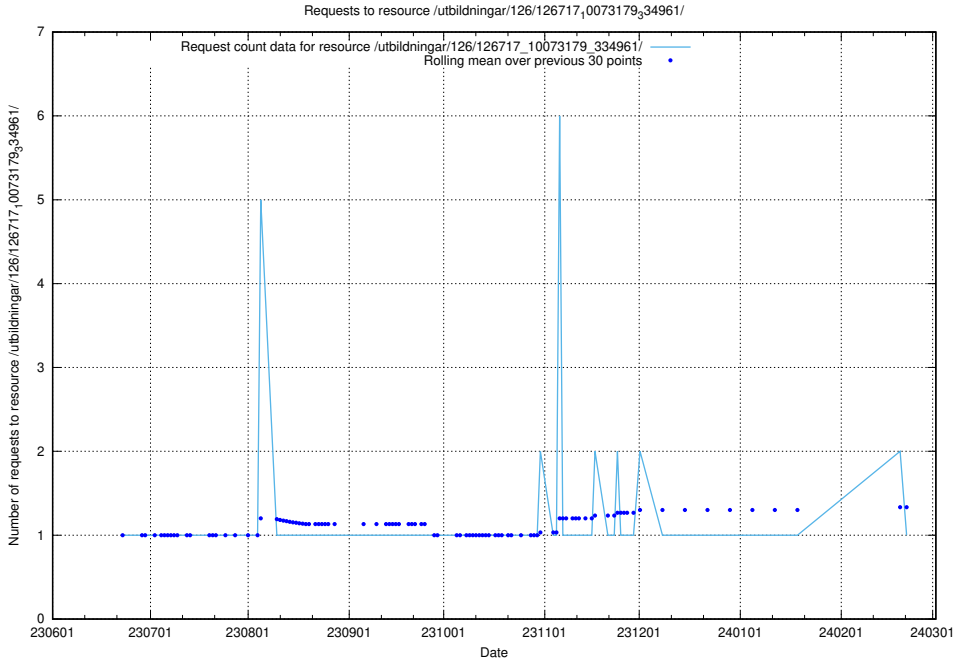

5.5233 Usage of /utbildningar/126/126717_10073179_334961/

Here, we count the number of requests to resource /utbildningar/126/126717_10073179_334961/.