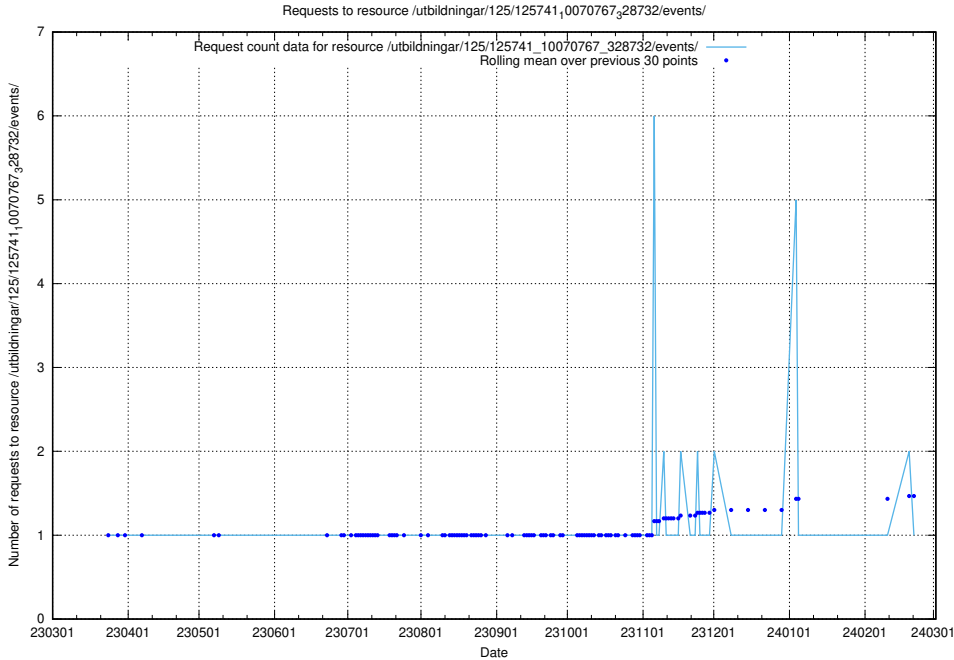

5.5878 Usage of /utbildningar/125/125741_10070767_328732/events/

Here, we count the number of requests to resource /utbildningar/125/125741_10070767_328732/events/