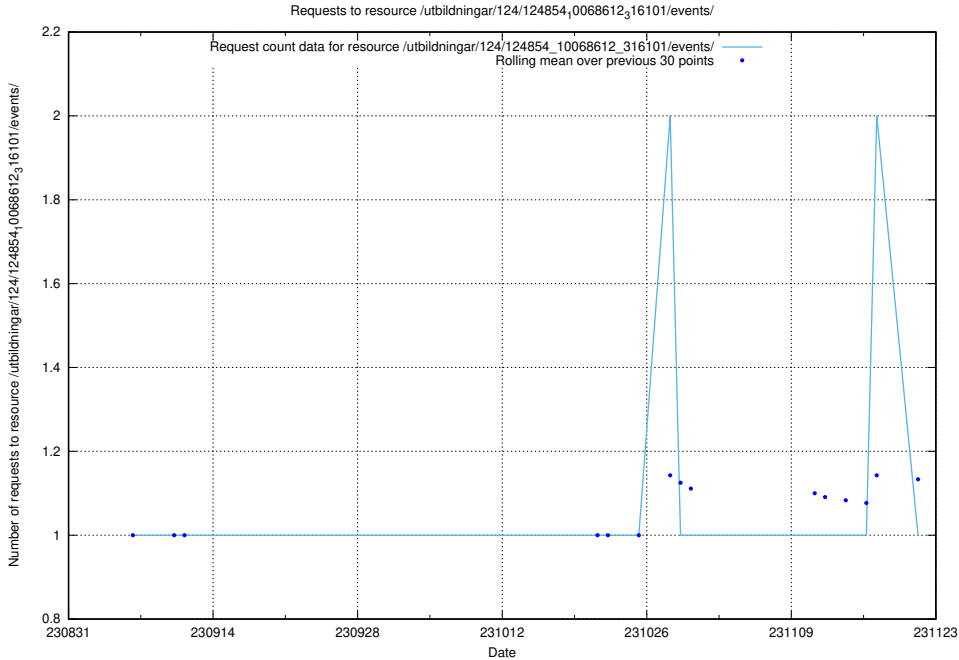

5.4302 Usage of /utbildningar/124/124854_10068612_316101/events/

Here, we count the number of requests to resource /utbildningar/124/124854_10068612_316101/events/