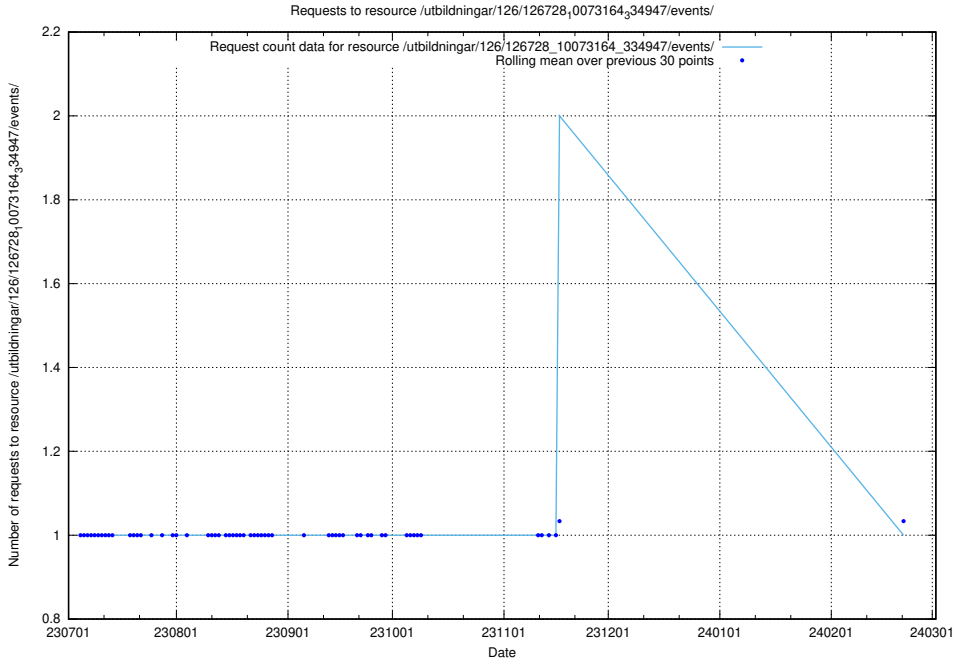

5.4961 Usage of /utbildningar/126/126728_10073164_334947/events/

Here, we count the number of requests to resource /utbildningar/126/126728_10073164_334947/events/