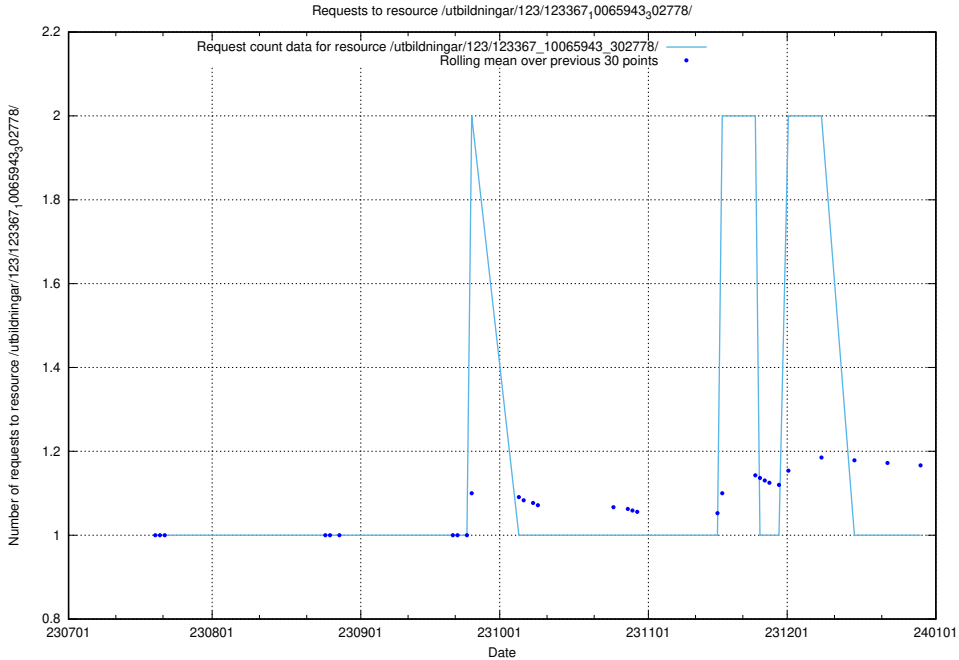

5.4628 Usage of /utbildningar/123/123367_10065943_302778/

Here, we count the number of requests to resource /utbildningar/123/123367_10065943_302778/.