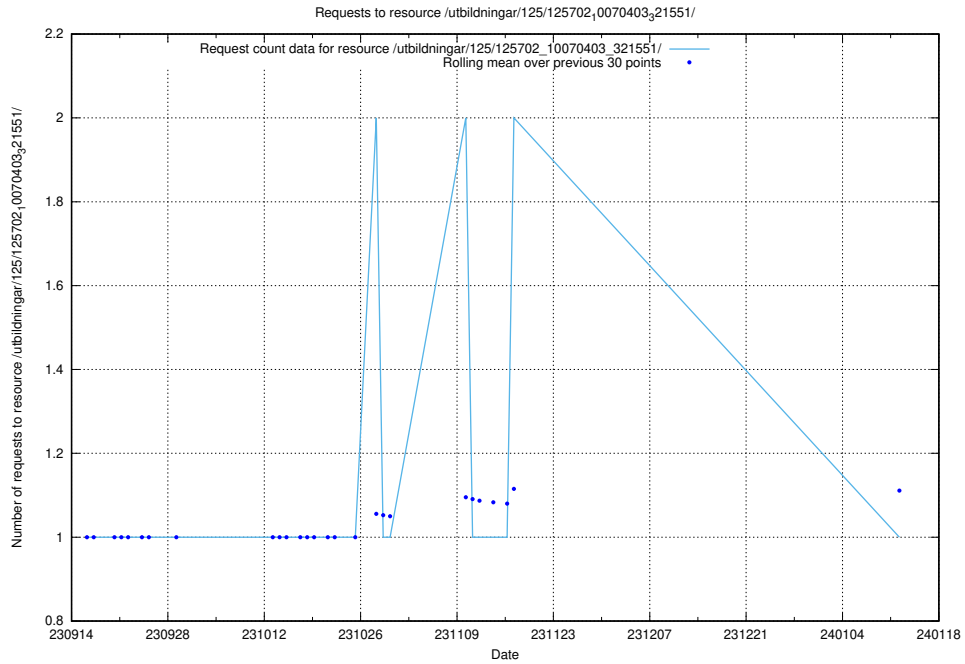

5.4172 Usage of /utbildningar/125/125702_10070403_321551/

Here, we count the number of requests to resource /utbildningar/125/125702_10070403_321551/.