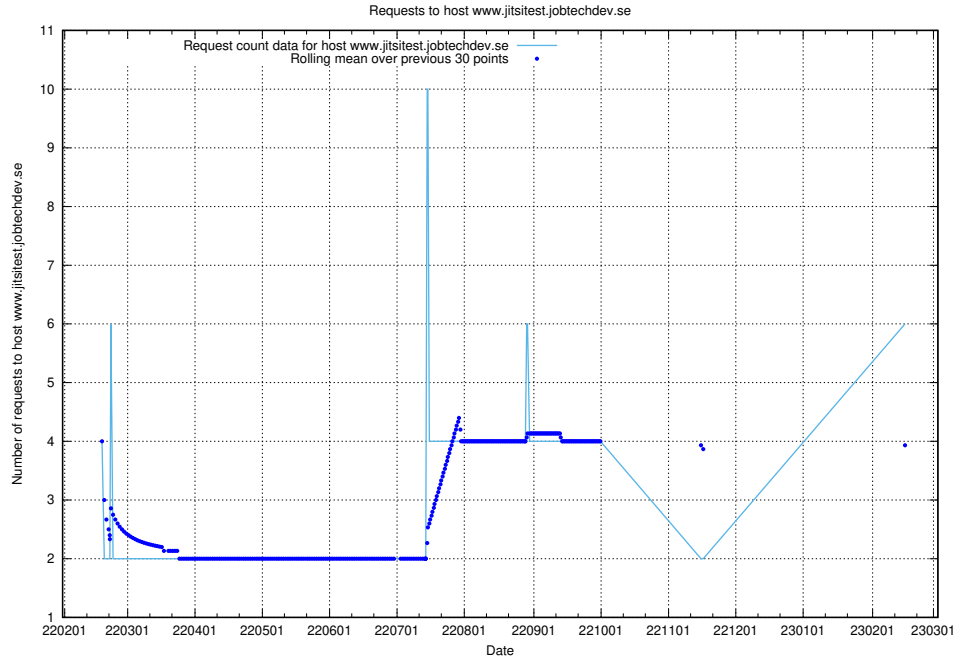

7.84 Usage of www.jitsitest.jobtechdev.se

Here, we count the number of requests to host www.jitsitest.jobtechdev.se.