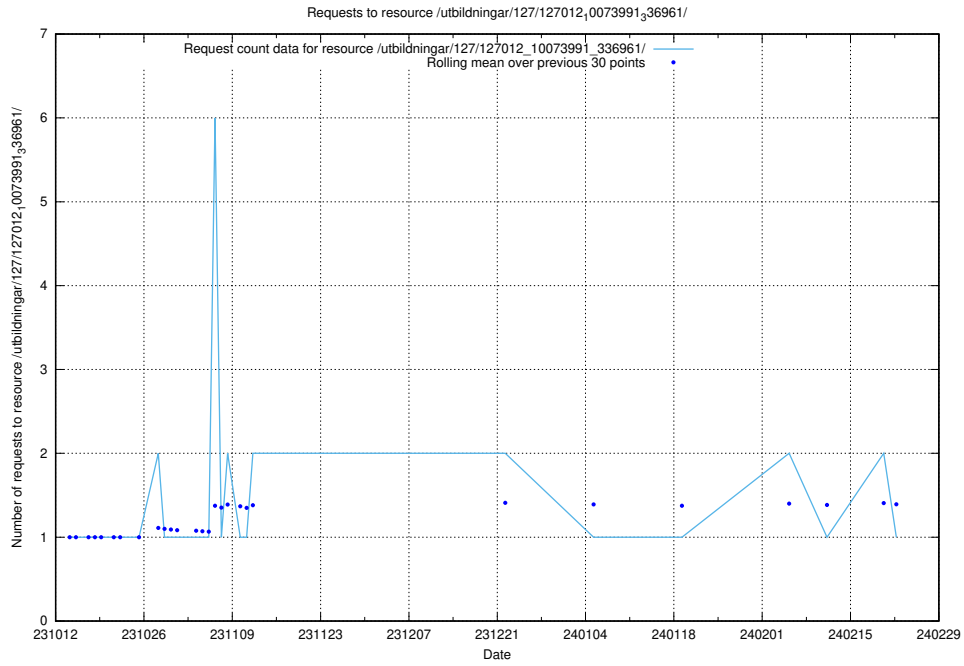

5.3939 Usage of /utbildningar/127/127012_10073991_336961/

Here, we count the number of requests to resource /utbildningar/127/127012_10073991_336961/.