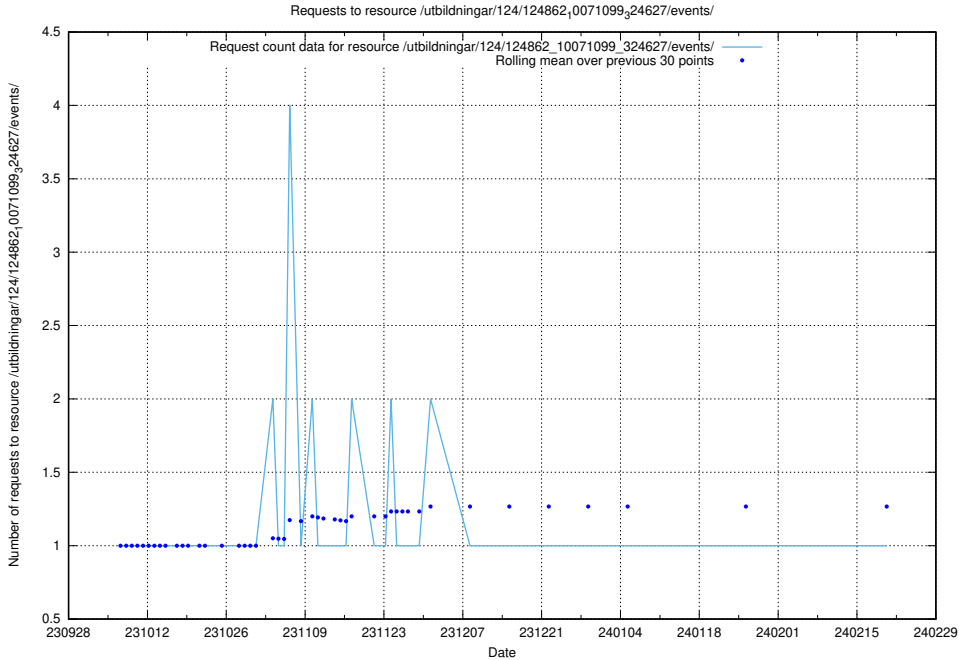

### 5.4008 Usage of /utbildningar/124/124862\_10071099\_324627/events/

Here, we count the number of requests to resource /utbildningar/124/124862\_10071099\_324627/events/