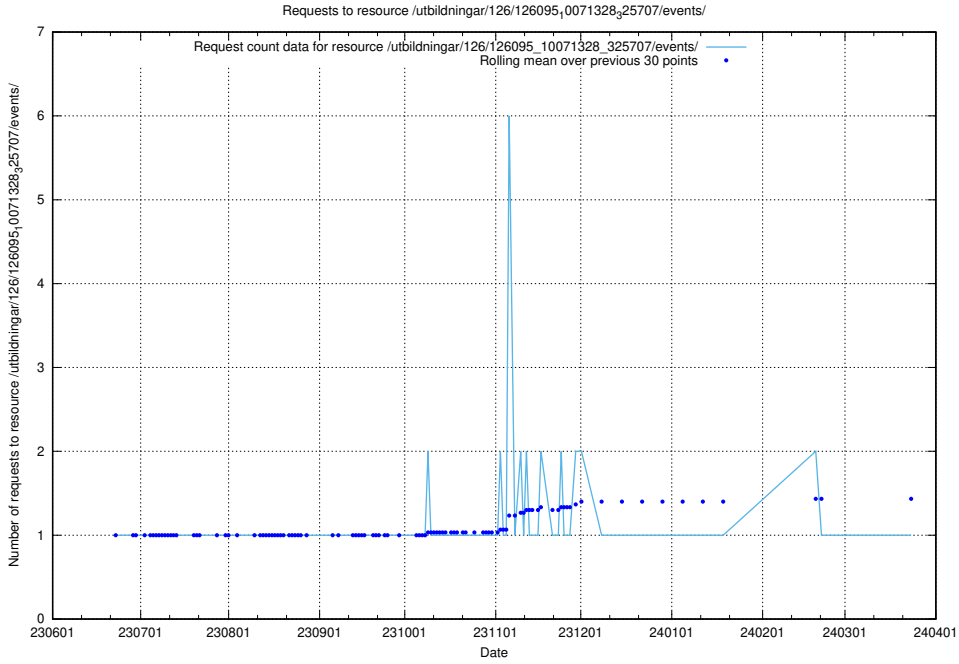

5.5297 Usage of /utbildningar/126/126095_10071328_325707/events/

Here, we count the number of requests to resource /utbildningar/126/126095_10071328_325707/events/