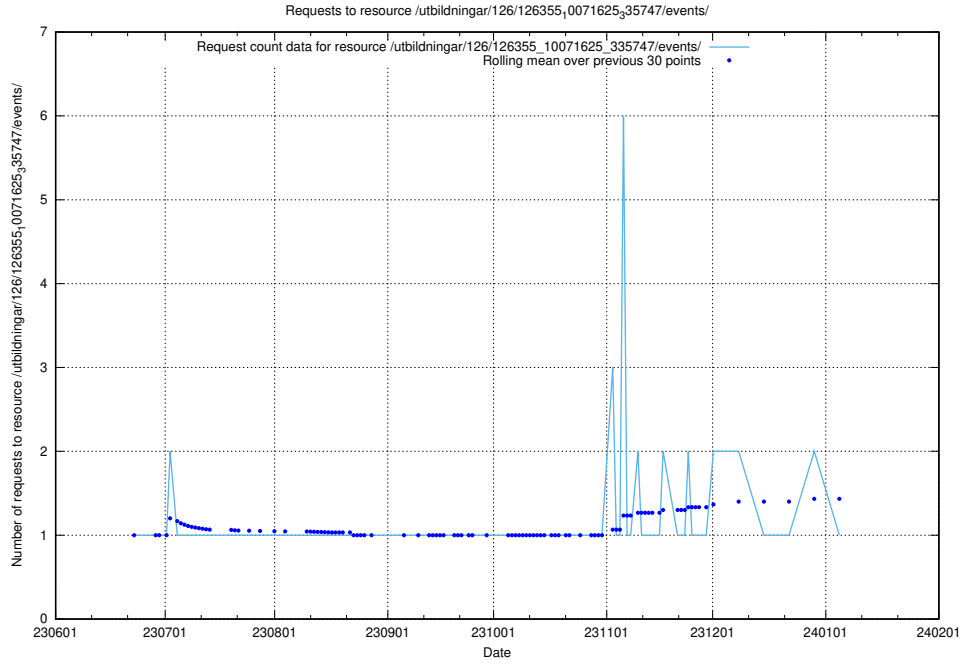

### 5.5274 Usage of /utbildningar/126/126355\_10071625\_335747/events/

Here, we count the number of requests to resource /utbildningar/126/126355\_10071625\_335747/events/