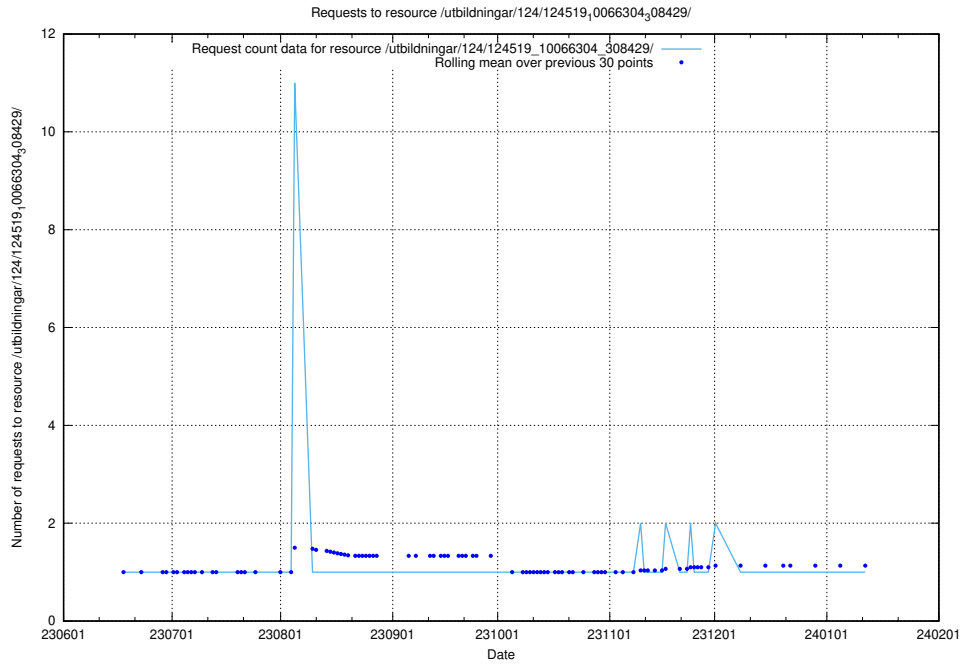

5.5490 Usage of /utbildningar/124/124519_10066304_308429/

Here, we count the number of requests to resource /utbildningar/124/124519_10066304_308429/.