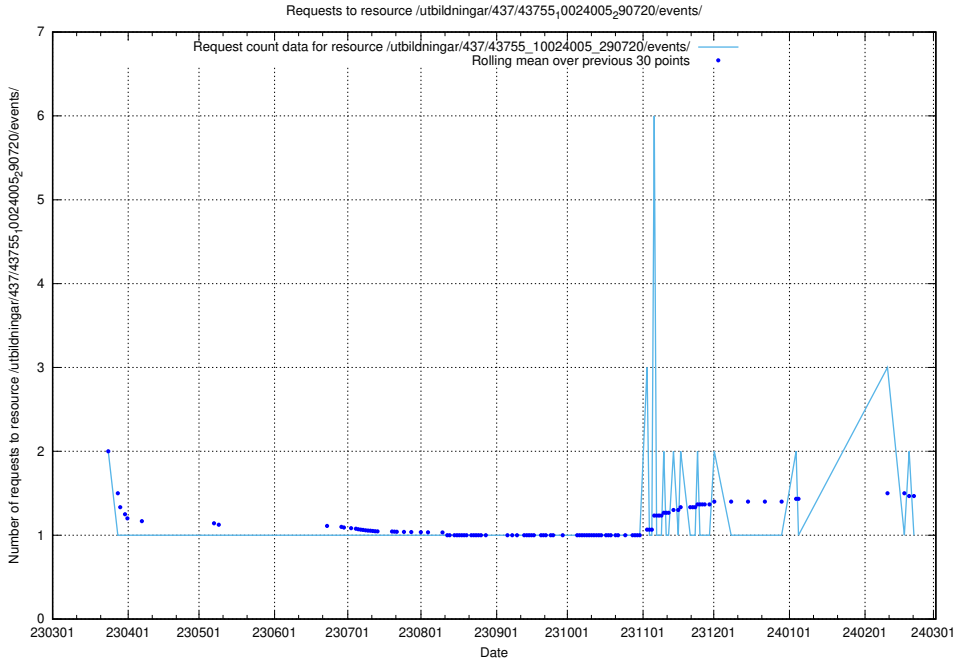

5.5811 Usage of /utbildningar/437/43755_10024005_290720/events/

Here, we count the number of requests to resource /utbildningar/437/43755_10024005_290720/events/.