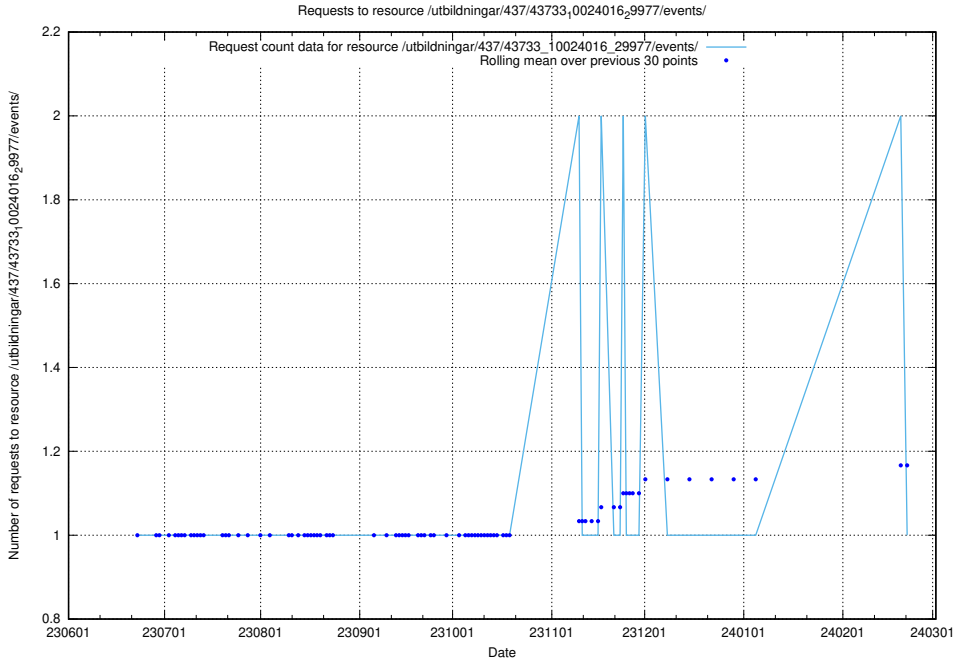

### 5.5193 Usage of /utbildningar/437/43733\_10024016\_29977/events/

Here, we count the number of requests to resource /utbildningar/437/43733\_10024016\_29977/events/.