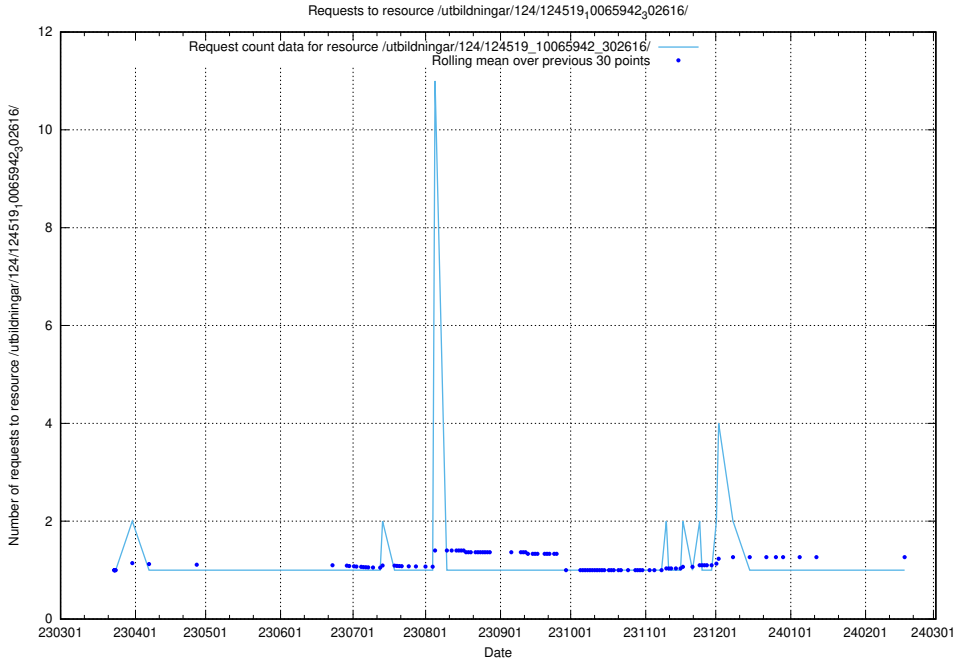

5.1135 Usage of /utbildningar/124/124519_10065942_302616/

Here, we count the number of requests to resource /utbildningar/124/124519_10065942_302616/.