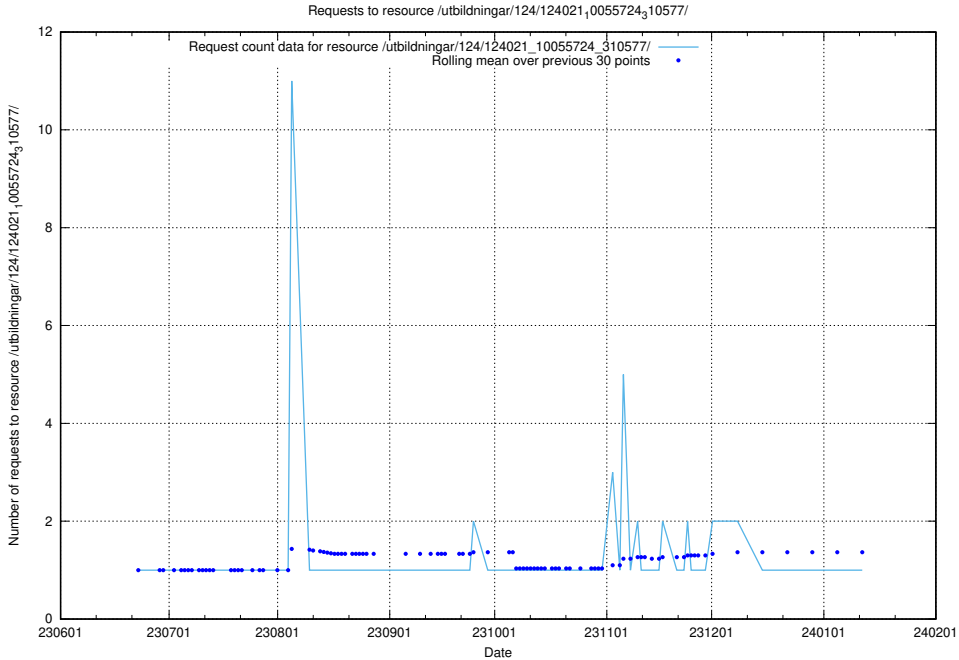

5.5454 Usage of /utbildningar/124/124021_10055724_310577/

Here, we count the number of requests to resource /utbildningar/124/124021_10055724_310577/.