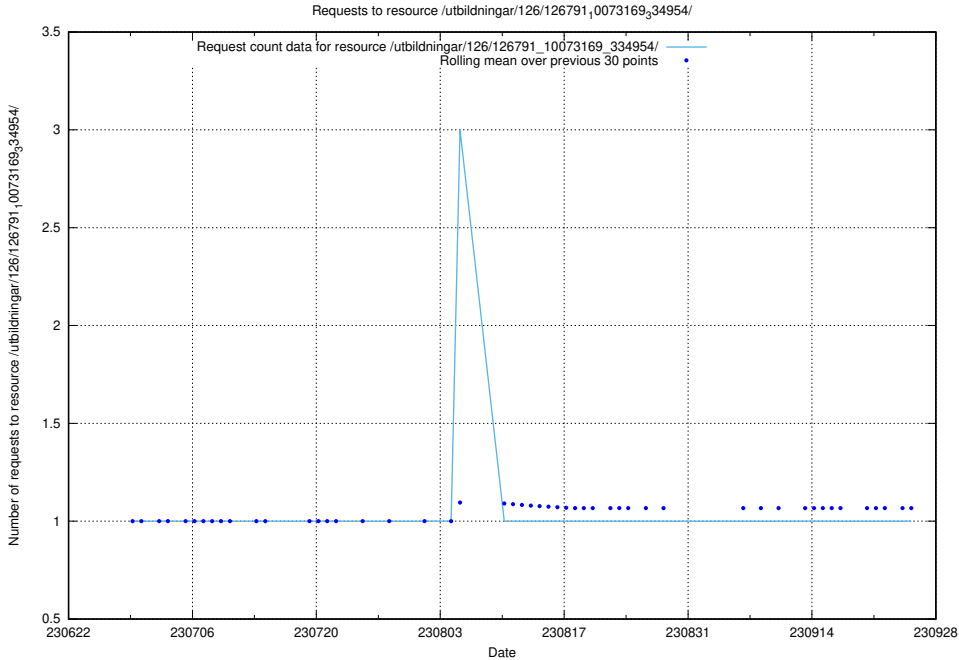

5.5061 Usage of /utbildningar/126/126791_10073169_334954/

Here, we count the number of requests to resource /utbildningar/126/126791_10073169_334954/.