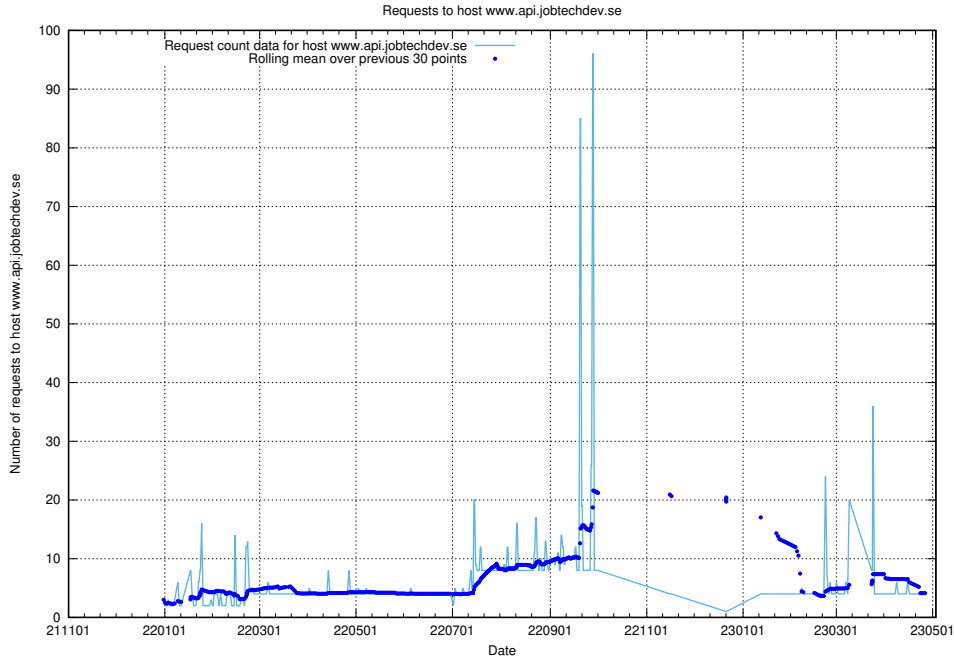

7.129 Usage of www.api.jobtechdev.se

Here, we count the number of requests to host www.api.jobtechdev.se.