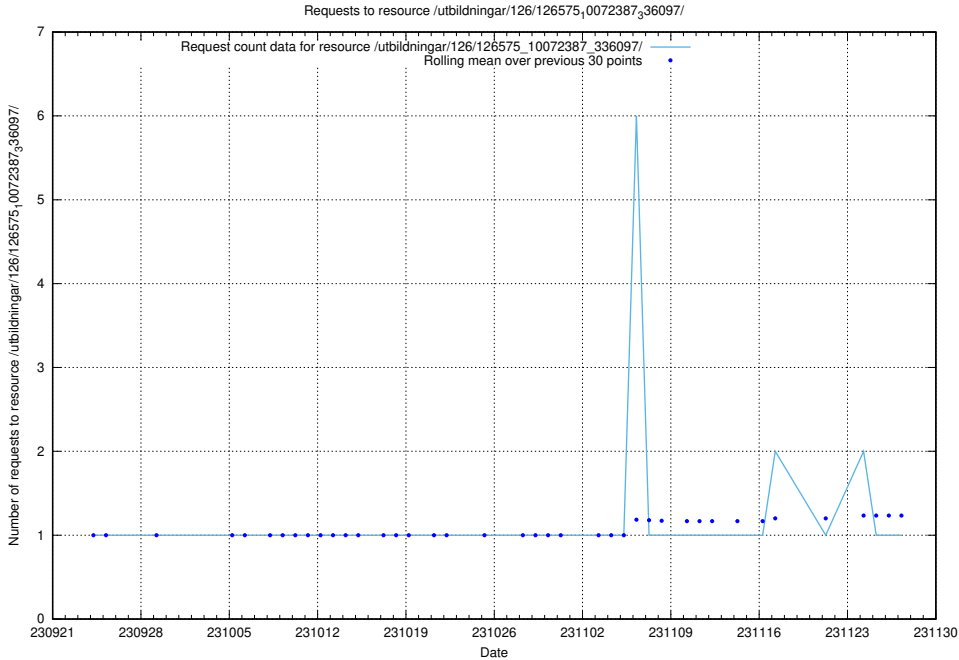

5.4095 Usage of /utbildningar/126/126575_10072387_336097/

Here, we count the number of requests to resource /utbildningar/126/126575_10072387_336097/.