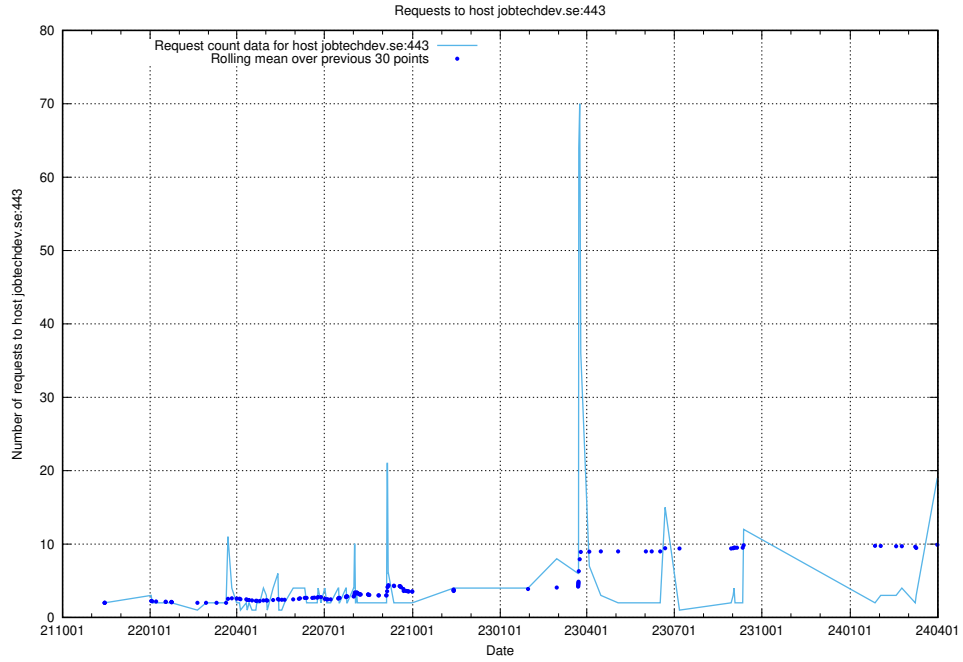

### 7.35 Usage of jobtechdev.se:443

Here, we count the number of requests to host jobtechdev.se:443.