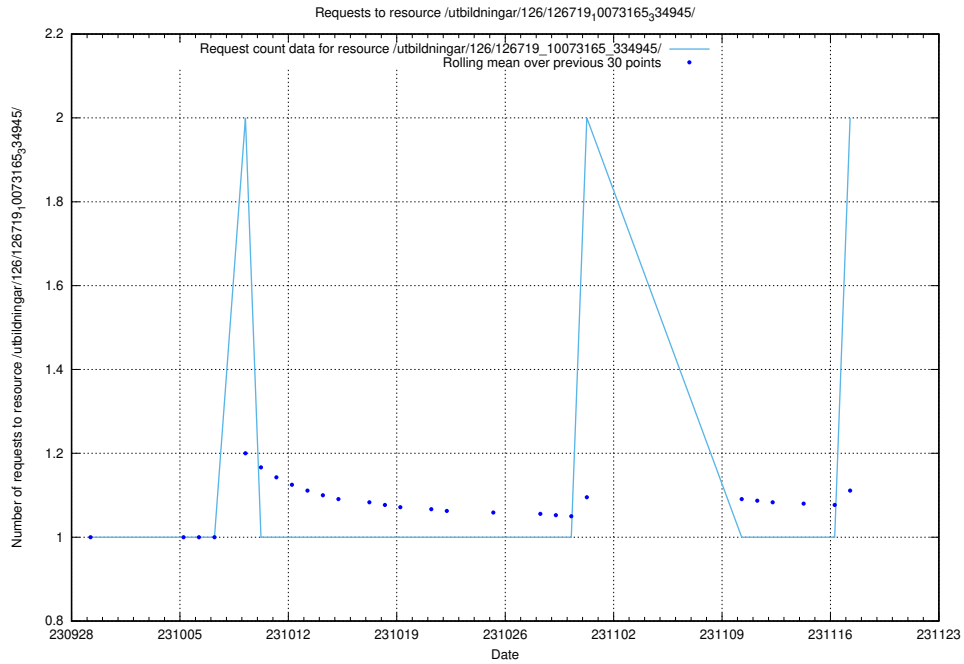

5.589 Usage of /utbildningar/126/126719_10073165_334945/

Here, we count the number of requests to resource /utbildningar/126/126719_10073165_334945/.