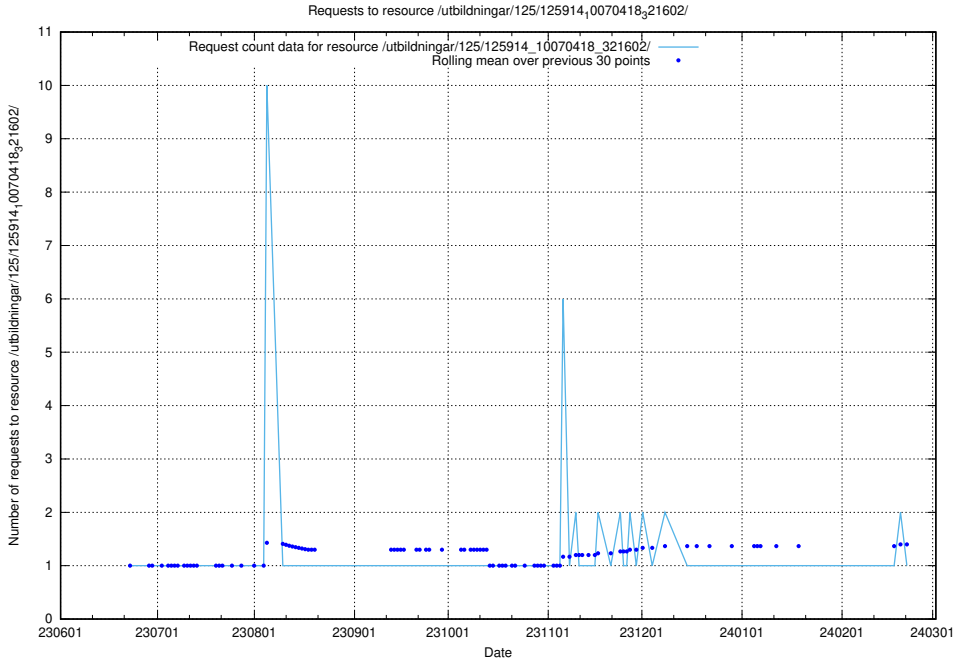

5.5305 Usage of /utbildningar/125/125914_10070418_321602/

Here, we count the number of requests to resource /utbildningar/125/125914_10070418_321602/.