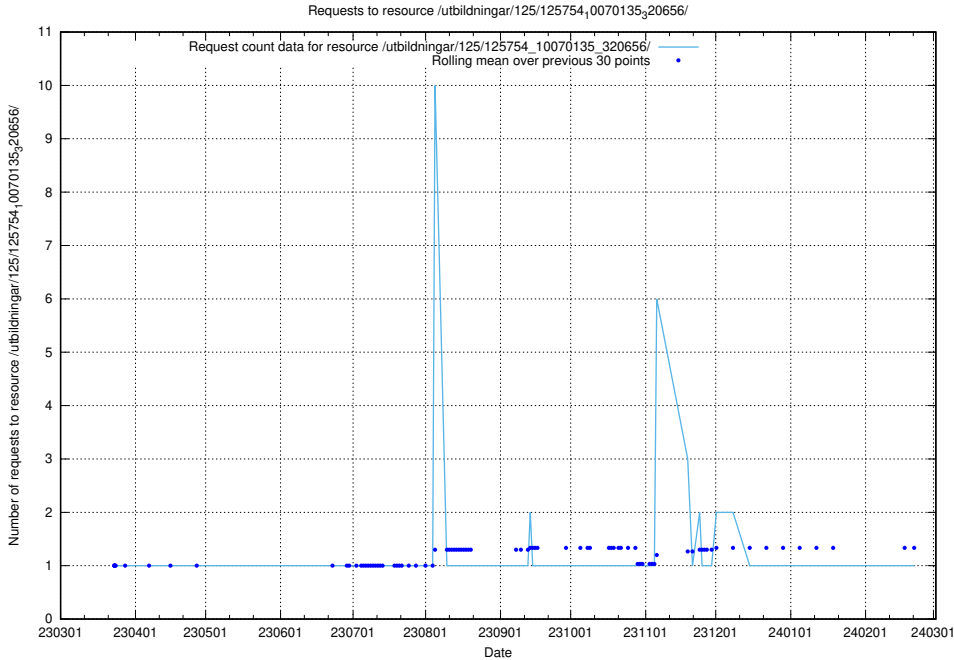

### 5.6112 Usage of /texter/

Here, we count the number of requests to resource /texter/.