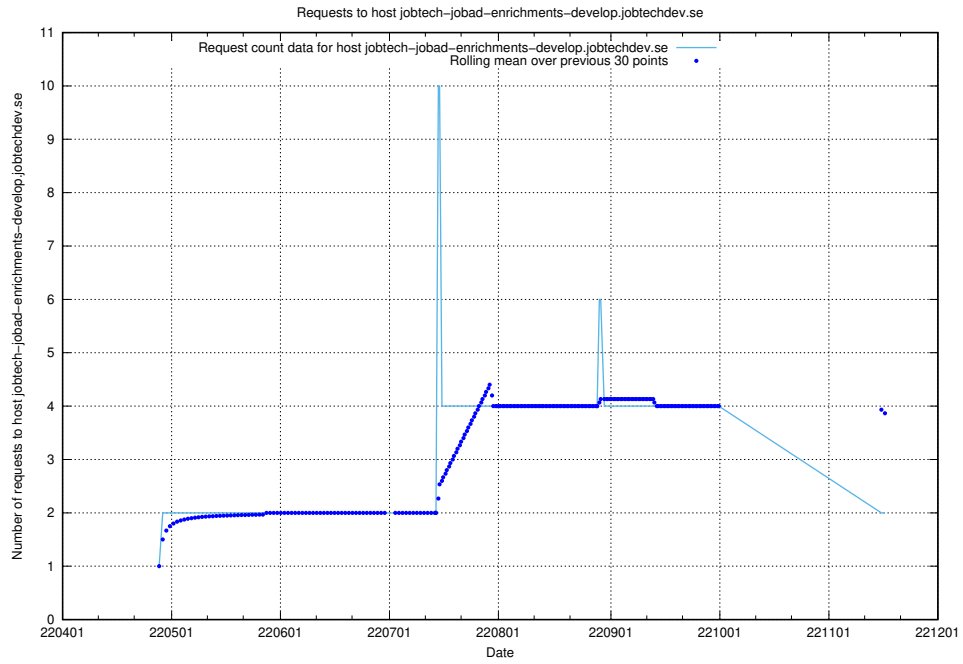

### 7.439 Usage of `jobtech-jobad-enrichments-develop.jobtechdev.se`

Here, we count the number of requests to host `jobtech-jobad-enrichments-develop.jobtechdev.se`.