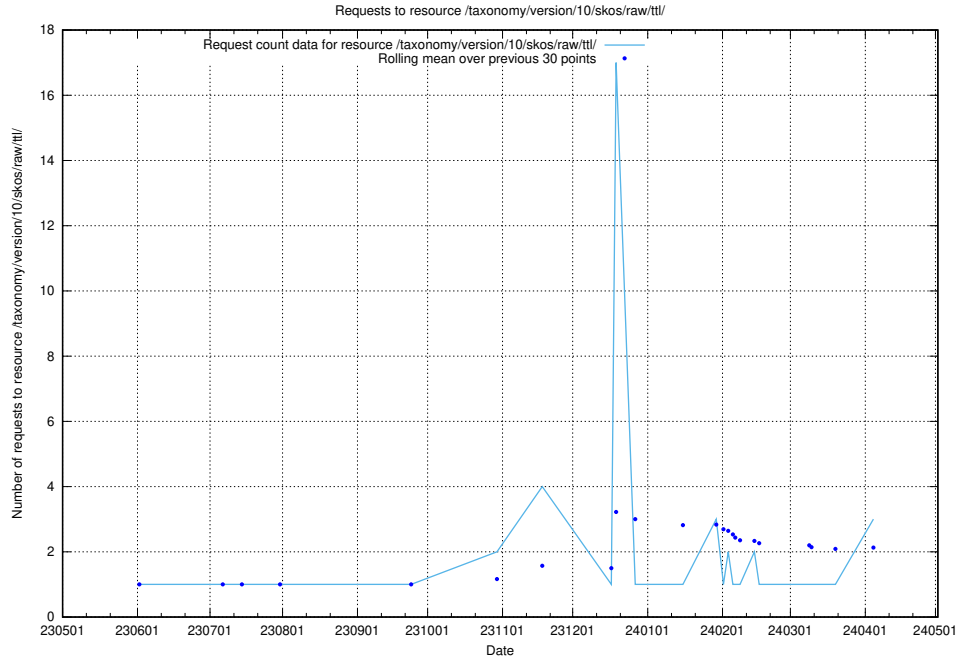

5.290 Usage of /taxonomy/version/10/skos/raw/ttl/

Here, we count the number of requests to resource /taxonomy/version/10/skos/raw/ttl/.