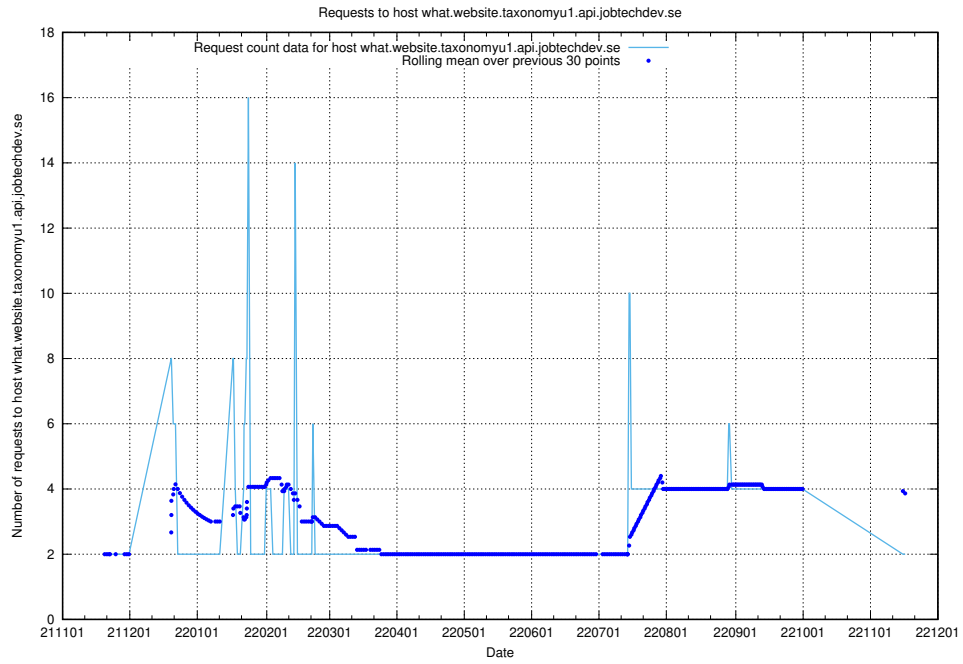

7.449 Usage of what.website.taxonomy1.api.jobtechdev.se

Here, we count the number of requests to host what.website.taxonomy1.api.jobtechdev.se.