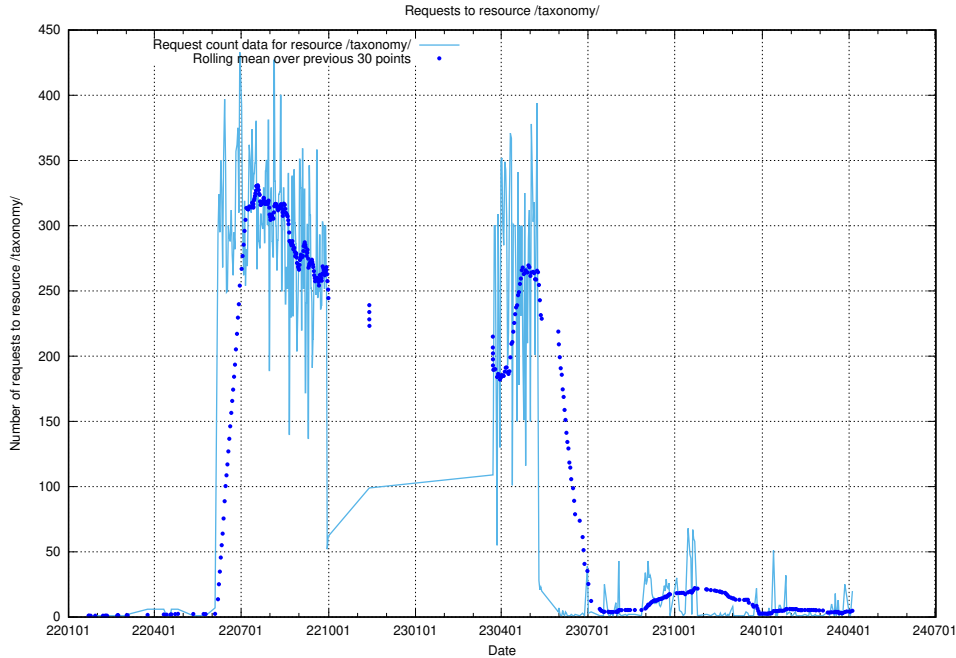

5.21 Usage of /taxonomy/

Here, we count the number of requests to resource /taxonomy/.