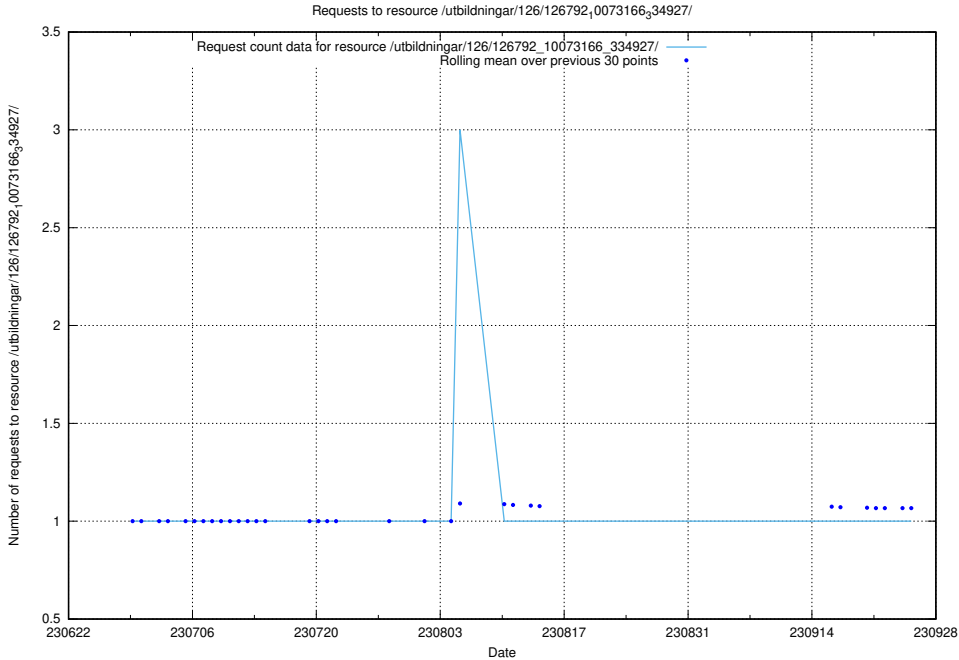

5.5060 Usage of /utbildningar/126/126792_10073166_334927/

Here, we count the number of requests to resource /utbildningar/126/126792_10073166_334927/.