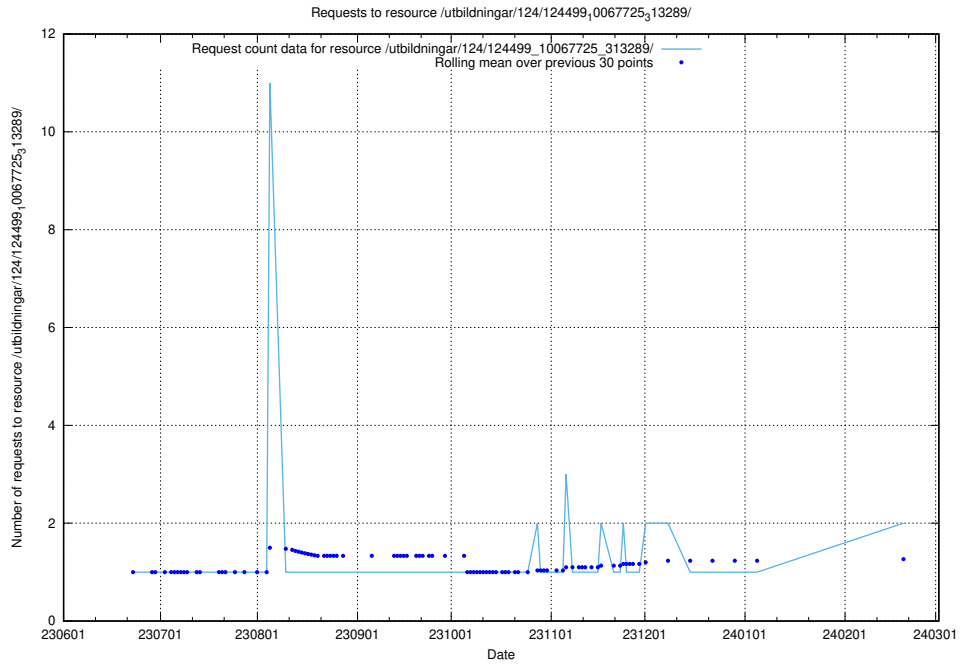

5.721 Usage of /utbildningar/124/124499_10067725_313289/

Here, we count the number of requests to resource /utbildningar/124/124499_10067725_313289/.