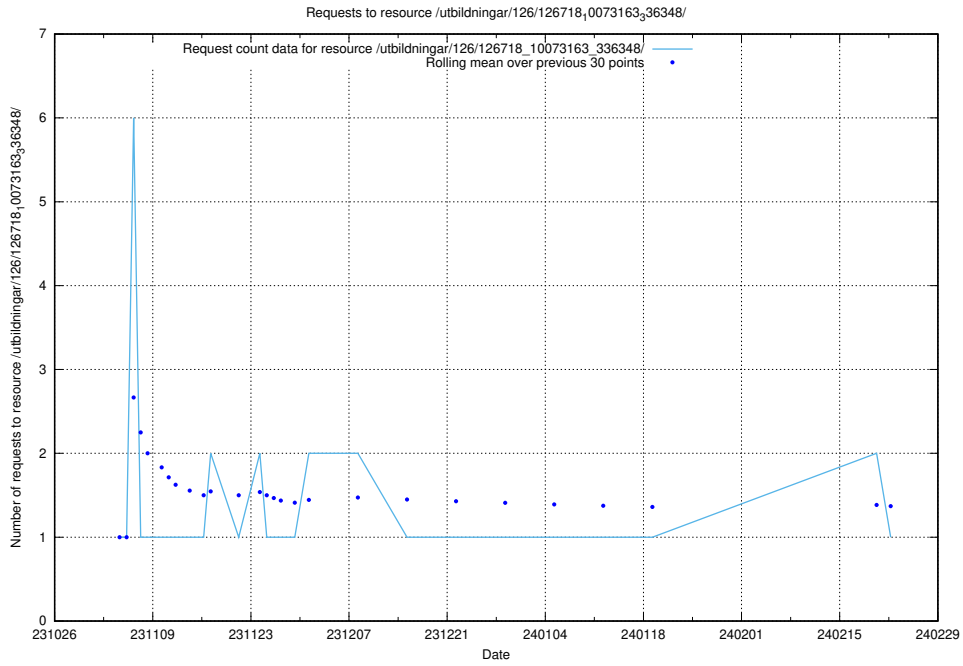

5.3740 Usage of /utbildningar/126/126718_10073163_336348/

Here, we count the number of requests to resource /utbildningar/126/126718_10073163_336348/.