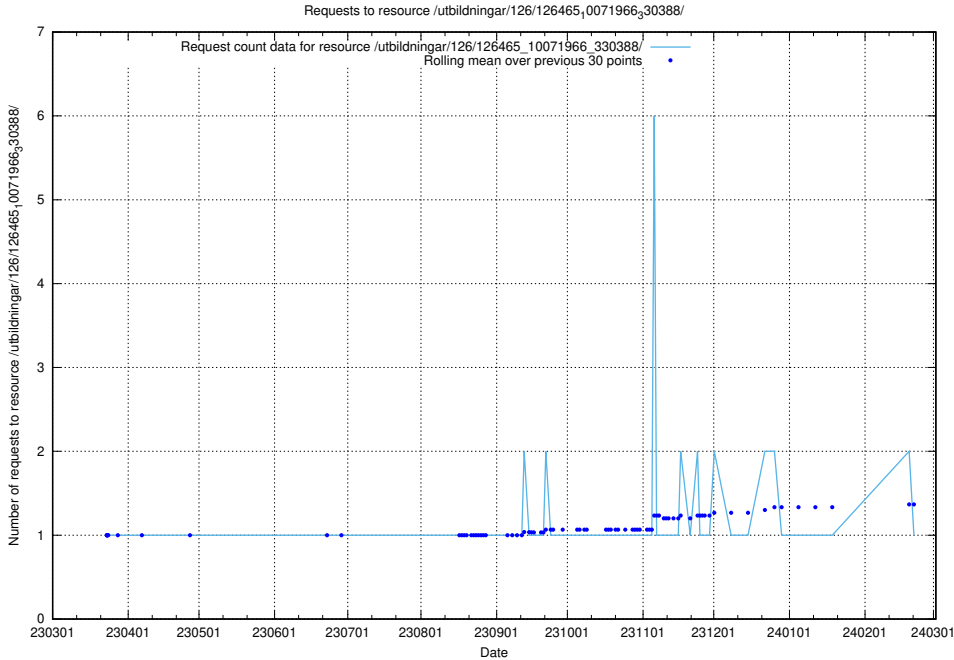

5.6057 Usage of /utbildningar/126/126465_10071966_330388/

Here, we count the number of requests to resource /utbildningar/126/126465_10071966_330388/.