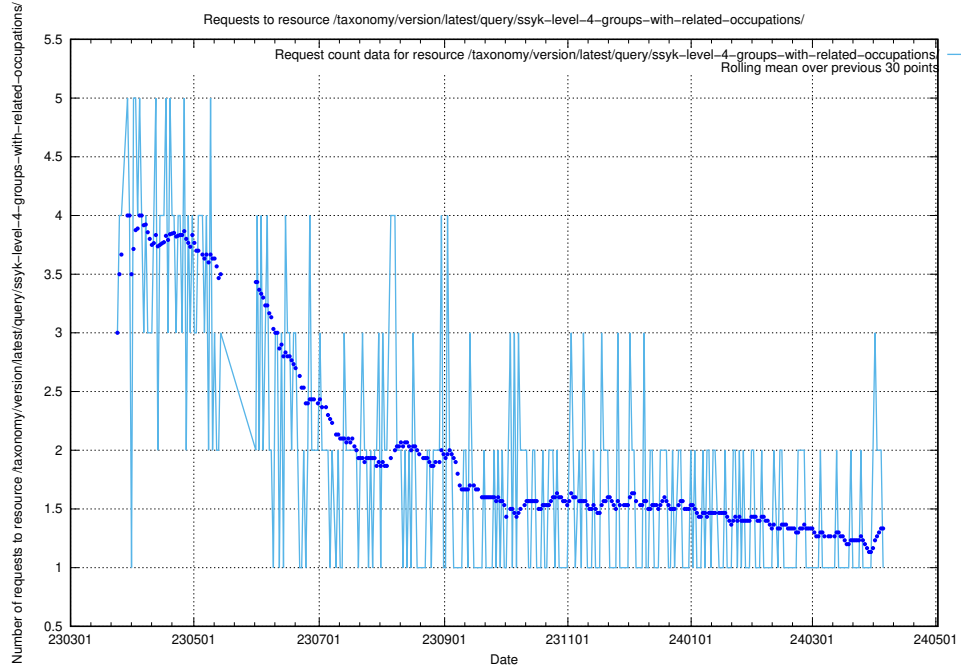

5.5735 Usage of /taxonomy/version/latest/query/ssyk-level-4-groups-with-related-occupations/

Here, we count the number of requests to resource /taxonomy/version/latest/query/ssyk-level-4-groups-with-related-occupations/.