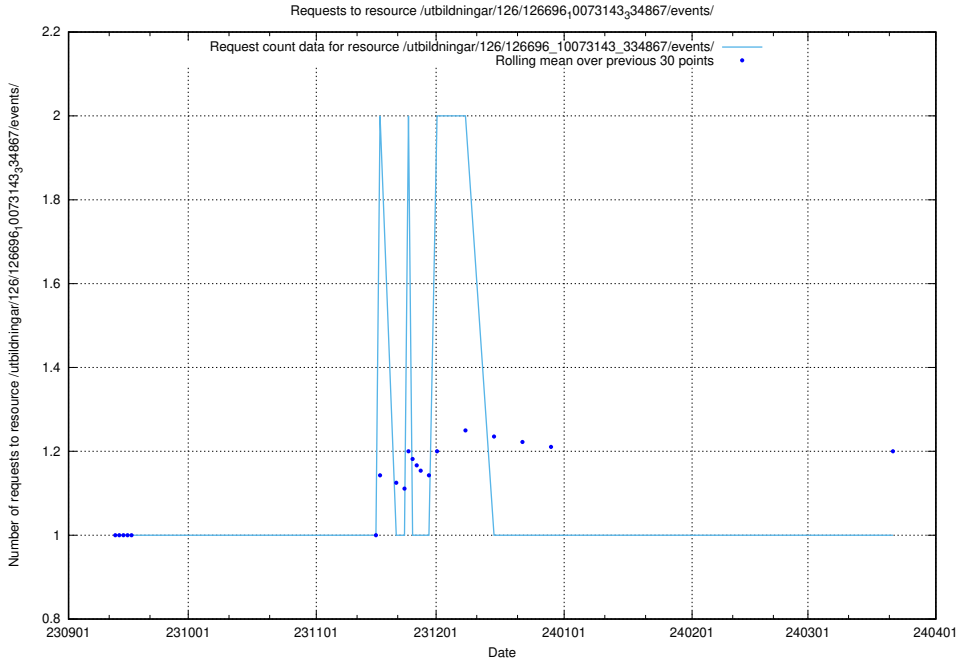

5.4206 Usage of /utbildningar/126/126696_10073143_334867/events/

Here, we count the number of requests to resource /utbildningar/126/126696_10073143_334867/events/