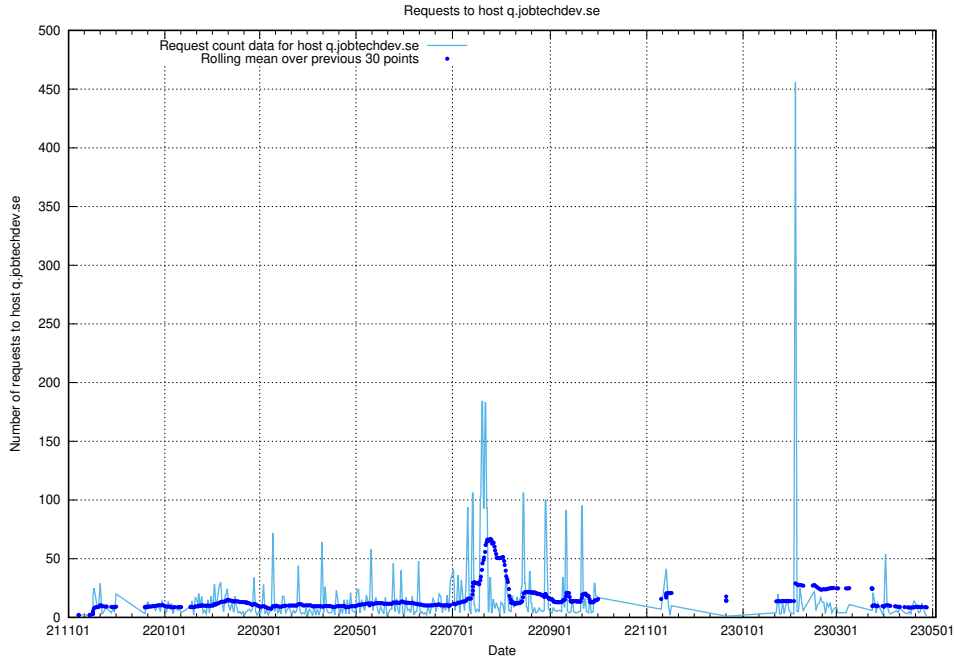

7.624 Usage of q.jobtechdev.se

Here, we count the number of requests to host q.jobtechdev.se.