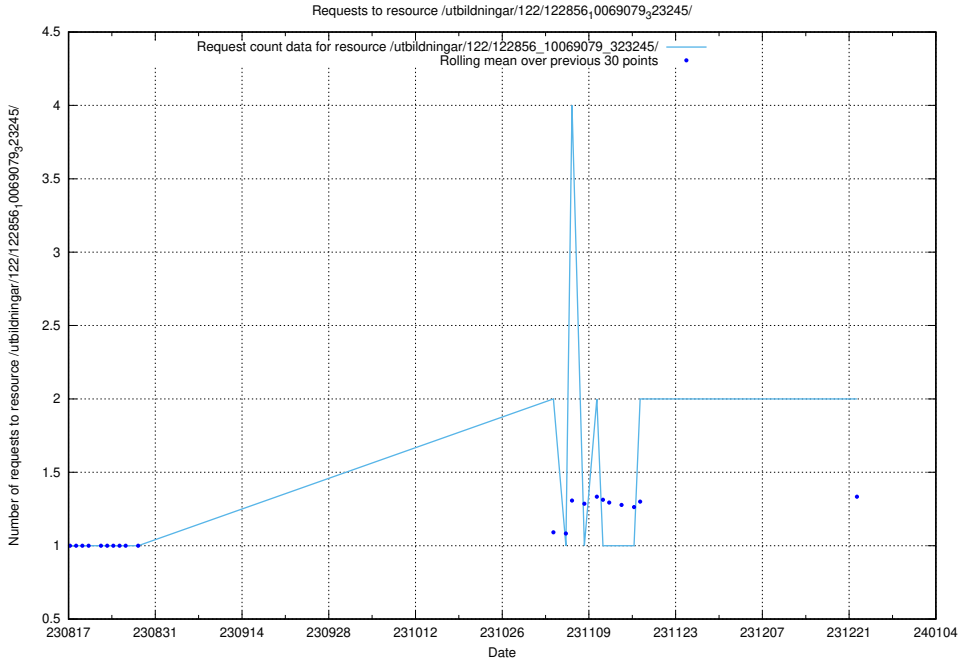

5.616 Usage of /utbildningar/122/122856_10069079_323245/

Here, we count the number of requests to resource /utbildningar/122/122856_10069079_323245/.