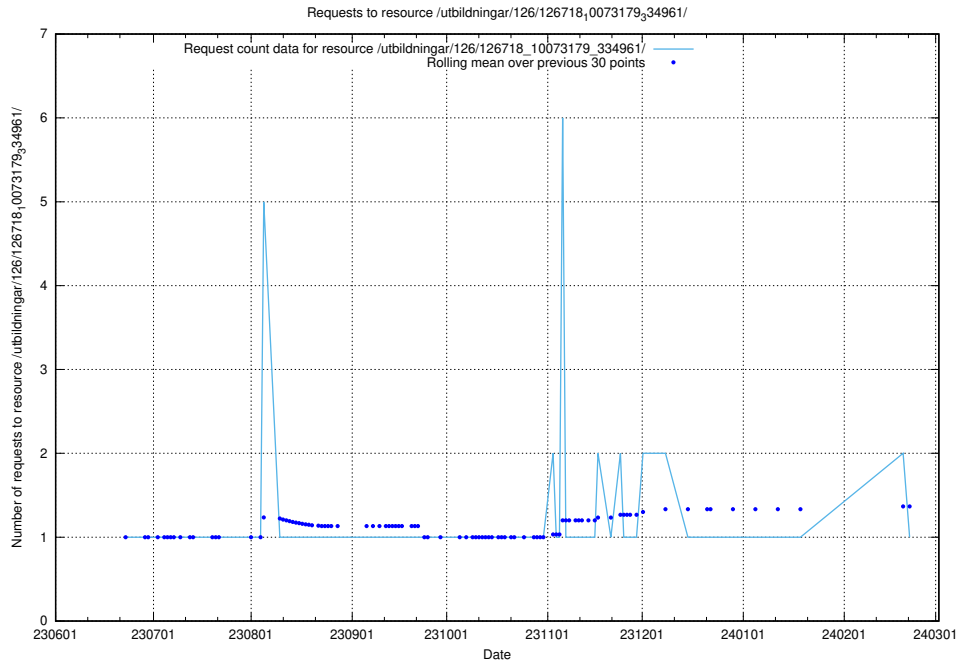

5.5229 Usage of /utbildningar/126/126718_10073179_334961/

Here, we count the number of requests to resource /utbildningar/126/126718_10073179_334961/.