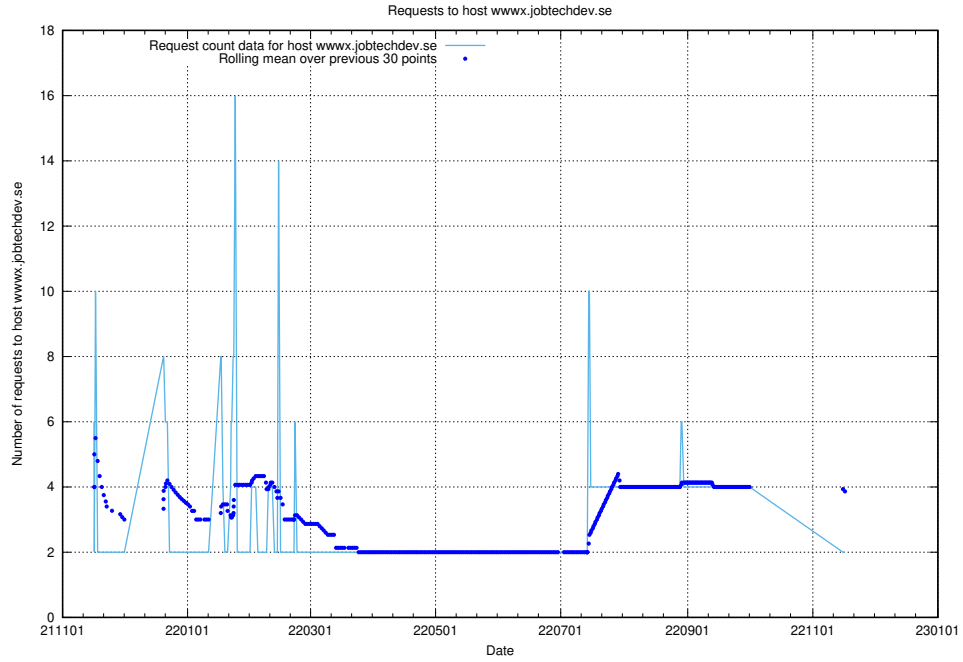

7.534 Usage of wwwx.jobtechdev.se

Here, we count the number of requests to host wwwx.jobtechdev.se.