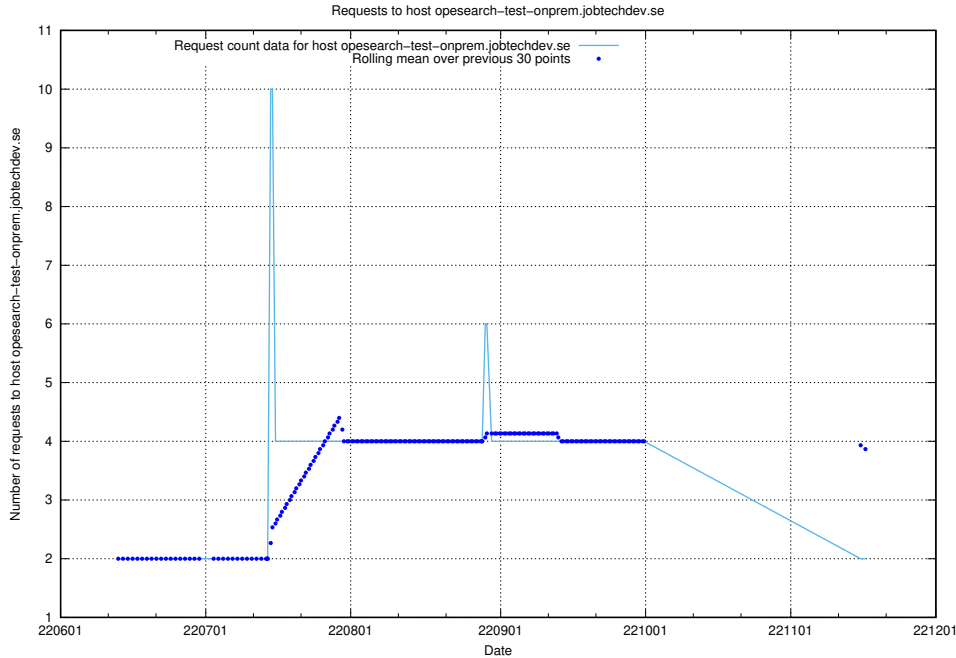

7.403 Usage of opesearch-test-onprem.jobtechdev.se

Here, we count the number of requests to host opesearch-test-onprem.jobtechdev.se.