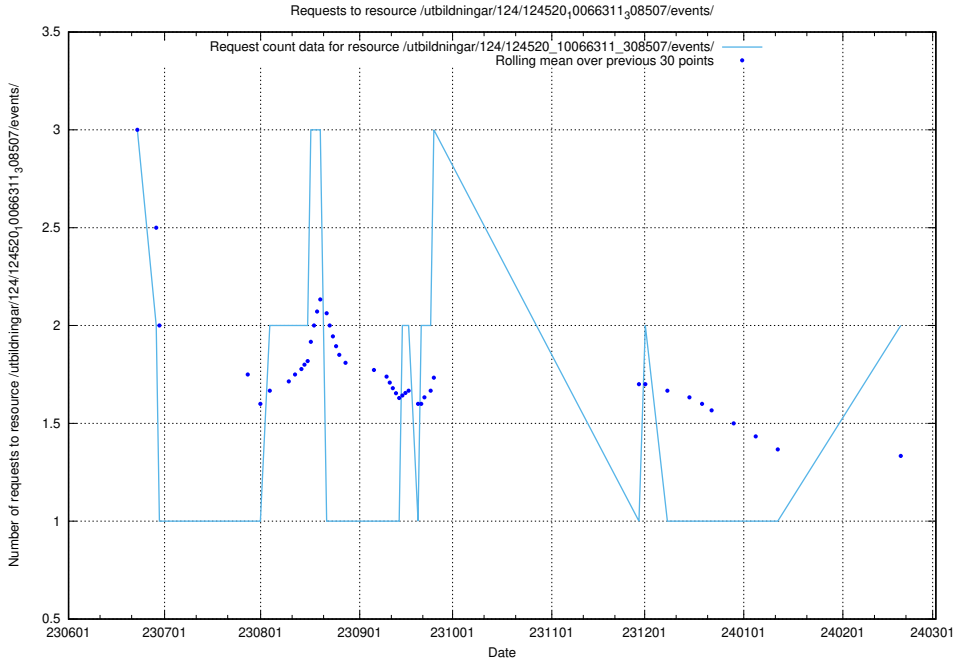

5.699 Usage of /utbildningar/124/124520_10066311_308507/events/

Here, we count the number of requests to resource /utbildningar/124/124520_10066311_308507/events/