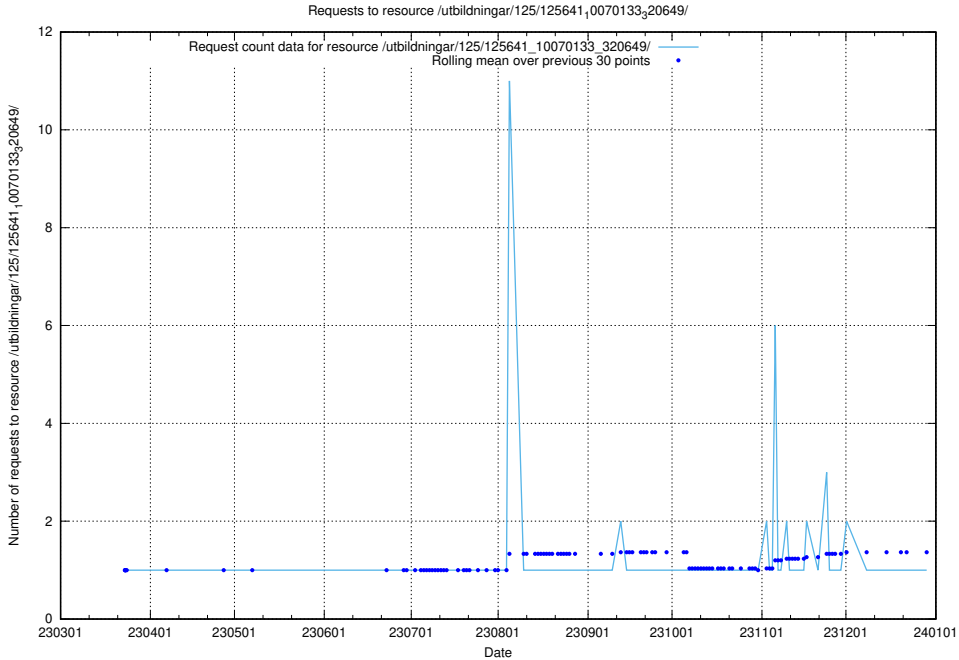

5.905 Usage of /utbildningar/125/125641_10070133_320649/

Here, we count the number of requests to resource /utbildningar/125/125641_10070133_320649/.