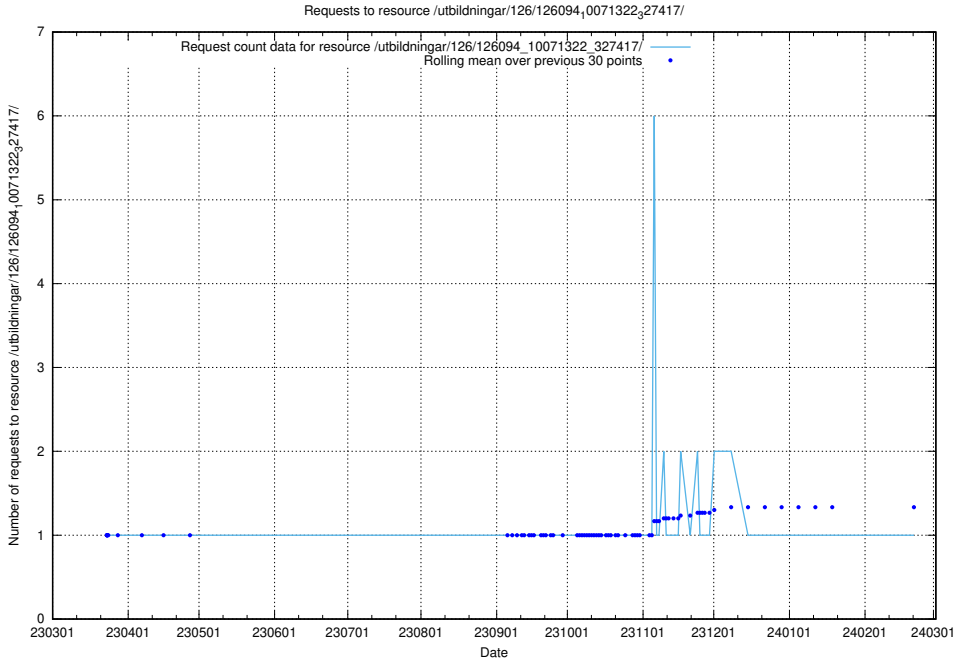

5.6075 Usage of /utbildningar/126/126094_10071322_327417/

Here, we count the number of requests to resource /utbildningar/126/126094_10071322_327417/.