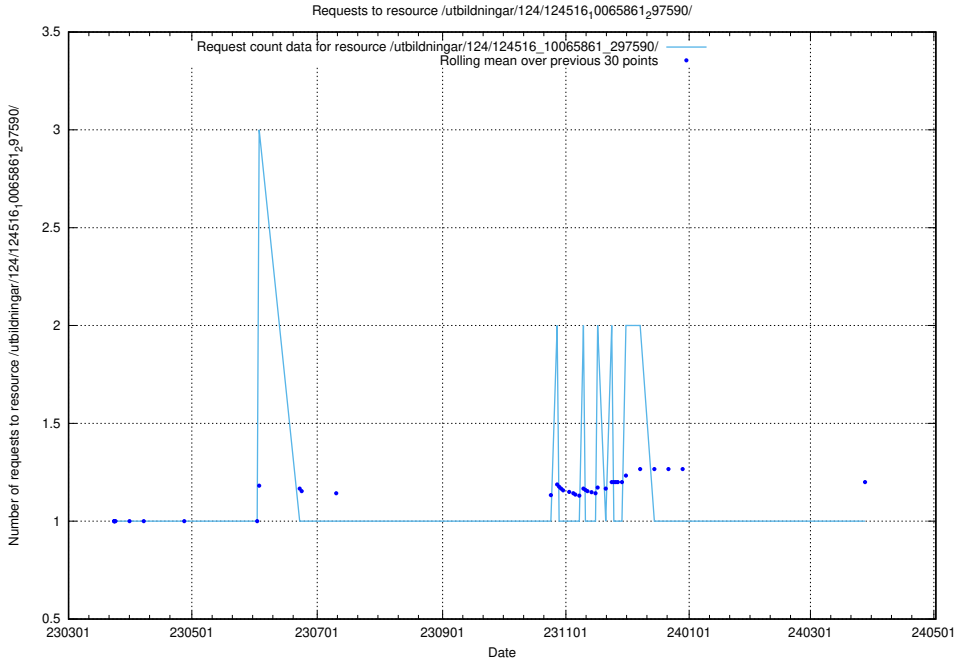

5.1160 Usage of /utbildningar/124/124516_10065861_297590/

Here, we count the number of requests to resource /utbildningar/124/124516_10065861_297590/.