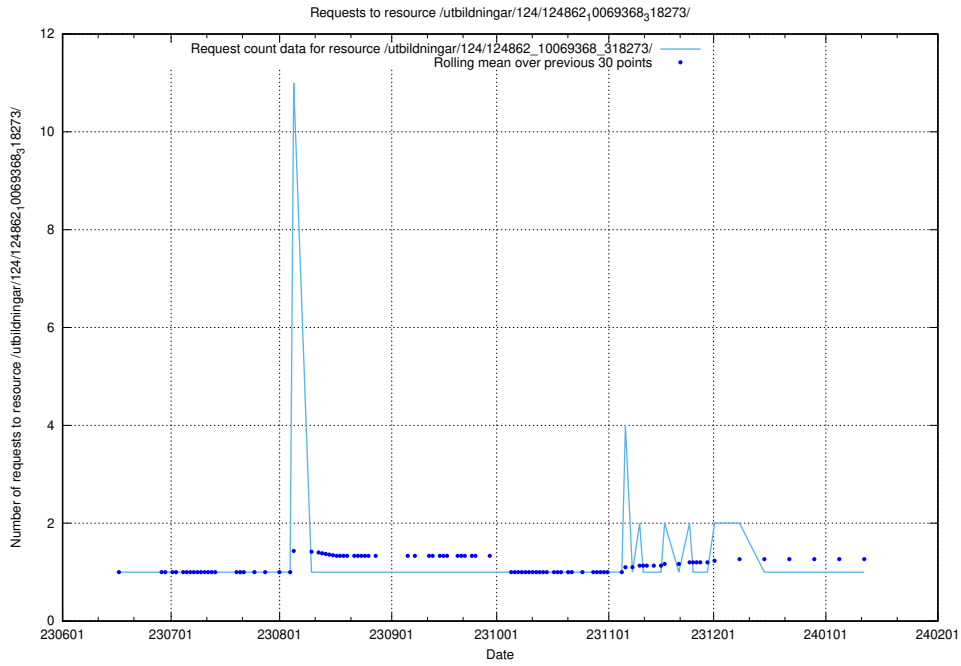

5.5501 Usage of /utbildningar/124/124862_10069368_318273/

Here, we count the number of requests to resource /utbildningar/124/124862_10069368_318273/.