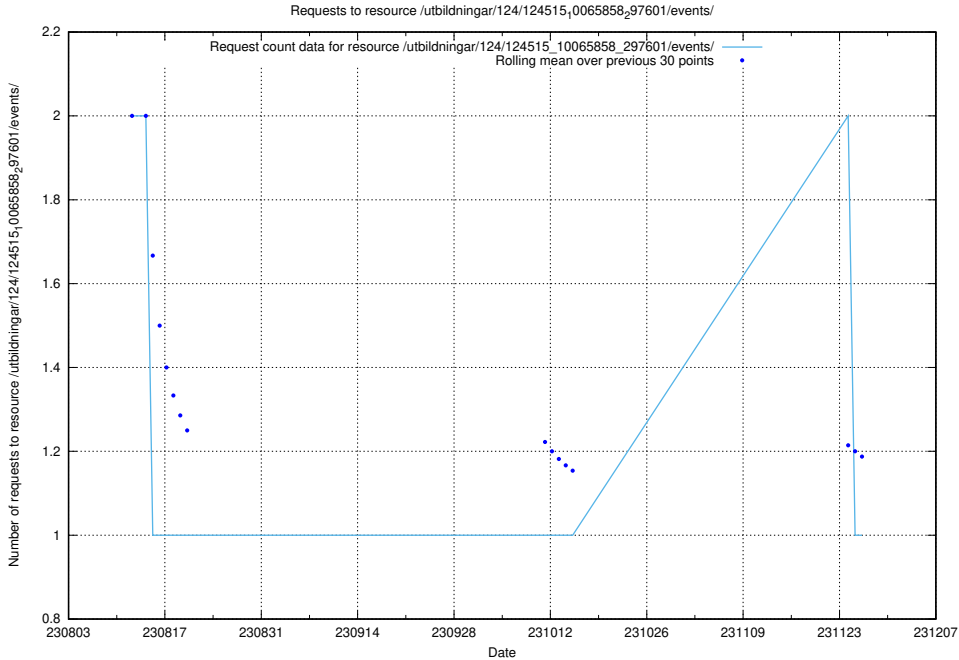

5.4429 Usage of /utbildningar/124/124515_10065858_297601/events/

Here, we count the number of requests to resource /utbildningar/124/124515_10065858_297601/events/