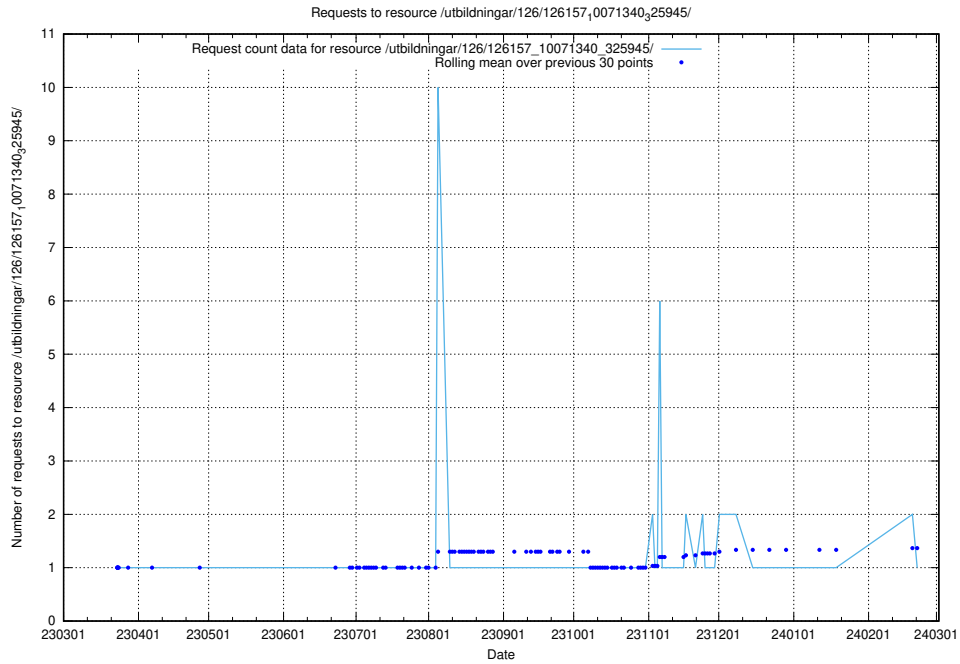

5.6070 Usage of /utbildningar/126/126157_10071340_325945/

Here, we count the number of requests to resource /utbildningar/126/126157_10071340_325945/.