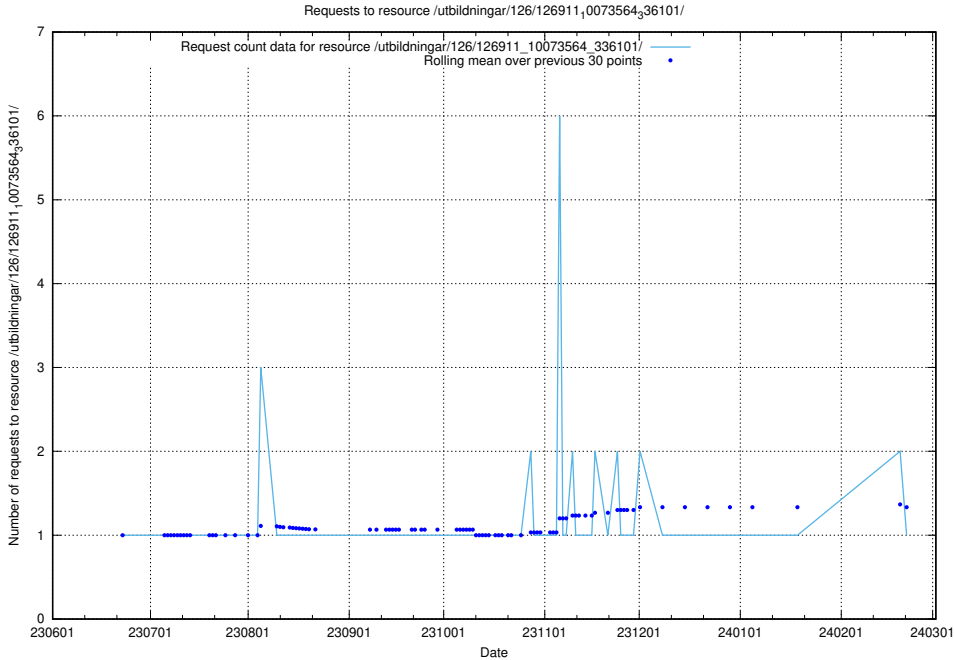

5.5197 Usage of /utbildningar/126/126911_10073564_336101/

Here, we count the number of requests to resource /utbildningar/126/126911_10073564_336101/.