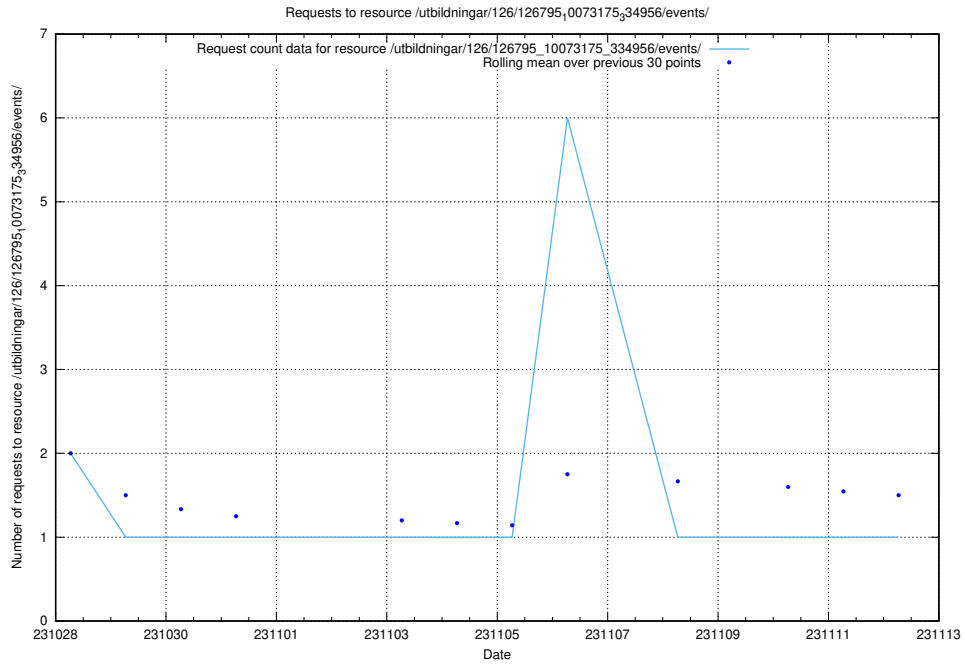

5.3791 Usage of /utbildningar/126/126795_10073175_334956/events/

Here, we count the number of requests to resource /utbildningar/126/126795_10073175_334956/events/