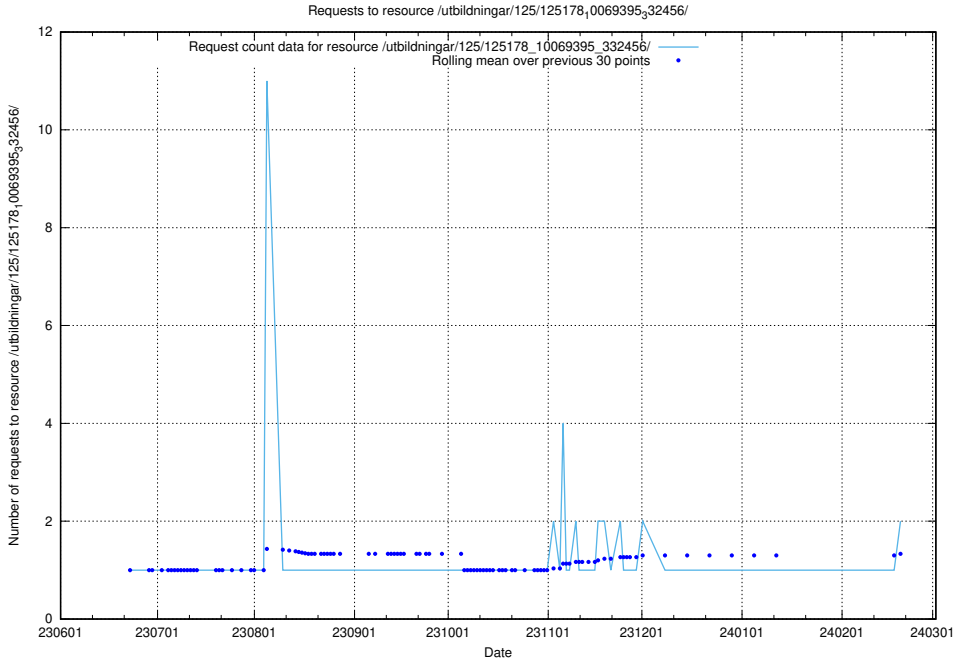

5.714 Usage of /utbildningar/125/125178_10069395_332456/

Here, we count the number of requests to resource /utbildningar/125/125178_10069395_332456/.