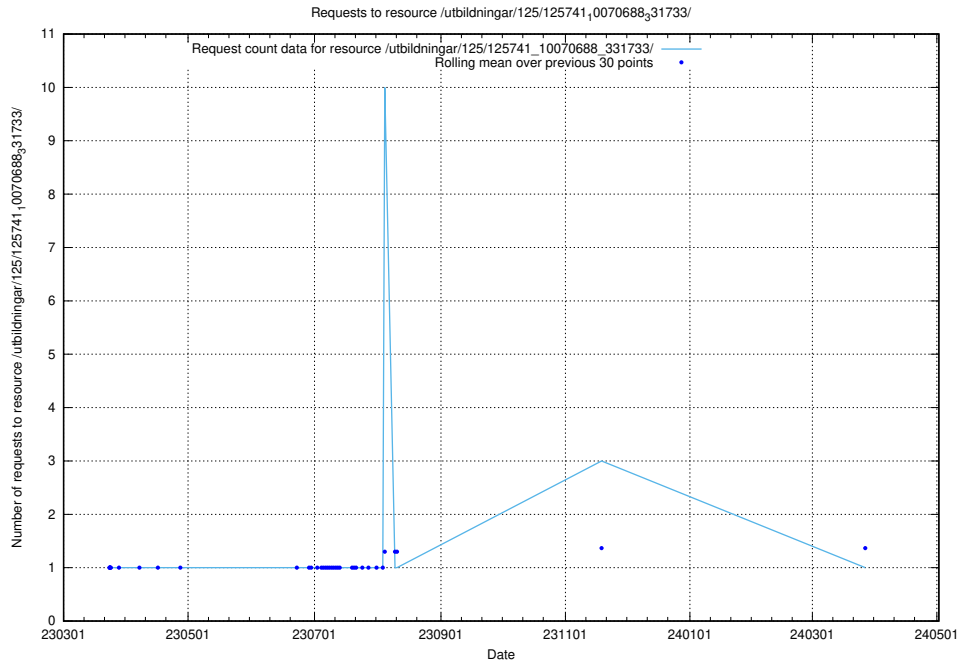

5.6125 Usage of /utbildningar/125/125741_10070688_331733/

Here, we count the number of requests to resource /utbildningar/125/125741_10070688_331733/.