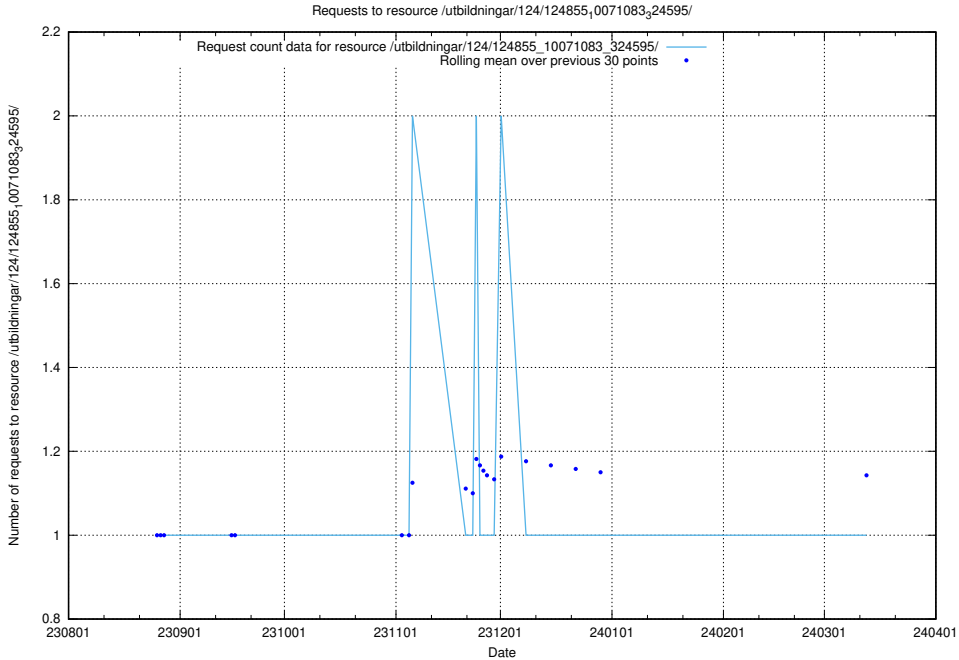

5.4333 Usage of /utbildningar/124/124855_10071083_324595/

Here, we count the number of requests to resource /utbildningar/124/124855_10071083_324595/.