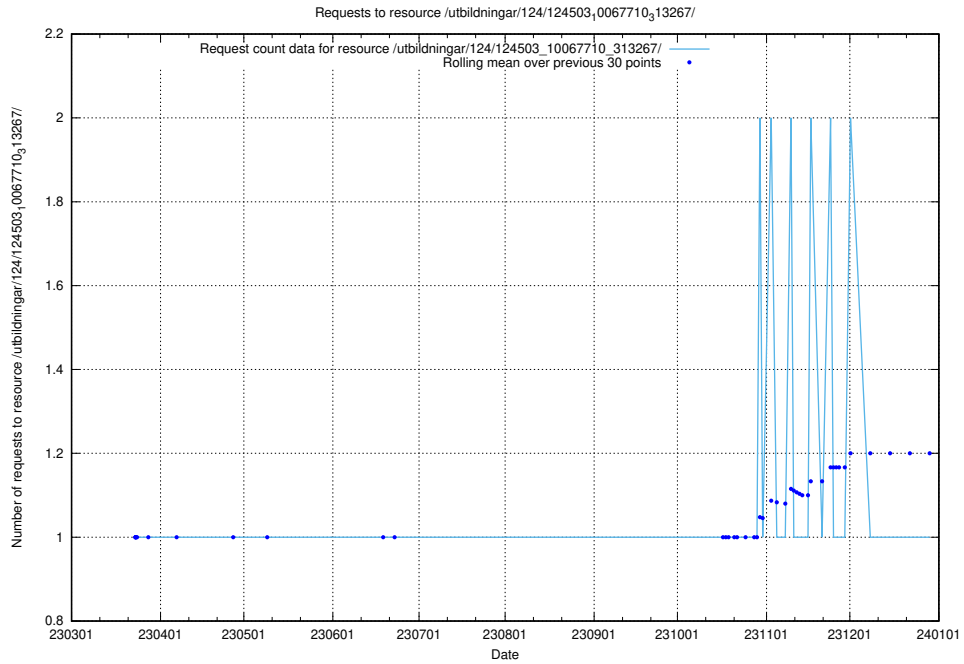

5.1747 Usage of /utbildningar/124/124503_10067710_313267/

Here, we count the number of requests to resource /utbildningar/124/124503_10067710_313267/.