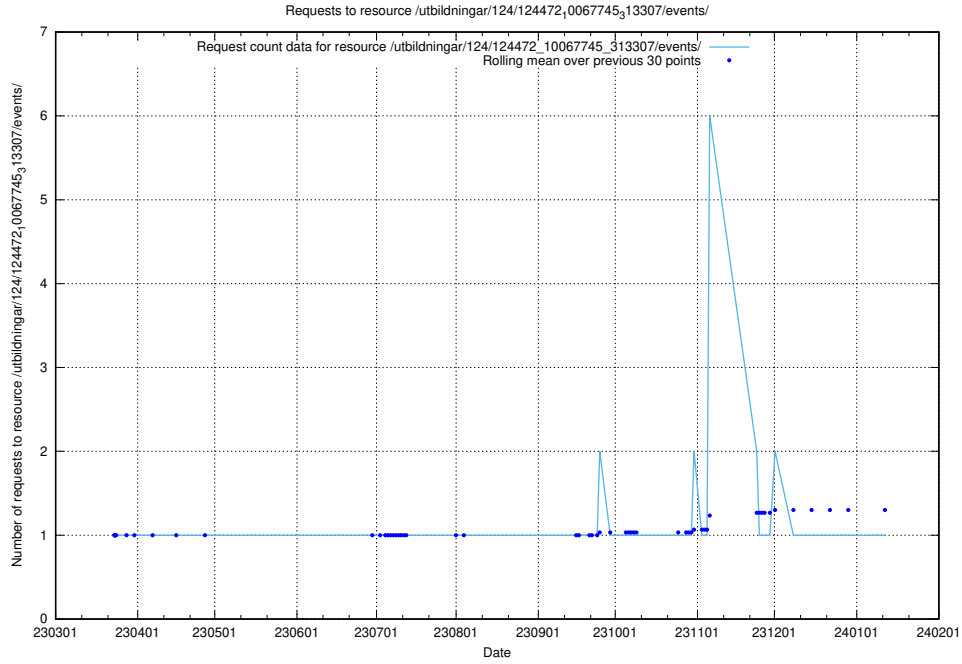

5.2596 Usage of /utbildningar/124/124472_10067745_313307/events/

Here, we count the number of requests to resource /utbildningar/124/124472_10067745_313307/events/