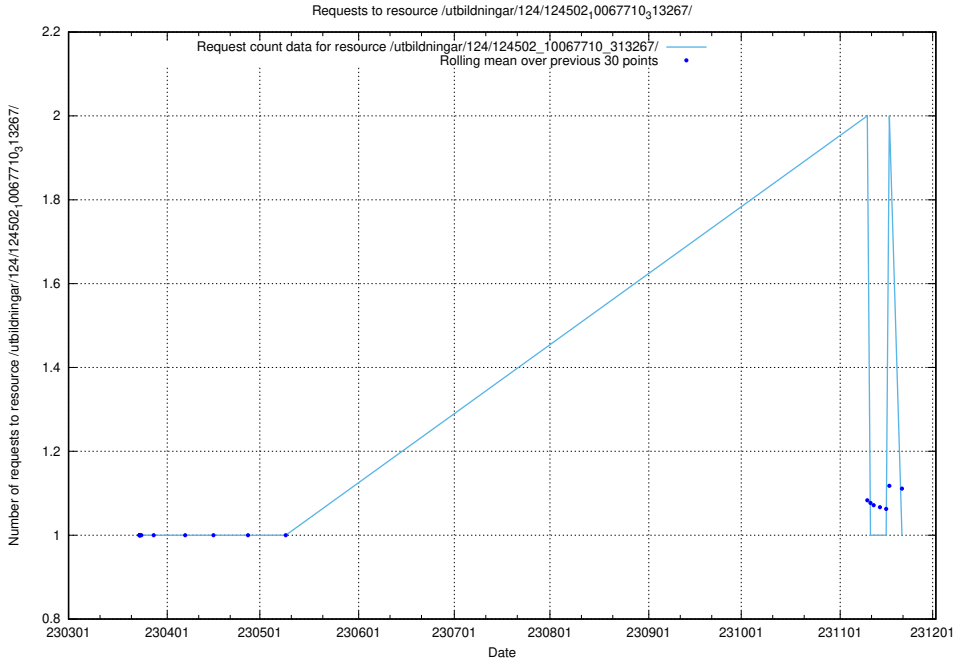

5.1780 Usage of /utbildningar/124/124502_10067710_313267/

Here, we count the number of requests to resource /utbildningar/124/124502_10067710_313267/.