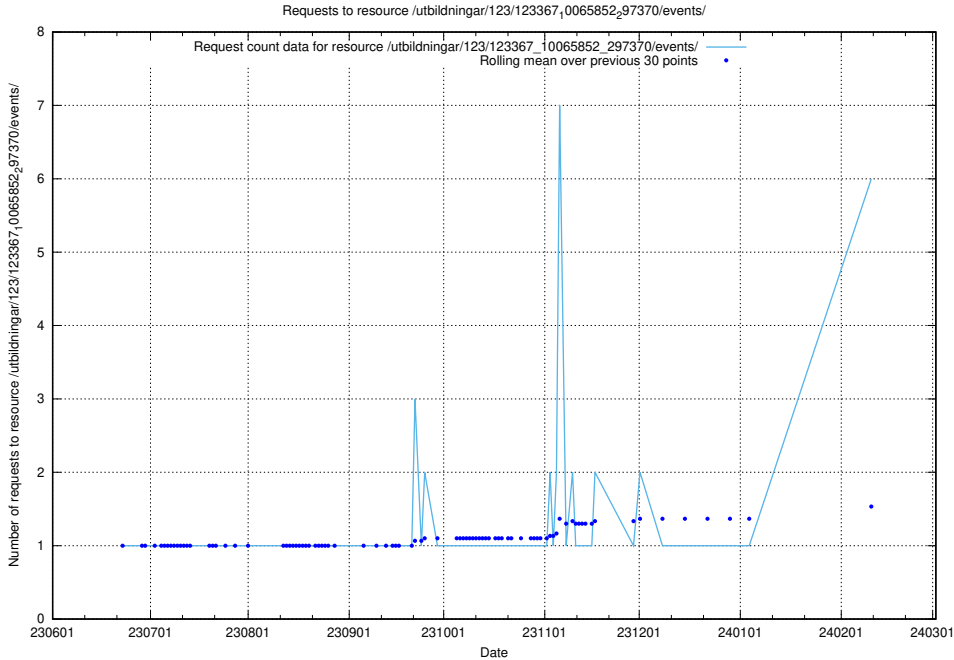

5.111 Usage of /utbildningar/123/123367_10065852_297370/events/

Here, we count the number of requests to resource /utbildningar/123/123367_10065852_297370/events/