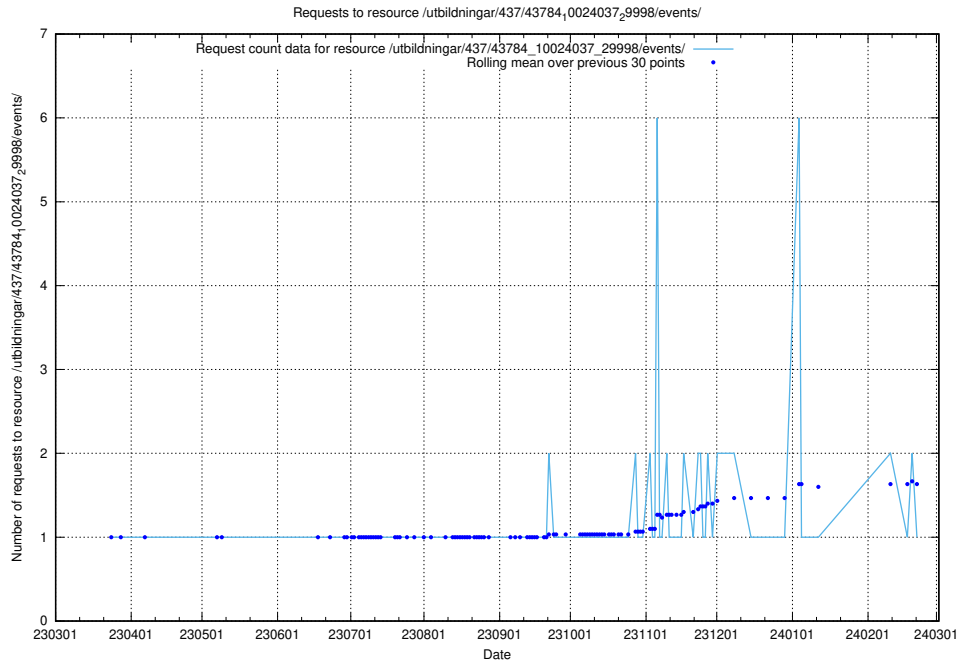

5.5840 Usage of /utbildningar/437/43784_10024037_29998/events/

Here, we count the number of requests to resource /utbildningar/437/43784_10024037_29998/events/.