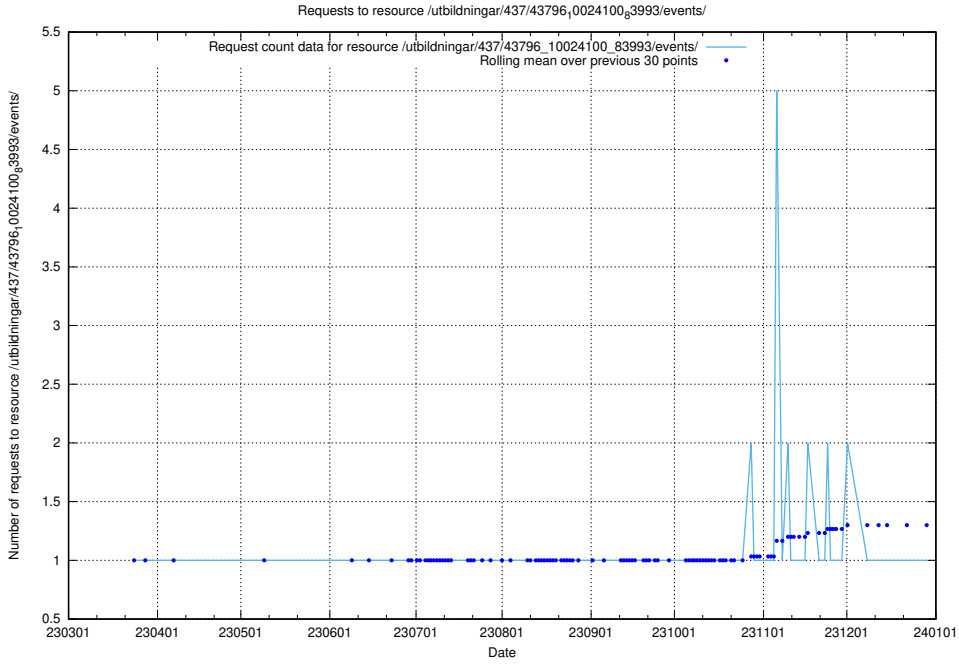

5.5835 Usage of /utbildningar/437/43796_10024100_83993/events/

Here, we count the number of requests to resource /utbildningar/437/43796_10024100_83993/events/.