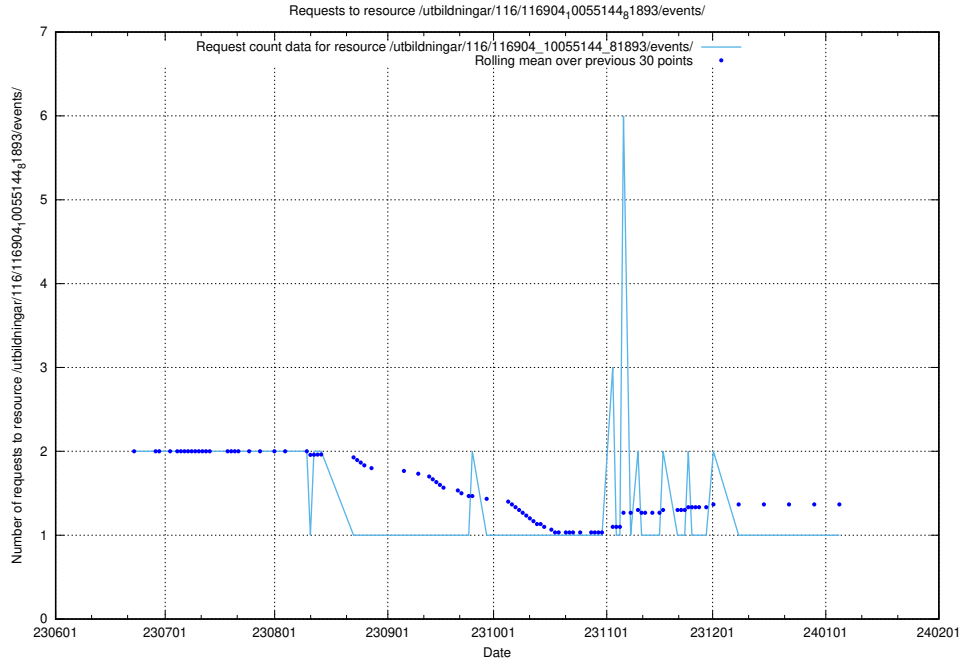

5.5185 Usage of /utbildningar/116/116904_10055144_81893/events/

Here, we count the number of requests to resource /utbildningar/116/116904_10055144_81893/events/.