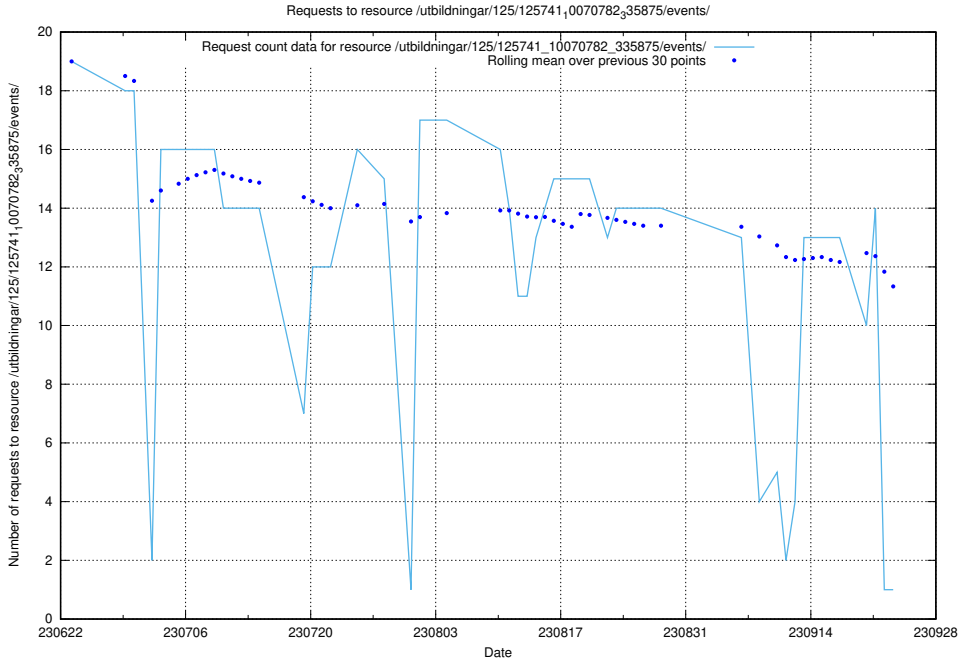

5.5174 Usage of /utbildningar/125/125741_10070782_335875/events/

Here, we count the number of requests to resource /utbildningar/125/125741_10070782_335875/events/