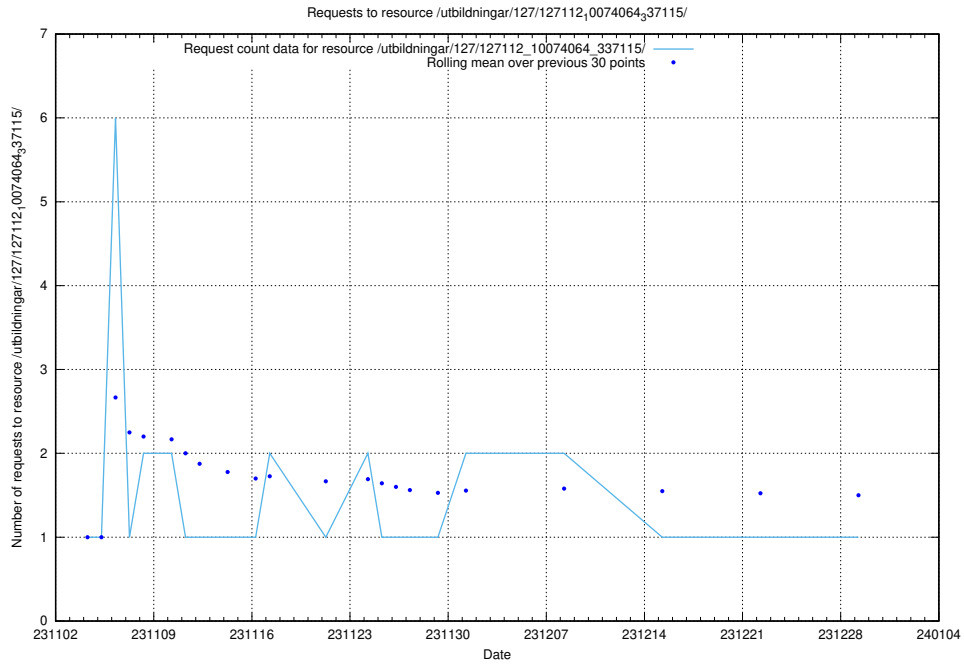

5.3737 Usage of /utbildningar/127/127112_10074064_337115/

Here, we count the number of requests to resource /utbildningar/127/127112_10074064_337115/.