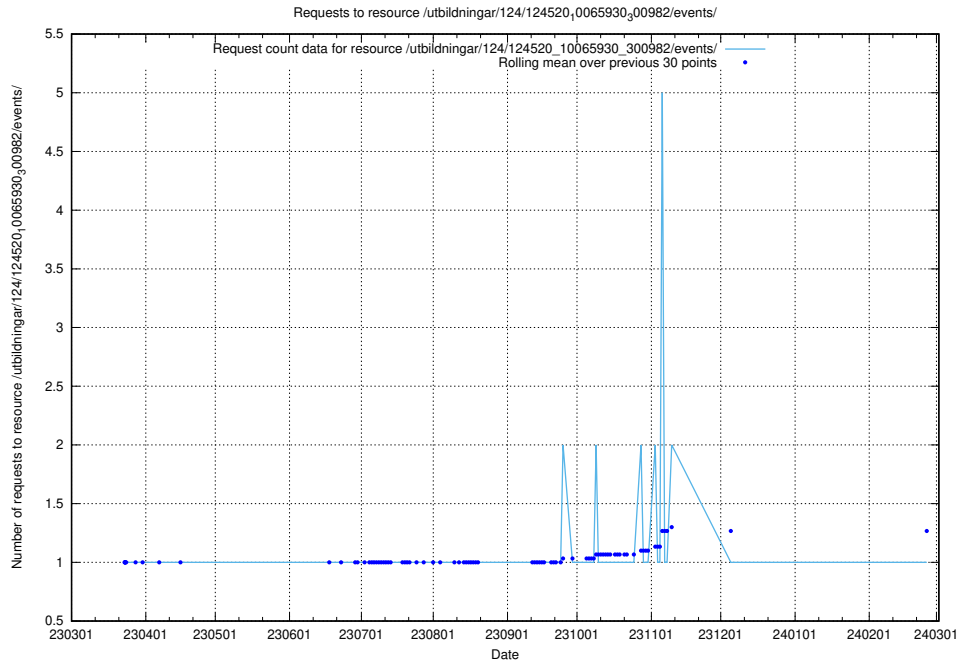

5.1110 Usage of /utbildningar/124/124520_10065930_300982/events/

Here, we count the number of requests to resource /utbildningar/124/124520_10065930_300982/events/