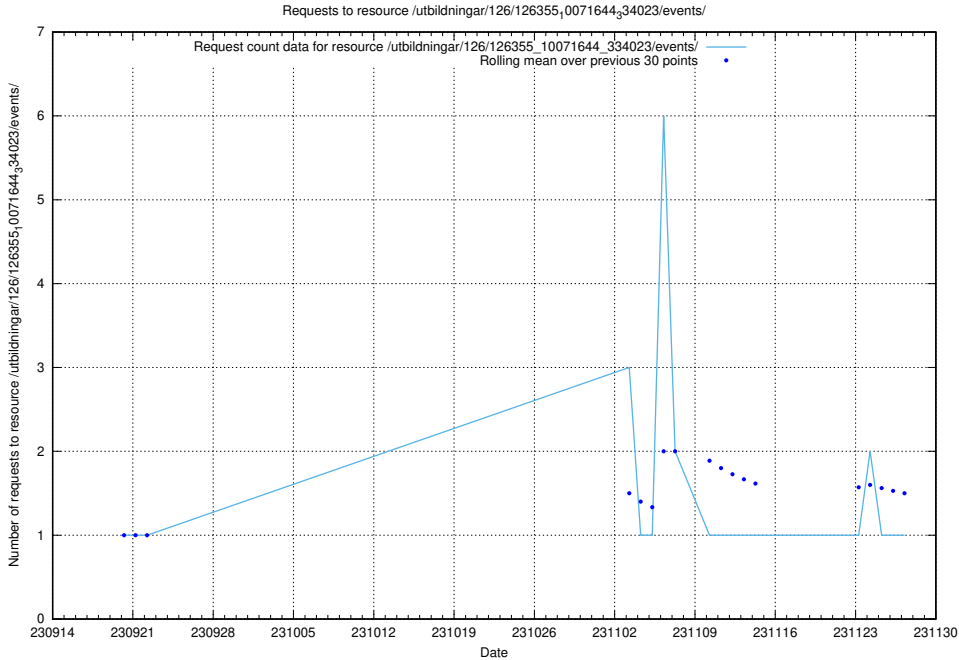

5.4146 Usage of /utbildningar/126/126355_10071644_334023/events/

Here, we count the number of requests to resource /utbildningar/126/126355_10071644_334023/events/