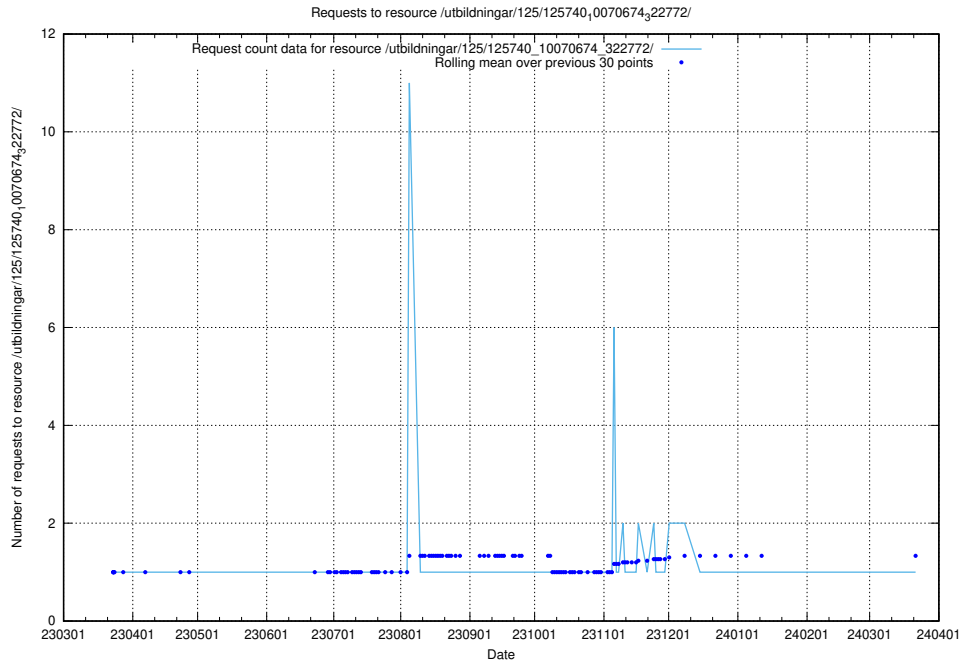

5.849 Usage of /utbildningar/125/125740_10070674_322772/

Here, we count the number of requests to resource /utbildningar/125/125740_10070674_322772/.