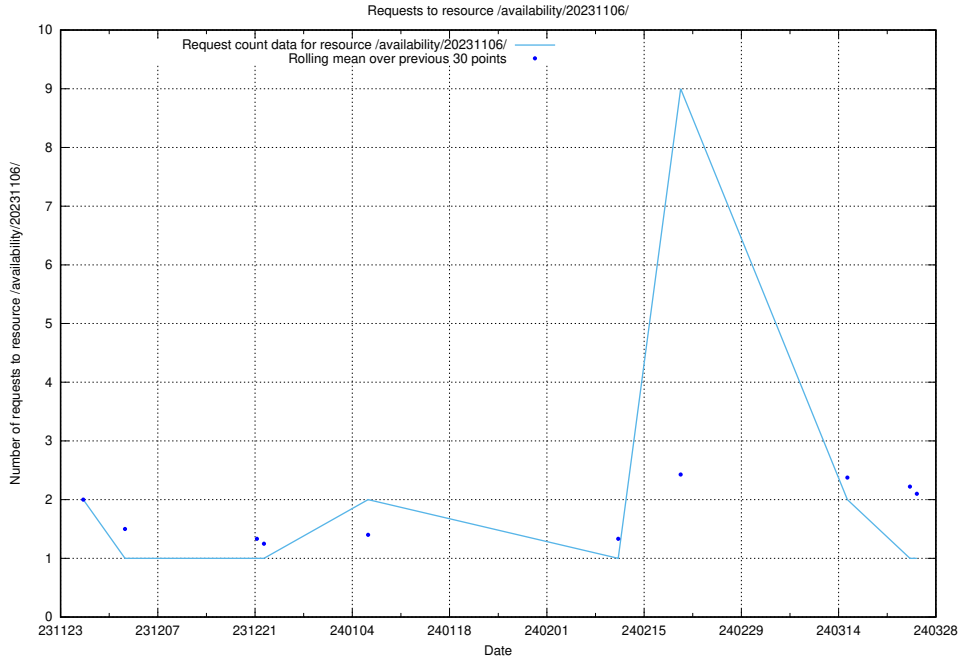

5.3579 Usage of /availability/20231106/

Here, we count the number of requests to resource /availability/20231106/.