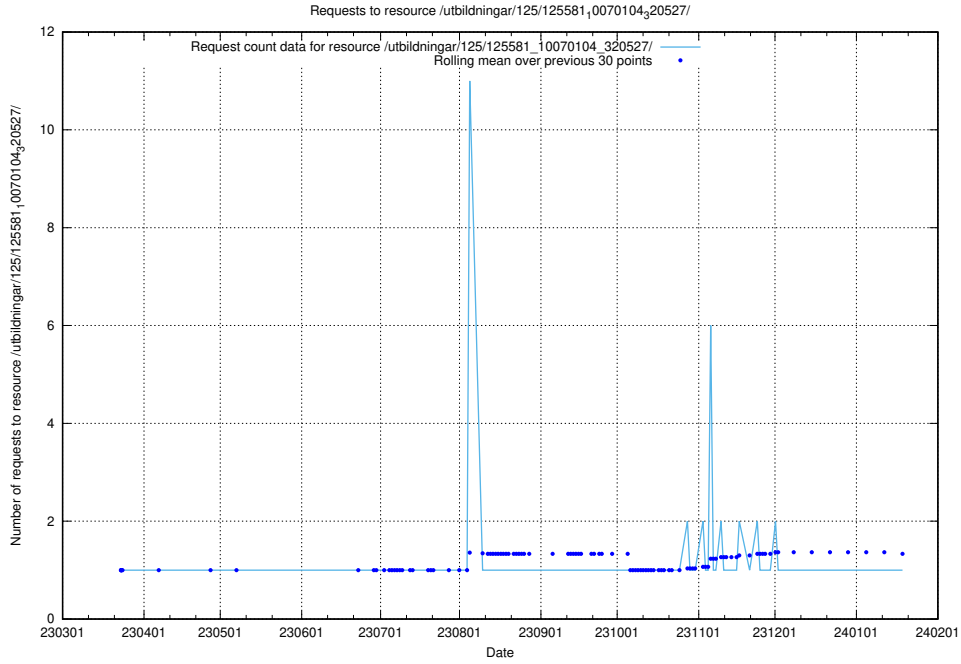

5.947 Usage of /utbildningar/125/125581_10070104_320527/

Here, we count the number of requests to resource /utbildningar/125/125581_10070104_320527/.