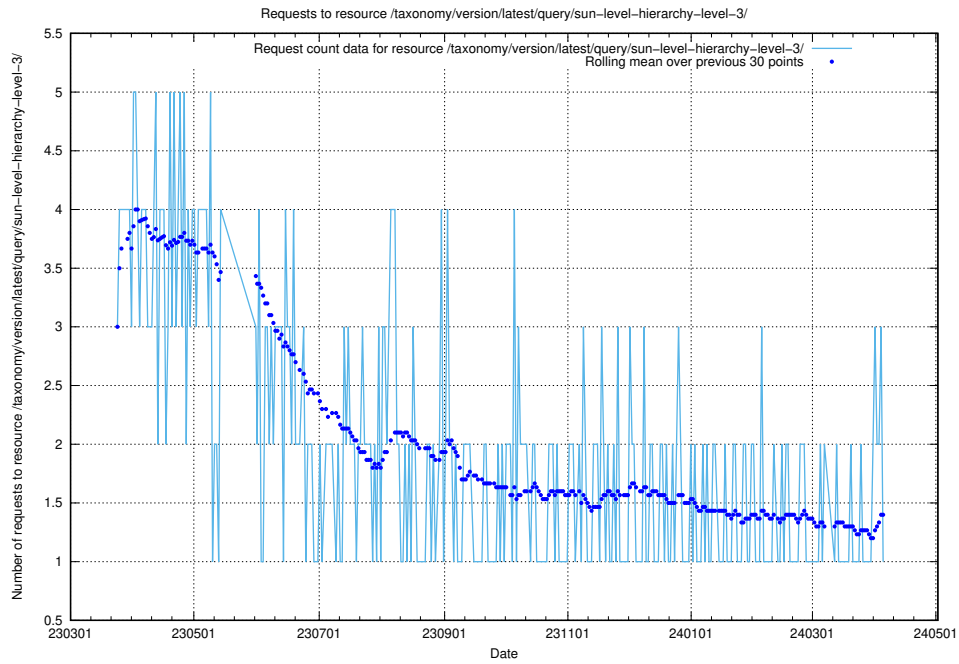

5.5721 Usage of /taxonomy/version/latest/query/sun-level-hierarchy-level-3/

Here, we count the number of requests to resource /taxonomy/version/latest/query/sun-level-hierarchy-level-3/.