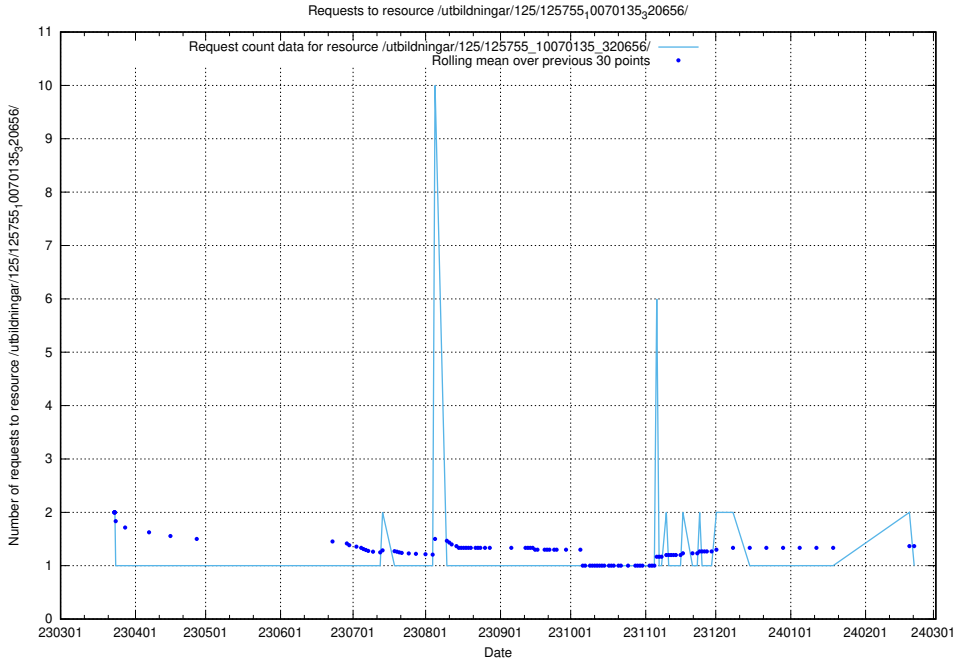

5.5919 Usage of /utbildningar/125/125755_10070135_320656/

Here, we count the number of requests to resource /utbildningar/125/125755_10070135_320656/.