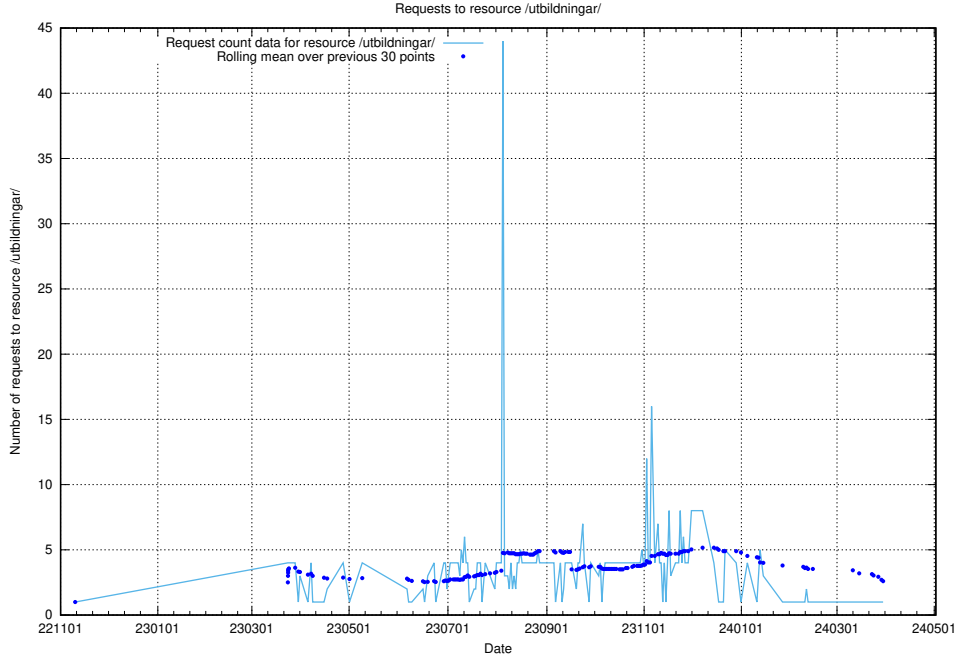

5.5936 Usage of /utbildningar/

Here, we count the number of requests to resource /utbildningar/.