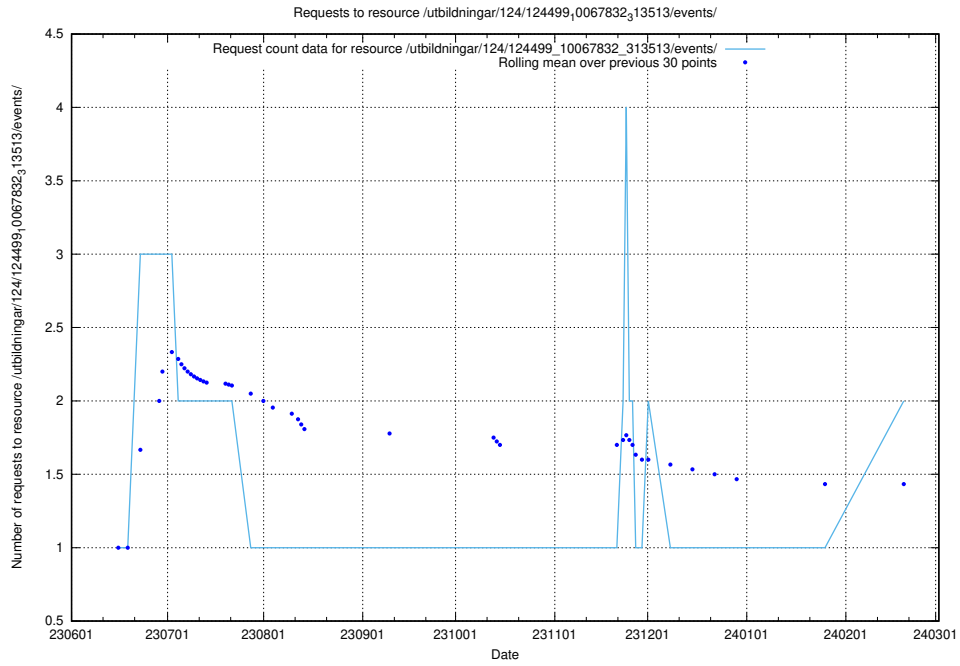

5.747 Usage of /utbildningar/124/124499_10067832_313513/events/

Here, we count the number of requests to resource /utbildningar/124/124499_10067832_313513/events/