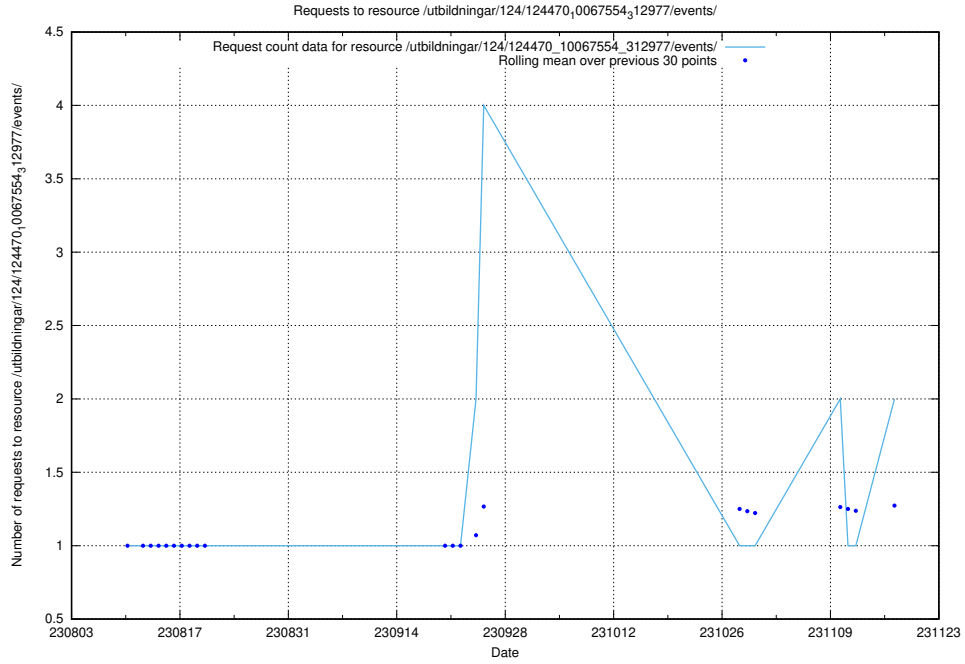

5.630 Usage of /utbildningar/124/124470_10067554_312977/events/

Here, we count the number of requests to resource /utbildningar/124/124470_10067554_312977/events/