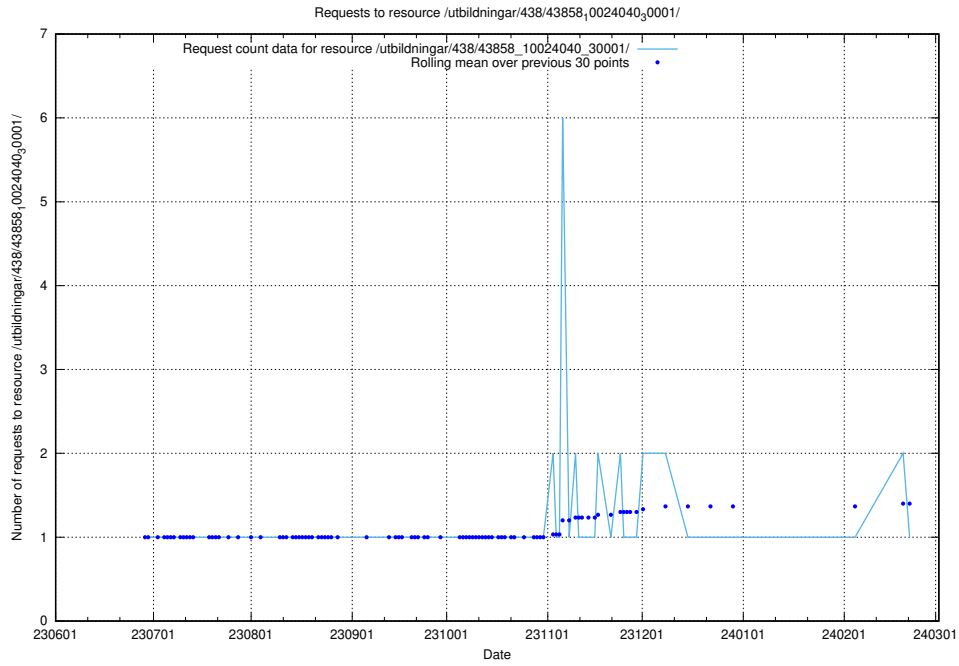

5.5038 Usage of /utbildningar/438/43858_10024040_30001/

Here, we count the number of requests to resource /utbildningar/438/43858_10024040_30001/.