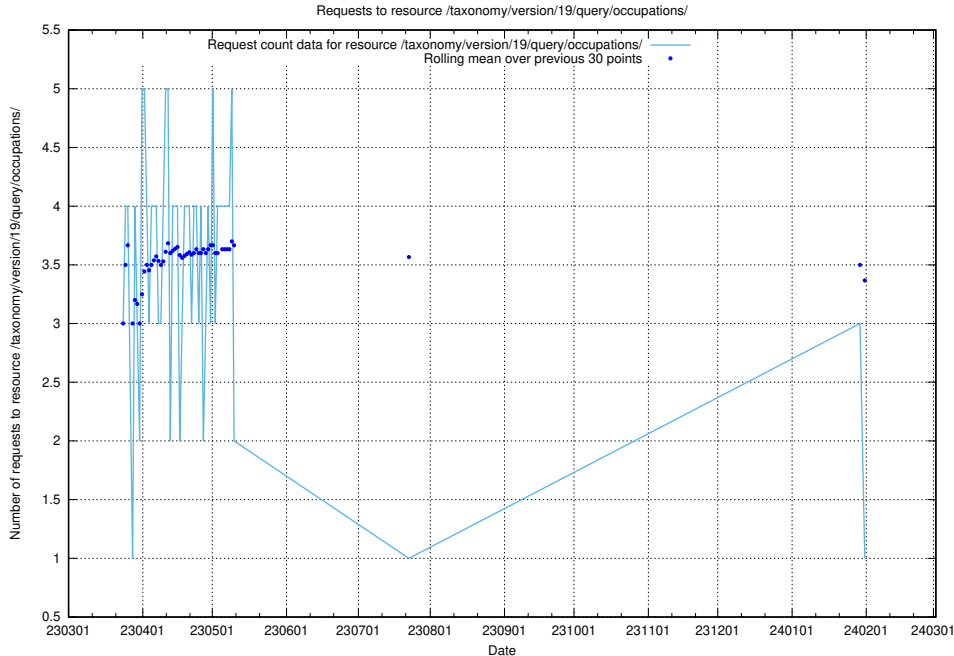

### 5.5794 Usage of /taxonomy/version/19/query/occupations/

Here, we count the number of requests to resource /taxonomy/version/19/query/occupations/.