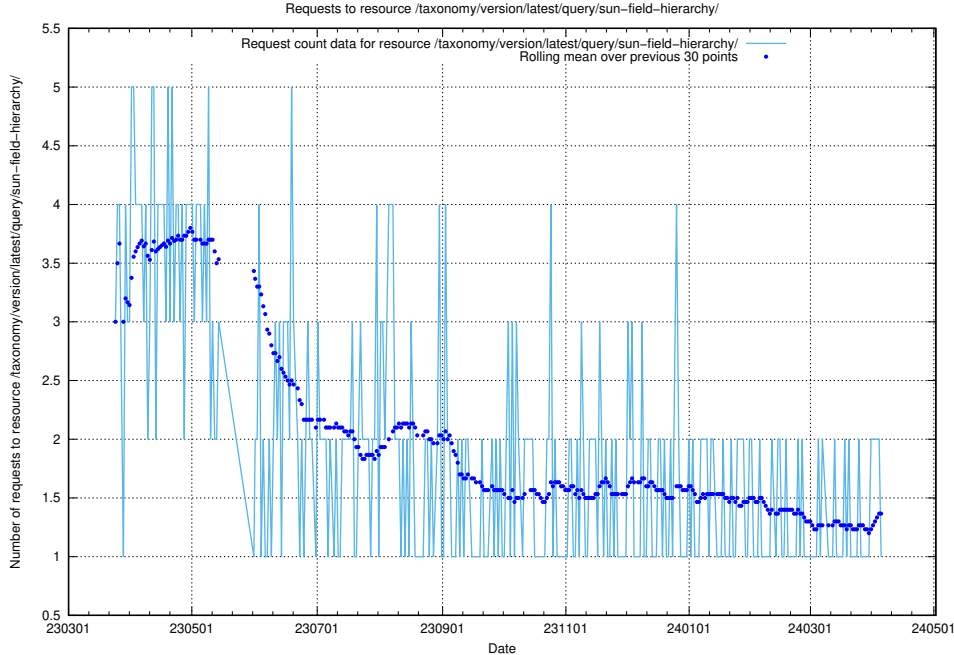

### 5.5724 Usage of /taxonomy/version/latest/query/sun-field-hierarchy/

Here, we count the number of requests to resource /taxonomy/version/latest/query/sun-field-hierarchy/.