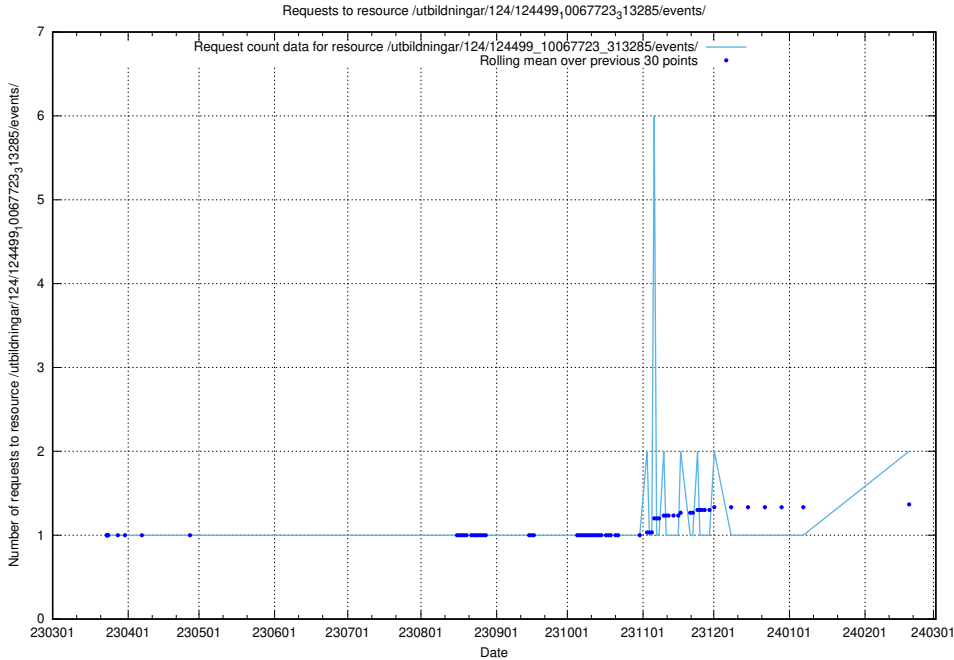

5.424 Usage of /utbildningar/124/124499_10067723_313285/events/

Here, we count the number of requests to resource /utbildningar/124/124499_10067723_313285/events/