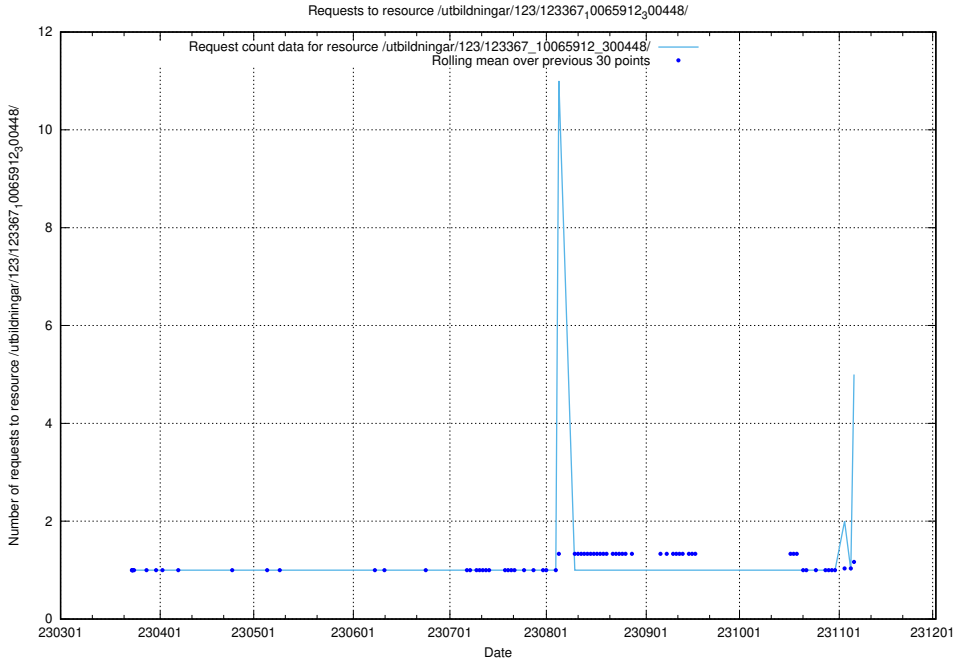

5.138 Usage of /utbildningar/123/123367_10065912_300448/

Here, we count the number of requests to resource /utbildningar/123/123367_10065912_300448/.