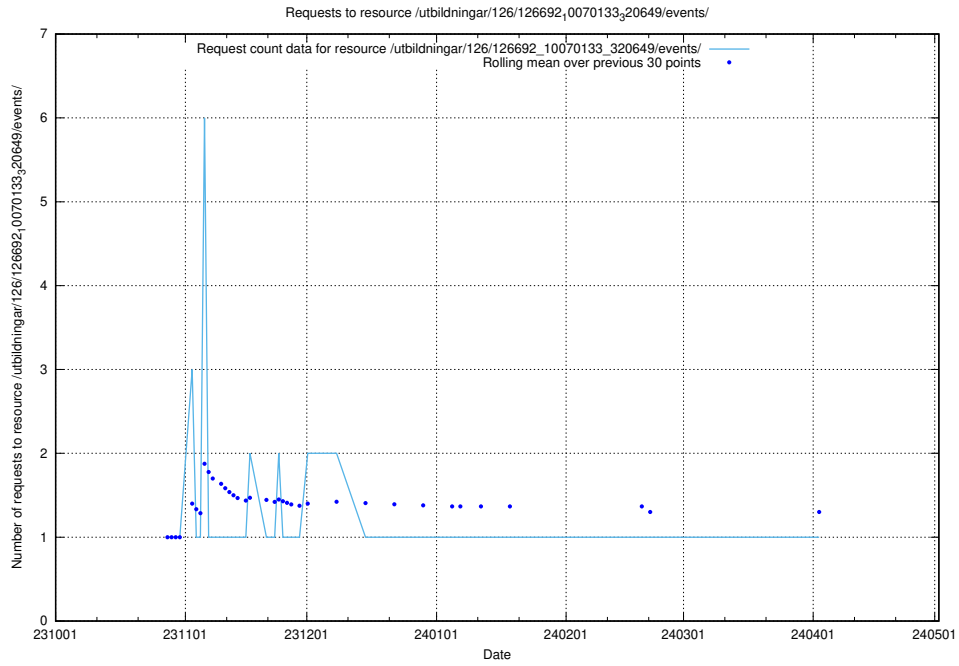

5.3799 Usage of /utbildningar/126/126692_10070133_320649/events/

Here, we count the number of requests to resource /utbildningar/126/126692_10070133_320649/events/