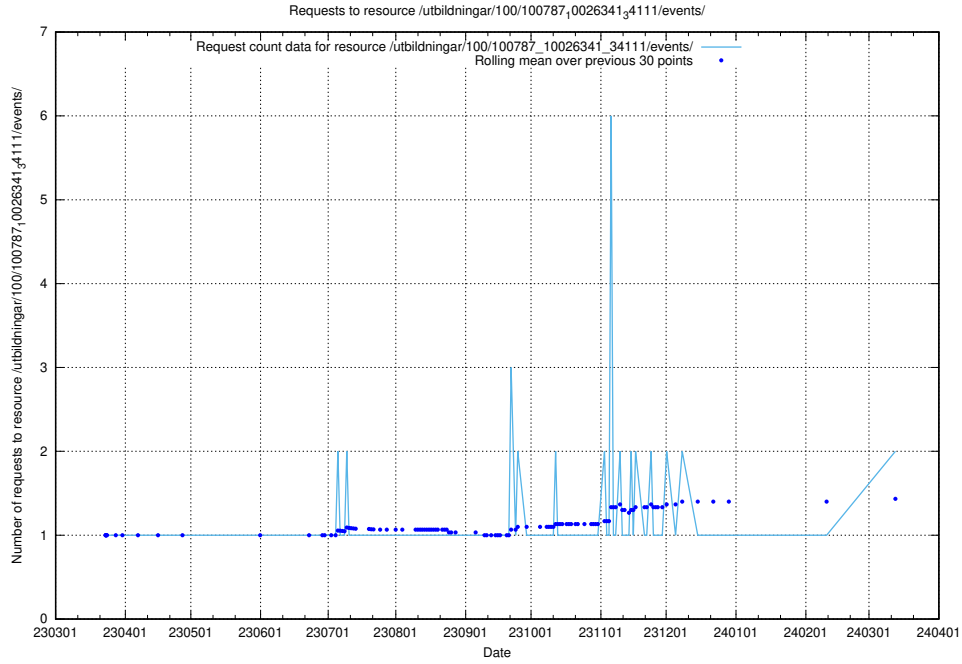

5.694 Usage of /utbildningar/100/100787_10026341_34111/events/

Here, we count the number of requests to resource /utbildningar/100/100787_10026341_34111/events/.