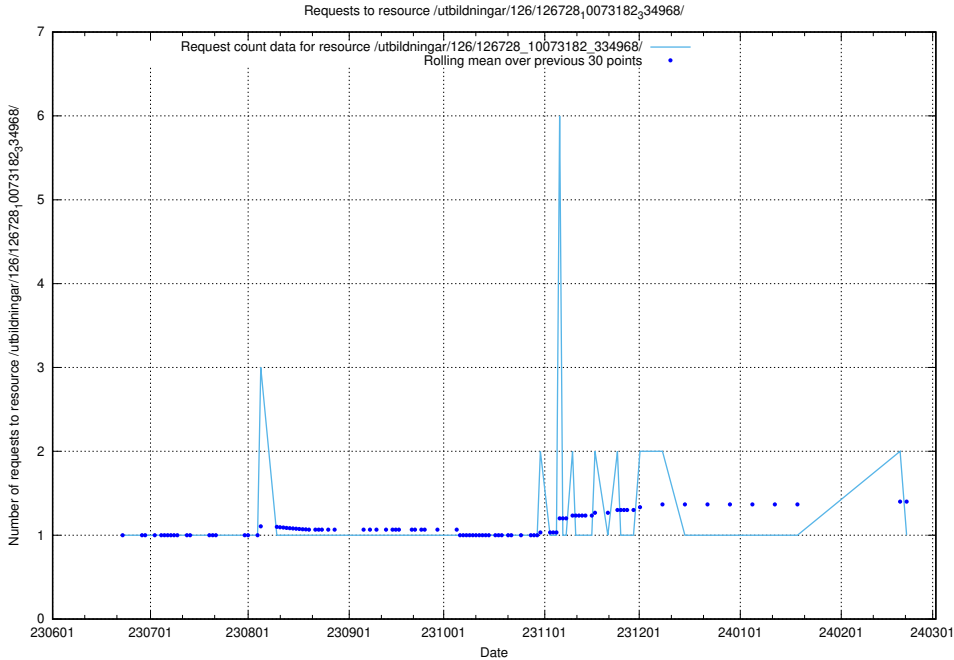

5.5214 Usage of /utbildningar/126/126728_10073182_334968/

Here, we count the number of requests to resource /utbildningar/126/126728_10073182_334968/.