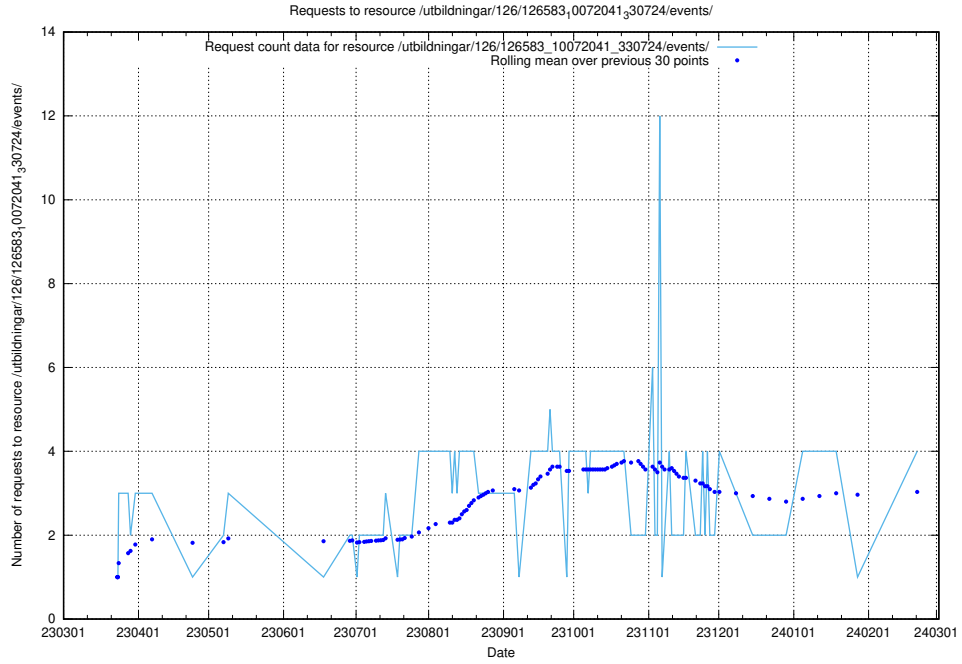

5.196 Usage of /utbildningar/126/126583_10072041_330724/events/

Here, we count the number of requests to resource /utbildningar/126/126583_10072041_330724/events/