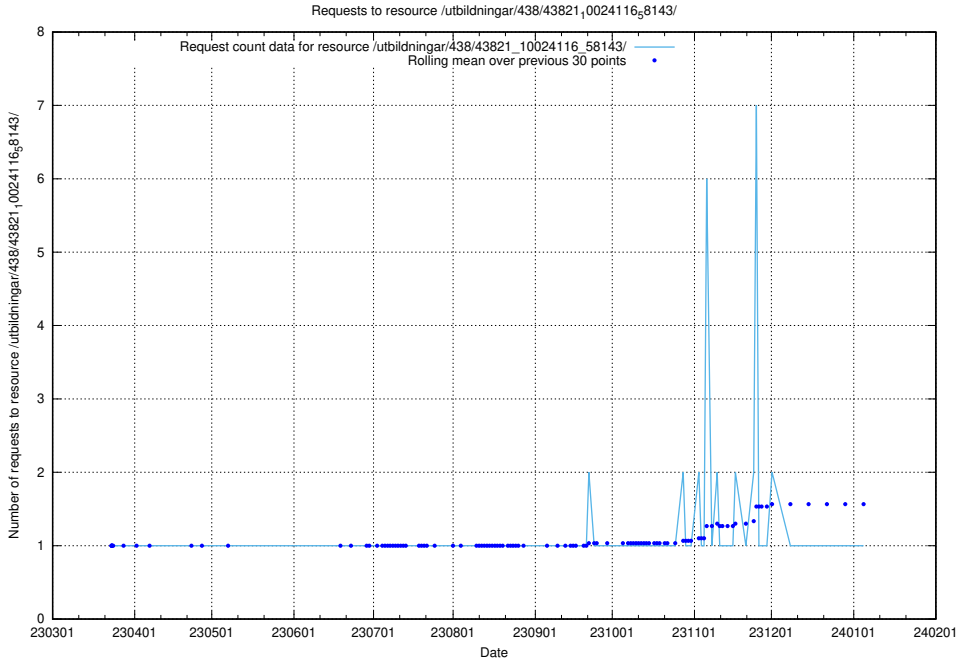

5.5978 Usage of /utbildningar/438/43821_10024116_58143/

Here, we count the number of requests to resource /utbildningar/438/43821_10024116_58143/.