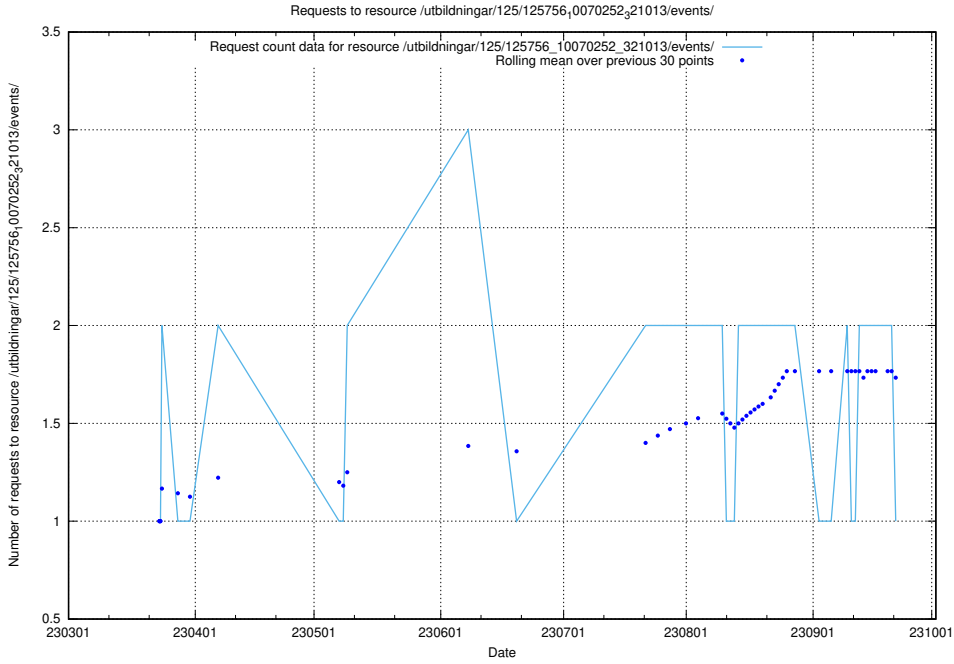

5.6106 Usage of /utbildningar/125/125756_10070252_321013/events/

Here, we count the number of requests to resource /utbildningar/125/125756_10070252_321013/events/