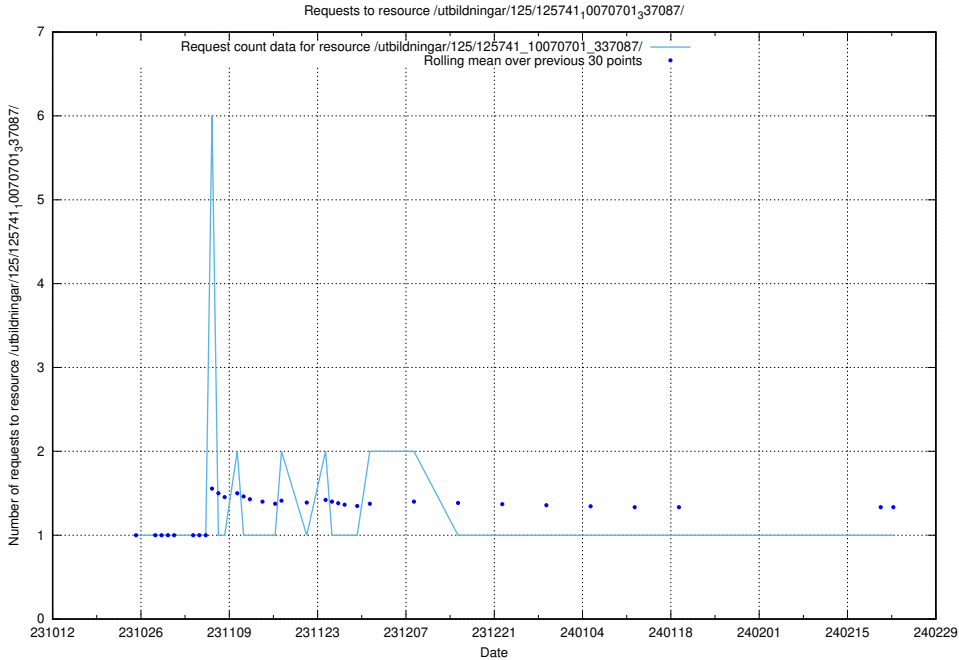

5.3827 Usage of /utbildningar/125/125741_10070701_337087/

Here, we count the number of requests to resource /utbildningar/125/125741_10070701_337087/.