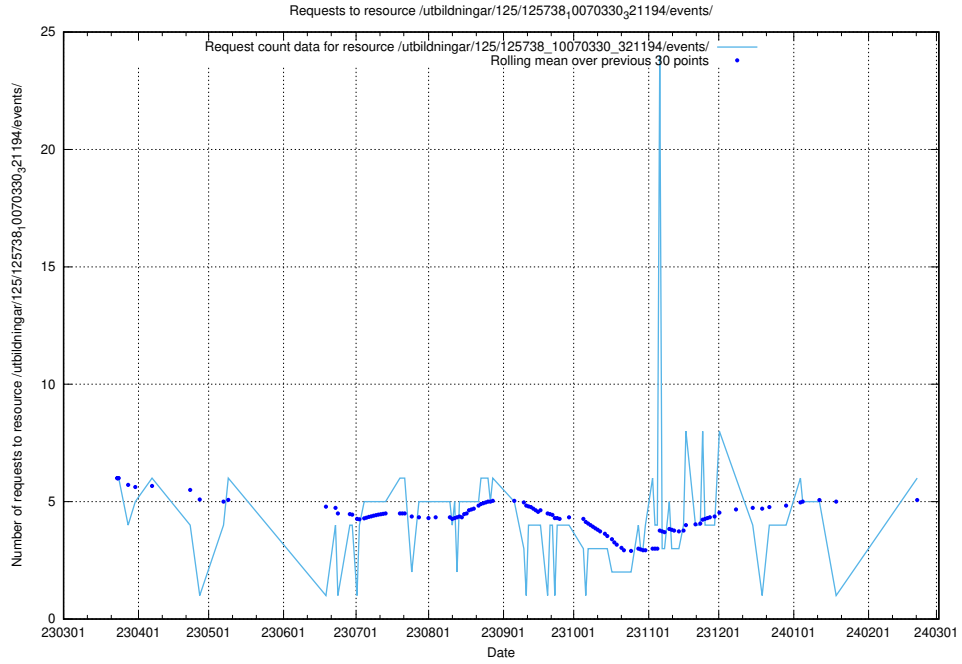

5.117 Usage of /utbildningar/125/125738_10070330_321194/events/

Here, we count the number of requests to resource /utbildningar/125/125738_10070330_321194/events/