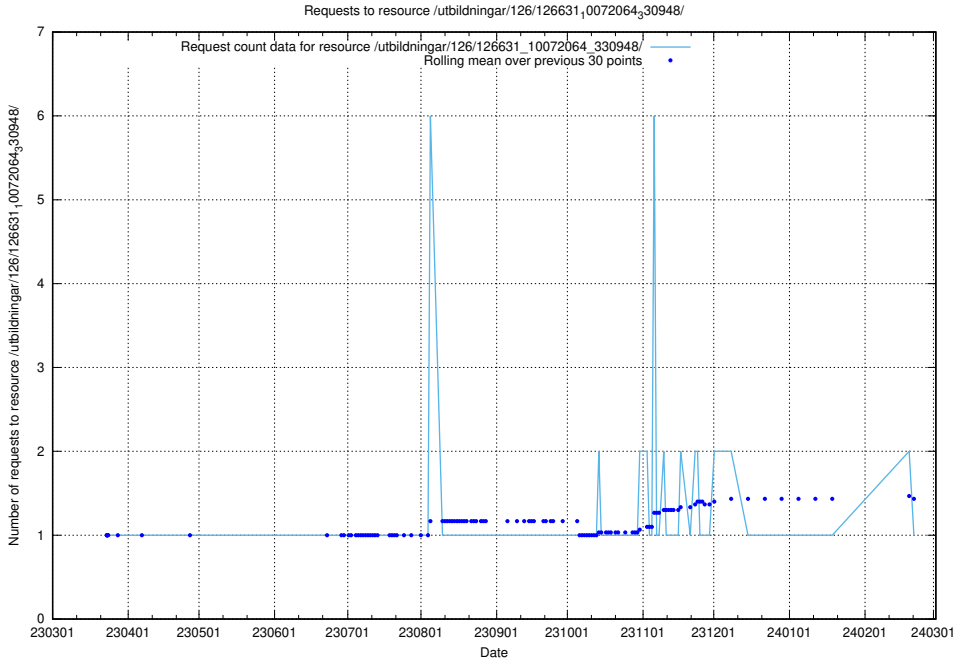

5.6037 Usage of /utbildningar/126/126631_10072064_330948/

Here, we count the number of requests to resource /utbildningar/126/126631_10072064_330948/.