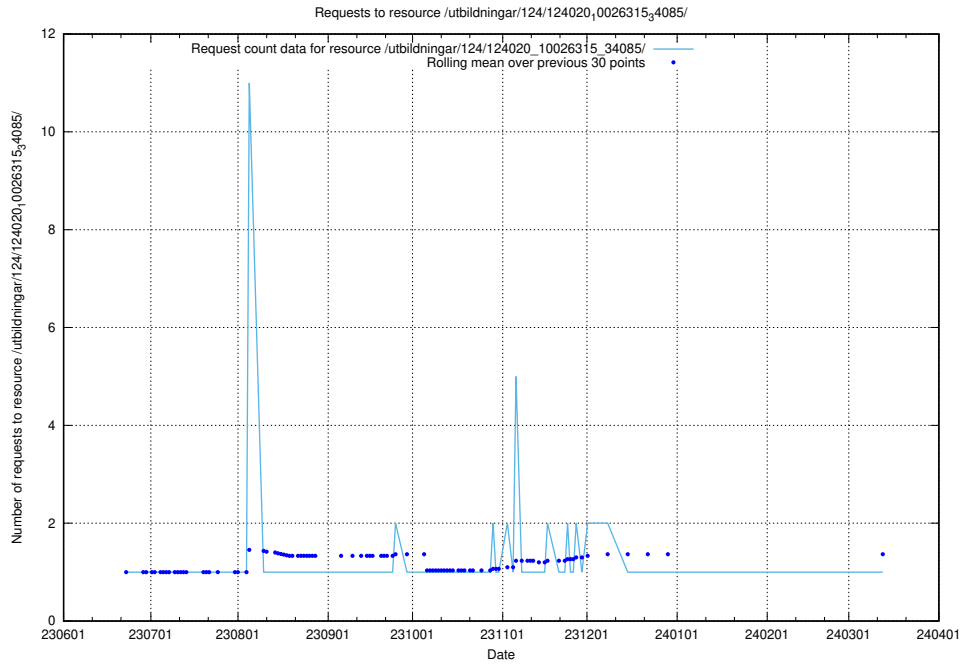

5.5458 Usage of /utbildningar/124/124020_10026315_34085/

Here, we count the number of requests to resource /utbildningar/124/124020_10026315_34085/.