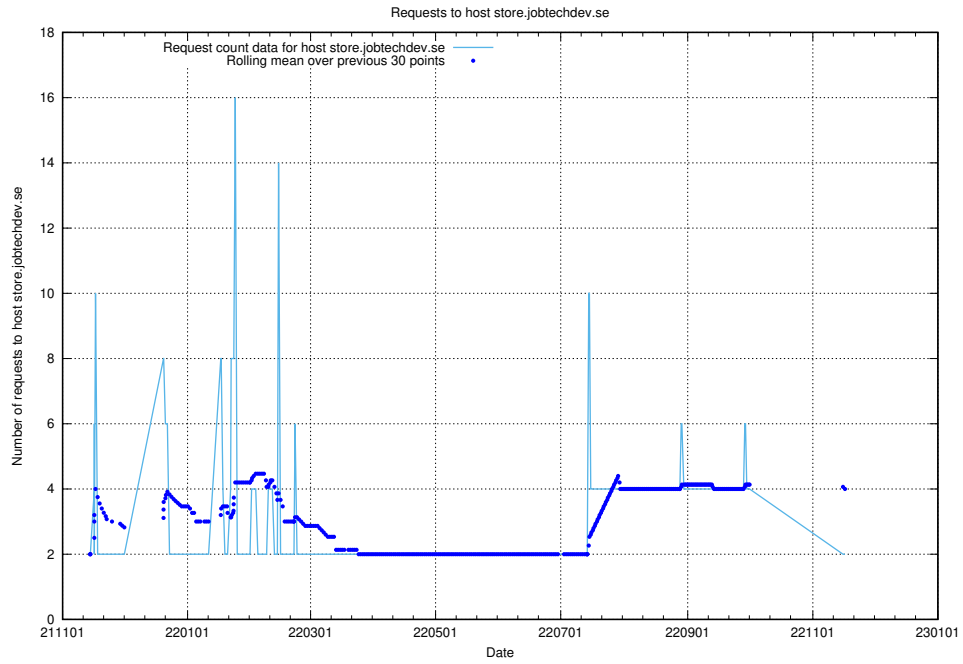

## 7.553 Usage of store.jobtechdev.se

Here, we count the number of requests to host store.jobtechdev.se.