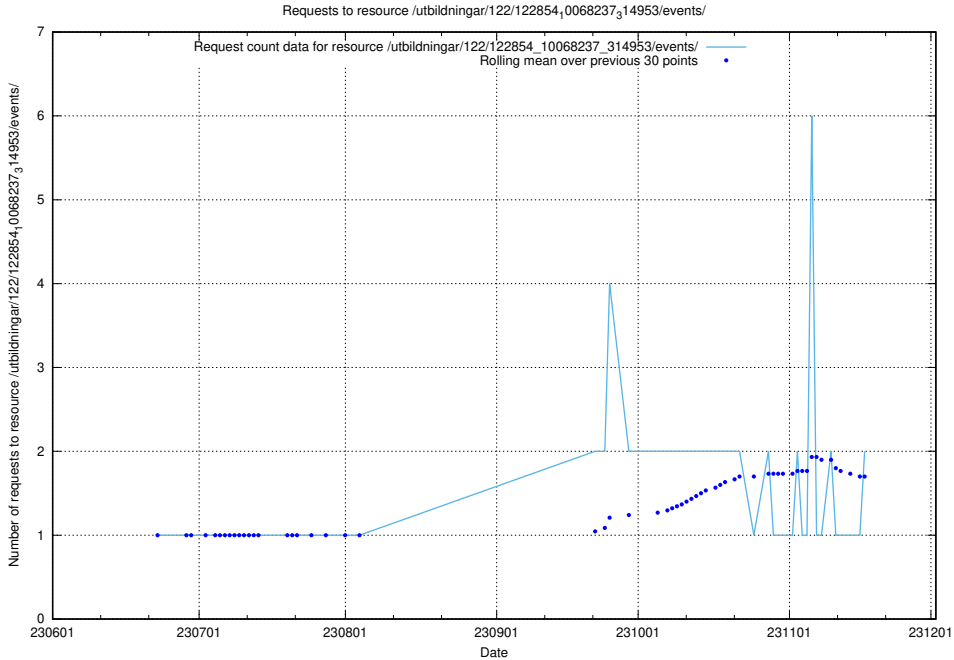

5.738 Usage of /utbildningar/122/122854_10068237_314953/events/

Here, we count the number of requests to resource /utbildningar/122/122854_10068237_314953/events/