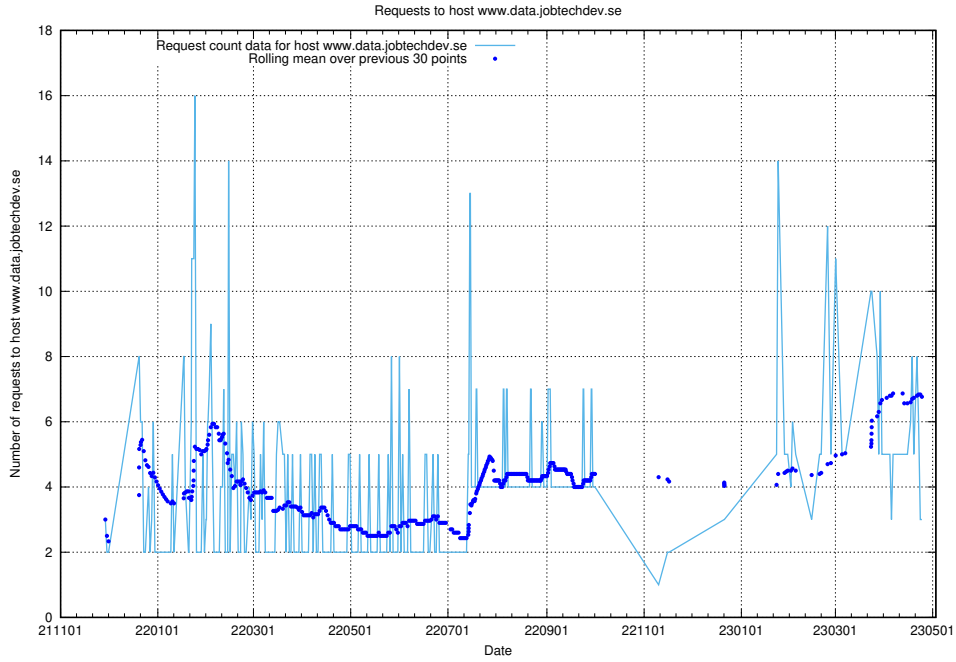

7.205 Usage of `www.data.jobtechdev.se`

Here, we count the number of requests to host `www.data.jobtechdev.se`.