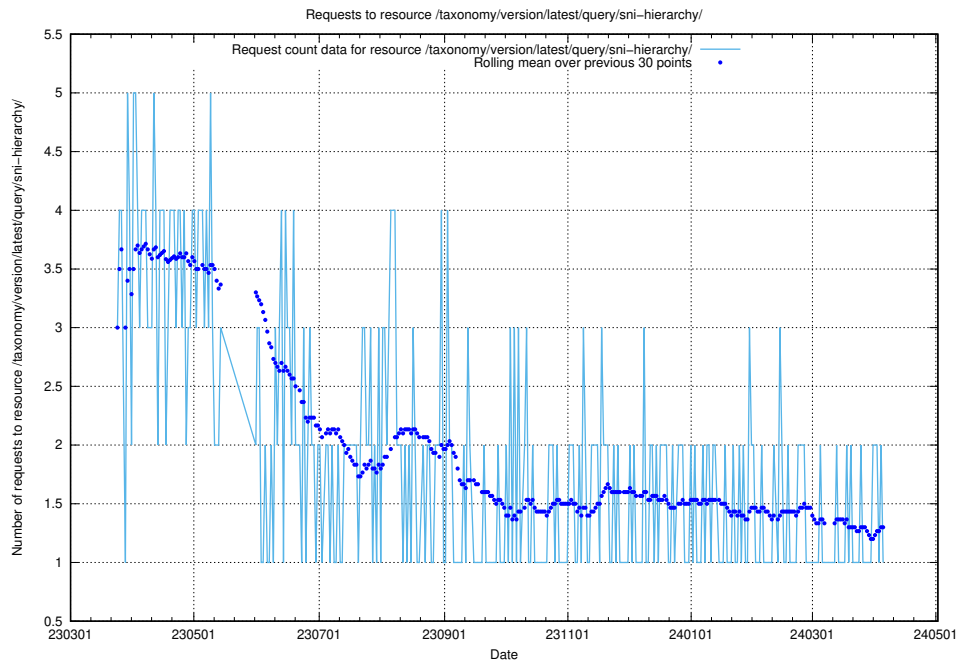

### 5.5746 Usage of /taxonomy/version/latest/query/skills/

Here, we count the number of requests to resource /taxonomy/version/latest/query/skills/.