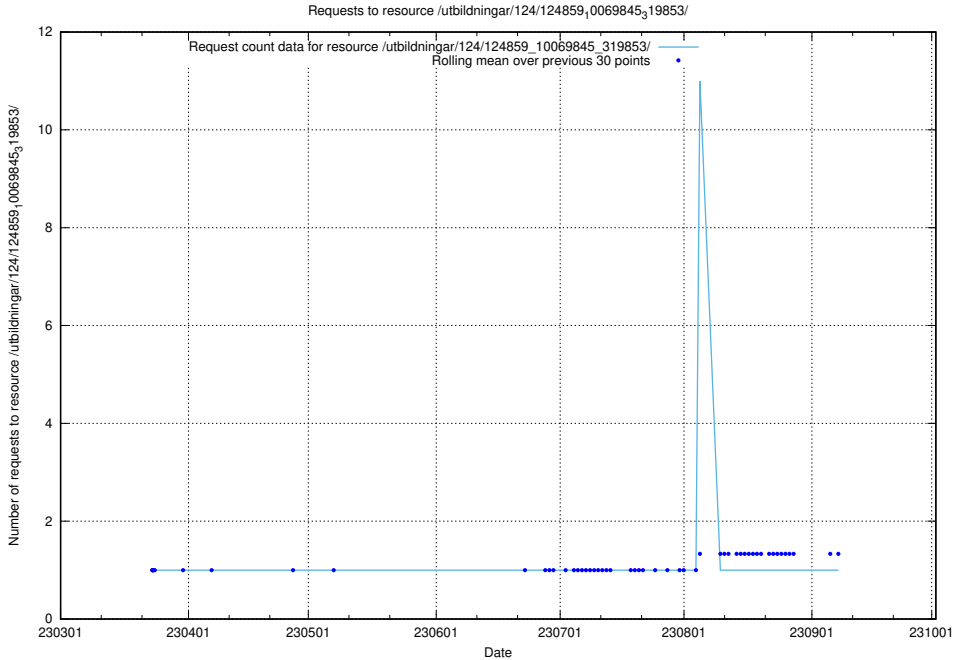

5.1036 Usage of /utbildningar/124/124859_10069845_319853/

Here, we count the number of requests to resource /utbildningar/124/124859_10069845_319853/.