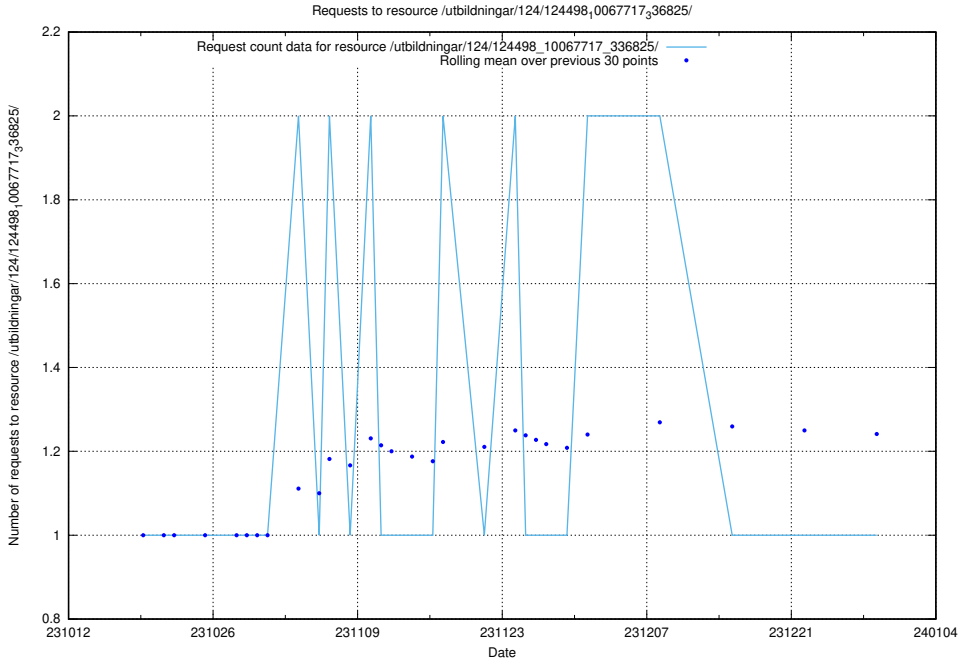

5.3883 Usage of /utbildningar/124/124498_10067717_336825/

Here, we count the number of requests to resource /utbildningar/124/124498_10067717_336825/.