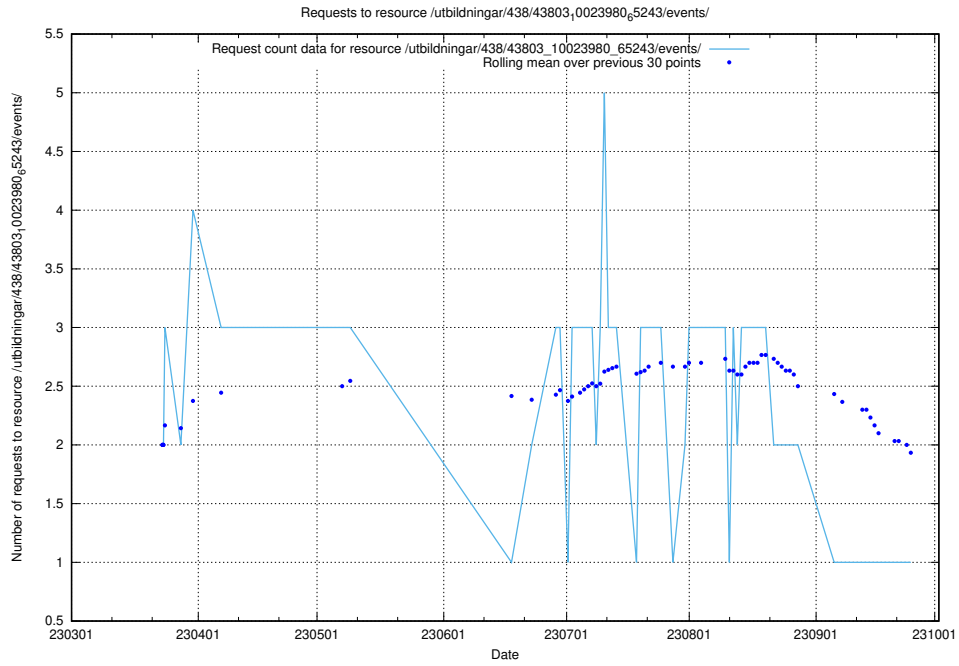

5.5912 Usage of /utbildningar/438/43803_10023980_65243/events/

Here, we count the number of requests to resource /utbildningar/438/43803_10023980_65243/events/.