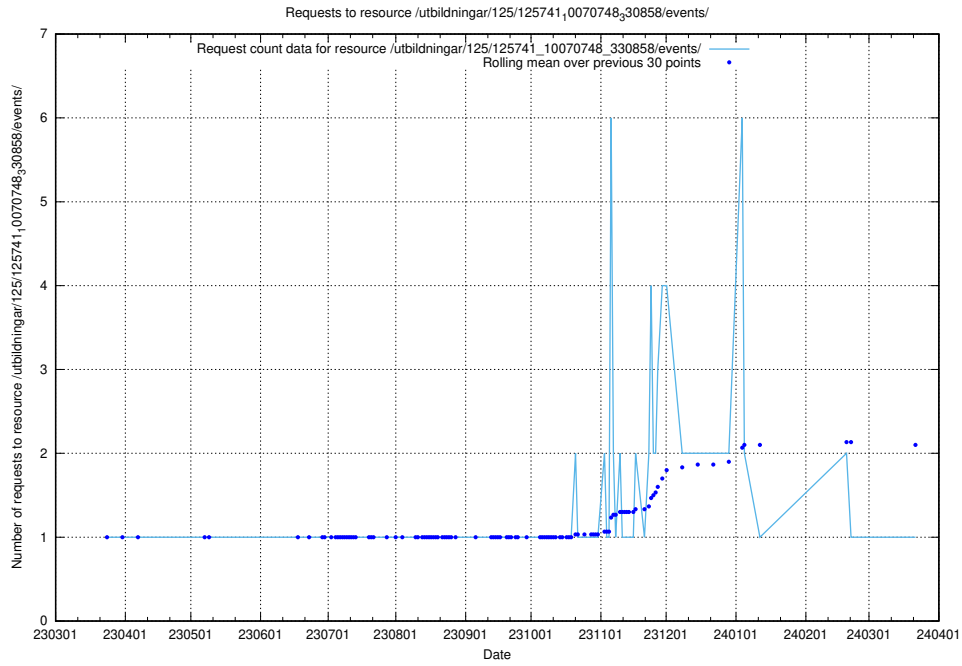

5.5881 Usage of /utbildningar/125/125741_10070748_330858/events/

Here, we count the number of requests to resource /utbildningar/125/125741_10070748_330858/events/