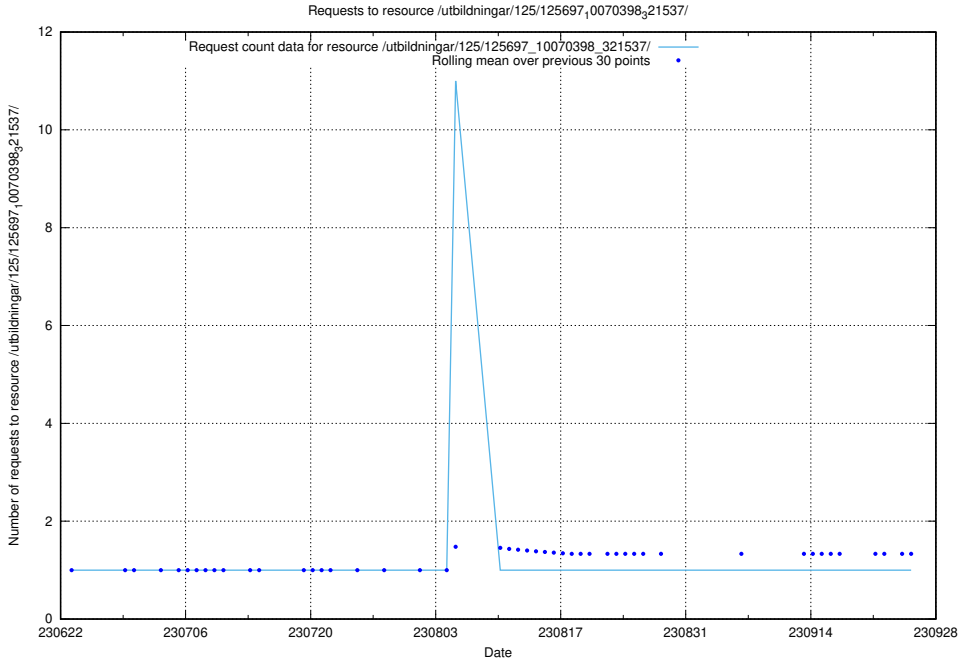

5.5327 Usage of /utbildningar/125/125697_10070398_321537/

Here, we count the number of requests to resource /utbildningar/125/125697_10070398_321537/.