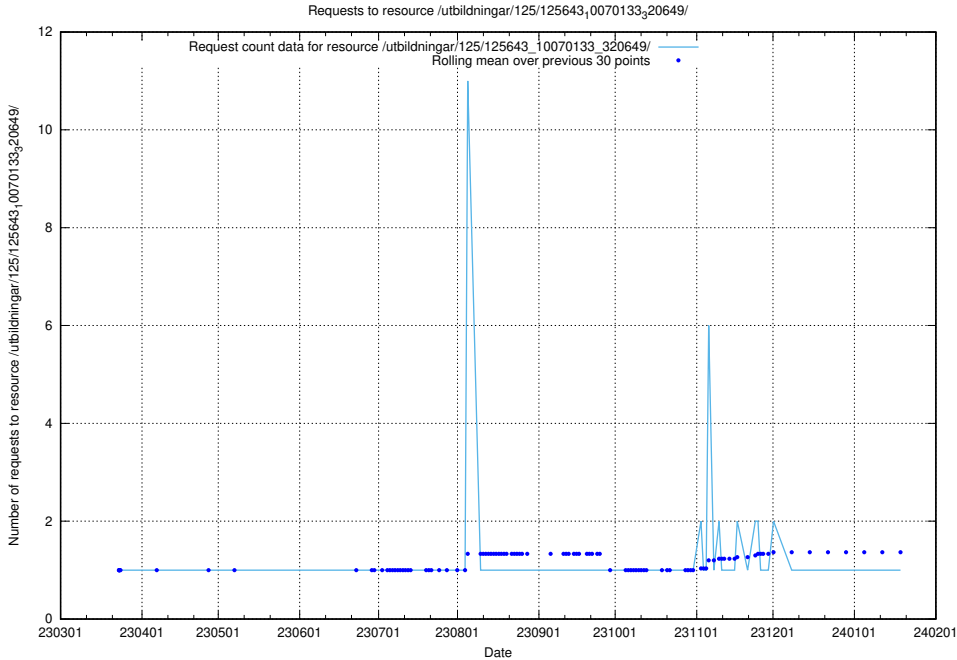

5.899 Usage of /utbildningar/125/125643_10070133_320649/

Here, we count the number of requests to resource /utbildningar/125/125643_10070133_320649/.