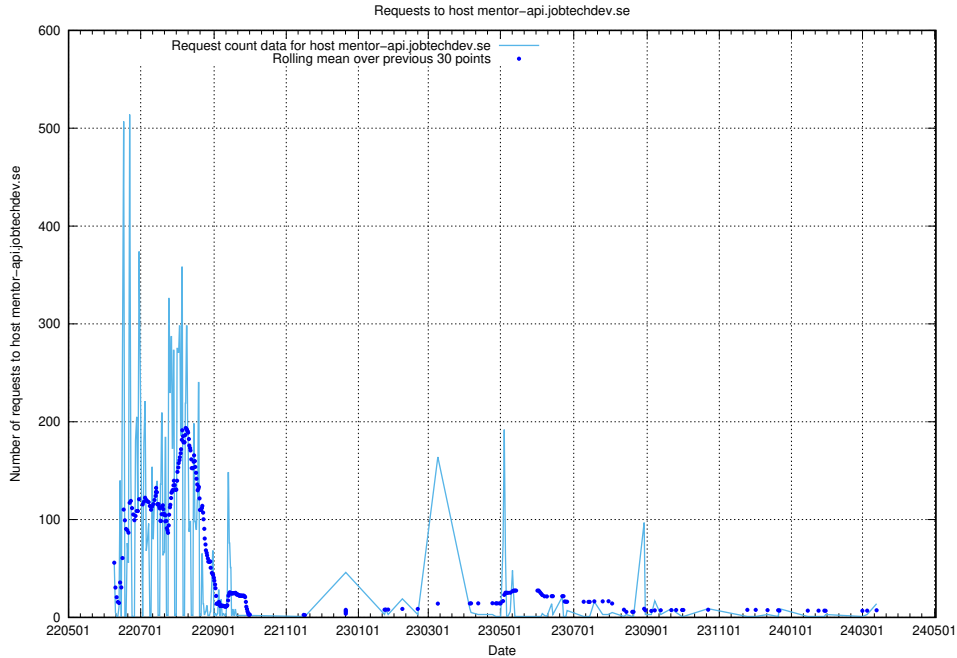

7.44 Usage of mentor-api.jobtechdev.se

Here, we count the number of requests to host mentor-api.jobtechdev.se.