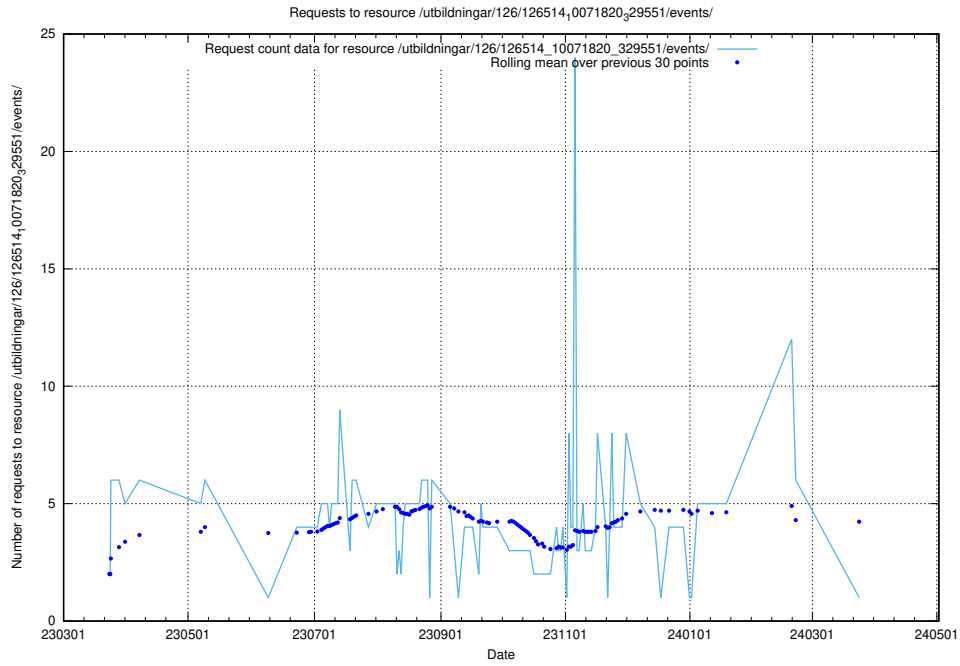

5.5914 Usage of /utbildningar/126/126514_10071820_329551/events/

Here, we count the number of requests to resource /utbildningar/126/126514_10071820_329551/events/