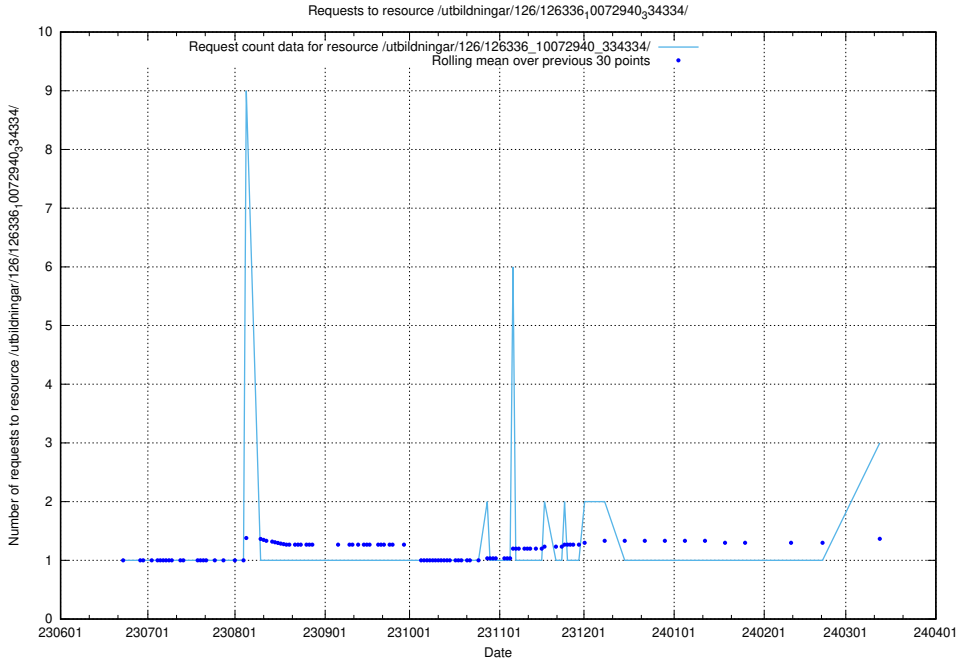

5.285 Usage of /utbildningar/126/126336_10072940_334334/

Here, we count the number of requests to resource /utbildningar/126/126336_10072940_334334/.