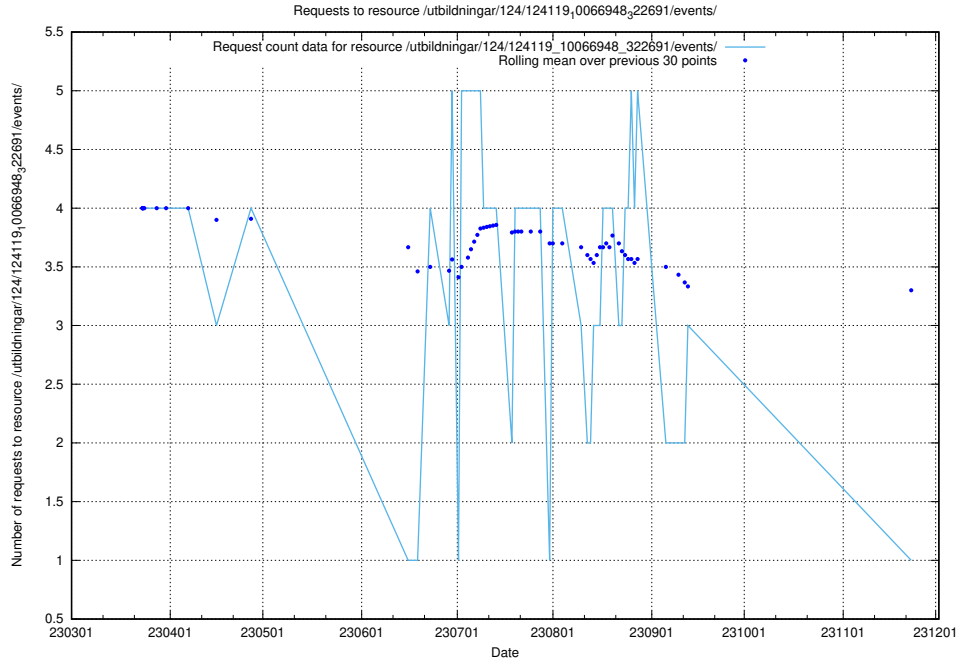

5.5906 Usage of /utbildningar/124/124119_10066948_322691/events/

Here, we count the number of requests to resource /utbildningar/124/124119_10066948_322691/events/