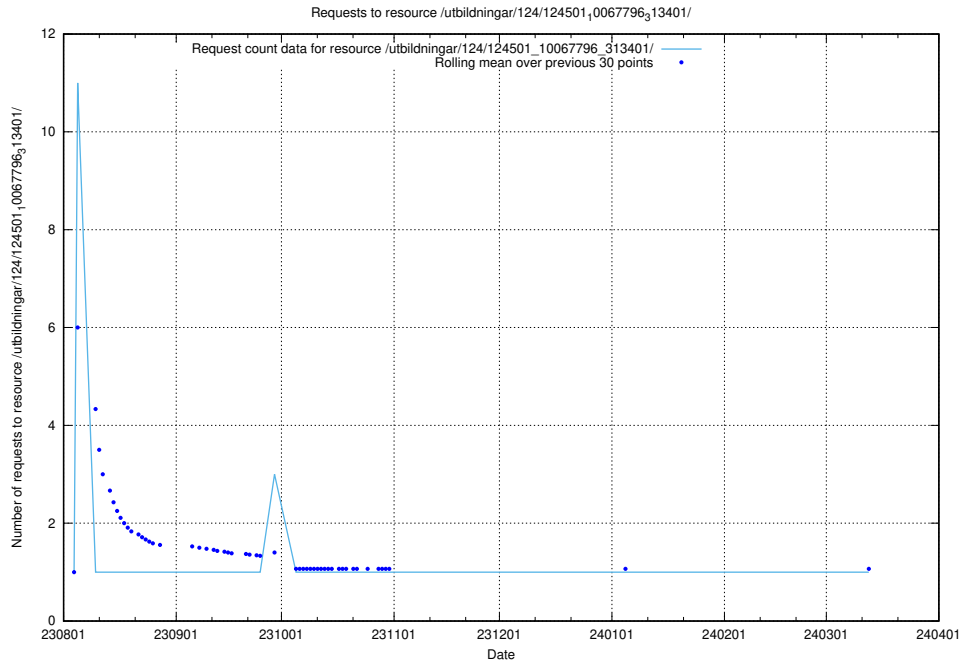

5.4507 Usage of /utbildningar/124/124501_10067796_313401/

Here, we count the number of requests to resource /utbildningar/124/124501_10067796_313401/.