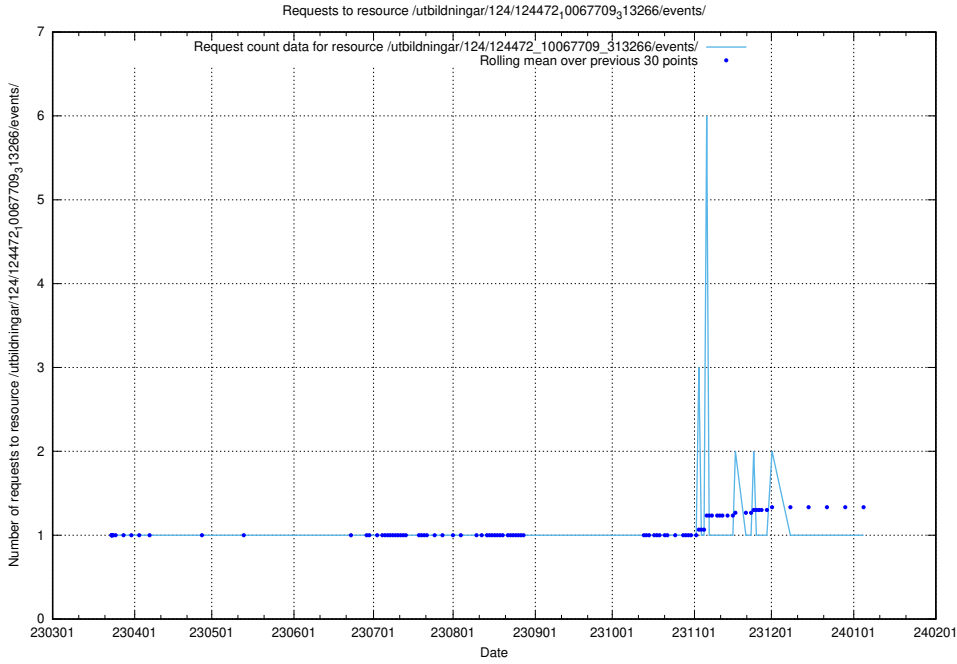

5.2635 Usage of /utbildningar/124/124472_10067709_313266/events/

Here, we count the number of requests to resource /utbildningar/124/124472_10067709_313266/events/