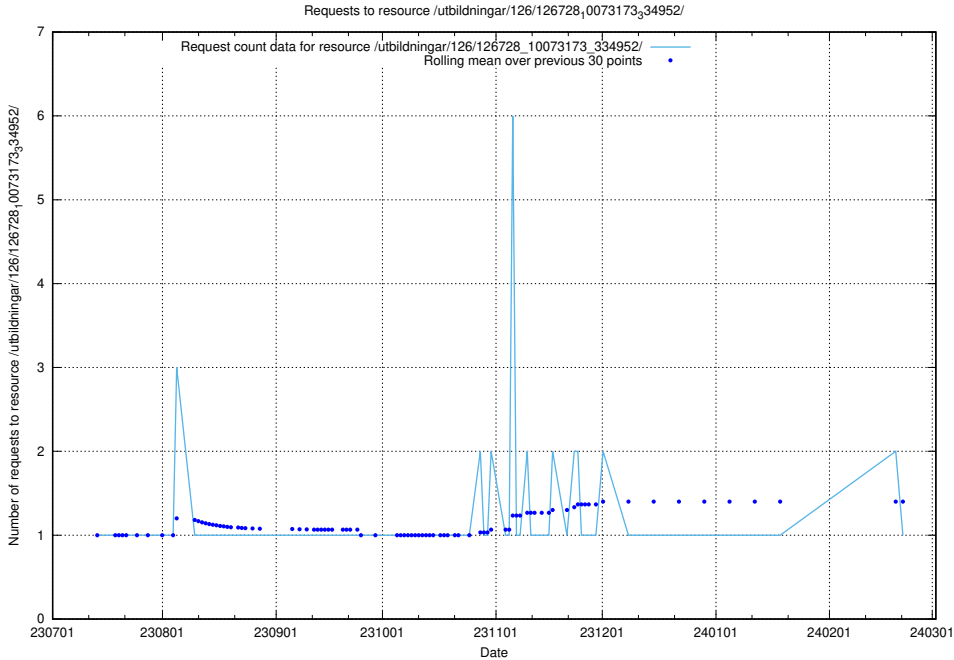

5.4691 Usage of /utbildningar/126/126728_10073173_334952/

Here, we count the number of requests to resource /utbildningar/126/126728_10073173_334952/.