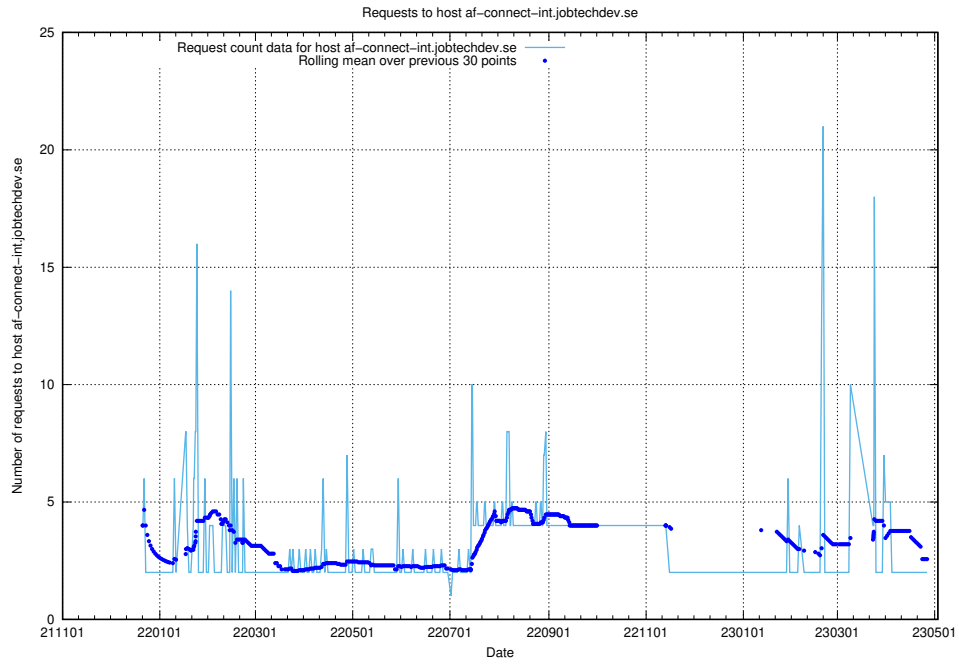

7.366 Usage of af-connect-int.jobtechdev.se

Here, we count the number of requests to host af-connect-int.jobtechdev.se.