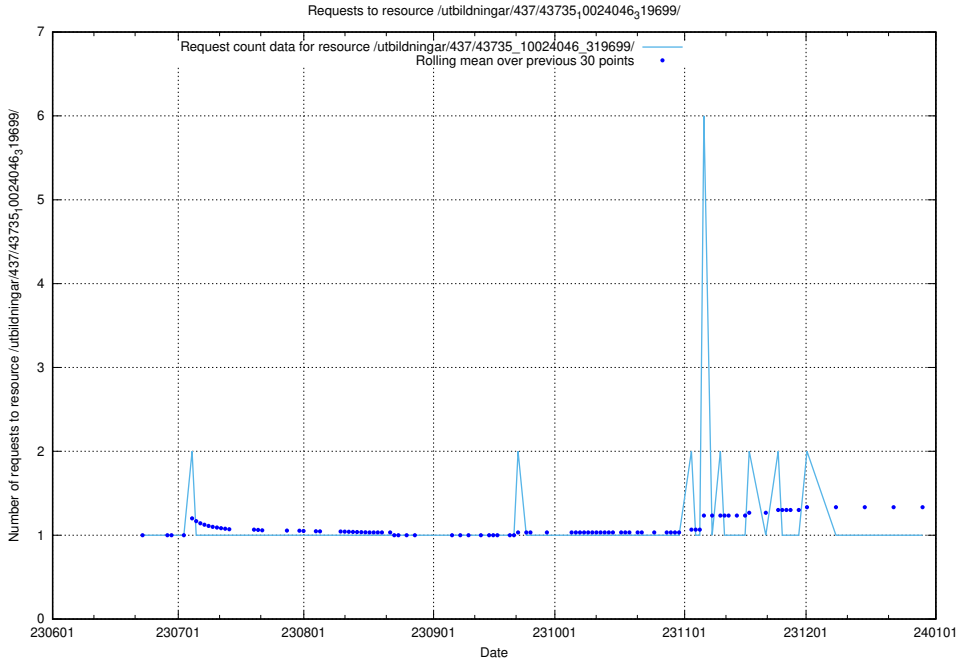

### 5.5193 Usage of /utbildningar/437/43733\_10024016\_29977/events/

Here, we count the number of requests to resource /utbildningar/437/43733\_10024016\_29977/events/.