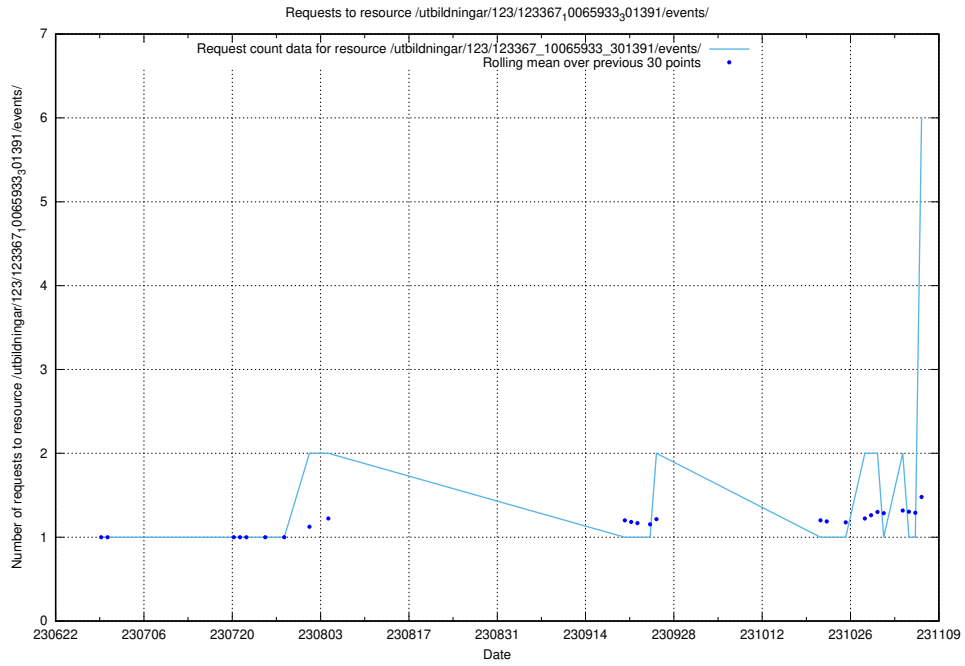

5.106 Usage of /utbildningar/123/123367_10065933_301391/events/

Here, we count the number of requests to resource /utbildningar/123/123367_10065933_301391/events/