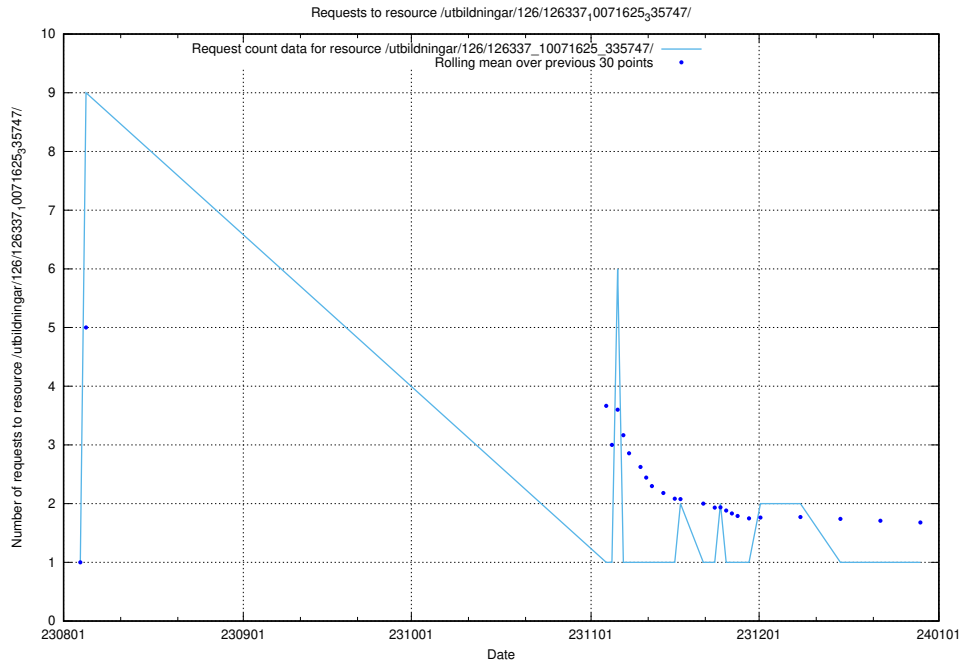

5.4498 Usage of /utbildningar/126/126337_10071625_335747/

Here, we count the number of requests to resource /utbildningar/126/126337_10071625_335747/.