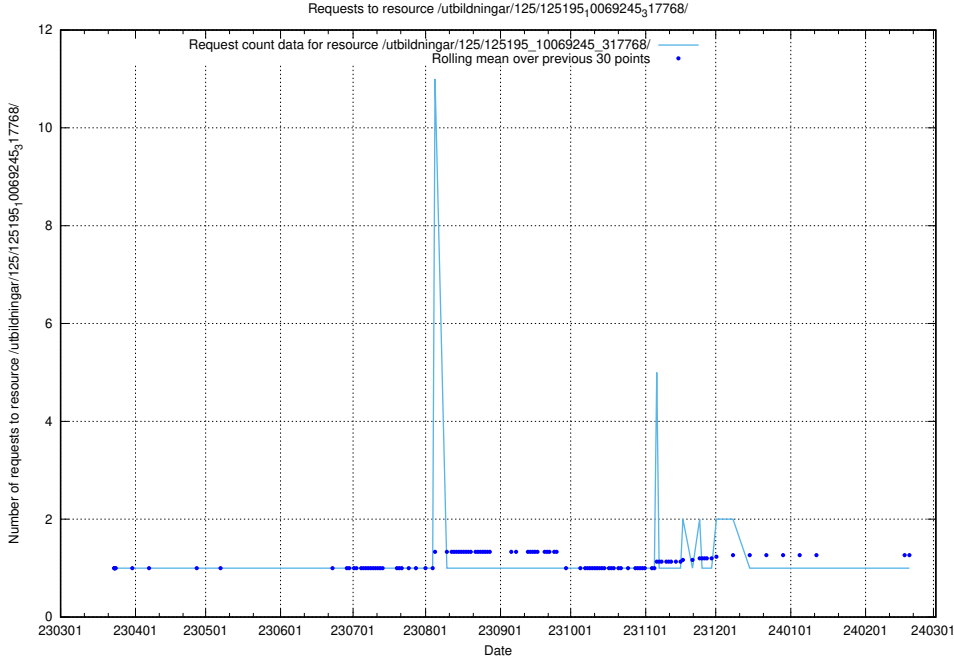

5.988 Usage of /utbildningar/125/125195_10069245_317768/

Here, we count the number of requests to resource /utbildningar/125/125195_10069245_317768/.