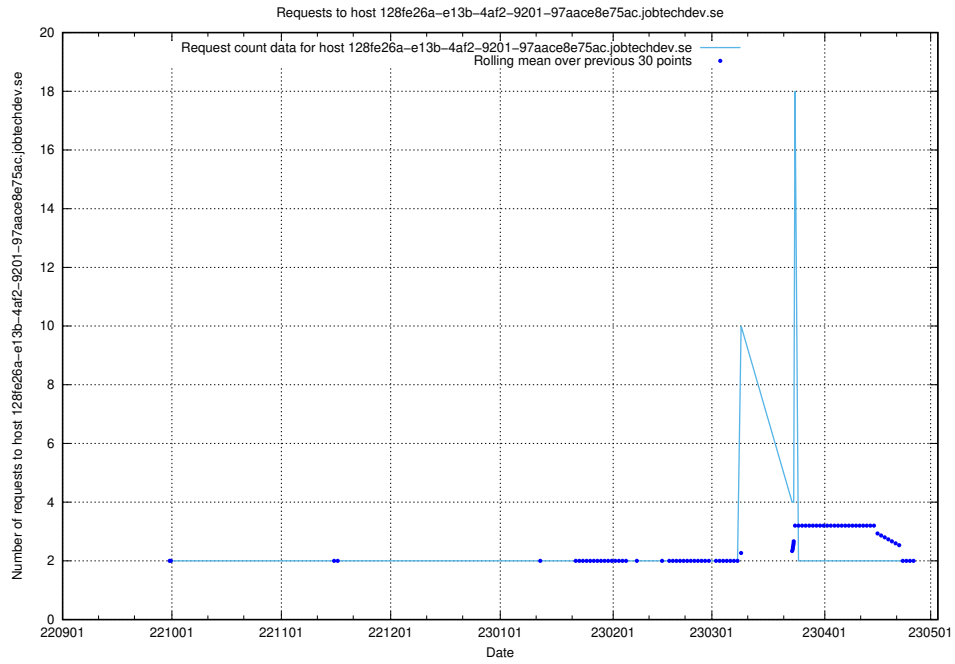

7.307 Usage of 128fe26a-e13b-4af2-9201-97aace8e75ac.jobtechdev.se

Here, we count the number of requests to host 128fe26a-e13b-4af2-9201-97aace8e75ac.jobtechdev.se.