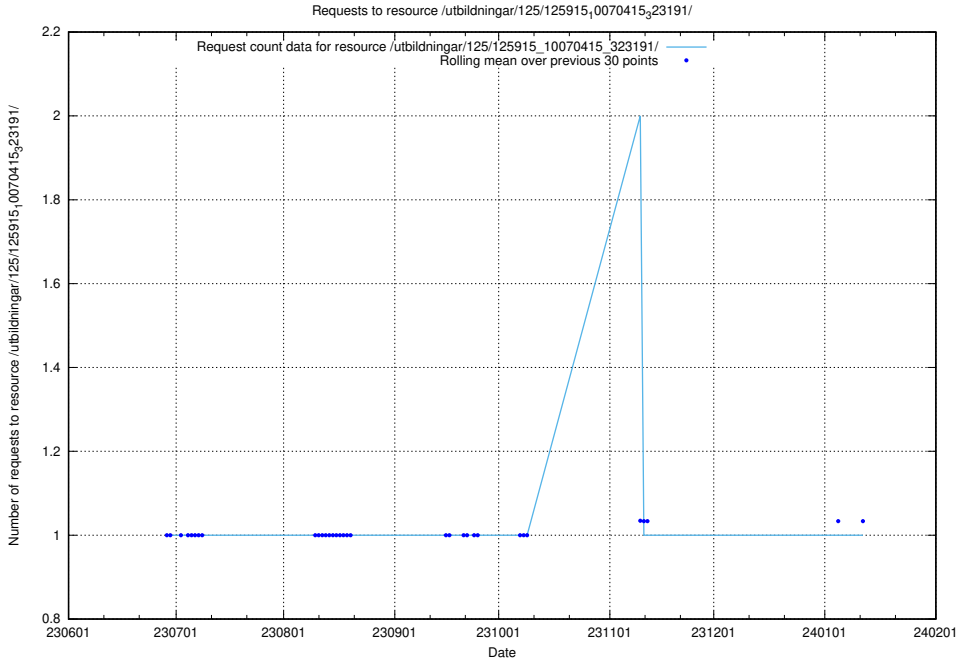

5.5082 Usage of /utbildningar/125/125915_10070415_323191/

Here, we count the number of requests to resource /utbildningar/125/125915_10070415_323191/.