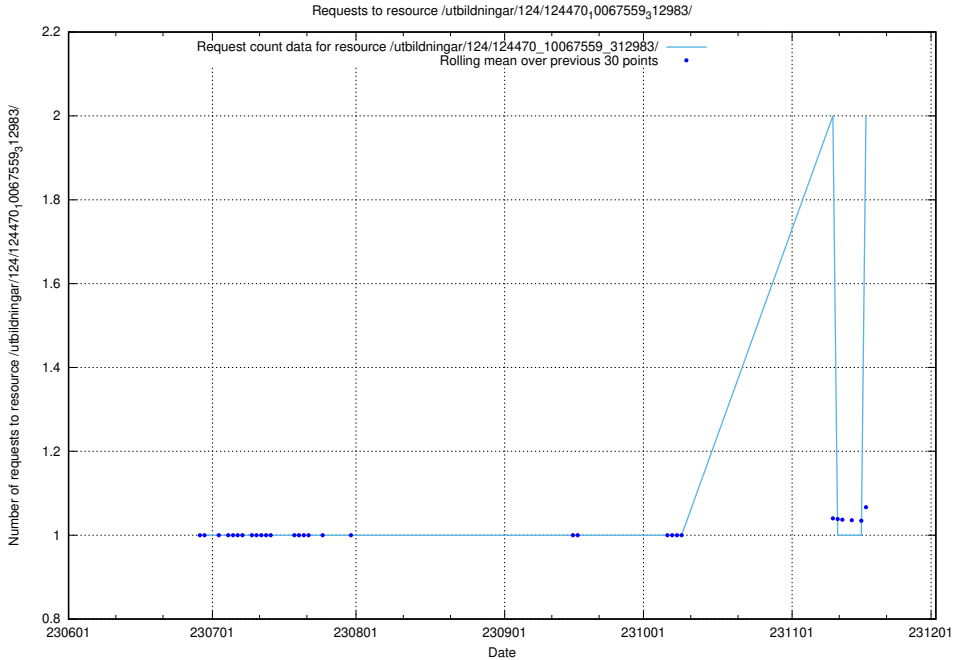

5.692 Usage of /utbildningar/124/124470_10067559_312983/

Here, we count the number of requests to resource /utbildningar/124/124470_10067559_312983/.