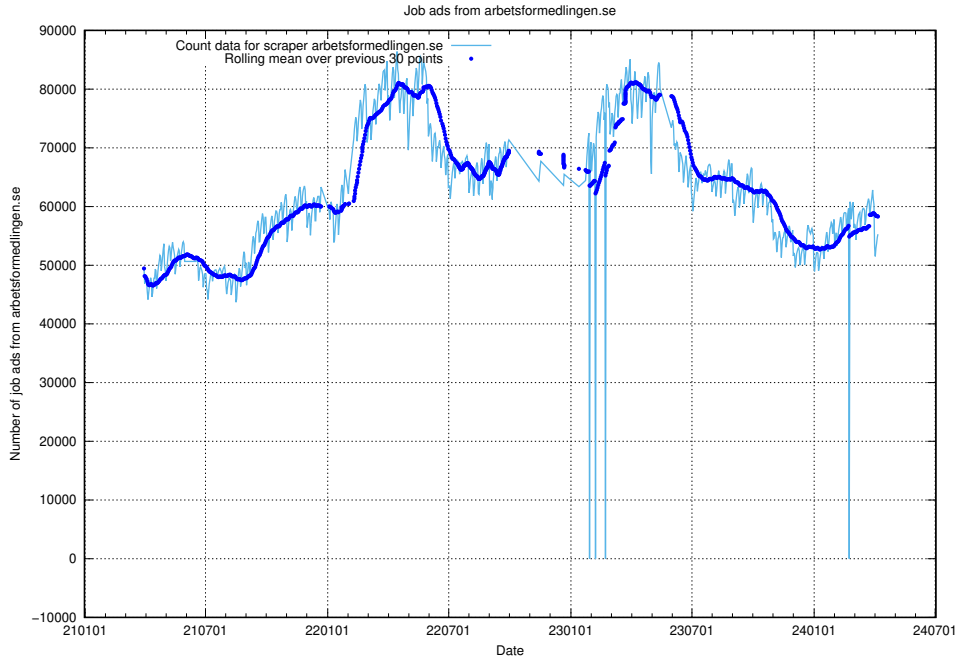

13.2 Number of ads by scraper arbetsformedlingen.se

Here, we count the number of job ads scraped from arbetsformedlingen.se.