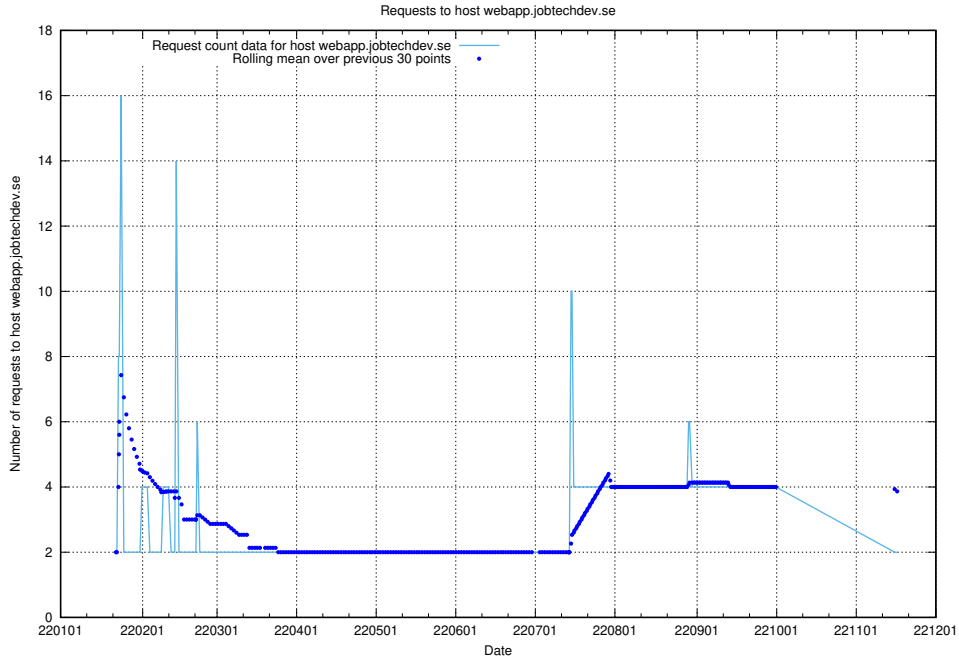

7.578 Usage of webapp.jobtechdev.se

Here, we count the number of requests to host webapp.jobtechdev.se.