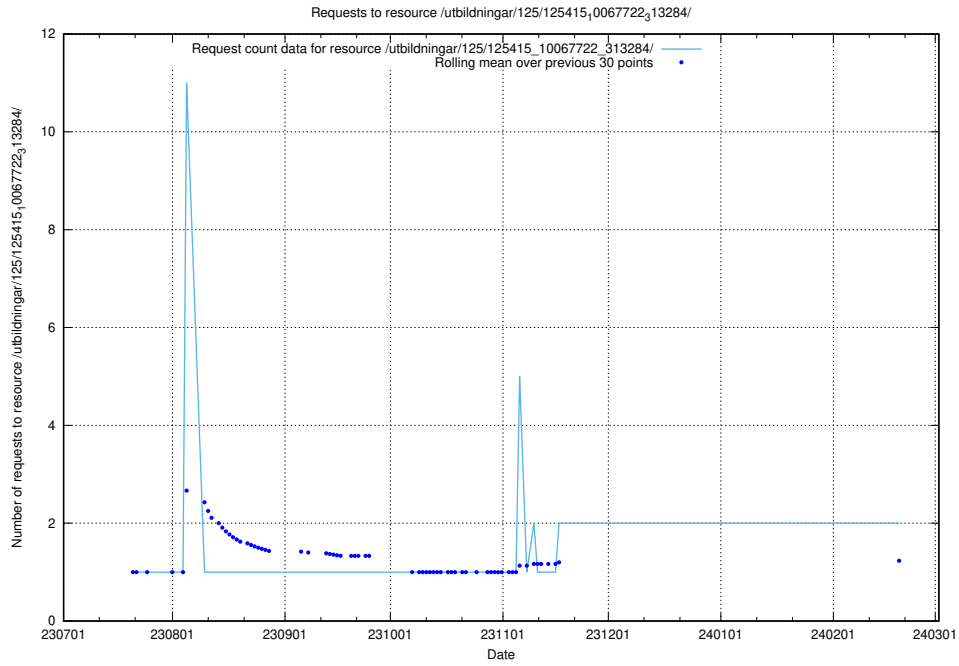

5.643 Usage of /utbildningar/125/125415_10067722_313284/

Here, we count the number of requests to resource /utbildningar/125/125415_10067722_313284/.