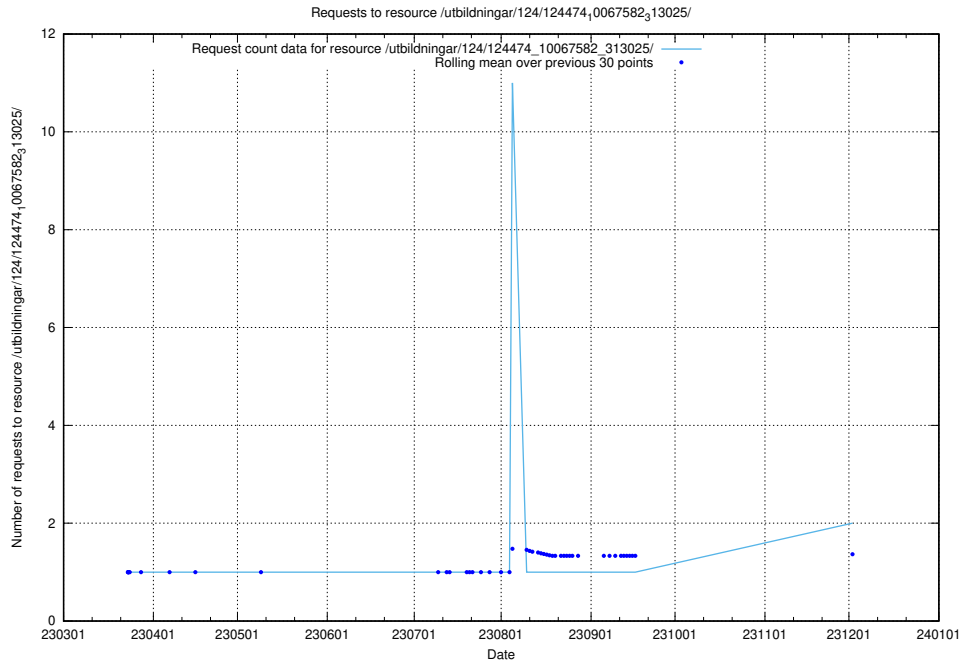

5.483 Usage of /utbildningar/124/124474_10067582_313025/

Here, we count the number of requests to resource /utbildningar/124/124474_10067582_313025/.