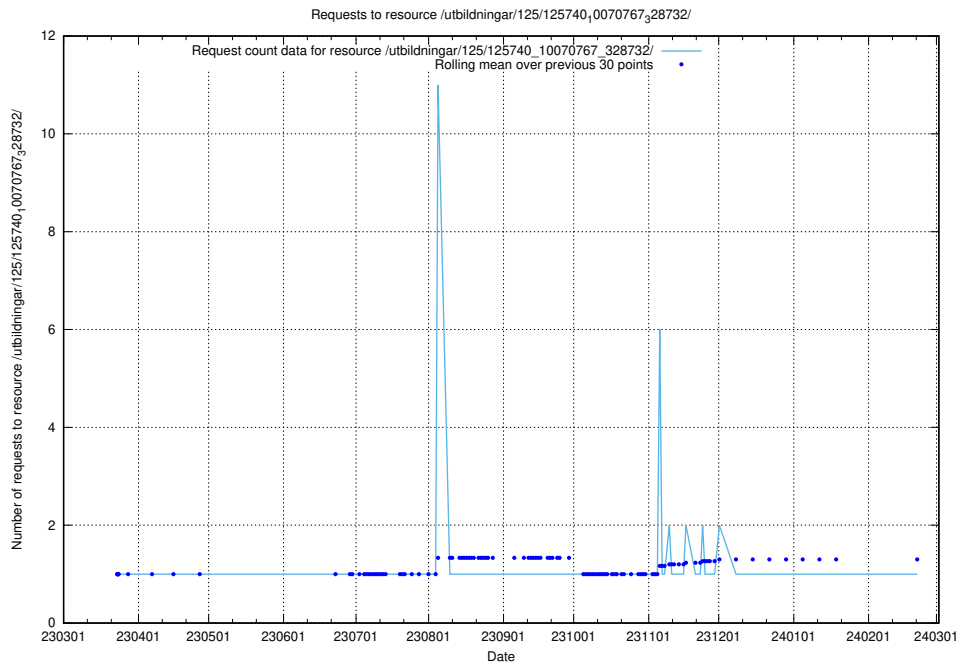

5.822 Usage of /utbildningar/125/125740_10070767_328732/

Here, we count the number of requests to resource /utbildningar/125/125740_10070767_328732/.