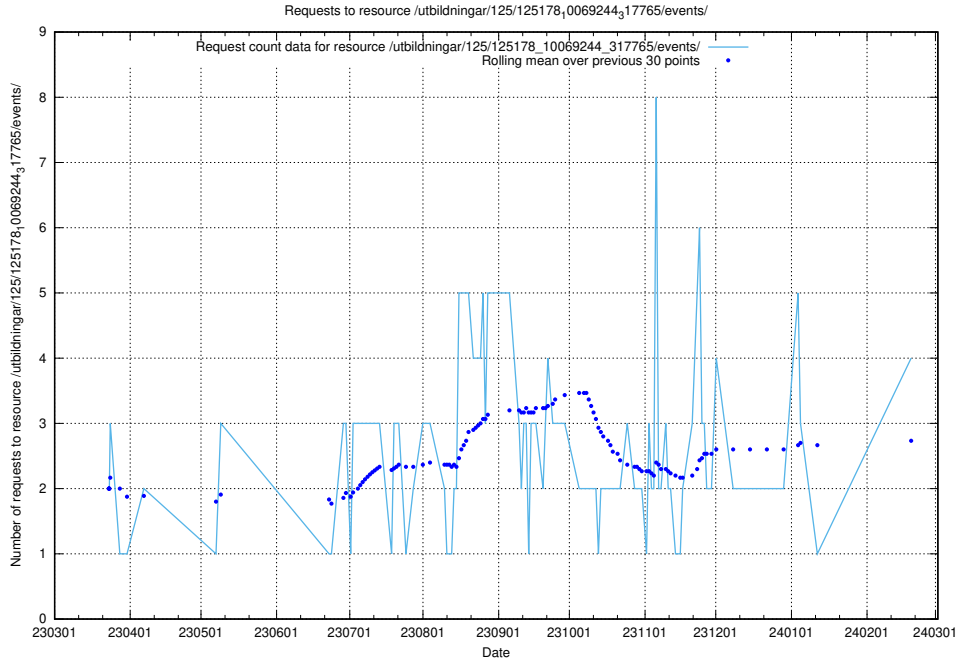

5.194 Usage of /utbildningar/125/125178_10069244_317765/events/

Here, we count the number of requests to resource /utbildningar/125/125178_10069244_317765/events/