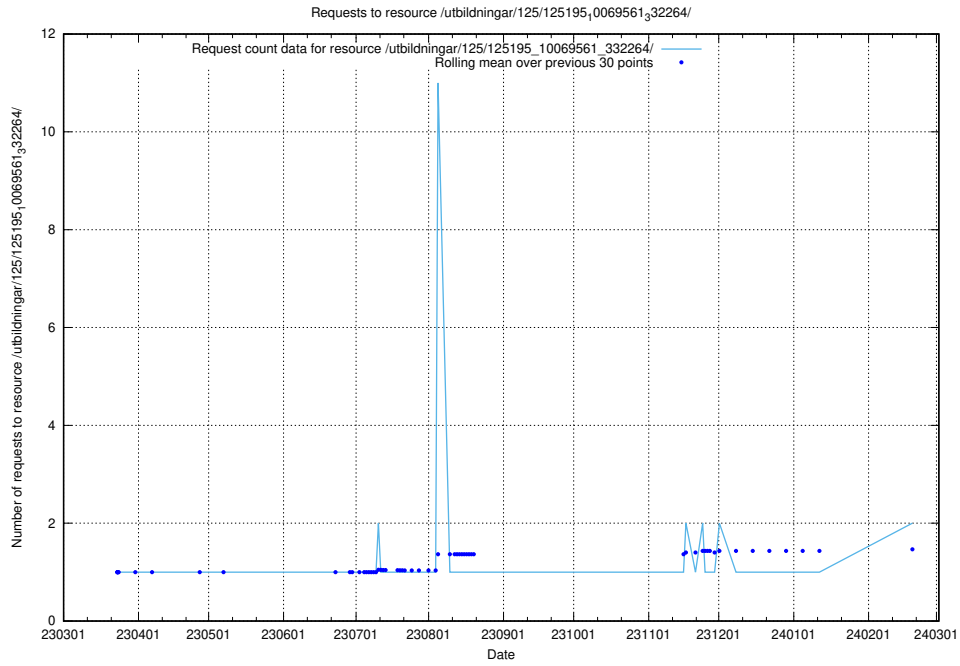

5.342 Usage of /utbildningar/125/125195_10069561_332264/

Here, we count the number of requests to resource /utbildningar/125/125195_10069561_332264/.