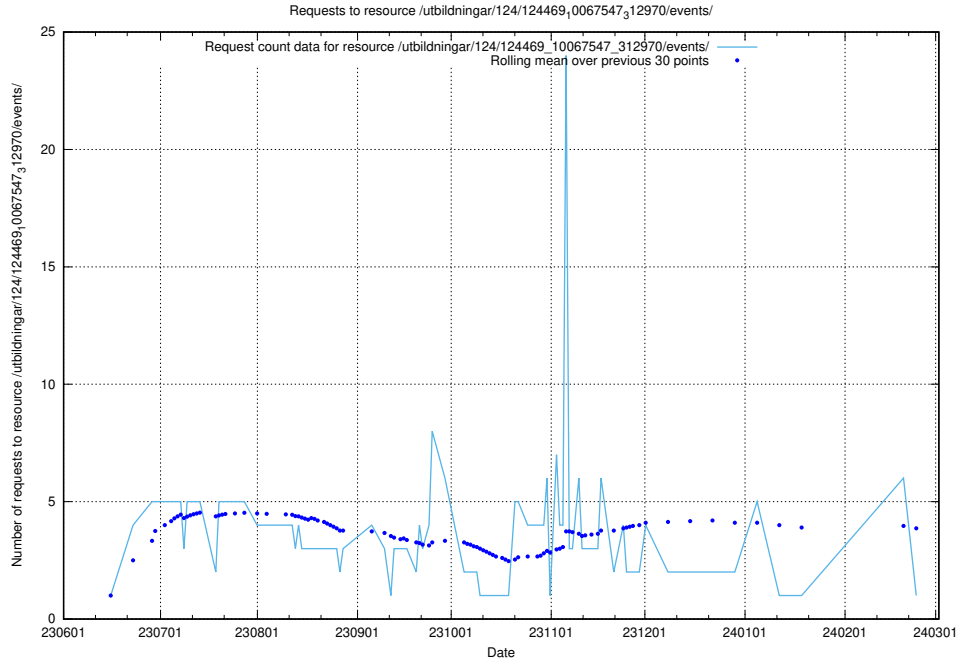

5.5515 Usage of /utbildningar/124/124469_10067547_312970/events/

Here, we count the number of requests to resource /utbildningar/124/124469_10067547_312970/events/