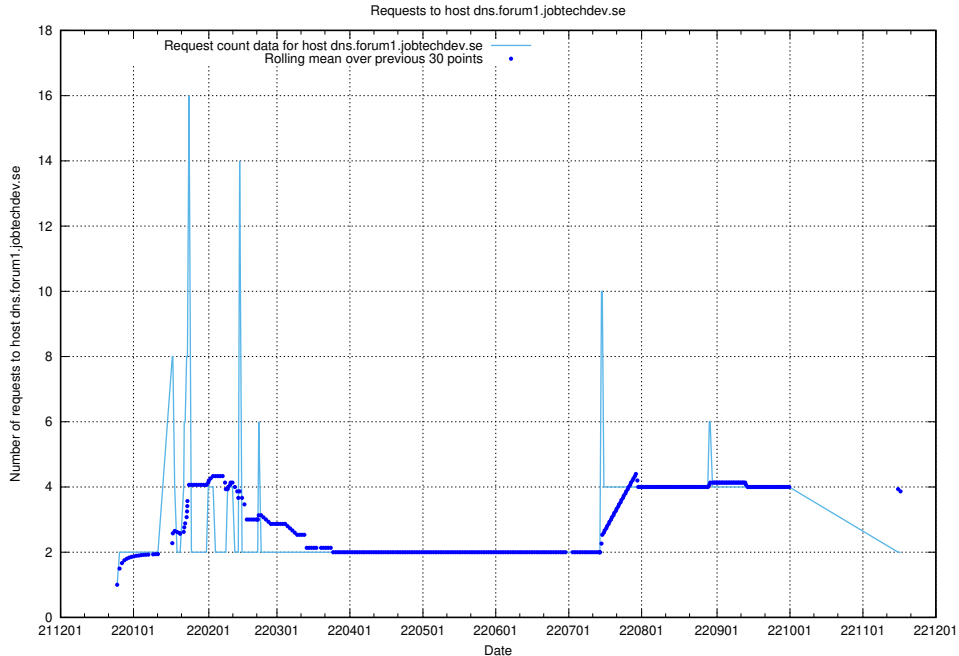

7.364 Usage of dns.forum1.jobtechdev.se

Here, we count the number of requests to host dns.forum1.jobtechdev.se.