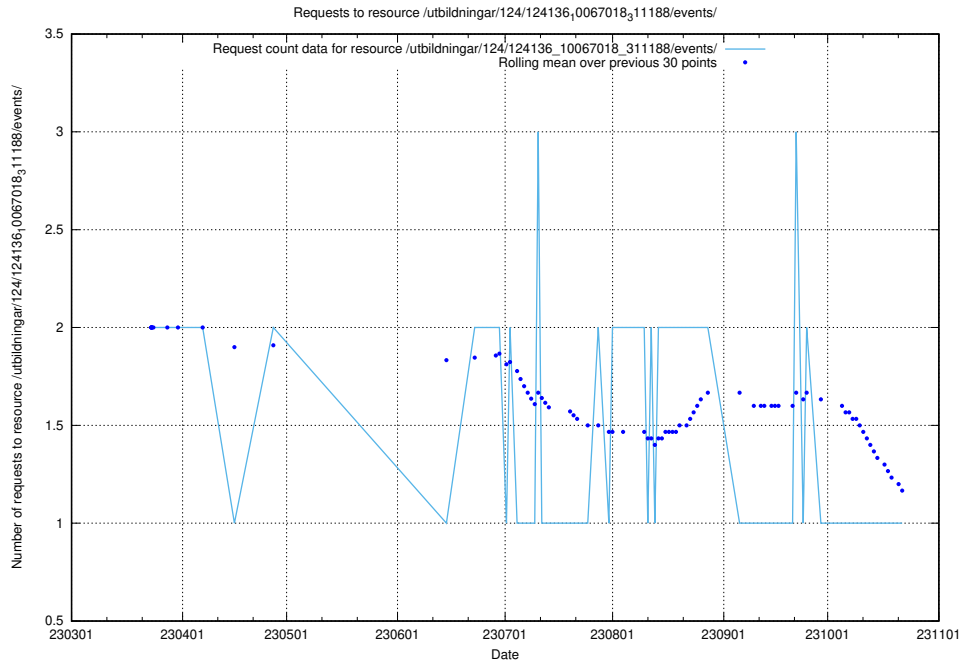

5.5946 Usage of /utbildningar/124/124136_10067018_311188/events/

Here, we count the number of requests to resource /utbildningar/124/124136_10067018_311188/events/