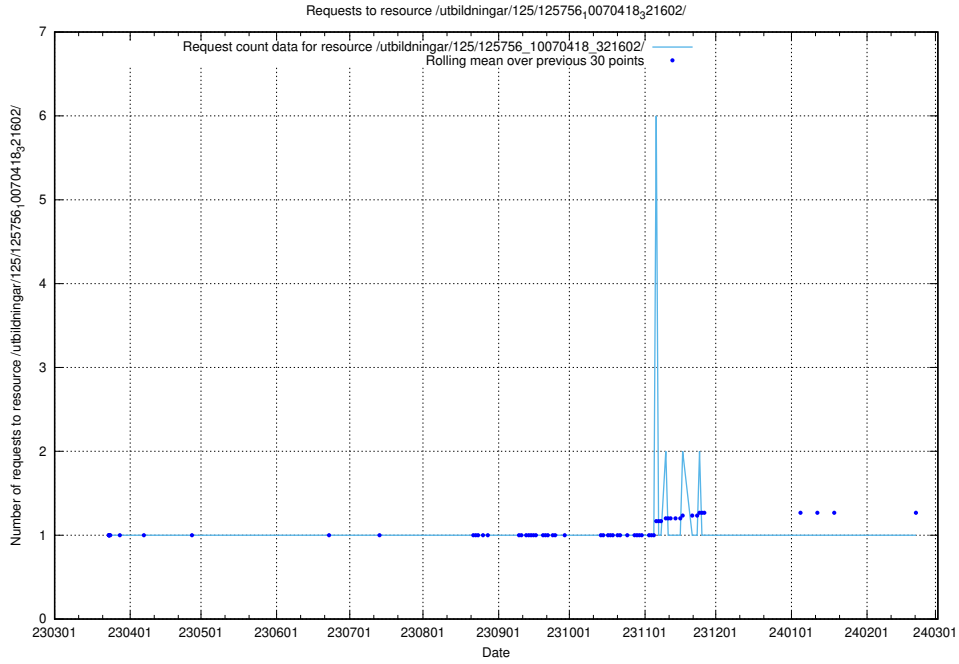

5.6102 Usage of /utbildningar/125/125756_10070418_321602/

Here, we count the number of requests to resource /utbildningar/125/125756_10070418_321602/.