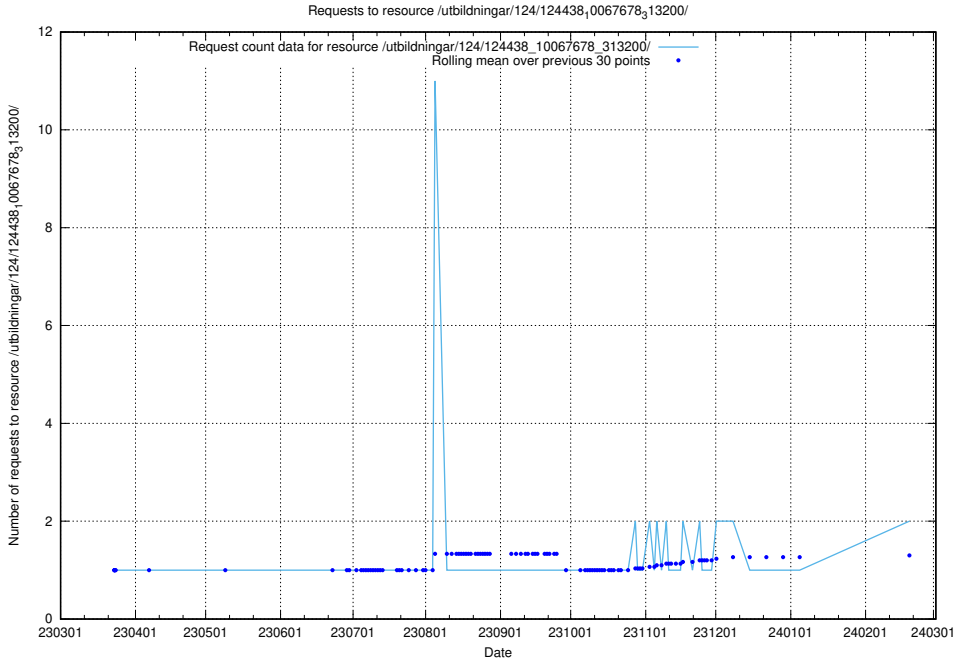

5.526 Usage of /utbildningar/124/124438_10067678_313200/

Here, we count the number of requests to resource /utbildningar/124/124438_10067678_313200/.