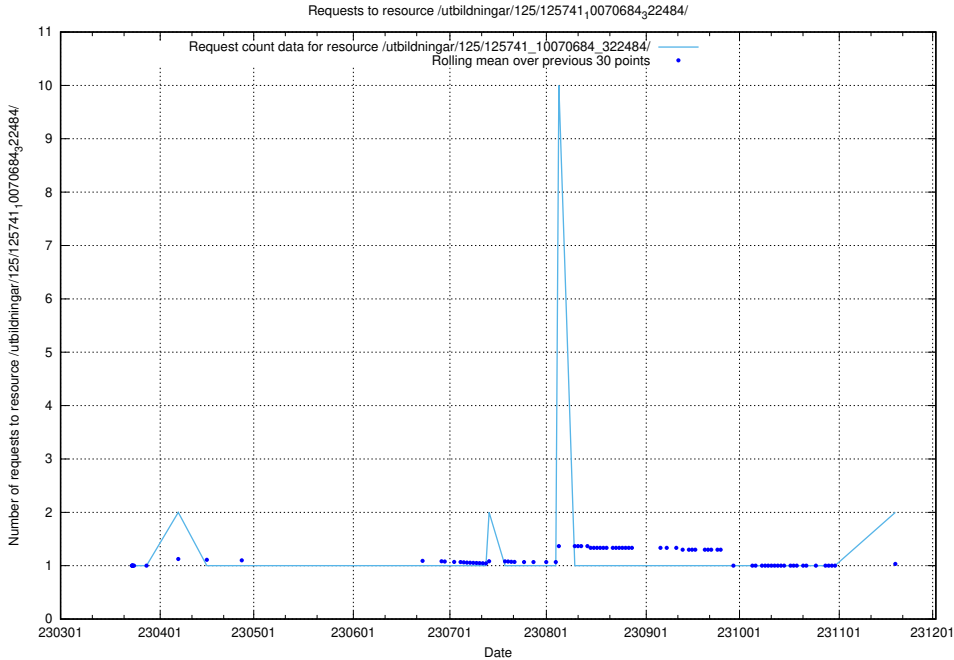

5.812 Usage of /utbildningar/125/125741_10070684_322484/

Here, we count the number of requests to resource /utbildningar/125/125741_10070684_322484/.