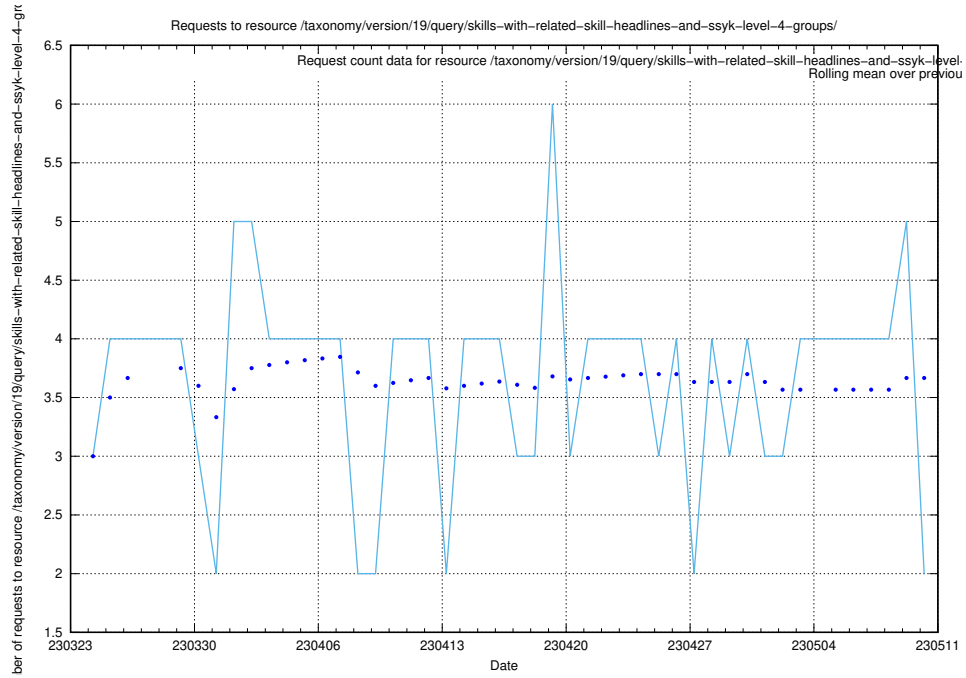

5.774 Usage of /taxonomy/version/19/query/skills-with-related-skill-headlines-and-ssyk-level-4-groups/

Here, we count the number of requests to resource /taxonomy/version/19/query/skills-with-related-skill-headlines-and-ssyk-level-4-groups/.