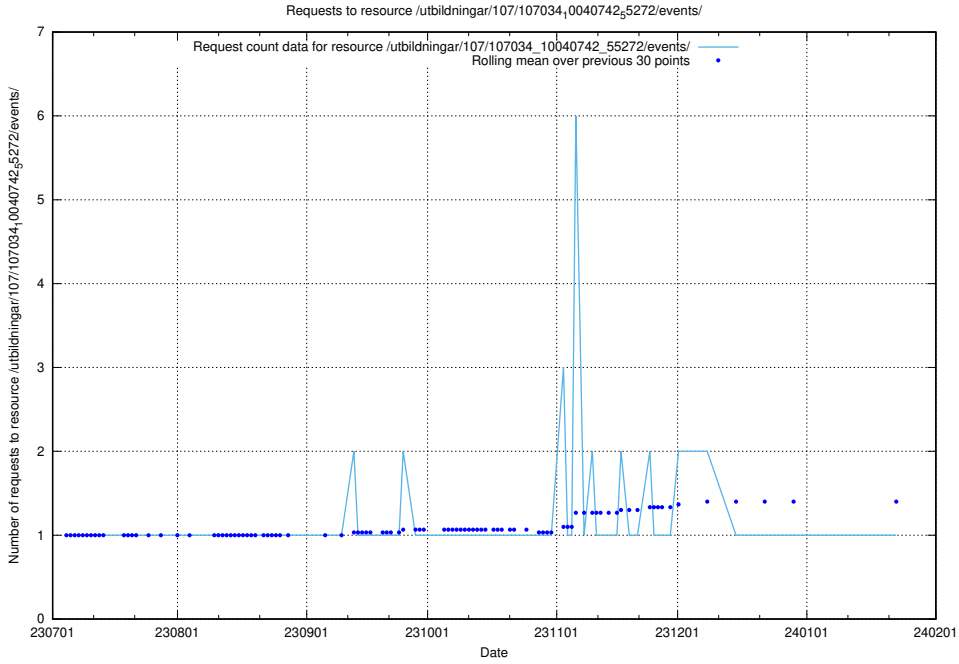

5.4974 Usage of /utbildningar/107/107034_10040742_55272/events/

Here, we count the number of requests to resource /utbildningar/107/107034_10040742_55272/events/.