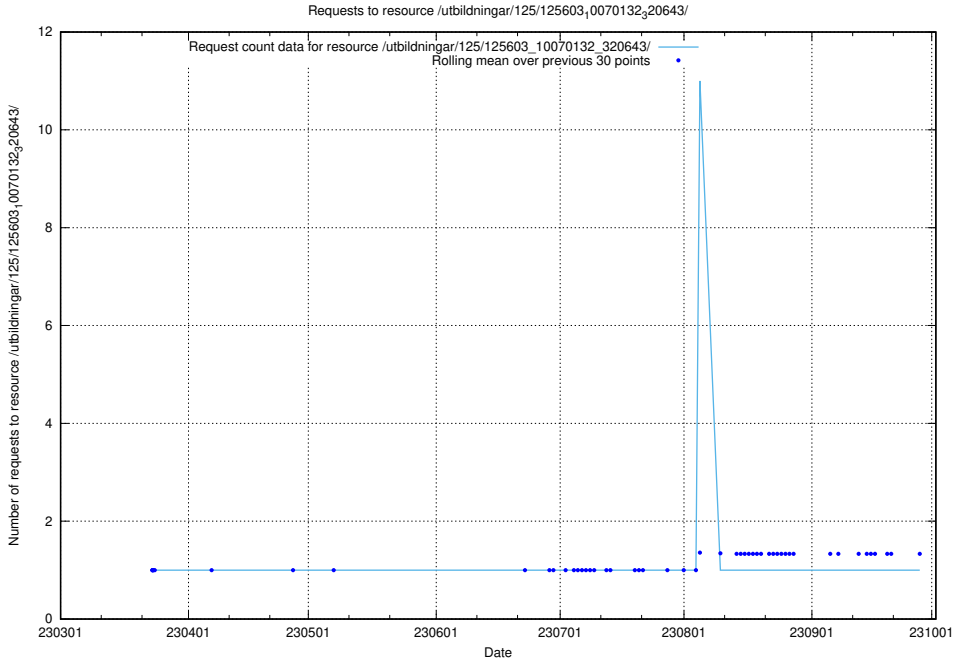

5.934 Usage of /utbildningar/125/125603_10070132_320643/

Here, we count the number of requests to resource /utbildningar/125/125603_10070132_320643/.