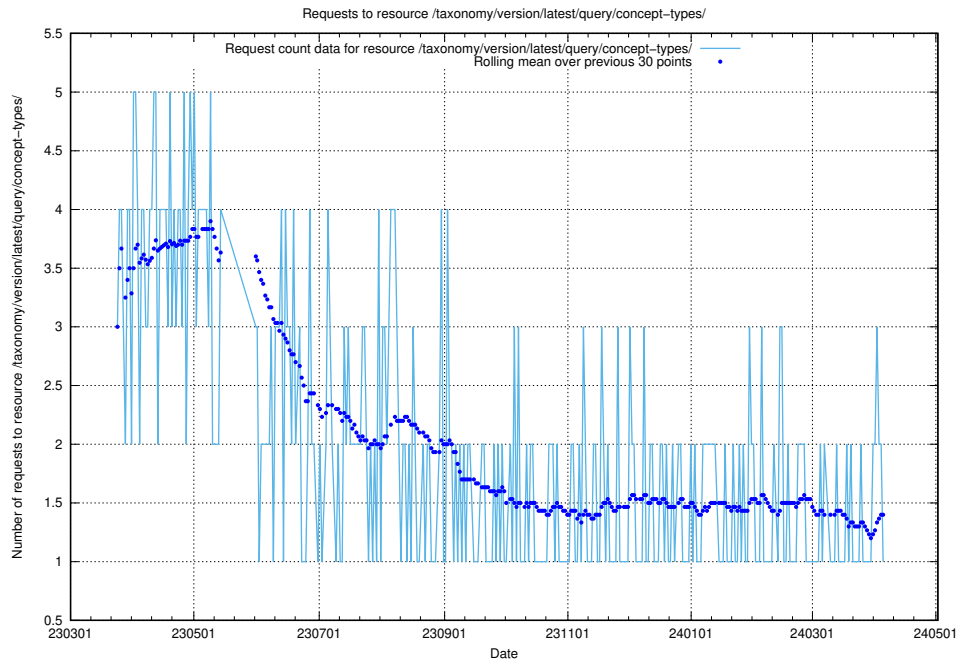

5.5769 Usage of /taxonomy/version/latest/query/concept-types/

Here, we count the number of requests to resource /taxonomy/version/latest/query/concept-types/.