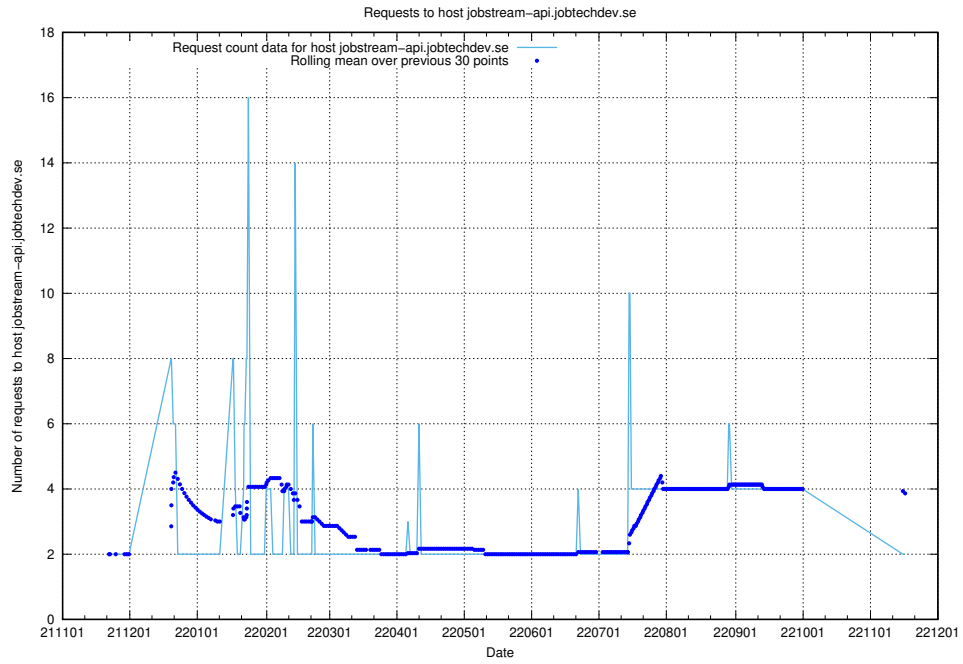

7.435 Usage of jobstream-api.jobtechdev.se

Here, we count the number of requests to host jobstream-api.jobtechdev.se.