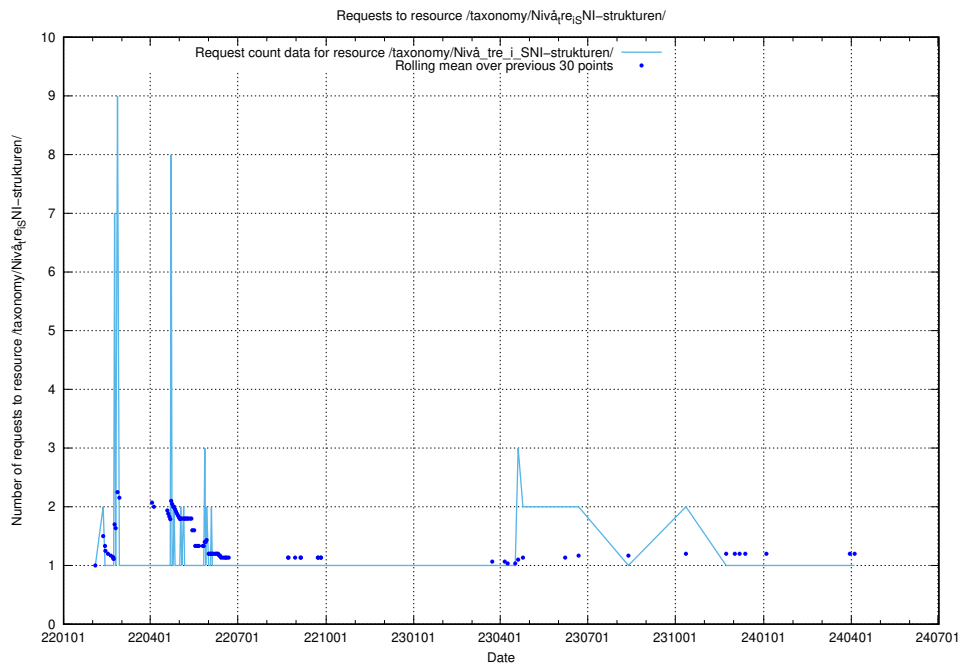

5.2616 Usage of /taxonomy/Nivå_tre_i_SNI-strukturen/

Here, we count the number of requests to resource /taxonomy/Nivå_tre_i_SNI-strukturen/.