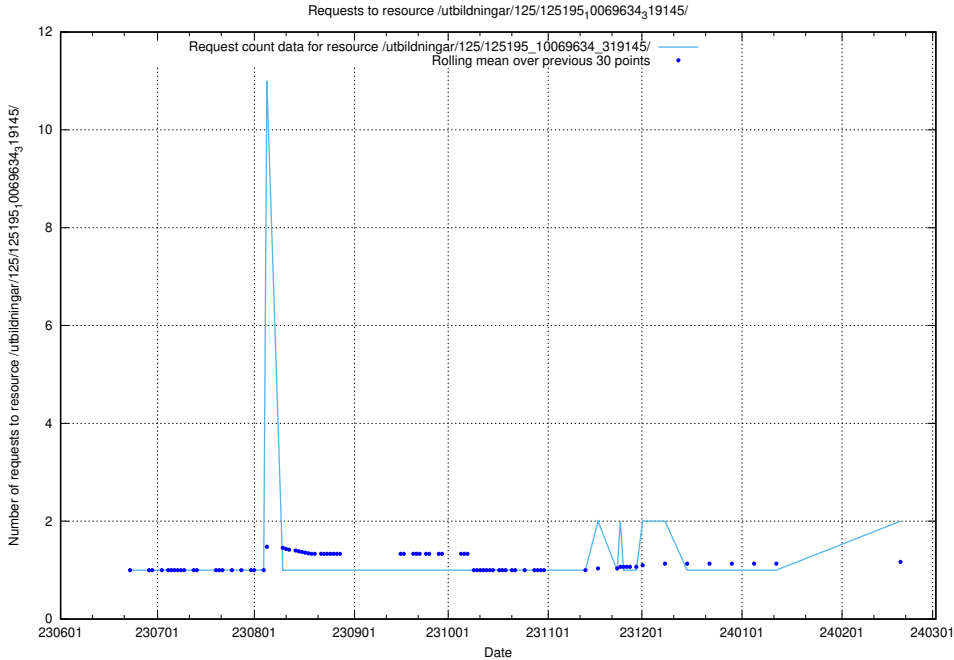

5.713 Usage of /utbildningar/125/125195_10069634_319145/

Here, we count the number of requests to resource /utbildningar/125/125195_10069634_319145/.