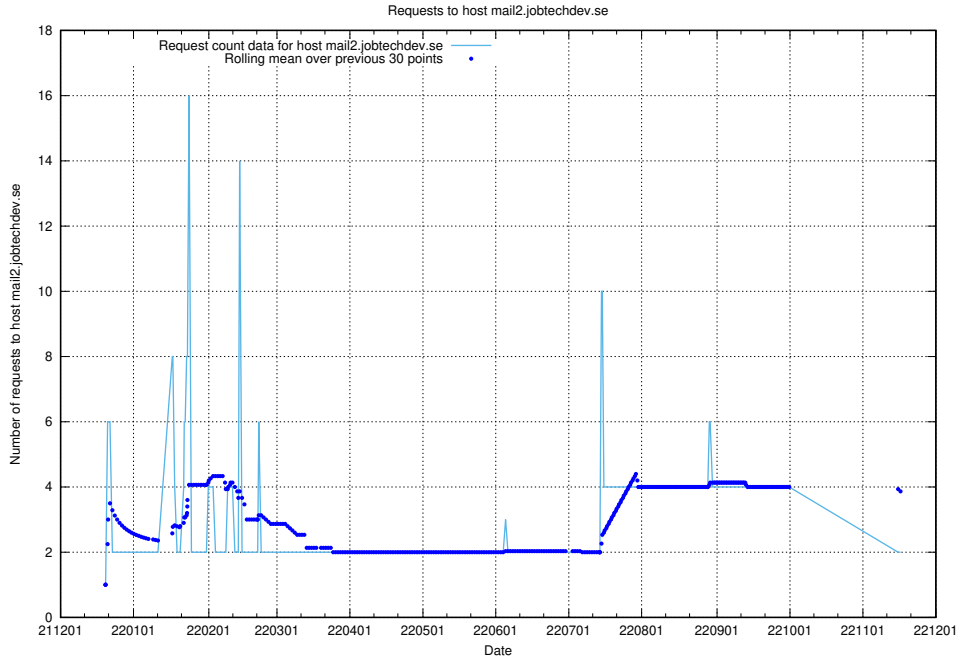

7.373 Usage of mail2.jobtechdev.se

Here, we count the number of requests to host mail2.jobtechdev.se.