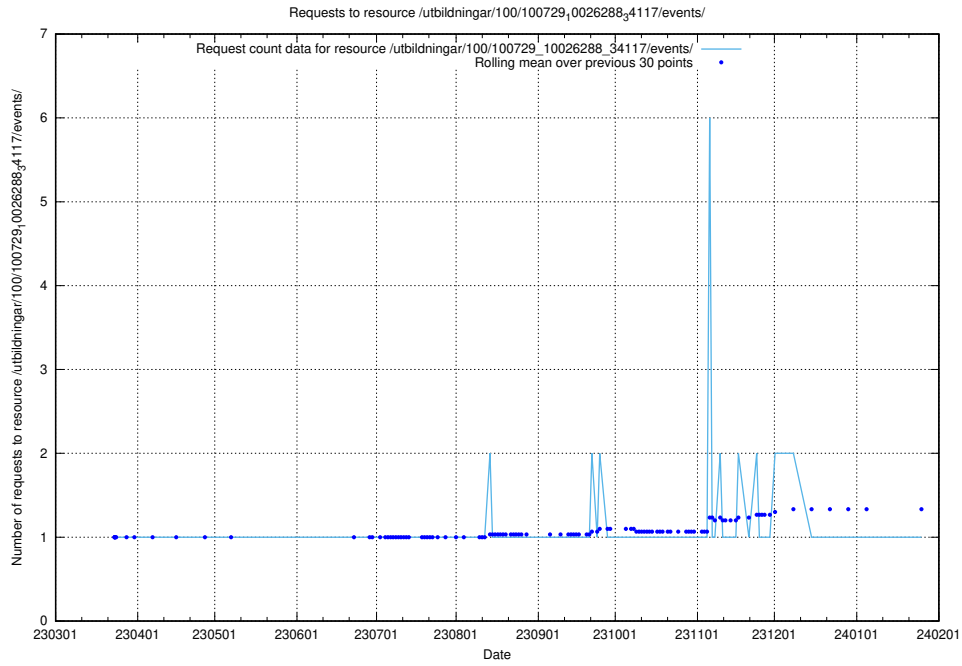

5.5291 Usage of /utbildningar/100/100729_10026288_34117/events/

Here, we count the number of requests to resource /utbildningar/100/100729_10026288_34117/events/.