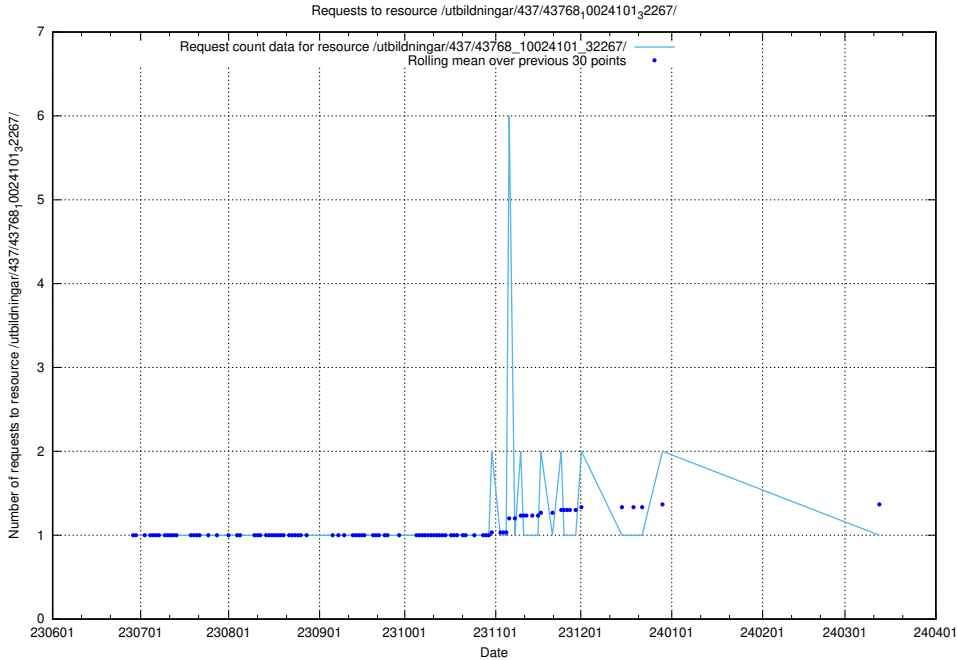

5.5045 Usage of /utbildningar/437/43768_10024101_32267/

Here, we count the number of requests to resource /utbildningar/437/43768_10024101_32267/.