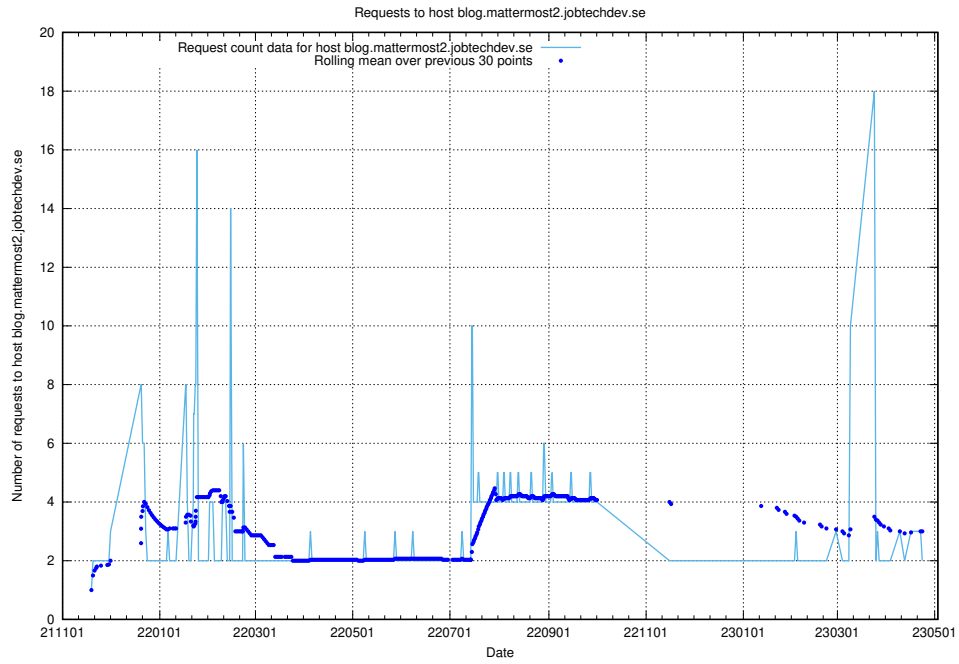

7.471 Usage of `blog.mattermost2.jobtechdev.se`

Here, we count the number of requests to host `blog.mattermost2.jobtechdev.se`.