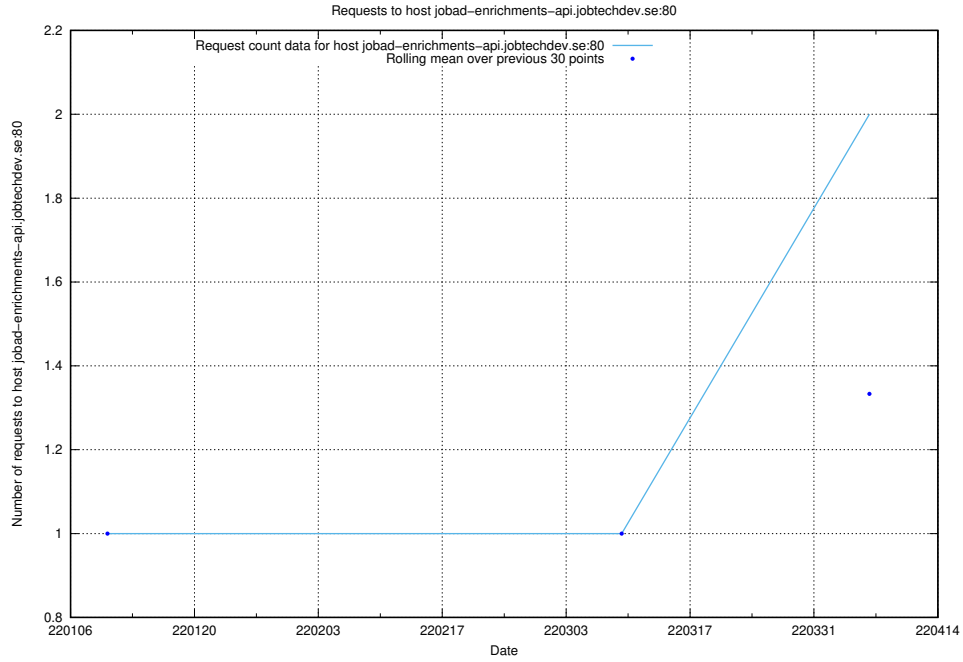

7.282 Usage of jobad-enrichments-api.jobtechdev.se:80

Here, we count the number of requests to host jobad-enrichments-api.jobtechdev.se:80.