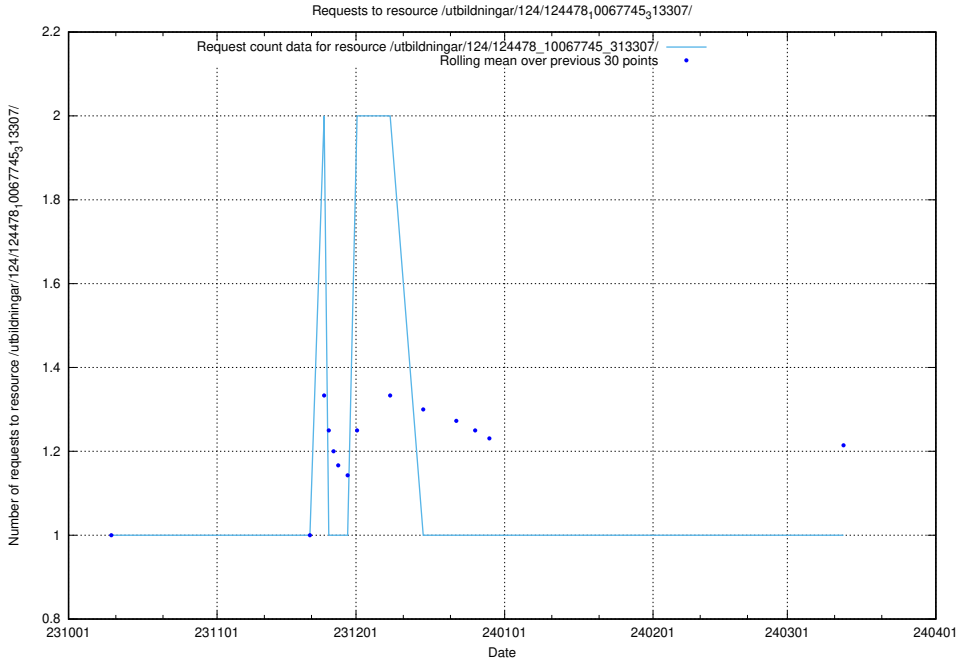

5.3996 Usage of /utbildningar/124/124478_10067745_313307/

Here, we count the number of requests to resource /utbildningar/124/124478_10067745_313307/.