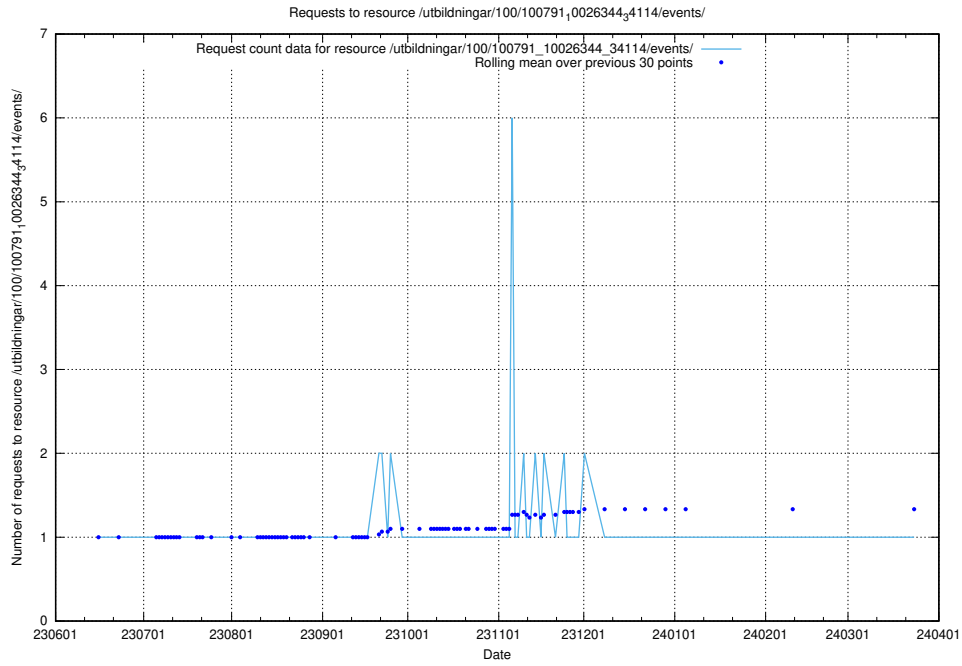

5.5518 Usage of /utbildningar/100/100791_10026344_34114/events/

Here, we count the number of requests to resource /utbildningar/100/100791_10026344_34114/events/.