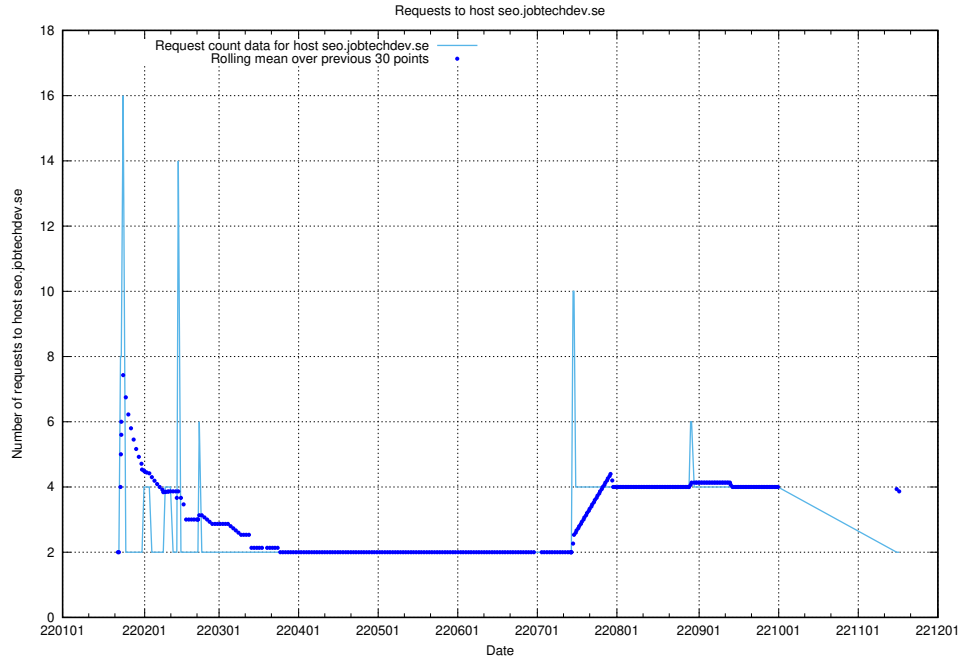

7.589 Usage of seo.jobtechdev.se

Here, we count the number of requests to host seo.jobtechdev.se.