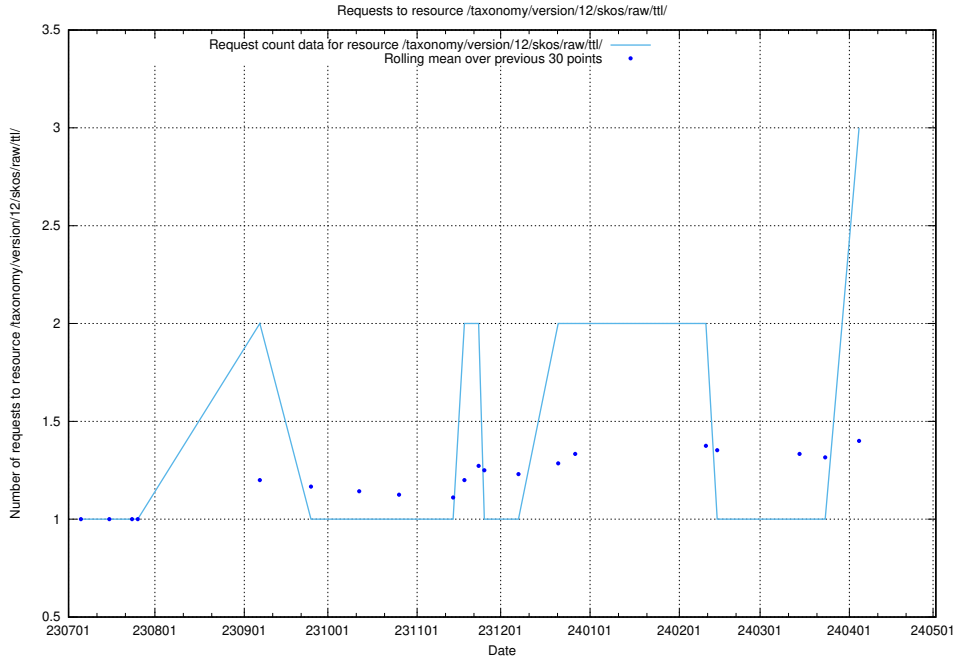

5.277 Usage of /taxonomy/version/12/skos/raw/ttl/

Here, we count the number of requests to resource /taxonomy/version/12/skos/raw/ttl/.