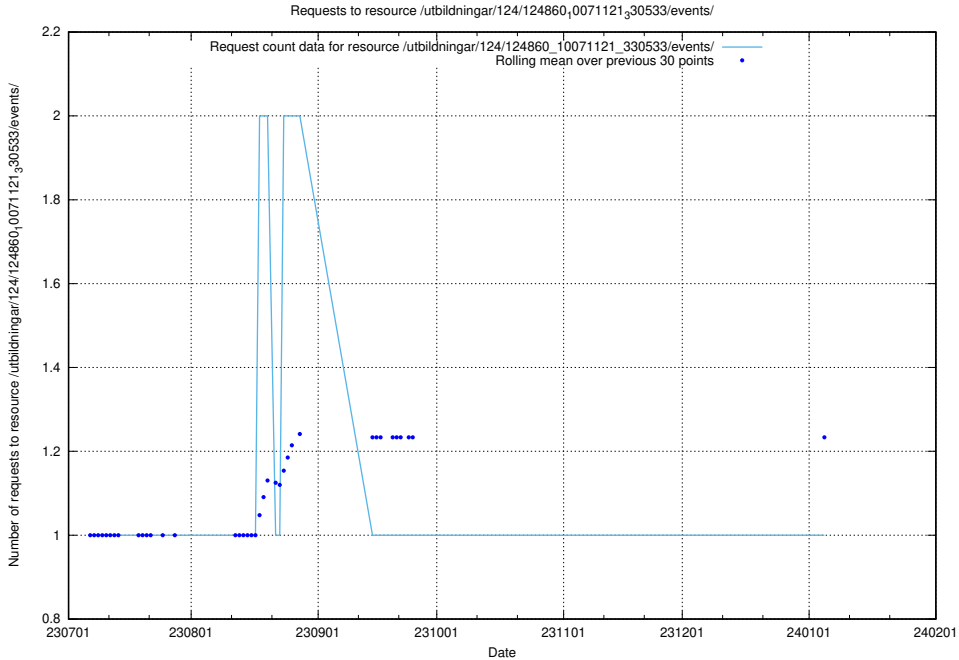

5.4930 Usage of /utbildningar/124/124860_10071121_330533/events/

Here, we count the number of requests to resource /utbildningar/124/124860_10071121_330533/events/