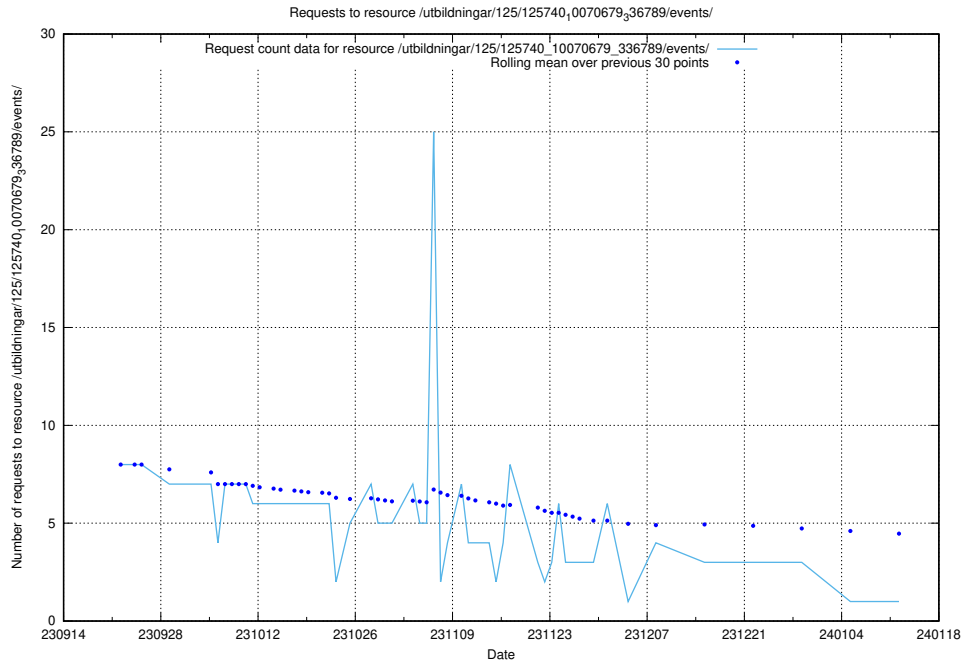

5.4115 Usage of /utbildningar/125/125740_10070679_336789/events/

Here, we count the number of requests to resource /utbildningar/125/125740_10070679_336789/events/