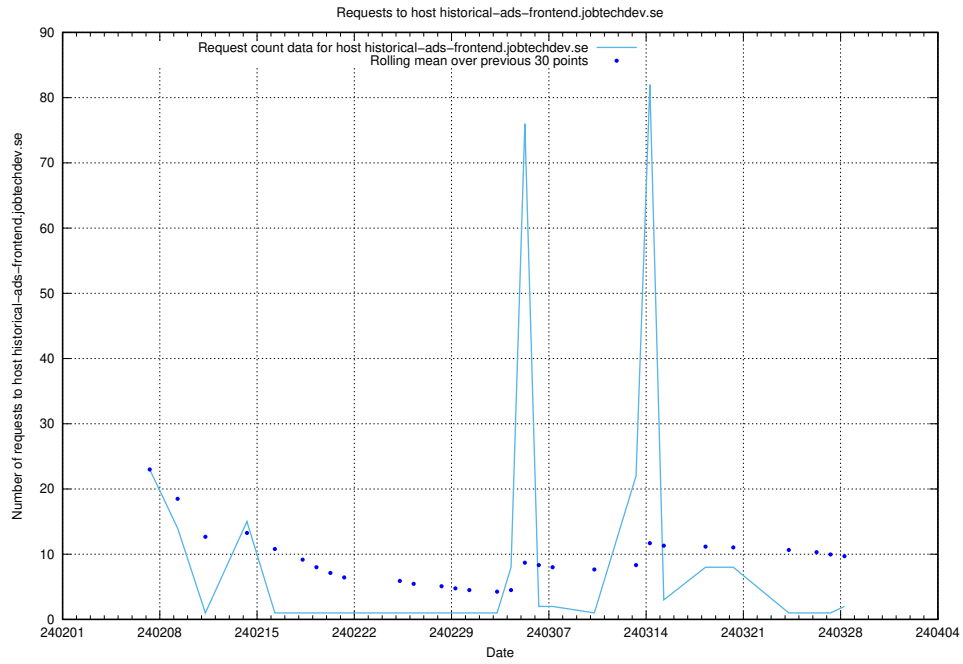

7.563 Usage of historical-ads-frontend.jobtechdev.se

Here, we count the number of requests to host historical-ads-frontend.jobtechdev.se.