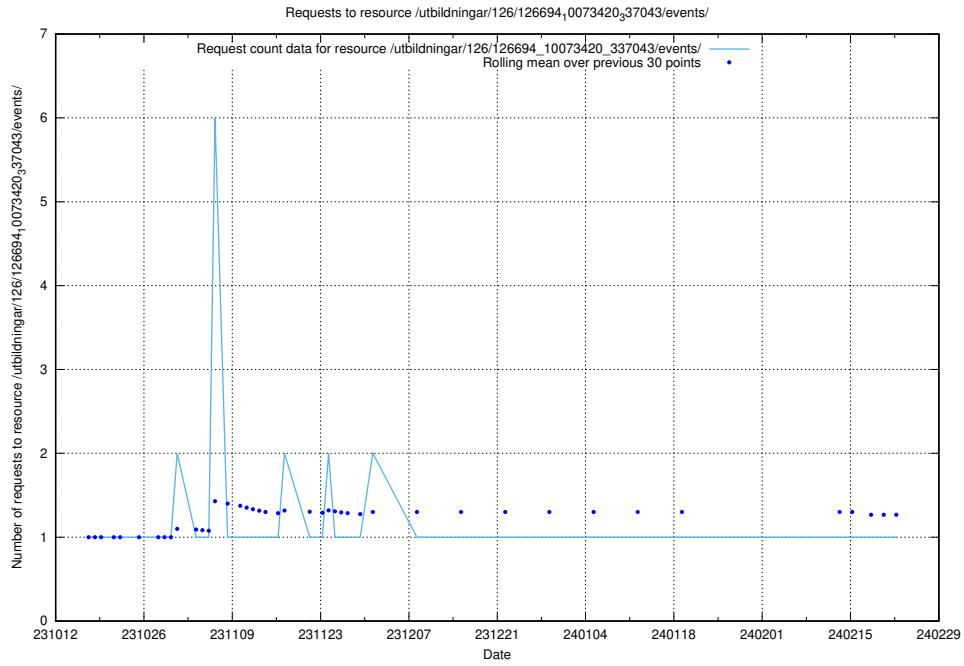

5.3914 Usage of /utbildningar/126/126694_10073420_337043/events/

Here, we count the number of requests to resource /utbildningar/126/126694_10073420_337043/events/