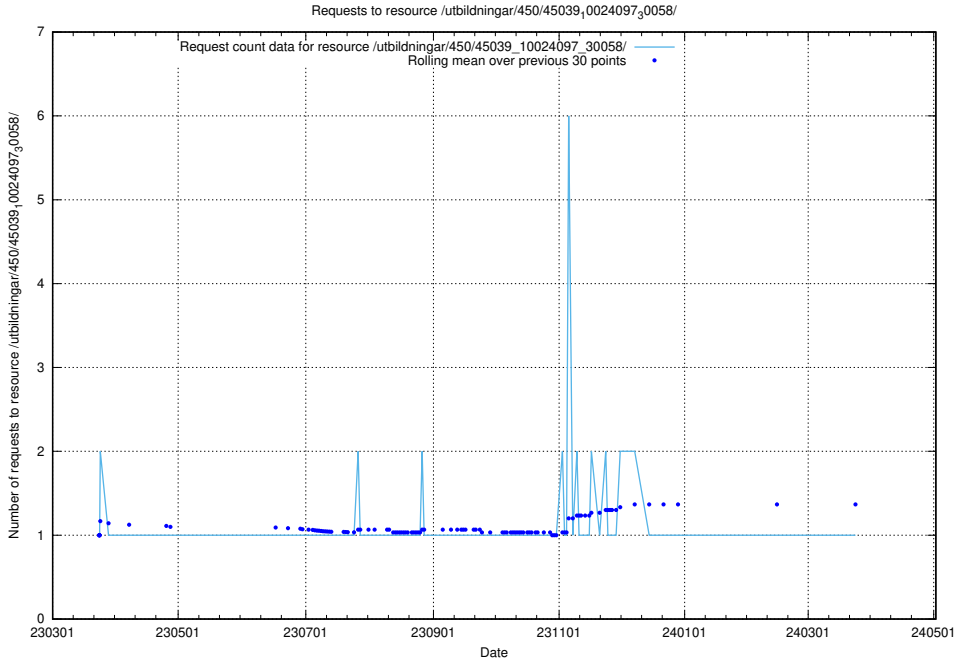

5.5963 Usage of /utbildningar/450/45039_10024097_30058/

Here, we count the number of requests to resource /utbildningar/450/45039_10024097_30058/.