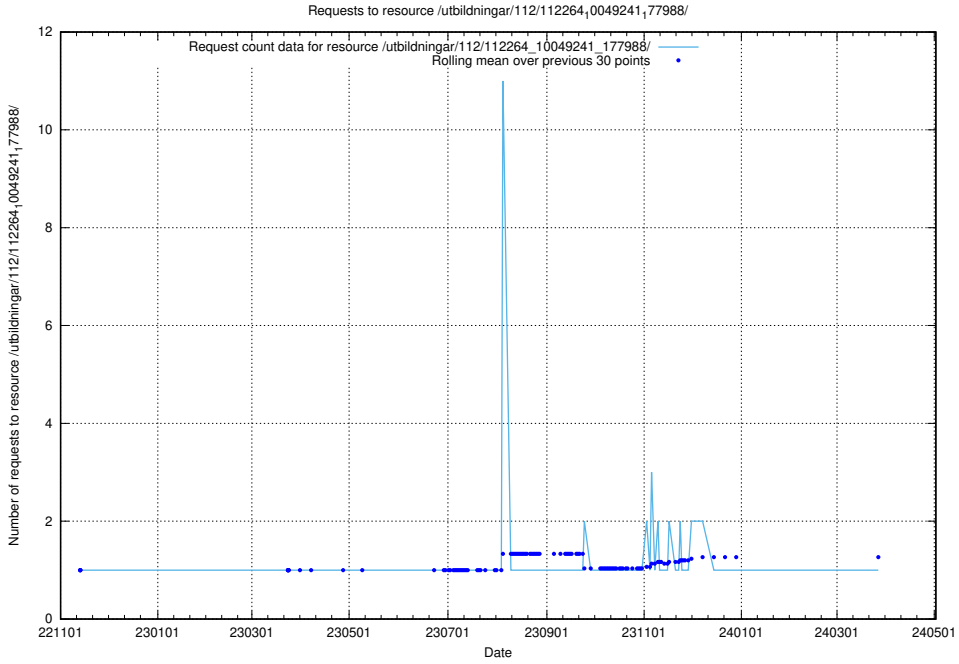

5.5847 Usage of /utbildningar/112/112264_10049241_177988/

Here, we count the number of requests to resource /utbildningar/112/112264_10049241_177988/.