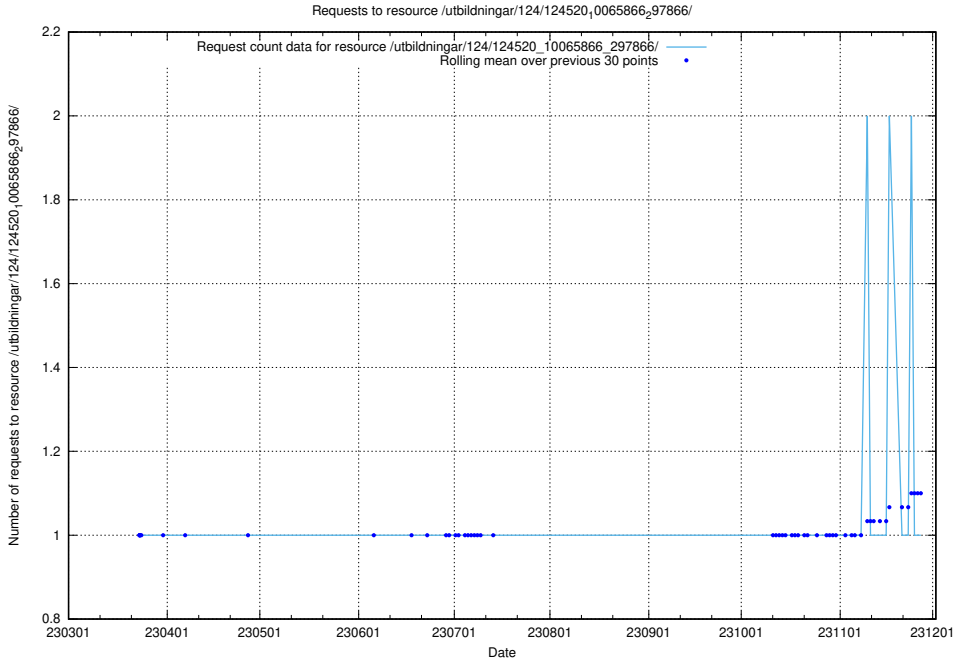

5.1121 Usage of /utbildningar/124/124520_10065866_297866/

Here, we count the number of requests to resource /utbildningar/124/124520_10065866_297866/.