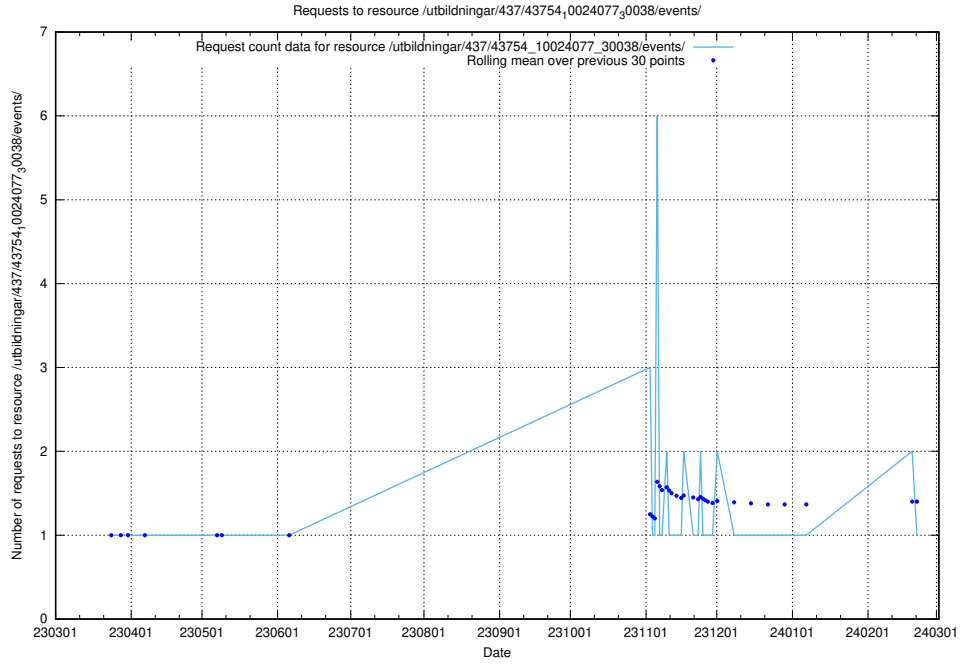

5.5849 Usage of /utbildningar/437/43754_10024077_30038/events/

Here, we count the number of requests to resource /utbildningar/437/43754_10024077_30038/events/.