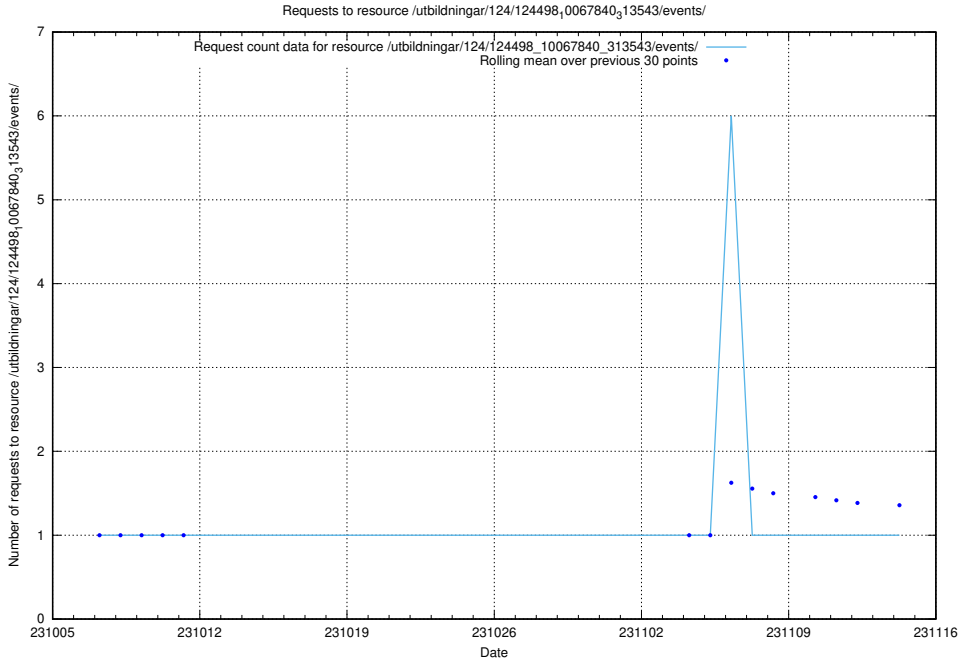

5.4009 Usage of /utbildningar/124/124498_10067840_313543/events/

Here, we count the number of requests to resource /utbildningar/124/124498_10067840_313543/events/