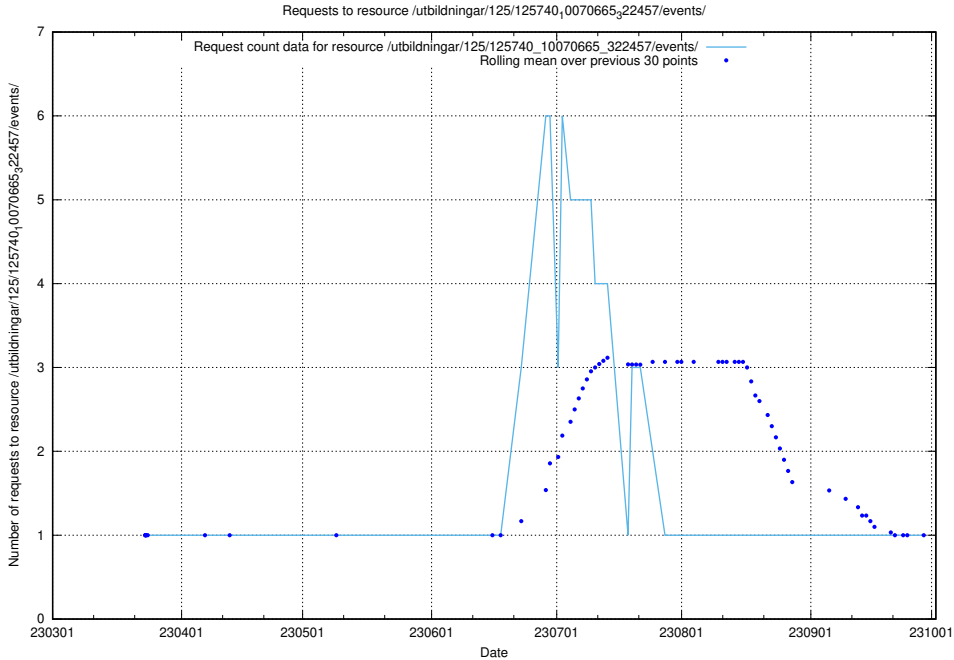

5.857 Usage of /utbildningar/125/125740_10070665_322457/events/

Here, we count the number of requests to resource /utbildningar/125/125740_10070665_322457/events/