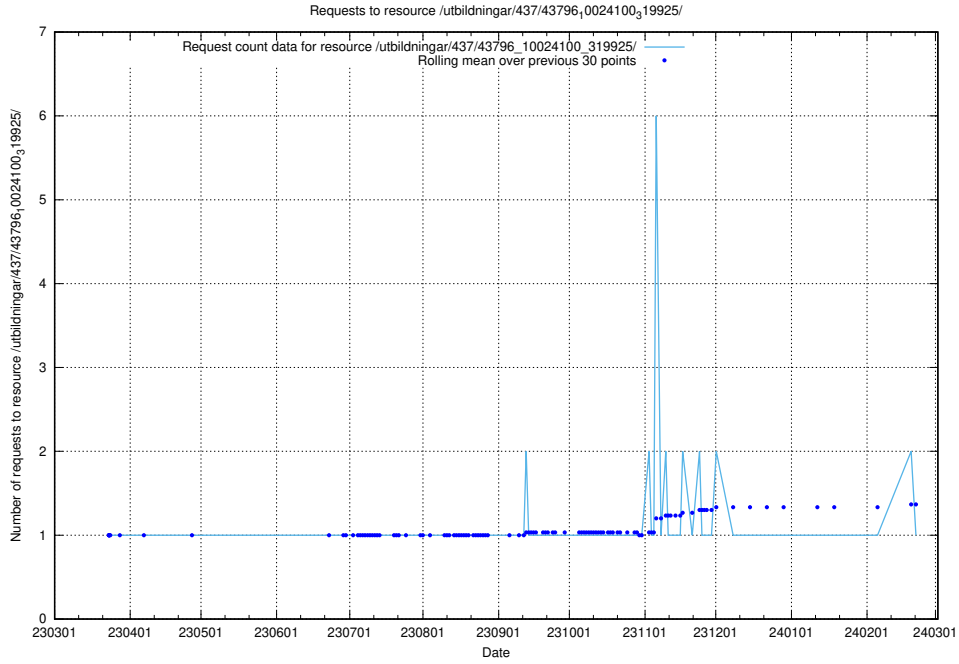

5.5997 Usage of /utbildningar/437/43796_10024100_319925/

Here, we count the number of requests to resource /utbildningar/437/43796_10024100_319925/.