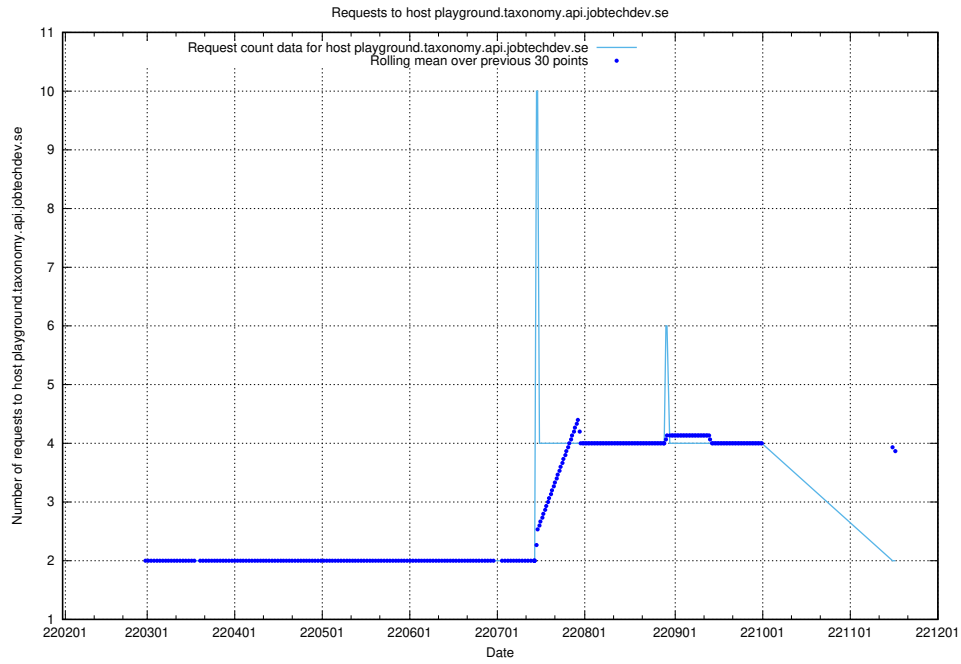

7.507 Usage of playground.taxonomy.api.jobtechdev.se

Here, we count the number of requests to host playground.taxonomy.api.jobtechdev.se.