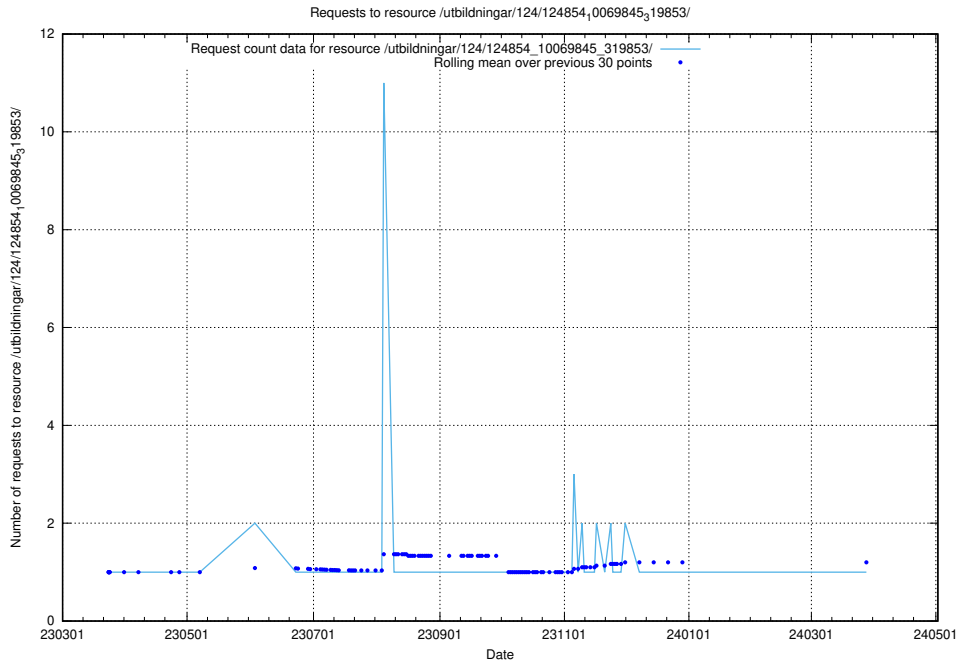

5.1061 Usage of /utbildningar/124/124854_10069845_319853/

Here, we count the number of requests to resource /utbildningar/124/124854_10069845_319853/.