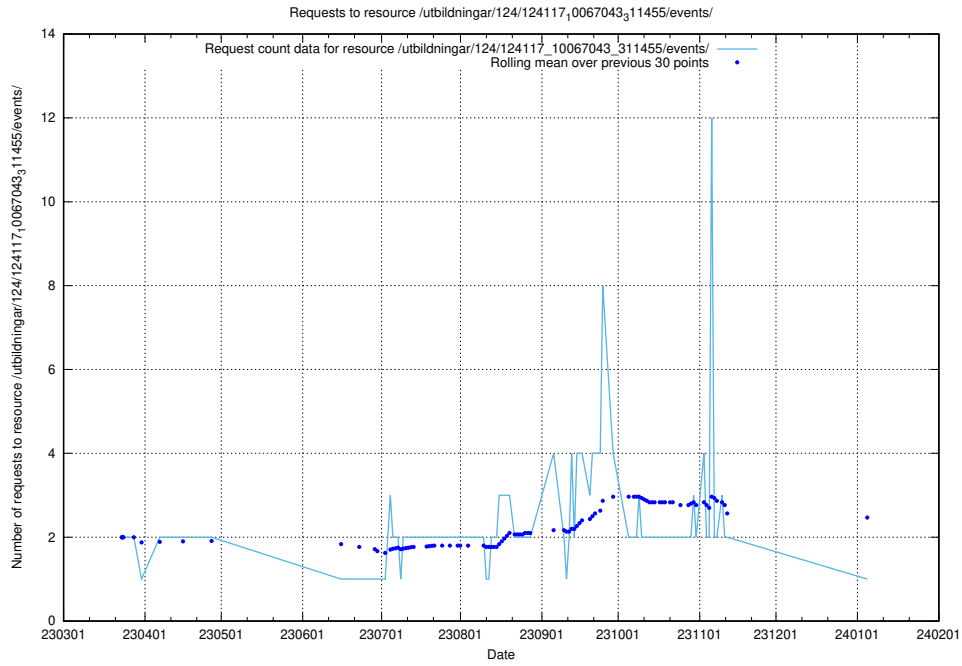

5.5949 Usage of /utbildningar/124/124117_10067043_311455/events/

Here, we count the number of requests to resource /utbildningar/124/124117_10067043_311455/events/