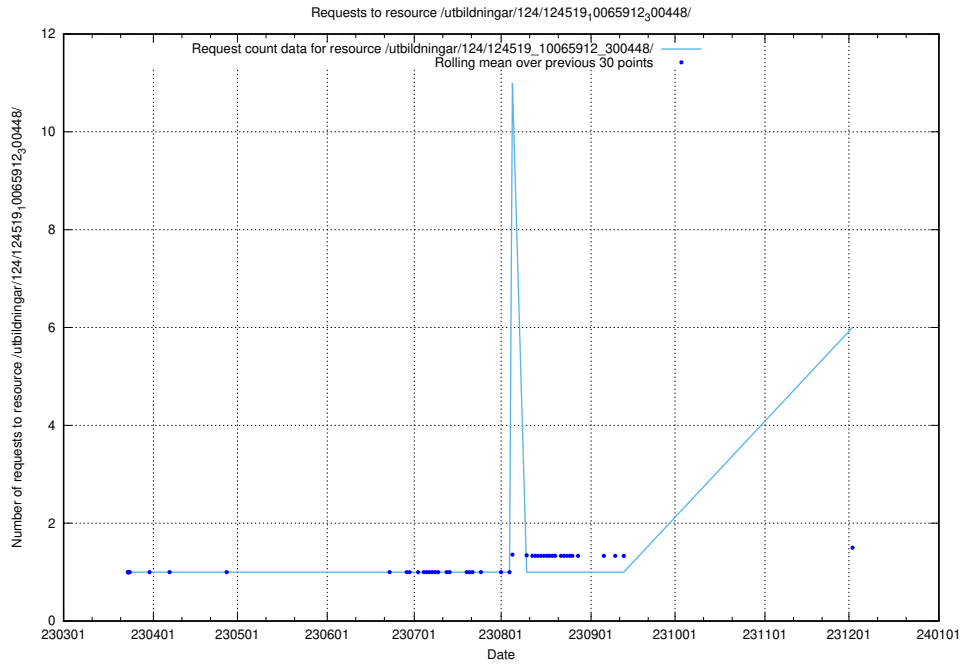

5.66 Usage of /utbildningar/124/124519_10065912_300448/

Here, we count the number of requests to resource /utbildningar/124/124519_10065912_300448/.