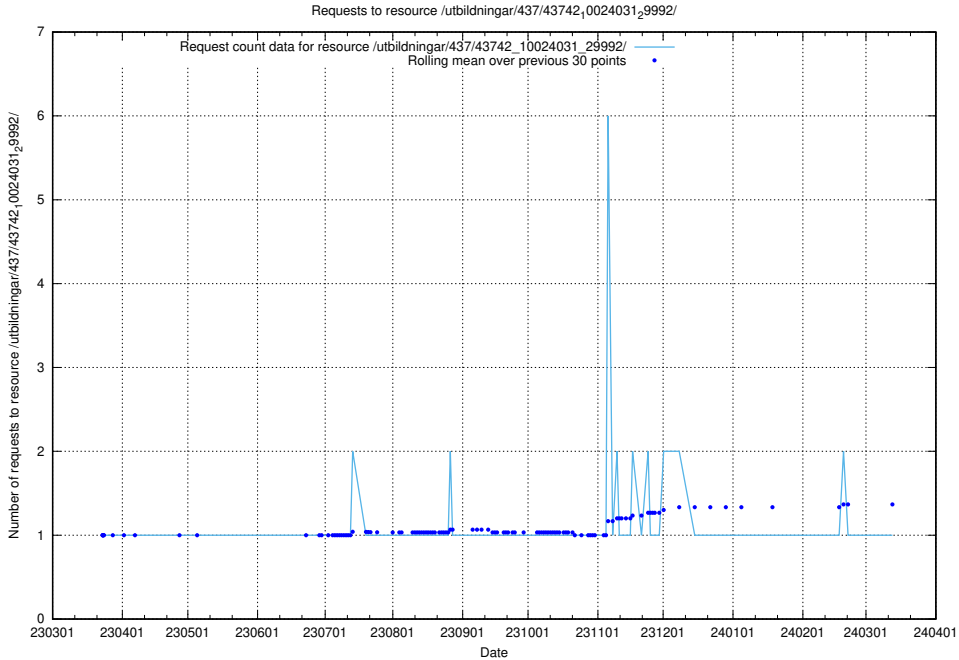

5.6031 Usage of /utbildningar/437/43742_10024031_29992/

Here, we count the number of requests to resource /utbildningar/437/43742_10024031_29992/.