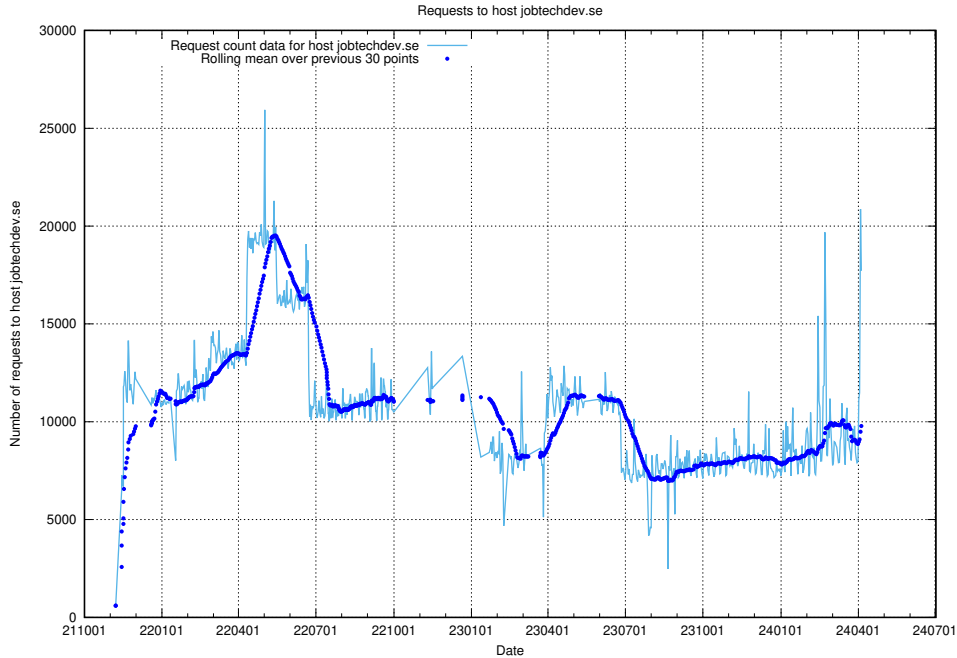

### 7.10 Usage of jobtechdev.se

Here, we count the number of requests to host jobtechdev.se.