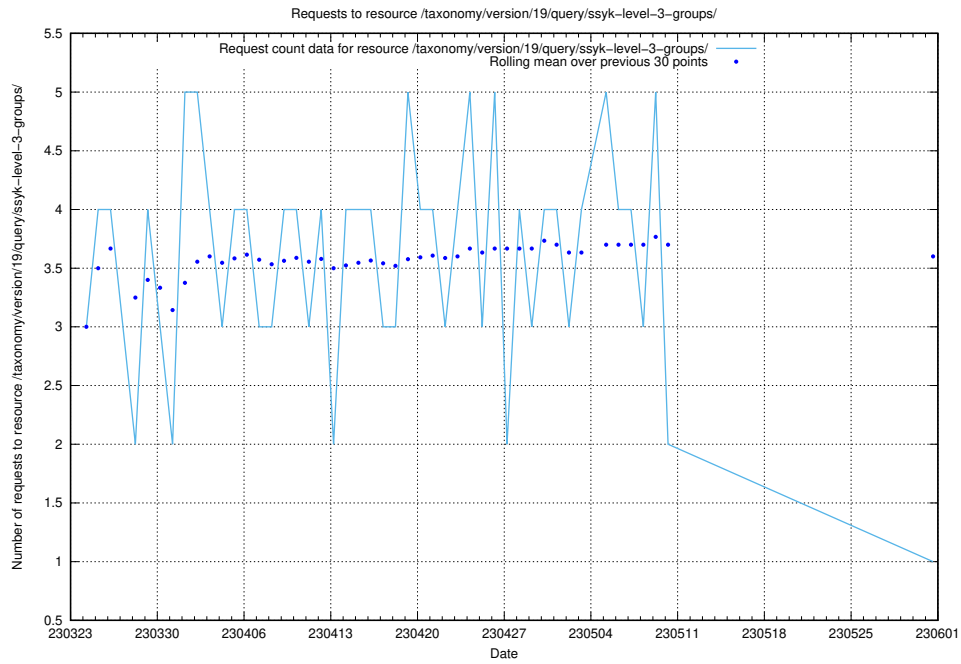

5.5785 Usage of /taxonomy/version/19/query/ssyk-level-3-groups/

Here, we count the number of requests to resource /taxonomy/version/19/query/ssyk-level-3-groups/.