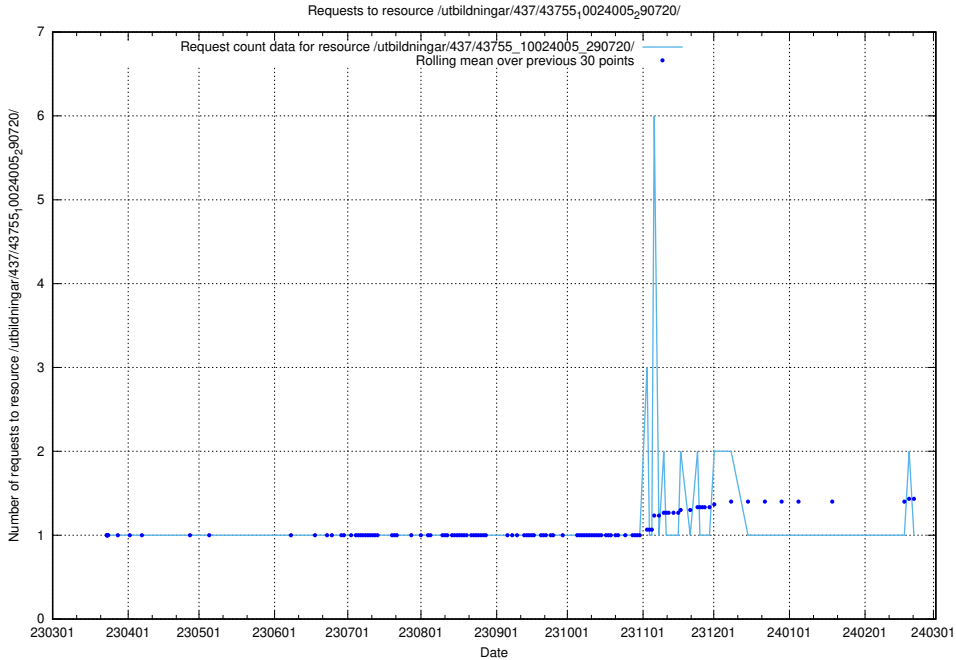

5.6016 Usage of /utbildningar/437/43755_10024005_290720/

Here, we count the number of requests to resource /utbildningar/437/43755_10024005_290720/.