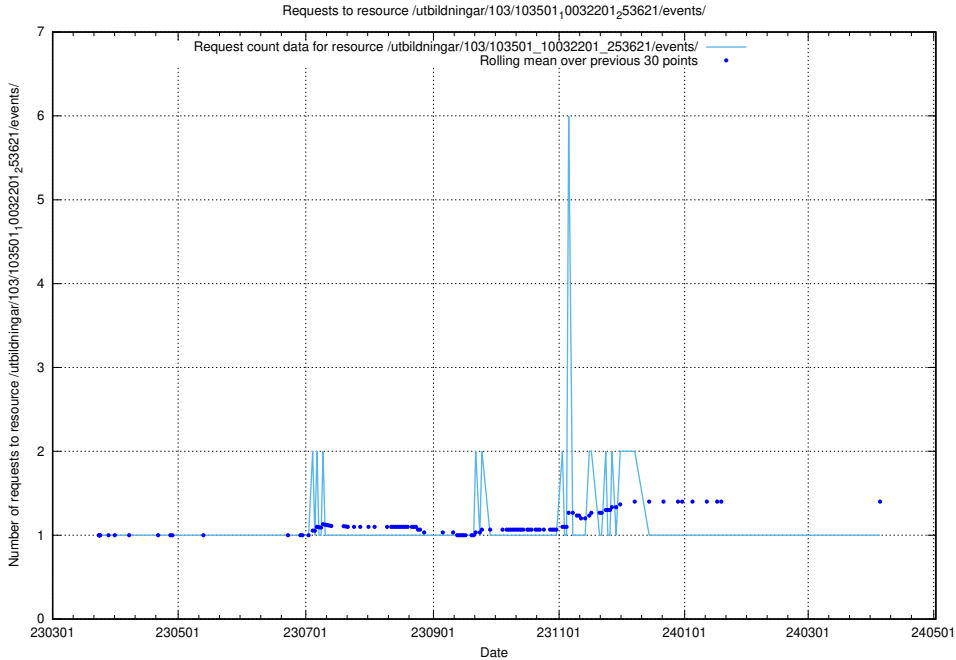

5.5099 Usage of /utbildningar/103/103501_10032201_253621/events/

Here, we count the number of requests to resource /utbildningar/103/103501_10032201_253621/events/