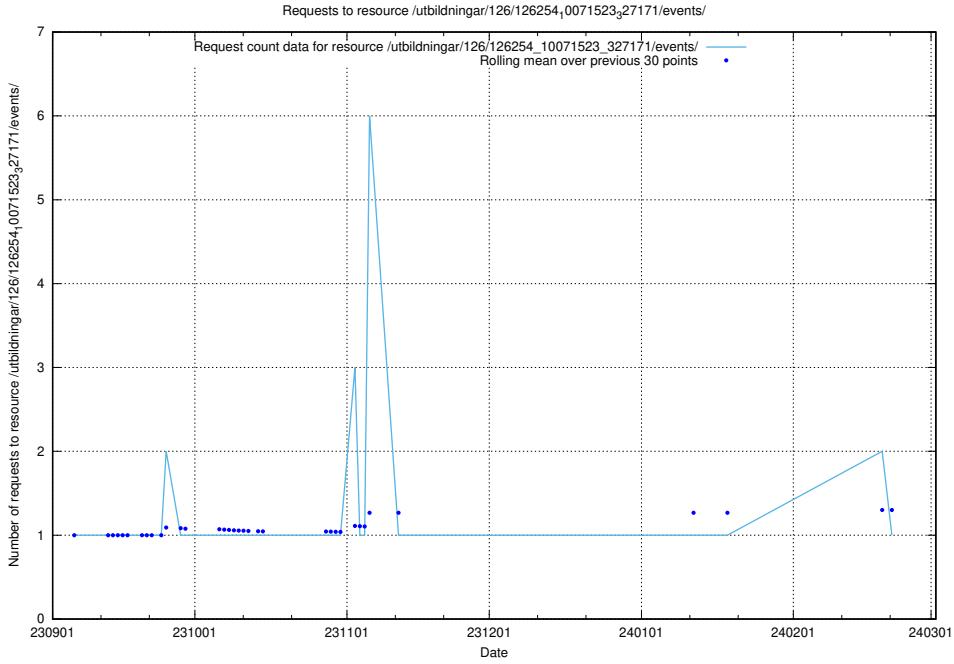

5.4286 Usage of /utbildningar/126/126254_10071523_327171/events/

Here, we count the number of requests to resource /utbildningar/126/126254_10071523_327171/events/