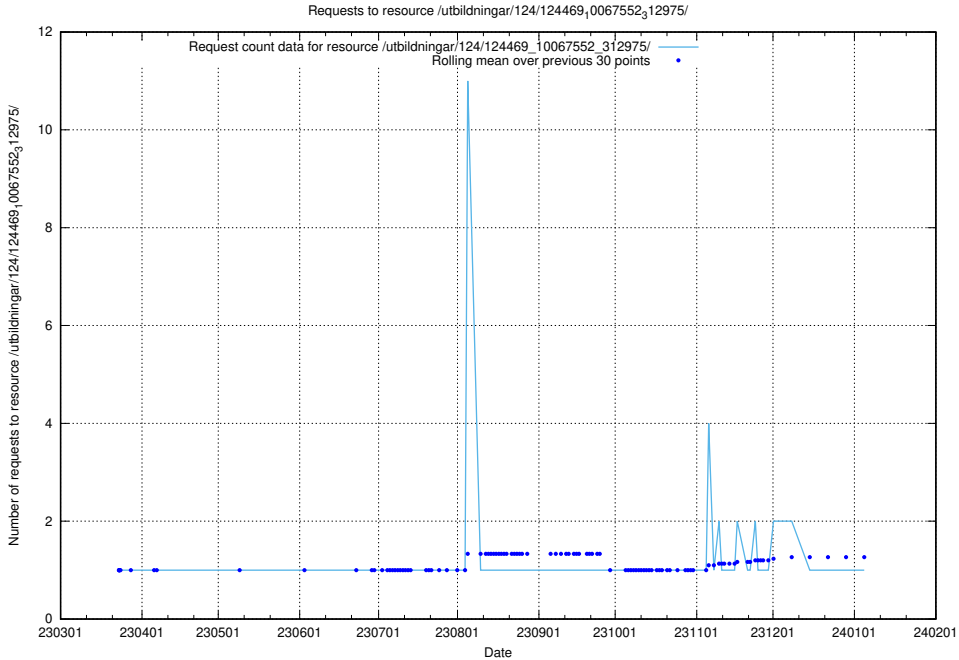

5.2926 Usage of /utbildningar/124/124469_10067552_312975/

Here, we count the number of requests to resource /utbildningar/124/124469_10067552_312975/.