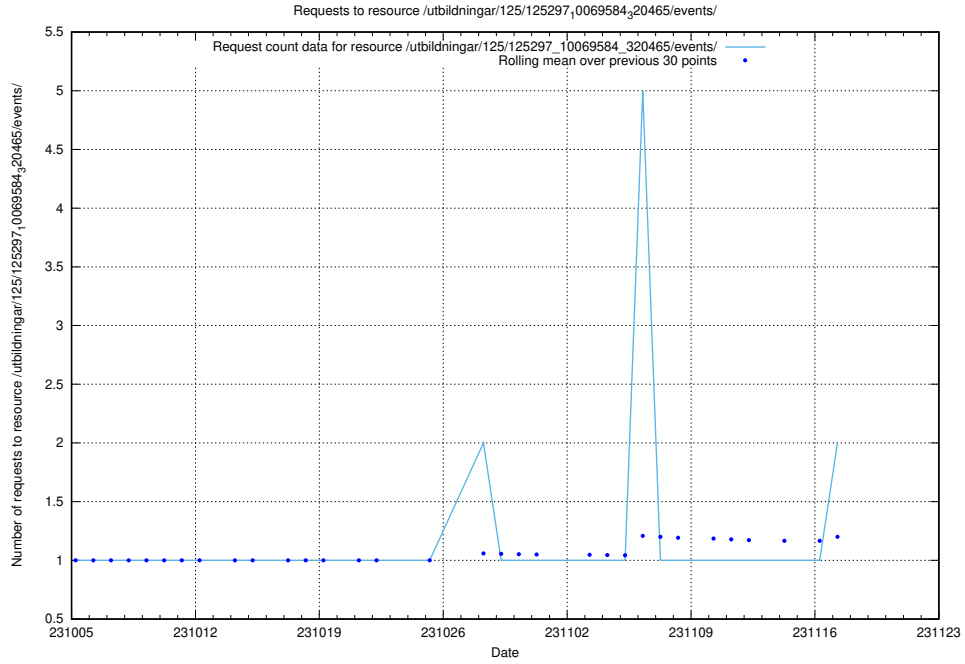

5.585 Usage of /utbildningar/125/125297_10069584_320465/events/

Here, we count the number of requests to resource /utbildningar/125/125297_10069584_320465/events/