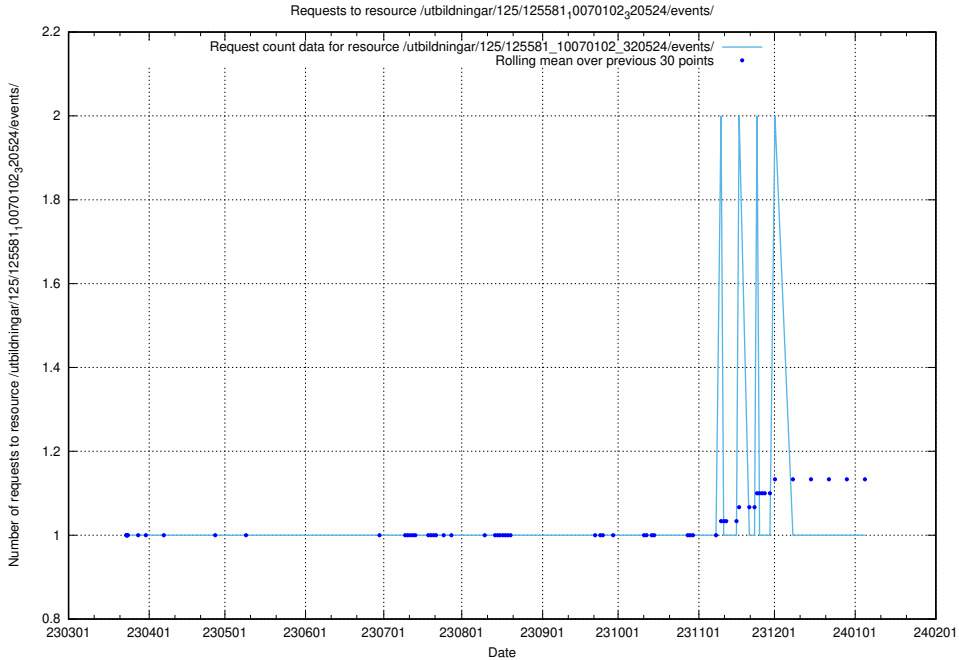

5.949 Usage of /utbildningar/125/125581_10070102_320524/events/

Here, we count the number of requests to resource /utbildningar/125/125581_10070102_320524/events/