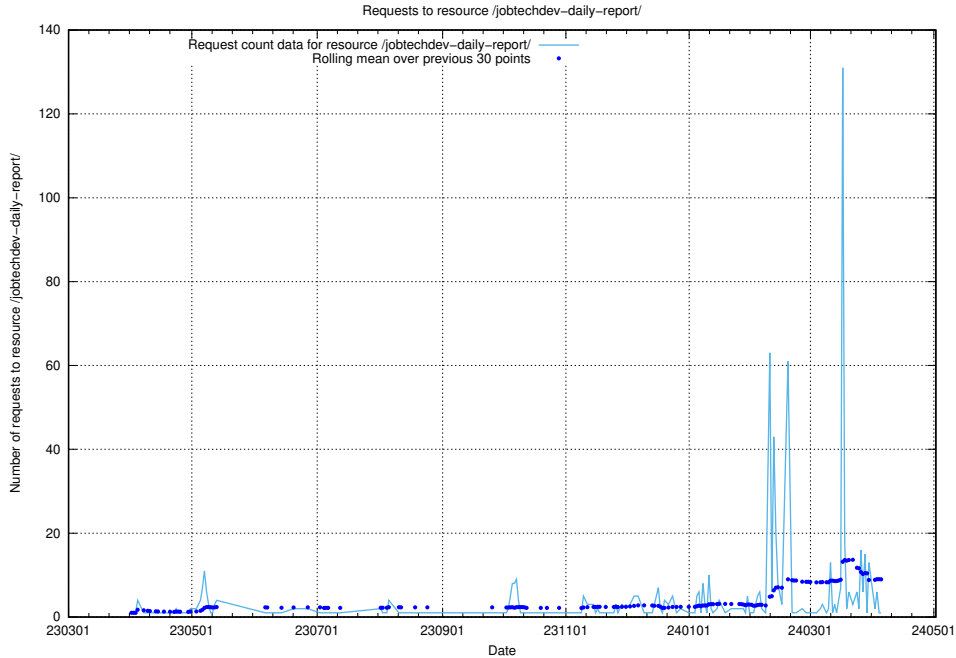

5.5688 Usage of /jobtechdev-daily-report/

Here, we count the number of requests to resource /jobtechdev-daily-report/.