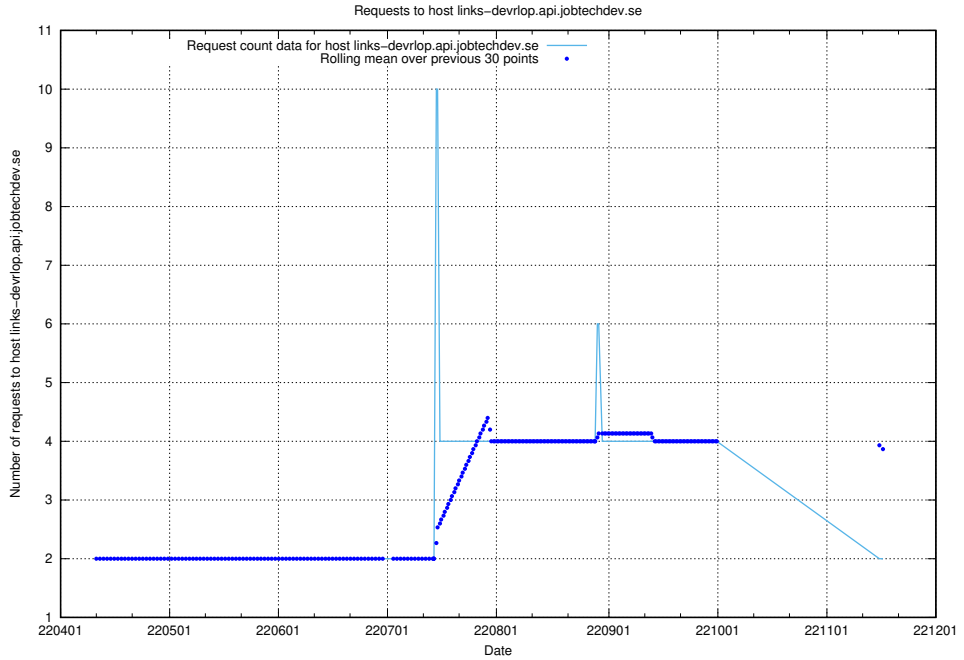

7.466 Usage of links-devrlop.api.jobtechdev.se

Here, we count the number of requests to host links-devrlop.api.jobtechdev.se.