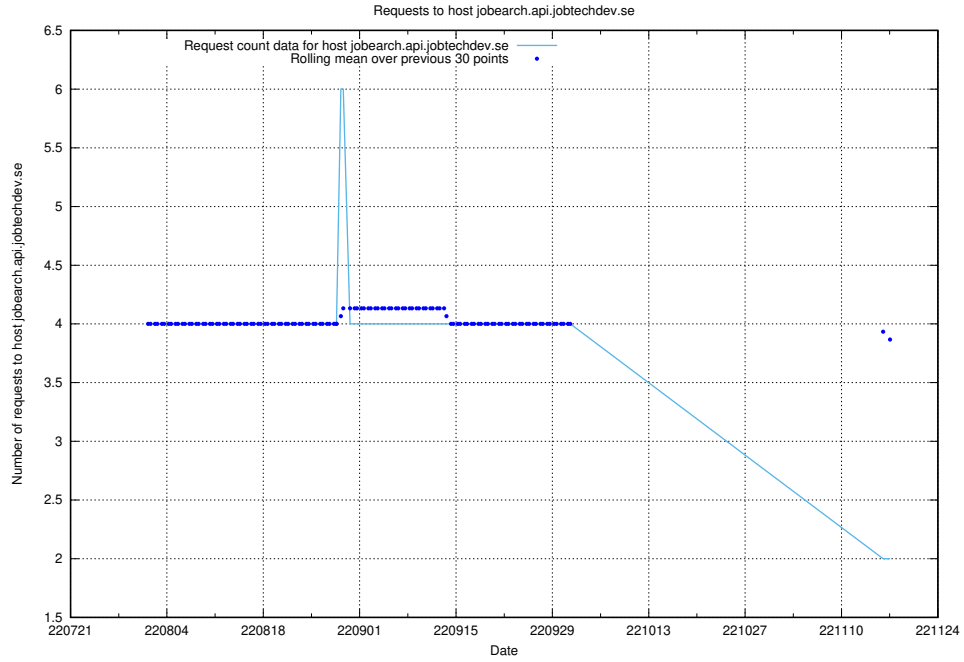

7.380 Usage of `jobearch.api.jobtechdev.se`

Here, we count the number of requests to host `jobearch.api.jobtechdev.se`.