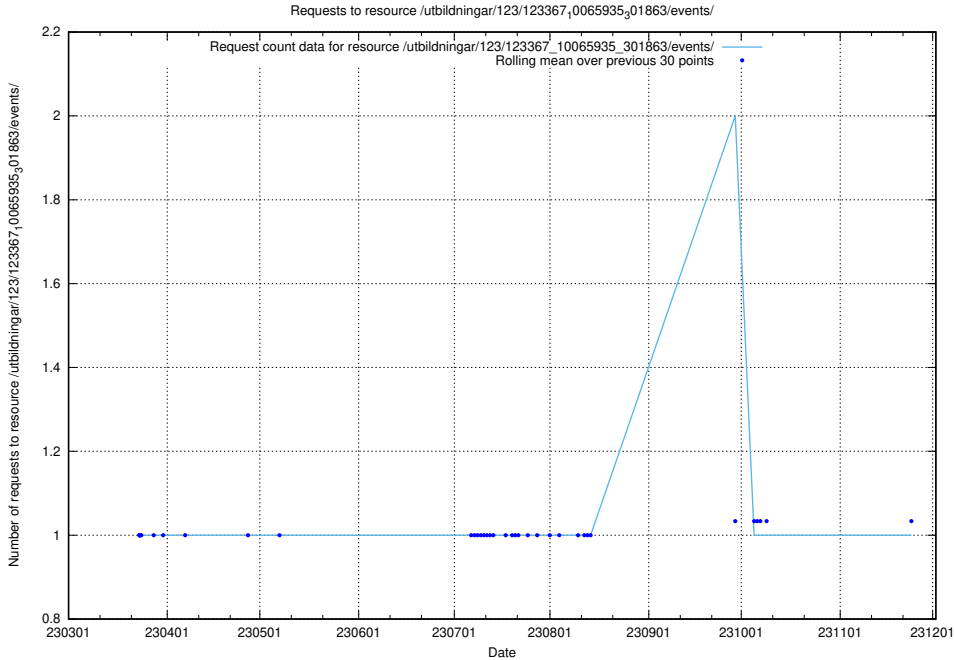

5.4222 Usage of /utbildningar/123/123367_10065935_301863/events/

Here, we count the number of requests to resource /utbildningar/123/123367_10065935_301863/events/