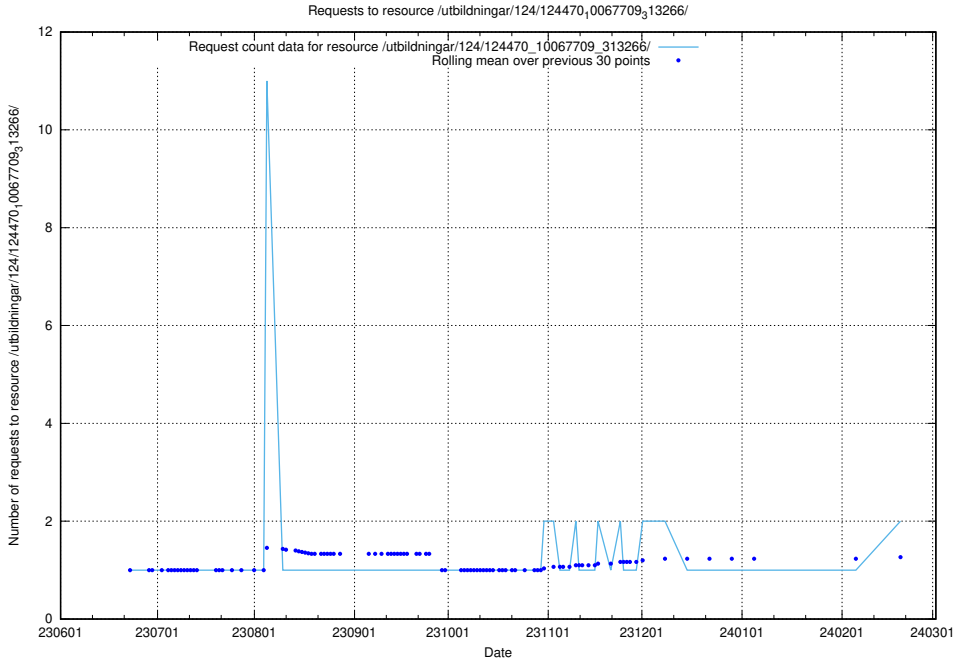

5.727 Usage of /utbildningar/124/124470_10067709_313266/

Here, we count the number of requests to resource /utbildningar/124/124470_10067709_313266/.