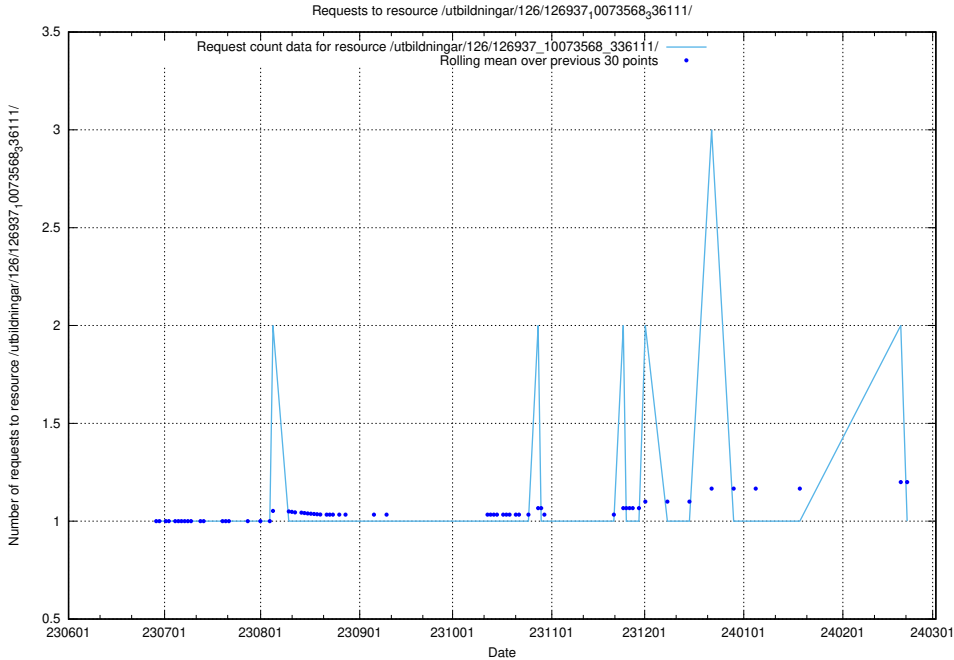

5.5053 Usage of /utbildningar/126/126937_10073568_336111/

Here, we count the number of requests to resource /utbildningar/126/126937_10073568_336111/.