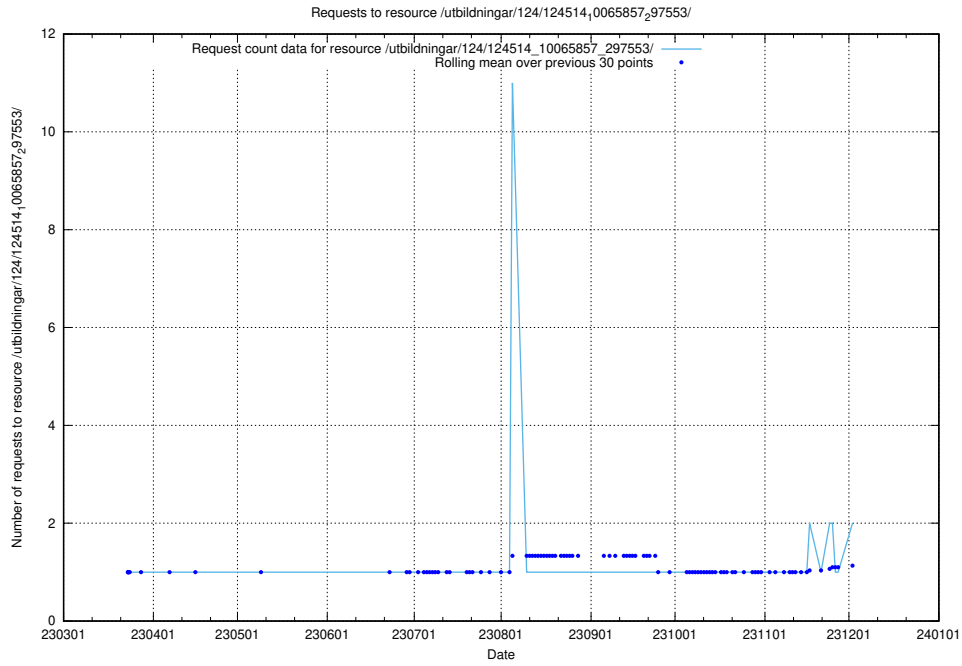

5.392 Usage of /utbildningar/124/124514_10065857_297553/

Here, we count the number of requests to resource /utbildningar/124/124514_10065857_297553/.