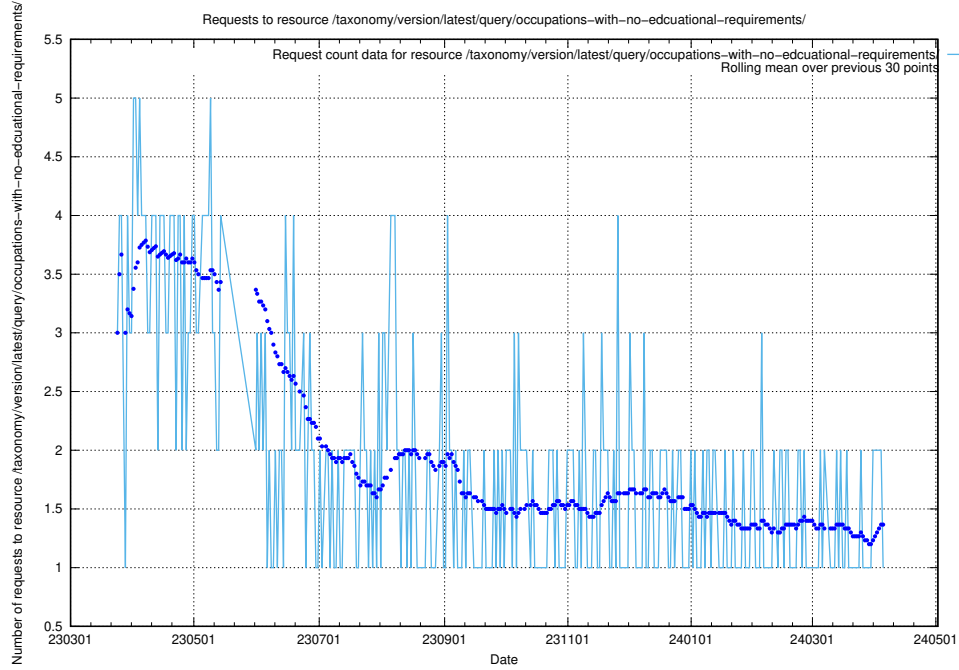

5.5751 Usage of /taxonomy/version/latest/query/occupations-with-no-educational-requirements/

Here, we count the number of requests to resource /taxonomy/version/latest/query/occupations-with-no-educational-requirements/.