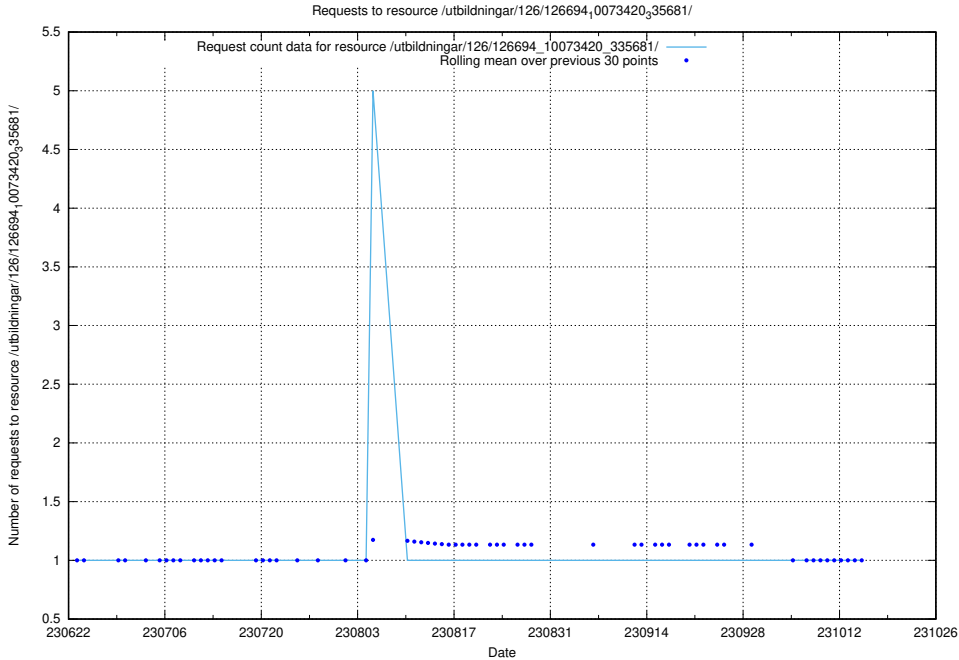

5.5249 Usage of /utbildningar/126/126694_10073420_335681/

Here, we count the number of requests to resource /utbildningar/126/126694_10073420_335681/.