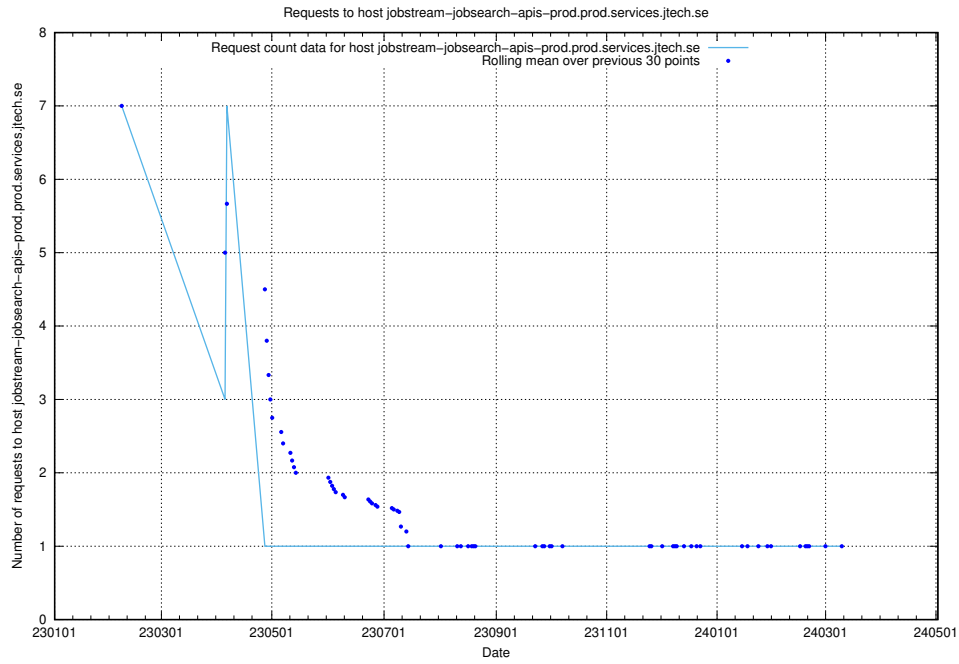

7.611 Usage of jobstream-jobsearch-apis-prod.prod.services.jtech.se

Here, we count the number of requests to host jobstream-jobsearch-apis-prod.prod.services.jtech.se.