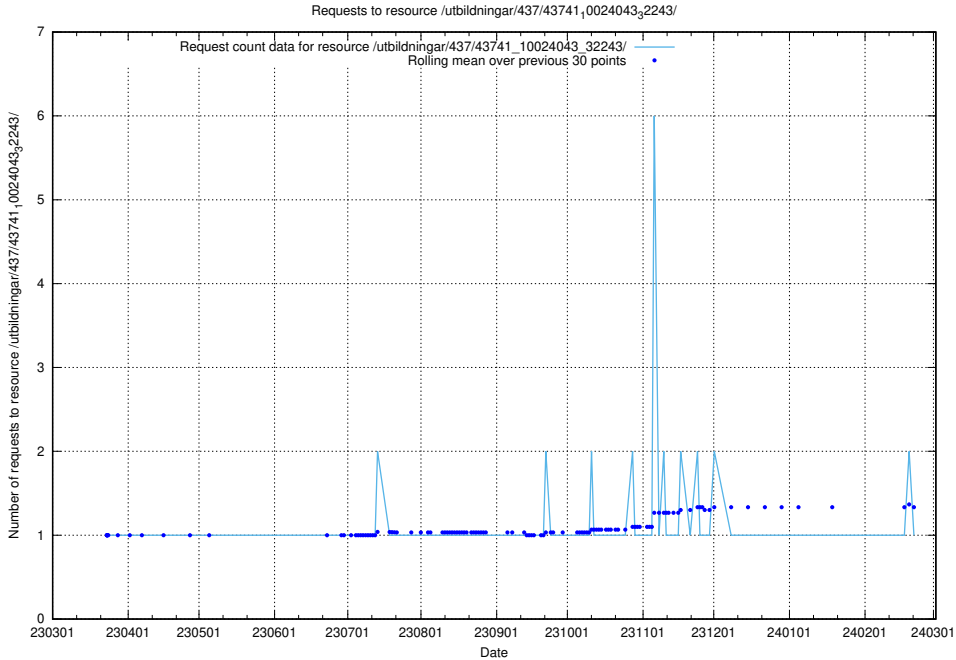

### 5.6034 Usage of /utbildningar/437/43738\_10024036\_29997/events/

Here, we count the number of requests to resource /utbildningar/437/43738\_10024036\_29997/events/.