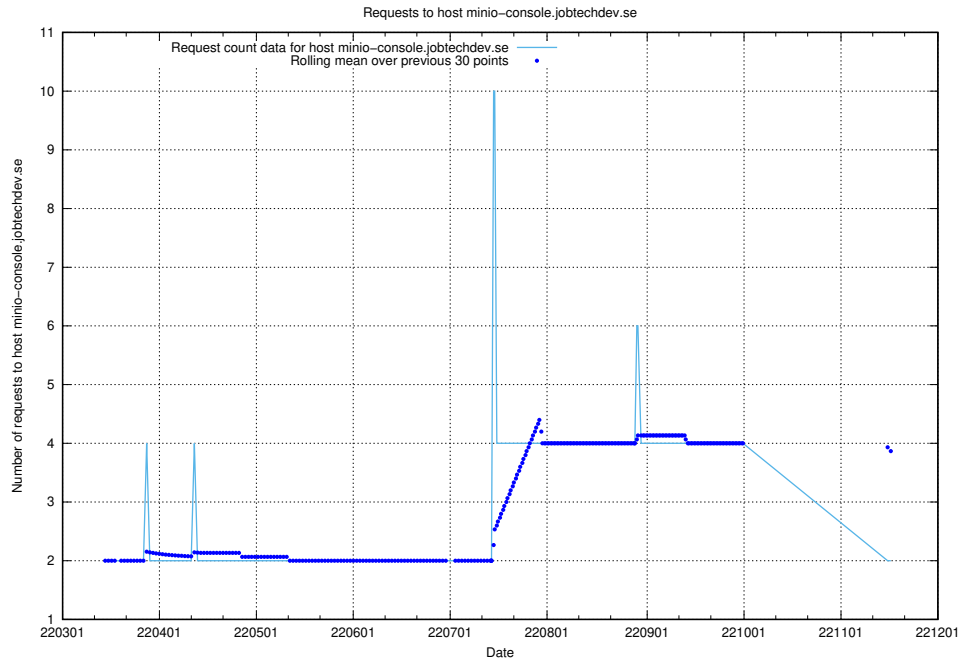

7.496 Usage of minio-console.jobtechdev.se

Here, we count the number of requests to host minio-console.jobtechdev.se.