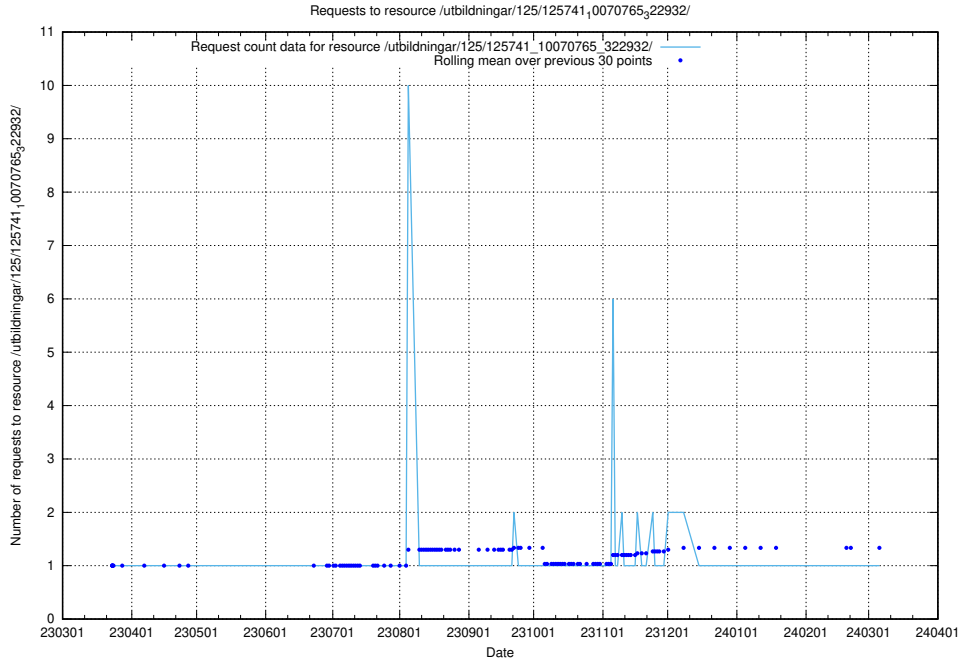

5.6117 Usage of /utbildningar/125/125741_10070765_322932/

Here, we count the number of requests to resource /utbildningar/125/125741_10070765_322932/.