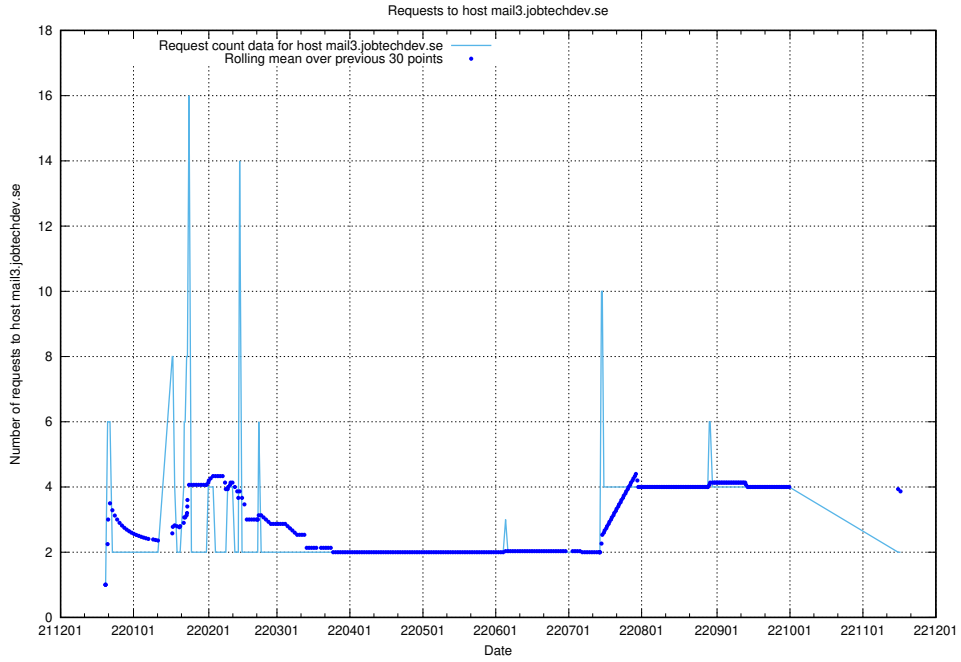

7.372 Usage of mail3.jobtechdev.se

Here, we count the number of requests to host mail3.jobtechdev.se.