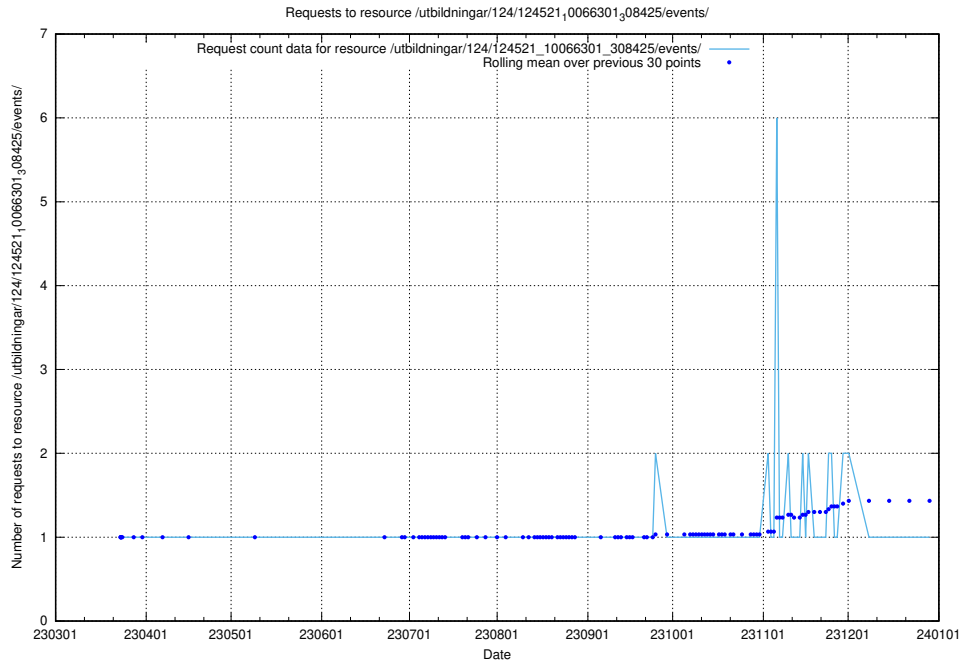

### 5.1085 Usage of /utbildningar/124/124521\_10066301\_308425/events/

Here, we count the number of requests to resource /utbildningar/124/124521\_10066301\_308425/events/