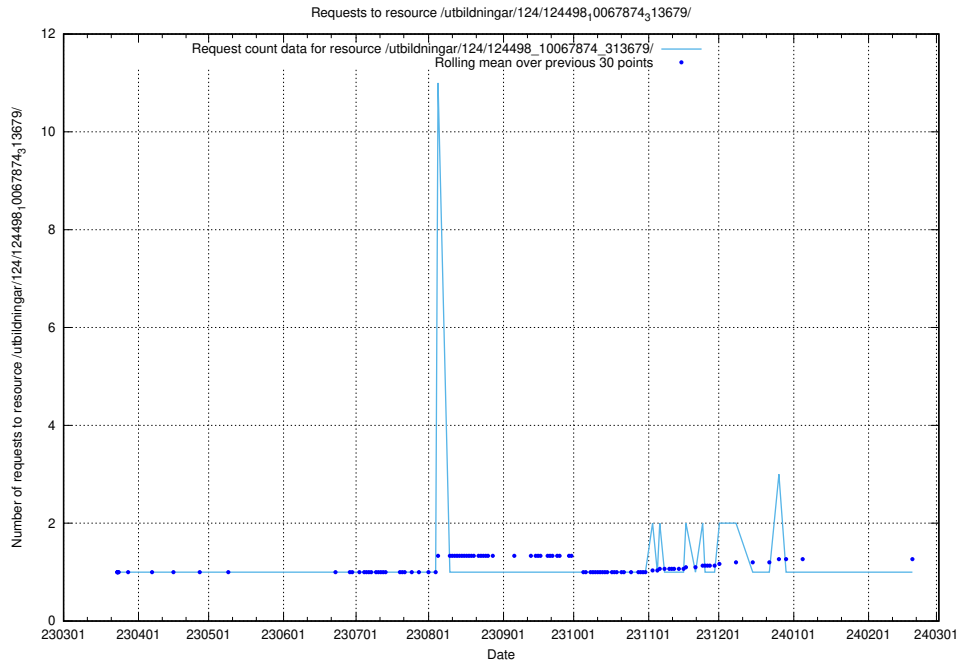

5.2239 Usage of /utbildningar/124/124498_10067874_313679/

Here, we count the number of requests to resource /utbildningar/124/124498_10067874_313679/.