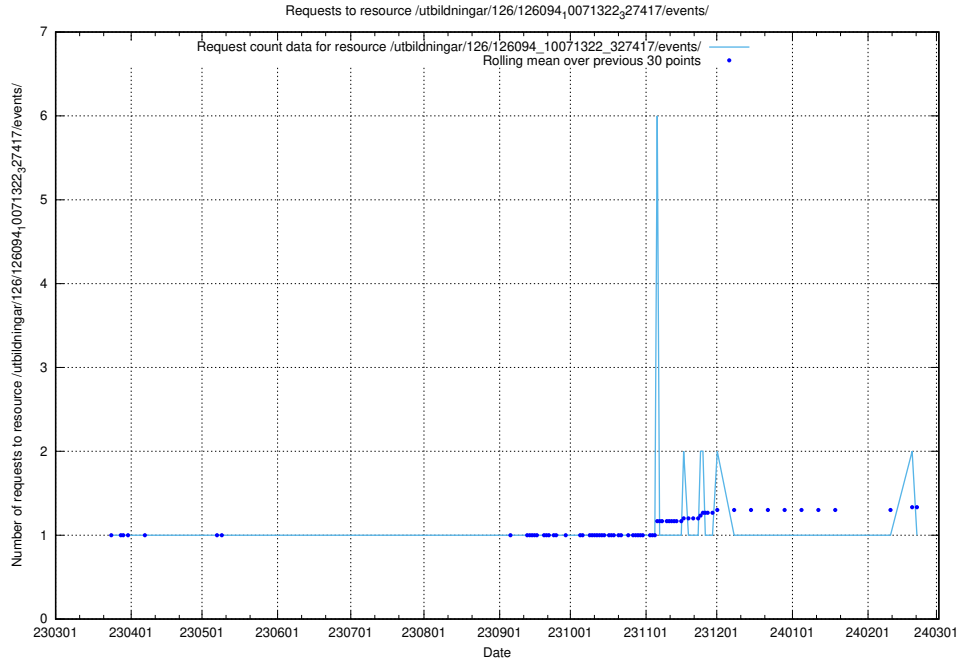

5.5861 Usage of /utbildningar/126/126094_10071322_327417/events/

Here, we count the number of requests to resource /utbildningar/126/126094_10071322_327417/events/