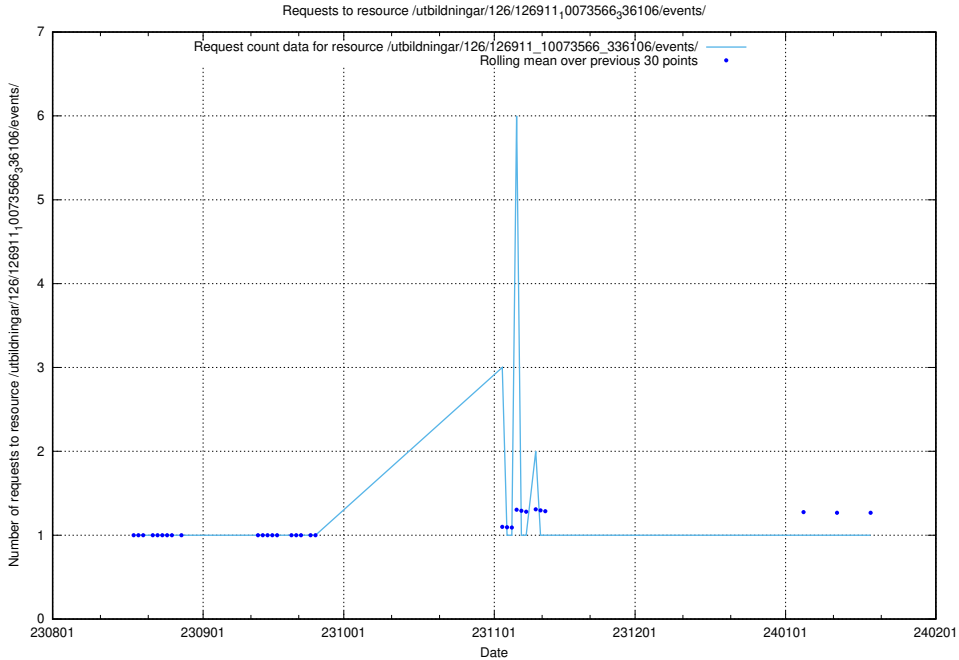

5.4390 Usage of /utbildningar/126/126911_10073566_336106/events/

Here, we count the number of requests to resource /utbildningar/126/126911_10073566_336106/events/