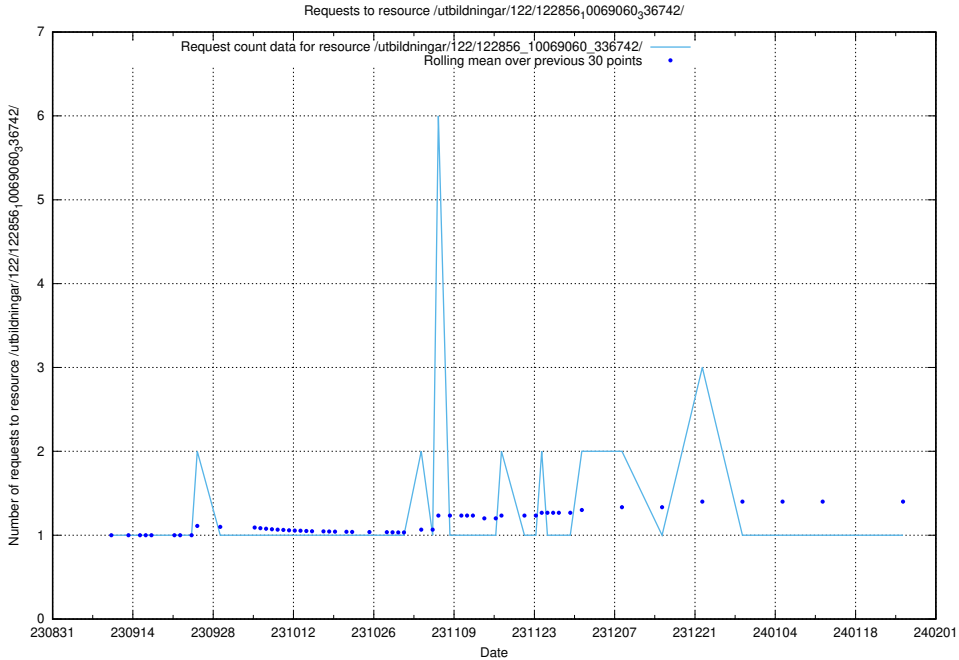

5.4248 Usage of /utbildningar/122/122856_10069060_336742/

Here, we count the number of requests to resource /utbildningar/122/122856_10069060_336742/.