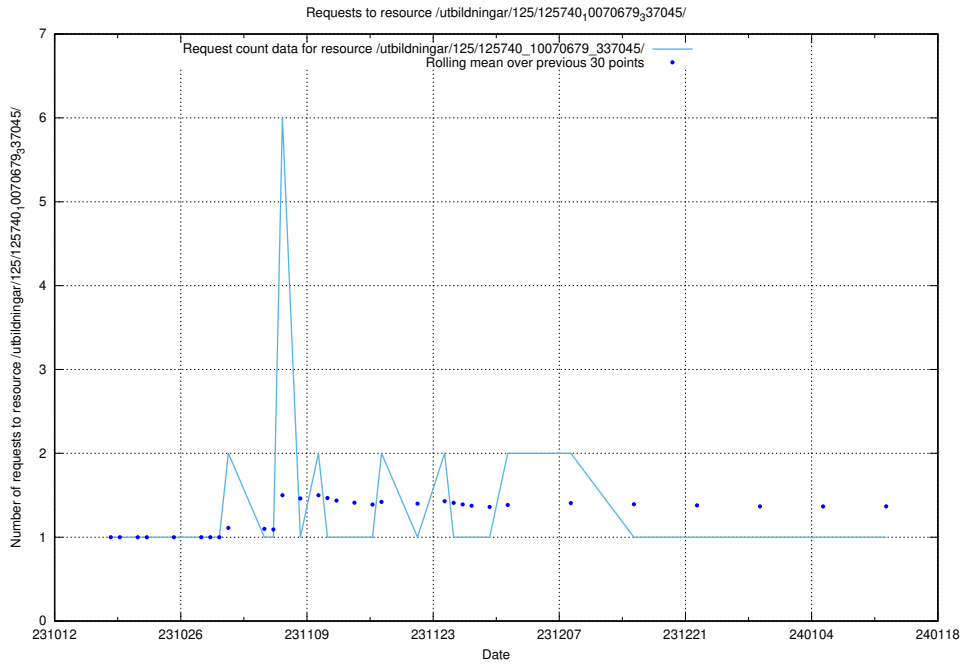

5.3899 Usage of /utbildningar/125/125740_10070679_337045/

Here, we count the number of requests to resource /utbildningar/125/125740_10070679_337045/.