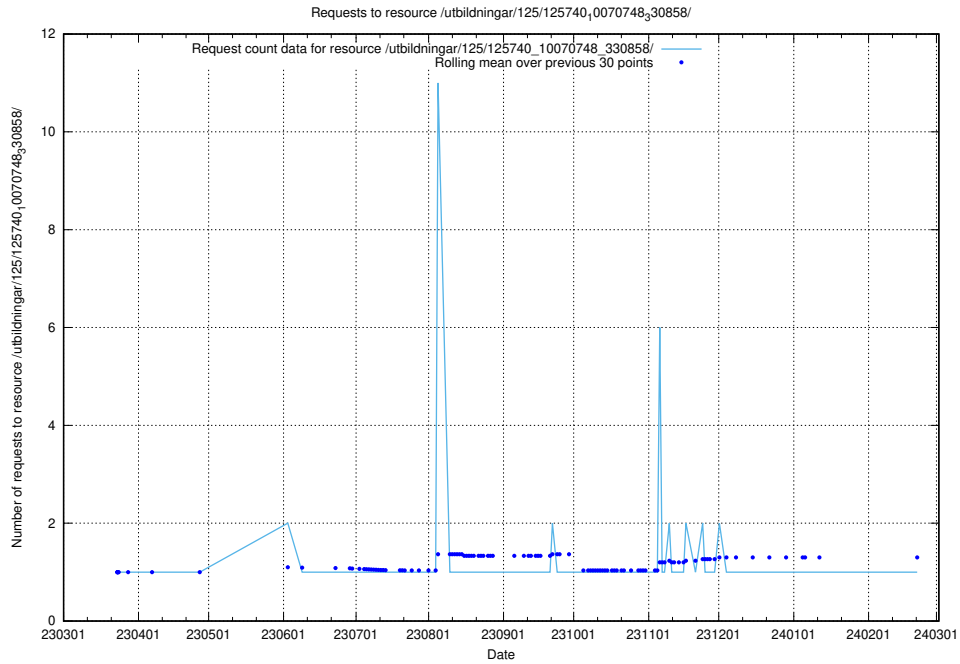

5.826 Usage of /utbildningar/125/125740_10070748_330858/

Here, we count the number of requests to resource /utbildningar/125/125740_10070748_330858/.