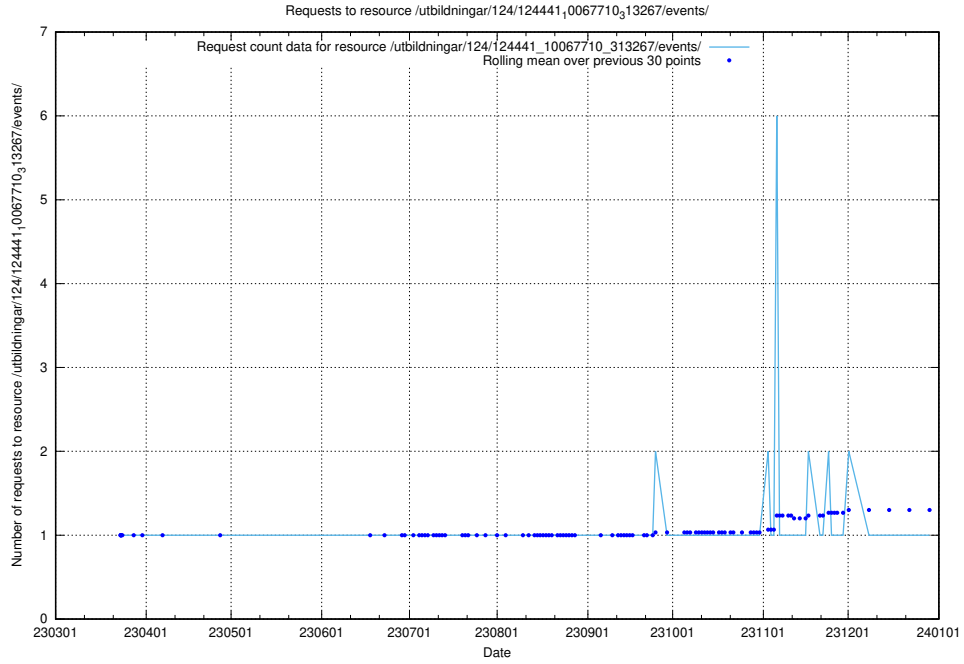

5.3119 Usage of /utbildningar/124/124441_10067710_313267/events/

Here, we count the number of requests to resource /utbildningar/124/124441_10067710_313267/events/