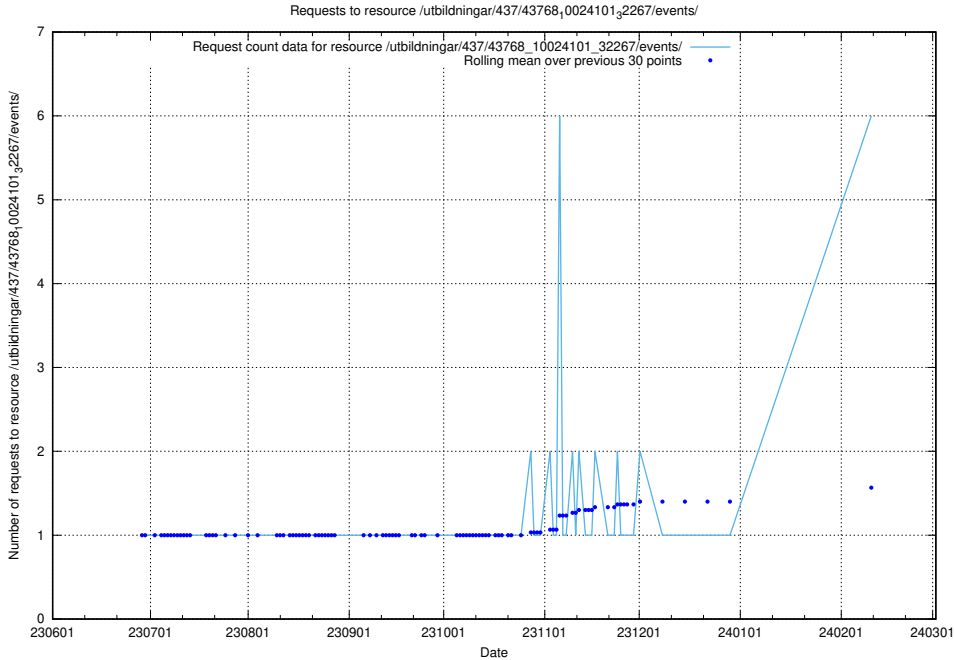

5.104 Usage of /utbildningar/437/43768_10024101_32267/events/

Here, we count the number of requests to resource /utbildningar/437/43768_10024101_32267/events/.