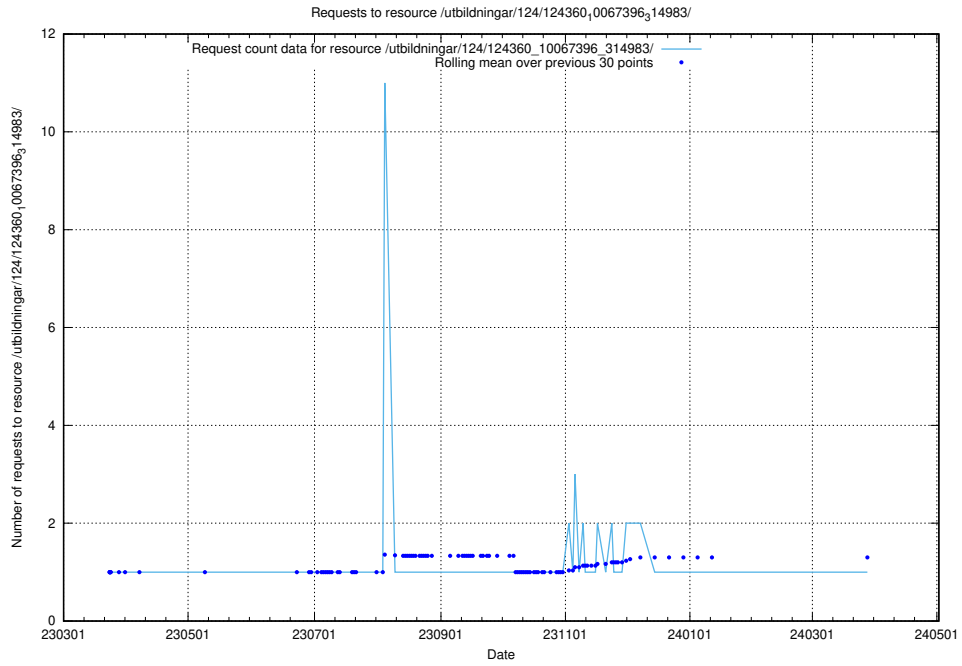

5.3389 Usage of /utbildningar/124/124360_10067396_314983/

Here, we count the number of requests to resource /utbildningar/124/124360_10067396_314983/.