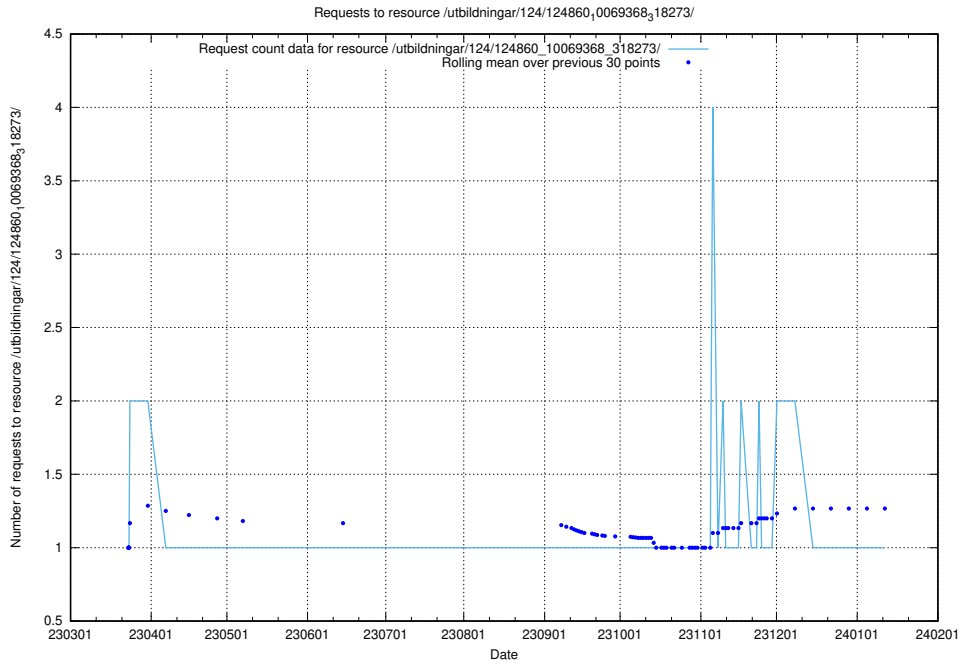

5.1032 Usage of /utbildningar/124/124860_10069368_318273/

Here, we count the number of requests to resource /utbildningar/124/124860_10069368_318273/.