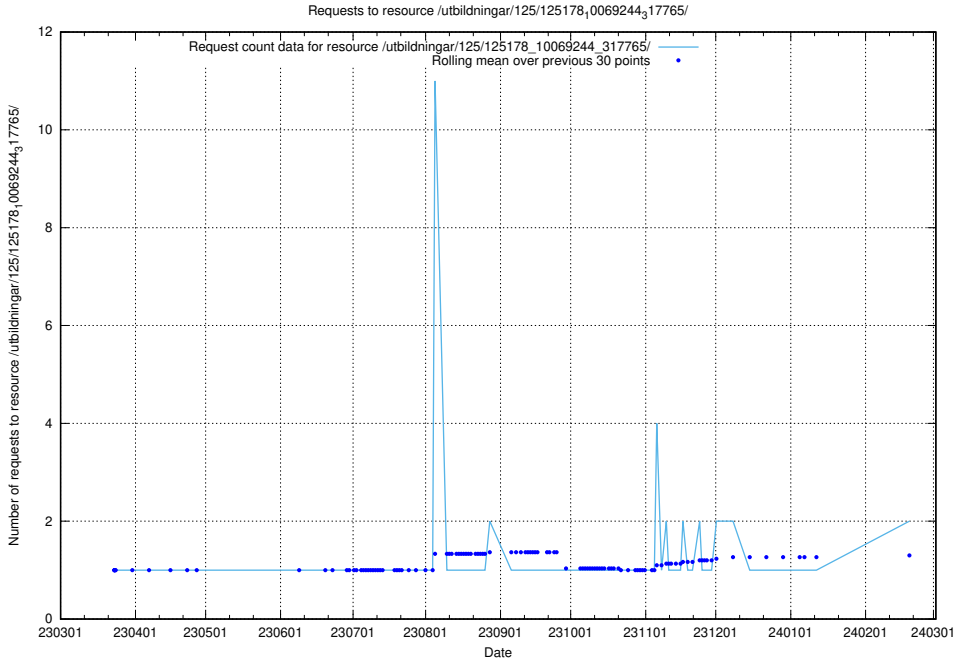

### 5.353 Usage of /utbildningar/124/124998\_10068763\_316346/

Here, we count the number of requests to resource /utbildningar/124/124998\_10068763\_316346/.