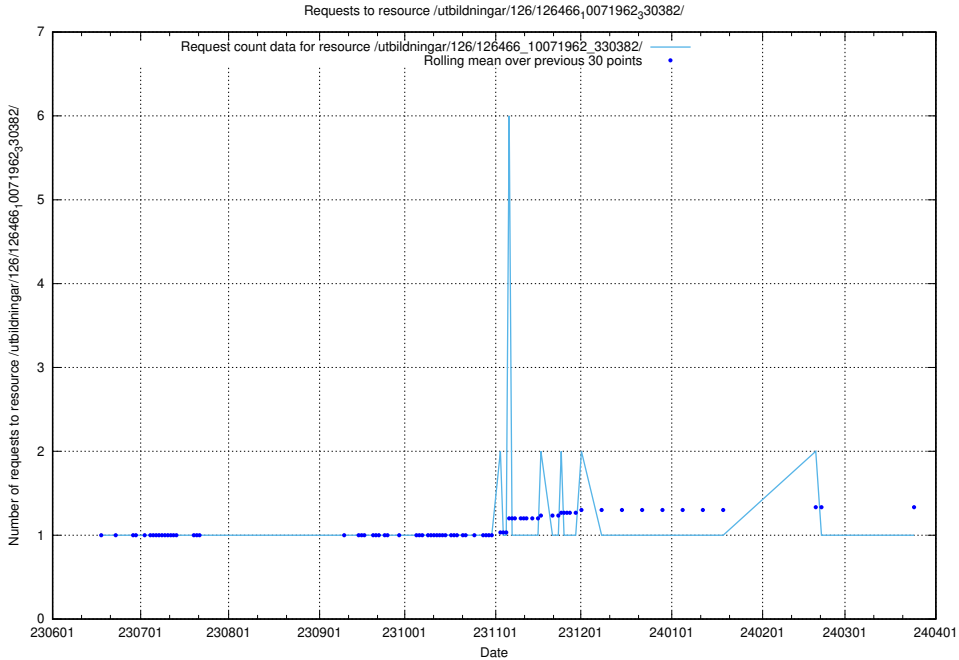

5.5487 Usage of /utbildningar/126/126466_10071962_330382/

Here, we count the number of requests to resource /utbildningar/126/126466_10071962_330382/.