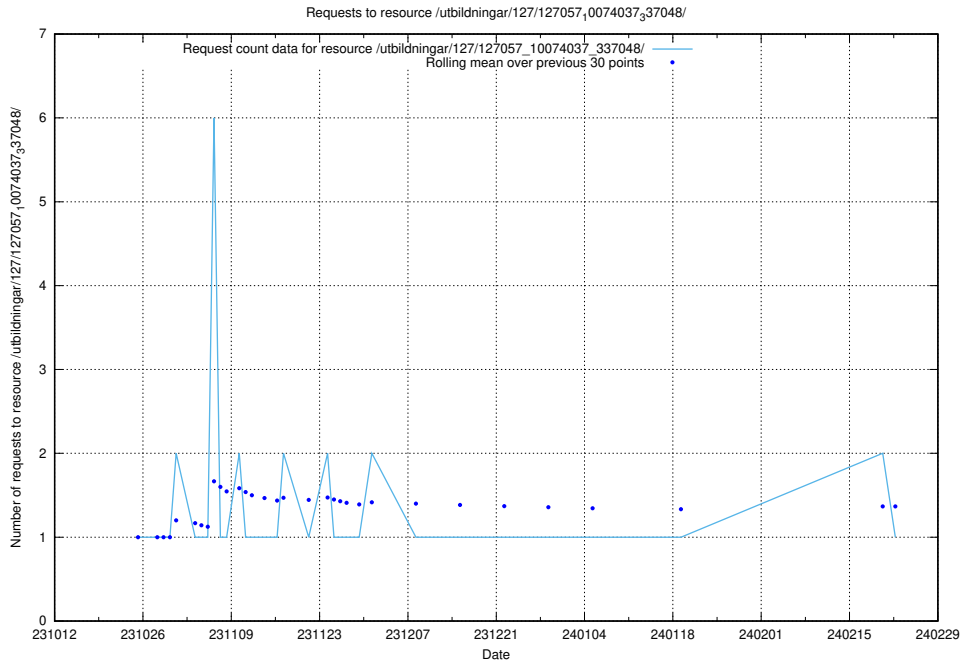

5.3816 Usage of /utbildningar/127/127057_10074037_337048/

Here, we count the number of requests to resource /utbildningar/127/127057_10074037_337048/.