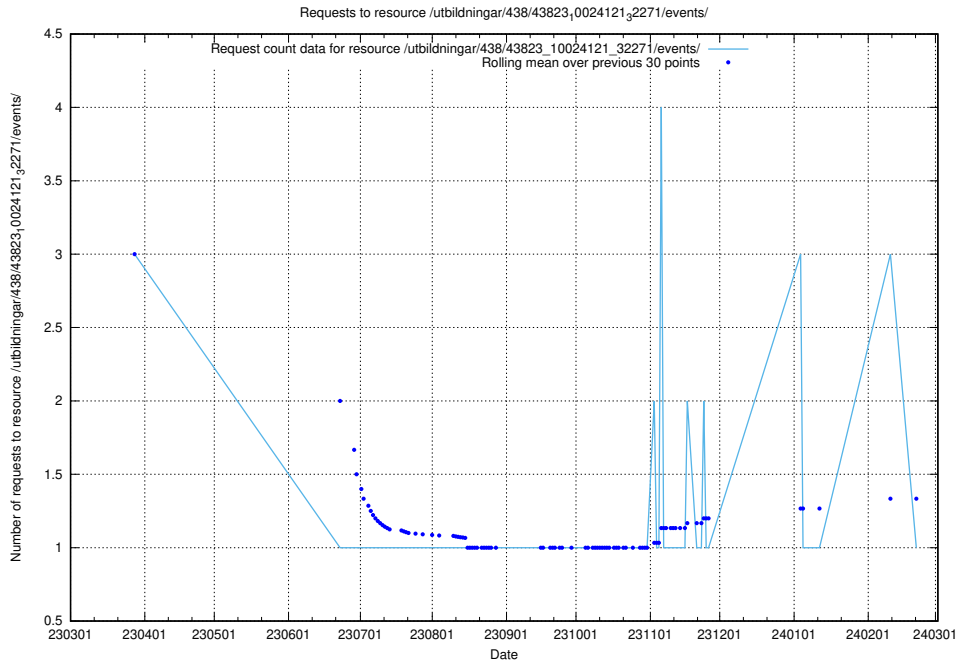

5.5700 Usage of /utbildningar/438/43823_10024121_32271/events/

Here, we count the number of requests to resource /utbildningar/438/43823_10024121_32271/events/.