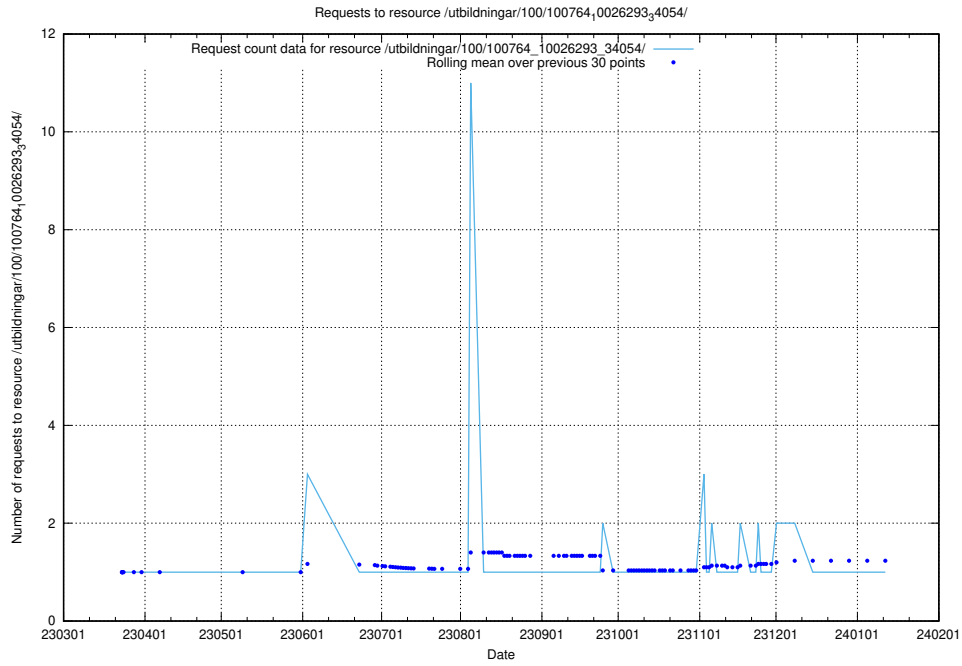

5.5162 Usage of /utbildningar/100/100764_10026293_34054/

Here, we count the number of requests to resource /utbildningar/100/100764_10026293_34054/.