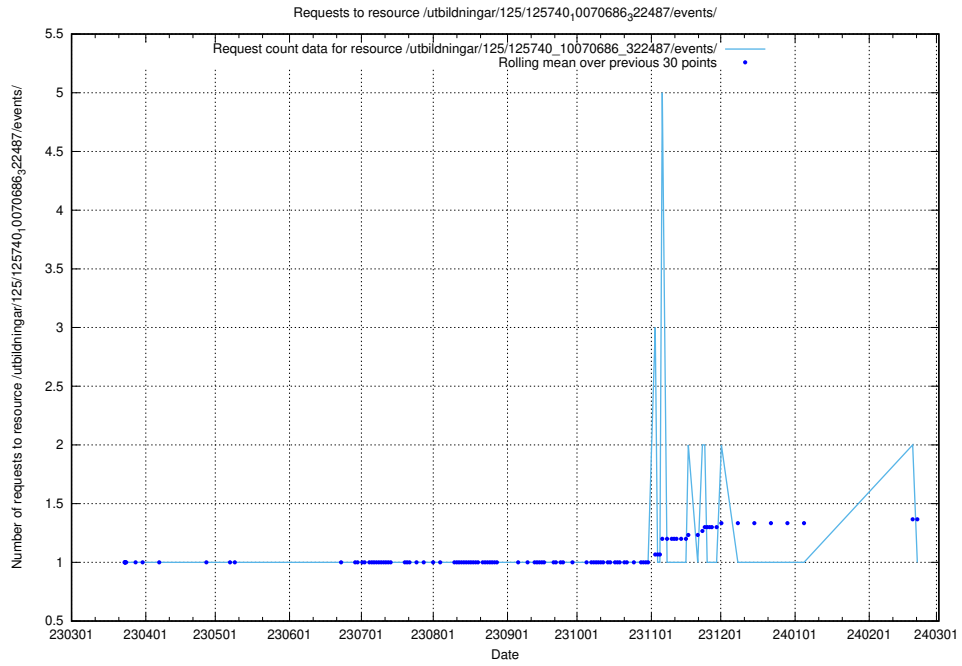

5.835 Usage of /utbildningar/125/125740_10070686_322487/events/

Here, we count the number of requests to resource /utbildningar/125/125740_10070686_322487/events/