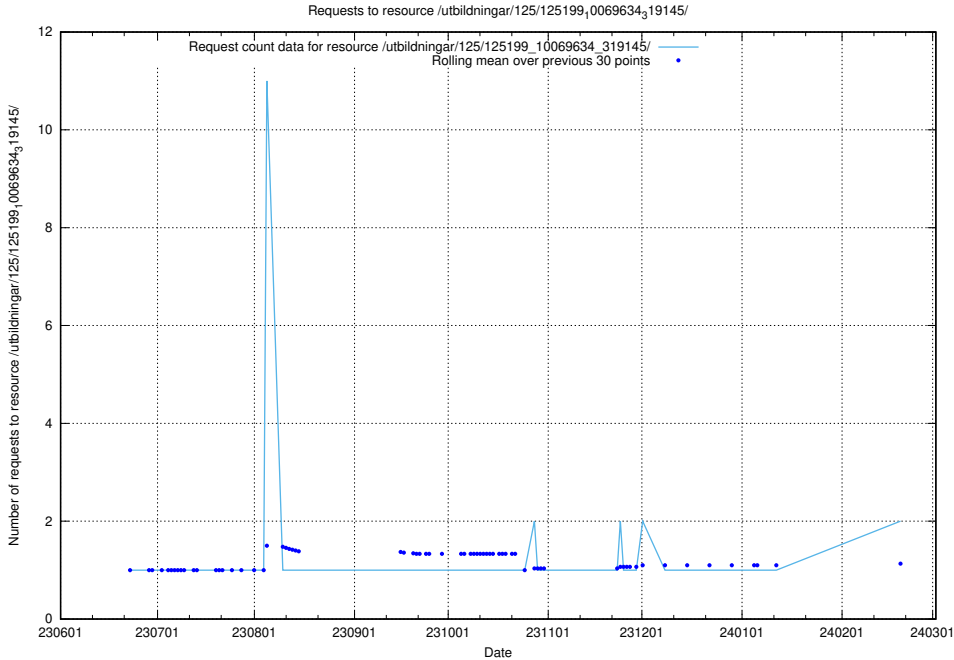

5.712 Usage of /utbildningar/125/125199_10069634_319145/

Here, we count the number of requests to resource /utbildningar/125/125199_10069634_319145/.