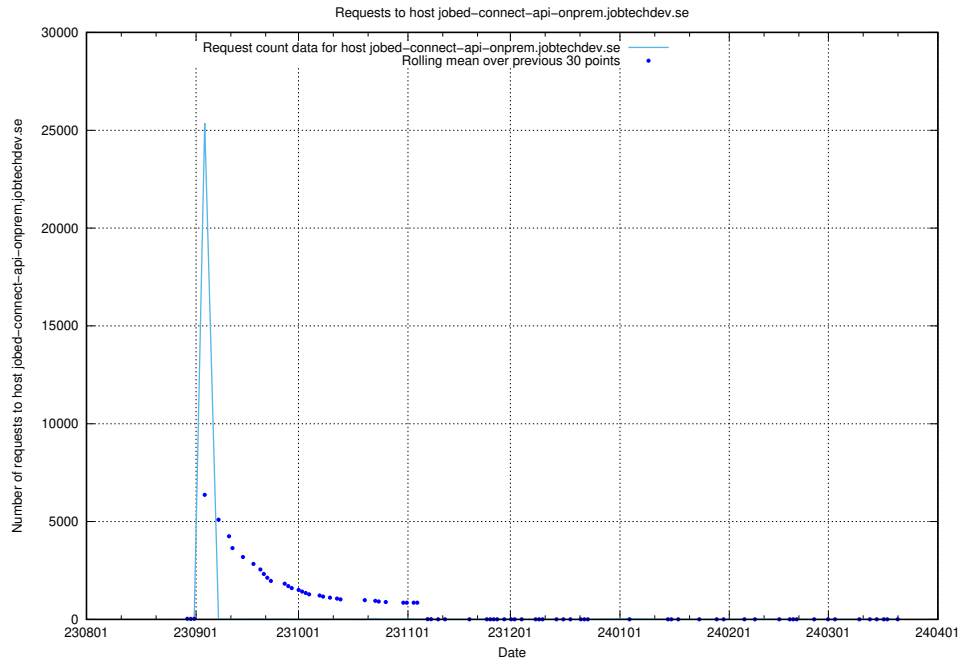

7.41 Usage of `jobed-connect-api-onprem.jobtechdev.se`

Here, we count the number of requests to host `jobed-connect-api-onprem.jobtechdev.se`.