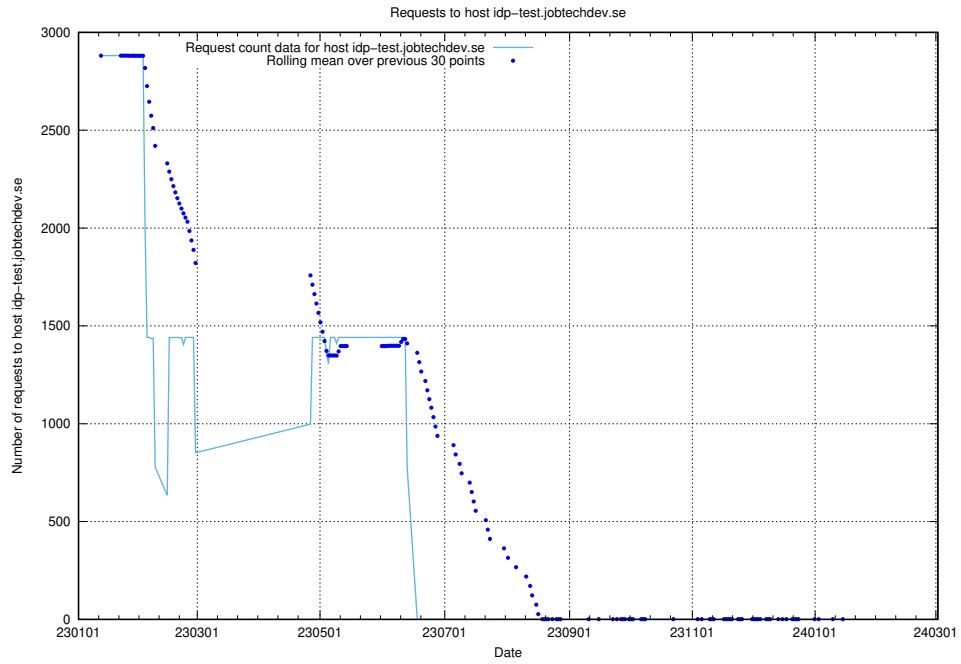

7.302 Usage of idp-test.jobtechdev.se

Here, we count the number of requests to host idp-test.jobtechdev.se.