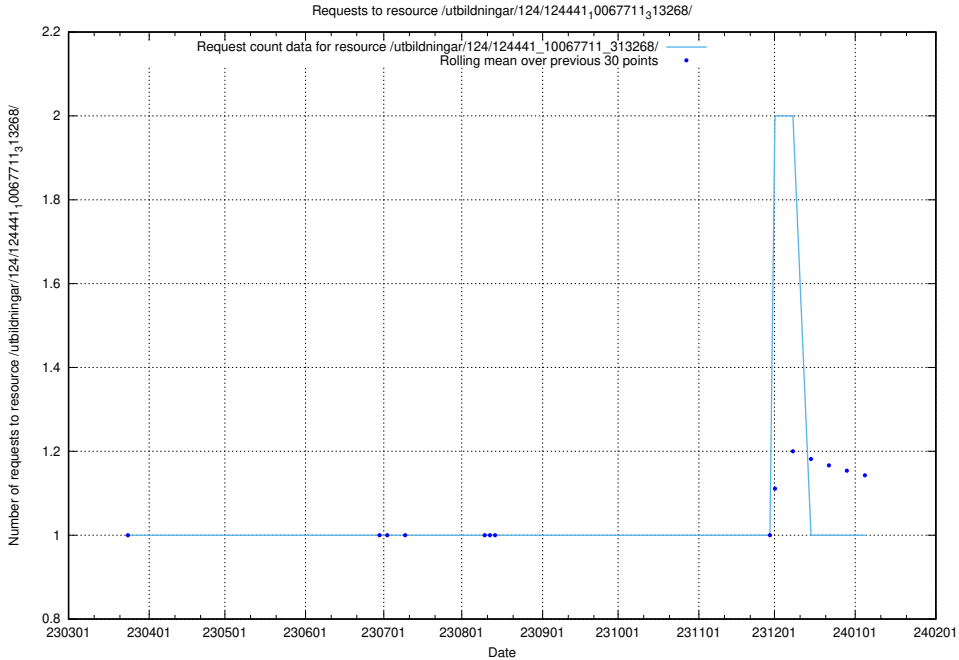

5.5891 Usage of /utbildningar/124/124441_10067711_313268/

Here, we count the number of requests to resource /utbildningar/124/124441_10067711_313268/.