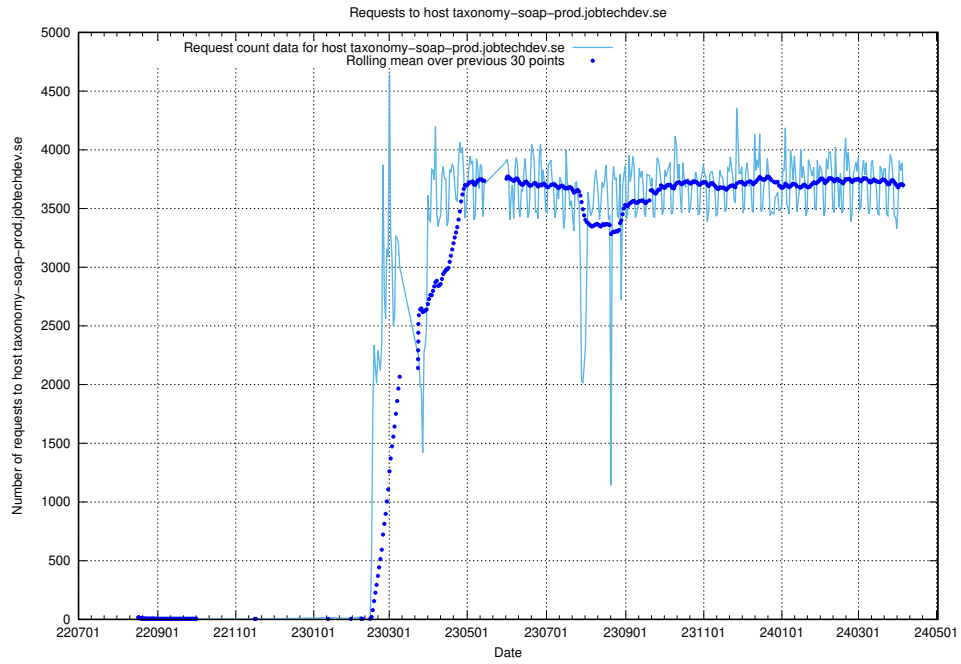

7.14 Usage of taxonomy-soap-prod.jobtechdev.se

Here, we count the number of requests to host taxonomy-soap-prod.jobtechdev.se.