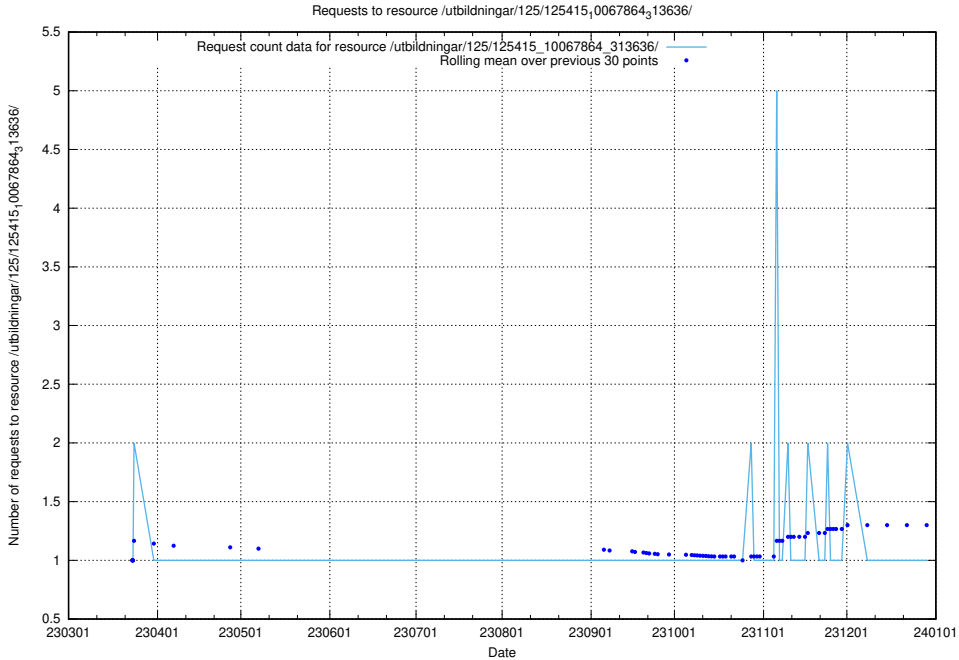

5.966 Usage of /utbildningar/125/125415_10067864_313636/

Here, we count the number of requests to resource /utbildningar/125/125415_10067864_313636/.