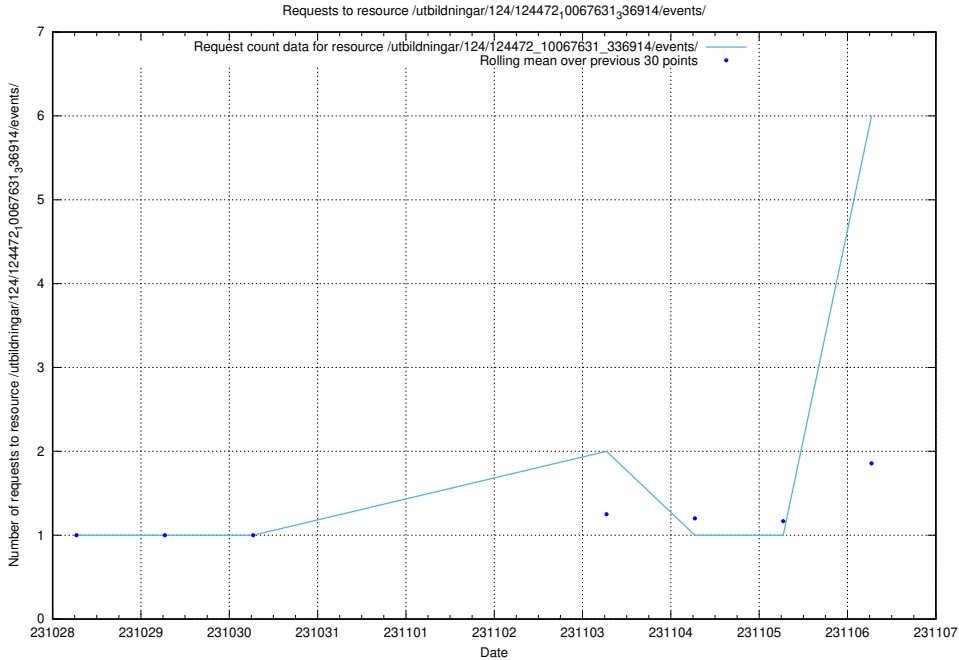

5.83 Usage of /utbildningar/124/124472_10067631_336914/events/

Here, we count the number of requests to resource /utbildningar/124/124472_10067631_336914/events/