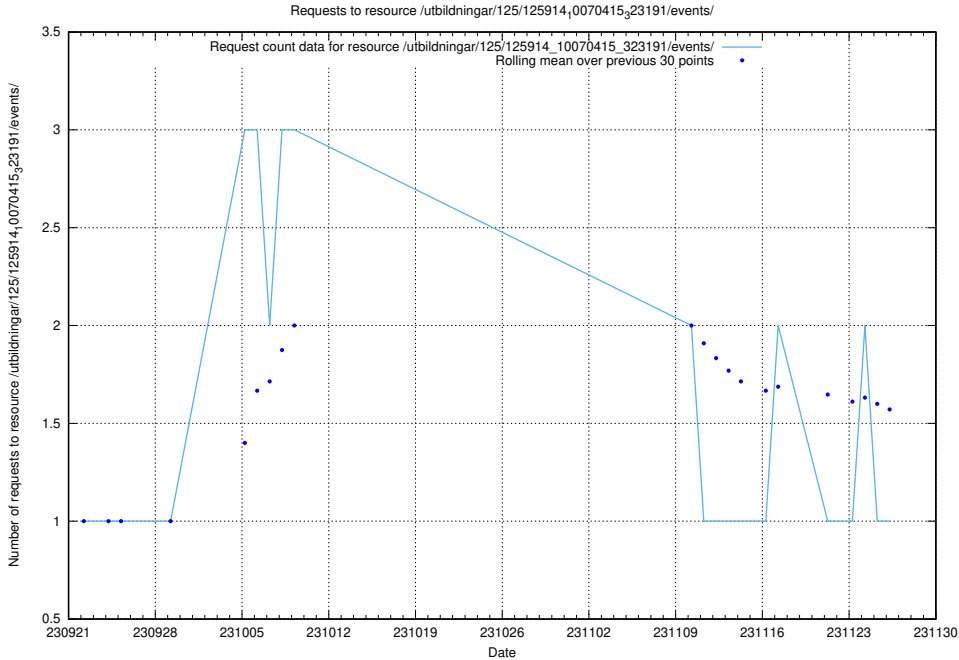

5.4120 Usage of /utbildningar/125/125914_10070415_323191/events/

Here, we count the number of requests to resource /utbildningar/125/125914_10070415_323191/events/