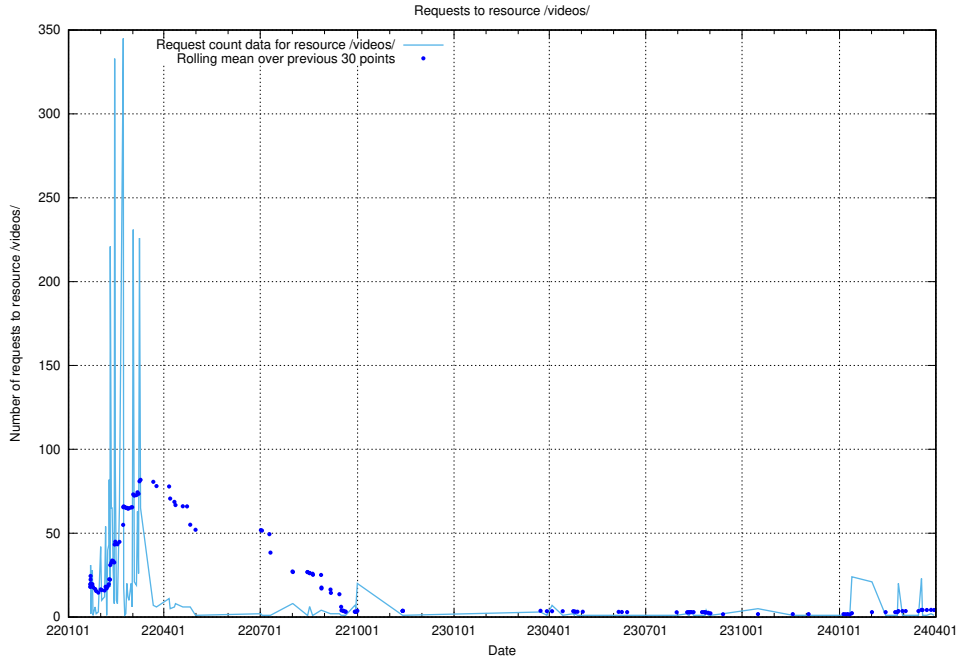

5.5605 Usage of /videos/

Here, we count the number of requests to resource /videos/.