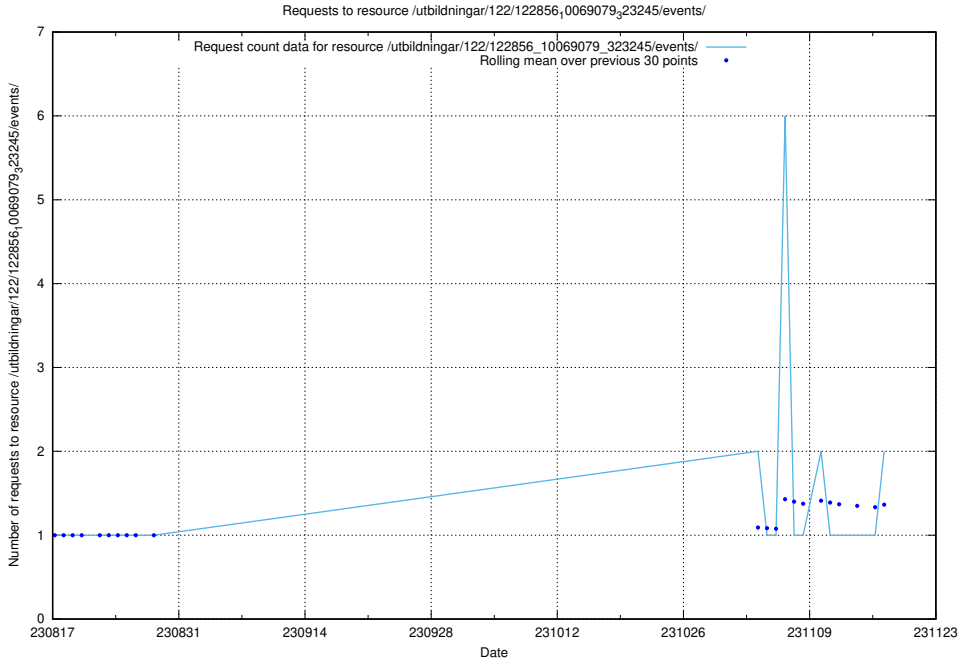

5.615 Usage of /utbildningar/122/122856_10069079_323245/events/

Here, we count the number of requests to resource /utbildningar/122/122856_10069079_323245/events/