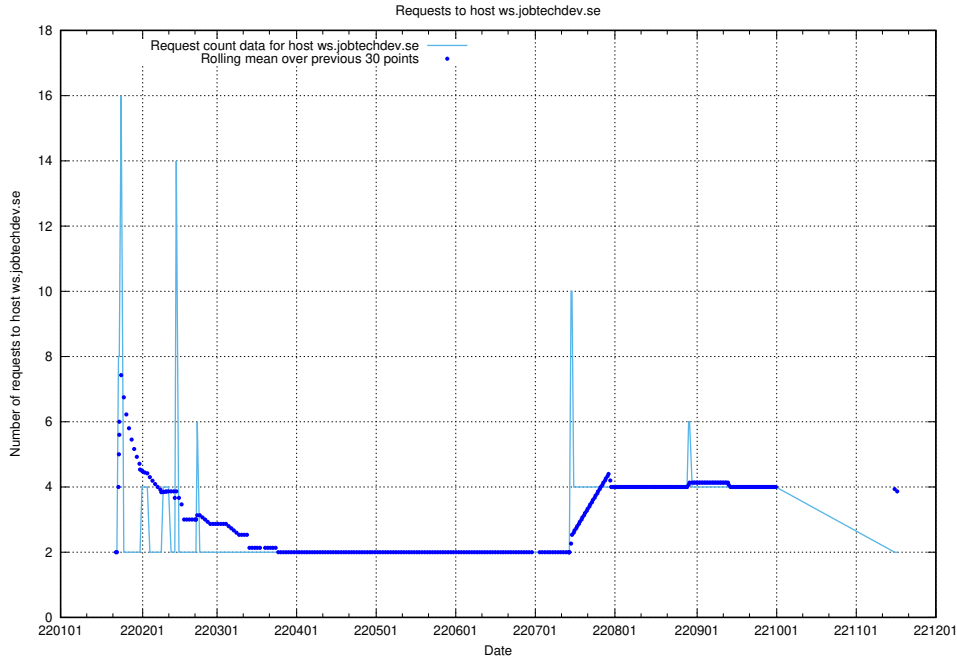

7.577 Usage of ws.jobtechdev.se

Here, we count the number of requests to host ws.jobtechdev.se.