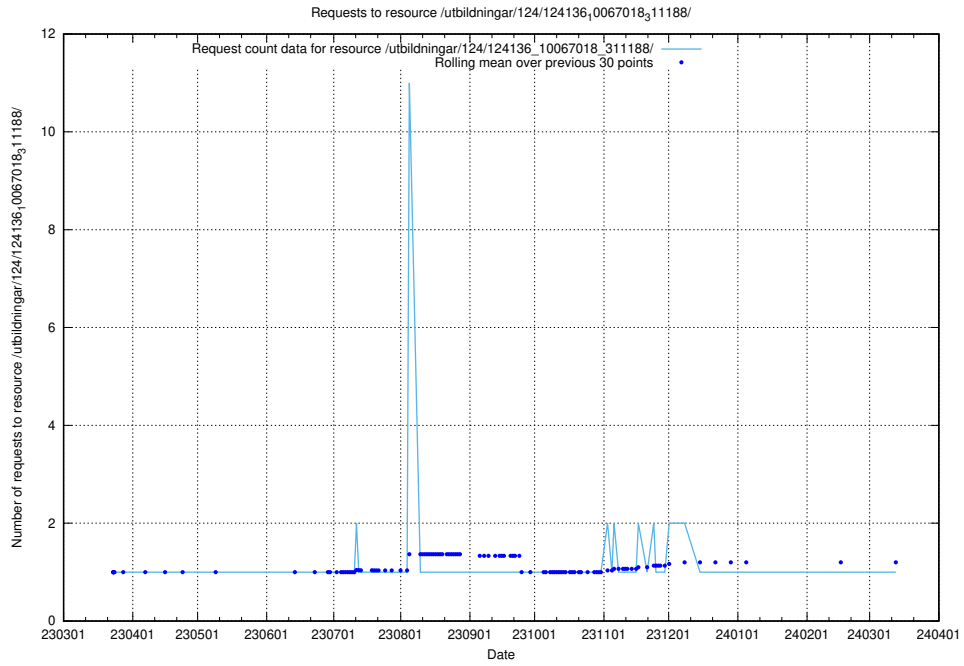

5.3667 Usage of /utbildningar/124/124136_10067018_311188/

Here, we count the number of requests to resource /utbildningar/124/124136_10067018_311188/.