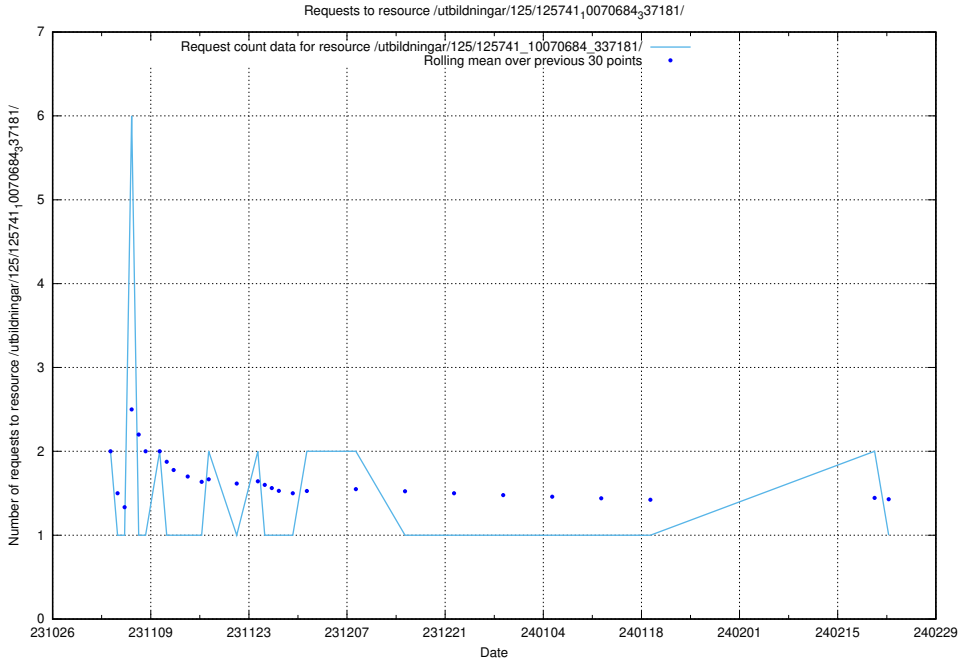

5.3754 Usage of /utbildningar/125/125741_10070684_337181/

Here, we count the number of requests to resource /utbildningar/125/125741_10070684_337181/.