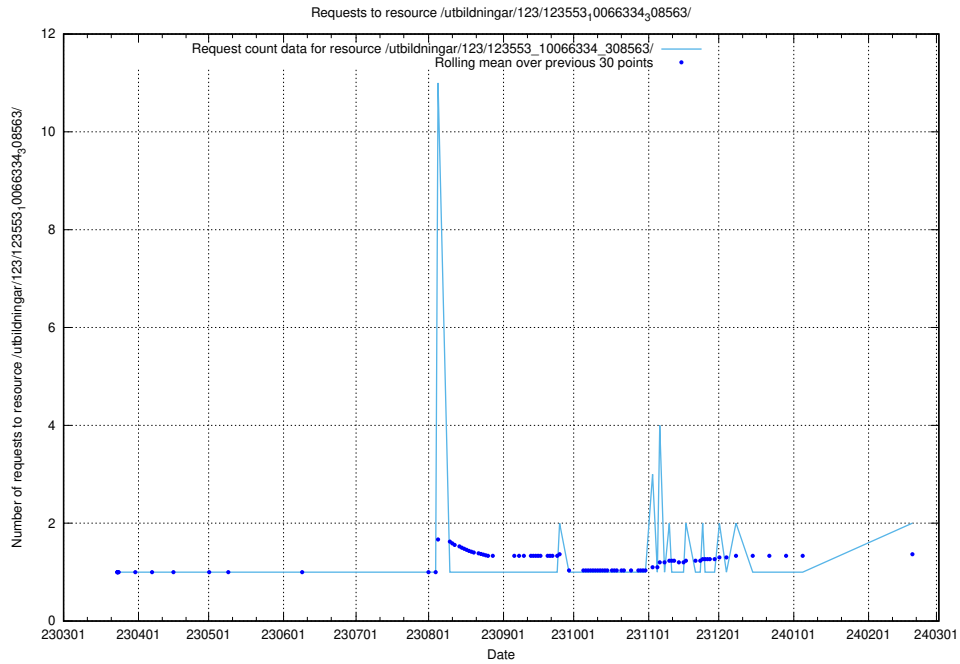

5.594 Usage of /utbildningar/123/123553_10066334_308563/

Here, we count the number of requests to resource /utbildningar/123/123553_10066334_308563/.