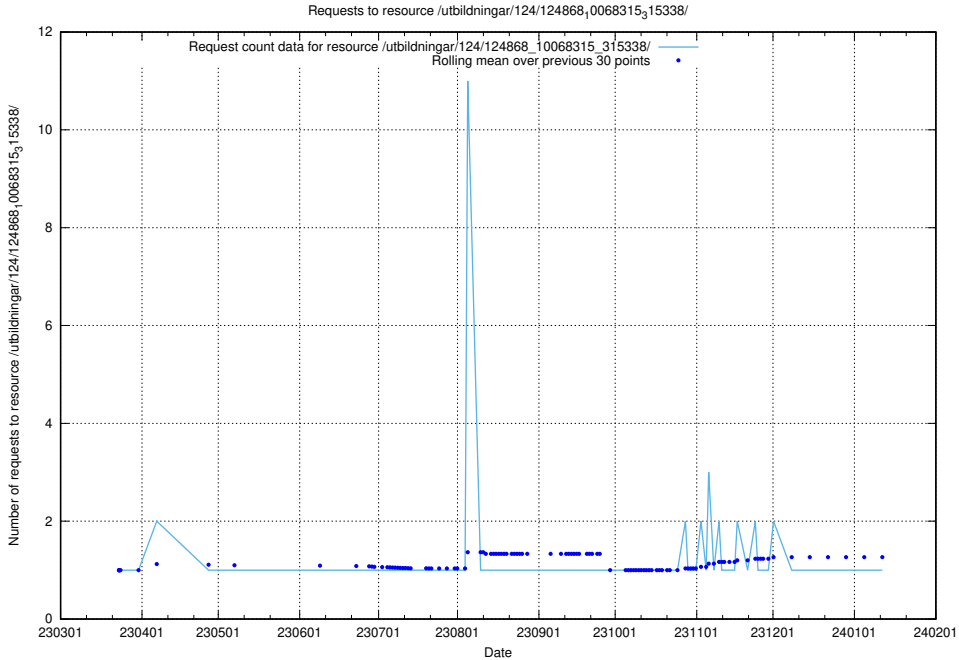

5.1019 Usage of /utbildningar/124/124868_10068315_315338/

Here, we count the number of requests to resource /utbildningar/124/124868_10068315_315338/.