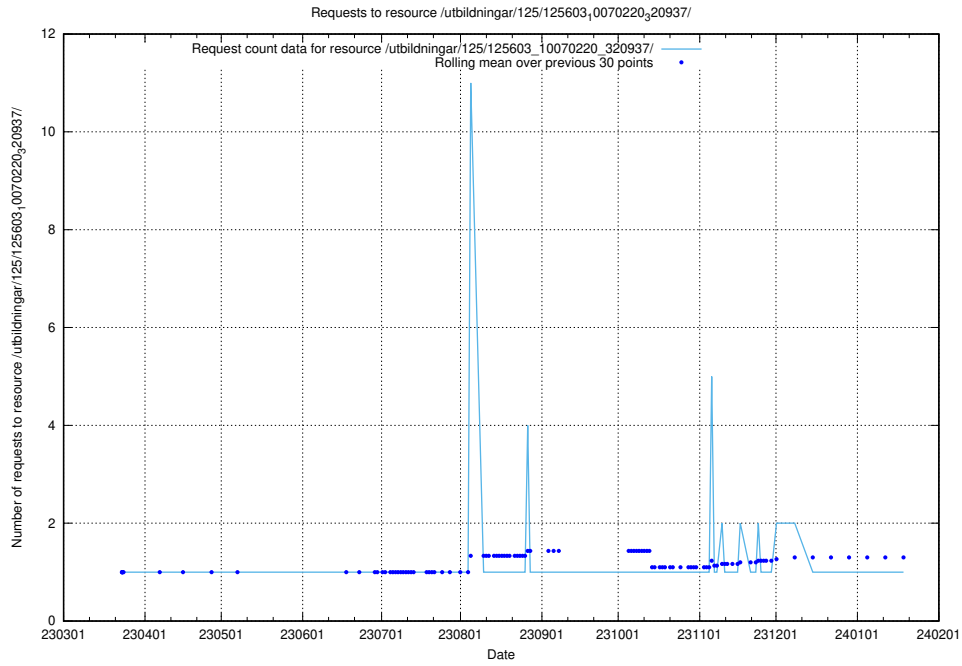

5.933 Usage of /utbildningar/125/125603_10070220_320937/

Here, we count the number of requests to resource /utbildningar/125/125603_10070220_320937/.