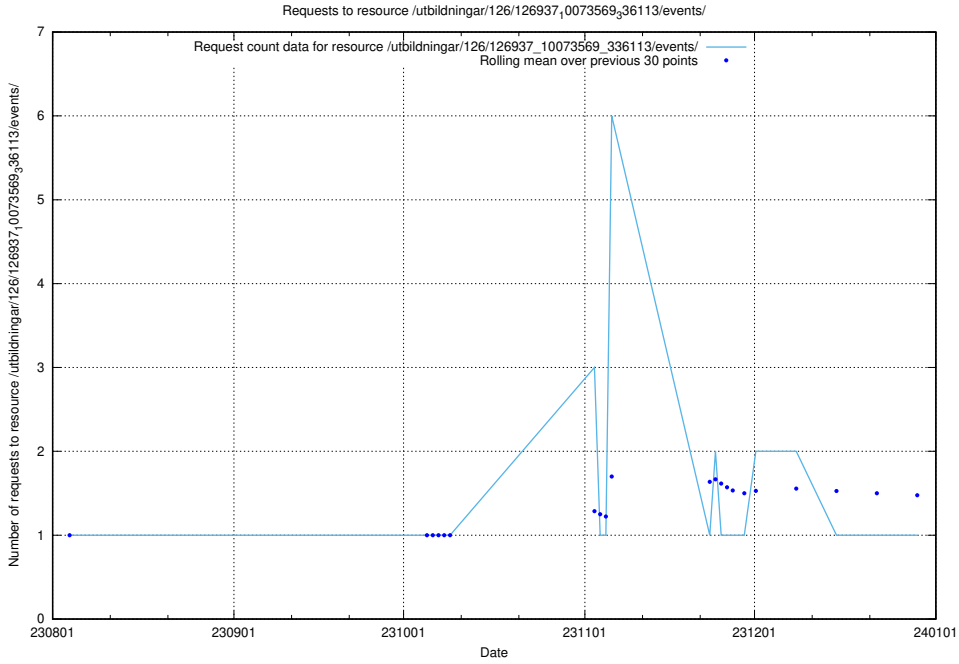

5.4488 Usage of /utbildningar/126/126937_10073569_336113/events/

Here, we count the number of requests to resource /utbildningar/126/126937_10073569_336113/events/