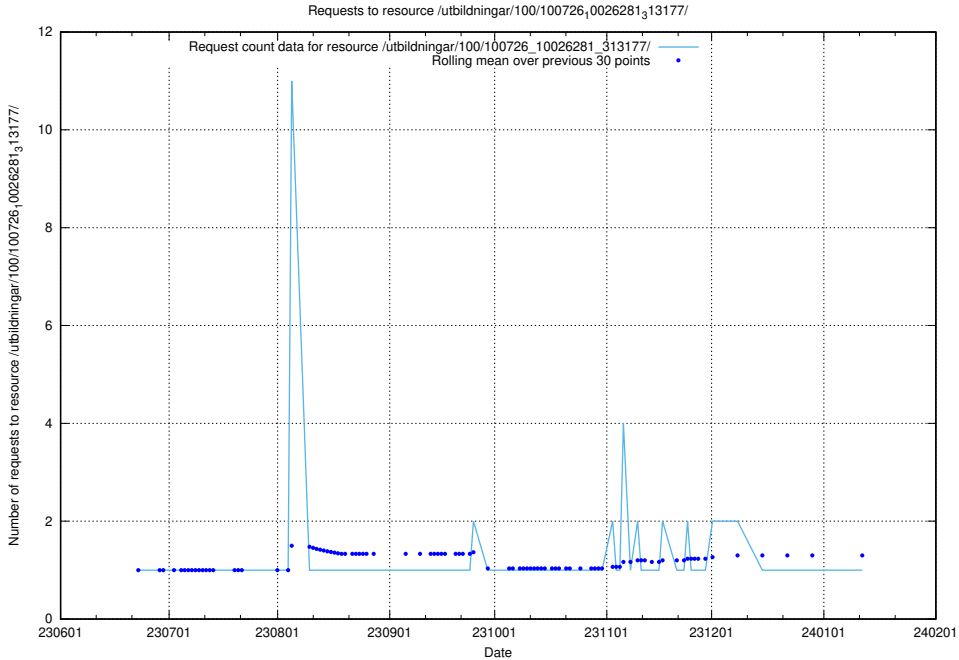

5.5471 Usage of /utbildningar/100/100726_10026281_313177/

Here, we count the number of requests to resource /utbildningar/100/100726_10026281_313177/.