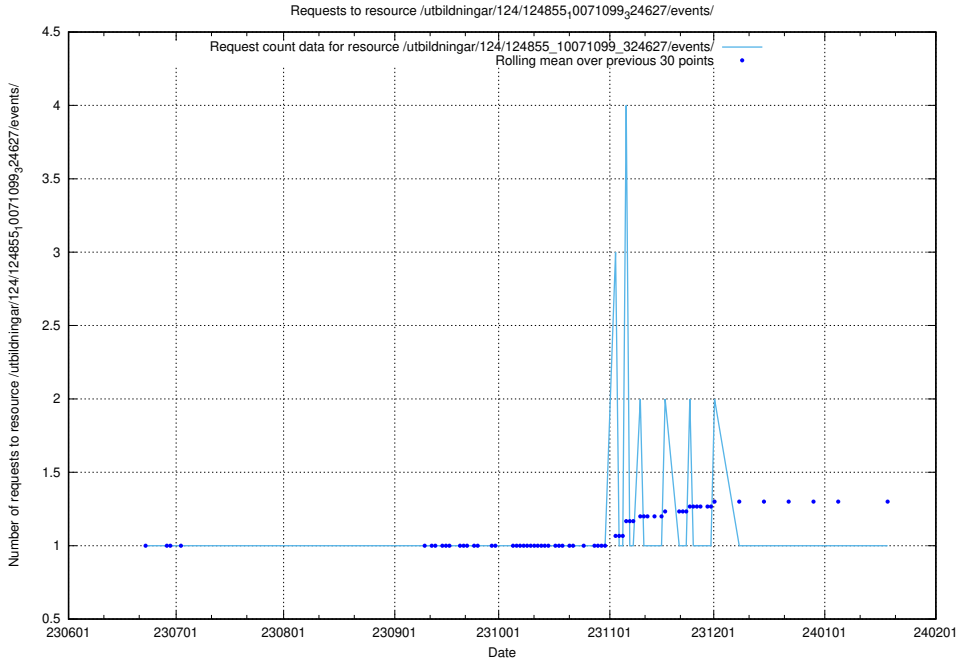

5.5362 Usage of /utbildningar/124/124855_10071099_324627/events/

Here, we count the number of requests to resource /utbildningar/124/124855_10071099_324627/events/