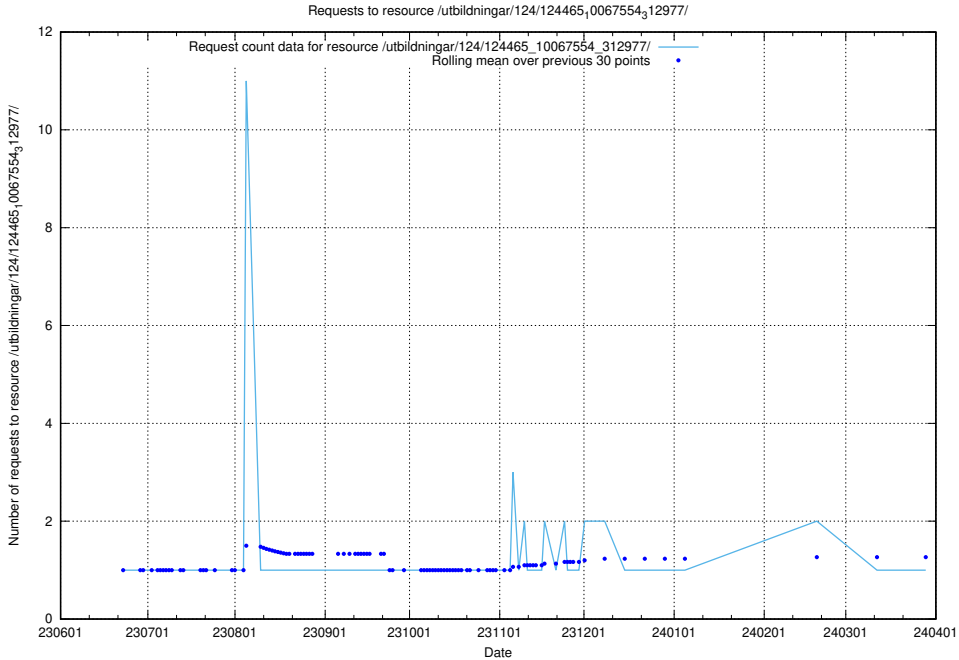

5.5435 Usage of /utbildningar/124/124465_10067554_312977/

Here, we count the number of requests to resource /utbildningar/124/124465_10067554_312977/.