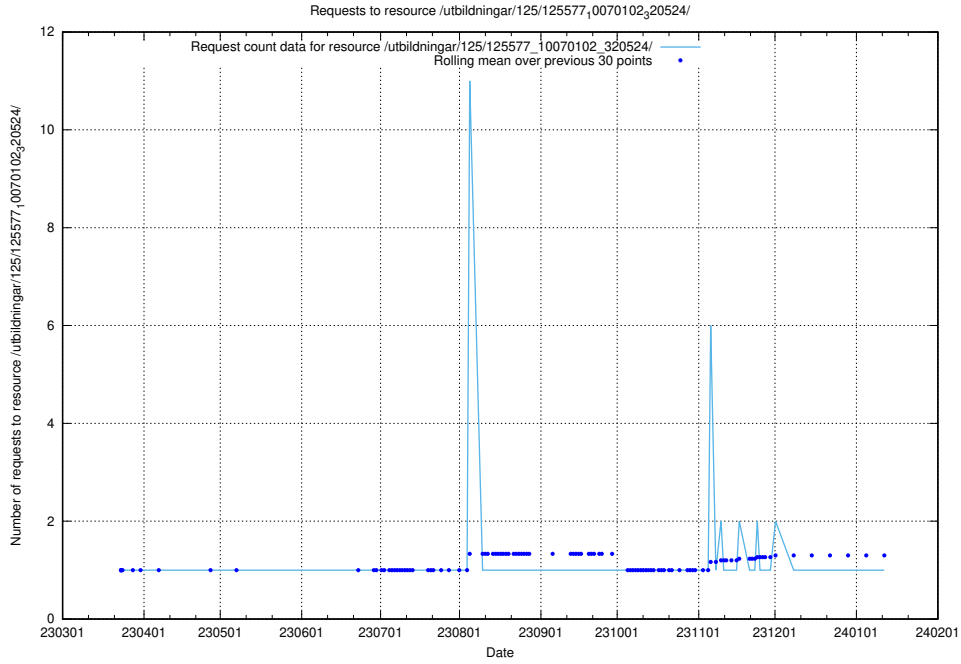

5.957 Usage of /utbildningar/125/125577_10070102_320524/

Here, we count the number of requests to resource /utbildningar/125/125577_10070102_320524/.