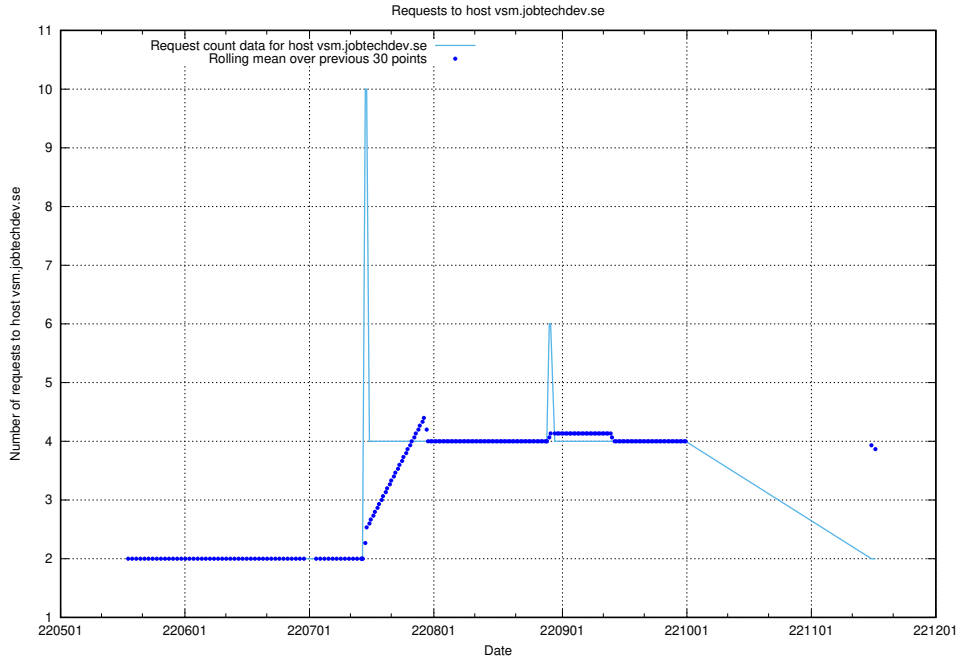

7.424 Usage of vsm.jobtechdev.se

Here, we count the number of requests to host vsm.jobtechdev.se.