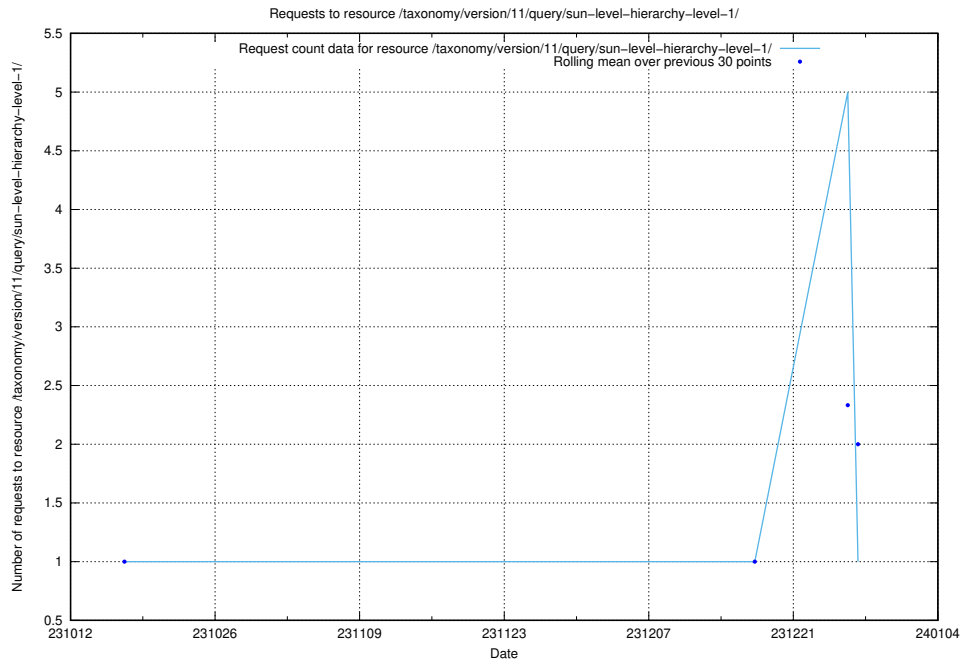

5.3927 Usage of /taxonomy/version/11/query/sun-level-hierarchy-level-1/

Here, we count the number of requests to resource /taxonomy/version/11/query/sun-level-hierarchy-level-1/.