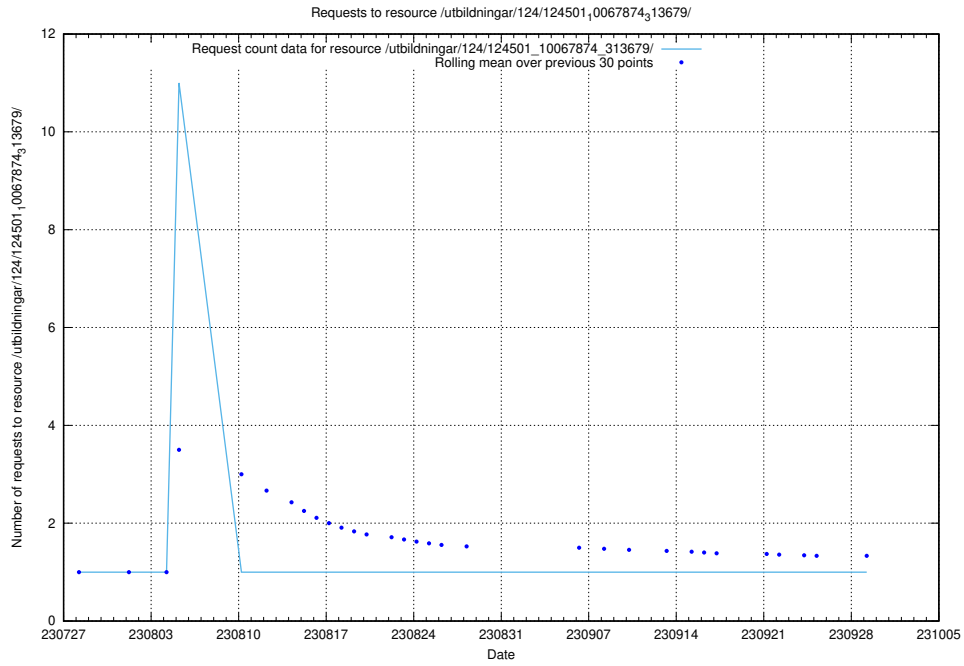

5.4535 Usage of /utbildningar/124/124501_10067874_313679/

Here, we count the number of requests to resource /utbildningar/124/124501_10067874_313679/.