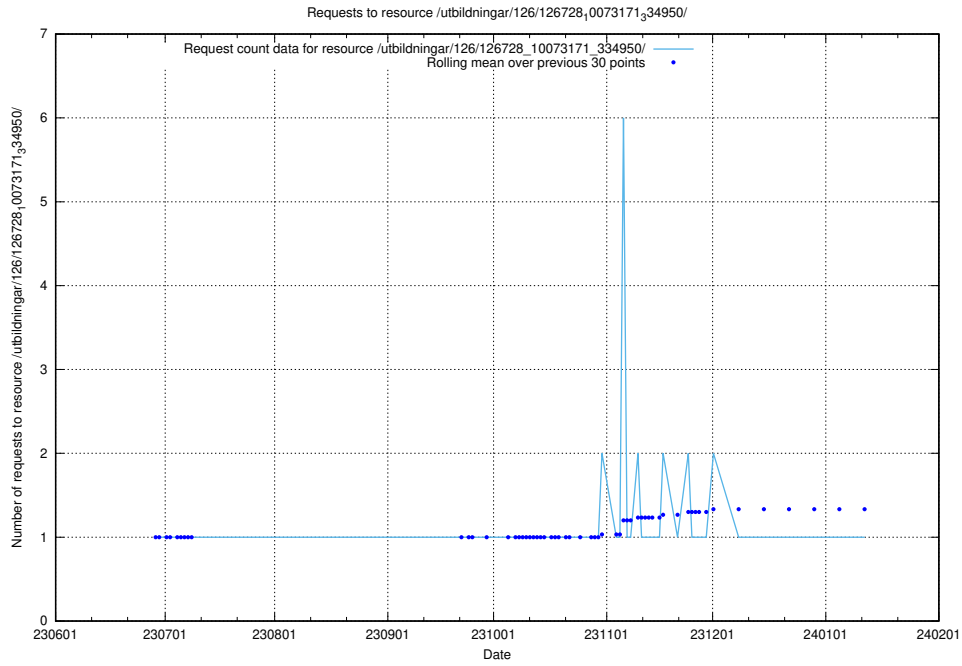

5.5065 Usage of /utbildningar/126/126728_10073171_334950/

Here, we count the number of requests to resource /utbildningar/126/126728_10073171_334950/.