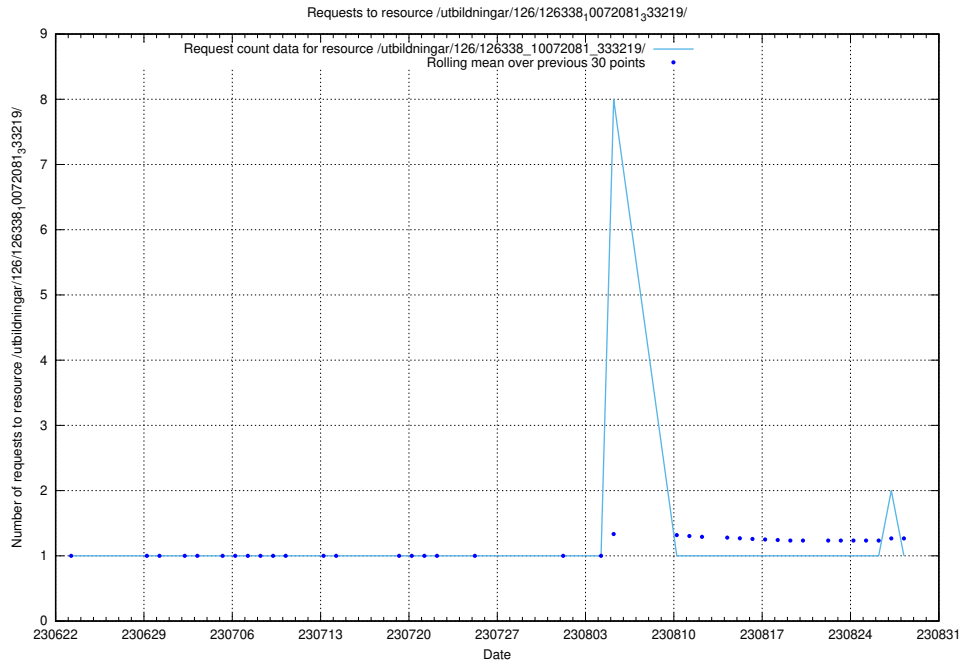

5.5279 Usage of /utbildningar/126/126338_10072081_333219/

Here, we count the number of requests to resource /utbildningar/126/126338_10072081_333219/.