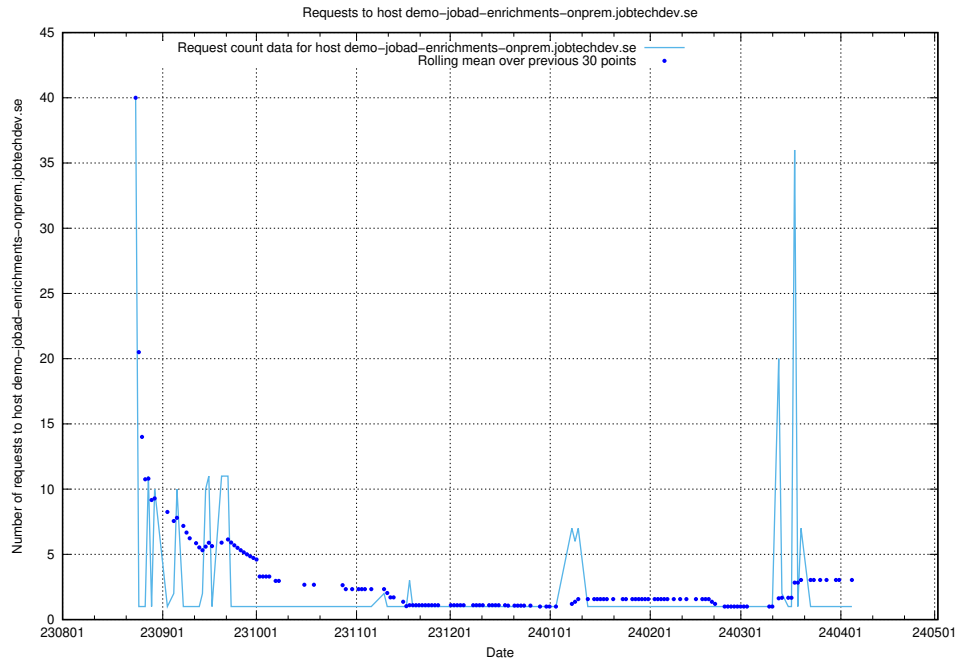

7.604 Usage of demo-jobad-enrichments-onprem.jobtechdev.se

Here, we count the number of requests to host demo-jobad-enrichments-onprem.jobtechdev.se.