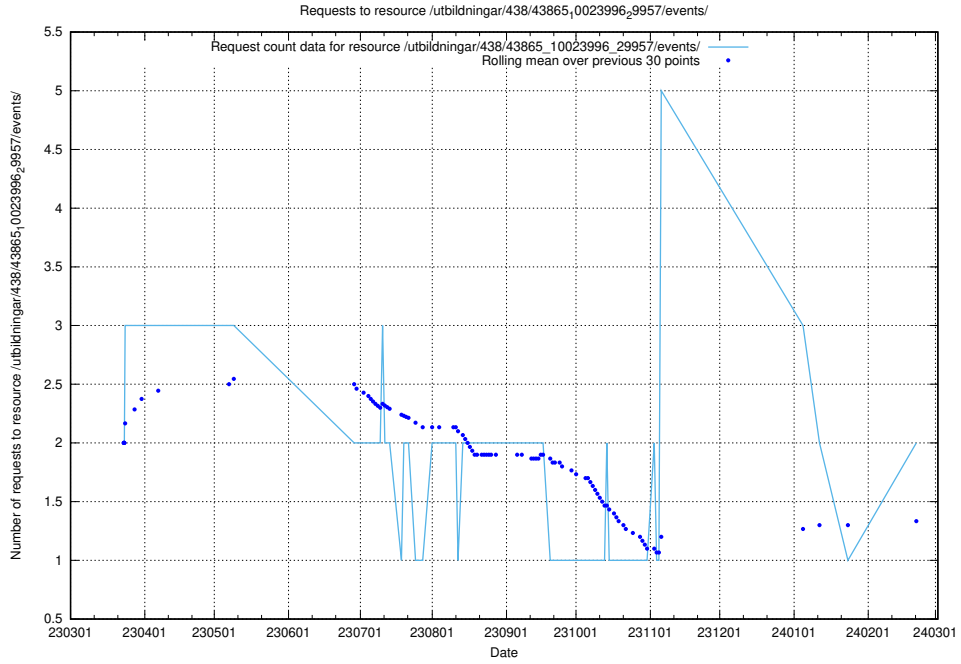

5.790 Usage of /utbildningar/438/43865_10023996_29957/events/

Here, we count the number of requests to resource /utbildningar/438/43865_10023996_29957/events/.