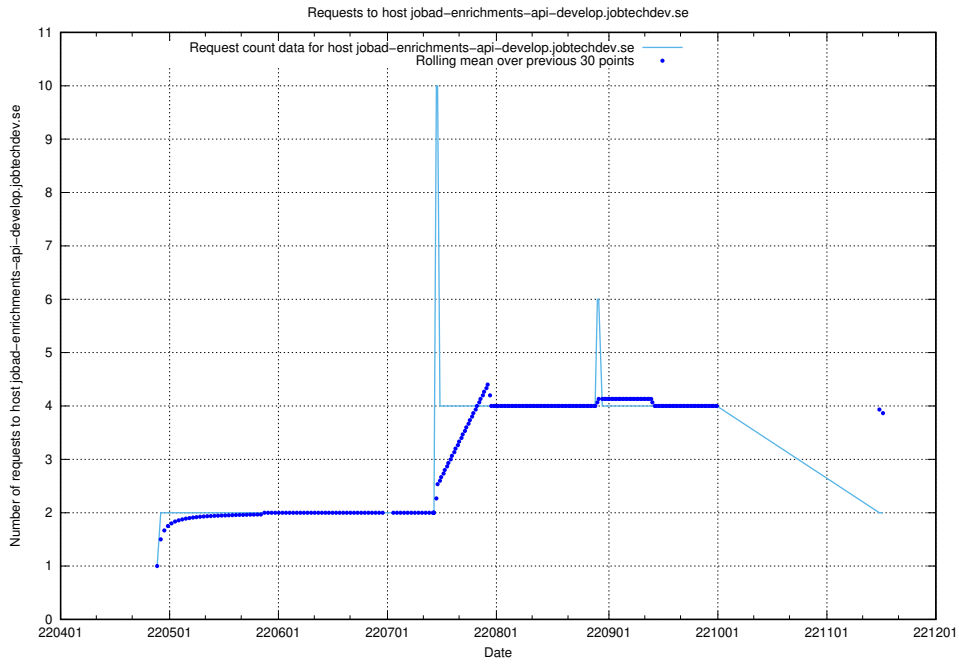

7.445 Usage of jobad-enrichments-api-develop.jobtechdev.se

Here, we count the number of requests to host jobad-enrichments-api-develop.jobtechdev.se.