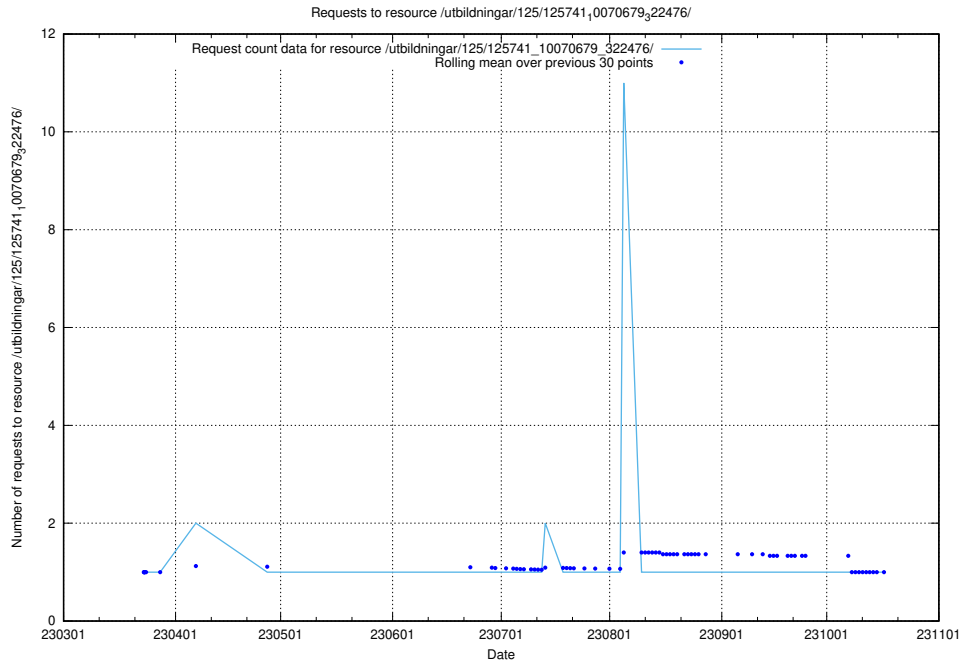

5.6133 Usage of /utbildningar/125/125741_10070679_322476/

Here, we count the number of requests to resource /utbildningar/125/125741_10070679_322476/.