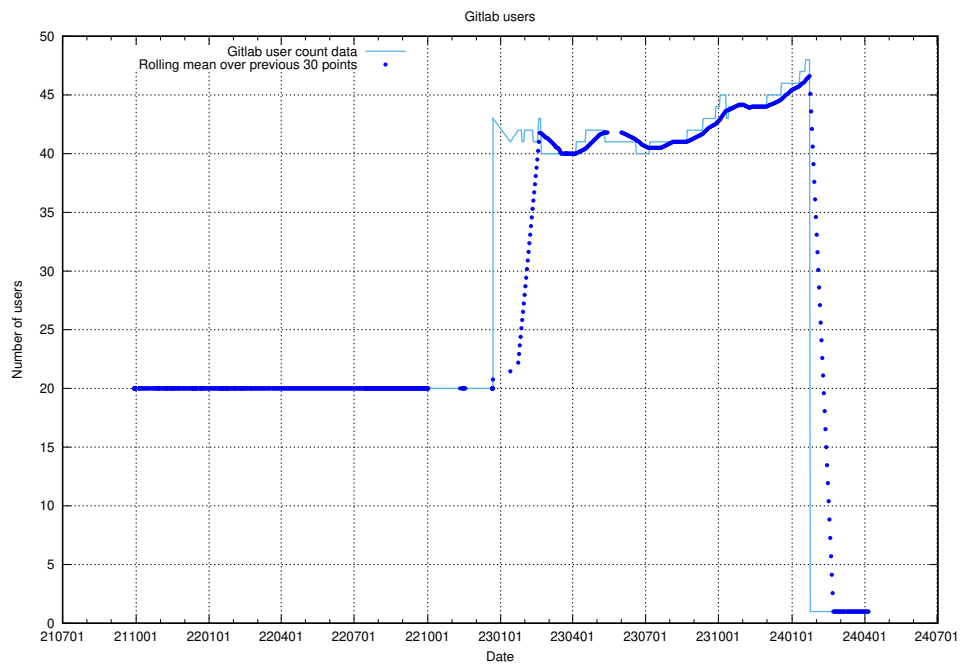

6 Gitlab

This section summarises the state of [JobTech's code repositories](https://gitlab.com/arbetsformedlingen)⁷.

6.1 User count

A graph of users in JobTech's official code repository.

⁷<https://gitlab.com/arbetsformedlingen>