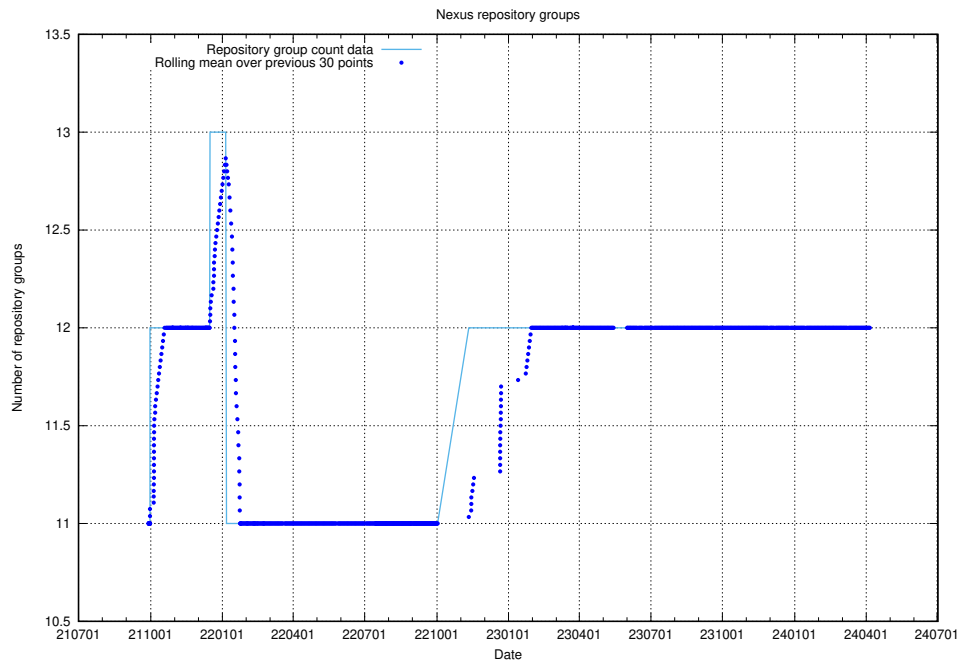

9 Nexus

This section contains statistics from the [image and package repositories](#)⁹ of JobTech.

9.1 Number of repository groups in Nexus

A graph showing the number of repository groups.

⁹<https://nexus.jobtechdev.se>