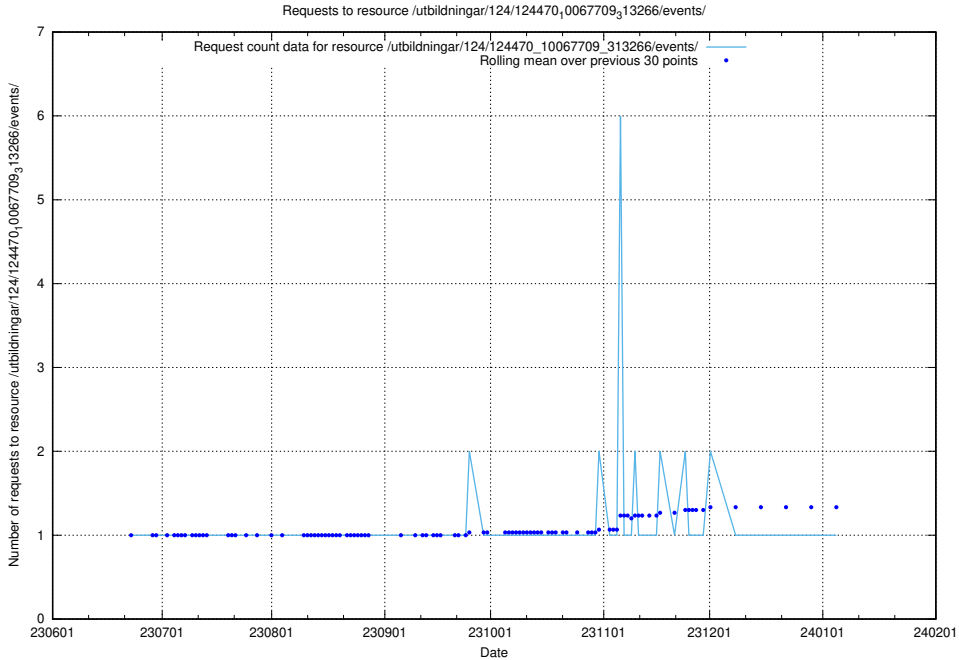

5.5430 Usage of /utbildningar/124/124470_10067709_313266/events/

Here, we count the number of requests to resource /utbildningar/124/124470_10067709_313266/events/