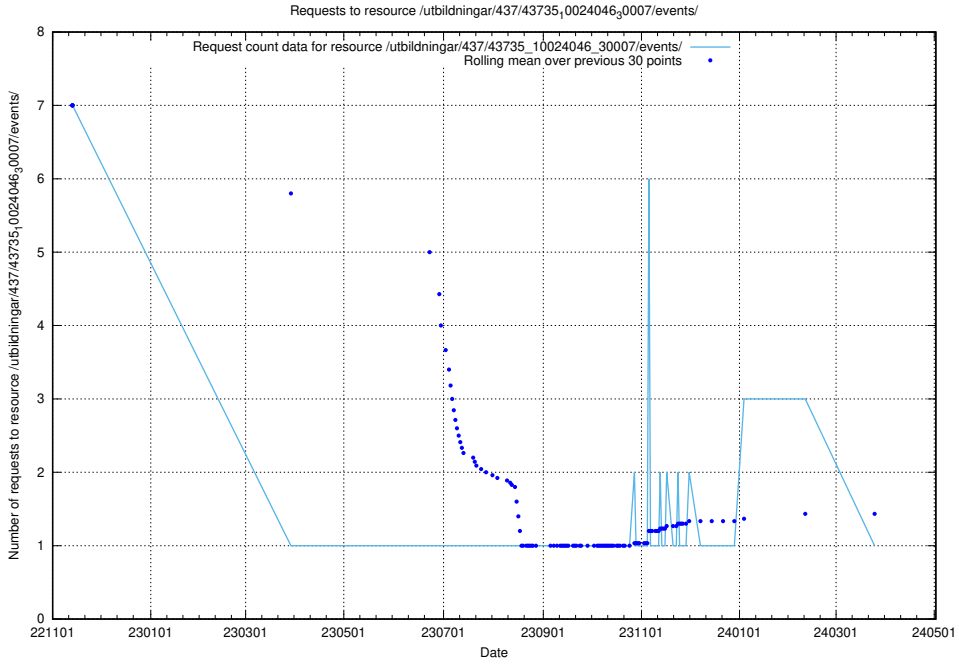

5.5419 Usage of /utbildningar/437/43735_10024046_30007/events/

Here, we count the number of requests to resource /utbildningar/437/43735_10024046_30007/events/.