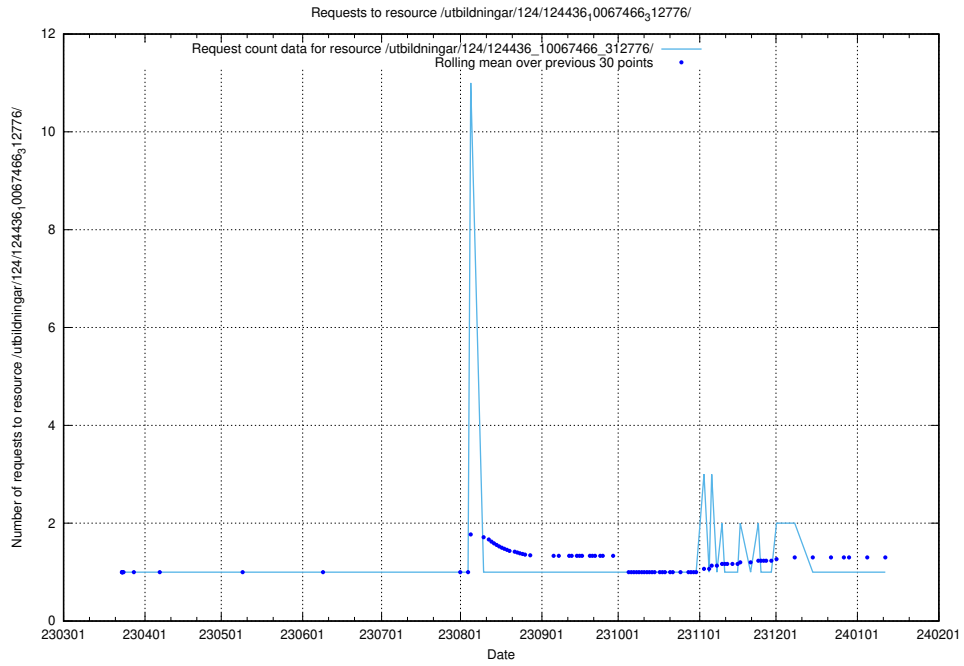

5.3347 Usage of /utbildningar/124/124436_10067466_312776/

Here, we count the number of requests to resource /utbildningar/124/124436_10067466_312776/.