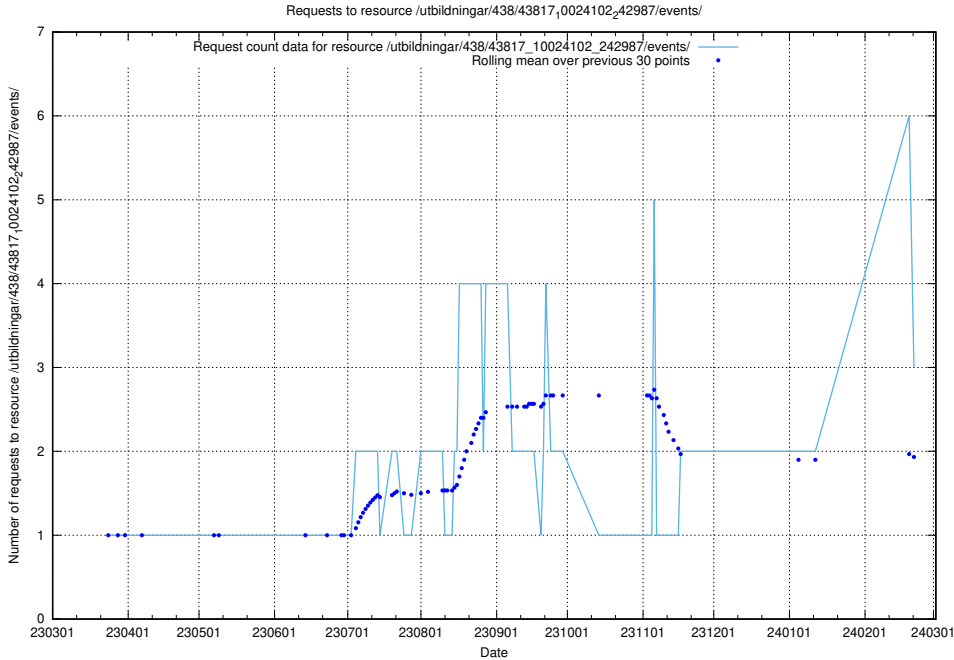

5.306 Usage of /utbildningar/438/43817_10024102_242987/events/

Here, we count the number of requests to resource /utbildningar/438/43817_10024102_242987/events/.