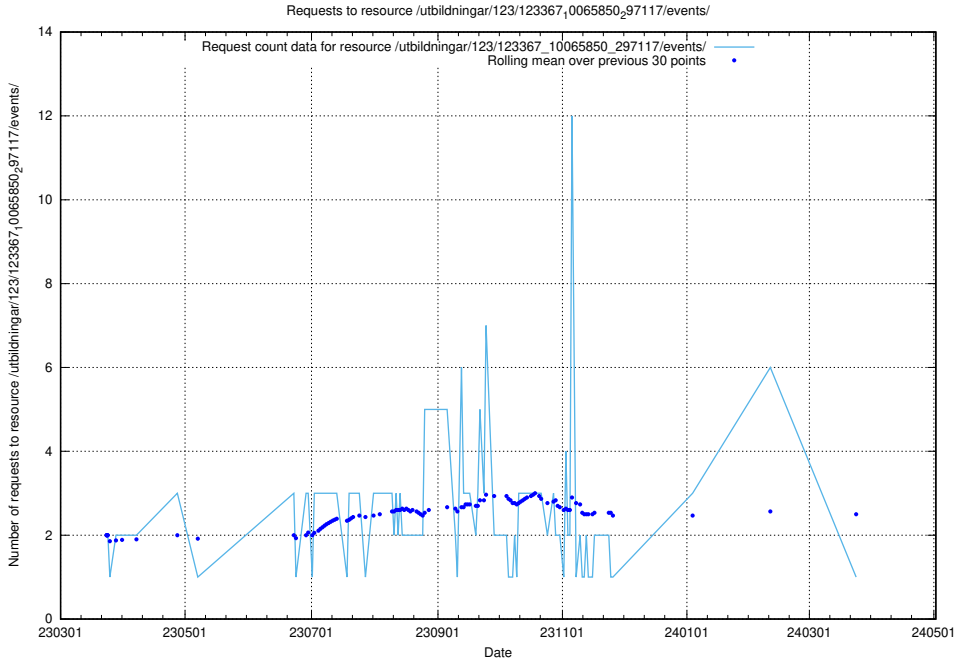

5.5953 Usage of /utbildningar/123/123367_10065850_297117/events/

Here, we count the number of requests to resource /utbildningar/123/123367_10065850_297117/events/