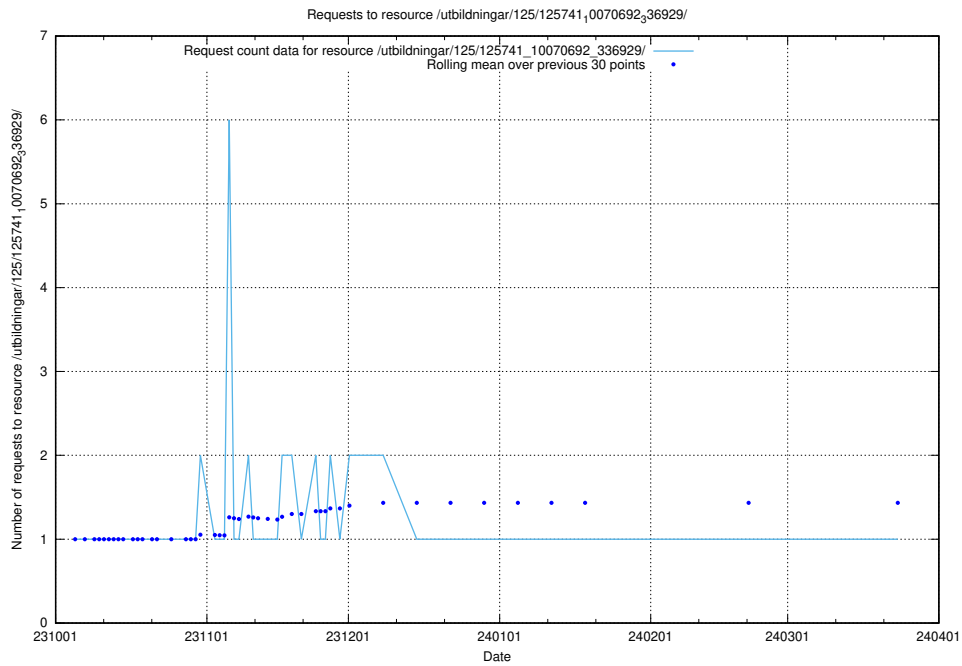

5.4023 Usage of /utbildningar/125/125741_10070692_336929/

Here, we count the number of requests to resource /utbildningar/125/125741_10070692_336929/.