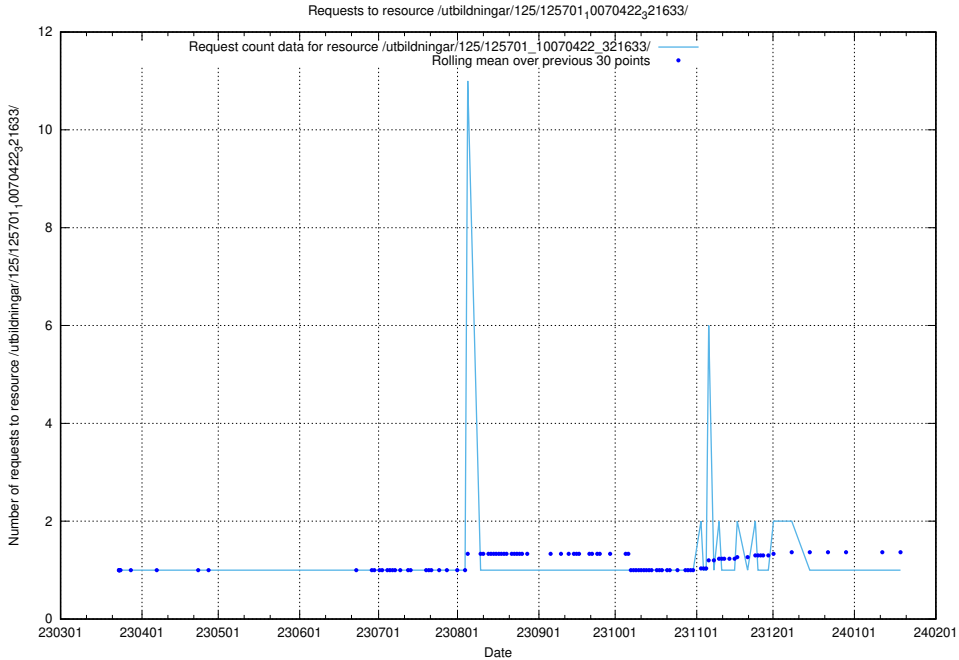

5.876 Usage of /utbildningar/125/125701_10070422_321633/

Here, we count the number of requests to resource /utbildningar/125/125701_10070422_321633/.