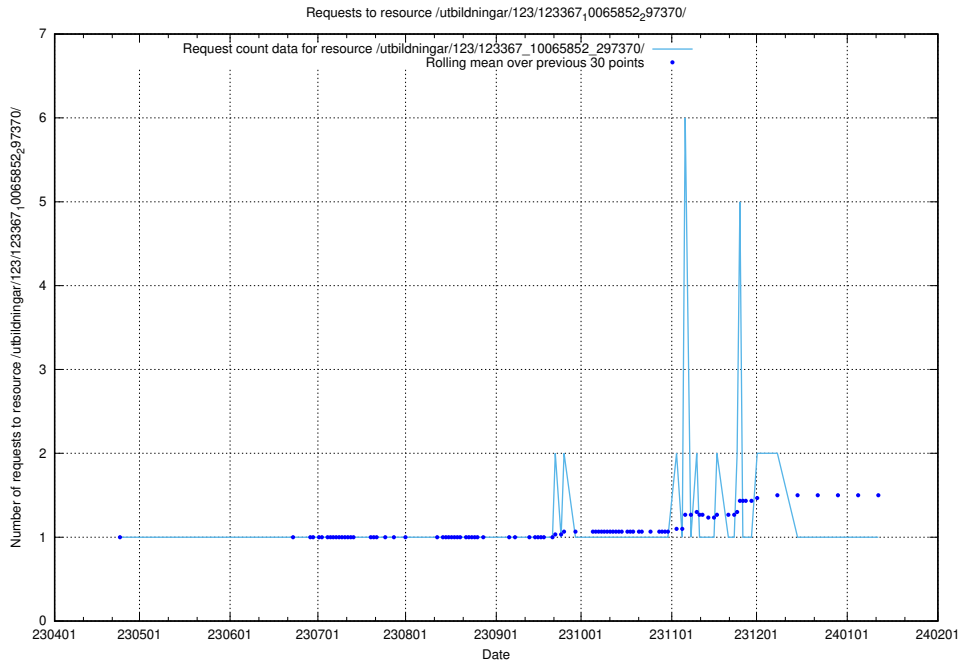

5.5637 Usage of /utbildningar/123/123367_10065852_297370/

Here, we count the number of requests to resource /utbildningar/123/123367_10065852_297370/.