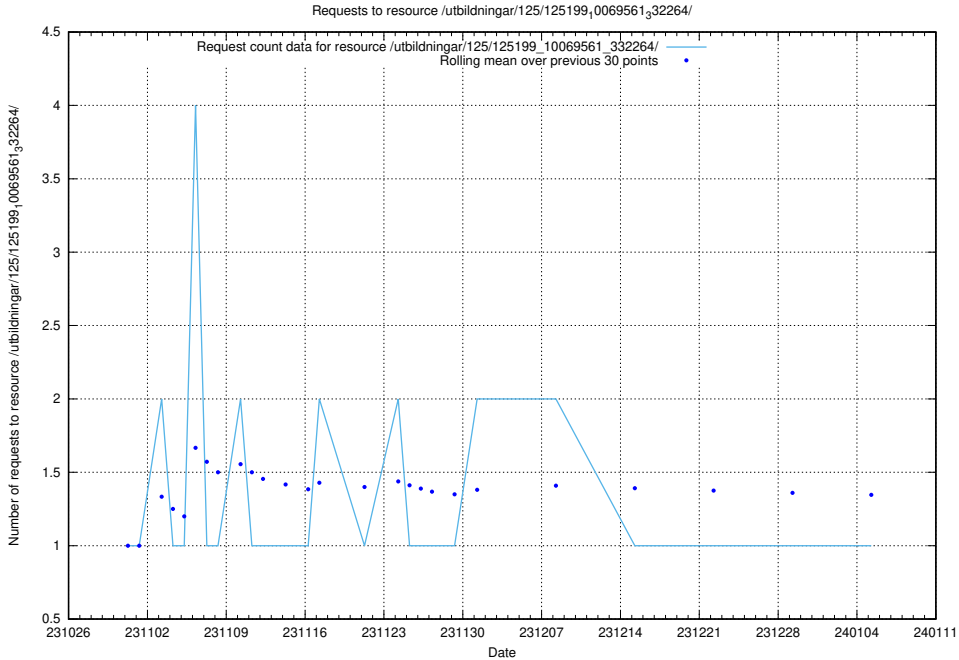

5.3775 Usage of /utbildningar/125/125199_10069561_332264/

Here, we count the number of requests to resource /utbildningar/125/125199_10069561_332264/.