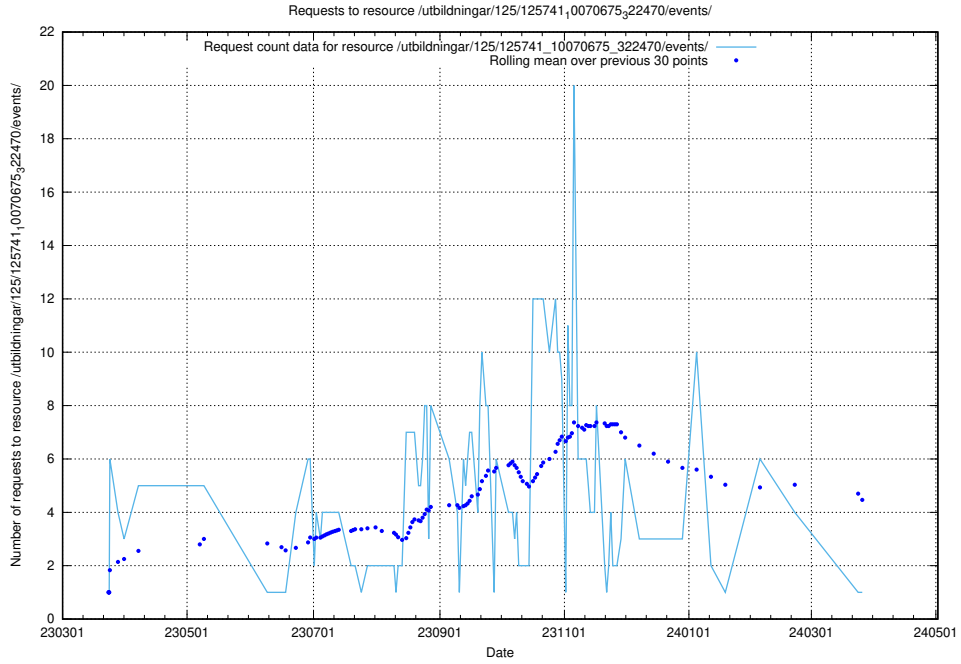

5.6135 Usage of /utbildningar/125/125741_10070675_322470/events/

Here, we count the number of requests to resource /utbildningar/125/125741_10070675_322470/events/