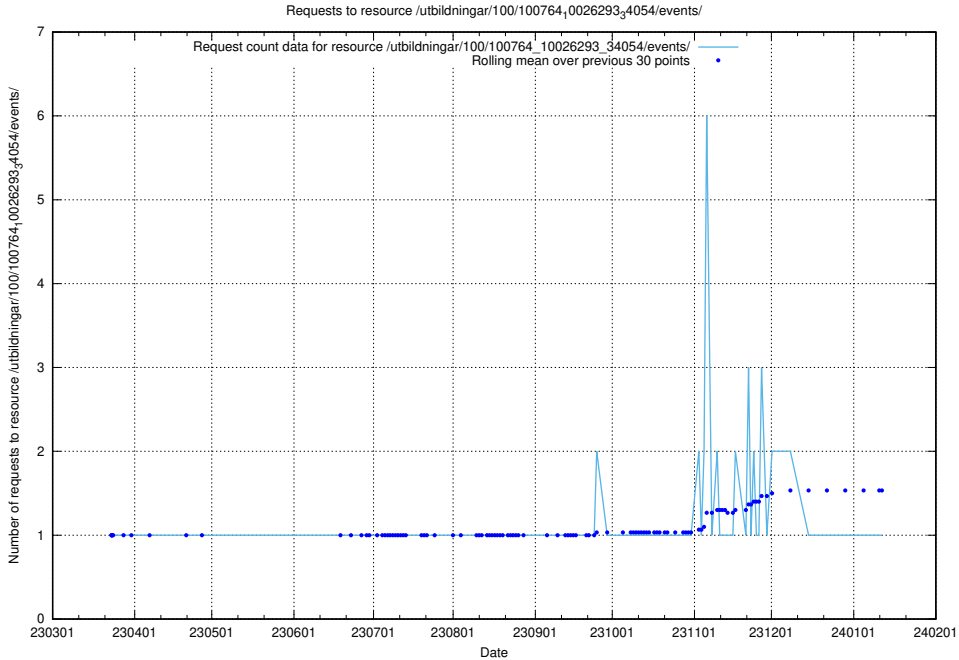

5.5152 Usage of /utbildningar/100/100764_10026293_34054/events/

Here, we count the number of requests to resource /utbildningar/100/100764_10026293_34054/events/.