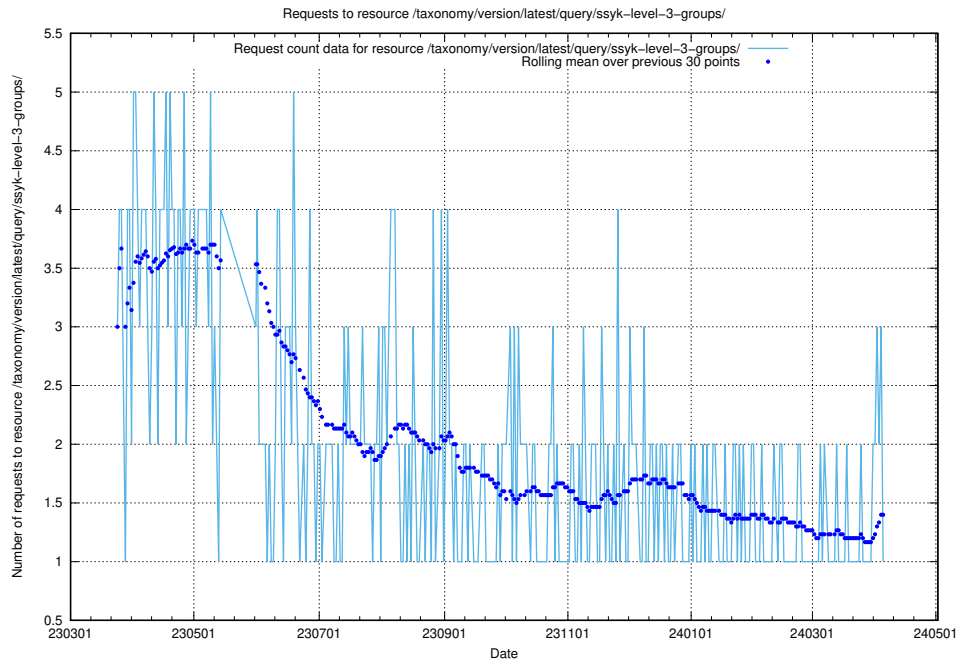

5.5736 Usage of /taxonomy/version/latest/query/ssyk-level-3-groups/

Here, we count the number of requests to resource /taxonomy/version/latest/query/ssyk-level-3-groups/.