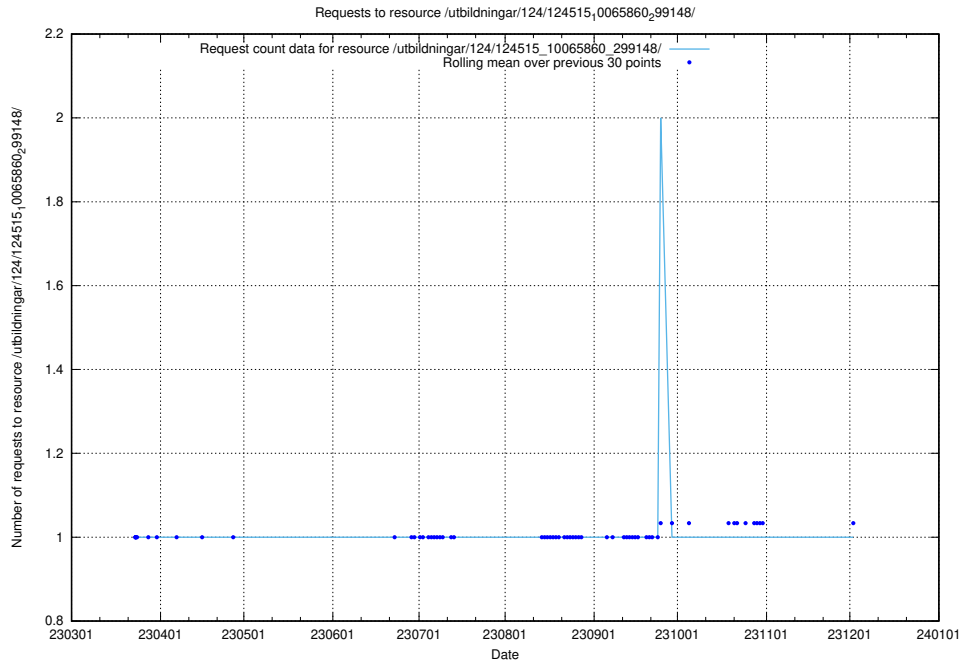

5.1358 Usage of /utbildningar/124/124515_10065860_299148/

Here, we count the number of requests to resource /utbildningar/124/124515_10065860_299148/.