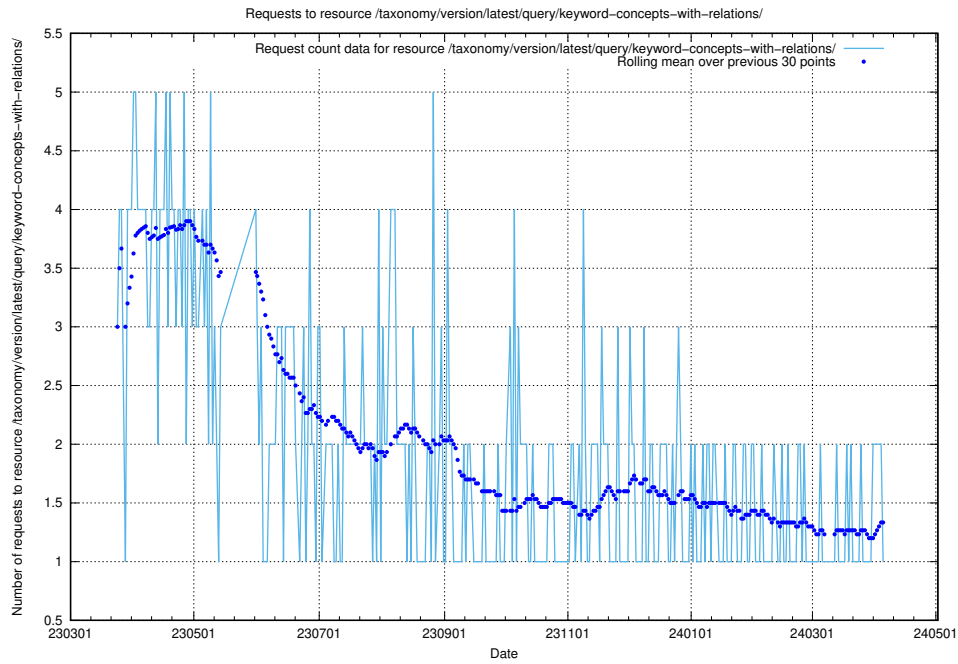

5.5757 Usage of /taxonomy/version/latest/query/keyword-concepts-with-relations/

Here, we count the number of requests to resource /taxonomy/version/latest/query/keyword-concepts-with-relations/.