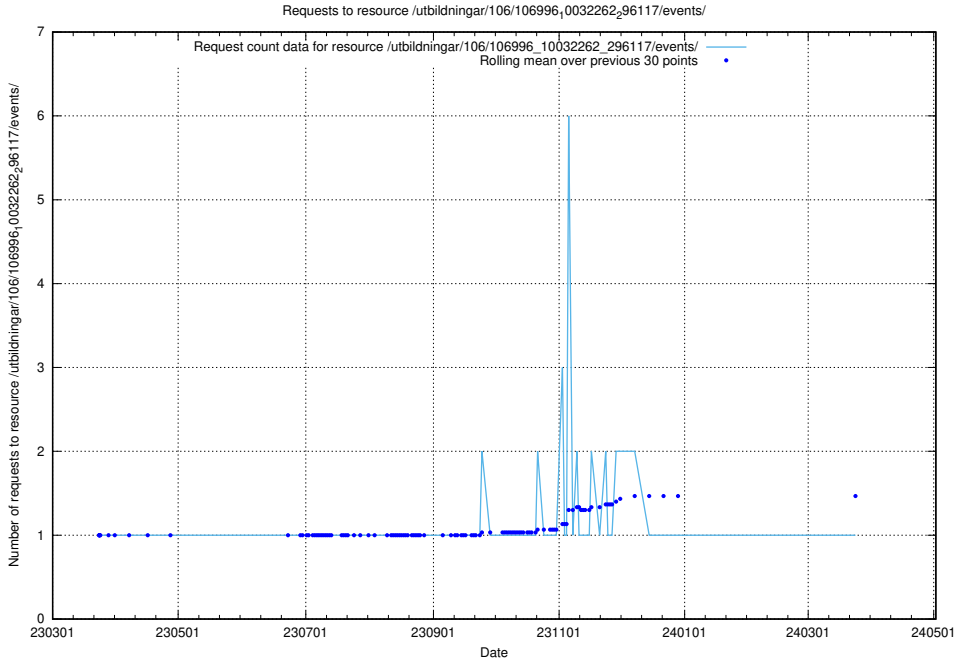

5.5025 Usage of /utbildningar/106/106996_10032262_296117/events/

Here, we count the number of requests to resource /utbildningar/106/106996_10032262_296117/events/