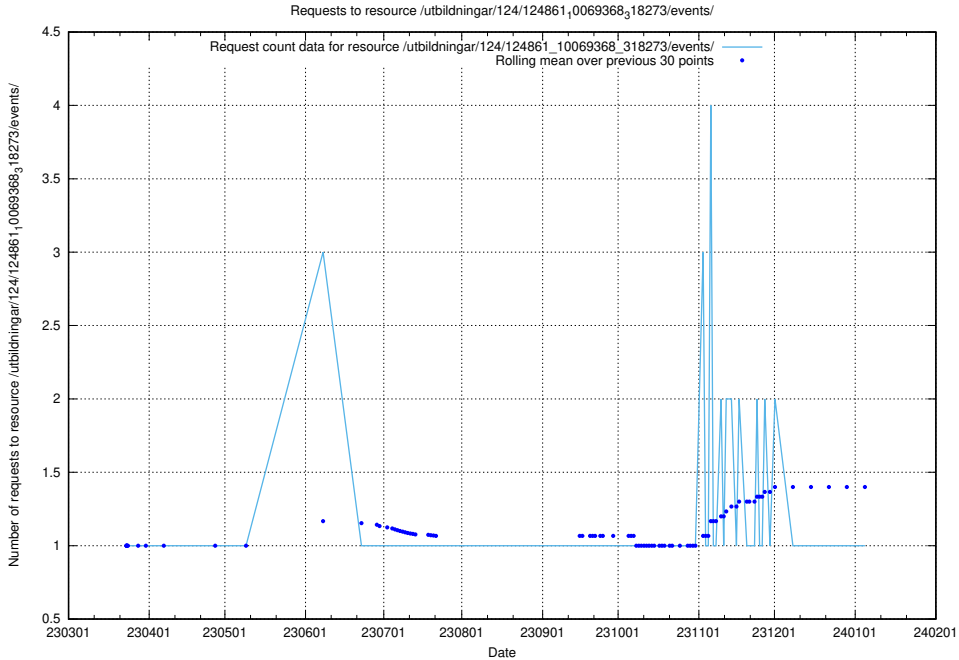

5.1024 Usage of /utbildningar/124/124861_10069368_318273/events/

Here, we count the number of requests to resource /utbildningar/124/124861_10069368_318273/events/