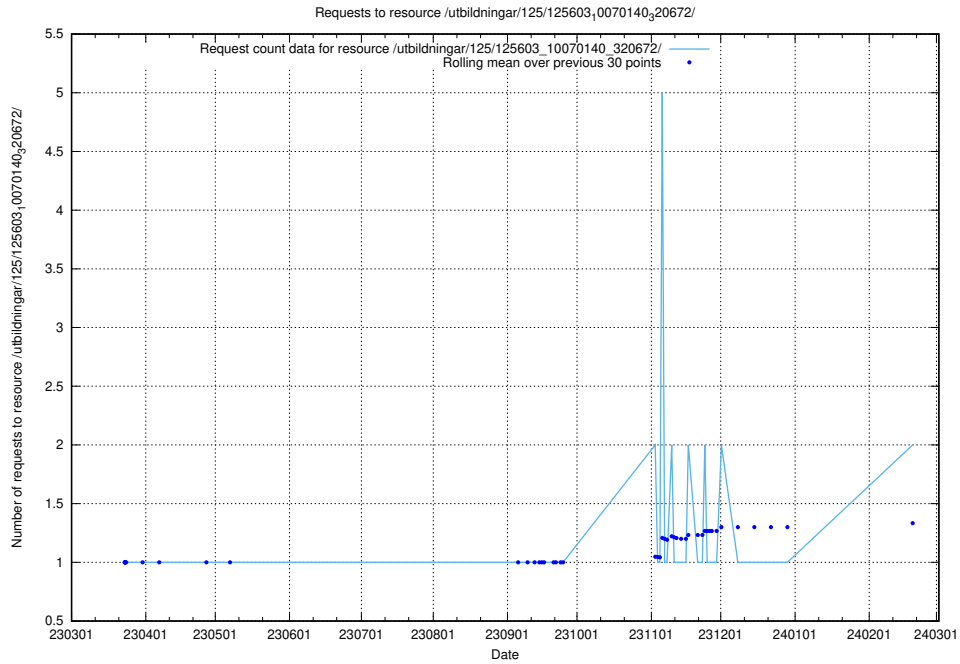

5.333 Usage of /utbildningar/125/125603_10070140_320672/

Here, we count the number of requests to resource /utbildningar/125/125603_10070140_320672/.