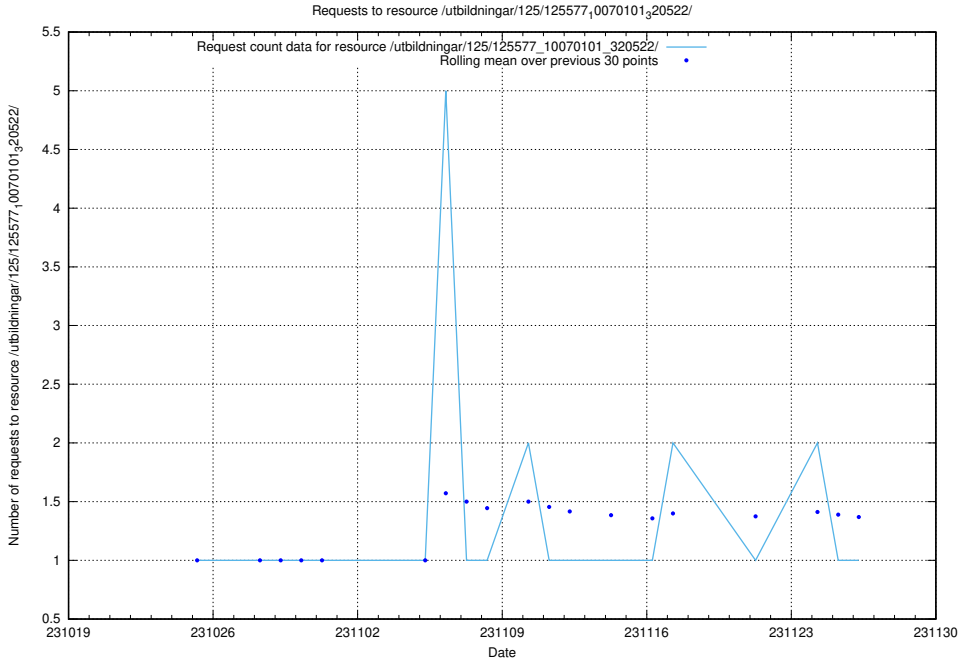

5.3830 Usage of /utbildningar/125/125577_10070101_320522/

Here, we count the number of requests to resource /utbildningar/125/125577_10070101_320522/.