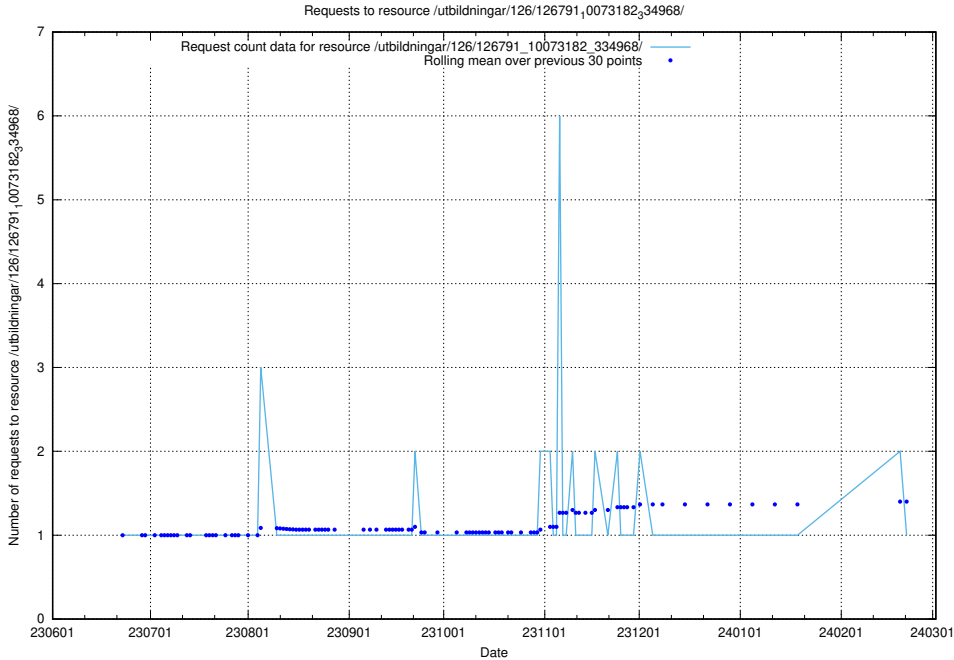

5.5209 Usage of /utbildningar/126/126791_10073182_334968/

Here, we count the number of requests to resource /utbildningar/126/126791_10073182_334968/.