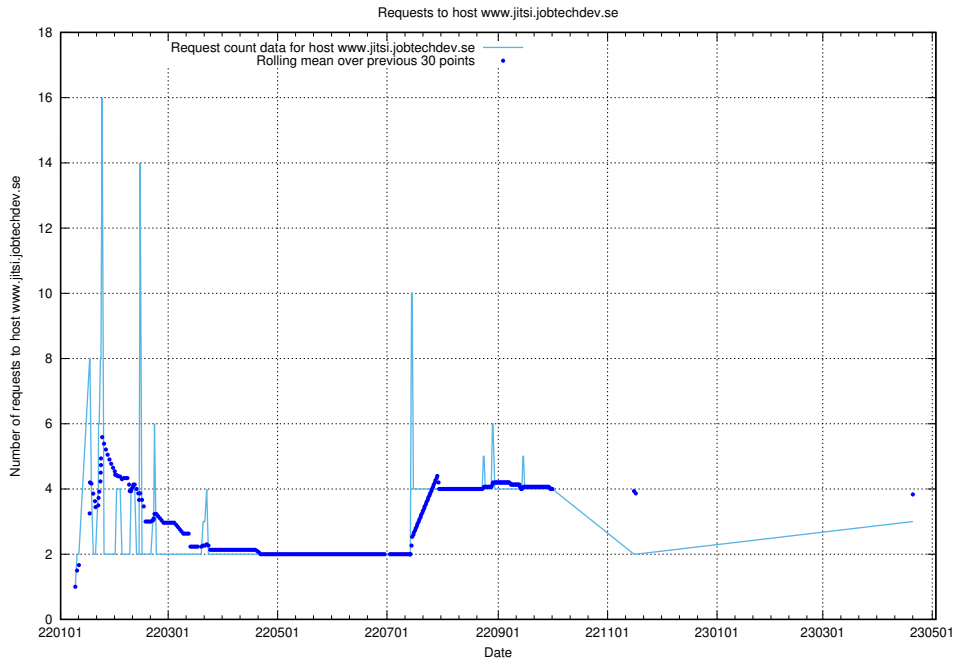

7.174 Usage of www.jitsi.jobtechdev.se

Here, we count the number of requests to host www.jitsi.jobtechdev.se.