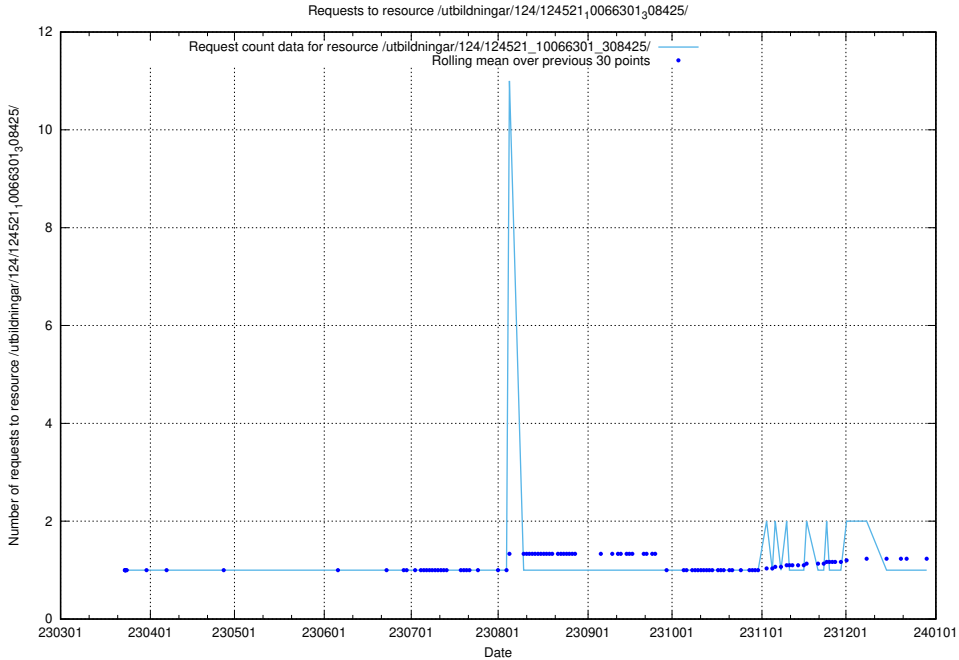

5.1086 Usage of /utbildningar/124/124521_10066301_308425/

Here, we count the number of requests to resource /utbildningar/124/124521_10066301_308425/.