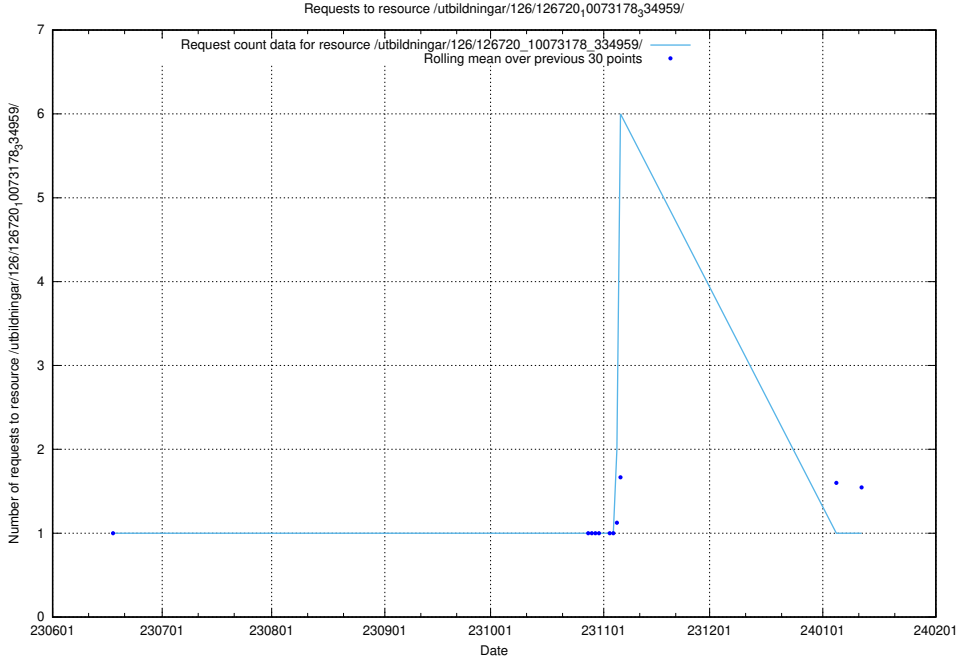

5.5484 Usage of /utbildningar/126/126720_10073178_334959/

Here, we count the number of requests to resource /utbildningar/126/126720_10073178_334959/.