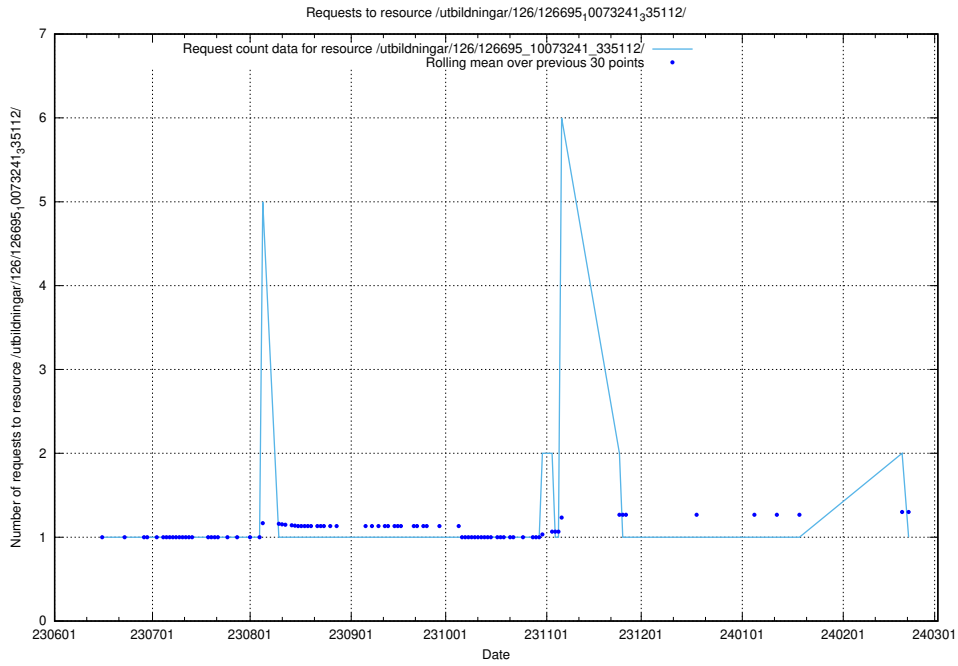

5.5505 Usage of /utbildningar/126/126695_10073241_335112/

Here, we count the number of requests to resource /utbildningar/126/126695_10073241_335112/.