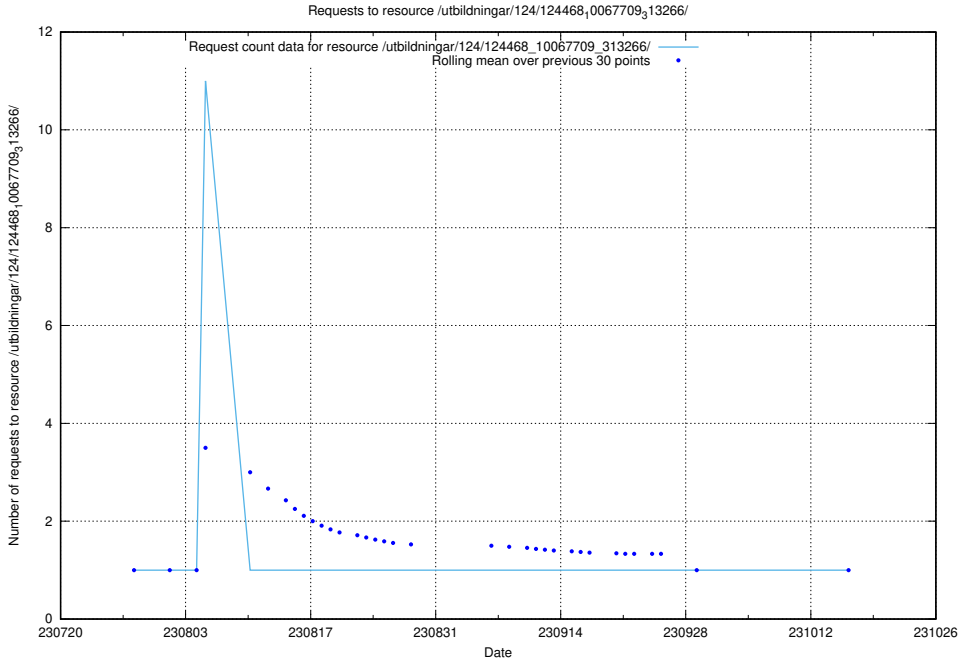

5.4539 Usage of /utbildningar/124/124468_10067709_313266/

Here, we count the number of requests to resource /utbildningar/124/124468_10067709_313266/.