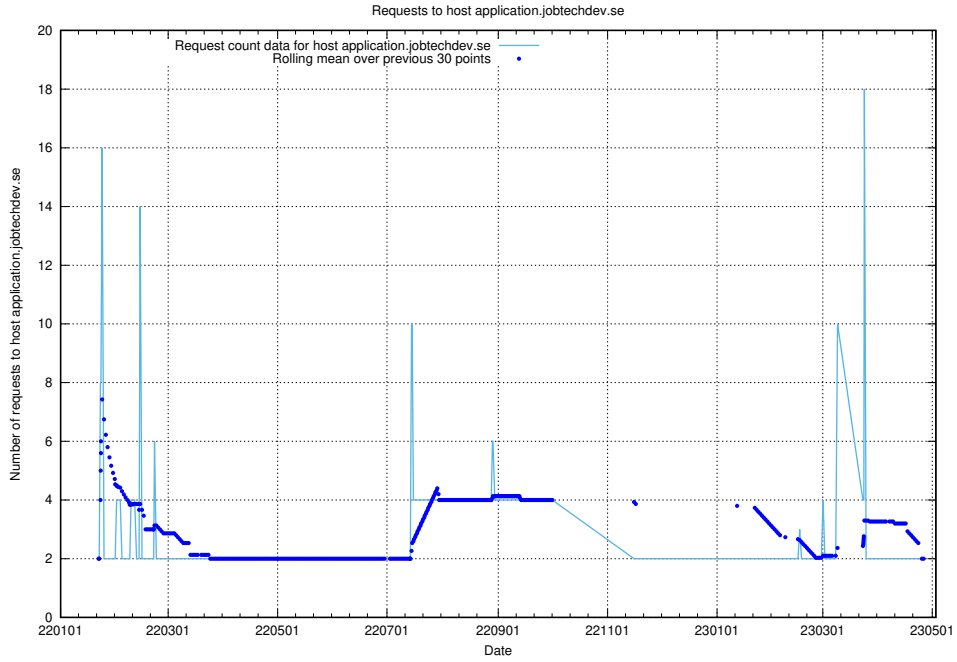

7.257 Usage of application.jobtechdev.se

Here, we count the number of requests to host application.jobtechdev.se.