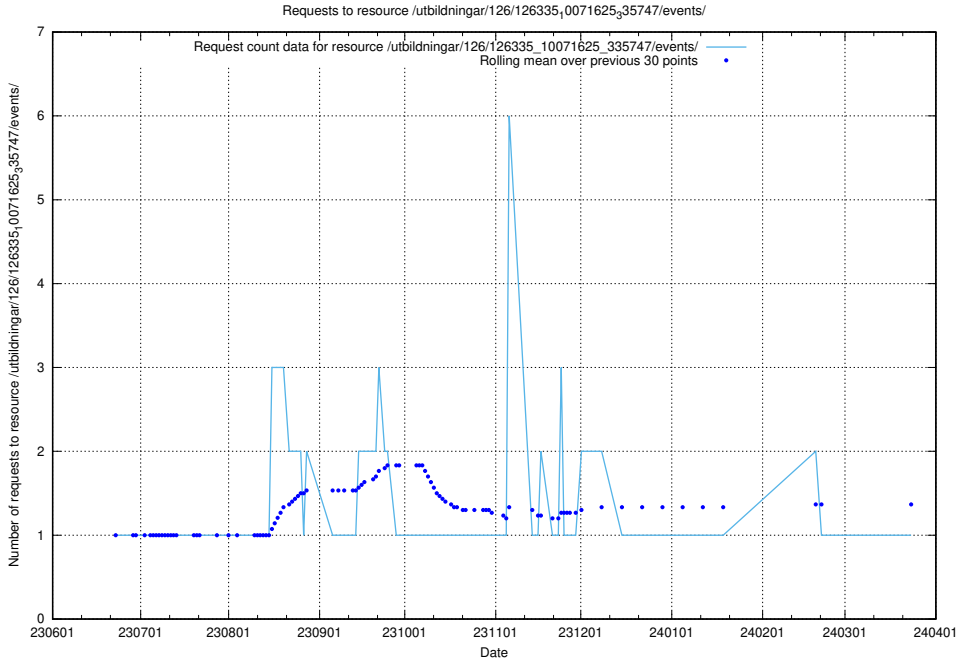

5.5289 Usage of /utbildningar/126/126335_10071625_335747/events/

Here, we count the number of requests to resource /utbildningar/126/126335_10071625_335747/events/