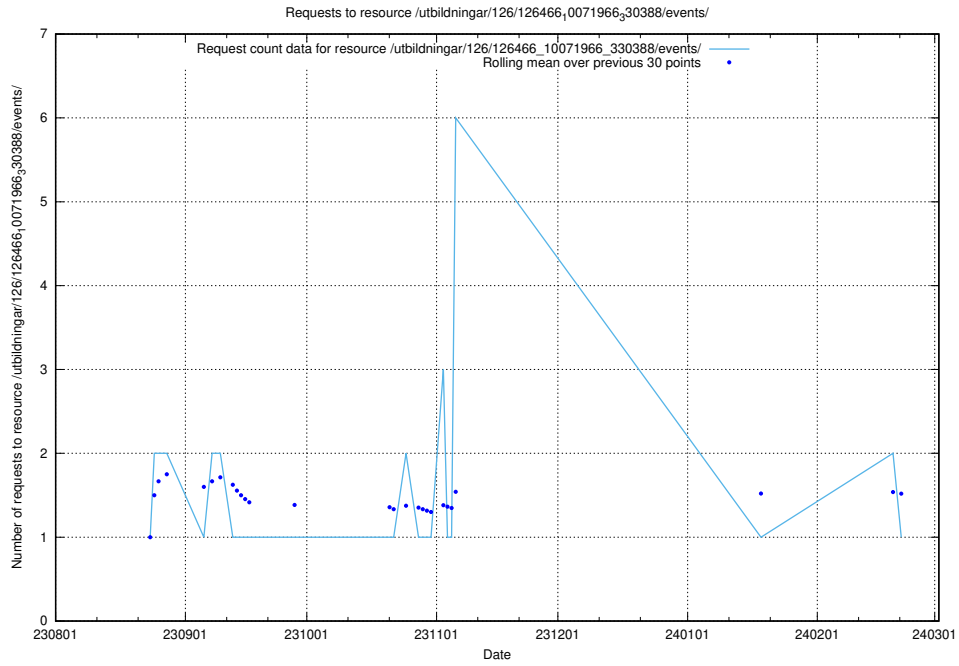

5.4346 Usage of /utbildningar/126/126466_10071966_330388/events/

Here, we count the number of requests to resource /utbildningar/126/126466_10071966_330388/events/