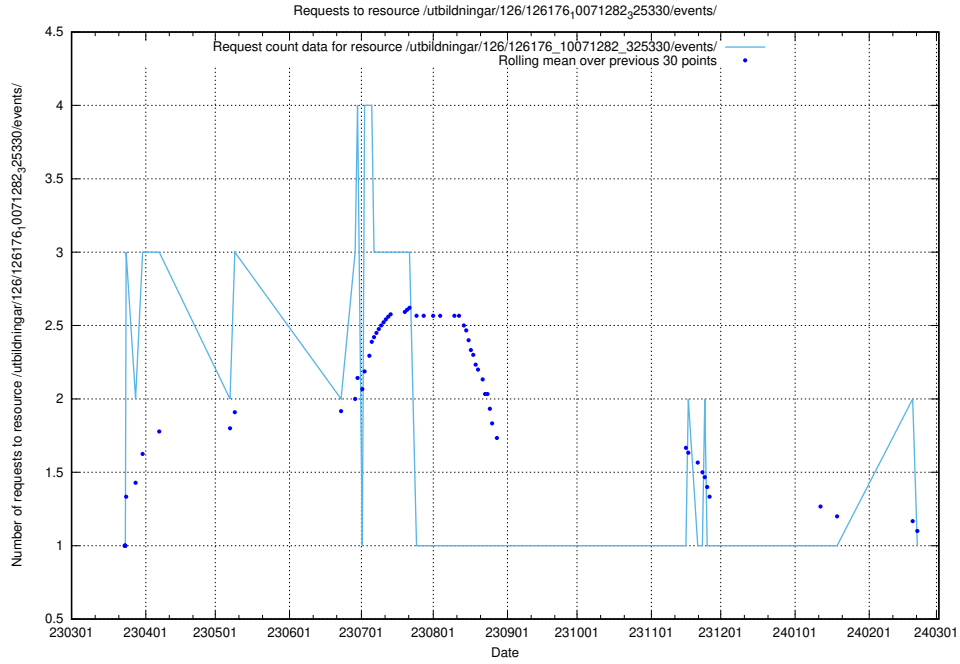

5.6068 Usage of /utbildningar/126/126176_10071282_325330/events/

Here, we count the number of requests to resource /utbildningar/126/126176_10071282_325330/events/