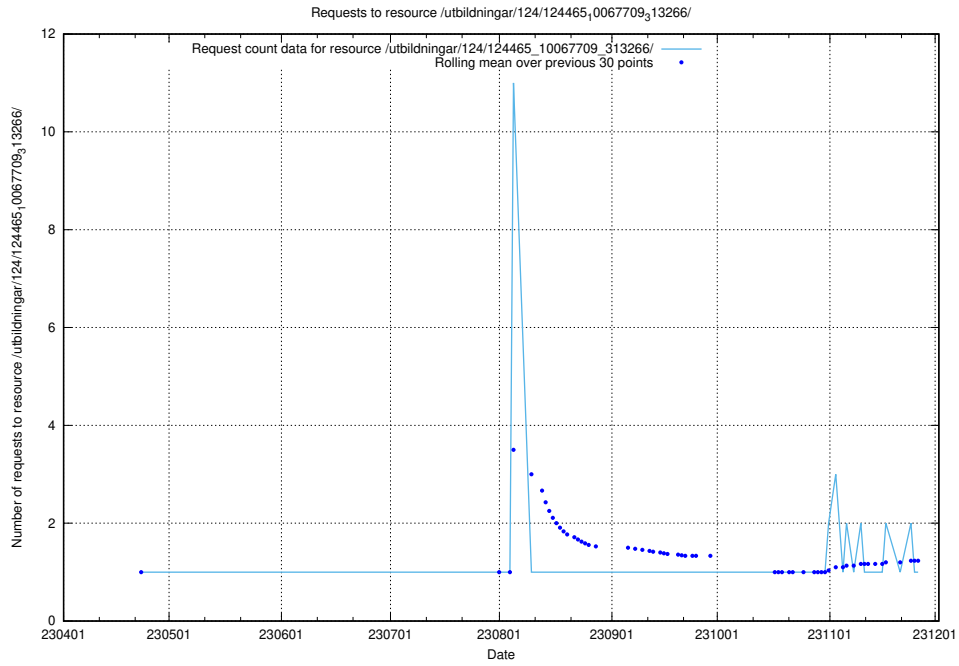

5.5666 Usage of /utbildningar/124/124465_10067709_313266/

Here, we count the number of requests to resource /utbildningar/124/124465_10067709_313266/.