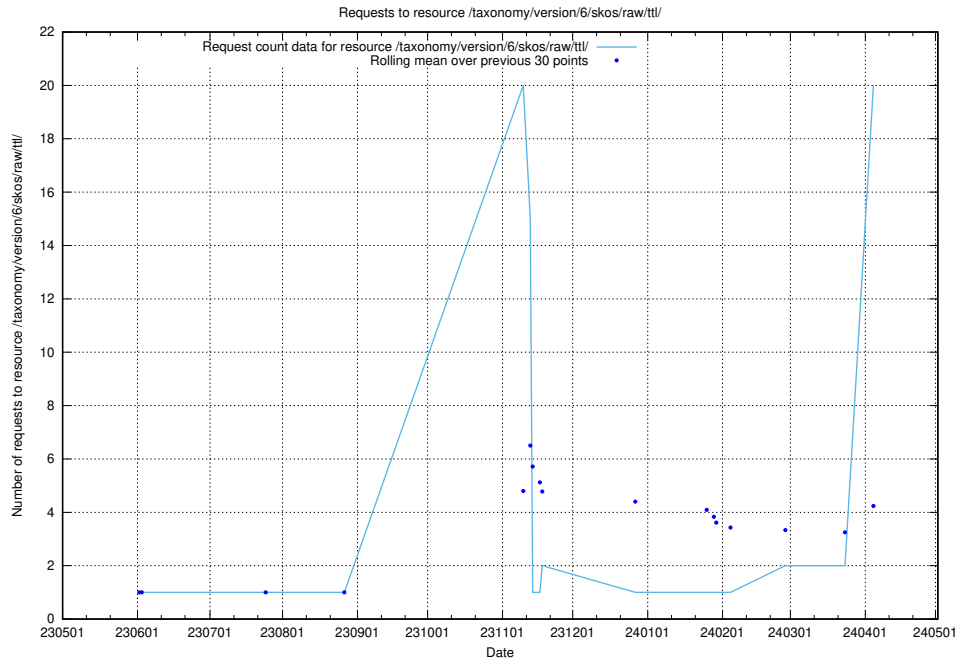

5.25 Usage of /taxonomy/version/6/skos/raw/ttl/

Here, we count the number of requests to resource /taxonomy/version/6/skos/raw/ttl/.