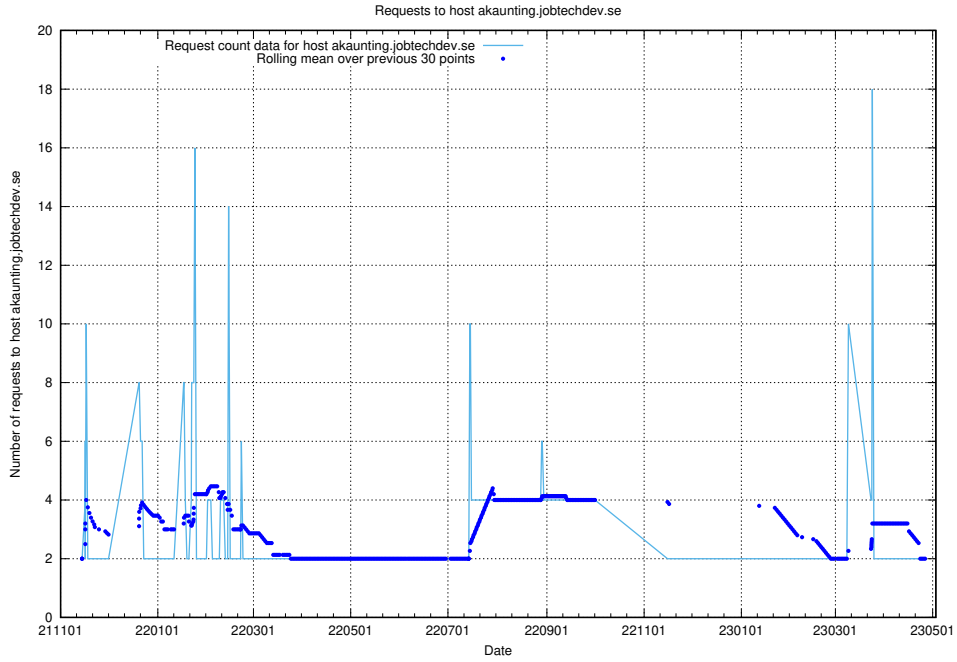

7.289 Usage of akaunting.jobtechdev.se

Here, we count the number of requests to host akaunting.jobtechdev.se.