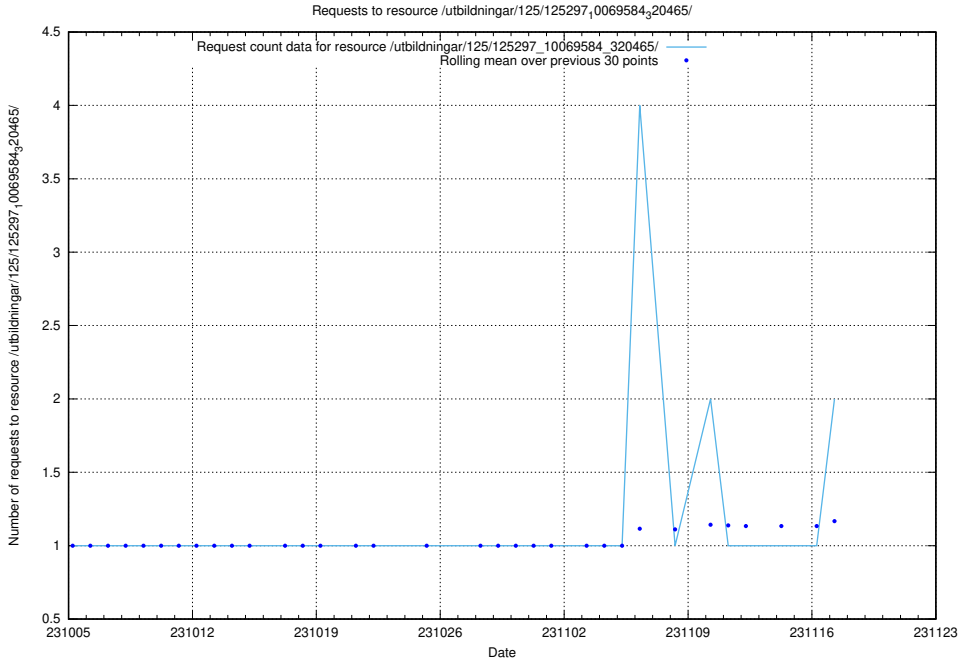

5.586 Usage of /utbildningar/125/125297_10069584_320465/

Here, we count the number of requests to resource /utbildningar/125/125297_10069584_320465/.