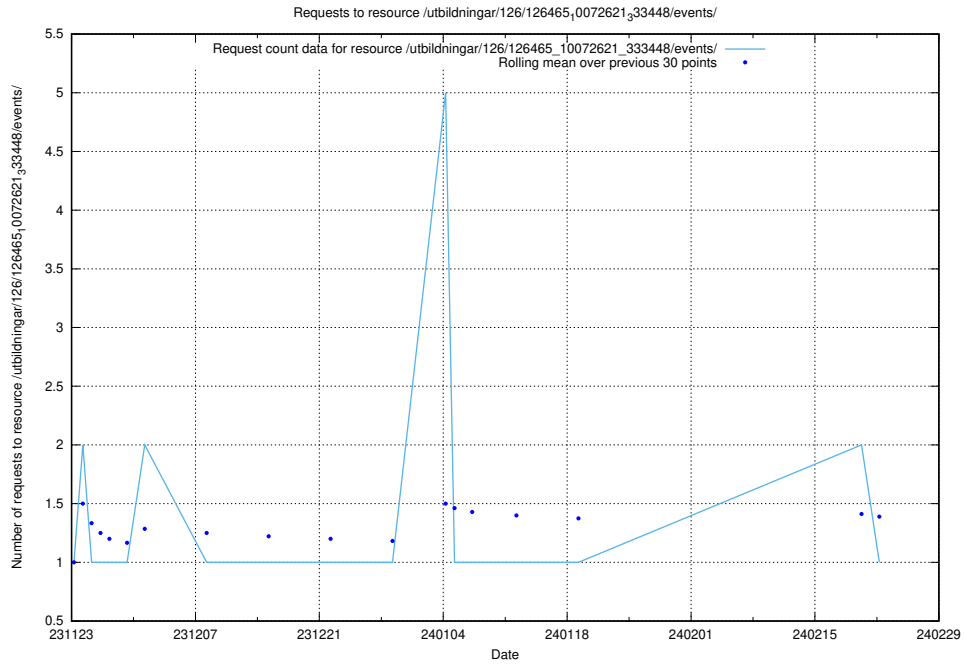

5.3632 Usage of /utbildningar/126/126465_10072621_333448/events/

Here, we count the number of requests to resource /utbildningar/126/126465_10072621_333448/events/