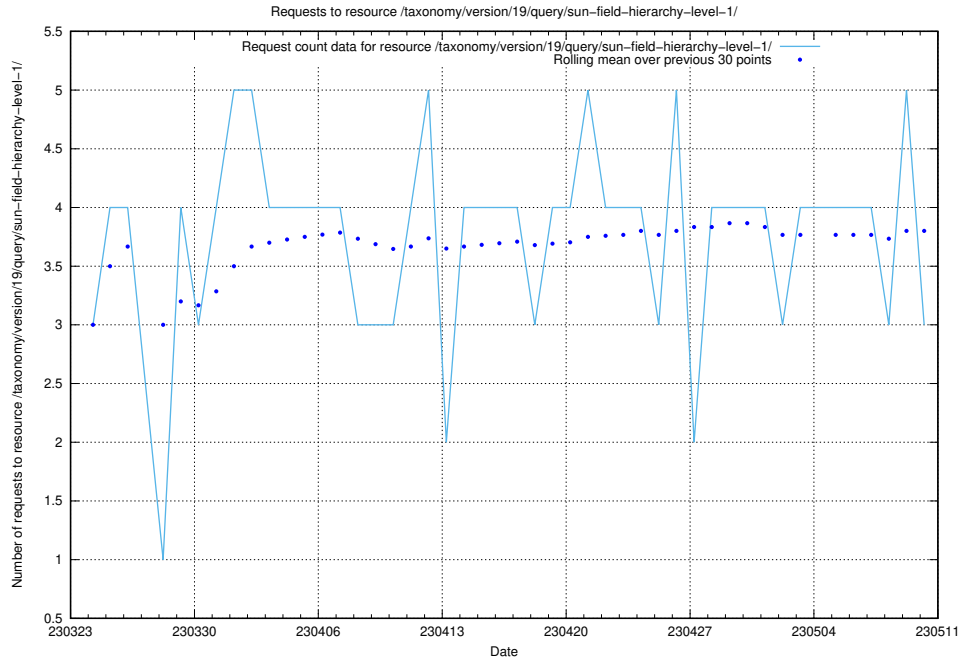

5.301 Usage of /taxonomy/version/19/query/sun-field-hierarchy-level-1/

Here, we count the number of requests to resource /taxonomy/version/19/query/sun-field-hierarchy-level-1/.