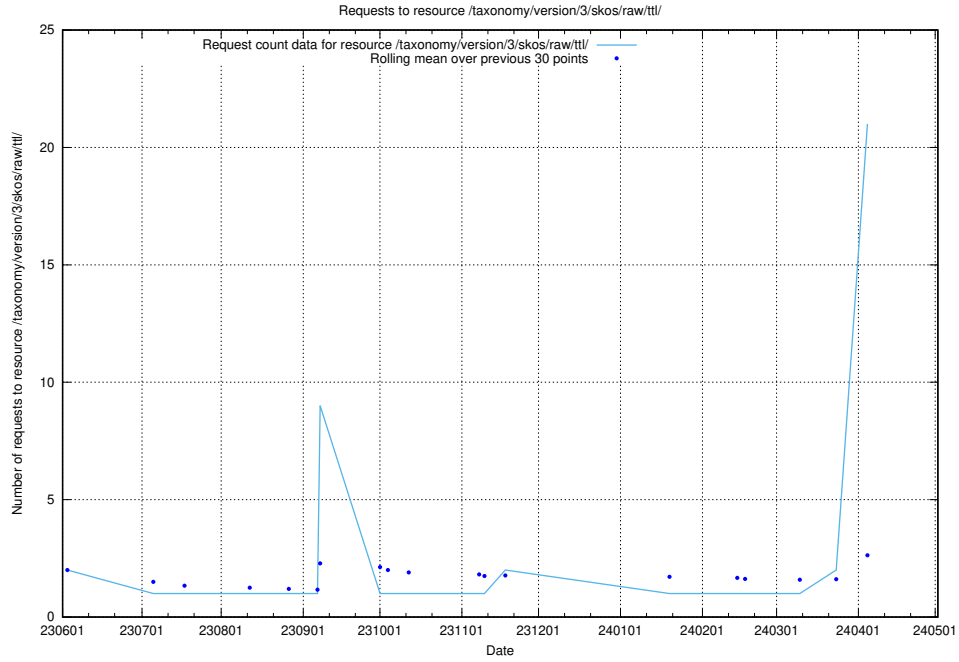

5.19 Usage of `/taxonomy/version/3/skos/raw/ttl/`

Here, we count the number of requests to resource `/taxonomy/version/3/skos/raw/ttl/`.