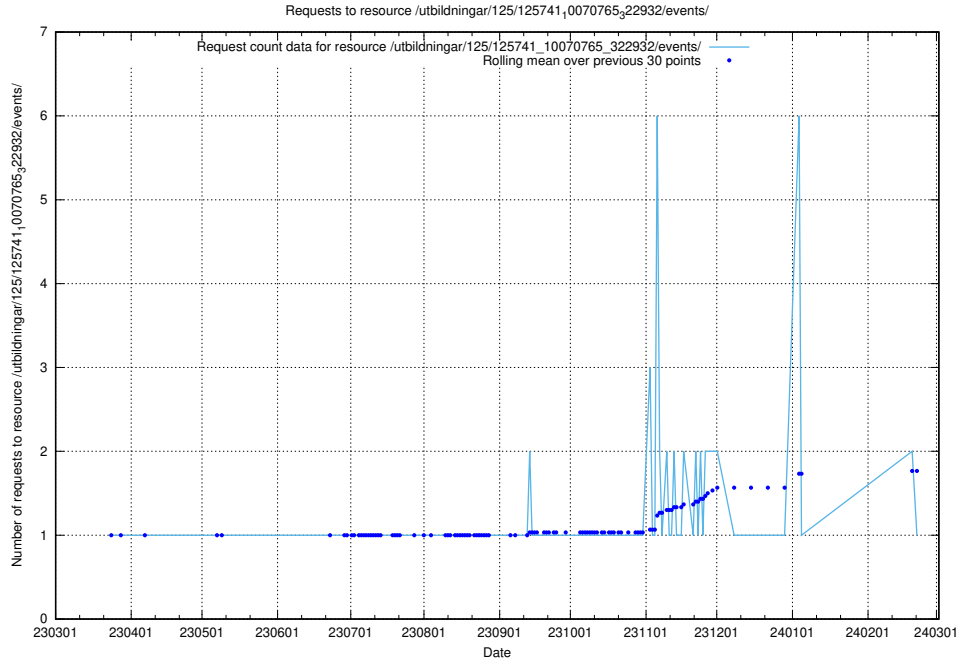

5.5880 Usage of /utbildningar/125/125741_10070765_322932/events/

Here, we count the number of requests to resource /utbildningar/125/125741_10070765_322932/events/