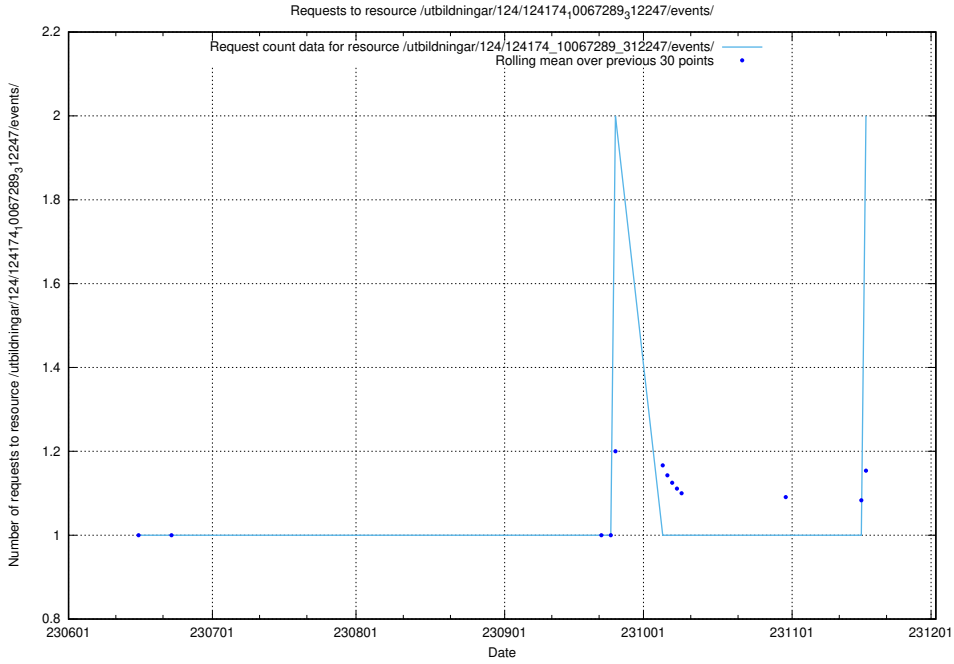

5.748 Usage of /utbildningar/124/124174_10067289_312247/events/

Here, we count the number of requests to resource /utbildningar/124/124174_10067289_312247/events/