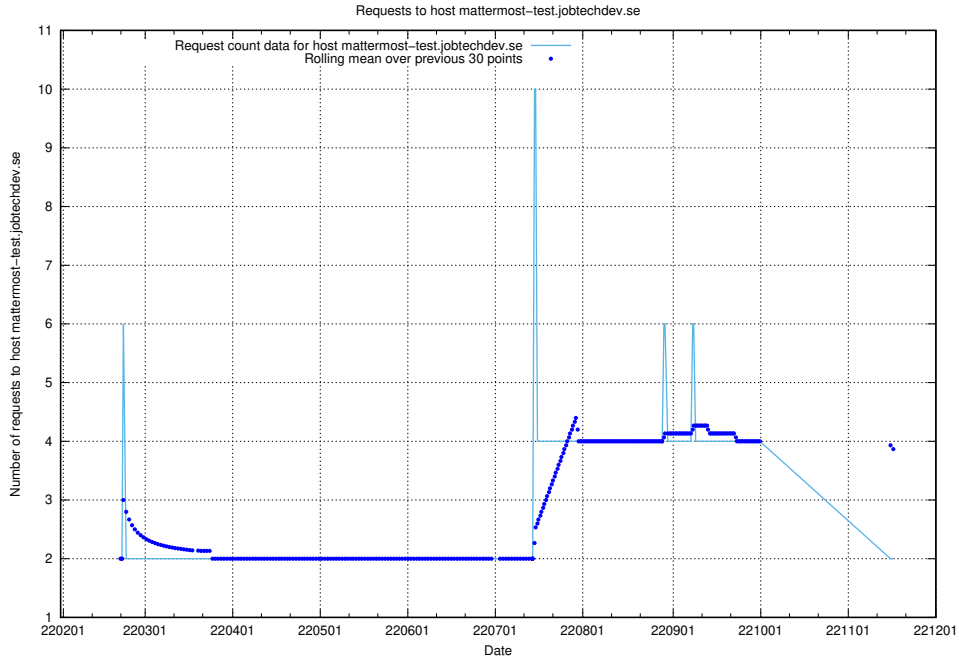

7.524 Usage of mattermost-test.jobtechdev.se

Here, we count the number of requests to host mattermost-test.jobtechdev.se.