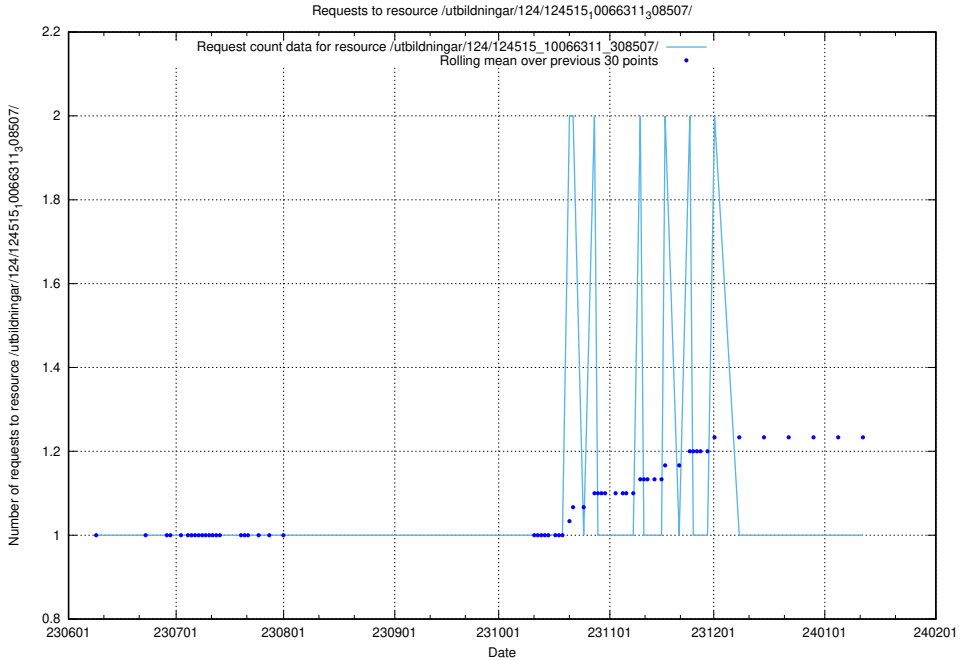

5.5527 Usage of /utbildningar/124/124515_10066311_308507/

Here, we count the number of requests to resource /utbildningar/124/124515_10066311_308507/.