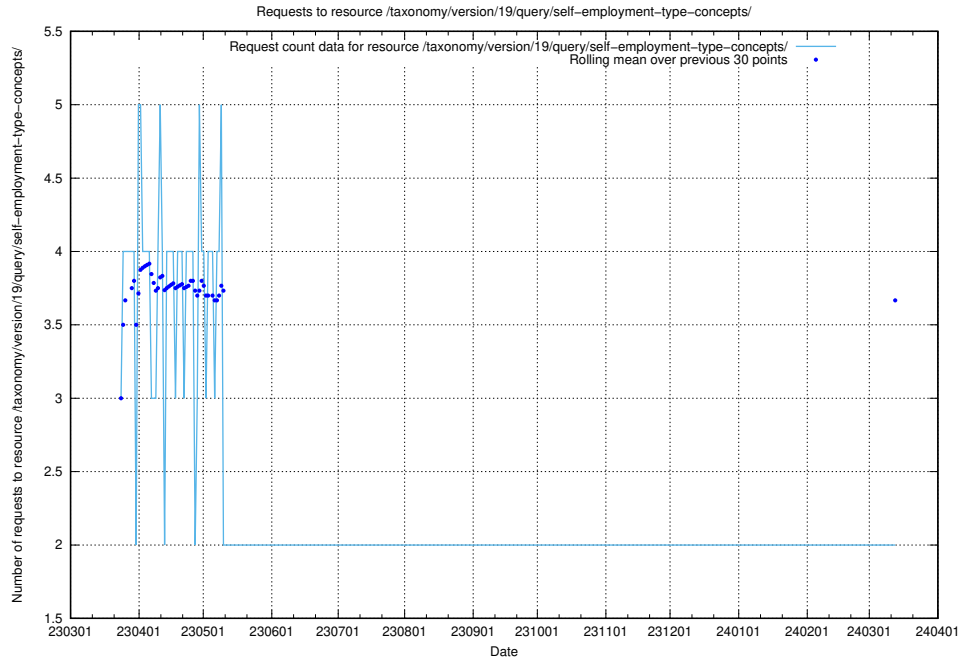

5.775 Usage of /taxonomy/version/19/query/self-employment-type-concepts/

Here, we count the number of requests to resource /taxonomy/version/19/query/self-employment-type-concepts/.