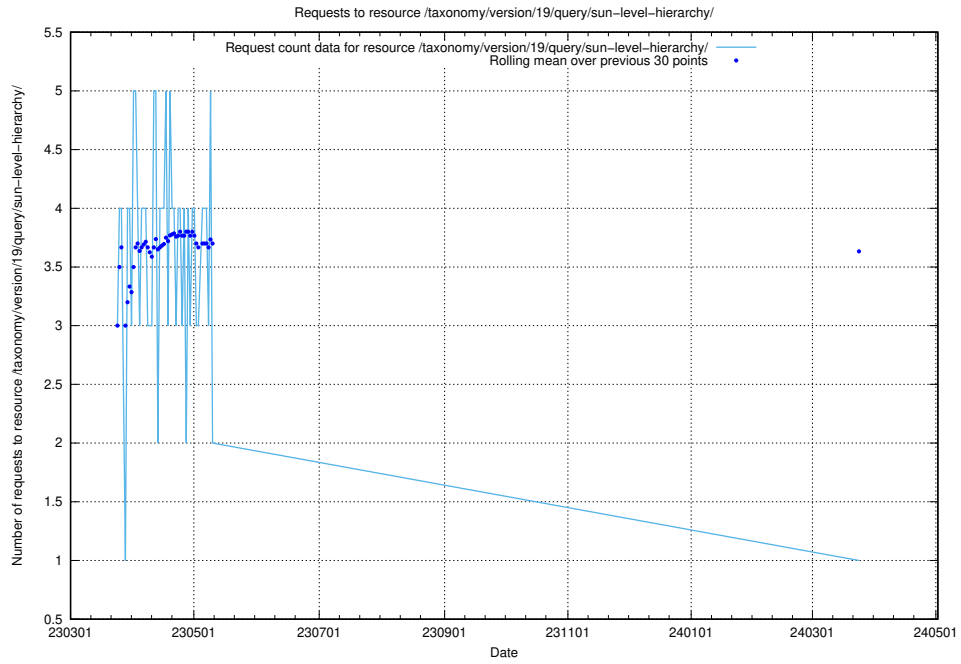

5.5774 Usage of /taxonomy/version/19/query/sun-level-hierarchy/

Here, we count the number of requests to resource /taxonomy/version/19/query/sun-level-hierarchy/.