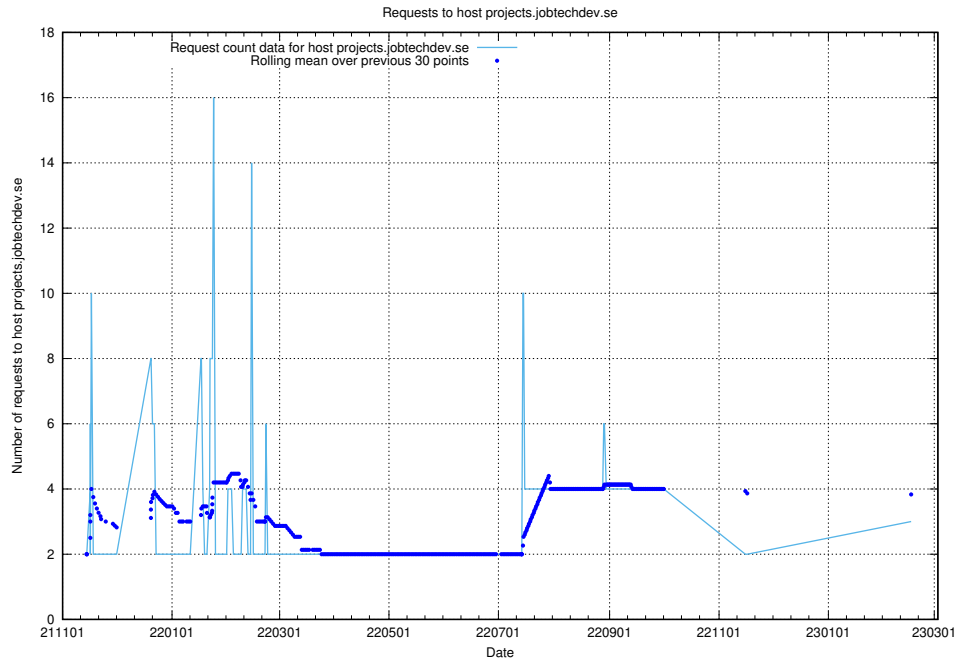

7.234 Usage of projects.jobtechdev.se

Here, we count the number of requests to host projects.jobtechdev.se.