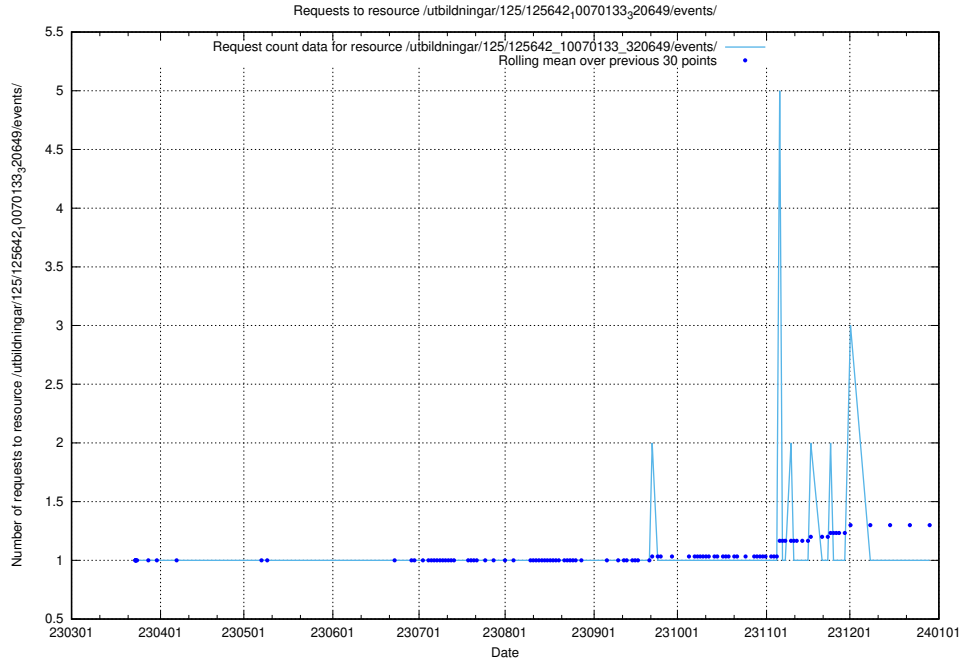

5.900 Usage of /utbildningar/125/125642_10070133_320649/events/

Here, we count the number of requests to resource /utbildningar/125/125642_10070133_320649/events/