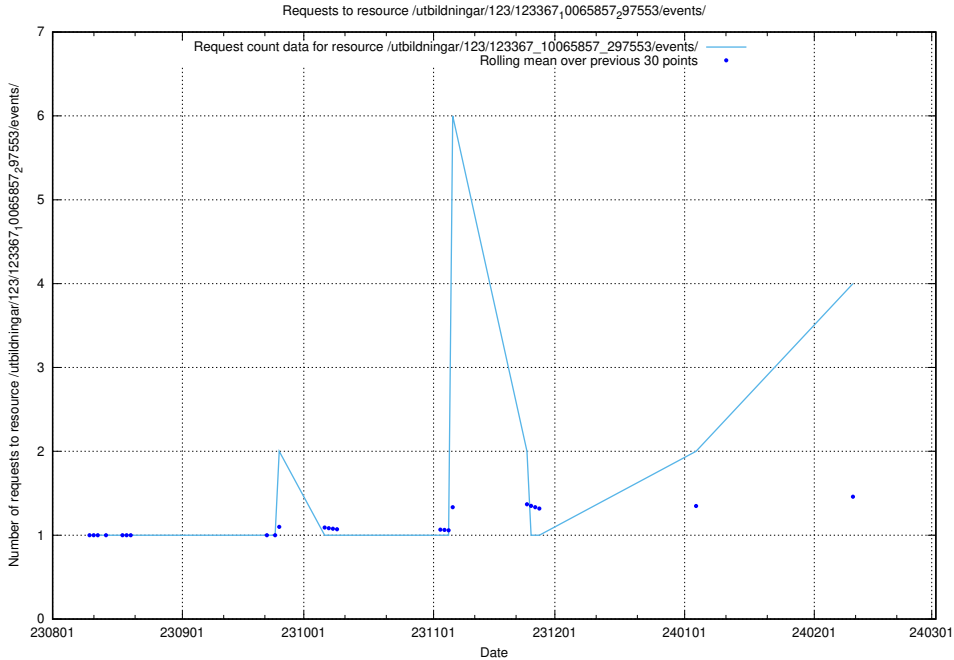

5.173 Usage of /utbildningar/123/123367_10065857_297553/events/

Here, we count the number of requests to resource /utbildningar/123/123367_10065857_297553/events/