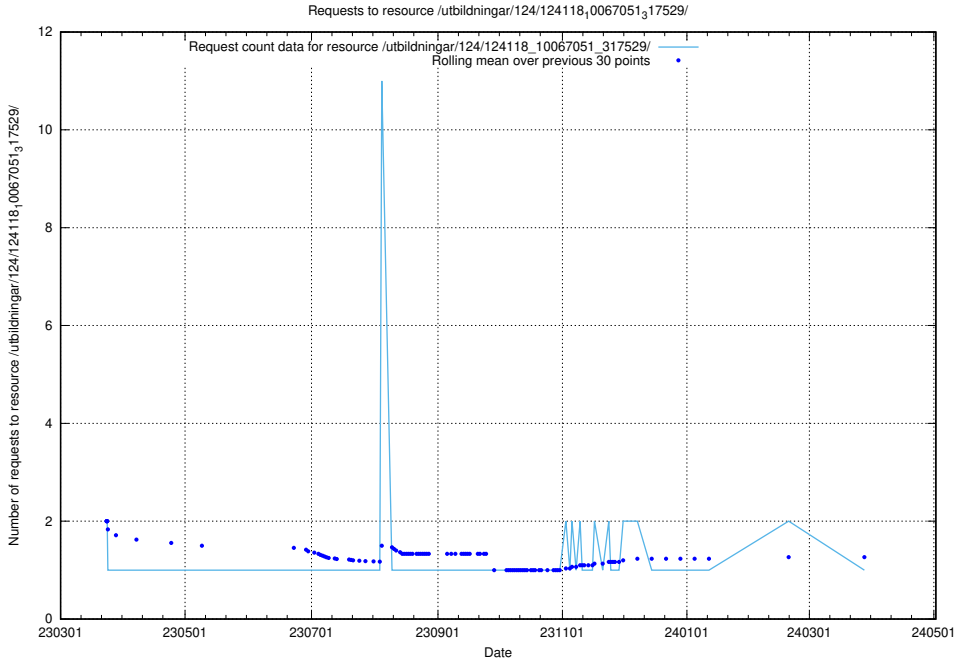

5.5948 Usage of /utbildningar/124/124118_10067051_317529/

Here, we count the number of requests to resource /utbildningar/124/124118_10067051_317529/.