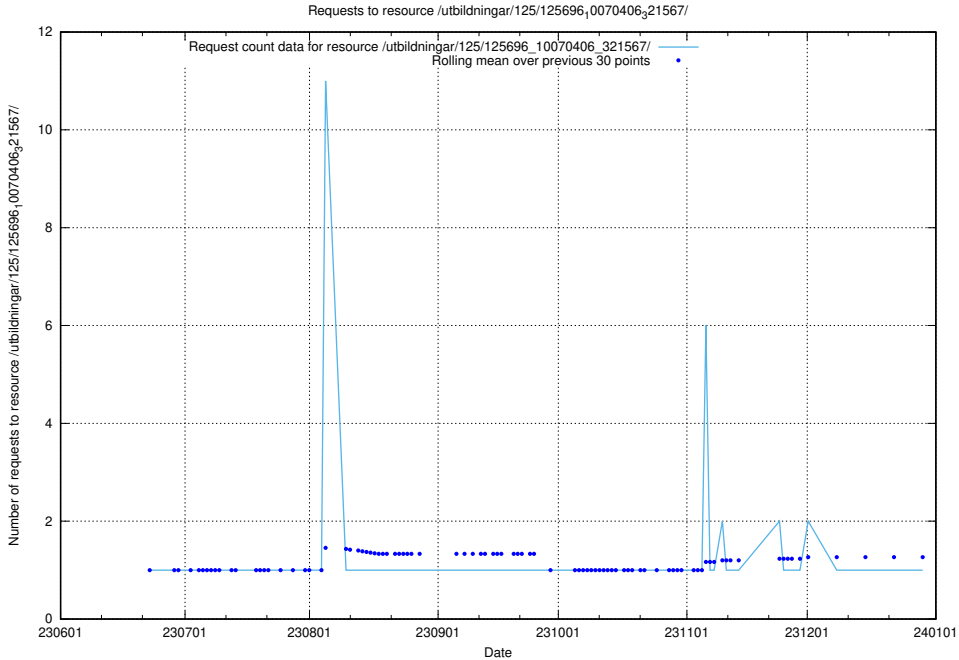

5.5332 Usage of /utbildningar/125/125696_10070406_321567/

Here, we count the number of requests to resource /utbildningar/125/125696_10070406_321567/.