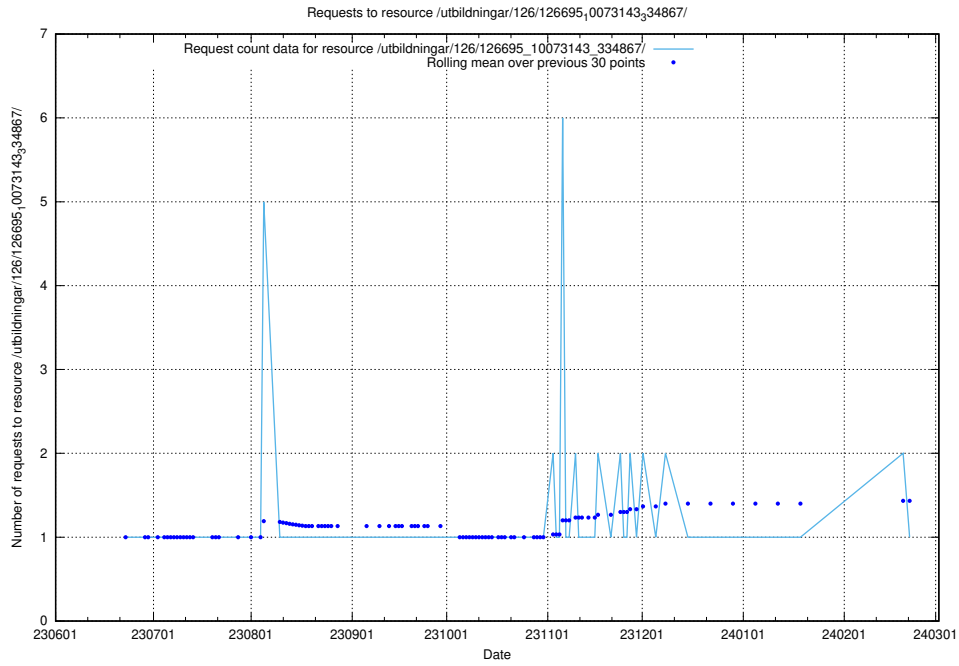

5.5246 Usage of /utbildningar/126/126695_10073143_334867/

Here, we count the number of requests to resource /utbildningar/126/126695_10073143_334867/.