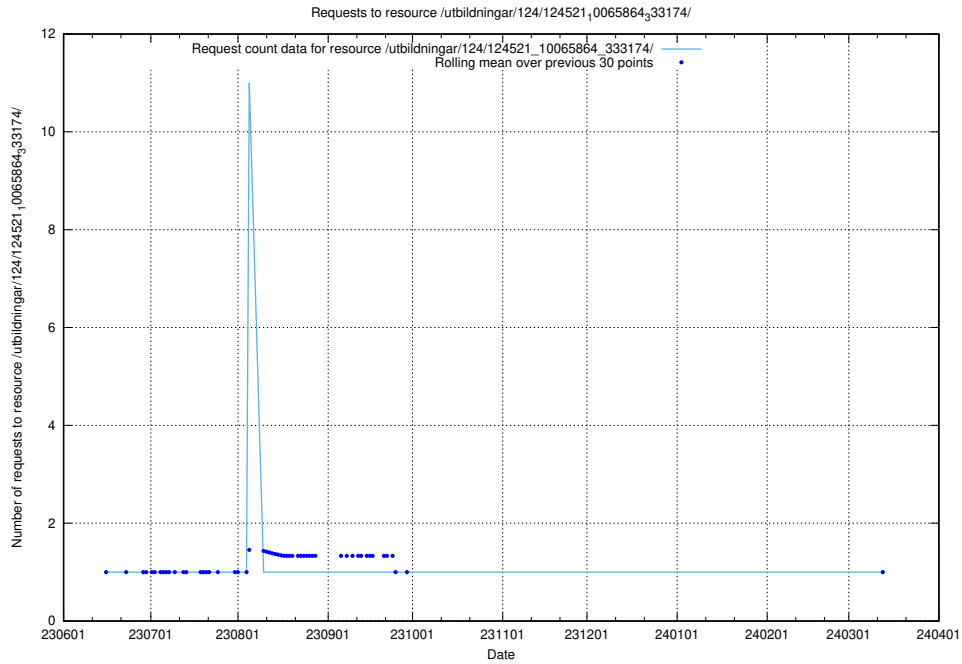

5.5510 Usage of /utbildningar/124/124521_10065864_333174/

Here, we count the number of requests to resource /utbildningar/124/124521_10065864_333174/.