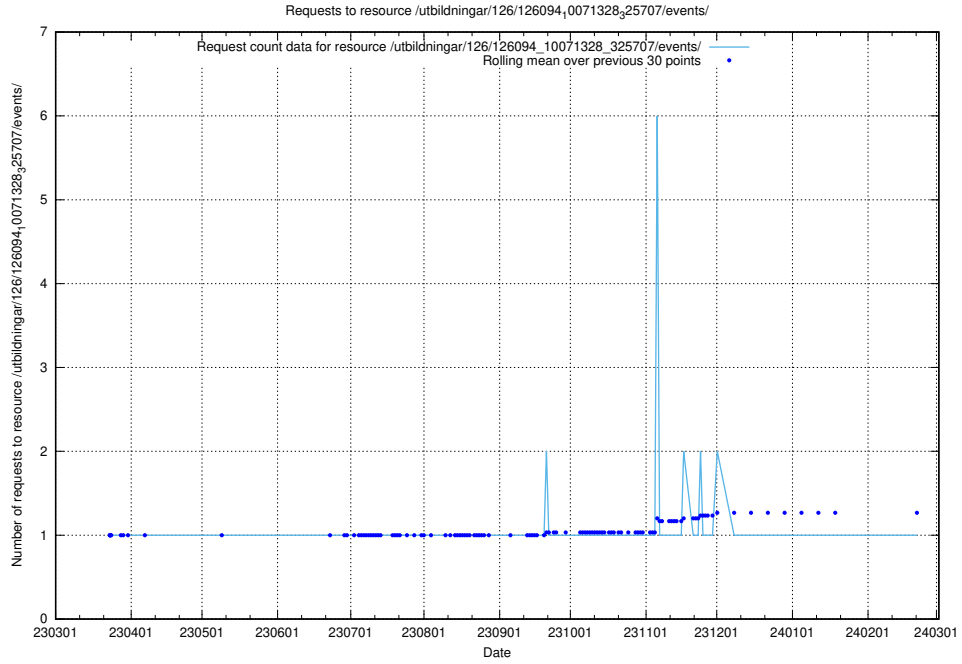

5.6074 Usage of /utbildningar/126/126094_10071328_325707/events/

Here, we count the number of requests to resource /utbildningar/126/126094_10071328_325707/events/