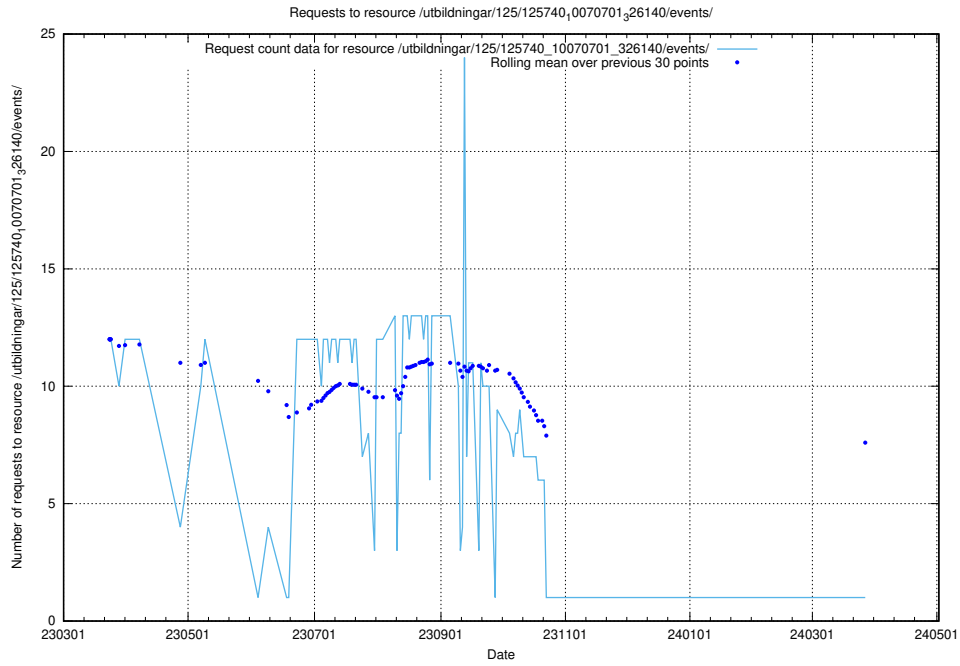

5.5898 Usage of /utbildningar/125/125740_10070701_326140/events/

Here, we count the number of requests to resource /utbildningar/125/125740_10070701_326140/events/