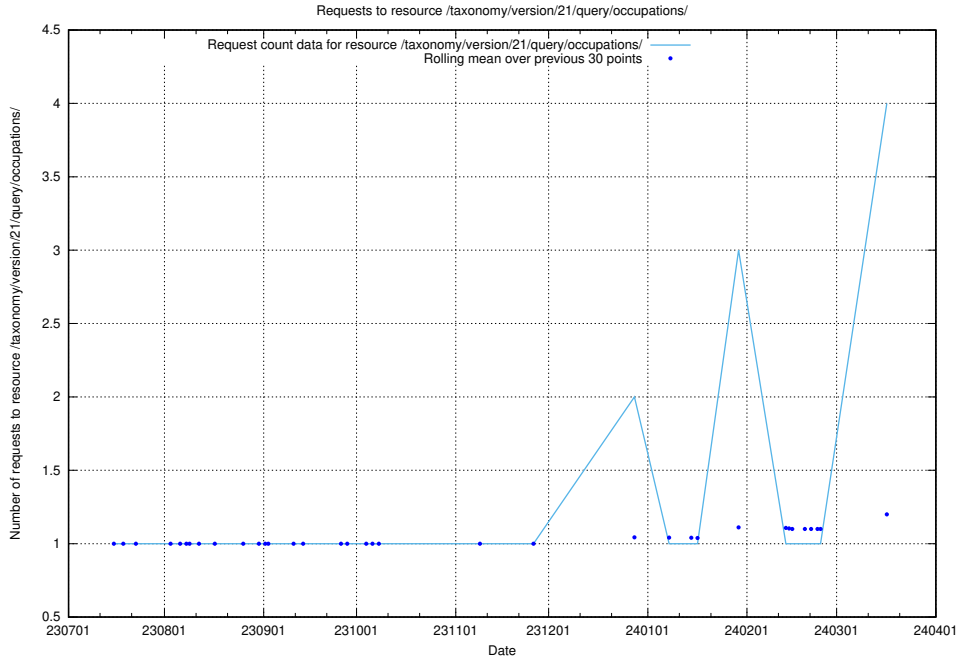

5.178 Usage of /taxonomy/version/21/query/occupations/

Here, we count the number of requests to resource /taxonomy/version/21/query/occupations/.