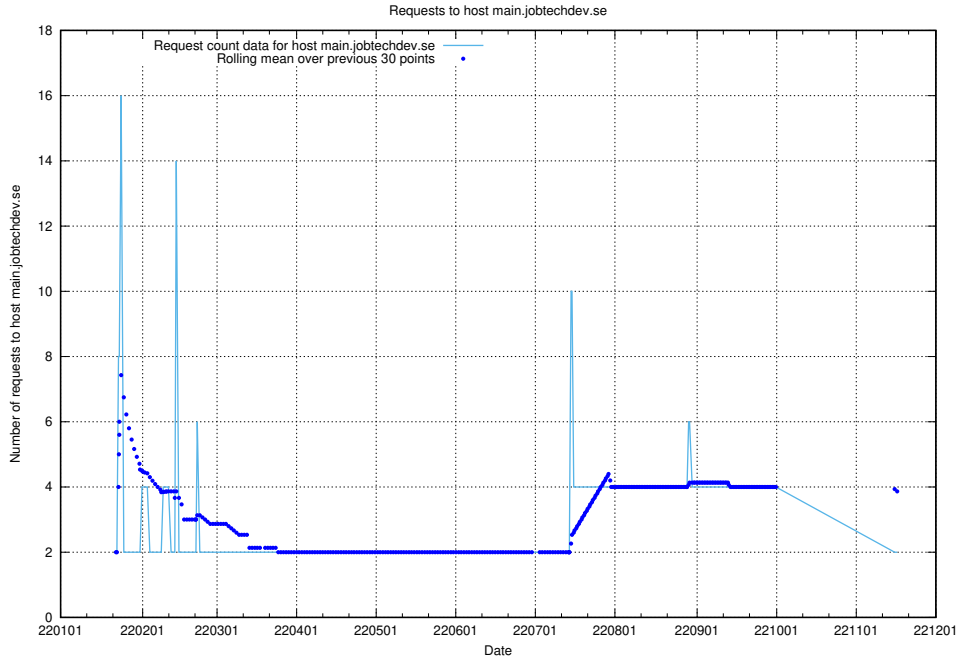

7.596 Usage of main.jobtechdev.se

Here, we count the number of requests to host main.jobtechdev.se.