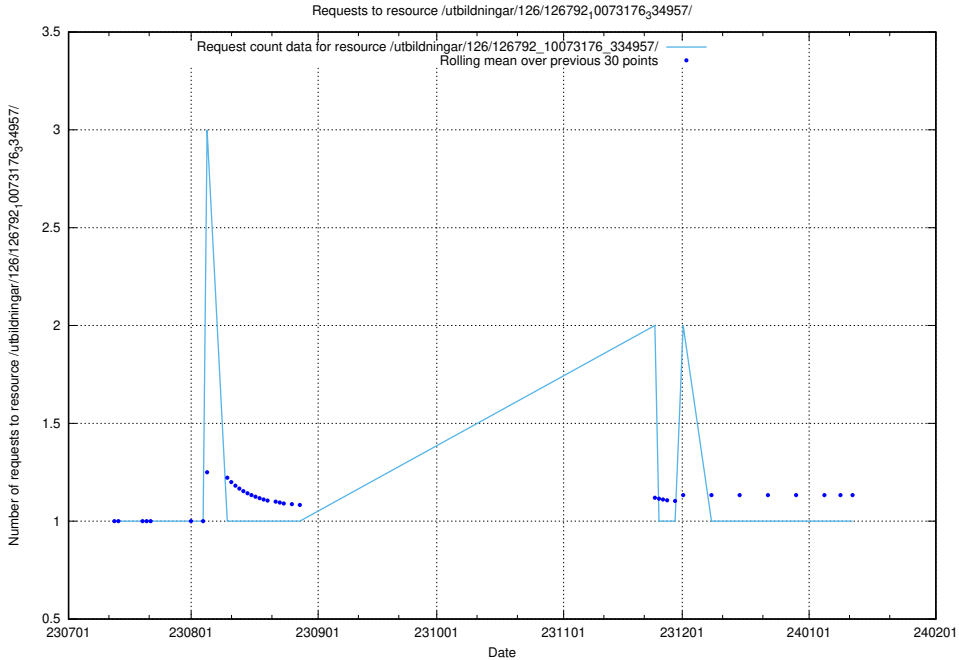

5.4725 Usage of /utbildningar/126/126792_10073176_334957/

Here, we count the number of requests to resource /utbildningar/126/126792_10073176_334957/.