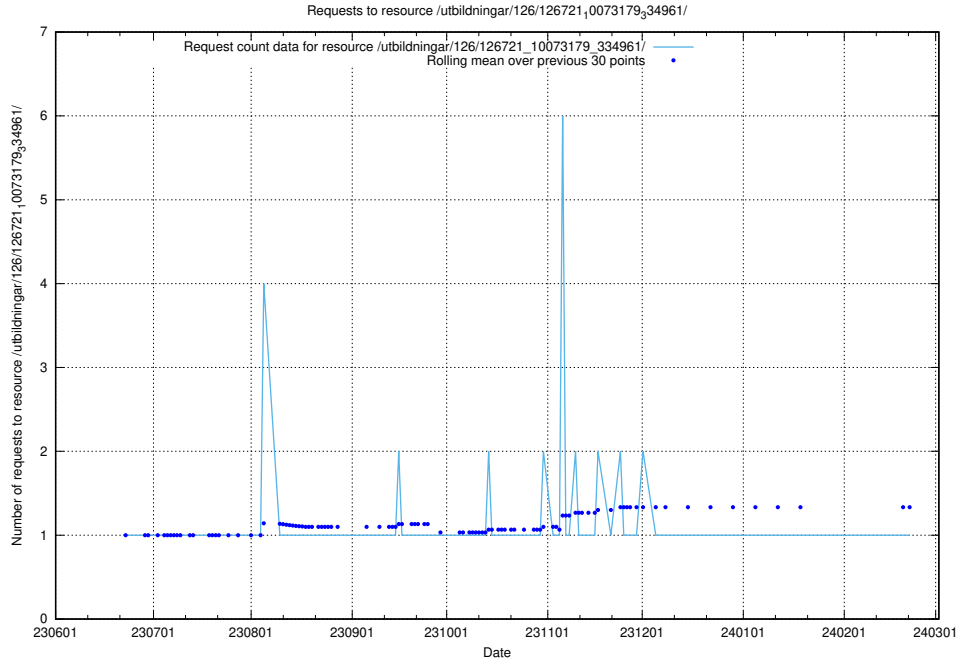

5.5222 Usage of /utbildningar/126/126721_10073179_334961/

Here, we count the number of requests to resource /utbildningar/126/126721_10073179_334961/.