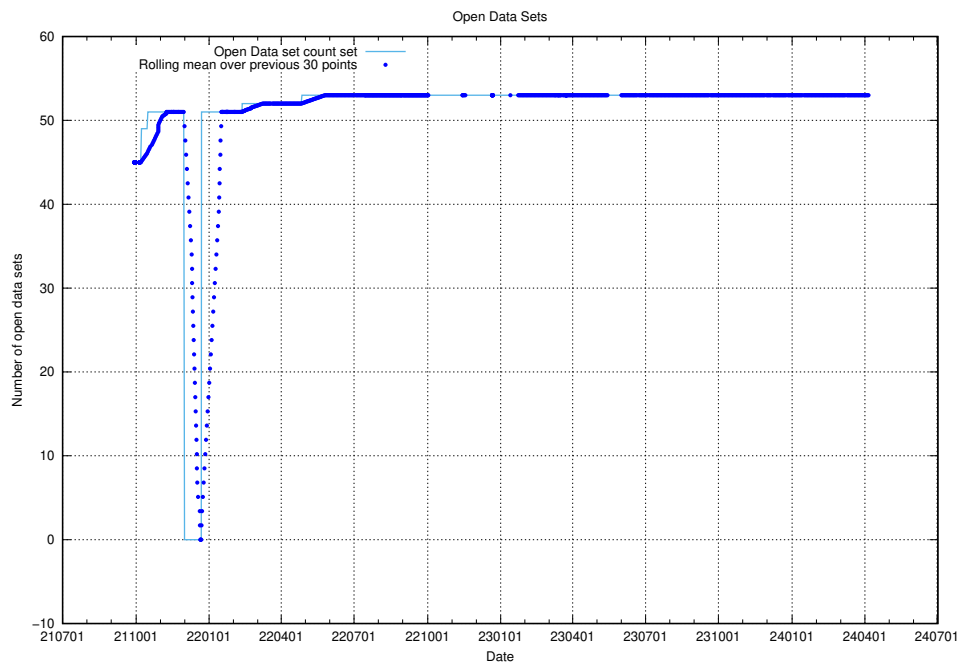

### 12.1 Number of open data sets

The tables shows the number of open data sets published by JobTech on DIGG's data portal.

<sup>12</sup><https://www.dataportal.se>