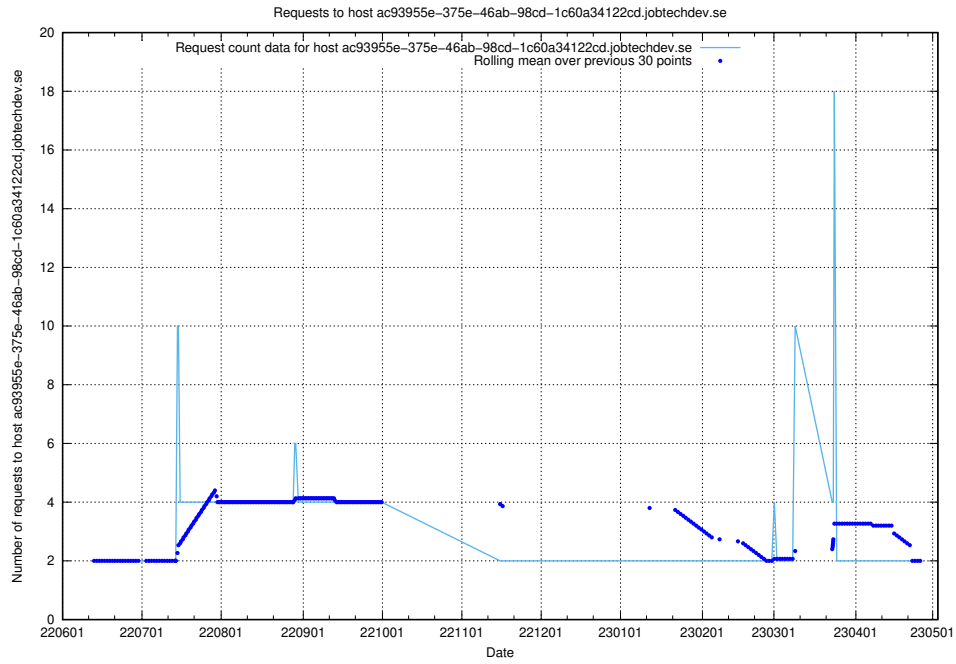

7.406 Usage of ac93955e-375e-46ab-98cd-1c60a34122cd.jobtechdev.se

Here, we count the number of requests to host ac93955e-375e-46ab-98cd-1c60a34122cd.jobtechdev.se.