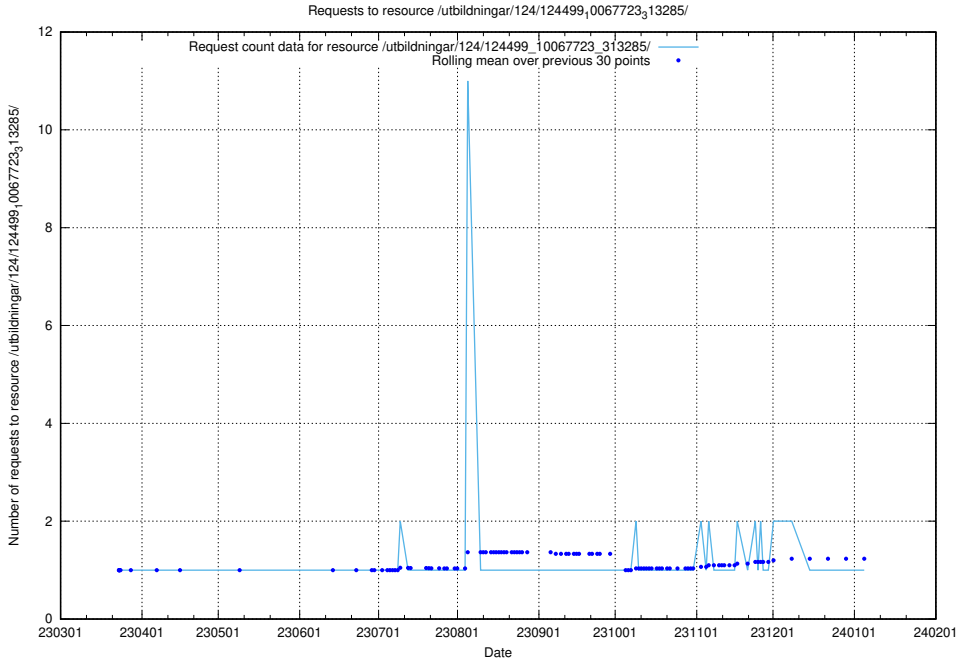

5.2128 Usage of /utbildningar/124/124499_10067723_313285/

Here, we count the number of requests to resource /utbildningar/124/124499_10067723_313285/.