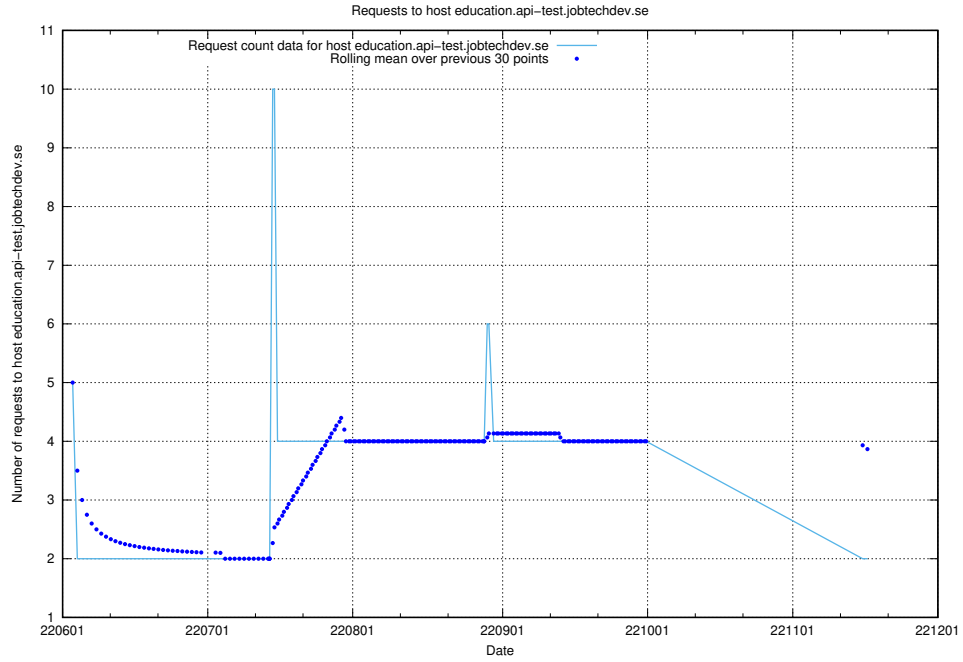

7.414 Usage of education.api-test.jobtechdev.se

Here, we count the number of requests to host education.api-test.jobtechdev.se.