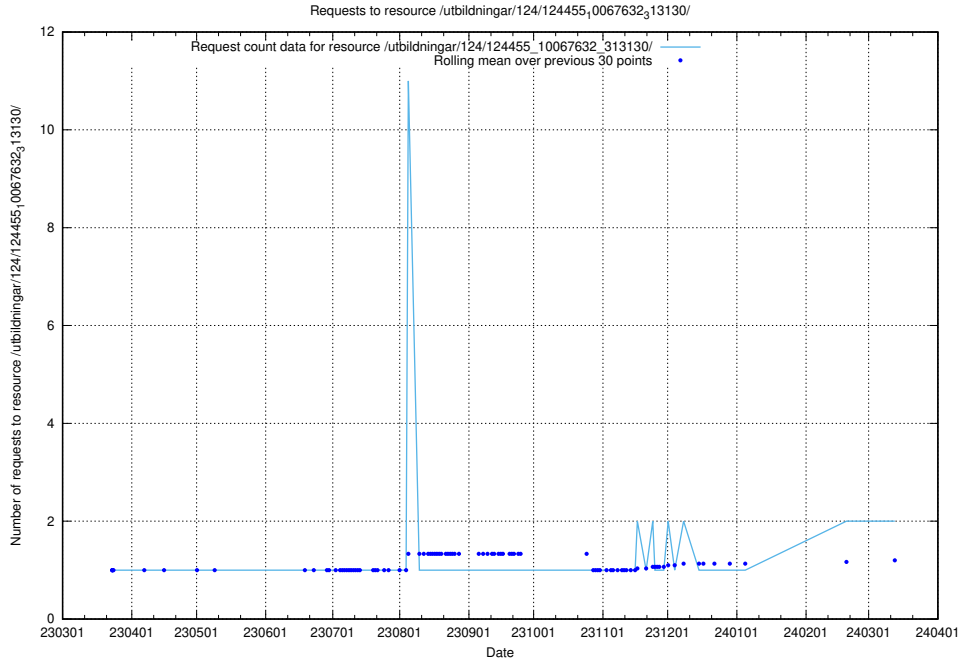

5.513 Usage of /utbildningar/124/124455_10067632_313130/

Here, we count the number of requests to resource /utbildningar/124/124455_10067632_313130/.