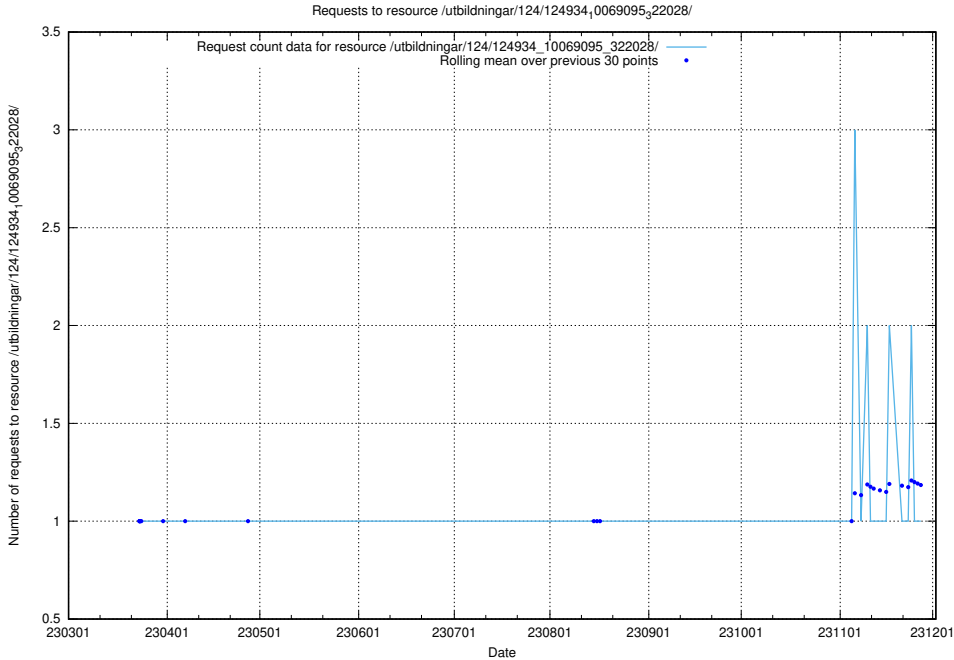

5.1005 Usage of /utbildningar/124/124934_10069095_322028/

Here, we count the number of requests to resource /utbildningar/124/124934_10069095_322028/.