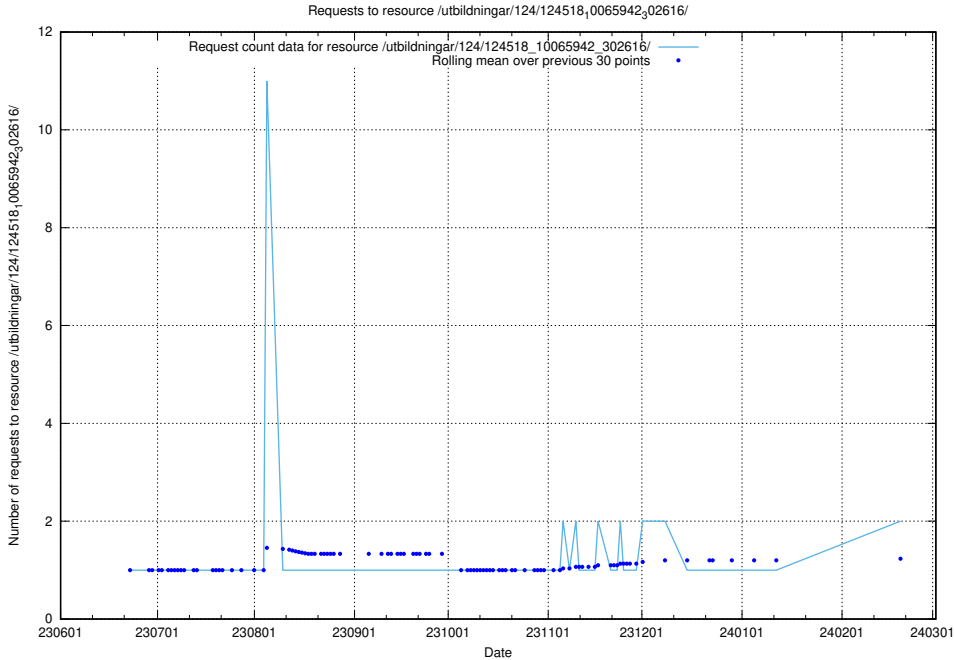

5.716 Usage of /utbildningar/124/124518_10065942_302616/

Here, we count the number of requests to resource /utbildningar/124/124518_10065942_302616/.