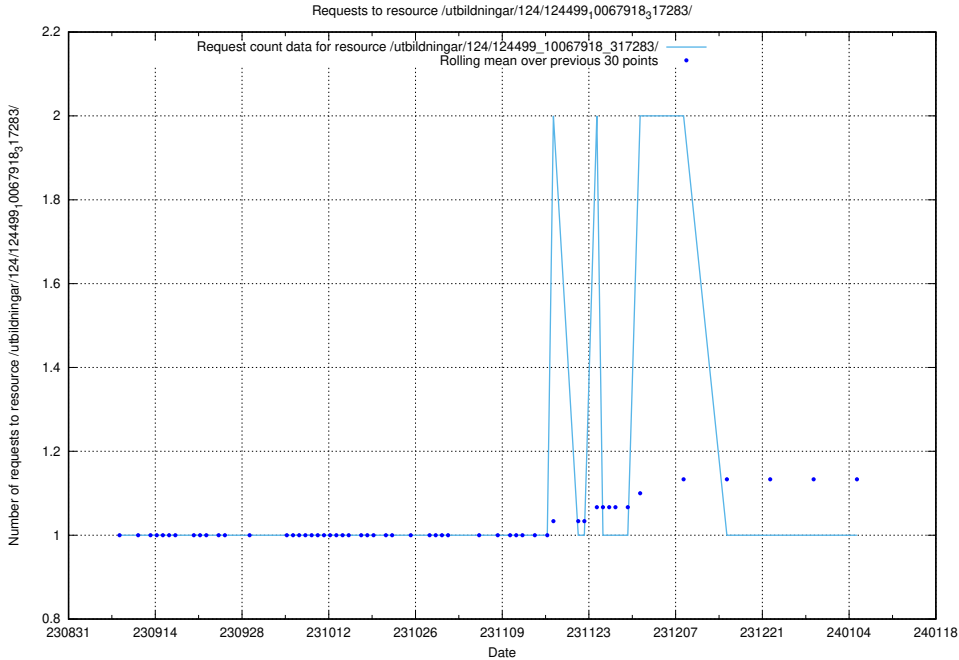

5.4259 Usage of /utbildningar/124/124499_10067918_317283/

Here, we count the number of requests to resource /utbildningar/124/124499_10067918_317283/.