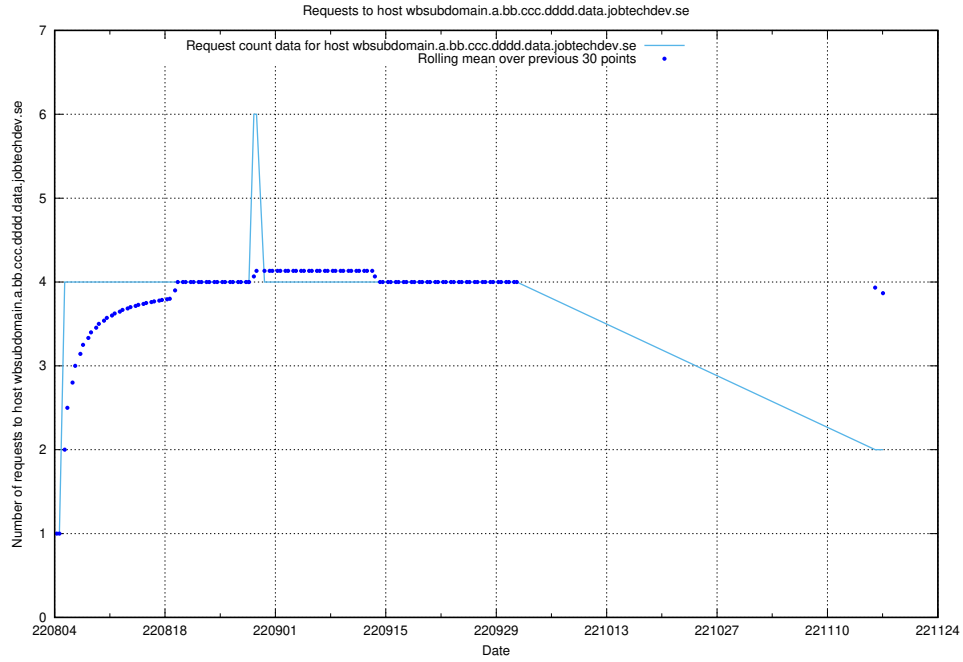

7.350 Usage of wbsubdomain.a.bb.ccc.dddd.data.jobtechdev.se

Here, we count the number of requests to host wbsubdomain.a.bb.ccc.dddd.data.jobtechdev.se.