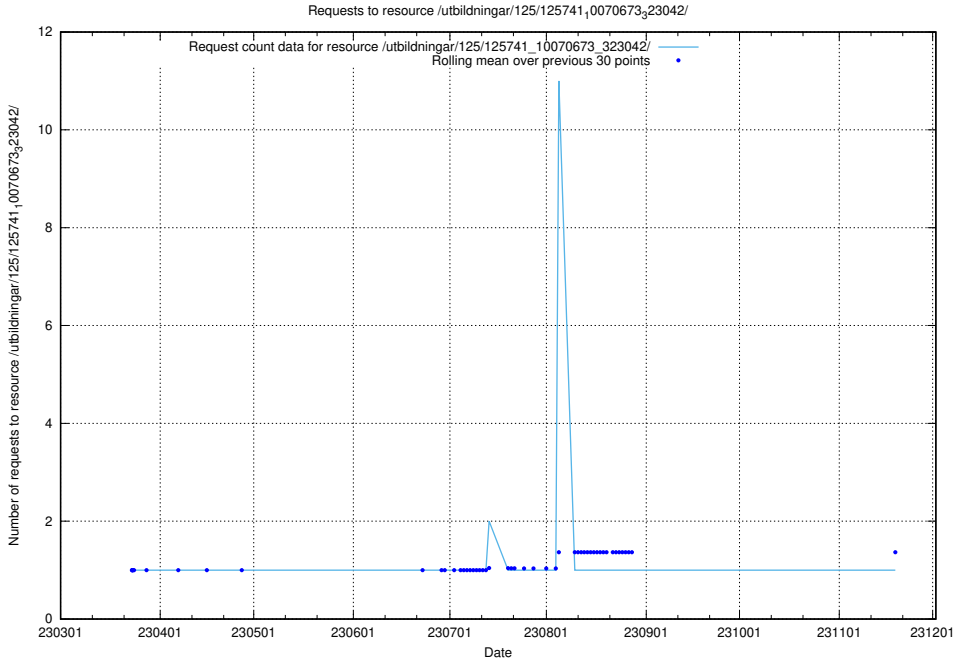

5.6143 Usage of /utbildningar/125/125741_10070673_323042/

Here, we count the number of requests to resource /utbildningar/125/125741_10070673_323042/.