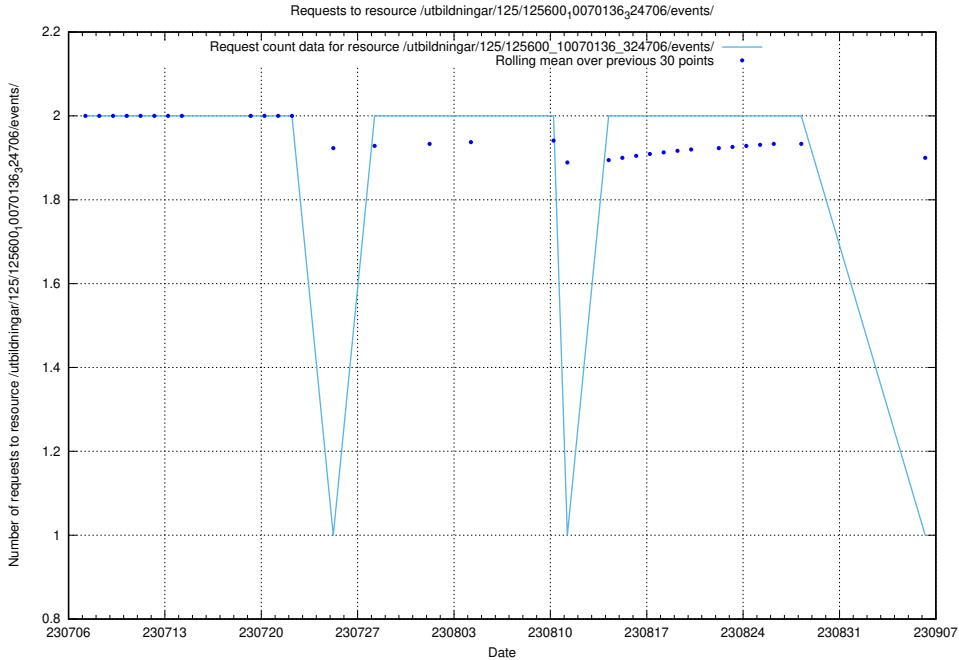

### 5.4913 Usage of /utbildningar/125/125600\_10070136\_324706/events/

Here, we count the number of requests to resource /utbildningar/125/125600\_10070136\_324706/events/