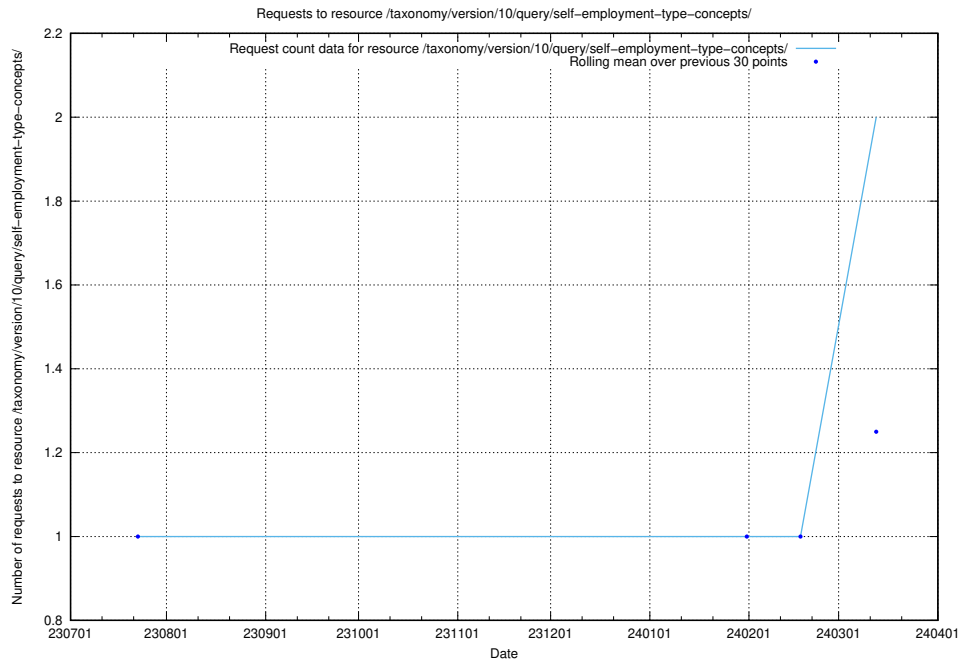

5.642 Usage of /taxonomy/version/10/query/self-employment-type-concepts/

Here, we count the number of requests to resource /taxonomy/version/10/query/self-employment-type-concepts/.