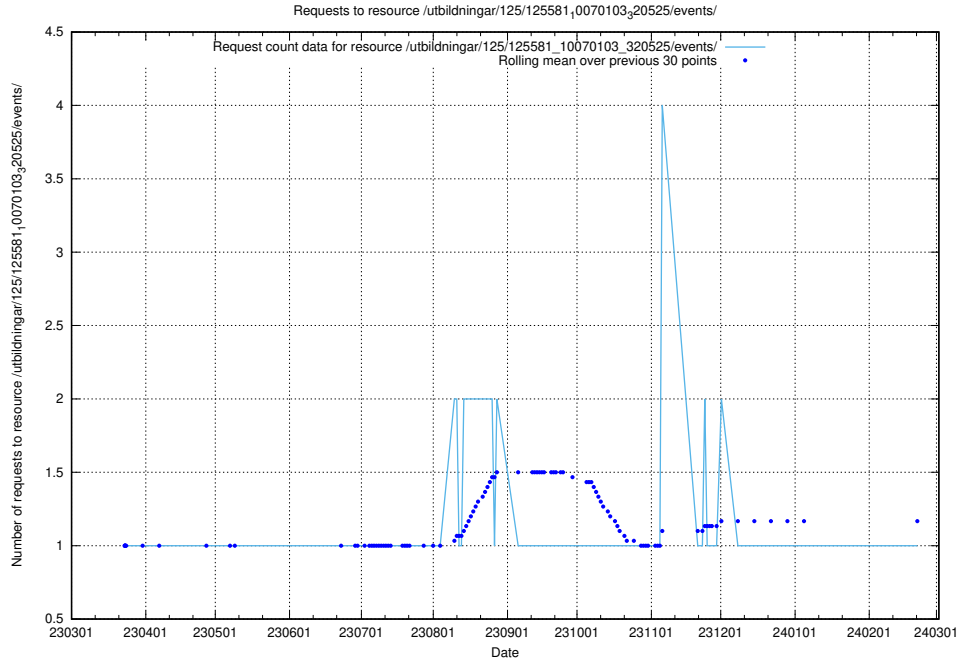

5.948 Usage of /utbildningar/125/125581_10070103_320525/events/

Here, we count the number of requests to resource /utbildningar/125/125581_10070103_320525/events/