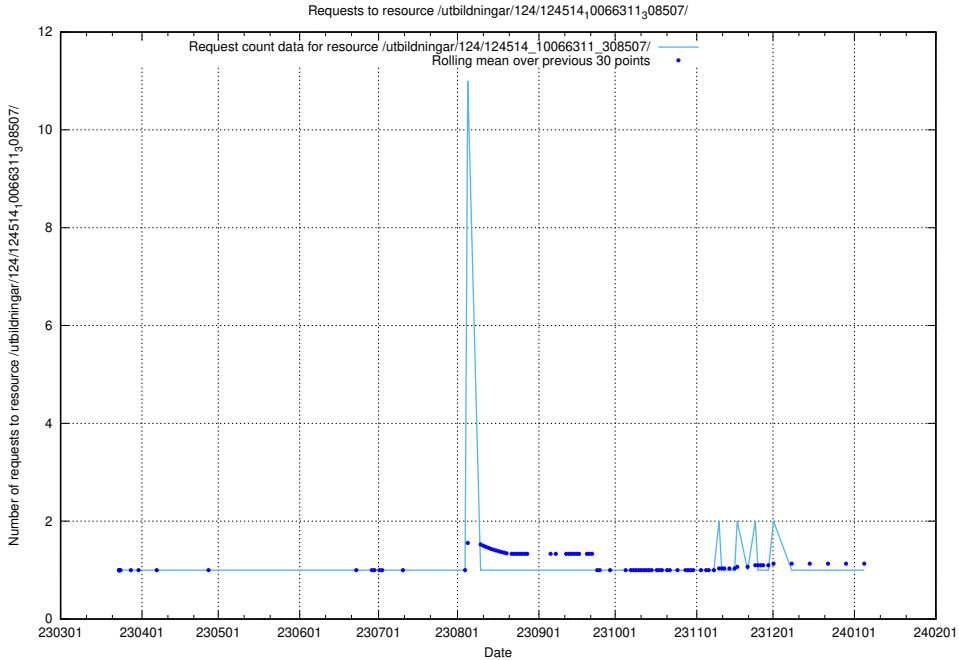

5.1401 Usage of /utbildningar/124/124514_10066311_308507/

Here, we count the number of requests to resource /utbildningar/124/124514_10066311_308507/.