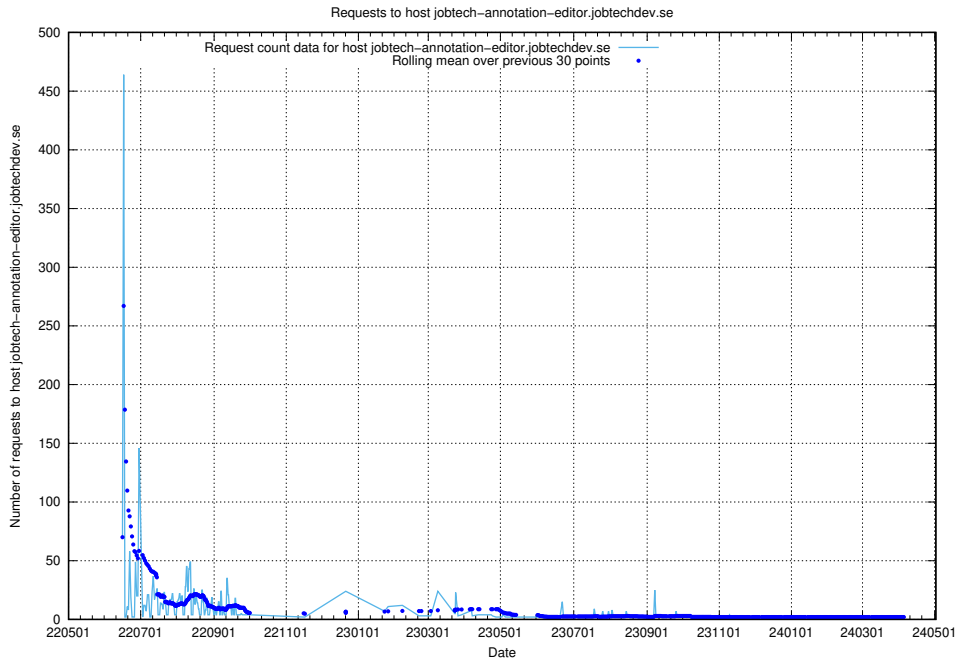

7.402 Usage of `jobtech-annotation-editor.jobtechdev.se`

Here, we count the number of requests to host `jobtech-annotation-editor.jobtechdev.se`.