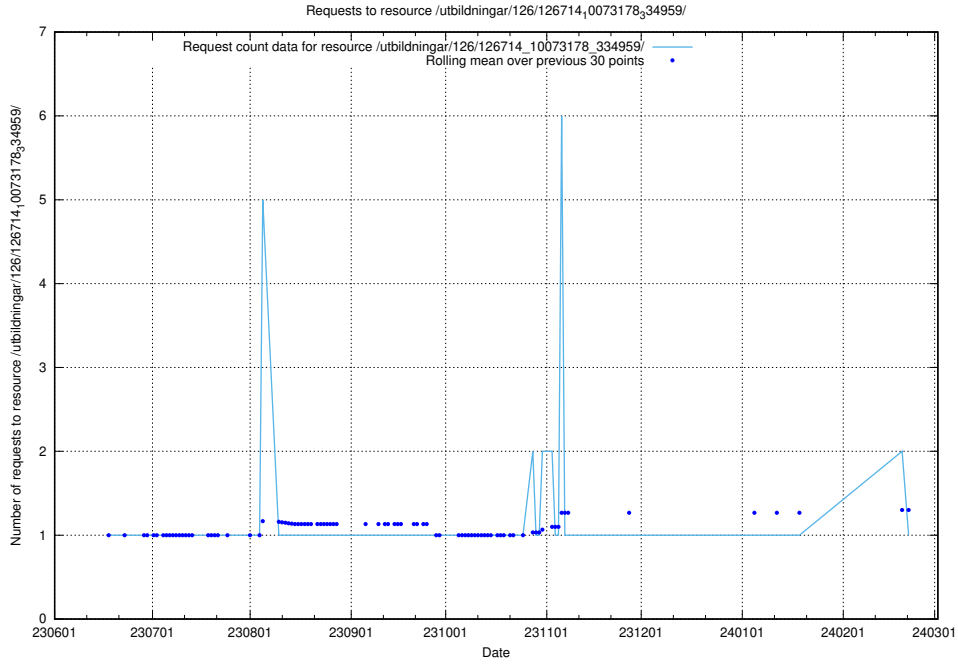

5.5485 Usage of /utbildningar/126/126714_10073178_334959/

Here, we count the number of requests to resource /utbildningar/126/126714_10073178_334959/.