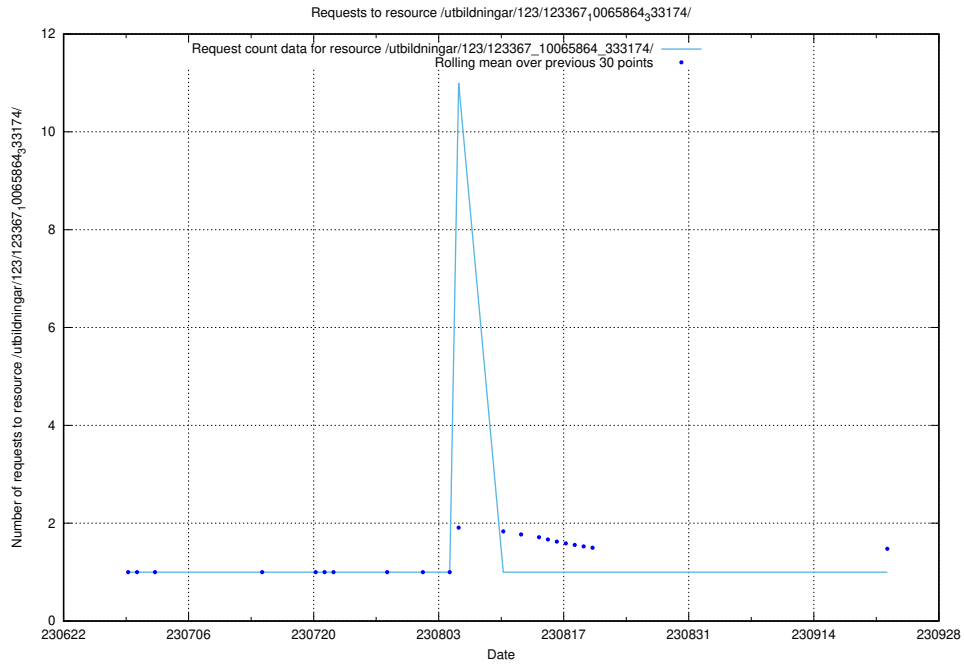

5.5149 Usage of /utbildningar/123/123367_10065864_333174/

Here, we count the number of requests to resource /utbildningar/123/123367_10065864_333174/.