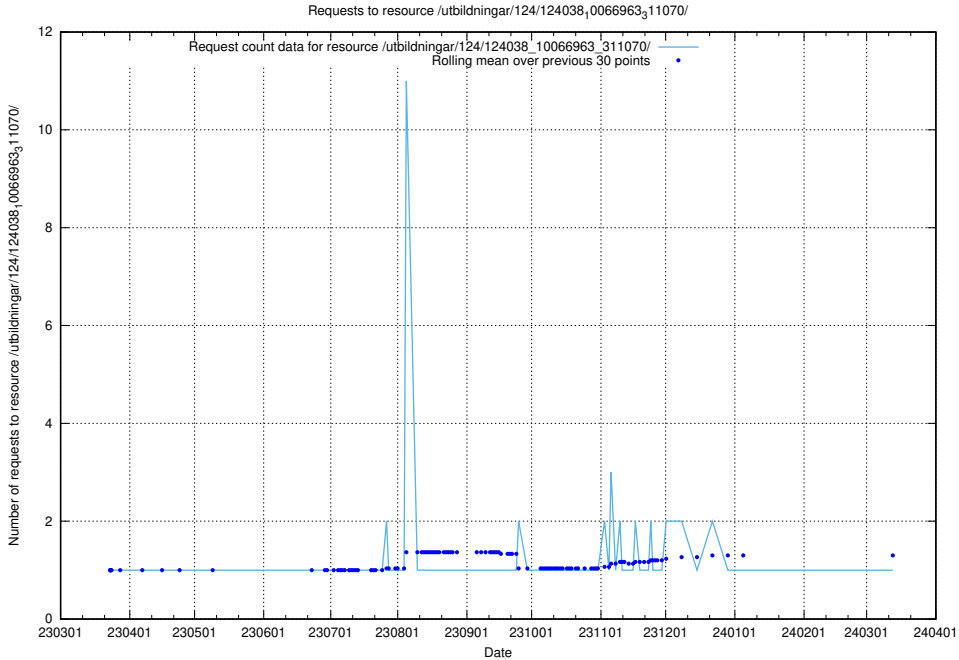

5.3975 Usage of /utbildningar/124/124038_10066963_311070/

Here, we count the number of requests to resource /utbildningar/124/124038_10066963_311070/.