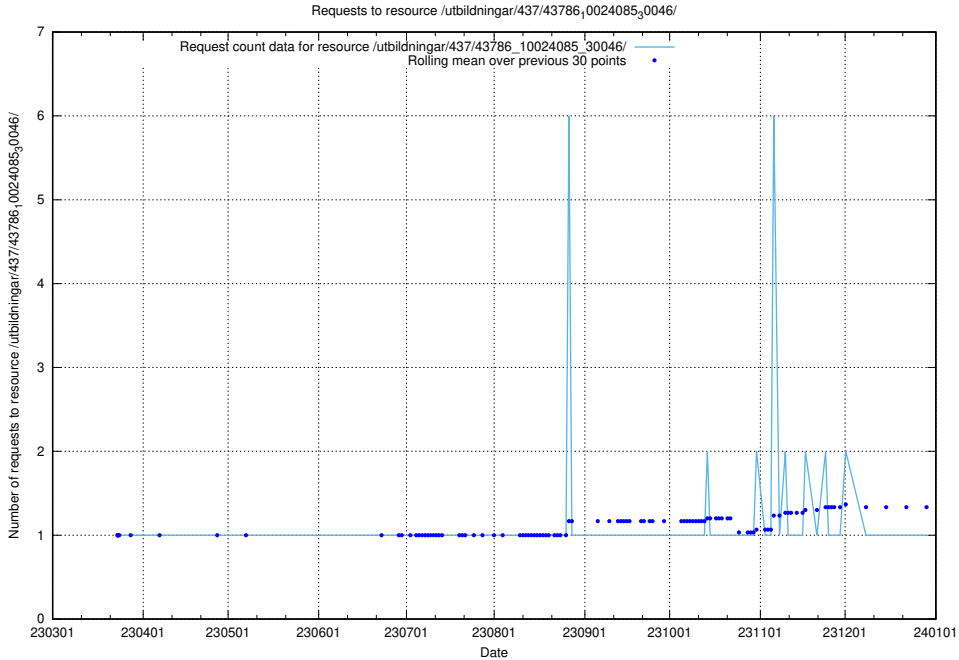

5.6005 Usage of /utbildningar/437/43786_10024085_30046/

Here, we count the number of requests to resource /utbildningar/437/43786_10024085_30046/.