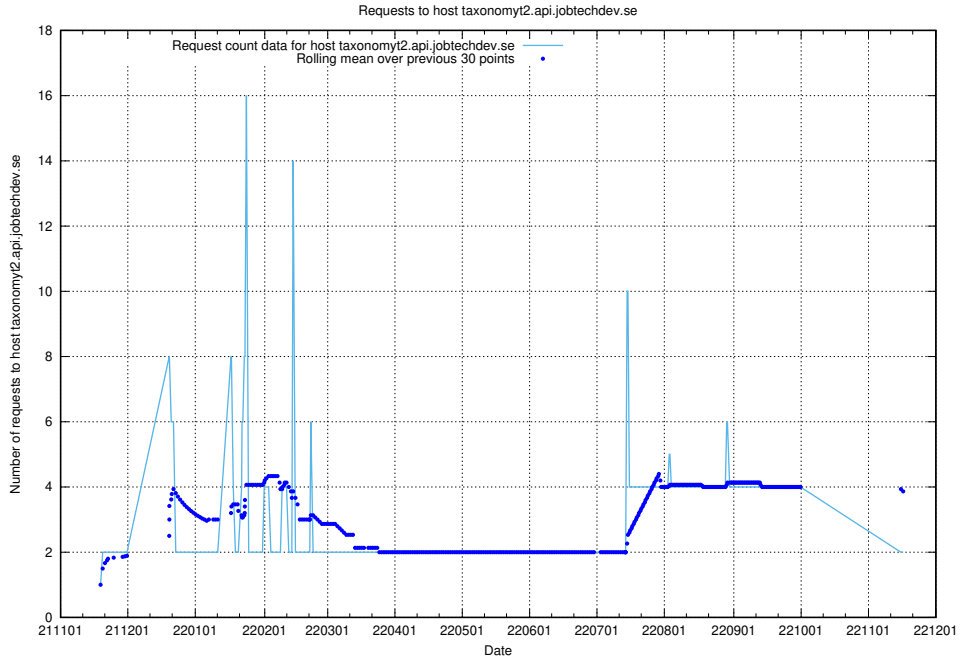

7.462 Usage of taxonomyt2.api.jobtechdev.se

Here, we count the number of requests to host taxonomyt2.api.jobtechdev.se.