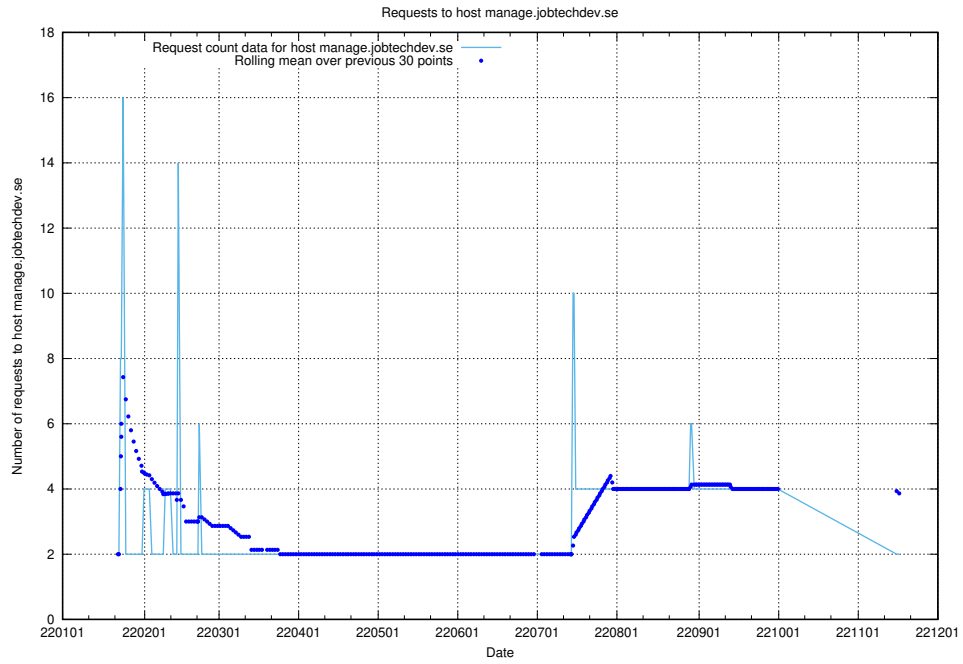

7.595 Usage of manage.jobtechdev.se

Here, we count the number of requests to host manage.jobtechdev.se.