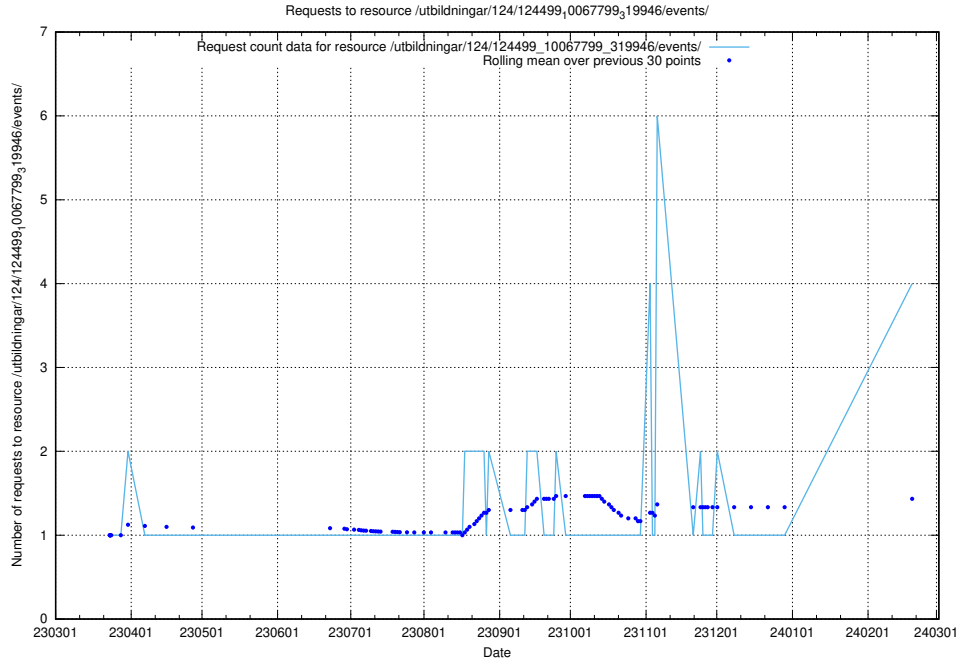

5.155 Usage of /utbildningar/124/124499_10067799_319946/events/

Here, we count the number of requests to resource /utbildningar/124/124499_10067799_319946/events/