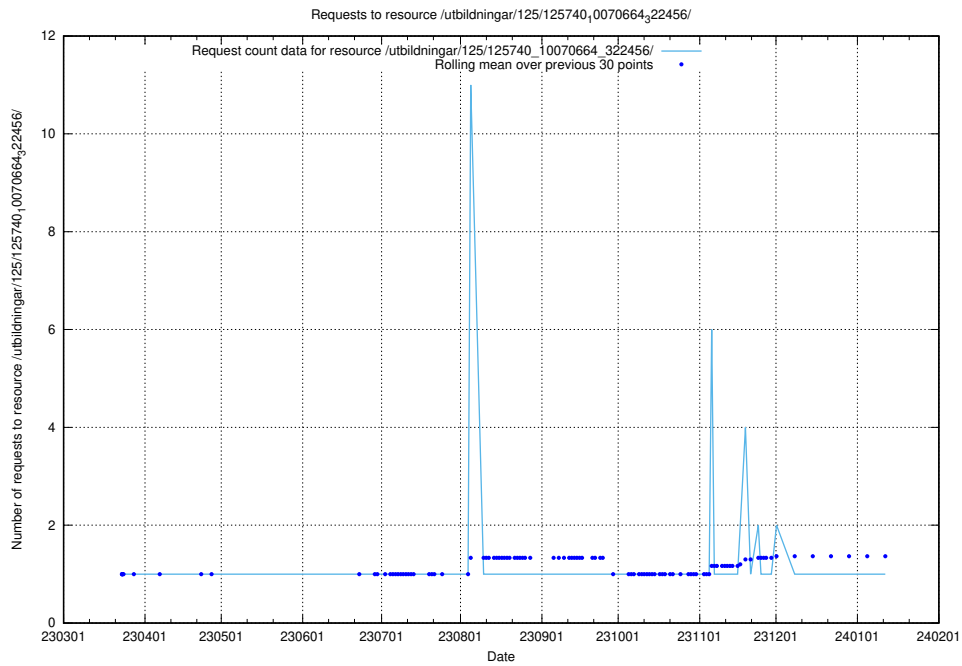

5.859 Usage of /utbildningar/125/125740_10070664_322456/

Here, we count the number of requests to resource /utbildningar/125/125740_10070664_322456/.