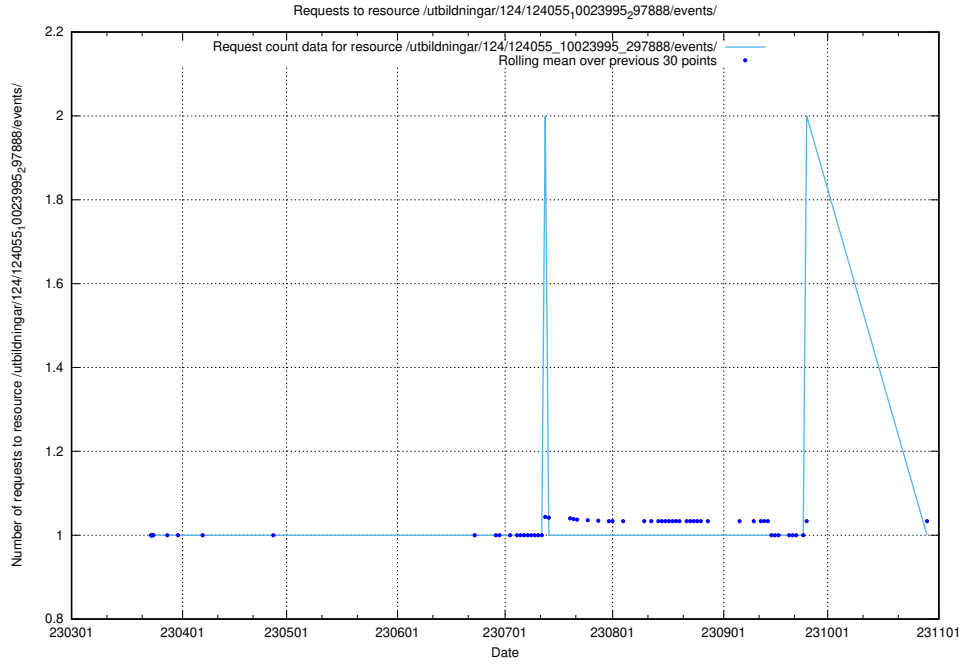

5.3937 Usage of /utbildningar/124/124055_10023995_297888/events/

Here, we count the number of requests to resource /utbildningar/124/124055_10023995_297888/events/