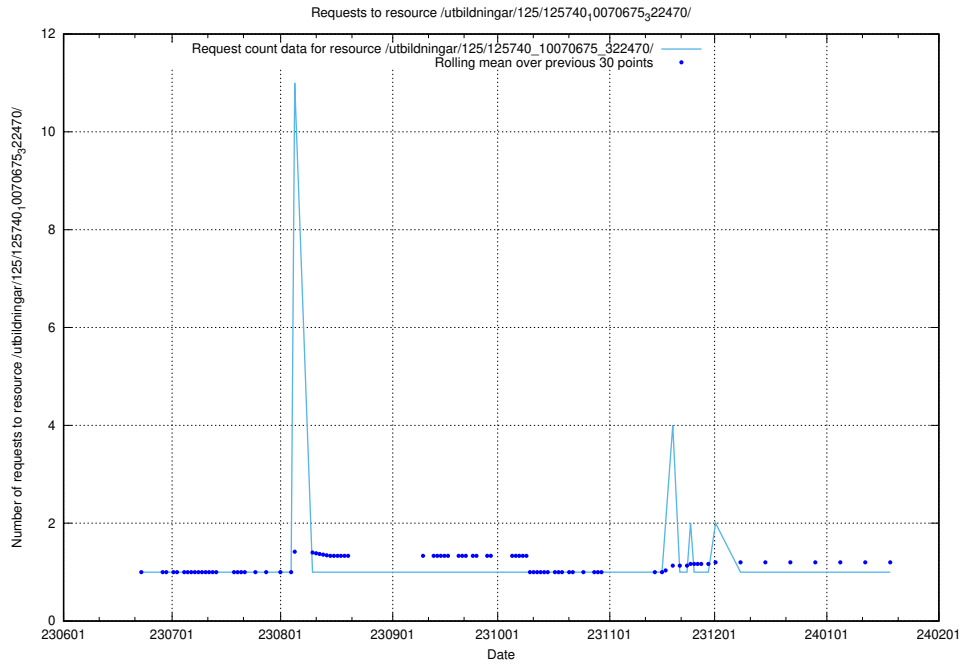

5.5316 Usage of /utbildningar/125/125740_10070675_322470/

Here, we count the number of requests to resource /utbildningar/125/125740_10070675_322470/.