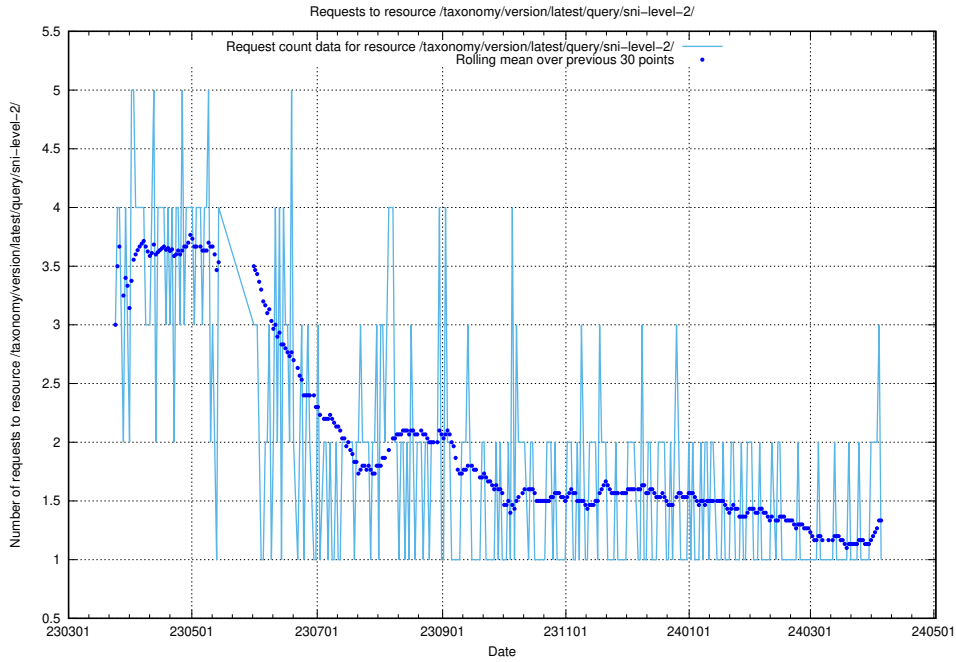

5.5743 Usage of /taxonomy/version/latest/query/sni-level-2/

Here, we count the number of requests to resource /taxonomy/version/latest/query/sni-level-2/.