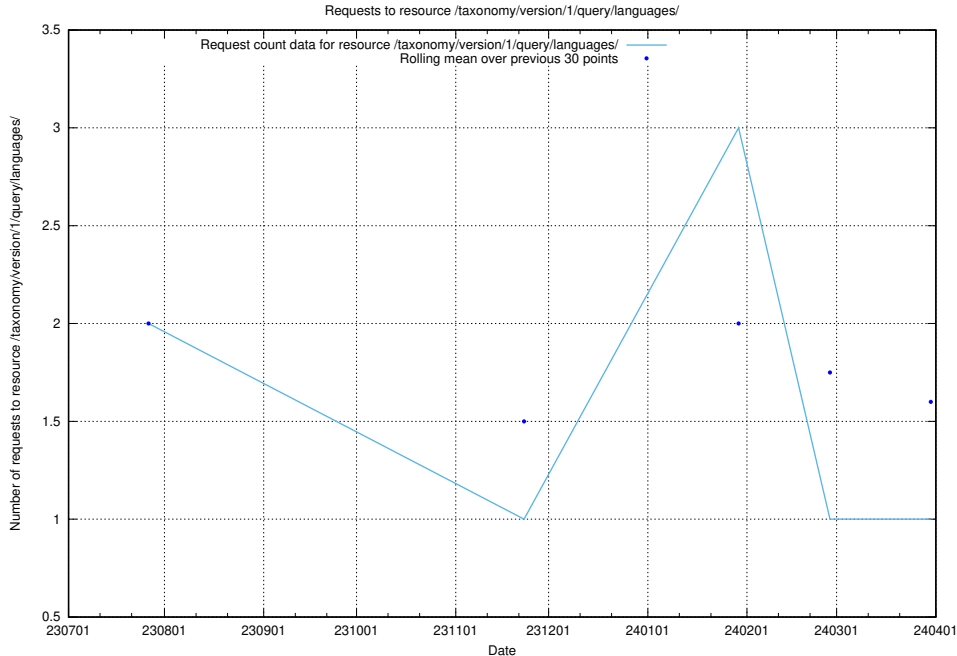

5.4555 Usage of /taxonomy/version/1/query/languages/

Here, we count the number of requests to resource /taxonomy/version/1/query/languages/.