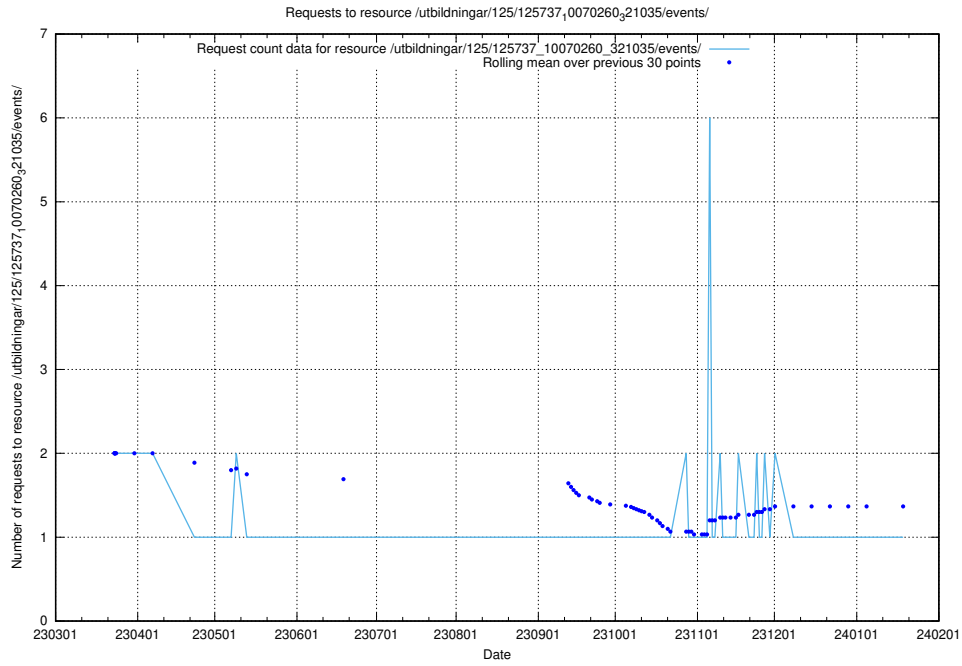

5.5924 Usage of /utbildningar/125/125737_10070260_321035/events/

Here, we count the number of requests to resource /utbildningar/125/125737_10070260_321035/events/