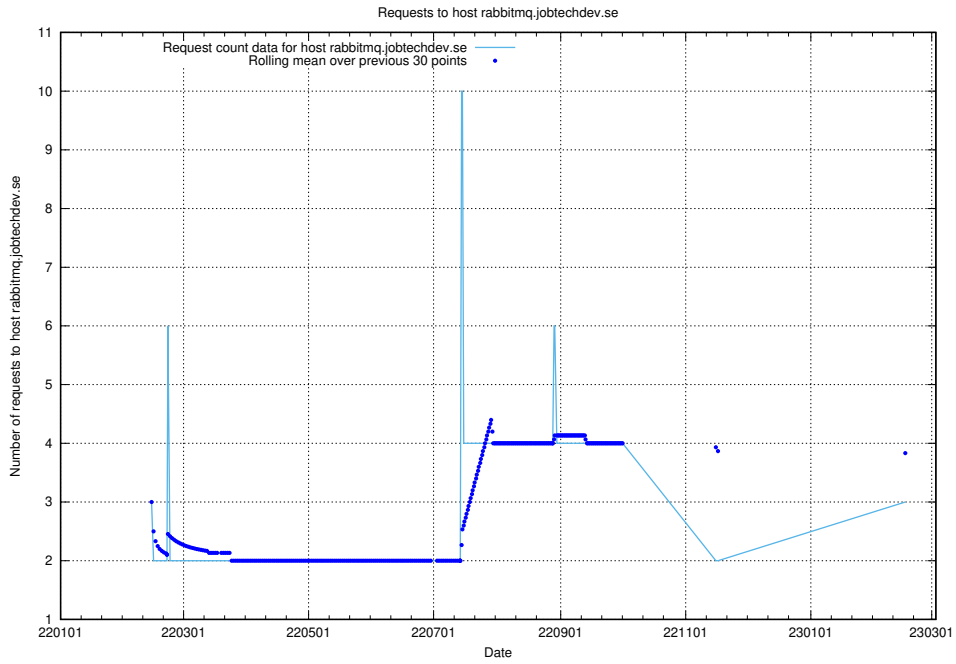

## 7.229 Usage of rabbitmq.jobtechdev.se

Here, we count the number of requests to host rabbitmq.jobtechdev.se.