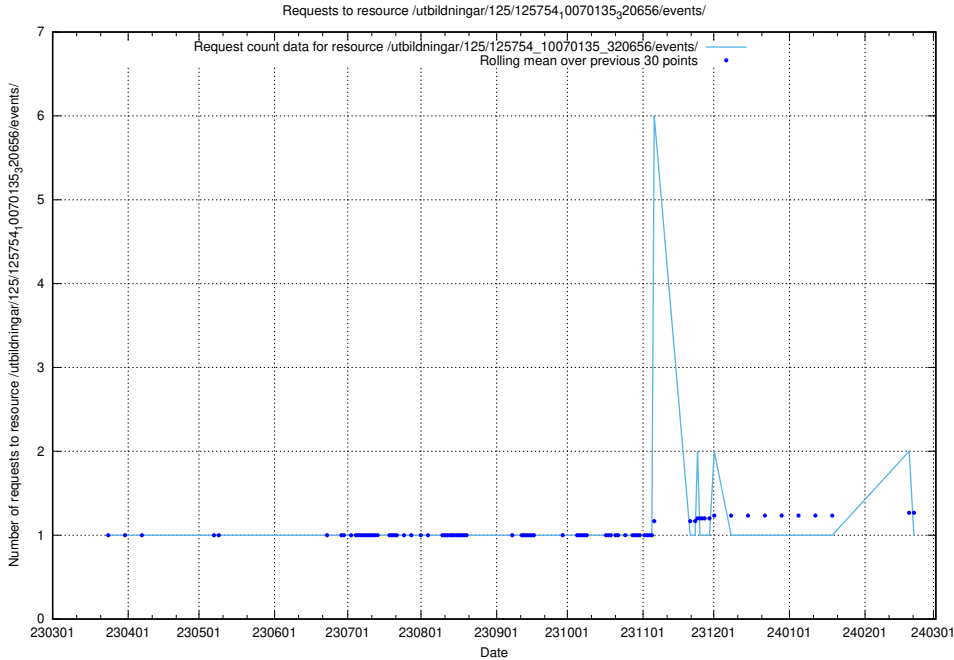

5.5877 Usage of /utbildningar/125/125754_10070135_320656/events/

Here, we count the number of requests to resource /utbildningar/125/125754_10070135_320656/events/