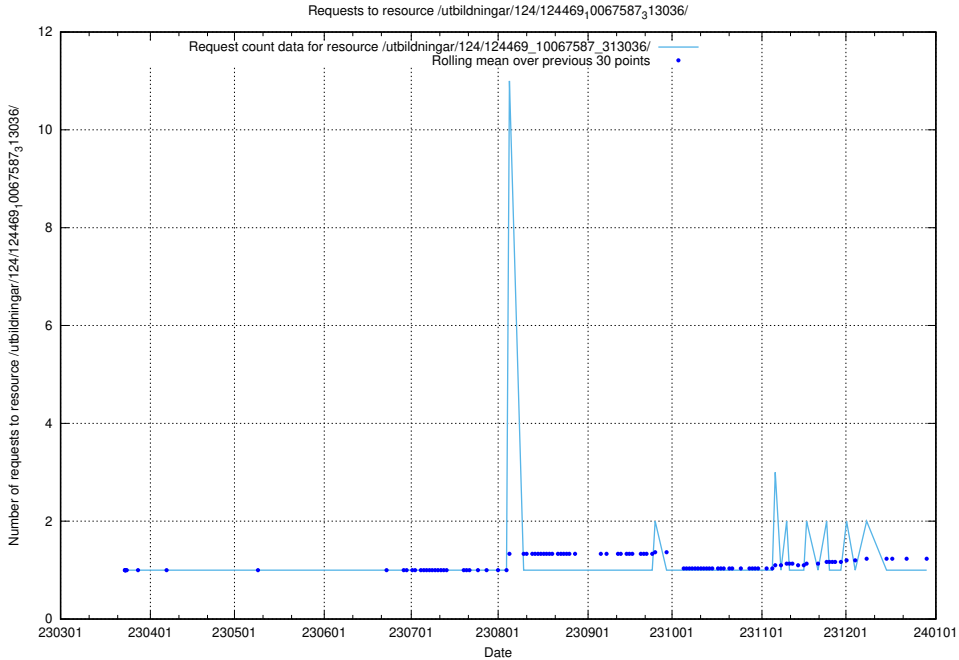

5.2866 Usage of /utbildningar/124/124469_10067587_313036/

Here, we count the number of requests to resource /utbildningar/124/124469_10067587_313036/.