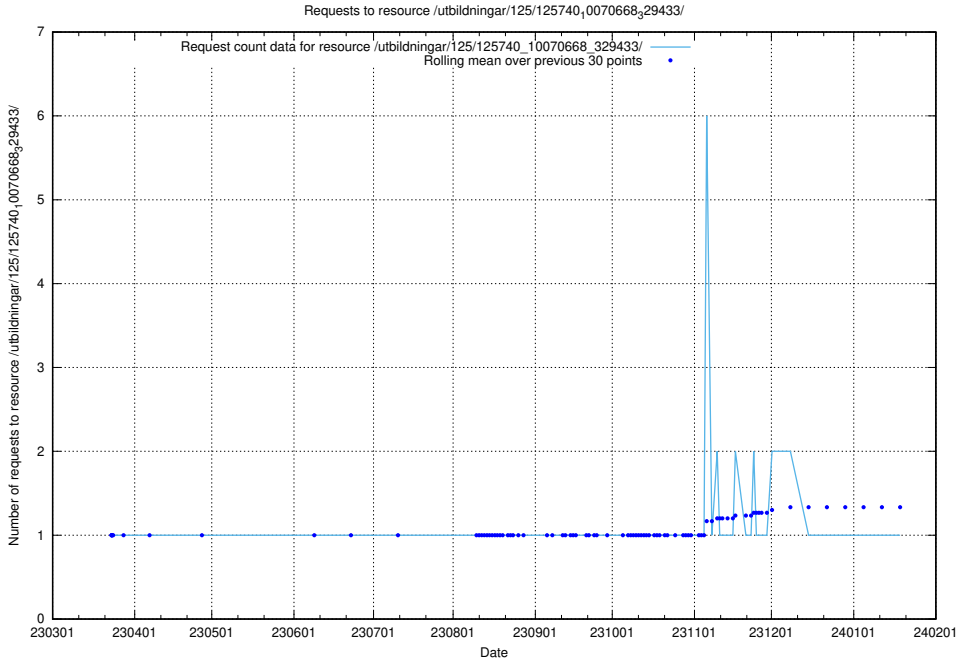

5.855 Usage of /utbildningar/125/125740_10070668_329433/

Here, we count the number of requests to resource /utbildningar/125/125740_10070668_329433/.