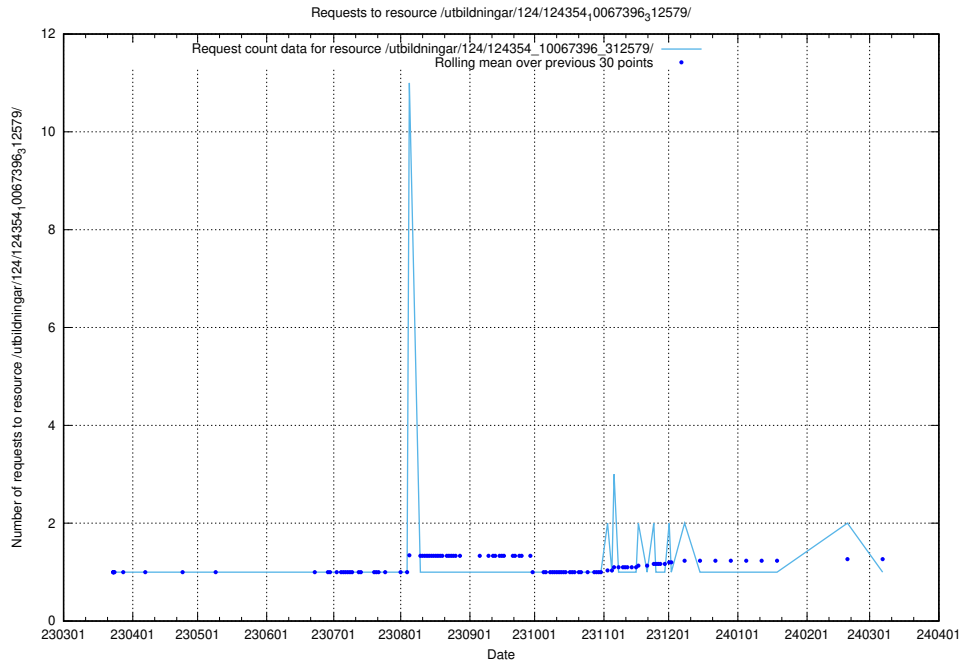

5.3515 Usage of /utbildningar/124/124354_10067396_312579/

Here, we count the number of requests to resource /utbildningar/124/124354_10067396_312579/.