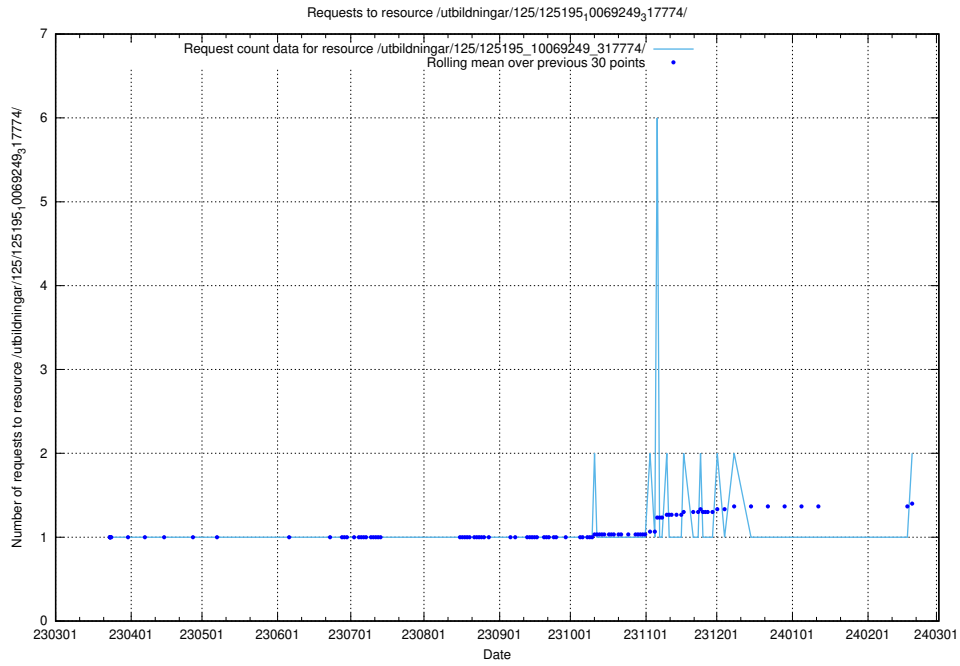

5.346 Usage of /utbildningar/125/125195_10069249_317774/

Here, we count the number of requests to resource /utbildningar/125/125195_10069249_317774/.