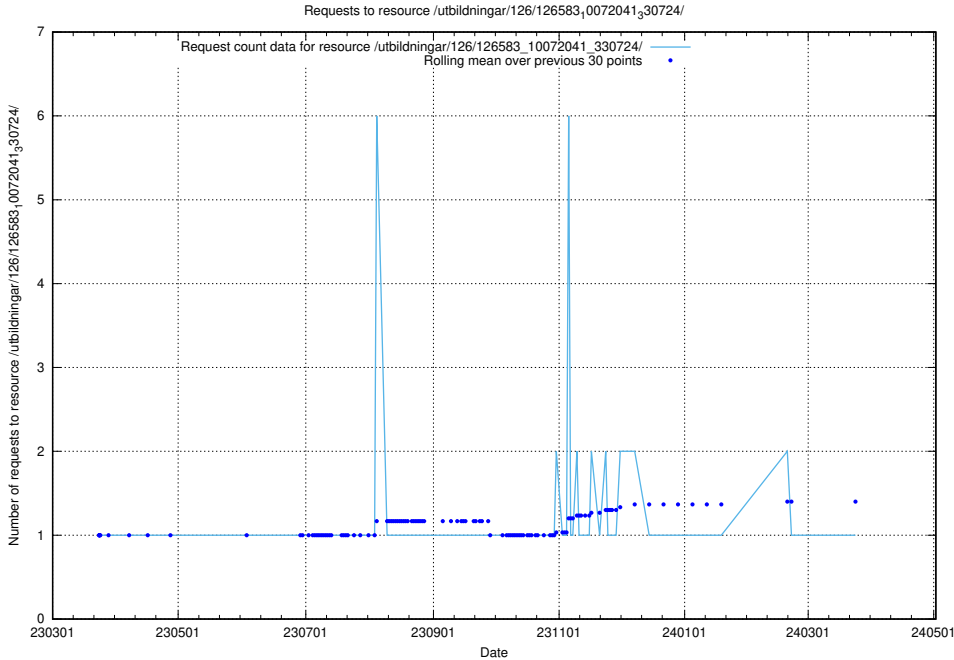

5.6038 Usage of /utbildningar/126/126583_10072041_330724/

Here, we count the number of requests to resource /utbildningar/126/126583_10072041_330724/.