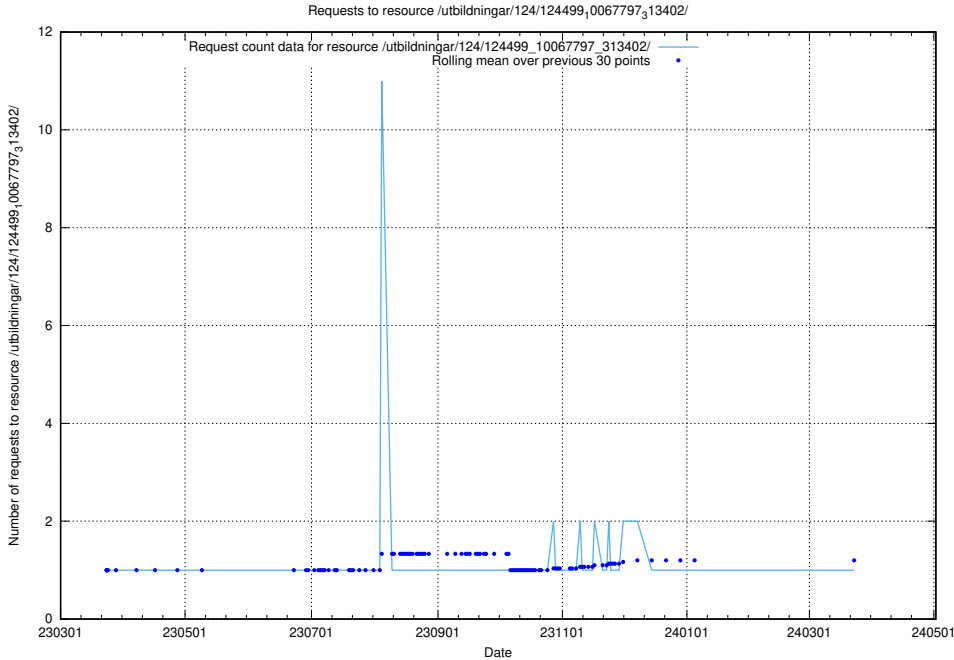

5.2086 Usage of /utbildningar/124/124499_10067797_313402/

Here, we count the number of requests to resource /utbildningar/124/124499_10067797_313402/.