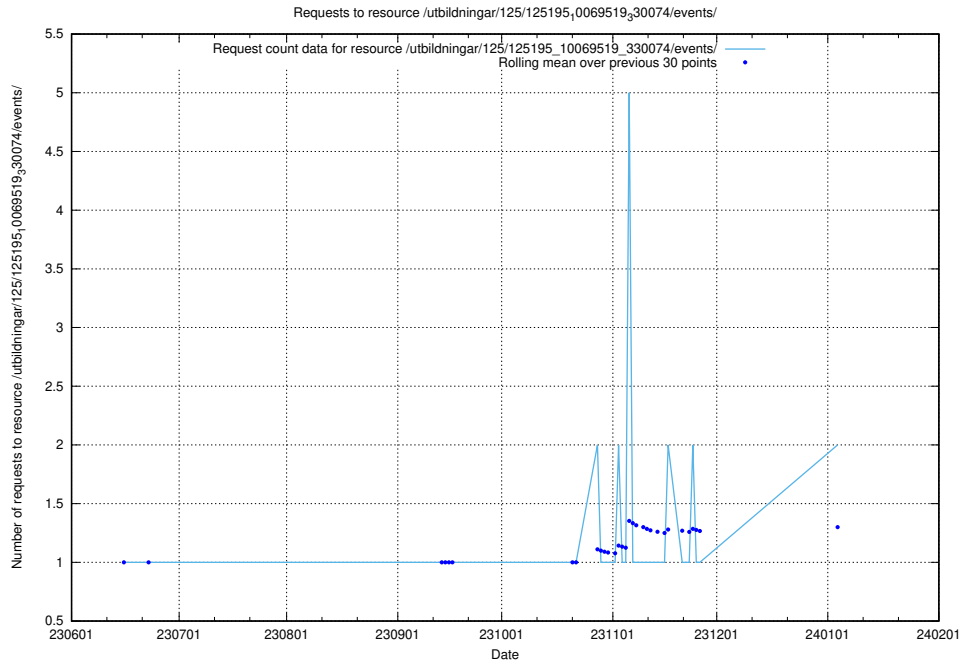

5.746 Usage of /utbildningar/125/125195_10069519_330074/events/

Here, we count the number of requests to resource /utbildningar/125/125195_10069519_330074/events/