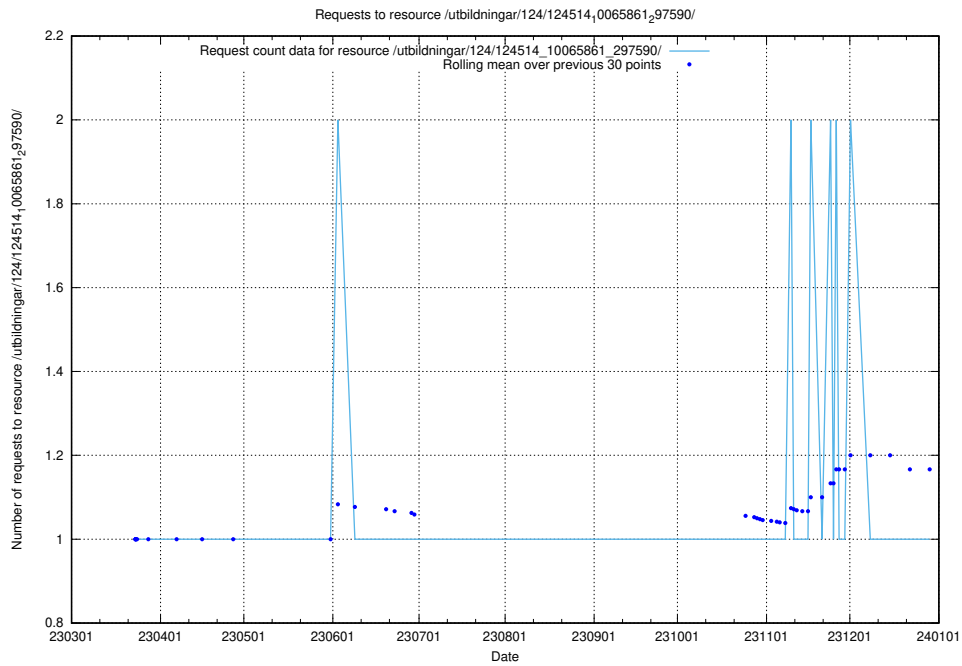

5.1649 Usage of /utbildningar/124/124514_10065861_297590/

Here, we count the number of requests to resource /utbildningar/124/124514_10065861_297590/.