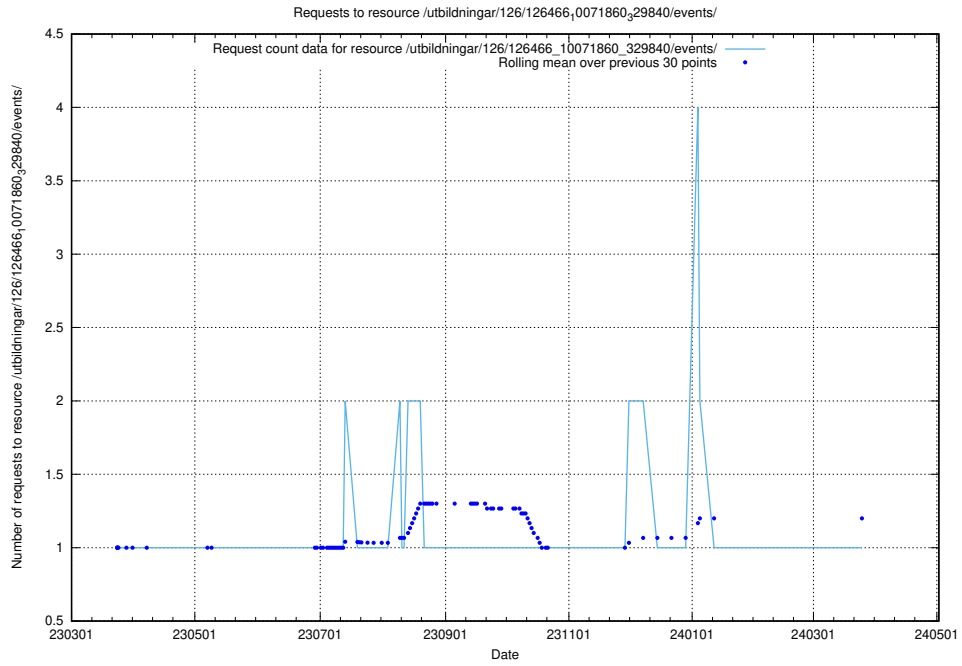

5.6054 Usage of /utbildningar/126/126466_10071860_329840/events/

Here, we count the number of requests to resource /utbildningar/126/126466_10071860_329840/events/