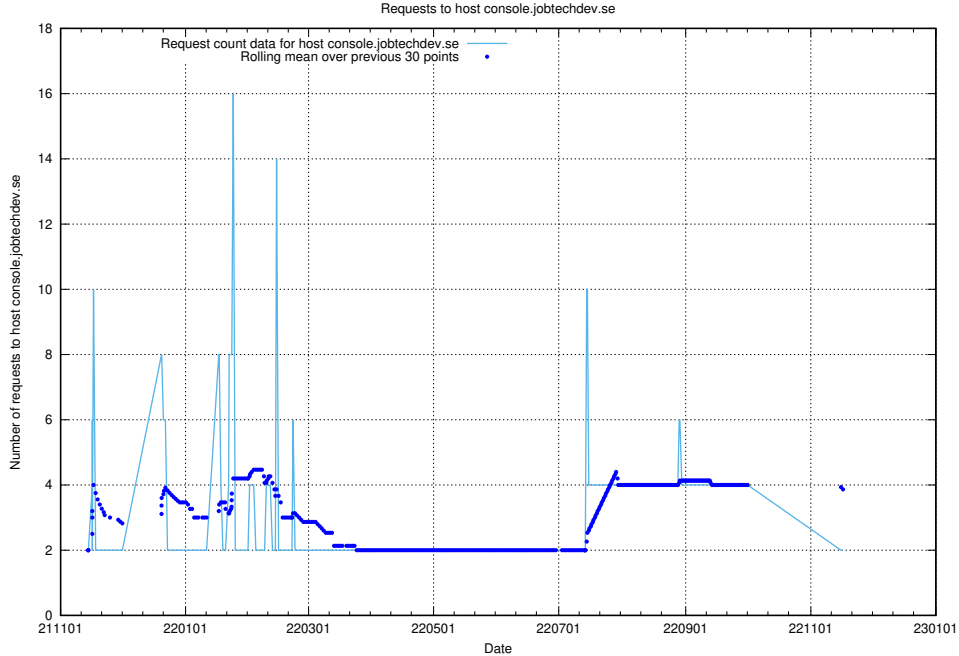

7.267 Usage of console.jobtechdev.se

Here, we count the number of requests to host console.jobtechdev.se.