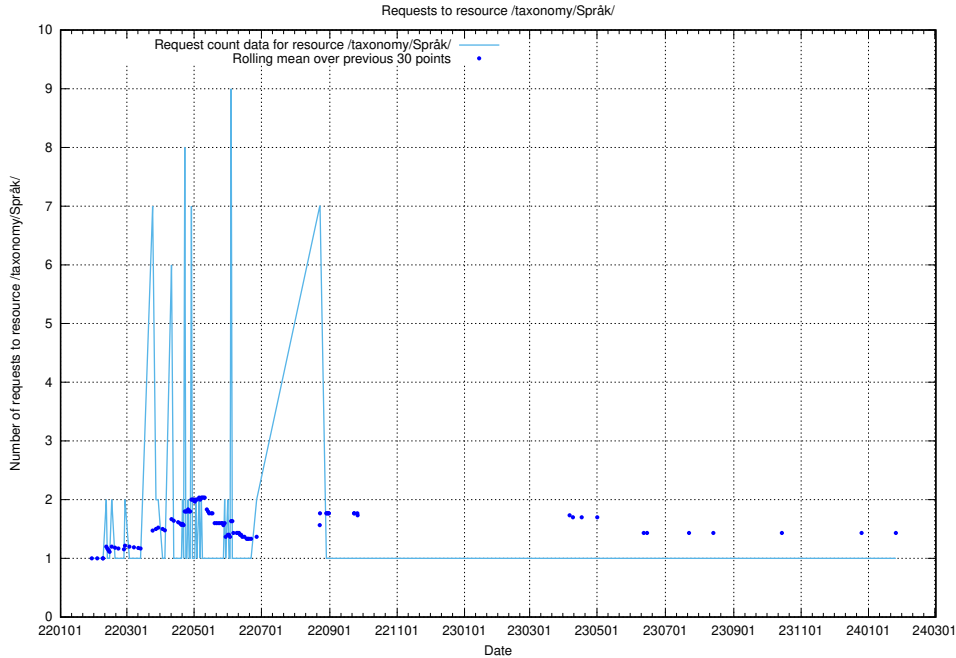

5.3449 Usage of /taxonomy/Språk/

Here, we count the number of requests to resource /taxonomy/Språk/.