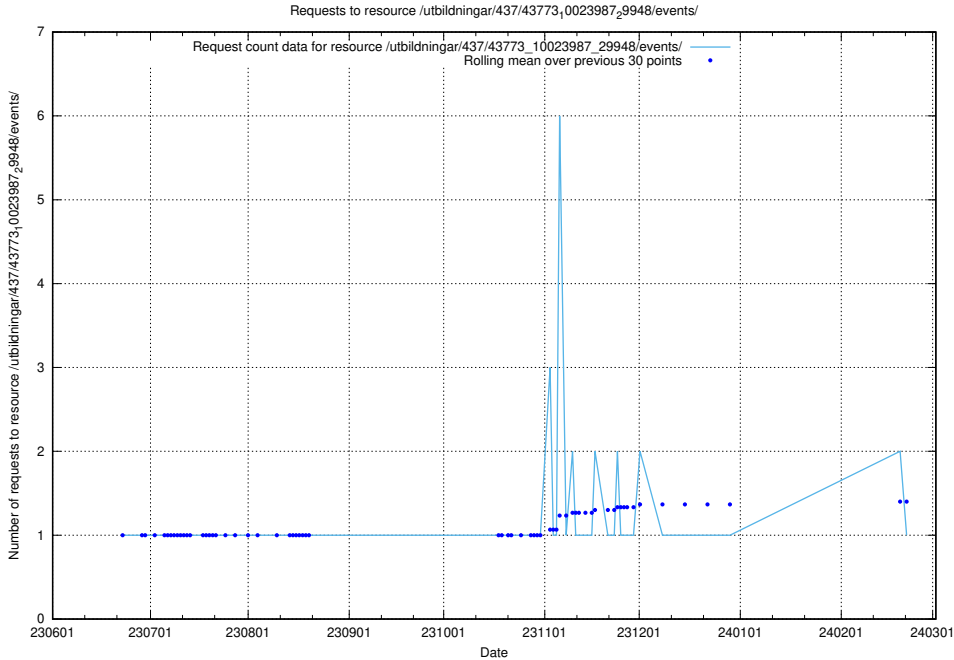

5.5189 Usage of /utbildningar/437/43773_10023987_29948/events/

Here, we count the number of requests to resource /utbildningar/437/43773_10023987_29948/events/.