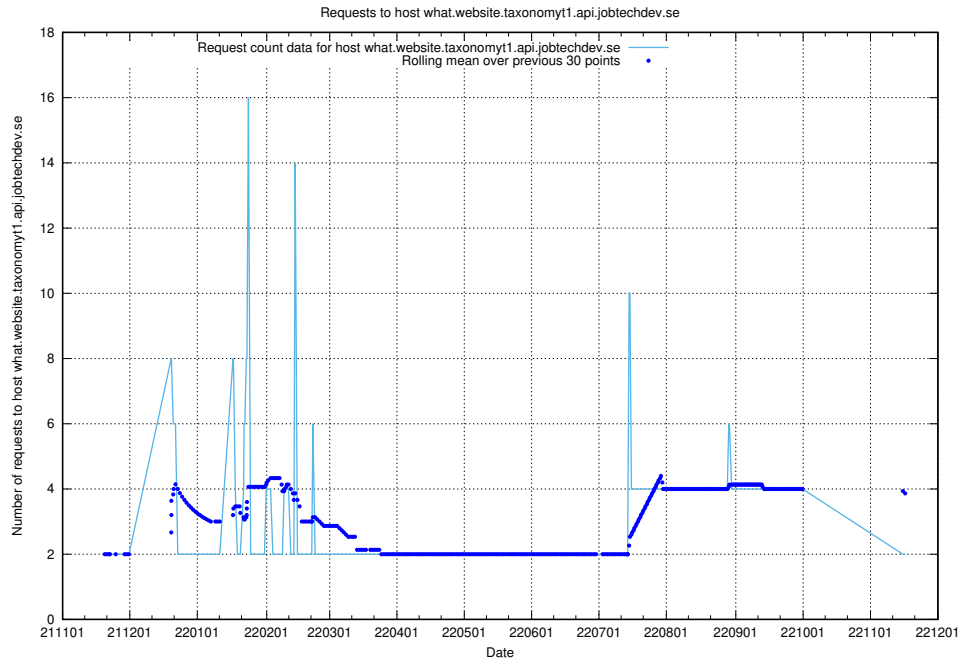

7.451 Usage of what.website.taxonomy1.api.jobtechdev.se

Here, we count the number of requests to host what.website.taxonomy1.api.jobtechdev.se.