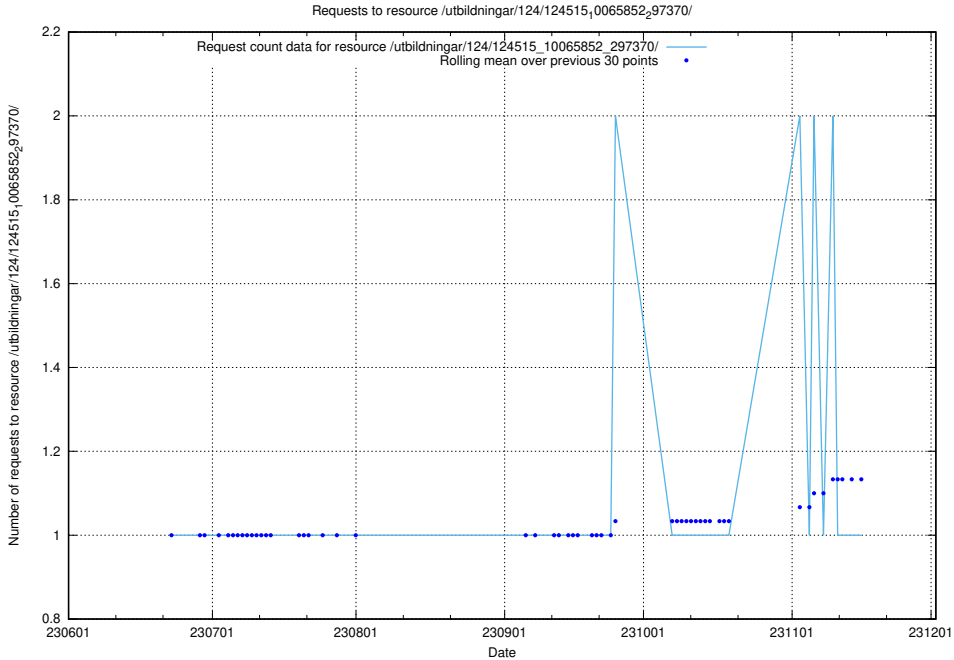

5.5390 Usage of /utbildningar/124/124515_10065852_297370/

Here, we count the number of requests to resource /utbildningar/124/124515_10065852_297370/.