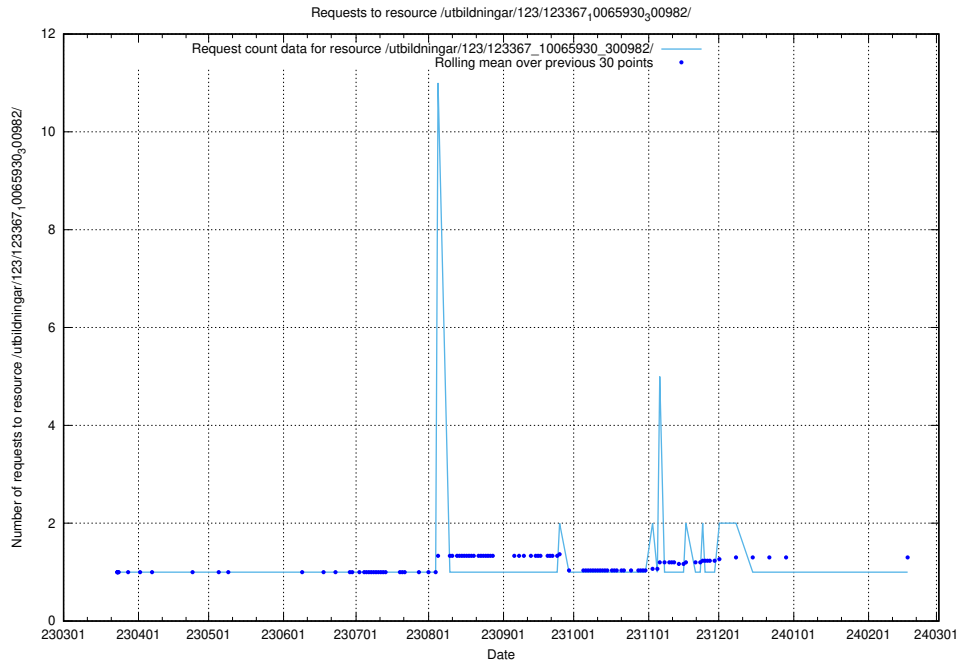

5.4252 Usage of /utbildningar/123/123367_10065930_300982/

Here, we count the number of requests to resource /utbildningar/123/123367_10065930_300982/.