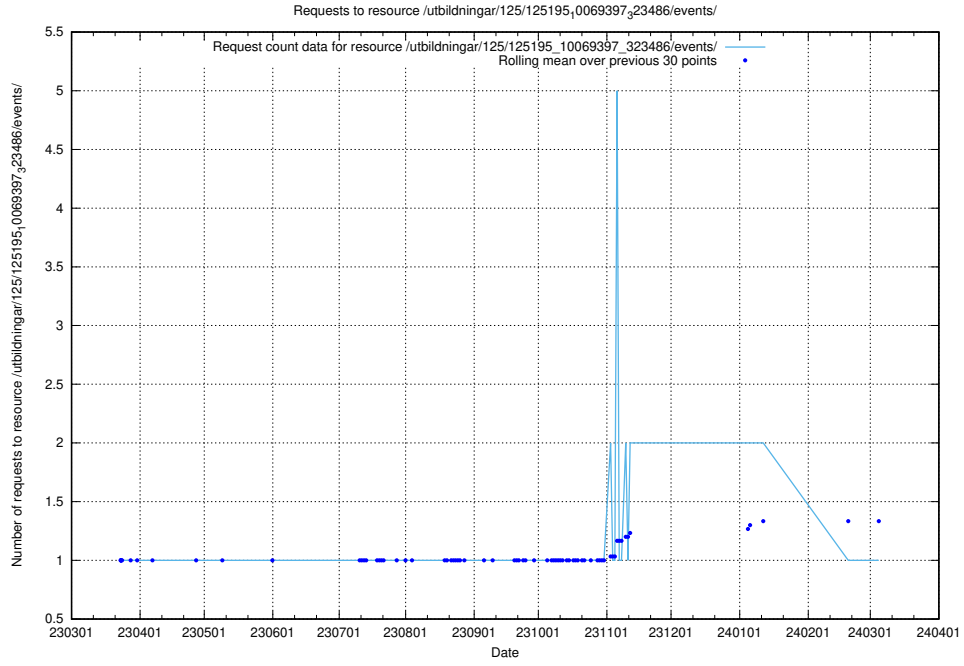

5.986 Usage of /utbildningar/125/125195_10069397_323486/events/

Here, we count the number of requests to resource /utbildningar/125/125195_10069397_323486/events/