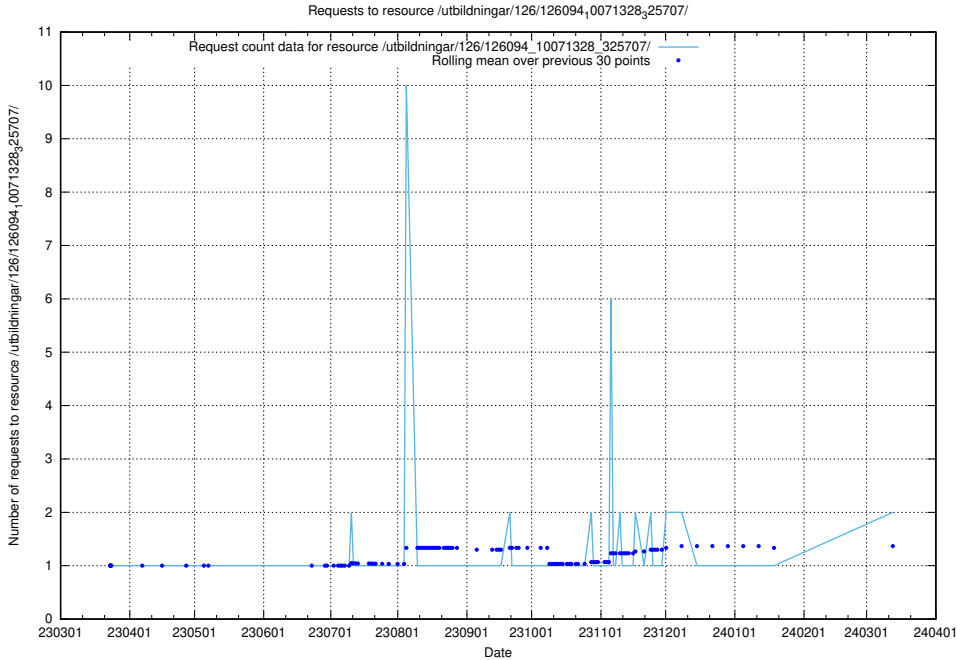

5.810 Usage of /utbildningar/126/126094_10071328_325707/

Here, we count the number of requests to resource /utbildningar/126/126094_10071328_325707/.