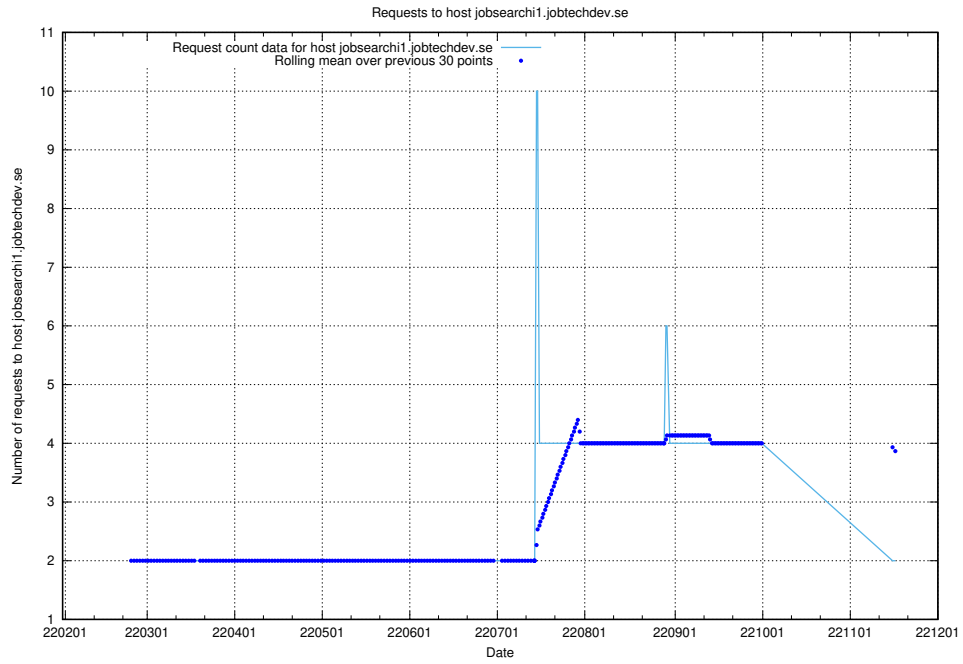

7.510 Usage of `jobsearch1.jobtechdev.se`

Here, we count the number of requests to host `jobsearch1.jobtechdev.se`.