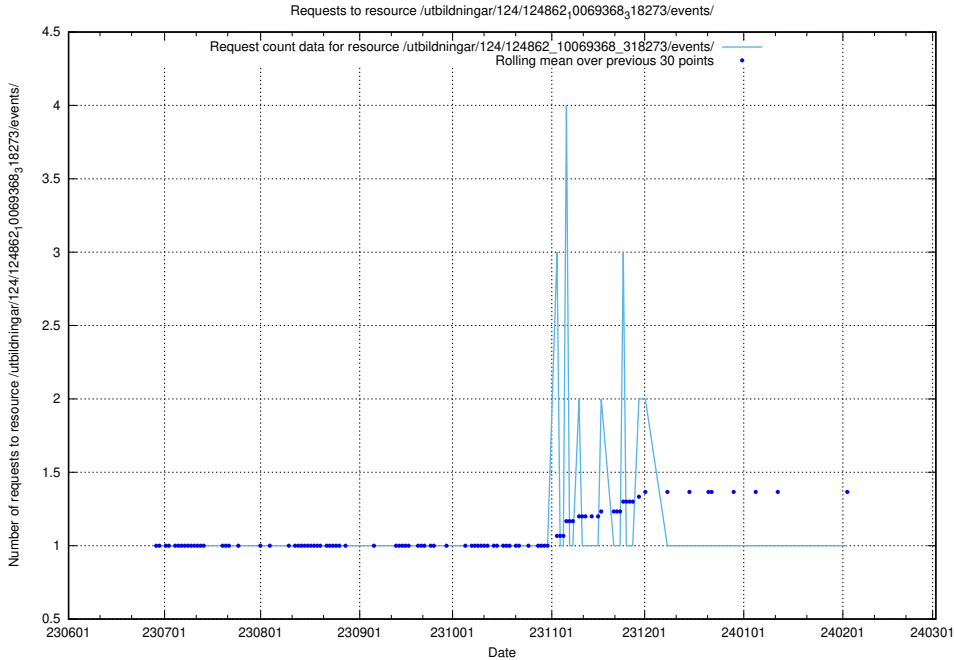

### 5.5095 Usage of /utbildningar/124/124862\_10069368\_318273/events/

Here, we count the number of requests to resource /utbildningar/124/124862\_10069368\_318273/events/