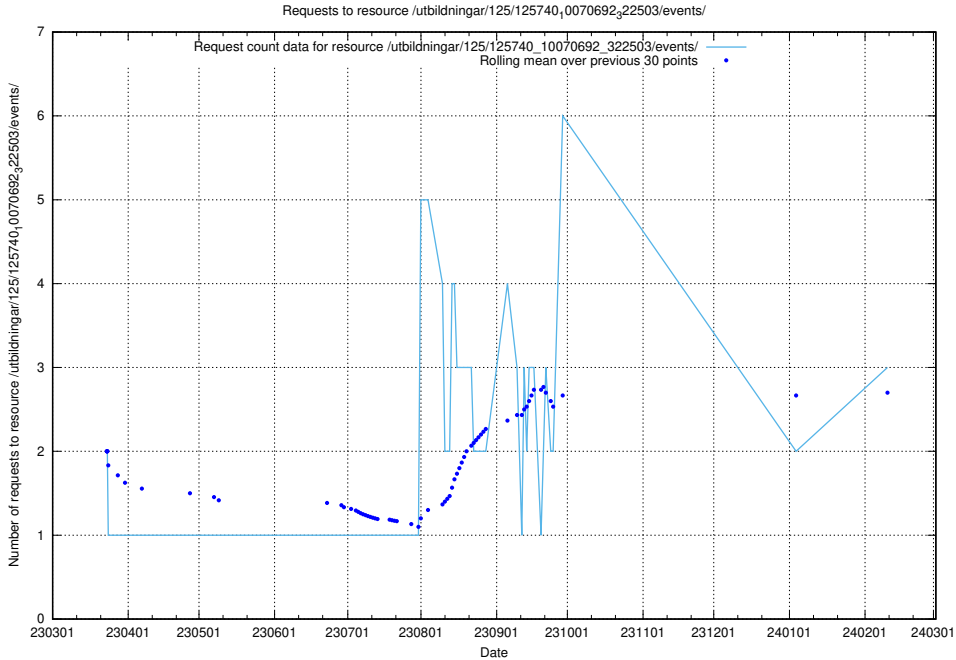

5.314 Usage of /utbildningar/125/125740_10070692_322503/events/

Here, we count the number of requests to resource /utbildningar/125/125740_10070692_322503/events/