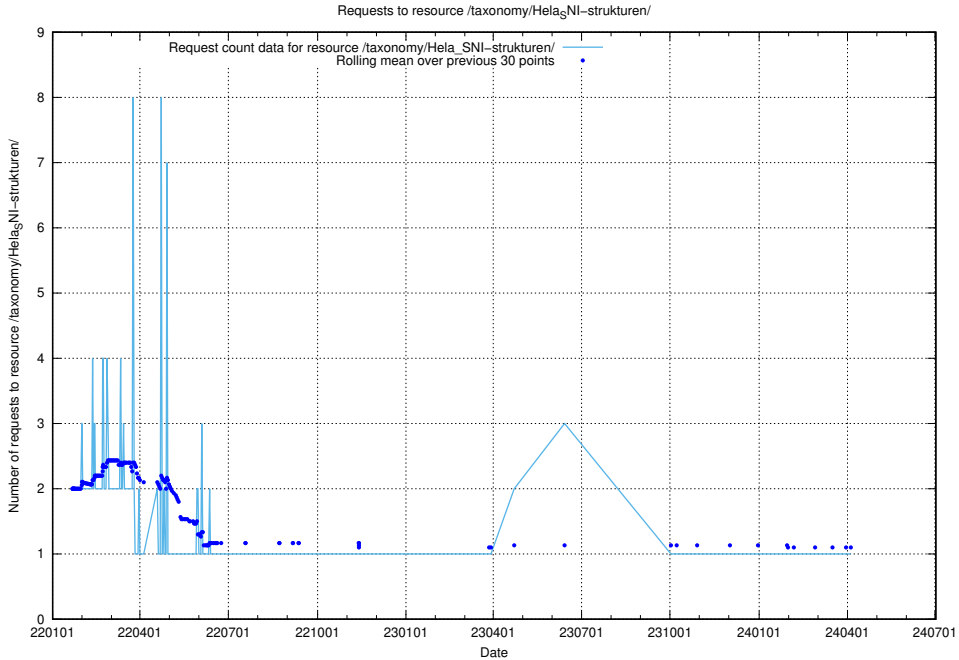

5.903 Usage of /taxonomy/Hela_SNI-strukturen/

Here, we count the number of requests to resource /taxonomy/Hela_SNI-strukturen/.