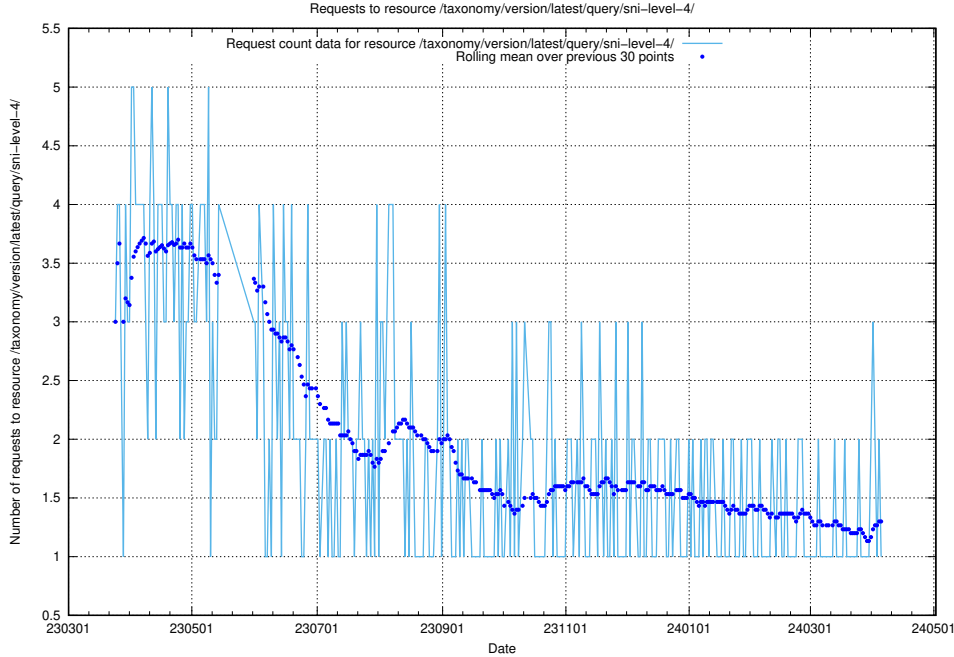

5.5741 Usage of /taxonomy/version/latest/query/sni-level-4/

Here, we count the number of requests to resource /taxonomy/version/latest/query/sni-level-4/.