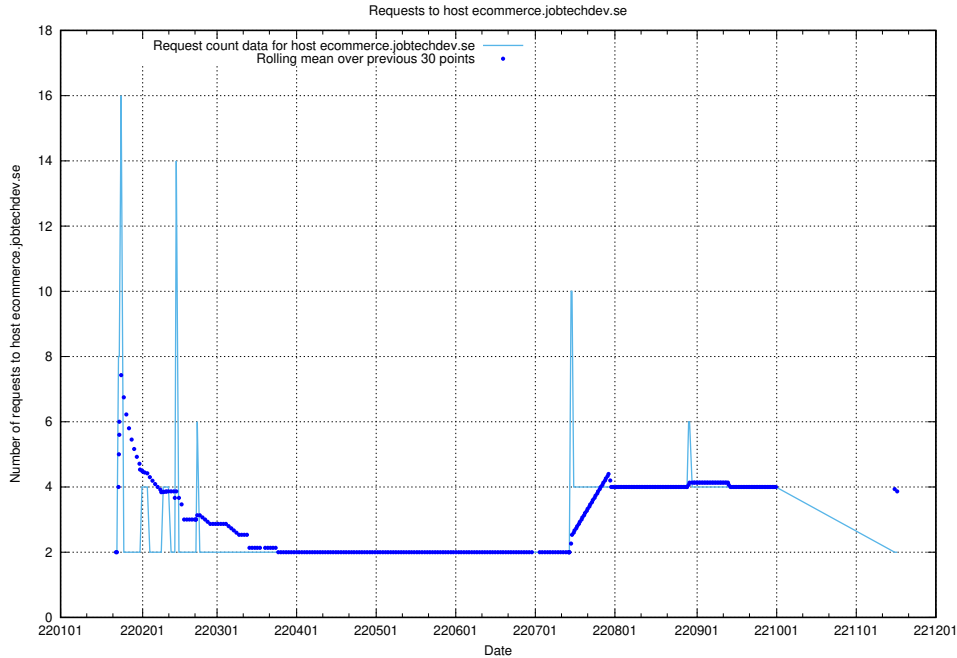

7.253 Usage of ecommerce.jobtechdev.se

Here, we count the number of requests to host ecommerce.jobtechdev.se.