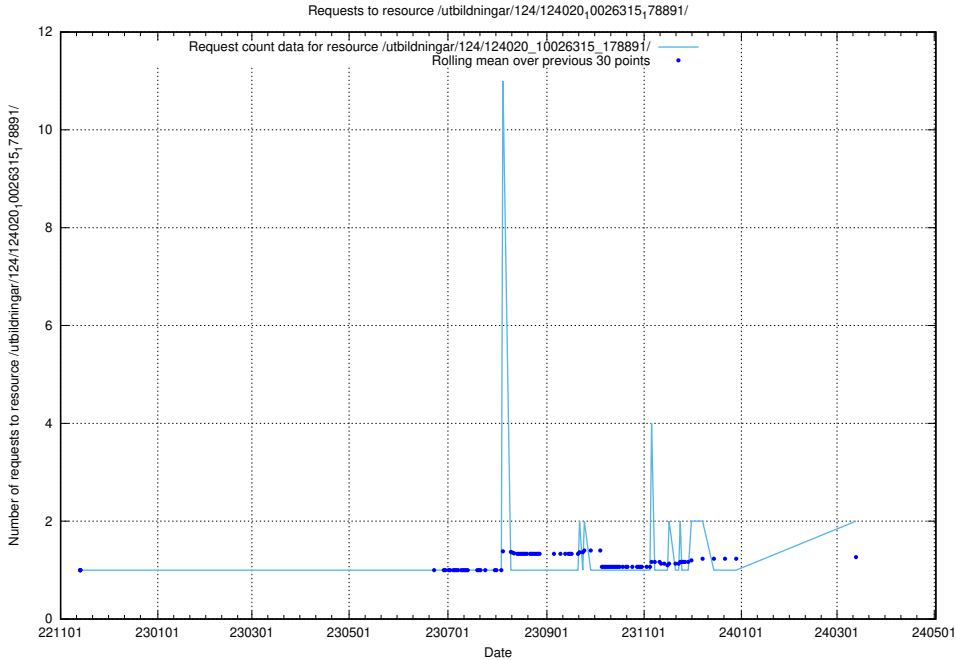

5.745 Usage of /utbildningar/124/124020_10026315_178891/

Here, we count the number of requests to resource /utbildningar/124/124020_10026315_178891/.