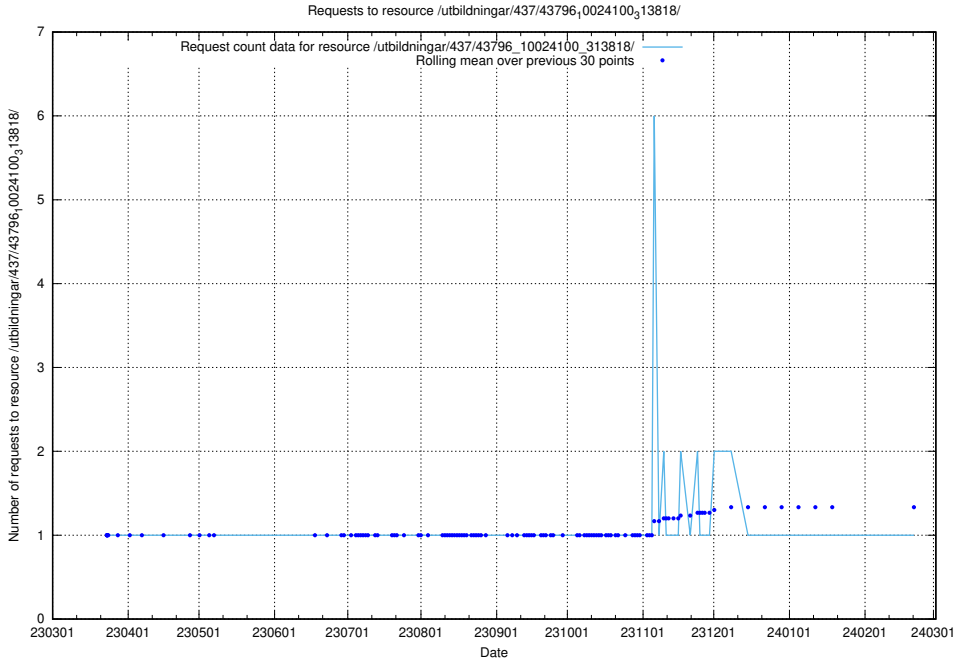

5.5999 Usage of /utbildningar/437/43796_10024100_313818/

Here, we count the number of requests to resource /utbildningar/437/43796_10024100_313818/.