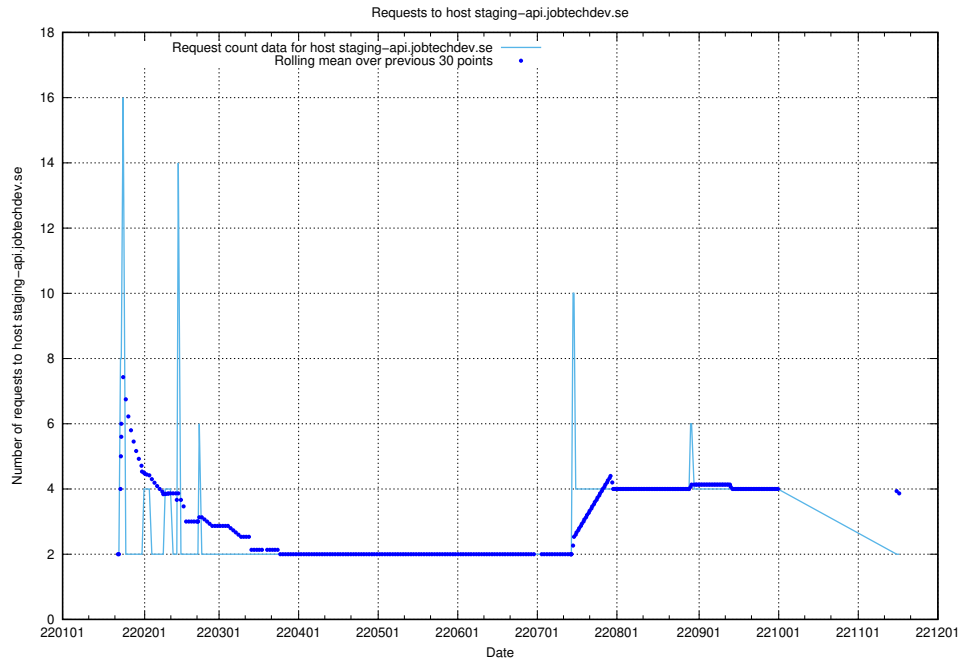

7.583 Usage of staging-api.jobtechdev.se

Here, we count the number of requests to host staging-api.jobtechdev.se.