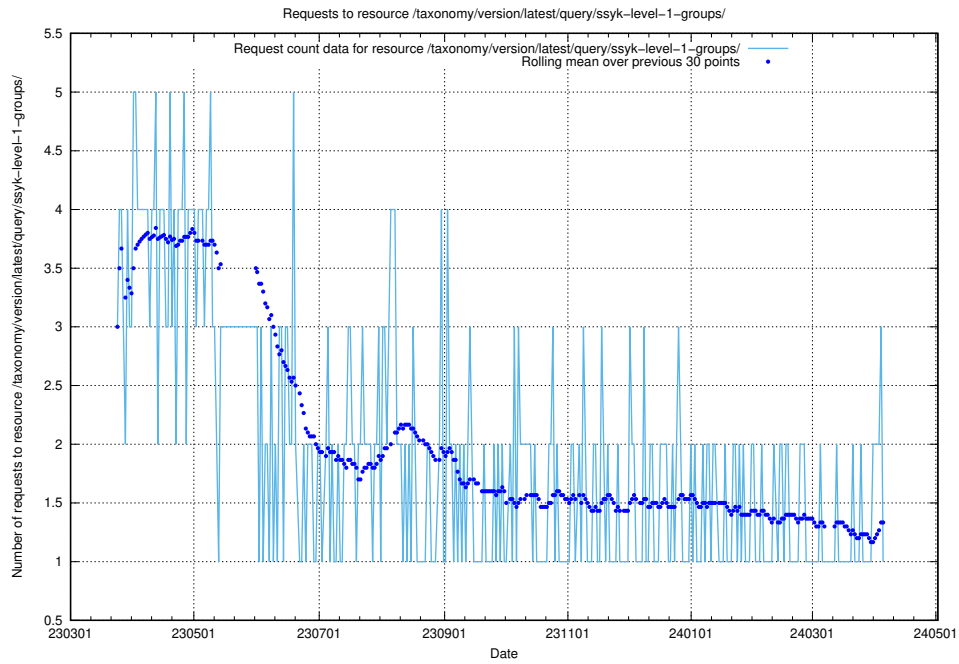

5.5738 Usage of /taxonomy/version/latest/query/ssyk-level-1-groups/

Here, we count the number of requests to resource /taxonomy/version/latest/query/ssyk-level-1-groups/.