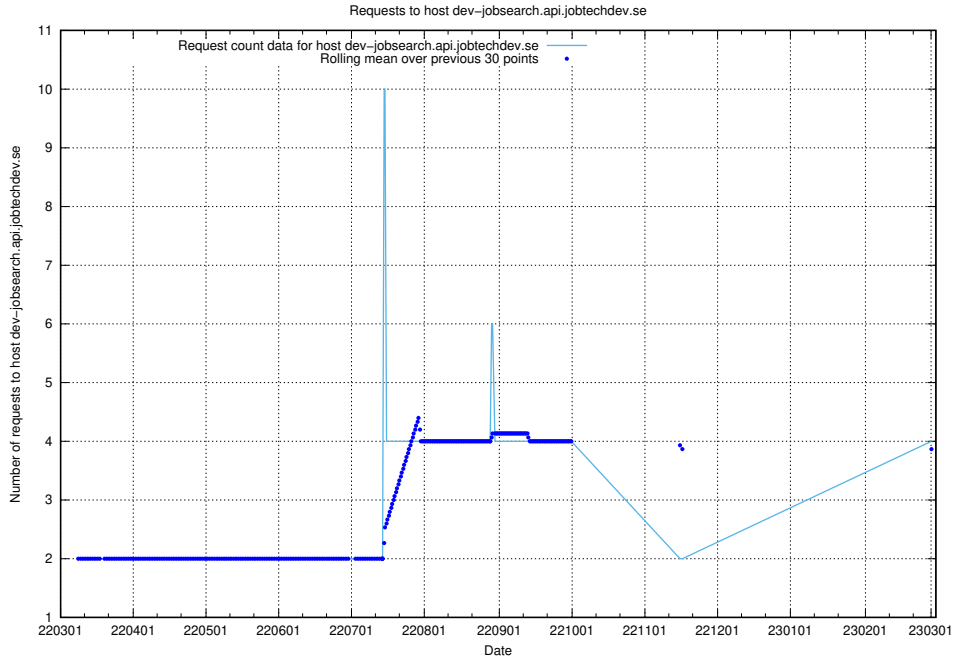

7.152 Usage of dev-jobsearch.api.jobtechdev.se

Here, we count the number of requests to host dev-jobsearch.api.jobtechdev.se.