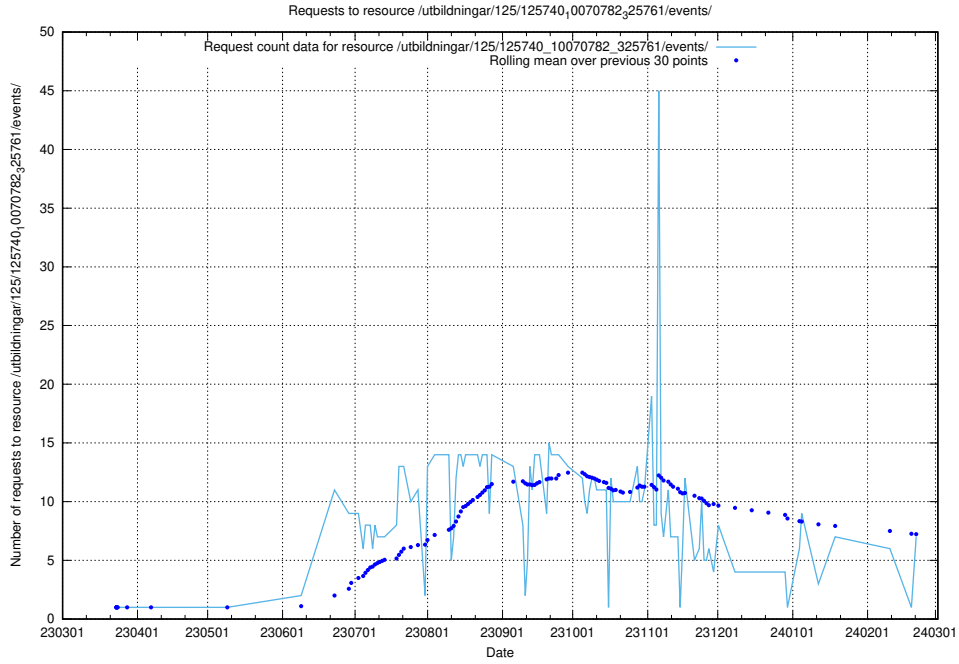

5.58 Usage of /utbildningar/125/125740_10070782_325761/events/

Here, we count the number of requests to resource /utbildningar/125/125740_10070782_325761/events/