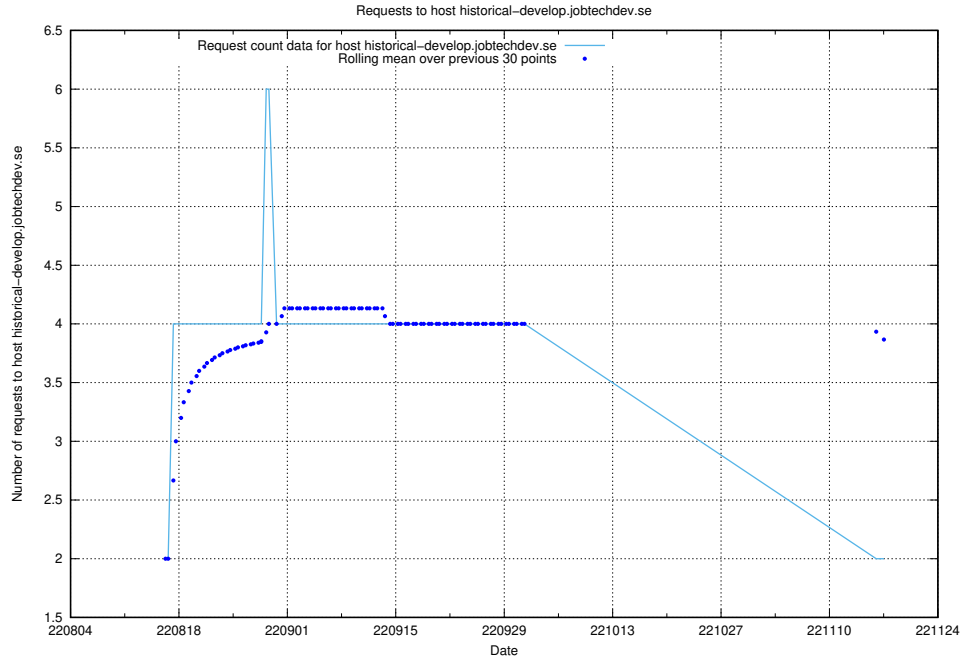

7.342 Usage of historical-develop.jobtechdev.se

Here, we count the number of requests to host historical-develop.jobtechdev.se.