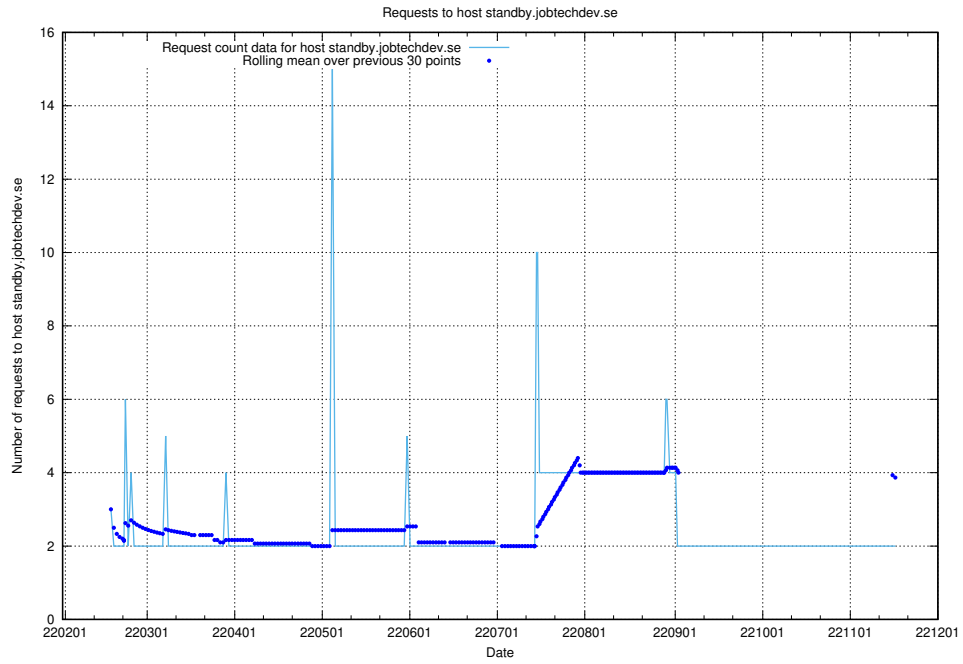

## 7.537 Usage of standby.jobtechdev.se

Here, we count the number of requests to host standby.jobtechdev.se.