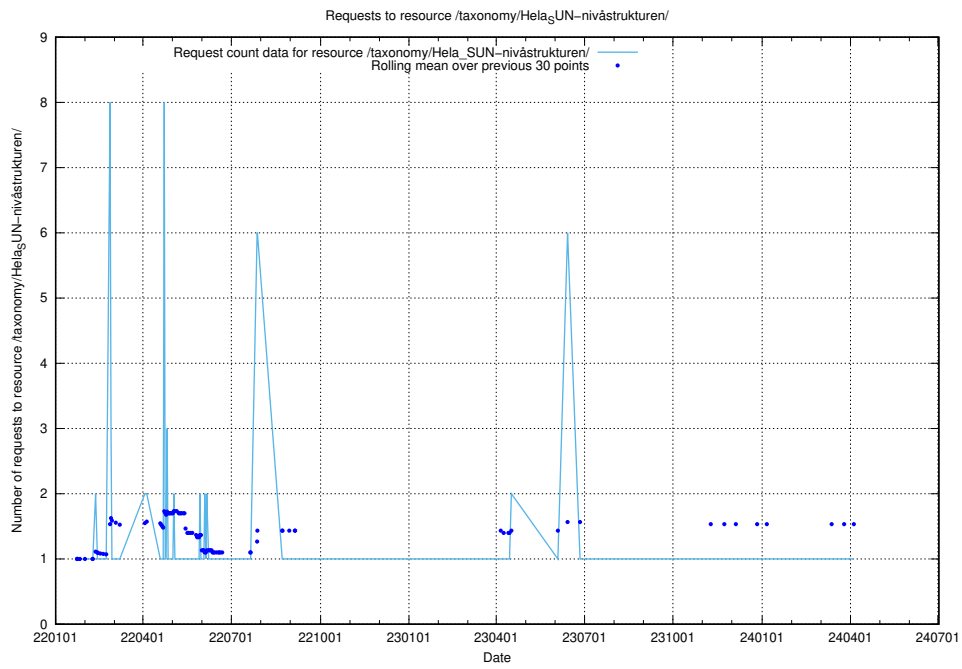

5.3917 Usage of /taxonomy/Hela_SUN-nivåstrukturen/

Here, we count the number of requests to resource /taxonomy/Hela_SUN-nivåstrukturen/.