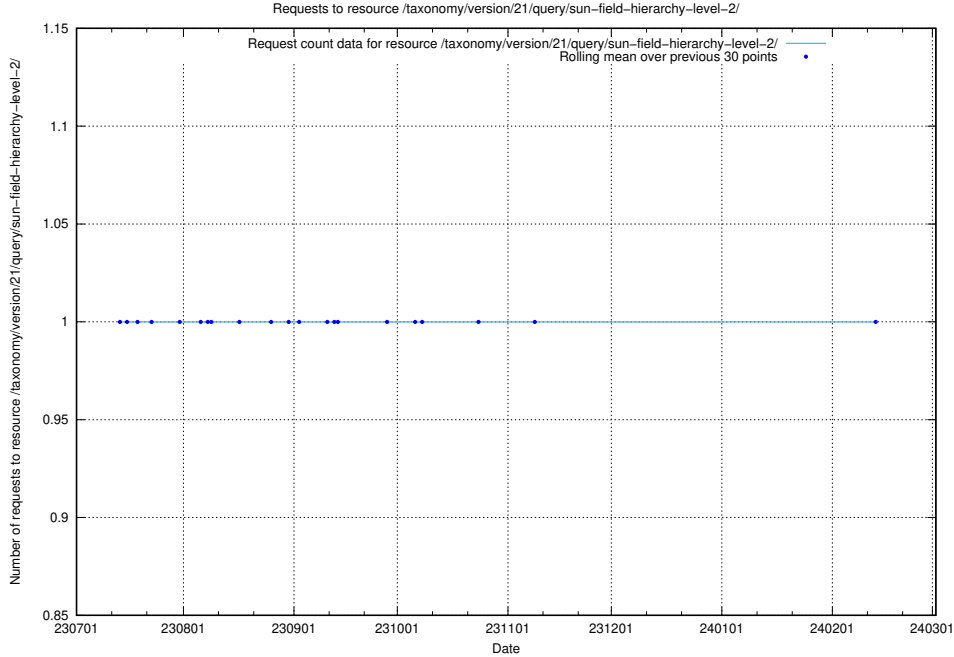

5.4707 Usage of /taxonomy/version/21/query/sun-field-hierarchy-level-2/

Here, we count the number of requests to resource /taxonomy/version/21/query/sun-field-hierarchy-level-2/.