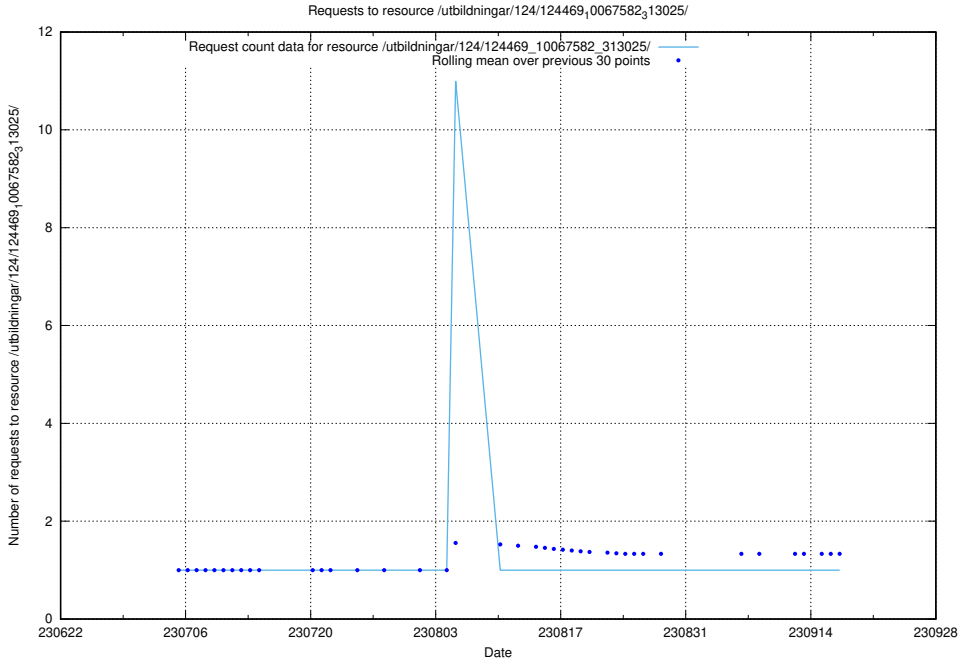

5.4972 Usage of /utbildningar/124/124469_10067582_313025/

Here, we count the number of requests to resource /utbildningar/124/124469_10067582_313025/.