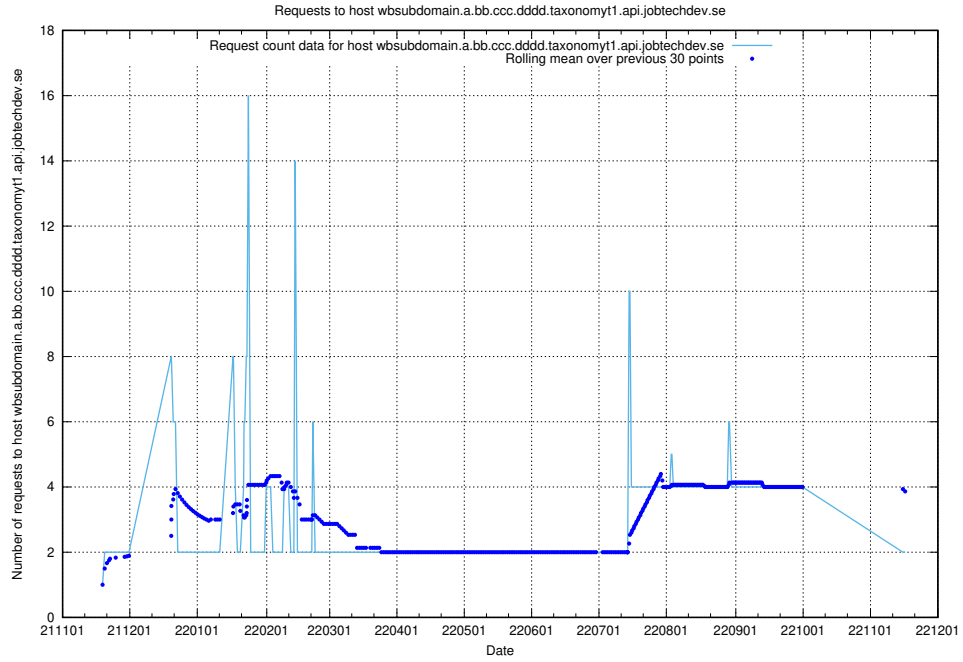

7.458 Usage of wbsubdomain.a.bb.ccc.dddd.taxonomyt1.api.jobtechdev.se

Here, we count the number of requests to host wbsubdomain.a.bb.ccc.dddd.taxonomyt1.api.jobtechdev.se