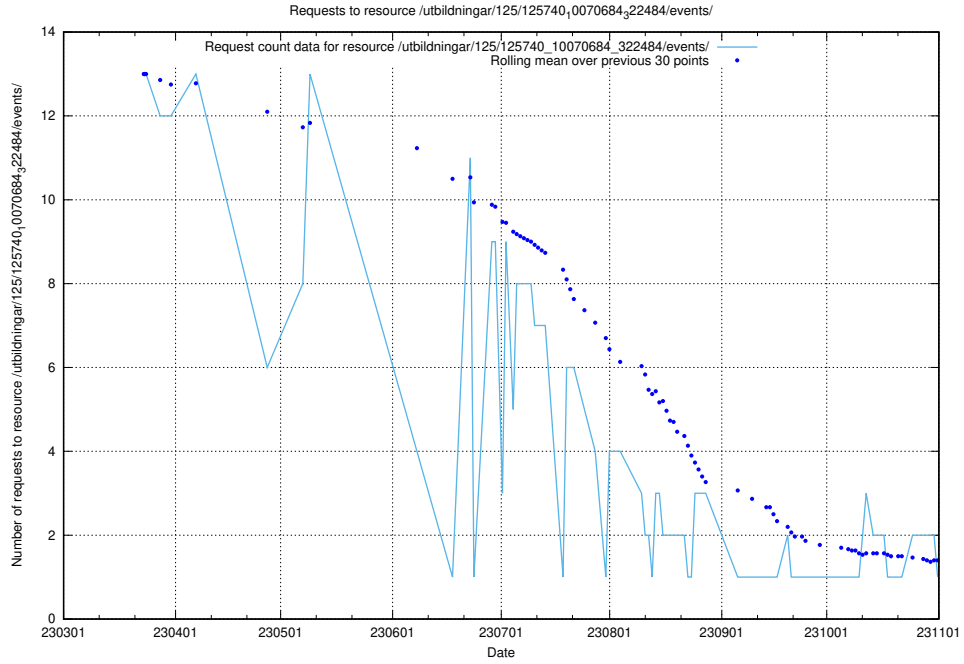

5.5897 Usage of /utbildningar/125/125740_10070684_322484/events/

Here, we count the number of requests to resource /utbildningar/125/125740_10070684_322484/events/