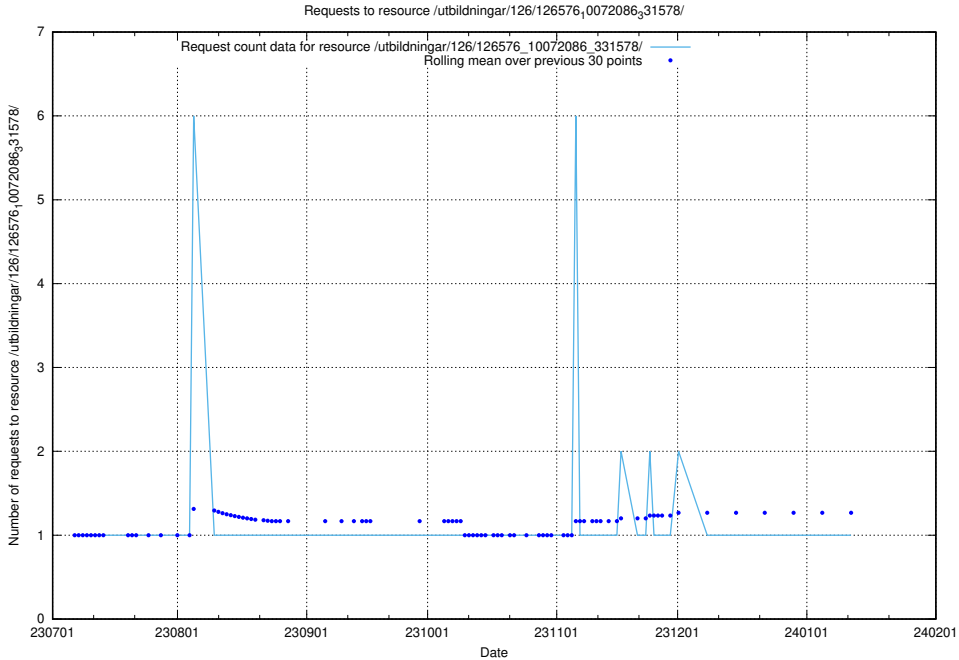

5.4914 Usage of /utbildningar/126/126576_10072086_331578/

Here, we count the number of requests to resource /utbildningar/126/126576_10072086_331578/.