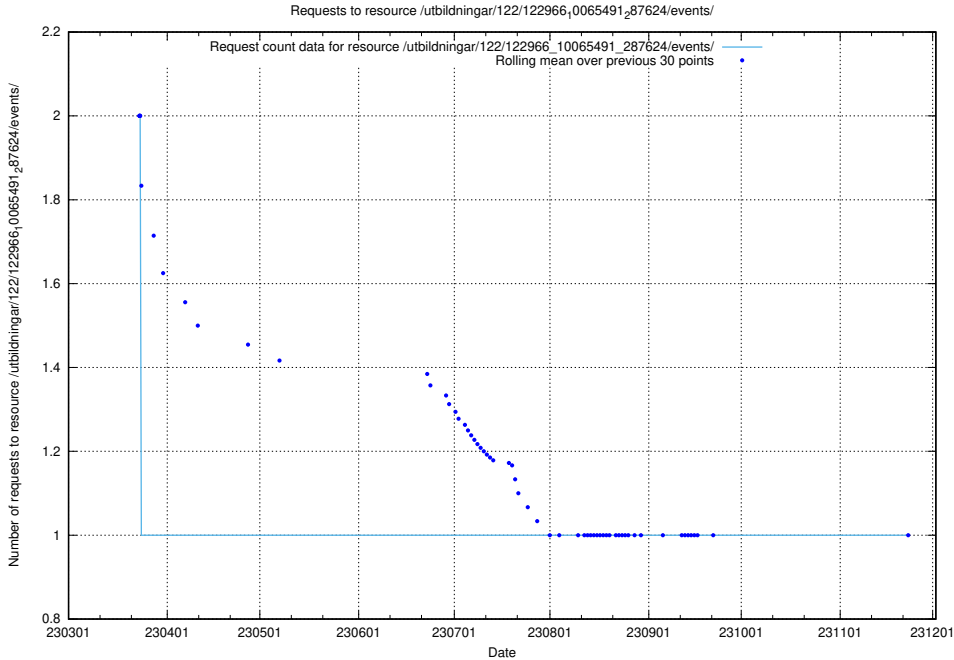

5.5954 Usage of /utbildningar/122/122966_10065491_287624/events/

Here, we count the number of requests to resource /utbildningar/122/122966_10065491_287624/events/