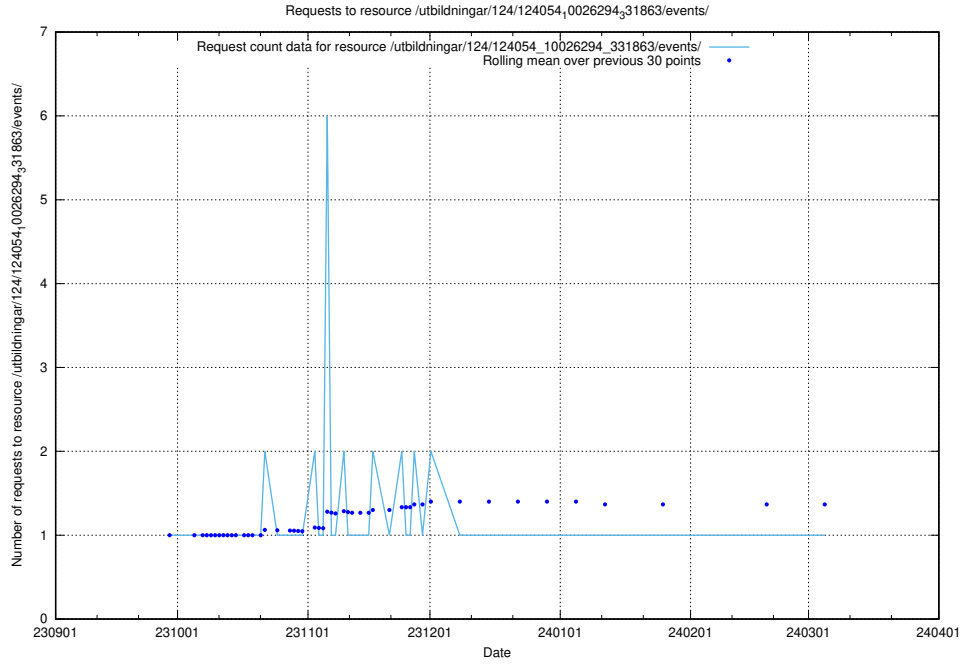

5.4087 Usage of /utbildningar/124/124054_10026294_331863/events/

Here, we count the number of requests to resource /utbildningar/124/124054_10026294_331863/events/