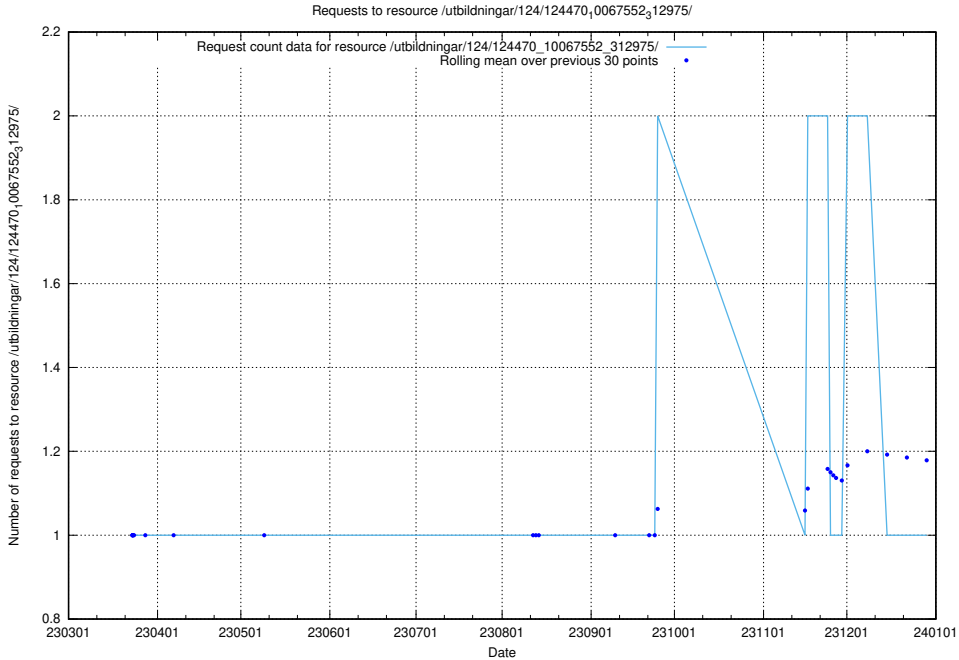

5.2784 Usage of /utbildningar/124/124470_10067552_312975/

Here, we count the number of requests to resource /utbildningar/124/124470_10067552_312975/.