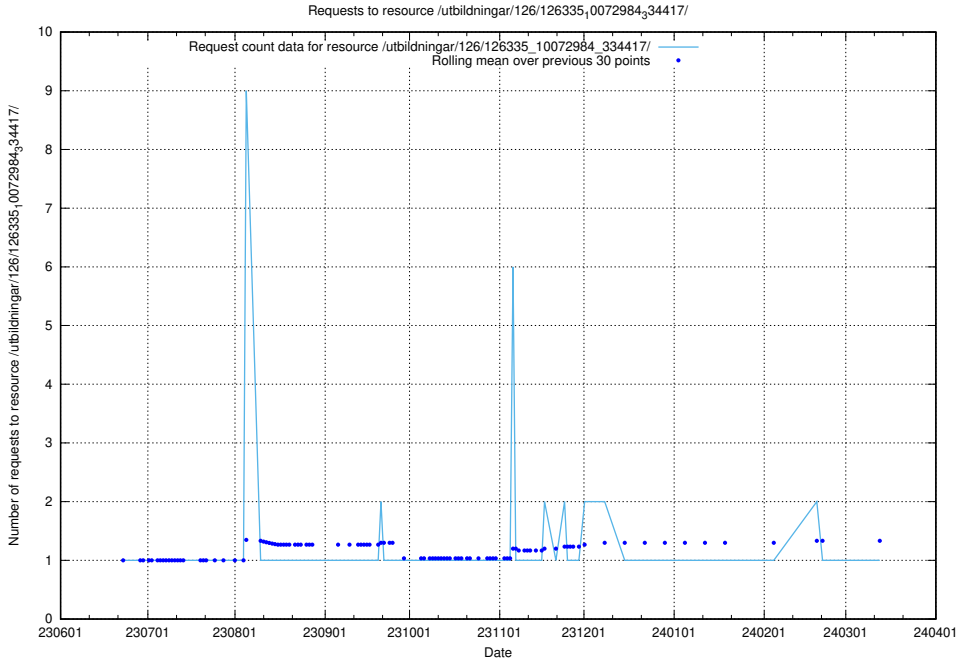

5.5287 Usage of /utbildningar/126/126335_10072984_334417/

Here, we count the number of requests to resource /utbildningar/126/126335_10072984_334417/.