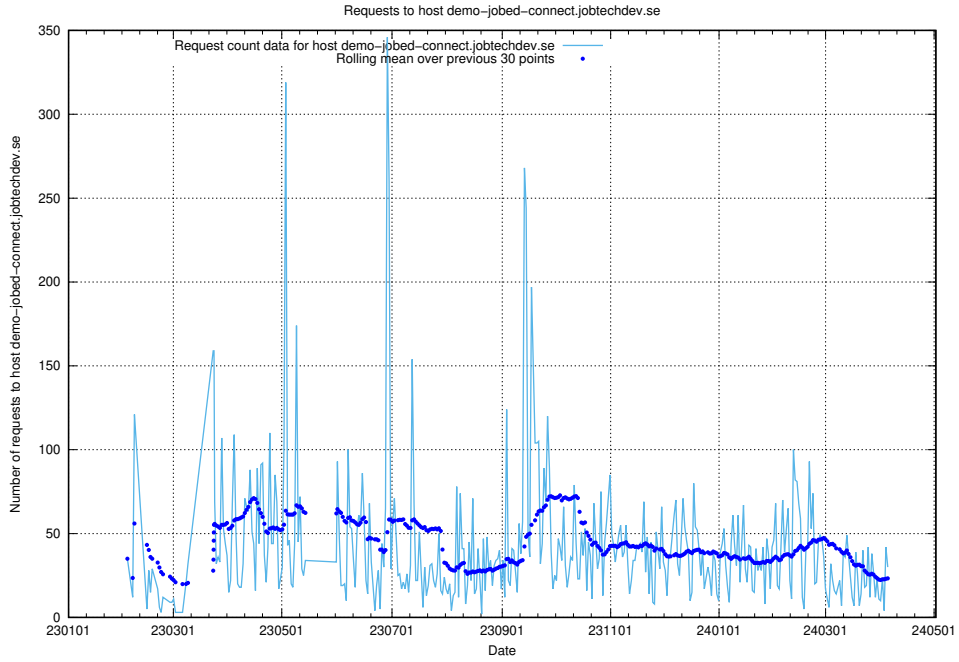

7.30 Usage of demo-jobed-connect.jobtechdev.se

Here, we count the number of requests to host demo-jobed-connect.jobtechdev.se.