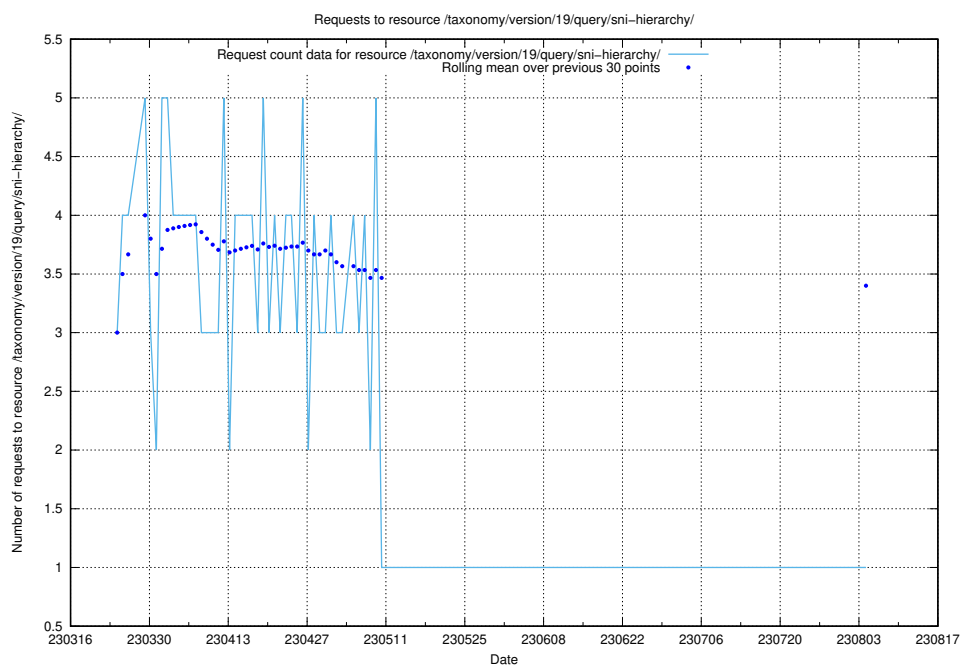

### 5.5794 Usage of /taxonomy/version/19/query/occupations/

Here, we count the number of requests to resource /taxonomy/version/19/query/occupations/.