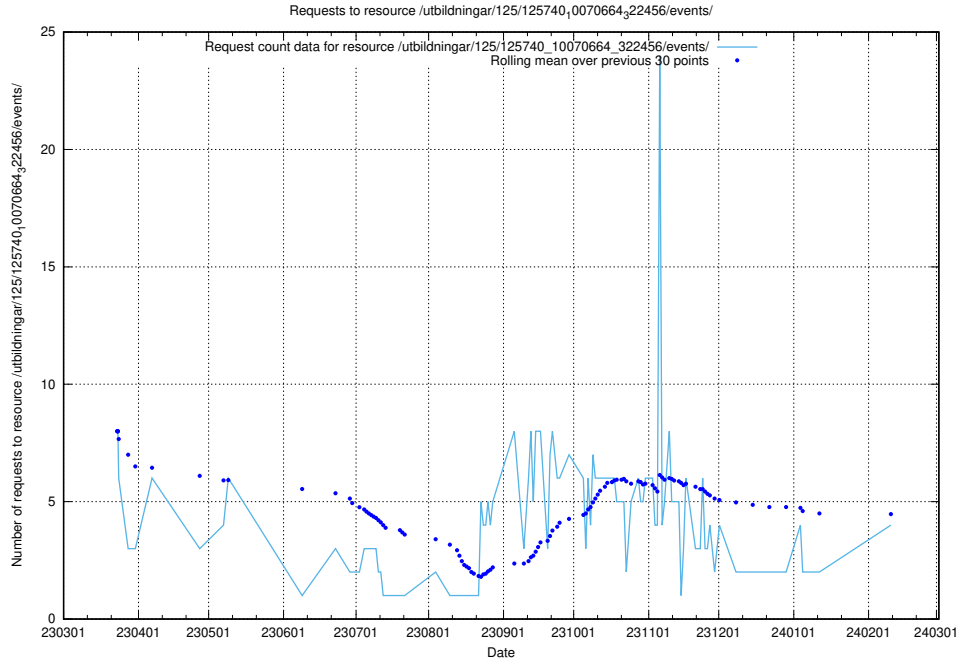

5.192 Usage of /utbildningar/125/125740_10070664_322456/events/

Here, we count the number of requests to resource /utbildningar/125/125740_10070664_322456/events/