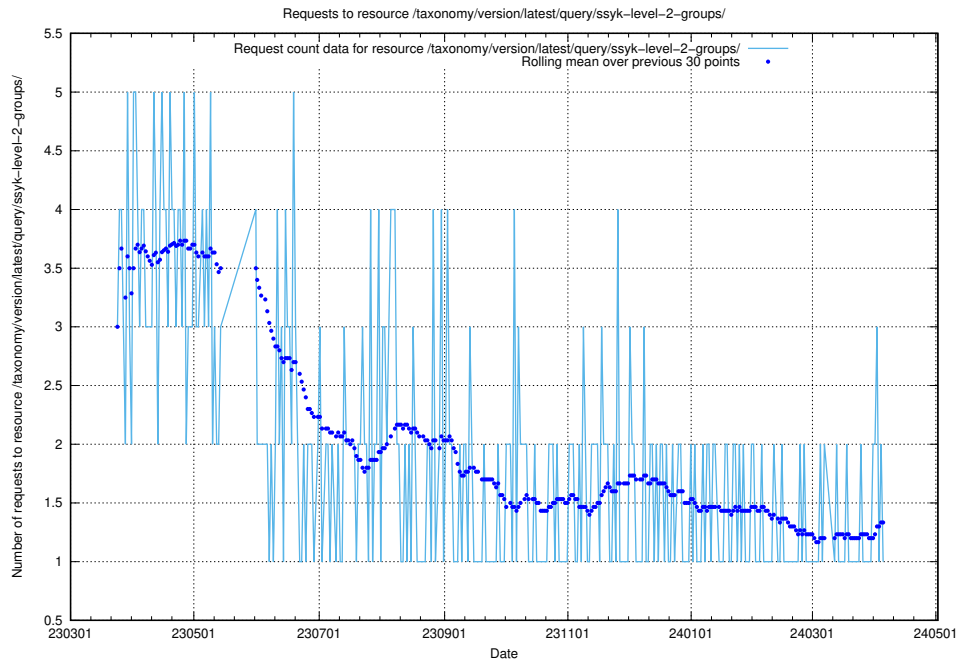

5.5737 Usage of /taxonomy/version/latest/query/ssyk-level-2-groups/

Here, we count the number of requests to resource /taxonomy/version/latest/query/ssyk-level-2-groups/.