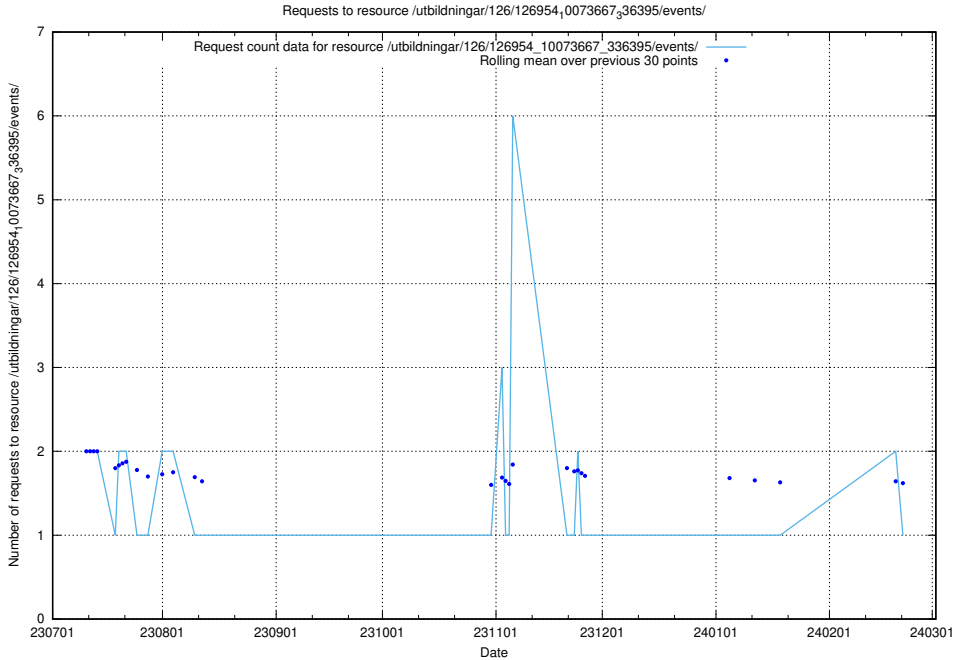

5.4734 Usage of /utbildningar/126/126954_10073667_336395/events/

Here, we count the number of requests to resource /utbildningar/126/126954_10073667_336395/events/