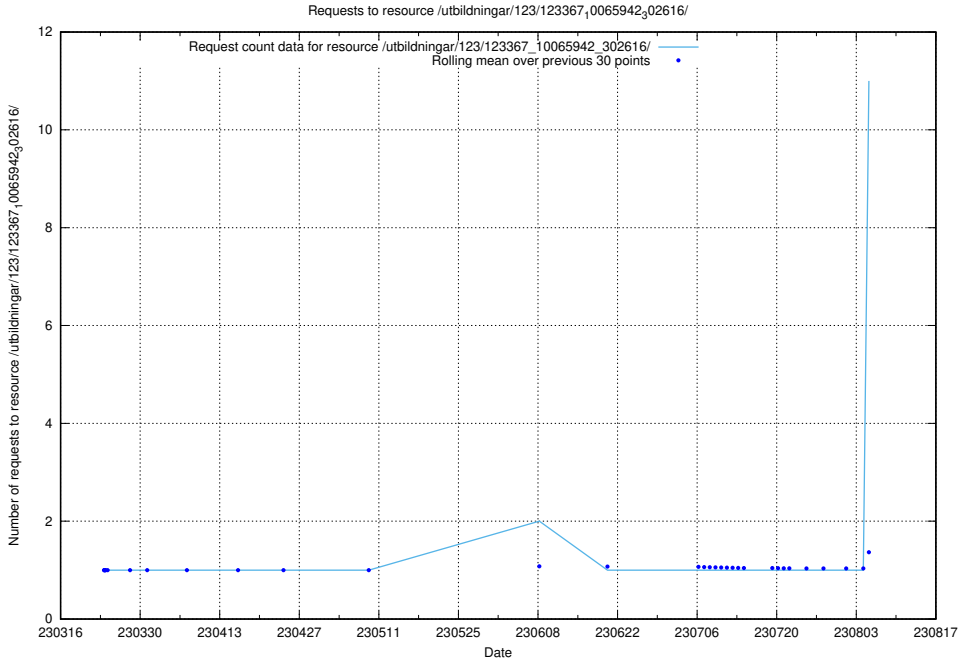

5.38 Usage of /utbildningar/123/123367_10065942_302616/

Here, we count the number of requests to resource /utbildningar/123/123367_10065942_302616/.