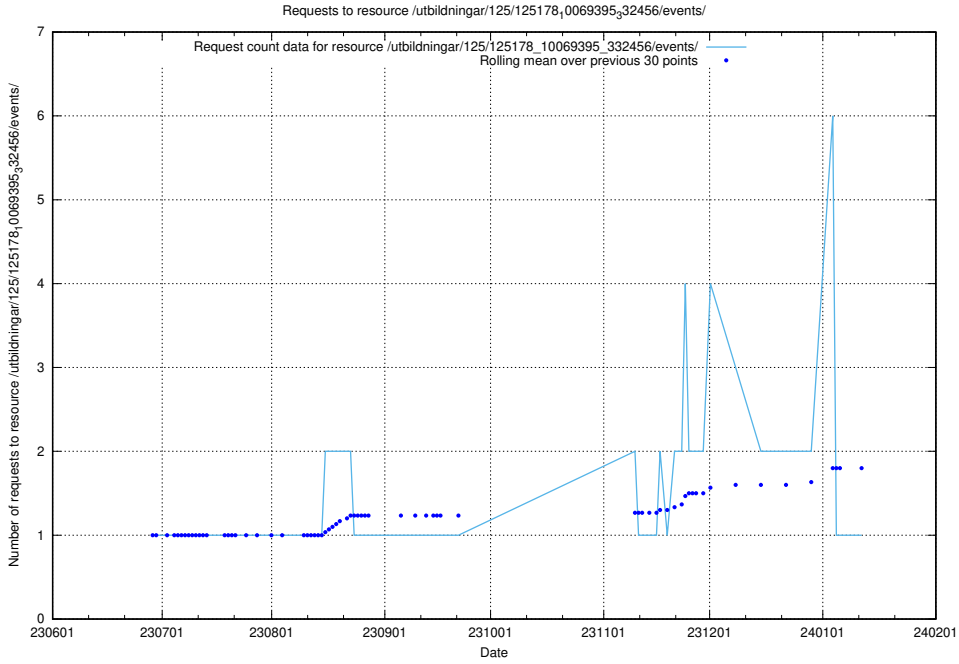

5.5094 Usage of /utbildningar/125/125178_10069395_332456/events/

Here, we count the number of requests to resource /utbildningar/125/125178_10069395_332456/events/