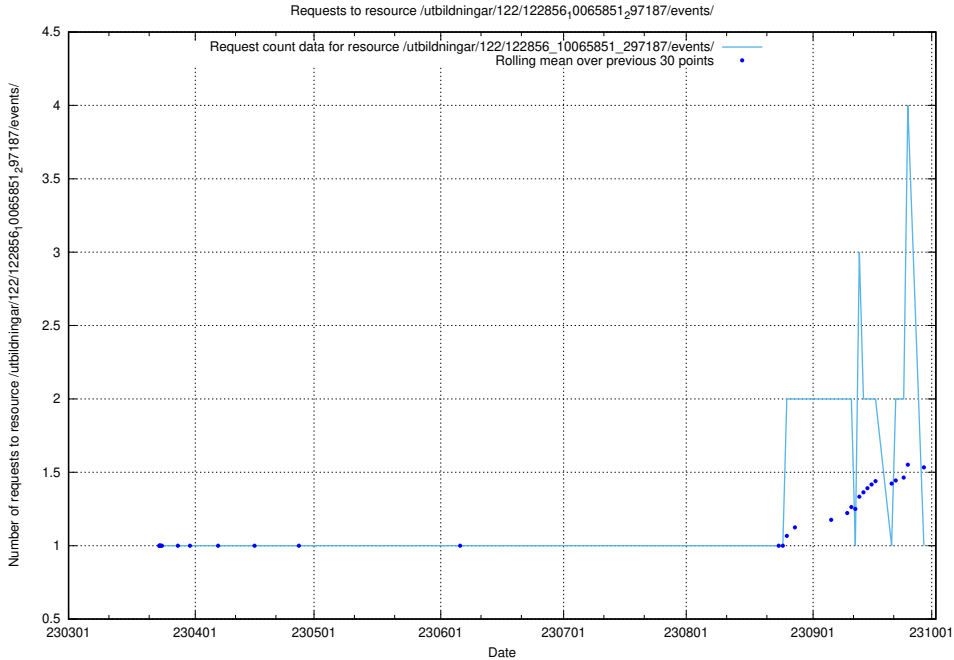

### 5.4780 Usage of /utbildningar/122/122856\_10065851\_297187/events/

Here, we count the number of requests to resource /utbildningar/122/122856\_10065851\_297187/events/