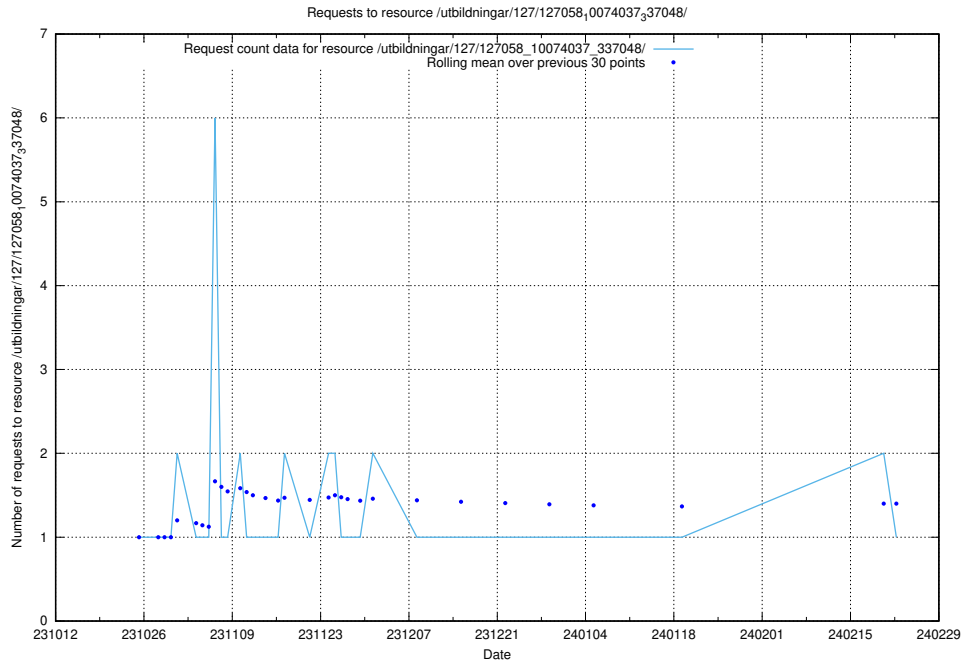

5.3814 Usage of /utbildningar/127/127058_10074037_337048/

Here, we count the number of requests to resource /utbildningar/127/127058_10074037_337048/.