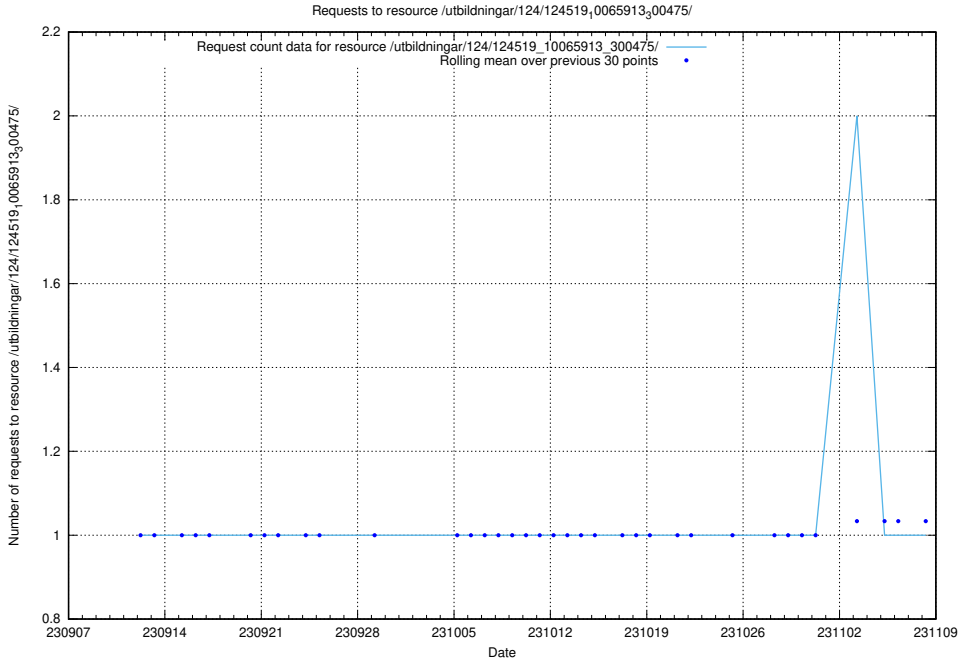

5.4217 Usage of /utbildningar/124/124519_10065913_300475/

Here, we count the number of requests to resource /utbildningar/124/124519_10065913_300475/.