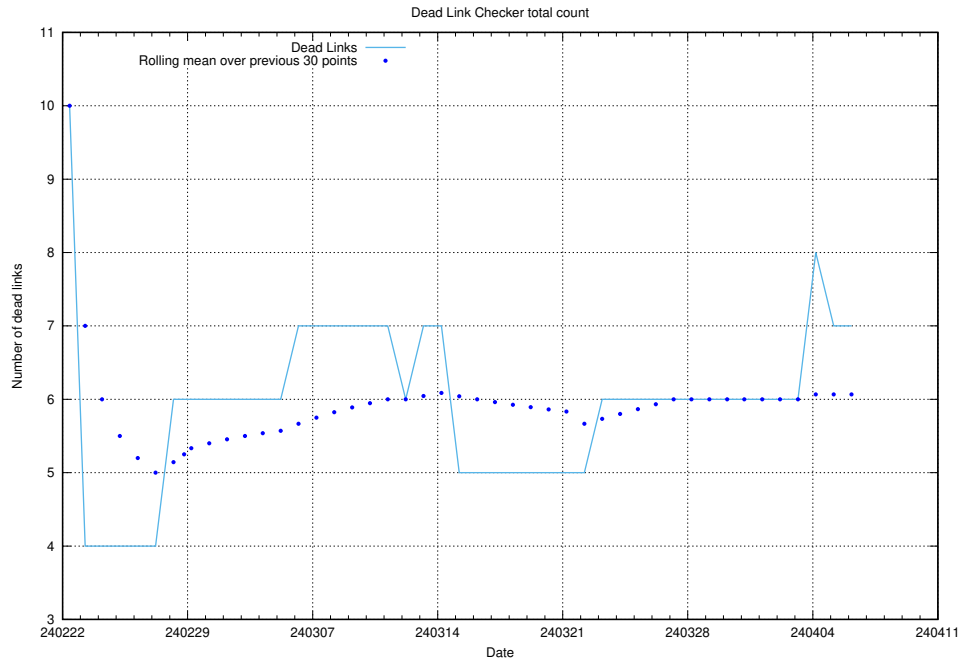

3.2 Total count of dead links

Here is presented the total number of found dead links across all pages.