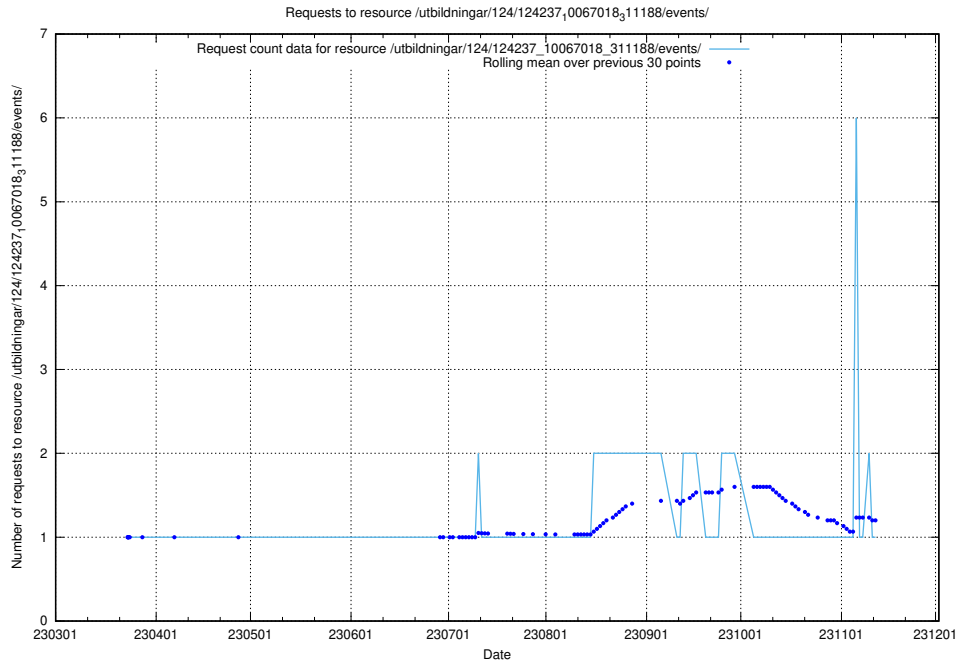

5.3609 Usage of /utbildningar/124/124237_10067018_311188/events/

Here, we count the number of requests to resource /utbildningar/124/124237_10067018_311188/events/