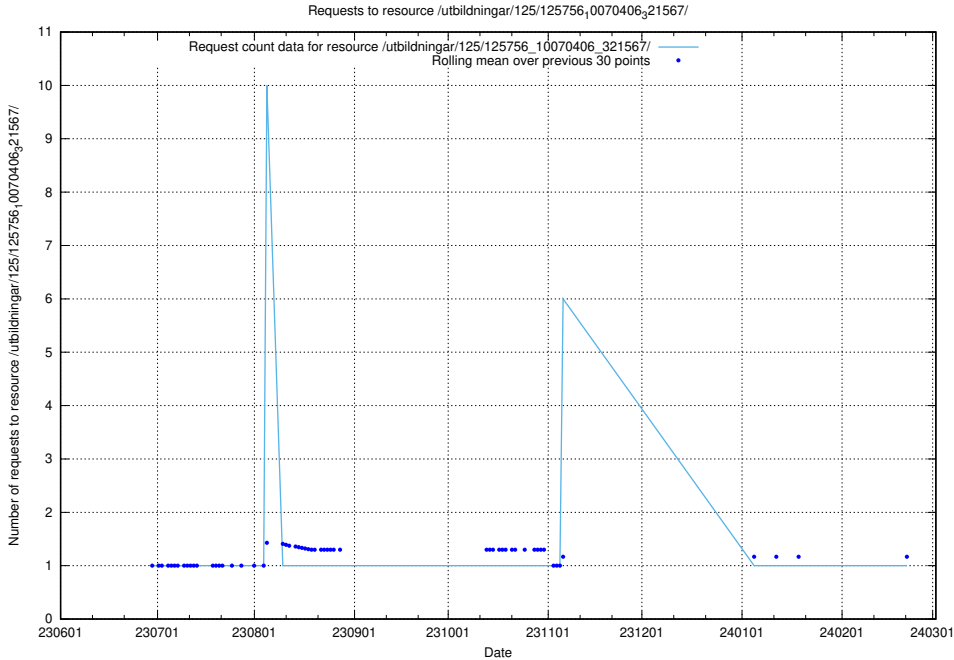

5.5000 Usage of /utbildningar/125/125756_10070406_321567/

Here, we count the number of requests to resource /utbildningar/125/125756_10070406_321567/.