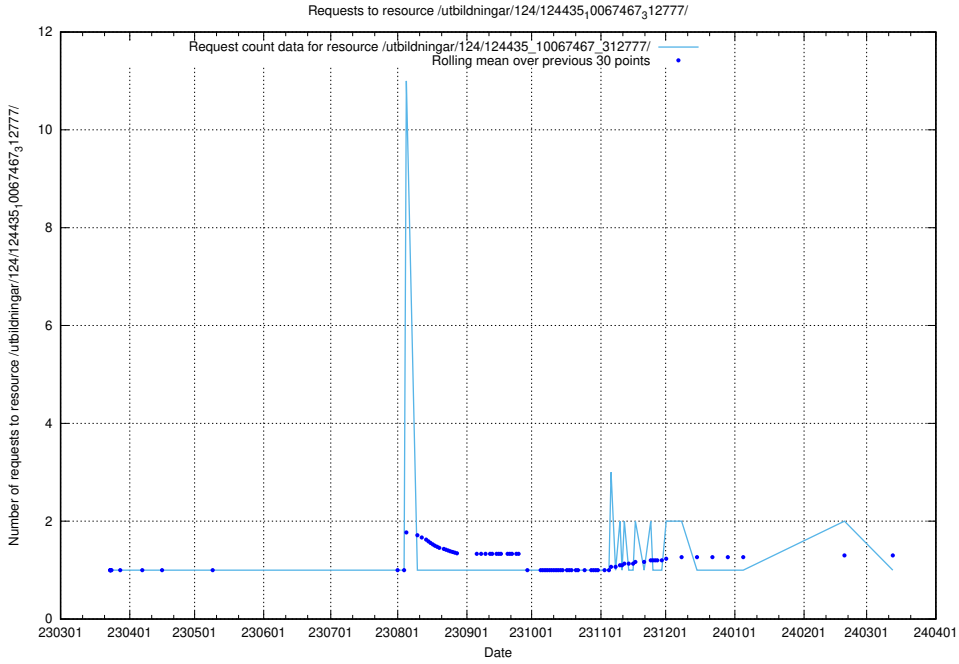

5.3360 Usage of /utbildningar/124/124435_10067467_312777/

Here, we count the number of requests to resource /utbildningar/124/124435_10067467_312777/.