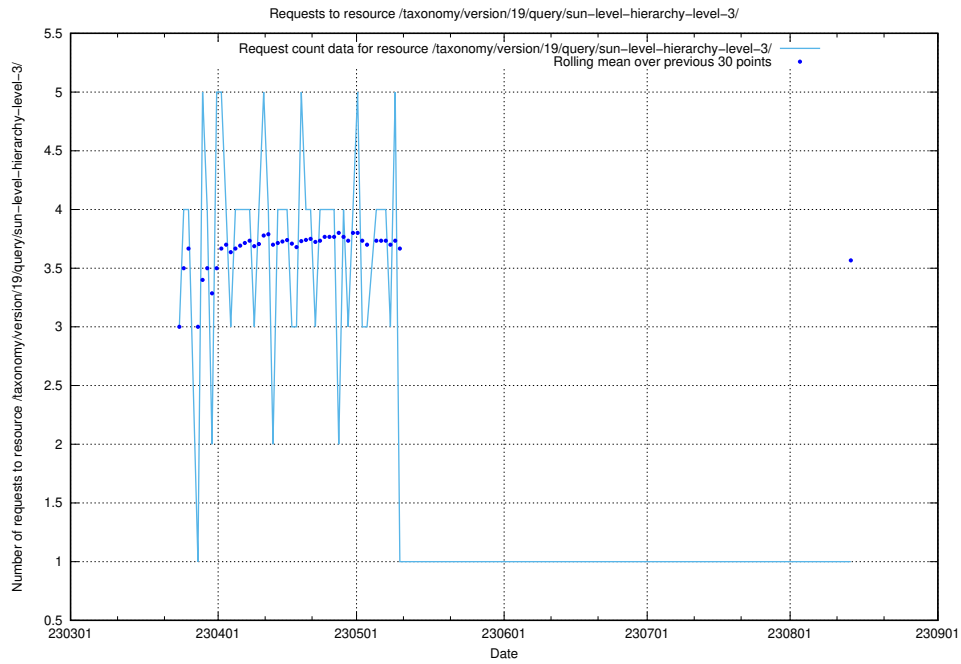

5.5775 Usage of /taxonomy/version/19/query/sun-level-hierarchy-level-3/

Here, we count the number of requests to resource /taxonomy/version/19/query/sun-level-hierarchy-level-3/.