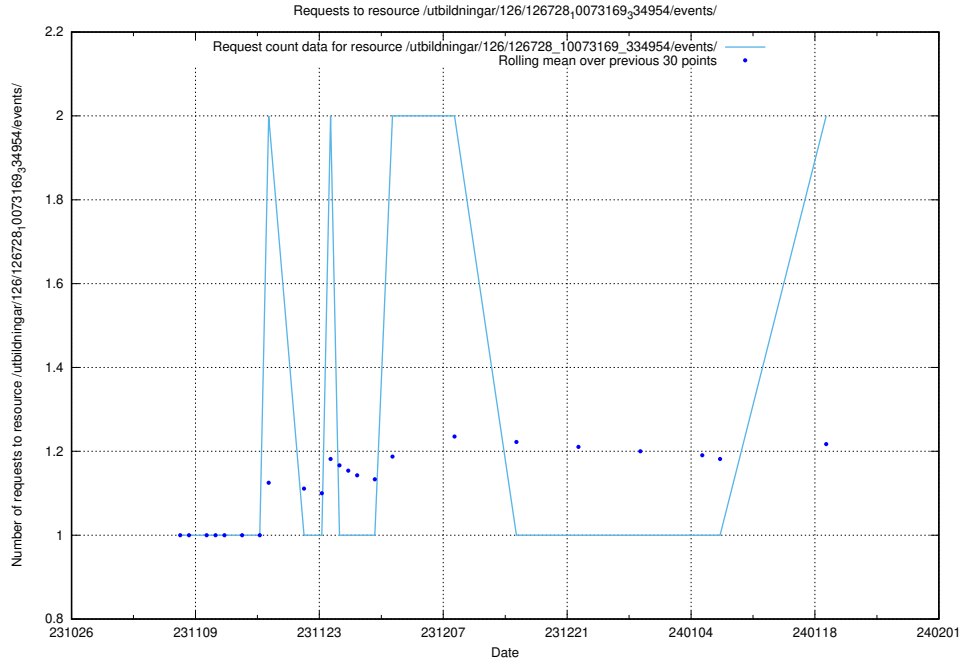

5.562 Usage of /utbildningar/126/126728_10073169_334954/events/

Here, we count the number of requests to resource /utbildningar/126/126728_10073169_334954/events/