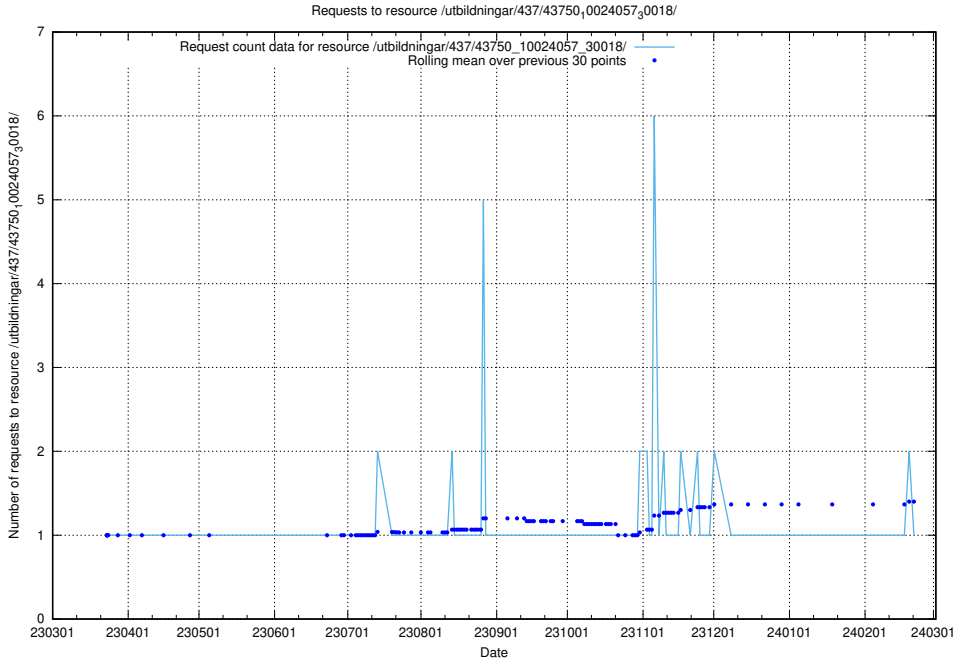

### 5.6022 Usage of /utbildningar/437/43749\_10023979\_29940/events/

Here, we count the number of requests to resource /utbildningar/437/43749\_10023979\_29940/events/.