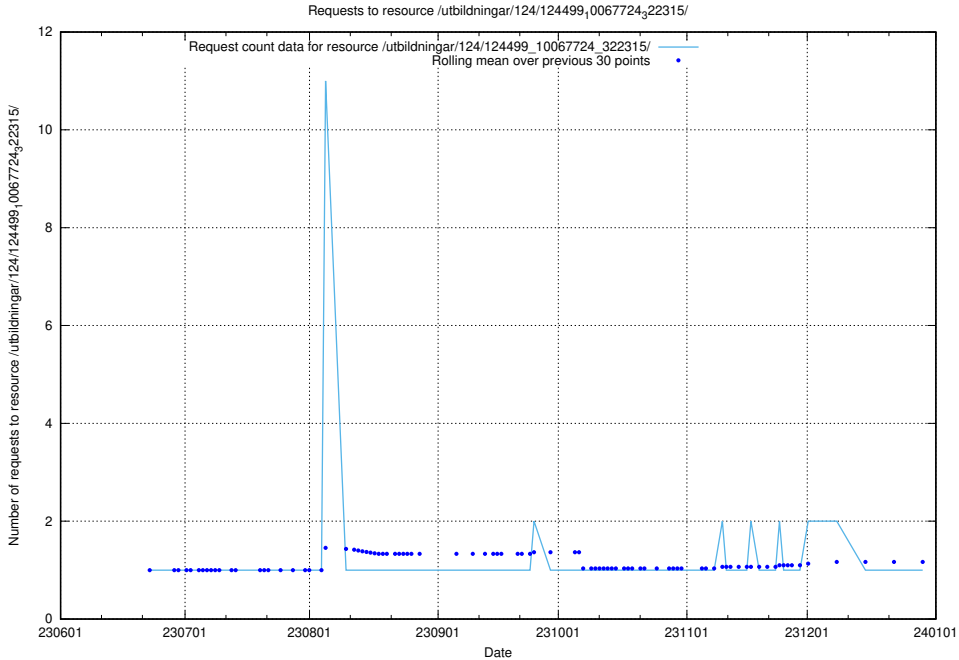

5.5405 Usage of /utbildningar/124/124499_10067724_322315/

Here, we count the number of requests to resource /utbildningar/124/124499_10067724_322315/.