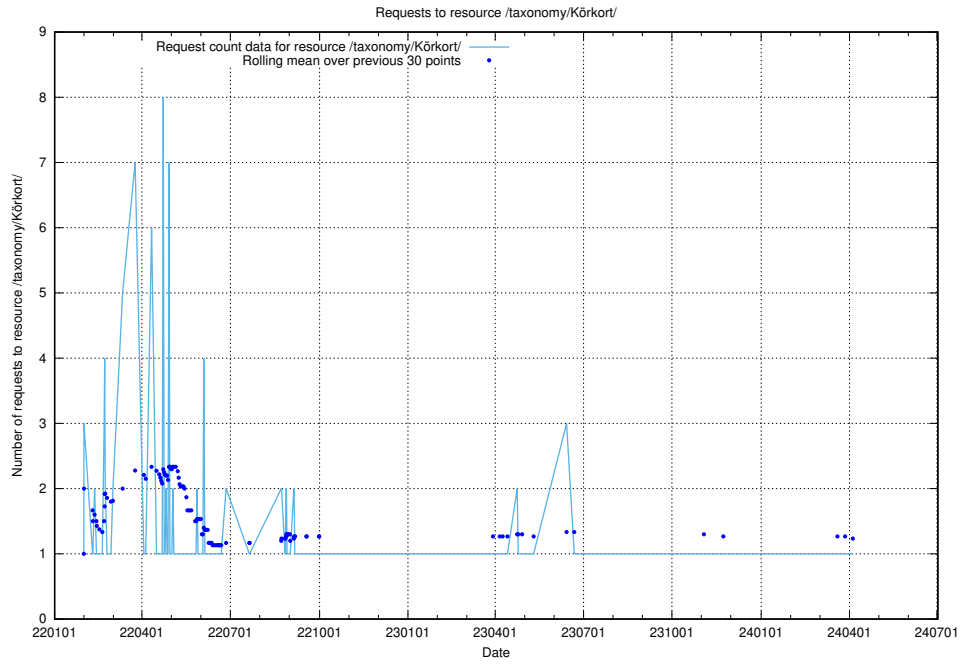

5.3034 Usage of /taxonomy/Körkort/

Here, we count the number of requests to resource /taxonomy/Körkort/.