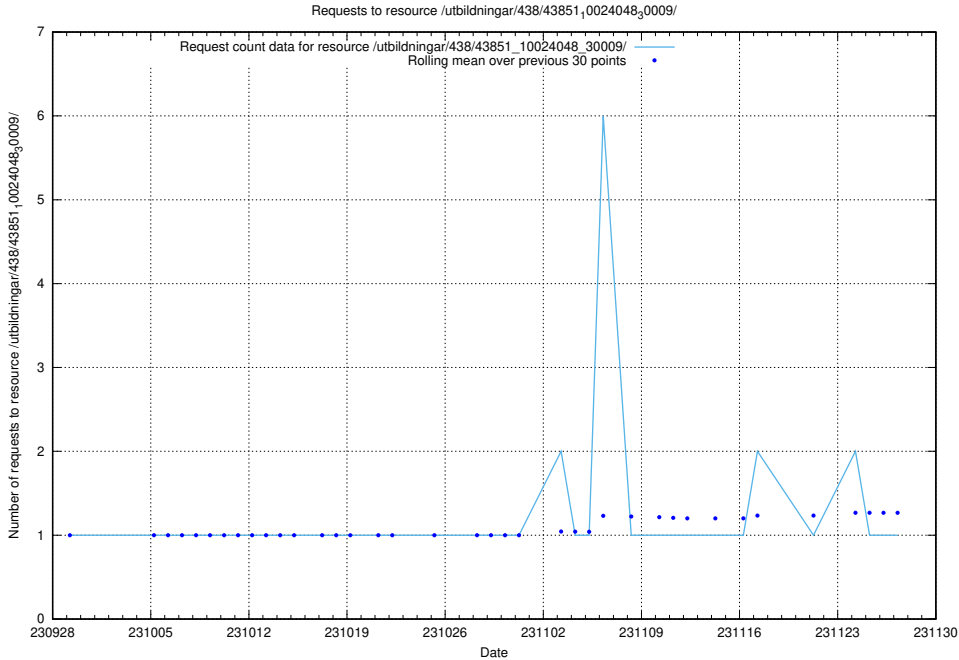

5.4059 Usage of /utbildningar/438/43851_10024048_30009/

Here, we count the number of requests to resource /utbildningar/438/43851_10024048_30009/.