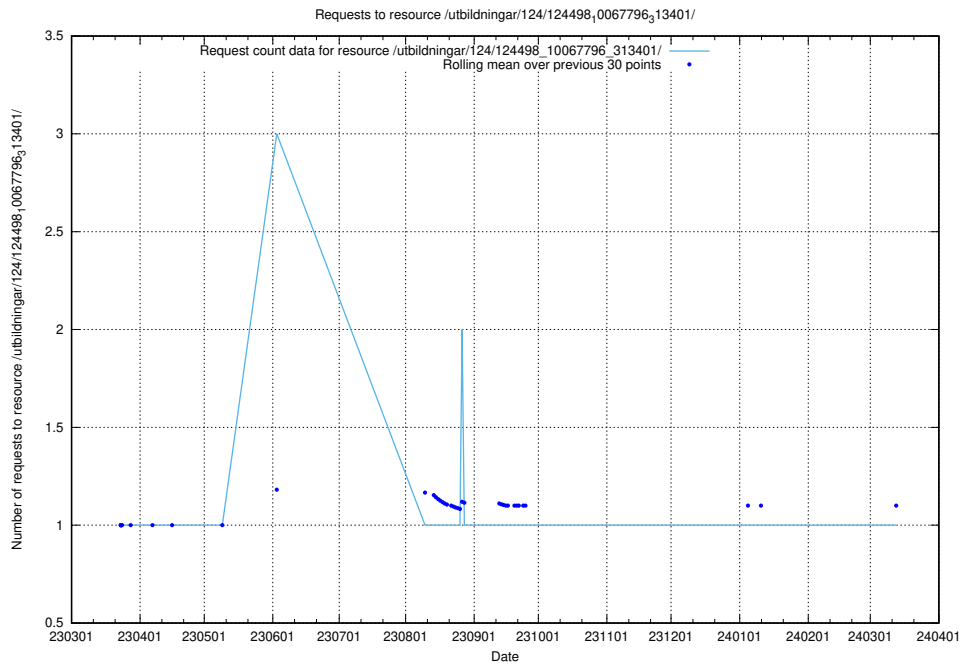

5.2288 Usage of /utbildningar/124/124498_10067796_313401/

Here, we count the number of requests to resource /utbildningar/124/124498_10067796_313401/.