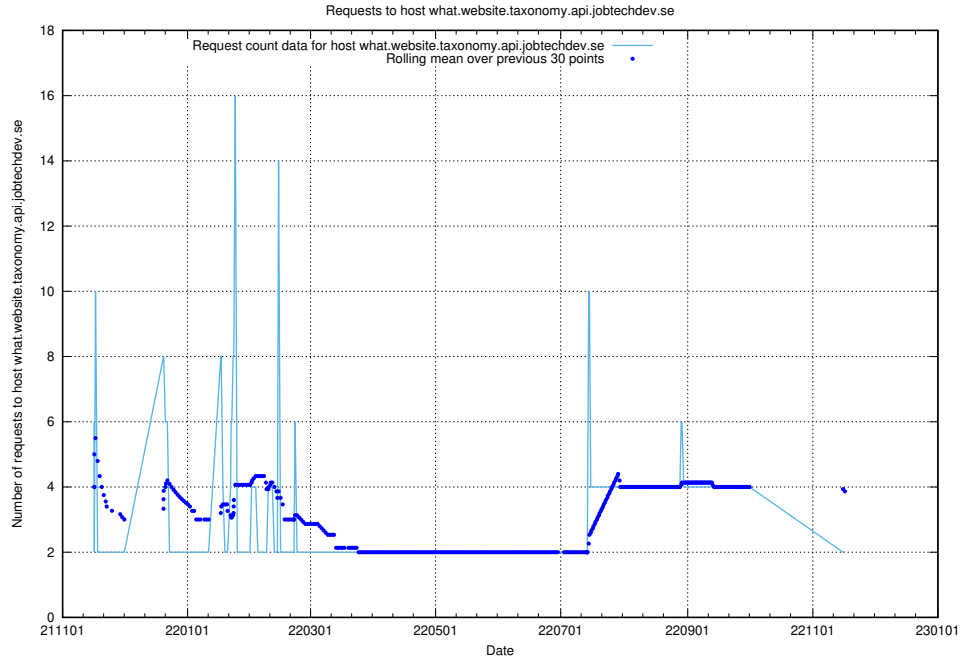

## 7.520 Usage of doh.apps.standby.services.jtech.se

Here, we count the number of requests to host doh.apps.standby.services.jtech.se.