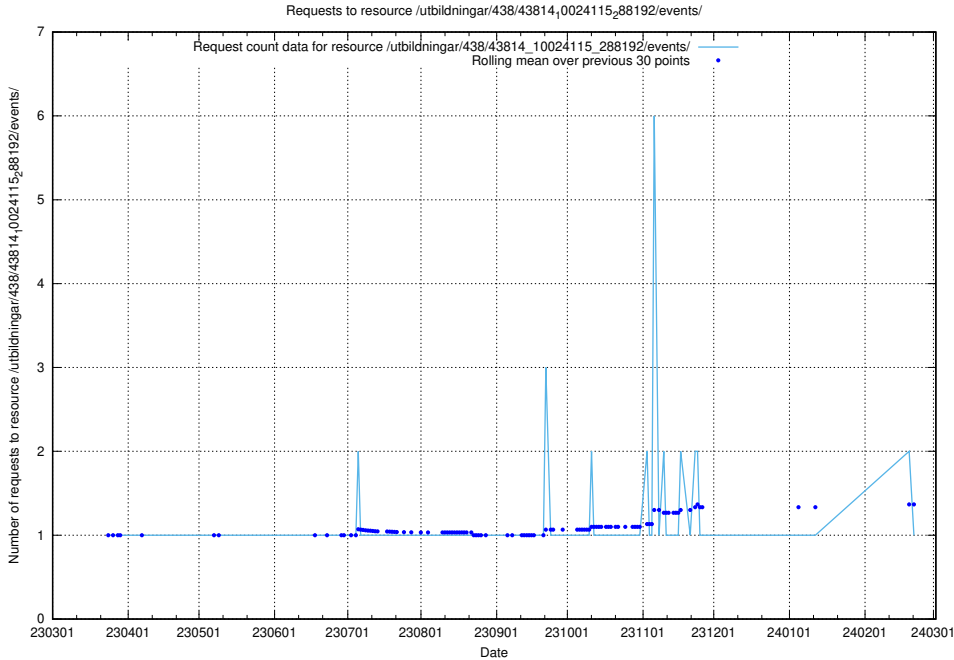

5.5827 Usage of /utbildningar/438/43814_10024115_288192/events/

Here, we count the number of requests to resource /utbildningar/438/43814_10024115_288192/events/.