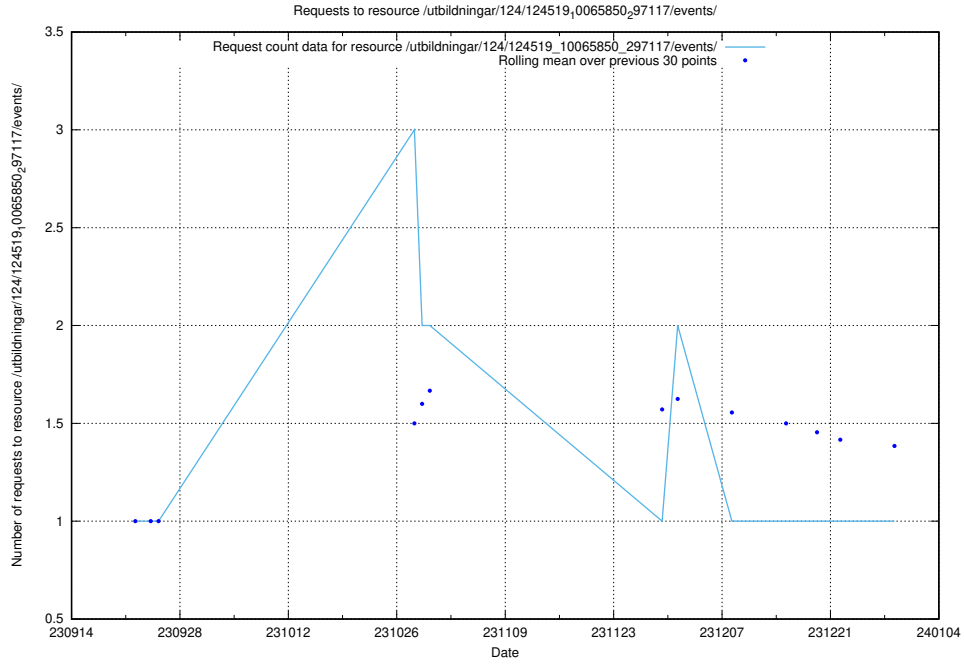

5.4131 Usage of /utbildningar/124/124519_10065850_297117/events/

Here, we count the number of requests to resource /utbildningar/124/124519_10065850_297117/events/