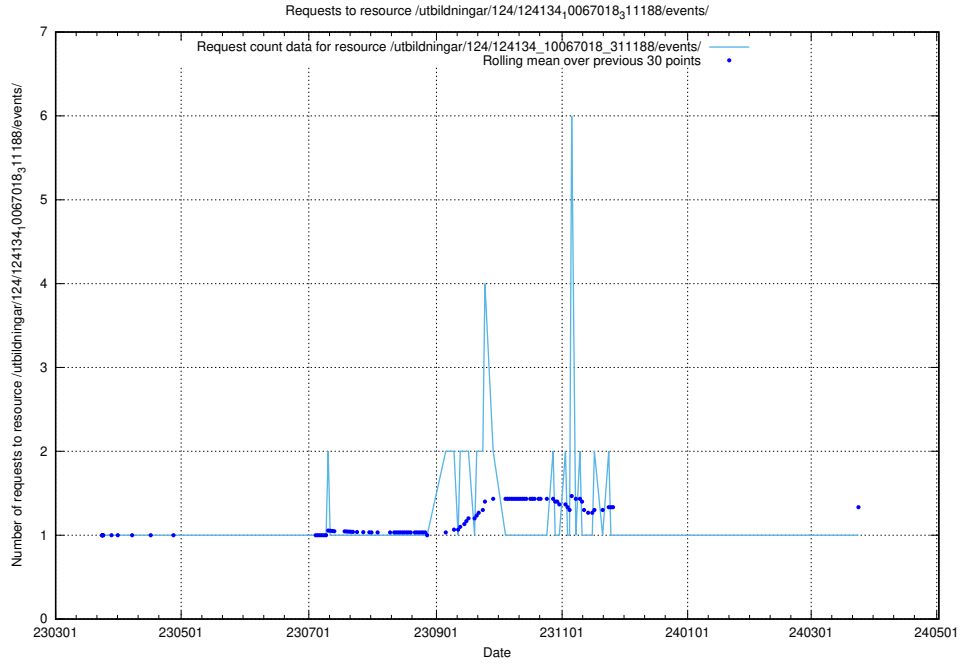

5.3687 Usage of /utbildningar/124/124134_10067018_311188/events/

Here, we count the number of requests to resource /utbildningar/124/124134_10067018_311188/events/