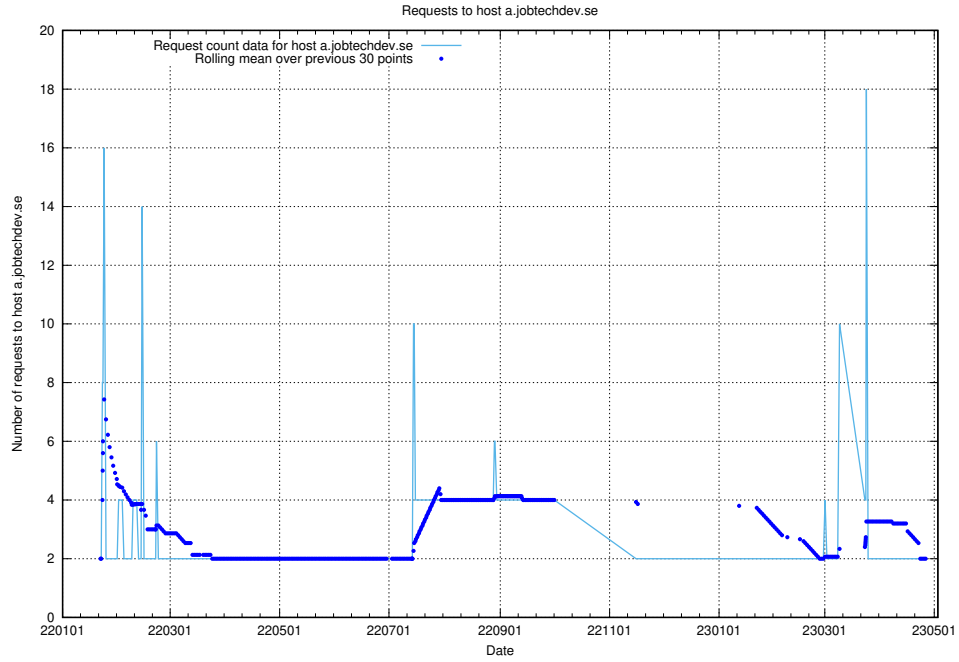

## 7.261 Usage of game.jobtechdev.se

Here, we count the number of requests to host game.jobtechdev.se.