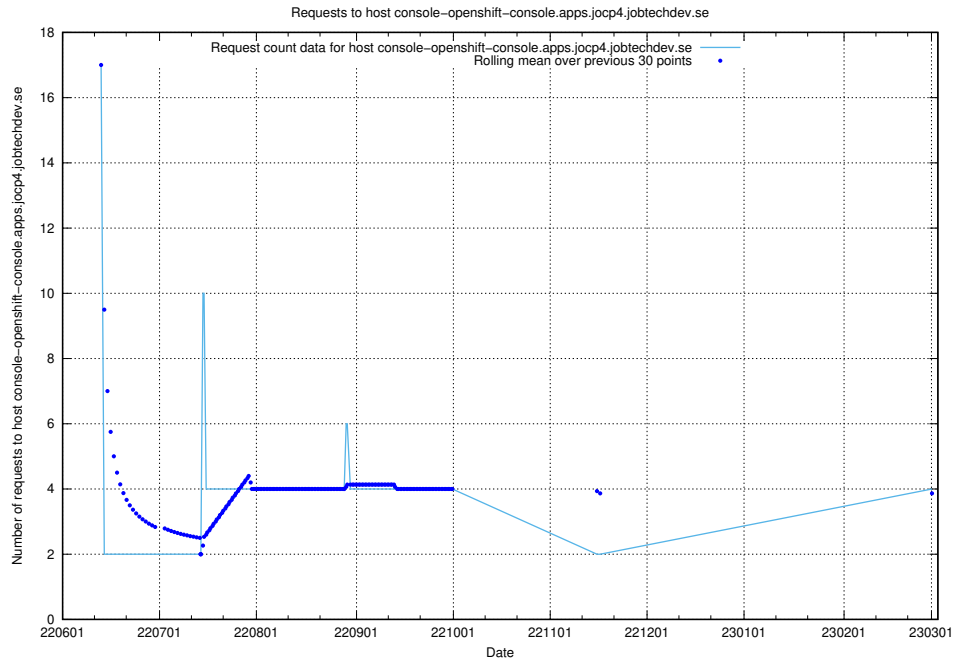

### 7.143 Usage of console-openshift-console.apps.jocp4.jobtechdev.se

Here, we count the number of requests to host console-openshift-console.apps.jocp4.jobtechdev.se.