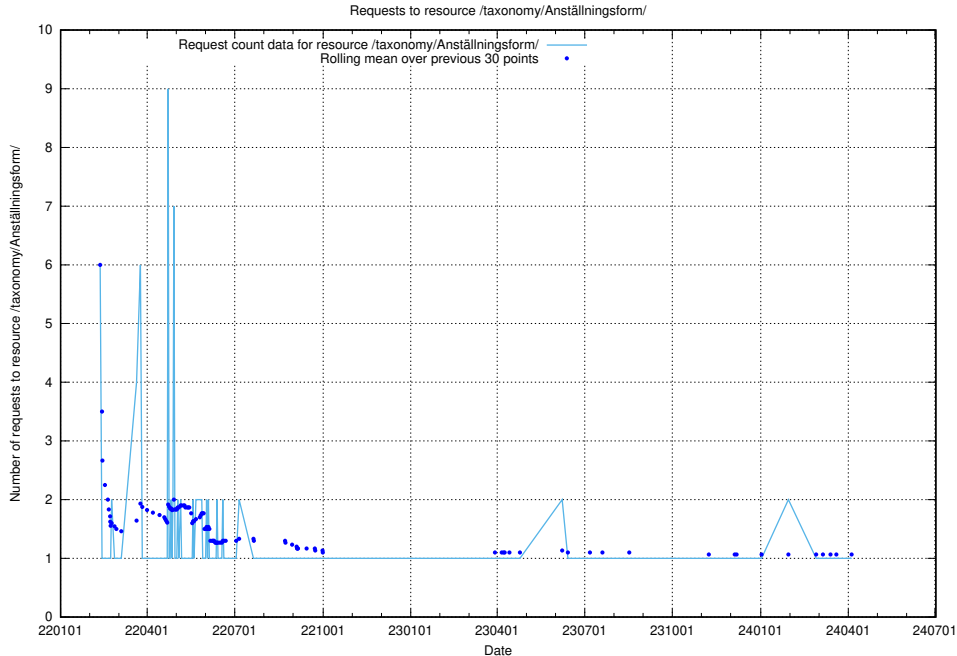

5.1143 Usage of /taxonomy/Anställningsform/

Here, we count the number of requests to resource /taxonomy/Anställningsform/.