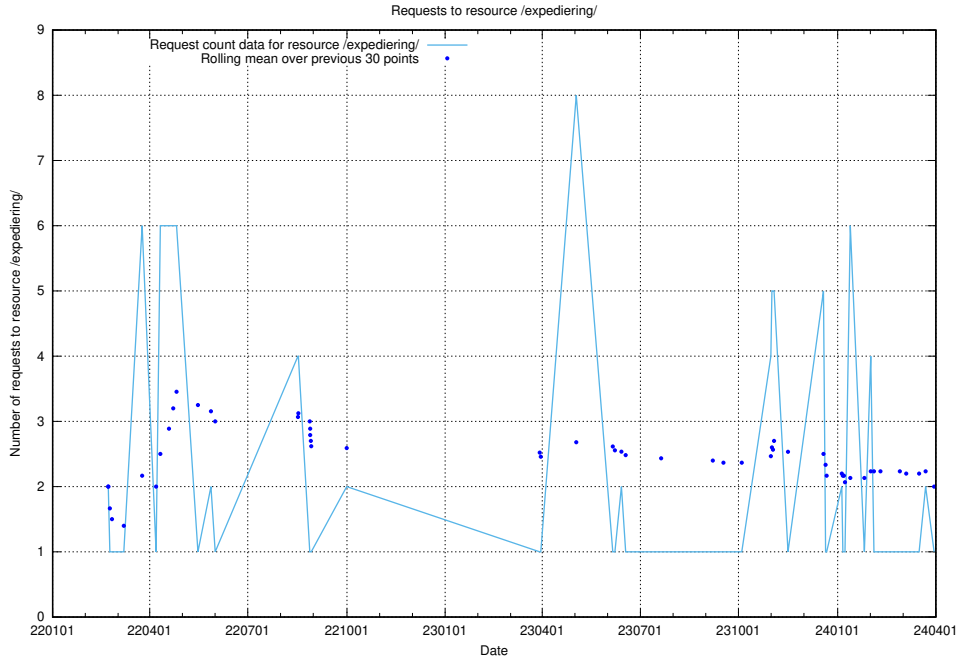

5.1093 Usage of /expediering/

Here, we count the number of requests to resource /expediering/.