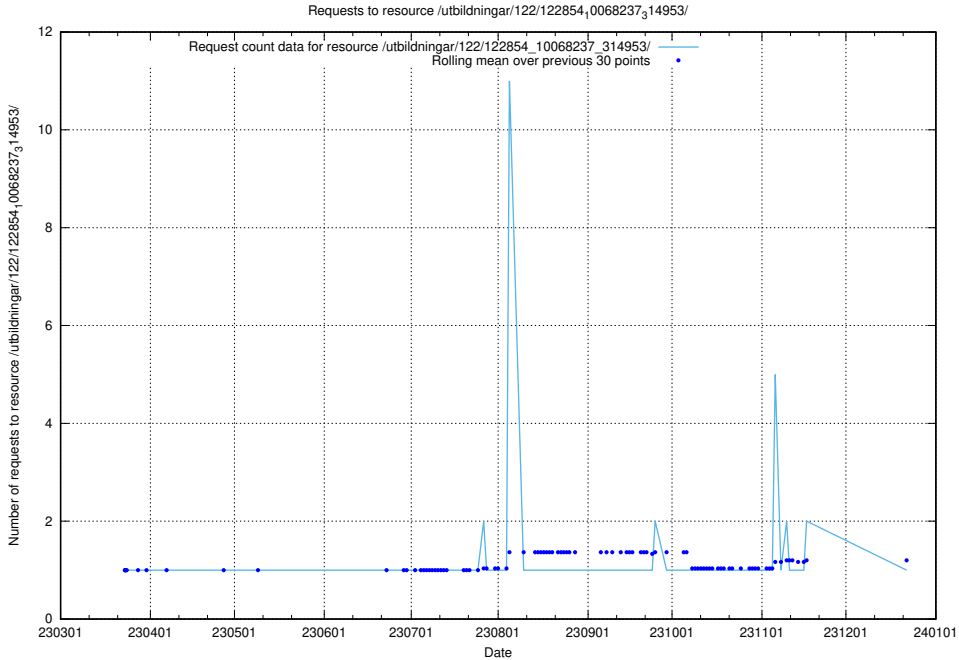

5.4802 Usage of /utbildningar/122/122854_10068237_314953/

Here, we count the number of requests to resource /utbildningar/122/122854_10068237_314953/.