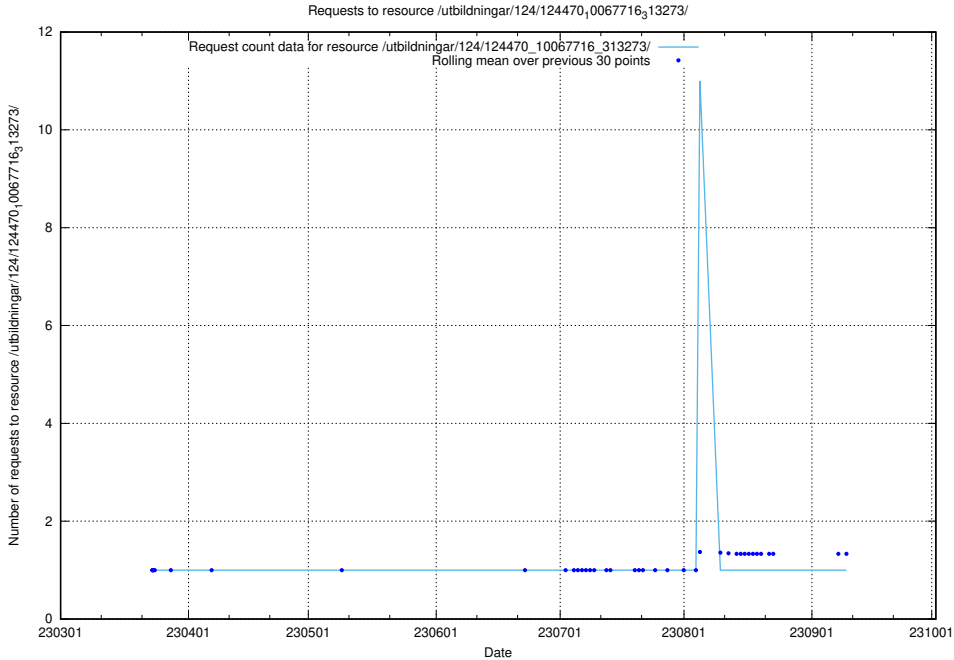

5.2763 Usage of /utbildningar/124/124470_10067716_313273/

Here, we count the number of requests to resource /utbildningar/124/124470_10067716_313273/.