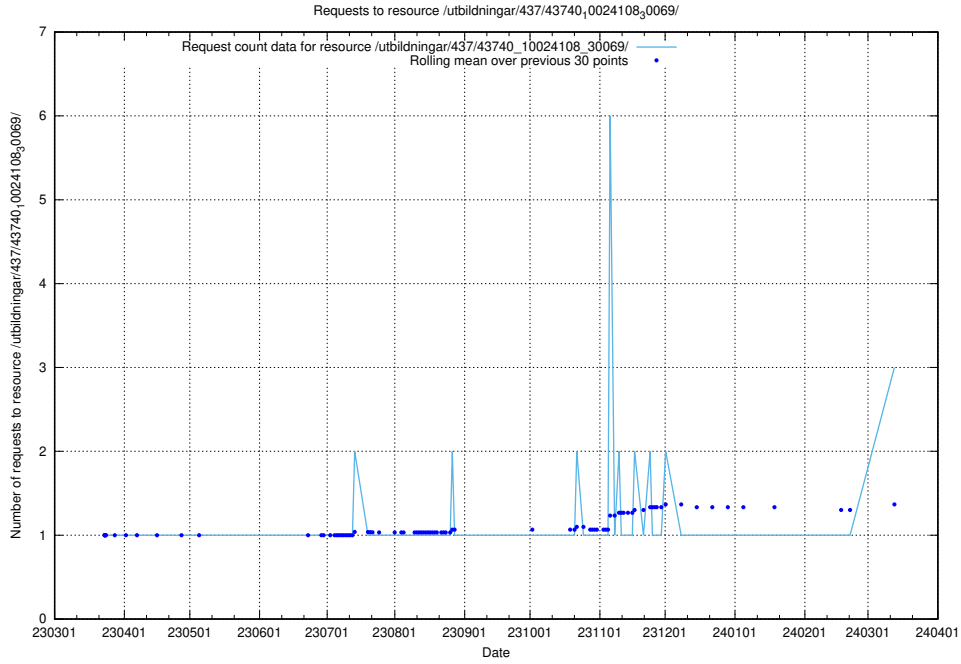

5.317 Usage of /utbildningar/437/43740_10024108_30069/

Here, we count the number of requests to resource /utbildningar/437/43740_10024108_30069/.