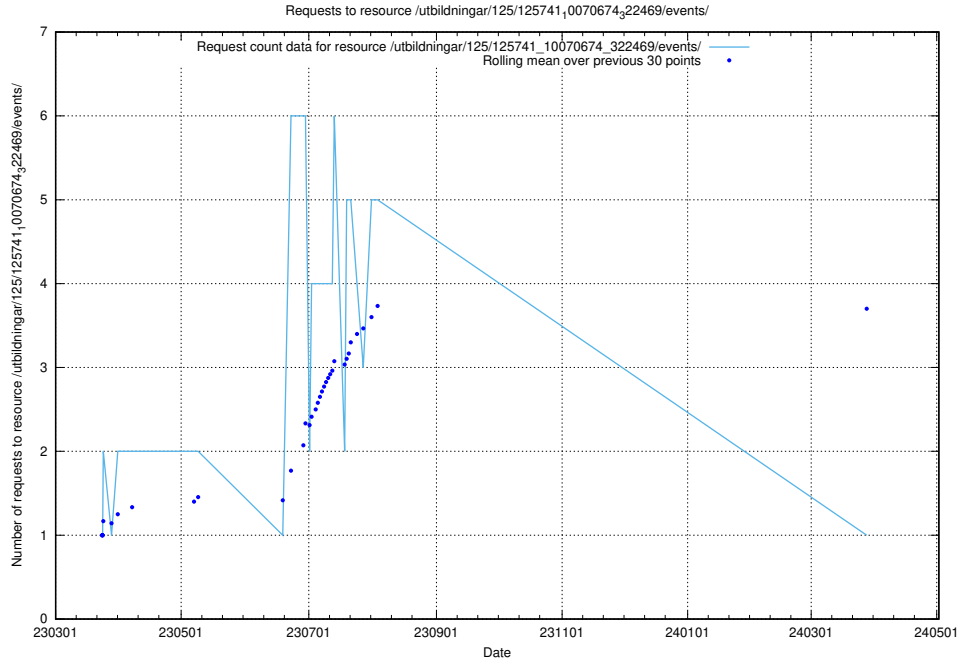

5.6139 Usage of /utbildningar/125/125741_10070674_322469/events/

Here, we count the number of requests to resource /utbildningar/125/125741_10070674_322469/events/