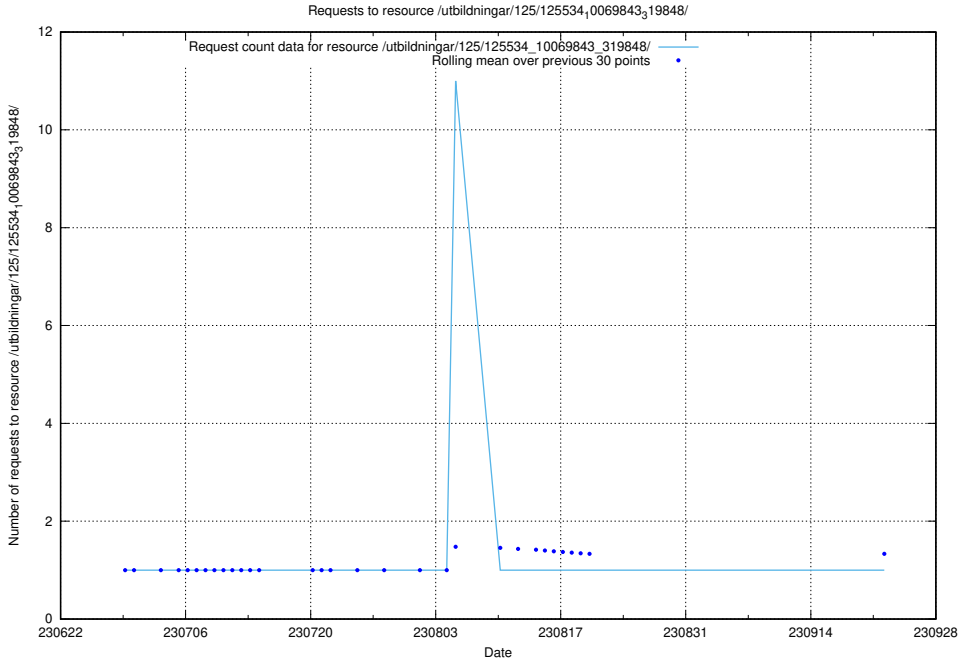

5.5093 Usage of /utbildningar/125/125534_10069843_319848/

Here, we count the number of requests to resource /utbildningar/125/125534_10069843_319848/.