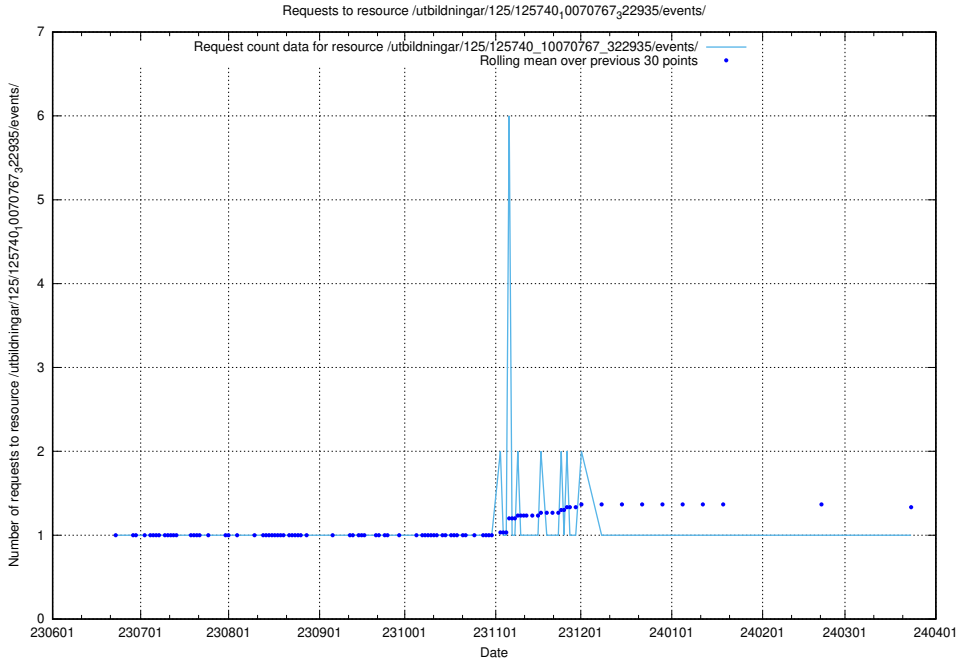

5.5314 Usage of /utbildningar/125/125740_10070767_322935/events/

Here, we count the number of requests to resource /utbildningar/125/125740_10070767_322935/events/