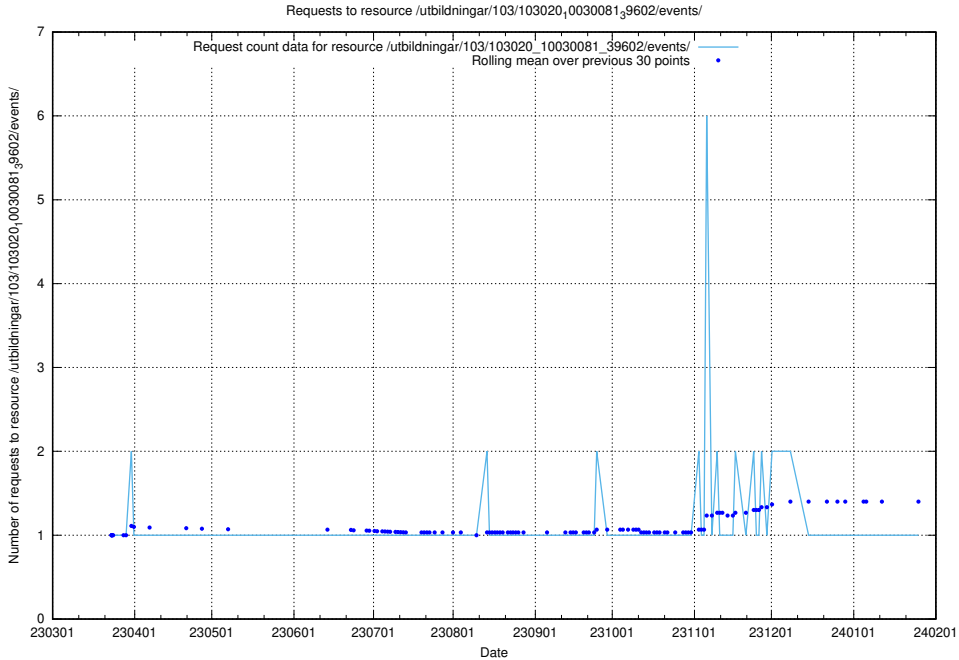

5.5121 Usage of /utbildningar/103/103020_10030081_39602/events/

Here, we count the number of requests to resource /utbildningar/103/103020_10030081_39602/events/.