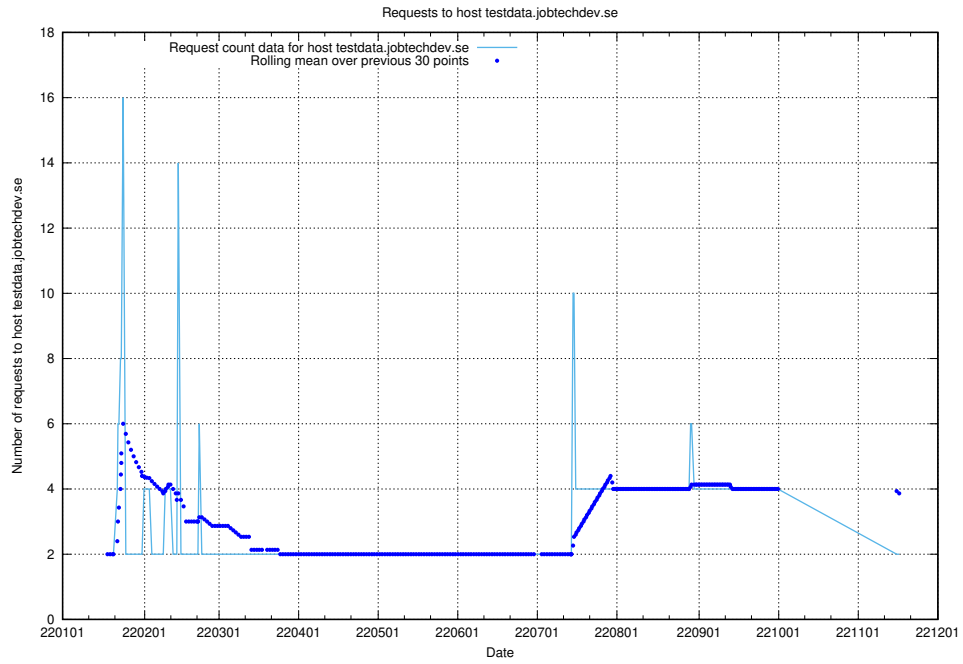

7.268 Usage of testdata.jobtechdev.se

Here, we count the number of requests to host testdata.jobtechdev.se.