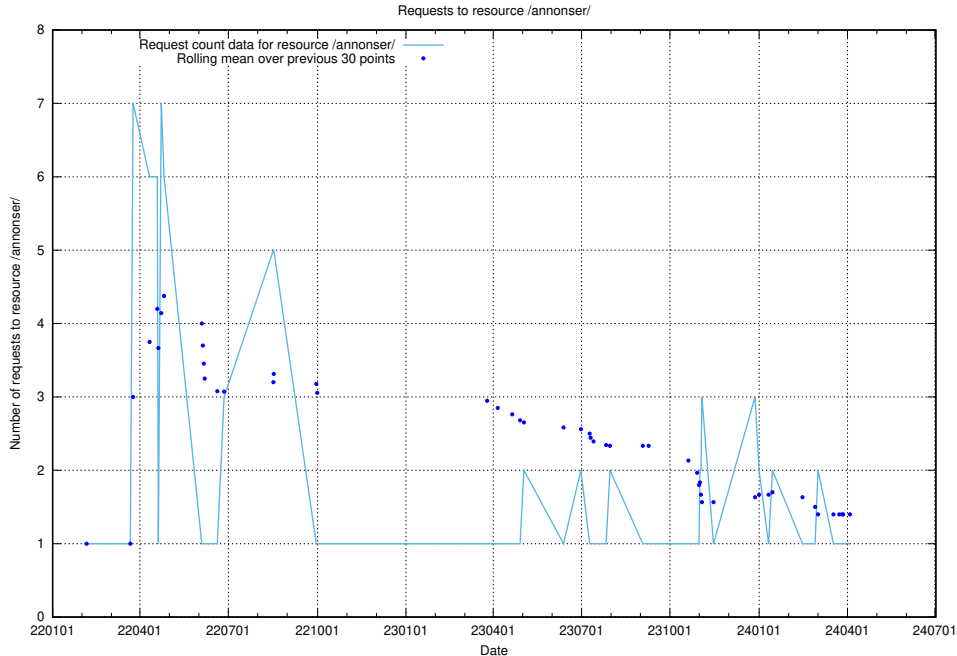

5.2150 Usage of /annonser/

Here, we count the number of requests to resource /annonser/.