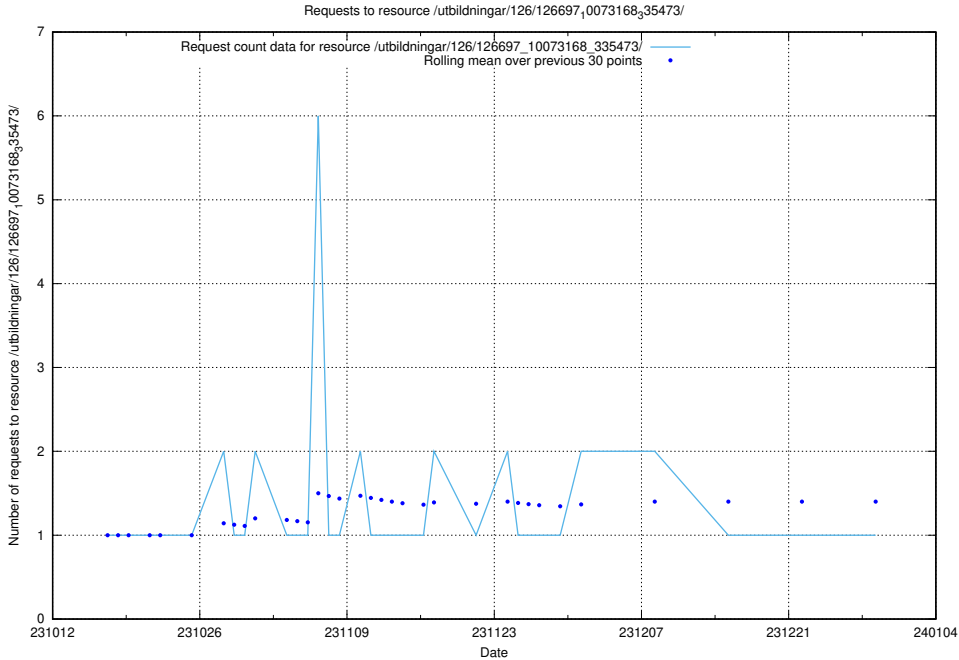

5.3910 Usage of /utbildningar/126/126697_10073168_335473/

Here, we count the number of requests to resource /utbildningar/126/126697_10073168_335473/.