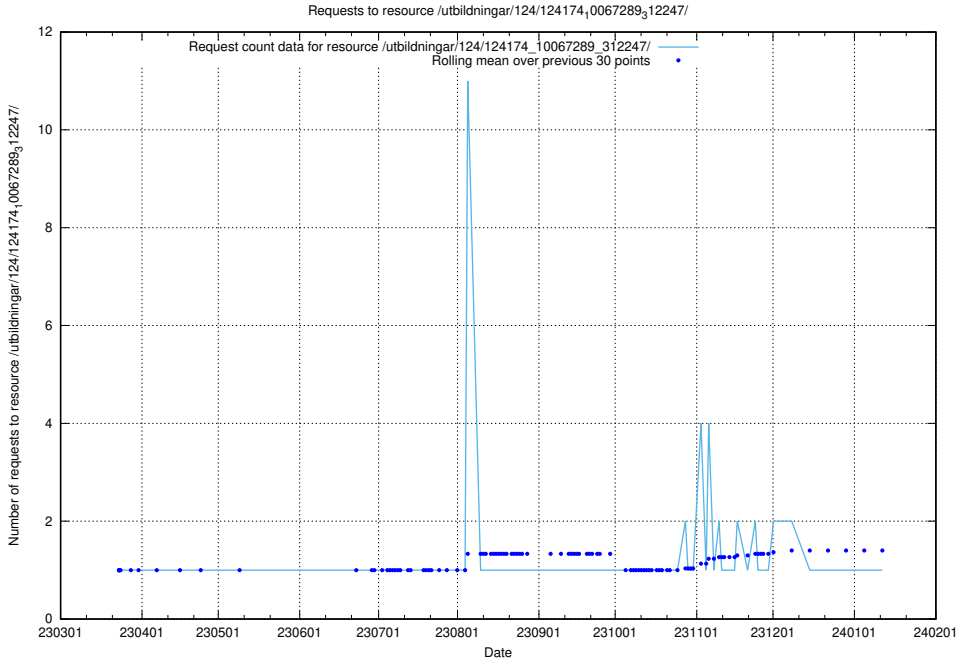

5.3657 Usage of /utbildningar/124/124174_10067289_312247/

Here, we count the number of requests to resource /utbildningar/124/124174_10067289_312247/.