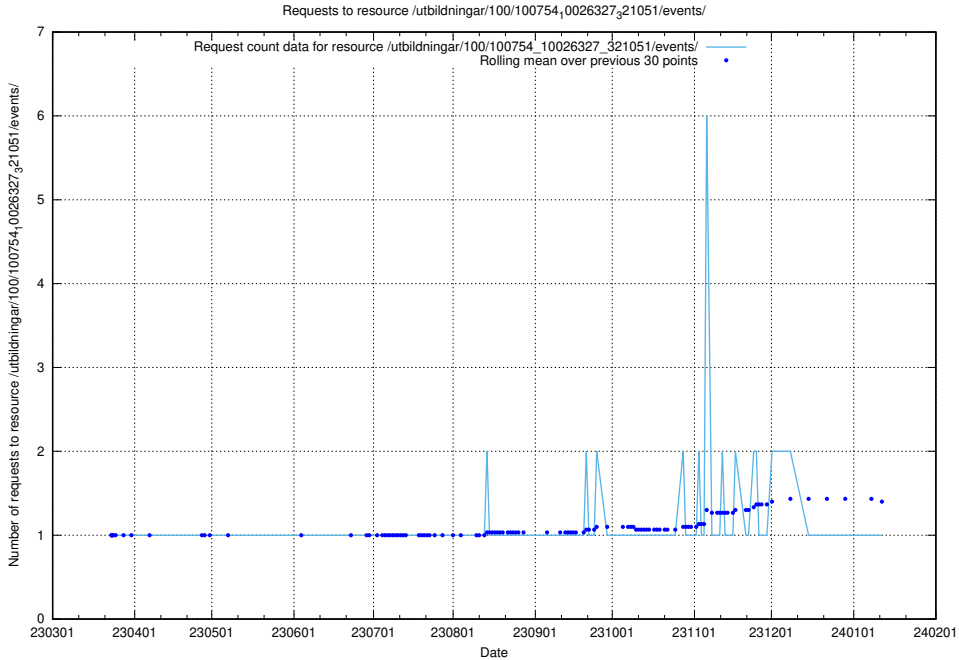

5.5210 Usage of /utbildningar/100/100754_10026327_321051/events/

Here, we count the number of requests to resource /utbildningar/100/100754_10026327_321051/events/