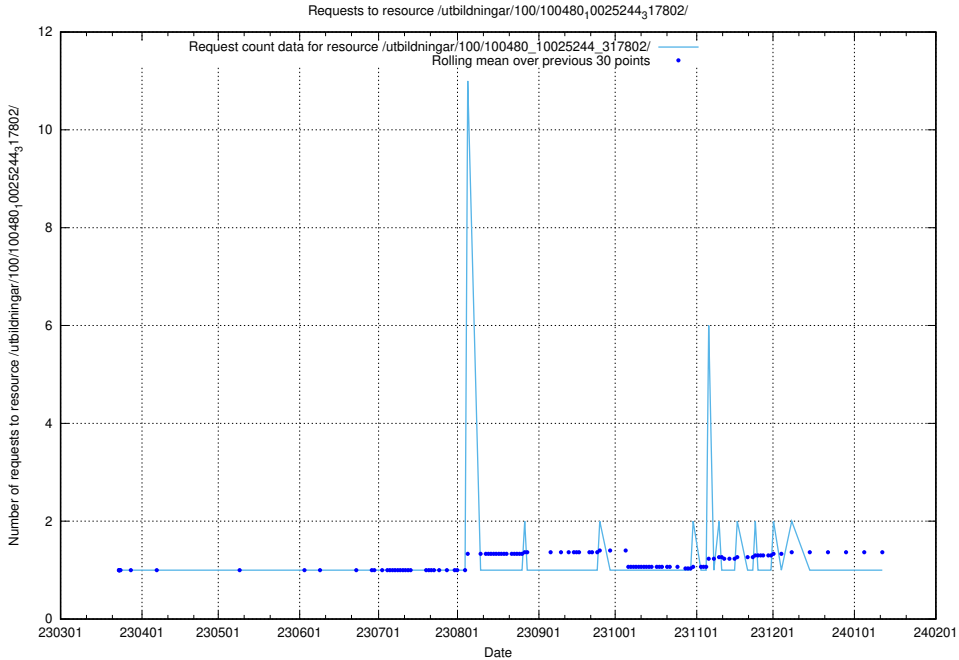

5.5330 Usage of /utbildningar/100/100480_10025244_317802/

Here, we count the number of requests to resource /utbildningar/100/100480_10025244_317802/.