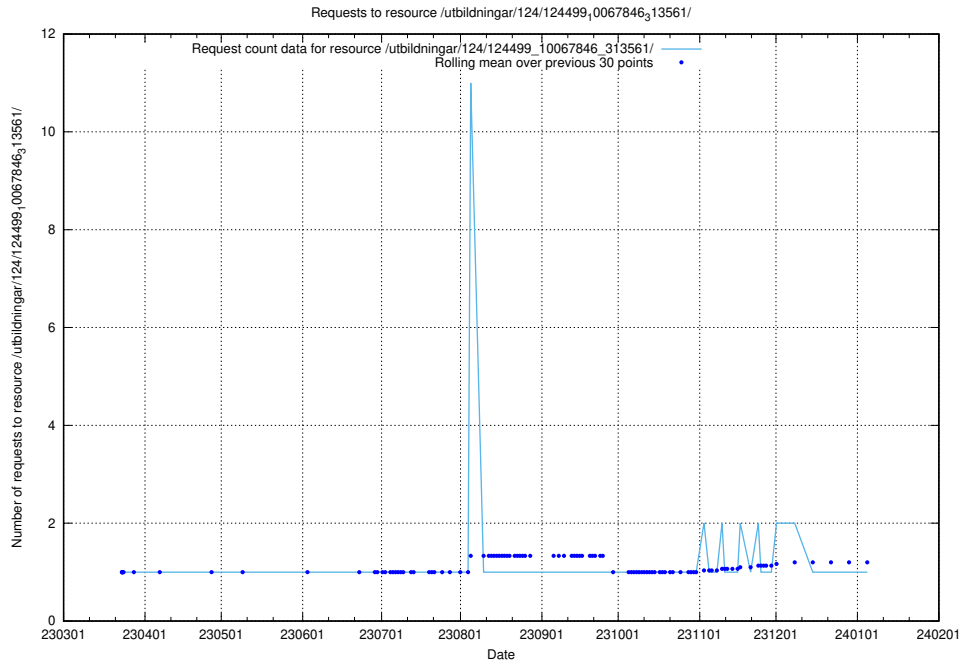

5.2011 Usage of /utbildningar/124/124499_10067846_313561/

Here, we count the number of requests to resource /utbildningar/124/124499_10067846_313561/.