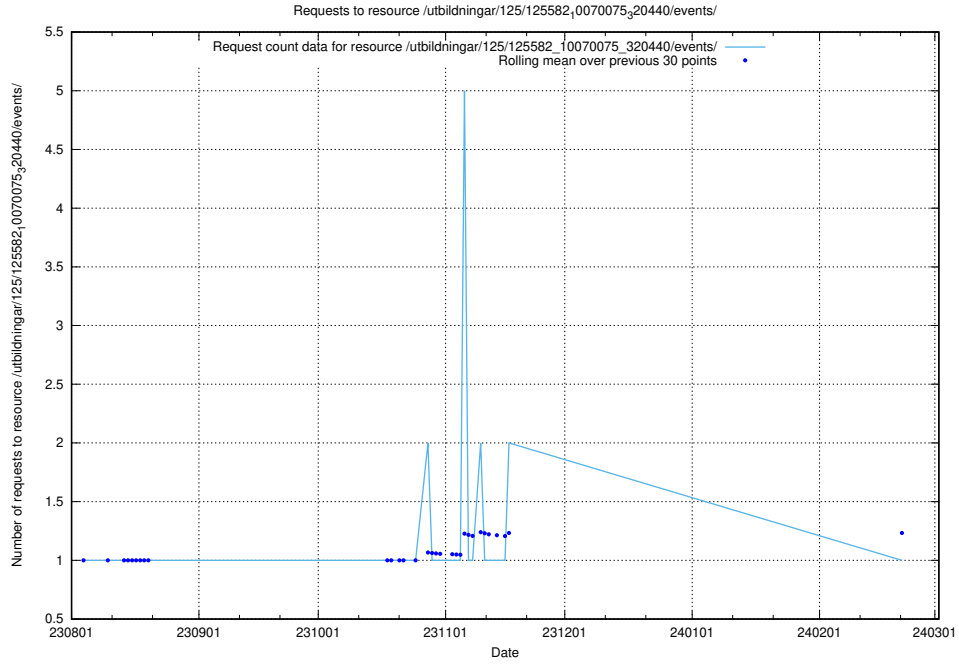

5.4501 Usage of /utbildningar/125/125582_10070075_320440/events/

Here, we count the number of requests to resource /utbildningar/125/125582_10070075_320440/events/