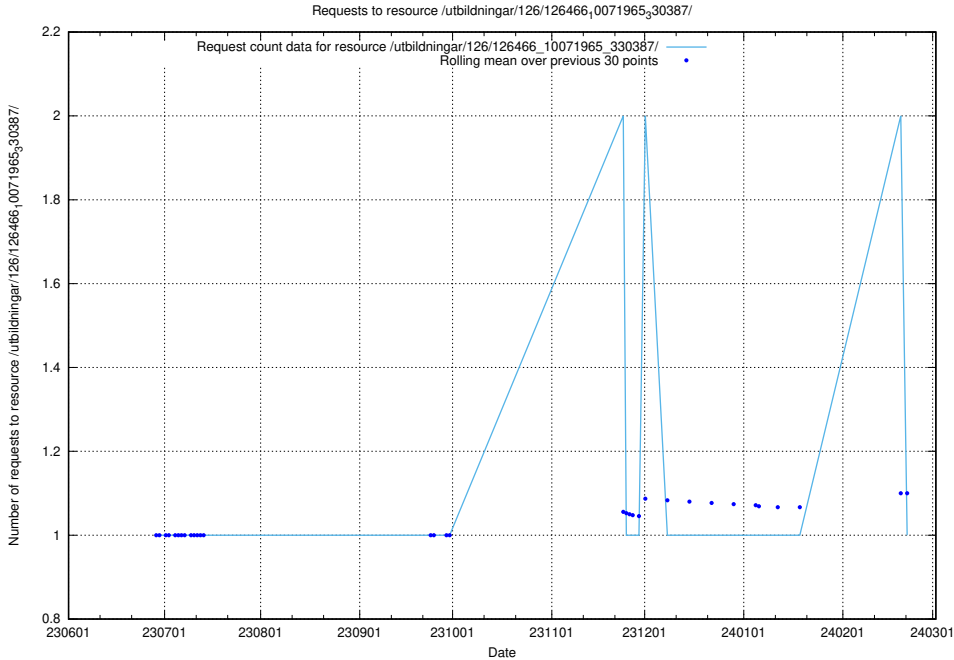

5.5071 Usage of /utbildningar/126/126466_10071965_330387/

Here, we count the number of requests to resource /utbildningar/126/126466_10071965_330387/.