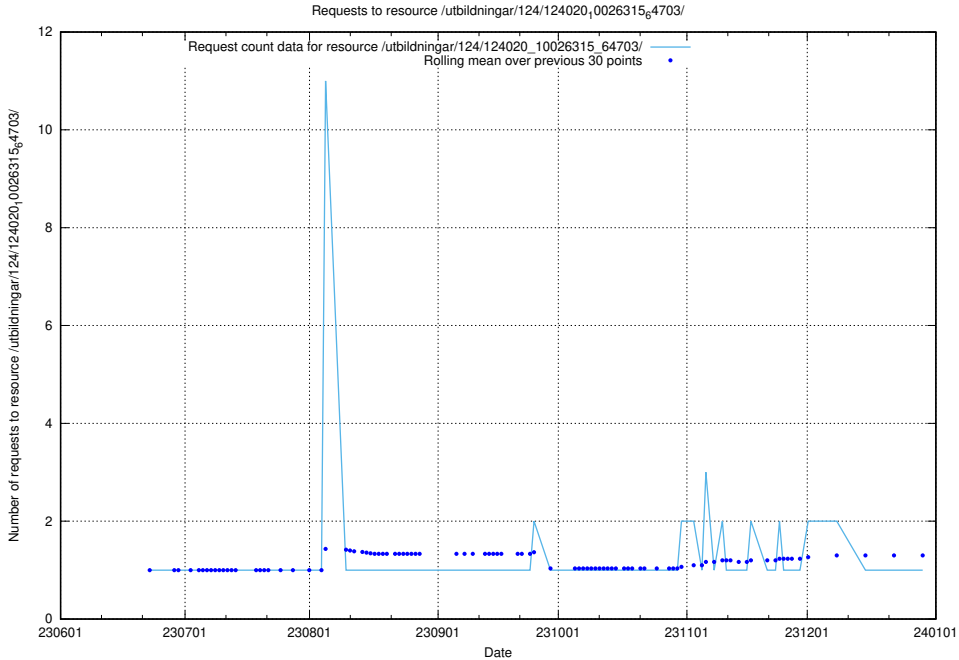

5.5456 Usage of /utbildningar/124/124020_10026315_64703/

Here, we count the number of requests to resource /utbildningar/124/124020_10026315_64703/.