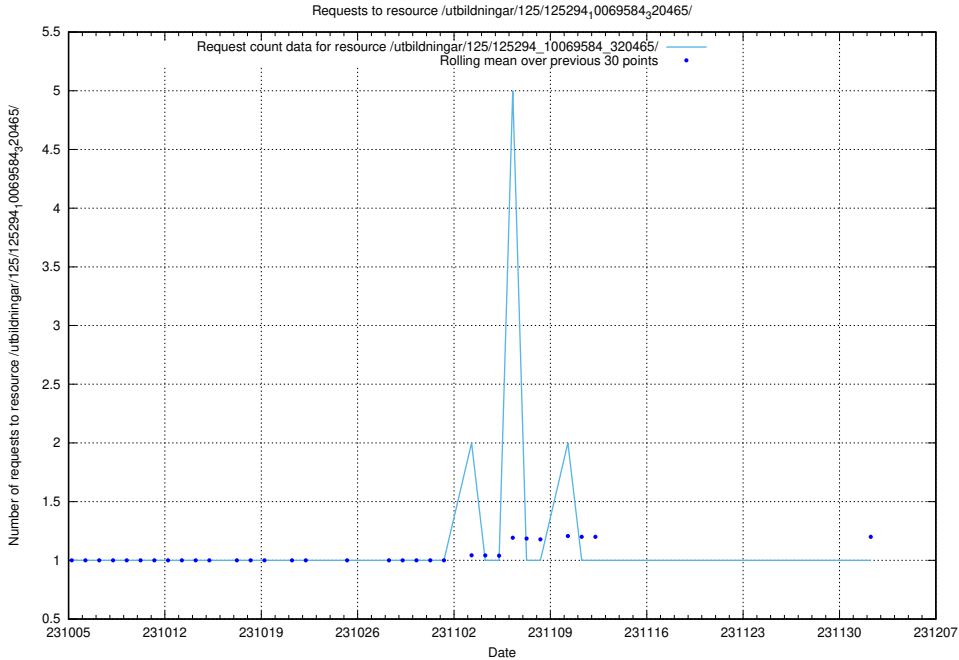

5.4035 Usage of /utbildningar/125/125294_10069584_320465/

Here, we count the number of requests to resource /utbildningar/125/125294_10069584_320465/.