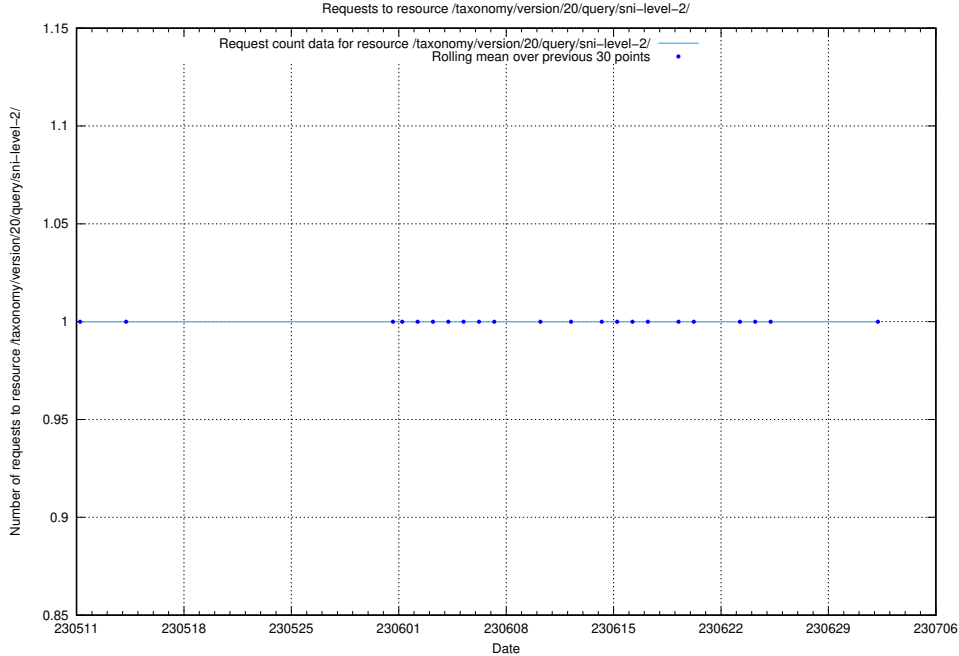

5.5597 Usage of /taxonomy/version/20/query/sni-level-2/

Here, we count the number of requests to resource /taxonomy/version/20/query/sni-level-2/.