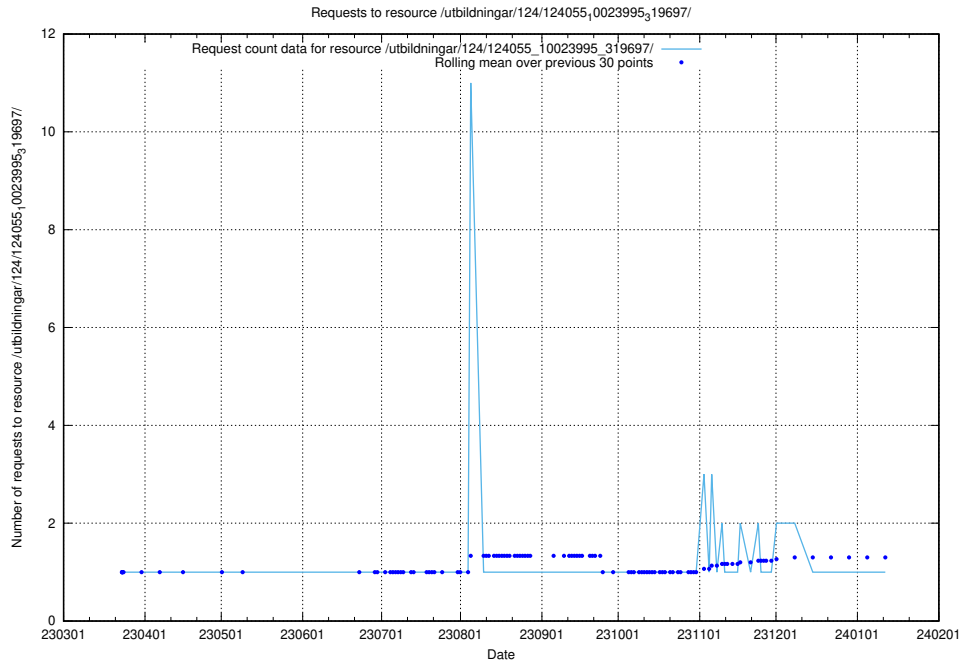

5.3906 Usage of /utbildningar/124/124055_10023995_319697/

Here, we count the number of requests to resource /utbildningar/124/124055_10023995_319697/.