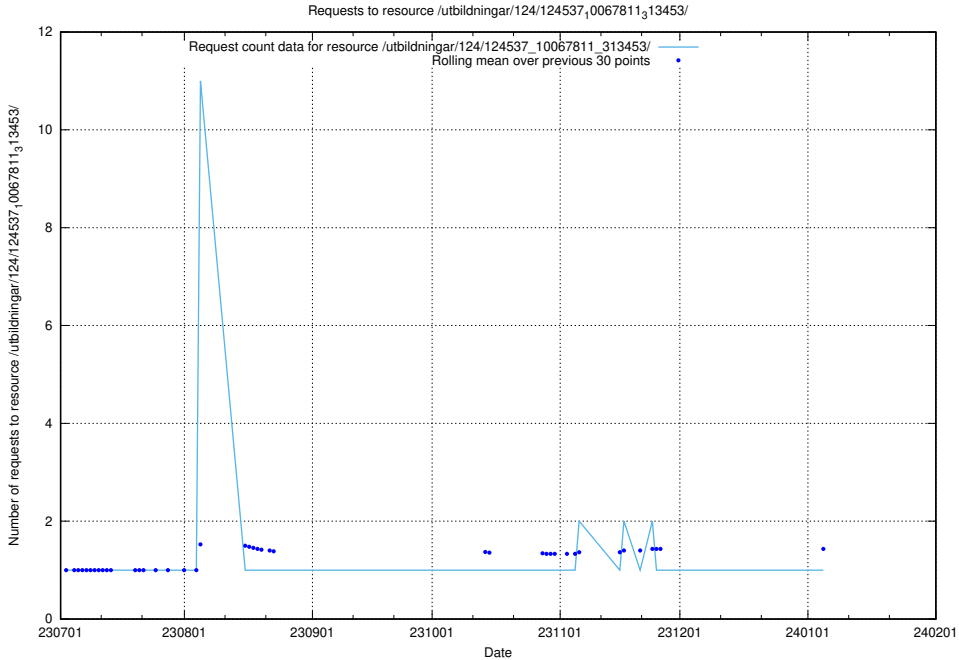

5.4987 Usage of /utbildningar/124/124537_10067811_313453/

Here, we count the number of requests to resource /utbildningar/124/124537_10067811_313453/.