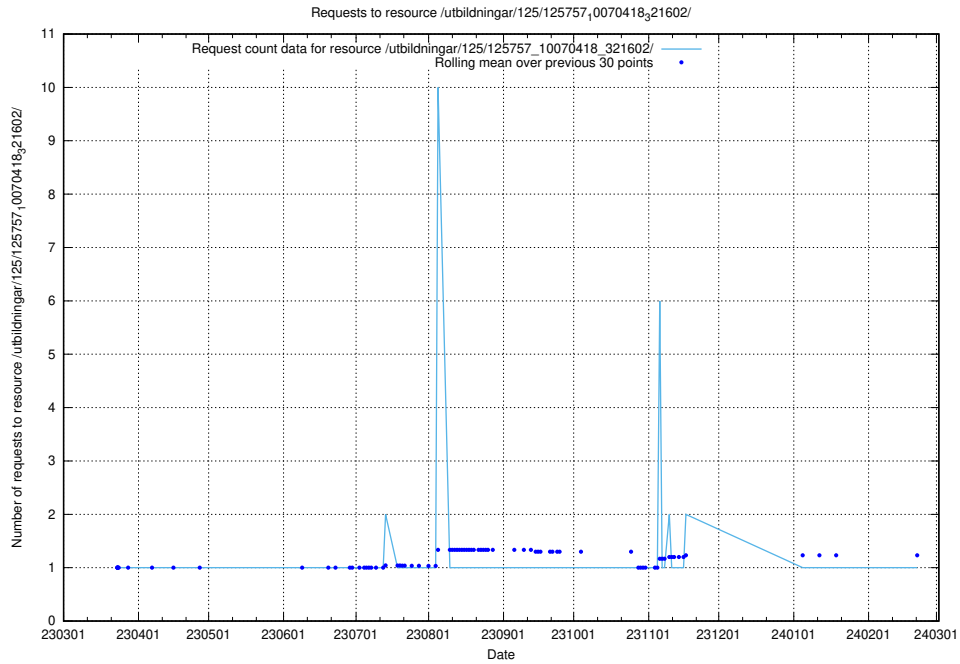

5.6099 Usage of /utbildningar/125/125757_10070418_321602/

Here, we count the number of requests to resource /utbildningar/125/125757_10070418_321602/.