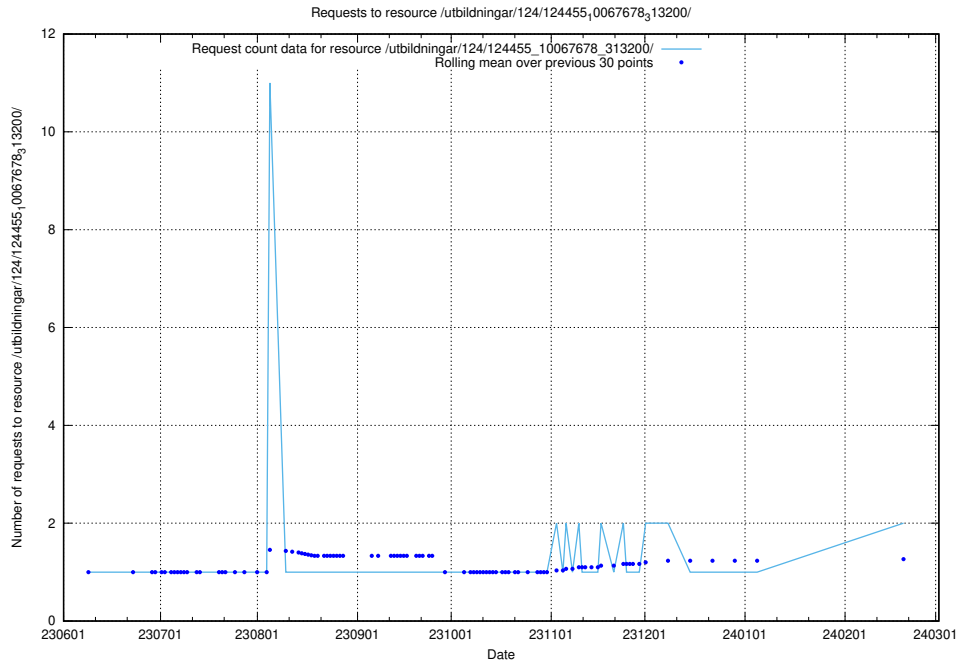

5.755 Usage of /utbildningar/124/124455_10067678_313200/

Here, we count the number of requests to resource /utbildningar/124/124455_10067678_313200/.