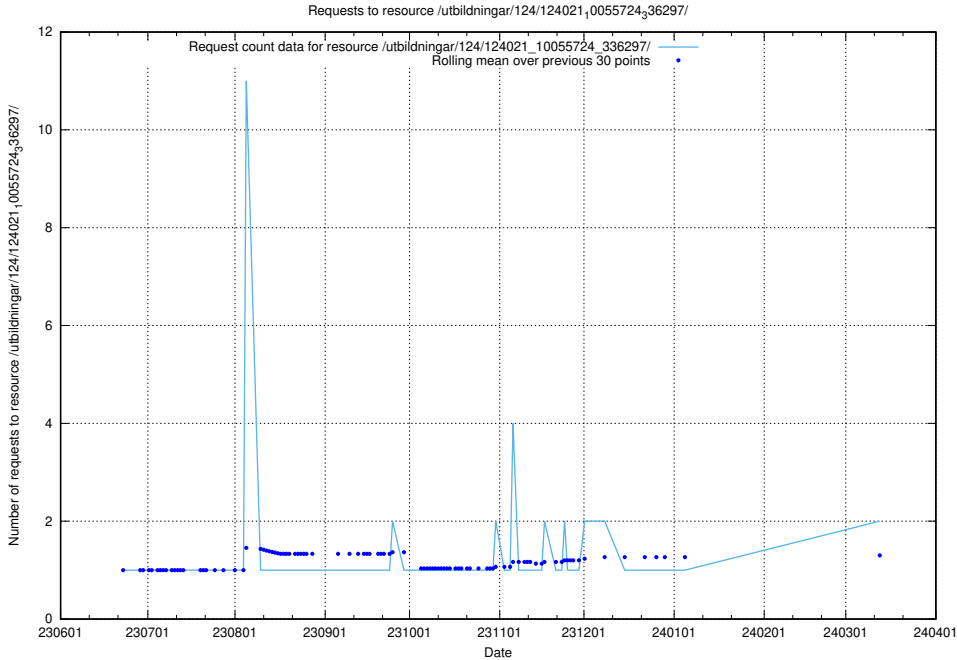

5.736 Usage of /utbildningar/124/124021_10055724_336297/

Here, we count the number of requests to resource /utbildningar/124/124021_10055724_336297/.