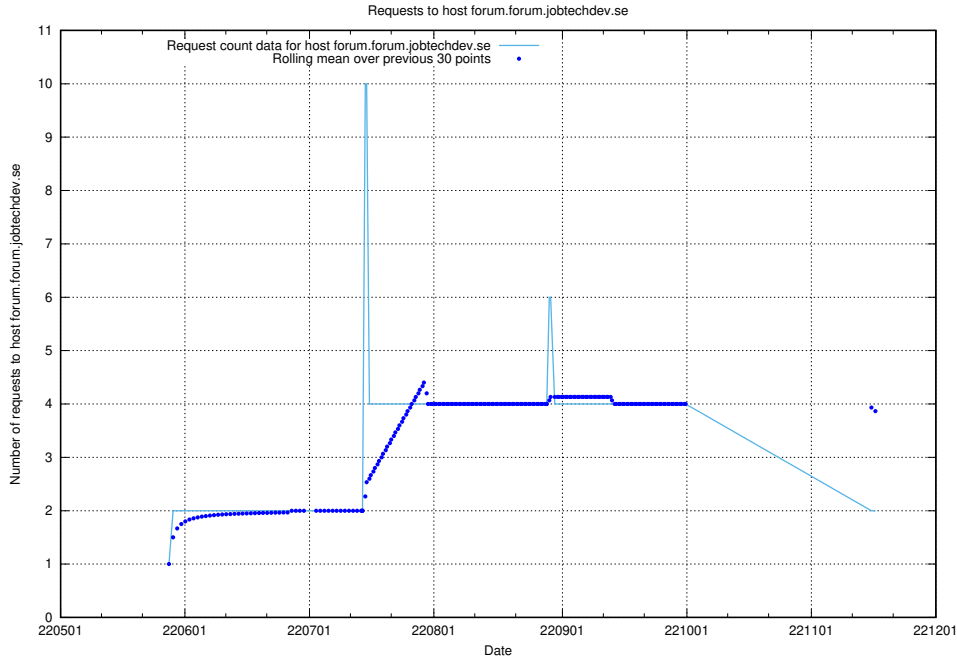

7.418 Usage of forum.forum.jobtechdev.se

Here, we count the number of requests to host forum.forum.jobtechdev.se.