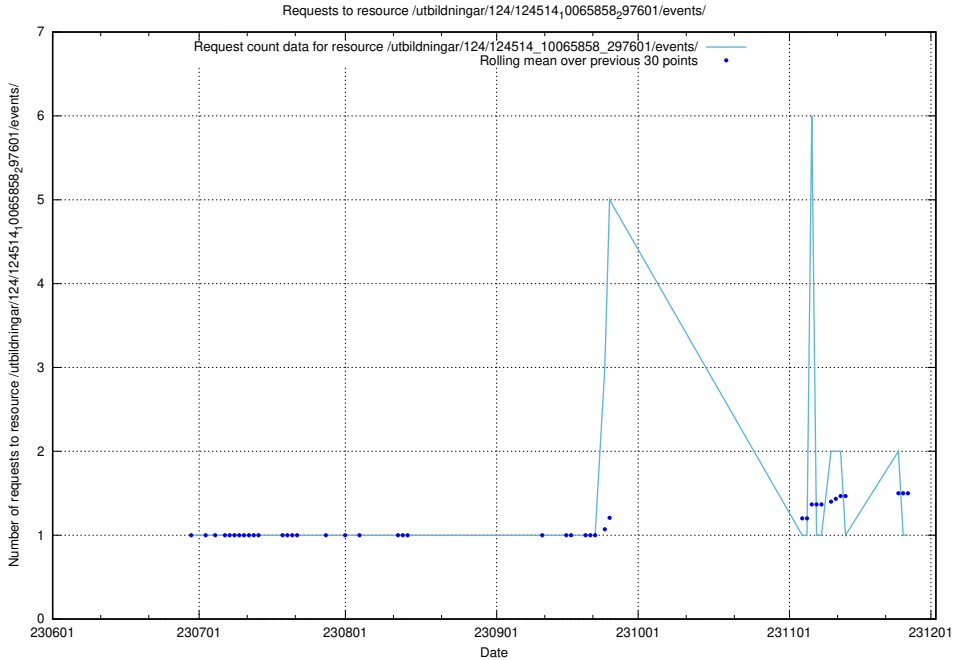

5.5011 Usage of /utbildningar/124/124514_10065858_297601/events/

Here, we count the number of requests to resource /utbildningar/124/124514_10065858_297601/events/