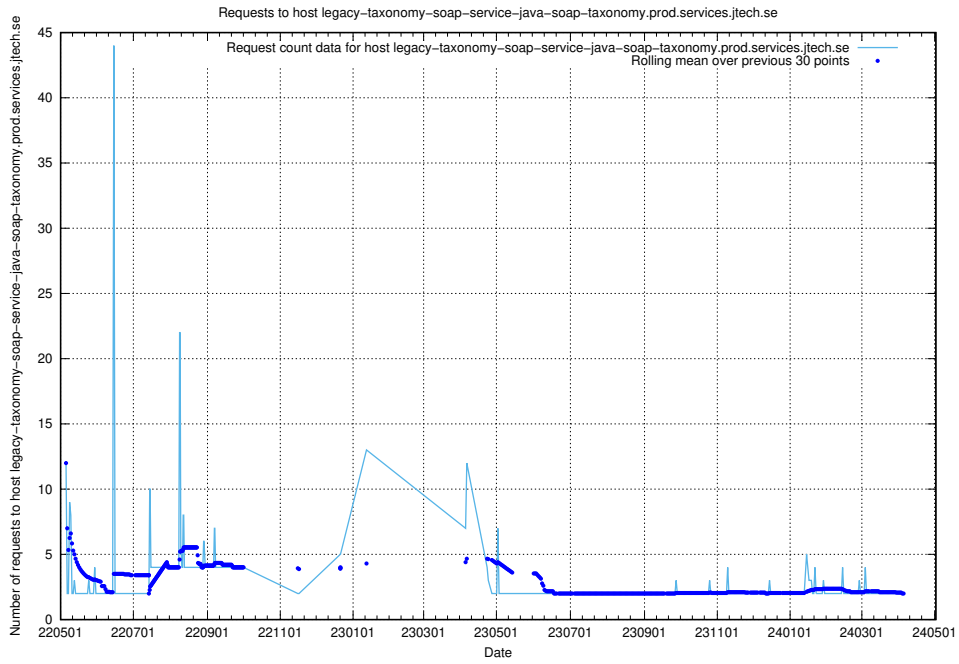

### 7.431 Usage of legacy-taxonomy-soap-service-java-soap-taxonomy.prod.services.jtech.se

Here, we count the number of requests to host legacy-taxonomy-soap-service-java-soap-taxonomy.prod.services.jtech.se.