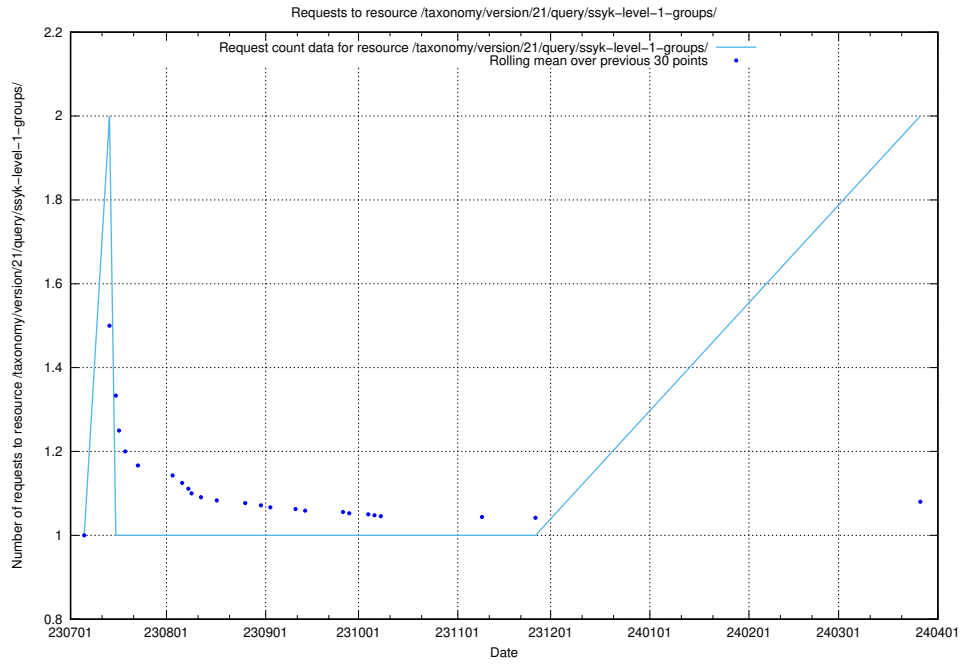

5.673 Usage of /taxonomy/version/21/query/ssyk-level-1-groups/

Here, we count the number of requests to resource /taxonomy/version/21/query/ssyk-level-1-groups/.