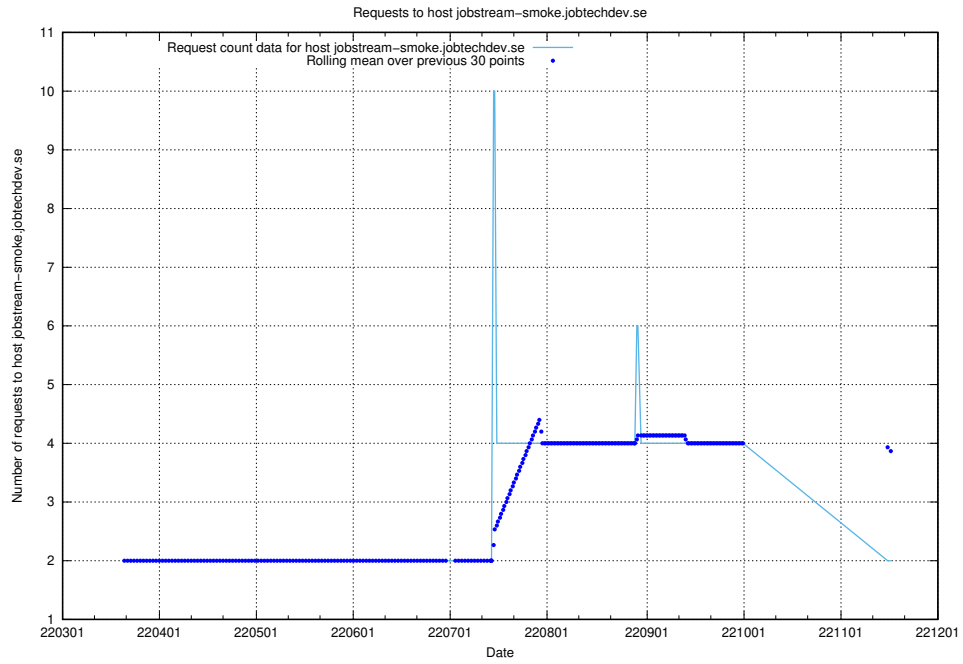

## 7.491 Usage of `jobstream-smoke.jobtechdev.se`

Here, we count the number of requests to host `jobstream-smoke.jobtechdev.se`.