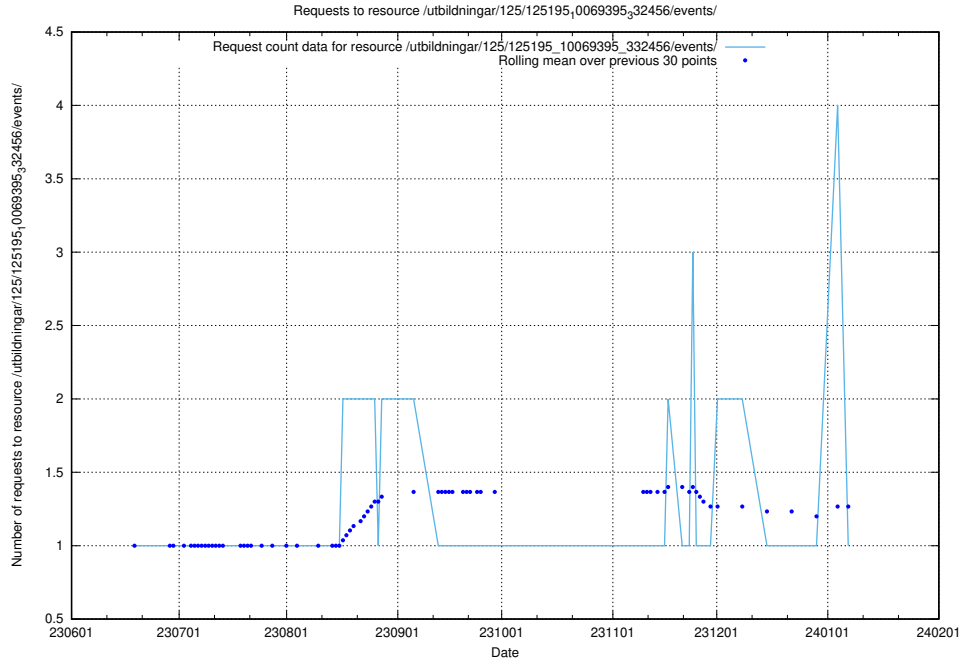

5.5481 Usage of /utbildningar/125/125195_10069395_332456/events/

Here, we count the number of requests to resource /utbildningar/125/125195_10069395_332456/events/