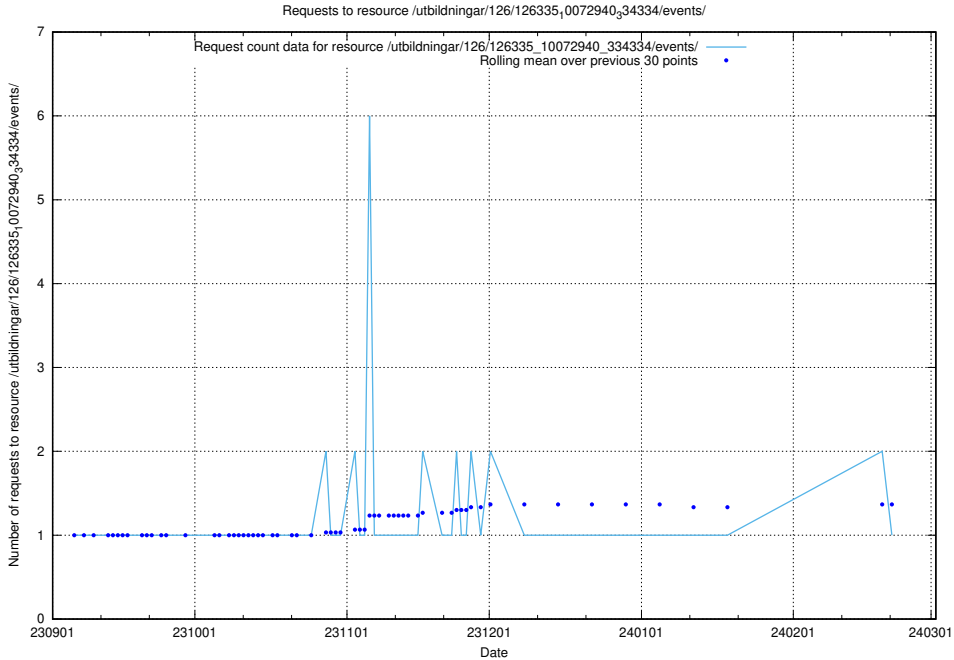

5.4285 Usage of /utbildningar/126/126335_10072940_334334/events/

Here, we count the number of requests to resource /utbildningar/126/126335_10072940_334334/events/