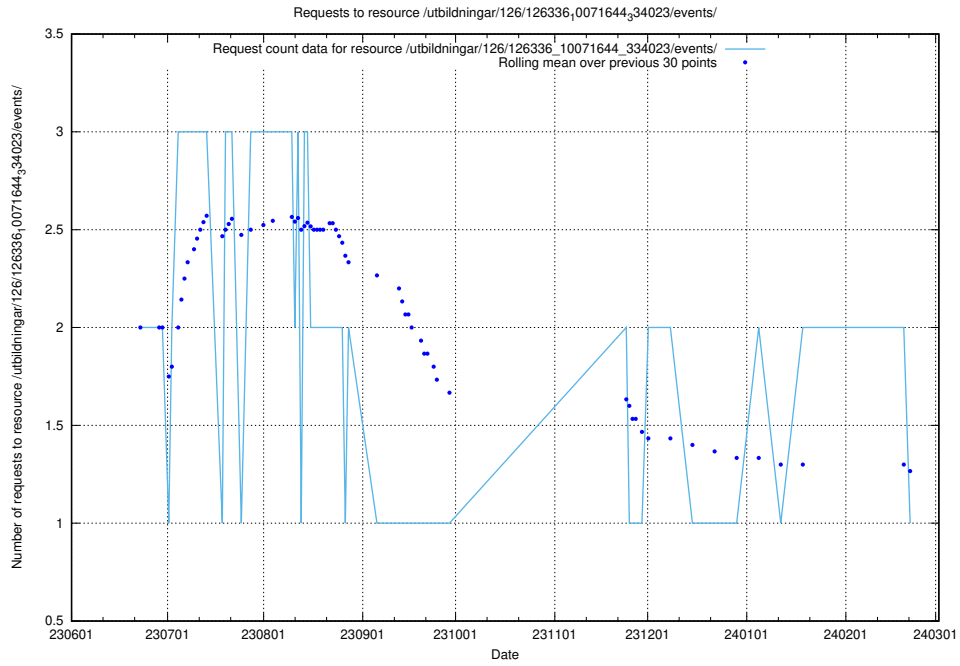

5.5180 Usage of /utbildningar/126/126336_10071644_334023/events/

Here, we count the number of requests to resource /utbildningar/126/126336_10071644_334023/events/