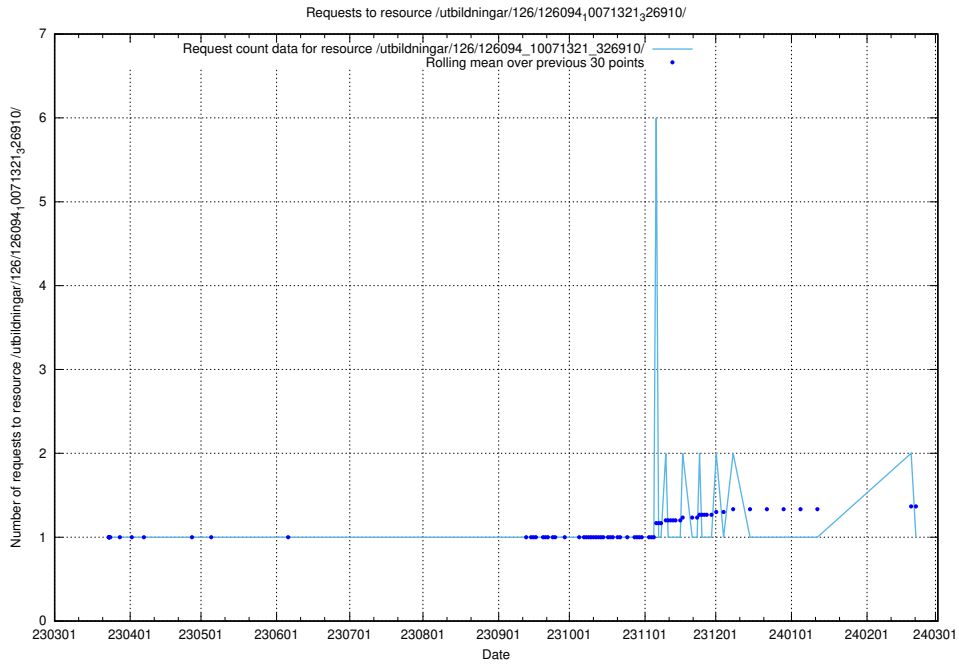

5.6079 Usage of /utbildningar/126/126094_10071321_326910/

Here, we count the number of requests to resource /utbildningar/126/126094_10071321_326910/.