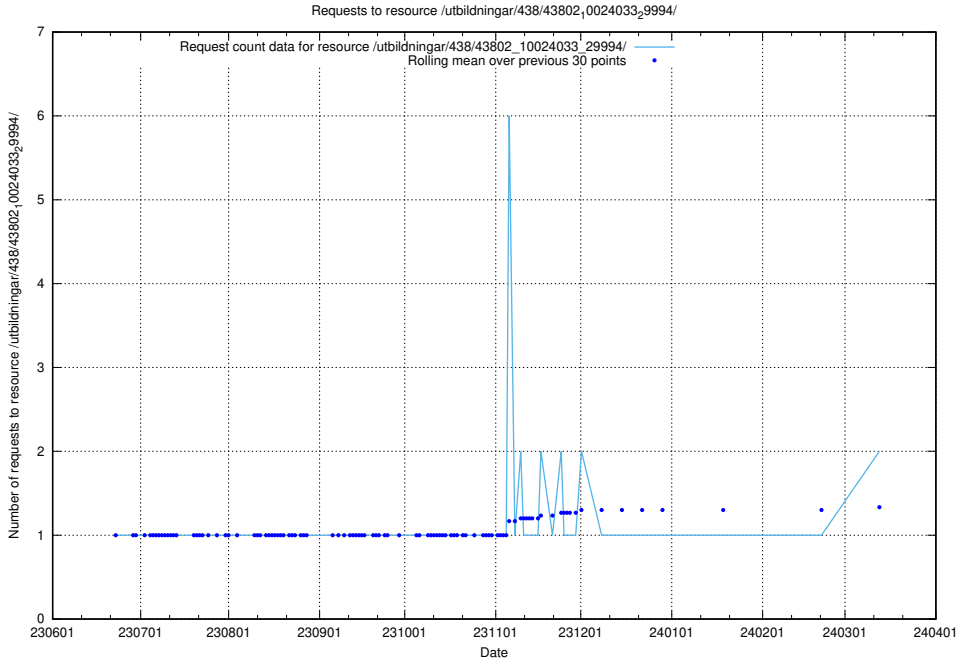

5.700 Usage of /utbildningar/438/43802_10024033_29994/

Here, we count the number of requests to resource /utbildningar/438/43802_10024033_29994/.