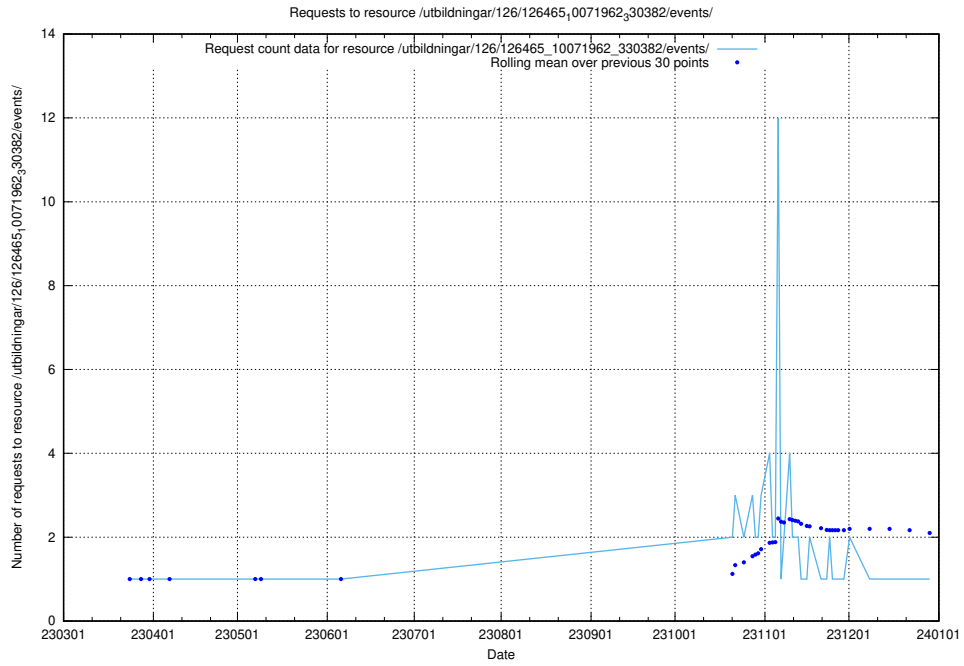

5.5858 Usage of /utbildningar/126/126465_10071962_330382/events/

Here, we count the number of requests to resource /utbildningar/126/126465_10071962_330382/events/