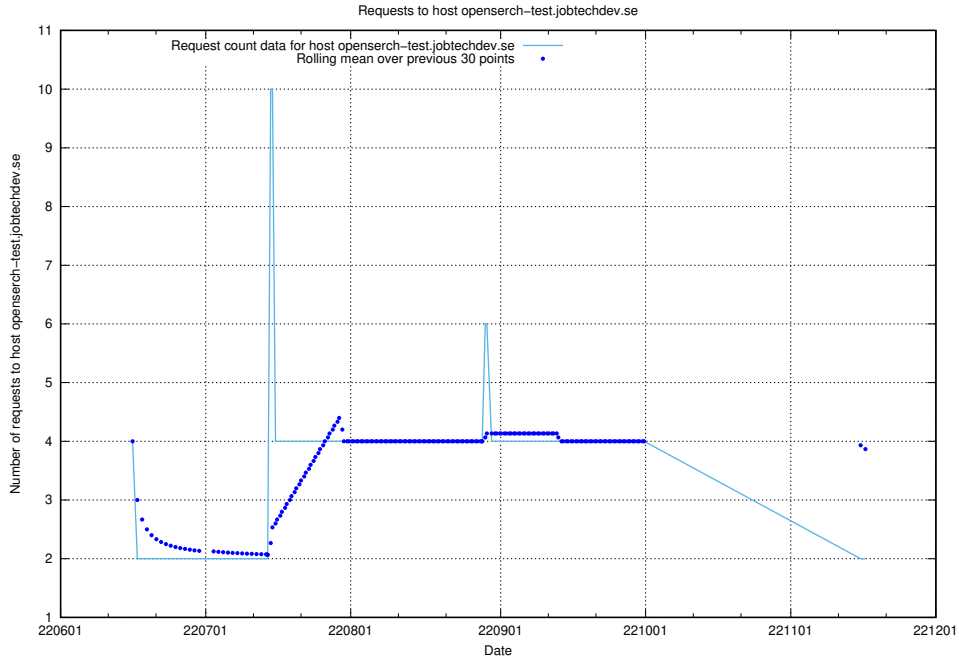

7.400 Usage of openserch-test.jobtechdev.se

Here, we count the number of requests to host openserch-test.jobtechdev.se.