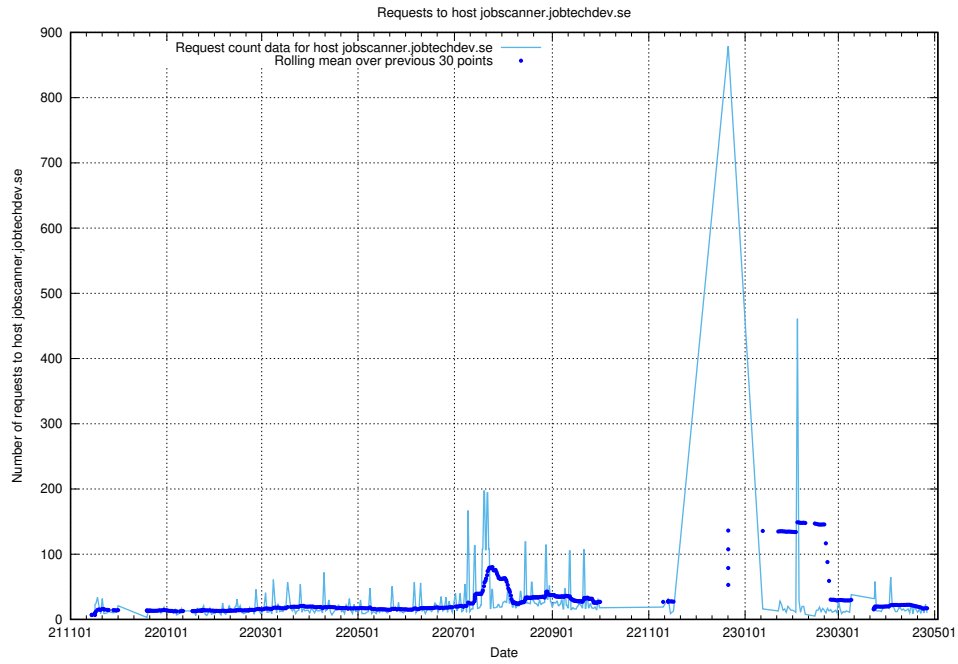

7.63 Usage of jobscanner.jobtechdev.se

Here, we count the number of requests to host jobscanner.jobtechdev.se.