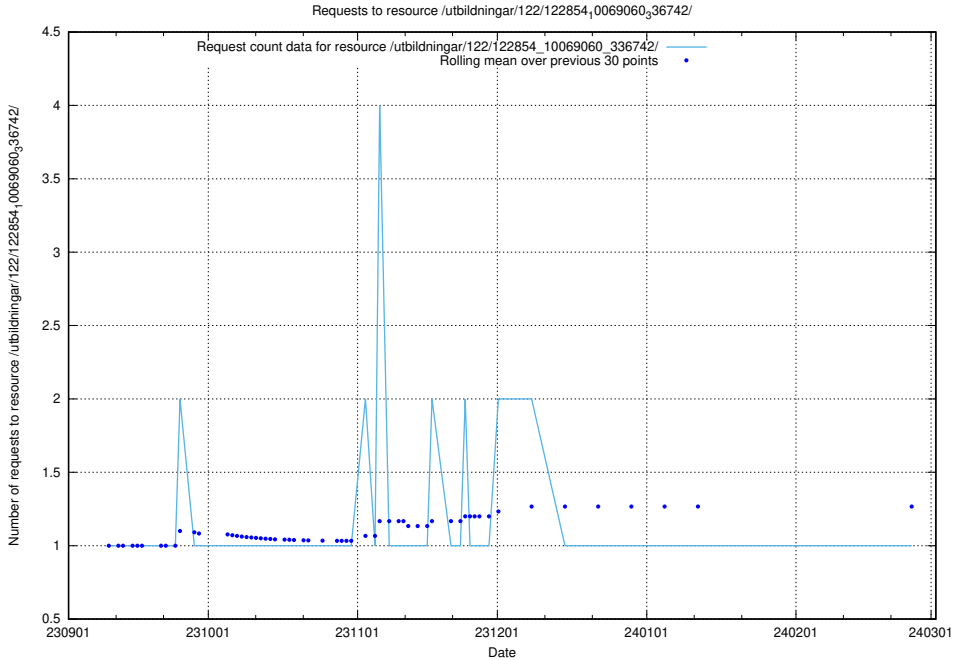

5.4249 Usage of /utbildningar/122/122854_10069060_336742/

Here, we count the number of requests to resource /utbildningar/122/122854_10069060_336742/.