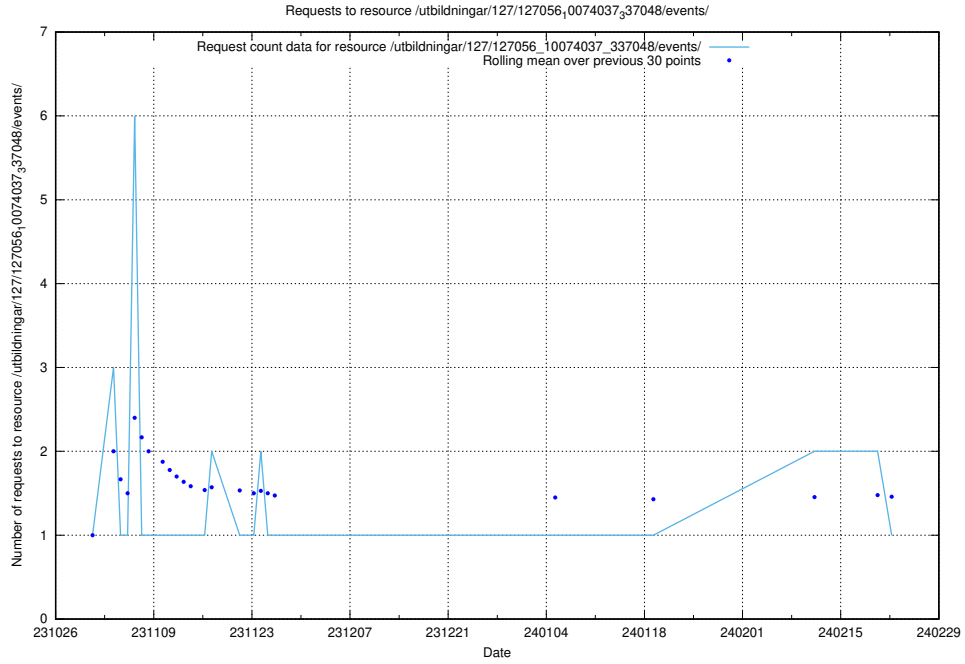

5.3774 Usage of /utbildningar/127/127056_10074037_337048/events/

Here, we count the number of requests to resource /utbildningar/127/127056_10074037_337048/events/