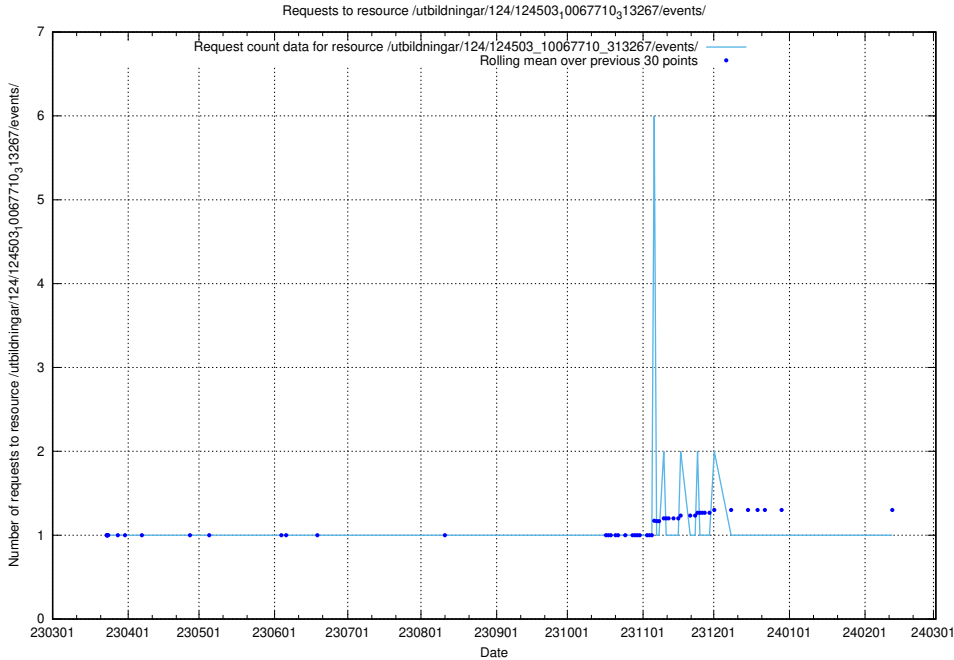

### 5.1736 Usage of /utbildningar/124/124503\_10067710\_313267/events/

Here, we count the number of requests to resource /utbildningar/124/124503\_10067710\_313267/events/