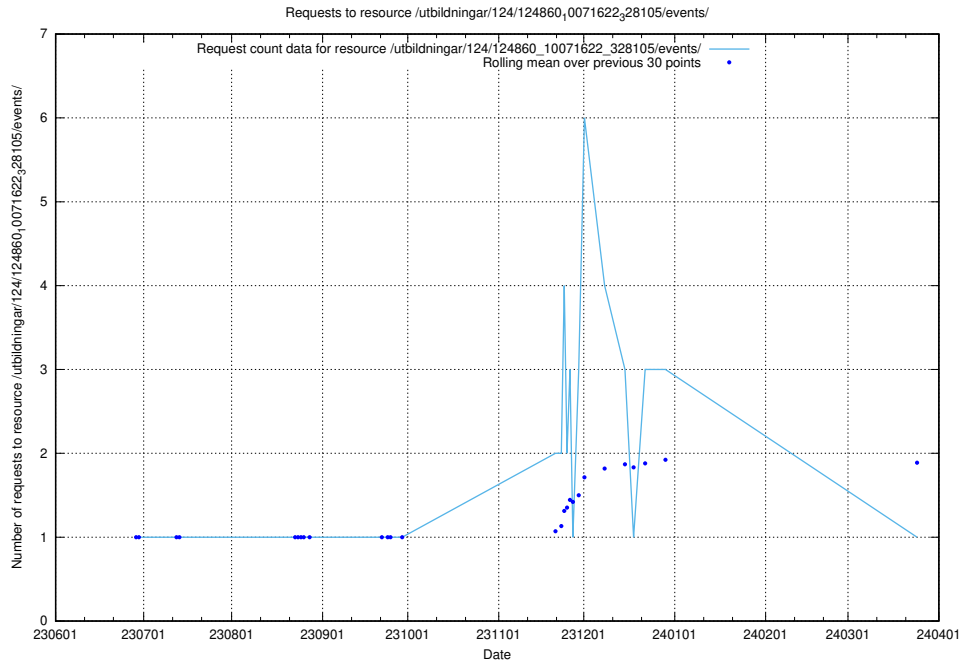

5.5101 Usage of /utbildningar/124/124860_10071622_328105/events/

Here, we count the number of requests to resource /utbildningar/124/124860_10071622_328105/events/