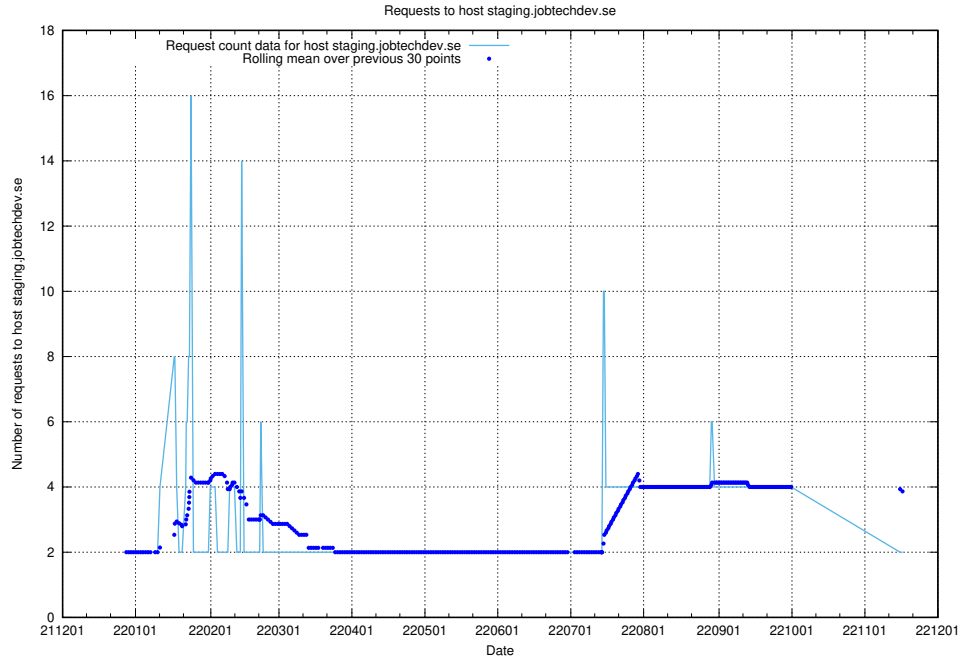

### 7.356 Usage of staging.jobtechdev.se

Here, we count the number of requests to host staging.jobtechdev.se.