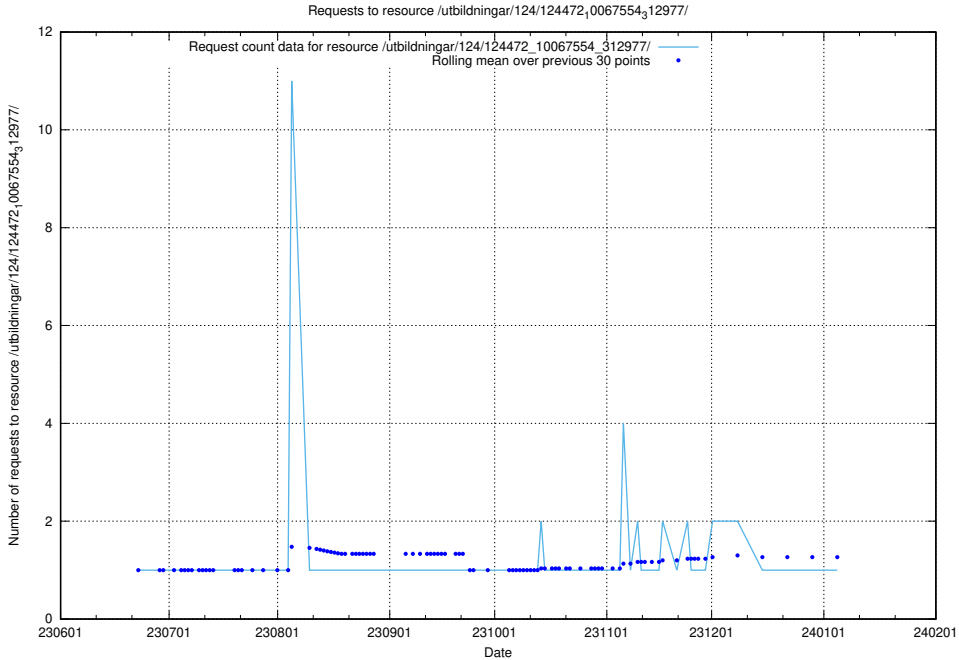

5.5429 Usage of /utbildningar/124/124472_10067554_312977/

Here, we count the number of requests to resource /utbildningar/124/124472_10067554_312977/.