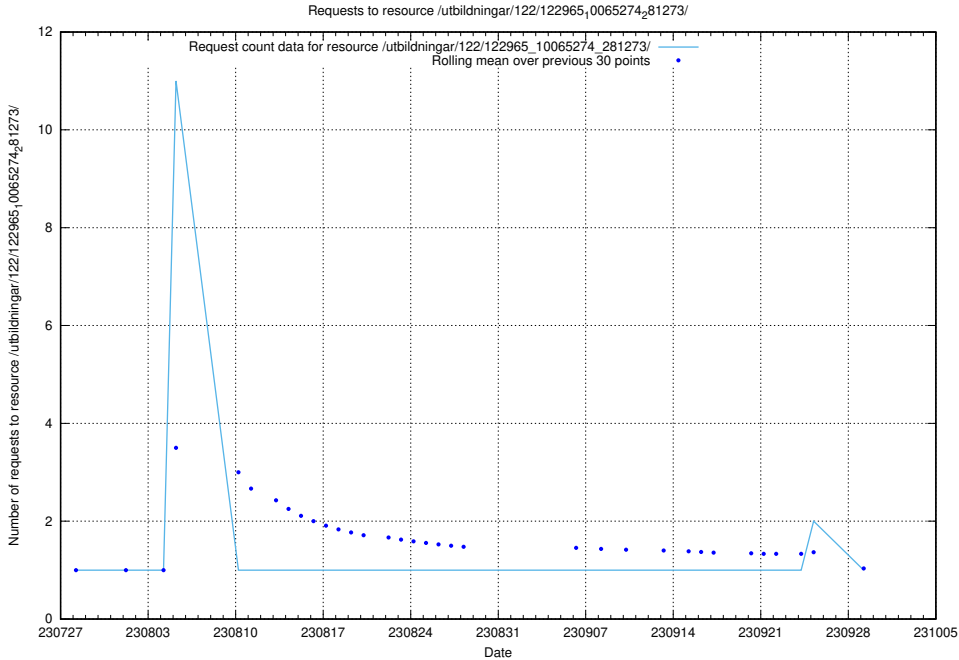

5.4542 Usage of /utbildningar/122/122965_10065274_281273/

Here, we count the number of requests to resource /utbildningar/122/122965_10065274_281273/.