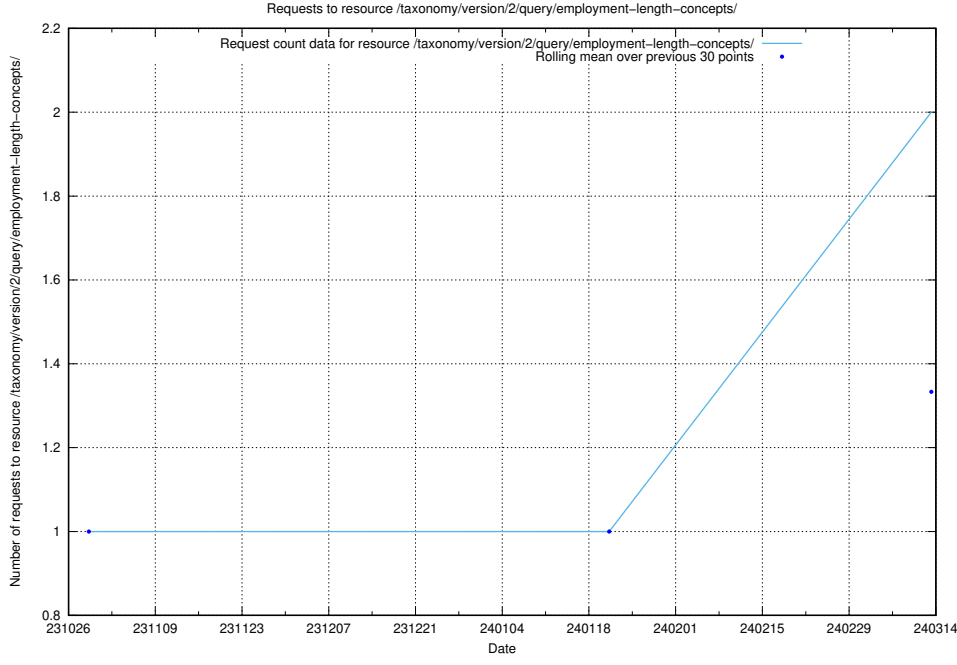

5.567 Usage of /taxonomy/version/2/query/employment-length-concepts/

Here, we count the number of requests to resource /taxonomy/version/2/query/employment-length-concepts/.