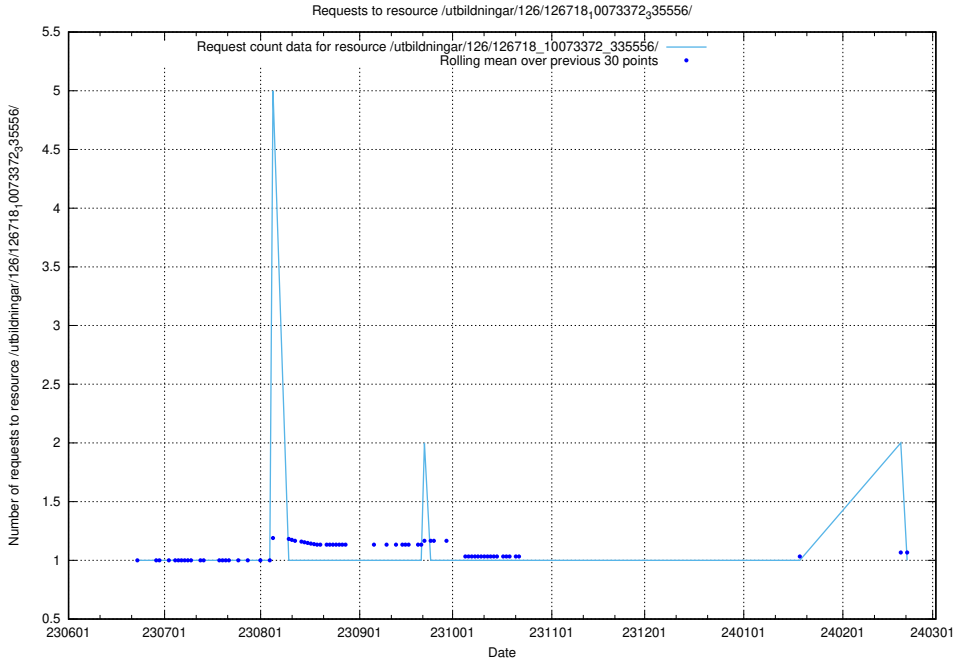

5.5228 Usage of /utbildningar/126/126718_10073372_335556/

Here, we count the number of requests to resource /utbildningar/126/126718_10073372_335556/.