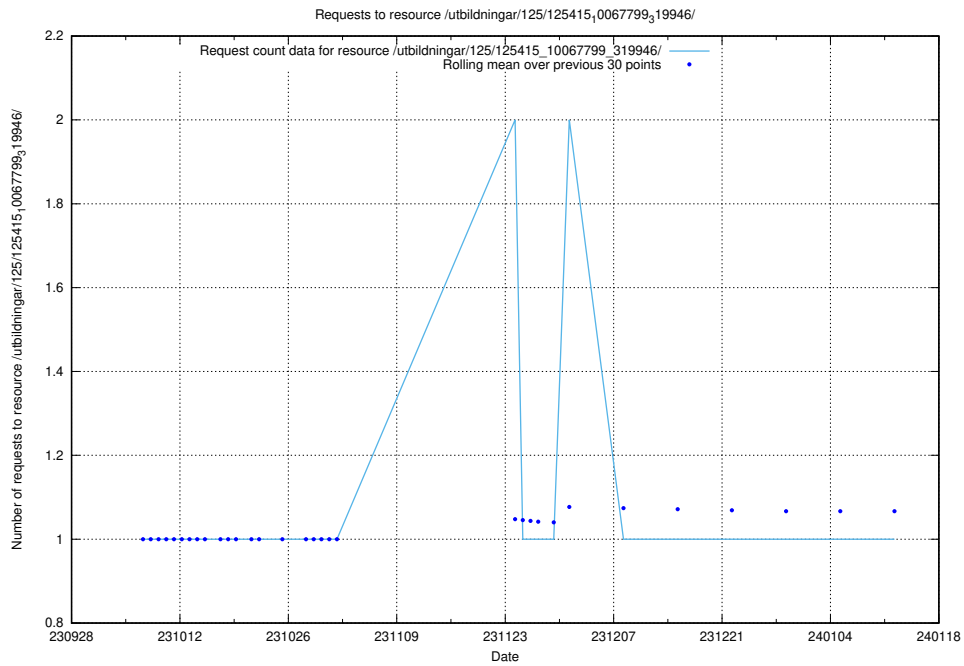

5.4007 Usage of /utbildningar/125/125415_10067799_319946/

Here, we count the number of requests to resource /utbildningar/125/125415_10067799_319946/.