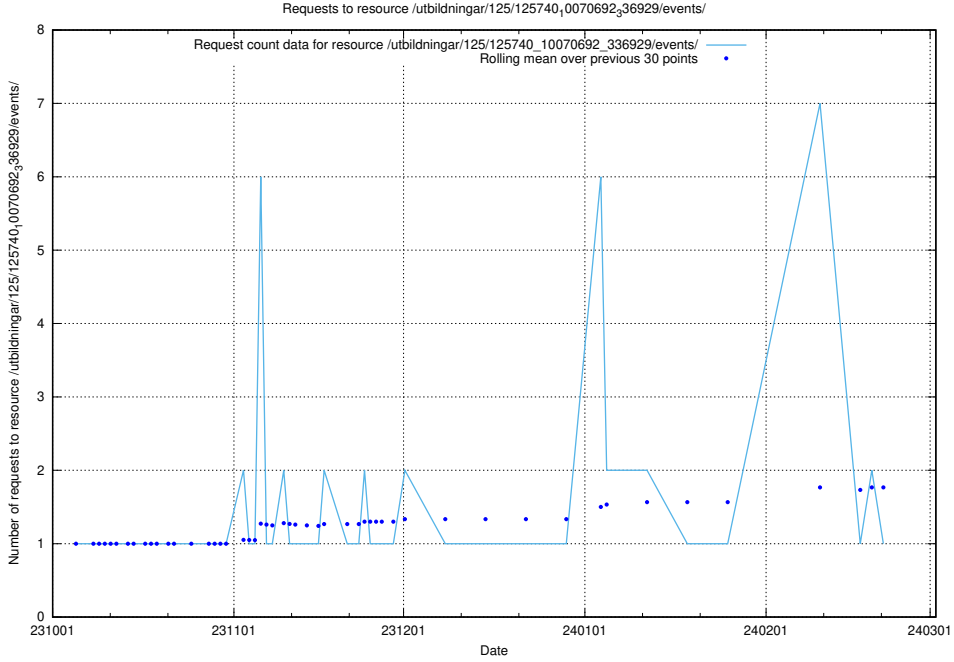

### 5.4025 Usage of /utbildningar/125/125740\_10070692\_336929/events/

Here, we count the number of requests to resource /utbildningar/125/125740\_10070692\_336929/events/