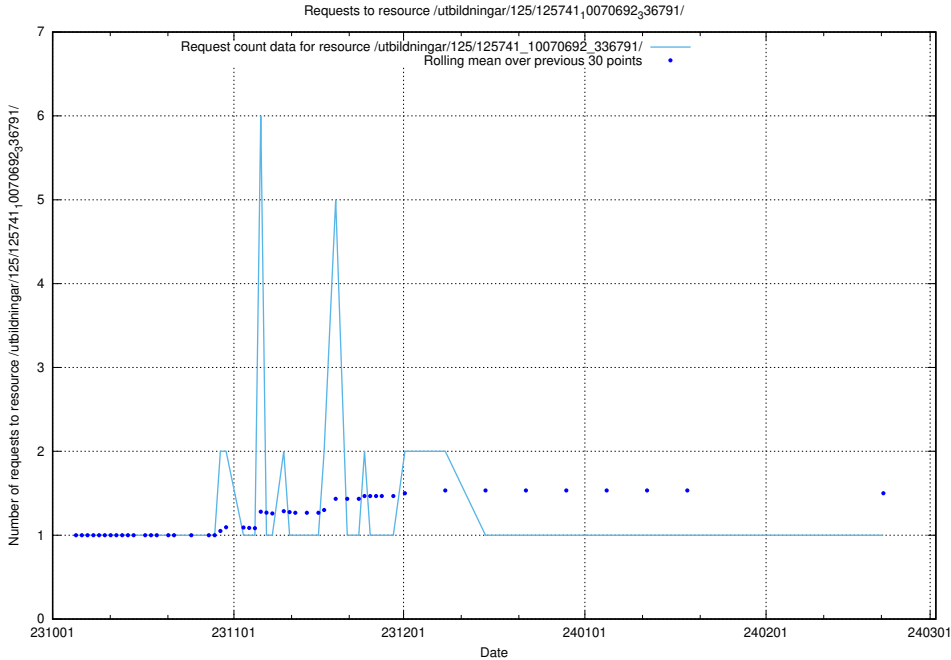

5.4024 Usage of /utbildningar/125/125741_10070692_336791/

Here, we count the number of requests to resource /utbildningar/125/125741_10070692_336791/.