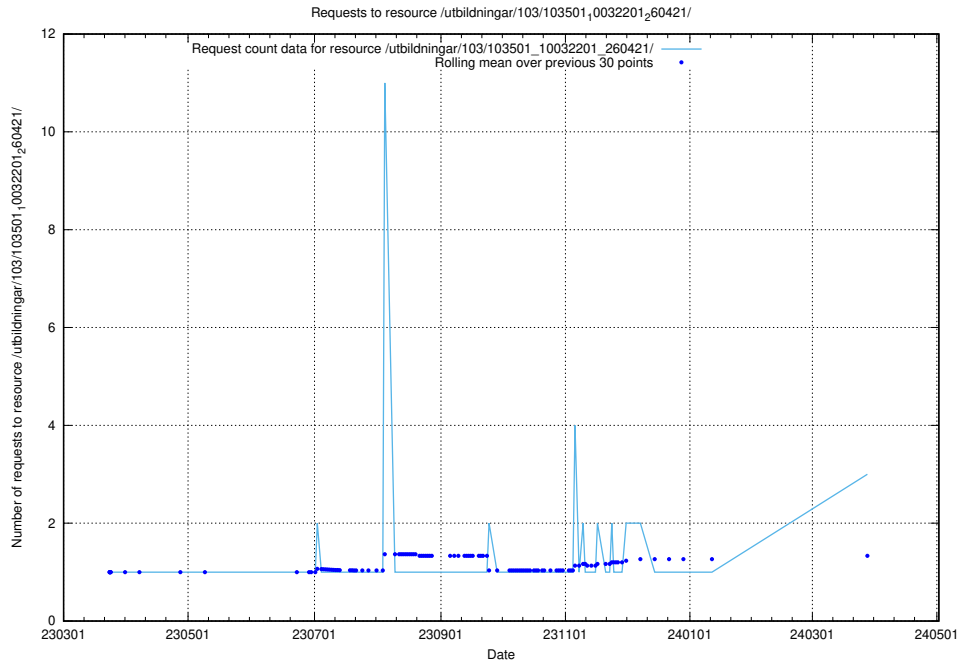

5.279 Usage of /utbildningar/103/103501_10032201_260421/

Here, we count the number of requests to resource /utbildningar/103/103501_10032201_260421/.