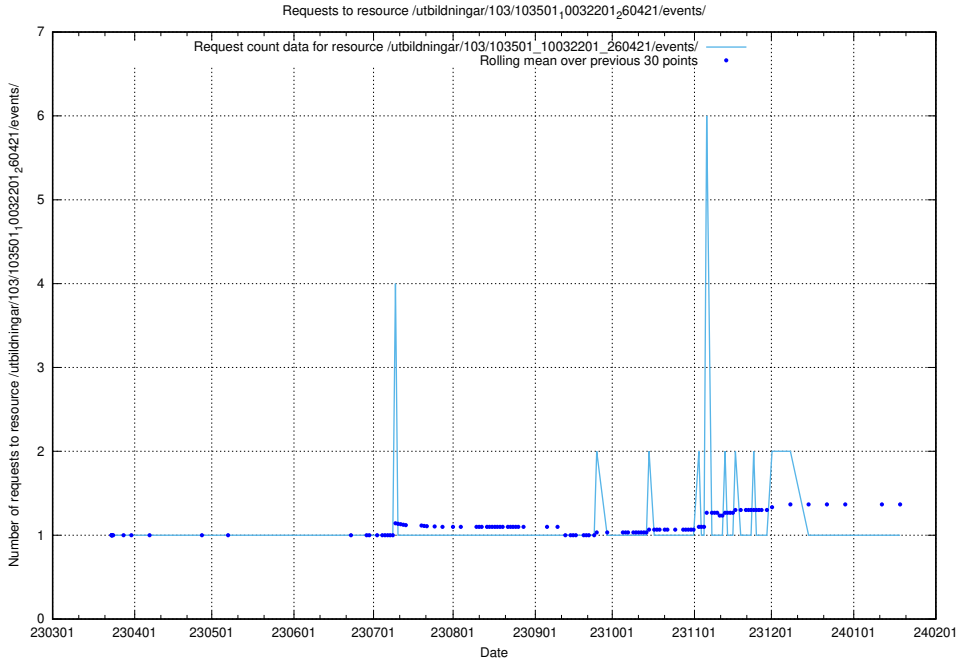

5.5083 Usage of /utbildningar/103/103501_10032201_260421/events/

Here, we count the number of requests to resource /utbildningar/103/103501_10032201_260421/events/