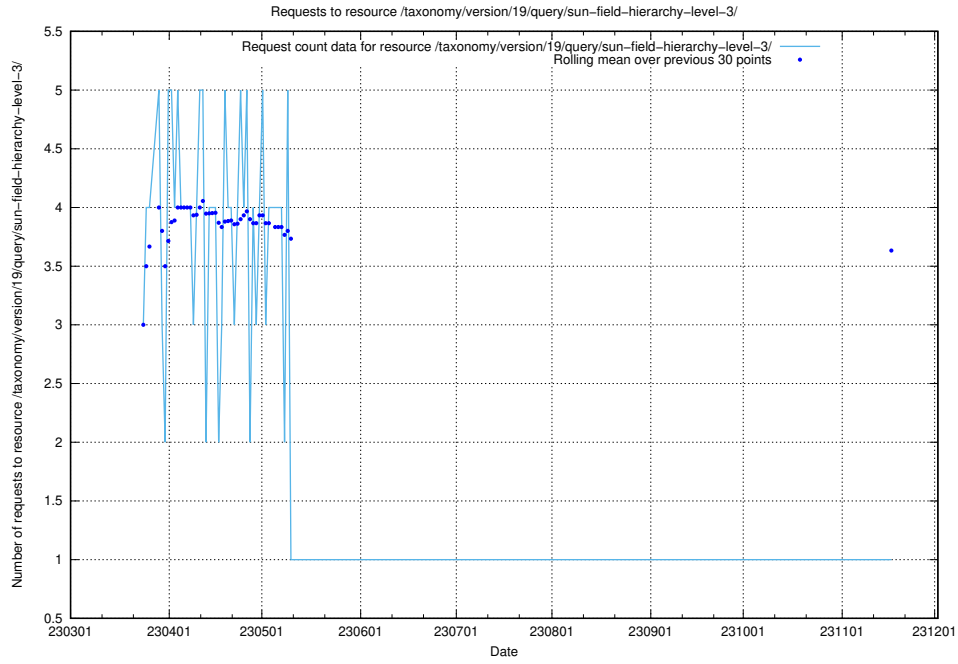

5.5778 Usage of /taxonomy/version/19/query/sun-field-hierarchy-level-3/

Here, we count the number of requests to resource /taxonomy/version/19/query/sun-field-hierarchy-level-3/.