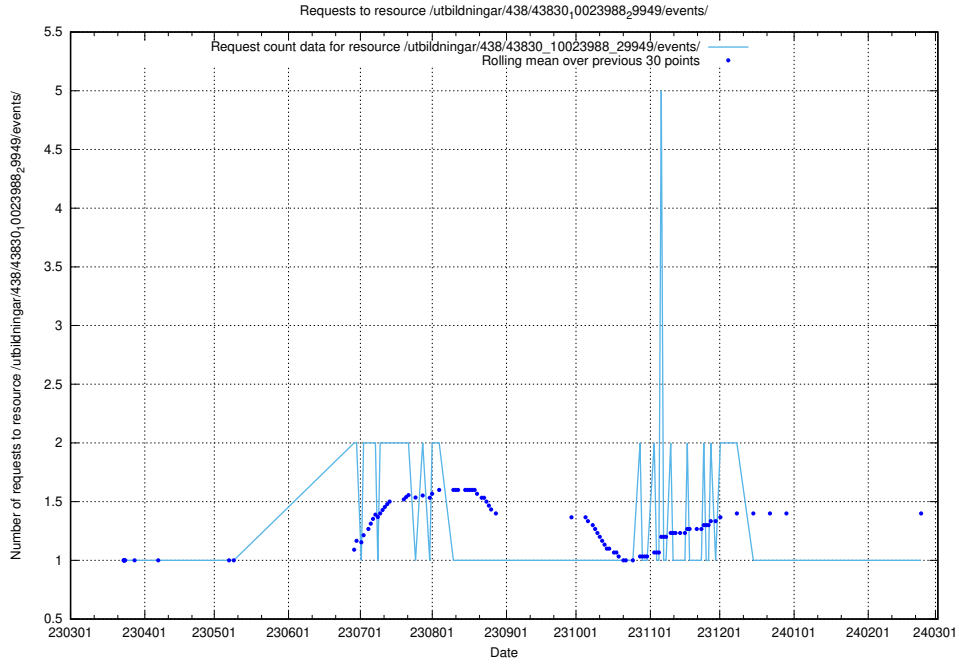

5.5976 Usage of /utbildningar/438/43830_10023988_29949/events/

Here, we count the number of requests to resource /utbildningar/438/43830_10023988_29949/events/.