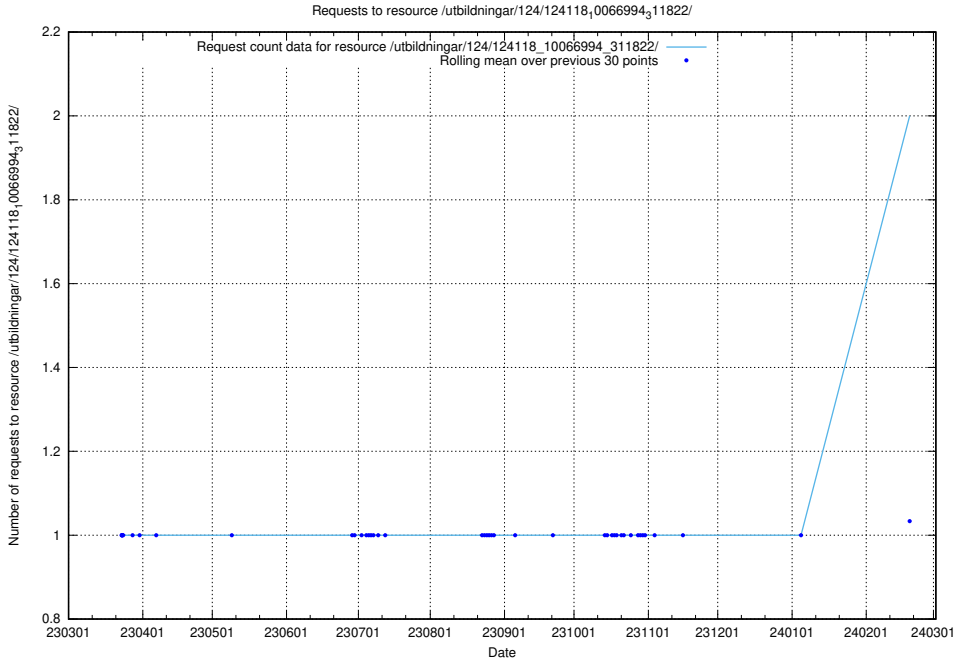

5.572 Usage of /utbildningar/124/124118_10066994_311822/

Here, we count the number of requests to resource /utbildningar/124/124118_10066994_311822/.