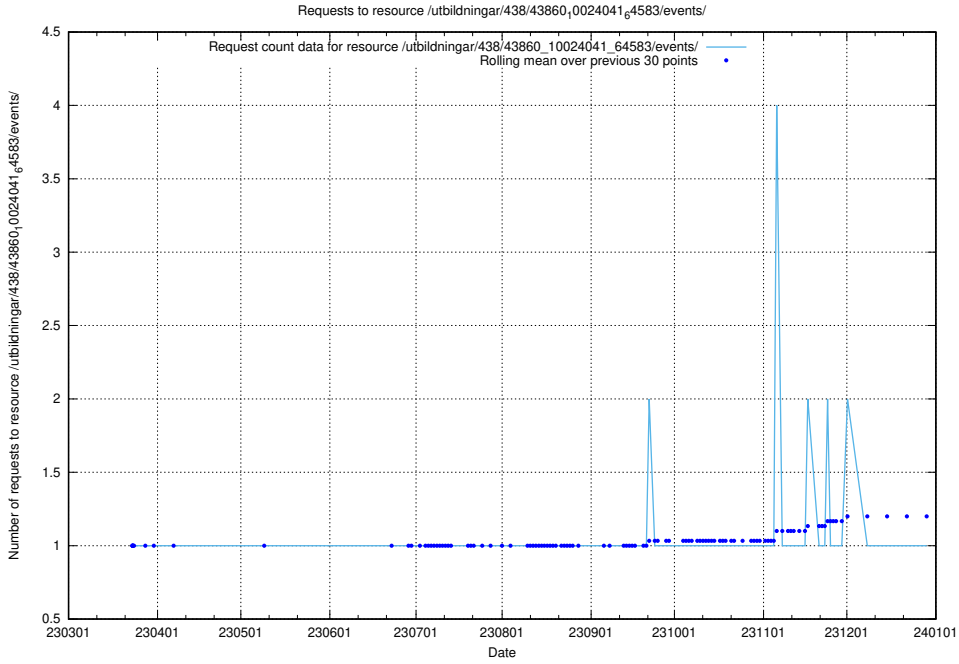

5.5965 Usage of /utbildningar/438/43860_10024041_64583/events/

Here, we count the number of requests to resource /utbildningar/438/43860_10024041_64583/events/.