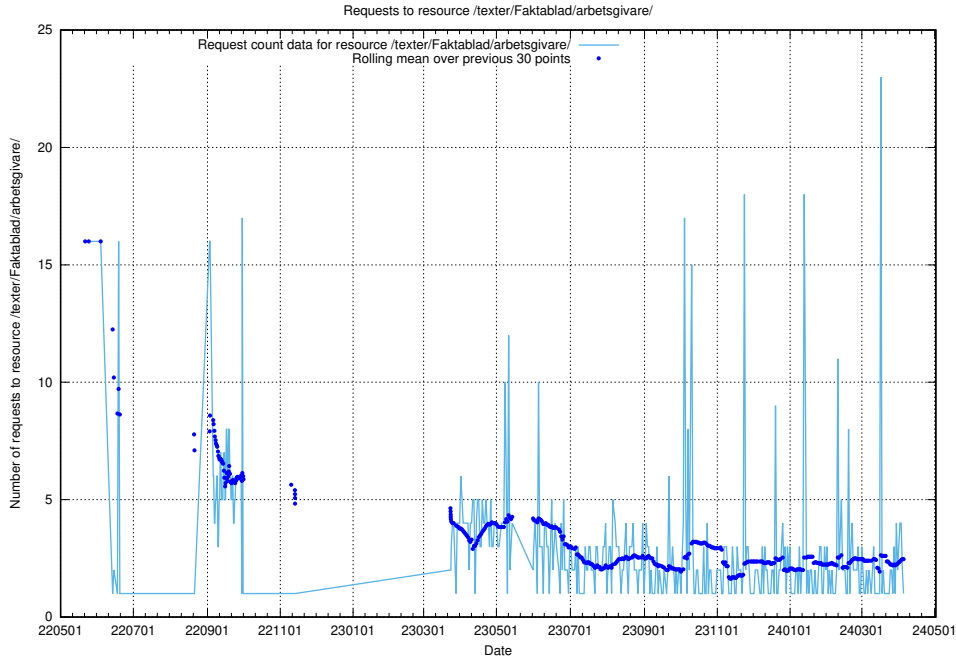

5.913 Usage of /texter/Faktablad/arbetsgivare/

Here, we count the number of requests to resource /texter/Faktablad/arbetsgivare/.