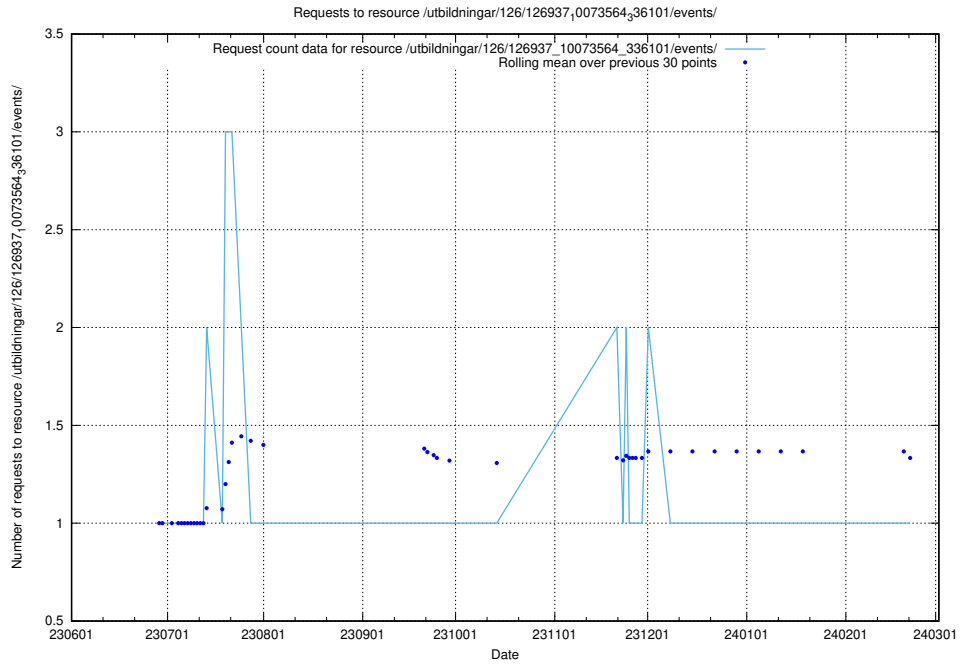

5.5055 Usage of /utbildningar/126/126937_10073564_336101/events/

Here, we count the number of requests to resource /utbildningar/126/126937_10073564_336101/events/