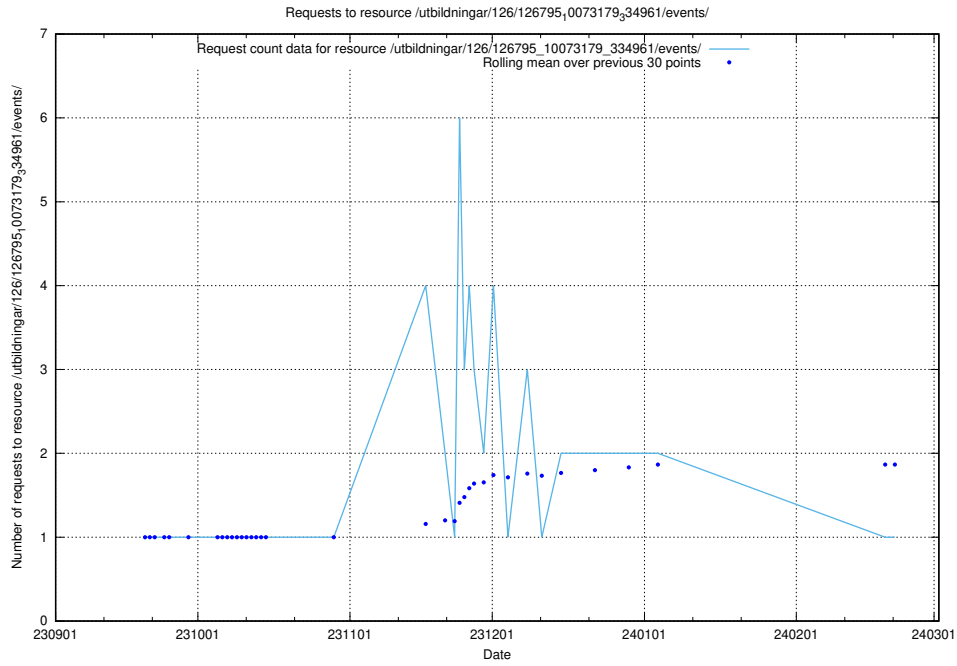

5.4144 Usage of /utbildningar/126/126795_10073179_334961/events/

Here, we count the number of requests to resource /utbildningar/126/126795_10073179_334961/events/