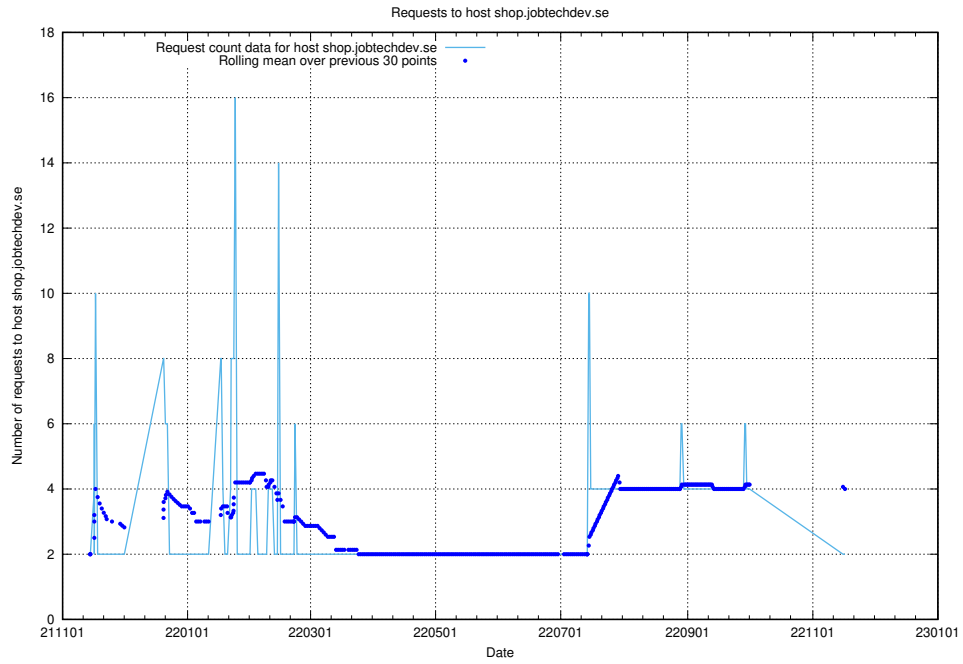

7.561 Usage of shop.jobtechdev.se

Here, we count the number of requests to host shop.jobtechdev.se.