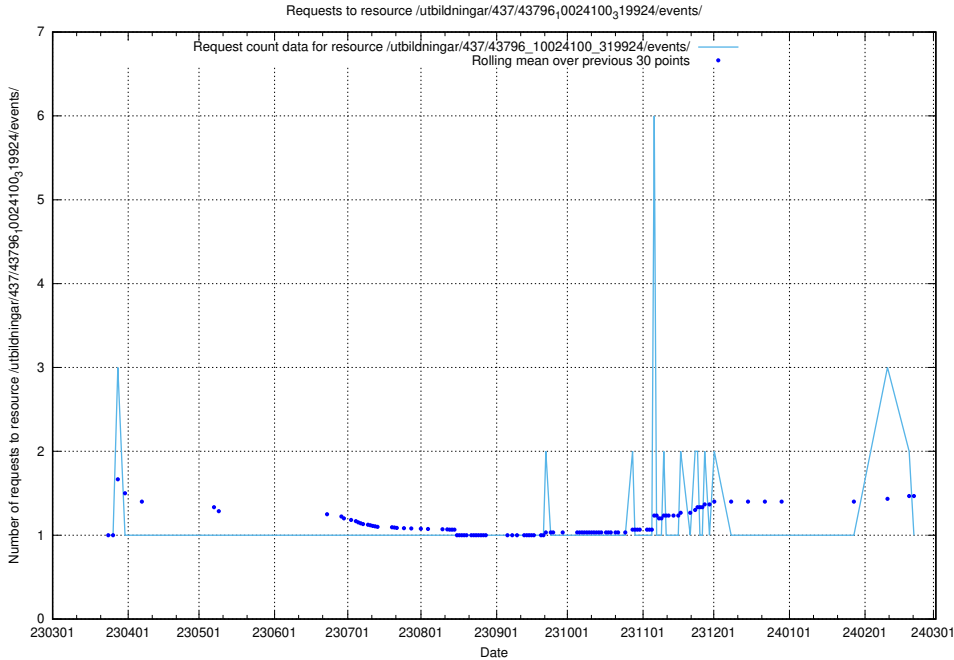

5.5836 Usage of /utbildningar/437/43796_10024100_319924/events/

Here, we count the number of requests to resource /utbildningar/437/43796_10024100_319924/events/.