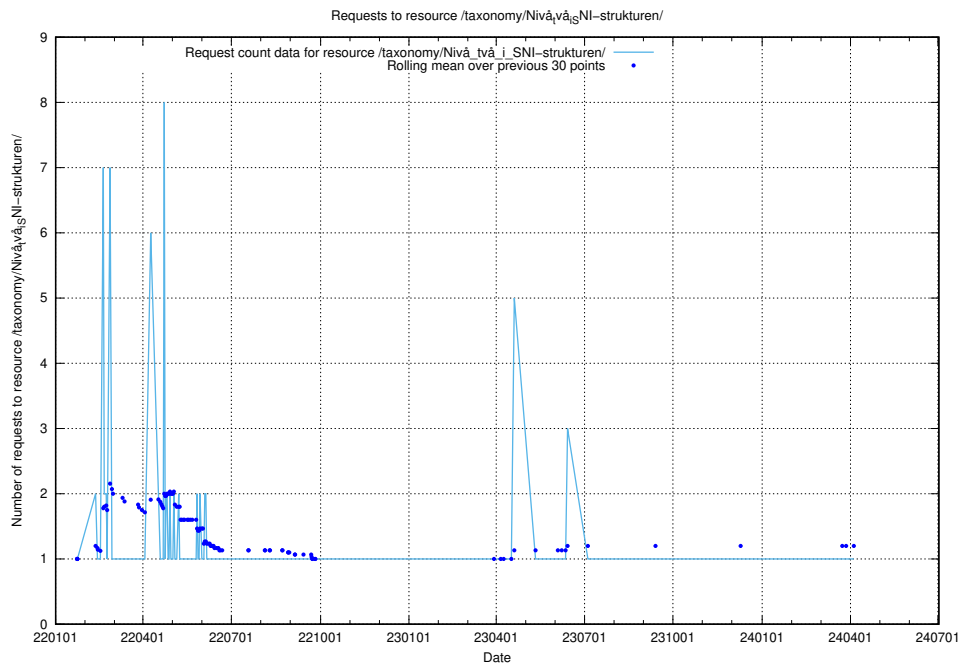

5.3825 Usage of /taxonomy/Nivå_två_i_SNI-strukturen/

Here, we count the number of requests to resource /taxonomy/Nivå_två_i_SNI-strukturen/.