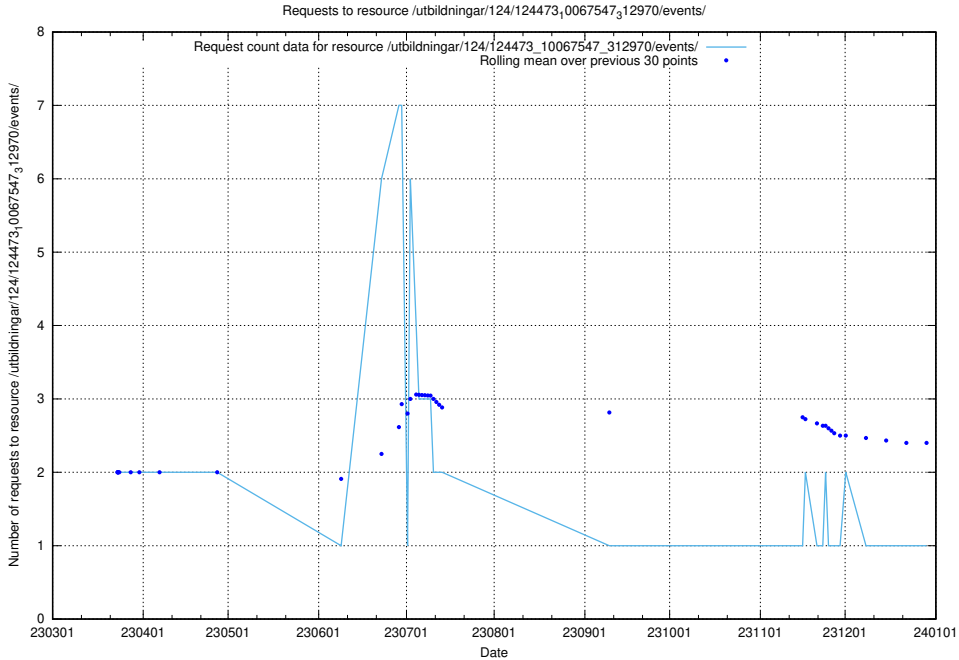

5.5942 Usage of /utbildningar/124/124473_10067547_312970/events/

Here, we count the number of requests to resource /utbildningar/124/124473_10067547_312970/events/