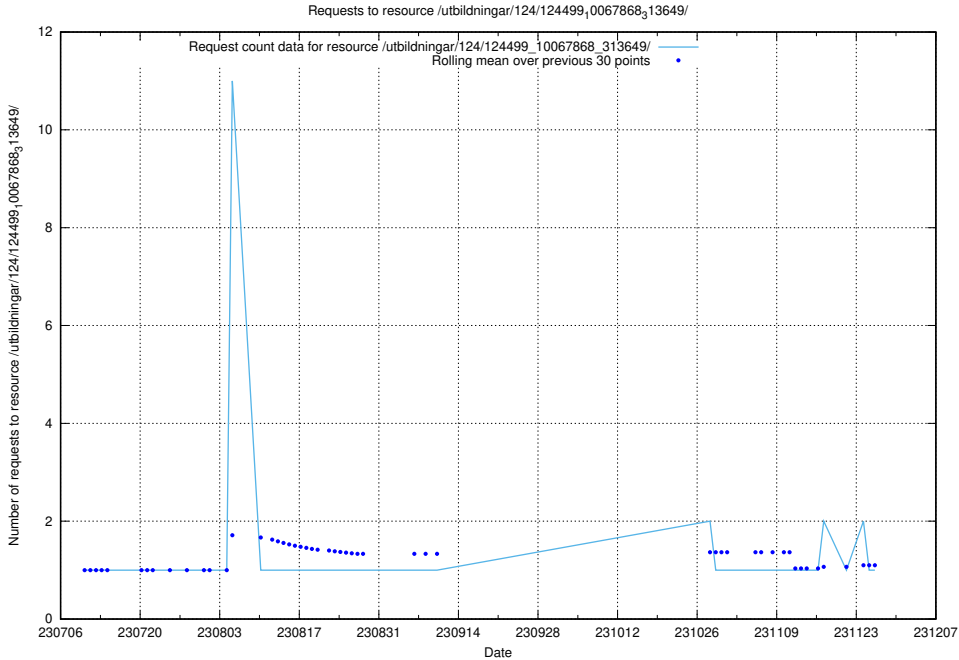

5.4744 Usage of /utbildningar/124/124499_10067868_313649/

Here, we count the number of requests to resource /utbildningar/124/124499_10067868_313649/.