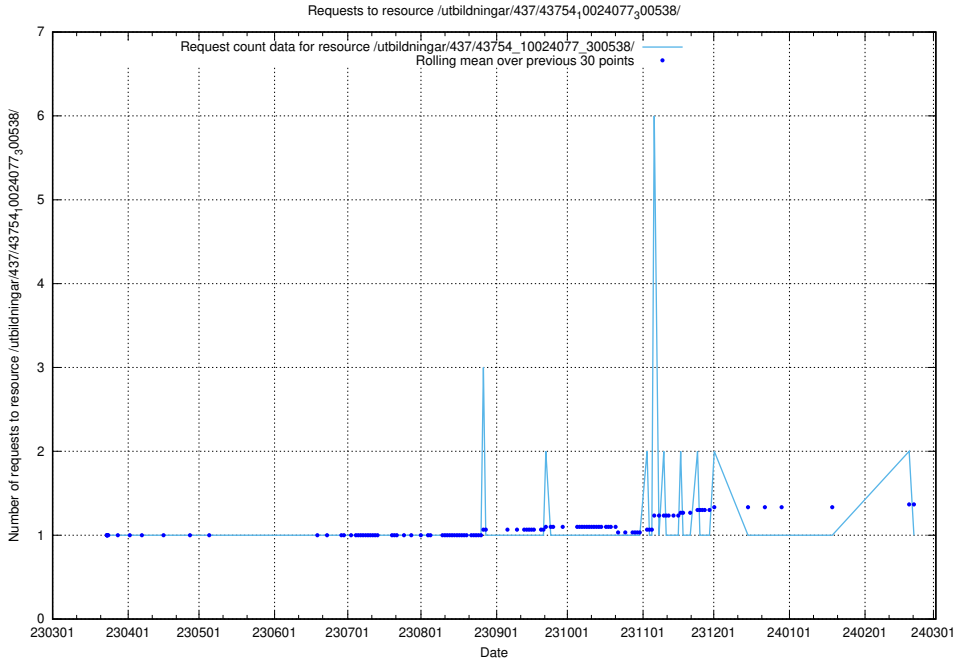

5.6017 Usage of /utbildningar/437/43754_10024077_300538/

Here, we count the number of requests to resource /utbildningar/437/43754_10024077_300538/.