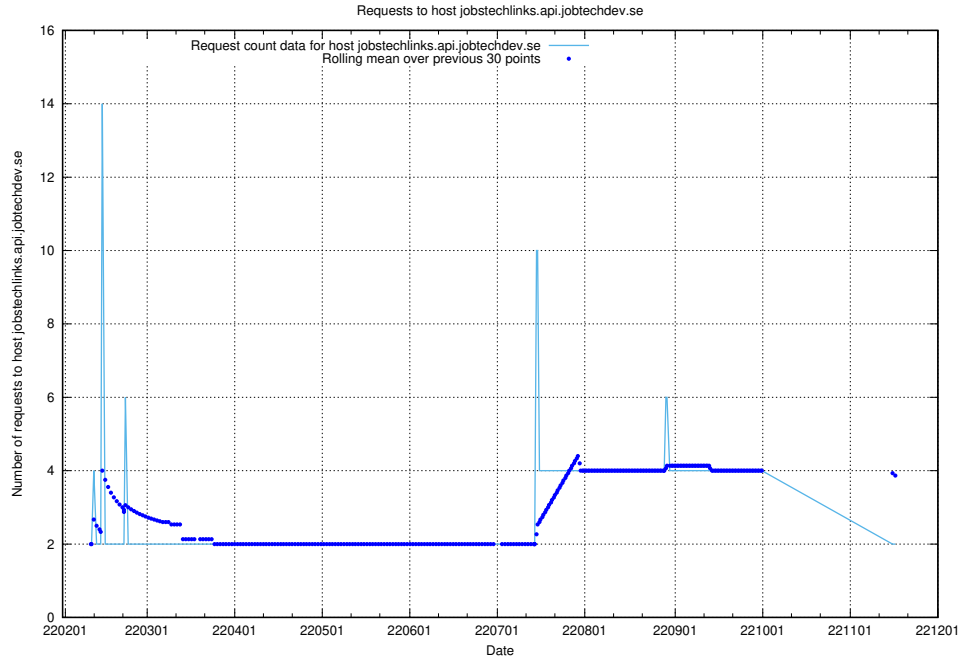

7.555 Usage of `jobstechlinks.api.jobtechdev.se`

Here, we count the number of requests to host `jobstechlinks.api.jobtechdev.se`.