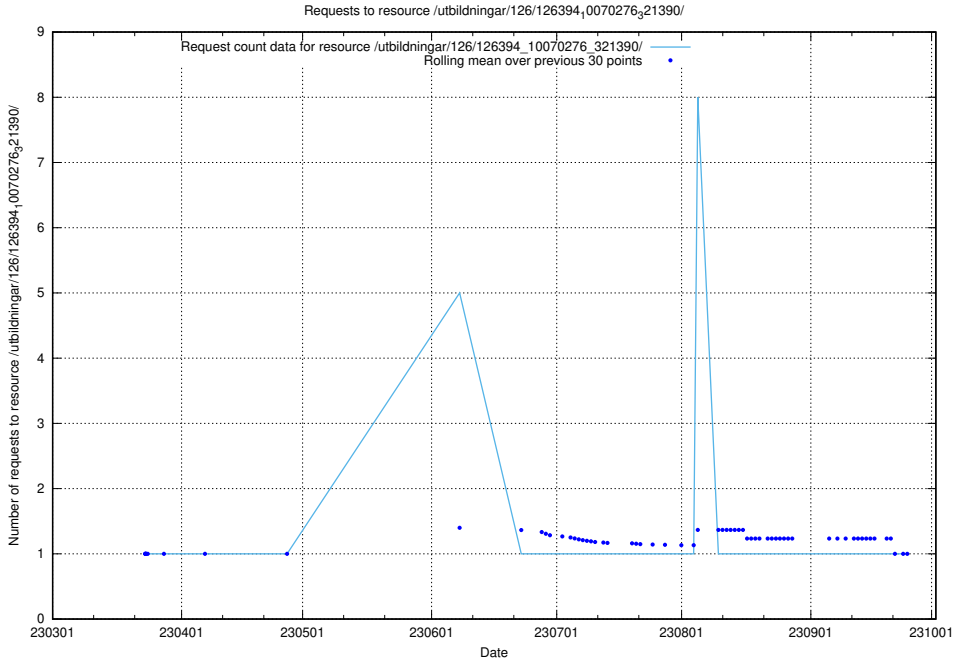

5.6064 Usage of /utbildningar/126/126394_10070276_321390/

Here, we count the number of requests to resource /utbildningar/126/126394_10070276_321390/.