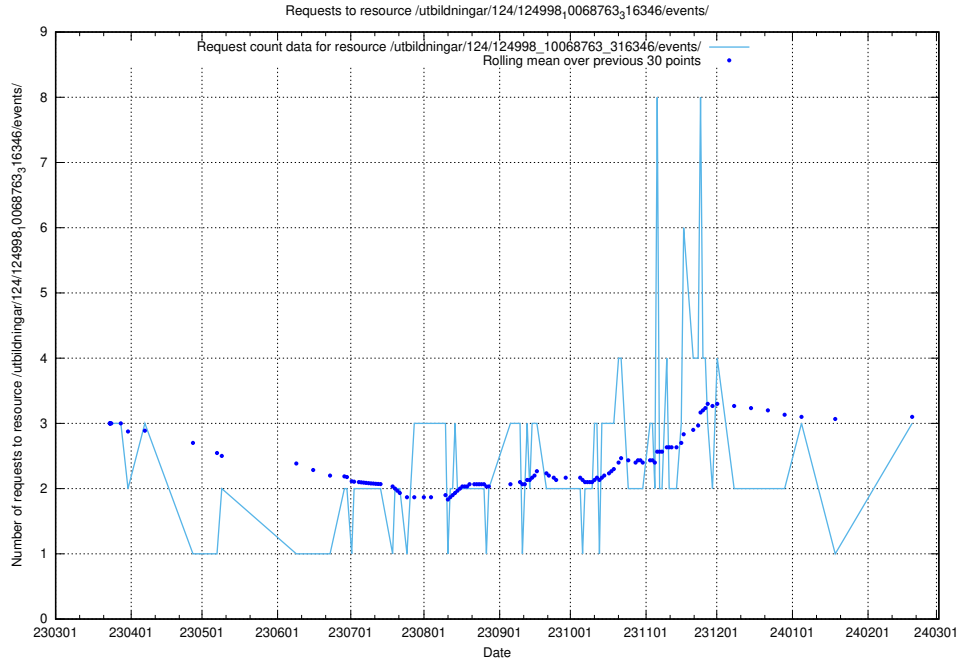

5.311 Usage of /utbildningar/124/124998_10068763_316346/events/

Here, we count the number of requests to resource /utbildningar/124/124998_10068763_316346/events/