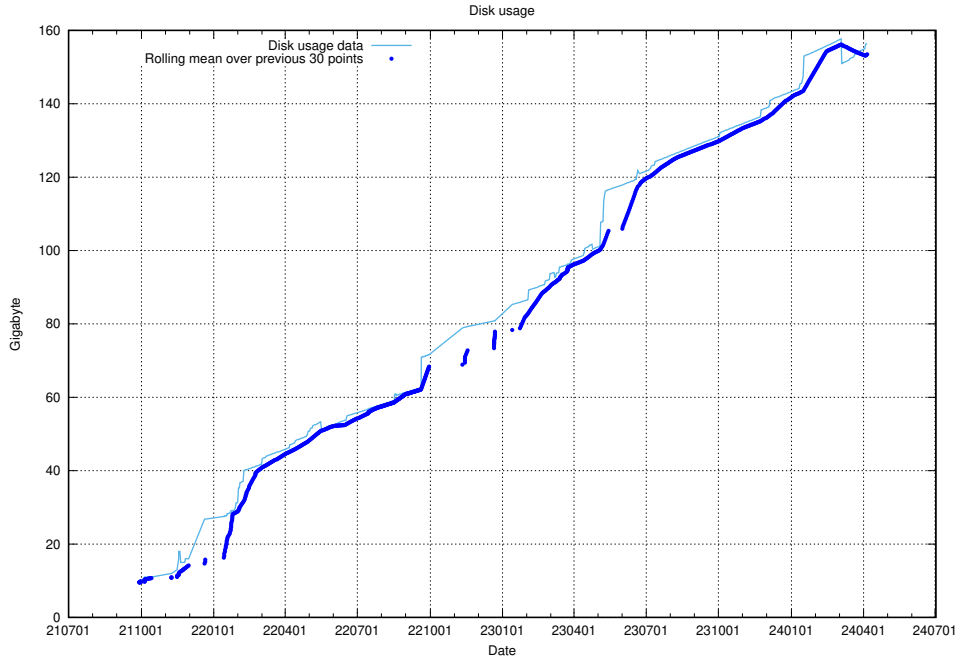

5.2 Disk space usage

A table showing the disk space usage on the data server.