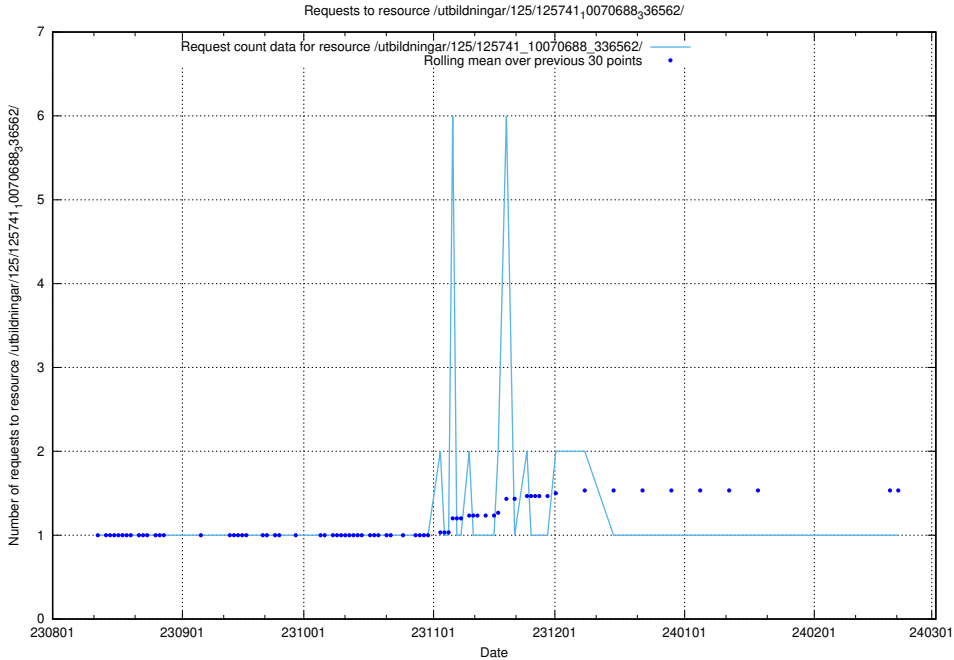

5.4431 Usage of /utbildningar/125/125741_10070688_336562/

Here, we count the number of requests to resource /utbildningar/125/125741_10070688_336562/.