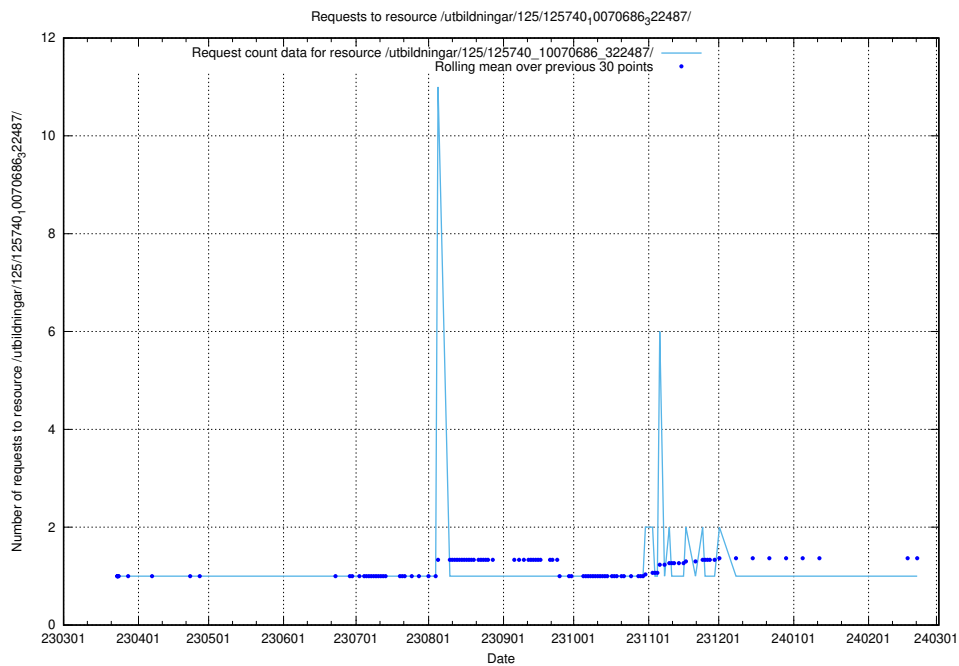

5.836 Usage of /utbildningar/125/125740_10070686_322487/

Here, we count the number of requests to resource /utbildningar/125/125740_10070686_322487/.