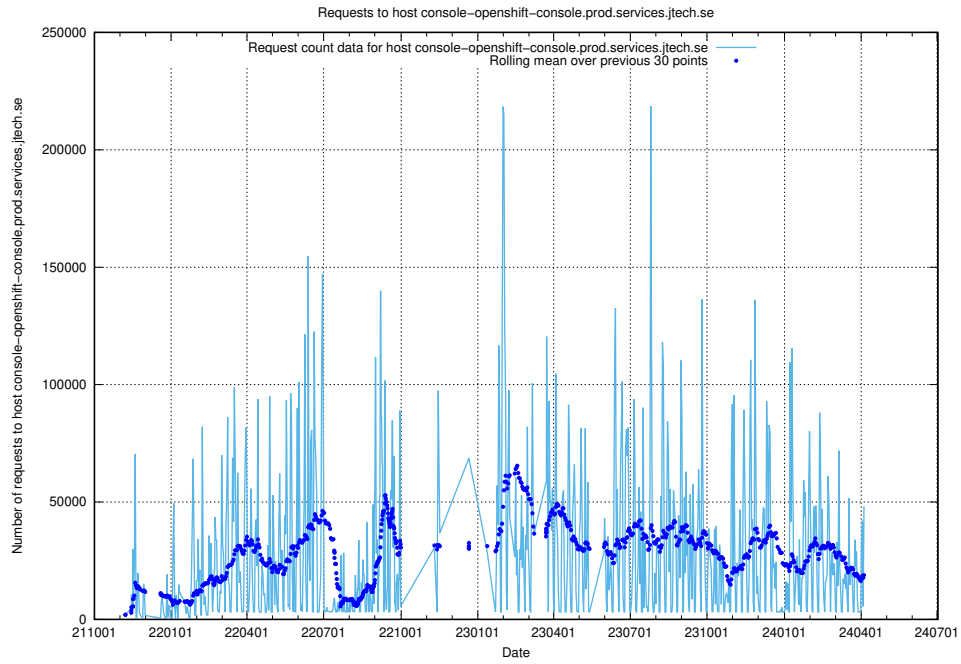

7.5 Usage of console-openshift-console.prod.services.jtech.se

Here, we count the number of requests to host console-openshift-console.prod.services.jtech.se.