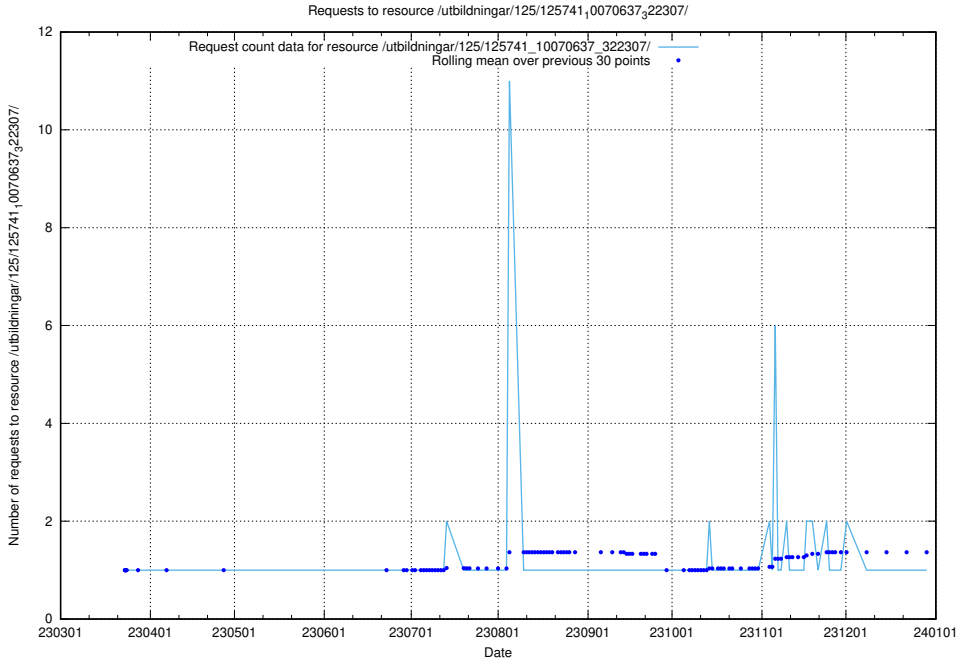

5.817 Usage of /utbildningar/125/125741_10070637_322307/

Here, we count the number of requests to resource /utbildningar/125/125741_10070637_322307/.