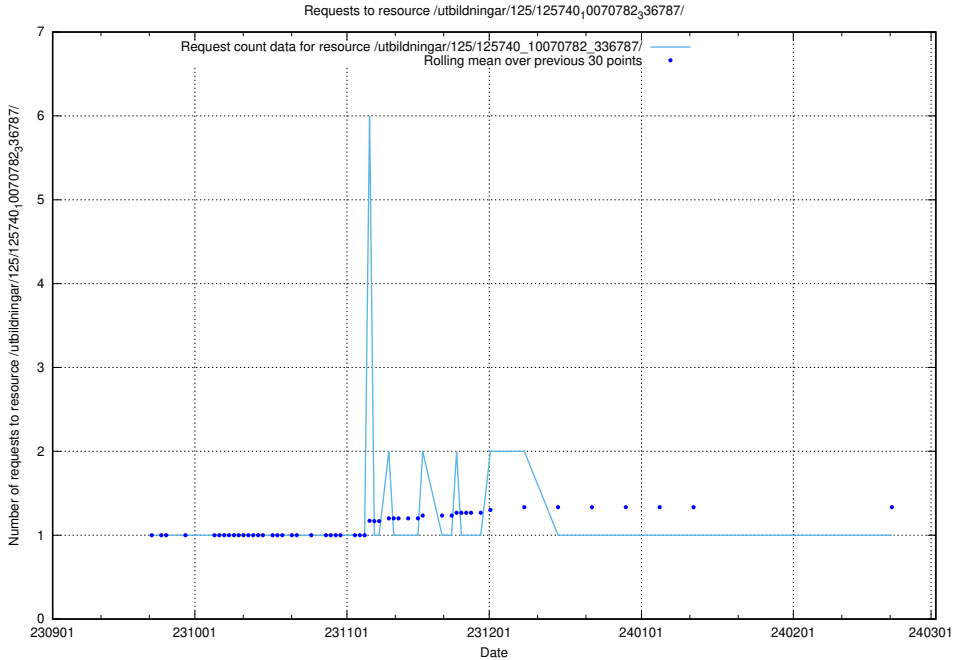

5.4125 Usage of /utbildningar/125/125740_10070782_336787/

Here, we count the number of requests to resource /utbildningar/125/125740_10070782_336787/.