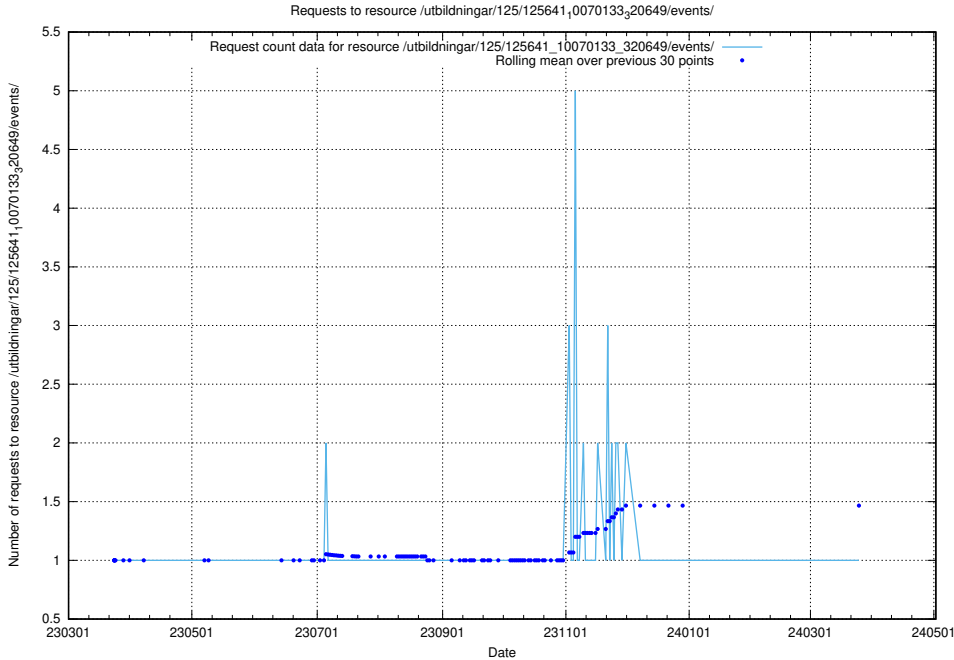

### 5.904 Usage of /utbildningar/125/125641\_10070133\_320649/events/

Here, we count the number of requests to resource /utbildningar/125/125641\_10070133\_320649/events/