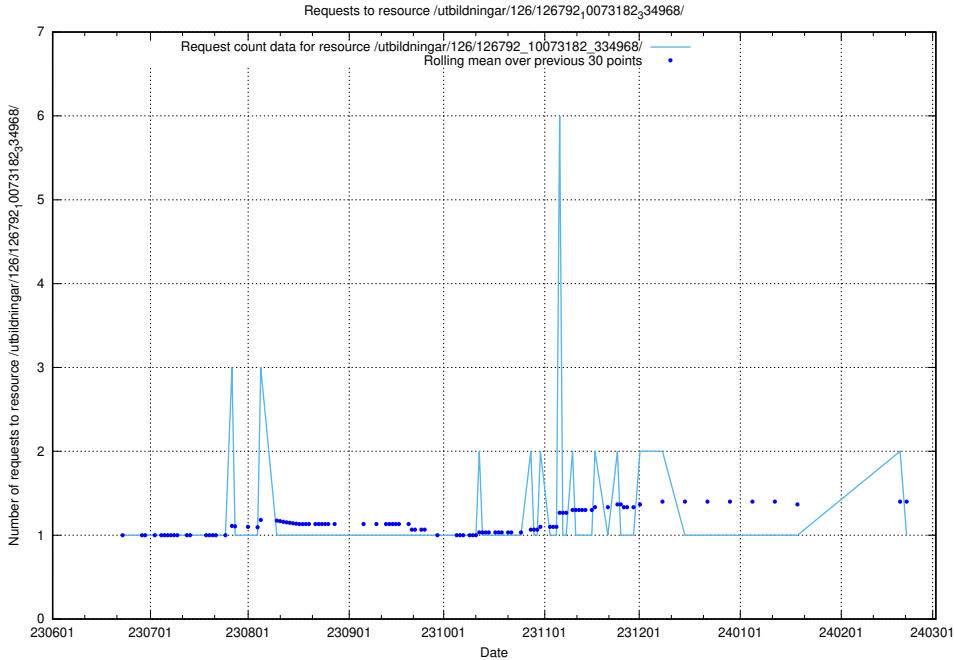

5.5207 Usage of /utbildningar/126/126792_10073182_334968/

Here, we count the number of requests to resource /utbildningar/126/126792_10073182_334968/.