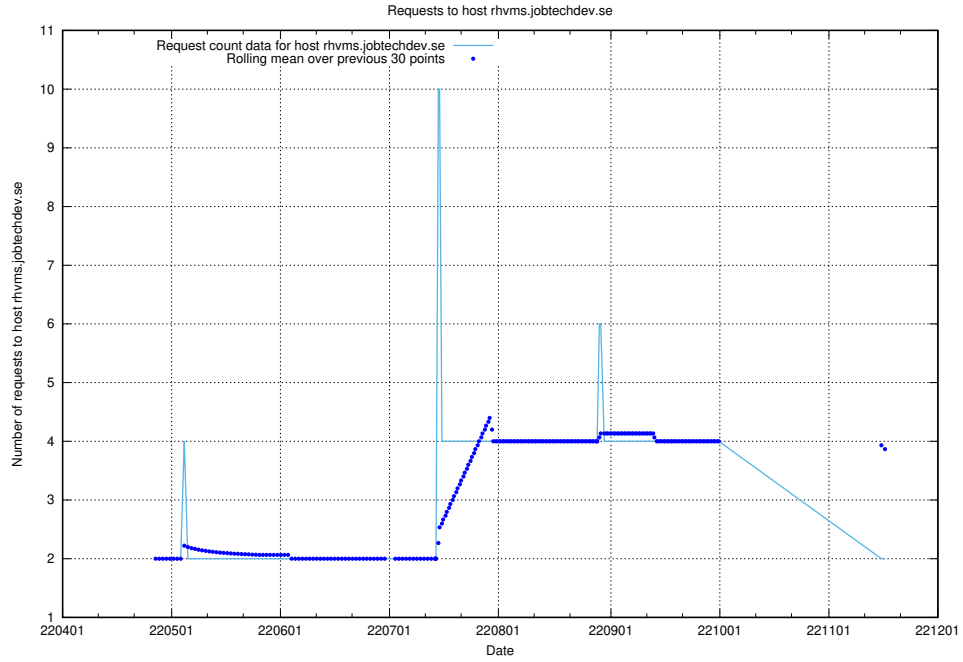

7.446 Usage of rhvms.jobtechdev.se

Here, we count the number of requests to host rhvms.jobtechdev.se.