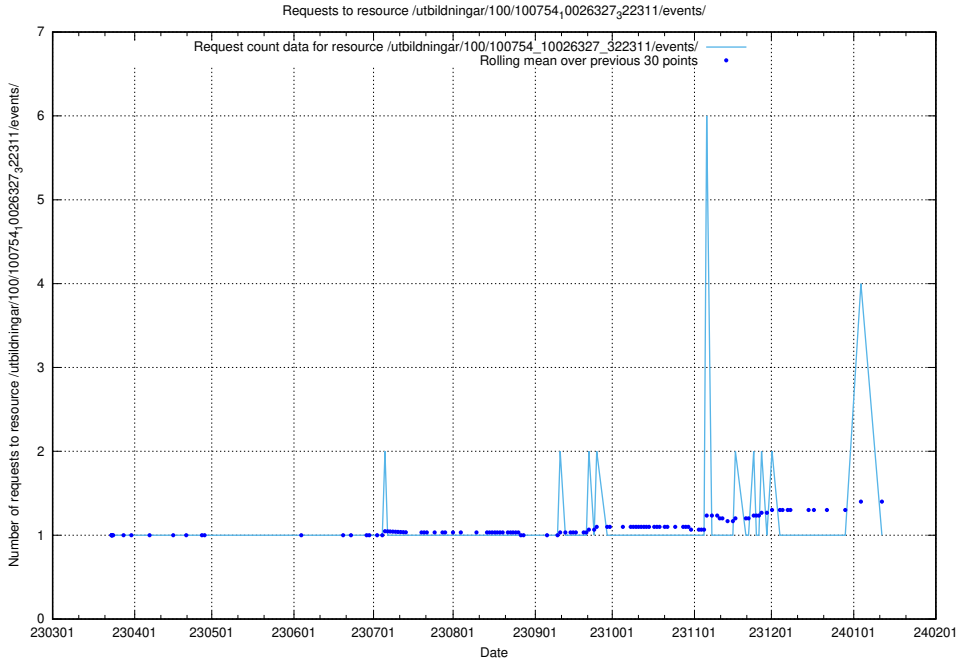

5.5190 Usage of /utbildningar/100/100754_10026327_322311/events/

Here, we count the number of requests to resource /utbildningar/100/100754_10026327_322311/events/