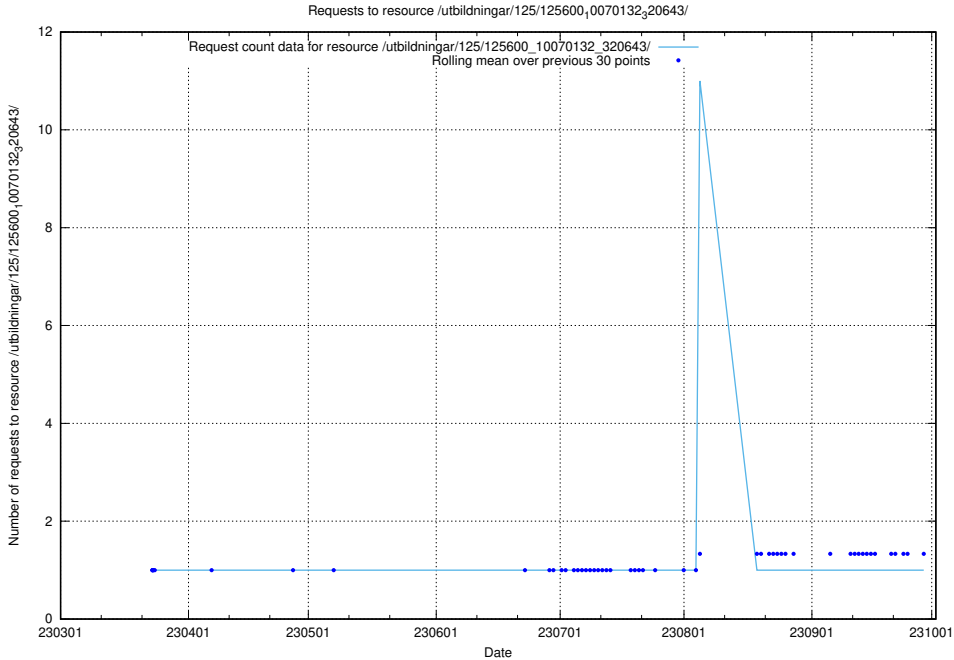

5.938 Usage of /utbildningar/125/125600_10070132_320643/

Here, we count the number of requests to resource /utbildningar/125/125600_10070132_320643/.