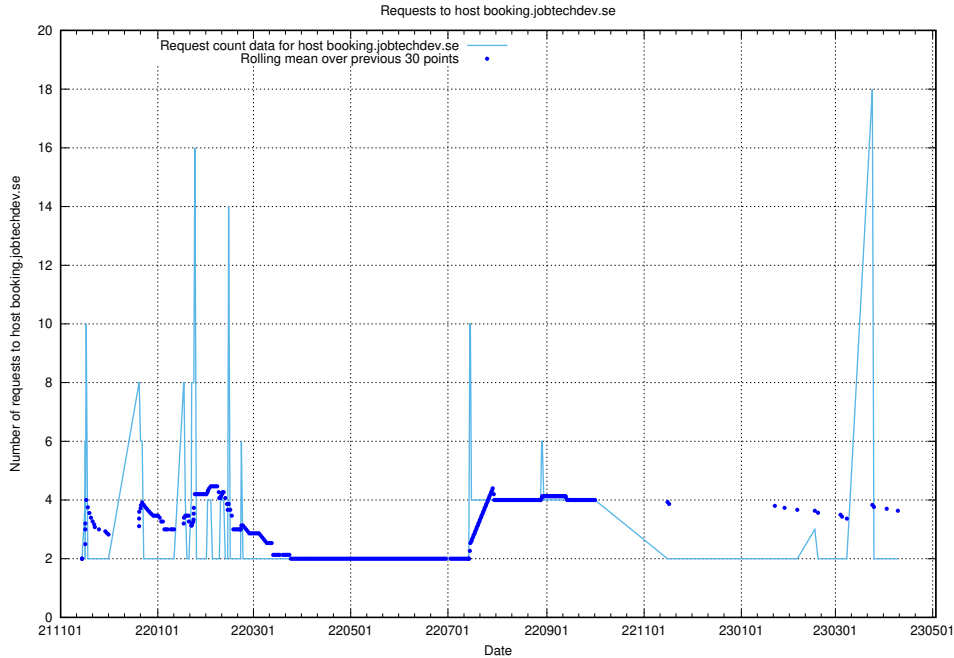

7.278 Usage of booking.jobtechdev.se

Here, we count the number of requests to host booking.jobtechdev.se.