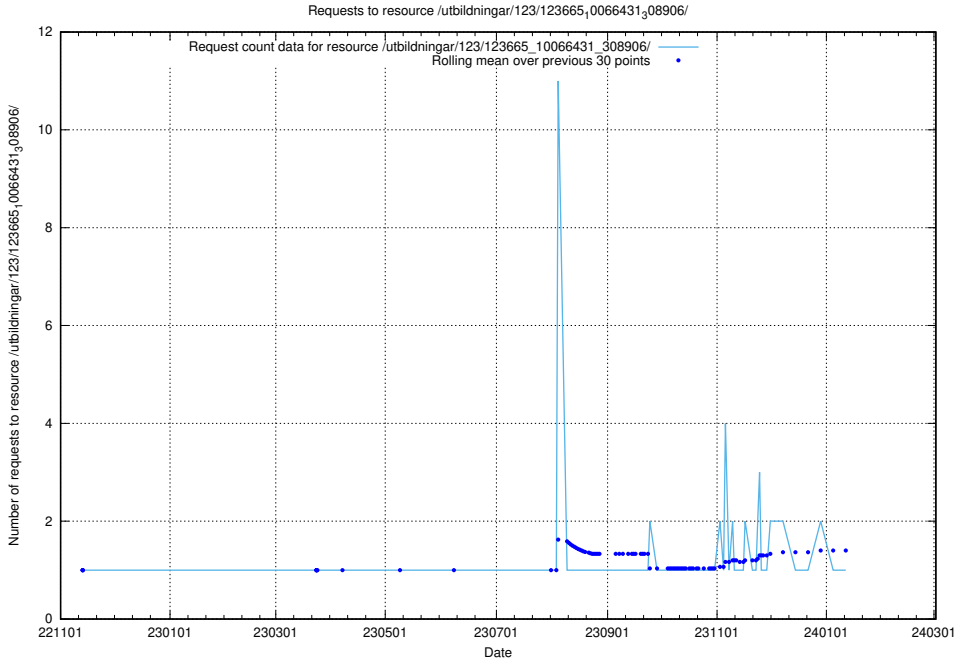

5.5558 Usage of /utbildningar/123/123665_10066431_308906/

Here, we count the number of requests to resource /utbildningar/123/123665_10066431_308906/.