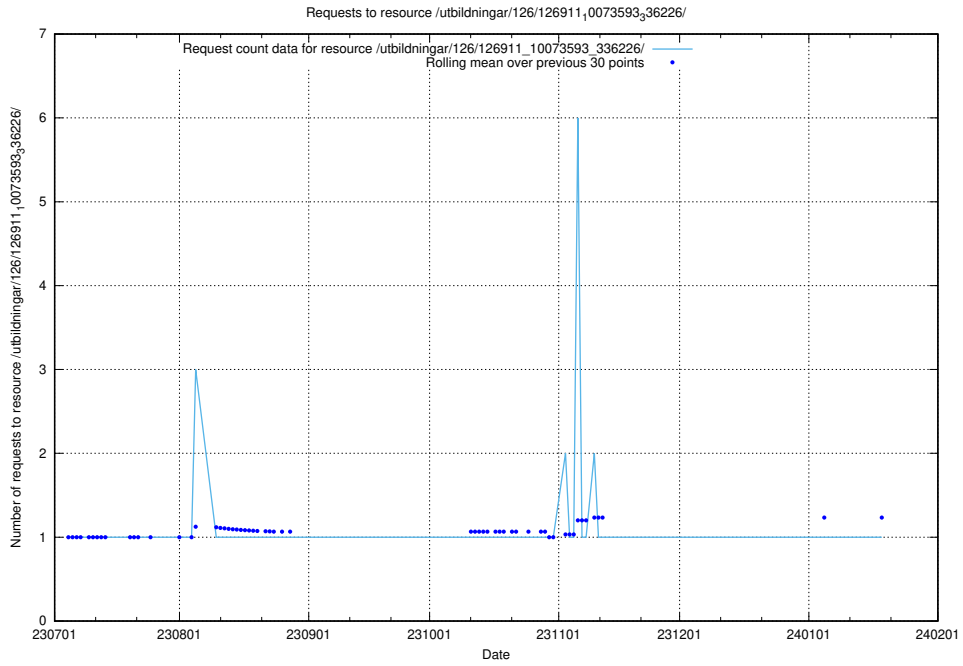

5.4960 Usage of /utbildningar/126/126911_10073593_336226/

Here, we count the number of requests to resource /utbildningar/126/126911_10073593_336226/.