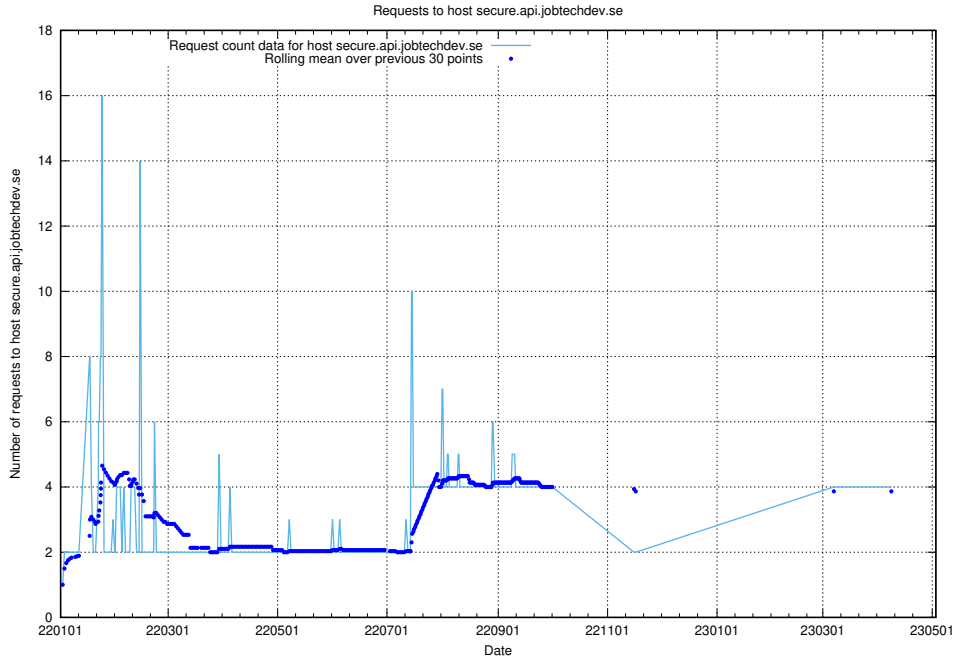

7.115 Usage of secure.api.jobtechdev.se

Here, we count the number of requests to host secure.api.jobtechdev.se.