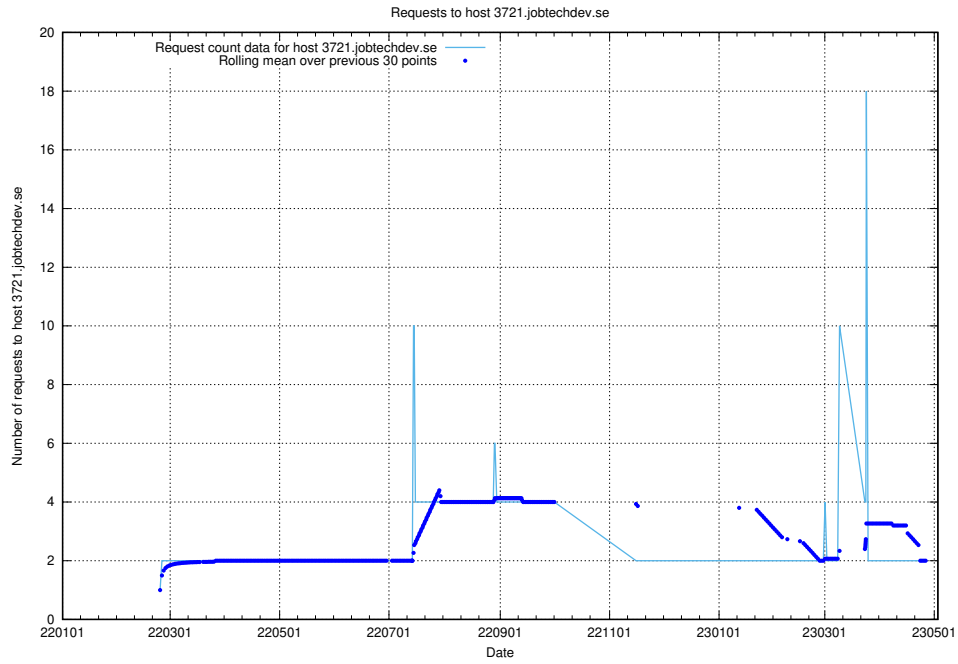

7.512 Usage of 3721.jobtechdev.se

Here, we count the number of requests to host 3721.jobtechdev.se.