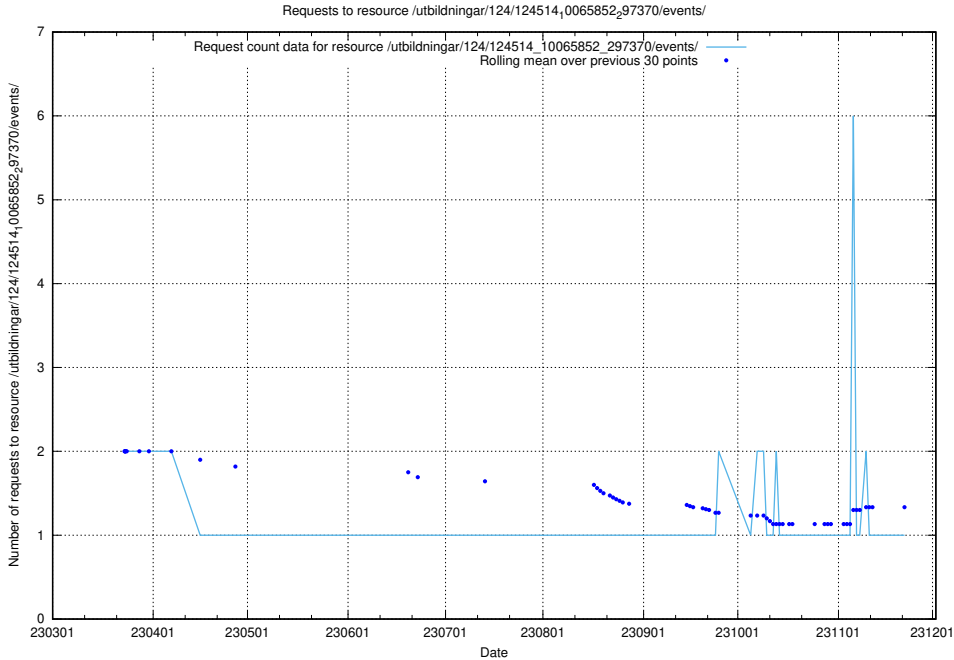

5.5940 Usage of /utbildningar/124/124514_10065852_297370/events/

Here, we count the number of requests to resource /utbildningar/124/124514_10065852_297370/events/