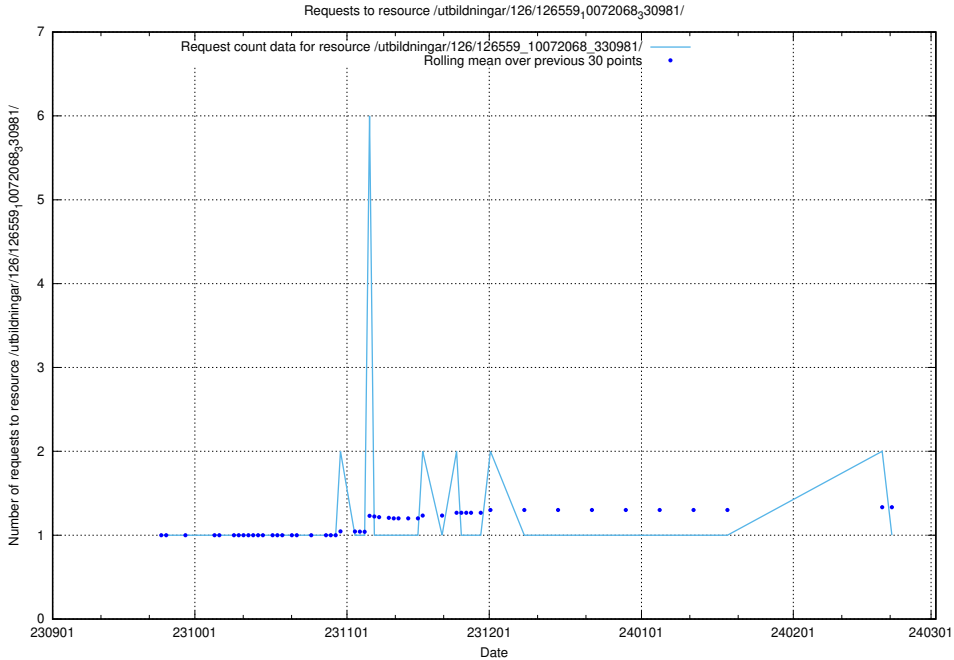

5.4096 Usage of /utbildningar/126/126559_10072068_330981/

Here, we count the number of requests to resource /utbildningar/126/126559_10072068_330981/.