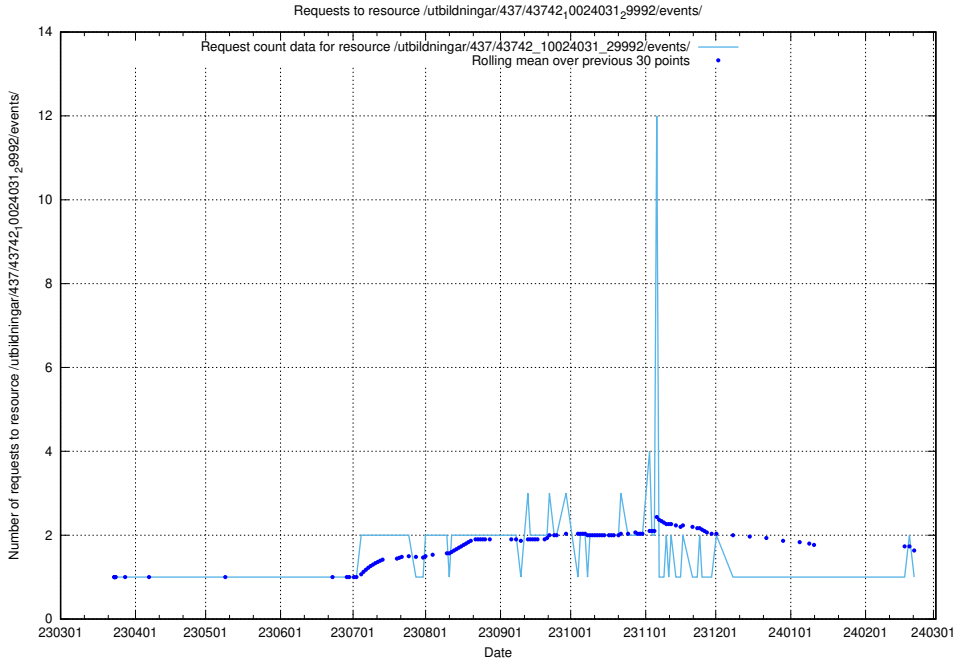

5.6030 Usage of /utbildningar/437/43742_10024031_29992/events/

Here, we count the number of requests to resource /utbildningar/437/43742_10024031_29992/events/.