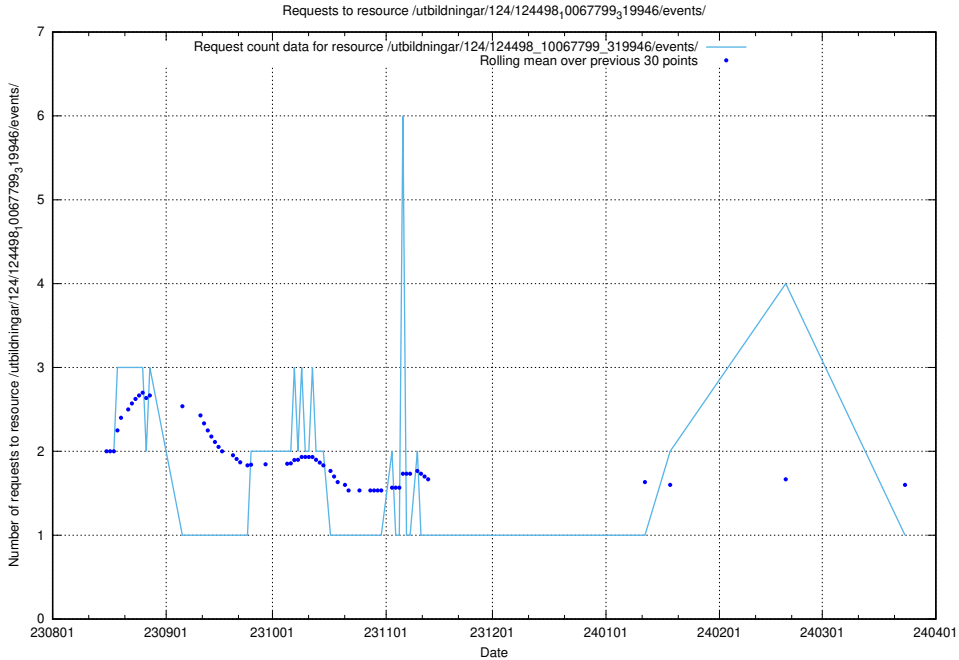

### 5.4415 Usage of /utbildningar/124/124498\_10067799\_319946/events/

Here, we count the number of requests to resource /utbildningar/124/124498\_10067799\_319946/events/