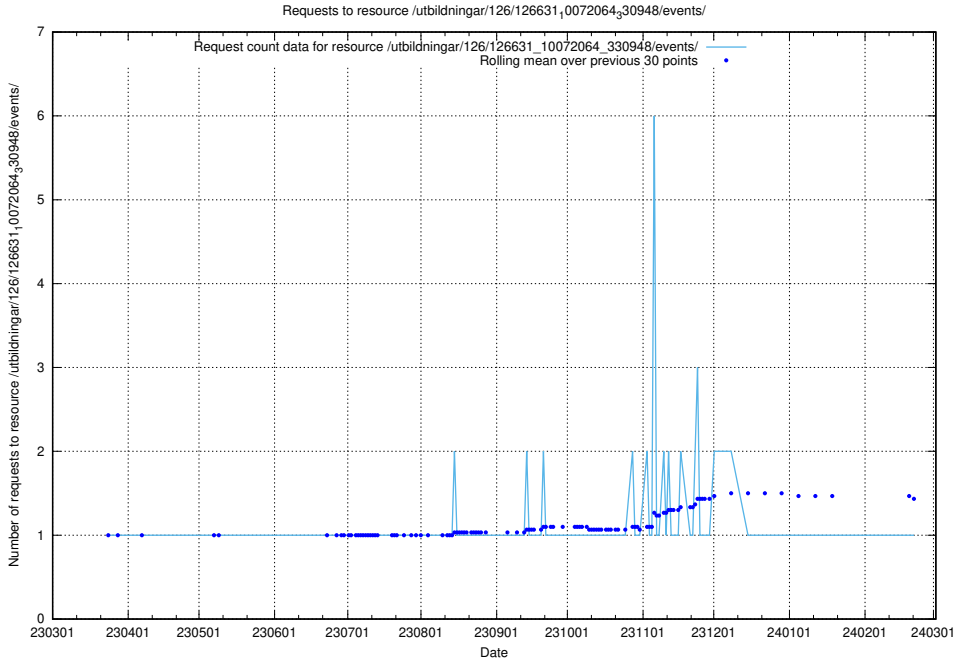

5.5857 Usage of /utbildningar/126/126631_10072064_330948/events/

Here, we count the number of requests to resource /utbildningar/126/126631_10072064_330948/events/