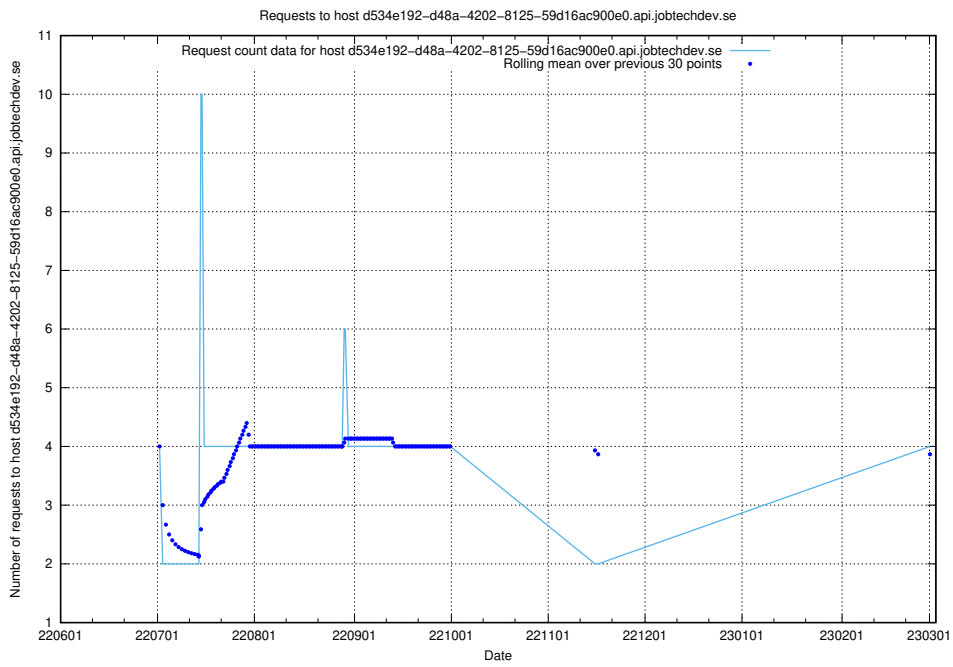

7.139 Usage of d534e192-d48a-4202-8125-59d16ac900e0.api.jobtechdev.se

Here, we count the number of requests to host d534e192-d48a-4202-8125-59d16ac900e0.api.jobtechdev.se.