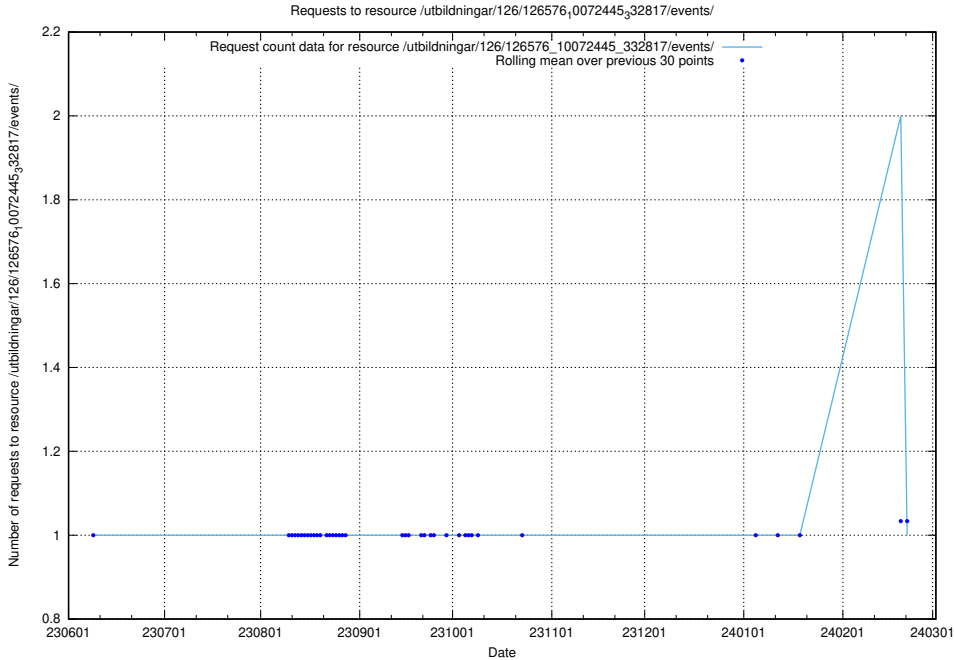

5.5522 Usage of /utbildningar/126/126576_10072445_332817/events/

Here, we count the number of requests to resource /utbildningar/126/126576_10072445_332817/events/