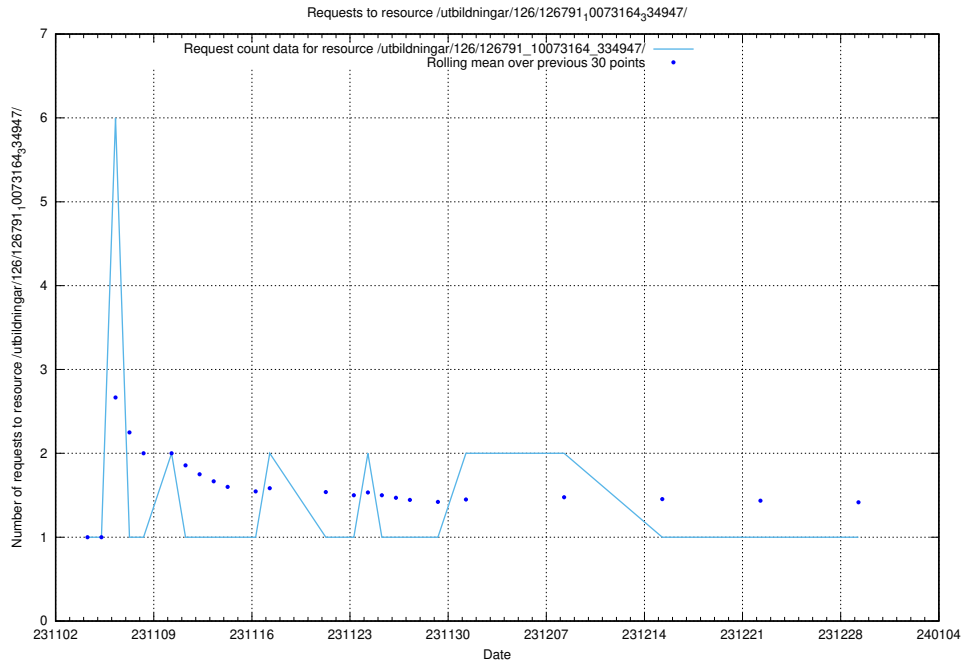

5.3739 Usage of /utbildningar/126/126791_10073164_334947/

Here, we count the number of requests to resource /utbildningar/126/126791_10073164_334947/.