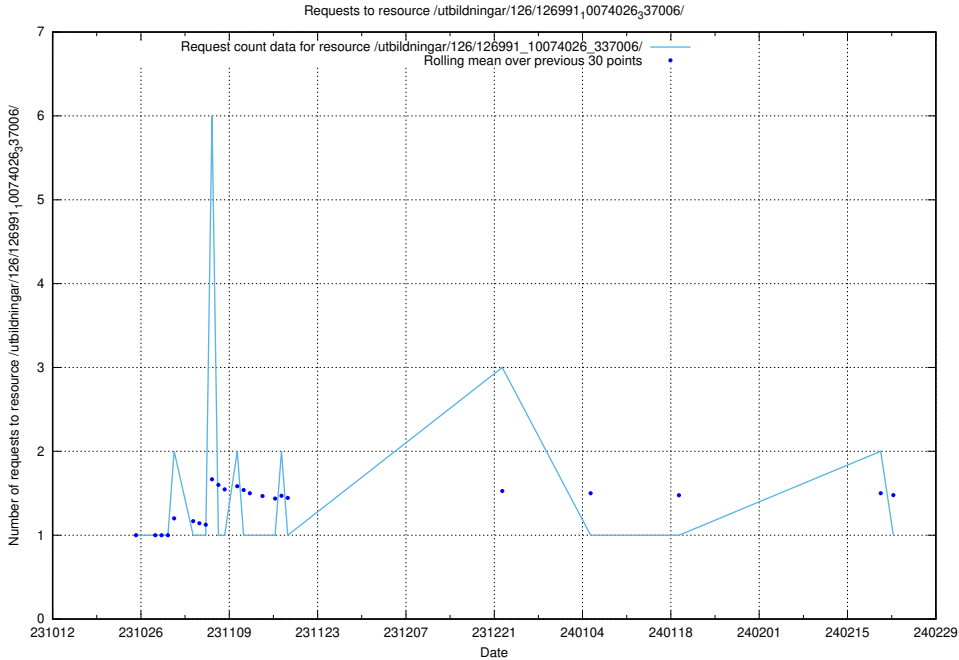

### 5.3824 Usage of /utbildningar/126/126991\_10074026\_337006/

Here, we count the number of requests to resource /utbildningar/126/126991\_10074026\_337006/.