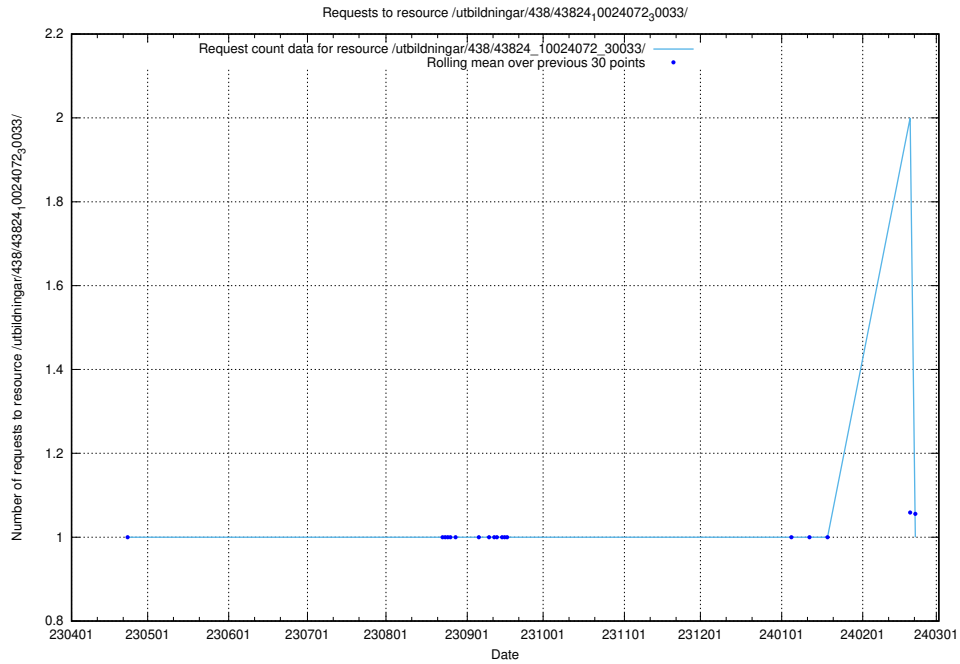

5.5651 Usage of /utbildningar/438/43824_10024072_30033/

Here, we count the number of requests to resource /utbildningar/438/43824_10024072_30033/.