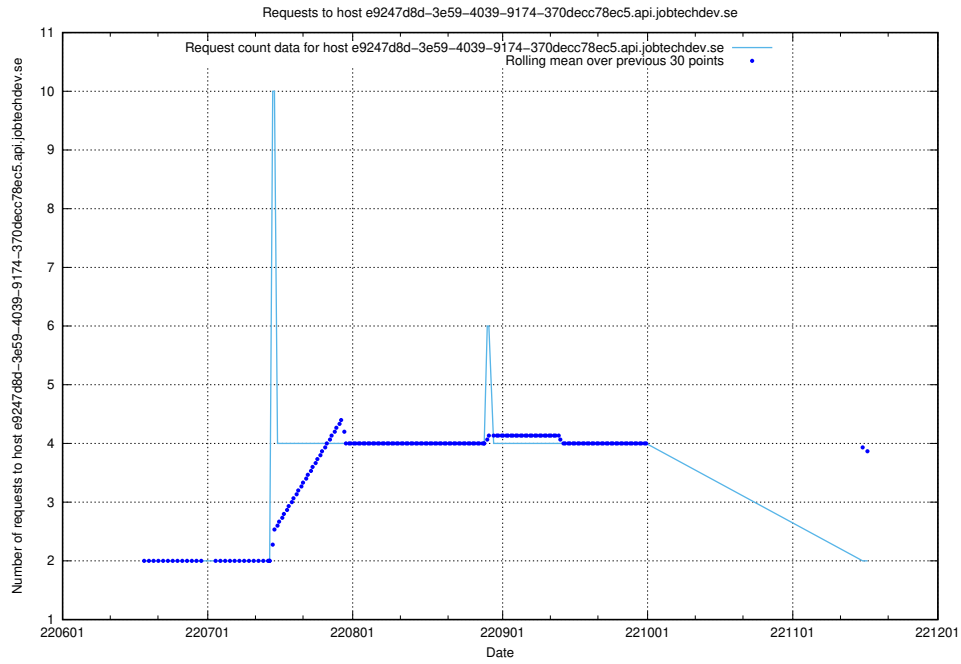

### 7.398 Usage of e9247d8d-3e59-4039-9174-370decc78ec5.api.jobtechdev.se

Here, we count the number of requests to host e9247d8d-3e59-4039-9174-370decc78ec5.api.jobtechdev.se.