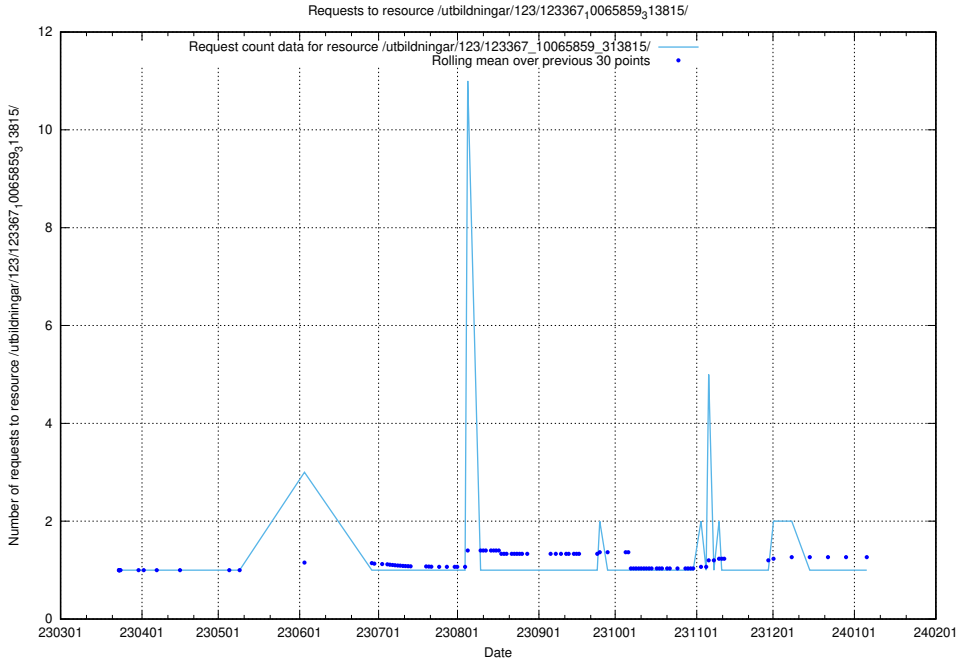

5.4469 Usage of /utbildningar/123/123367_10065859_313815/

Here, we count the number of requests to resource /utbildningar/123/123367_10065859_313815/.