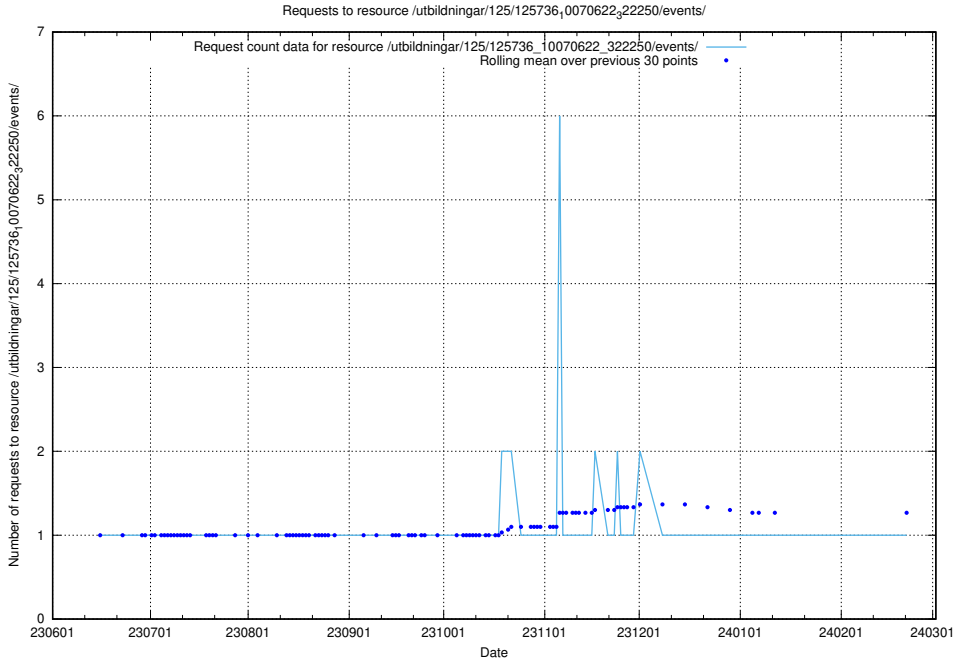

### 5.5508 Usage of /utbildningar/125/125736\_10070622\_322250/events/

Here, we count the number of requests to resource /utbildningar/125/125736\_10070622\_322250/events/