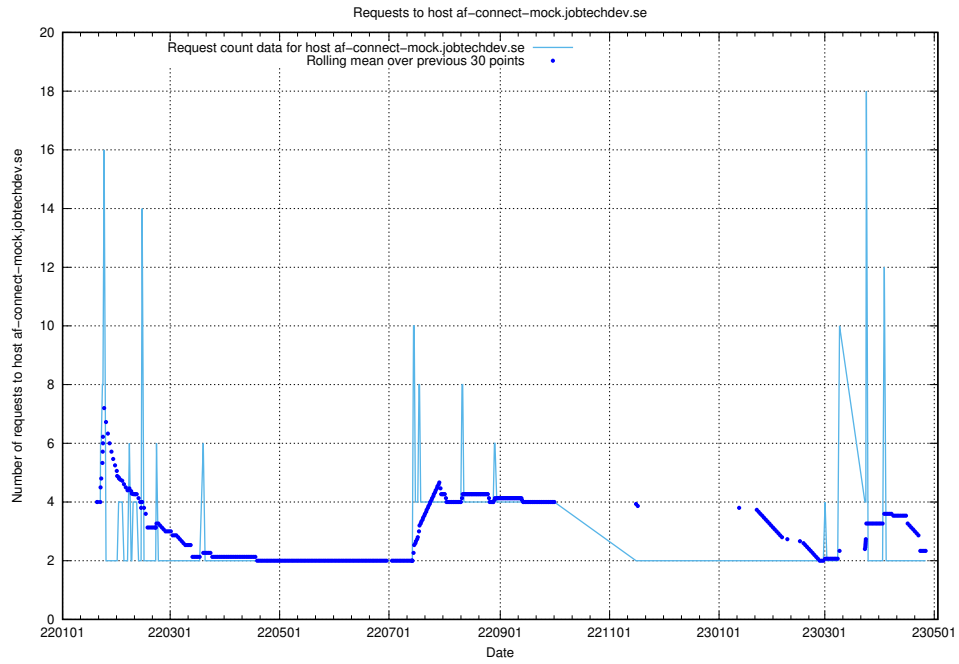

7.264 Usage of af-connect-mock.jobtechdev.se

Here, we count the number of requests to host af-connect-mock.jobtechdev.se.