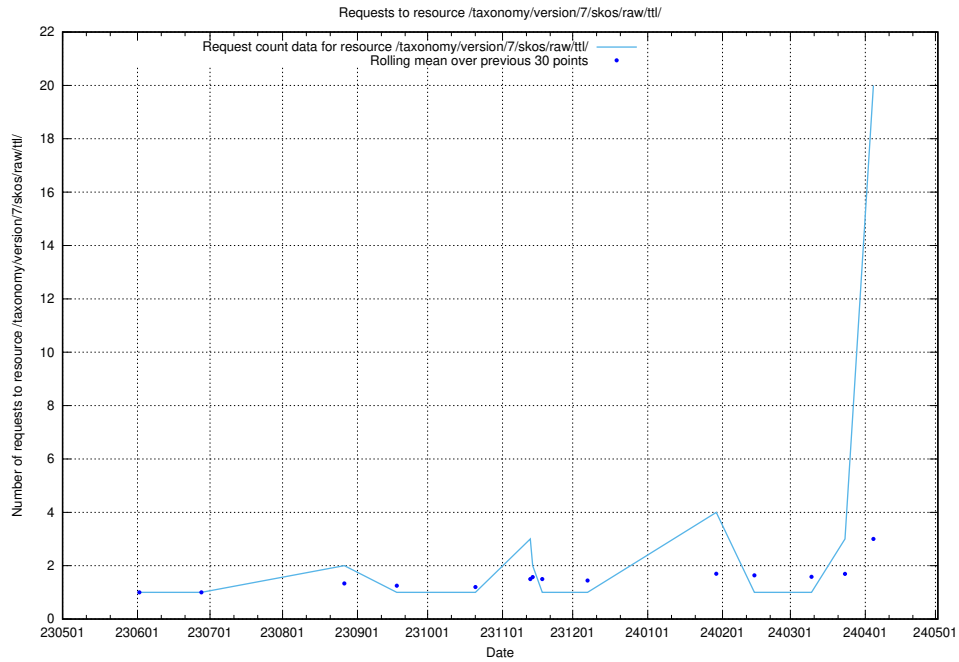

5.24 Usage of /taxonomy/version/7/skos/raw/ttl/

Here, we count the number of requests to resource /taxonomy/version/7/skos/raw/ttl/.