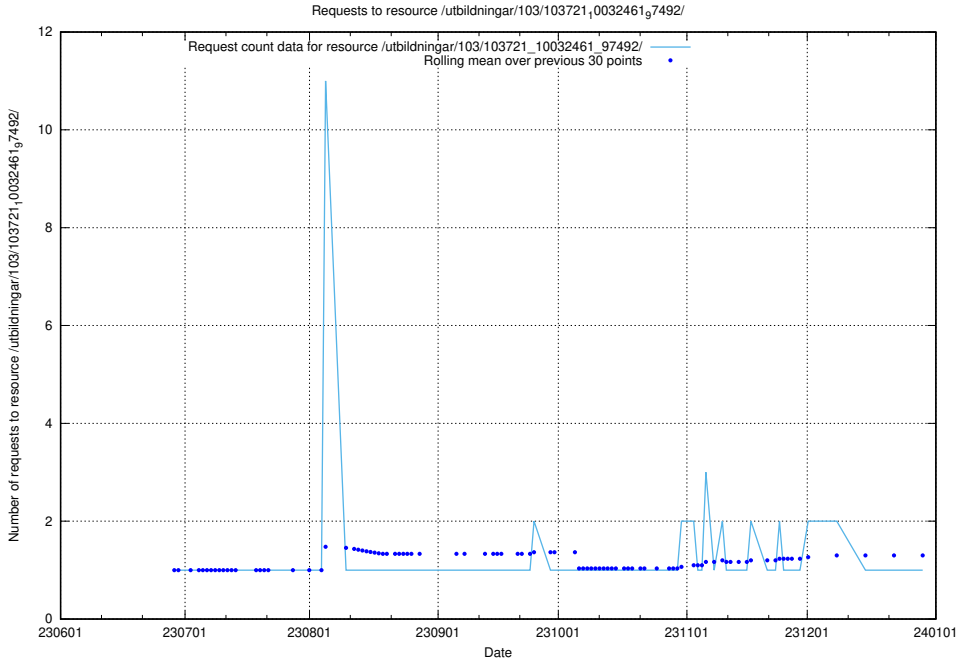

5.5151 Usage of /utbildningar/103/103721_10032461_97492/

Here, we count the number of requests to resource /utbildningar/103/103721_10032461_97492/.