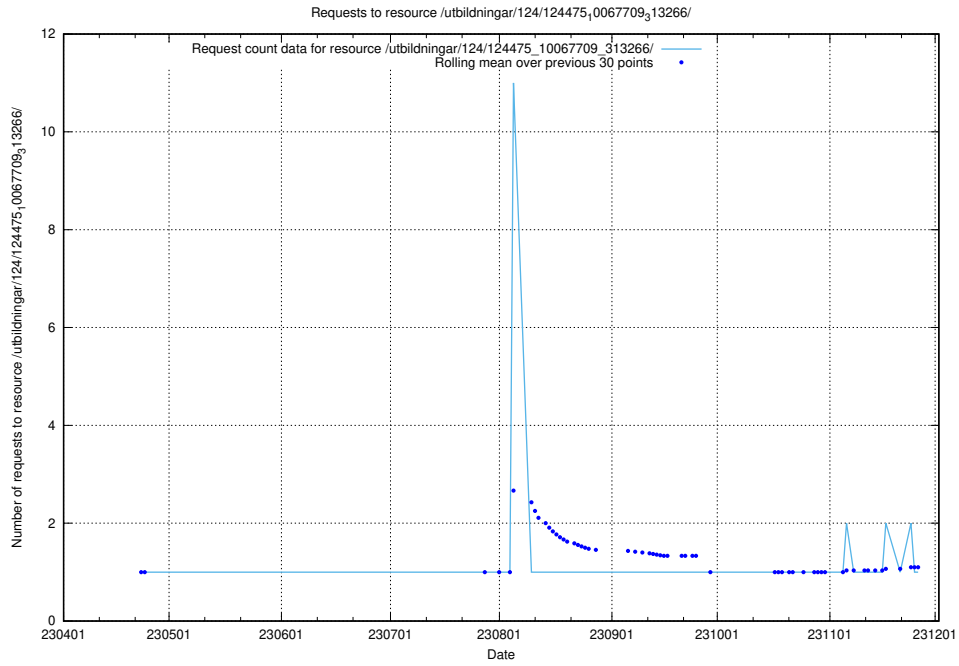

5.5664 Usage of /utbildningar/124/124475_10067709_313266/

Here, we count the number of requests to resource /utbildningar/124/124475_10067709_313266/.