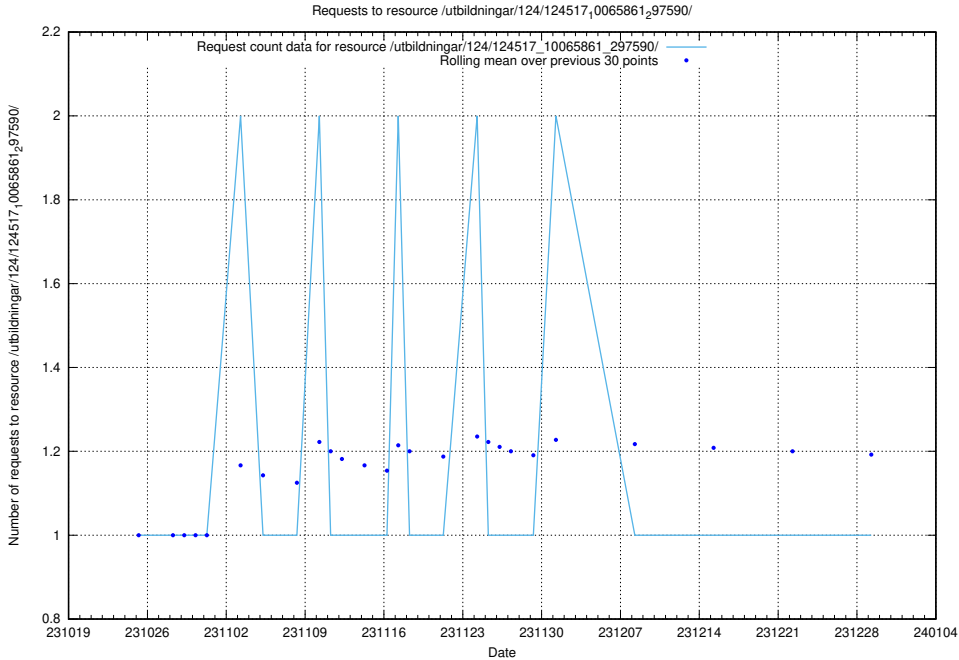

5.3833 Usage of /utbildningar/124/124517_10065861_297590/

Here, we count the number of requests to resource /utbildningar/124/124517_10065861_297590/.