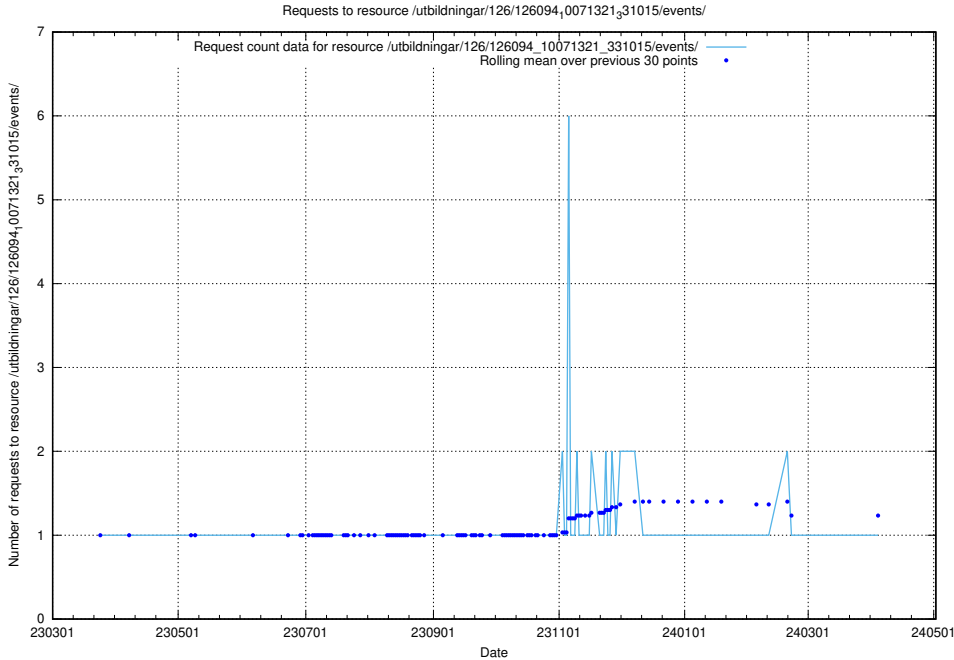

5.5863 Usage of /utbildningar/126/126094_10071321_331015/events/

Here, we count the number of requests to resource /utbildningar/126/126094_10071321_331015/events/