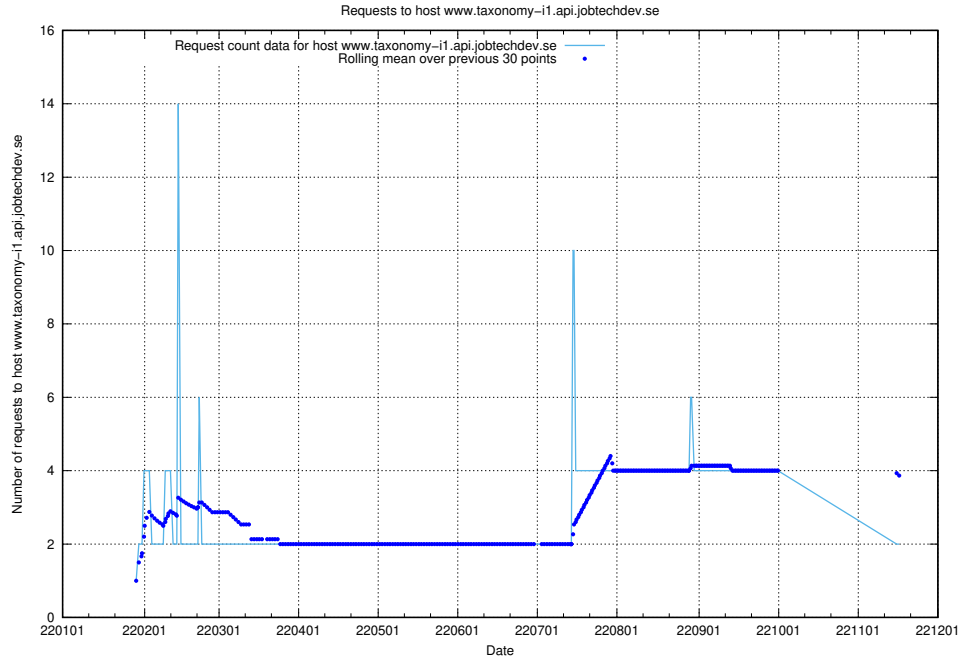

## 7.567 Usage of `www.taxonomy-i1.api.jobtechdev.se`

Here, we count the number of requests to host `www.taxonomy-i1.api.jobtechdev.se`.