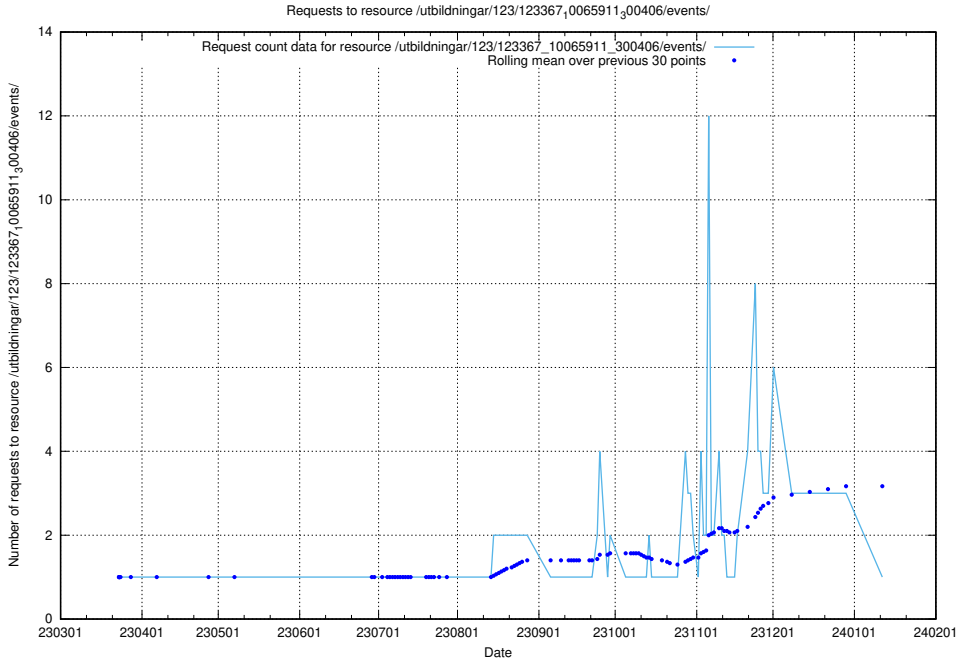

### 5.4336 Usage of /utbildningar/123/123367\_10065911\_300406/events/

Here, we count the number of requests to resource /utbildningar/123/123367\_10065911\_300406/events/