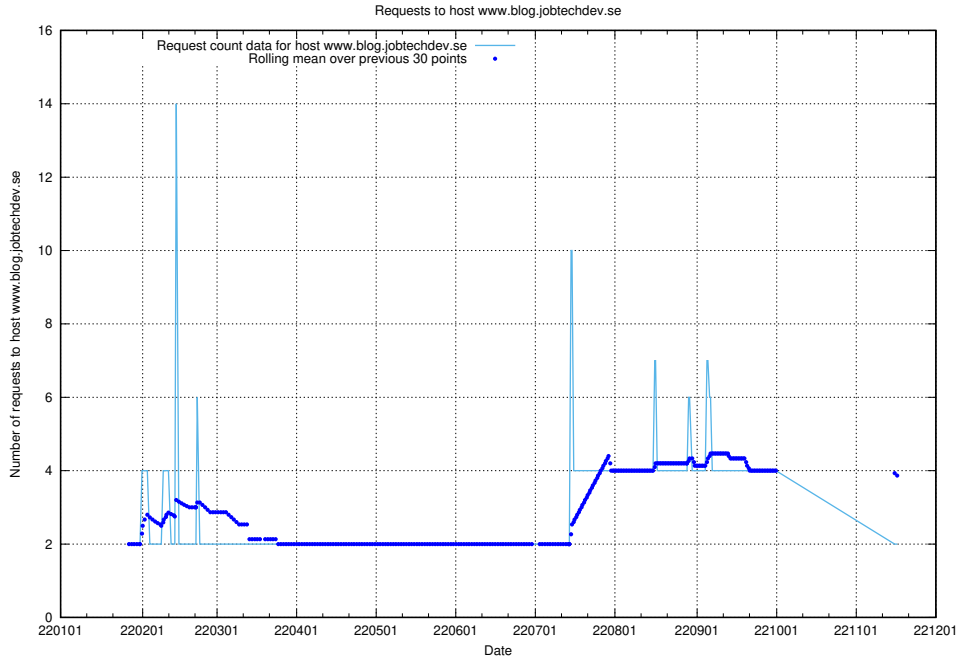

7.569 Usage of www.blog.jobtechdev.se

Here, we count the number of requests to host www.blog.jobtechdev.se.