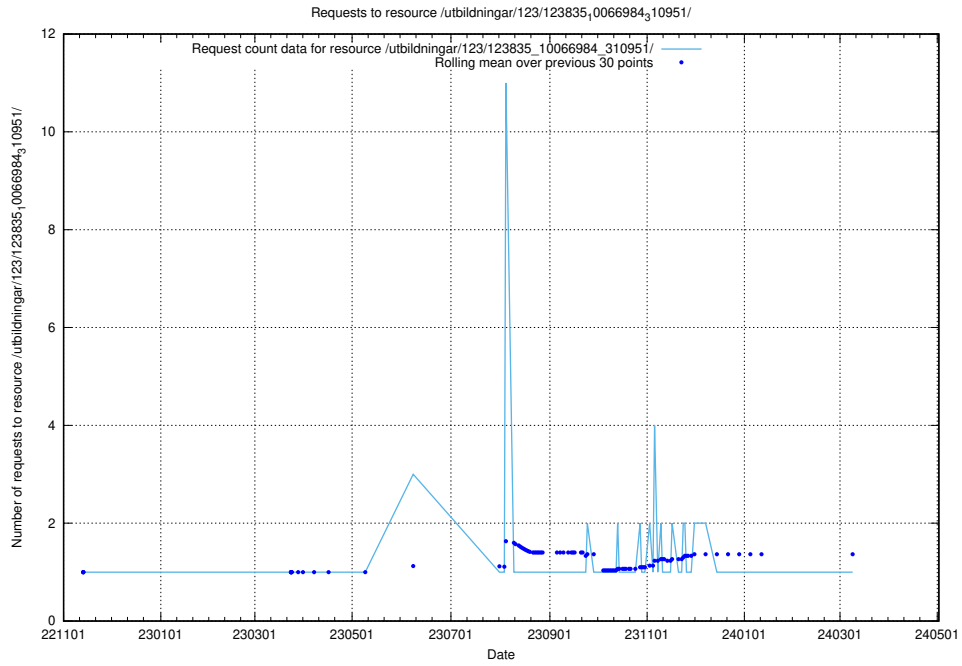

5.5539 Usage of /utbildningar/123/123835_10066984_310951/

Here, we count the number of requests to resource /utbildningar/123/123835_10066984_310951/.