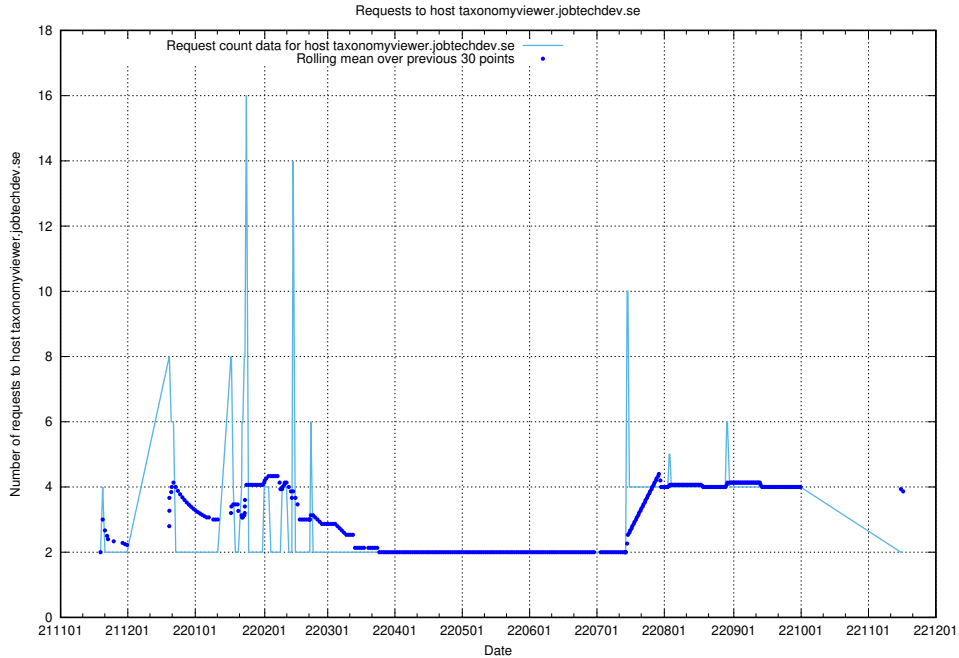

### 7.460 Usage of taxonomyviewer.jobtechdev.se

Here, we count the number of requests to host taxonomyviewer.jobtechdev.se.