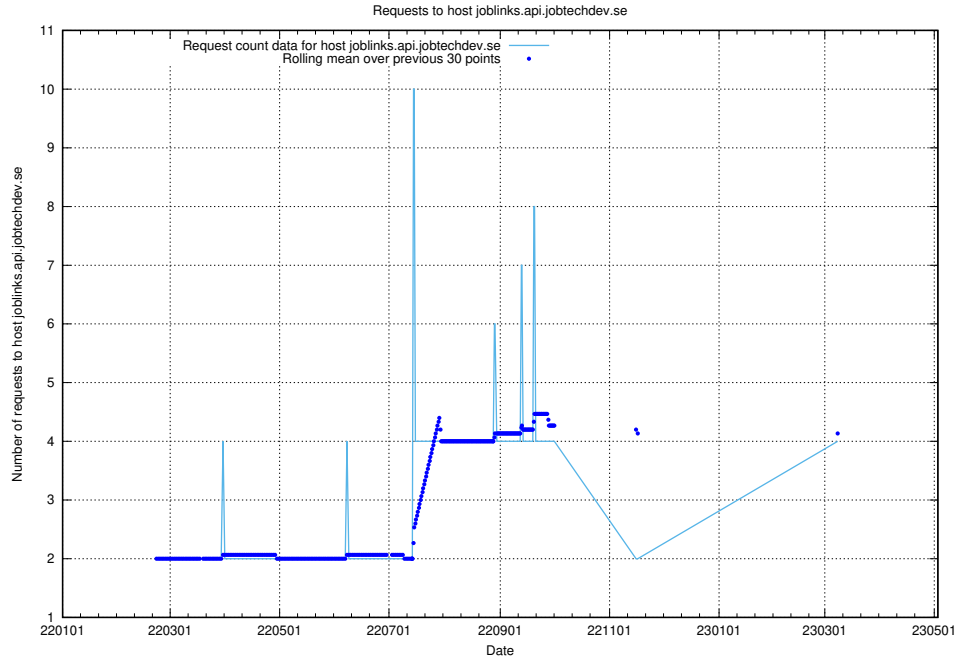

7.154 Usage of `joblinks.api.jobtechdev.se`

Here, we count the number of requests to host `joblinks.api.jobtechdev.se`.