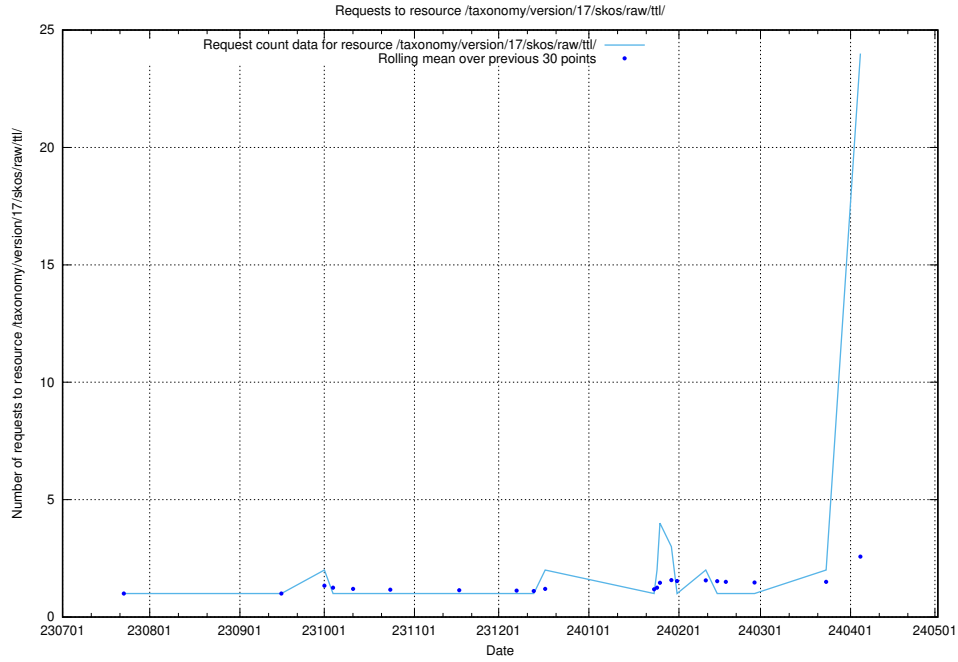

5.10 Usage of /taxonomy/version/17/skos/raw/ttl/

Here, we count the number of requests to resource /taxonomy/version/17/skos/raw/ttl/.