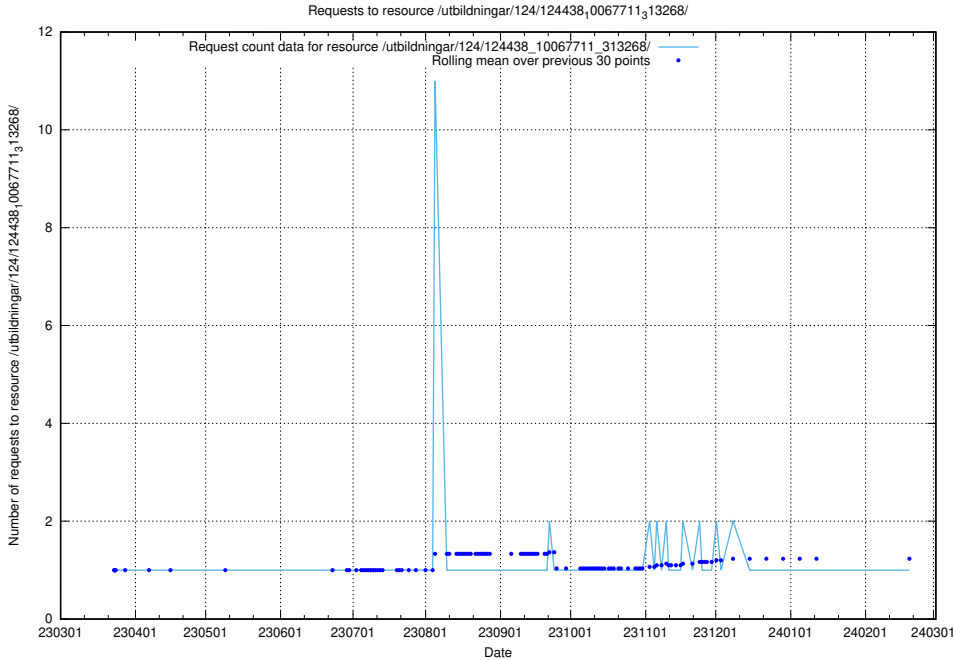

5.3308 Usage of /utbildningar/124/124438_10067711_313268/

Here, we count the number of requests to resource /utbildningar/124/124438_10067711_313268/.