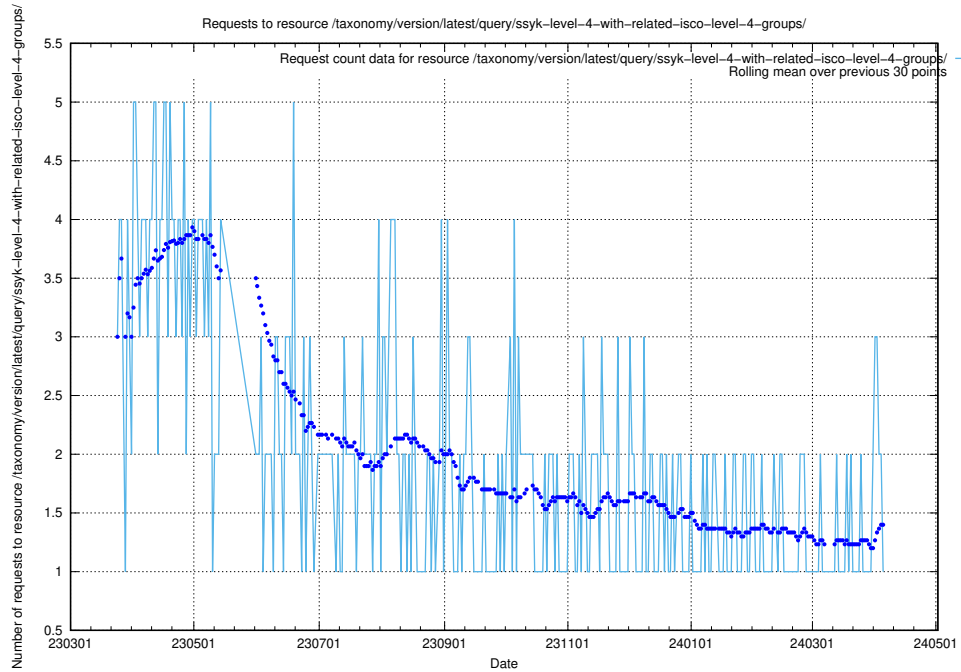

## 5.5732 Usage of /taxonomy/version/latest/query/ssyk-level-4-with-related-isco-level-4-groups/

Here, we count the number of requests to resource /taxonomy/version/latest/query/ssyk-level-4-with-related-isco-level-4-groups/.