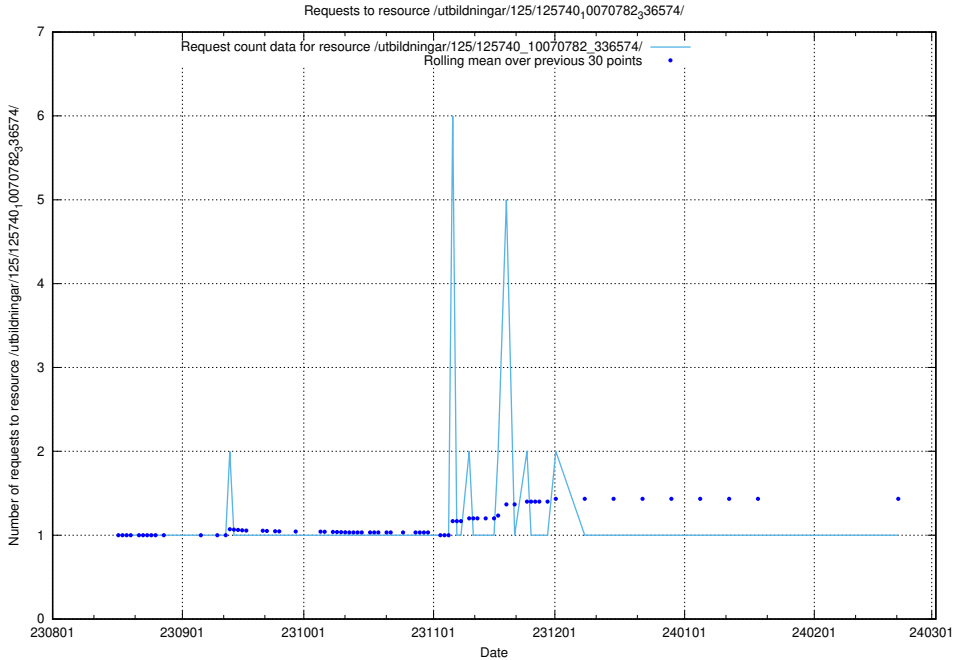

5.4408 Usage of /utbildningar/125/125740_10070782_336574/

Here, we count the number of requests to resource /utbildningar/125/125740_10070782_336574/.