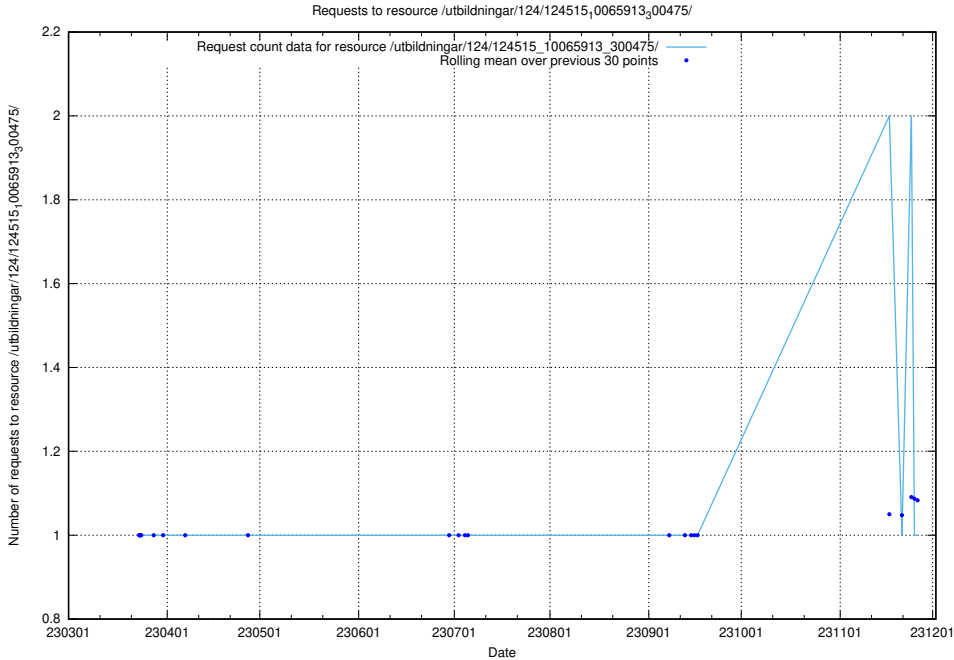

5.1214 Usage of /utbildningar/124/124515_10065913_300475/

Here, we count the number of requests to resource /utbildningar/124/124515_10065913_300475/.