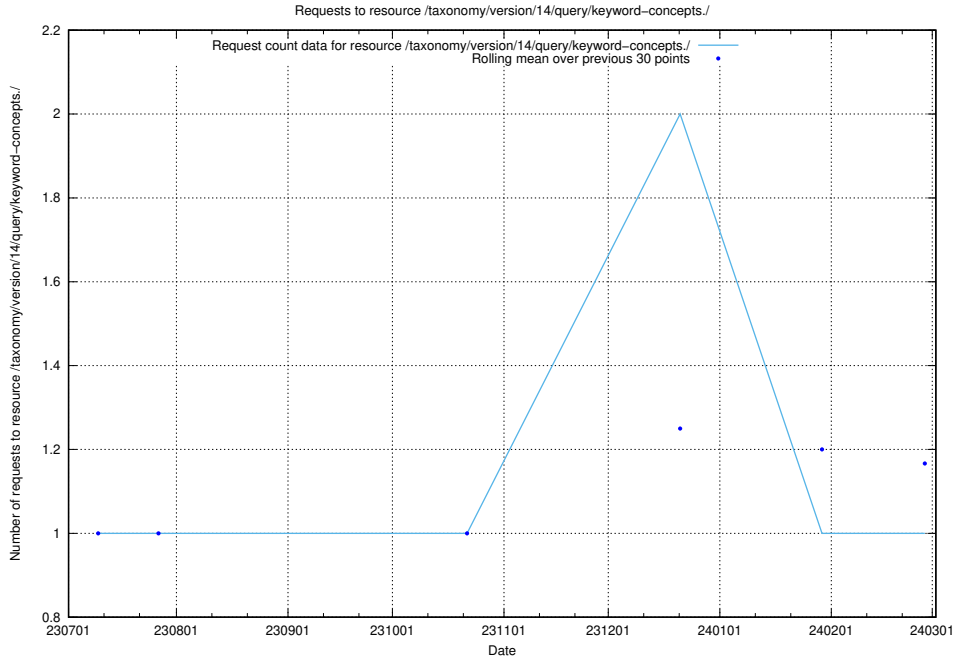

### 5.4757 Usage of /taxonomy/version/14/query/keyword-concepts./

Here, we count the number of requests to resource /taxonomy/version/14/query/keyword-concepts./.