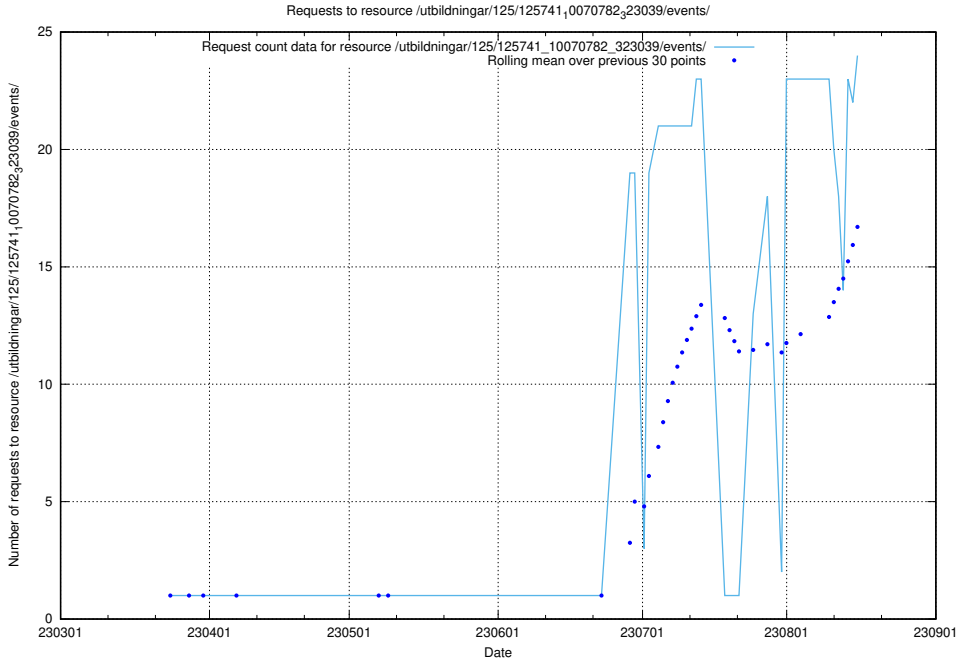

### 5.15 Usage of /utbildningar/125/125741\_10070782\_323039/events/

Here, we count the number of requests to resource /utbildningar/125/125741\_10070782\_323039/events/