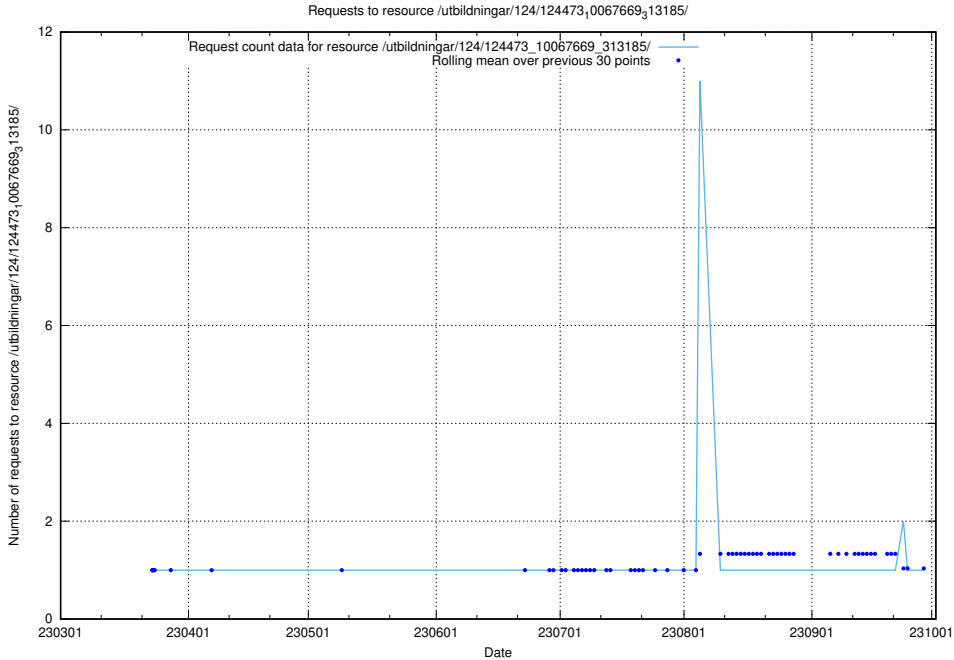

5.2523 Usage of /utbildningar/124/124473_10067669_313185/

Here, we count the number of requests to resource /utbildningar/124/124473_10067669_313185/.