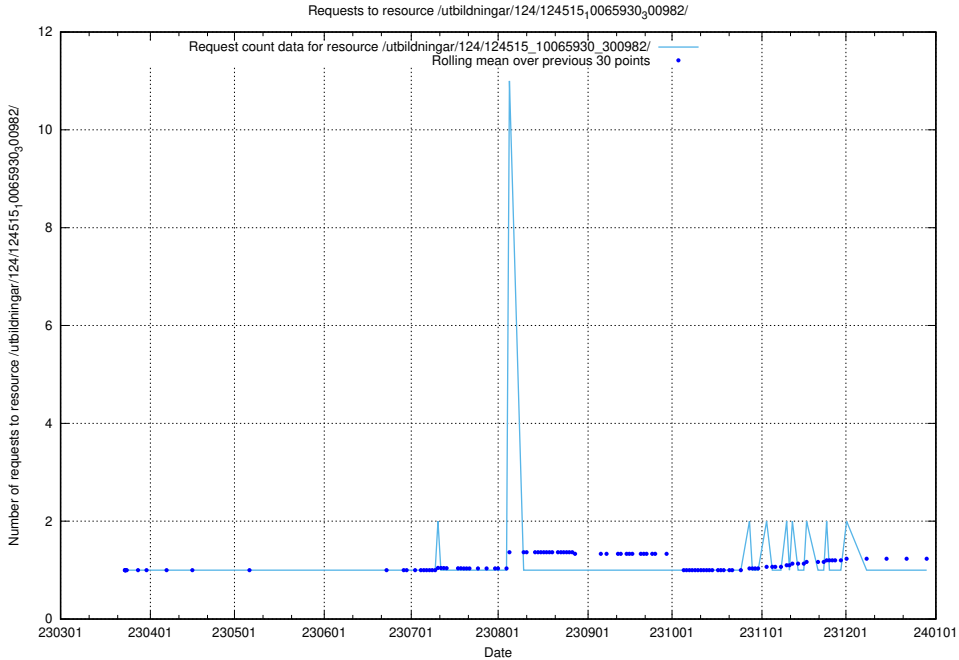

### 5.1192 Usage of /utbildningar/124/124515\_10065930\_300982/

Here, we count the number of requests to resource /utbildningar/124/124515\_10065930\_300982/.