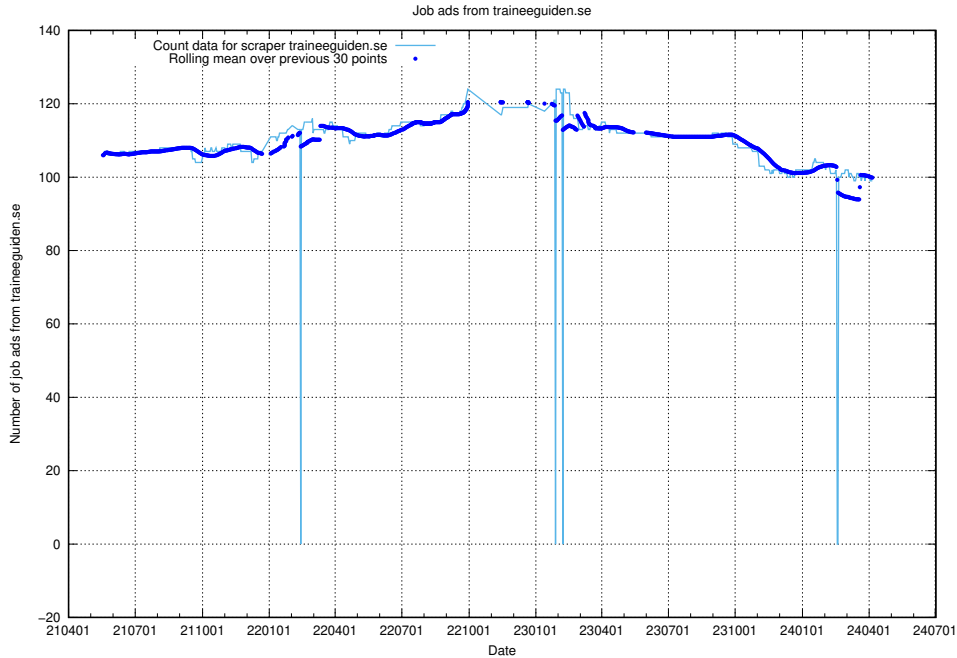

13.14 Number of ads by scraper traineeguiden.se

Here, we count the number of job ads scraped from traineeguiden.se.