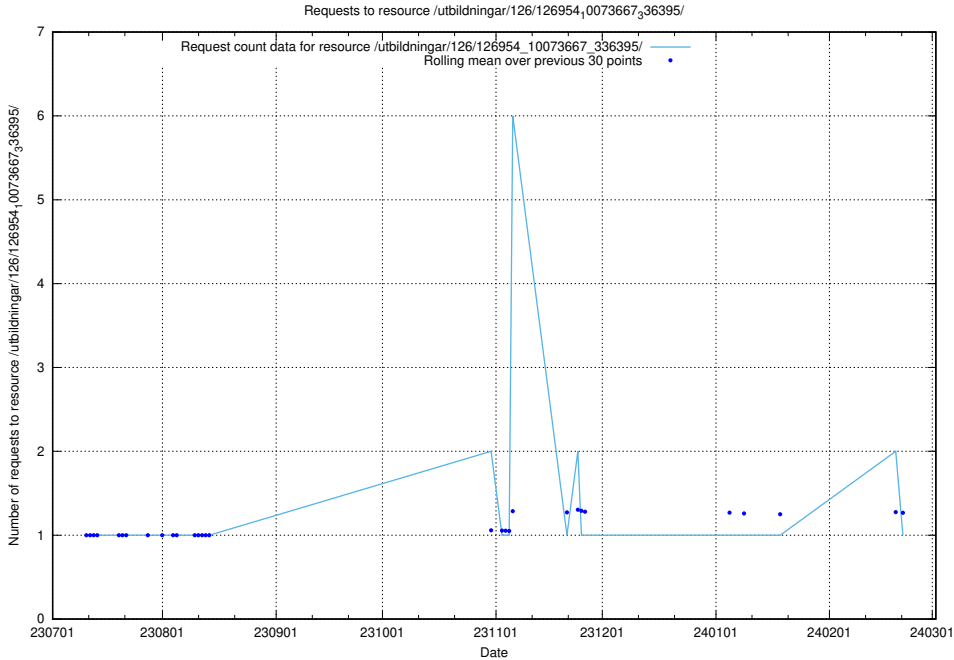

5.4735 Usage of /utbildningar/126/126954_10073667_336395/

Here, we count the number of requests to resource /utbildningar/126/126954_10073667_336395/.