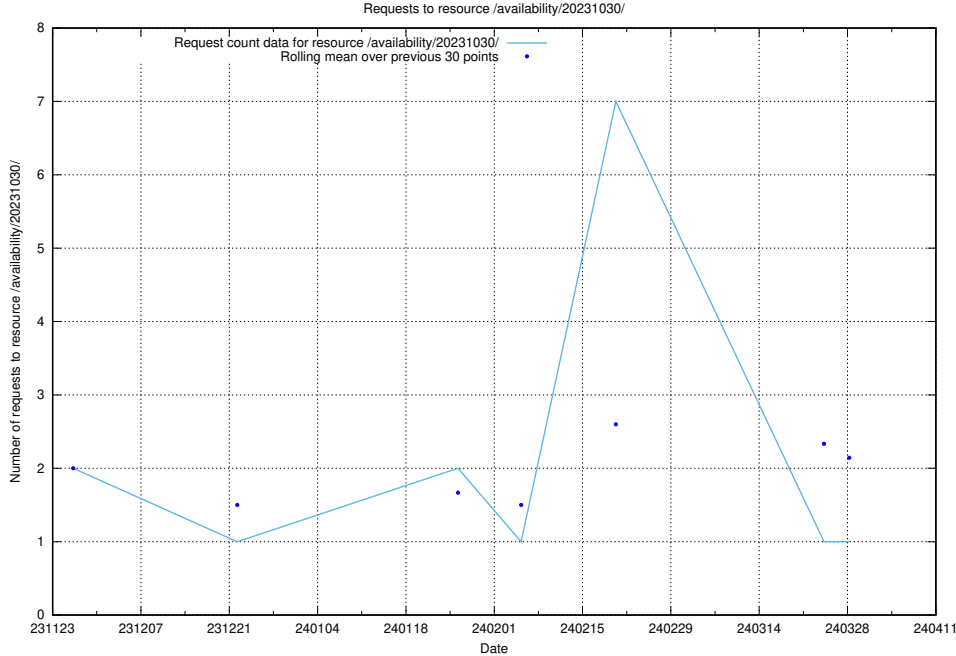

5.3580 Usage of /availability/20231030/

Here, we count the number of requests to resource /availability/20231030/.