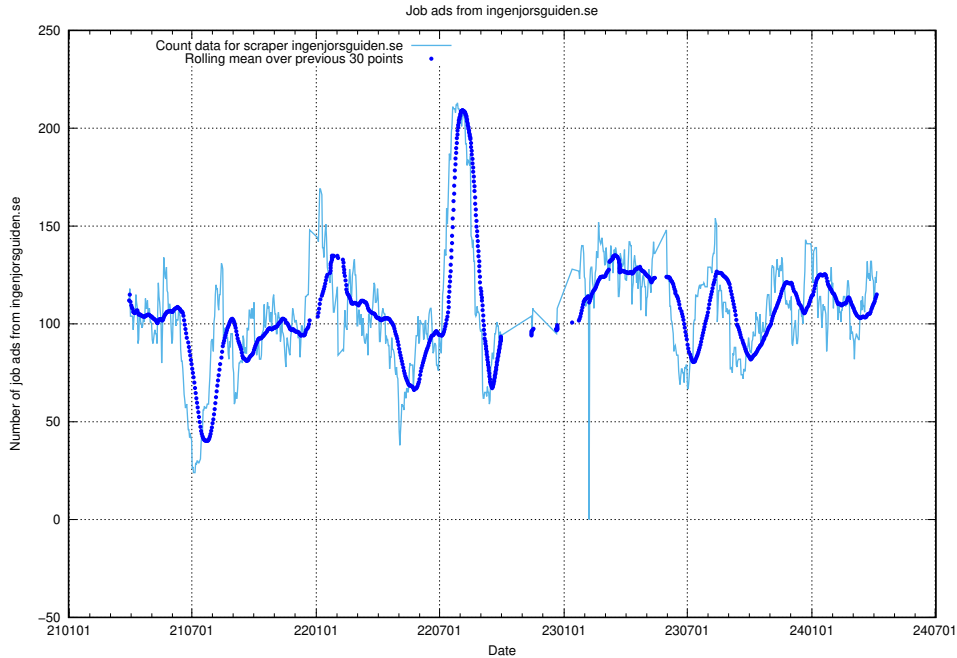

13.13 Number of ads by scraper ingenjorsguiden.se

Here, we count the number of job ads scraped from ingenjorsguiden.se.