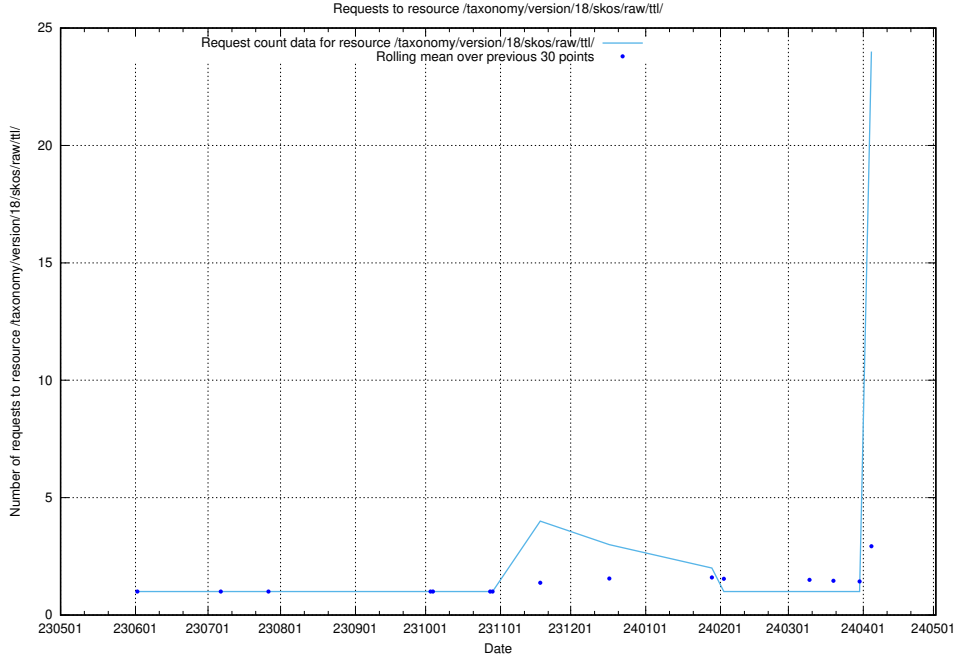

5.13 Usage of /taxonomy/version/18/skos/raw/ttl/

Here, we count the number of requests to resource /taxonomy/version/18/skos/raw/ttl/.