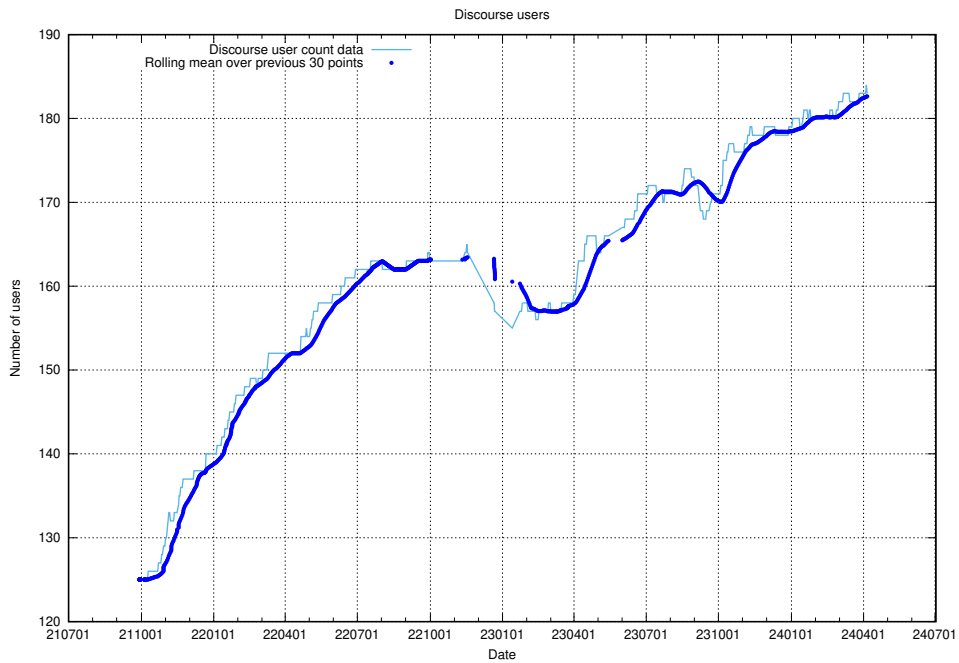

4 Discourse

This section summarises activities from the [JobTech Discourse Forum](https://forum.jobtechdev.se)⁵.

4.1 User count

A table of the number of users in Discourse.

---

⁵<https://forum.jobtechdev.se>