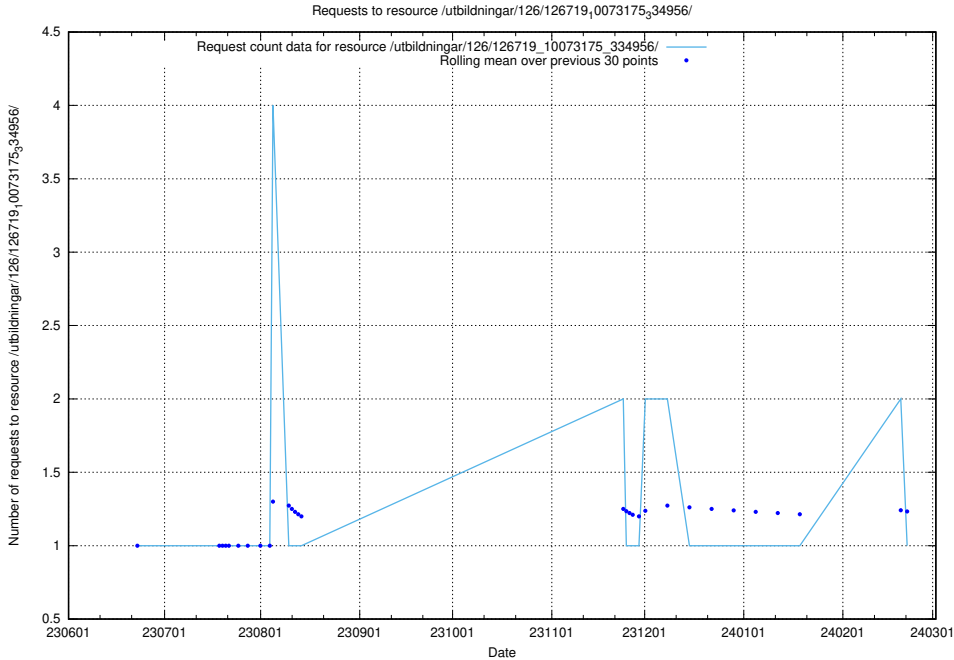

5.5227 Usage of /utbildningar/126/126719_10073175_334956/

Here, we count the number of requests to resource /utbildningar/126/126719_10073175_334956/.