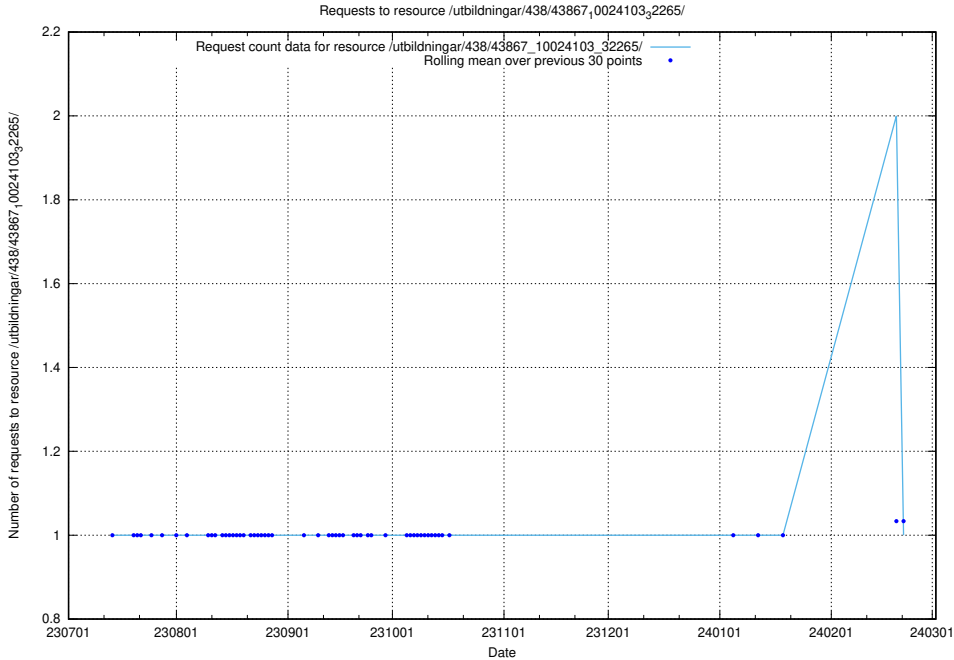

5.4689 Usage of /utbildningar/438/43867_10024103_32265/

Here, we count the number of requests to resource /utbildningar/438/43867_10024103_32265/.