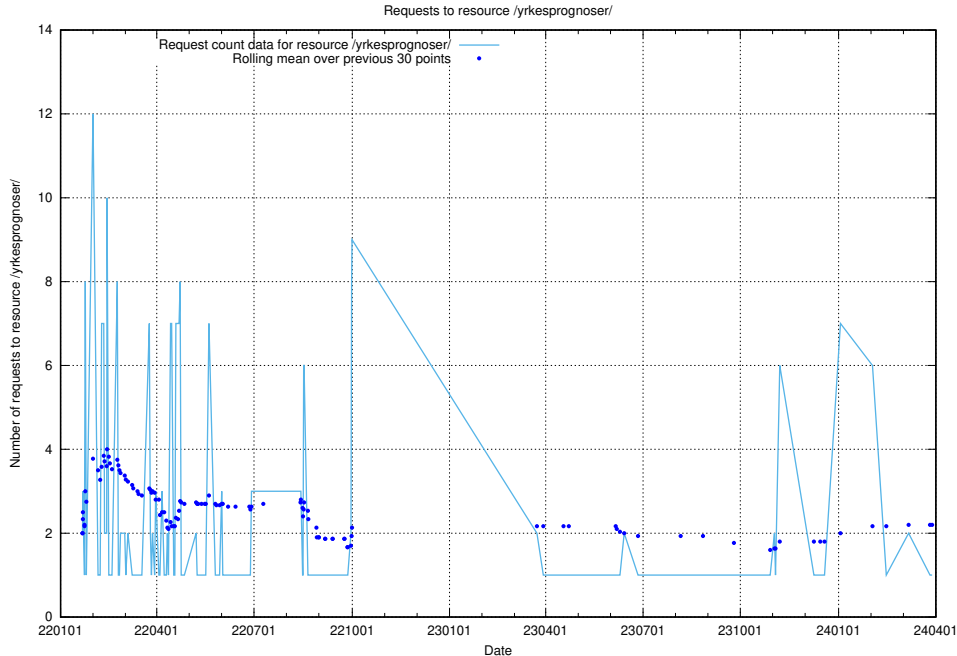

5.5882 Usage of /yrkesprognoser/

Here, we count the number of requests to resource /yrkesprognoser/.