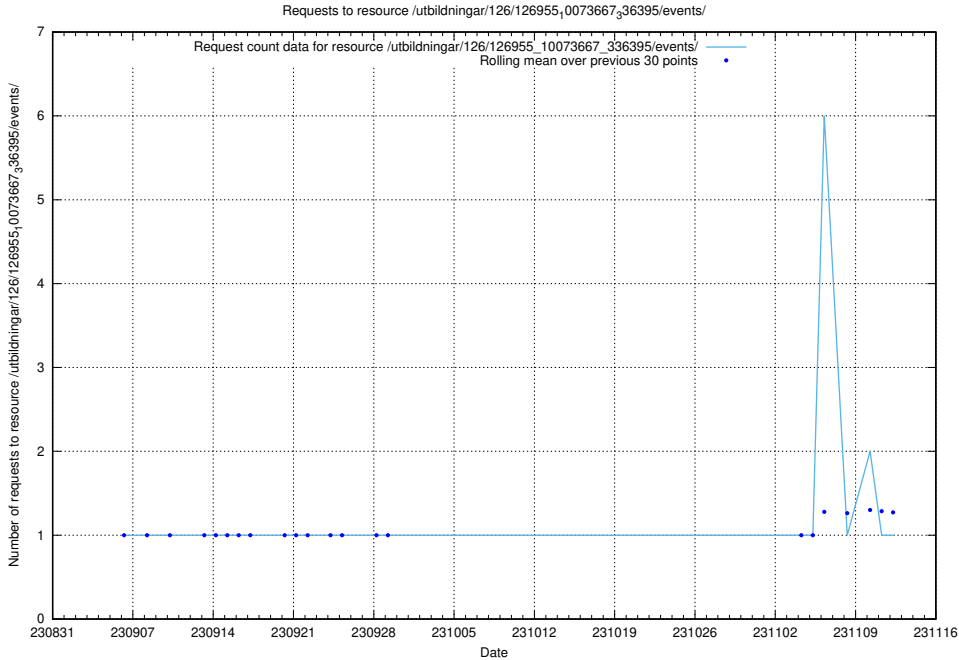

5.4274 Usage of /utbildningar/126/126955_10073667_336395/events/

Here, we count the number of requests to resource /utbildningar/126/126955_10073667_336395/events/