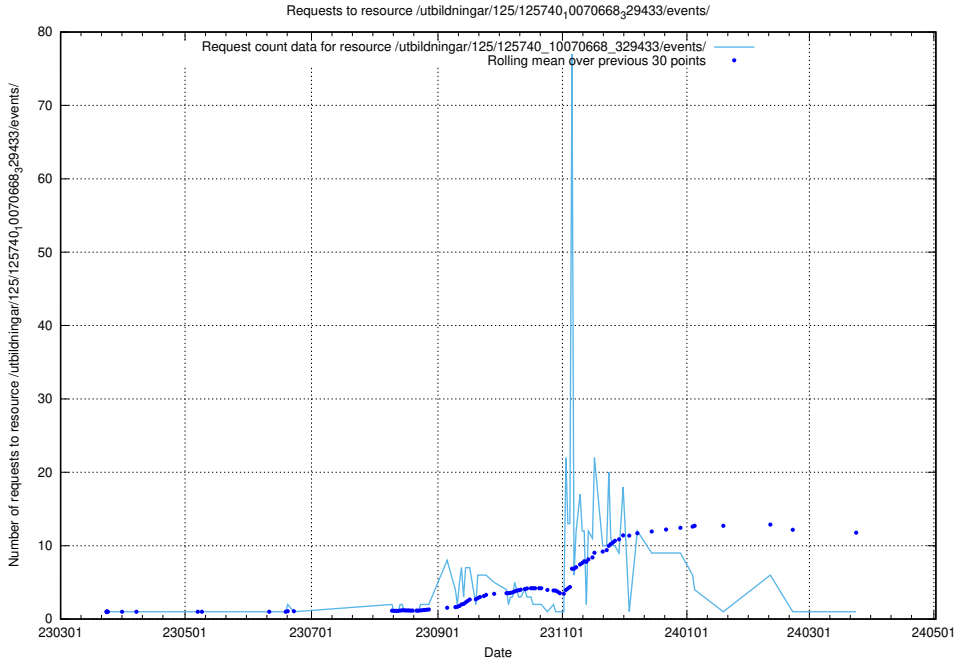

5.854 Usage of /utbildningar/125/125740_10070668_329433/events/

Here, we count the number of requests to resource /utbildningar/125/125740_10070668_329433/events/