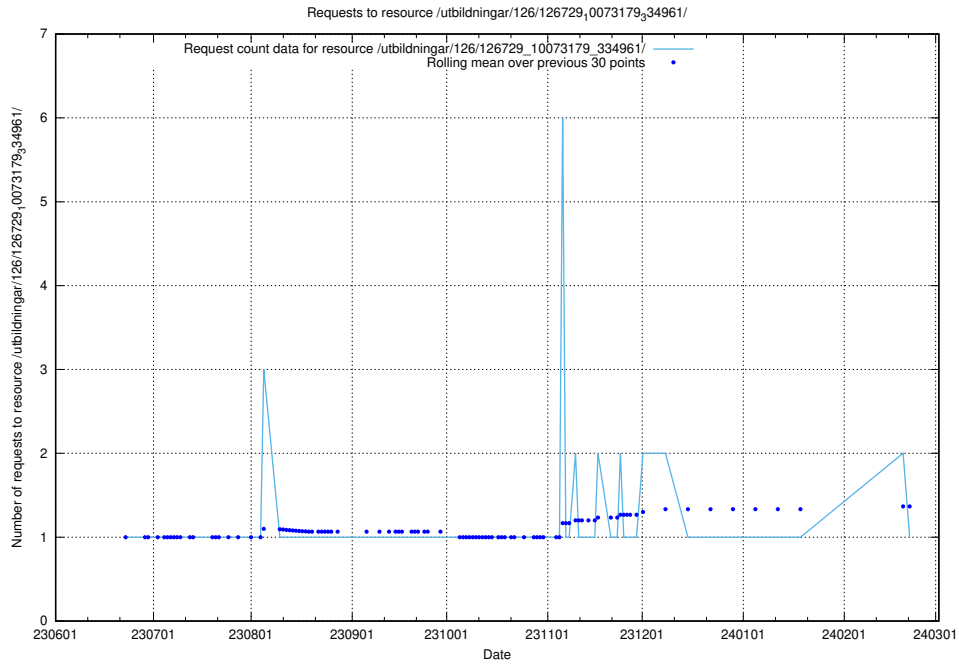

5.5212 Usage of /utbildningar/126/126729_10073179_334961/

Here, we count the number of requests to resource /utbildningar/126/126729_10073179_334961/.