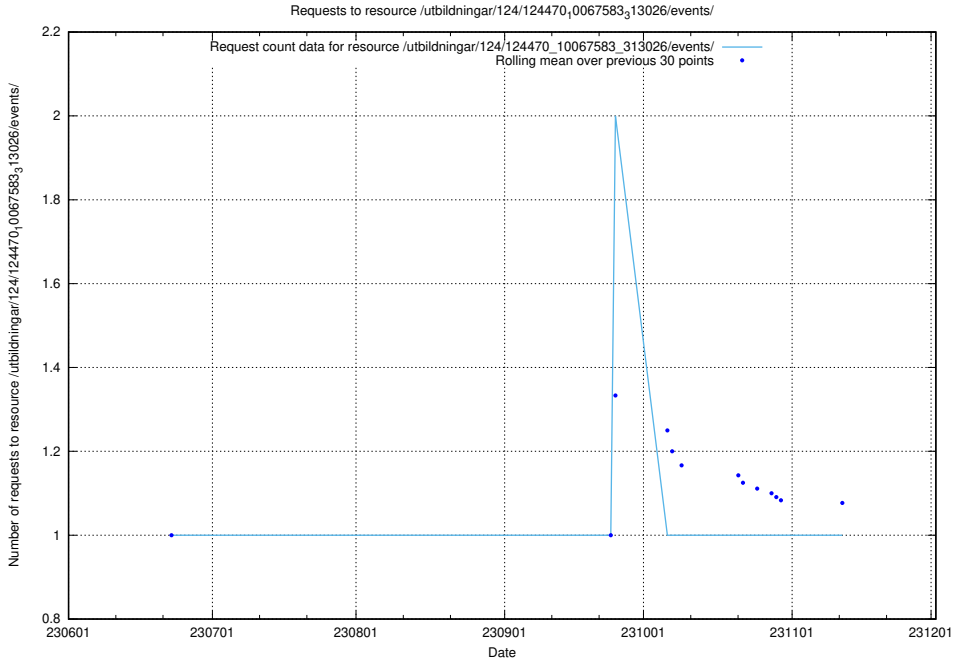

5.5431 Usage of /utbildningar/124/124470_10067583_313026/events/

Here, we count the number of requests to resource /utbildningar/124/124470_10067583_313026/events/