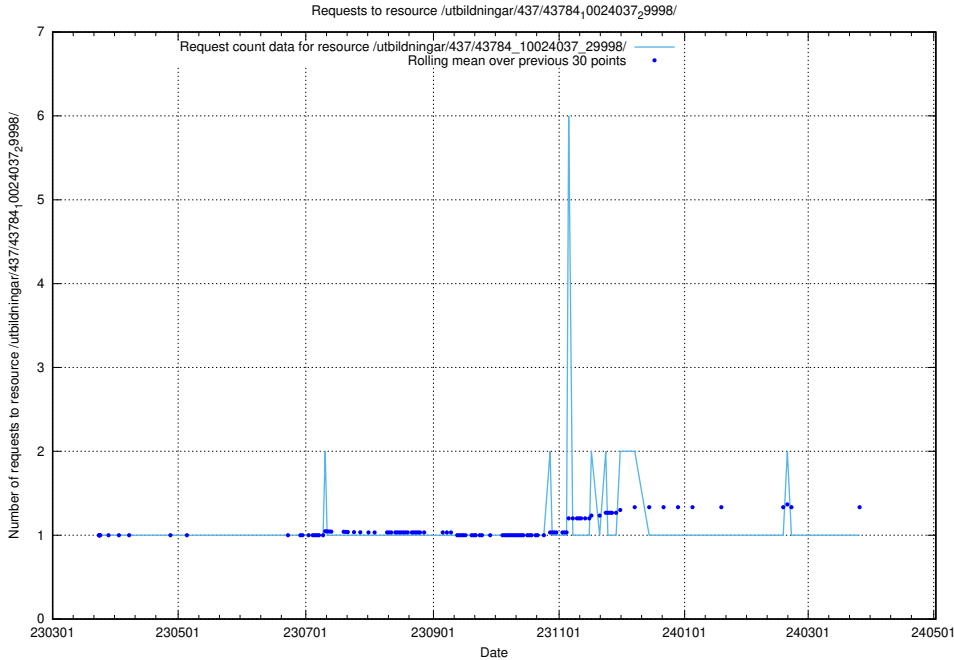

5.6006 Usage of /utbildningar/437/43784_10024037_29998/

Here, we count the number of requests to resource /utbildningar/437/43784_10024037_29998/.