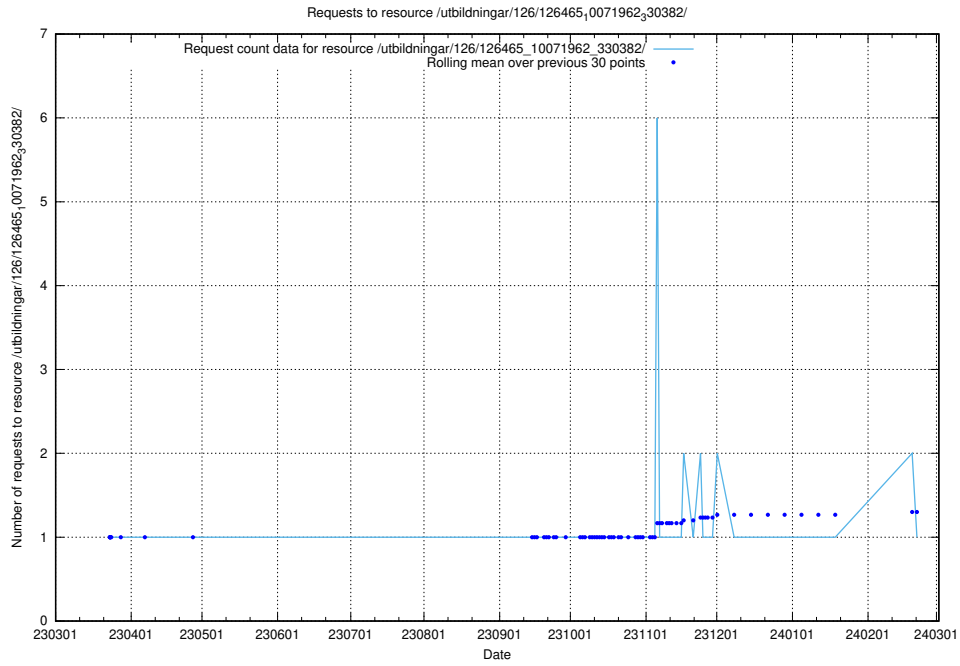

5.6060 Usage of /utbildningar/126/126465_10071962_330382/

Here, we count the number of requests to resource /utbildningar/126/126465_10071962_330382/.