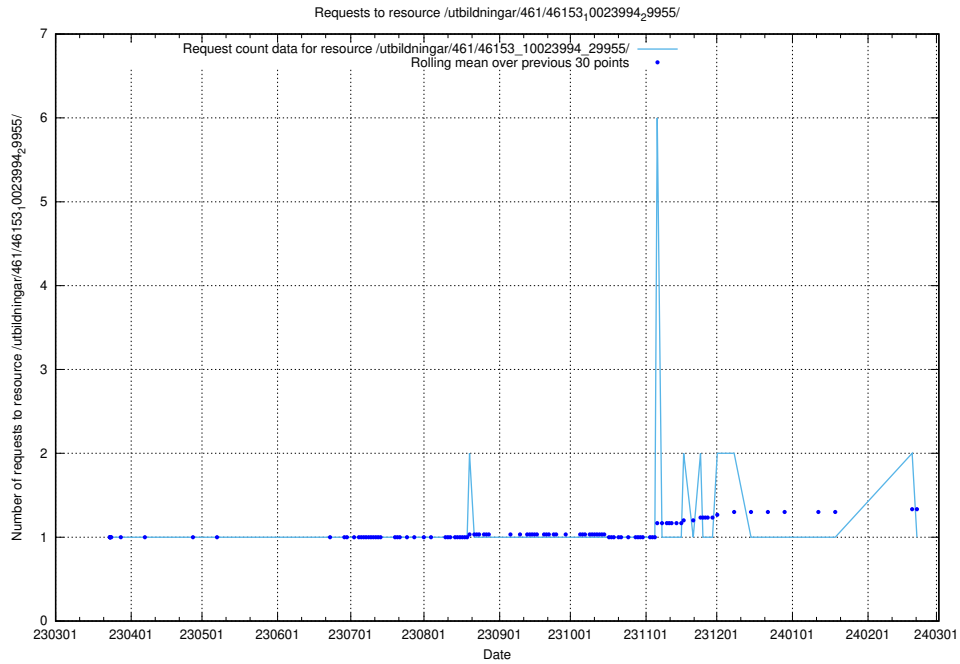

5.5958 Usage of /utbildningar/461/46153_10023994_29955/

Here, we count the number of requests to resource /utbildningar/461/46153_10023994_29955/.