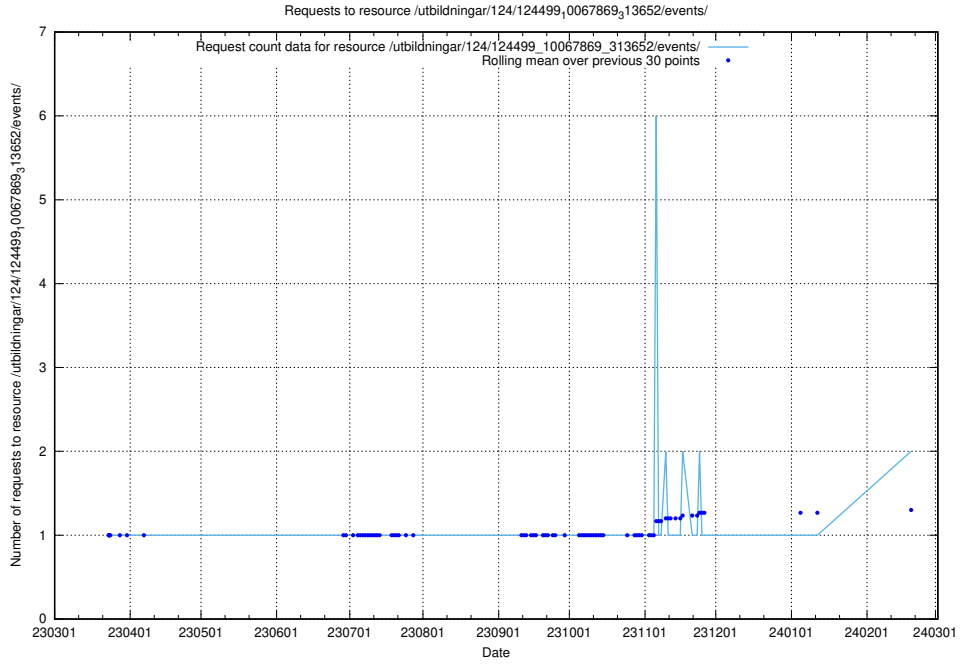

5.416 Usage of /utbildningar/124/124499_10067869_313652/events/

Here, we count the number of requests to resource /utbildningar/124/124499_10067869_313652/events/