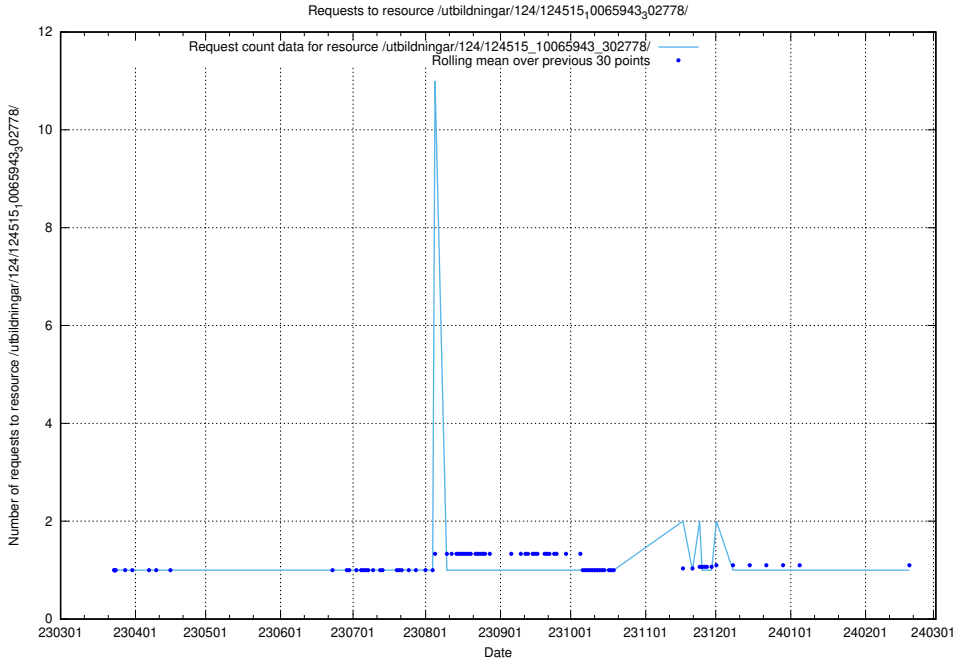

5.1167 Usage of /utbildningar/124/124515_10065943_302778/

Here, we count the number of requests to resource /utbildningar/124/124515_10065943_302778/.