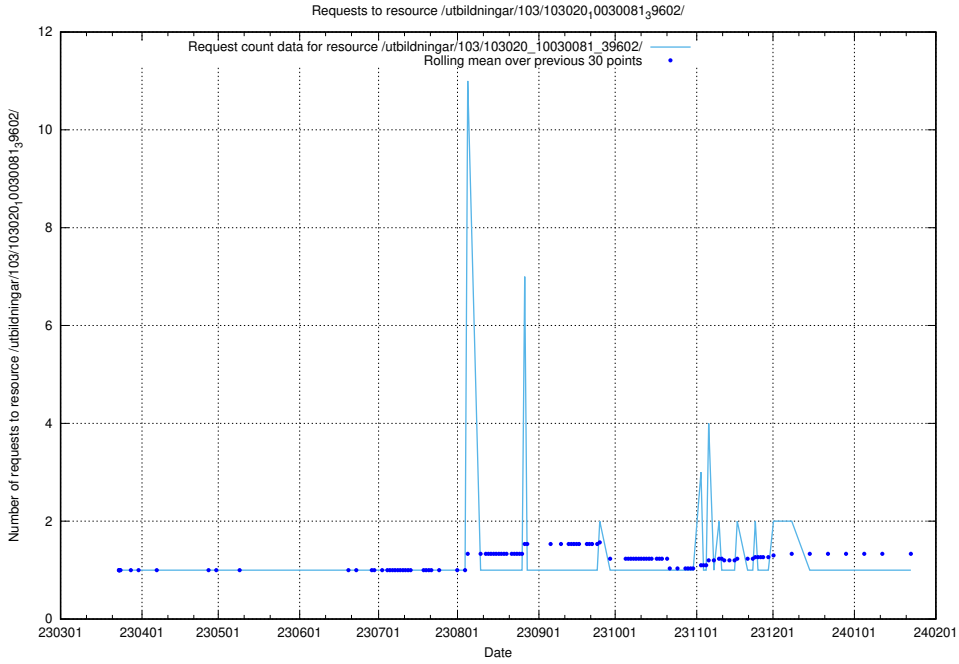

5.5129 Usage of /utbildningar/103/103020_10030081_39602/

Here, we count the number of requests to resource /utbildningar/103/103020_10030081_39602/.