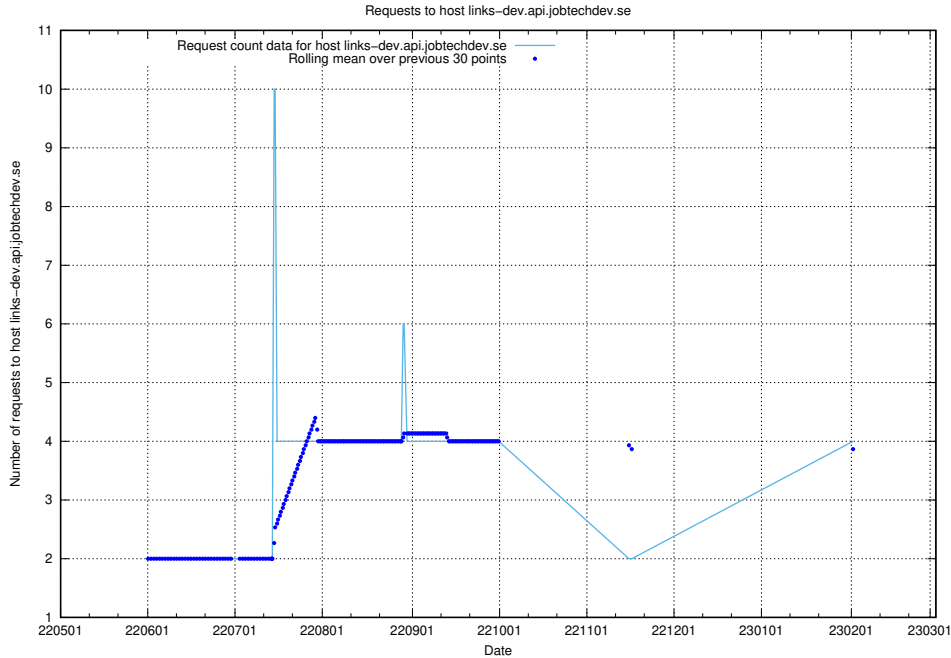

7.146 Usage of links-dev.api.jobtechdev.se

Here, we count the number of requests to host links-dev.api.jobtechdev.se.