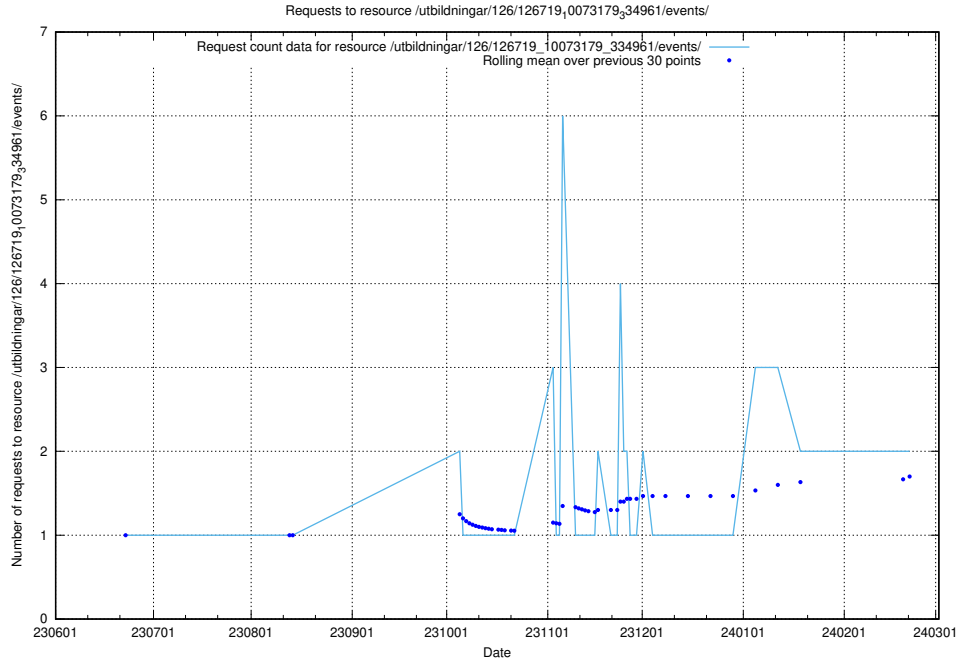

5.702 Usage of /utbildningar/126/126719_10073179_334961/events/

Here, we count the number of requests to resource /utbildningar/126/126719_10073179_334961/events/