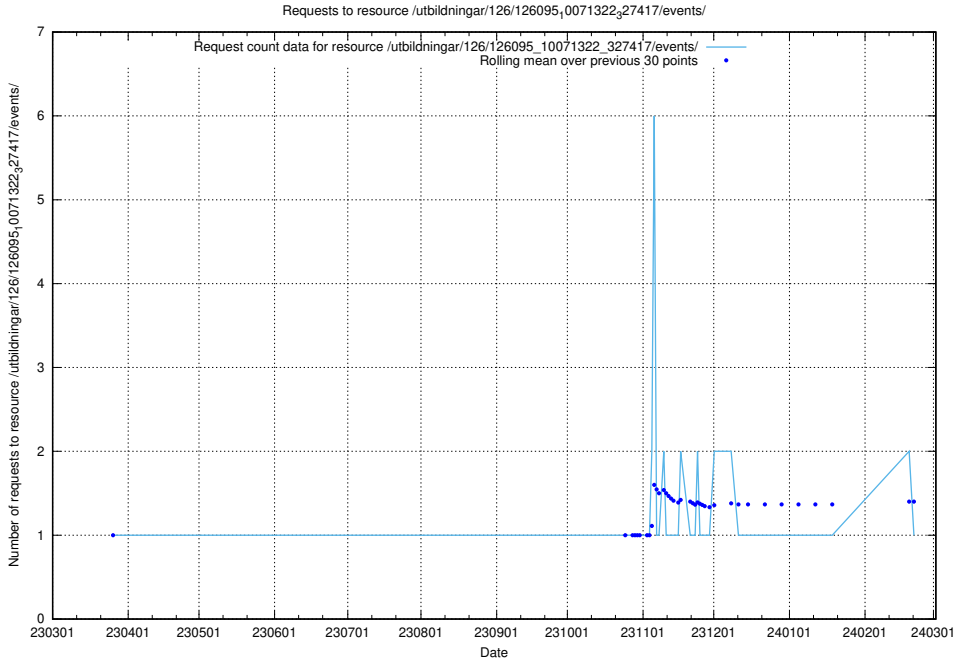

5.5709 Usage of /utbildningar/126/126095_10071322_327417/events/

Here, we count the number of requests to resource /utbildningar/126/126095_10071322_327417/events/