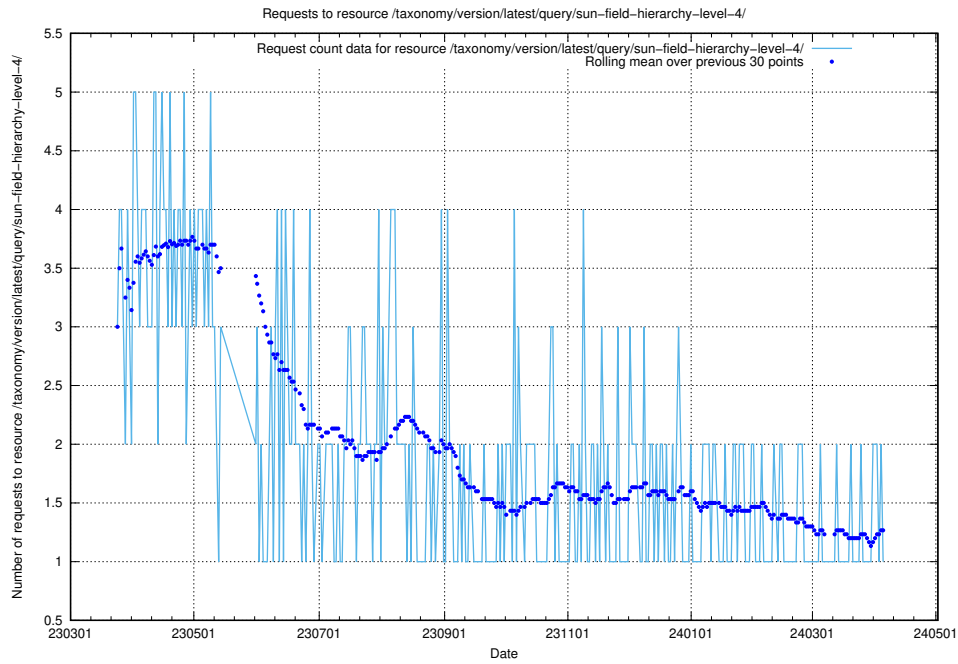

5.5725 Usage of /taxonomy/version/latest/query/sun-field-hierarchy-level-4/

Here, we count the number of requests to resource /taxonomy/version/latest/query/sun-field-hierarchy-level-4/.