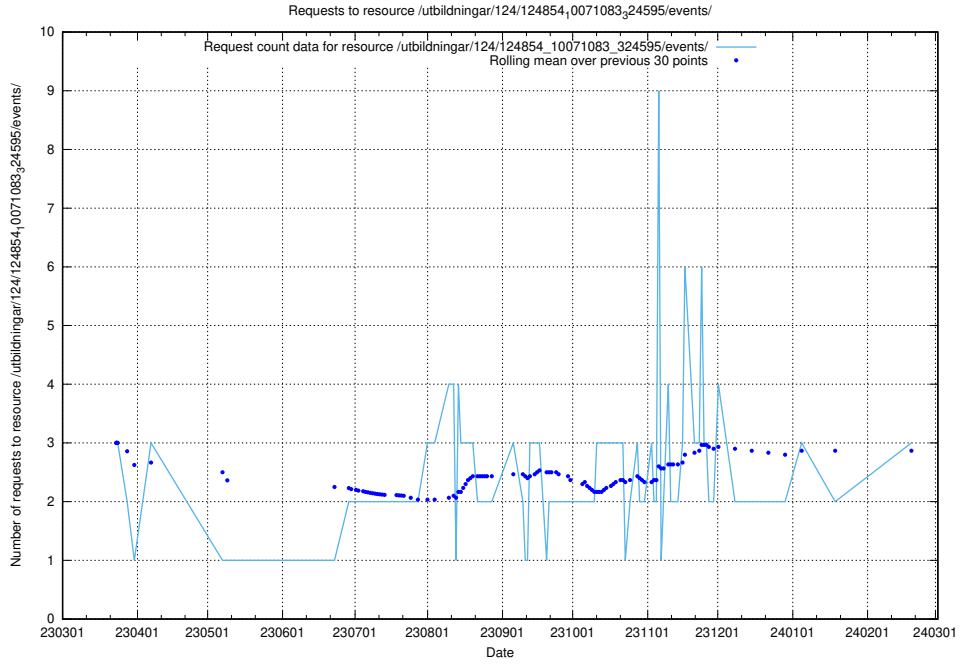

5.312 Usage of /utbildningar/124/124854_10071083_324595/events/

Here, we count the number of requests to resource /utbildningar/124/124854_10071083_324595/events/