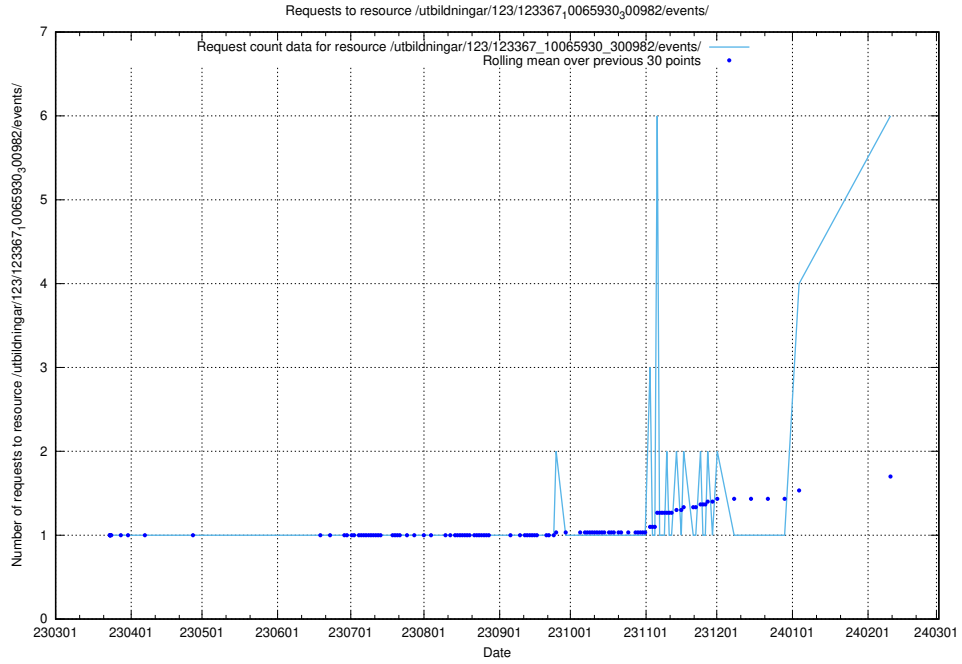

5.94 Usage of /utbildningar/123/123367_10065930_300982/events/

Here, we count the number of requests to resource /utbildningar/123/123367_10065930_300982/events/