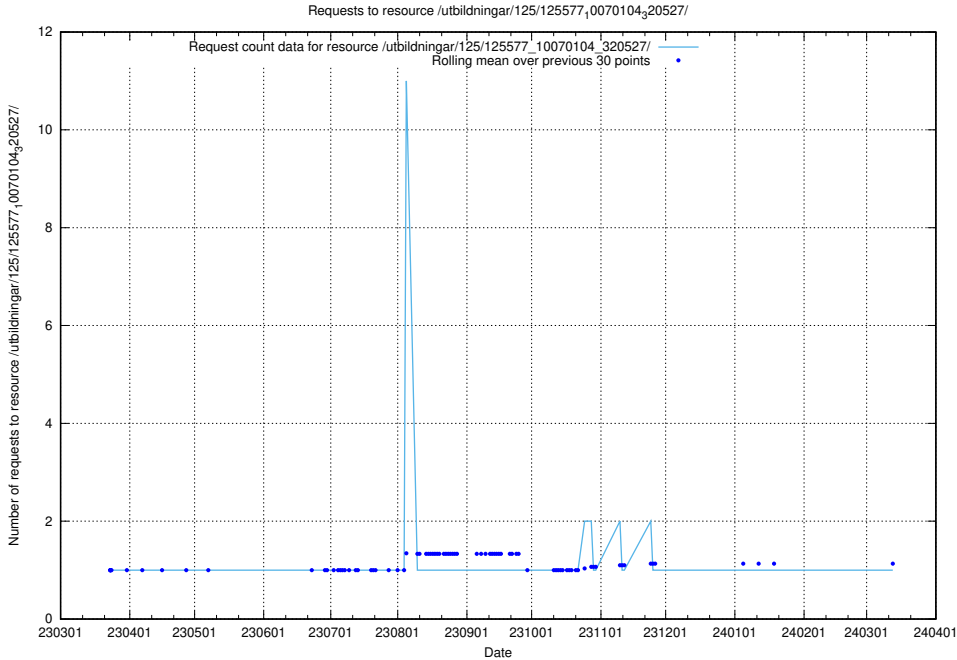

5.954 Usage of /utbildningar/125/125577_10070104_320527/

Here, we count the number of requests to resource /utbildningar/125/125577_10070104_320527/.