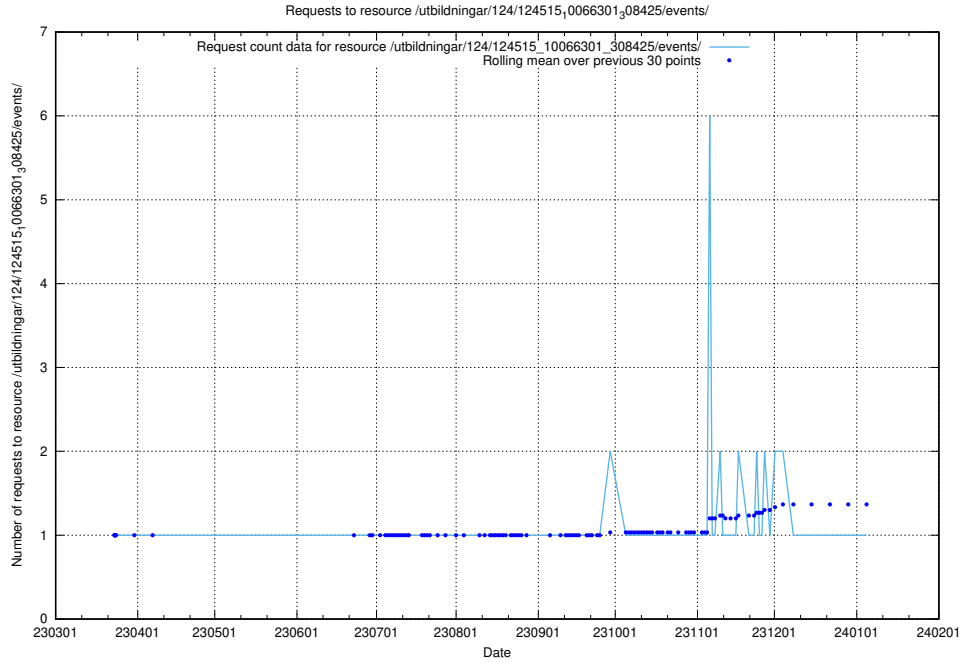

5.1161 Usage of /utbildningar/124/124515_10066301_308425/events/

Here, we count the number of requests to resource /utbildningar/124/124515_10066301_308425/events/