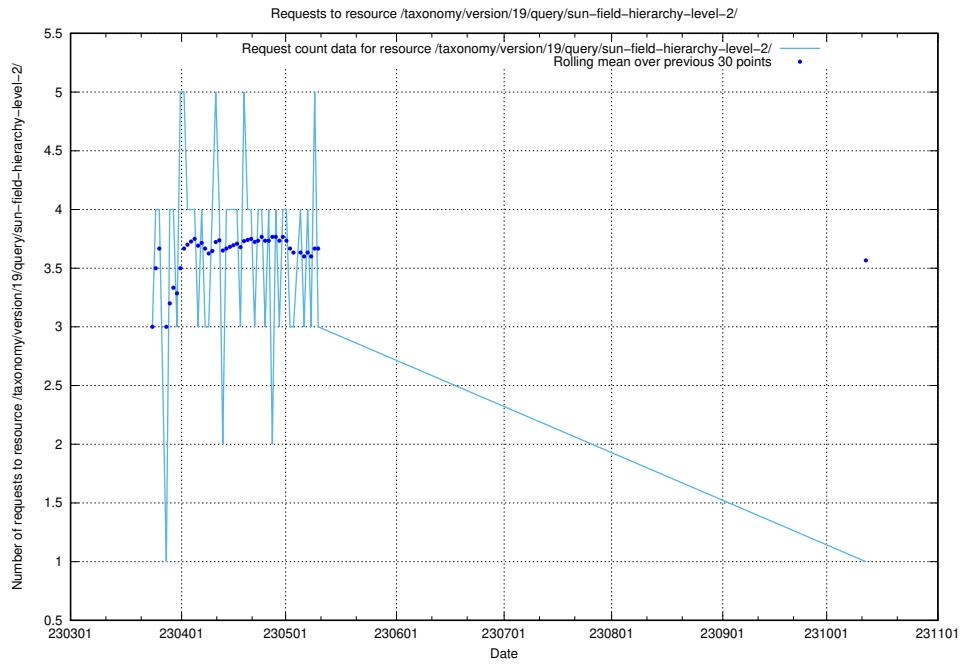

5.5779 Usage of /taxonomy/version/19/query/sun-field-hierarchy-level-2/

Here, we count the number of requests to resource /taxonomy/version/19/query/sun-field-hierarchy-level-2/.