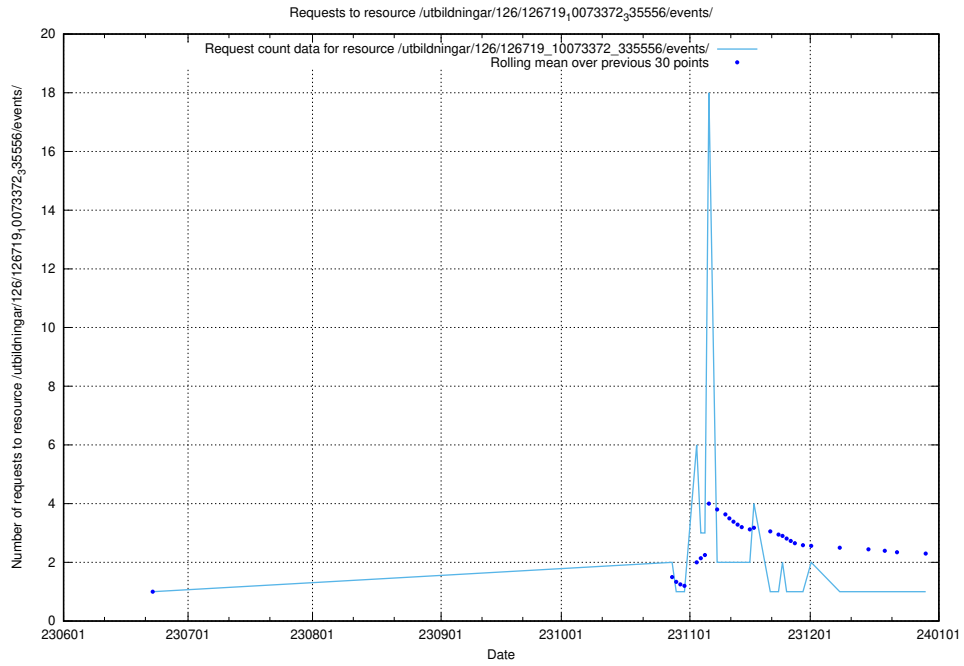

5.5224 Usage of /utbildningar/126/126719_10073372_335556/events/

Here, we count the number of requests to resource /utbildningar/126/126719_10073372_335556/events/