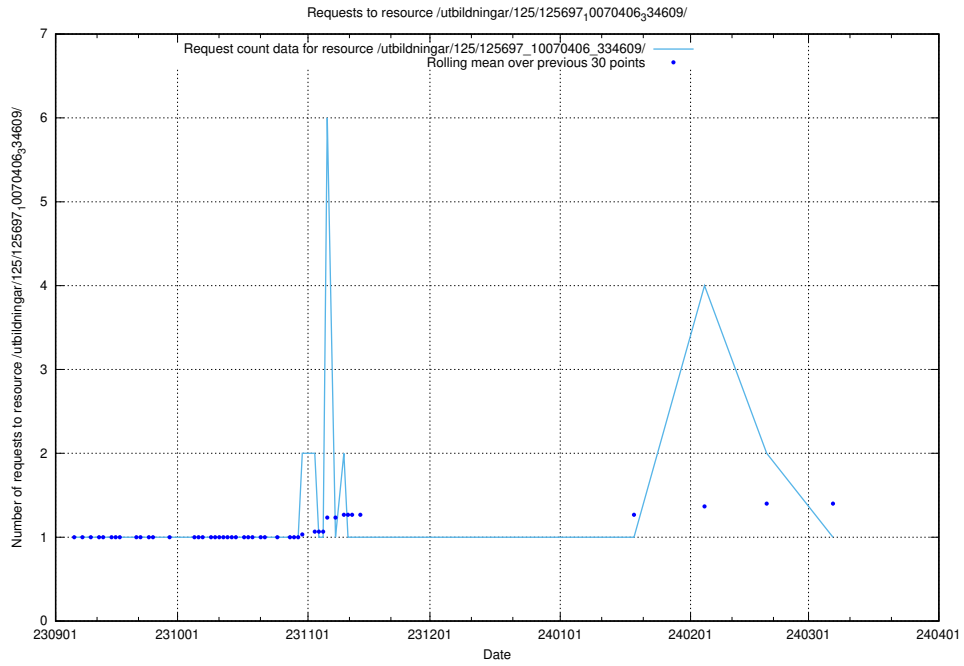

5.4297 Usage of /utbildningar/125/125697_10070406_334609/

Here, we count the number of requests to resource /utbildningar/125/125697_10070406_334609/.