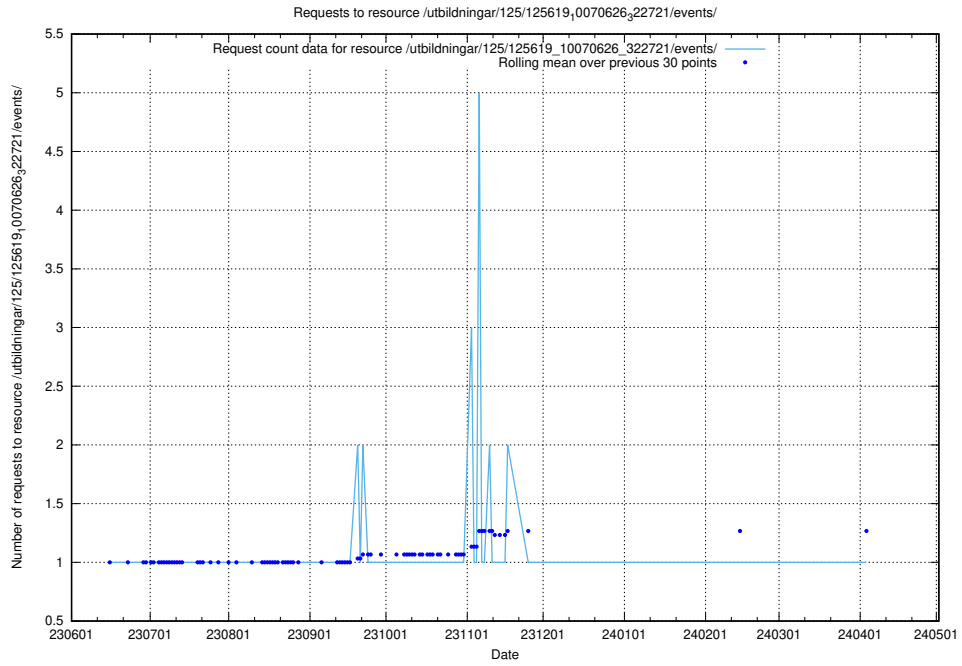

5.5509 Usage of /utbildningar/125/125619_10070626_322721/events/

Here, we count the number of requests to resource /utbildningar/125/125619_10070626_322721/events/