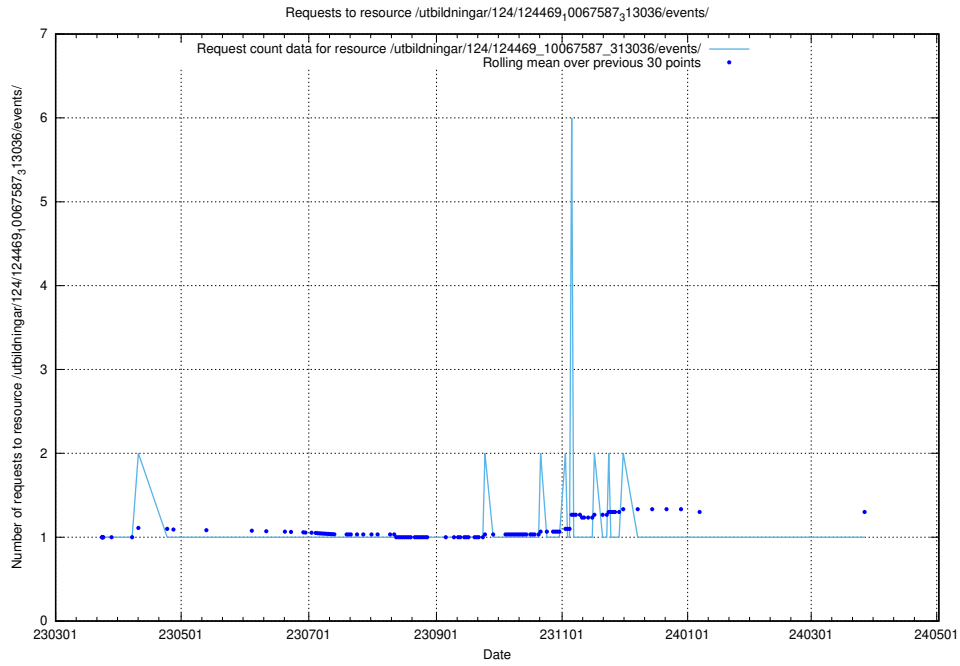

5.2855 Usage of /utbildningar/124/124469_10067587_313036/events/

Here, we count the number of requests to resource /utbildningar/124/124469_10067587_313036/events/