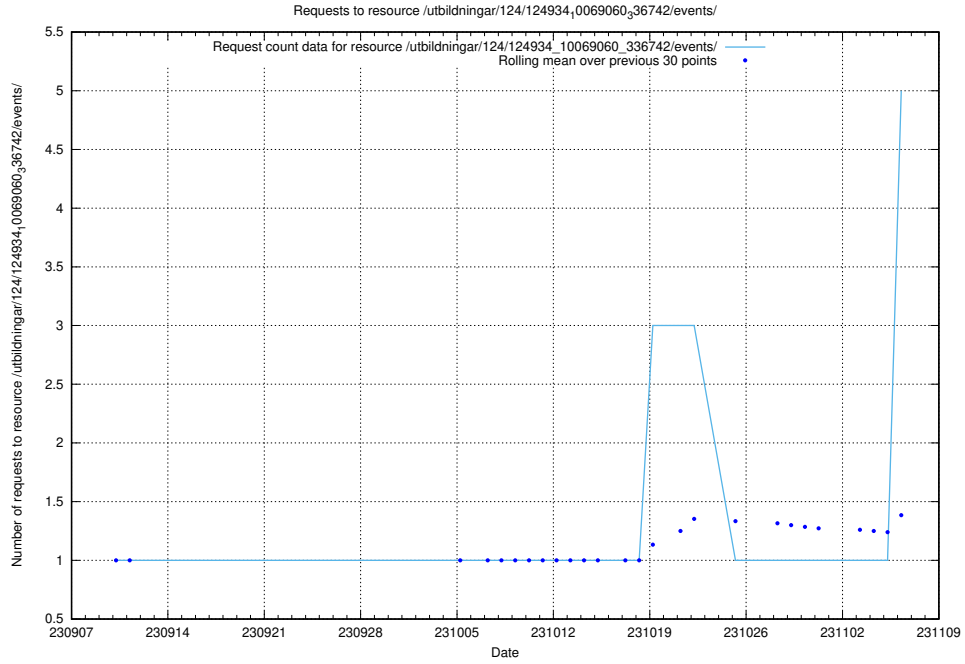

5.136 Usage of /utbildningar/124/124934_10069060_336742/events/

Here, we count the number of requests to resource /utbildningar/124/124934_10069060_336742/events/