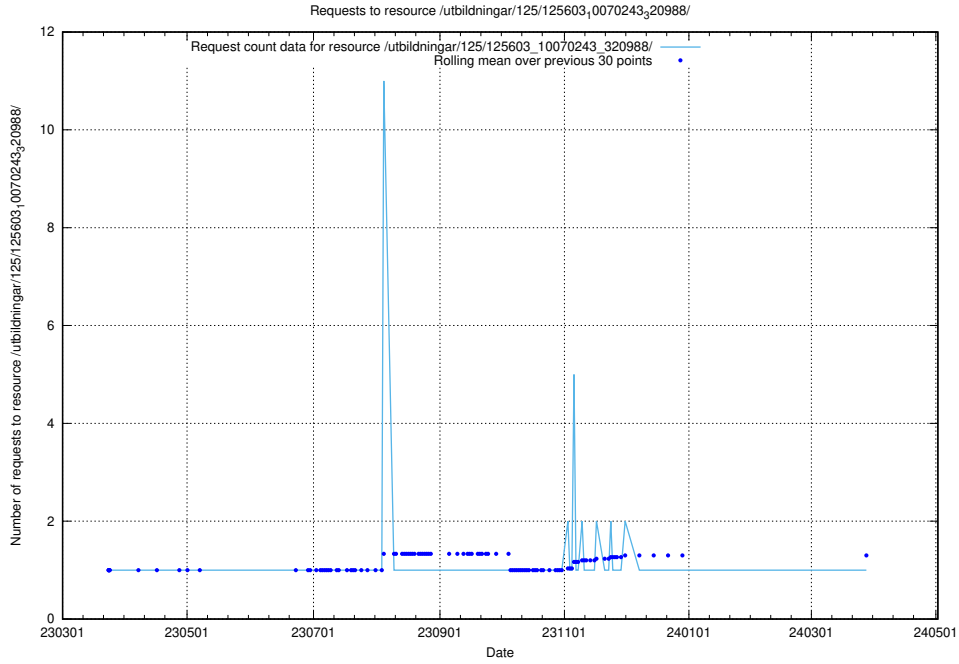

5.932 Usage of /utbildningar/125/125603_10070243_320988/

Here, we count the number of requests to resource /utbildningar/125/125603_10070243_320988/.