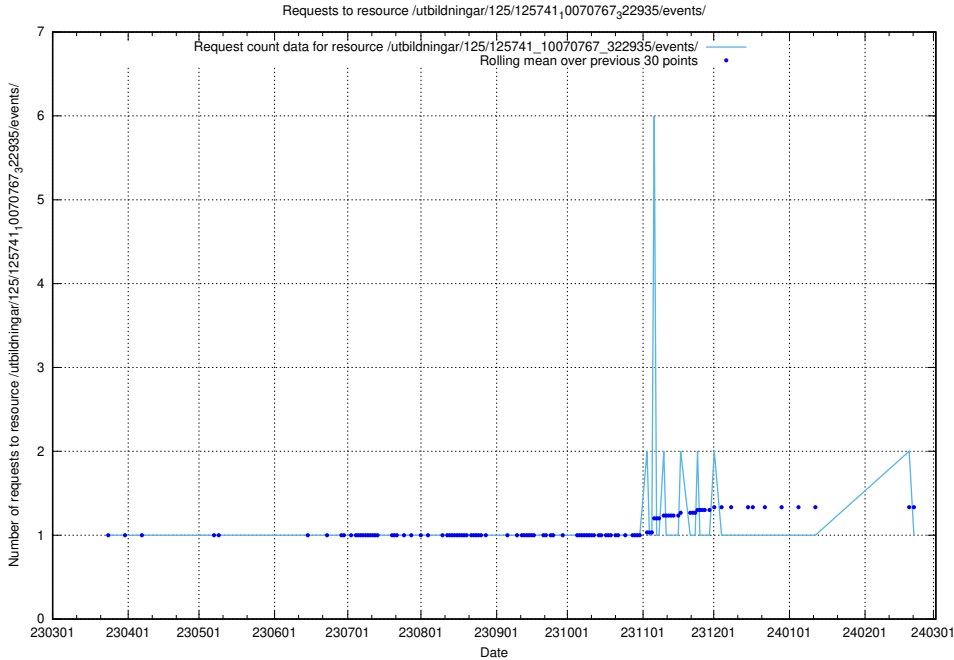

5.5879 Usage of /utbildningar/125/125741_10070767_322935/events/

Here, we count the number of requests to resource /utbildningar/125/125741_10070767_322935/events/