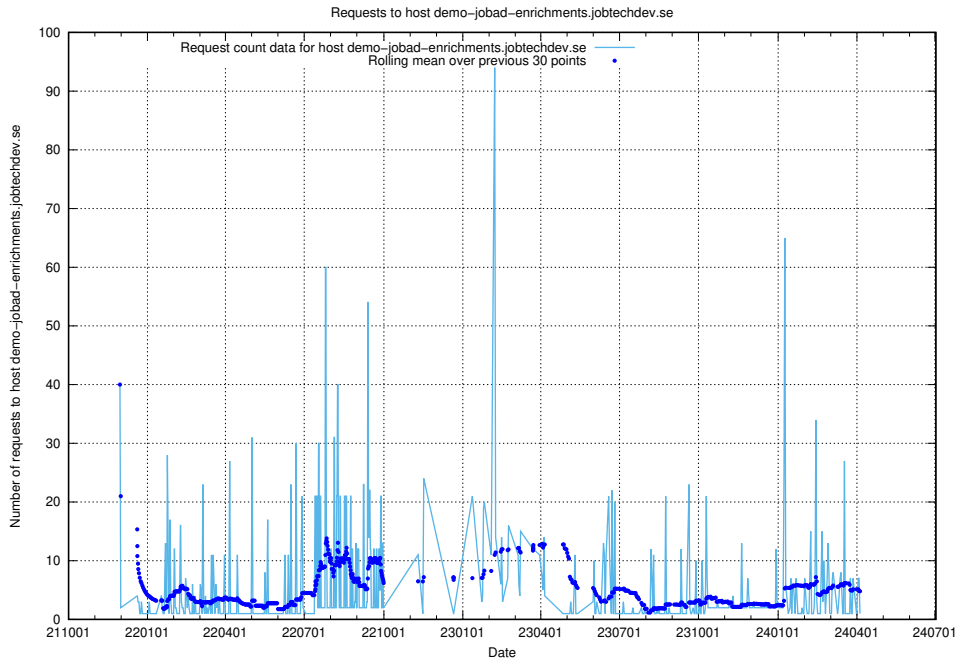

## 7.623 Usage of demo-jobad-enrichments.jobtechdev.se

Here, we count the number of requests to host demo-jobad-enrichments.jobtechdev.se.