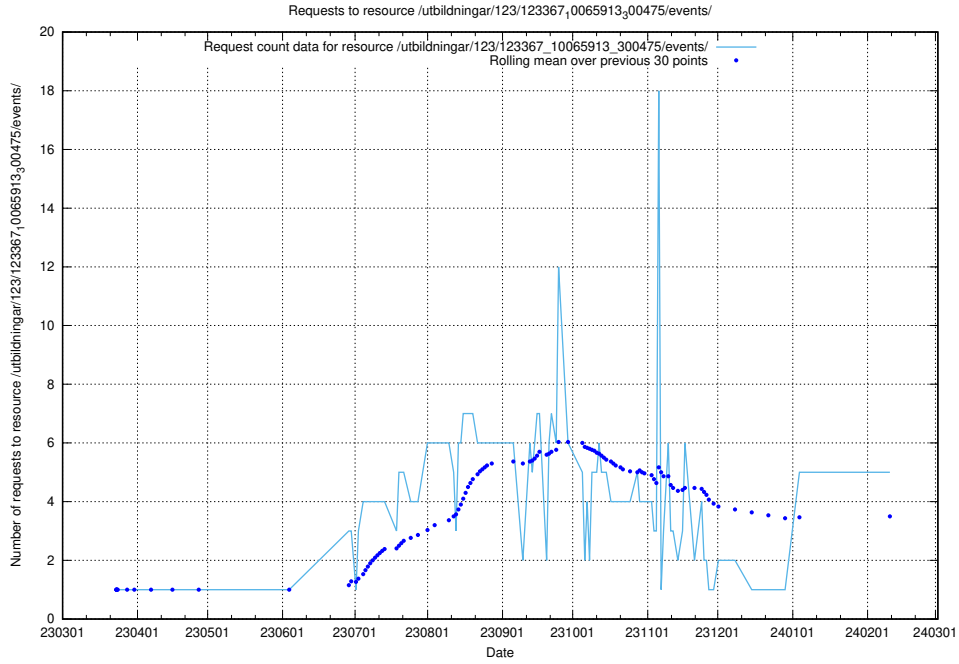

5.137 Usage of /utbildningar/123/123367_10065913_300475/events/

Here, we count the number of requests to resource /utbildningar/123/123367_10065913_300475/events/