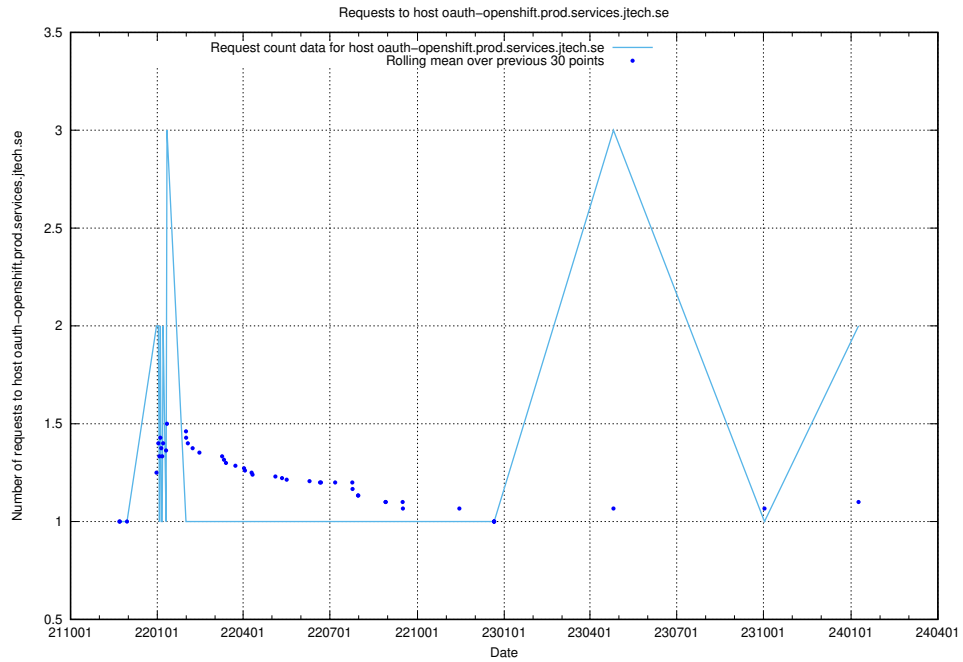

7.432 Usage of `oauth-openshift.prod.services.jtech.se`

Here, we count the number of requests to host `oauth-openshift.prod.services.jtech.se`.