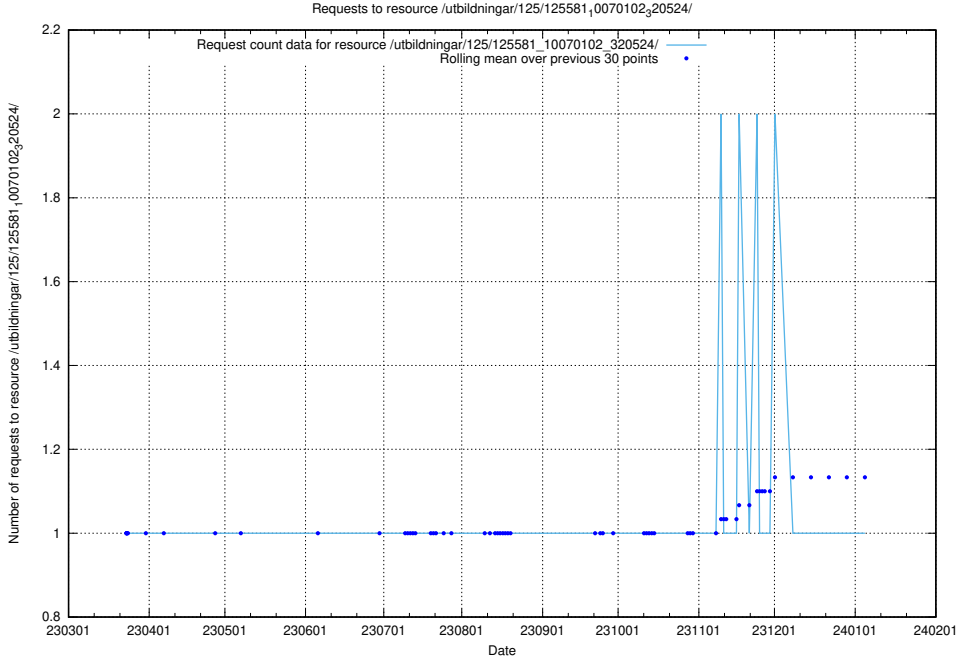

5.950 Usage of /utbildningar/125/125581_10070102_320524/

Here, we count the number of requests to resource /utbildningar/125/125581_10070102_320524/.