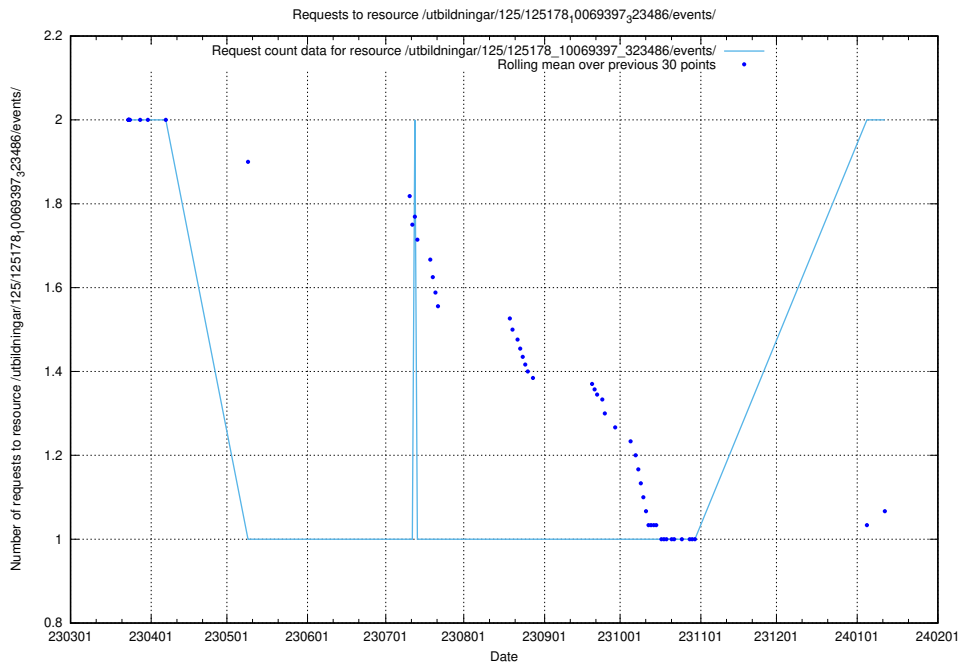

5.798 Usage of `/utbildningar/125/125178_10069397_323486/events/`

Here, we count the number of requests to resource `/utbildningar/125/125178_10069397_323486/events/`