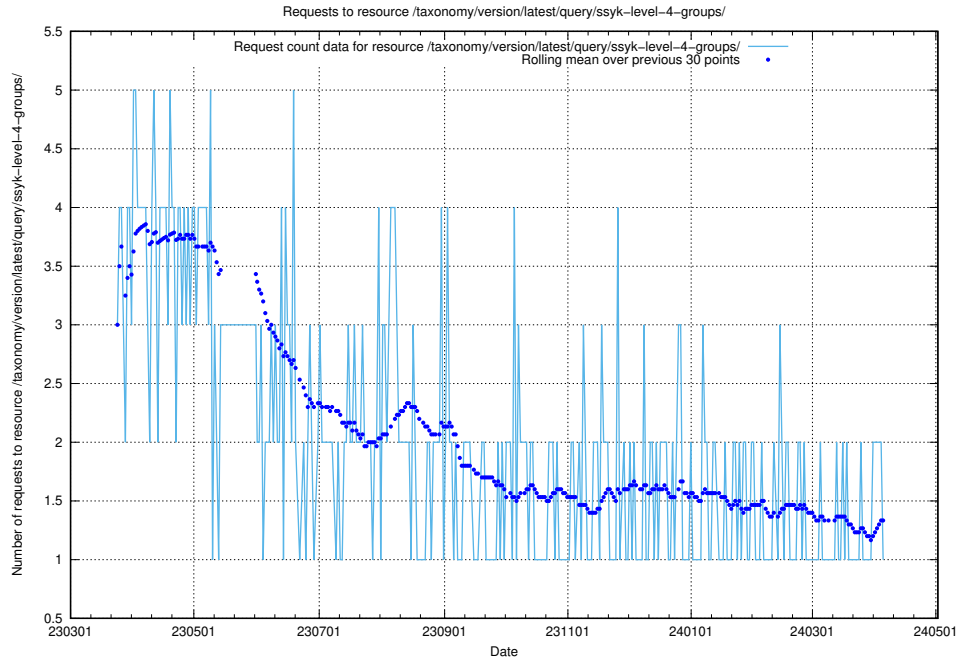

5.5733 Usage of /taxonomy/version/latest/query/ssyk-level-4-groups/

Here, we count the number of requests to resource /taxonomy/version/latest/query/ssyk-level-4-groups/.