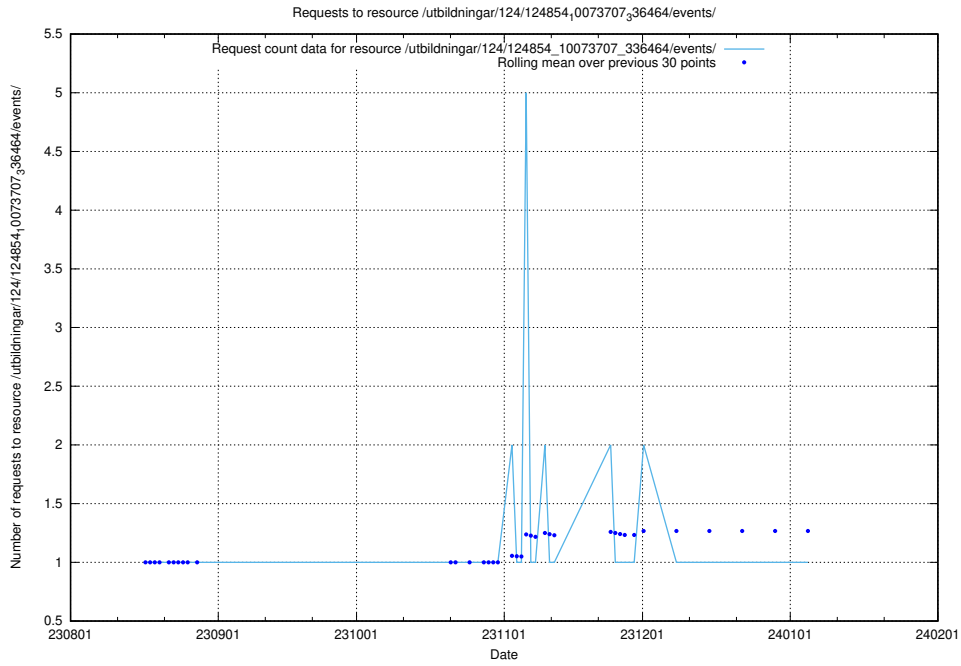

5.4409 Usage of /utbildningar/124/124854_10073707_336464/events/

Here, we count the number of requests to resource /utbildningar/124/124854_10073707_336464/events/