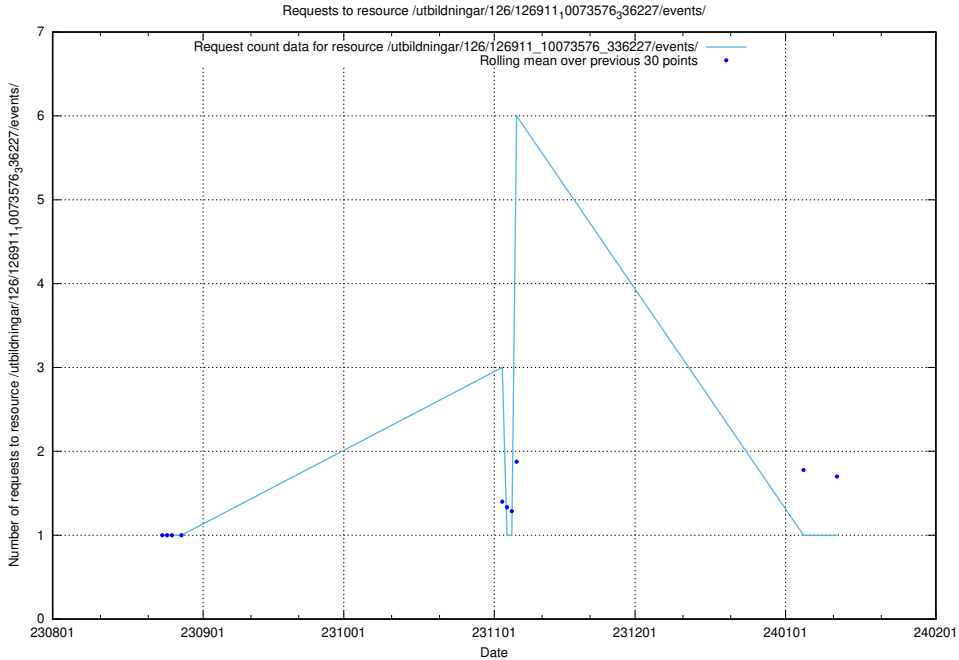

### 5.4344 Usage of /utbildningar/126/126911\_10073576\_336227/events/

Here, we count the number of requests to resource /utbildningar/126/126911\_10073576\_336227/events/