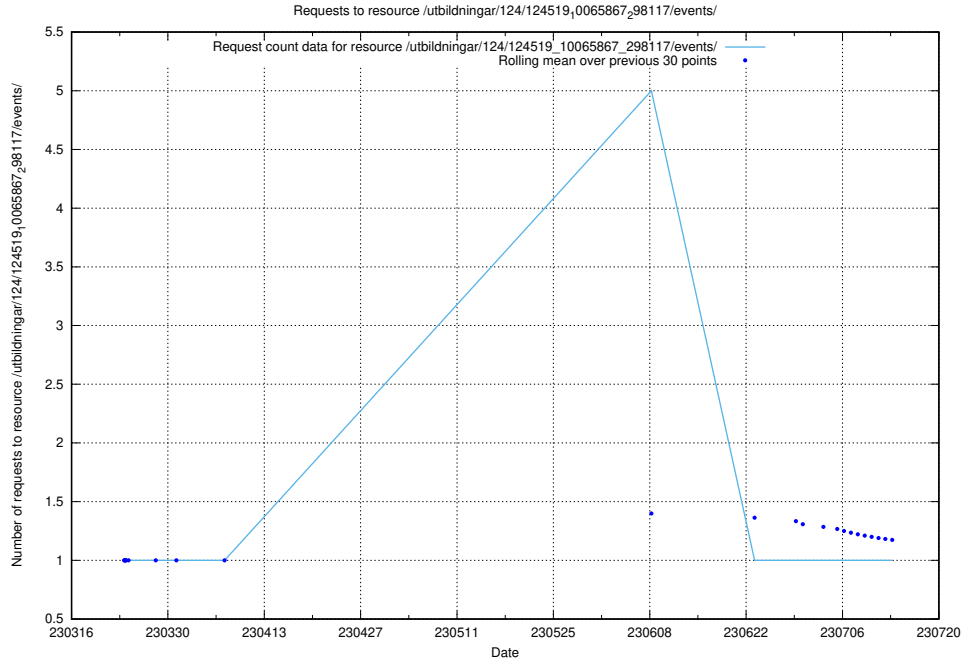

5.1139 Usage of /utbildningar/124/124519_10065867_298117/events/

Here, we count the number of requests to resource /utbildningar/124/124519_10065867_298117/events/