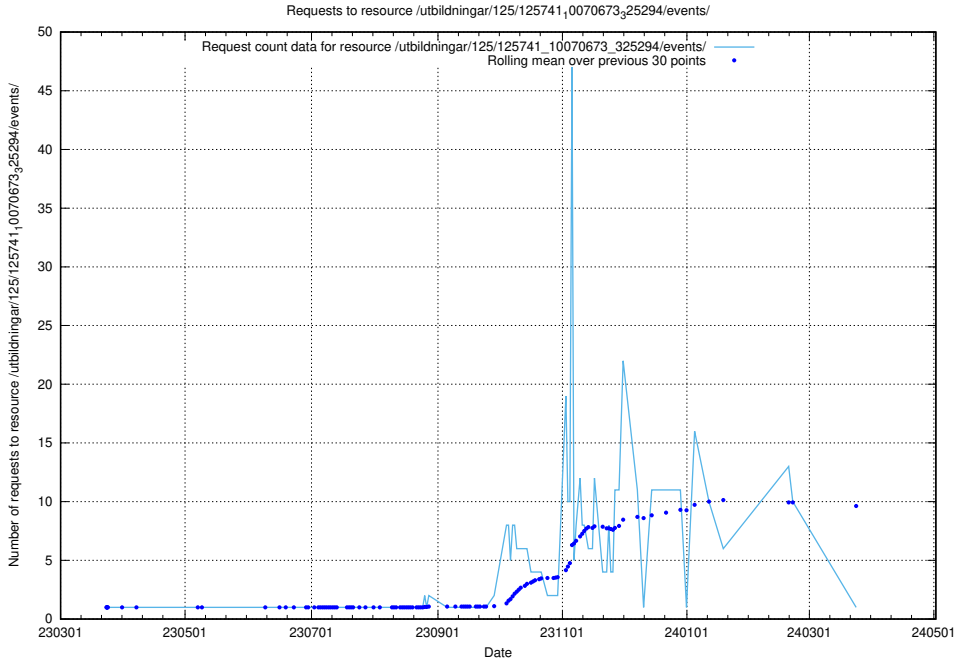

5.6141 Usage of /utbildningar/125/125741_10070673_325294/events/

Here, we count the number of requests to resource /utbildningar/125/125741_10070673_325294/events/