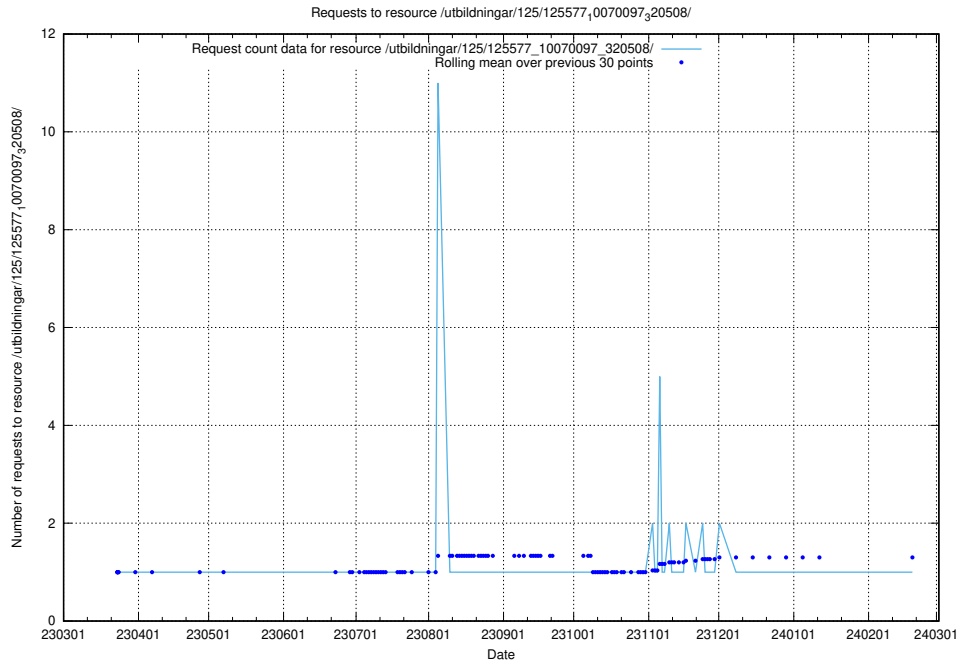

5.959 Usage of /utbildningar/125/125577_10070097_320508/

Here, we count the number of requests to resource /utbildningar/125/125577_10070097_320508/.