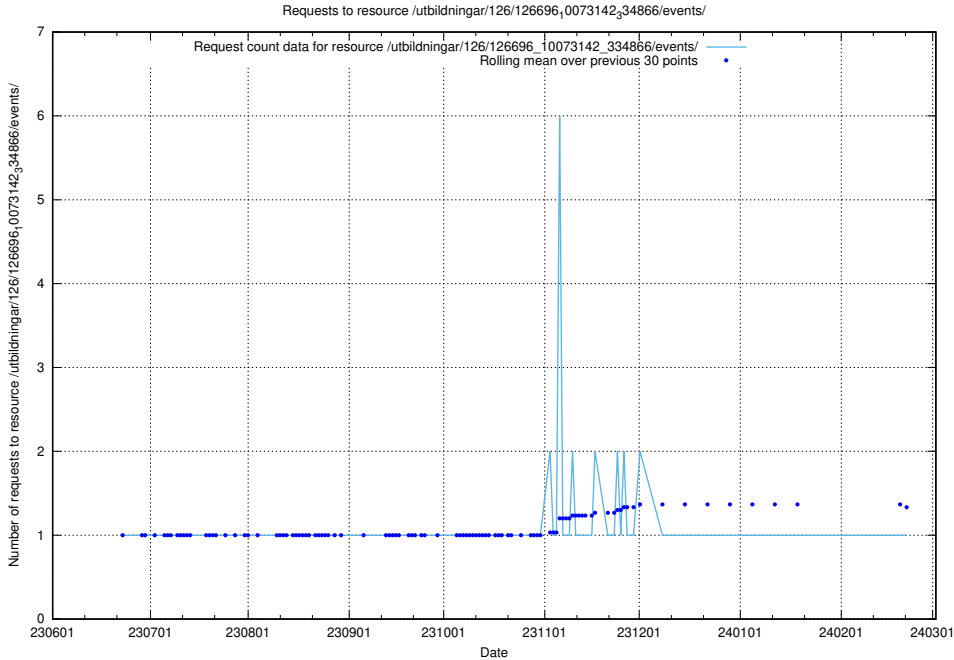

5.5240 Usage of /utbildningar/126/126696_10073142_334866/events/

Here, we count the number of requests to resource /utbildningar/126/126696_10073142_334866/events/