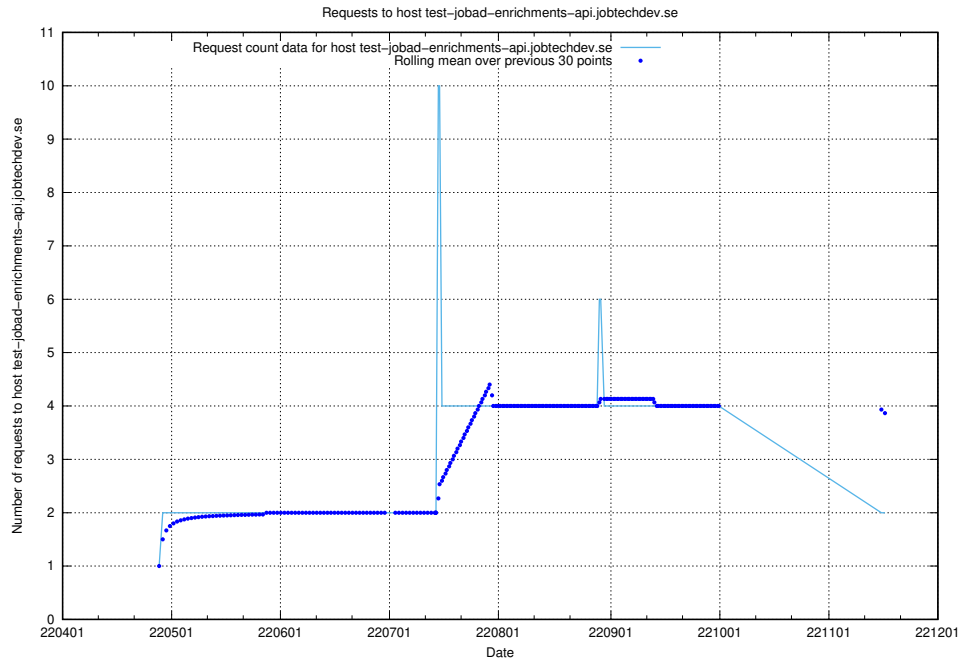

### 7.439 Usage of `jobtech-jobad-enrichments-develop.jobtechdev.se`

Here, we count the number of requests to host `jobtech-jobad-enrichments-develop.jobtechdev.se`.