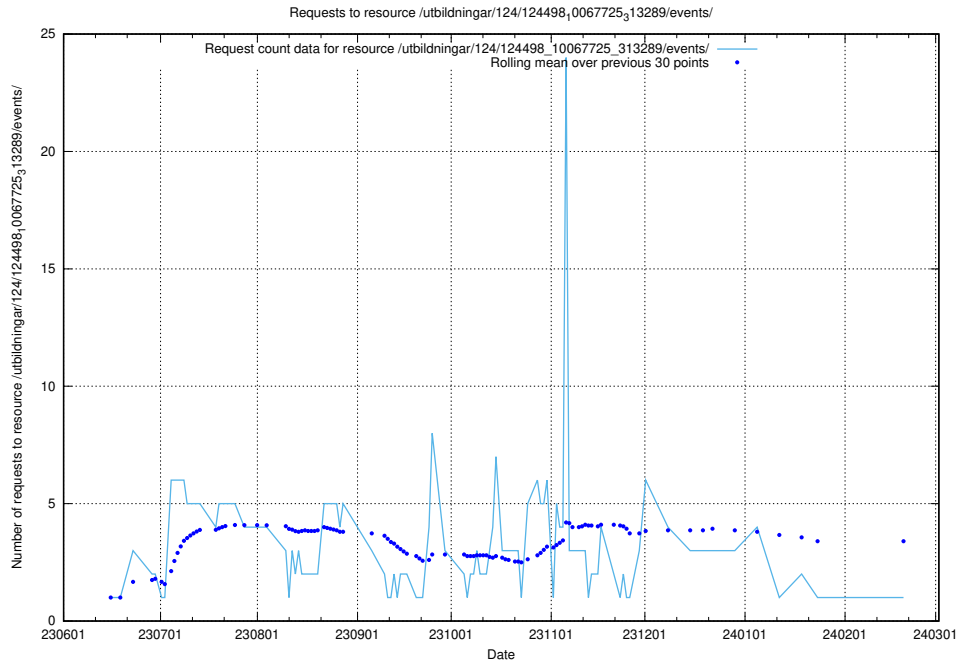

5.5513 Usage of /utbildningar/124/124498_10067725_313289/events/

Here, we count the number of requests to resource /utbildningar/124/124498_10067725_313289/events/