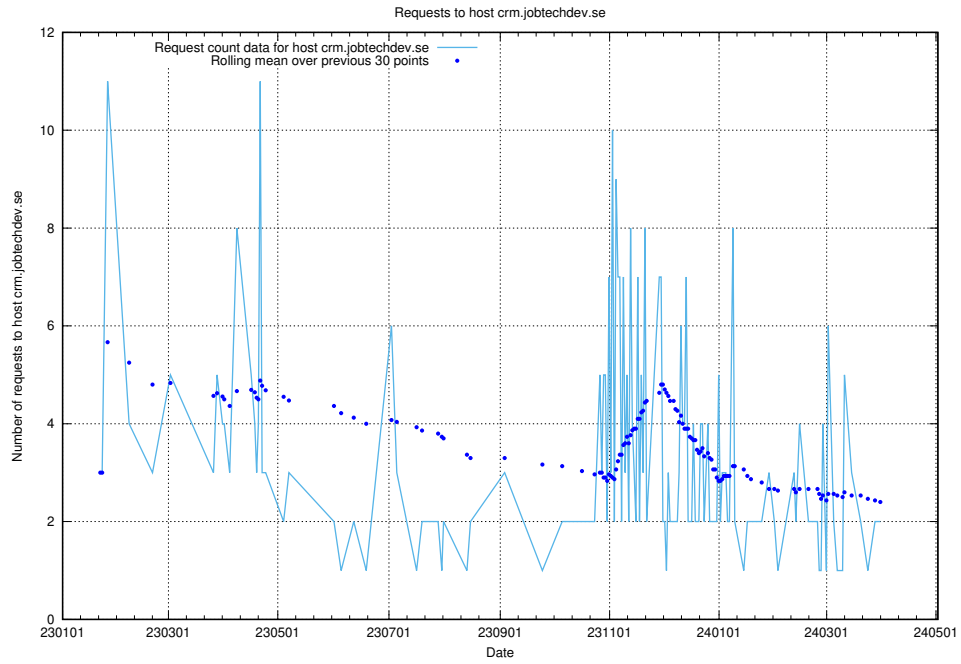

7.295 Usage of crm.jobtechdev.se

Here, we count the number of requests to host crm.jobtechdev.se.