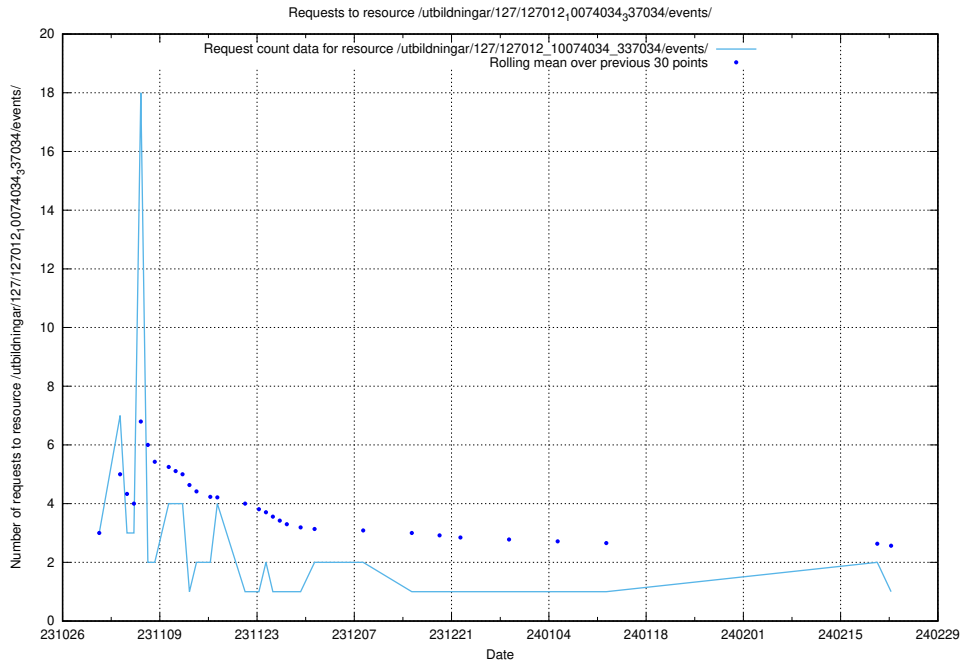

5.3771 Usage of /utbildningar/127/127012_10074034_337034/events/

Here, we count the number of requests to resource /utbildningar/127/127012_10074034_337034/events/