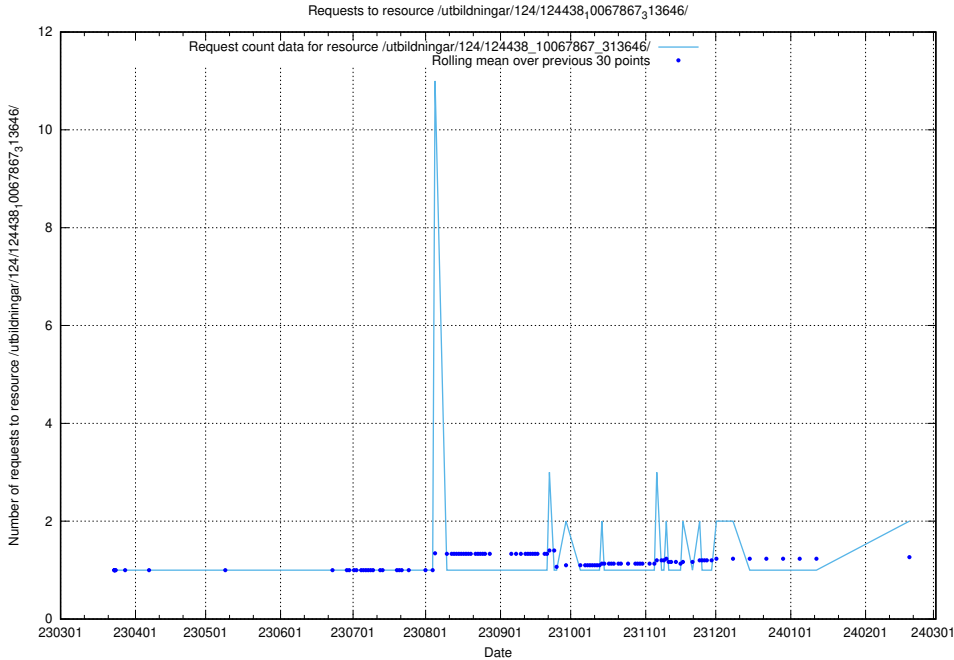

5.522 Usage of /utbildningar/124/124438_10067867_313646/

Here, we count the number of requests to resource /utbildningar/124/124438_10067867_313646/.