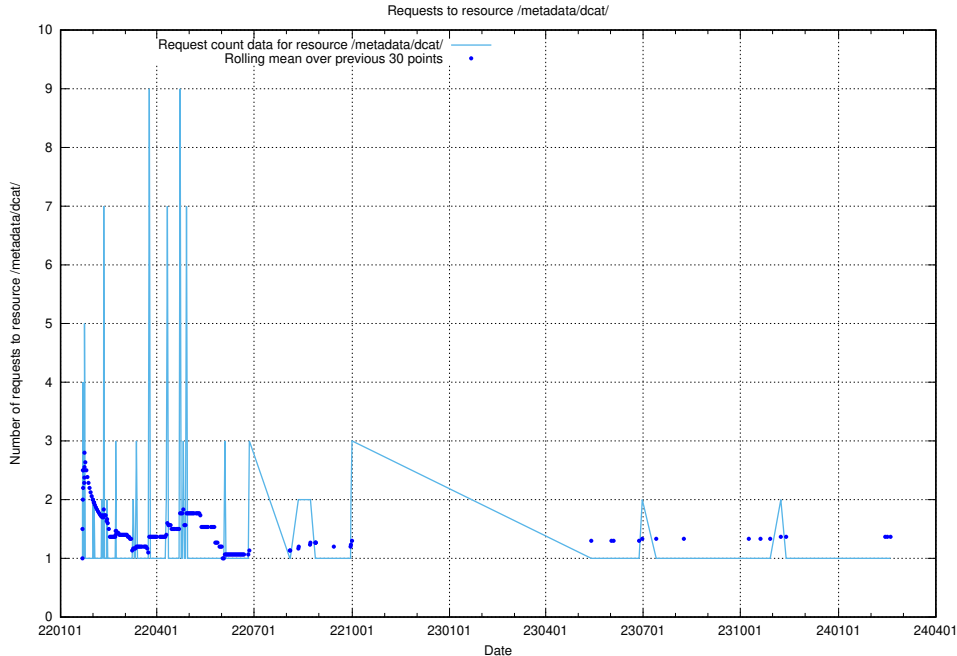

5.6151 Usage of /metadata/dcat/

Here, we count the number of requests to resource /metadata/dcat/.