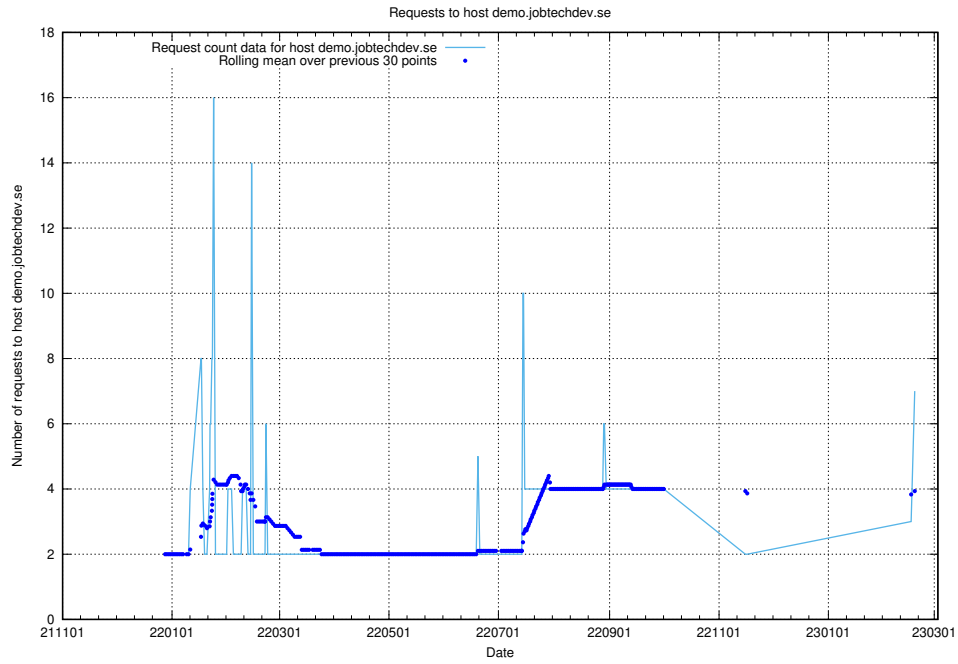

7.75 Usage of demo.jobtechdev.se

Here, we count the number of requests to host demo.jobtechdev.se.