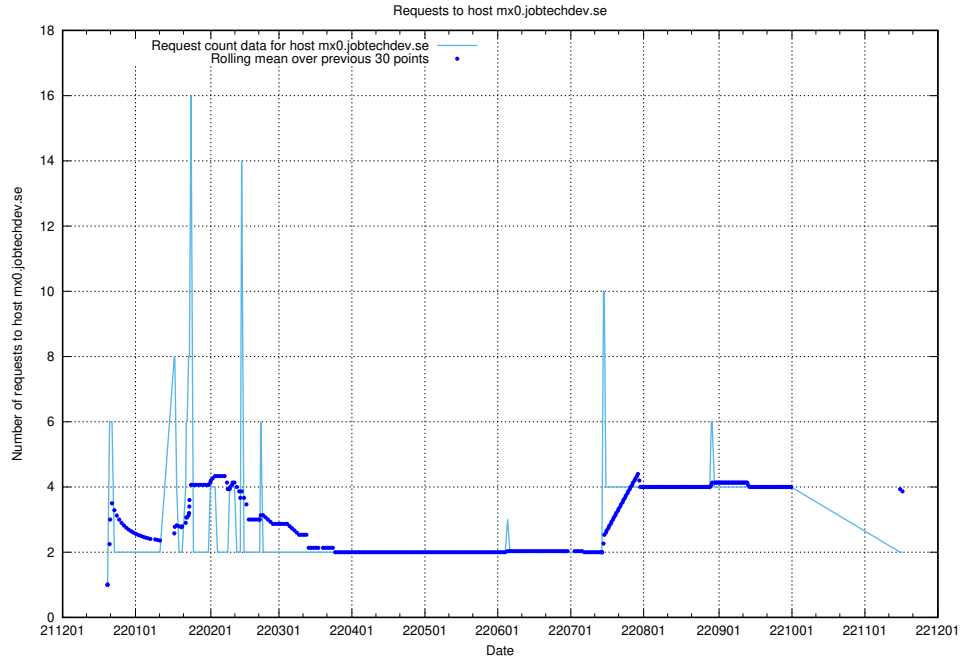

7.370 Usage of mx0.jobtechdev.se

Here, we count the number of requests to host mx0.jobtechdev.se.