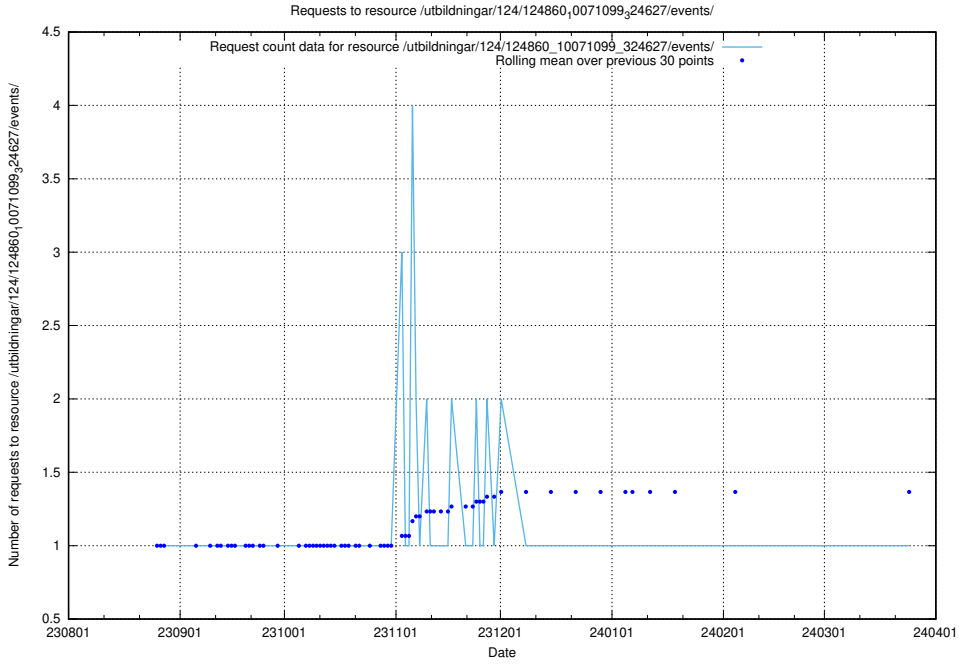

### 5.4331 Usage of /utbildningar/124/124860\_10071099\_324627/events/

Here, we count the number of requests to resource /utbildningar/124/124860\_10071099\_324627/events/