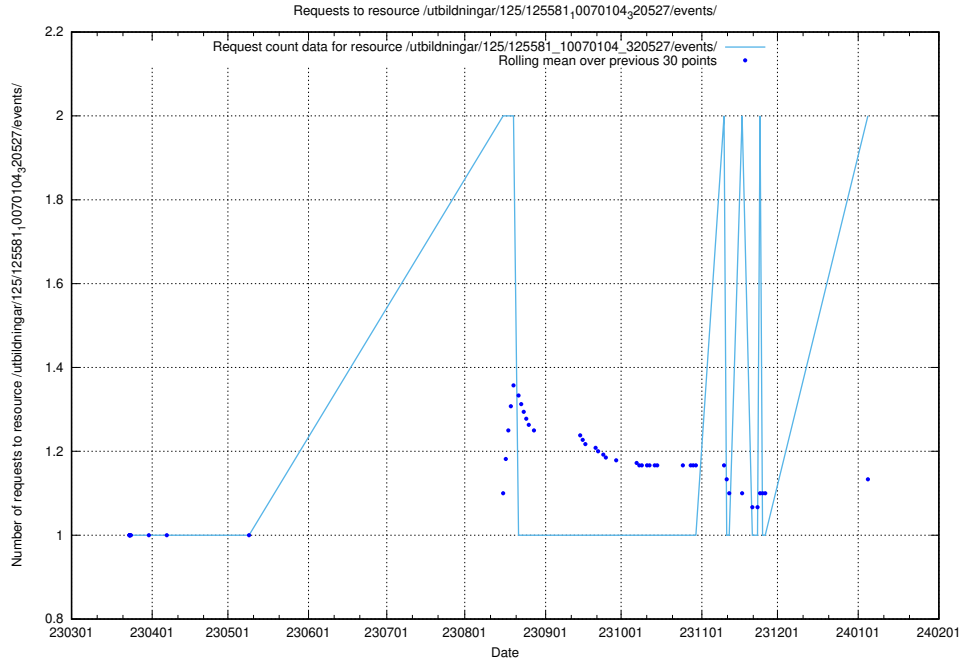

5.335 Usage of /utbildningar/125/125581_10070104_320527/events/

Here, we count the number of requests to resource /utbildningar/125/125581_10070104_320527/events/