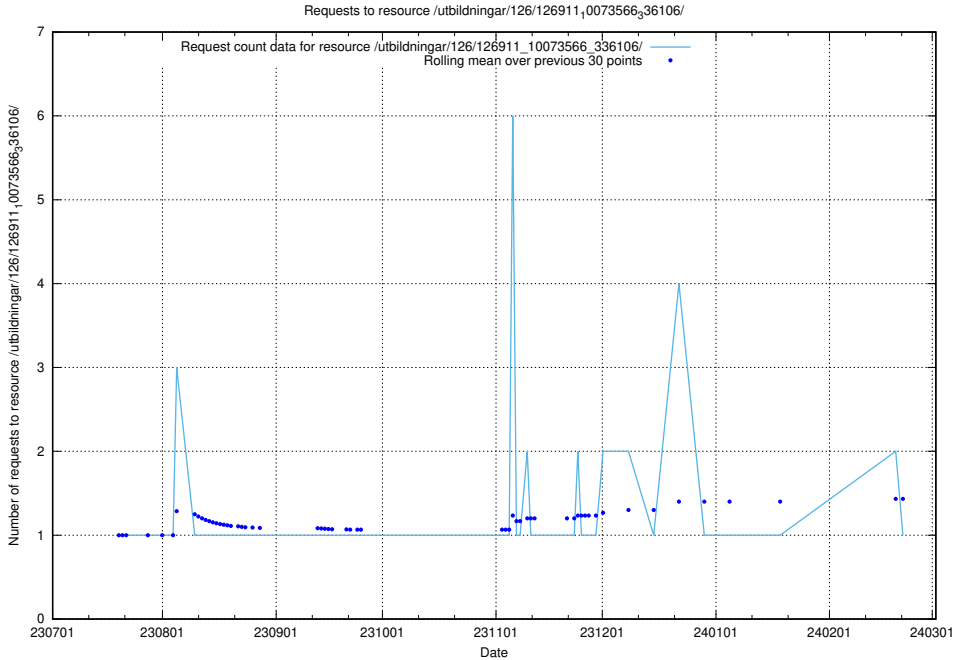

### 5.4614 Usage of /utbildningar/126/126911\_10073566\_336106/

Here, we count the number of requests to resource /utbildningar/126/126911\_10073566\_336106/.