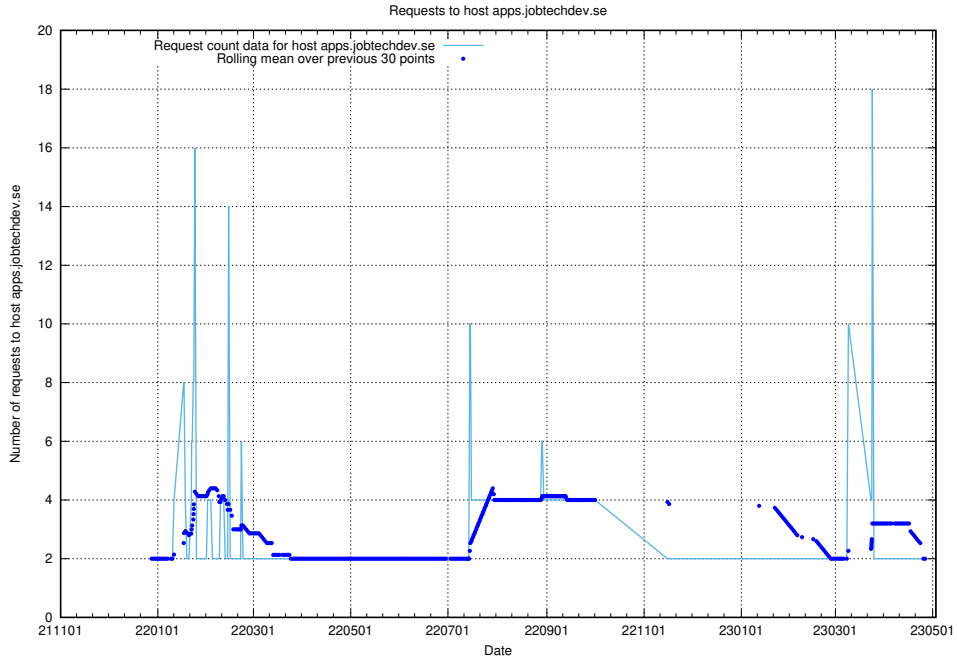

7.359 Usage of apps.jobtechdev.se

Here, we count the number of requests to host apps.jobtechdev.se.