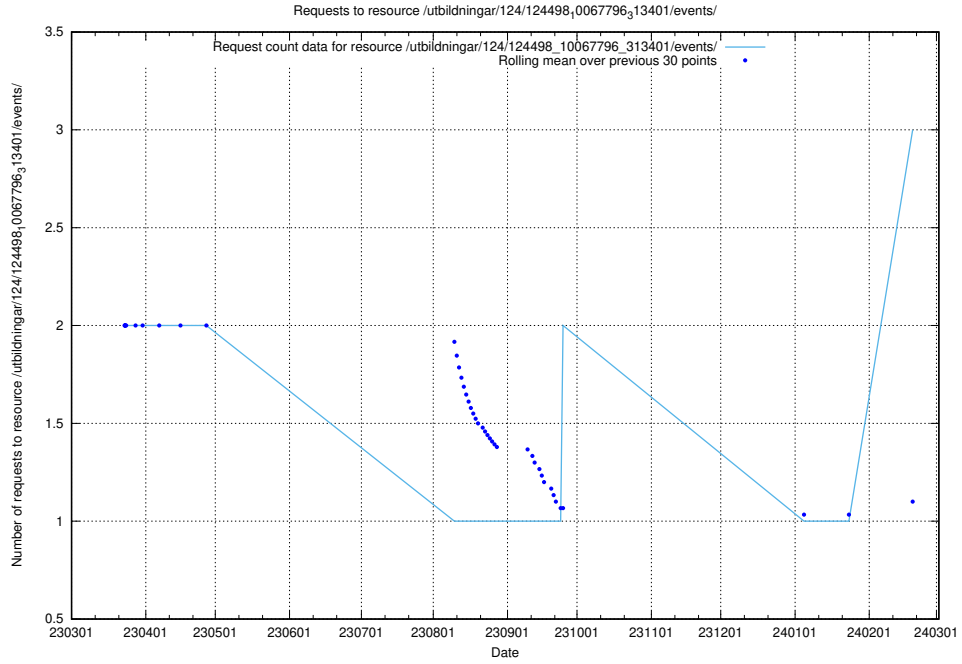

5.315 Usage of /utbildningar/124/124498_10067796_313401/events/

Here, we count the number of requests to resource /utbildningar/124/124498_10067796_313401/events/