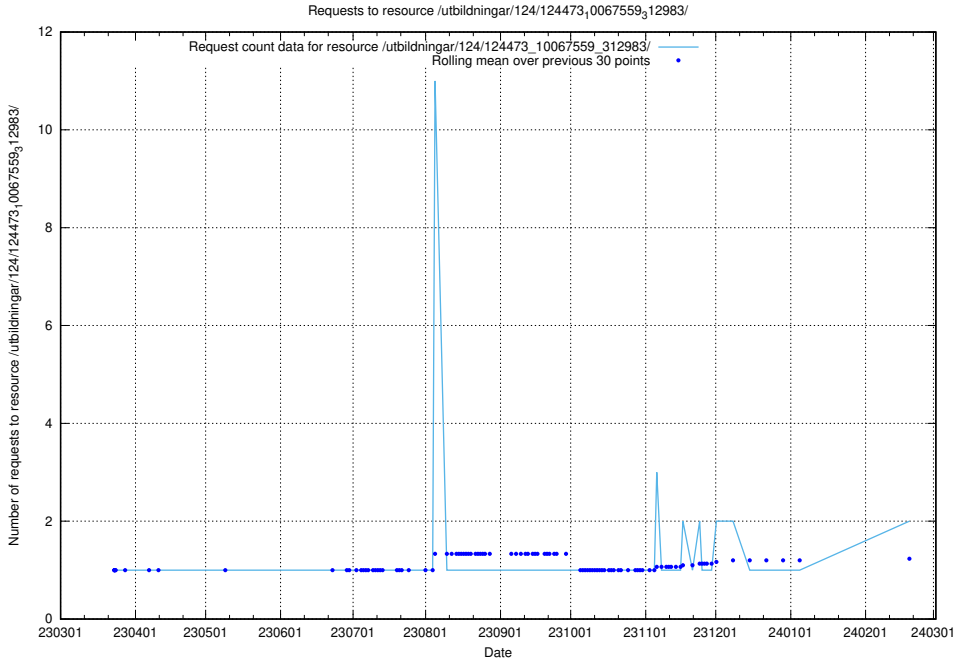

5.486 Usage of /utbildningar/124/124473_10067559_312983/

Here, we count the number of requests to resource /utbildningar/124/124473_10067559_312983/.