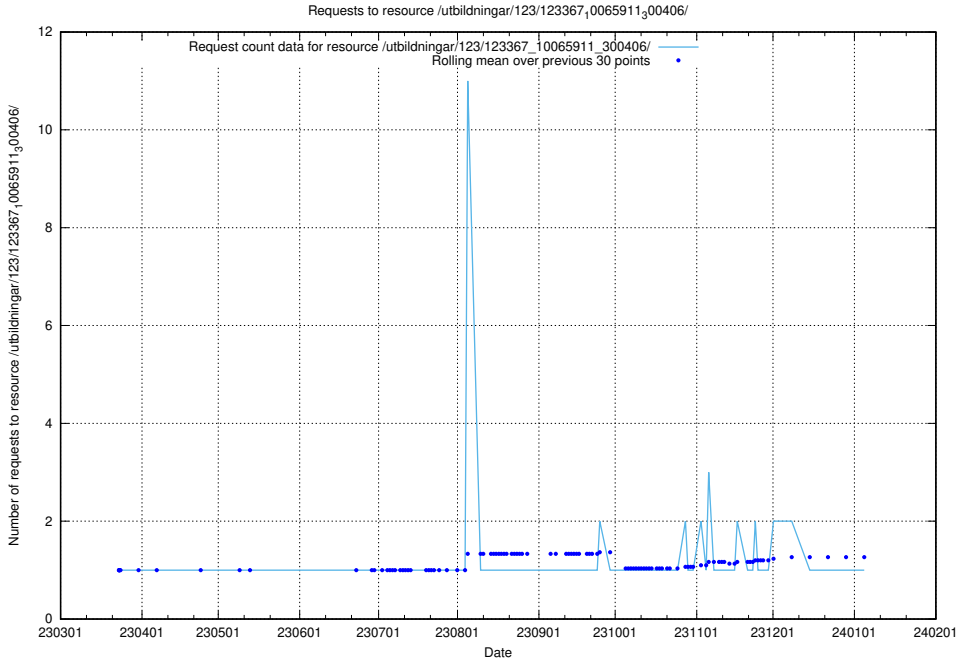

5.4347 Usage of /utbildningar/123/123367_10065911_300406/

Here, we count the number of requests to resource /utbildningar/123/123367_10065911_300406/.