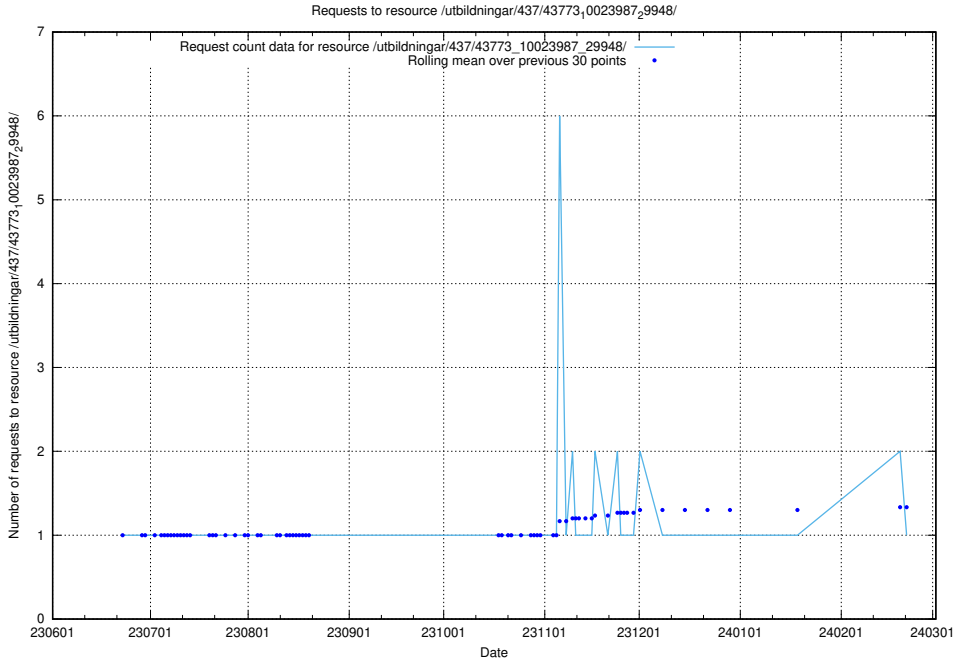

5.5191 Usage of /utbildningar/437/43773_10023987_29948/

Here, we count the number of requests to resource /utbildningar/437/43773_10023987_29948/.