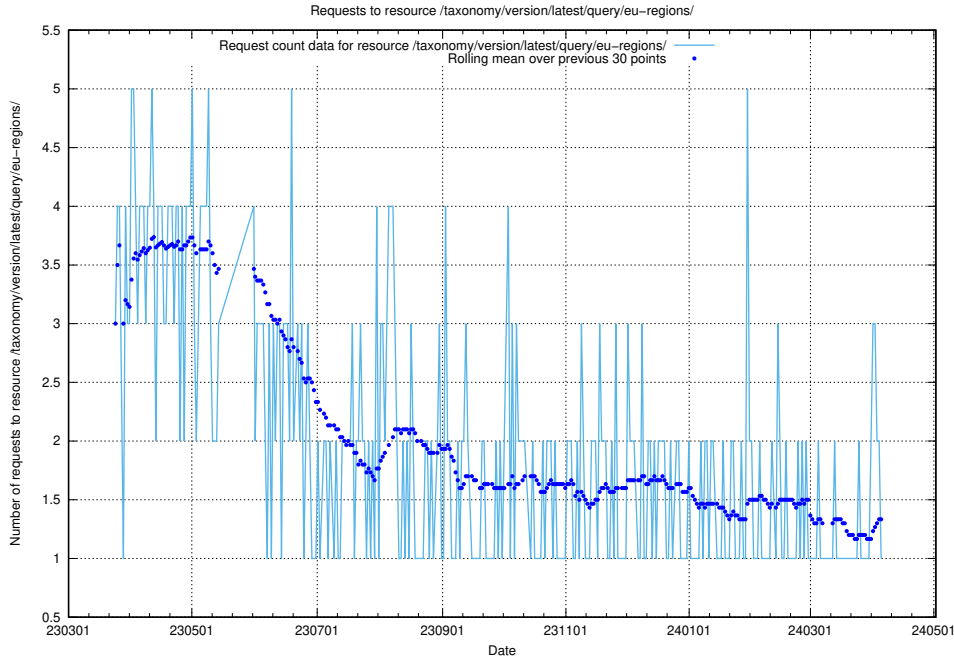

5.5759 Usage of /taxonomy/version/latest/query/eu-regions/

Here, we count the number of requests to resource /taxonomy/version/latest/query/eu-regions/.