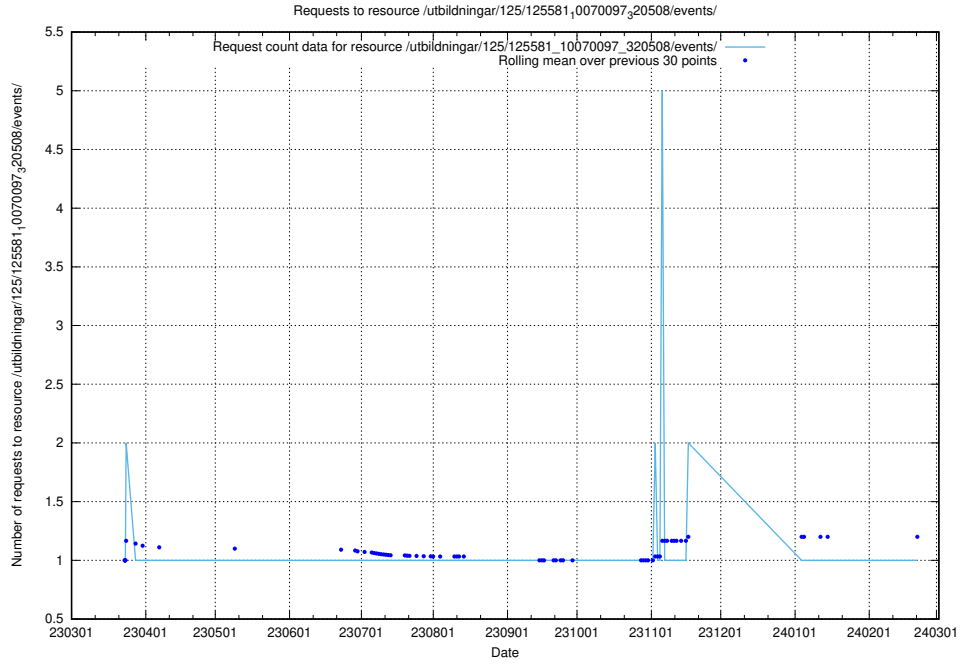

5.951 Usage of /utbildningar/125/125581_10070097_320508/events/

Here, we count the number of requests to resource /utbildningar/125/125581_10070097_320508/events/