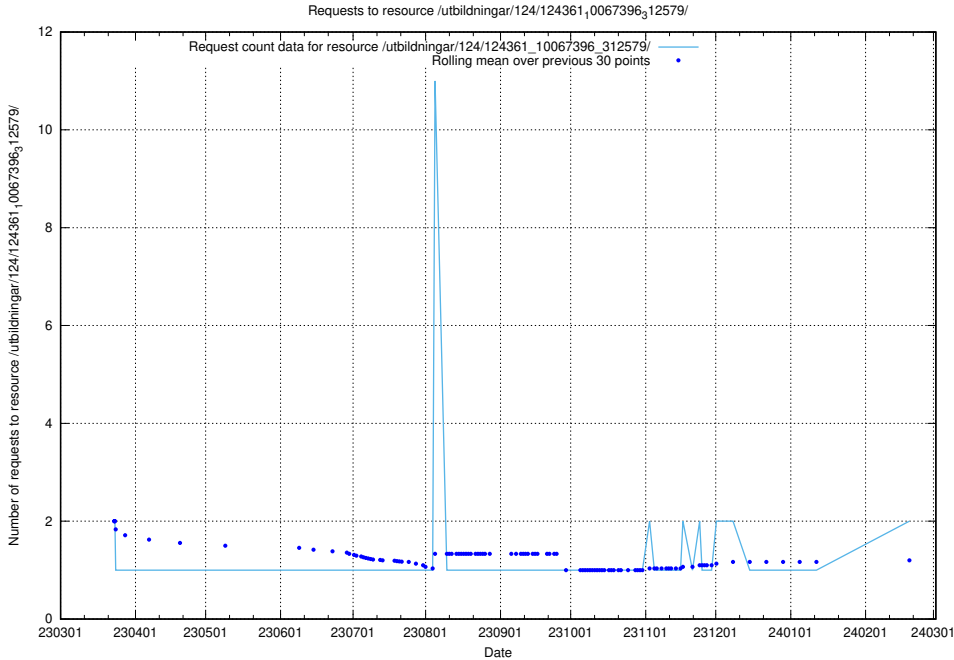

5.803 Usage of /utbildningar/124/124361_10067396_312579/

Here, we count the number of requests to resource /utbildningar/124/124361_10067396_312579/.