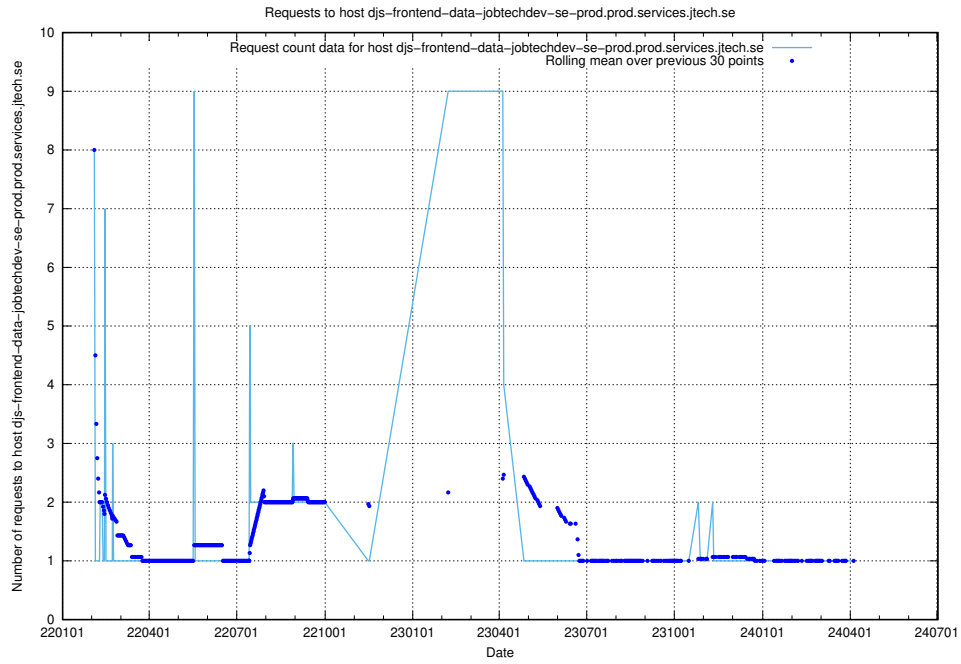

7.657 Usage of djs-frontend-data-jobtechdev-se-prod.prod.services.jtech.se

Here, we count the number of requests to host djs-frontend-data-jobtechdev-se-prod.prod.services.jtech.se.