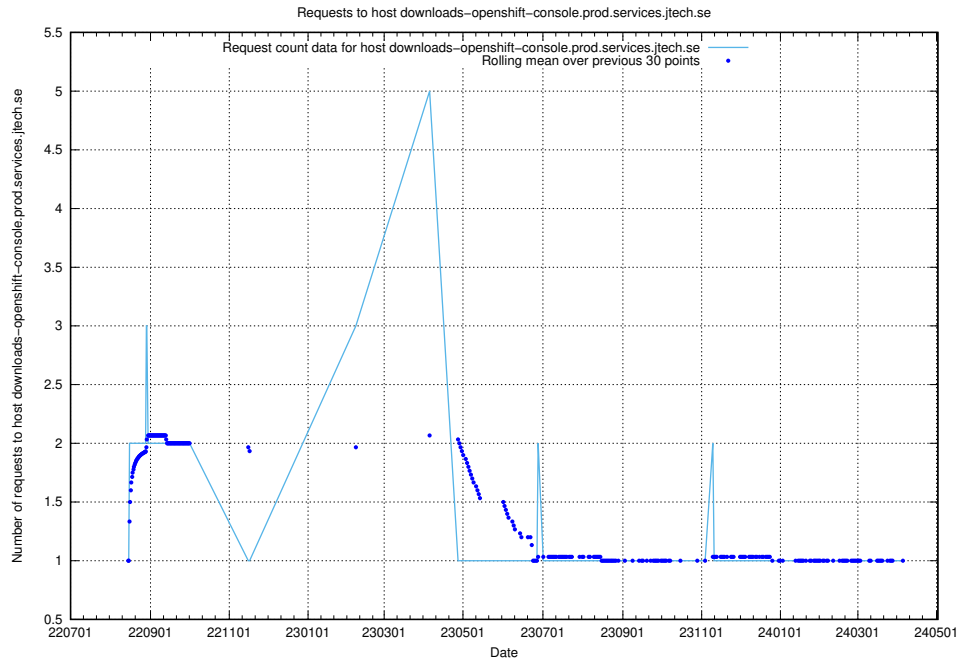

7.617 Usage of downloads-openshift-console.prod.services.jtech.se

Here, we count the number of requests to host downloads-openshift-console.prod.services.jtech.se.