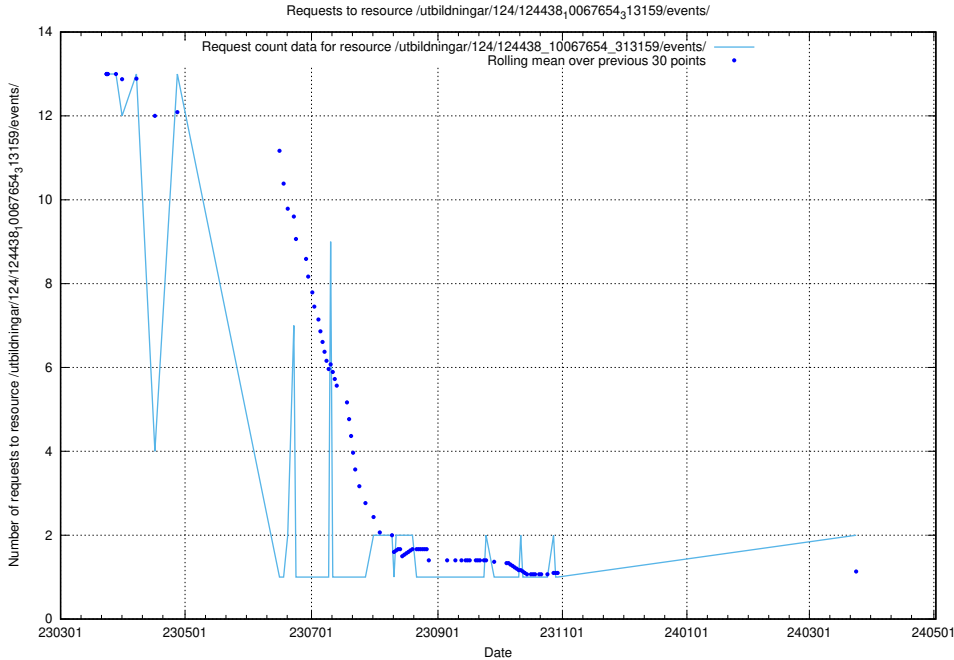

5.786 Usage of /utbildningar/124/124438_10067654_313159/events/

Here, we count the number of requests to resource /utbildningar/124/124438_10067654_313159/events/