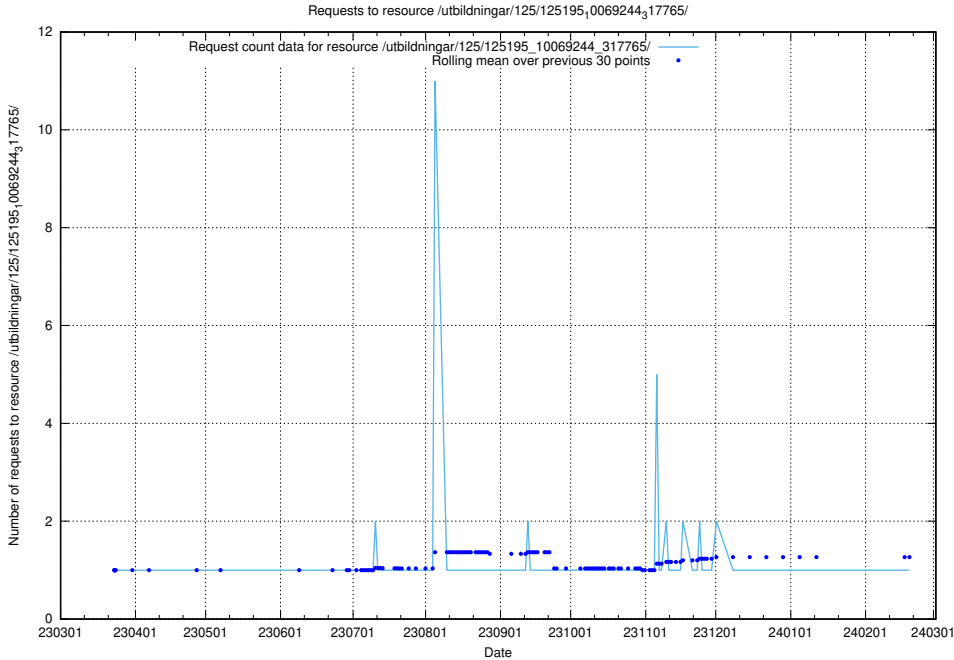

5.989 Usage of /utbildningar/125/125195_10069244_317765/

Here, we count the number of requests to resource /utbildningar/125/125195_10069244_317765/.