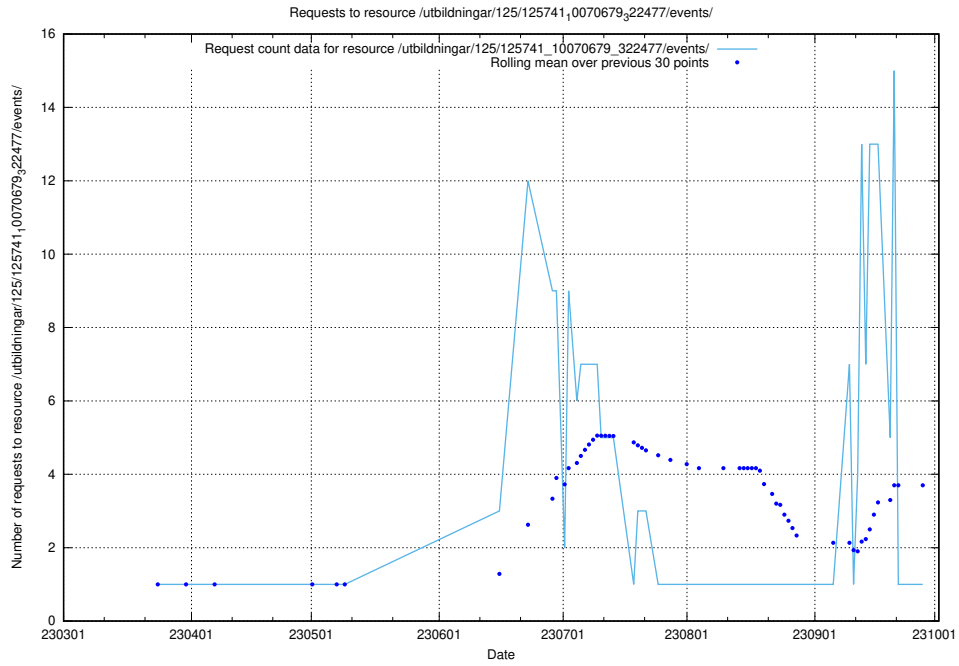

5.5884 Usage of /utbildningar/125/125741_10070679_322477/events/

Here, we count the number of requests to resource /utbildningar/125/125741_10070679_322477/events/