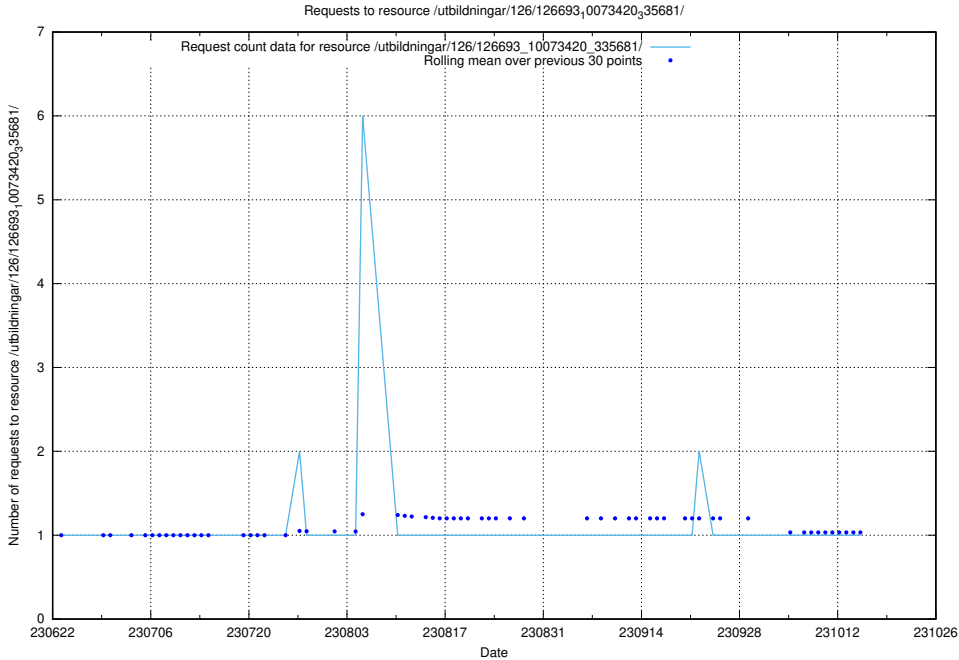

5.5257 Usage of /utbildningar/126/126693_10073420_335681/

Here, we count the number of requests to resource /utbildningar/126/126693_10073420_335681/.