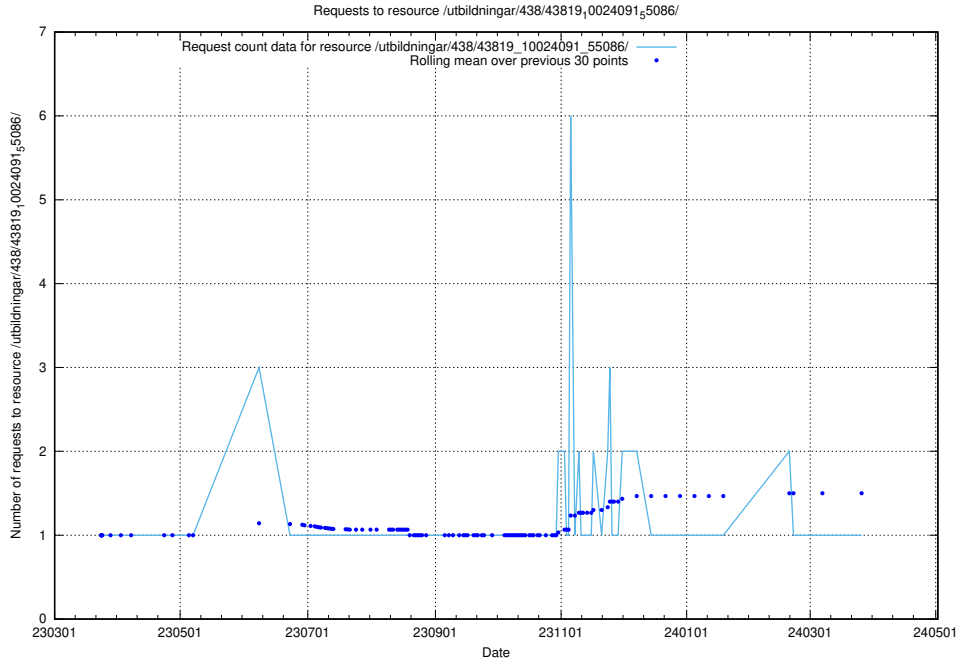

5.5983 Usage of /utbildningar/438/43819_10024091_55086/

Here, we count the number of requests to resource /utbildningar/438/43819_10024091_55086/.