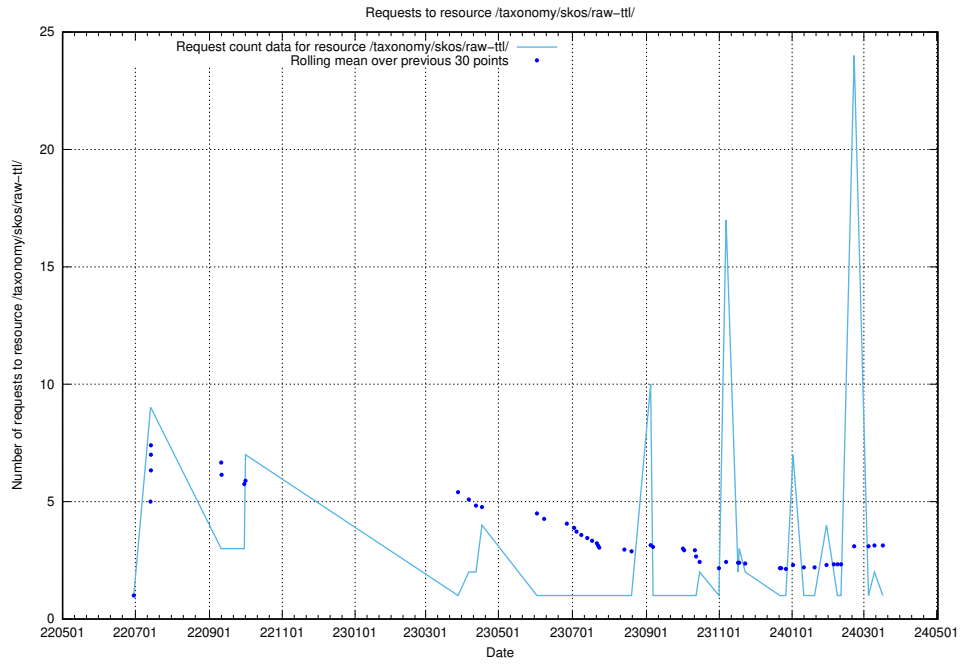

5.856 Usage of /taxonomy/skos/raw-ttl/

Here, we count the number of requests to resource /taxonomy/skos/raw-ttl/.