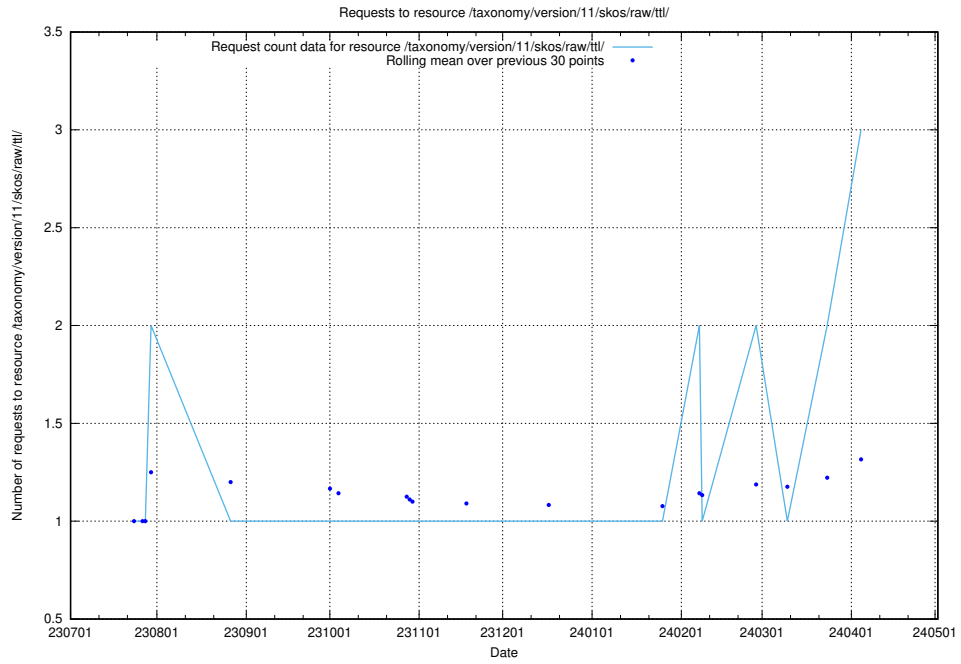

5.267 Usage of /taxonomy/version/11/skos/raw/ttl/

Here, we count the number of requests to resource /taxonomy/version/11/skos/raw/ttl/.