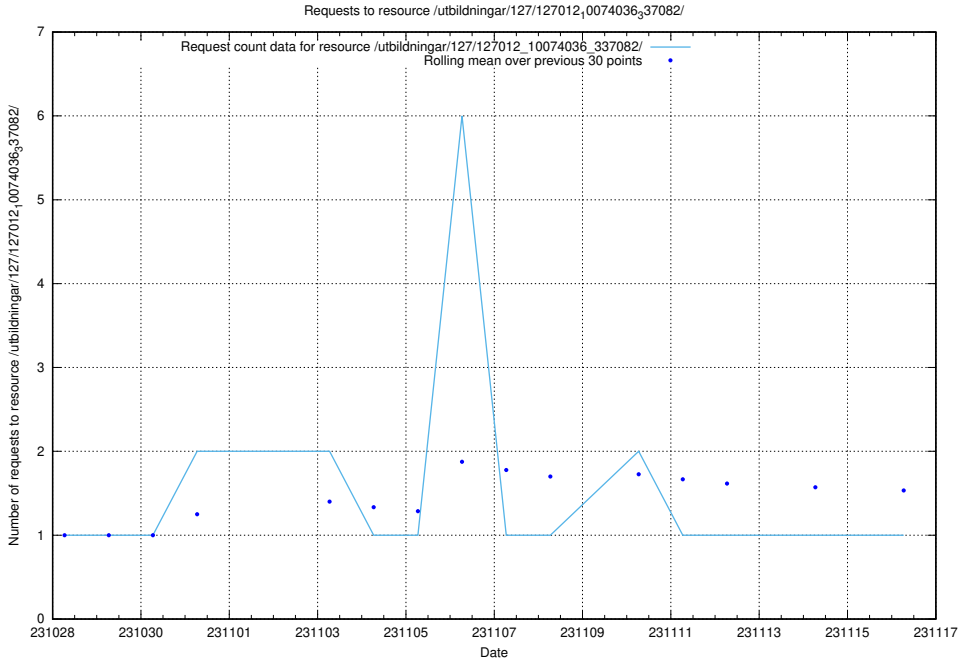

5.3794 Usage of /utbildningar/127/127012_10074036_337082/

Here, we count the number of requests to resource /utbildningar/127/127012_10074036_337082/.