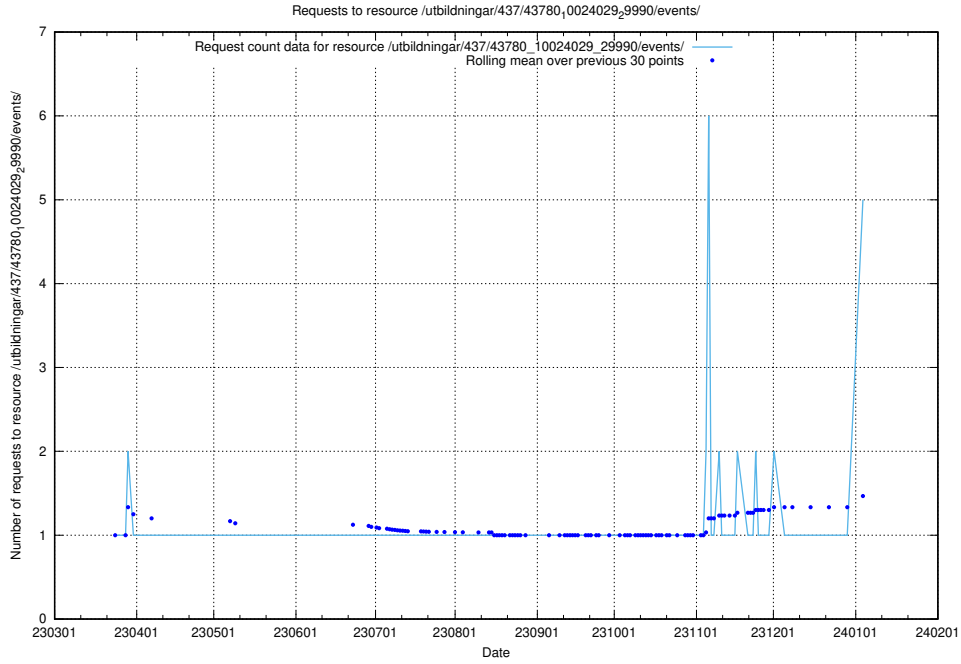

### 5.144 Usage of /utbildningar/437/43780\_10024029\_29990/events/

Here, we count the number of requests to resource /utbildningar/437/43780\_10024029\_29990/events/.