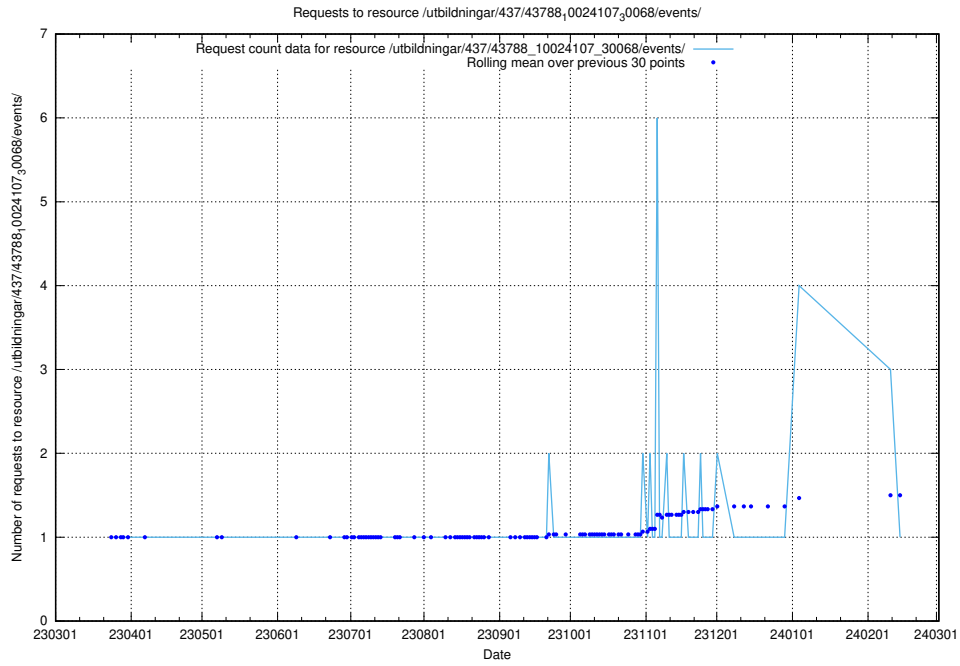

5.5837 Usage of /utbildningar/437/43788_10024107_30068/events/

Here, we count the number of requests to resource /utbildningar/437/43788_10024107_30068/events/.