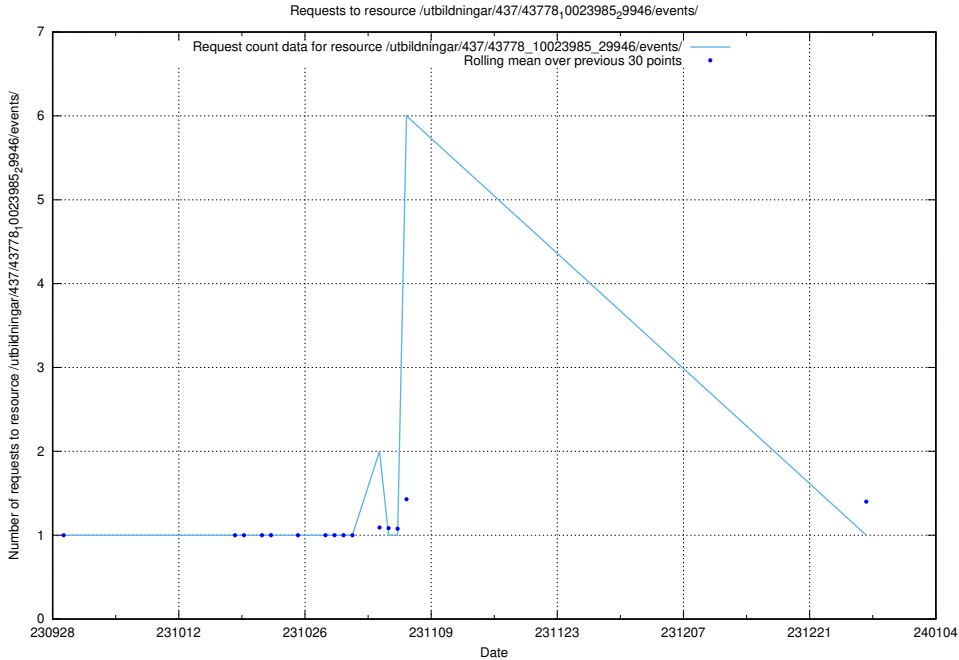

5.4061 Usage of /utbildningar/437/43778_10023985_29946/events/

Here, we count the number of requests to resource /utbildningar/437/43778_10023985_29946/events/.