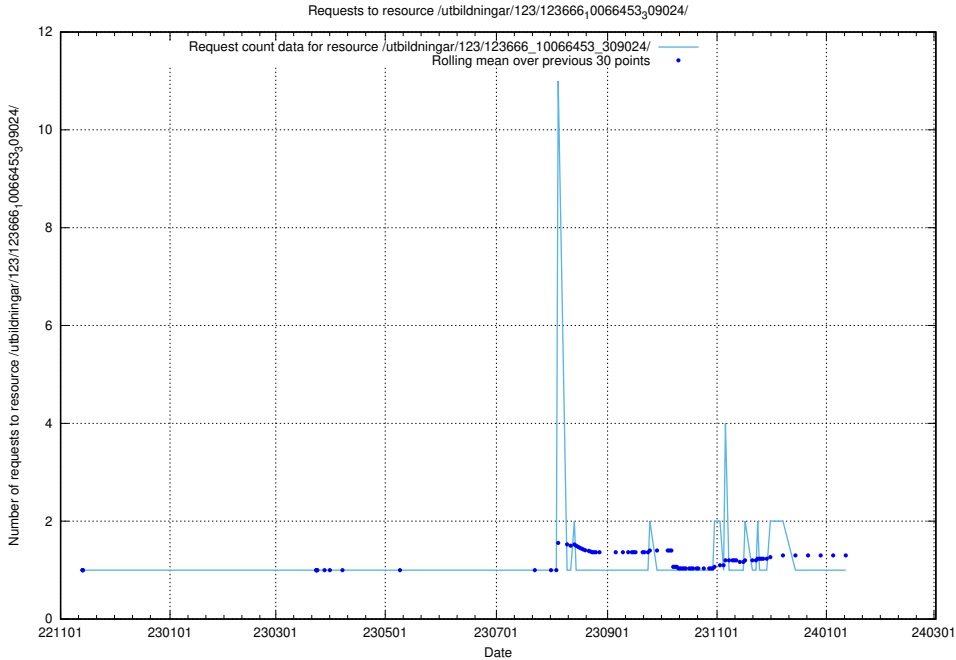

5.5556 Usage of /utbildningar/123/123666_10066453_309024/

Here, we count the number of requests to resource /utbildningar/123/123666_10066453_309024/.