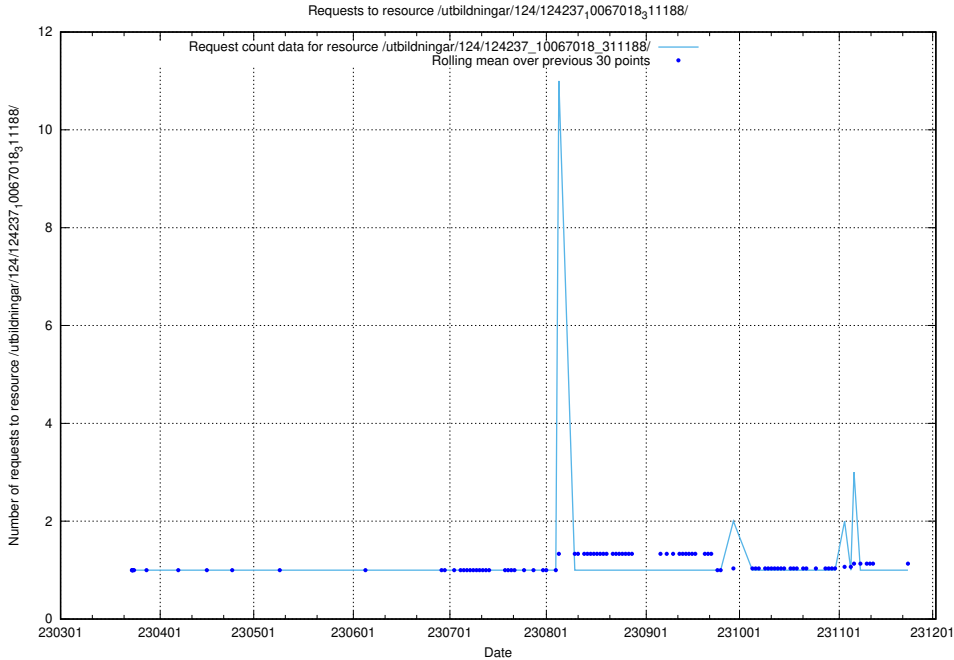

5.3619 Usage of /utbildningar/124/124237_10067018_311188/

Here, we count the number of requests to resource /utbildningar/124/124237_10067018_311188/.