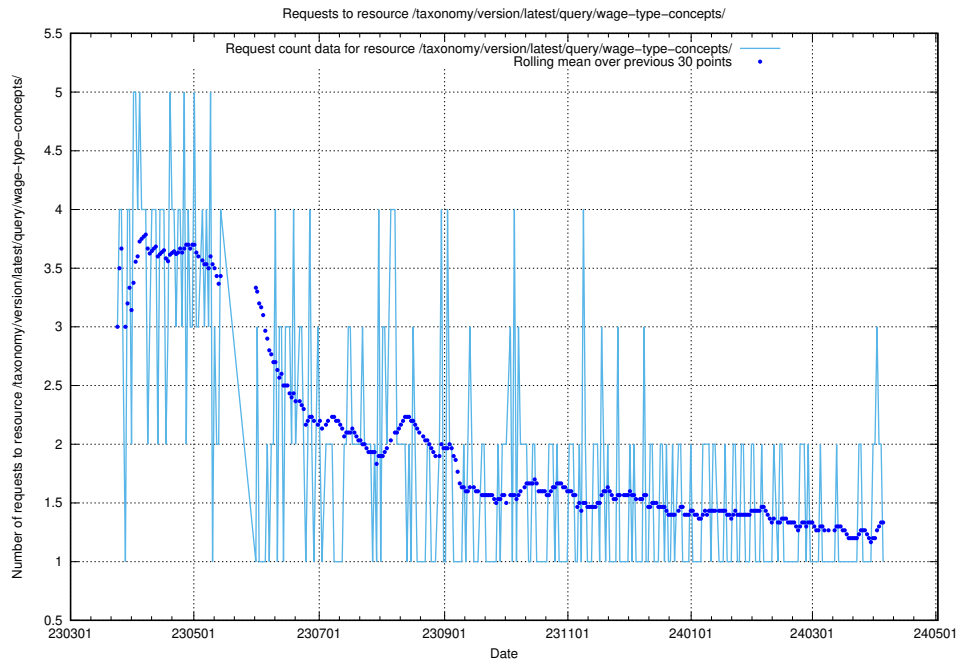

5.5716 Usage of /taxonomy/version/latest/query/wage-type-concepts/

Here, we count the number of requests to resource /taxonomy/version/latest/query/wage-type-concepts/.