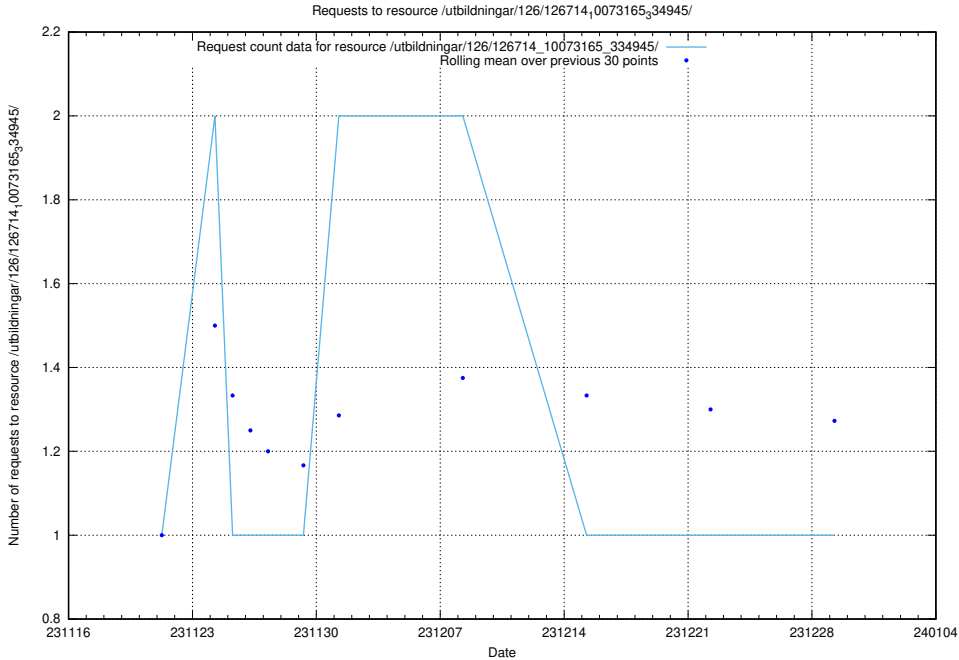

5.3654 Usage of /utbildningar/126/126714_10073165_334945/

Here, we count the number of requests to resource /utbildningar/126/126714_10073165_334945/.