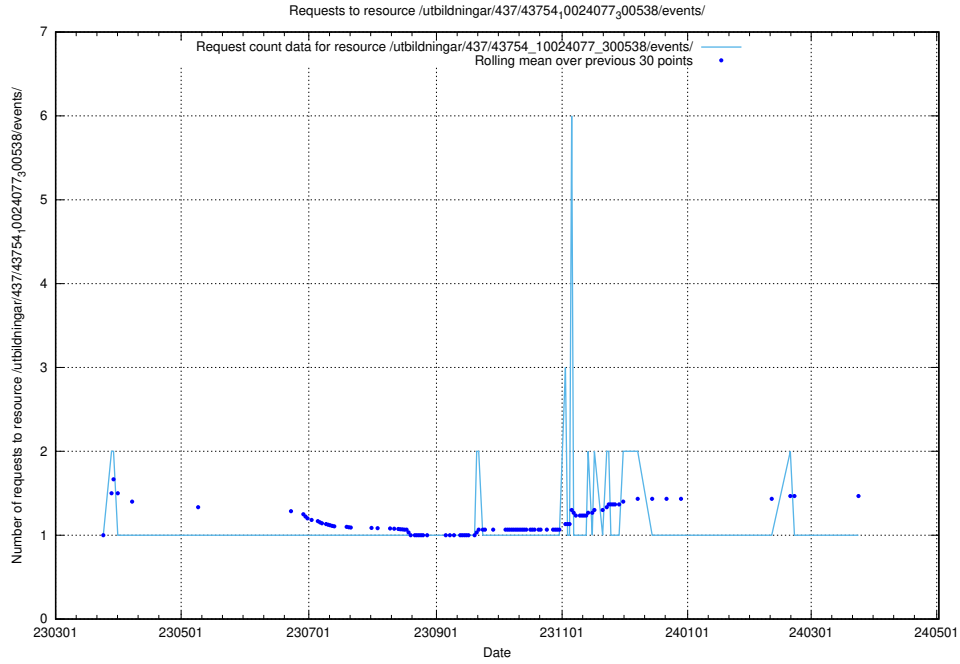

5.5848 Usage of /utbildningar/437/43754_10024077_300538/events/

Here, we count the number of requests to resource /utbildningar/437/43754_10024077_300538/events/.