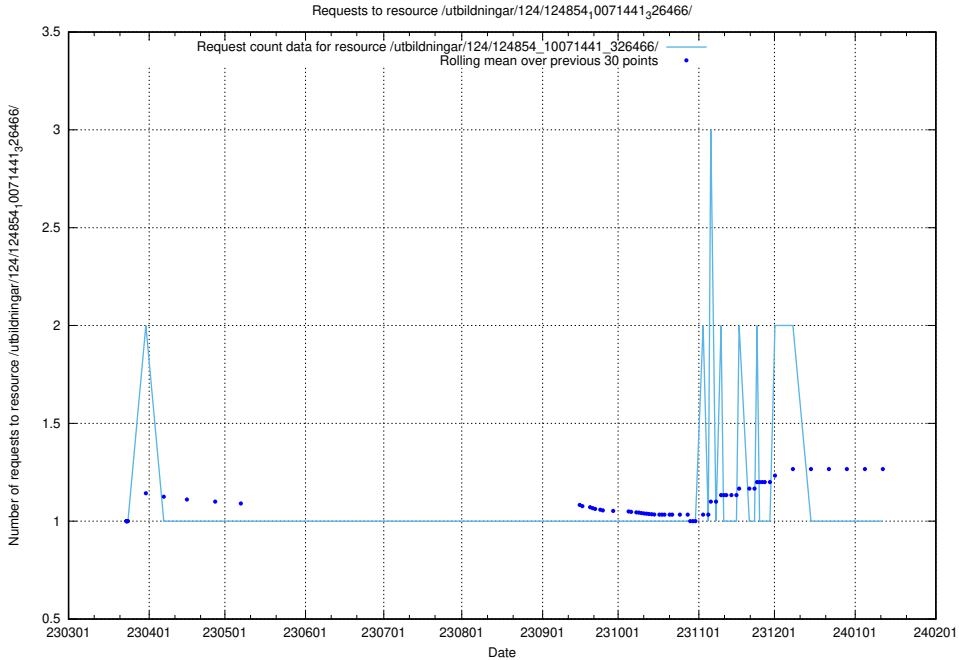

5.1058 Usage of /utbildningar/124/124854_10071441_326466/

Here, we count the number of requests to resource /utbildningar/124/124854_10071441_326466/.