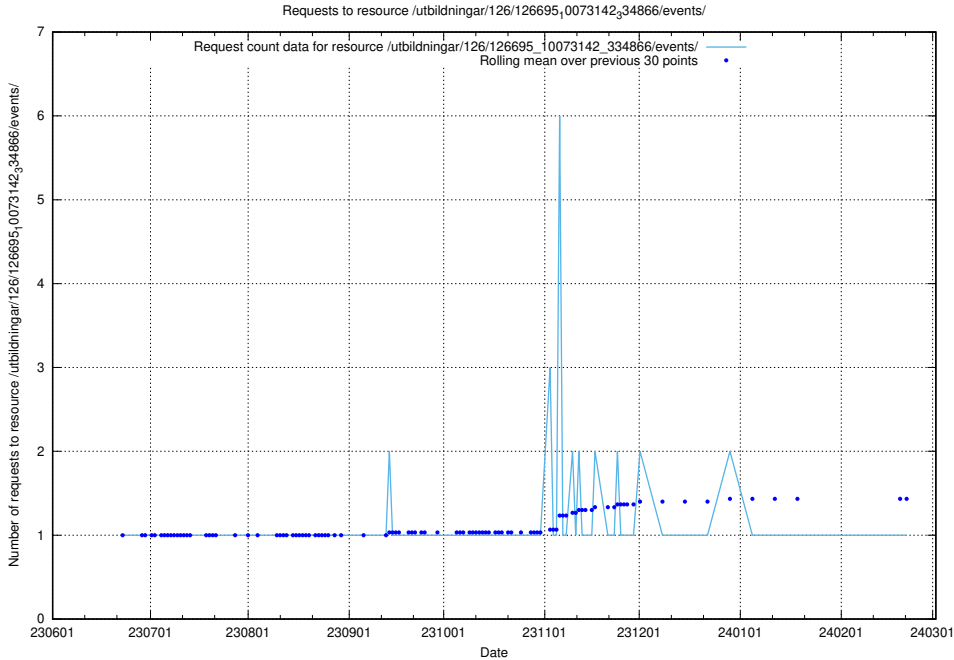

5.5247 Usage of /utbildningar/126/126695_10073142_334866/events/

Here, we count the number of requests to resource /utbildningar/126/126695_10073142_334866/events/