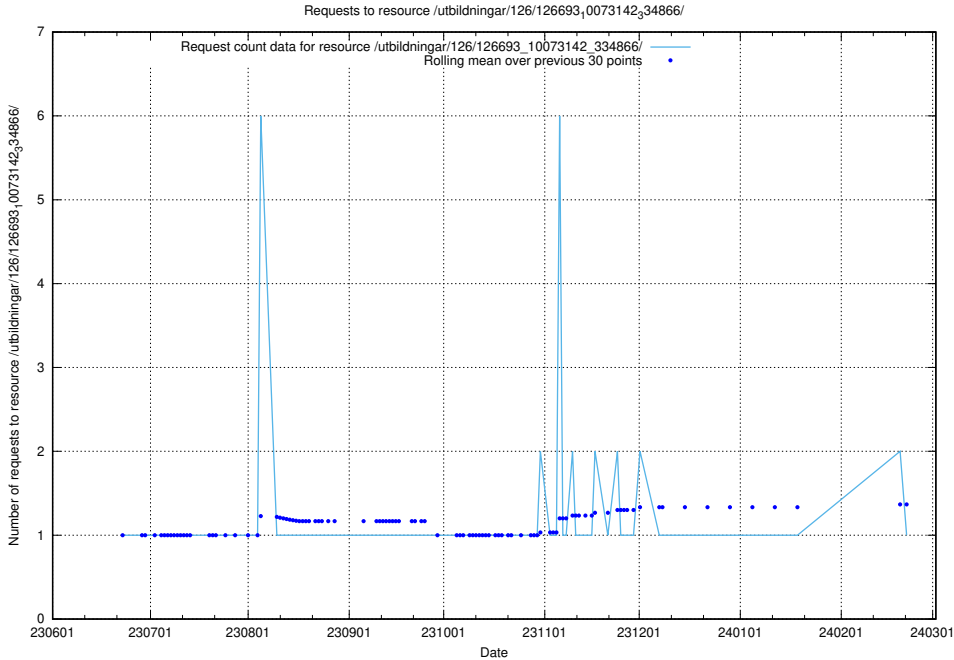

5.5262 Usage of /utbildningar/126/126693_10073142_334866/

Here, we count the number of requests to resource /utbildningar/126/126693_10073142_334866/.