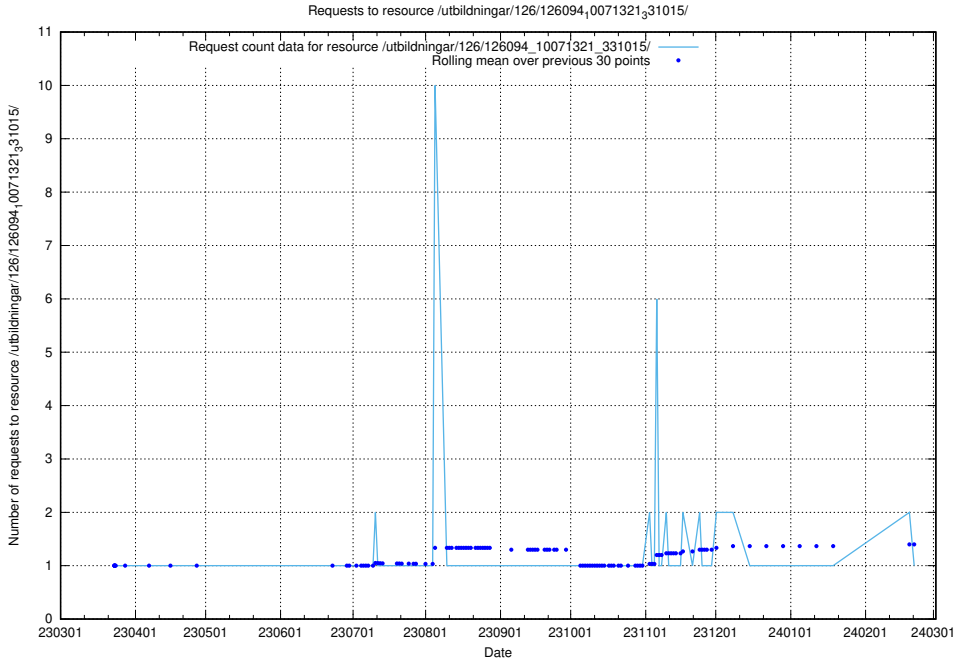

5.6077 Usage of /utbildningar/126/126094_10071321_331015/

Here, we count the number of requests to resource /utbildningar/126/126094_10071321_331015/.