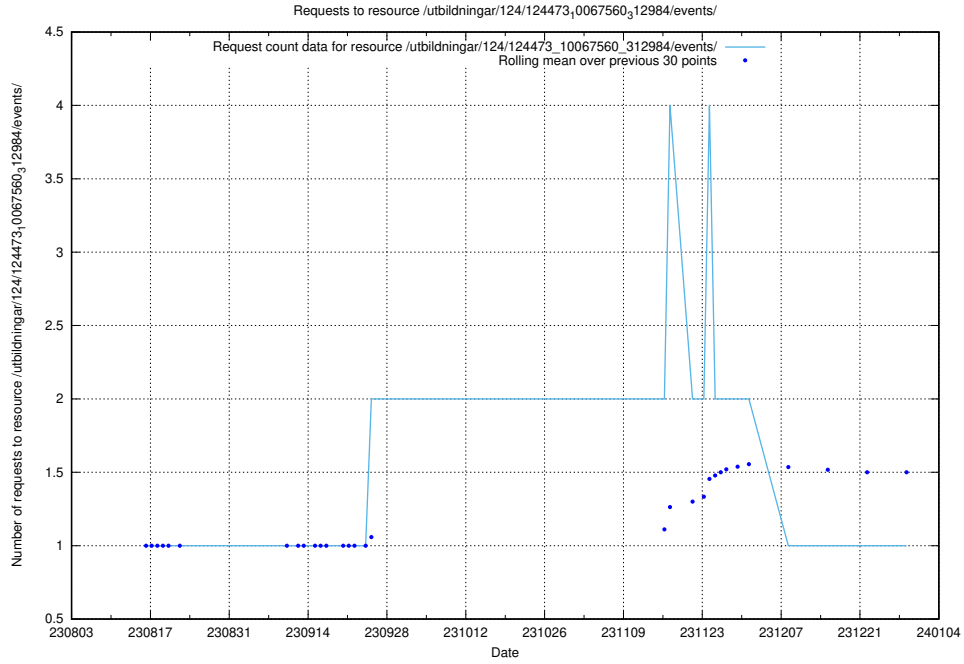

5.4417 Usage of /utbildningar/124/124473_10067560_312984/events/

Here, we count the number of requests to resource /utbildningar/124/124473_10067560_312984/events/