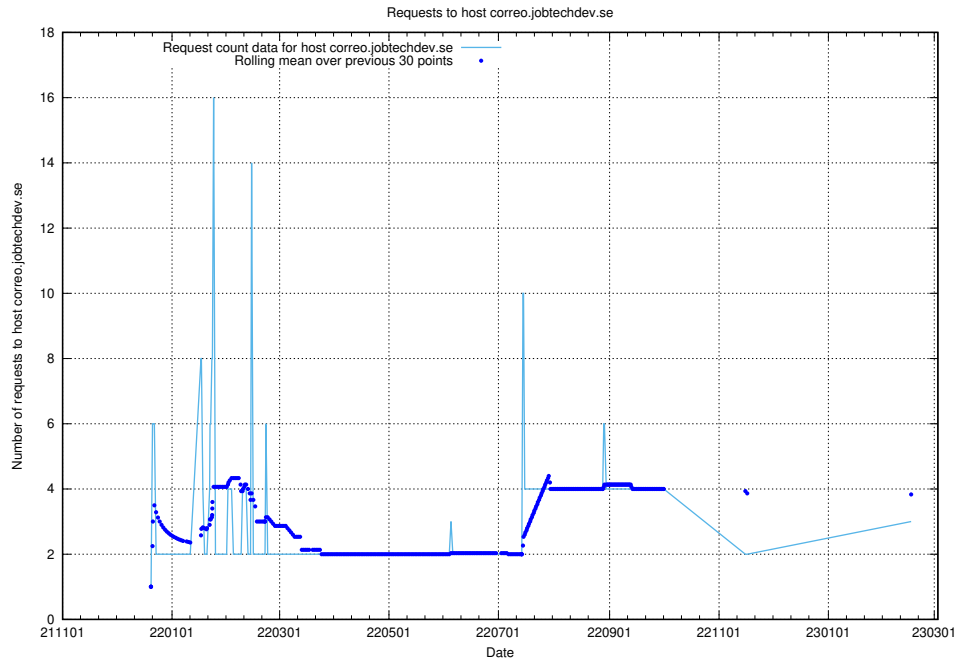

## 7.201 Usage of correo.jobtechdev.se

Here, we count the number of requests to host correo.jobtechdev.se.