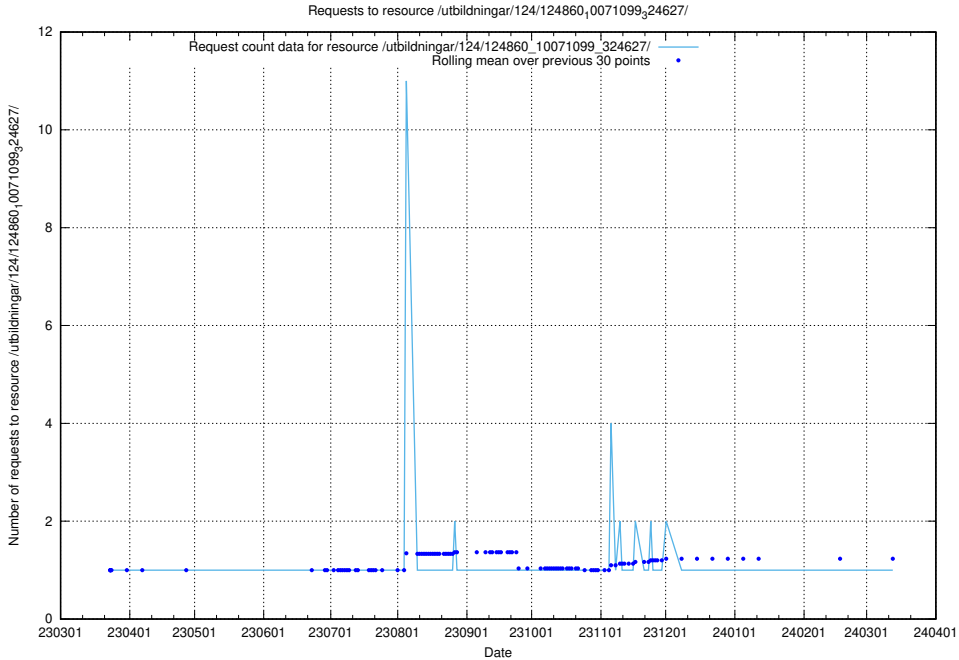

5.1028 Usage of /utbildningar/124/124860_10071099_324627/

Here, we count the number of requests to resource /utbildningar/124/124860_10071099_324627/.