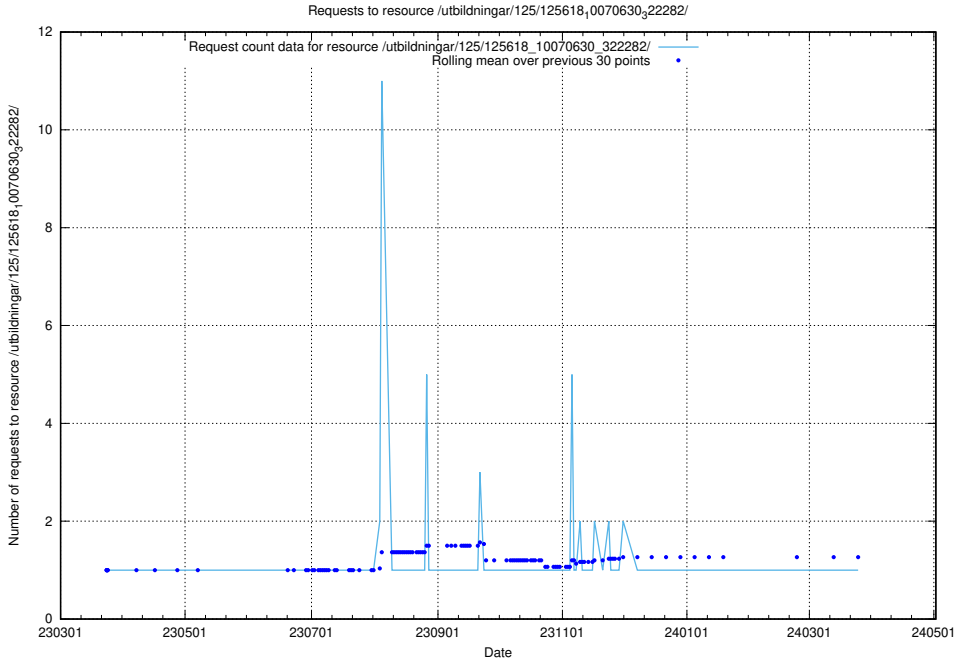

5.924 Usage of /utbildningar/125/125618_10070630_322282/

Here, we count the number of requests to resource /utbildningar/125/125618_10070630_322282/.