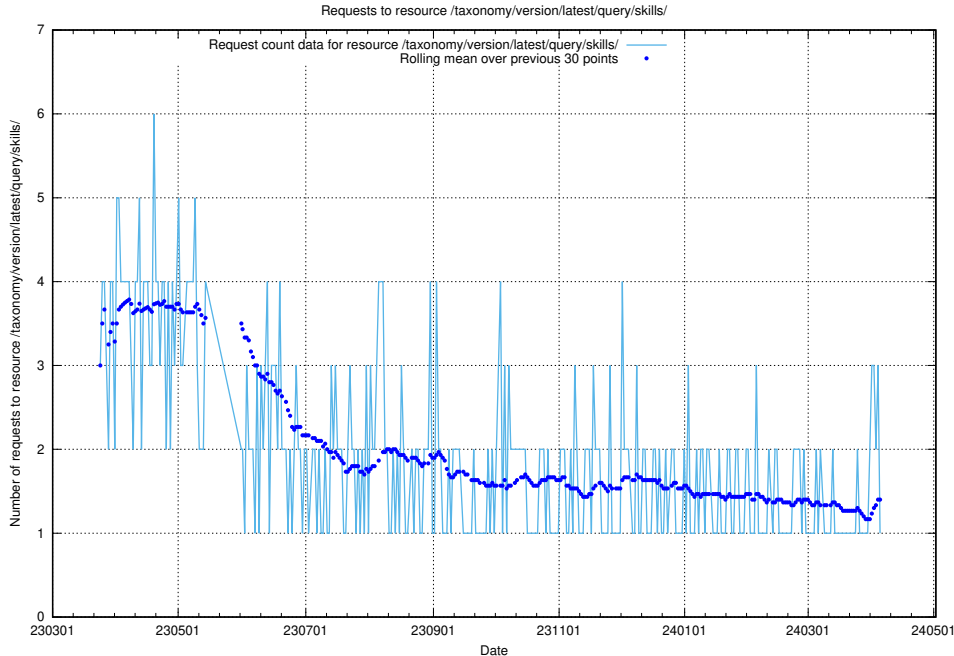

### 5.5746 Usage of /taxonomy/version/latest/query/skills/

Here, we count the number of requests to resource /taxonomy/version/latest/query/skills/.