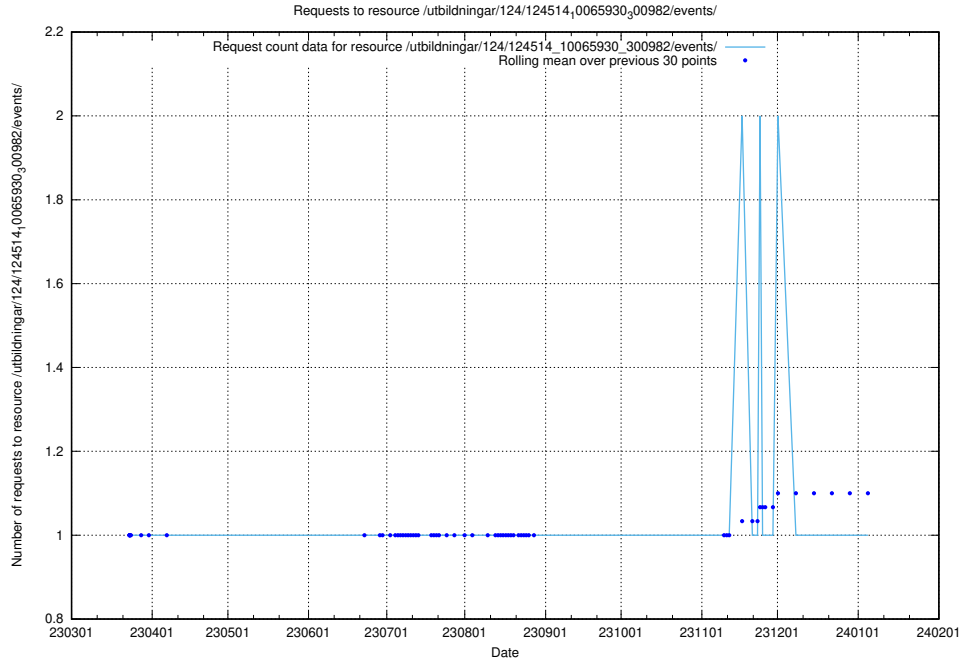

5.1499 Usage of /utbildningar/124/124514_10065930_300982/events/

Here, we count the number of requests to resource /utbildningar/124/124514_10065930_300982/events/