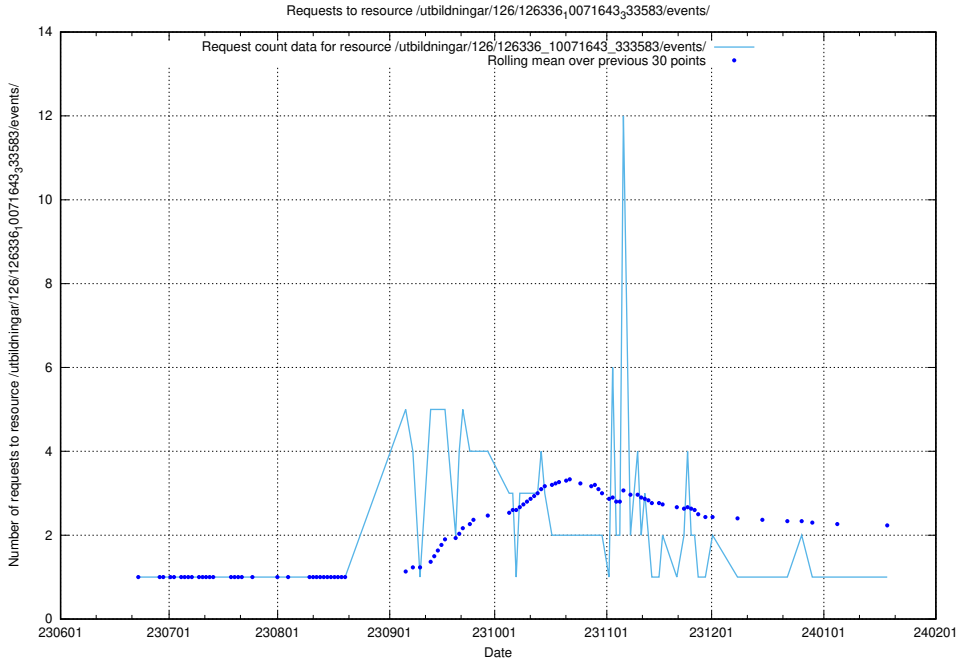

5.5284 Usage of /utbildningar/126/126336_10071643_333583/events/

Here, we count the number of requests to resource /utbildningar/126/126336_10071643_333583/events/