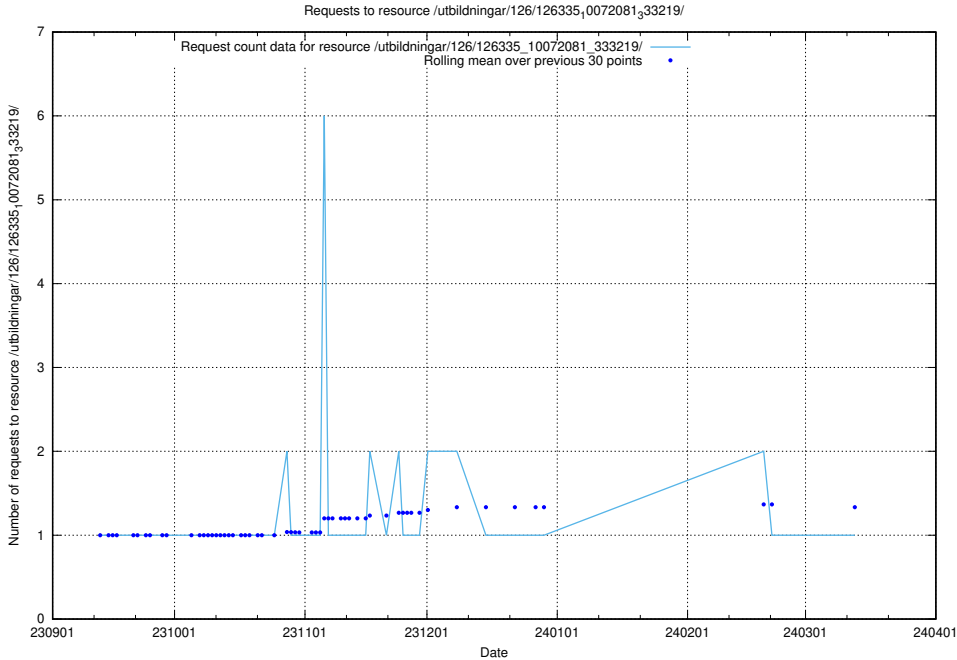

5.4207 Usage of /utbildningar/126/126335_10072081_333219/

Here, we count the number of requests to resource /utbildningar/126/126335_10072081_333219/.