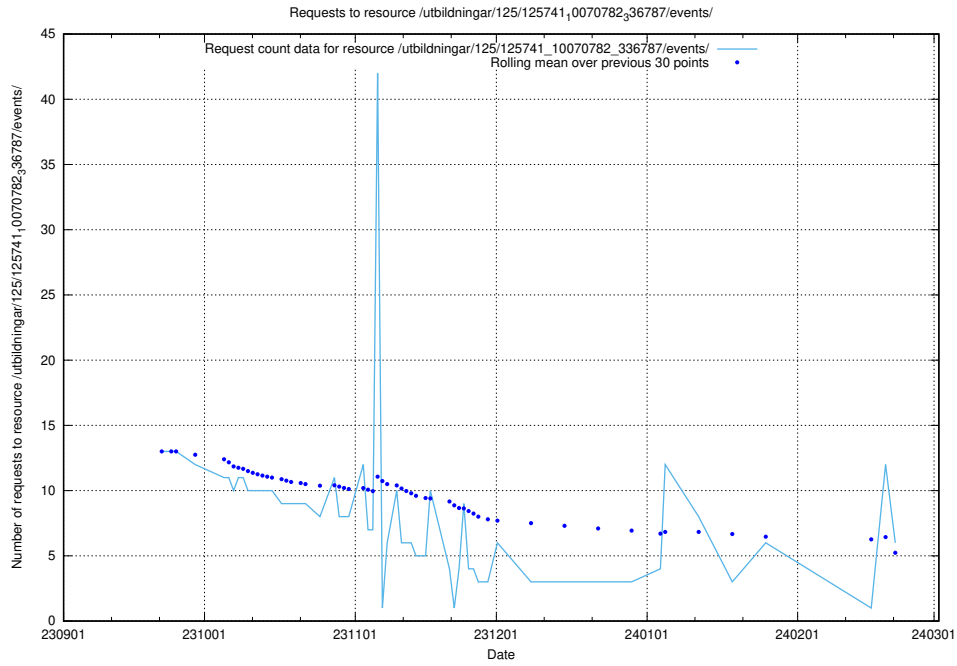

5.91 Usage of /utbildningar/125/125741_10070782_336787/events/

Here, we count the number of requests to resource /utbildningar/125/125741_10070782_336787/events/