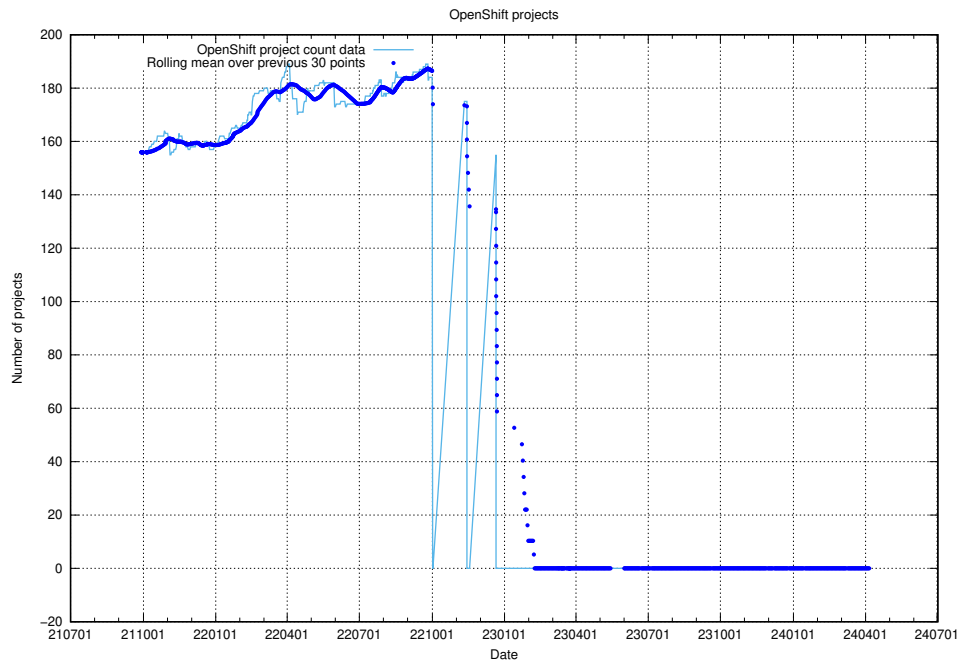

### 10.1 Number of projects in OpenShift

A graph of the number of projects in JobTech's production cluster of OpenShift.

<sup>10</sup><https://console-openshift-console.prod.services.jtech.se>