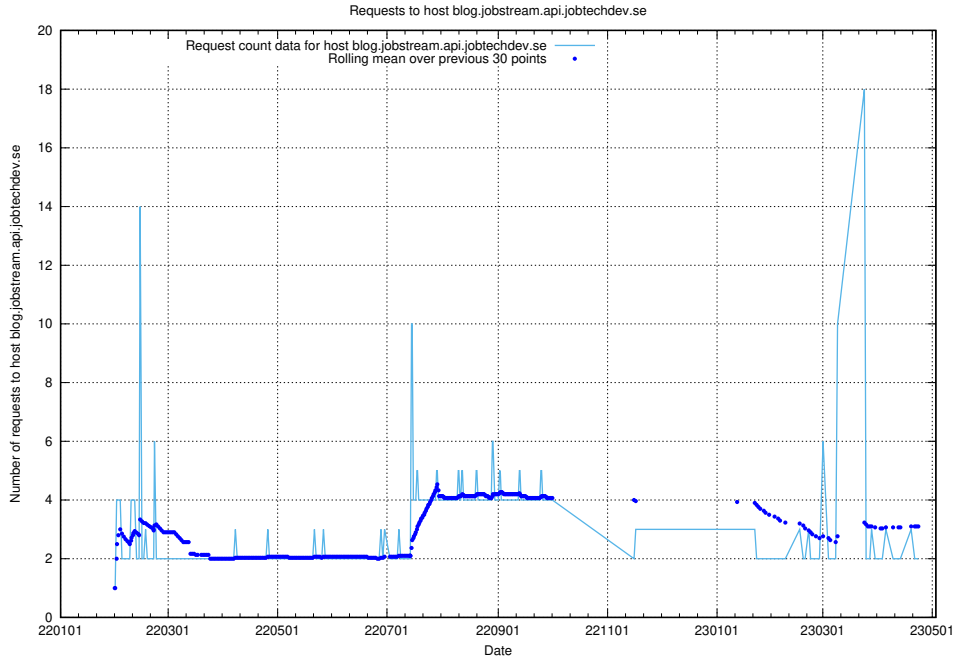

7.565 Usage of `blog.jobstream.api.jobtechdev.se`

Here, we count the number of requests to host `blog.jobstream.api.jobtechdev.se`.