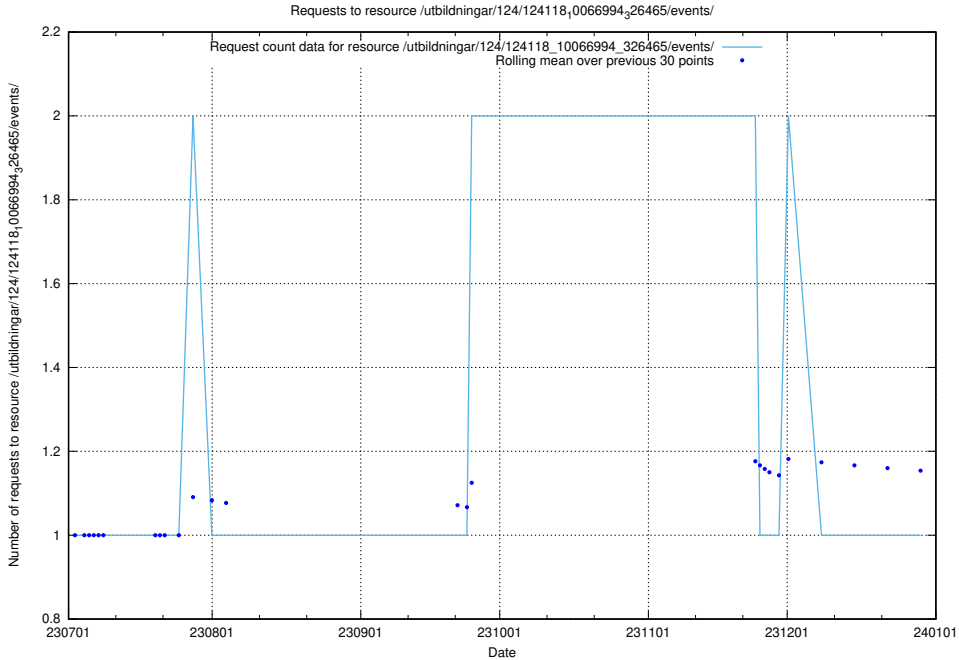

5.4989 Usage of /utbildningar/124/124118_10066994_326465/events/

Here, we count the number of requests to resource /utbildningar/124/124118_10066994_326465/events/