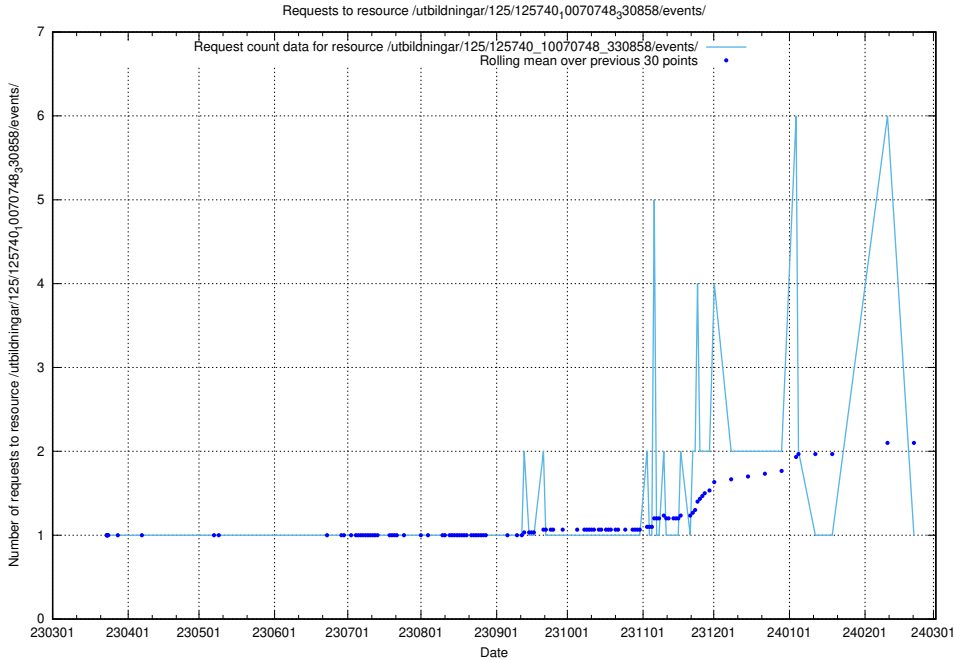

5.825 Usage of /utbildningar/125/125740_10070748_330858/events/

Here, we count the number of requests to resource /utbildningar/125/125740_10070748_330858/events/