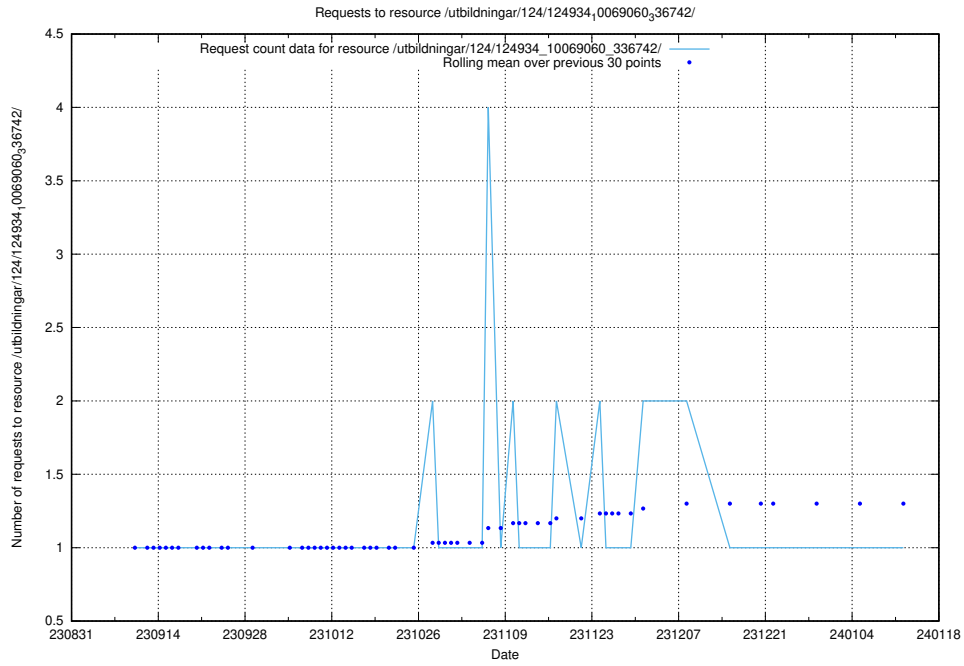

5.4229 Usage of /utbildningar/124/124934_10069060_336742/

Here, we count the number of requests to resource /utbildningar/124/124934_10069060_336742/.