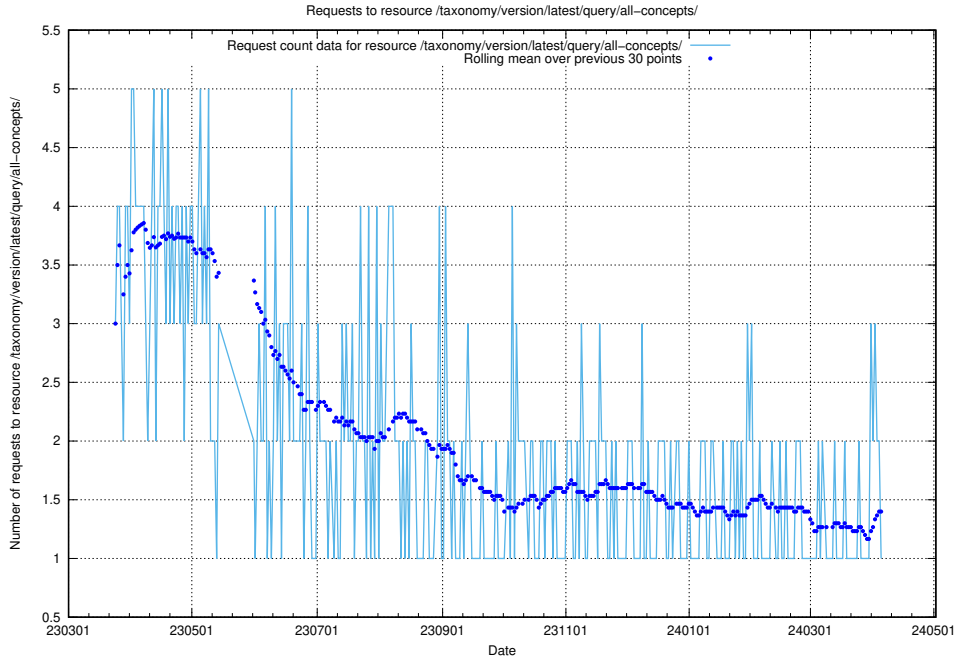

5.5770 Usage of /taxonomy/version/latest/query/all-concepts/

Here, we count the number of requests to resource /taxonomy/version/latest/query/all-concepts/.