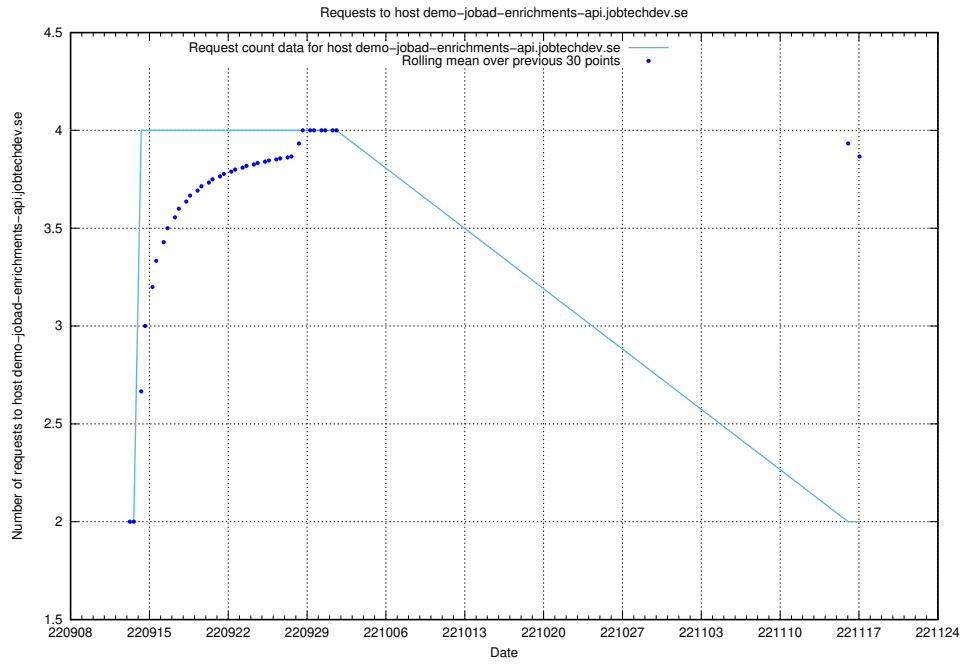

7.323 Usage of demo-jobad-enrichments-api.jobtechdev.se

Here, we count the number of requests to host demo-jobad-enrichments-api.jobtechdev.se.