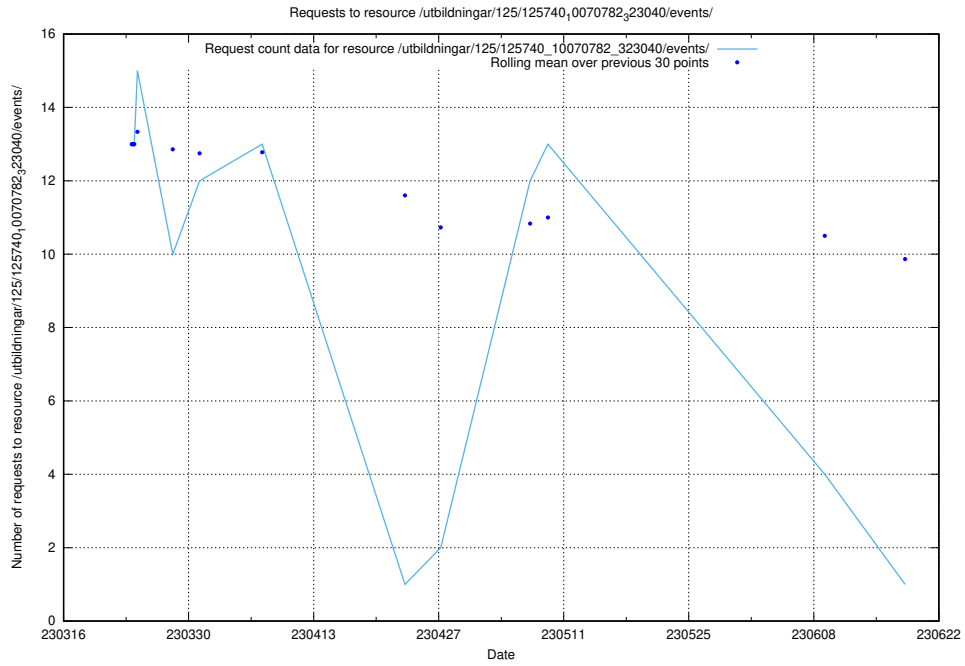

5.5896 Usage of /utbildningar/125/125740_10070782_323040/events/

Here, we count the number of requests to resource /utbildningar/125/125740_10070782_323040/events/