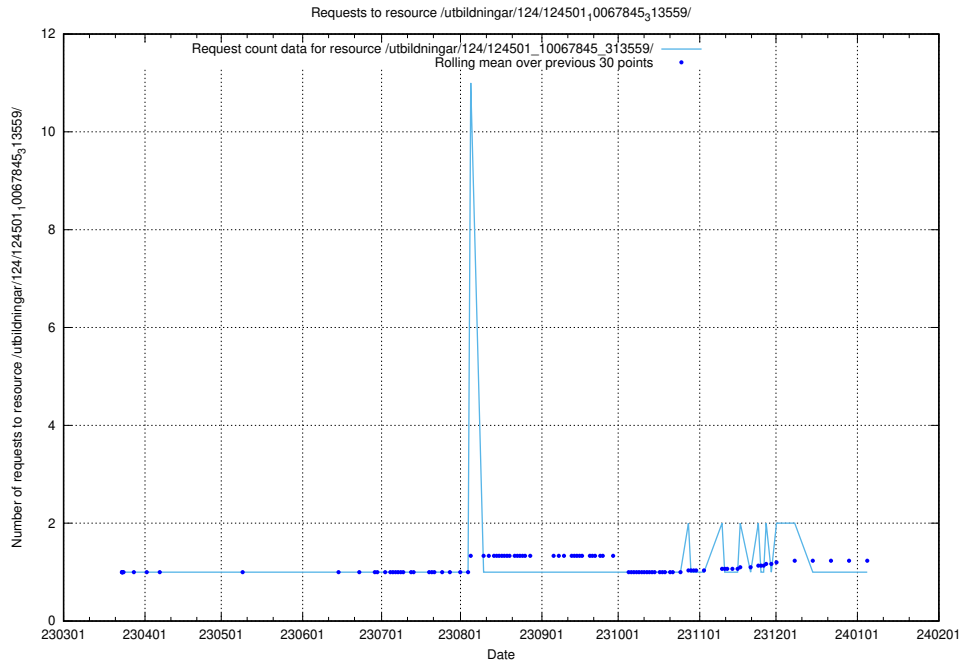

5.1828 Usage of /utbildningar/124/124501_10067845_313559/

Here, we count the number of requests to resource /utbildningar/124/124501_10067845_313559/.