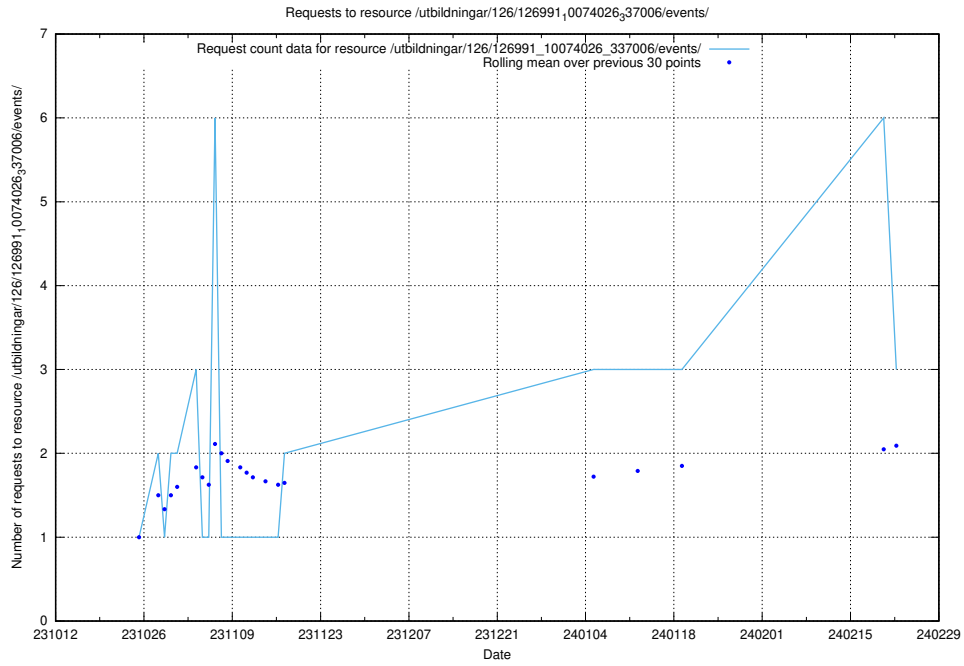

5.247 Usage of /utbildningar/126/126991_10074026_337006/events/

Here, we count the number of requests to resource /utbildningar/126/126991_10074026_337006/events/