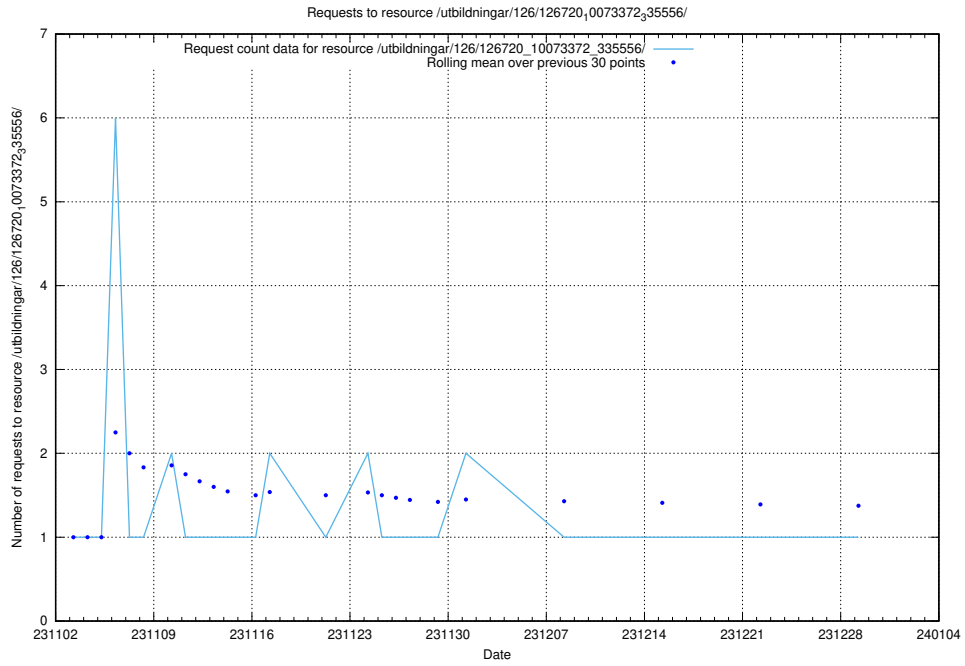

5.3760 Usage of /utbildningar/126/126720_10073372_335556/

Here, we count the number of requests to resource /utbildningar/126/126720_10073372_335556/.