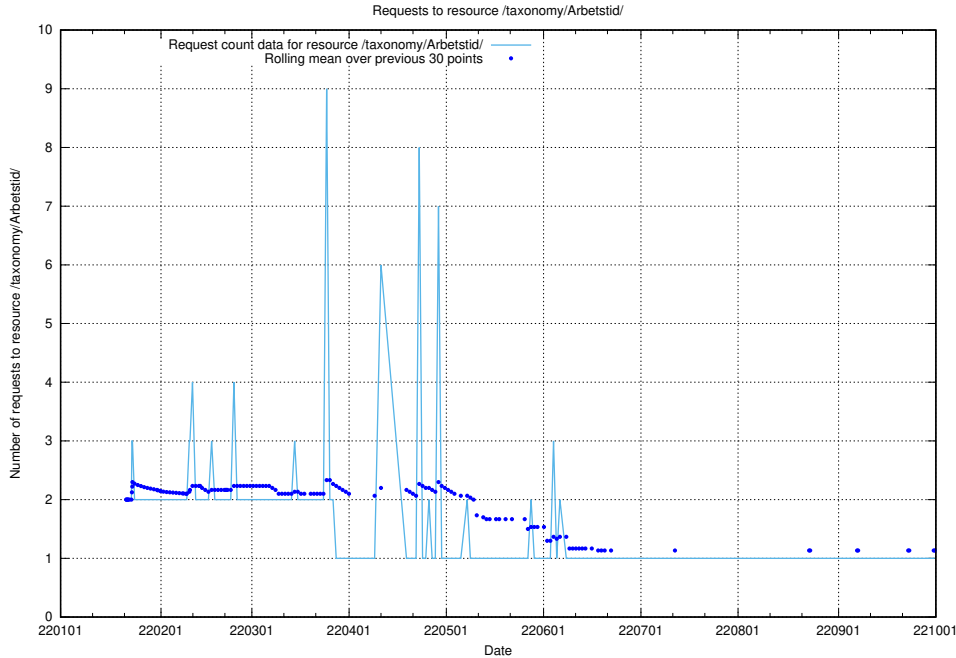

5.1331 Usage of /taxonomy/Arbetstid/

Here, we count the number of requests to resource /taxonomy/Arbetstid/.