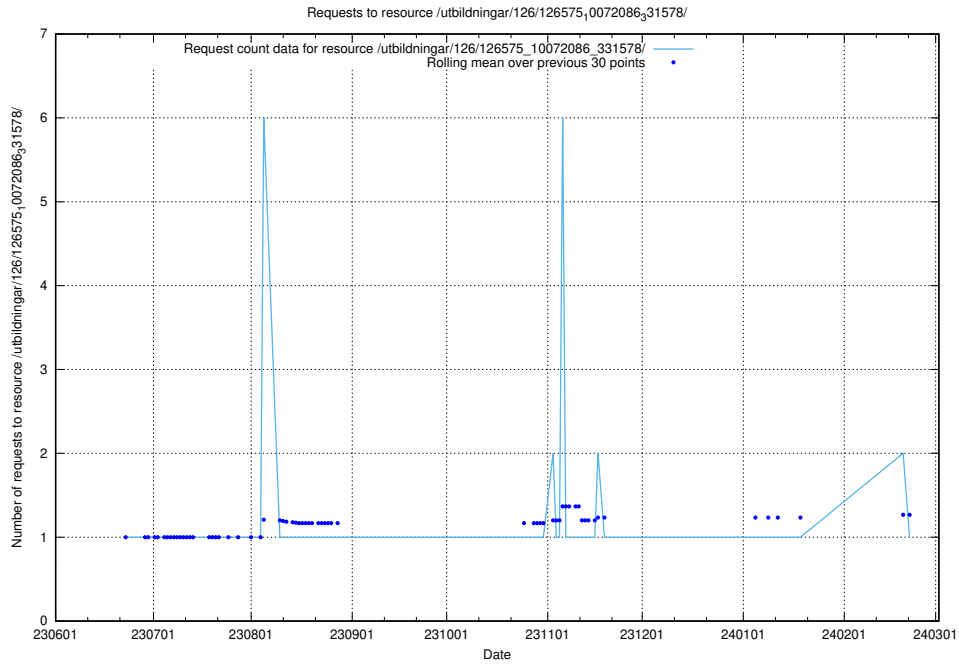

5.5263 Usage of /utbildningar/126/126575_10072086_331578/

Here, we count the number of requests to resource /utbildningar/126/126575_10072086_331578/.