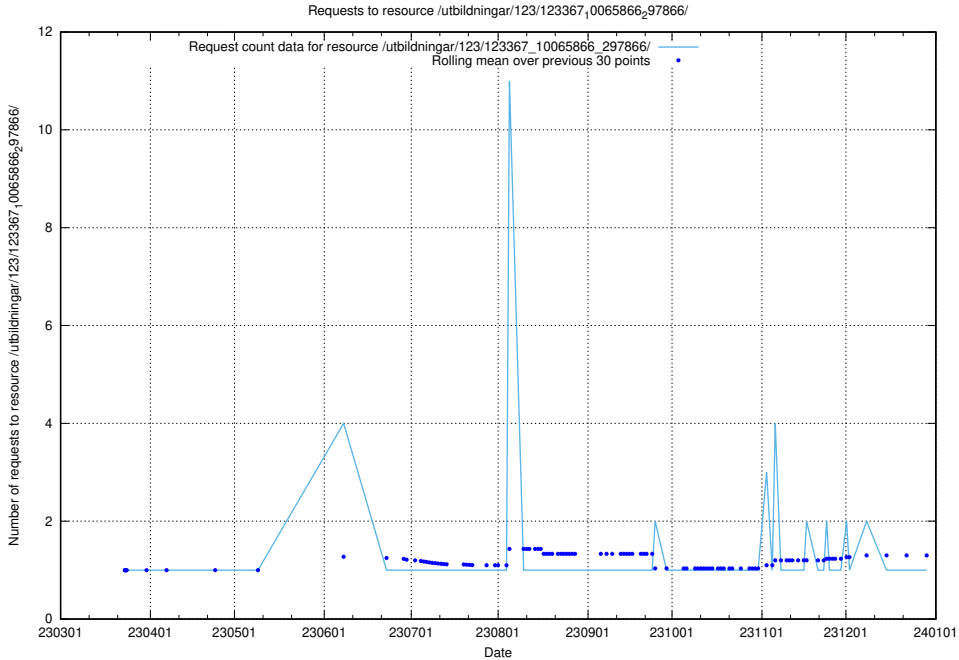

5.4399 Usage of /utbildningar/123/123367_10065866_297866/

Here, we count the number of requests to resource /utbildningar/123/123367_10065866_297866/.