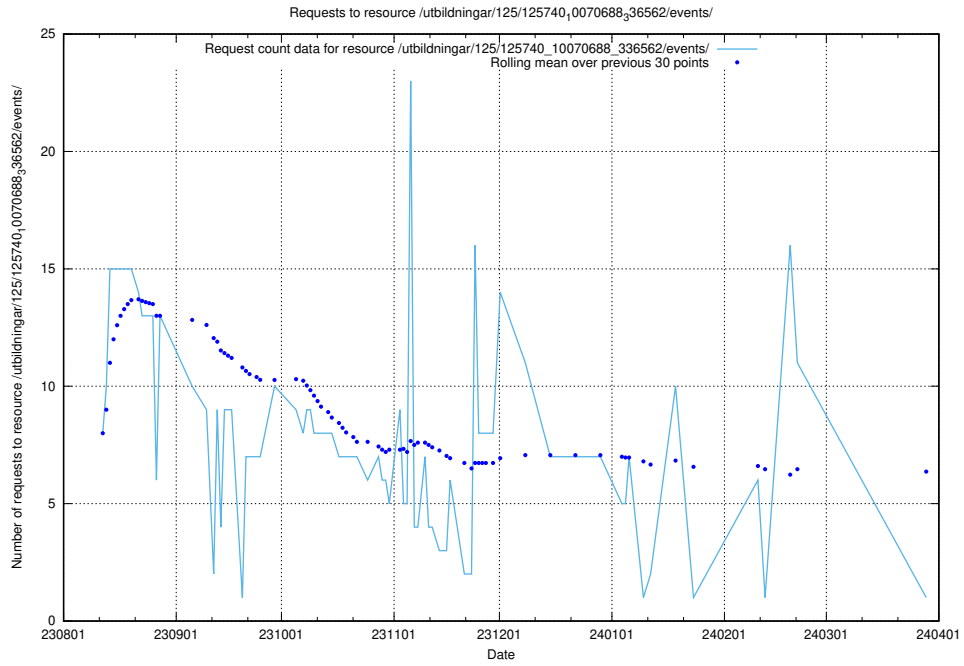

5.4426 Usage of /utbildningar/125/125740_10070688_336562/events/

Here, we count the number of requests to resource /utbildningar/125/125740_10070688_336562/events/