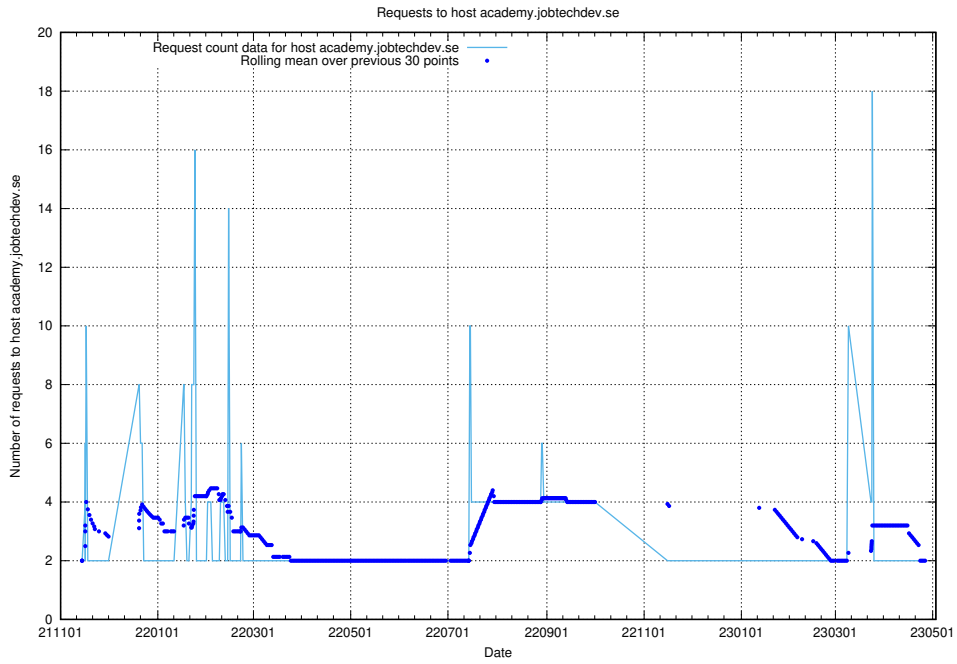

7.304 Usage of academy.jobtechdev.se

Here, we count the number of requests to host academy.jobtechdev.se.