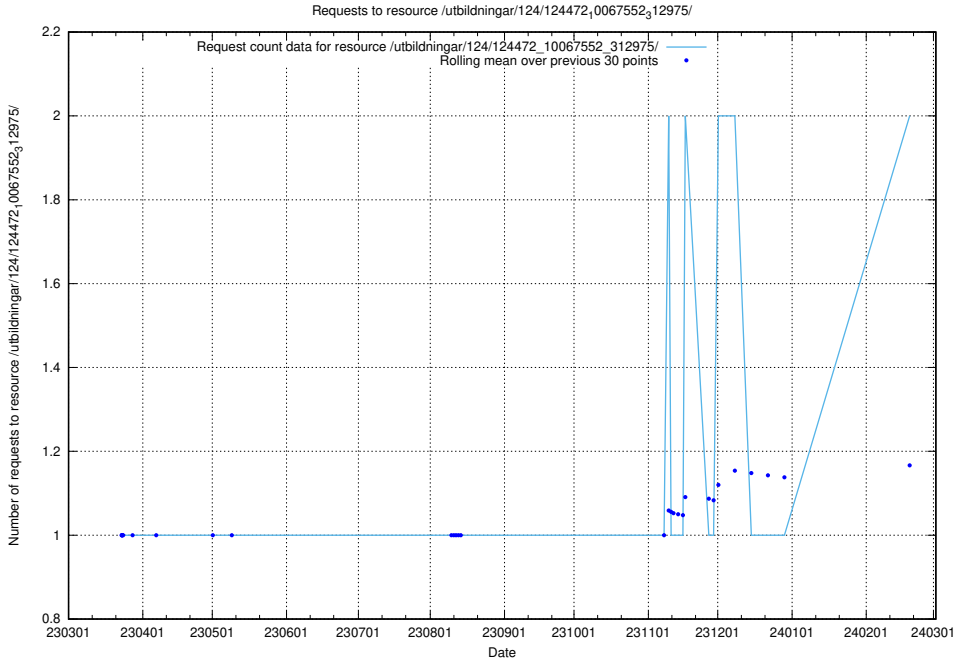

5.494 Usage of /utbildningar/124/124472_10067552_312975/

Here, we count the number of requests to resource /utbildningar/124/124472_10067552_312975/.