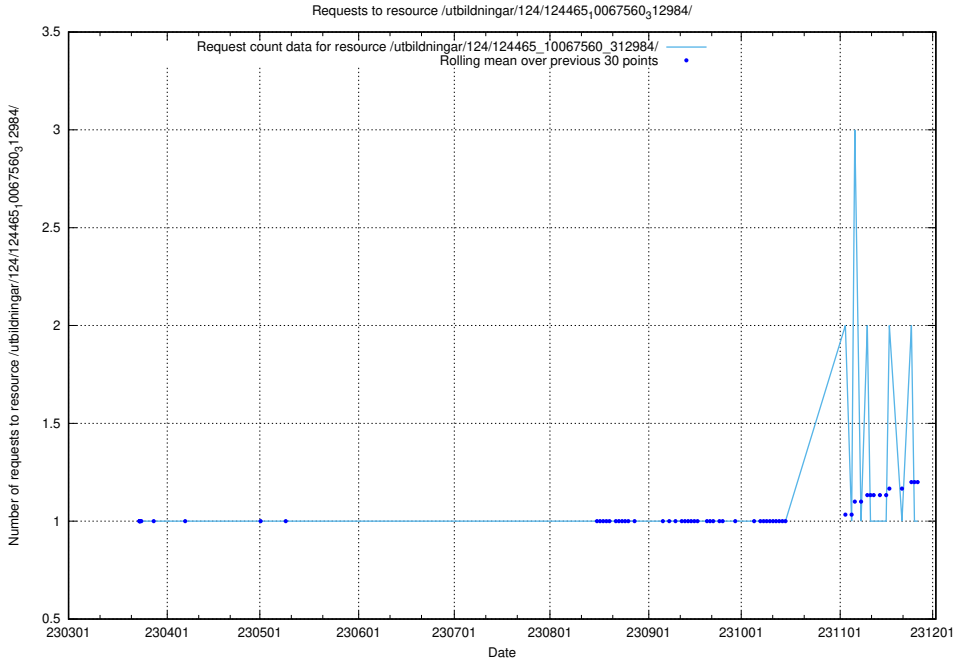

5.3011 Usage of /utbildningar/124/124465_10067560_312984/

Here, we count the number of requests to resource /utbildningar/124/124465_10067560_312984/.