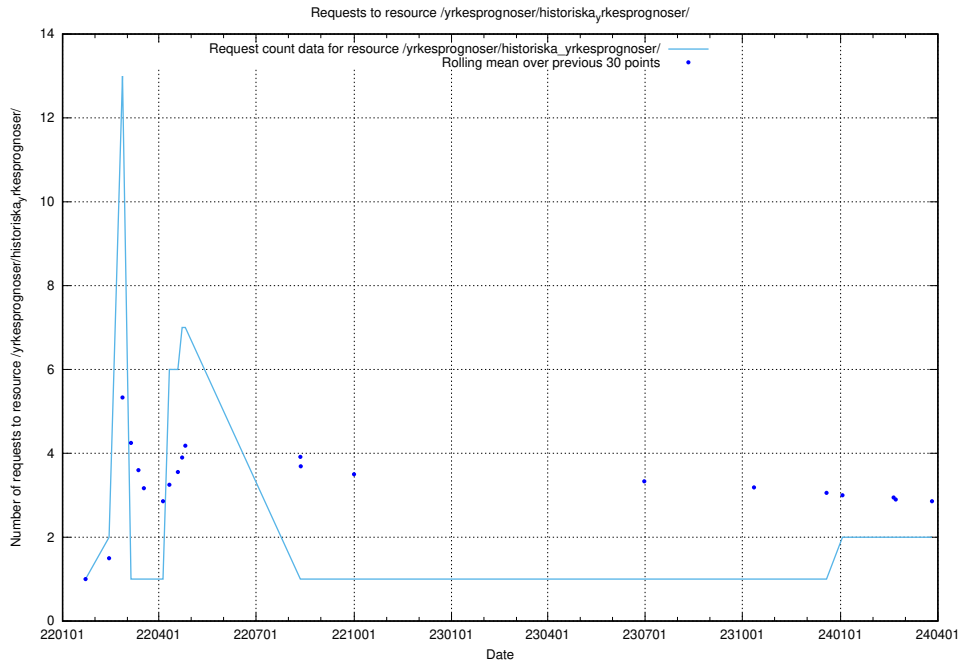

5.604 Usage of /yrkesprognoser/historiska_yrkesprognoser/

Here, we count the number of requests to resource /yrkesprognoser/historiska_yrkesprognoser/.