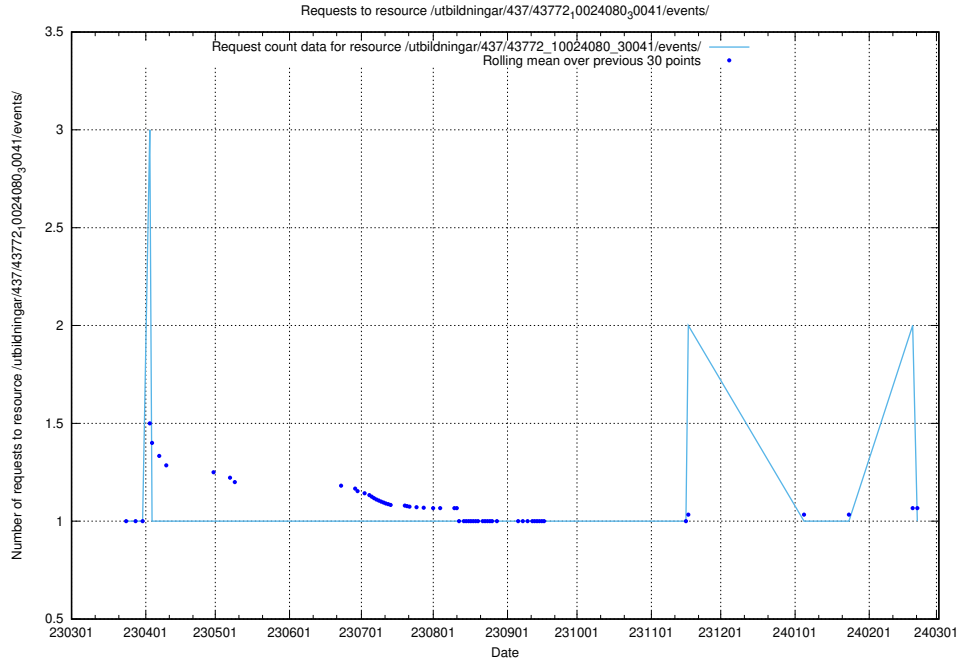

5.5841 Usage of /utbildningar/437/43772_10024080_30041/events/

Here, we count the number of requests to resource /utbildningar/437/43772_10024080_30041/events/.