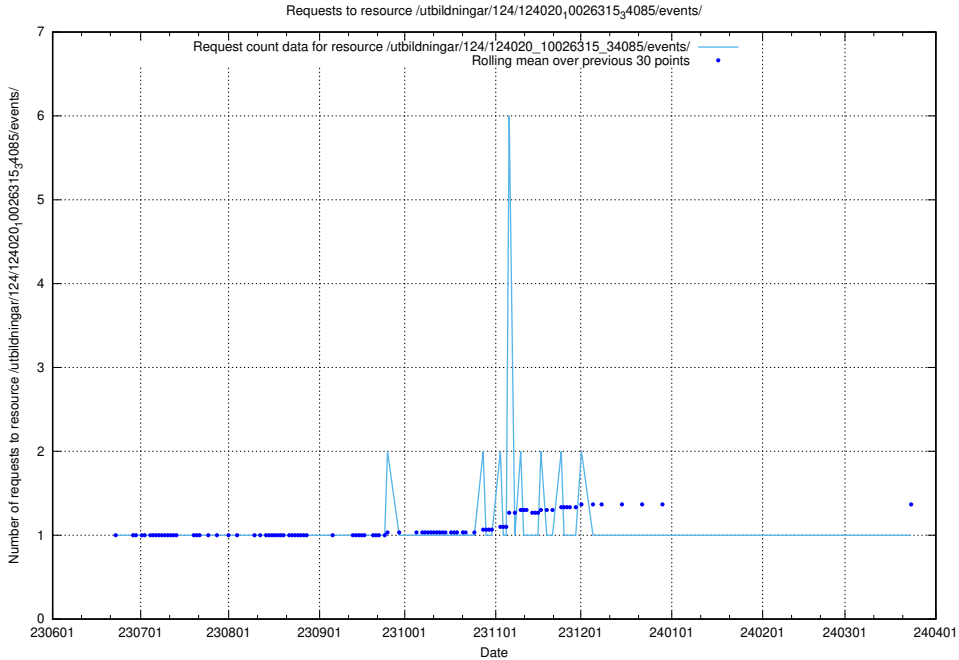

5.5457 Usage of /utbildningar/124/124020_10026315_34085/events/

Here, we count the number of requests to resource /utbildningar/124/124020_10026315_34085/events/.