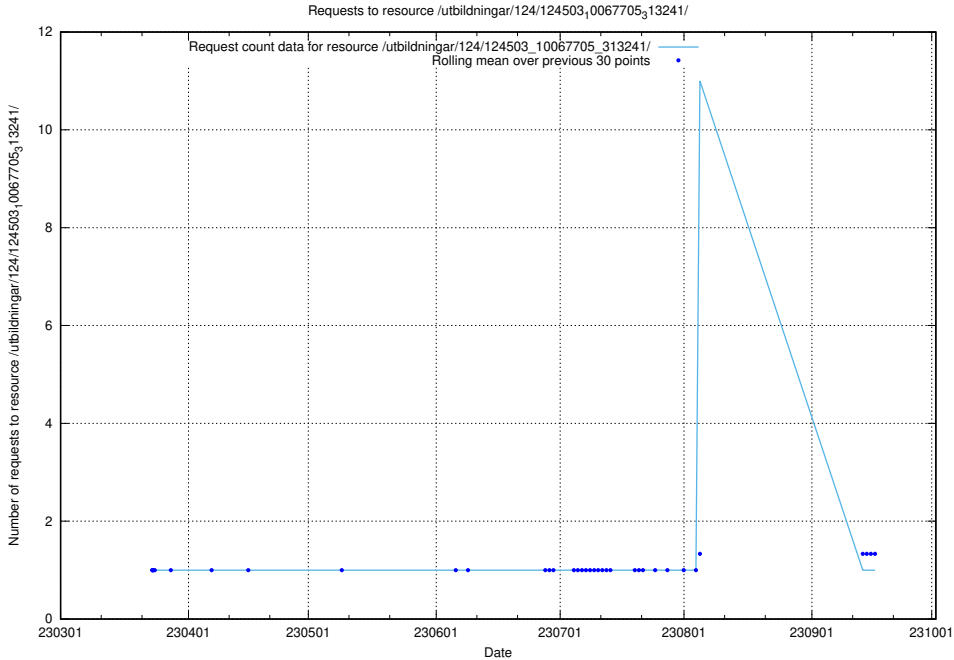

5.1758 Usage of /utbildningar/124/124503_10067705_313241/

Here, we count the number of requests to resource /utbildningar/124/124503_10067705_313241/.