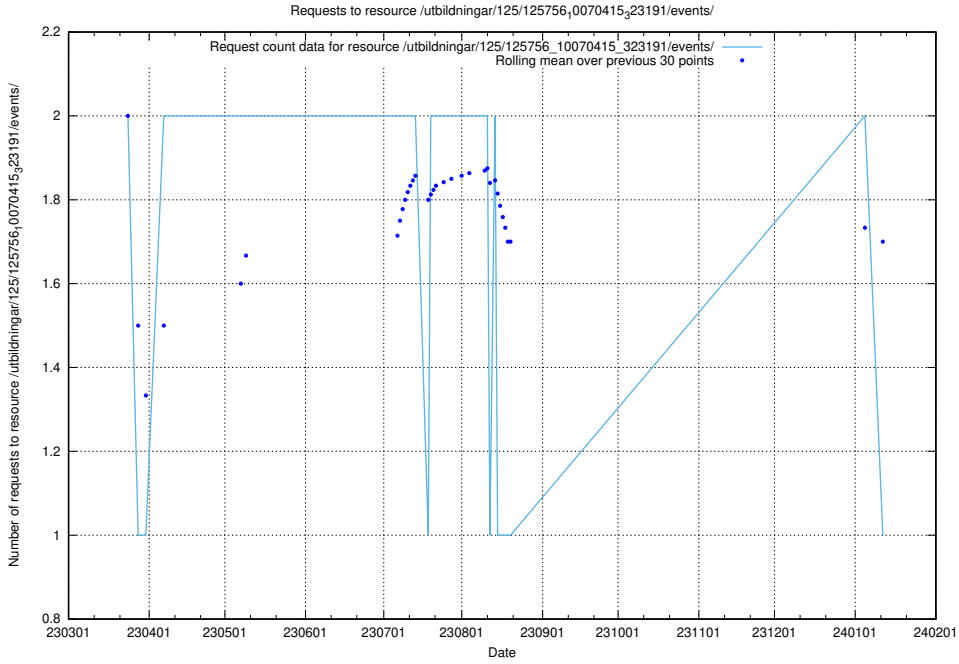

5.5814 Usage of /utbildningar/125/125756_10070415_323191/events/

Here, we count the number of requests to resource /utbildningar/125/125756_10070415_323191/events/