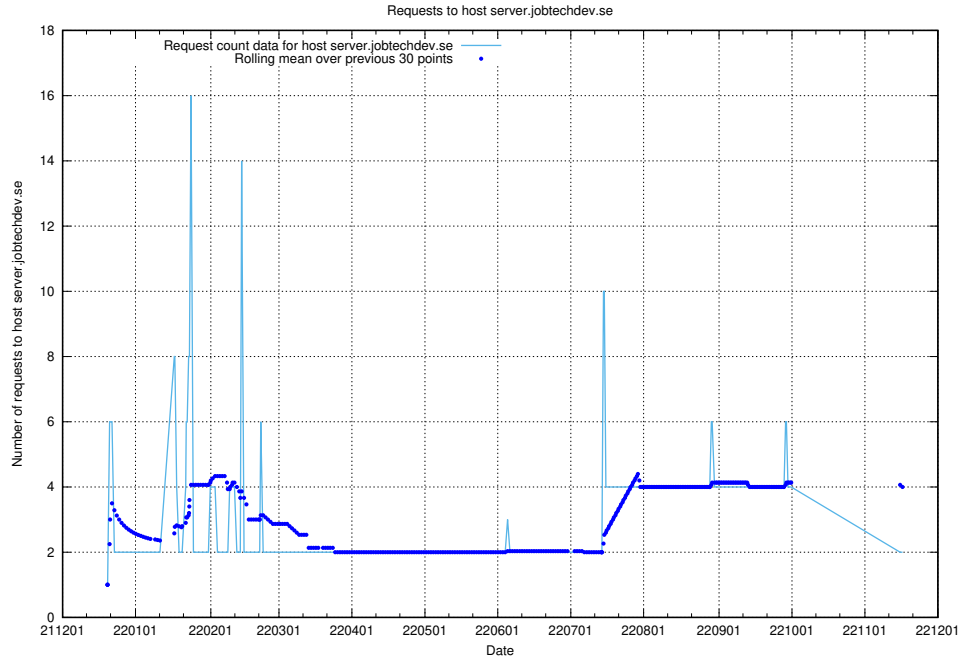

7.368 Usage of server.jobtechdev.se

Here, we count the number of requests to host server.jobtechdev.se.