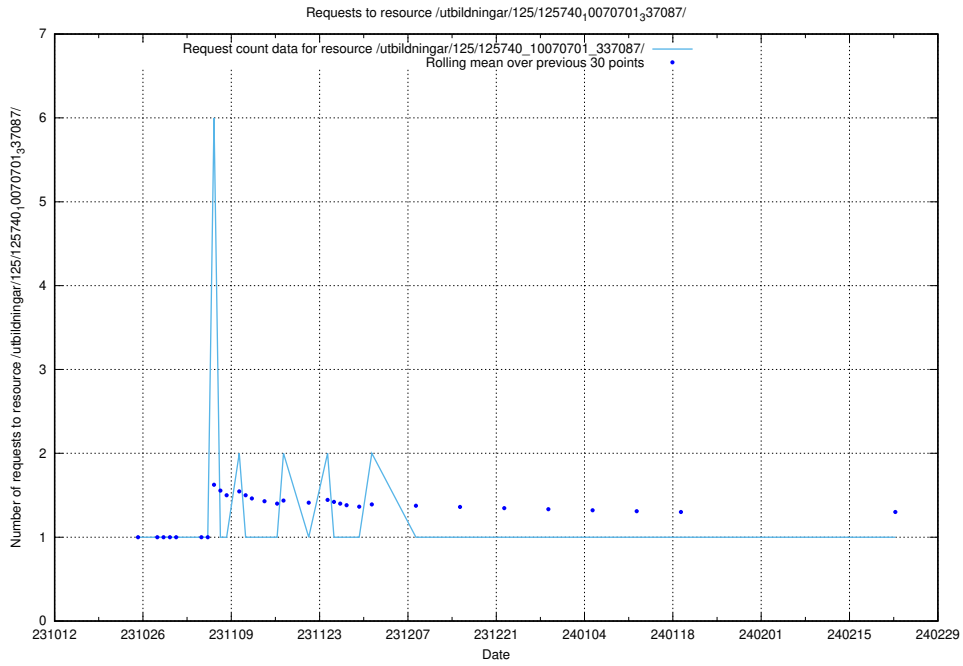

5.3828 Usage of /utbildningar/125/125740_10070701_337087/

Here, we count the number of requests to resource /utbildningar/125/125740_10070701_337087/.