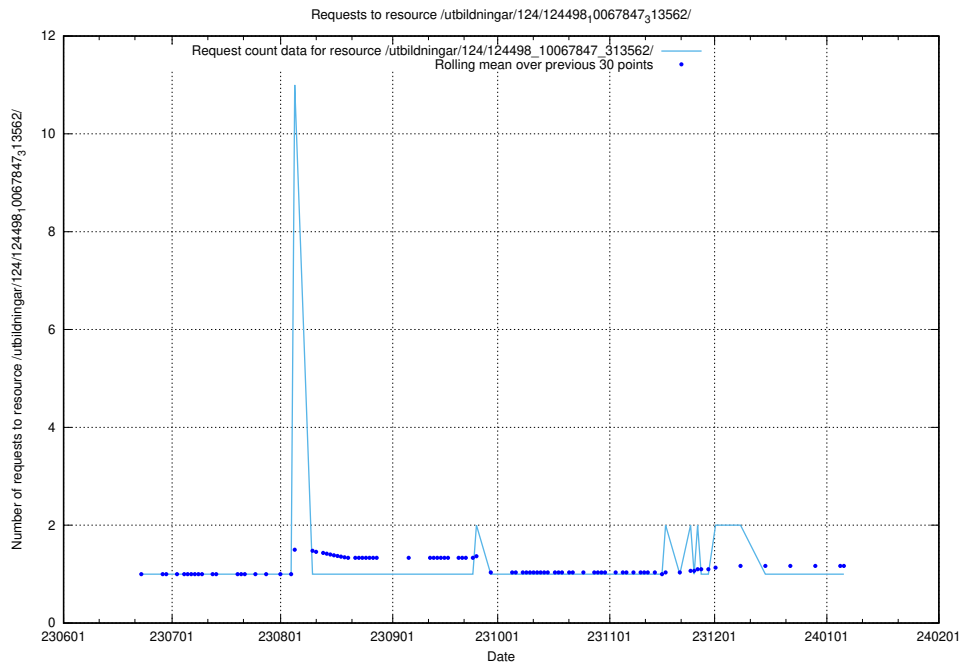

5.5409 Usage of /utbildningar/124/124498_10067847_313562/

Here, we count the number of requests to resource /utbildningar/124/124498_10067847_313562/.