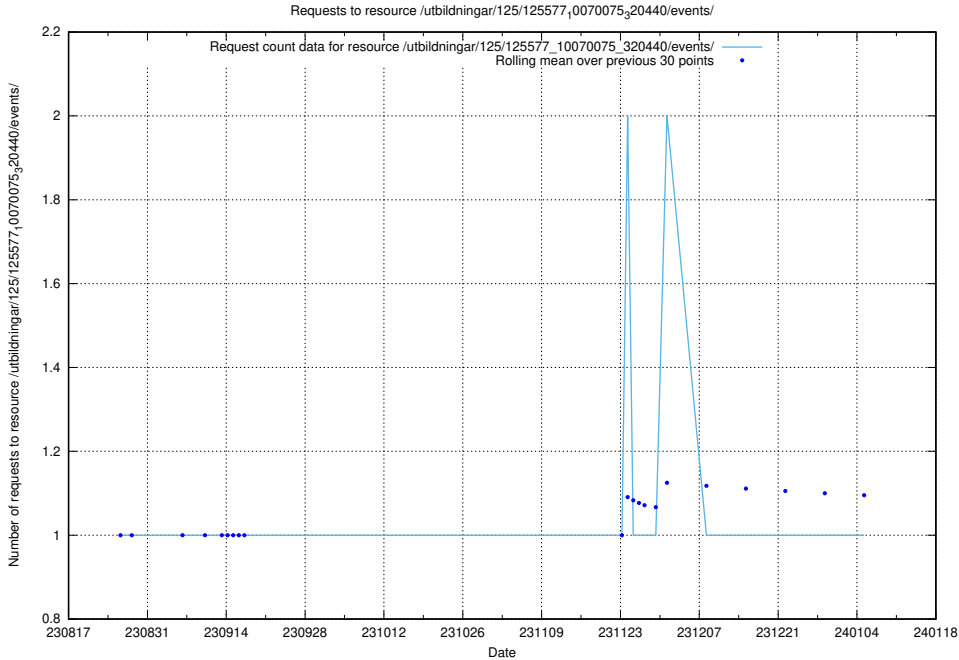

5.4330 Usage of /utbildningar/125/125577_10070075_320440/events/

Here, we count the number of requests to resource /utbildningar/125/125577_10070075_320440/events/