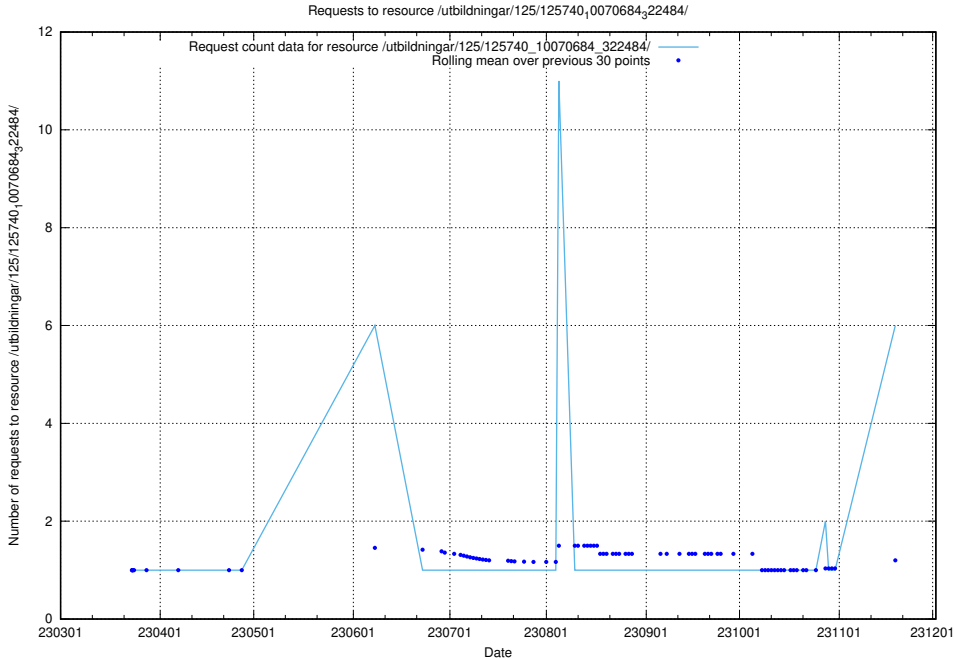

5.64 Usage of /utbildningar/125/125740_10070684_322484/

Here, we count the number of requests to resource /utbildningar/125/125740_10070684_322484/.