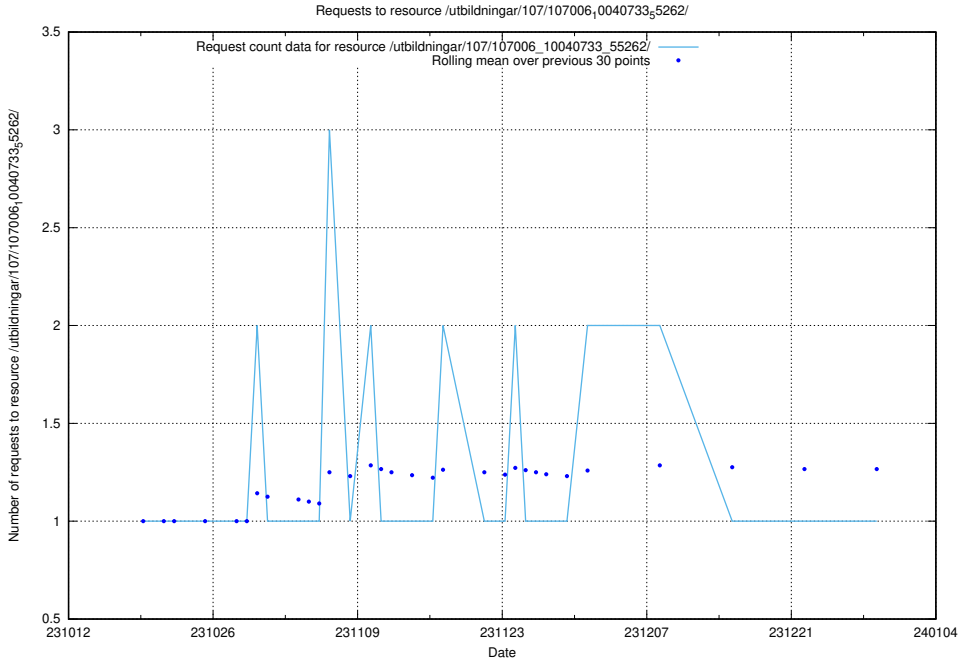

5.3885 Usage of /utbildningar/107/107006_10040733_55262/

Here, we count the number of requests to resource /utbildningar/107/107006_10040733_55262/.