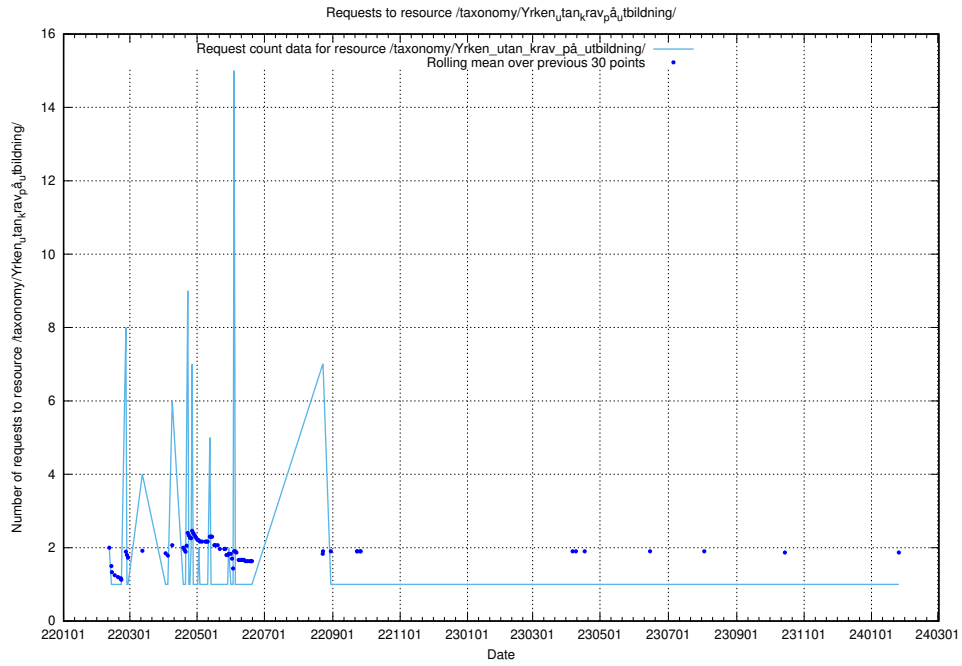

5.1153 Usage of /taxonomy/Yrken_utan_krav_på_utbildning/

Here, we count the number of requests to resource /taxonomy/Yrken_utan_krav_på_utbildning/.