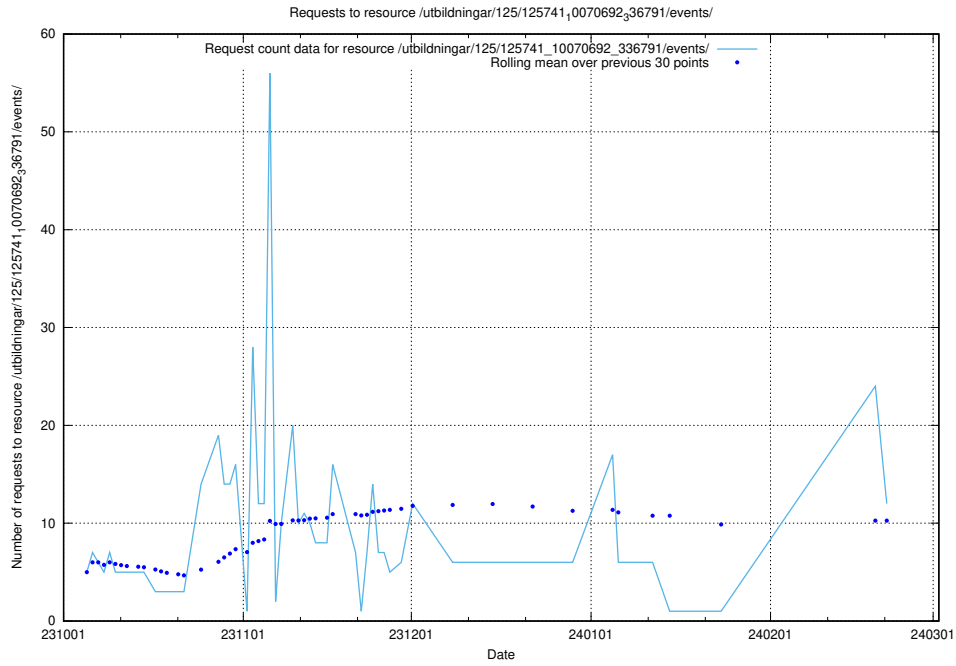

5.32 Usage of /utbildningar/125/125741_10070692_336791/events/

Here, we count the number of requests to resource /utbildningar/125/125741_10070692_336791/events/