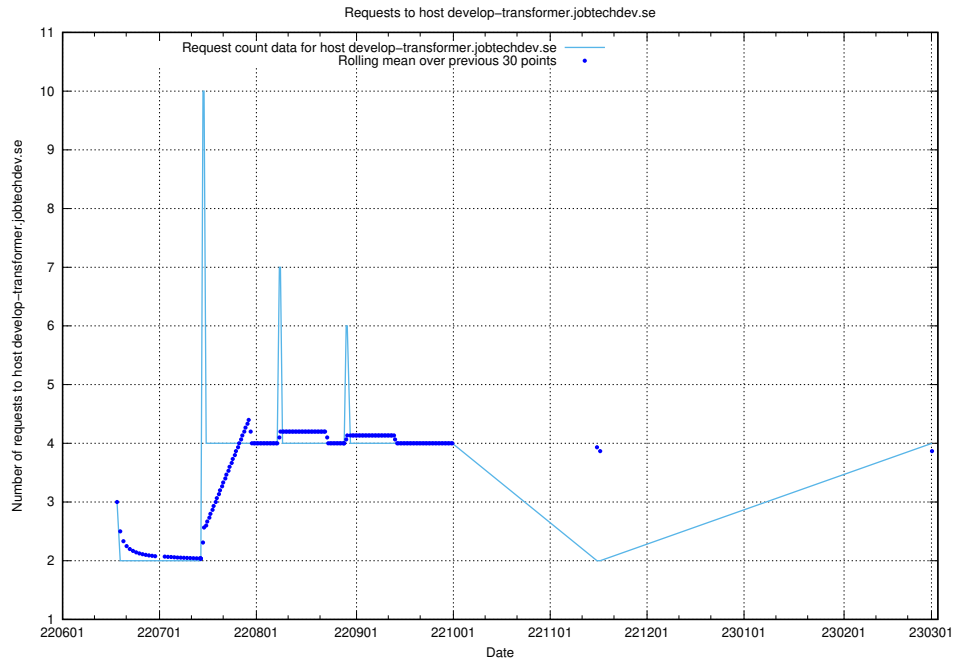

7.141 Usage of develop-transformer.jobtechdev.se

Here, we count the number of requests to host develop-transformer.jobtechdev.se.