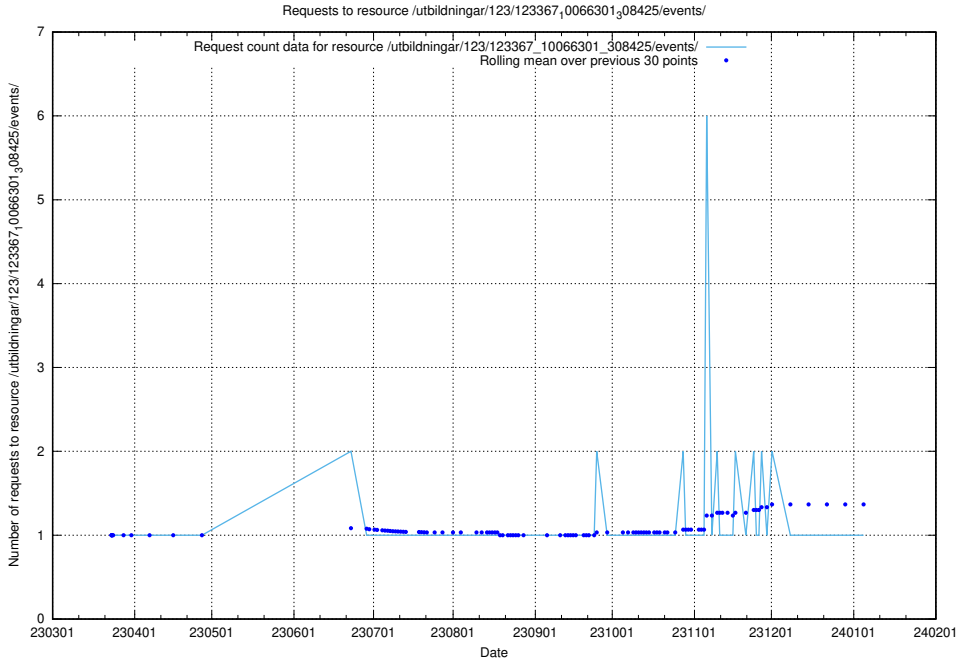

5.4163 Usage of /utbildningar/123/123367_10066301_308425/events/

Here, we count the number of requests to resource /utbildningar/123/123367_10066301_308425/events/