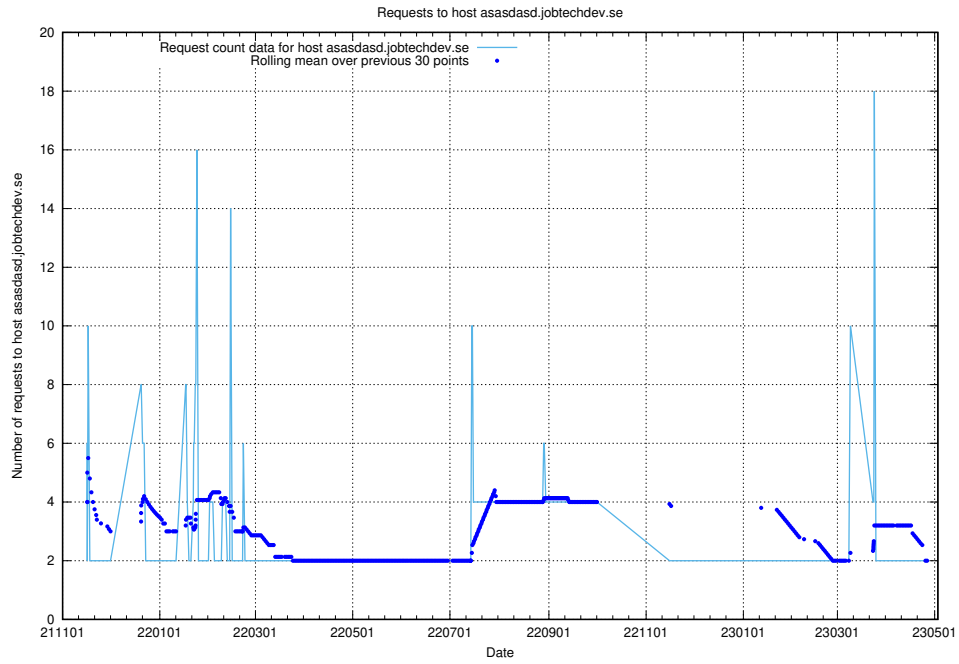

7.538 Usage of asasdask.jobtechdev.se

Here, we count the number of requests to host asasdask.jobtechdev.se.