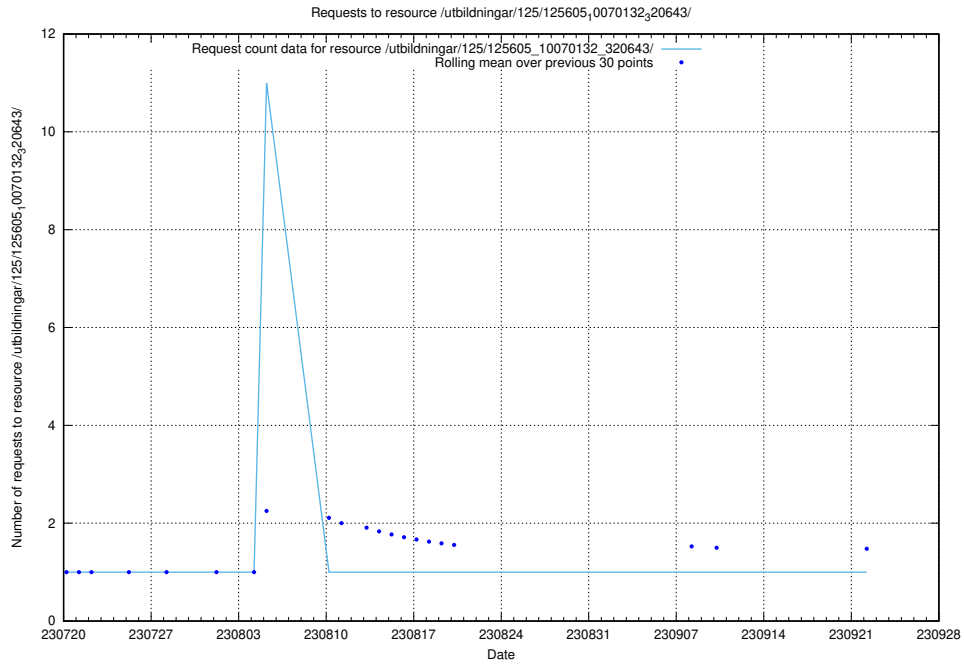

5.4622 Usage of /utbildningar/125/125605_10070132_320643/

Here, we count the number of requests to resource /utbildningar/125/125605_10070132_320643/.