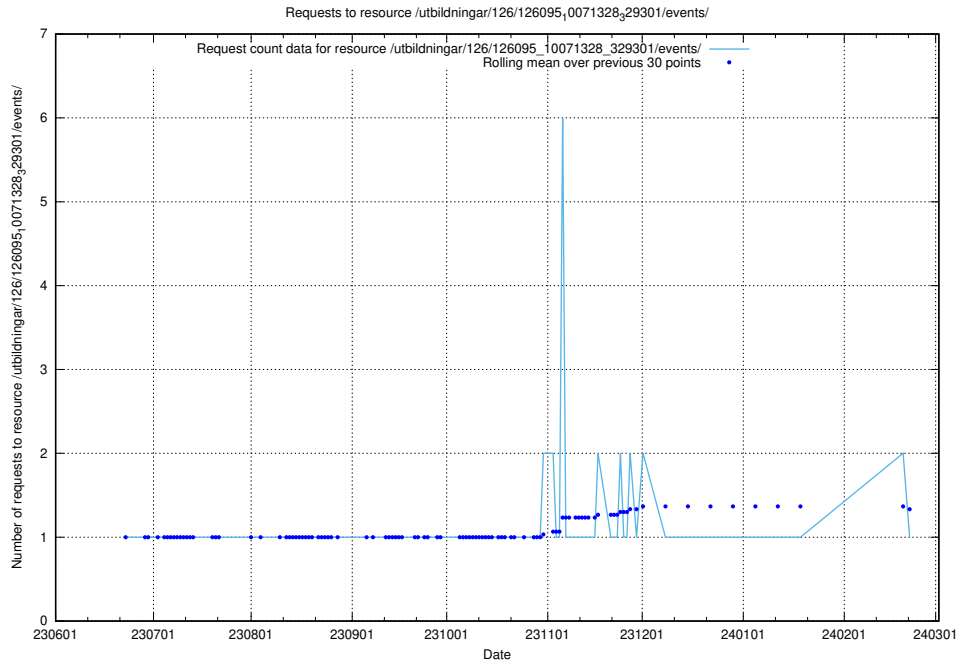

5.5295 Usage of /utbildningar/126/126095_10071328_329301/events/

Here, we count the number of requests to resource /utbildningar/126/126095_10071328_329301/events/