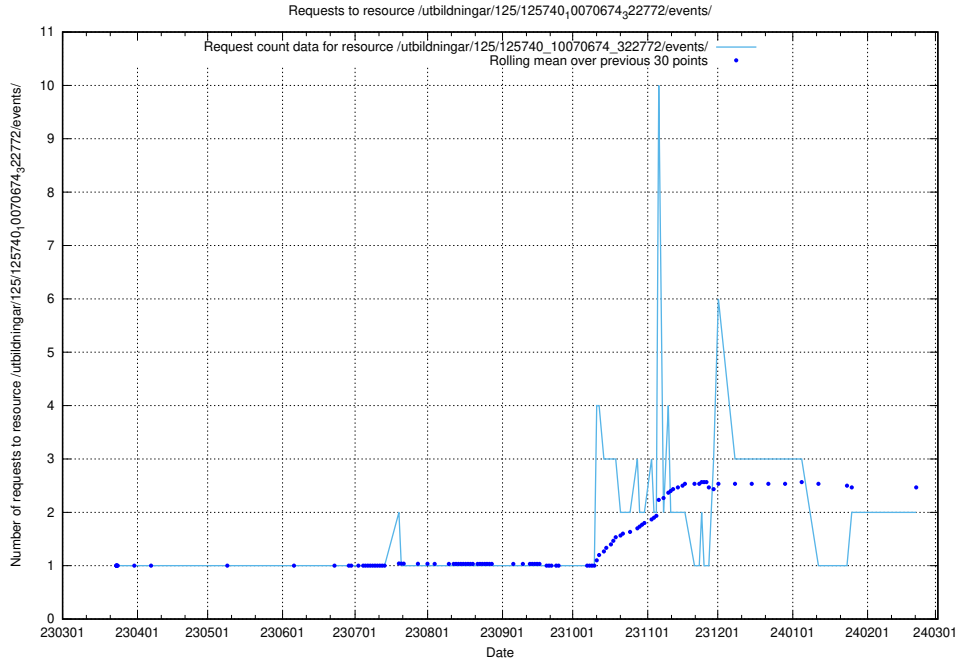

5.321 Usage of /utbildningar/125/125740_10070674_322772/events/

Here, we count the number of requests to resource /utbildningar/125/125740_10070674_322772/events/