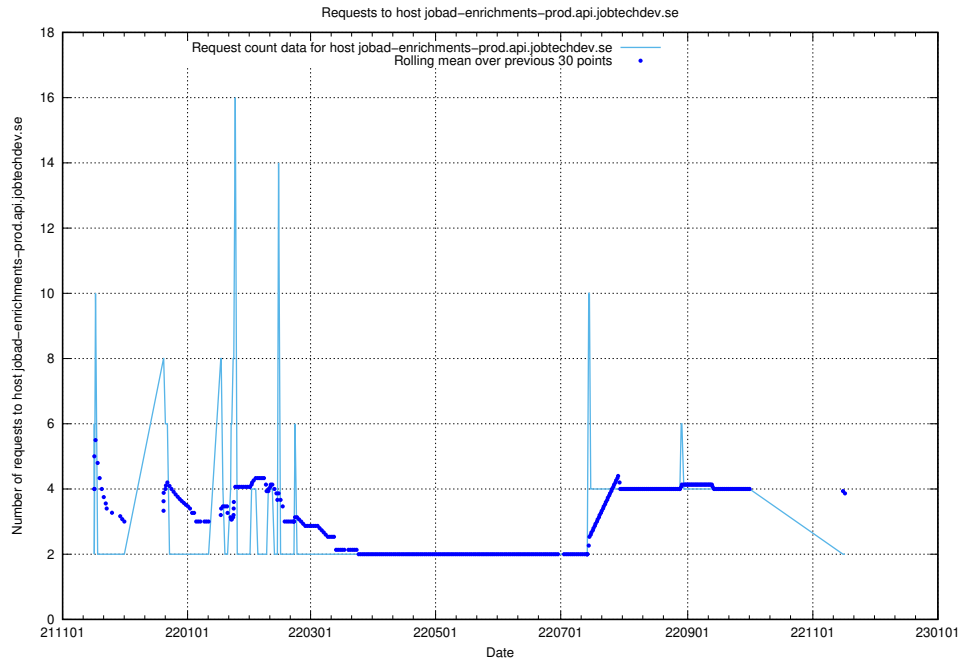

## 7.544 Usage of what.website.apirequest.jobtechdev.se

Here, we count the number of requests to host what.website.apirequest.jobtechdev.se.