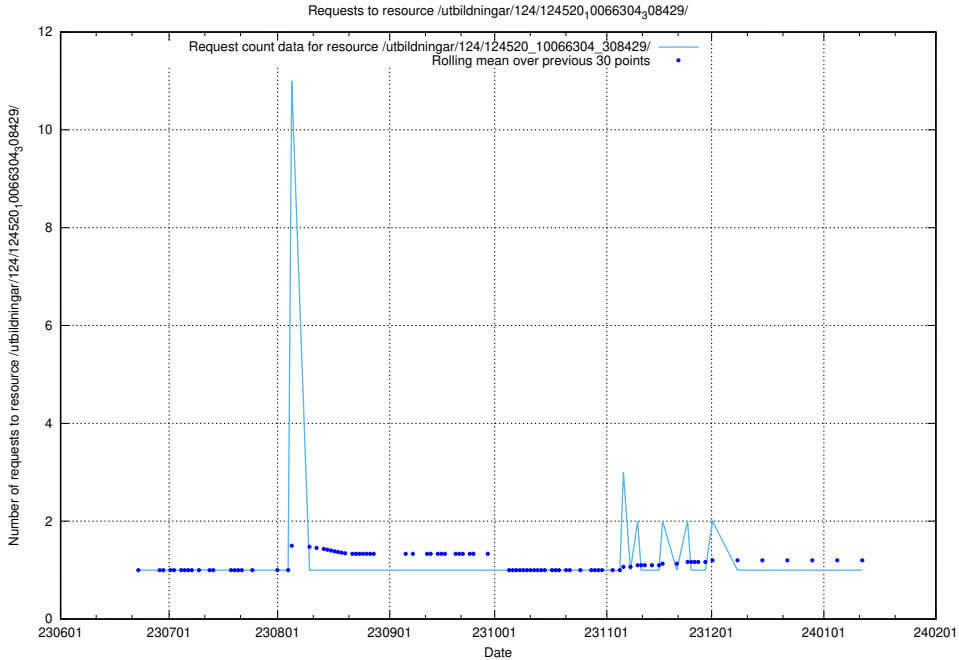

5.5374 Usage of /utbildningar/124/124520_10066304_308429/

Here, we count the number of requests to resource /utbildningar/124/124520_10066304_308429/.