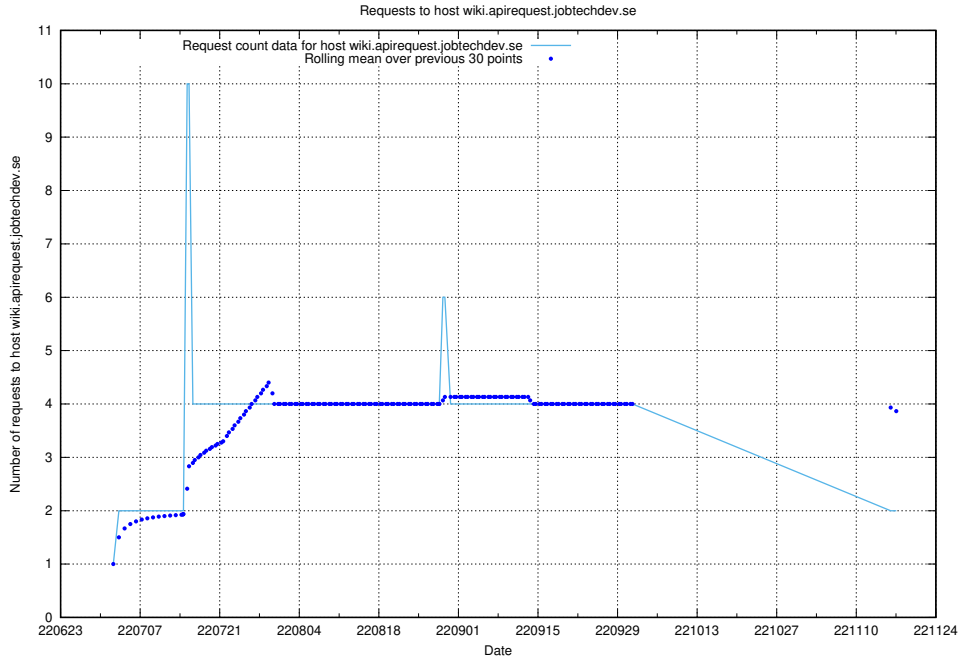

### 7.390 Usage of wiki.apirequest.jobtechdev.se

Here, we count the number of requests to host wiki.apirequest.jobtechdev.se.