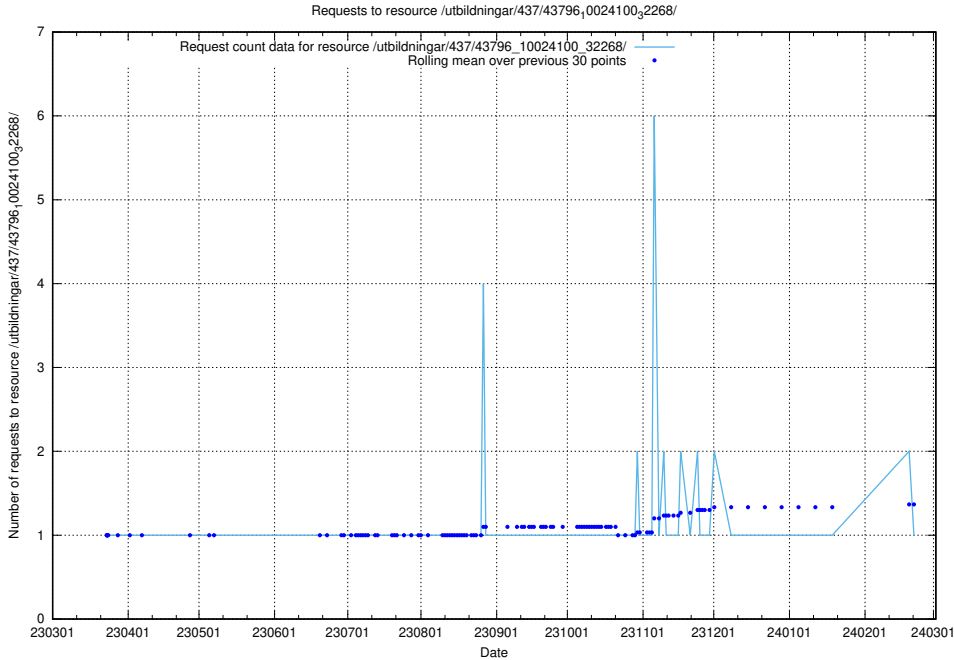

5.5995 Usage of /utbildningar/437/43796_10024100_32268/

Here, we count the number of requests to resource /utbildningar/437/43796_10024100_32268/.