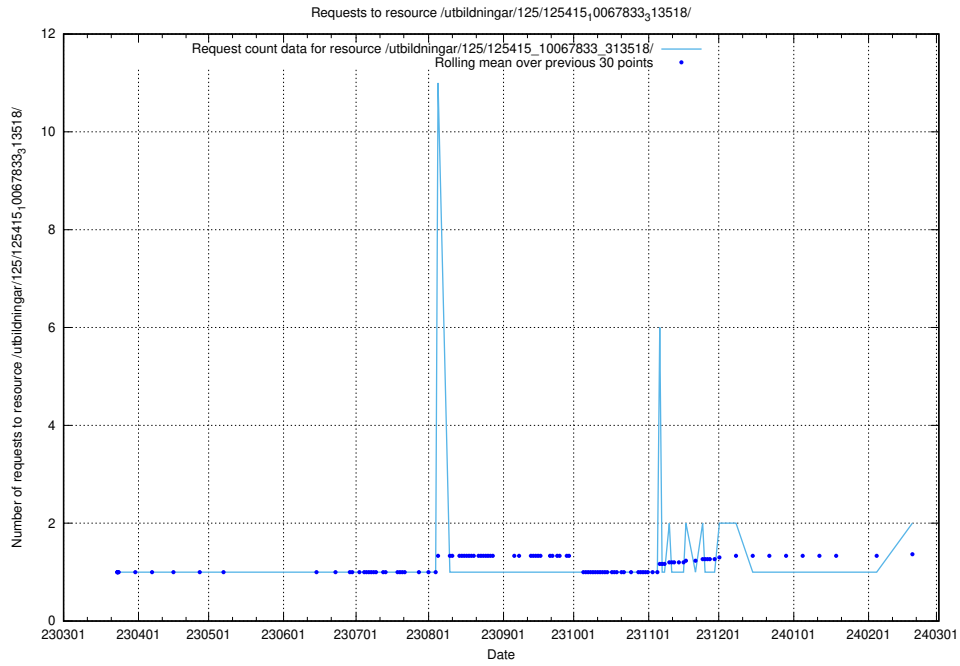

5.338 Usage of /utbildningar/125/125415_10067833_313518/

Here, we count the number of requests to resource /utbildningar/125/125415_10067833_313518/.