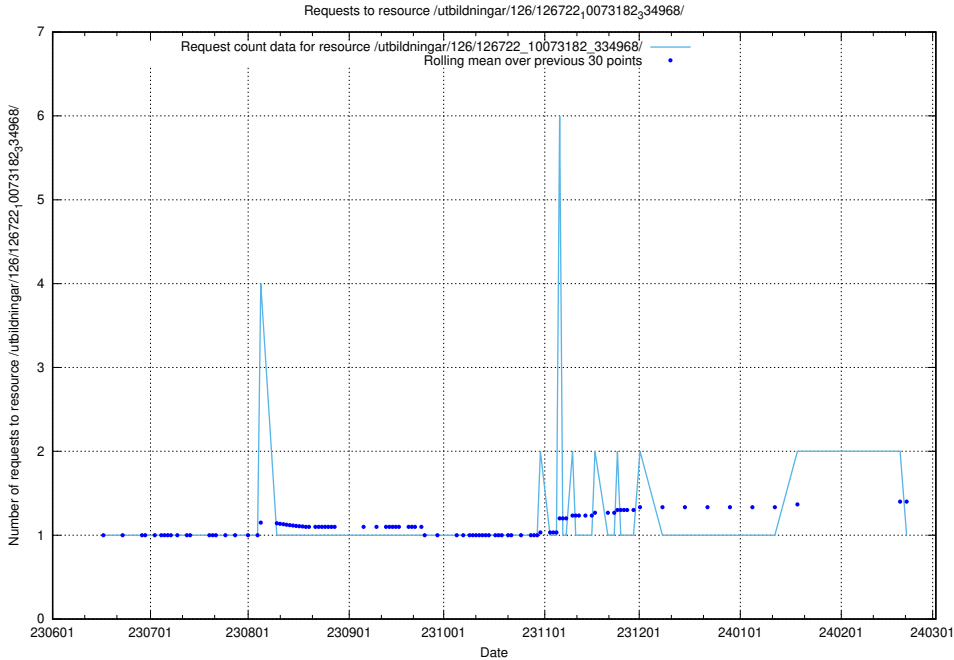

5.5496 Usage of /utbildningar/126/126722_10073182_334968/

Here, we count the number of requests to resource /utbildningar/126/126722_10073182_334968/.