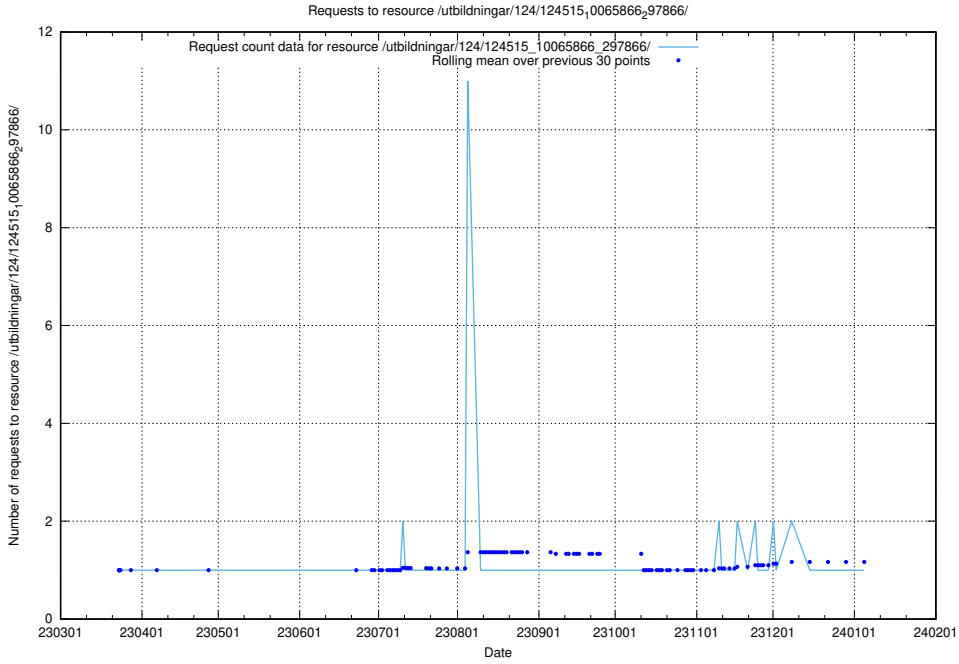

5.1307 Usage of /utbildningar/124/124515_10065866_297866/

Here, we count the number of requests to resource /utbildningar/124/124515_10065866_297866/.