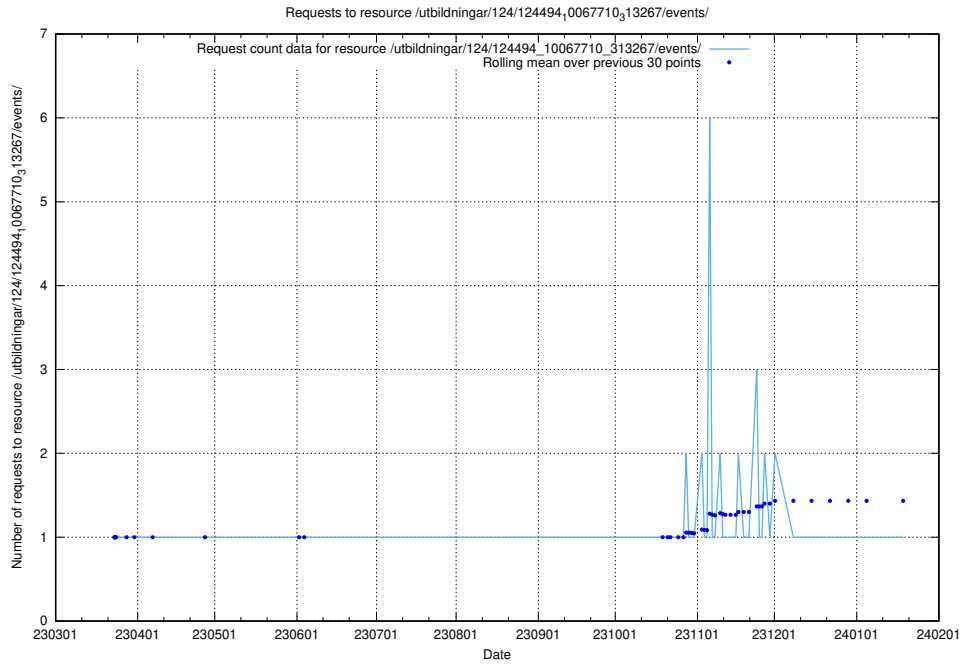

5.2330 Usage of /utbildningar/124/124494_10067710_313267/events/

Here, we count the number of requests to resource /utbildningar/124/124494_10067710_313267/events/