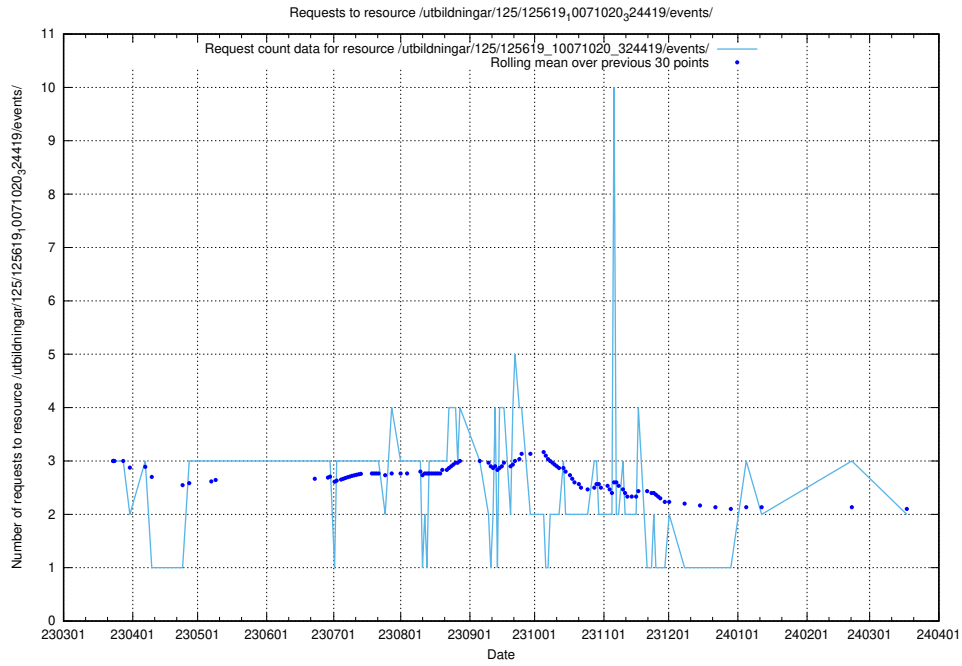

5.788 Usage of /utbildningar/125/125619_10071020_324419/events/

Here, we count the number of requests to resource /utbildningar/125/125619_10071020_324419/events/