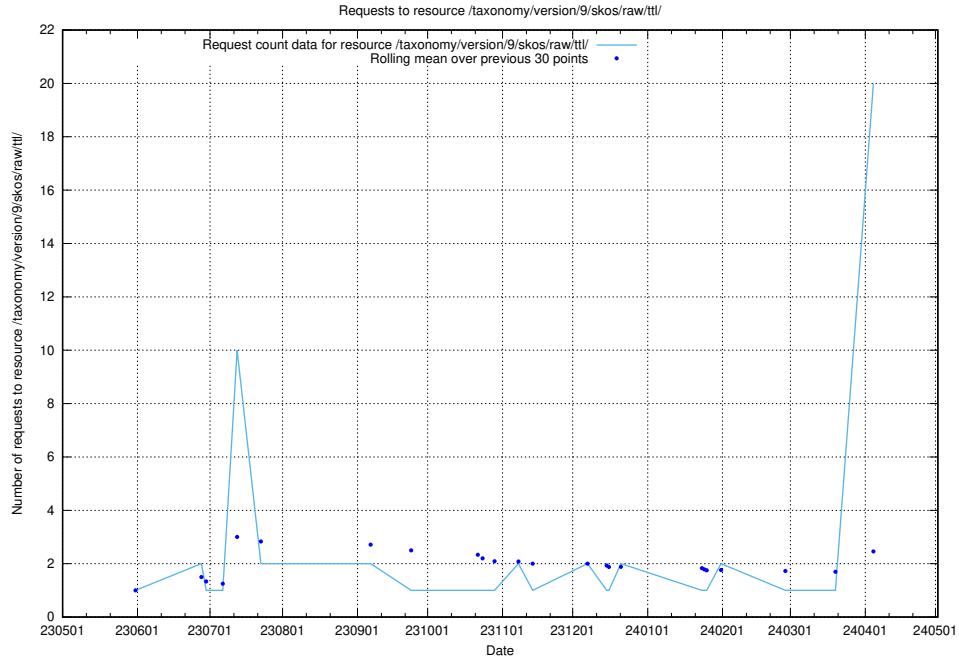

5.26 Usage of /taxonomy/version/9/skos/raw/ttl/

Here, we count the number of requests to resource /taxonomy/version/9/skos/raw/ttl/.