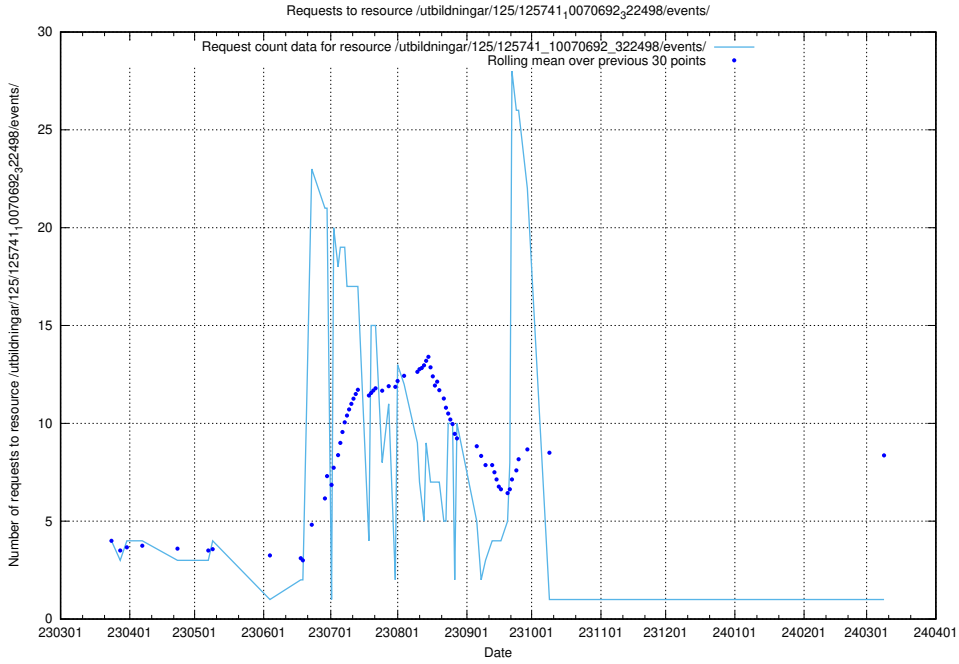

5.5714 Usage of /utbildningar/125/125741_10070692_322498/events/

Here, we count the number of requests to resource /utbildningar/125/125741_10070692_322498/events/