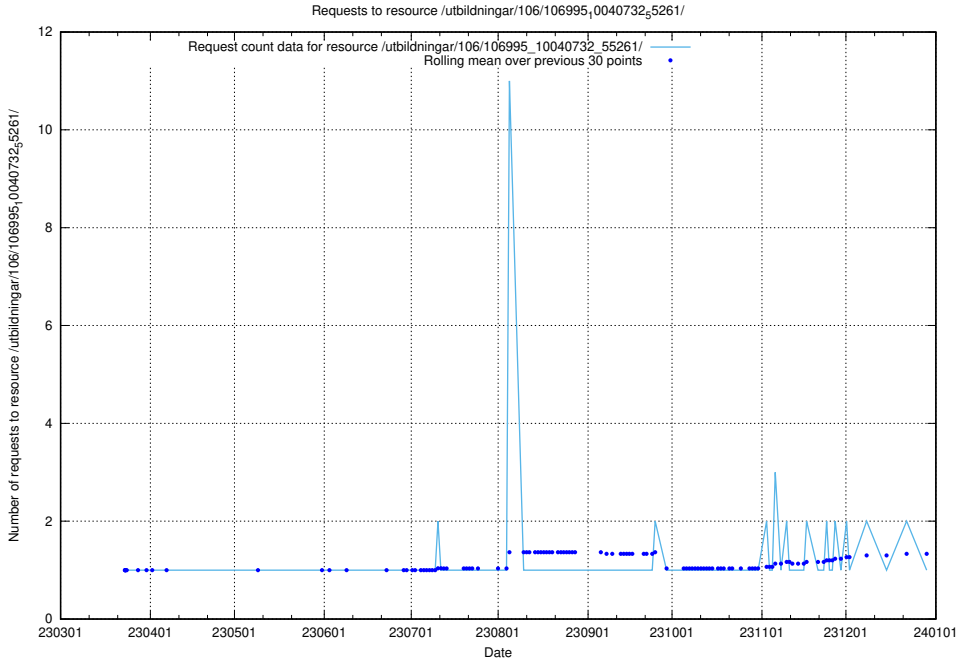

5.5051 Usage of /utbildningar/106/106995_10040732_55261/

Here, we count the number of requests to resource /utbildningar/106/106995_10040732_55261/.