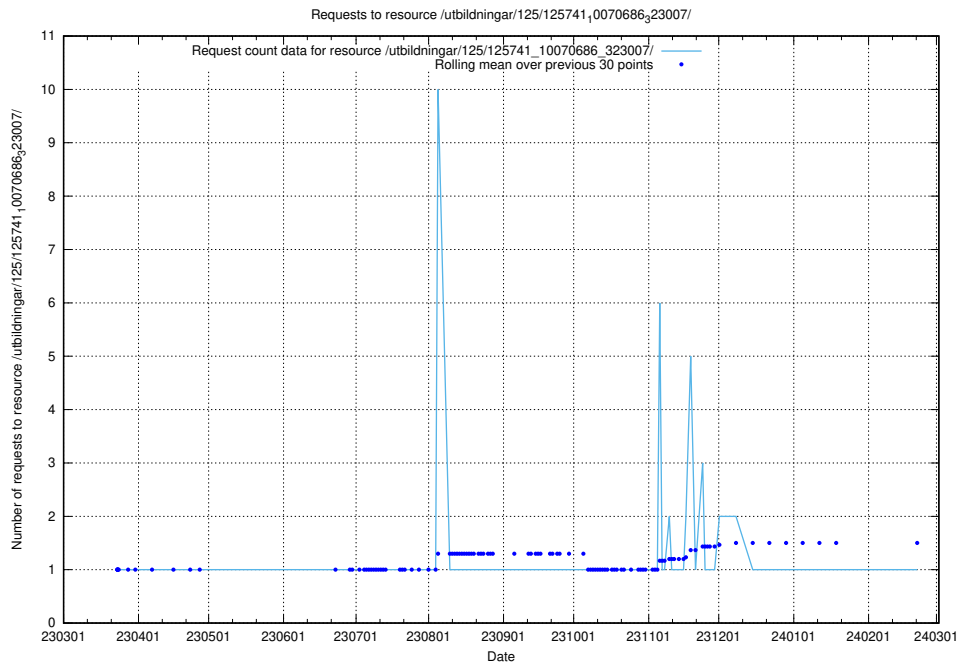

5.6126 Usage of /utbildningar/125/125741_10070686_323007/

Here, we count the number of requests to resource /utbildningar/125/125741_10070686_323007/.