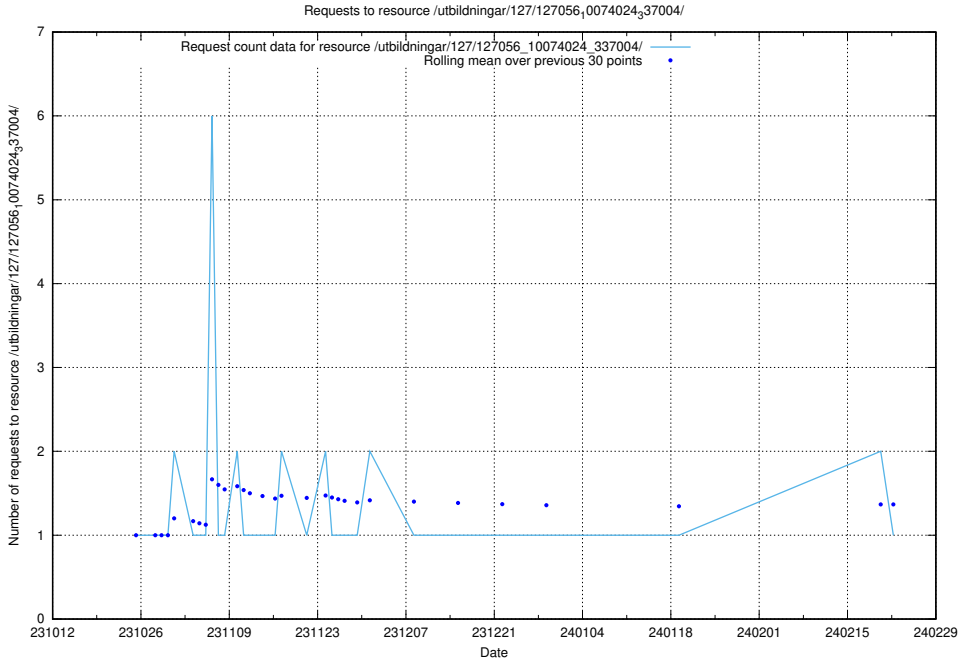

5.3819 Usage of /utbildningar/127/127056_10074024_337004/

Here, we count the number of requests to resource /utbildningar/127/127056_10074024_337004/.