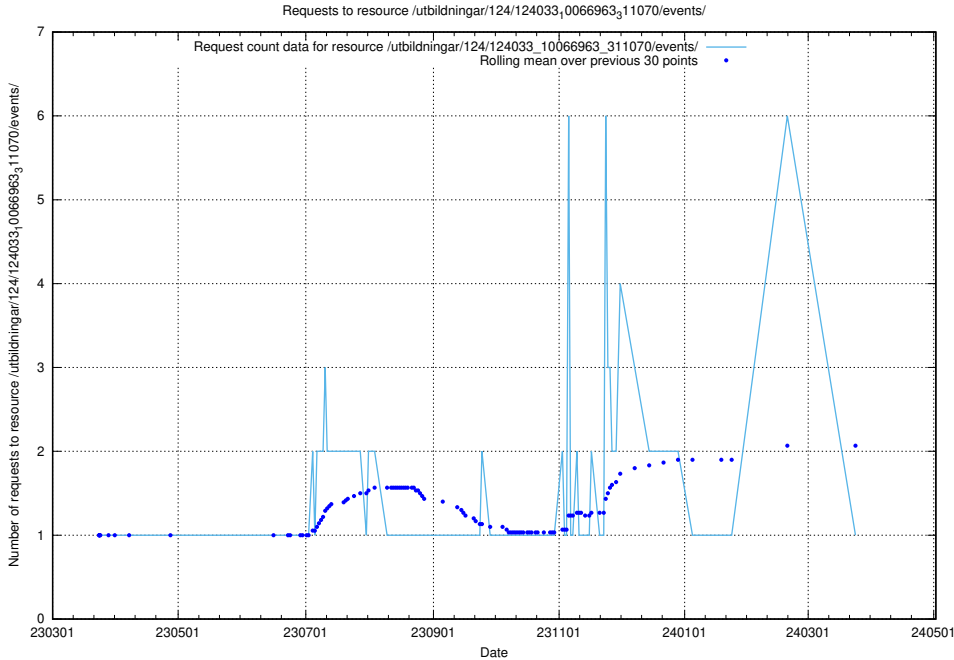

5.4060 Usage of /utbildningar/124/124033_10066963_311070/events/

Here, we count the number of requests to resource /utbildningar/124/124033_10066963_311070/events/