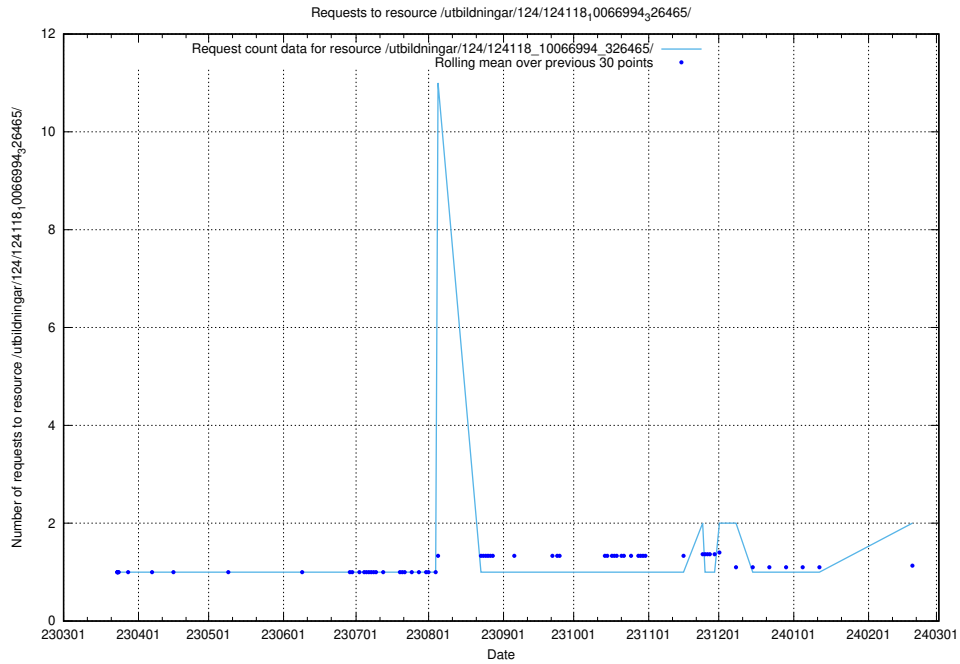

5.571 Usage of /utbildningar/124/124118_10066994_326465/

Here, we count the number of requests to resource /utbildningar/124/124118_10066994_326465/.