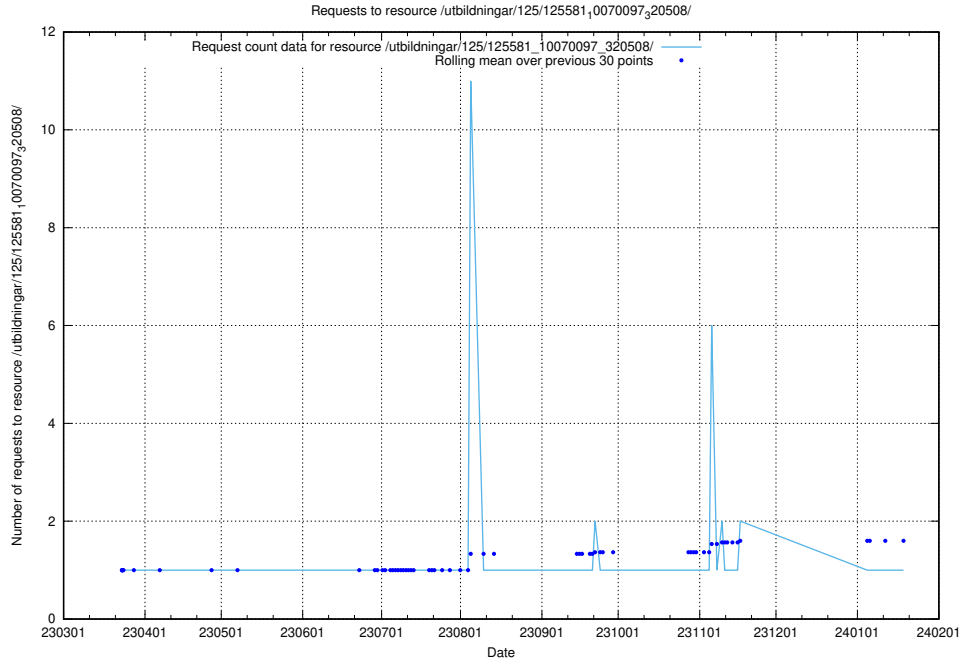

5.952 Usage of /utbildningar/125/125581_10070097_320508/

Here, we count the number of requests to resource /utbildningar/125/125581_10070097_320508/.