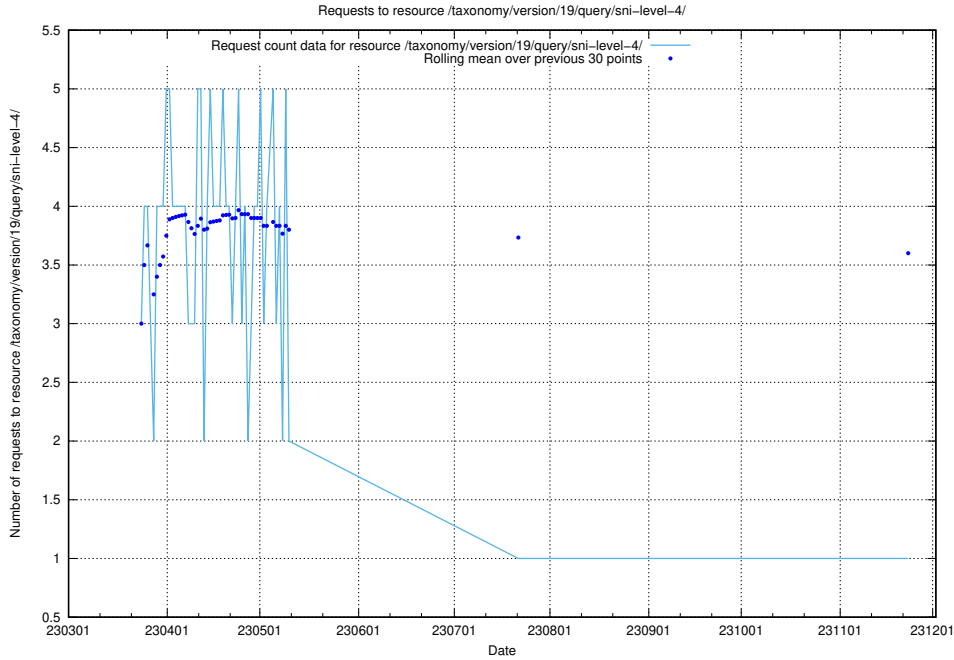

5.5790 Usage of /taxonomy/version/19/query/sni-level-4/

Here, we count the number of requests to resource /taxonomy/version/19/query/sni-level-4/.