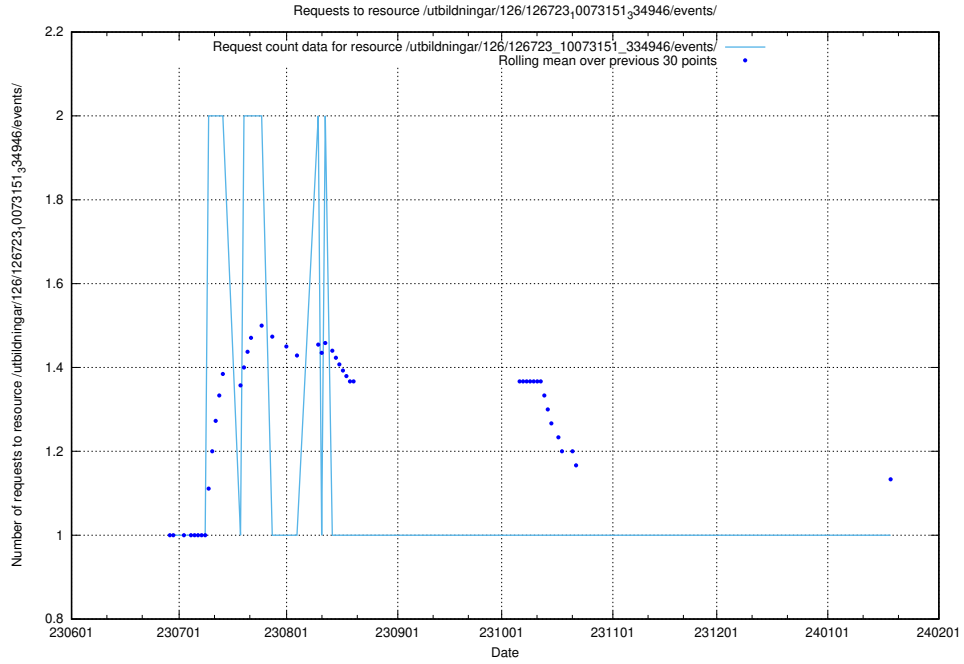

5.5067 Usage of /utbildningar/126/126723_10073151_334946/events/

Here, we count the number of requests to resource /utbildningar/126/126723_10073151_334946/events/