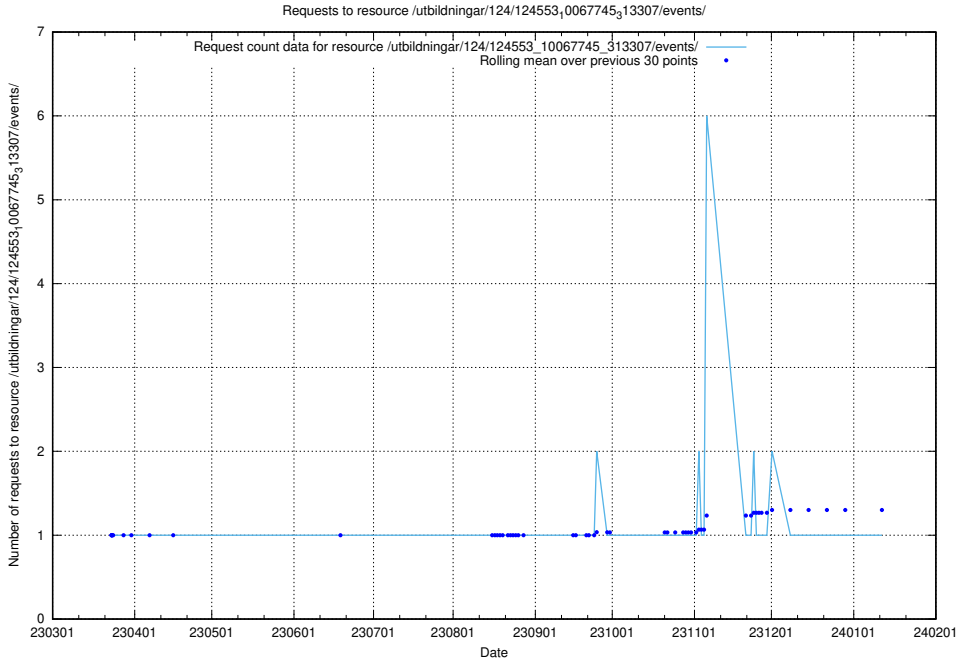

### 5.1071 Usage of /utbildningar/124/124553\_10067745\_313307/events/

Here, we count the number of requests to resource /utbildningar/124/124553\_10067745\_313307/events/