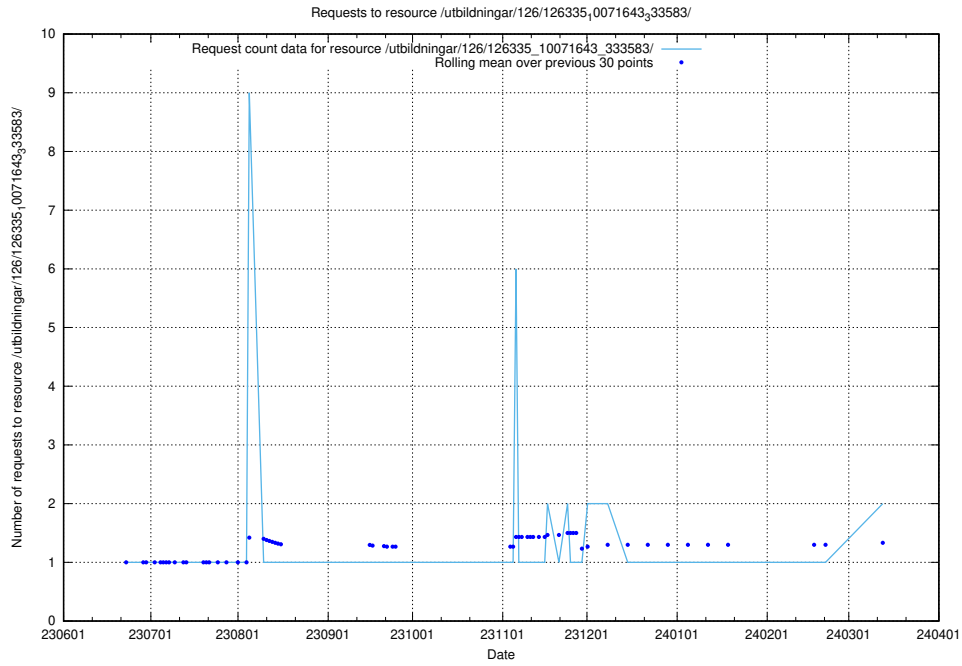

5.706 Usage of /utbildningar/126/126335_10071643_333583/

Here, we count the number of requests to resource /utbildningar/126/126335_10071643_333583/.