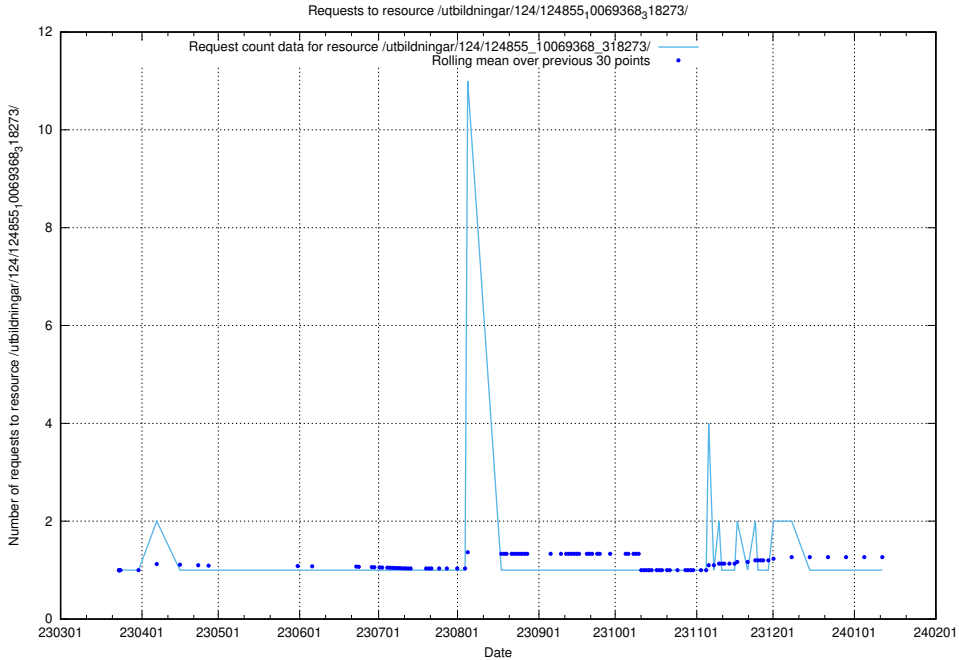

5.1053 Usage of /utbildningar/124/124855_10069368_318273/

Here, we count the number of requests to resource /utbildningar/124/124855_10069368_318273/.