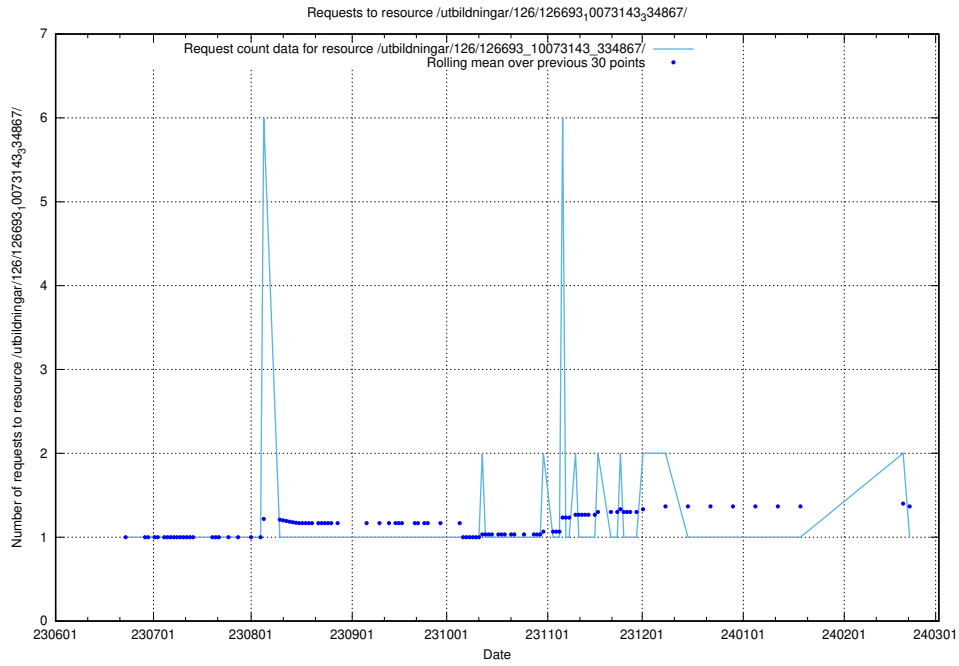

5.5260 Usage of /utbildningar/126/126693_10073143_334867/

Here, we count the number of requests to resource /utbildningar/126/126693_10073143_334867/.