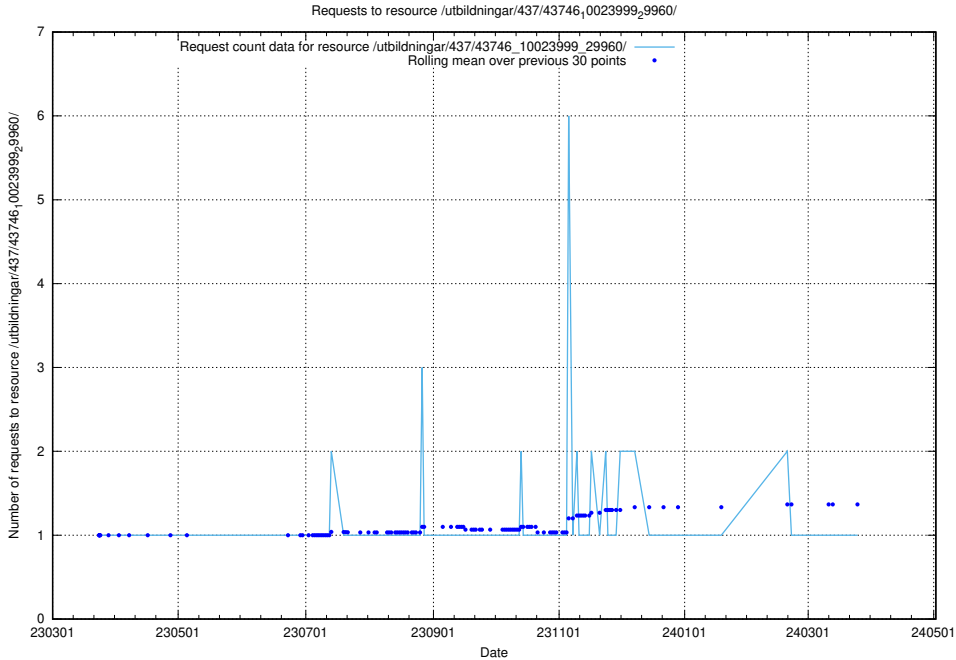

5.6026 Usage of /utbildningar/437/43746_10023999_29960/

Here, we count the number of requests to resource /utbildningar/437/43746_10023999_29960/.