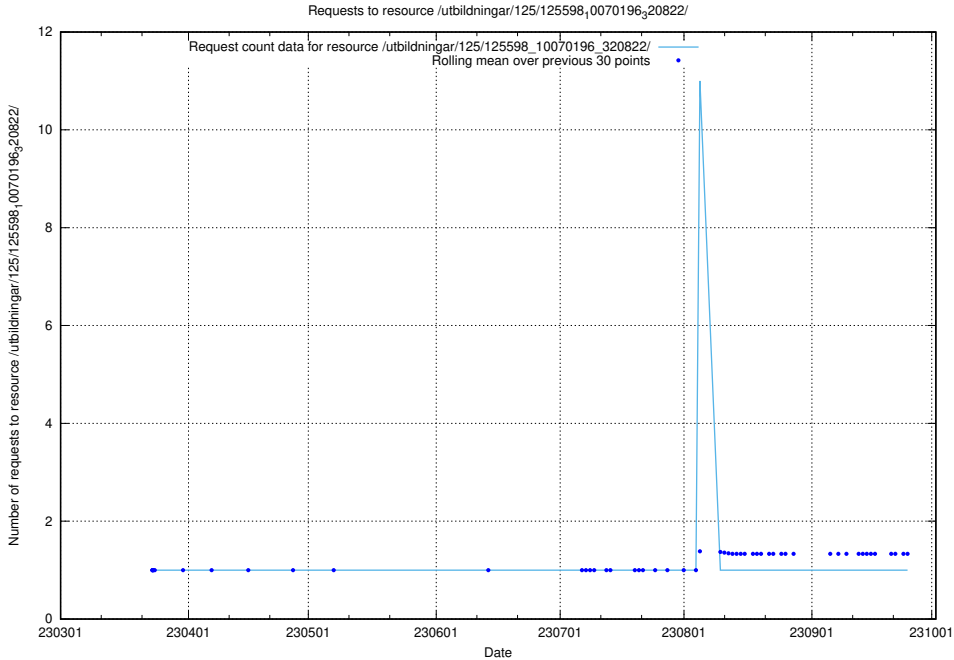

5.943 Usage of /utbildningar/125/125598_10070196_320822/

Here, we count the number of requests to resource /utbildningar/125/125598_10070196_320822/.