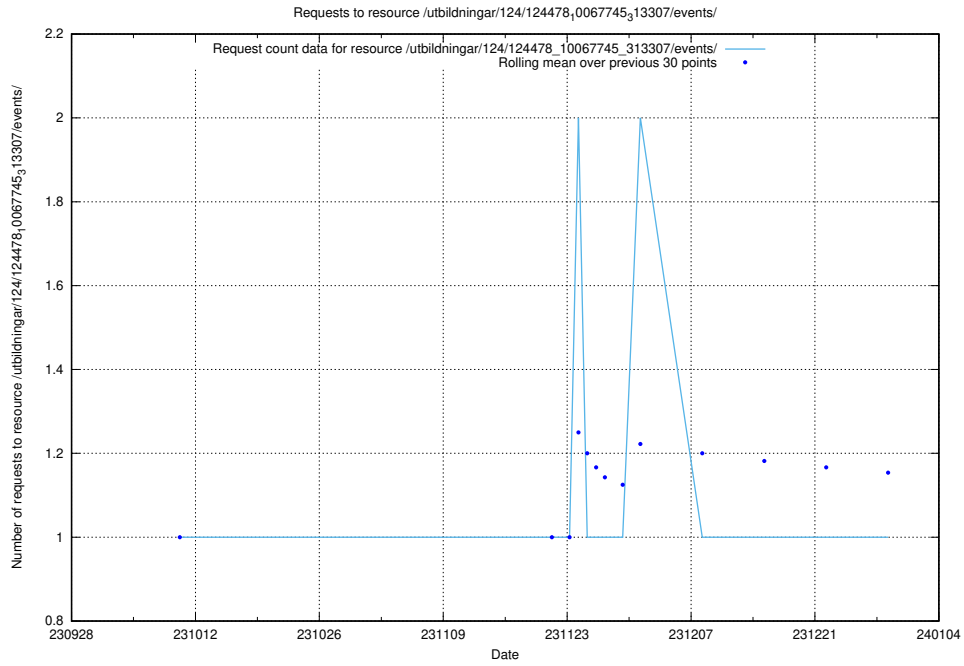

5.3995 Usage of /utbildningar/124/124478_10067745_313307/events/

Here, we count the number of requests to resource /utbildningar/124/124478_10067745_313307/events/