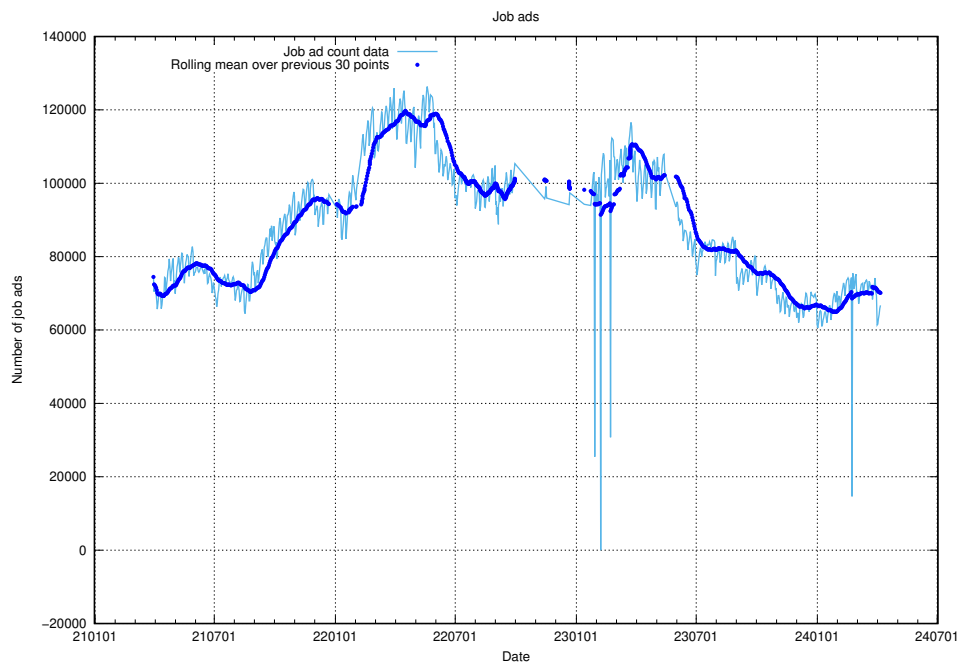

13 JobTechLinks Pipeline

This section contains a summary of last night's job ad processing in the [JobTech Links pipeline](#)¹³.

For a detailed statistical summary, please see [14.1](#).

13.1 Number of job ads

Here, we count the number of job ads processed by the pipeline each night.

¹³<https://gitlab.com/arbetsformedlingen/joblinks/wiki/-/wikis/home>