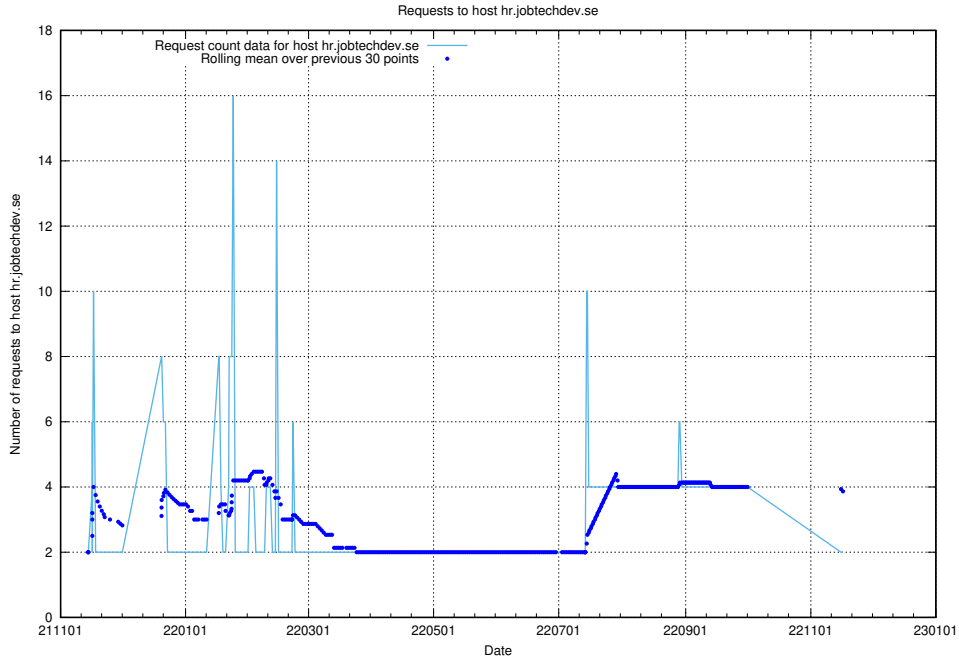

7.600 Usage of hr.jobtechdev.se

Here, we count the number of requests to host hr.jobtechdev.se.