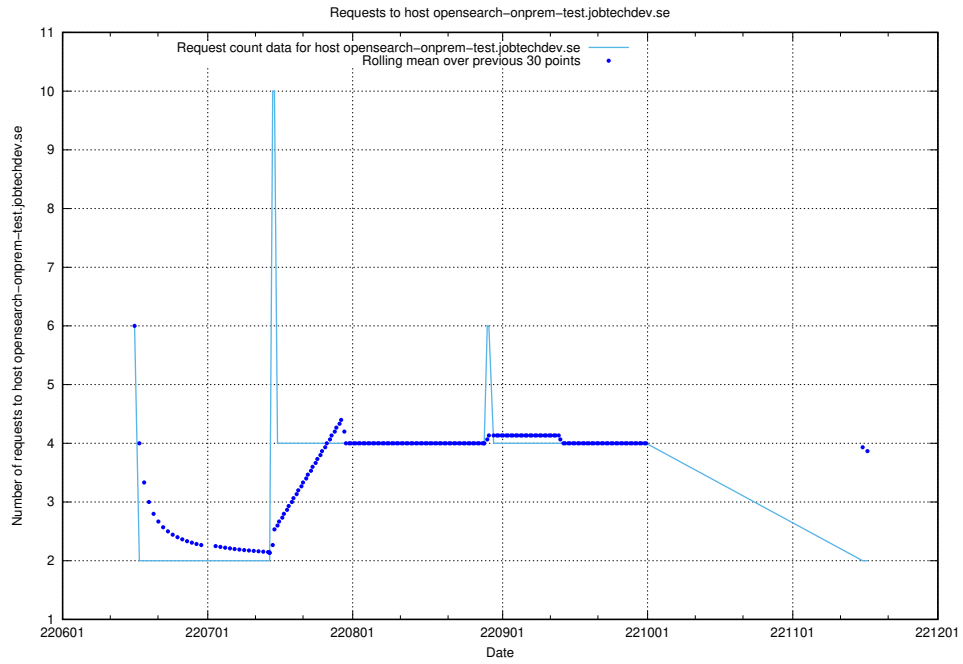

7.401 Usage of opensearch-onprem-test.jobtechdev.se

Here, we count the number of requests to host opensearch-onprem-test.jobtechdev.se.