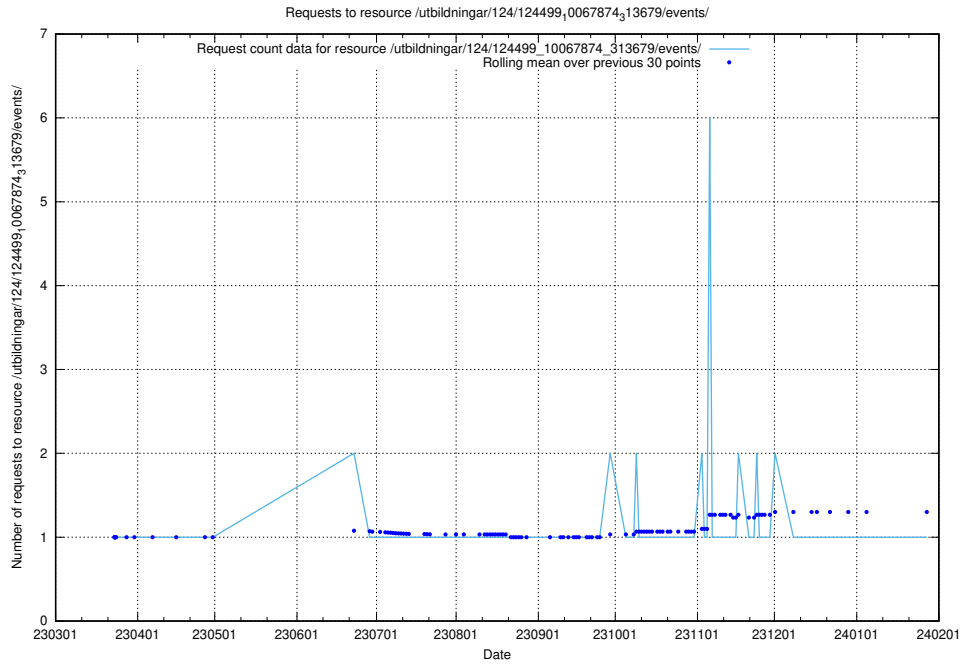

5.1952 Usage of /utbildningar/124/124499_10067874_313679/events/

Here, we count the number of requests to resource /utbildningar/124/124499_10067874_313679/events/