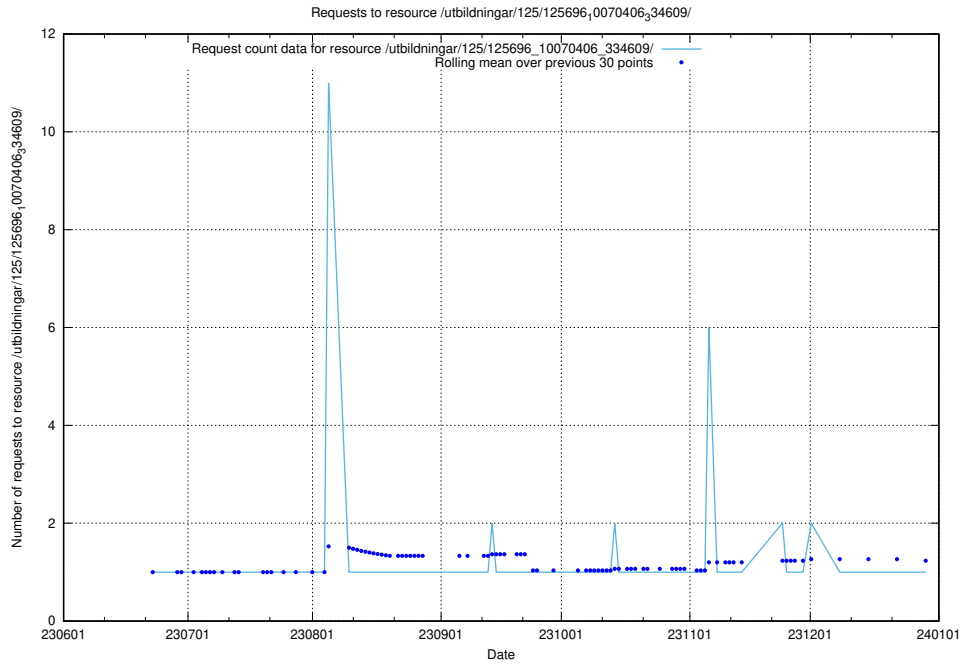

5.5331 Usage of /utbildningar/125/125696_10070406_334609/

Here, we count the number of requests to resource /utbildningar/125/125696_10070406_334609/.