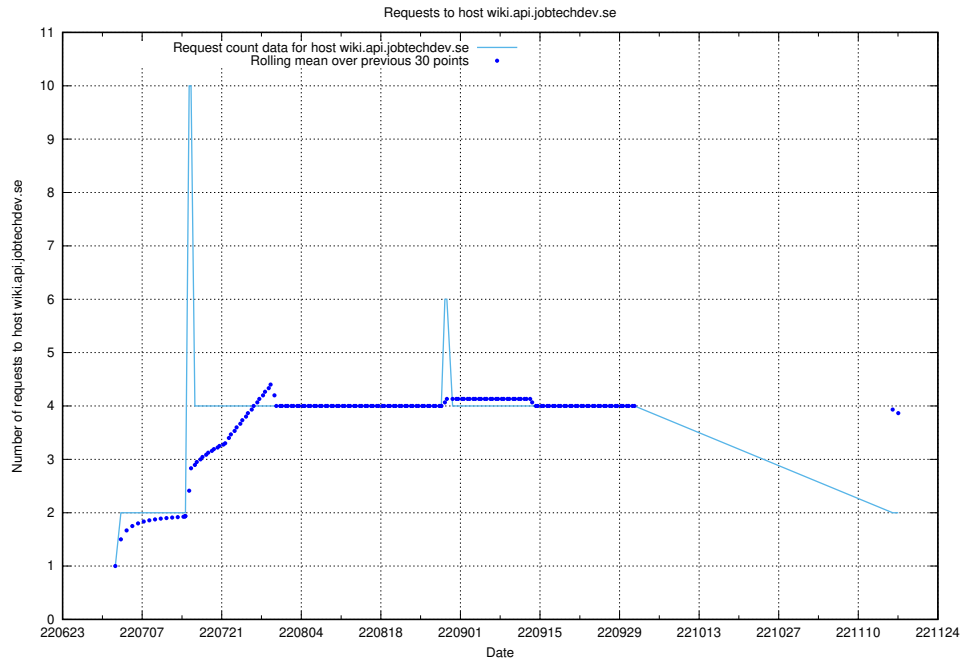

7.391 Usage of wiki.api.jobtechdev.se

Here, we count the number of requests to host wiki.api.jobtechdev.se.