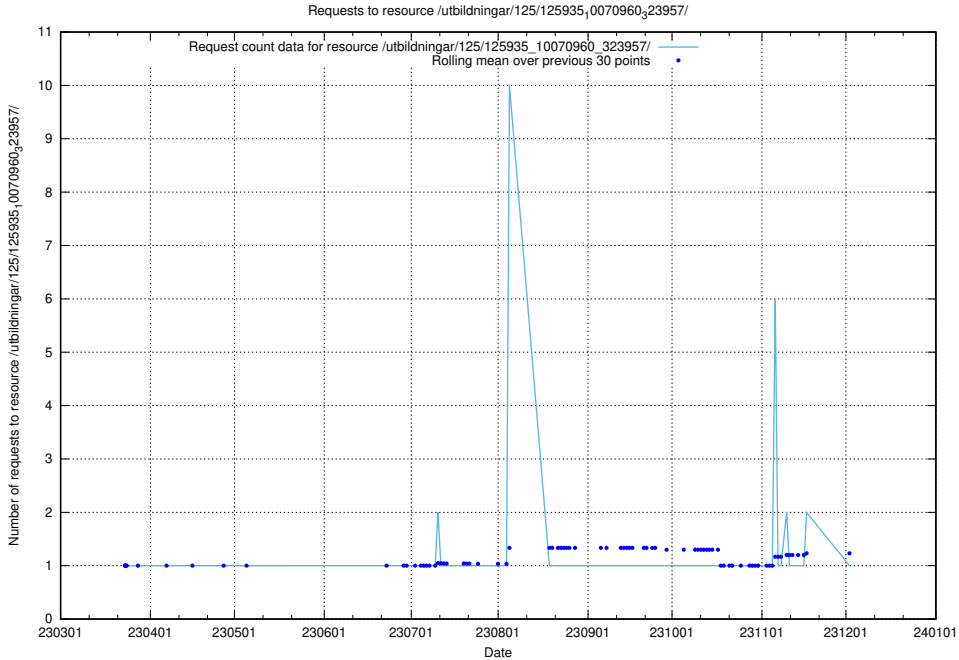

5.6080 Usage of /utbildningar/125/125935_10070960_323957/

Here, we count the number of requests to resource /utbildningar/125/125935_10070960_323957/.