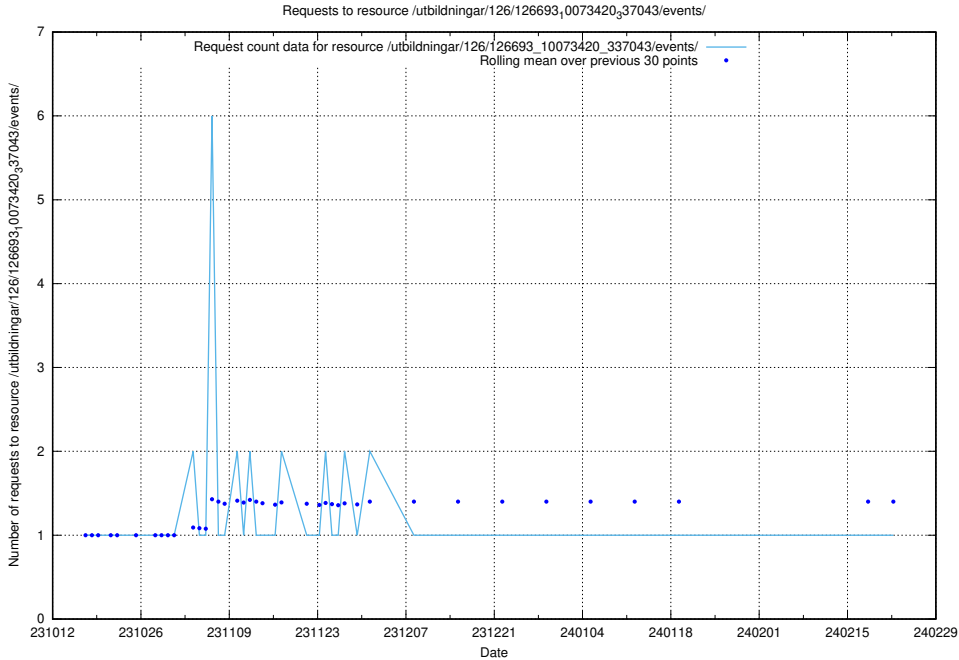

5.3918 Usage of /utbildningar/126/126693_10073420_337043/events/

Here, we count the number of requests to resource /utbildningar/126/126693_10073420_337043/events/