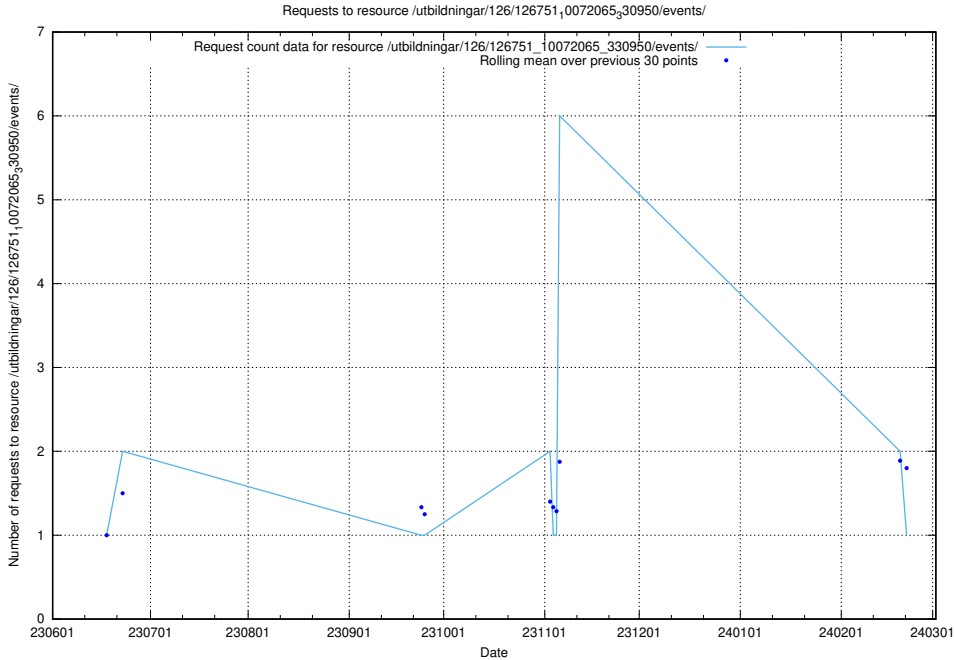

5.5483 Usage of /utbildningar/126/126751_10072065_330950/events/

Here, we count the number of requests to resource /utbildningar/126/126751_10072065_330950/events/