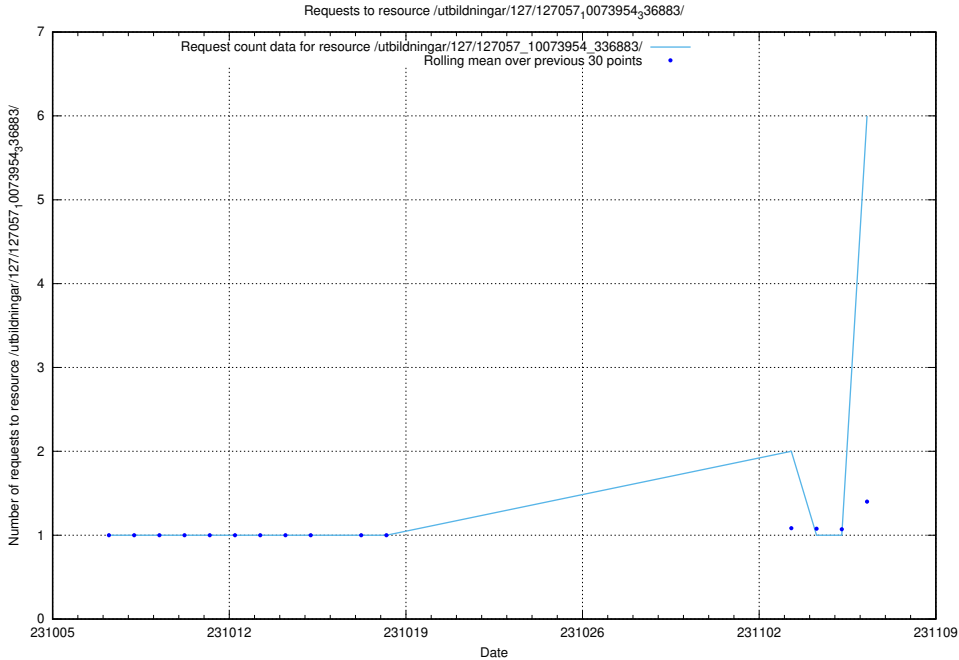

5.89 Usage of /utbildningar/127/127057_10073954_336883/

Here, we count the number of requests to resource /utbildningar/127/127057_10073954_336883/.