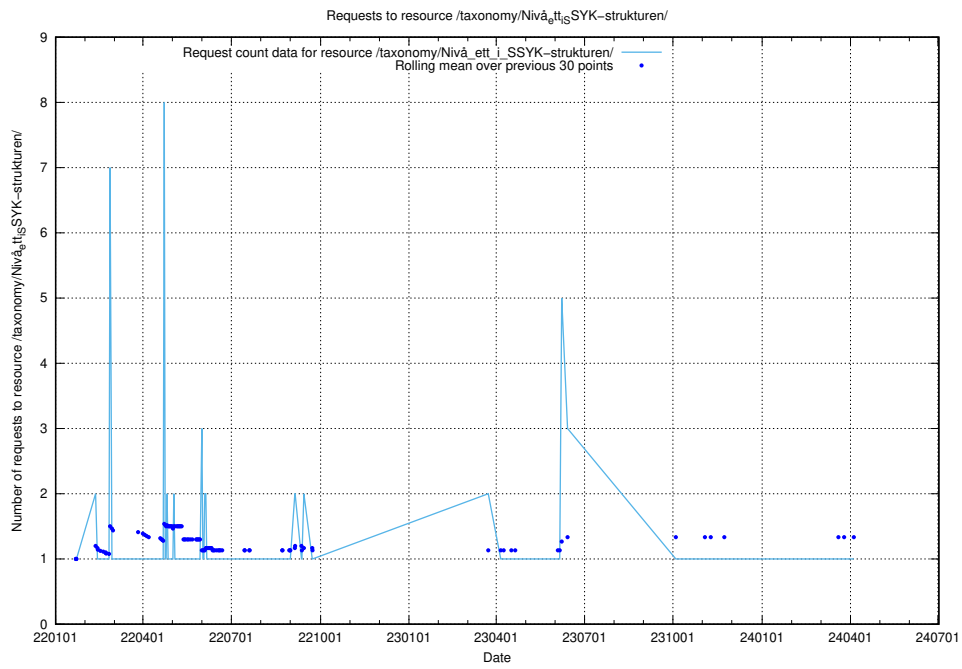

5.5254 Usage of /taxonomy/Nivå_ett_i_SSYK-strukturen/

Here, we count the number of requests to resource /taxonomy/Nivå_ett_i_SSYK-strukturen/.