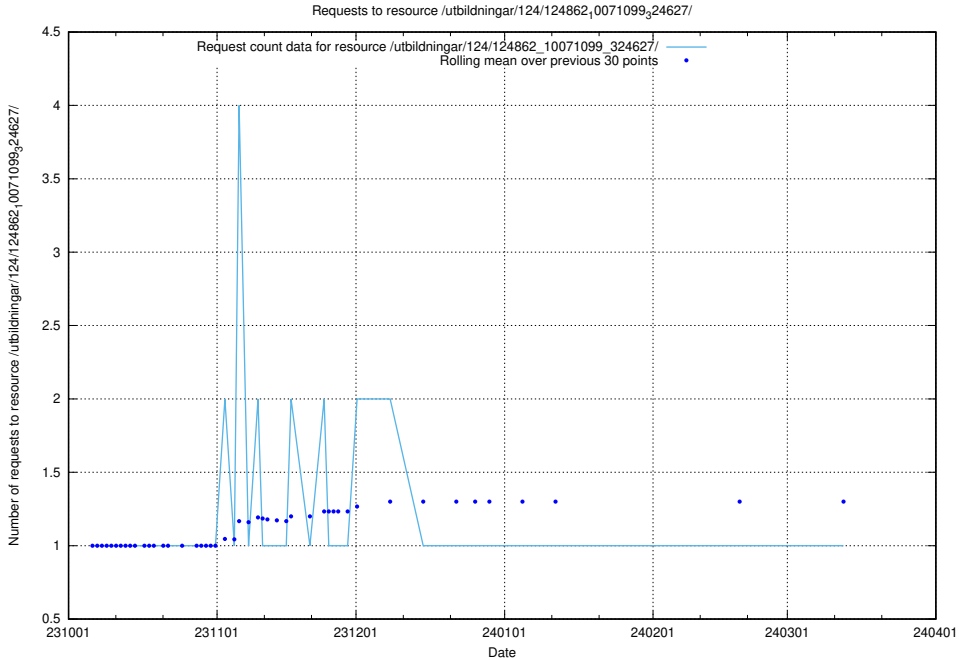

5.4013 Usage of /utbildningar/124/124862_10071099_324627/

Here, we count the number of requests to resource /utbildningar/124/124862_10071099_324627/.