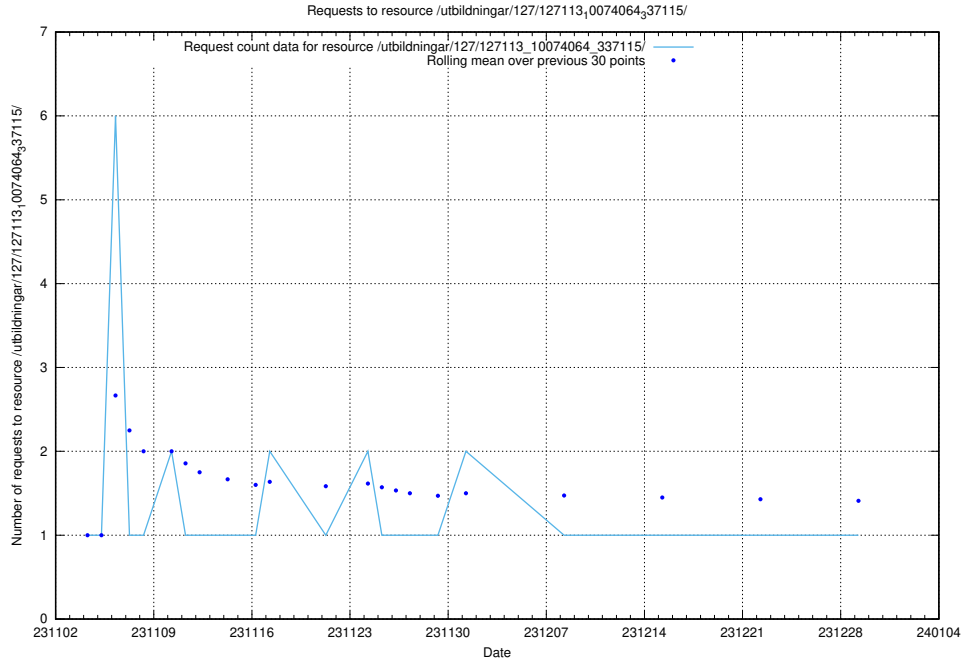

5.3732 Usage of /utbildningar/127/127113_10074064_337115/

Here, we count the number of requests to resource /utbildningar/127/127113_10074064_337115/.