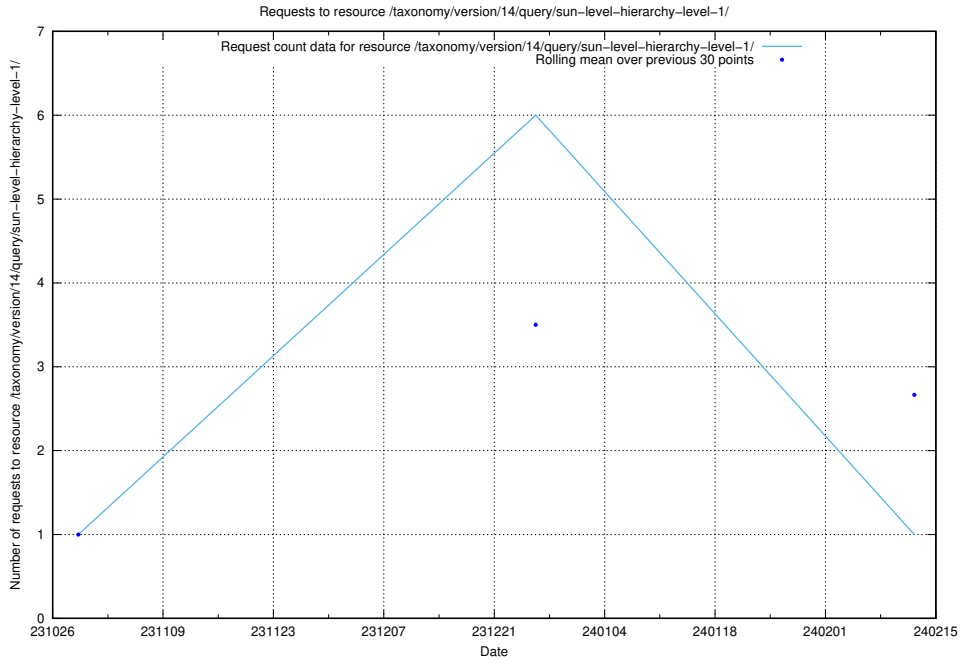

5.3787 Usage of /taxonomy/version/14/query/sun-level-hierarchy-level-1/

Here, we count the number of requests to resource /taxonomy/version/14/query/sun-level-hierarchy-level-1/.