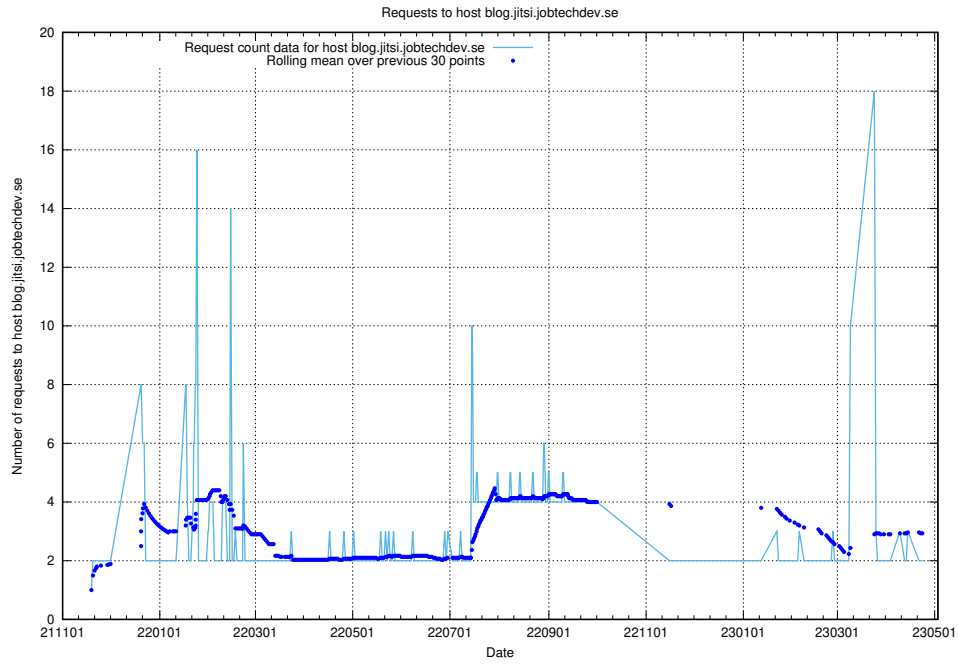

7.473 Usage of `blog.jitsi.jobtechdev.se`

Here, we count the number of requests to host `blog.jitsi.jobtechdev.se`.