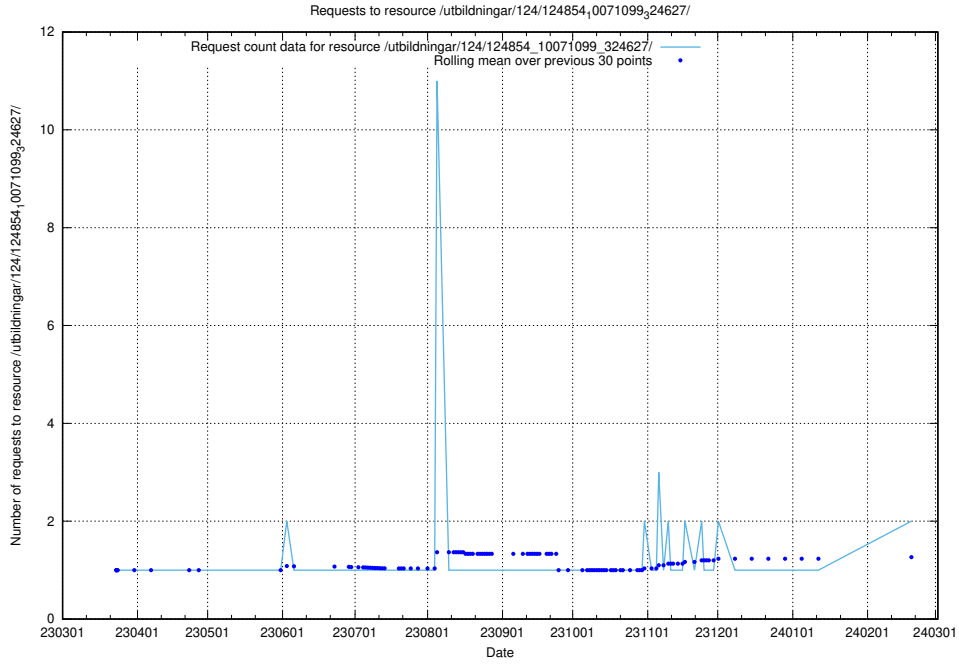

5.361 Usage of /utbildningar/124/124854_10071099_324627/

Here, we count the number of requests to resource /utbildningar/124/124854_10071099_324627/.