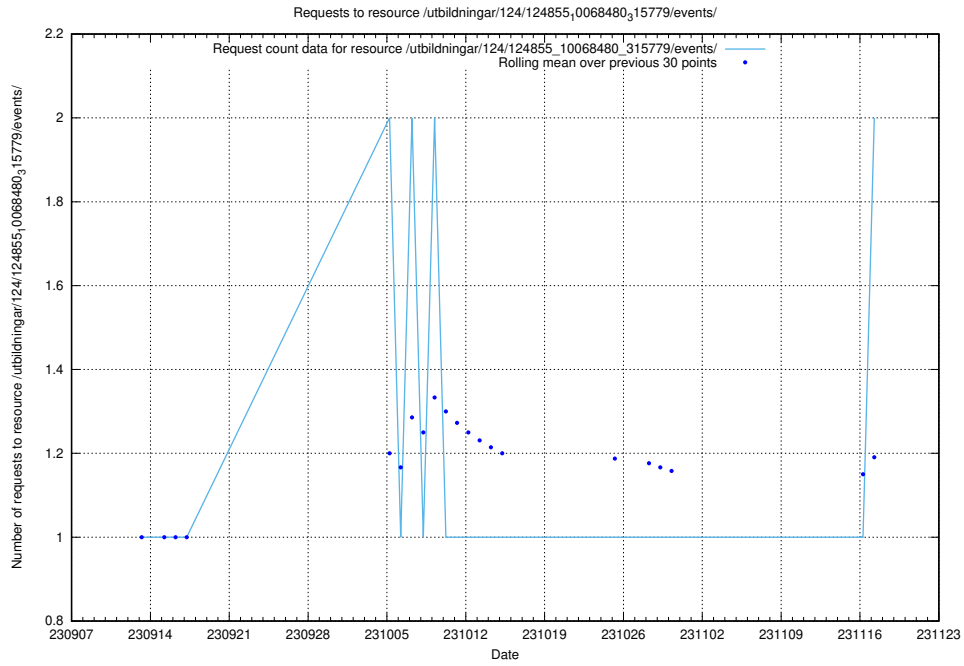

5.605 Usage of /utbildningar/124/124855_10068480_315779/events/

Here, we count the number of requests to resource /utbildningar/124/124855_10068480_315779/events/