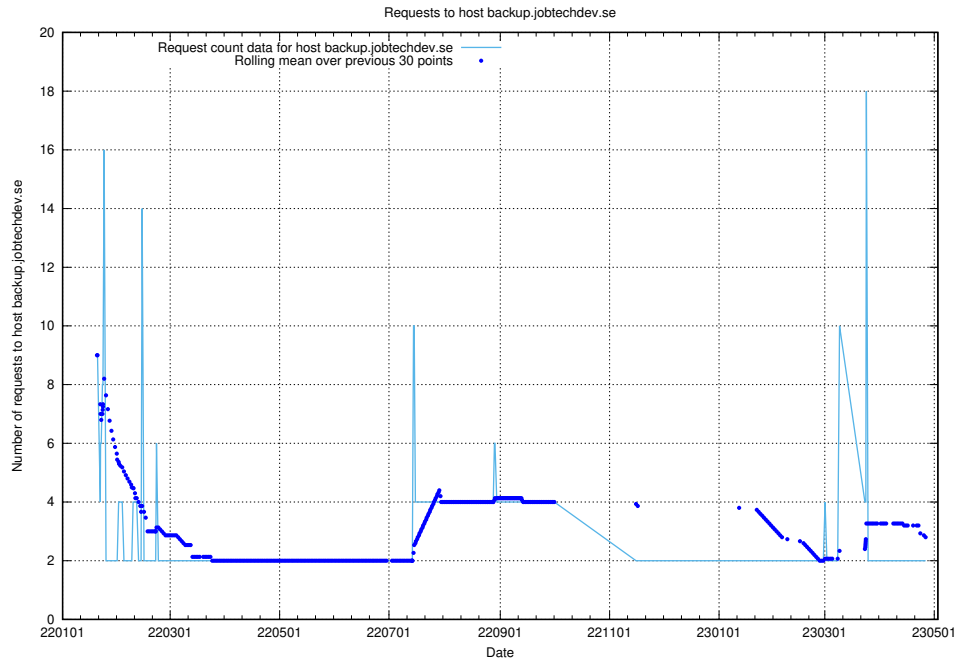

7.263 Usage of backup.jobtechdev.se

Here, we count the number of requests to host backup.jobtechdev.se.