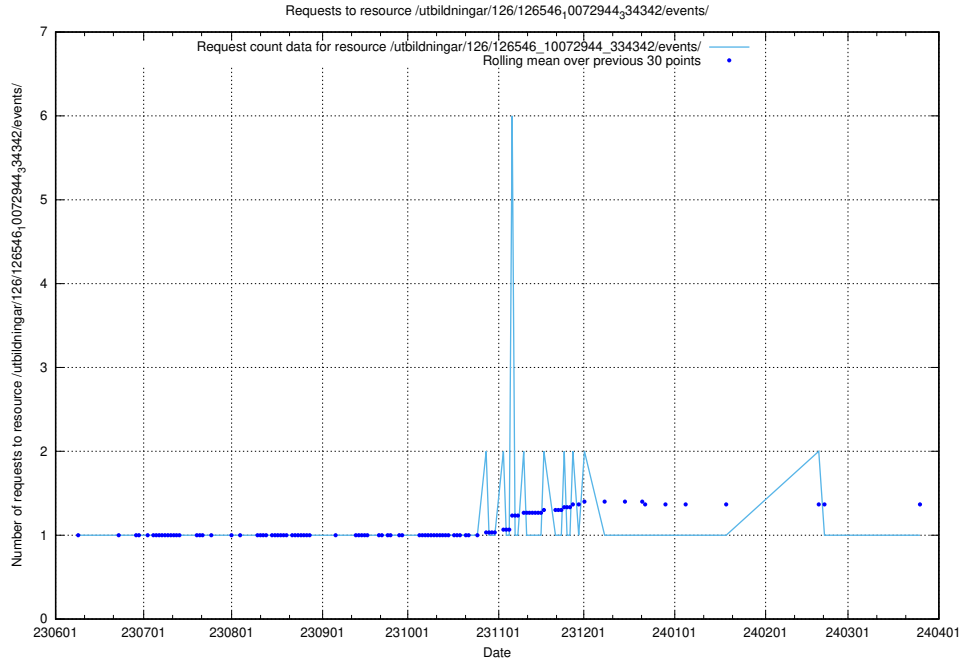

5.5523 Usage of /utbildningar/126/126546_10072944_334342/events/

Here, we count the number of requests to resource /utbildningar/126/126546_10072944_334342/events/