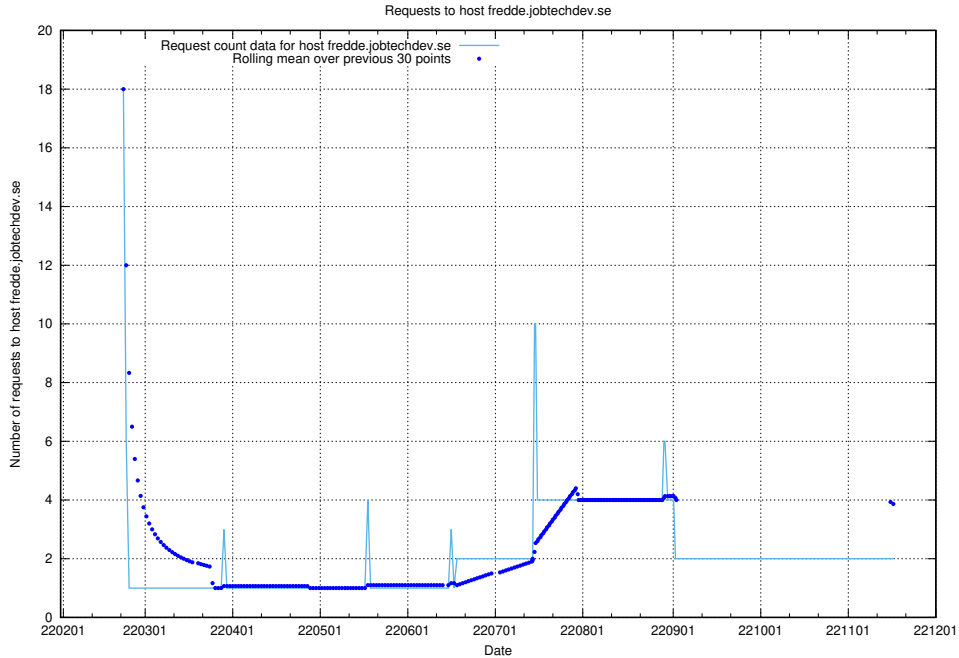

7.517 Usage of fredde.jobtechdev.se

Here, we count the number of requests to host fredde.jobtechdev.se.