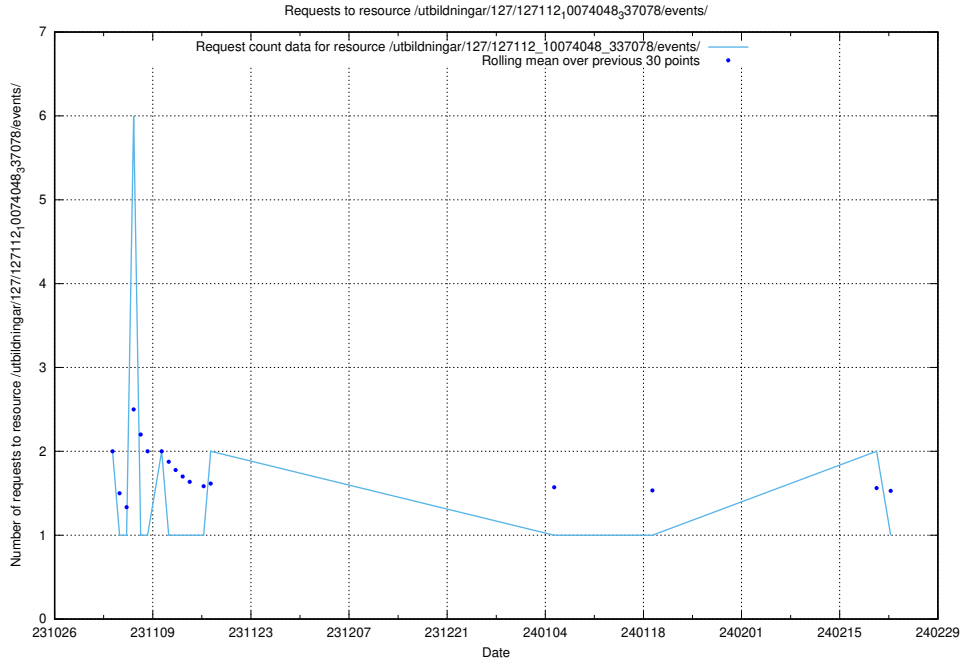

5.3748 Usage of /utbildningar/127/127112_10074048_337078/events/

Here, we count the number of requests to resource /utbildningar/127/127112_10074048_337078/events/