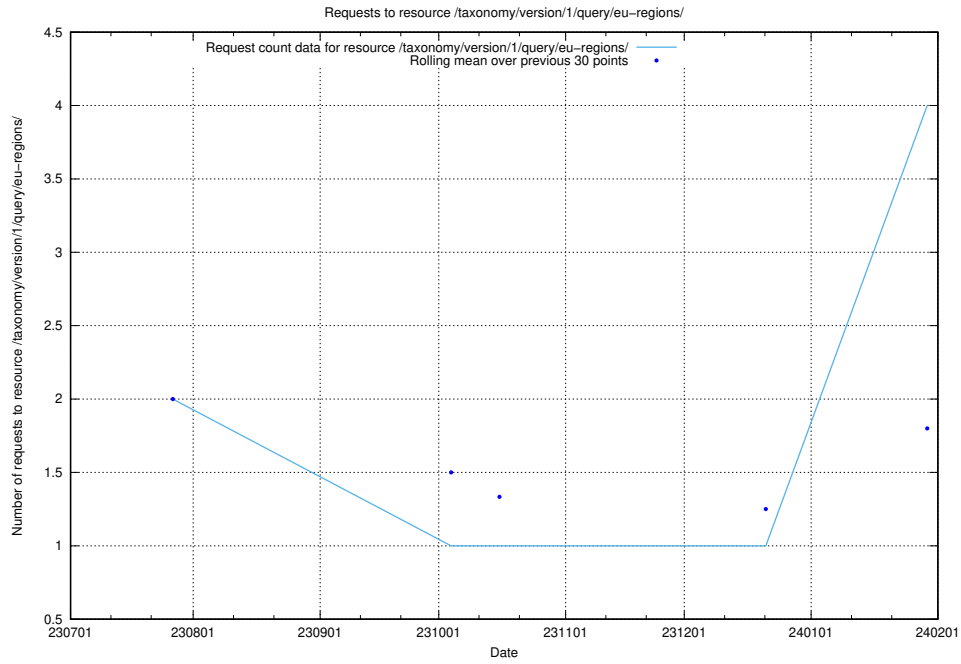

5.177 Usage of `/taxonomy/version/1/query/eu-regions/`

Here, we count the number of requests to resource `/taxonomy/version/1/query/eu-regions/`.