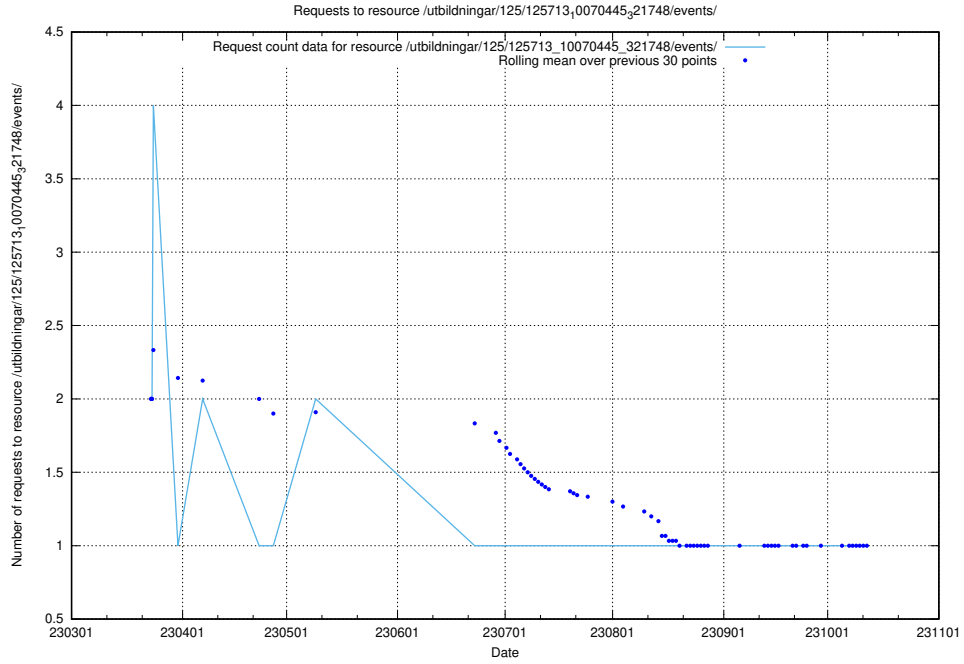

5.5925 Usage of /utbildningar/125/125713_10070445_321748/events/

Here, we count the number of requests to resource /utbildningar/125/125713_10070445_321748/events/