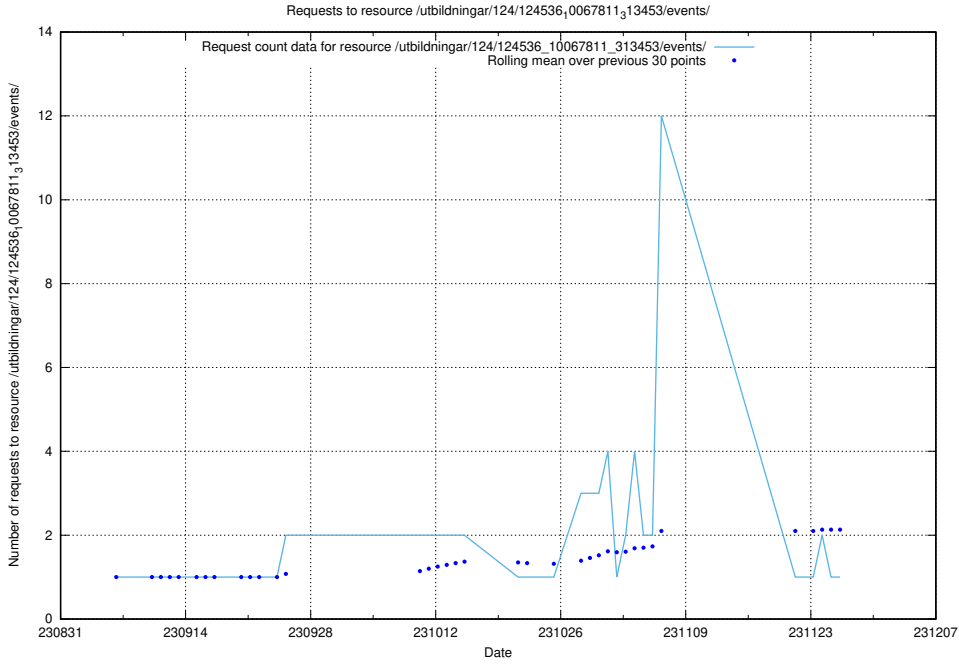

5.4306 Usage of /utbildningar/124/124536_10067811_313453/events/

Here, we count the number of requests to resource /utbildningar/124/124536_10067811_313453/events/