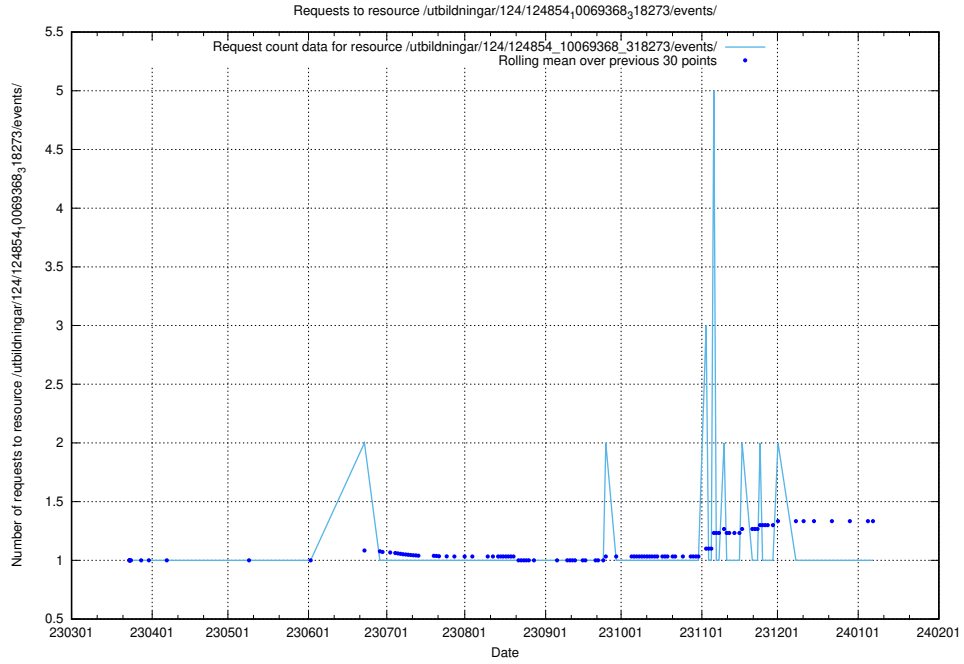

5.1062 Usage of /utbildningar/124/124854_10069368_318273/events/

Here, we count the number of requests to resource /utbildningar/124/124854_10069368_318273/events/