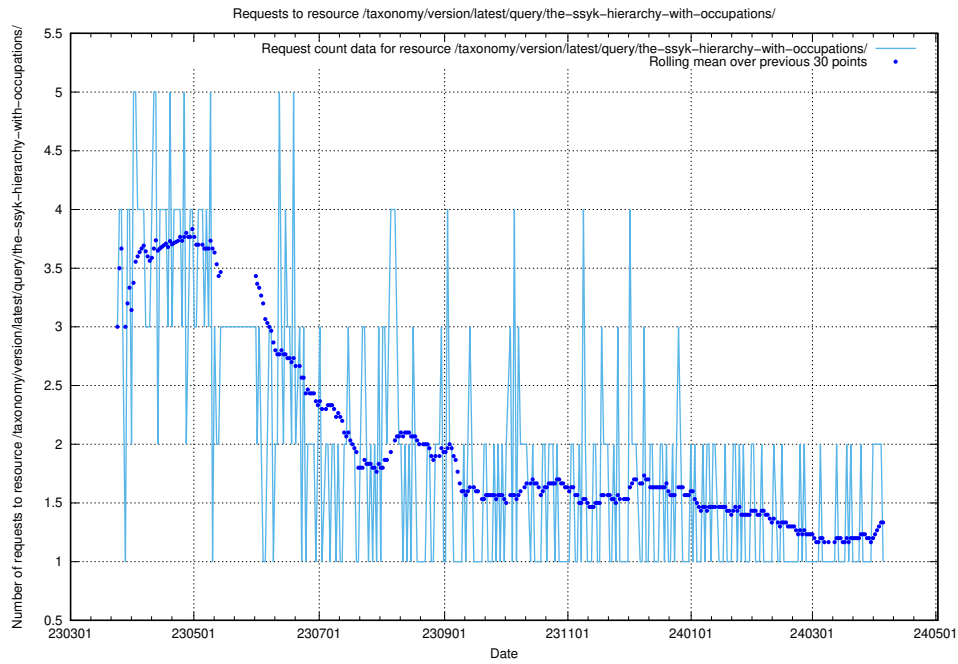

5.5718 Usage of /taxonomy/version/latest/query/the-ssyk-hierarchy-with-occupations/

Here, we count the number of requests to resource /taxonomy/version/latest/query/the-ssyk-hierarchy-with-occupations/.