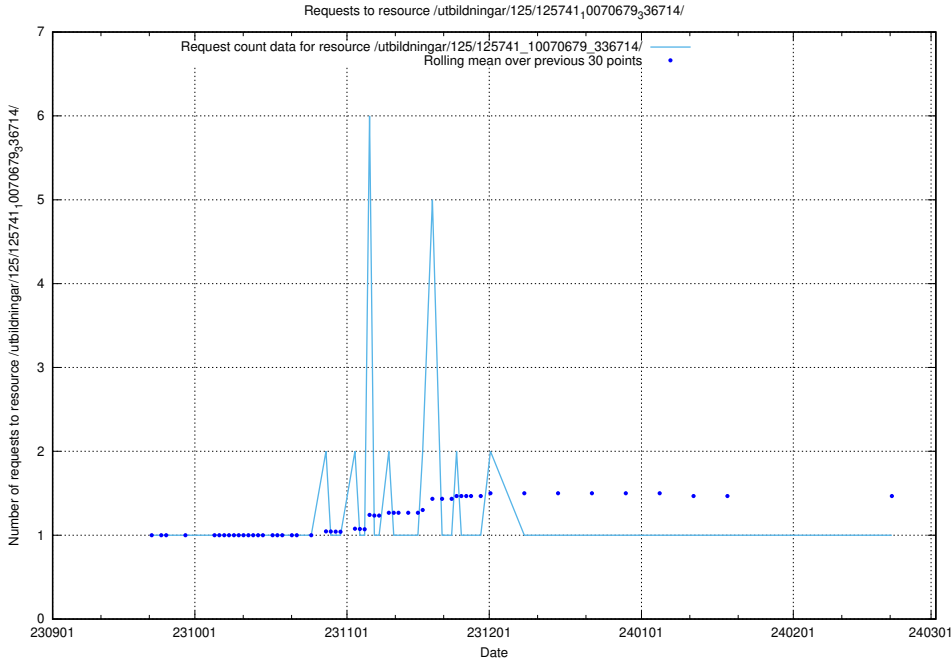

5.4124 Usage of /utbildningar/125/125741_10070679_336714/

Here, we count the number of requests to resource /utbildningar/125/125741_10070679_336714/.