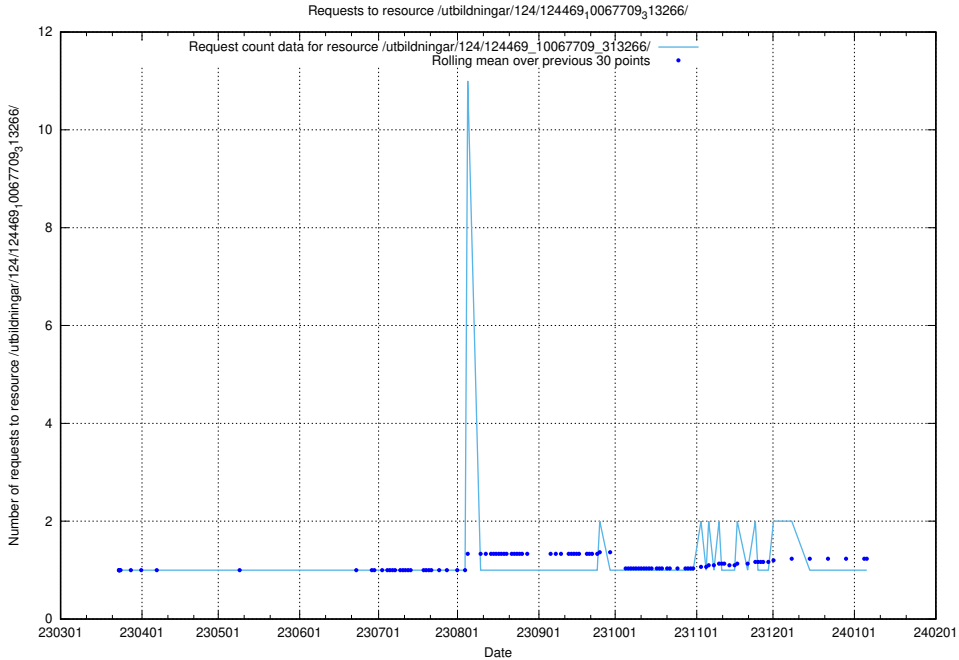

5.2844 Usage of /utbildningar/124/124469_10067709_313266/

Here, we count the number of requests to resource /utbildningar/124/124469_10067709_313266/.