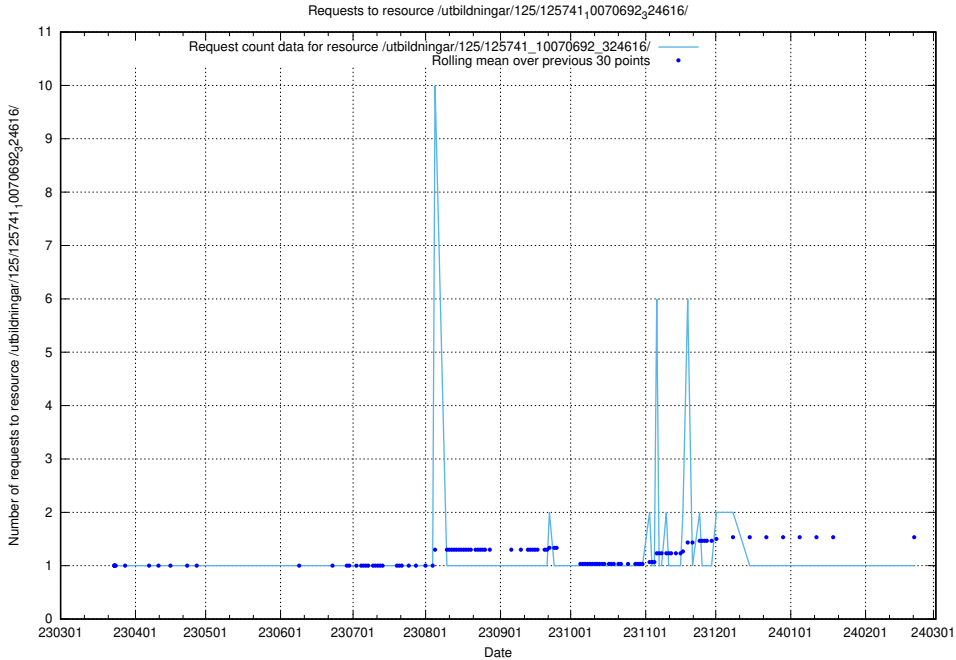

5.6120 Usage of /utbildningar/125/125741_10070692_324616/

Here, we count the number of requests to resource /utbildningar/125/125741_10070692_324616/.