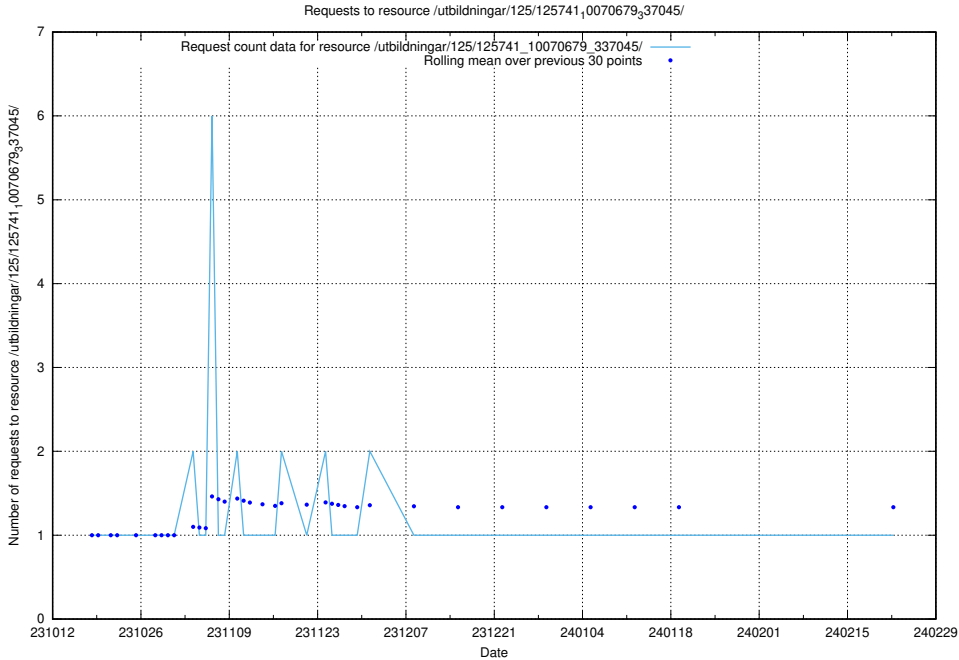

5.3898 Usage of /utbildningar/125/125741_10070679_337045/

Here, we count the number of requests to resource /utbildningar/125/125741_10070679_337045/.