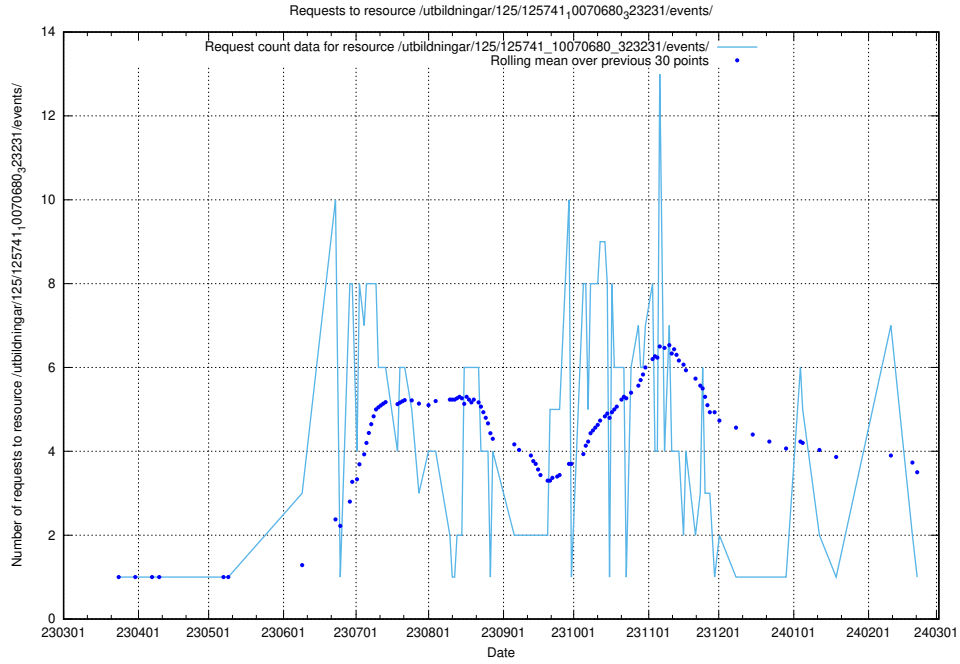

5.5883 Usage of /utbildningar/125/125741_10070680_323231/events/

Here, we count the number of requests to resource /utbildningar/125/125741_10070680_323231/events/