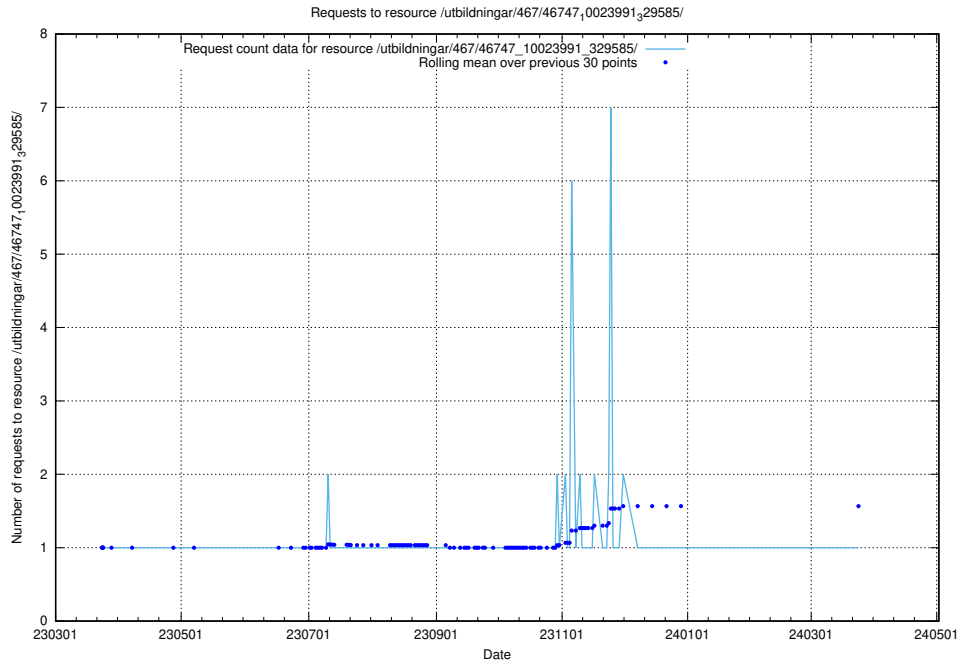

5.5957 Usage of /utbildningar/467/46747_10023991_329585/

Here, we count the number of requests to resource /utbildningar/467/46747_10023991_329585/.