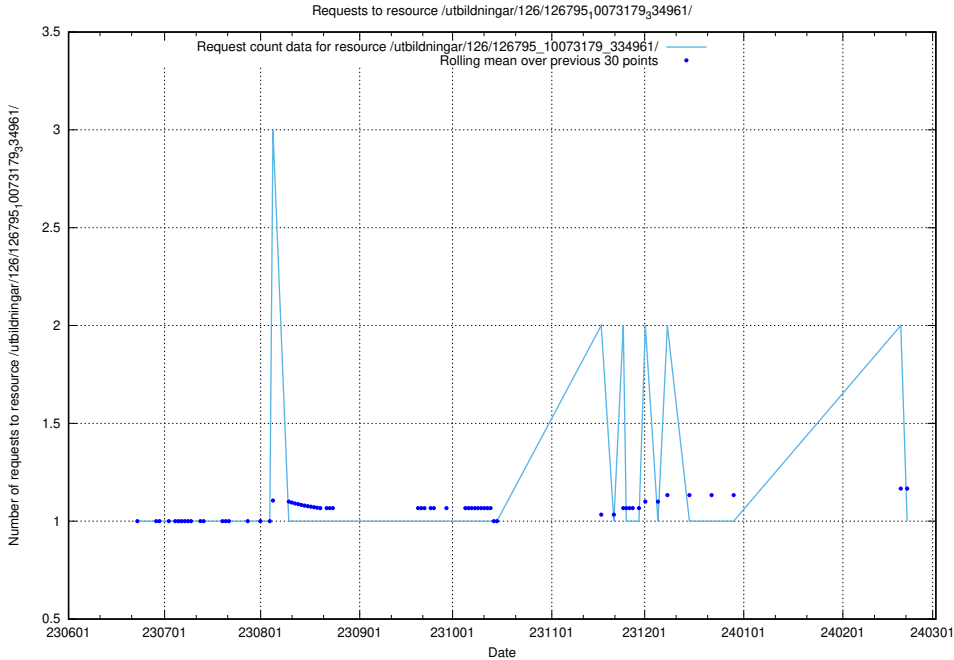

5.5200 Usage of /utbildningar/126/126795_10073179_334961/

Here, we count the number of requests to resource /utbildningar/126/126795_10073179_334961/.