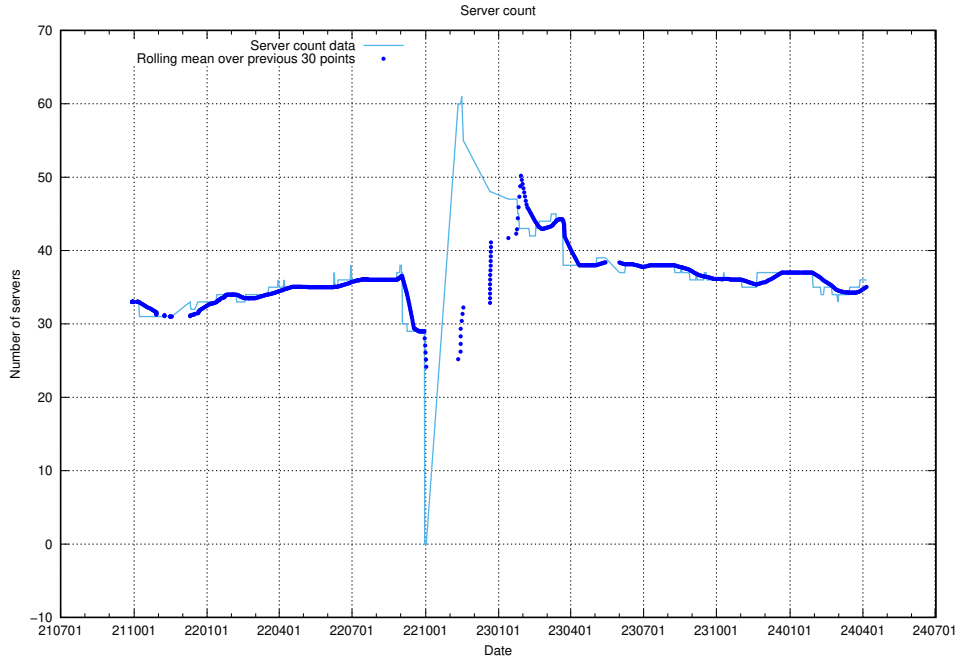

2.2 Number of servers in the JobTech production region

A graph of the servers in AWS region eu-north-1.