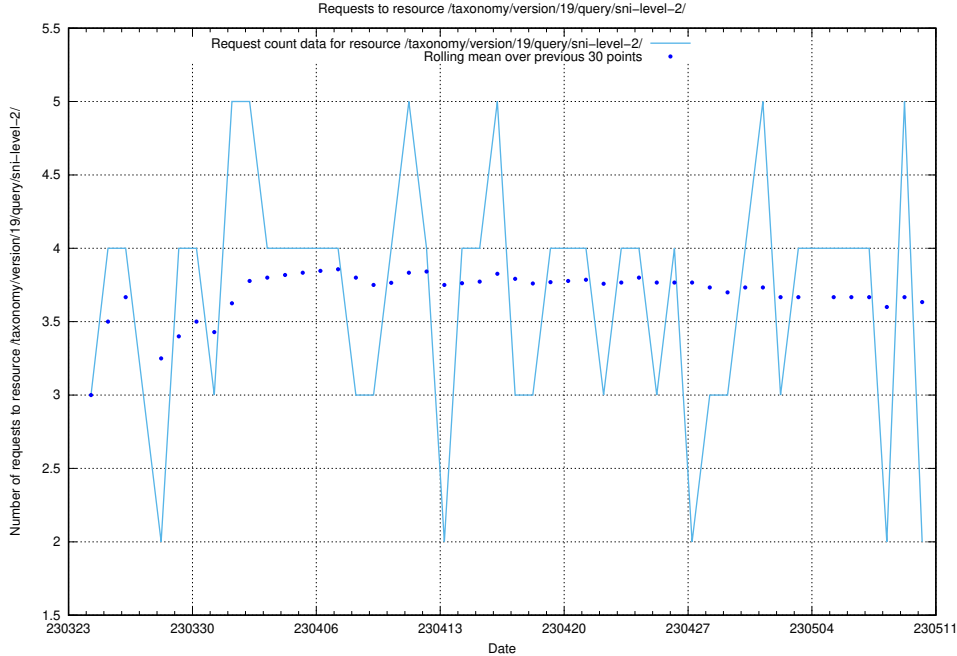

5.772 Usage of /taxonomy/version/19/query/sni-level-2/

Here, we count the number of requests to resource /taxonomy/version/19/query/sni-level-2/.