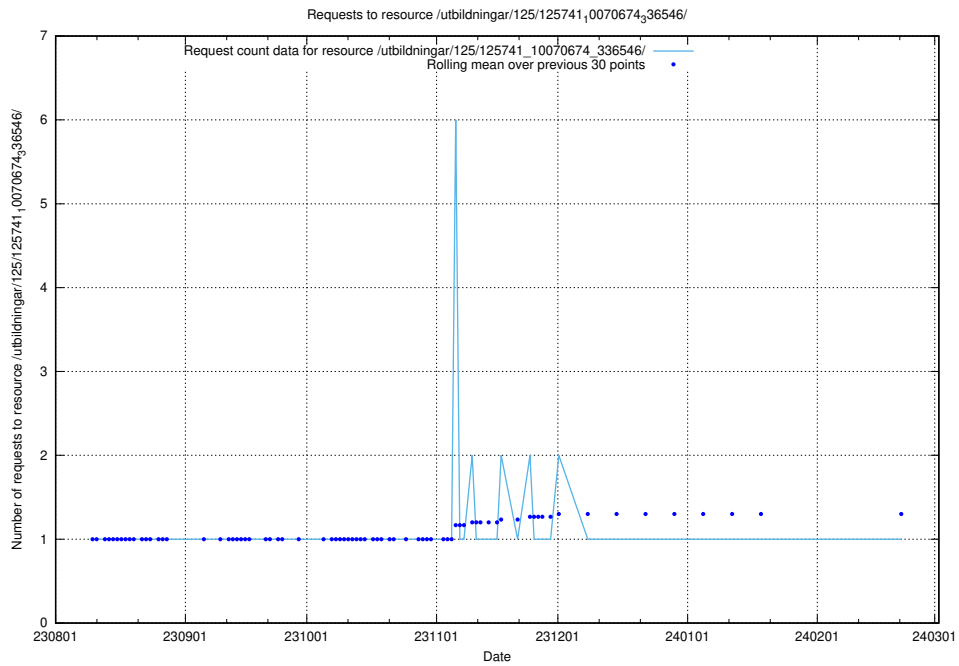

5.4456 Usage of /utbildningar/125/125741_10070674_336546/

Here, we count the number of requests to resource /utbildningar/125/125741_10070674_336546/.