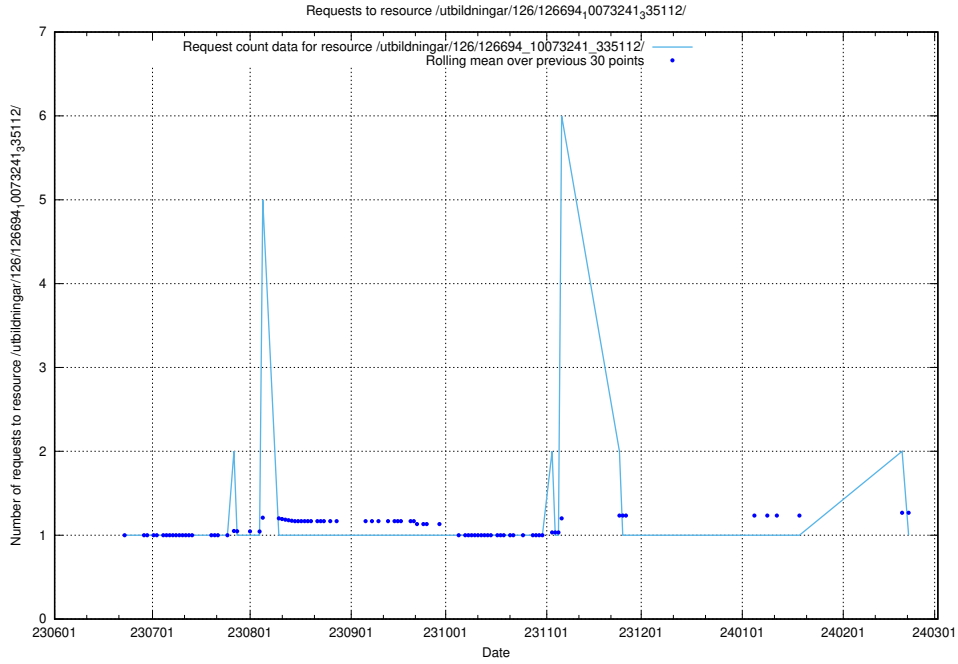

5.5250 Usage of /utbildningar/126/126694_10073241_335112/

Here, we count the number of requests to resource /utbildningar/126/126694_10073241_335112/.