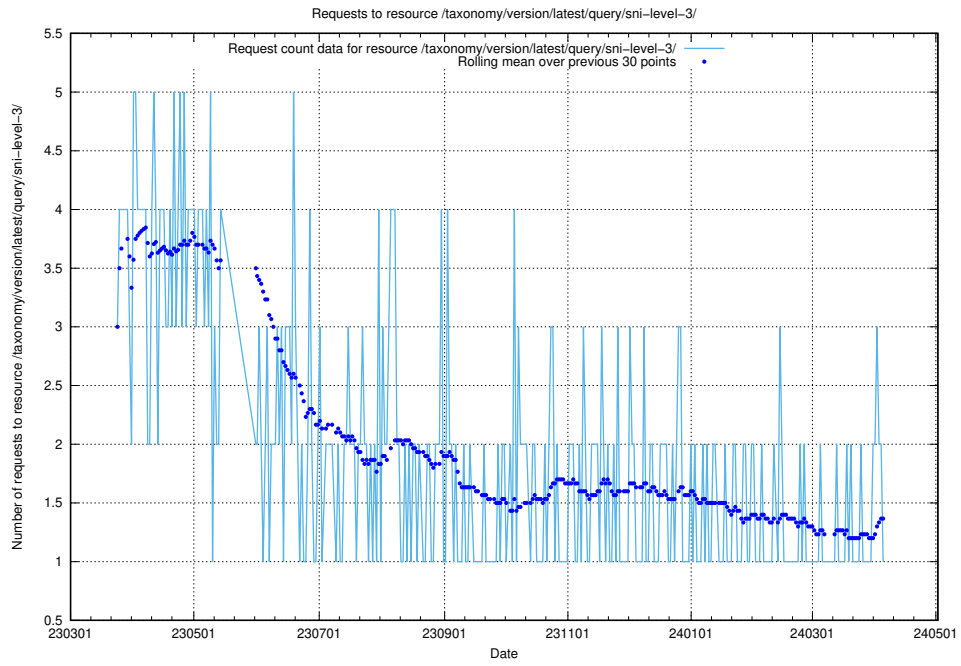

5.5742 Usage of /taxonomy/version/latest/query/sni-level-3/

Here, we count the number of requests to resource /taxonomy/version/latest/query/sni-level-3/.