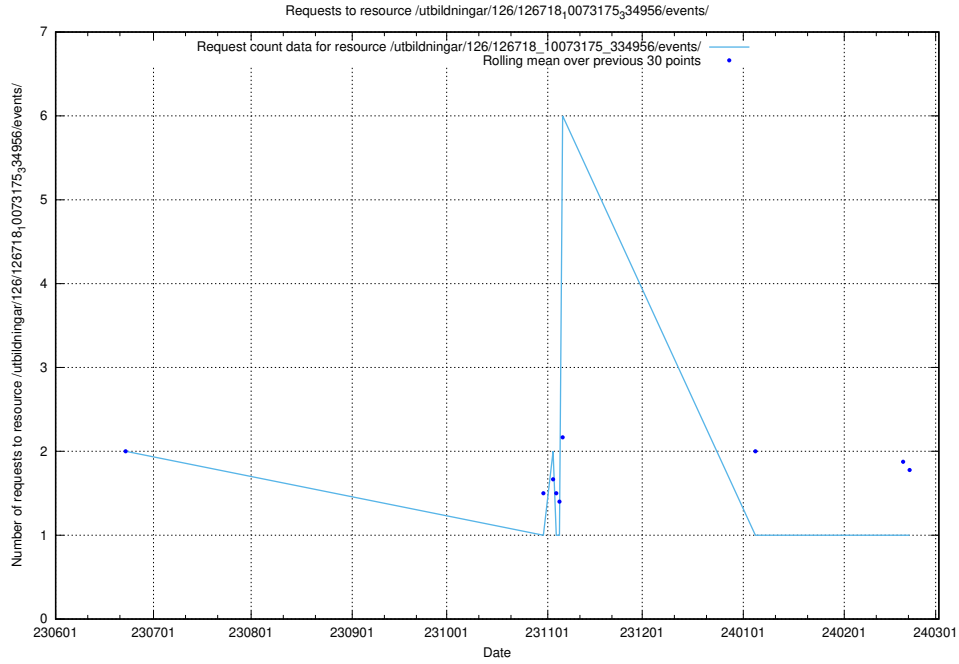

5.5177 Usage of /utbildningar/126/126718_10073175_334956/events/

Here, we count the number of requests to resource /utbildningar/126/126718_10073175_334956/events/