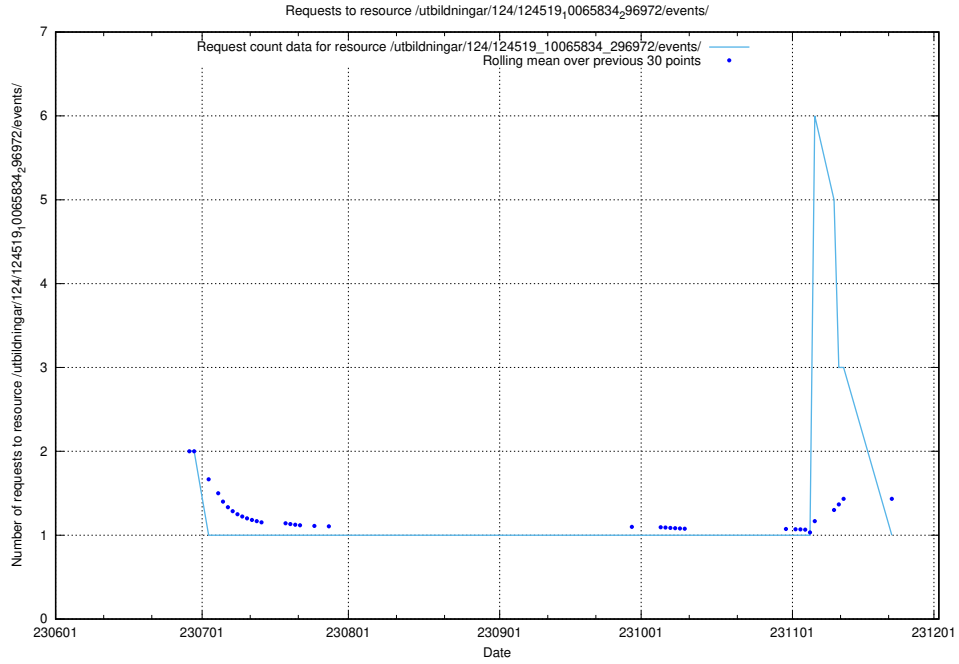

5.5035 Usage of /utbildningar/124/124519_10065834_296972/events/

Here, we count the number of requests to resource /utbildningar/124/124519_10065834_296972/events/