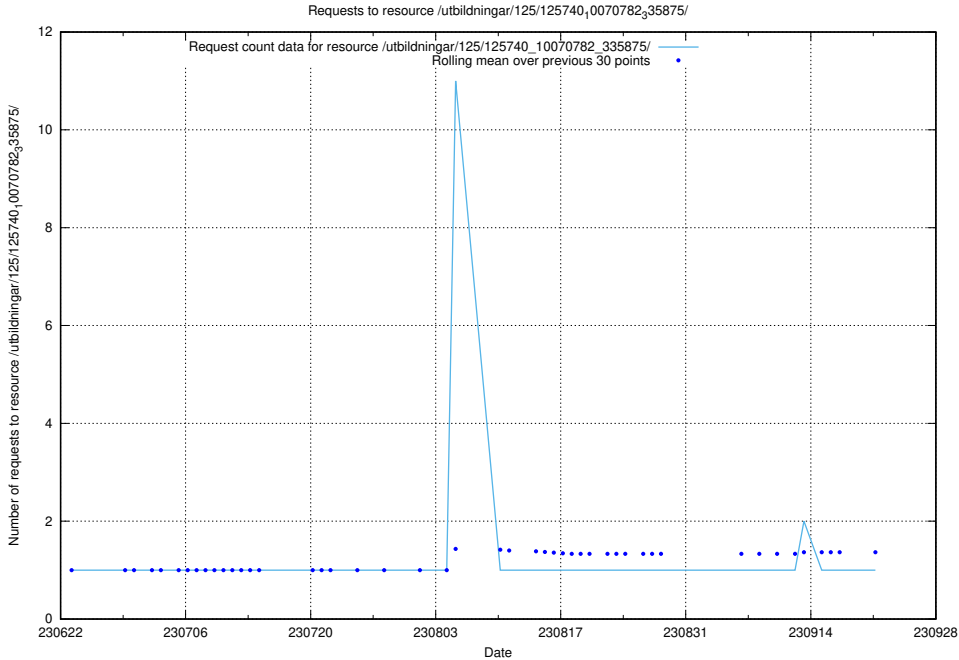

5.5313 Usage of /utbildningar/125/125740_10070782_335875/

Here, we count the number of requests to resource /utbildningar/125/125740_10070782_335875/.