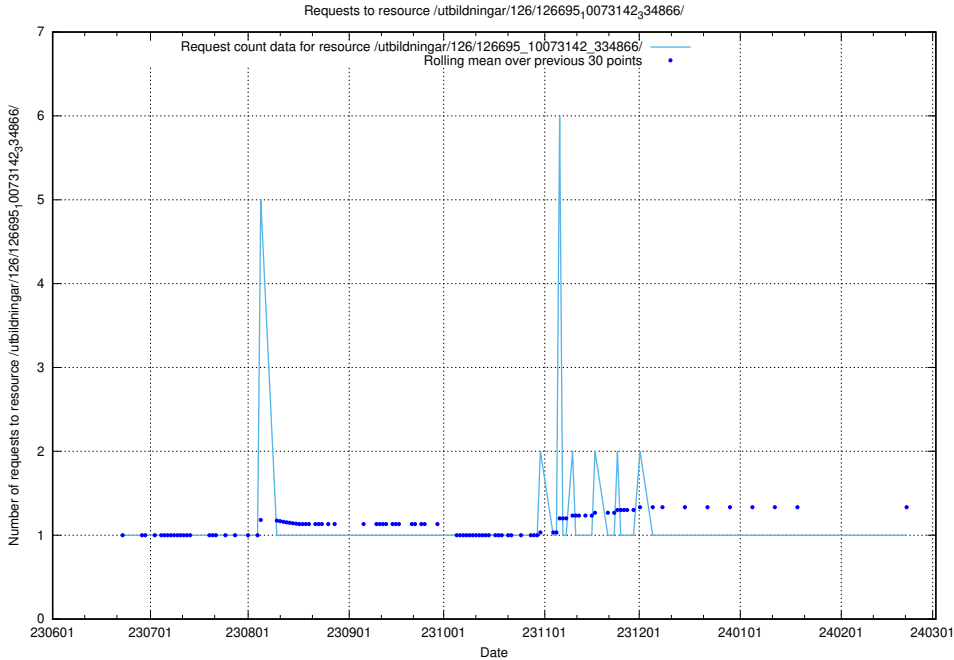

5.5248 Usage of /utbildningar/126/126695_10073142_334866/

Here, we count the number of requests to resource /utbildningar/126/126695_10073142_334866/.