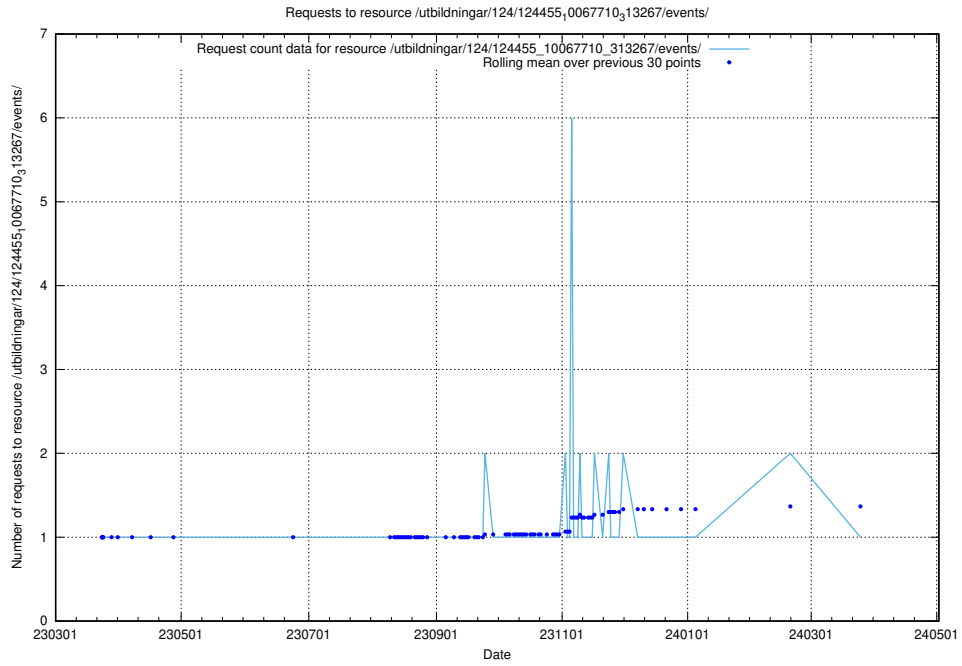

5.3033 Usage of /utbildningar/124/124455_10067710_313267/events/

Here, we count the number of requests to resource /utbildningar/124/124455_10067710_313267/events/