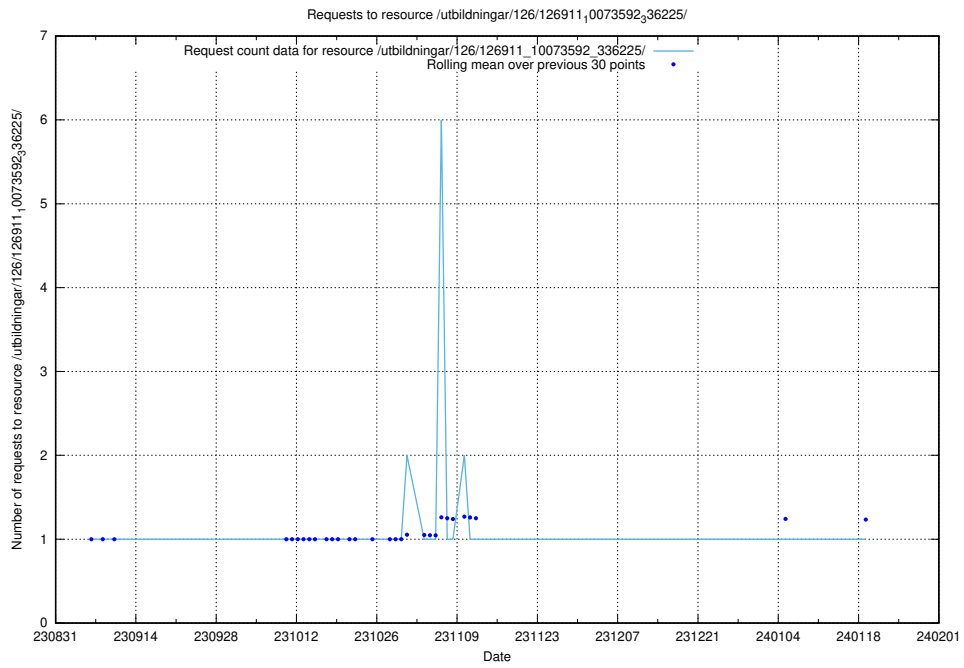

5.4280 Usage of /utbildningar/126/126911_10073592_336225/

Here, we count the number of requests to resource /utbildningar/126/126911_10073592_336225/.