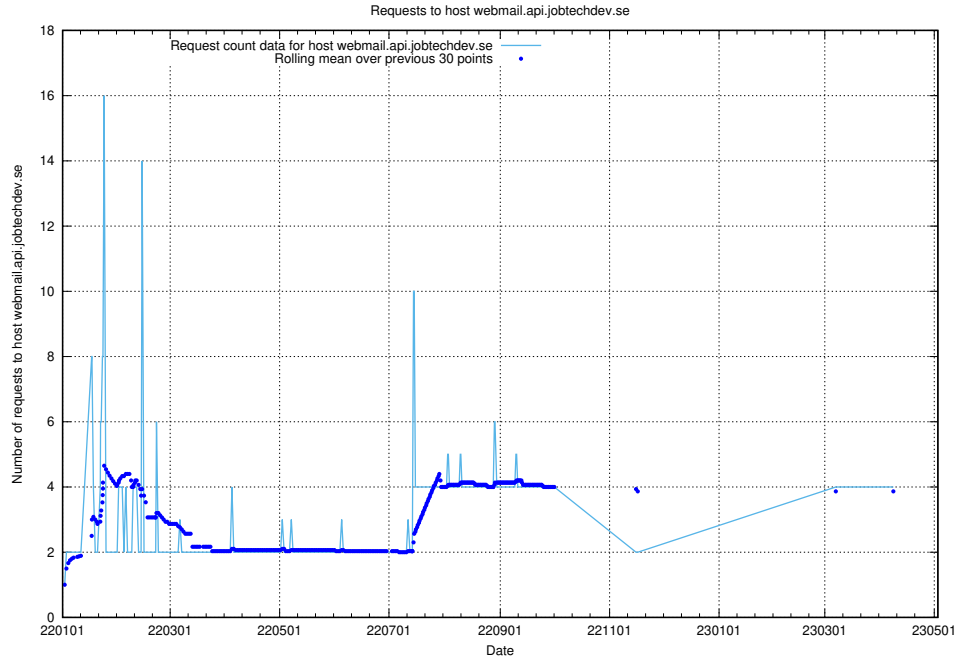

7.113 Usage of `webmail.api.jobtechdev.se`

Here, we count the number of requests to host `webmail.api.jobtechdev.se`.