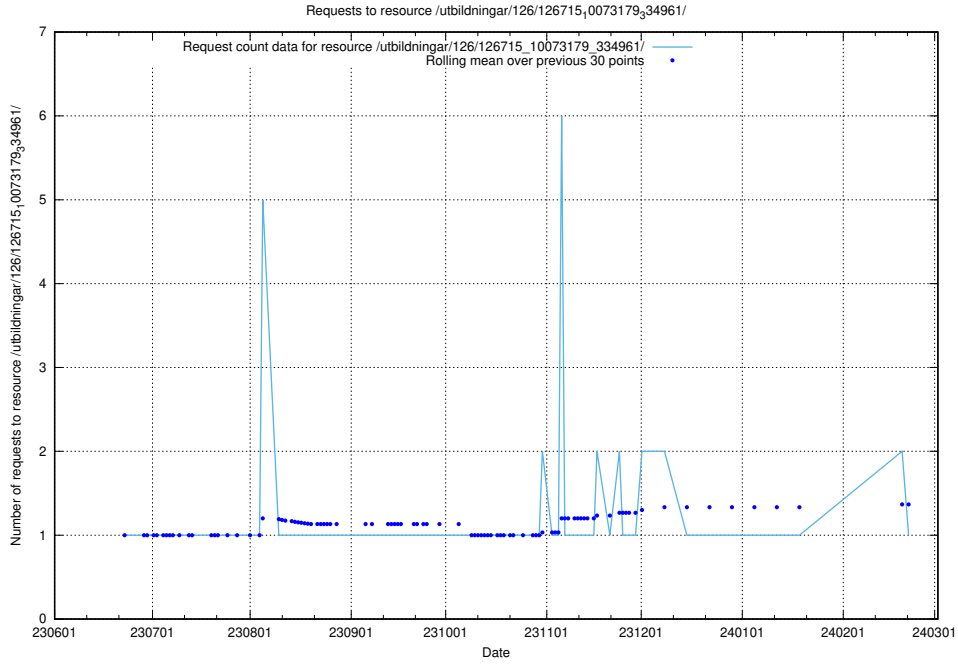

5.5235 Usage of /utbildningar/126/126715_10073179_334961/

Here, we count the number of requests to resource /utbildningar/126/126715_10073179_334961/.