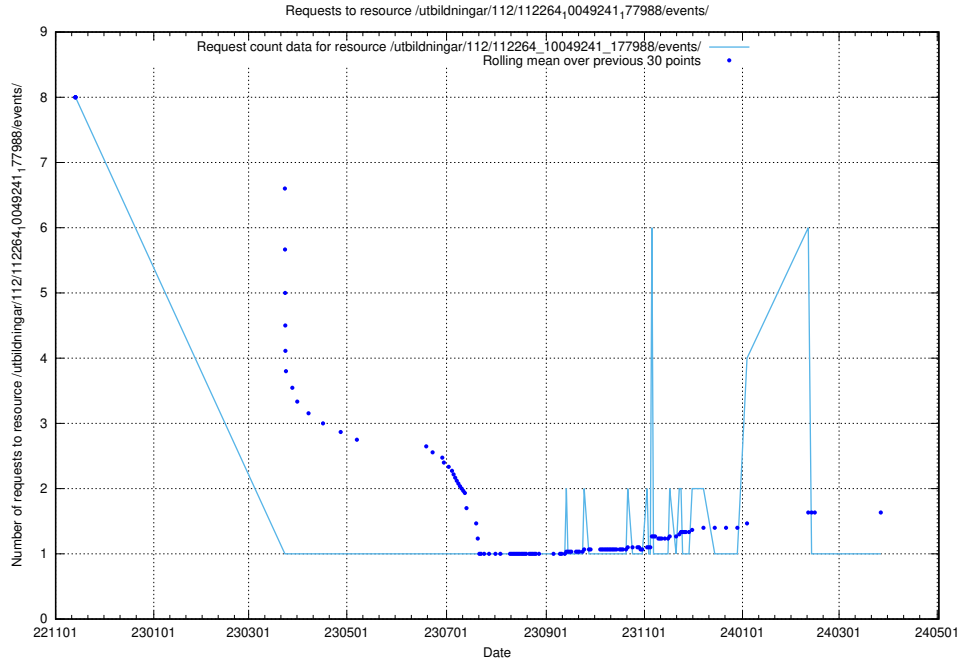

5.5410 Usage of /utbildningar/112/112264_10049241_177988/events/

Here, we count the number of requests to resource /utbildningar/112/112264_10049241_177988/events/