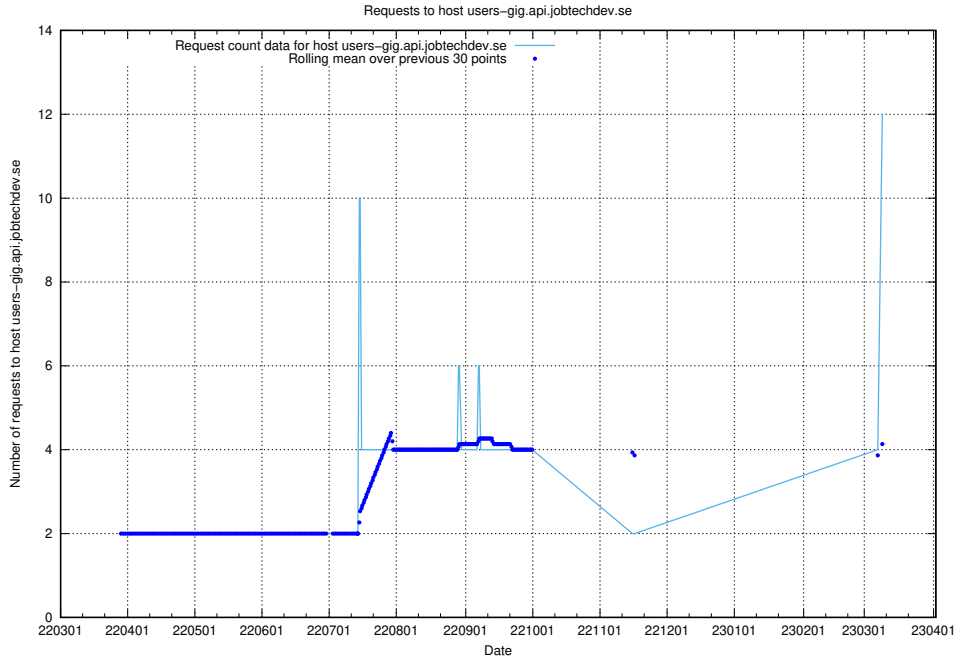

7.57 Usage of users-gig.api.jobtechdev.se

Here, we count the number of requests to host users-gig.api.jobtechdev.se.