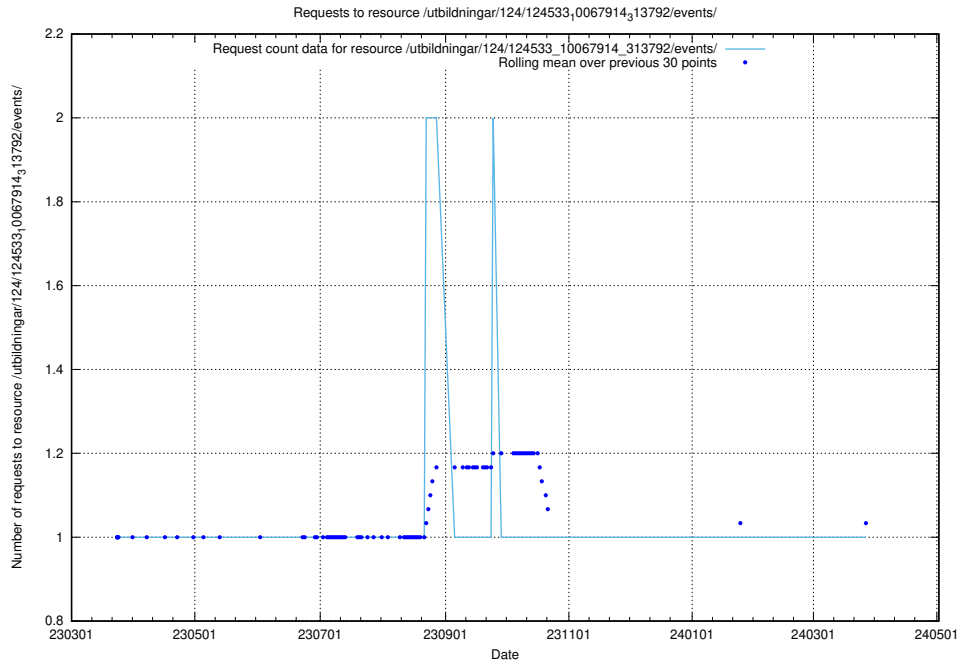

5.1078 Usage of /utbildningar/124/124533_10067914_313792/events/

Here, we count the number of requests to resource /utbildningar/124/124533_10067914_313792/events/