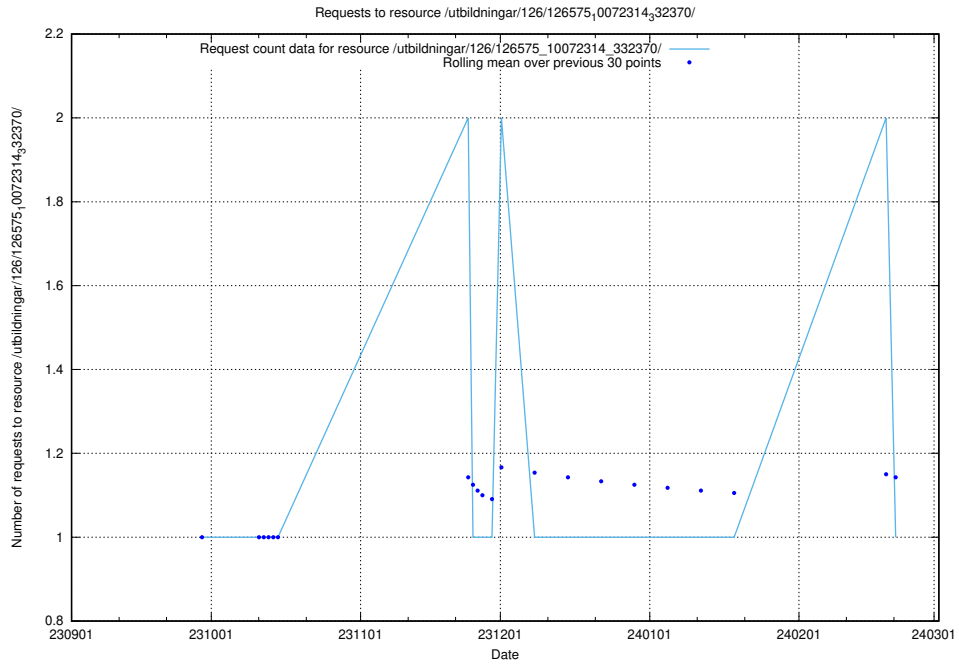

5.4068 Usage of /utbildningar/126/126575_10072314_332370/

Here, we count the number of requests to resource /utbildningar/126/126575_10072314_332370/.