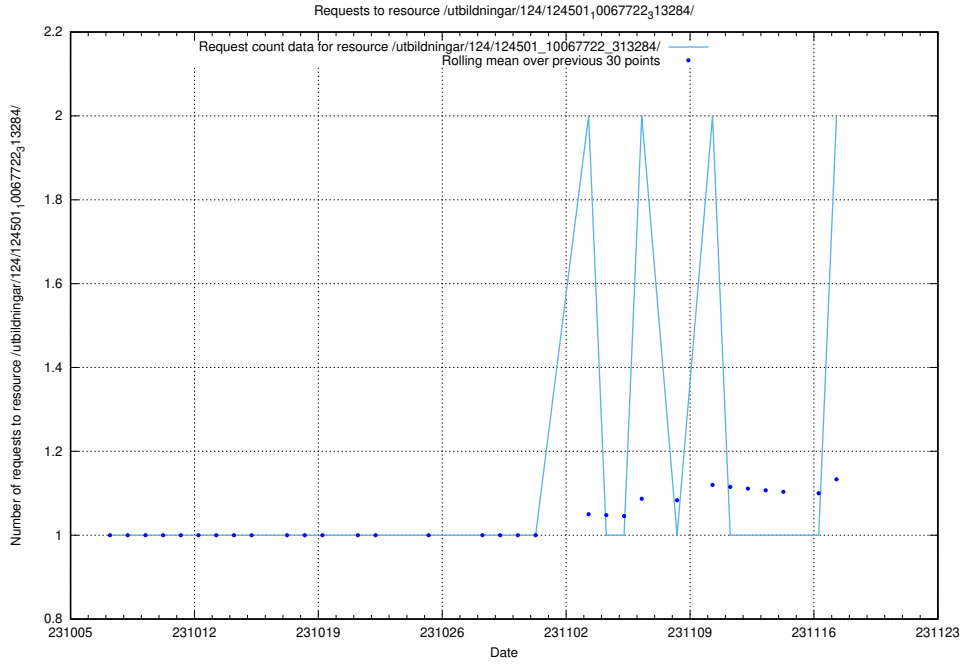

5.583 Usage of /utbildningar/124/124501_10067722_313284/

Here, we count the number of requests to resource /utbildningar/124/124501_10067722_313284/.