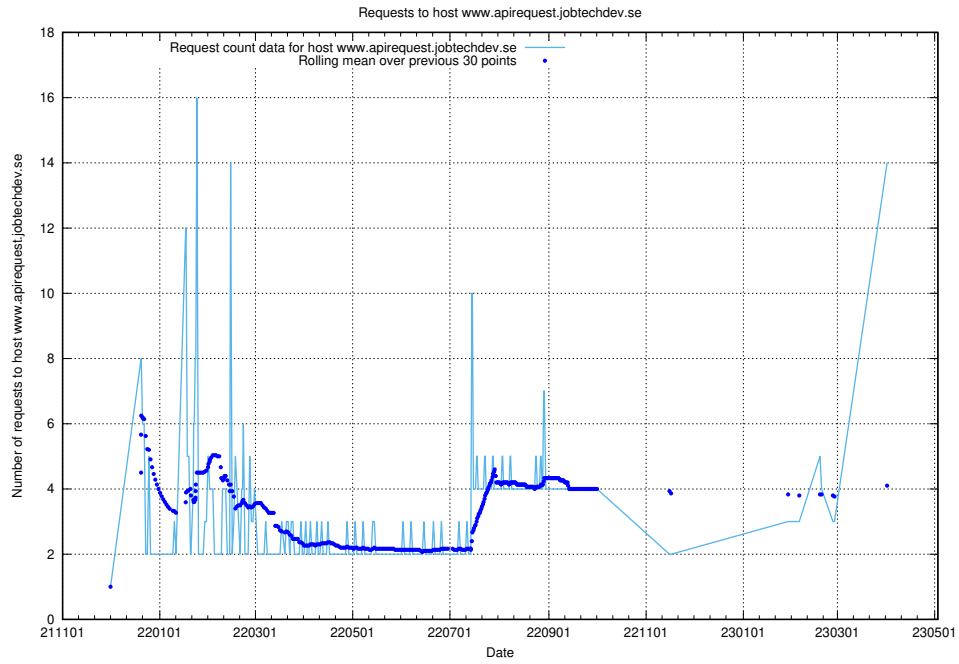

### 7.43 Usage of `www.apirequest.jobtechdev.se`

Here, we count the number of requests to host `www.apirequest.jobtechdev.se`.