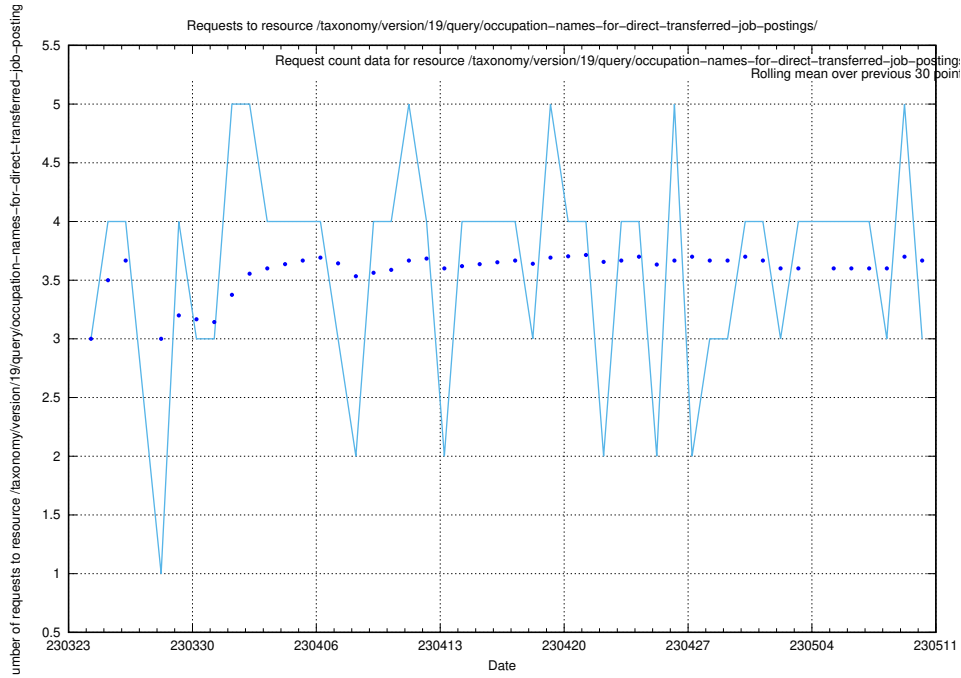

5.303 Usage of /taxonomy/version/19/query/occupation-names-for-direct-transferred-job-postings/

Here, we count the number of requests to resource /taxonomy/version/19/query/occupation-names-for-direct-transferred-job-postings/.