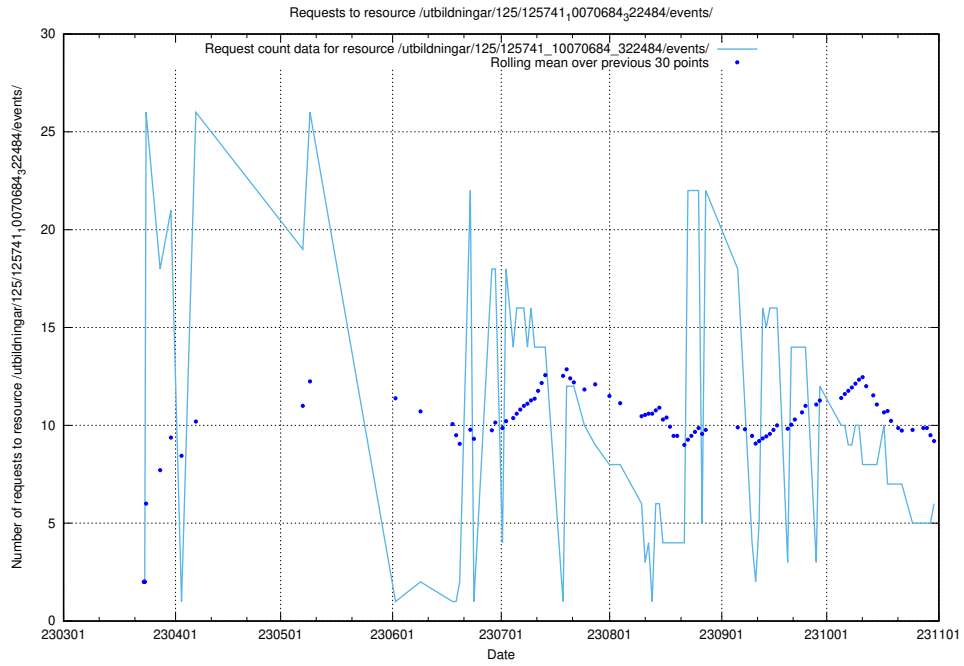

5.120 Usage of /utbildningar/125/125741_10070684_322484/events/

Here, we count the number of requests to resource /utbildningar/125/125741_10070684_322484/events/