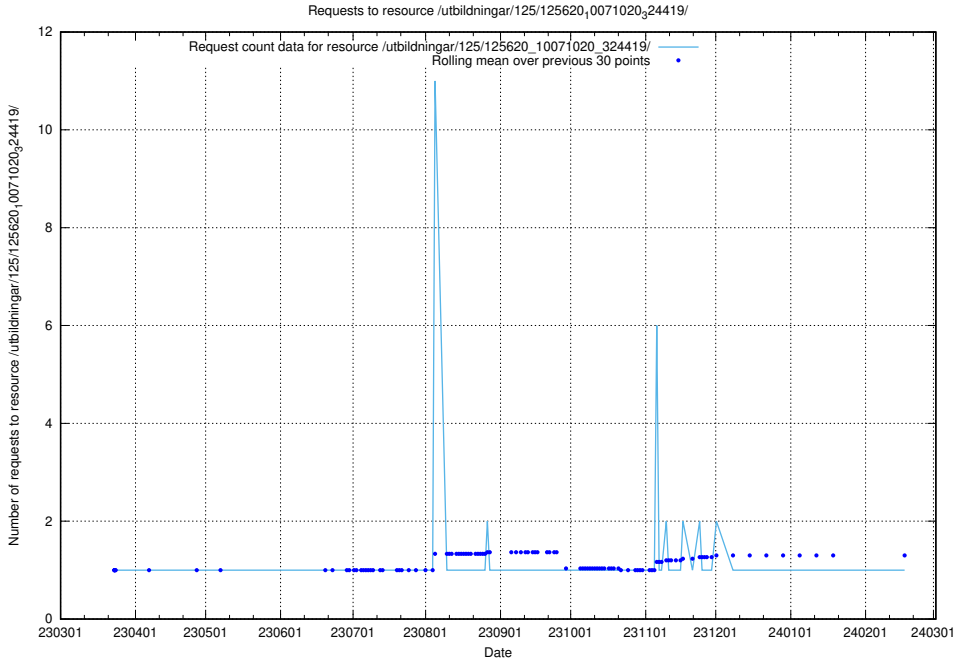

5.909 Usage of /utbildningar/125/125620_10071020_324419/

Here, we count the number of requests to resource /utbildningar/125/125620_10071020_324419/.