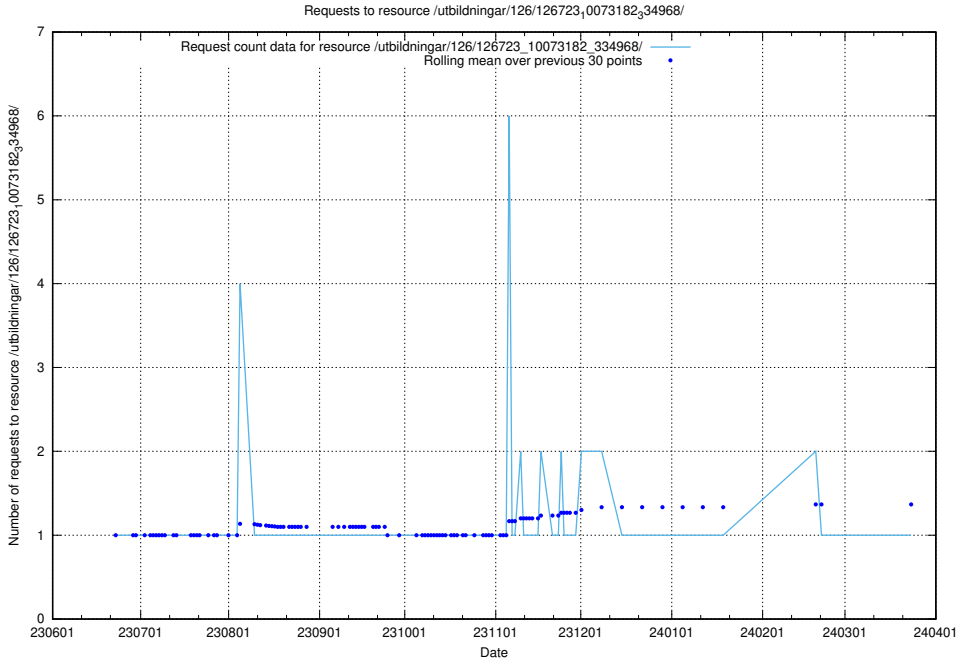

5.5218 Usage of /utbildningar/126/126723_10073182_334968/

Here, we count the number of requests to resource /utbildningar/126/126723_10073182_334968/.