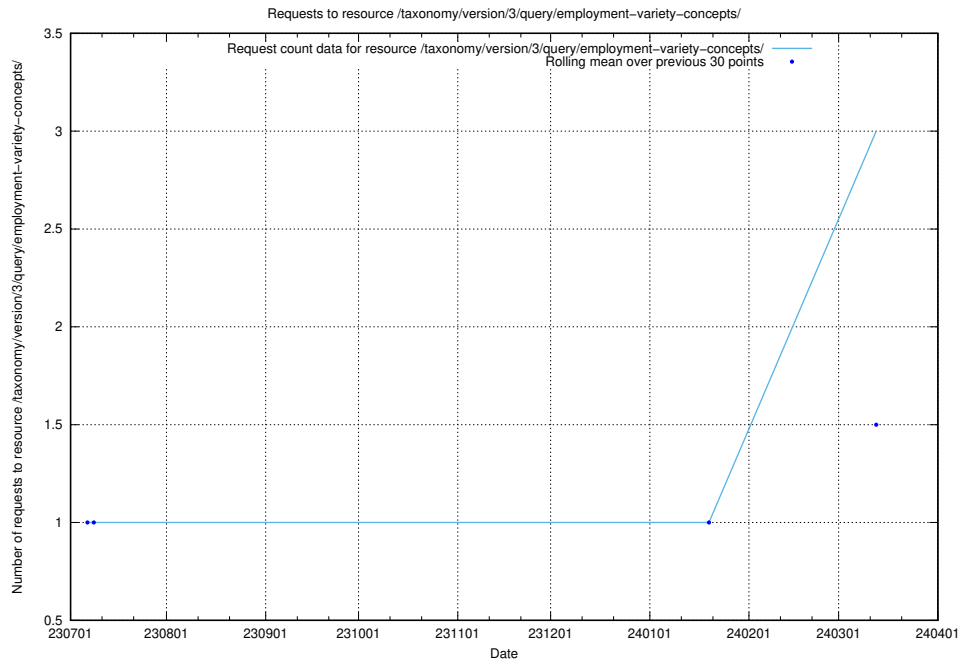

5.275 Usage of /taxonomy/version/3/query/employment-variety-concepts/

Here, we count the number of requests to resource /taxonomy/version/3/query/employment-variety-concepts/.