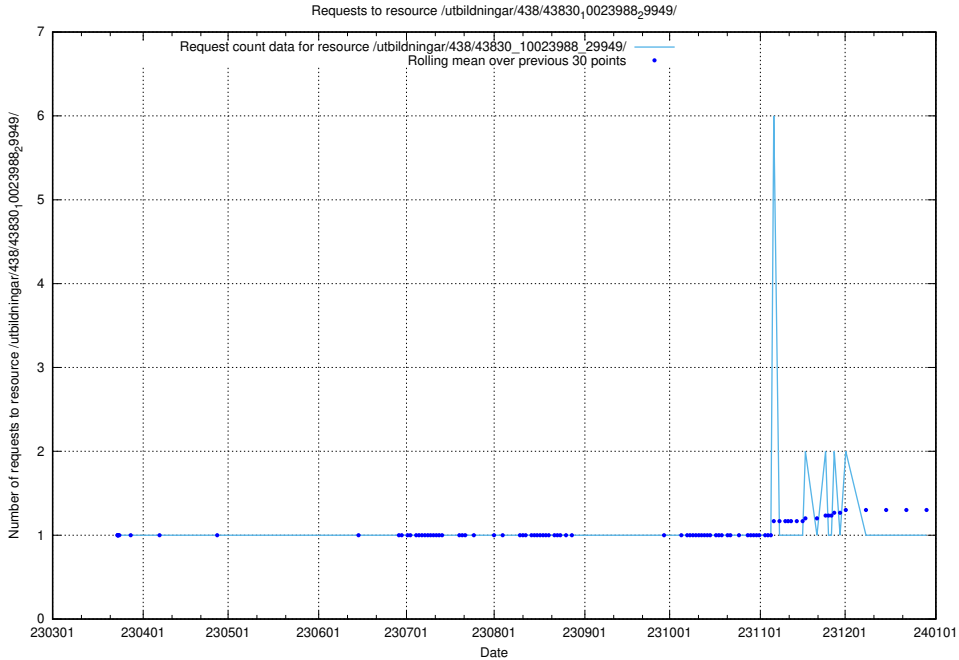

5.5977 Usage of /utbildningar/438/43830_10023988_29949/

Here, we count the number of requests to resource /utbildningar/438/43830_10023988_29949/.