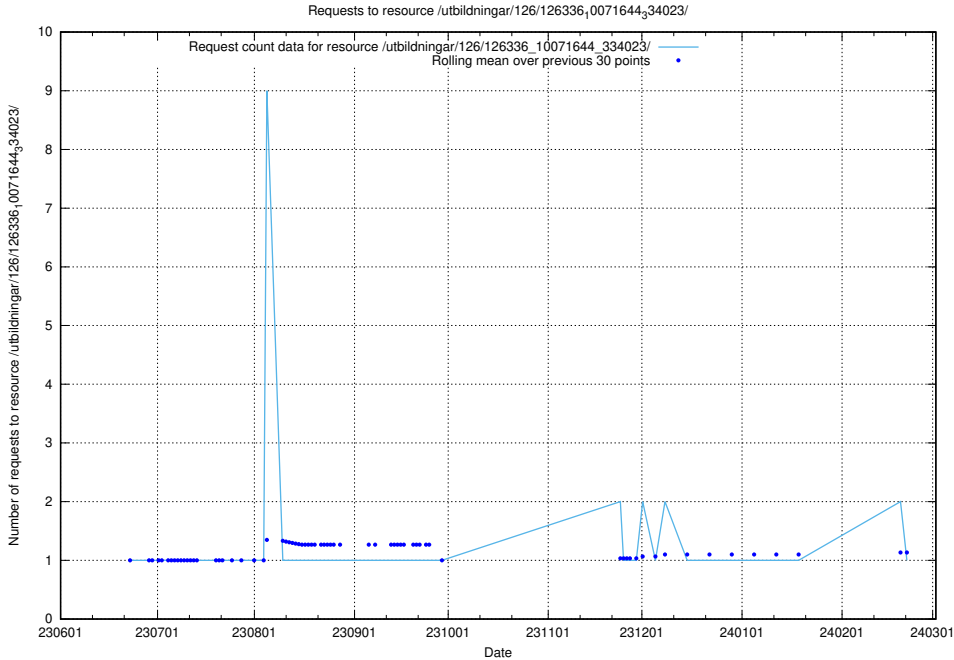

5.5283 Usage of /utbildningar/126/126336_10071644_334023/

Here, we count the number of requests to resource /utbildningar/126/126336_10071644_334023/.