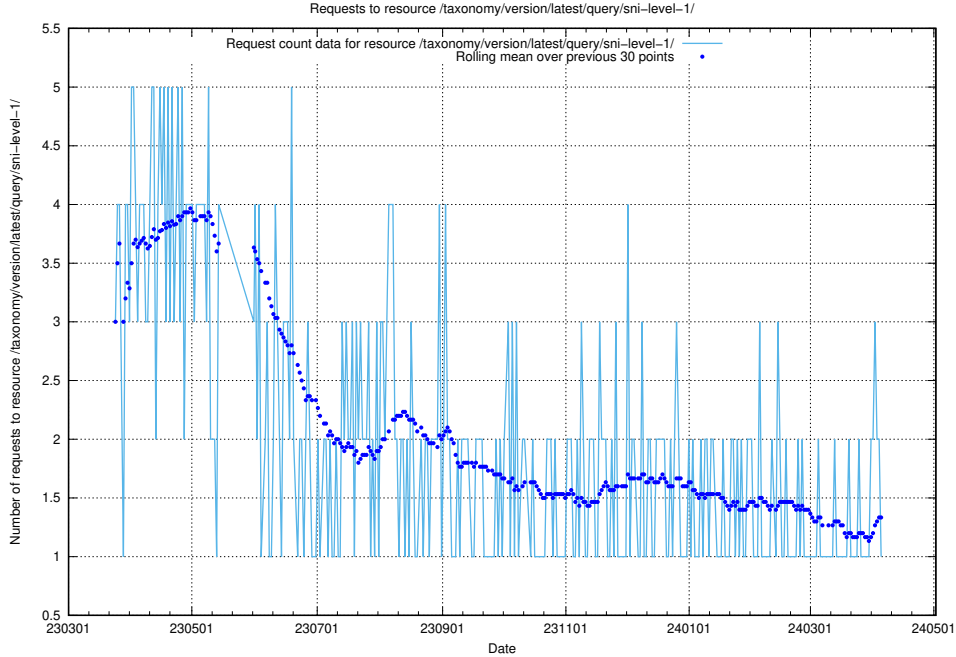

5.5744 Usage of /taxonomy/version/latest/query/sni-level-1/

Here, we count the number of requests to resource /taxonomy/version/latest/query/sni-level-1/.