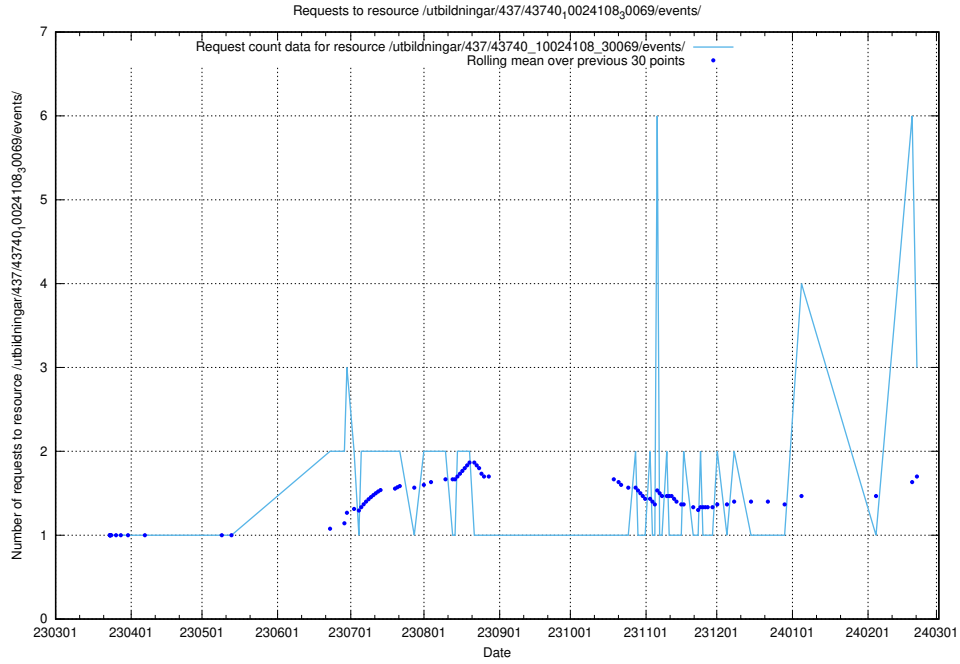

5.316 Usage of /utbildningar/437/43740_10024108_30069/events/

Here, we count the number of requests to resource /utbildningar/437/43740_10024108_30069/events/.