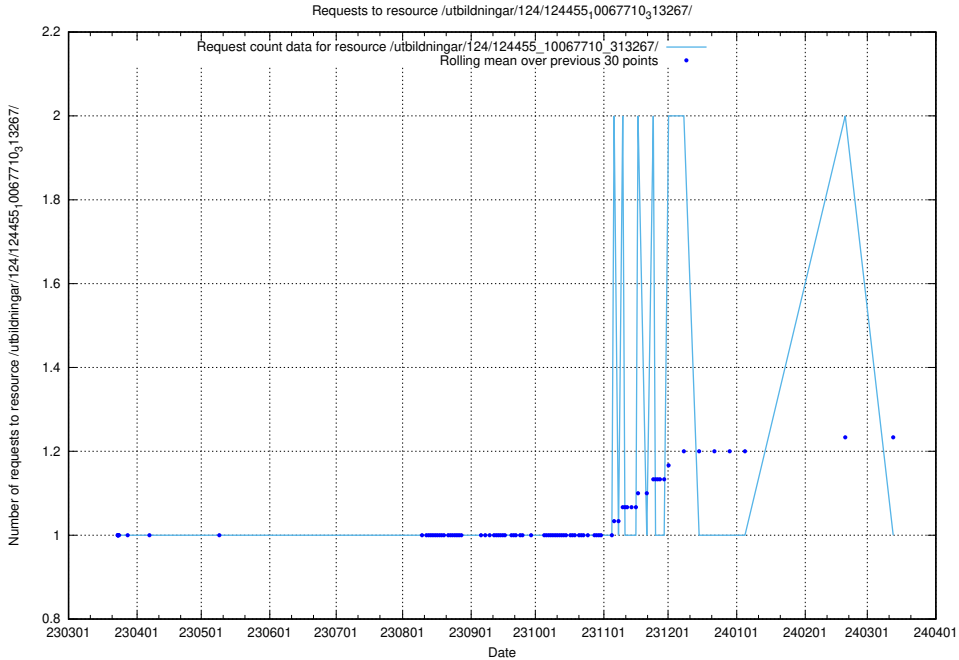

5.3045 Usage of /utbildningar/124/124455_10067710_313267/

Here, we count the number of requests to resource /utbildningar/124/124455_10067710_313267/.