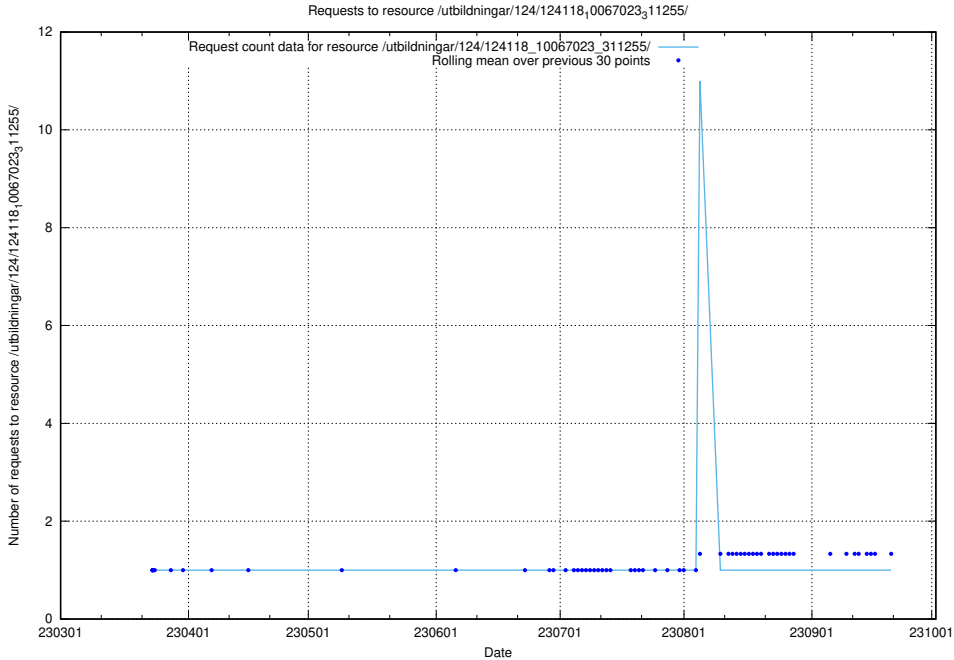

5.3806 Usage of /utbildningar/124/124118_10067023_311255/

Here, we count the number of requests to resource /utbildningar/124/124118_10067023_311255/.