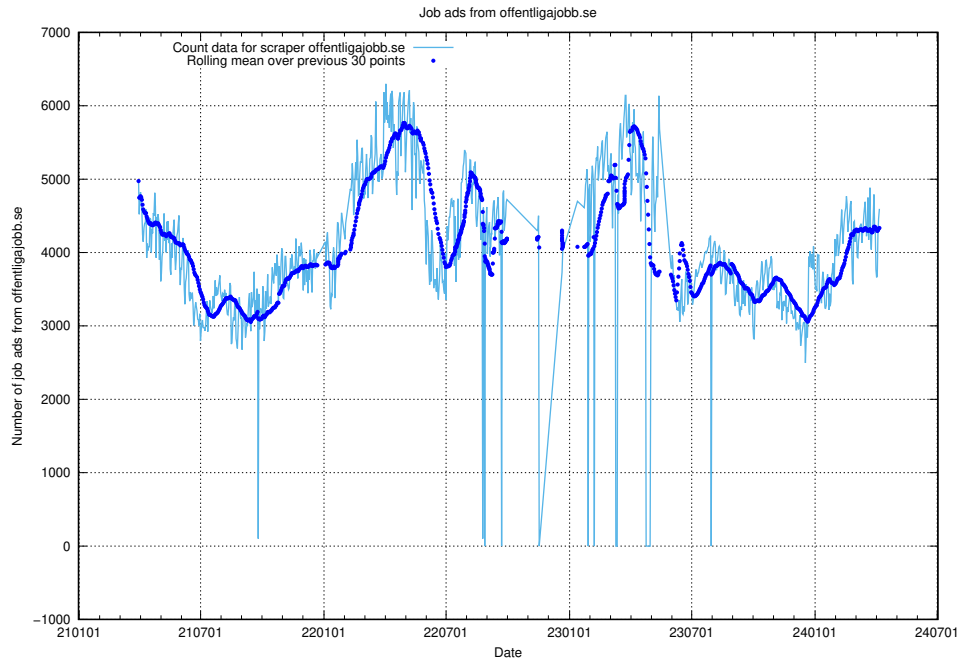

13.3 Number of ads by scraper offentligajobb.se

Here, we count the number of job ads scraped from offentligajobb.se.