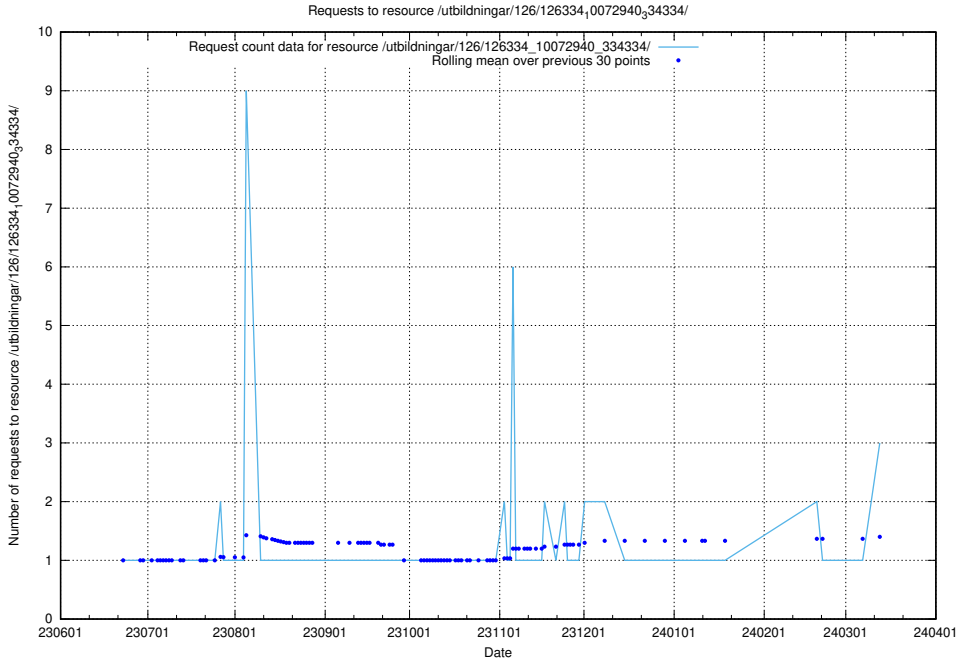

5.287 Usage of /utbildningar/126/126334_10072940_334334/

Here, we count the number of requests to resource /utbildningar/126/126334_10072940_334334/.