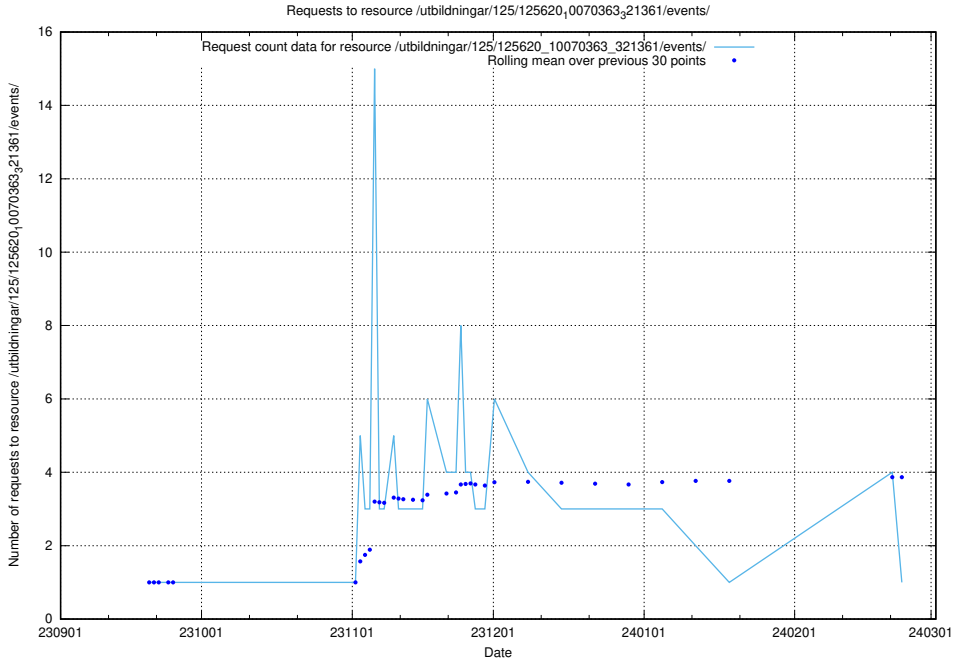

5.4149 Usage of /utbildningar/125/125620_10070363_321361/events/

Here, we count the number of requests to resource /utbildningar/125/125620_10070363_321361/events/