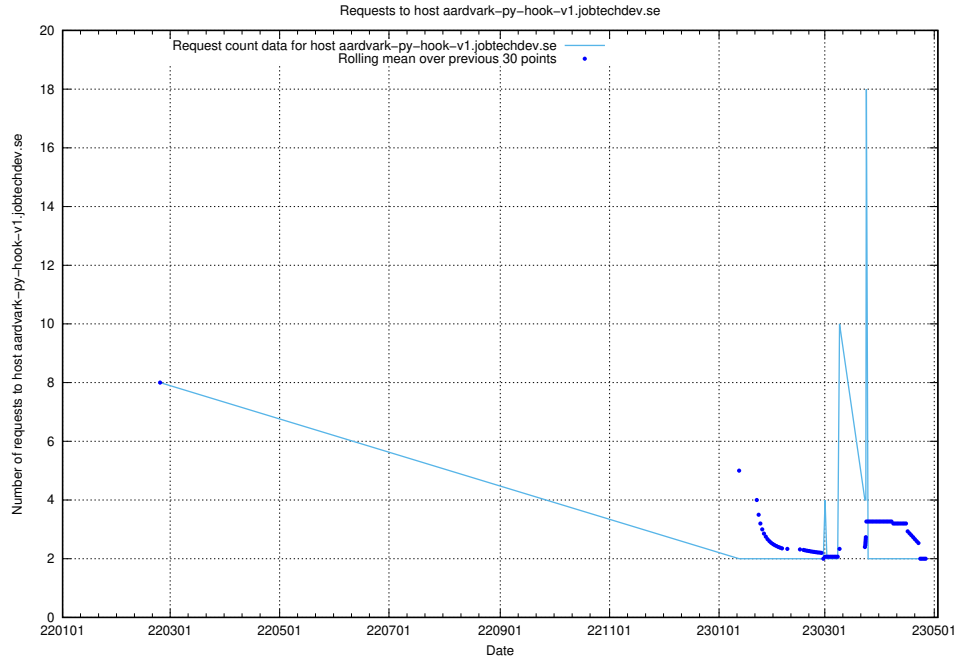

## 7.511 Usage of aardvark-py-hook-v1.jobtechdev.se

Here, we count the number of requests to host `aardvark-py-hook-v1.jobtechdev.se`.