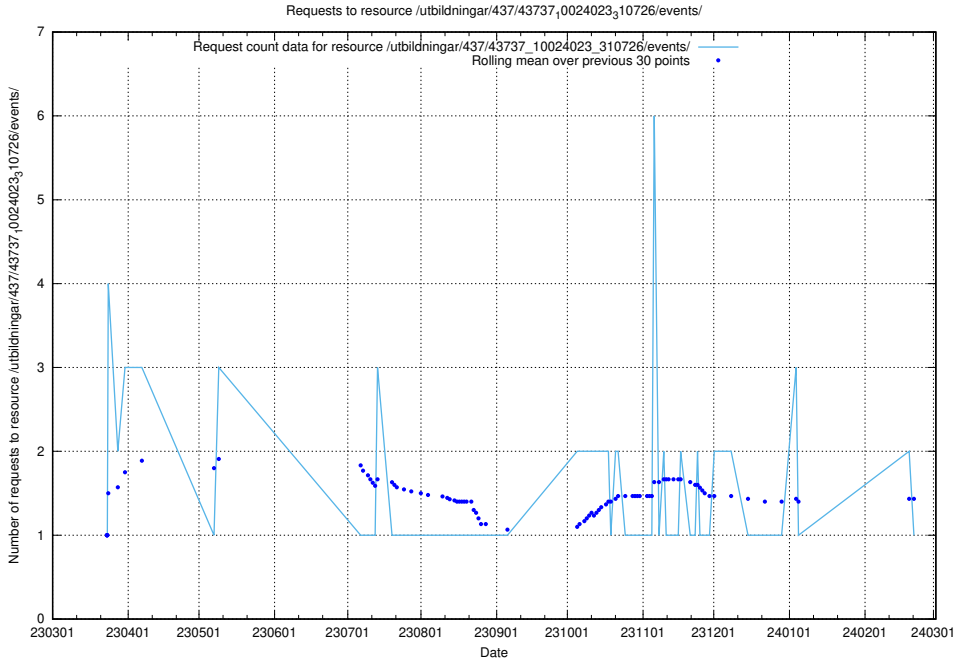

5.6036 Usage of /utbildningar/437/43737_10024023_310726/events/

Here, we count the number of requests to resource /utbildningar/437/43737_10024023_310726/events/.