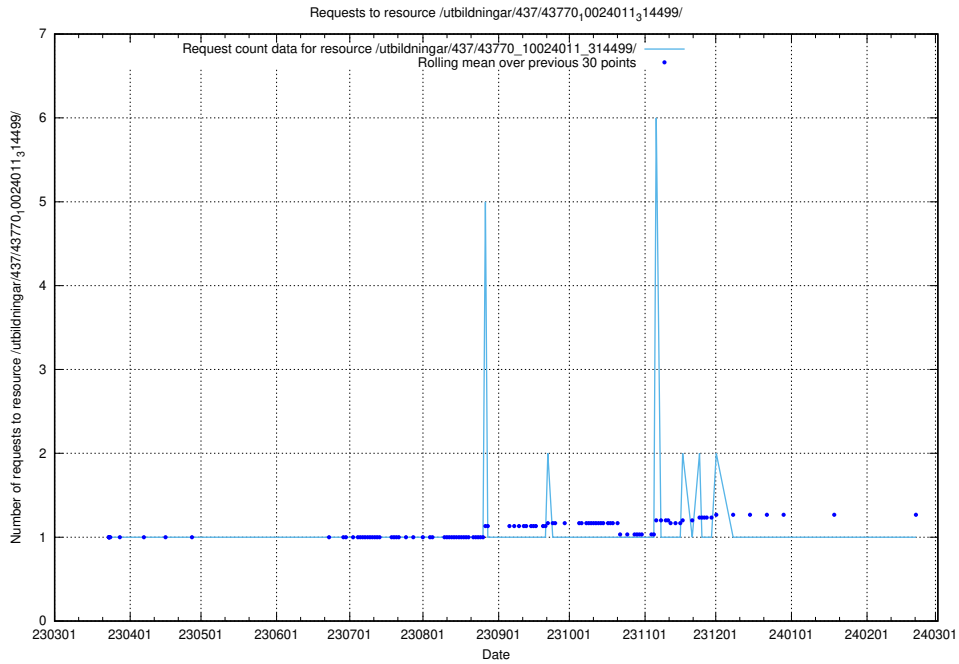

5.6010 Usage of /utbildningar/437/43770_10024011_314499/

Here, we count the number of requests to resource /utbildningar/437/43770_10024011_314499/.