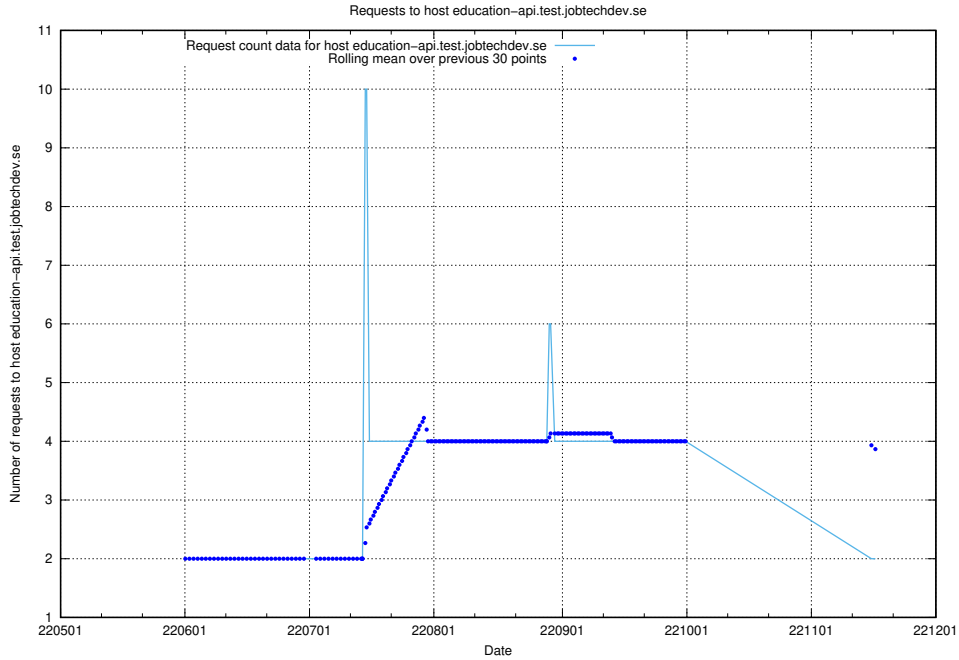

7.416 Usage of education-api.test.jobtechdev.se

Here, we count the number of requests to host education-api.test.jobtechdev.se.