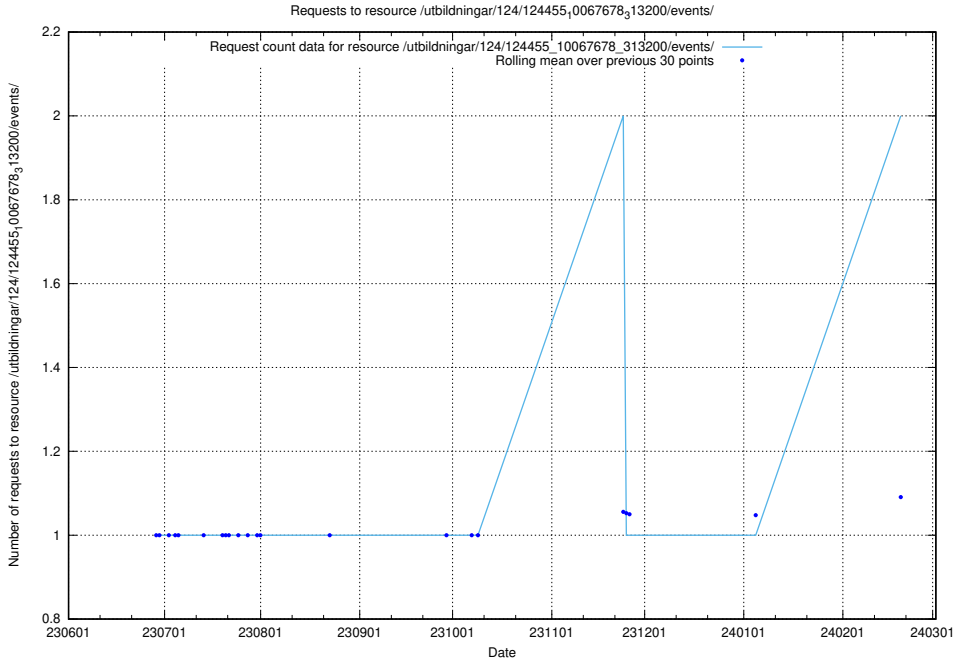

5.693 Usage of /utbildningar/124/124455_10067678_313200/events/

Here, we count the number of requests to resource /utbildningar/124/124455_10067678_313200/events/