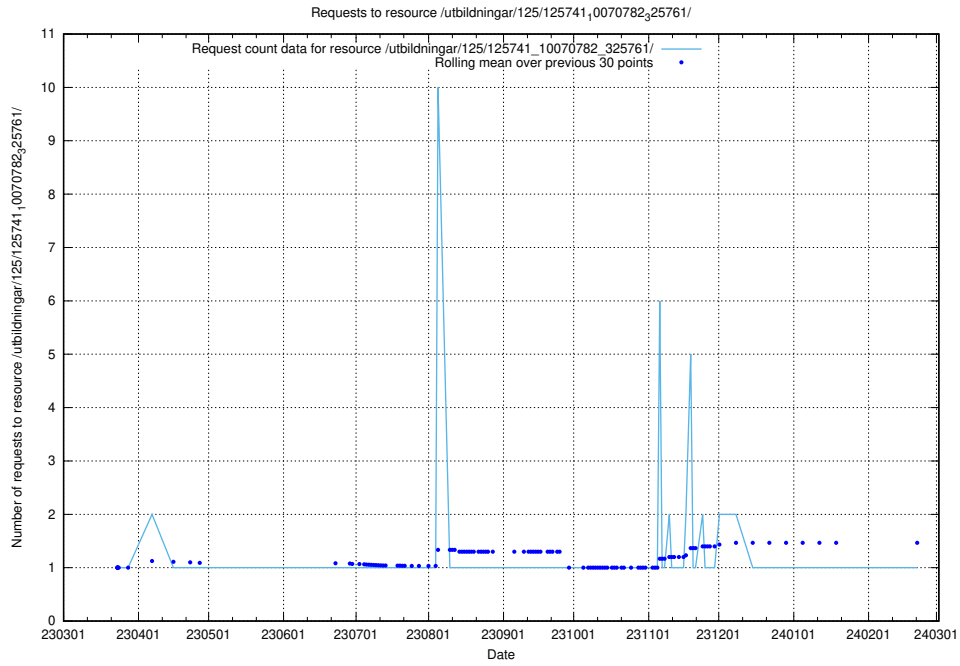

5.6113 Usage of /utbildningar/125/125741_10070782_325761/

Here, we count the number of requests to resource /utbildningar/125/125741_10070782_325761/.