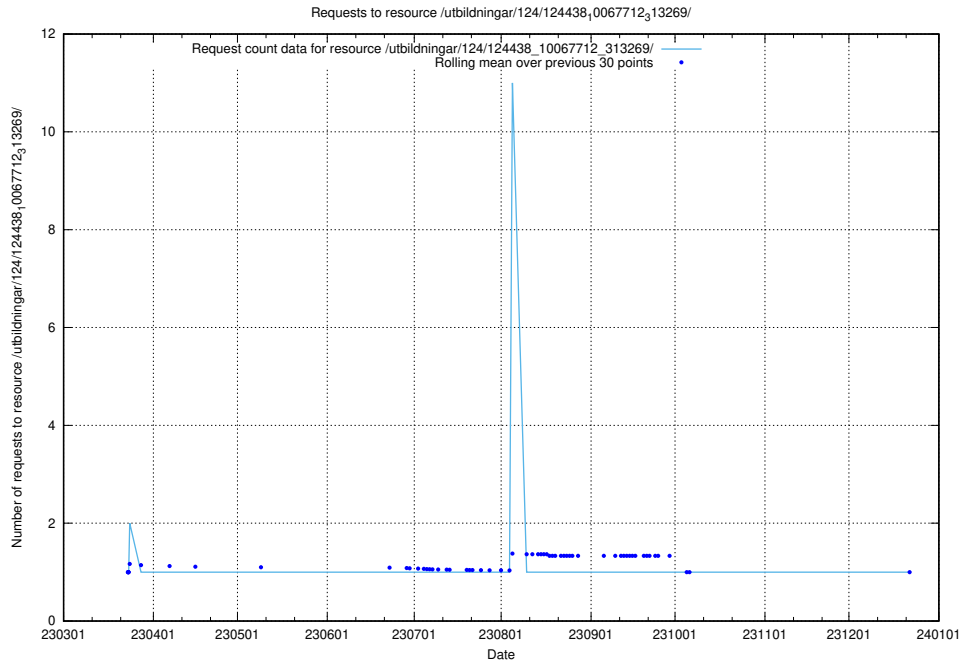

5.3297 Usage of /utbildningar/124/124438_10067712_313269/

Here, we count the number of requests to resource /utbildningar/124/124438_10067712_313269/.