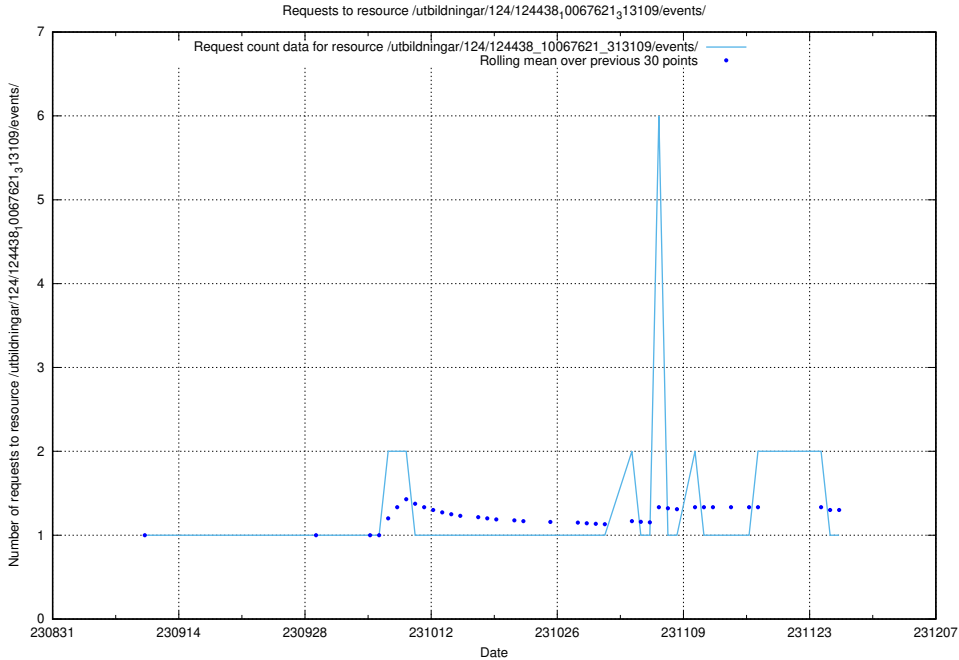

5.4242 Usage of /utbildningar/124/124438_10067621_313109/events/

Here, we count the number of requests to resource /utbildningar/124/124438_10067621_313109/events/