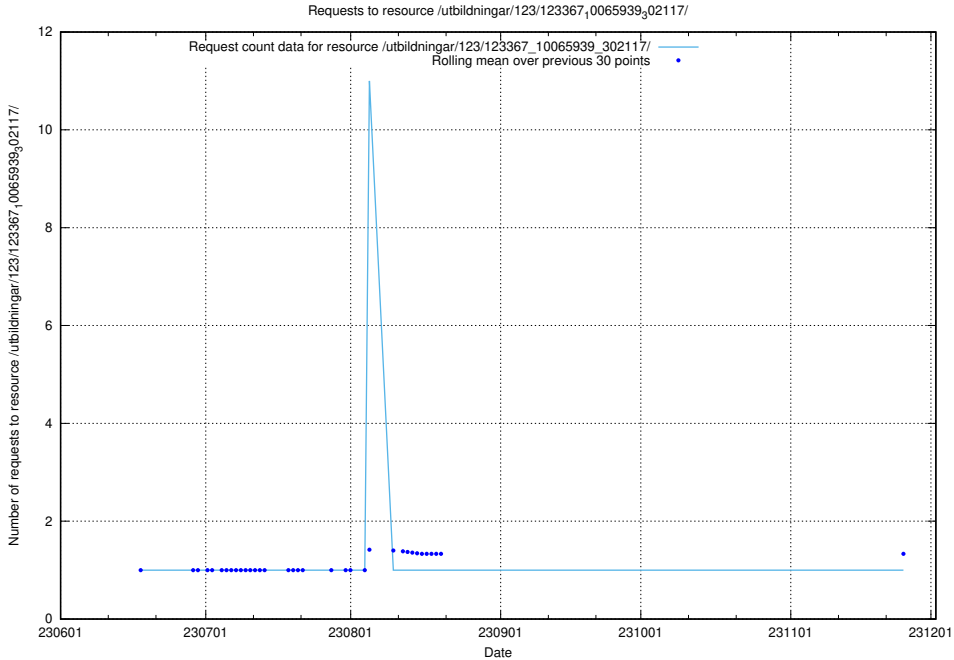

5.5494 Usage of /utbildningar/123/123367_10065939_302117/

Here, we count the number of requests to resource /utbildningar/123/123367_10065939_302117/.