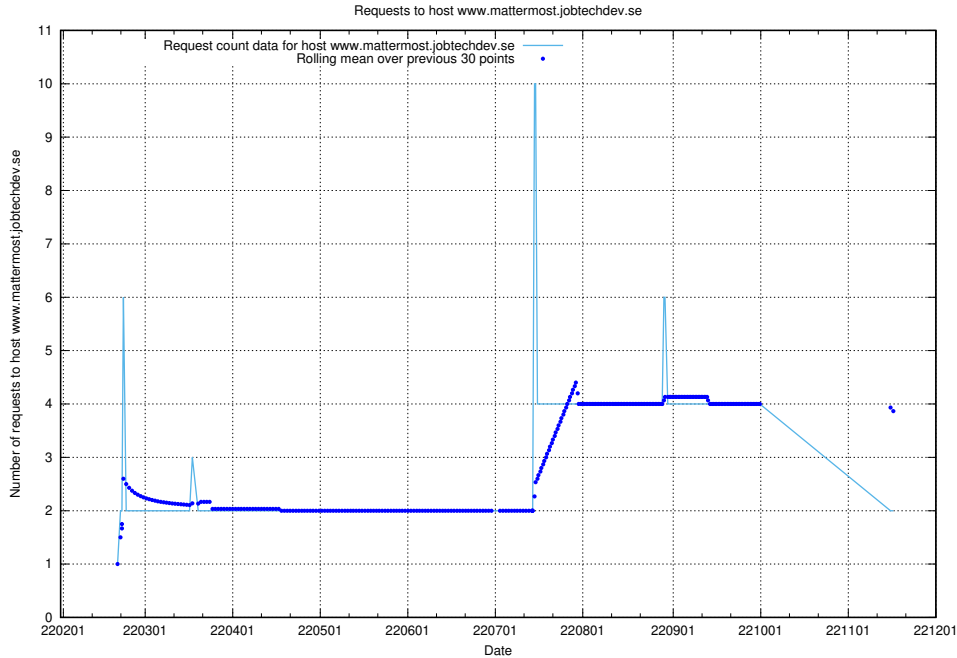

7.525 Usage of www.mattermost.jobtechdev.se

Here, we count the number of requests to host www.mattermost.jobtechdev.se.