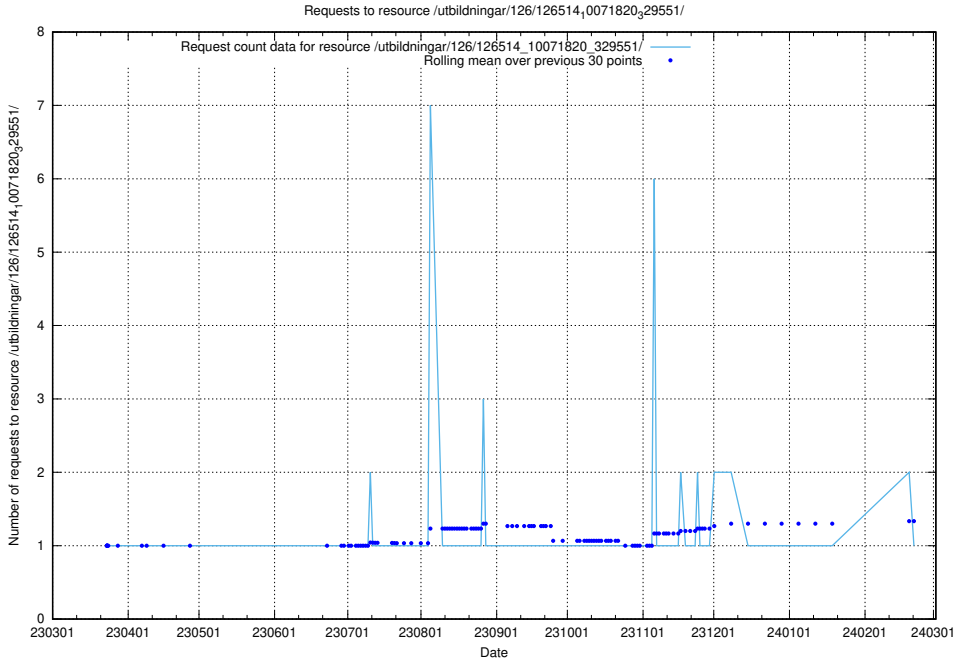

5.6049 Usage of /utbildningar/126/126514_10071820_329551/

Here, we count the number of requests to resource /utbildningar/126/126514_10071820_329551/.