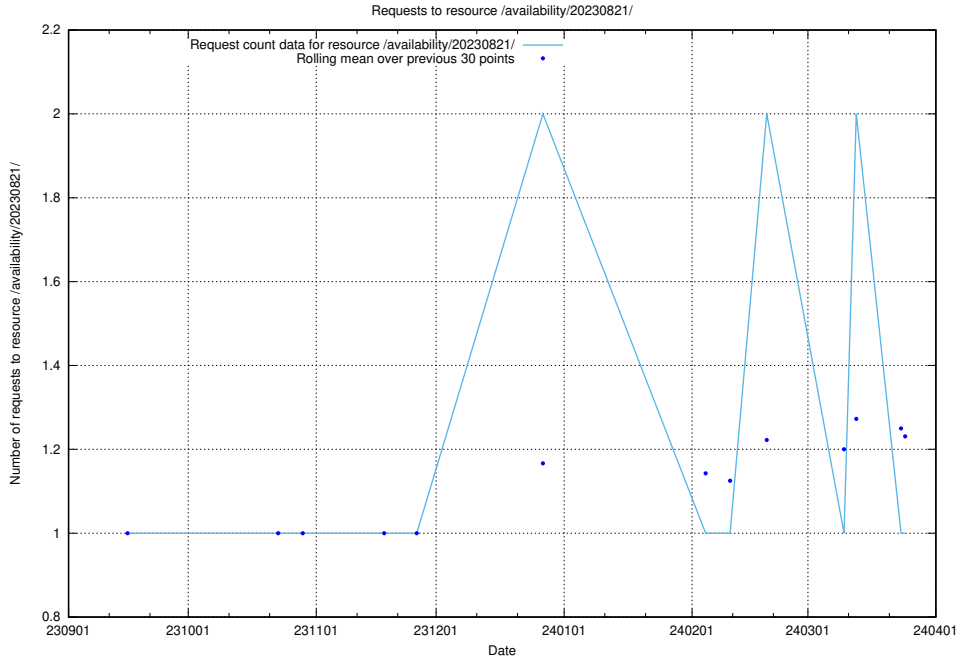

5.4176 Usage of /availability/20230821/

Here, we count the number of requests to resource /availability/20230821/.