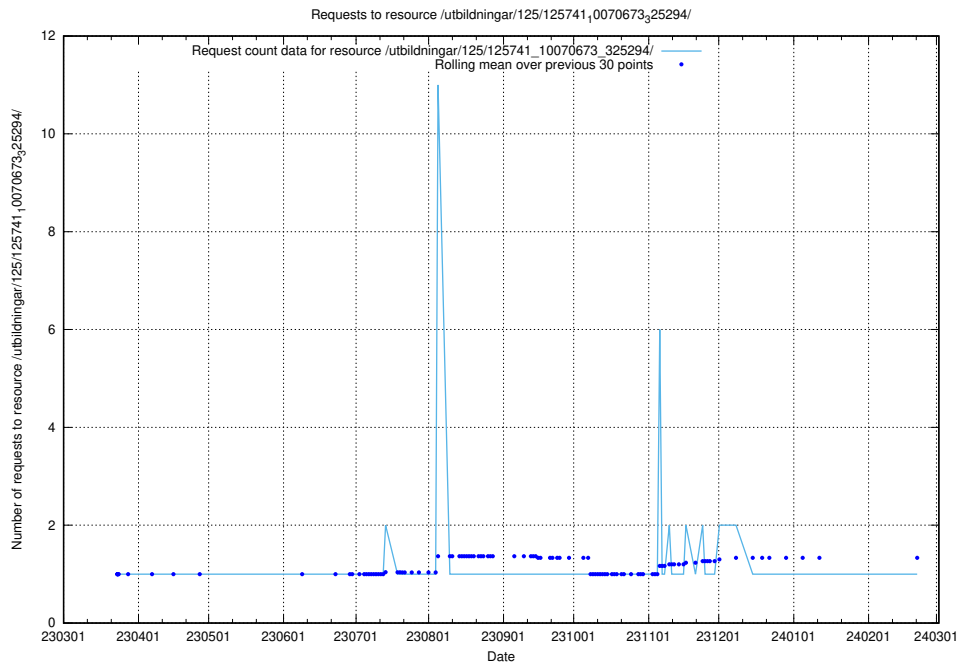

5.6142 Usage of /utbildningar/125/125741_10070673_325294/

Here, we count the number of requests to resource /utbildningar/125/125741_10070673_325294/.