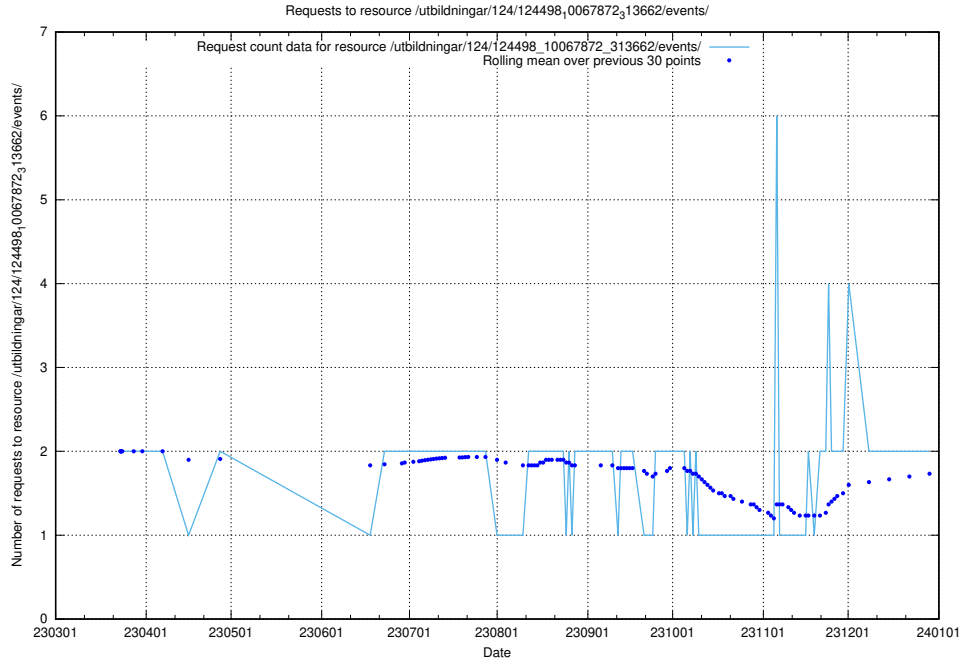

5.801 Usage of /utbildningar/124/124498_10067872_313662/events/

Here, we count the number of requests to resource /utbildningar/124/124498_10067872_313662/events/