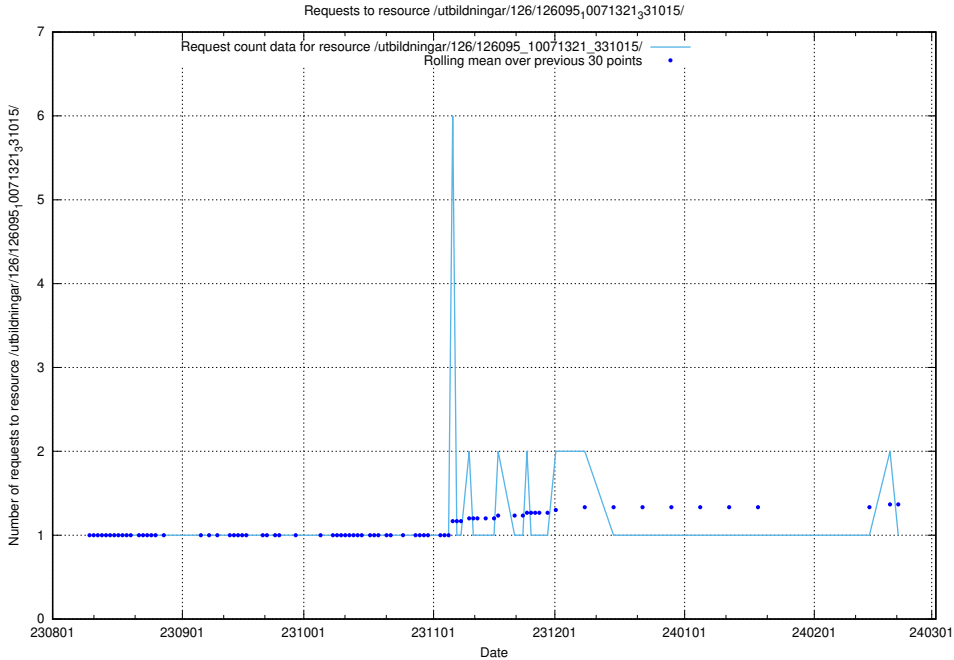

5.4454 Usage of /utbildningar/126/126095_10071321_331015/

Here, we count the number of requests to resource /utbildningar/126/126095_10071321_331015/.