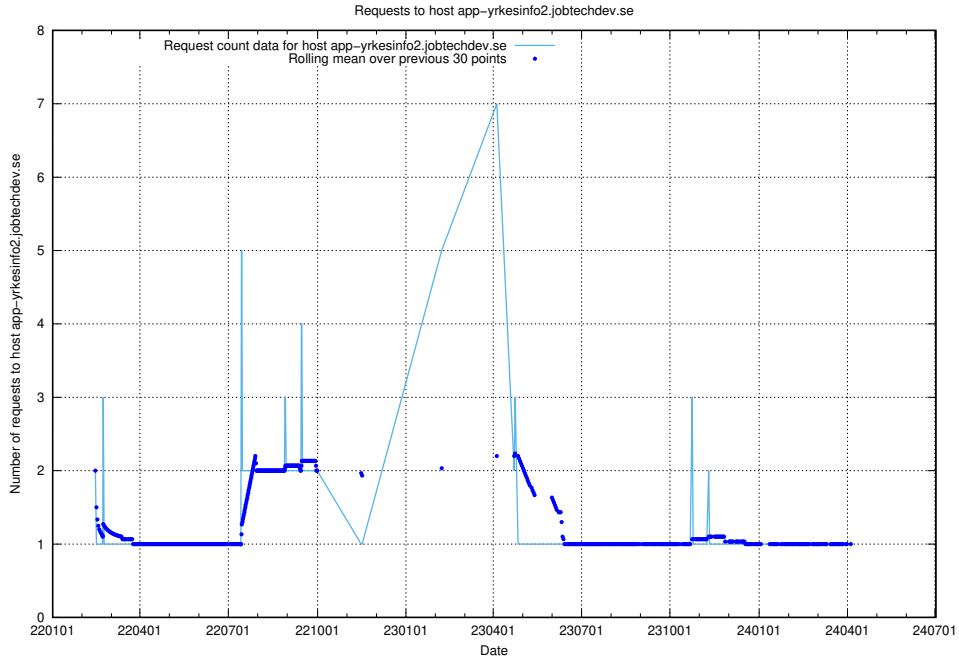

7.656 Usage of app-yrkesinfo2.jobtechdev.se

Here, we count the number of requests to host app-yrkesinfo2.jobtechdev.se.