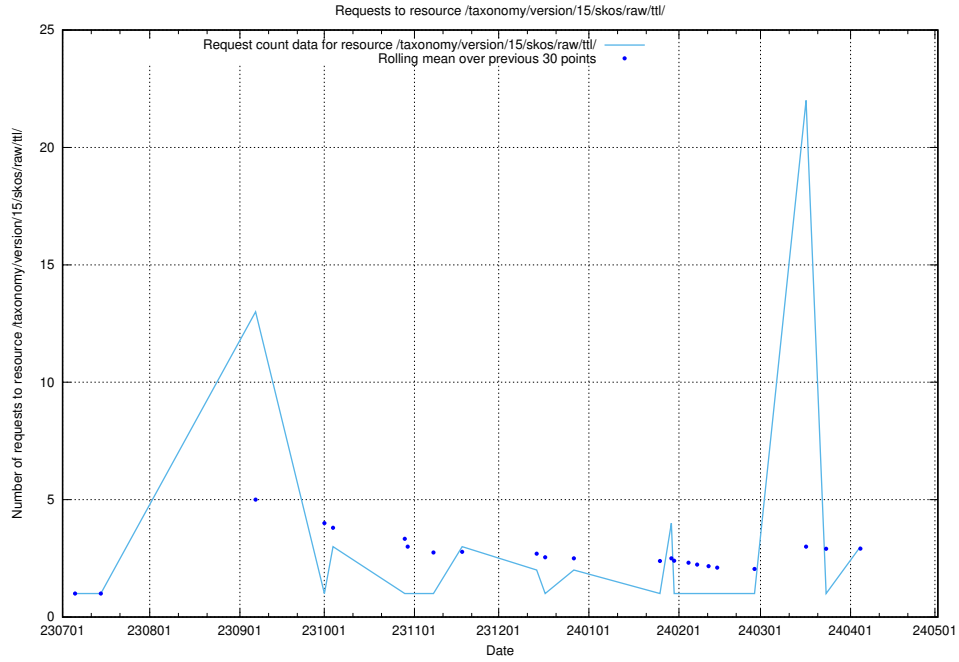

5.276 Usage of `/taxonomy/version/15/skos/raw/ttl/`

Here, we count the number of requests to resource `/taxonomy/version/15/skos/raw/ttl/`.