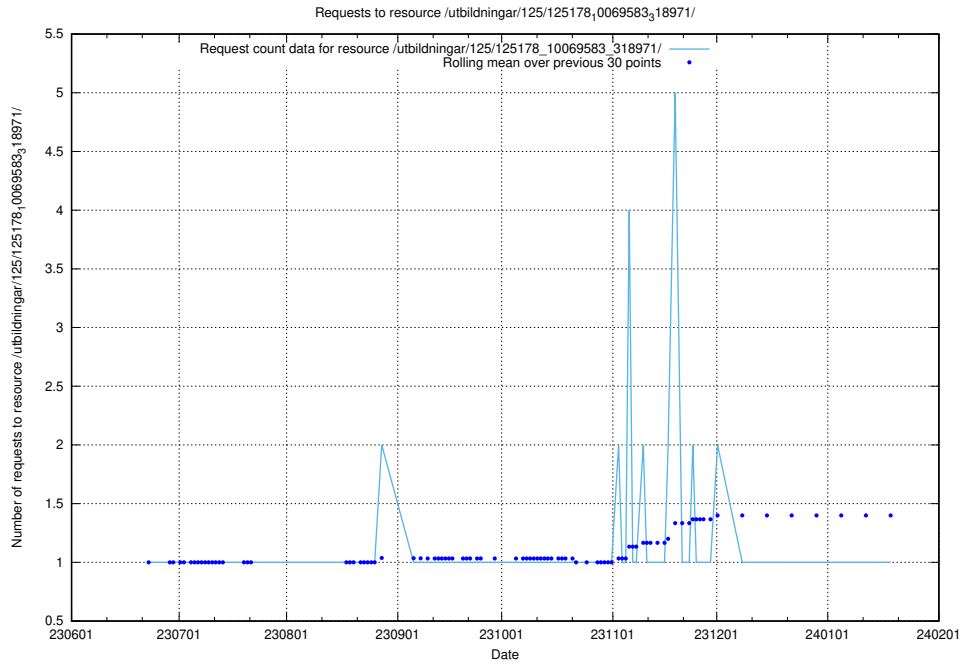

5.5346 Usage of /utbildningar/125/125178_10069583_318971/

Here, we count the number of requests to resource /utbildningar/125/125178_10069583_318971/.