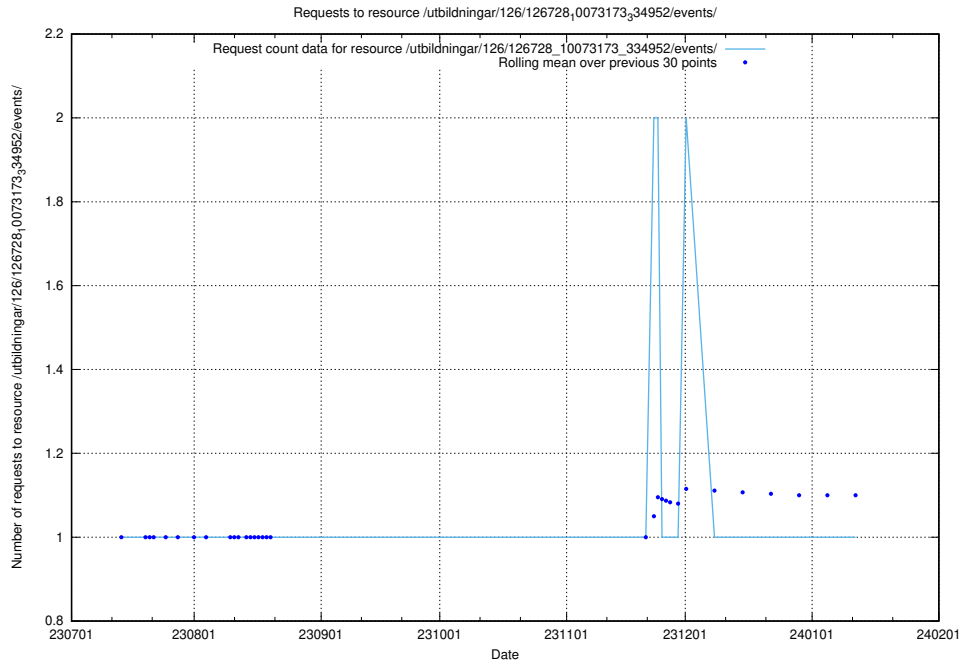

## 5.4690 Usage of /utbildningar/126/126728\_10073173\_334952/events/

Here, we count the number of requests to resource /utbildningar/126/126728\_10073173\_334952/events/