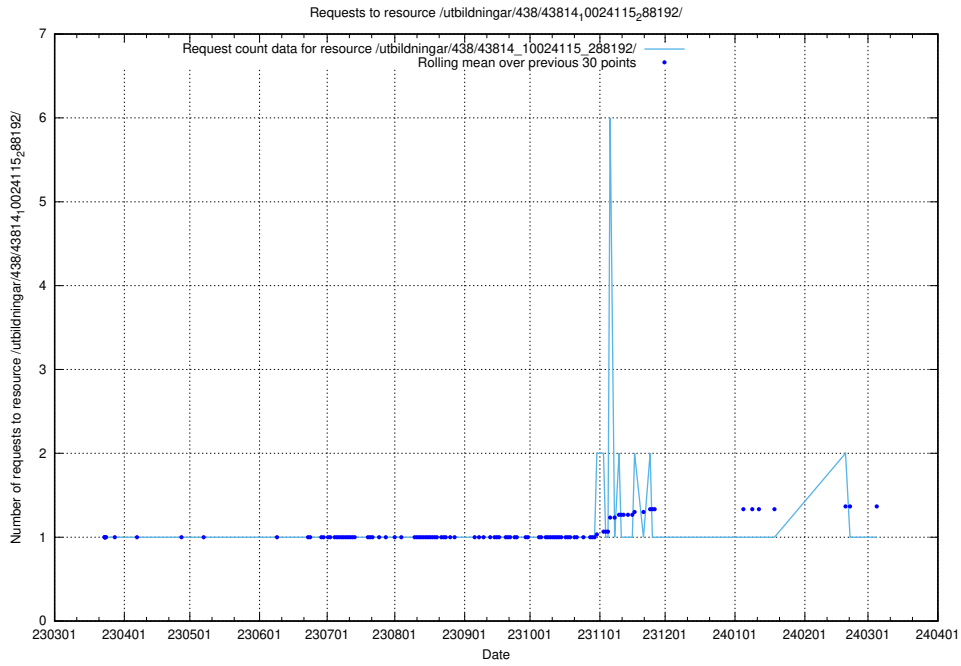

5.5987 Usage of /utbildningar/438/43814_10024115_288192/

Here, we count the number of requests to resource /utbildningar/438/43814_10024115_288192/.