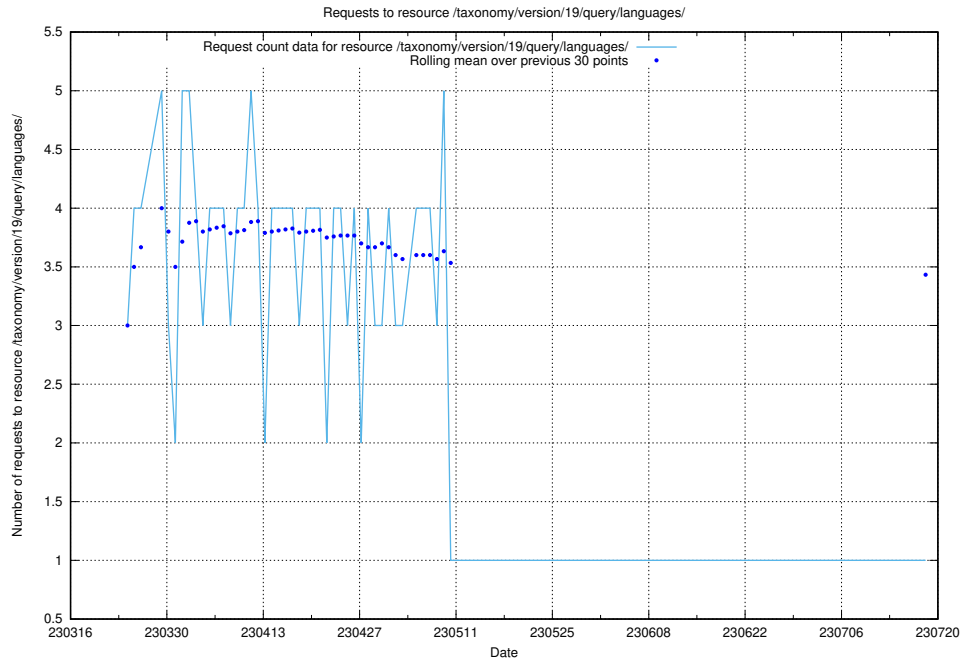

### 5.5800 Usage of /taxonomy/version/19/query/keyword-concepts./

Here, we count the number of requests to resource /taxonomy/version/19/query/keyword-concepts./.