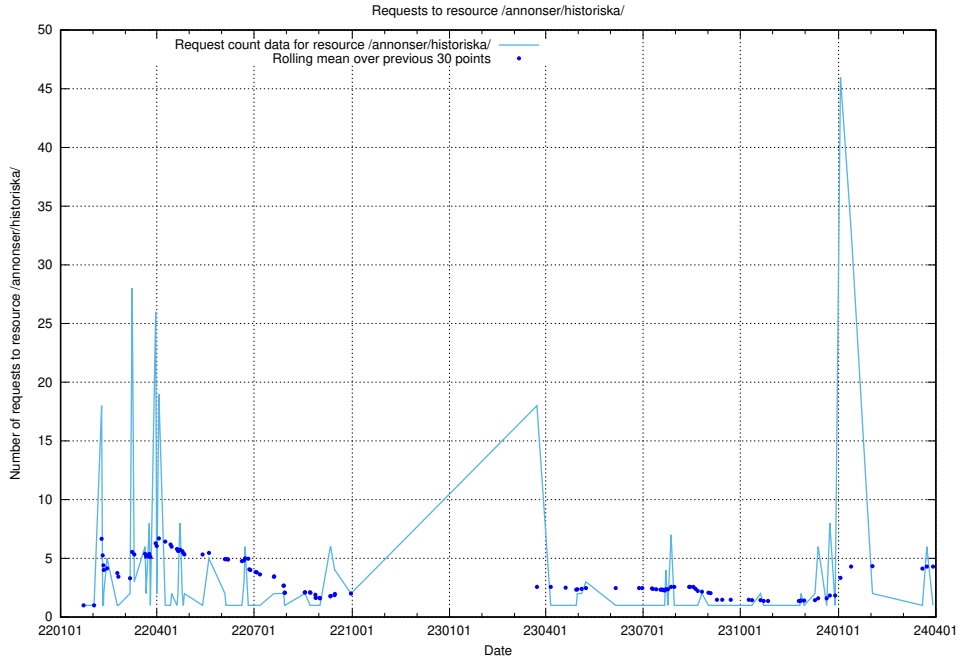

5.4770 Usage of /annonser/historiska/

Here, we count the number of requests to resource /annonser/historiska/.