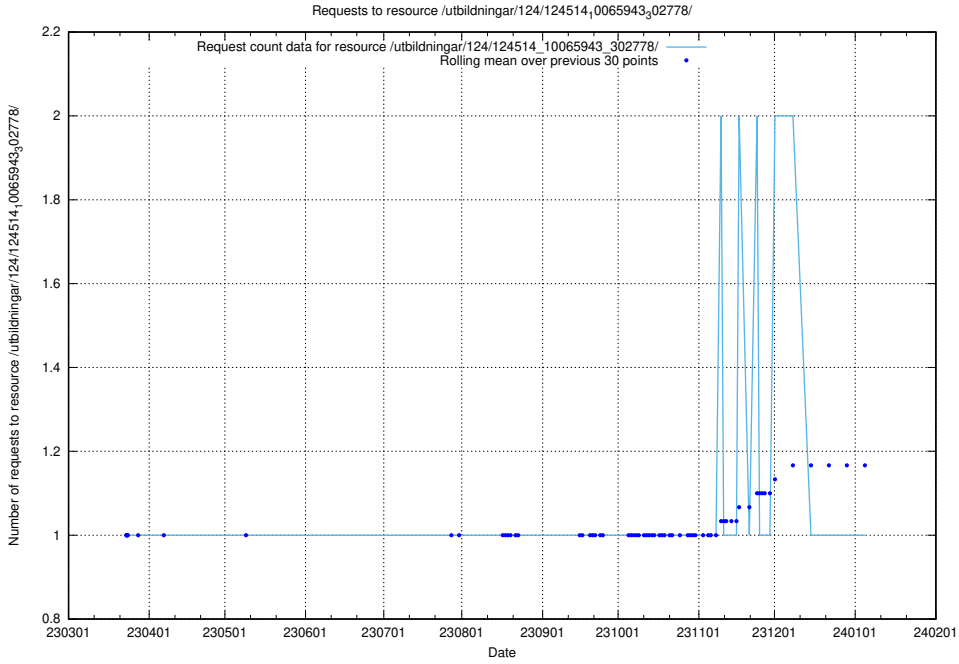

5.1466 Usage of /utbildningar/124/124514_10065943_302778/

Here, we count the number of requests to resource /utbildningar/124/124514_10065943_302778/.