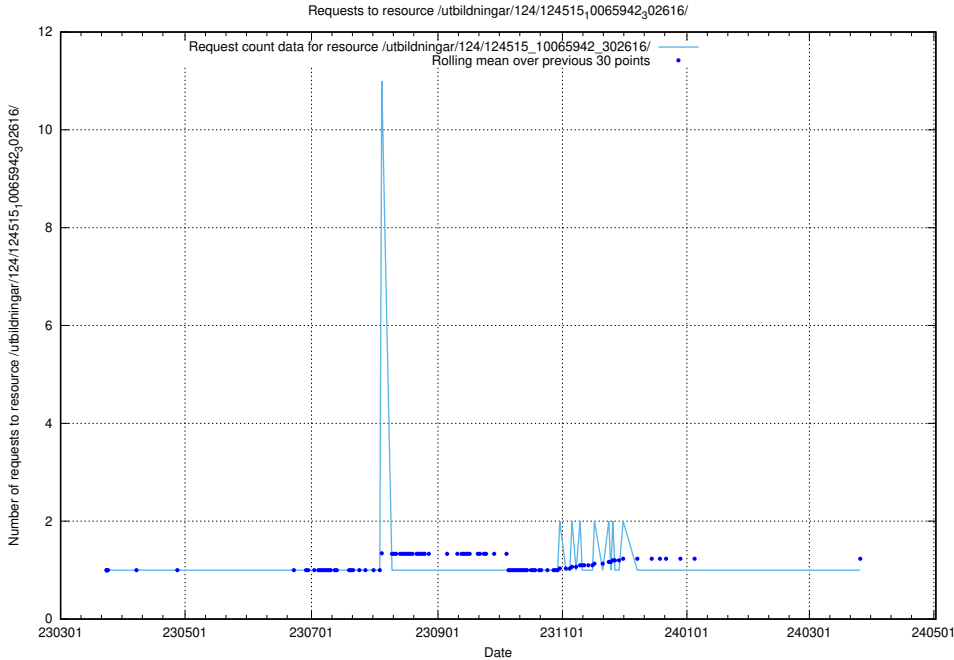

5.1168 Usage of /utbildningar/124/124515_10065942_302616/

Here, we count the number of requests to resource /utbildningar/124/124515_10065942_302616/.