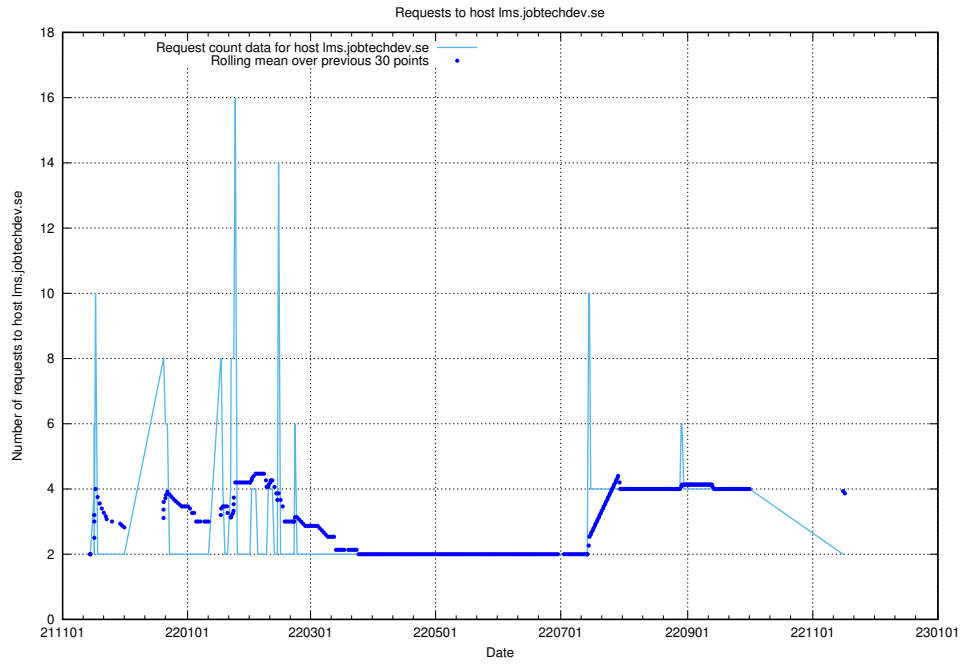

7.574 Usage of lms.jobtechdev.se

Here, we count the number of requests to host lms.jobtechdev.se.