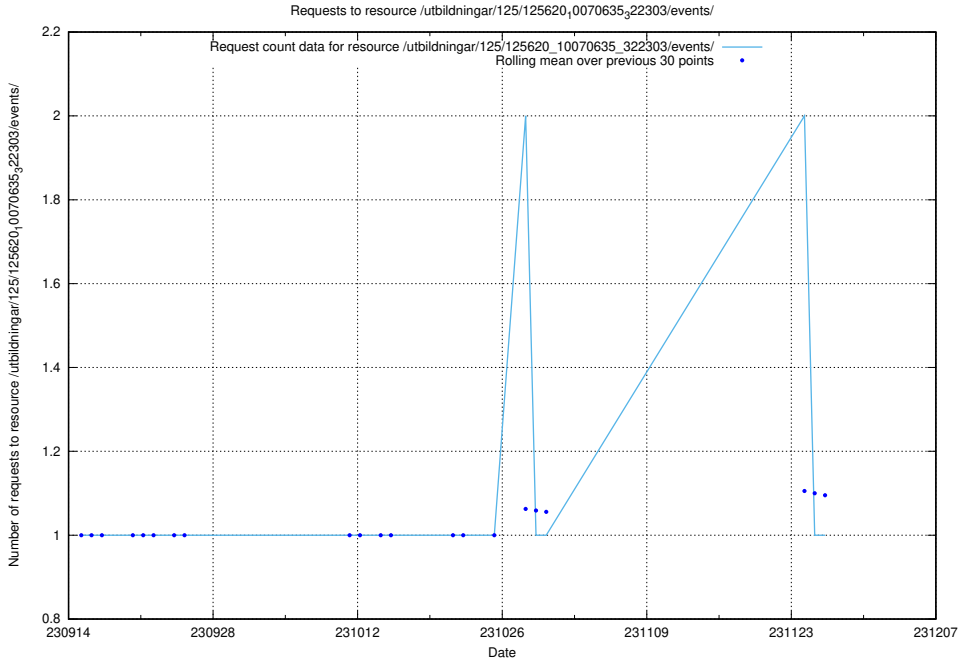

5.4191 Usage of /utbildningar/125/125620_10070635_322303/events/

Here, we count the number of requests to resource /utbildningar/125/125620_10070635_322303/events/