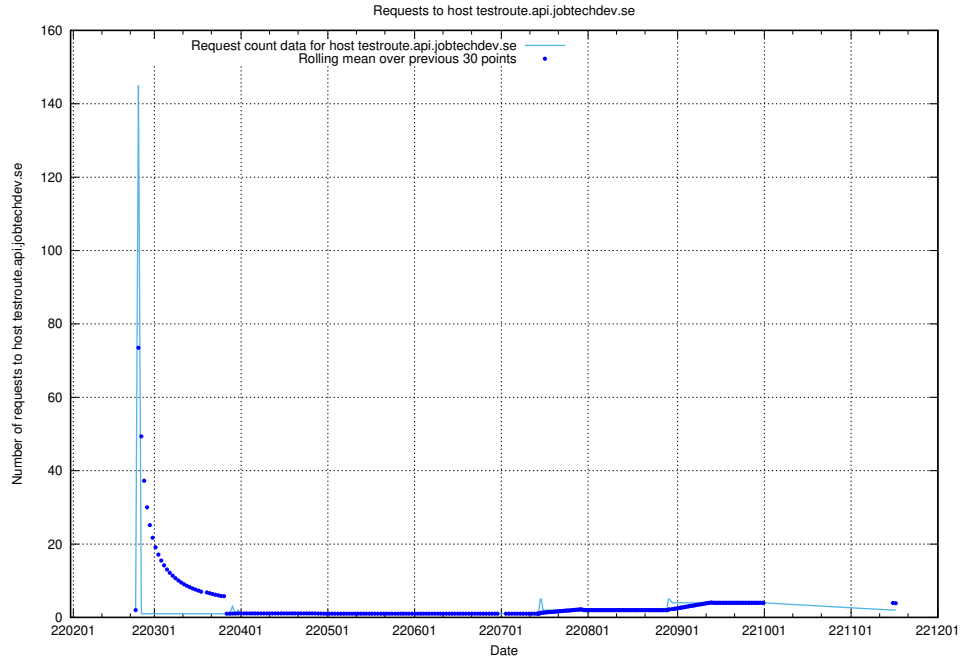

7.513 Usage of testroute.api.jobtechdev.se

Here, we count the number of requests to host testroute.api.jobtechdev.se.