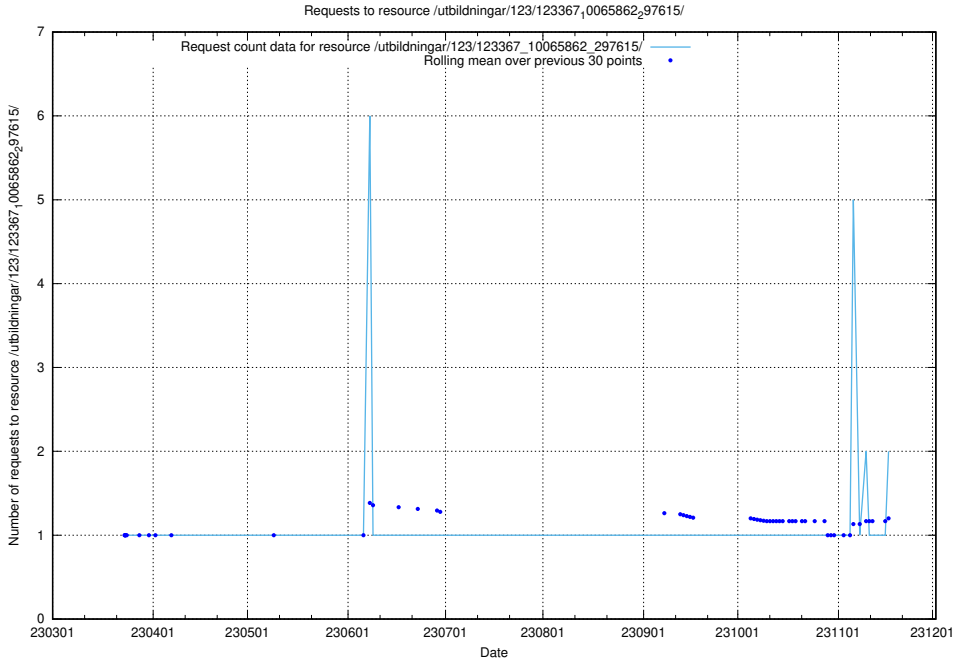

5.618 Usage of /utbildningar/123/123367_10065862_297615/

Here, we count the number of requests to resource /utbildningar/123/123367_10065862_297615/.