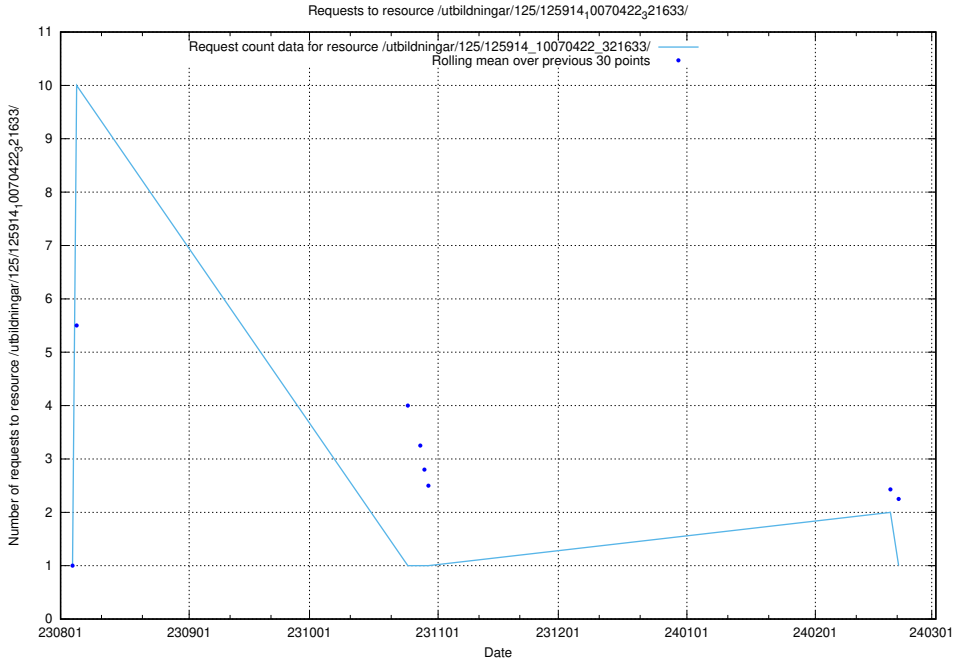

5.4500 Usage of /utbildningar/125/125914_10070422_321633/

Here, we count the number of requests to resource /utbildningar/125/125914_10070422_321633/.