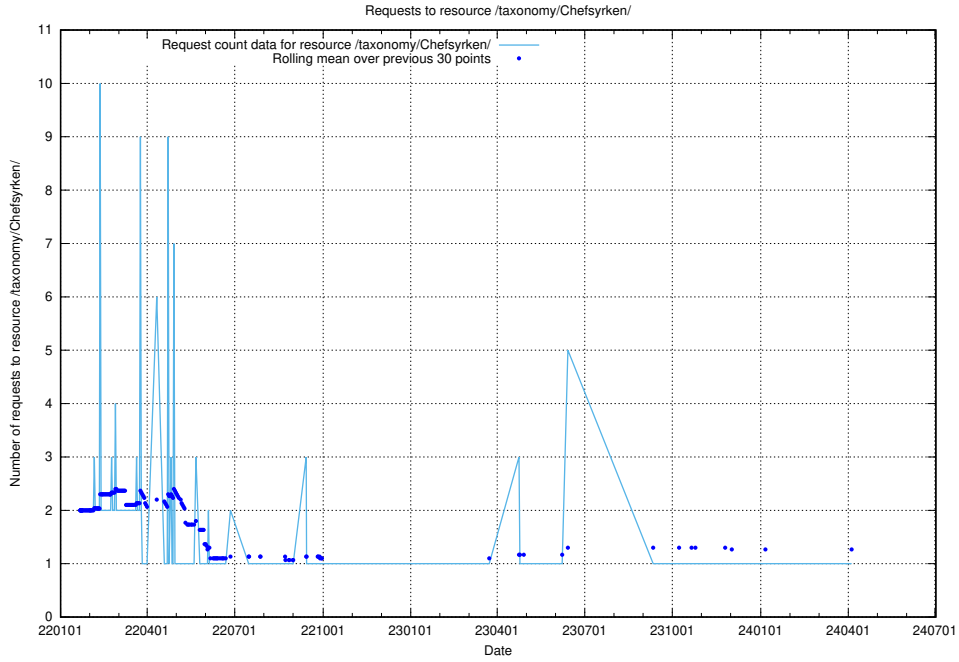

5.1084 Usage of /taxonomy/Chefsyrken/

Here, we count the number of requests to resource /taxonomy/Chefsyrken/.