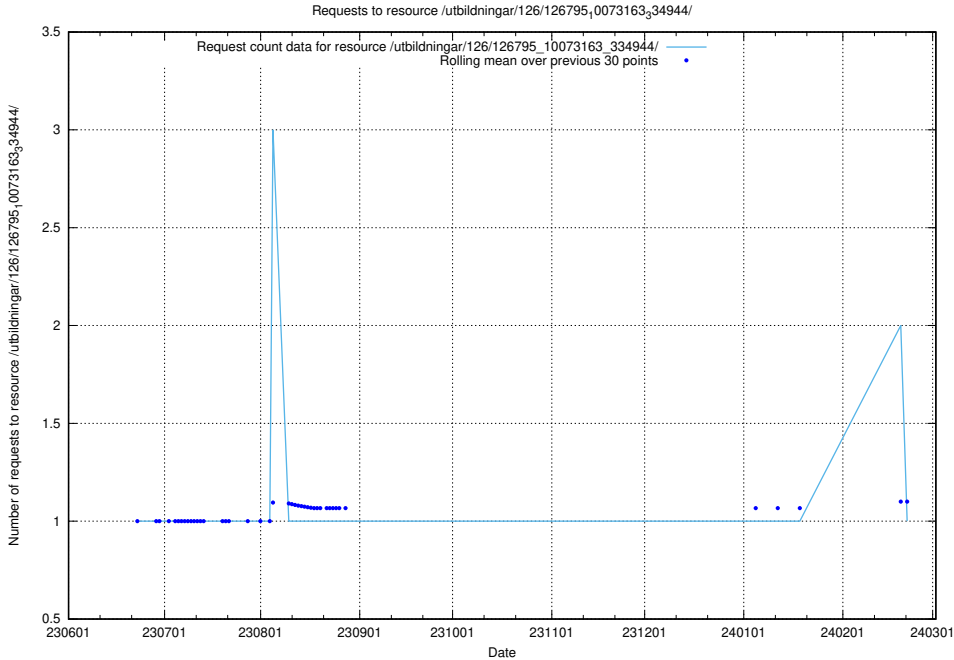

5.5202 Usage of /utbildningar/126/126795_10073163_334944/

Here, we count the number of requests to resource /utbildningar/126/126795_10073163_334944/.