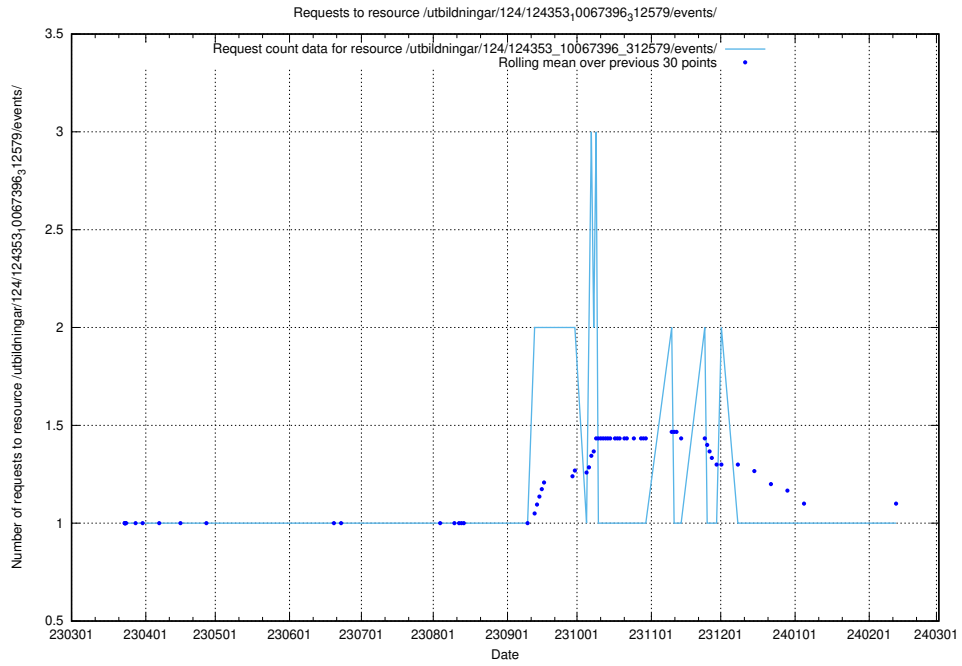

5.3535 Usage of /utbildningar/124/124353_10067396_312579/events/

Here, we count the number of requests to resource /utbildningar/124/124353_10067396_312579/events/