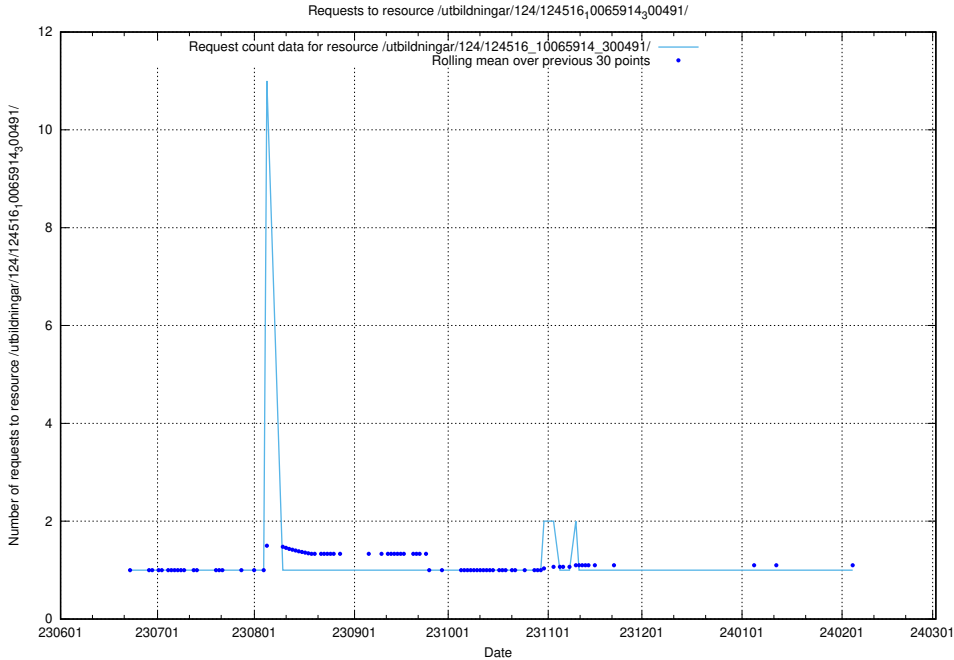

5.5386 Usage of /utbildningar/124/124516_10065914_300491/

Here, we count the number of requests to resource /utbildningar/124/124516_10065914_300491/.