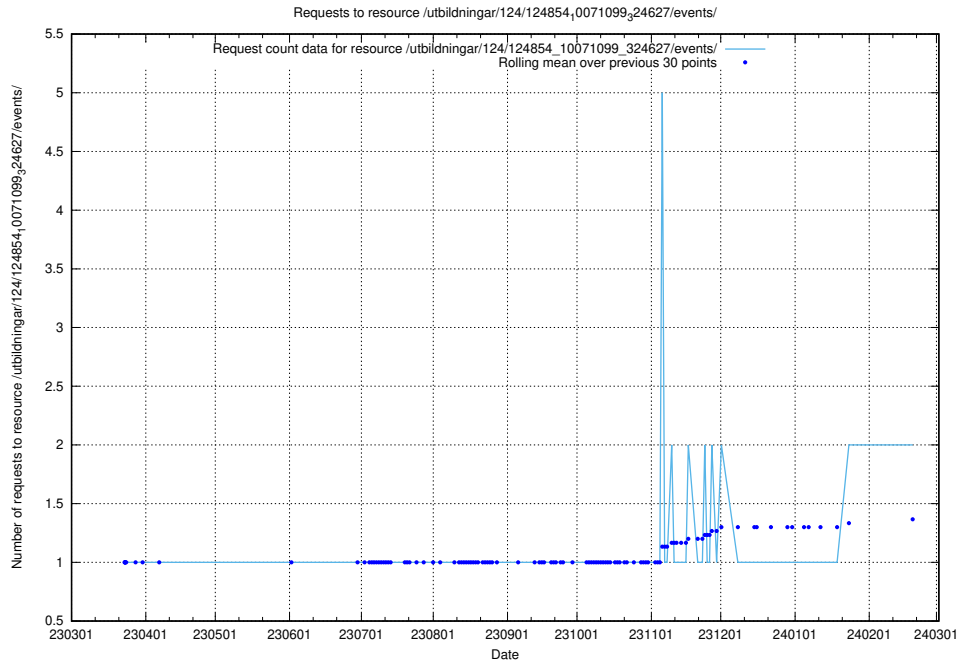

5.360 Usage of /utbildningar/124/124854_10071099_324627/events/

Here, we count the number of requests to resource /utbildningar/124/124854_10071099_324627/events/