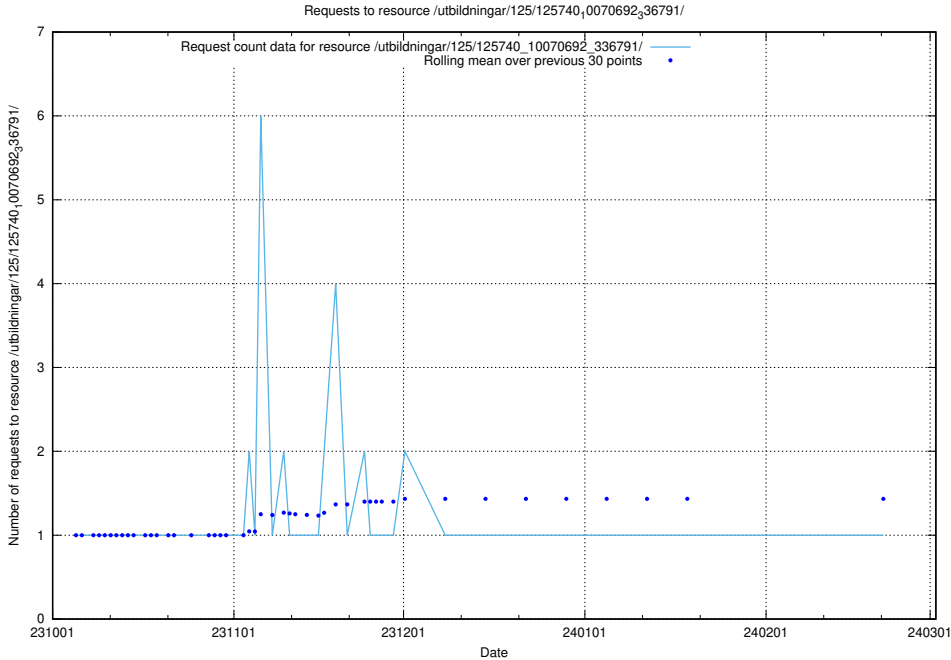

5.4027 Usage of /utbildningar/125/125740_10070692_336791/

Here, we count the number of requests to resource /utbildningar/125/125740_10070692_336791/.