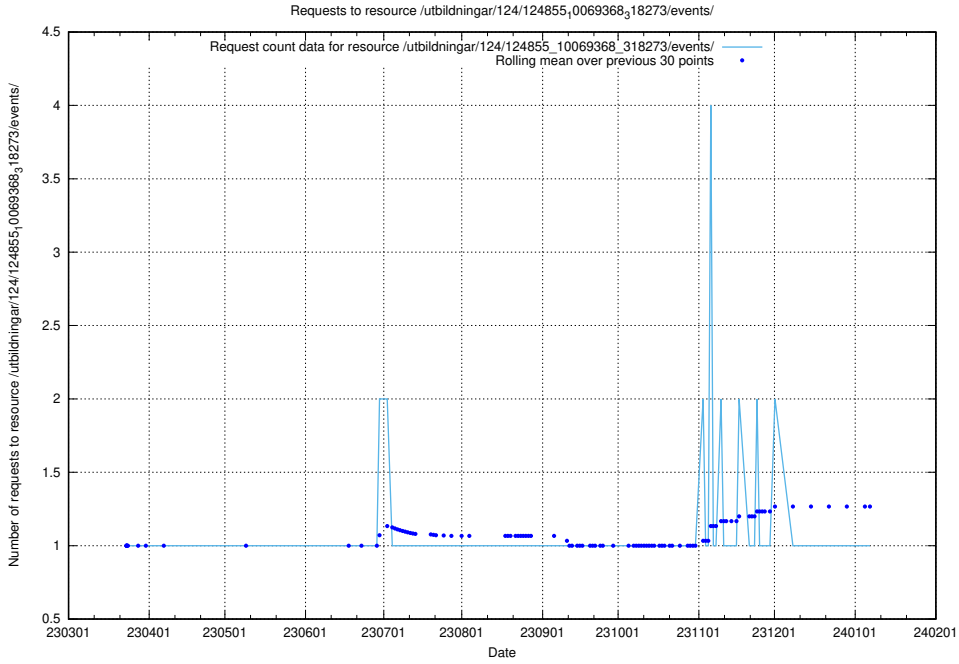

5.1052 Usage of /utbildningar/124/124855_10069368_318273/events/

Here, we count the number of requests to resource /utbildningar/124/124855_10069368_318273/events/