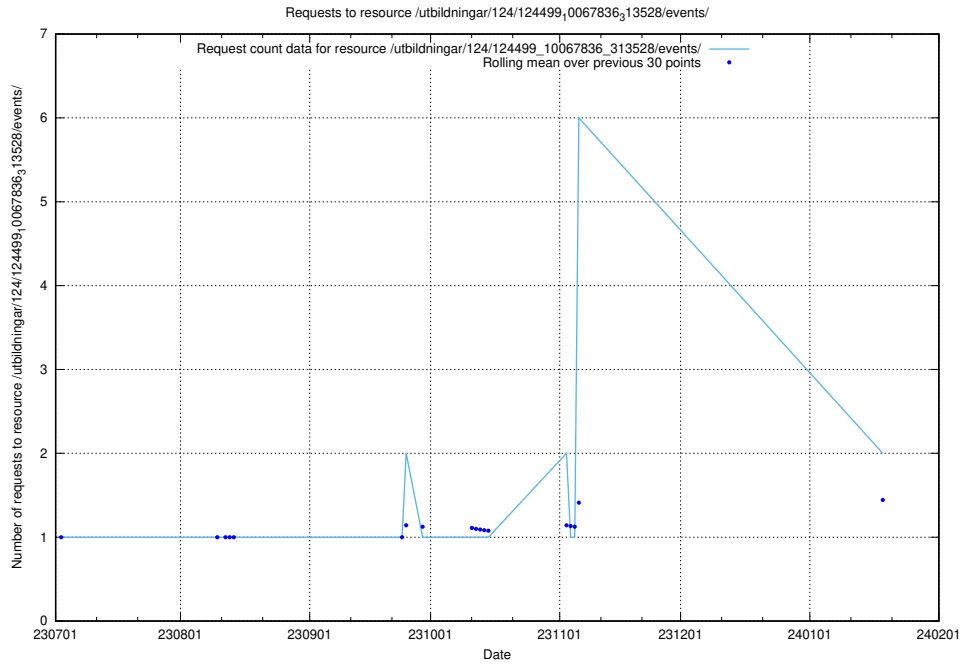

5.674 Usage of /utbildningar/124/124499_10067836_313528/events/

Here, we count the number of requests to resource /utbildningar/124/124499_10067836_313528/events/