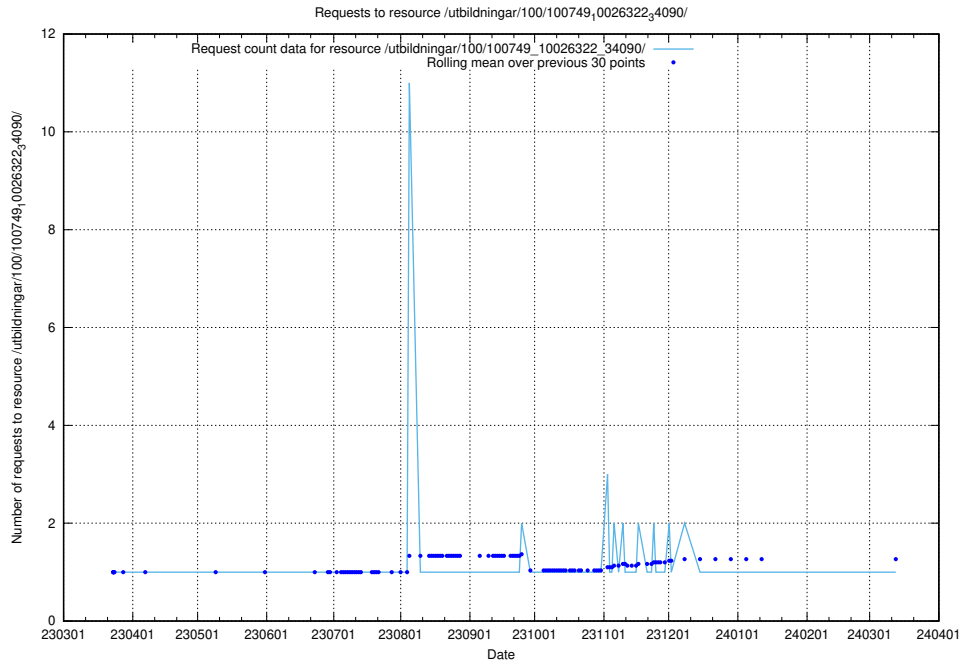

5.5242 Usage of /utbildningar/100/100749_10026322_34090/

Here, we count the number of requests to resource /utbildningar/100/100749_10026322_34090/.