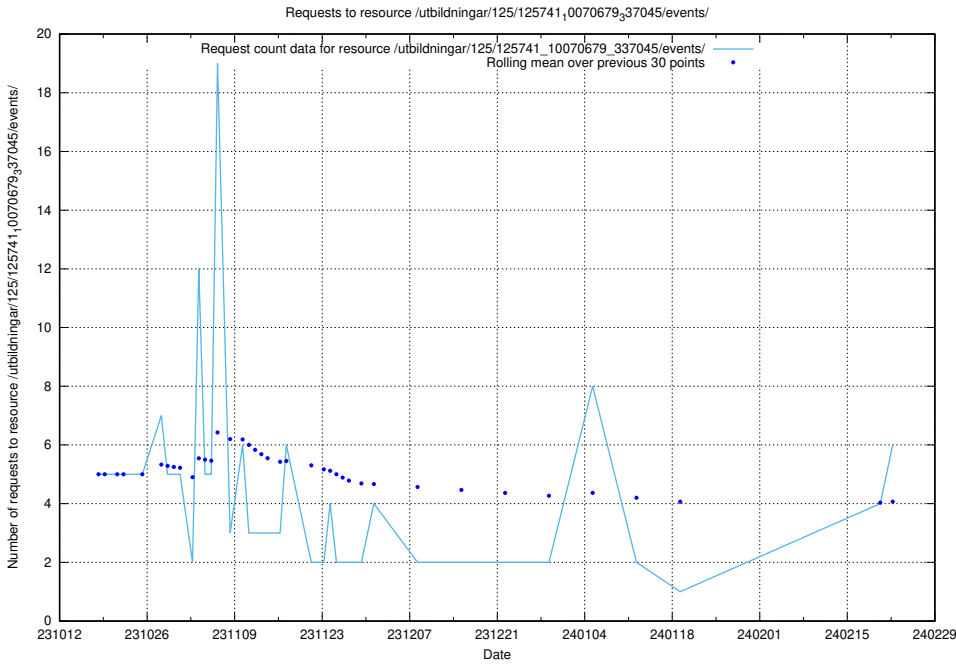

5.84 Usage of /utbildningar/125/125741_10070679_337045/events/

Here, we count the number of requests to resource /utbildningar/125/125741_10070679_337045/events/