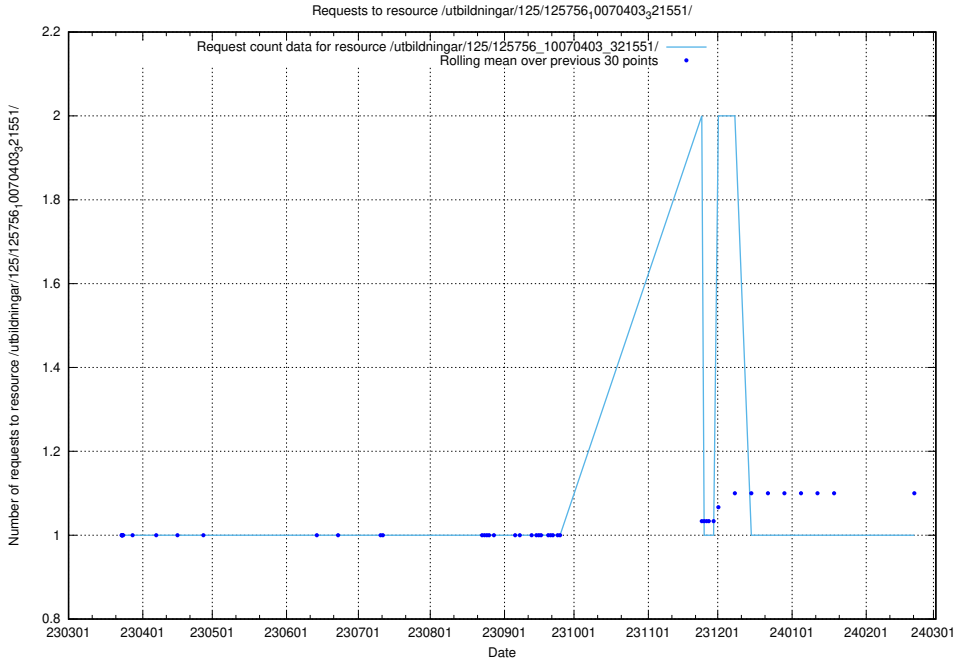

5.6105 Usage of /utbildningar/125/125756_10070403_321551/

Here, we count the number of requests to resource /utbildningar/125/125756_10070403_321551/.