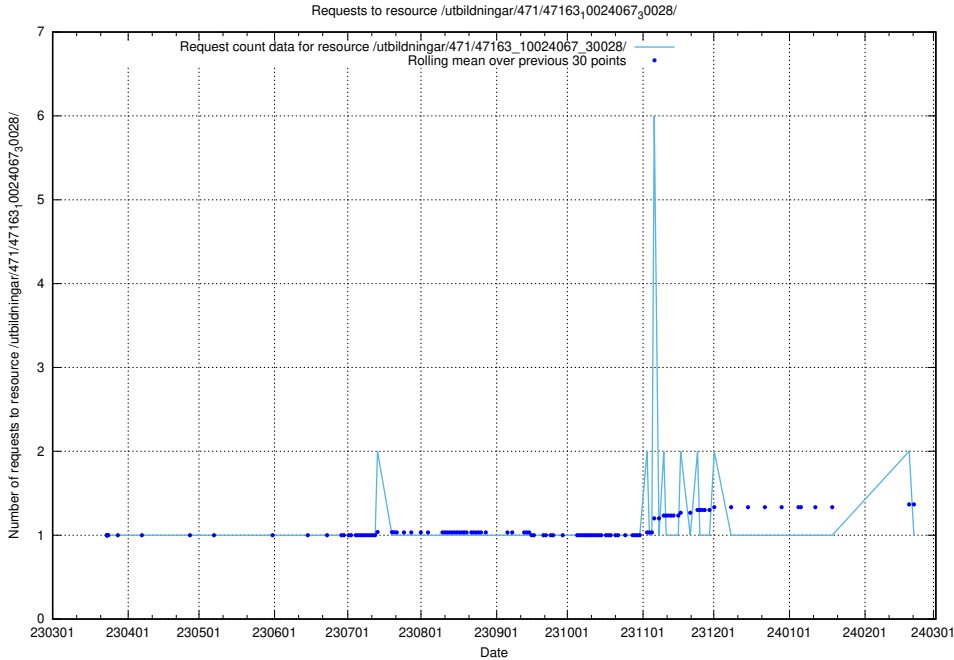

5.5956 Usage of /utbildningar/471/47163_10024067_30028/

Here, we count the number of requests to resource /utbildningar/471/47163_10024067_30028/.