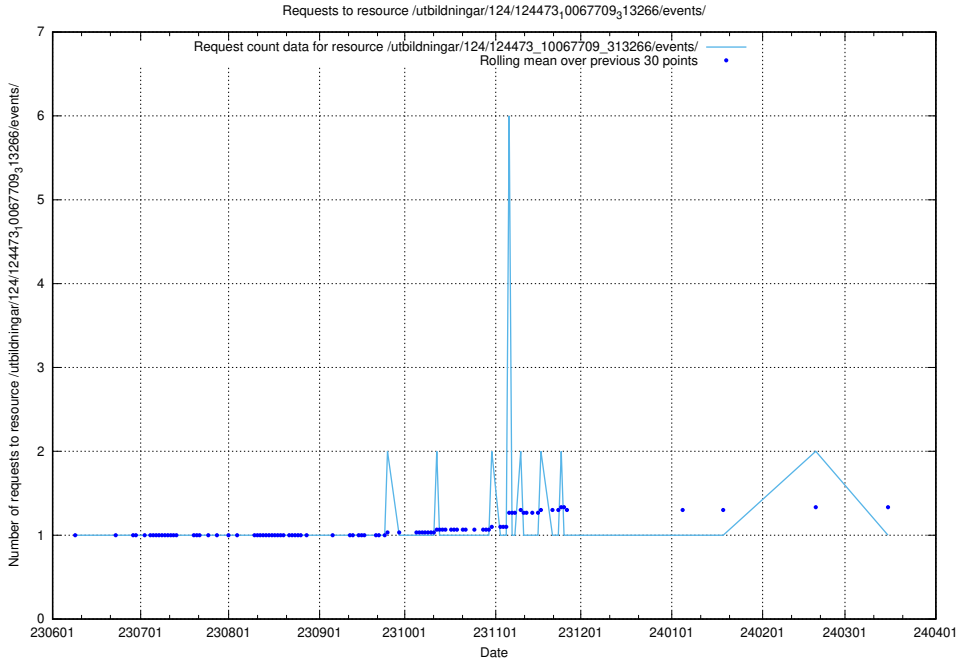

5.5535 Usage of /utbildningar/124/124473_10067709_313266/events/

Here, we count the number of requests to resource /utbildningar/124/124473_10067709_313266/events/