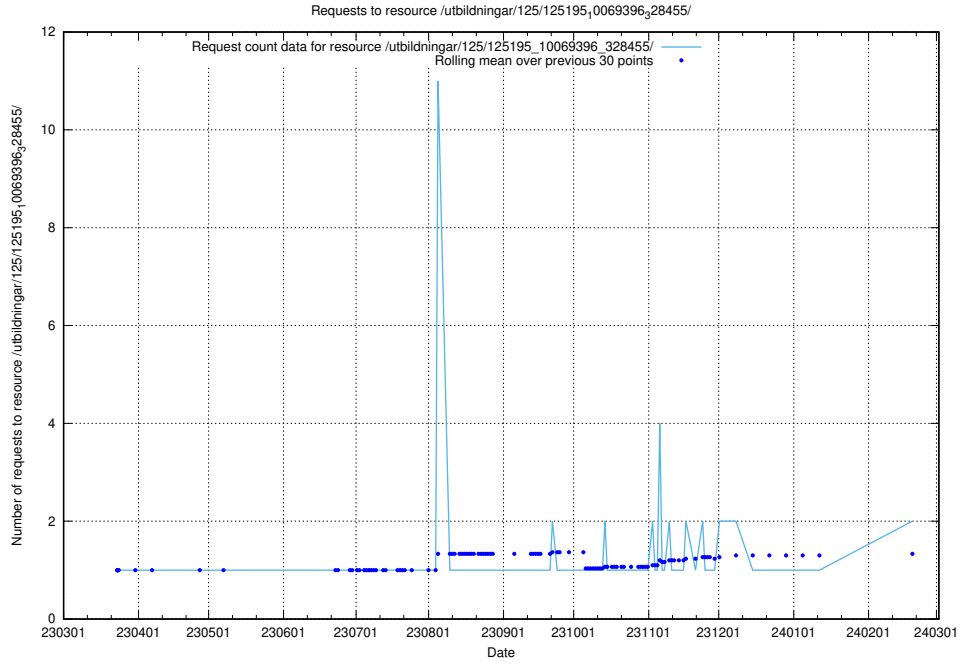

5.345 Usage of /utbildningar/125/125195_10069396_328455/

Here, we count the number of requests to resource /utbildningar/125/125195_10069396_328455/.