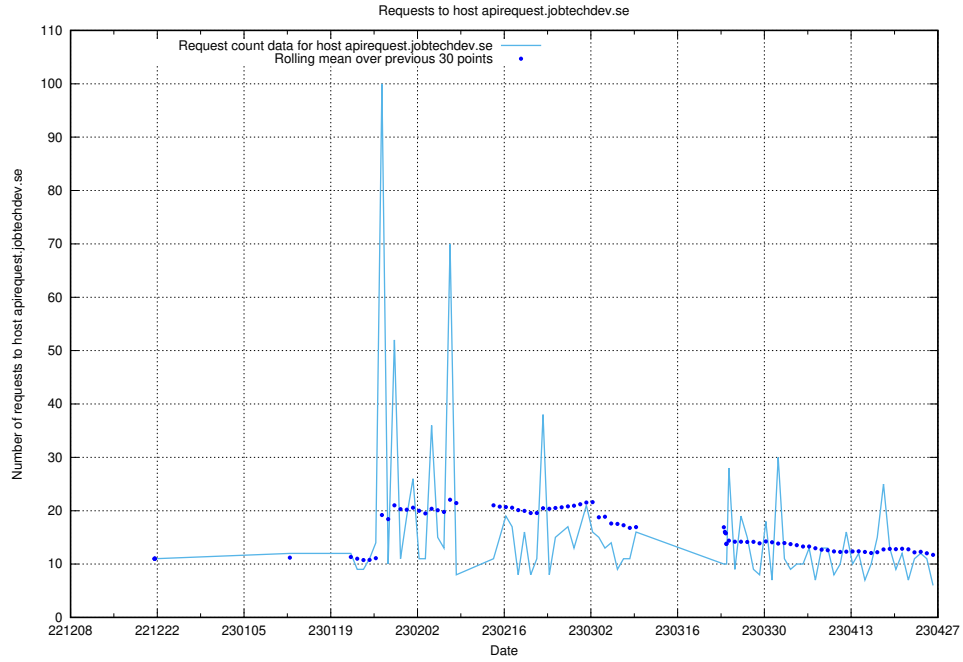

7.80 Usage of apirequest.jobtechdev.se

Here, we count the number of requests to host apirequest.jobtechdev.se.