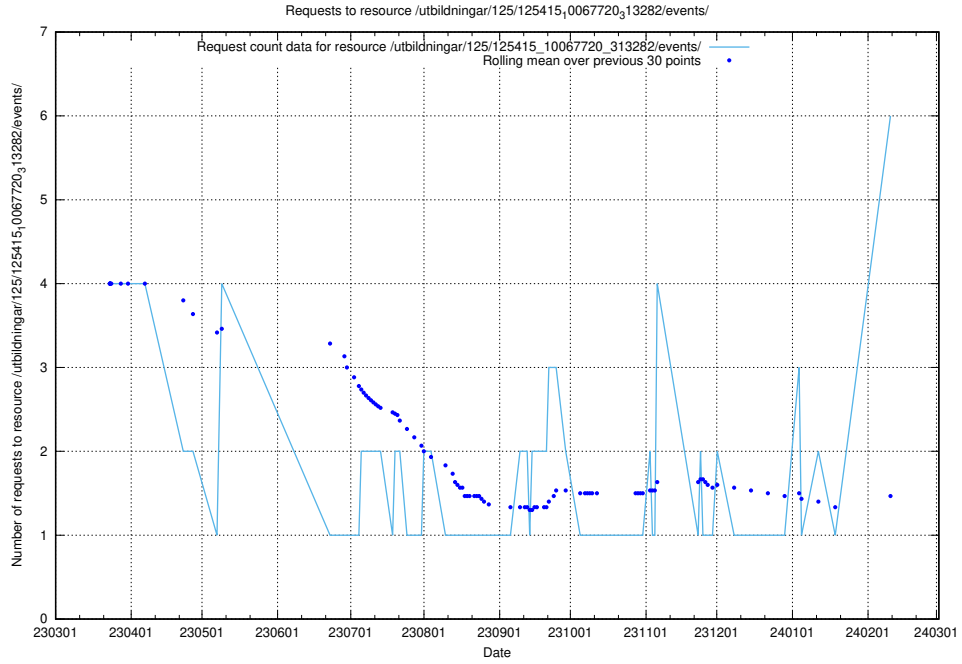

5.118 Usage of /utbildningar/125/125415_10067720_313282/events/

Here, we count the number of requests to resource /utbildningar/125/125415_10067720_313282/events/