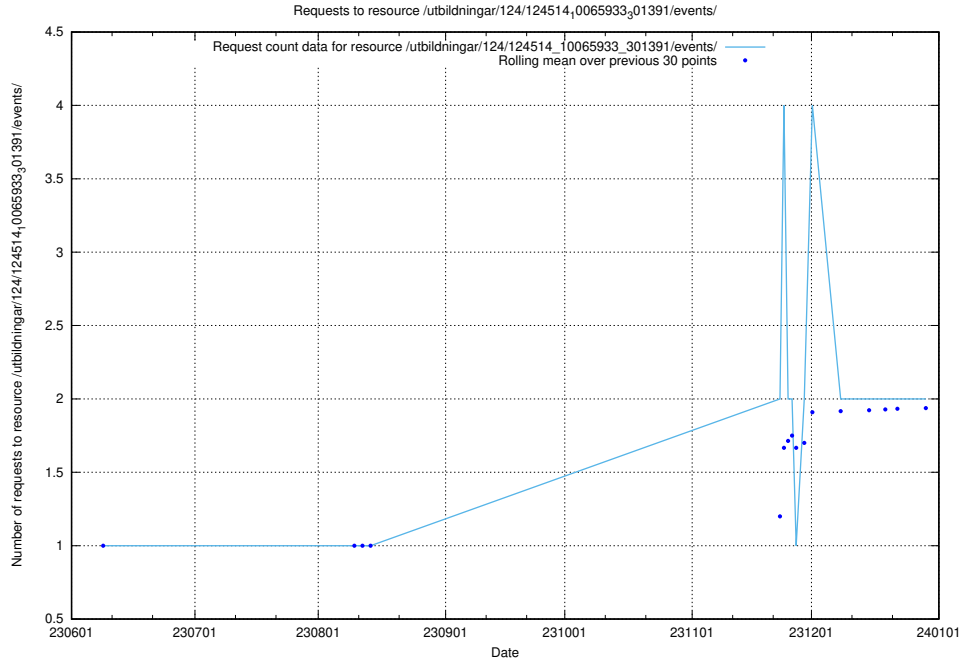

5.753 Usage of /utbildningar/124/124514_10065933_301391/events/

Here, we count the number of requests to resource /utbildningar/124/124514_10065933_301391/events/