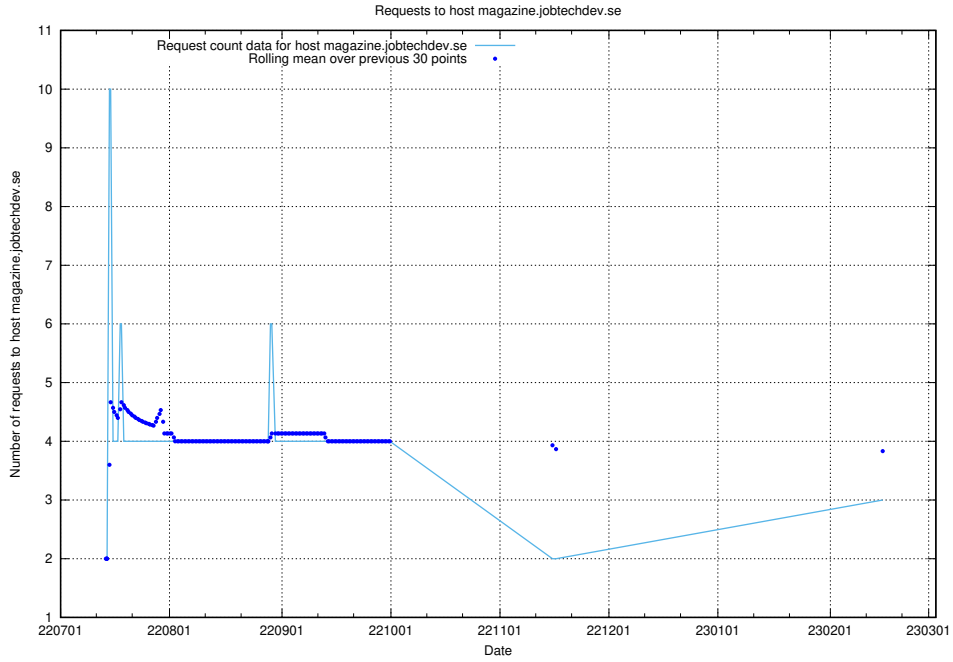

## 7.207 Usage of magazine.jobtechdev.se

Here, we count the number of requests to host magazine.jobtechdev.se.