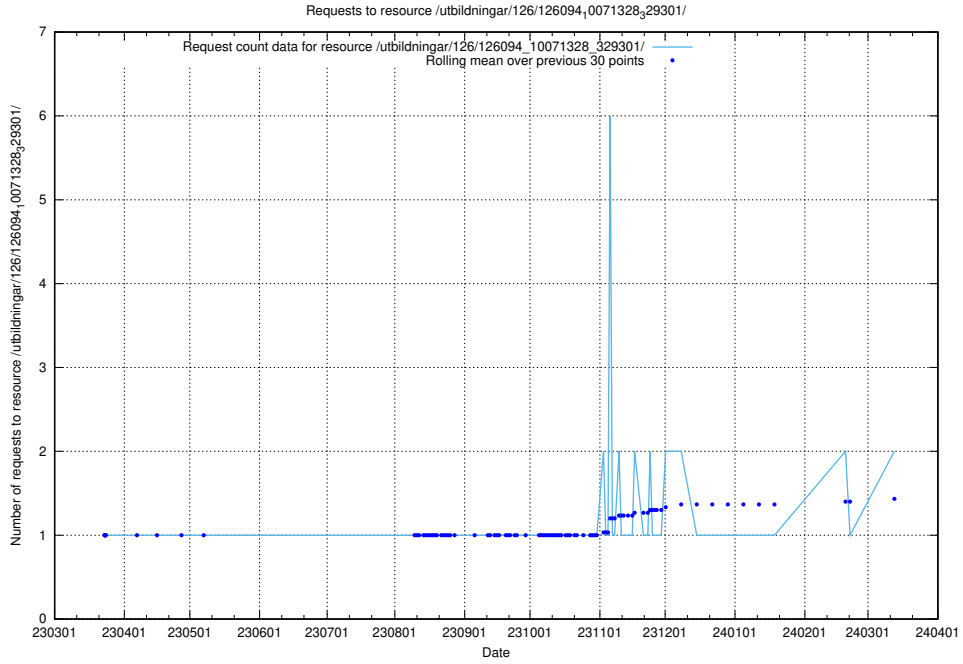

5.809 Usage of /utbildningar/126/126094_10071328_329301/

Here, we count the number of requests to resource /utbildningar/126/126094_10071328_329301/.