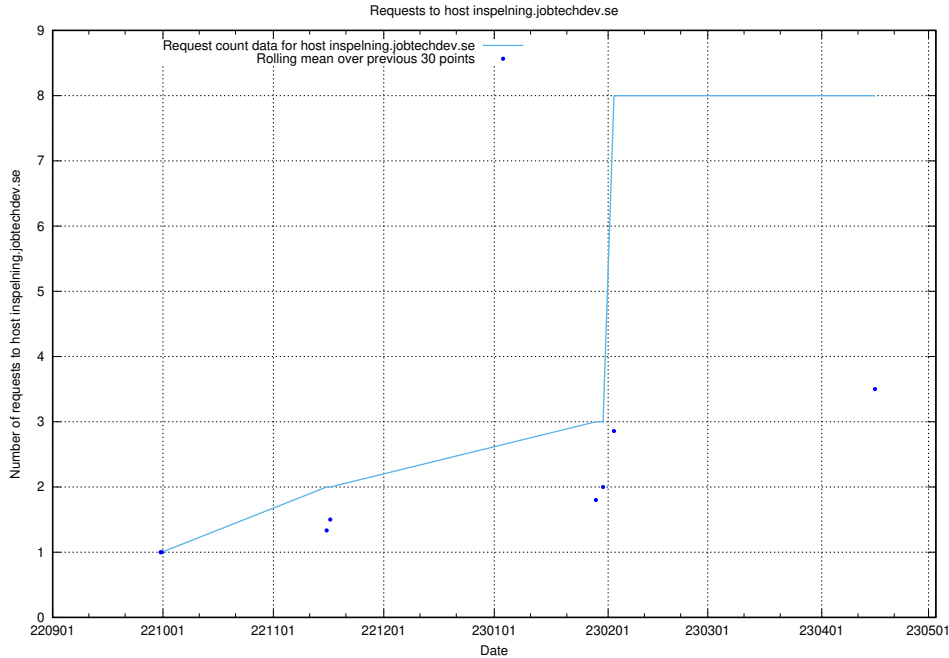

7.68 Usage of inspelning.jobtechdev.se

Here, we count the number of requests to host inspelning.jobtechdev.se.