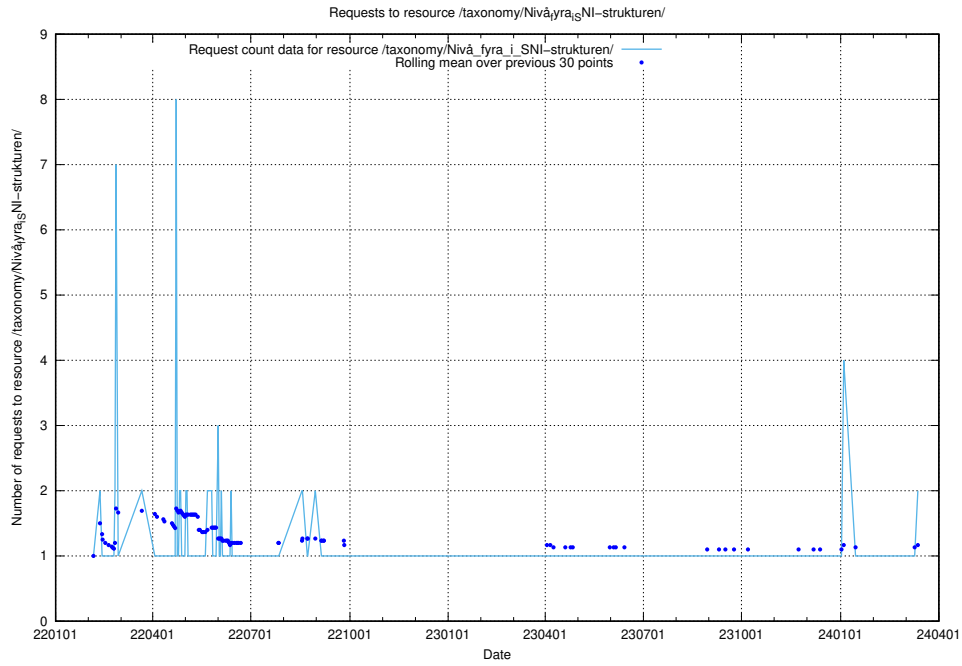

5.421 Usage of /taxonomy/Nivå_fyra_i_SNI-strukturen/

Here, we count the number of requests to resource /taxonomy/Nivå_fyra_i_SNI-strukturen/.