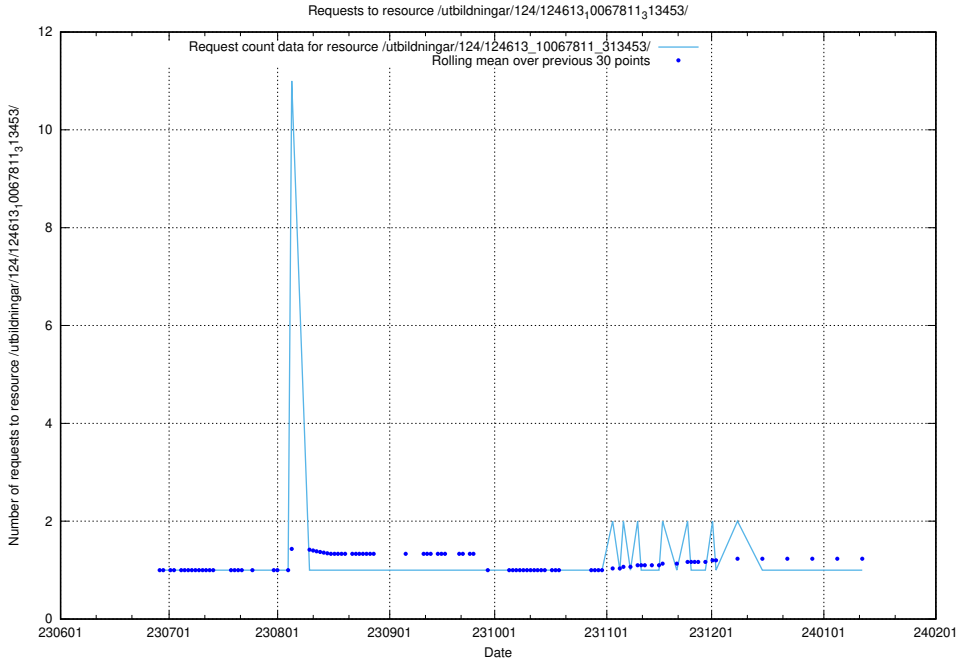

5.5107 Usage of /utbildningar/124/124613_10067811_313453/

Here, we count the number of requests to resource /utbildningar/124/124613_10067811_313453/.