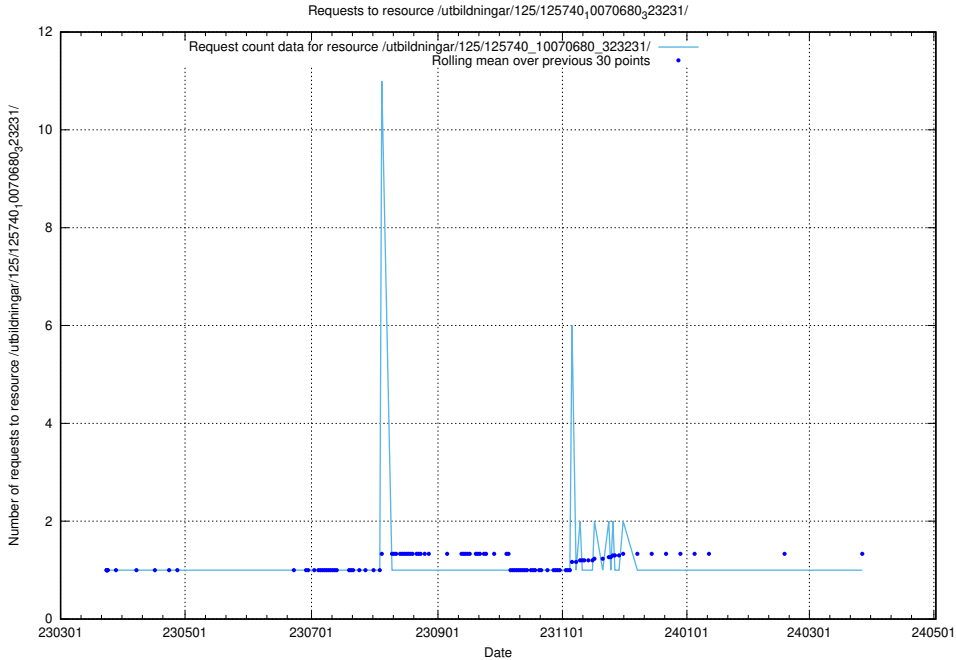

5.842 Usage of /utbildningar/125/125740_10070680_323231/

Here, we count the number of requests to resource /utbildningar/125/125740_10070680_323231/.