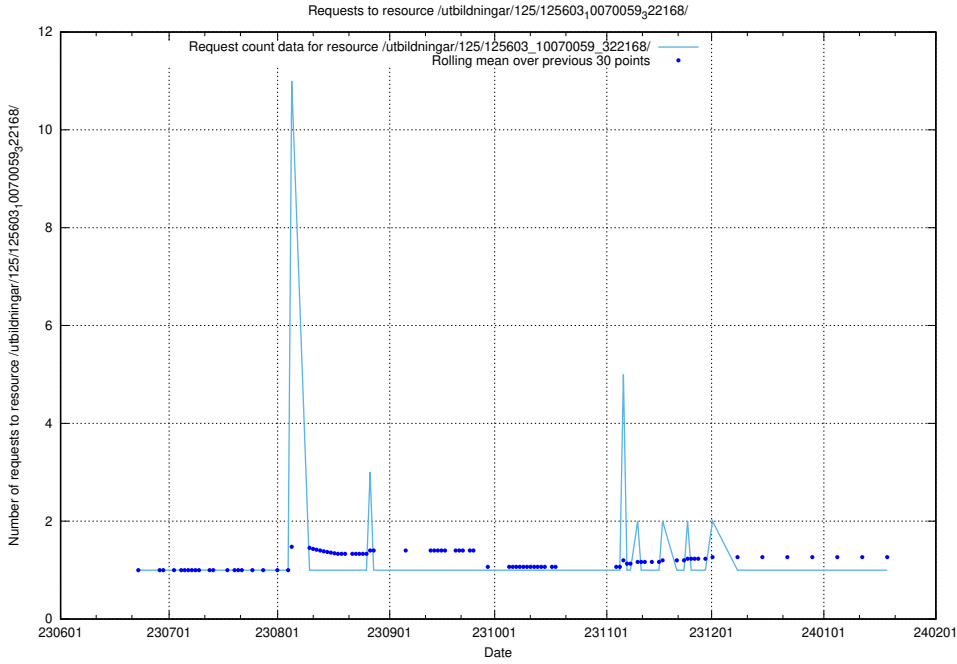

5.5337 Usage of /utbildningar/125/125603_10070059_322168/

Here, we count the number of requests to resource /utbildningar/125/125603_10070059_322168/.