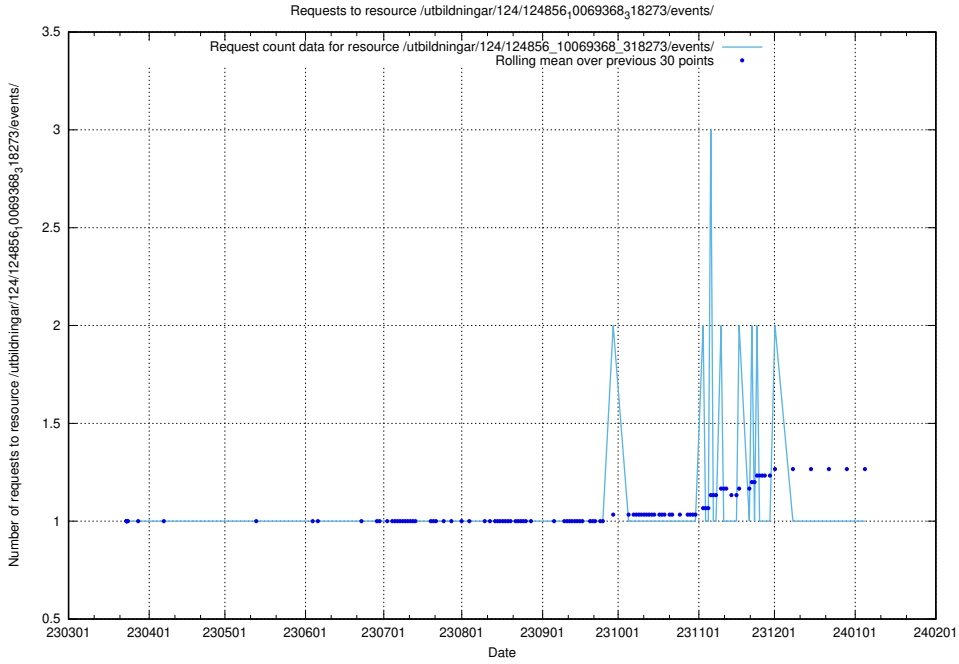

5.1042 Usage of /utbildningar/124/124856_10069368_318273/events/

Here, we count the number of requests to resource /utbildningar/124/124856_10069368_318273/events/