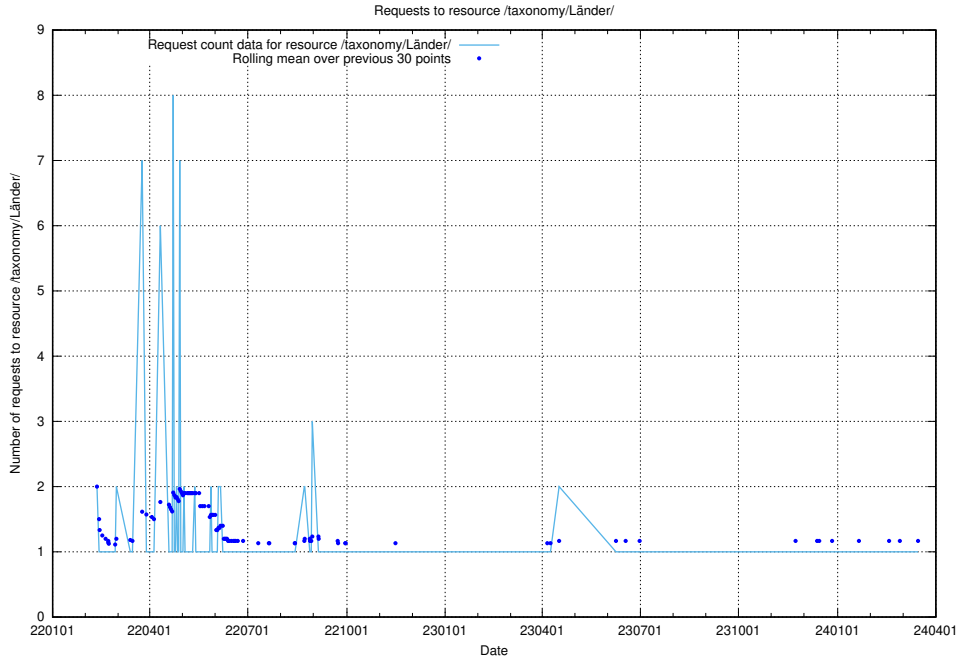

5.1225 Usage of /taxonomy/Länder/

Here, we count the number of requests to resource /taxonomy/Länder/.