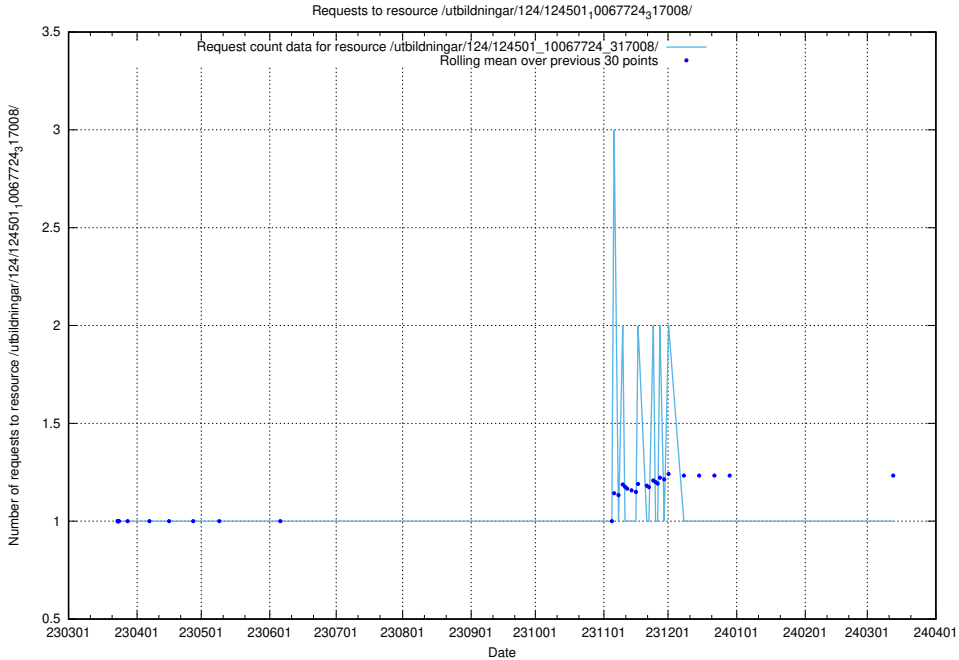

5.1882 Usage of /utbildningar/124/124501_10067724_317008/

Here, we count the number of requests to resource /utbildningar/124/124501_10067724_317008/.