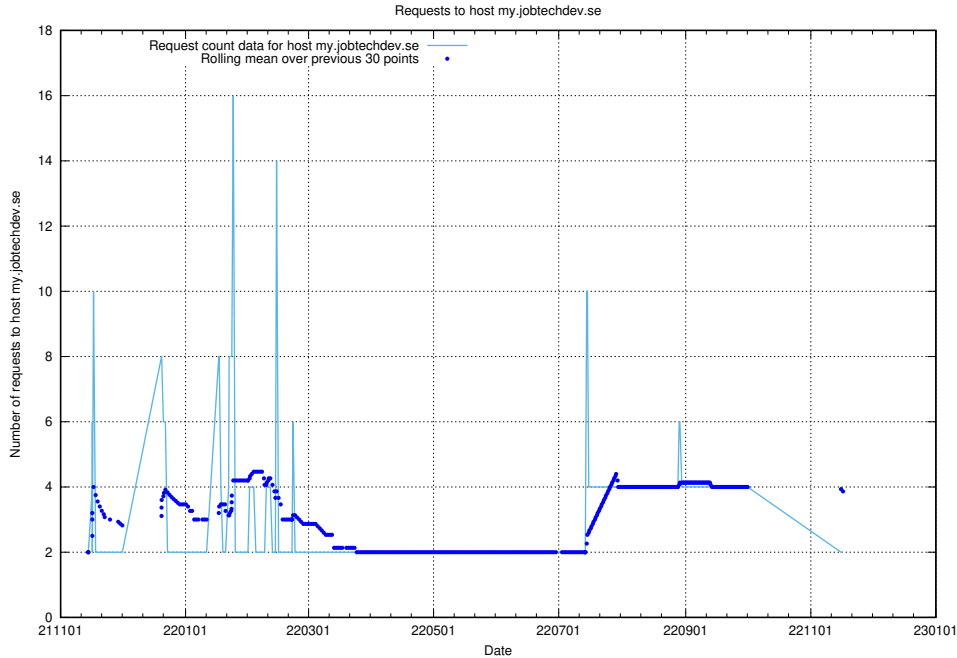

7.564 Usage of my.jobtechdev.se

Here, we count the number of requests to host my.jobtechdev.se.