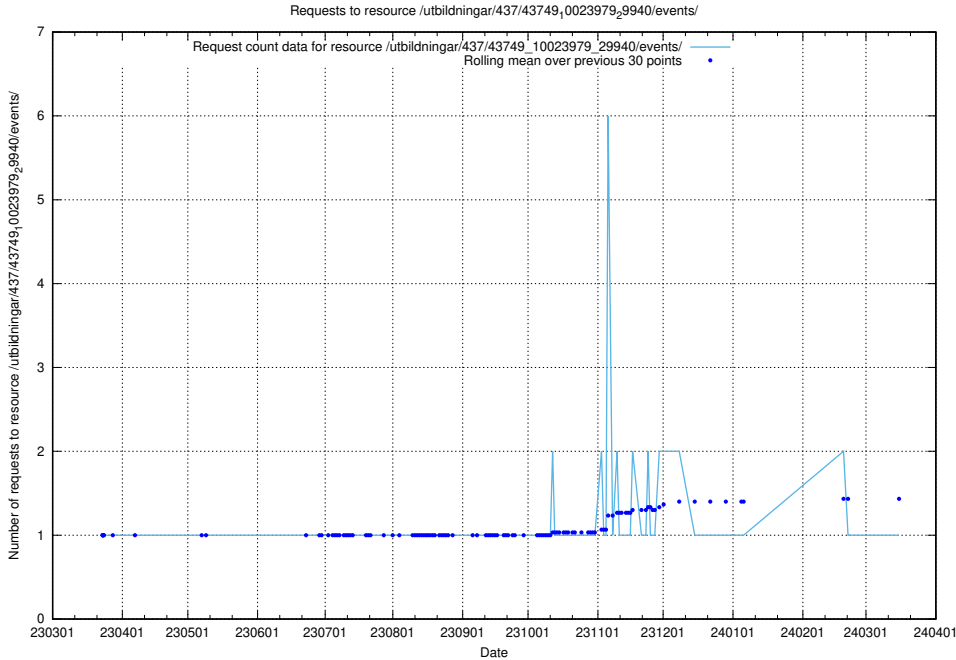

### 5.6022 Usage of /utbildningar/437/43749\_10023979\_29940/events/

Here, we count the number of requests to resource /utbildningar/437/43749\_10023979\_29940/events/.