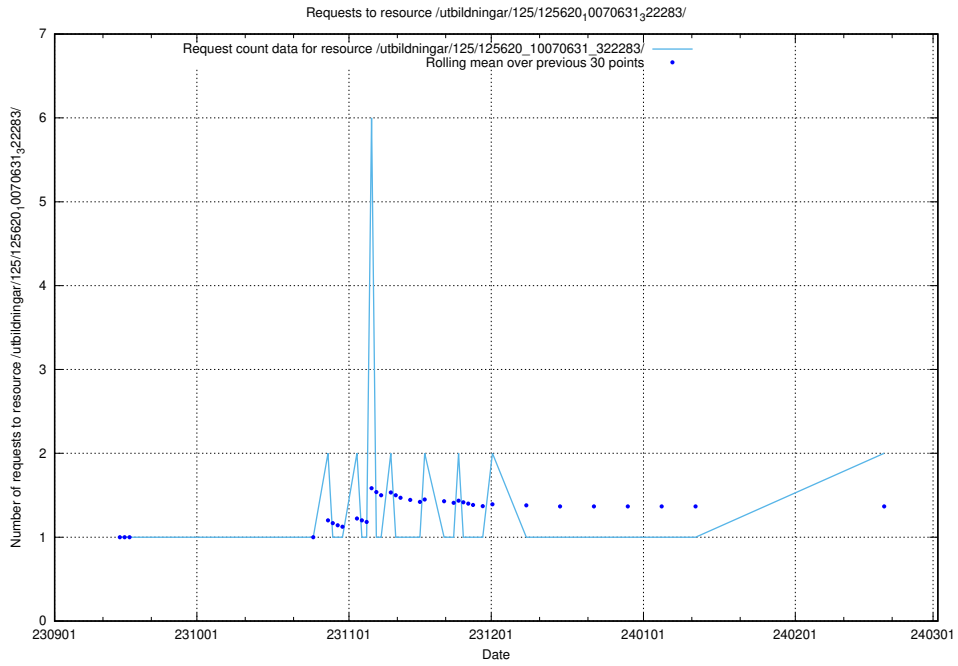

5.602 Usage of /utbildningar/125/125620_10070631_322283/

Here, we count the number of requests to resource /utbildningar/125/125620_10070631_322283/.