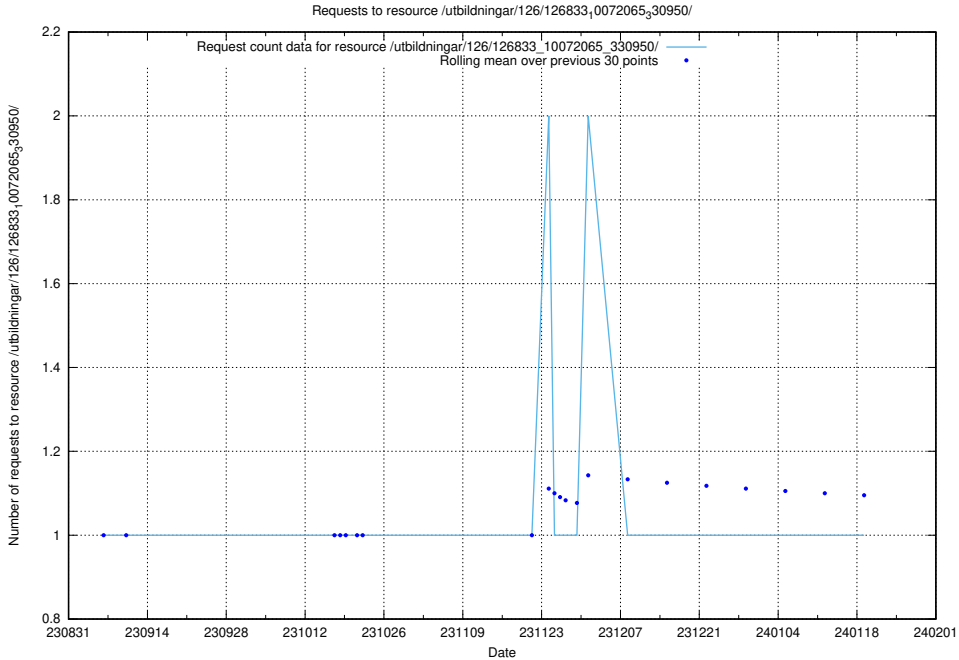

5.4283 Usage of /utbildningar/126/126833_10072065_330950/

Here, we count the number of requests to resource /utbildningar/126/126833_10072065_330950/.