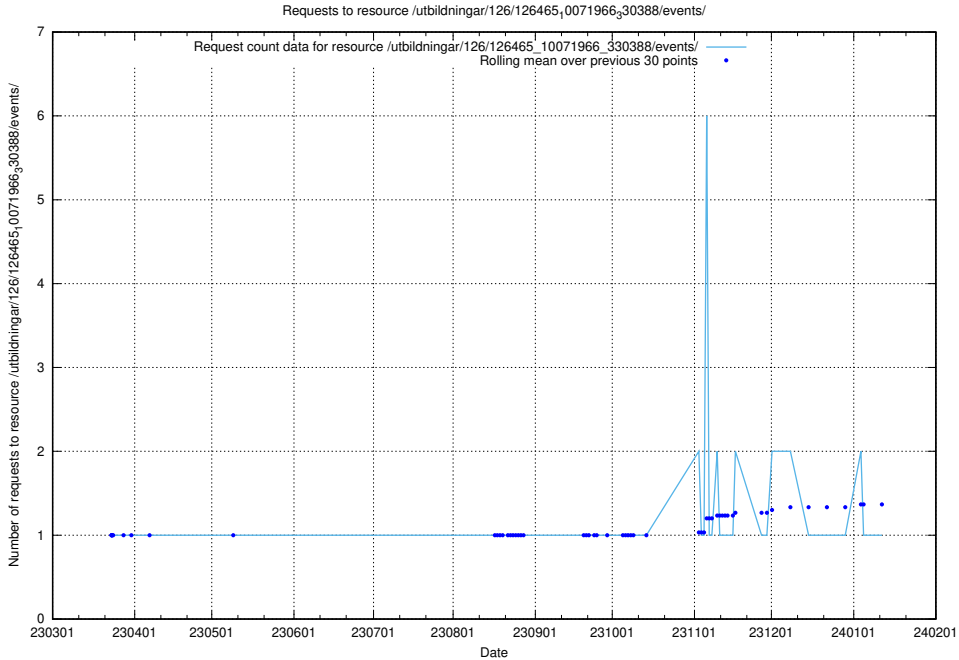

5.6056 Usage of /utbildningar/126/126465_10071966_330388/events/

Here, we count the number of requests to resource /utbildningar/126/126465_10071966_330388/events/