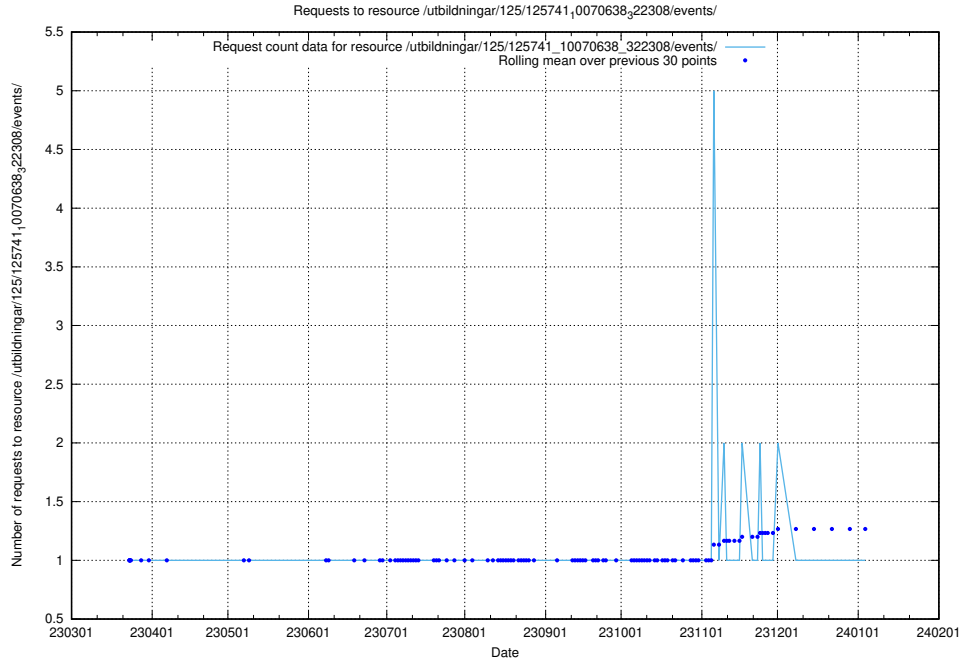

5.6148 Usage of /utbildningar/125/125741_10070638_322308/events/

Here, we count the number of requests to resource /utbildningar/125/125741_10070638_322308/events/