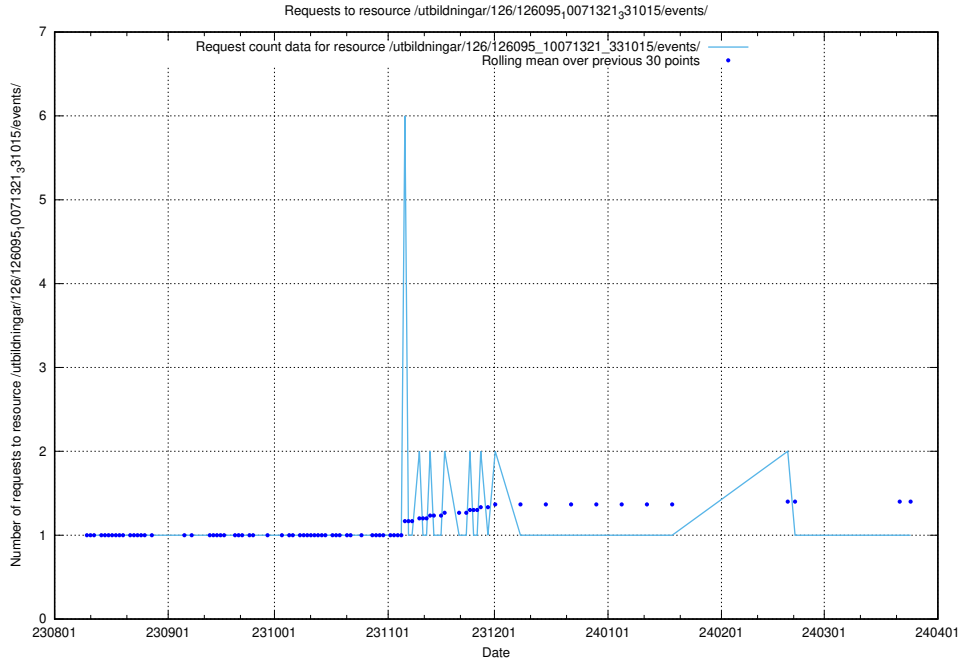

5.4453 Usage of /utbildningar/126/126095_10071321_331015/events/

Here, we count the number of requests to resource /utbildningar/126/126095_10071321_331015/events/