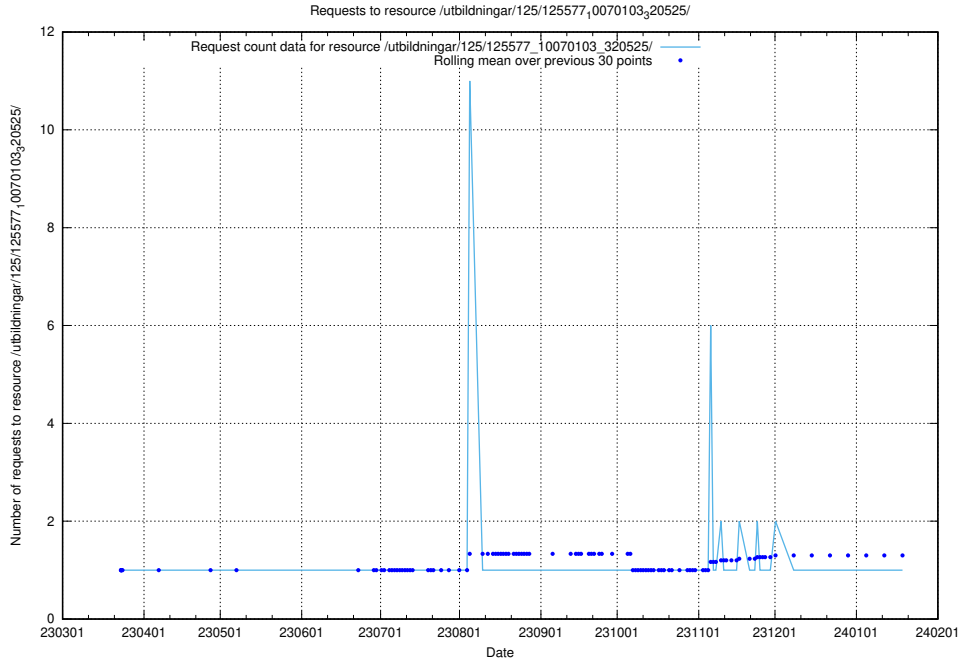

5.955 Usage of /utbildningar/125/125577_10070103_320525/

Here, we count the number of requests to resource /utbildningar/125/125577_10070103_320525/.