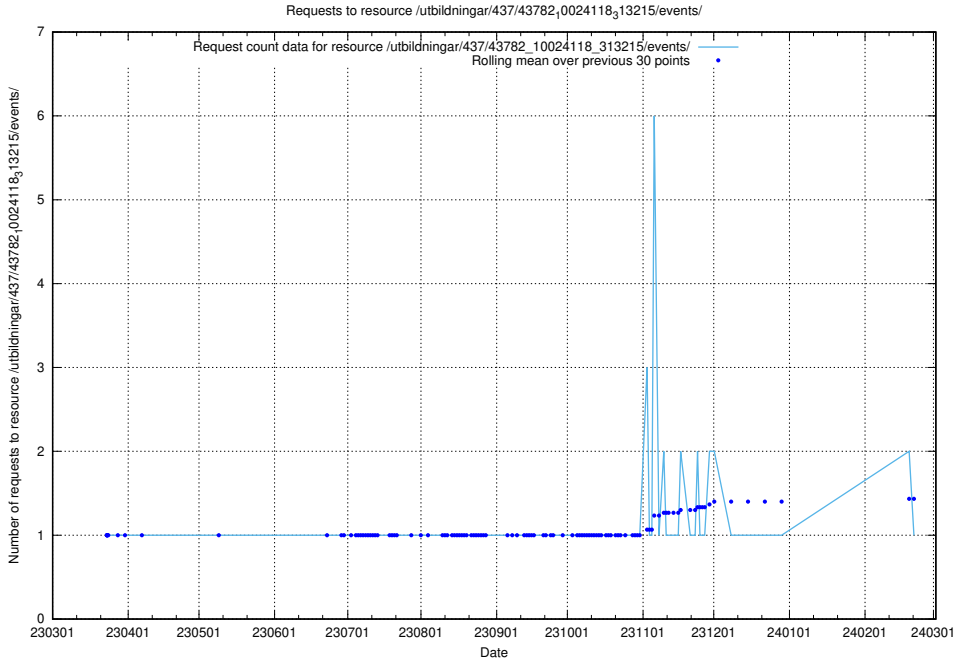

5.6007 Usage of /utbildningar/437/43782_10024118_313215/events/

Here, we count the number of requests to resource /utbildningar/437/43782_10024118_313215/events/.