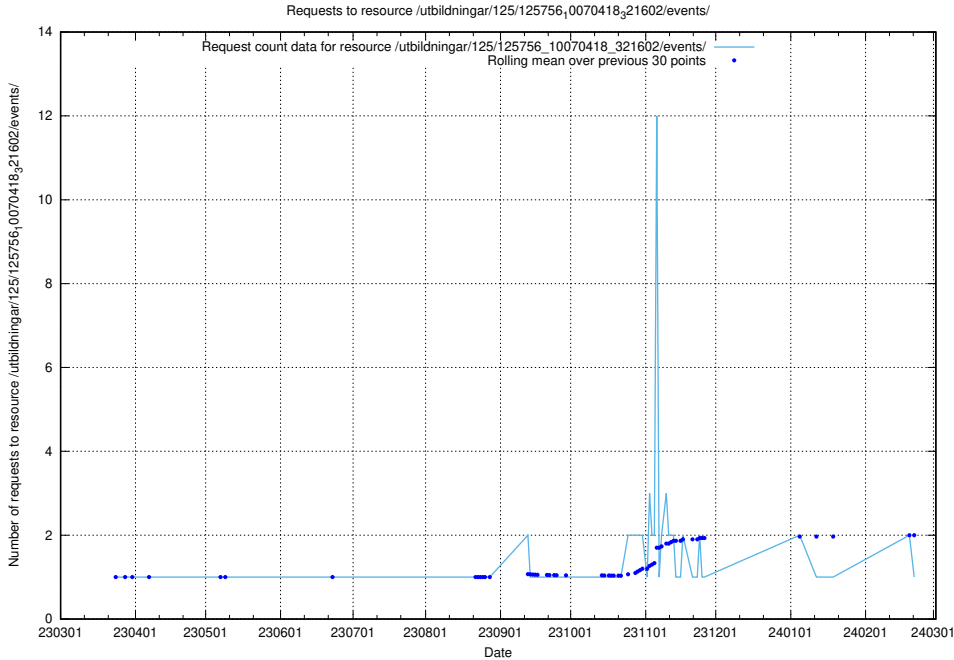

5.5875 Usage of /utbildningar/125/125756_10070418_321602/events/

Here, we count the number of requests to resource /utbildningar/125/125756_10070418_321602/events/