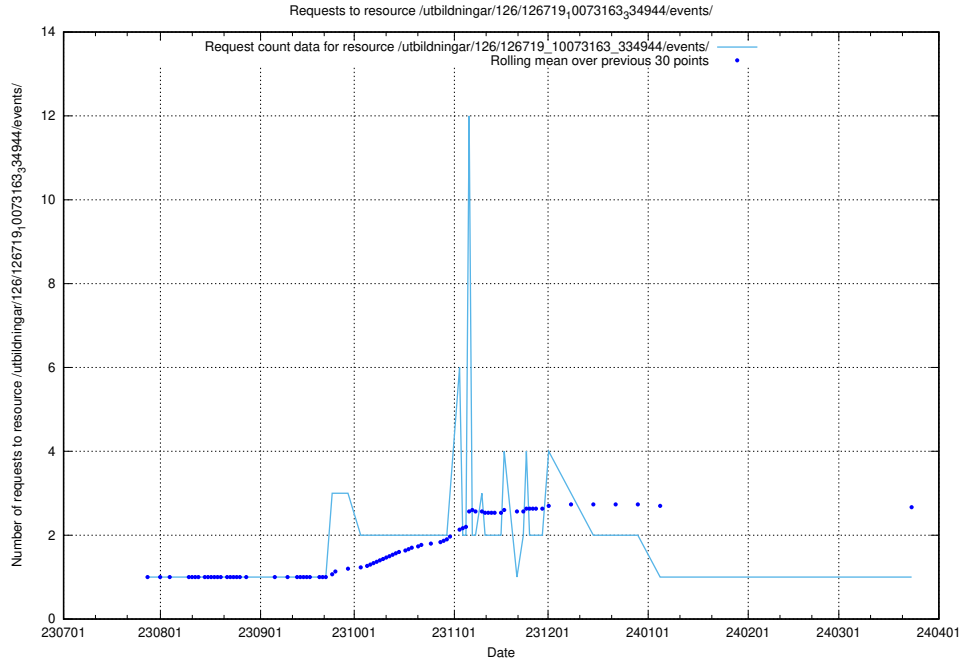

5.4530 Usage of /utbildningar/126/126719_10073163_334944/events/

Here, we count the number of requests to resource /utbildningar/126/126719_10073163_334944/events/