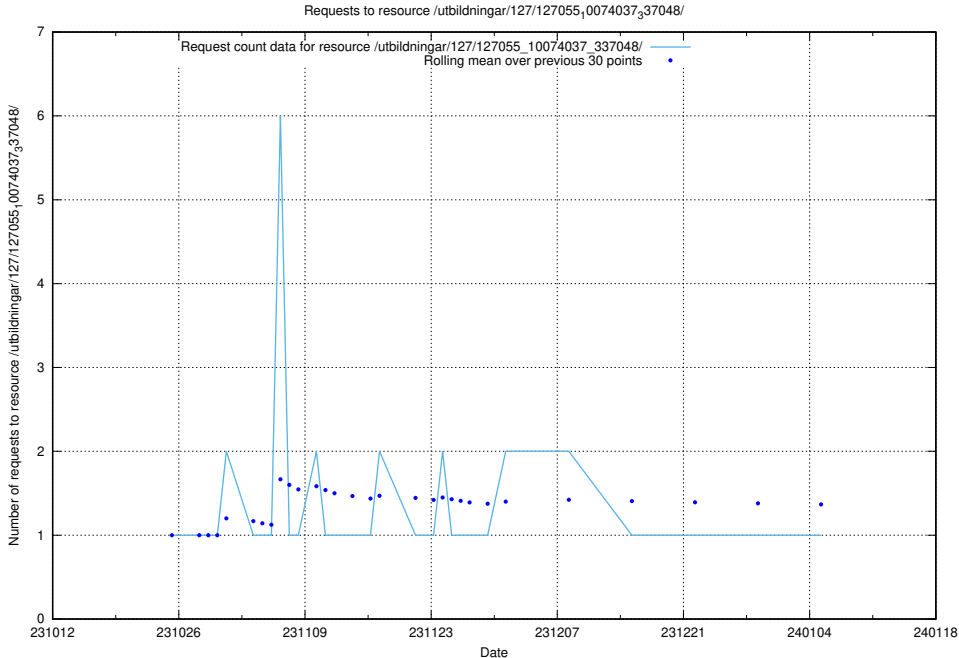

5.3822 Usage of /utbildningar/127/127055_10074037_337048/

Here, we count the number of requests to resource /utbildningar/127/127055_10074037_337048/.