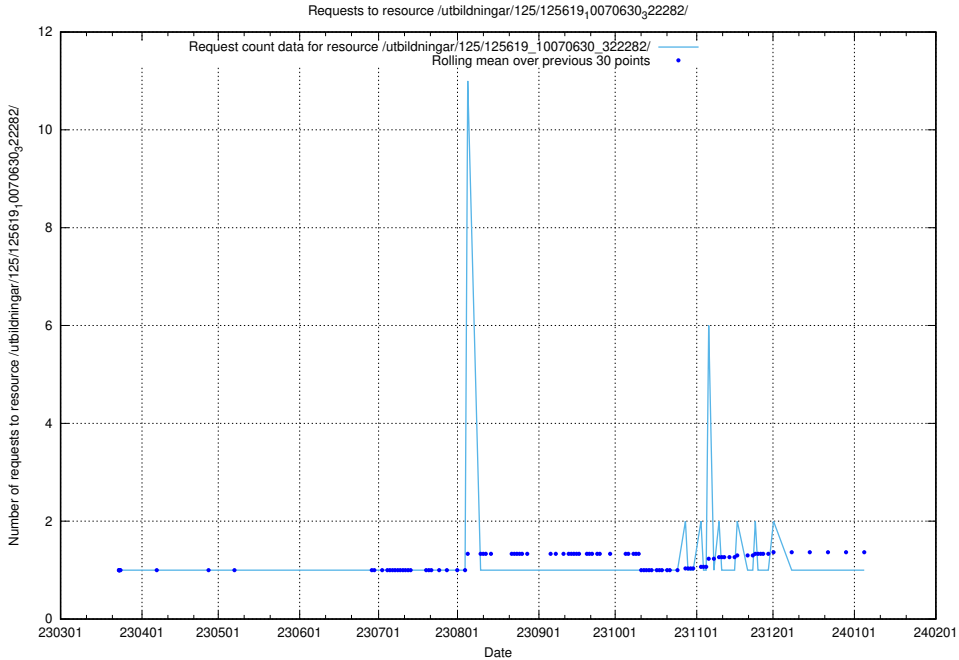

5.917 Usage of /utbildningar/125/125619_10070630_322282/

Here, we count the number of requests to resource /utbildningar/125/125619_10070630_322282/.