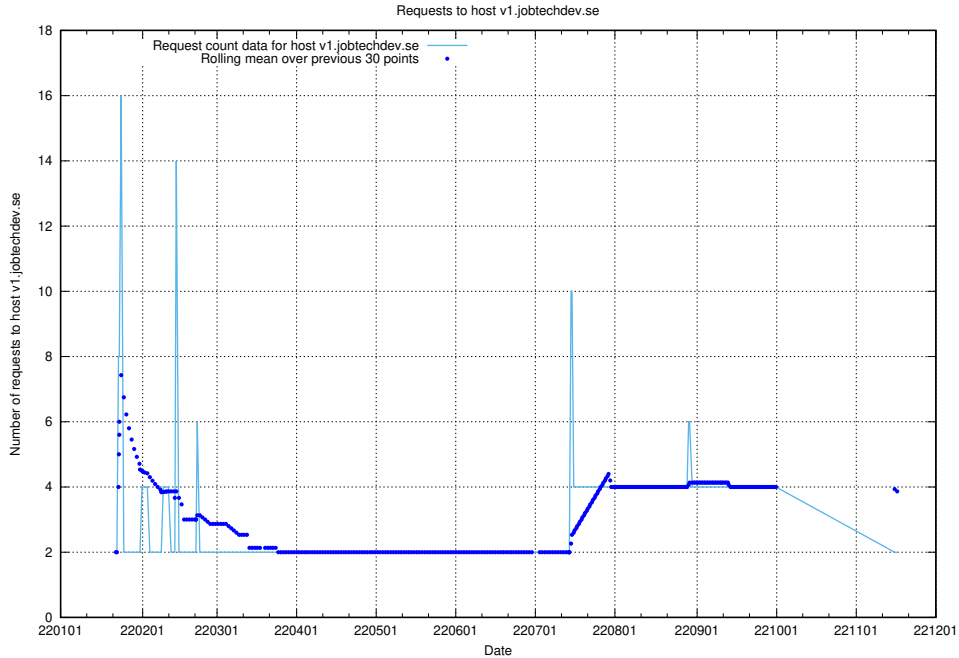

7.580 Usage of v1.jobtechdev.se

Here, we count the number of requests to host v1.jobtechdev.se.