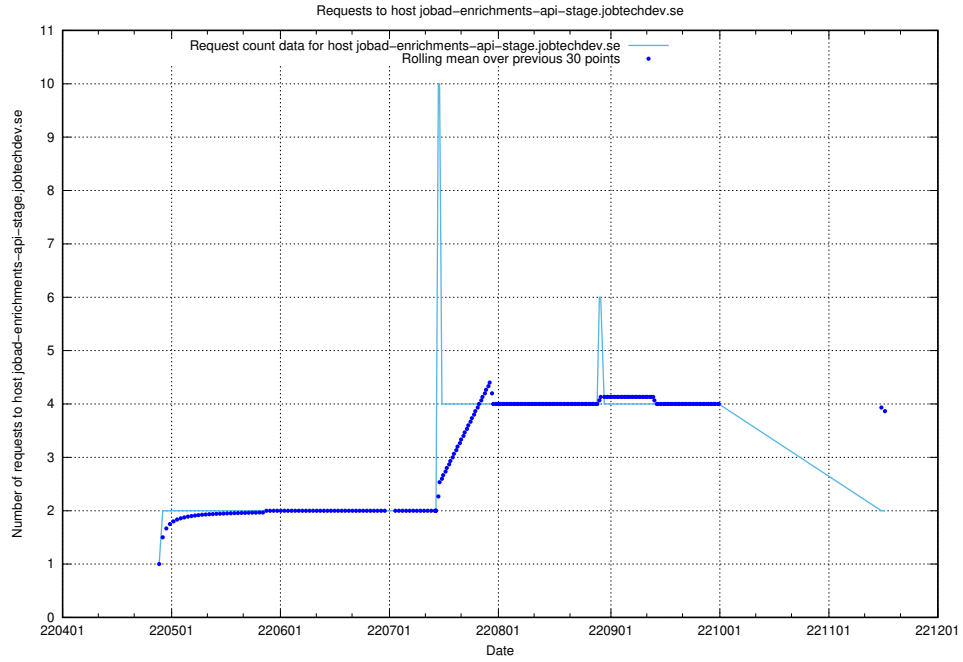

7.444 Usage of jobad-enrichments-api-stage.jobtechdev.se

Here, we count the number of requests to host jobad-enrichments-api-stage.jobtechdev.se.