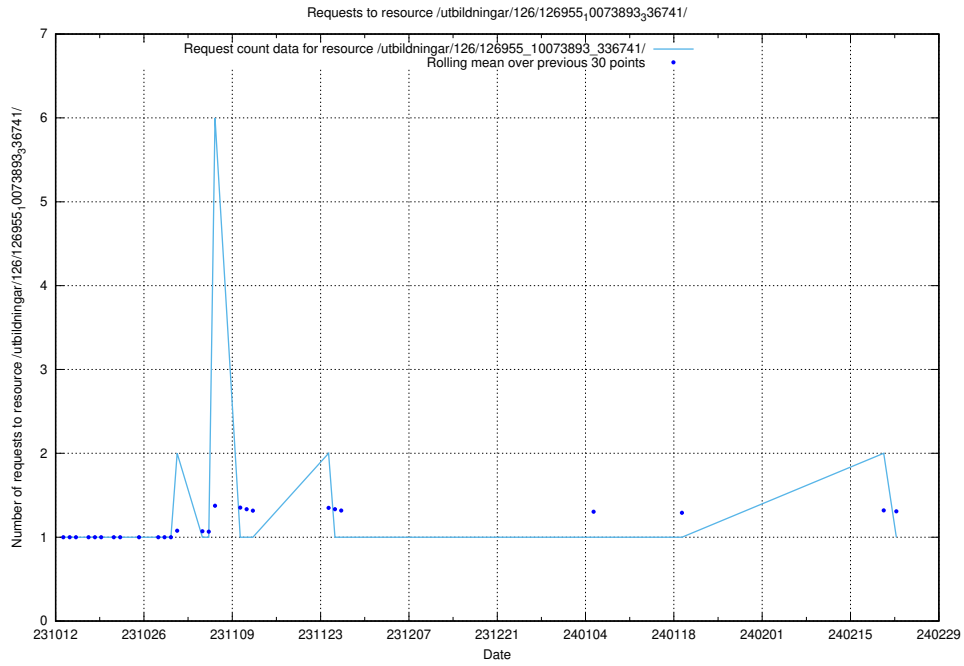

5.3962 Usage of /utbildningar/126/126955_10073893_336741/

Here, we count the number of requests to resource /utbildningar/126/126955_10073893_336741/.