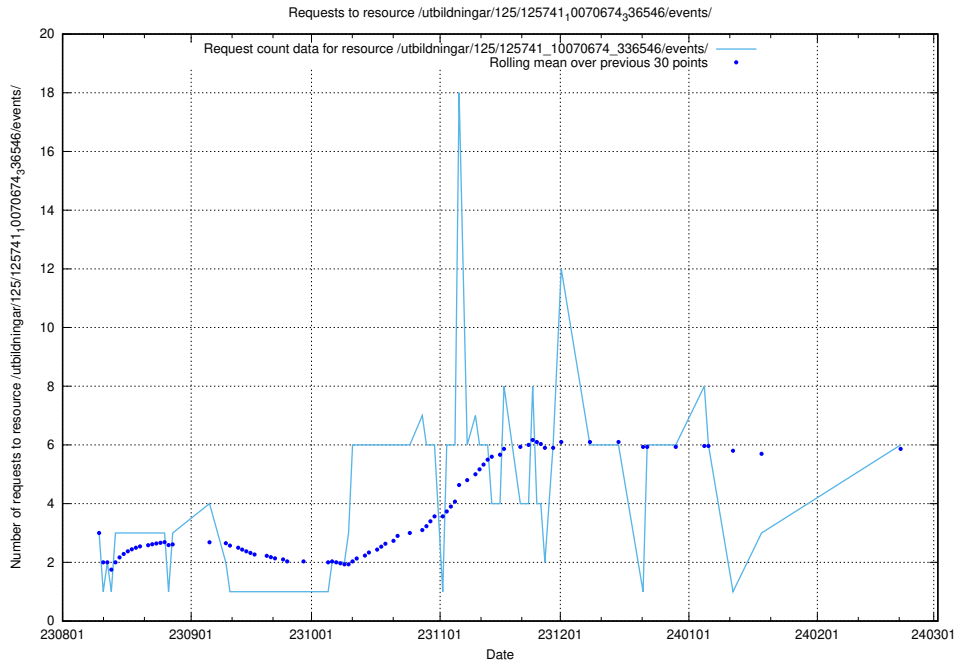

5.97 Usage of /utbildningar/125/125741_10070674_336546/events/

Here, we count the number of requests to resource /utbildningar/125/125741_10070674_336546/events/