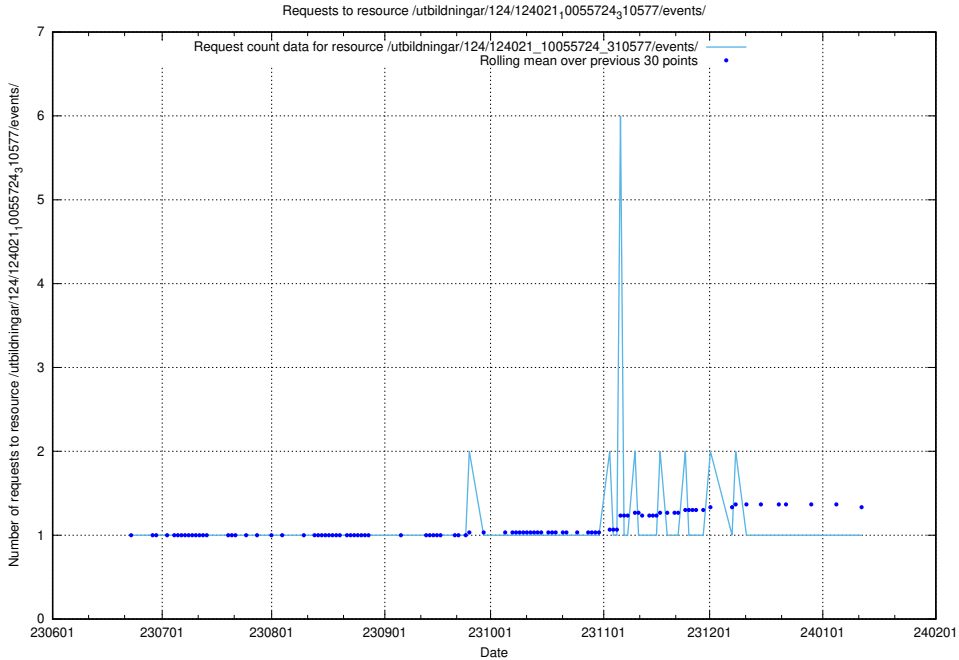

5.5453 Usage of /utbildningar/124/124021_10055724_310577/events/

Here, we count the number of requests to resource /utbildningar/124/124021_10055724_310577/events/