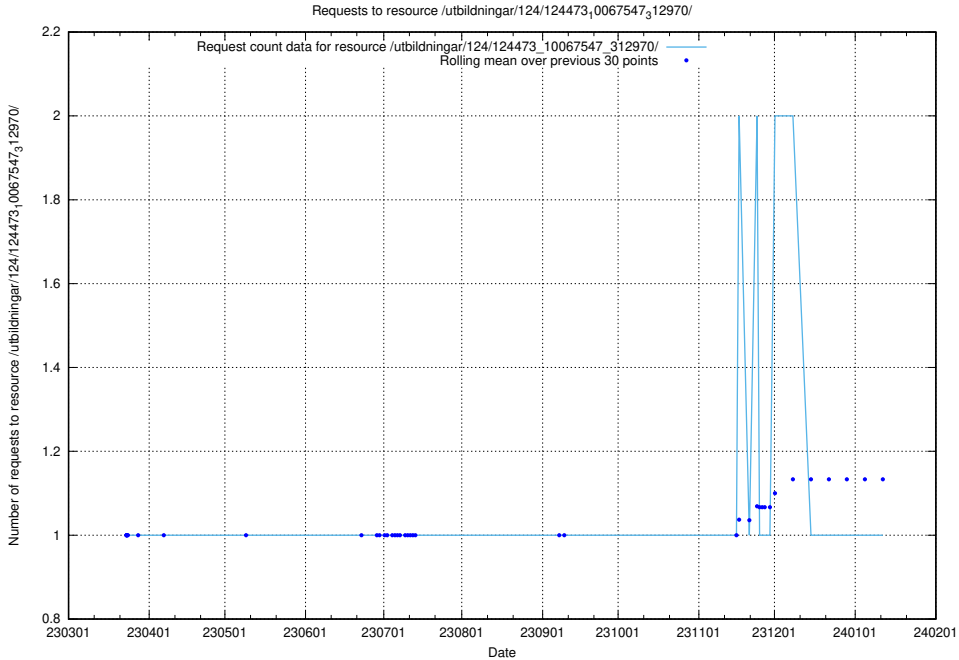

5.2564 Usage of /utbildningar/124/124473_10067547_312970/

Here, we count the number of requests to resource /utbildningar/124/124473_10067547_312970/.