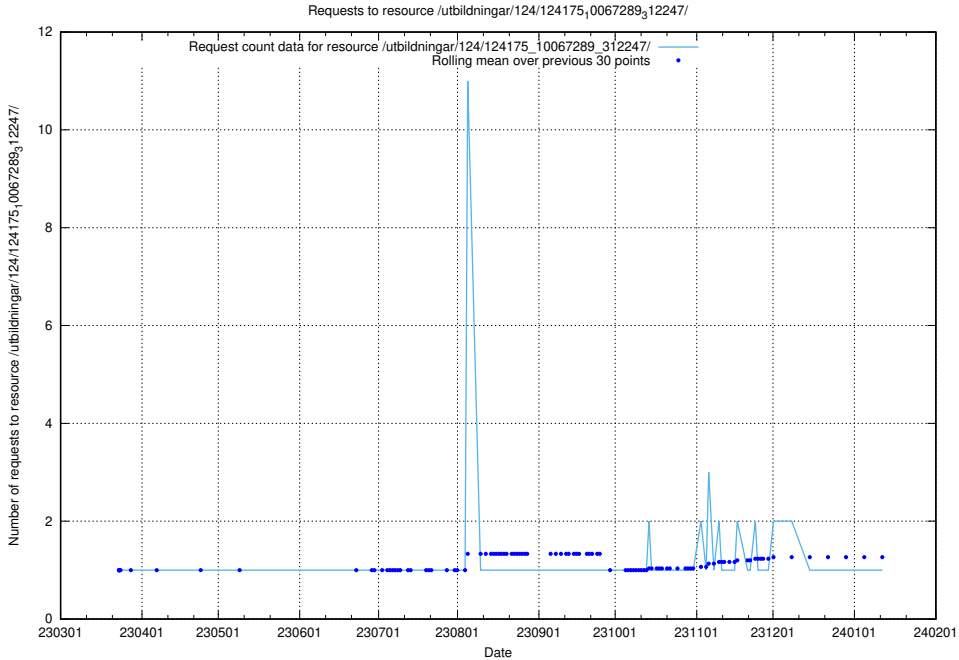

5.3647 Usage of /utbildningar/124/124175_10067289_312247/

Here, we count the number of requests to resource /utbildningar/124/124175_10067289_312247/.