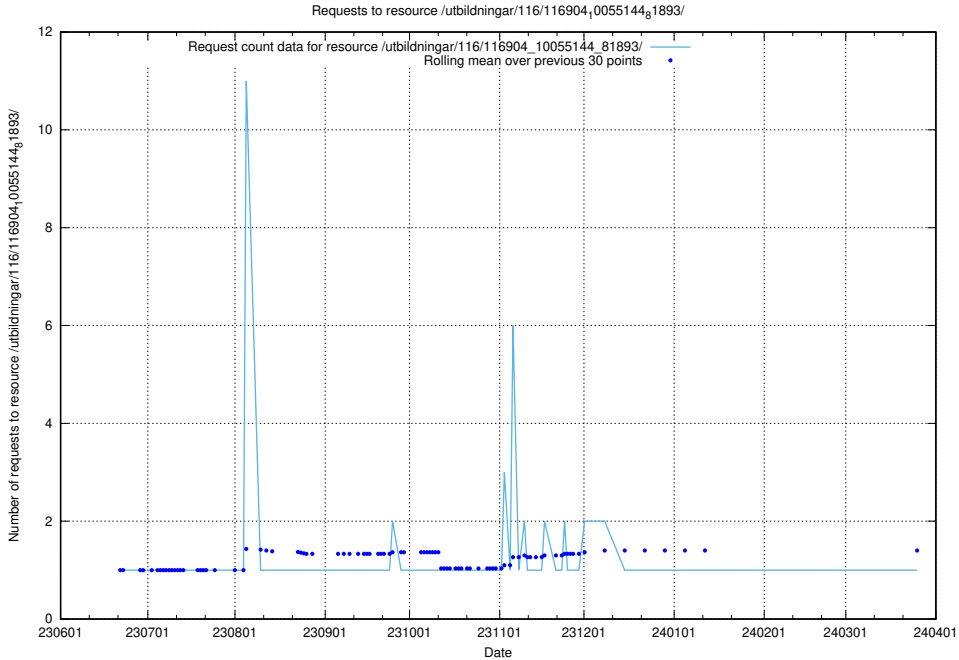

5.5473 Usage of /utbildningar/116/116904_10055144_81893/

Here, we count the number of requests to resource /utbildningar/116/116904_10055144_81893/.