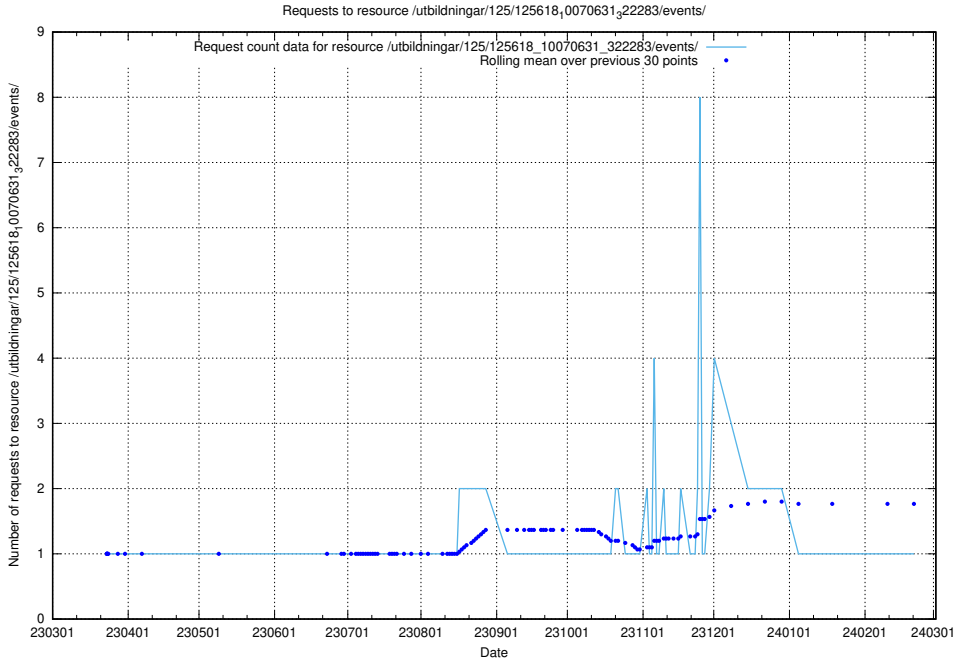

5.922 Usage of /utbildningar/125/125618_10070631_322283/events/

Here, we count the number of requests to resource /utbildningar/125/125618_10070631_322283/events/