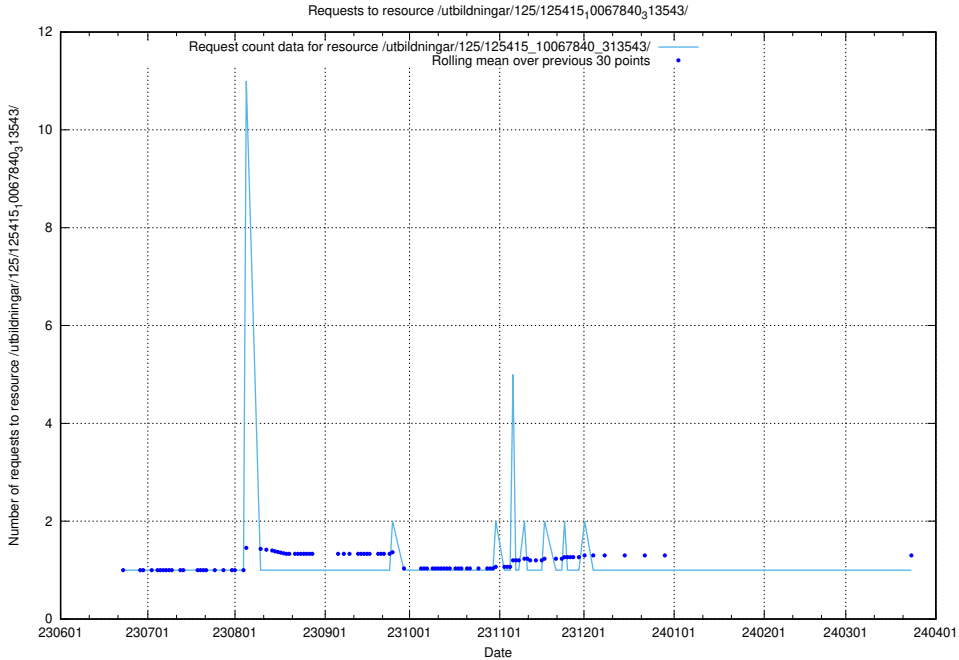

5.5340 Usage of /utbildningar/125/125415_10067840_313543/

Here, we count the number of requests to resource /utbildningar/125/125415_10067840_313543/.