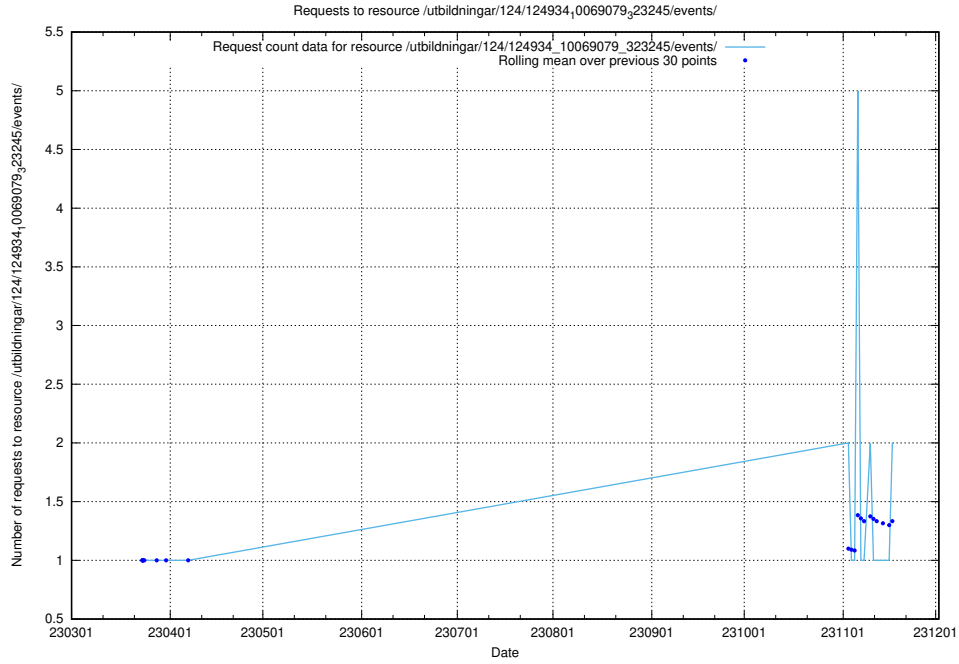

5.354 Usage of /utbildningar/124/124934_10069079_323245/events/

Here, we count the number of requests to resource /utbildningar/124/124934_10069079_323245/events/