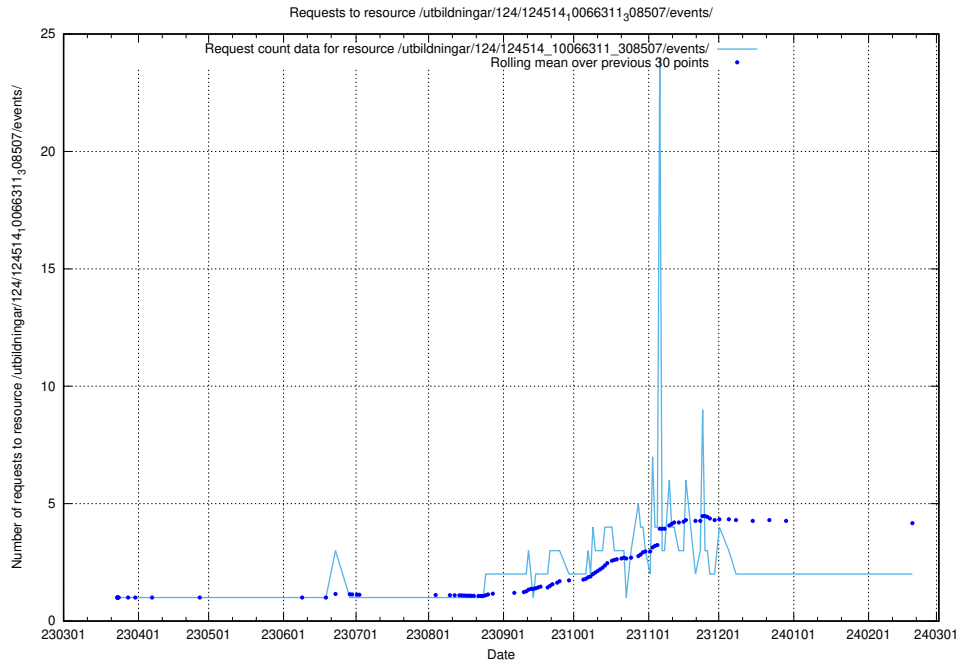

5.379 Usage of /utbildningar/124/124514_10066311_308507/events/

Here, we count the number of requests to resource /utbildningar/124/124514_10066311_308507/events/