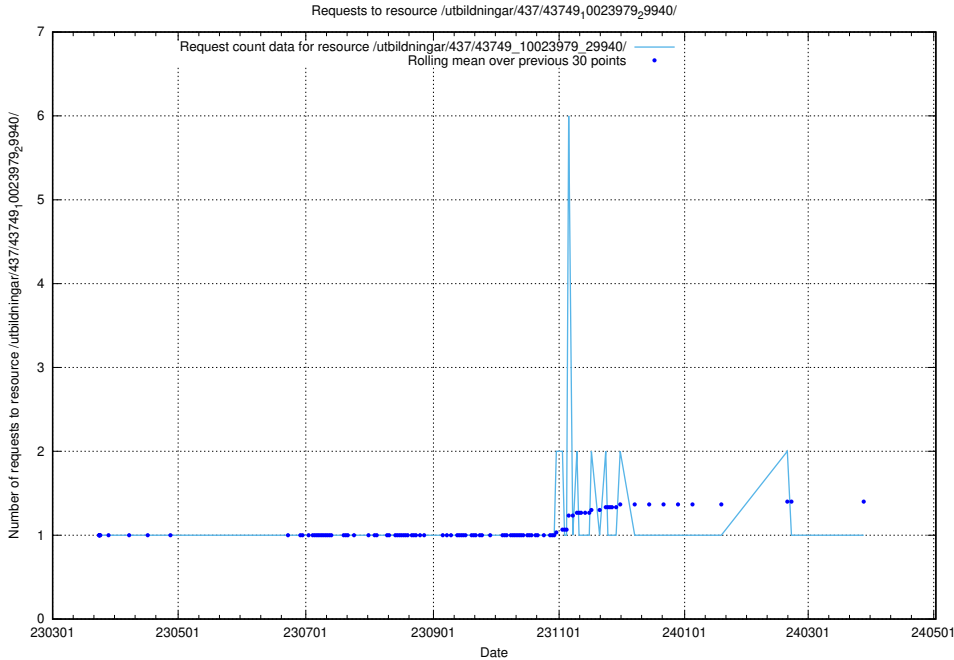

5.6024 Usage of /utbildningar/437/43749_10023979_29940/

Here, we count the number of requests to resource /utbildningar/437/43749_10023979_29940/.