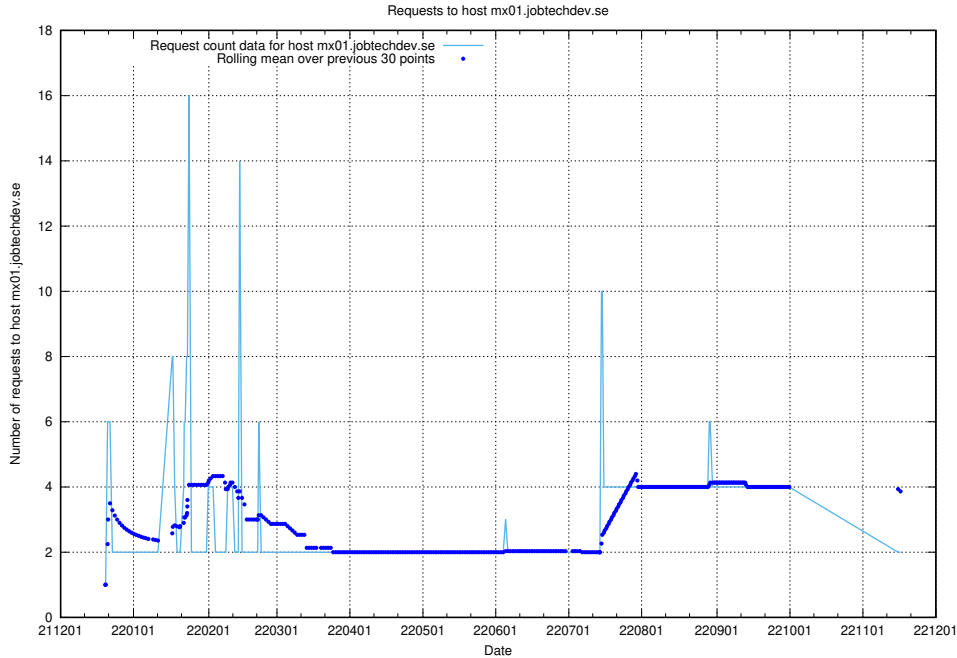

7.369 Usage of mx01.jobtechdev.se

Here, we count the number of requests to host mx01.jobtechdev.se.