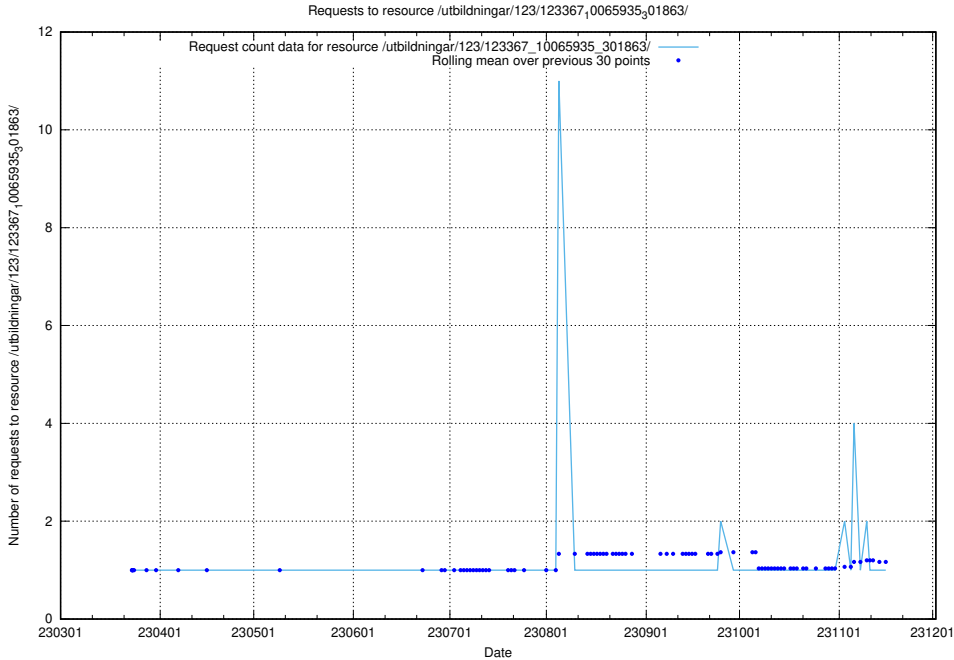

5.4231 Usage of /utbildningar/123/123367_10065935_301863/

Here, we count the number of requests to resource /utbildningar/123/123367_10065935_301863/.