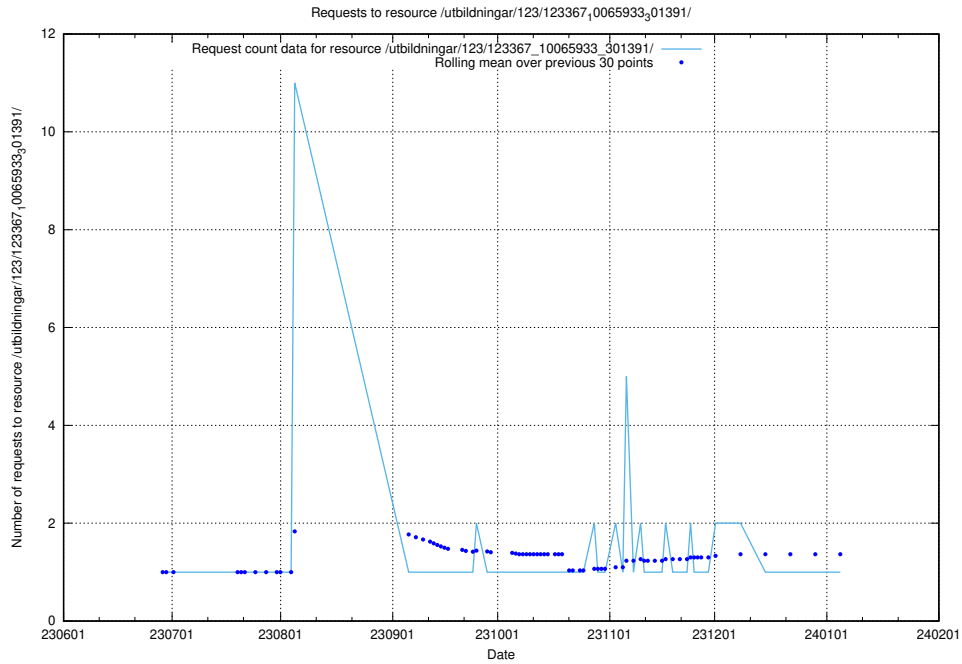

5.5148 Usage of /utbildningar/123/123367_10065933_301391/

Here, we count the number of requests to resource /utbildningar/123/123367_10065933_301391/.