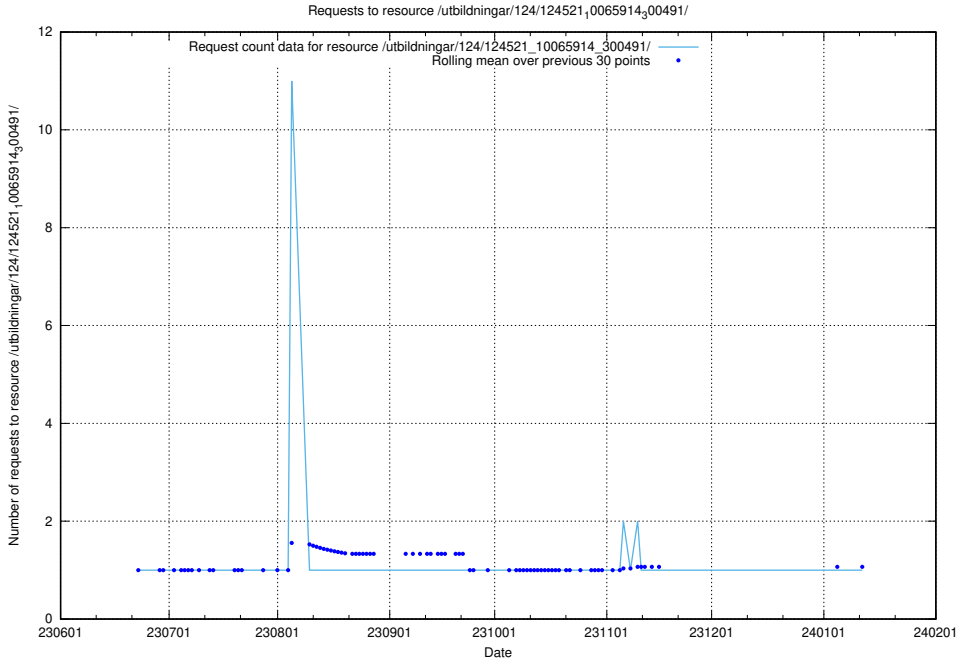

5.5369 Usage of /utbildningar/124/124521_10065914_300491/

Here, we count the number of requests to resource /utbildningar/124/124521_10065914_300491/.