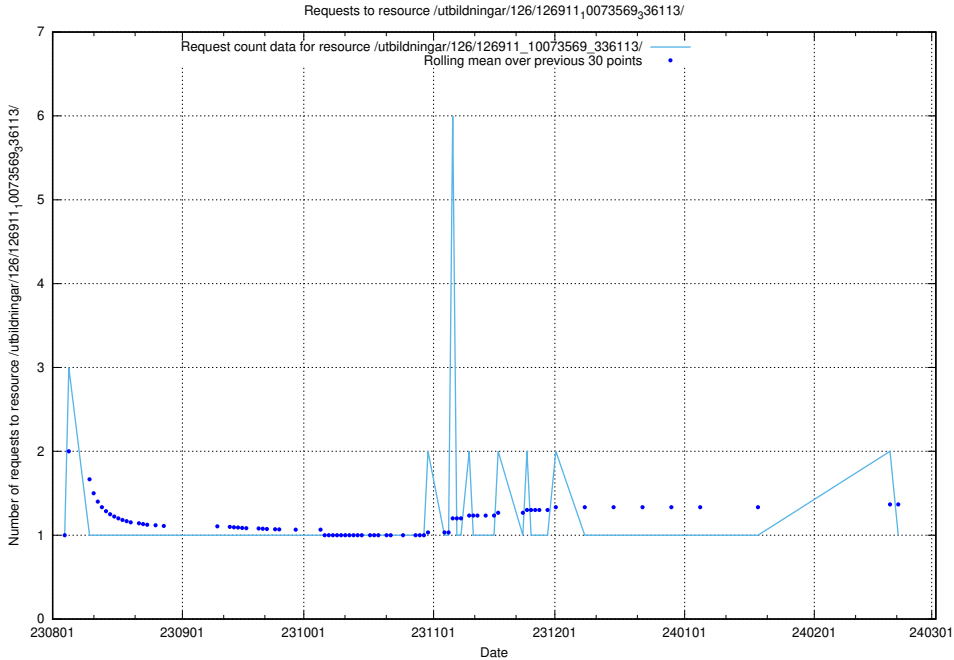

5.4491 Usage of /utbildningar/126/126911_10073569_336113/

Here, we count the number of requests to resource /utbildningar/126/126911_10073569_336113/.