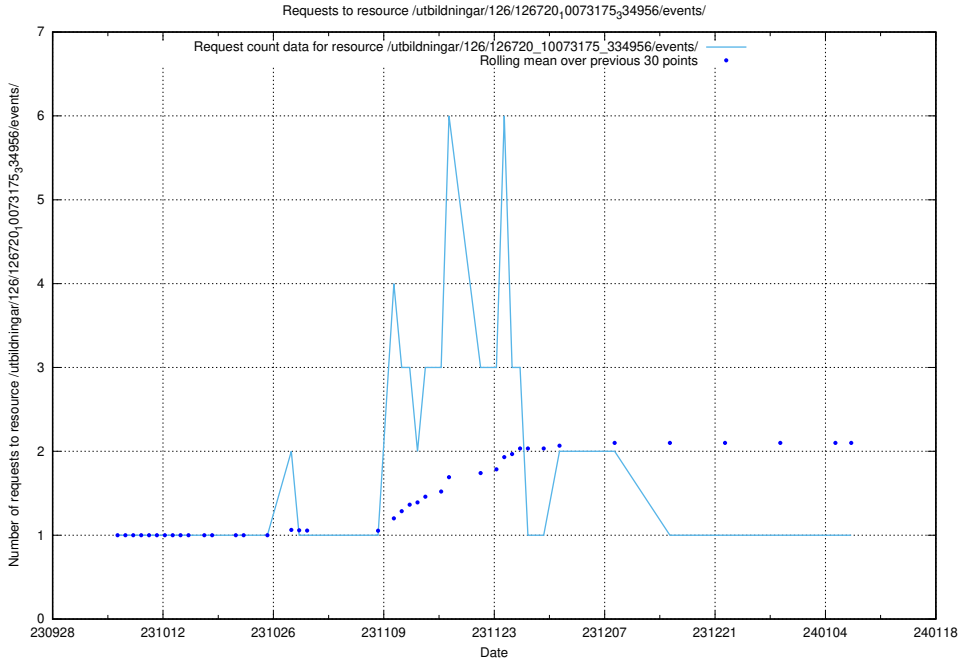

5.4011 Usage of /utbildningar/126/126720_10073175_334956/events/

Here, we count the number of requests to resource /utbildningar/126/126720_10073175_334956/events/