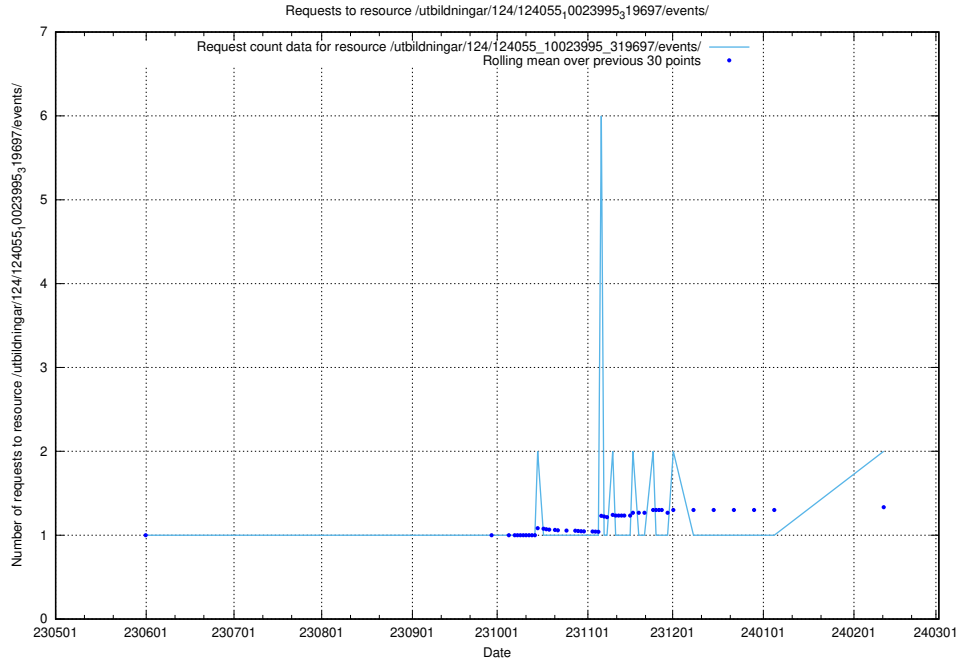

5.756 Usage of /utbildningar/124/124055_10023995_319697/events/

Here, we count the number of requests to resource /utbildningar/124/124055_10023995_319697/events/