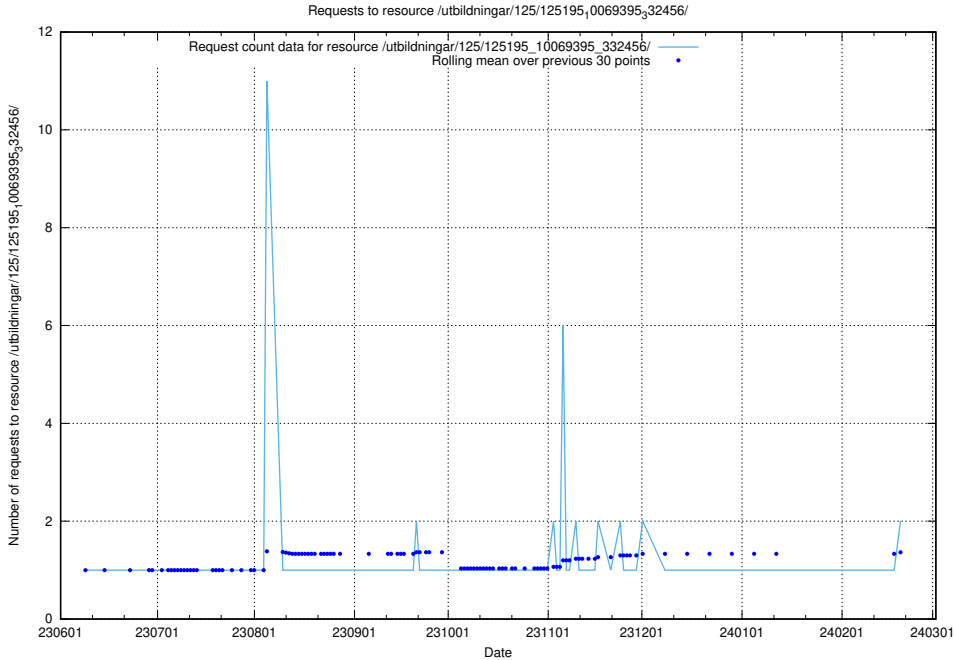

5.751 Usage of /utbildningar/125/125195_10069395_332456/

Here, we count the number of requests to resource /utbildningar/125/125195_10069395_332456/.