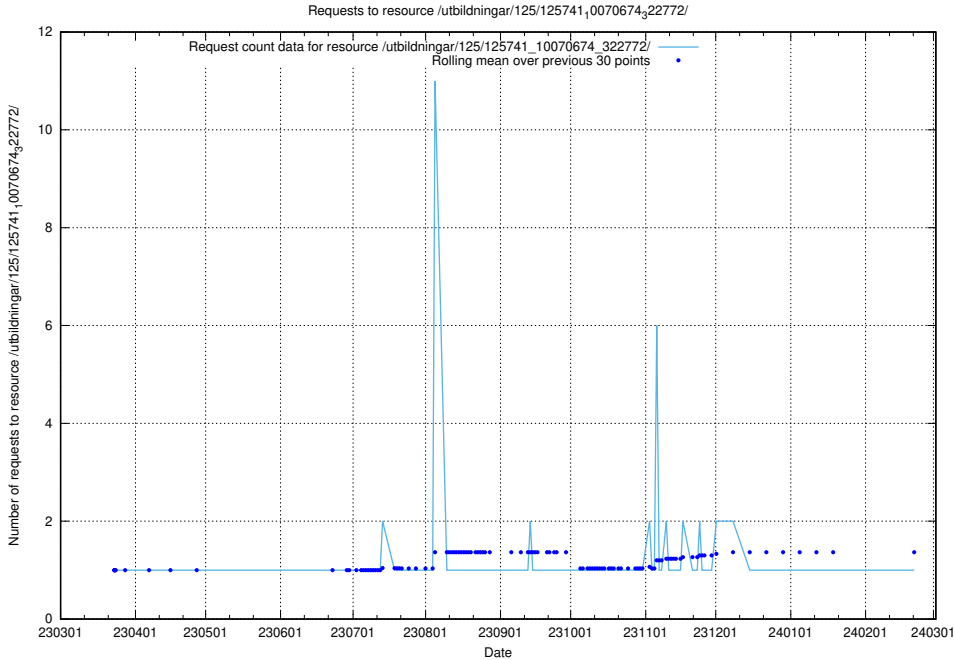

5.6138 Usage of /utbildningar/125/125741_10070674_322772/

Here, we count the number of requests to resource /utbildningar/125/125741_10070674_322772/.