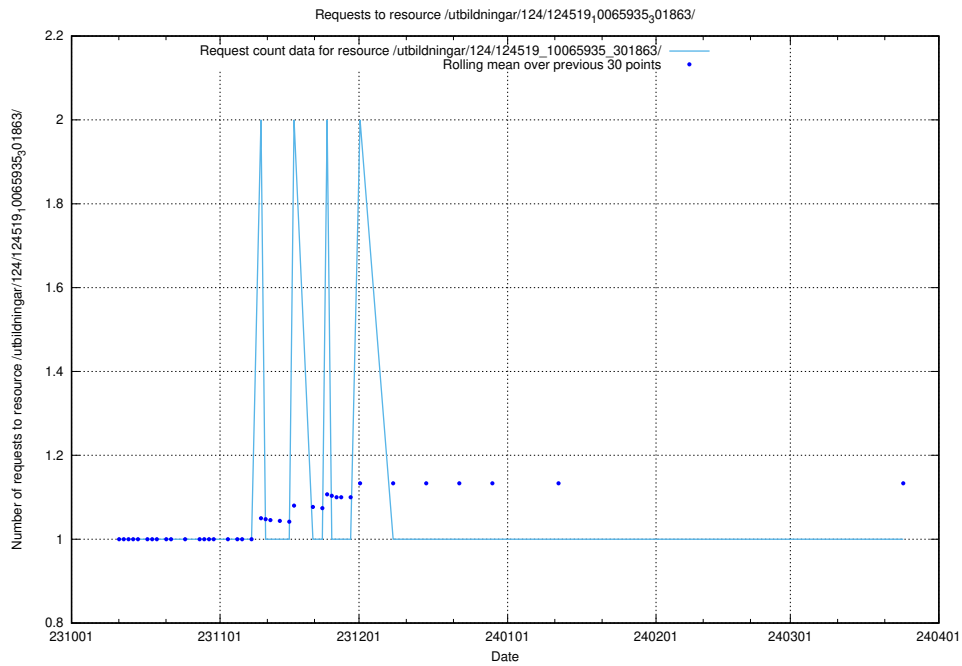

5.3989 Usage of /utbildningar/124/124519_10065935_301863/

Here, we count the number of requests to resource /utbildningar/124/124519_10065935_301863/.