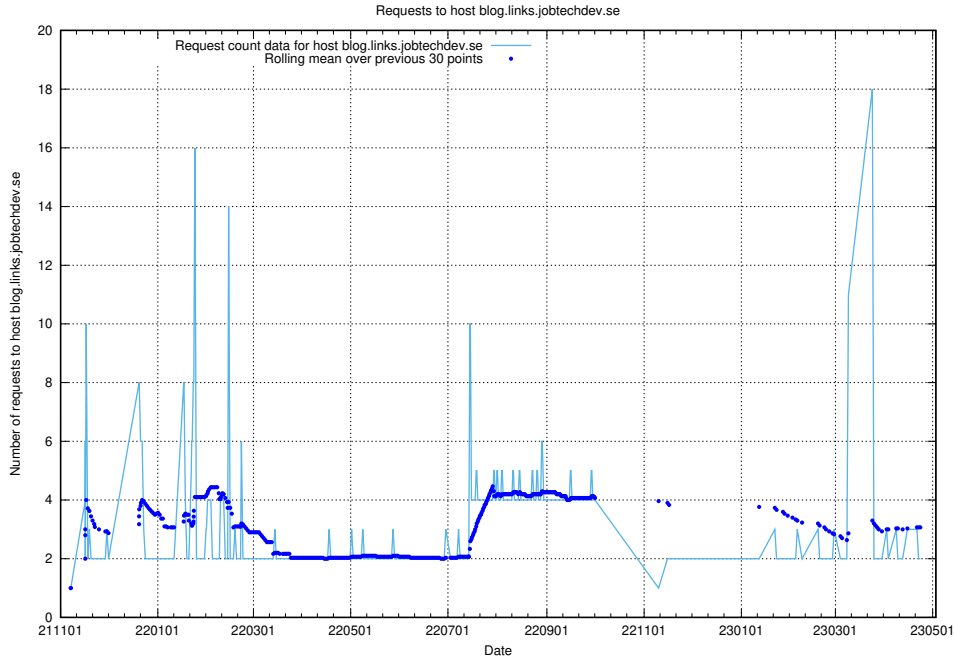

7.429 Usage of `blog.links.jobtechdev.se`

Here, we count the number of requests to host `blog.links.jobtechdev.se`.