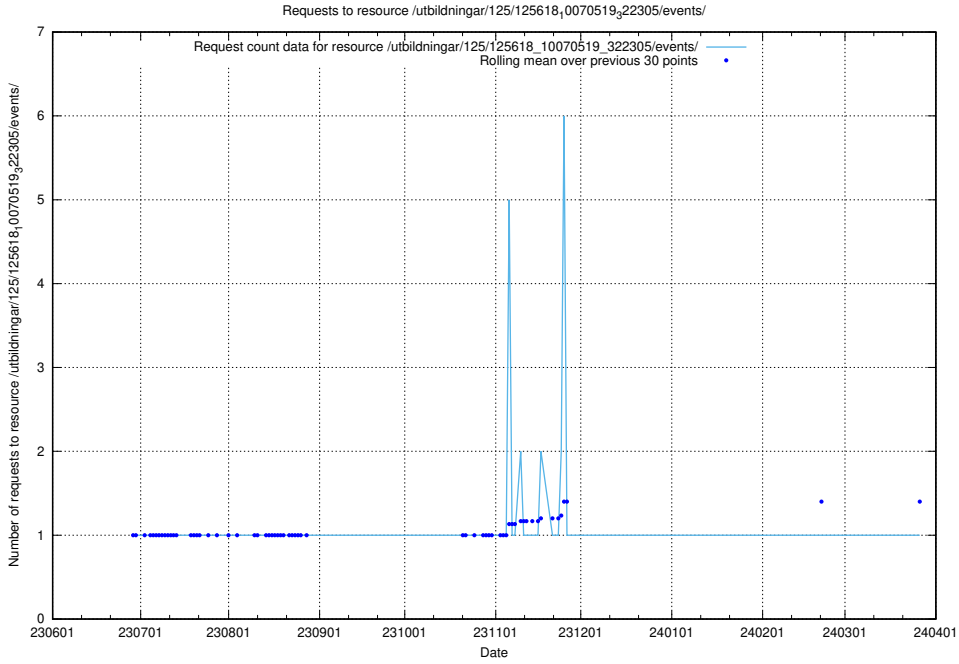

5.5089 Usage of /utbildningar/125/125618_10070519_322305/events/

Here, we count the number of requests to resource /utbildningar/125/125618_10070519_322305/events/