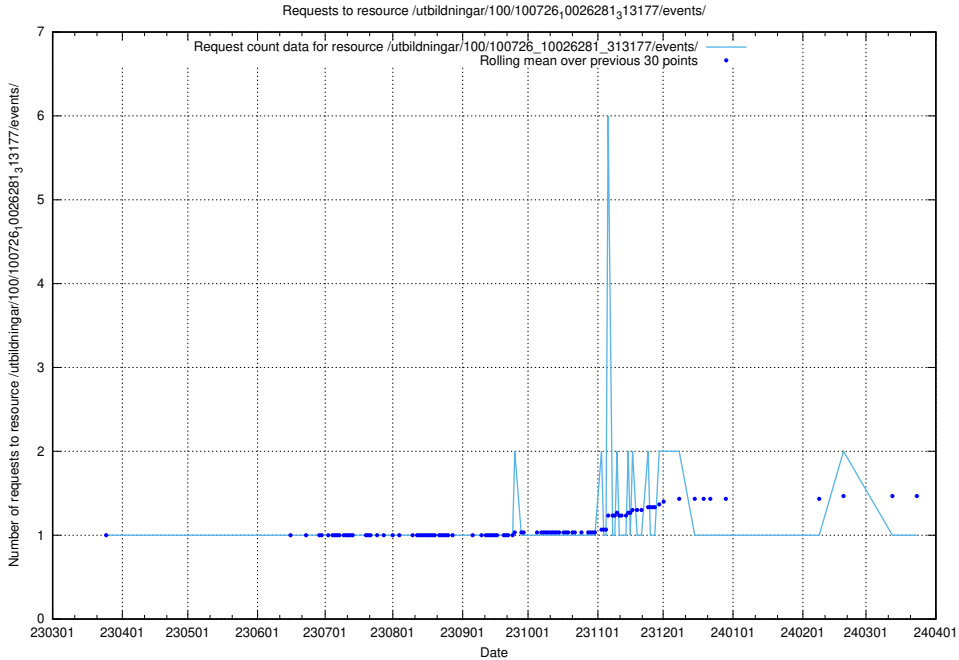

5.5710 Usage of /utbildningar/100/100726_10026281_313177/events/

Here, we count the number of requests to resource /utbildningar/100/100726_10026281_313177/events/