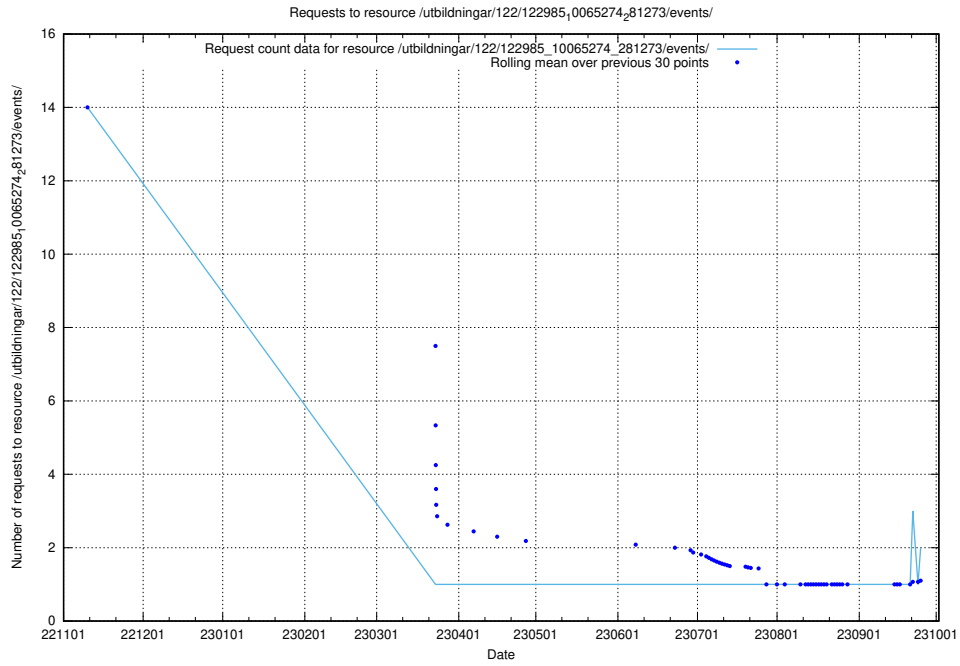

5.784 Usage of /utbildningar/122/122985_10065274_281273/events/

Here, we count the number of requests to resource /utbildningar/122/122985_10065274_281273/events/