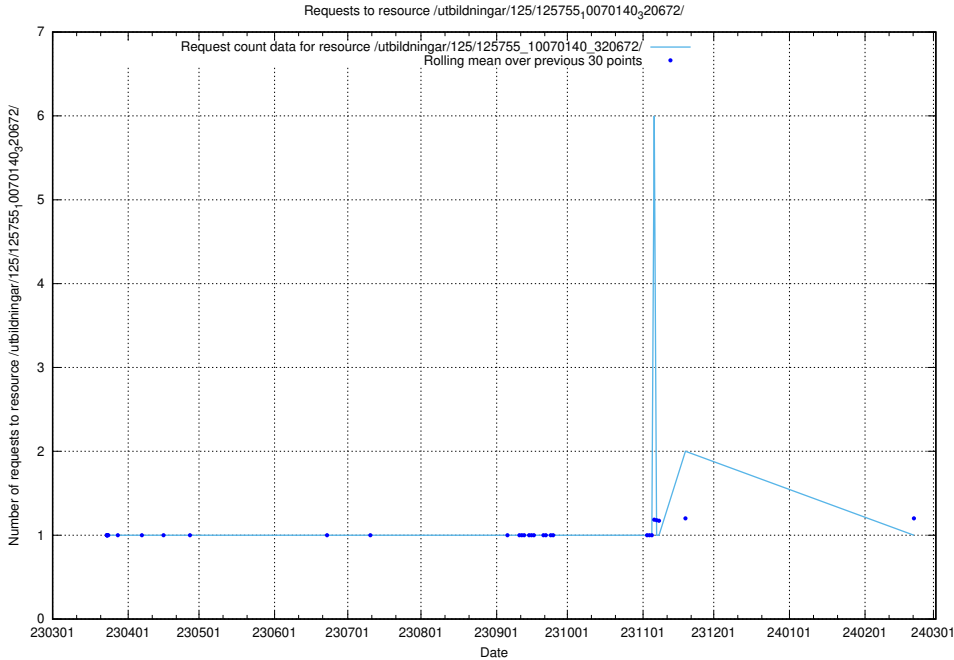

5.6108 Usage of /utbildningar/125/125755_10070140_320672/

Here, we count the number of requests to resource /utbildningar/125/125755_10070140_320672/.