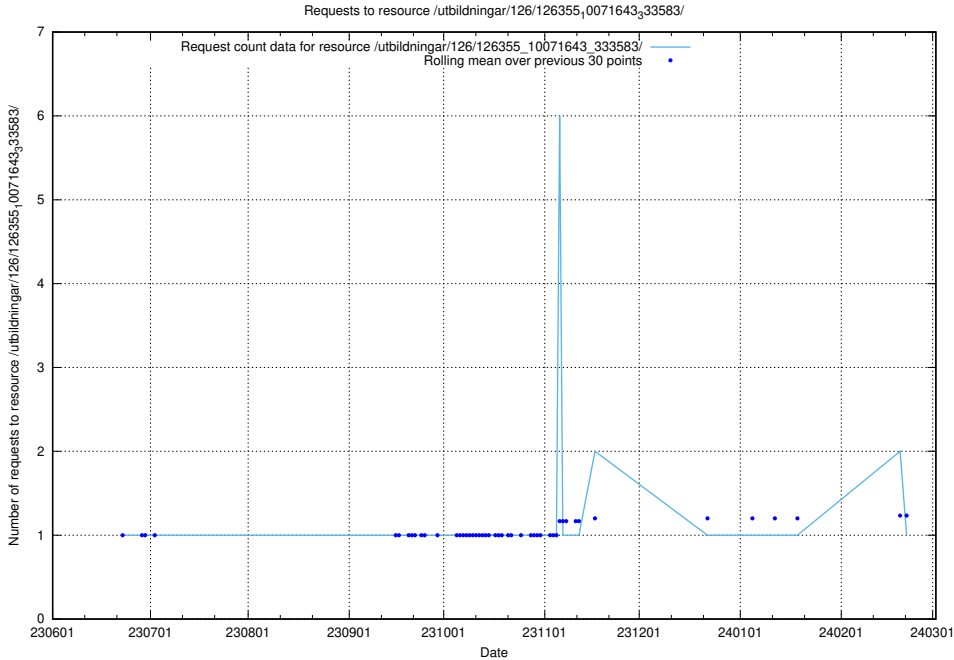

5.5273 Usage of /utbildningar/126/126355_10071643_333583/

Here, we count the number of requests to resource /utbildningar/126/126355_10071643_333583/.