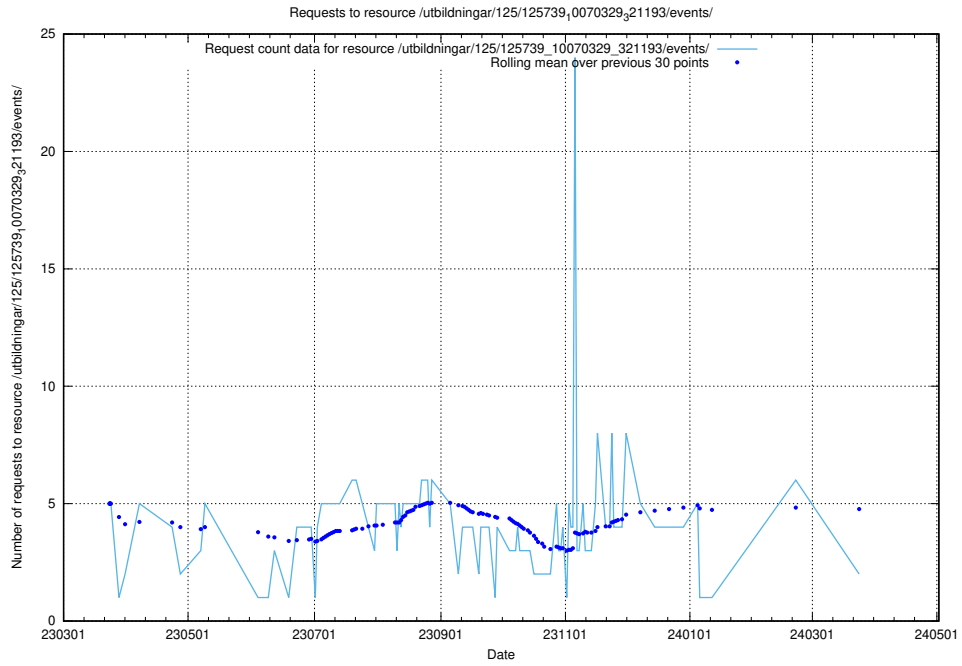

5.787 Usage of /utbildningar/125/125739_10070329_321193/events/

Here, we count the number of requests to resource /utbildningar/125/125739_10070329_321193/events/