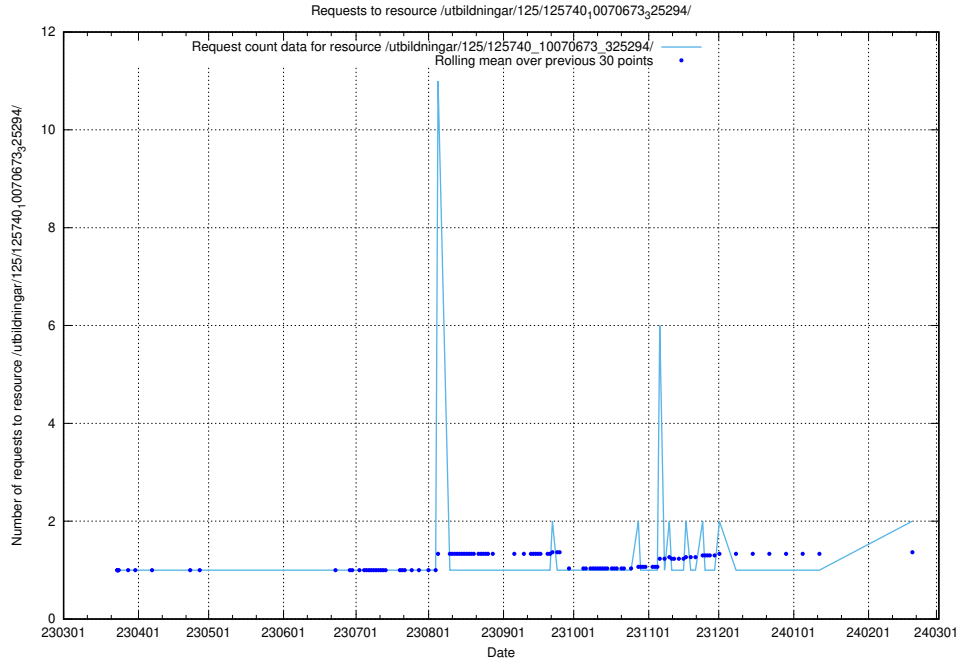

5.322 Usage of /utbildningar/125/125740_10070673_325294/

Here, we count the number of requests to resource /utbildningar/125/125740_10070673_325294/.