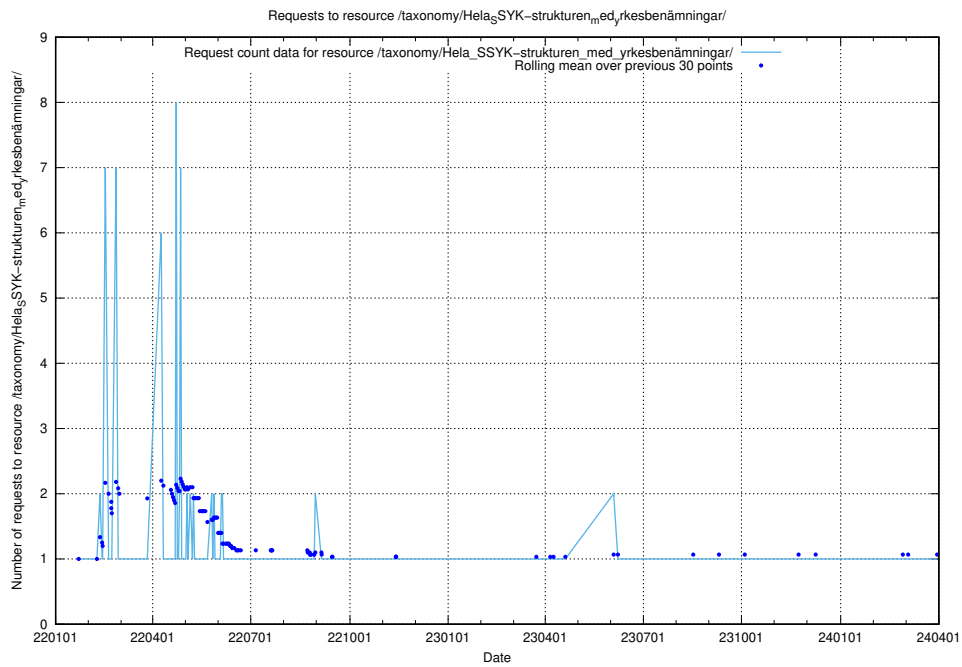

5.4677 Usage of /taxonomy/Hela_SSYK-strukturen_med_yrkesbenämningar/

Here, we count the number of requests to resource /taxonomy/Hela_SSYK-strukturen_med_yrkesbenämningar/.