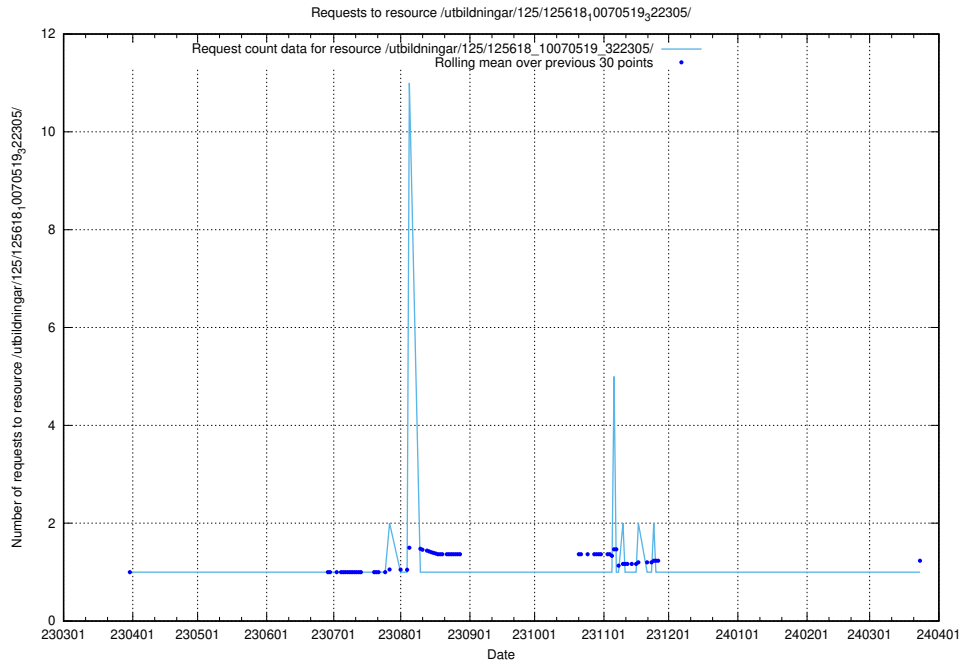

5.5690 Usage of /utbildningar/125/125618_10070519_322305/

Here, we count the number of requests to resource /utbildningar/125/125618_10070519_322305/.