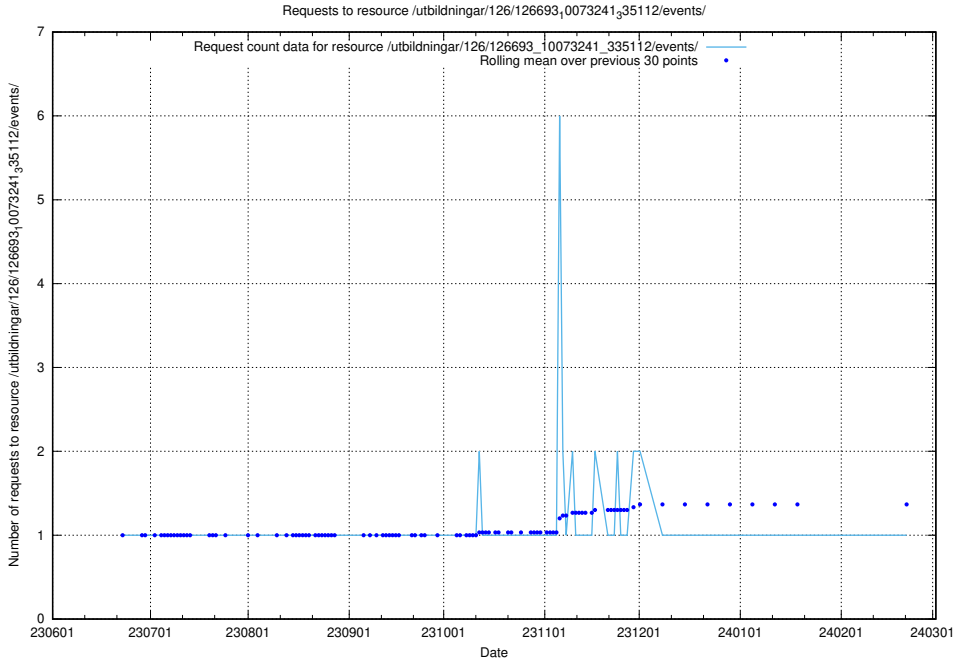

5.5258 Usage of /utbildningar/126/126693_10073241_335112/events/

Here, we count the number of requests to resource /utbildningar/126/126693_10073241_335112/events/