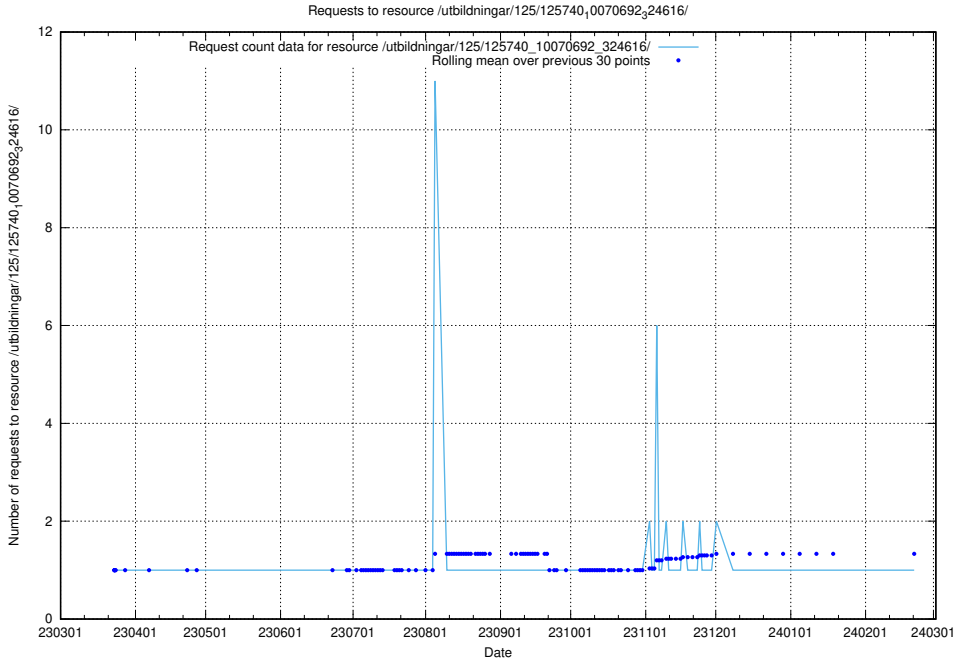

5.828 Usage of /utbildningar/125/125740_10070692_324616/

Here, we count the number of requests to resource /utbildningar/125/125740_10070692_324616/.