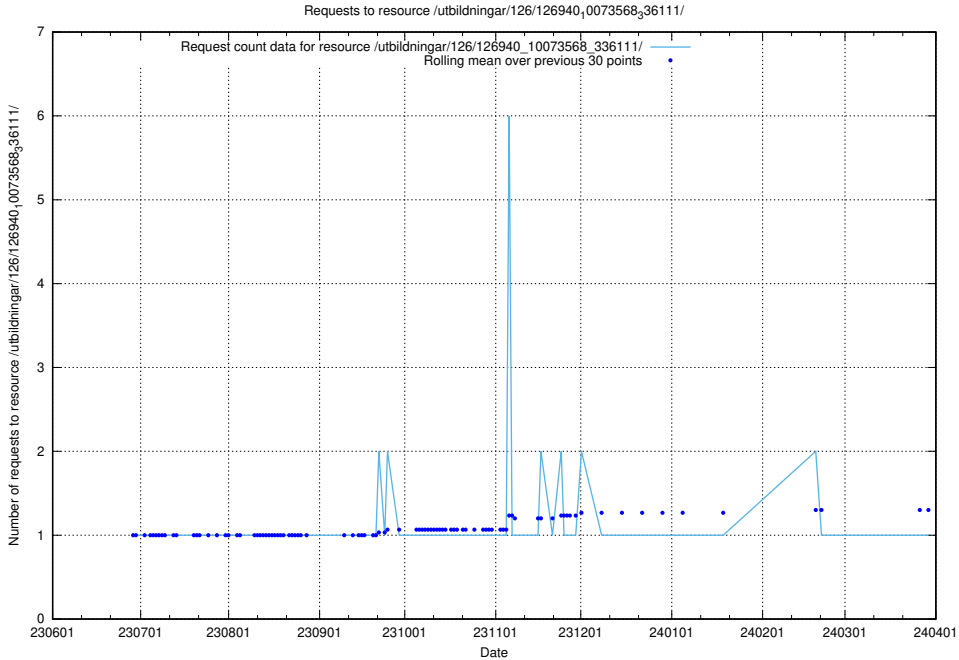

5.5046 Usage of /utbildningar/126/126940_10073568_336111/

Here, we count the number of requests to resource /utbildningar/126/126940_10073568_336111/.