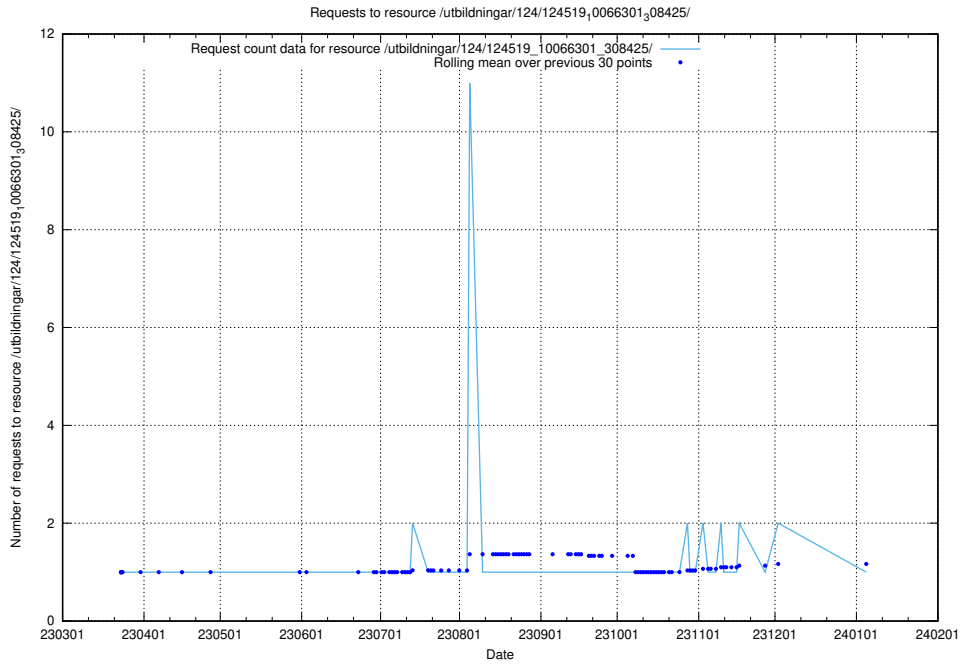

5.1134 Usage of /utbildningar/124/124519_10066301_308425/

Here, we count the number of requests to resource /utbildningar/124/124519_10066301_308425/.