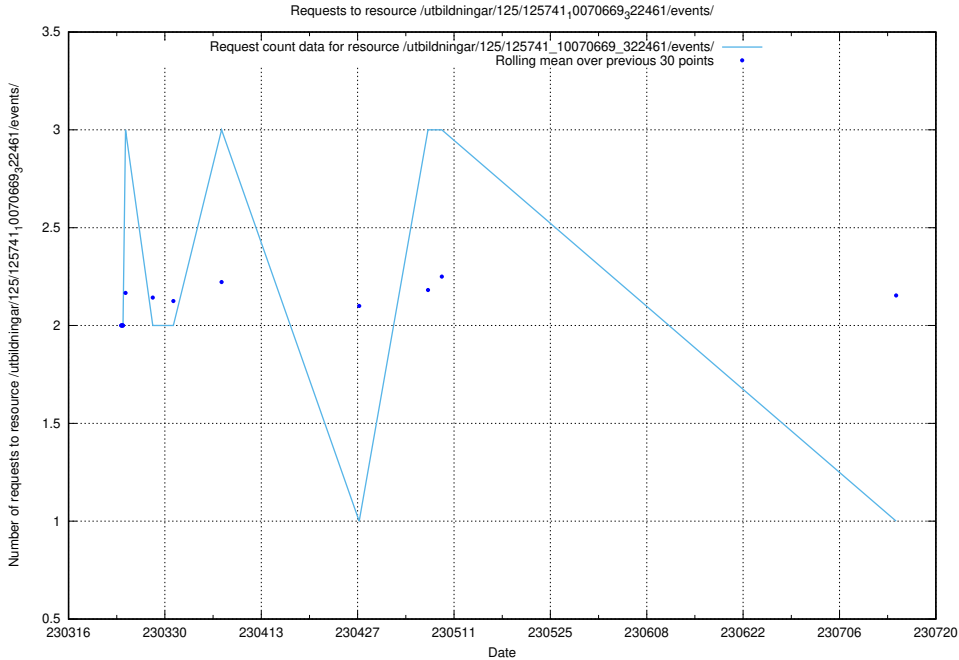

### 5.5920 Usage of /utbildningar/125/125741\_10070669\_322461/events/

Here, we count the number of requests to resource /utbildningar/125/125741\_10070669\_322461/events/