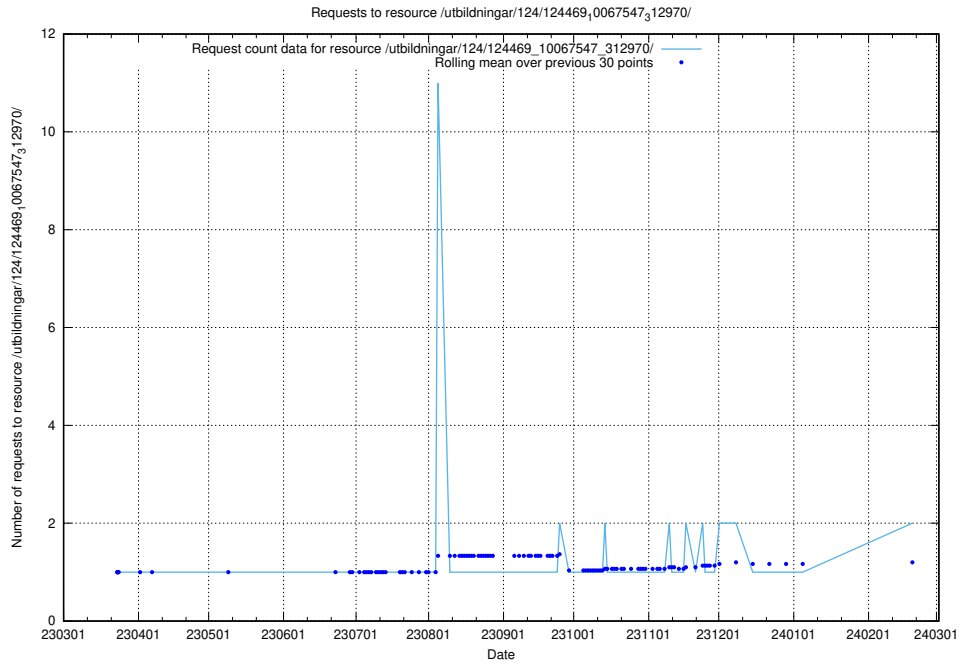

5.509 Usage of /utbildningar/124/124469_10067547_312970/

Here, we count the number of requests to resource /utbildningar/124/124469_10067547_312970/.