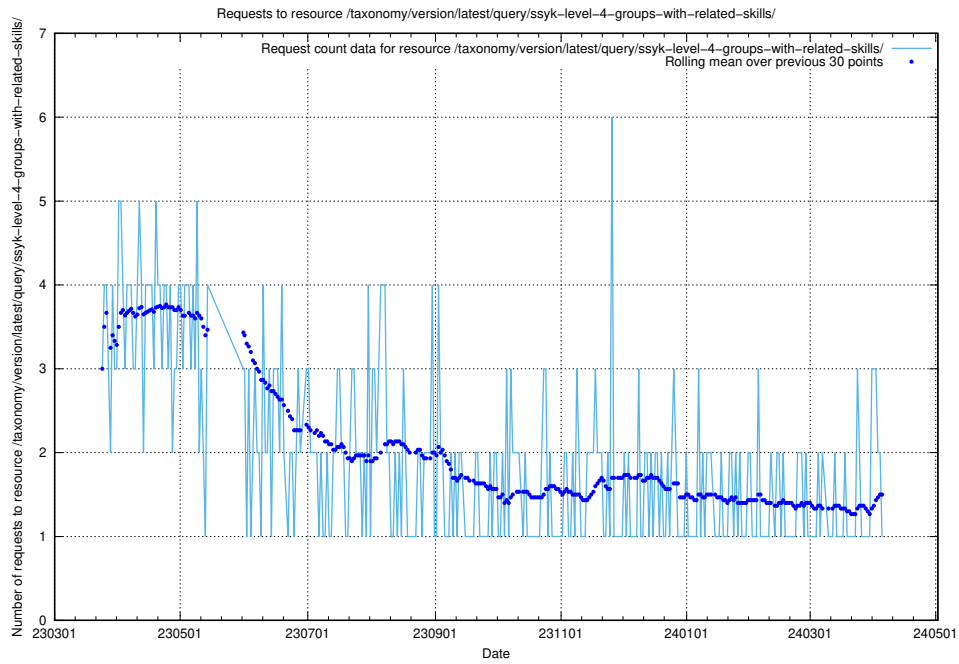

5.5734 Usage of /taxonomy/version/latest/query/ssyk-level-4-groups-with-related-skills/

Here, we count the number of requests to resource /taxonomy/version/latest/query/ssyk-level-4-groups-with-related-skills/.