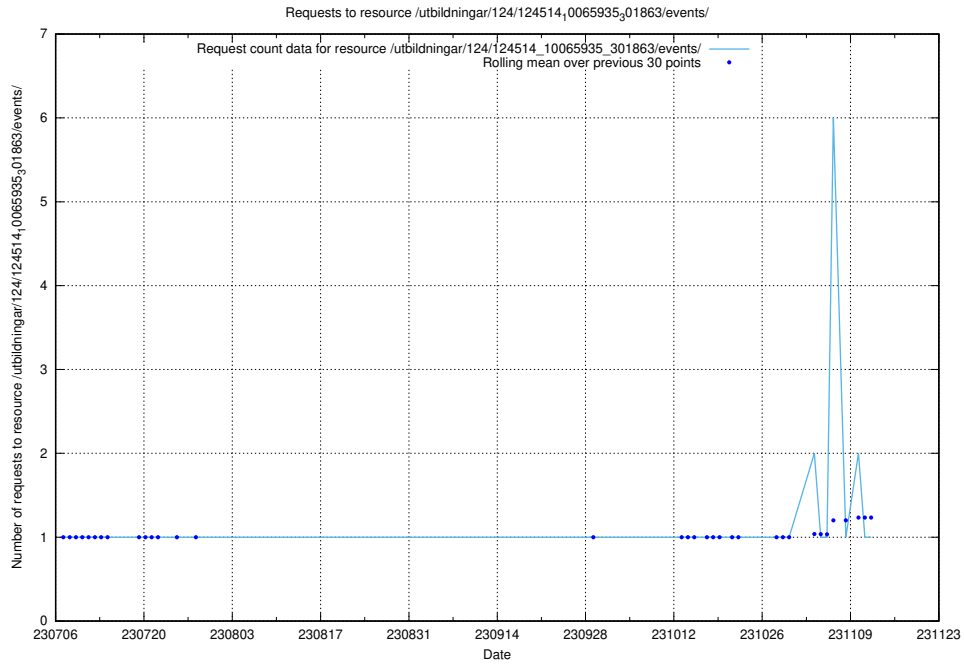

5.4933 Usage of /utbildningar/124/124514_10065935_301863/events/

Here, we count the number of requests to resource /utbildningar/124/124514_10065935_301863/events/