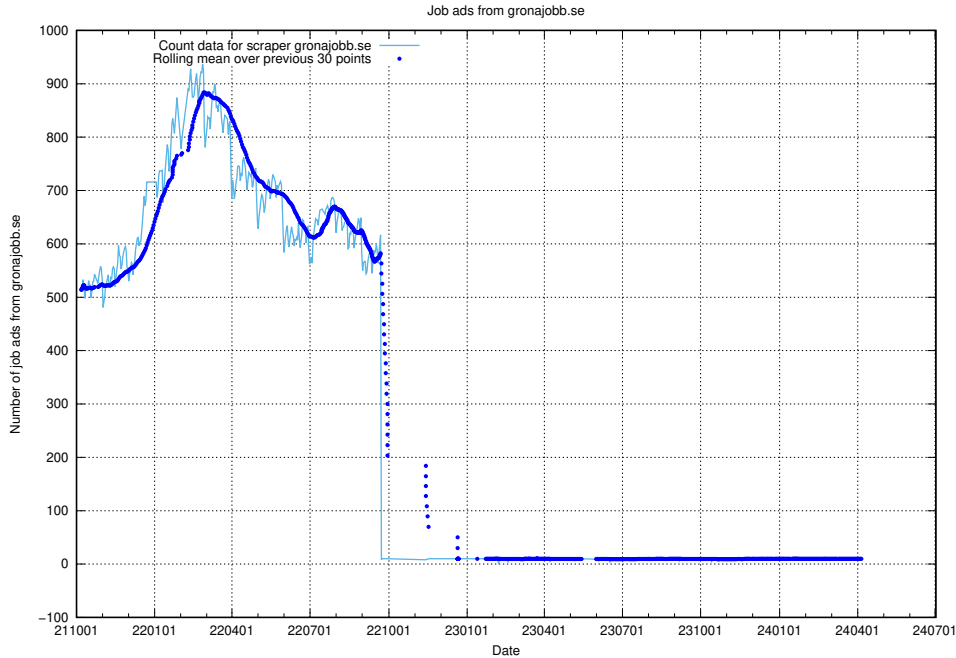

### 13.18 Number of ads by scraper gronajobb.se

Here, we count the number of job ads scraped from gronajobb.se.