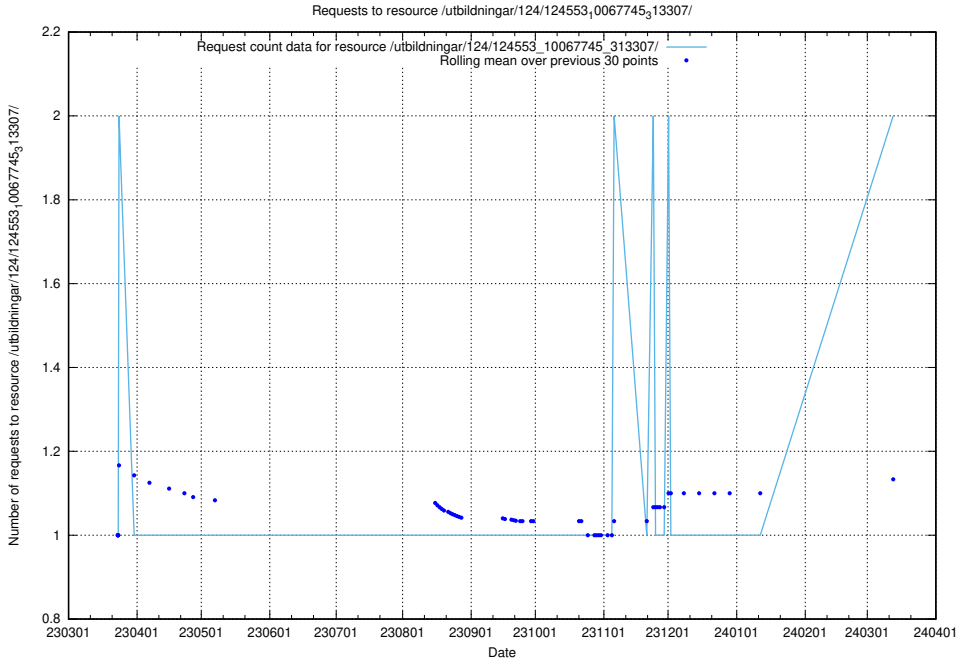

5.363 Usage of /utbildningar/124/124553_10067745_313307/

Here, we count the number of requests to resource /utbildningar/124/124553_10067745_313307/.