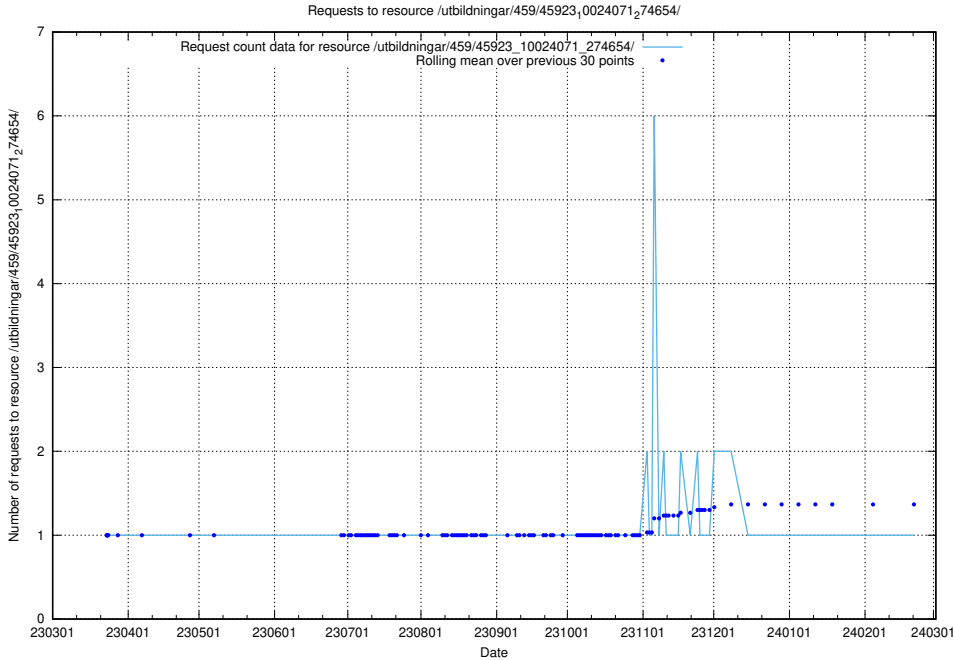

5.5960 Usage of /utbildningar/459/45923_10024071_274654/

Here, we count the number of requests to resource /utbildningar/459/45923_10024071_274654/.