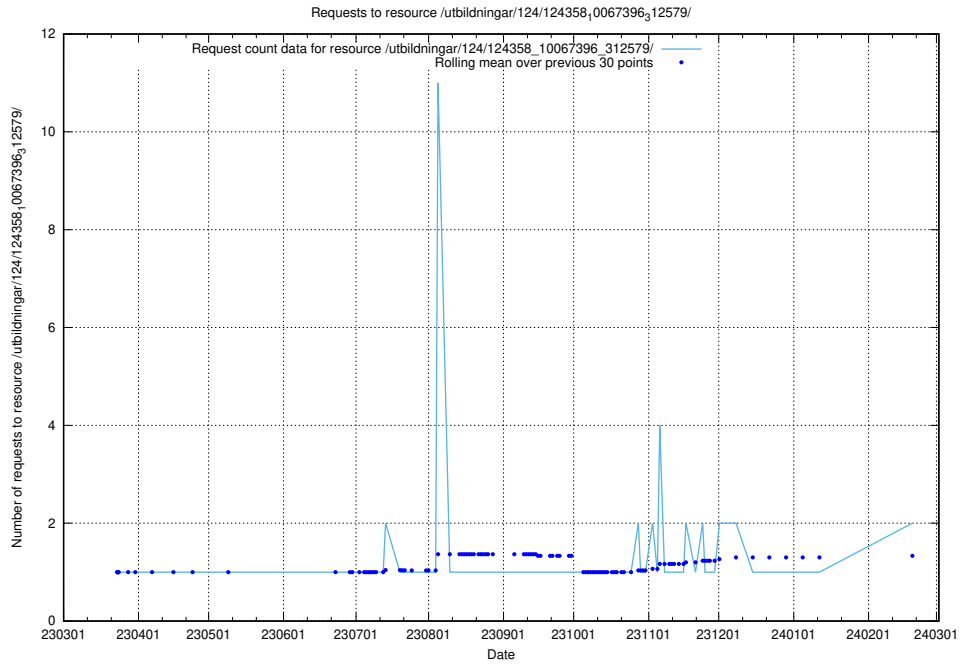

5.535 Usage of /utbildningar/124/124358_10067396_312579/

Here, we count the number of requests to resource /utbildningar/124/124358_10067396_312579/.