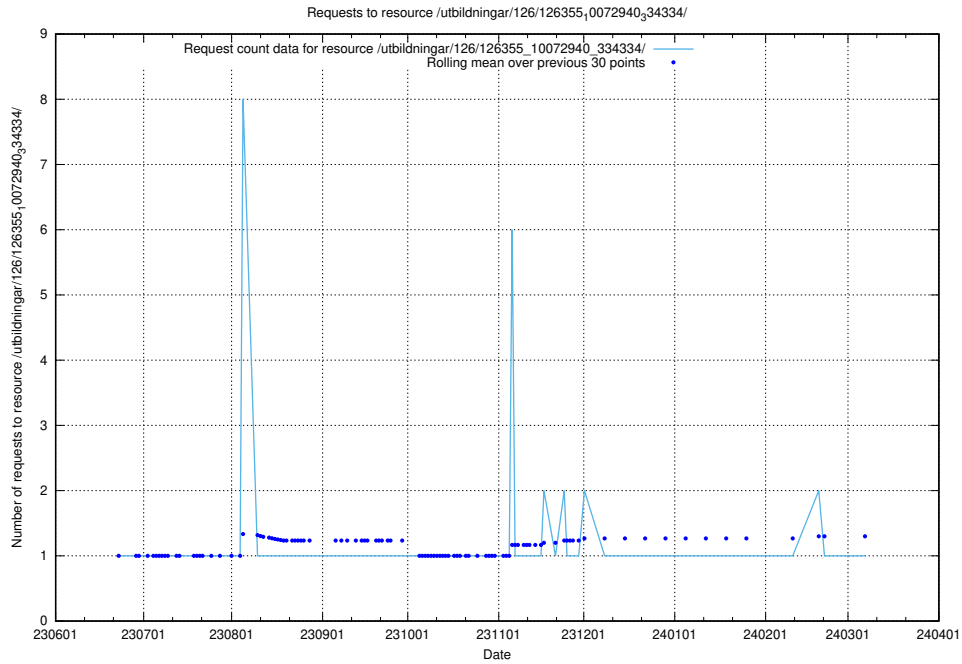

5.5272 Usage of /utbildningar/126/126355_10072940_334334/

Here, we count the number of requests to resource /utbildningar/126/126355_10072940_334334/.