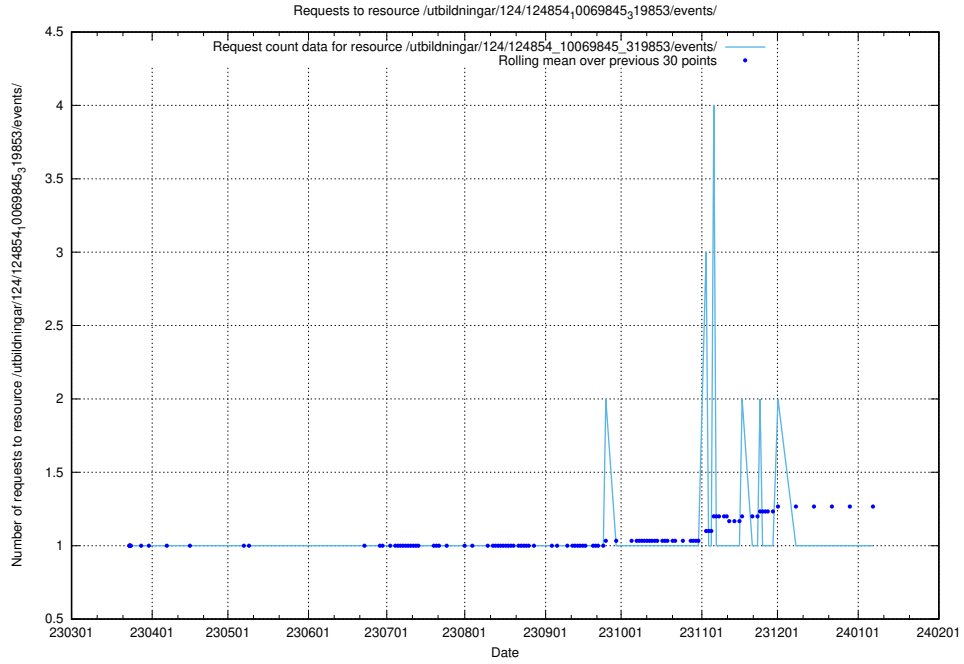

5.1060 Usage of /utbildningar/124/124854_10069845_319853/events/

Here, we count the number of requests to resource /utbildningar/124/124854_10069845_319853/events/