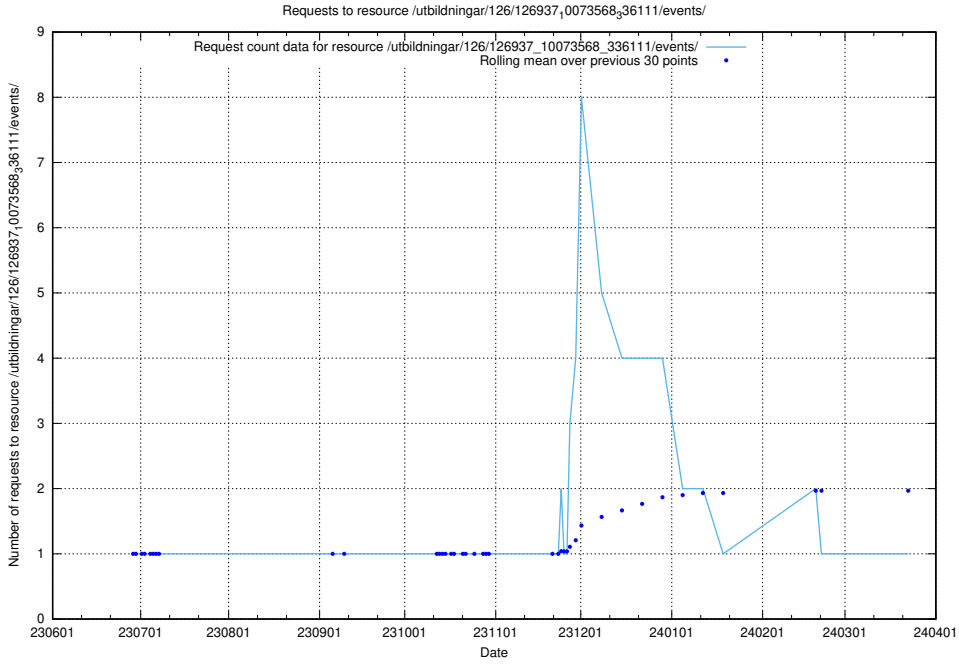

5.5052 Usage of /utbildningar/126/126937_10073568_336111/events/

Here, we count the number of requests to resource /utbildningar/126/126937_10073568_336111/events/