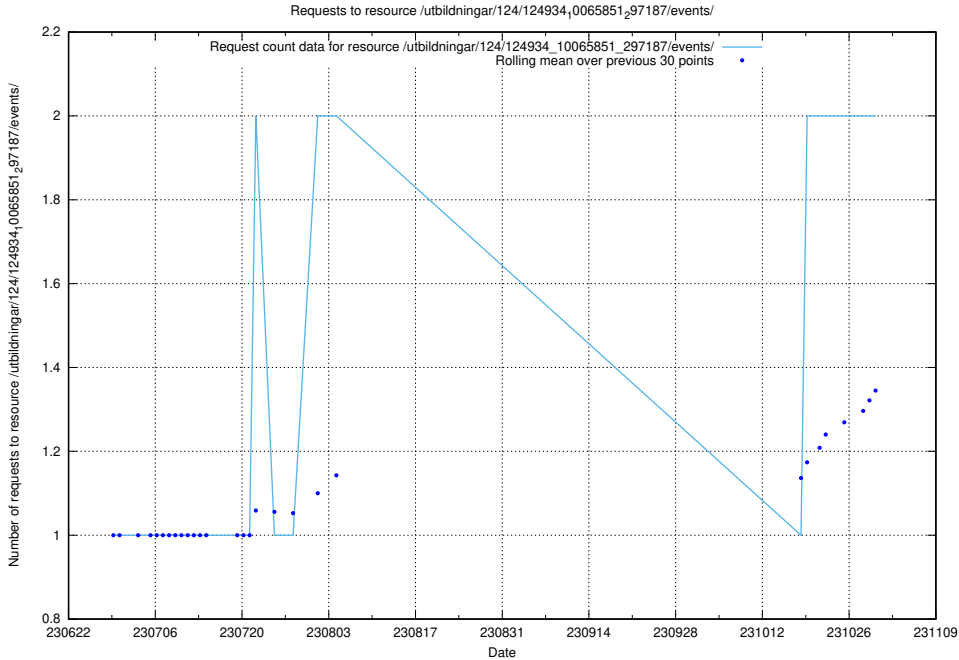

5.687 Usage of /utbildningar/124/124934_10065851_297187/events/

Here, we count the number of requests to resource /utbildningar/124/124934_10065851_297187/events/