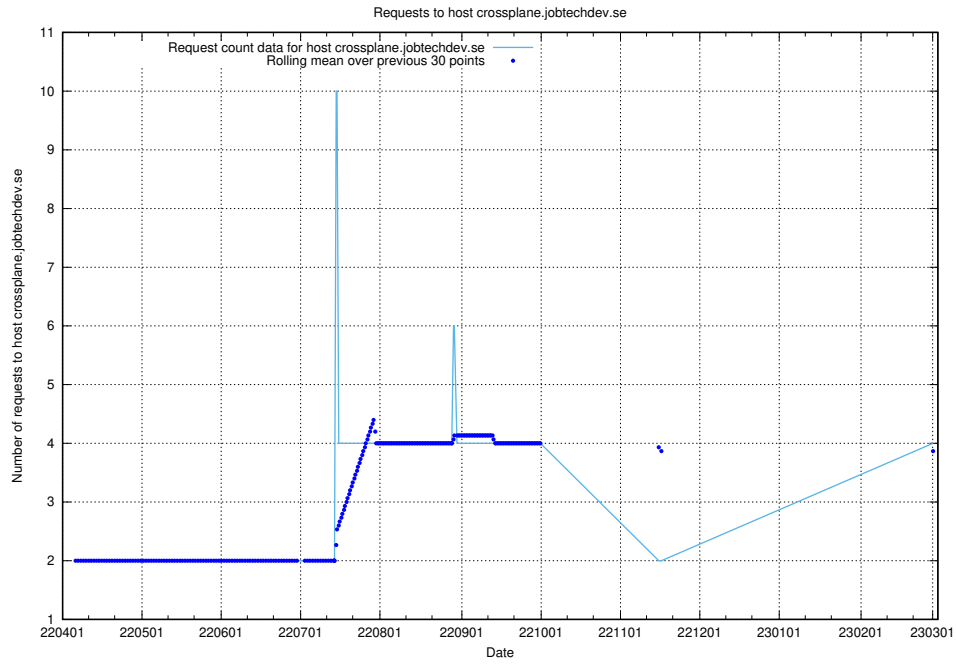

7.150 Usage of crossplane.jobtechdev.se

Here, we count the number of requests to host crossplane.jobtechdev.se.