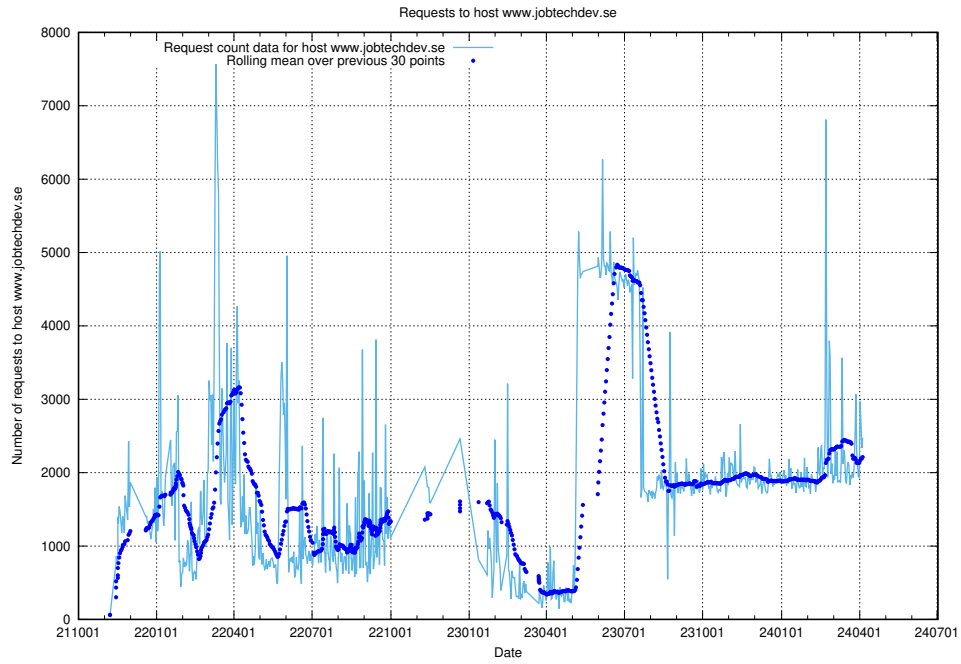

### 7.19 Usage of giggi.jobtechdev.se

Here, we count the number of requests to host giggi.jobtechdev.se.