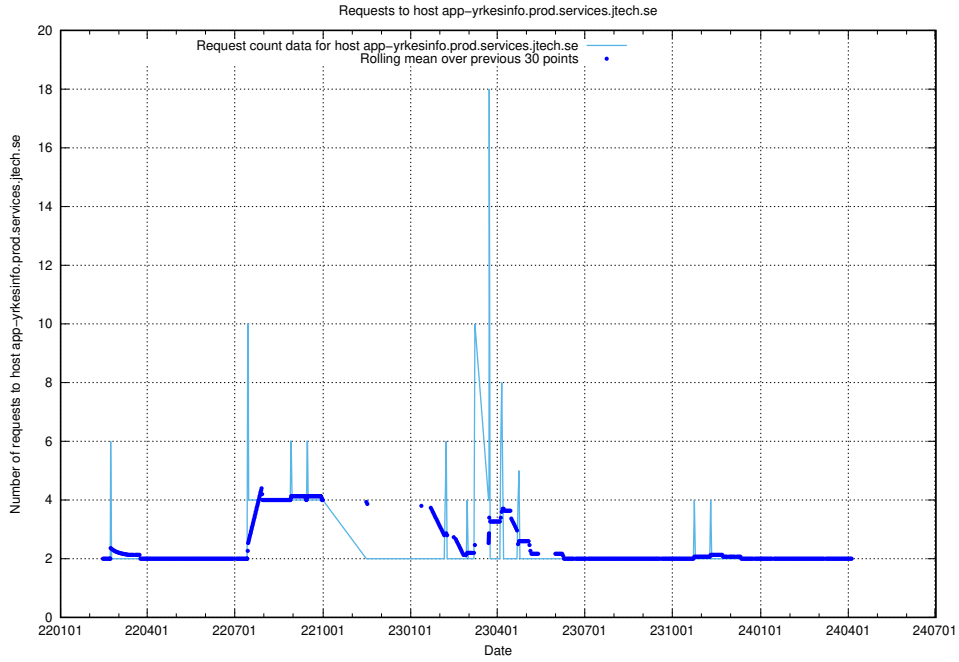

7.540 Usage of app-yrkesinfo.prod.services.jtech.se

Here, we count the number of requests to host app-yrkesinfo.prod.services.jtech.se.