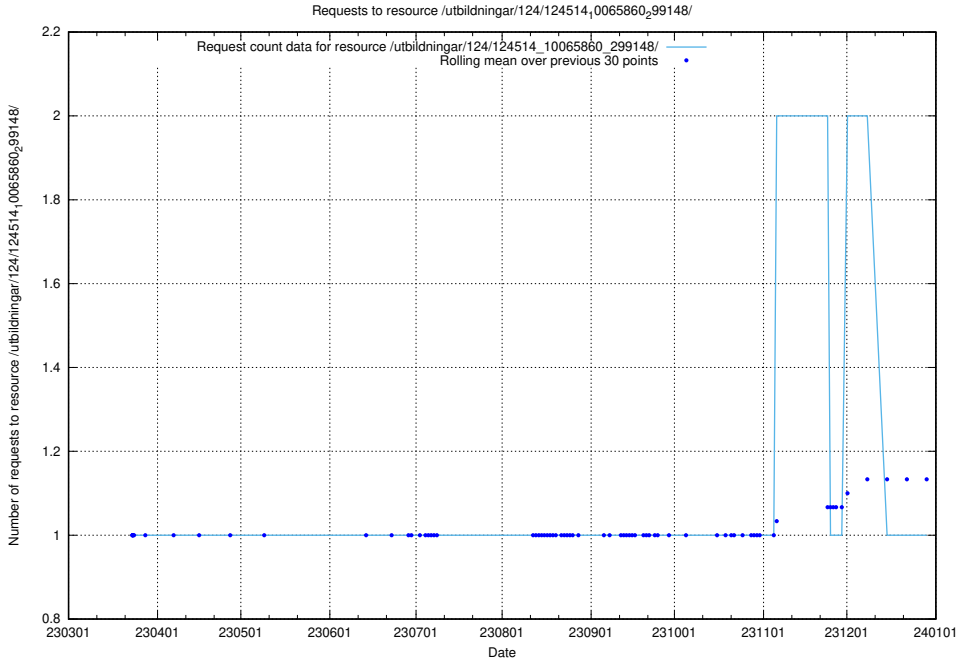

5.1667 Usage of /utbildningar/124/124514_10065860_299148/

Here, we count the number of requests to resource /utbildningar/124/124514_10065860_299148/.