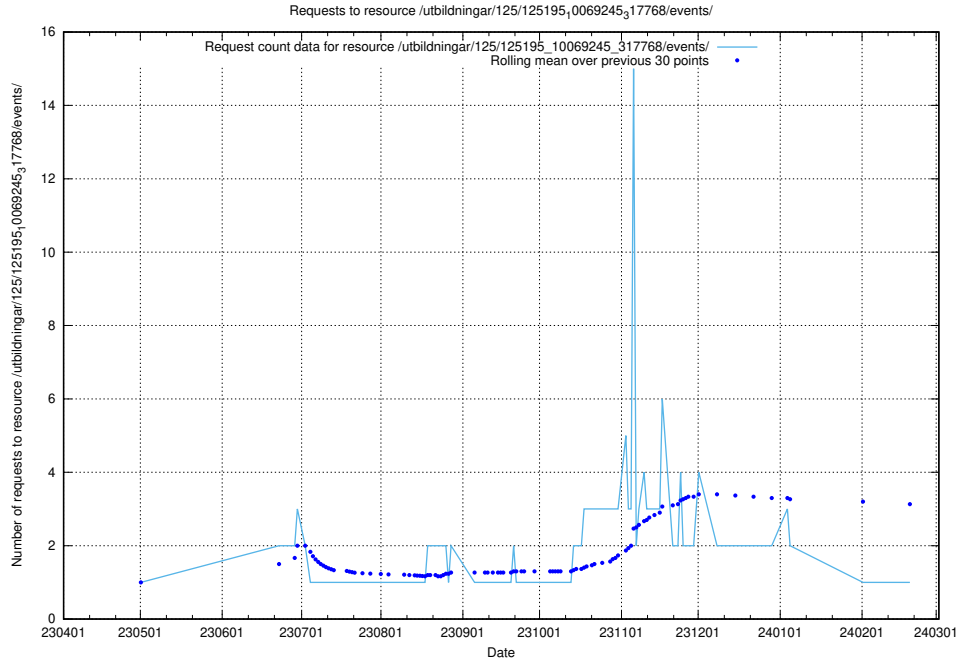

5.5624 Usage of /utbildningar/125/125195_10069245_317768/events/

Here, we count the number of requests to resource /utbildningar/125/125195_10069245_317768/events/