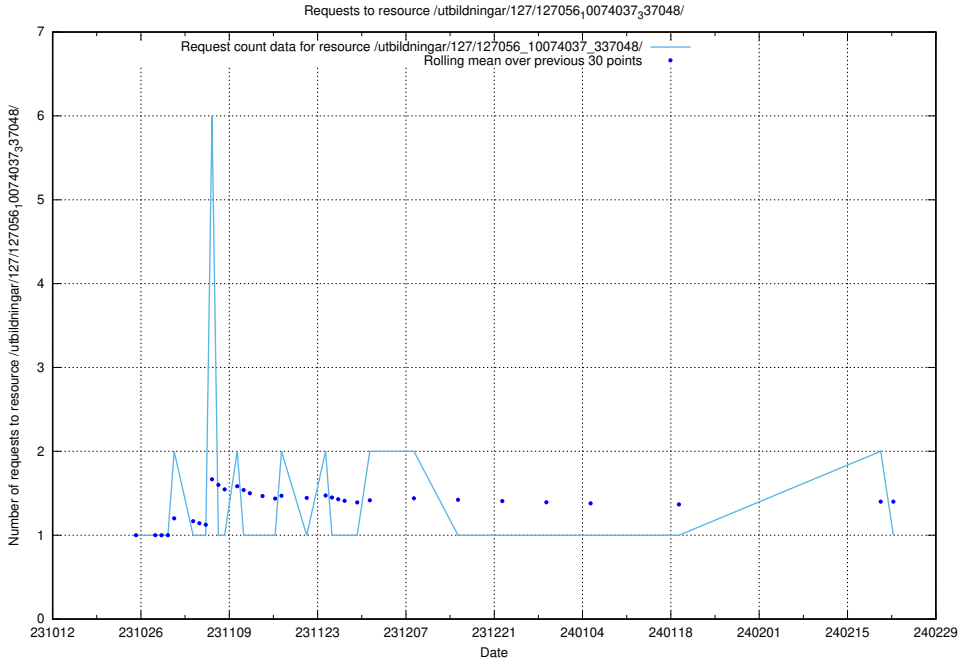

5.3818 Usage of /utbildningar/127/127056_10074037_337048/

Here, we count the number of requests to resource /utbildningar/127/127056_10074037_337048/.