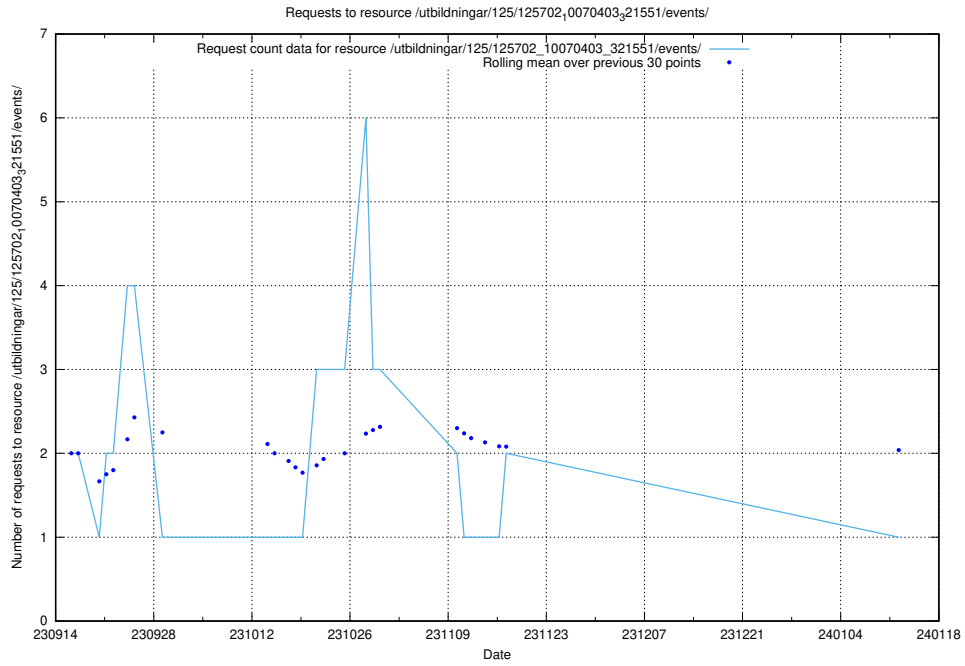

5.4157 Usage of /utbildningar/125/125702_10070403_321551/events/

Here, we count the number of requests to resource /utbildningar/125/125702_10070403_321551/events/