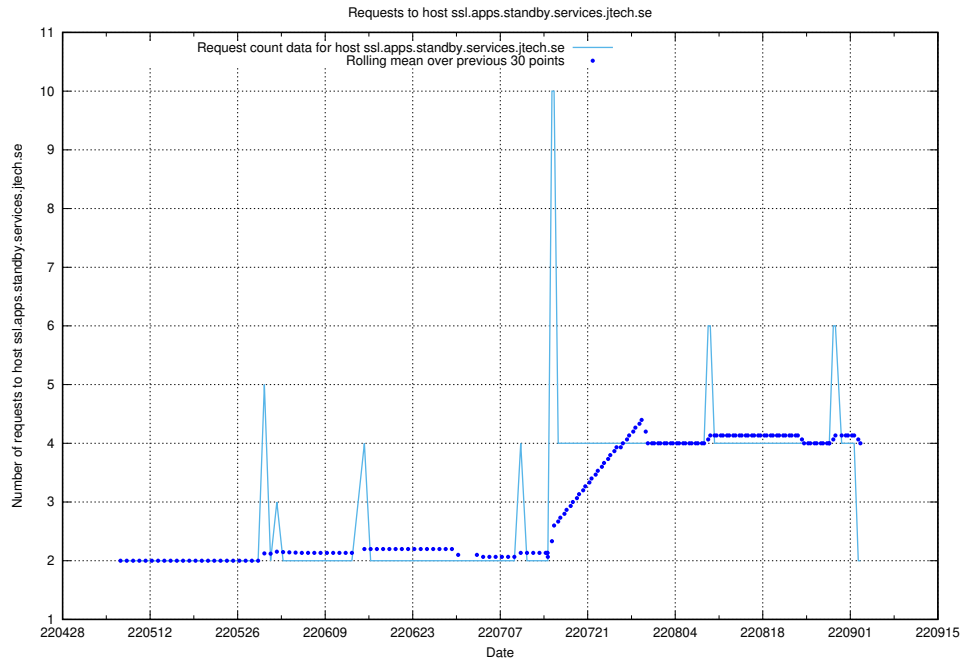

7.428 Usage of ssl.apps.standby.services.jtech.se

Here, we count the number of requests to host ssl.apps.standby.services.jtech.se.