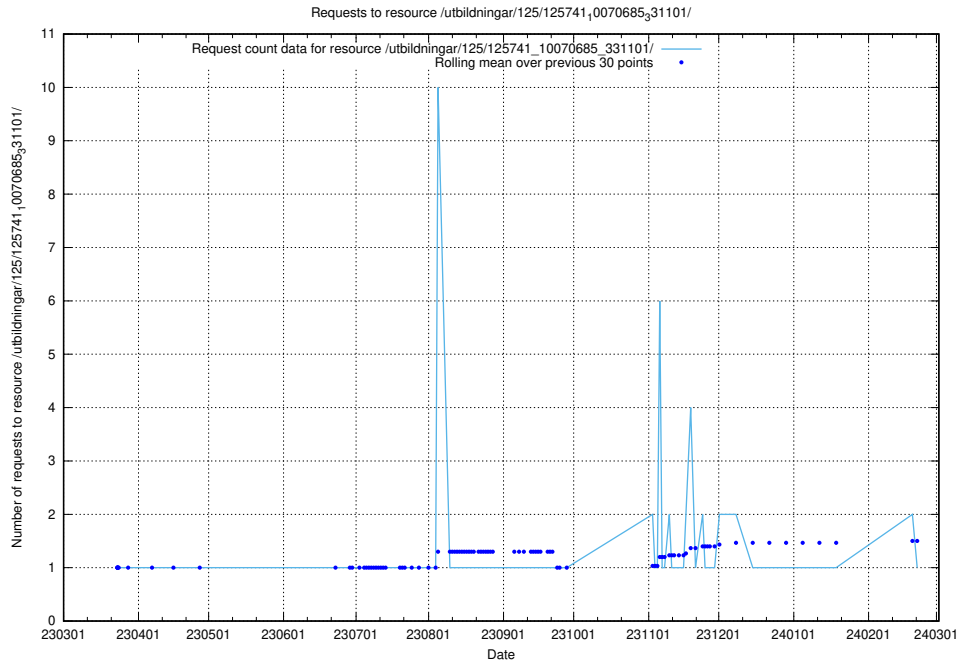

5.6129 Usage of /utbildningar/125/125741_10070685_331101/

Here, we count the number of requests to resource /utbildningar/125/125741_10070685_331101/.