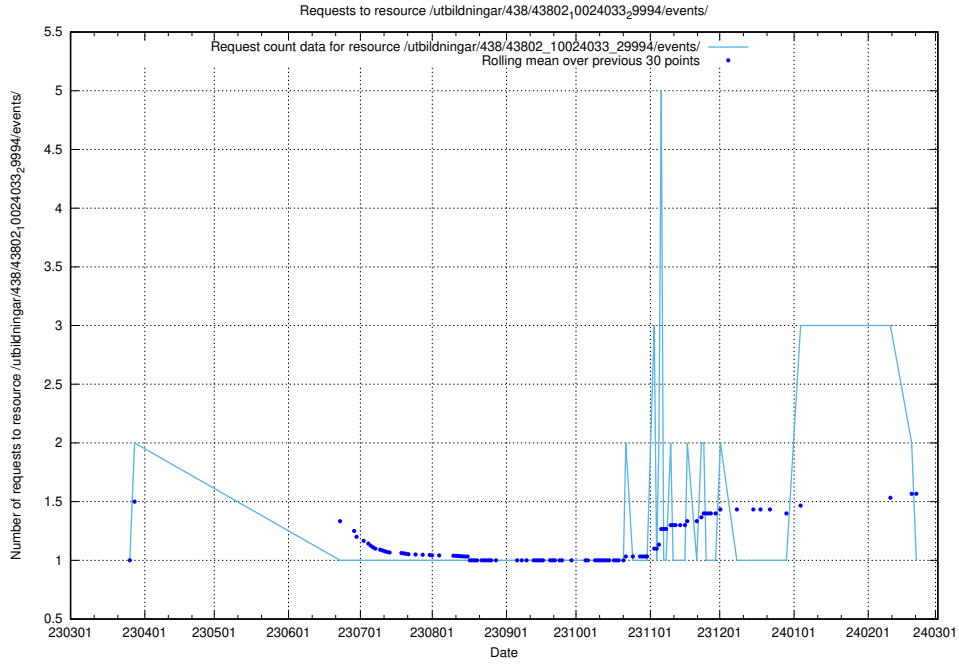

5.5705 Usage of /utbildningar/438/43802_10024033_29994/events/

Here, we count the number of requests to resource /utbildningar/438/43802_10024033_29994/events/.