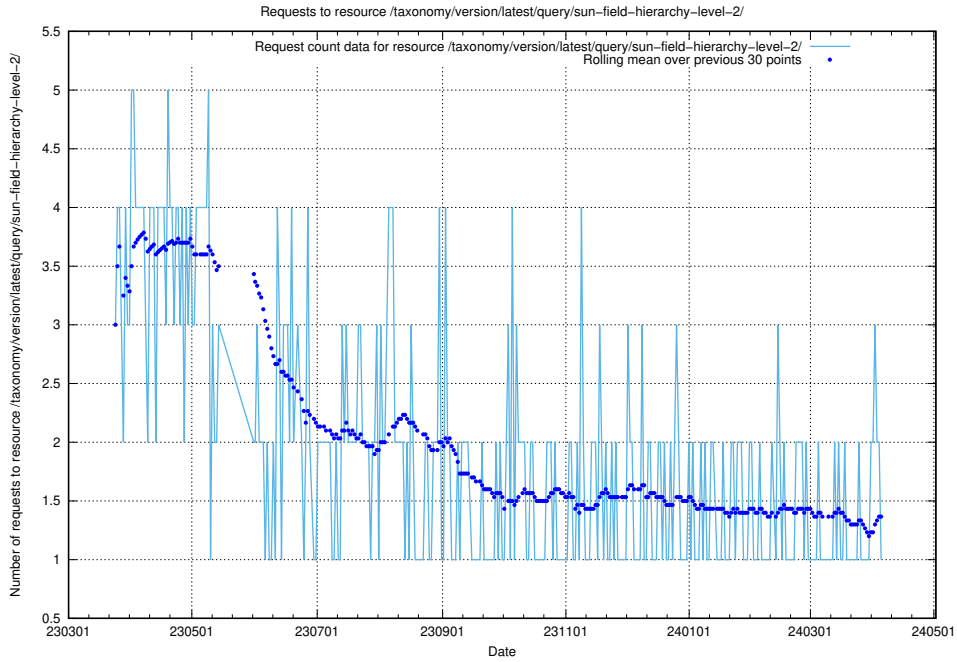

5.5727 Usage of /taxonomy/version/latest/query/sun-field-hierarchy-level-2/

Here, we count the number of requests to resource /taxonomy/version/latest/query/sun-field-hierarchy-level-2/.