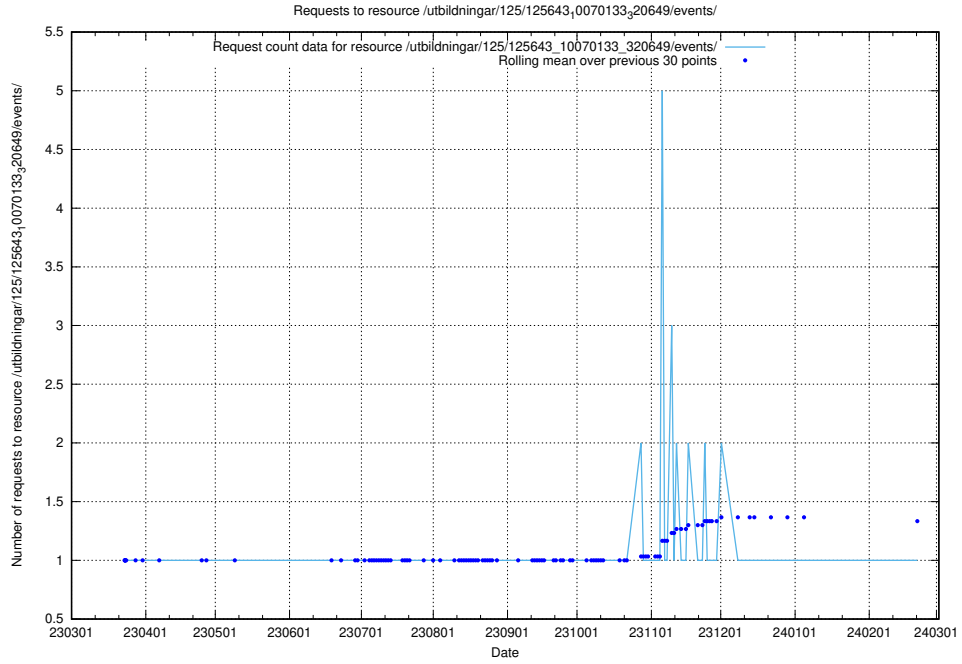

5.898 Usage of /utbildningar/125/125643_10070133_320649/events/

Here, we count the number of requests to resource /utbildningar/125/125643_10070133_320649/events/