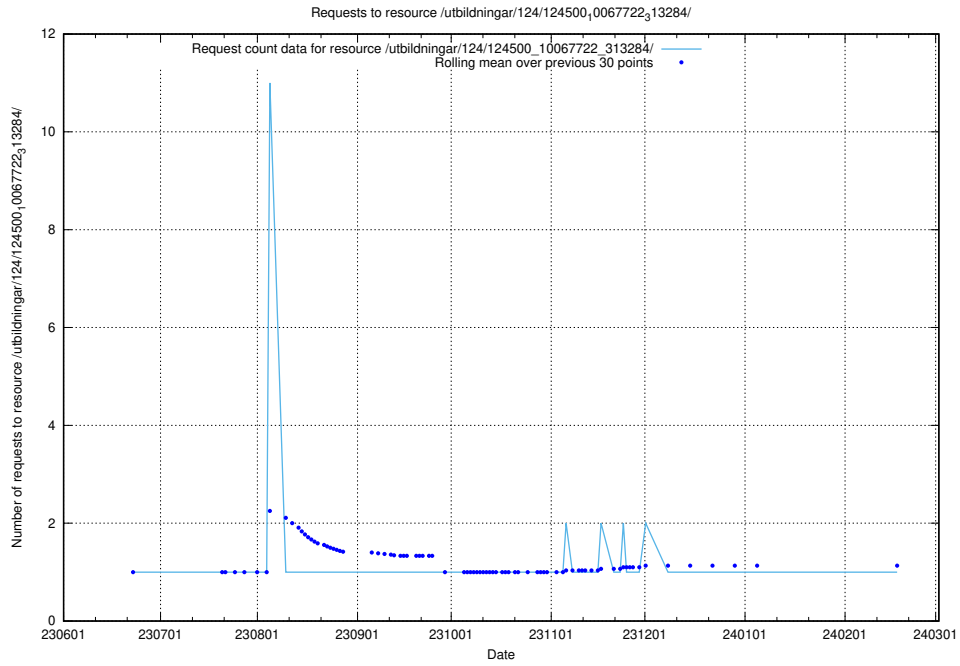

5.5400 Usage of /utbildningar/124/124500_10067722_313284/

Here, we count the number of requests to resource /utbildningar/124/124500_10067722_313284/.