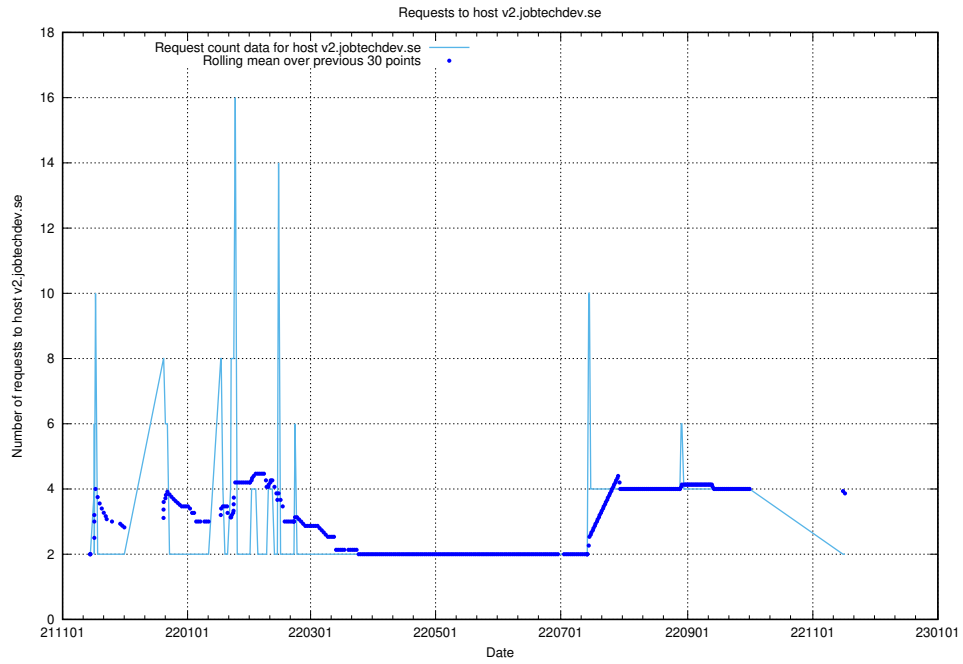

7.550 Usage of v2.jobtechdev.se

Here, we count the number of requests to host v2.jobtechdev.se.