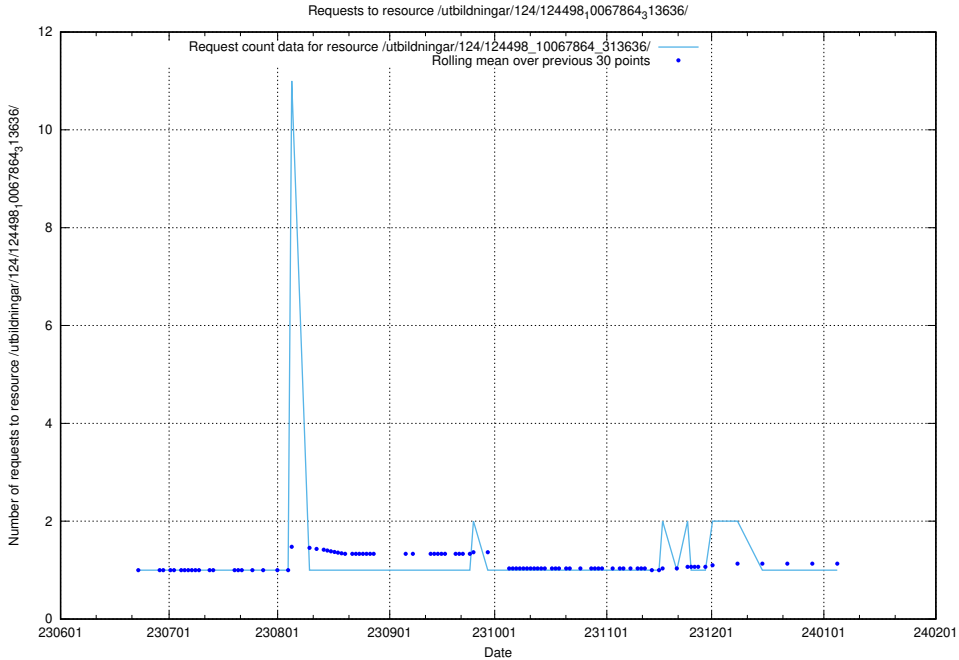

5.5408 Usage of /utbildningar/124/124498_10067864_313636/

Here, we count the number of requests to resource /utbildningar/124/124498_10067864_313636/.