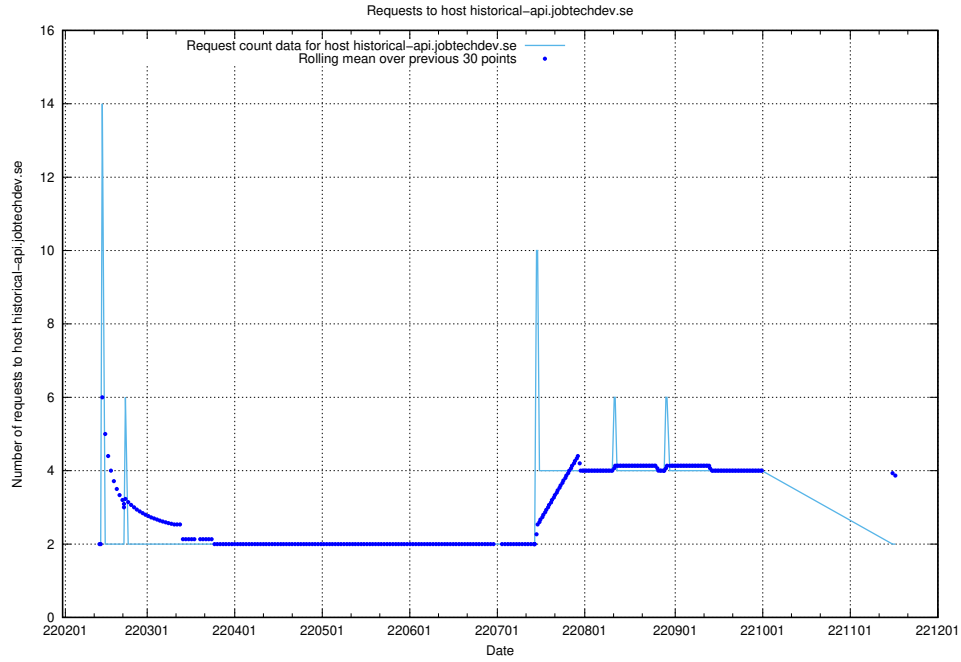

7.542 Usage of historical-api.jobtechdev.se

Here, we count the number of requests to host historical-api.jobtechdev.se.