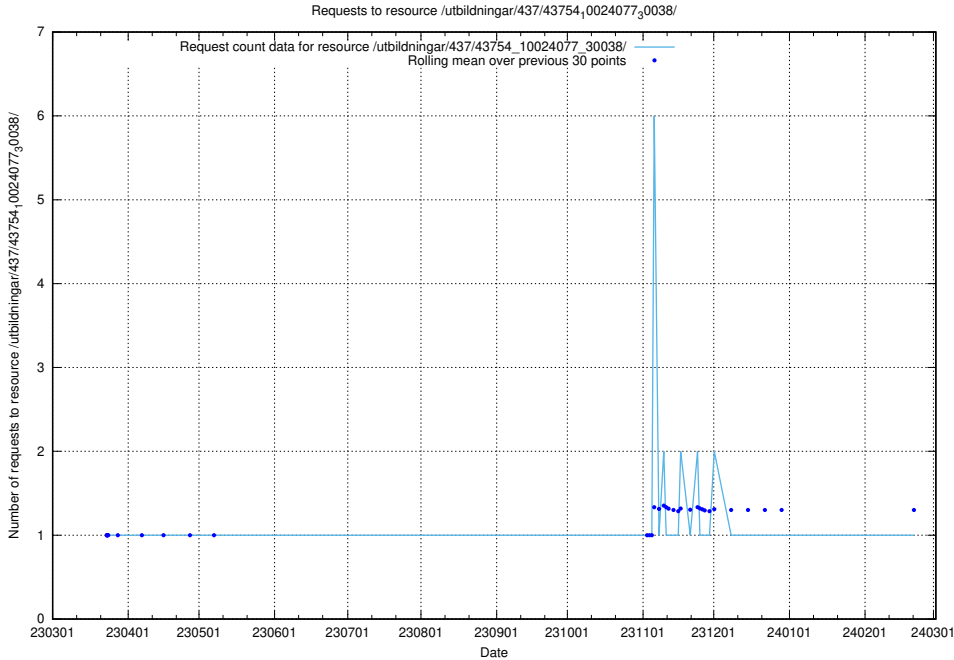

5.6018 Usage of /utbildningar/437/43754_10024077_30038/

Here, we count the number of requests to resource /utbildningar/437/43754_10024077_30038/.