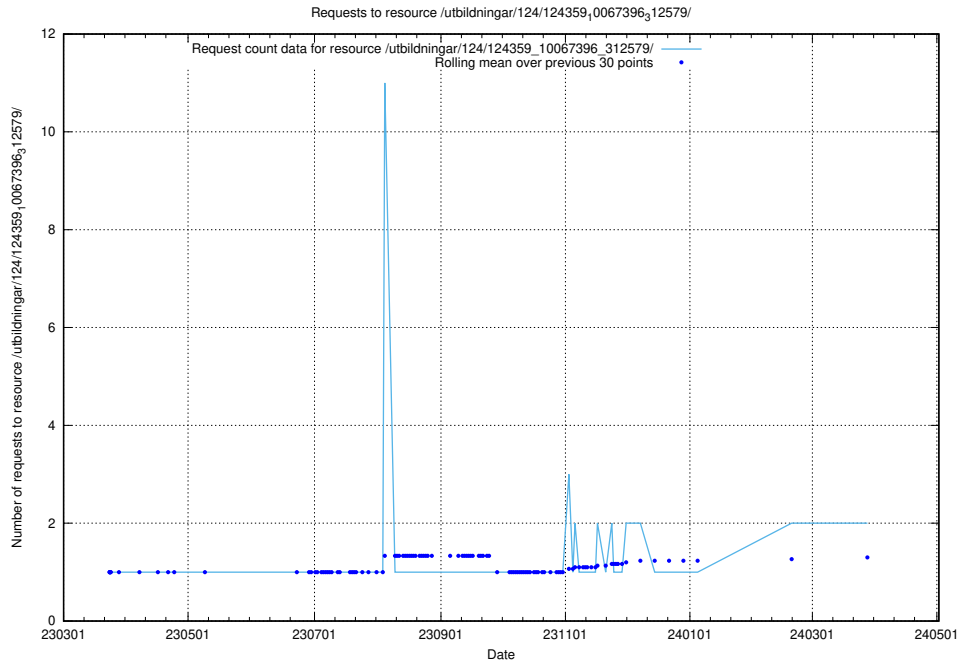

5.530 Usage of /utbildningar/124/124359_10067396_312579/

Here, we count the number of requests to resource /utbildningar/124/124359_10067396_312579/.