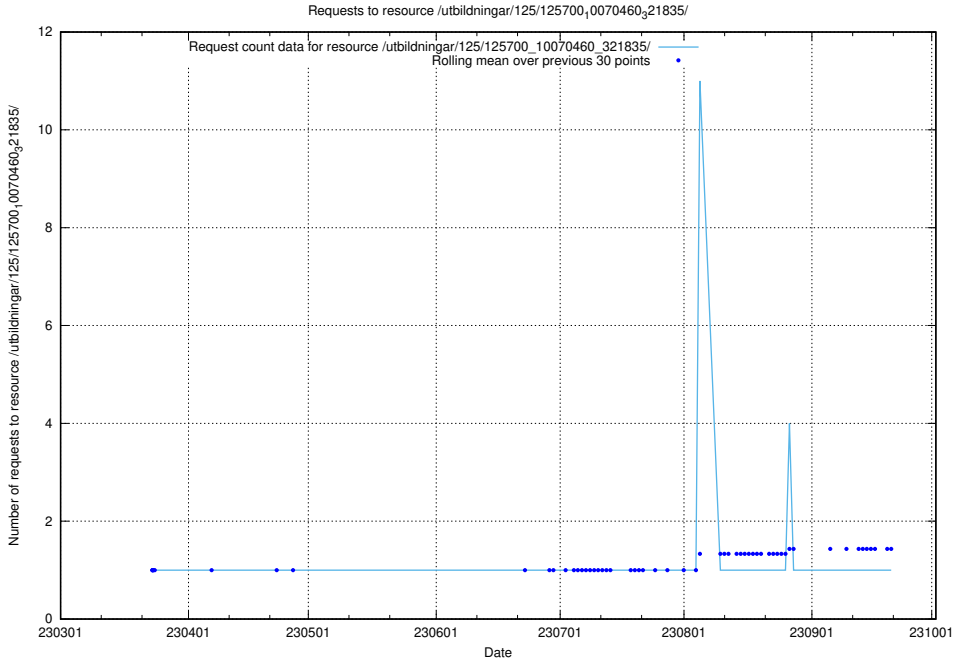

5.877 Usage of /utbildningar/125/125700_10070460_321835/

Here, we count the number of requests to resource /utbildningar/125/125700_10070460_321835/.