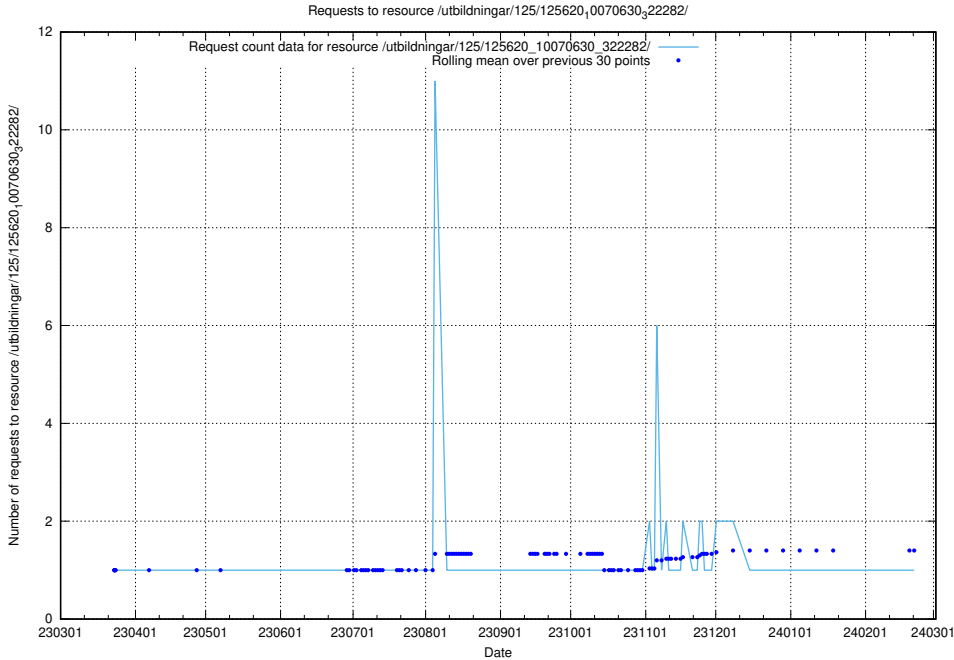

5.912 Usage of /utbildningar/125/125620_10070630_322282/

Here, we count the number of requests to resource /utbildningar/125/125620_10070630_322282/.