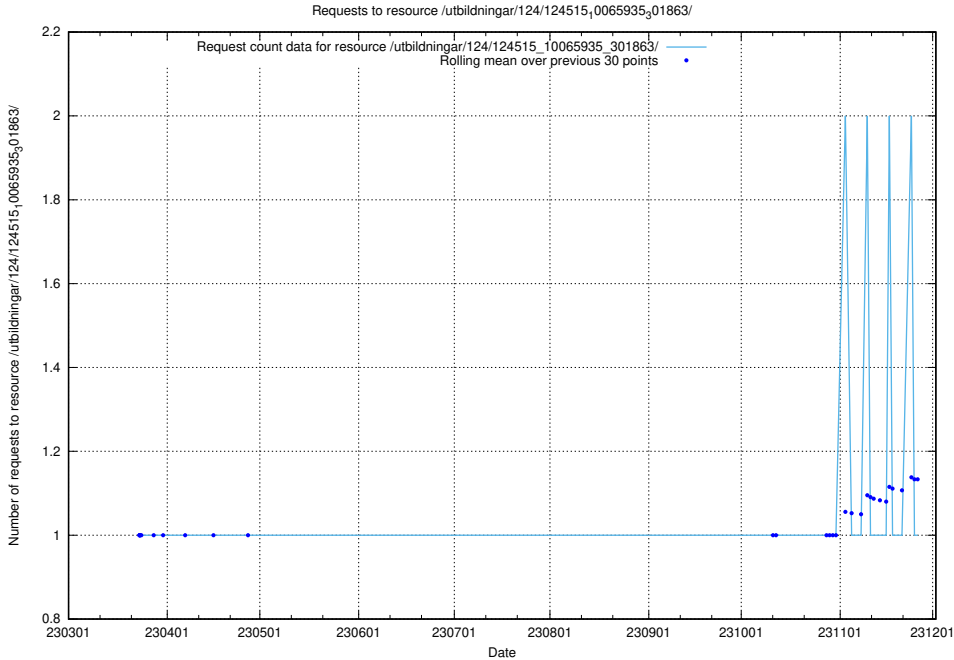

5.1171 Usage of /utbildningar/124/124515_10065935_301863/

Here, we count the number of requests to resource /utbildningar/124/124515_10065935_301863/.