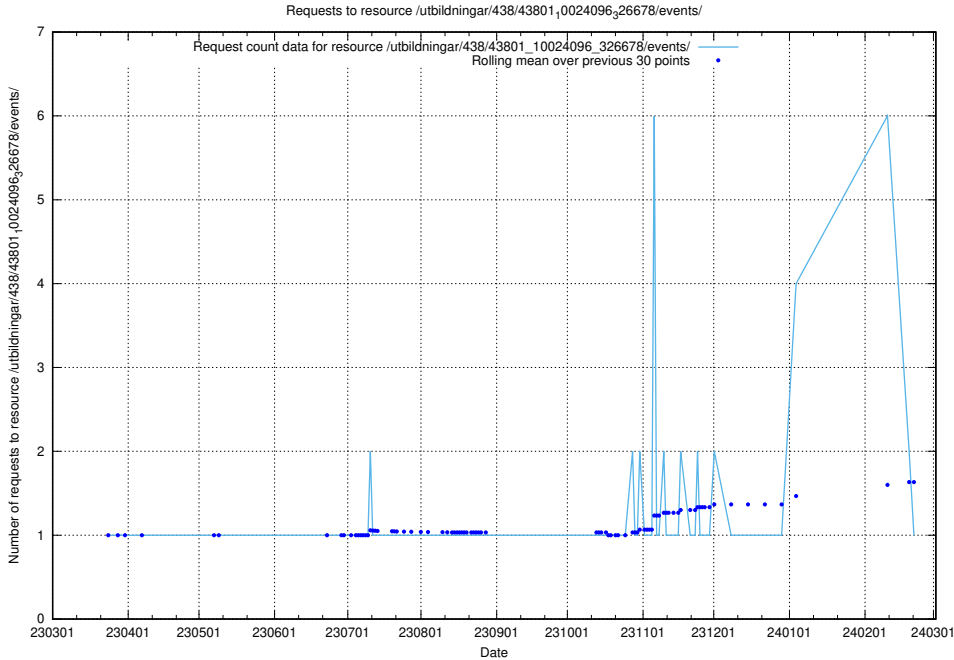

5.5831 Usage of /utbildningar/438/43801_10024096_326678/events/

Here, we count the number of requests to resource /utbildningar/438/43801_10024096_326678/events/.