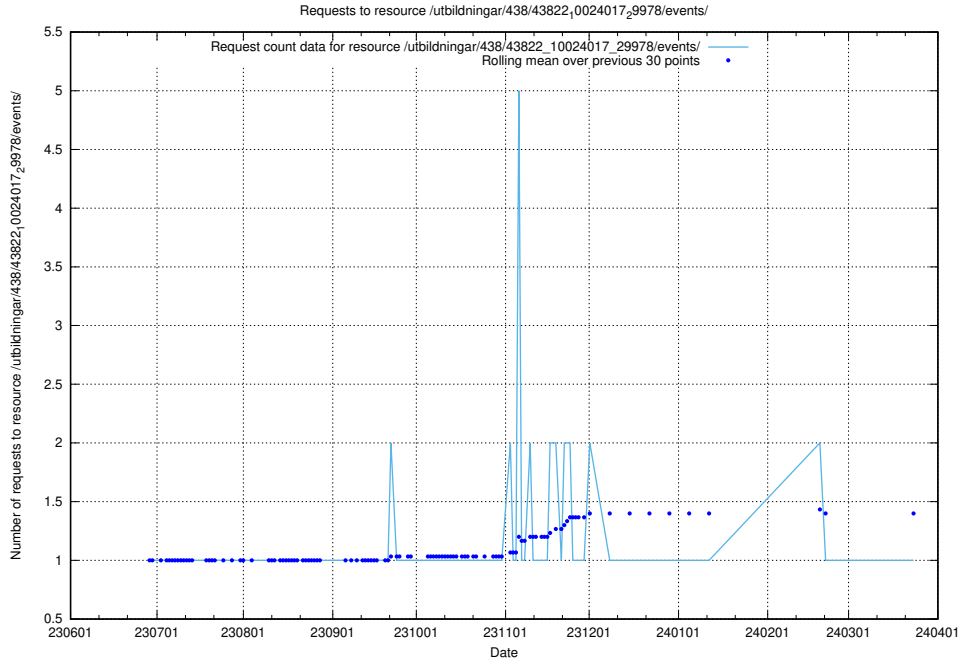

5.5043 Usage of /utbildningar/438/43822_10024017_29978/events/

Here, we count the number of requests to resource /utbildningar/438/43822_10024017_29978/events/.