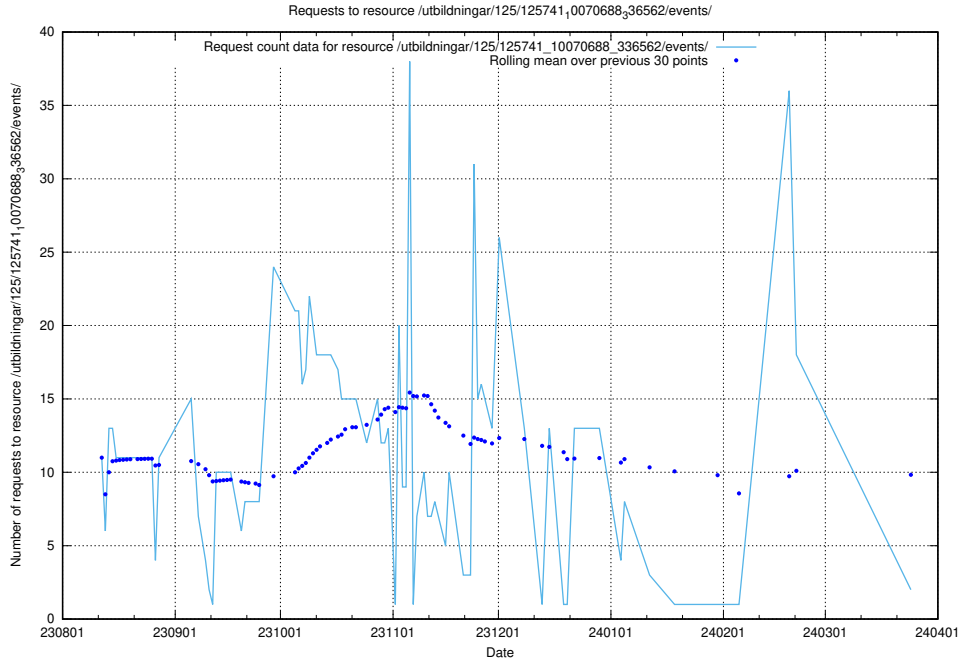

5.619 Usage of /utbildningar/125/125741_10070688_336562/events/

Here, we count the number of requests to resource /utbildningar/125/125741_10070688_336562/events/