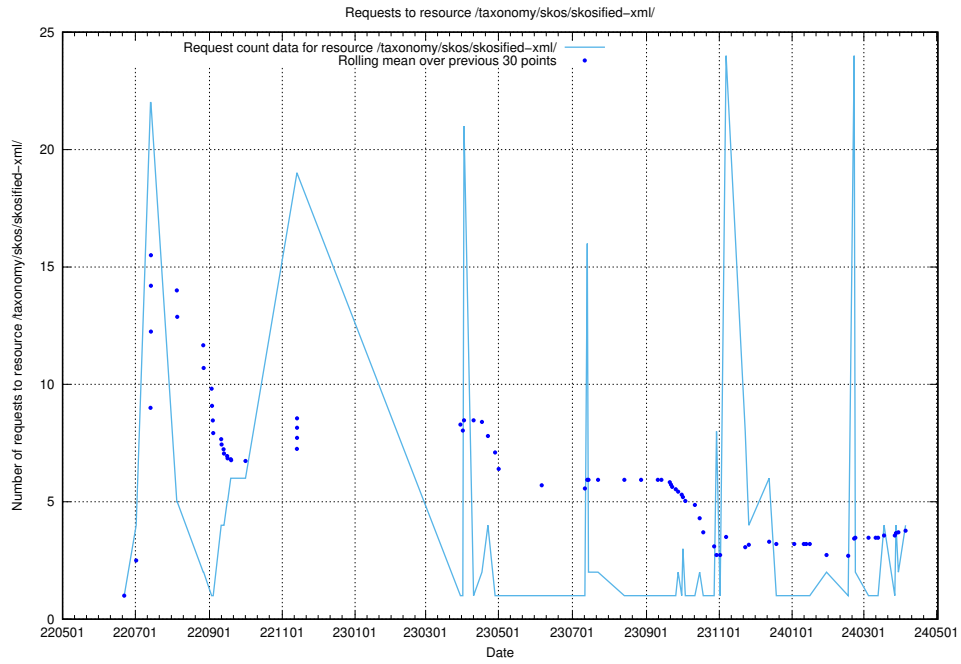

5.150 Usage of /taxonomy/skos/skosified-xml/

Here, we count the number of requests to resource /taxonomy/skos/skosified-xml/.