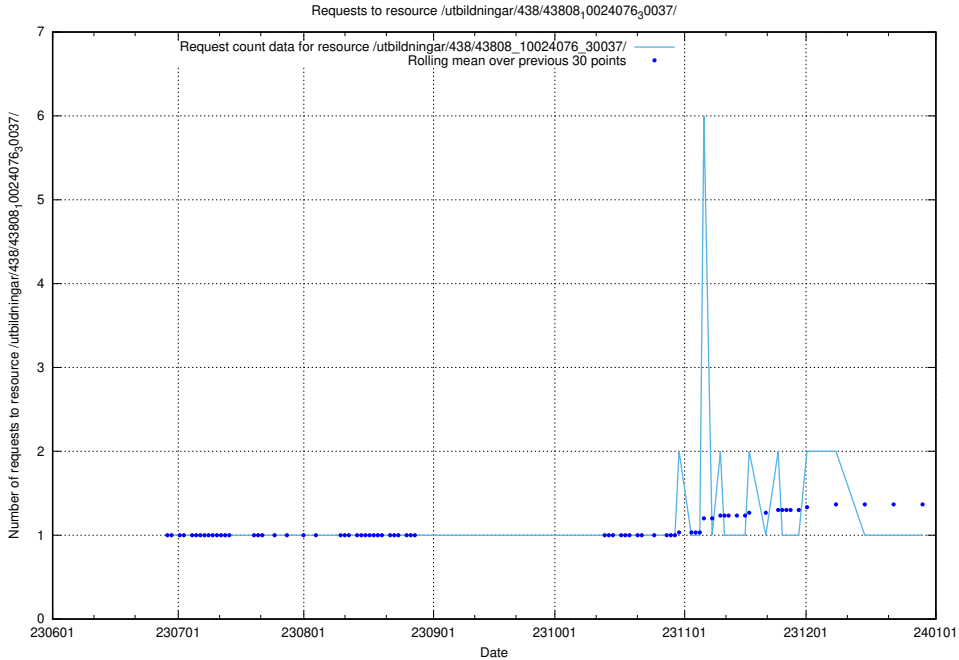

5.5044 Usage of /utbildningar/438/43808_10024076_30037/

Here, we count the number of requests to resource /utbildningar/438/43808_10024076_30037/.