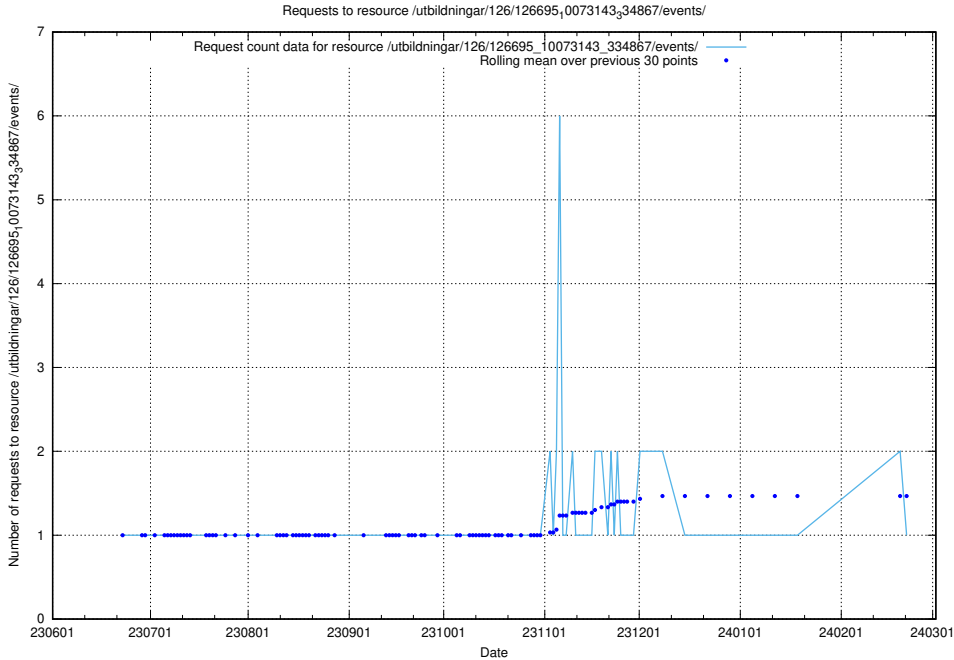

### 5.5245 Usage of /utbildningar/126/126695\_10073143\_334867/events/

Here, we count the number of requests to resource /utbildningar/126/126695\_10073143\_334867/events/