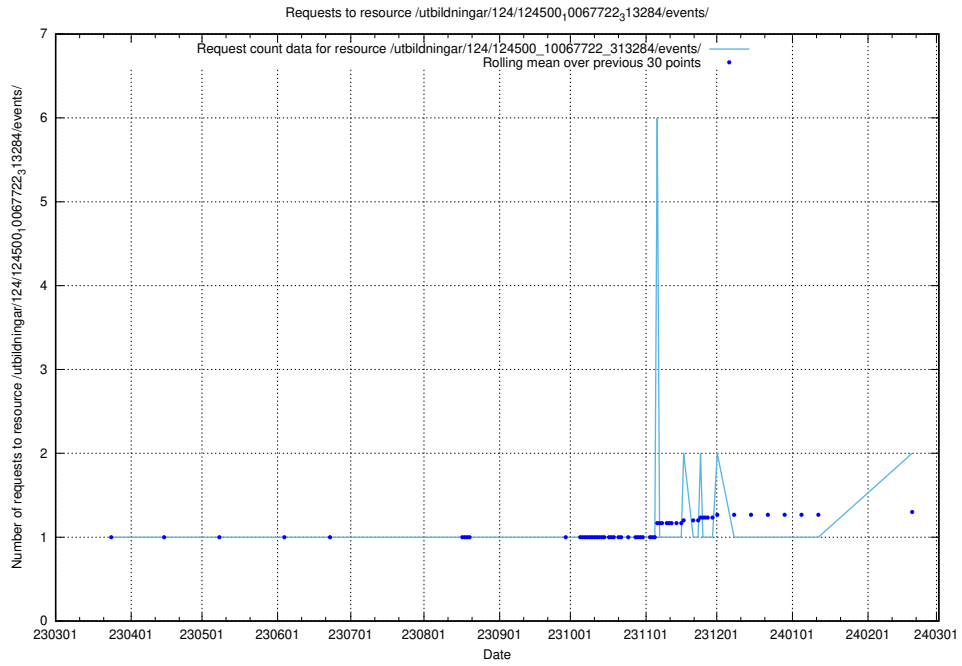

5.785 Usage of /utbildningar/124/124500_10067722_313284/events/

Here, we count the number of requests to resource /utbildningar/124/124500_10067722_313284/events/