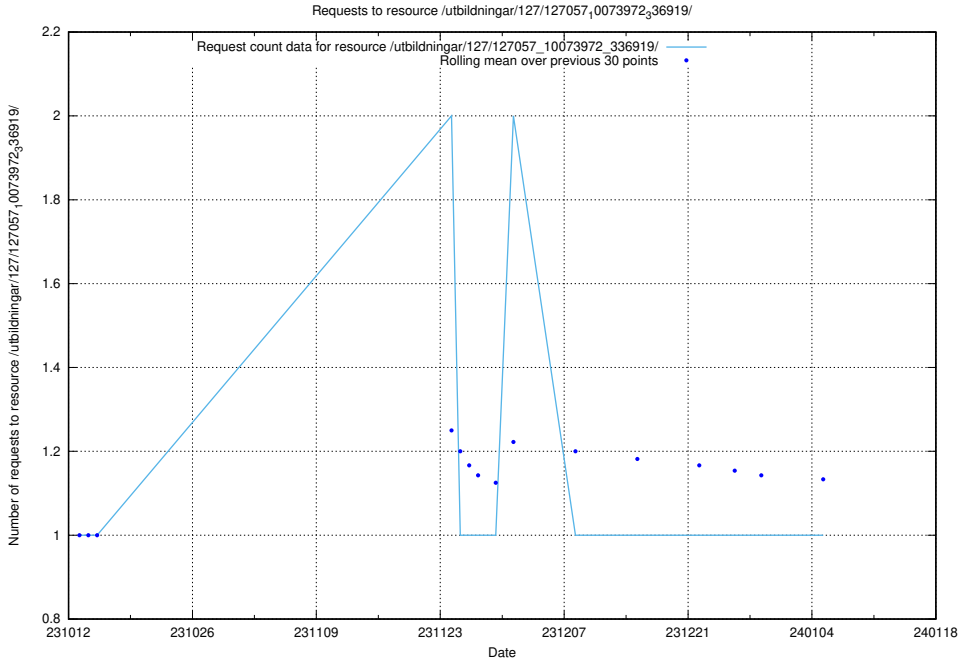

5.3960 Usage of /utbildningar/127/127057_10073972_336919/

Here, we count the number of requests to resource /utbildningar/127/127057_10073972_336919/.