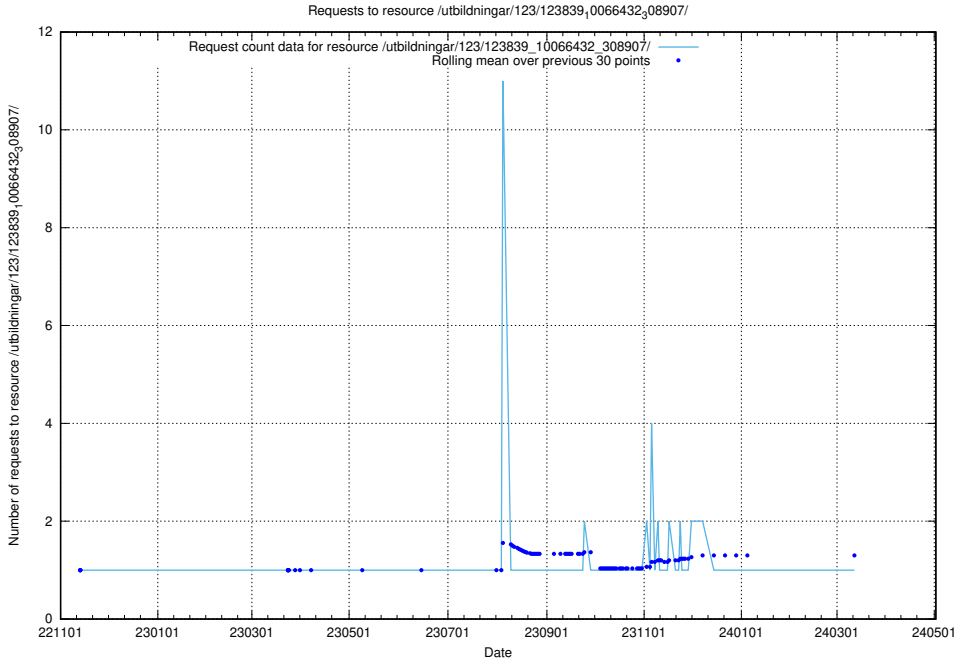

5.5514 Usage of /utbildningar/123/123839_10066432_308907/

Here, we count the number of requests to resource /utbildningar/123/123839_10066432_308907/.