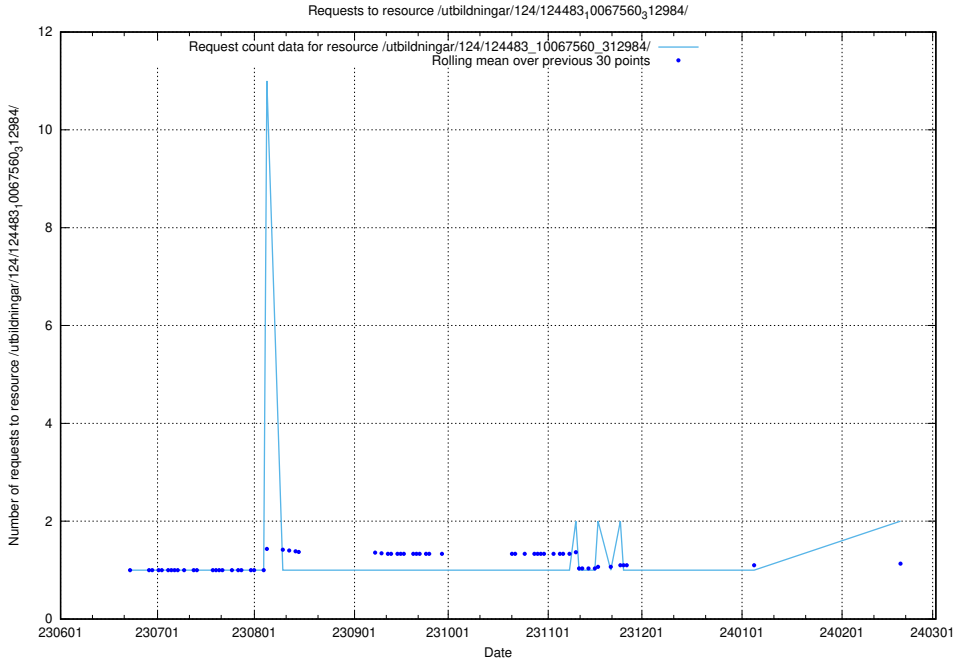

5.723 Usage of /utbildningar/124/124483_10067560_312984/

Here, we count the number of requests to resource /utbildningar/124/124483_10067560_312984/.