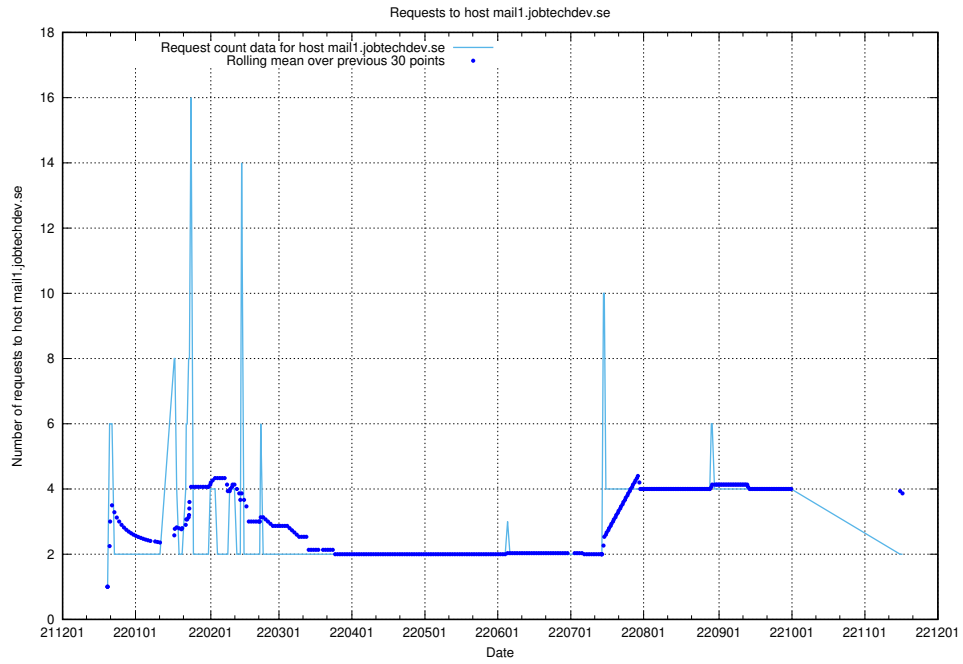

7.374 Usage of mail1.jobtechdev.se

Here, we count the number of requests to host mail1.jobtechdev.se.