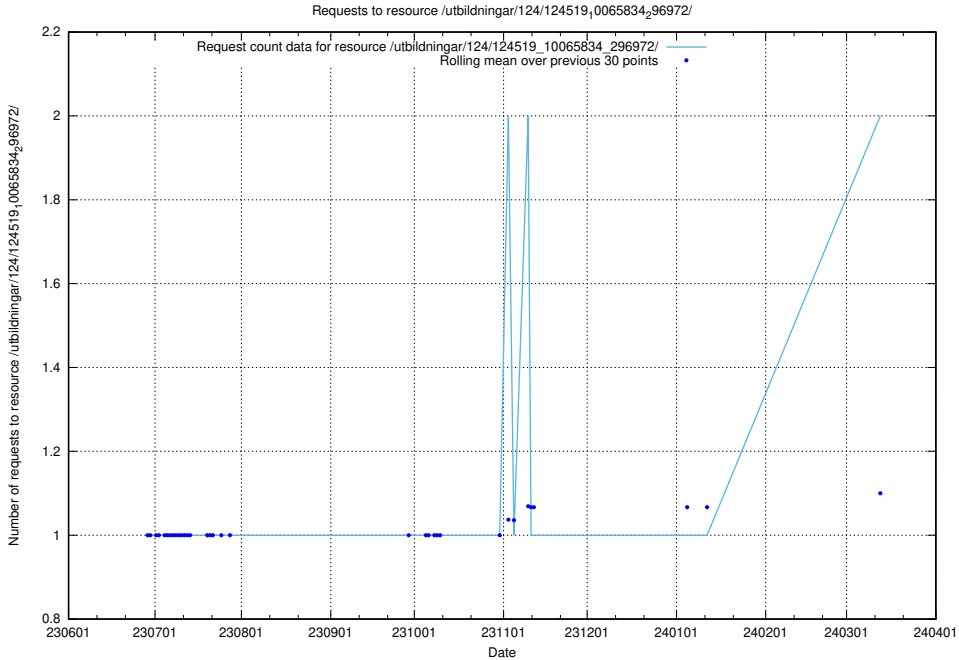

5.688 Usage of /utbildningar/124/124519_10065834_296972/

Here, we count the number of requests to resource /utbildningar/124/124519_10065834_296972/.