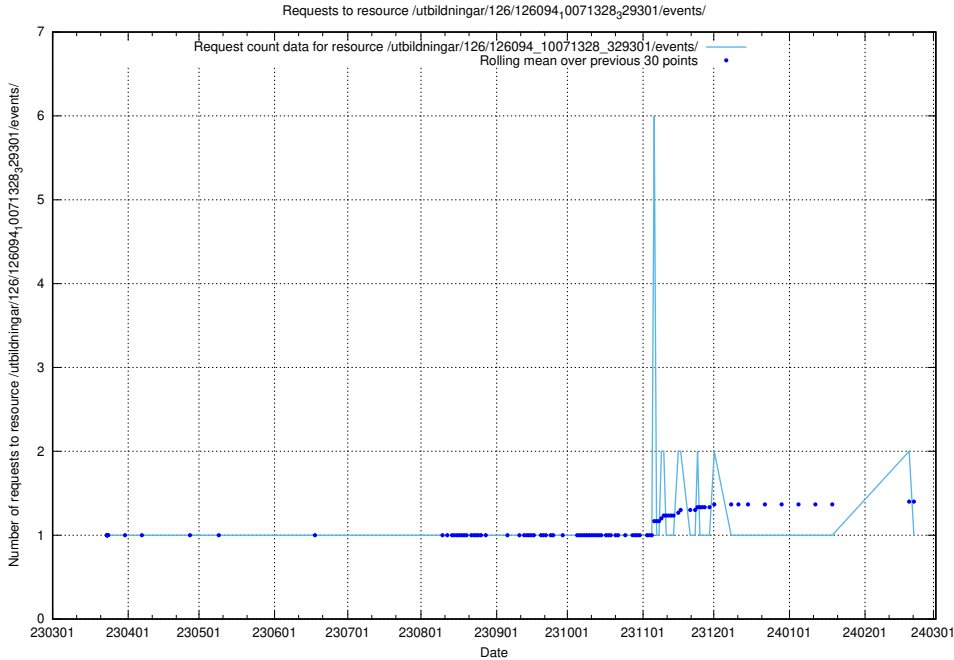

### 5.6073 Usage of /tst/

Here, we count the number of requests to resource /tst/.