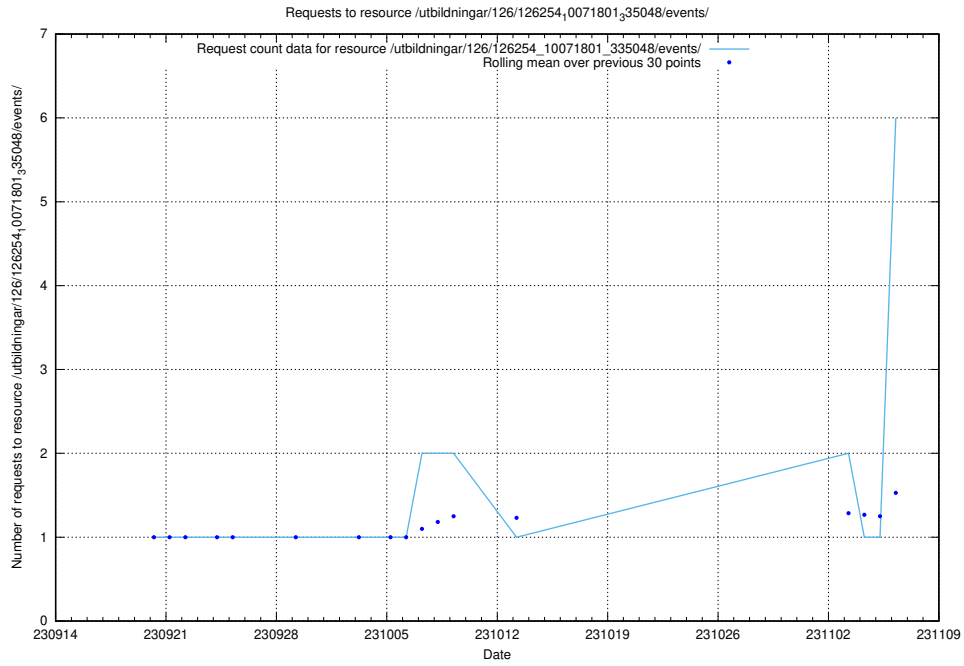

5.93 Usage of /utbildningar/126/126254_10071801_335048/events/

Here, we count the number of requests to resource /utbildningar/126/126254_10071801_335048/events/