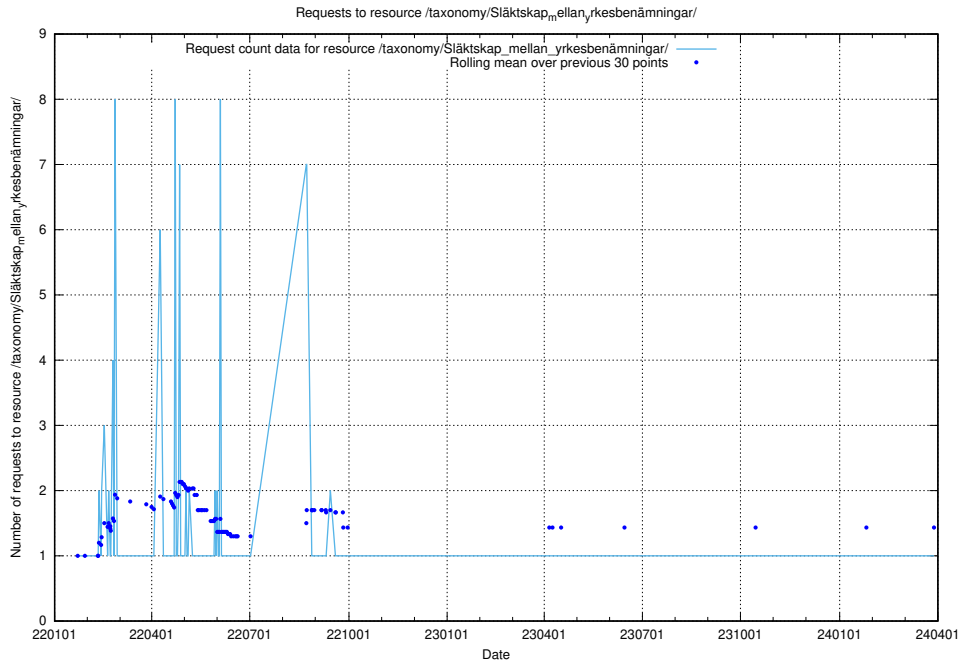

5.4411 Usage of /taxonomy/Släktskap_mellan_yrkesbenämningar/

Here, we count the number of requests to resource /taxonomy/Släktskap_mellan_yrkesbenämningar/.