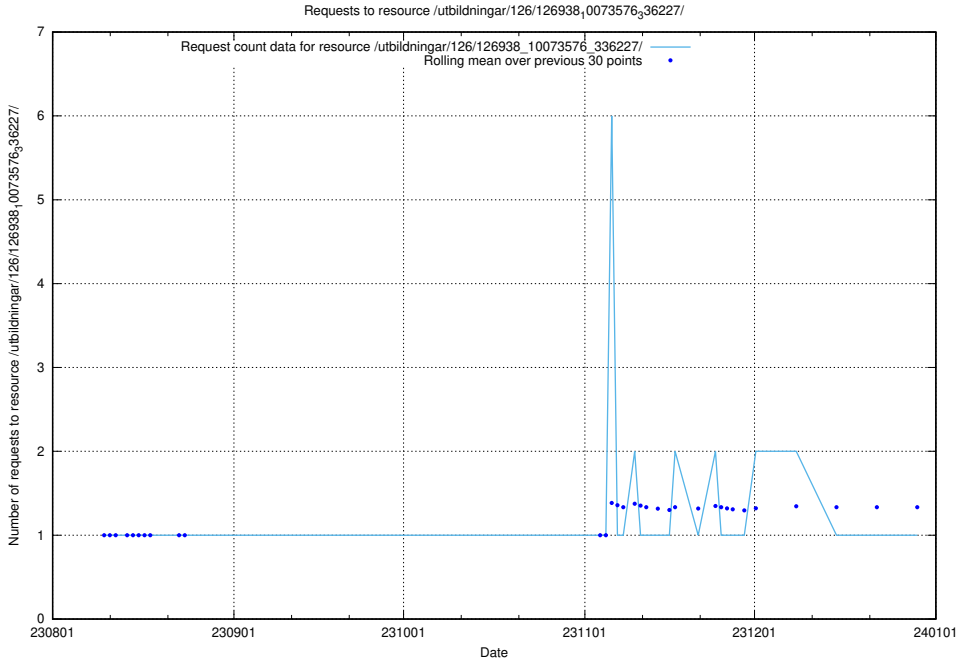

5.4443 Usage of /utbildningar/126/126938_10073576_336227/

Here, we count the number of requests to resource /utbildningar/126/126938_10073576_336227/.