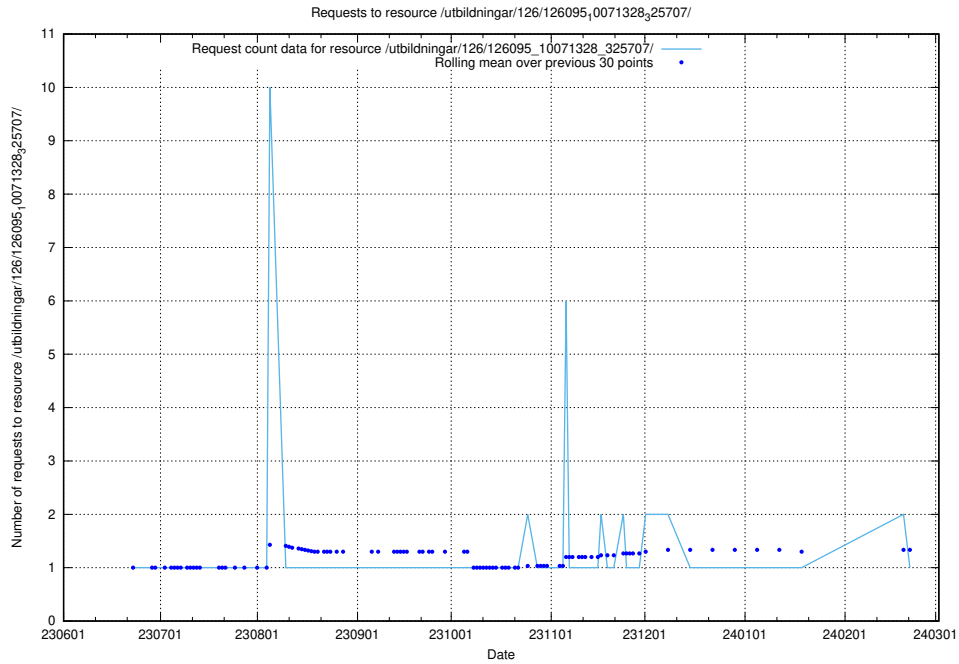

5.5298 Usage of /utbildningar/126/126095_10071328_325707/

Here, we count the number of requests to resource /utbildningar/126/126095_10071328_325707/.