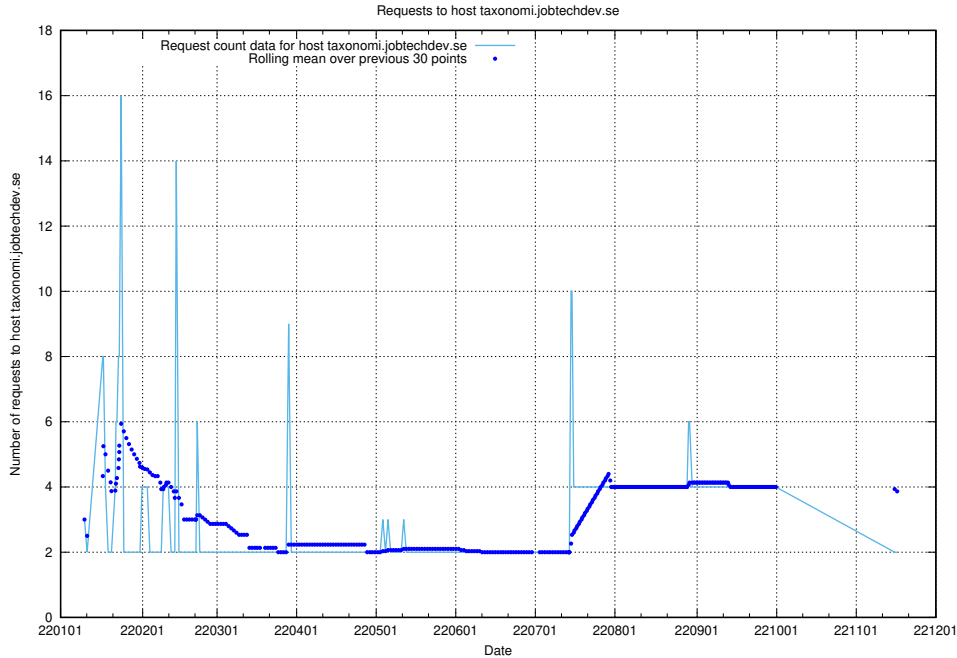

### 7.281 Usage of taxonomi.jobtechdev.se

Here, we count the number of requests to host taxonomi.jobtechdev.se.