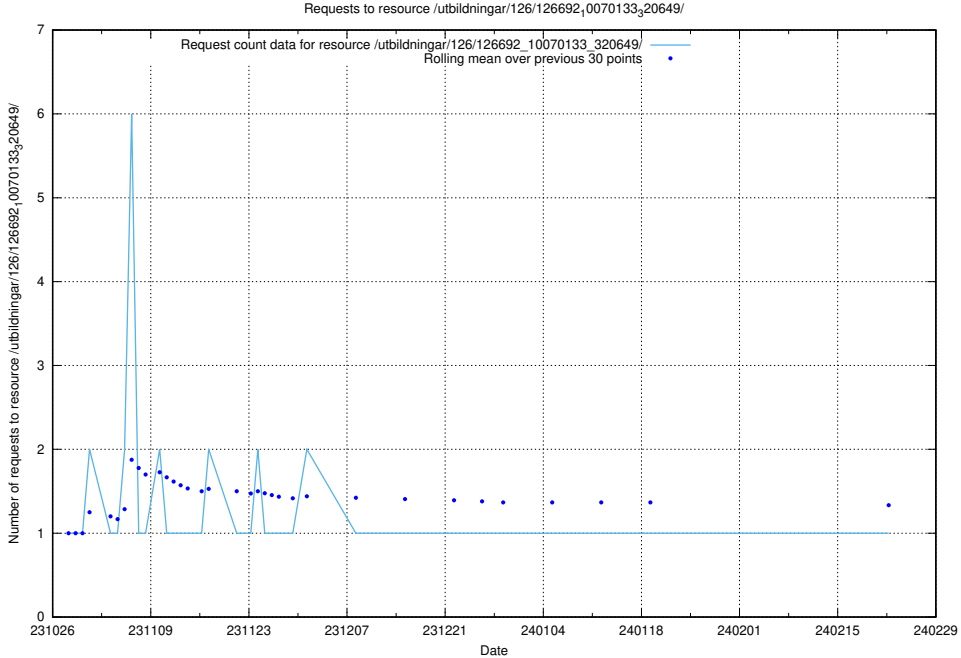

5.3800 Usage of /utbildningar/126/126692_10070133_320649/

Here, we count the number of requests to resource /utbildningar/126/126692_10070133_320649/.