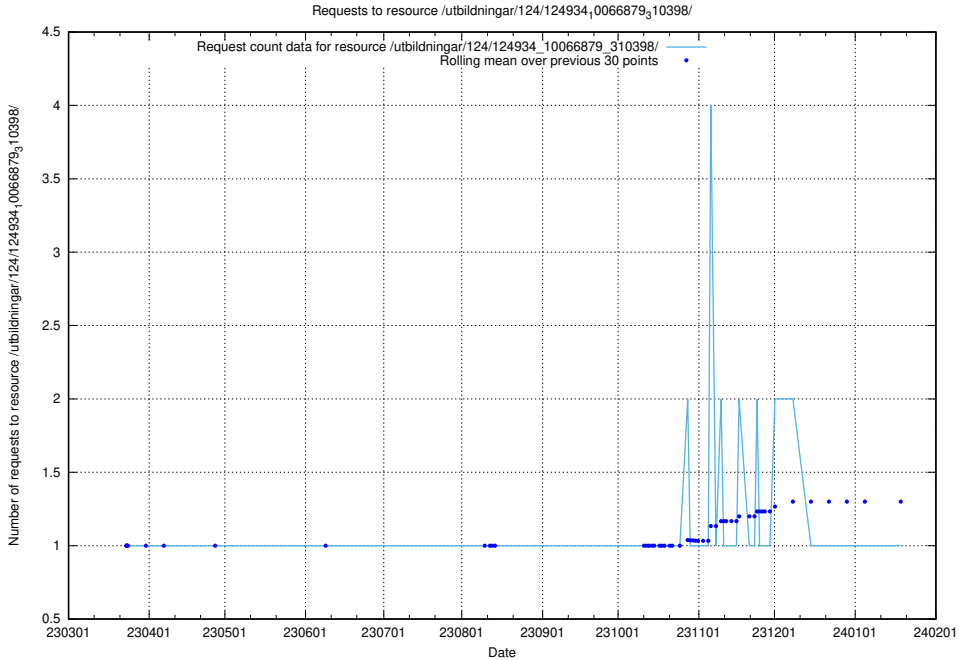

5.1010 Usage of /utbildningar/124/124934_10066879_310398/

Here, we count the number of requests to resource /utbildningar/124/124934_10066879_310398/.