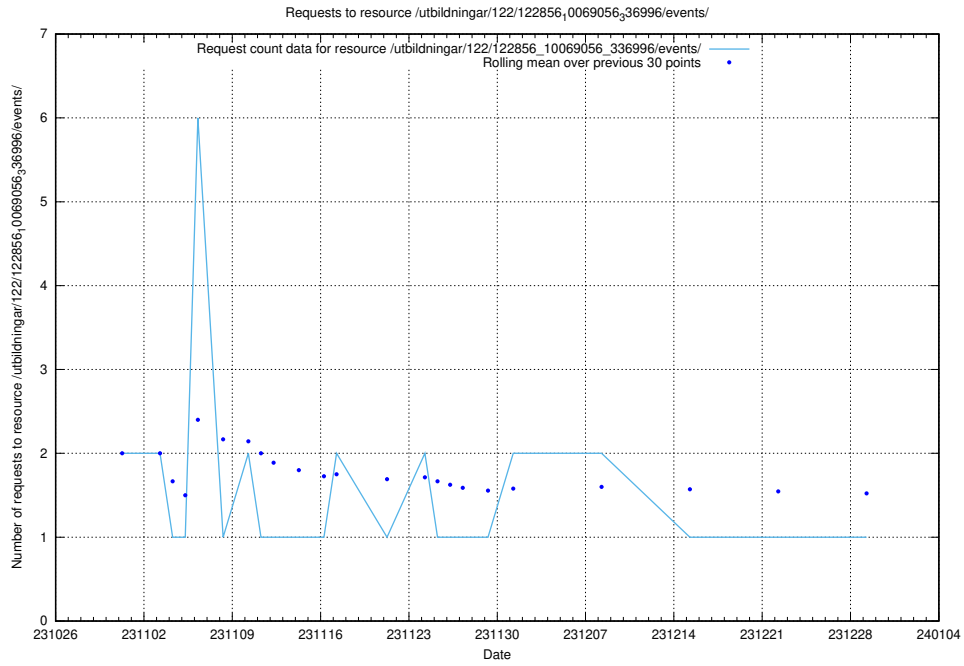

5.3772 Usage of /utbildningar/122/122856_10069056_336996/events/

Here, we count the number of requests to resource /utbildningar/122/122856_10069056_336996/events/