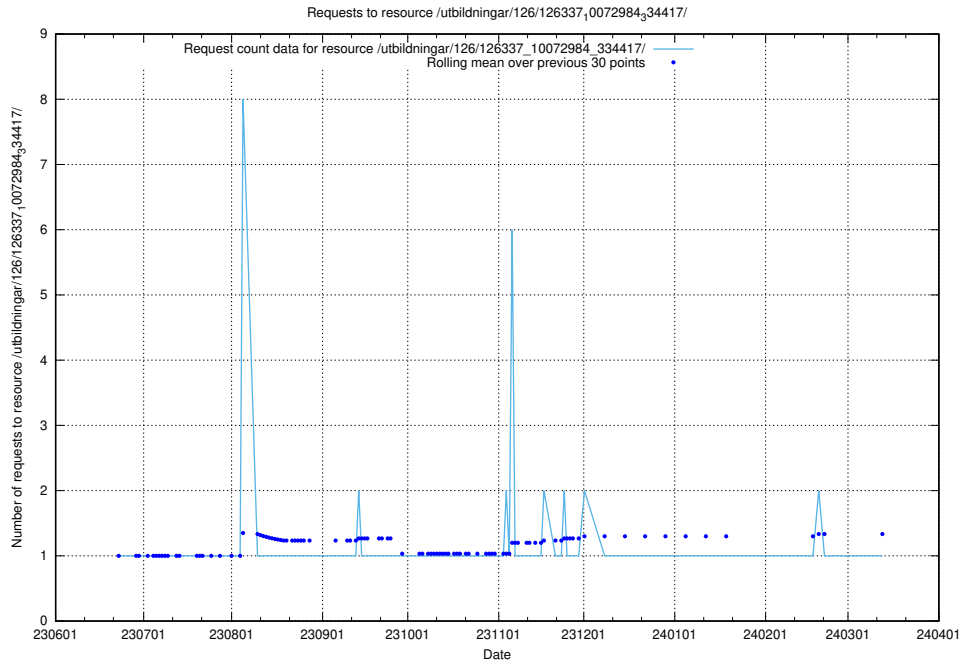

5.5280 Usage of /utbildningar/126/126337_10072984_334417/

Here, we count the number of requests to resource /utbildningar/126/126337_10072984_334417/.