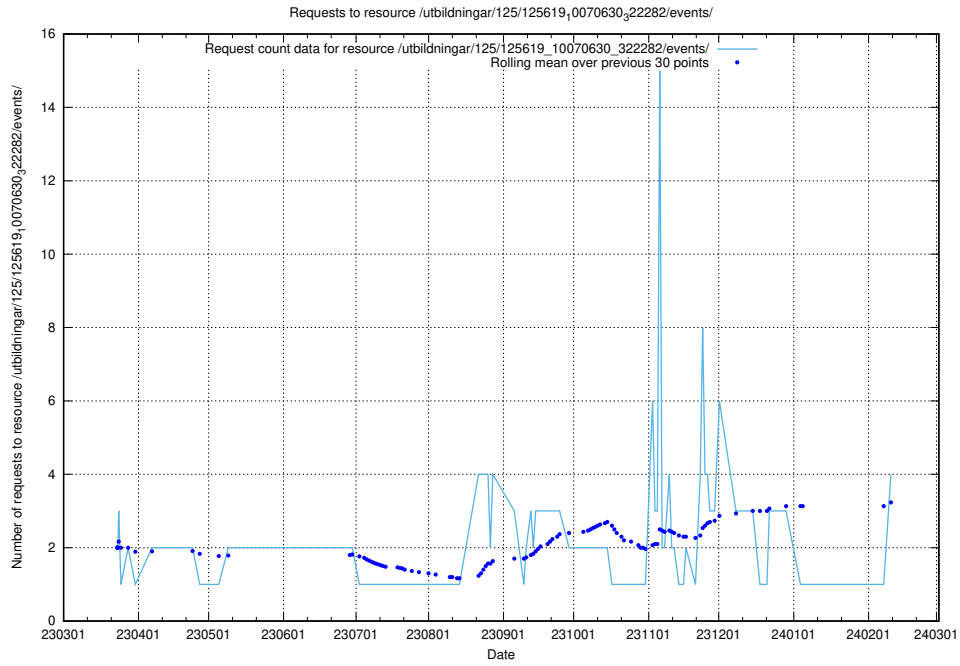

5.193 Usage of /utbildningar/125/125619_10070630_322282/events/

Here, we count the number of requests to resource /utbildningar/125/125619_10070630_322282/events/