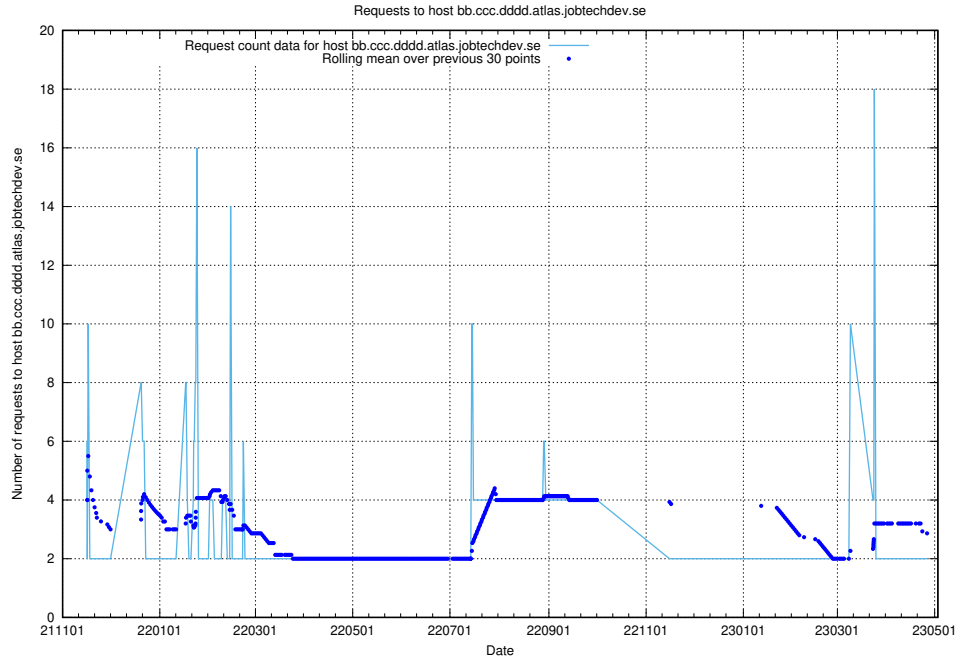

7.528 Usage of bb.ccc.dddd.atlas.jobtechdev.se

Here, we count the number of requests to host bb.ccc.dddd.atlas.jobtechdev.se.