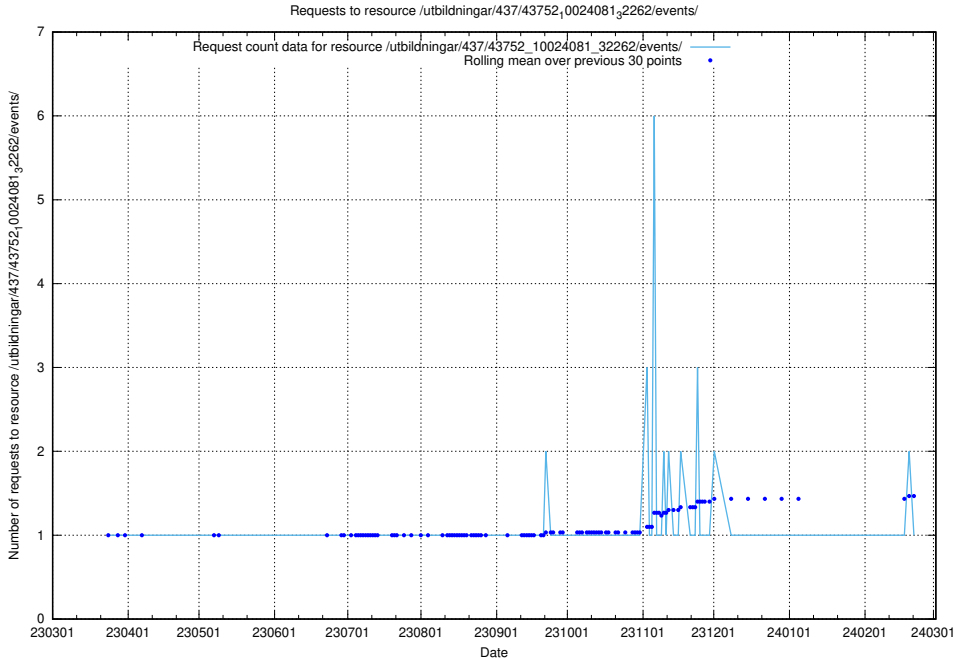

5.5850 Usage of /utbildningar/437/43752_10024081_32262/events/

Here, we count the number of requests to resource /utbildningar/437/43752_10024081_32262/events/.