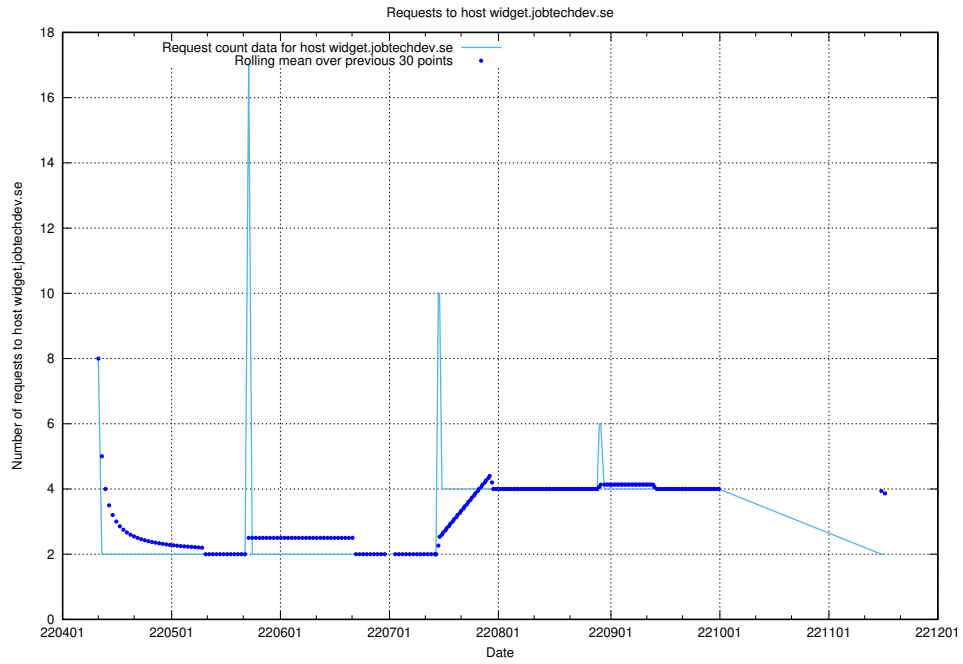

## 7.463 Usage of widget.jobtechdev.se

Here, we count the number of requests to host widget.jobtechdev.se.