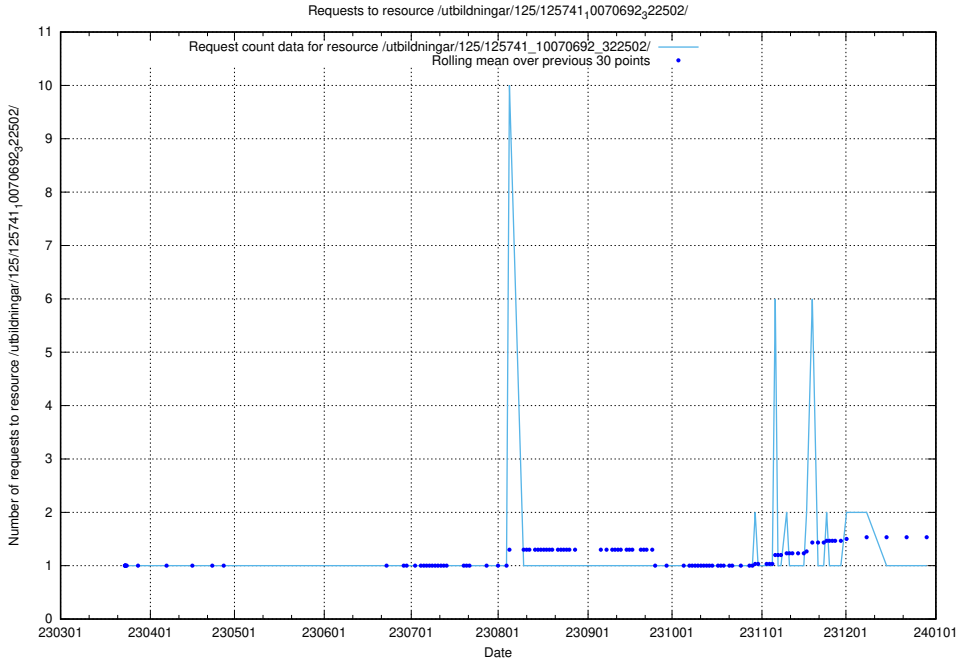

5.6123 Usage of /utbildningar/125/125741_10070692_322502/

Here, we count the number of requests to resource /utbildningar/125/125741_10070692_322502/.