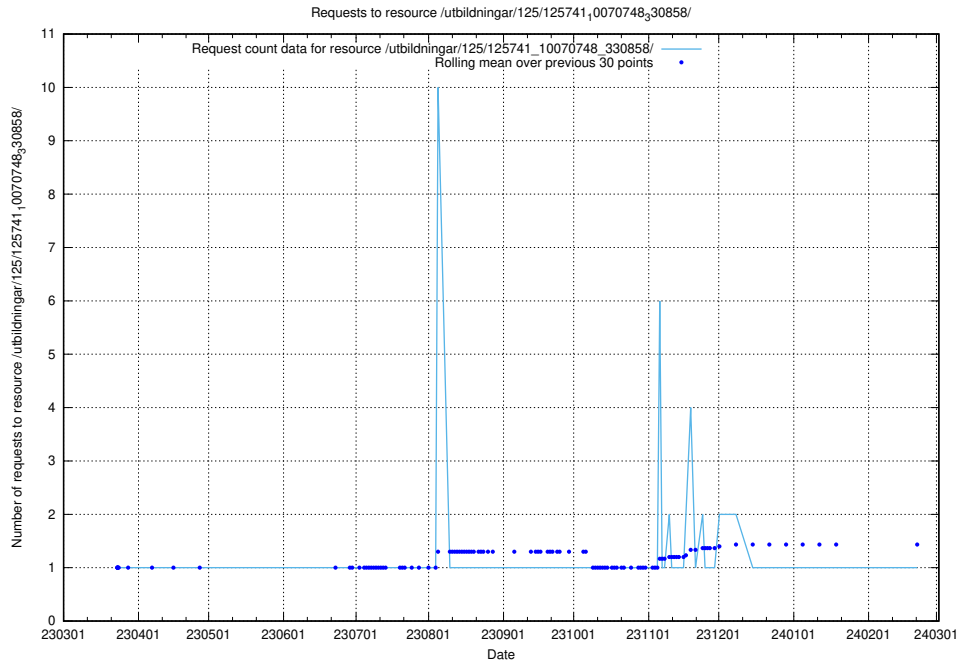

5.6118 Usage of /utbildningar/125/125741_10070748_330858/

Here, we count the number of requests to resource /utbildningar/125/125741_10070748_330858/.