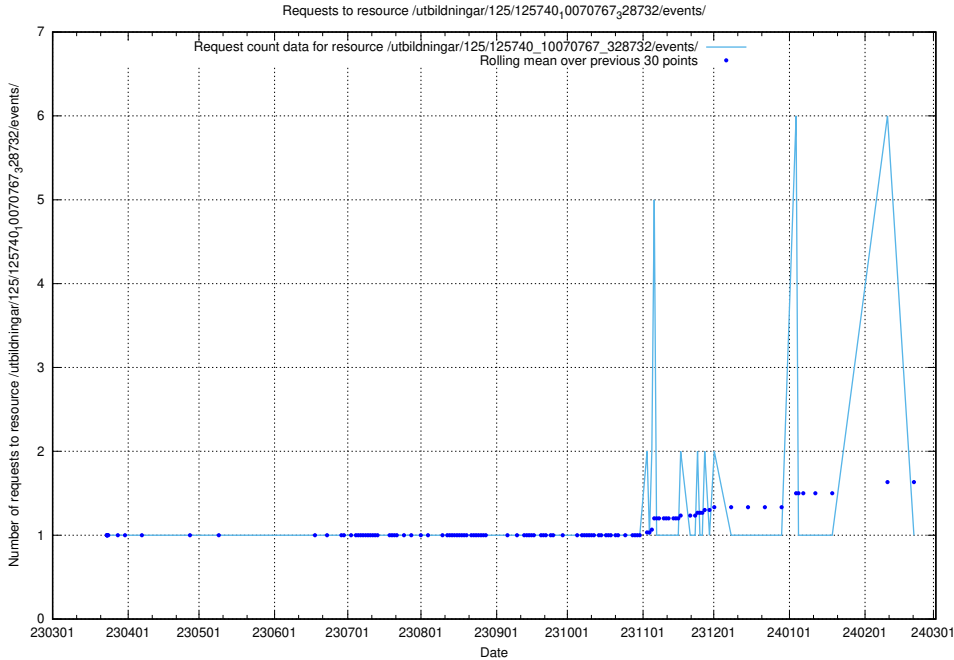

5.821 Usage of /utbildningar/125/125740_10070767_328732/events/

Here, we count the number of requests to resource /utbildningar/125/125740_10070767_328732/events/