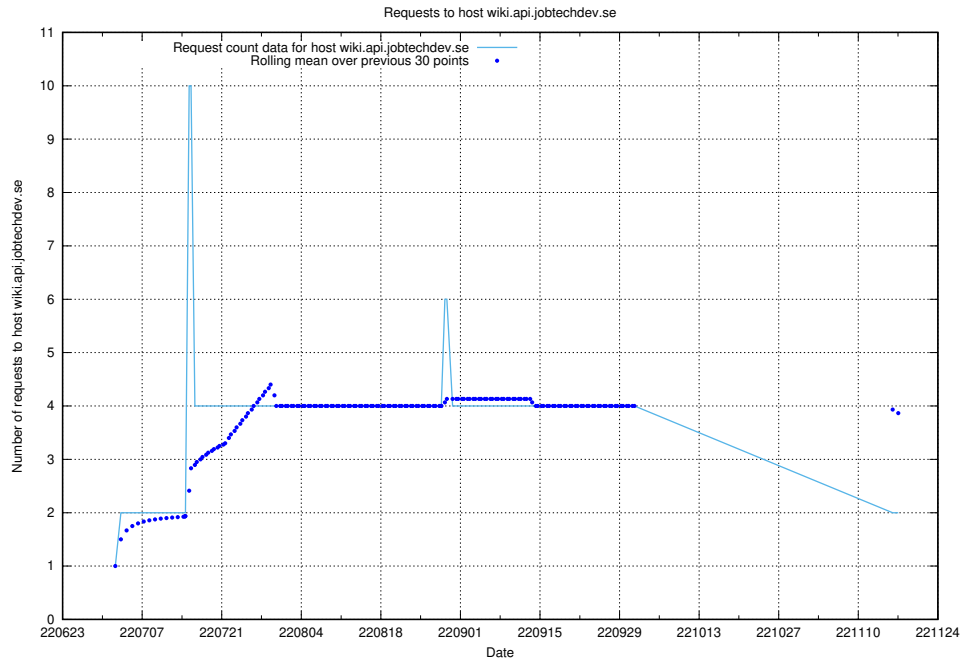

7.391 Usage of wiki.apirequest.jobtechdev.se

Here, we count the number of requests to host wiki.apirequest.jobtechdev.se.

7.392 Usage of wiki.api.jobtechdev.se

Here, we count the number of requests to host wiki.api.jobtechdev.se.