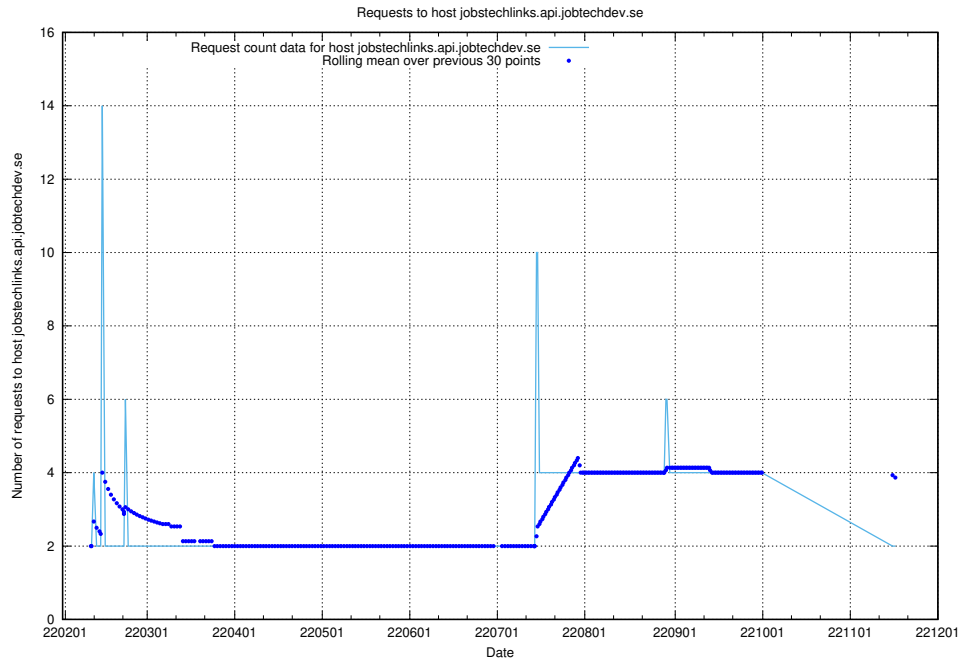

7.556 Usage of `jobstechlinks.api.jobtechdev.se`

Here, we count the number of requests to host `jobstechlinks.api.jobtechdev.se`.