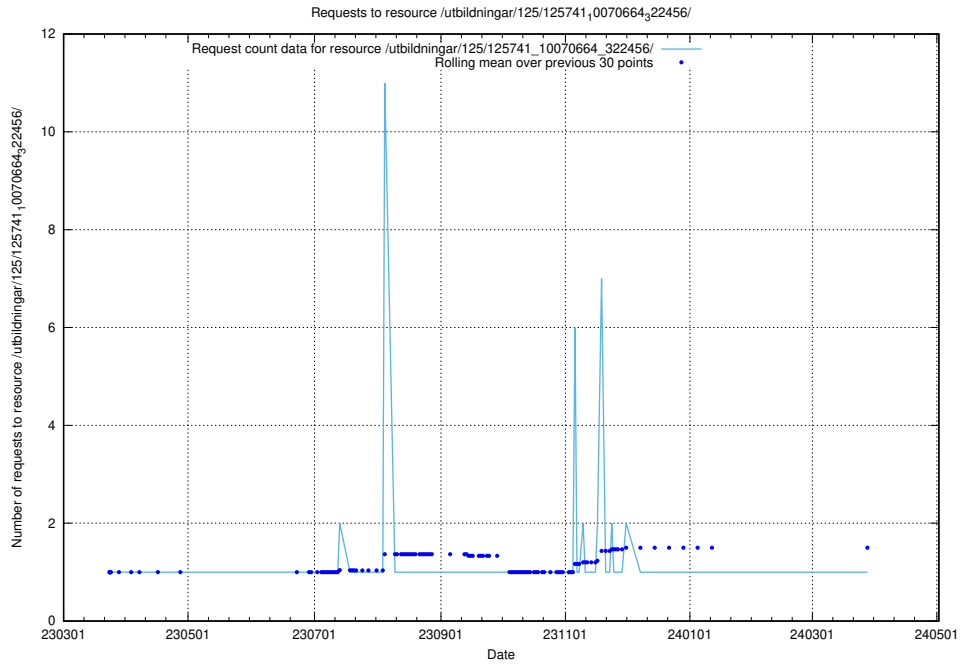

5.6145 Usage of /utbildningar/125/125741_10070664_322456/

Here, we count the number of requests to resource /utbildningar/125/125741_10070664_322456/.