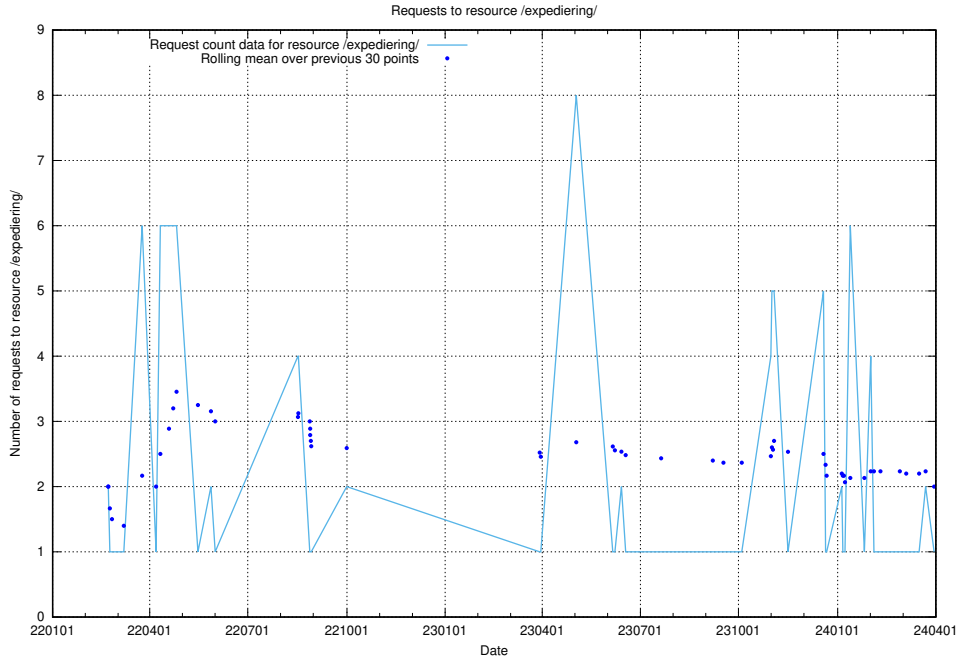

5.1129 Usage of /expediering/

Here, we count the number of requests to resource /expediering/.