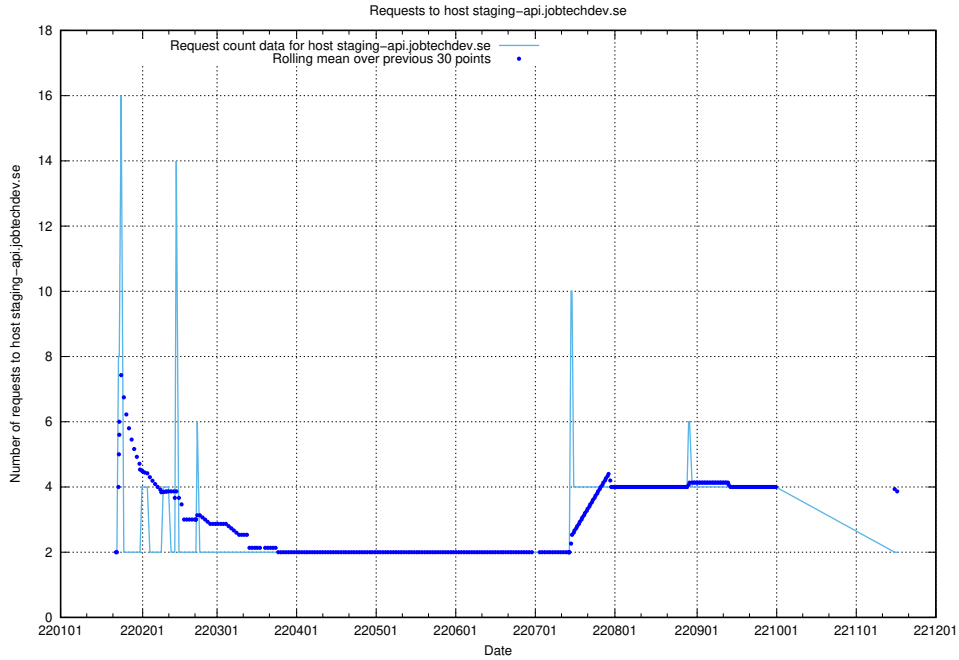

7.584 Usage of staging-api.jobtechdev.se

Here, we count the number of requests to host staging-api.jobtechdev.se.