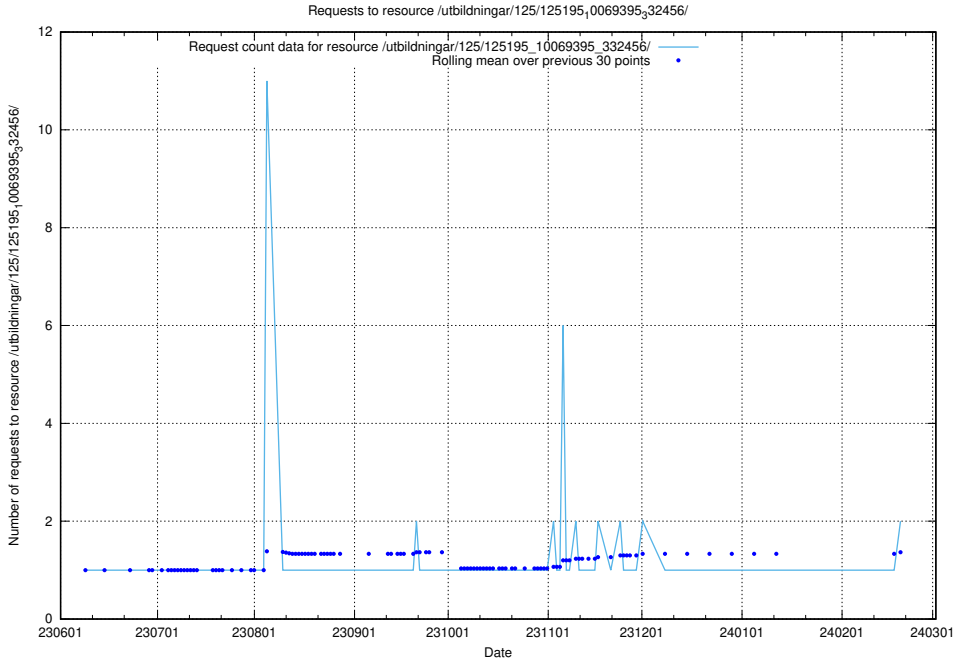

5.745 Usage of /utbildningar/125/125195_10069395_332456/

Here, we count the number of requests to resource /utbildningar/125/125195_10069395_332456/.