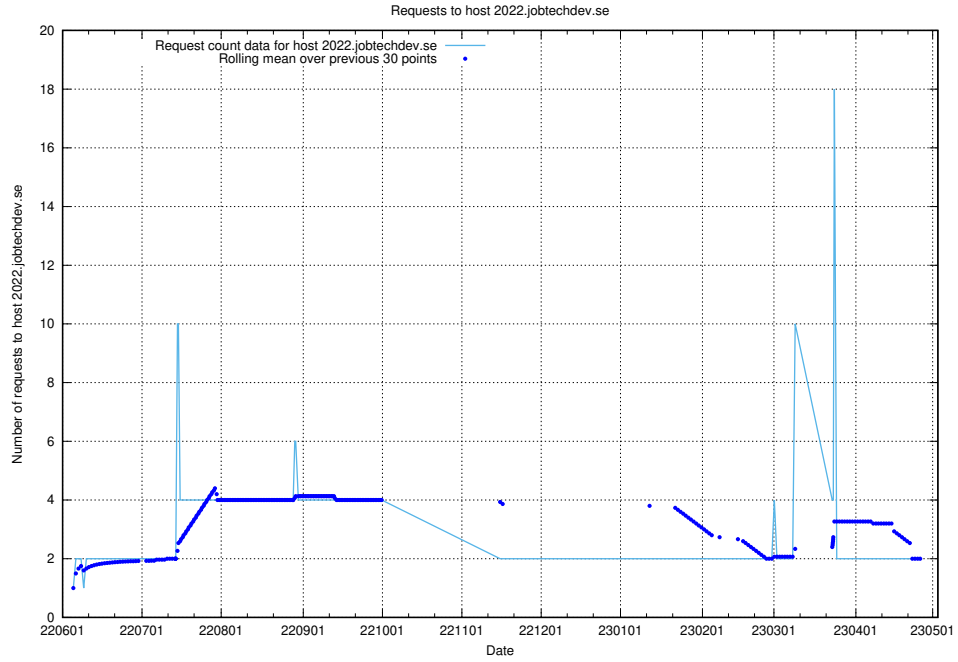

7.413 Usage of 2022.jobtechdev.se

Here, we count the number of requests to host 2022.jobtechdev.se.