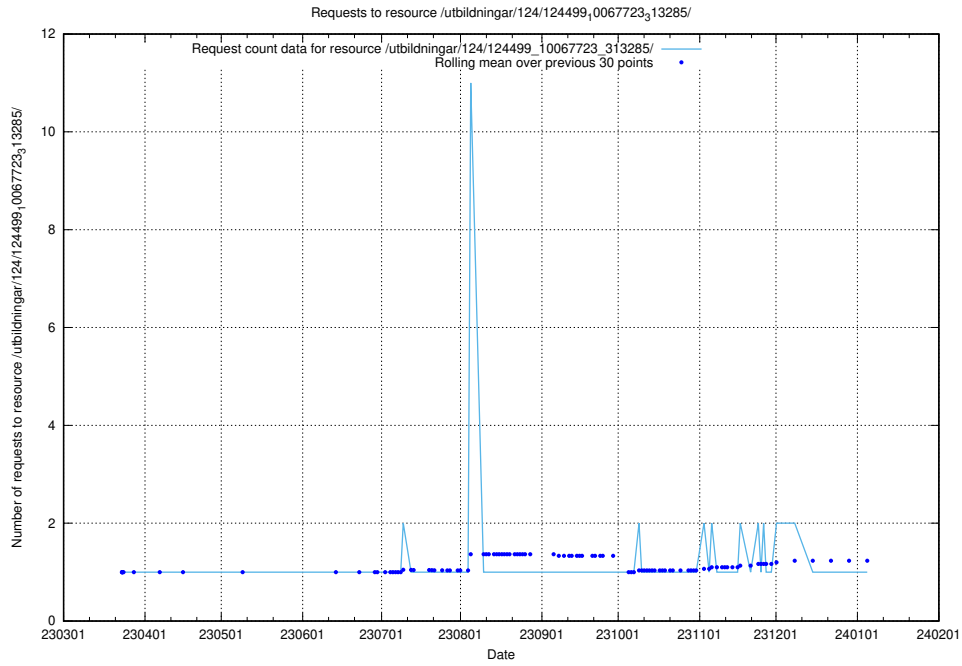

5.2162 Usage of /utbildningar/124/124499_10067723_313285/

Here, we count the number of requests to resource /utbildningar/124/124499_10067723_313285/.