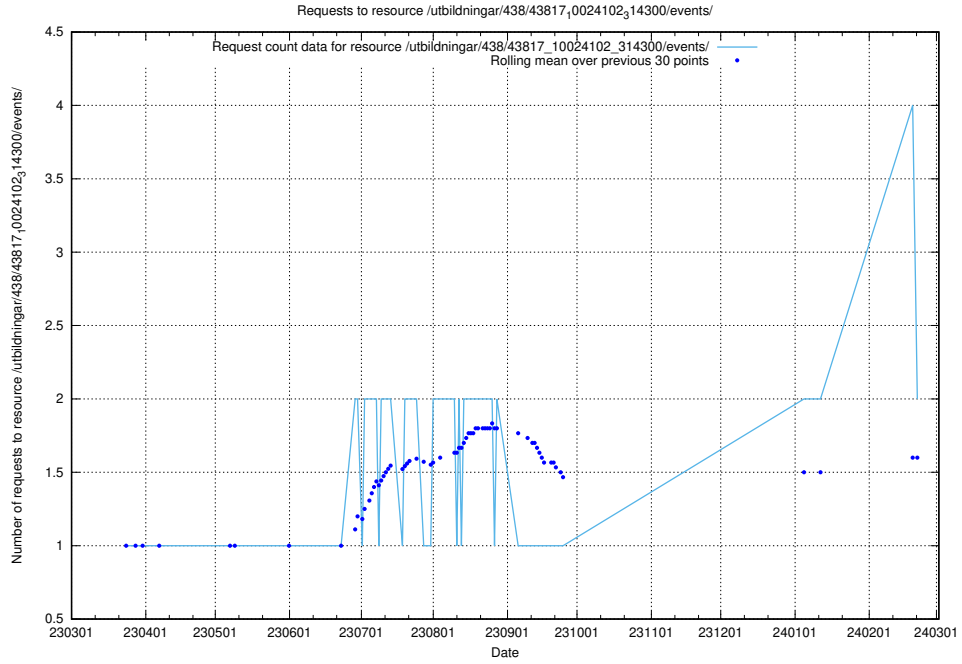

5.818 Usage of /utbildningar/438/43817_10024102_314300/events/

Here, we count the number of requests to resource /utbildningar/438/43817_10024102_314300/events/.