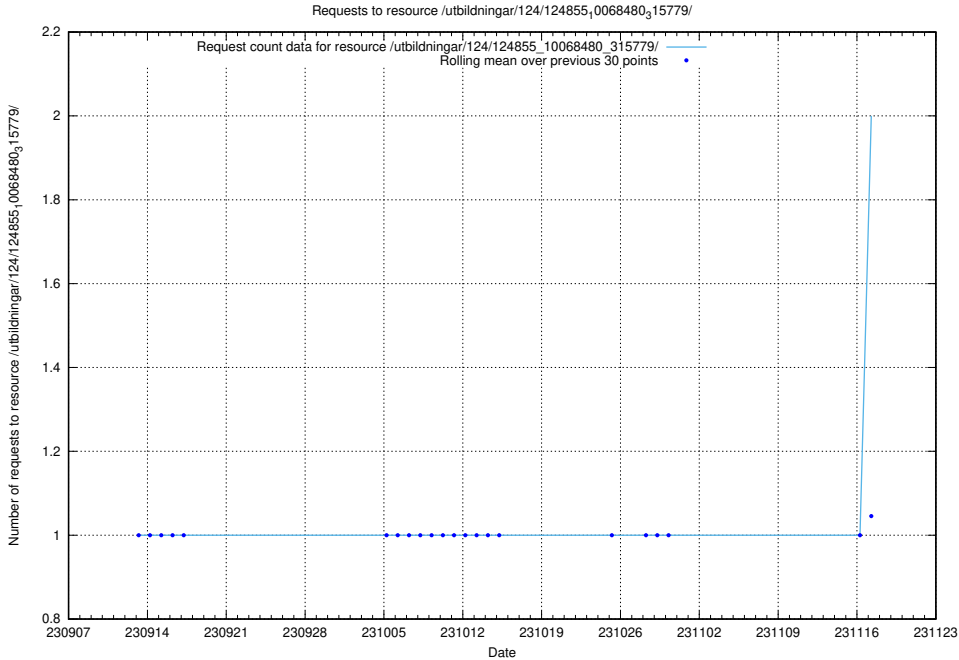

5.598 Usage of /utbildningar/124/124855_10068480_315779/

Here, we count the number of requests to resource /utbildningar/124/124855_10068480_315779/.