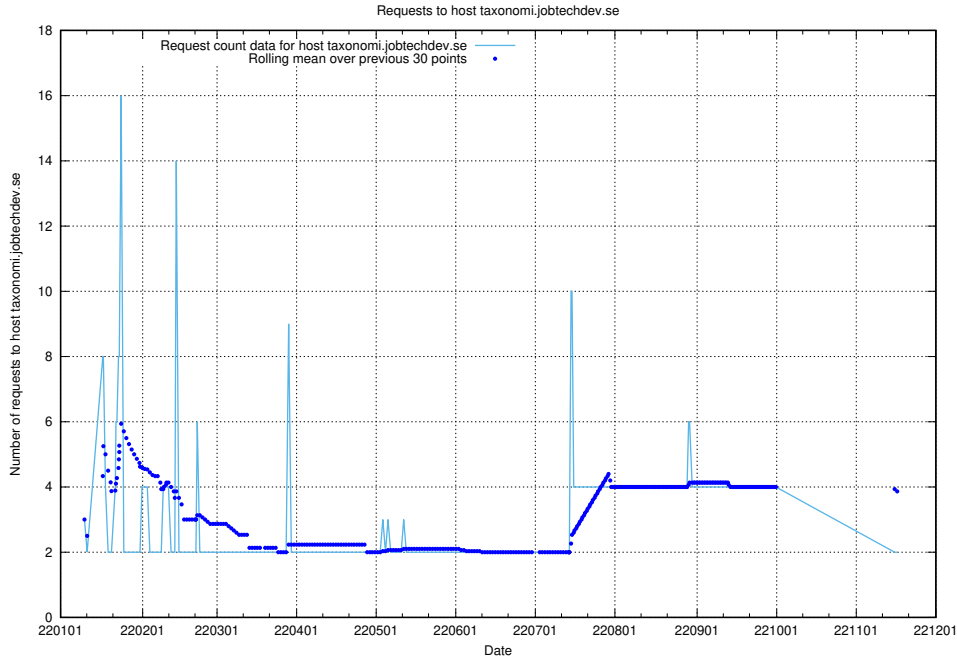

7.282 Usage of taxonomi.jobtechdev.se

Here, we count the number of requests to host taxonomi.jobtechdev.se.