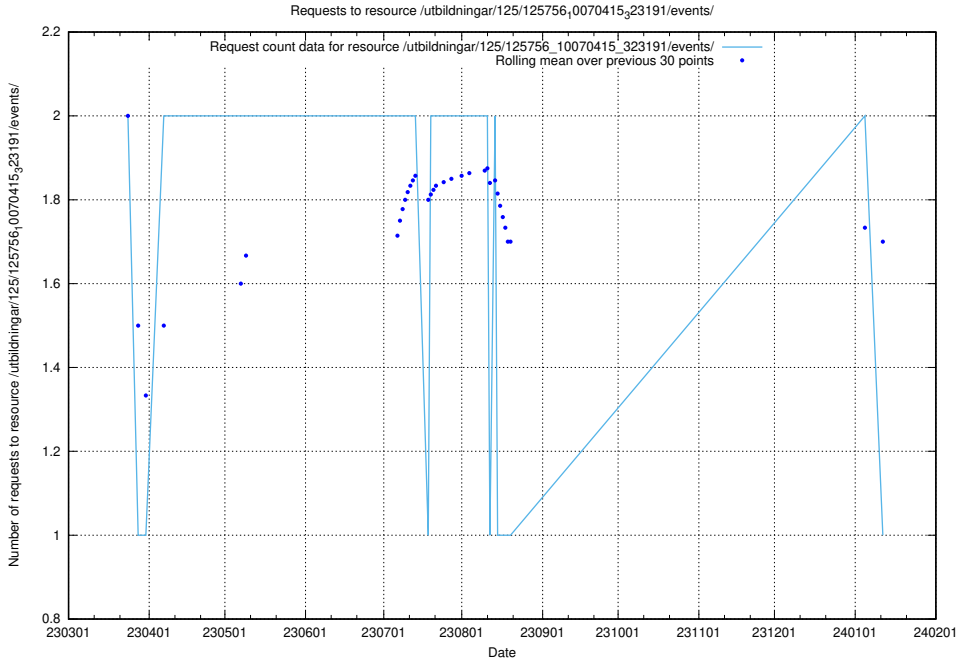

5.5812 Usage of /utbildningar/125/125756_10070415_323191/events/

Here, we count the number of requests to resource /utbildningar/125/125756_10070415_323191/events/