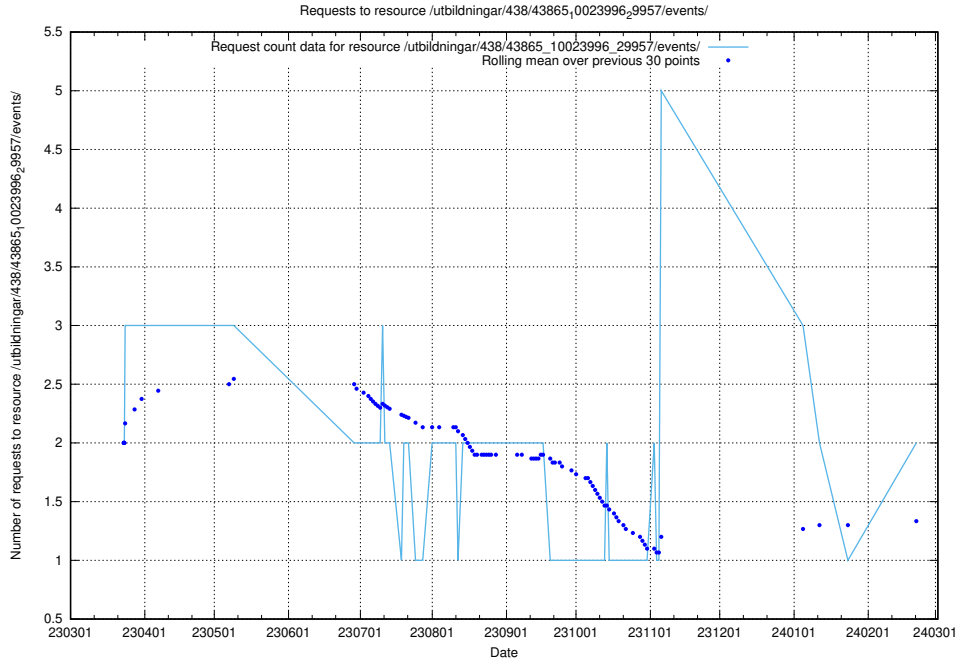

5.828 Usage of /utbildningar/438/43865_10023996_29957/events/

Here, we count the number of requests to resource /utbildningar/438/43865_10023996_29957/events/.