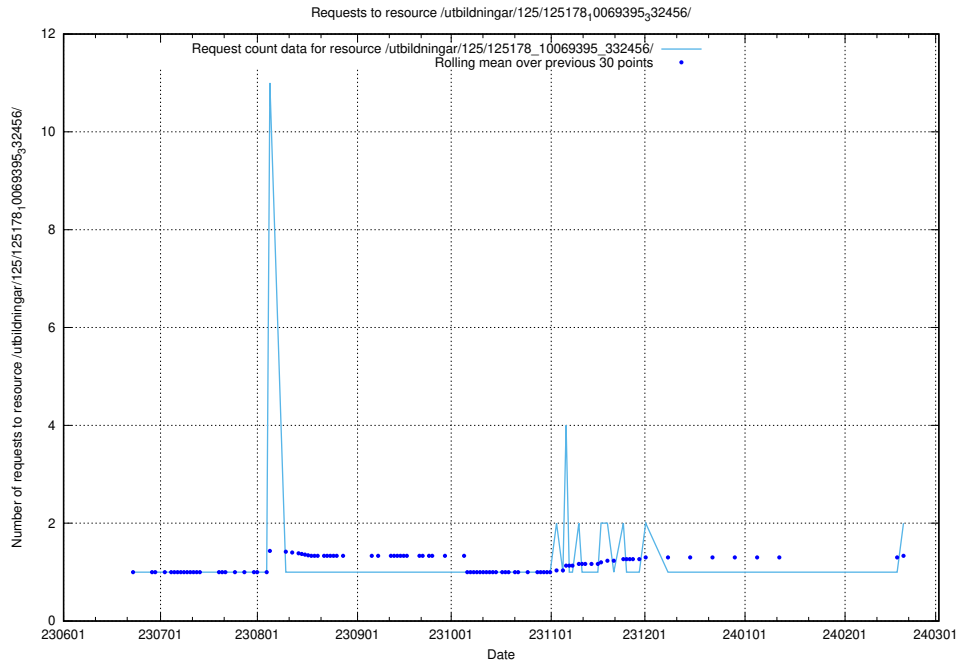

5.708 Usage of /utbildningar/125/125178_10069395_332456/

Here, we count the number of requests to resource /utbildningar/125/125178_10069395_332456/.