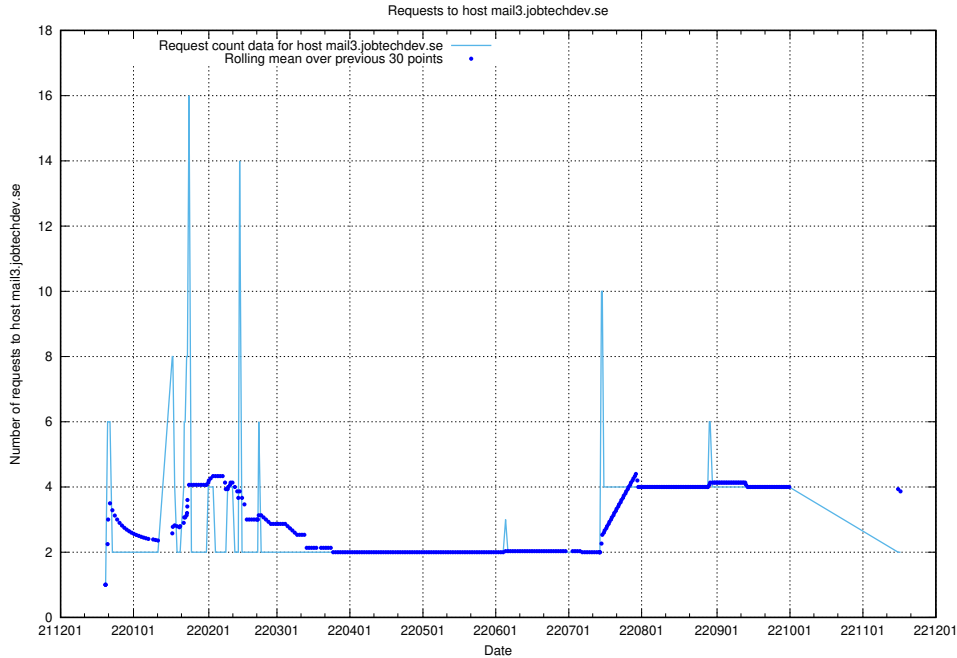

7.373 Usage of mail3.jobtechdev.se

Here, we count the number of requests to host mail3.jobtechdev.se.