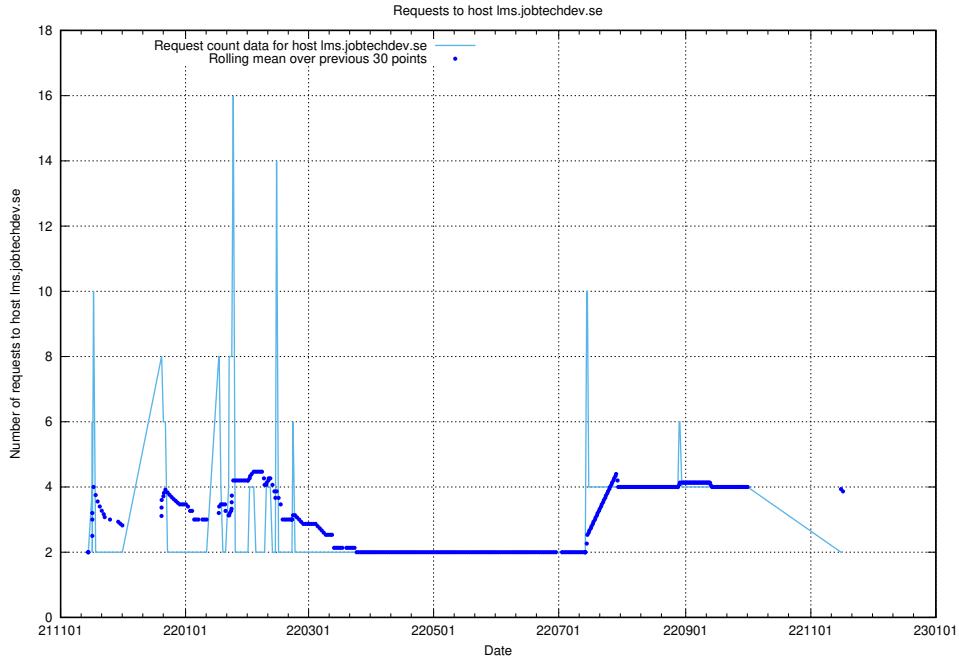

7.575 Usage of lms.jobtechdev.se

Here, we count the number of requests to host lms.jobtechdev.se.