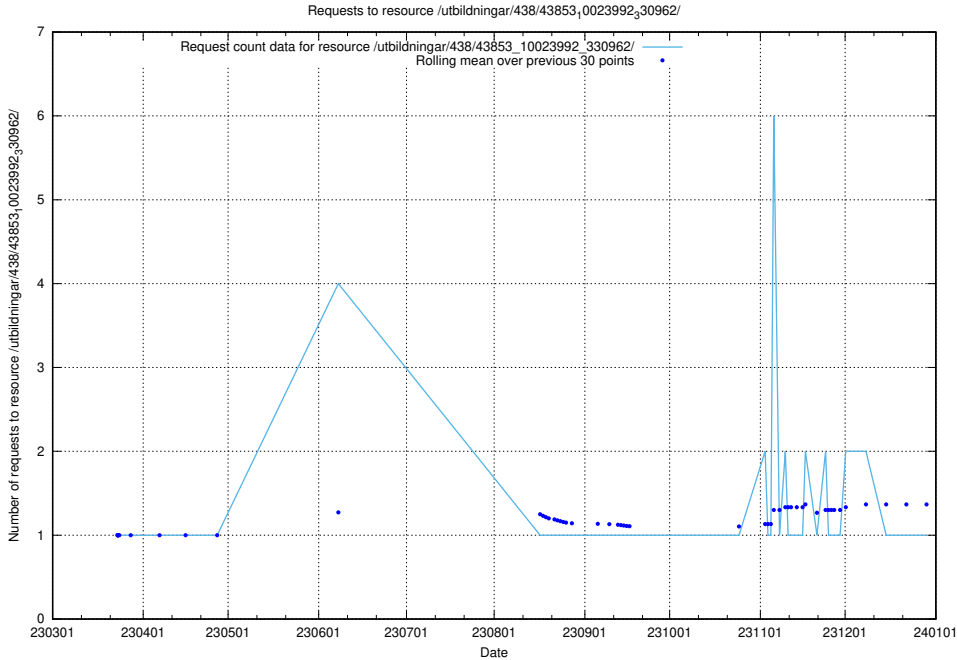

5.5967 Usage of /utbildningar/438/43853_10023992_330962/

Here, we count the number of requests to resource /utbildningar/438/43853_10023992_330962/.