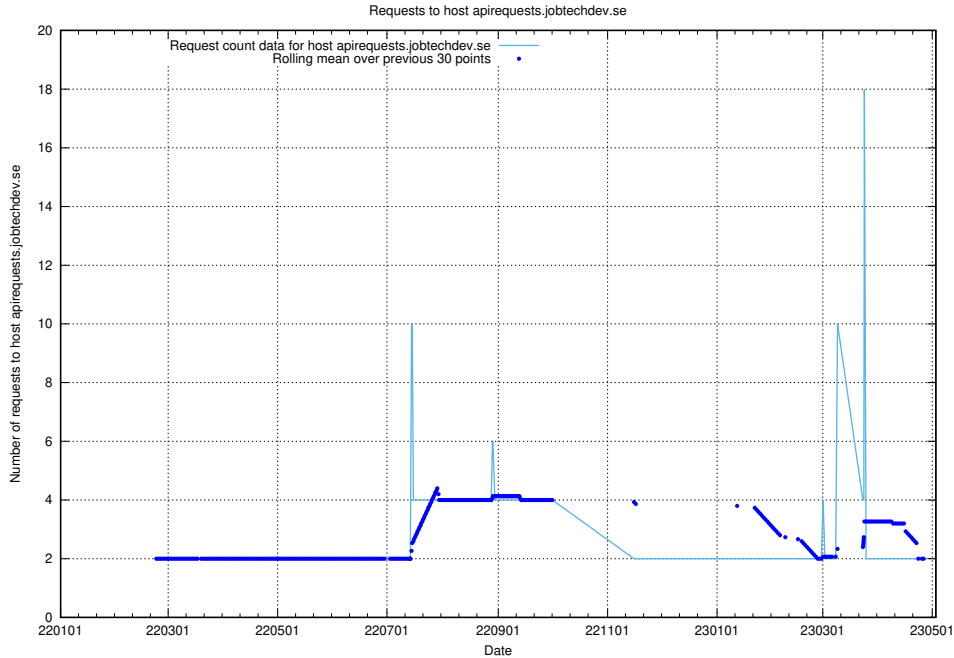

7.515 Usage of apirequests.jobtechdev.se

Here, we count the number of requests to host apirequests.jobtechdev.se.