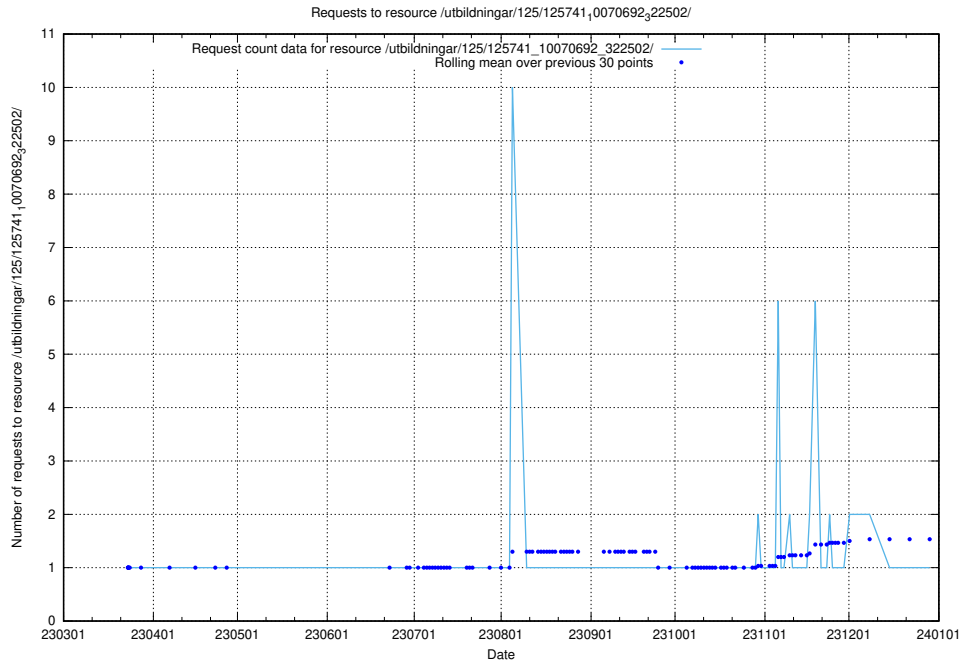

5.6121 Usage of /utbildningar/125/125741_10070692_322502/

Here, we count the number of requests to resource /utbildningar/125/125741_10070692_322502/.