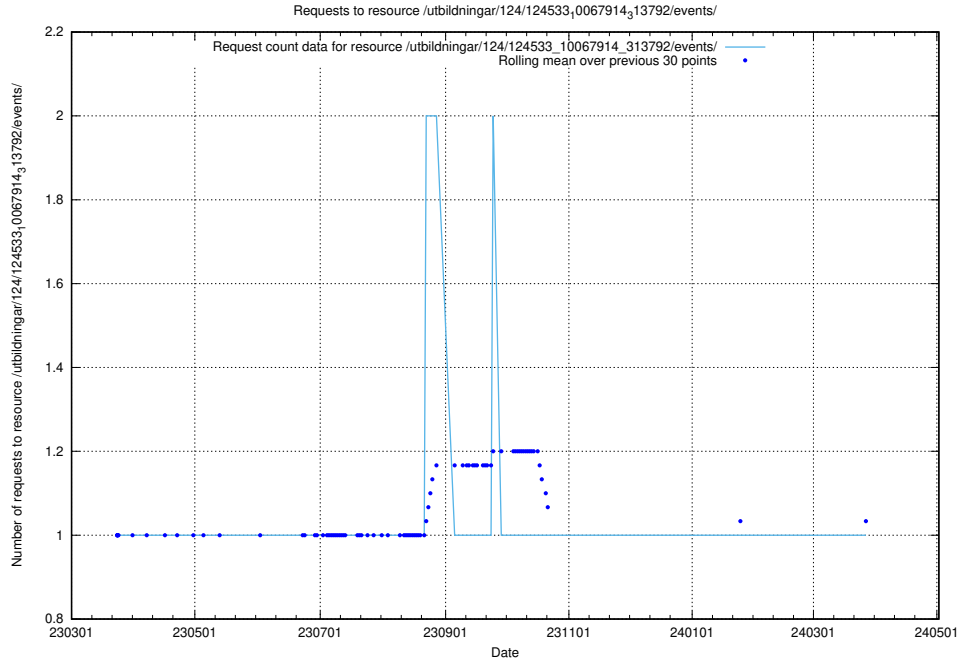

5.1114 Usage of /utbildningar/124/124533_10067914_313792/events/

Here, we count the number of requests to resource /utbildningar/124/124533_10067914_313792/events/