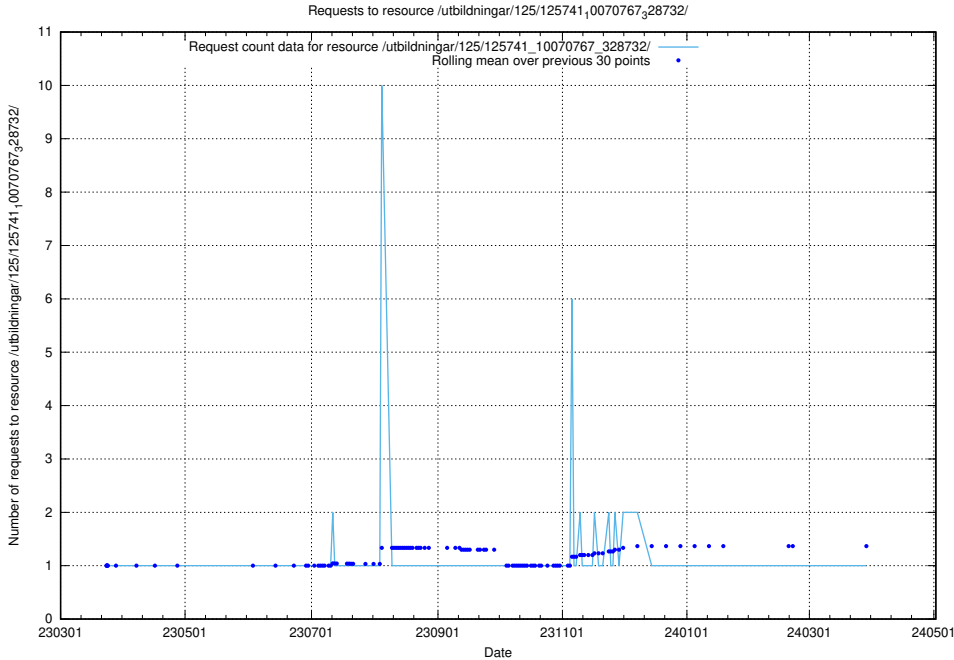

Here, we count the number of requests to resource /utbildningar/125/125741_10070782_323040/.

5.6113 Usage of /utbildningar/125/125741_10070767_328732/

Here, we count the number of requests to resource /utbildningar/125/125741_10070767_328732/.