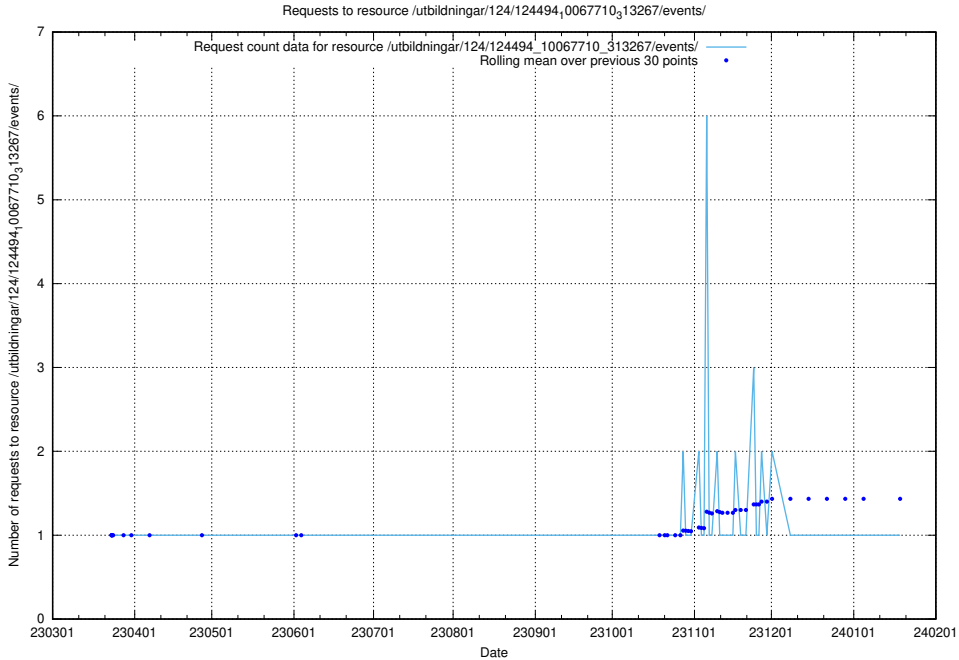

5.2364 Usage of /utbildningar/124/124494_10067710_313267/events/

Here, we count the number of requests to resource /utbildningar/124/124494_10067710_313267/events/