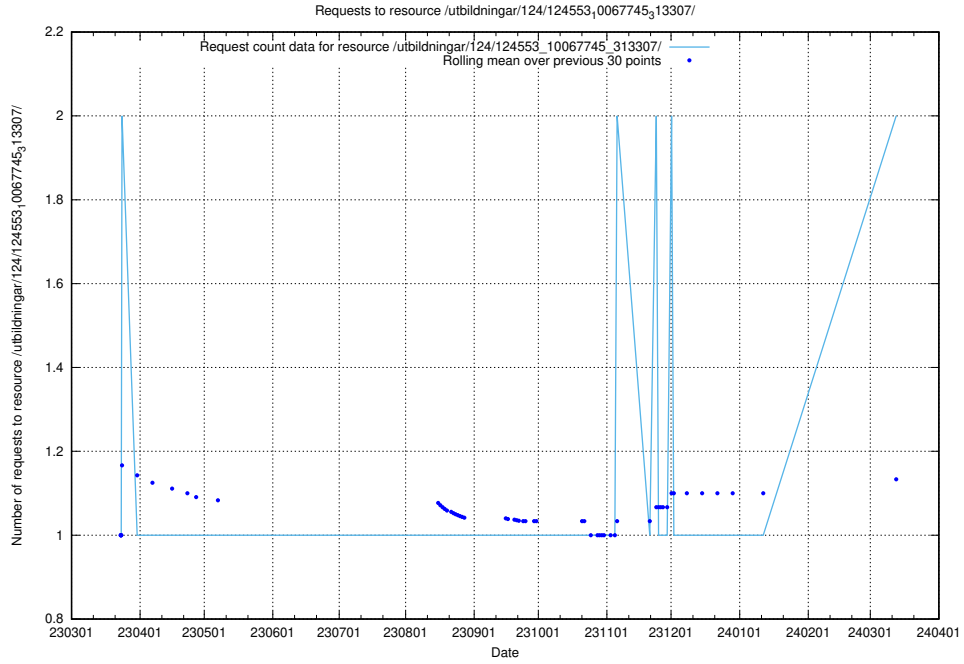

5.353 Usage of /utbildningar/124/124553_10067745_313307/

Here, we count the number of requests to resource /utbildningar/124/124553_10067745_313307/.