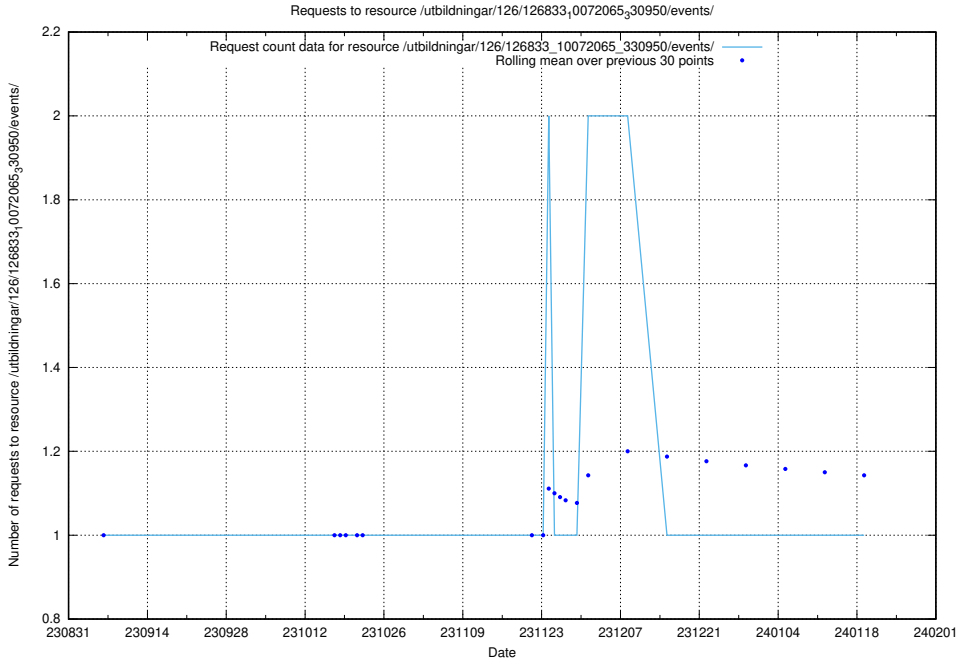

5.4315 Usage of /utbildningar/126/126833_10072065_330950/events/

Here, we count the number of requests to resource /utbildningar/126/126833_10072065_330950/events/