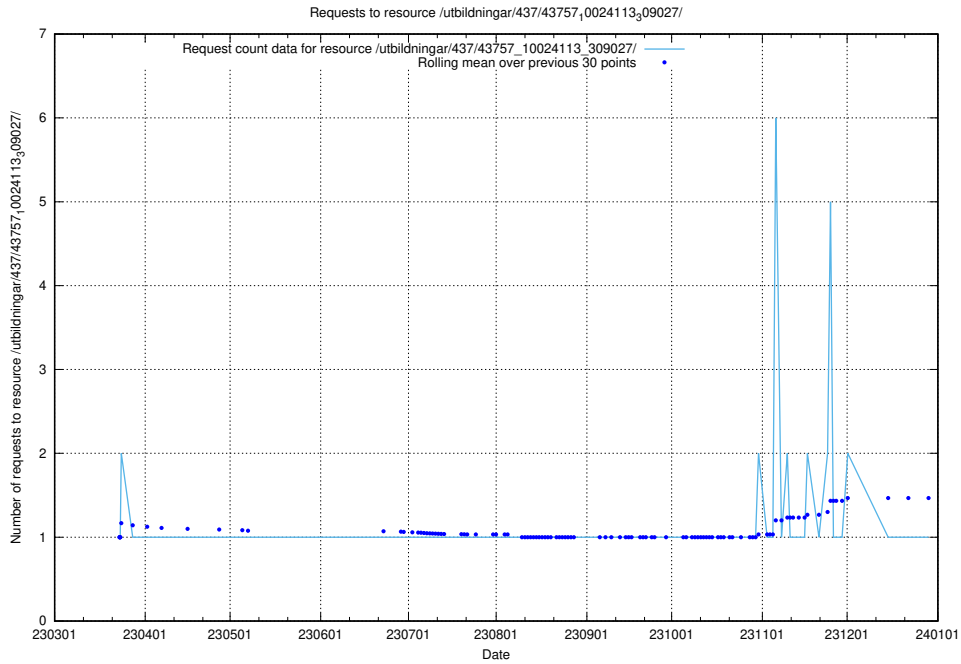

5.6012 Usage of /utbildningar/437/43757_10024113_309027/

Here, we count the number of requests to resource /utbildningar/437/43757_10024113_309027/.