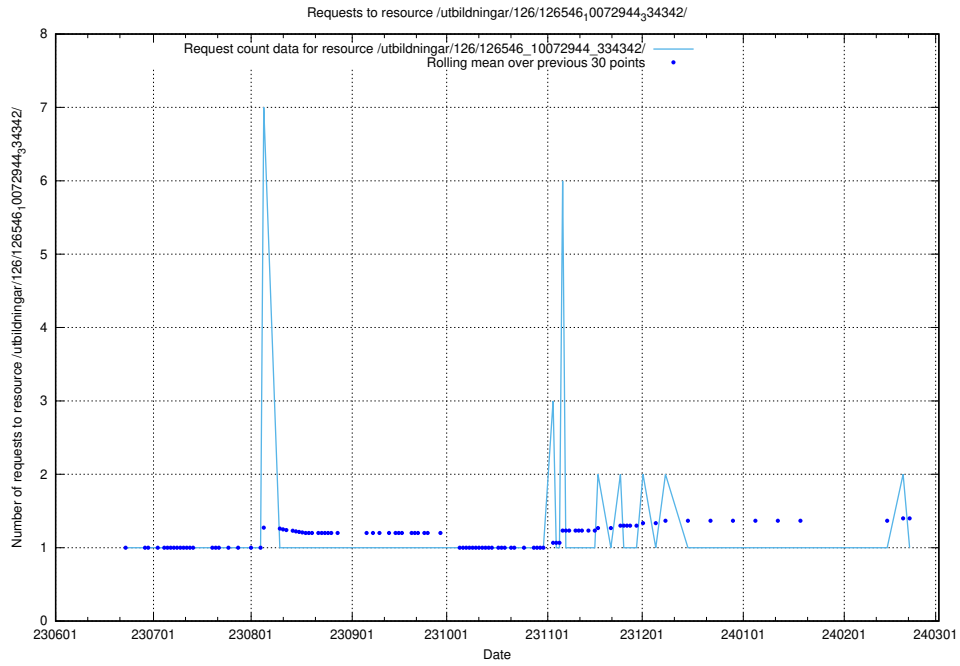

5.5303 Usage of /utbildningar/126/126546_10072944_334342/

Here, we count the number of requests to resource /utbildningar/126/126546_10072944_334342/.