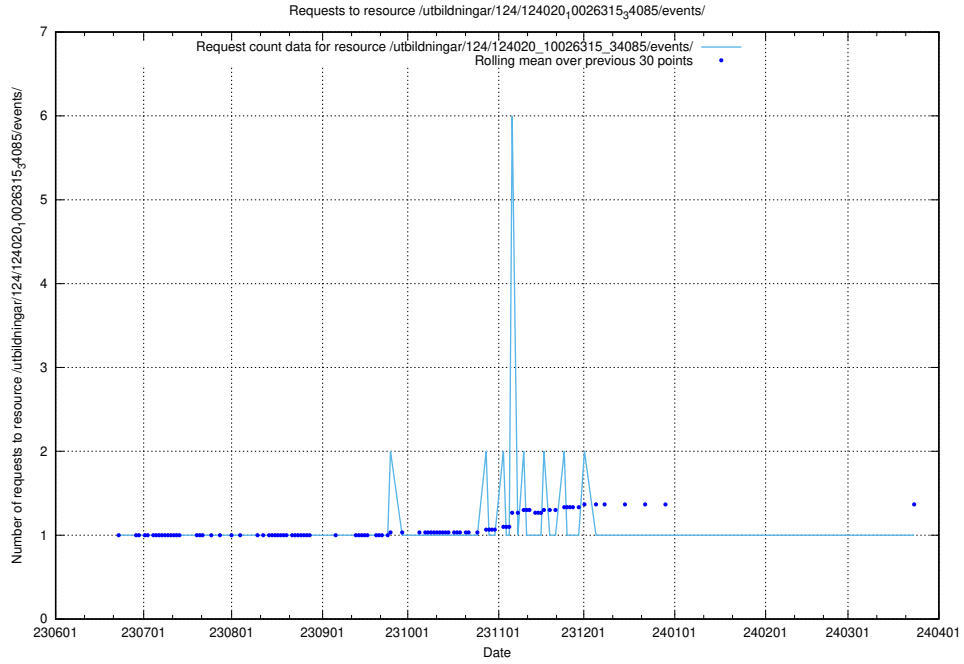

5.5496 Usage of /utbildningar/124/124020_10026315_34085/events/

Here, we count the number of requests to resource /utbildningar/124/124020_10026315_34085/events/.