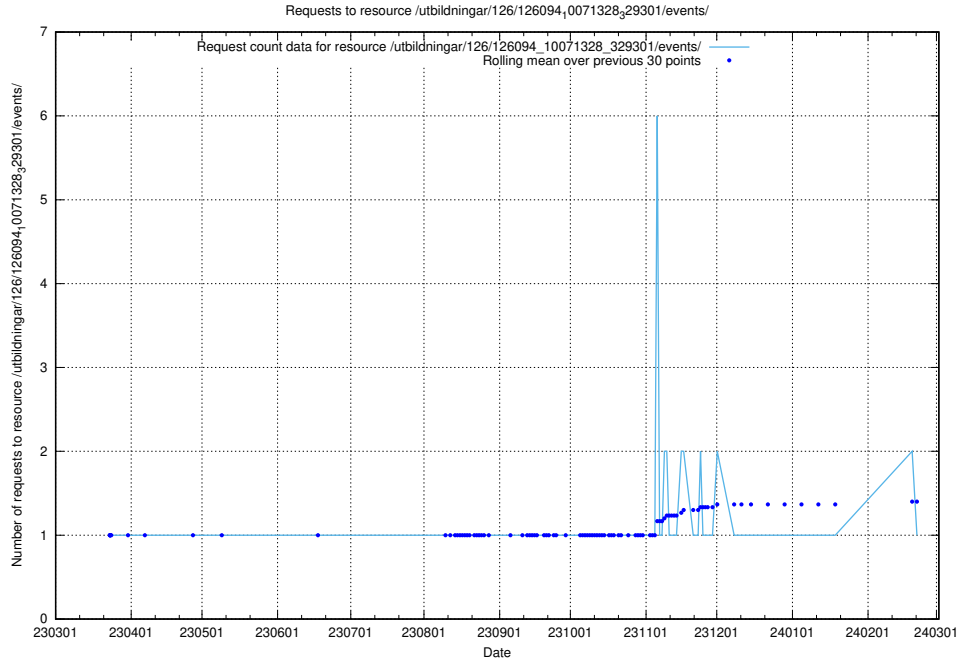

5.6070 Usage of /utbildningar/126/126094_10071328_329301/events/

Here, we count the number of requests to resource /utbildningar/126/126094_10071328_329301/events/