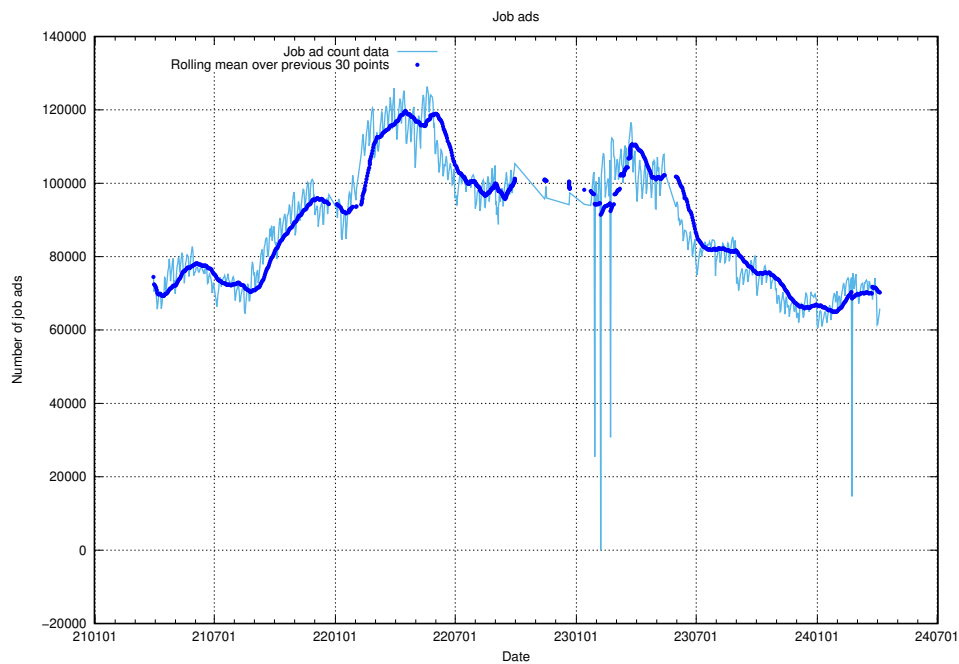

13 JobTechLinks Pipeline

This section contains a summary of last night's job ad processing in the [JobTech Links pipeline](#)¹³.

For a detailed statistical summary, please see [14.1](#).

13.1 Number of job ads

Here, we count the number of job ads processed by the pipeline each night.

¹³<https://gitlab.com/arbetsformedlingen/joblinks/wiki/-/wikis/home>