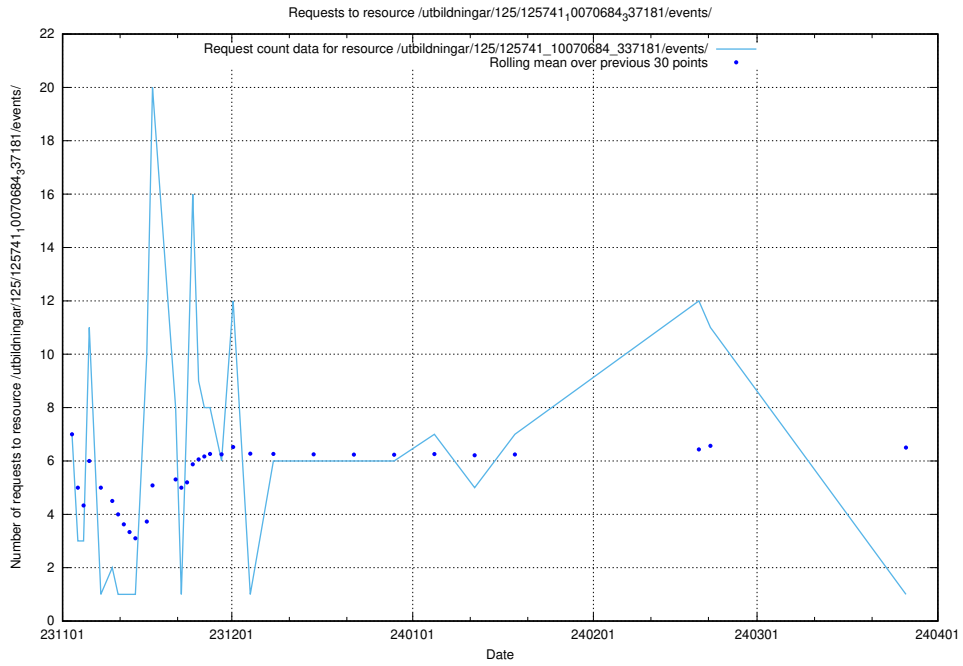

5.3776 Usage of /utbildningar/125/125741_10070684_337181/events/

Here, we count the number of requests to resource /utbildningar/125/125741_10070684_337181/events/