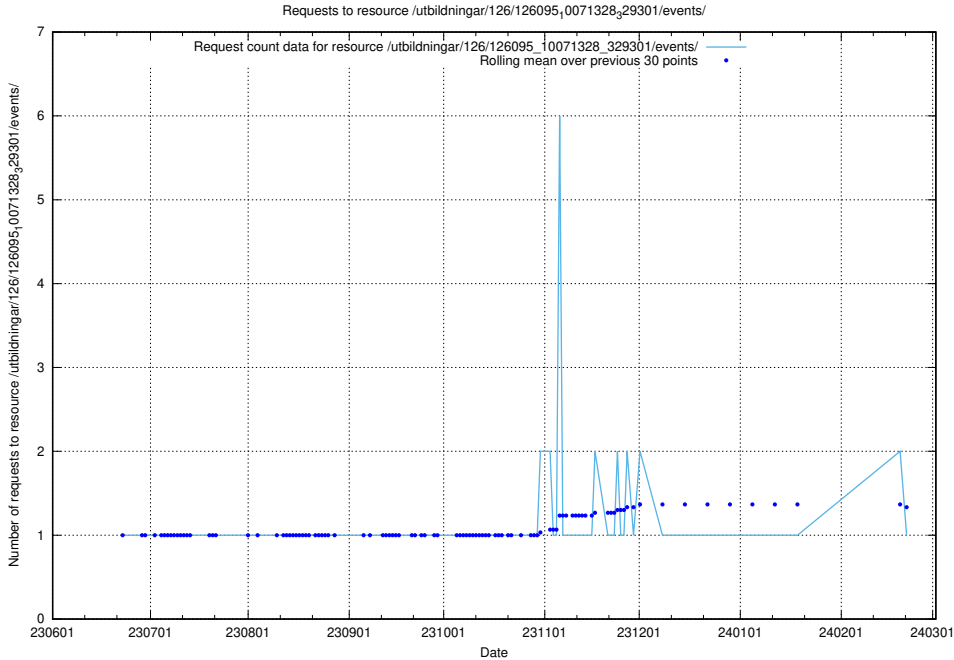

Here, we count the number of requests to resource /utbildningar/126/126176_10071340_325945/.

5.5334 Usage of /utbildningar/126/126095_10071328_329301/events/

Here, we count the number of requests to resource /utbildningar/126/126095_10071328_329301/events/