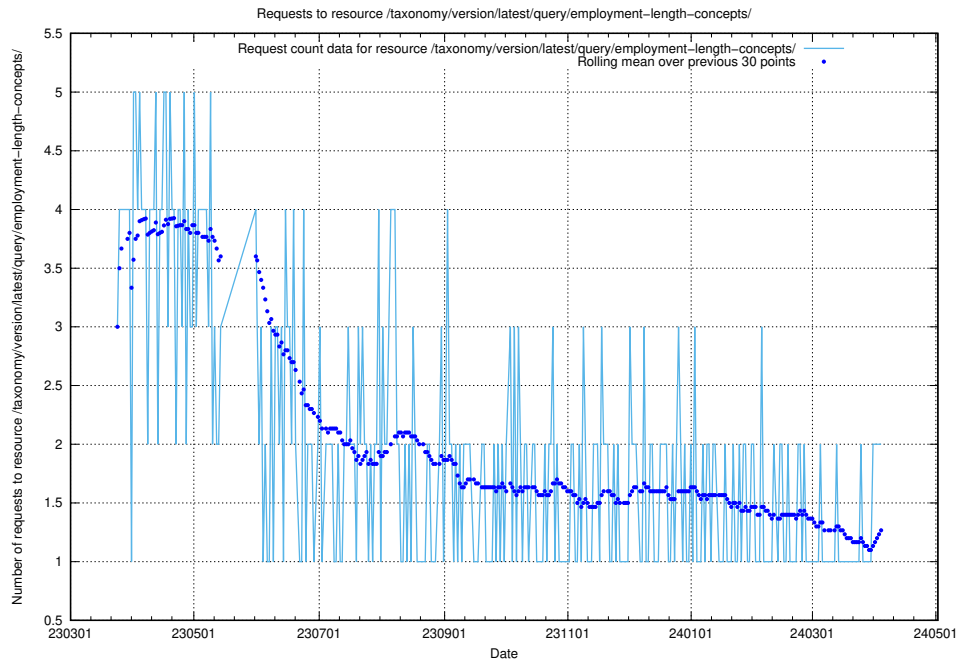

5.800 Usage of /taxonomy/version/latest/query/employment-length-concepts/

Here, we count the number of requests to resource /taxonomy/version/latest/query/employment-length-concepts/.