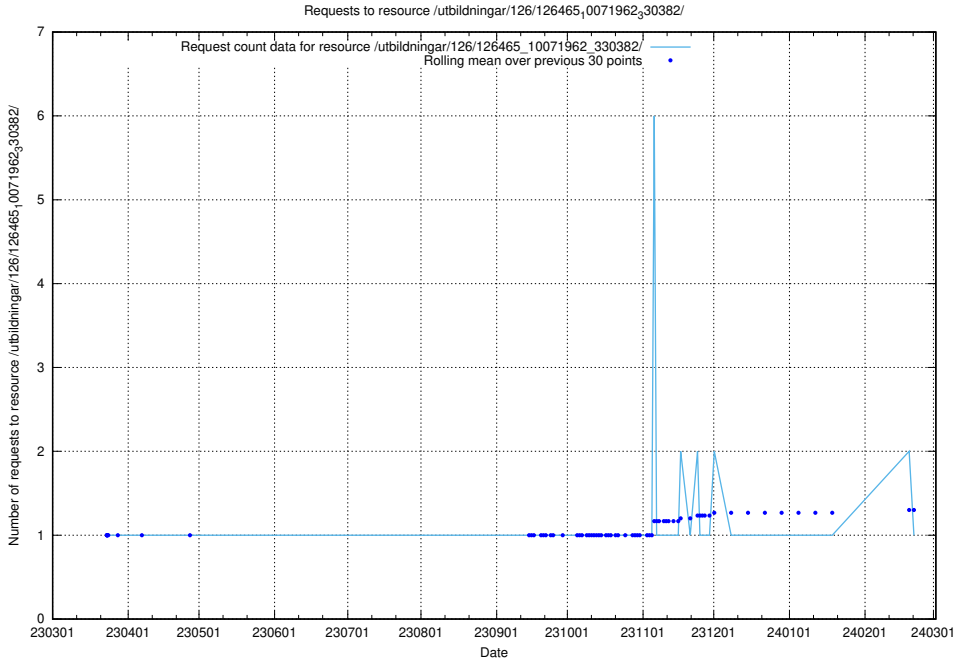

5.6058 Usage of /utbildningar/126/126465_10071962_330382/

Here, we count the number of requests to resource /utbildningar/126/126465_10071962_330382/.