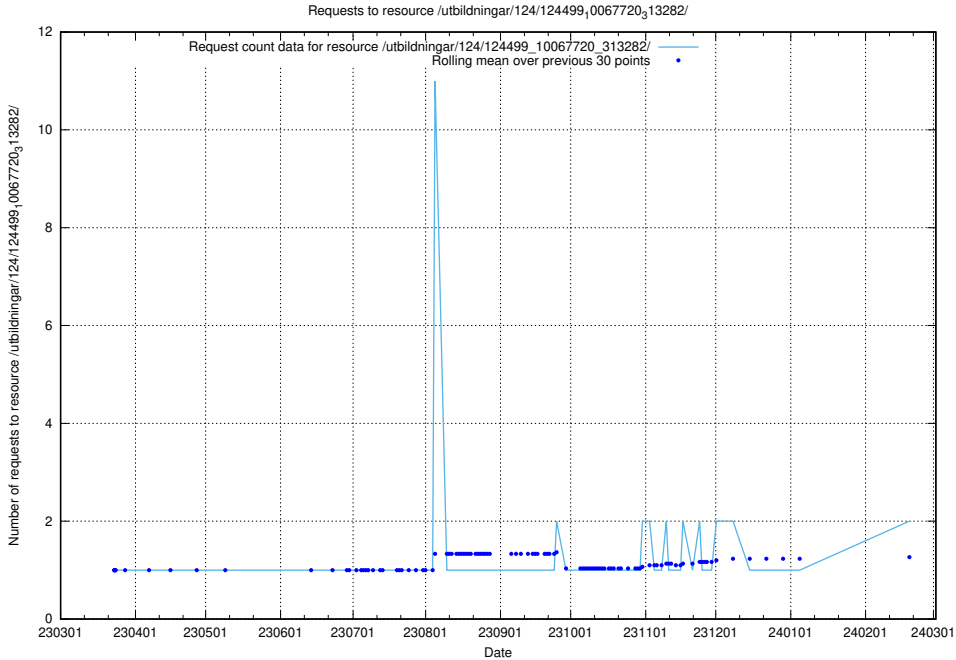

5.416 Usage of /utbildningar/124/124499_10067720_313282/

Here, we count the number of requests to resource /utbildningar/124/124499_10067720_313282/.