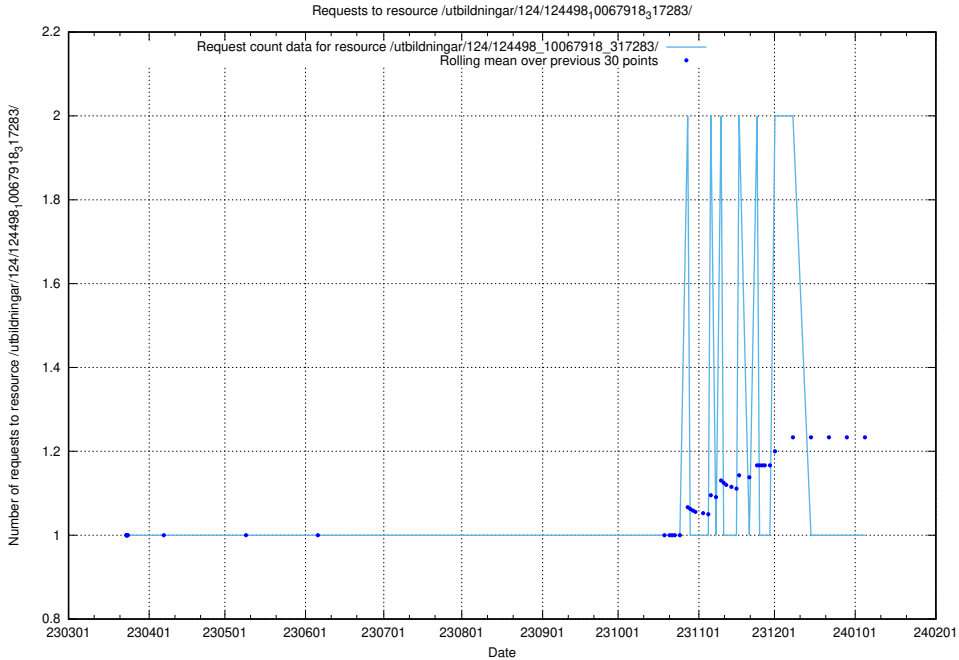

5.2248 Usage of /utbildningar/124/124498_10067918_317283/

Here, we count the number of requests to resource /utbildningar/124/124498_10067918_317283/.