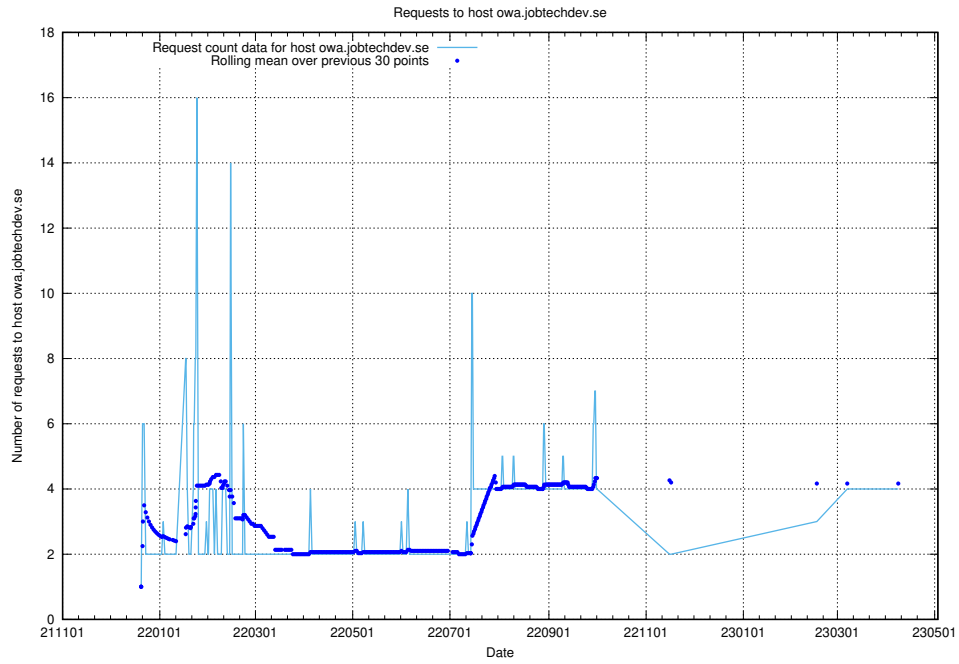

7.133 Usage of owa.jobtechdev.se

Here, we count the number of requests to host owa.jobtechdev.se.