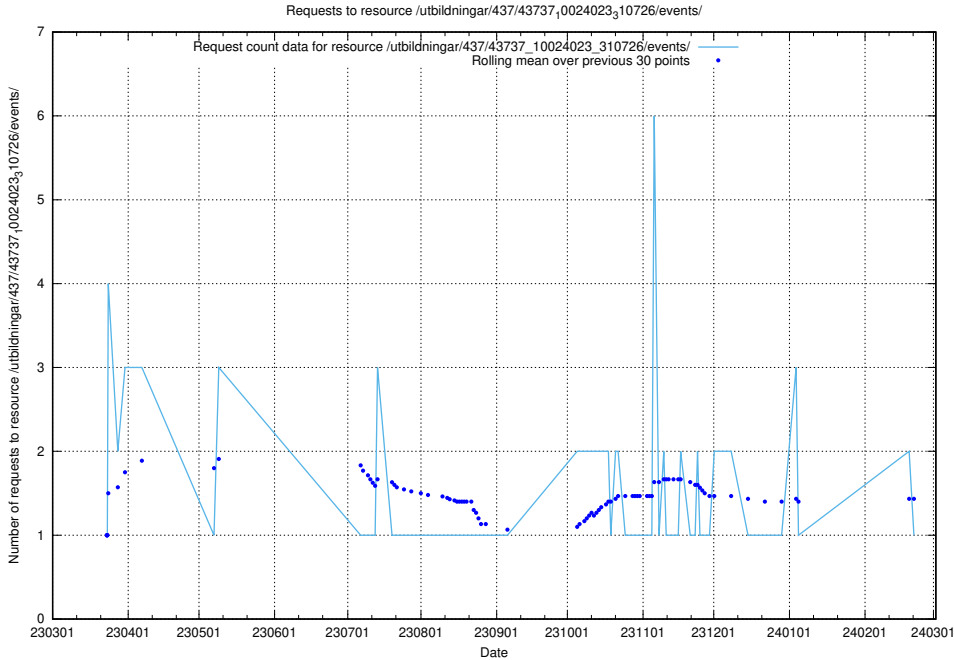

5.6034 Usage of /utbildningar/437/43737_10024023_310726/events/

Here, we count the number of requests to resource /utbildningar/437/43737_10024023_310726/events/.