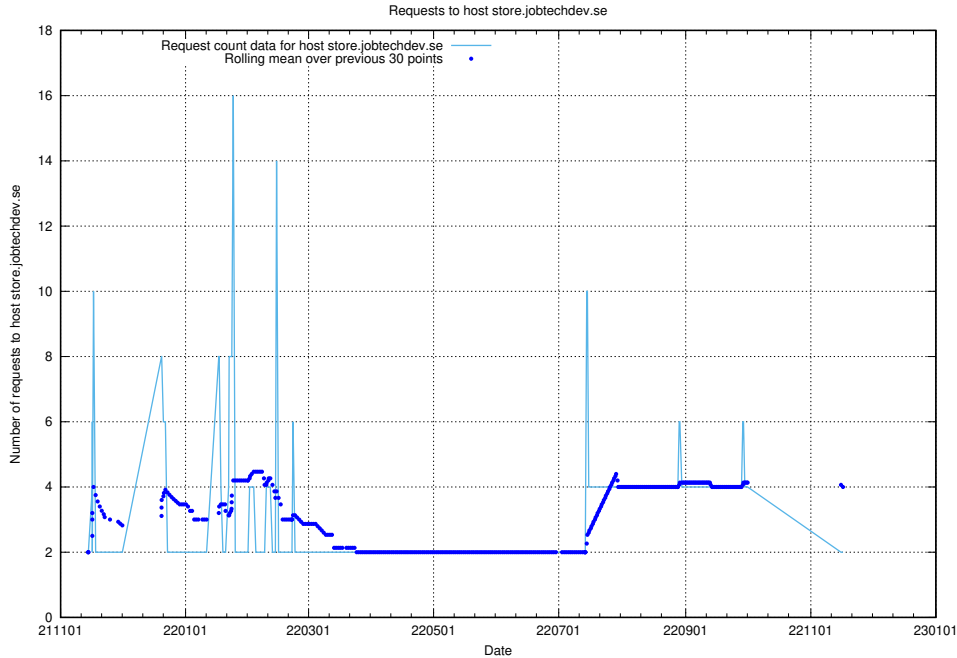

Here, we count the number of requests to host system.jobtechdev.se.

7.554 Usage of store.jobtechdev.se

Here, we count the number of requests to host store.jobtechdev.se.

7.555 Usage of jobtechlinks.api.jobtechdev.se