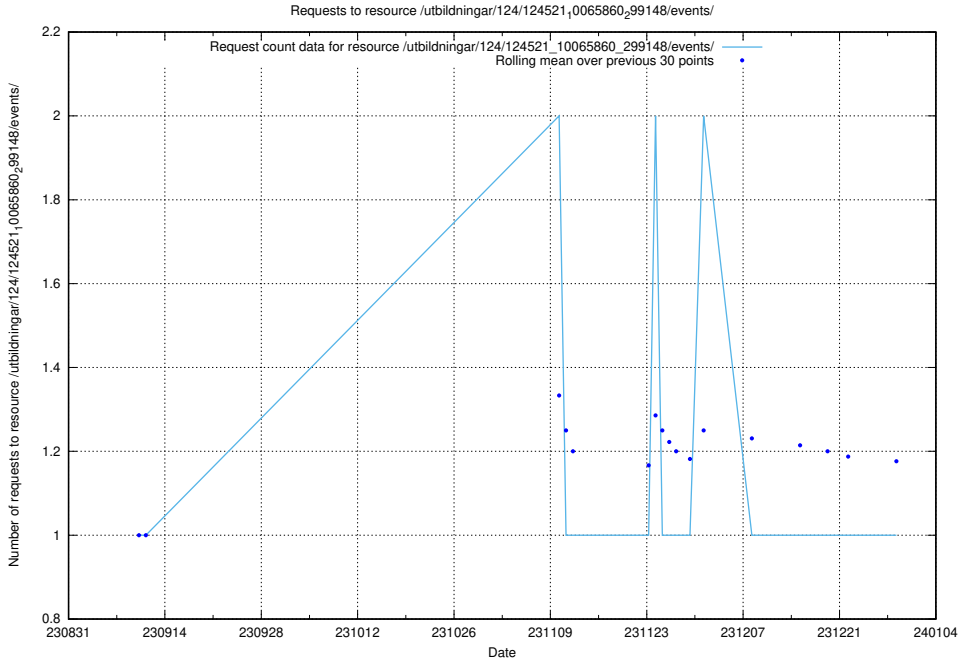

5.4266 Usage of /utbildningar/124/124521_10065860_299148/events/

Here, we count the number of requests to resource /utbildningar/124/124521_10065860_299148/events/

5.4267 Usage of /utbildningar/124/124520_10065933_301391/