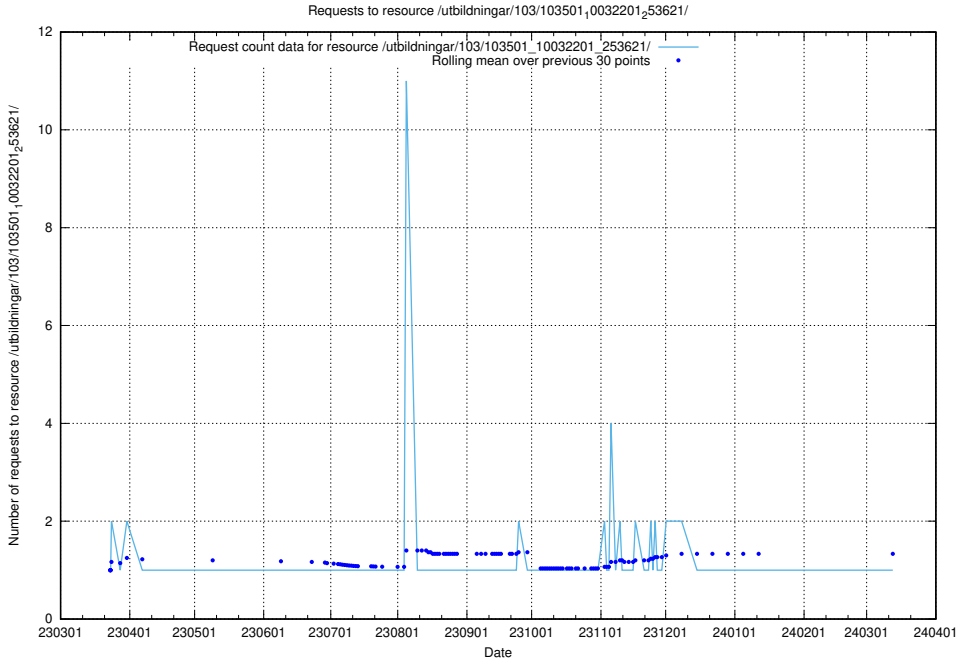

5.5147 Usage of /utbildningar/103/103501_10032201_253621/

Here, we count the number of requests to resource /utbildningar/103/103501_10032201_253621/.