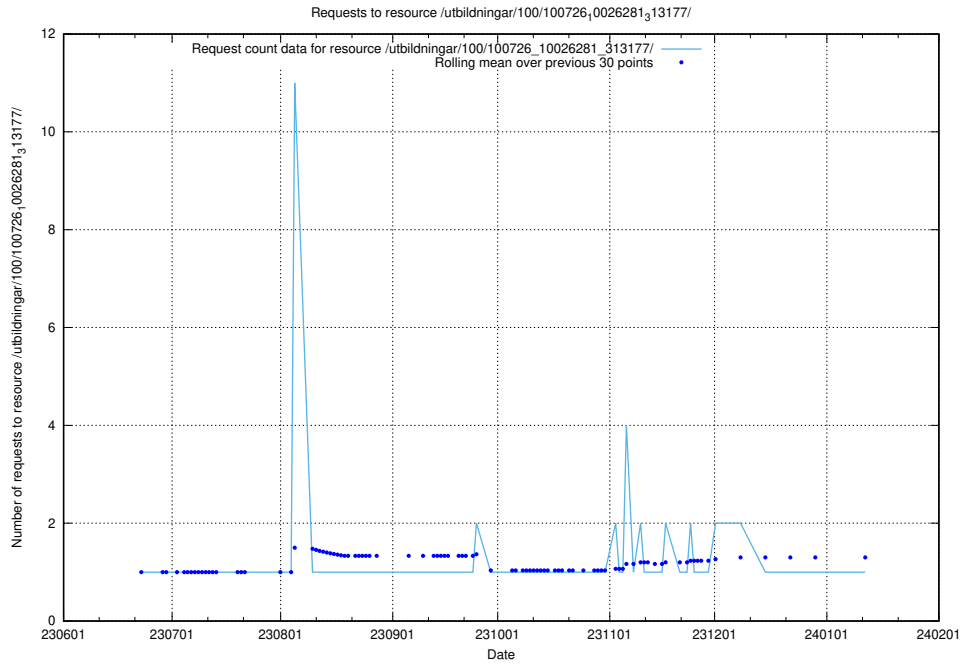

5.5510 Usage of /utbildningar/100/100726_10026281_313177/

Here, we count the number of requests to resource /utbildningar/100/100726_10026281_313177/.