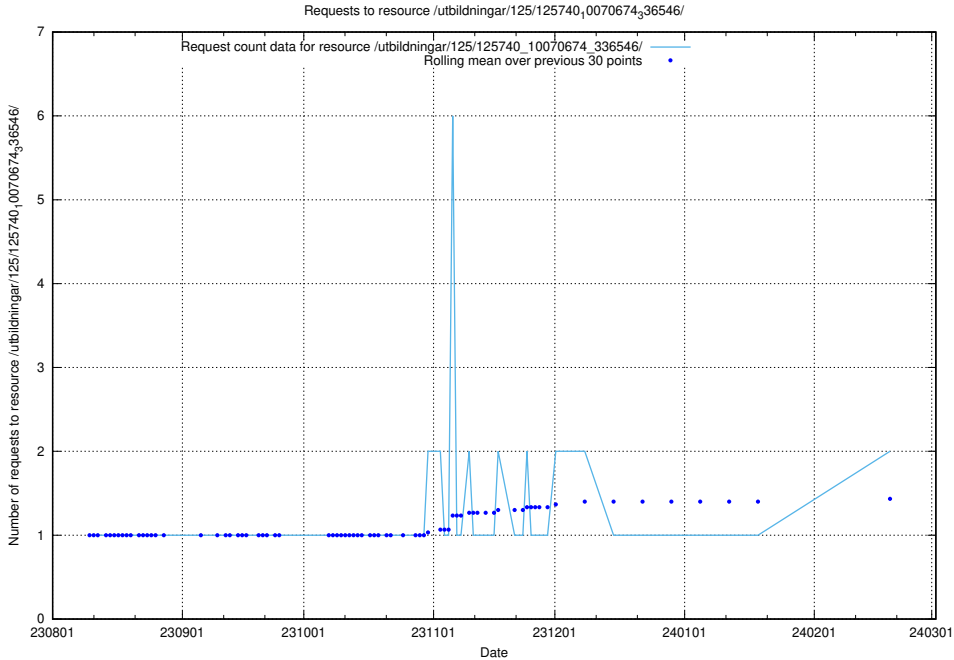

5.618 Usage of /utbildningar/125/125740_10070674_336546/

Here, we count the number of requests to resource /utbildningar/125/125740_10070674_336546/.