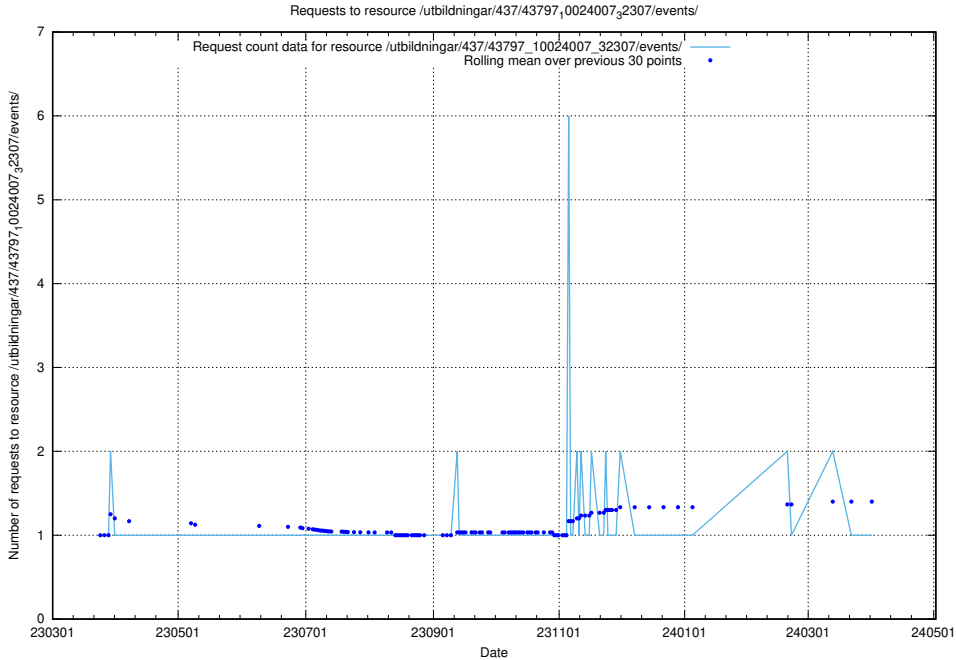

5.5831 Usage of /utbildningar/437/43797_10024007_32307/events/

Here, we count the number of requests to resource /utbildningar/437/43797_10024007_32307/events/.