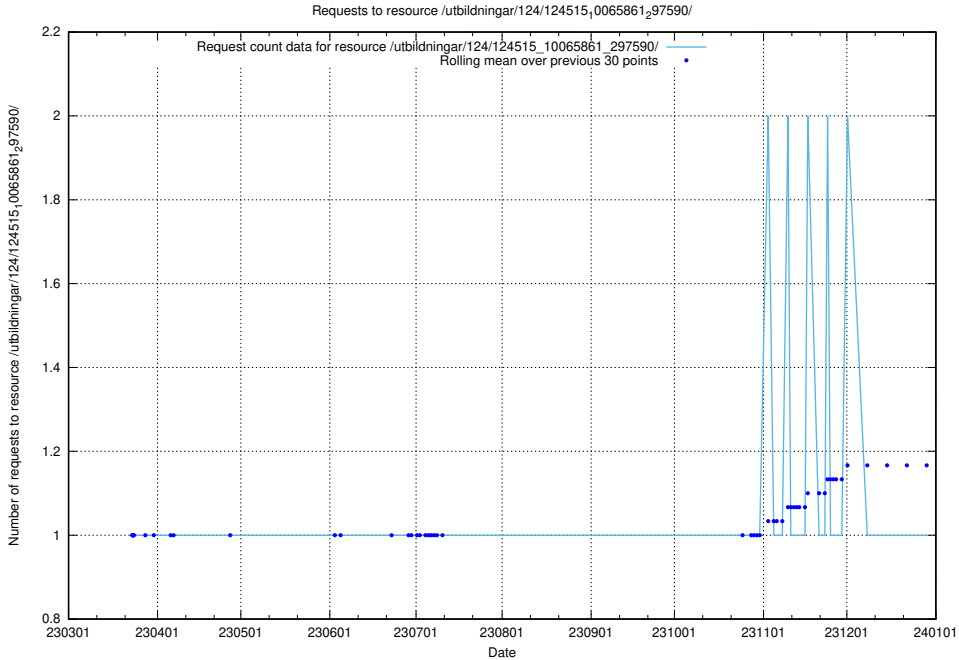

5.1371 Usage of /utbildningar/124/124515_10065861_297590/

Here, we count the number of requests to resource /utbildningar/124/124515_10065861_297590/.