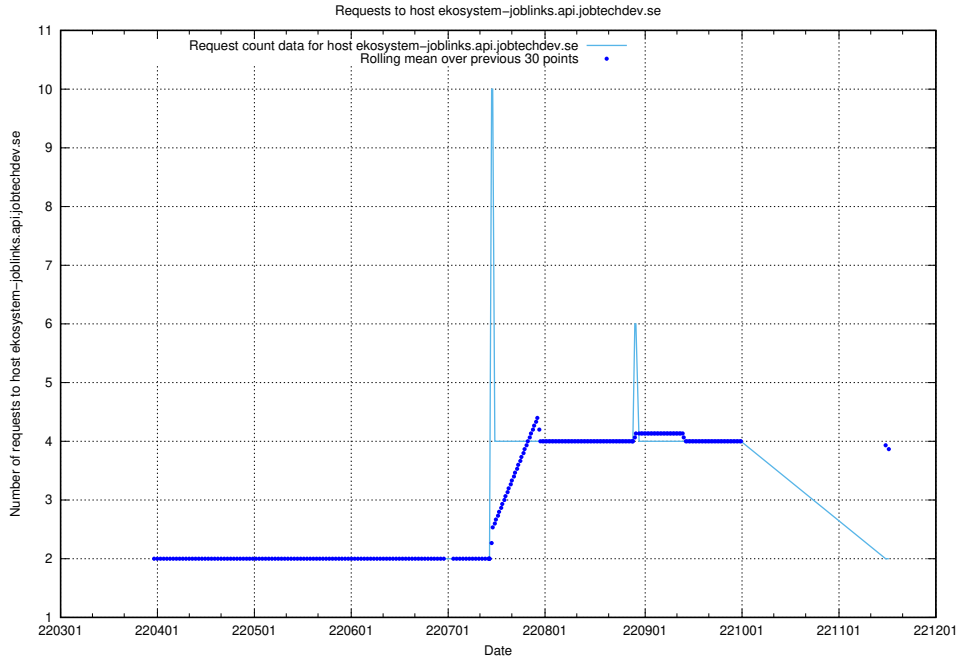

7.482 Usage of ekosystem-joblinks.api.jobtechdev.se

Here, we count the number of requests to host ekosystem-joblinks.api.jobtechdev.se.