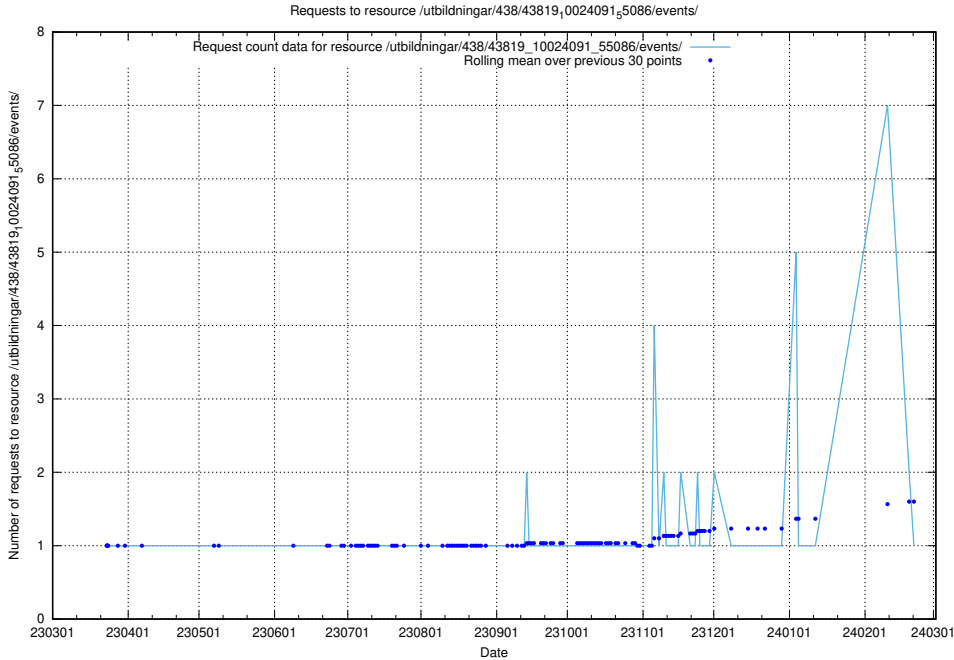

5.5980 Usage of /utbildningar/438/43819_10024091_55086/events/

Here, we count the number of requests to resource /utbildningar/438/43819_10024091_55086/events/.