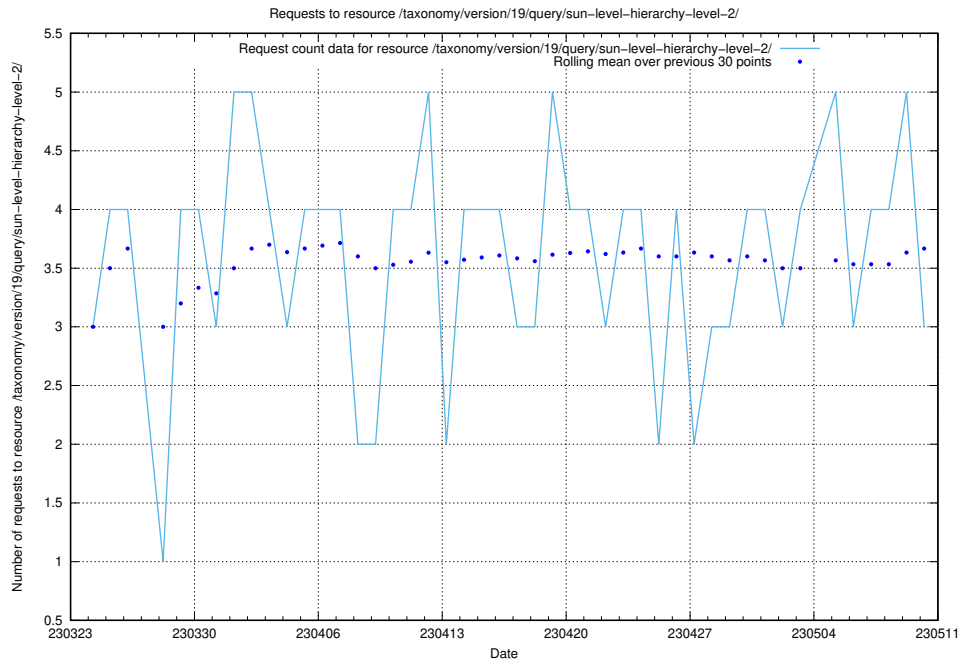

5.287 Usage of /taxonomy/version/19/query/sun-level-hierarchy-level-2/

Here, we count the number of requests to resource /taxonomy/version/19/query/sun-level-hierarchy-level-2/.