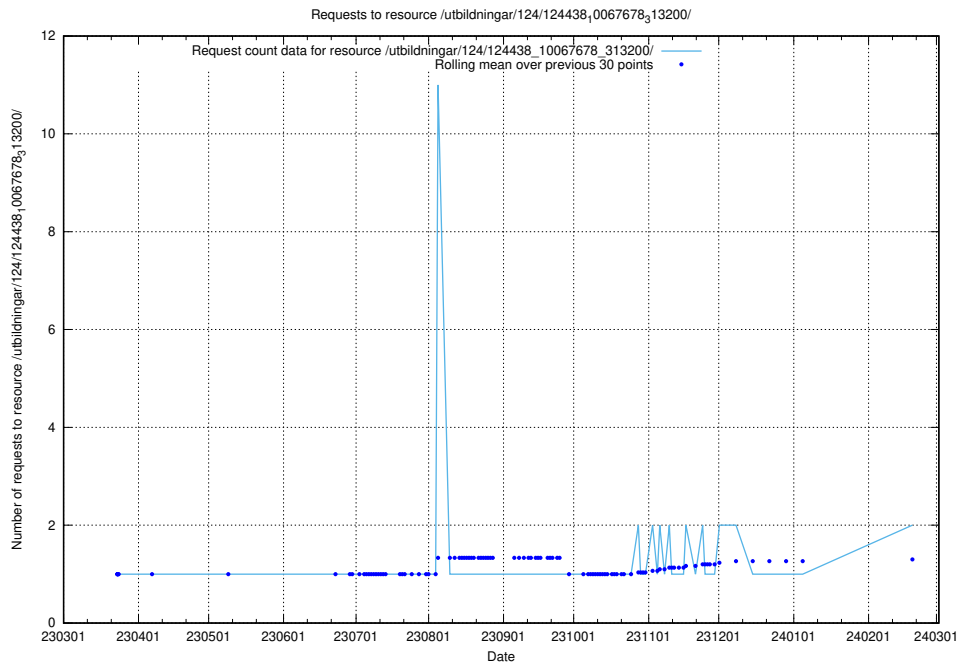

5.517 Usage of /utbildningar/124/124438_10067678_313200/

Here, we count the number of requests to resource /utbildningar/124/124438_10067678_313200/.