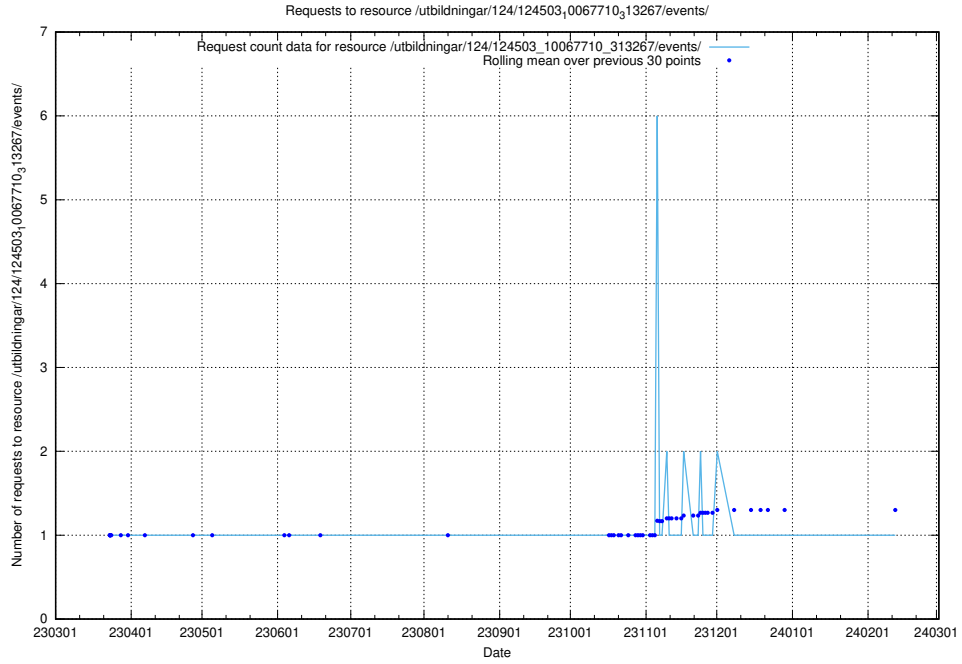

5.1770 Usage of /utbildningar/124/124503_10067710_313267/events/

Here, we count the number of requests to resource /utbildningar/124/124503_10067710_313267/events/