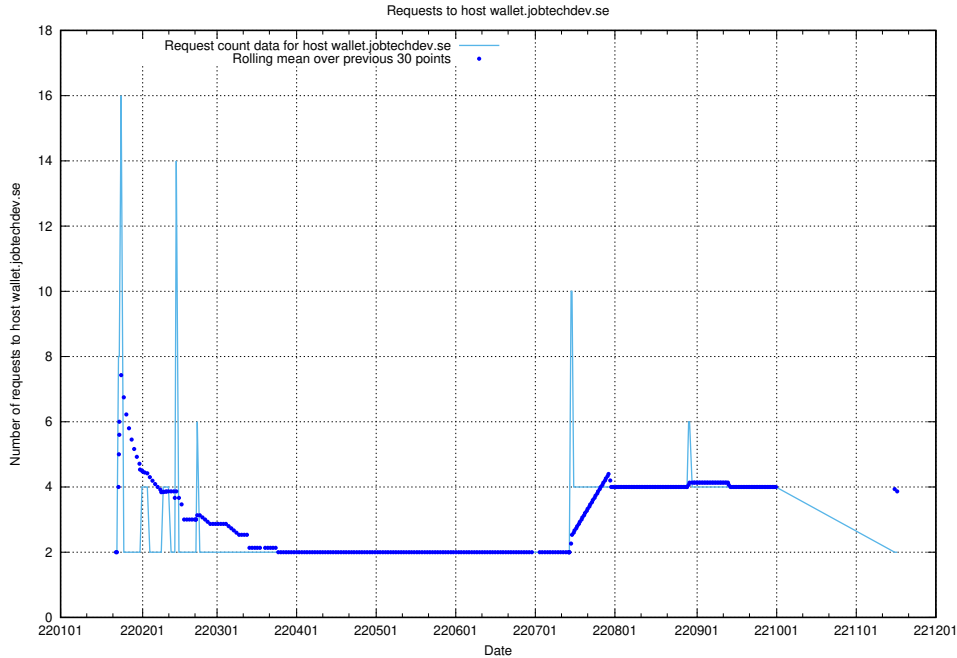

7.580 Usage of wallet.jobtechdev.se

Here, we count the number of requests to host wallet.jobtechdev.se.