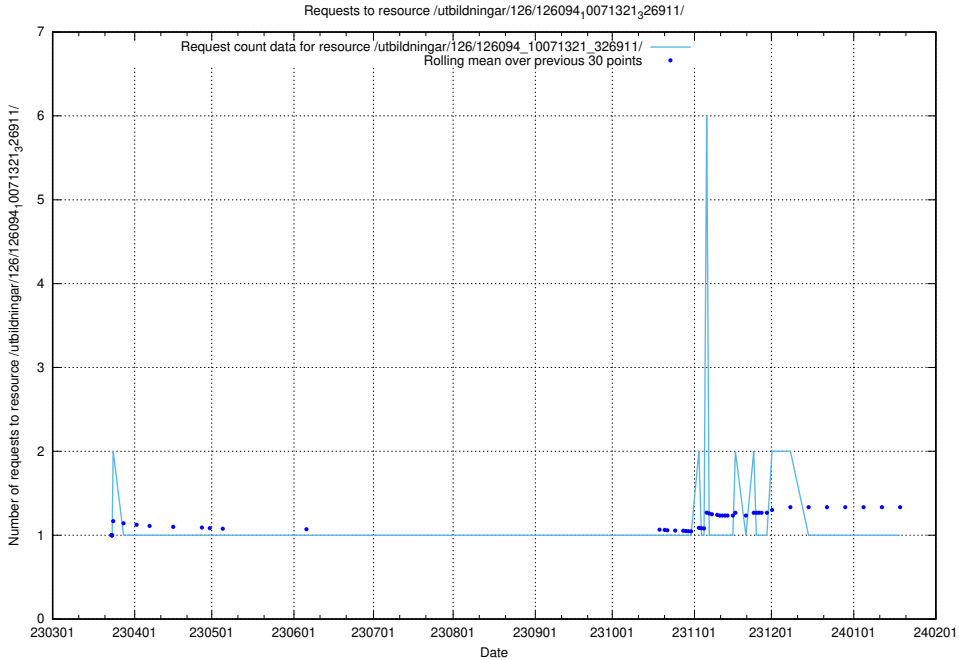

5.6076 Usage of /utbildningar/126/126094_10071321_326911/

Here, we count the number of requests to resource /utbildningar/126/126094_10071321_326911/.