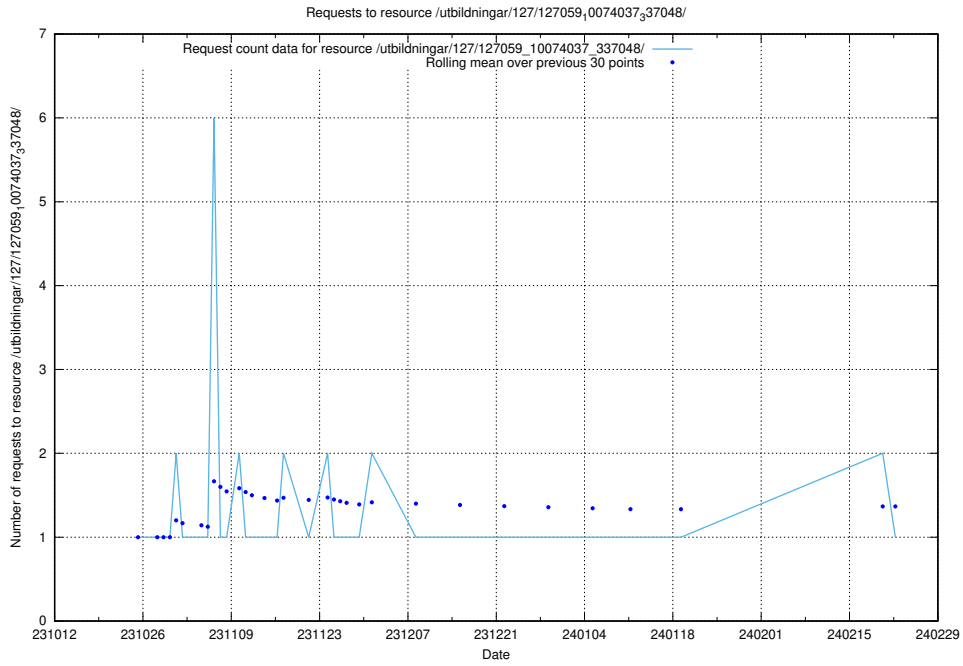

5.3846 Usage of /utbildningar/127/127059_10074037_337048/

Here, we count the number of requests to resource /utbildningar/127/127059_10074037_337048/.