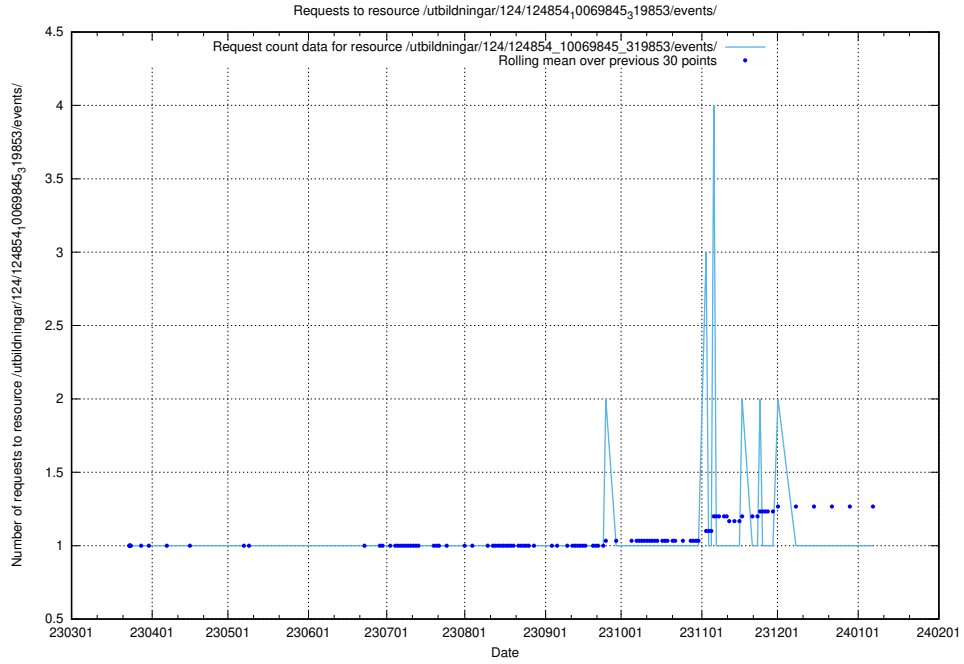

Here, we count the number of requests to resource /utbildningar/124/124854_10071121_330533/.

5.1096 Usage of /utbildningar/124/124854_10069845_319853/events/

Here, we count the number of requests to resource /utbildningar/124/124854_10069845_319853/events/