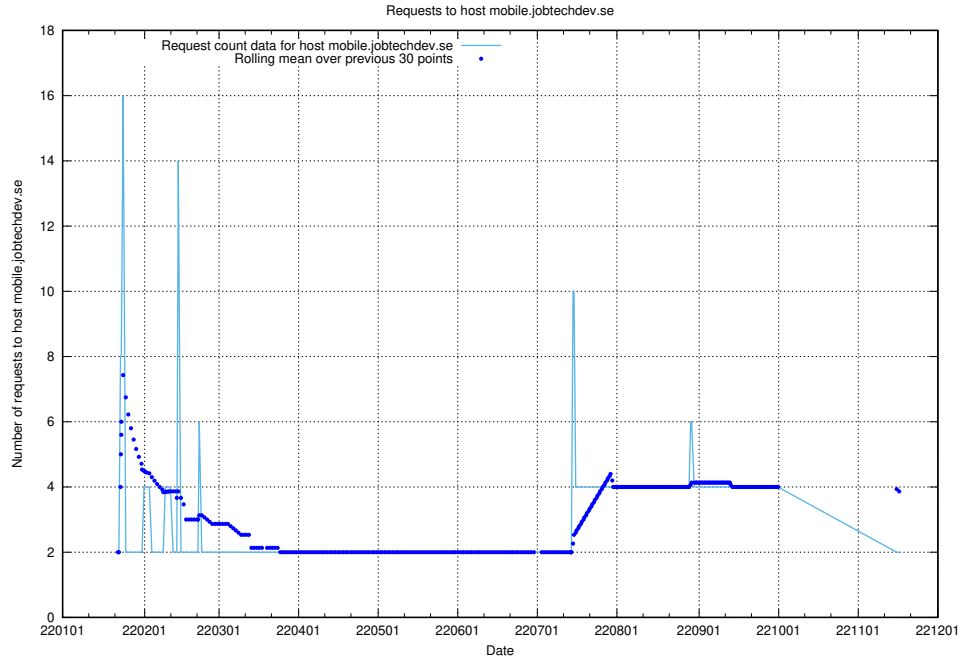

7.594 Usage of mobile.jobtechdev.se

Here, we count the number of requests to host mobile.jobtechdev.se.