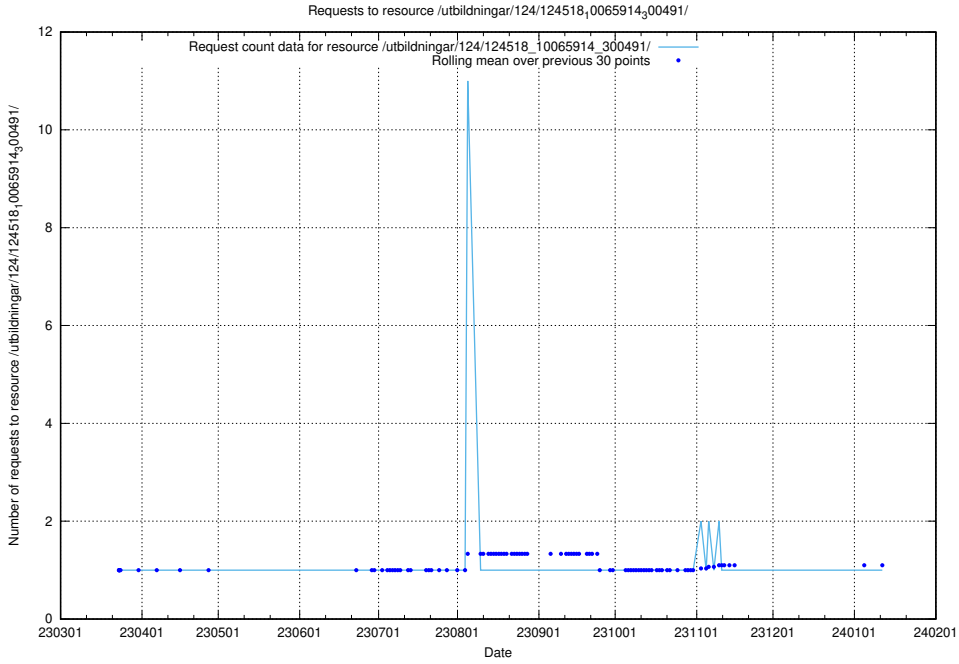

5.1186 Usage of /utbildningar/124/124518_10065914_300491/

Here, we count the number of requests to resource /utbildningar/124/124518_10065914_300491/.