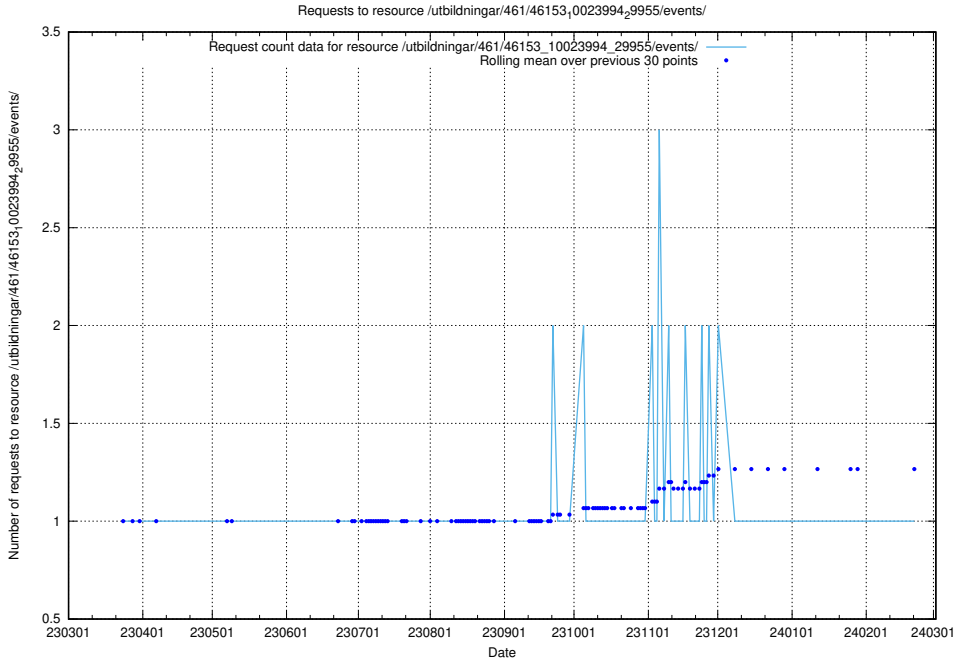

5.5814 Usage of /utbildningar/461/46153_10023994_29955/events/

Here, we count the number of requests to resource /utbildningar/461/46153_10023994_29955/events/.