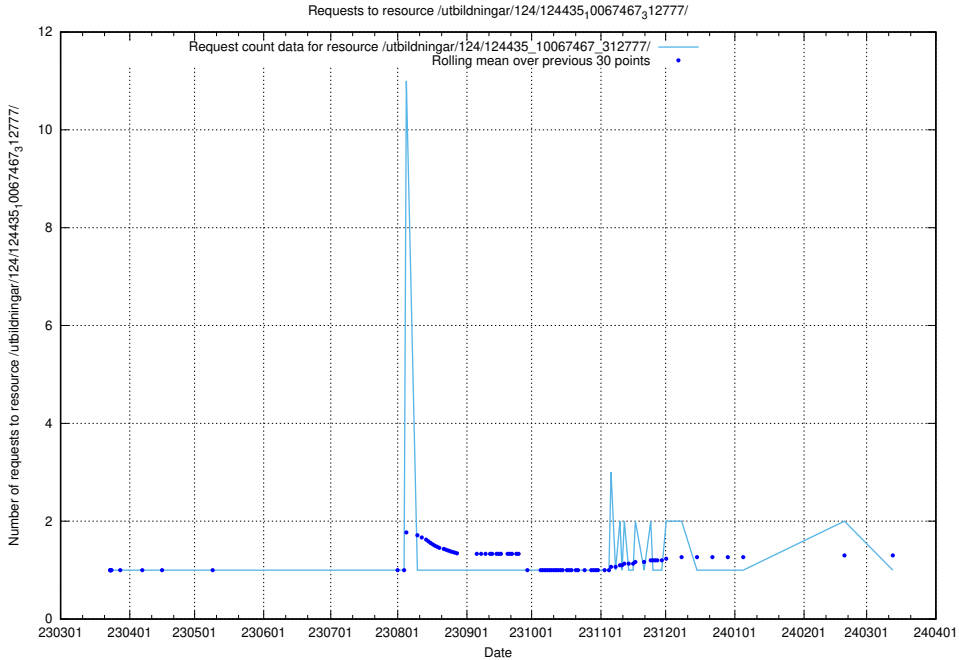

5.3393 Usage of /utbildningar/124/124435_10067467_312777/

Here, we count the number of requests to resource /utbildningar/124/124435_10067467_312777/.