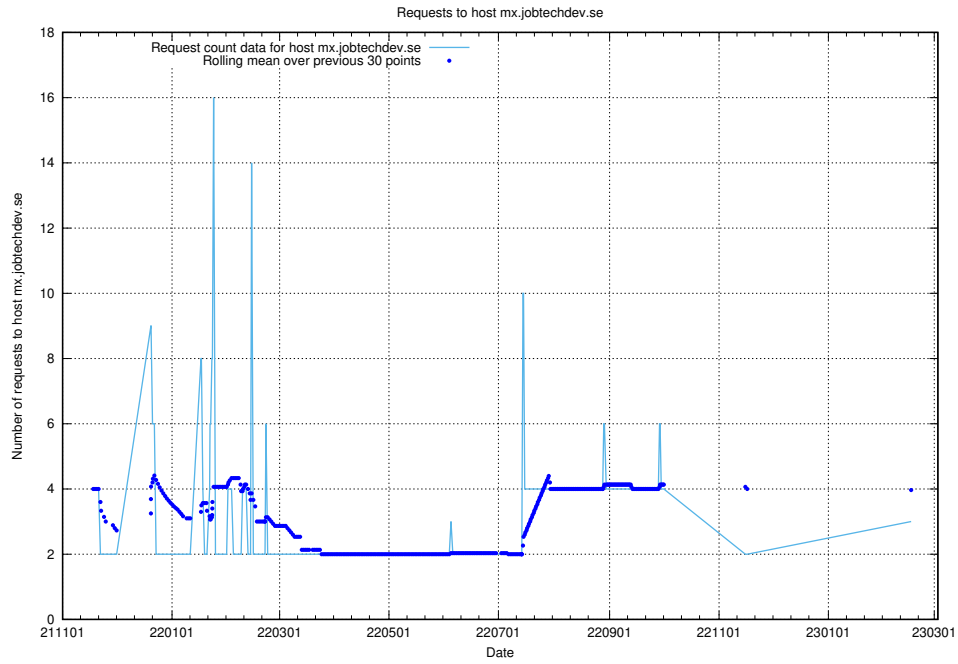

7.219 Usage of mx.jobtechdev.se

Here, we count the number of requests to host mx.jobtechdev.se.