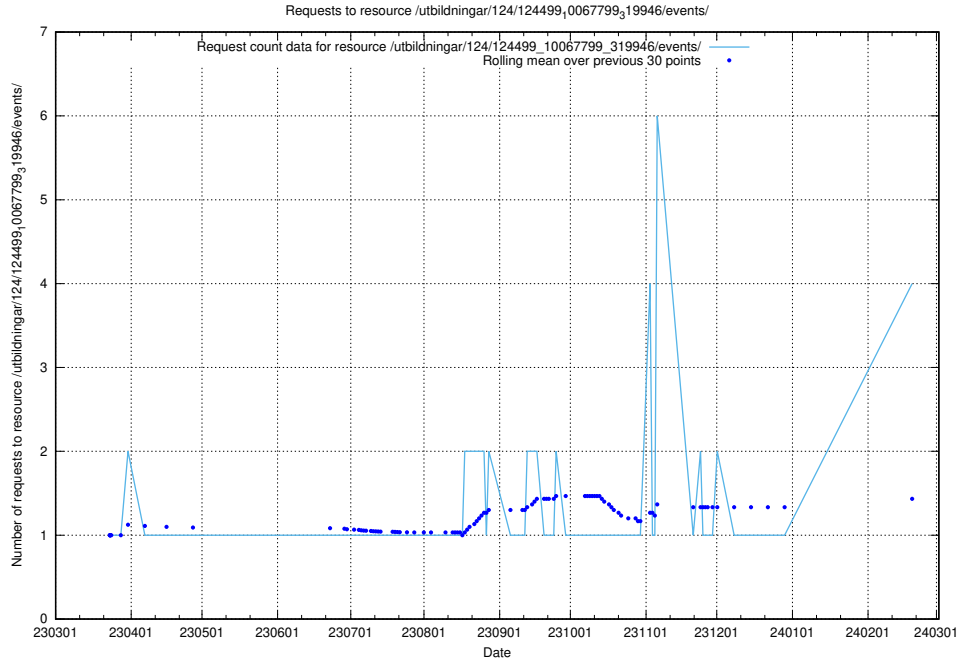

5.136 Usage of /utbildningar/124/124499_10067799_319946/events/

Here, we count the number of requests to resource /utbildningar/124/124499_10067799_319946/events/