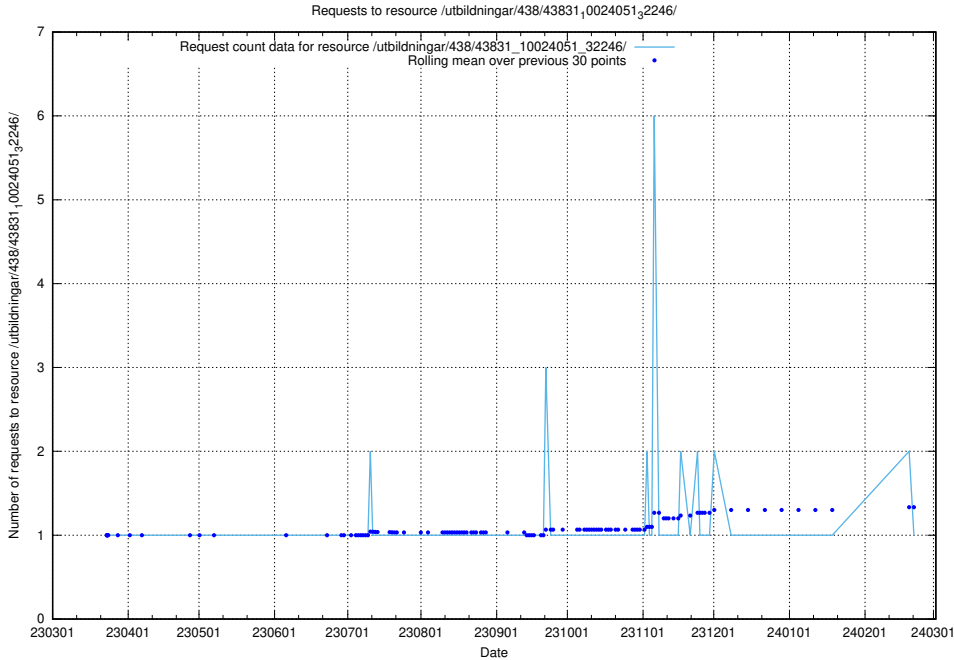

5.5973 Usage of /utbildningar/438/43831_10024051_32246/

Here, we count the number of requests to resource /utbildningar/438/43831_10024051_32246/.

5.5974 Usage of /utbildningar/438/43830_10023988_29949/events/