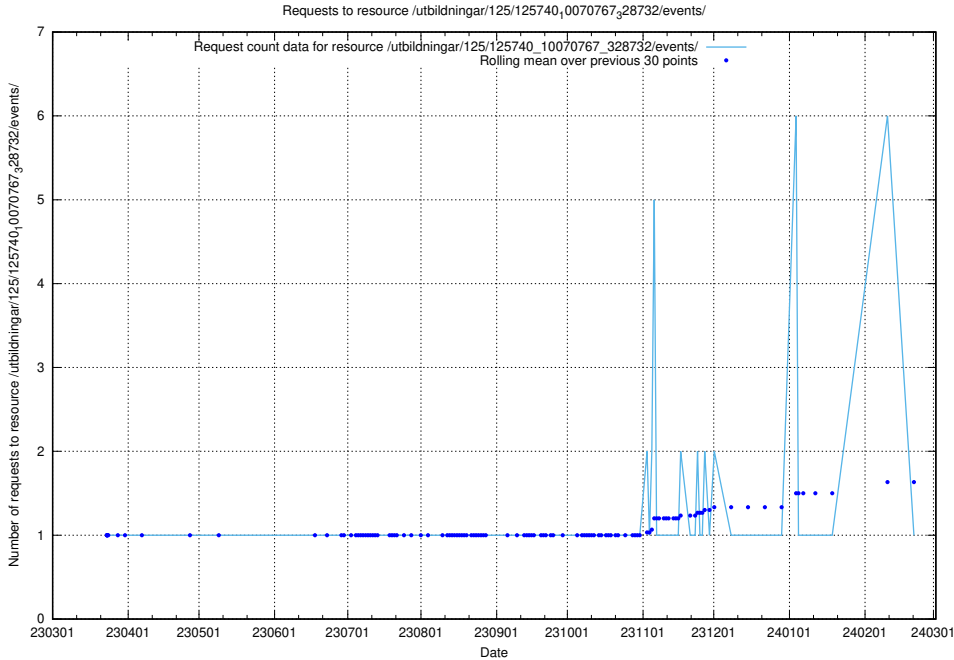

5.859 Usage of /utbildningar/125/125740_10070767_328732/events/

Here, we count the number of requests to resource /utbildningar/125/125740_10070767_328732/events/