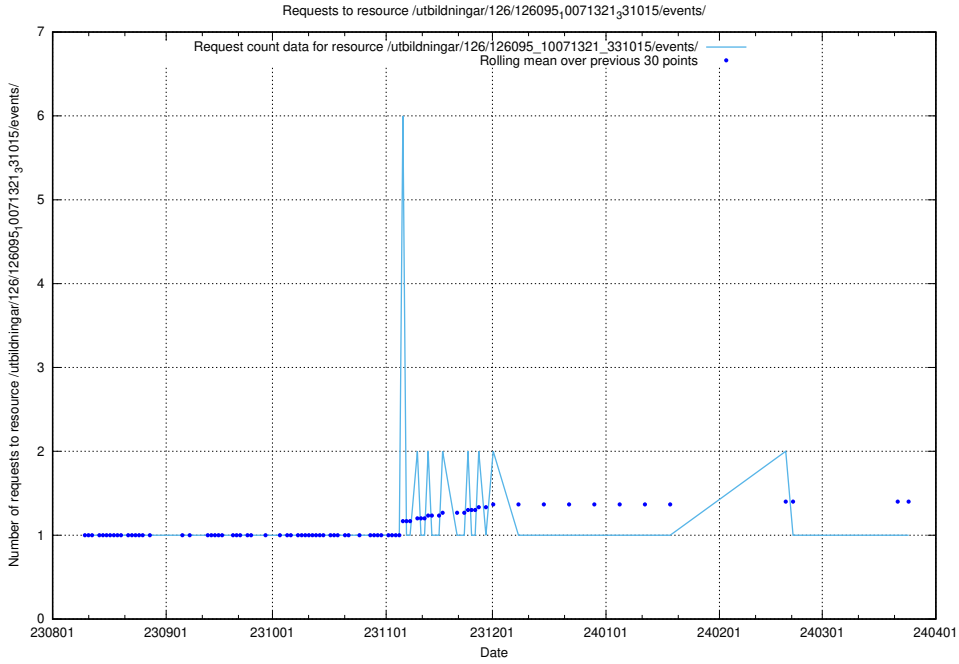

5.4486 Usage of /utbildningar/126/126095_10071321_331015/events/

Here, we count the number of requests to resource /utbildningar/126/126095_10071321_331015/events/