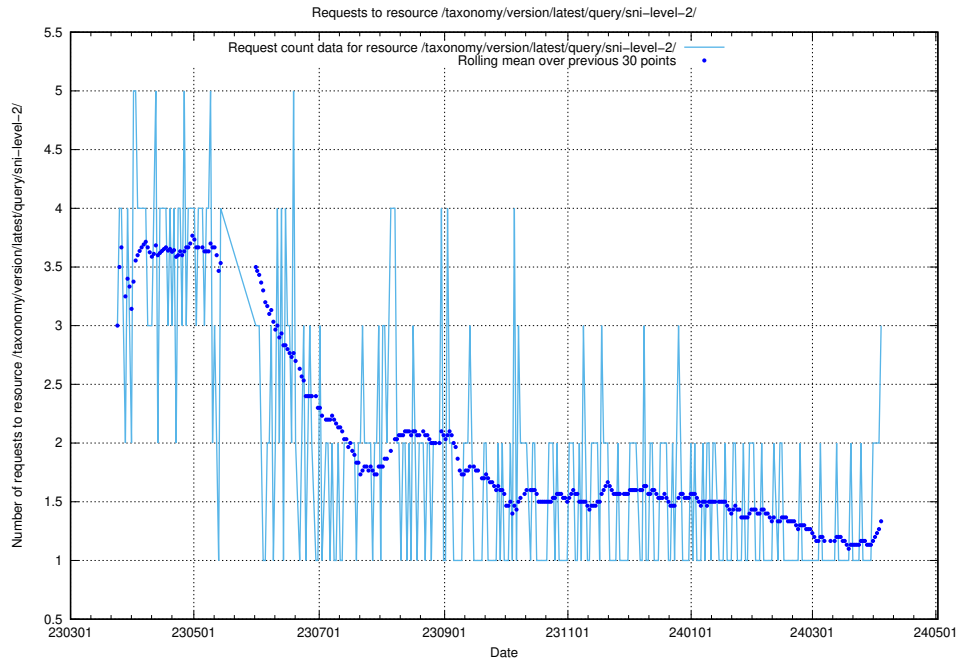

5.282 Usage of /taxonomy/version/latest/query/sni-level-2/

Here, we count the number of requests to resource /taxonomy/version/latest/query/sni-level-2/.