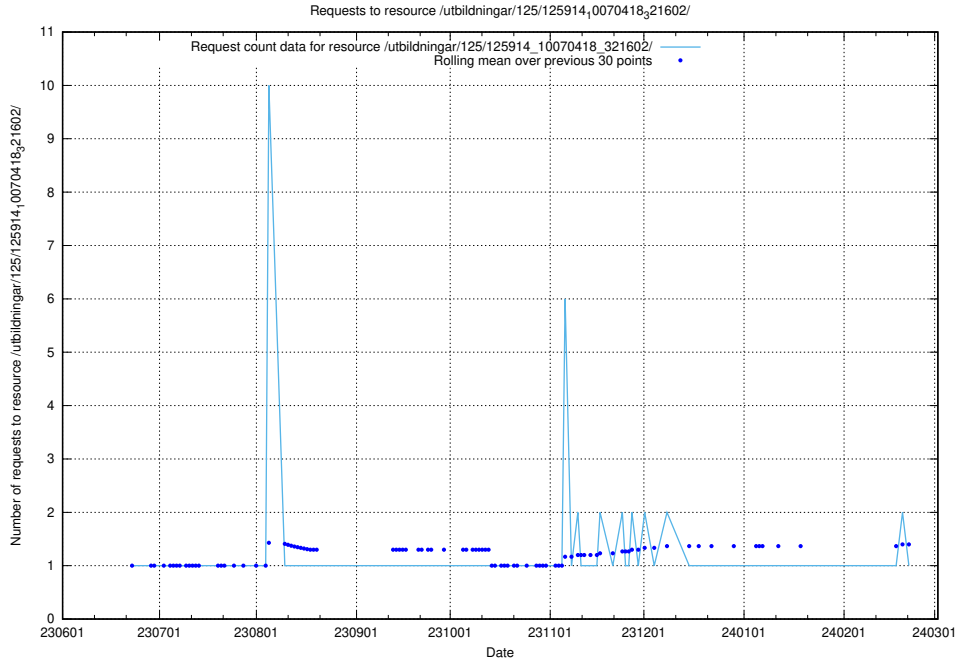

5.5344 Usage of /utbildningar/125/125914_10070418_321602/

Here, we count the number of requests to resource /utbildningar/125/125914_10070418_321602/.