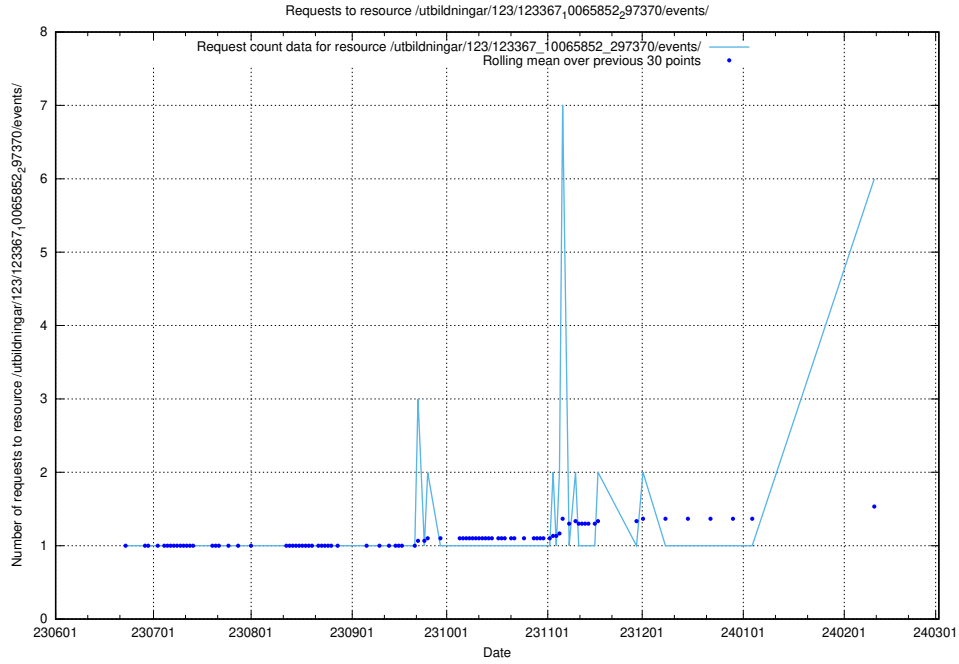

5.93 Usage of /utbildningar/123/123367_10065852_297370/events/

Here, we count the number of requests to resource /utbildningar/123/123367_10065852_297370/events/