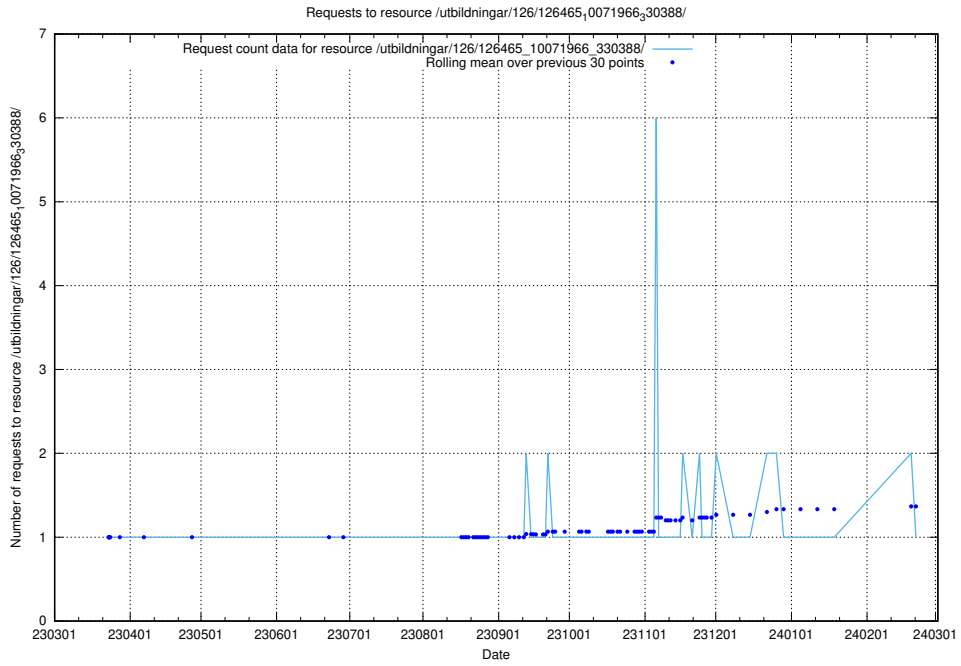

5.6055 Usage of /utbildningar/126/126465_10071966_330388/

Here, we count the number of requests to resource /utbildningar/126/126465_10071966_330388/.