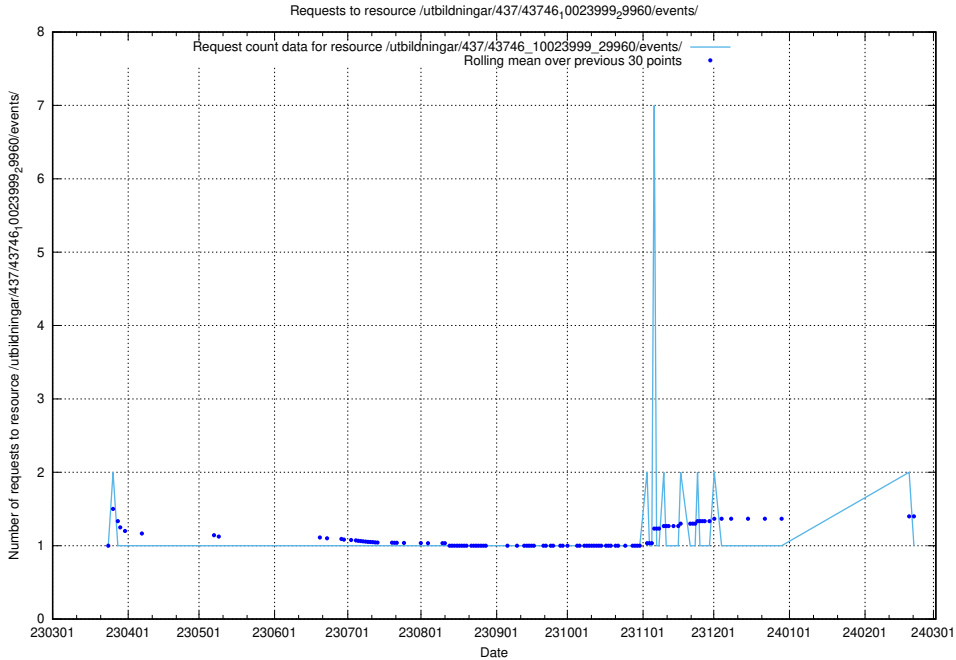

5.5852 Usage of /utbildningar/437/43746_10023999_29960/events/

Here, we count the number of requests to resource /utbildningar/437/43746_10023999_29960/events/.