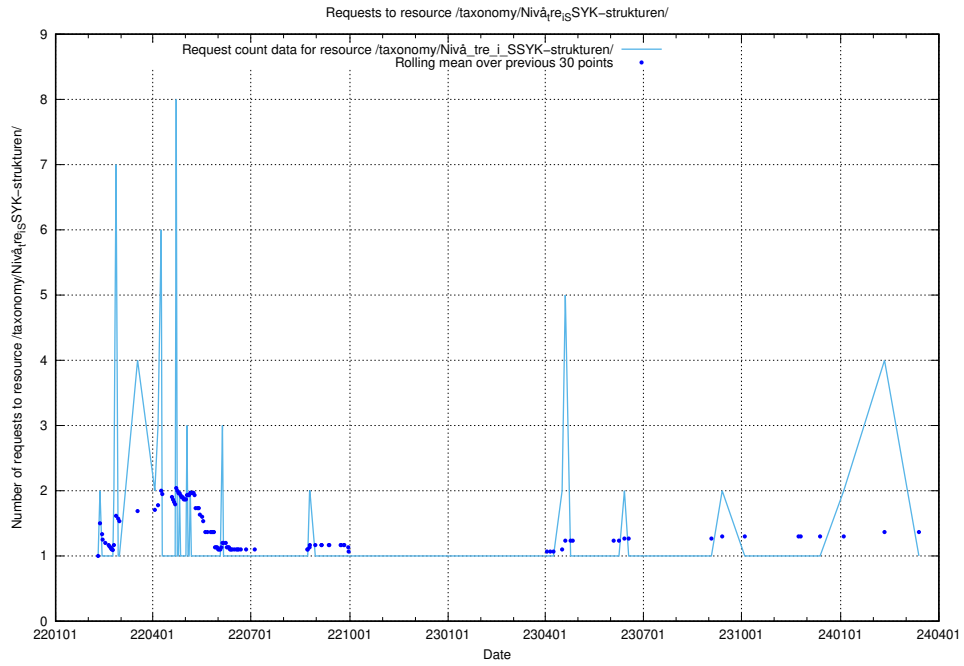

5.1566 Usage of /taxonomy/Nivå_tre_i_SSYK-strukturen/

Here, we count the number of requests to resource /taxonomy/Nivå_tre_i_SSYK-strukturen/.