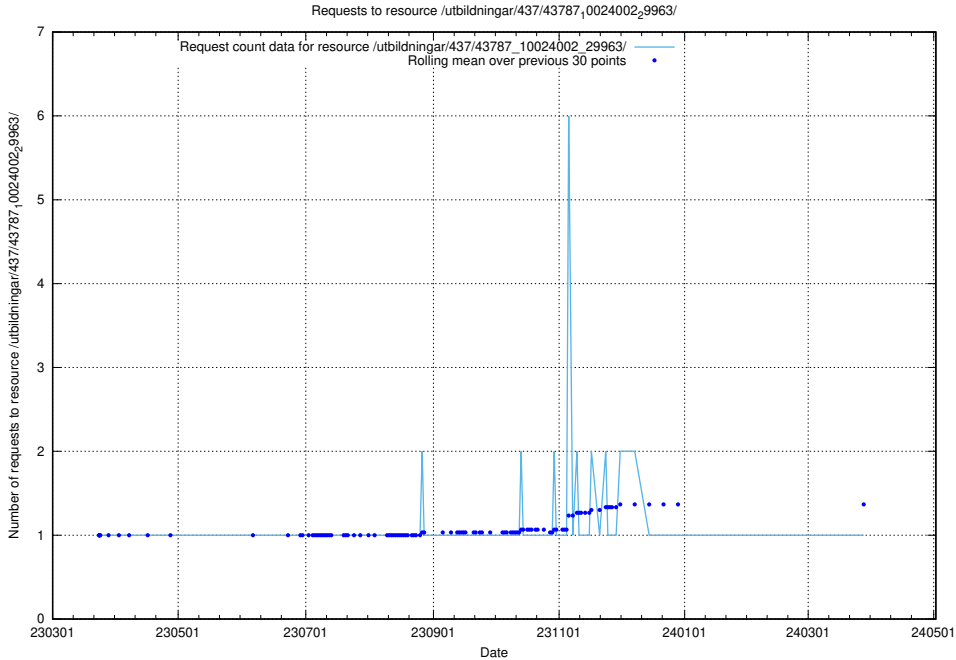

5.6002 Usage of /utbildningar/437/43787_10024002_29963/

Here, we count the number of requests to resource /utbildningar/437/43787_10024002_29963/.