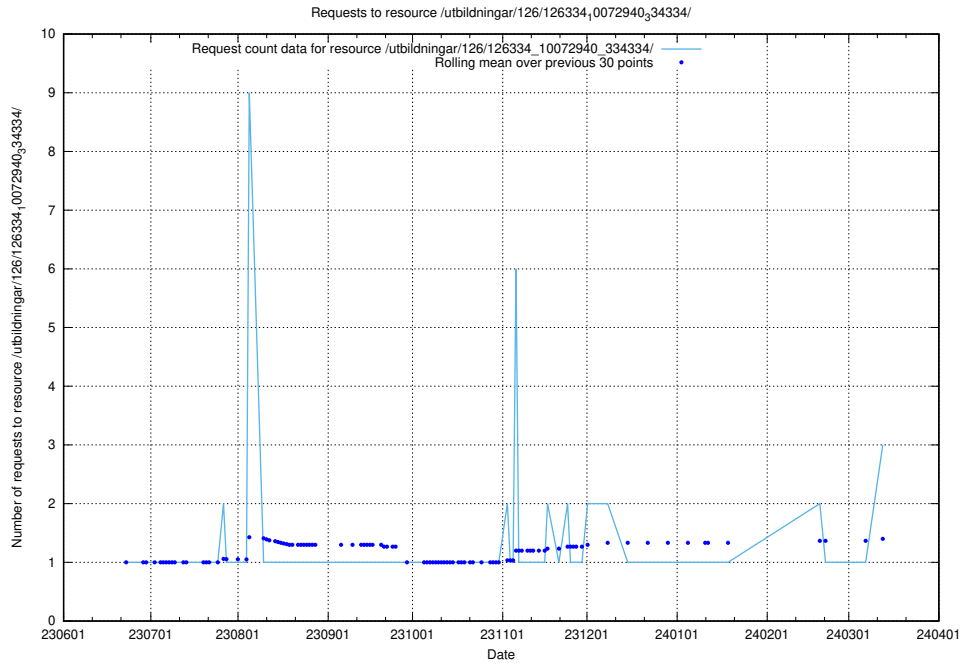

5.265 Usage of /utbildningar/126/126334_10072940_334334/

Here, we count the number of requests to resource /utbildningar/126/126334_10072940_334334/.