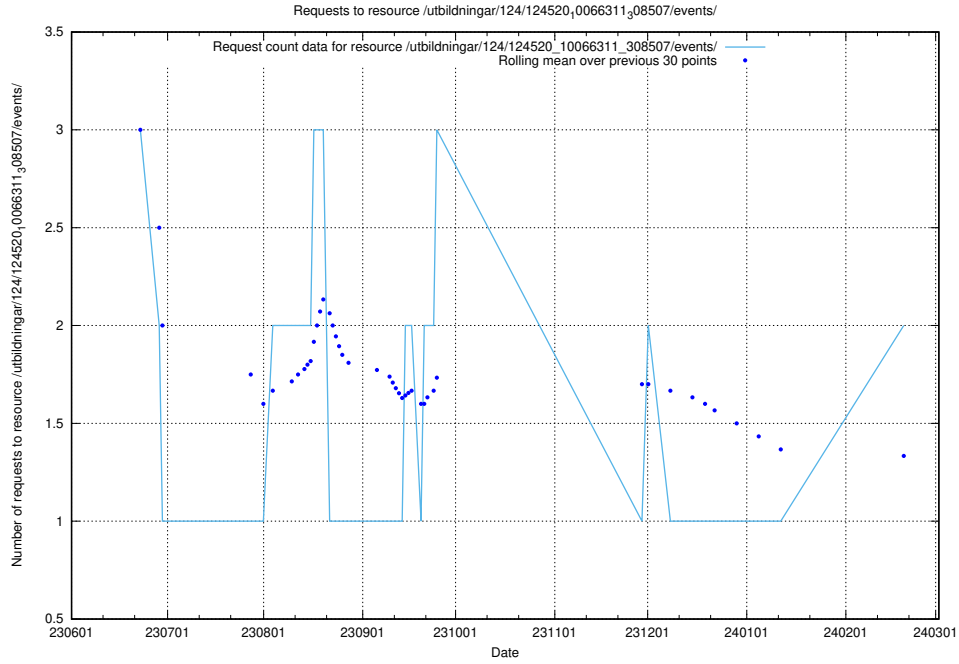

5.693 Usage of /utbildningar/124/124520_10066311_308507/events/

Here, we count the number of requests to resource /utbildningar/124/124520_10066311_308507/events/