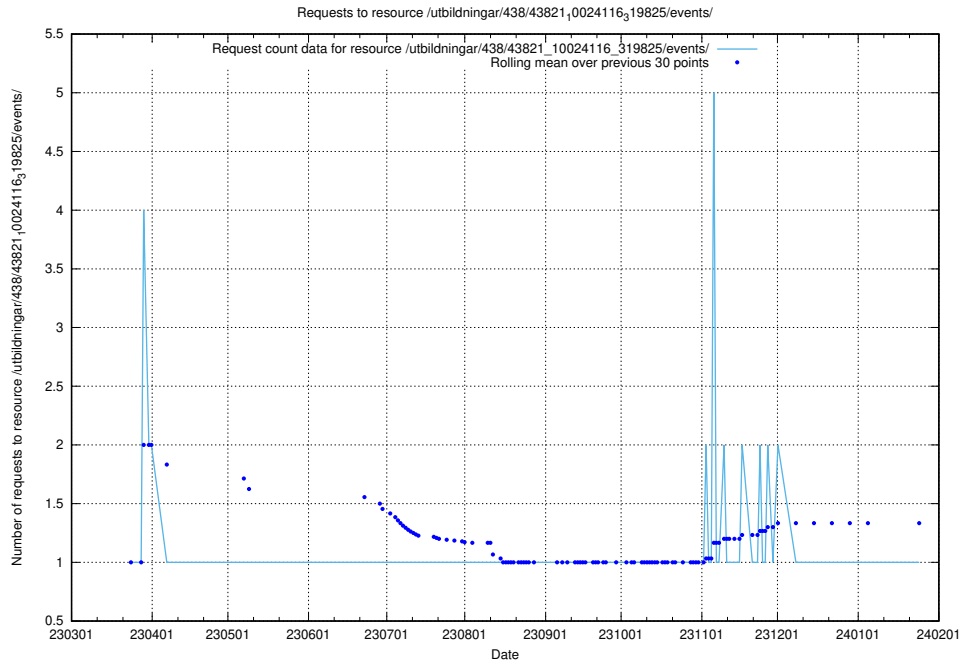

Here, we count the number of requests to resource /utbildningar/438/43831_10024051_32246/events/.

5.5823 Usage of /utbildningar/438/43821_10024116_319825/events/

Here, we count the number of requests to resource /utbildningar/438/43821_10024116_319825/events/.