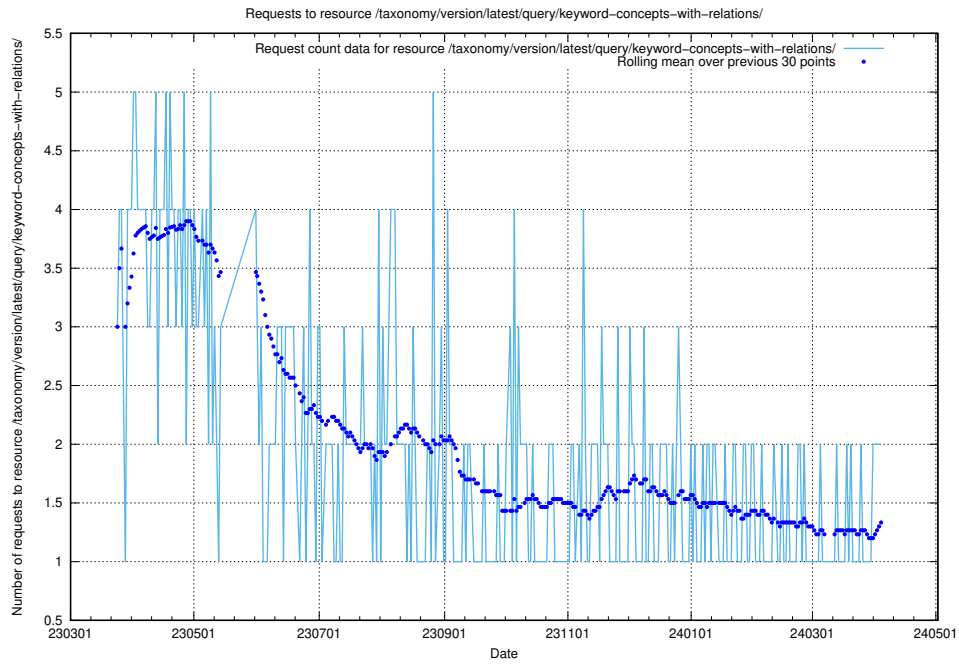

5.795 Usage of /taxonomy/version/latest/query/keyword-concepts-with-relations/

Here, we count the number of requests to resource /taxonomy/version/latest/query/keyword-concepts-with-relations/.