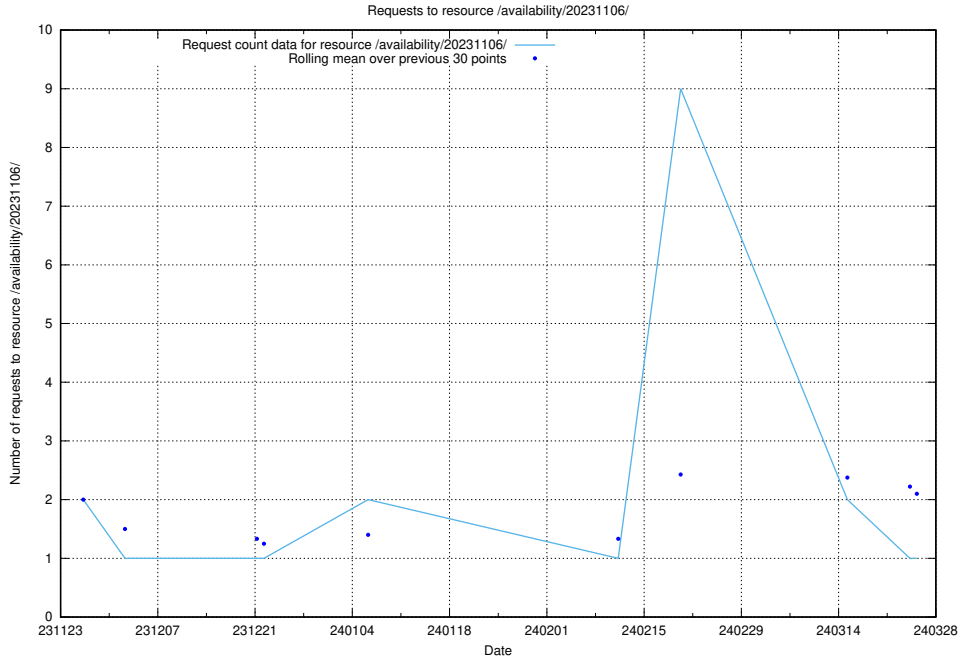

Here, we count the number of requests to resource /taxonomy/version/1/query/concepts-describing-occupation-experience-in-years/.

5.3612 Usage of /availability/20231106/

Here, we count the number of requests to resource /availability/20231106/.