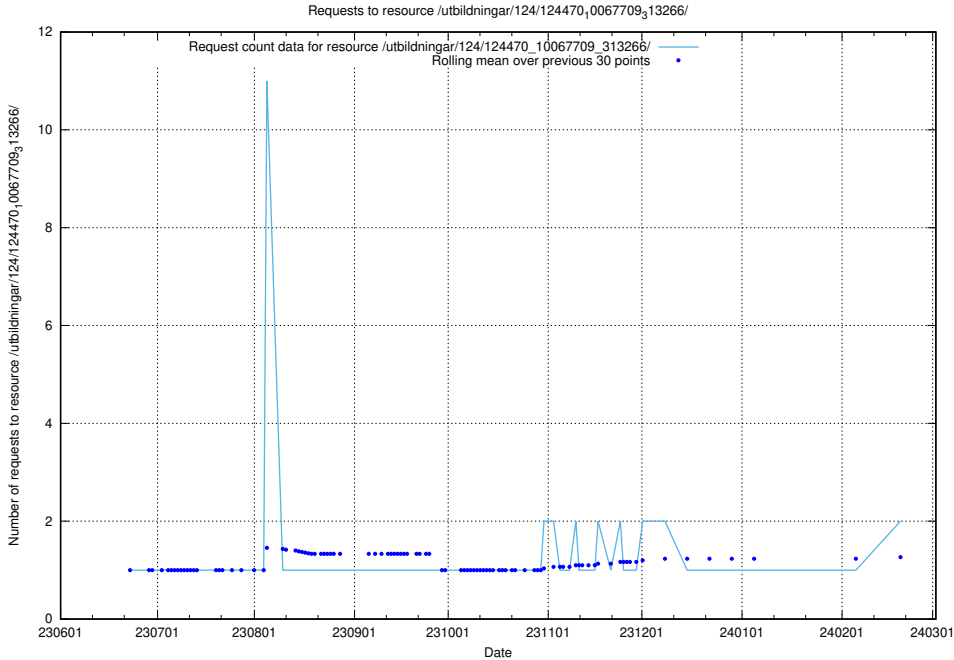

5.721 Usage of /utbildningar/124/124470_10067709_313266/

Here, we count the number of requests to resource /utbildningar/124/124470_10067709_313266/.