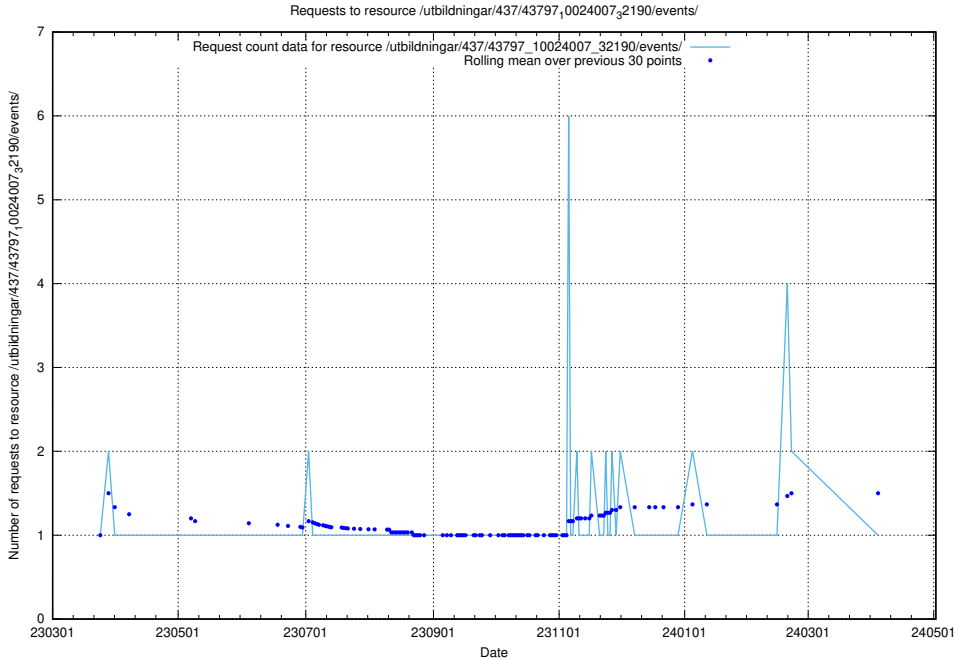

5.5832 Usage of /utbildningar/437/43797_10024007_32190/events/

Here, we count the number of requests to resource /utbildningar/437/43797_10024007_32190/events/.