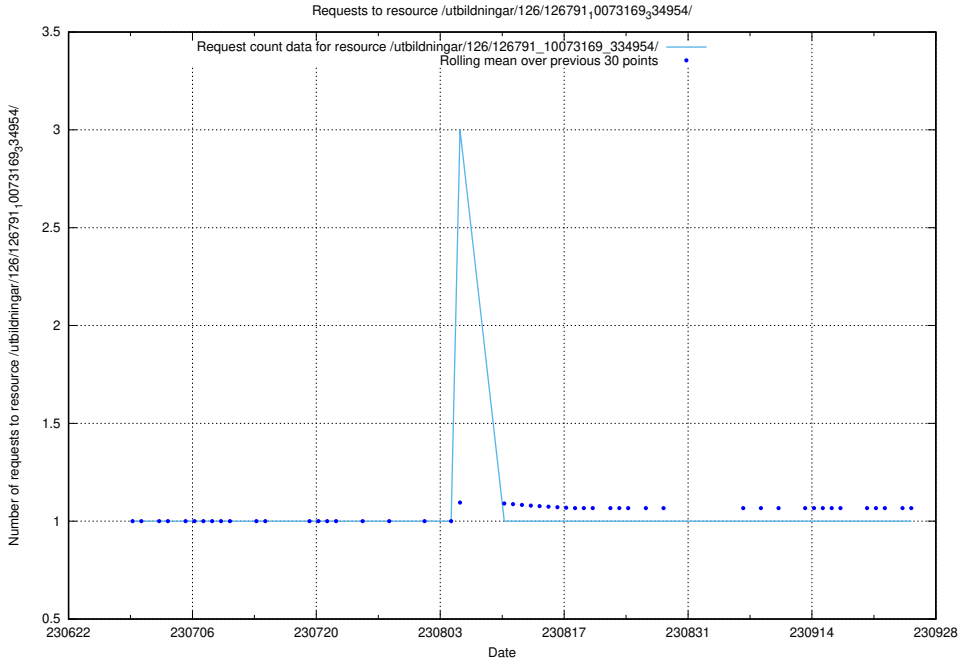

5.5098 Usage of /utbildningar/126/126791_10073169_334954/

Here, we count the number of requests to resource /utbildningar/126/126791_10073169_334954/.