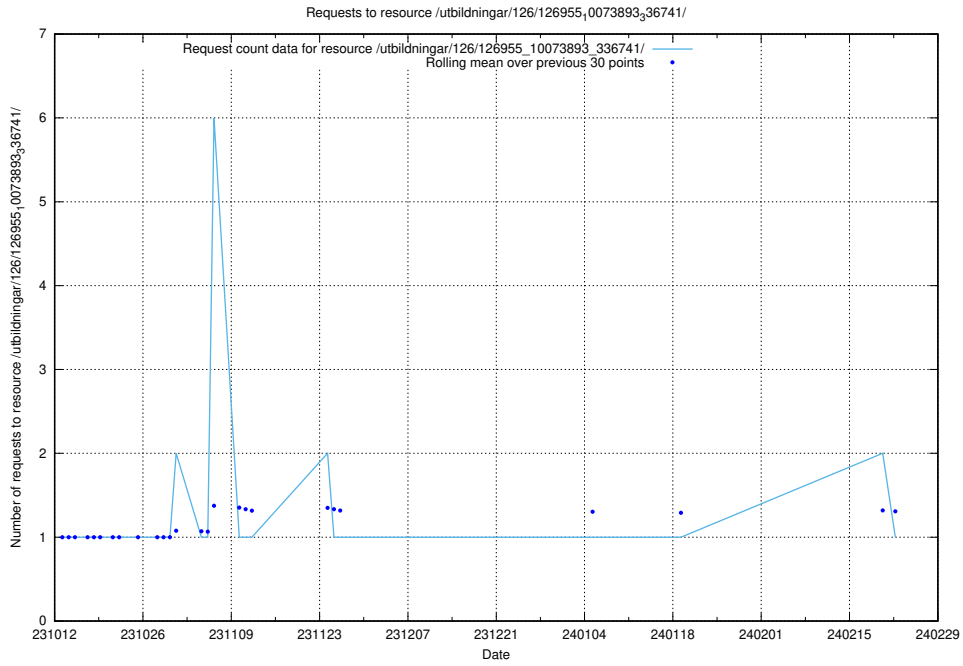

5.3995 Usage of /utbildningar/126/126955_10073893_336741/

Here, we count the number of requests to resource /utbildningar/126/126955_10073893_336741/.