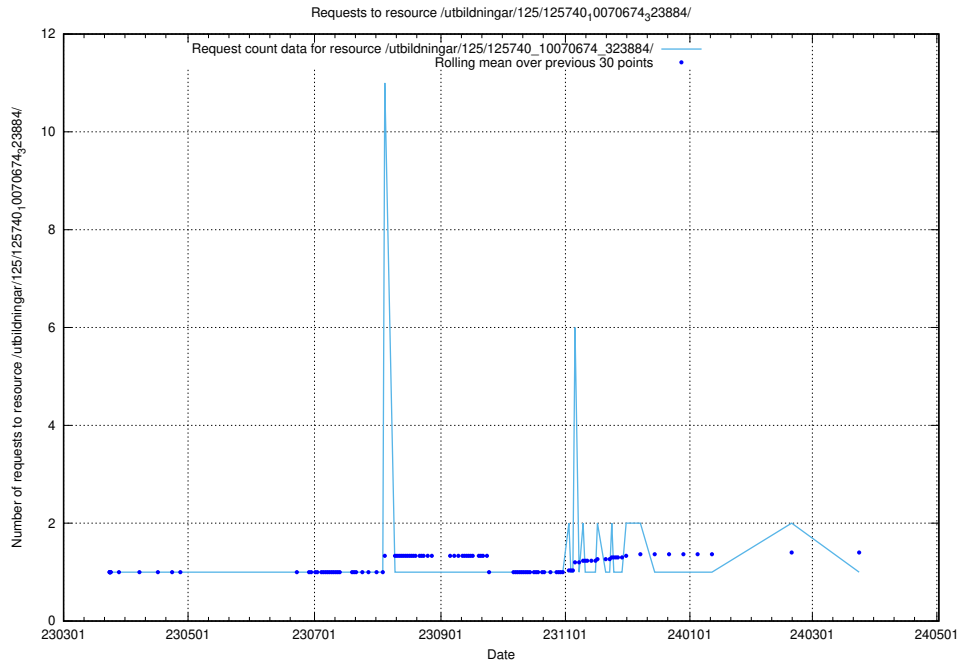

5.885 Usage of /utbildningar/125/125740_10070674_323884/

Here, we count the number of requests to resource /utbildningar/125/125740_10070674_323884/.