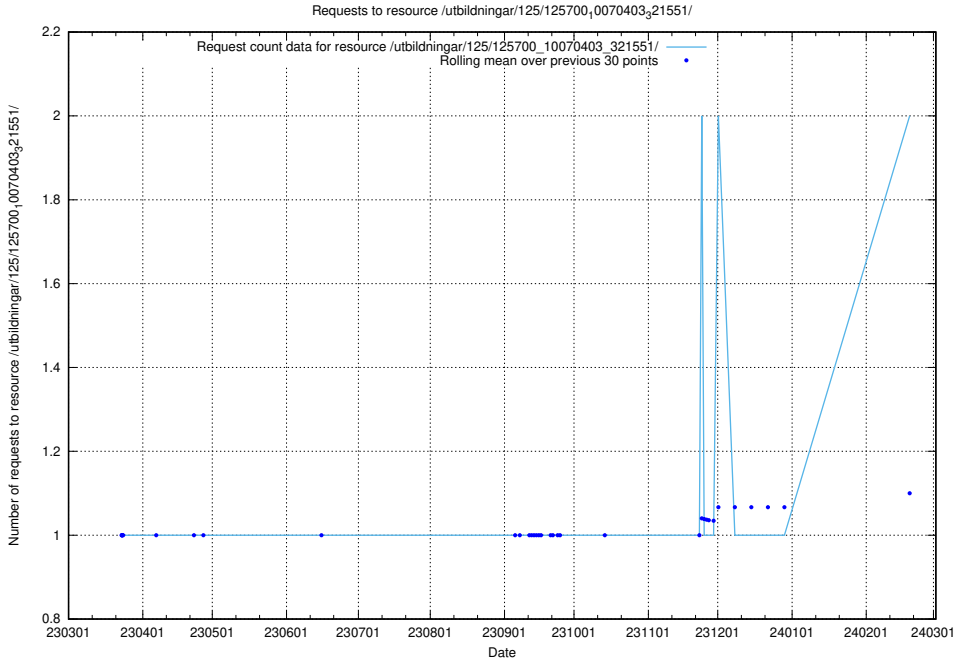

5.315 Usage of /utbildningar/125/125700_10070403_321551/

Here, we count the number of requests to resource /utbildningar/125/125700_10070403_321551/.