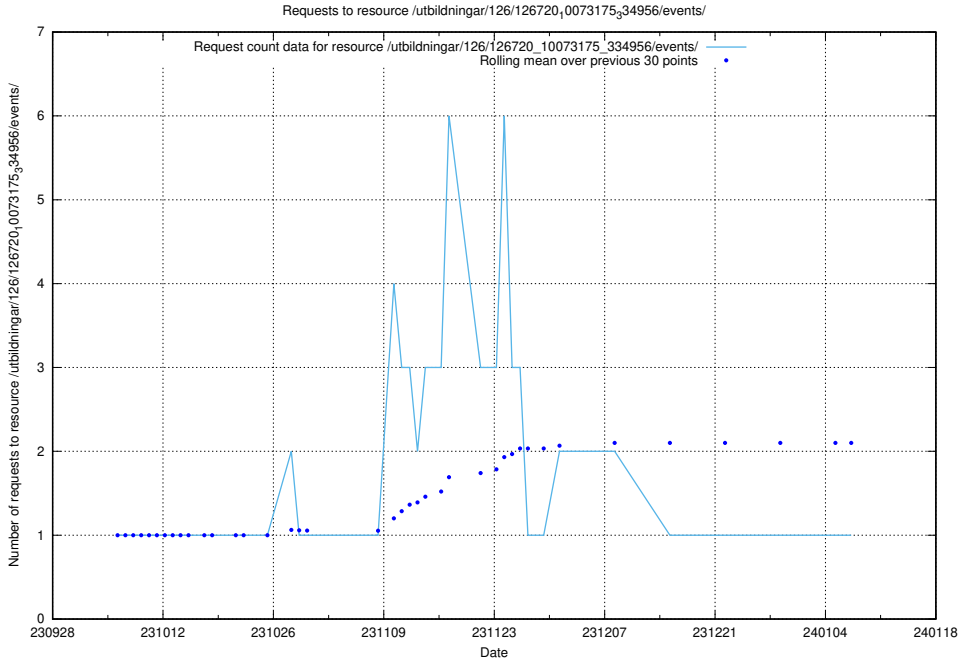

5.4044 Usage of /utbildningar/126/126720_10073175_334956/events/

Here, we count the number of requests to resource /utbildningar/126/126720_10073175_334956/events/