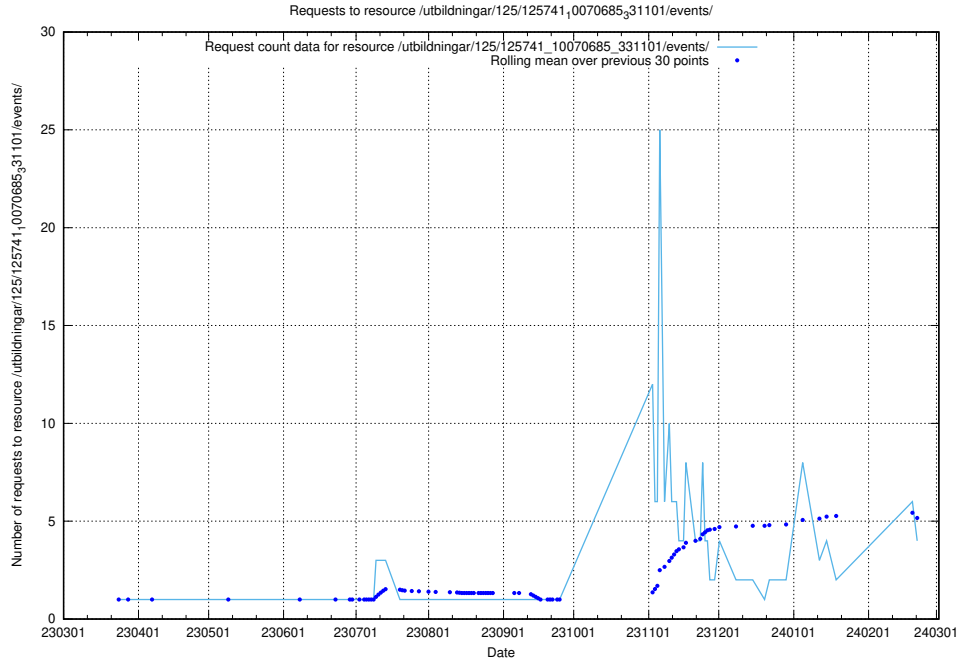

5.171 Usage of /utbildningar/125/125741_10070685_331101/events/

Here, we count the number of requests to resource /utbildningar/125/125741_10070685_331101/events/