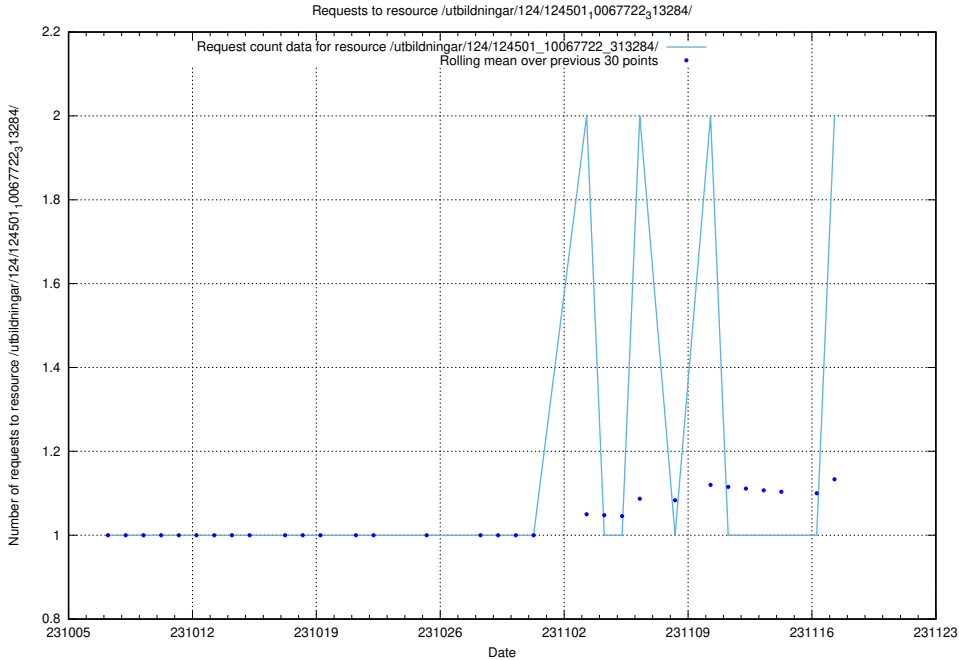

5.575 Usage of /utbildningar/124/124501_10067722_313284/

Here, we count the number of requests to resource /utbildningar/124/124501_10067722_313284/.