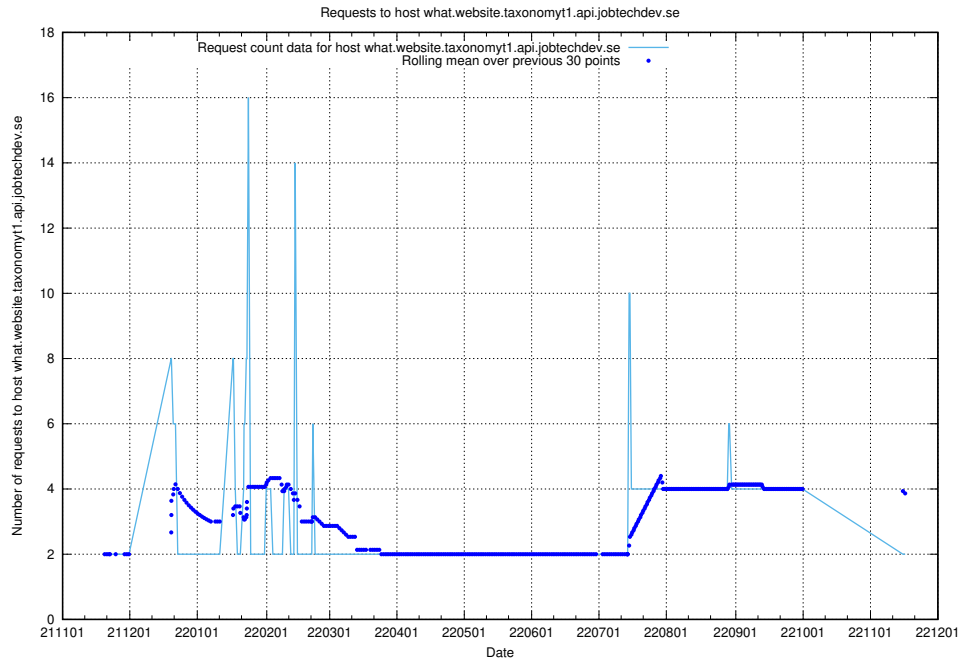

7.452 Usage of what.website.taxonomyt1.api.jobtechdev.se

Here, we count the number of requests to host what.website.taxonomyt1.api.jobtechdev.se.