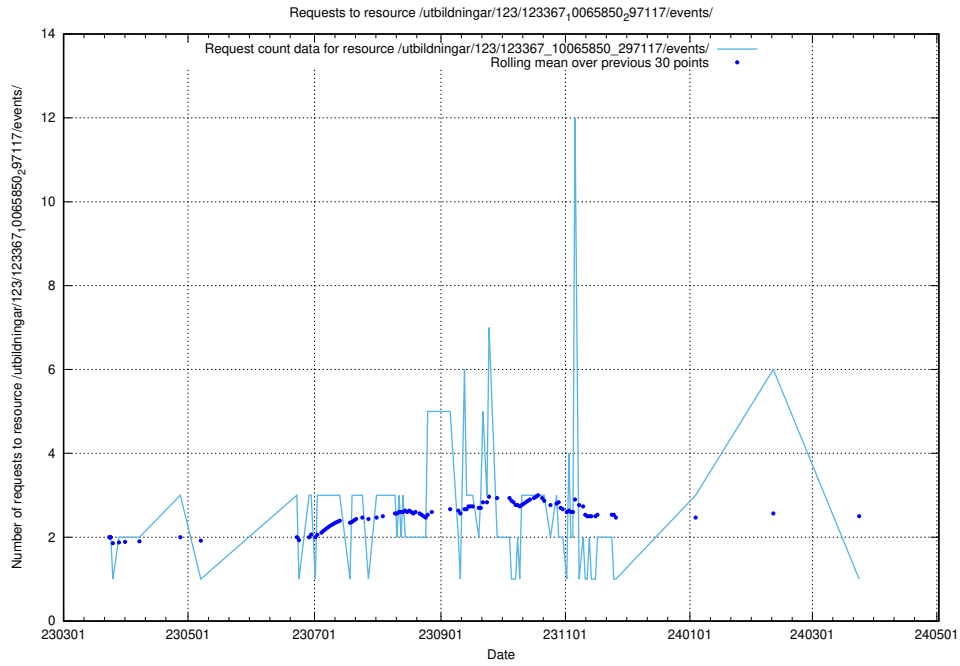

5.5951 Usage of /utbildningar/123/123367_10065850_297117/events/

Here, we count the number of requests to resource /utbildningar/123/123367_10065850_297117/events/

5.5952 Usage of /utbildningar/122/122966_10065491_287624/events/