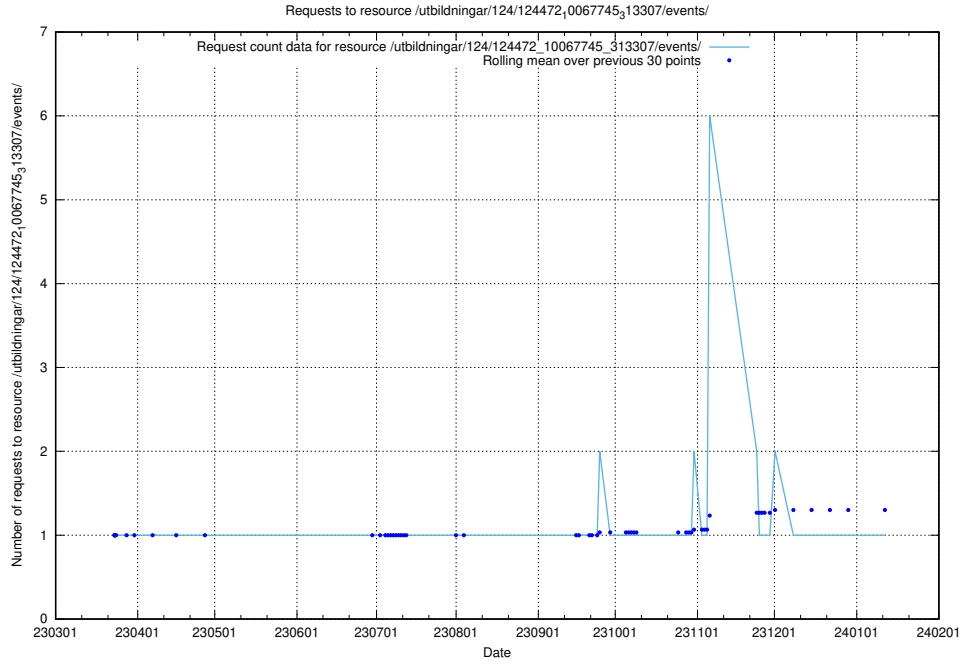

5.2630 Usage of /utbildningar/124/124472_10067745_313307/events/

Here, we count the number of requests to resource /utbildningar/124/124472_10067745_313307/events/