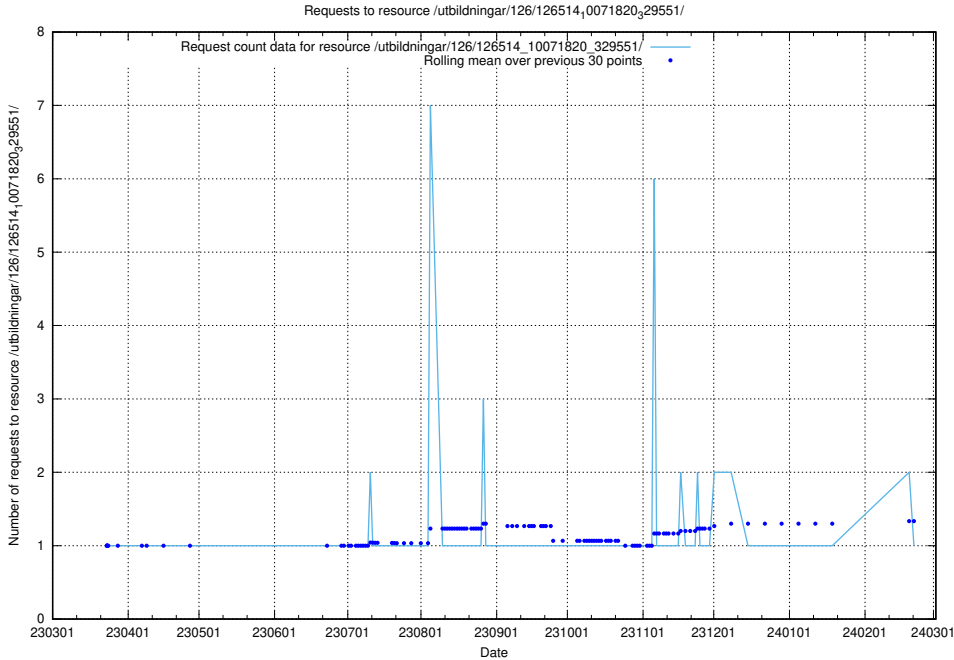

5.6047 Usage of /utbildningar/126/126514_10071820_329551/

Here, we count the number of requests to resource /utbildningar/126/126514_10071820_329551/.