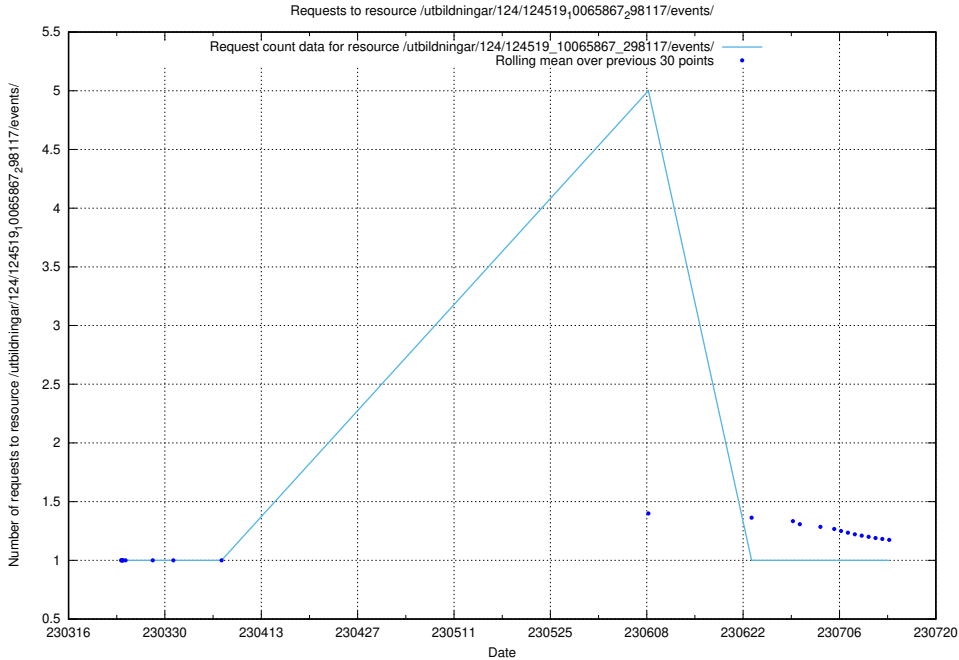

5.1175 Usage of /utbildningar/124/124519_10065867_298117/events/

Here, we count the number of requests to resource /utbildningar/124/124519_10065867_298117/events/