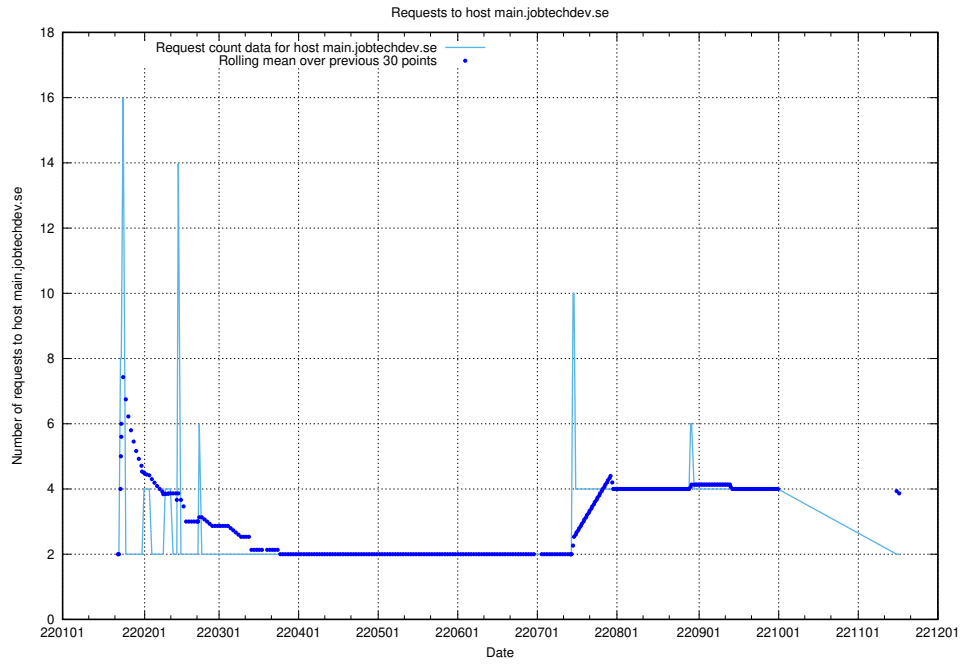

7.597 Usage of main.jobtechdev.se

Here, we count the number of requests to host main.jobtechdev.se.