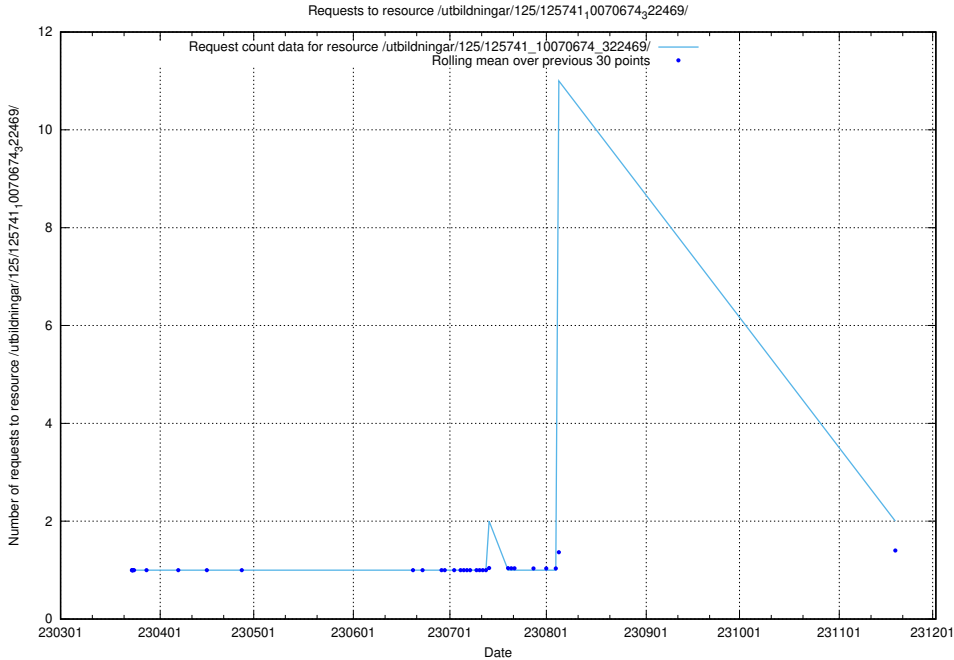

5.852 Usage of /utbildningar/125/125741_10070674_322469/

Here, we count the number of requests to resource /utbildningar/125/125741_10070674_322469/.