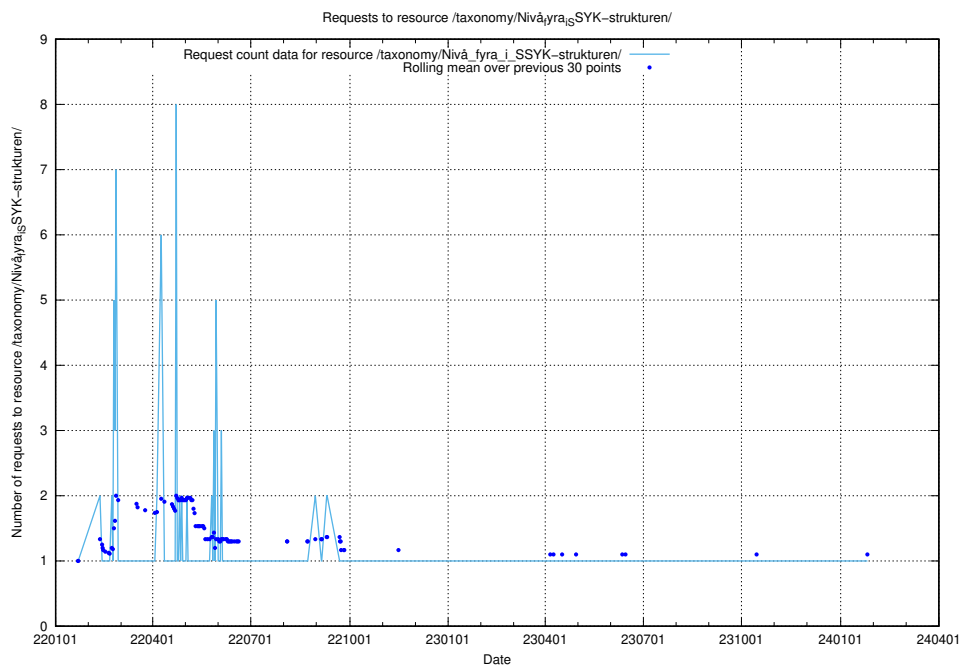

5.5190 Usage of /taxonomy/Nivå_fyra_i_SSYK-strukturen/

Here, we count the number of requests to resource /taxonomy/Nivå_fyra_i_SSYK-strukturen/.