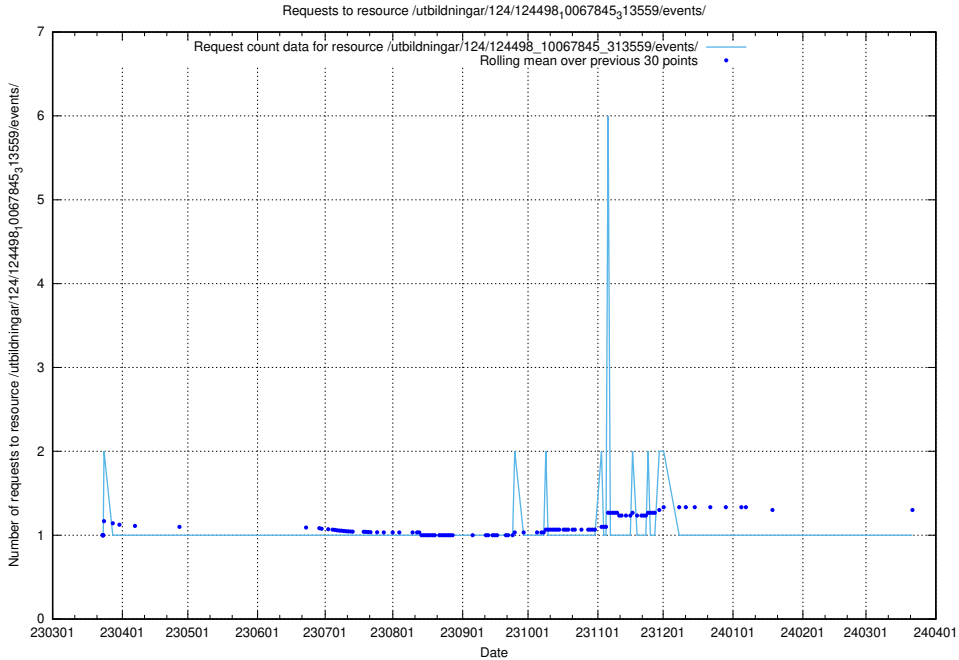

Here, we count the number of requests to resource /utbildningar/utb_emil/125/125741_10070679_337045/events/

5.2306 Usage of /utbildningar/124/124498_10067845_313559/events/

Here, we count the number of requests to resource /utbildningar/124/124498_10067845_313559/events/