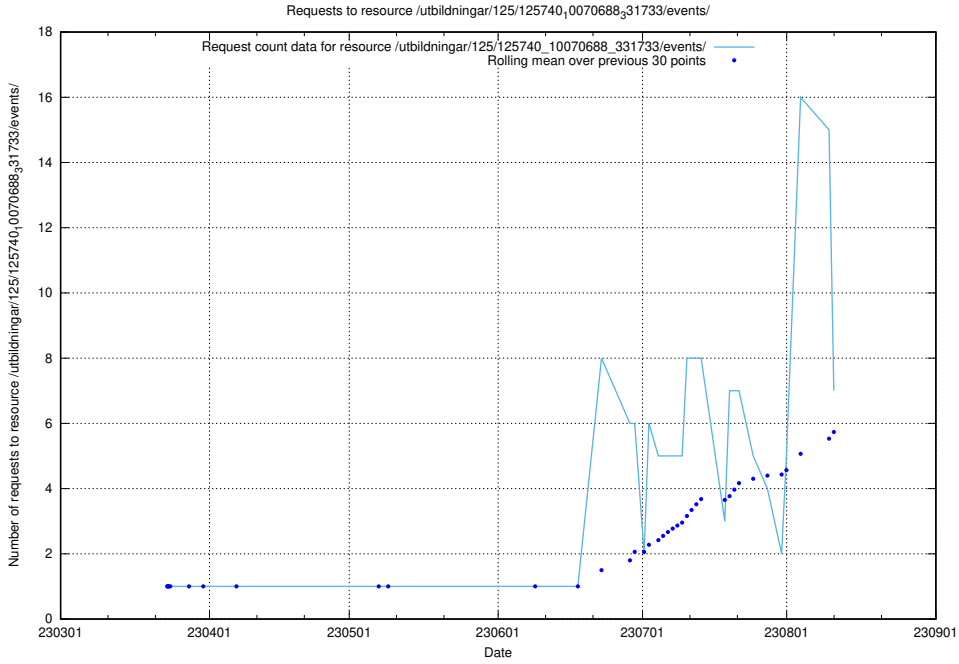

5.42 Usage of /utbildningar/125/125740_10070688_331733/events/

Here, we count the number of requests to resource /utbildningar/125/125740_10070688_331733/events/