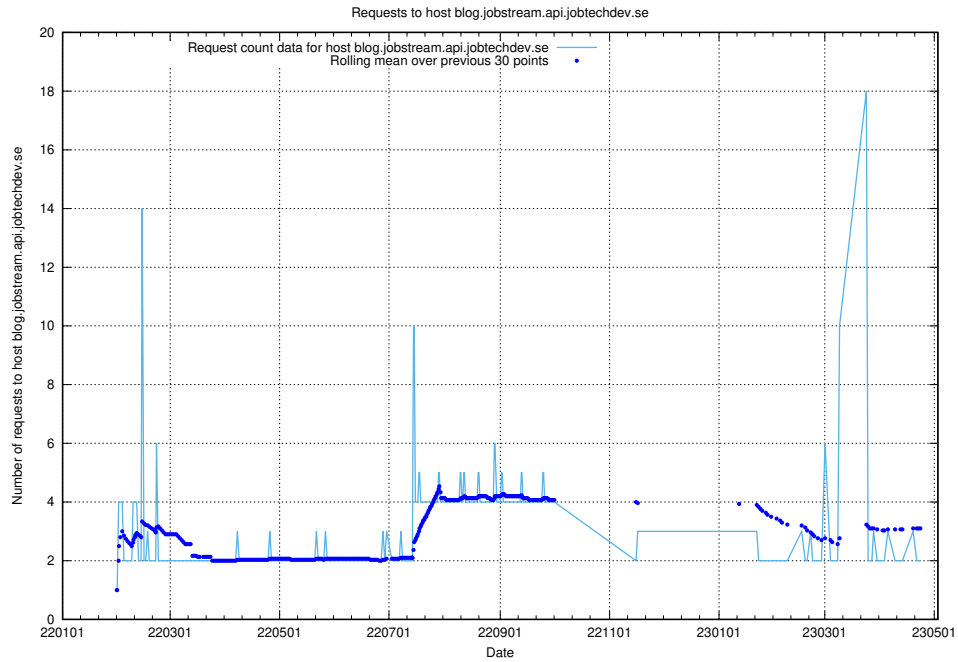

7.566 Usage of `blog.jobstream.api.jobtechdev.se`

Here, we count the number of requests to host `blog.jobstream.api.jobtechdev.se`.