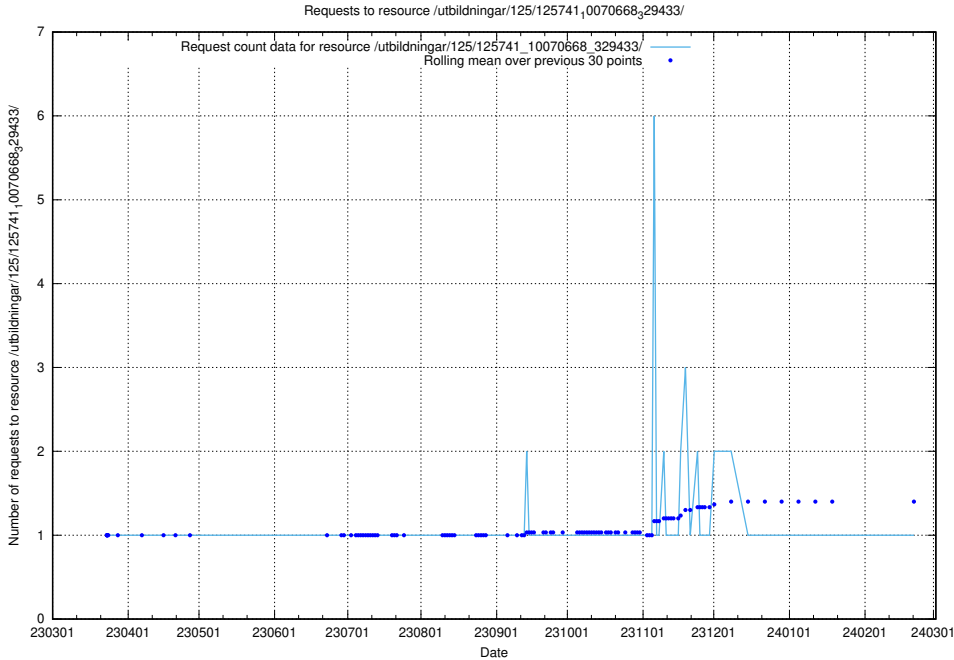

5.6142 Usage of /utbildningar/125/125741_10070668_329433/

Here, we count the number of requests to resource /utbildningar/125/125741_10070668_329433/.