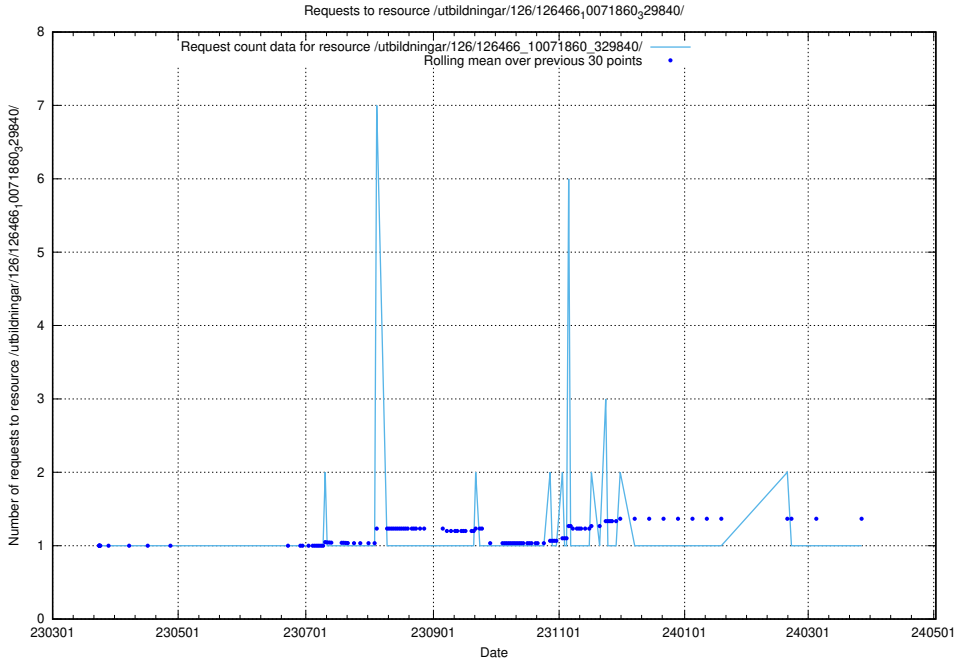

5.6053 Usage of /utbildningar/126/126466_10071860_329840/

Here, we count the number of requests to resource /utbildningar/126/126466_10071860_329840/.