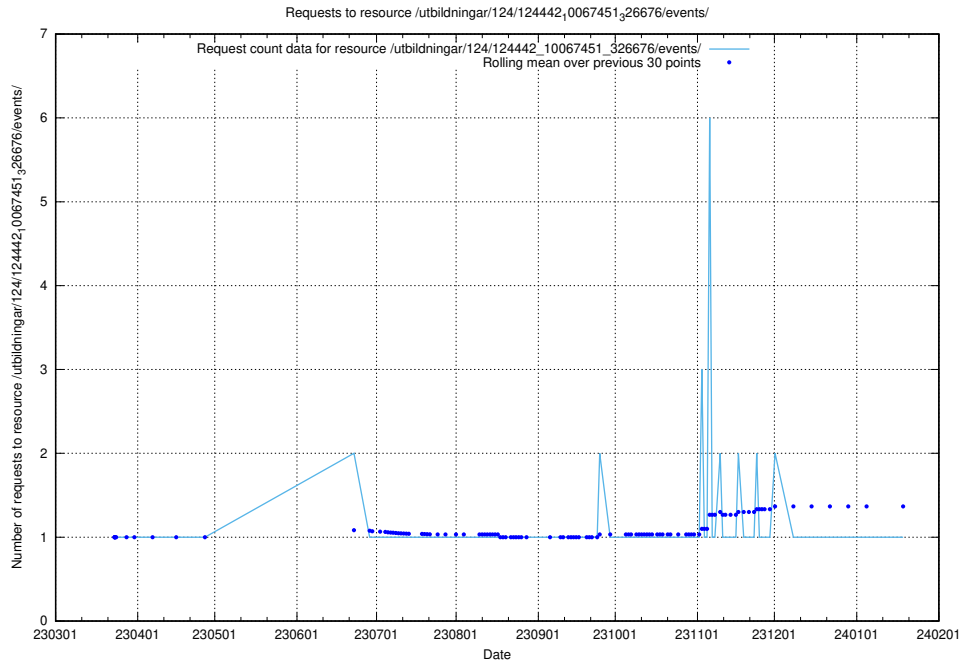

5.3132 Usage of /utbildningar/124/124442_10067451_326676/events/

Here, we count the number of requests to resource /utbildningar/124/124442_10067451_326676/events/