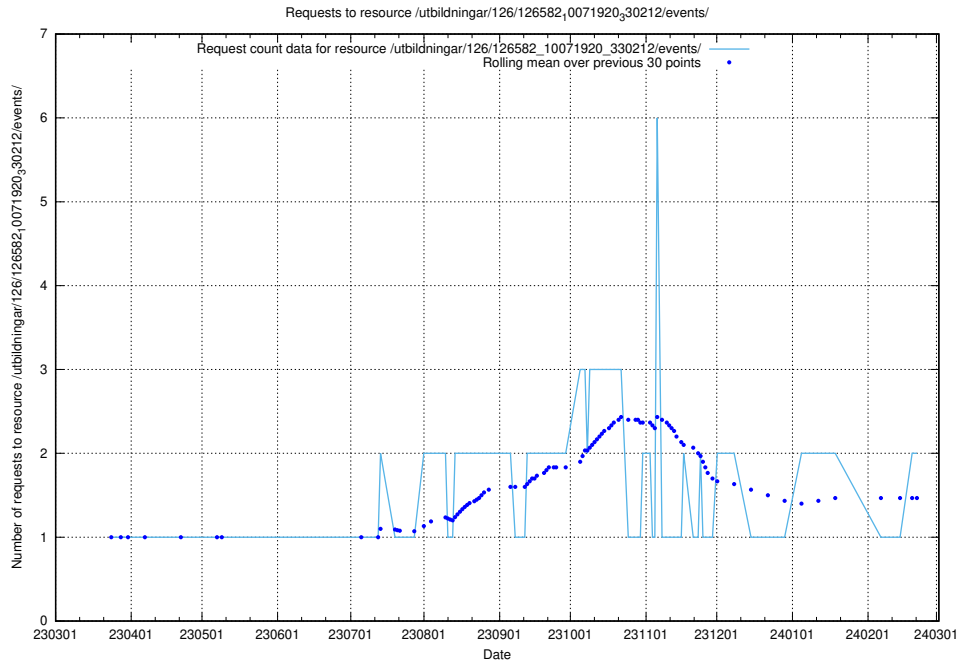

5.821 Usage of /utbildningar/126/126582_10071920_330212/events/

Here, we count the number of requests to resource /utbildningar/126/126582_10071920_330212/events/