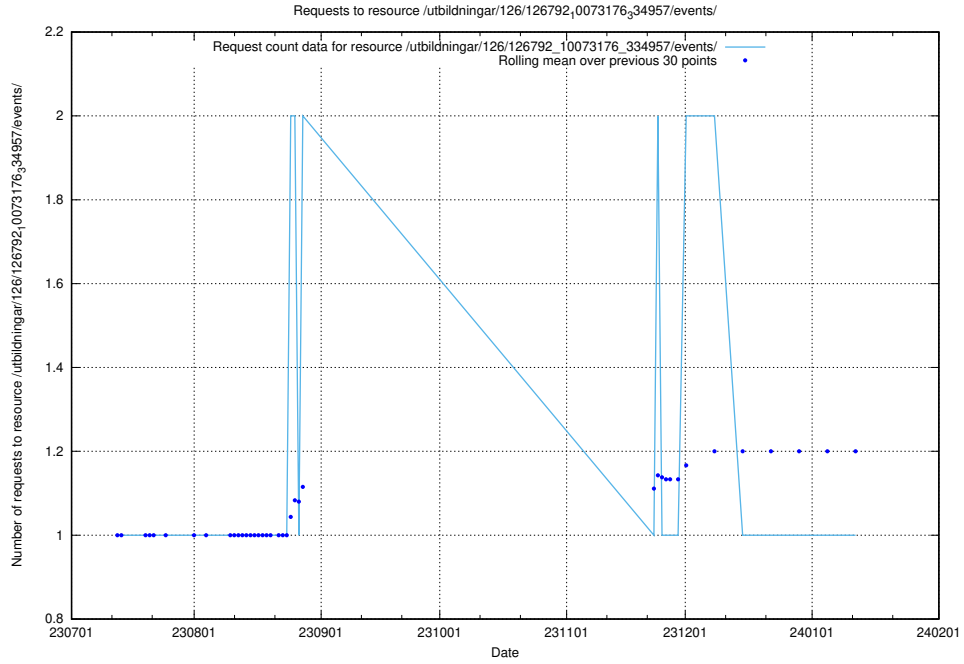

5.4758 Usage of /utbildningar/126/126792_10073176_334957/events/

Here, we count the number of requests to resource /utbildningar/126/126792_10073176_334957/events/