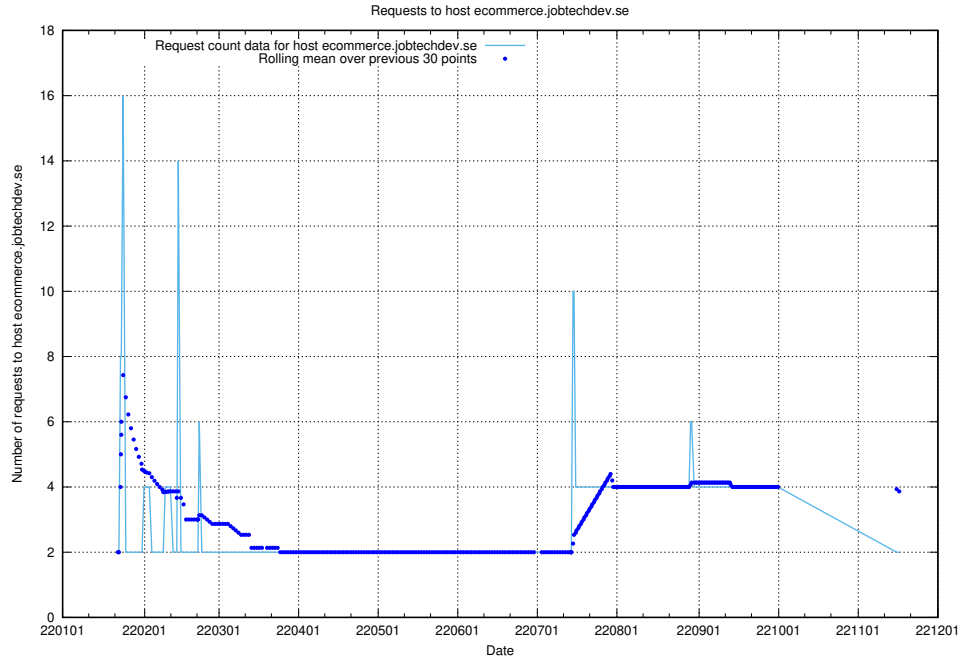

7.254 Usage of ecommerce.jobtechdev.se

Here, we count the number of requests to host ecommerce.jobtechdev.se.