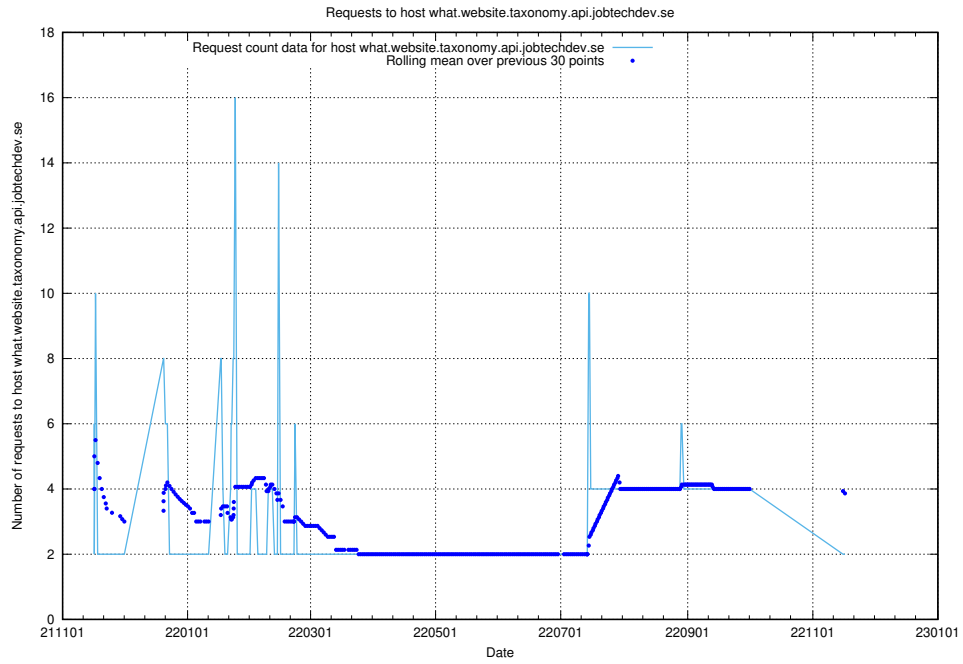

7.520 Usage of what.website.taxonomy.api.jobtechdev.se

Here, we count the number of requests to host what.website.taxonomy.api.jobtechdev.se.