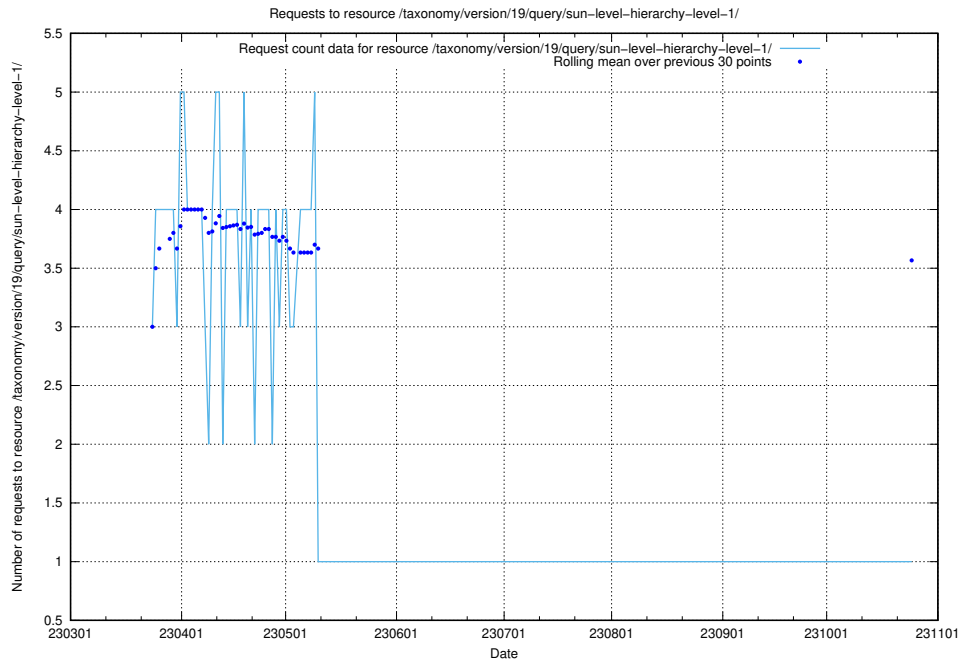

5.5774 Usage of /taxonomy/version/19/query/sun-level-hierarchy-level-1/

Here, we count the number of requests to resource /taxonomy/version/19/query/sun-level-hierarchy-level-1/.