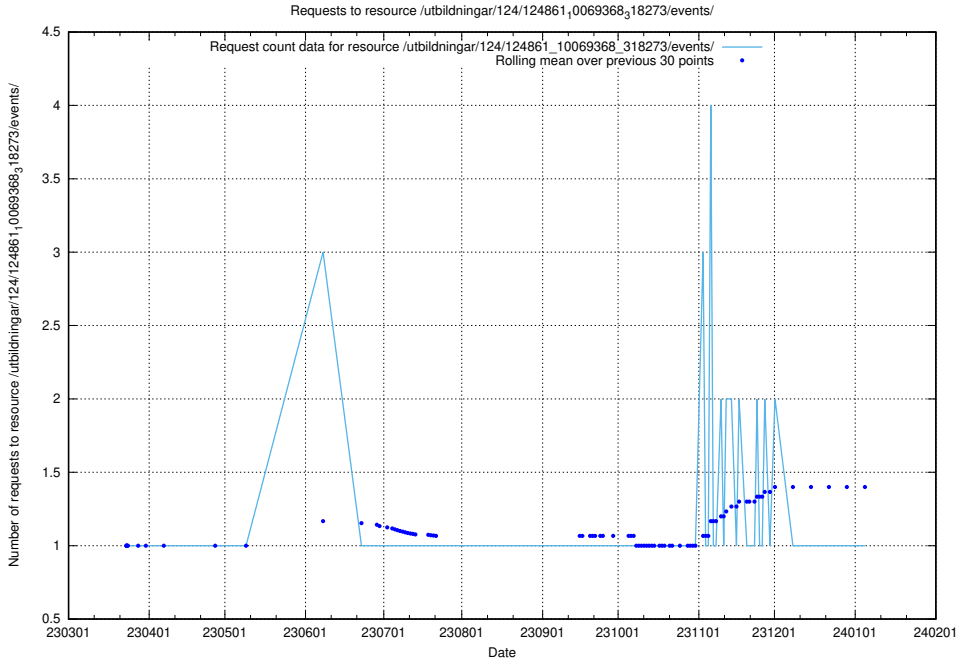

5.1060 Usage of /utbildningar/124/124861_10069368_318273/events/

Here, we count the number of requests to resource /utbildningar/124/124861_10069368_318273/events/