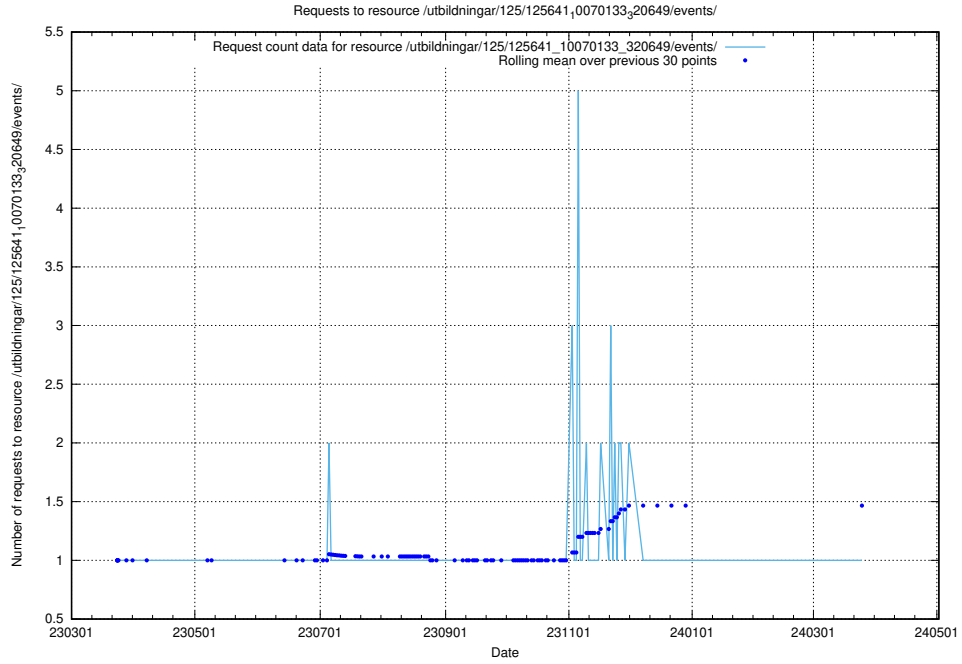

5.941 Usage of /utbildningar/125/125641_10070133_320649/events/

Here, we count the number of requests to resource /utbildningar/125/125641_10070133_320649/events/