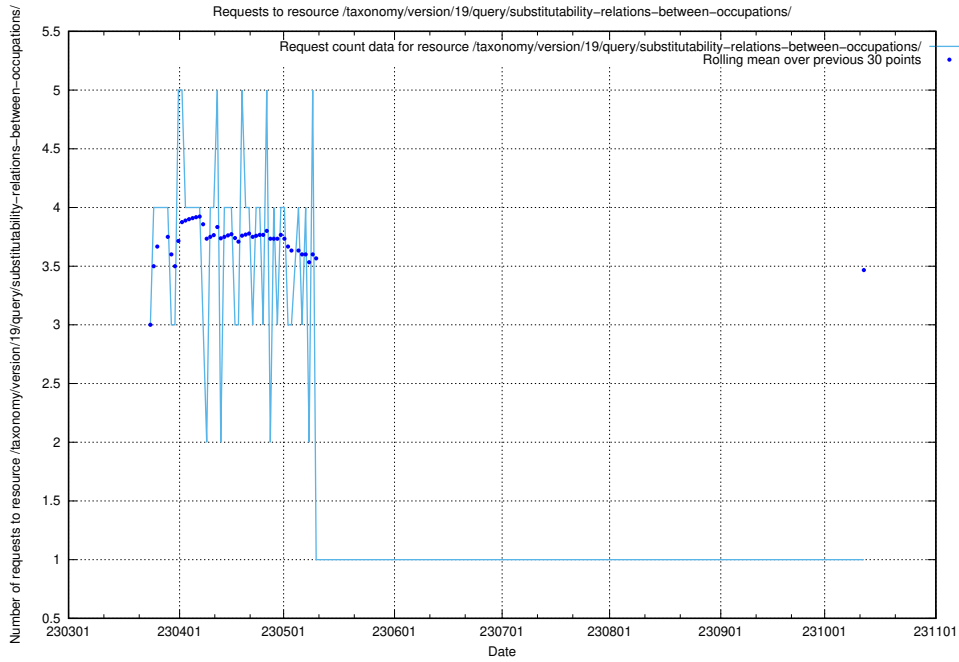

5.5780 Usage of /taxonomy/version/19/query/ssyk-level-4-with-related-skills-and-occupations/

Here, we count the number of requests to resource /taxonomy/version/19/query/ssyk-level-4-with-related-skills-and-occupations/.