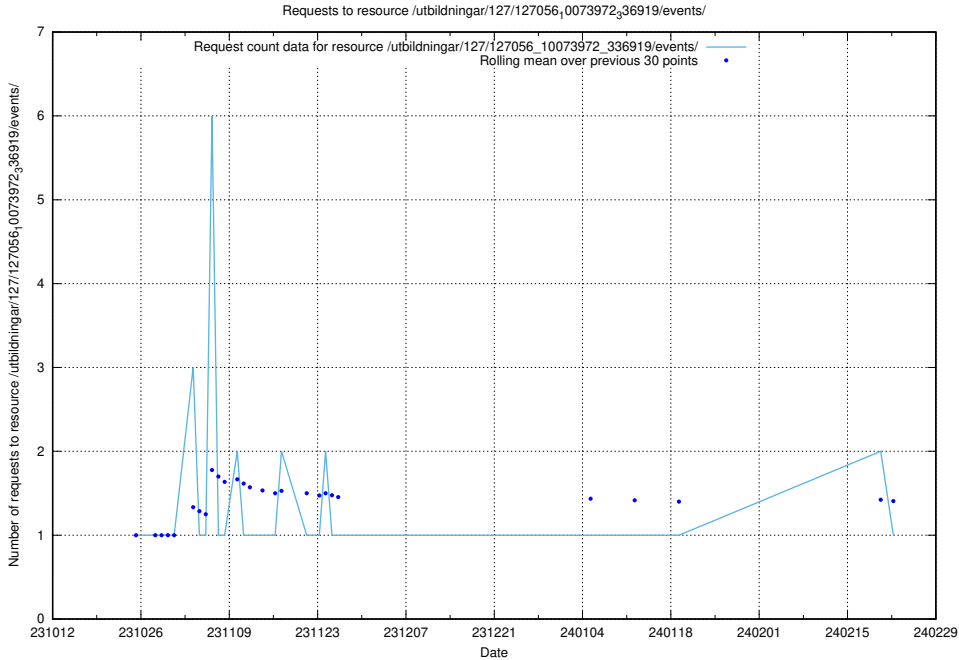

5.3853 Usage of /utbildningar/127/127056_10073972_336919/events/

Here, we count the number of requests to resource /utbildningar/127/127056_10073972_336919/events/