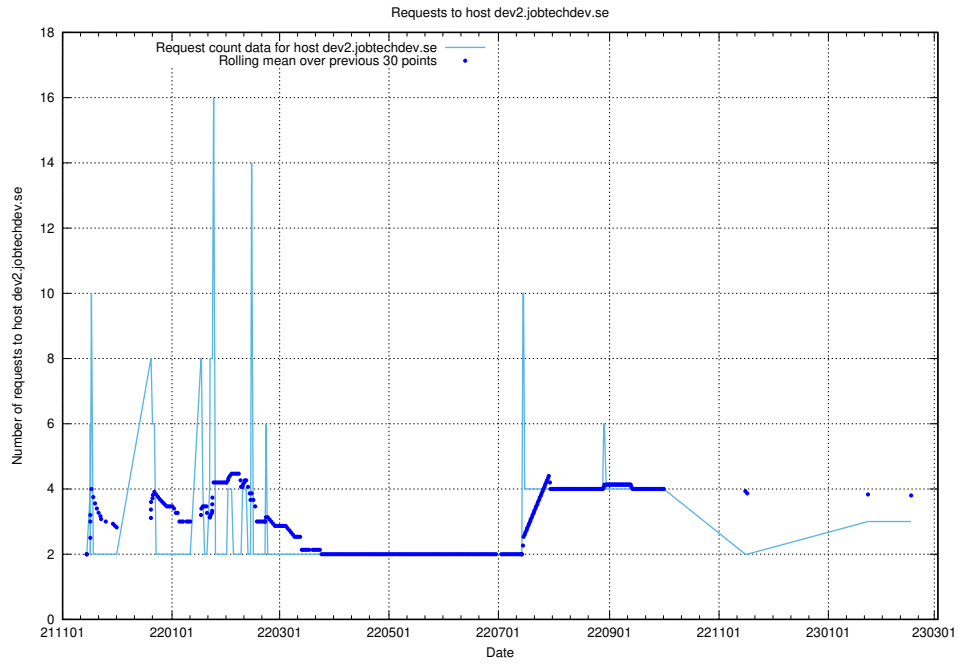

7.166 Usage of dev2.jobtechdev.se

Here, we count the number of requests to host dev2.jobtechdev.se.