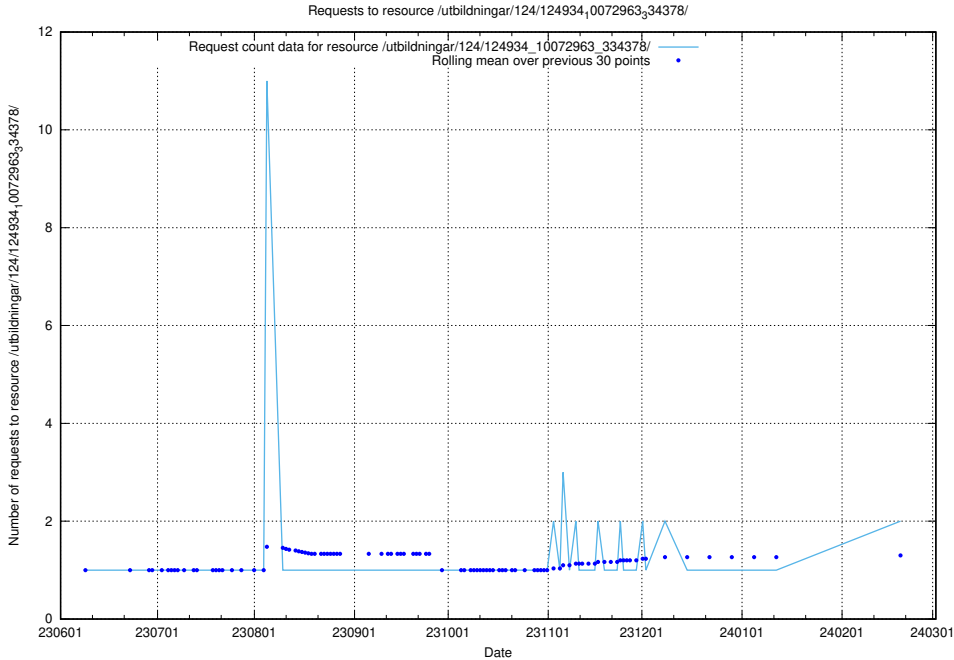

5.746 Usage of /utbildningar/124/124934_10072963_334378/

Here, we count the number of requests to resource /utbildningar/124/124934_10072963_334378/.

5.747 Usage of /utbildningar/124/124514_10065933_301391/events/