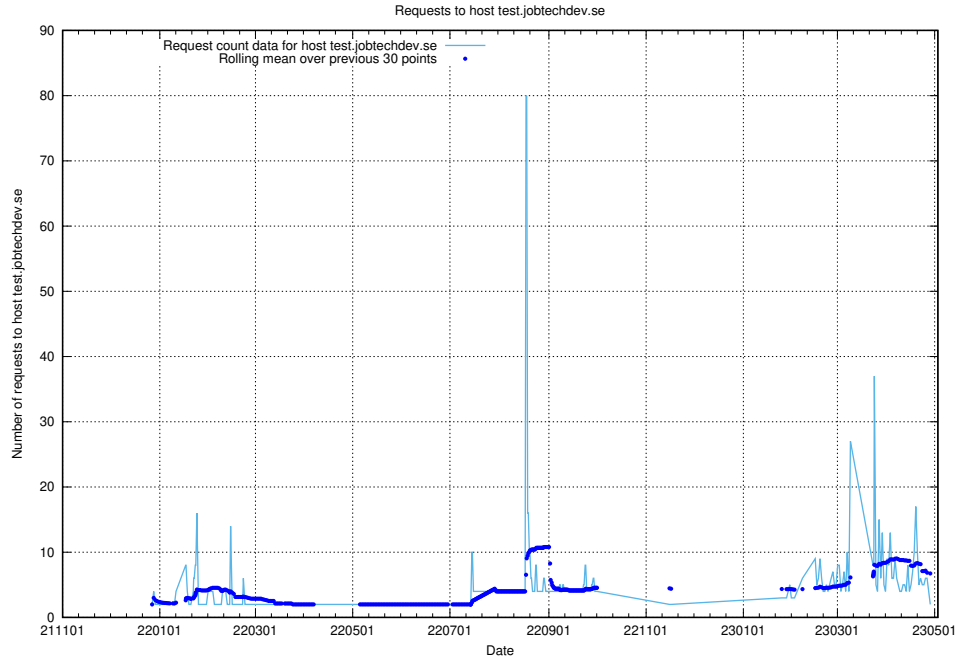

7.363 Usage of test.jobtechdev.se

Here, we count the number of requests to host test.jobtechdev.se.