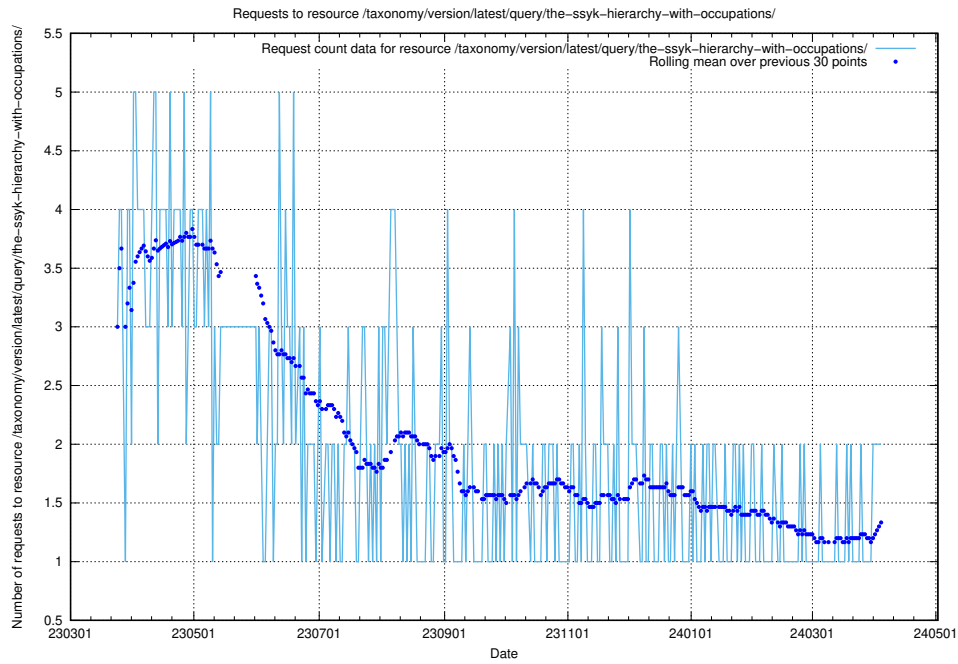

5.766 Usage of /taxonomy/version/latest/query/the-ssyk-hierarchy-with-occupations/

Here, we count the number of requests to resource /taxonomy/version/latest/query/the-ssyk-hierarchy-with-occupations/.