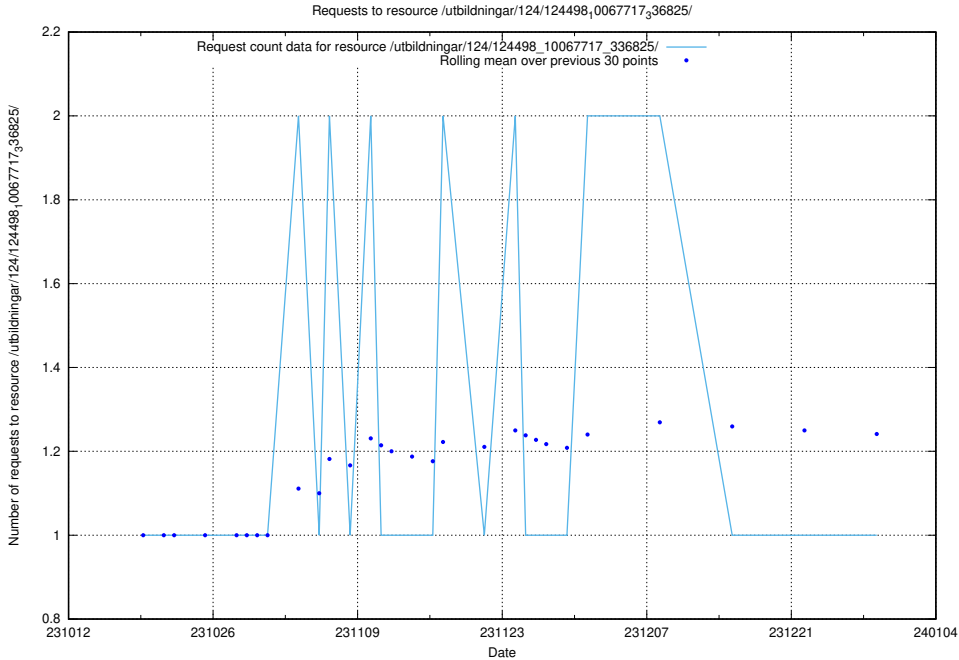

5.3916 Usage of /utbildningar/124/124498_10067717_336825/

Here, we count the number of requests to resource /utbildningar/124/124498_10067717_336825/.