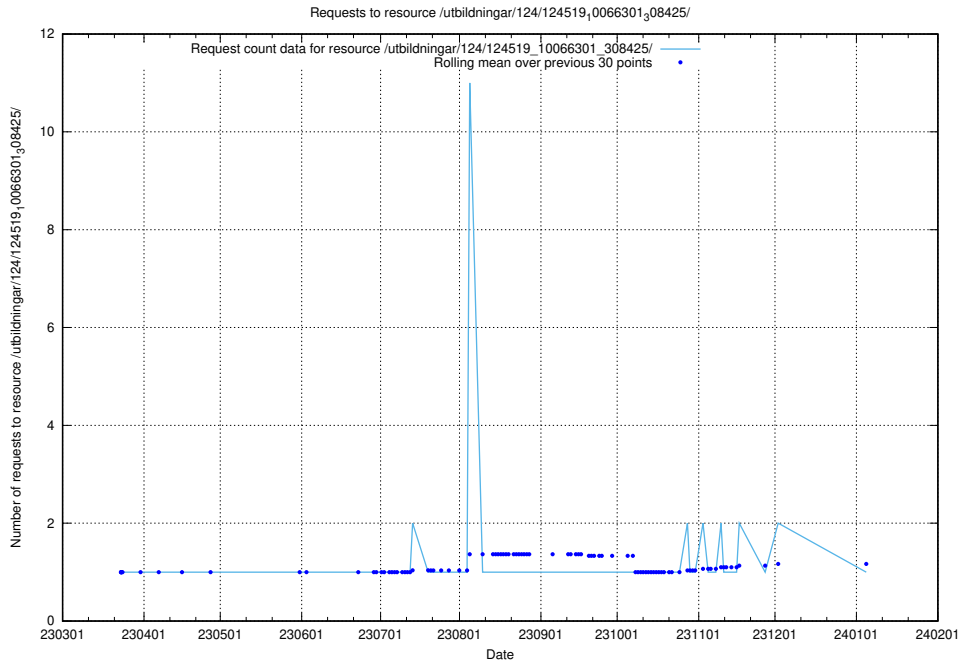

5.1170 Usage of /utbildningar/124/124519_10066301_308425/

Here, we count the number of requests to resource /utbildningar/124/124519_10066301_308425/.