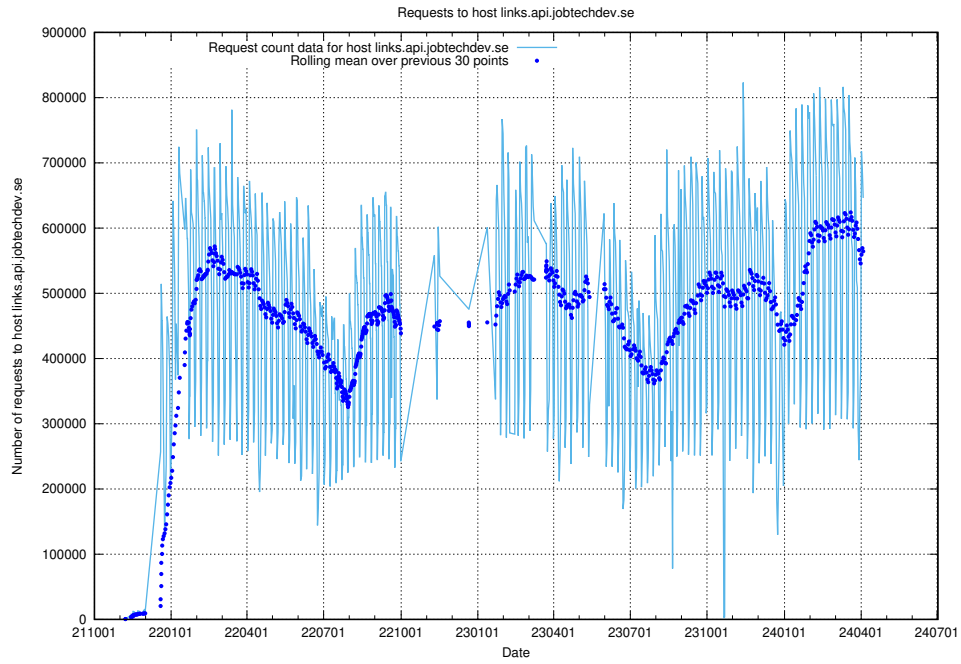

7.2 Usage of links.api.jobtechdev.se

Here, we count the number of requests to host links.api.jobtechdev.se.