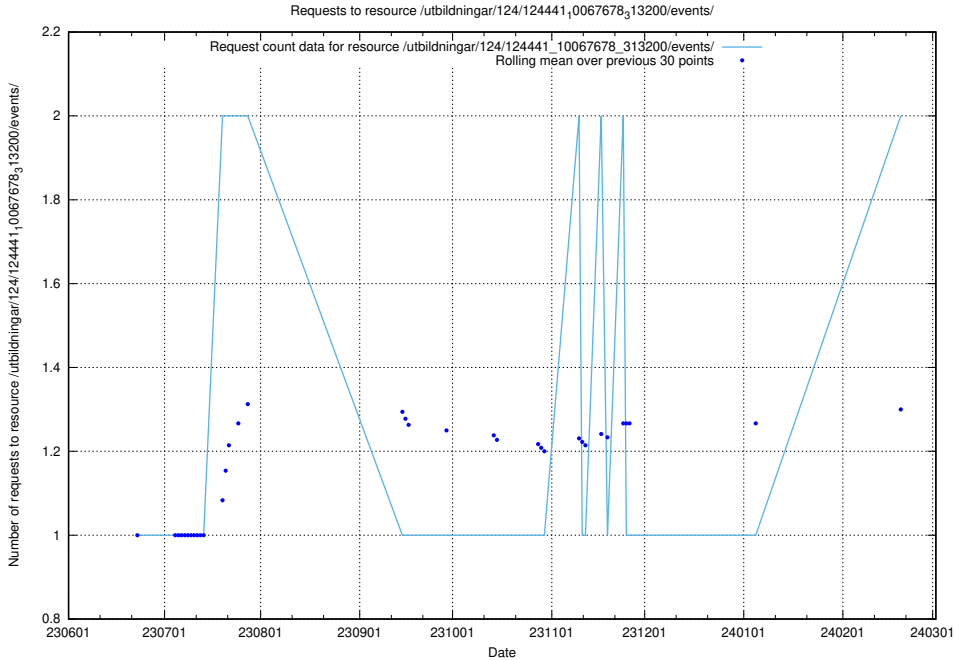

5.726 Usage of /utbildningar/124/124441_10067678_313200/events/

Here, we count the number of requests to resource /utbildningar/124/124441_10067678_313200/events/