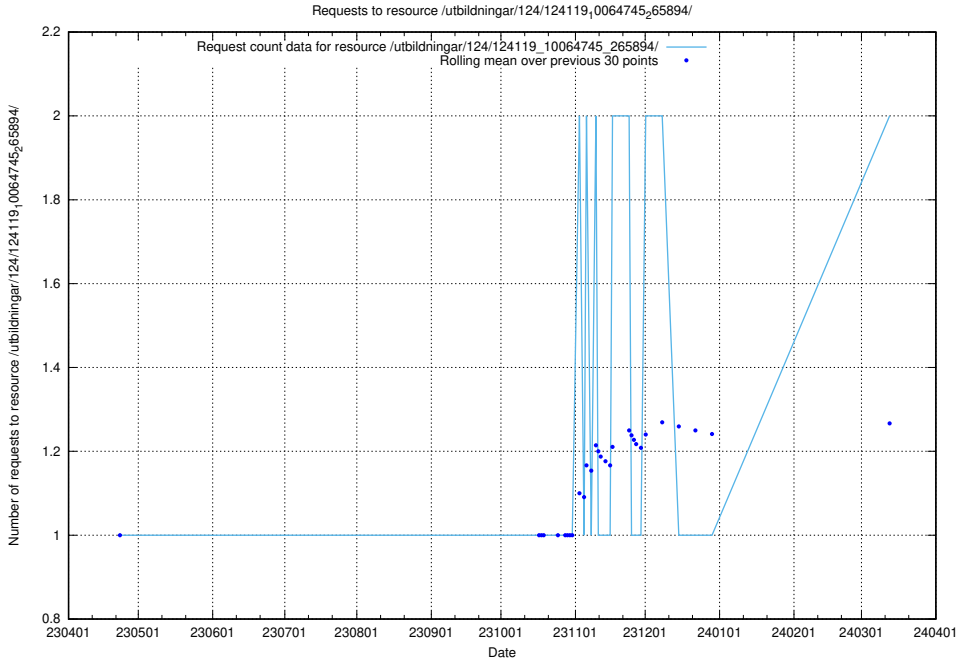

5.762 Usage of /utbildningar/124/124119_10064745_265894/

Here, we count the number of requests to resource /utbildningar/124/124119_10064745_265894/.