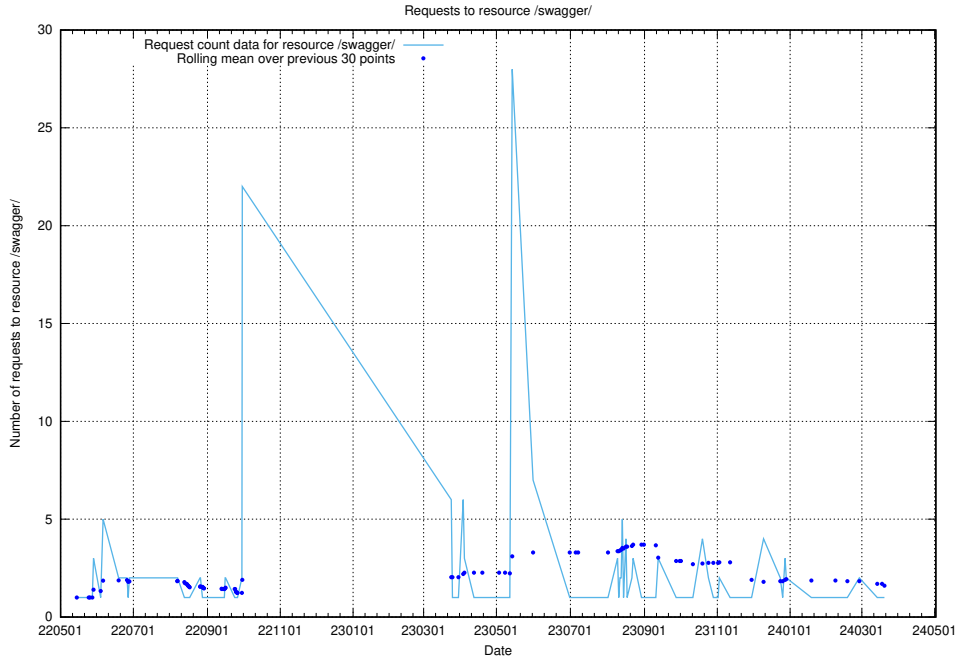

5.959 Usage of /swagger/

Here, we count the number of requests to resource /swagger/.