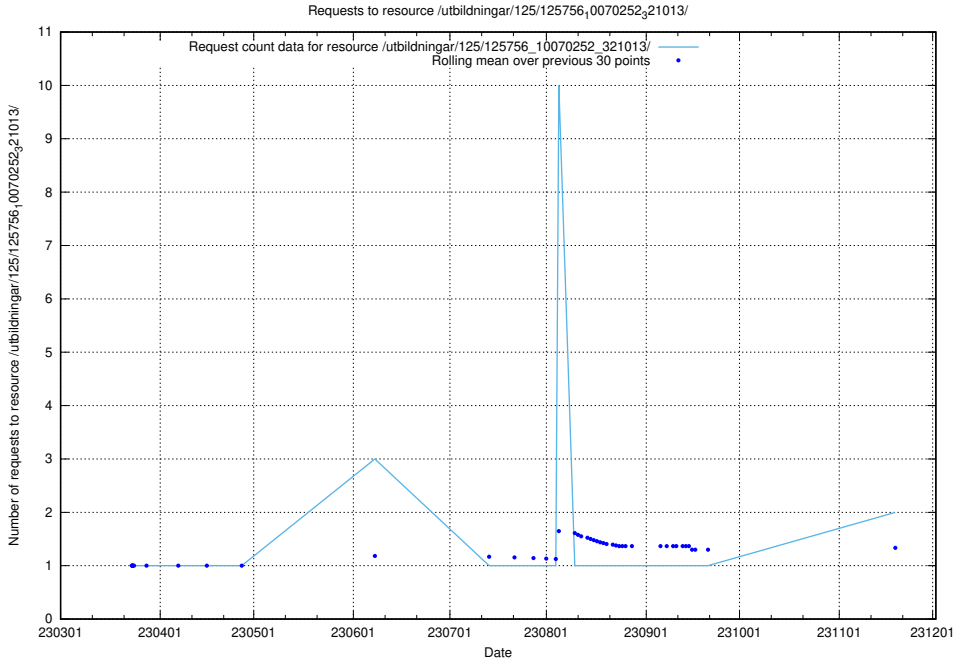

5.849 Usage of /utbildningar/125/125756_10070252_321013/

Here, we count the number of requests to resource /utbildningar/125/125756_10070252_321013/.