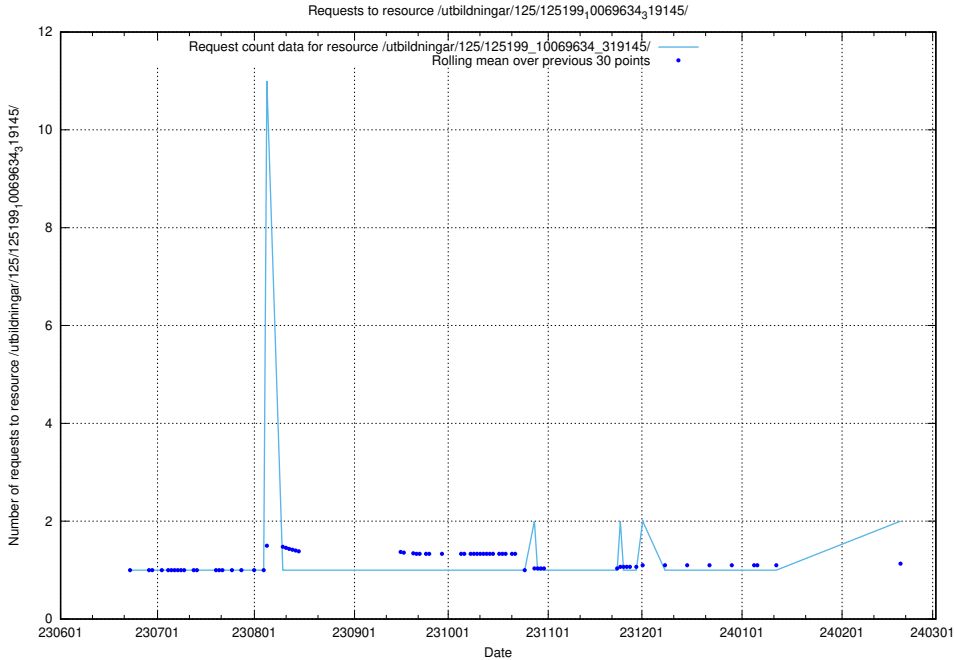

5.706 Usage of /utbildningar/125/125199_10069634_319145/

Here, we count the number of requests to resource /utbildningar/125/125199_10069634_319145/.