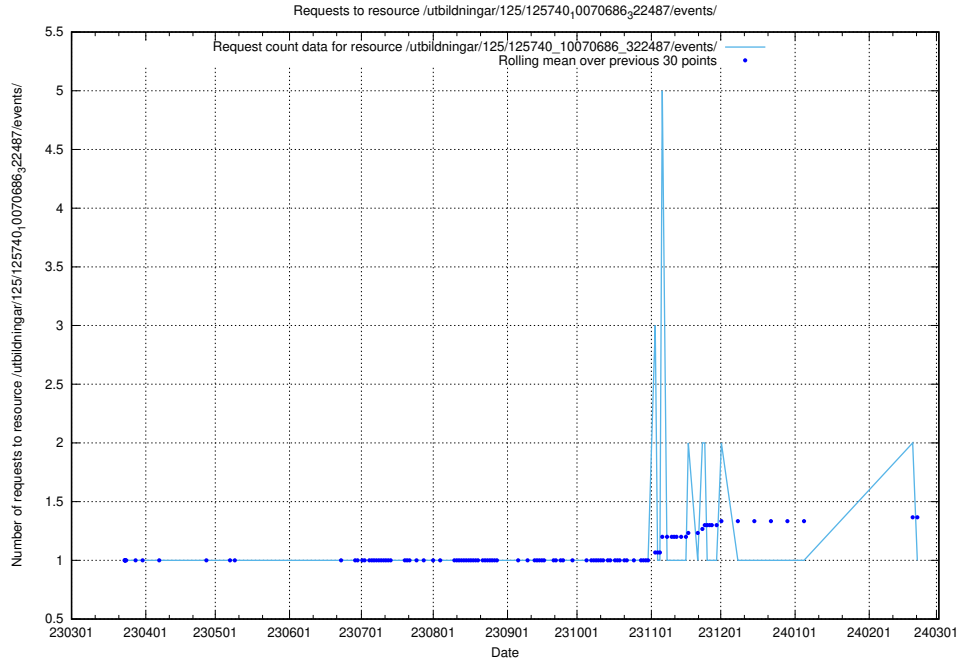

5.873 Usage of /utbildningar/125/125740_10070686_322487/events/

Here, we count the number of requests to resource /utbildningar/125/125740_10070686_322487/events/