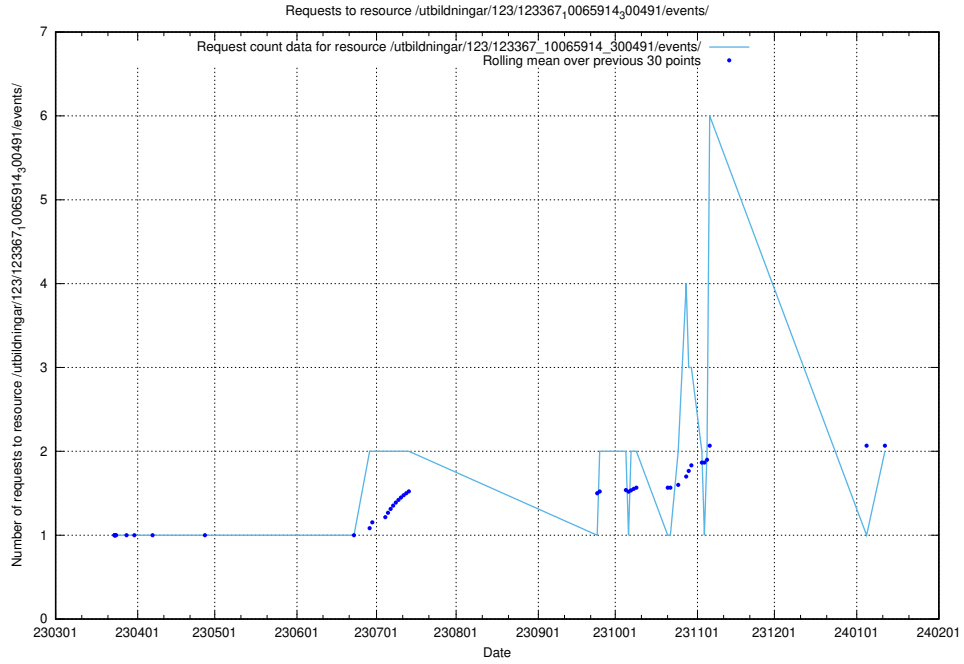

5.603 Usage of /utbildningar/123/123367_10065914_300491/events/

Here, we count the number of requests to resource /utbildningar/123/123367_10065914_300491/events/

5.604 Usage of /utbildningar/124/124480_10067583_313026/