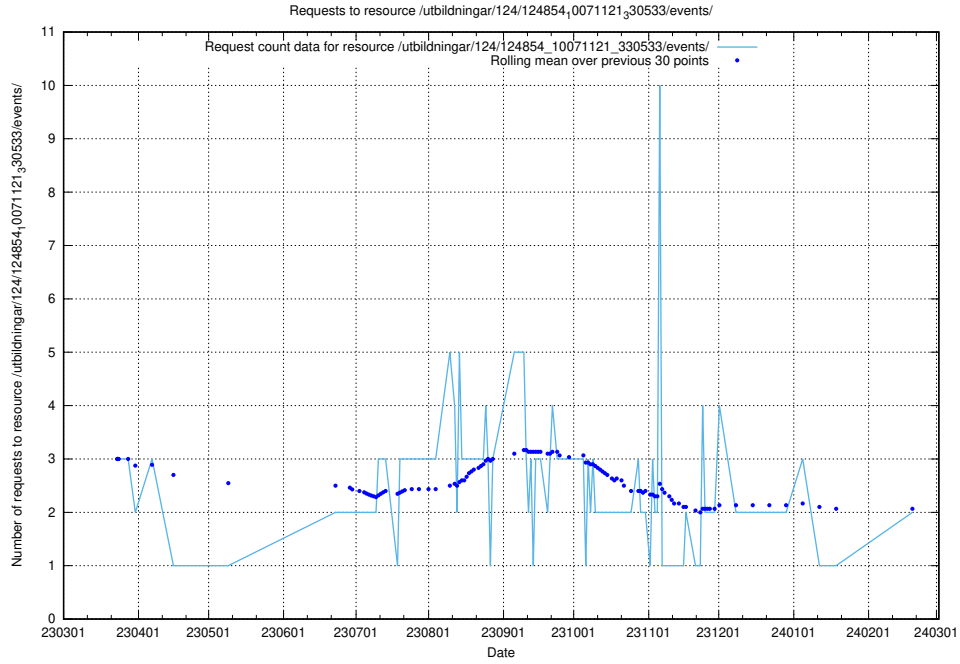

5.827 Usage of /utbildningar/124/124854_10071121_330533/events/

Here, we count the number of requests to resource /utbildningar/124/124854_10071121_330533/events/