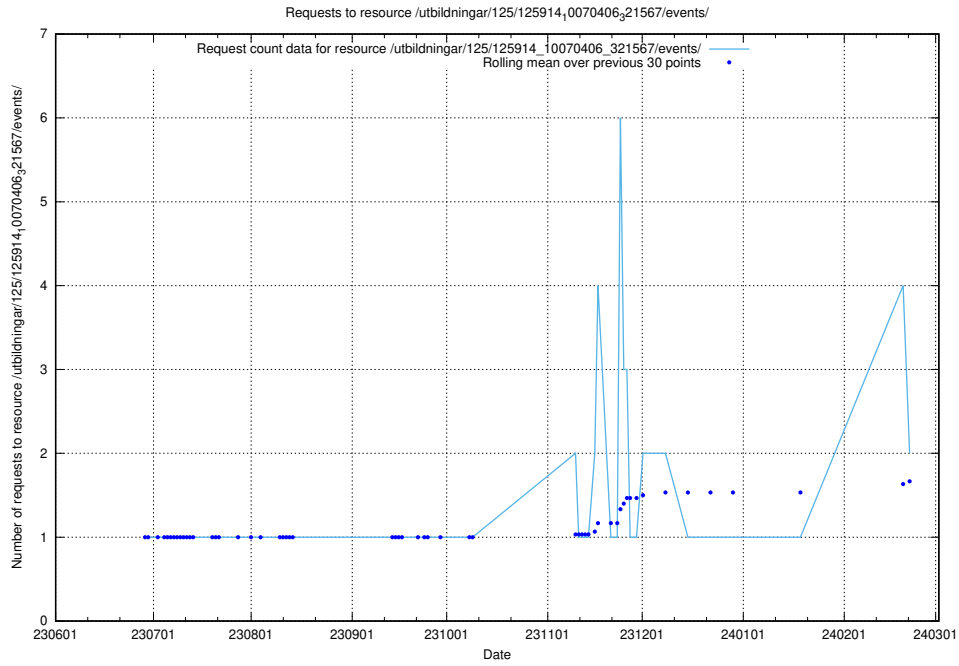

5.678 Usage of /utbildningar/125/125914_10070406_321567/events/

Here, we count the number of requests to resource /utbildningar/125/125914_10070406_321567/events/