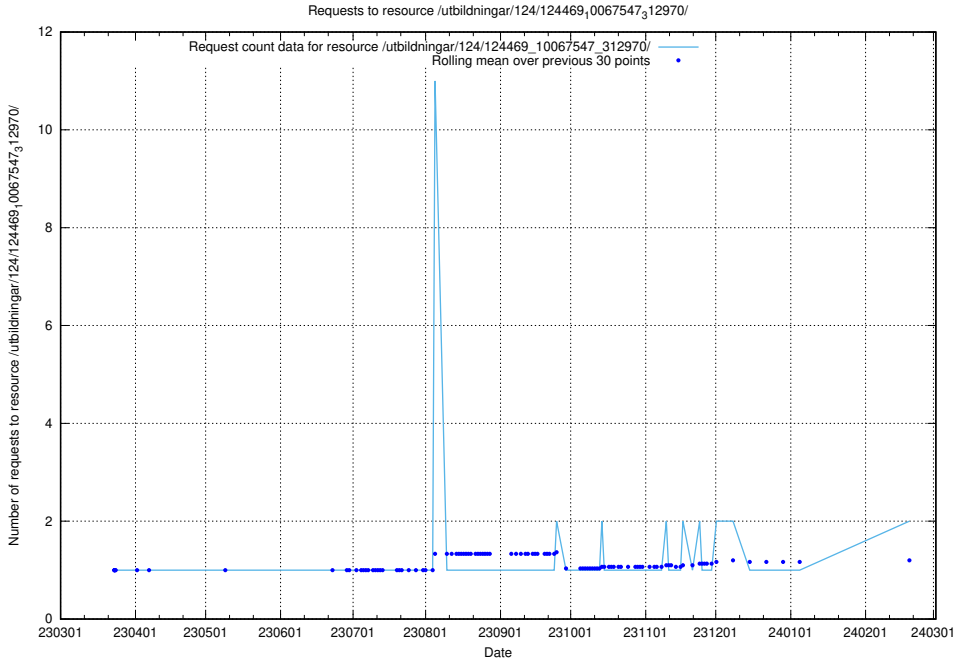

5.500 Usage of /utbildningar/124/124469_10067547_312970/

Here, we count the number of requests to resource /utbildningar/124/124469_10067547_312970/.