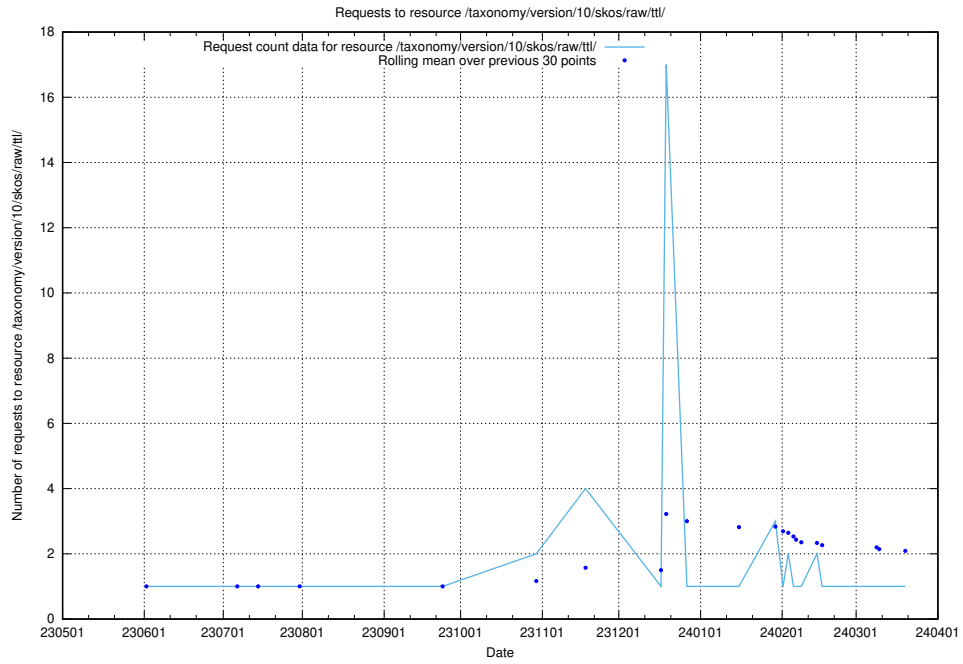

5.5604 Usage of /taxonomy/version/10/skos/raw/ttl/

Here, we count the number of requests to resource /taxonomy/version/10/skos/raw/ttl/.