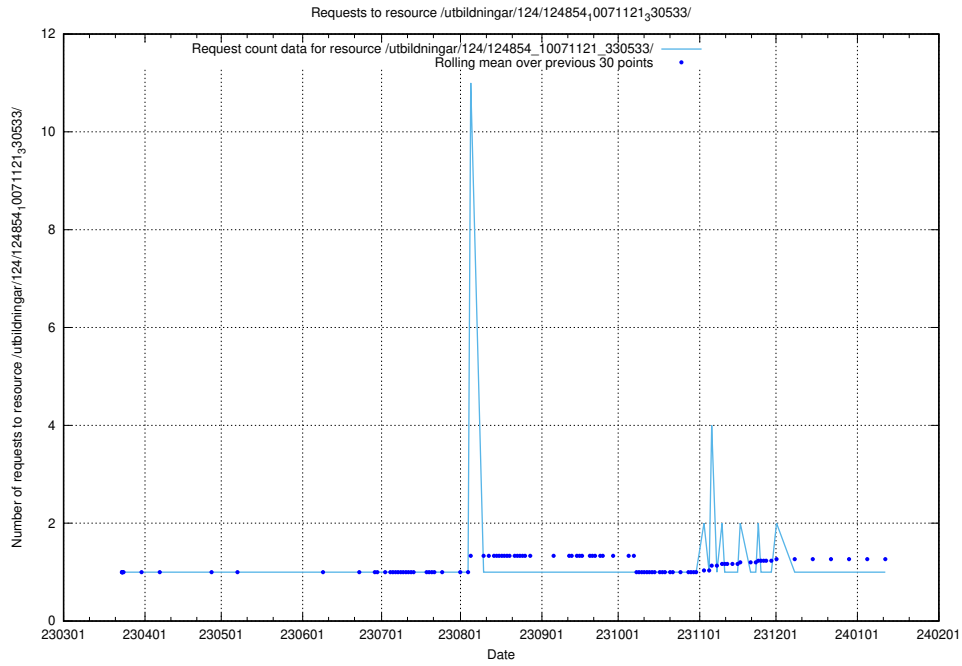

5.1095 Usage of /utbildningar/124/124854_10071121_330533/

Here, we count the number of requests to resource /utbildningar/124/124854_10071121_330533/.