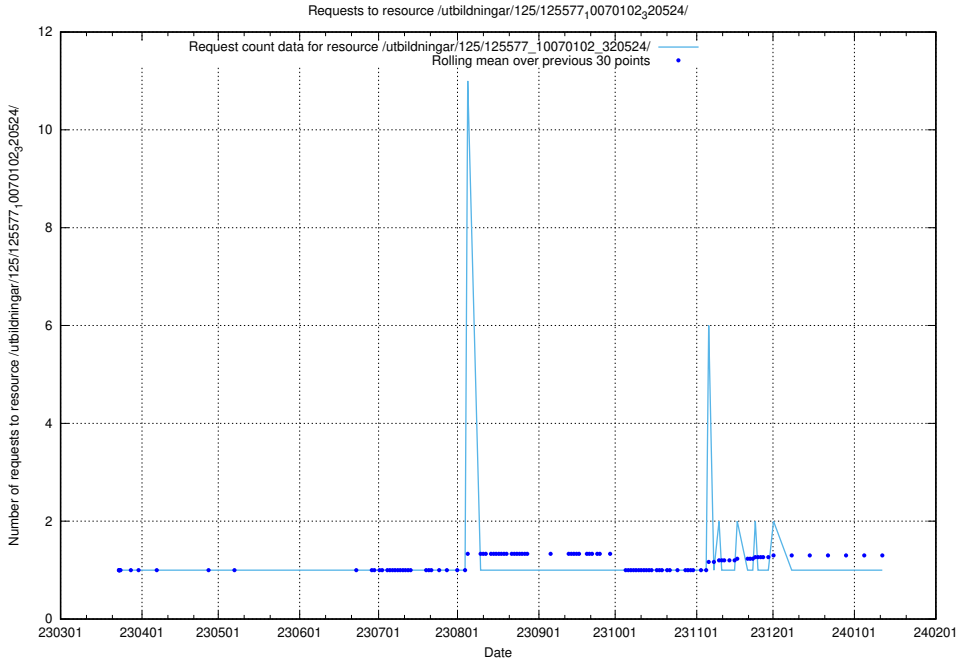

5.993 Usage of /utbildningar/125/125577_10070102_320524/

Here, we count the number of requests to resource /utbildningar/125/125577_10070102_320524/.