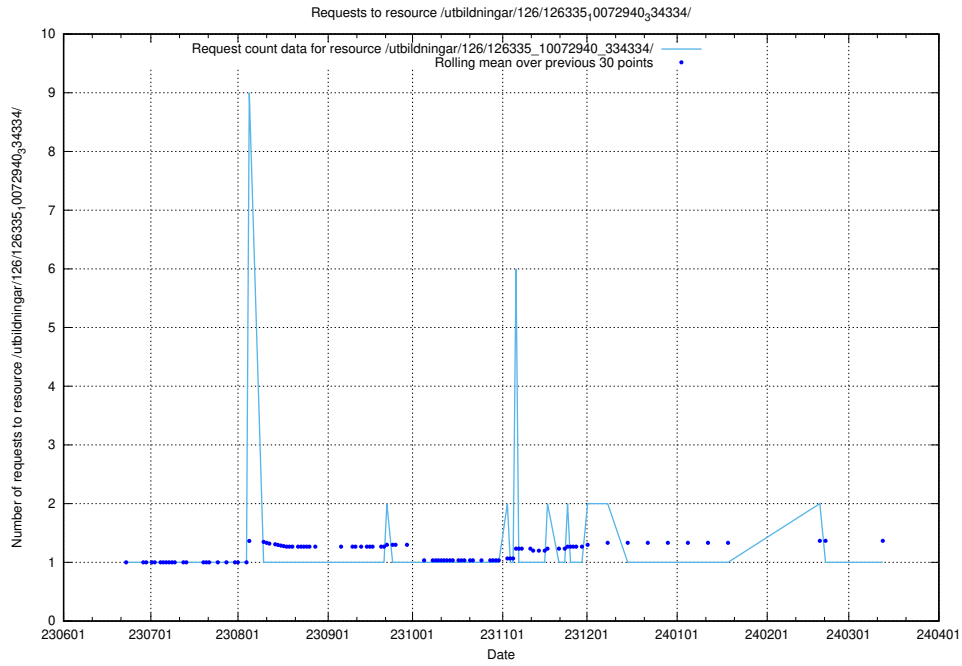

5.5327 Usage of /utbildningar/126/126335_10072940_334334/

Here, we count the number of requests to resource /utbildningar/126/126335_10072940_334334/.