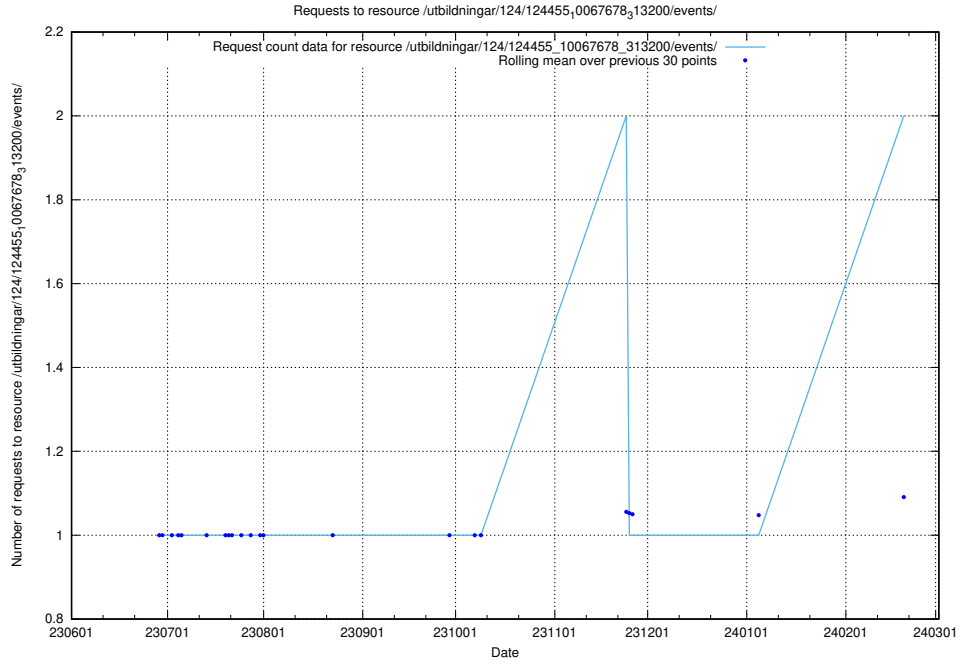

5.687 Usage of /utbildningar/124/124455_10067678_313200/events/

Here, we count the number of requests to resource /utbildningar/124/124455_10067678_313200/events/