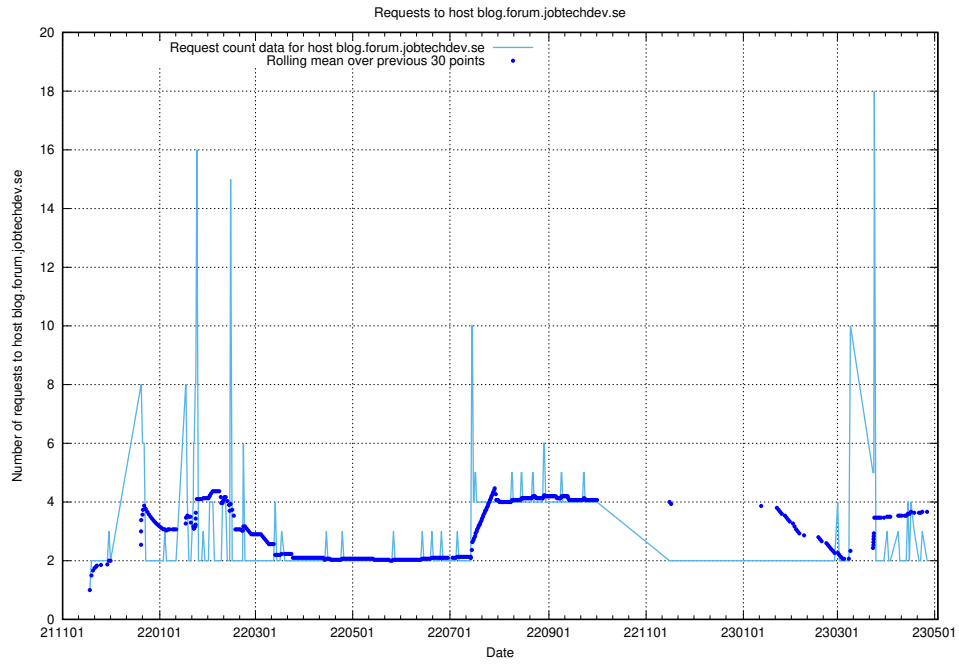

7.485 Usage of `blog.forum.jobtechdev.se`

Here, we count the number of requests to host `blog.forum.jobtechdev.se`.