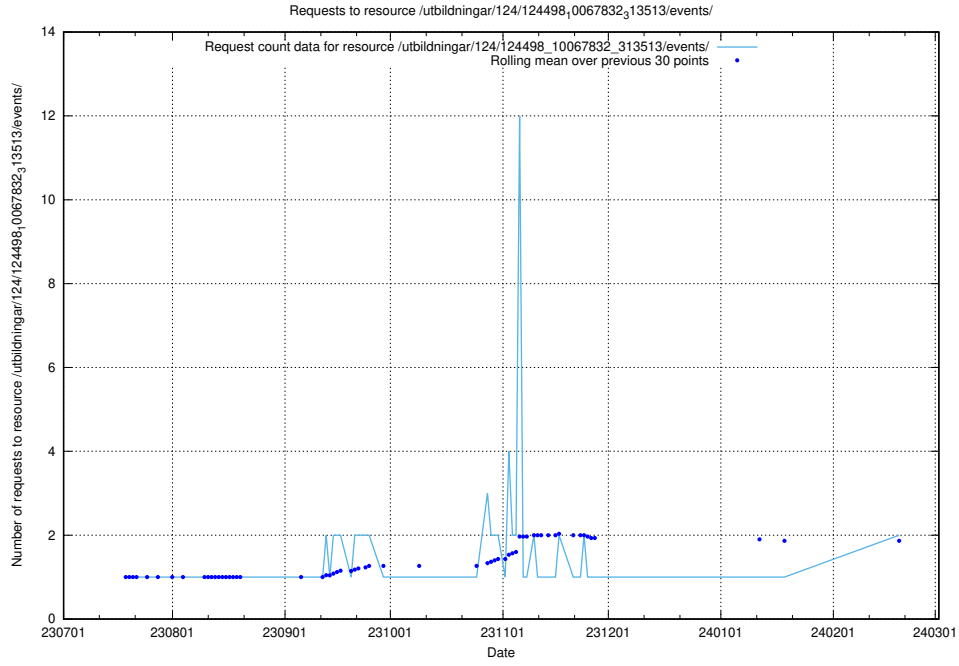

5.641 Usage of /utbildningar/124/124498_10067832_313513/events/

Here, we count the number of requests to resource /utbildningar/124/124498_10067832_313513/events/