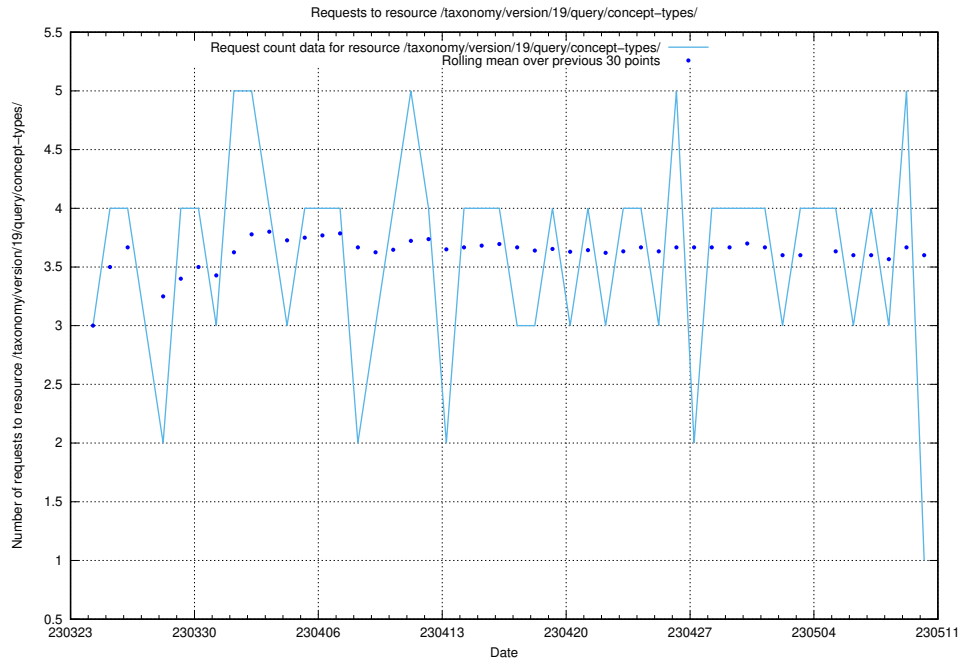

Here, we count the number of requests to resource /taxonomy/version/19/query/concept-types/.

5.5808 Usage of /taxonomy/version/19/query/all-concepts/

Here, we count the number of requests to resource /taxonomy/version/19/query/all-concepts/.