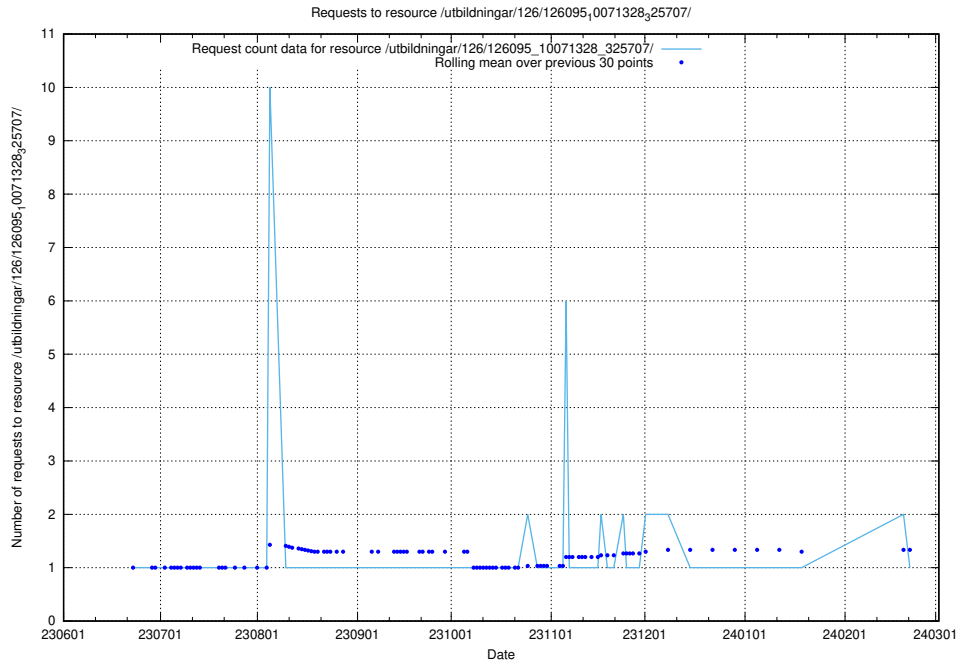

Here, we count the number of requests to resource /utbildningar/126/126095_10071328_325707/events/

5.5337 Usage of /utbildningar/126/126095_10071328_325707/

Here, we count the number of requests to resource /utbildningar/126/126095_10071328_325707/.