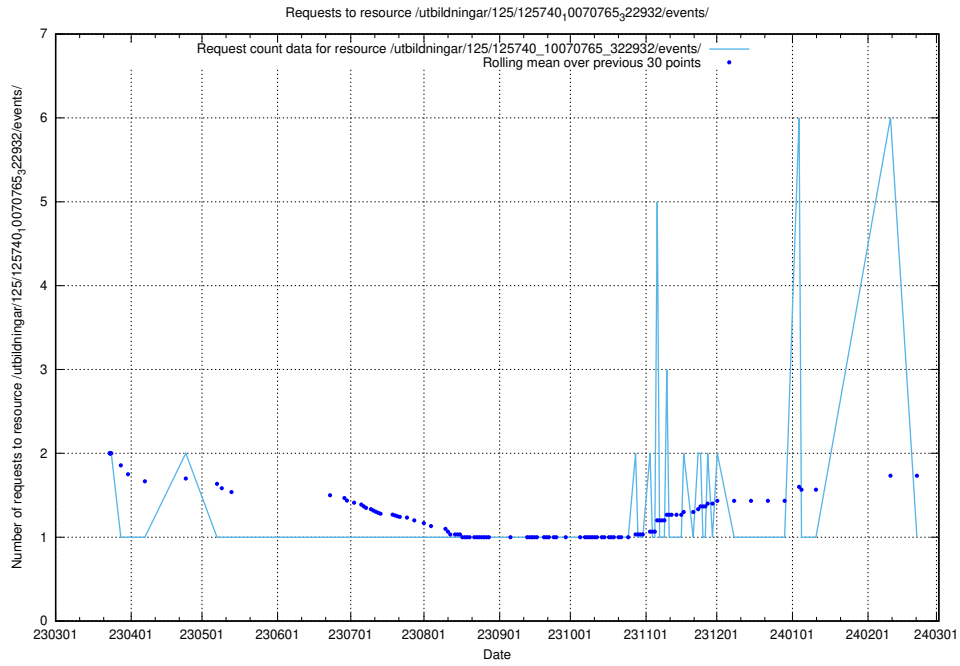

Here, we count the number of requests to resource /utbildningar/125/125741_10070669_322461/events/

5.5919 Usage of /utbildningar/125/125740_10070765_322932/events/

Here, we count the number of requests to resource /utbildningar/125/125740_10070765_322932/events/