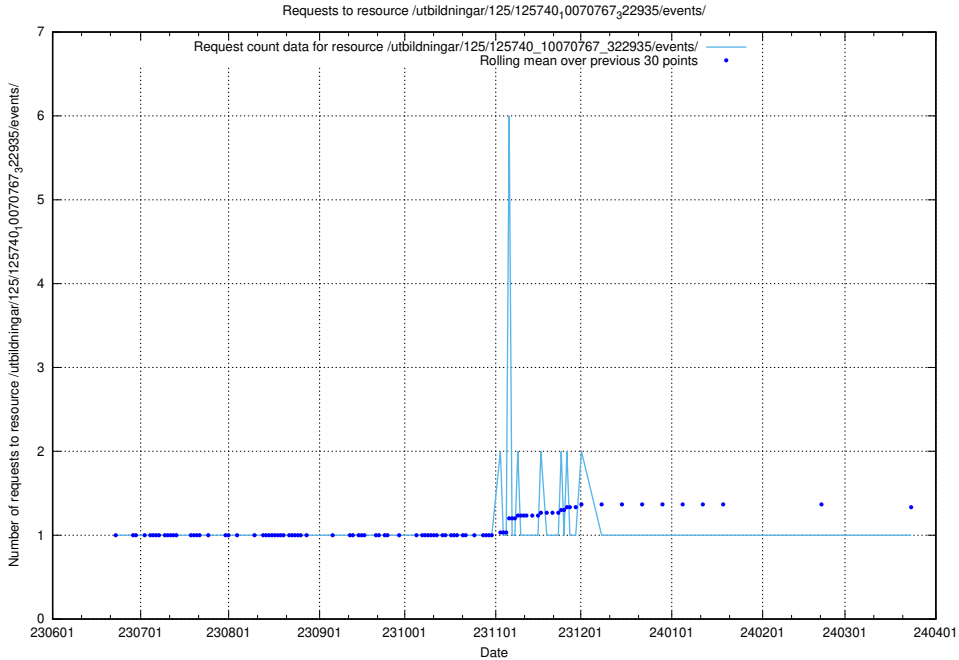

5.5353 Usage of /utbildningar/125/125740_10070767_322935/events/

Here, we count the number of requests to resource /utbildningar/125/125740_10070767_322935/events/

5.5354 Usage of /utbildningar/125/125740_10070767_322935/