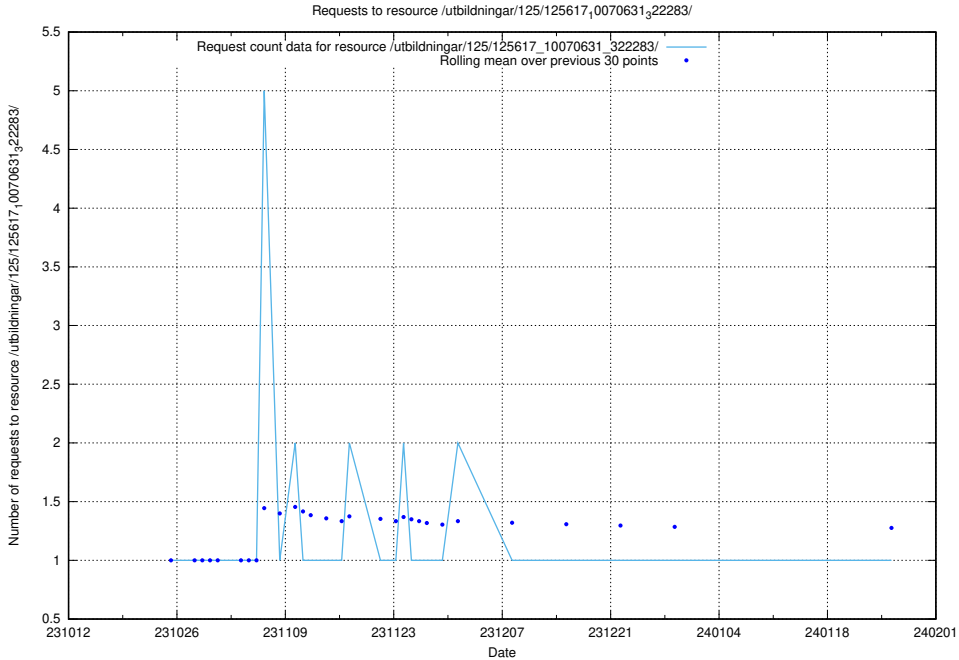

5.3862 Usage of /utbildningar/125/125617_10070631_322283/

Here, we count the number of requests to resource /utbildningar/125/125617_10070631_322283/.