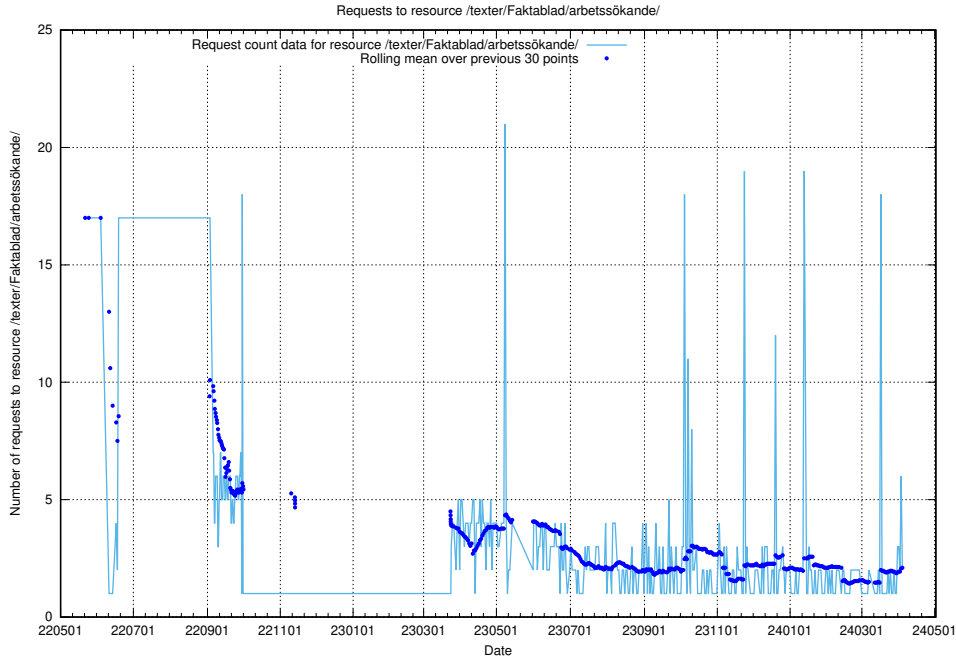

5.318 Usage of /texter/Faktablad/arbetssökande/

Here, we count the number of requests to resource /texter/Faktablad/arbetssökande/.