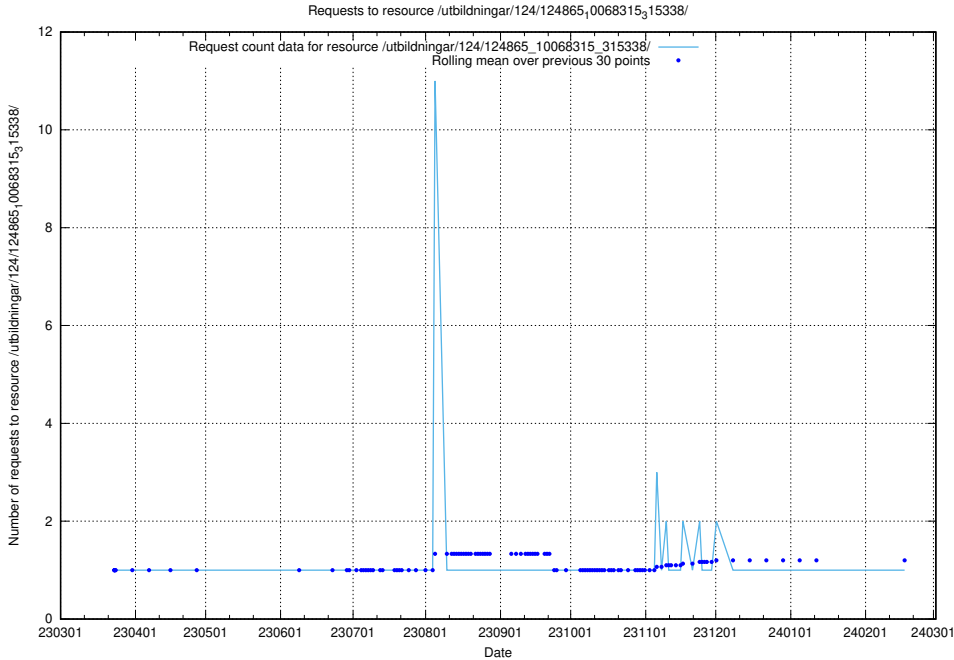

5.1056 Usage of /utbildningar/124/124865_10068315_315338/

Here, we count the number of requests to resource /utbildningar/124/124865_10068315_315338/.