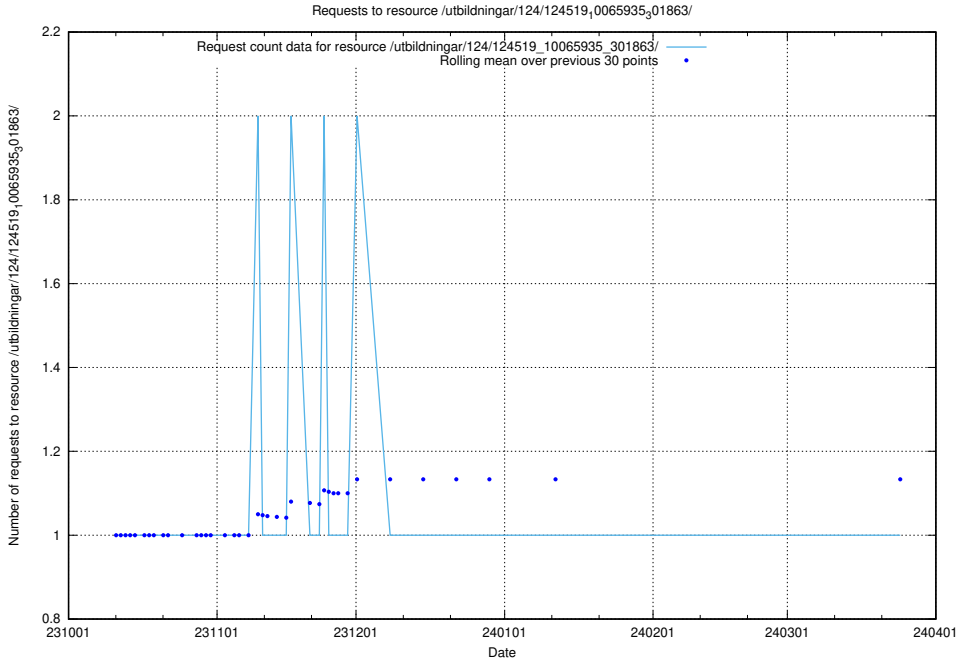

5.4022 Usage of /utbildningar/124/124519_10065935_301863/

Here, we count the number of requests to resource /utbildningar/124/124519_10065935_301863/.