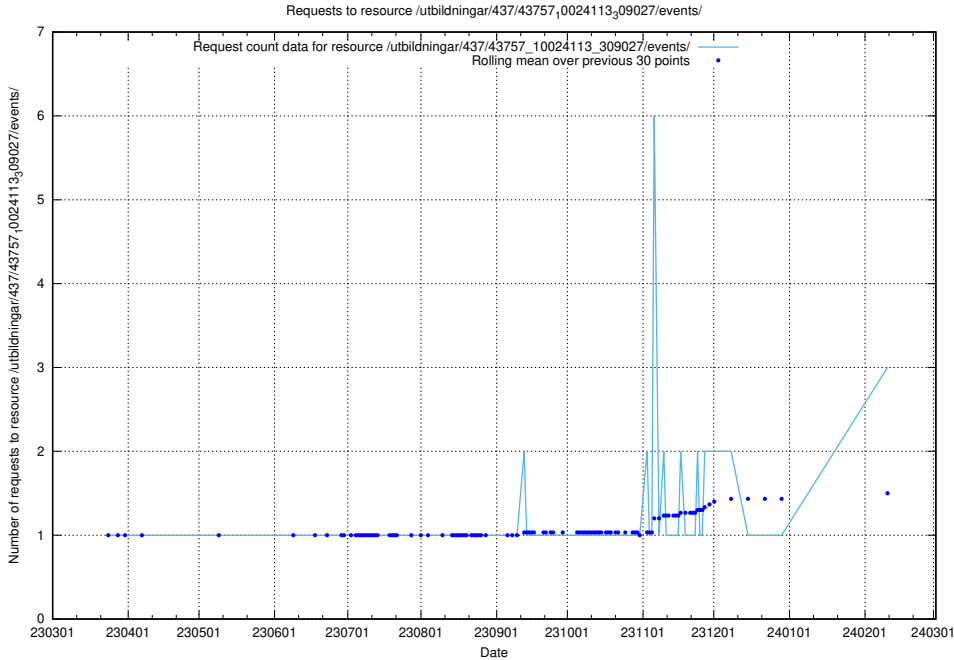

5.294 Usage of /utbildningar/437/43757_10024113_309027/events/

Here, we count the number of requests to resource /utbildningar/437/43757_10024113_309027/events/.