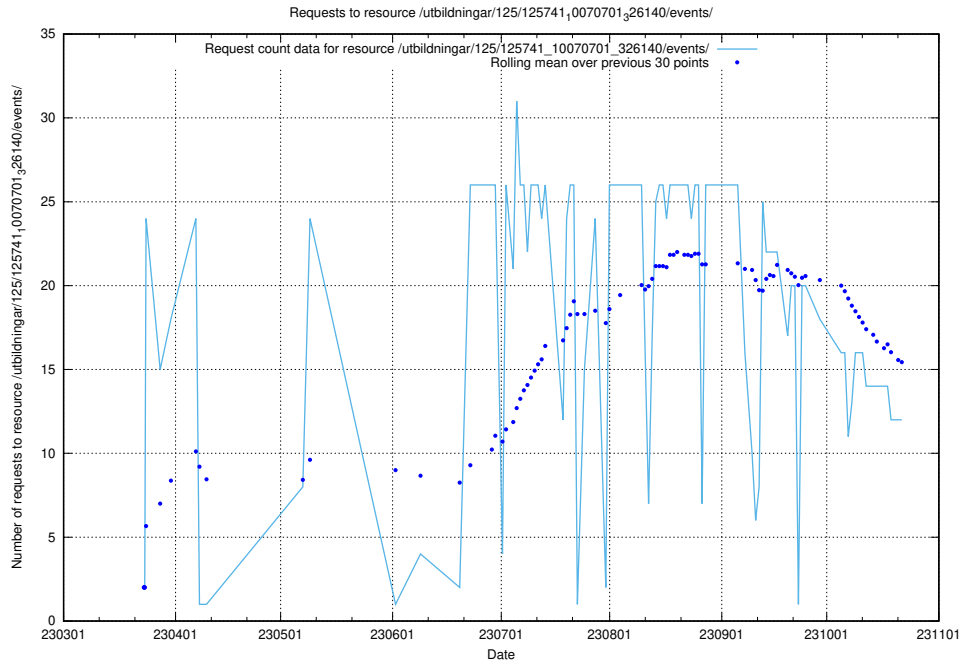

5.16 Usage of /utbildningar/125/125741_10070701_326140/events/

Here, we count the number of requests to resource /utbildningar/125/125741_10070701_326140/events/