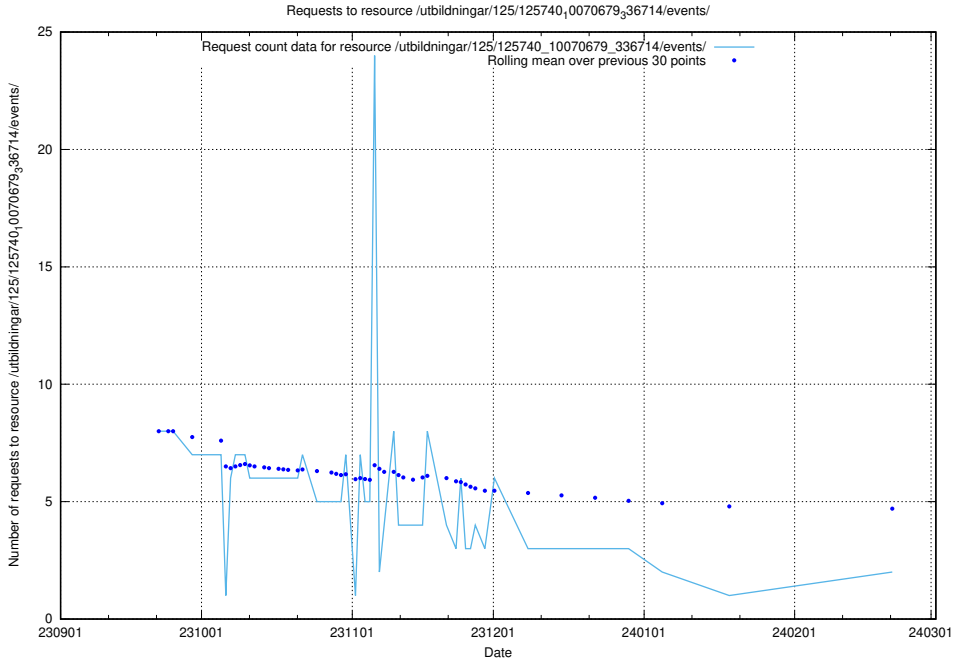

5.587 Usage of /utbildningar/125/125740_10070679_336714/events/

Here, we count the number of requests to resource /utbildningar/125/125740_10070679_336714/events/