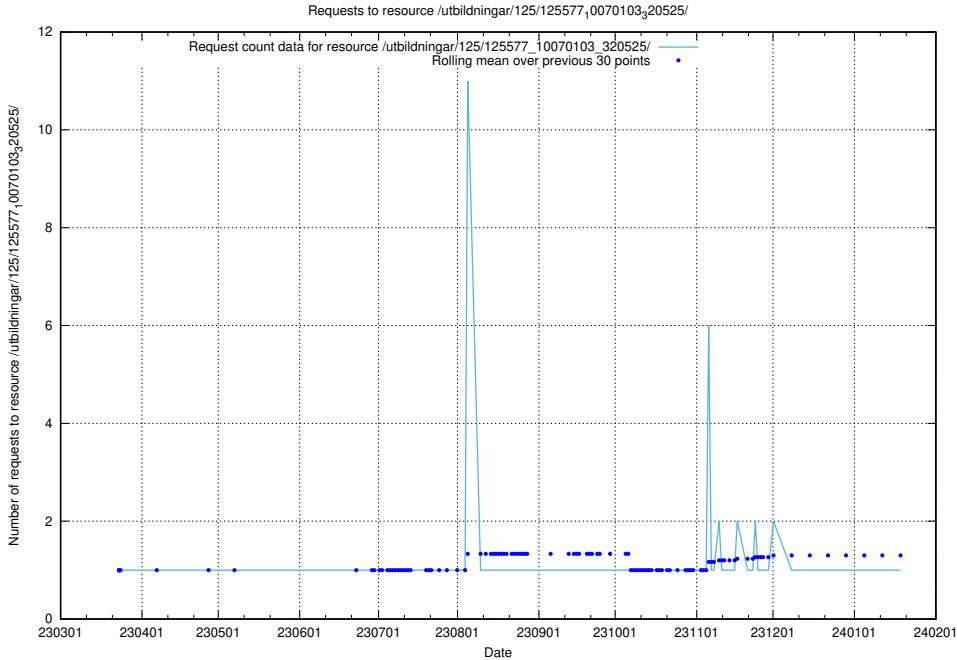

5.991 Usage of /utbildningar/125/125577_10070103_320525/

Here, we count the number of requests to resource /utbildningar/125/125577_10070103_320525/.