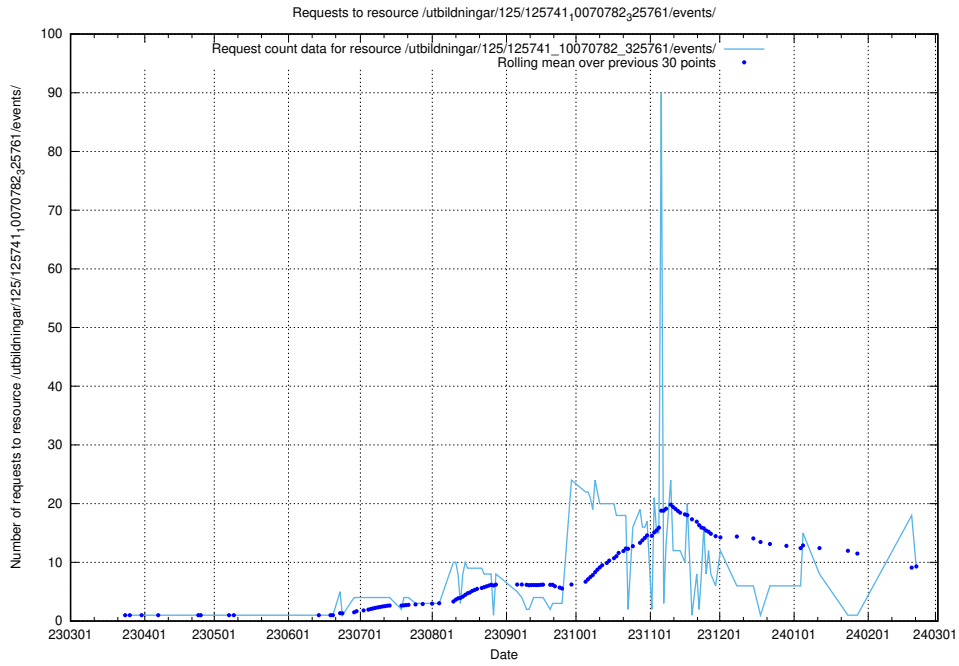

5.34 Usage of /utbildningar/125/125741_10070782_325761/events/

Here, we count the number of requests to resource /utbildningar/125/125741_10070782_325761/events/