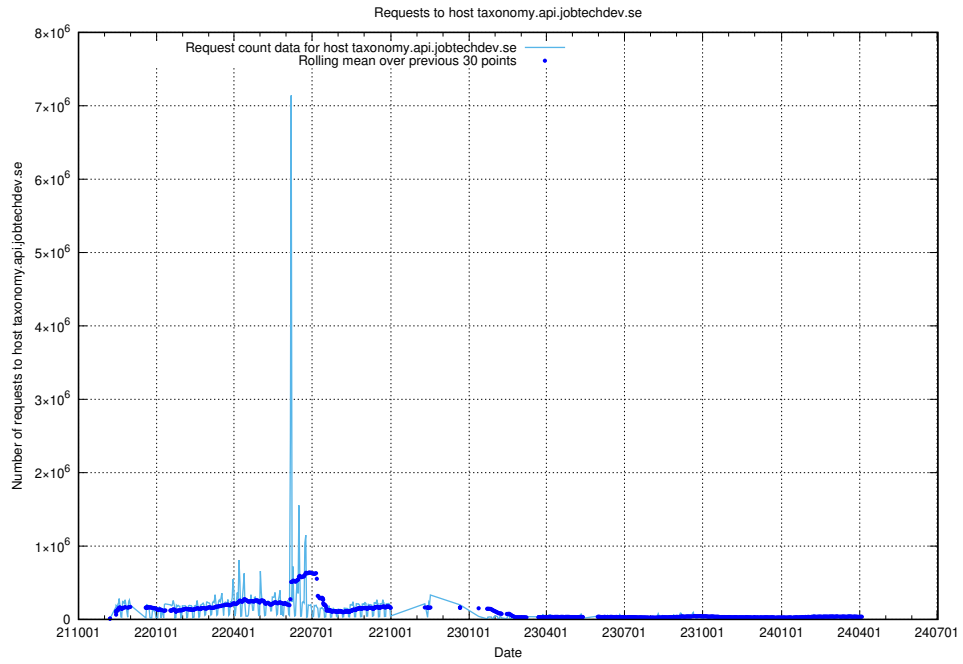

7.6 Usage of taxonomy.api.jobtechdev.se

Here, we count the number of requests to host taxonomy.api.jobtechdev.se.