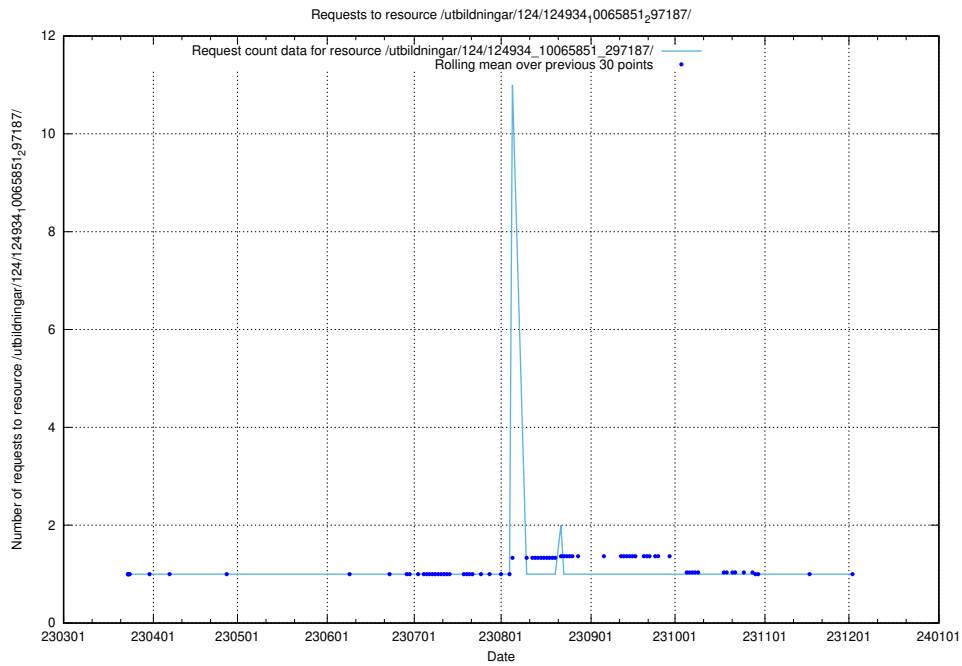

5.1047 Usage of /utbildningar/124/124934_10065851_297187/

Here, we count the number of requests to resource /utbildningar/124/124934_10065851_297187/.