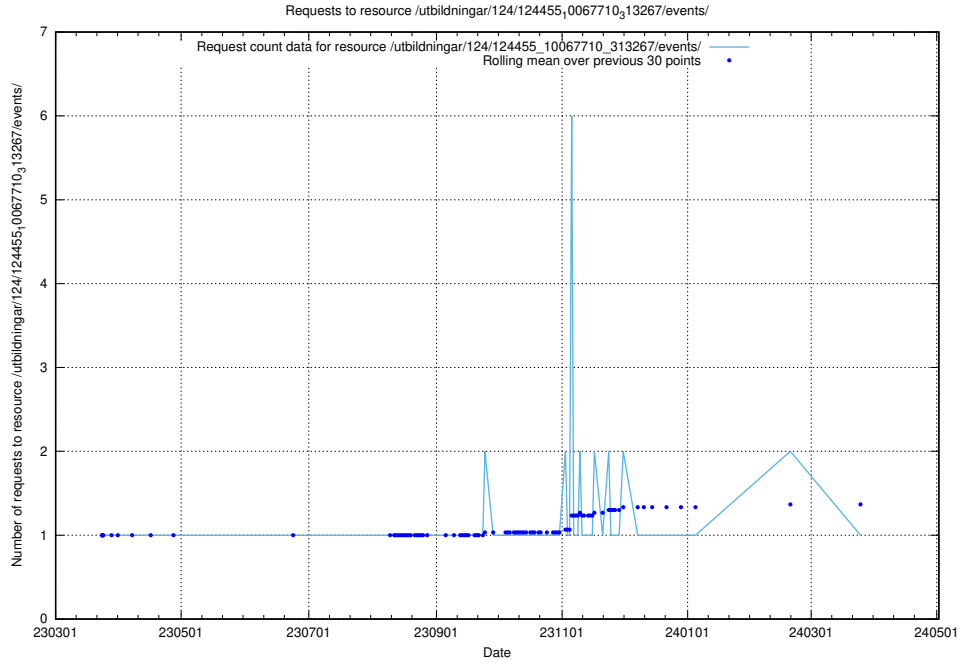

5.3067 Usage of /utbildningar/124/124455_10067710_313267/events/

Here, we count the number of requests to resource /utbildningar/124/124455_10067710_313267/events/