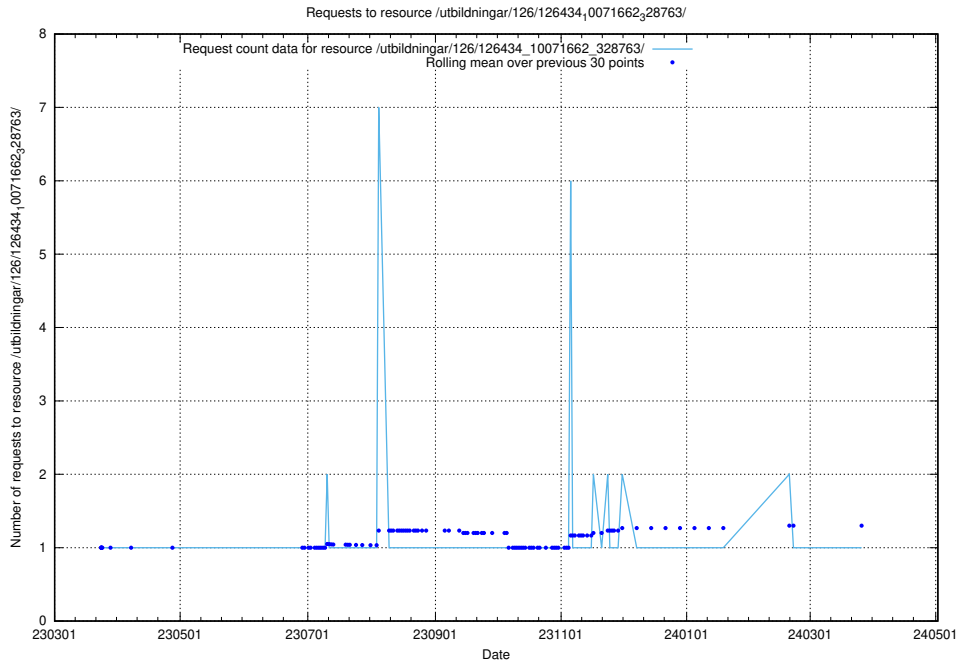

5.6061 Usage of /utbildningar/126/126434_10071662_328763/

Here, we count the number of requests to resource /utbildningar/126/126434_10071662_328763/.