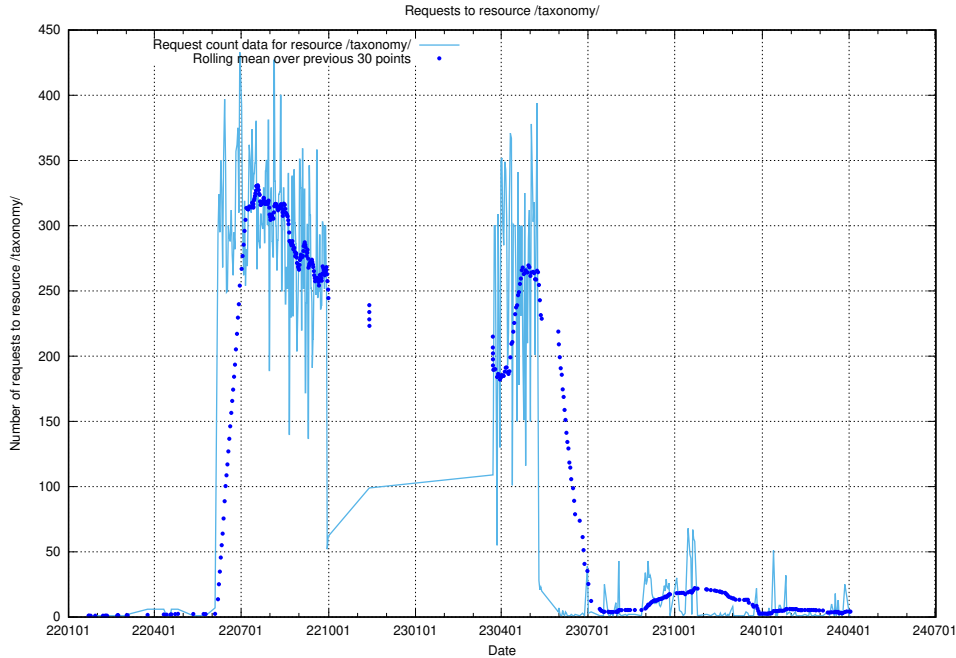

5.4904 Usage of /taxonomy/

Here, we count the number of requests to resource /taxonomy/.