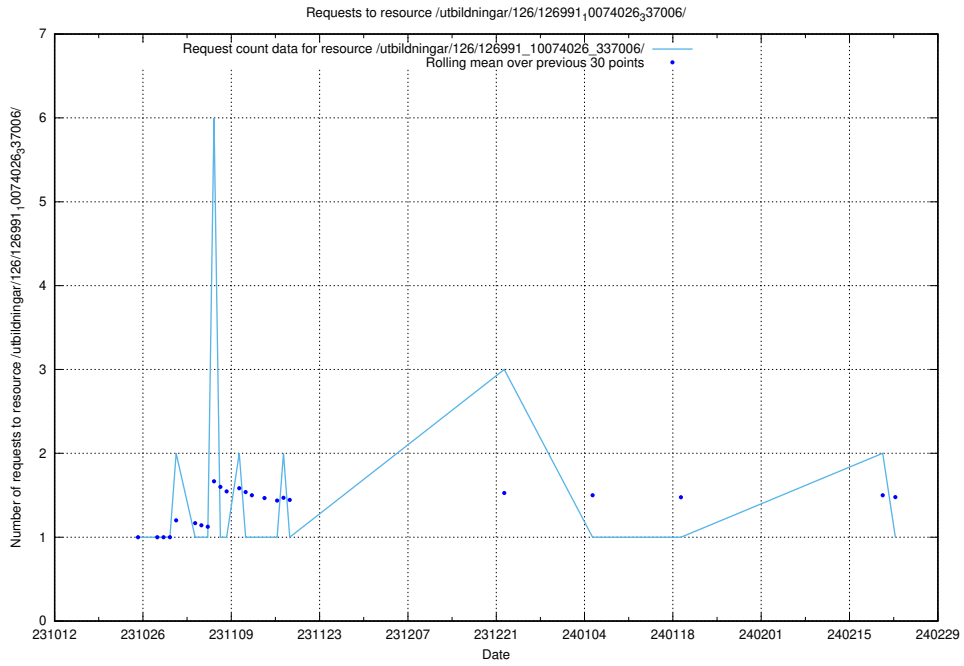

5.3857 Usage of /utbildningar/126/126991_10074026_337006/

Here, we count the number of requests to resource /utbildningar/126/126991_10074026_337006/.