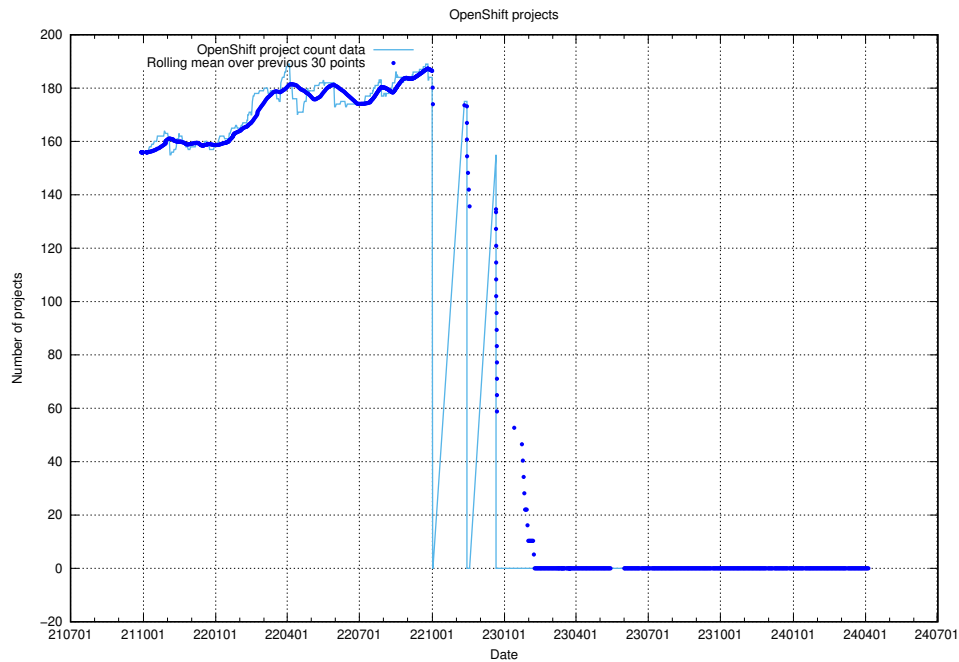

10.1 Number of projects in OpenShift

A graph of the number of projects in JobTech's production cluster of OpenShift.

¹⁰<https://console-openshift-console.prod.services.jtech.se>

11 Customer Relation Management