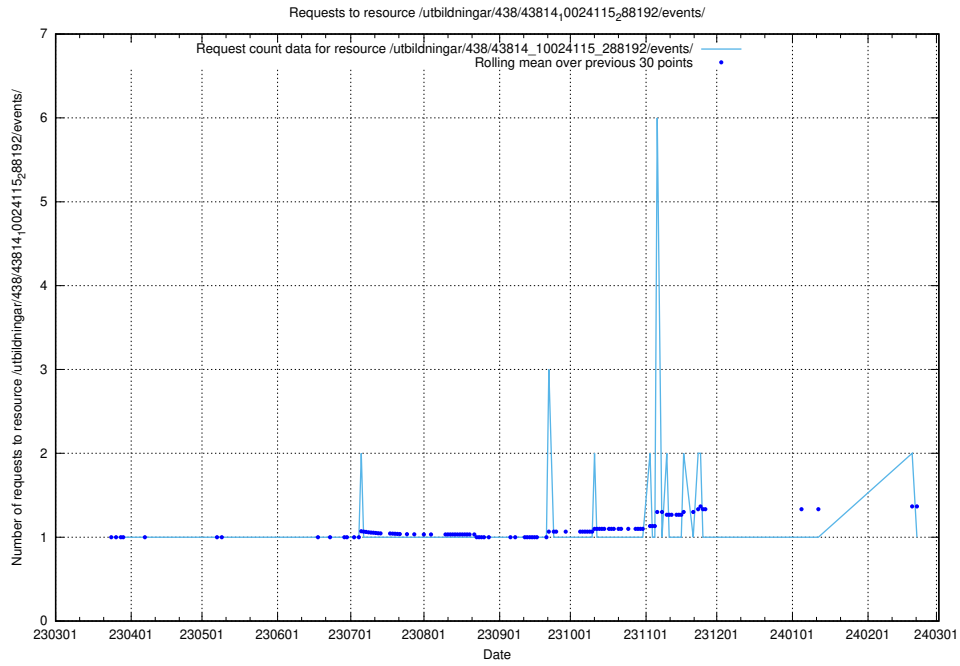

5.5825 Usage of /utbildningar/438/43814_10024115_288192/events/

Here, we count the number of requests to resource /utbildningar/438/43814_10024115_288192/events/.