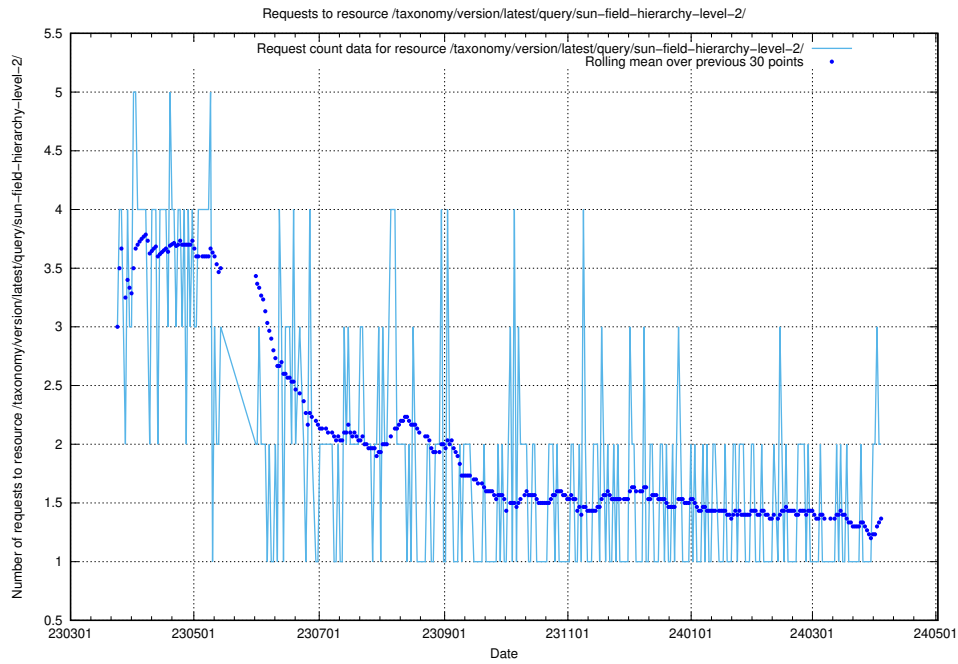

5.774 Usage of /taxonomy/version/latest/query/sun-field-hierarchy-level-2/

Here, we count the number of requests to resource /taxonomy/version/latest/query/sun-field-hierarchy-level-2/.