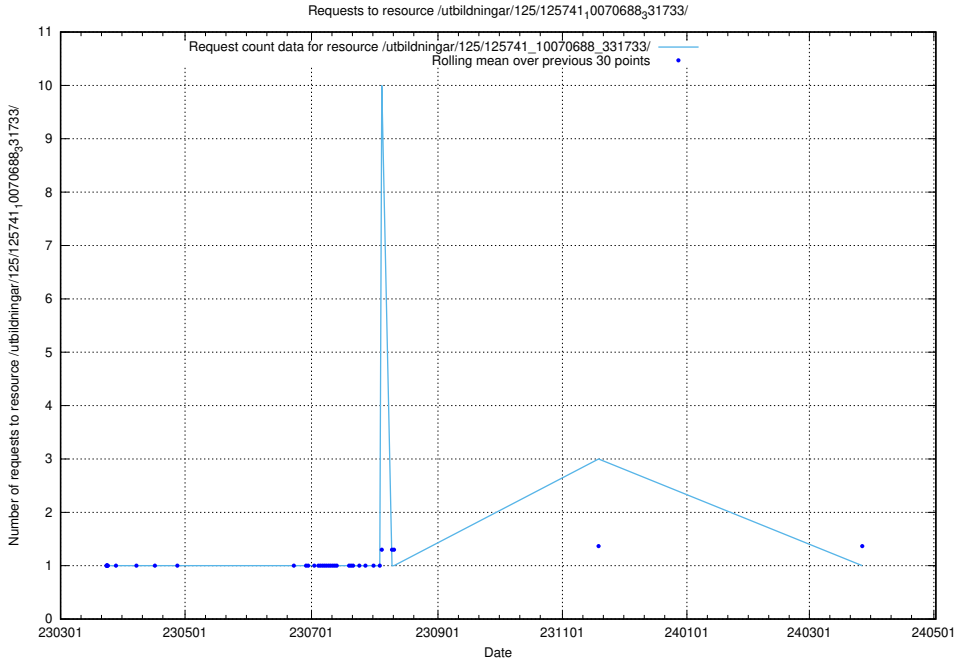

5.6123 Usage of /utbildningar/125/125741_10070688_331733/

Here, we count the number of requests to resource /utbildningar/125/125741_10070688_331733/.