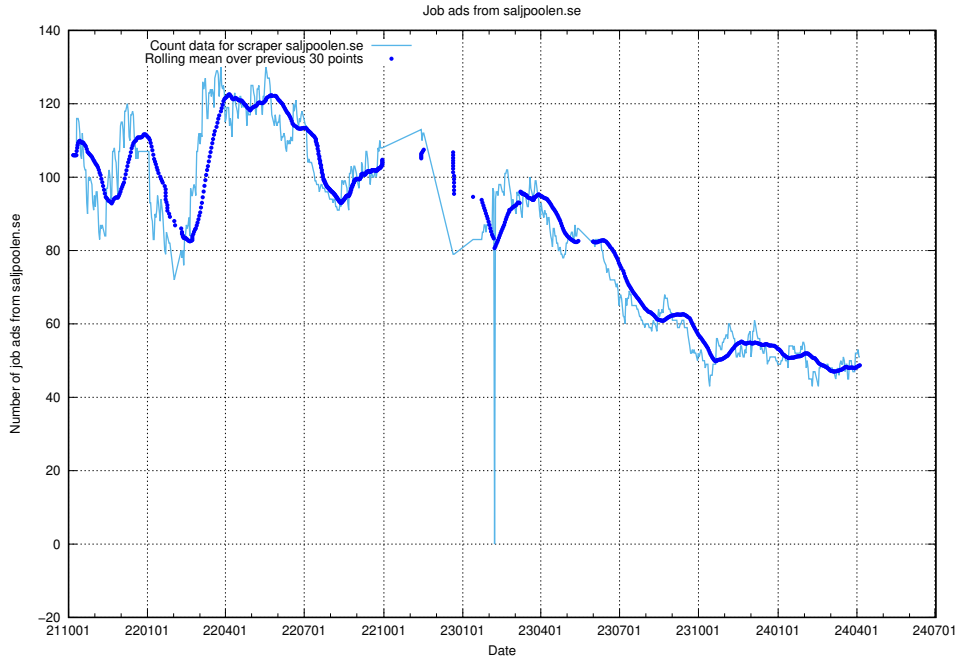

13.16 Number of ads by scraper saljpoolen.se

Here, we count the number of job ads scraped from saljpoolen.se.