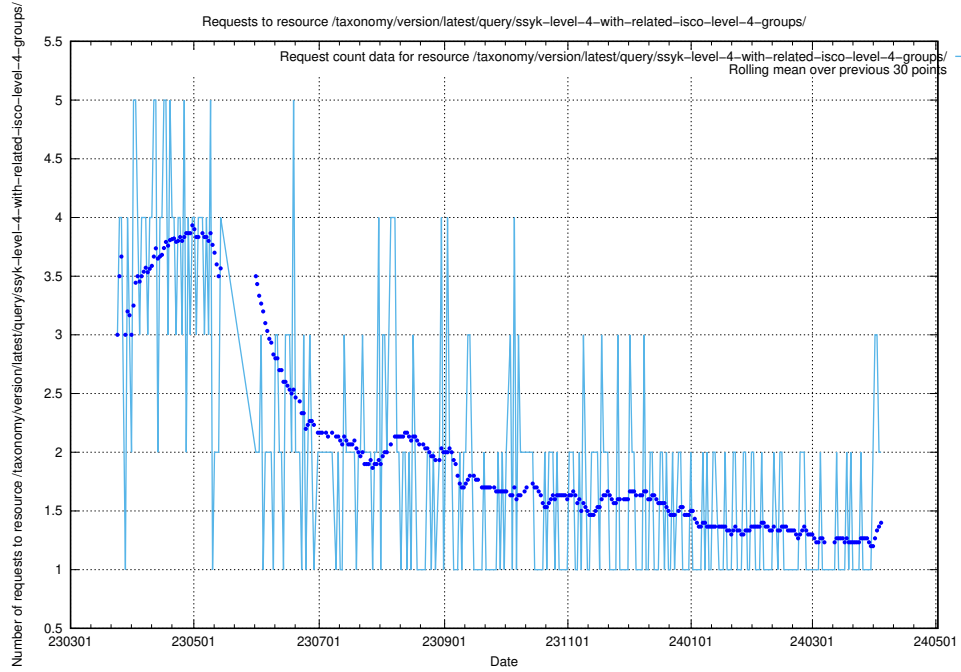

5.778 Usage of /taxonomy/version/latest/query/ssyk-level-4-with-related-isco-level-4-groups/

Here, we count the number of requests to resource /taxonomy/version/latest/query/ssyk-level-4-with-related-isco-level-4-groups/.