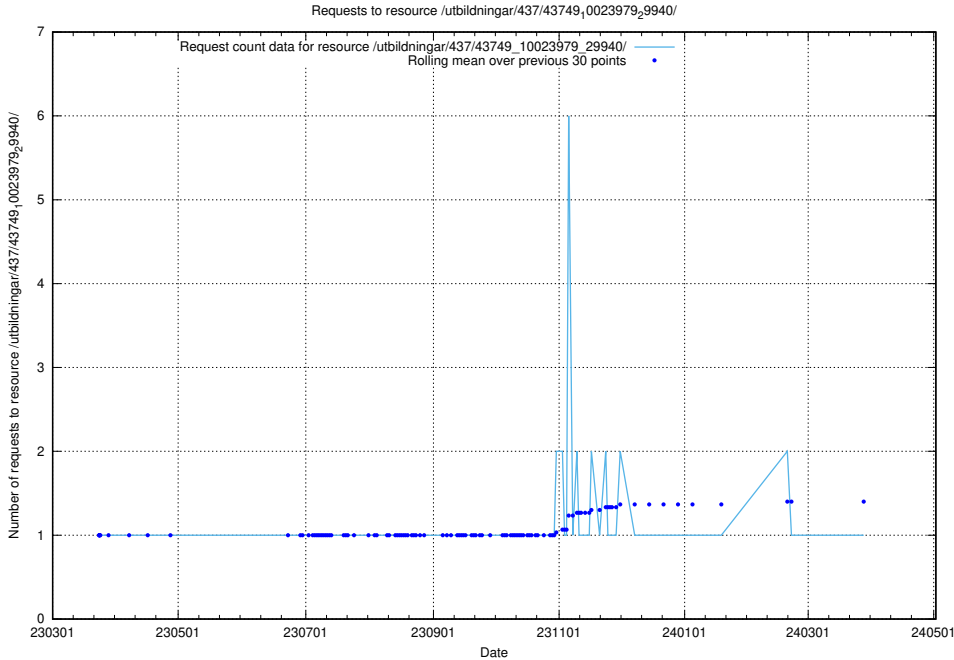

5.6022 Usage of /utbildningar/437/43749_10023979_29940/

Here, we count the number of requests to resource /utbildningar/437/43749_10023979_29940/.