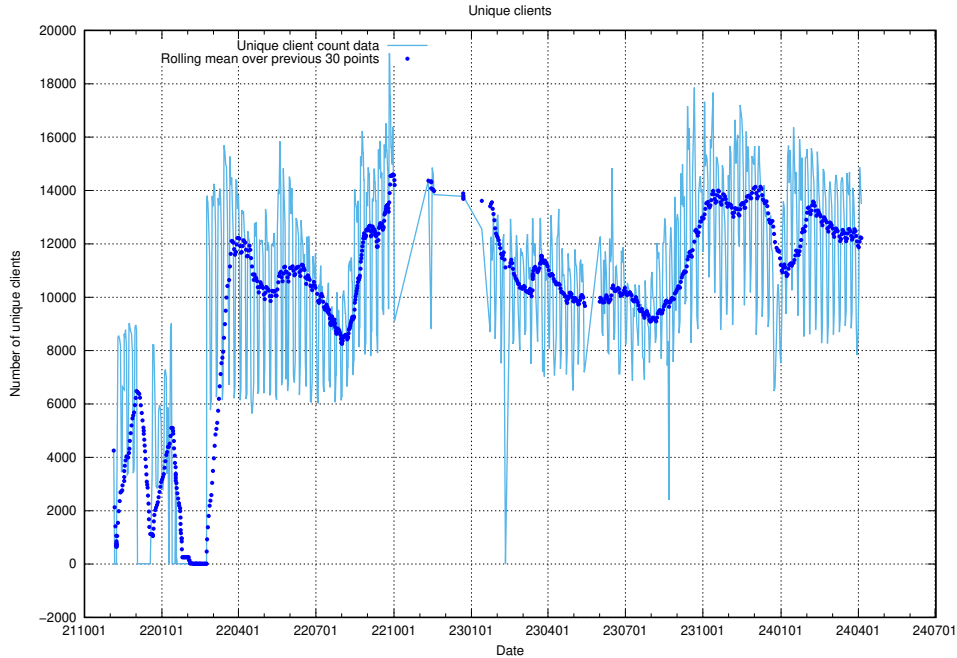

8.2 Number of unique clients

Here we extract the number of unique clients that have used our APIs.