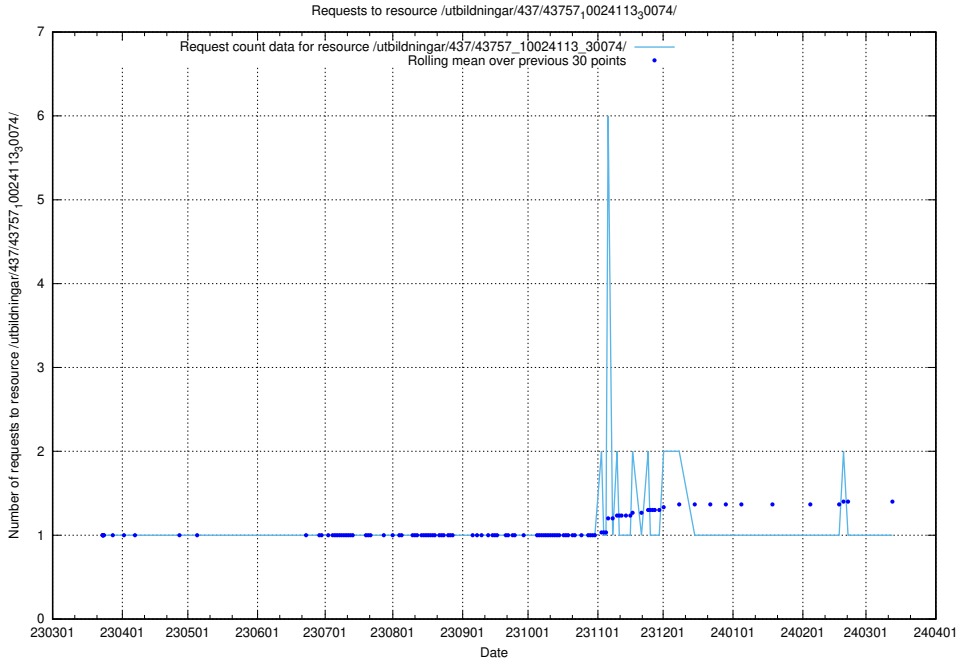

5.6013 Usage of /utbildningar/437/43757_10024113_30074/

Here, we count the number of requests to resource /utbildningar/437/43757_10024113_30074/.