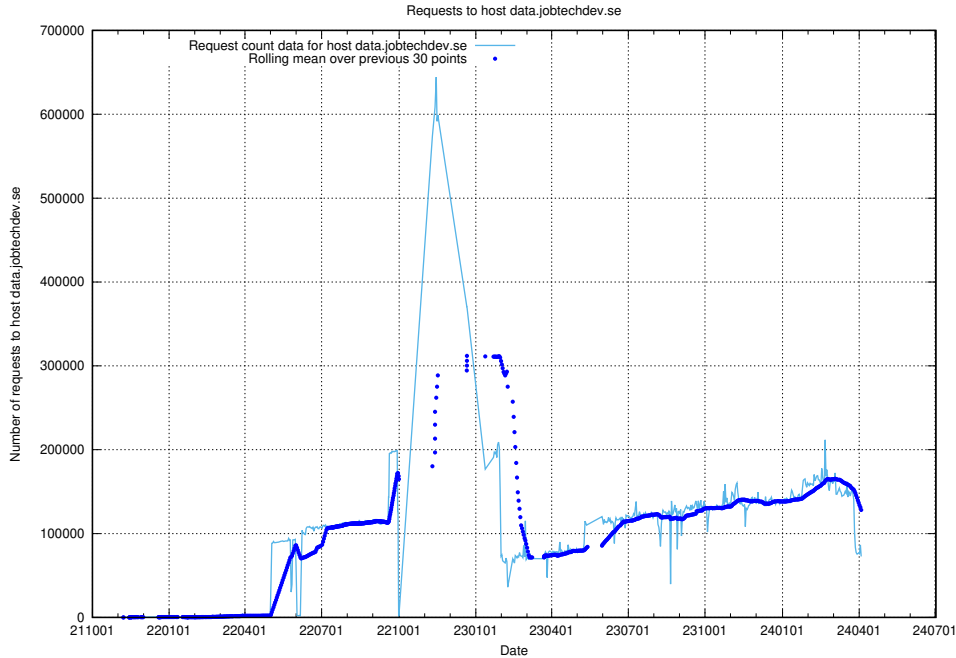

7.3 Usage of taxonomy.api.jobtechdev.se:443

Here, we count the number of requests to host taxonomy.api.jobtechdev.se:443.

7.4 Usage of data.jobtechdev.se

Here, we count the number of requests to host data.jobtechdev.se.