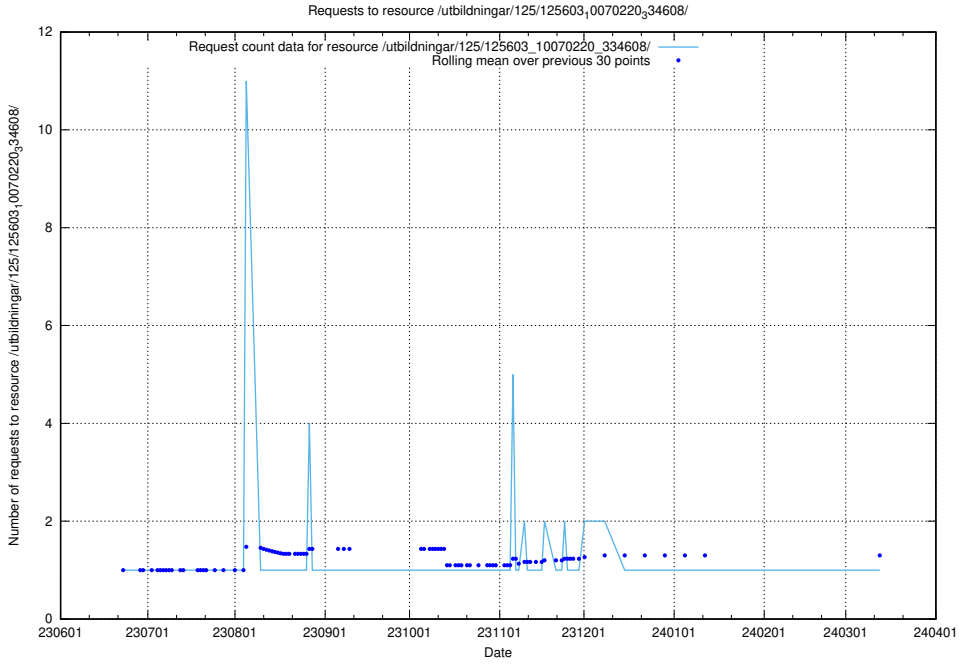

5.5375 Usage of /utbildningar/125/125603_10070220_334608/

Here, we count the number of requests to resource /utbildningar/125/125603_10070220_334608/.