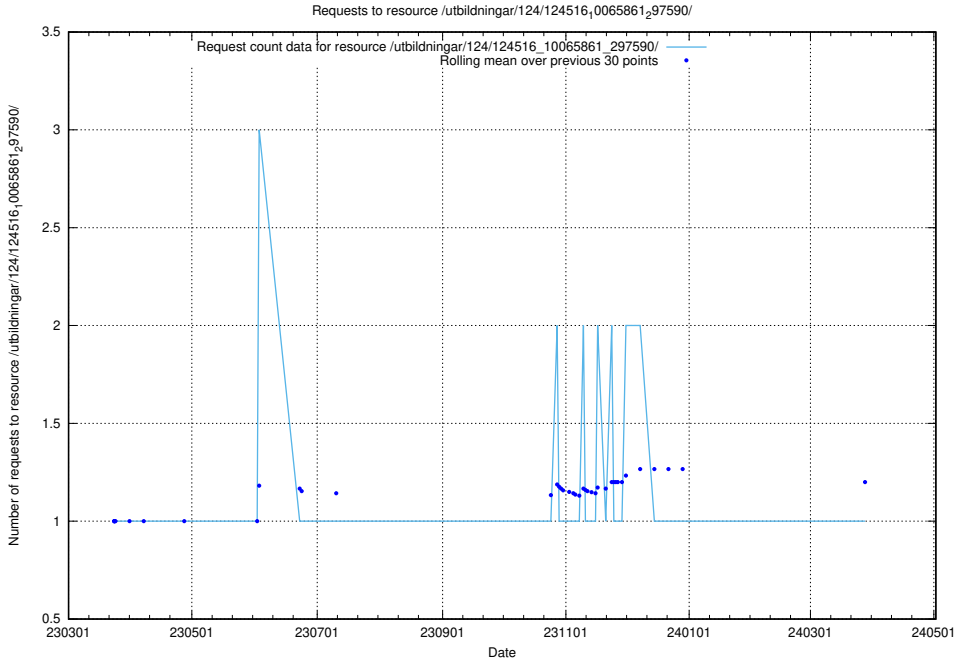

5.1196 Usage of /utbildningar/124/124516_10065861_297590/

Here, we count the number of requests to resource /utbildningar/124/124516_10065861_297590/.