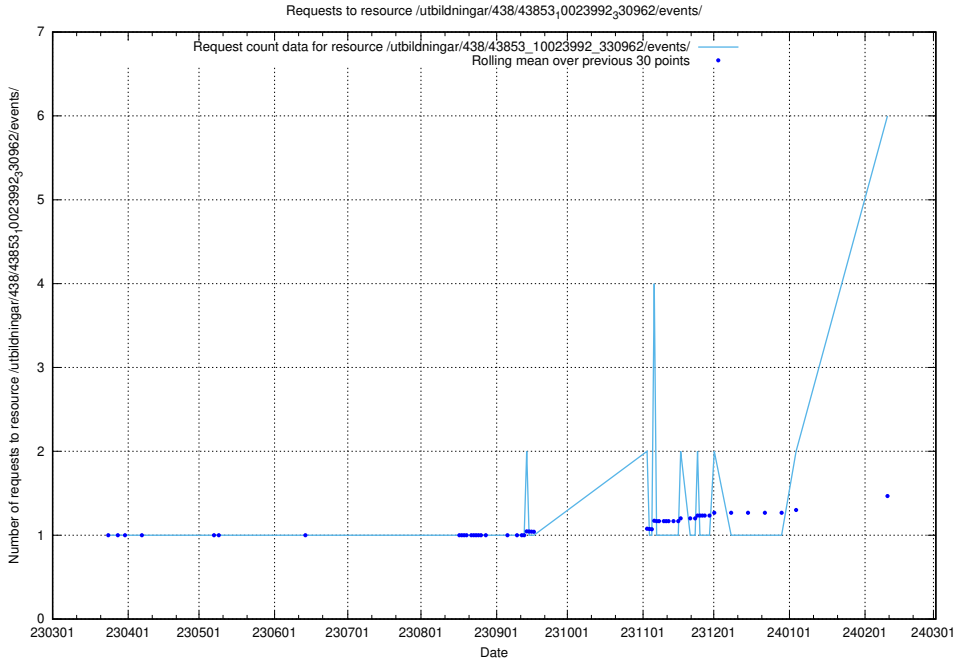

5.97 Usage of /utbildningar/438/43853_10023992_330962/events/

Here, we count the number of requests to resource /utbildningar/438/43853_10023992_330962/events/.