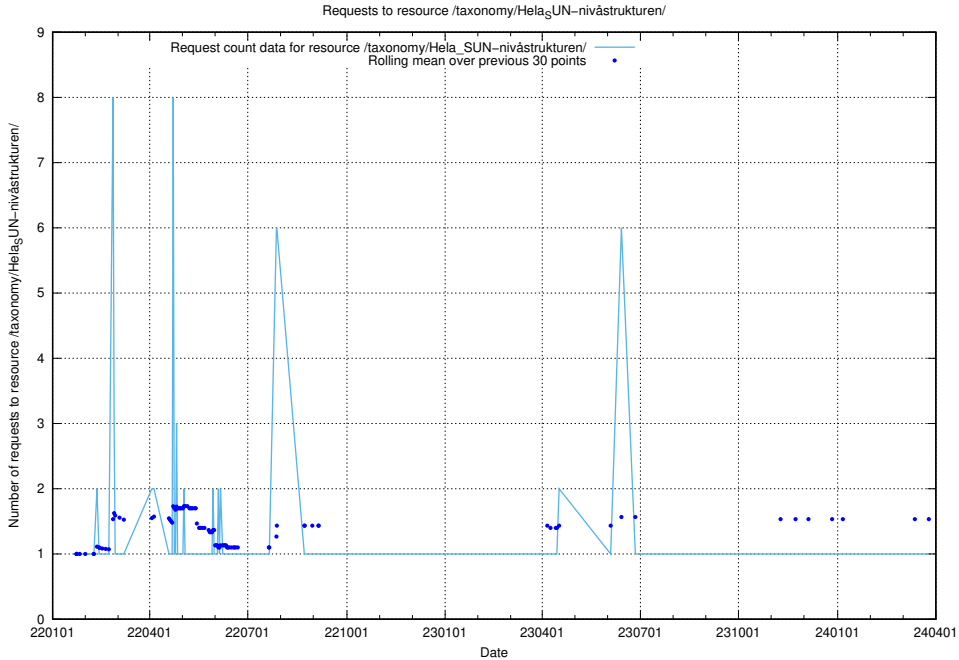

5.3950 Usage of /taxonomy/Hela_SUN-nivåstrukturen/

Here, we count the number of requests to resource /taxonomy/Hela_SUN-nivåstrukturen/.