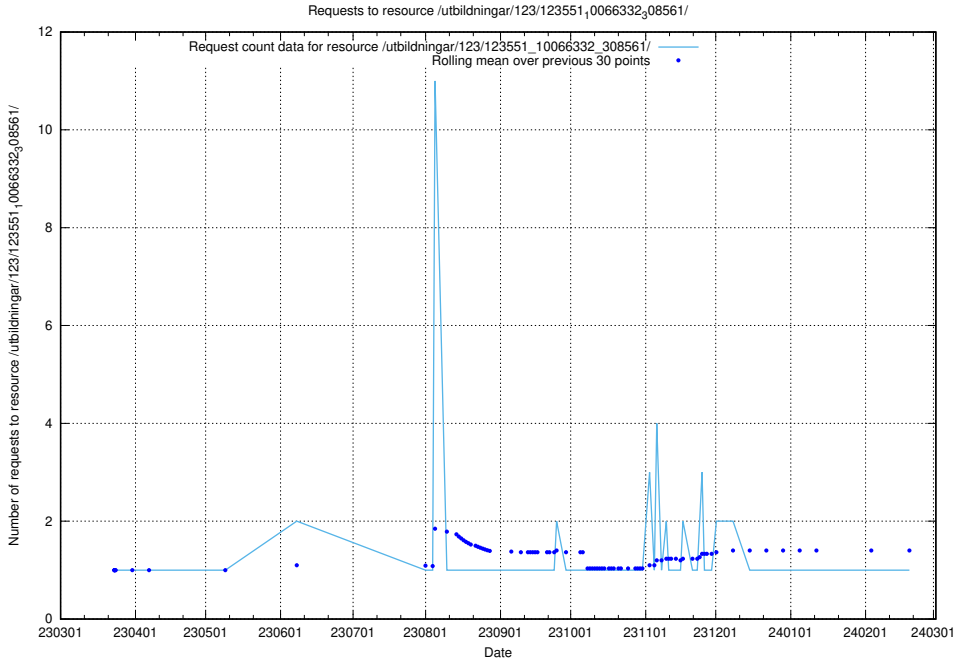

5.4141 Usage of /utbildningar/123/123551_10066332_308561/

Here, we count the number of requests to resource /utbildningar/123/123551_10066332_308561/.