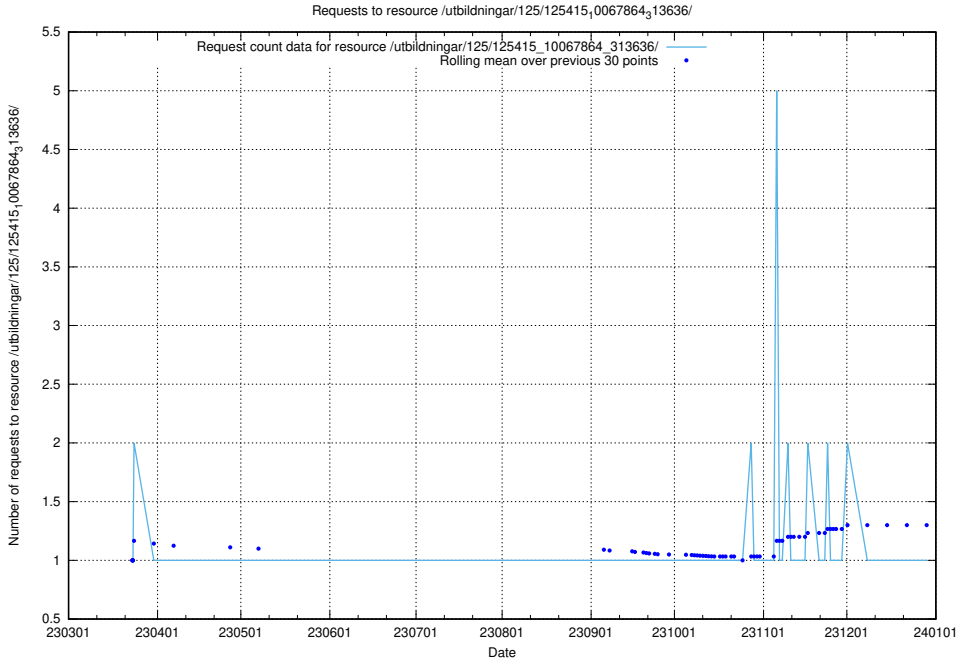

5.1002 Usage of /utbildningar/125/125415_10067864_313636/

Here, we count the number of requests to resource /utbildningar/125/125415_10067864_313636/.