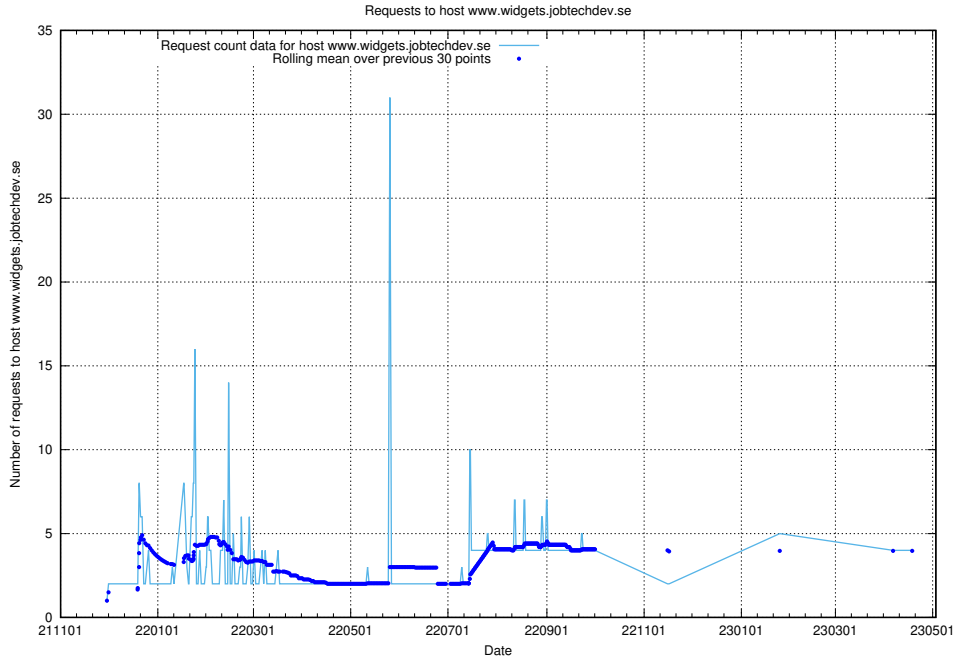

7.134 Usage of owa.api.jobtechdev.se

Here, we count the number of requests to host owa.api.jobtechdev.se.

7.135 Usage of www.widgets.jobtechdev.se

Here, we count the number of requests to host www.widgets.jobtechdev.se.