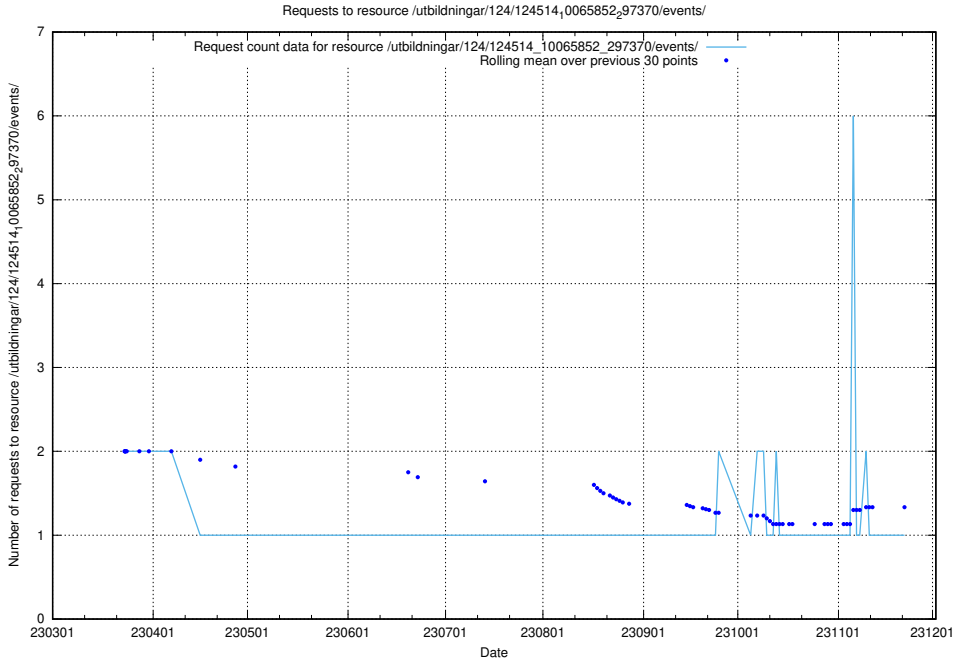

5.5938 Usage of /utbildningar/124/124514_10065852_297370/events/

Here, we count the number of requests to resource /utbildningar/124/124514_10065852_297370/events/