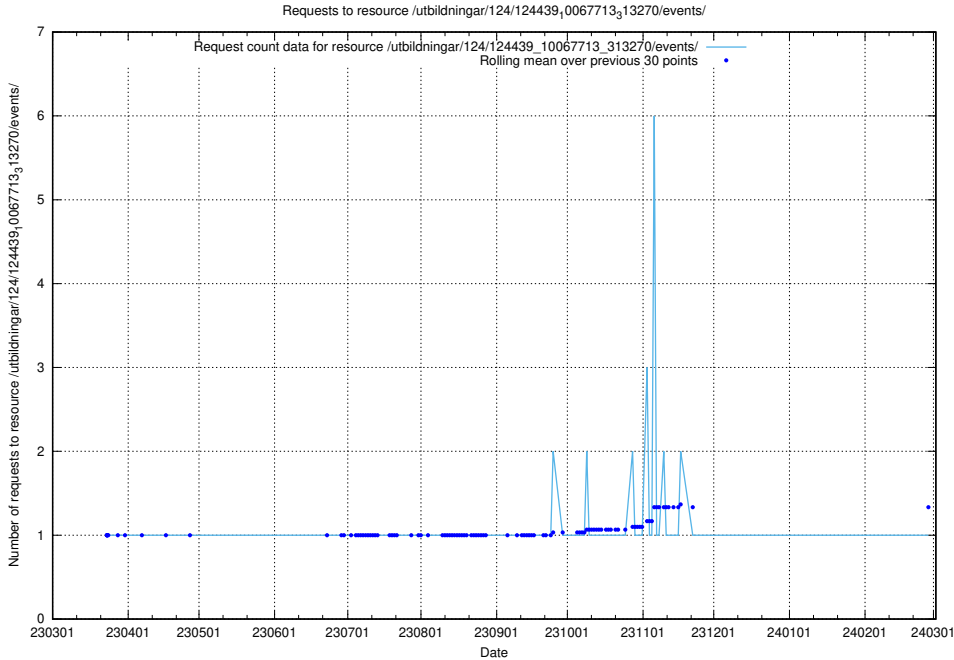

5.3207 Usage of /utbildningar/124/124439_10067713_313270/events/

Here, we count the number of requests to resource /utbildningar/124/124439_10067713_313270/events/