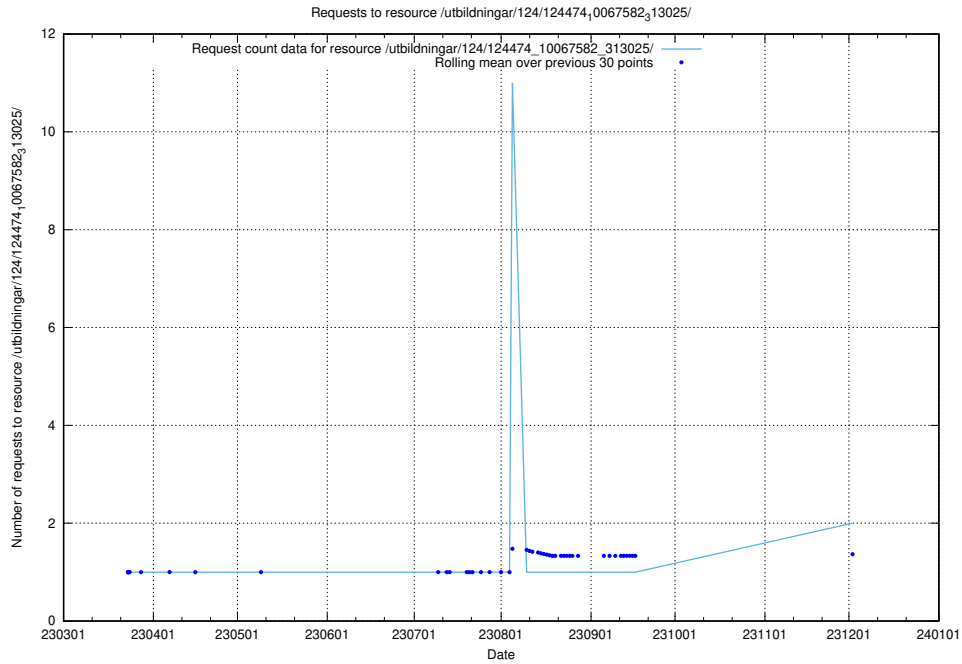

5.474 Usage of /utbildningar/124/124474_10067582_313025/

Here, we count the number of requests to resource /utbildningar/124/124474_10067582_313025/.