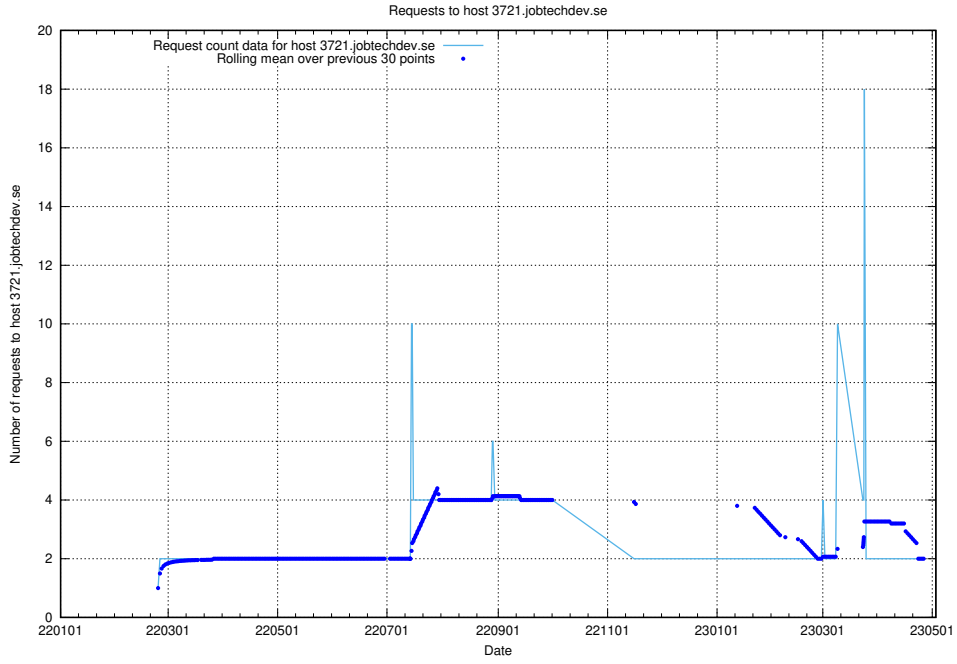

7.513 Usage of 3721.jobtechdev.se

Here, we count the number of requests to host 3721.jobtechdev.se.