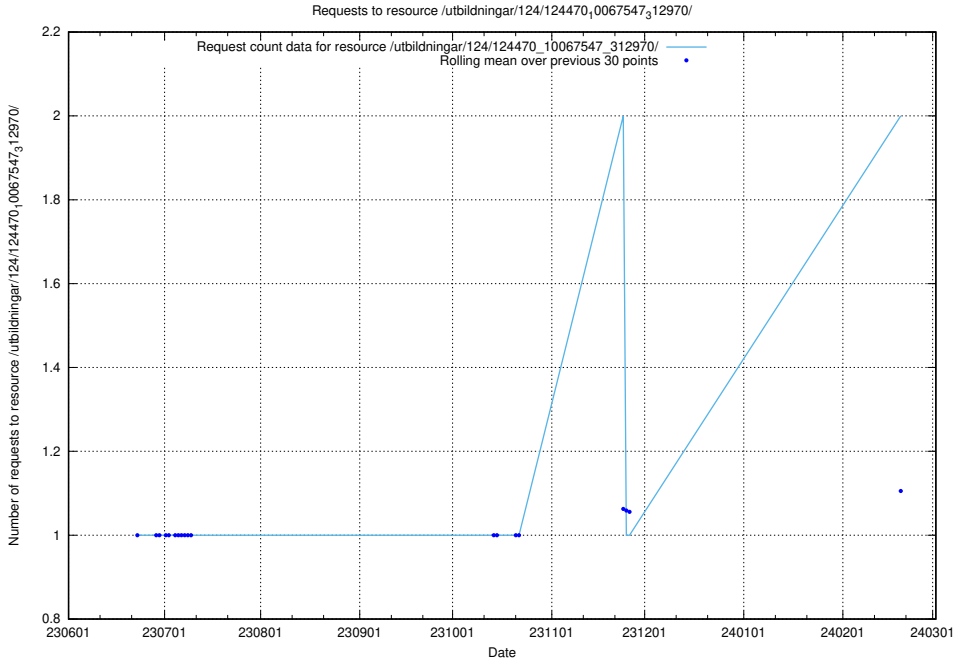

5.723 Usage of /utbildningar/124/124470_10067547_312970/

Here, we count the number of requests to resource /utbildningar/124/124470_10067547_312970/.