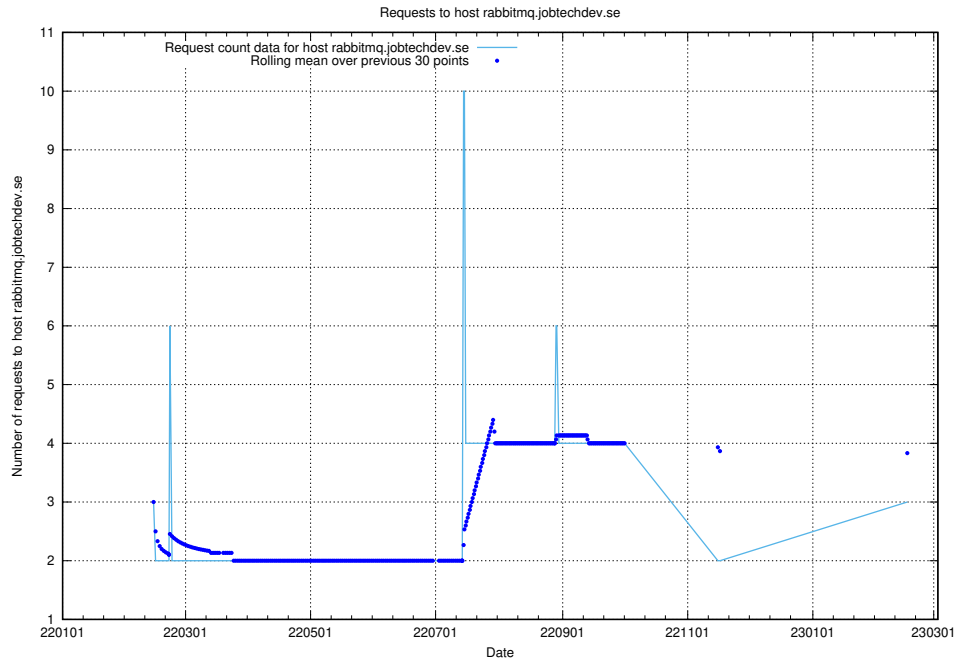

7.230 Usage of rabbitmq.jobtechdev.se

Here, we count the number of requests to host rabbitmq.jobtechdev.se.

7.231 Usage of kam-openshift-gitops.prod.services.jtech.se

Here, we count the number of requests to host kam-openshift-gitops.prod.services.jtech.se.