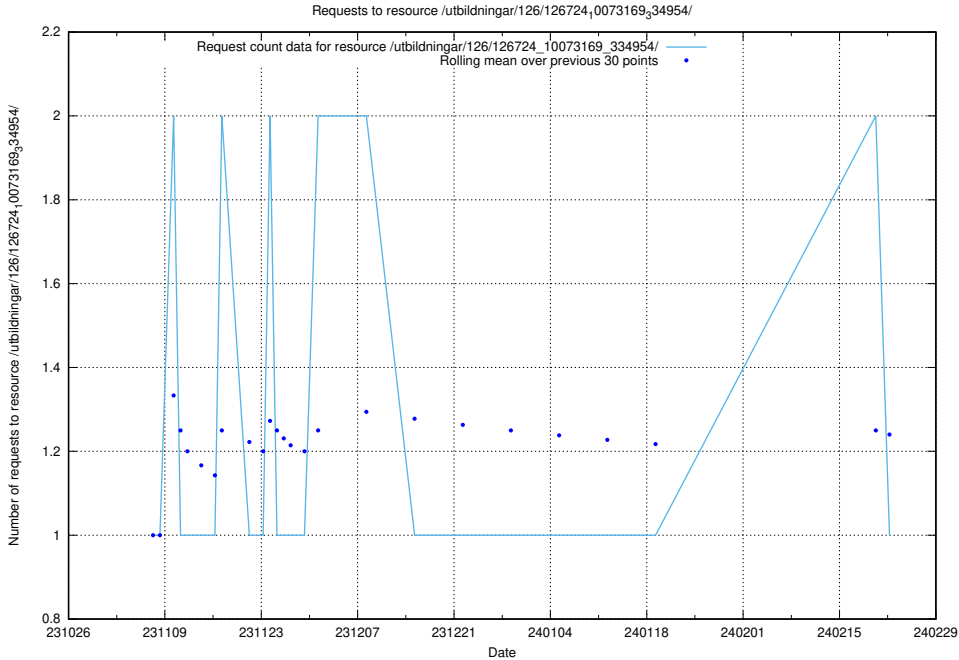

5.3759 Usage of /utbildningar/126/126724_10073169_334954/

Here, we count the number of requests to resource /utbildningar/126/126724_10073169_334954/.