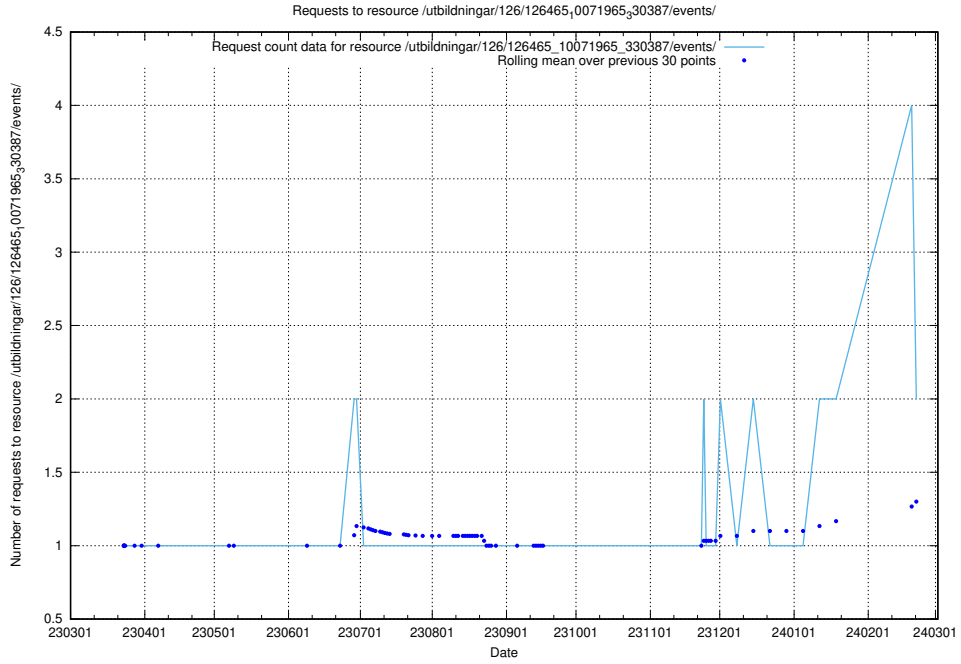

5.846 Usage of /utbildningar/126/126465_10071965_330387/events/

Here, we count the number of requests to resource /utbildningar/126/126465_10071965_330387/events/