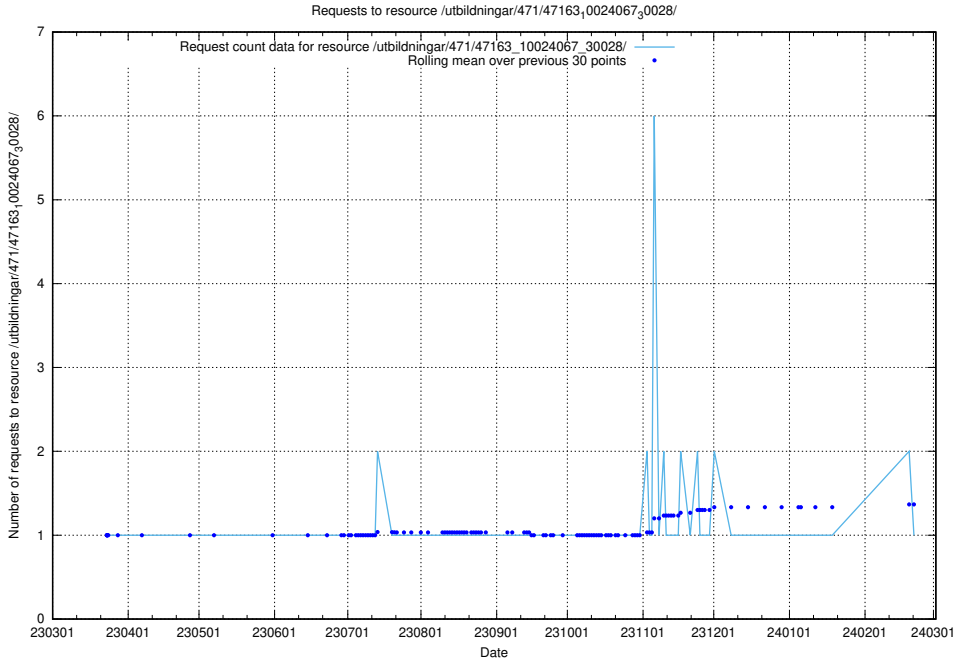

5.5954 Usage of /utbildningar/471/47163_10024067_30028/

Here, we count the number of requests to resource /utbildningar/471/47163_10024067_30028/.