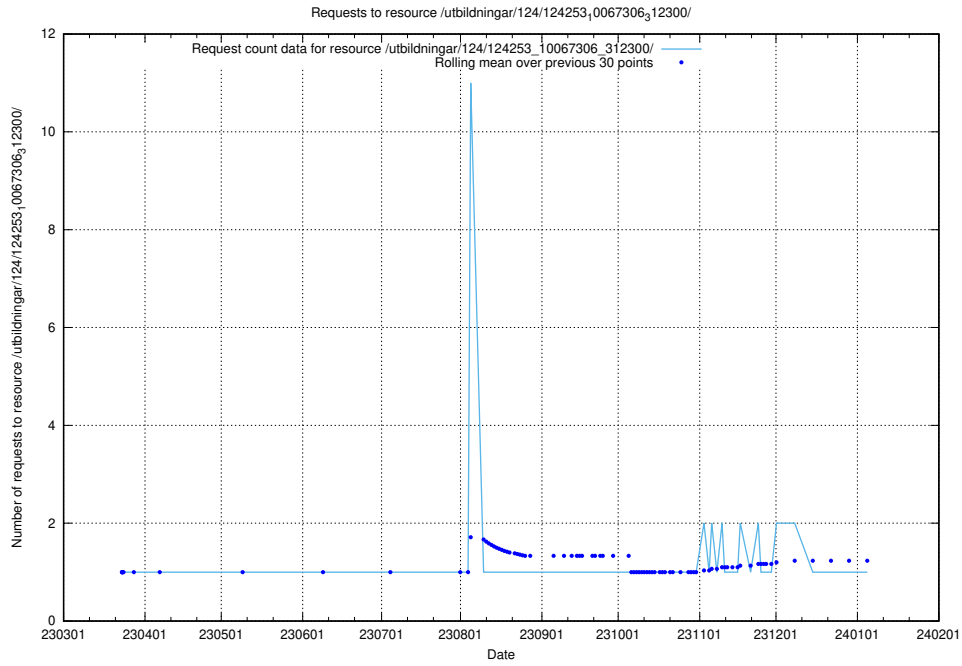

Here, we count the number of requests to resource /taxonomy/version/13/query/keyword-concepts-with-relations/.

5.3635 Usage of /utbildningar/124/124253_10067306_312300/

Here, we count the number of requests to resource /utbildningar/124/124253_10067306_312300/.