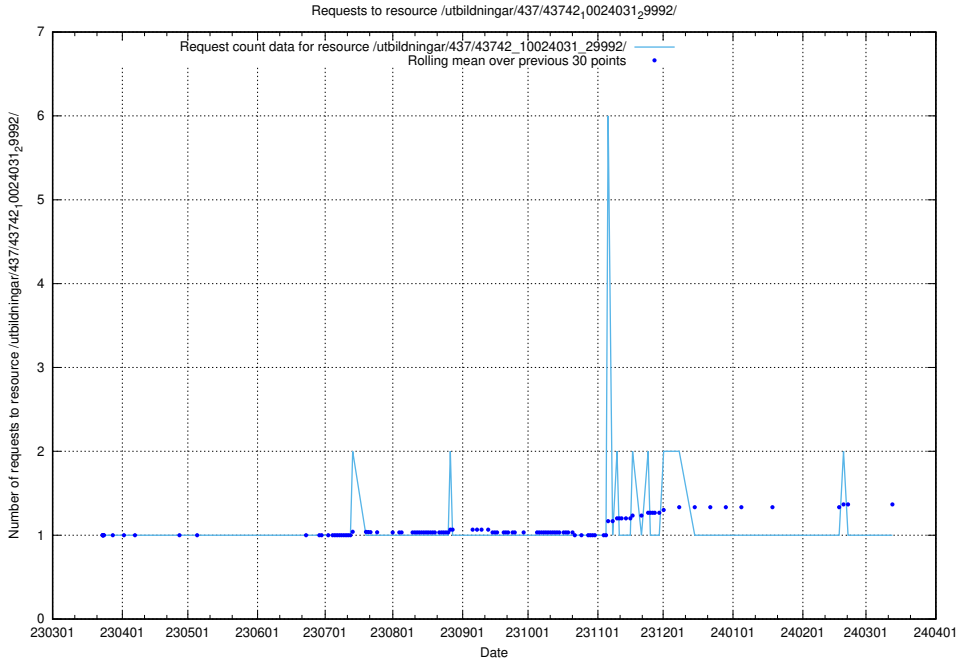

5.6029 Usage of /utbildningar/437/43742_10024031_29992/

Here, we count the number of requests to resource /utbildningar/437/43742_10024031_29992/.