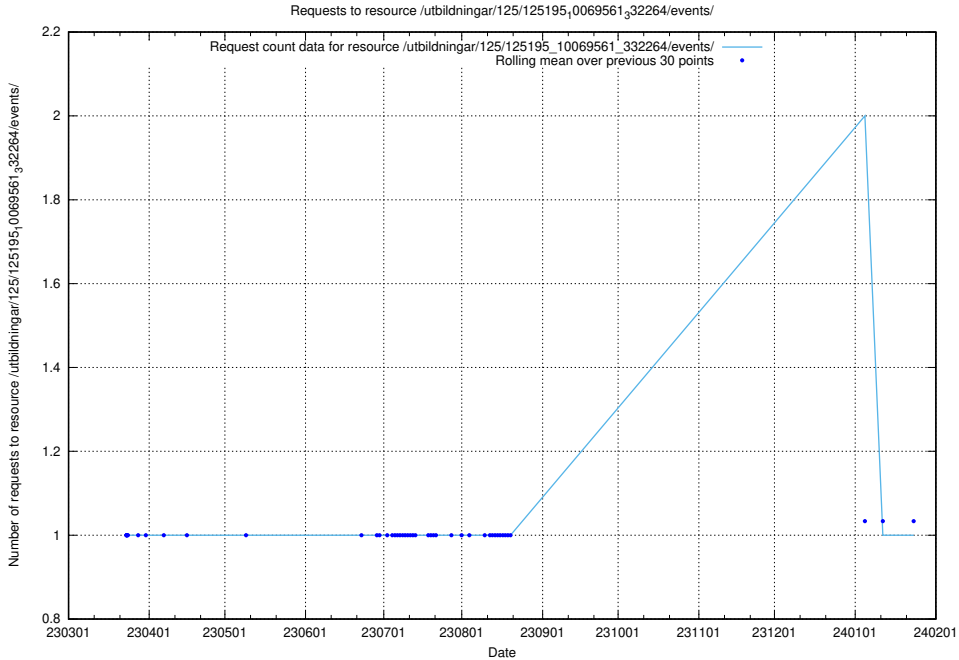

Here, we count the number of requests to resource /utbildningar/125/125195_10071447_326589/.

5.1018 Usage of /utbildningar/125/125195_10069561_332264/events/

Here, we count the number of requests to resource /utbildningar/125/125195_10069561_332264/events/