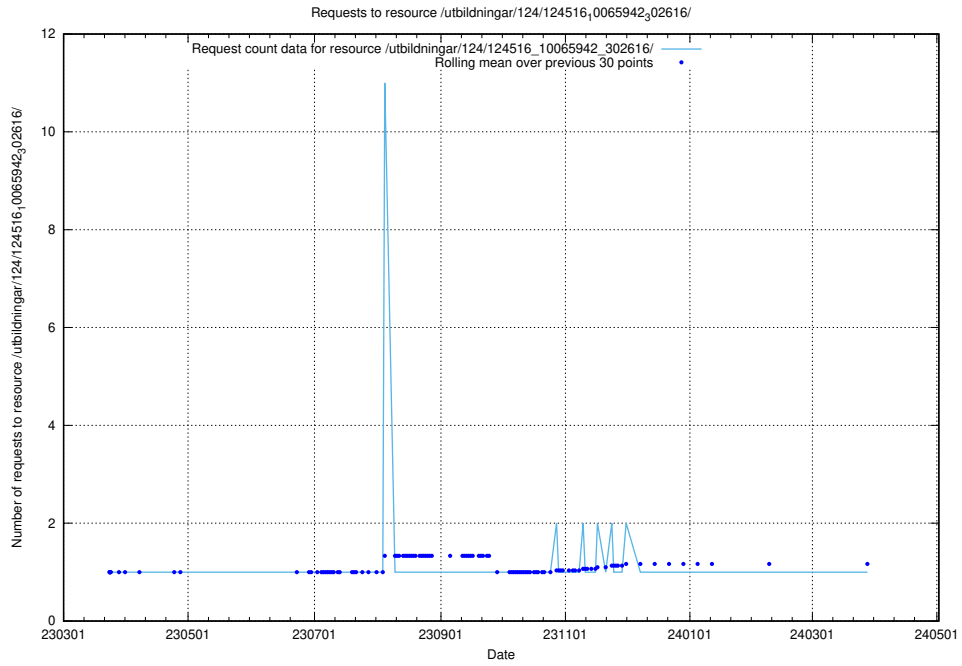

5.1193 Usage of /utbildningar/124/124516_10065942_302616/

Here, we count the number of requests to resource /utbildningar/124/124516_10065942_302616/.