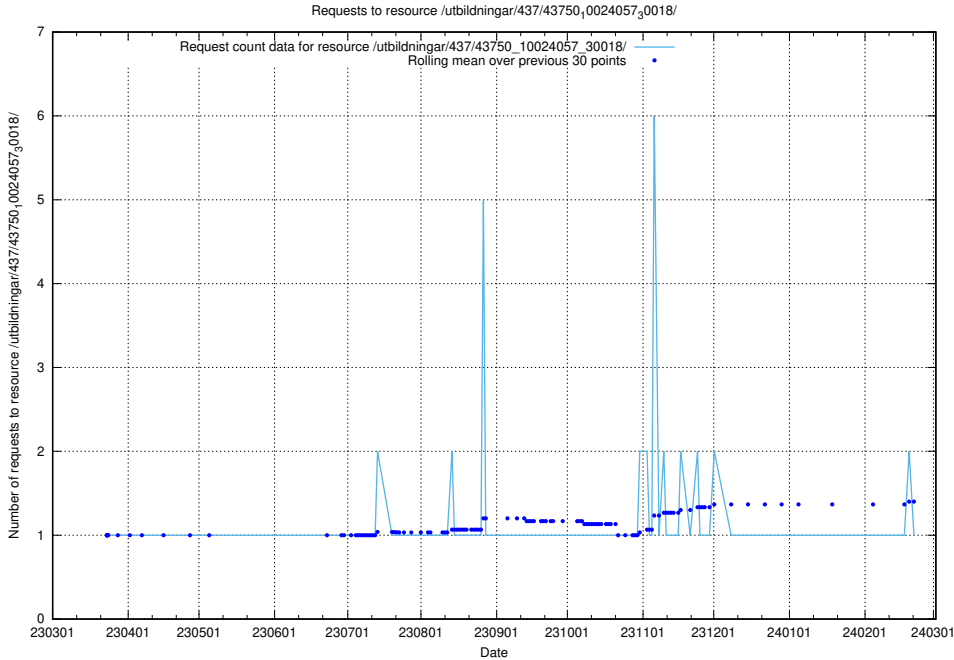

Here, we count the number of requests to resource /utbildningar/437/43750_10024057_30018/.

5.6020 Usage of /utbildningar/437/43749_10023979_29940/events/

Here, we count the number of requests to resource /utbildningar/437/43749_10023979_29940/events/.