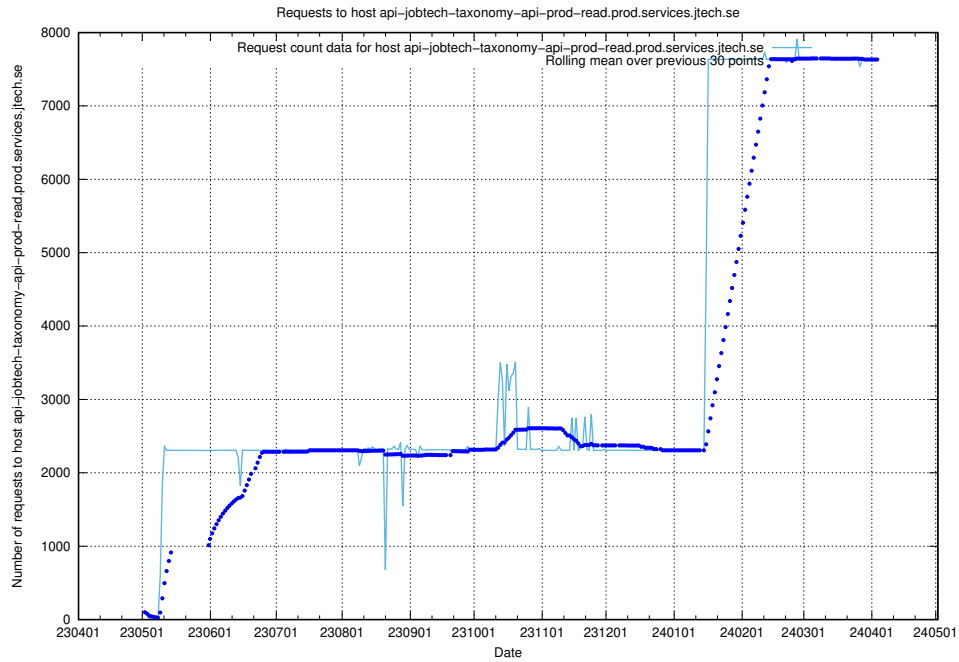

7.11 Usage of api-jobtech-taxonomy-api-prod-read.prod.services.jtech.se

Here, we count the number of requests to host api-jobtech-taxonomy-api-prod-read.prod.services.jtech.se.