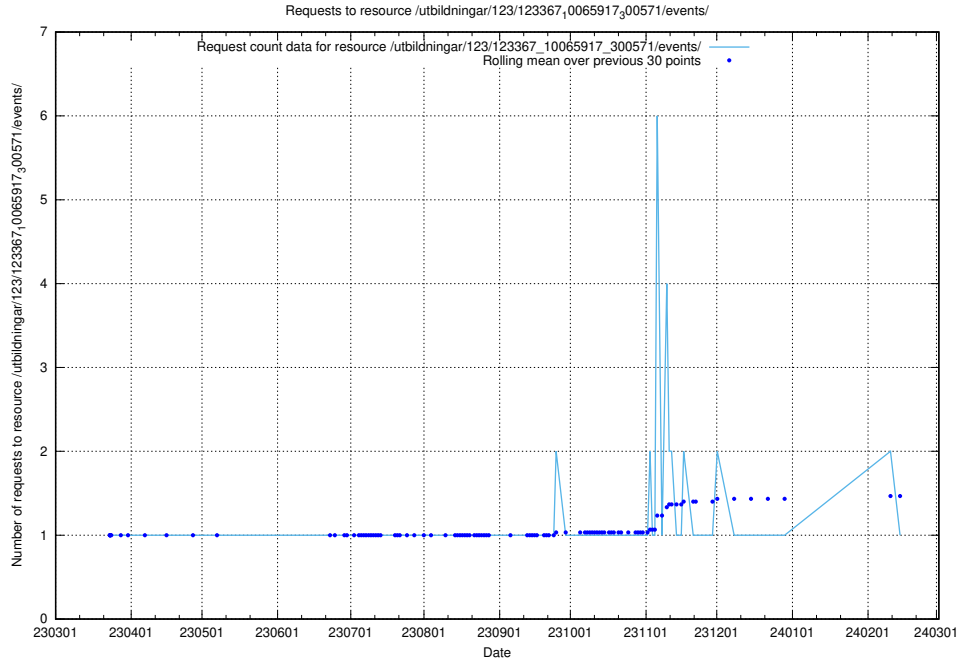

5.4296 Usage of /utbildningar/123/123367_10065917_300571/events/

Here, we count the number of requests to resource /utbildningar/123/123367_10065917_300571/events/