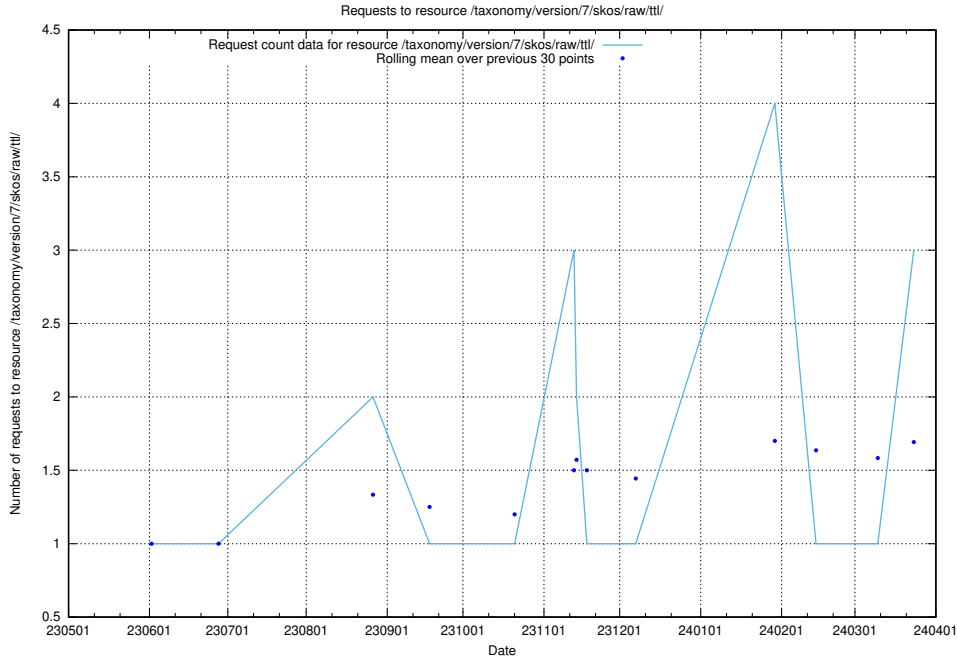

5.267 Usage of /taxonomy/version/7/skos/raw/ttl/

Here, we count the number of requests to resource /taxonomy/version/7/skos/raw/ttl/.