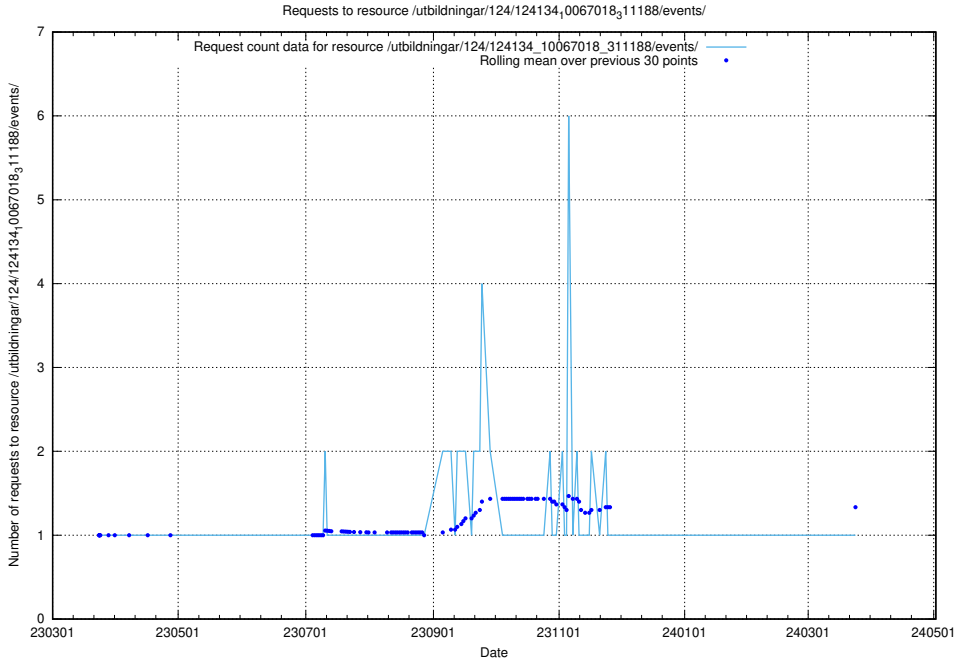

5.3720 Usage of /utbildningar/124/124134_10067018_311188/events/

Here, we count the number of requests to resource /utbildningar/124/124134_10067018_311188/events/