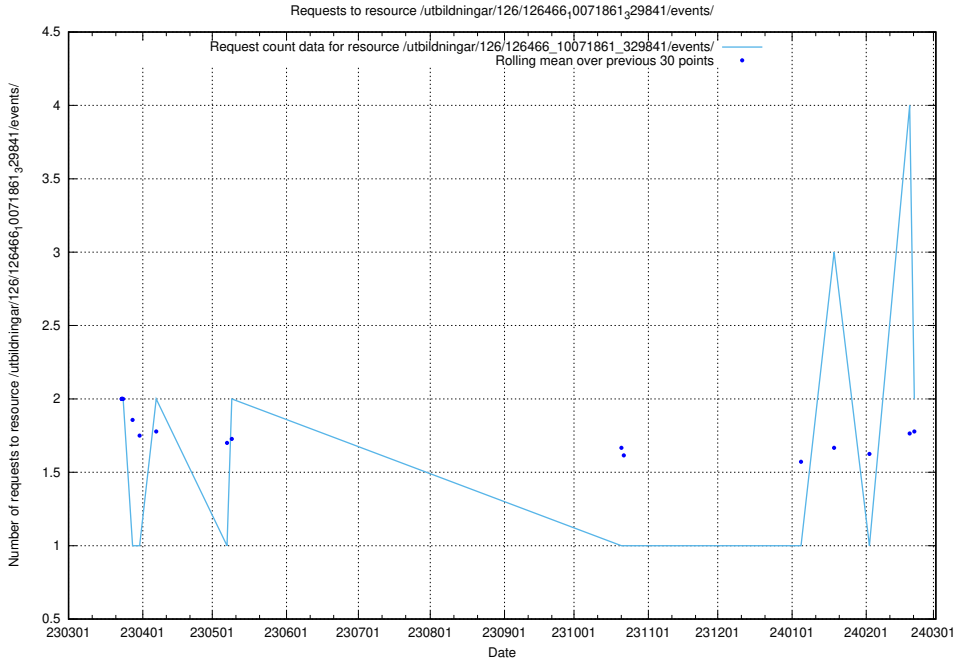

5.829 Usage of /utbildningar/126/126466_10071861_329841/events/

Here, we count the number of requests to resource /utbildningar/126/126466_10071861_329841/events/