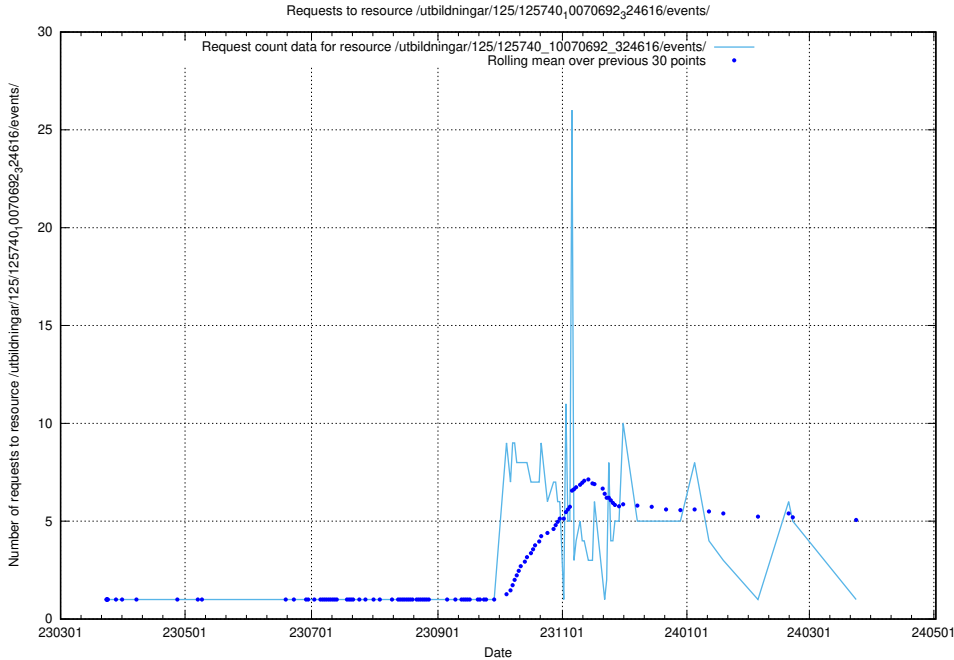

5.865 Usage of /utbildningar/125/125740_10070692_324616/events/

Here, we count the number of requests to resource /utbildningar/125/125740_10070692_324616/events/