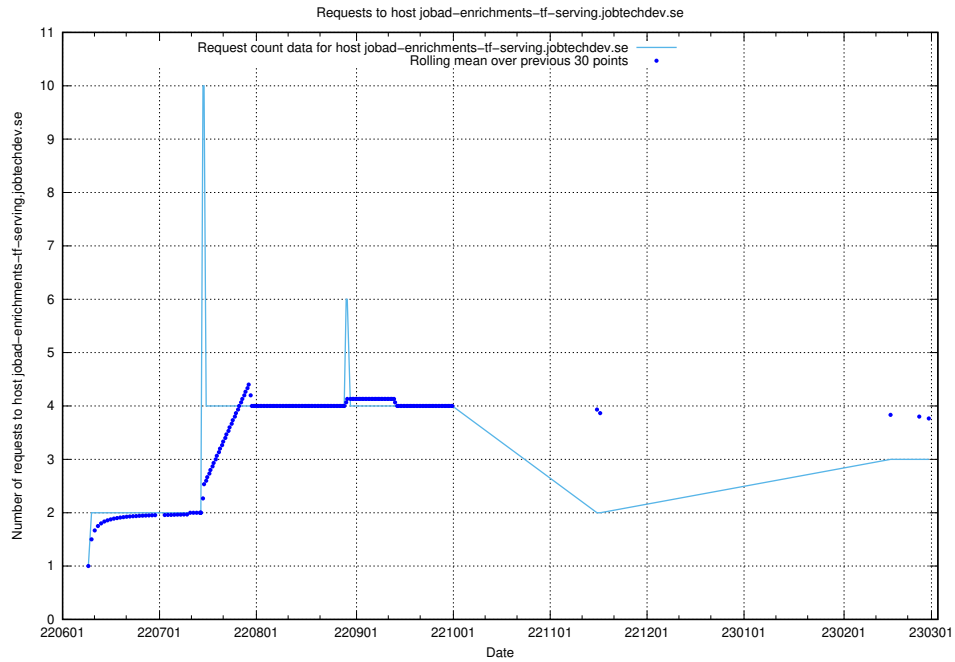

7.212 Usage of `jobad-enrichments-tf-serving.jobtechdev.se`

Here, we count the number of requests to host `jobad-enrichments-tf-serving.jobtechdev.se`.