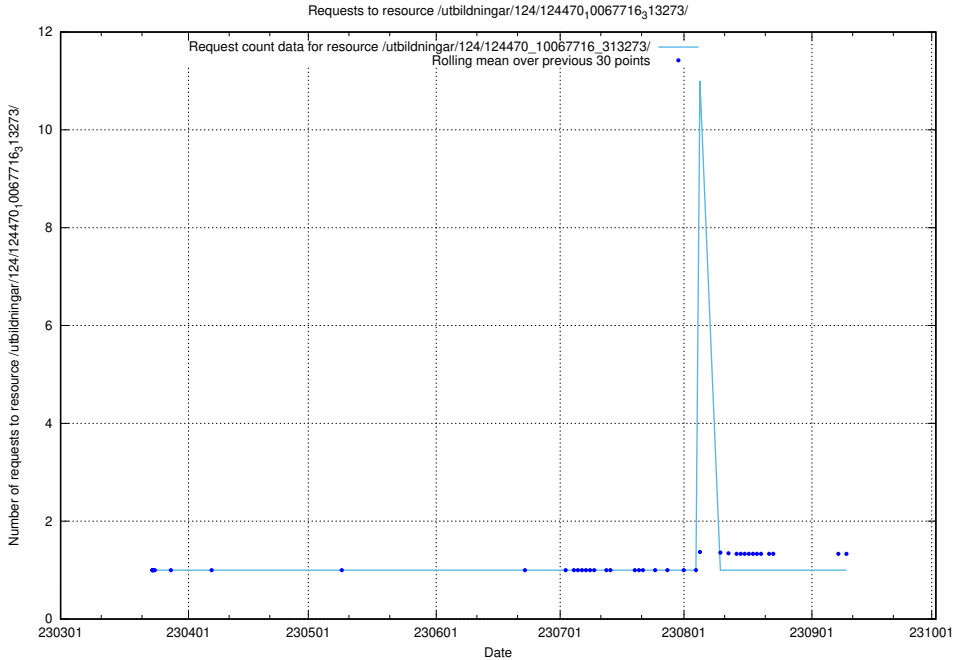

5.2797 Usage of /utbildningar/124/124470_10067716_313273/

Here, we count the number of requests to resource /utbildningar/124/124470_10067716_313273/.

5.2798 Usage of /utbildningar/utb_emil/126/126466_10074437_337741/events/