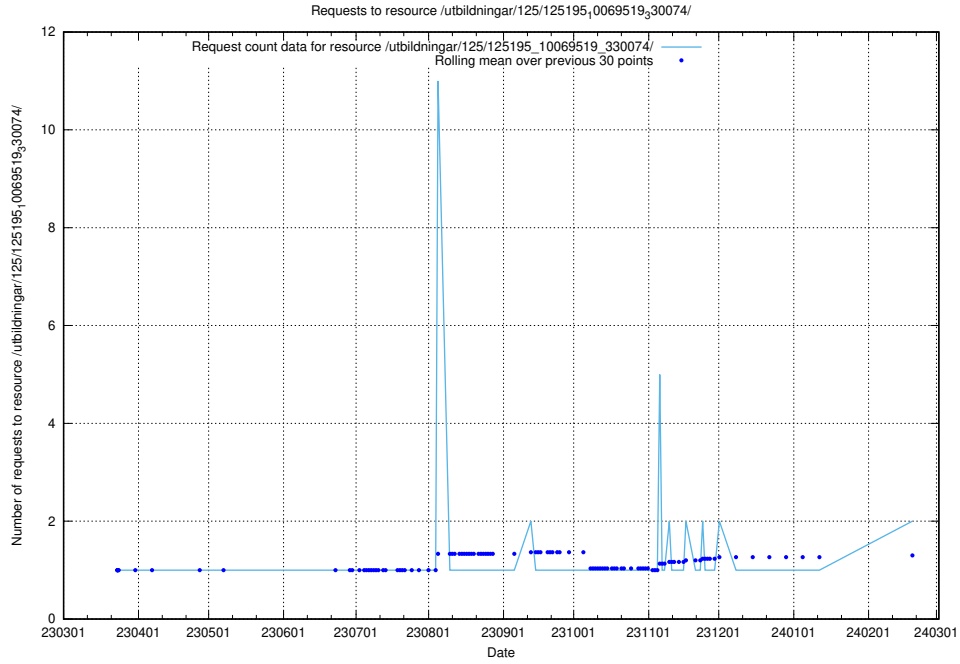

5.333 Usage of /utbildningar/125/125195_10069519_330074/

Here, we count the number of requests to resource /utbildningar/125/125195_10069519_330074/.