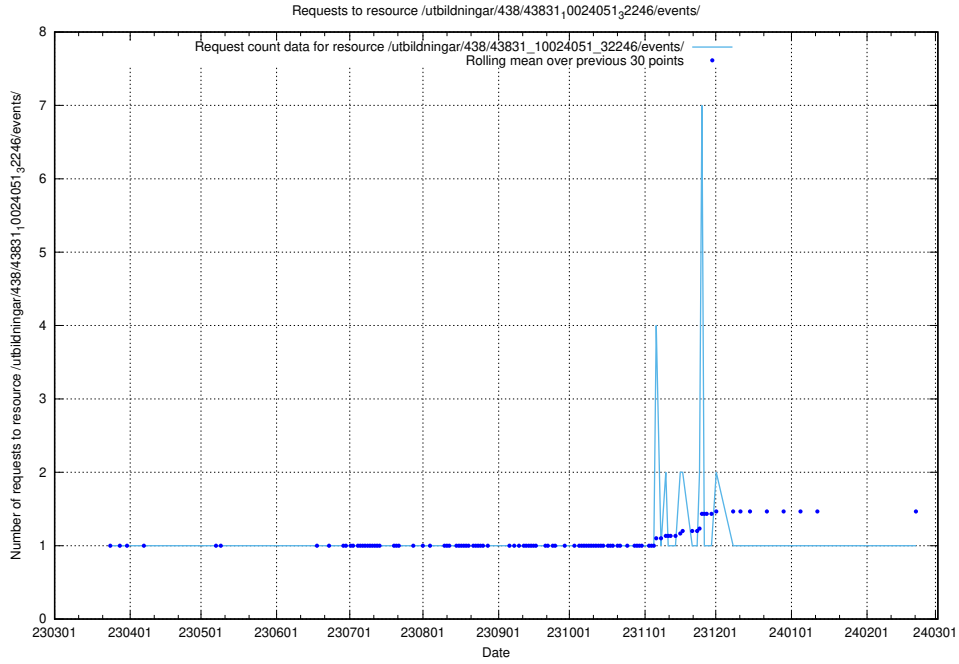

5.5822 Usage of /utbildningar/438/43831_10024051_32246/events/

Here, we count the number of requests to resource /utbildningar/438/43831_10024051_32246/events/.