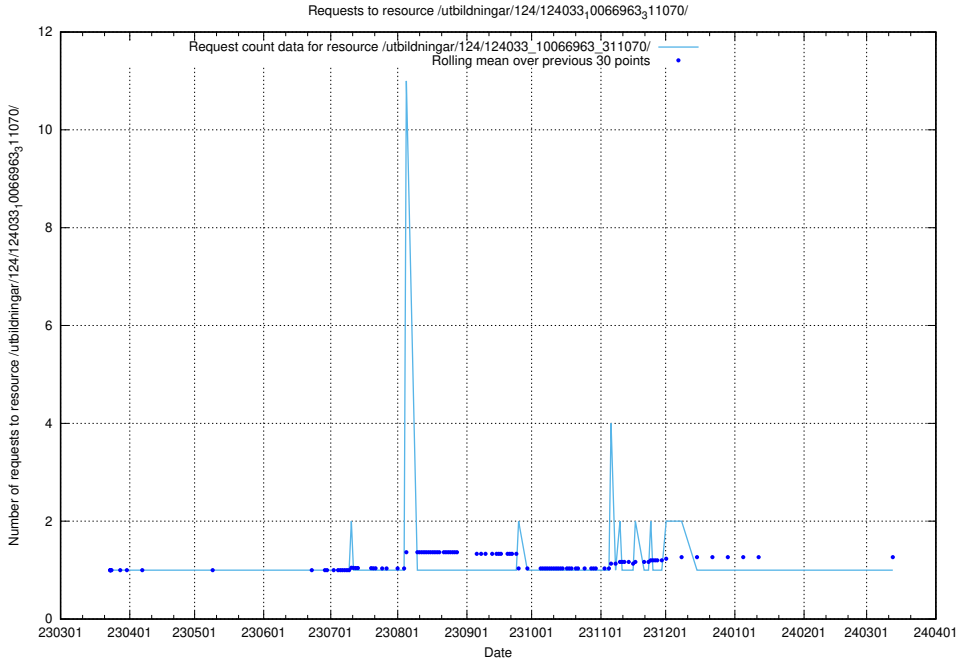

5.4102 Usage of /utbildningar/124/124033_10066963_311070/

Here, we count the number of requests to resource /utbildningar/124/124033_10066963_311070/.