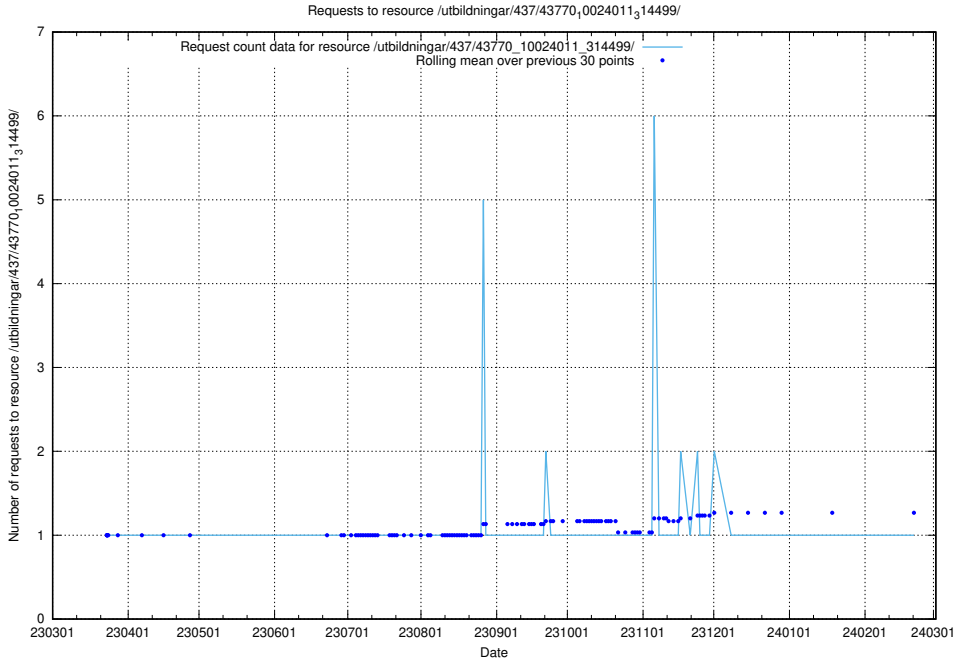

5.6008 Usage of /utbildningar/437/43770_10024011_314499/

Here, we count the number of requests to resource /utbildningar/437/43770_10024011_314499/.