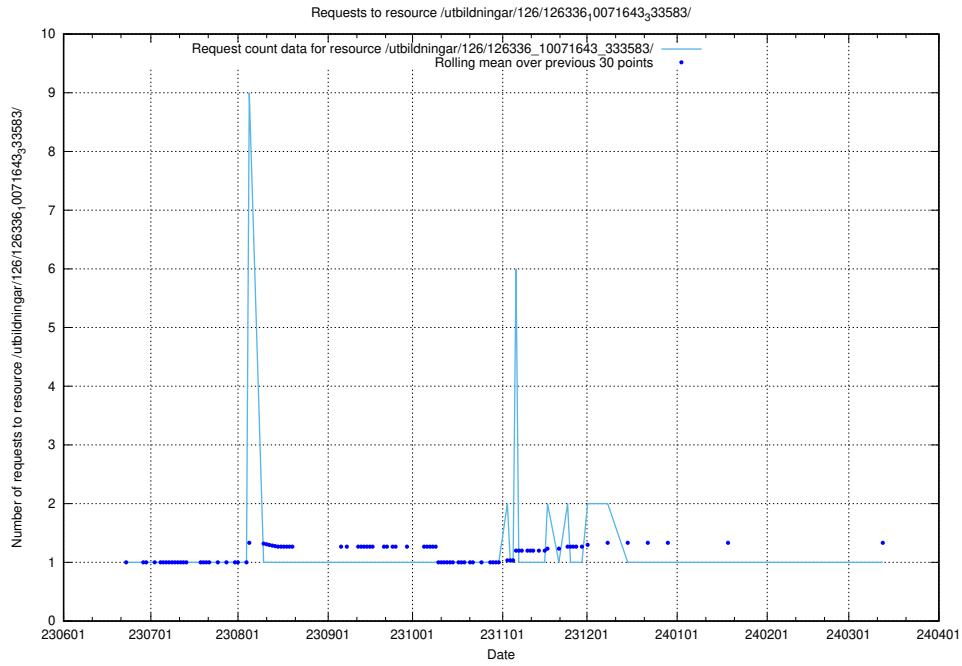

5.5324 Usage of /utbildningar/126/126336_10071643_333583/

Here, we count the number of requests to resource /utbildningar/126/126336_10071643_333583/.