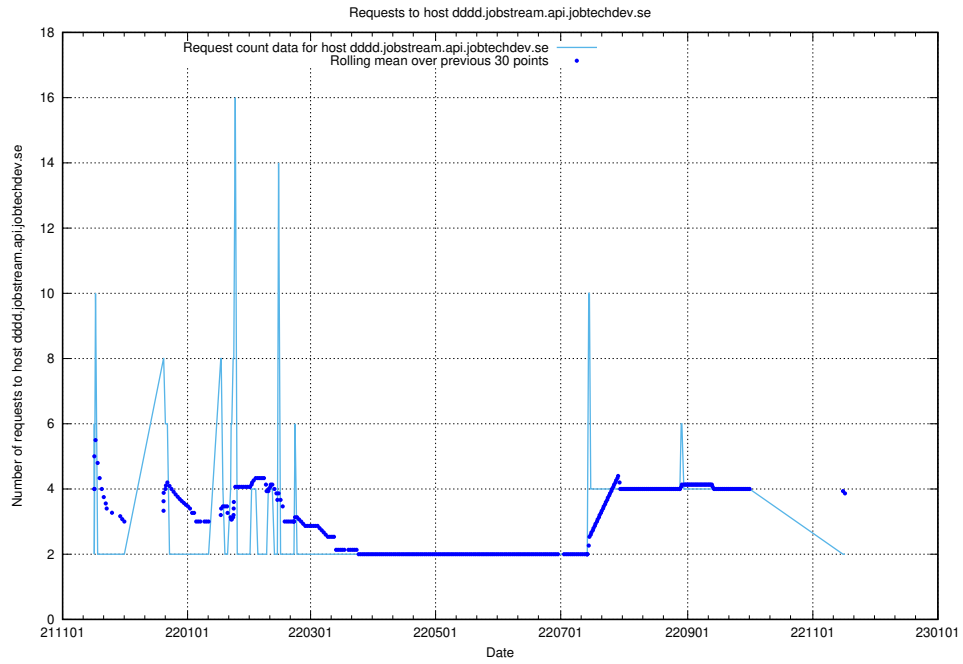

7.527 Usage of dddd.jobstream.api.jobtechdev.se

Here, we count the number of requests to host dddd.jobstream.api.jobtechdev.se.