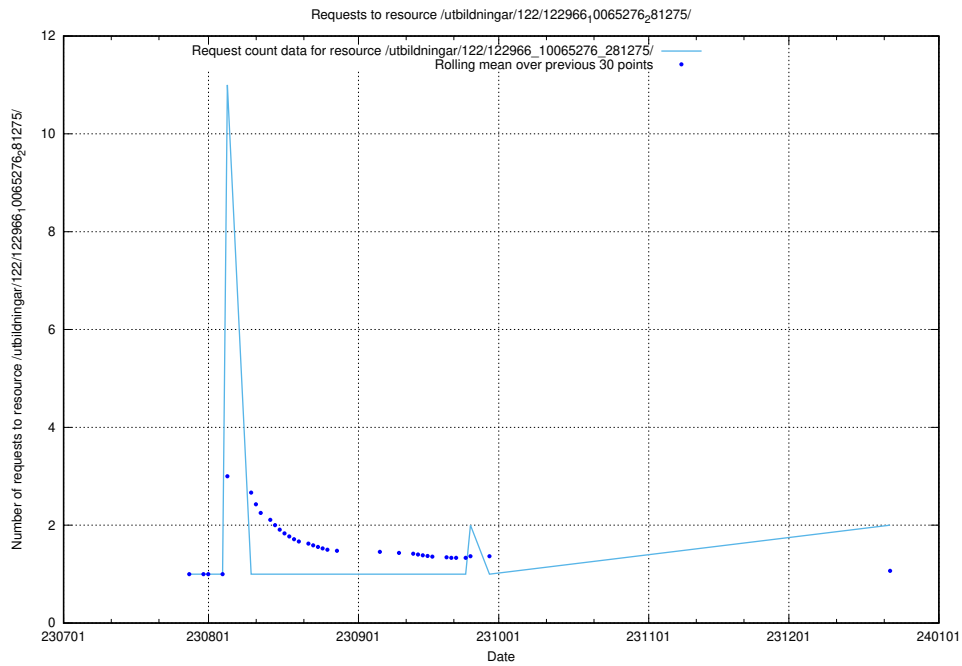

Here, we count the number of requests to resource /utbildningar/125/125708_10070430_326013/events/

5.626 Usage of /utbildningar/122/122966_10065276_281275/

Here, we count the number of requests to resource /utbildningar/122/122966_10065276_281275/.