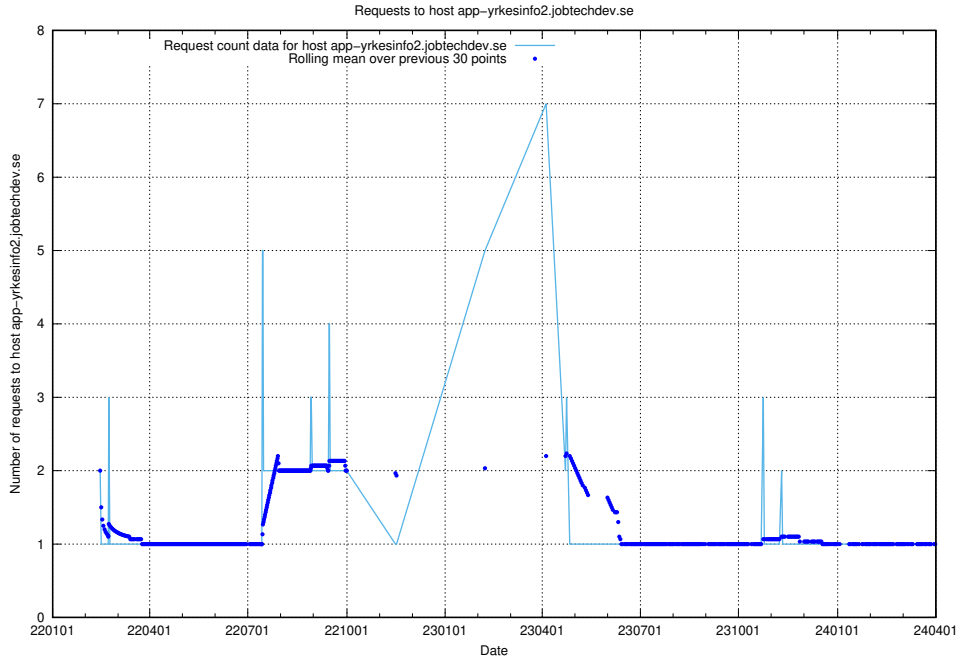

Here, we count the number of requests to host app-yrkesinfo2.jobtechdev.se.

7.657 Usage of djs-frontend-data-jobtechdev-se-prod.prod.services.jtech.se

Here, we count the number of requests to host djs-frontend-data-jobtechdev-se-prod.prod.services.jtech.se.