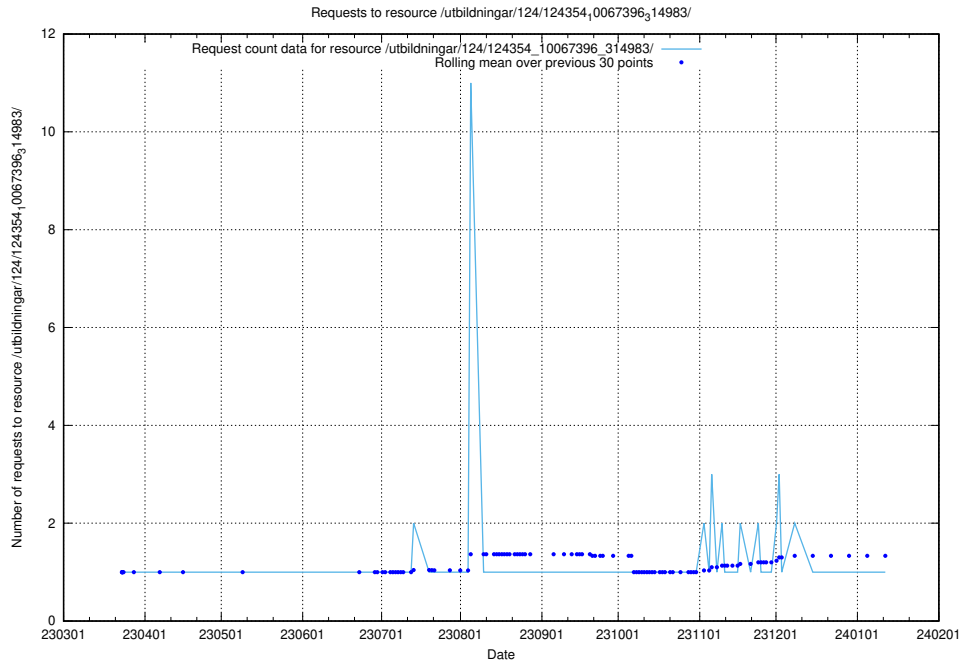

5.3537 Usage of /utbildningar/124/124354_10067396_314983/

Here, we count the number of requests to resource /utbildningar/124/124354_10067396_314983/.