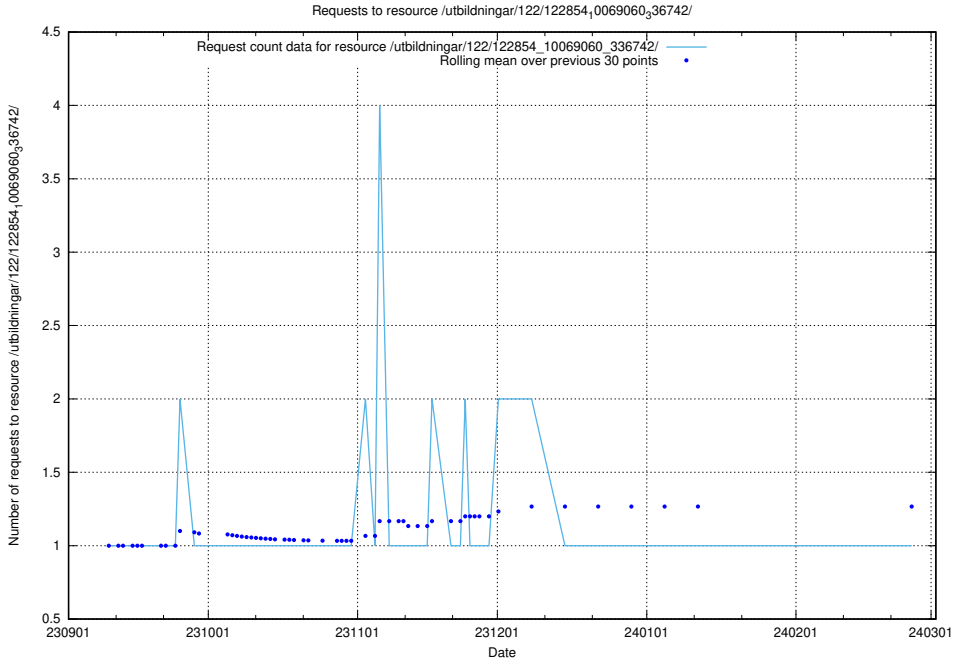

5.4282 Usage of /utbildningar/122/122854_10069060_336742/

Here, we count the number of requests to resource /utbildningar/122/122854_10069060_336742/.