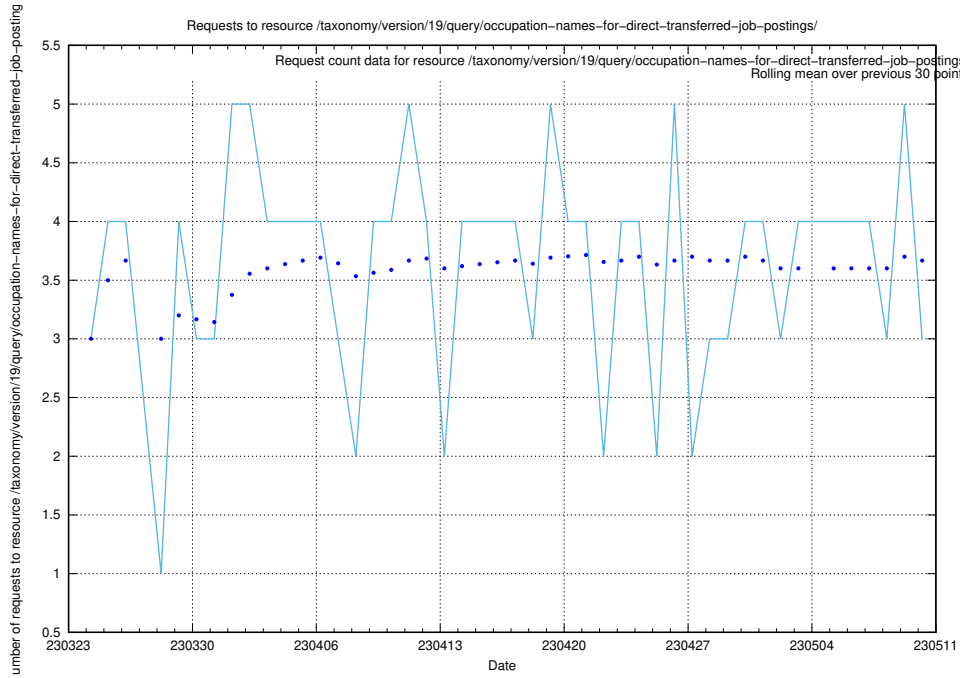

5.290 Usage of /taxonomy/version/19/query/occupation-names-for-direct-transferred-job-postings/

Here, we count the number of requests to resource /taxonomy/version/19/query/occupation-names-for-direct-transferred-job-postings/.