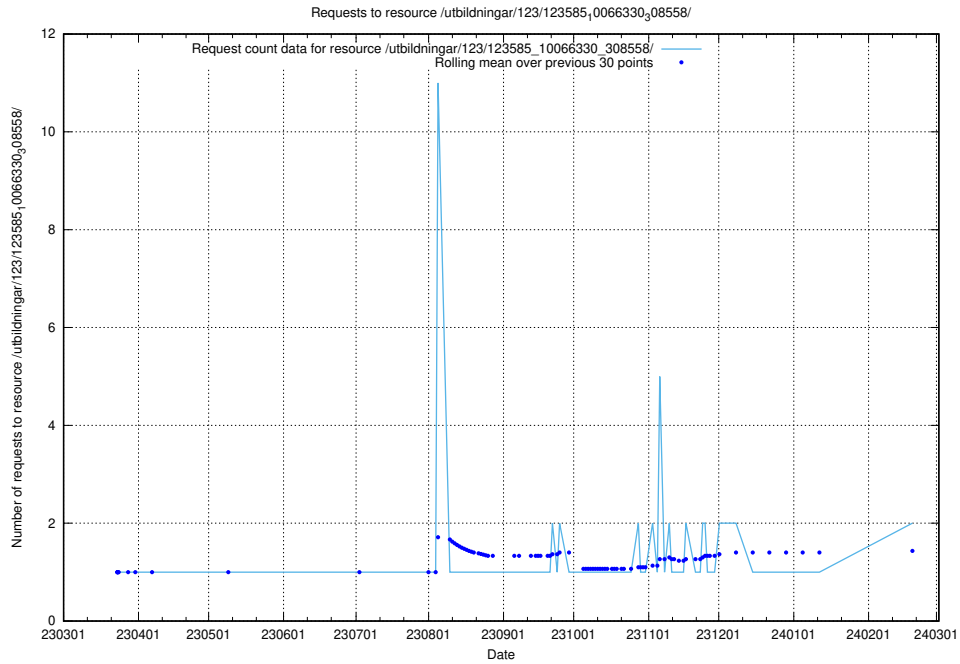

5.585 Usage of /utbildningar/123/123585_10066330_308558/

Here, we count the number of requests to resource /utbildningar/123/123585_10066330_308558/.