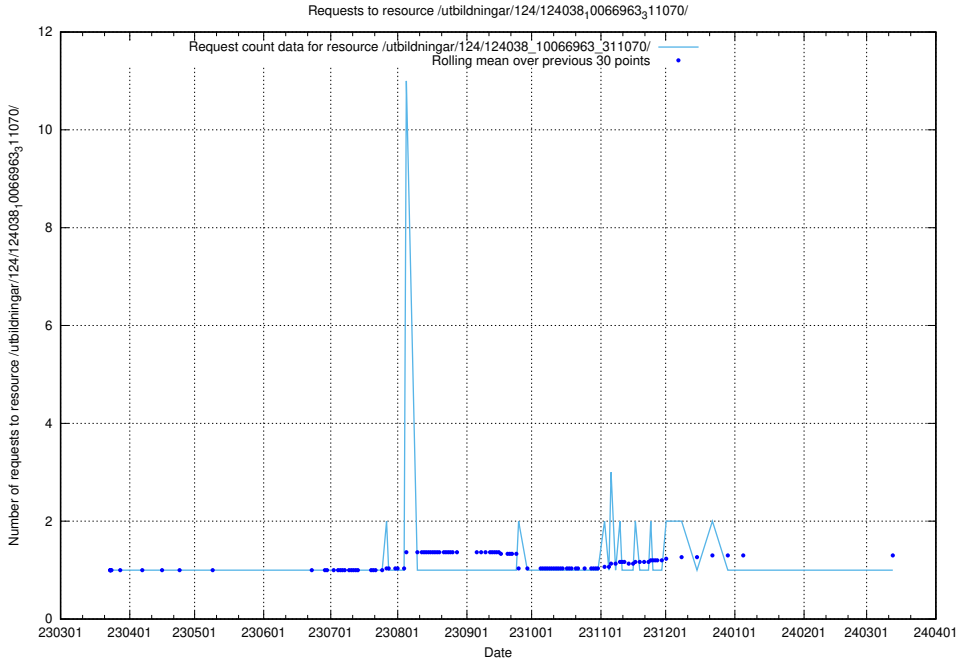

5.4008 Usage of /utbildningar/124/124038_10066963_311070/

Here, we count the number of requests to resource /utbildningar/124/124038_10066963_311070/.