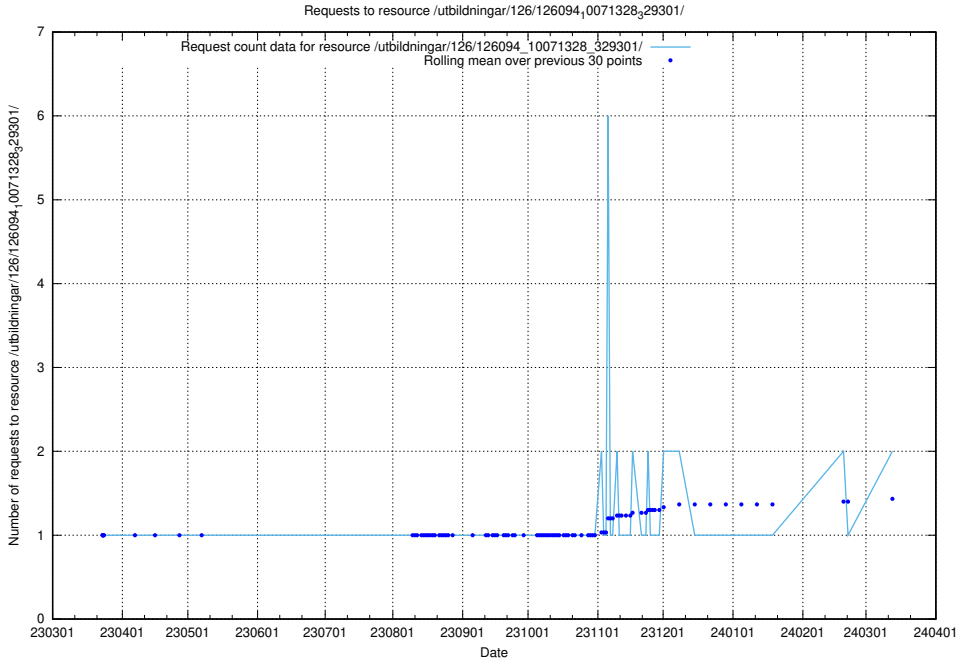

5.847 Usage of /utbildningar/126/126094_10071328_329301/

Here, we count the number of requests to resource /utbildningar/126/126094_10071328_329301/.