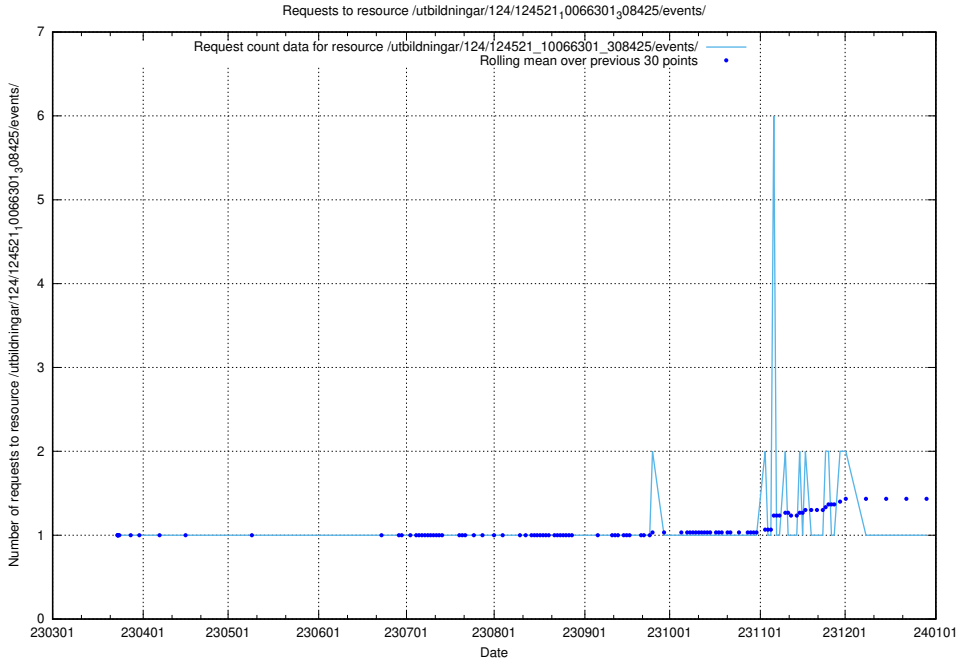

5.1121 Usage of /utbildningar/124/124521_10066301_308425/events/

Here, we count the number of requests to resource /utbildningar/124/124521_10066301_308425/events/

5.1122 Usage of /utbildningar/124/124521_10066301_308425/