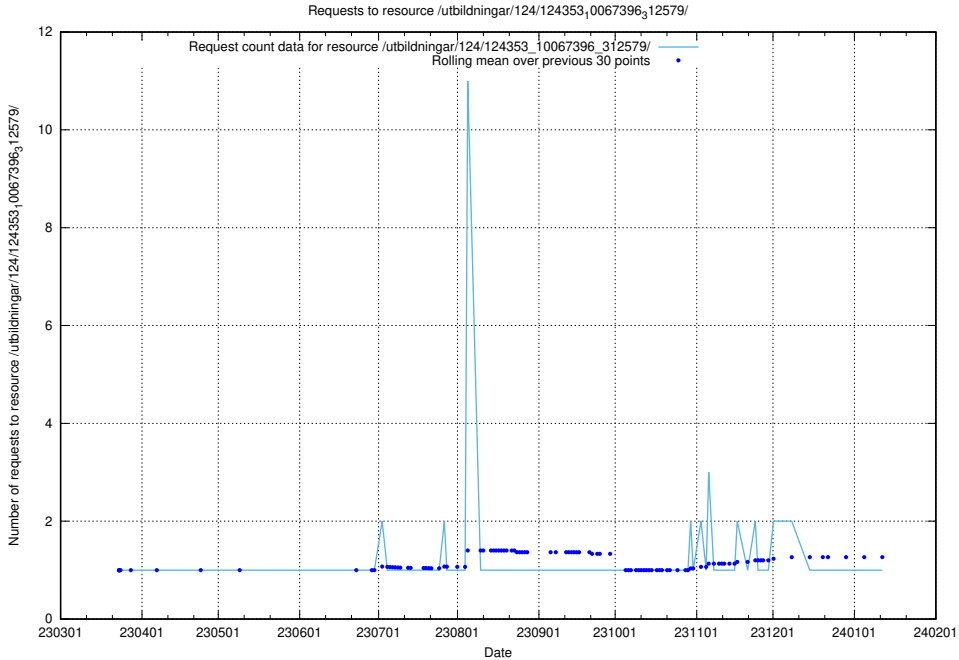

5.3578 Usage of /utbildningar/124/124353_10067396_312579/

Here, we count the number of requests to resource /utbildningar/124/124353_10067396_312579/.