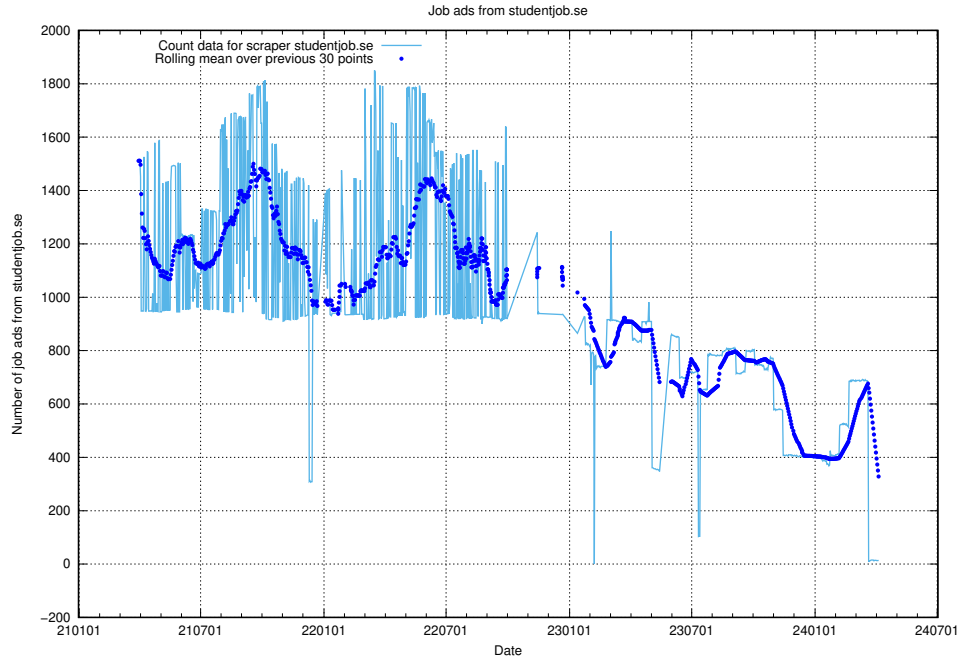

13.17 Number of ads by scraper studentjob.se

Here, we count the number of job ads scraped from studentjob.se.