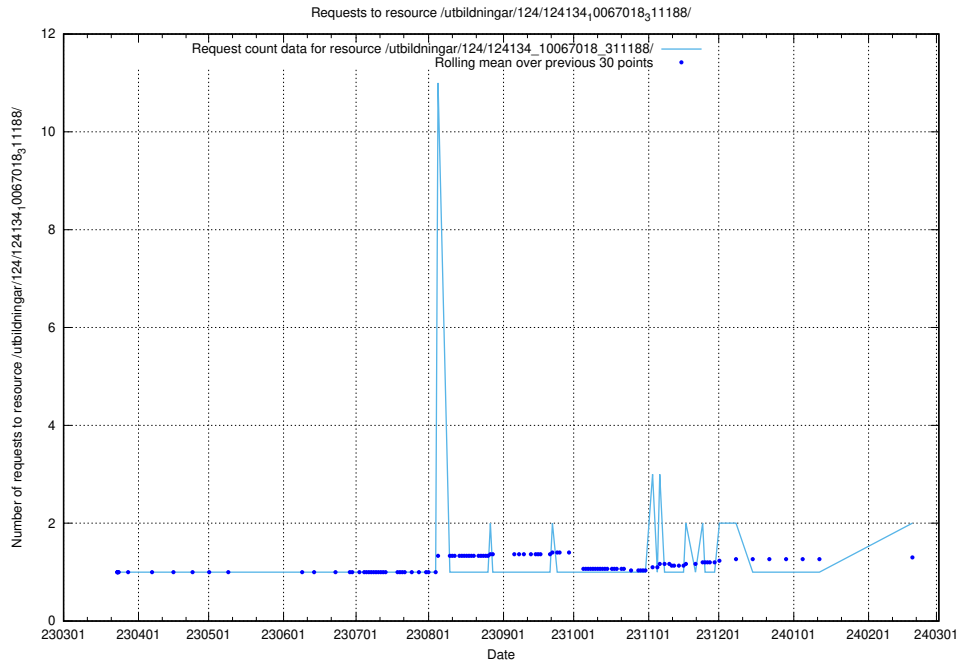

5.550 Usage of /utbildningar/124/124134_10067018_311188/

Here, we count the number of requests to resource /utbildningar/124/124134_10067018_311188/.