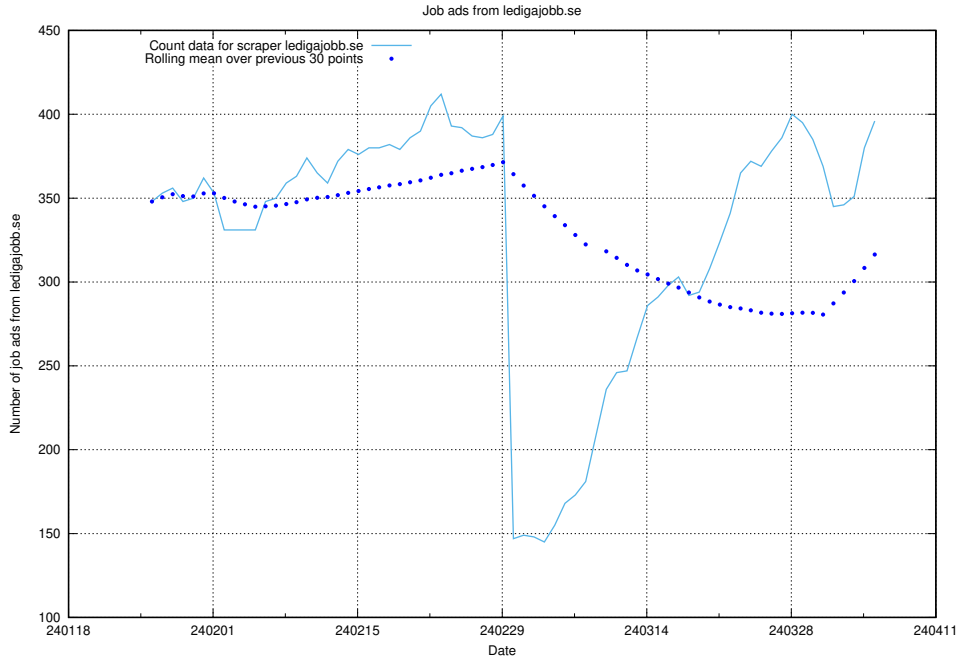

13.10 Number of ads by scraper ledigajobb.se

Here, we count the number of job ads scraped from ledigajobb.se.