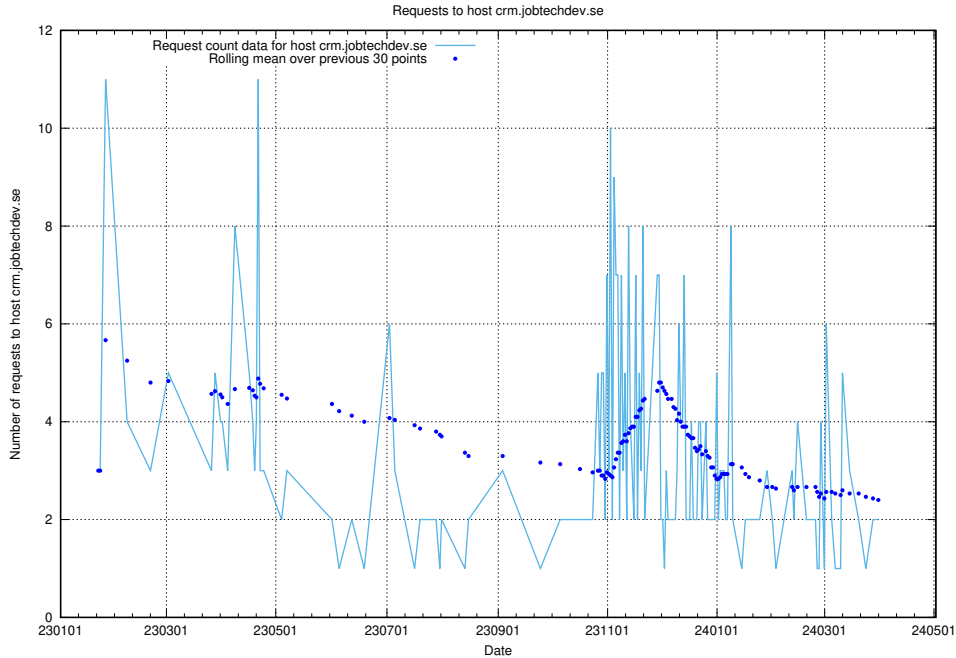

7.296 Usage of crm.jobtechdev.se

Here, we count the number of requests to host crm.jobtechdev.se.

7.297 Usage of account.jobtechdev.se

Here, we count the number of requests to host account.jobtechdev.se.