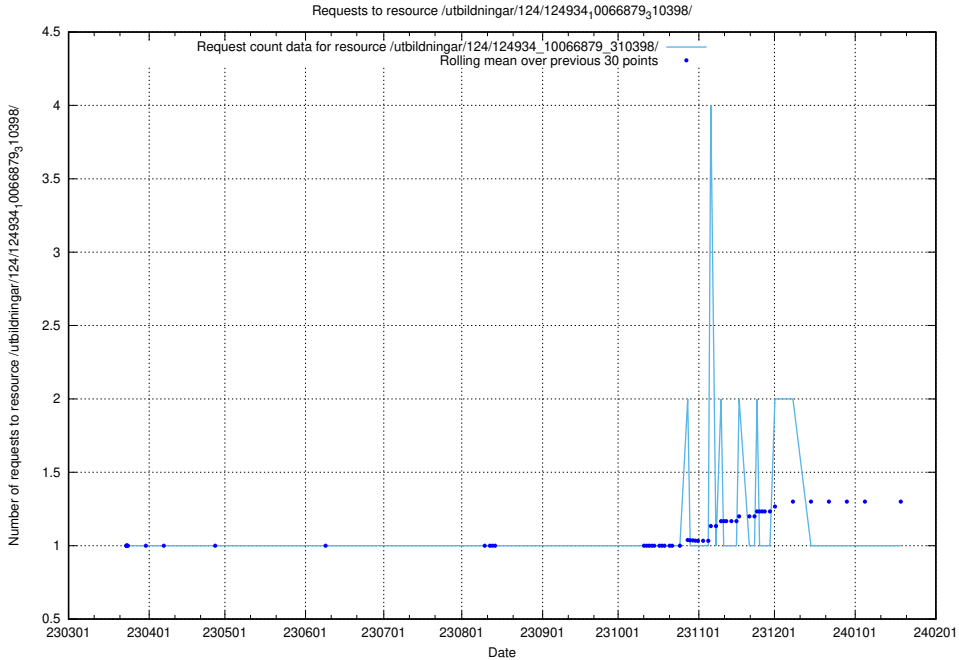

5.1046 Usage of /utbildningar/124/124934_10066879_310398/

Here, we count the number of requests to resource /utbildningar/124/124934_10066879_310398/.