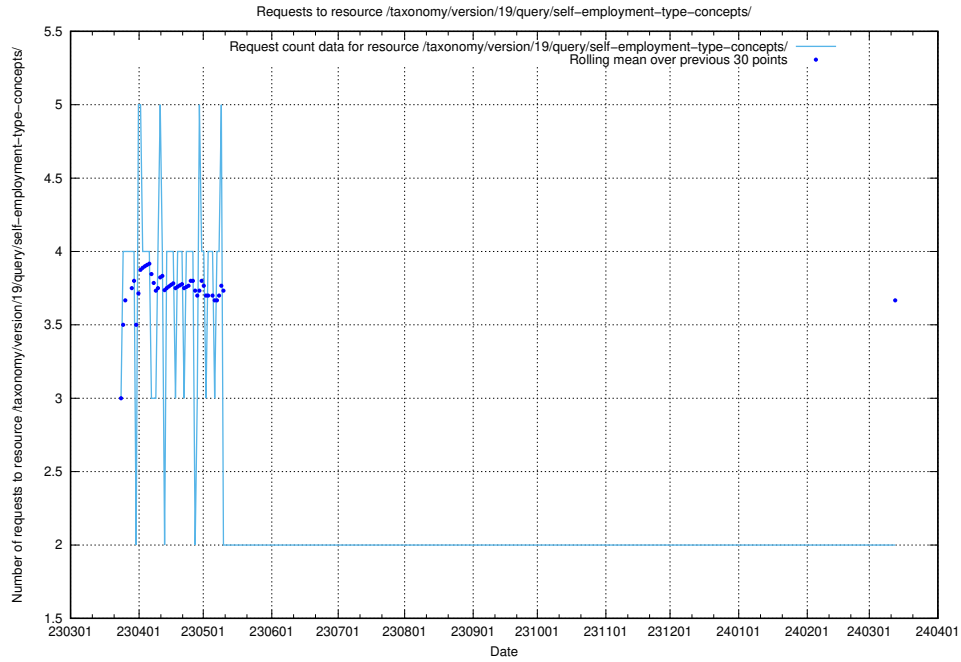

5.813 Usage of /taxonomy/version/19/query/self-employment-type-concepts/

Here, we count the number of requests to resource /taxonomy/version/19/query/self-employment-type-concepts/.