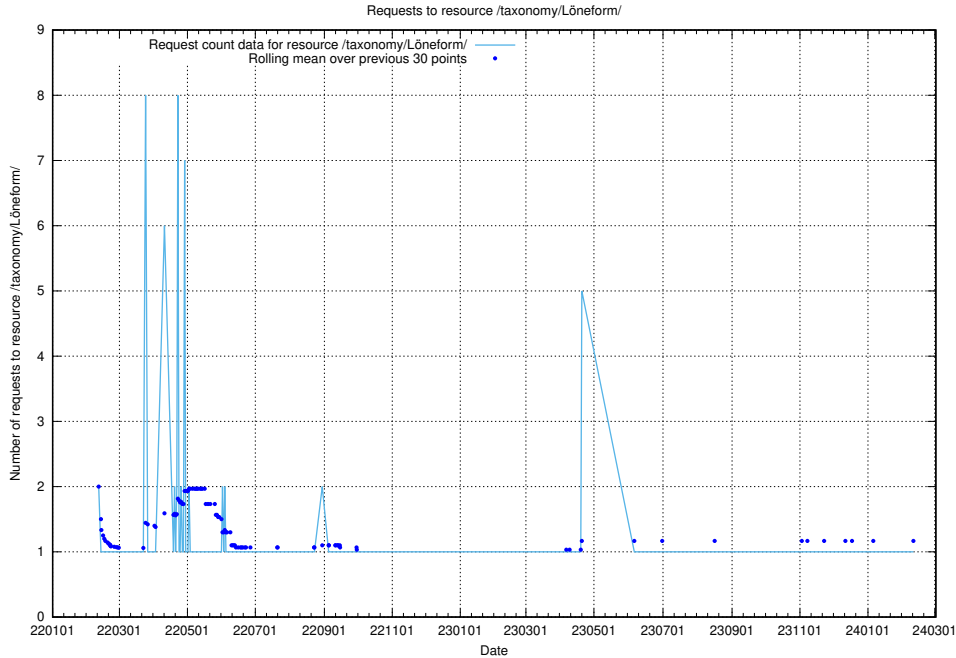

5.1200 Usage of /taxonomy/Löneform/

Here, we count the number of requests to resource /taxonomy/Löneform/.