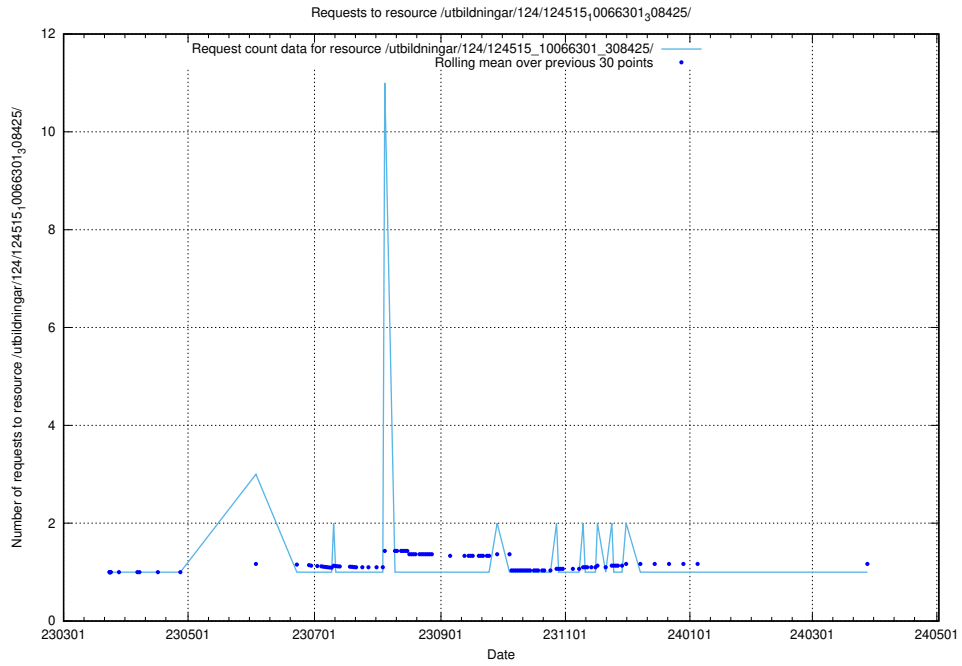

5.1198 Usage of /utbildningar/124/124515_10066301_308425/

Here, we count the number of requests to resource /utbildningar/124/124515_10066301_308425/.