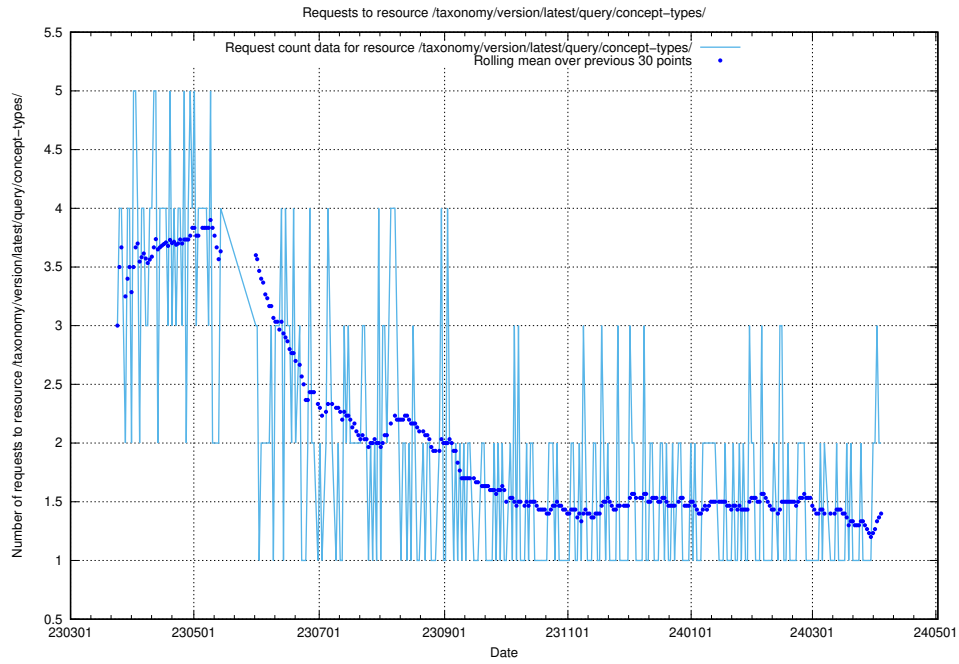

5.805 Usage of /taxonomy/version/latest/query/concept-types/

Here, we count the number of requests to resource /taxonomy/version/latest/query/concept-types/.