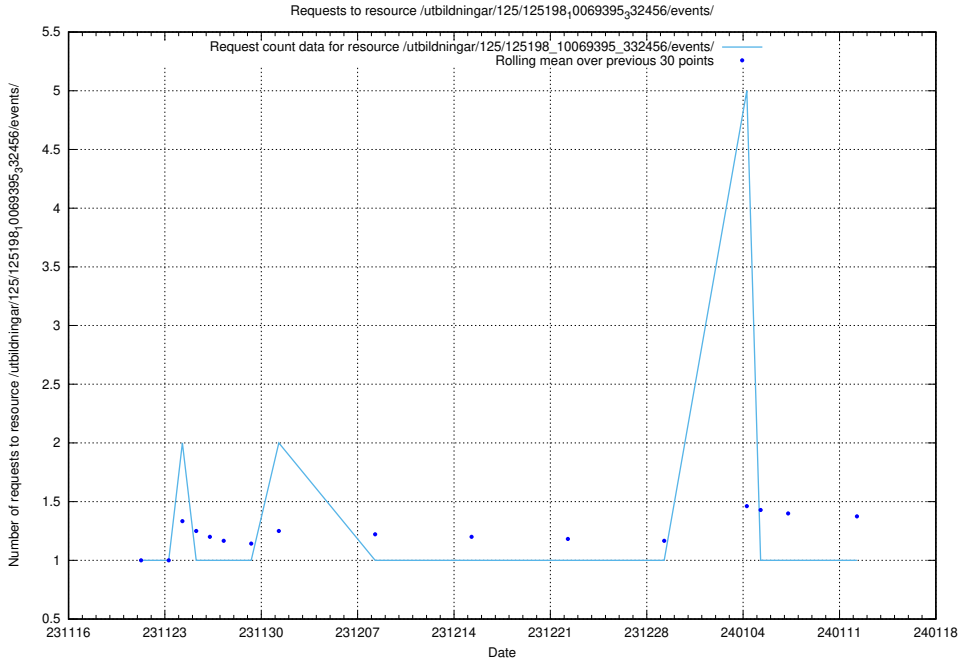

5.3691 Usage of /utbildningar/125/125198_10069395_332456/events/

Here, we count the number of requests to resource /utbildningar/125/125198_10069395_332456/events/