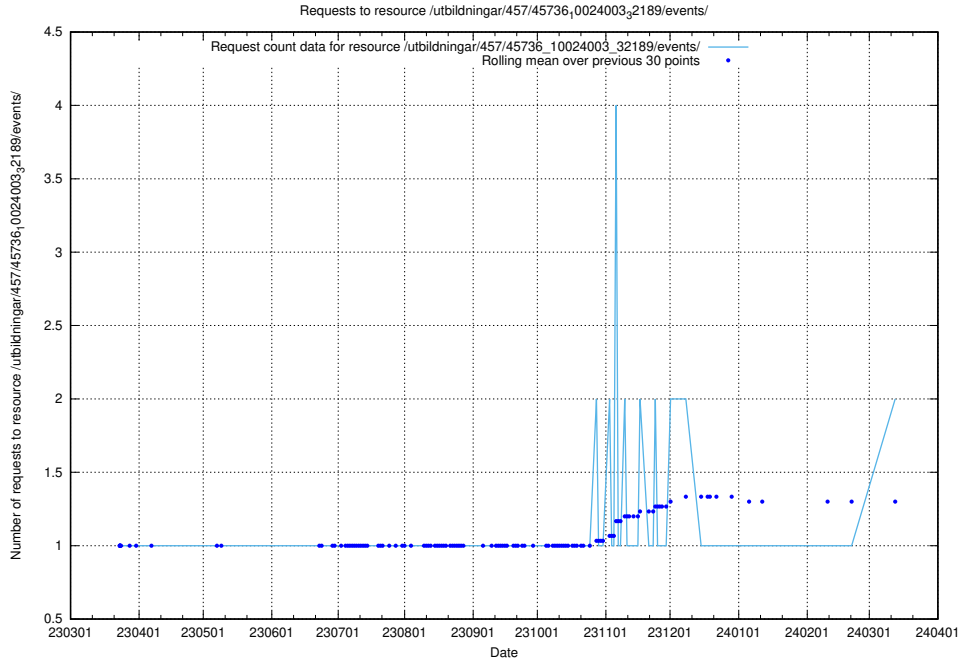

5.843 Usage of /utbildningar/457/45736_10024003_32189/events/

Here, we count the number of requests to resource /utbildningar/457/45736_10024003_32189/events/.