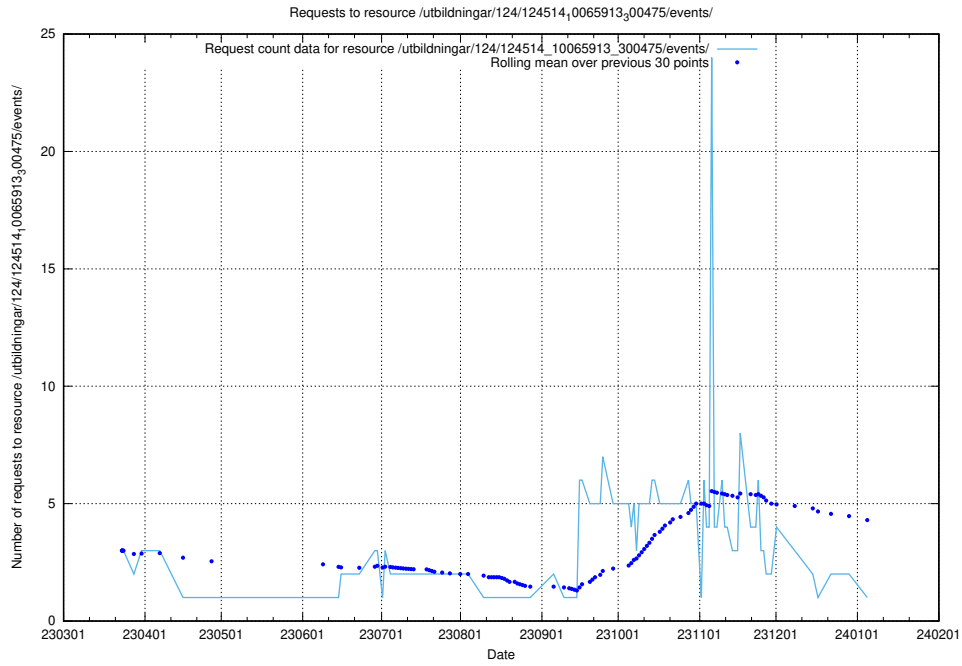

5.5906 Usage of /utbildningar/124/124514_10065913_300475/events/

Here, we count the number of requests to resource /utbildningar/124/124514_10065913_300475/events/