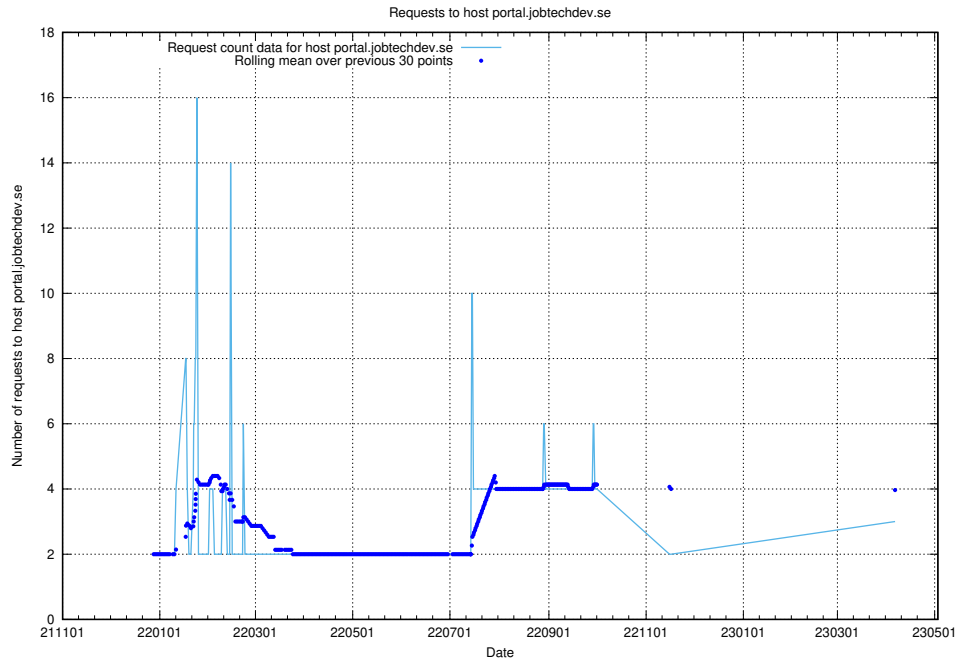

7.189 Usage of portal.jobtechdev.se

Here, we count the number of requests to host portal.jobtechdev.se.