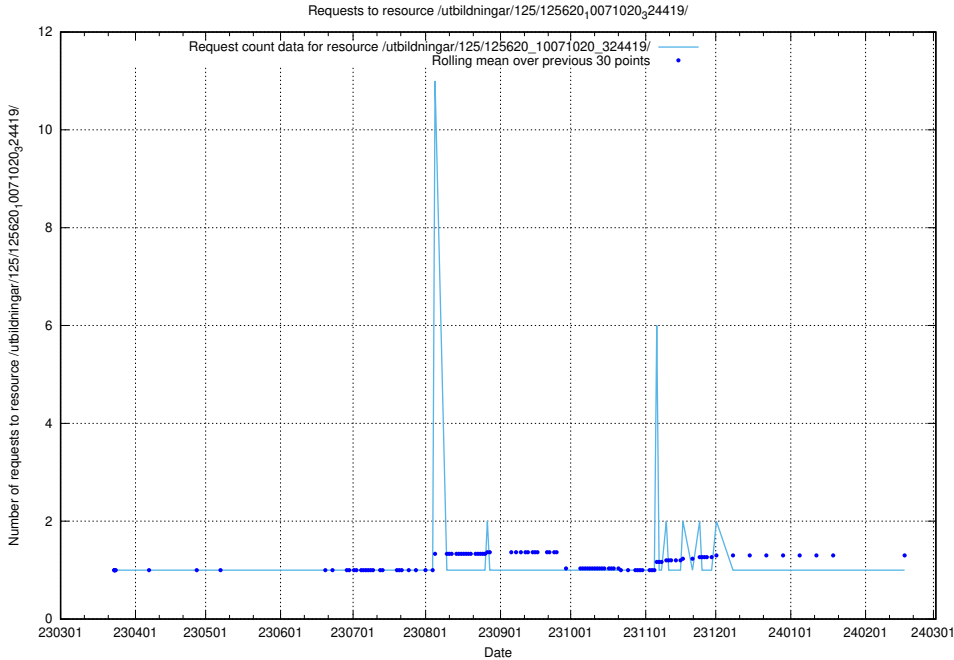

5.946 Usage of /utbildningar/125/125620_10071020_324419/

Here, we count the number of requests to resource /utbildningar/125/125620_10071020_324419/.