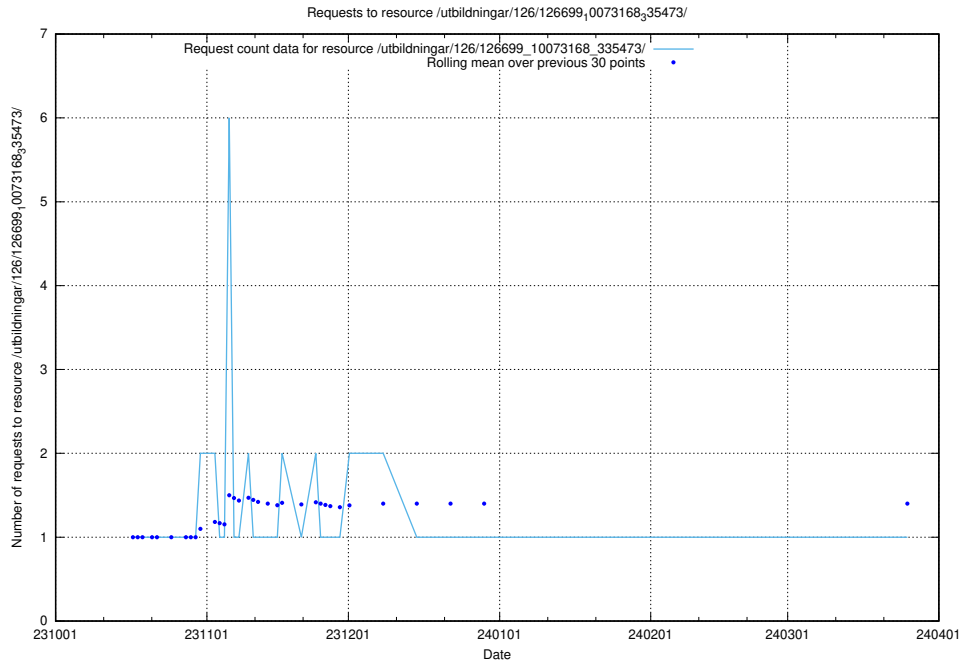

5.3941 Usage of /utbildningar/126/126699_10073168_335473/

Here, we count the number of requests to resource /utbildningar/126/126699_10073168_335473/.