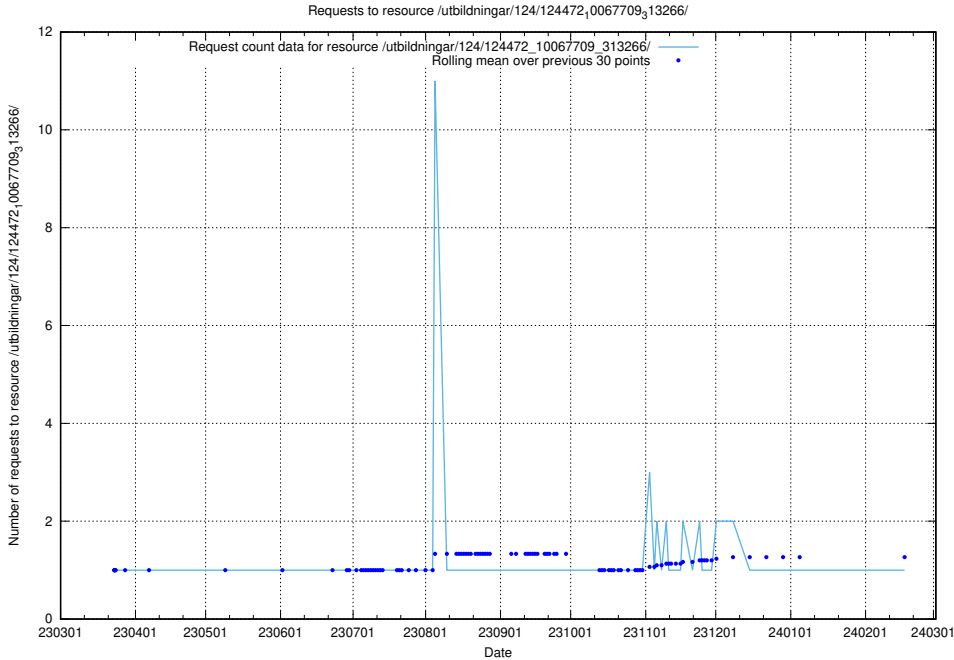

5.2679 Usage of /utbildningar/124/124472_10067709_313266/

Here, we count the number of requests to resource /utbildningar/124/124472_10067709_313266/.