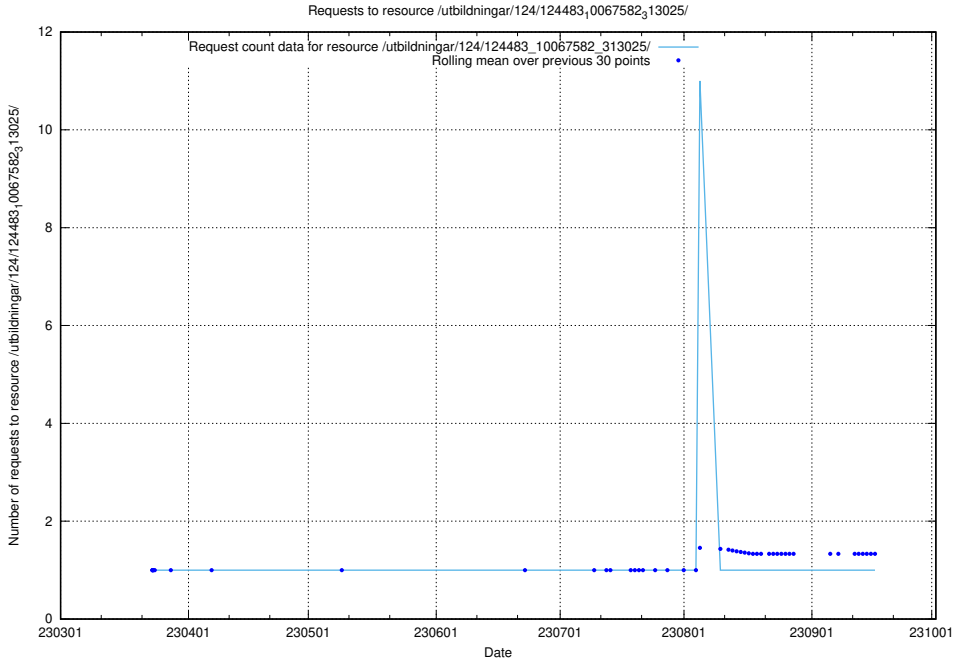

5.2412 Usage of /utbildningar/124/124483_10067582_313025/

Here, we count the number of requests to resource /utbildningar/124/124483_10067582_313025/.