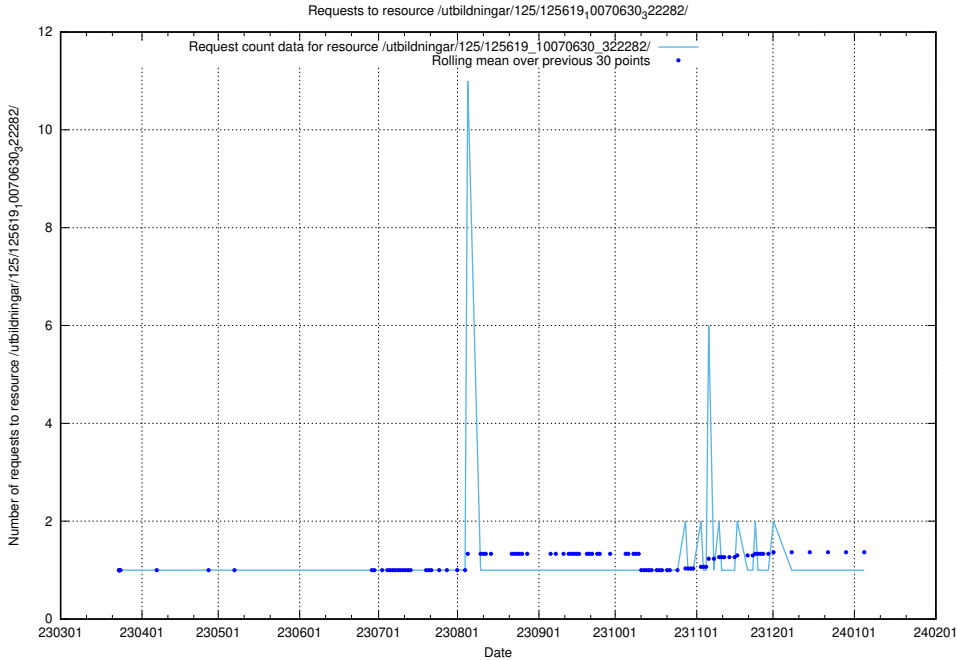

5.953 Usage of /utbildningar/125/125619_10070630_322282/

Here, we count the number of requests to resource /utbildningar/125/125619_10070630_322282/.

5.954 Usage of /utbildningar/125/125619_10070363_321361/events/