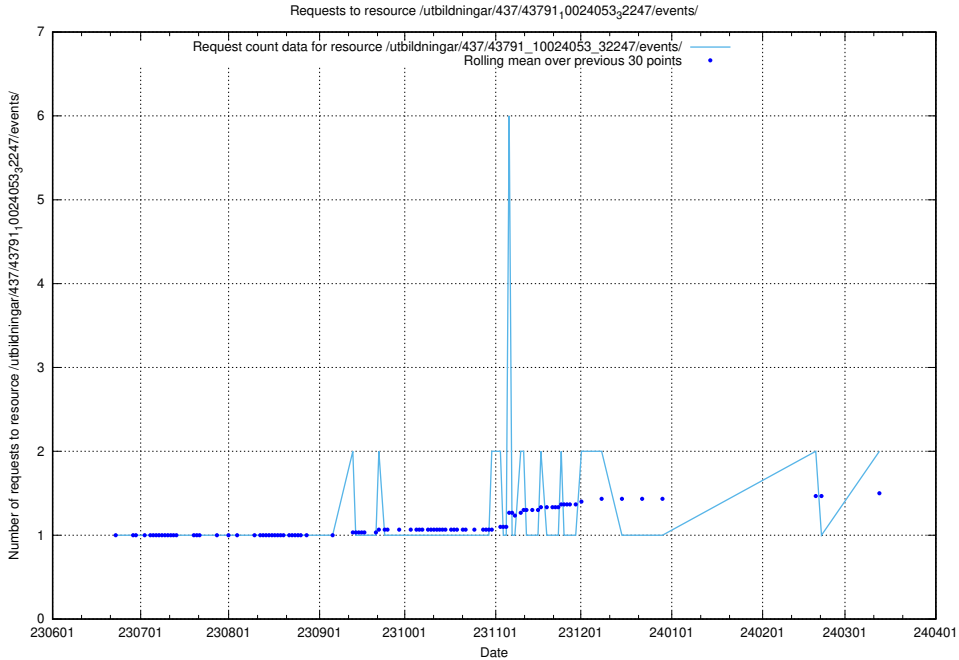

5.695 Usage of /utbildningar/437/43791_10024053_32247/events/

Here, we count the number of requests to resource /utbildningar/437/43791_10024053_32247/events/.