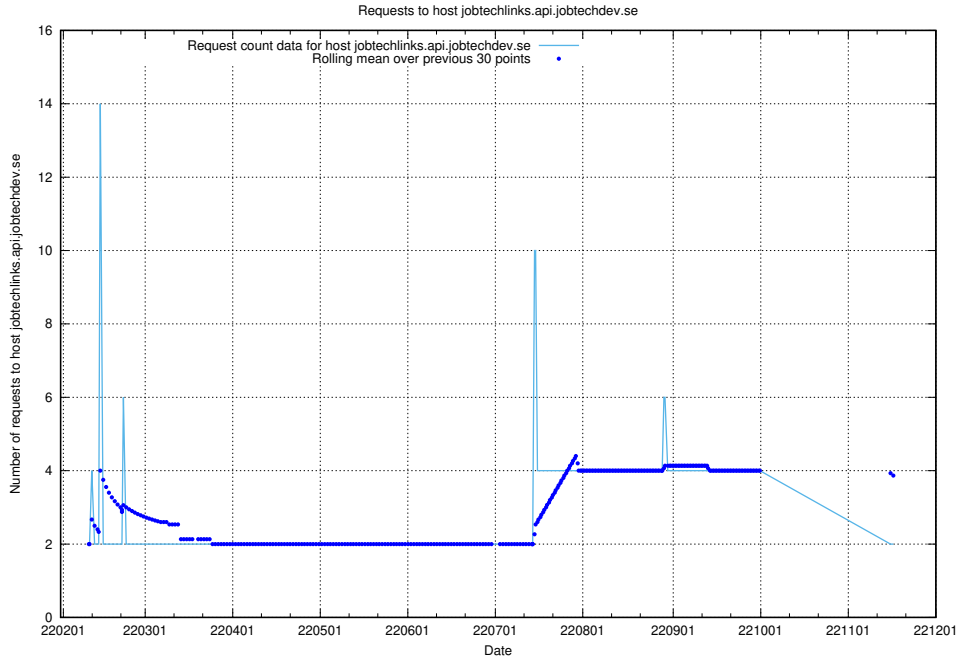

7.555 Usage of jobtechlinks.api.jobtechdev.se

Here, we count the number of requests to host jobtechlinks.api.jobtechdev.se.