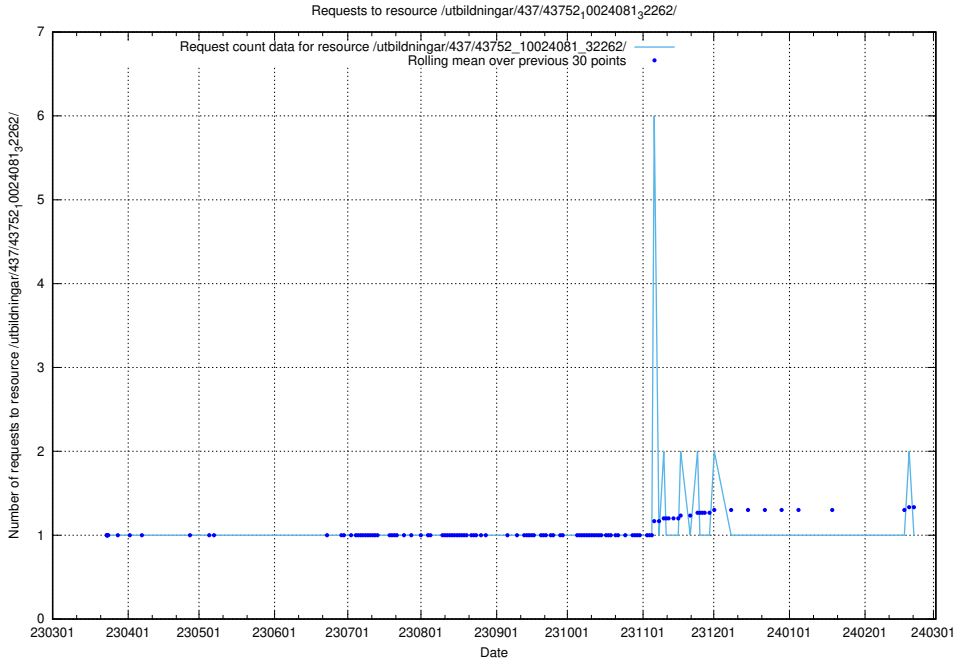

5.6017 Usage of /utbildningar/437/43752_10024081_32262/

Here, we count the number of requests to resource /utbildningar/437/43752_10024081_32262/.