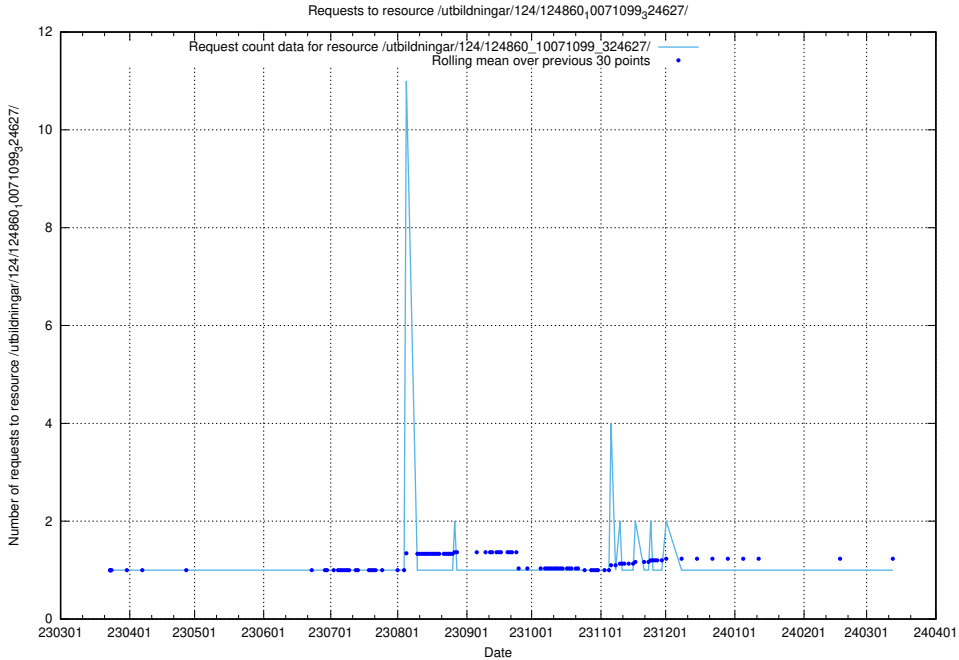

5.1064 Usage of /utbildningar/124/124860_10071099_324627/

Here, we count the number of requests to resource /utbildningar/124/124860_10071099_324627/.