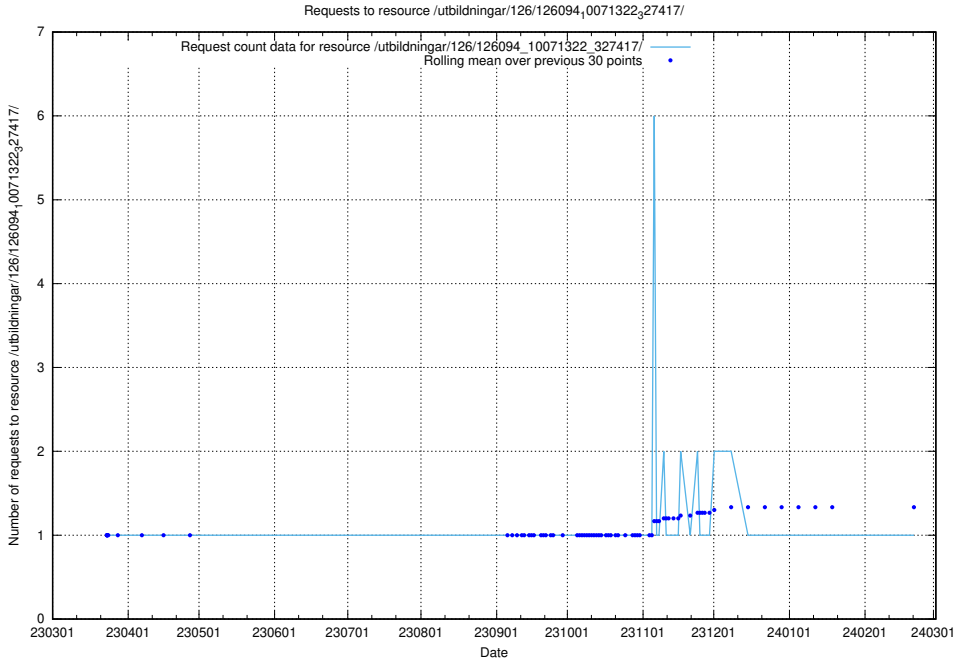

Here, we count the number of requests to resource /utbildningar/126/126094_10071328_325707/events/

5.6073 Usage of /utbildningar/126/126094_10071322_327417/

Here, we count the number of requests to resource /utbildningar/126/126094_10071322_327417/.