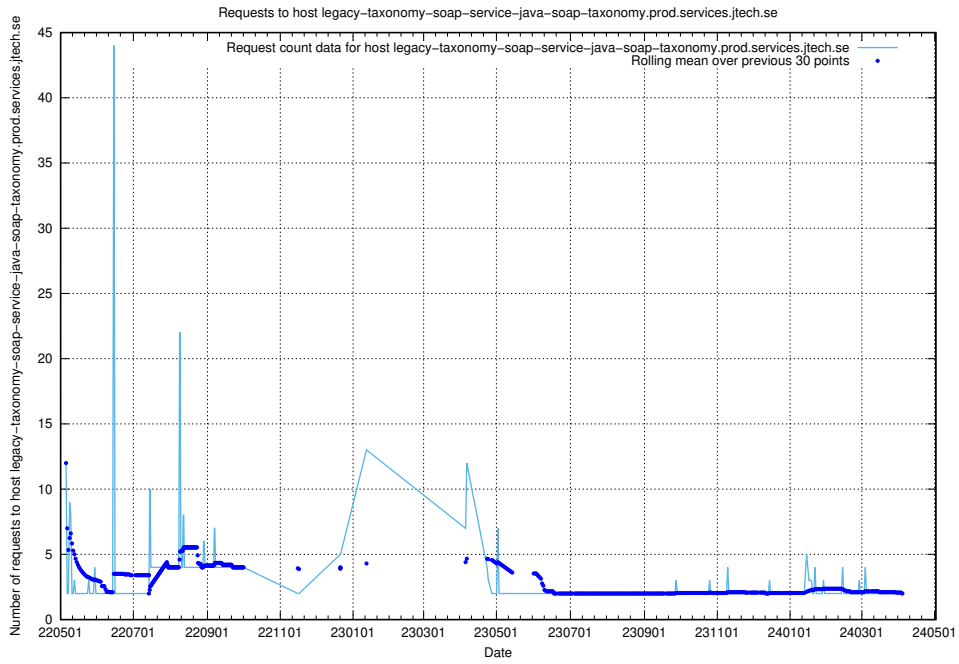

7.432 Usage of legacy-taxonomy-soap-service-java-soap-taxonomy.prod.services.jtech.se

Here, we count the number of requests to host legacy-taxonomy-soap-service-java-soap-taxonomy.prod.services.jtech.se.