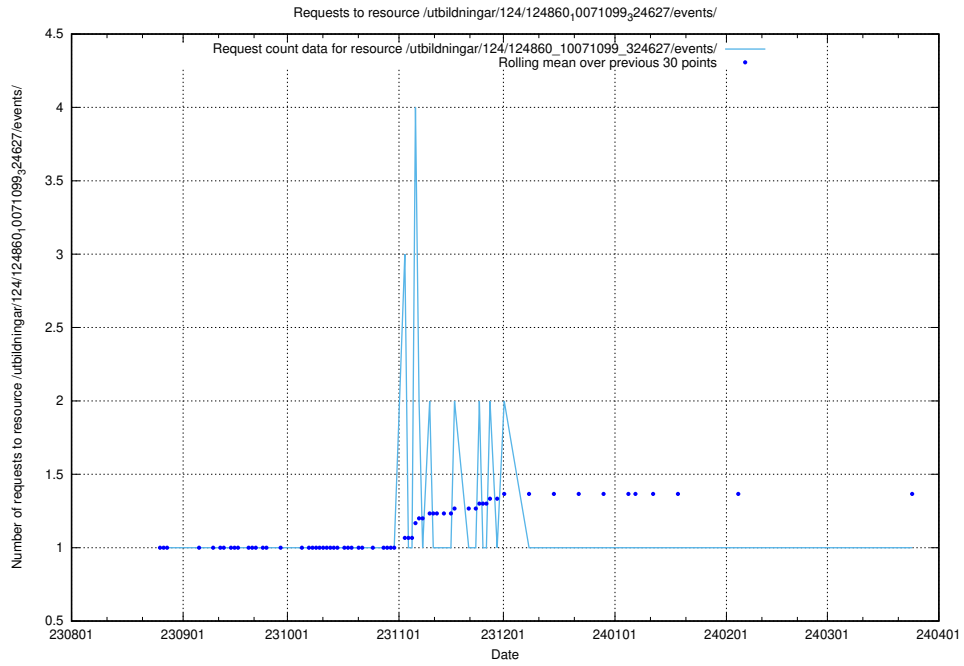

Here, we count the number of requests to resource /utbildningar/125/125577_10070075_320440/events/

5.4364 Usage of /utbildningar/124/124860_10071099_324627/events/

Here, we count the number of requests to resource /utbildningar/124/124860_10071099_324627/events/