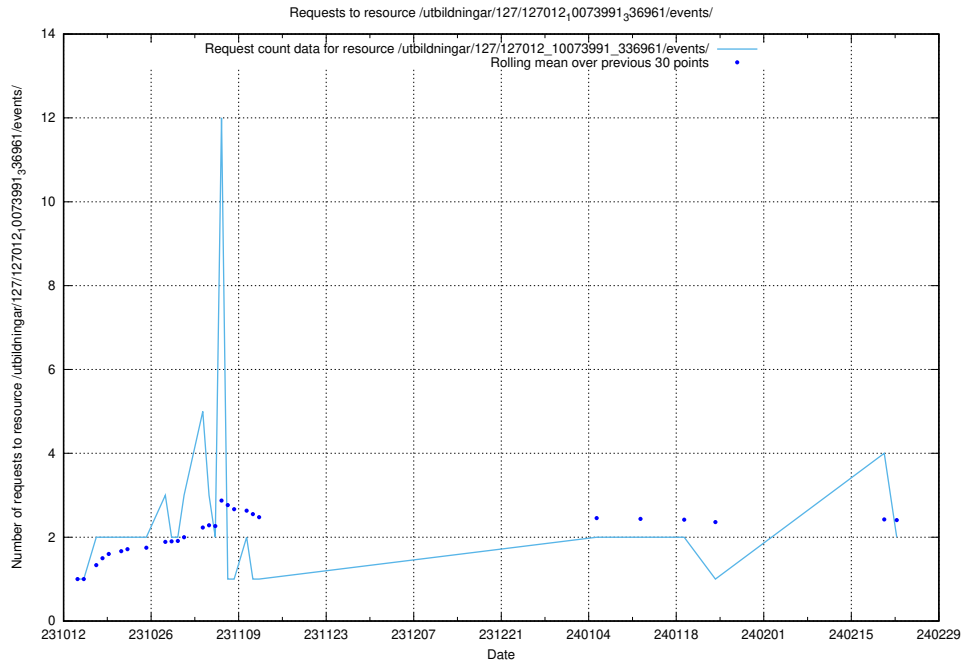

5.572 Usage of /utbildningar/127/127012_10073991_336961/events/

Here, we count the number of requests to resource /utbildningar/127/127012_10073991_336961/events/