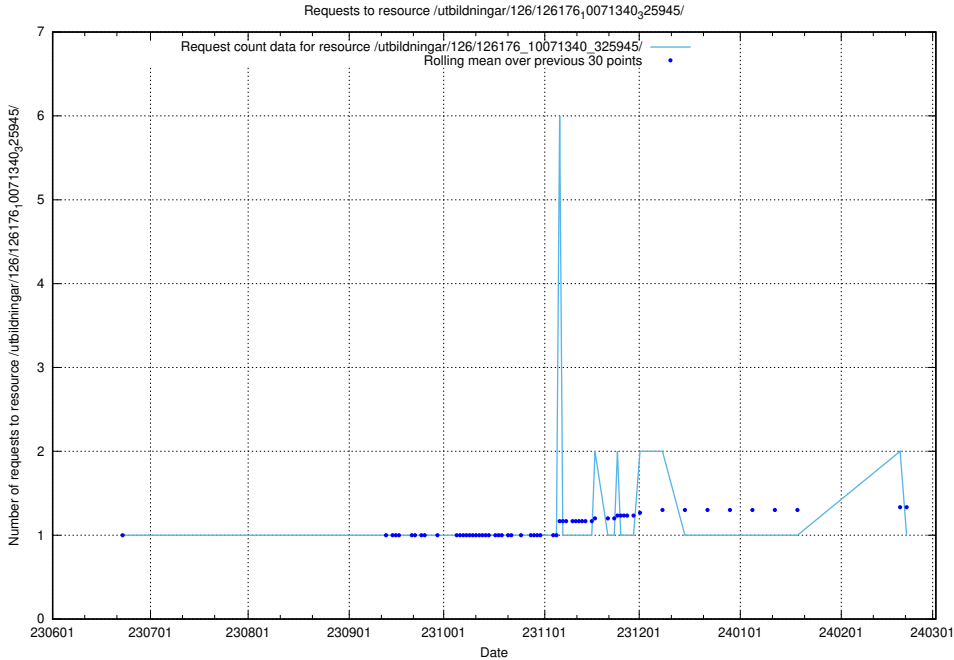

5.5333 Usage of /utbildningar/126/126176_10071340_325945/

Here, we count the number of requests to resource /utbildningar/126/126176_10071340_325945/.