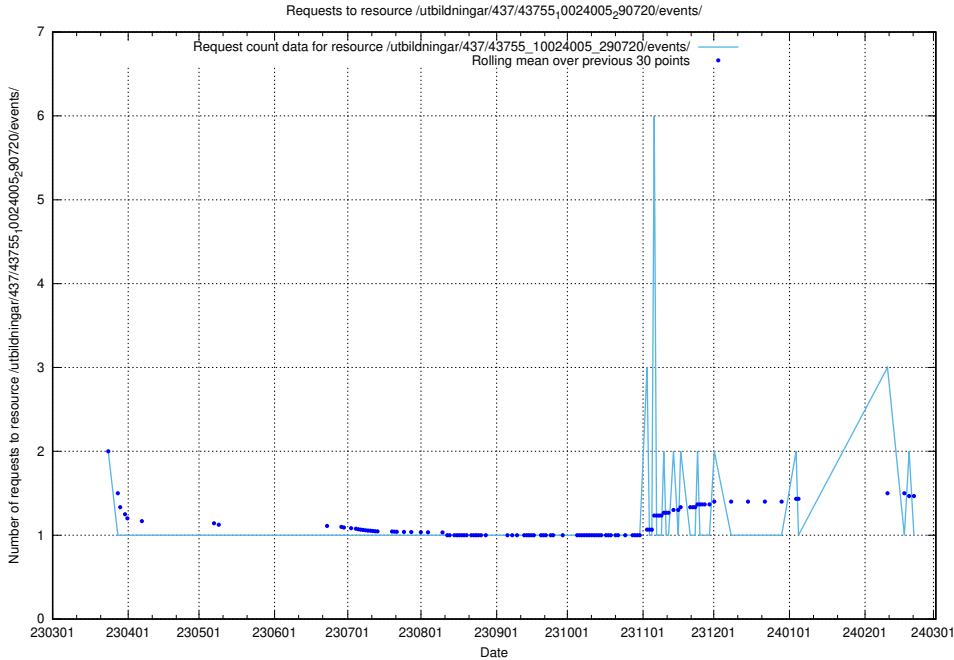

5.5809 Usage of /utbildningar/437/43755_10024005_290720/events/

Here, we count the number of requests to resource /utbildningar/437/43755_10024005_290720/events/.