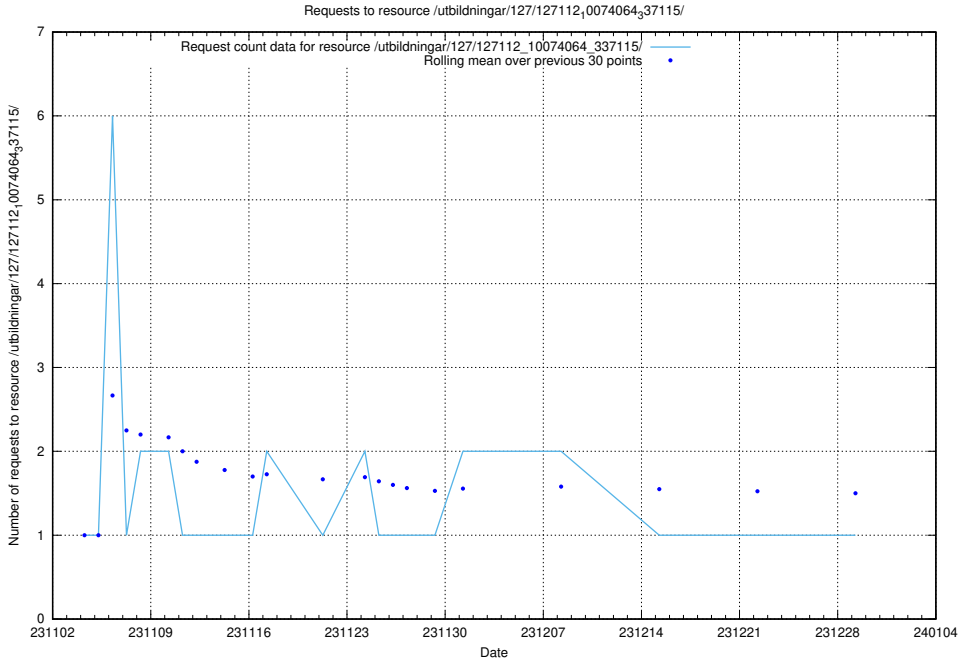

5.3770 Usage of /utbildningar/127/127112_10074064_337115/

Here, we count the number of requests to resource /utbildningar/127/127112_10074064_337115/.