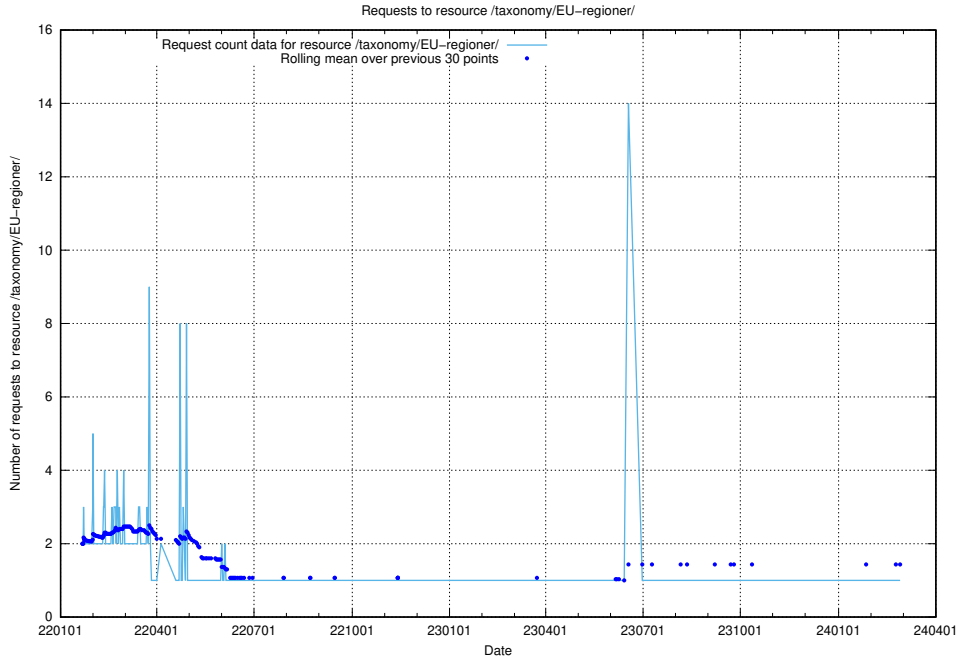

5.1028 Usage of /taxonomy/EU-regioner/

Here, we count the number of requests to resource /taxonomy/EU-regioner/.