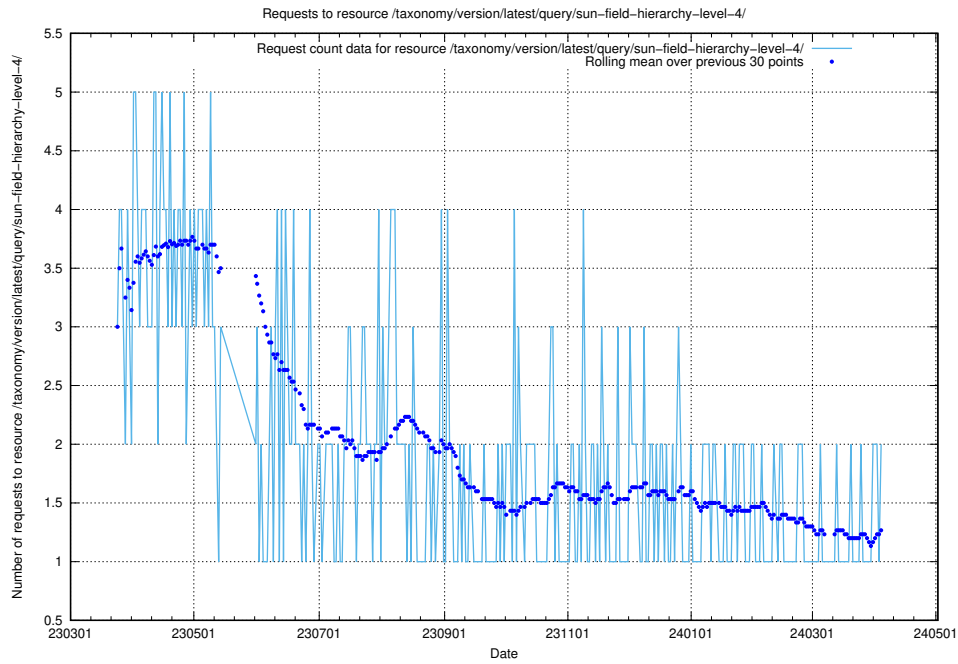

5.772 Usage of /taxonomy/version/latest/query/sun-field-hierarchy-level-4/

Here, we count the number of requests to resource /taxonomy/version/latest/query/sun-field-hierarchy-level-4/.