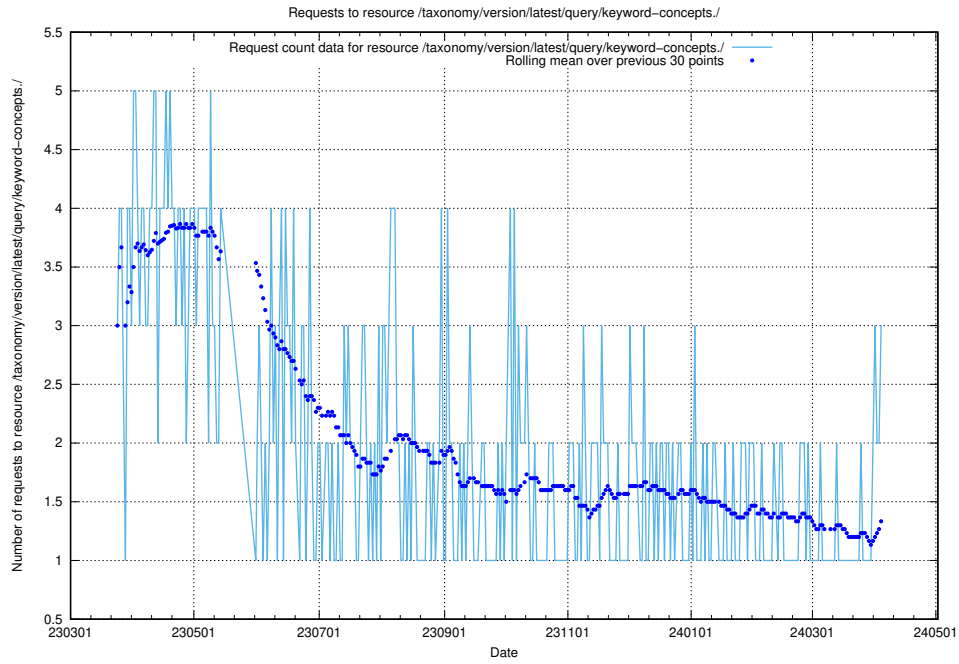

5.285 Usage of /taxonomy/version/latest/query/keyword-concepts./

Here, we count the number of requests to resource /taxonomy/version/latest/query/keyword-concepts./.