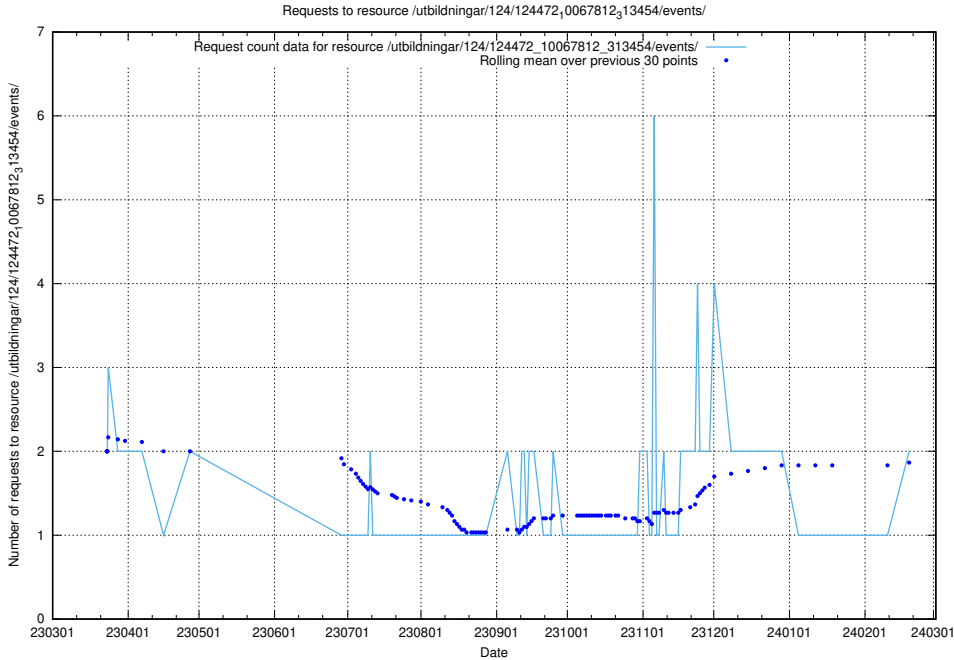

5.840 Usage of /utbildningar/124/124472_10067812_313454/events/

Here, we count the number of requests to resource /utbildningar/124/124472_10067812_313454/events/