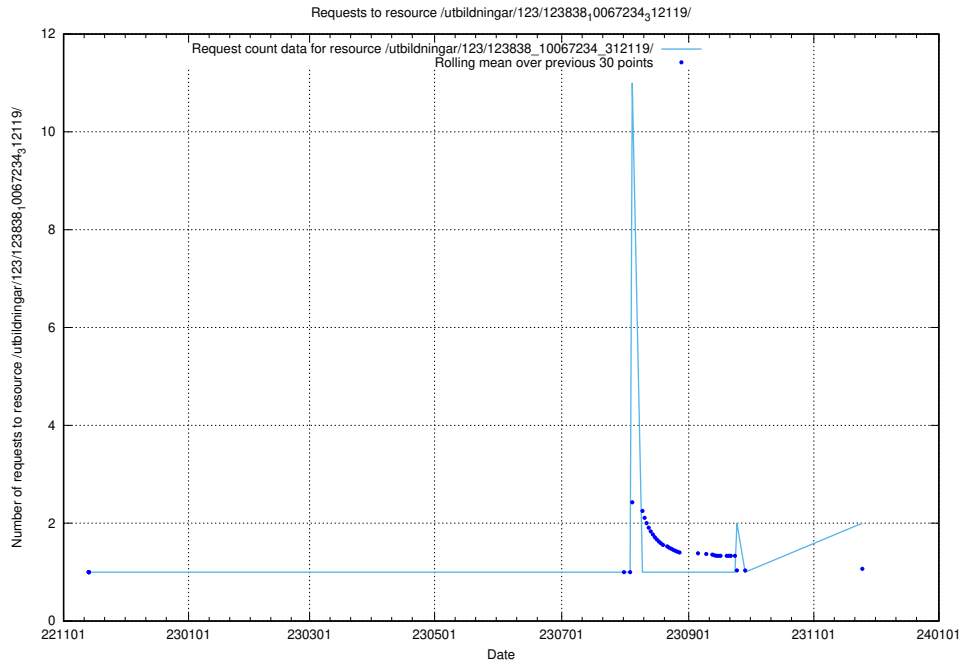

5.744 Usage of /utbildningar/123/123838_10067234_312119/

Here, we count the number of requests to resource /utbildningar/123/123838_10067234_312119/.