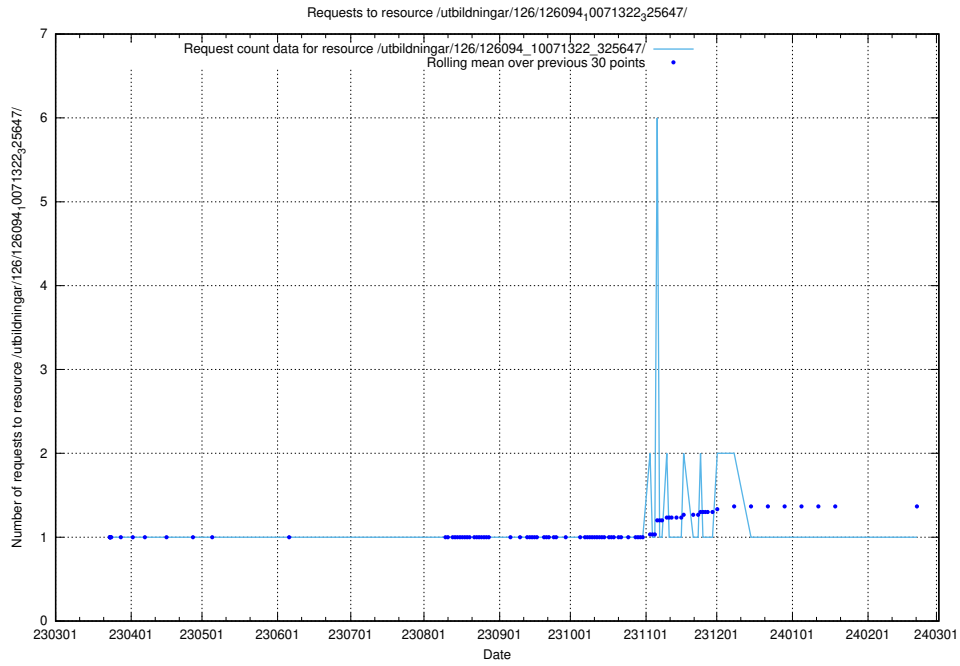

5.6074 Usage of /utbildningar/126/126094_10071322_325647/

Here, we count the number of requests to resource /utbildningar/126/126094_10071322_325647/.