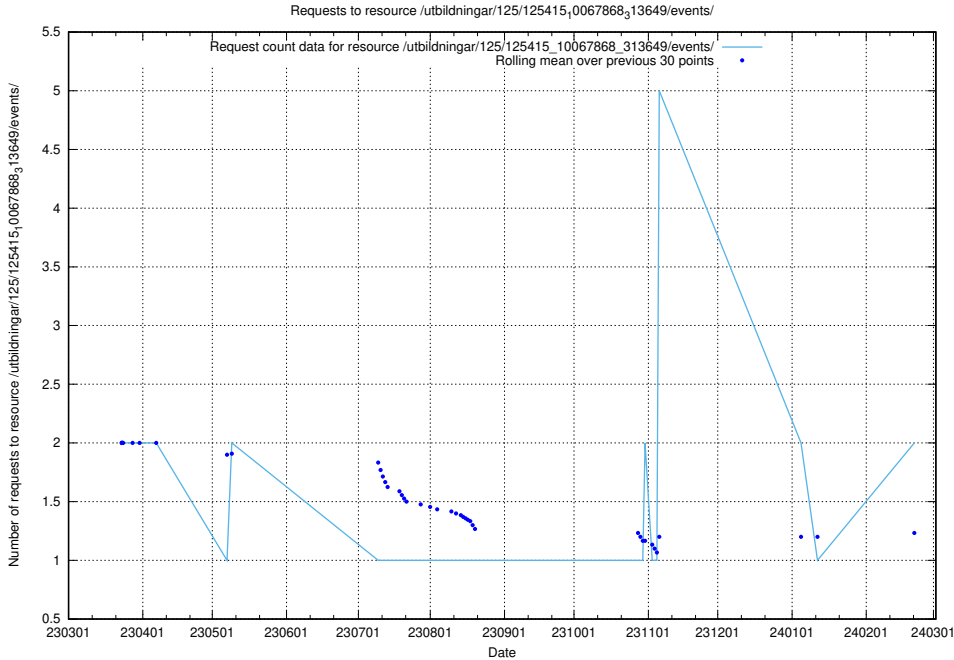

5.834 Usage of /utbildningar/125/125415_10067868_313649/events/

Here, we count the number of requests to resource /utbildningar/125/125415_10067868_313649/events/