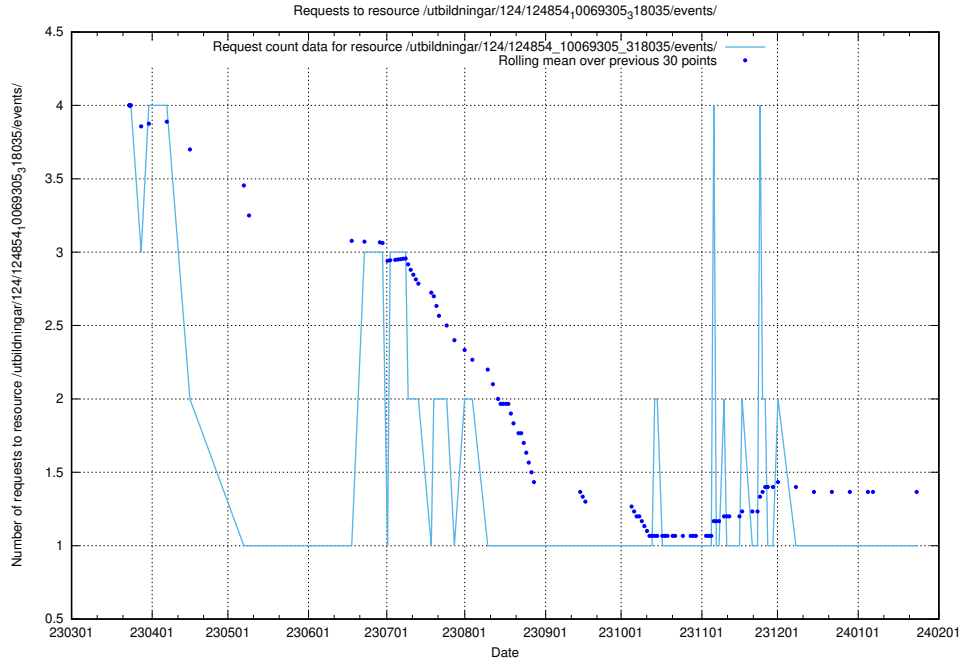

Here, we count the number of requests to resource /utbildningar/124/124855_10069305_318035/events/

5.5900 Usage of /utbildningar/124/124854_10069305_318035/events/

Here, we count the number of requests to resource /utbildningar/124/124854_10069305_318035/events/