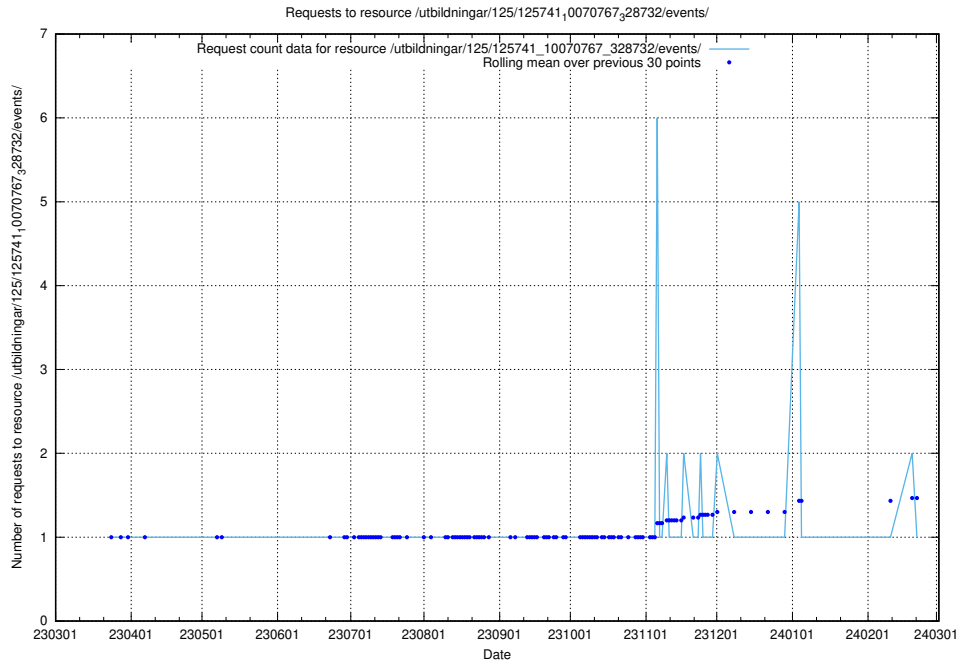

5.5876 Usage of /utbildningar/125/125741_10070767_328732/events/

Here, we count the number of requests to resource /utbildningar/125/125741_10070767_328732/events/