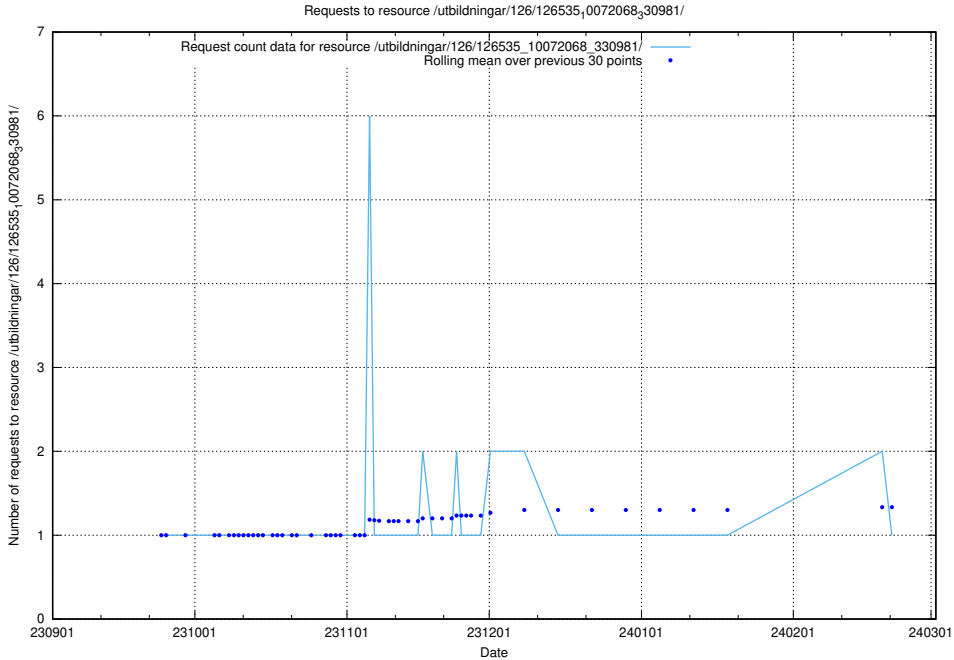

5.4131 Usage of /utbildningar/126/126095_10071321_326911/events/

Here, we count the number of requests to resource /utbildningar/126/126095_10071321_326911/events/

5.4132 Usage of /utbildningar/126/126095_10071321_326911/