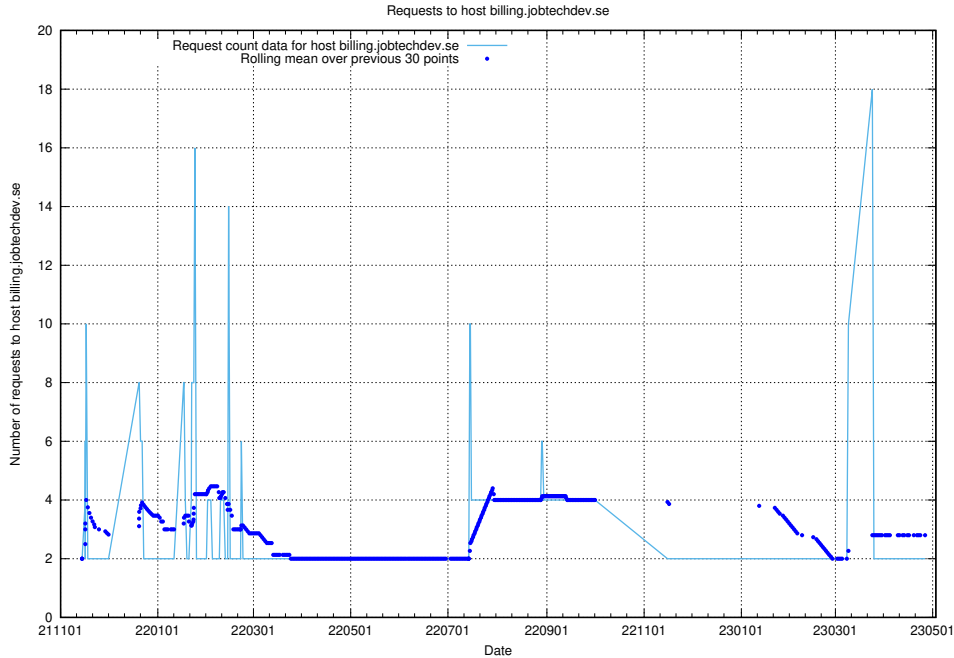

7.284 Usage of billing.jobtechdev.se

Here, we count the number of requests to host billing.jobtechdev.se.