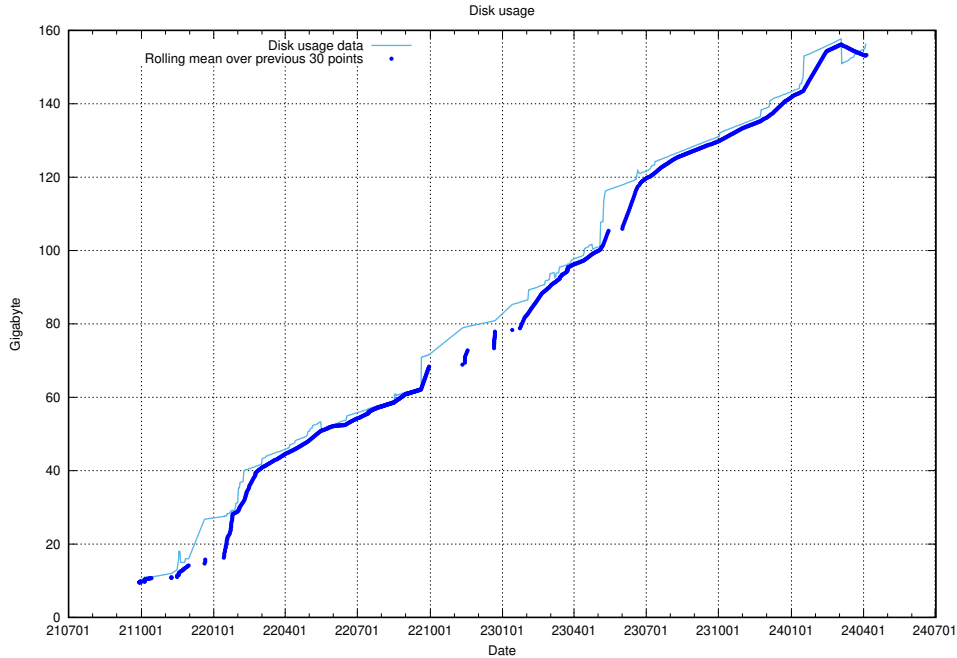

⁶<https://data.jobtechdev.se>

5.2 Disk space usage

A table showing the disk space usage on the data server.

5.4 Usage of /utbildningar/122/122366_10052543_75648/events/

Here, we count the number of requests to resource /utbildningar/122/122366_10052543_75648/events/.