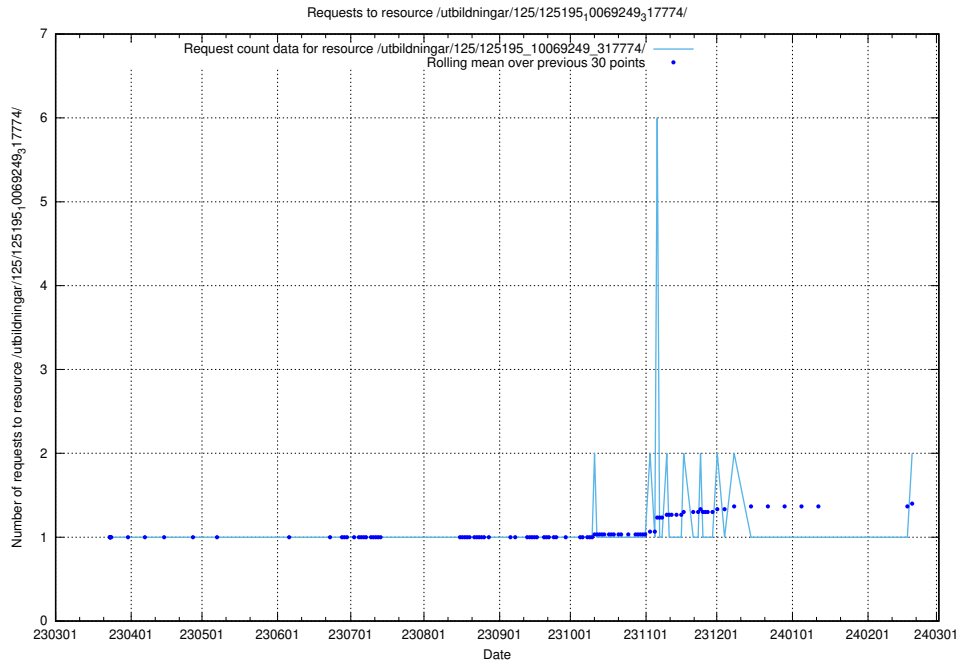

5.336 Usage of /utbildningar/125/125195_10069249_317774/

Here, we count the number of requests to resource /utbildningar/125/125195_10069249_317774/.