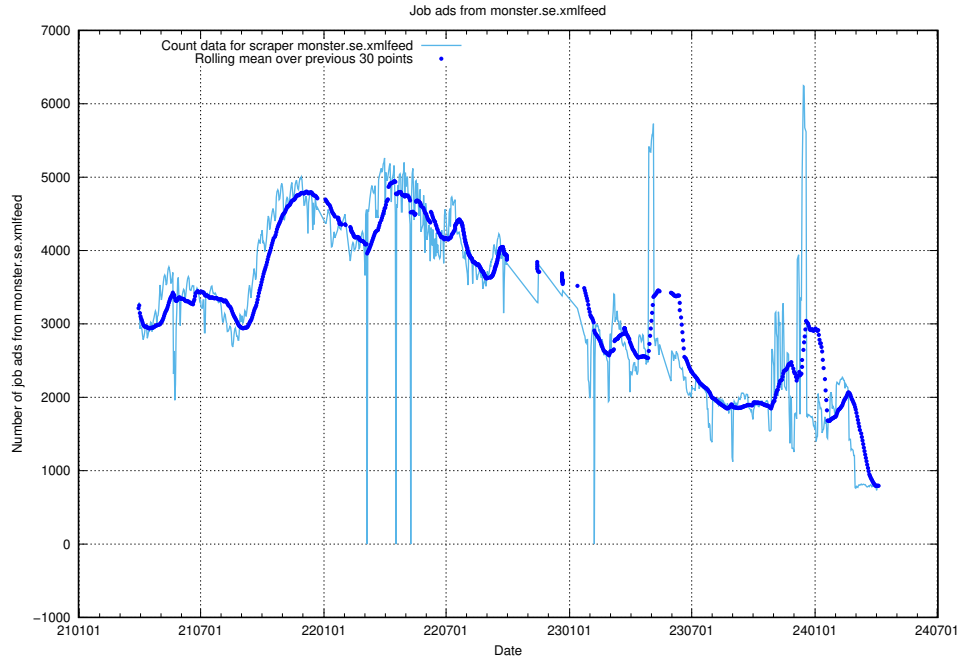

13.8 Number of ads by scraper monster.se.xmlfeed

Here, we count the number of job ads scraped from monster.se.xmlfeed.