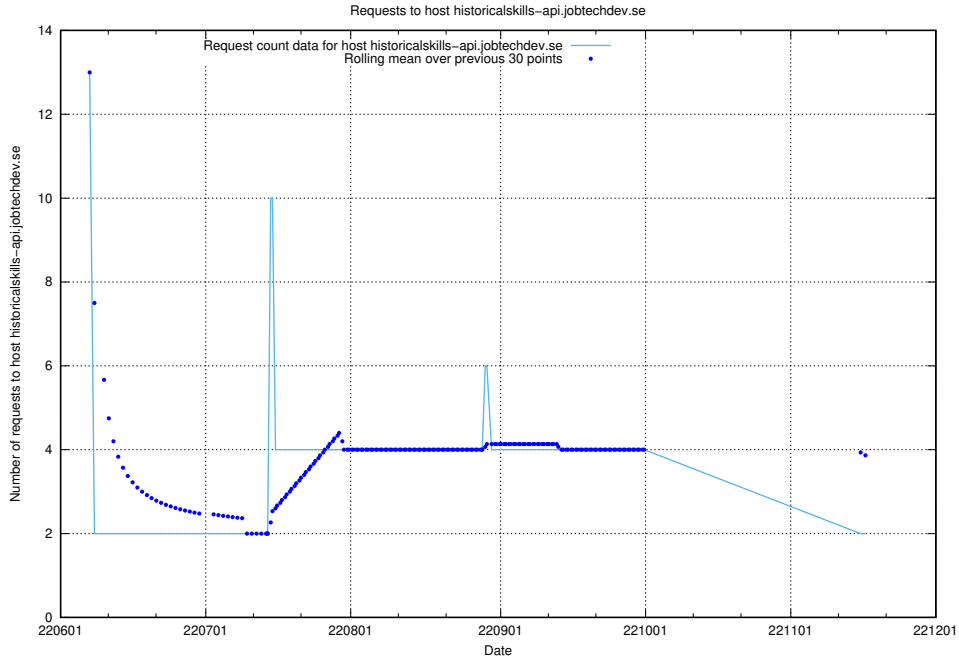

Here, we count the number of requests to host mentor-api-prod.jobtechdev.se.

7.410 Usage of historicalskills-api.jobtechdev.se

Here, we count the number of requests to host historicalskills-api.jobtechdev.se.