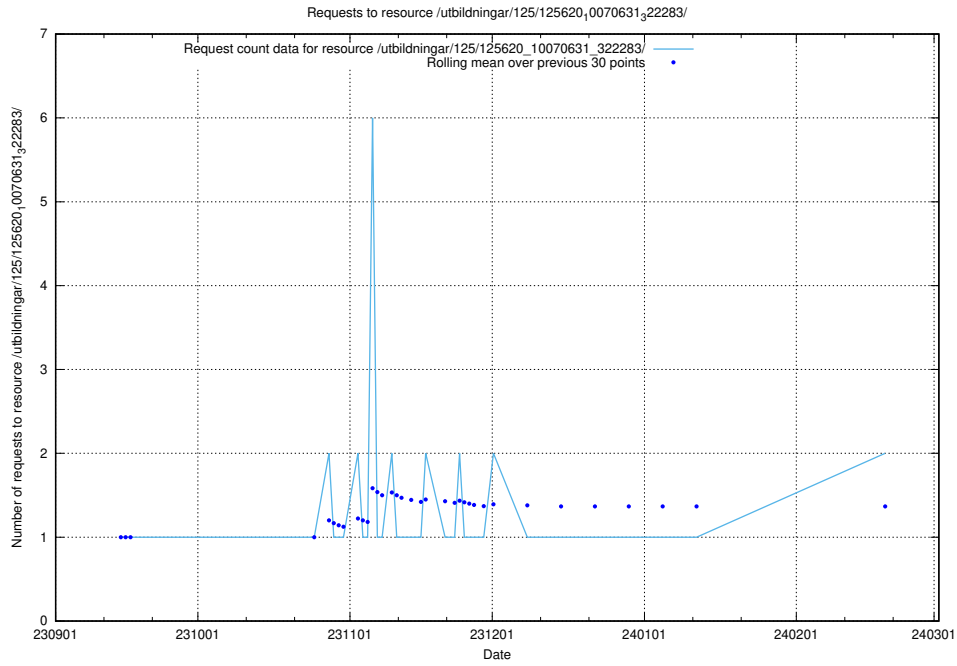

5.594 Usage of /utbildningar/125/125620_10070631_322283/

Here, we count the number of requests to resource /utbildningar/125/125620_10070631_322283/.