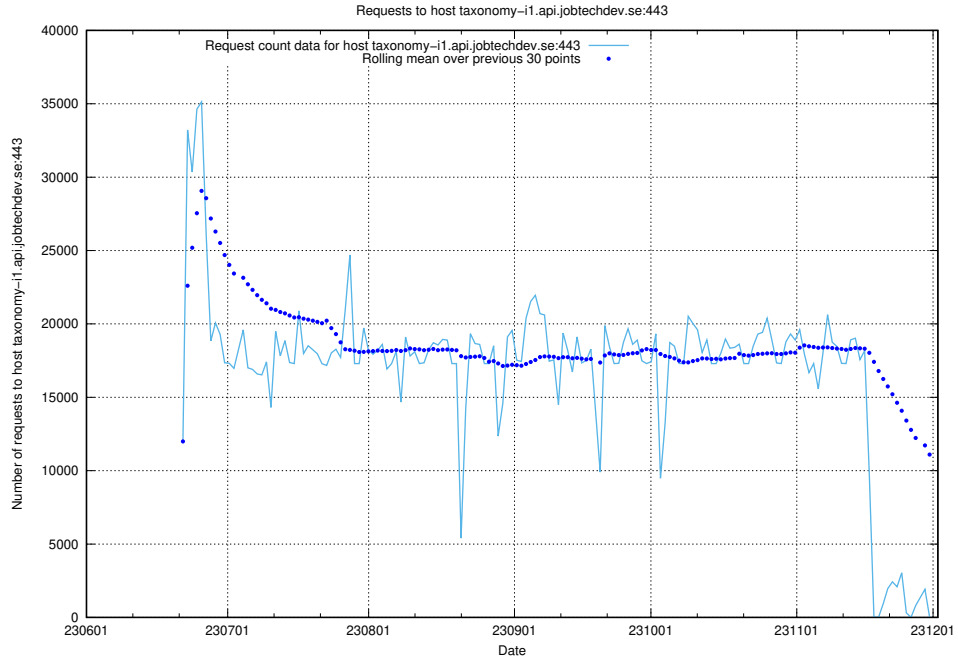

7.42 Usage of taxonomy-i1.api.jobtechdev.se:443

Here, we count the number of requests to host taxonomy-i1.api.jobtechdev.se:443.

7.43 Usage of `www.apirequest.jobtechdev.se`

Here, we count the number of requests to host `www.apirequest.jobtechdev.se`.