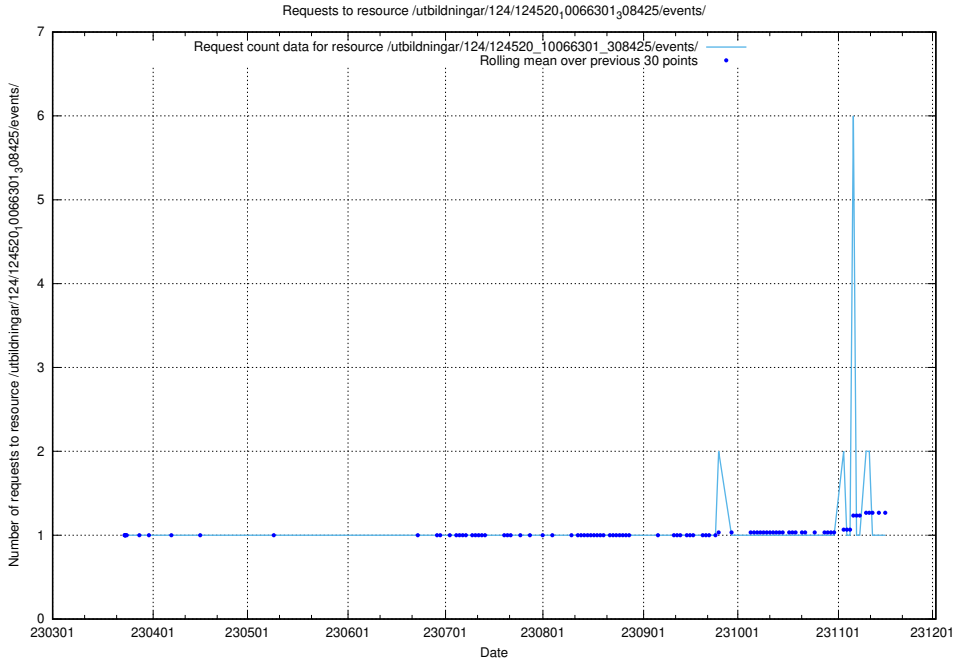

5.1143 Usage of /utbildningar/124/124520_10066301_308425/events/

Here, we count the number of requests to resource /utbildningar/124/124520_10066301_308425/events/