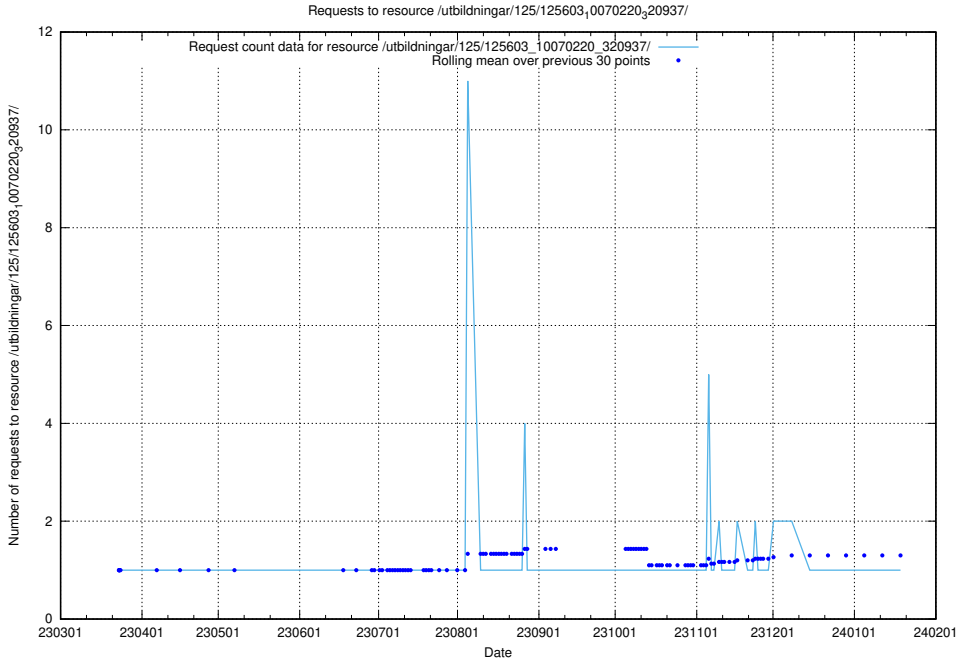

5.969 Usage of /utbildningar/125/125603_10070220_320937/

Here, we count the number of requests to resource /utbildningar/125/125603_10070220_320937/.