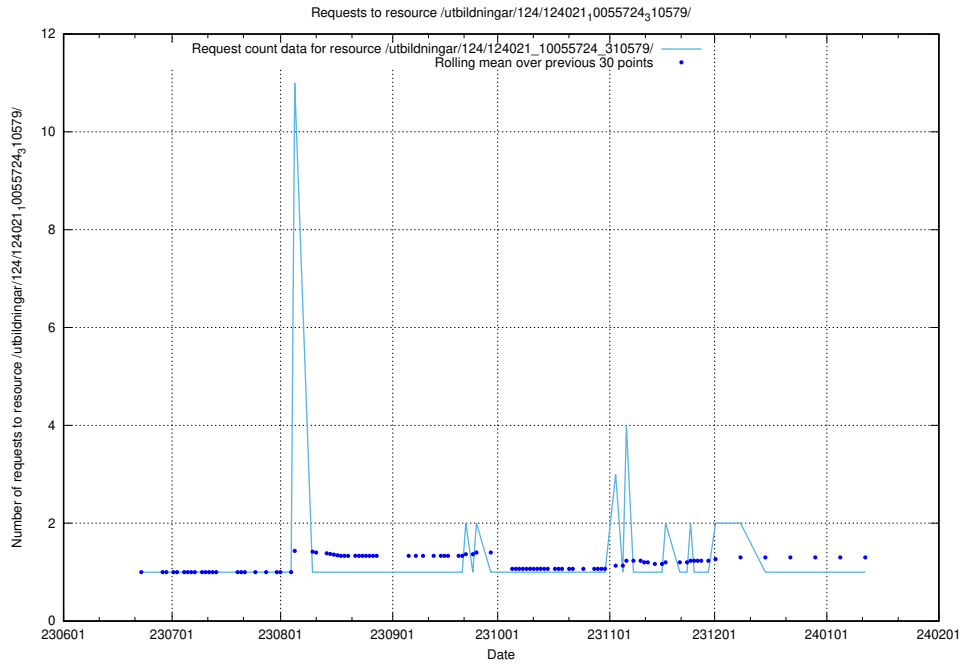

5.5491 Usage of /utbildningar/124/124021_10055724_310579/

Here, we count the number of requests to resource /utbildningar/124/124021_10055724_310579/.