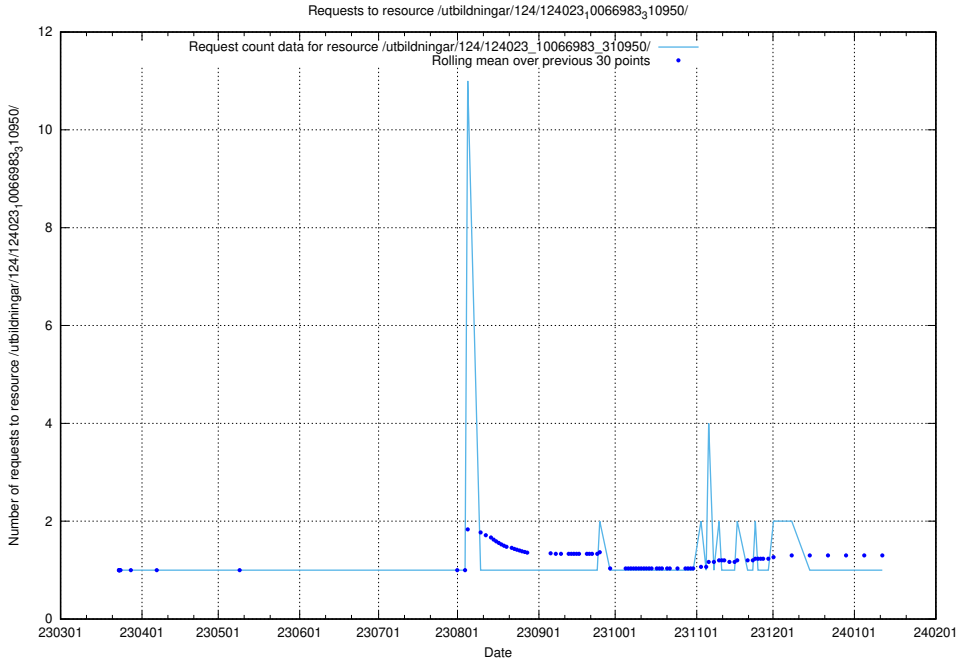

5.4113 Usage of /utbildningar/124/124023_10066983_310950/

Here, we count the number of requests to resource /utbildningar/124/124023_10066983_310950/.