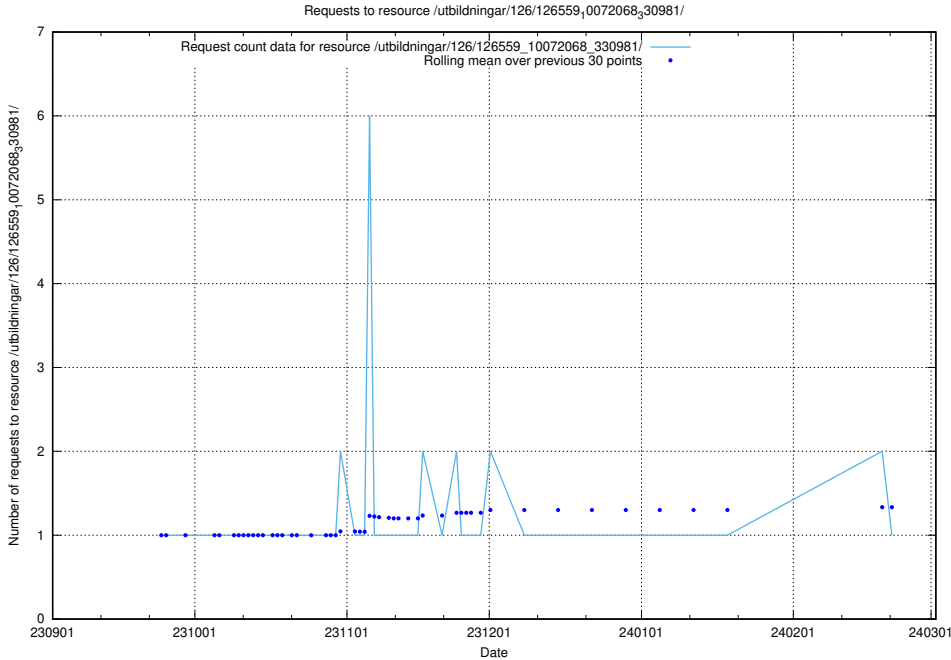

5.4129 Usage of /utbildningar/126/126559_10072068_330981/

Here, we count the number of requests to resource /utbildningar/126/126559_10072068_330981/.