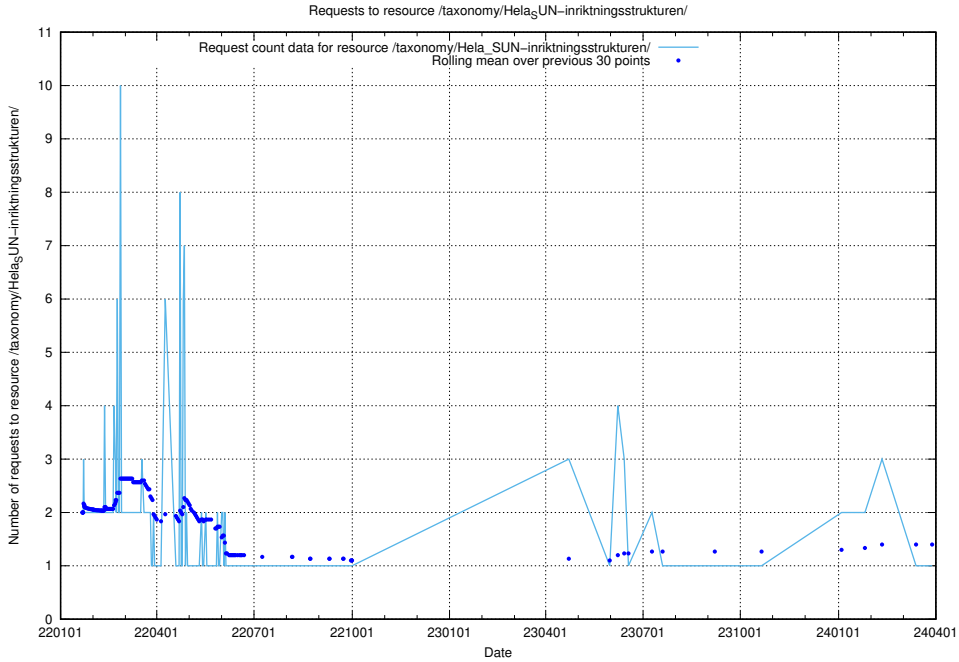

5.6148 Usage of /taxonomy/Hela_SUN-inriktningsstrukturen/

Here, we count the number of requests to resource /taxonomy/Hela_SUN-inriktningsstrukturen/.