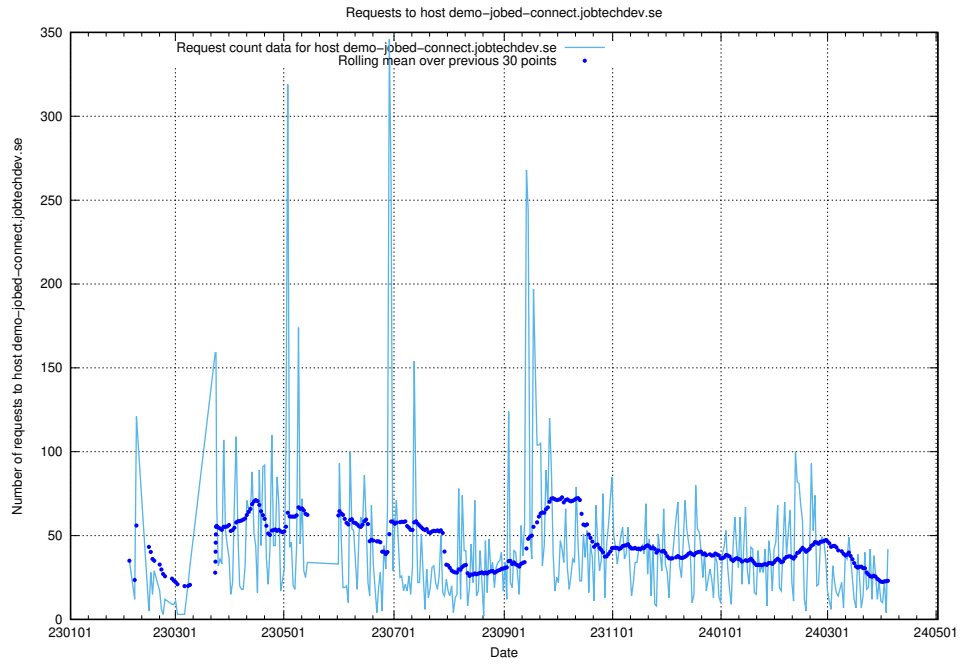

7.27 Usage of demo-jobed-connect.jobtechdev.se

Here, we count the number of requests to host demo-jobed-connect.jobtechdev.se.