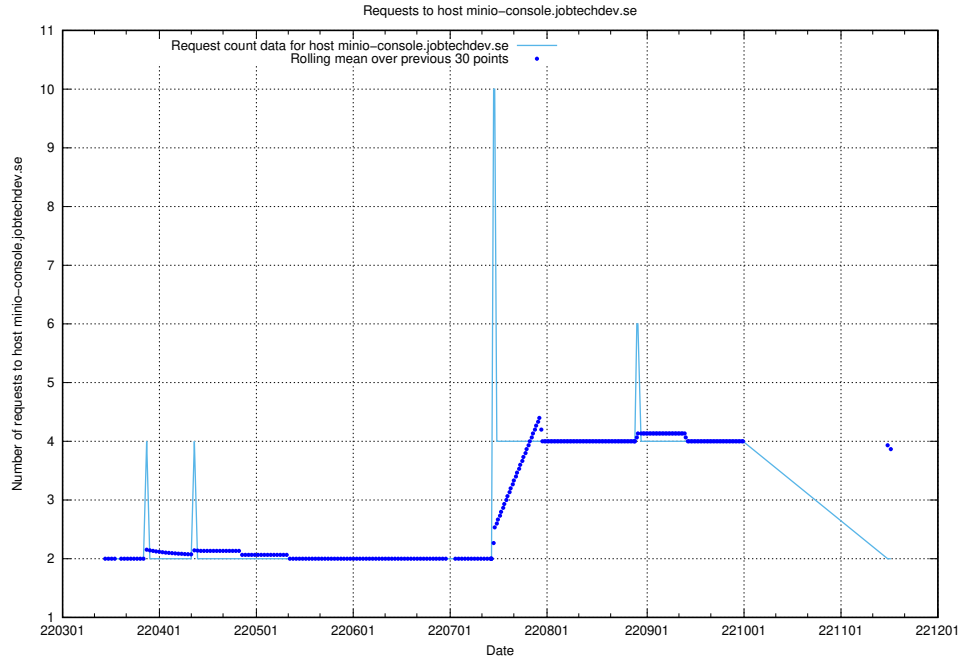

7.496 Usage of minioconsole.jobtechdev.se

Here, we count the number of requests to host minioconsole.jobtechdev.se.

7.497 Usage of minio-console.jobtechdev.se

Here, we count the number of requests to host minio-console.jobtechdev.se.