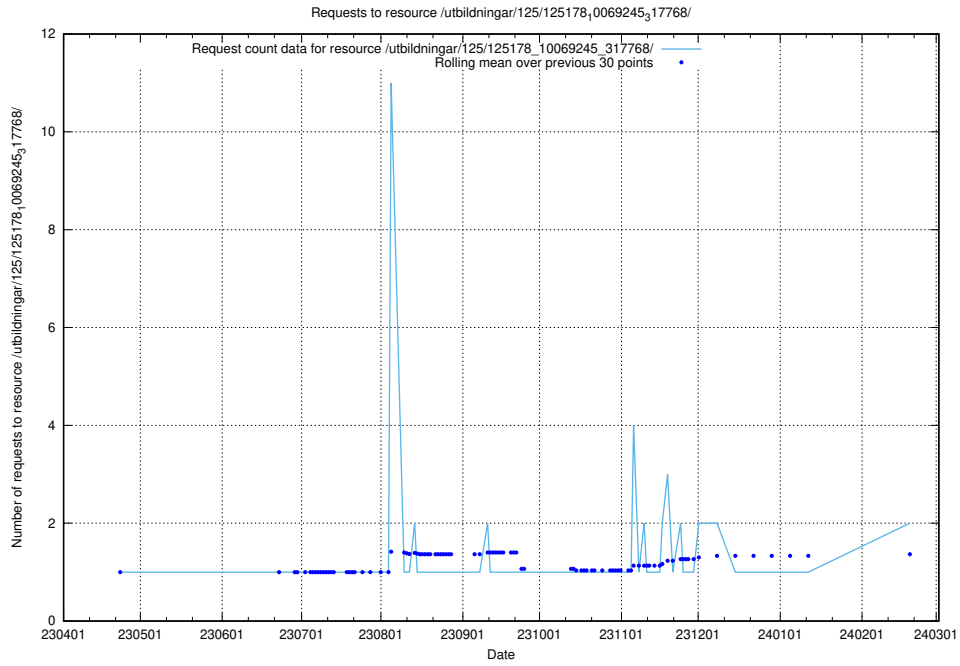

5.760 Usage of /dist/images/mask/guide/cn/

Here, we count the number of requests to resource /dist/images/mask/guide/cn/.

5.761 Usage of /utbildningar/125/125178_10069245_317768/

Here, we count the number of requests to resource /utbildningar/125/125178_10069245_317768/.