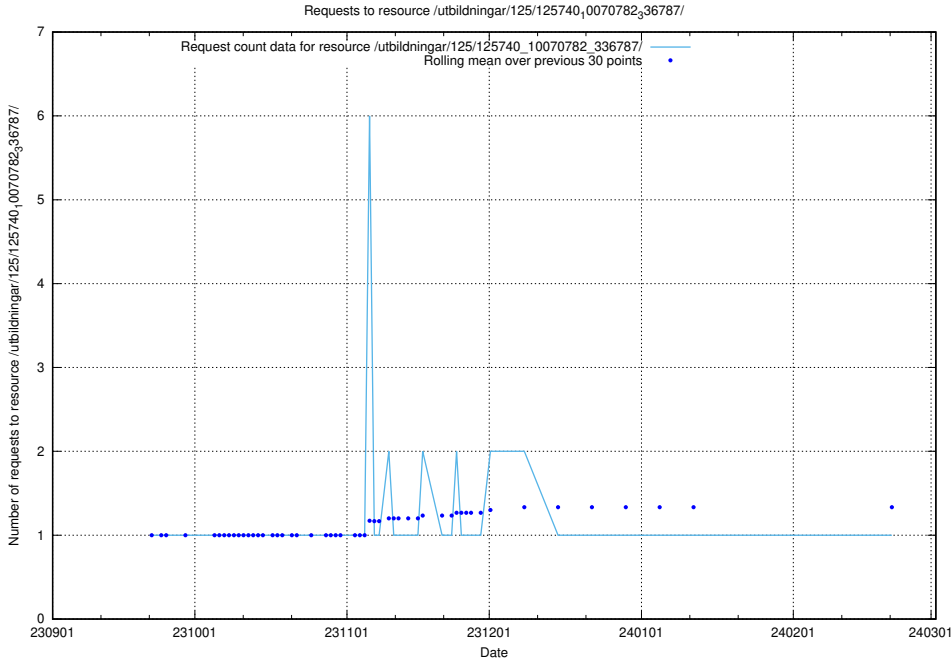

5.4158 Usage of /utbildningar/125/125740_10070782_336787/

Here, we count the number of requests to resource /utbildningar/125/125740_10070782_336787/.