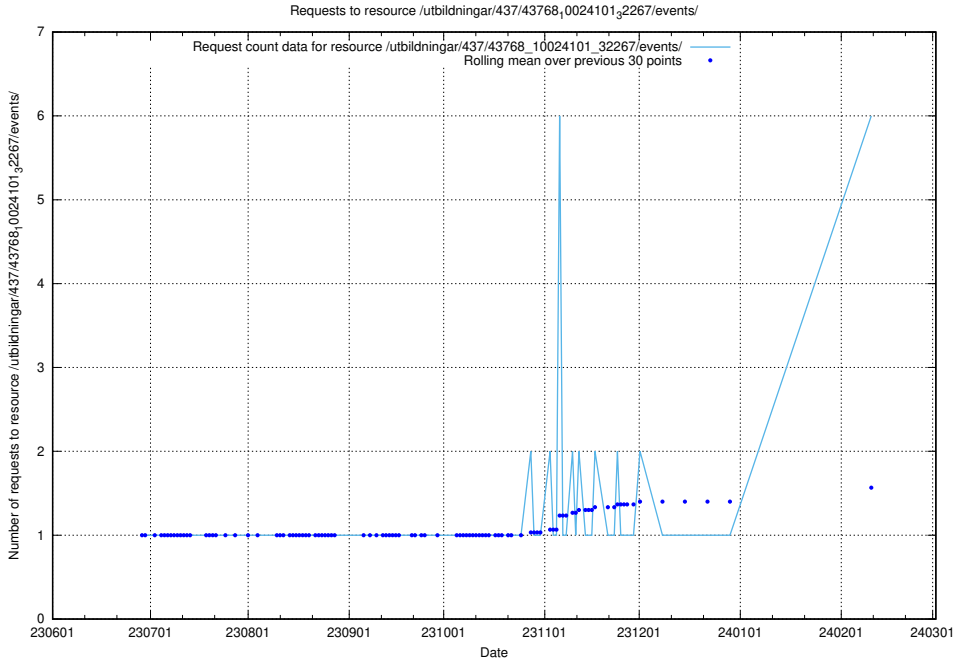

5.86 Usage of /utbildningar/437/43768_10024101_32267/events/

Here, we count the number of requests to resource /utbildningar/437/43768_10024101_32267/events/.