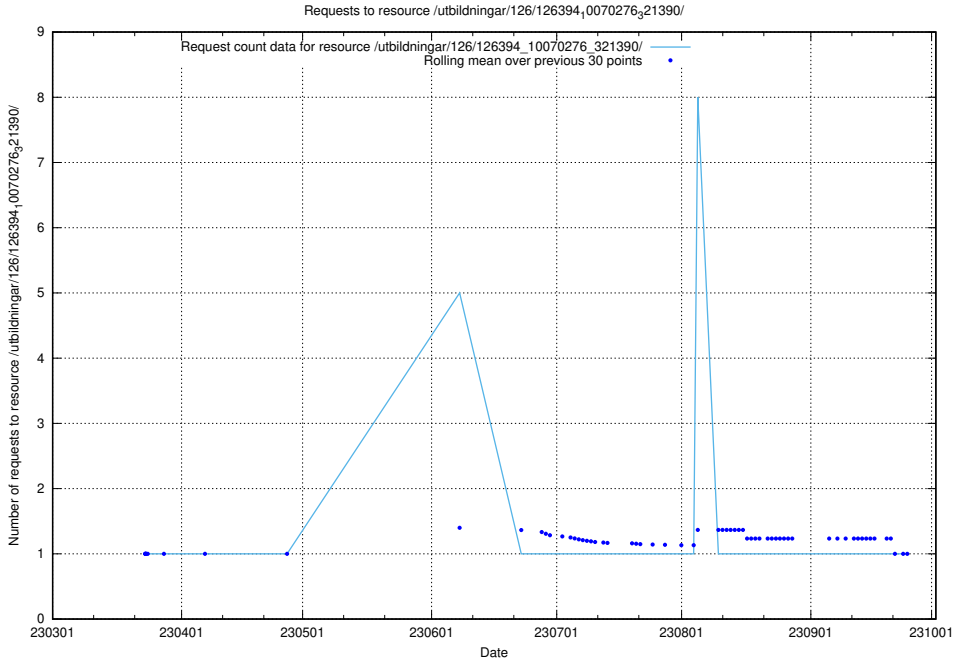

5.6062 Usage of /utbildningar/126/126394_10070276_321390/

Here, we count the number of requests to resource /utbildningar/126/126394_10070276_321390/.