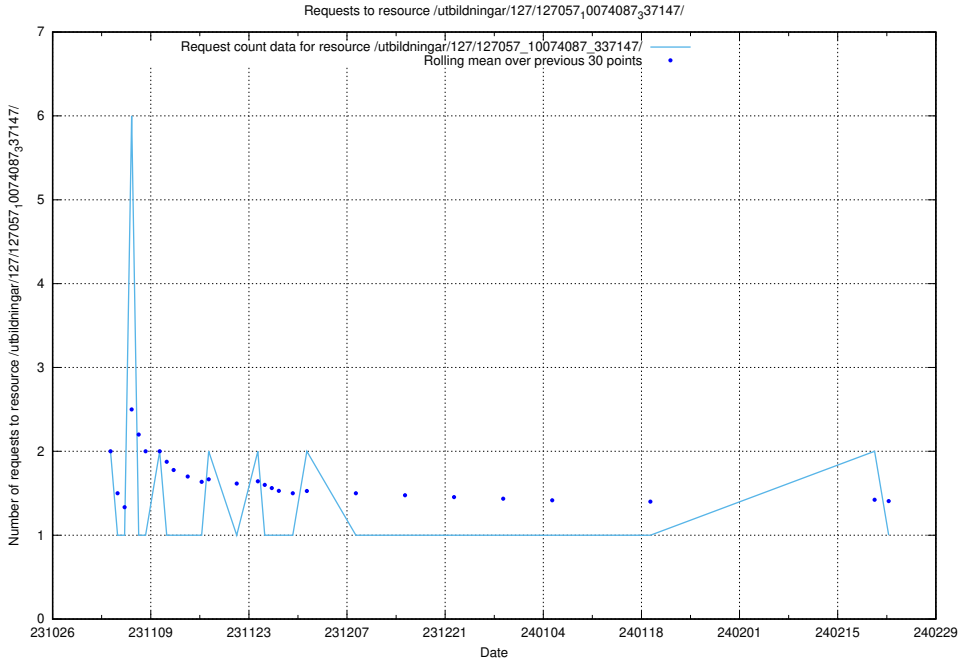

5.3782 Usage of /utbildningar/127/127057_10074087_337147/

Here, we count the number of requests to resource /utbildningar/127/127057_10074087_337147/.