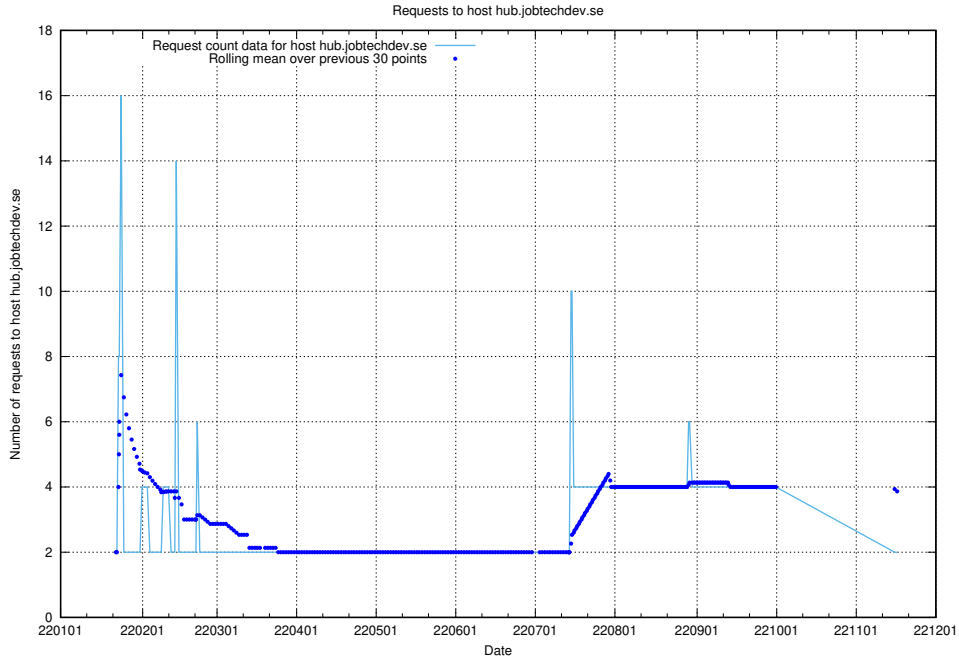

7.599 Usage of food.jobtechdev.se

Here, we count the number of requests to host food.jobtechdev.se.

7.600 Usage of events.jobtechdev.se

Here, we count the number of requests to host events.jobtechdev.se.