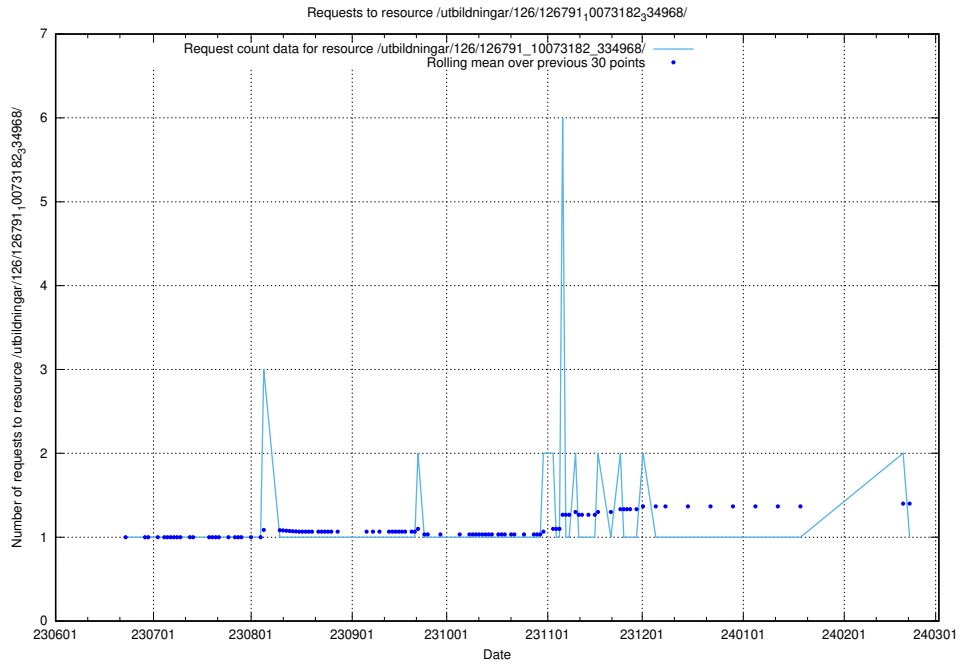

5.5248 Usage of /utbildningar/126/126791_10073182_334968/

Here, we count the number of requests to resource /utbildningar/126/126791_10073182_334968/.