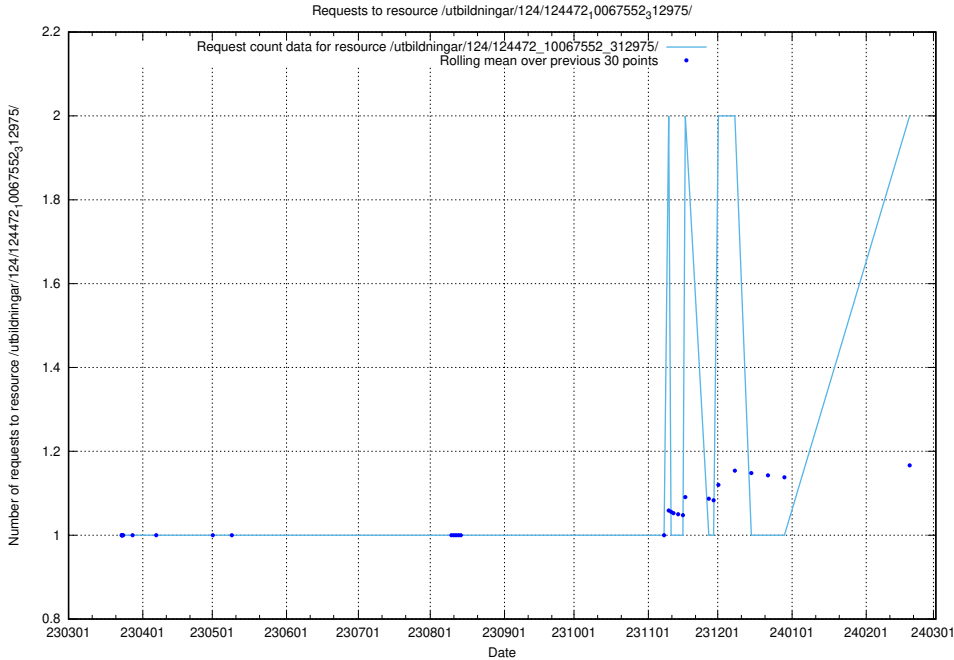

5.485 Usage of /utbildningar/124/124472_10067552_312975/

Here, we count the number of requests to resource /utbildningar/124/124472_10067552_312975/.