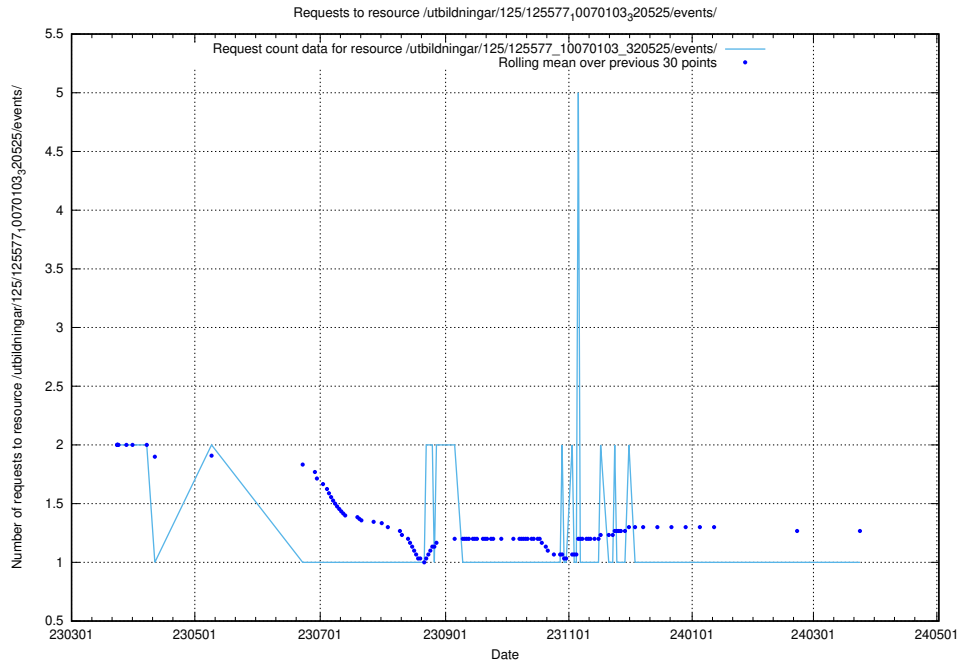

5.5926 Usage of /utbildningar/125/125577_10070103_320525/events/

Here, we count the number of requests to resource /utbildningar/125/125577_10070103_320525/events/