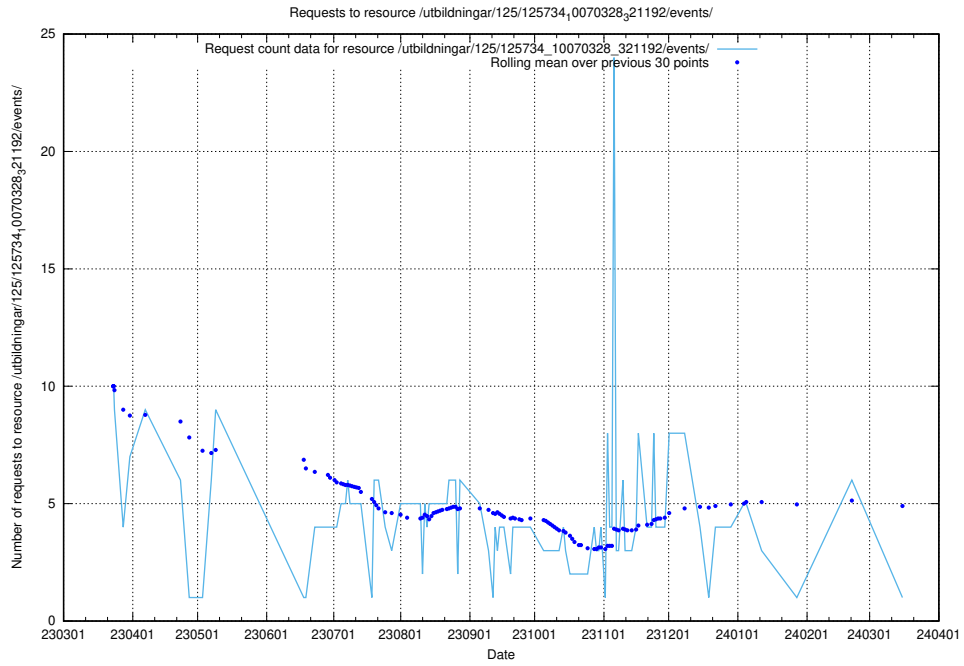

5.5898 Usage of /utbildningar/125/125734_10070328_321192/events/

Here, we count the number of requests to resource /utbildningar/125/125734_10070328_321192/events/