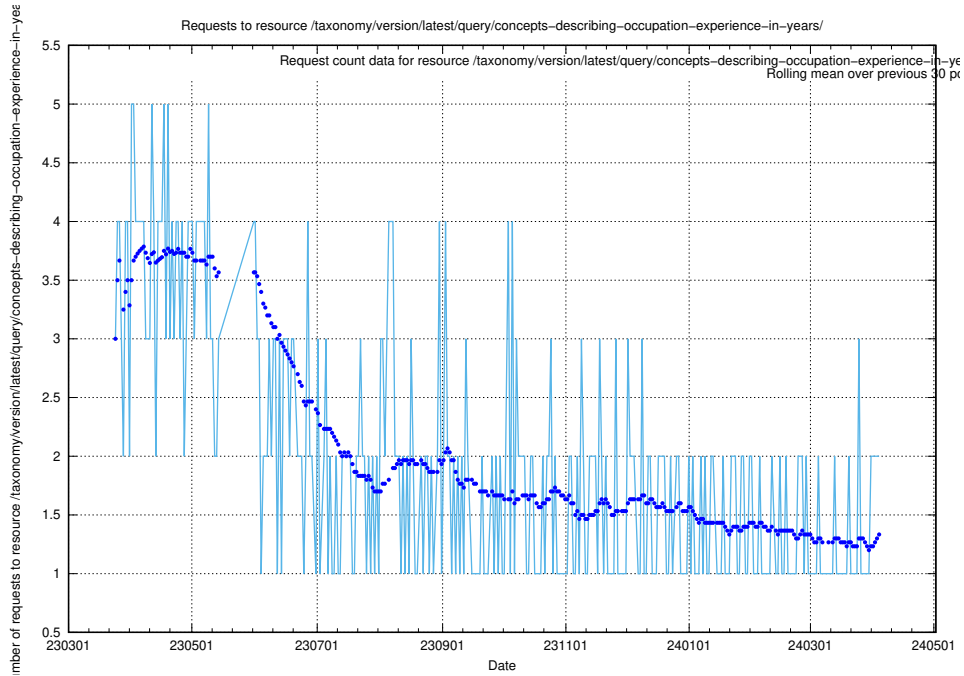

5.803 Usage of /taxonomy/version/latest/query/concepts-describing-occupation-experience-in-years/

Here, we count the number of requests to resource /taxonomy/version/latest/query/concepts-describing-occupation-experience-in-years/.