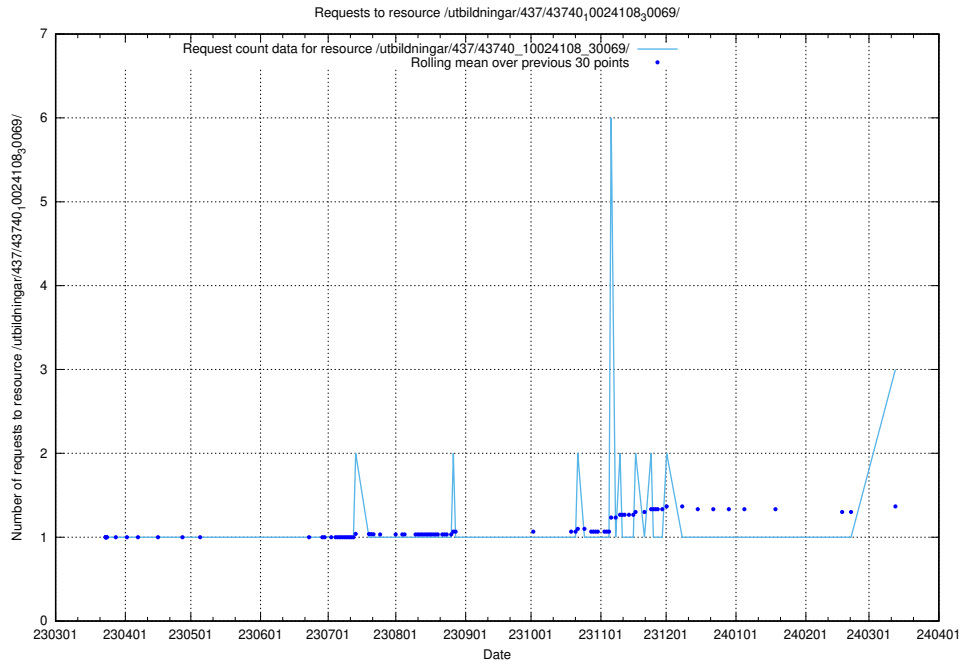

5.304 Usage of /utbildningar/437/43740_10024108_30069/

Here, we count the number of requests to resource /utbildningar/437/43740_10024108_30069/.