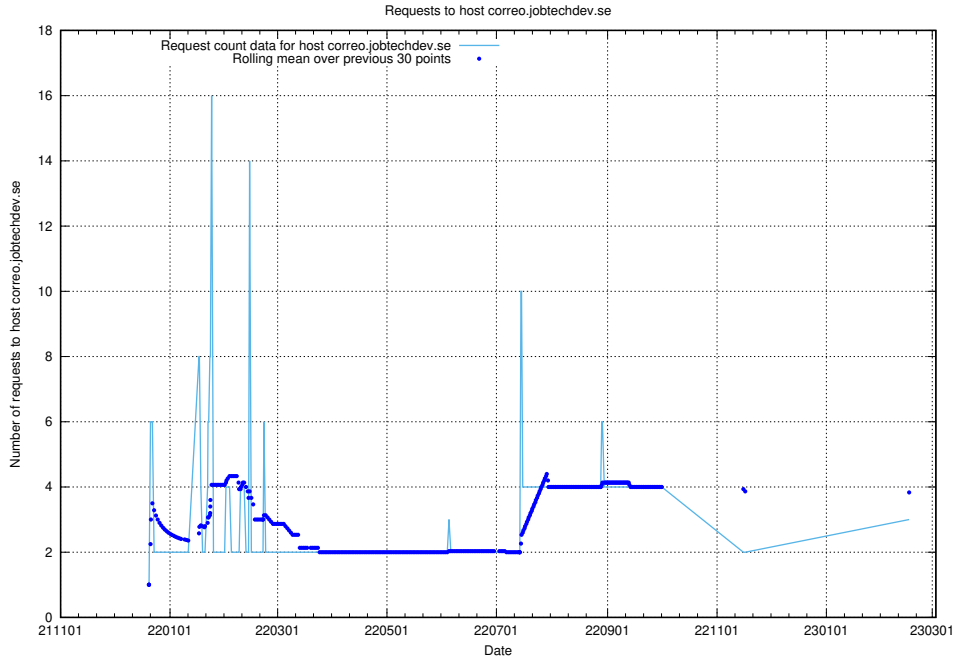

Here, we count the number of requests to host correo.jobtechdev.se.

7.203 Usage of www.atlas.jobtechdev.se

Here, we count the number of requests to host www.atlas.jobtechdev.se.

7.204 Usage of www.jobtechdev.se:443