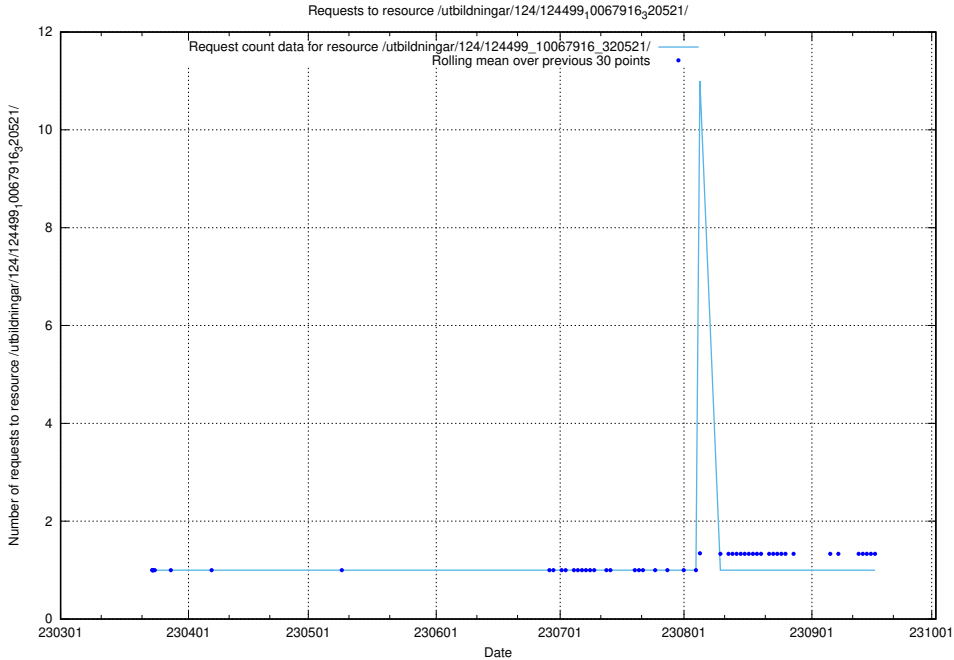

5.1974 Usage of /utbildningar/124/124499_10067916_320521/

Here, we count the number of requests to resource /utbildningar/124/124499_10067916_320521/.