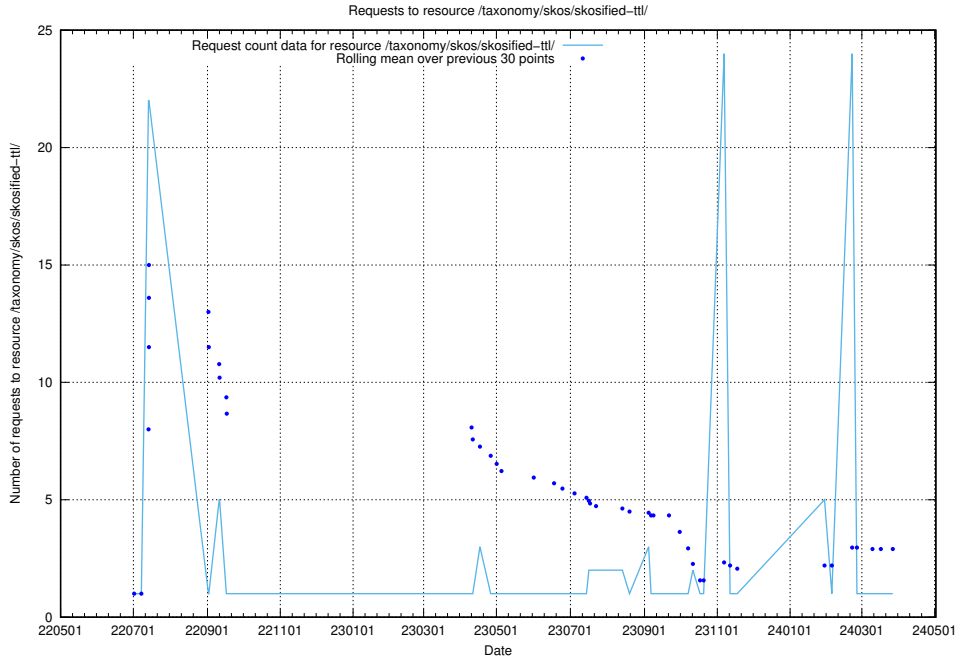

5.886 Usage of /taxonomy/skos/skosified-ttl/

Here, we count the number of requests to resource /taxonomy/skos/skosified-ttl/.