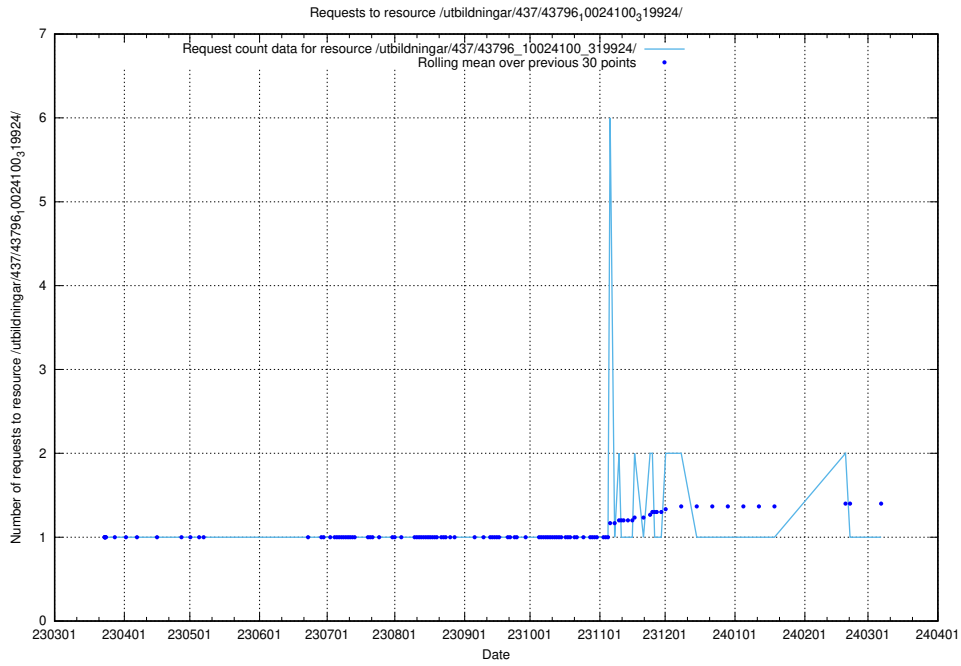

5.5996 Usage of /utbildningar/437/43796_10024100_319924/

Here, we count the number of requests to resource /utbildningar/437/43796_10024100_319924/.