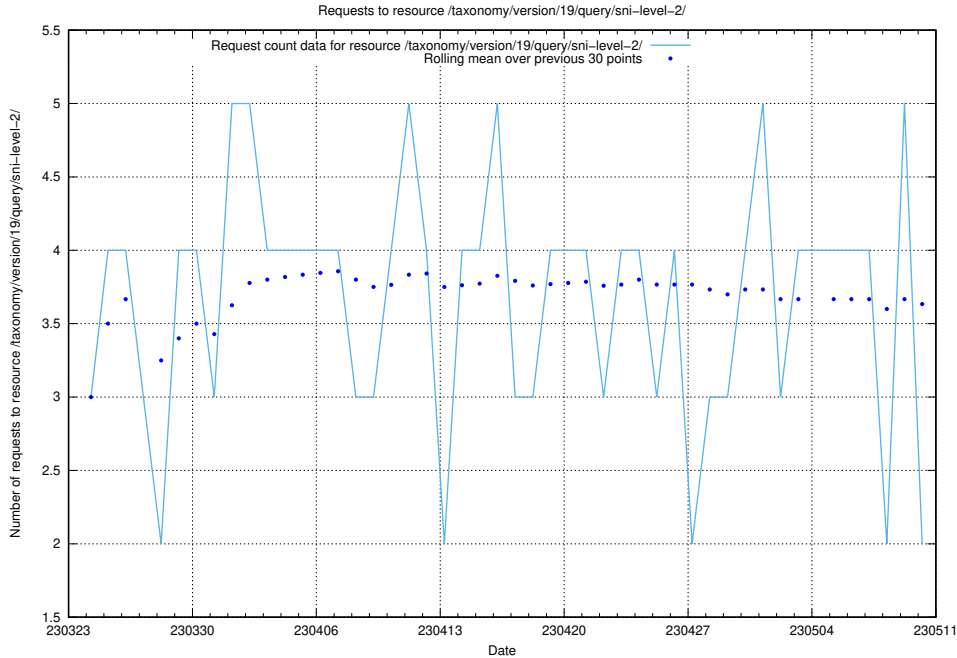

5.810 Usage of /taxonomy/version/19/query/sni-level-2/

Here, we count the number of requests to resource /taxonomy/version/19/query/sni-level-2/.