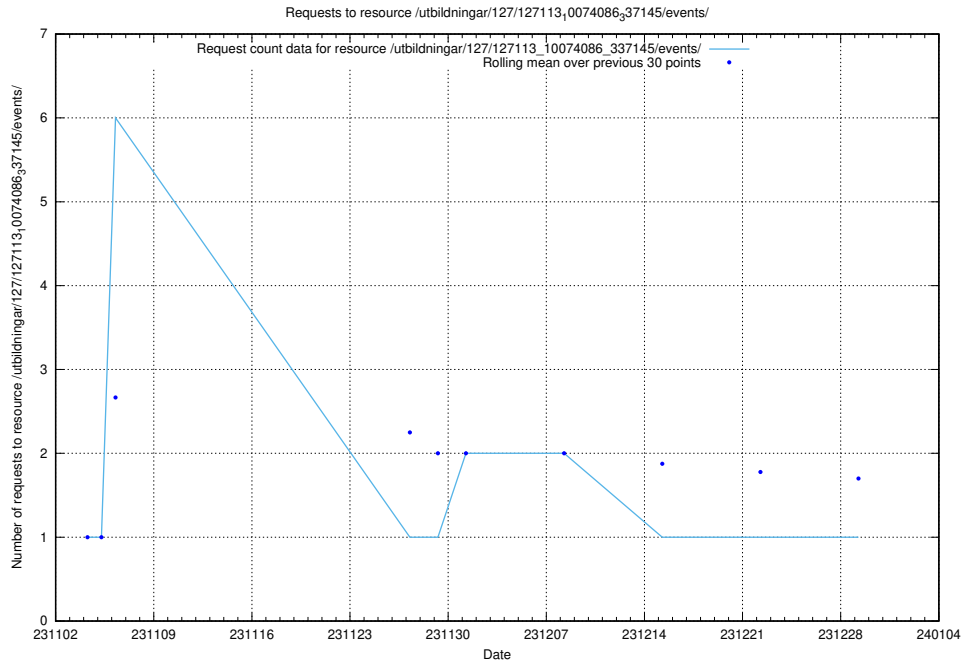

5.3763 Usage of /utbildningar/127/127113_10074086_337145/events/

Here, we count the number of requests to resource /utbildningar/127/127113_10074086_337145/events/

5.3764 Usage of /utbildningar/127/127113_10074086_337145/