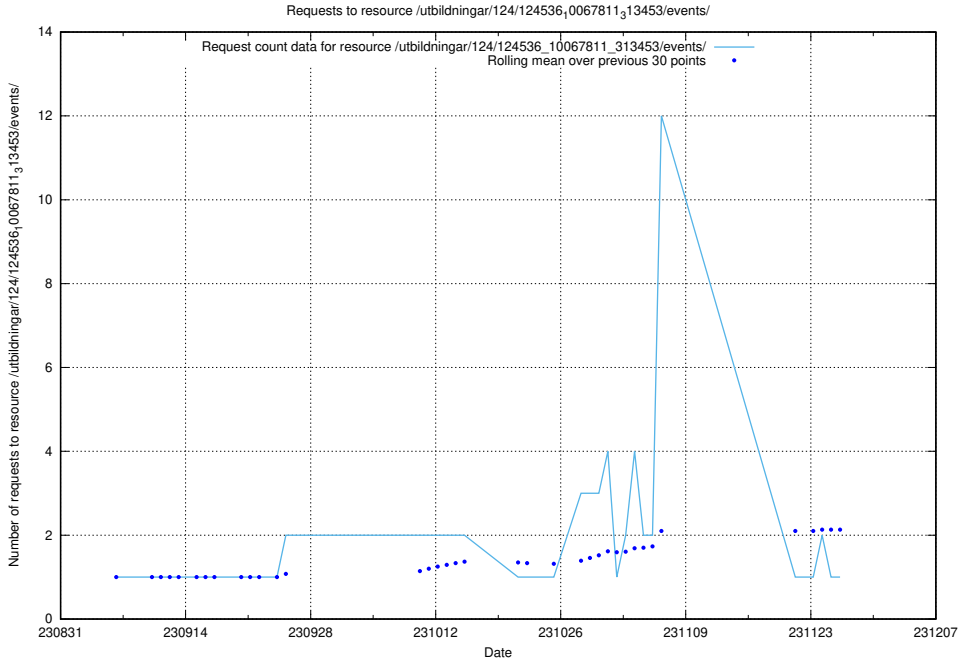

5.4339 Usage of /utbildningar/124/124536_10067811_313453/events/

Here, we count the number of requests to resource /utbildningar/124/124536_10067811_313453/events/