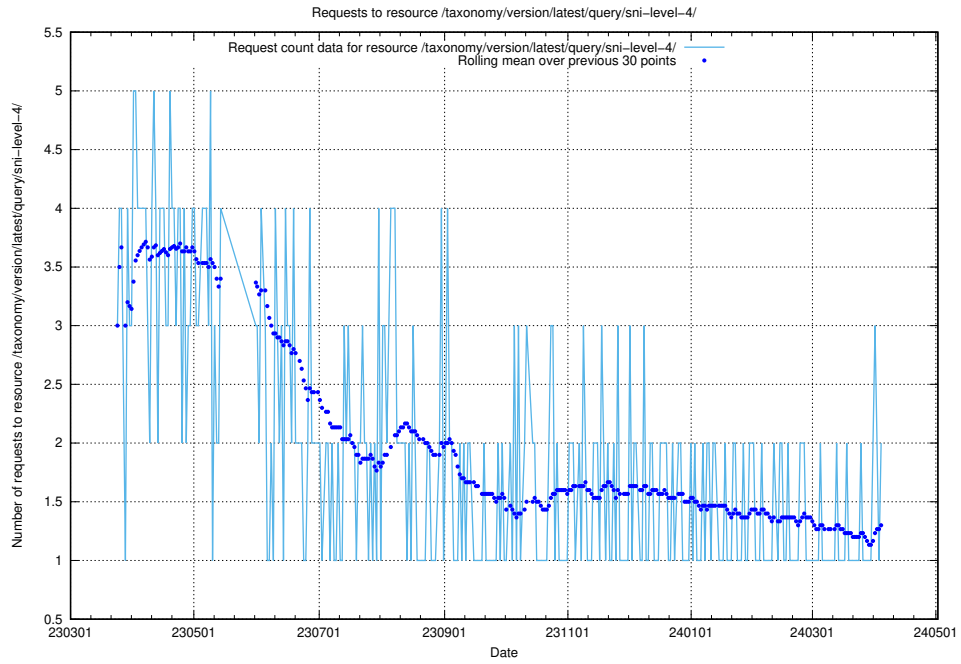

5.784 Usage of /taxonomy/version/latest/query/sni-level-4/

Here, we count the number of requests to resource /taxonomy/version/latest/query/sni-level-4/.