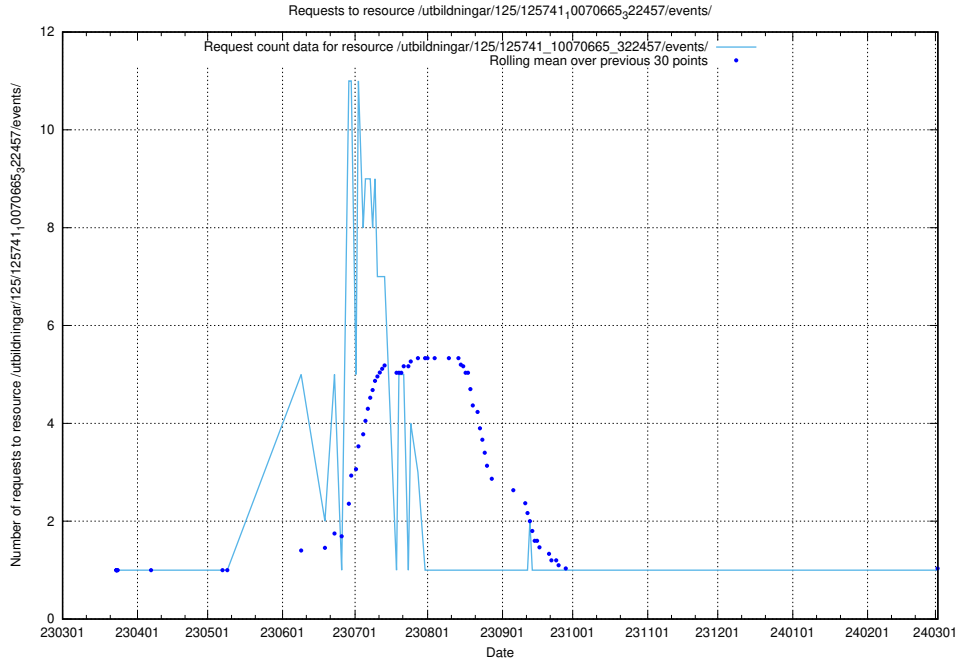

5.6143 Usage of /utbildningar/125/125741_10070665_322457/events/

Here, we count the number of requests to resource /utbildningar/125/125741_10070665_322457/events/