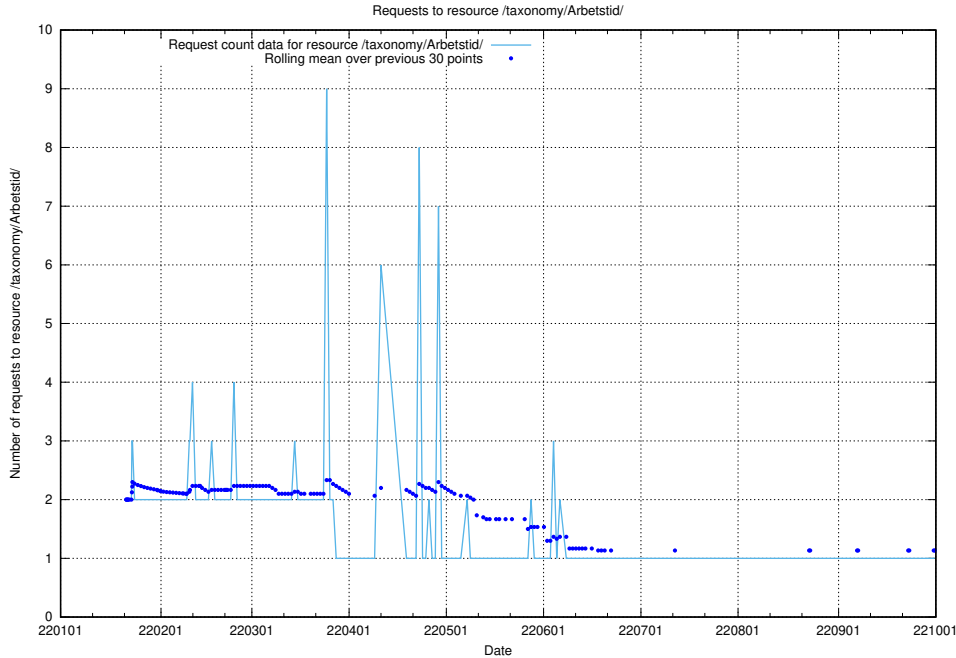

5.1364 Usage of /taxonomy/Arbetstid/

Here, we count the number of requests to resource /taxonomy/Arbetstid/.