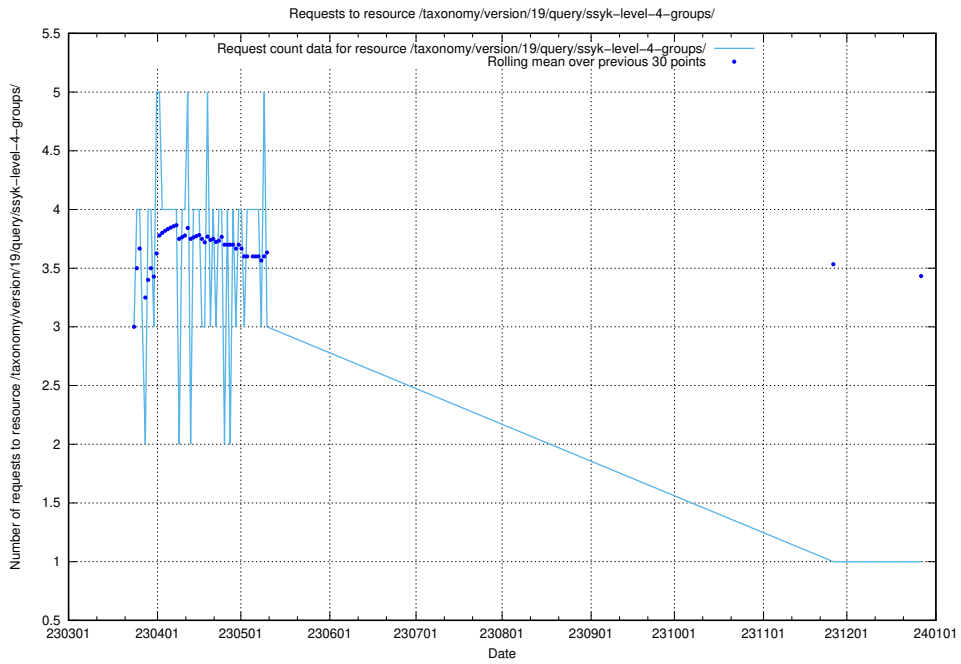

5.5782 Usage of /taxonomy/version/19/query/ssyk-level-4-groups/

Here, we count the number of requests to resource /taxonomy/version/19/query/ssyk-level-4-groups/.