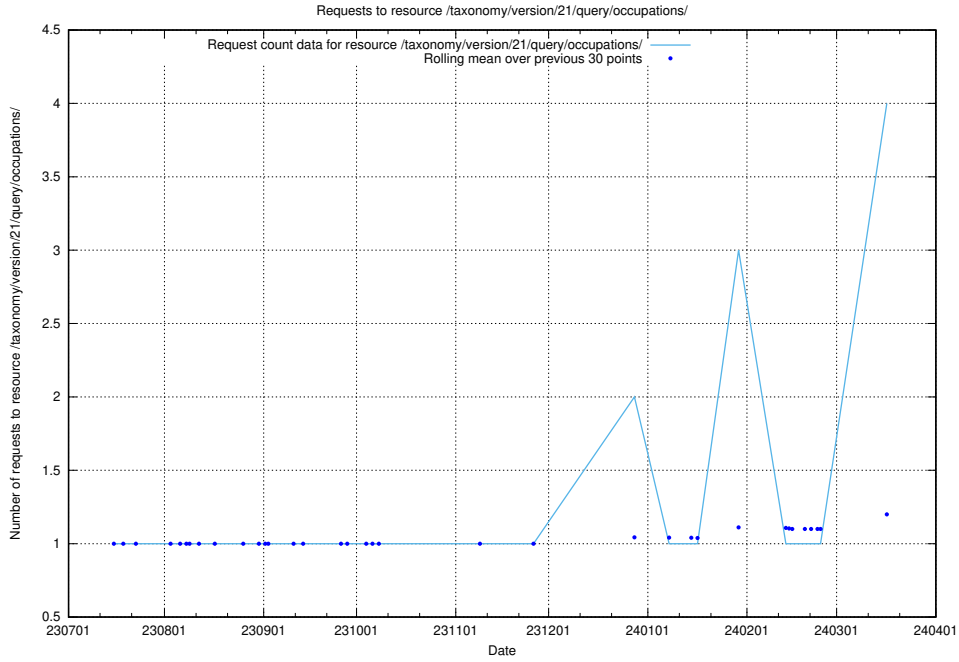

5.159 Usage of /taxonomy/version/21/query/occupations/

Here, we count the number of requests to resource /taxonomy/version/21/query/occupations/.