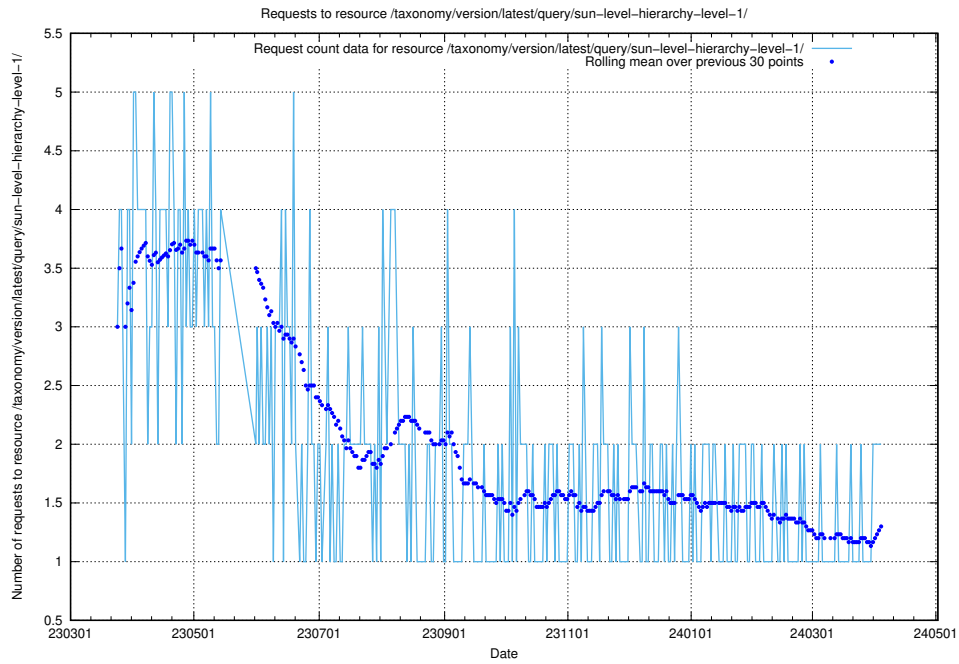

5.770 Usage of /taxonomy/version/latest/query/sun-level-hierarchy-level-1/

Here, we count the number of requests to resource /taxonomy/version/latest/query/sun-level-hierarchy-level-1/.