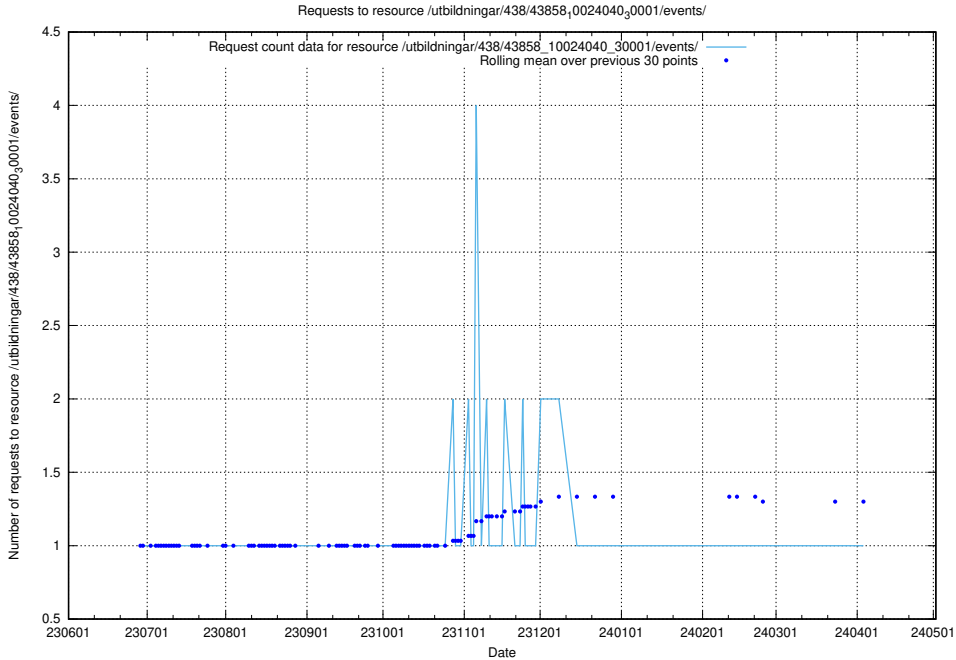

5.5074 Usage of /utbildningar/438/43858_10024040_30001/events/

Here, we count the number of requests to resource /utbildningar/438/43858_10024040_30001/events/.