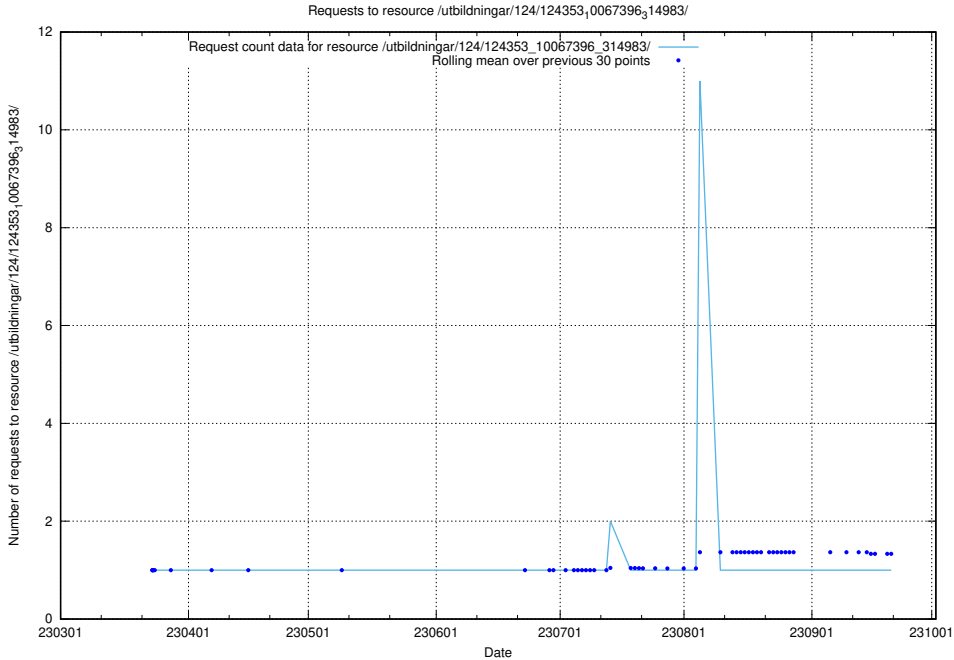

5.3559 Usage of /utbildningar/124/124353_10067396_314983/

Here, we count the number of requests to resource /utbildningar/124/124353_10067396_314983/.