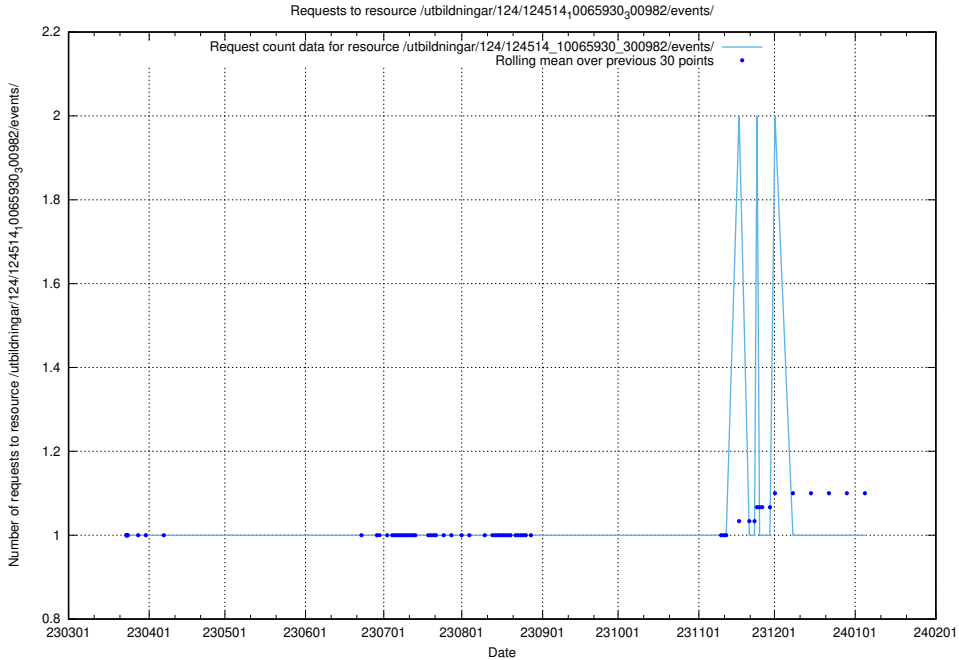

5.1533 Usage of /utbildningar/124/124514_10065930_300982/events/

Here, we count the number of requests to resource /utbildningar/124/124514_10065930_300982/events/