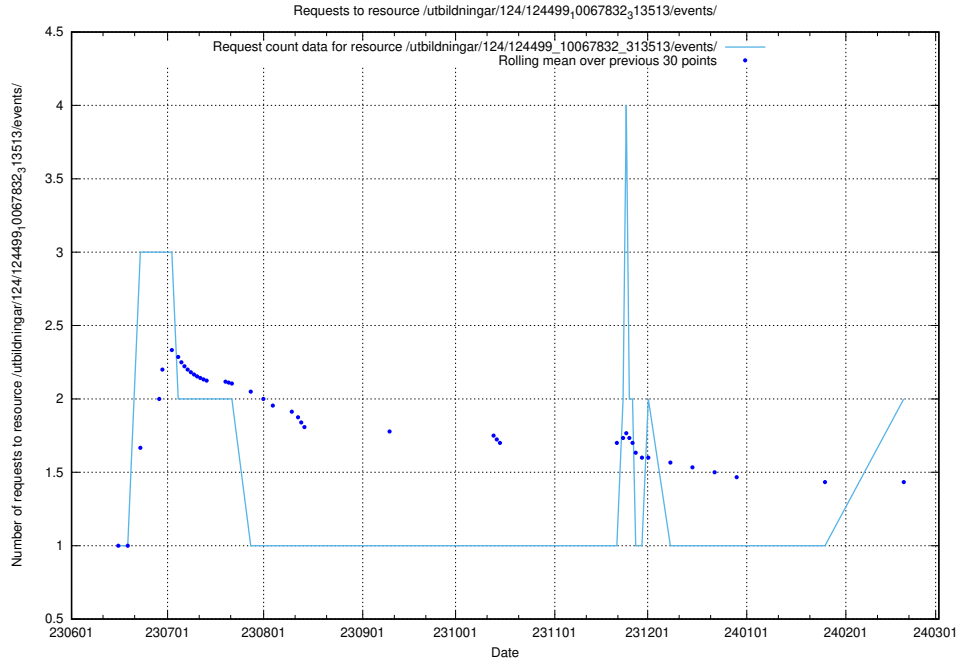

5.741 Usage of /utbildningar/124/124499_10067832_313513/events/

Here, we count the number of requests to resource /utbildningar/124/124499_10067832_313513/events/