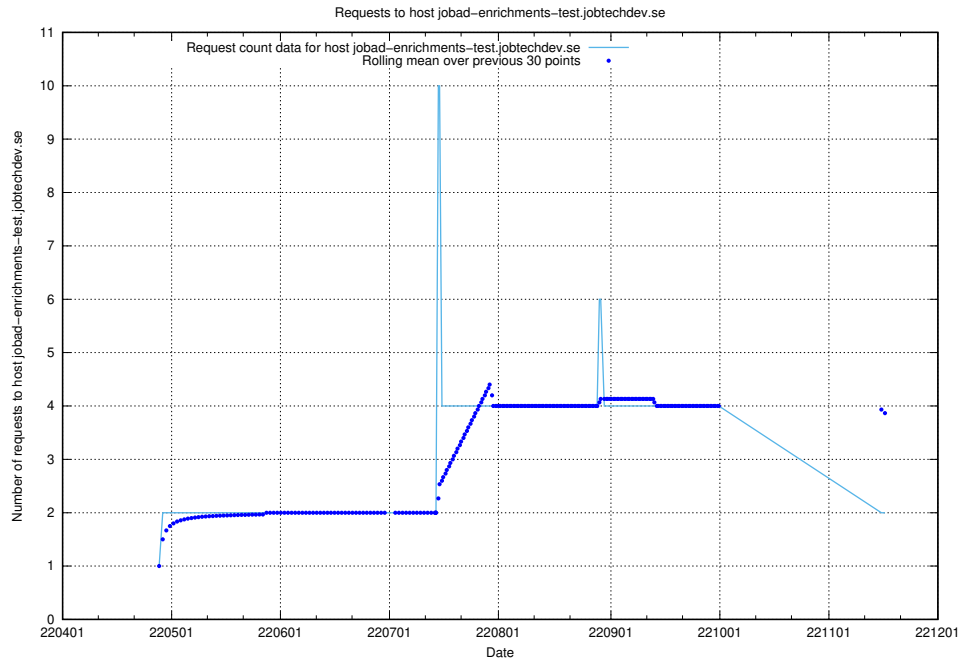

Here, we count the number of requests to host `jobtech-jobad-enrichments-develop.jobtechdev.se`.

7.441 Usage of `jobad-enrichments-test.jobtechdev.se`

Here, we count the number of requests to host `jobad-enrichments-test.jobtechdev.se`.