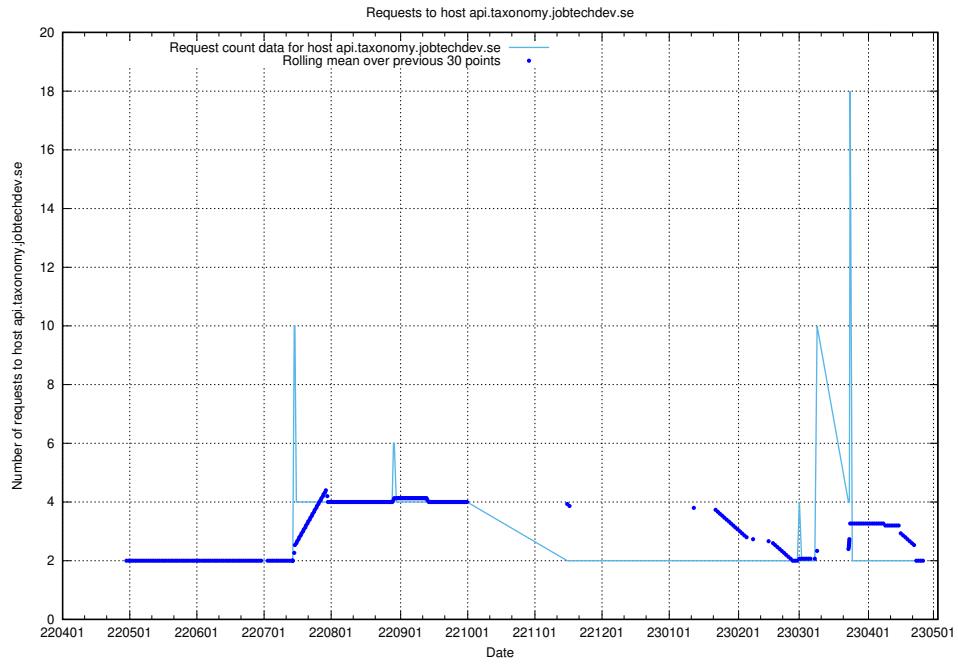

7.437 Usage of api.taxonomy.jobtechdev.se

Here, we count the number of requests to host api.taxonomy.jobtechdev.se.