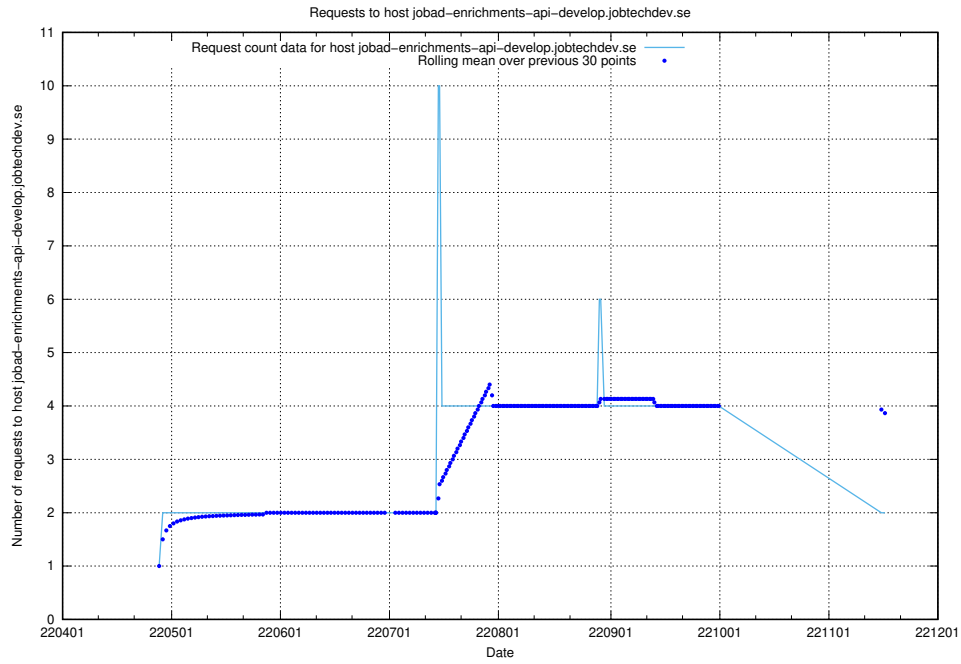

7.446 Usage of jobad-enrichments-api-develop.jobtechdev.se

Here, we count the number of requests to host jobad-enrichments-api-develop.jobtechdev.se.