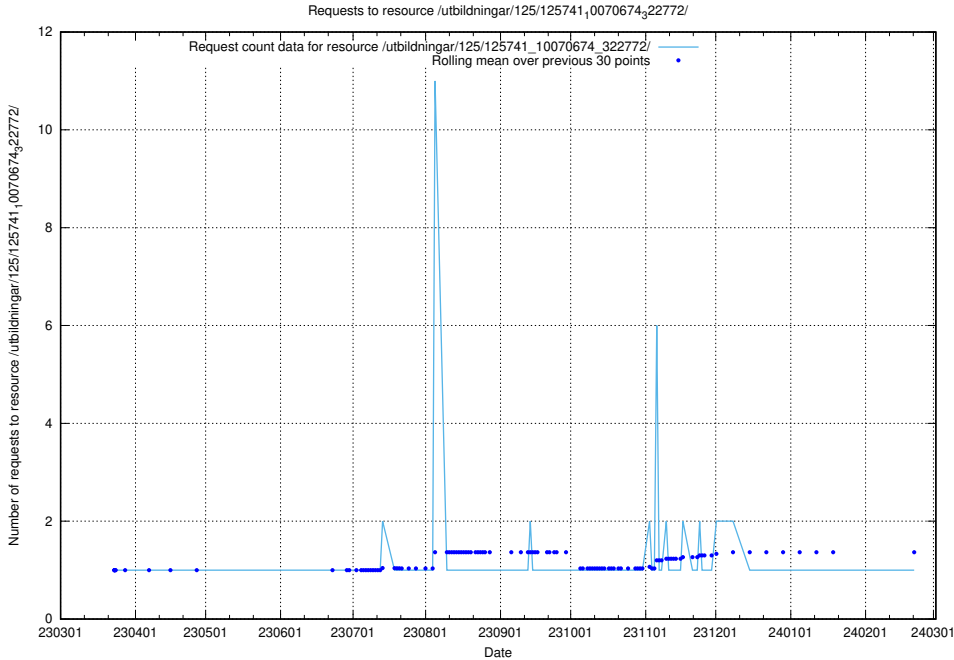

5.6136 Usage of /utbildningar/125/125741_10070674_322772/

Here, we count the number of requests to resource /utbildningar/125/125741_10070674_322772/.