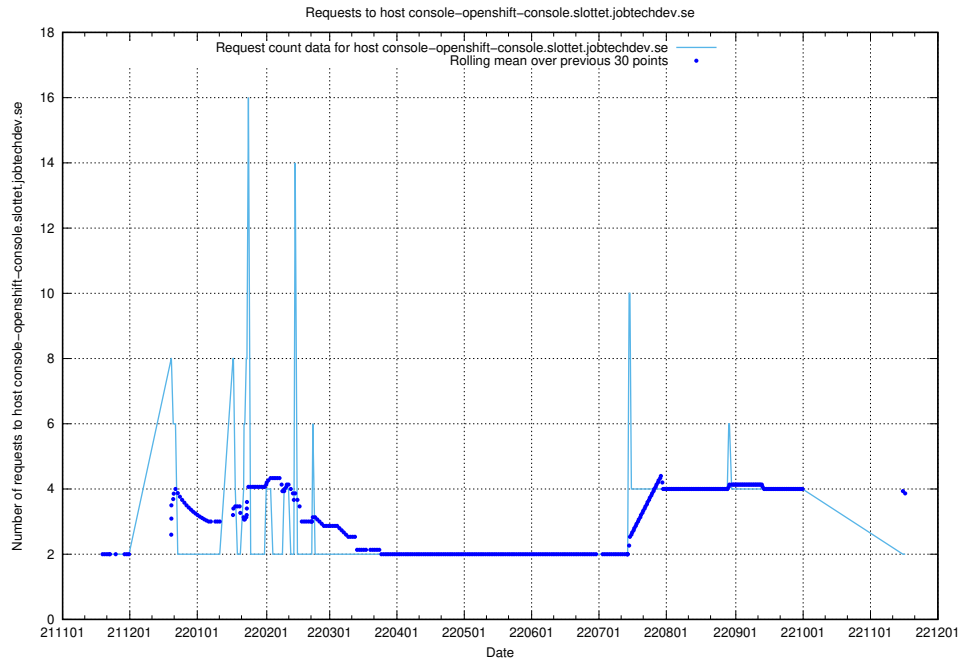

7.471 Usage of console-openshift-console.slottet.jobtechdev.se

Here, we count the number of requests to host console-openshift-console.slottet.jobtechdev.se.

7.472 Usage of `blog.mattermost2.jobtechdev.se`