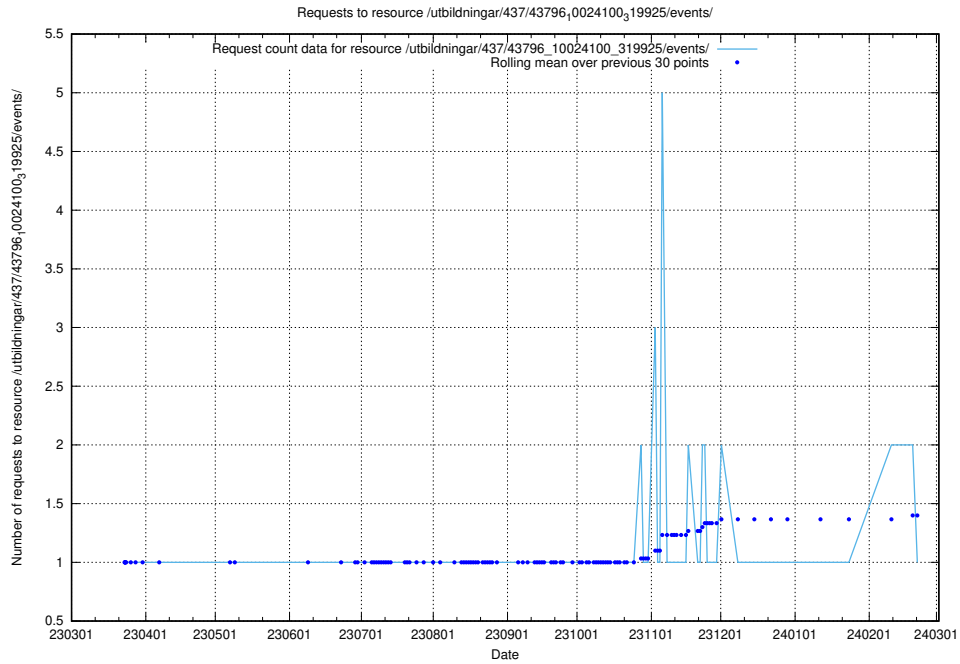

5.5994 Usage of /utbildningar/437/43796_10024100_319925/events/

Here, we count the number of requests to resource /utbildningar/437/43796_10024100_319925/events/.