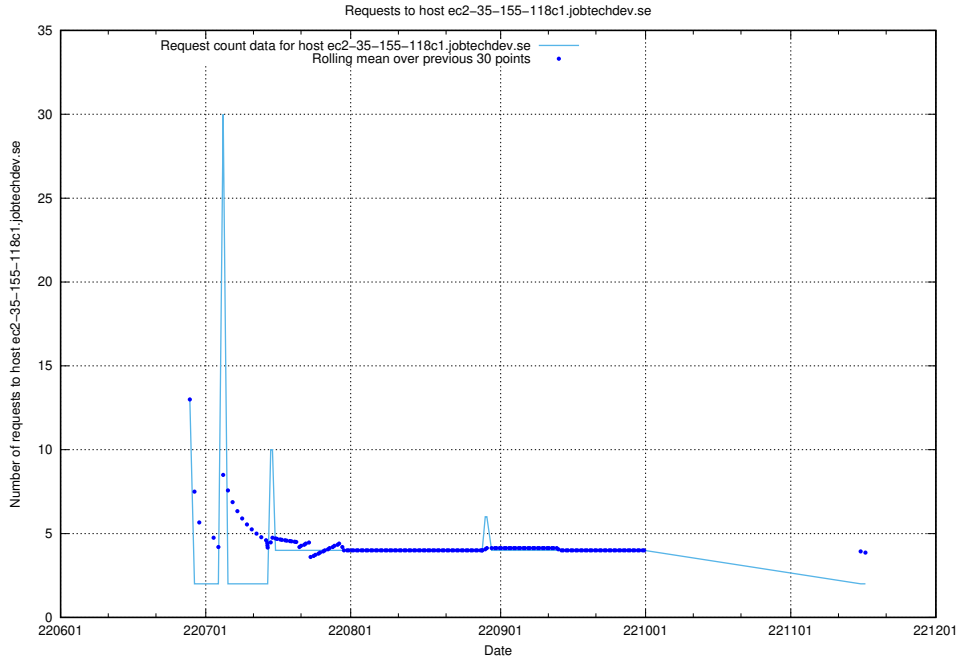

7.395 Usage of ec2-35-155-118c1.jobtechdev.se

Here, we count the number of requests to host ec2-35-155-118c1.jobtechdev.se.