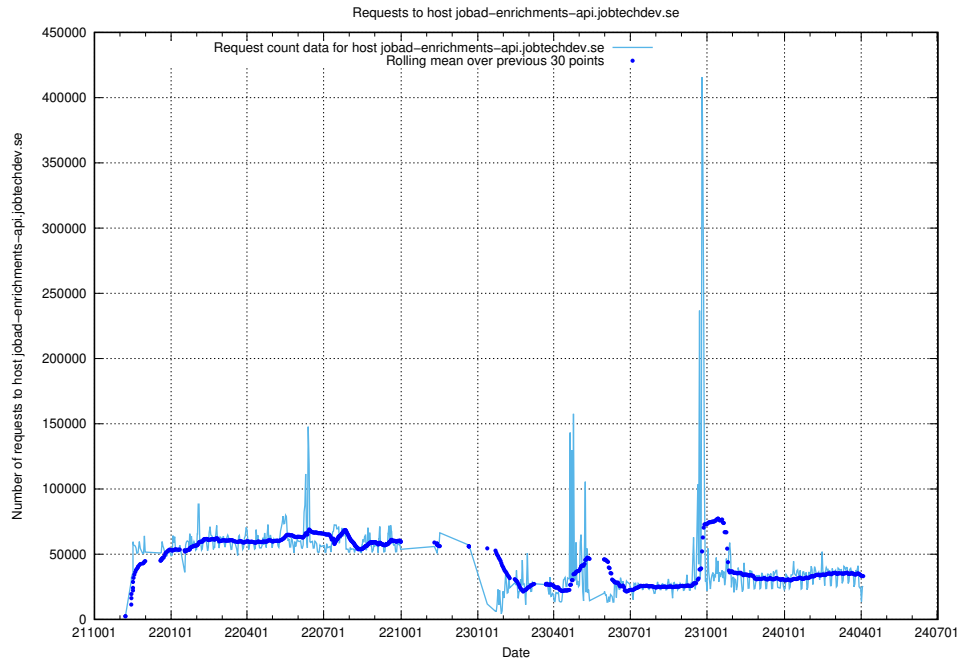

7.7 Usage of jobad-enrichments-api.jobtechdev.se

Here, we count the number of requests to host jobad-enrichments-api.jobtechdev.se.