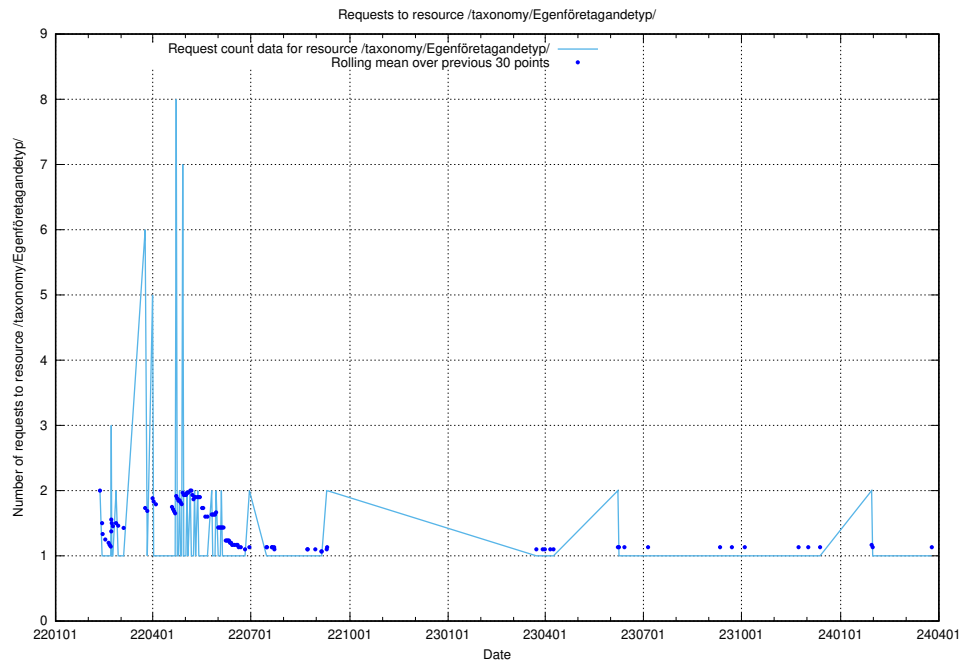

5.1466 Usage of /taxonomy/Egenföretagandetyyp/

Here, we count the number of requests to resource /taxonomy/Egenföretagandetyyp/.