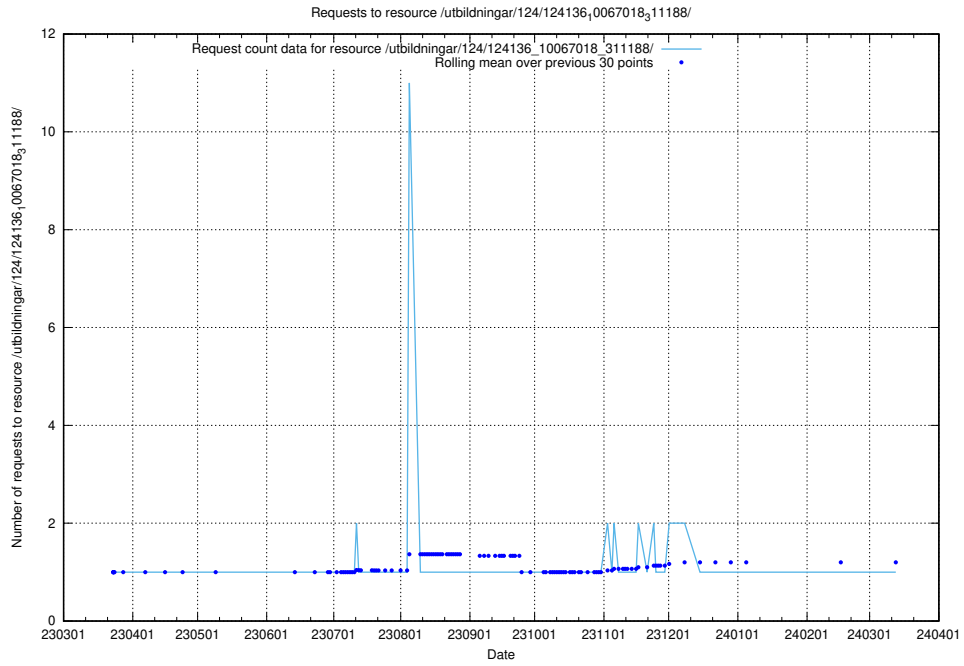

5.3700 Usage of /utbildningar/124/124136_10067018_311188/

Here, we count the number of requests to resource /utbildningar/124/124136_10067018_311188/.