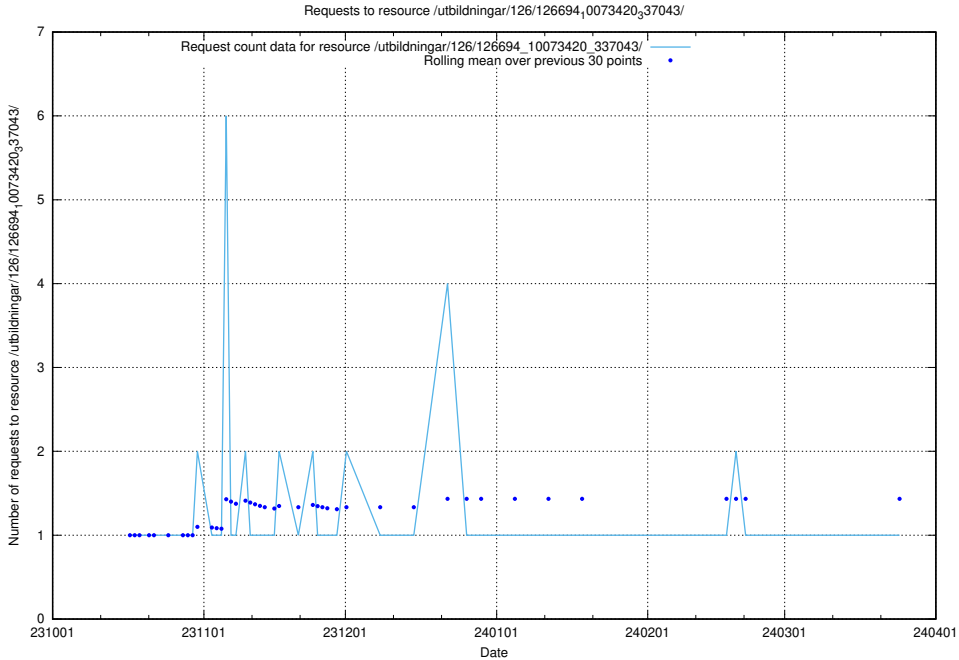

5.3948 Usage of /utbildningar/126/126694_10073420_337043/

Here, we count the number of requests to resource /utbildningar/126/126694_10073420_337043/.