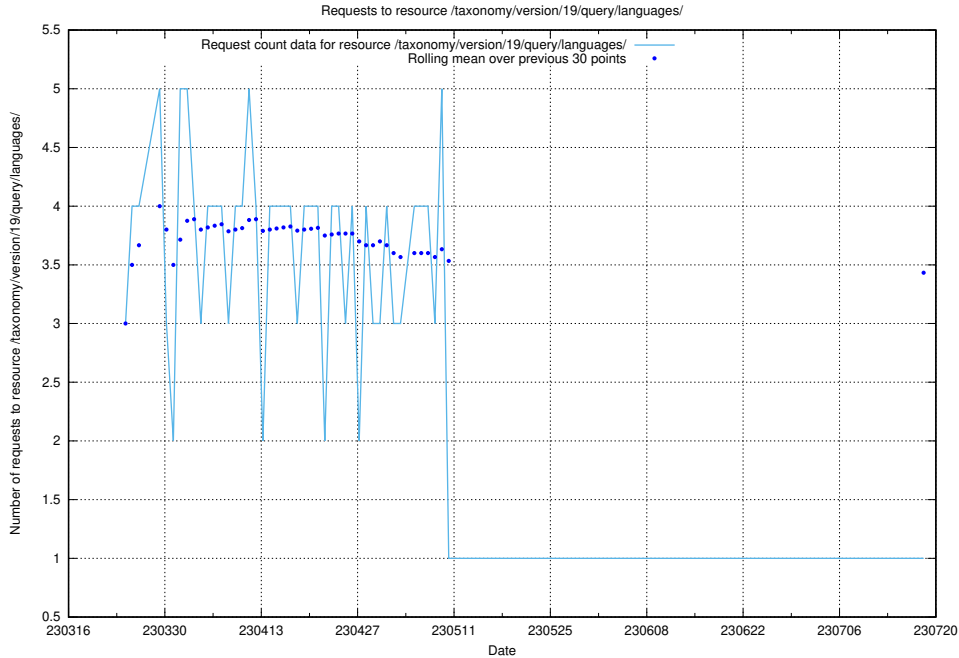

5.5797 Usage of /taxonomy/version/19/query/languages/

Here, we count the number of requests to resource /taxonomy/version/19/query/languages/.