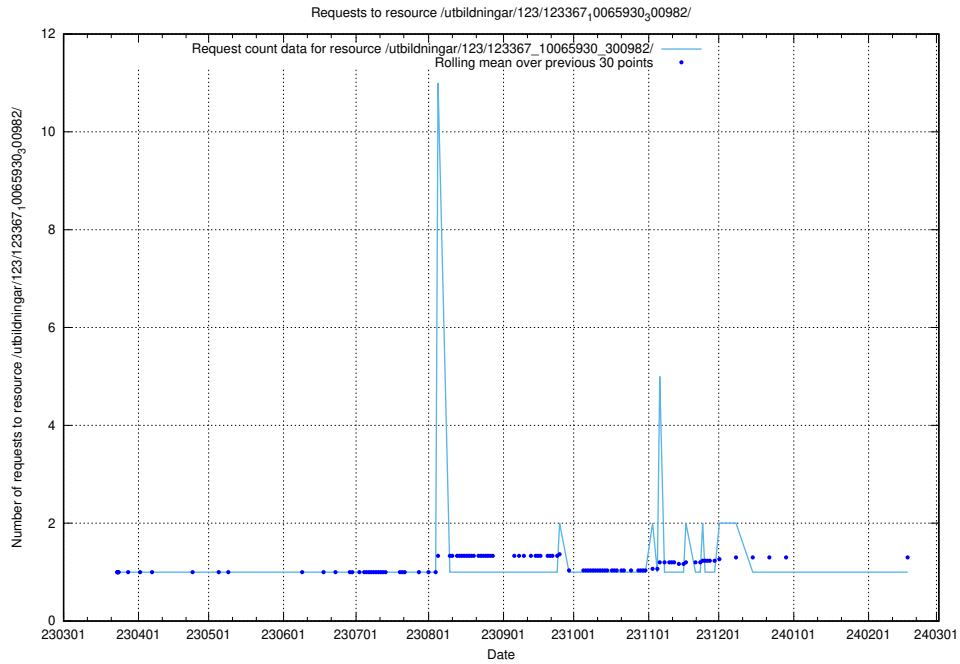

5.4285 Usage of /utbildningar/123/123367_10065930_300982/

Here, we count the number of requests to resource /utbildningar/123/123367_10065930_300982/.