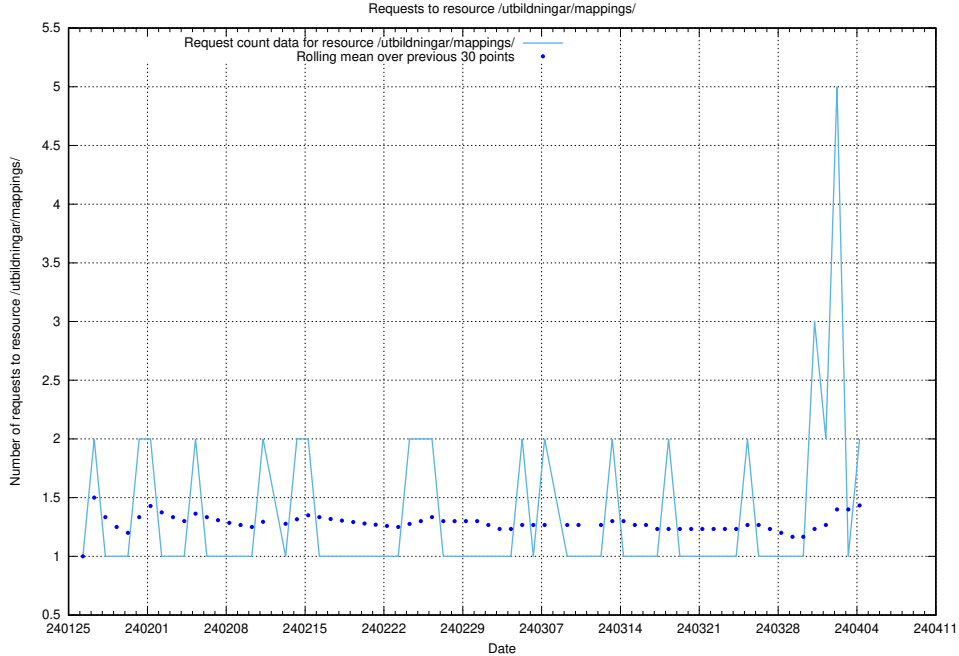

5.518 Usage of /utbildningar/mappings/

Here, we count the number of requests to resource /utbildningar/mappings/.