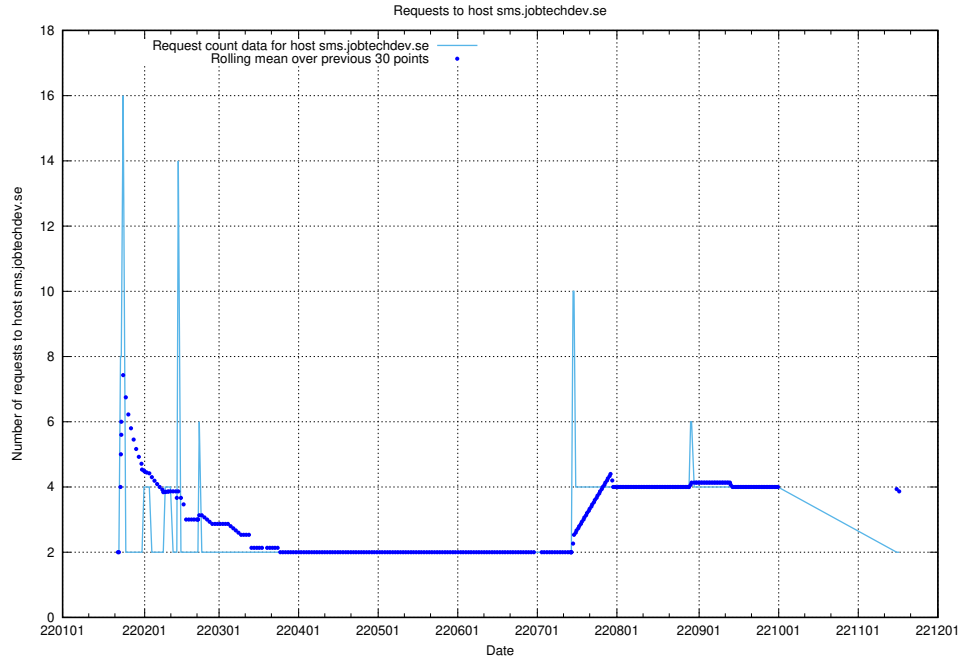

Here, we count the number of requests to host sms.jobtechdev.se.

7.586 Usage of sistema.jobtechdev.se

Here, we count the number of requests to host sistema.jobtechdev.se.

7.587 Usage of shopify.jobtechdev.se