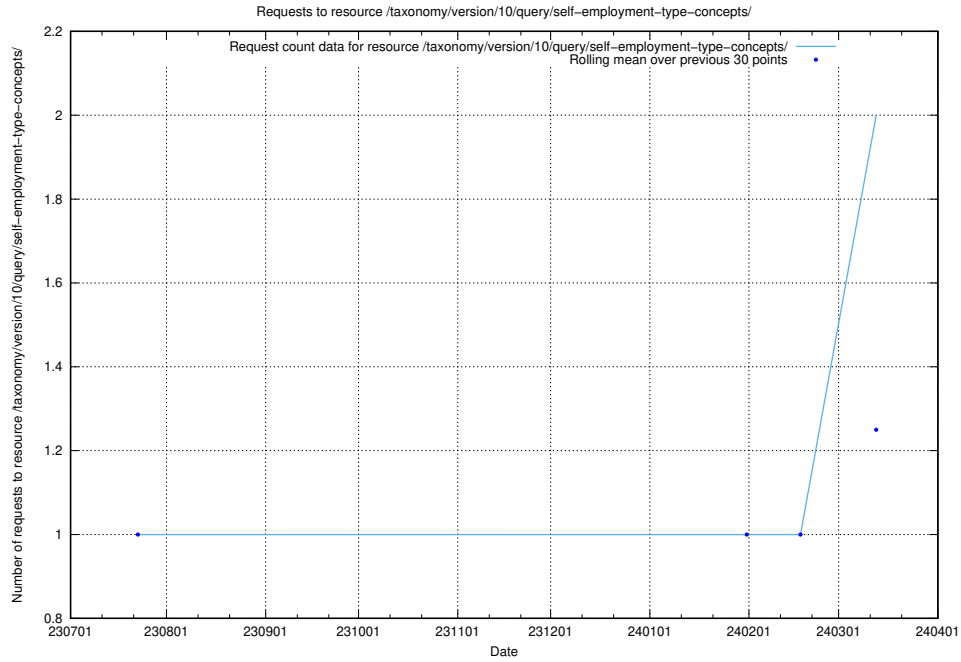

5.636 Usage of /taxonomy/version/10/query/self-employment-type-concepts/

Here, we count the number of requests to resource /taxonomy/version/10/query/self-employment-type-concepts/.