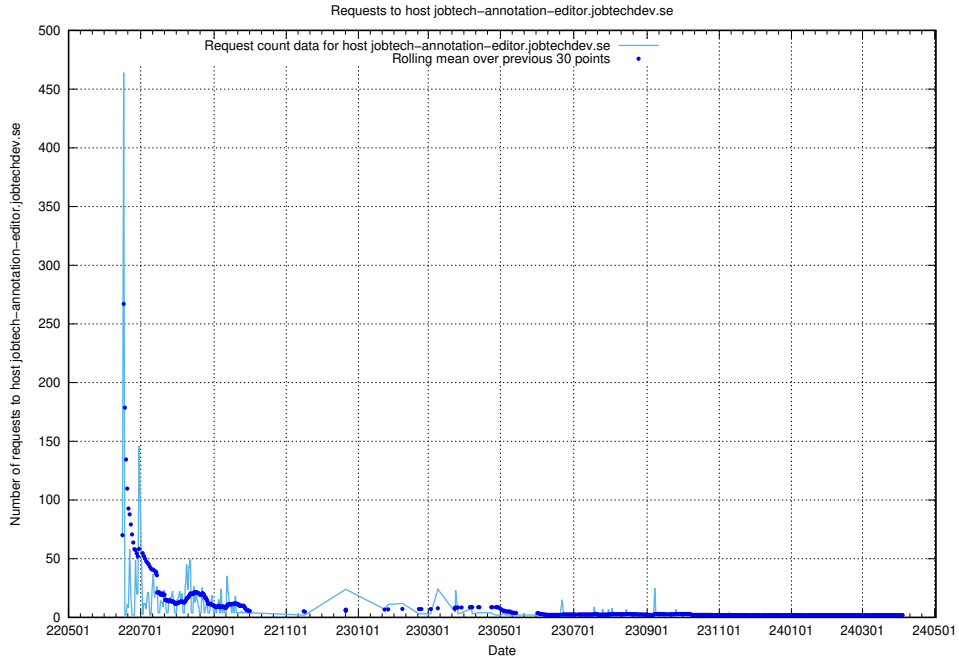

7.403 Usage of `jobtech-annotation-editor.jobtechdev.se`

Here, we count the number of requests to host `jobtech-annotation-editor.jobtechdev.se`.