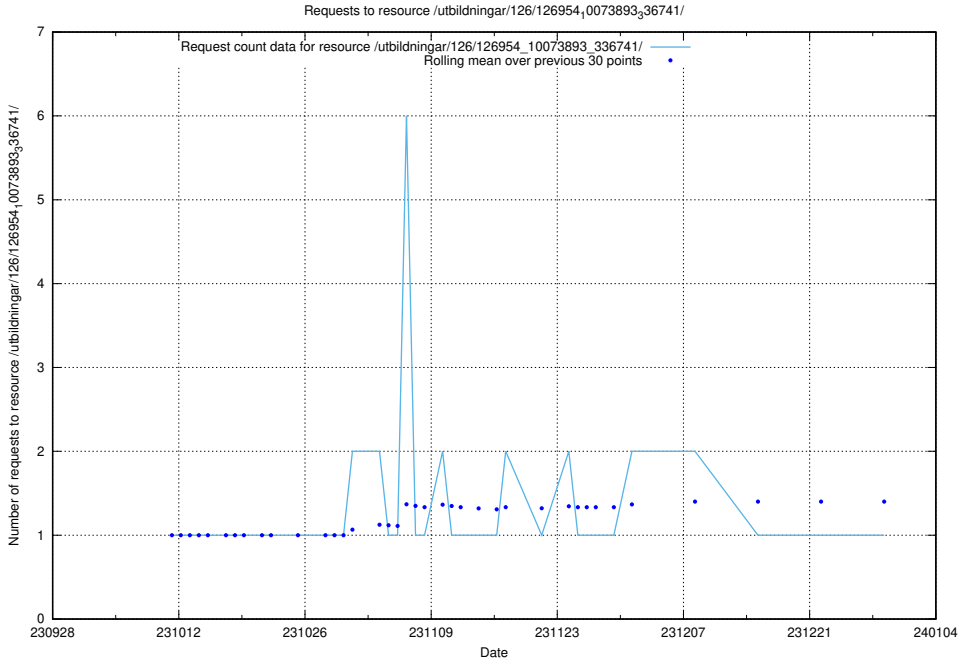

Here, we count the number of requests to resource /utbildningar/126/126954_10073893_336741/.

5.4014 Usage of /utbildningar/126/126751_10072075_331197/events/

Here, we count the number of requests to resource /utbildningar/126/126751_10072075_331197/events/