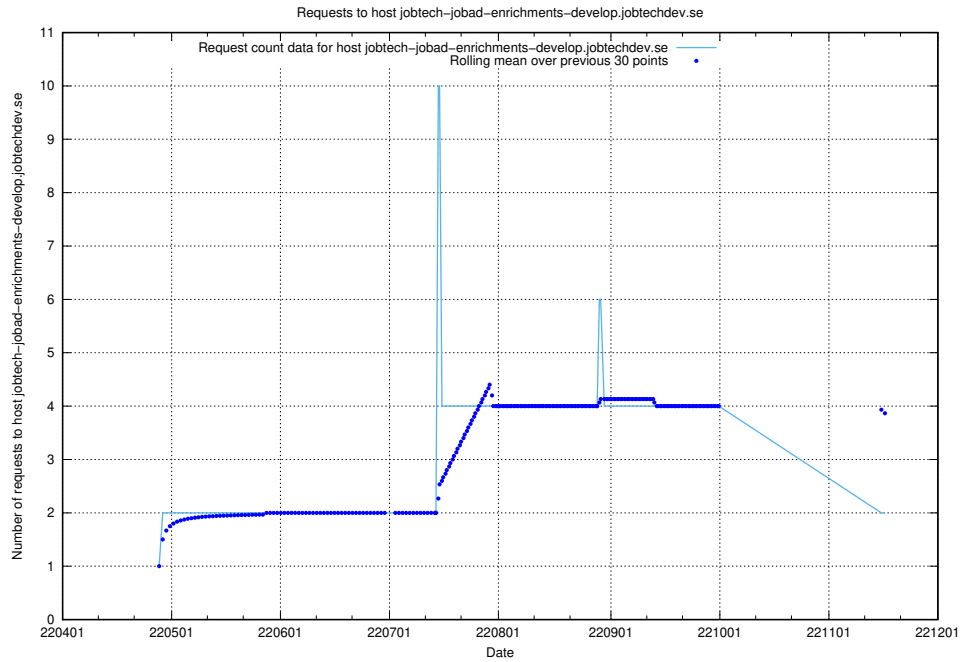

Here, we count the number of requests to host `jobtech-jobad-enrichments-develop.jobtechdev.se`.

7.441 Usage of `jobad-enrichments-test.jobtechdev.se`

Here, we count the number of requests to host `jobad-enrichments-test.jobtechdev.se`.