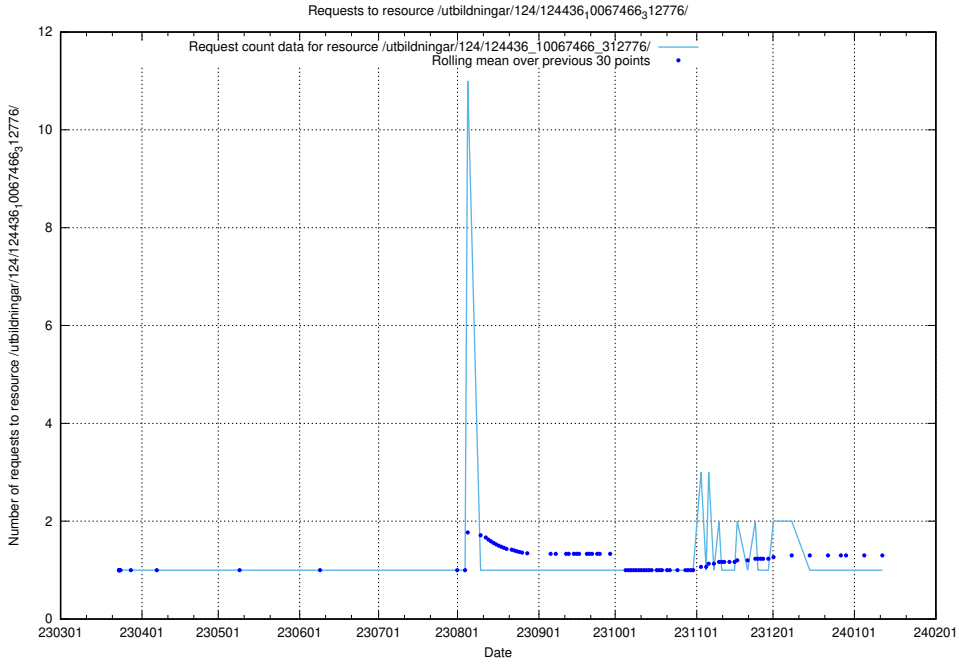

5.3380 Usage of /utbildningar/124/124436_10067466_312776/

Here, we count the number of requests to resource /utbildningar/124/124436_10067466_312776/.