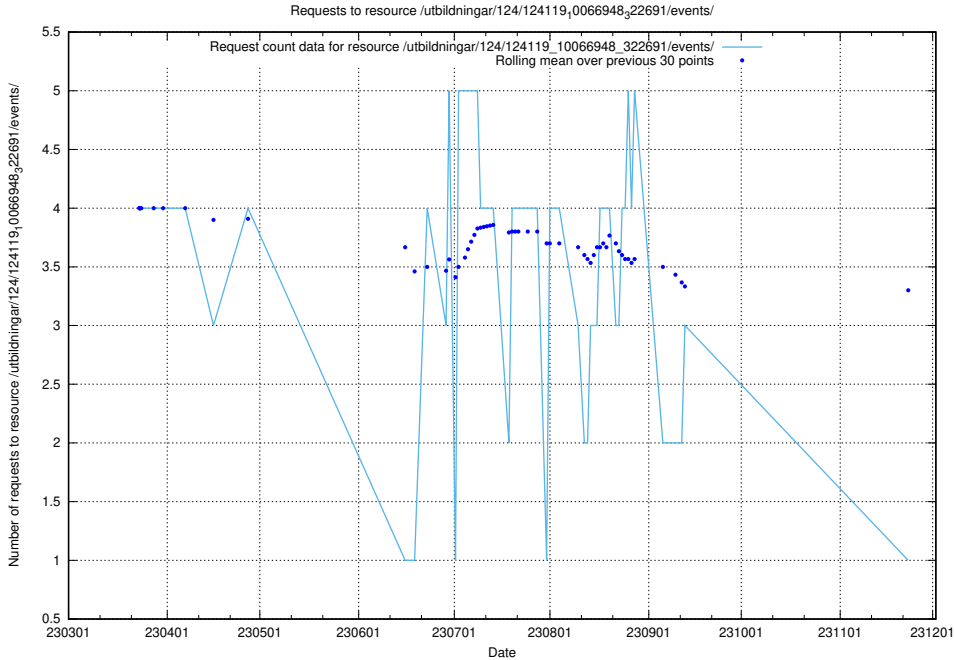

5.5904 Usage of /utbildningar/124/124119_10066948_322691/events/

Here, we count the number of requests to resource /utbildningar/124/124119_10066948_322691/events/