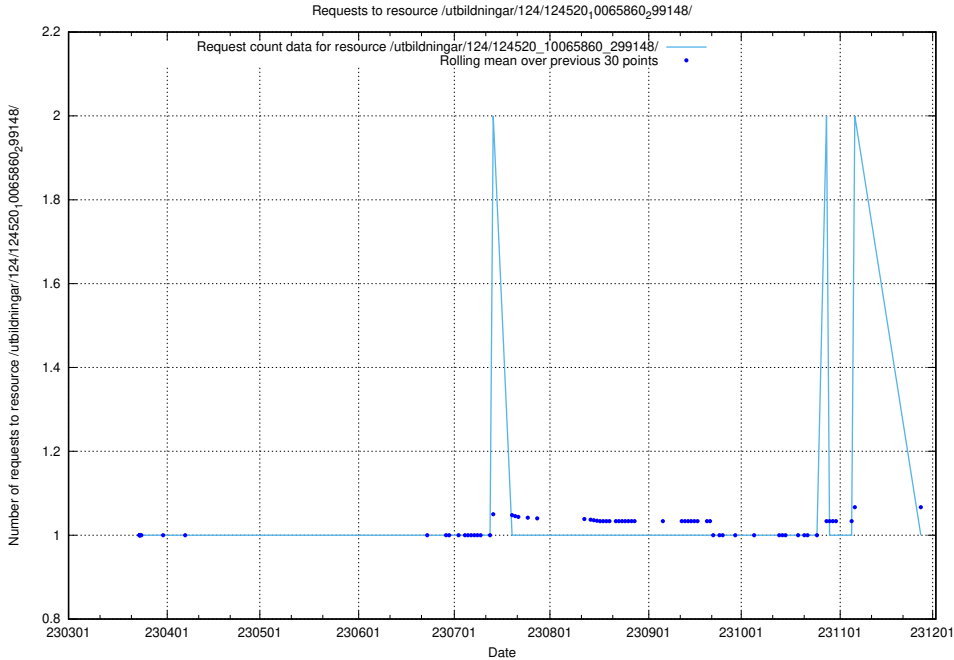

5.1163 Usage of /utbildningar/124/124520_10065860_299148/

Here, we count the number of requests to resource /utbildningar/124/124520_10065860_299148/.