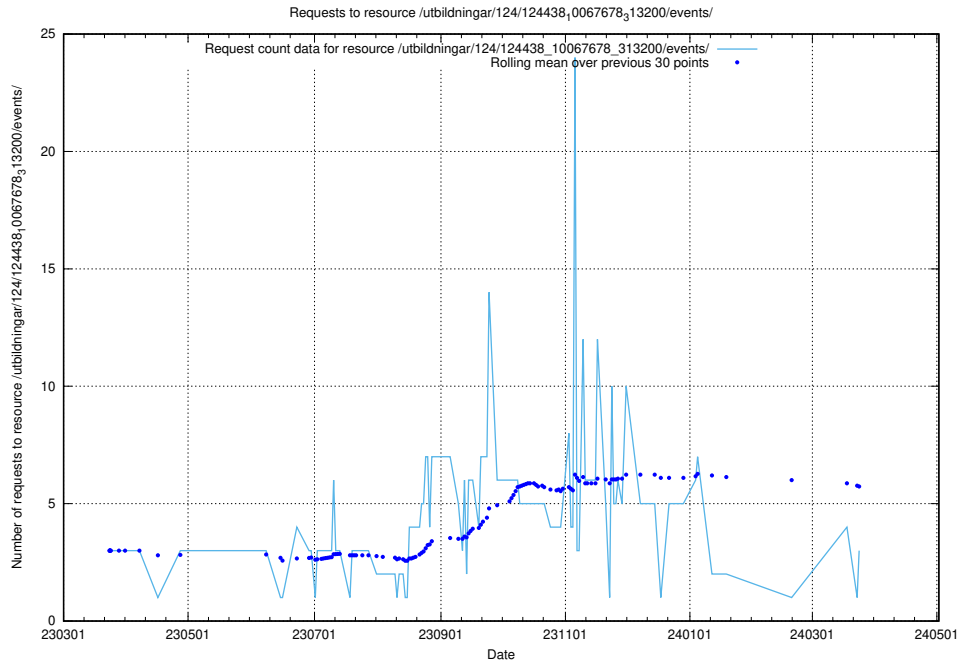

5.300 Usage of /utbildningar/124/124438_10067678_313200/events/

Here, we count the number of requests to resource /utbildningar/124/124438_10067678_313200/events/