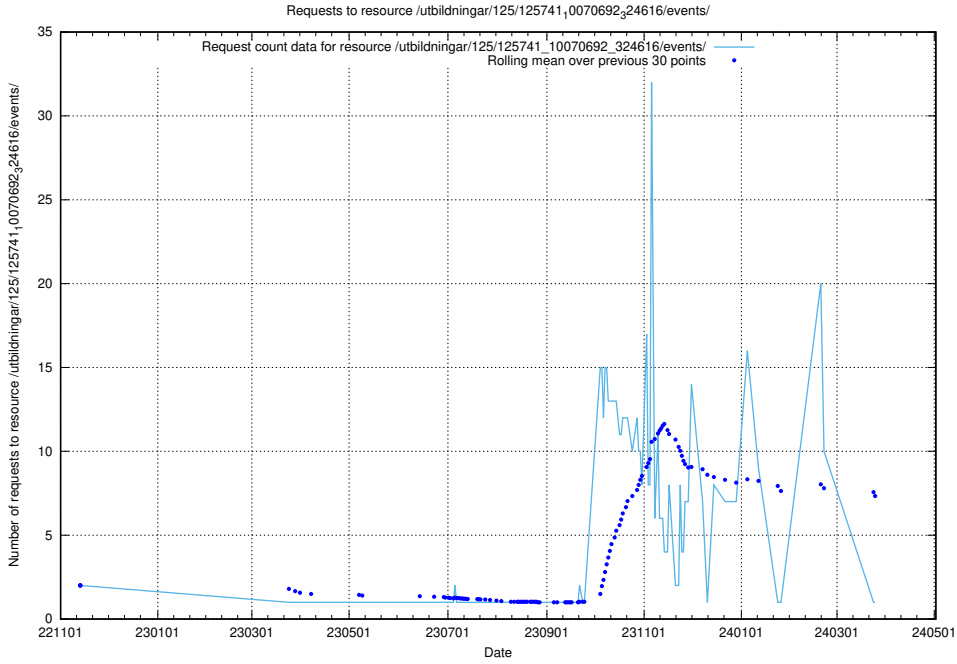

5.5480 Usage of /utbildningar/125/125741_10070692_324616/events/

Here, we count the number of requests to resource /utbildningar/125/125741_10070692_324616/events/