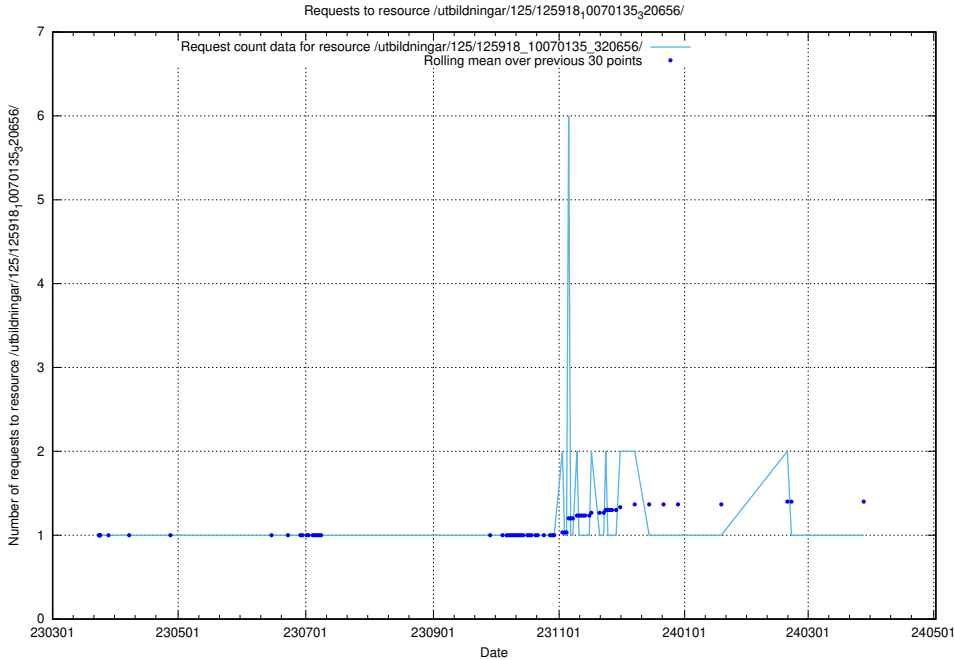

5.6081 Usage of /utbildningar/125/125918_10070135_320656/

Here, we count the number of requests to resource /utbildningar/125/125918_10070135_320656/.