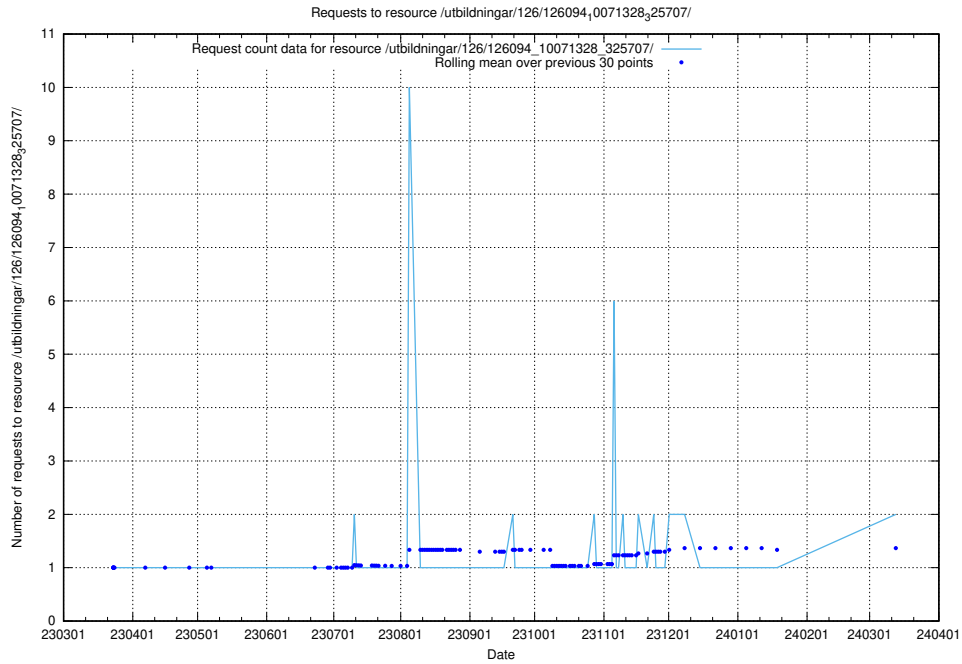

5.848 Usage of /utbildningar/126/126094_10071328_325707/

Here, we count the number of requests to resource /utbildningar/126/126094_10071328_325707/.