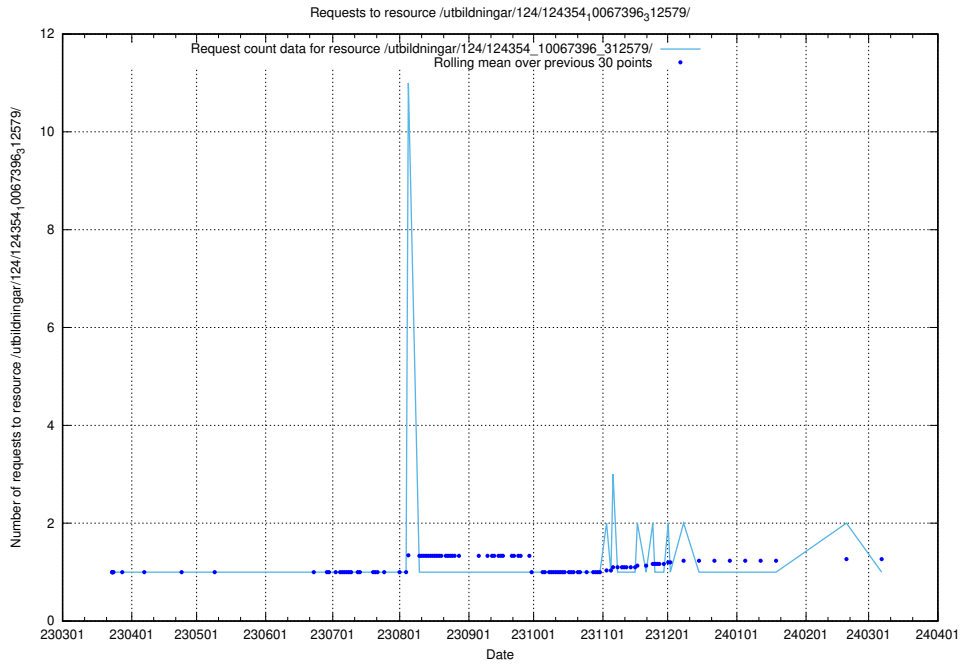

5.3548 Usage of /utbildningar/124/124354_10067396_312579/

Here, we count the number of requests to resource /utbildningar/124/124354_10067396_312579/.