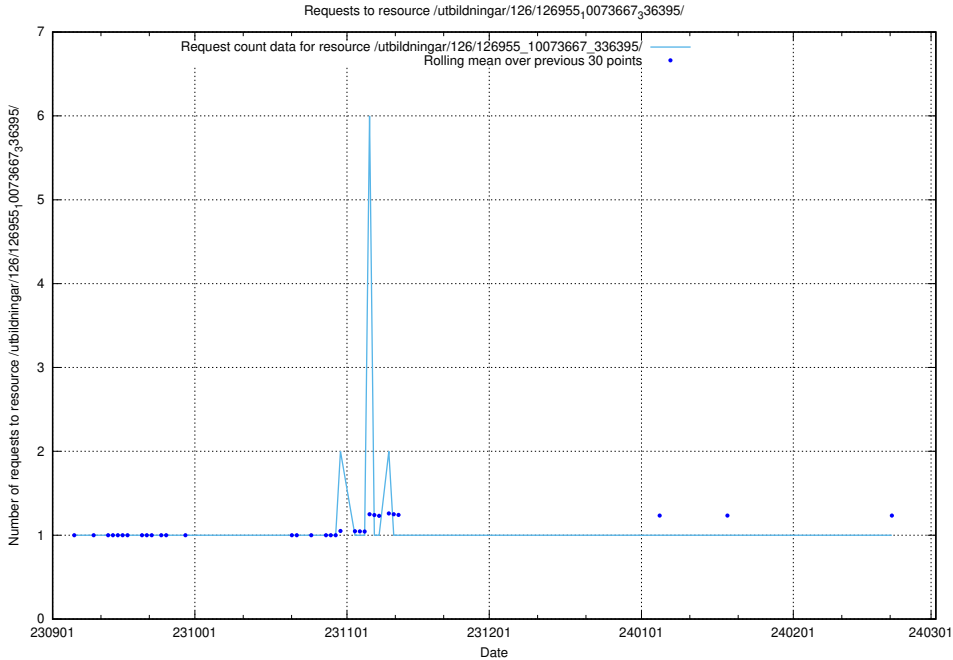

5.4308 Usage of /utbildningar/126/126955_10073667_336395/

Here, we count the number of requests to resource /utbildningar/126/126955_10073667_336395/.