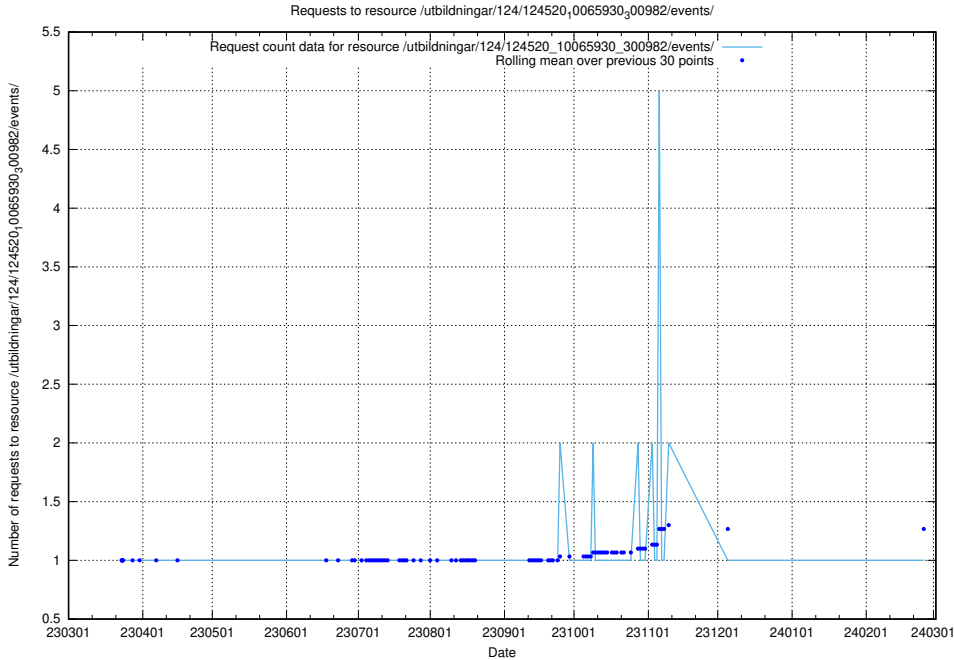

5.1146 Usage of /utbildningar/124/124520_10065930_300982/events/

Here, we count the number of requests to resource /utbildningar/124/124520_10065930_300982/events/