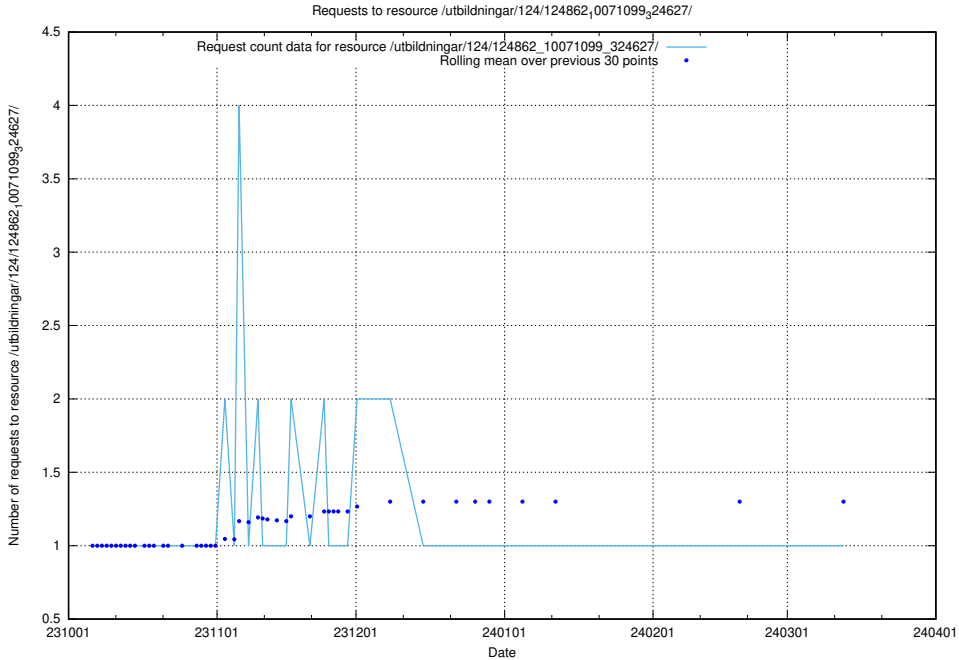

5.4046 Usage of /utbildningar/124/124862_10071099_324627/

Here, we count the number of requests to resource /utbildningar/124/124862_10071099_324627/.