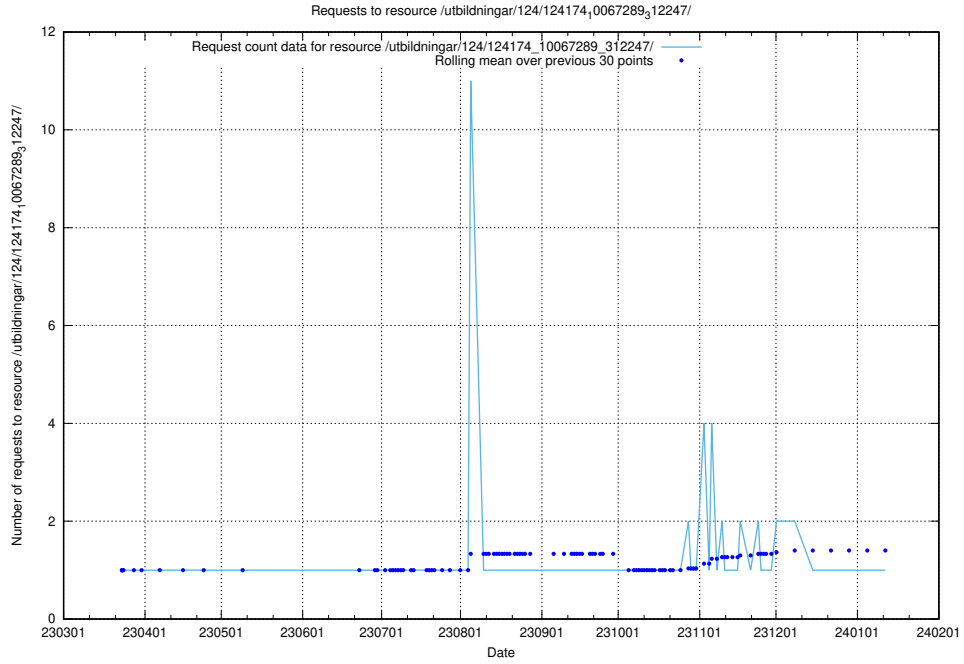

5.3690 Usage of /utbildningar/124/124174_10067289_312247/

Here, we count the number of requests to resource /utbildningar/124/124174_10067289_312247/.

5.3691 Usage of /utbildningar/125/125198_10069395_332456/events/