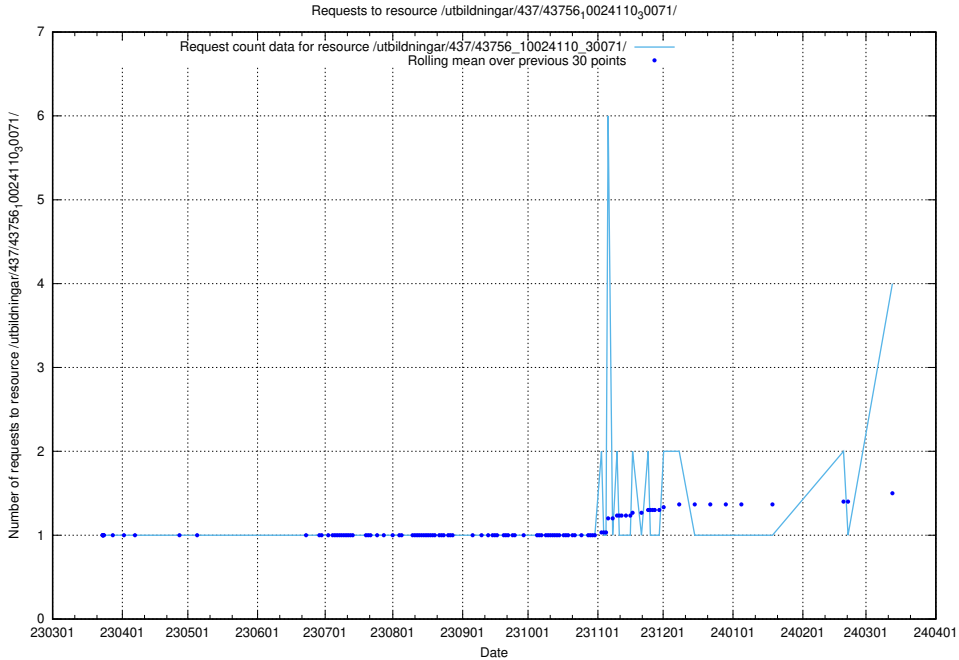

Here, we count the number of requests to resource /utbildningar/125/125178_10069244_317765/events/

5.176 Usage of /utbildningar/437/43756_10024110_30071/

Here, we count the number of requests to resource /utbildningar/437/43756_10024110_30071/.