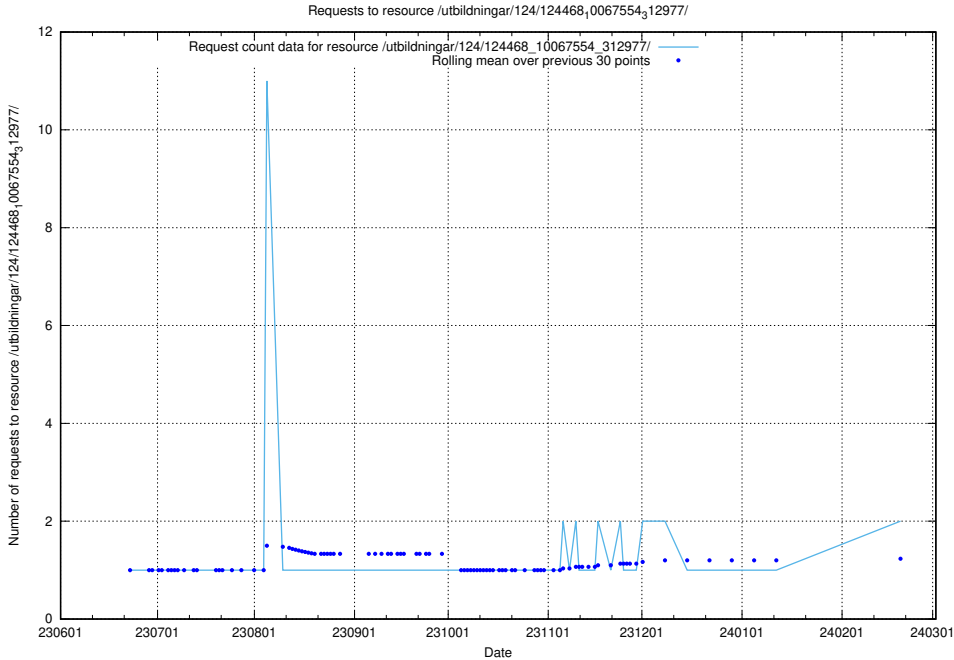

5.724 Usage of /utbildningar/124/124468_10067554_312977/

Here, we count the number of requests to resource /utbildningar/124/124468_10067554_312977/.