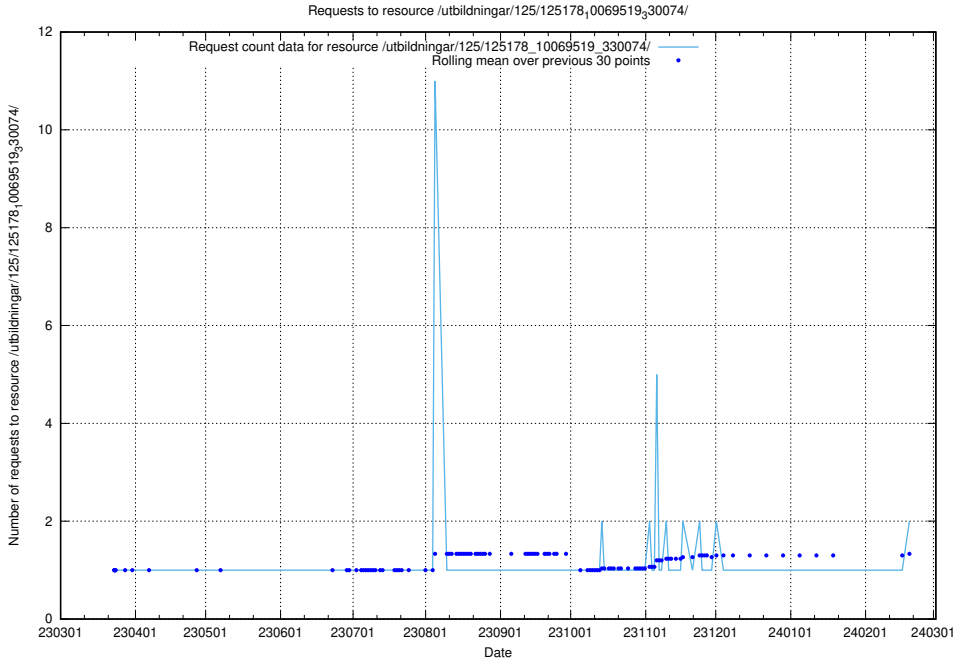

5.340 Usage of /utbildningar/125/125178_10069519_330074/

Here, we count the number of requests to resource /utbildningar/125/125178_10069519_330074/.