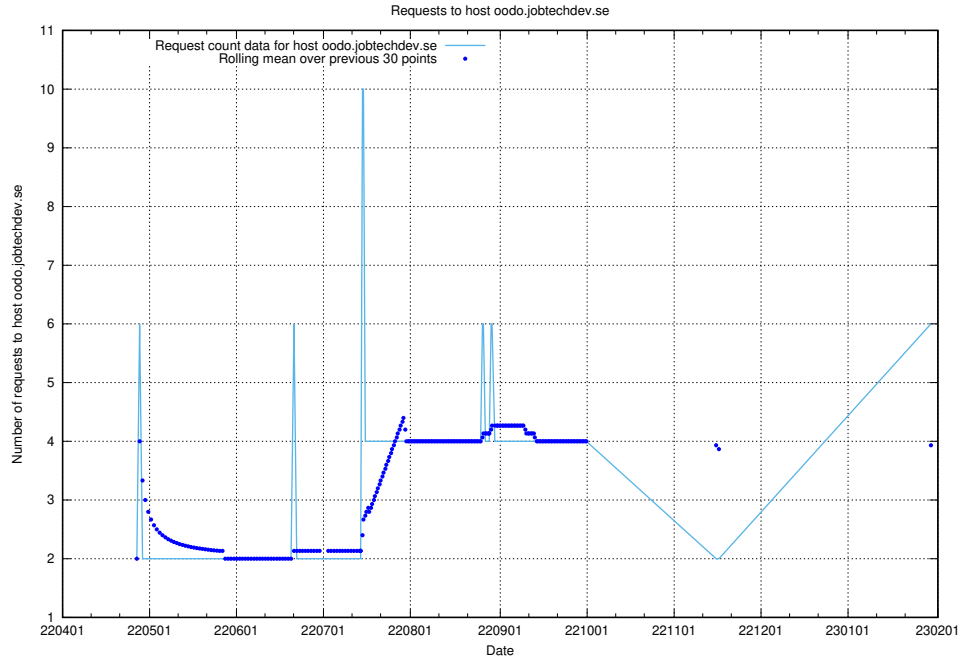

7.83 Usage of demo-education-test.jobtechdev.se

Here, we count the number of requests to host demo-education-test.jobtechdev.se.

7.84 Usage of oodo.jobtechdev.se

Here, we count the number of requests to host oodo.jobtechdev.se.