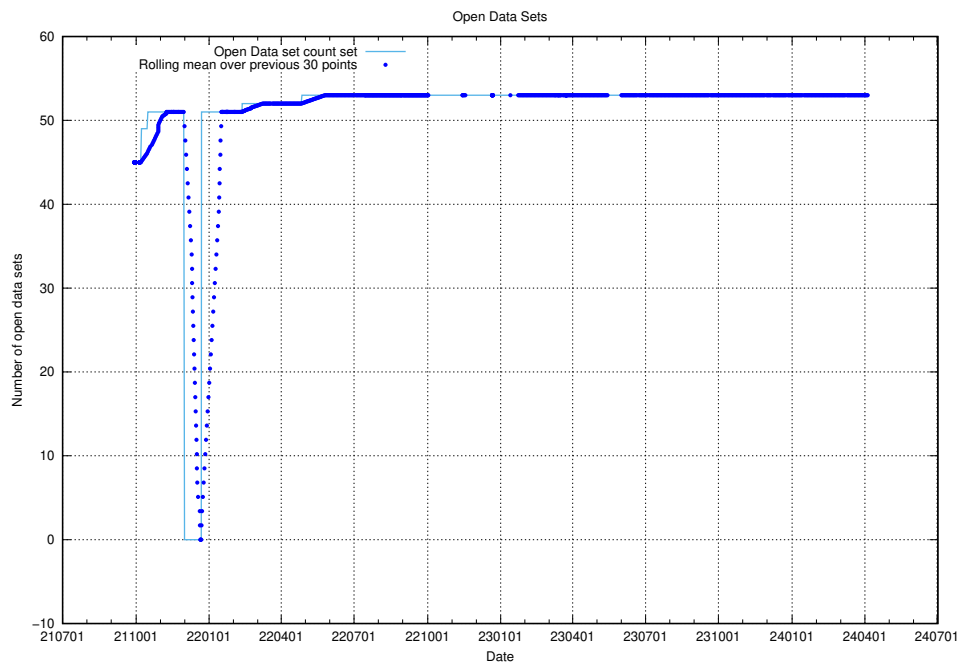

12 Open Data

This section contains statistics about JobTech's published open data in DIGG's [Sweden's data portal](https://www.dataportal.se)¹².

12.1 Number of open data sets

The tables shows the number of open data sets published by JobTech on DIGG's data portal.

¹²<https://www.dataportal.se>