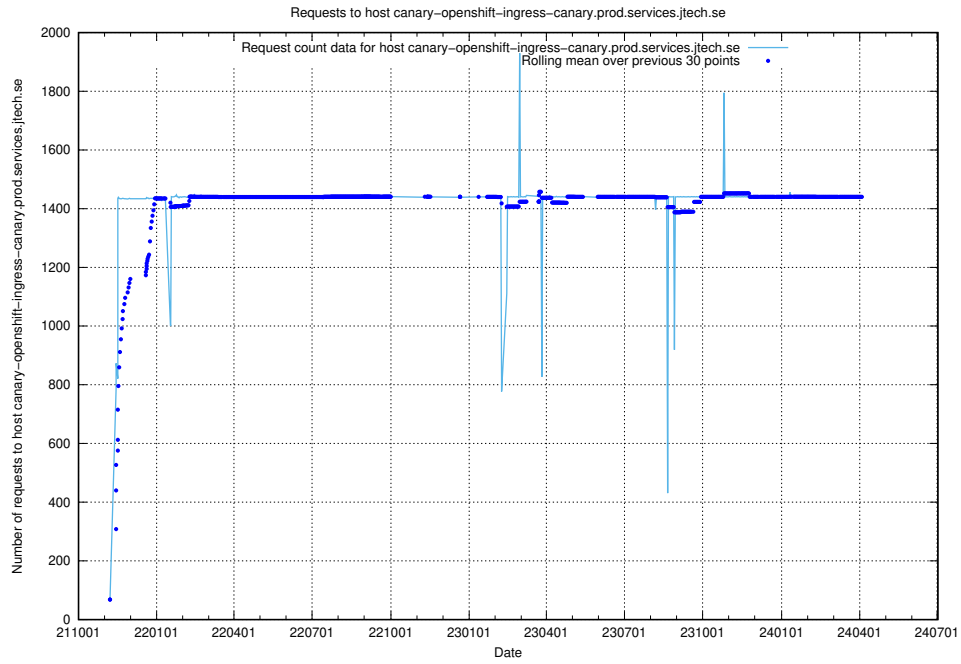

Here, we count the number of requests to host canary-openshift-ingress-canary.prod.services.jtech.se.

7.21 Usage of canary-openshift-ingress-canary.apps.standby.services.jtech.se

Here, we count the number of requests to host canary-openshift-ingress-canary.apps.standby.services.jtech.se.