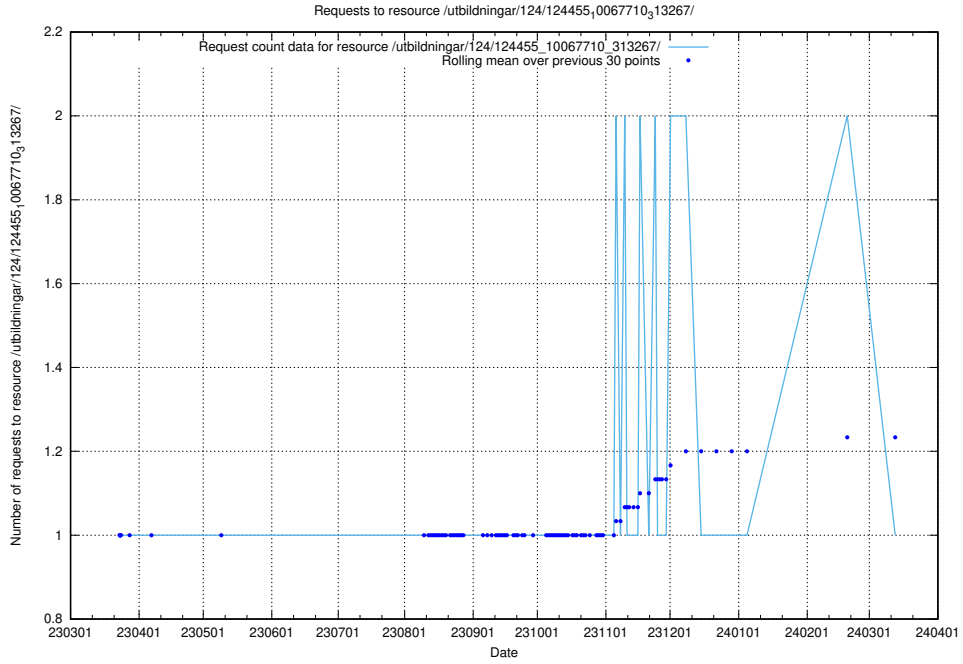

5.3079 Usage of /utbildningar/124/124455_10067710_313267/

Here, we count the number of requests to resource /utbildningar/124/124455_10067710_313267/.