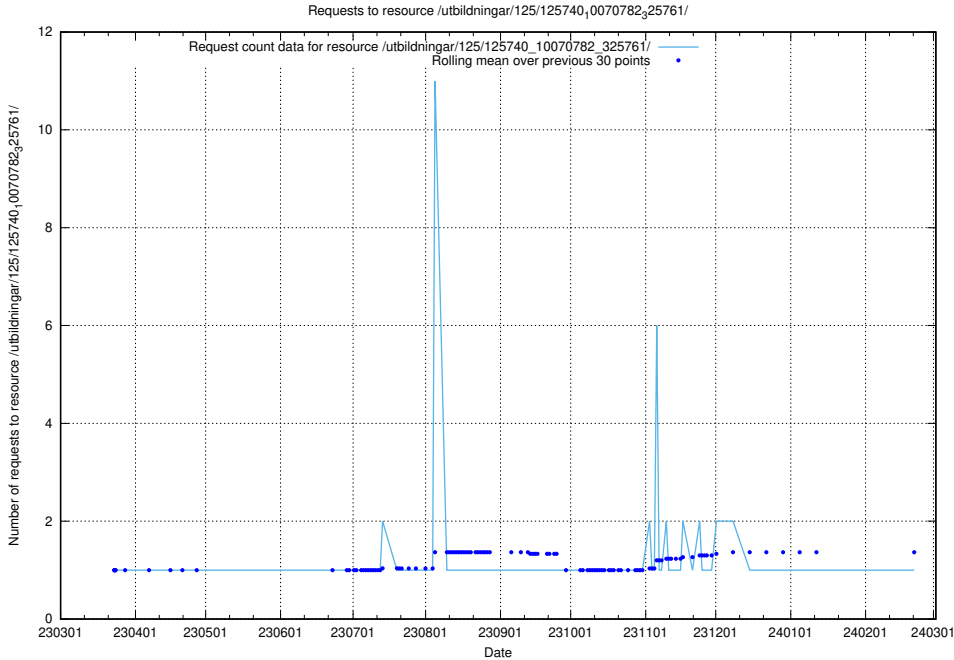

5.856 Usage of /utbildningar/125/125740_10070782_325761/

Here, we count the number of requests to resource /utbildningar/125/125740_10070782_325761/.