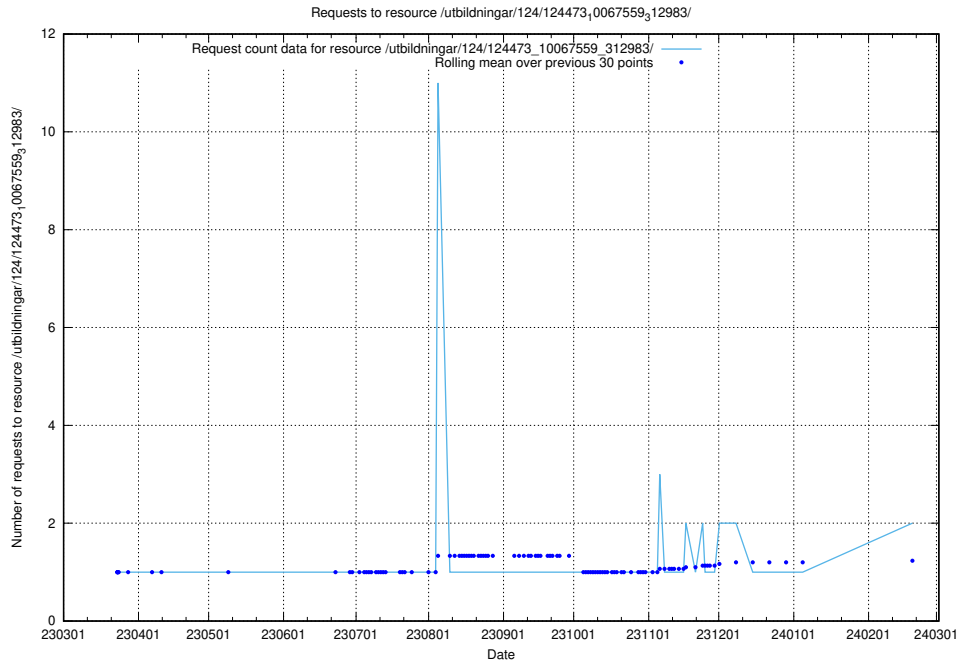

5.477 Usage of /utbildningar/124/124473_10067559_312983/

Here, we count the number of requests to resource /utbildningar/124/124473_10067559_312983/.