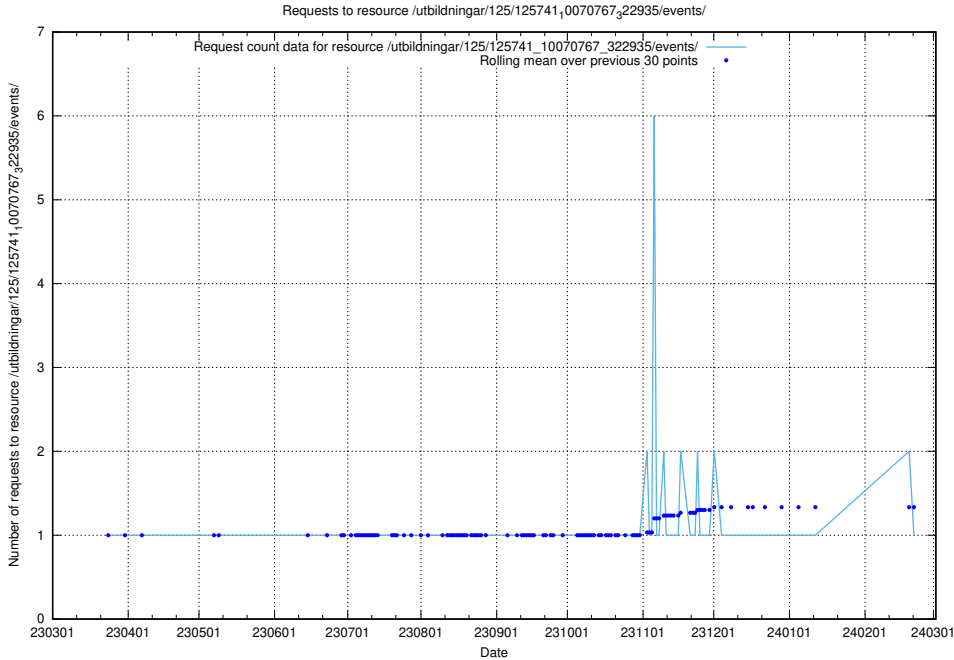

Here, we count the number of requests to resource /utbildningar/125/125741_10070767_328732/events/

5.5877 Usage of /utbildningar/125/125741_10070767_322935/events/

Here, we count the number of requests to resource /utbildningar/125/125741_10070767_322935/events/