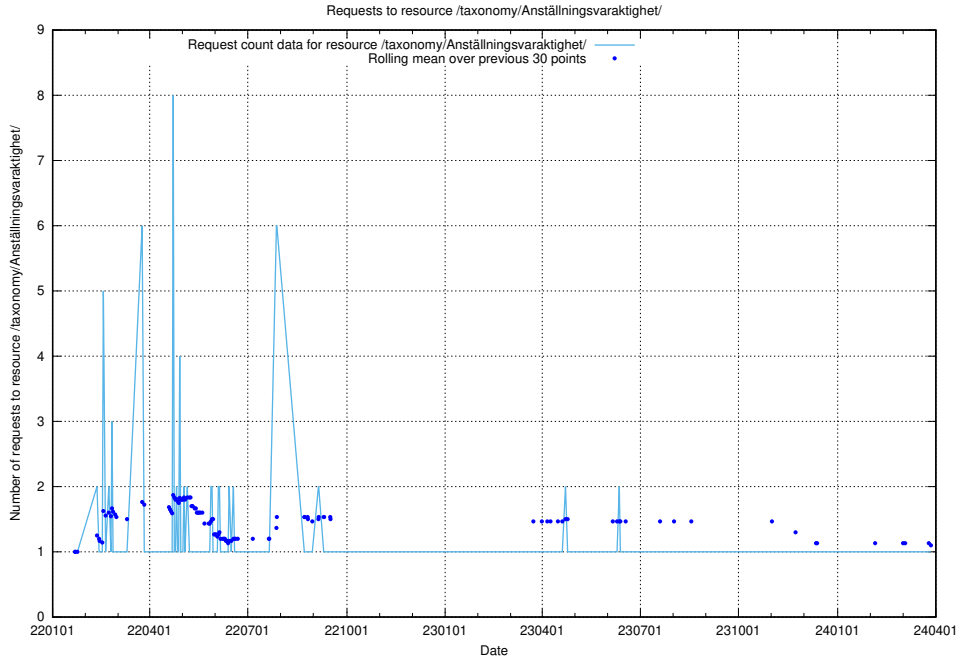

5.5386 Usage of /taxonomy/Anställningsvaraktighet/

Here, we count the number of requests to resource /taxonomy/Anställningsvaraktighet/.