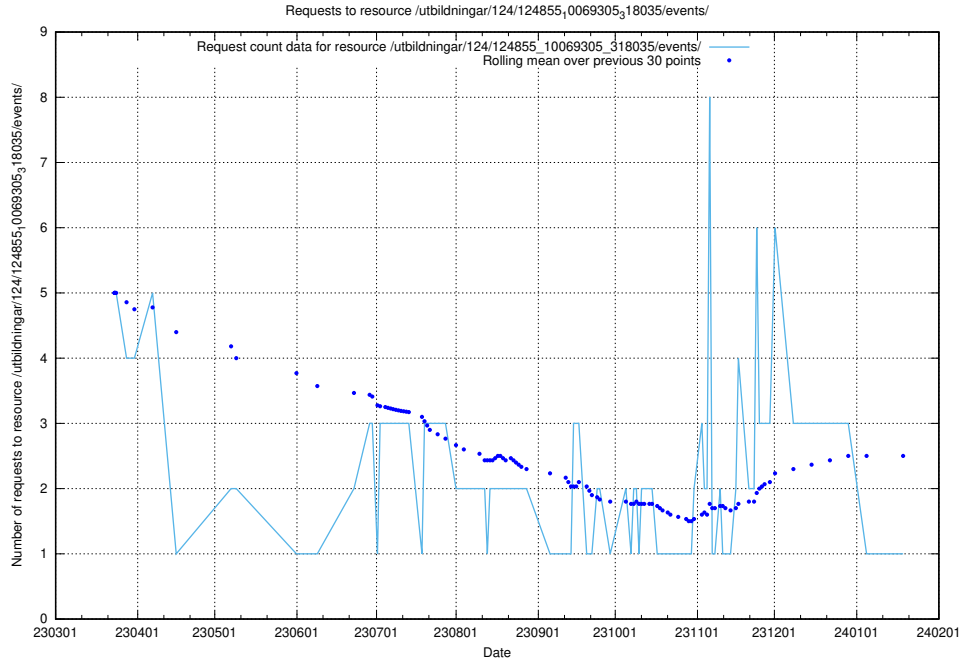

5.5899 Usage of /utbildningar/124/124855_10069305_318035/events/

Here, we count the number of requests to resource /utbildningar/124/124855_10069305_318035/events/