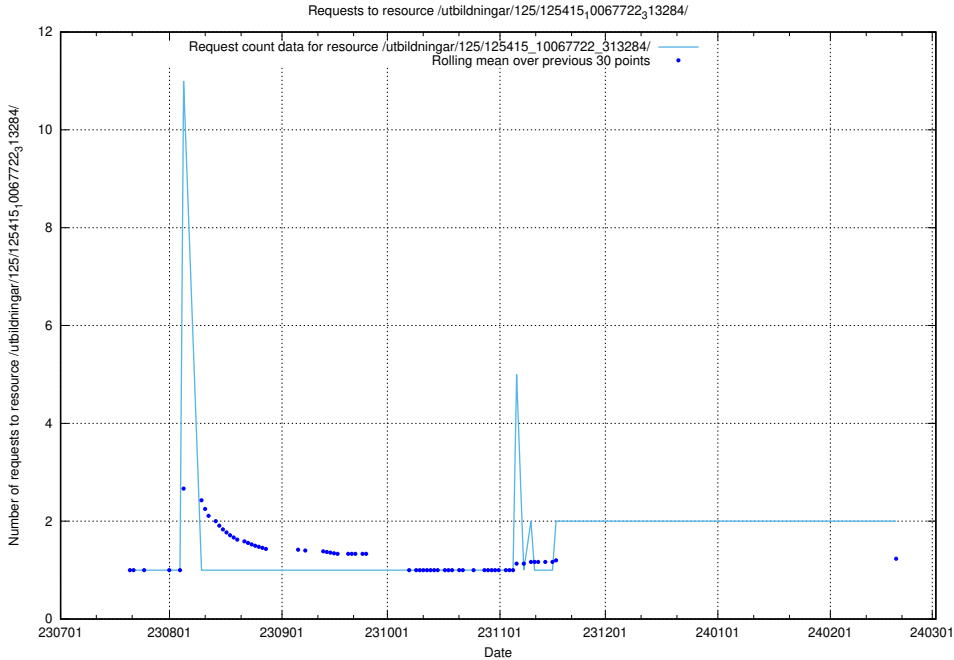

5.637 Usage of /utbildningar/125/125415_10067722_313284/

Here, we count the number of requests to resource /utbildningar/125/125415_10067722_313284/.