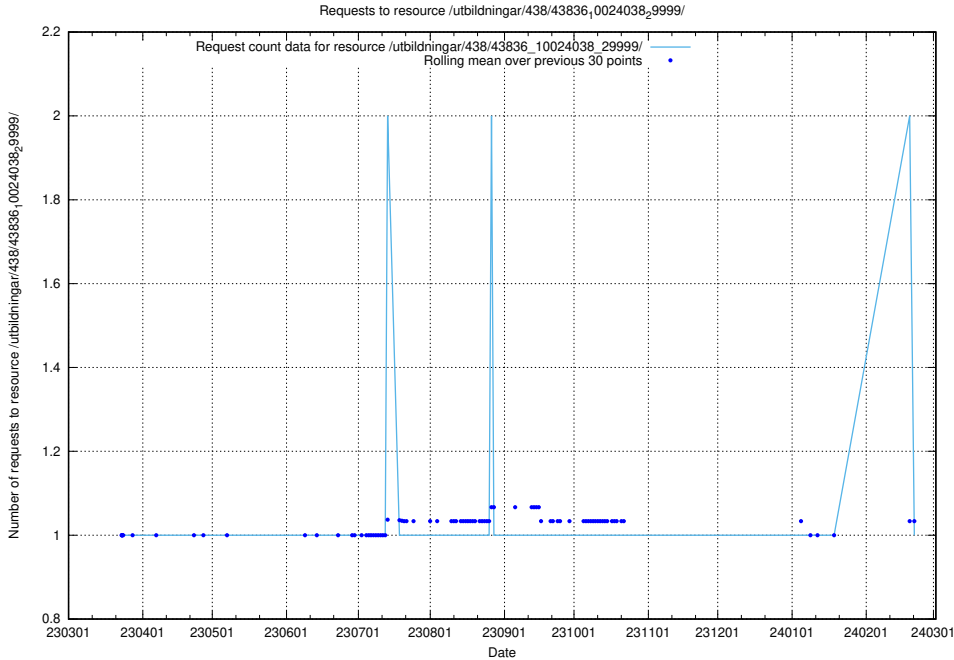

5.5973 Usage of /utbildningar/438/43831_10024051_32246/

Here, we count the number of requests to resource /utbildningar/438/43831_10024051_32246/.

5.5974 Usage of /utbildningar/438/43830_10023988_29949/events/