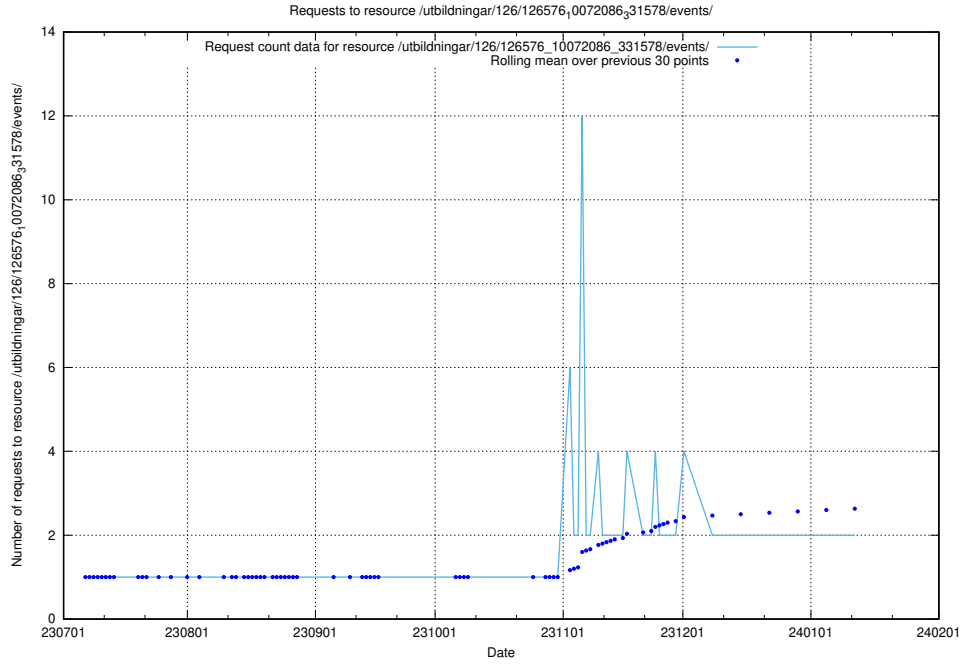

5.664 Usage of /utbildningar/126/126576_10072086_331578/events/

Here, we count the number of requests to resource /utbildningar/126/126576_10072086_331578/events/