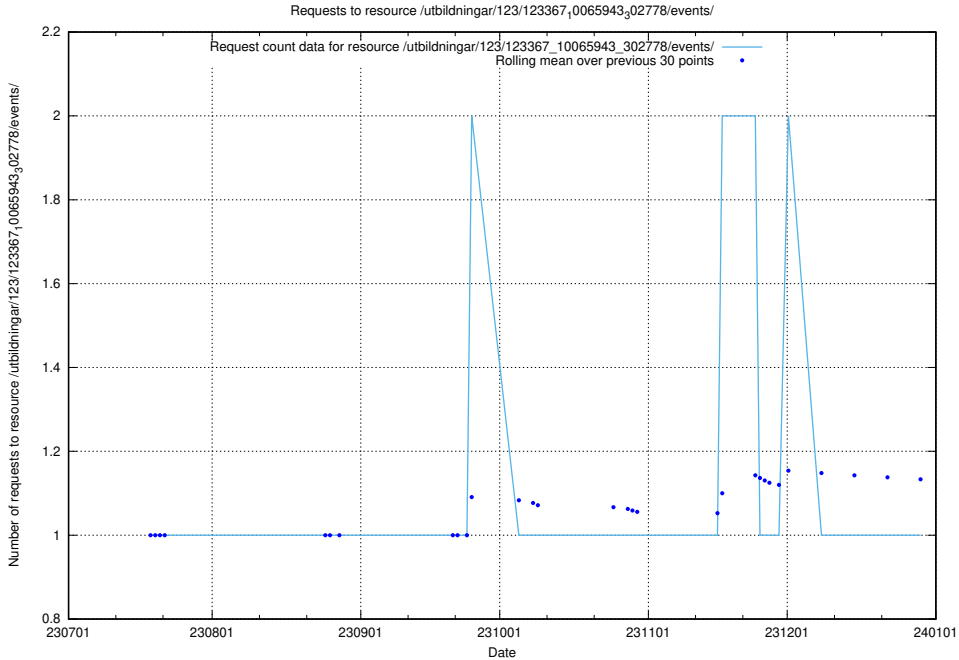

5.4680 Usage of /utbildningar/123/123367_10065943_302778/events/

Here, we count the number of requests to resource /utbildningar/123/123367_10065943_302778/events/

5.4681 Usage of /utbildningar/123/123367_10065867_298117/events/