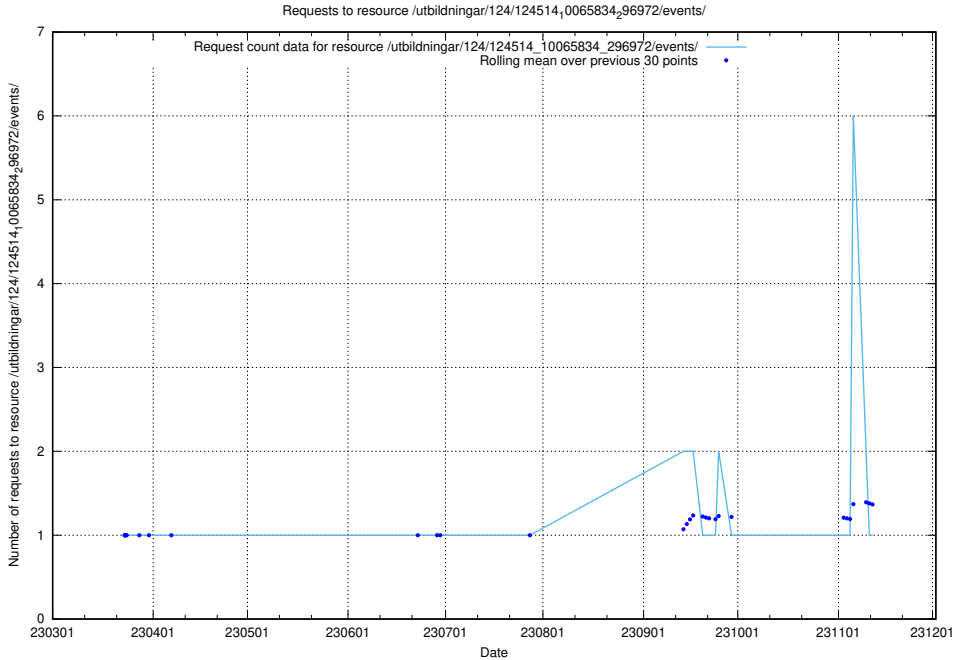

5.1740 Usage of /utbildningar/124/124514_10065834_296972/events/

Here, we count the number of requests to resource /utbildningar/124/124514_10065834_296972/events/