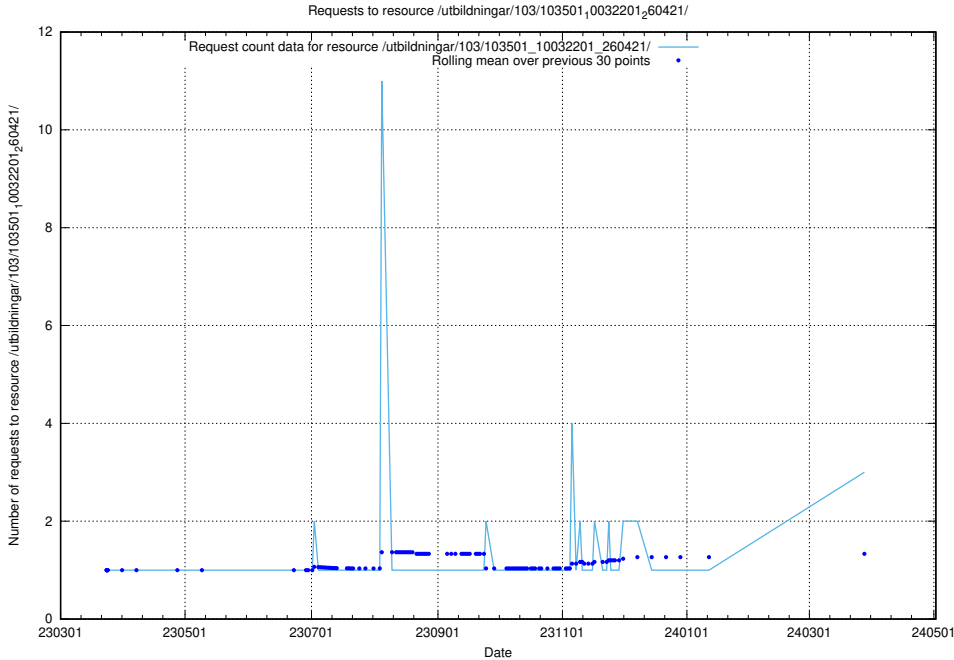

5.257 Usage of /utbildningar/103/103501_10032201_260421/

Here, we count the number of requests to resource /utbildningar/103/103501_10032201_260421/.