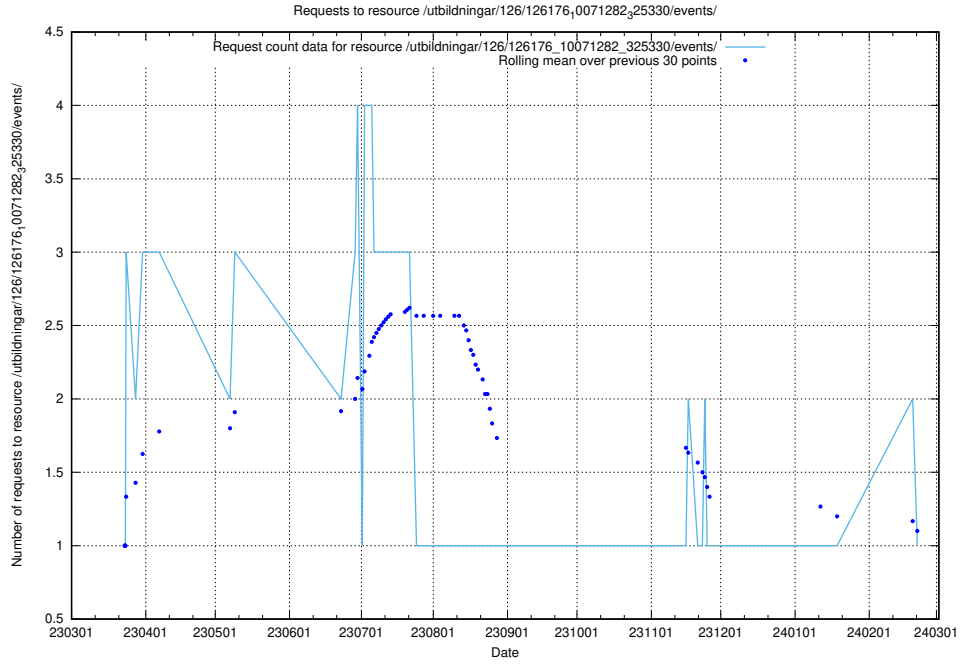

Here, we count the number of requests to resource /utbildningar/126/126235_10071455_326669/.

5.6066 Usage of /utbildningar/126/126176_10071282_325330/events/

Here, we count the number of requests to resource /utbildningar/126/126176_10071282_325330/events/