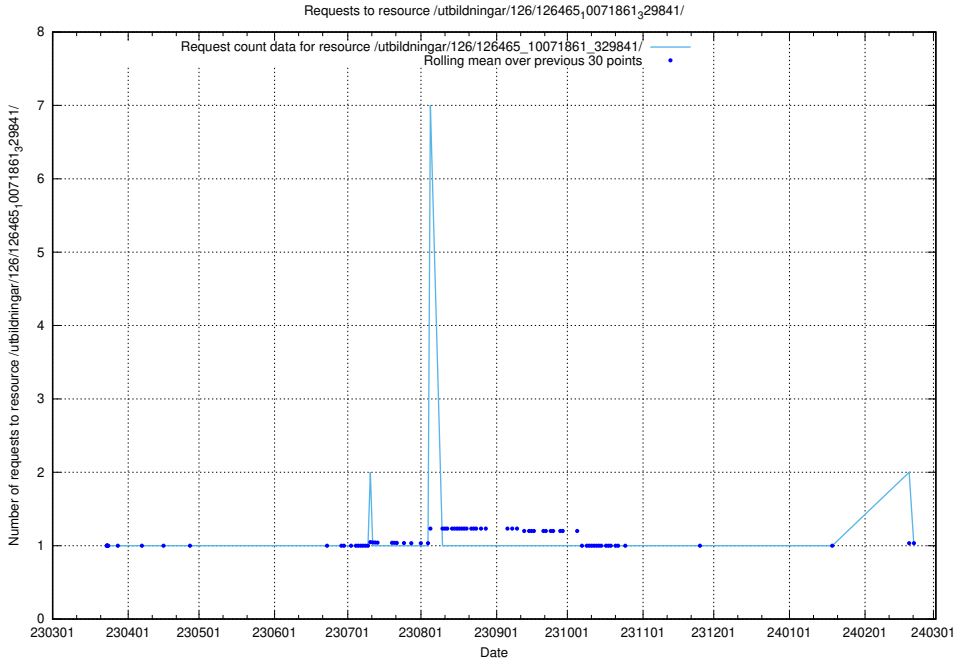

Here, we count the number of requests to resource /utbildningar/126/126465_10071962_330382/.

5.6059 Usage of /utbildningar/126/126465_10071861_329841/

Here, we count the number of requests to resource /utbildningar/126/126465_10071861_329841/.