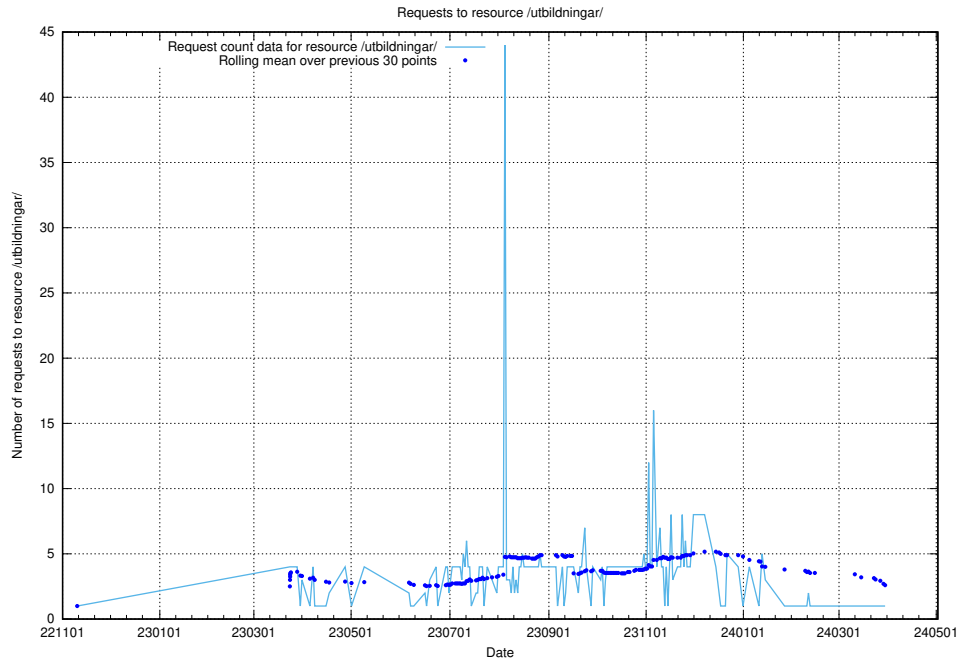

5.5934 Usage of /utbildningar/

Here, we count the number of requests to resource /utbildningar/.