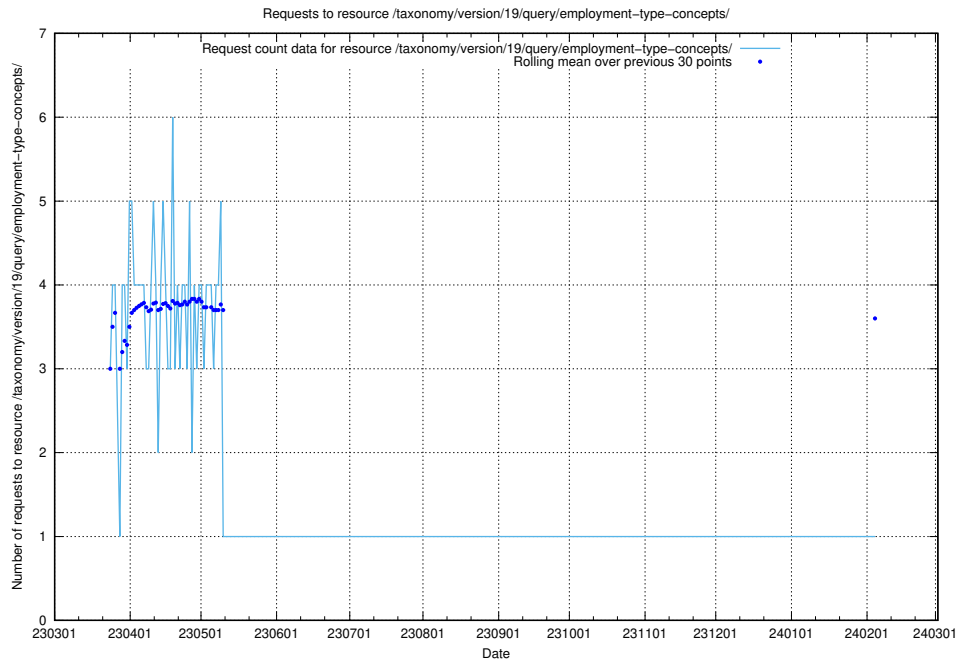

5.5801 Usage of /taxonomy/version/19/query/employment-type-concepts/

Here, we count the number of requests to resource /taxonomy/version/19/query/employment-type-concepts/.