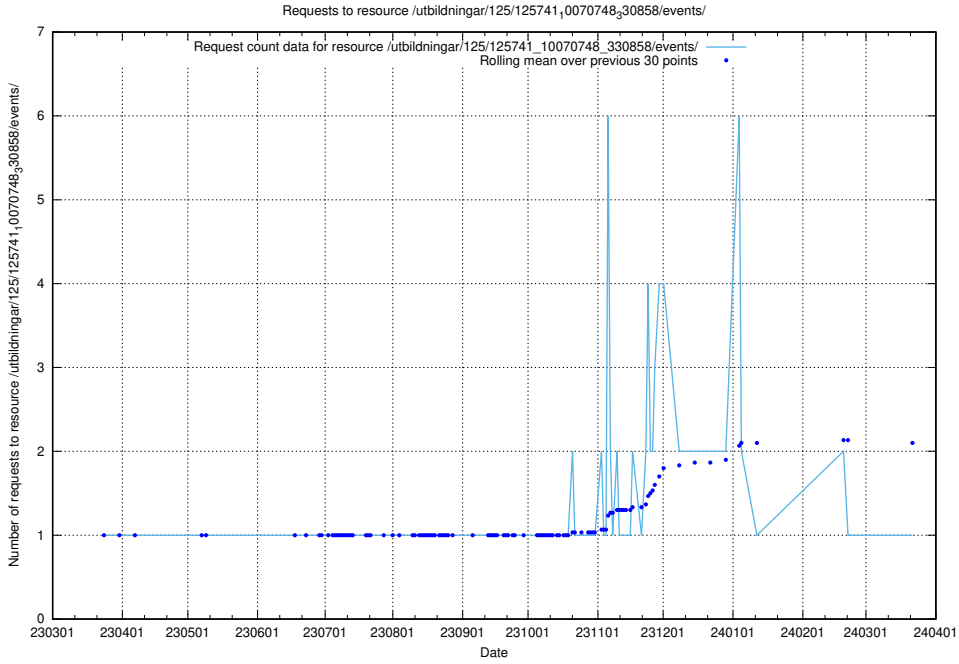

5.5879 Usage of /utbildningar/125/125741_10070748_330858/events/

Here, we count the number of requests to resource /utbildningar/125/125741_10070748_330858/events/