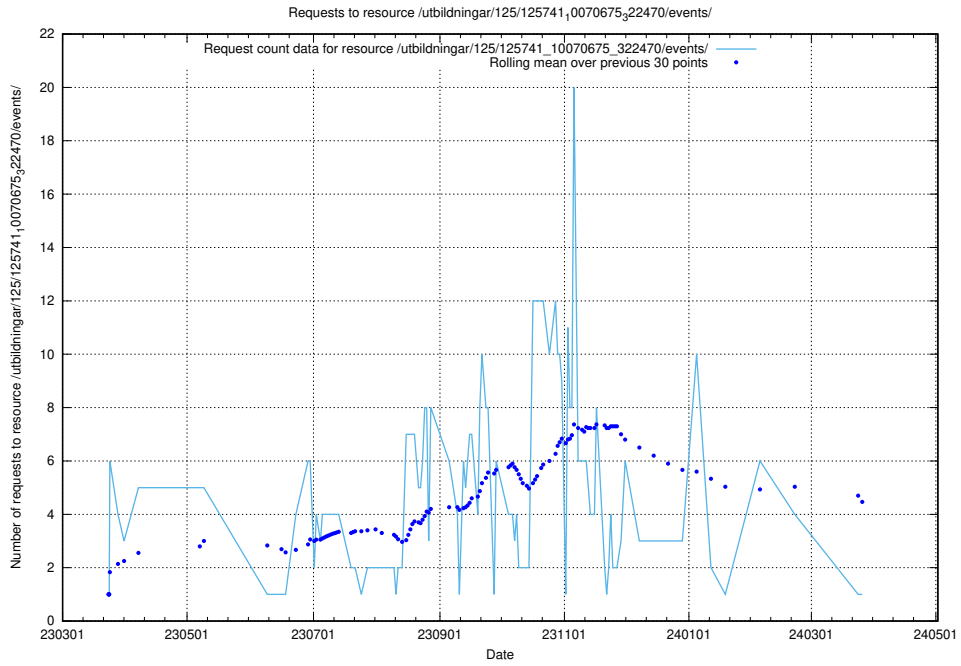

5.6133 Usage of /utbildningar/125/125741_10070675_322470/events/

Here, we count the number of requests to resource /utbildningar/125/125741_10070675_322470/events/