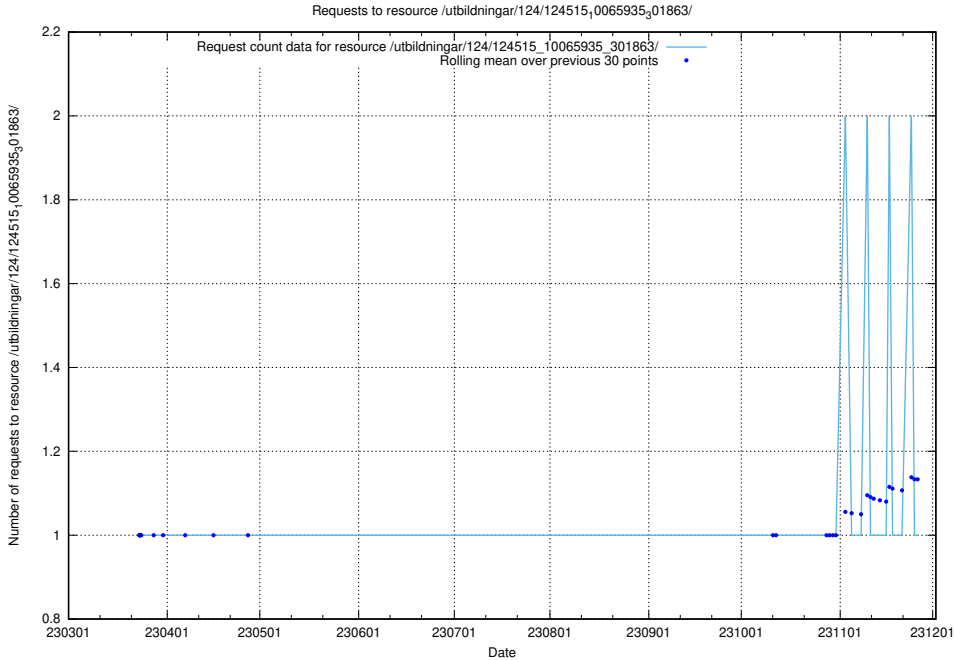

5.1205 Usage of /utbildningar/124/124515_10065935_301863/

Here, we count the number of requests to resource /utbildningar/124/124515_10065935_301863/.