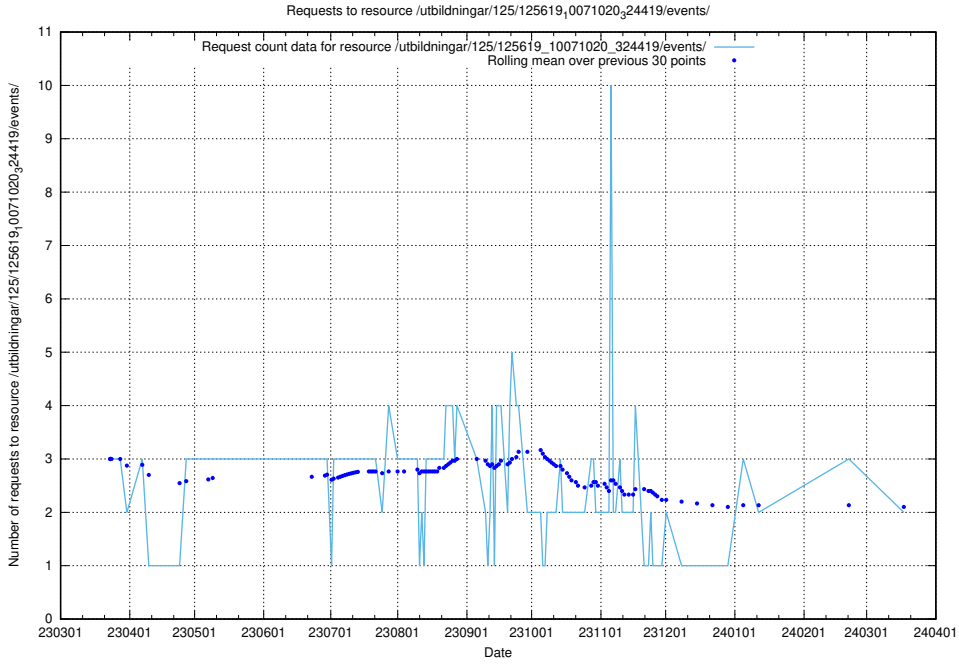

5.826 Usage of /utbildningar/125/125619_10071020_324419/events/

Here, we count the number of requests to resource /utbildningar/125/125619_10071020_324419/events/