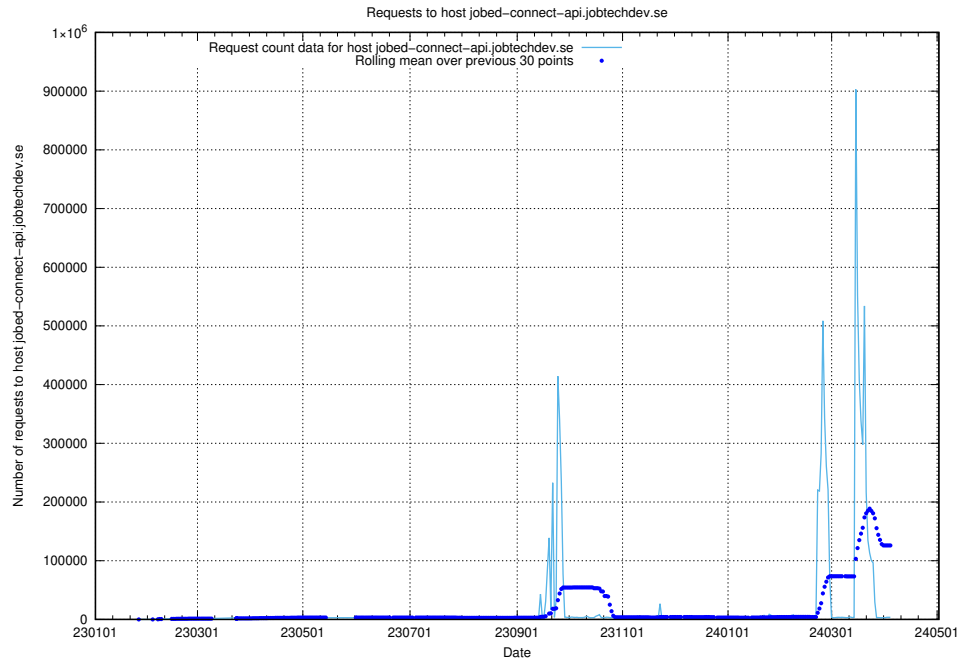

7.15 Usage of `jobed-connect-api.jobtechdev.se`

Here, we count the number of requests to host `jobed-connect-api.jobtechdev.se`.