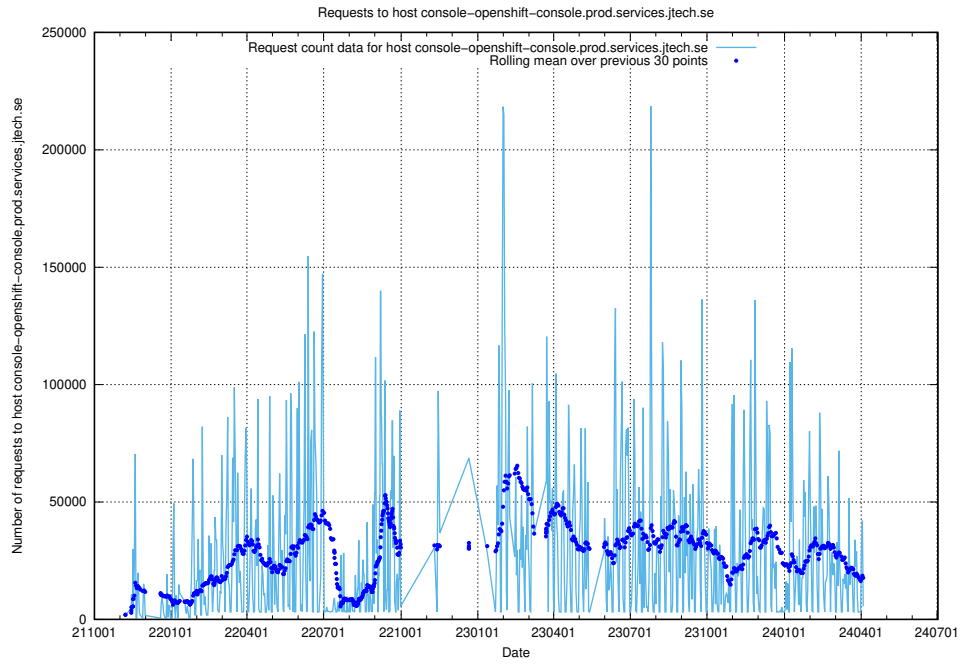

Here, we count the number of requests to host console-openshift-console.apps.standby.services.jtech.se.

7.13 Usage of console-openshift-console.prod.services.jtech.se

Here, we count the number of requests to host console-openshift-console.prod.services.jtech.se.