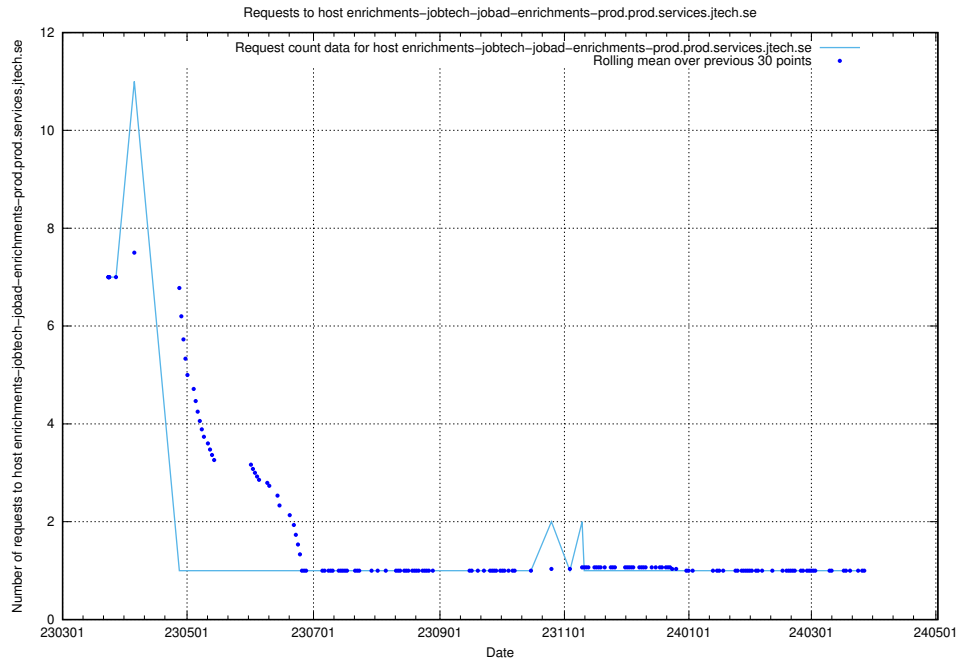

7.609 Usage of enrichments-jobtech-jobad-enrichments-prod.prod.services.jtech.se

Here, we count the number of requests to host enrichments-jobtech-jobad-enrichments-prod.prod.services.jtech.se.