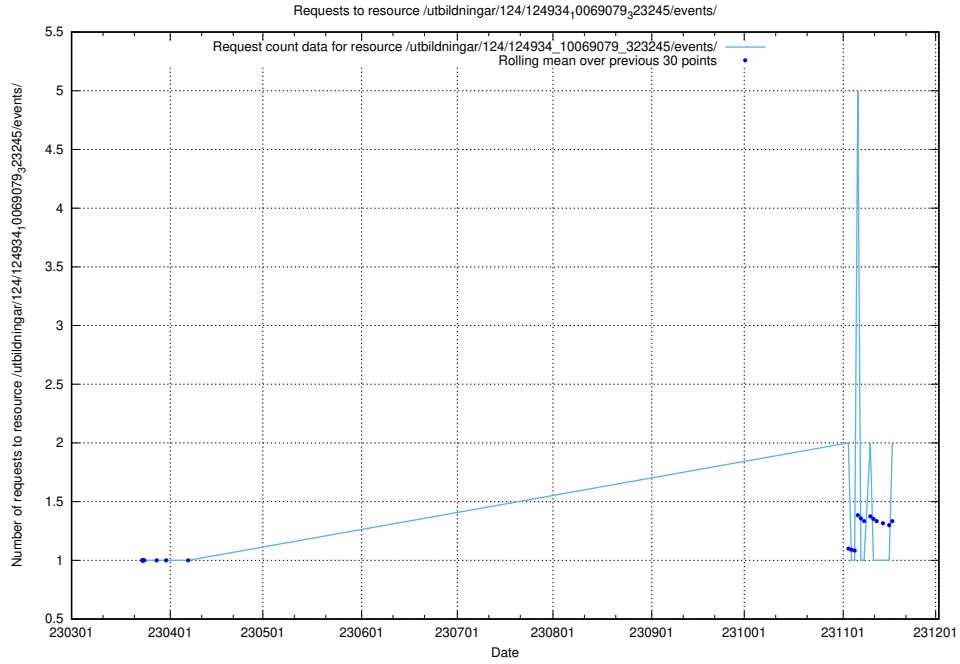

5.344 Usage of /utbildningar/124/124934_10069079_323245/events/

Here, we count the number of requests to resource /utbildningar/124/124934_10069079_323245/events/

5.345 Usage of /utbildningar/124/124934_10069079_323245/