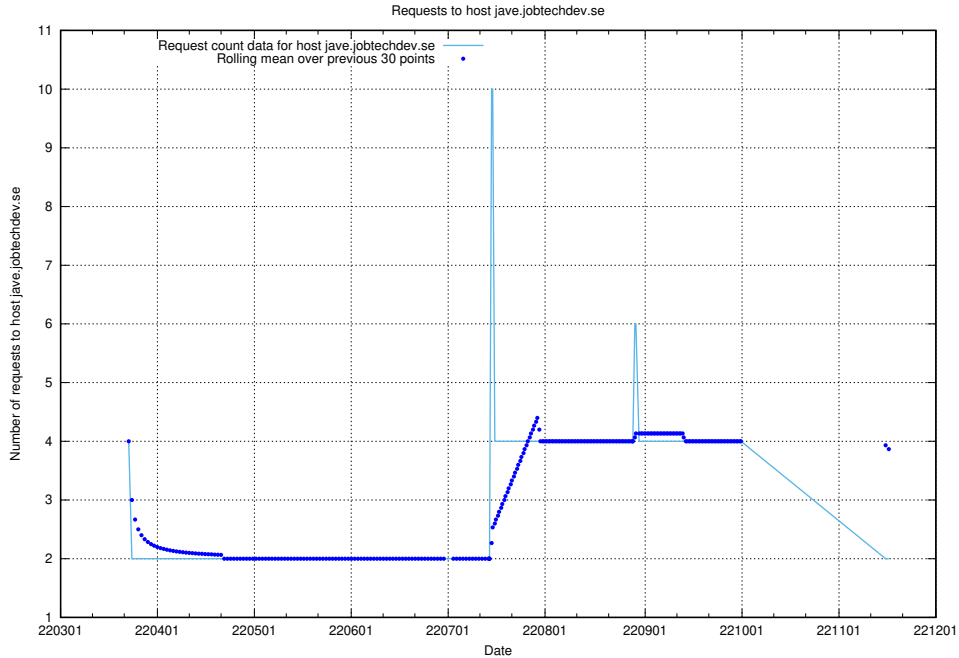

7.491 Usage of `jave.jobtechdev.se`

Here, we count the number of requests to host `jave.jobtechdev.se`.