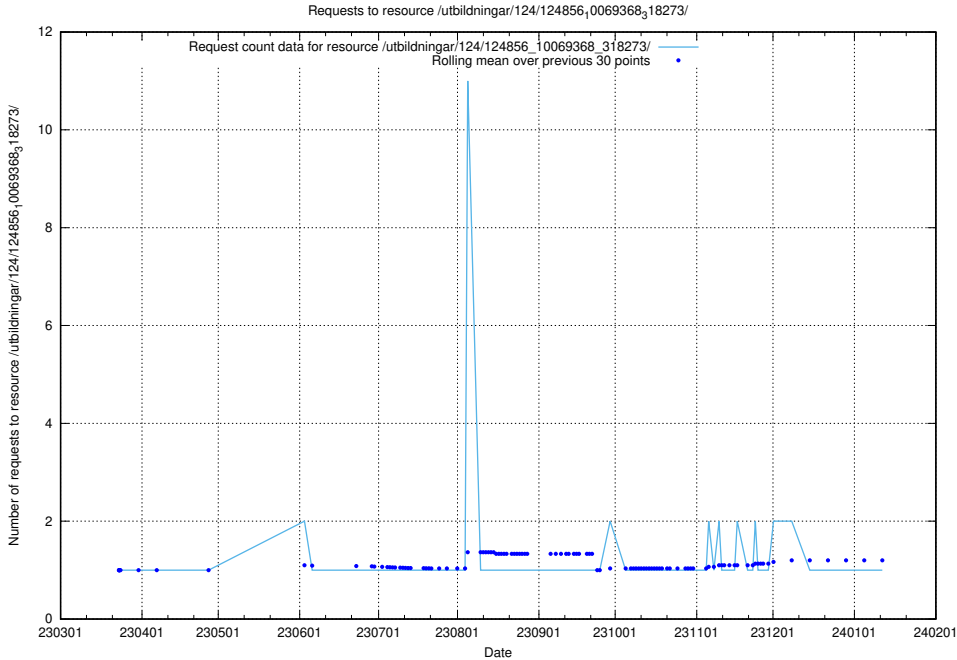

5.1079 Usage of /utbildningar/124/124856_10069368_318273/

Here, we count the number of requests to resource /utbildningar/124/124856_10069368_318273/.