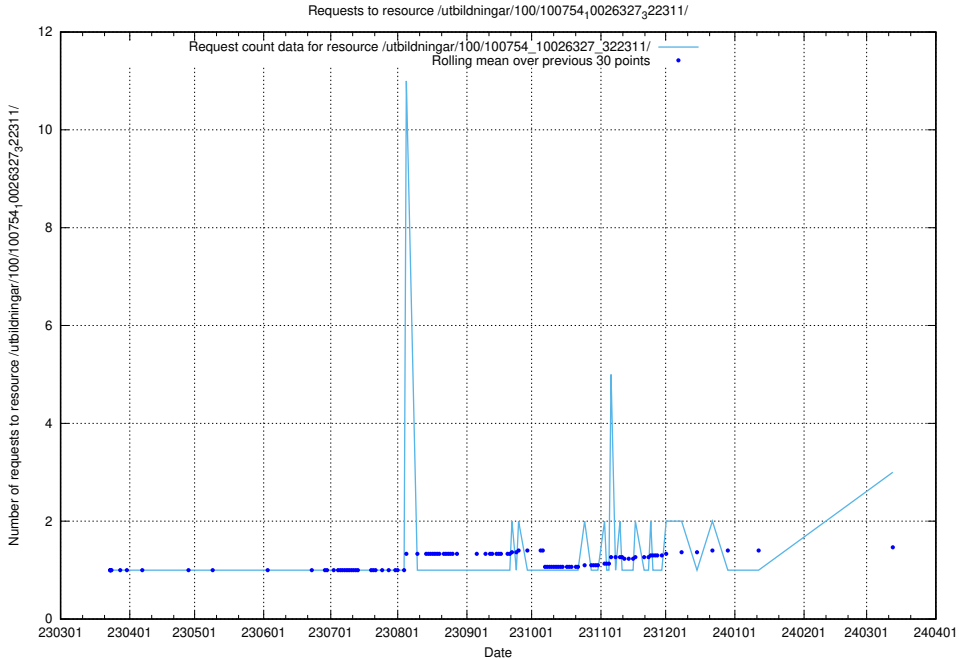

5.261 Usage of /utbildningar/100/100754_10026327_322311/

Here, we count the number of requests to resource /utbildningar/100/100754_10026327_322311/.