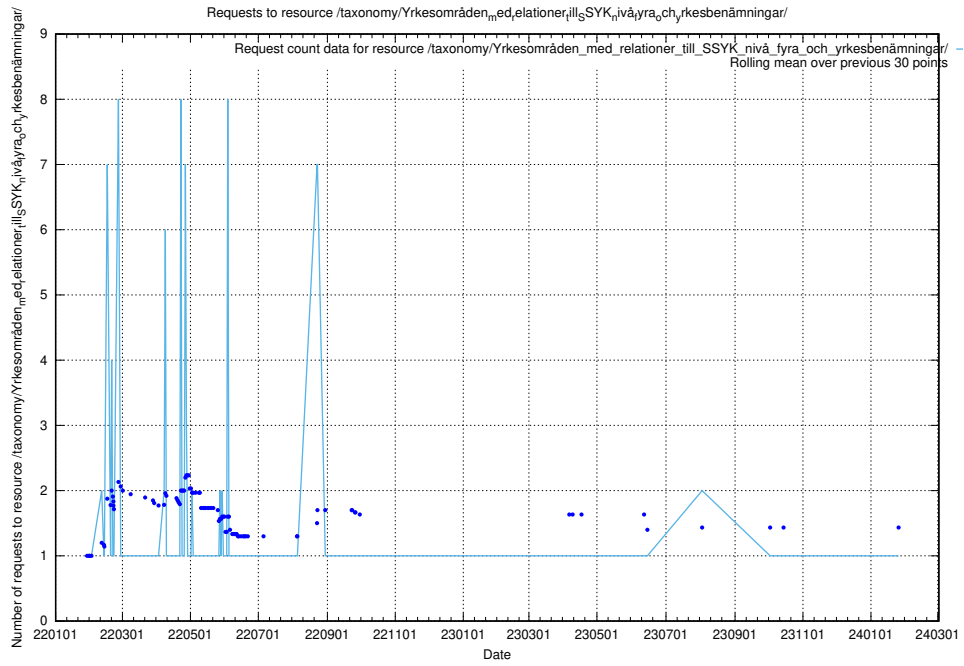

5.3381 Usage of /taxonomy/Yrkesområden_med_relationer_till_SSYK_nivå_fy

Here, we count the number of requests to resource /taxonomy/Yrkesområden_med_relationer_till_SSYK_nivå_fy