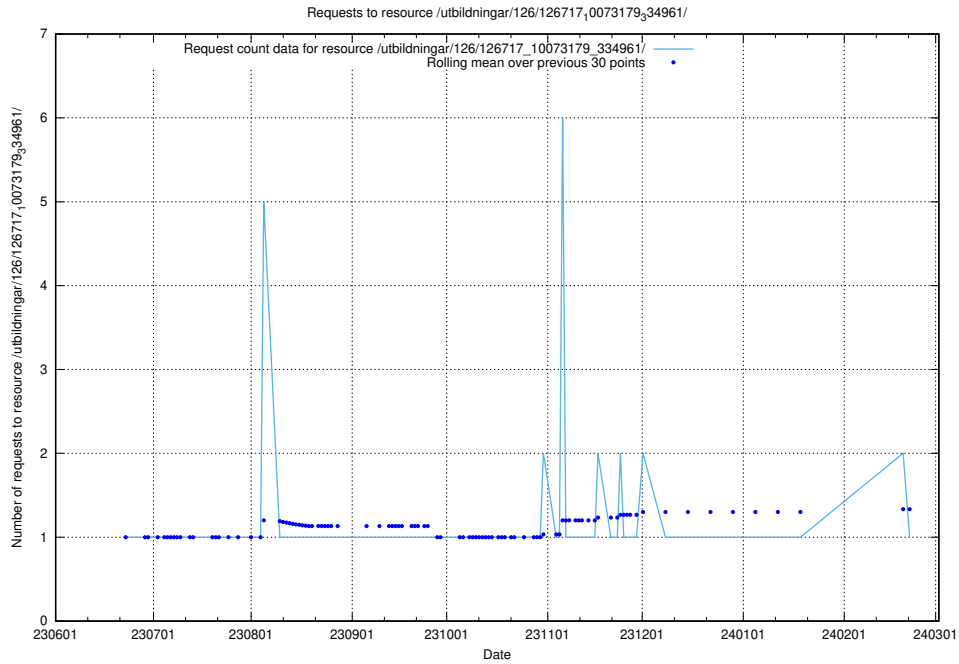

5.5272 Usage of /utbildningar/126/126717_10073179_334961/

Here, we count the number of requests to resource /utbildningar/126/126717_10073179_334961/.