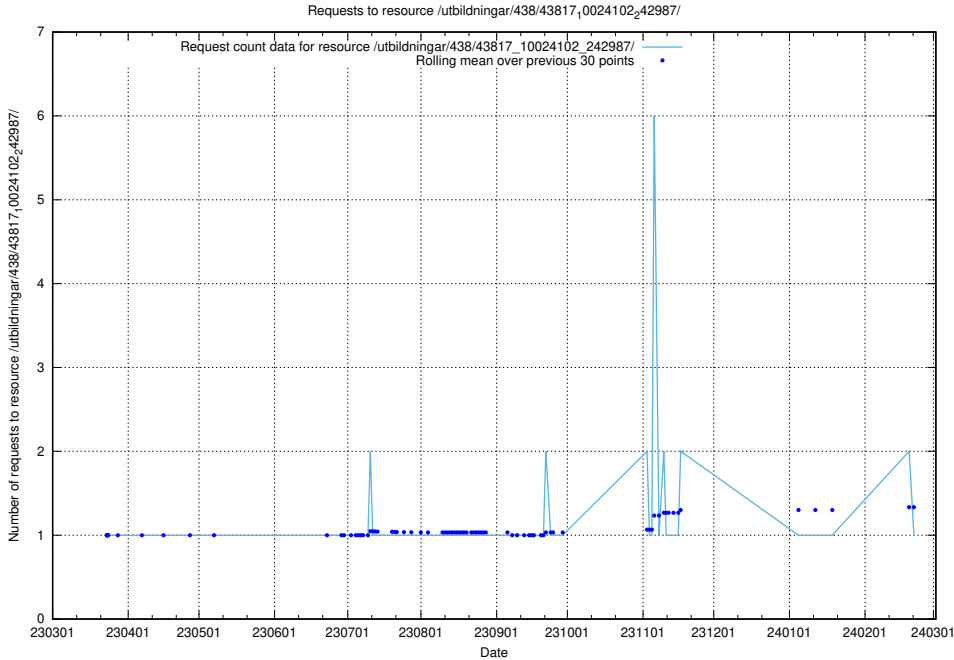

5.5984 Usage of /utbildningar/438/43817_10024102_242987/

Here, we count the number of requests to resource /utbildningar/438/43817_10024102_242987/.