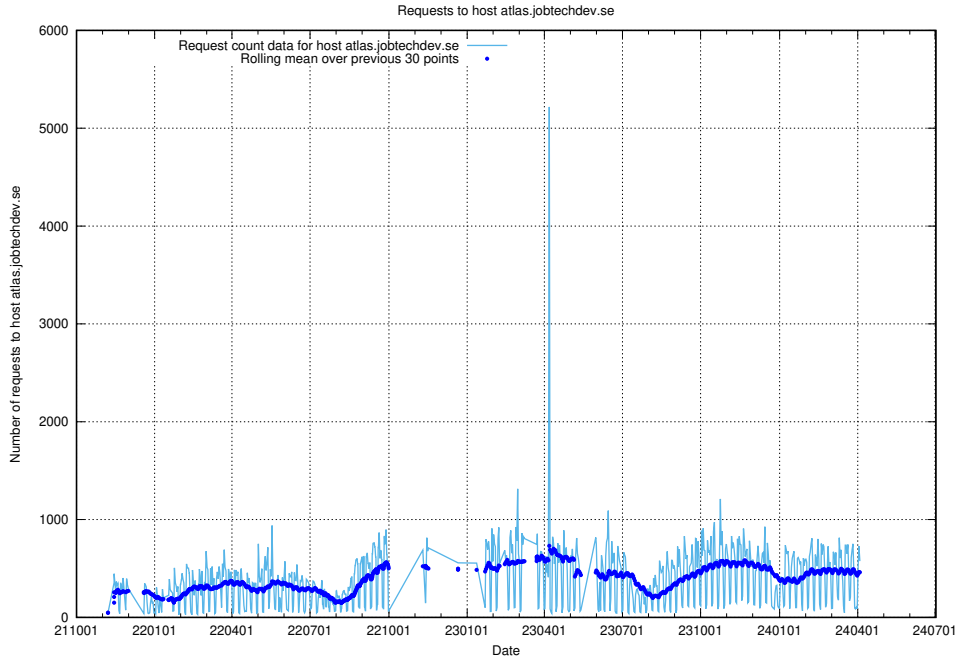

7.22 Usage of atlas.jobtechdev.se

Here, we count the number of requests to host atlas.jobtechdev.se.