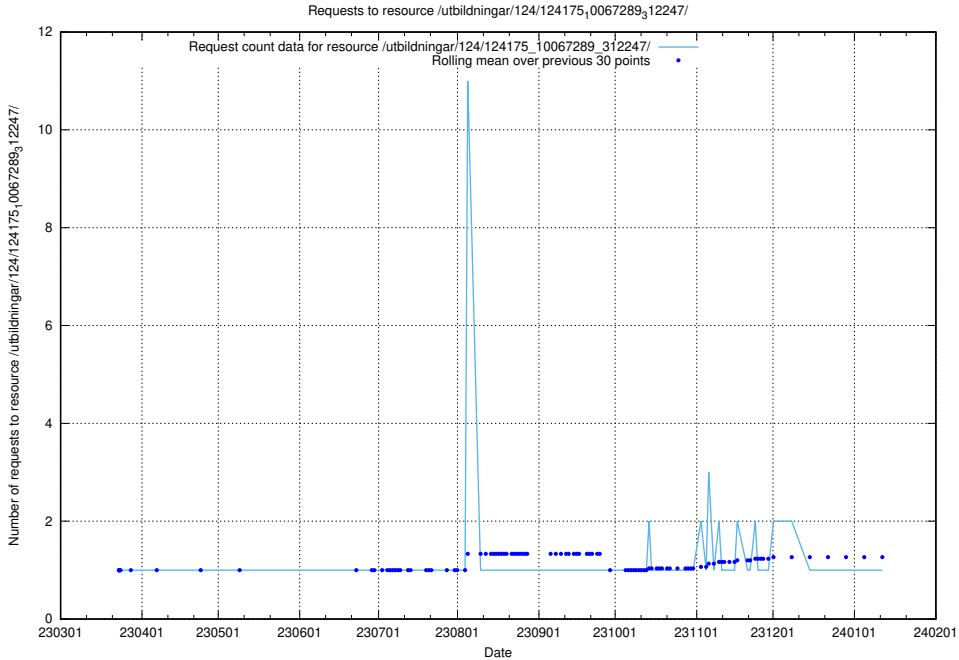

5.3680 Usage of /utbildningar/124/124175_10067289_312247/

Here, we count the number of requests to resource /utbildningar/124/124175_10067289_312247/.