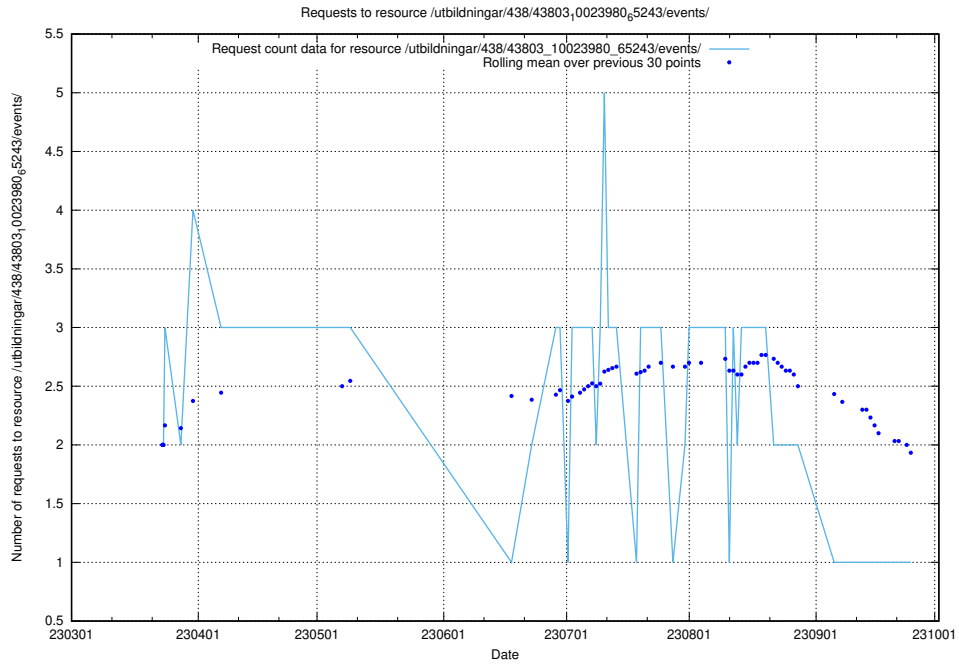

5.5910 Usage of /utbildningar/438/43803_10023980_65243/events/

Here, we count the number of requests to resource /utbildningar/438/43803_10023980_65243/events/.