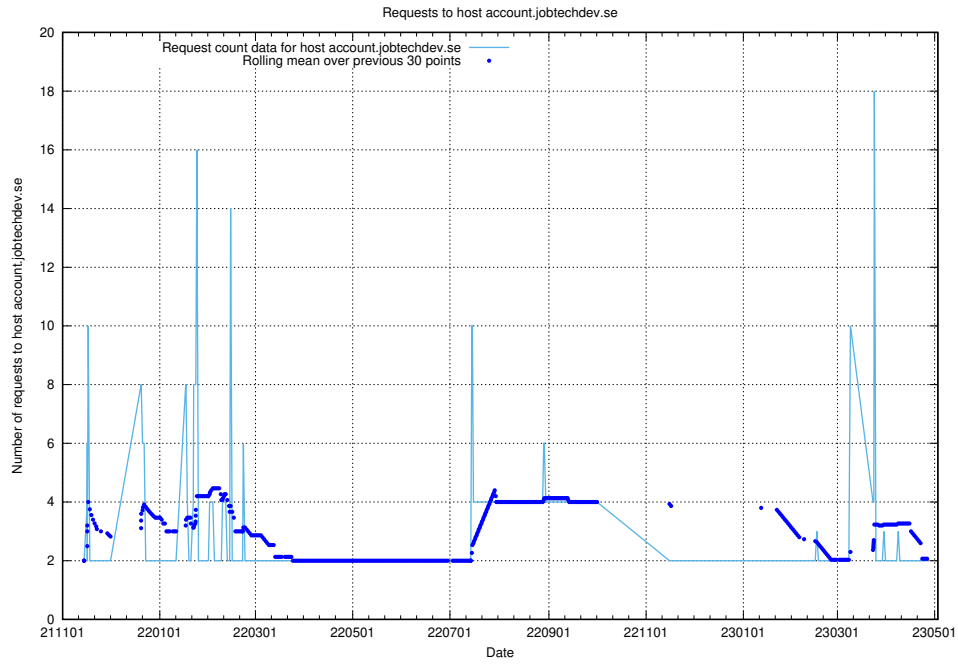

7.296 Usage of crm.jobtechdev.se

Here, we count the number of requests to host crm.jobtechdev.se.

7.297 Usage of account.jobtechdev.se

Here, we count the number of requests to host account.jobtechdev.se.