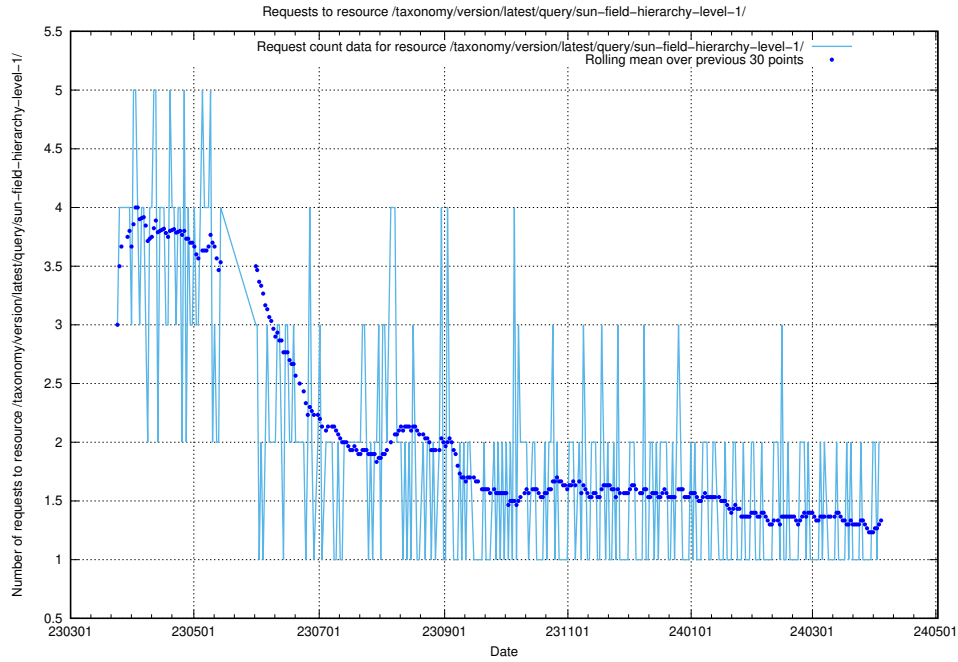

5.775 Usage of /taxonomy/version/latest/query/sun-field-hierarchy-level-1/

Here, we count the number of requests to resource /taxonomy/version/latest/query/sun-field-hierarchy-level-1/.