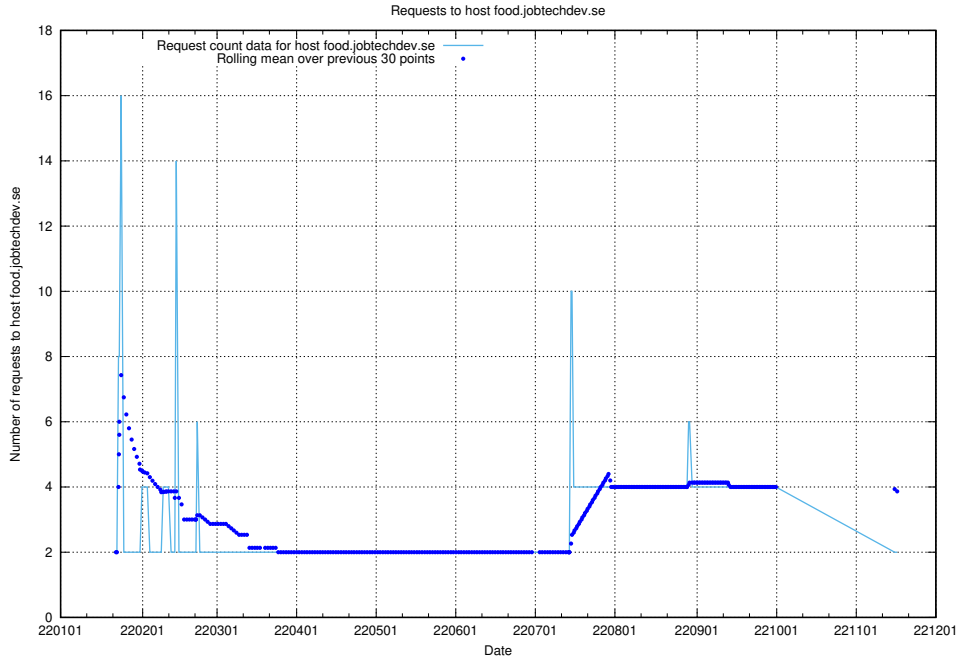

7.599 Usage of food.jobtechdev.se

Here, we count the number of requests to host food.jobtechdev.se.

7.600 Usage of events.jobtechdev.se

Here, we count the number of requests to host events.jobtechdev.se.