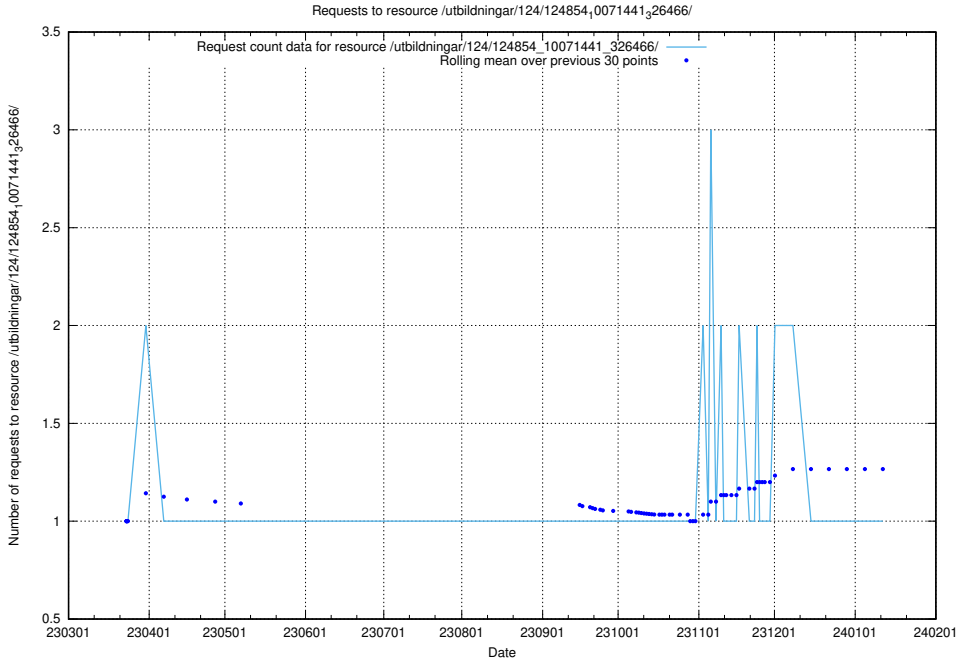

5.1094 Usage of /utbildningar/124/124854_10071441_326466/

Here, we count the number of requests to resource /utbildningar/124/124854_10071441_326466/.