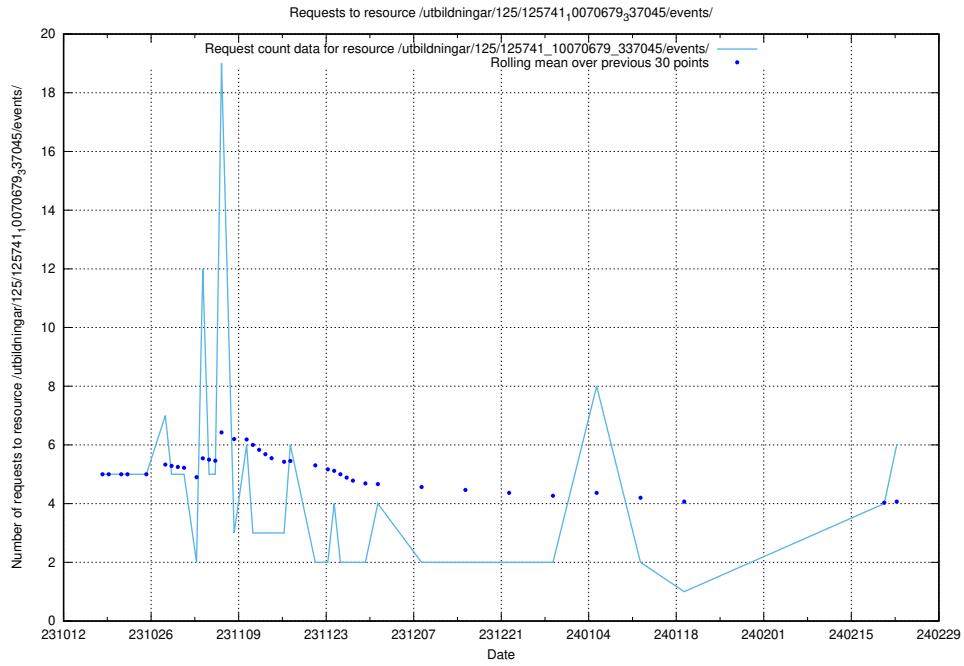

5.66 Usage of /utbildningar/125/125741_10070679_337045/events/

Here, we count the number of requests to resource /utbildningar/125/125741_10070679_337045/events/