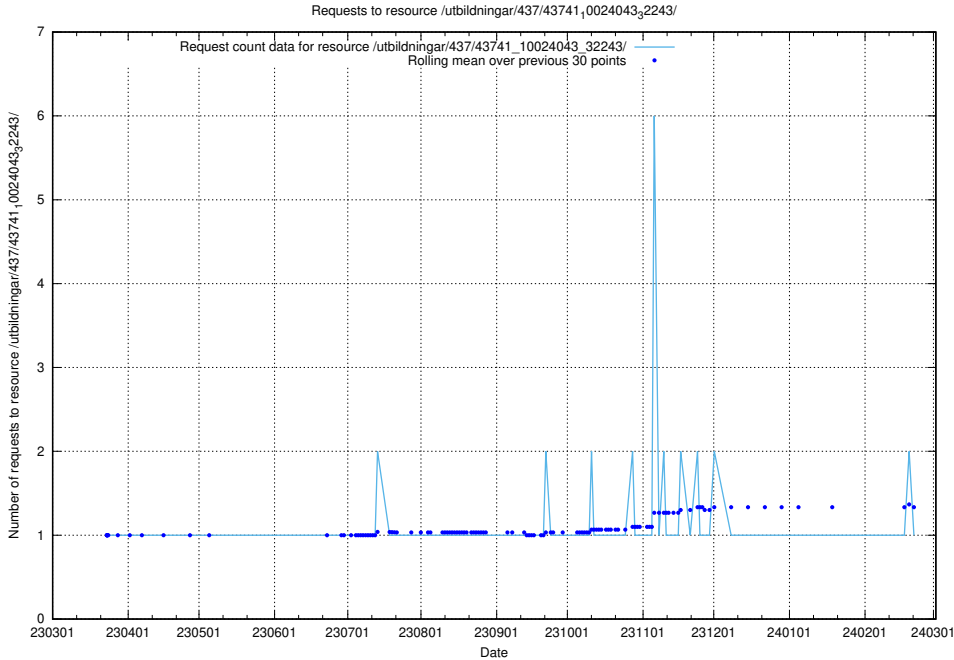

5.6030 Usage of /utbildningar/437/43741_10024043_32243/

Here, we count the number of requests to resource /utbildningar/437/43741_10024043_32243/.