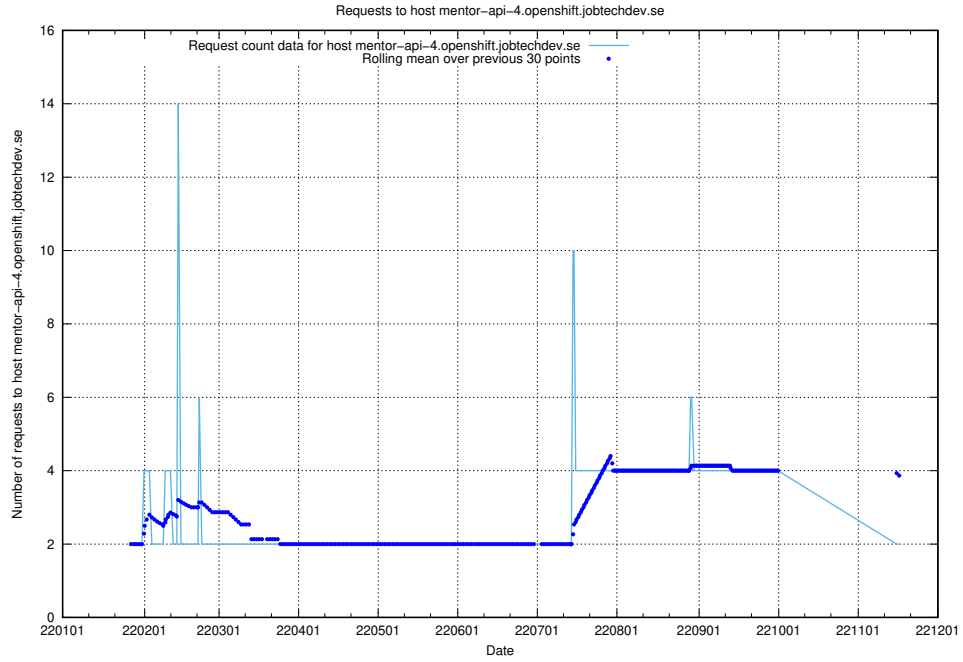

7.573 Usage of mentor-api-4.openshift.jobtechdev.se

Here, we count the number of requests to host mentor-api-4.openshift.jobtechdev.se.

7.574 Usage of mentor-api-4.jobtechdev.se

Here, we count the number of requests to host mentor-api-4.jobtechdev.se.