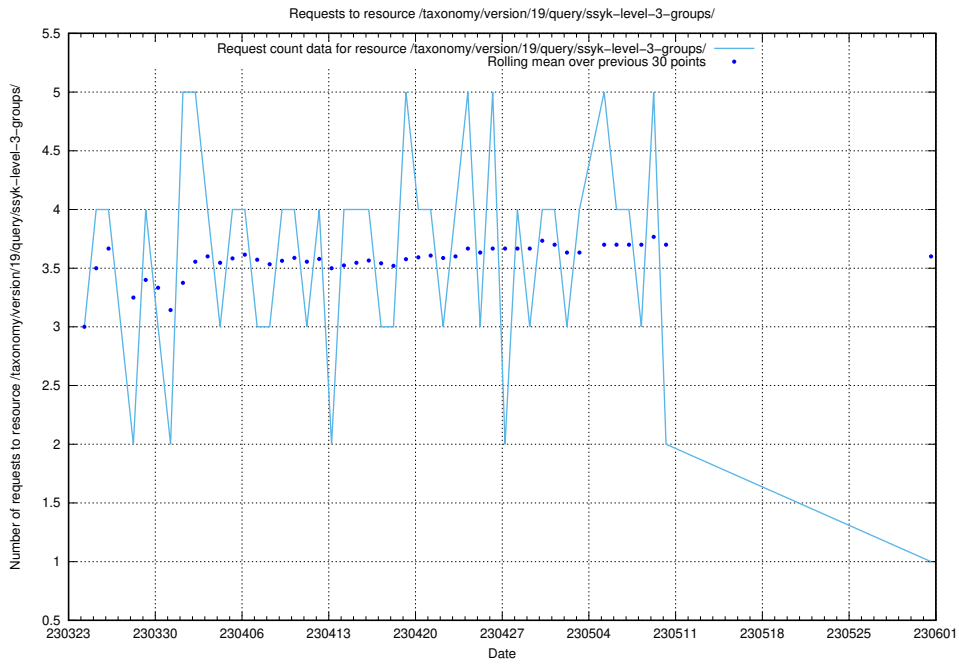

5.5783 Usage of /taxonomy/version/19/query/ssyk-level-3-groups/

Here, we count the number of requests to resource /taxonomy/version/19/query/ssyk-level-3-groups/.