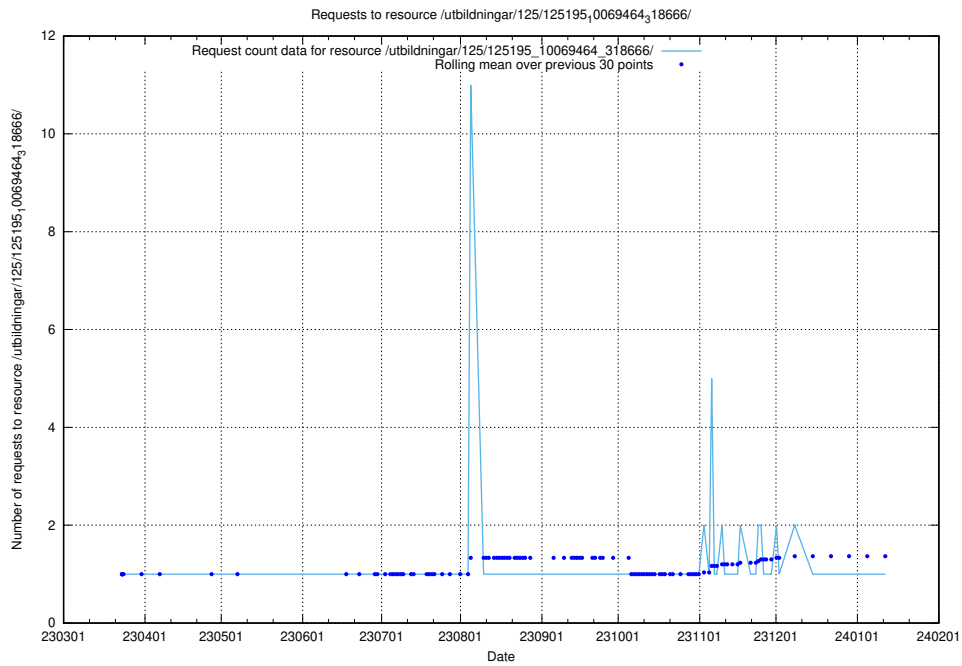

5.1020 Usage of /utbildningar/125/125195_10069464_318666/

Here, we count the number of requests to resource /utbildningar/125/125195_10069464_318666/.