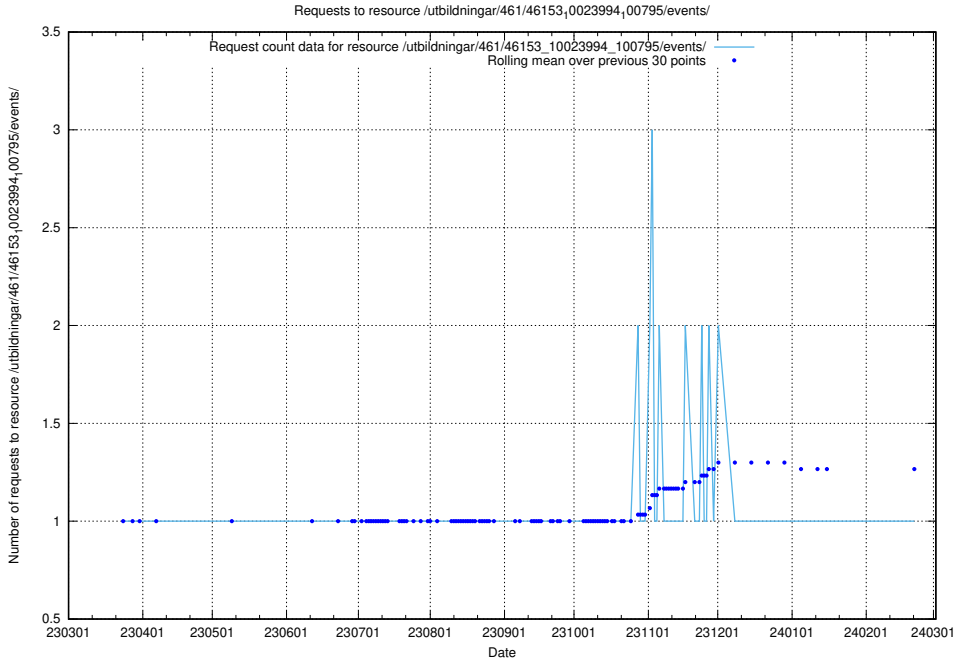

5.5815 Usage of /utbildningar/461/46153_10023994_100795/events/

Here, we count the number of requests to resource /utbildningar/461/46153_10023994_100795/events/.