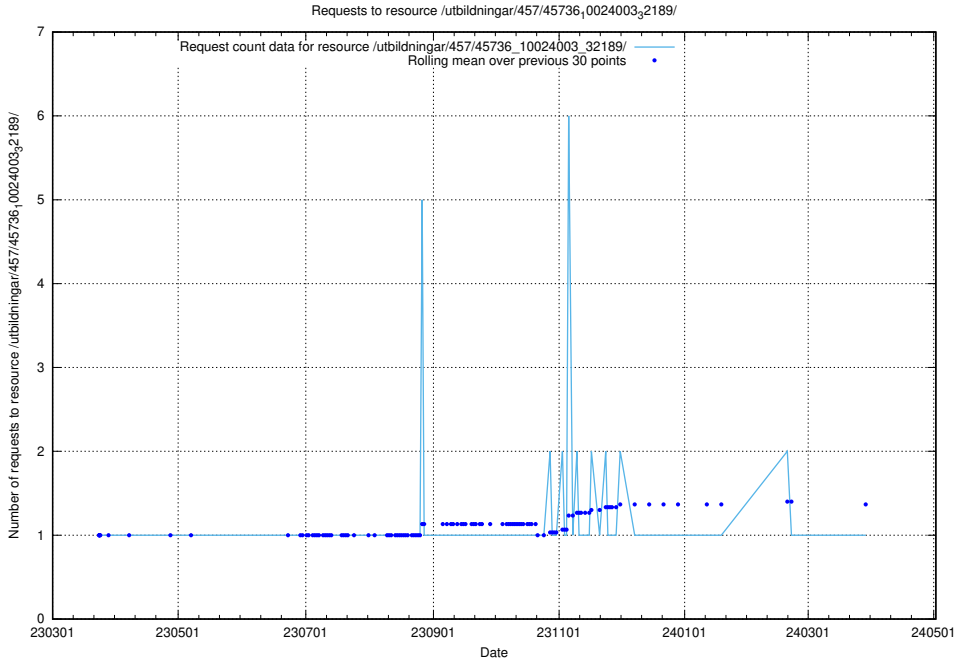

Here, we count the number of requests to resource /utbildningar/459/45923_10024071_274654/.

5.5960 Usage of /utbildningar/457/45736_10024003_32189/

Here, we count the number of requests to resource /utbildningar/457/45736_10024003_32189/.