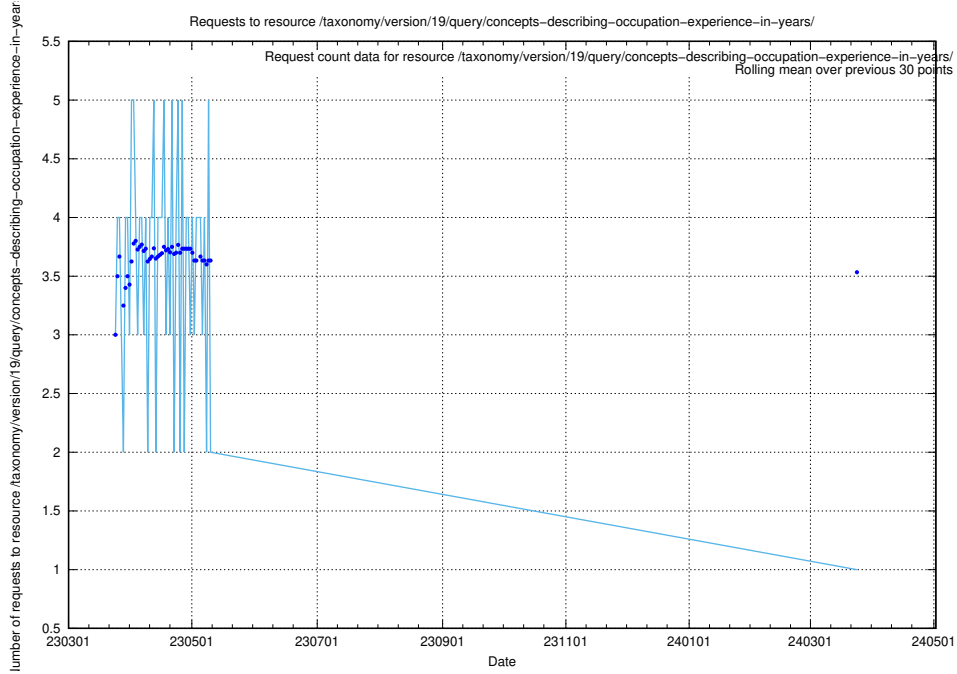

5.5805 Usage of /taxonomy/version/19/query/concepts-describing-occupation-experience-in-years/

Here, we count the number of requests to resource /taxonomy/version/19/query/concepts-describing-occupation-experience-in-years/.