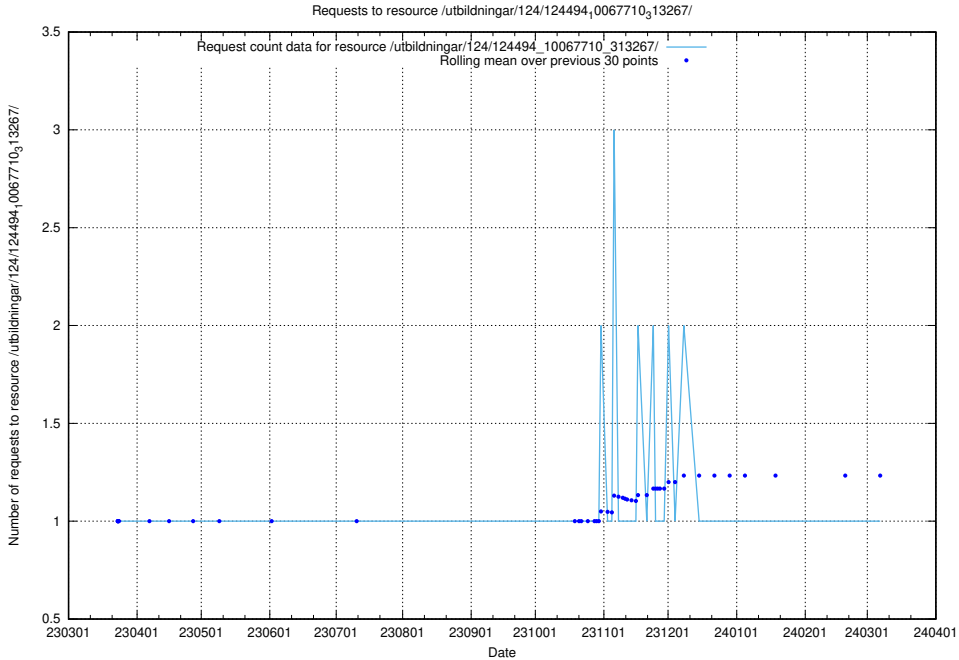

5.2374 Usage of /utbildningar/124/124494_10067710_313267/

Here, we count the number of requests to resource /utbildningar/124/124494_10067710_313267/.