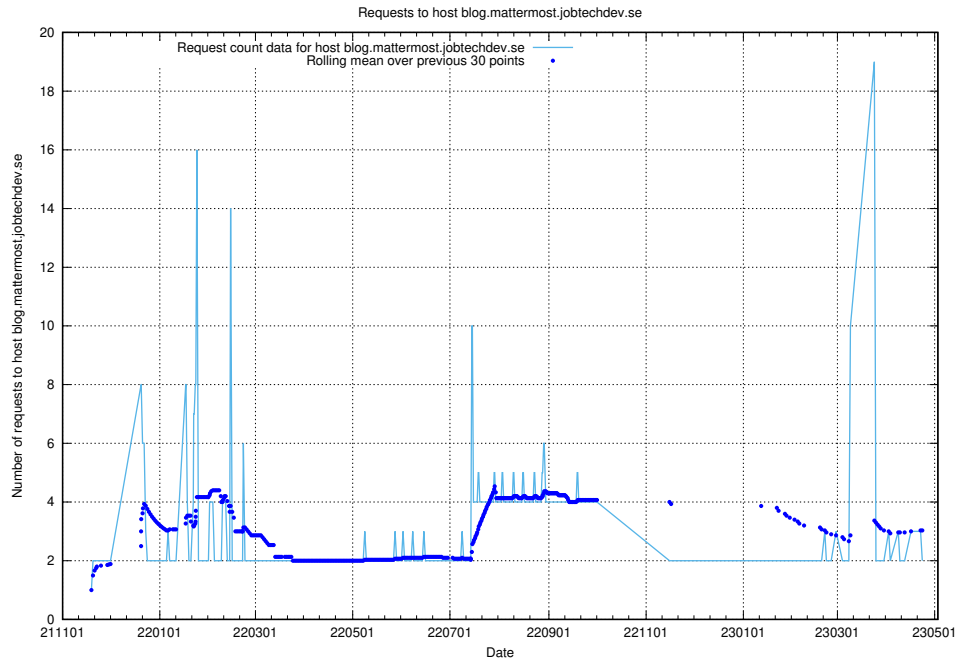

7.473 Usage of `blog.mattermost.jobtechdev.se`

Here, we count the number of requests to host `blog.mattermost.jobtechdev.se`.