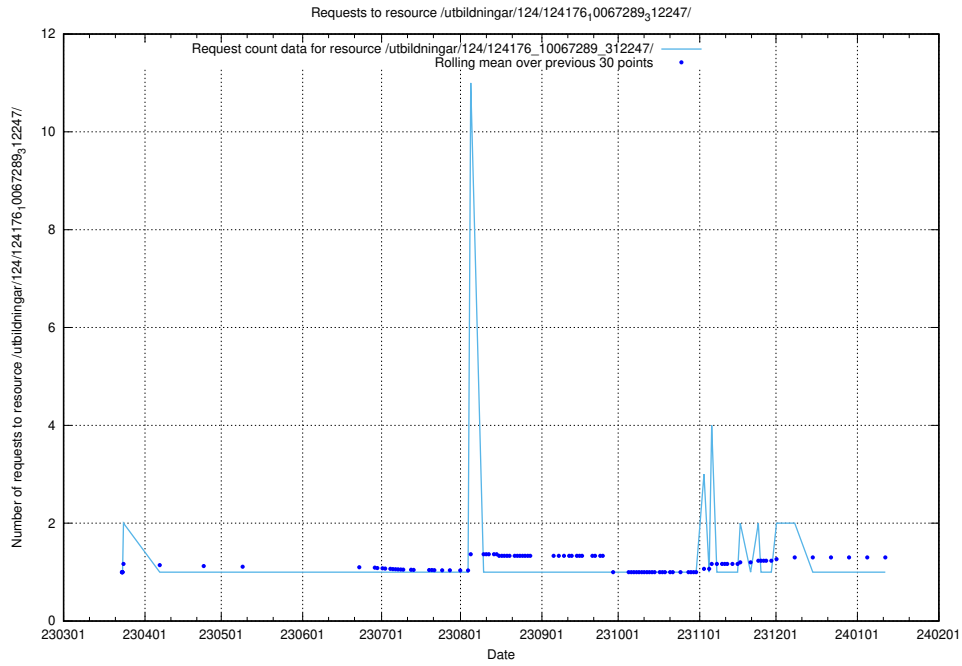

5.3669 Usage of /utbildningar/124/124176_10067289_312247/

Here, we count the number of requests to resource /utbildningar/124/124176_10067289_312247/.