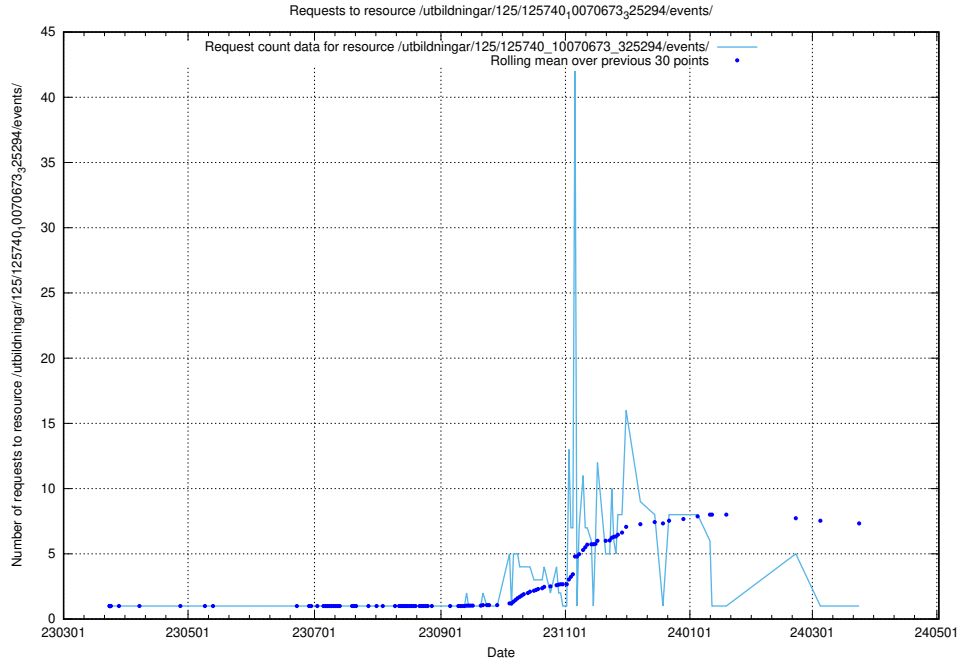

5.889 Usage of /utbildningar/125/125740_10070673_325294/events/

Here, we count the number of requests to resource /utbildningar/125/125740_10070673_325294/events/