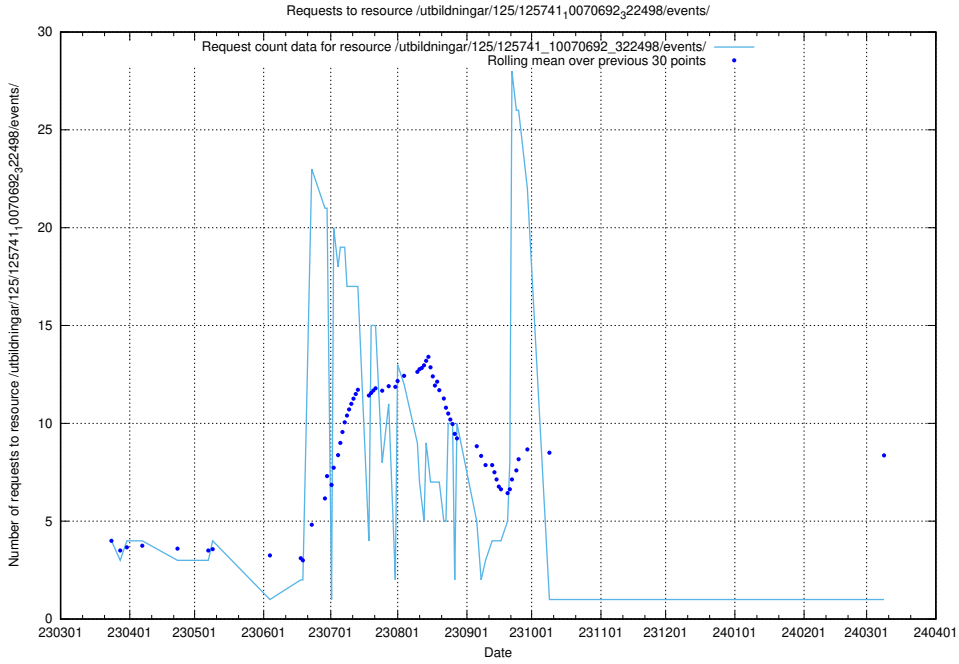

5.5762 Usage of /utbildningar/125/125741_10070692_322498/events/

Here, we count the number of requests to resource /utbildningar/125/125741_10070692_322498/events/