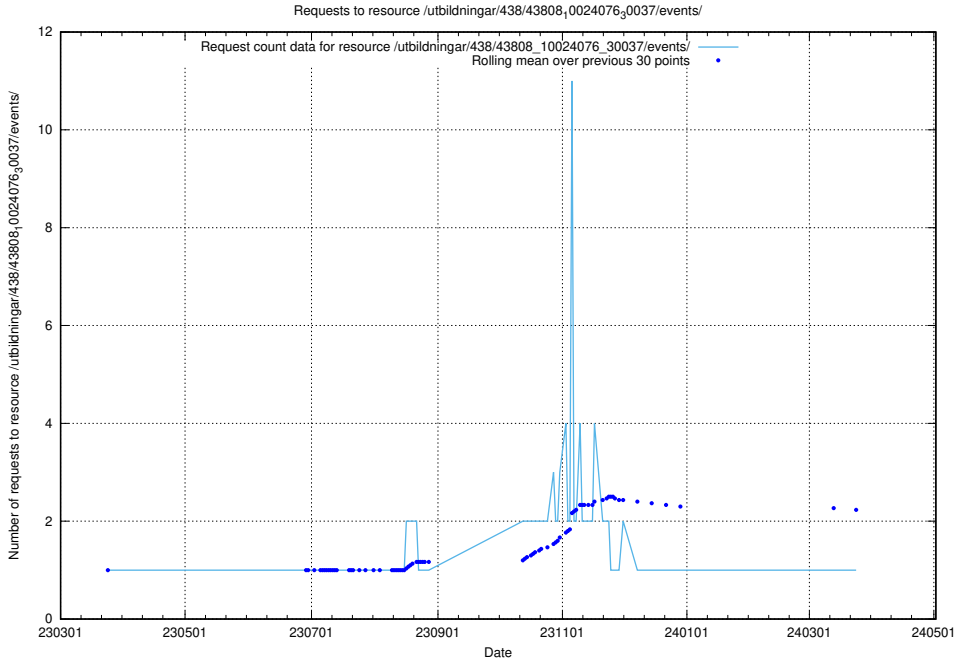

5.5828 Usage of /utbildningar/438/43808_10024076_30037/events/

Here, we count the number of requests to resource /utbildningar/438/43808_10024076_30037/events/.