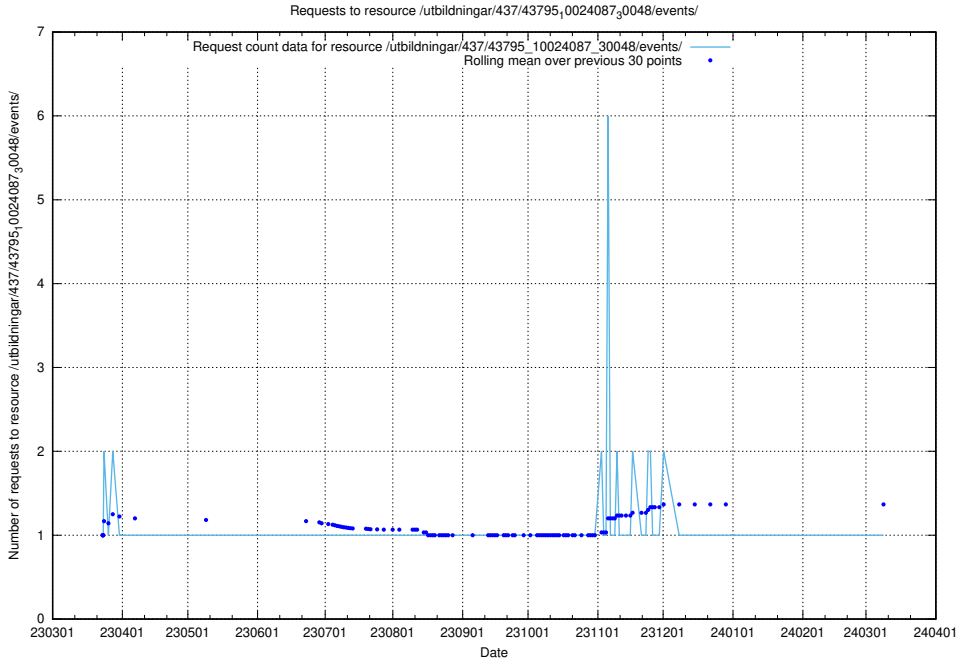

5.5998 Usage of /utbildningar/437/43795_10024087_30048/events/

Here, we count the number of requests to resource /utbildningar/437/43795_10024087_30048/events/.