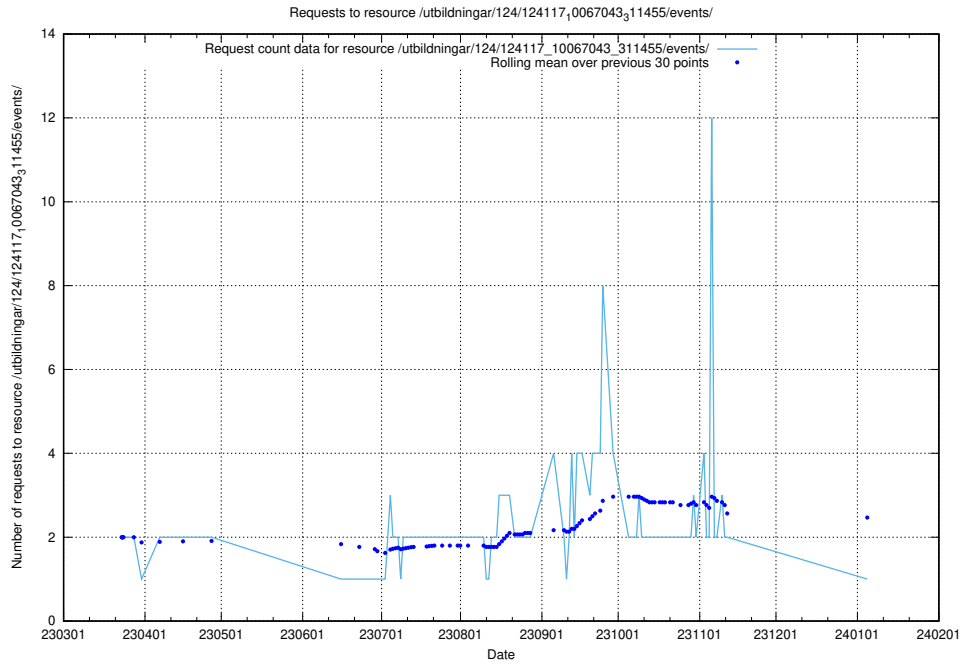

5.5947 Usage of /utbildningar/124/124117_10067043_311455/events/

Here, we count the number of requests to resource /utbildningar/124/124117_10067043_311455/events/