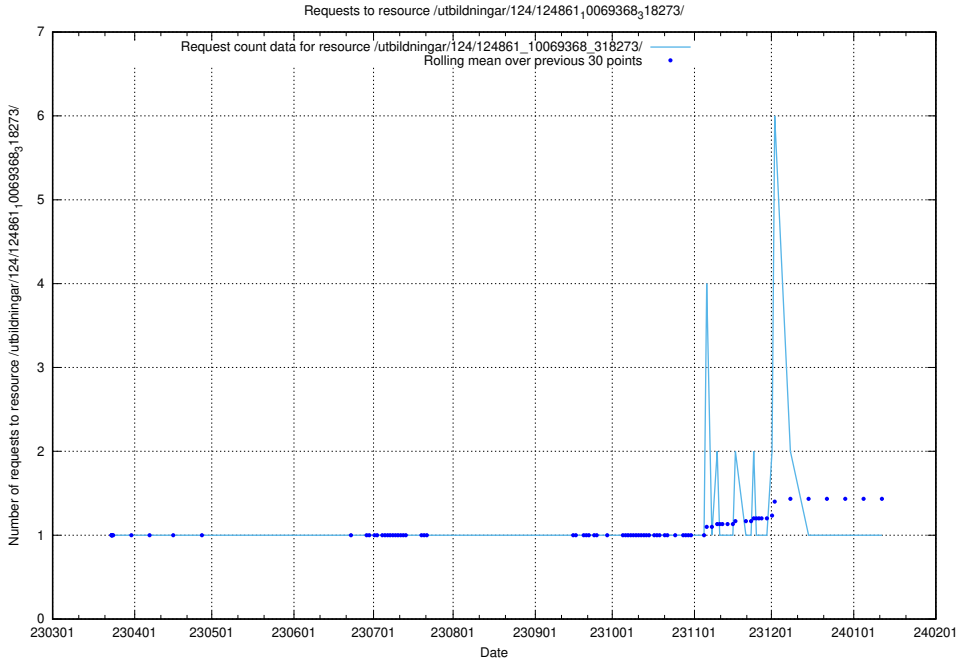

5.1061 Usage of /utbildningar/124/124861_10069368_318273/

Here, we count the number of requests to resource /utbildningar/124/124861_10069368_318273/.