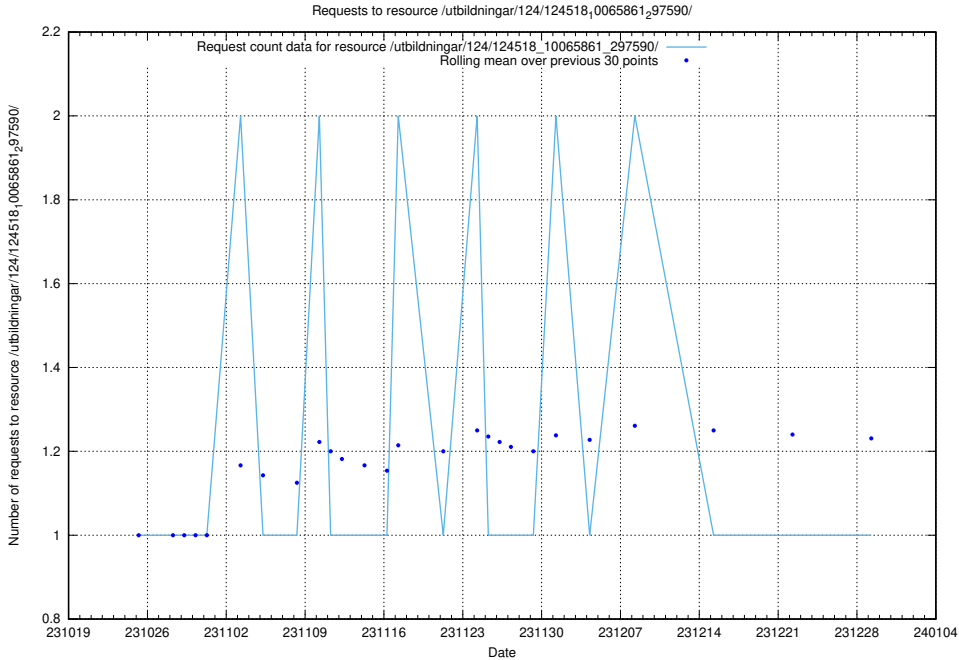

5.3865 Usage of /utbildningar/124/124518_10065861_297590/

Here, we count the number of requests to resource /utbildningar/124/124518_10065861_297590/.