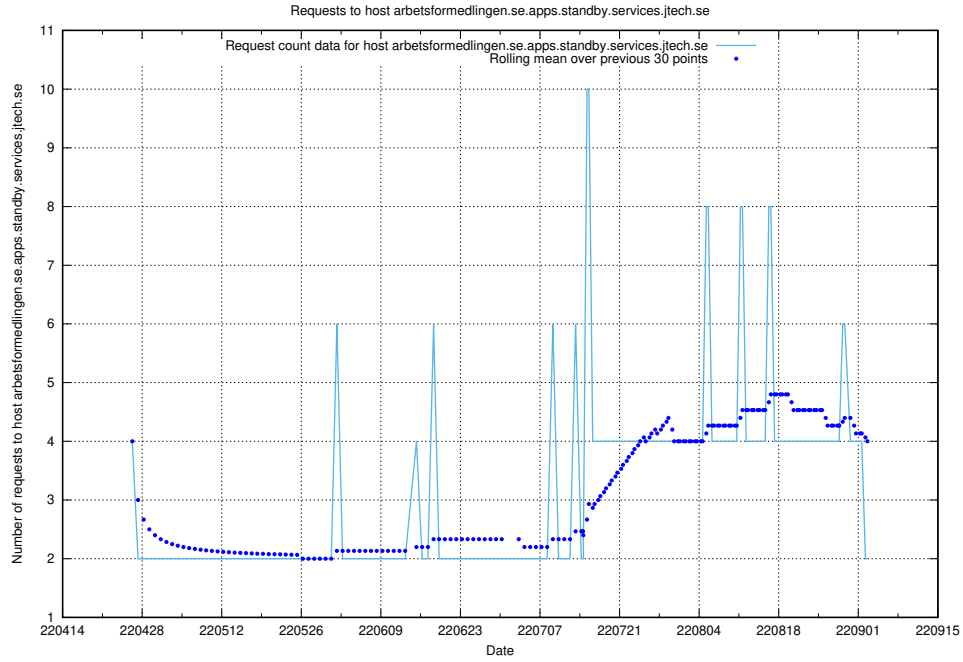

7.447 Usage of rhvms.jobtechdev.se

Here, we count the number of requests to host rhvms.jobtechdev.se.

7.448 Usage of arbetsformedlingen.se.apps.standby.services.jtech.se

Here, we count the number of requests to host arbetsformedlingen.se.apps.standby.services.jtech.se.