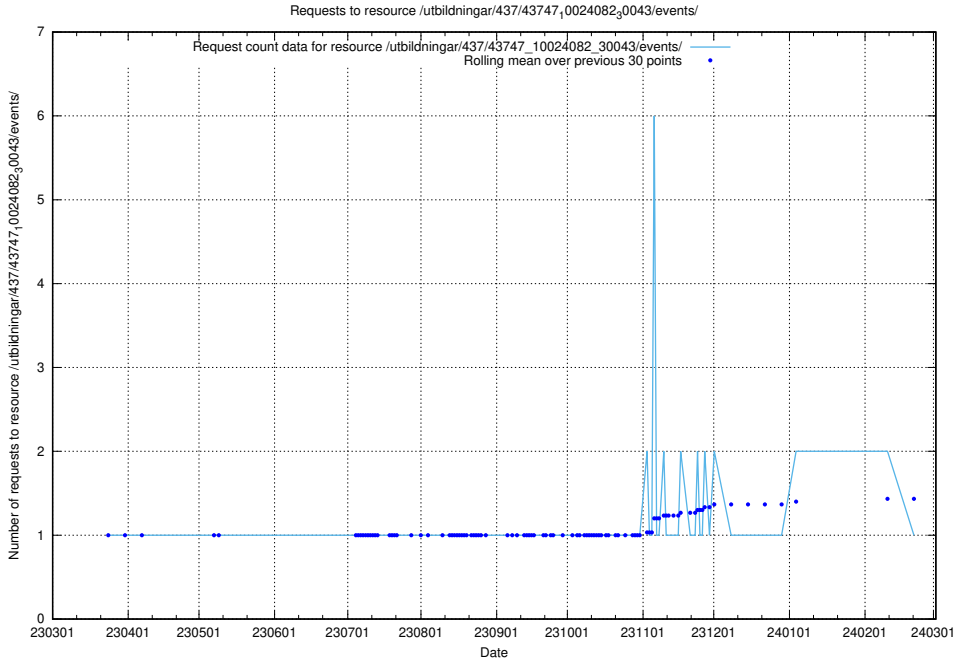

5.5851 Usage of /utbildningar/437/43747_10024082_30043/events/

Here, we count the number of requests to resource /utbildningar/437/43747_10024082_30043/events/.