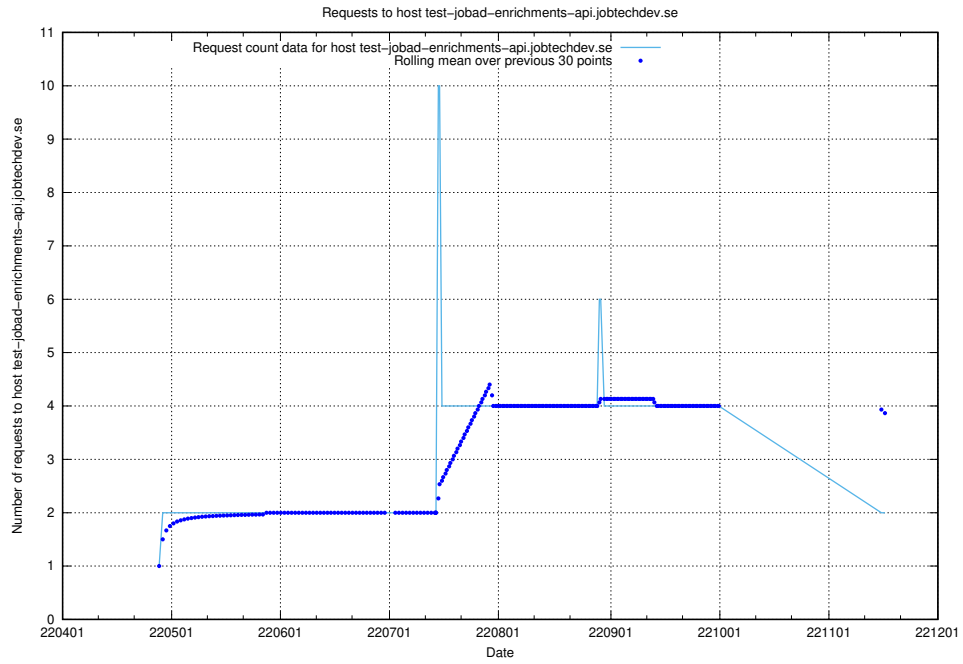

7.439 Usage of test-jobad-enrichments-api.jobtechdev.se

Here, we count the number of requests to host test-jobad-enrichments-api.jobtechdev.se.