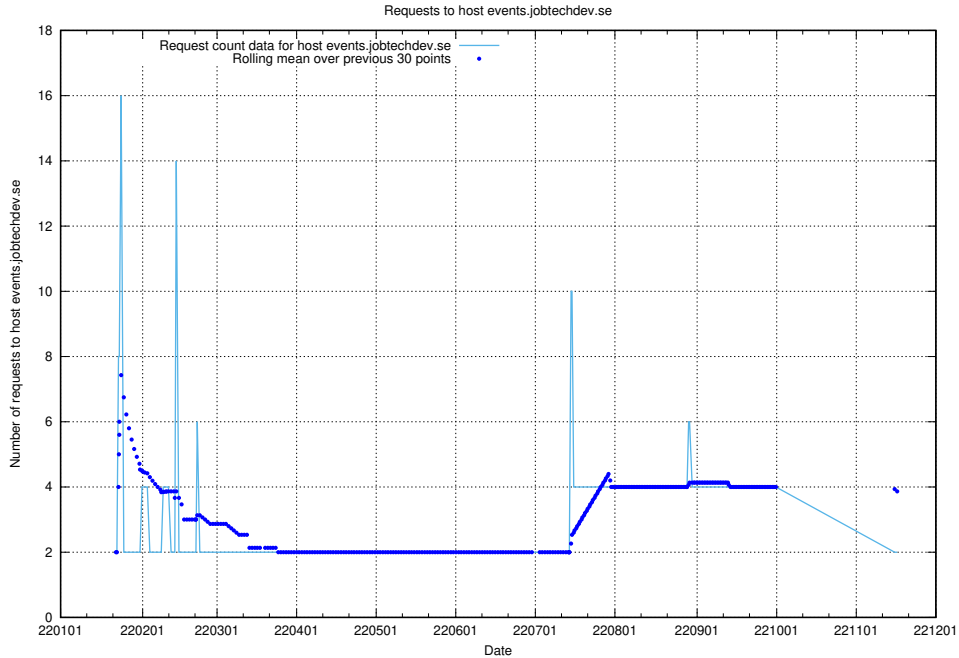

7.599 Usage of food.jobtechdev.se

Here, we count the number of requests to host food.jobtechdev.se.

7.600 Usage of events.jobtechdev.se

Here, we count the number of requests to host events.jobtechdev.se.