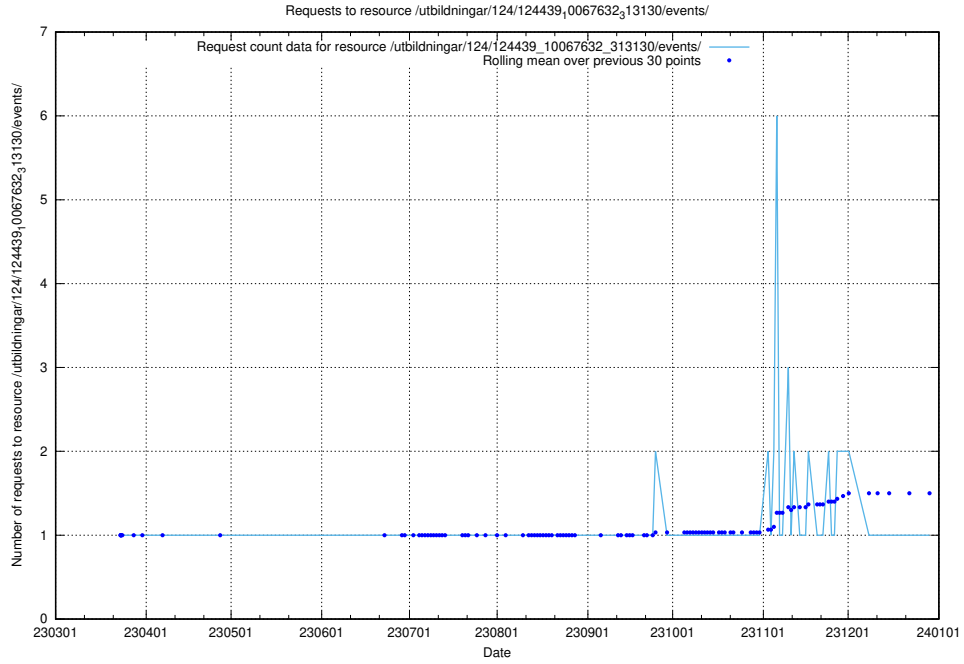

Here, we count the number of requests to resource /utbildningar/utb_emil/124/124498_10067725_313289/

5.3290 Usage of /utbildningar/124/124439_10067632_313130/events/

Here, we count the number of requests to resource /utbildningar/124/124439_10067632_313130/events/