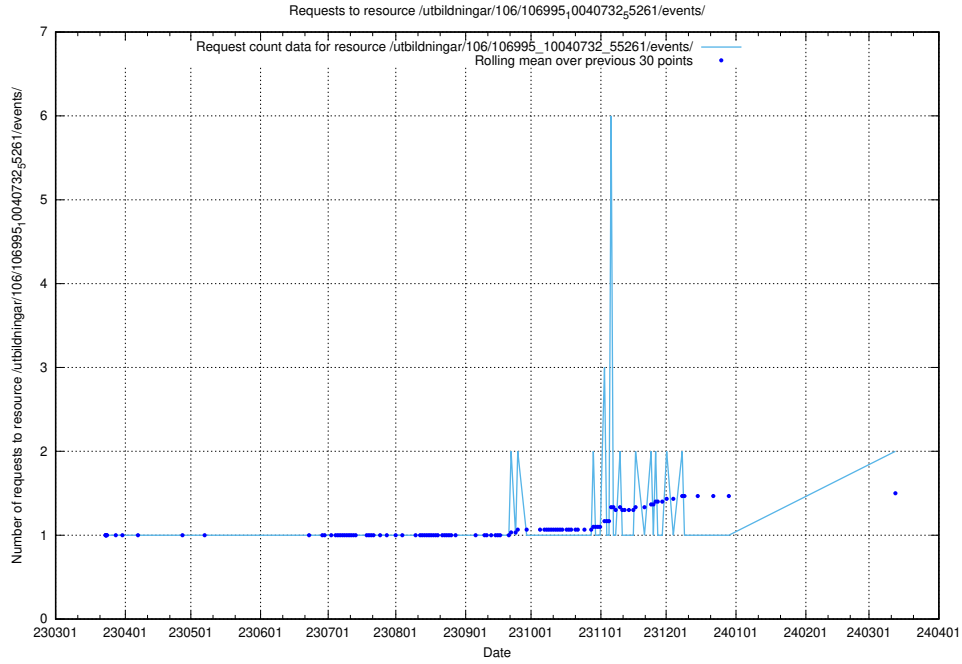

Here, we count the number of requests to resource /utbildningar/124/124521_10066304_308429/events/

5.675 Usage of /utbildningar/106/106995_10040732_55261/events/

Here, we count the number of requests to resource /utbildningar/106/106995_10040732_55261/events/.