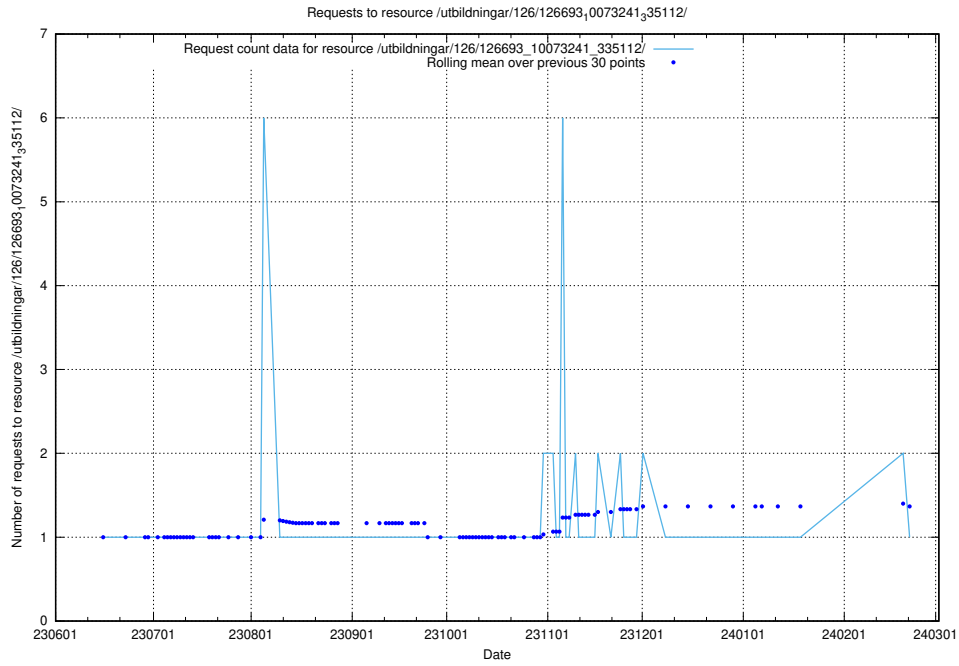

5.5546 Usage of /utbildningar/125/125740_10070679_335600/

Here, we count the number of requests to resource /utbildningar/125/125740_10070679_335600/.

5.5547 Usage of /utbildningar/125/125736_10070622_322250/events/