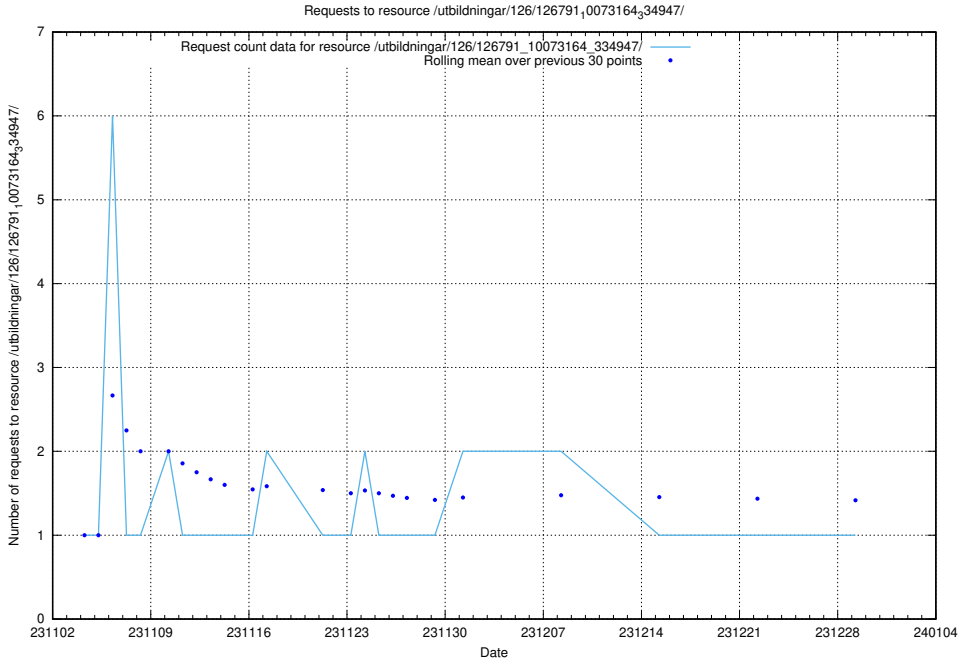

5.3772 Usage of /utbildningar/126/126791_10073164_334947/

Here, we count the number of requests to resource /utbildningar/126/126791_10073164_334947/.