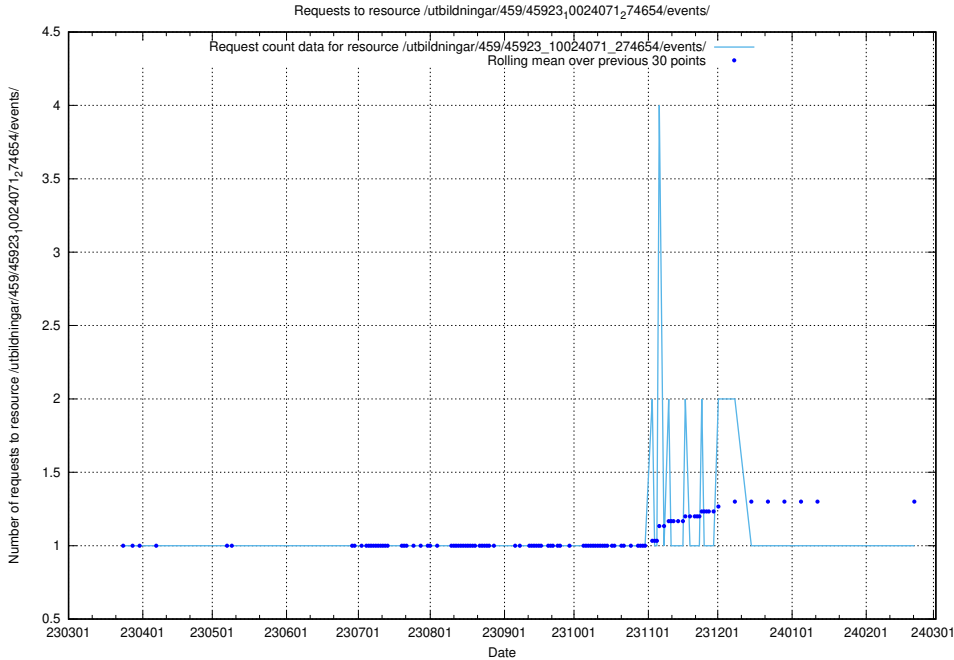

5.5816 Usage of /utbildningar/459/45923_10024071_274654/events/

Here, we count the number of requests to resource /utbildningar/459/45923_10024071_274654/events/.