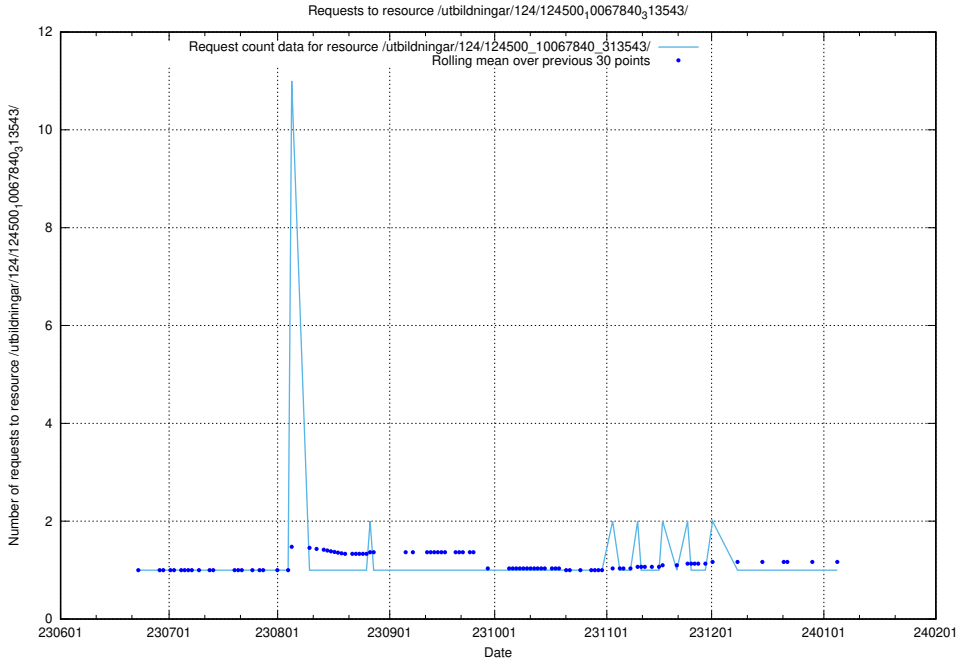

5.5437 Usage of /utbildningar/124/124500_10067840_313543/

Here, we count the number of requests to resource /utbildningar/124/124500_10067840_313543/.