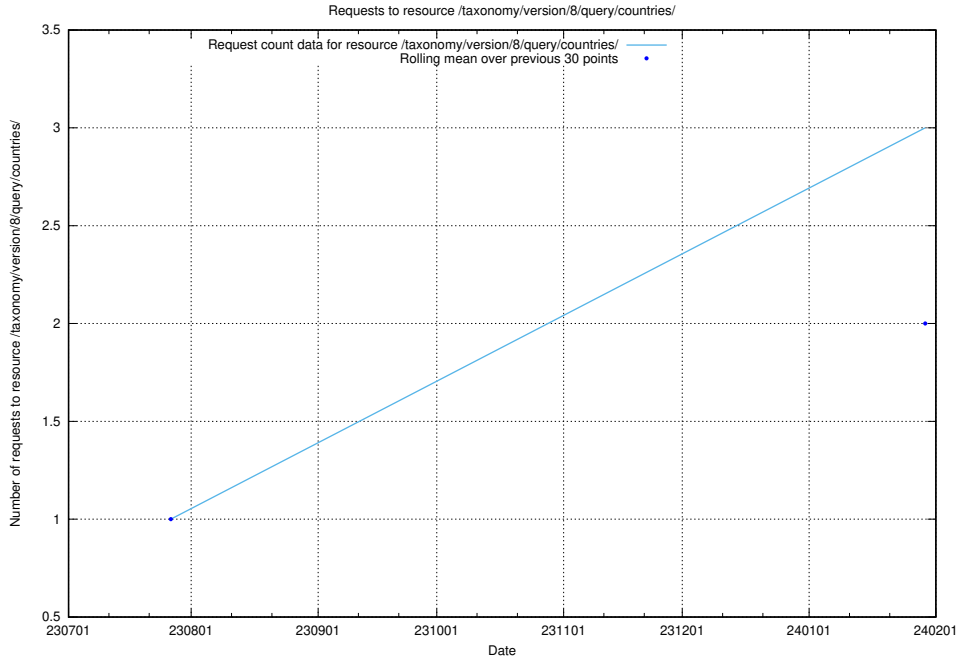

5.244 Usage of /taxonomy/version/8/query/countries/

Here, we count the number of requests to resource /taxonomy/version/8/query/countries/.