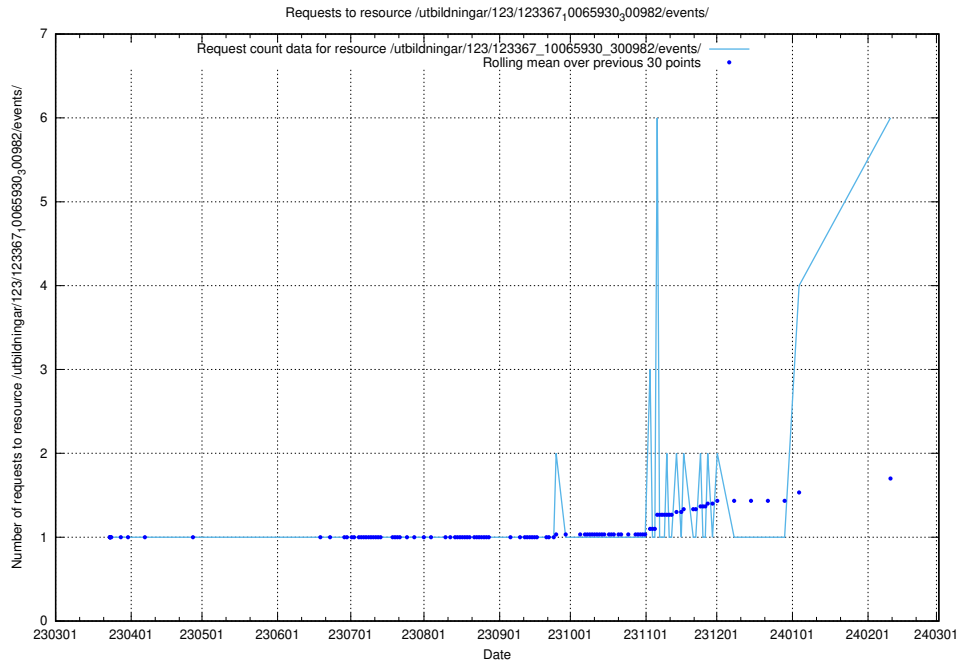

5.76 Usage of /utbildningar/123/123367_10065930_300982/events/

Here, we count the number of requests to resource /utbildningar/123/123367_10065930_300982/events/