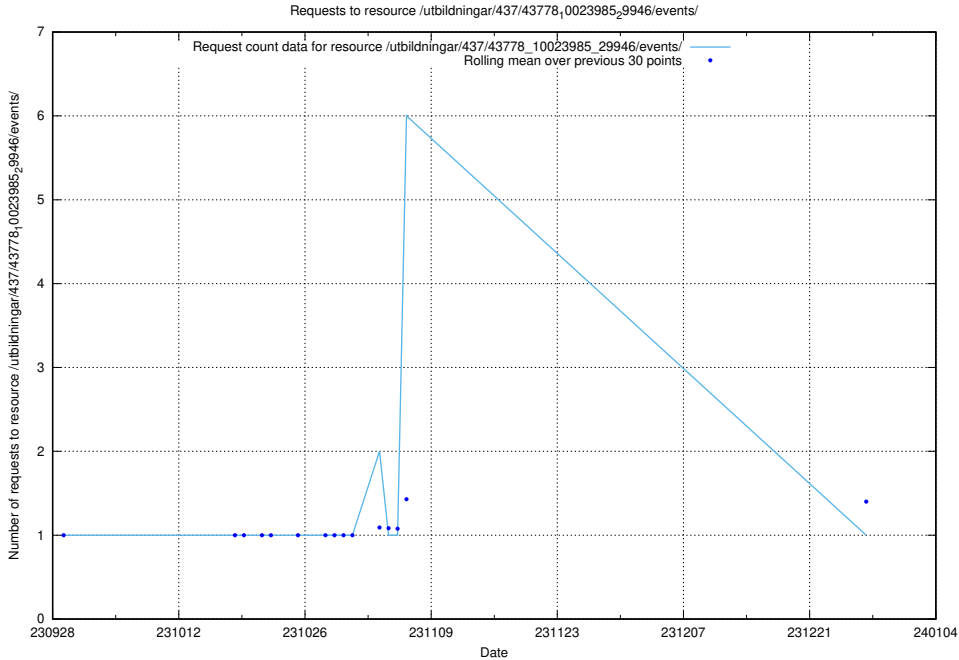

5.4094 Usage of /utbildningar/437/43778_10023985_29946/events/

Here, we count the number of requests to resource /utbildningar/437/43778_10023985_29946/events/.