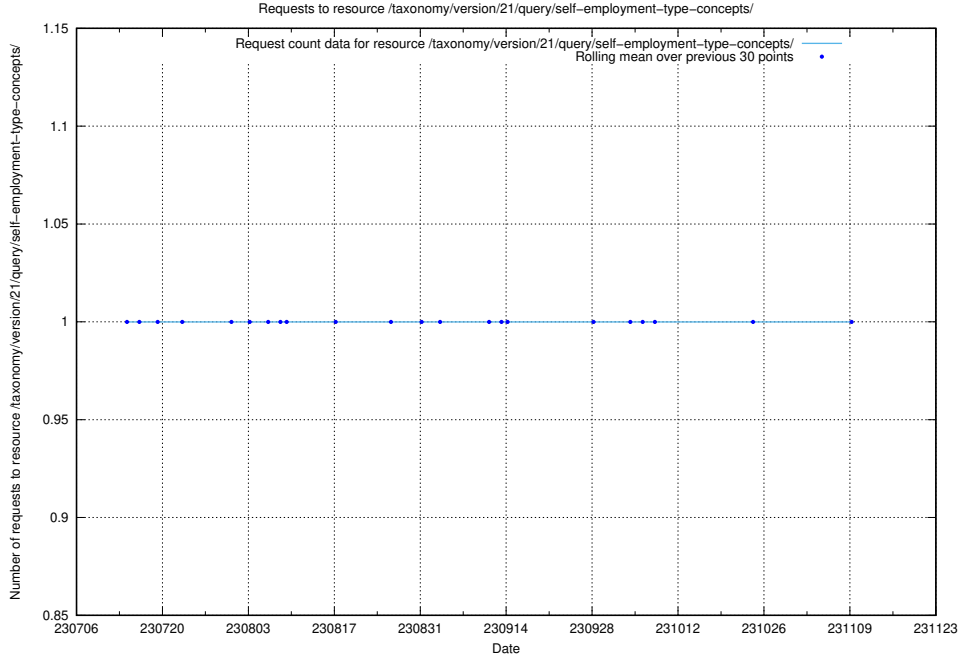

5.4749 Usage of /taxonomy/version/21/query/self-employment-type-concepts/

Here, we count the number of requests to resource /taxonomy/version/21/query/self-employment-type-concepts/.