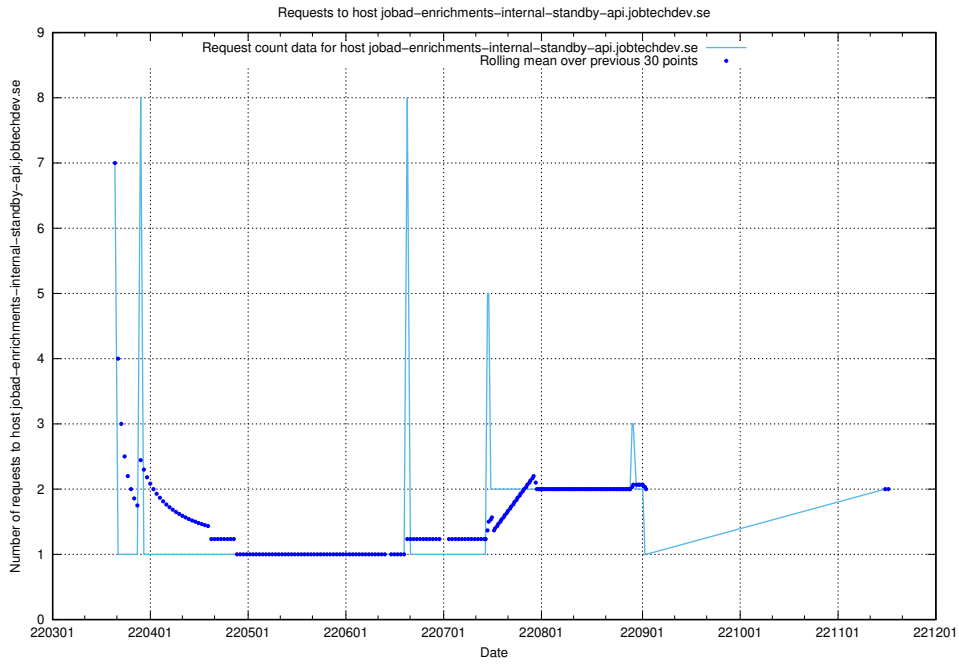

7.493 Usage of jobad-enrichments-internal-standby-api.jobtechdev.se

Here, we count the number of requests to host jobad-enrichments-internal-standby-api.jobtechdev.se.