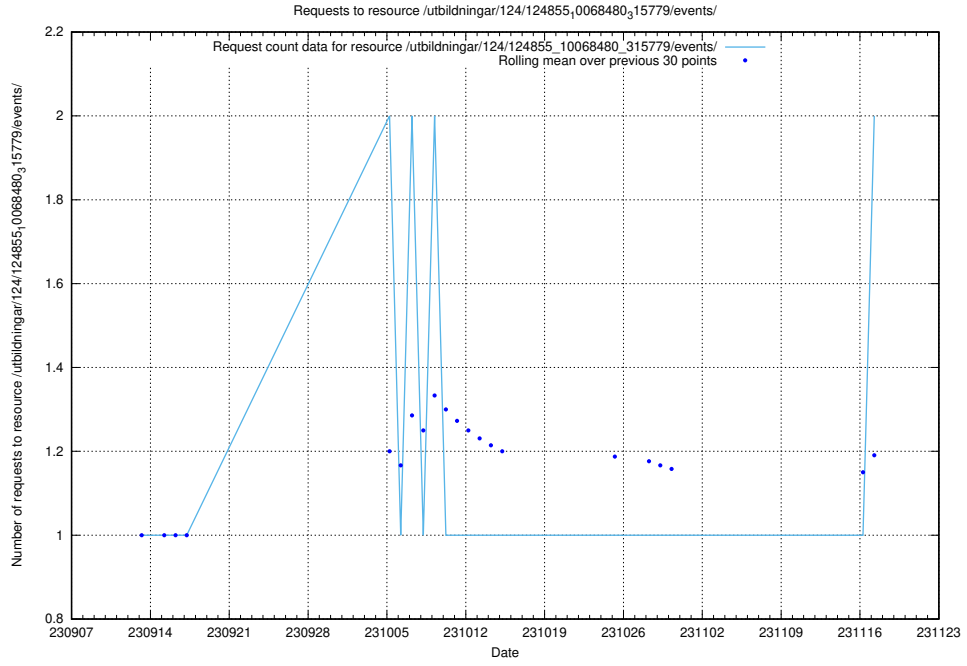

5.597 Usage of /utbildningar/124/124855_10068480_315779/events/

Here, we count the number of requests to resource /utbildningar/124/124855_10068480_315779/events/