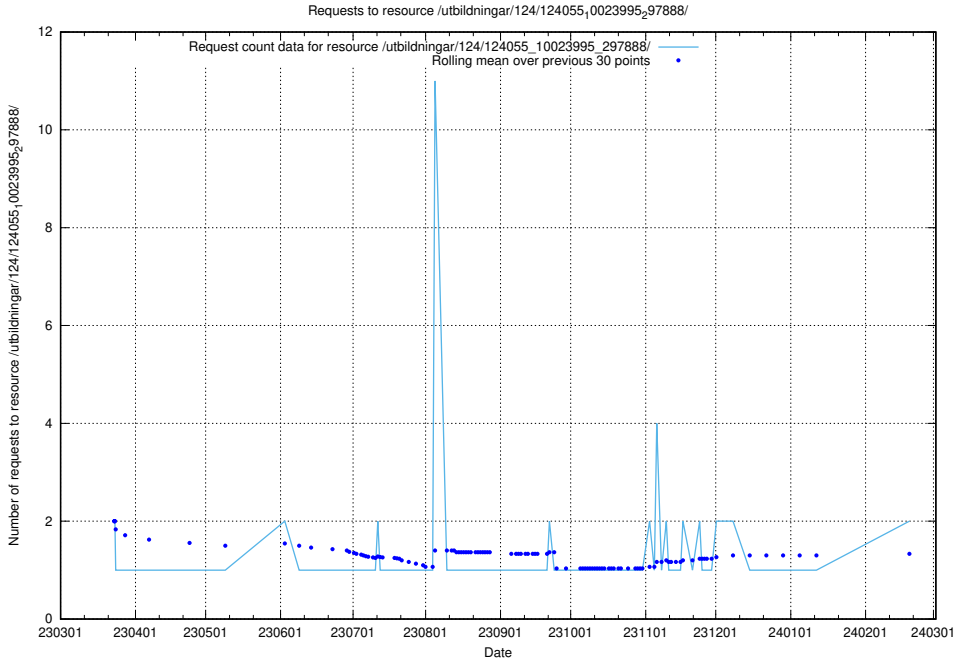

5.842 Usage of /utbildningar/124/124055_10023995_297888/

Here, we count the number of requests to resource /utbildningar/124/124055_10023995_297888/.