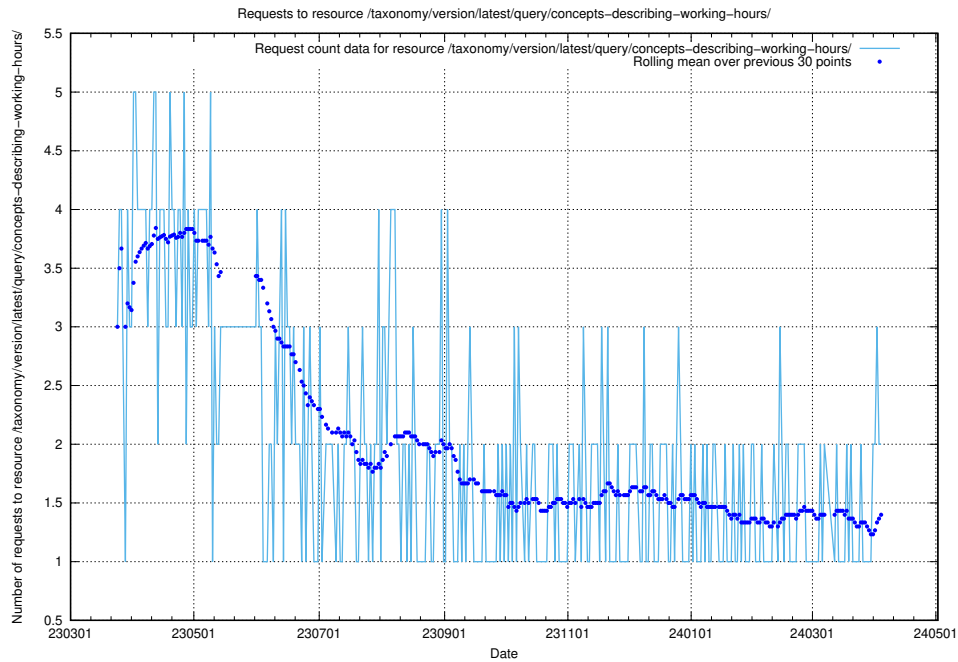

5.802 Usage of /taxonomy/version/latest/query/concepts-describing-working-hours/

Here, we count the number of requests to resource /taxonomy/version/latest/query/concepts-describing-working-hours/.