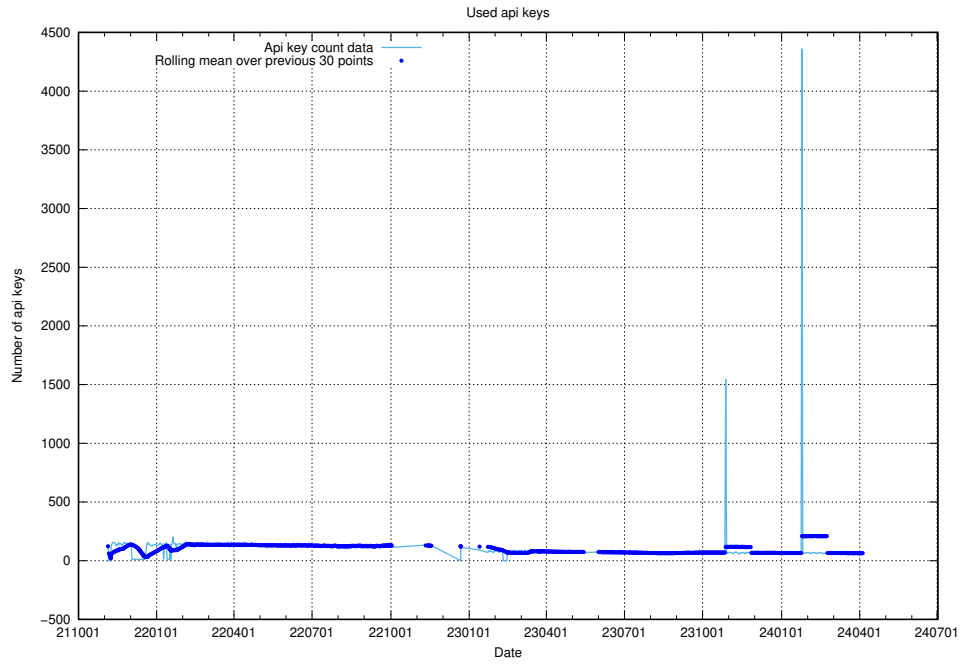

8.3 Number of used api keys

Here we extract the number of keys that were used for at least one request.