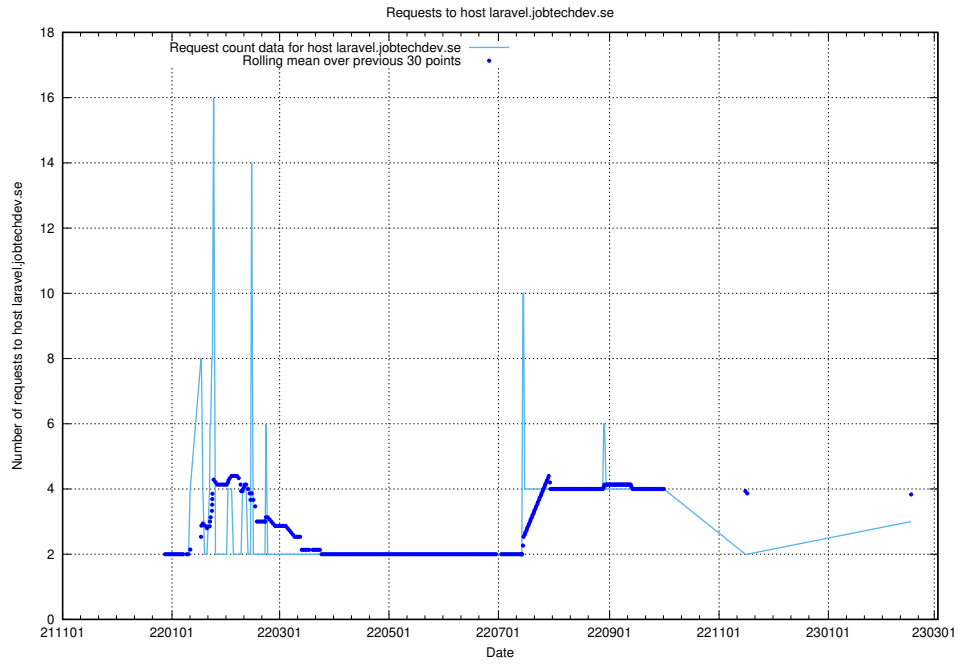

Here, we count the number of requests to host panel.jobtechdev.se.

7.191 Usage of new.jobtechdev.se

Here, we count the number of requests to host new.jobtechdev.se.

7.192 Usage of laravel.jobtechdev.se

Here, we count the number of requests to host laravel.jobtechdev.se.