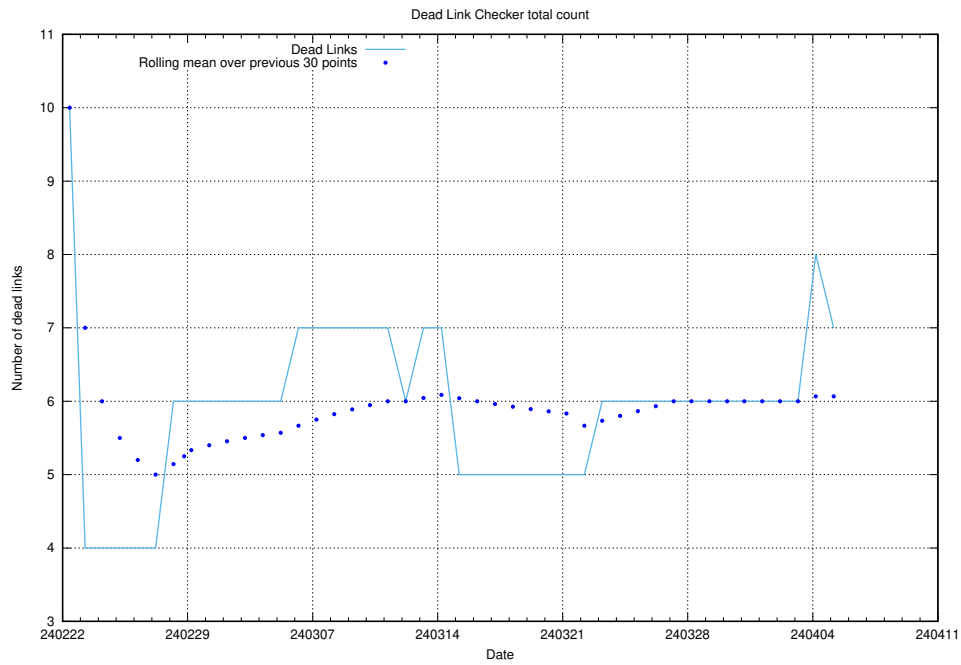

3 Dead Link Checker

The [Dead Link Checker](#)⁴ scans JobTech’s web pages for dead html links, and reports the count here.

3.1 Total count of dead links

Here is presented the total number of found dead links across all pages.

⁴<https://gitlab.com/arbetsformedlingen/devops/dead_link_checker>