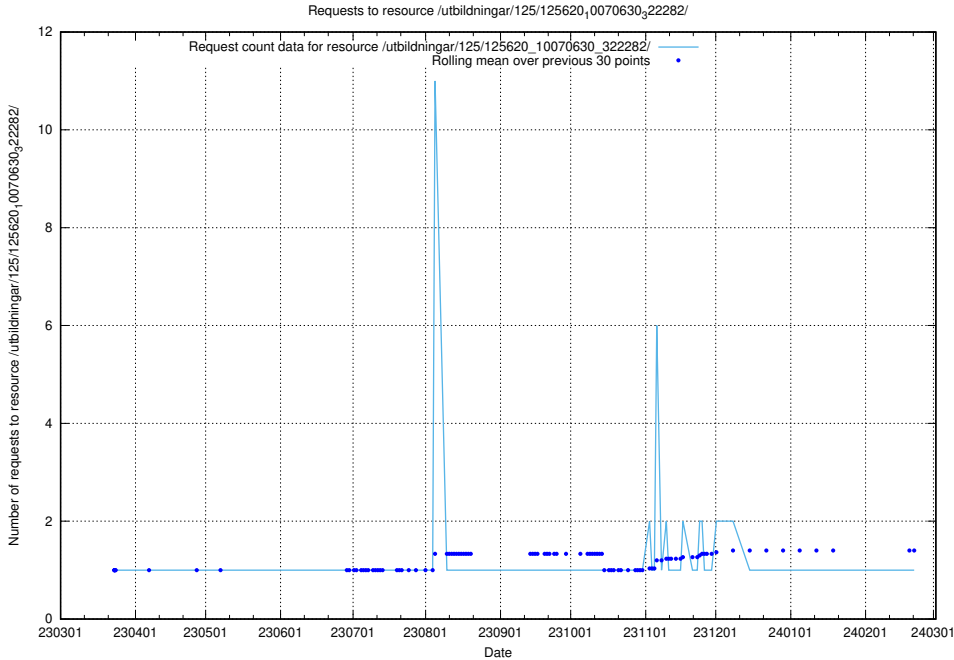

5.949 Usage of /utbildningar/125/125620_10070630_322282/

Here, we count the number of requests to resource /utbildningar/125/125620_10070630_322282/.