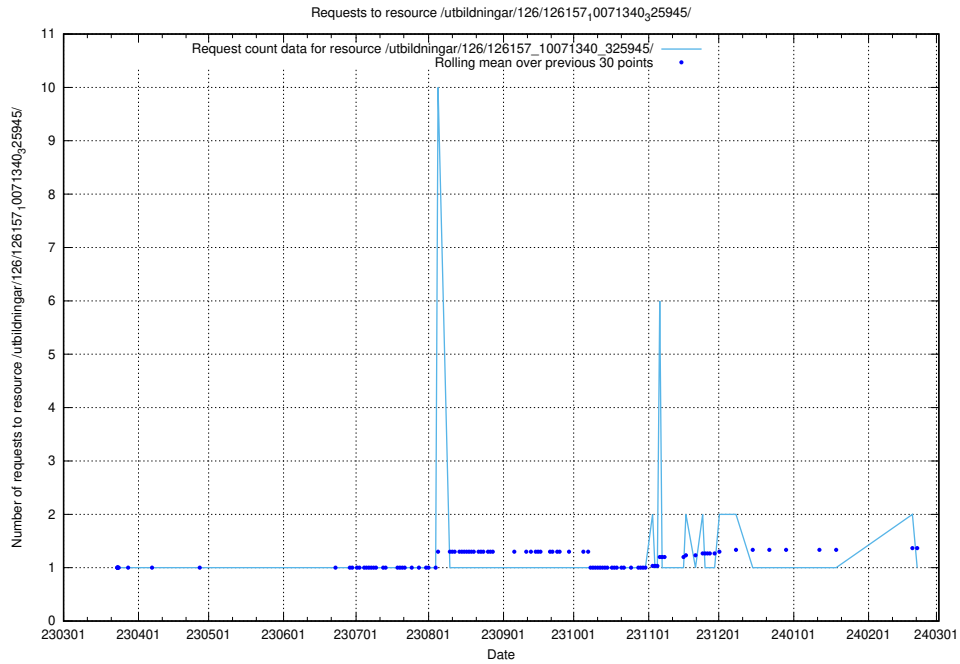

5.6068 Usage of /utbildningar/126/126157_10071340_325945/

Here, we count the number of requests to resource /utbildningar/126/126157_10071340_325945/.