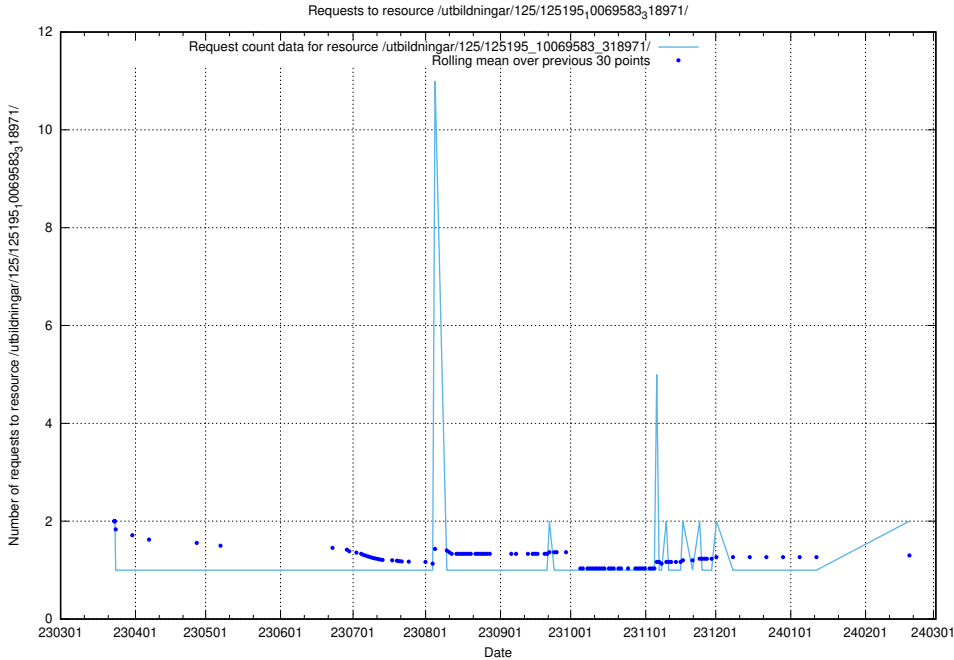

5.835 Usage of /utbildningar/125/125195_10069583_318971/

Here, we count the number of requests to resource /utbildningar/125/125195_10069583_318971/.