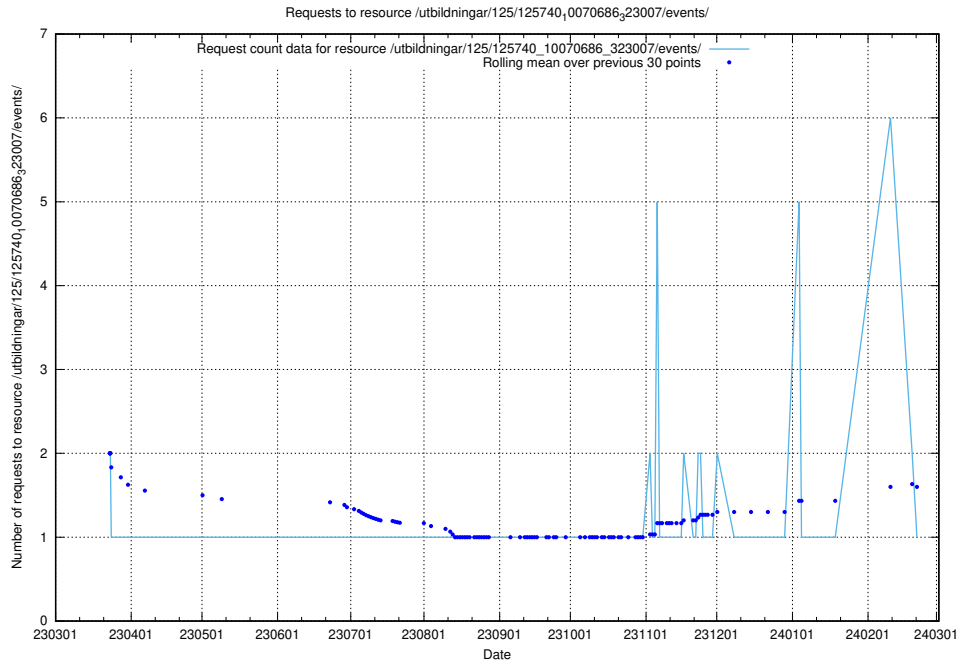

5.5920 Usage of /utbildningar/125/125740_10070686_323007/events/

Here, we count the number of requests to resource /utbildningar/125/125740_10070686_323007/events/