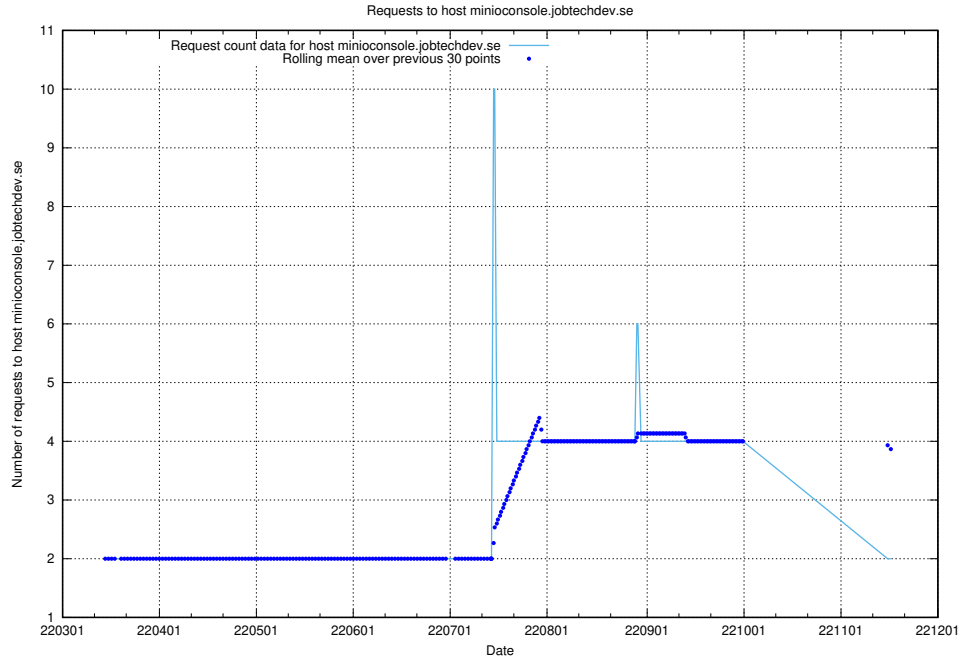

7.496 Usage of minioconsole.jobtechdev.se

Here, we count the number of requests to host minioconsole.jobtechdev.se.

7.497 Usage of minio-console.jobtechdev.se

Here, we count the number of requests to host minio-console.jobtechdev.se.