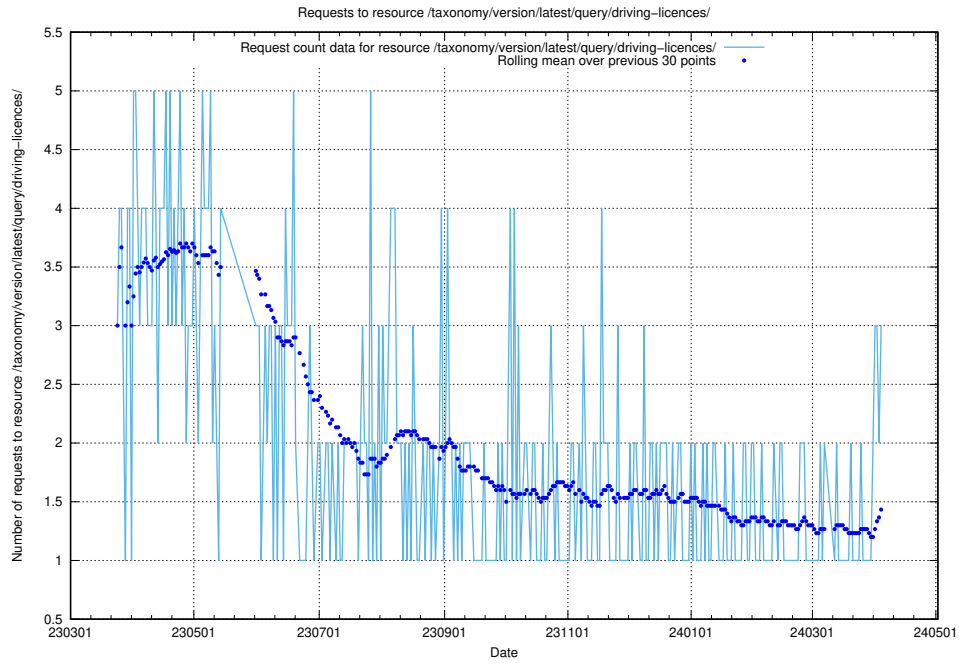

5.286 Usage of /taxonomy/version/latest/query/driving-licences/

Here, we count the number of requests to resource /taxonomy/version/latest/query/driving-licences/.