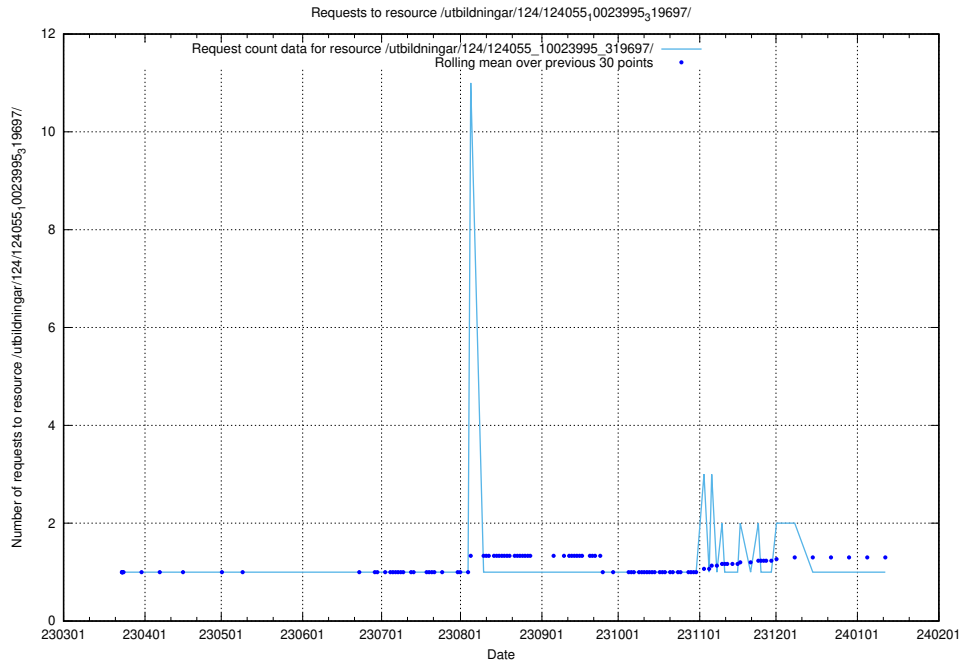

Here, we count the number of requests to resource /utbildningar/124/124055_10023995_331862/.

5.3939 Usage of /utbildningar/124/124055_10023995_319697/

Here, we count the number of requests to resource /utbildningar/124/124055_10023995_319697/.