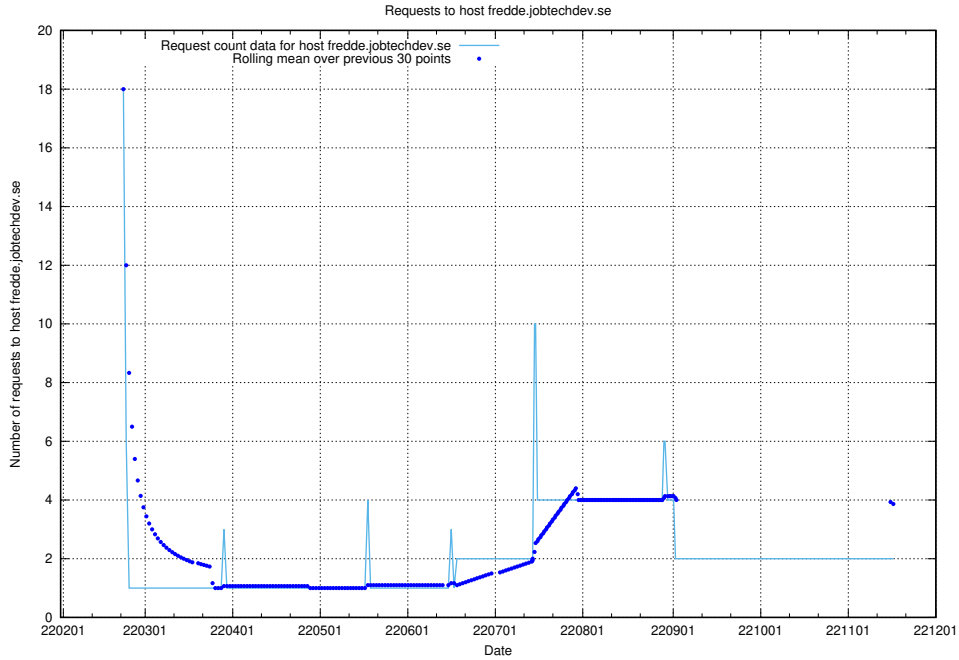

7.518 Usage of fredde.jobtechdev.se

Here, we count the number of requests to host fredde.jobtechdev.se.

7.519 Usage of fredde.api.jobtechdev.se

Here, we count the number of requests to host fredde.api.jobtechdev.se.