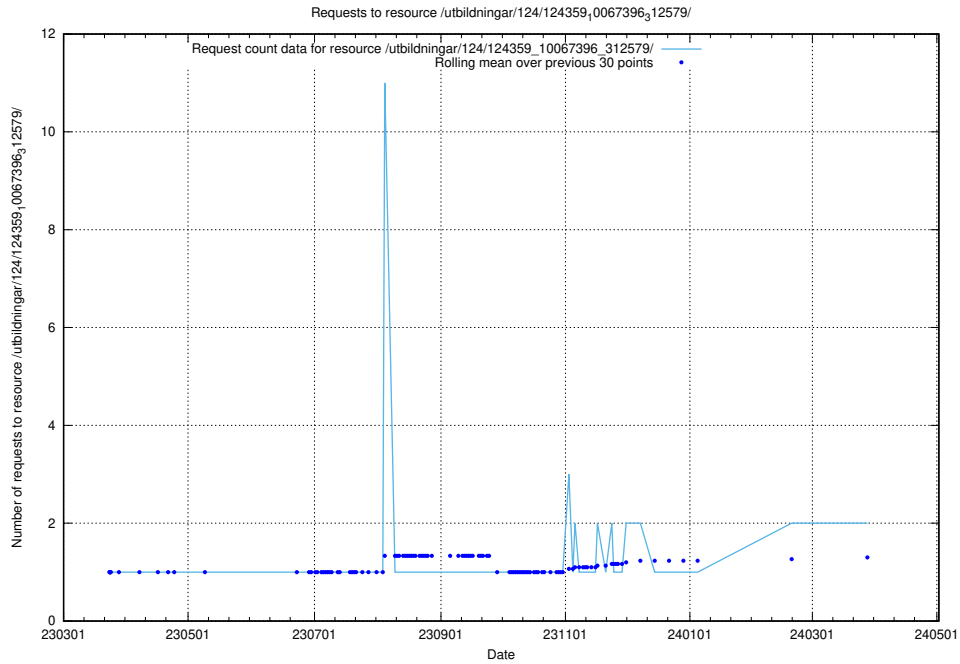

5.522 Usage of /utbildningar/124/124359_10067396_312579/

Here, we count the number of requests to resource /utbildningar/124/124359_10067396_312579/.