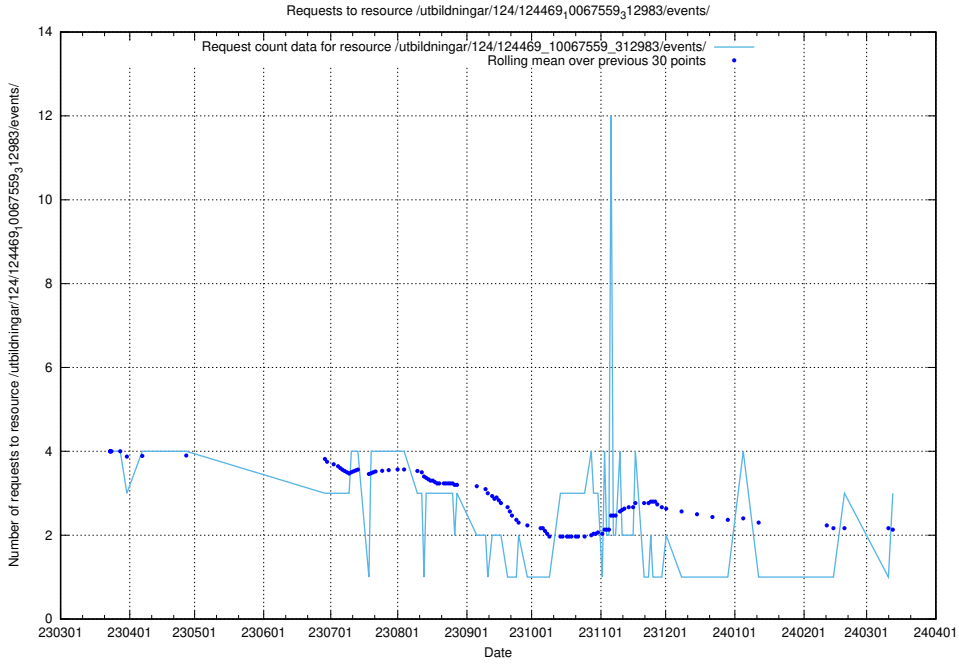

5.296 Usage of /utbildningar/124/124469_10067559_312983/events/

Here, we count the number of requests to resource /utbildningar/124/124469_10067559_312983/events/