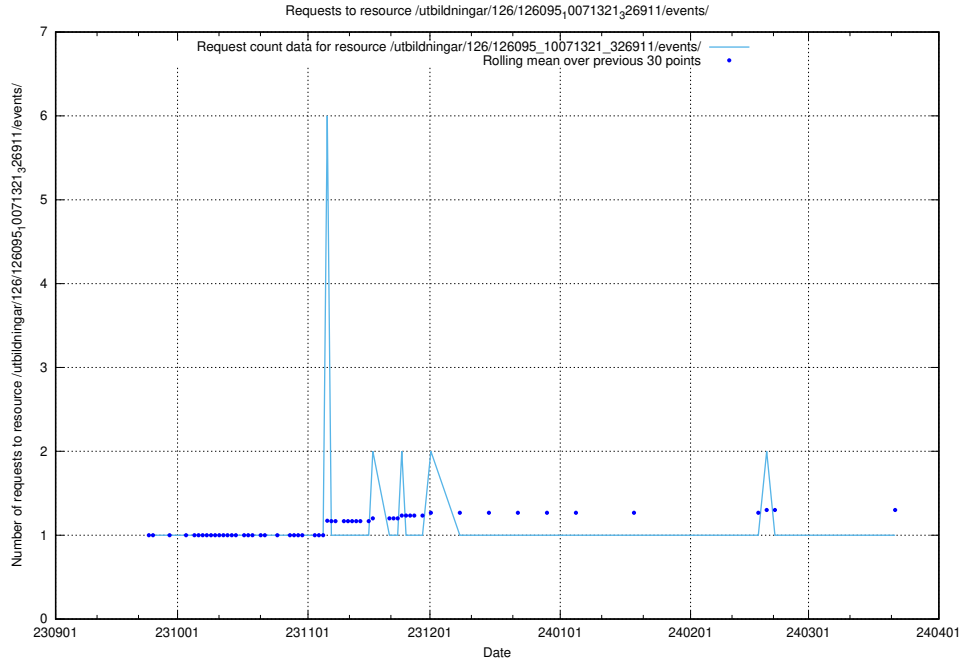

5.4131 Usage of /utbildningar/126/126095_10071321_326911/events/

Here, we count the number of requests to resource /utbildningar/126/126095_10071321_326911/events/

5.4132 Usage of /utbildningar/126/126095_10071321_326911/