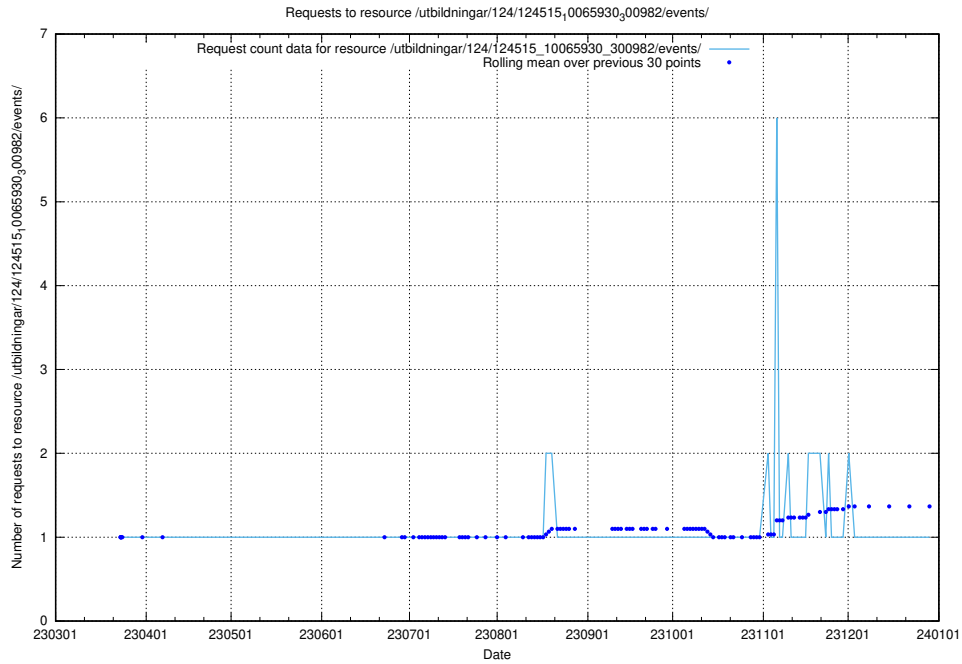

5.1215 Usage of /utbildningar/124/124515_10065930_300982/events/

Here, we count the number of requests to resource /utbildningar/124/124515_10065930_300982/events/

5.1216 Usage of /taxonomy/version/22/query/sun-field-hierarchy/