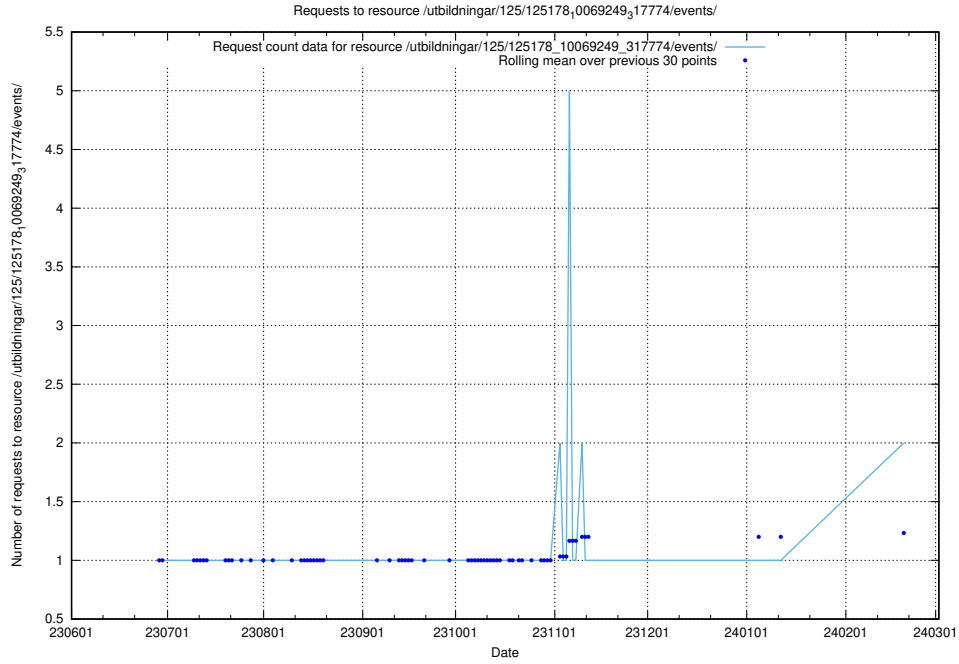

5.680 Usage of /utbildningar/125/125178_10069249_317774/events/

Here, we count the number of requests to resource /utbildningar/125/125178_10069249_317774/events/