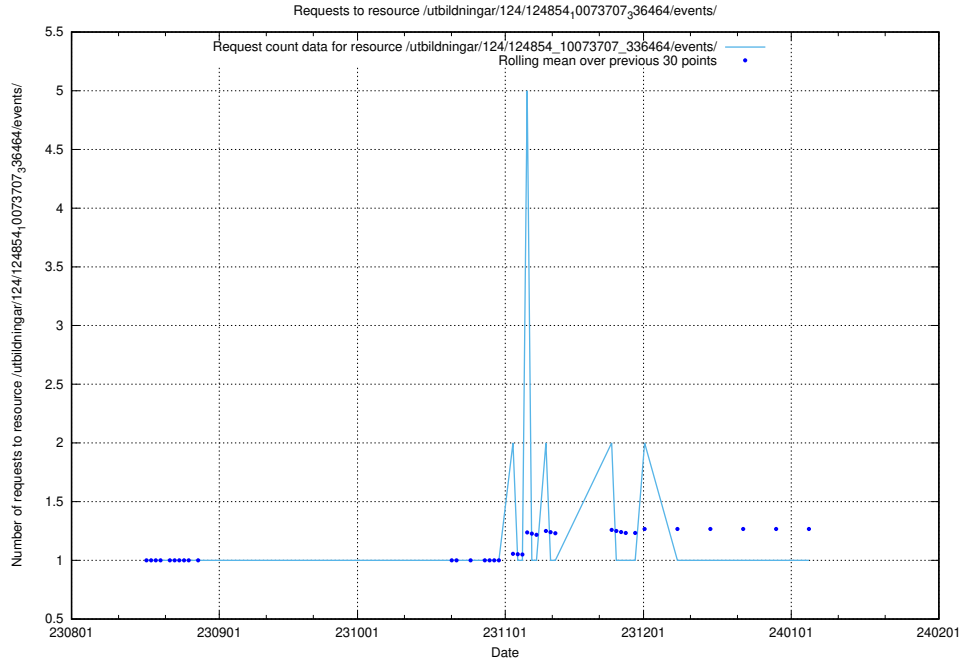

5.4442 Usage of /utbildningar/124/124854_10073707_336464/events/

Here, we count the number of requests to resource /utbildningar/124/124854_10073707_336464/events/