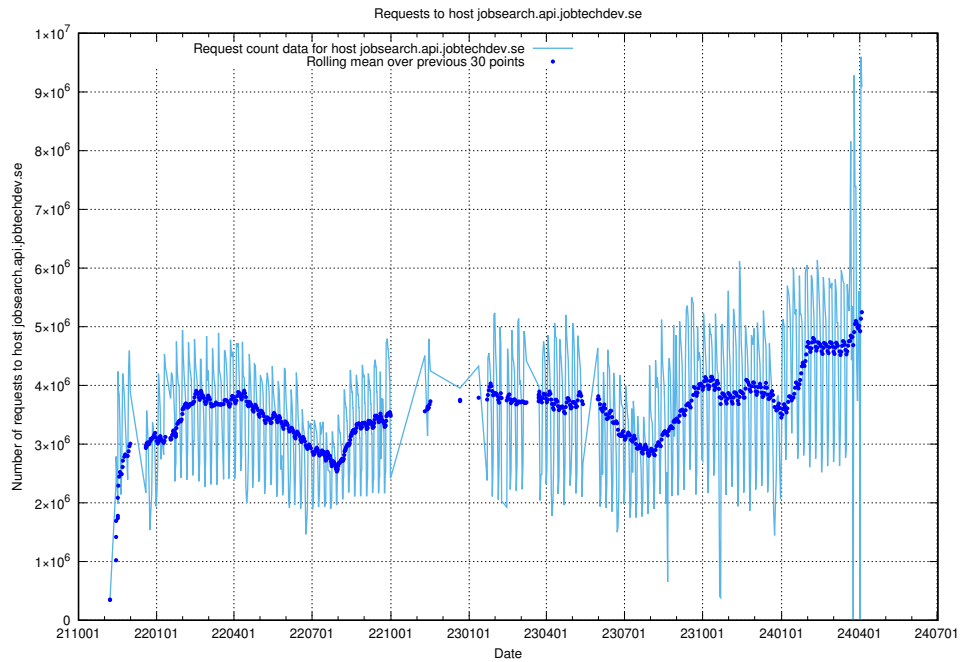

7 Log Stack

This section contains request statistics from [JobTech's log stack](#)⁸.

7.1 Usage of jobsearch.api.jobtechdev.se

Here, we count the number of requests to host jobsearch.api.jobtechdev.se.

---

⁸<https://elk.jobtechdev.se>