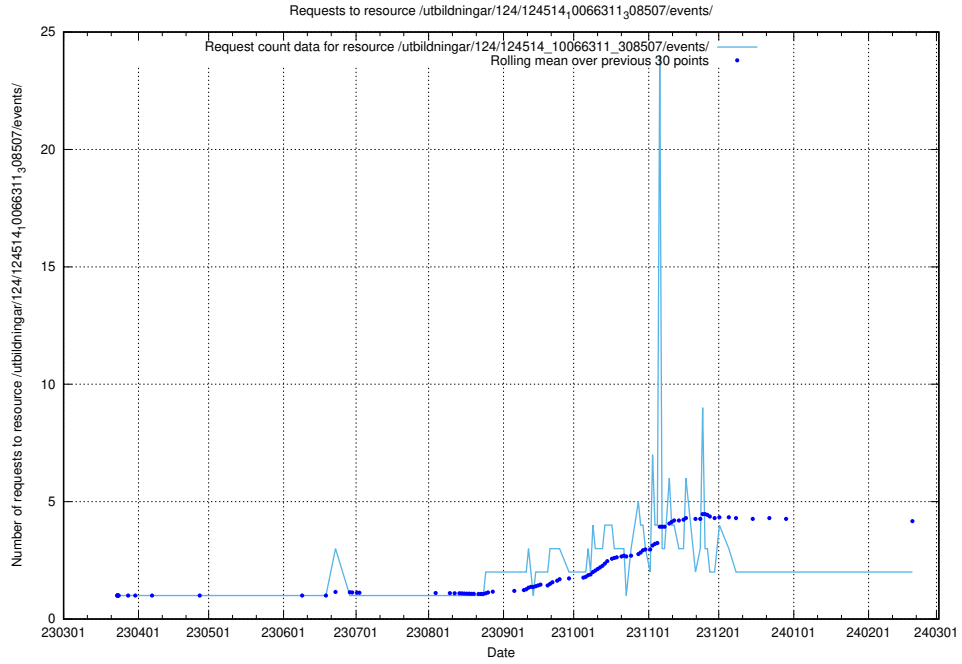

5.370 Usage of /utbildningar/124/124514_10066311_308507/events/

Here, we count the number of requests to resource /utbildningar/124/124514_10066311_308507/events/