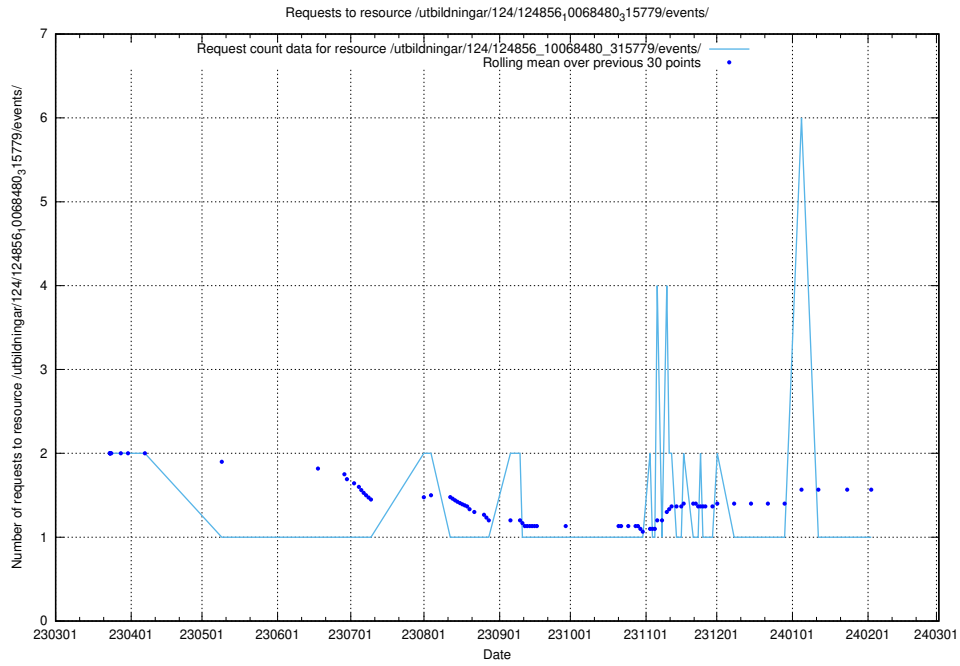

5.5932 Usage of /utbildningar/124/124856_10068480_315779/events/

Here, we count the number of requests to resource /utbildningar/124/124856_10068480_315779/events/