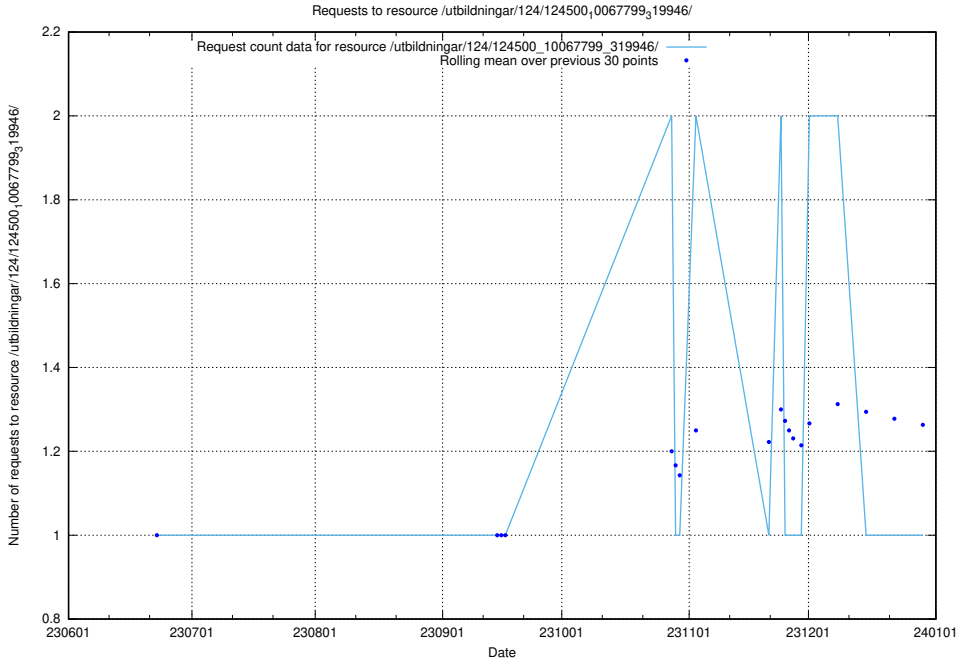

Here, we count the number of requests to resource /utbildningar/124/124500_10067840_313543/.

5.5438 Usage of /utbildningar/124/124500_10067799_319946/

Here, we count the number of requests to resource /utbildningar/124/124500_10067799_319946/.