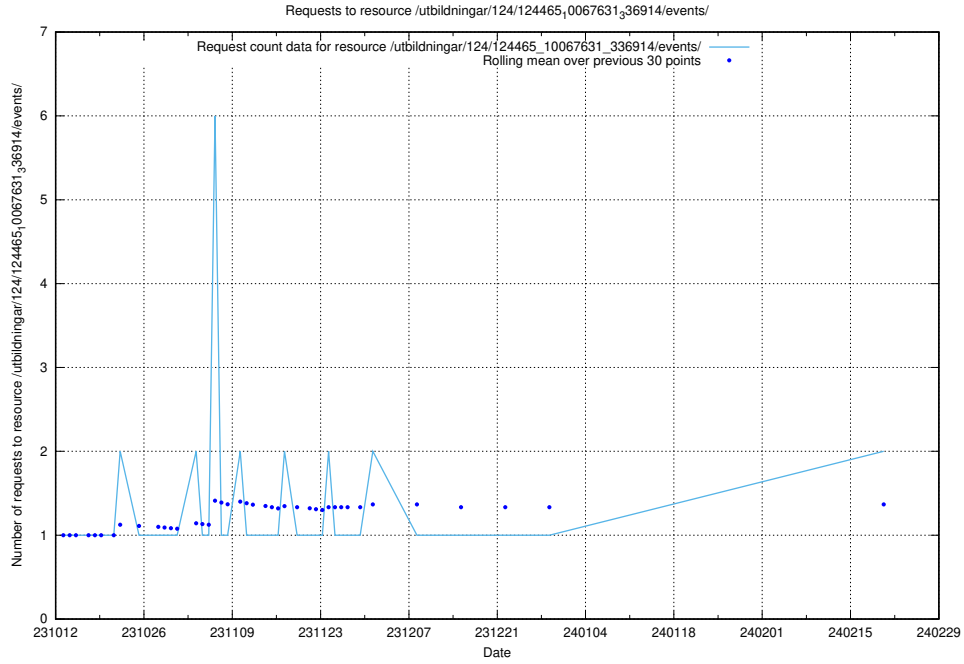

5.573 Usage of /utbildningar/124/124465_10067631_336914/events/

Here, we count the number of requests to resource /utbildningar/124/124465_10067631_336914/events/