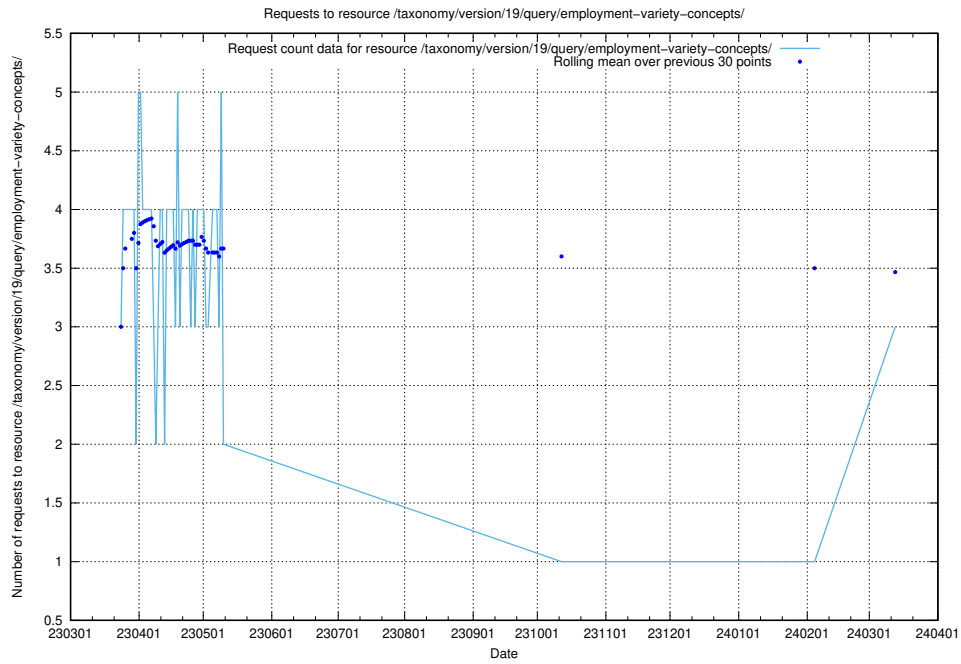

Here, we count the number of requests to resource /taxonomy/version/19/query/employment-variety-concepts/.

5.293 Usage of /utbildningar/438/43817_10024102_242987/events/

Here, we count the number of requests to resource /utbildningar/438/43817_10024102_242987/events/.