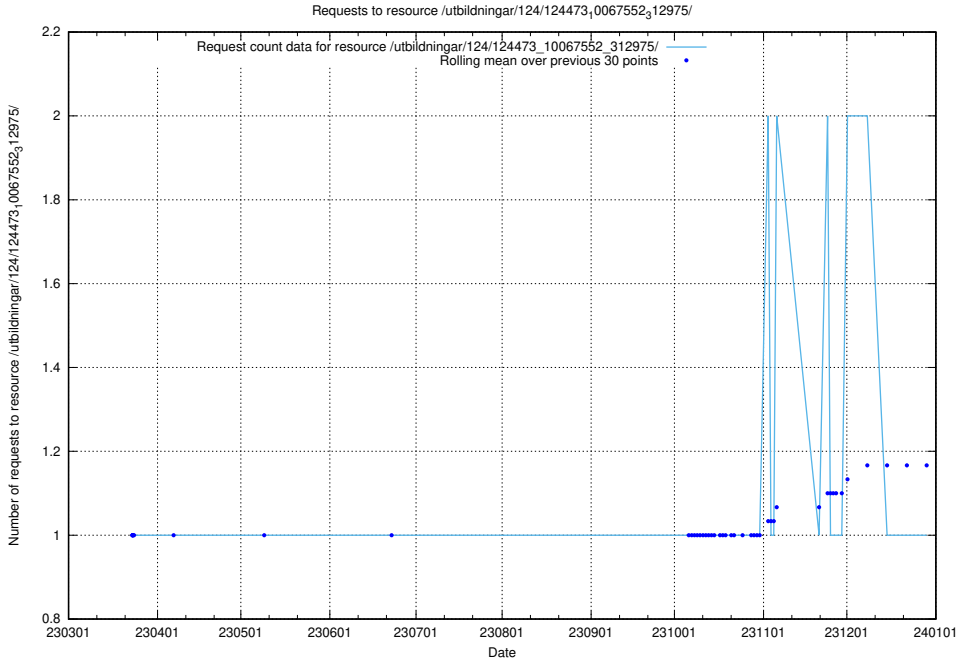

5.2588 Usage of /utbildningar/124/124473_10067552_312975/

Here, we count the number of requests to resource /utbildningar/124/124473_10067552_312975/.