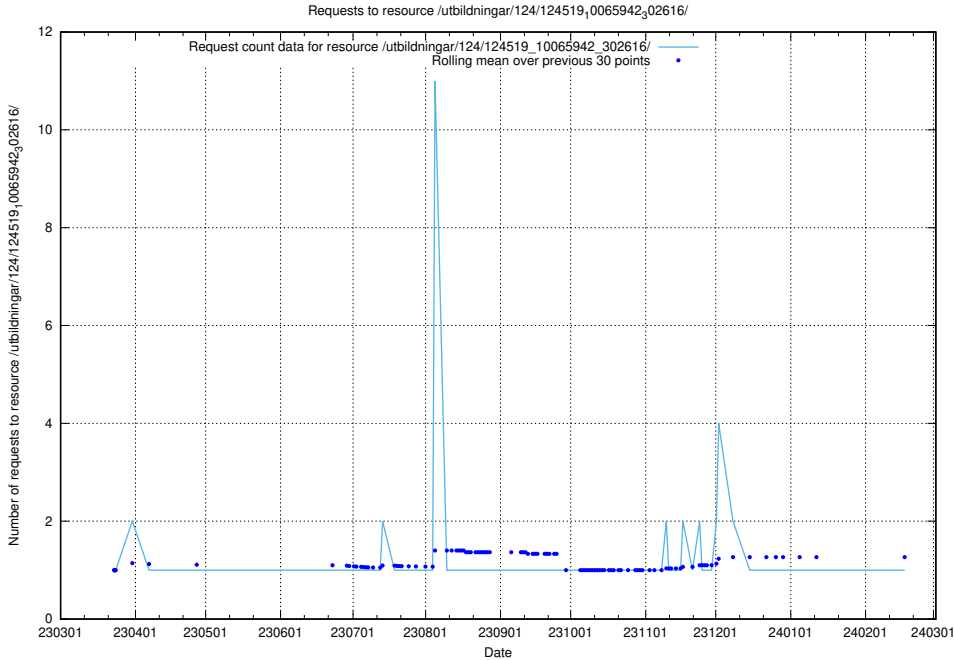

5.1171 Usage of /utbildningar/124/124519_10065942_302616/

Here, we count the number of requests to resource /utbildningar/124/124519_10065942_302616/.