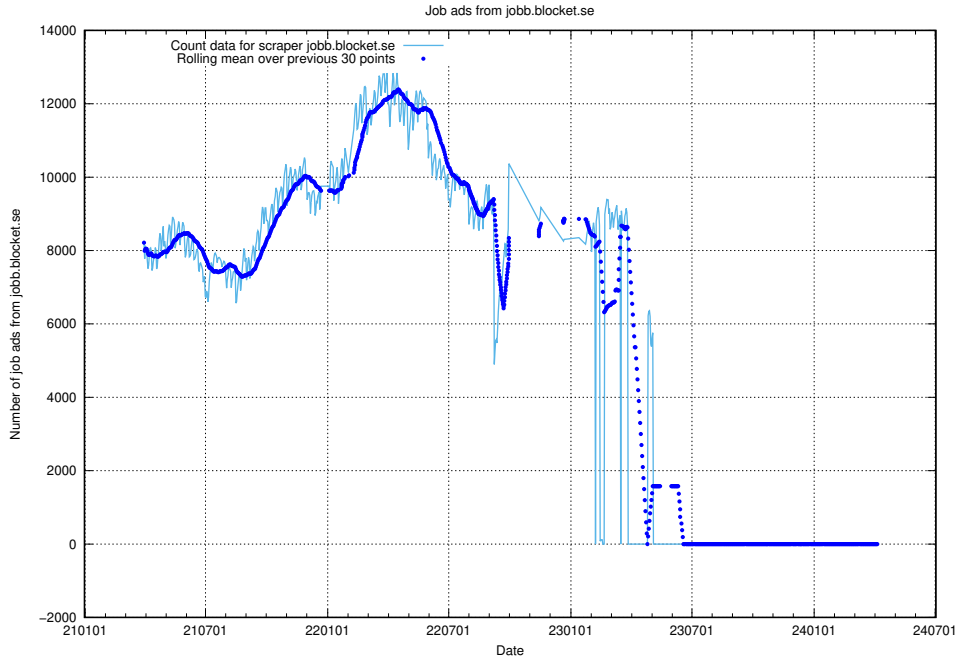

13.22 Number of ads by scraper monster.se

Here, we count the number of job ads scraped from monster.se.

13.23 Number of ads by scraper jobb.blocket.se

Here, we count the number of job ads scraped from jobb.blocket.se.