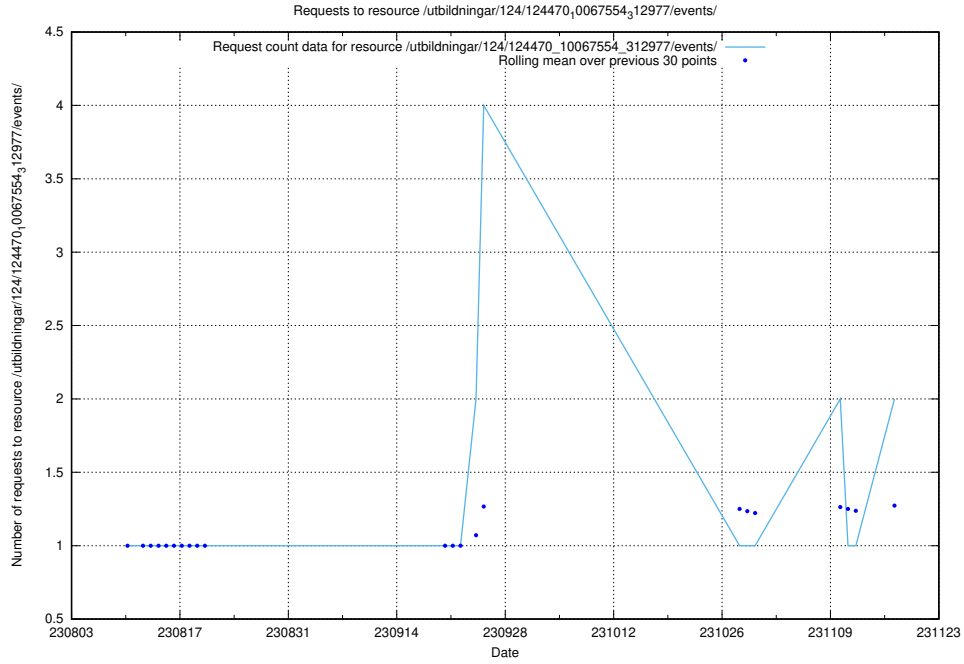

5.622 Usage of /utbildningar/124/124470_10067554_312977/events/

Here, we count the number of requests to resource /utbildningar/124/124470_10067554_312977/events/