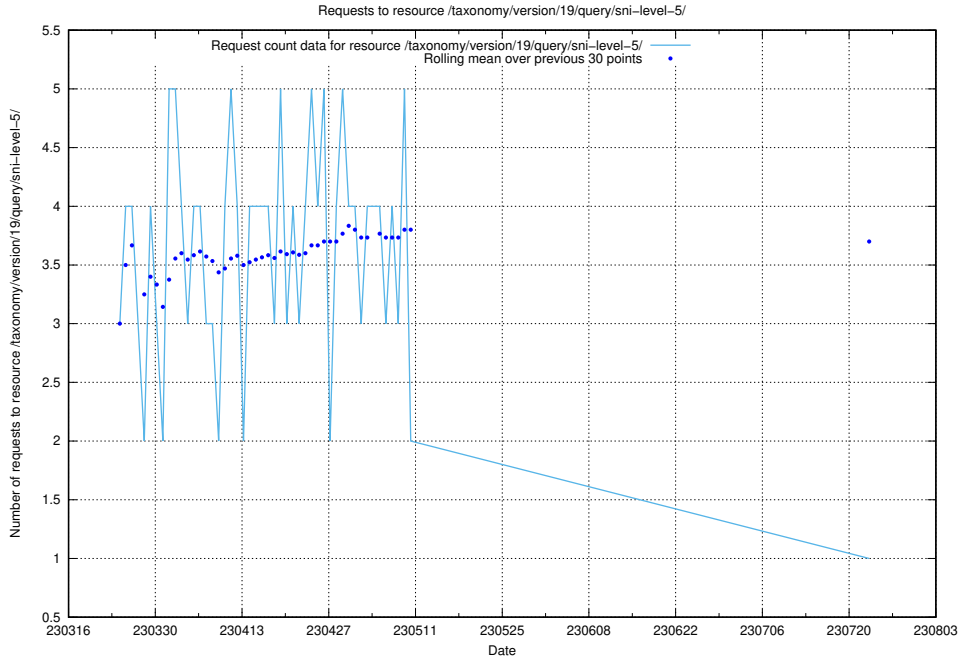

5.5787 Usage of /taxonomy/version/19/query/sni-level-5/

Here, we count the number of requests to resource /taxonomy/version/19/query/sni-level-5/.