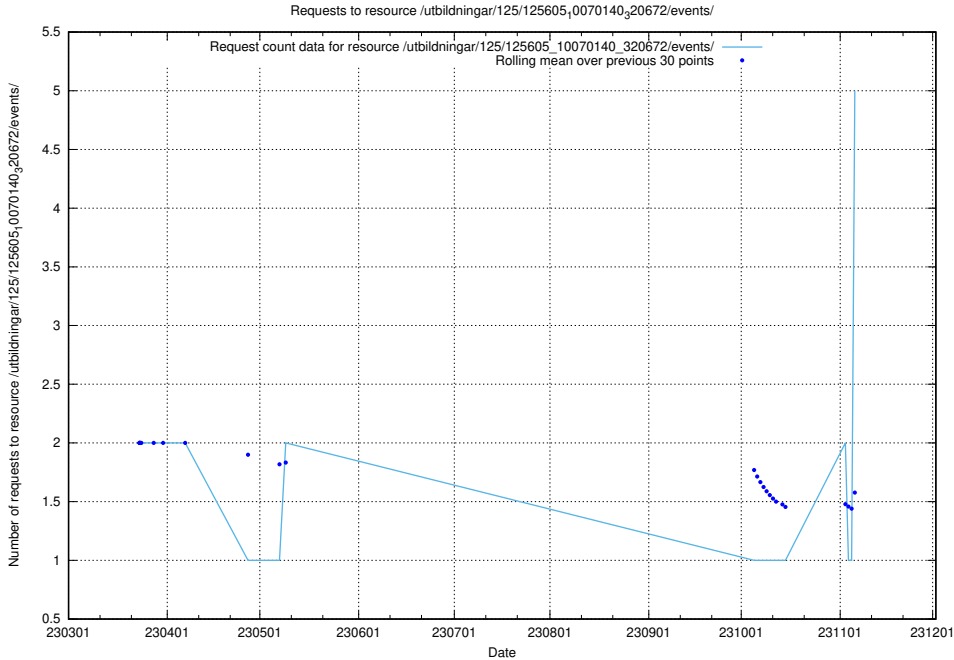

5.127 Usage of /utbildningar/125/125605_10070140_320672/events/

Here, we count the number of requests to resource /utbildningar/125/125605_10070140_320672/events/