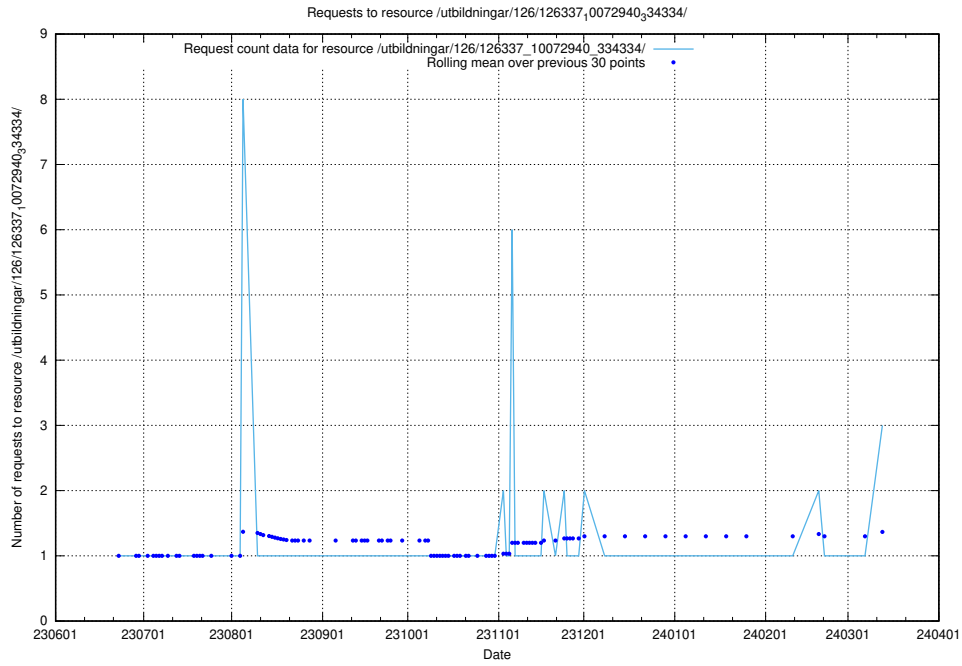

Here, we count the number of requests to resource /utbildningar/126/126337_10072940_334334/.

5.263 Usage of /utbildningar/126/126336_10072940_334334/

Here, we count the number of requests to resource /utbildningar/126/126336_10072940_334334/.