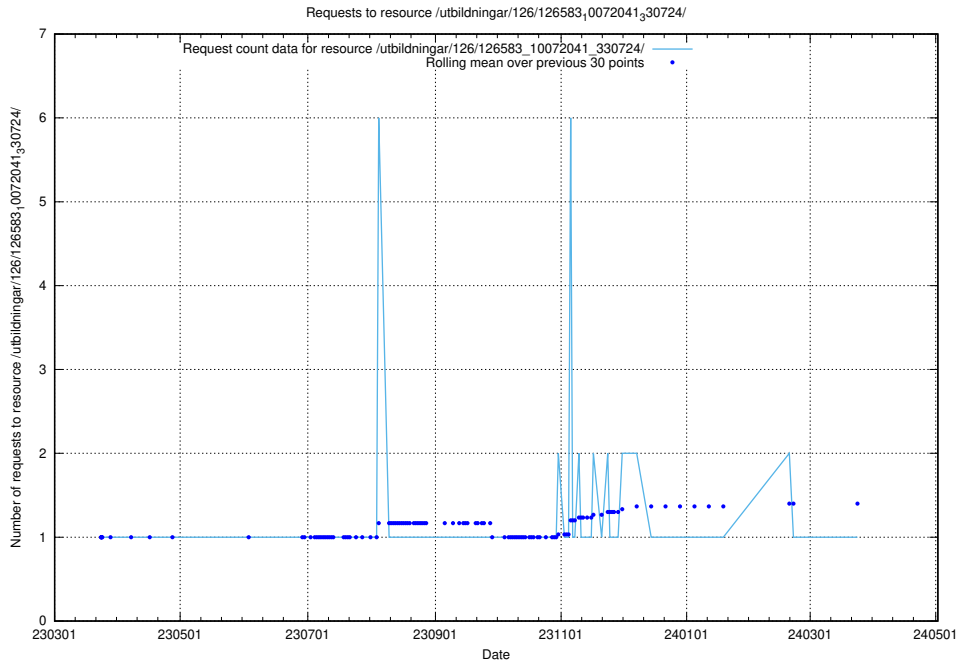

5.6036 Usage of /utbildningar/126/126583_10072041_330724/

Here, we count the number of requests to resource /utbildningar/126/126583_10072041_330724/.