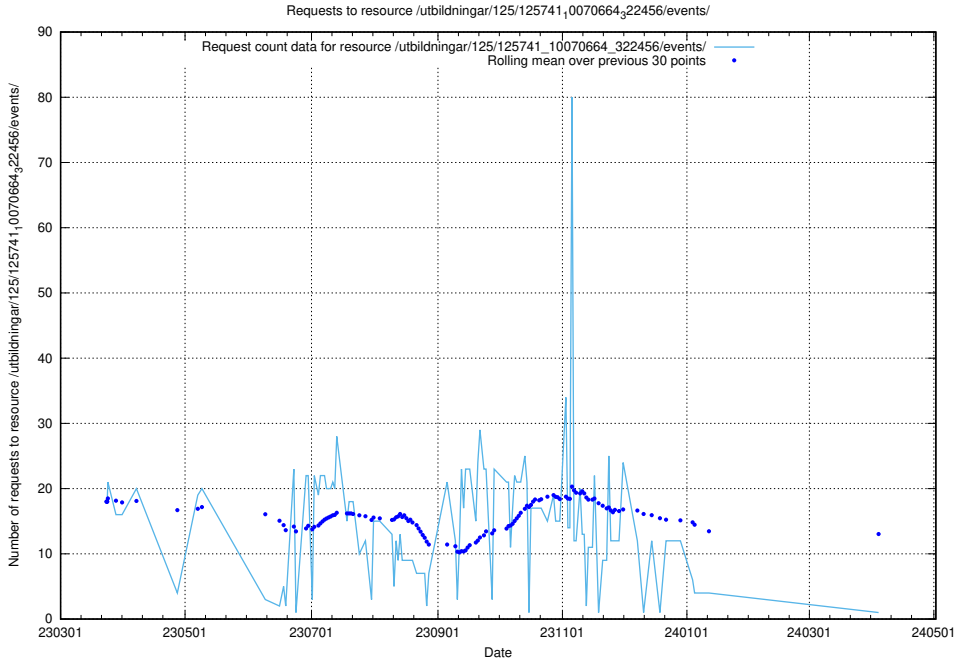

5.5893 Usage of /utbildningar/125/125741_10070664_322456/events/

Here, we count the number of requests to resource /utbildningar/125/125741_10070664_322456/events/