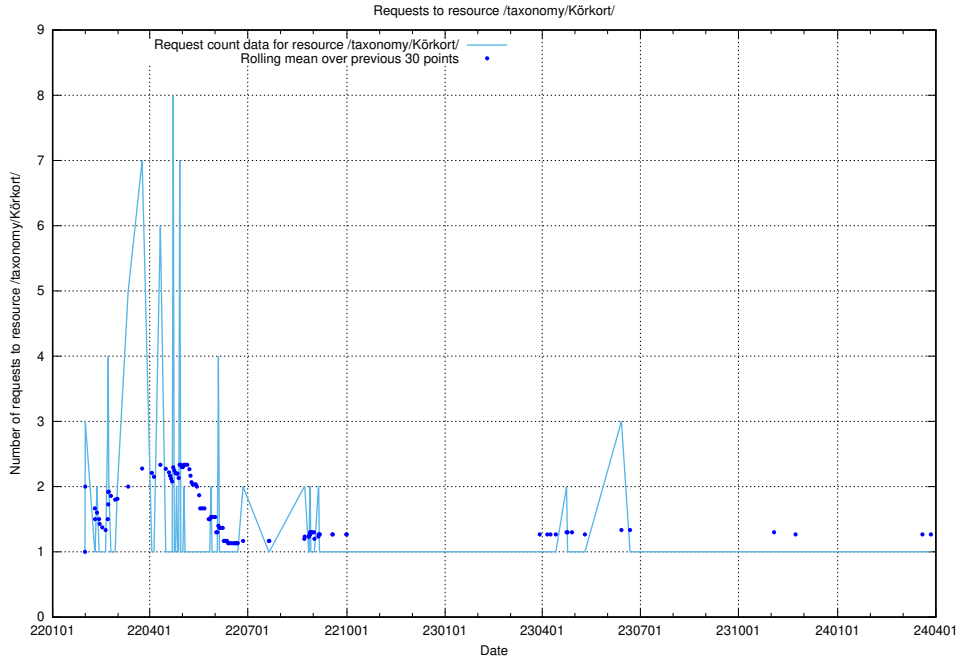

5.3068 Usage of /taxonomy/Körkort/

Here, we count the number of requests to resource /taxonomy/Körkort/.