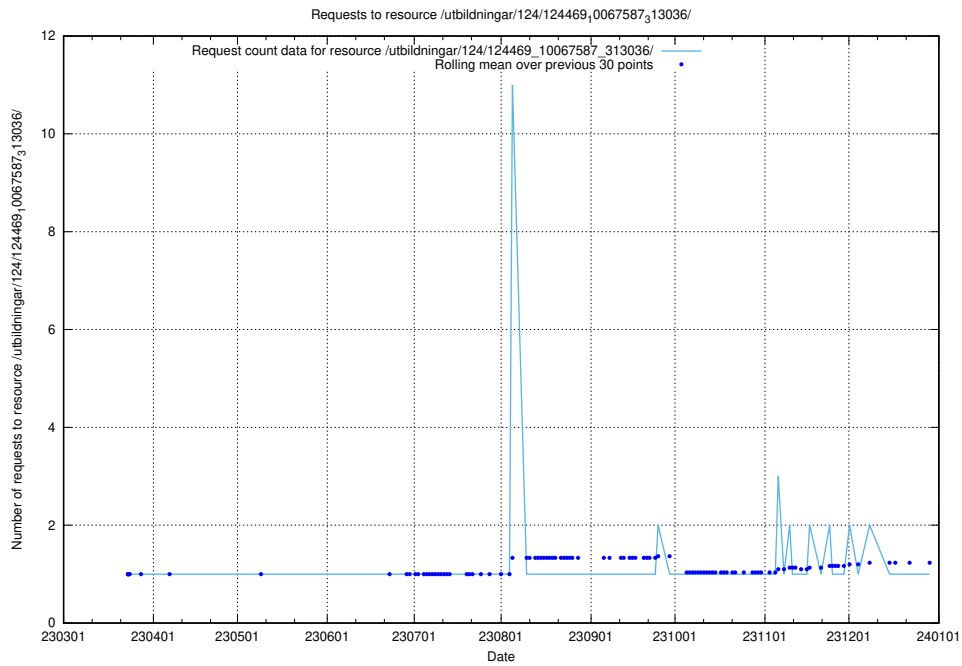

5.2900 Usage of /utbildningar/124/124469_10067587_313036/

Here, we count the number of requests to resource /utbildningar/124/124469_10067587_313036/.