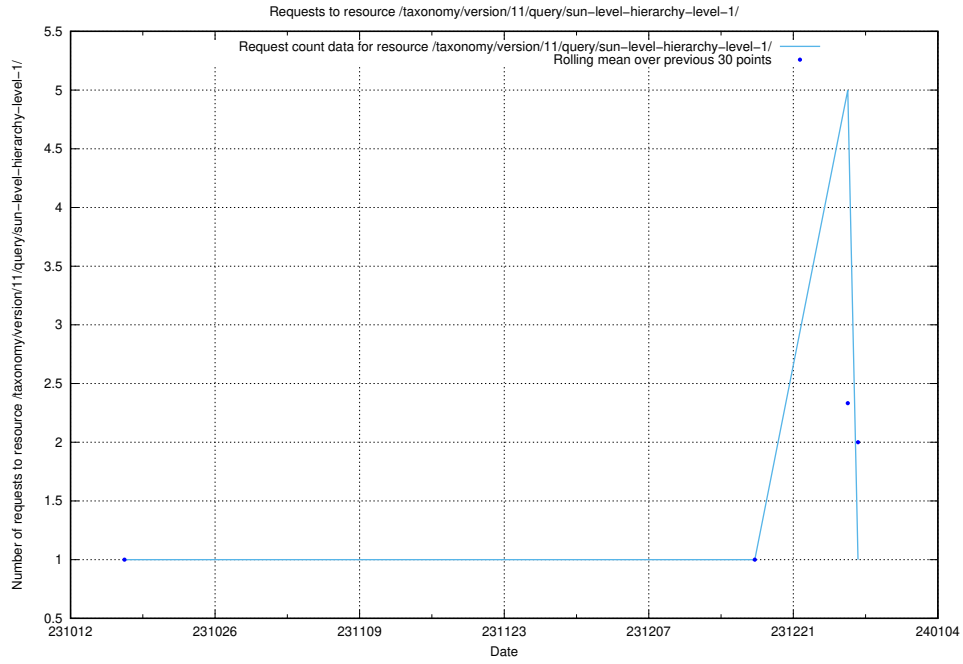

5.3960 Usage of /taxonomy/version/11/query/sun-level-hierarchy-level-1/

Here, we count the number of requests to resource /taxonomy/version/11/query/sun-level-hierarchy-level-1/.