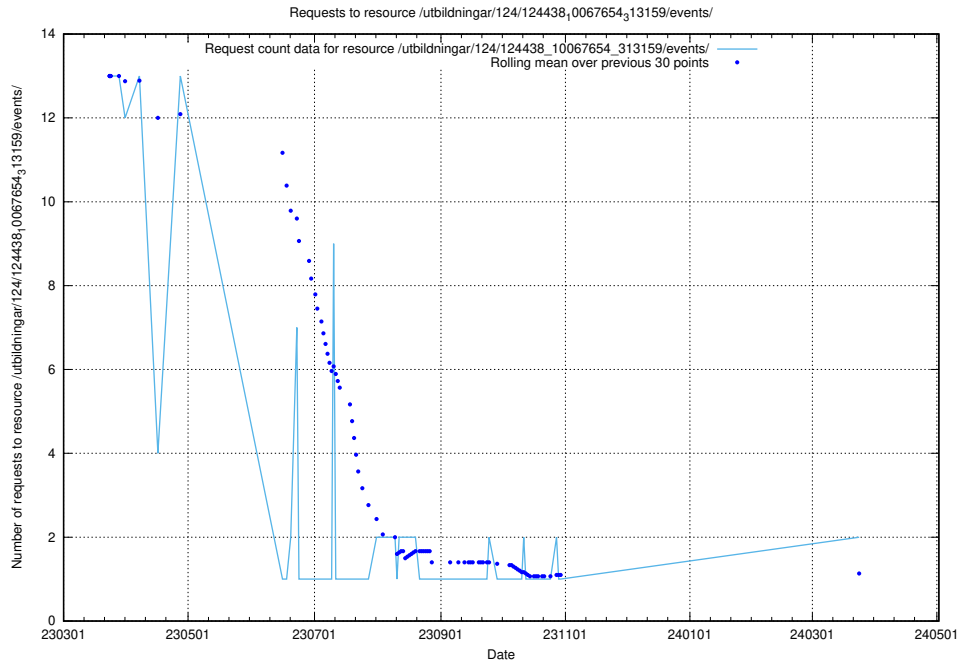

5.824 Usage of /utbildningar/124/124438_10067654_313159/events/

Here, we count the number of requests to resource /utbildningar/124/124438_10067654_313159/events/