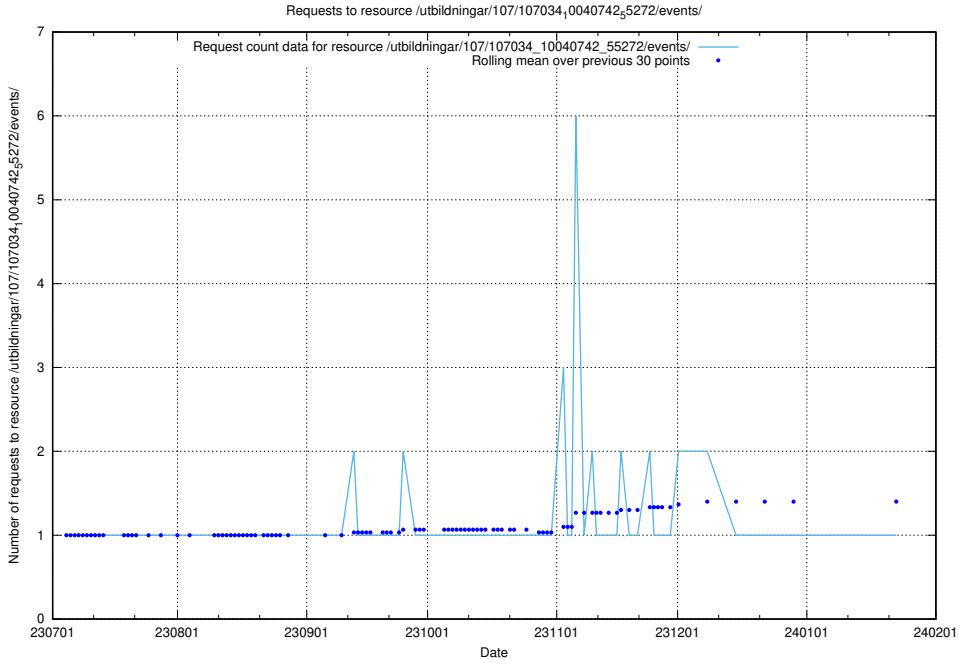

Here, we count the number of requests to resource /utbildningar/122/122854_10069060_323400/events/

5.5011 Usage of /utbildningar/107/107034_10040742_55272/events/

Here, we count the number of requests to resource /utbildningar/107/107034_10040742_55272/events/.