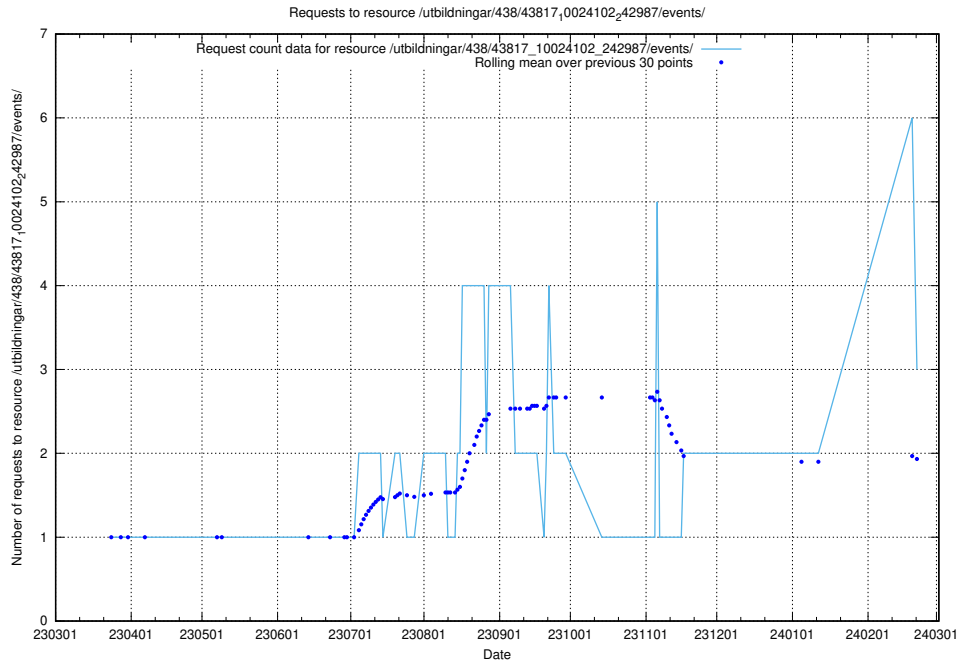

Here, we count the number of requests to resource /taxonomy/version/19/query/employment-variety-concepts/.

5.293 Usage of /utbildningar/438/43817_10024102_242987/events/

Here, we count the number of requests to resource /utbildningar/438/43817_10024102_242987/events/.