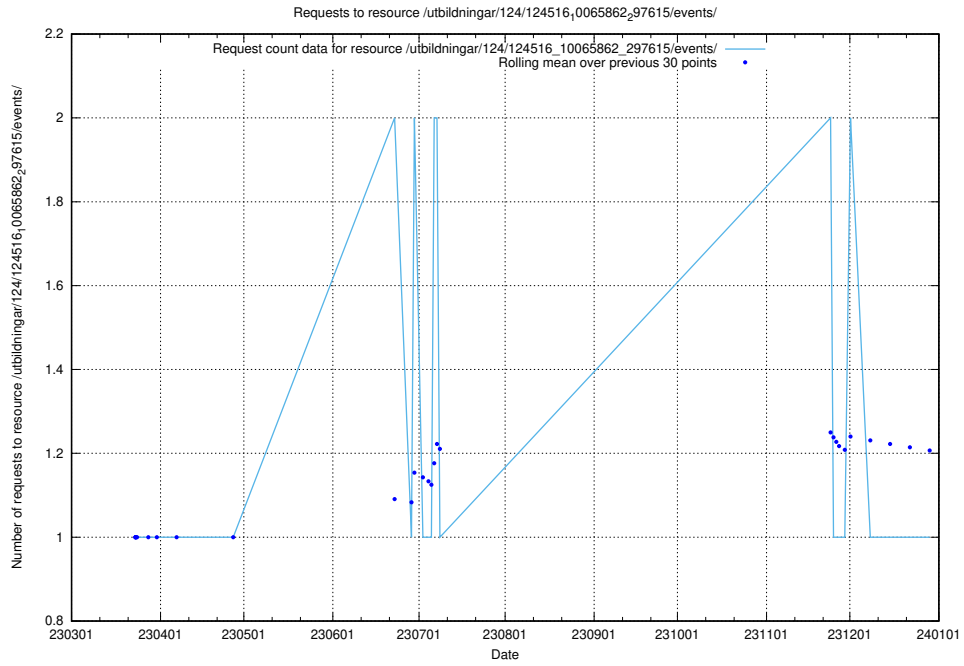

Here, we count the number of requests to resource /utbildningar/124/124516_10065942_302616/.

5.1194 Usage of /utbildningar/124/124516_10065862_297615/events/

Here, we count the number of requests to resource /utbildningar/124/124516_10065862_297615/events/