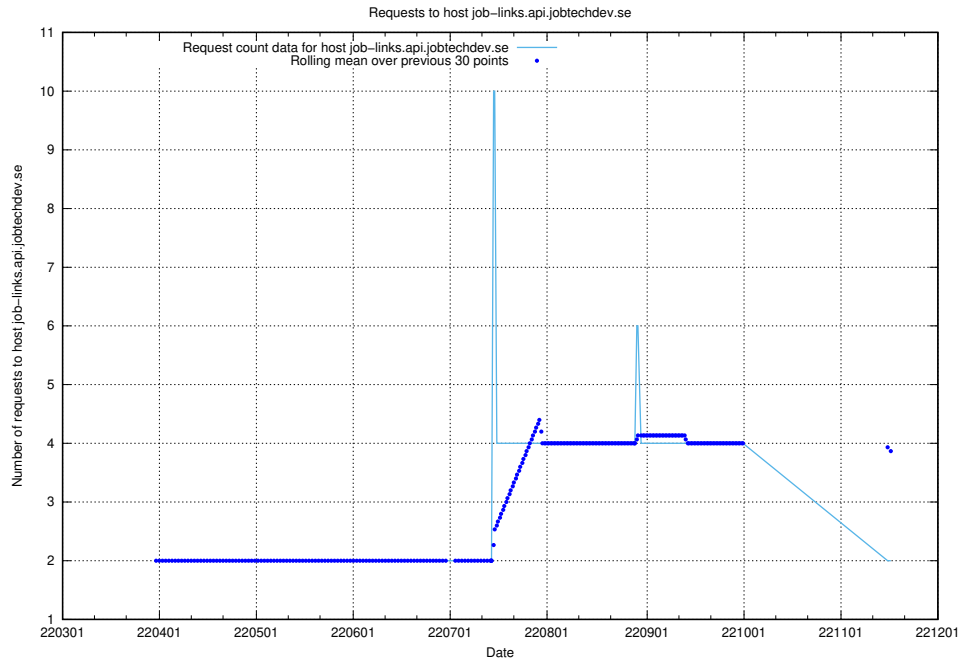

7.481 Usage of job-links.api.jobtechdev.se

Here, we count the number of requests to host job-links.api.jobtechdev.se.