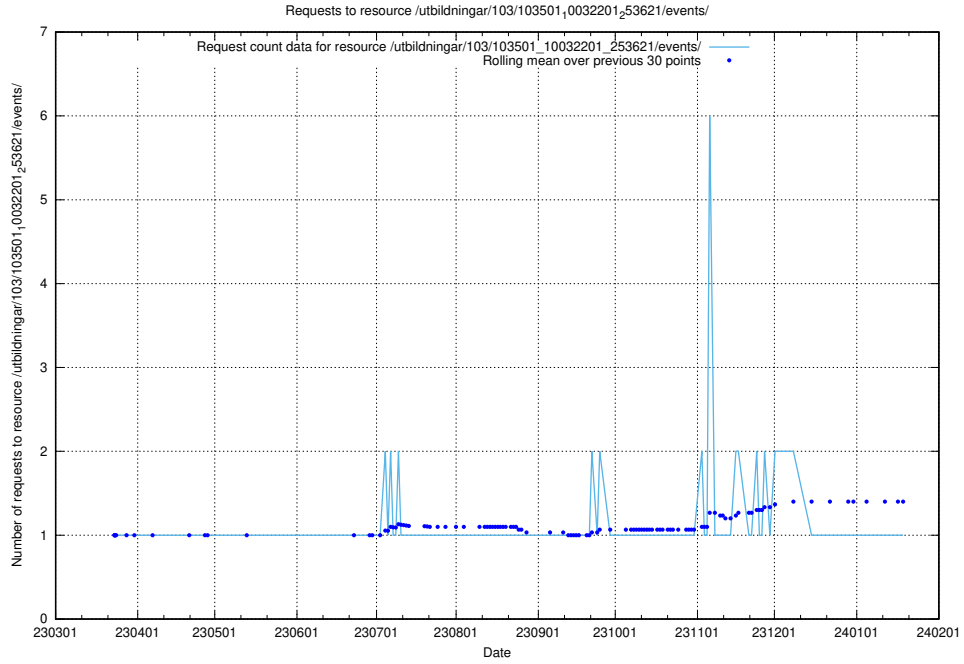

5.5136 Usage of /utbildningar/103/103501_10032201_253621/events/

Here, we count the number of requests to resource /utbildningar/103/103501_10032201_253621/events/