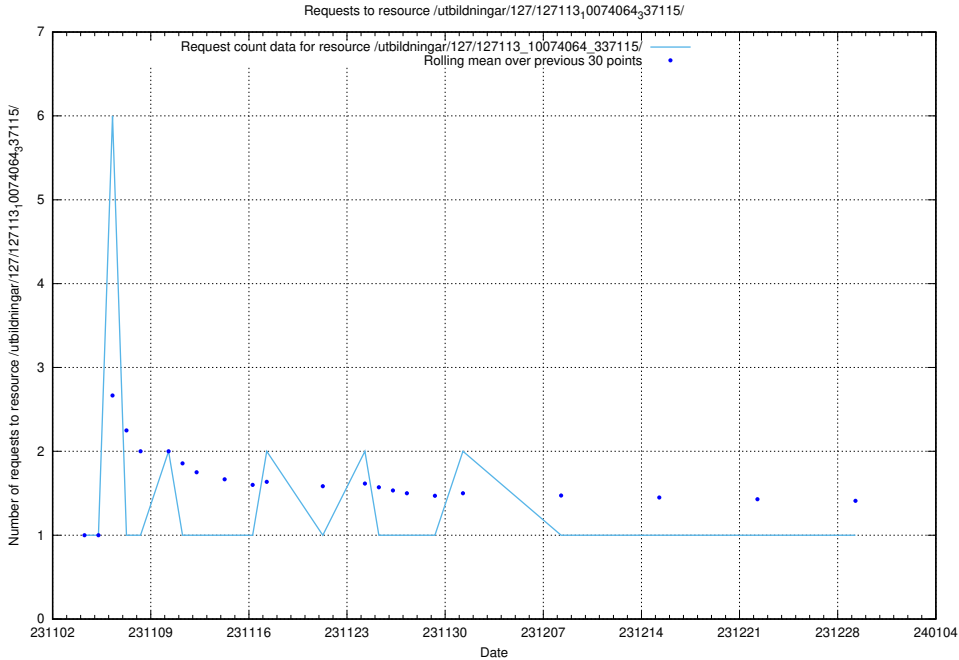

5.3765 Usage of /utbildningar/127/127113_10074064_337115/

Here, we count the number of requests to resource /utbildningar/127/127113_10074064_337115/.