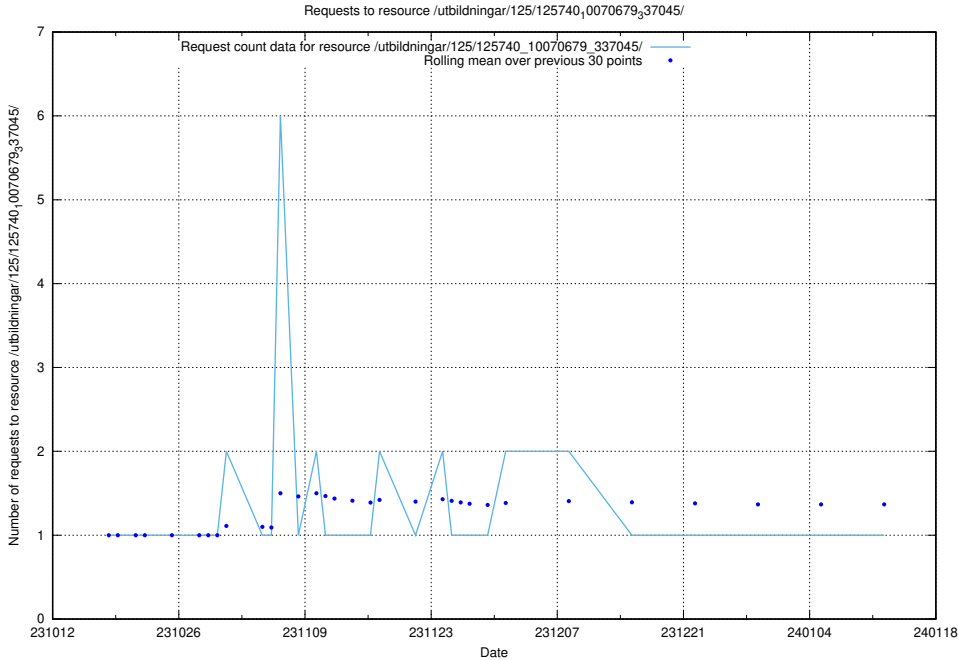

5.3932 Usage of /utbildningar/125/125740_10070679_337045/

Here, we count the number of requests to resource /utbildningar/125/125740_10070679_337045/.