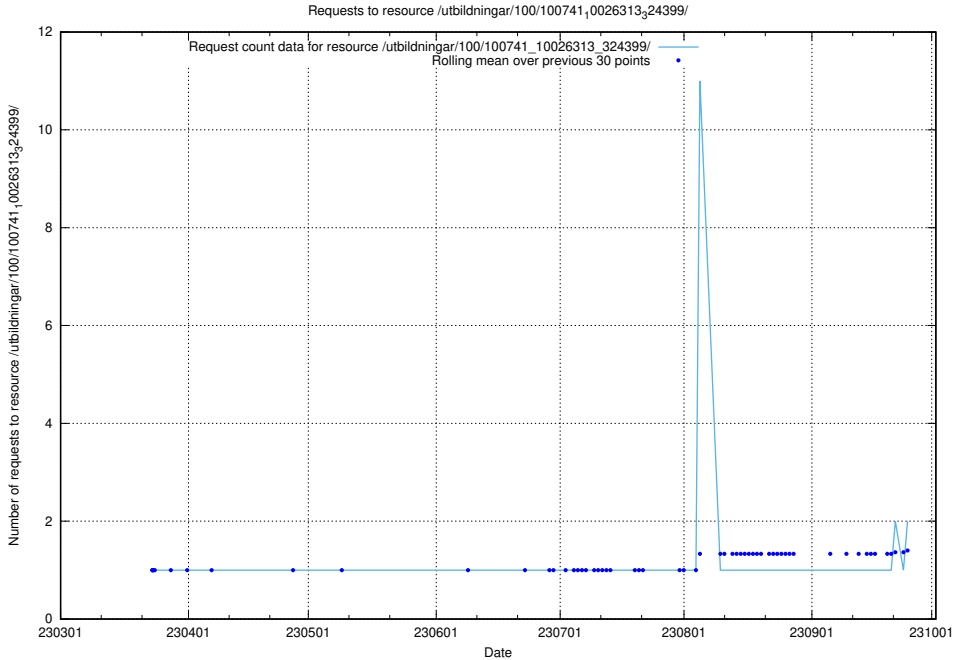

5.699 Usage of /utbildningar/100/100741_10026313_324399/

Here, we count the number of requests to resource /utbildningar/100/100741_10026313_324399/.