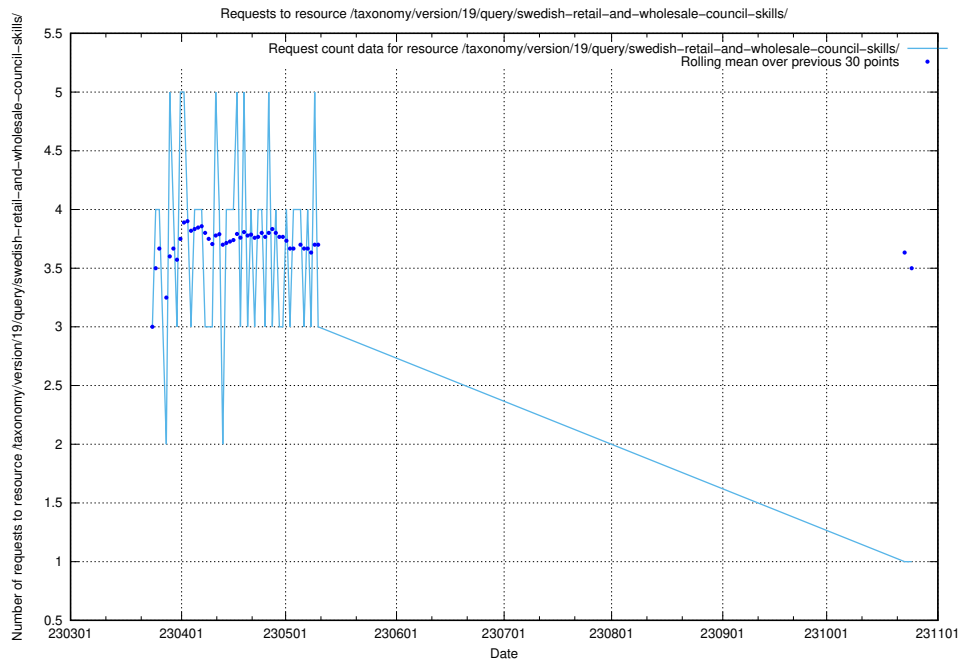

5.5771 Usage of /taxonomy/version/19/query/swedish-retail-and-wholesale-council-skills/

Here, we count the number of requests to resource /taxonomy/version/19/query/swedish-retail-and-wholesale-council-skills/.