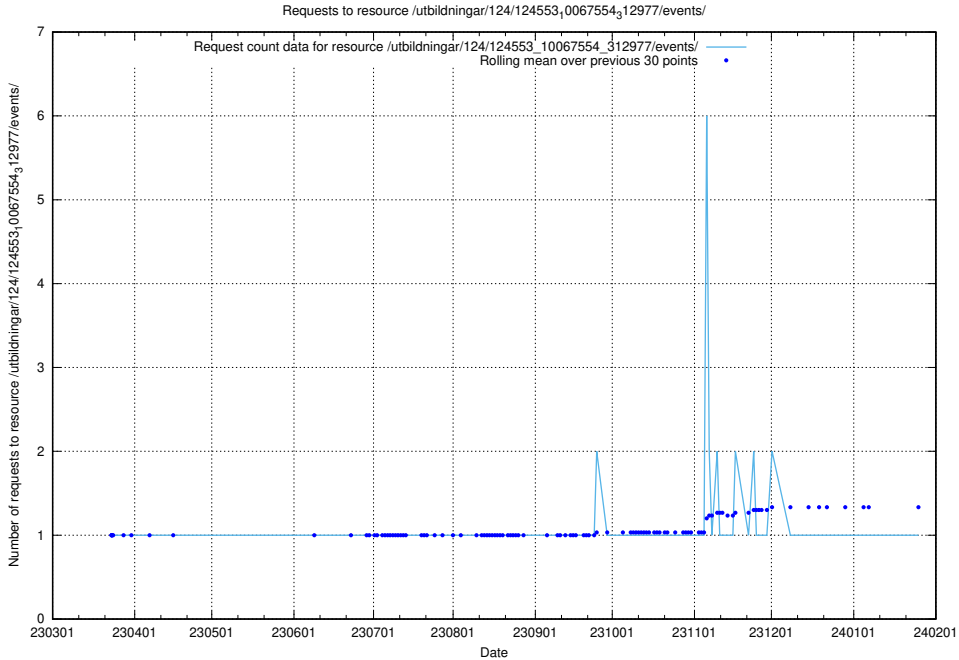

Here, we count the number of requests to resource /utbildningar/124/124553_10067554_312977/events/

5.1109 Usage of /utbildningar/124/124553_10067554_312977/

Here, we count the number of requests to resource /utbildningar/124/124553_10067554_312977/.