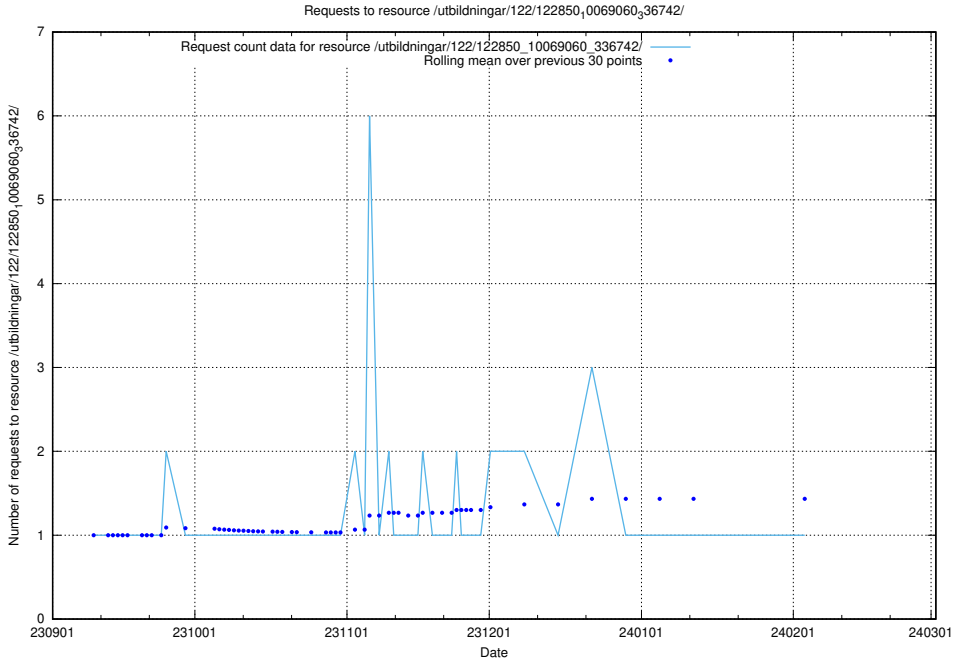

5.4283 Usage of /utbildningar/122/122850_10069060_336742/

Here, we count the number of requests to resource /utbildningar/122/122850_10069060_336742/.