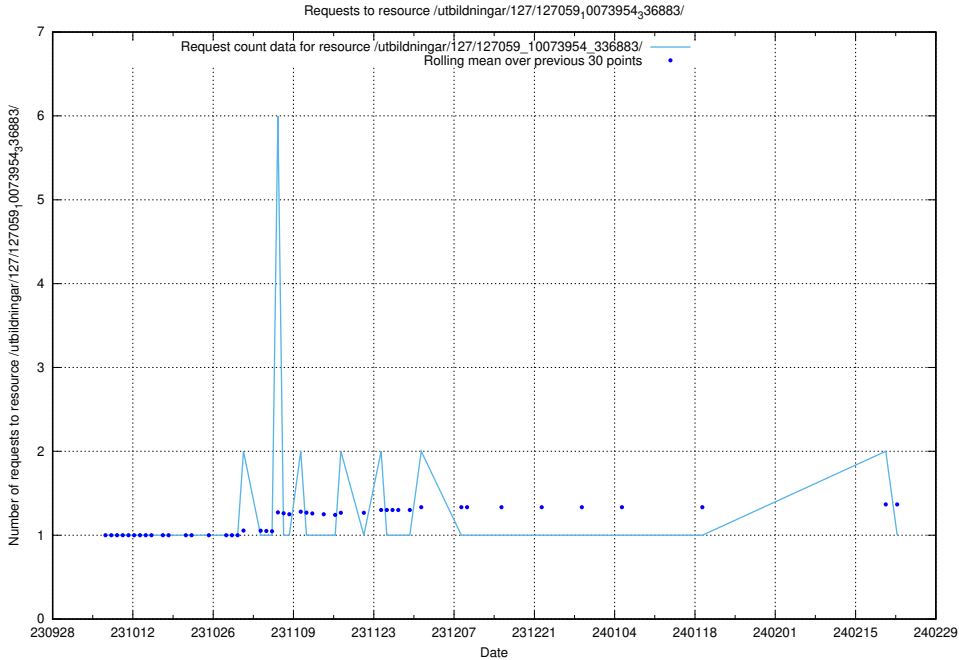

5.4035 Usage of /utbildningar/127/127059_10073954_336883/

Here, we count the number of requests to resource /utbildningar/127/127059_10073954_336883/.