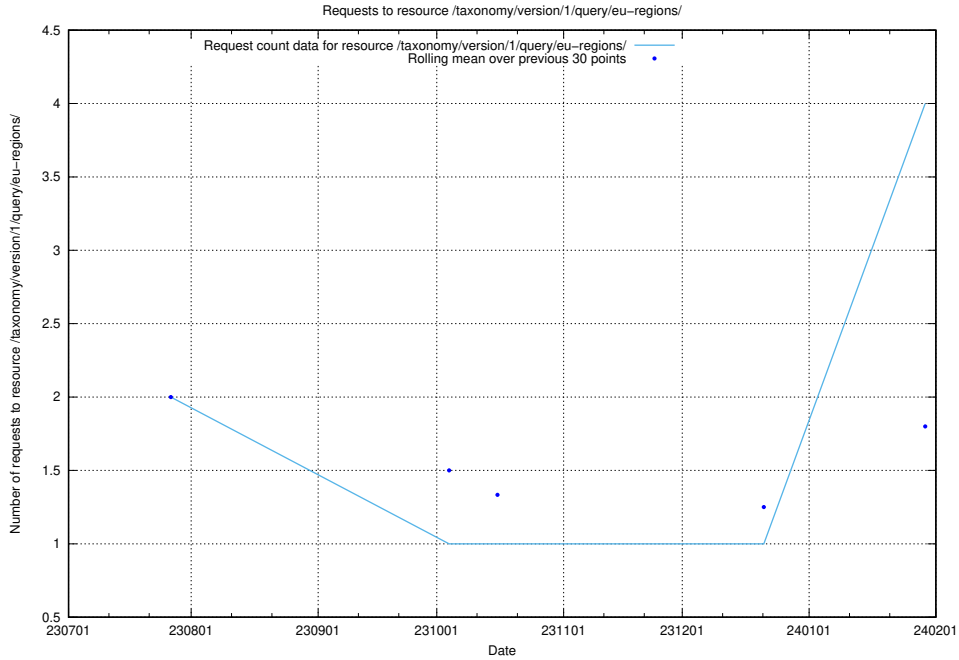

5.158 Usage of /taxonomy/version/1/query/eu-regions/

Here, we count the number of requests to resource /taxonomy/version/1/query/eu-regions/.