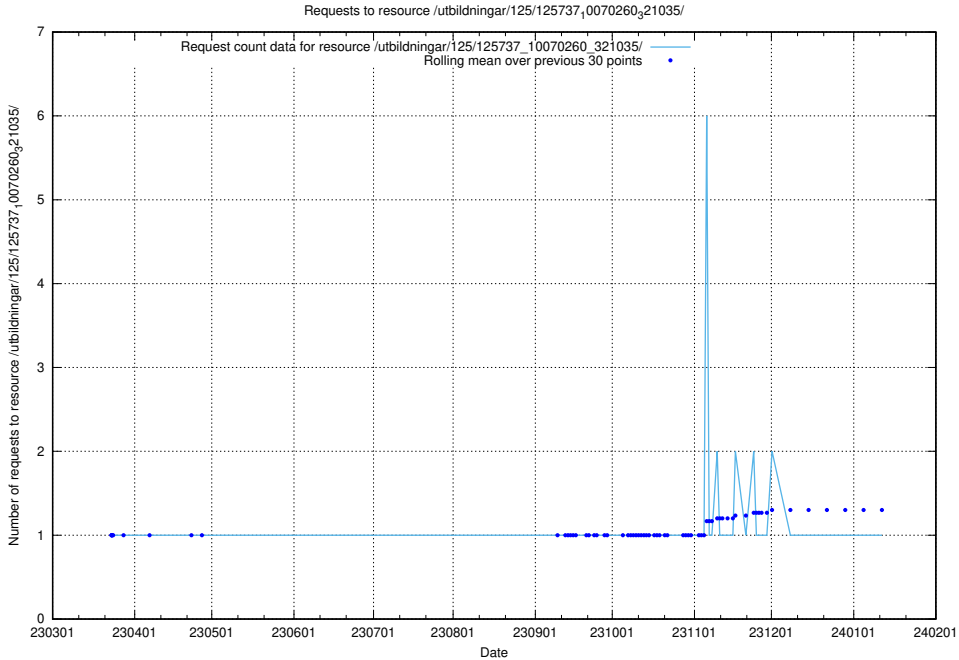

5.902 Usage of /utbildningar/125/125737_10070260_321035/

Here, we count the number of requests to resource /utbildningar/125/125737_10070260_321035/.