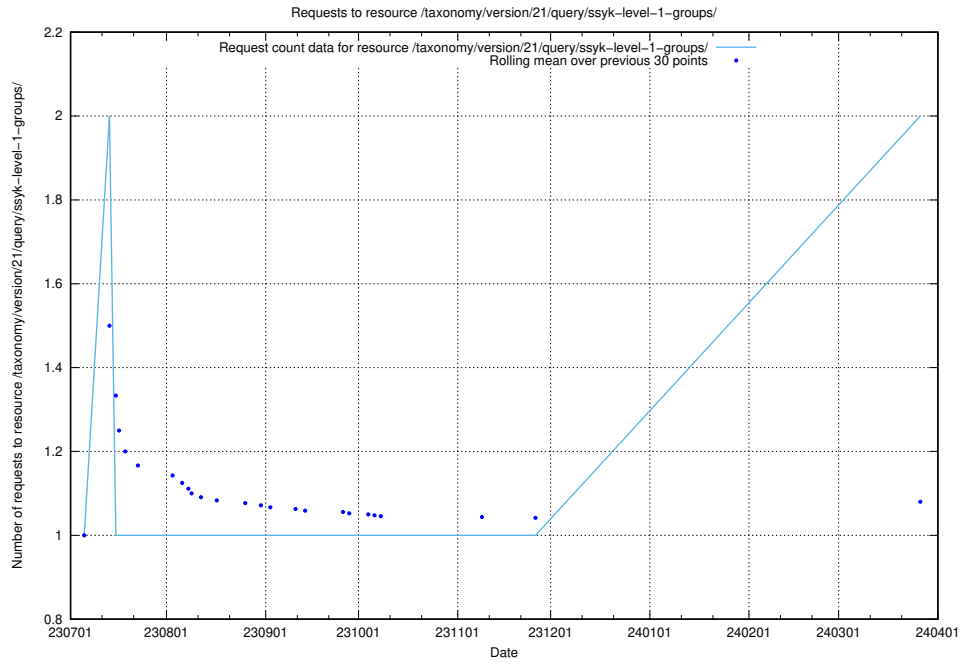

5.667 Usage of /taxonomy/version/21/query/ssyk-level-1-groups/

Here, we count the number of requests to resource /taxonomy/version/21/query/ssyk-level-1-groups/.