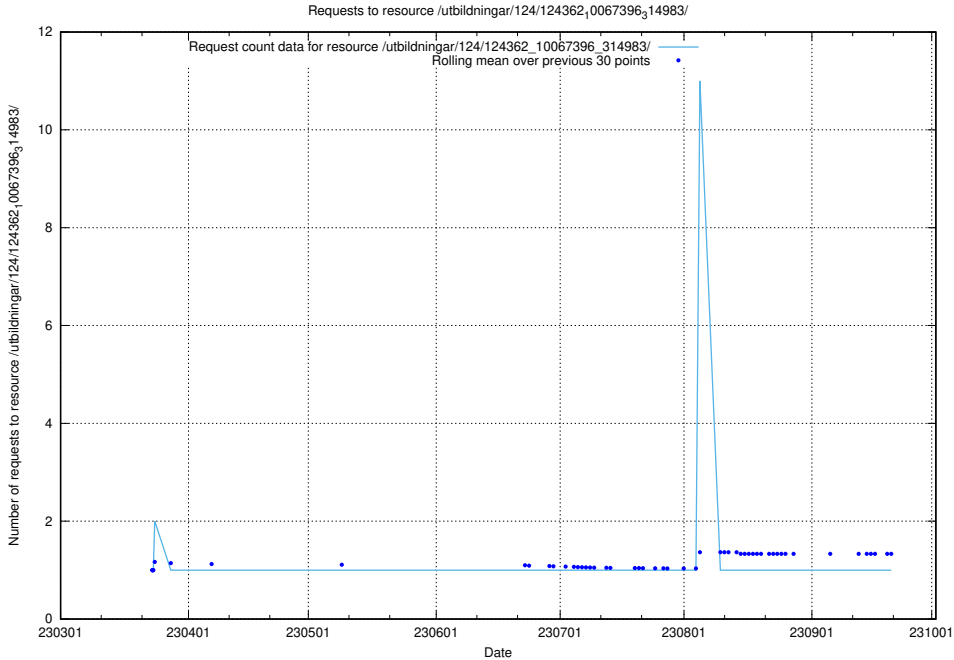

5.3413 Usage of /utbildningar/124/124362_10067396_314983/

Here, we count the number of requests to resource /utbildningar/124/124362_10067396_314983/.