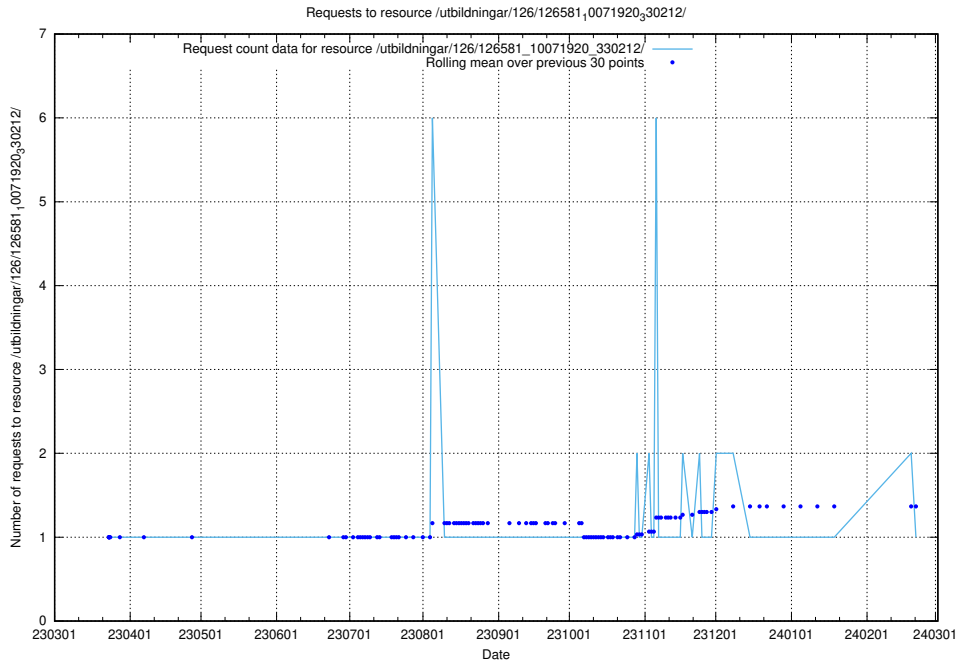

5.6039 Usage of /utbildningar/126/126581_10071920_330212/

Here, we count the number of requests to resource /utbildningar/126/126581_10071920_330212/.