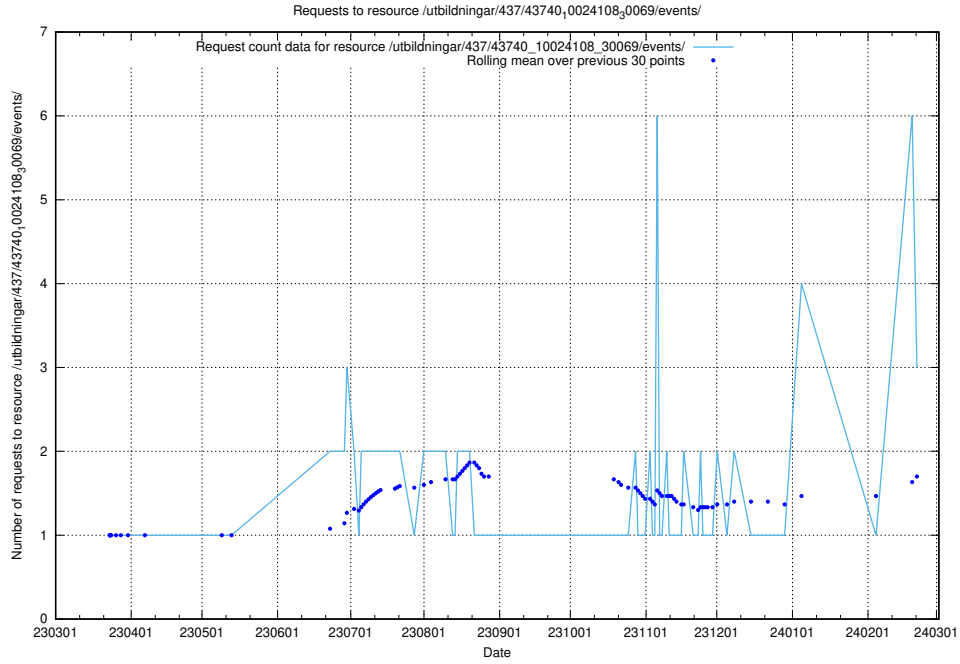

5.303 Usage of /utbildningar/437/43740_10024108_30069/events/

Here, we count the number of requests to resource /utbildningar/437/43740_10024108_30069/events/.