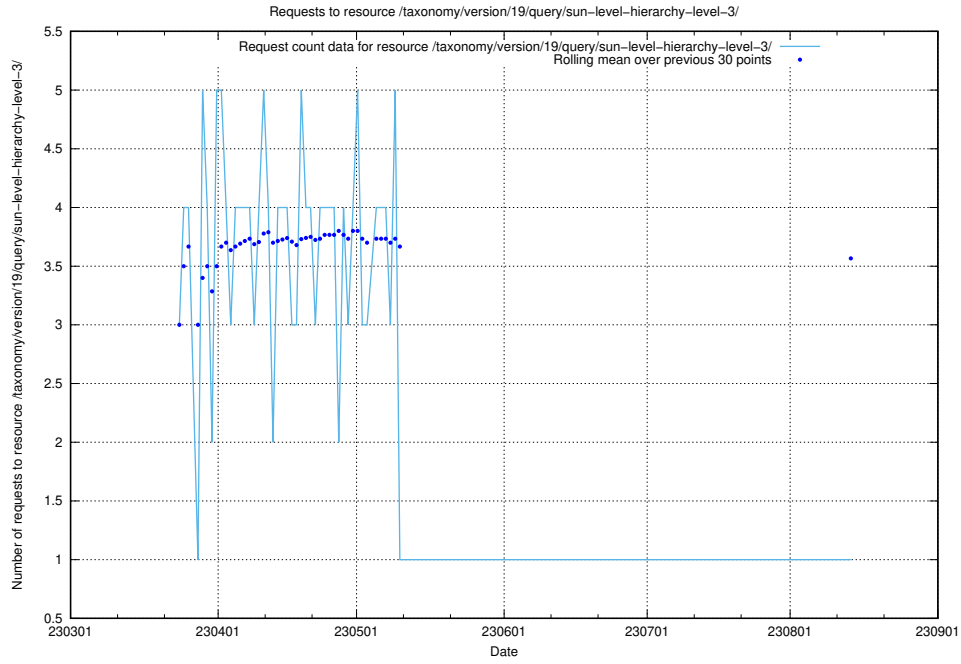

5.5773 Usage of /taxonomy/version/19/query/sun-level-hierarchy-level-3/

Here, we count the number of requests to resource /taxonomy/version/19/query/sun-level-hierarchy-level-3/.