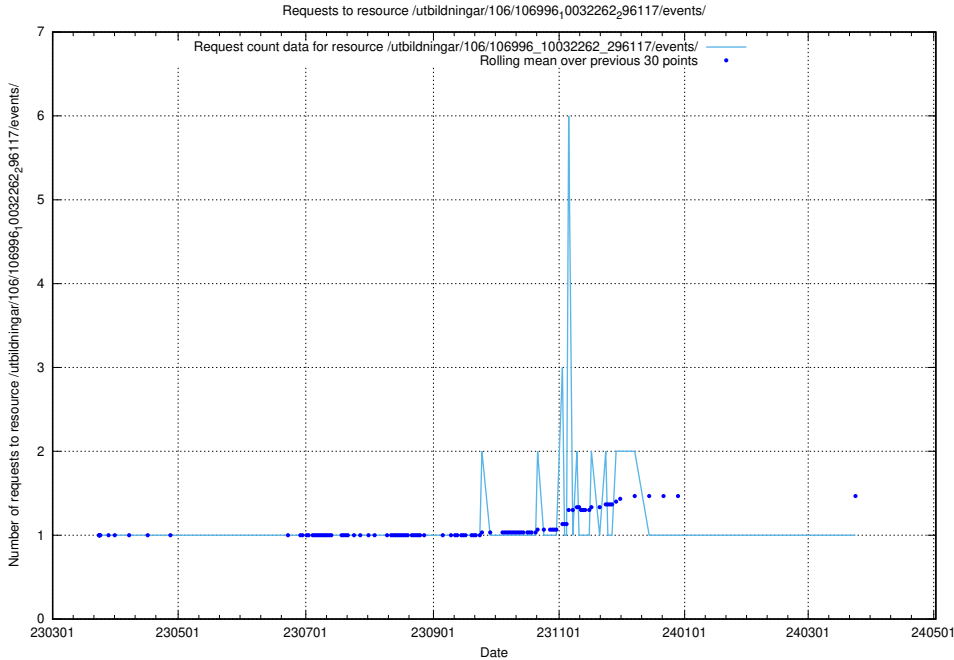

Here, we count the number of requests to resource /taxonomy/version/7/query/isco-level-4-groups/.

5.5062 Usage of /utbildningar/106/106996_10032262_296117/events/

Here, we count the number of requests to resource /utbildningar/106/106996_10032262_296117/events/