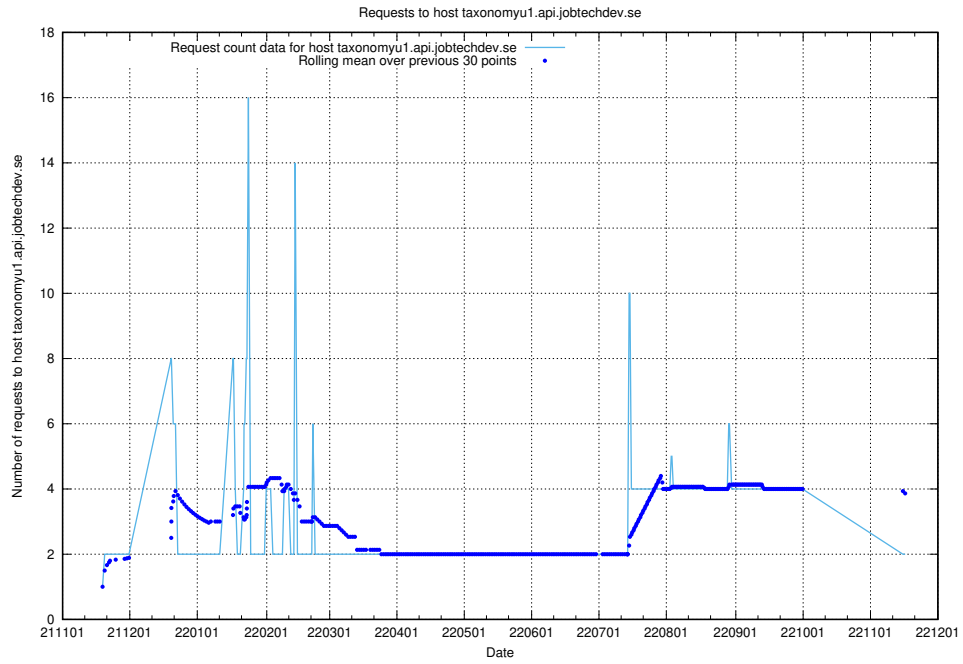

7.463 Usage of taxonomyt2.api.jobtechdev.se

Here, we count the number of requests to host taxonomyt2.api.jobtechdev.se.

7.464 Usage of widget.jobtechdev.se

Here, we count the number of requests to host widget.jobtechdev.se.