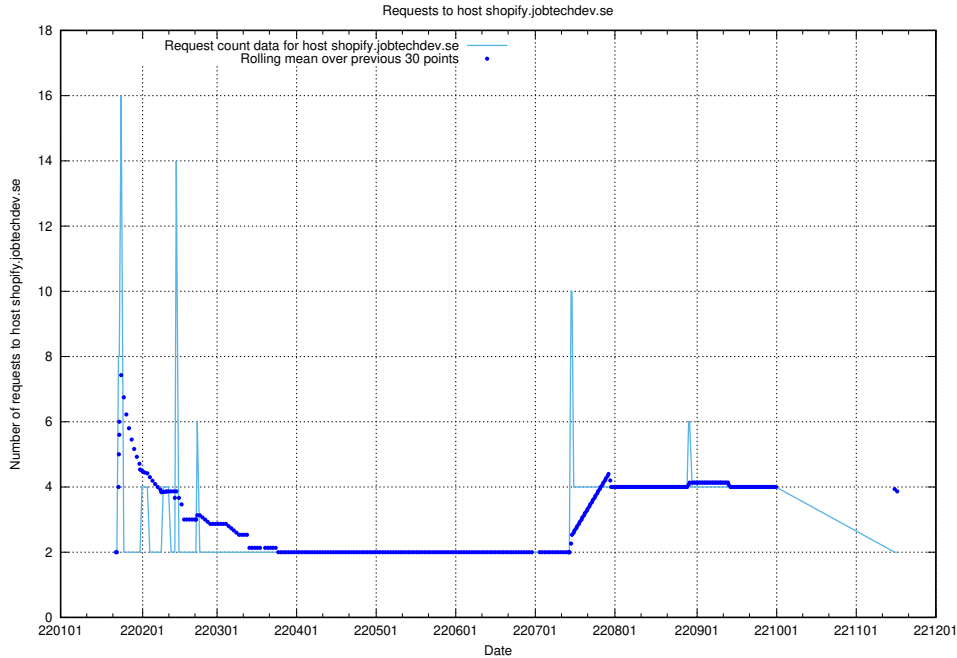

7.587 Usage of shopify.jobtechdev.se

Here, we count the number of requests to host shopify.jobtechdev.se.