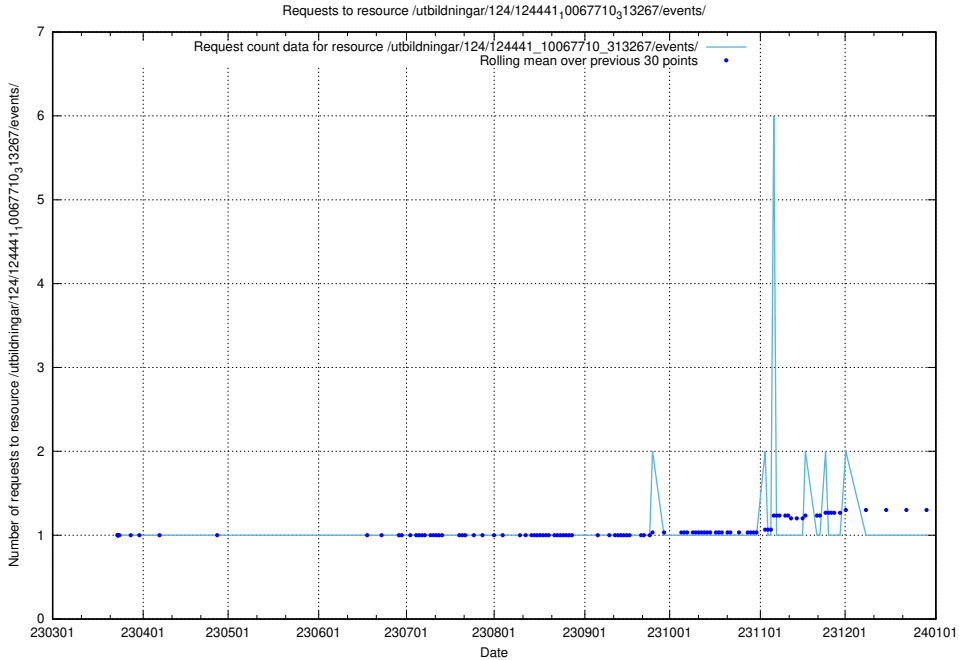

5.3153 Usage of /utbildningar/124/124441_10067710_313267/events/

Here, we count the number of requests to resource /utbildningar/124/124441_10067710_313267/events/