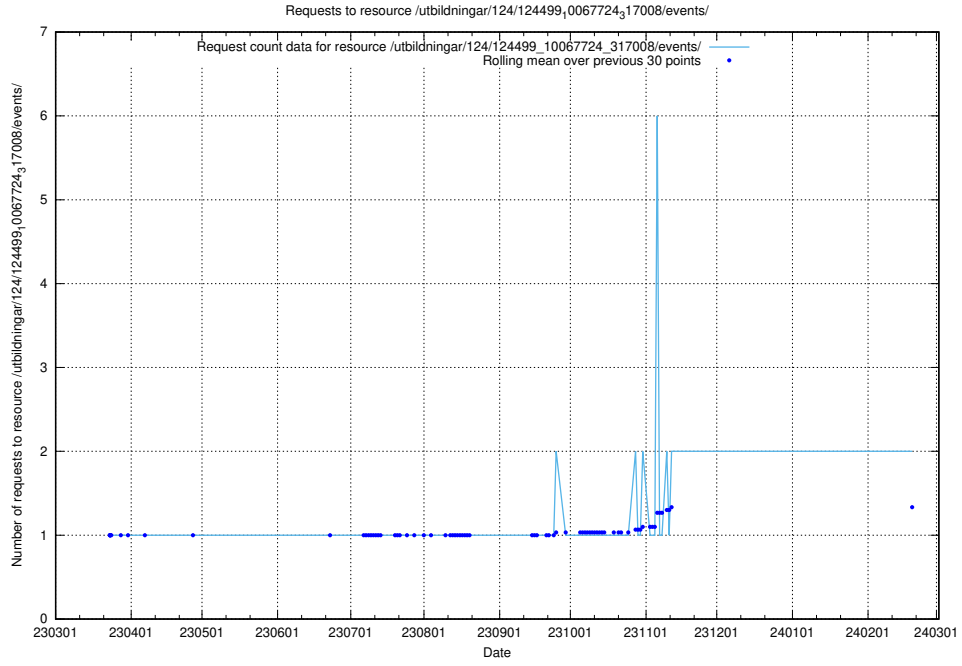

5.414 Usage of /utbildningar/124/124499_10067724_317008/events/

Here, we count the number of requests to resource /utbildningar/124/124499_10067724_317008/events/