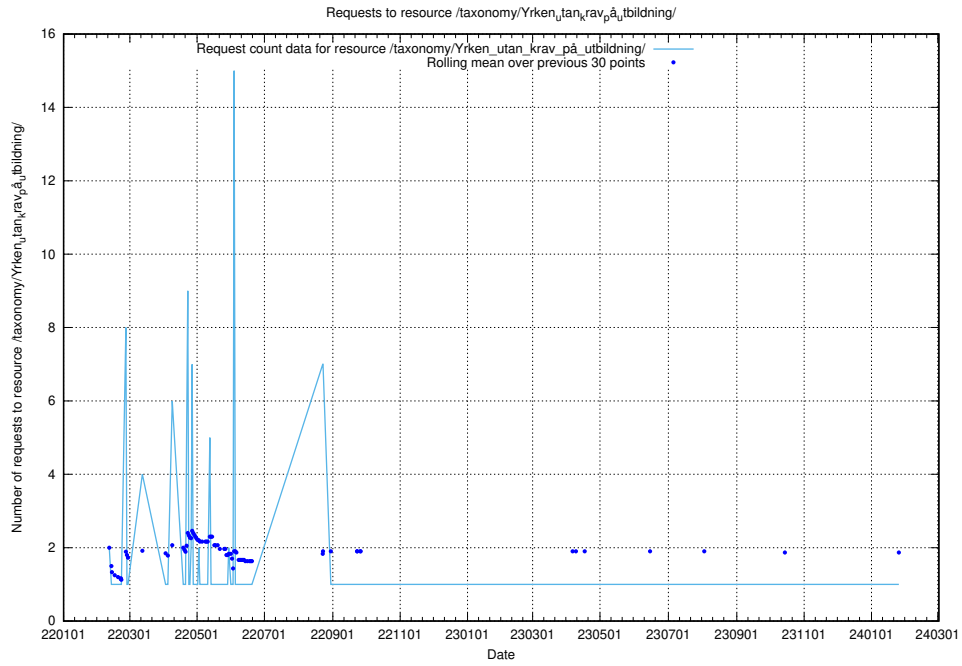

5.1189 Usage of /taxonomy/Yrken_utan_krav_på_utbildning/

Here, we count the number of requests to resource /taxonomy/Yrken_utan_krav_på_utbildning/.