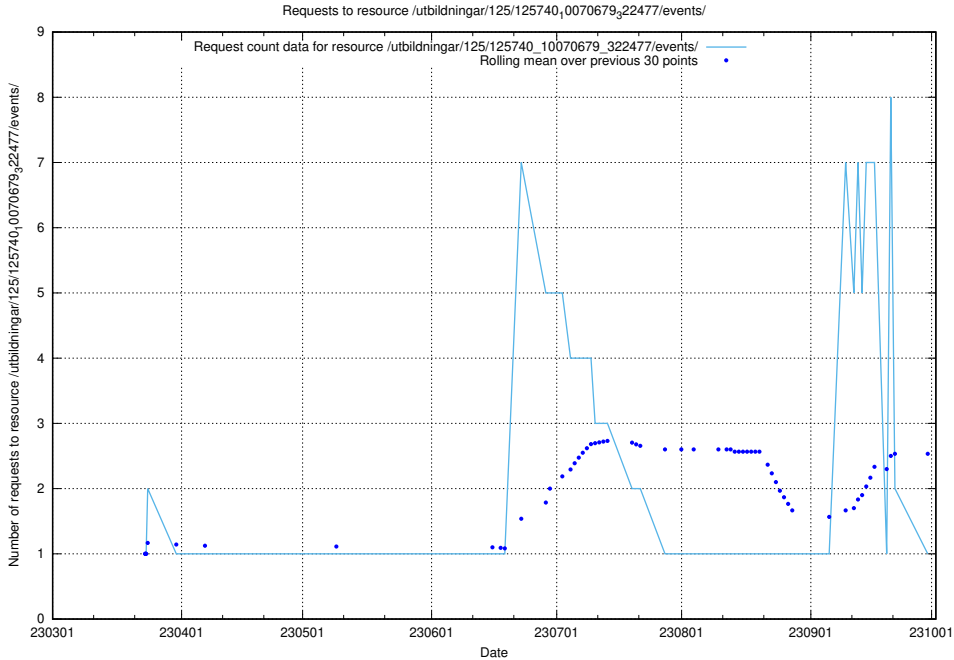

5.881 Usage of /utbildningar/125/125740_10070679_322477/events/

Here, we count the number of requests to resource /utbildningar/125/125740_10070679_322477/events/