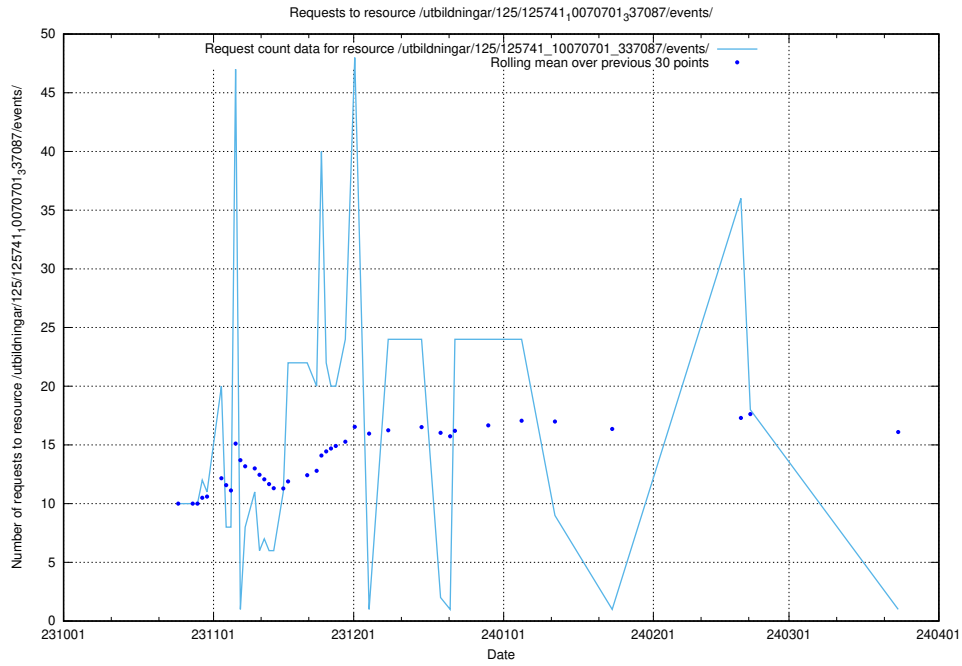

5.3842 Usage of /utbildningar/125/125741_10070701_337087/events/

Here, we count the number of requests to resource /utbildningar/125/125741_10070701_337087/events/