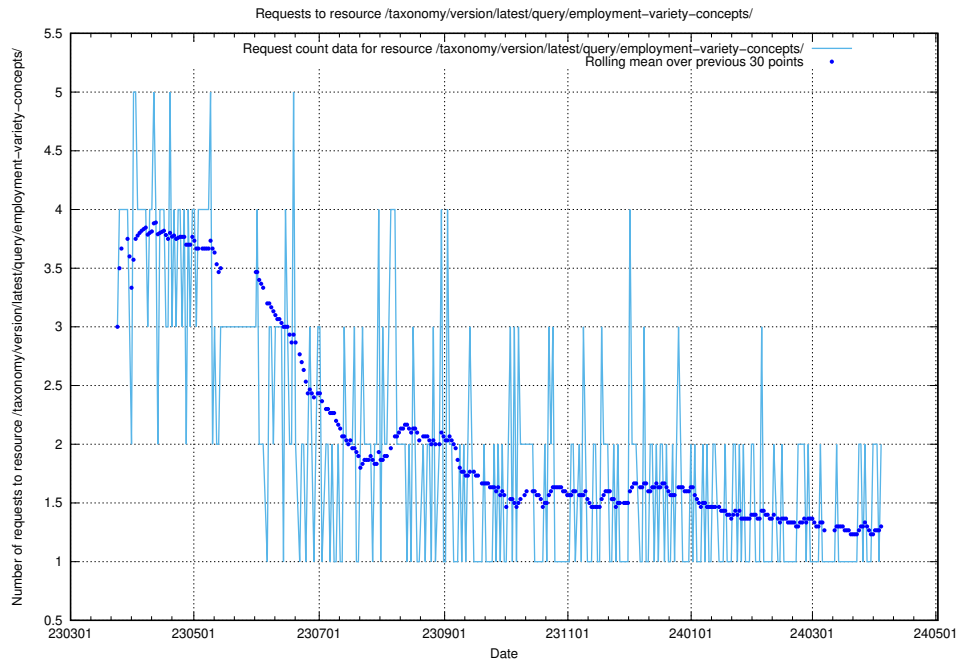

5.798 Usage of /taxonomy/version/latest/query/employment-variety-concepts/

Here, we count the number of requests to resource /taxonomy/version/latest/query/employment-variety-concepts/.