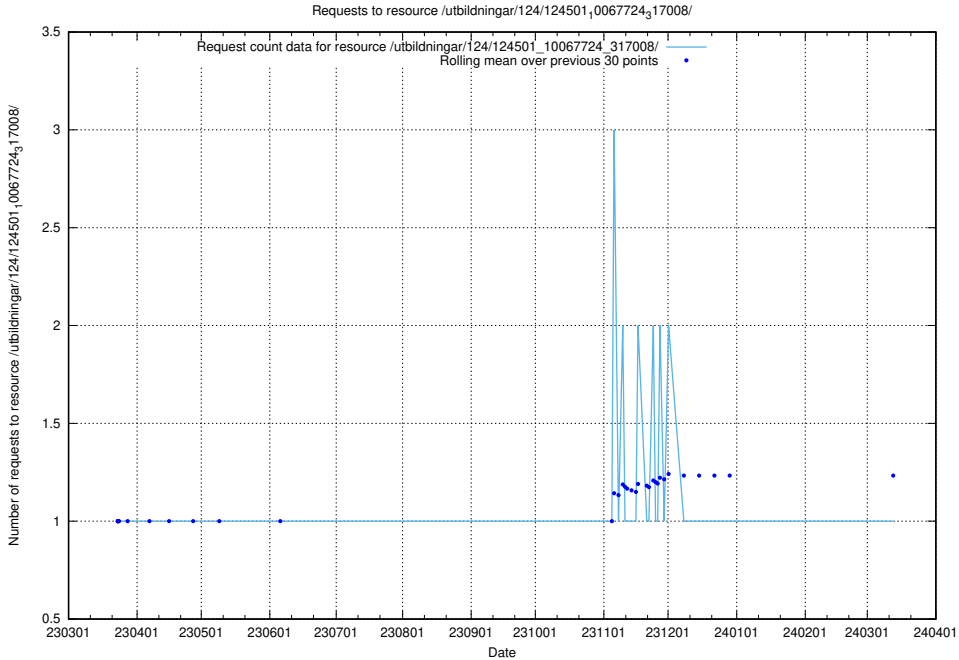

5.1916 Usage of /utbildningar/124/124501_10067724_317008/

Here, we count the number of requests to resource /utbildningar/124/124501_10067724_317008/.