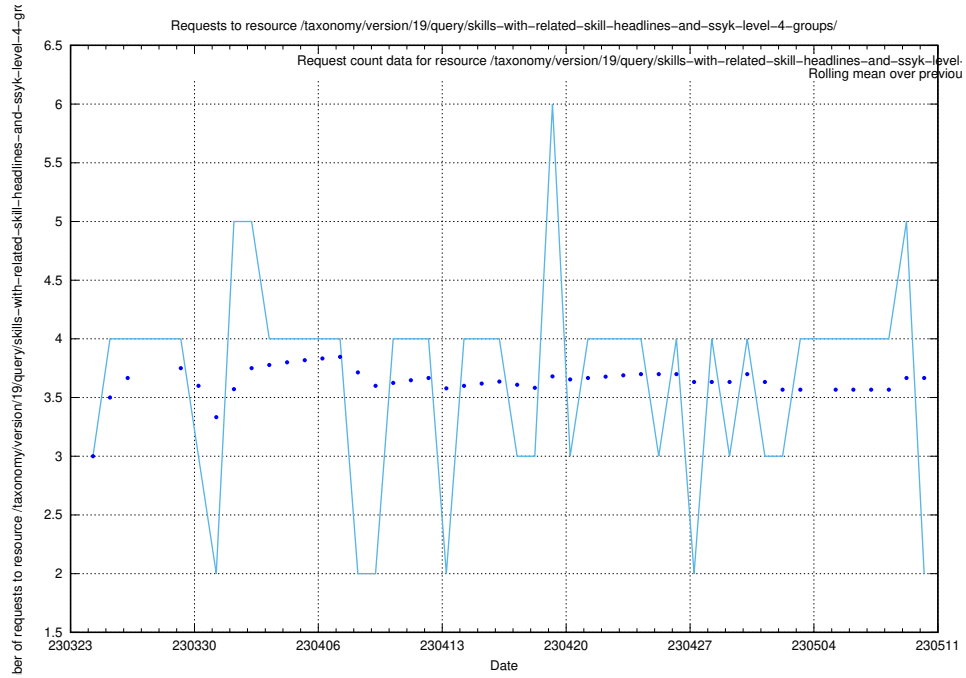

5.812 Usage of /taxonomy/version/19/query/skills-with-related-skill-headlines-and-ssyk-level-4-groups/

Here, we count the number of requests to resource /taxonomy/version/19/query/skills-with-related-skill-headlines-and-ssyk-level-4-groups/.