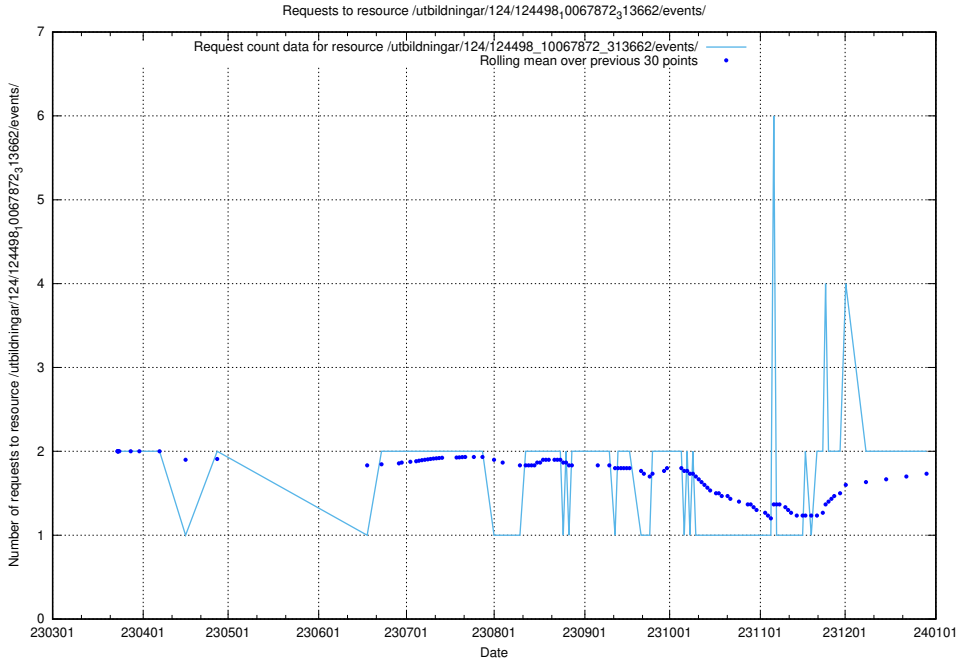

Here, we count the number of requests to resource /utbildningar/124/124499_10067724_317008/.

5.839 Usage of /utbildningar/124/124498_10067872_313662/events/

Here, we count the number of requests to resource /utbildningar/124/124498_10067872_313662/events/