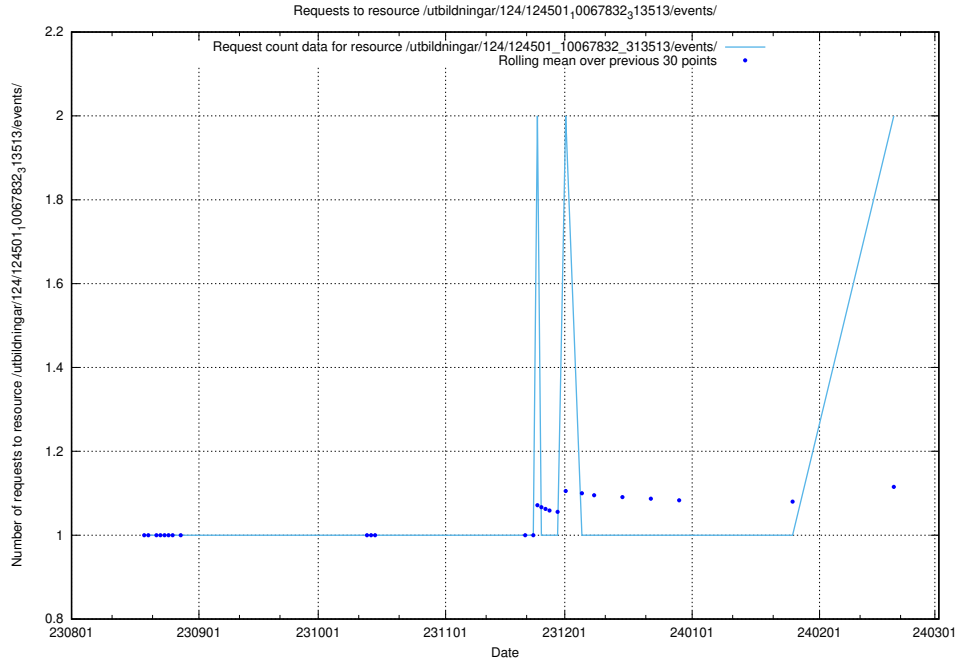

5.606 Usage of /utbildningar/124/124501_10067832_313513/events/

Here, we count the number of requests to resource /utbildningar/124/124501_10067832_313513/events/