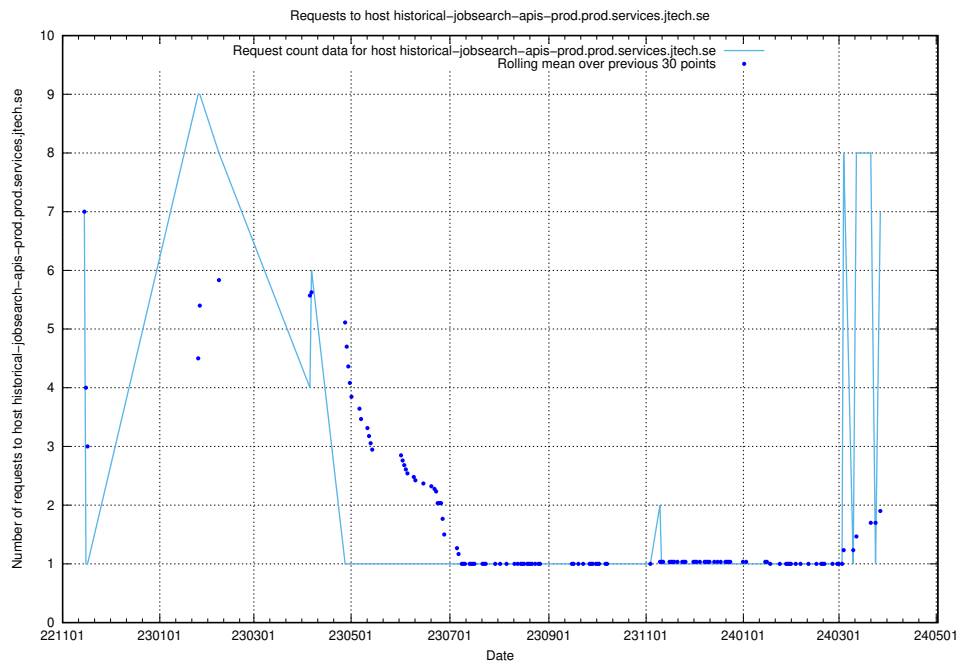

7.74 Usage of historical-jobsearch-apis-prod.prod.services.jtech.se

Here, we count the number of requests to host historical-jobsearch-apis-prod.prod.services.jtech.se.