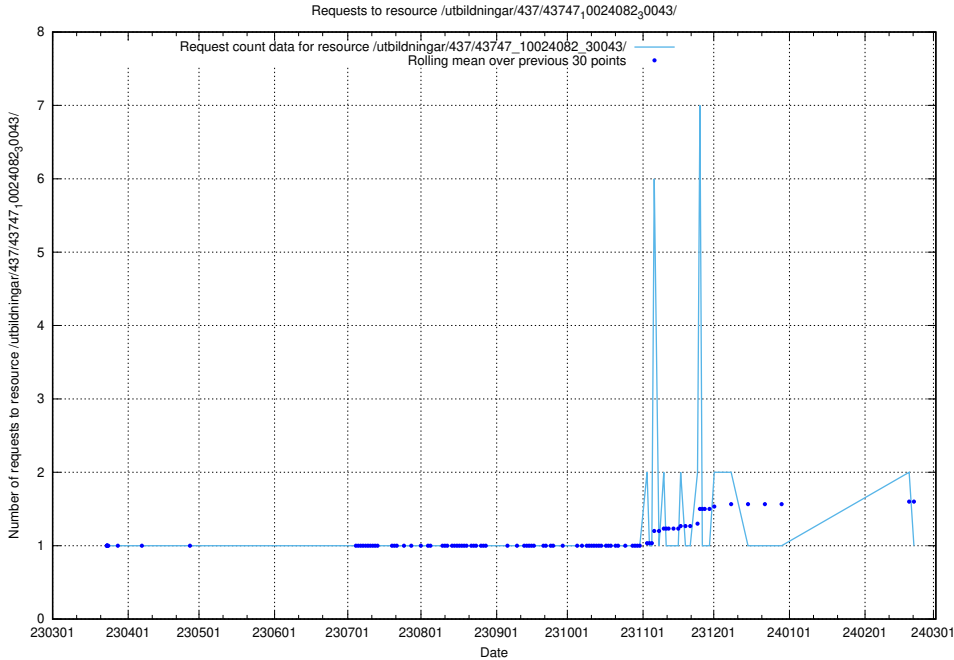

5.6023 Usage of /utbildningar/437/43747_10024082_30043/

Here, we count the number of requests to resource /utbildningar/437/43747_10024082_30043/.