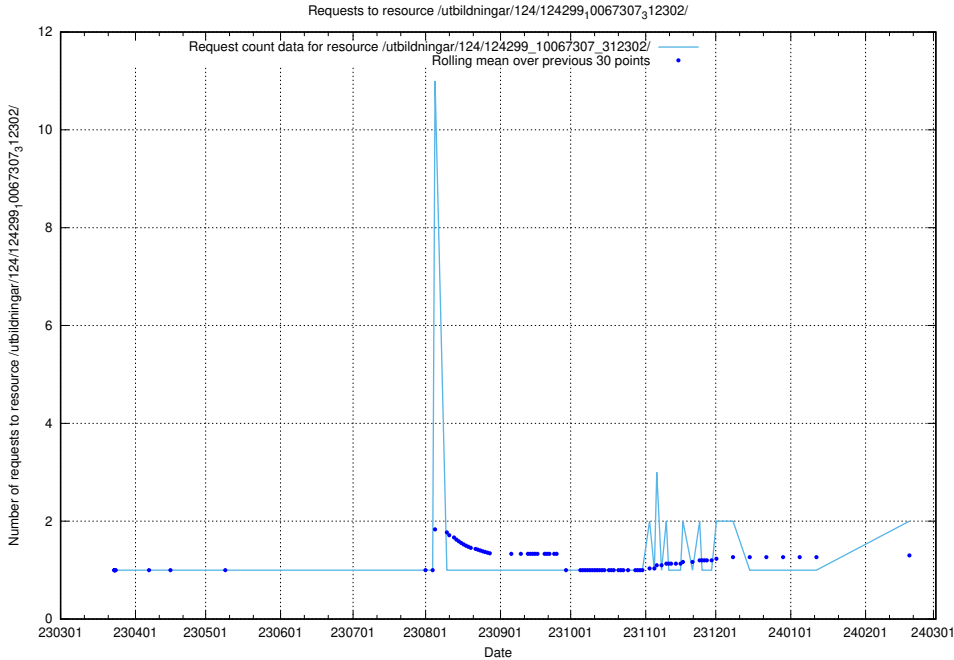

5.537 Usage of /utbildningar/124/124299_10067307_312302/

Here, we count the number of requests to resource /utbildningar/124/124299_10067307_312302/.