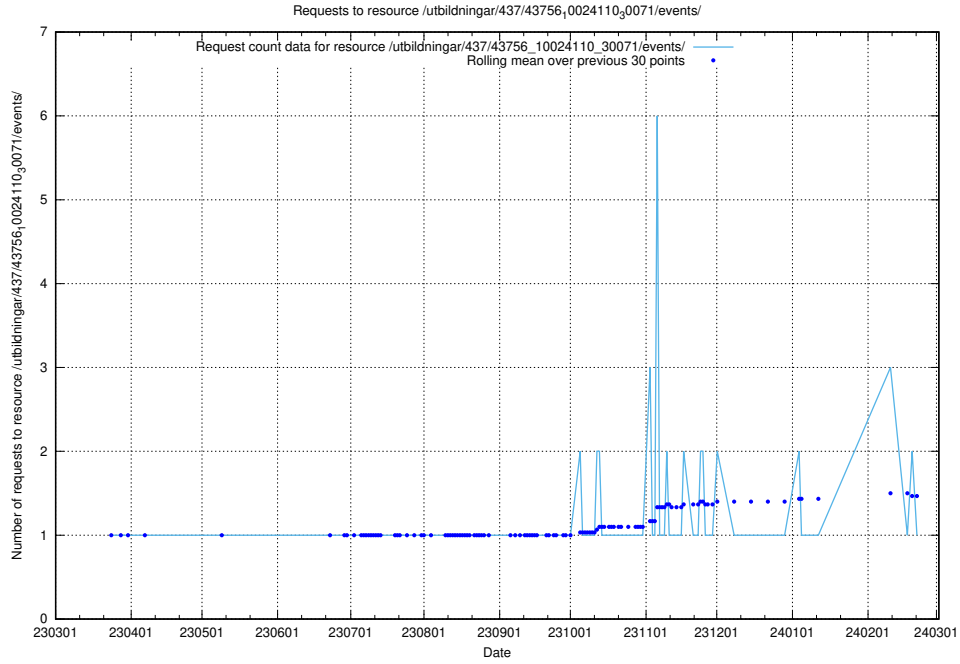

Here, we count the number of requests to resource /utbildningar/437/43757_10024113_30074/events/.

5.5844 Usage of /utbildningar/437/43756_10024110_30071/events/

Here, we count the number of requests to resource /utbildningar/437/43756_10024110_30071/events/.