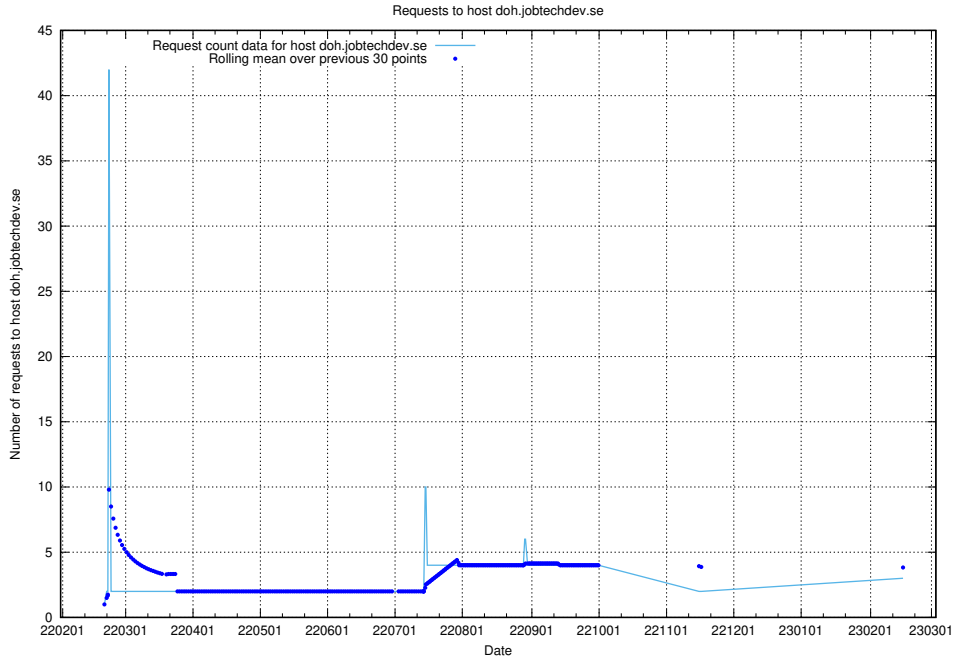

7.225 Usage of doh.jobtechdev.se

Here, we count the number of requests to host doh.jobtechdev.se.