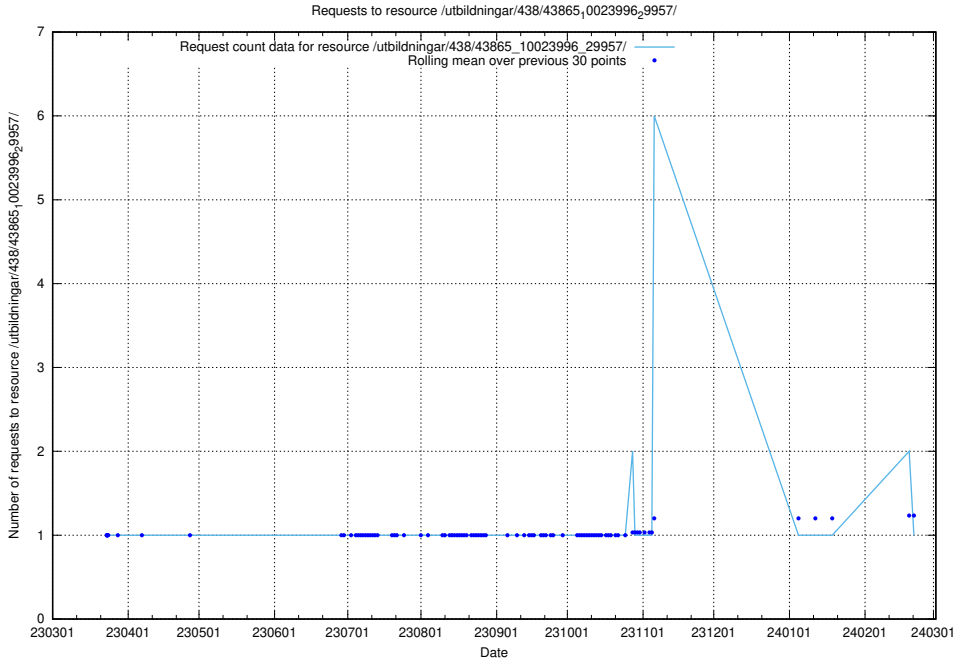

5.5962 Usage of /utbildningar/438/43865_10023996_29957/

Here, we count the number of requests to resource /utbildningar/438/43865_10023996_29957/.