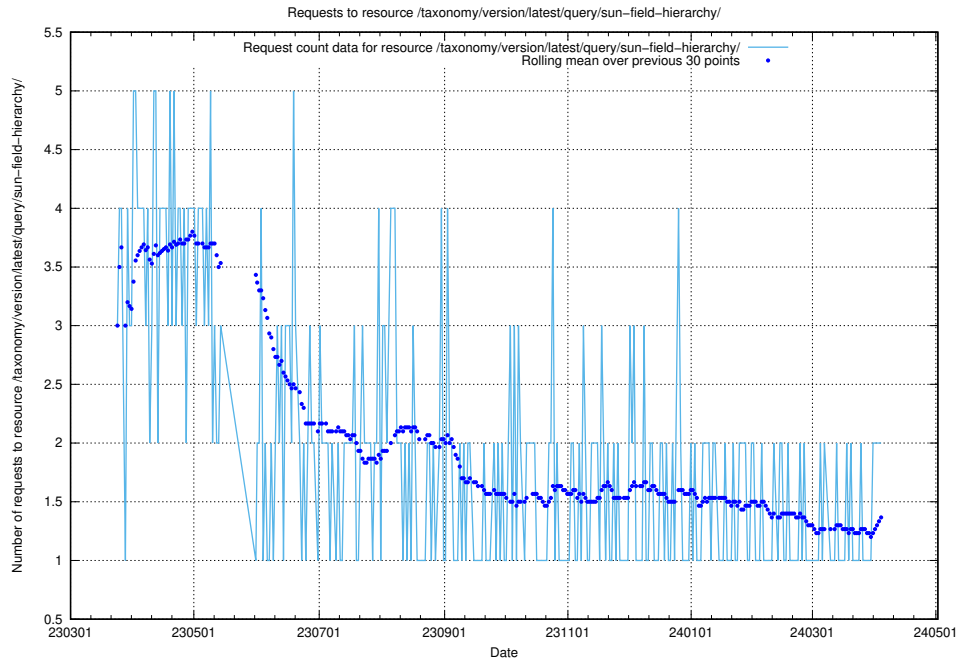

5.771 Usage of /taxonomy/version/latest/query/sun-field-hierarchy/

Here, we count the number of requests to resource /taxonomy/version/latest/query/sun-field-hierarchy/.