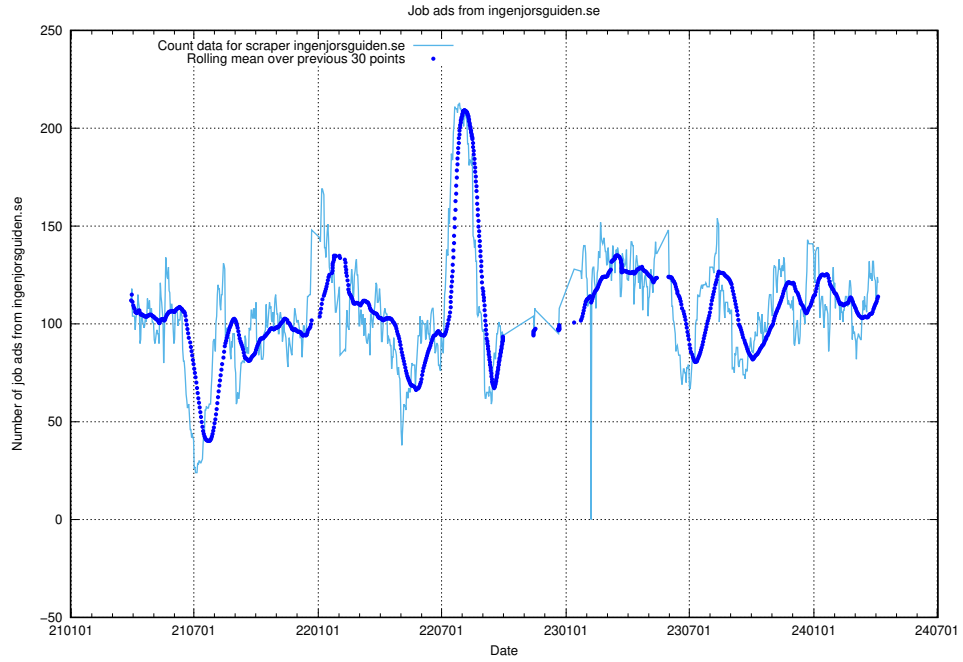

13.13 Number of ads by scraper ingenjorsguiden.se

Here, we count the number of job ads scraped from ingenjorsguiden.se.