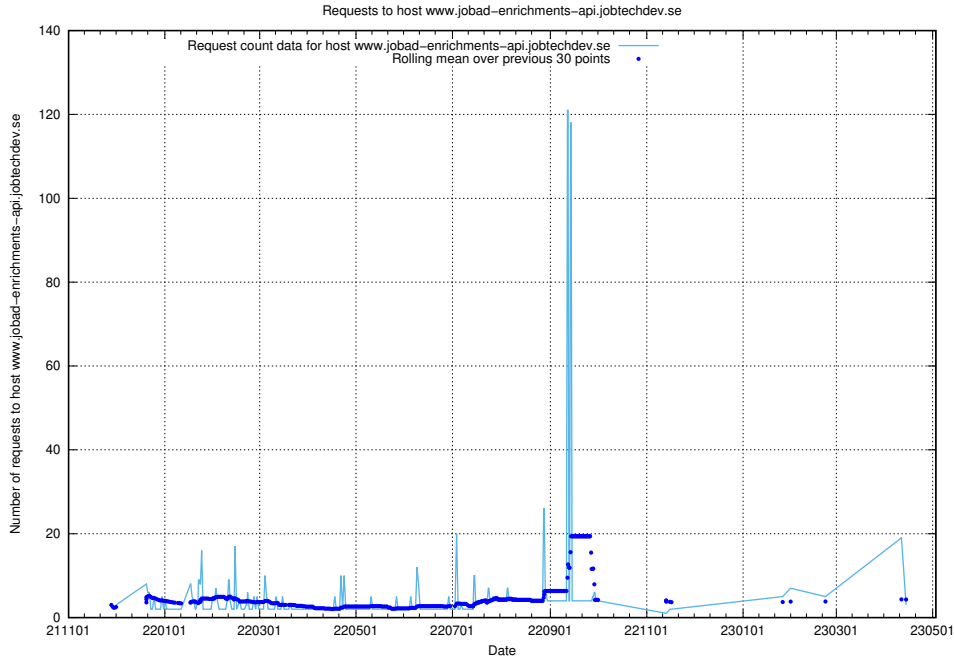

7.207 Usage of www.jobad-enrichments-api.jobtechdev.se

Here, we count the number of requests to host www.jobad-enrichments-api.jobtechdev.se.