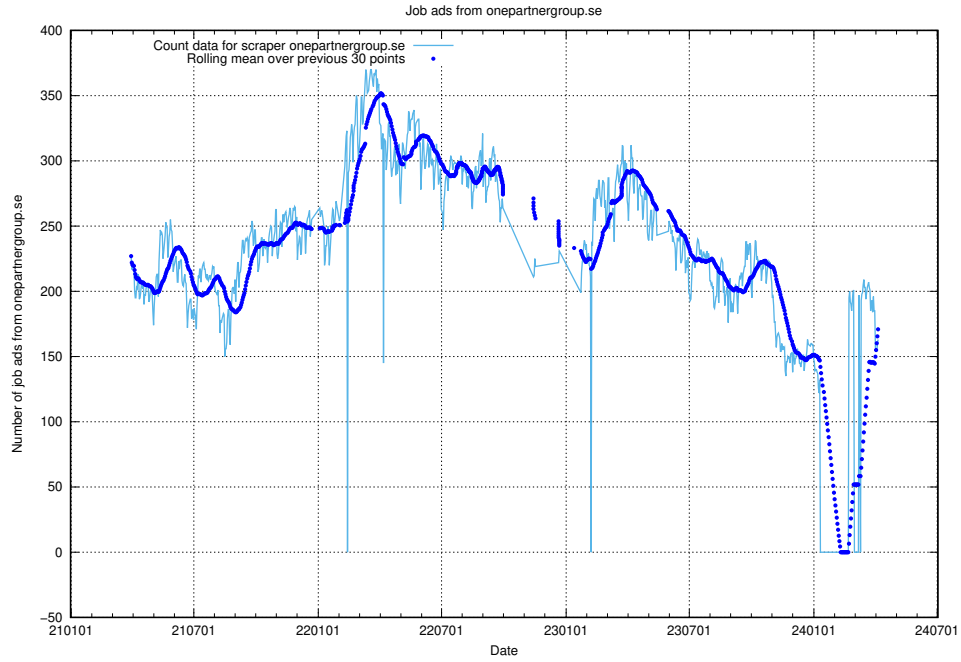

13.12 Number of ads by scraper onepartnergroup.se

Here, we count the number of job ads scraped from onepartnergroup.se.