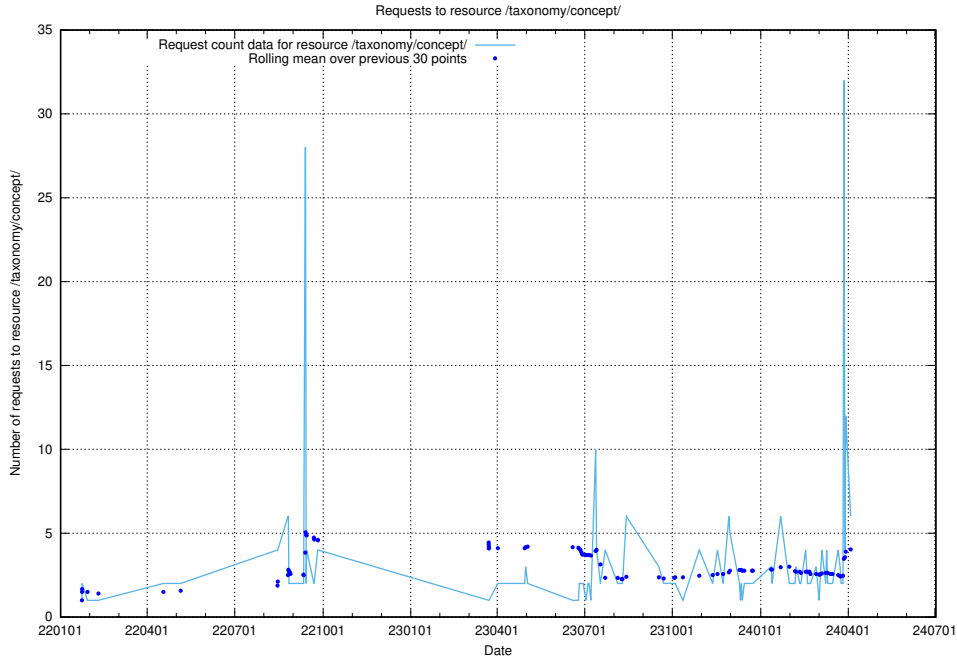

5.62 Usage of /taxonomy/concept/

Here, we count the number of requests to resource /taxonomy/concept/.