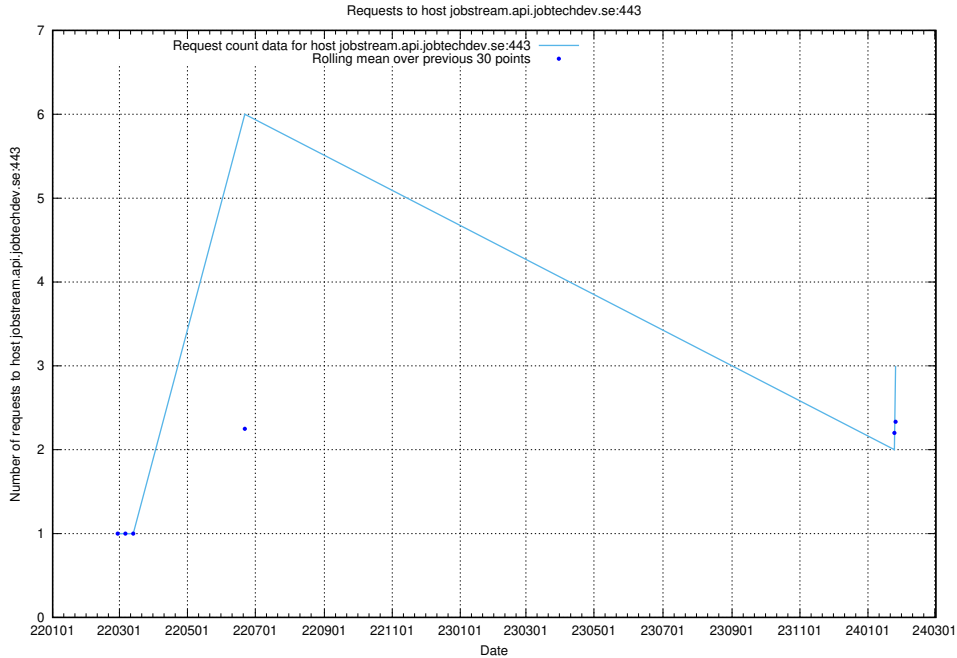

7.223 Usage of jobstream.api.jobtechdev.se:443

Here, we count the number of requests to host jobstream.api.jobtechdev.se:443.