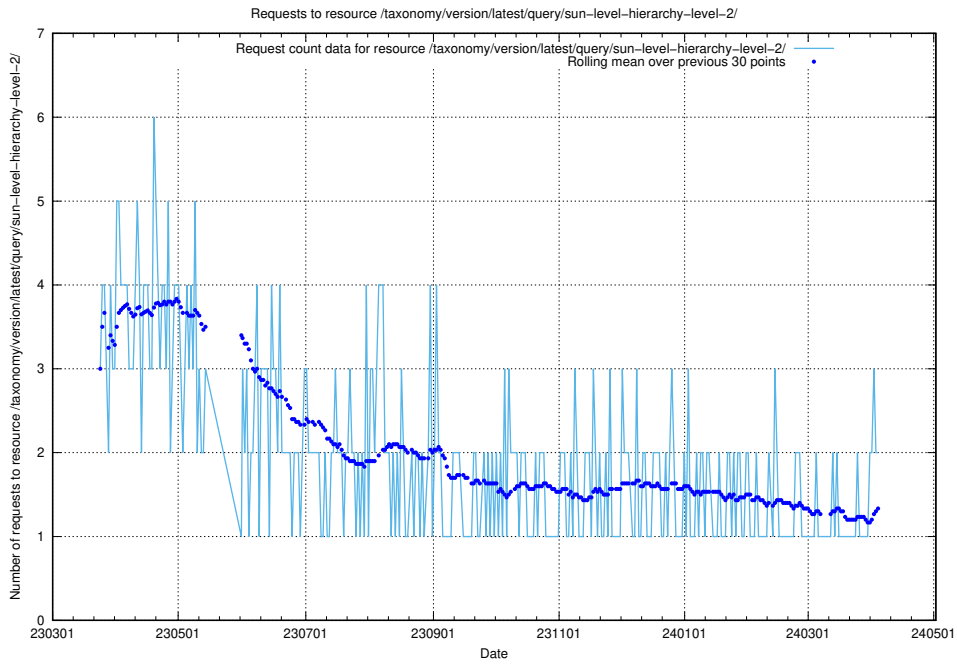

5.769 Usage of /taxonomy/version/latest/query/sun-level-hierarchy-level-2/

Here, we count the number of requests to resource /taxonomy/version/latest/query/sun-level-hierarchy-level-2/.