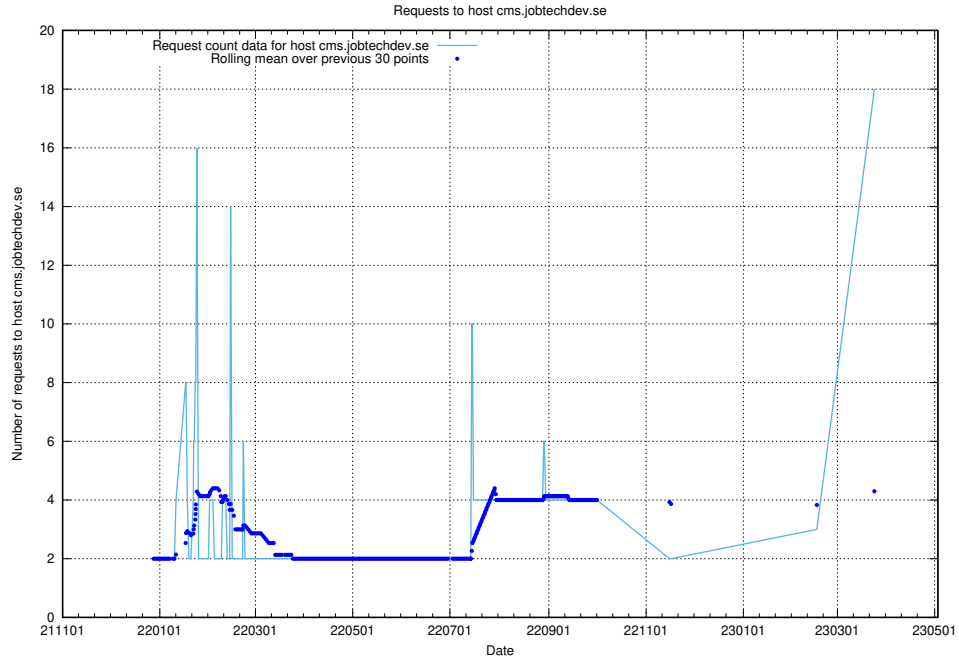

Here, we count the number of requests to host cloud.jobtechdev.se.

7.38 Usage of hakjo.jobtechdev.se

Here, we count the number of requests to host hakjo.jobtechdev.se.

7.39 Usage of cms.jobtechdev.se

Here, we count the number of requests to host cms.jobtechdev.se.