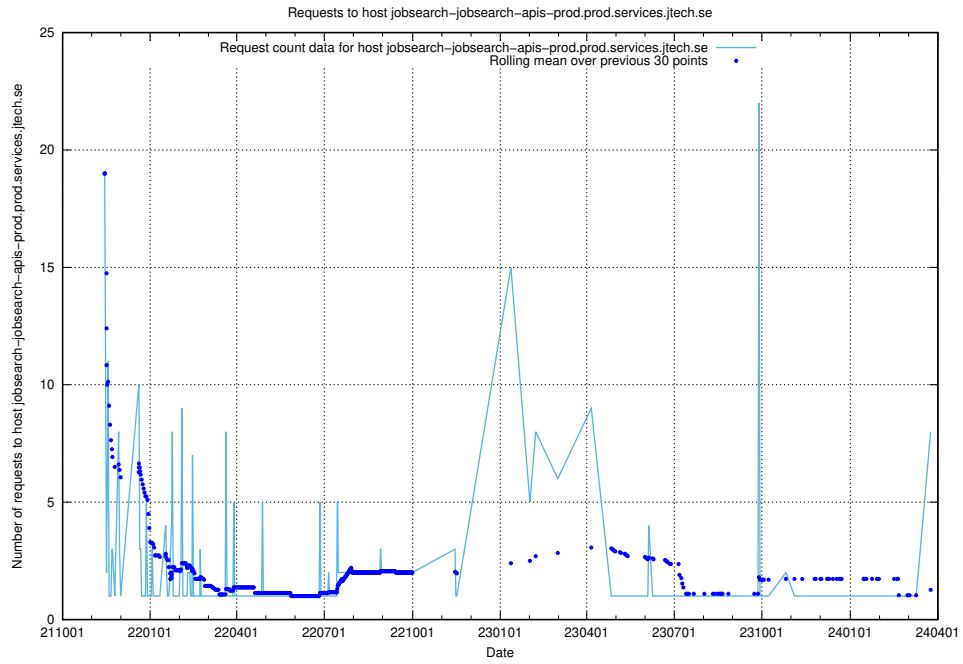

Here, we count the number of requests to host apps.standby.services.jtech.se.

7.72 Usage of jobsearch-jobsearch-apis-prod.prod.services.jtech.se

Here, we count the number of requests to host jobsearch-jobsearch-apis-prod.prod.services.jtech.se.