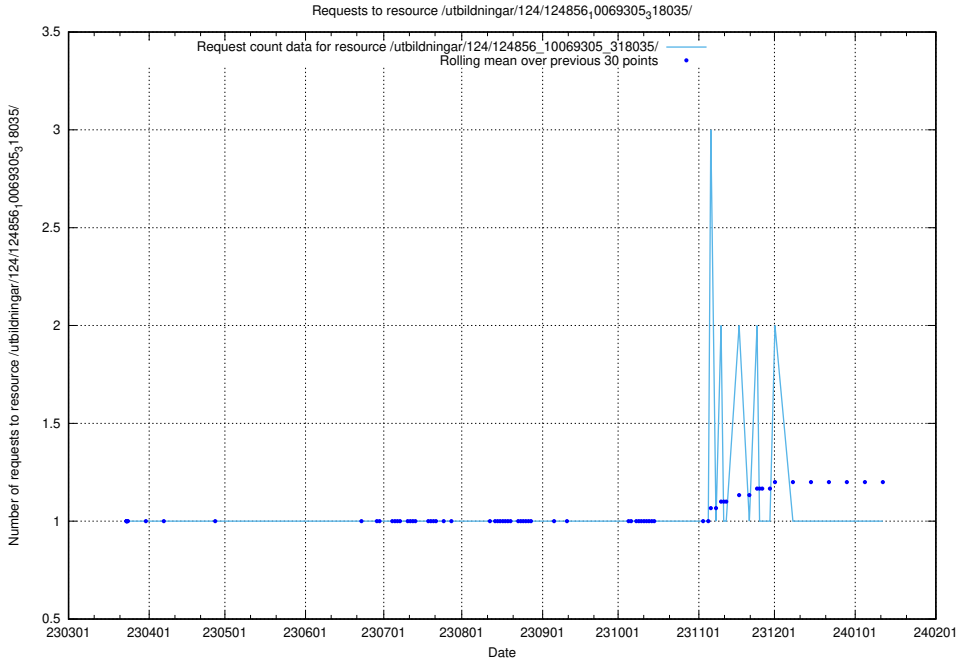

5.1080 Usage of /utbildningar/124/124856_10069305_318035/

Here, we count the number of requests to resource /utbildningar/124/124856_10069305_318035/.