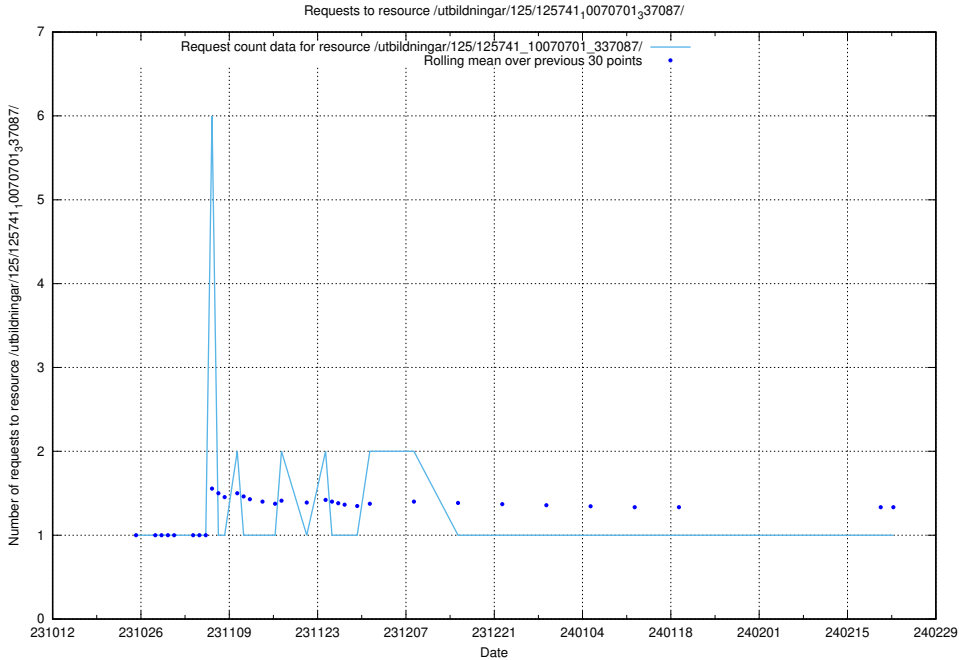

5.3860 Usage of /utbildningar/125/125741_10070701_337087/

Here, we count the number of requests to resource /utbildningar/125/125741_10070701_337087/.