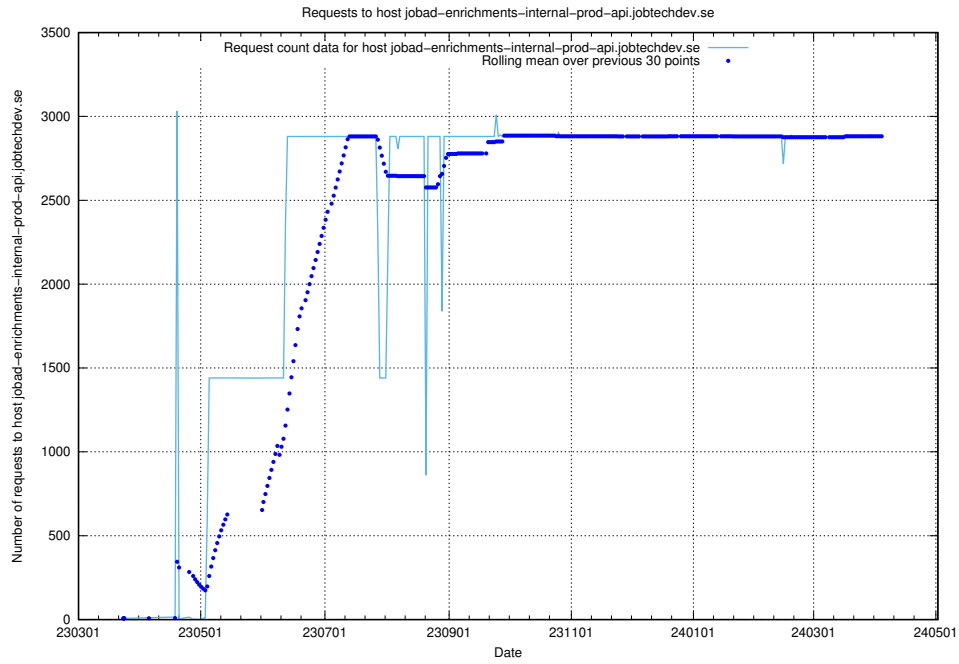

7.17 Usage of jobad-enrichments-internal-prod-api.jobtechdev.se

Here, we count the number of requests to host jobad-enrichments-internal-prod-api.jobtechdev.se.