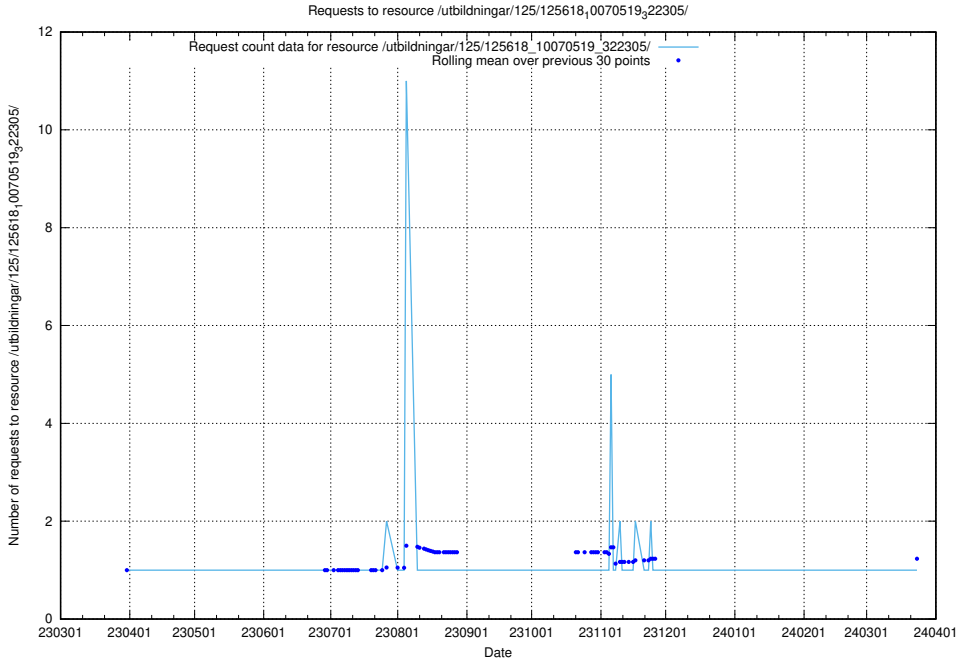

5.5738 Usage of /utbildningar/125/125618_10070519_322305/

Here, we count the number of requests to resource /utbildningar/125/125618_10070519_322305/.