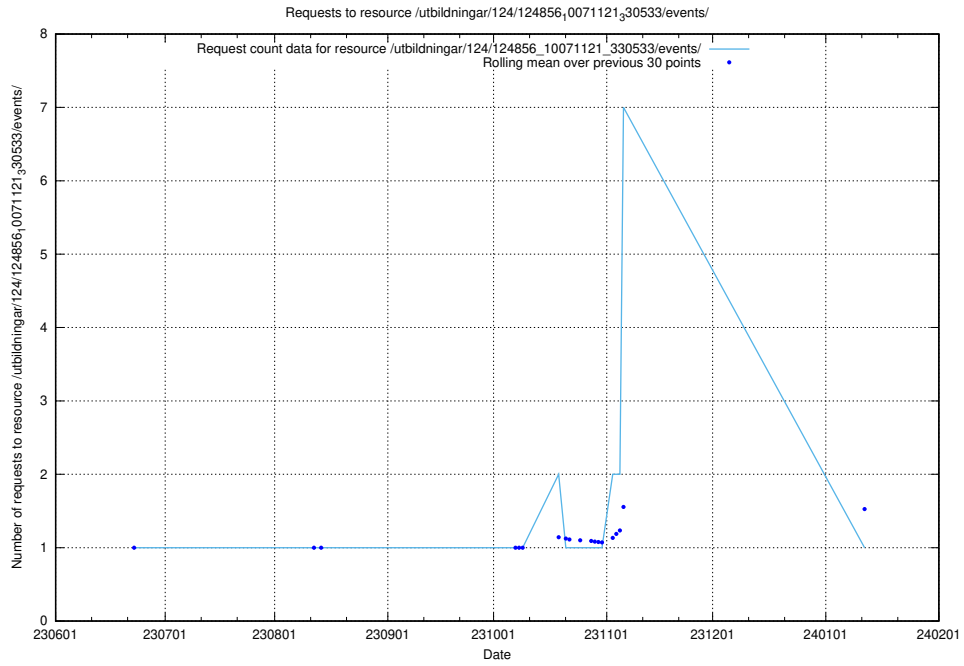

5.5396 Usage of /utbildningar/124/124856_10071121_330533/events/

Here, we count the number of requests to resource /utbildningar/124/124856_10071121_330533/events/