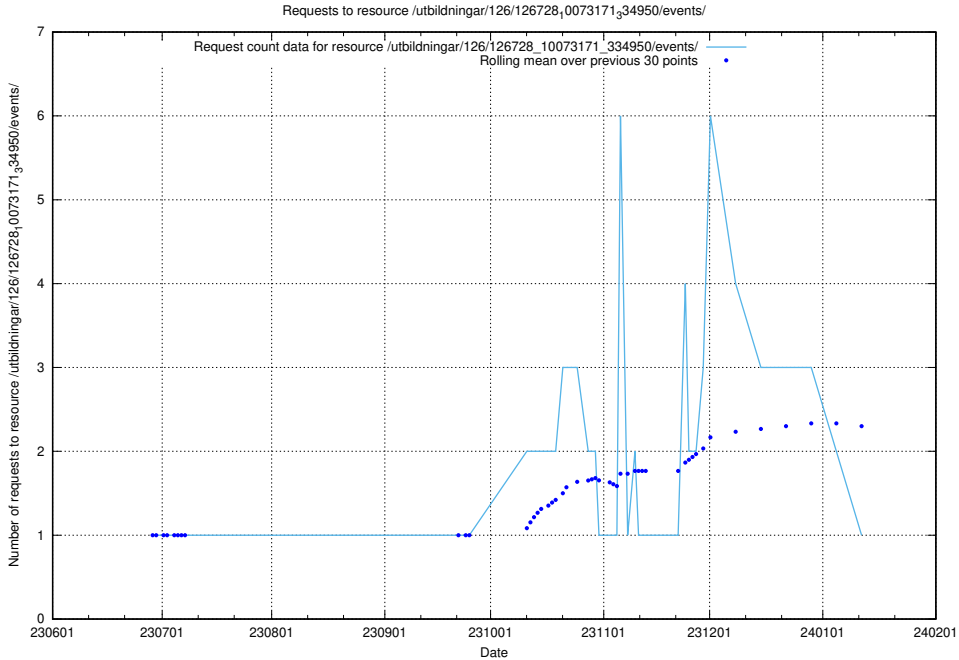

5.5101 Usage of /utbildningar/126/126728_10073171_334950/events/

Here, we count the number of requests to resource /utbildningar/126/126728_10073171_334950/events/