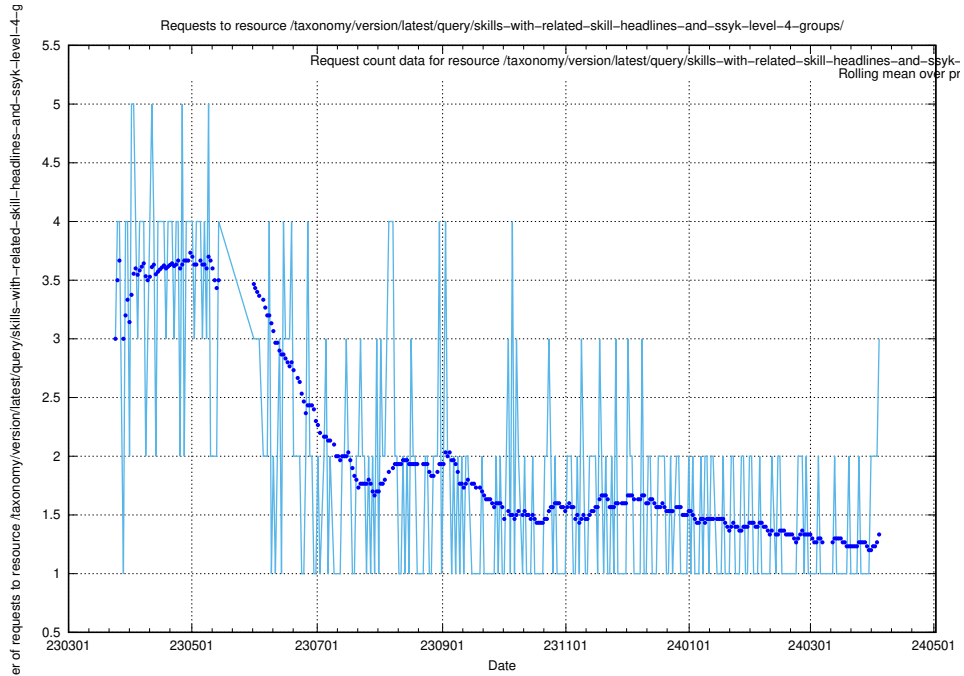

5.284 Usage of /taxonomy/version/latest/query/skills-with-related-skill-headlines-and-ssyk-level-4-groups/

Here, we count the number of requests to resource /taxonomy/version/latest/query/skills-with-related-skill-headlines-and-ssyk-level-4-groups/.