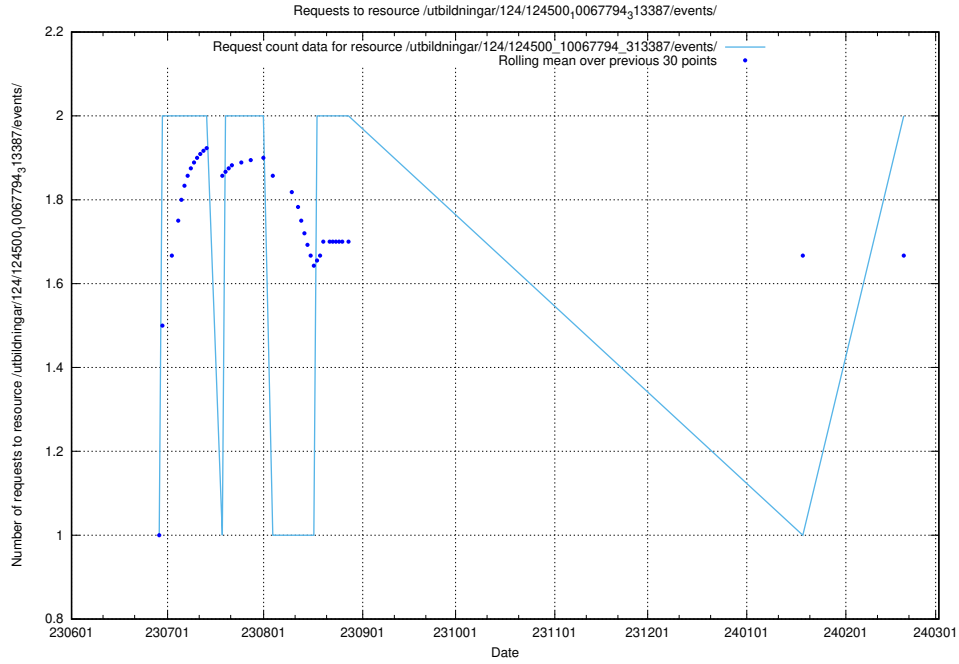

5.684 Usage of /utbildningar/124/124500_10067794_313387/events/

Here, we count the number of requests to resource /utbildningar/124/124500_10067794_313387/events/