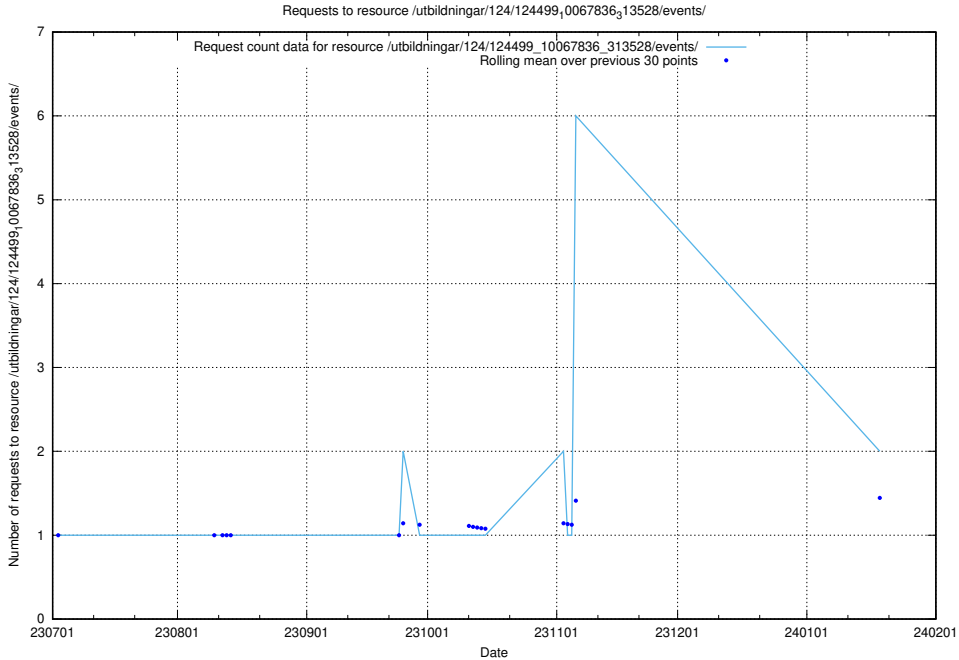

5.668 Usage of /utbildningar/124/124499_10067836_313528/events/

Here, we count the number of requests to resource /utbildningar/124/124499_10067836_313528/events/