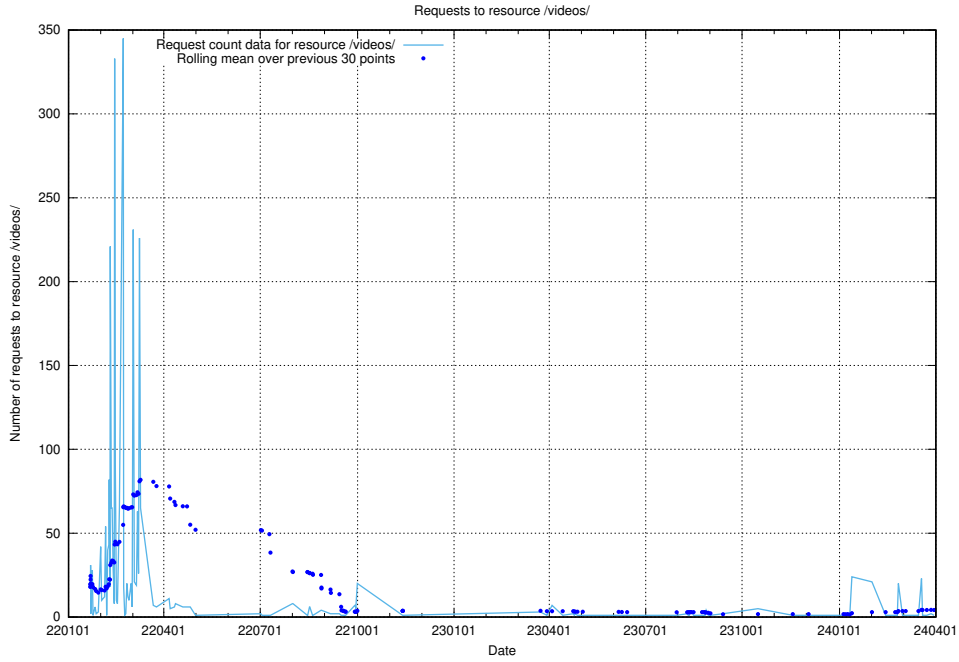

5.5652 Usage of /utbildningar/122/122427_10064537_291120/

Here, we count the number of requests to resource /utbildningar/122/122427_10064537_291120/.

5.5653 Usage of /videos/

Here, we count the number of requests to resource /videos/.