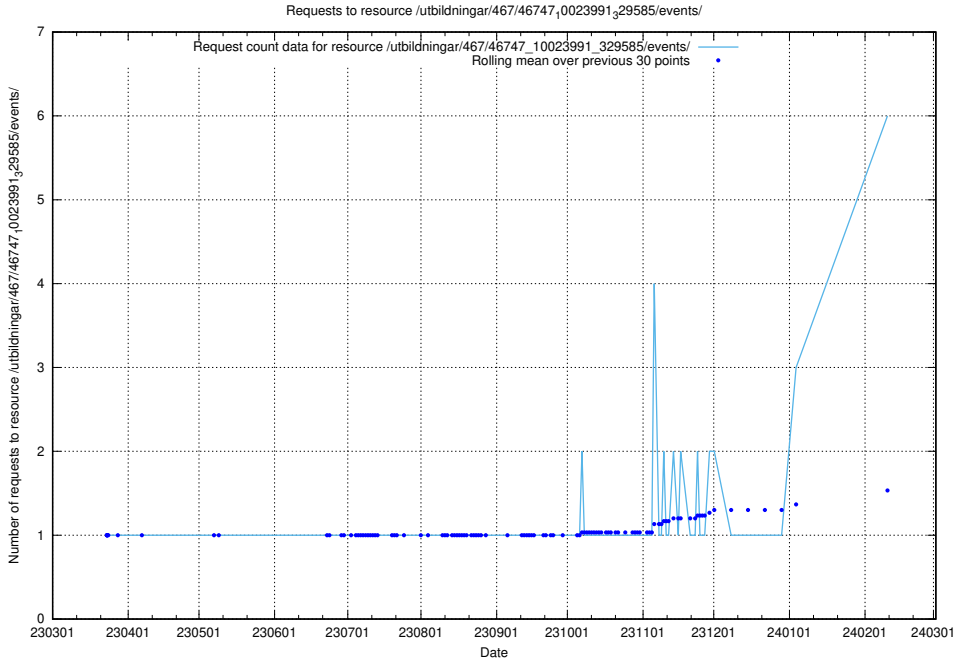

5.103 Usage of /utbildningar/467/46747_10023991_329585/events/

Here, we count the number of requests to resource /utbildningar/467/46747_10023991_329585/events/.