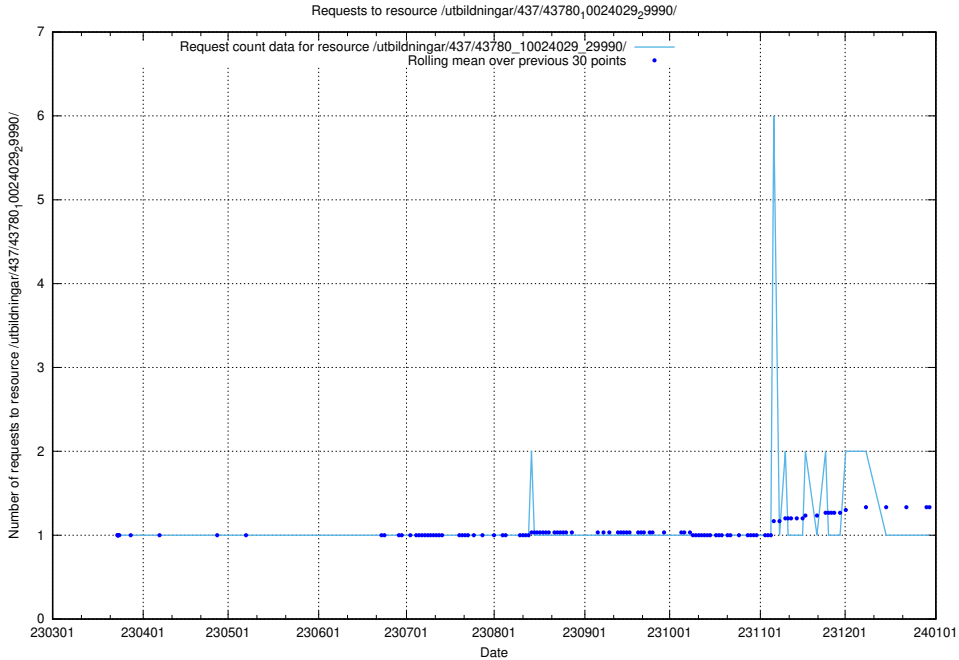

5.6007 Usage of /utbildningar/437/43780_10024029_29990/

Here, we count the number of requests to resource /utbildningar/437/43780_10024029_29990/.