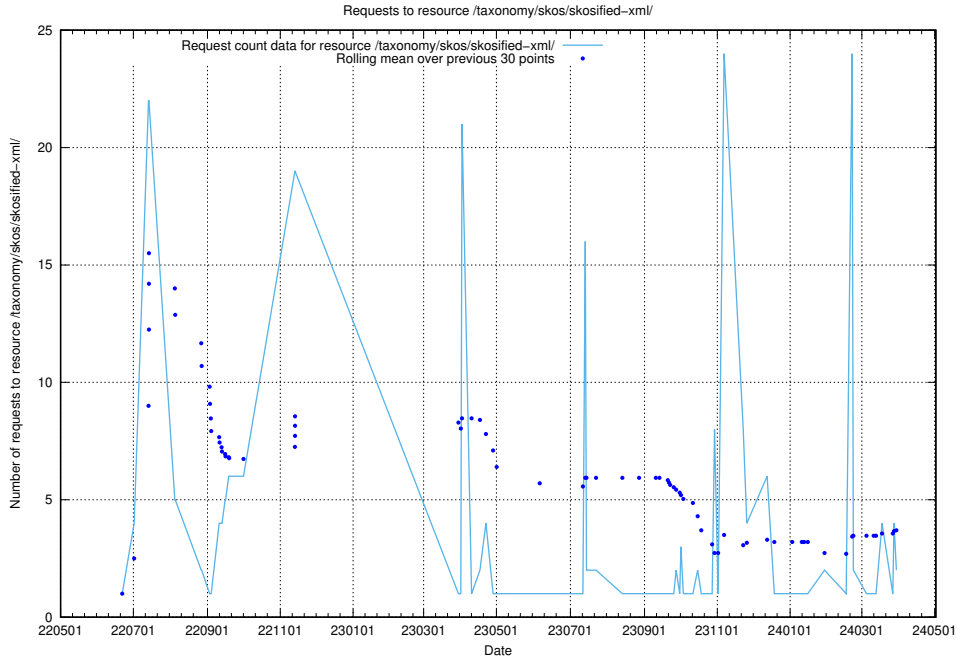

5.316 Usage of /taxonomy/skos/skosified-xml/

Here, we count the number of requests to resource /taxonomy/skos/skosified-xml/.