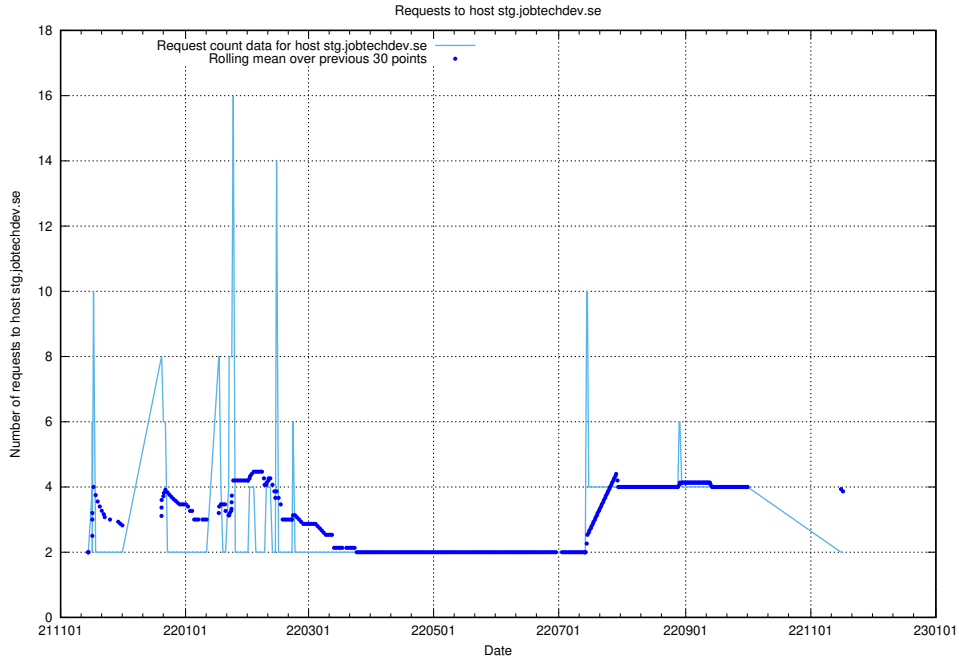

7.558 Usage of stg.jobtechdev.se

Here, we count the number of requests to host stg.jobtechdev.se.