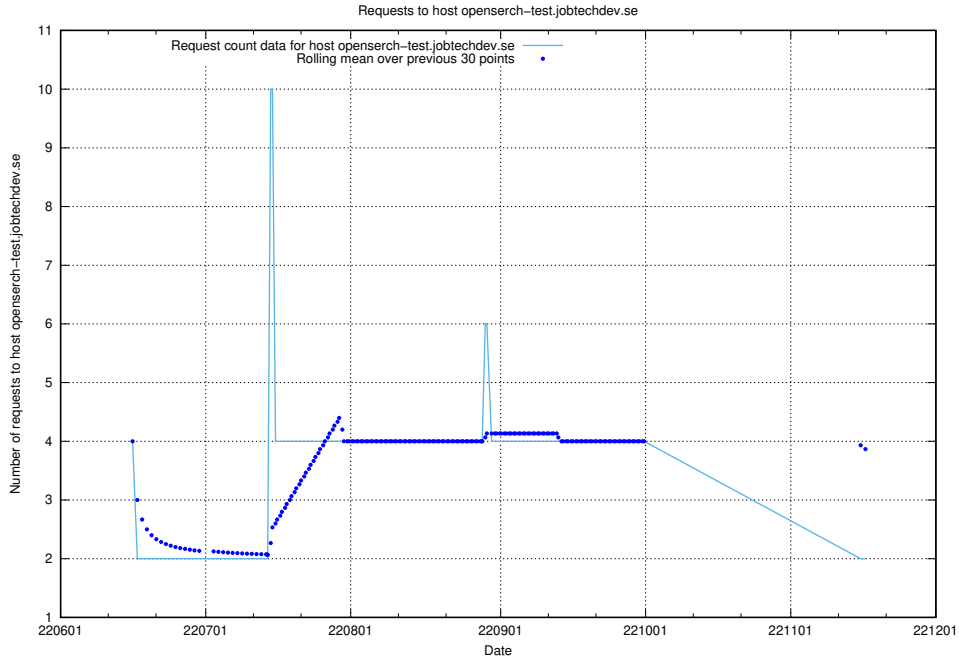

Here, we count the number of requests to host 2f0b40cd-39bc-429b-8f6c-c3d864c6fbd6.jobtechdev.se.

7.401 Usage of openserch-test.jobtechdev.se

Here, we count the number of requests to host openserch-test.jobtechdev.se.