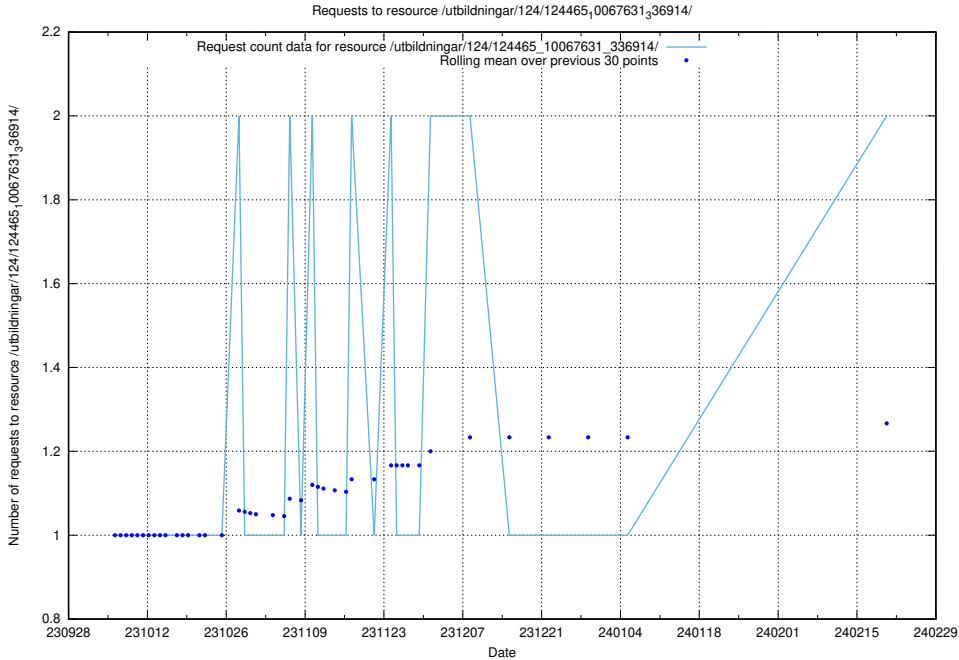

5.576 Usage of /utbildningar/124/124465_10067631_336914/

Here, we count the number of requests to resource /utbildningar/124/124465_10067631_336914/.