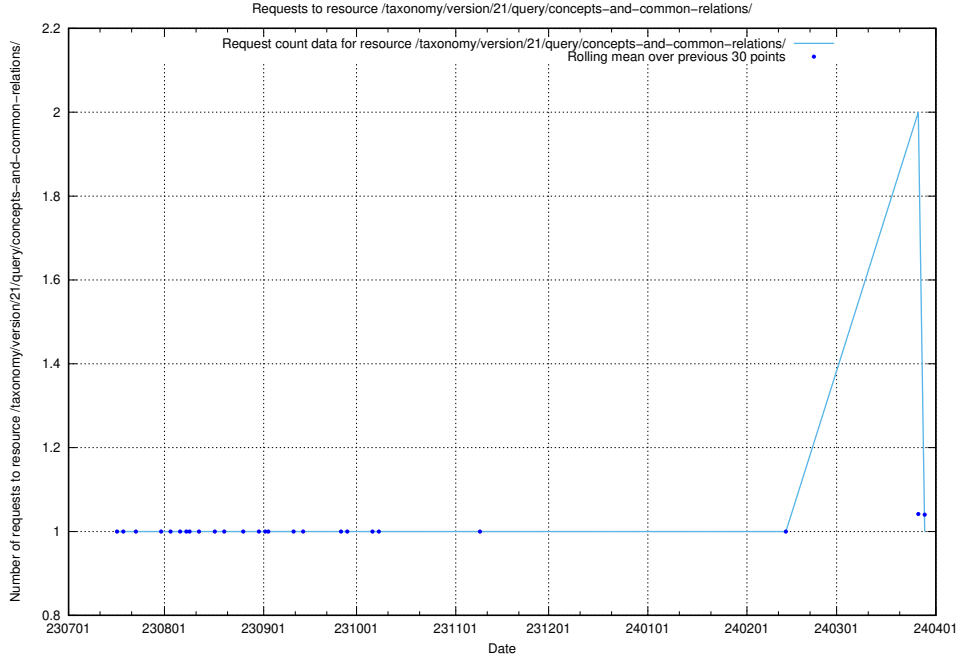

Here, we count the number of requests to resource /taxonomy/version/3/query/self-employment-type-concepts/.

5.4709 Usage of /taxonomy/version/21/query/concepts-and-common-relations/

Here, we count the number of requests to resource /taxonomy/version/21/query/concepts-and-common-relations/.