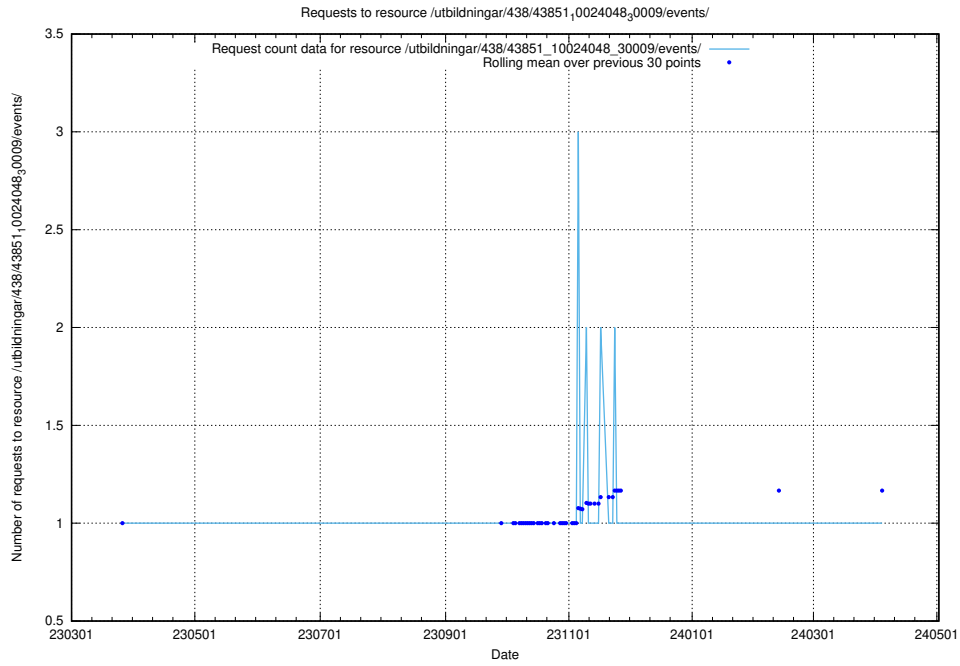

5.5751 Usage of /utbildningar/438/43851_10024048_30009/events/

Here, we count the number of requests to resource /utbildningar/438/43851_10024048_30009/events/.