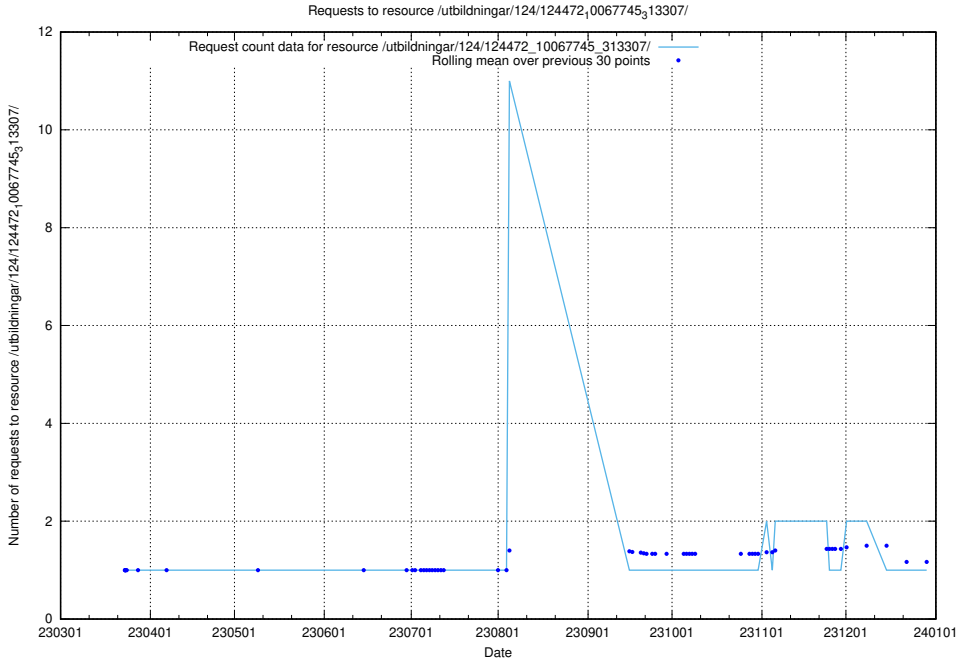

5.2641 Usage of /utbildningar/124/124472_10067745_313307/

Here, we count the number of requests to resource /utbildningar/124/124472_10067745_313307/.