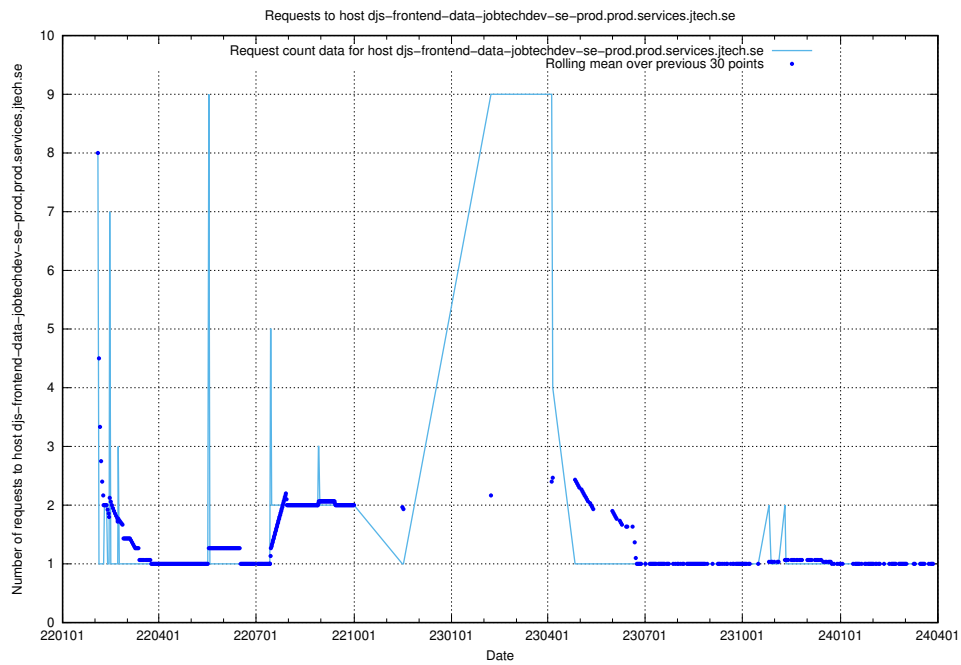

Here, we count the number of requests to host app-yrkesinfo2.jobtechdev.se.

7.657 Usage of djs-frontend-data-jobtechdev-se-prod.prod.services.jtech.se

Here, we count the number of requests to host djs-frontend-data-jobtechdev-se-prod.prod.services.jtech.se.