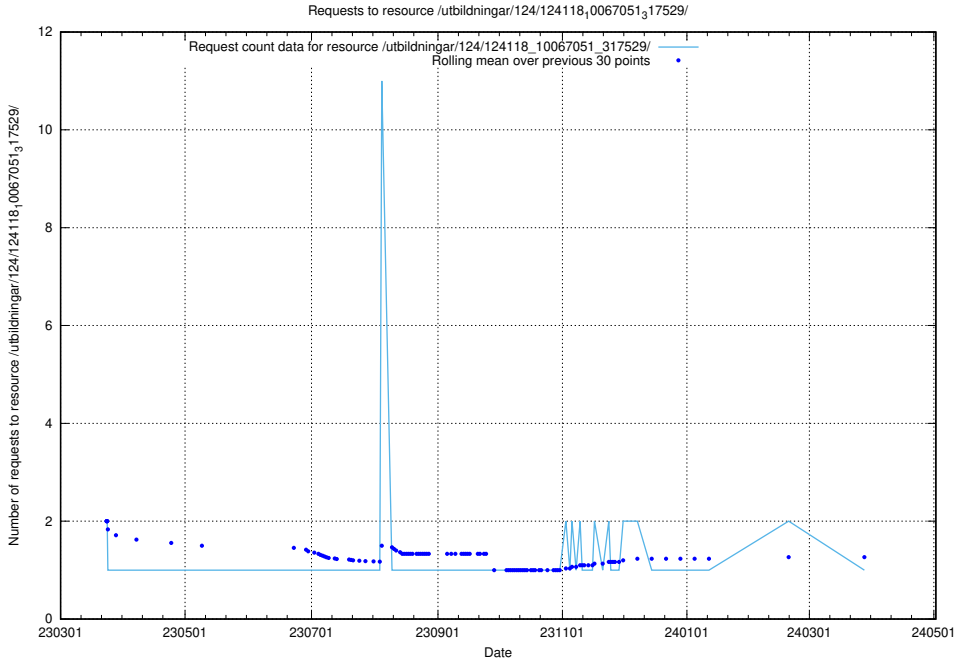

5.5946 Usage of /utbildningar/124/124118_10067051_317529/

Here, we count the number of requests to resource /utbildningar/124/124118_10067051_317529/.