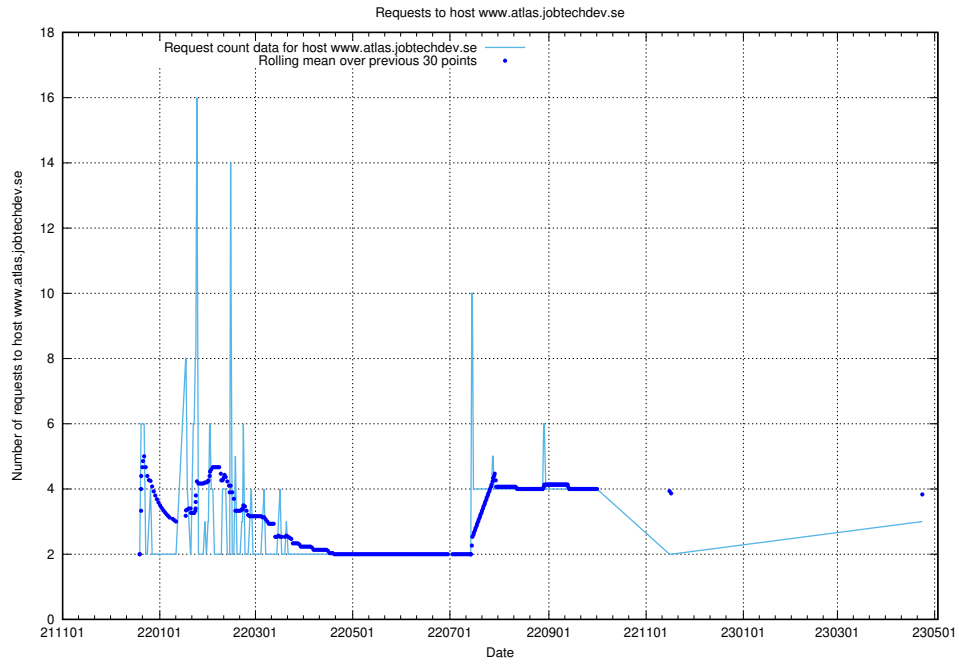

Here, we count the number of requests to host correo.jobtechdev.se.

7.203 Usage of www.atlas.jobtechdev.se

Here, we count the number of requests to host www.atlas.jobtechdev.se.

7.204 Usage of www.jobtechdev.se:443