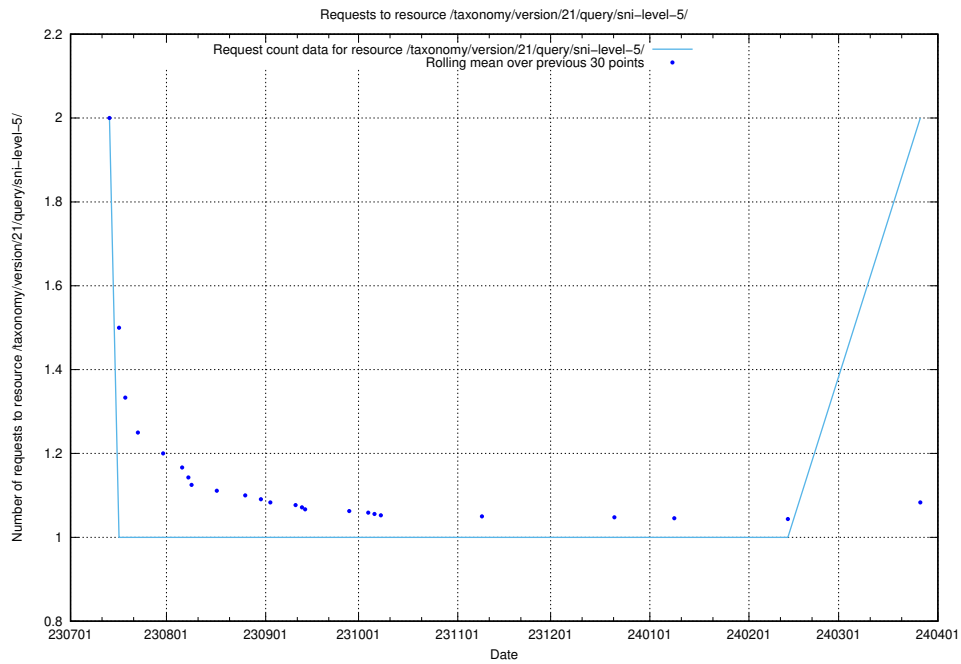

5.644 Usage of /taxonomy/version/21/query/sni-level-5/

Here, we count the number of requests to resource /taxonomy/version/21/query/sni-level-5/.