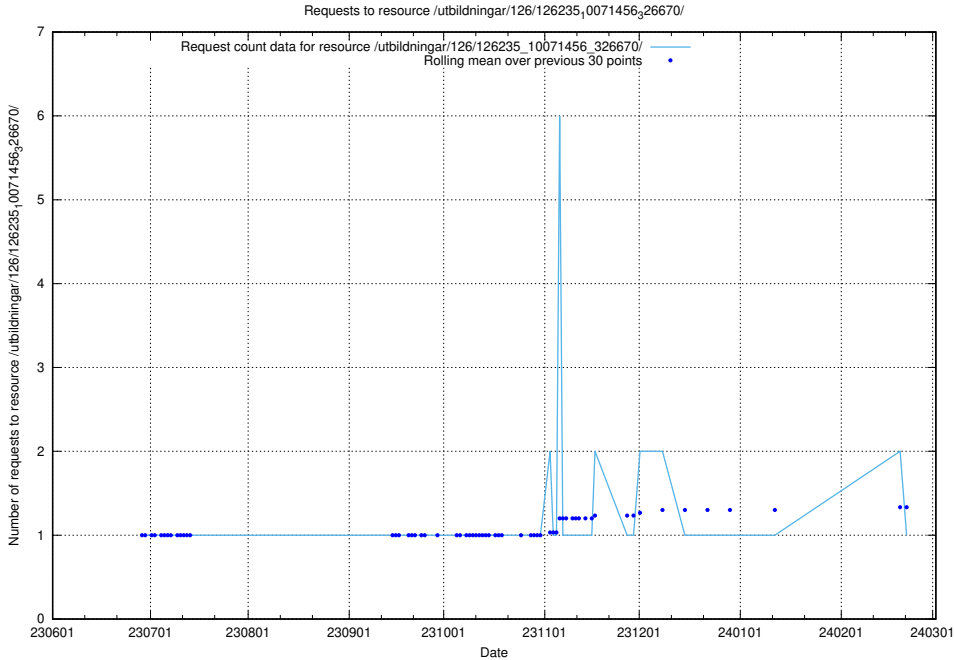

5.5114 Usage of /utbildningar/126/126235_10071456_326670/

Here, we count the number of requests to resource /utbildningar/126/126235_10071456_326670/.