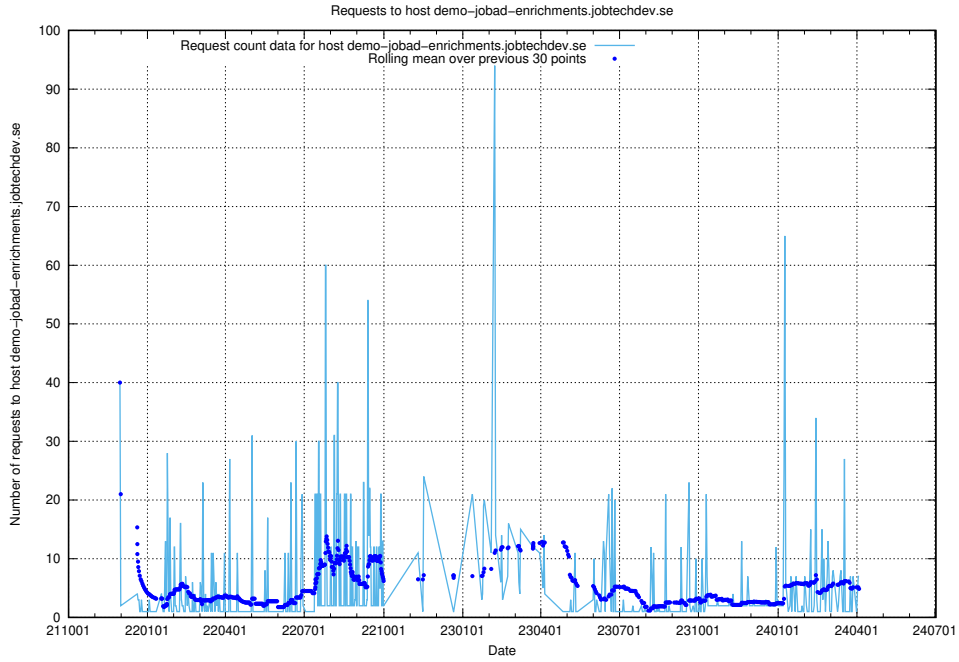

7.75 Usage of demo.jobtechdev.se

Here, we count the number of requests to host demo.jobtechdev.se.

7.76 Usage of demo-jobad-enrichments.jobtechdev.se

Here, we count the number of requests to host demo-jobad-enrichments.jobtechdev.se.