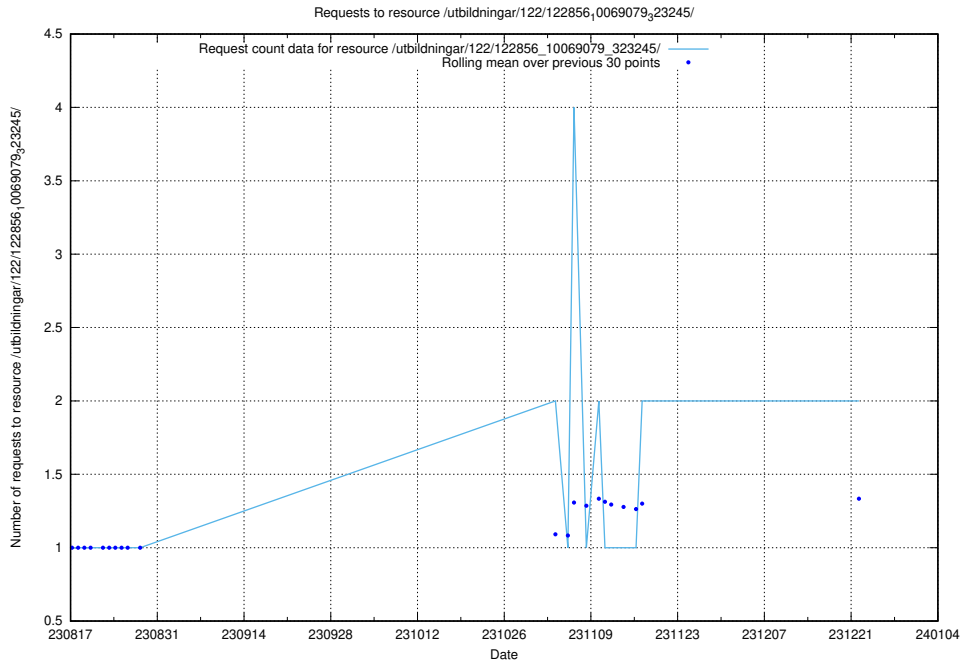

5.608 Usage of /utbildningar/122/122856_10069079_323245/

Here, we count the number of requests to resource /utbildningar/122/122856_10069079_323245/.