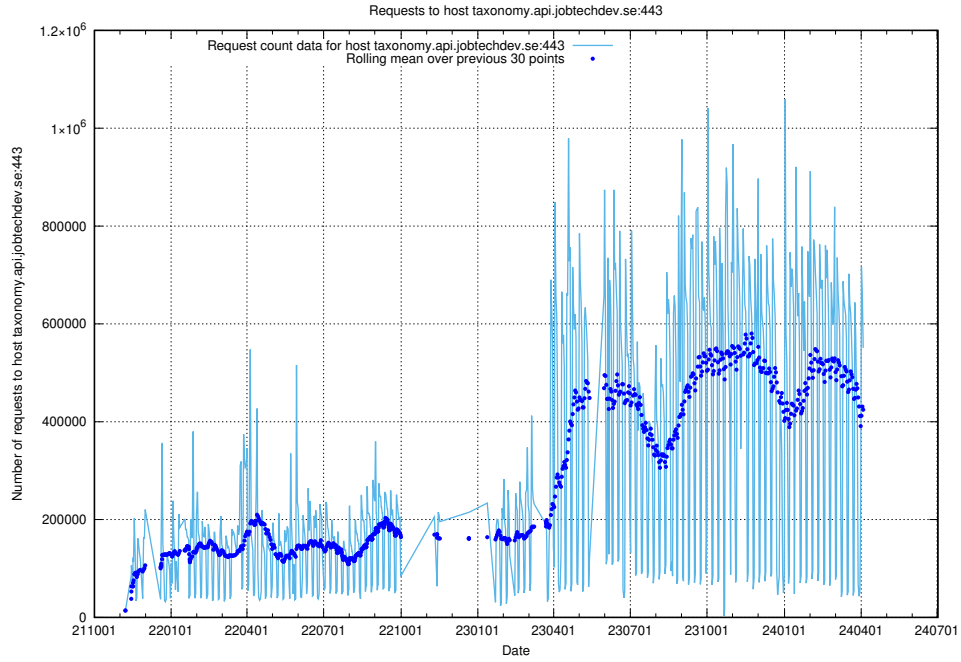

7.3 Usage of taxonomy.api.jobtechdev.se:443

Here, we count the number of requests to host taxonomy.api.jobtechdev.se:443.

7.4 Usage of data.jobtechdev.se

Here, we count the number of requests to host data.jobtechdev.se.