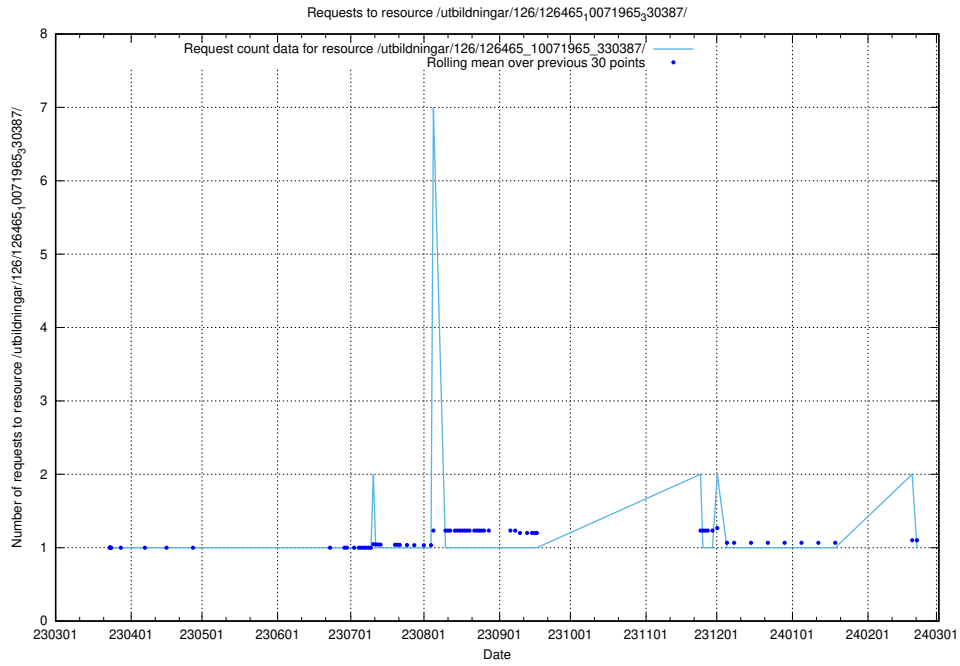

5.6056 Usage of /utbildningar/126/126465_10071965_330387/

Here, we count the number of requests to resource /utbildningar/126/126465_10071965_330387/.