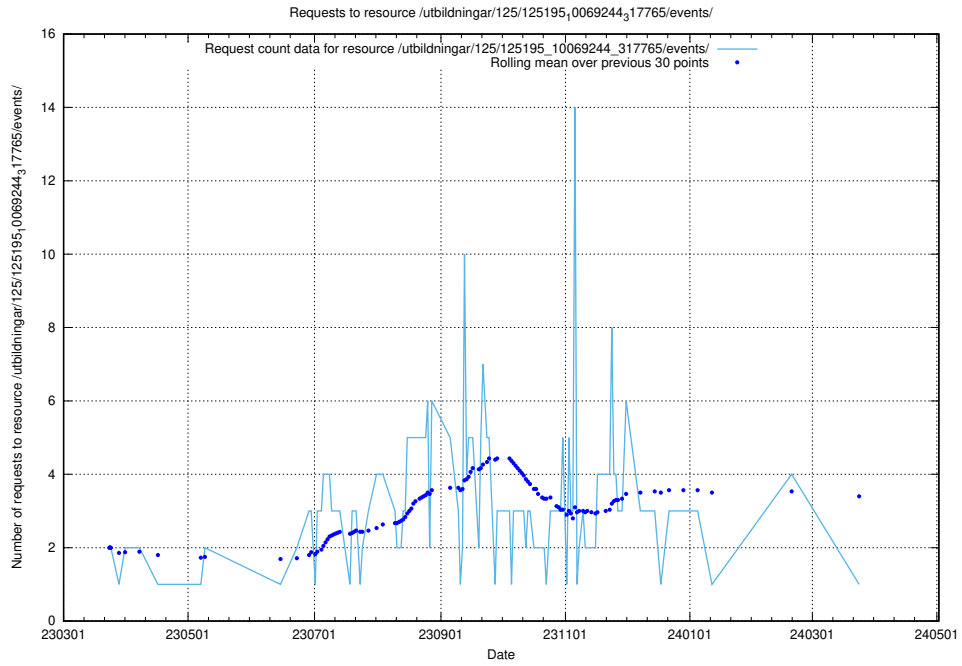

5.5930 Usage of /utbildningar/125/125195_10069244_317765/events/

Here, we count the number of requests to resource /utbildningar/125/125195_10069244_317765/events/