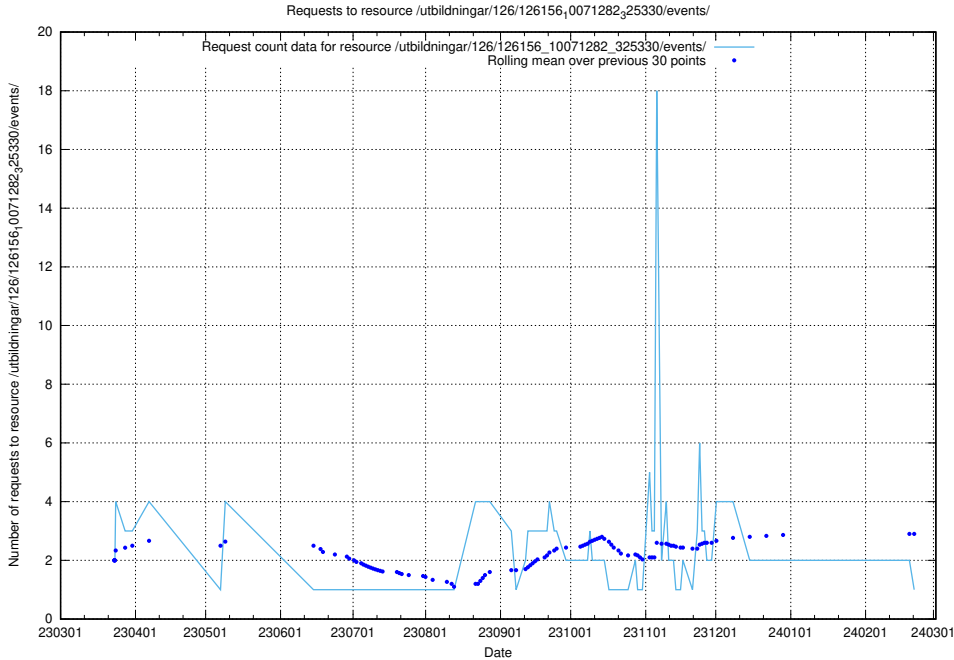

5.5915 Usage of /utbildningar/126/126156_10071282_325330/events/

Here, we count the number of requests to resource /utbildningar/126/126156_10071282_325330/events/