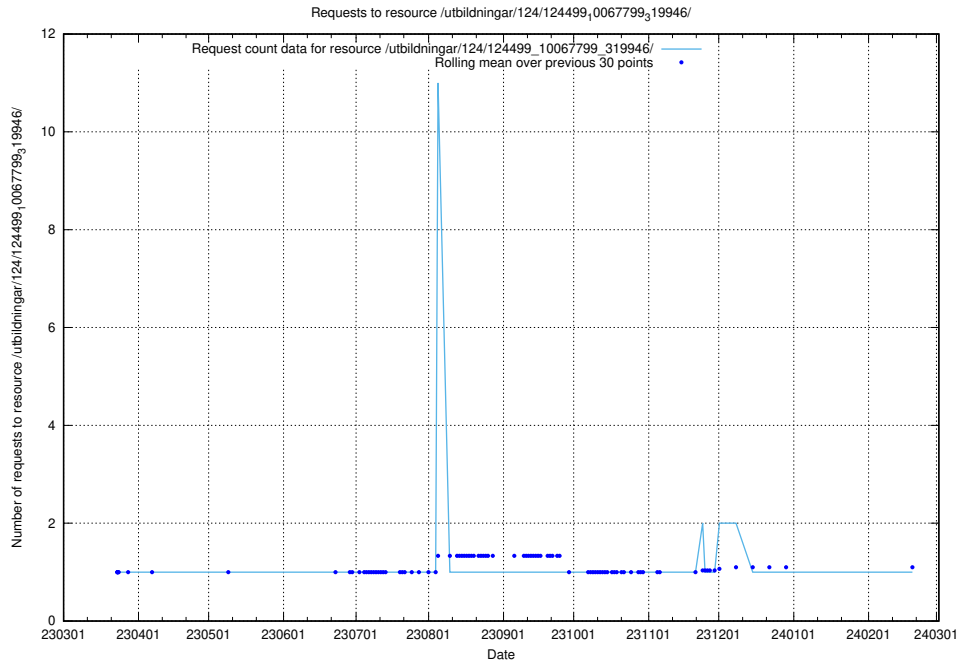

5.2109 Usage of /utbildningar/124/124499_10067799_319946/

Here, we count the number of requests to resource /utbildningar/124/124499_10067799_319946/.