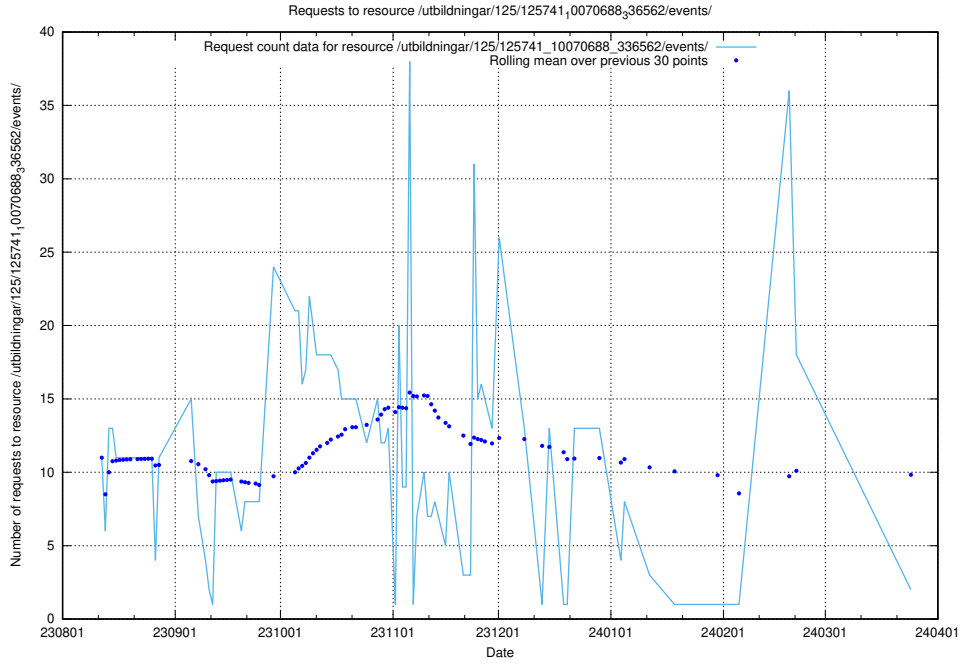

5.611 Usage of /utbildningar/125/125741_10070688_336562/events/

Here, we count the number of requests to resource /utbildningar/125/125741_10070688_336562/events/