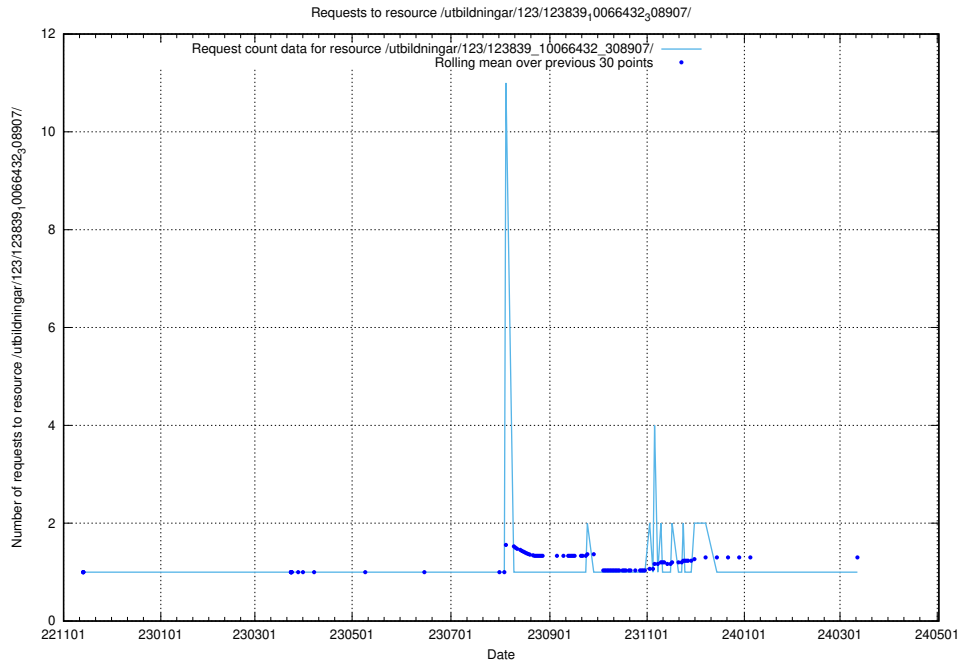

5.5553 Usage of /utbildningar/123/123839_10066432_308907/

Here, we count the number of requests to resource /utbildningar/123/123839_10066432_308907/.