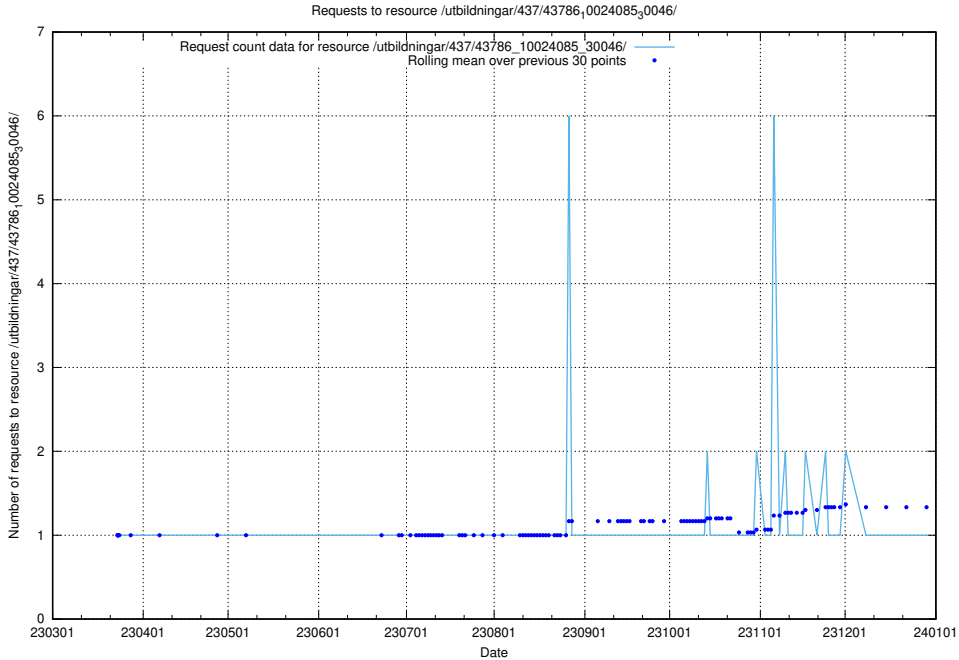

5.6003 Usage of /utbildningar/437/43786_10024085_30046/

Here, we count the number of requests to resource /utbildningar/437/43786_10024085_30046/.