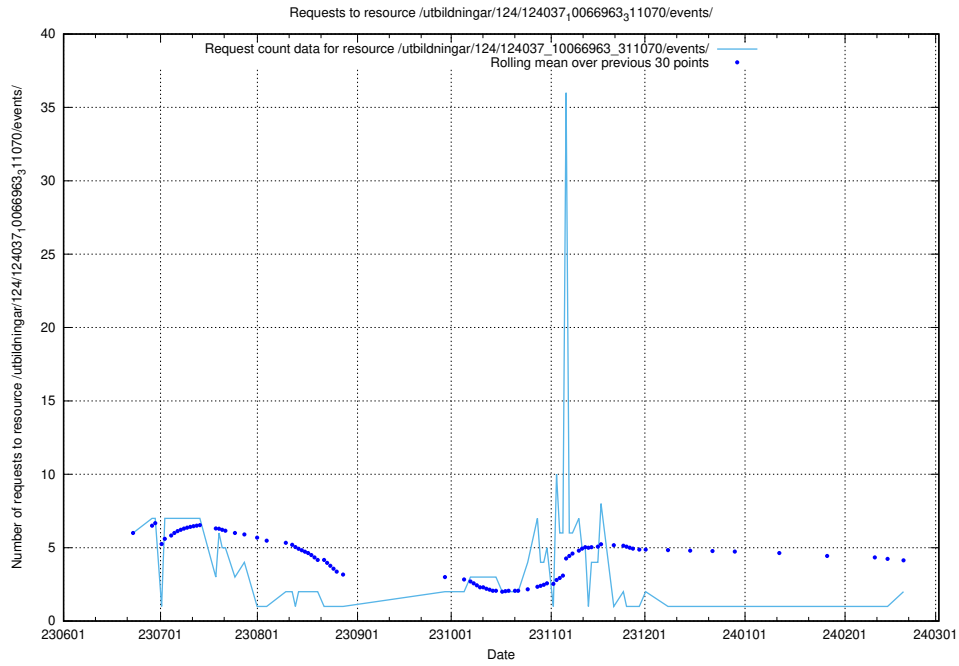

5.692 Usage of /utbildningar/124/124037_10066963_311070/events/

Here, we count the number of requests to resource /utbildningar/124/124037_10066963_311070/events/