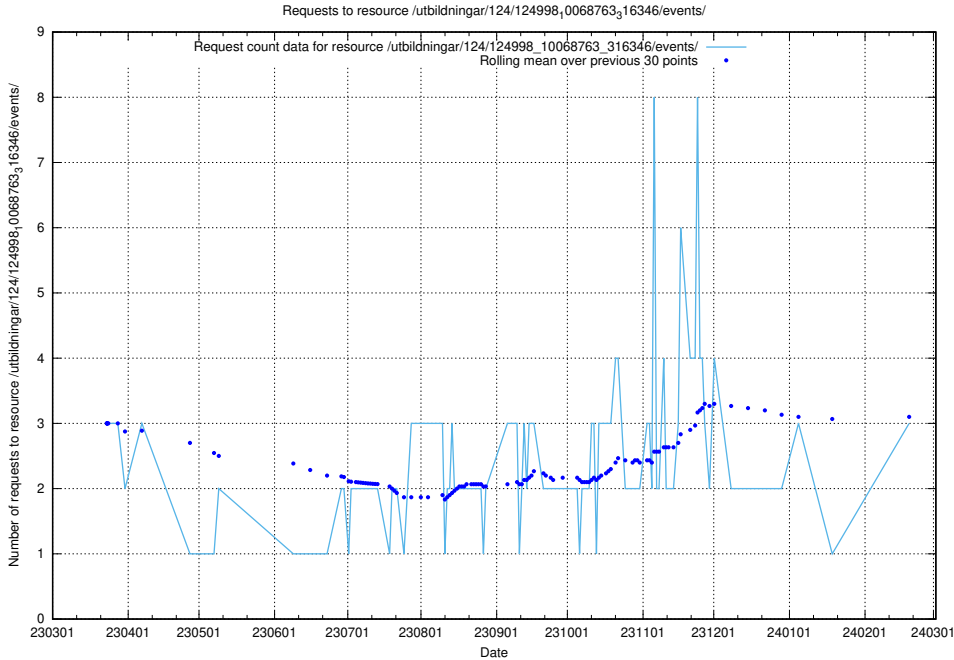

5.298 Usage of /utbildningar/124/124998_10068763_316346/events/

Here, we count the number of requests to resource /utbildningar/124/124998_10068763_316346/events/