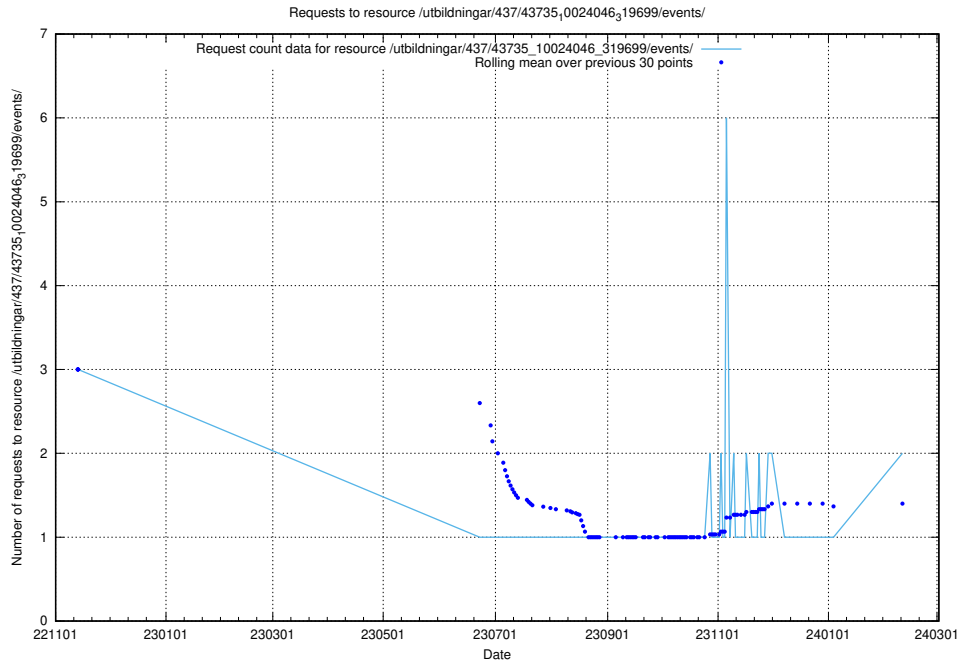

5.725 Usage of /utbildningar/437/43735_10024046_319699/events/

Here, we count the number of requests to resource /utbildningar/437/43735_10024046_319699/events/.