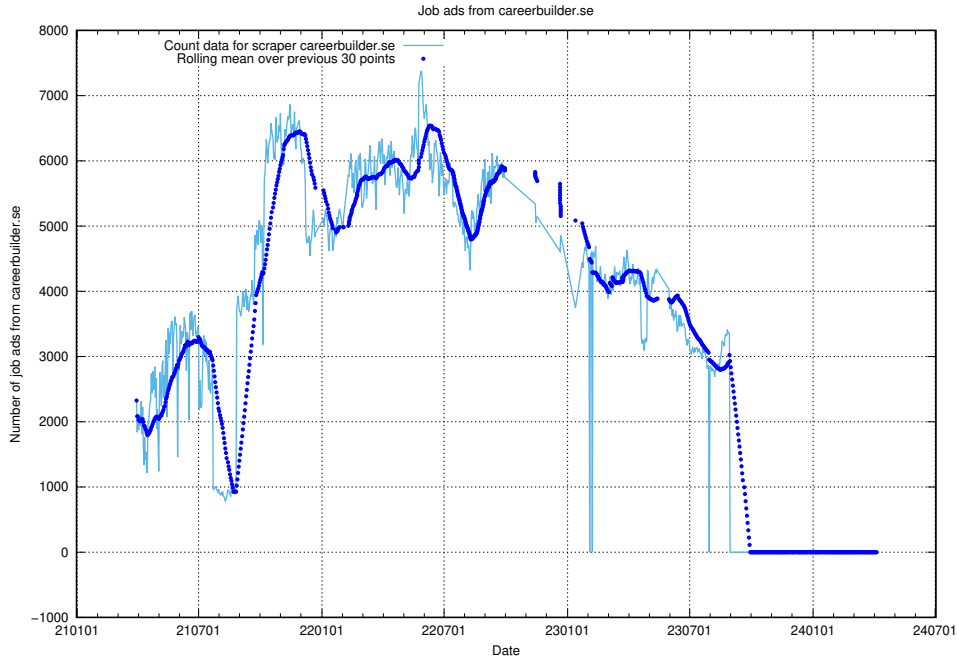

13.20 Number of ads by scraper careerbuilder.se

Here, we count the number of job ads scraped from careerbuilder.se.