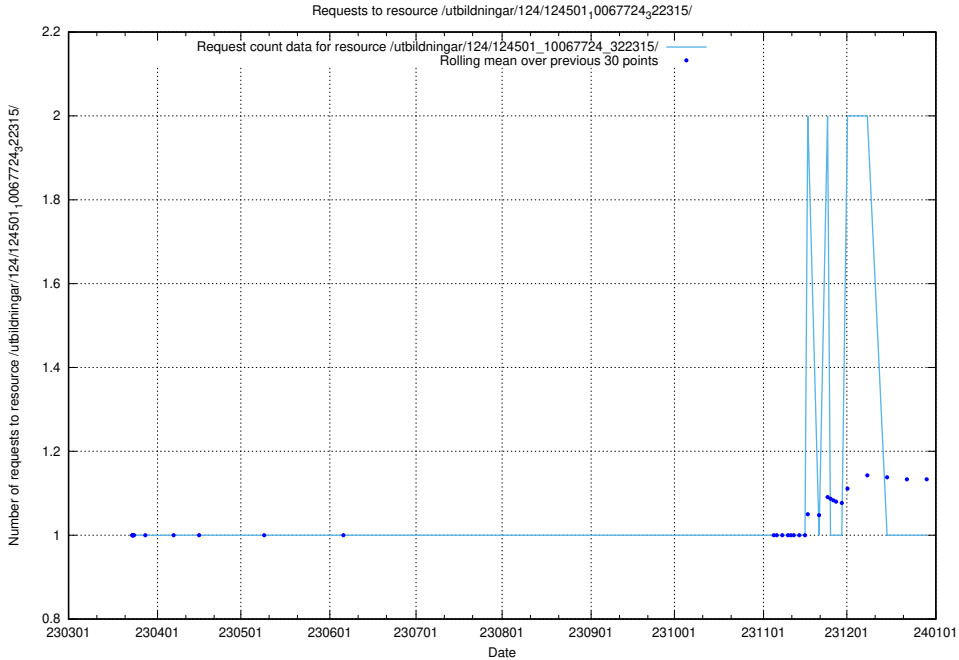

5.1905 Usage of /utbildningar/124/124501_10067724_322315/

Here, we count the number of requests to resource /utbildningar/124/124501_10067724_322315/.