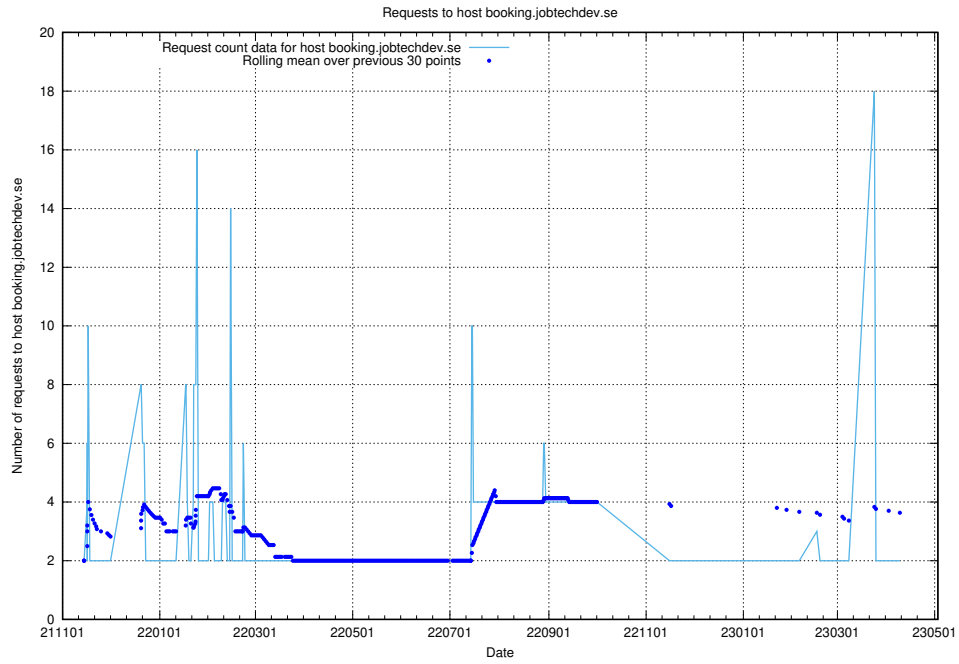

7.279 Usage of booking.jobtechdev.se

Here, we count the number of requests to host booking.jobtechdev.se.