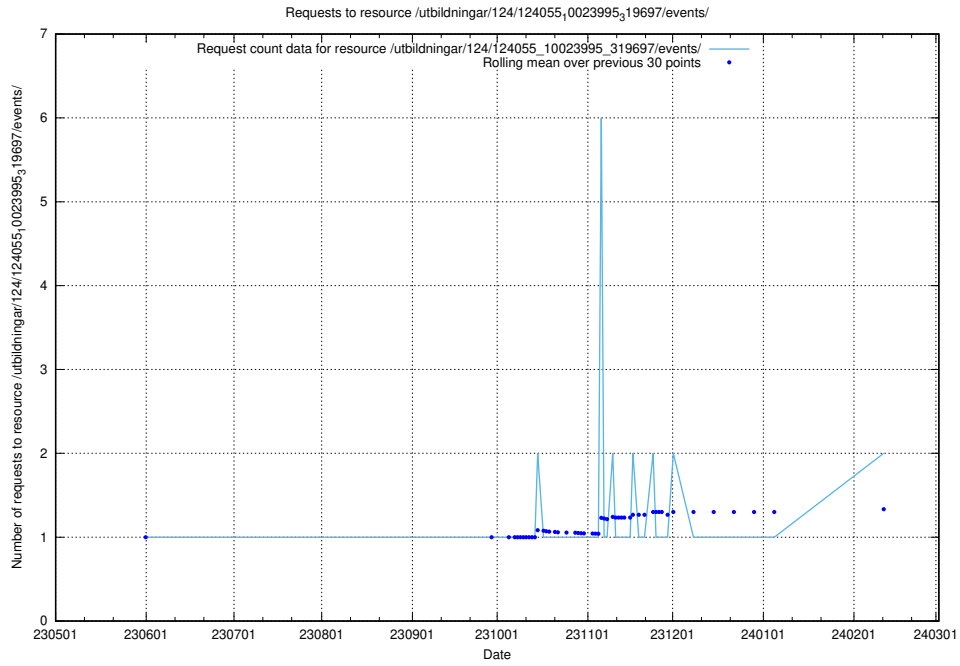

5.752 Usage of /utbildningar/124/124055_10023995_319697/events/

Here, we count the number of requests to resource /utbildningar/124/124055_10023995_319697/events/