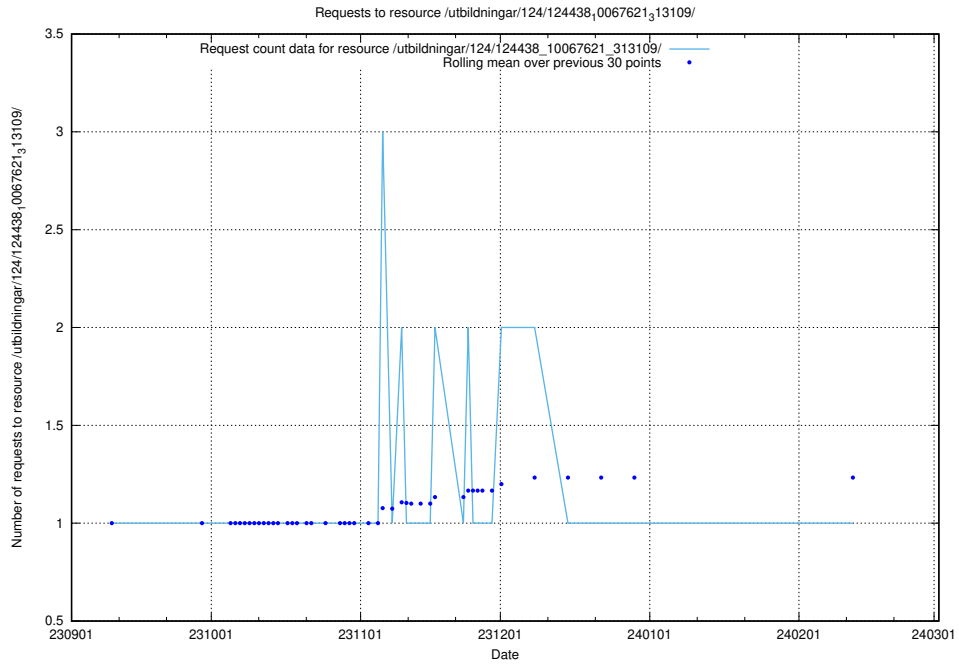

5.4276 Usage of /utbildningar/124/124438_10067621_313109/

Here, we count the number of requests to resource /utbildningar/124/124438_10067621_313109/.