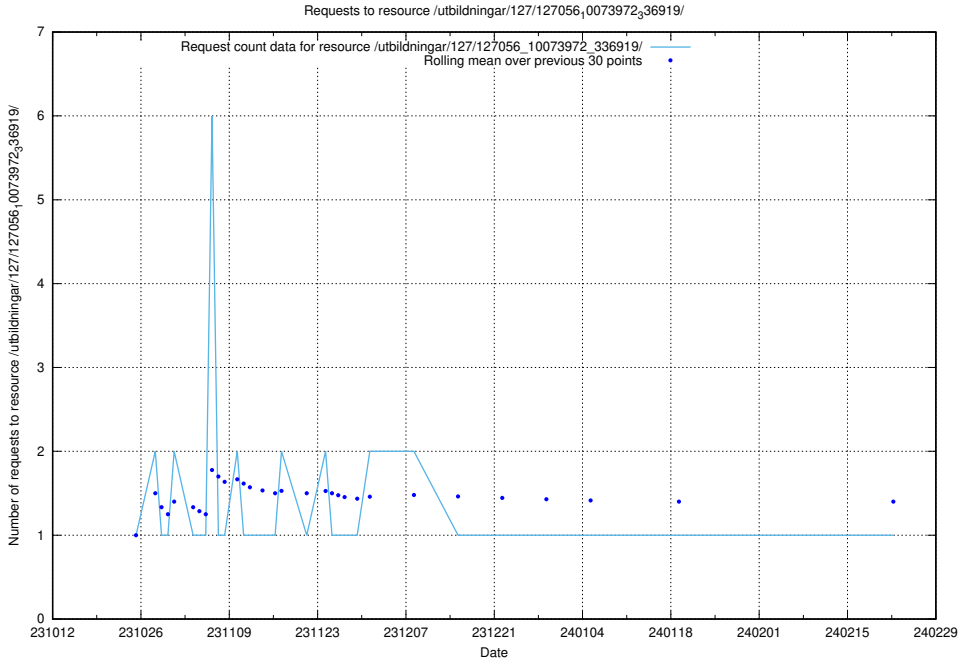

5.3854 Usage of /utbildningar/127/127056_10073972_336919/

Here, we count the number of requests to resource /utbildningar/127/127056_10073972_336919/.