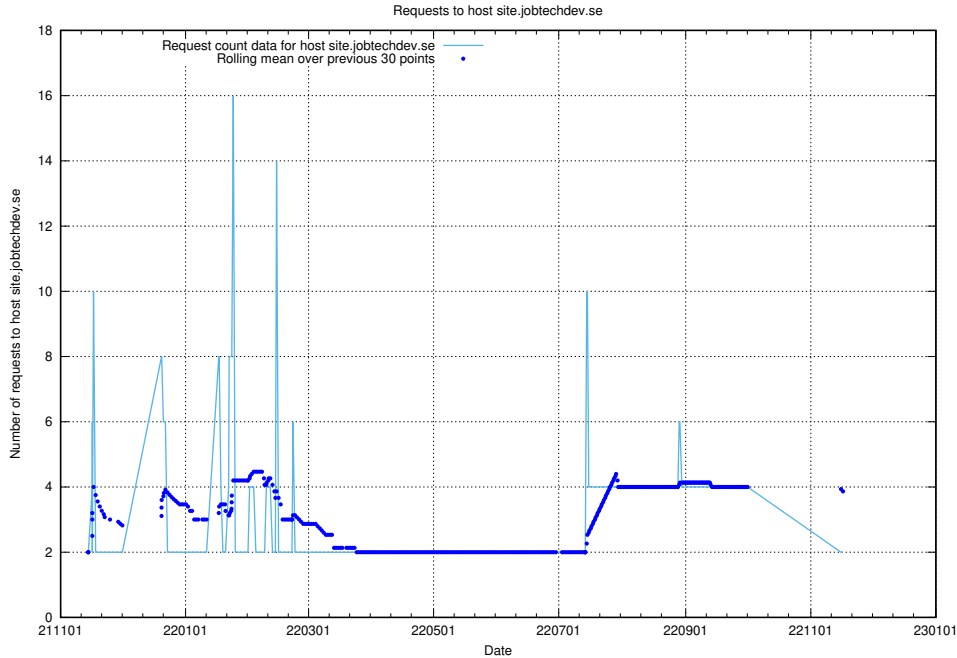

7.561 Usage of site.jobtechdev.se

Here, we count the number of requests to host site.jobtechdev.se.

7.562 Usage of shop.jobtechdev.se

Here, we count the number of requests to host shop.jobtechdev.se.

7.563 Usage of office.jobtechdev.se