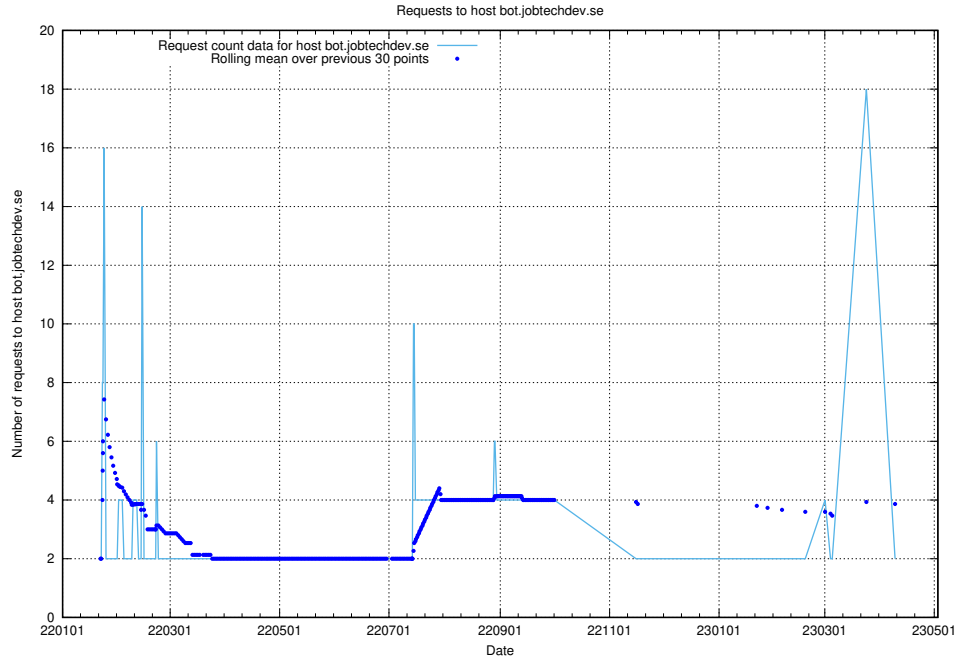

7.256 Usage of bot.jobtechdev.se

Here, we count the number of requests to host bot.jobtechdev.se.