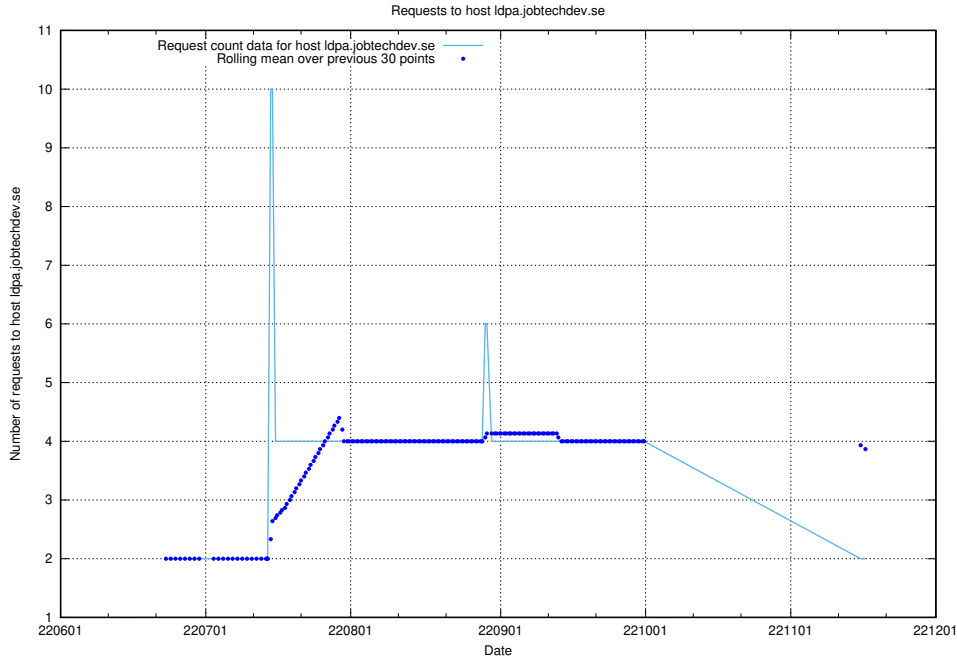

7.398 Usage of ldpa.jobtechdev.se

Here, we count the number of requests to host ldpa.jobtechdev.se.