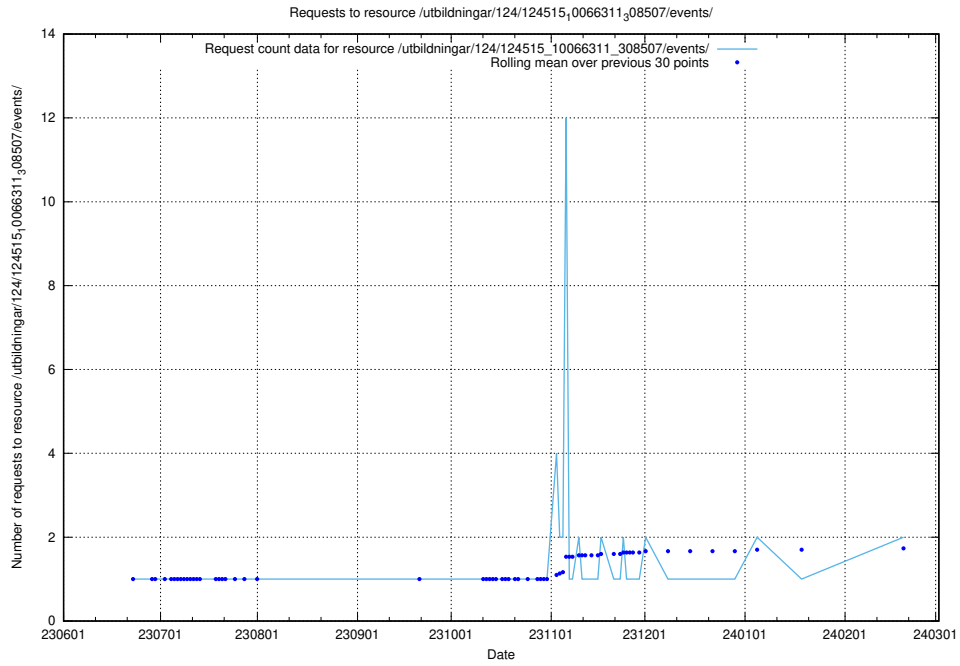

5.711 Usage of /utbildningar/124/124515_10066311_308507/events/

Here, we count the number of requests to resource /utbildningar/124/124515_10066311_308507/events/