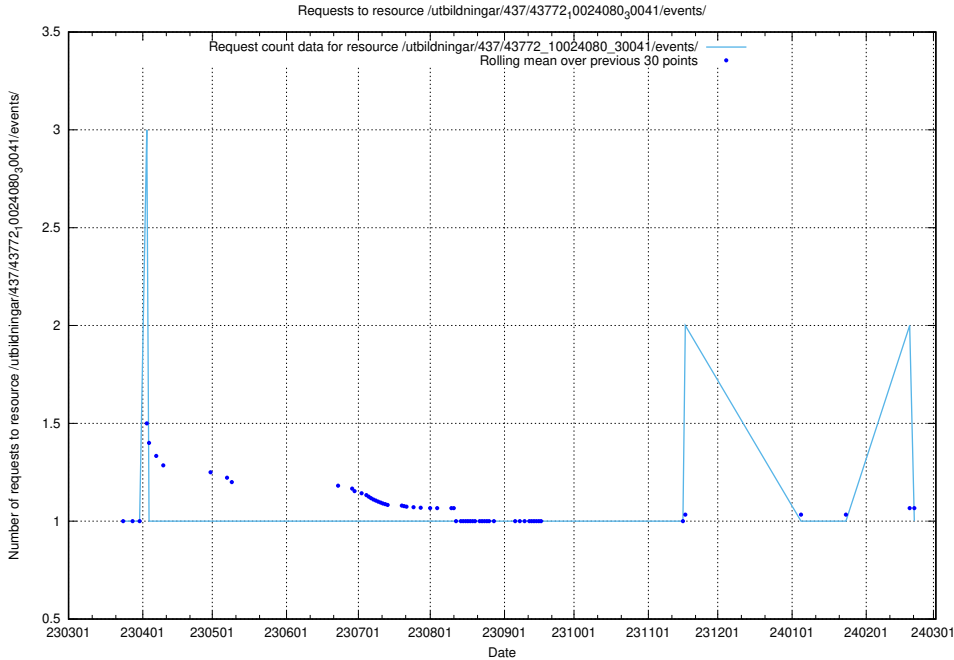

5.5839 Usage of /utbildningar/437/43772_10024080_30041/events/

Here, we count the number of requests to resource /utbildningar/437/43772_10024080_30041/events/.