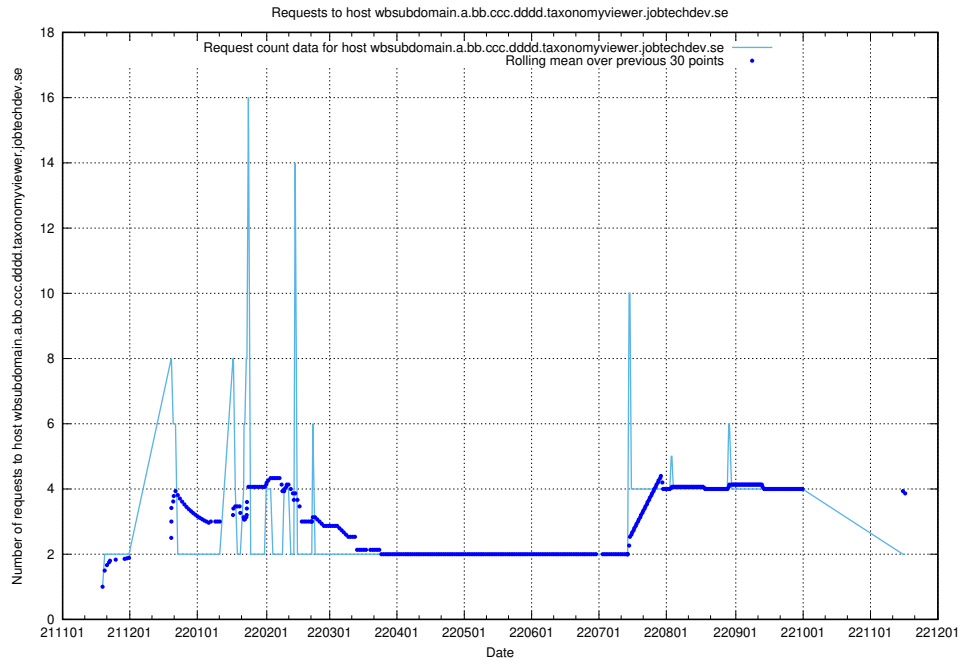

7.456 Usage of wbsubdomain.a.bb.ccc.dddd.taxonomyviewer.jobtechdev.se

Here, we count the number of requests to host wbsubdomain.a.bb.ccc.dddd.taxonomyviewer.jobtechdev.se