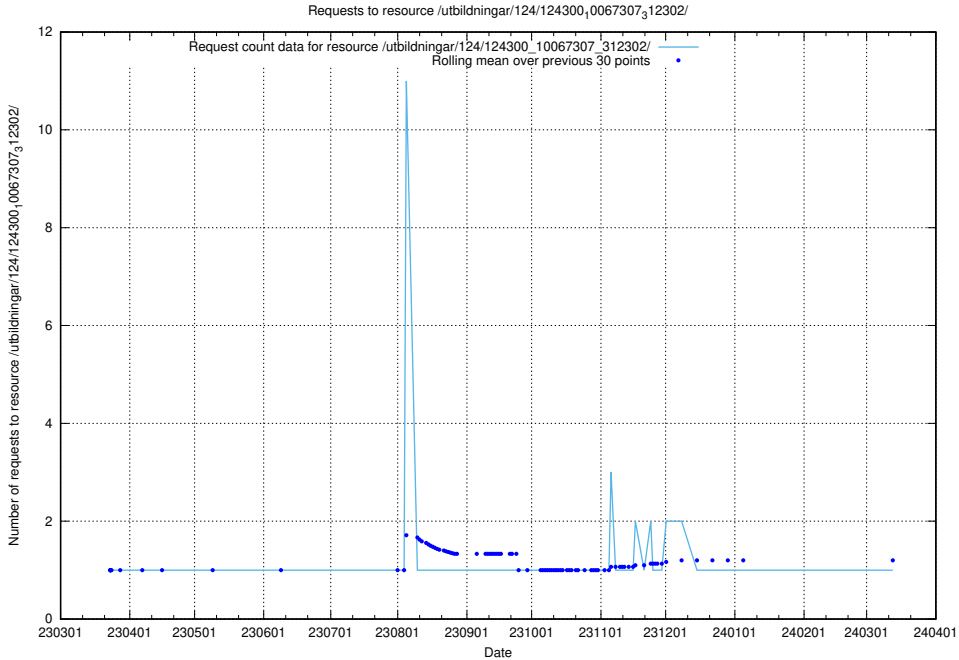

5.3587 Usage of /utbildningar/124/124300_10067307_312302/

Here, we count the number of requests to resource /utbildningar/124/124300_10067307_312302/.