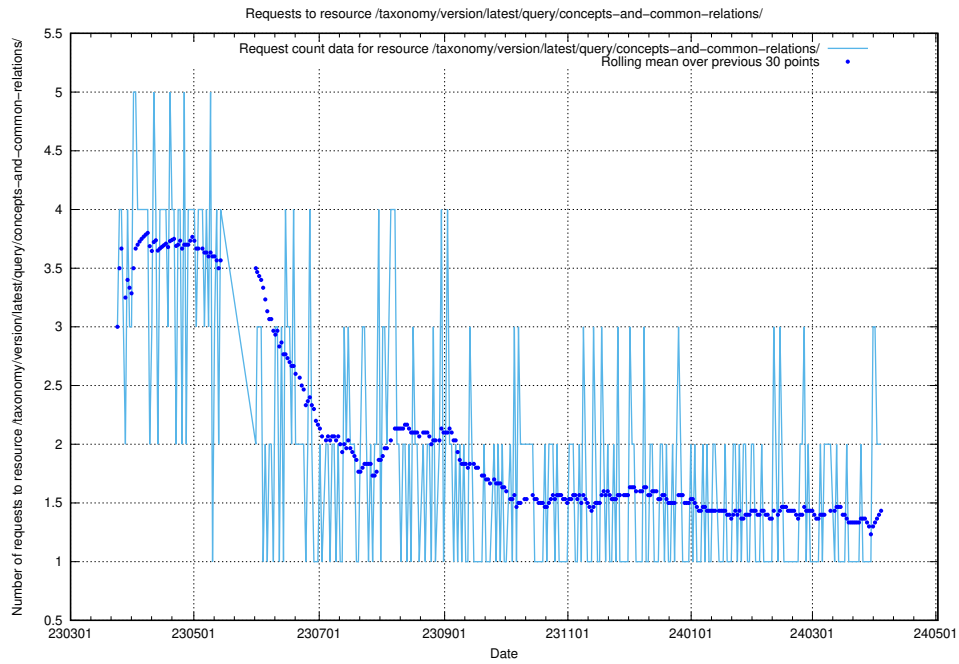

5.804 Usage of /taxonomy/version/latest/query/concepts-and-common-relations/

Here, we count the number of requests to resource /taxonomy/version/latest/query/concepts-and-common-relations/.