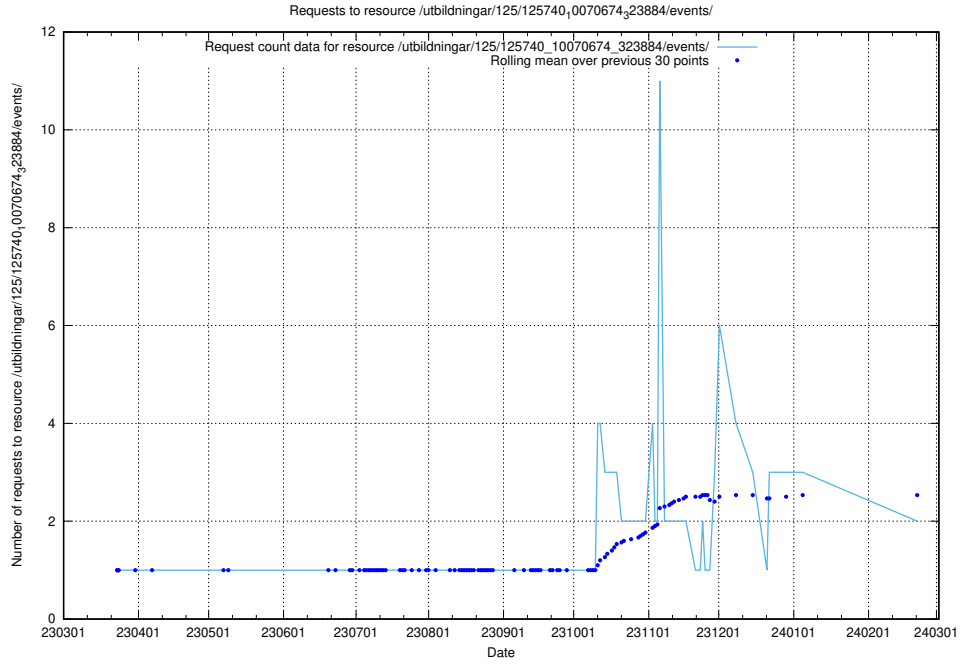

5.307 Usage of /utbildningar/125/125740_10070674_323884/events/

Here, we count the number of requests to resource /utbildningar/125/125740_10070674_323884/events/