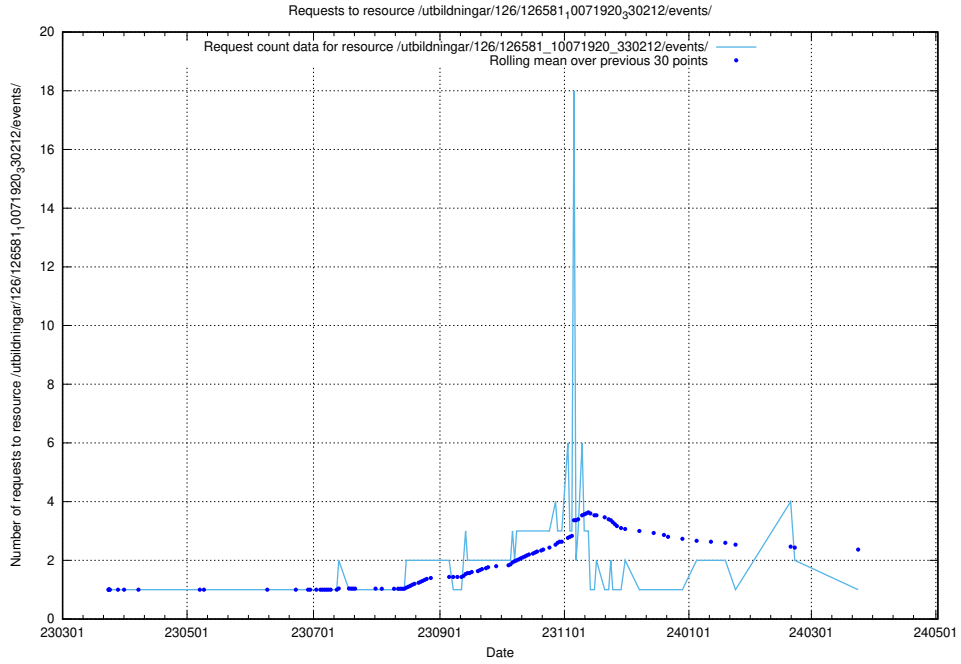

5.6038 Usage of /utbildningar/126/126581_10071920_330212/events/

Here, we count the number of requests to resource /utbildningar/126/126581_10071920_330212/events/