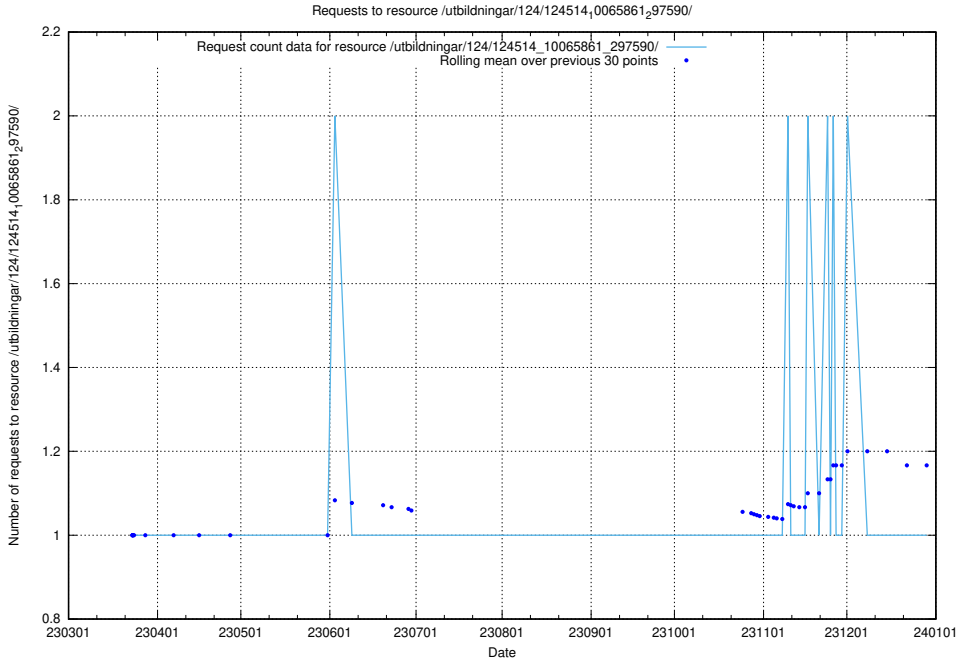

5.1683 Usage of /utbildningar/124/124514_10065861_297590/

Here, we count the number of requests to resource /utbildningar/124/124514_10065861_297590/.