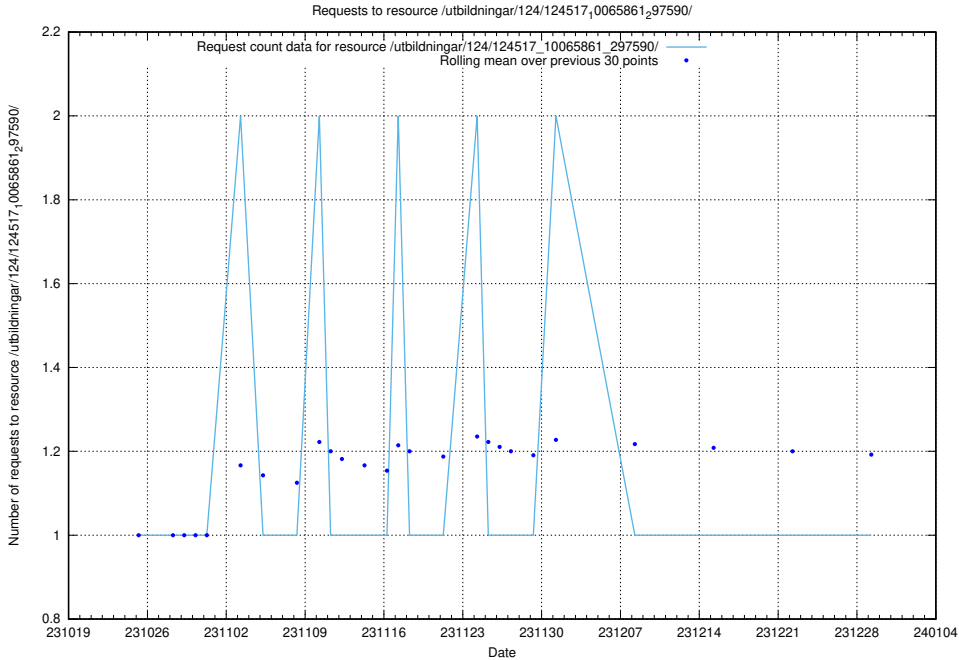

5.3866 Usage of /utbildningar/124/124517_10065861_297590/

Here, we count the number of requests to resource /utbildningar/124/124517_10065861_297590/.