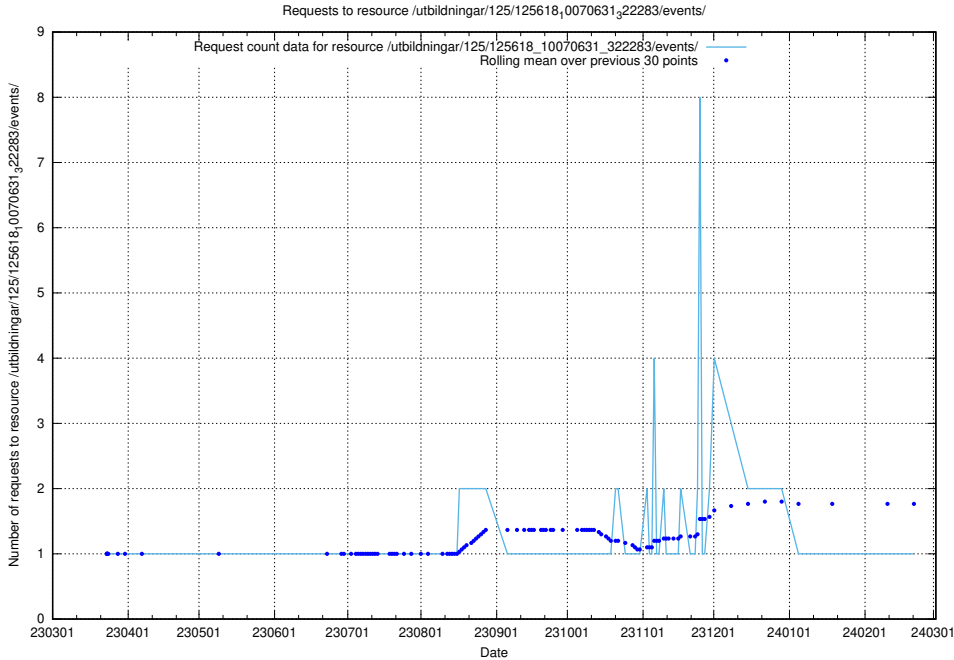

5.958 Usage of /utbildningar/125/125618_10070631_322283/events/

Here, we count the number of requests to resource /utbildningar/125/125618_10070631_322283/events/