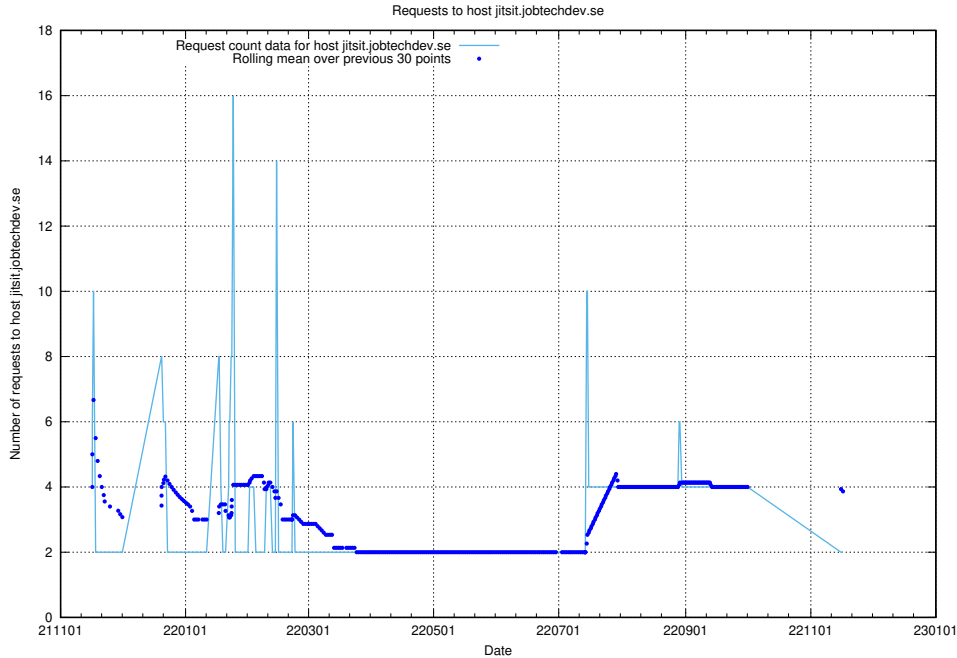

7.498 Usage of jitsit.jobtechdev.se

Here, we count the number of requests to host jitsit.jobtechdev.se.