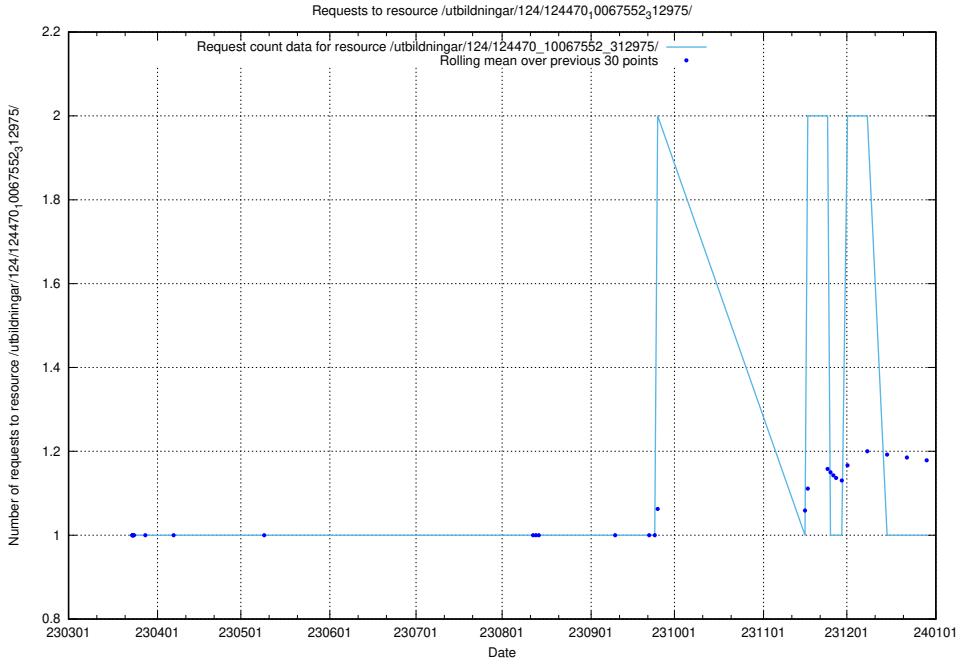

5.2818 Usage of /utbildningar/124/124470_10067552_312975/

Here, we count the number of requests to resource /utbildningar/124/124470_10067552_312975/.