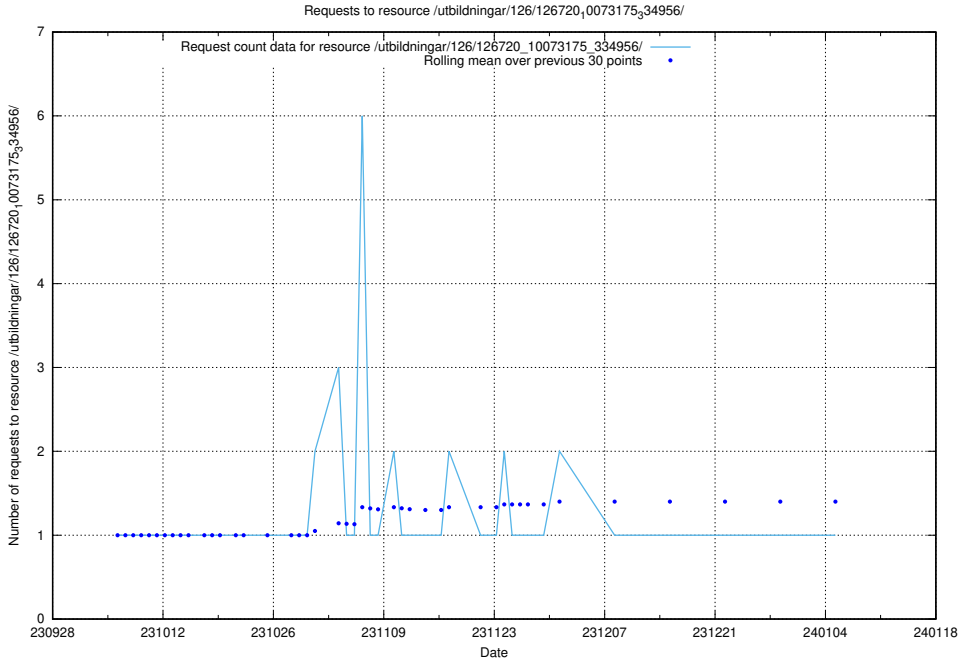

5.4045 Usage of /utbildningar/126/126720_10073175_334956/

Here, we count the number of requests to resource /utbildningar/126/126720_10073175_334956/.