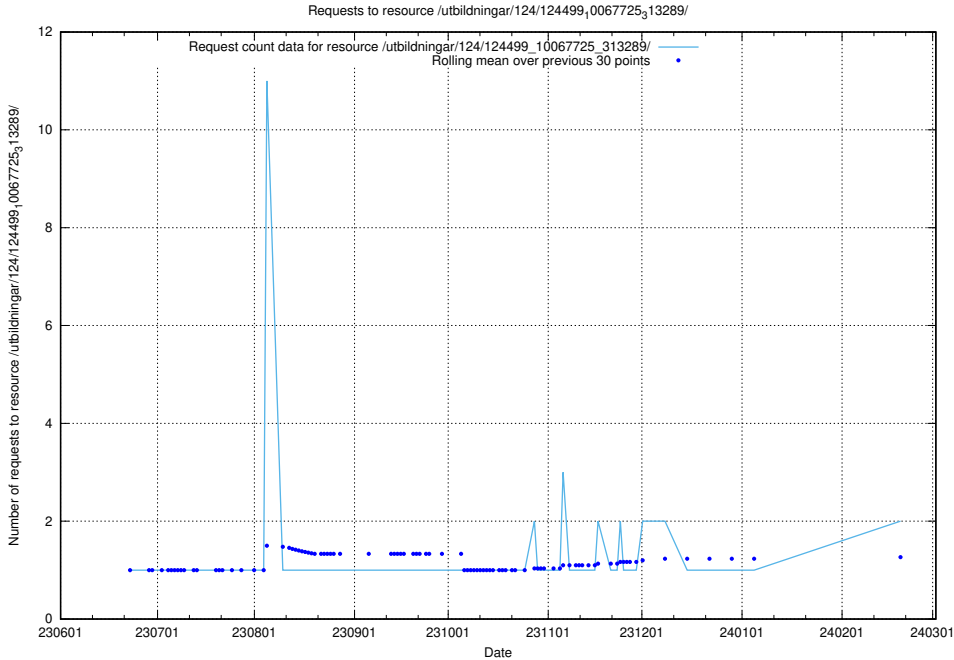

5.715 Usage of /utbildningar/124/124499_10067725_313289/

Here, we count the number of requests to resource /utbildningar/124/124499_10067725_313289/.