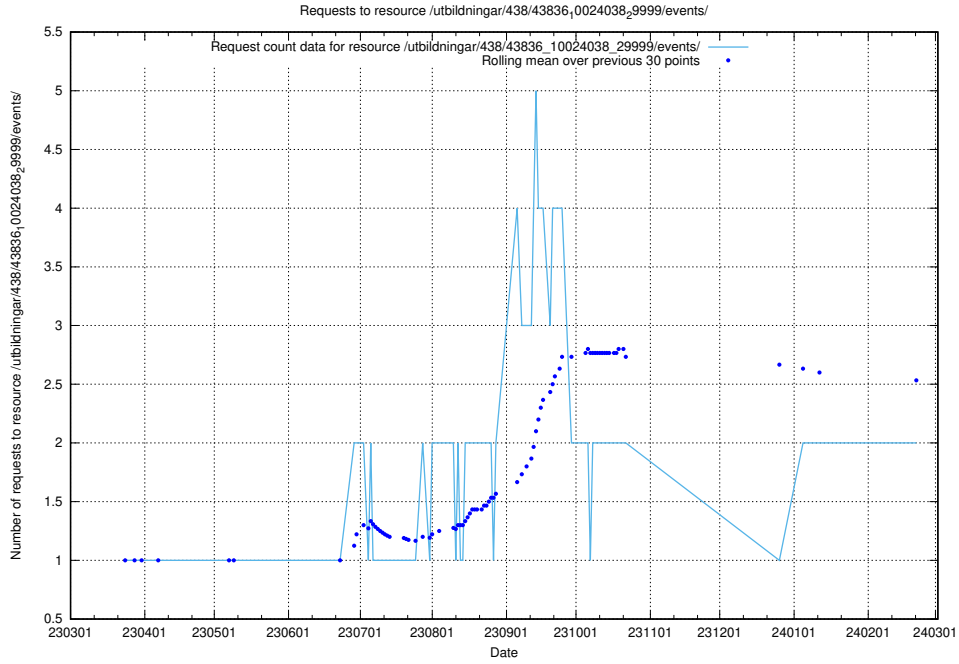

5.817 Usage of /utbildningar/438/43836_10024038_29999/events/

Here, we count the number of requests to resource /utbildningar/438/43836_10024038_29999/events/.