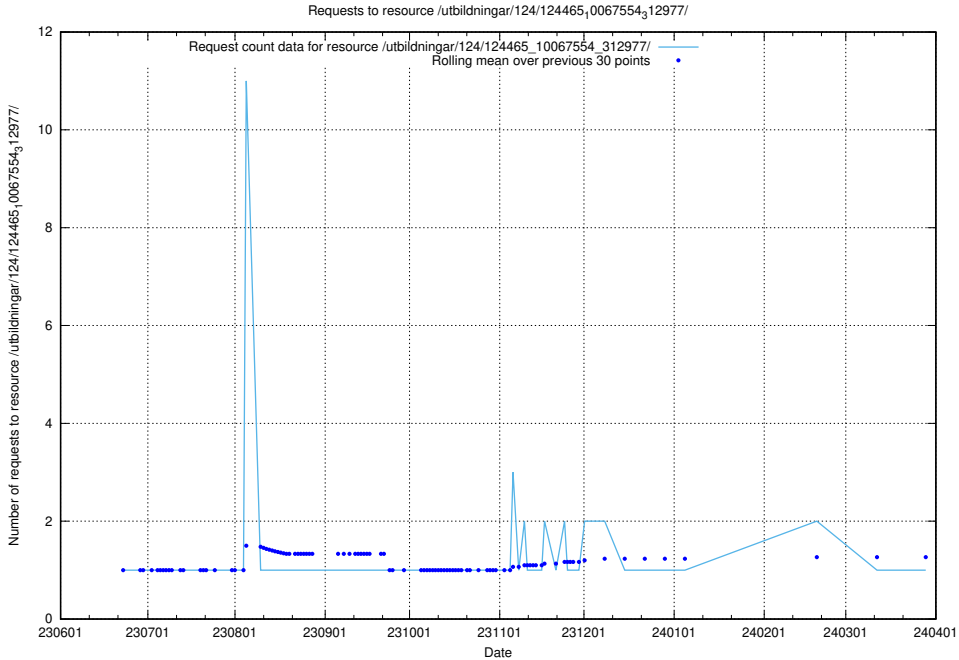

5.5474 Usage of /utbildningar/124/124465_10067554_312977/

Here, we count the number of requests to resource /utbildningar/124/124465_10067554_312977/.