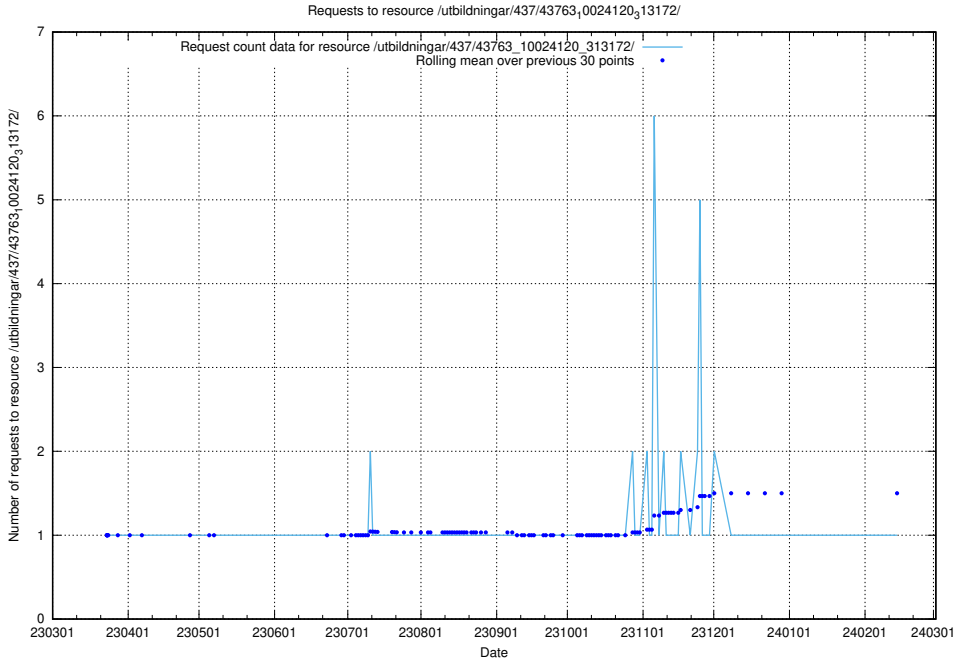

5.6009 Usage of /utbildningar/437/43763_10024120_313172/

Here, we count the number of requests to resource /utbildningar/437/43763_10024120_313172/.