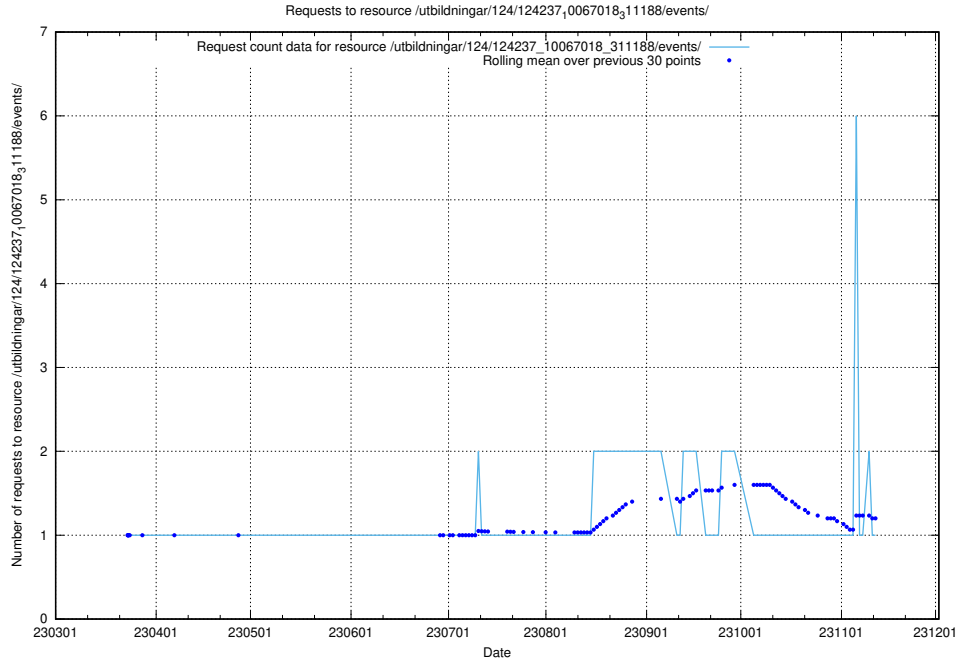

5.3642 Usage of /utbildningar/124/124237_10067018_311188/events/

Here, we count the number of requests to resource /utbildningar/124/124237_10067018_311188/events/