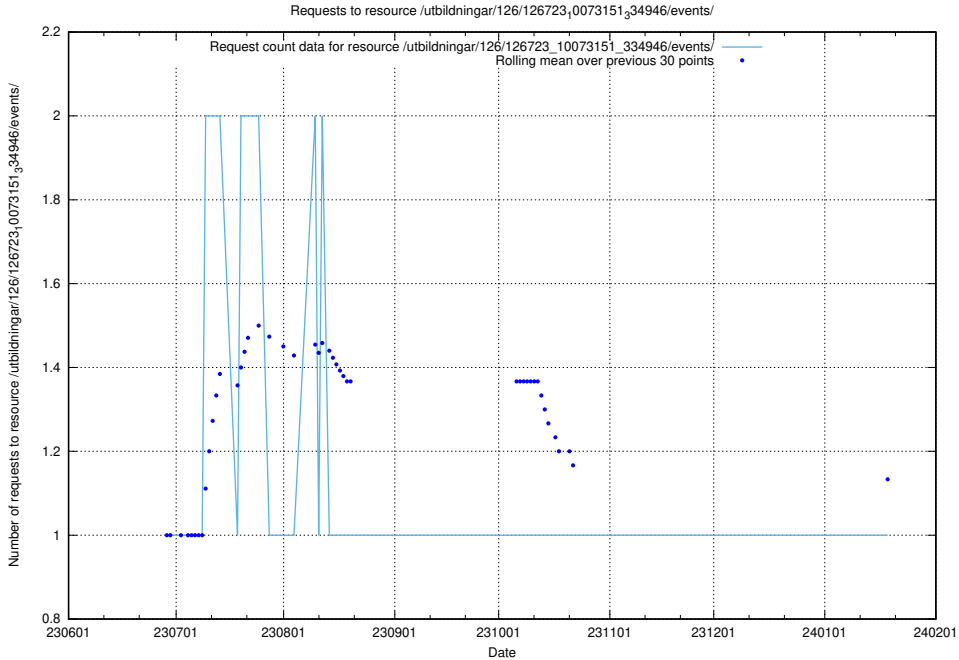

5.5104 Usage of /utbildningar/126/126723_10073151_334946/events/

Here, we count the number of requests to resource /utbildningar/126/126723_10073151_334946/events/