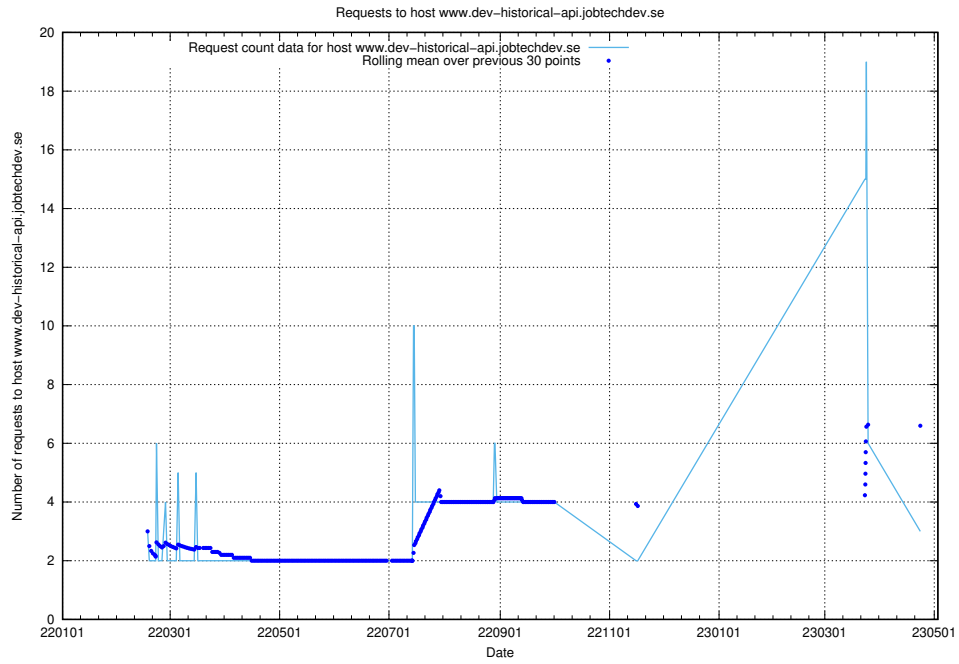

7.230 Usage of rabbitmq.jobtechdev.se

Here, we count the number of requests to host rabbitmq.jobtechdev.se.

7.231 Usage of kam-openshift-gitops.prod.services.jtech.se

Here, we count the number of requests to host kam-openshift-gitops.prod.services.jtech.se.