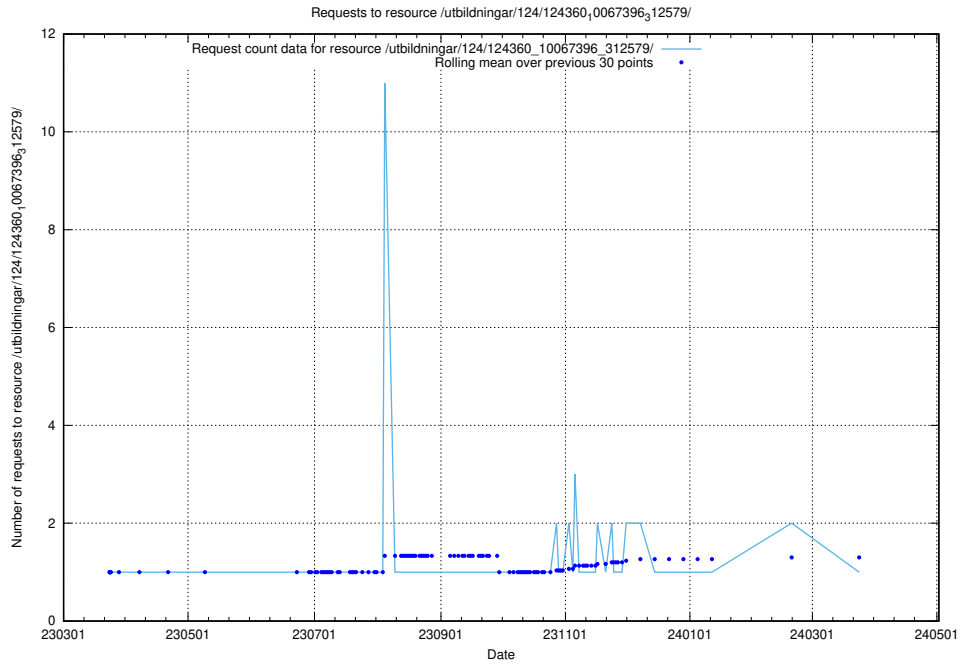

5.3433 Usage of /utbildningar/124/124360_10067396_312579/

Here, we count the number of requests to resource /utbildningar/124/124360_10067396_312579/.