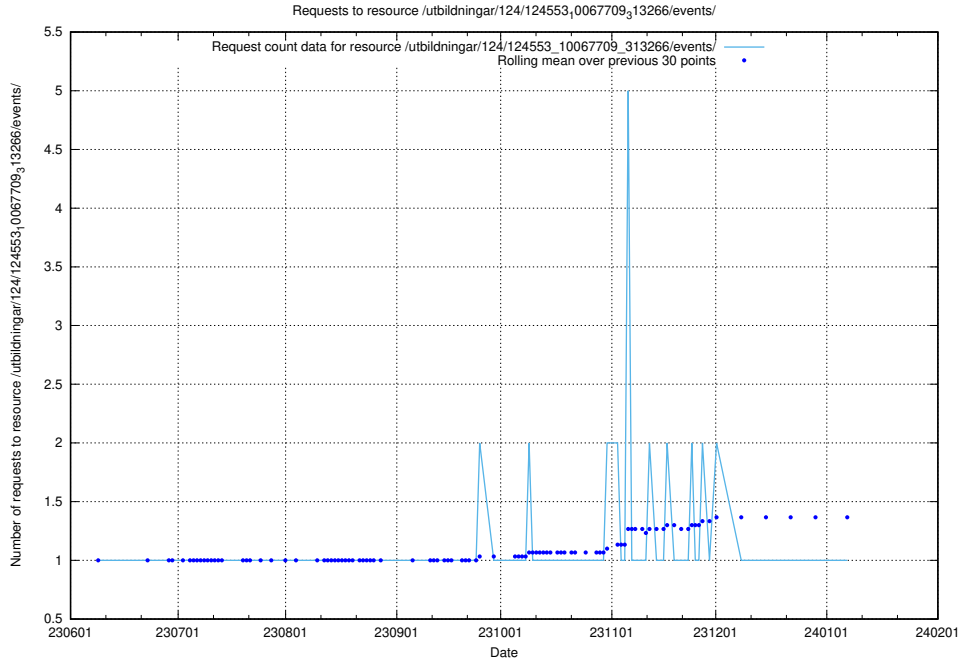

Here, we count the number of requests to resource /utbildningar/126/126546_10072944_334342/events/

5.5563 Usage of /utbildningar/124/124553_10067709_313266/events/

Here, we count the number of requests to resource /utbildningar/124/124553_10067709_313266/events/