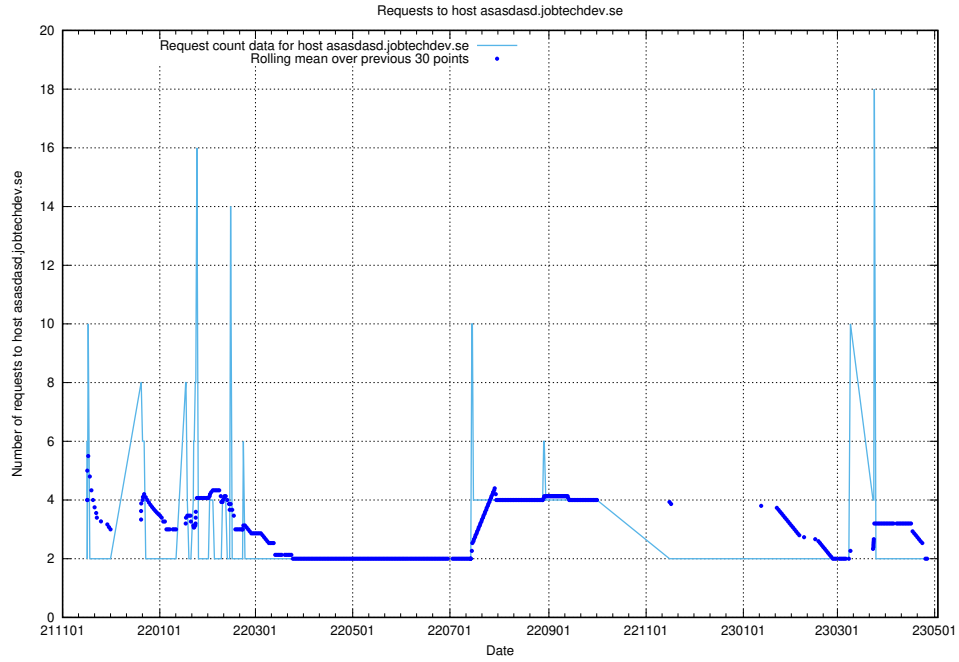

7.539 Usage of `asasdasd.jobtechdev.se`

Here, we count the number of requests to host `asasdasd.jobtechdev.se`.