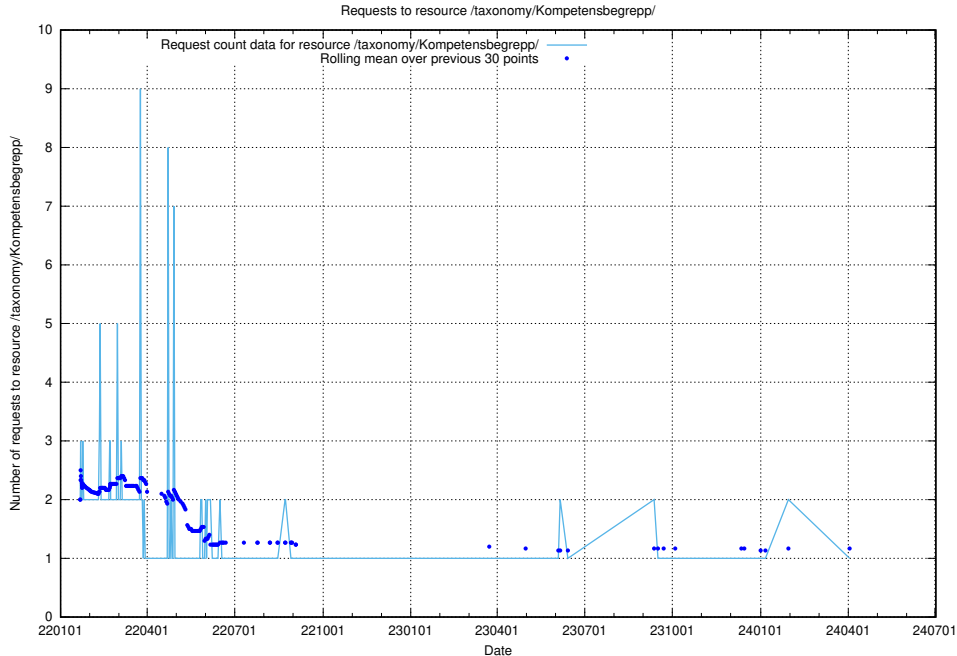

5.6050 Usage of /taxonomy/Kompetensbegrupp/

Here, we count the number of requests to resource /taxonomy/Kompetensbegrupp/.