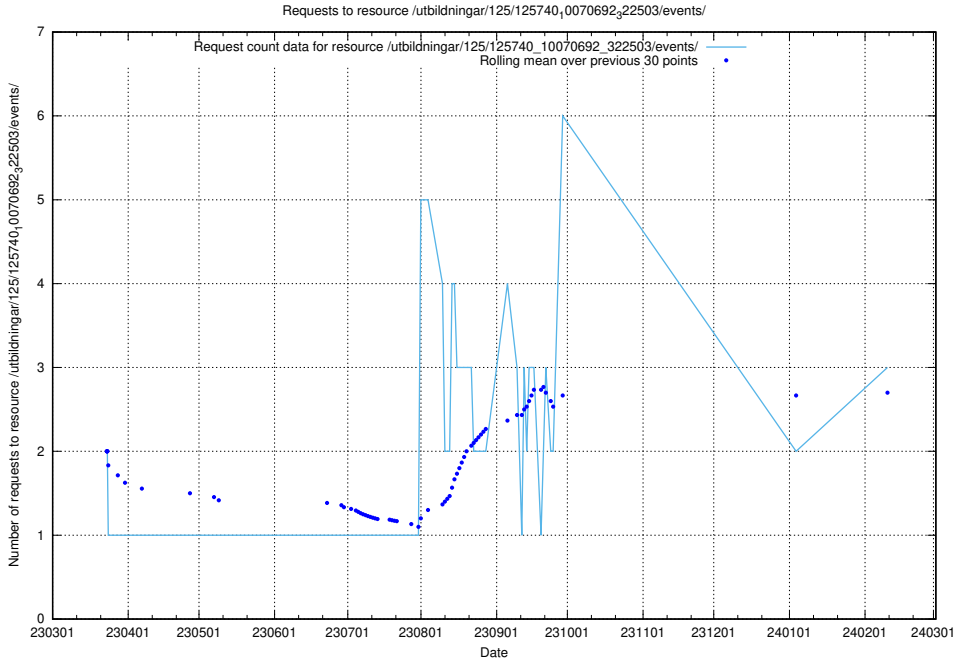

5.301 Usage of /utbildningar/125/125740_10070692_322503/events/

Here, we count the number of requests to resource /utbildningar/125/125740_10070692_322503/events/