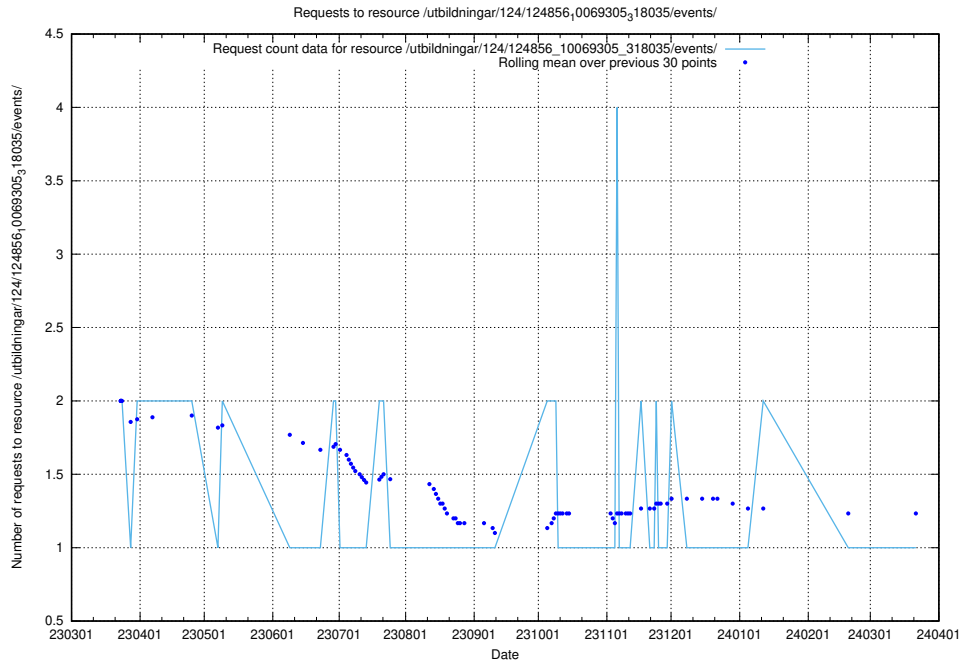

Here, we count the number of requests to resource /utbildningar/125/125195_10069244_317765/events/

5.5931 Usage of /utbildningar/124/124856_10069305_318035/events/

Here, we count the number of requests to resource /utbildningar/124/124856_10069305_318035/events/