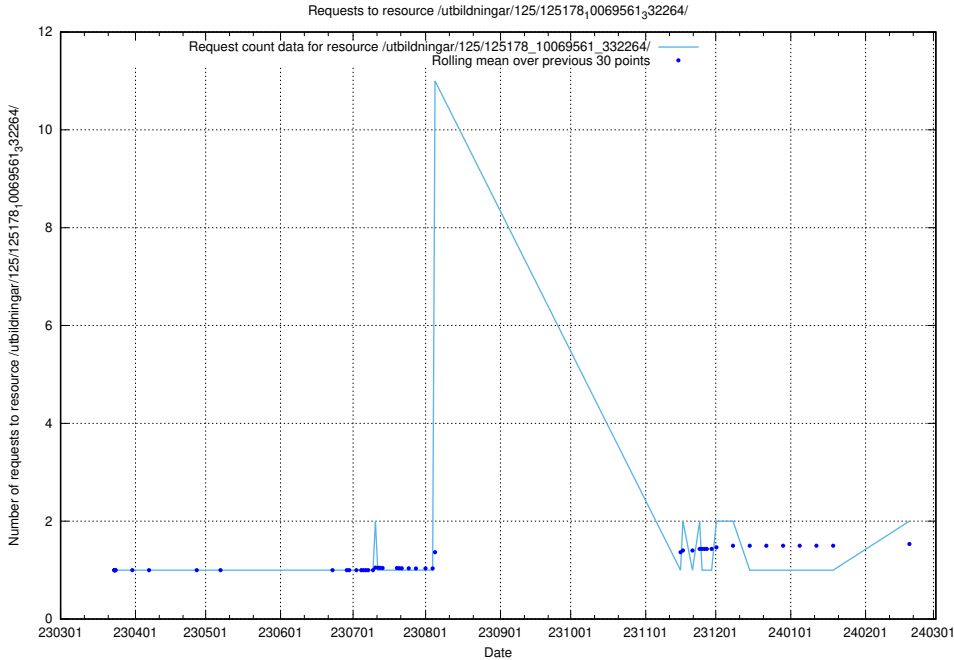

5.339 Usage of /utbildningar/125/125178_10069561_332264/

Here, we count the number of requests to resource /utbildningar/125/125178_10069561_332264/.