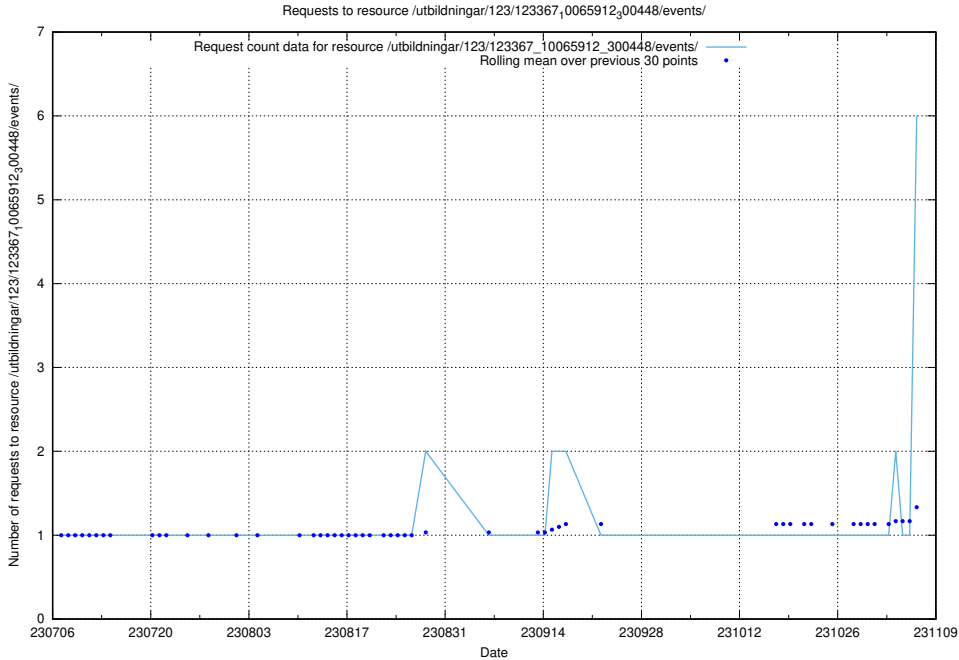

5.85 Usage of /utbildningar/123/123367_10065912_300448/events/

Here, we count the number of requests to resource /utbildningar/123/123367_10065912_300448/events/