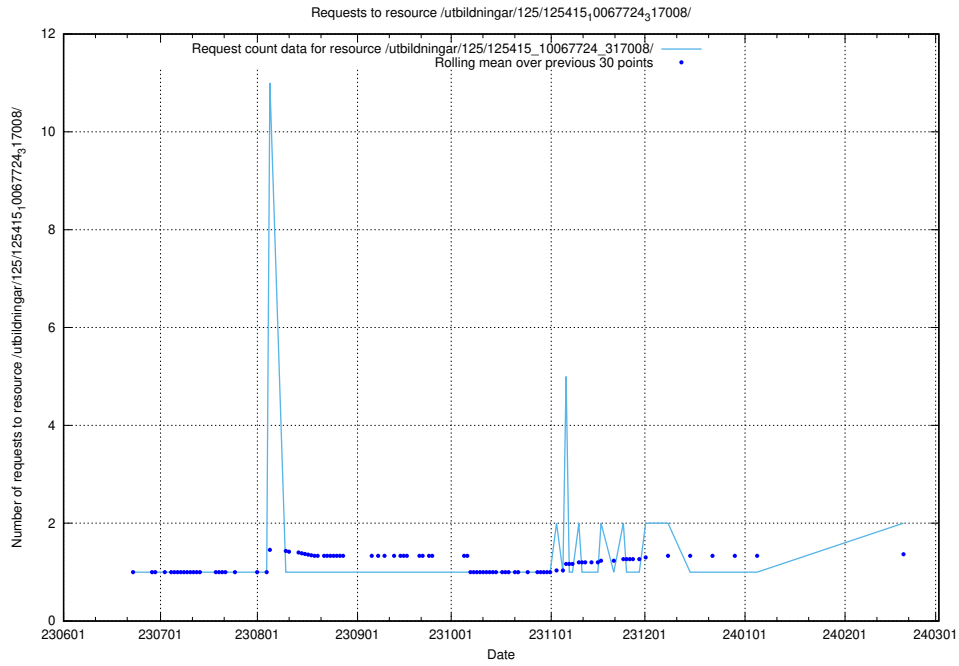

5.705 Usage of /utbildningar/125/125415_10067724_317008/

Here, we count the number of requests to resource /utbildningar/125/125415_10067724_317008/.