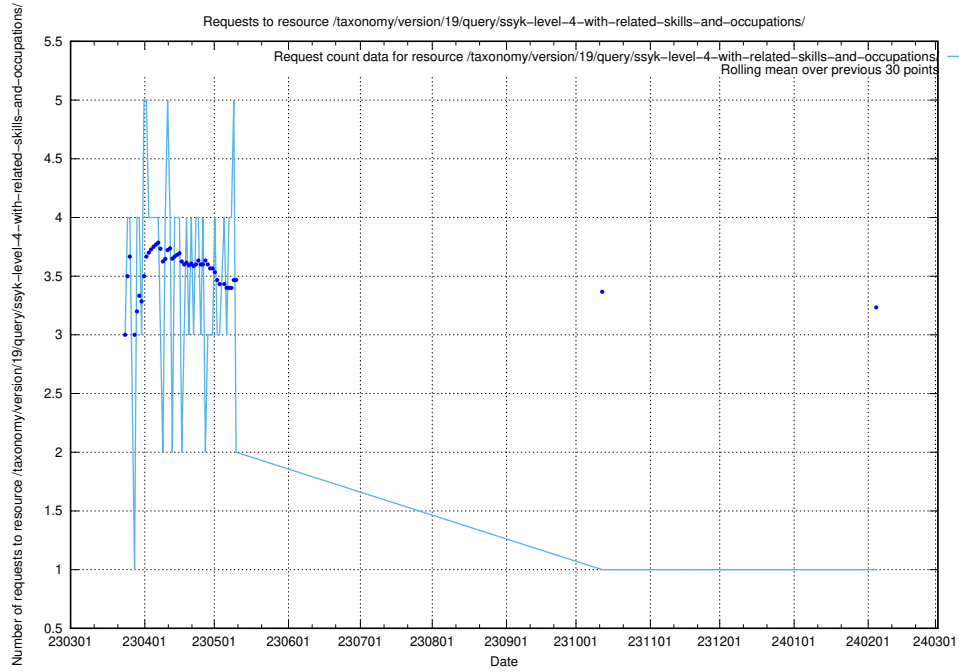

5.5780 Usage of /taxonomy/version/19/query/ssyk-level-4-with-related-skills-and-occupations/

Here, we count the number of requests to resource /taxonomy/version/19/query/ssyk-level-4-with-related-skills-and-occupations/.