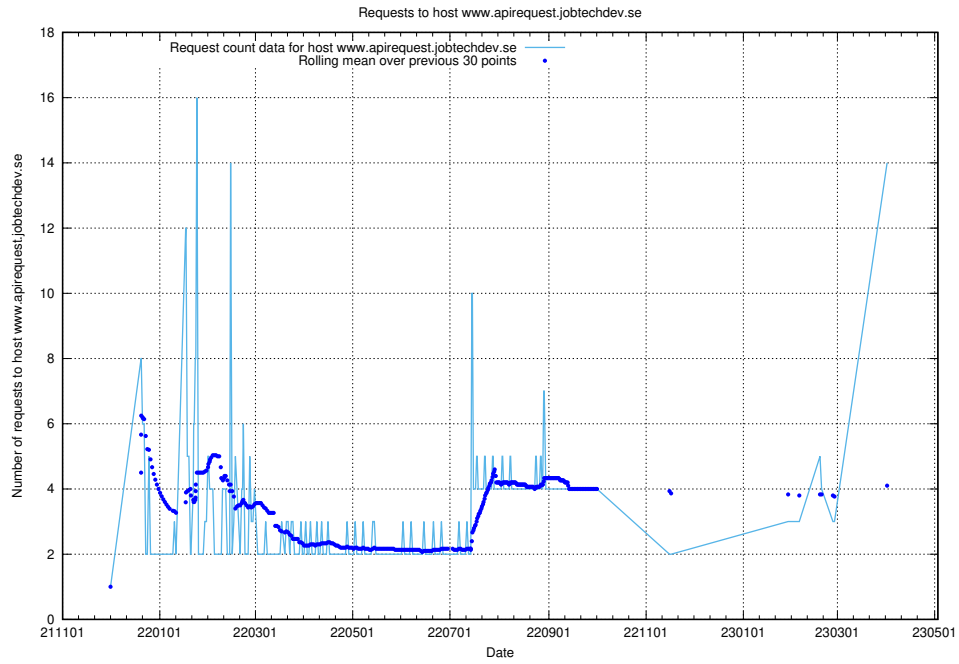

7.42 Usage of taxonomy-i1.api.jobtechdev.se:443

Here, we count the number of requests to host taxonomy-i1.api.jobtechdev.se:443.

7.43 Usage of `www.apirequest.jobtechdev.se`

Here, we count the number of requests to host `www.apirequest.jobtechdev.se`.