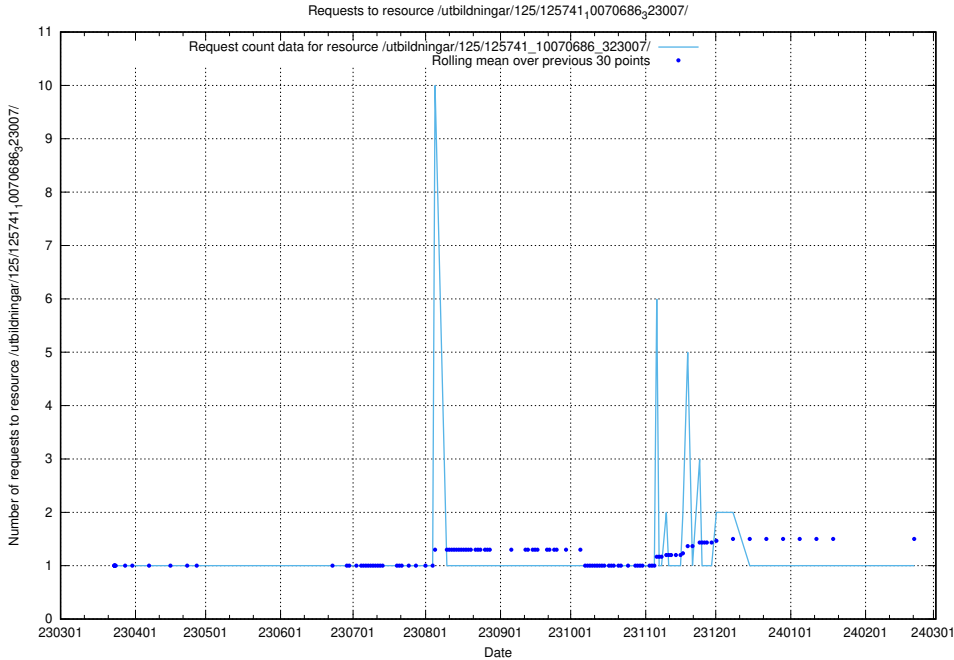

5.6124 Usage of /utbildningar/125/125741_10070686_323007/

Here, we count the number of requests to resource /utbildningar/125/125741_10070686_323007/.