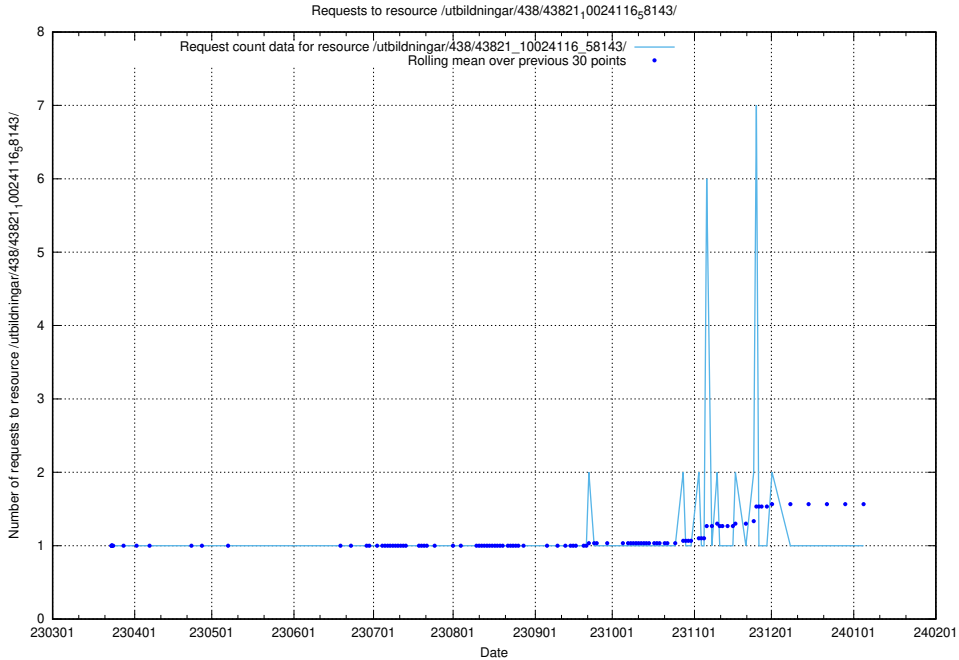

5.5976 Usage of /utbildningar/438/43821_10024116_58143/

Here, we count the number of requests to resource /utbildningar/438/43821_10024116_58143/.