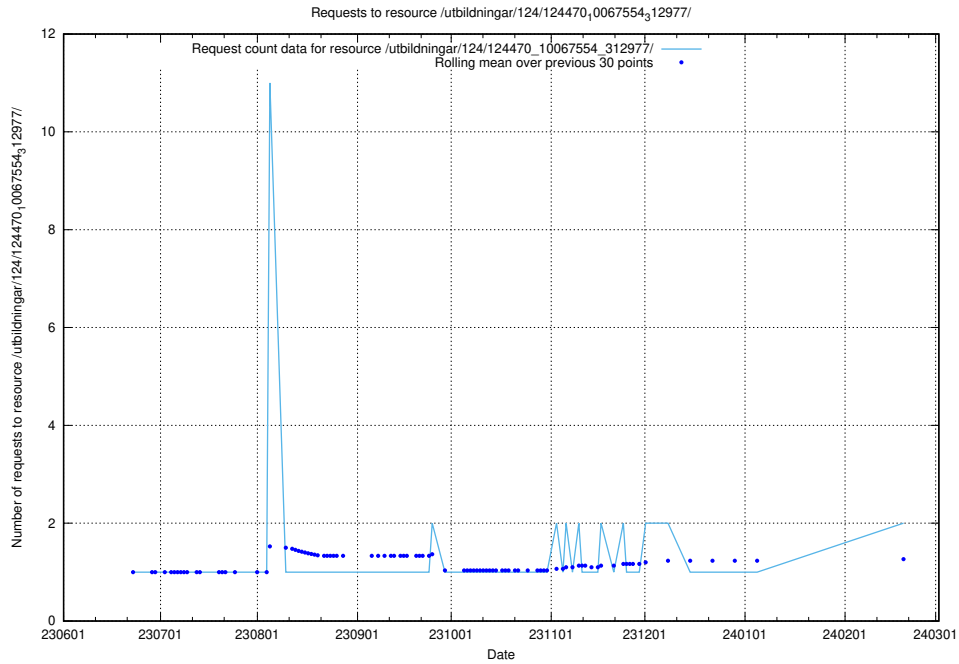

5.722 Usage of /utbildningar/124/124470_10067554_312977/

Here, we count the number of requests to resource /utbildningar/124/124470_10067554_312977/.