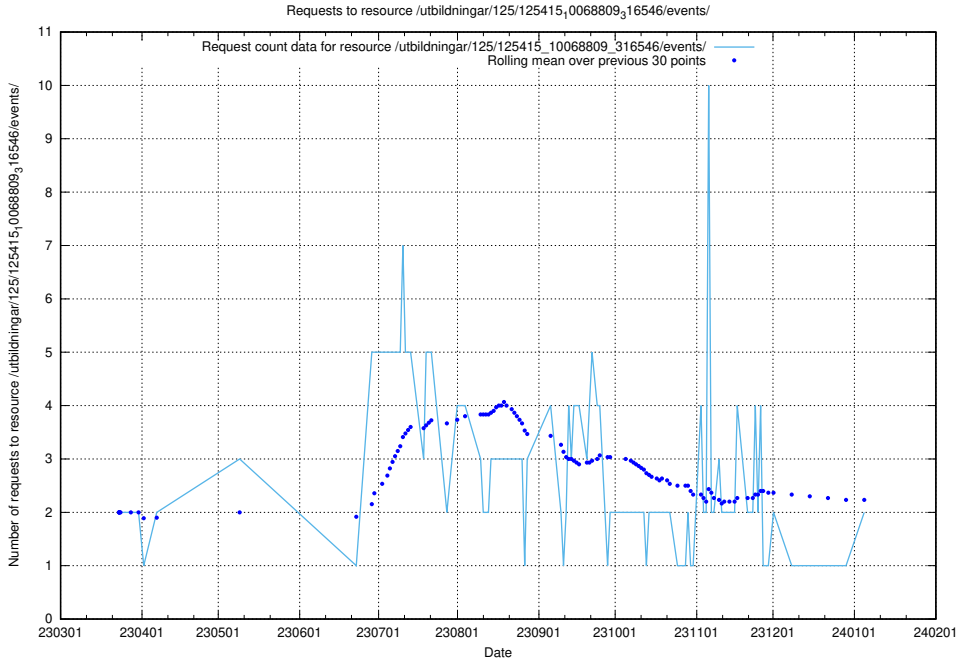

5.833 Usage of /utbildningar/125/125415_10068809_316546/events/

Here, we count the number of requests to resource /utbildningar/125/125415_10068809_316546/events/