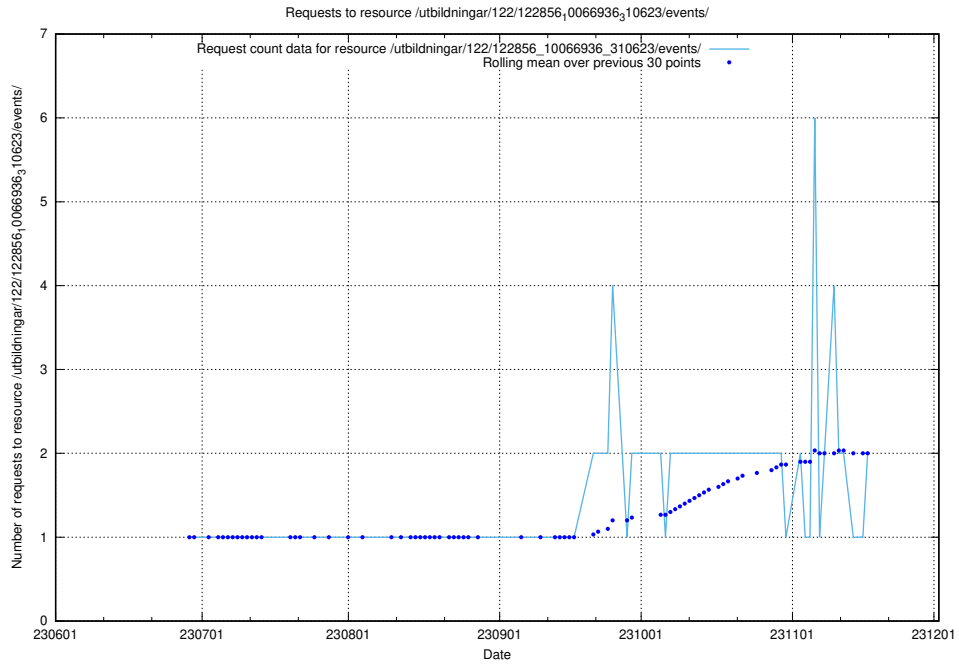

5.691 Usage of /utbildningar/122/122856_10066936_310623/events/

Here, we count the number of requests to resource /utbildningar/122/122856_10066936_310623/events/