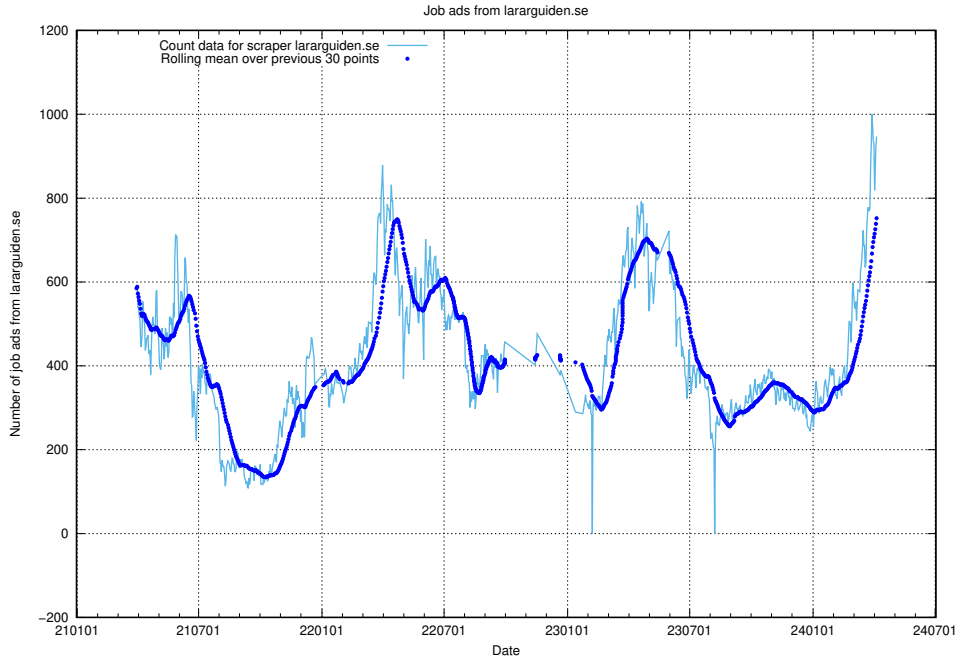

13.6 Number of ads by scraper ingenjorsjobb.se

Here, we count the number of job ads scraped from ingenjorsjobb.se.

13.7 Number of ads by scraper lararguiden.se

Here, we count the number of job ads scraped from lararguiden.se.