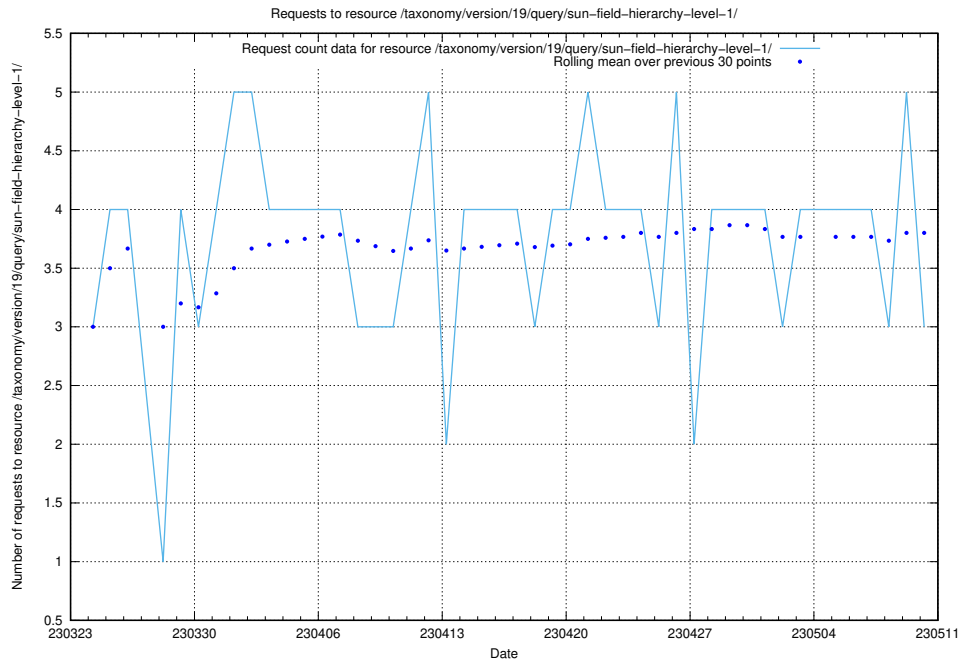

5.288 Usage of /taxonomy/version/19/query/sun-field-hierarchy-level-1/

Here, we count the number of requests to resource /taxonomy/version/19/query/sun-field-hierarchy-level-1/.