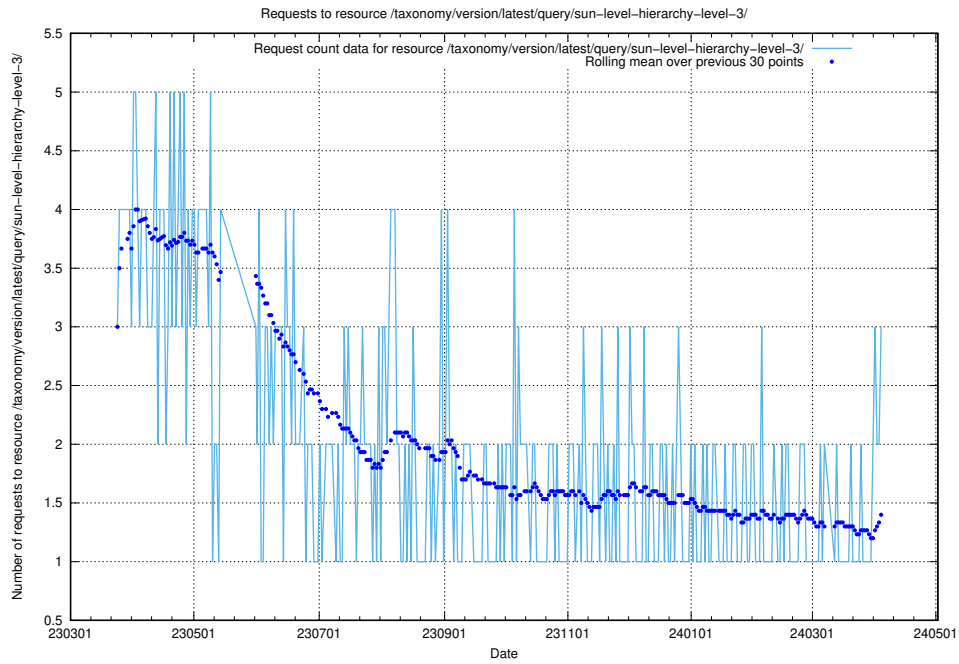

5.279 Usage of /taxonomy/version/latest/query/sun-level-hierarchy-level-3/

Here, we count the number of requests to resource /taxonomy/version/latest/query/sun-level-hierarchy-level-3/.