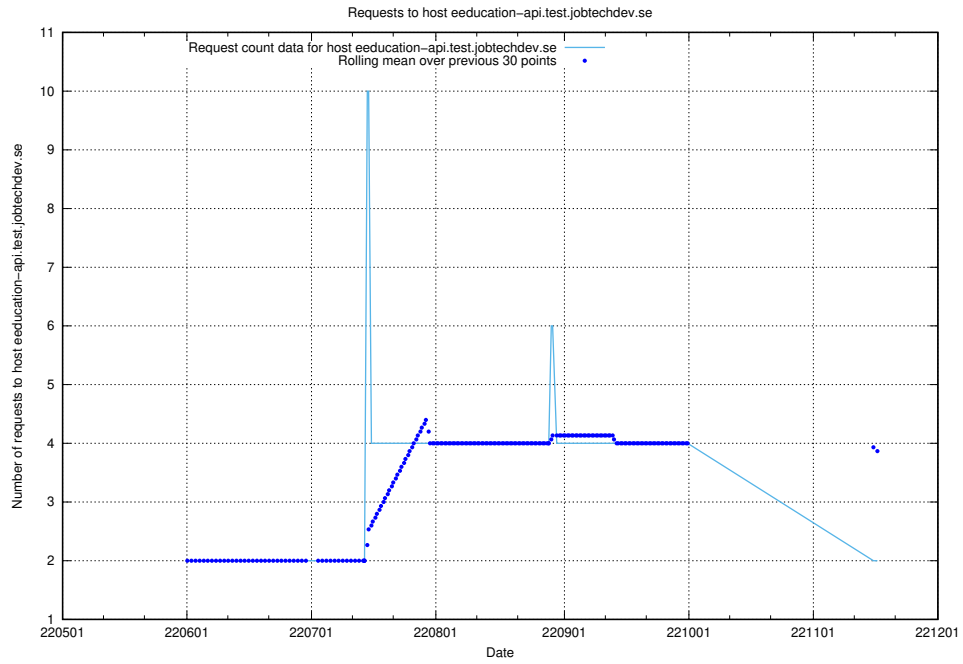

7.416 Usage of eeducation-api.test.jobtechdev.se

Here, we count the number of requests to host eeducation-api.test.jobtechdev.se.