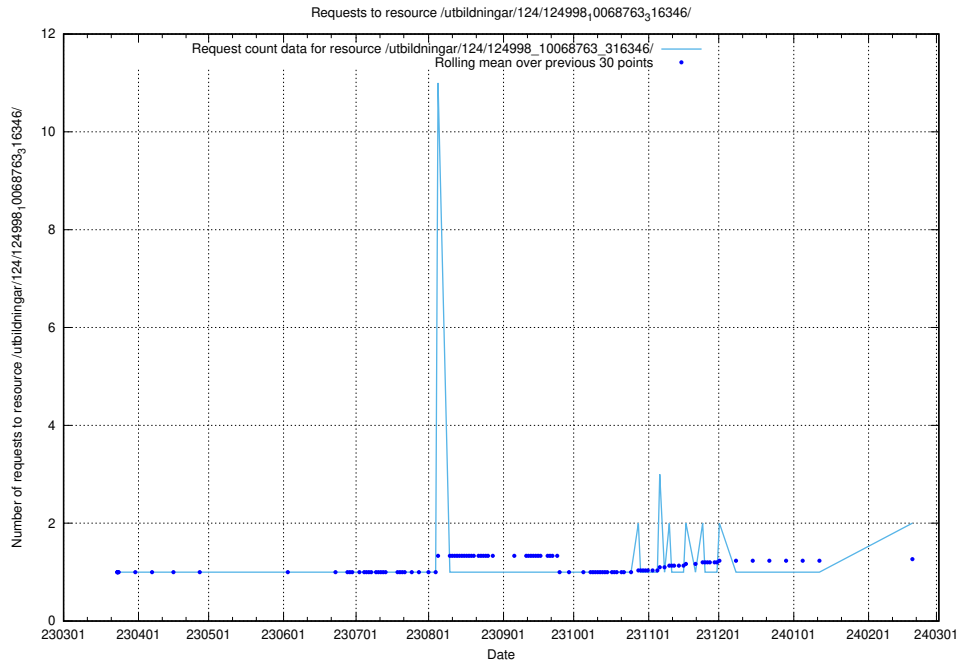

5.344 Usage of /utbildningar/124/124934_10069079_323245/events/

Here, we count the number of requests to resource /utbildningar/124/124934_10069079_323245/events/

5.345 Usage of /utbildningar/124/124934_10069079_323245/