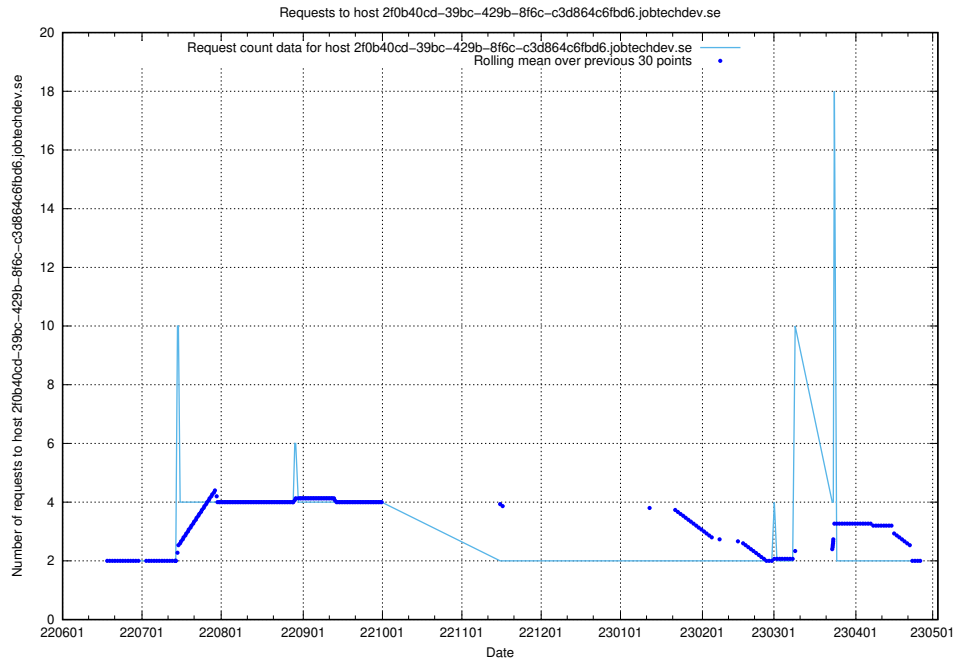

7.400 Usage of 2f0b40cd-39bc-429b-8f6c-c3d864c6fbd6.jobtechdev.se

Here, we count the number of requests to host 2f0b40cd-39bc-429b-8f6c-c3d864c6fbd6.jobtechdev.se.