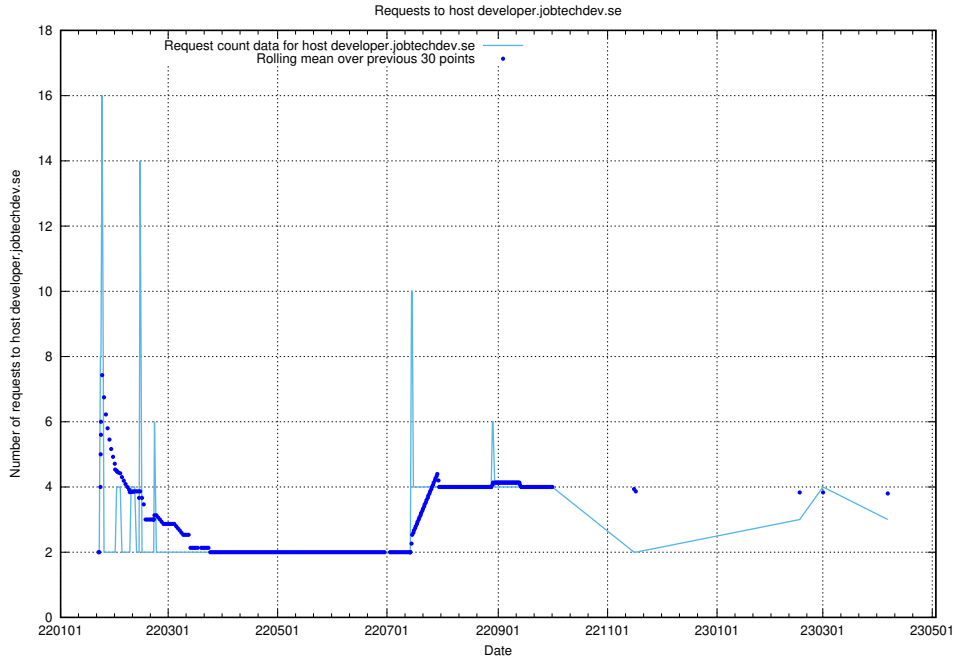

7.163 Usage of developer.jobtechdev.se

Here, we count the number of requests to host developer.jobtechdev.se.