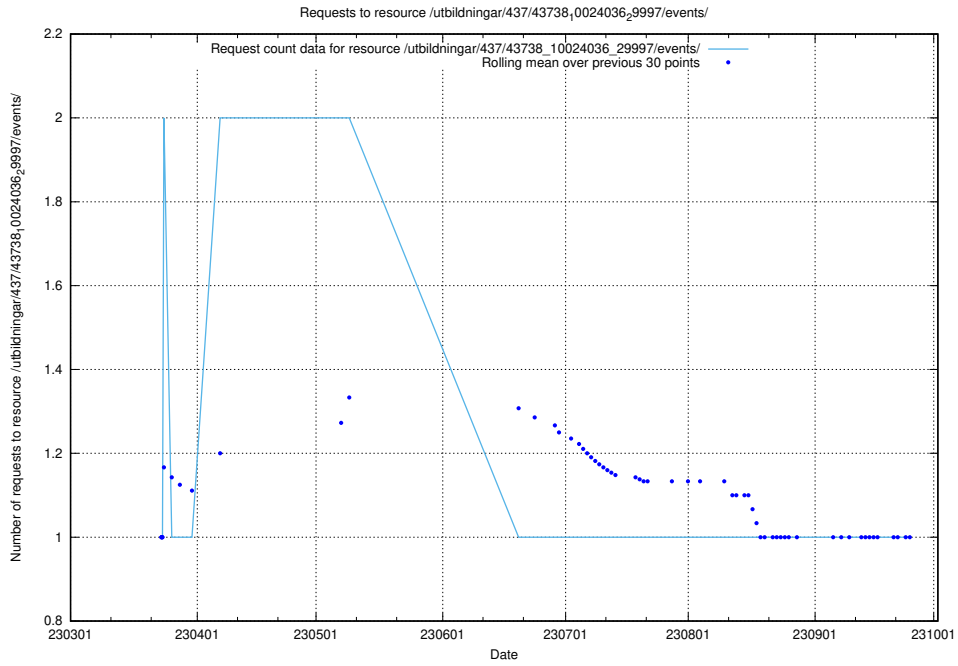

Here, we count the number of requests to resource /utbildningar/437/43741_10024043_32243/.

5.6032 Usage of /utbildningar/437/43738_10024036_29997/events/

Here, we count the number of requests to resource /utbildningar/437/43738_10024036_29997/events/.