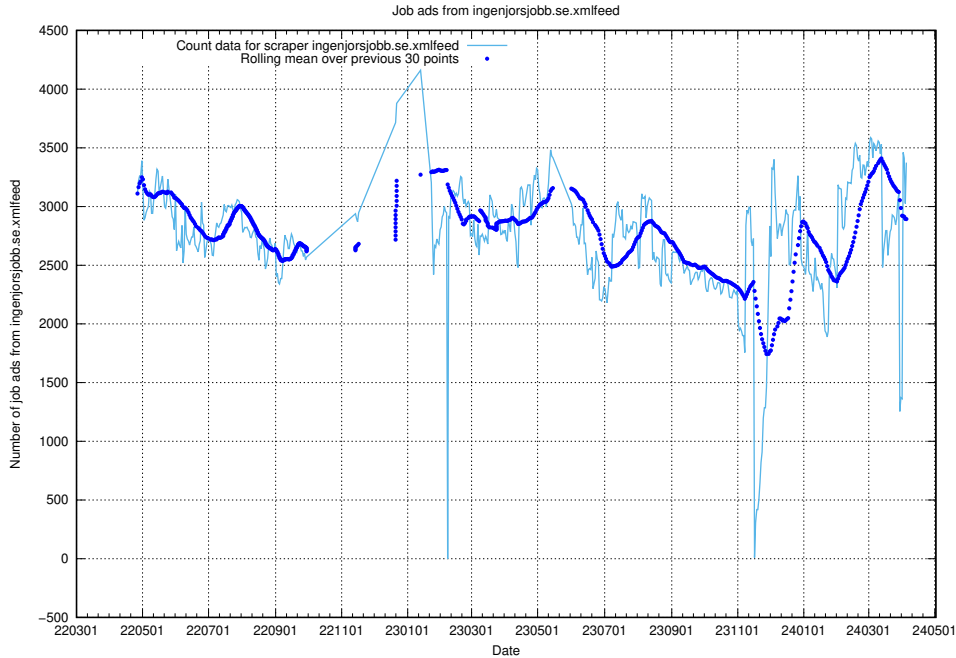

13.4 Number of ads by scraper ingenjorsjobb.se.xmlfeed

Here, we count the number of job ads scraped from ingenjorsjobb.se.xmlfeed.