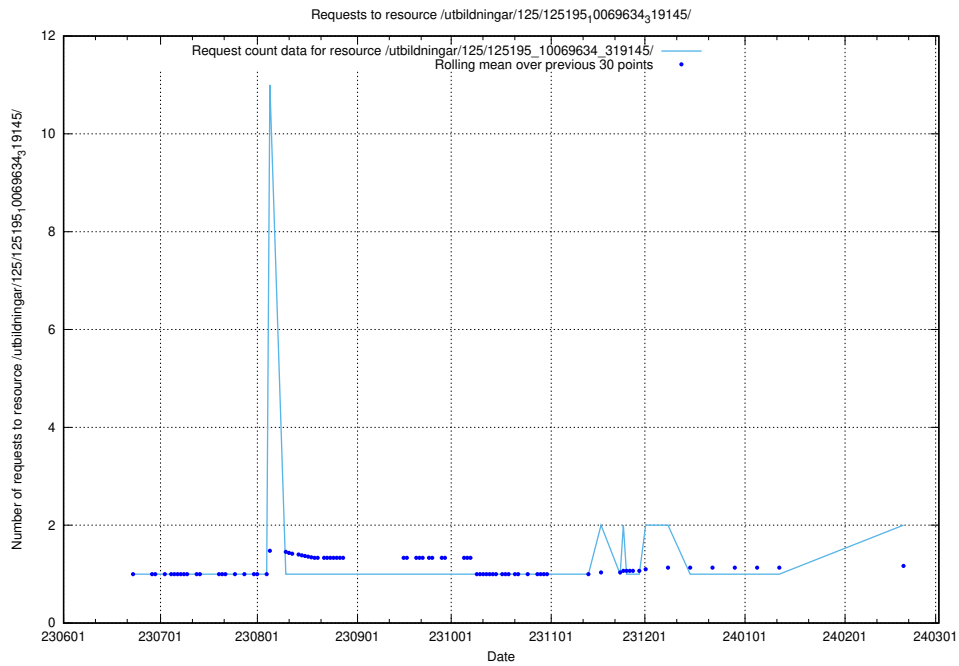

5.707 Usage of /utbildningar/125/125195_10069634_319145/

Here, we count the number of requests to resource /utbildningar/125/125195_10069634_319145/.