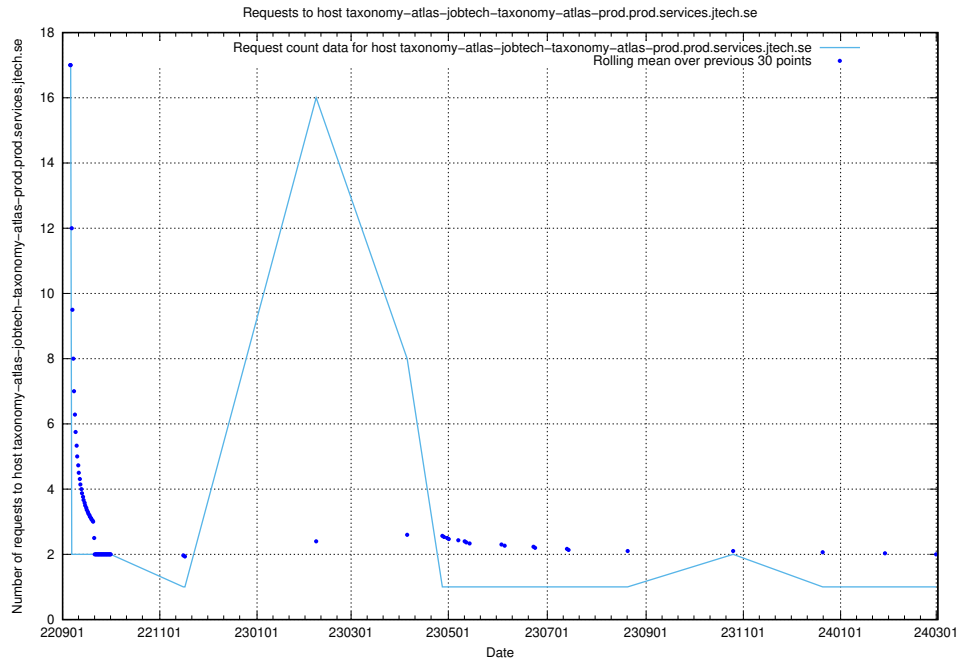

Here, we count the number of requests to host jobtechdev-se-jobtechdev-se-prod.prod.services.jtech.se.

7.617 Usage of taxonomy-atlas-jobtech-taxonomy-atlas-prod.prod.services.jtech.se

Here, we count the number of requests to host taxonomy-atlas-jobtech-taxonomy-atlas-prod.prod.services.jtech.se.