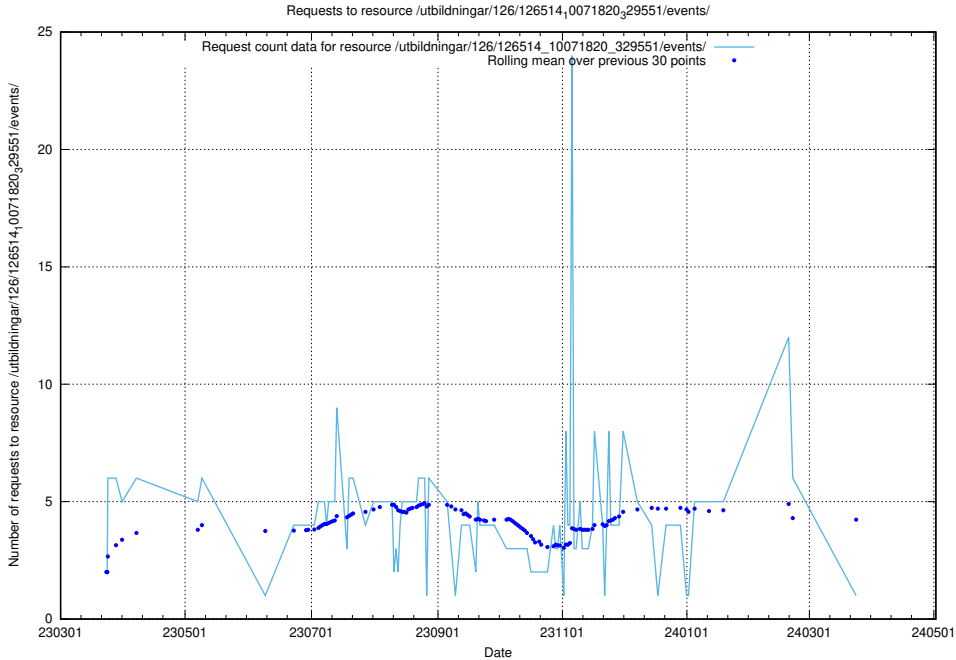

5.5912 Usage of /utbildningar/126/126514_10071820_329551/events/

Here, we count the number of requests to resource /utbildningar/126/126514_10071820_329551/events/