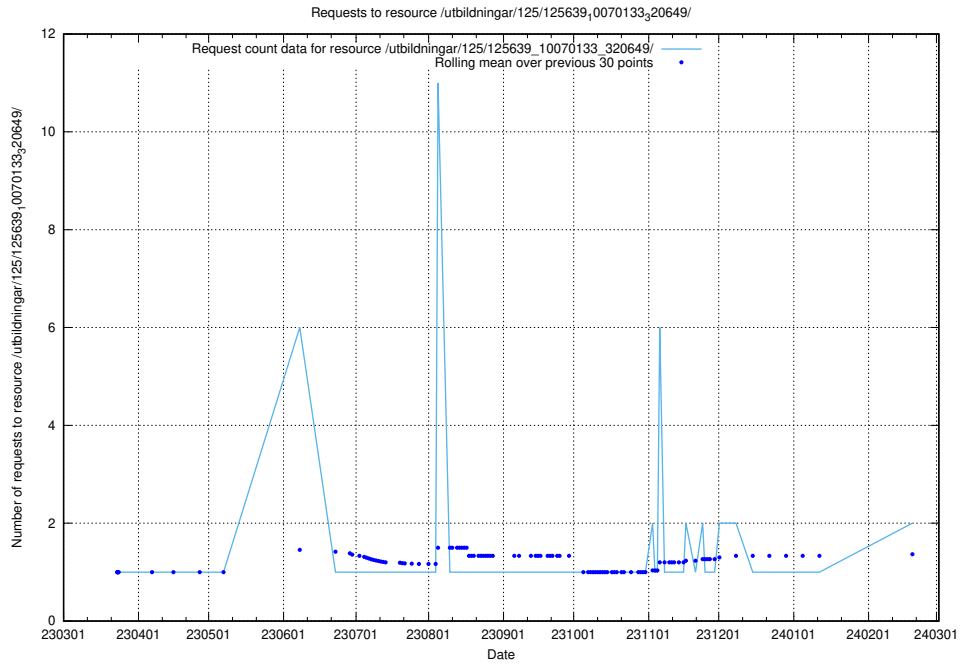

5.319 Usage of /utbildningar/125/125639_10070133_320649/

Here, we count the number of requests to resource /utbildningar/125/125639_10070133_320649/.