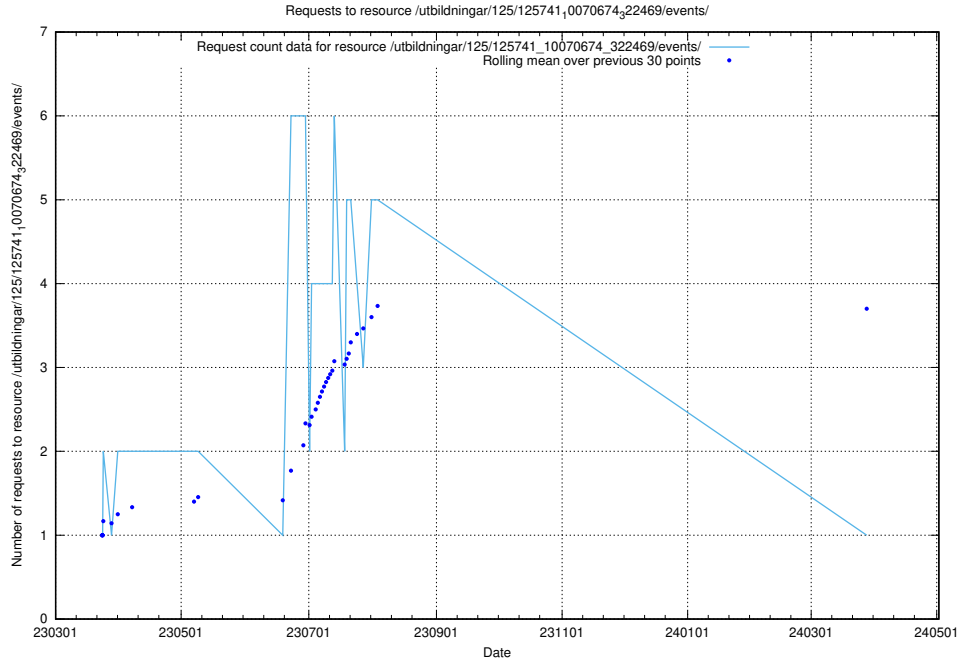

5.6137 Usage of /utbildningar/125/125741_10070674_322469/events/

Here, we count the number of requests to resource /utbildningar/125/125741_10070674_322469/events/