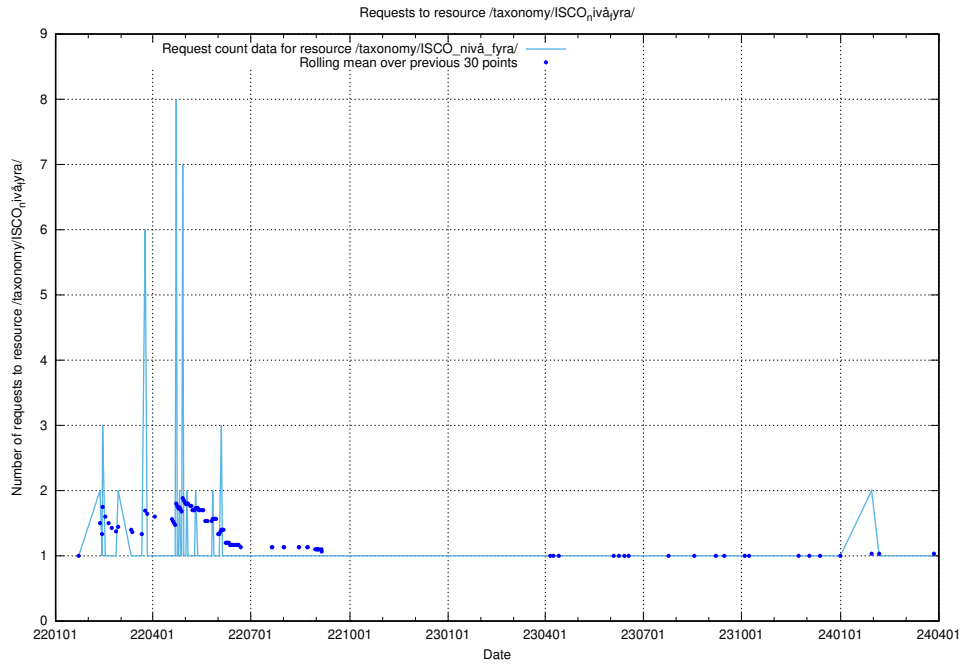

5.4617 Usage of /taxonomy/ISCO_nivå_fyra/

Here, we count the number of requests to resource /taxonomy/ISCO_nivå_fyra/.