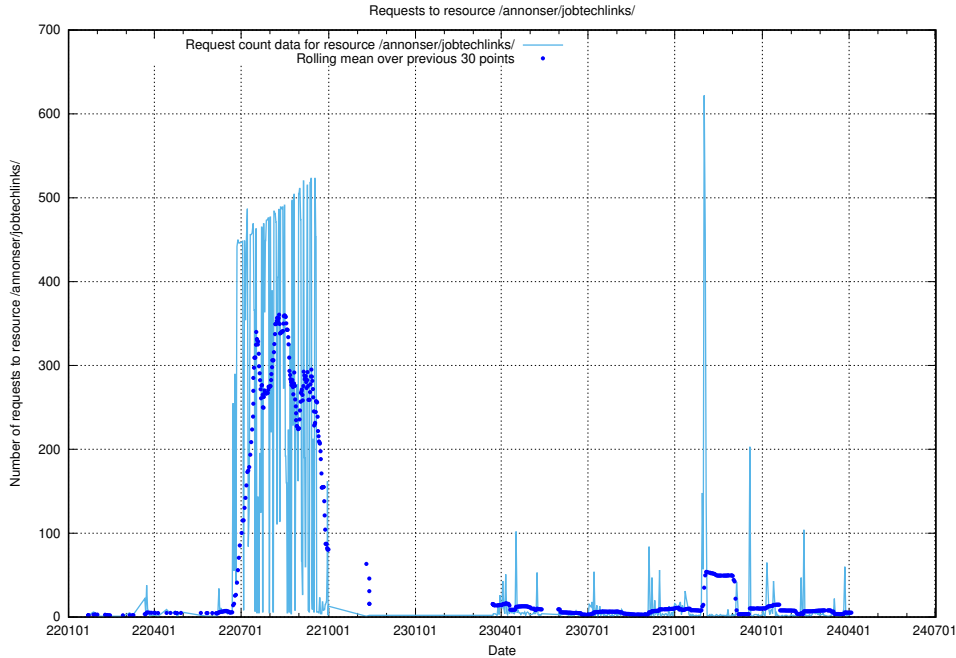

5.113 Usage of /annonser/jobtechlinks/

Here, we count the number of requests to resource /annonser/jobtechlinks/.