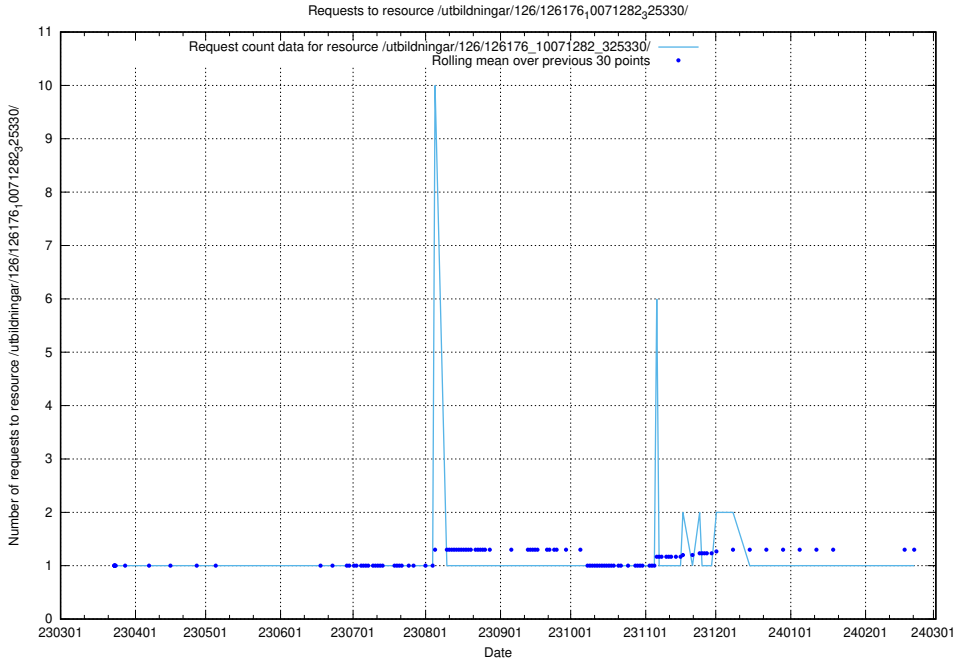

5.6067 Usage of /utbildningar/126/126176_10071282_325330/

Here, we count the number of requests to resource /utbildningar/126/126176_10071282_325330/.