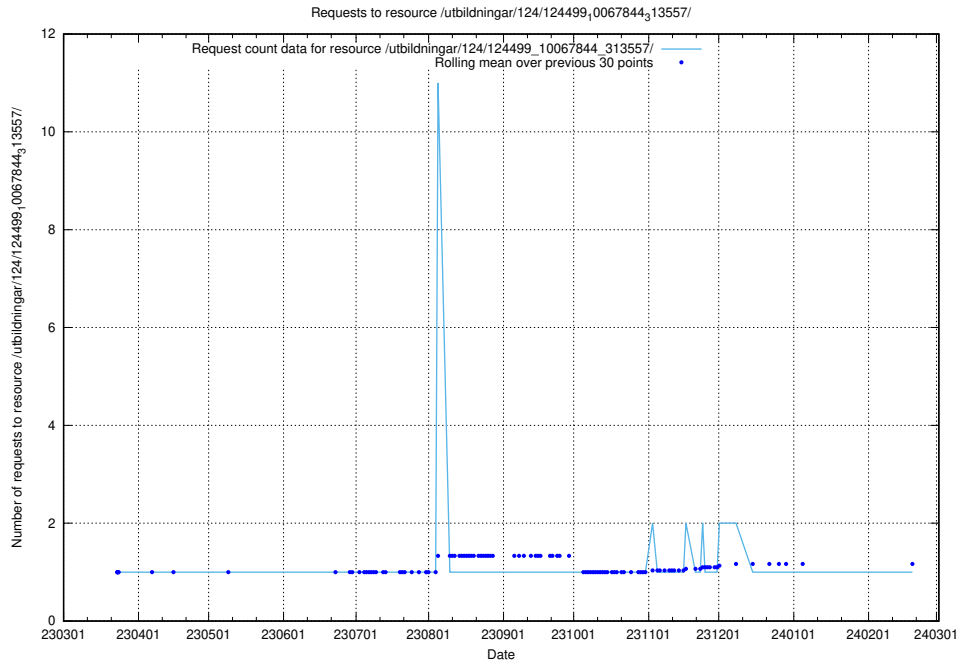

5.2067 Usage of /utbildningar/124/124499_10067844_313557/

Here, we count the number of requests to resource /utbildningar/124/124499_10067844_313557/.