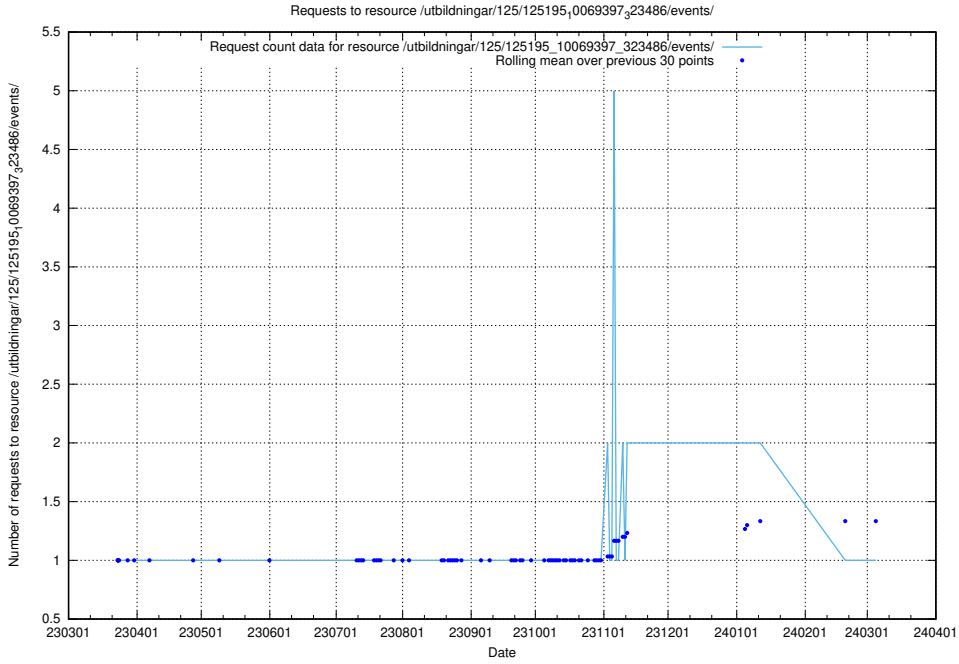

Here, we count the number of requests to resource /utbildningar/125/125195_10069397_323486/events/

5.1023 Usage of /utbildningar/125/125195_10069249_317774/events/

Here, we count the number of requests to resource /utbildningar/125/125195_10069249_317774/events/