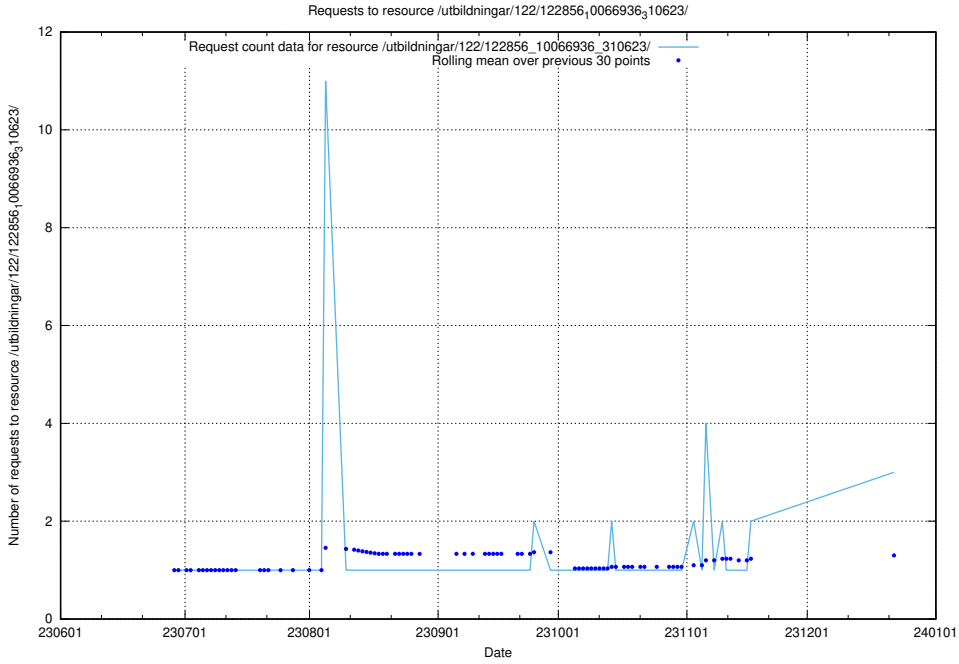

5.258 Usage of /utbildningar/122/122856_10066936_310623/

Here, we count the number of requests to resource /utbildningar/122/122856_10066936_310623/.