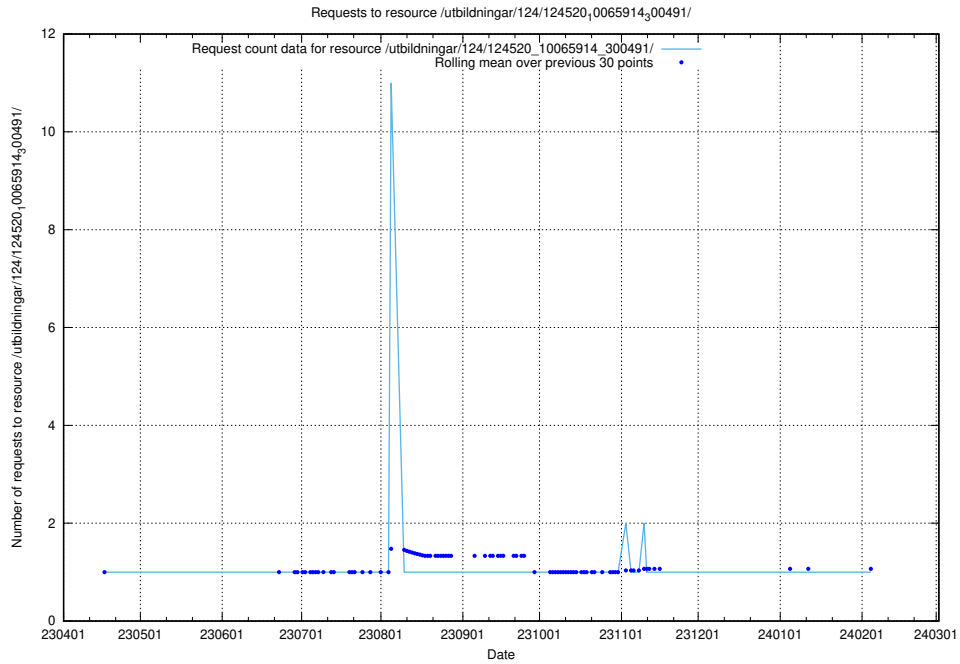

5.5726 Usage of /utbildningar/124/124520_10065914_300491/

Here, we count the number of requests to resource /utbildningar/124/124520_10065914_300491/.