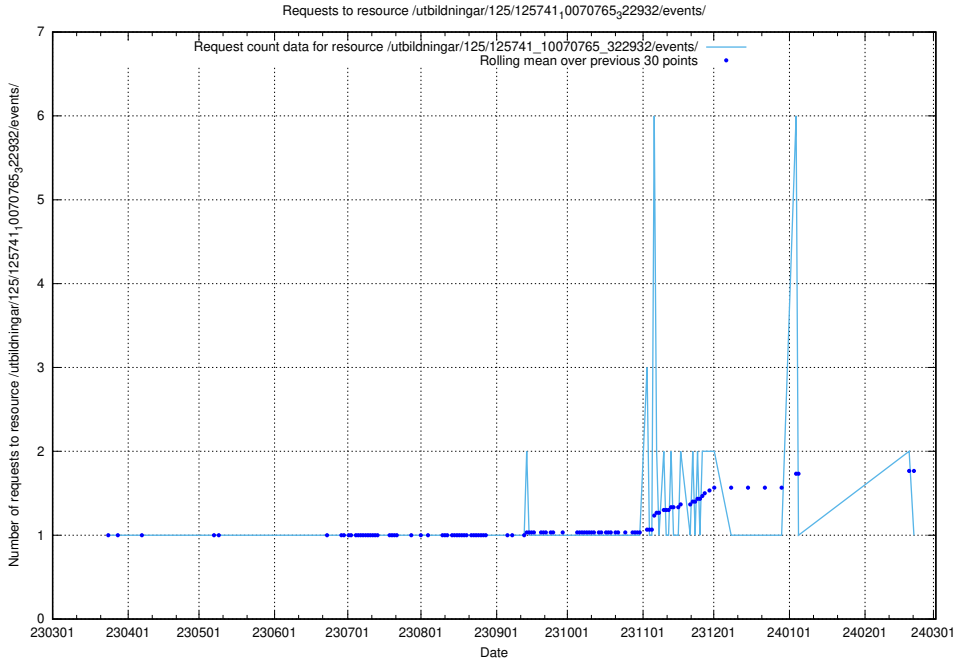

5.5878 Usage of /utbildningar/125/125741_10070765_322932/events/

Here, we count the number of requests to resource /utbildningar/125/125741_10070765_322932/events/