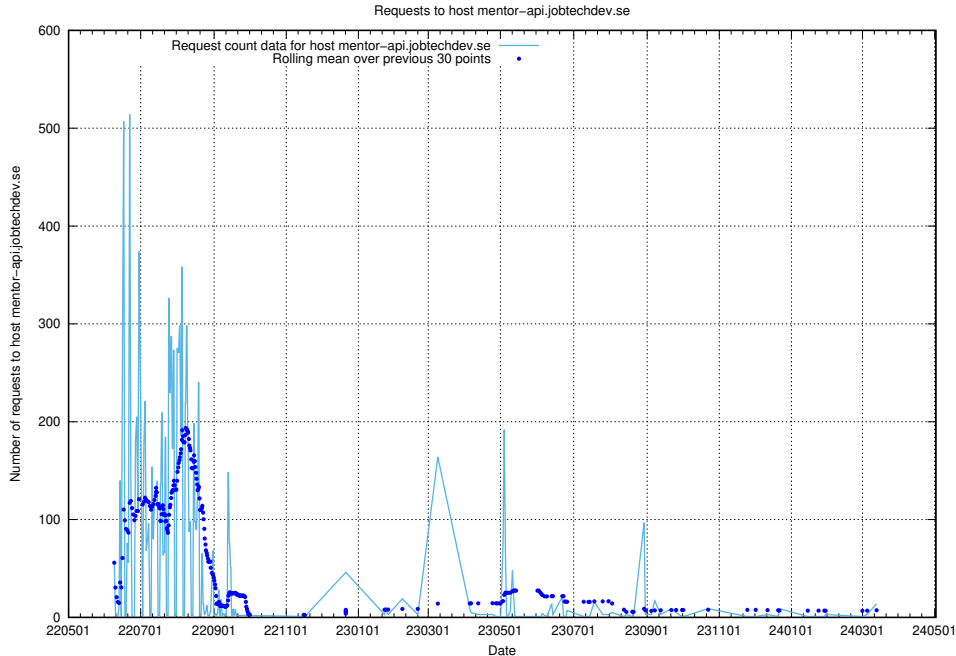

7.44 Usage of mentor-api.jobtechdev.se

Here, we count the number of requests to host mentor-api.jobtechdev.se.