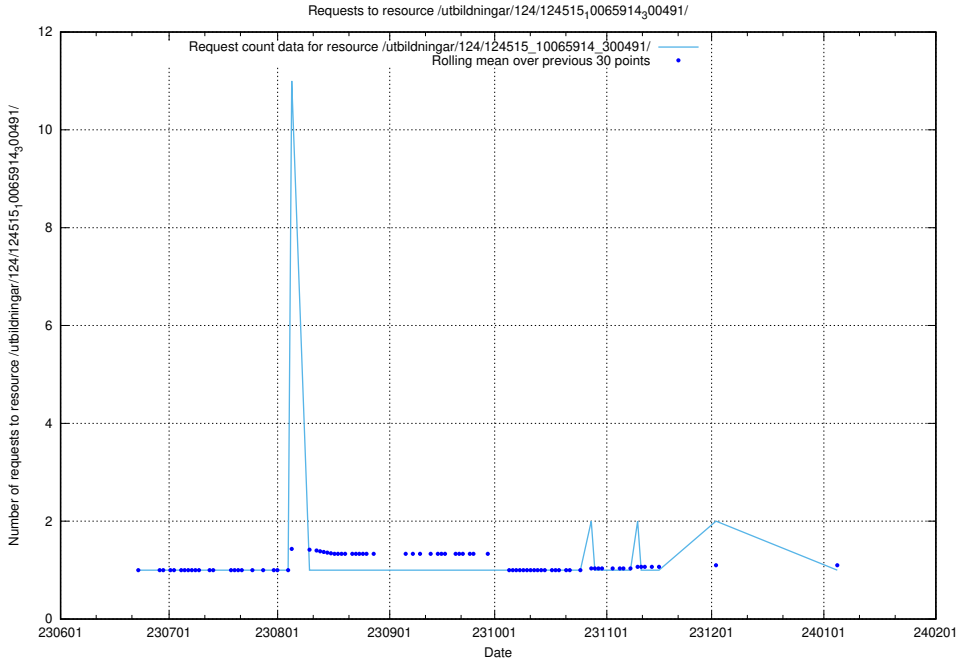

5.5427 Usage of /utbildningar/124/124515_10065914_300491/

Here, we count the number of requests to resource /utbildningar/124/124515_10065914_300491/.