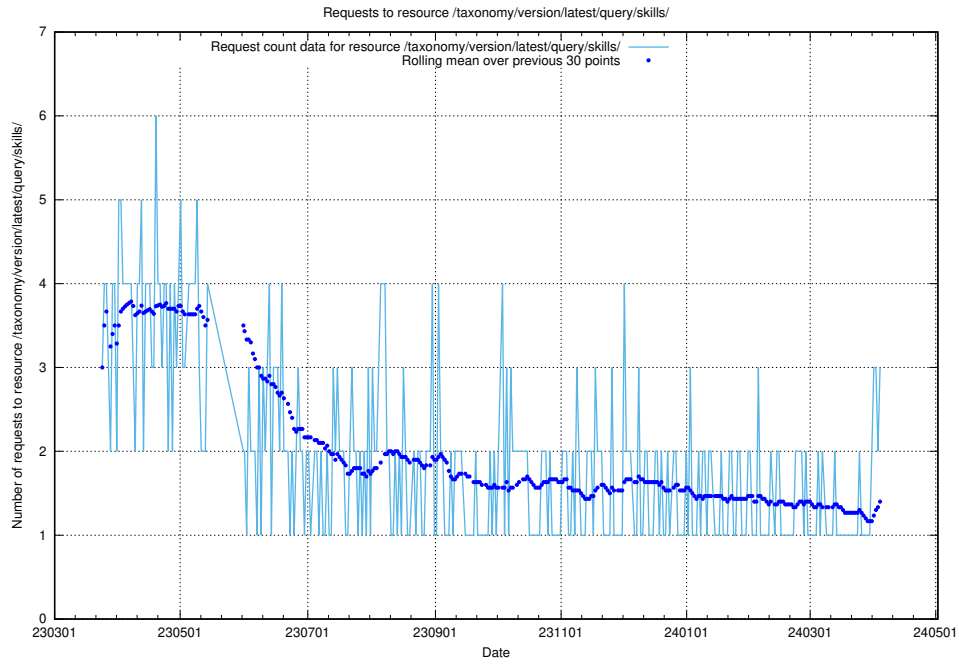

5.283 Usage of /taxonomy/version/latest/query/skills/

Here, we count the number of requests to resource /taxonomy/version/latest/query/skills/.