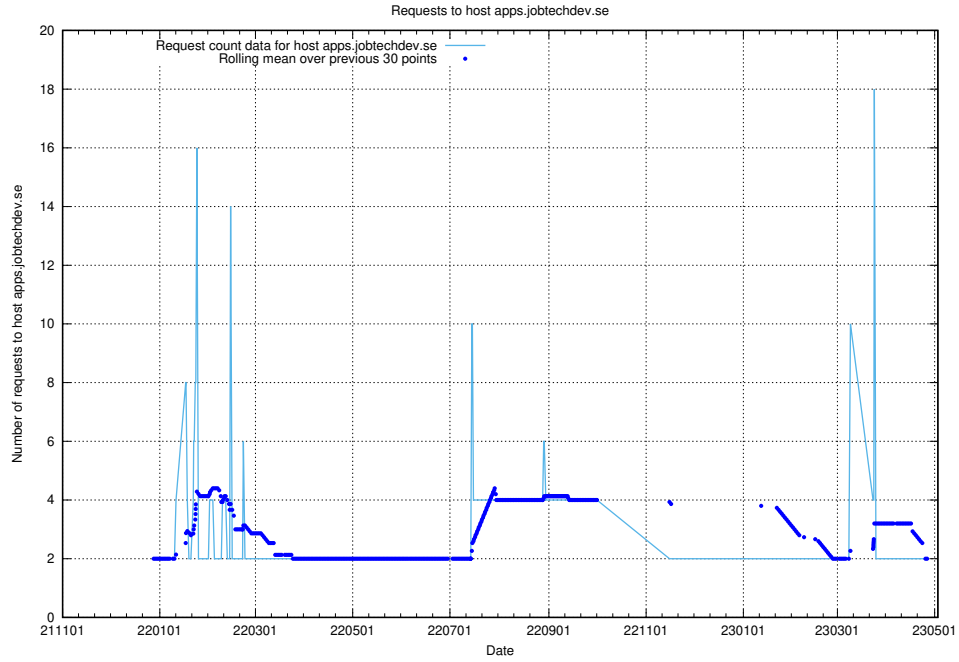

7.360 Usage of apps.jobtechdev.se

Here, we count the number of requests to host apps.jobtechdev.se.