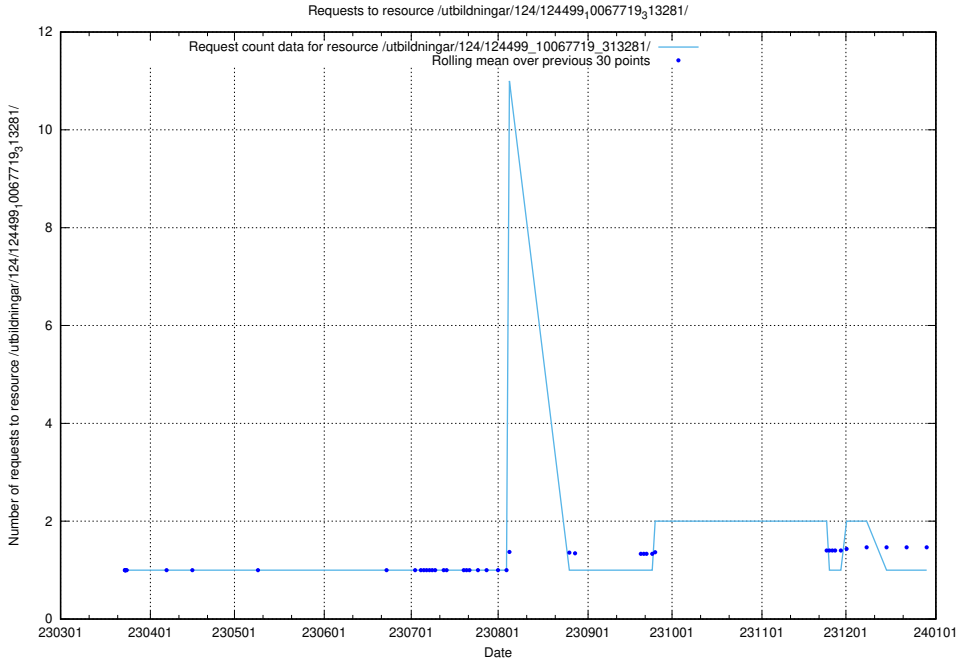

5.2183 Usage of /utbildningar/124/124499_10067719_313281/

Here, we count the number of requests to resource /utbildningar/124/124499_10067719_313281/.