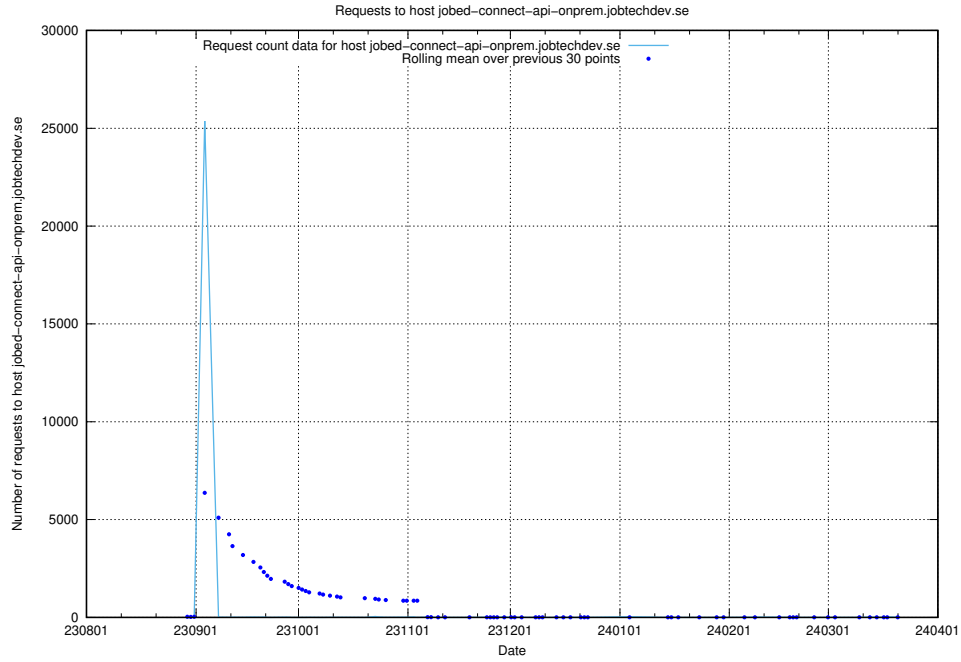

7.42 Usage of taxonomy-i1.api.jobtechdev.se:443

Here, we count the number of requests to host taxonomy-i1.api.jobtechdev.se:443.

7.43 Usage of `www.apirequest.jobtechdev.se`

Here, we count the number of requests to host `www.apirequest.jobtechdev.se`.