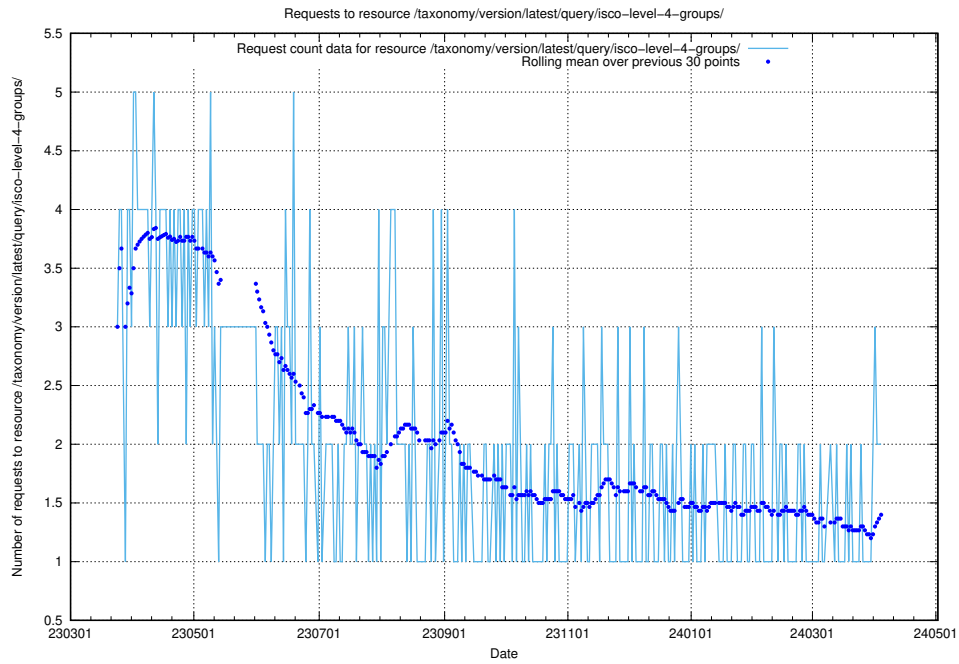

5.796 Usage of /taxonomy/version/latest/query/isco-level-4-groups/

Here, we count the number of requests to resource /taxonomy/version/latest/query/isco-level-4-groups/.