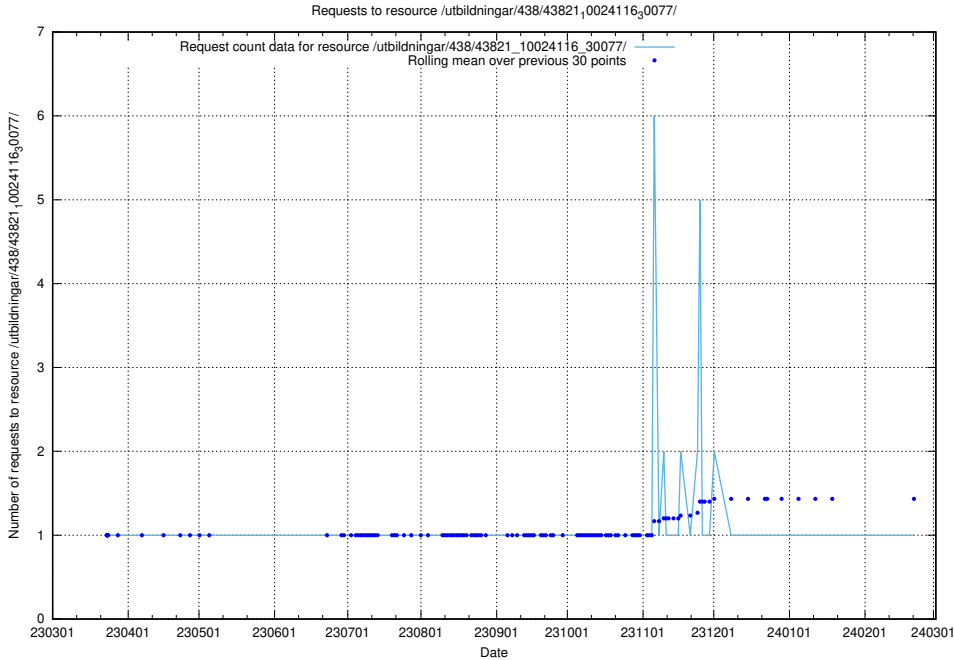

5.5979 Usage of /utbildningar/438/43821_10024116_30077/

Here, we count the number of requests to resource /utbildningar/438/43821_10024116_30077/.