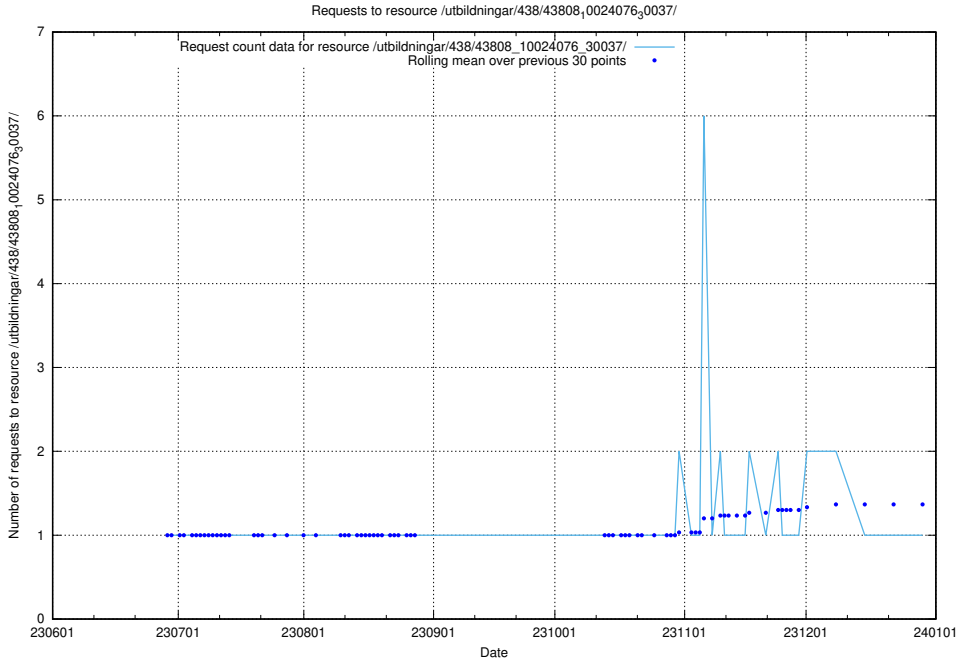

5.5081 Usage of /utbildningar/438/43808_10024076_30037/

Here, we count the number of requests to resource /utbildningar/438/43808_10024076_30037/.