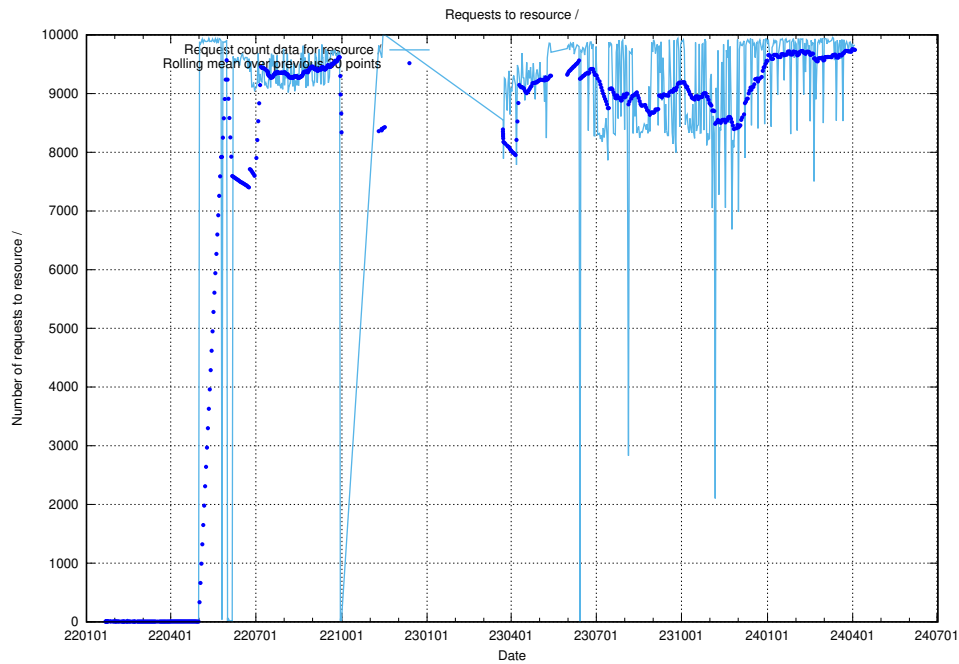

⁶<https://data.jobtechdev.se>

5.2 Disk space usage

A table showing the disk space usage on the data server.

5.4 Usage of /utbildningar/122/122366_10052543_75648/events/

Here, we count the number of requests to resource /utbildningar/122/122366_10052543_75648/events/.