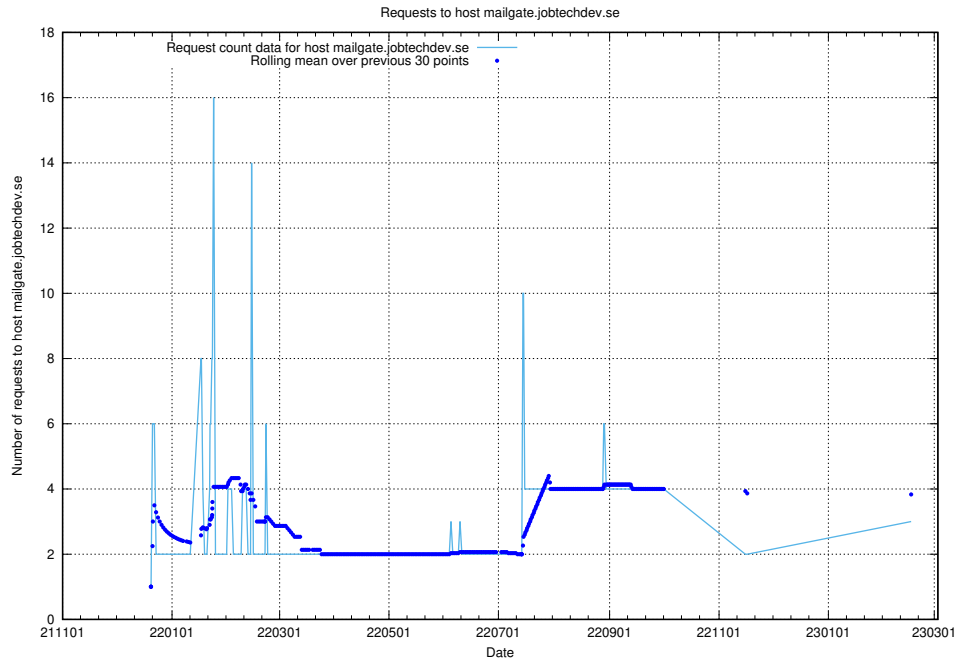

7.199 Usage of mailgate.jobtechdev.se

Here, we count the number of requests to host mailgate.jobtechdev.se.