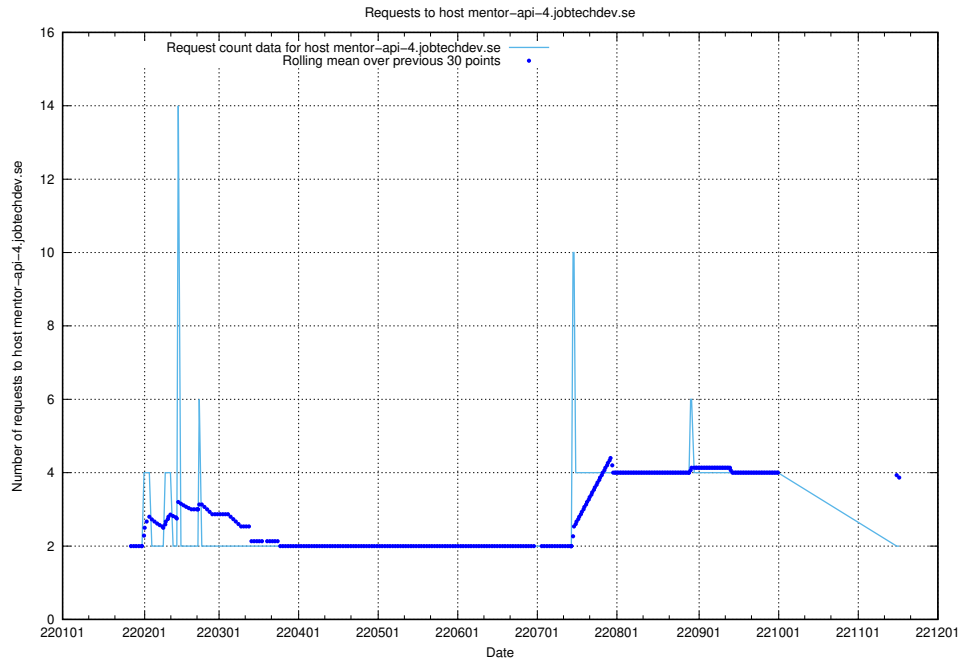

7.573 Usage of mentor-api-4.openshift.jobtechdev.se

Here, we count the number of requests to host mentor-api-4.openshift.jobtechdev.se.

7.574 Usage of mentor-api-4.jobtechdev.se

Here, we count the number of requests to host mentor-api-4.jobtechdev.se.