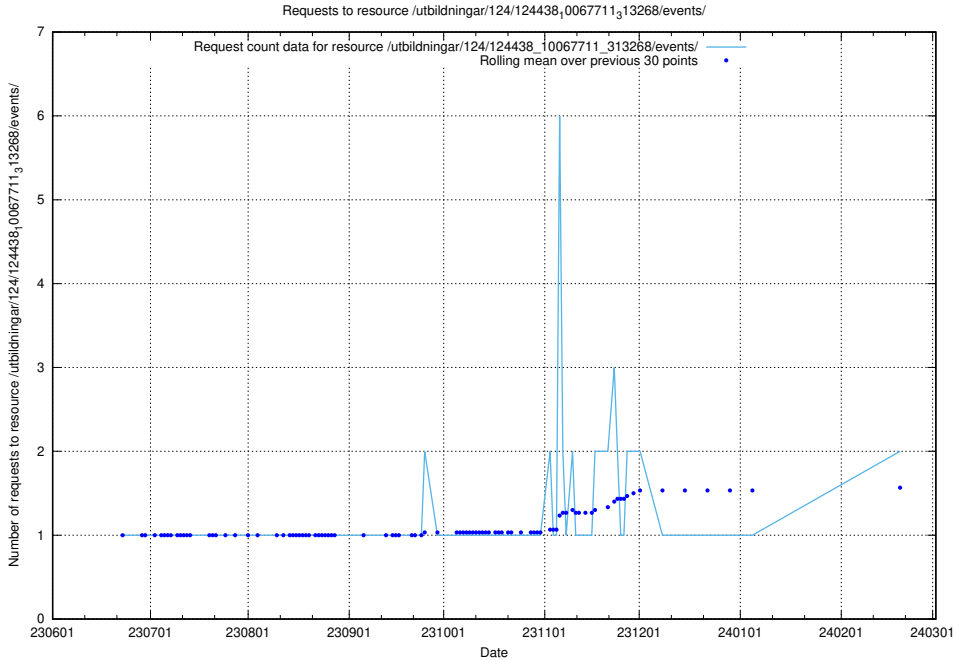

5.728 Usage of /utbildningar/124/124438_10067711_313268/events/

Here, we count the number of requests to resource /utbildningar/124/124438_10067711_313268/events/