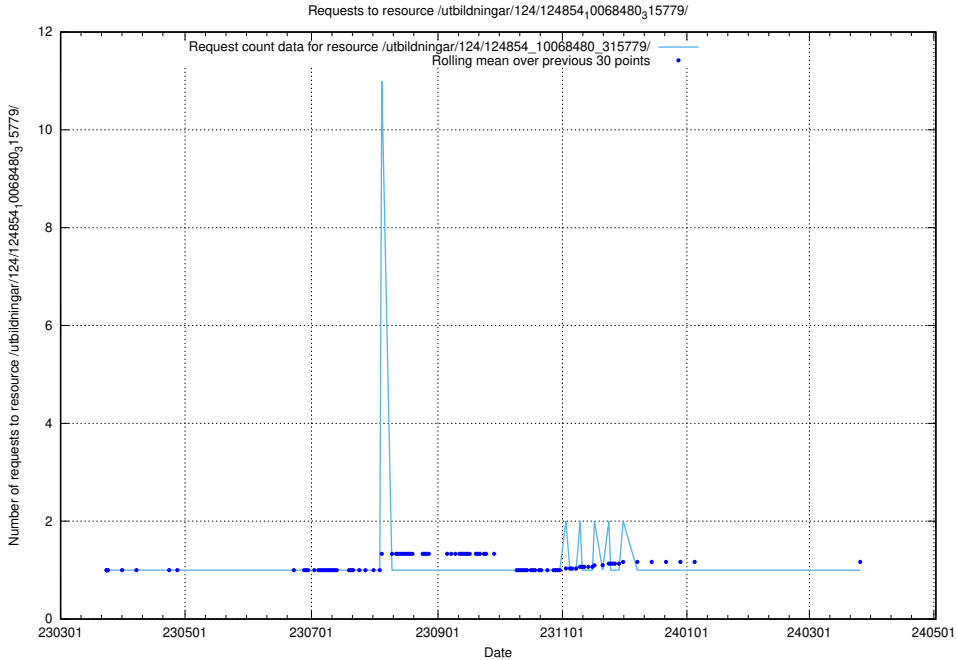

5.1105 Usage of /utbildningar/124/124854_10068480_315779/

Here, we count the number of requests to resource /utbildningar/124/124854_10068480_315779/.