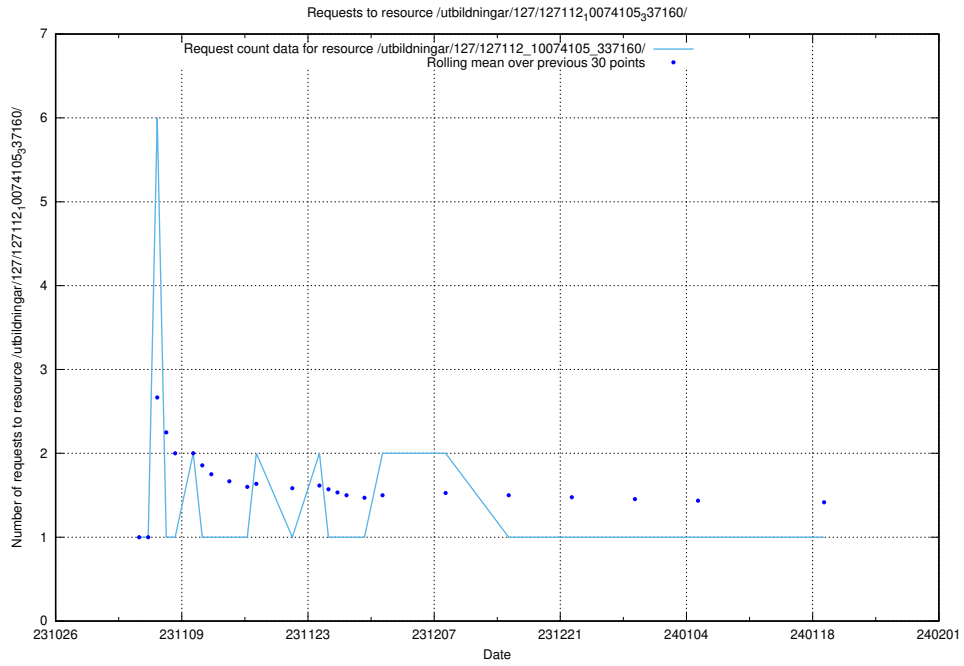

5.3767 Usage of /utbildningar/127/127112_10074105_337160/

Here, we count the number of requests to resource /utbildningar/127/127112_10074105_337160/.