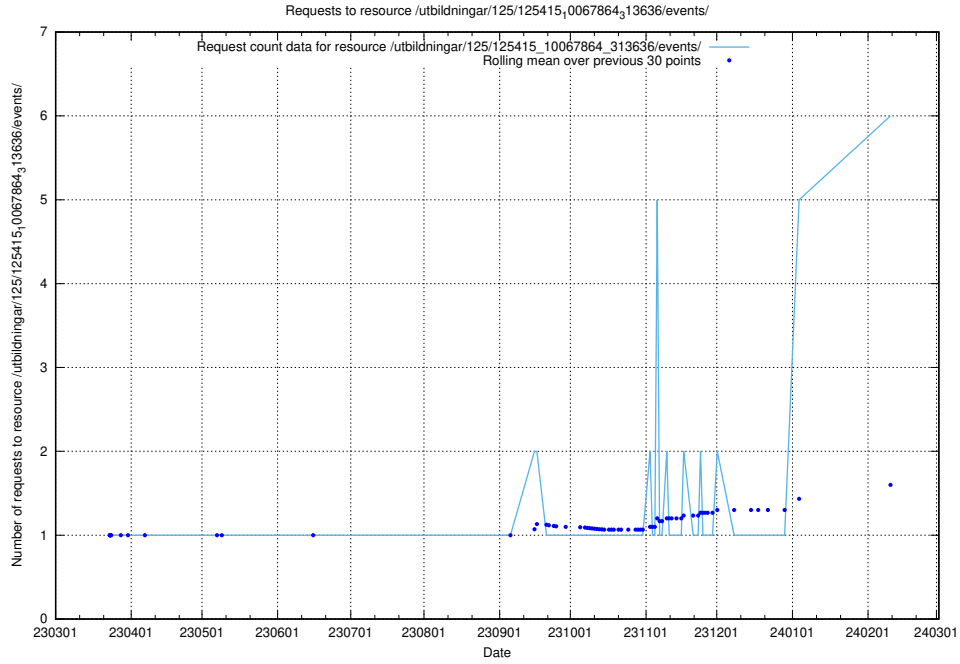

5.48 Usage of /utbildningar/125/125415_10067864_313636/events/

Here, we count the number of requests to resource /utbildningar/125/125415_10067864_313636/events/