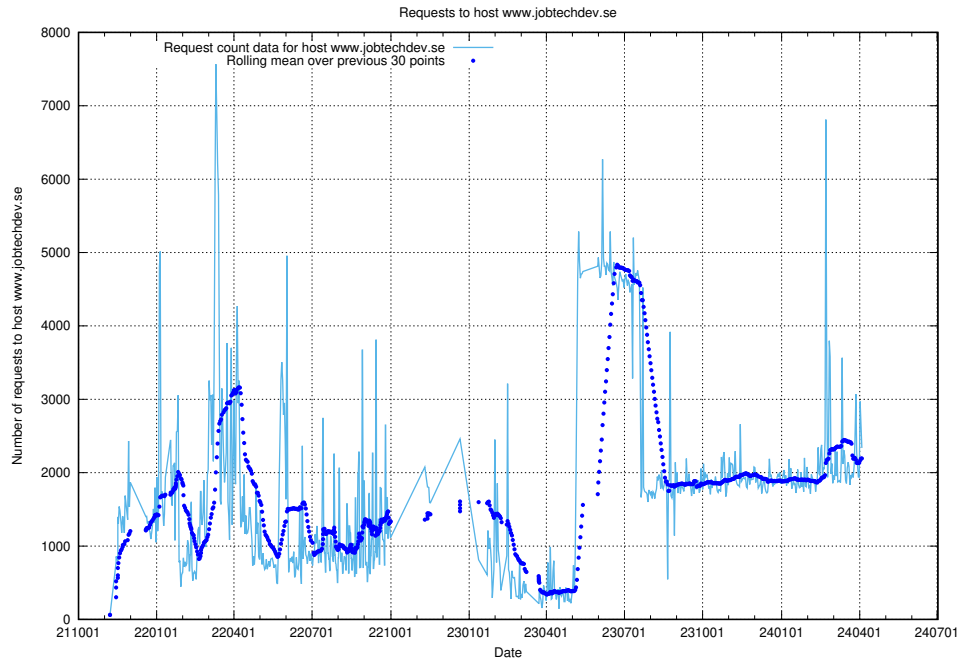

7.18 Usage of www.jobtechdev.se

Here, we count the number of requests to host www.jobtechdev.se.