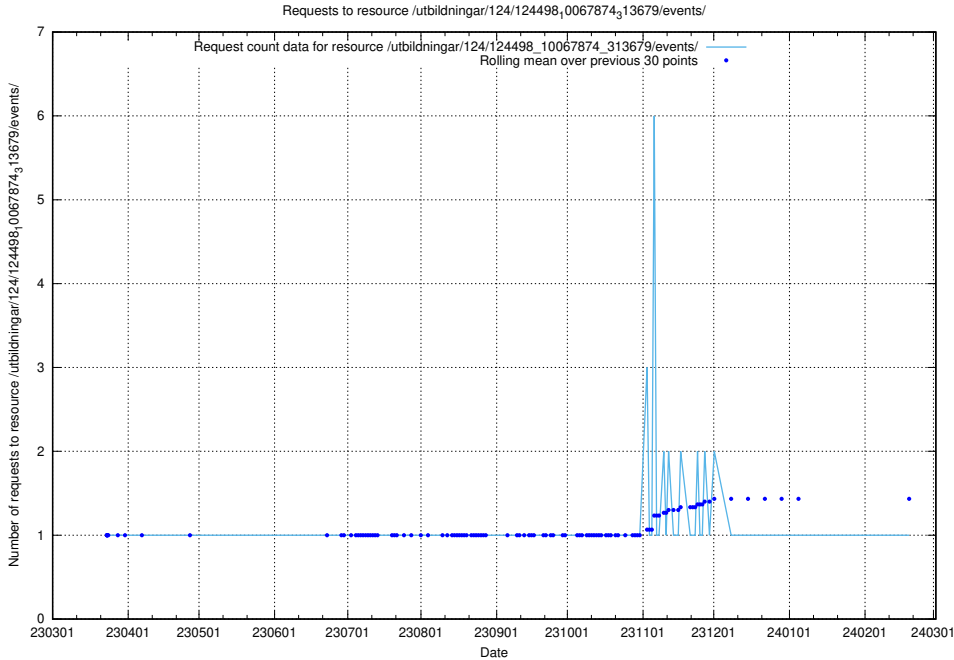

5.2262 Usage of /utbildningar/124/124498_10067874_313679/events/

Here, we count the number of requests to resource /utbildningar/124/124498_10067874_313679/events/