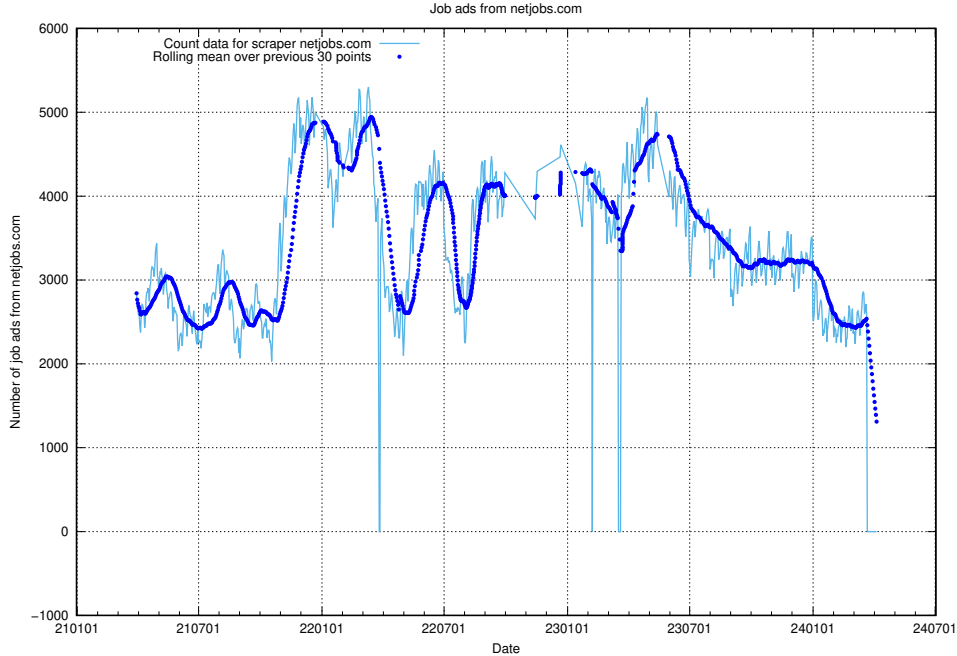

13.19 Number of ads by scraper netjobs.com

Here, we count the number of job ads scraped from netjobs.com.