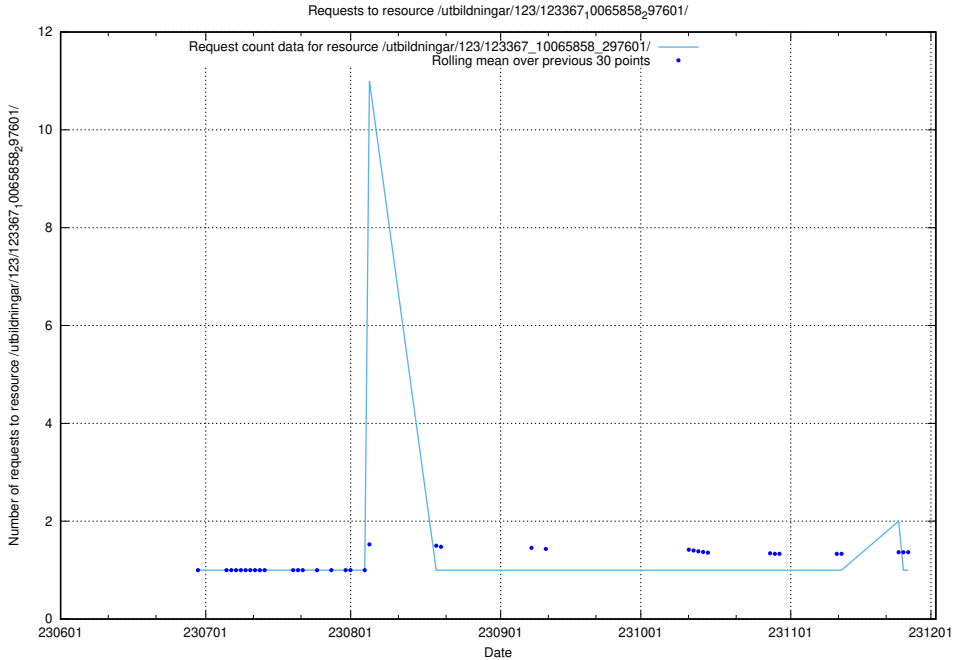

5.5055 Usage of /utbildningar/123/123367_10065858_297601/

Here, we count the number of requests to resource /utbildningar/123/123367_10065858_297601/.