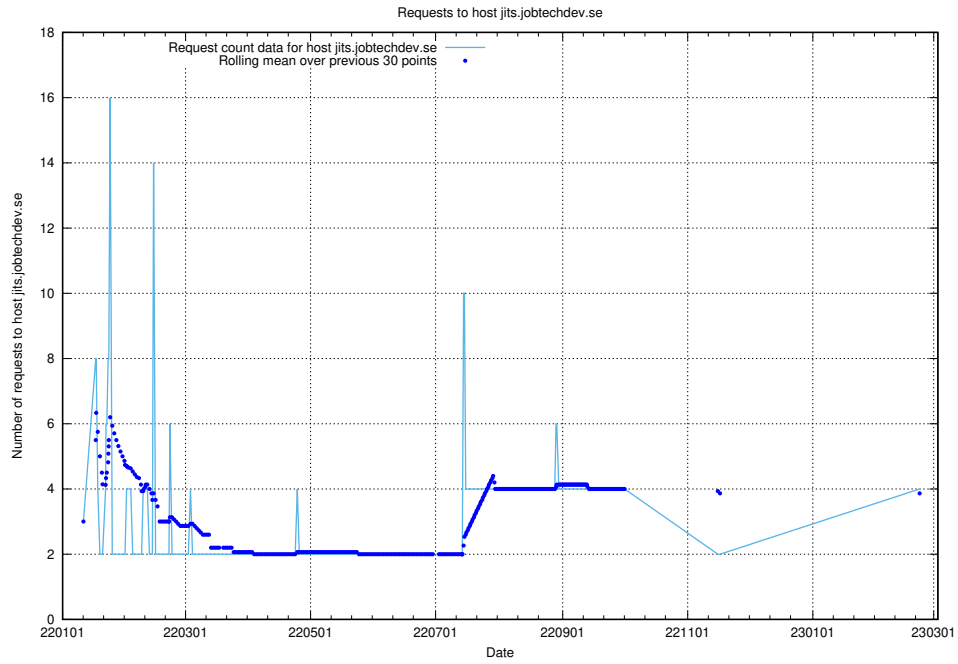

7.105 Usage of jits.jobtechdev.se

Here, we count the number of requests to host jits.jobtechdev.se.

7.106 Usage of `jobstream.api.jobtechdev.se:80`

Here, we count the number of requests to host `jobstream.api.jobtechdev.se:80`.