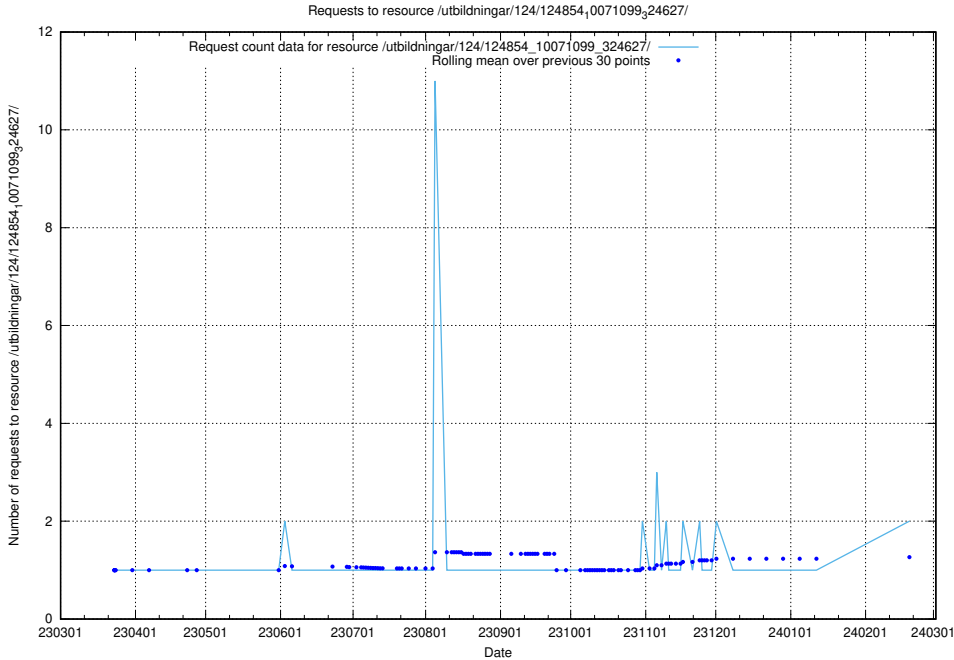

5.351 Usage of /utbildningar/124/124854_10071099_324627/

Here, we count the number of requests to resource /utbildningar/124/124854_10071099_324627/.