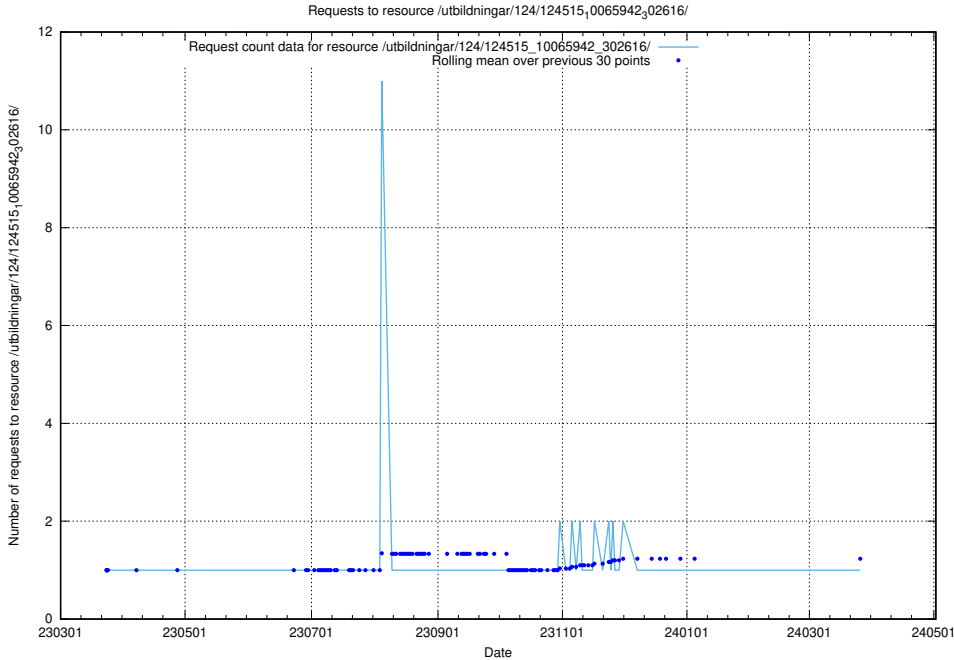

5.1204 Usage of /utbildningar/124/124515_10065942_302616/

Here, we count the number of requests to resource /utbildningar/124/124515_10065942_302616/.