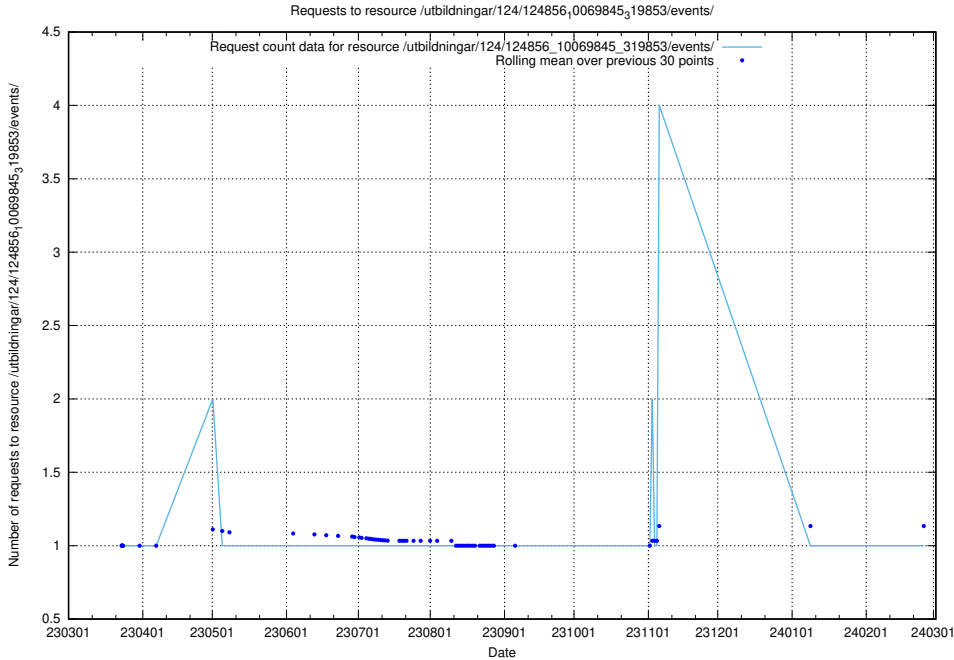

5.1077 Usage of /utbildningar/124/124856_10069845_319853/events/

Here, we count the number of requests to resource /utbildningar/124/124856_10069845_319853/events/