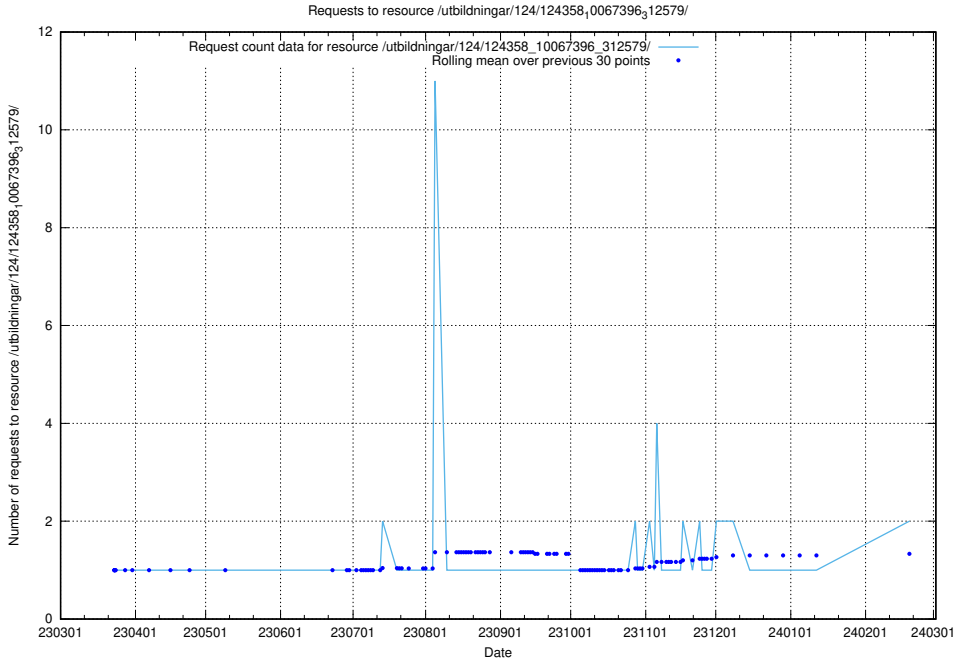

5.527 Usage of /utbildningar/124/124358_10067396_312579/

Here, we count the number of requests to resource /utbildningar/124/124358_10067396_312579/.