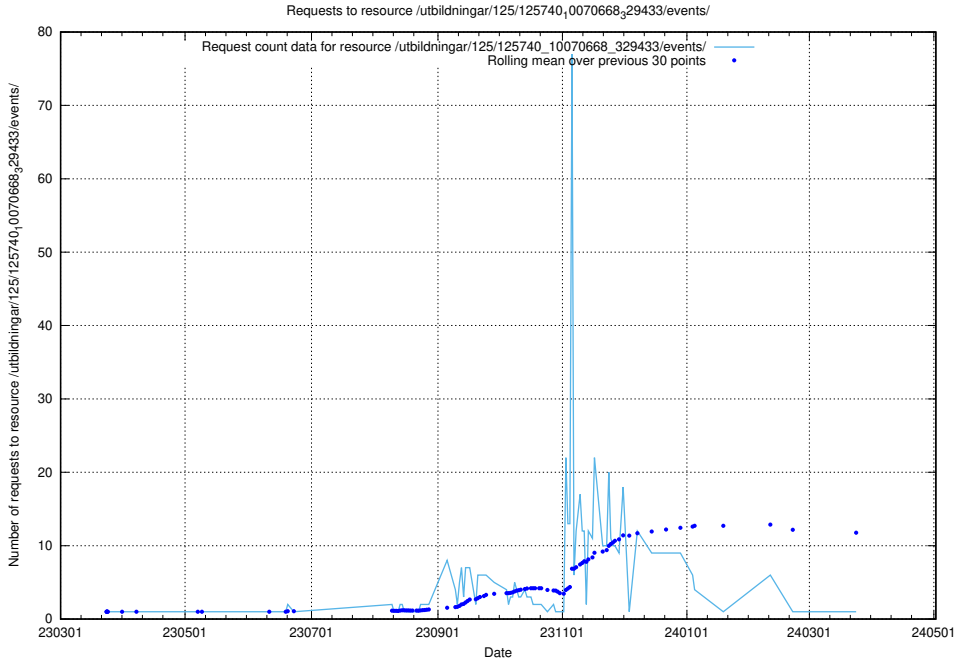

5.892 Usage of /utbildningar/125/125740_10070668_329433/events/

Here, we count the number of requests to resource /utbildningar/125/125740_10070668_329433/events/