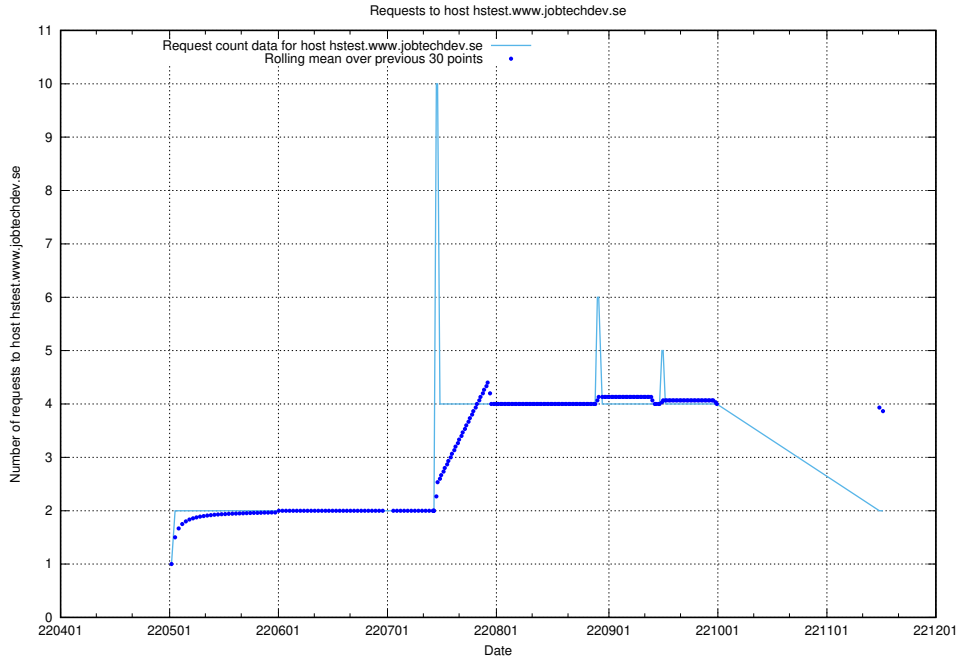

7.435 Usage of hstest.www.jobtechdev.se

Here, we count the number of requests to host hstest.www.jobtechdev.se.