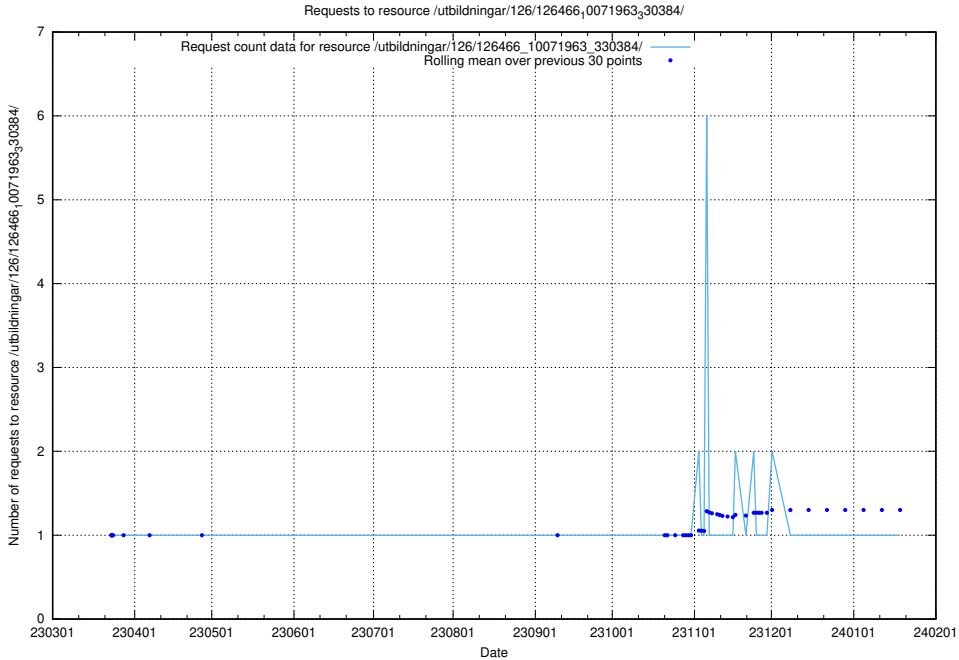

5.6051 Usage of /utbildningar/126/126466_10071963_330384/

Here, we count the number of requests to resource /utbildningar/126/126466_10071963_330384/.