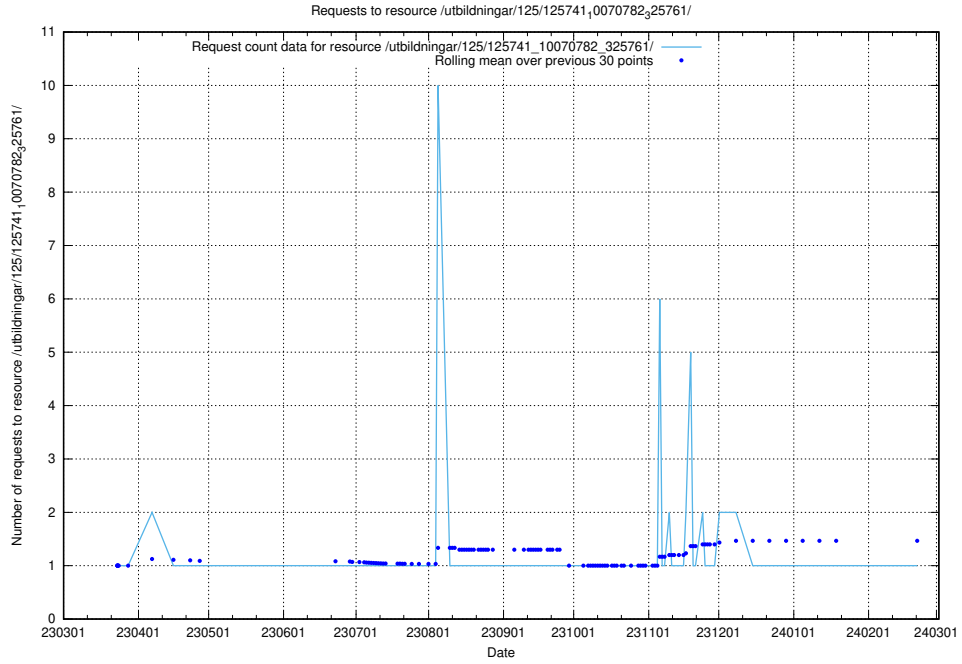

5.6111 Usage of /utbildningar/125/125741_10070782_325761/

Here, we count the number of requests to resource /utbildningar/125/125741_10070782_325761/.