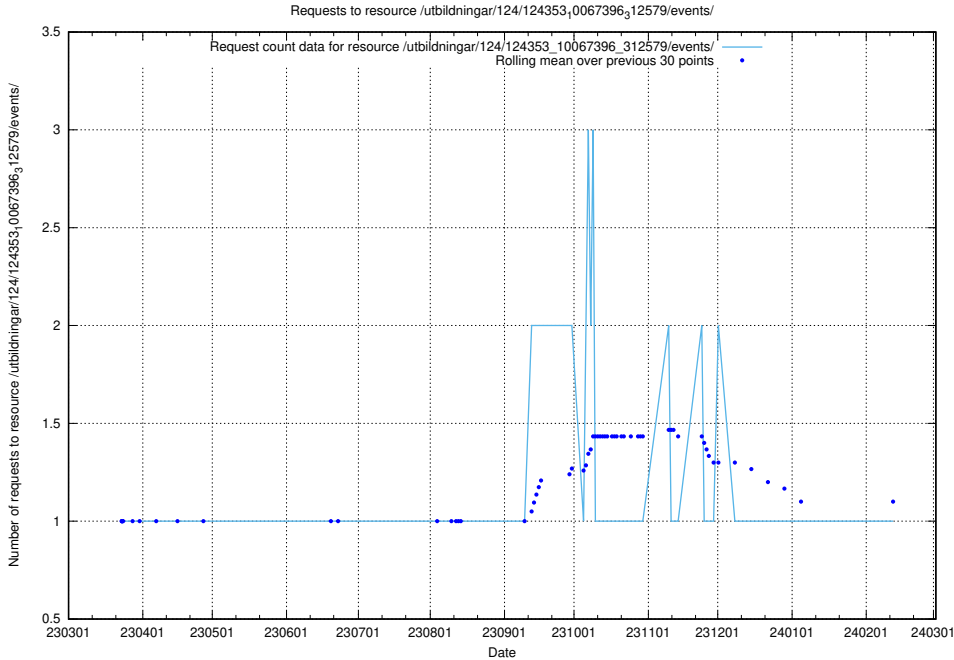

5.3568 Usage of /utbildningar/124/124353_10067396_312579/events/

Here, we count the number of requests to resource /utbildningar/124/124353_10067396_312579/events/