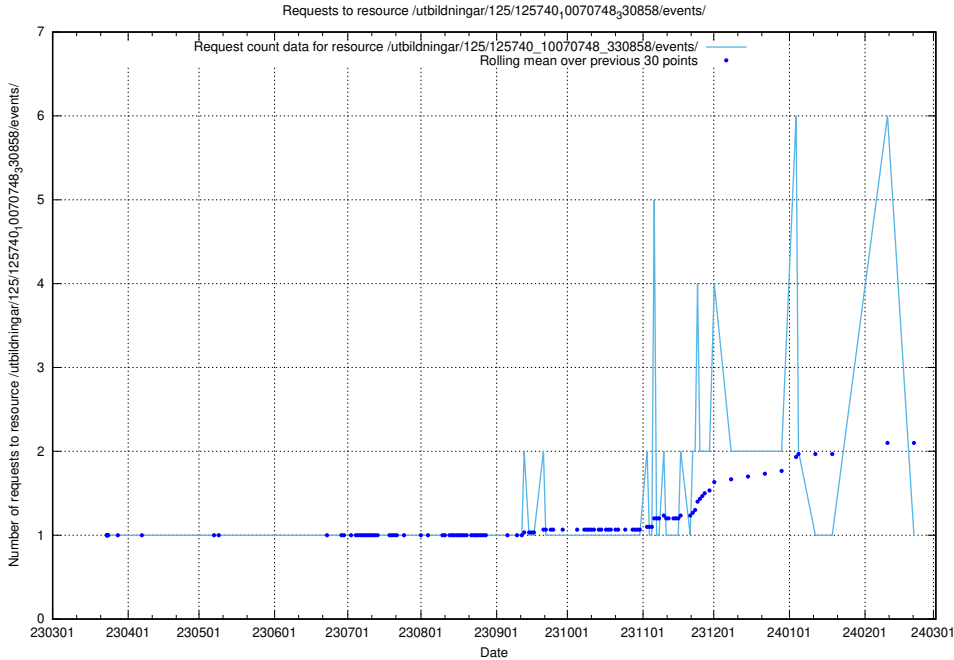

5.863 Usage of /utbildningar/125/125740_10070748_330858/events/

Here, we count the number of requests to resource /utbildningar/125/125740_10070748_330858/events/