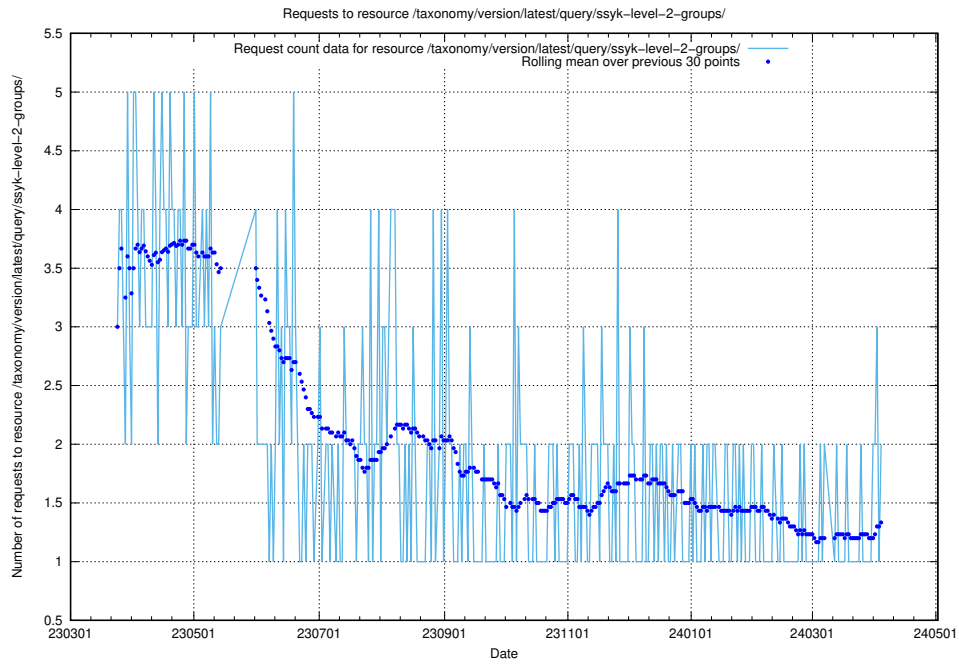

5.782 Usage of /taxonomy/version/latest/query/ssyk-level-2-groups/

Here, we count the number of requests to resource /taxonomy/version/latest/query/ssyk-level-2-groups/.