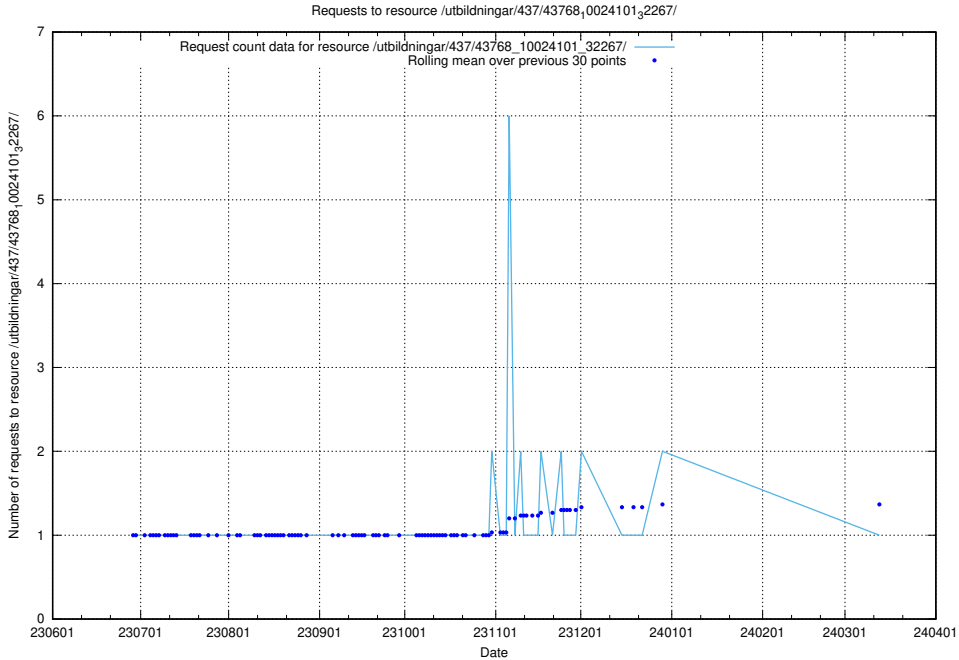

5.5082 Usage of /utbildningar/437/43768_10024101_32267/

Here, we count the number of requests to resource /utbildningar/437/43768_10024101_32267/.