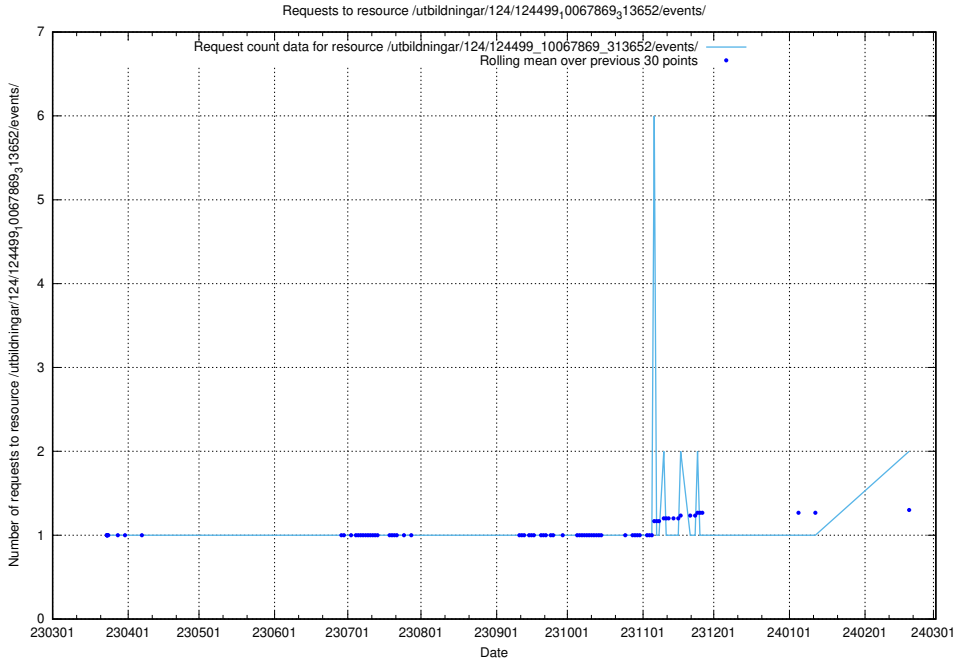

5.407 Usage of /utbildningar/124/124499_10067869_313652/events/

Here, we count the number of requests to resource /utbildningar/124/124499_10067869_313652/events/