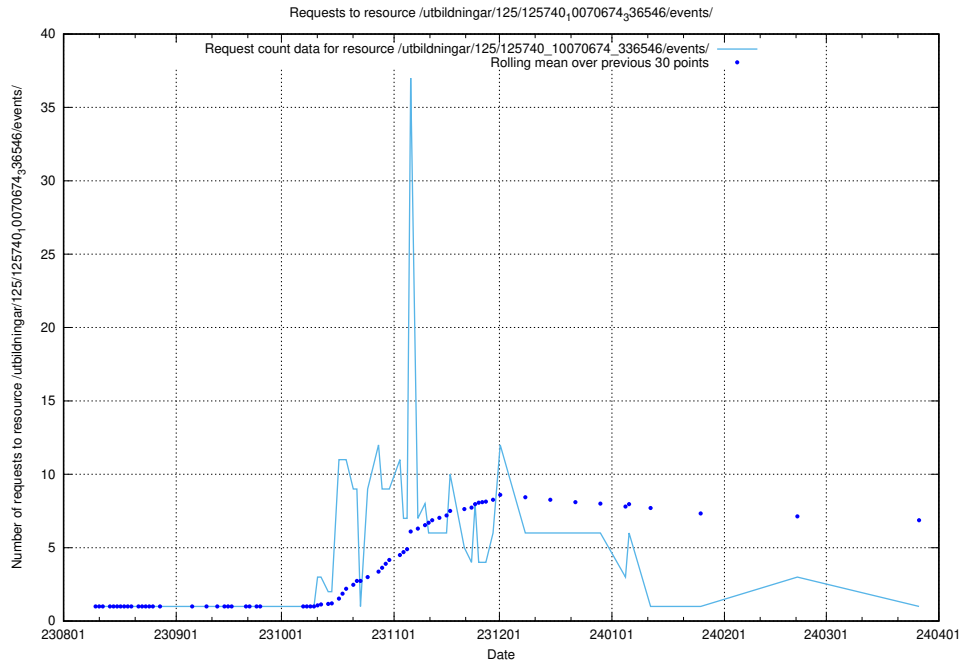

5.4490 Usage of /utbildningar/125/125740_10070674_336546/events/

Here, we count the number of requests to resource /utbildningar/125/125740_10070674_336546/events/