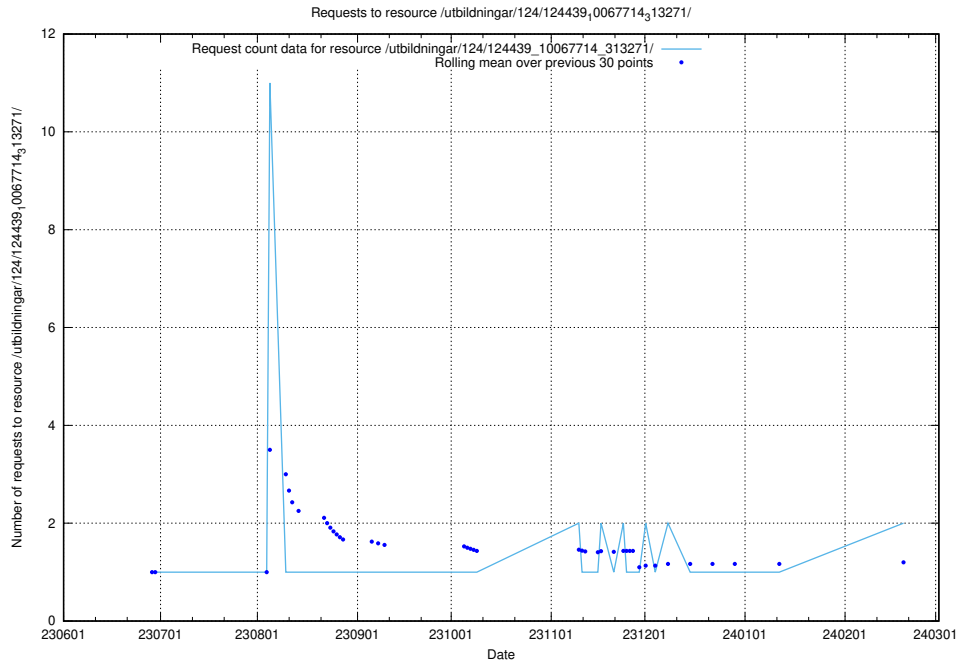

5.689 Usage of /utbildningar/124/124439_10067714_313271/

Here, we count the number of requests to resource /utbildningar/124/124439_10067714_313271/.