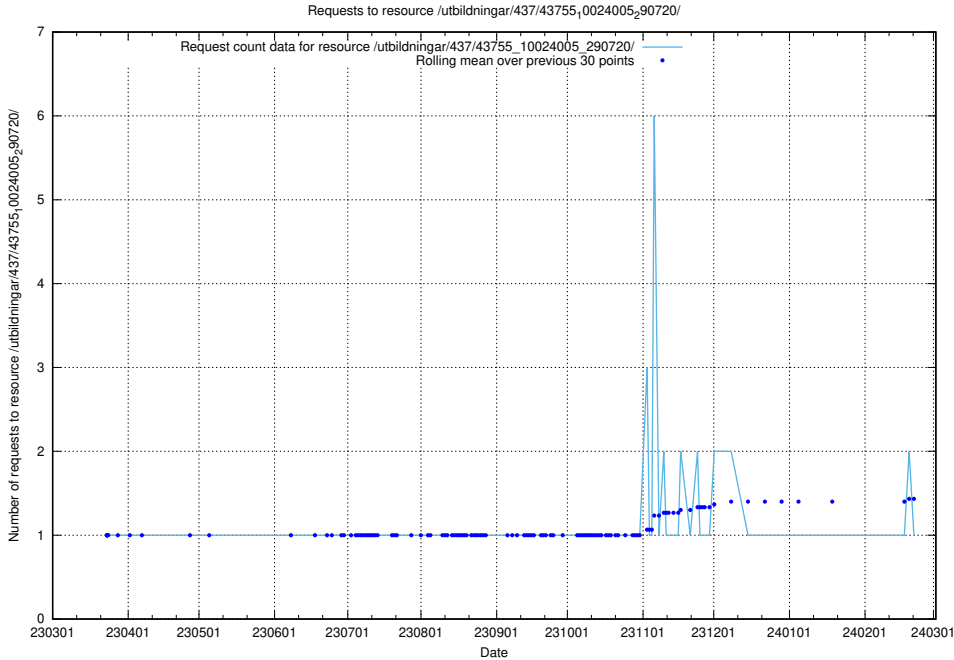

5.6014 Usage of /utbildningar/437/43755_10024005_290720/

Here, we count the number of requests to resource /utbildningar/437/43755_10024005_290720/.