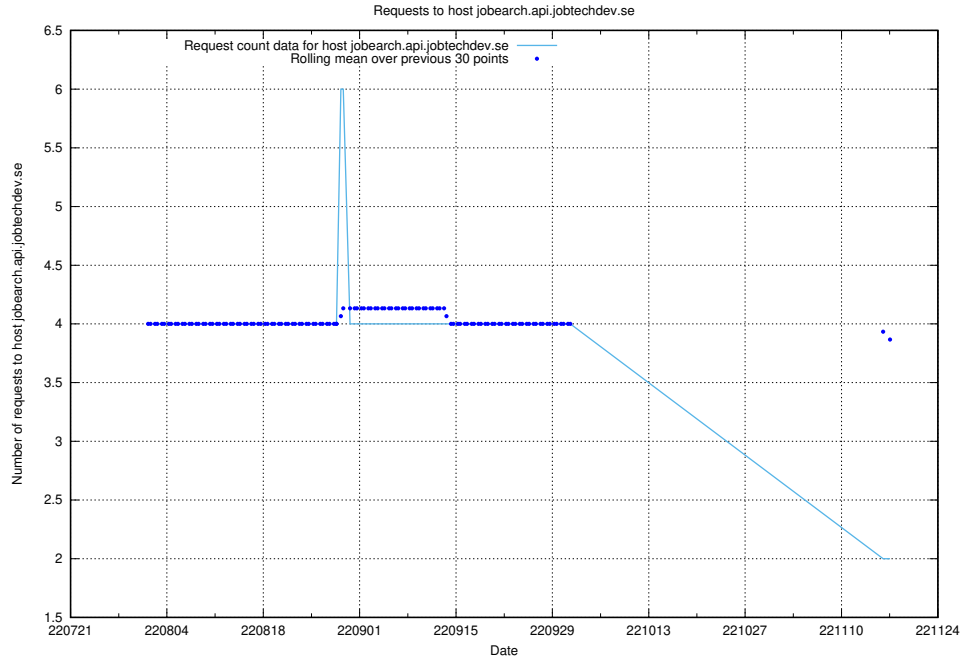

7.381 Usage of `jobearch.api.jobtechdev.se`

Here, we count the number of requests to host `jobearch.api.jobtechdev.se`.