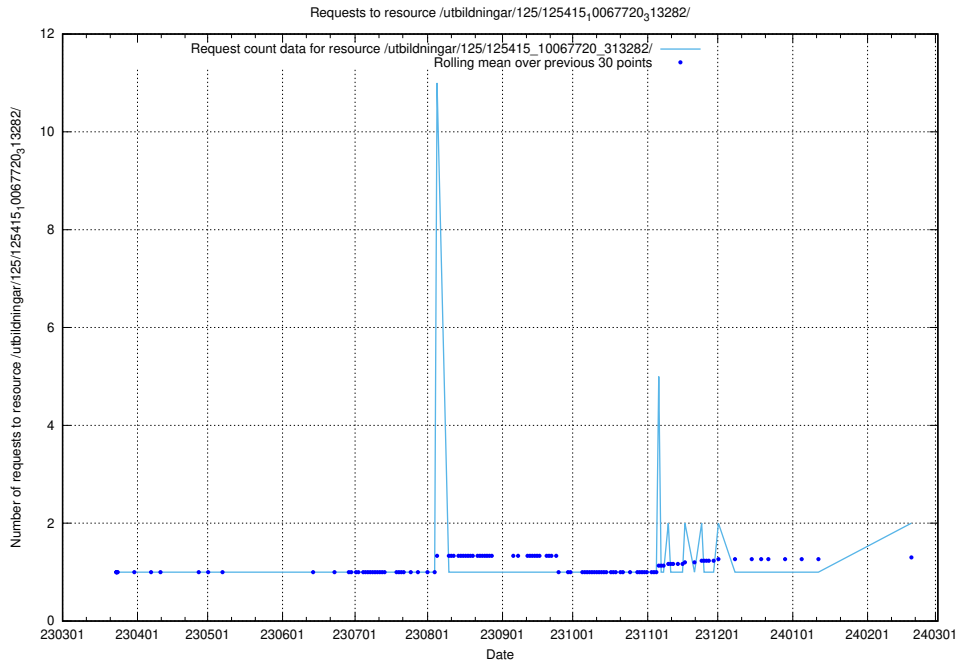

5.331 Usage of /utbildningar/125/125415_10067720_313282/

Here, we count the number of requests to resource /utbildningar/125/125415_10067720_313282/.