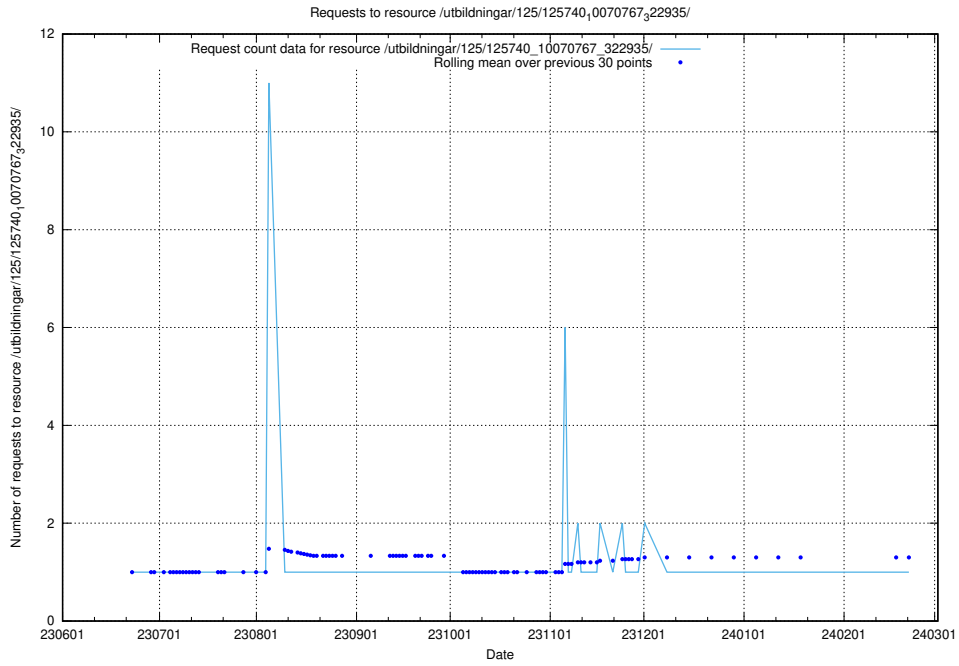

5.5354 Usage of /utbildningar/125/125740_10070767_322935/

Here, we count the number of requests to resource /utbildningar/125/125740_10070767_322935/.