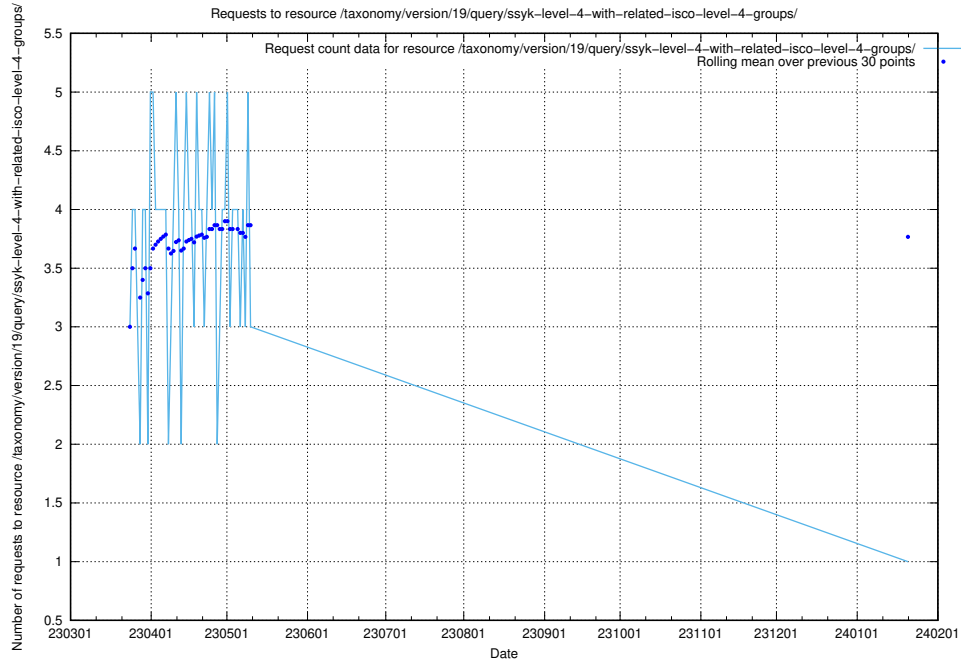

5.5781 Usage of /taxonomy/version/19/query/ssyk-level-4-with-related-isco-level-4-groups/

Here, we count the number of requests to resource /taxonomy/version/19/query/ssyk-level-4-with-related-isco-level-4-groups/.