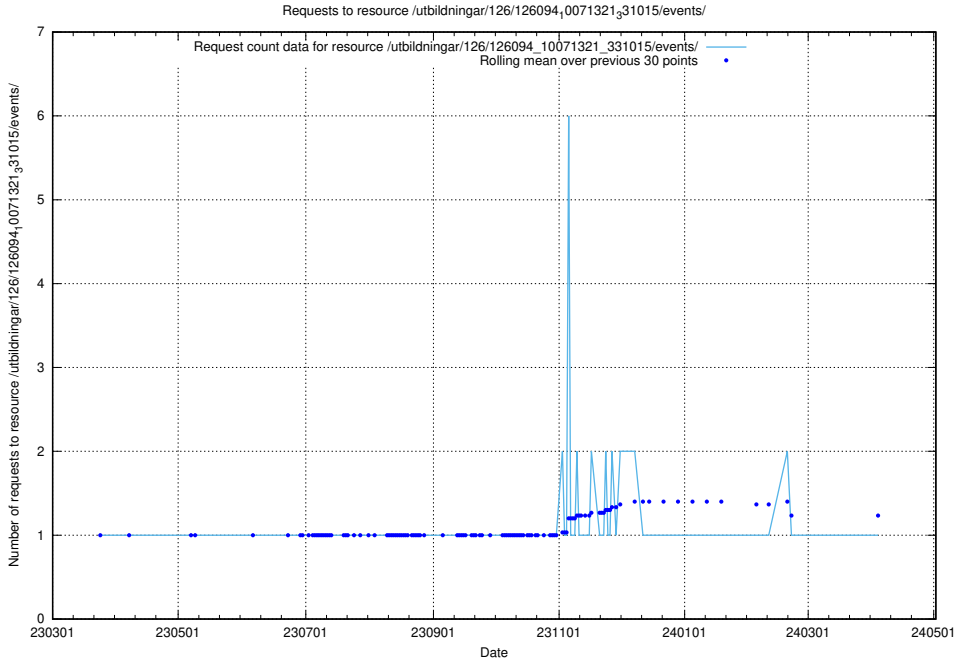

5.5861 Usage of /utbildningar/126/126094_10071321_331015/events/

Here, we count the number of requests to resource /utbildningar/126/126094_10071321_331015/events/