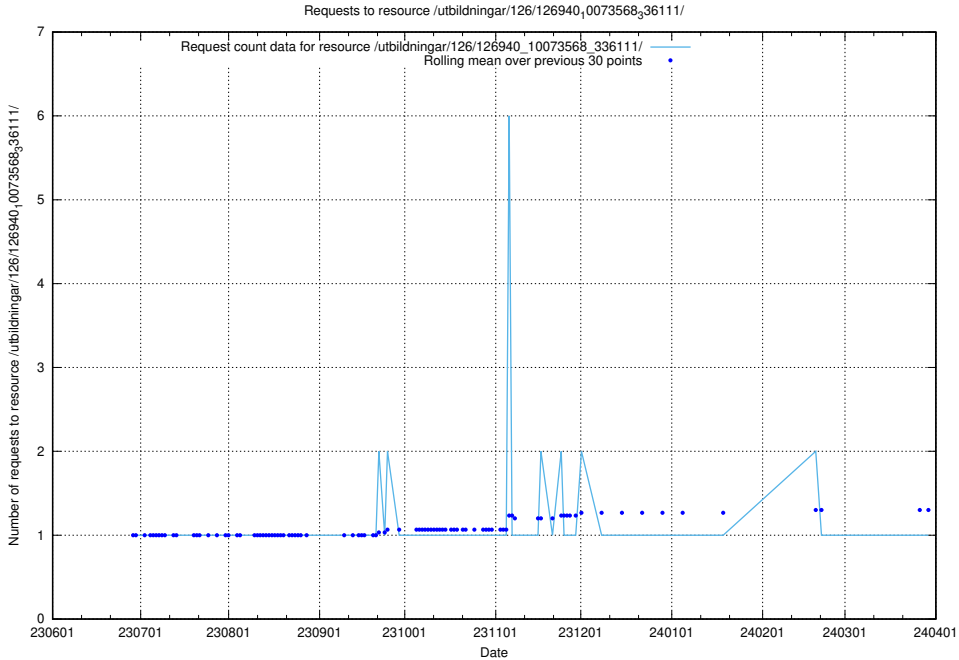

Here, we count the number of requests to resource /utbildningar/437/43768_10024101_32267/.

5.5083 Usage of /utbildningar/126/126940_10073568_336111/

Here, we count the number of requests to resource /utbildningar/126/126940_10073568_336111/.