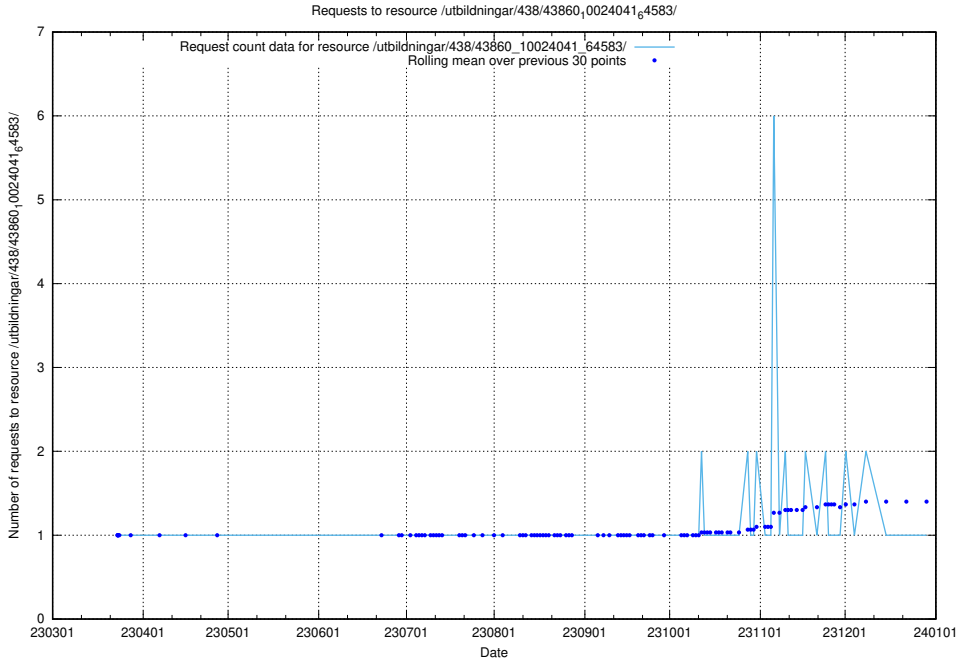

5.5964 Usage of /utbildningar/438/43860_10024041_64583/

Here, we count the number of requests to resource /utbildningar/438/43860_10024041_64583/.