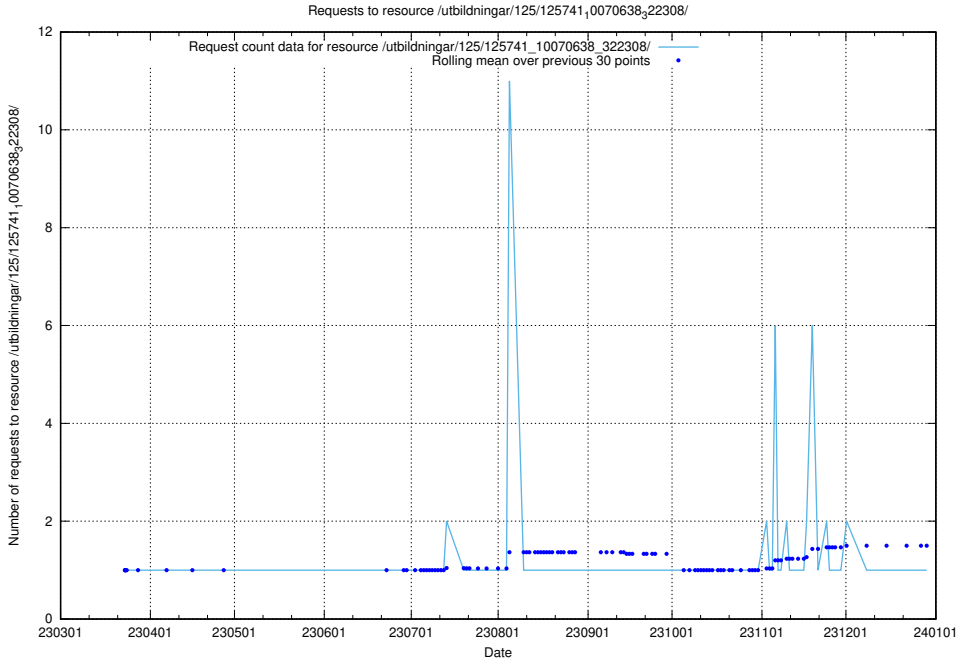

5.853 Usage of /utbildningar/125/125741_10070638_322308/

Here, we count the number of requests to resource /utbildningar/125/125741_10070638_322308/.