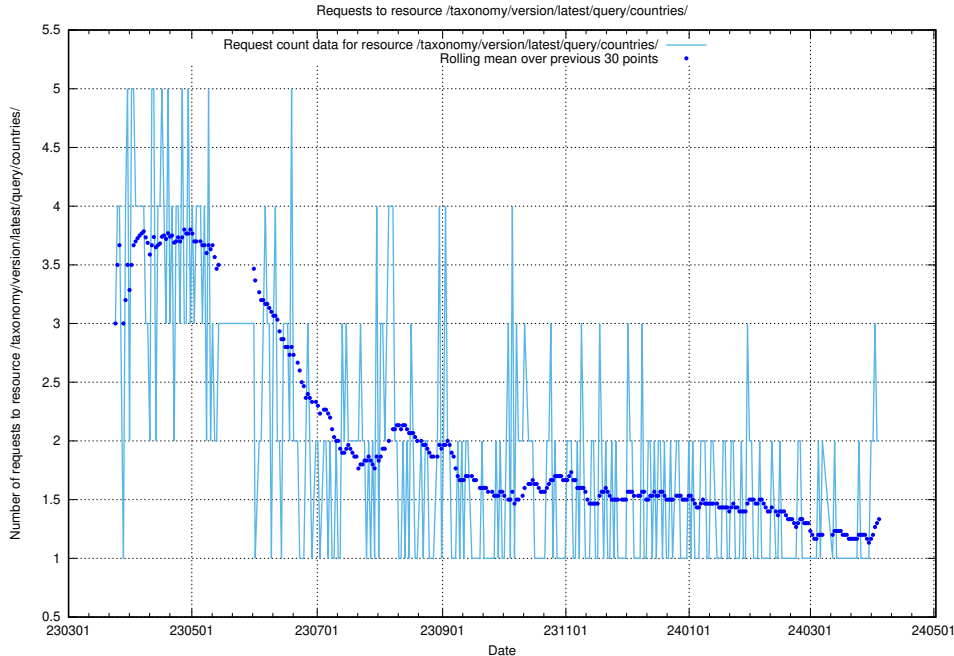

5.801 Usage of /taxonomy/version/latest/query/countries/

Here, we count the number of requests to resource /taxonomy/version/latest/query/countries/.