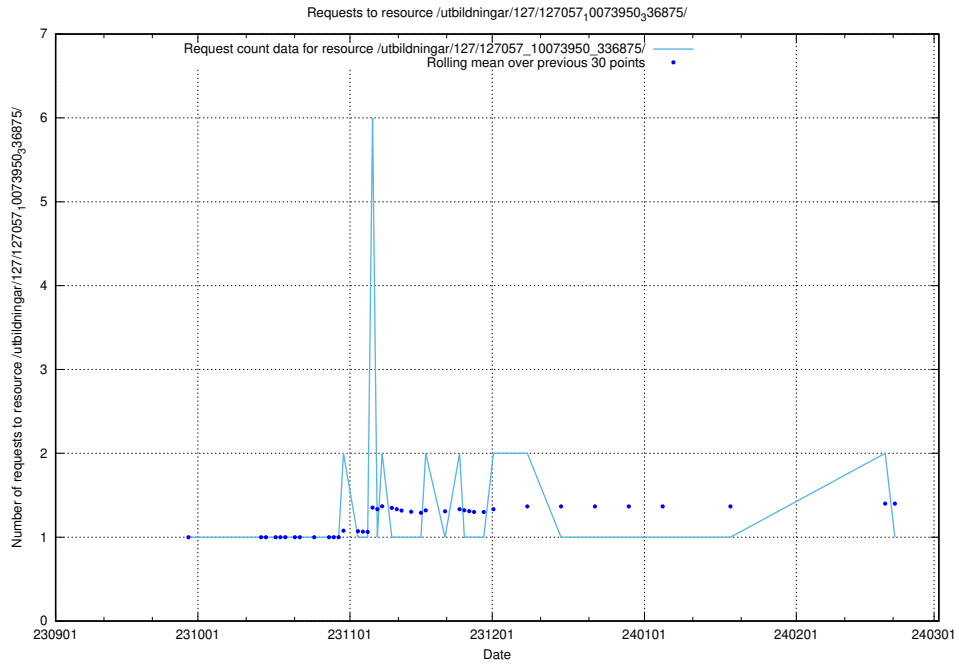

5.4096 Usage of /utbildningar/127/127057_10073950_336875/

Here, we count the number of requests to resource /utbildningar/127/127057_10073950_336875/.