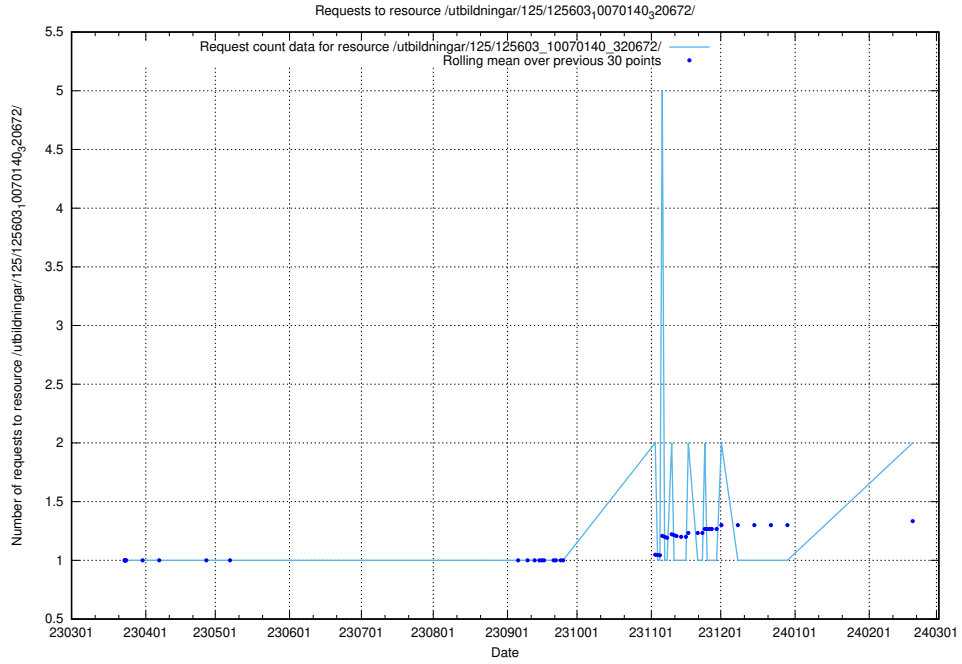

5.323 Usage of /utbildningar/125/125603_10070140_320672/

Here, we count the number of requests to resource /utbildningar/125/125603_10070140_320672/.