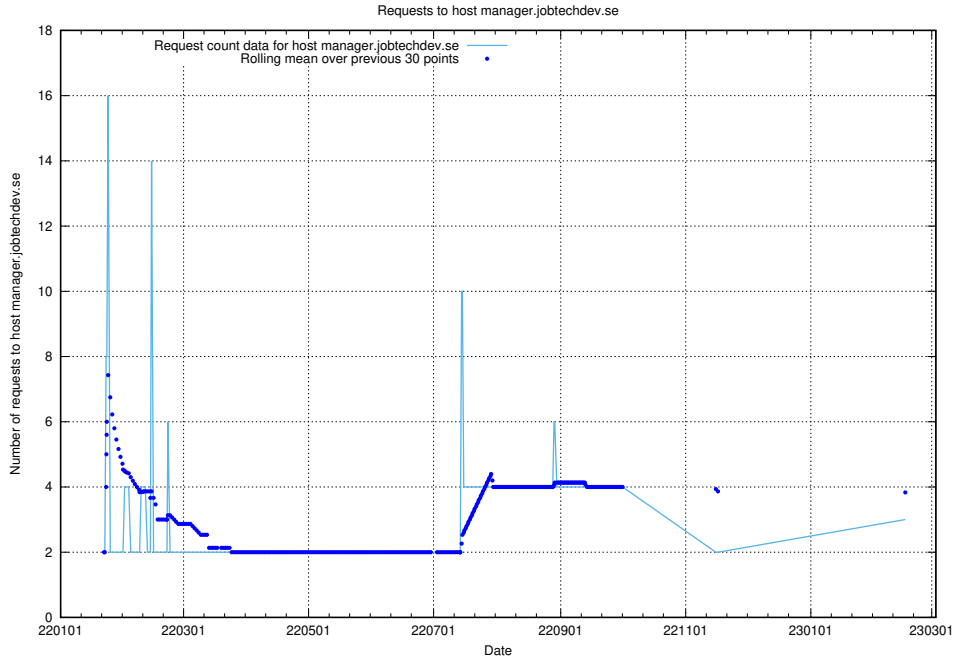

7.249 Usage of manager.jobtechdev.se

Here, we count the number of requests to host manager.jobtechdev.se.