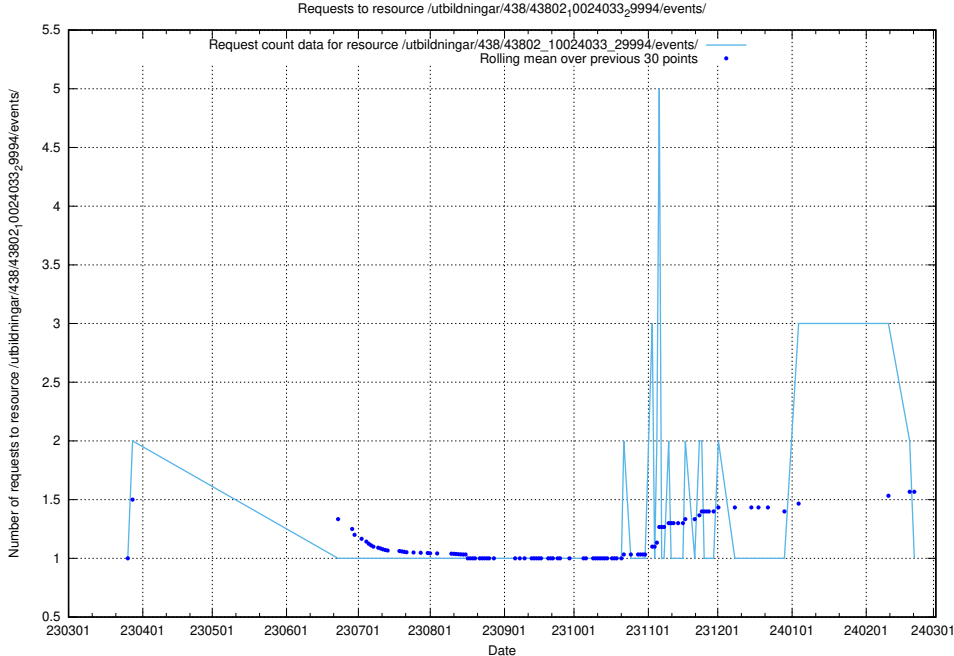

5.5753 Usage of /utbildningar/438/43802_10024033_29994/events/

Here, we count the number of requests to resource /utbildningar/438/43802_10024033_29994/events/.