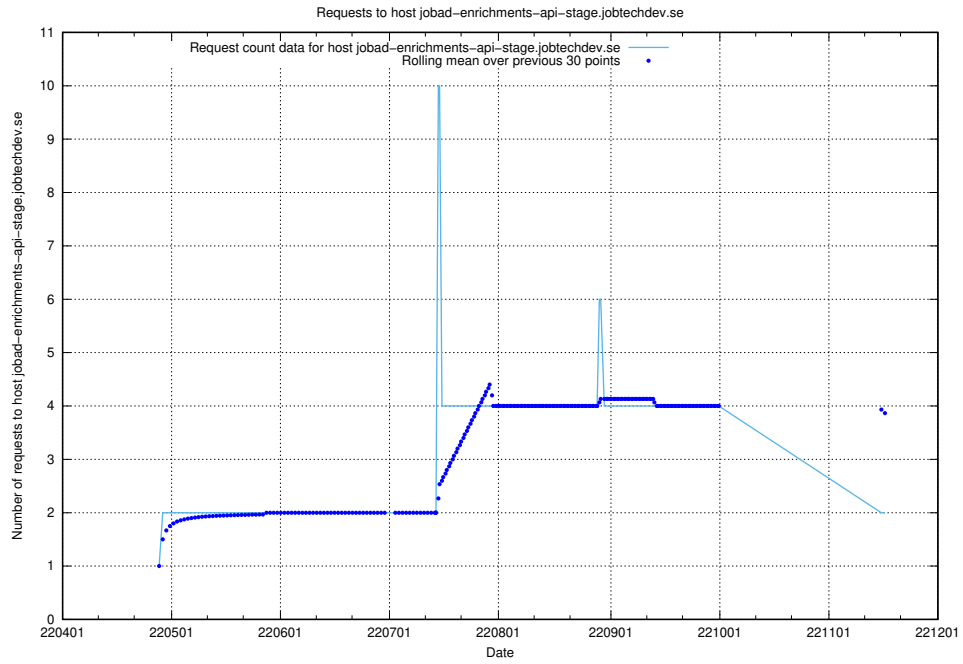

7.445 Usage of `jobad-enrichments-api-stage.jobtechdev.se`

Here, we count the number of requests to host `jobad-enrichments-api-stage.jobtechdev.se`.