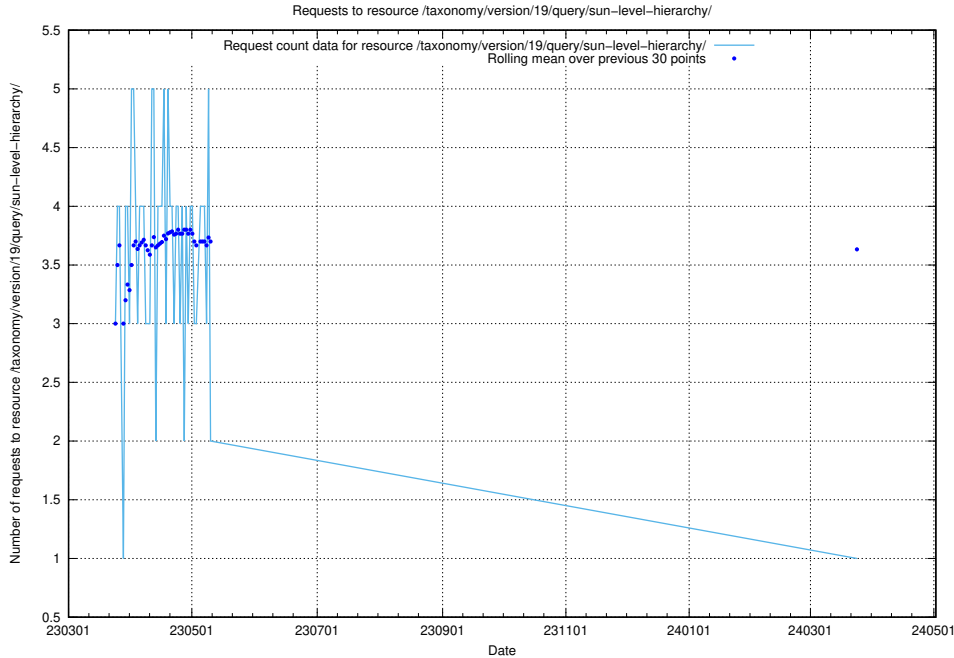

5.5772 Usage of /taxonomy/version/19/query/sun-level-hierarchy/

Here, we count the number of requests to resource /taxonomy/version/19/query/sun-level-hierarchy/.