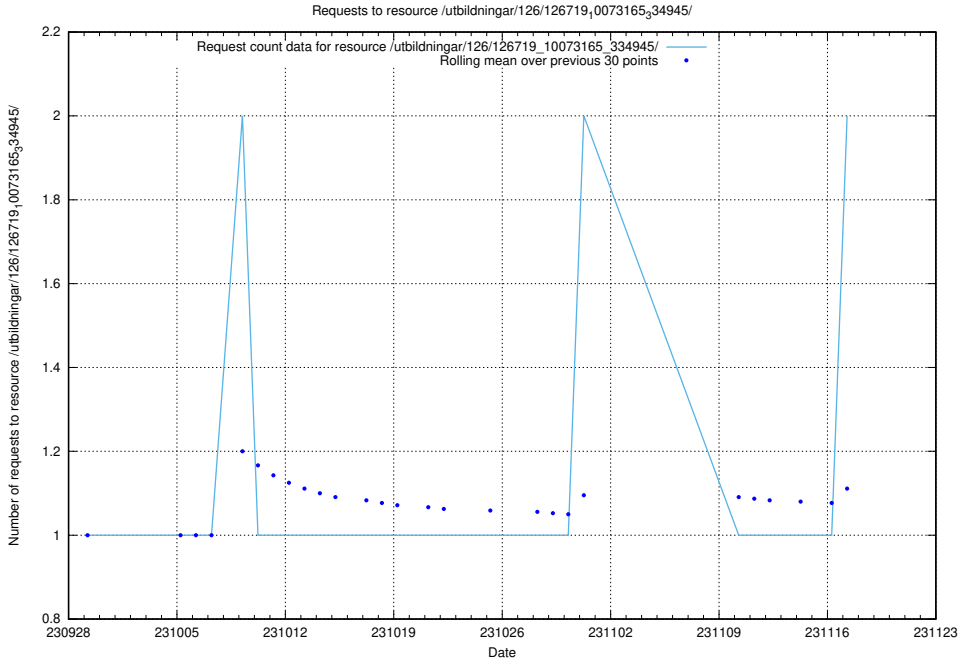

5.581 Usage of /utbildningar/126/126719_10073165_334945/

Here, we count the number of requests to resource /utbildningar/126/126719_10073165_334945/.