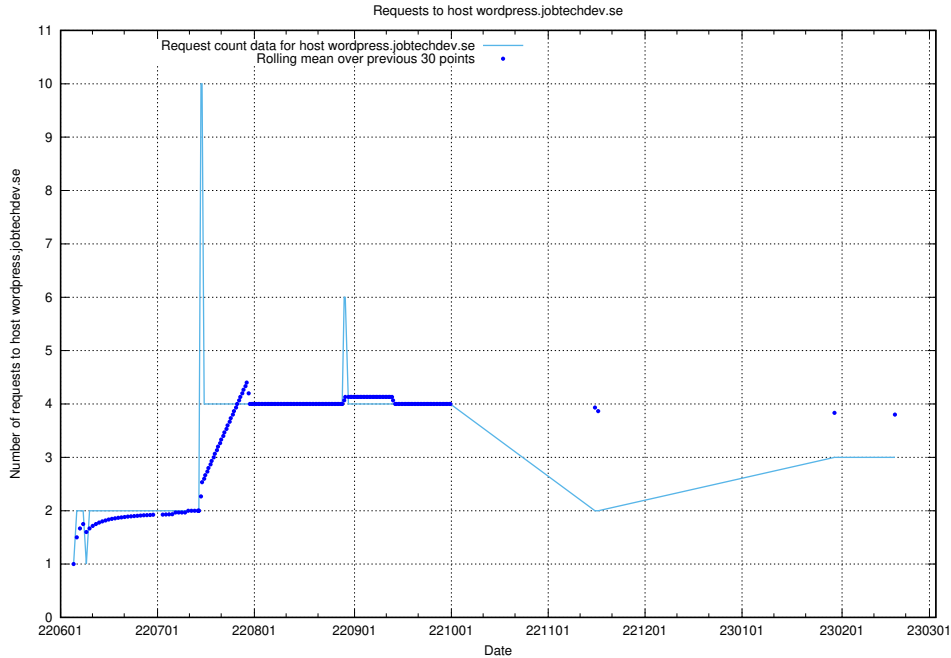

7.213 Usage of wordpress.jobtechdev.se

Here, we count the number of requests to host wordpress.jobtechdev.se.