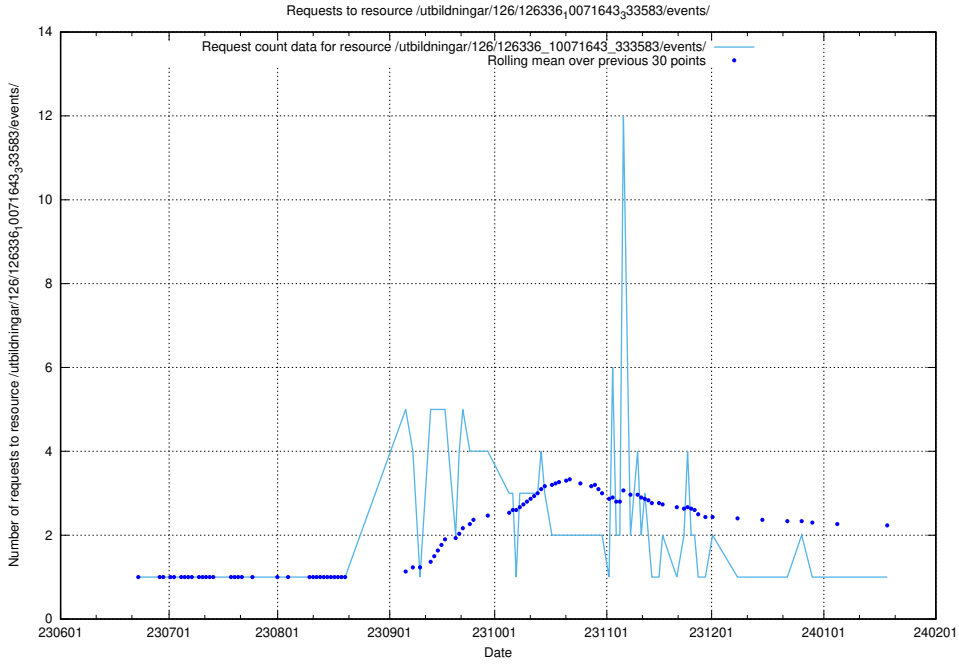

5.5323 Usage of /utbildningar/126/126336_10071643_333583/events/

Here, we count the number of requests to resource /utbildningar/126/126336_10071643_333583/events/