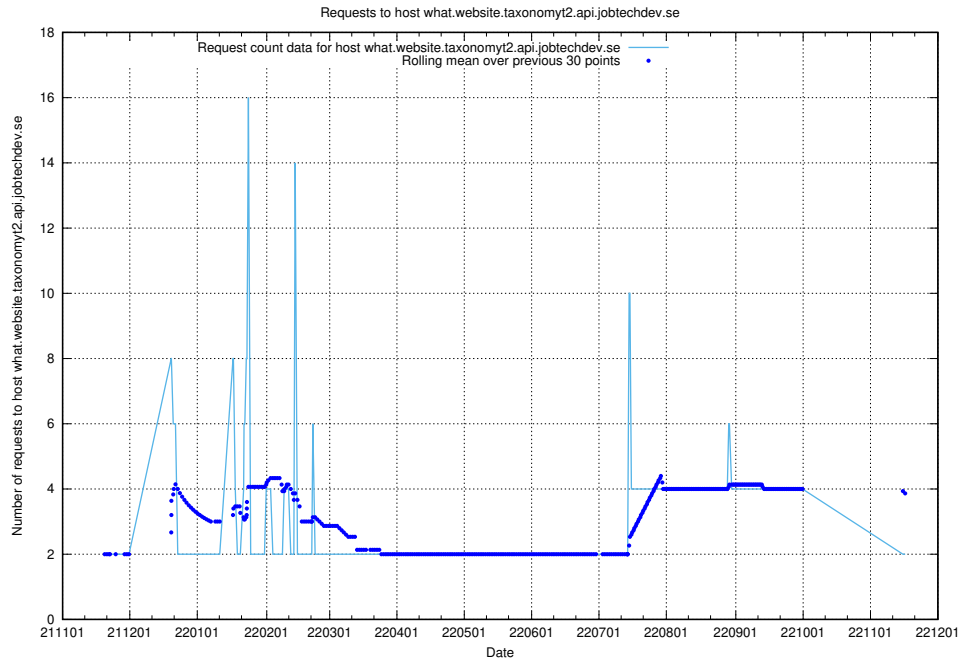

7.451 Usage of what.website.taxonomy2.api.jobtechdev.se

Here, we count the number of requests to host what.website.taxonomy2.api.jobtechdev.se.