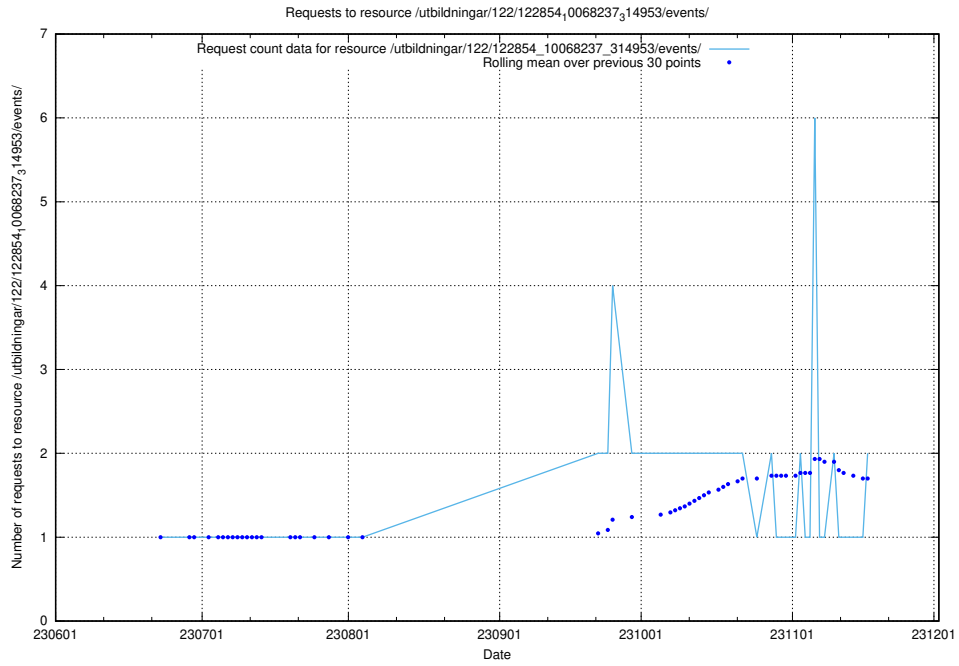

5.732 Usage of /utbildningar/122/122854_10068237_314953/events/

Here, we count the number of requests to resource /utbildningar/122/122854_10068237_314953/events/