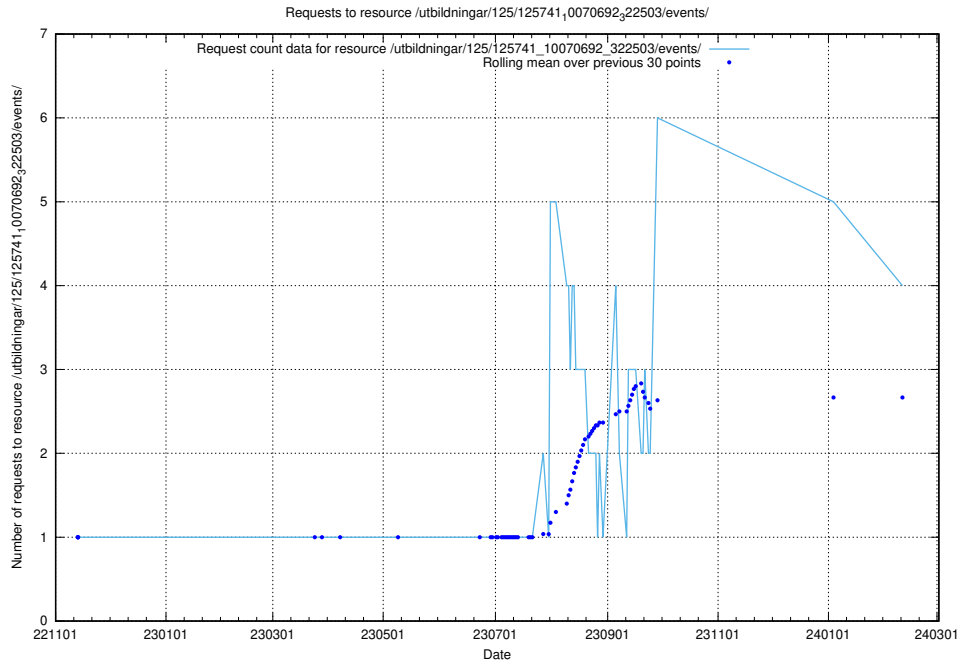

5.166 Usage of /utbildningar/125/125741_10070692_322503/events/

Here, we count the number of requests to resource /utbildningar/125/125741_10070692_322503/events/