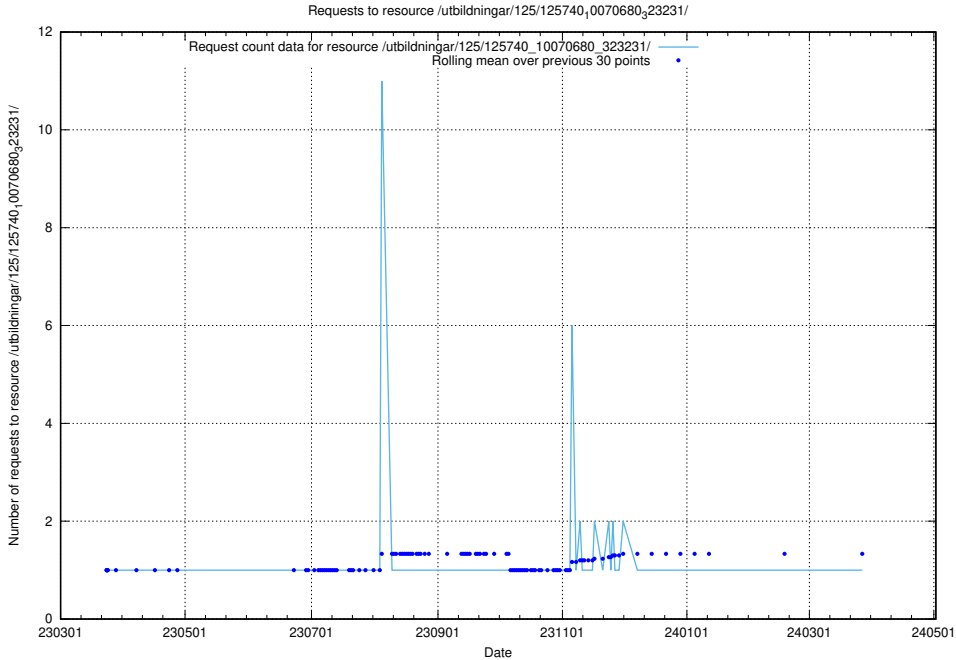

5.880 Usage of /utbildningar/125/125740_10070680_323231/

Here, we count the number of requests to resource /utbildningar/125/125740_10070680_323231/.