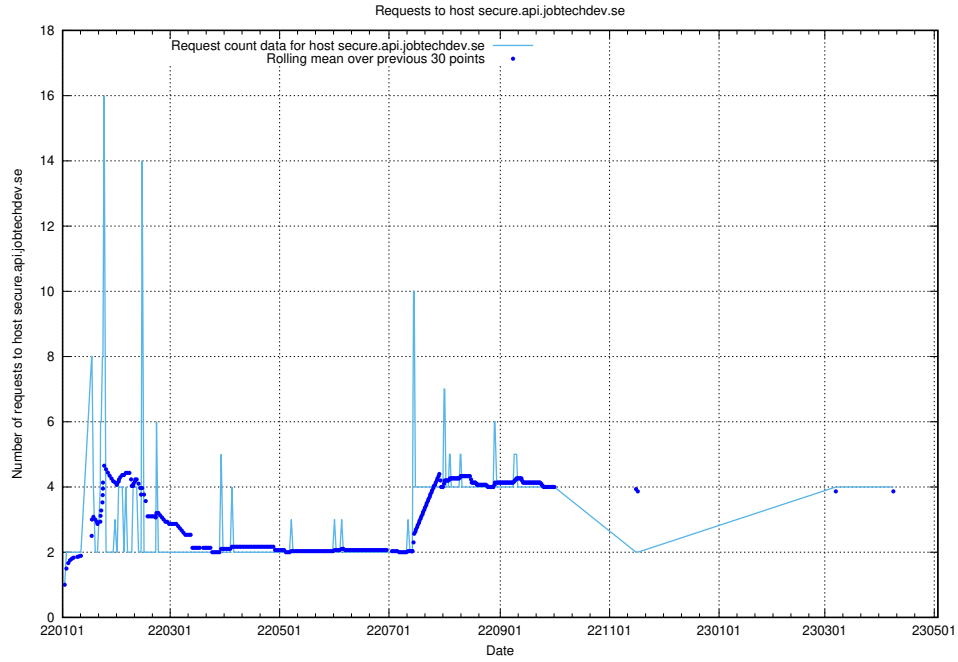

7.116 Usage of secure.api.jobtechdev.se

Here, we count the number of requests to host secure.api.jobtechdev.se.