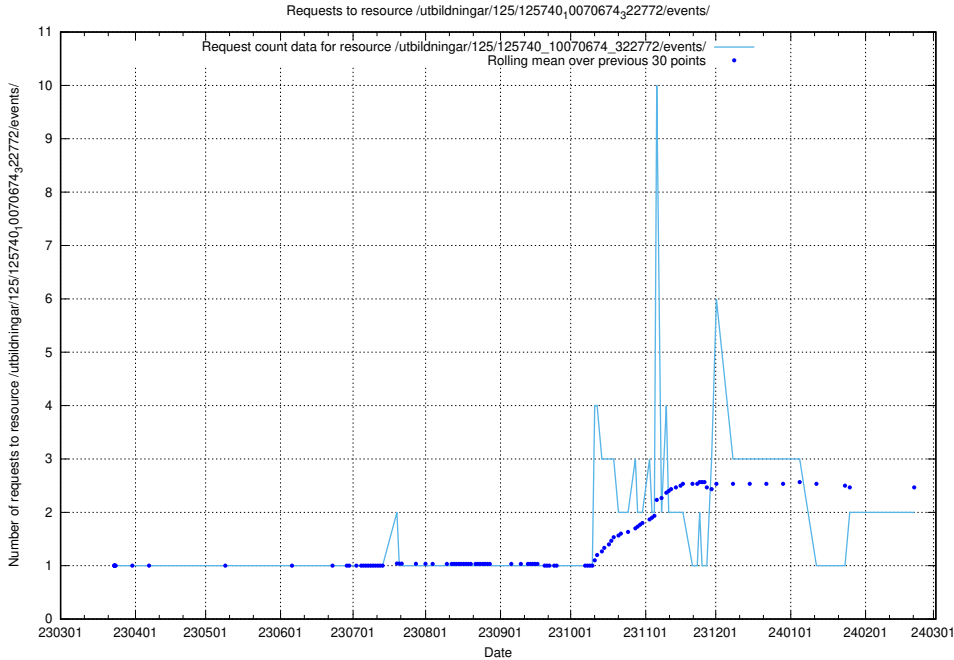

Here, we count the number of requests to resource /utbildningar/125/125740_10070674_323884/events/

5.308 Usage of /utbildningar/125/125740_10070674_322772/events/

Here, we count the number of requests to resource /utbildningar/125/125740_10070674_322772/events/