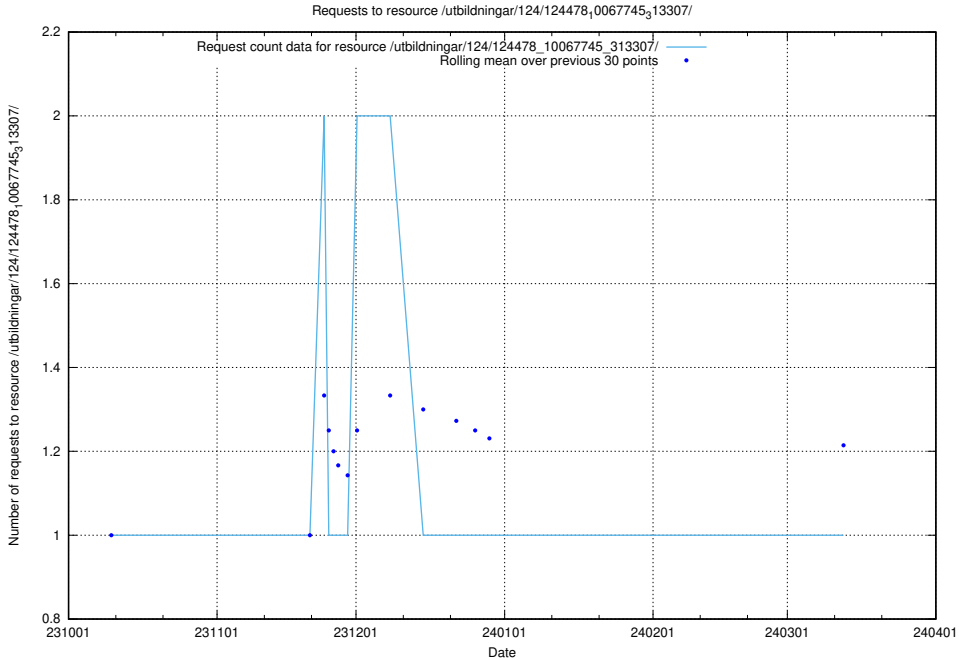

5.4029 Usage of /utbildningar/124/124478_10067745_313307/

Here, we count the number of requests to resource /utbildningar/124/124478_10067745_313307/.