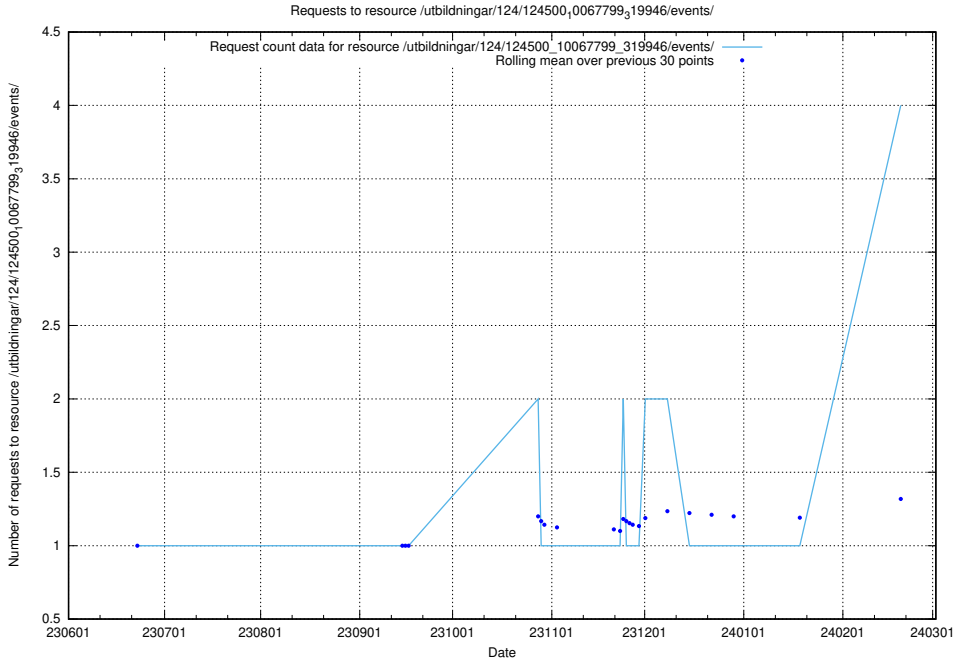

Here, we count the number of requests to resource /utbildningar/124/124862_10071083_324595/.

5.165 Usage of /utbildningar/124/124500_10067799_319946/events/

Here, we count the number of requests to resource /utbildningar/124/124500_10067799_319946/events/