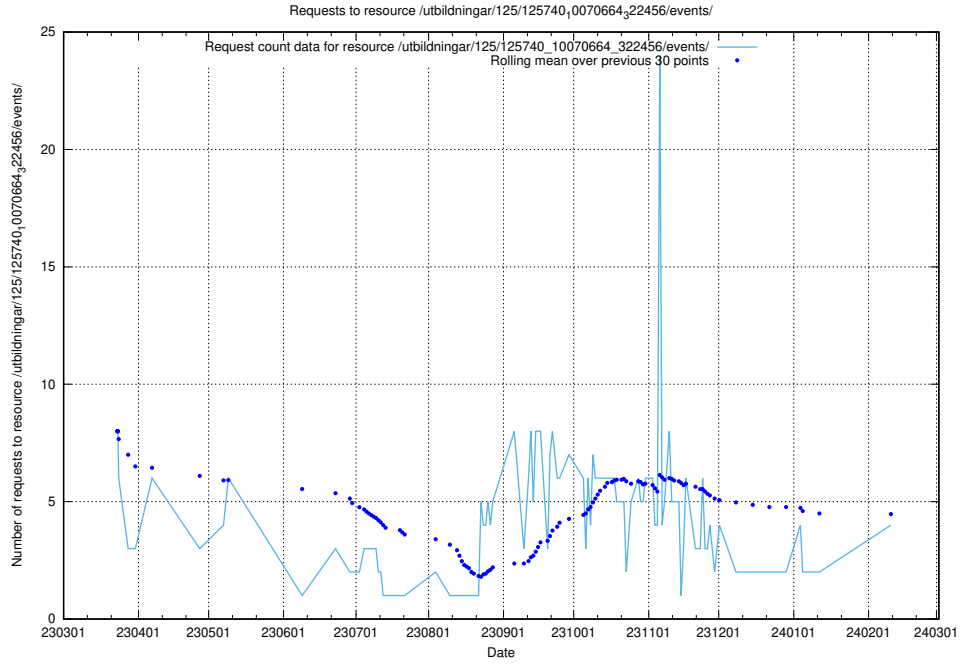

5.173 Usage of /utbildningar/125/125740_10070664_322456/events/

Here, we count the number of requests to resource /utbildningar/125/125740_10070664_322456/events/