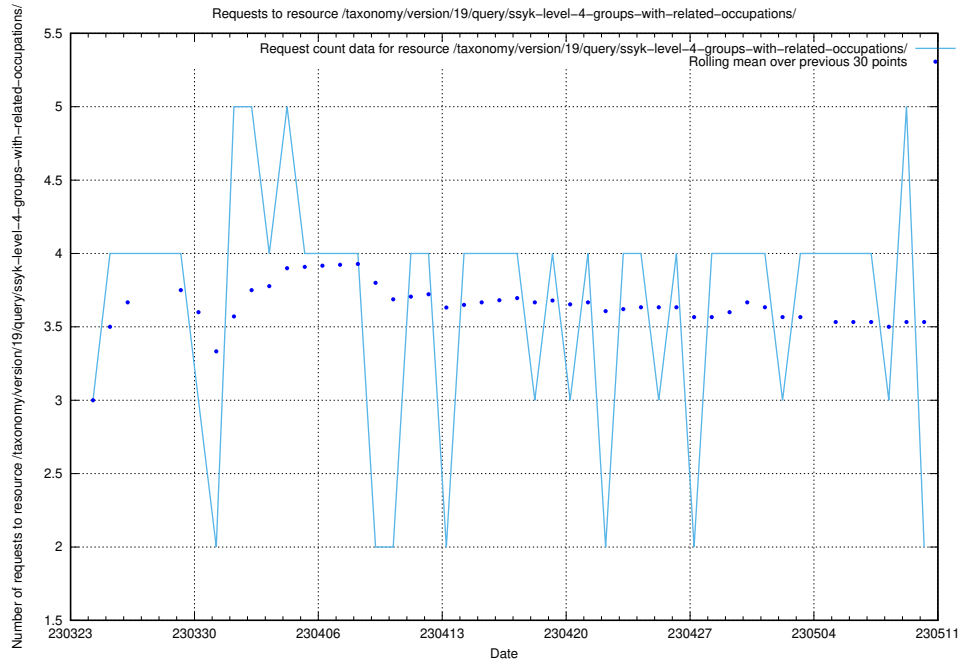

5.809 Usage of /taxonomy/version/19/query/ssyk-level-4-groups-with-related-occupations/

Here, we count the number of requests to resource /taxonomy/version/19/query/ssyk-level-4-groups-with-related-occupations/.