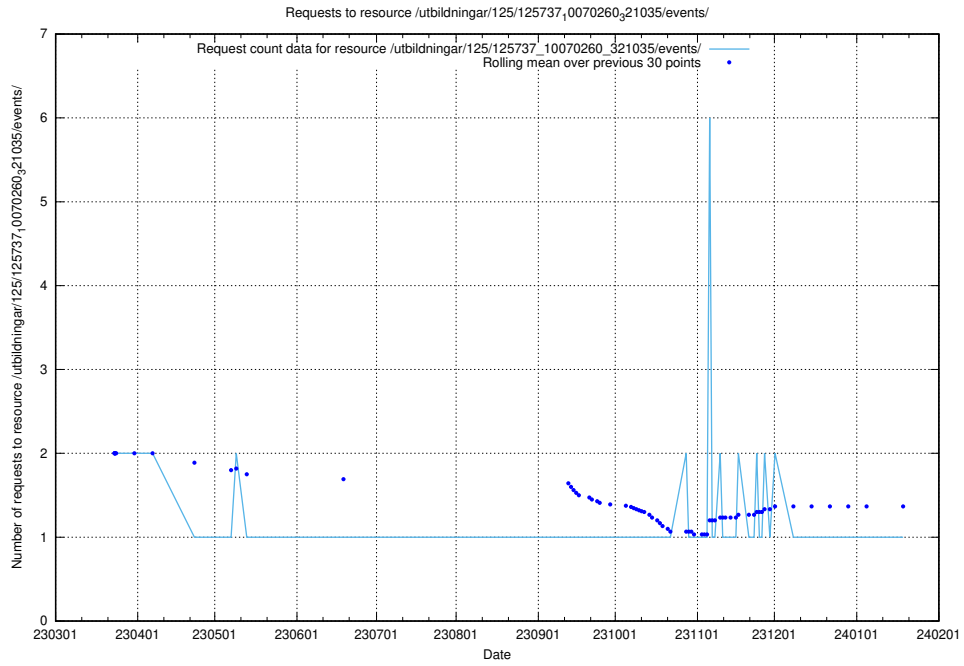

5.5922 Usage of /utbildningar/125/125737_10070260_321035/events/

Here, we count the number of requests to resource /utbildningar/125/125737_10070260_321035/events/