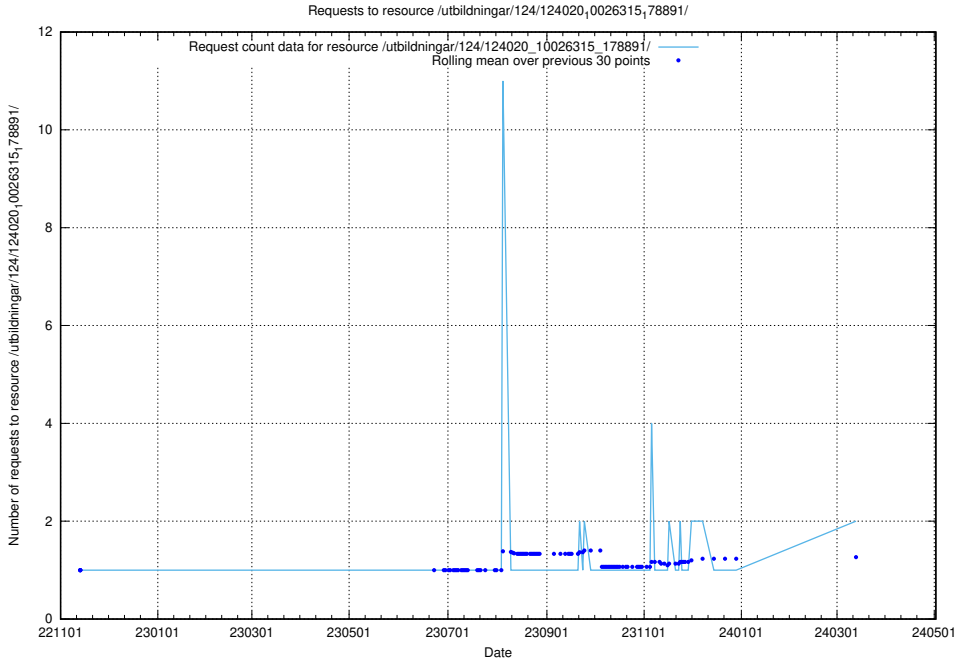

5.739 Usage of /utbildningar/124/124020_10026315_178891/

Here, we count the number of requests to resource /utbildningar/124/124020_10026315_178891/.