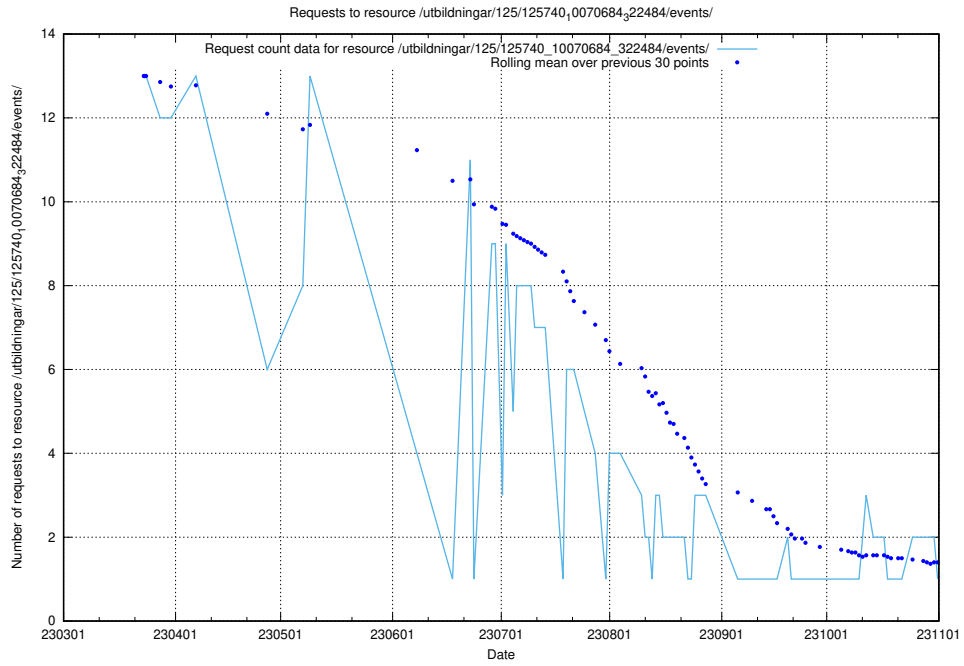

5.5895 Usage of /utbildningar/125/125740_10070684_322484/events/

Here, we count the number of requests to resource /utbildningar/125/125740_10070684_322484/events/