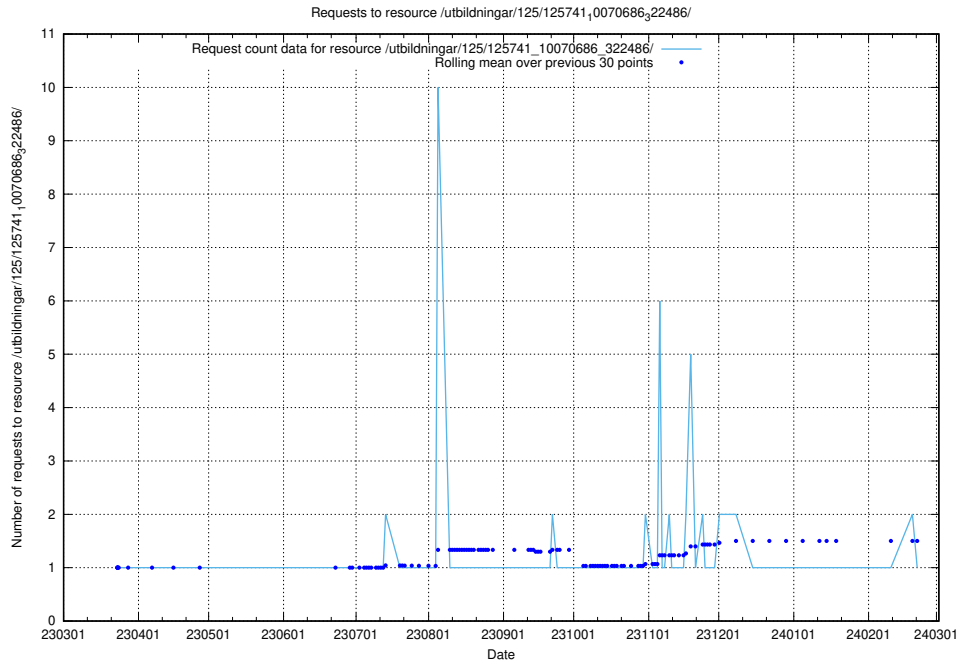

5.6126 Usage of /utbildningar/125/125741_10070686_322486/

Here, we count the number of requests to resource /utbildningar/125/125741_10070686_322486/.