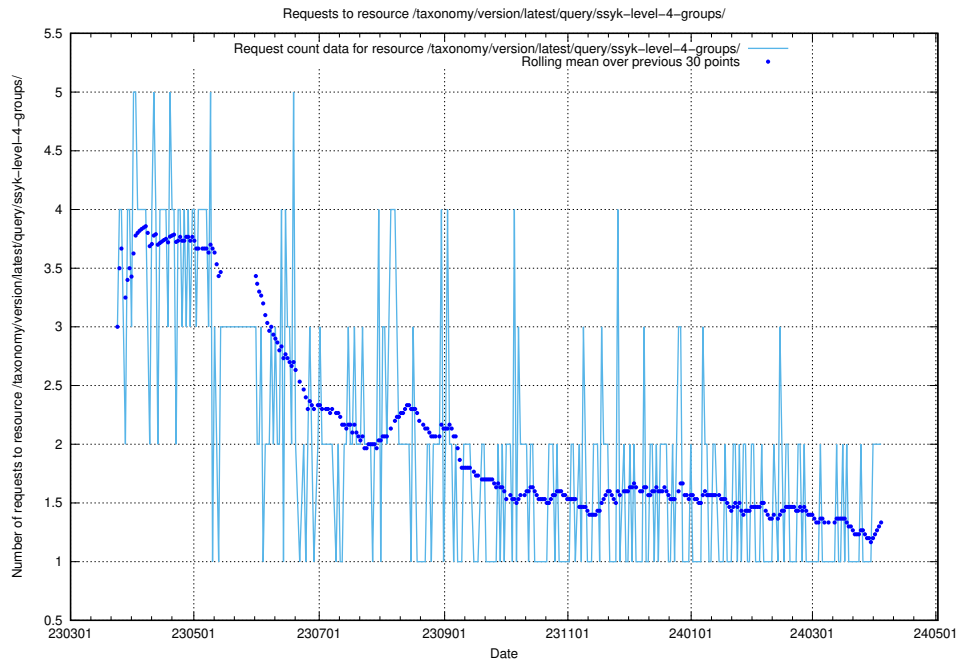

5.779 Usage of /taxonomy/version/latest/query/ssyk-level-4-groups/

Here, we count the number of requests to resource /taxonomy/version/latest/query/ssyk-level-4-groups/.