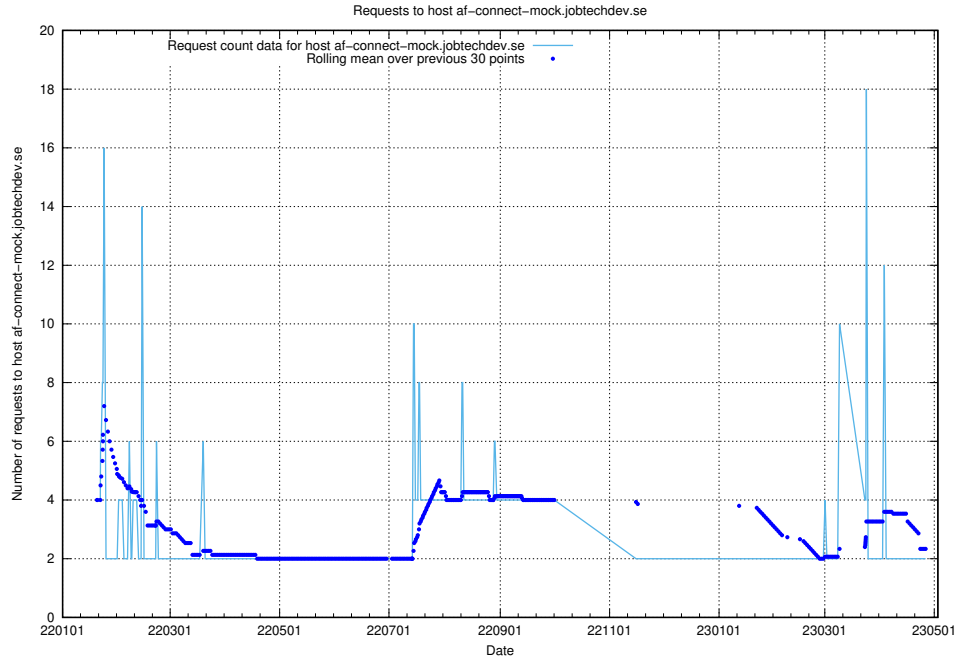

Here, we count the number of requests to host af-connect-mock.jobtechdev.se.

7.266 Usage of `jittsi.jobtechdev.se`

Here, we count the number of requests to host `jittsi.jobtechdev.se`.

7.267 Usage of `api-jobtech-taxonomy-api-test-in-prod-read.prod.services.jtech.se`