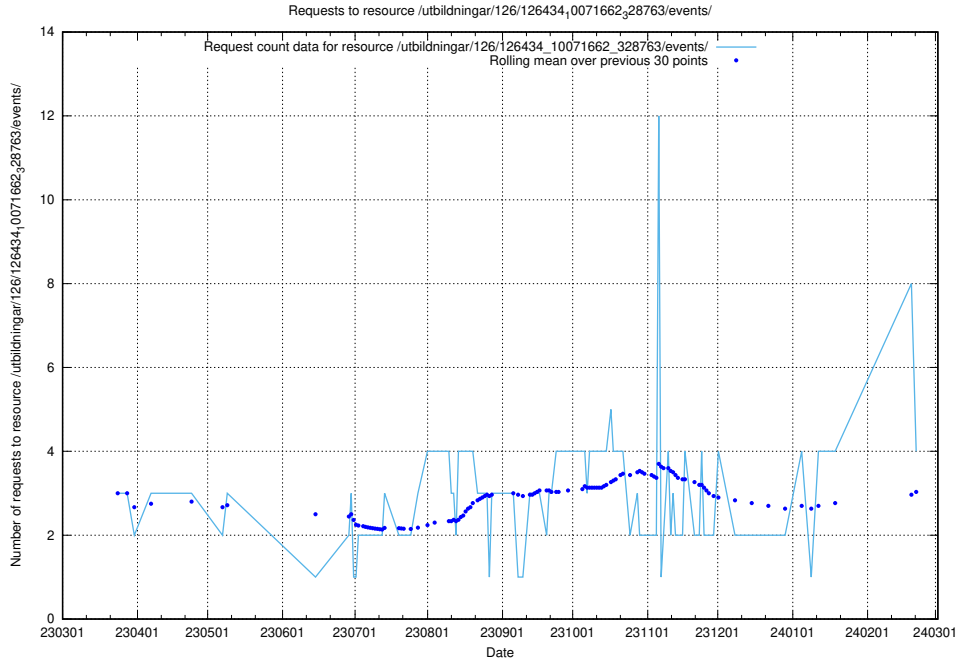

5.170 Usage of /utbildningar/126/126434_10071662_328763/events/

Here, we count the number of requests to resource /utbildningar/126/126434_10071662_328763/events/