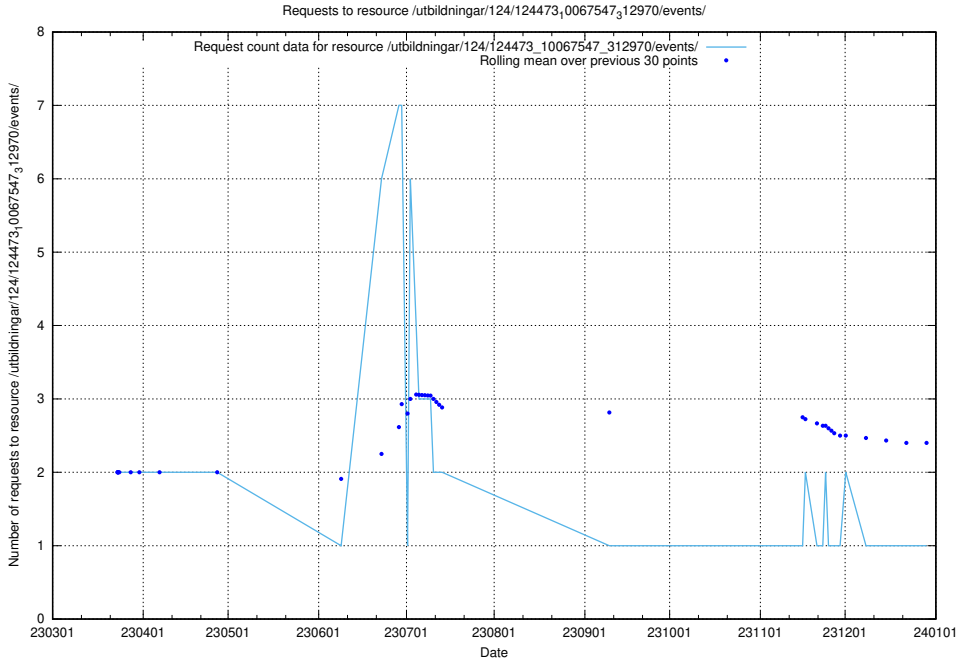

5.5940 Usage of /utbildningar/124/124473_10067547_312970/events/

Here, we count the number of requests to resource /utbildningar/124/124473_10067547_312970/events/