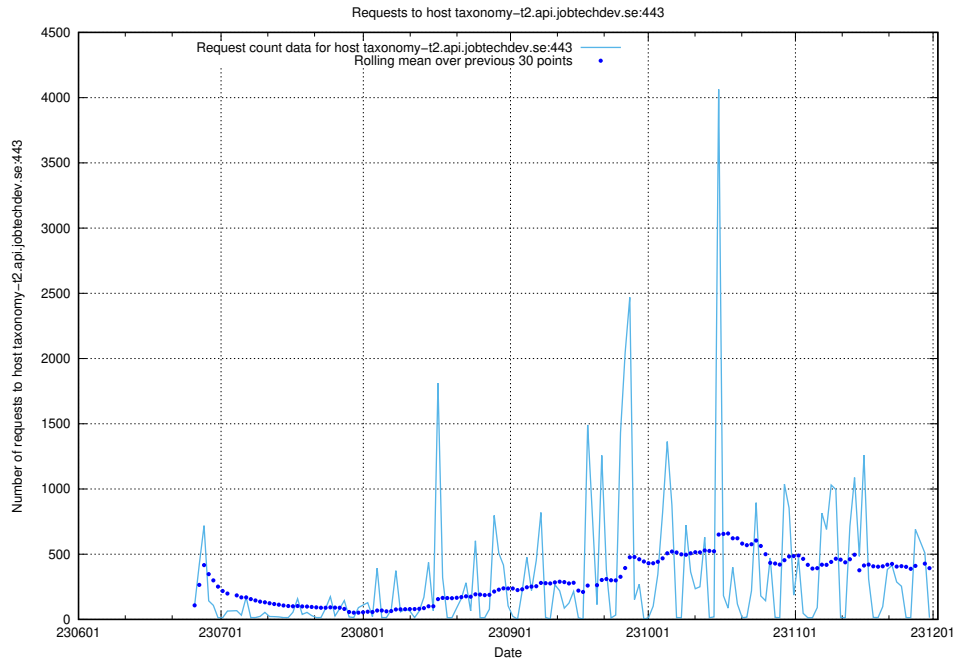

7.45 Usage of taxonomy-t2.api.jobtechdev.se:443

Here, we count the number of requests to host taxonomy-t2.api.jobtechdev.se:443.