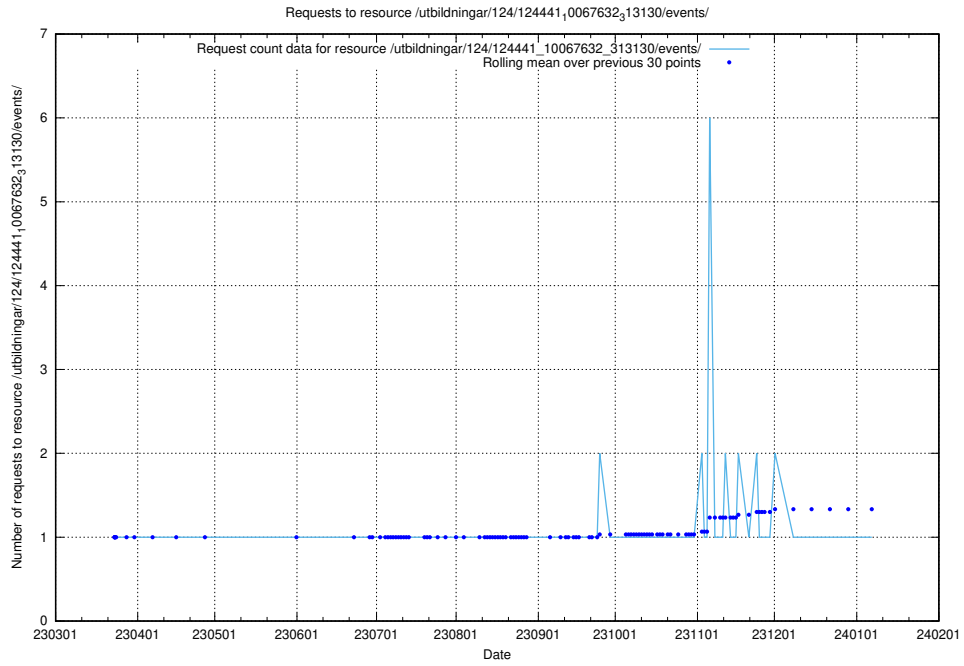

Here, we count the number of requests to resource /utbildningar/utb_emil/124/124520_10066301_308425/

5.3185 Usage of /utbildningar/124/124441_10067632_313130/events/

Here, we count the number of requests to resource /utbildningar/124/124441_10067632_313130/events/