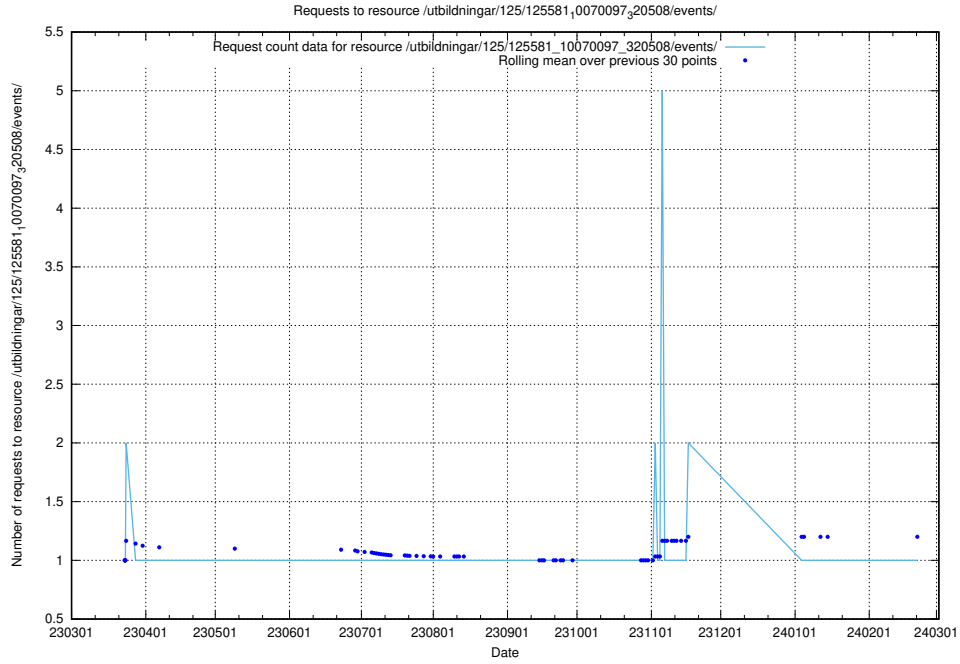

5.987 Usage of /utbildningar/125/125581_10070097_320508/events/

Here, we count the number of requests to resource /utbildningar/125/125581_10070097_320508/events/