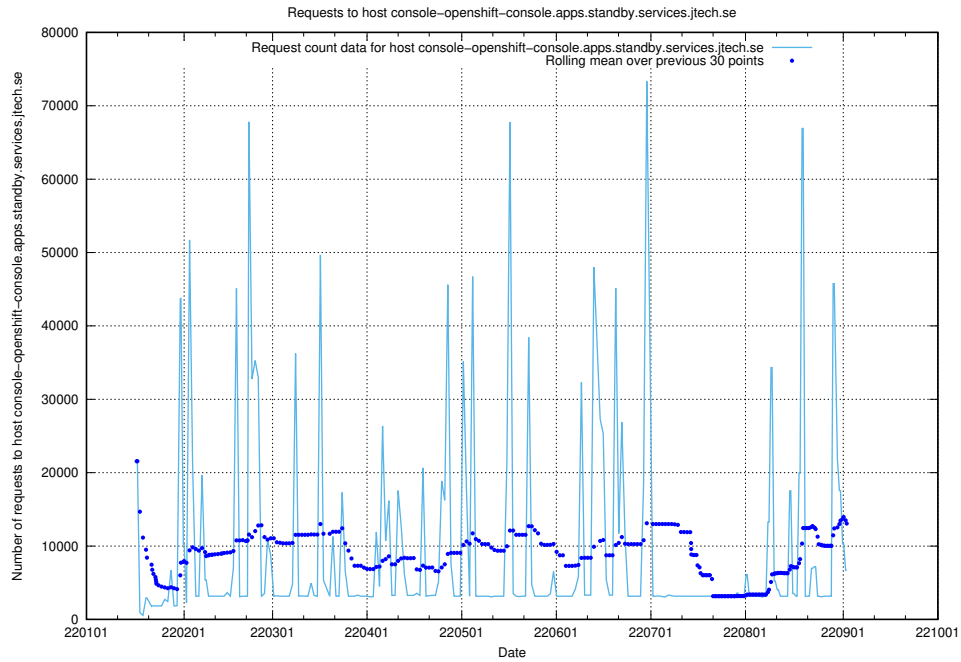

Here, we count the number of requests to host console-openshift-console.apps.standby.services.jtech.se.

7.13 Usage of console-openshift-console.prod.services.jtech.se

Here, we count the number of requests to host console-openshift-console.prod.services.jtech.se.