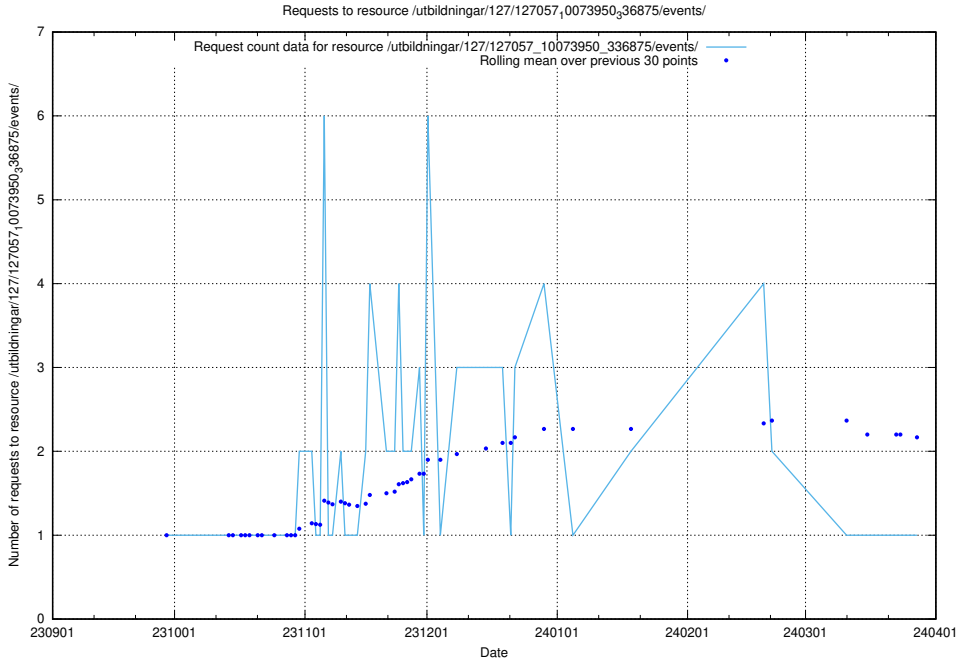

5.4095 Usage of /utbildningar/127/127057_10073950_336875/events/

Here, we count the number of requests to resource /utbildningar/127/127057_10073950_336875/events/