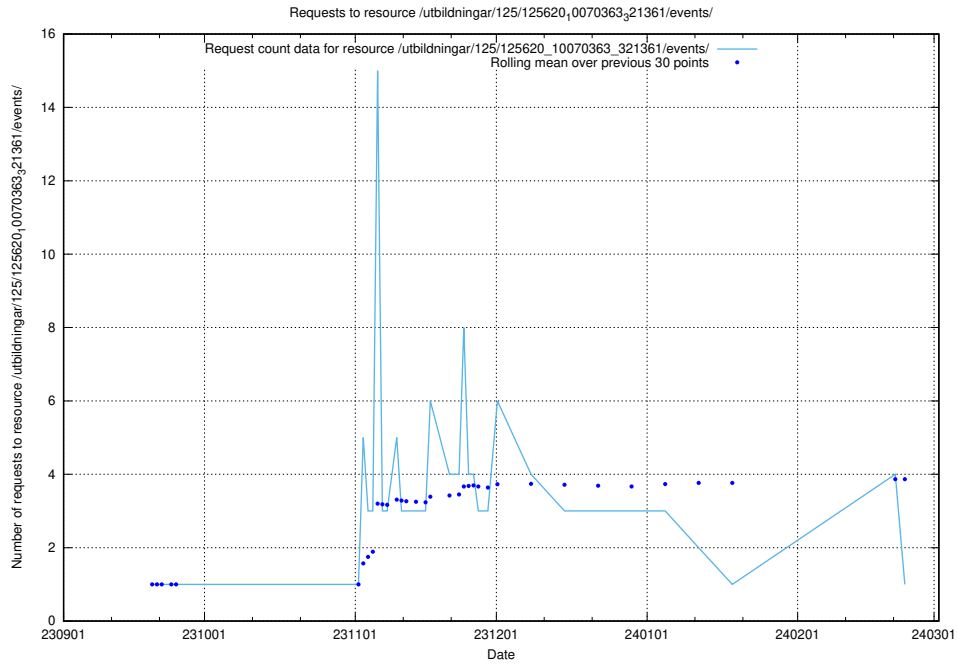

5.4182 Usage of /utbildningar/125/125620_10070363_321361/events/

Here, we count the number of requests to resource /utbildningar/125/125620_10070363_321361/events/