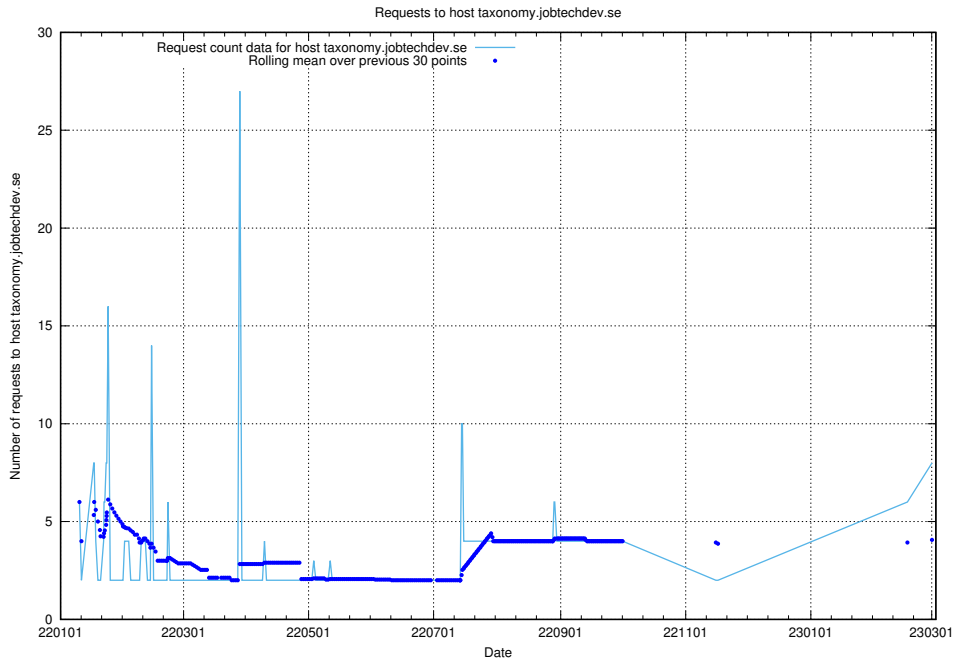

Here, we count the number of requests to host taxonomy.jobtechdev.se.

7.68 Usage of inspelning.jobtechdev.se

Here, we count the number of requests to host inspelning.jobtechdev.se.

7.69 Usage of recorder.jitsi.jobtechdev.se