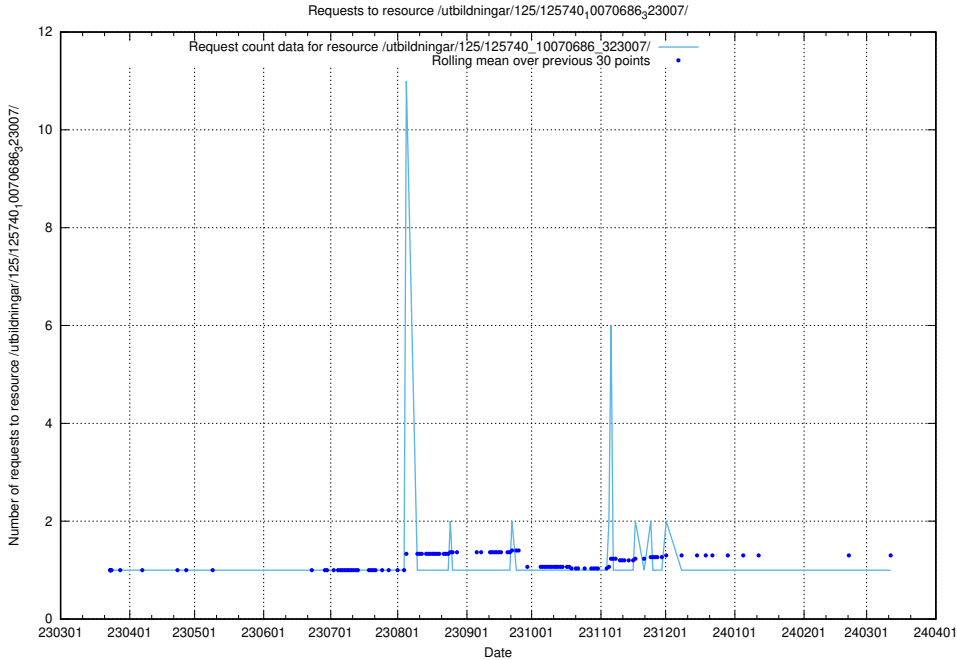

5.872 Usage of /utbildningar/125/125740_10070686_323007/

Here, we count the number of requests to resource /utbildningar/125/125740_10070686_323007/.