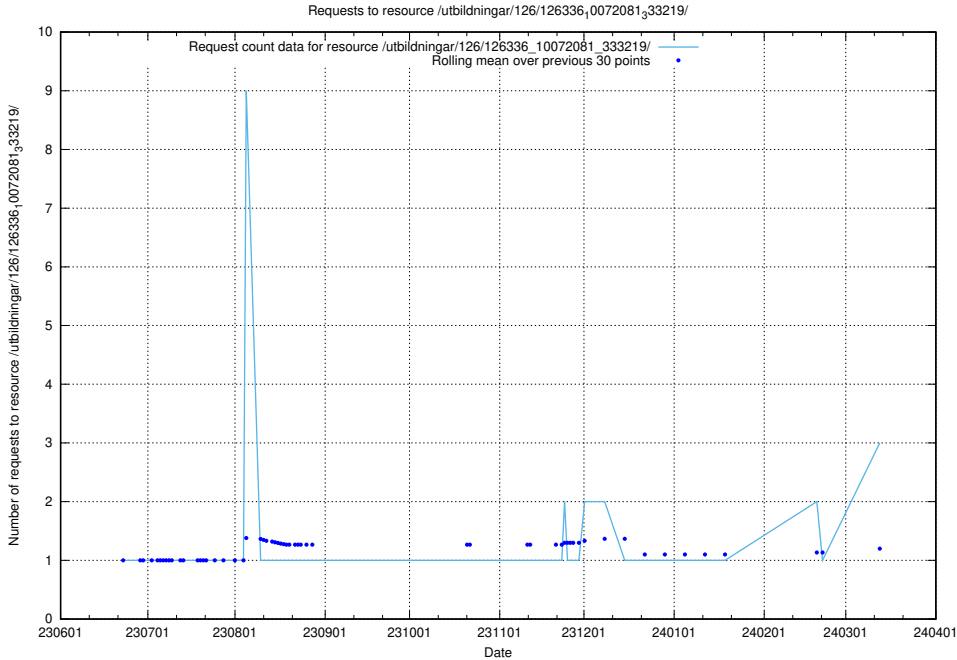

5.264 Usage of /utbildningar/126/126336_10072081_333219/

Here, we count the number of requests to resource /utbildningar/126/126336_10072081_333219/.