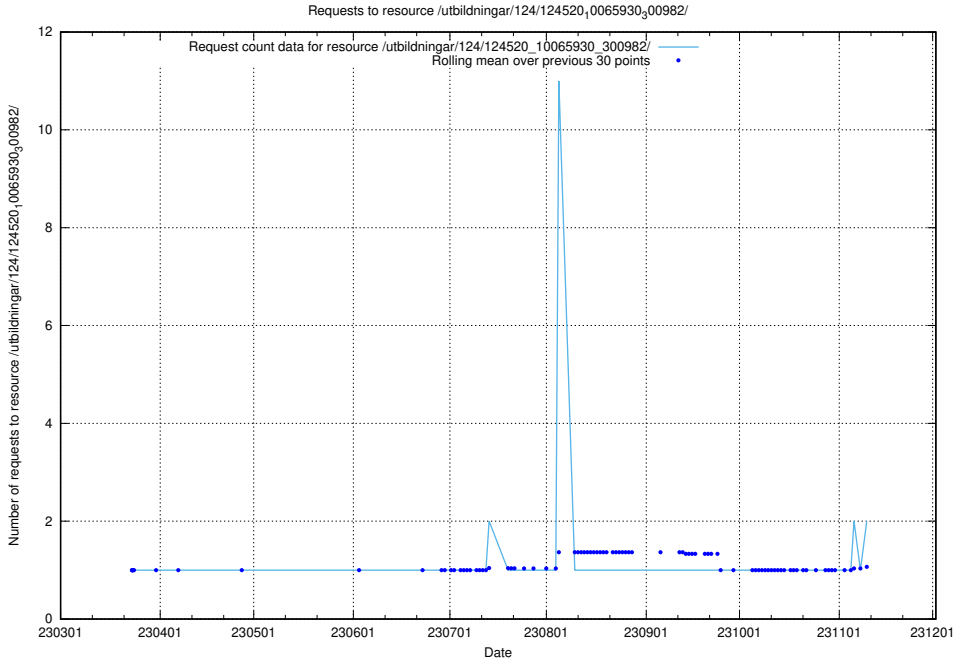

5.355 Usage of /utbildningar/124/124520_10065930_300982/

Here, we count the number of requests to resource /utbildningar/124/124520_10065930_300982/.