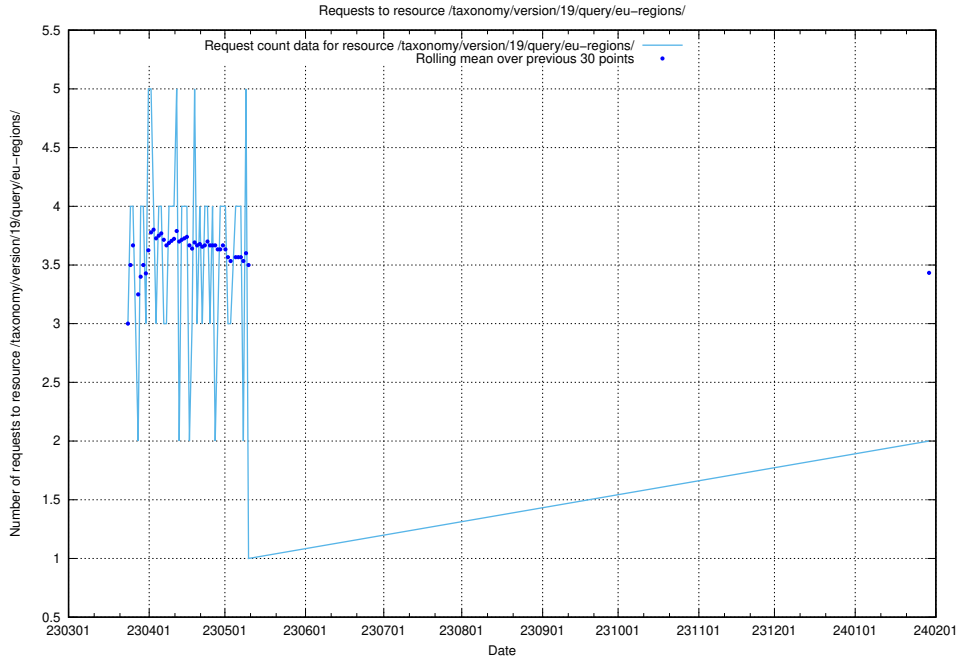

5.814 Usage of /taxonomy/version/19/query/eu-regions/

Here, we count the number of requests to resource /taxonomy/version/19/query/eu-regions/.