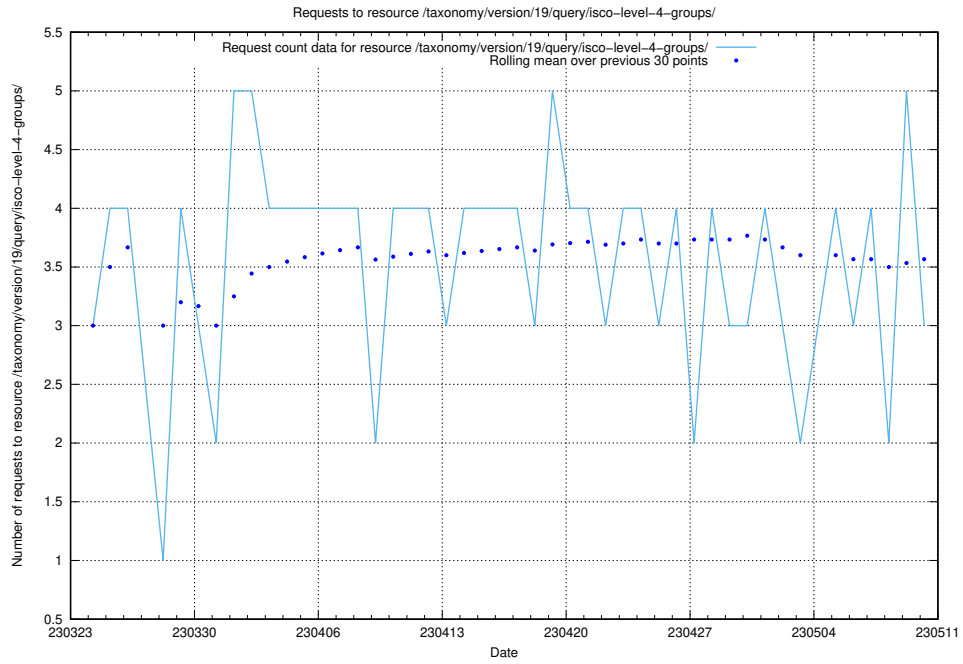

5.291 Usage of /taxonomy/version/19/query/isco-level-4-groups/

Here, we count the number of requests to resource /taxonomy/version/19/query/isco-level-4-groups/.