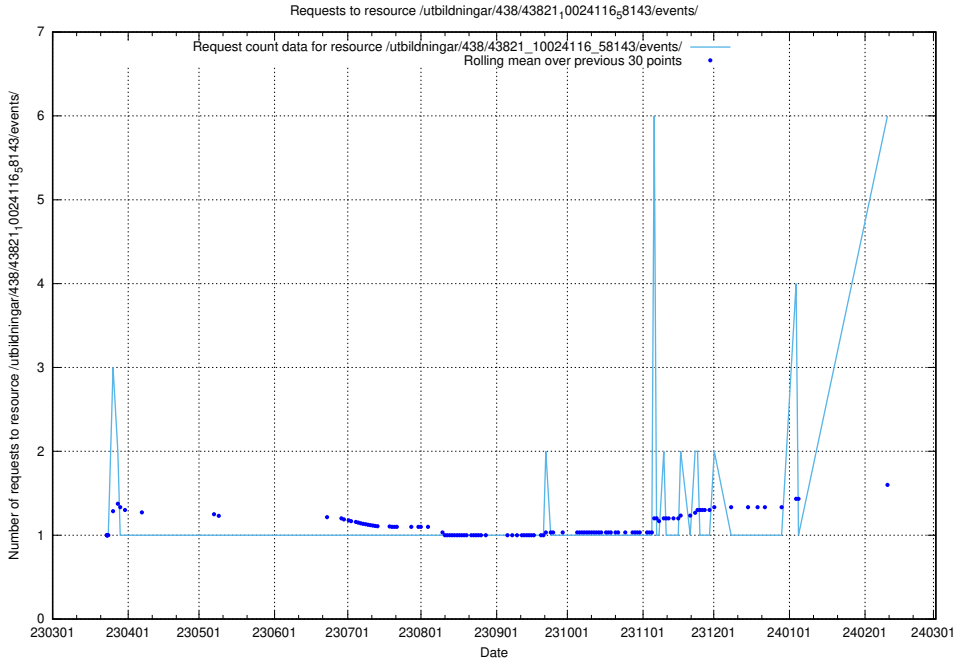

5.104 Usage of /utbildningar/438/43821_10024116_58143/events/

Here, we count the number of requests to resource /utbildningar/438/43821_10024116_58143/events/.