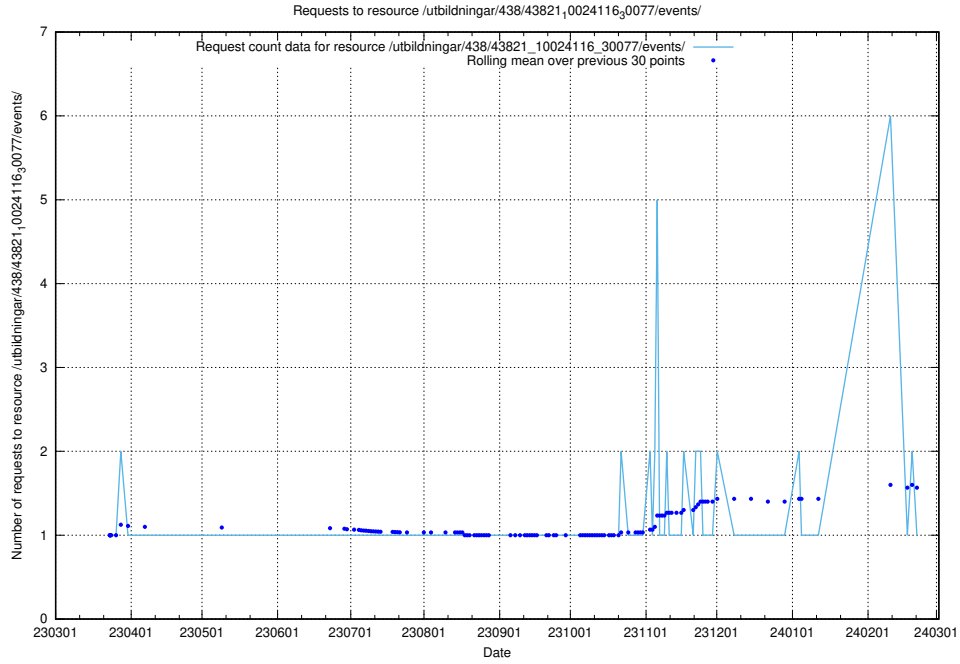

Here, we count the number of requests to resource /utbildningar/438/43821_10024116_319825/.

5.5978 Usage of /utbildningar/438/43821_10024116_30077/events/

Here, we count the number of requests to resource /utbildningar/438/43821_10024116_30077/events/.