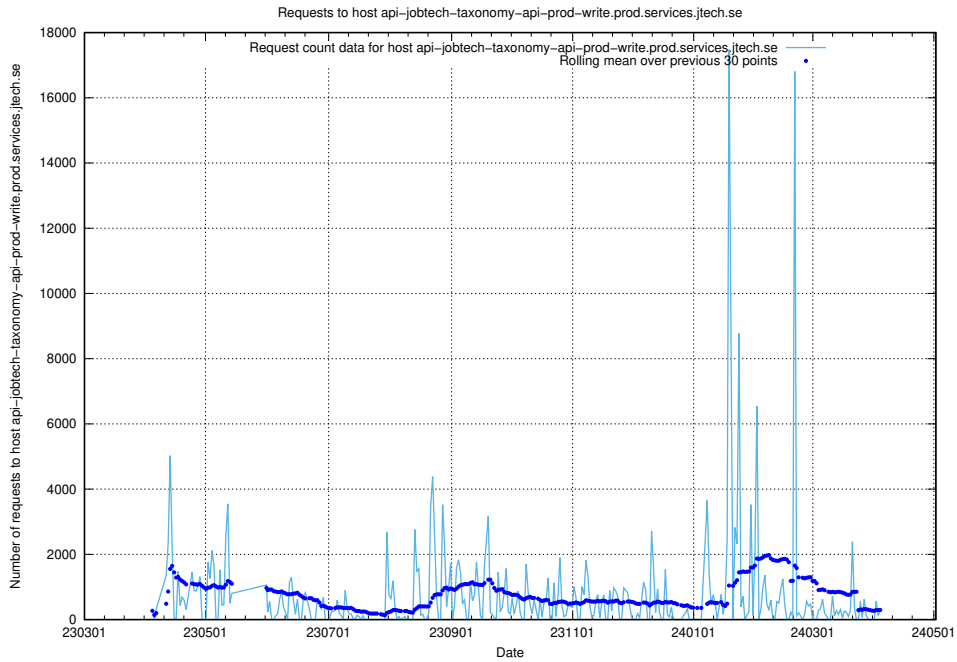

7.23 Usage of api-jobtech-taxonomy-api-prod-write.prod.services.jtech.se

Here, we count the number of requests to host api-jobtech-taxonomy-api-prod-write.prod.services.jtech.se.