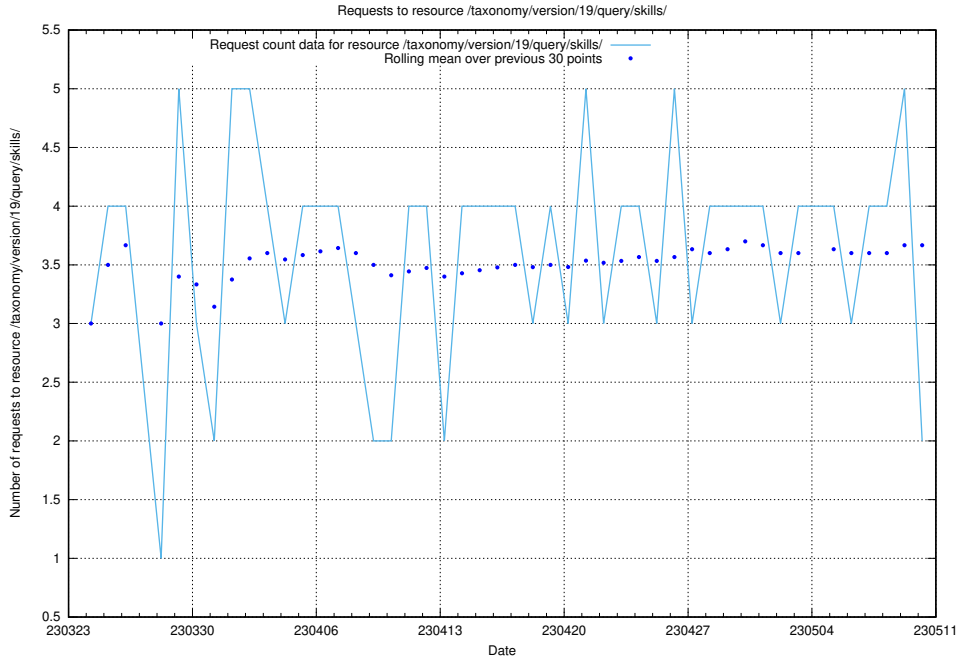

5.811 Usage of /taxonomy/version/19/query/skills/

Here, we count the number of requests to resource /taxonomy/version/19/query/skills/.