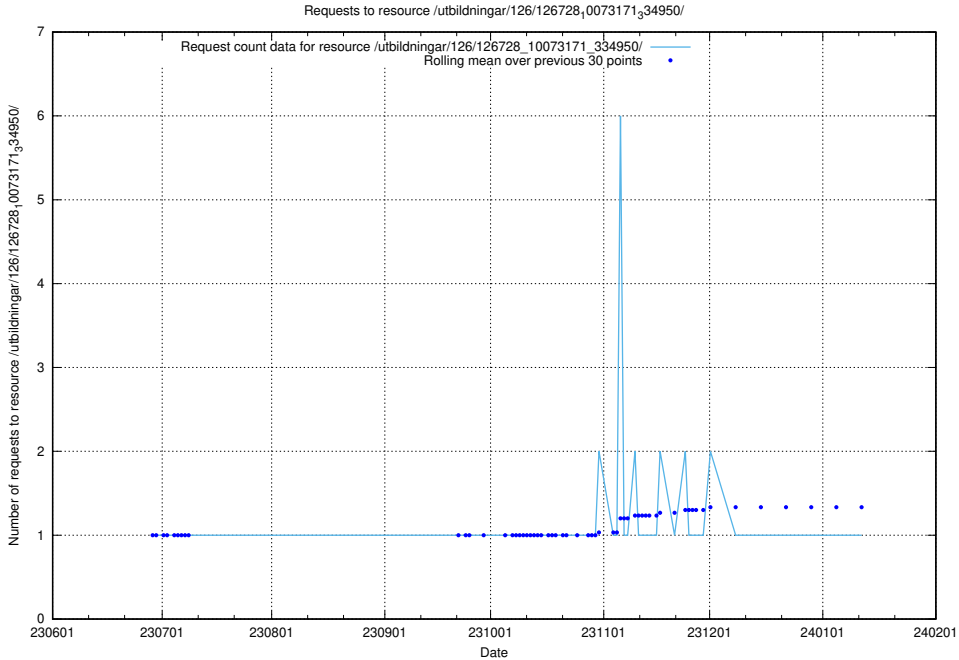

Here, we count the number of requests to resource /utbildningar/126/126728_10073171_334950/events/

5.5102 Usage of /utbildningar/126/126728_10073171_334950/

Here, we count the number of requests to resource /utbildningar/126/126728_10073171_334950/.