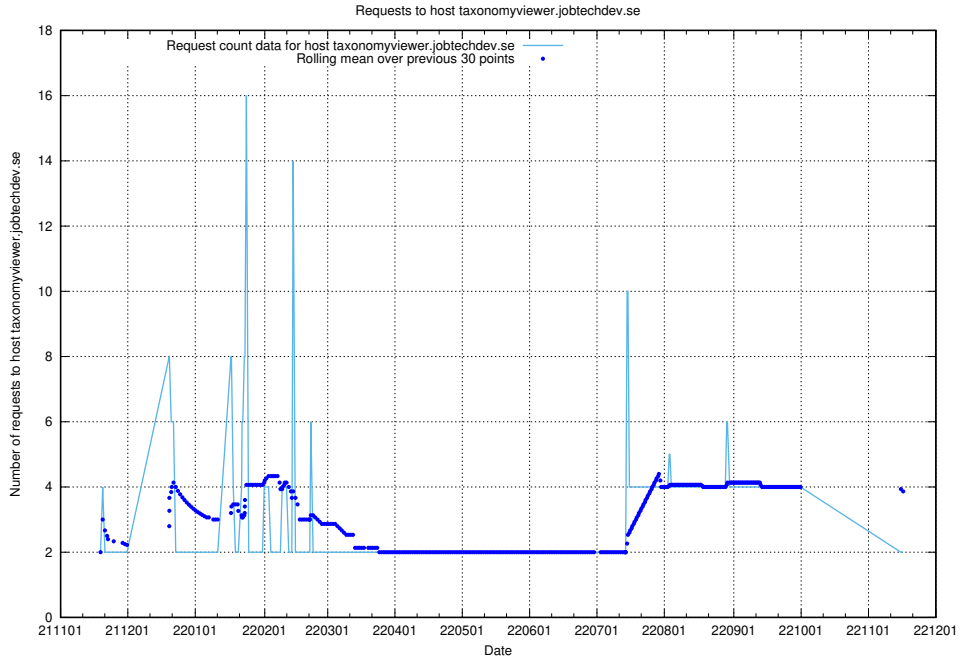

7.461 Usage of taxonomyviewer.jobtechdev.se

Here, we count the number of requests to host taxonomyviewer.jobtechdev.se.