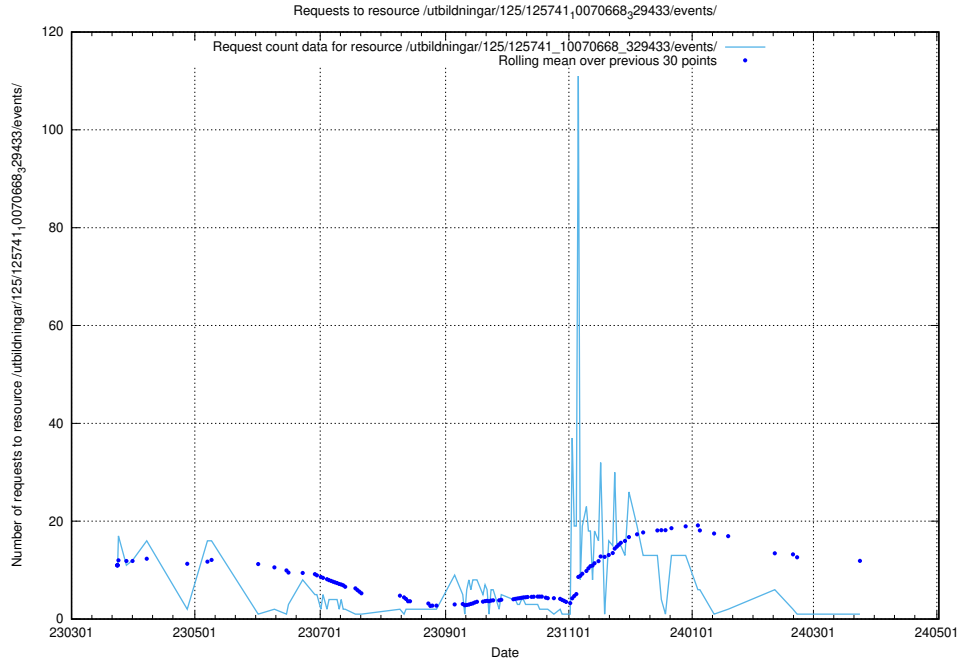

5.5897 Usage of /utbildningar/125/125741_10070668_329433/events/

Here, we count the number of requests to resource /utbildningar/125/125741_10070668_329433/events/