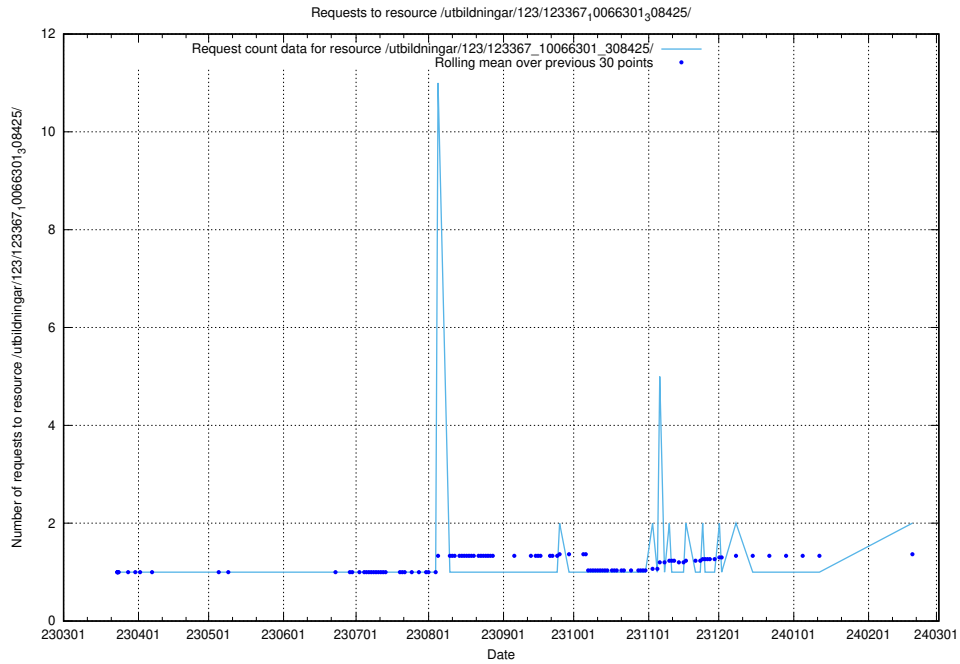

5.593 Usage of /utbildningar/123/123367_10066301_308425/

Here, we count the number of requests to resource /utbildningar/123/123367_10066301_308425/.