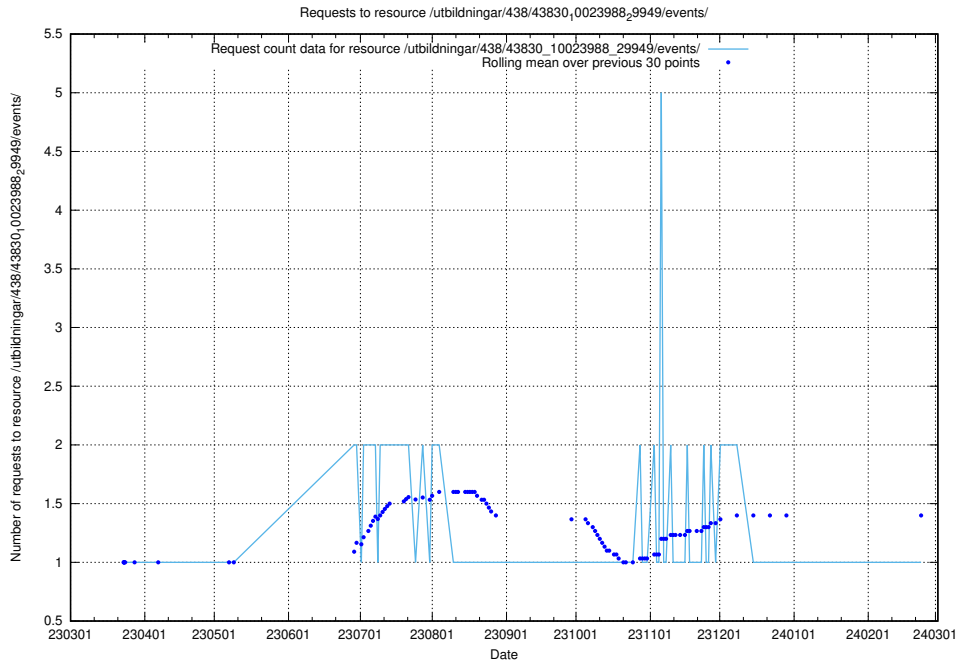

5.5974 Usage of /utbildningar/438/43830_10023988_29949/events/

Here, we count the number of requests to resource /utbildningar/438/43830_10023988_29949/events/.