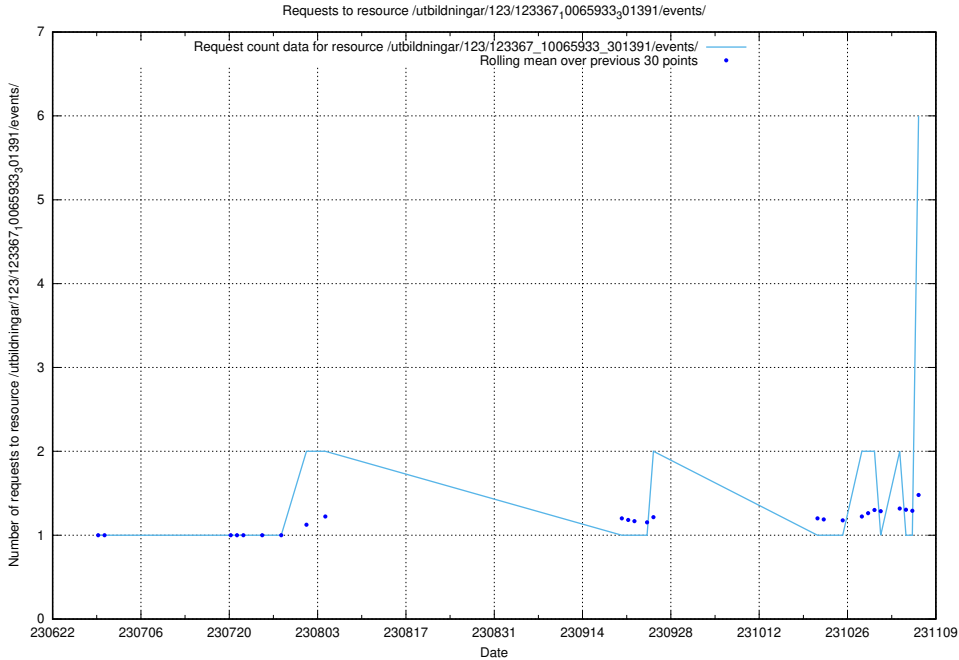

5.88 Usage of /utbildningar/123/123367_10065933_301391/events/

Here, we count the number of requests to resource /utbildningar/123/123367_10065933_301391/events/