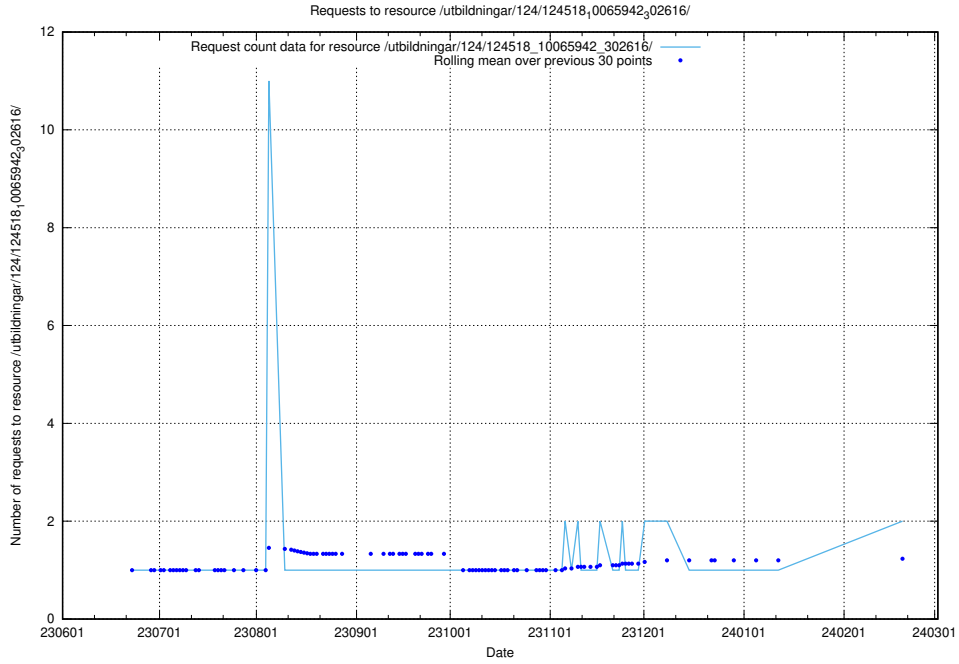

5.710 Usage of /utbildningar/124/124518_10065942_302616/

Here, we count the number of requests to resource /utbildningar/124/124518_10065942_302616/.