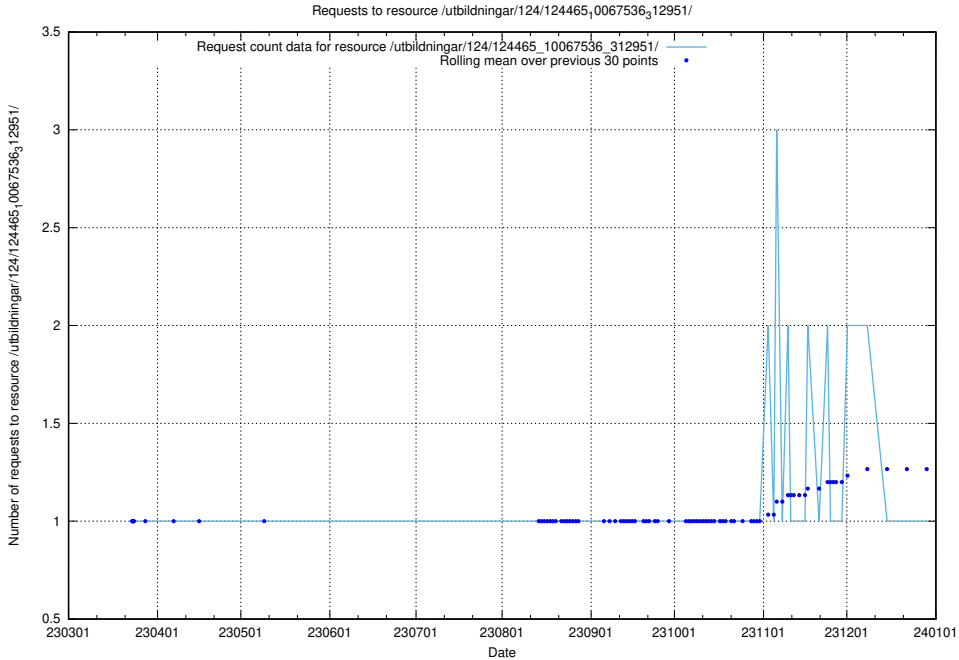

5.3056 Usage of /utbildningar/124/124465_10067536_312951/

Here, we count the number of requests to resource /utbildningar/124/124465_10067536_312951/.