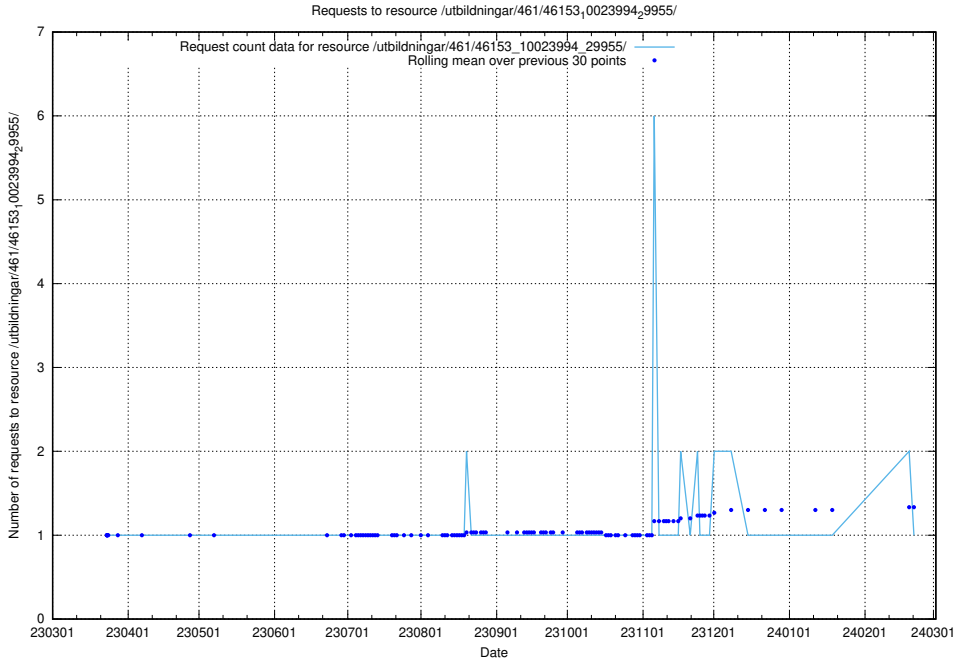

5.5956 Usage of /utbildningar/461/46153_10023994_29955/

Here, we count the number of requests to resource /utbildningar/461/46153_10023994_29955/.