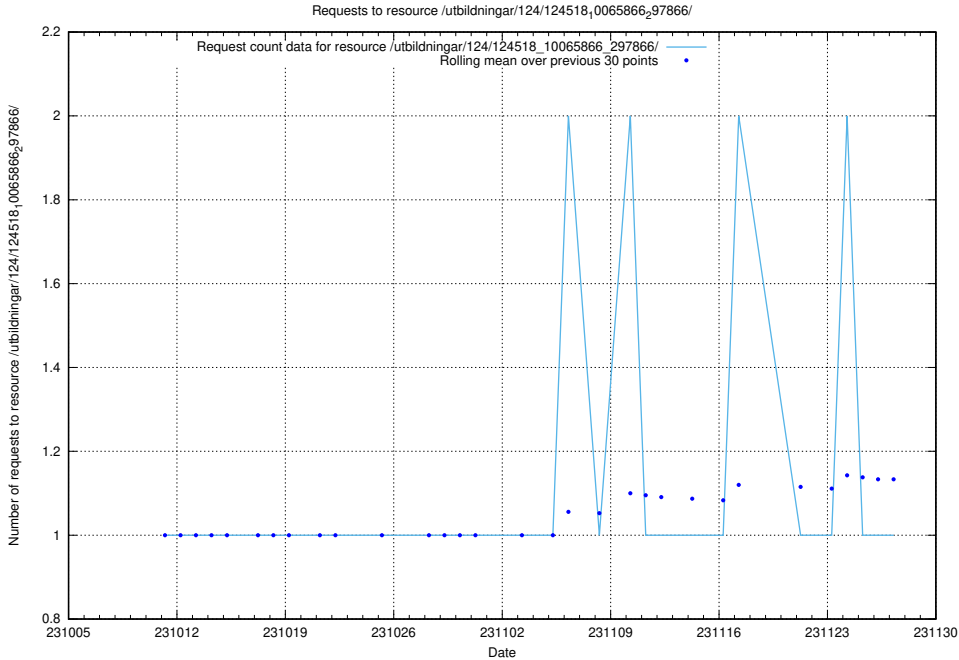

5.4023 Usage of /utbildningar/124/124518_10065866_297866/

Here, we count the number of requests to resource /utbildningar/124/124518_10065866_297866/.