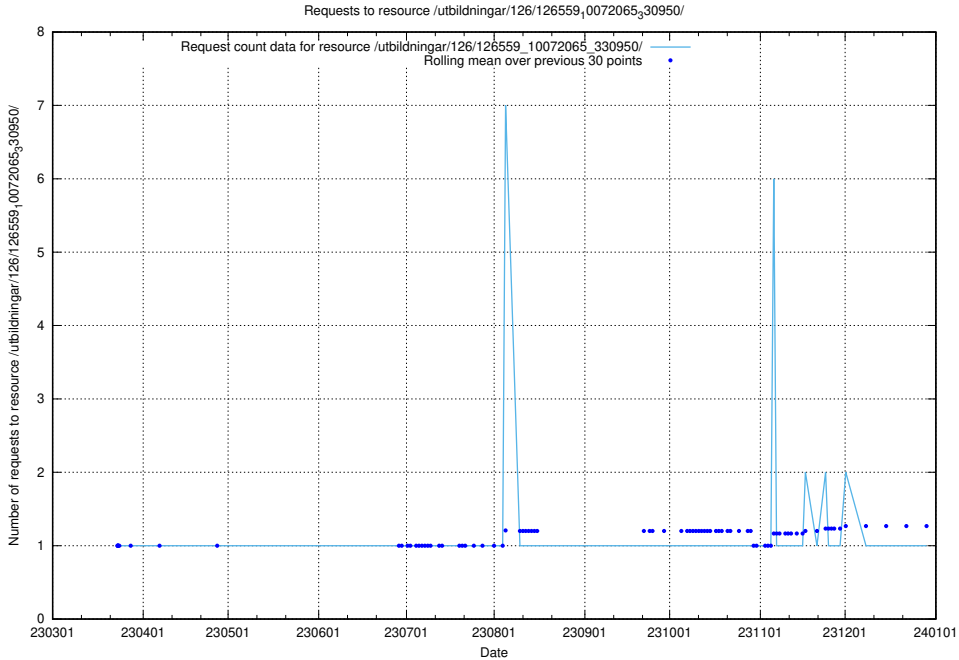

5.6041 Usage of /utbildningar/126/126559_10072065_330950/

Here, we count the number of requests to resource /utbildningar/126/126559_10072065_330950/.