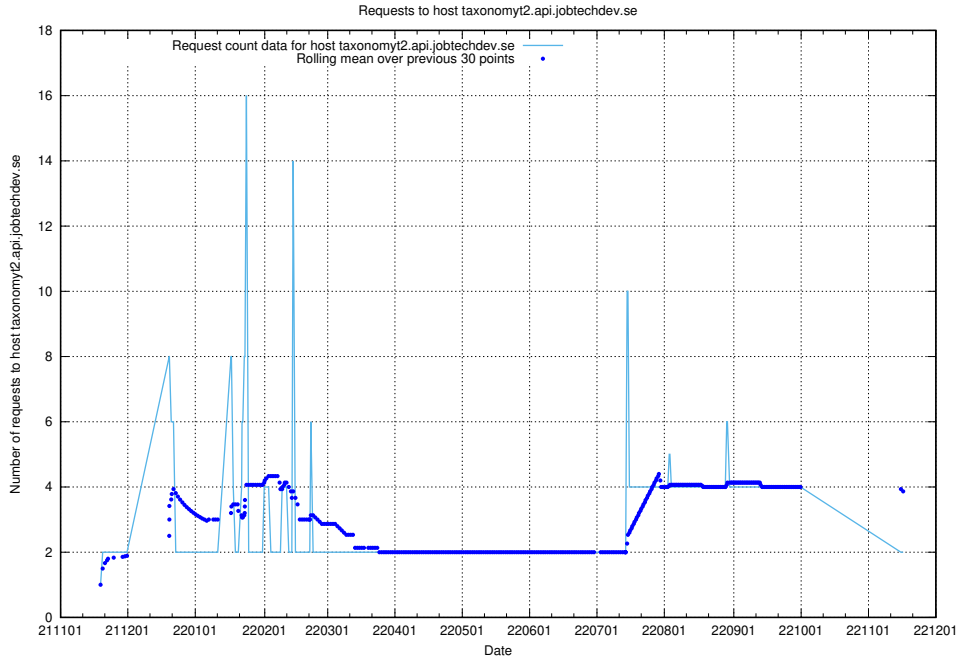

7.463 Usage of taxonomyt2.api.jobtechdev.se

Here, we count the number of requests to host taxonomyt2.api.jobtechdev.se.

7.464 Usage of widget.jobtechdev.se

Here, we count the number of requests to host widget.jobtechdev.se.