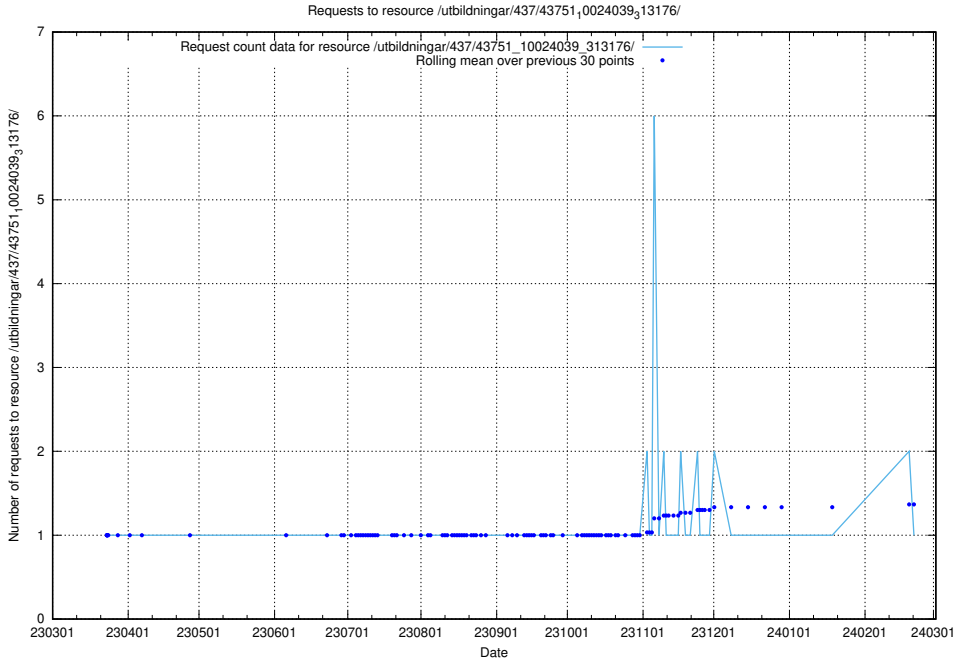

5.6018 Usage of /utbildningar/437/43751_10024039_313176/

Here, we count the number of requests to resource /utbildningar/437/43751_10024039_313176/.