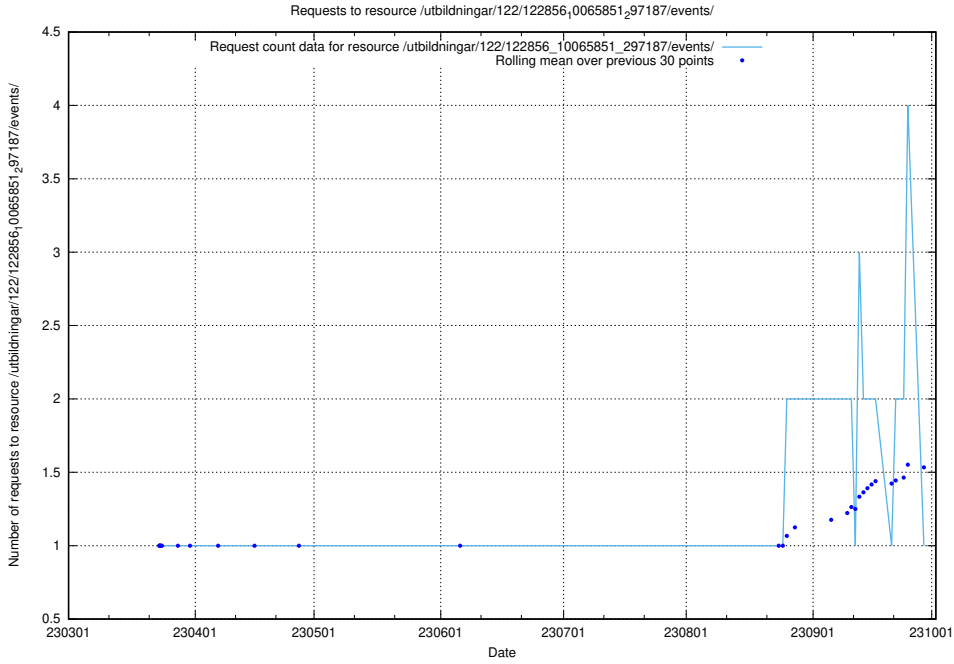

5.4814 Usage of /utbildningar/122/122856_10065851_297187/events/

Here, we count the number of requests to resource /utbildningar/122/122856_10065851_297187/events/

5.4815 Usage of /taxonomy/version/13/query/sun-field-hierarchy-level-2/