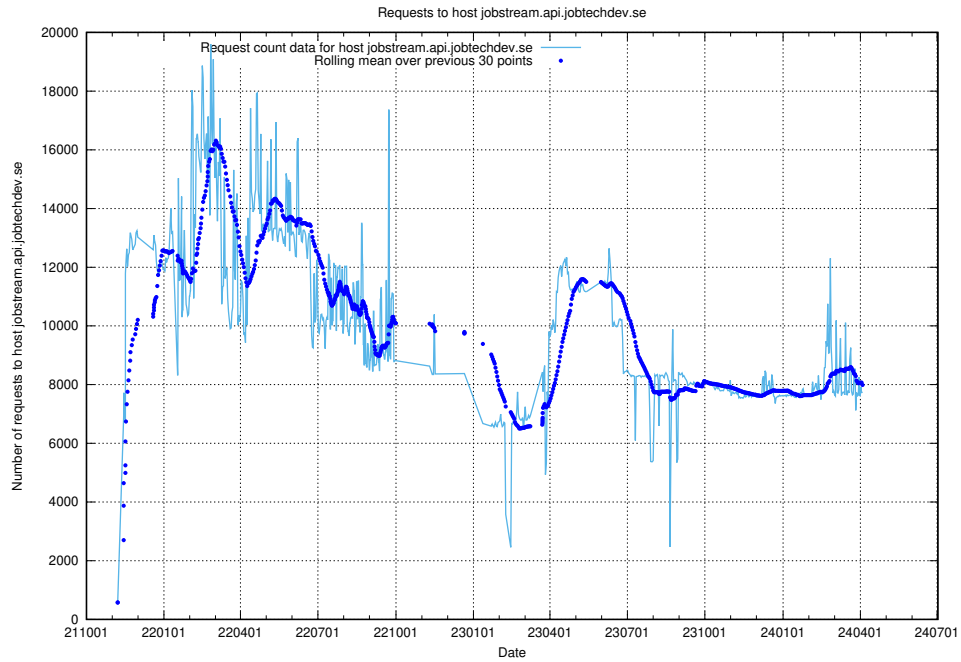

7.10 Usage of jobstream.api.jobtechdev.se

Here, we count the number of requests to host jobstream.api.jobtechdev.se.