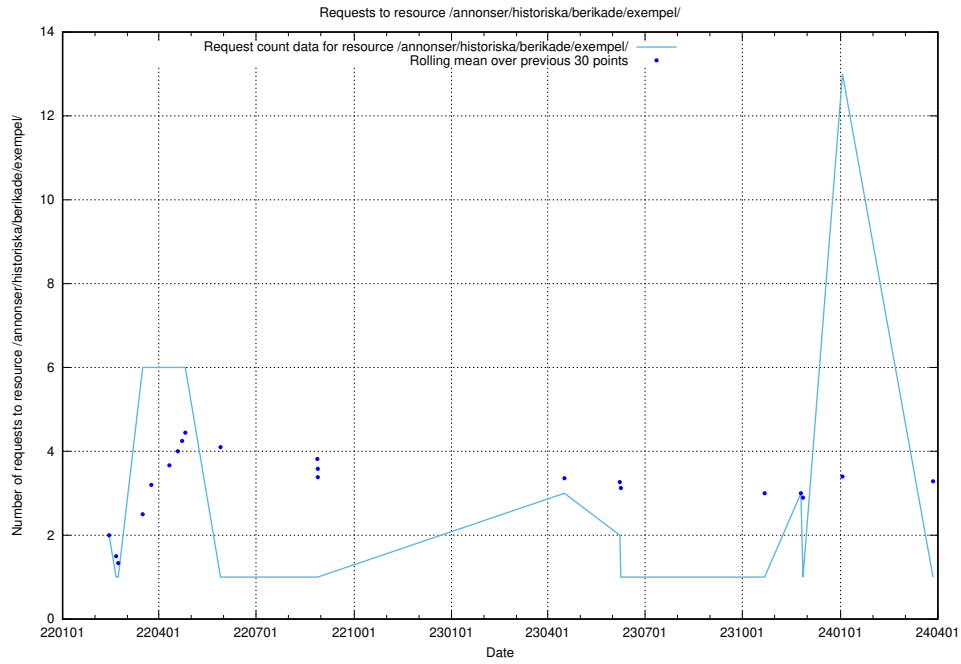

5.1169 Usage of /annonser/historiska/berikade/exempel/

Here, we count the number of requests to resource /annonser/historiska/berikade/exempel/.