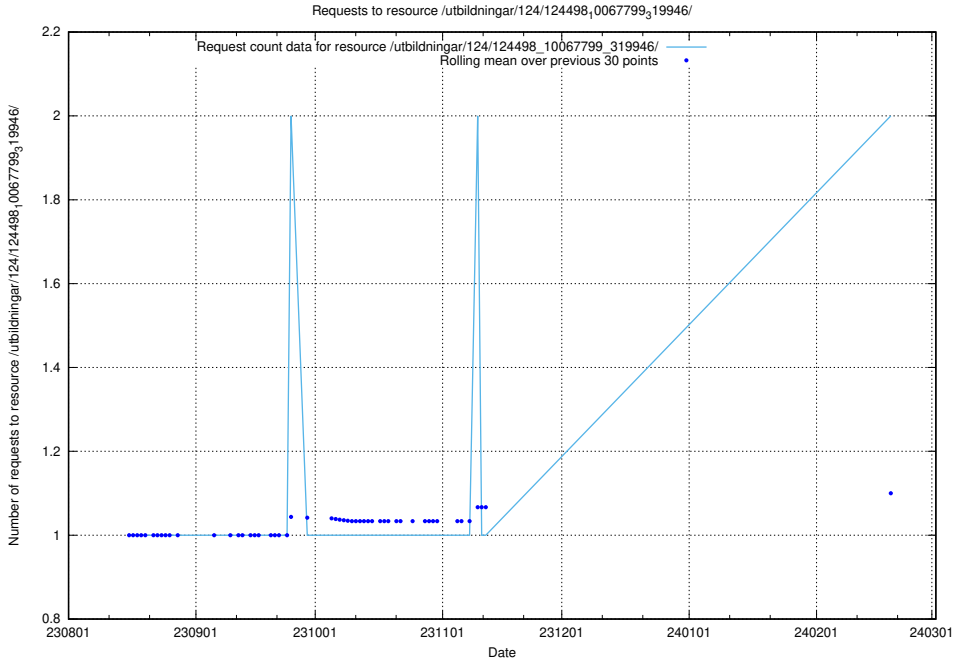

5.609 Usage of /utbildningar/124/124498_10067799_319946/

Here, we count the number of requests to resource /utbildningar/124/124498_10067799_319946/.