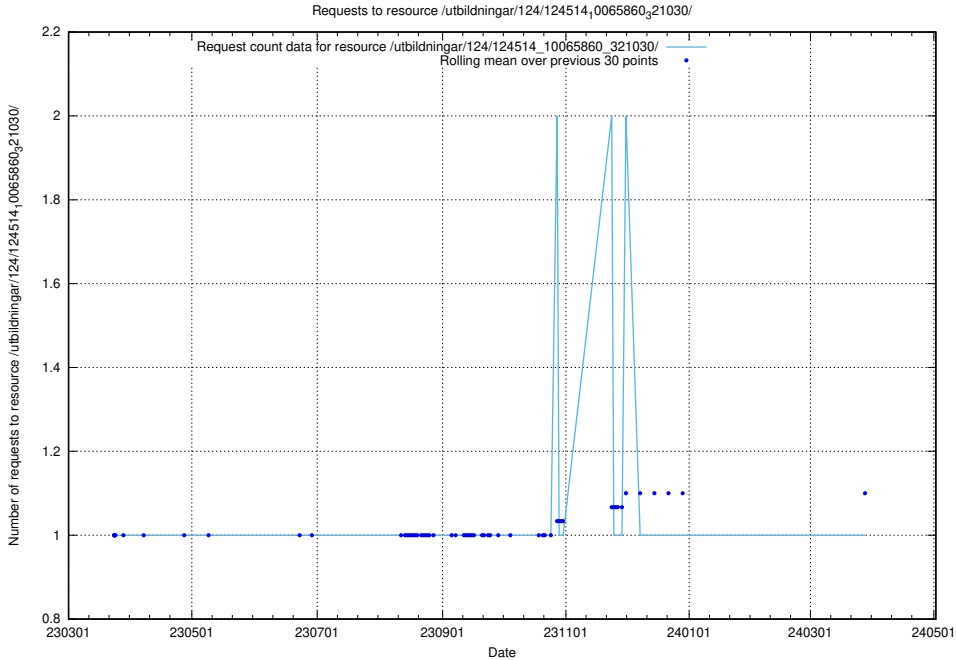

5.1690 Usage of /utbildningar/124/124514_10065860_321030/

Here, we count the number of requests to resource /utbildningar/124/124514_10065860_321030/.