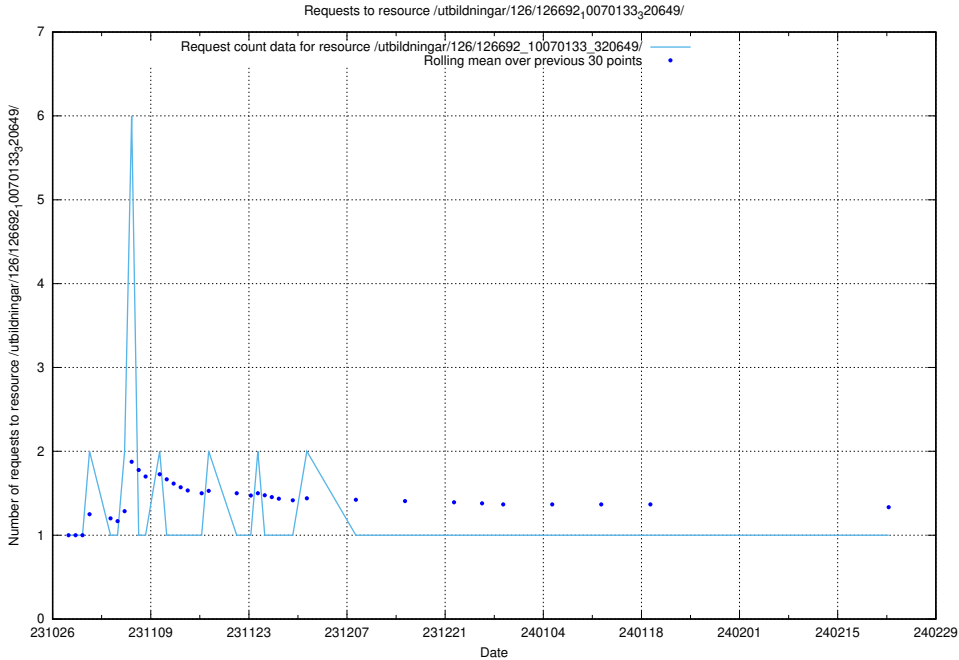

5.3833 Usage of /utbildningar/126/126692_10070133_320649/

Here, we count the number of requests to resource /utbildningar/126/126692_10070133_320649/.