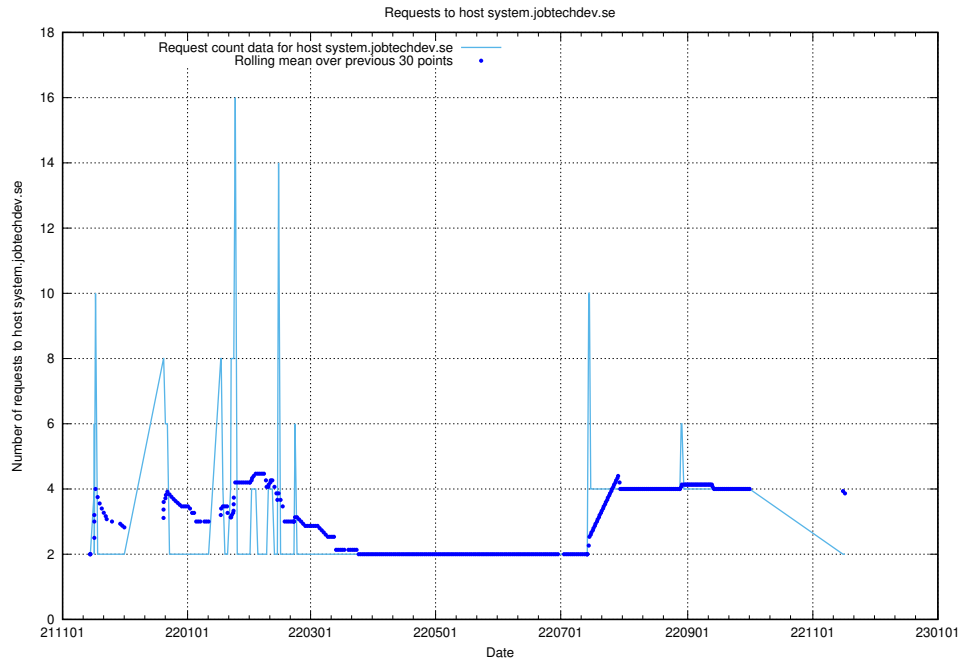

Here, we count the number of requests to host system.jobtechdev.se.

7.554 Usage of store.jobtechdev.se

Here, we count the number of requests to host store.jobtechdev.se.

7.555 Usage of jobtechlinks.api.jobtechdev.se