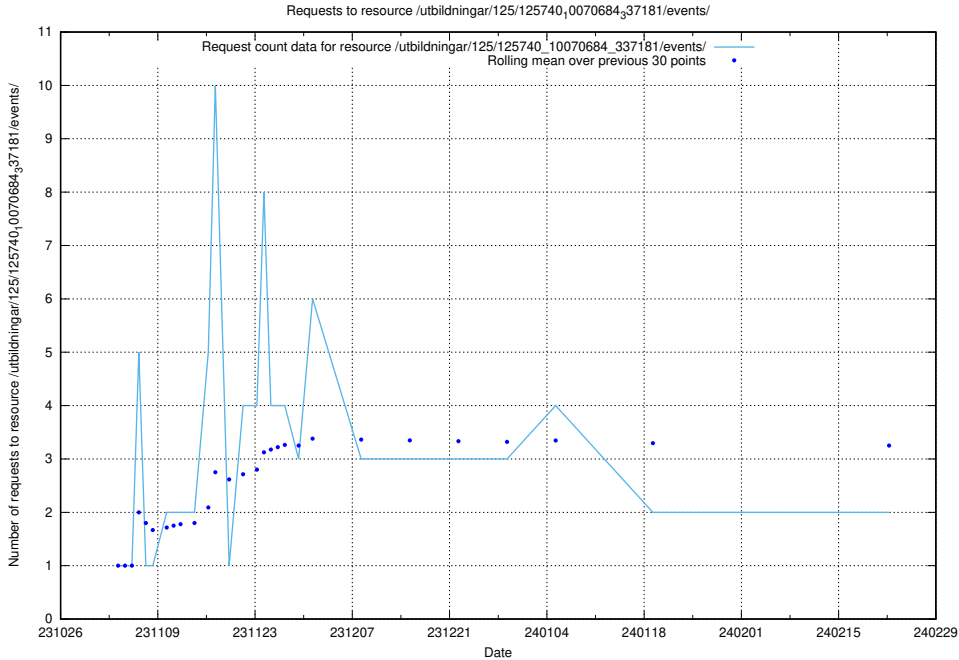

5.558 Usage of /utbildningar/125/125740_10070684_337181/events/

Here, we count the number of requests to resource /utbildningar/125/125740_10070684_337181/events/