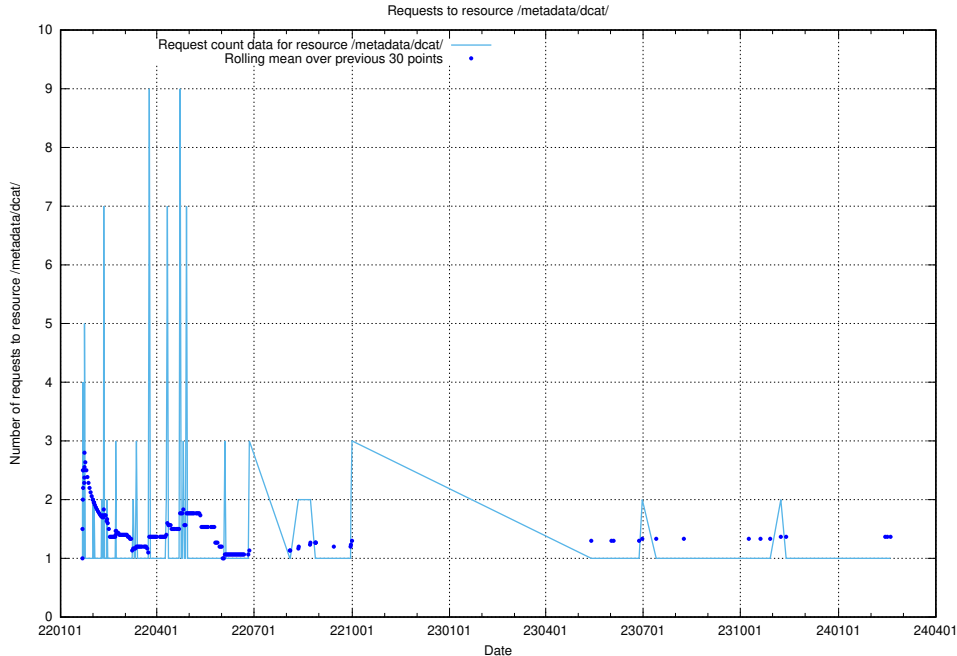

5.6149 Usage of /metadata/dcat/

Here, we count the number of requests to resource /metadata/dcat/.