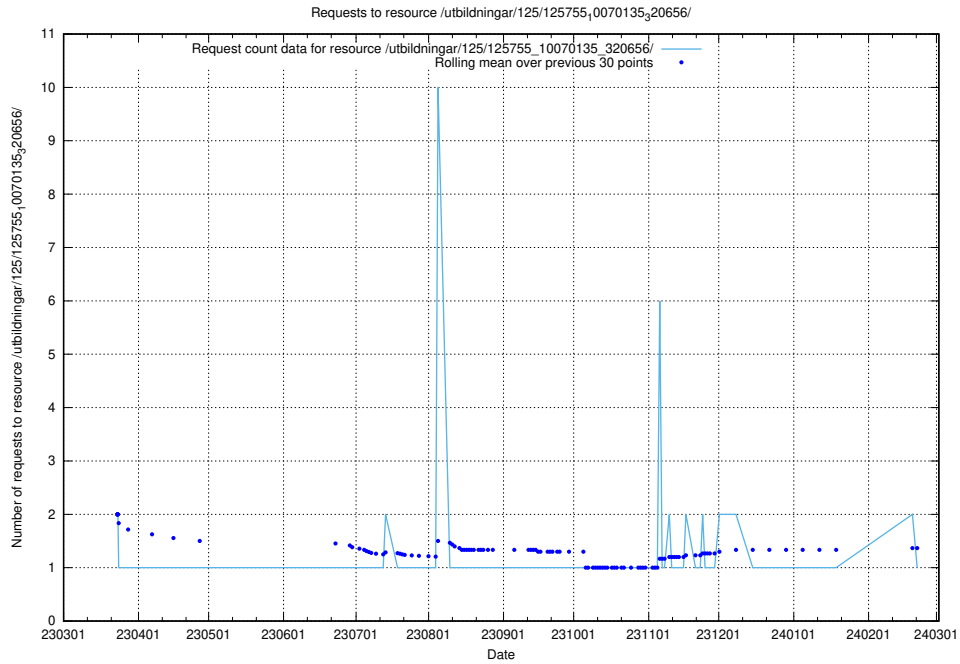

5.5917 Usage of /utbildningar/125/125755_10070135_320656/

Here, we count the number of requests to resource /utbildningar/125/125755_10070135_320656/.