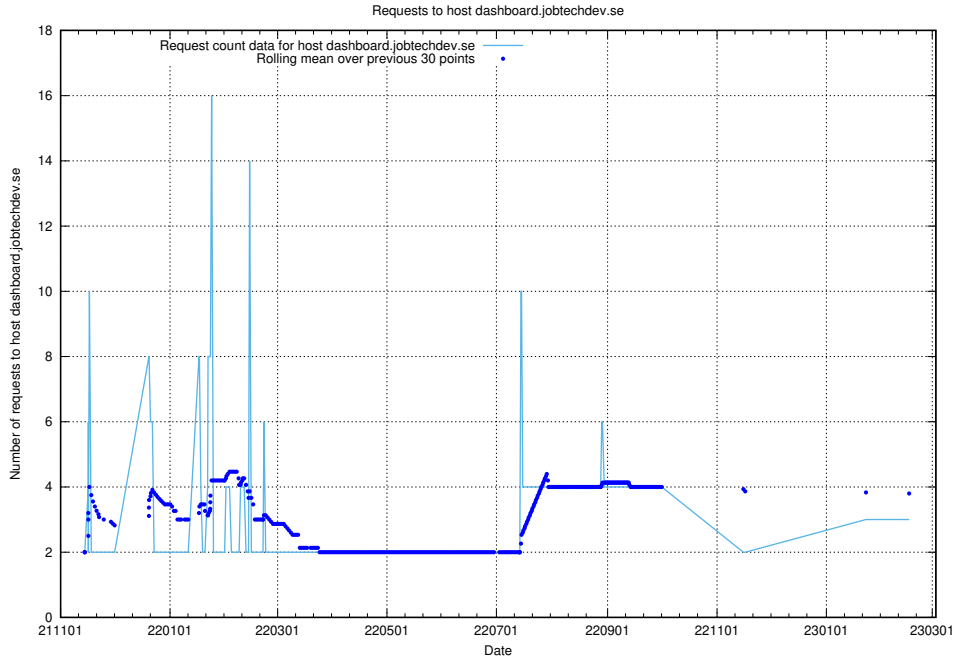

7.169 Usage of dashboard.jobtechdev.se

Here, we count the number of requests to host dashboard.jobtechdev.se.