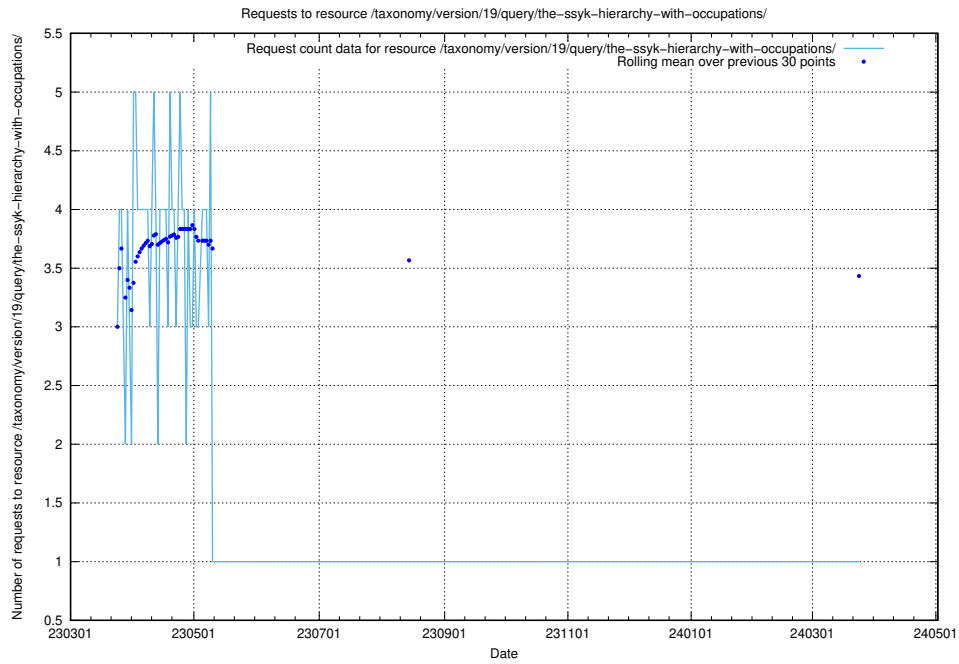

5.5770 Usage of /taxonomy/version/19/query/the-ssyk-hierarchy-with-occupations/

Here, we count the number of requests to resource /taxonomy/version/19/query/the-ssyk-hierarchy-with-occupations/.