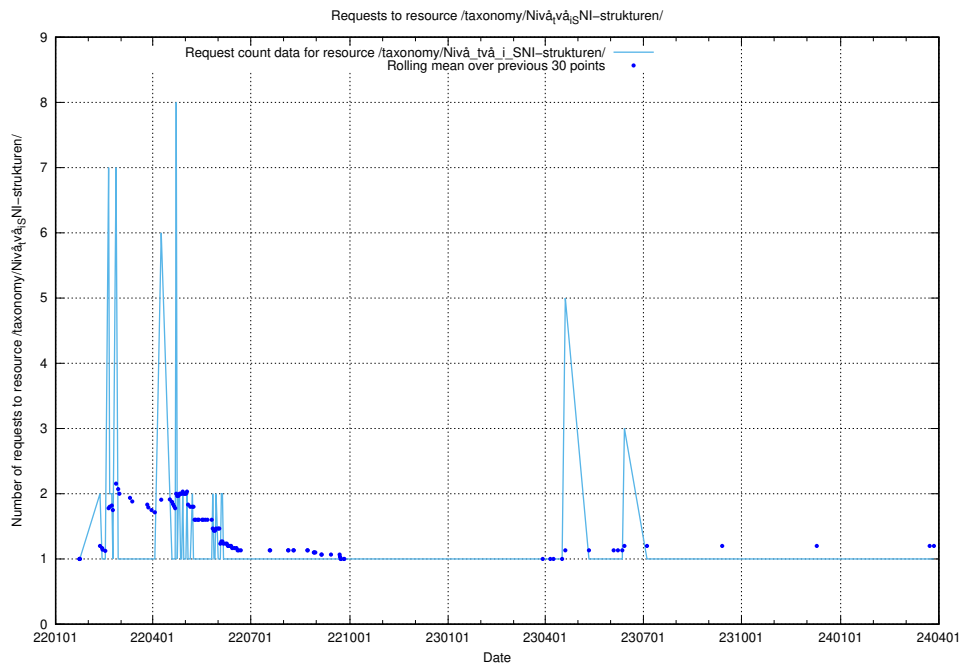

5.3858 Usage of /taxonomy/Nivå_två_i_SNI-strukturen/

Here, we count the number of requests to resource /taxonomy/Nivå_två_i_SNI-strukturen/.