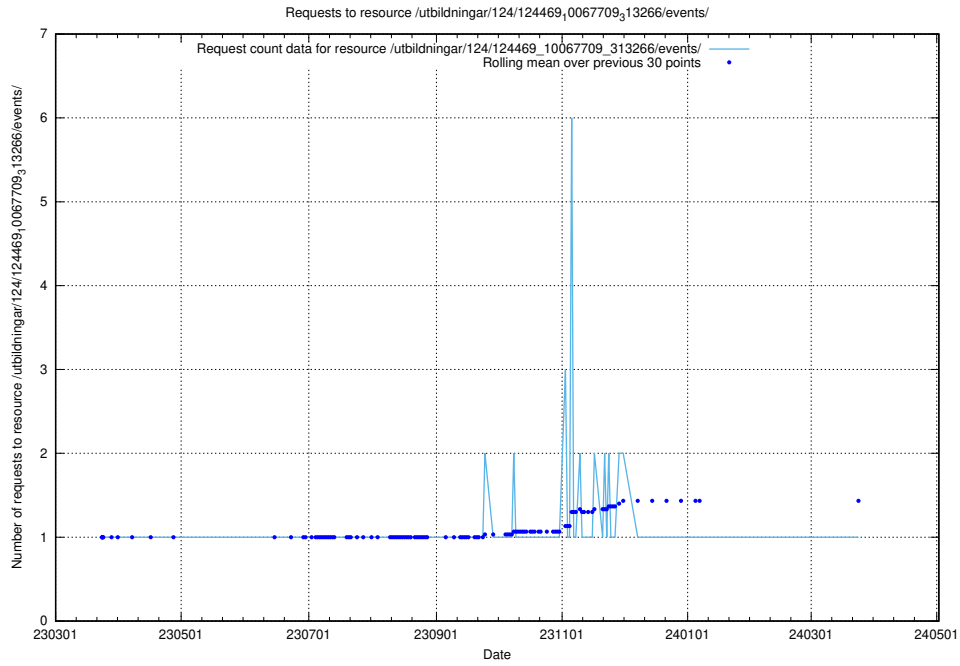

5.2867 Usage of /utbildningar/124/124469_10067709_313266/events/

Here, we count the number of requests to resource /utbildningar/124/124469_10067709_313266/events/