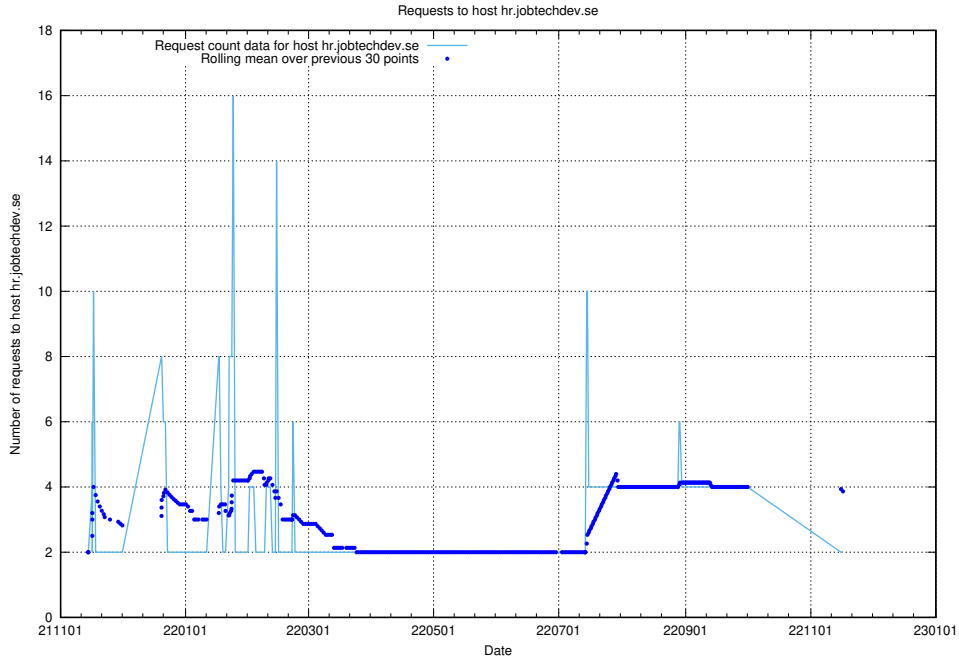

7.601 Usage of hr.jobtechdev.se

Here, we count the number of requests to host hr.jobtechdev.se.