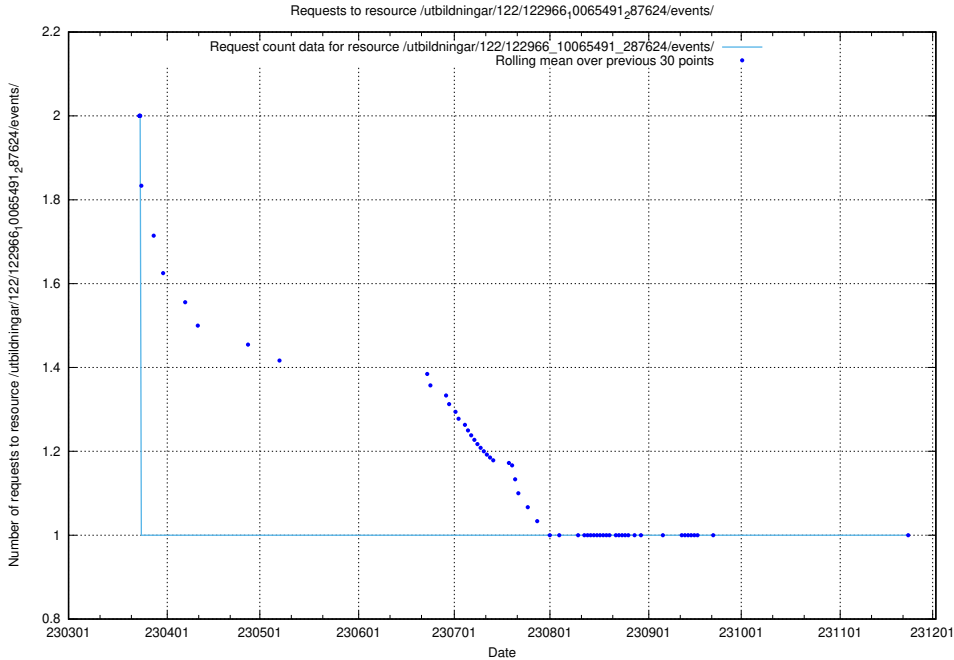

5.5952 Usage of /utbildningar/122/122966_10065491_287624/events/

Here, we count the number of requests to resource /utbildningar/122/122966_10065491_287624/events/