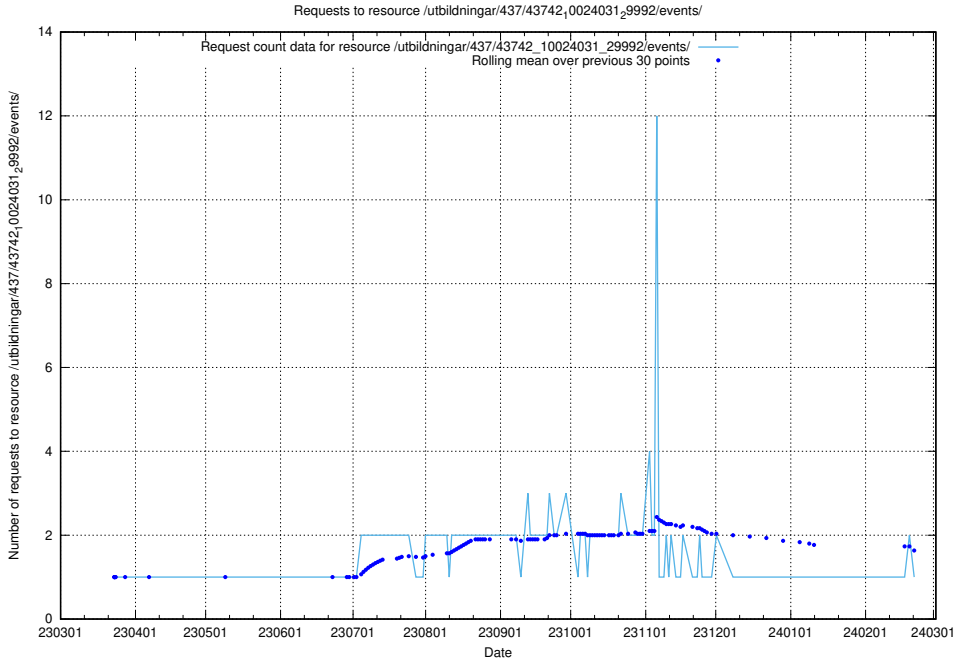

Here, we count the number of requests to resource /utbildningar/437/43745_10024024_29985/.

5.6028 Usage of /utbildningar/437/43742_10024031_29992/events/

Here, we count the number of requests to resource /utbildningar/437/43742_10024031_29992/events/.