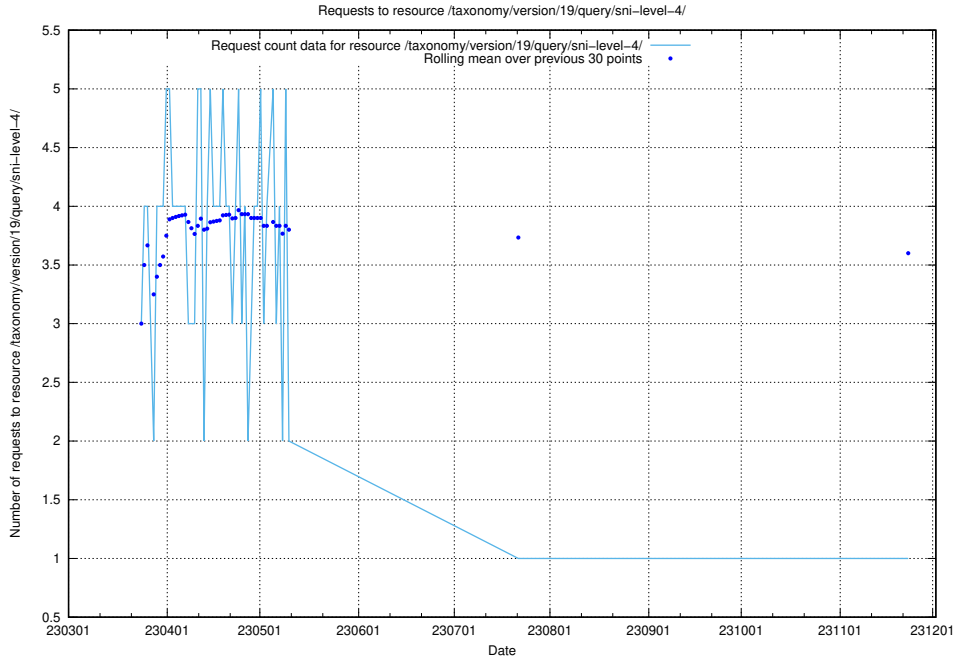

5.5788 Usage of /taxonomy/version/19/query/sni-level-4/

Here, we count the number of requests to resource /taxonomy/version/19/query/sni-level-4/.