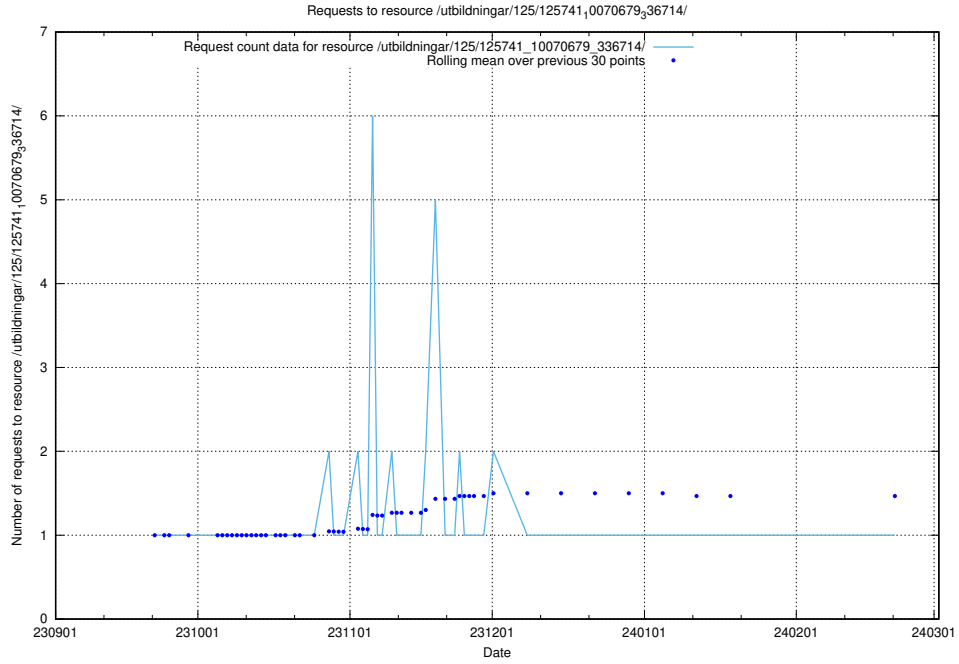

5.4157 Usage of /utbildningar/125/125741_10070679_336714/

Here, we count the number of requests to resource /utbildningar/125/125741_10070679_336714/.