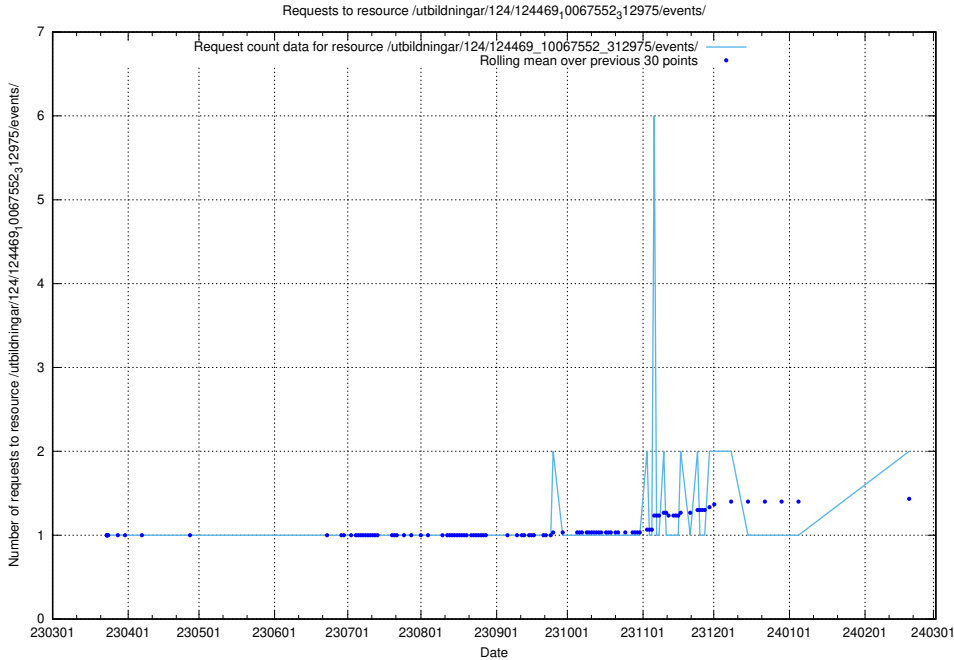

5.498 Usage of /utbildningar/124/124469_10067552_312975/events/

Here, we count the number of requests to resource /utbildningar/124/124469_10067552_312975/events/