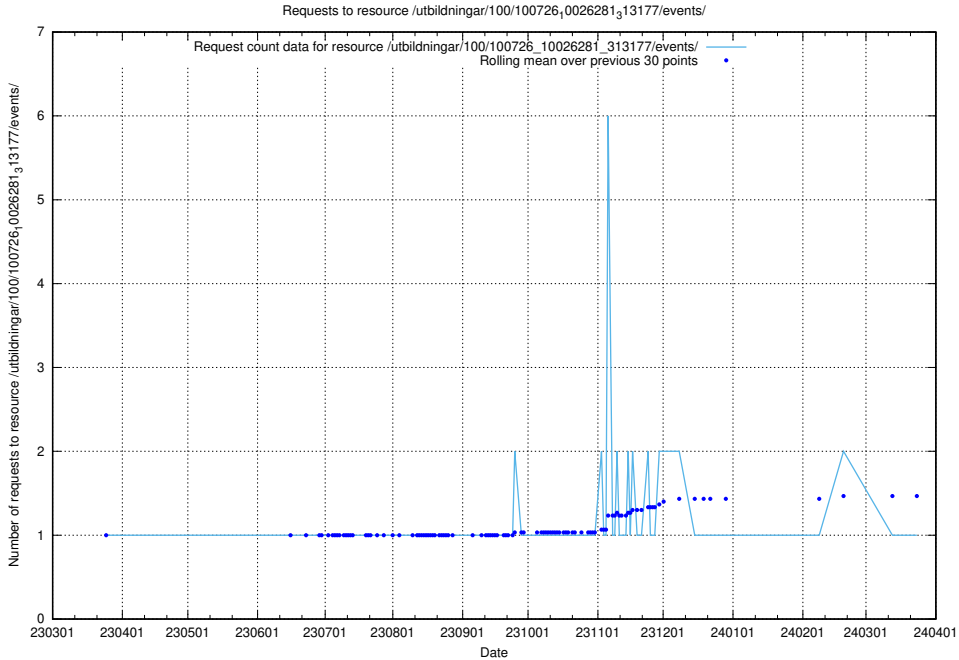

5.5758 Usage of /utbildningar/100/100726_10026281_313177/events/

Here, we count the number of requests to resource /utbildningar/100/100726_10026281_313177/events/