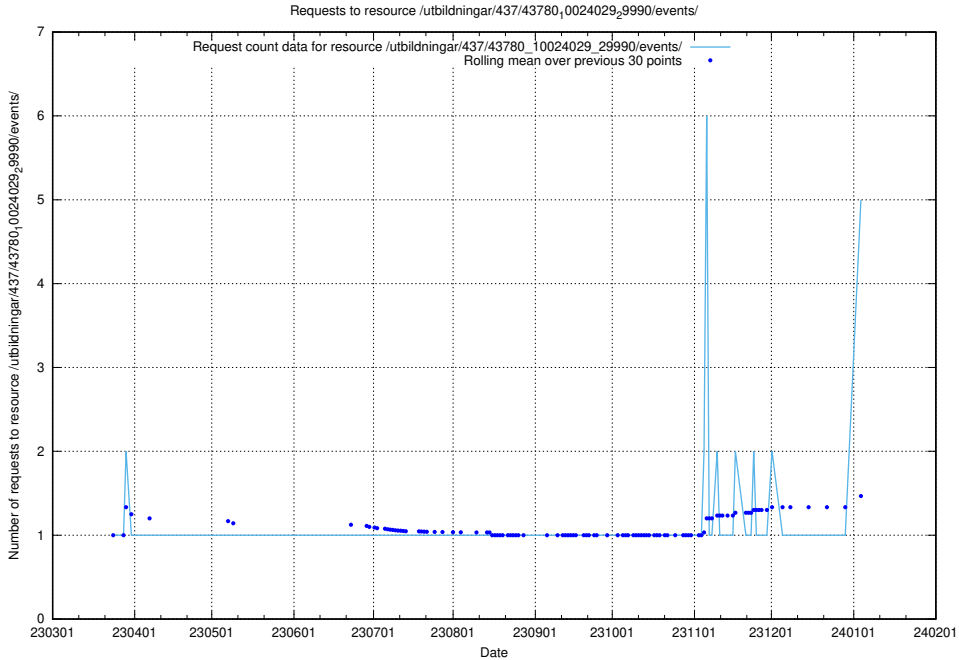

5.126 Usage of /utbildningar/437/43780_10024029_29990/events/

Here, we count the number of requests to resource /utbildningar/437/43780_10024029_29990/events/.