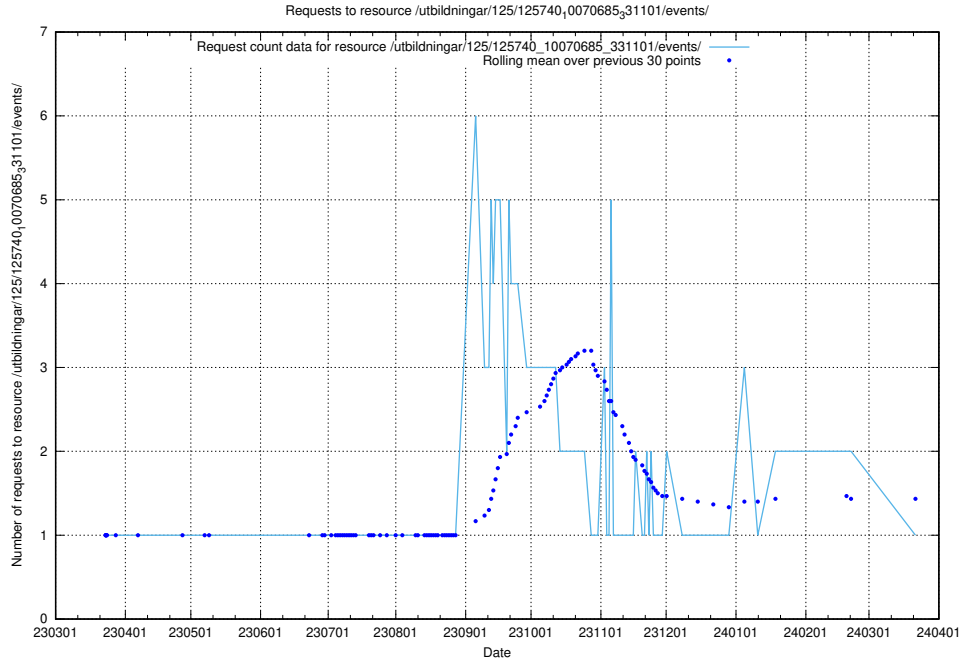

5.876 Usage of /utbildningar/125/125740_10070685_331101/events/

Here, we count the number of requests to resource /utbildningar/125/125740_10070685_331101/events/