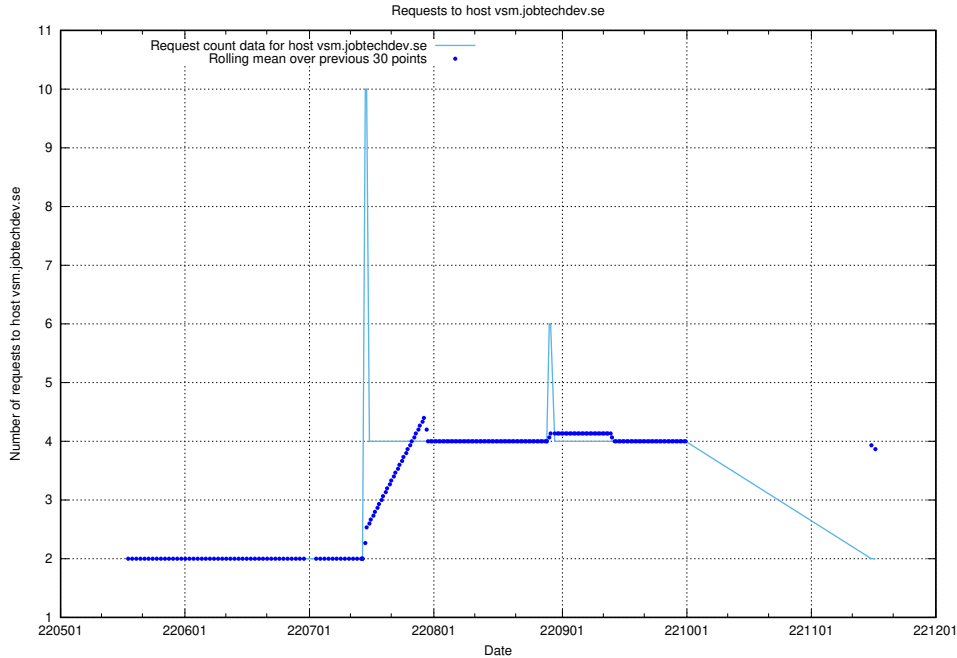

7.425 Usage of vsm.jobtechdev.se

Here, we count the number of requests to host vsm.jobtechdev.se.