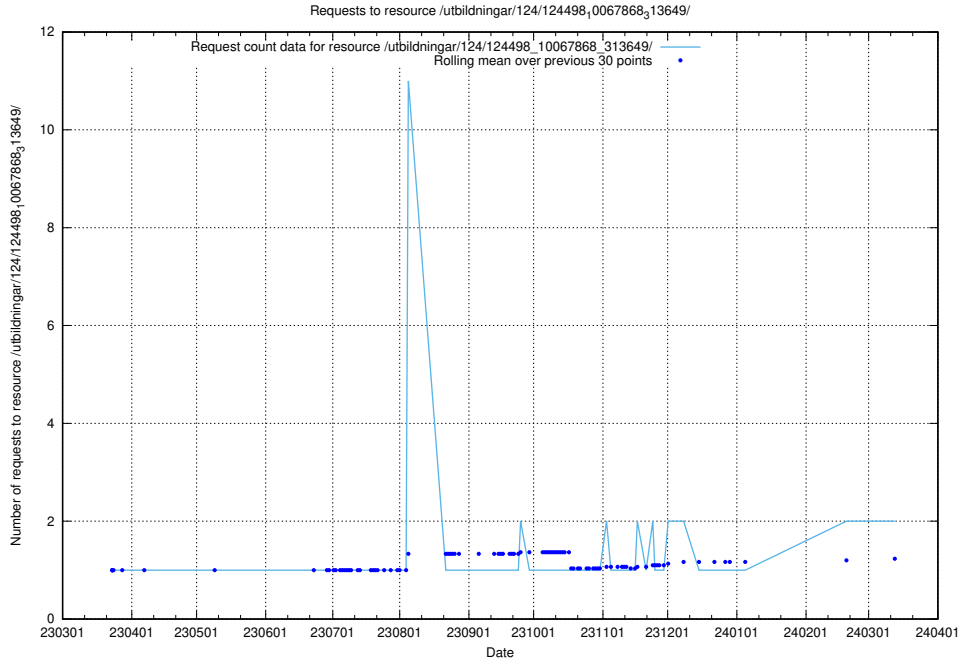

5.437 Usage of /utbildningar/124/124498_10067868_313649/

Here, we count the number of requests to resource /utbildningar/124/124498_10067868_313649/.