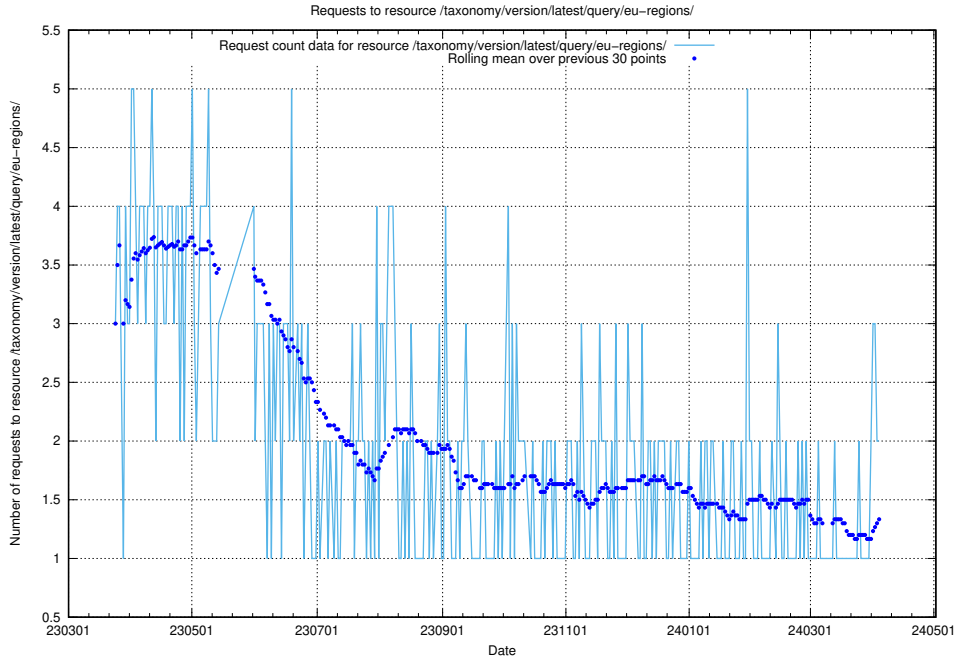

5.797 Usage of /taxonomy/version/latest/query/eu-regions/

Here, we count the number of requests to resource /taxonomy/version/latest/query/eu-regions/.