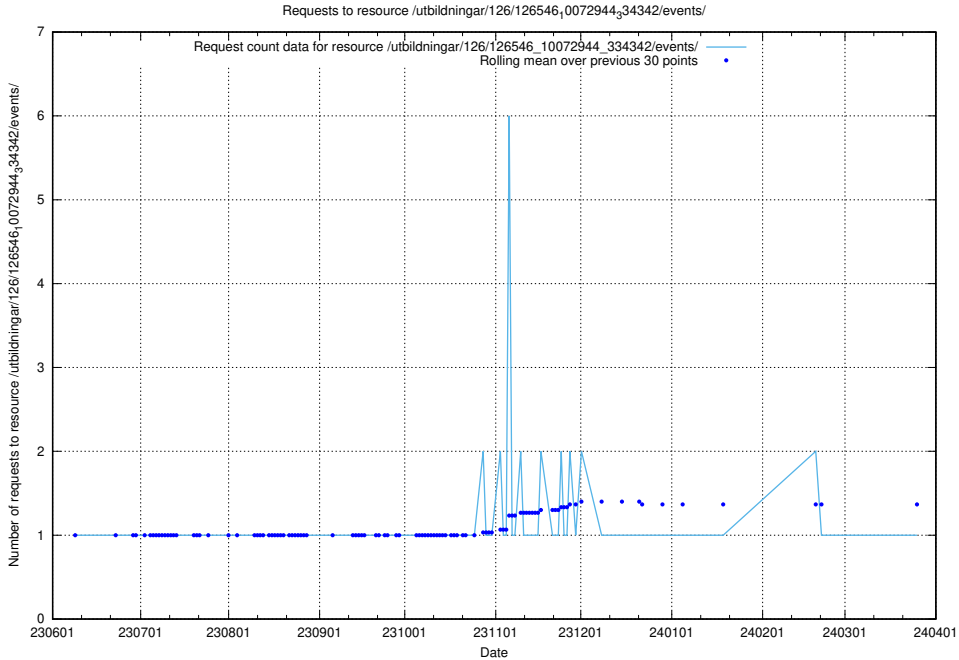

5.5562 Usage of /utbildningar/126/126546_10072944_334342/events/

Here, we count the number of requests to resource /utbildningar/126/126546_10072944_334342/events/