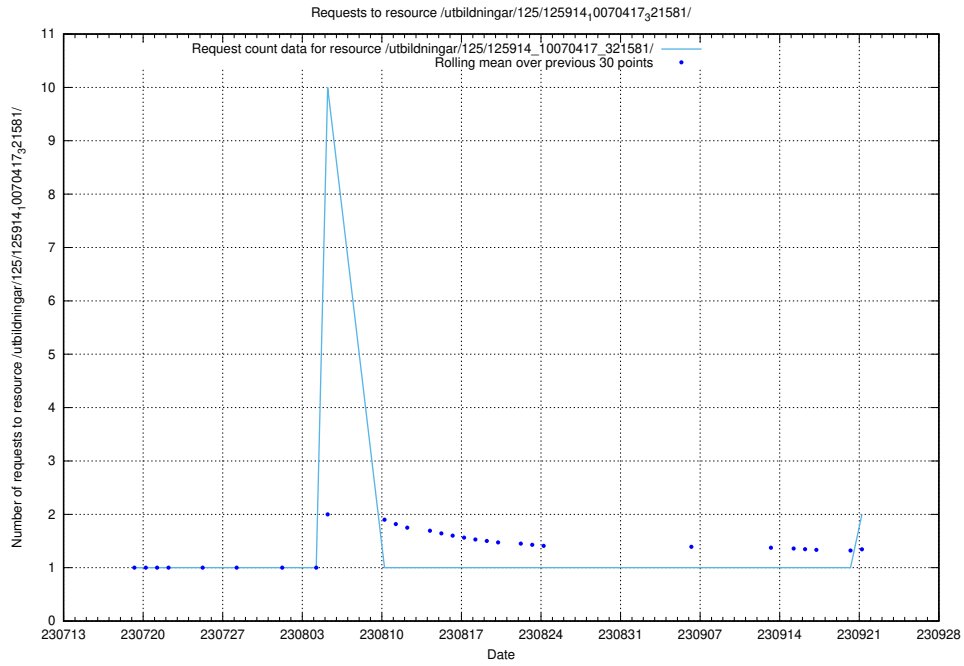

5.640 Usage of /utbildningar/125/125914_10070417_321581/

Here, we count the number of requests to resource /utbildningar/125/125914_10070417_321581/.