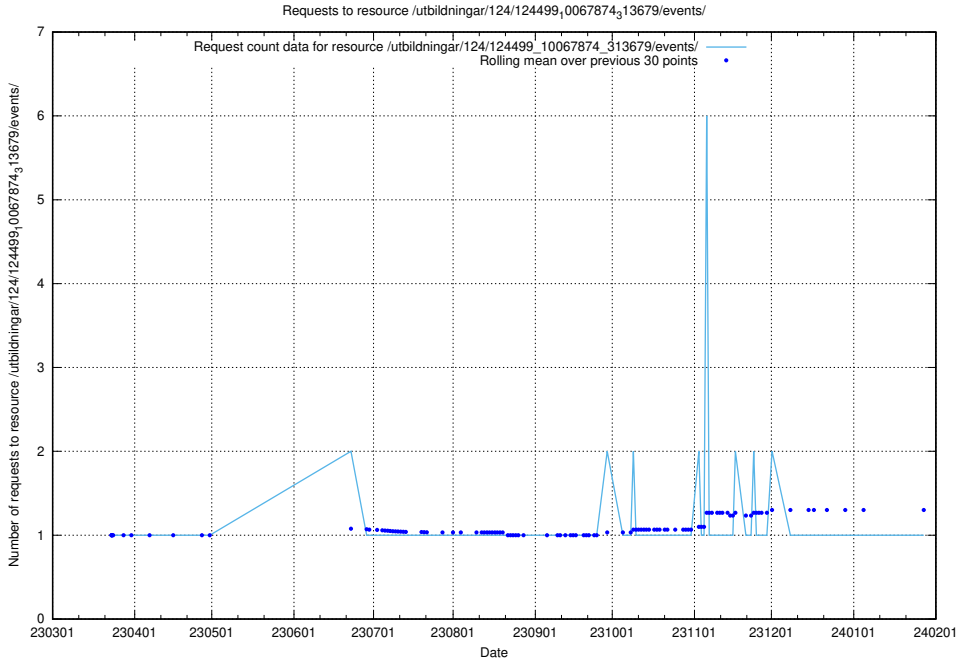

5.1986 Usage of /utbildningar/124/124499_10067874_313679/events/

Here, we count the number of requests to resource /utbildningar/124/124499_10067874_313679/events/