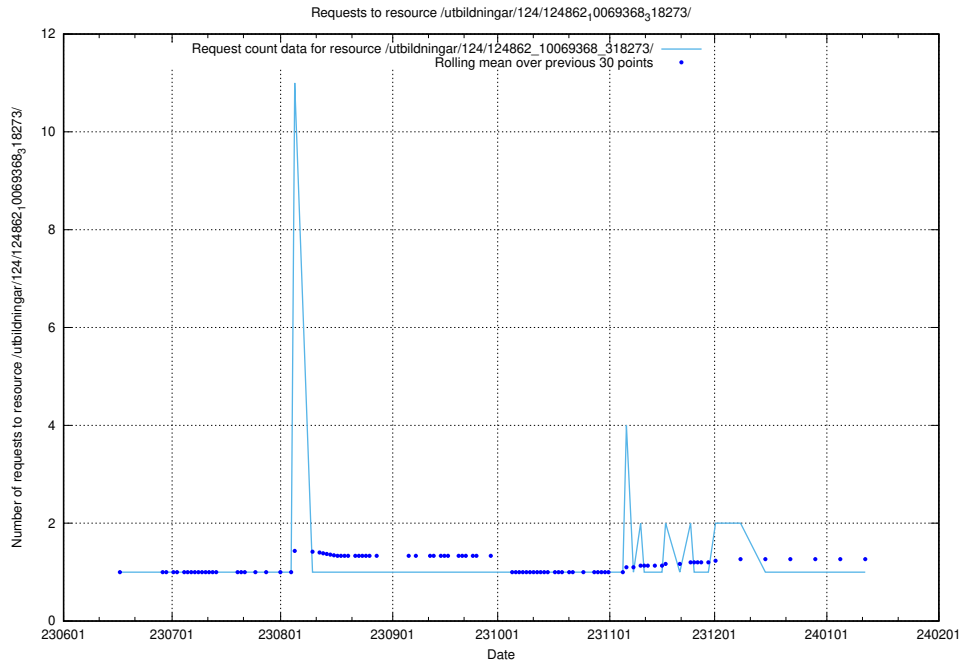

Here, we count the number of requests to resource /utbildningar/125/125605_10070132_320643/events/

5.5540 Usage of /utbildningar/124/124862_10069368_318273/

Here, we count the number of requests to resource /utbildningar/124/124862_10069368_318273/.