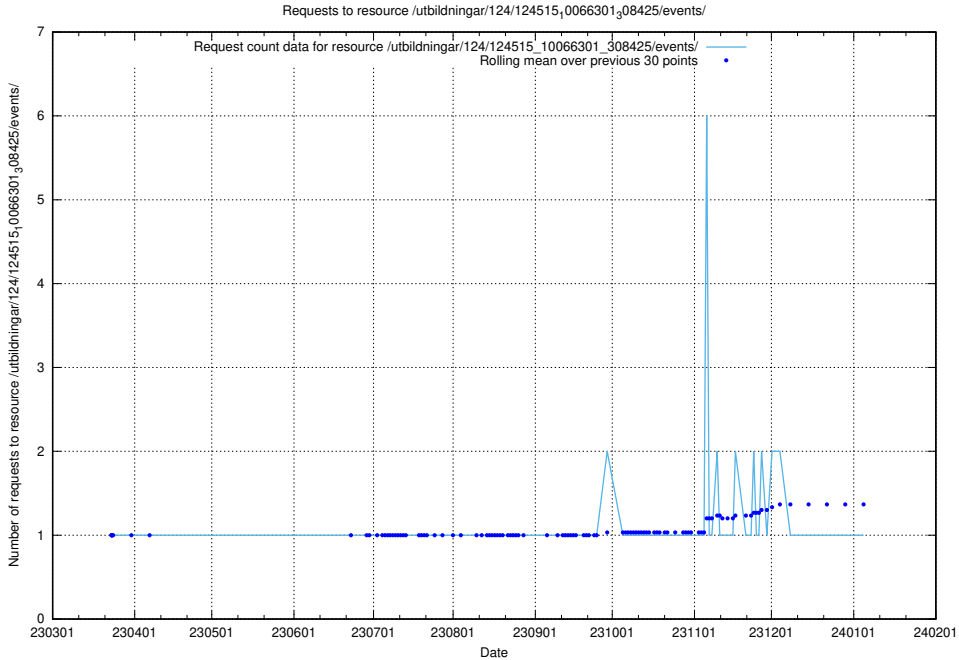

5.1197 Usage of /utbildningar/124/124515_10066301_308425/events/

Here, we count the number of requests to resource /utbildningar/124/124515_10066301_308425/events/