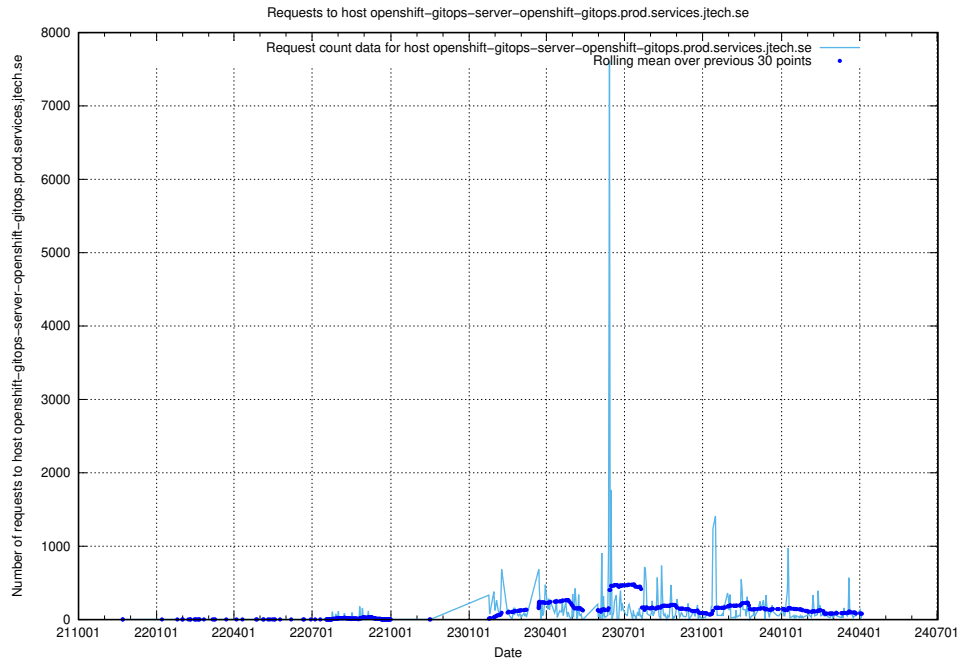

7.26 Usage of openshift-gitops-server-openshift-gitops.prod.services.jtech.se

Here, we count the number of requests to host openshift-gitops-server-openshift-gitops.prod.services.jtech.se.

7.27 Usage of demo-jobed-connect.jobtechdev.se