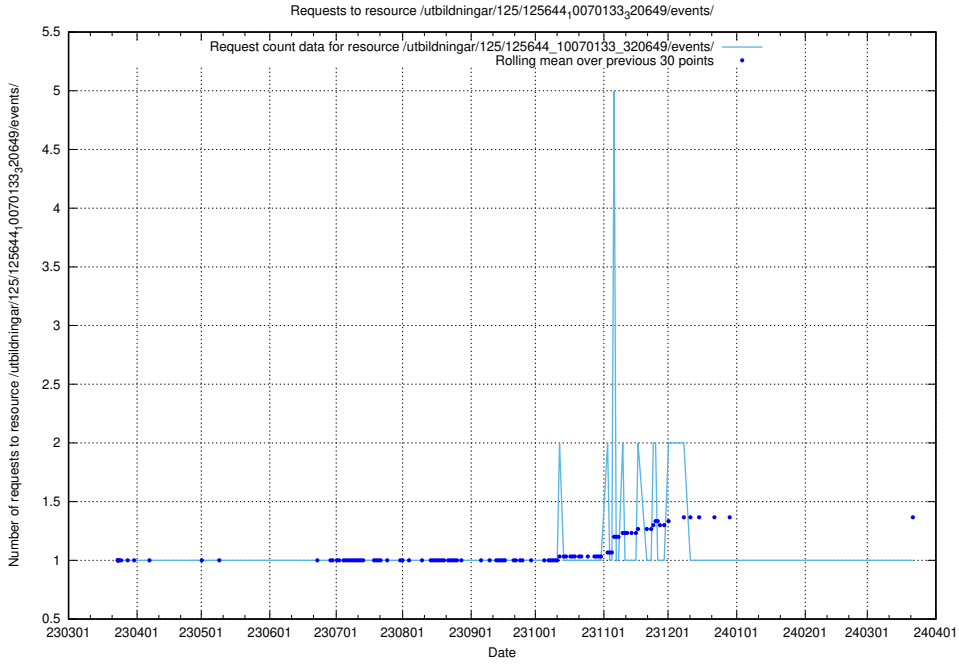

5.934 Usage of /utbildningar/125/125644_10070133_320649/events/

Here, we count the number of requests to resource /utbildningar/125/125644_10070133_320649/events/