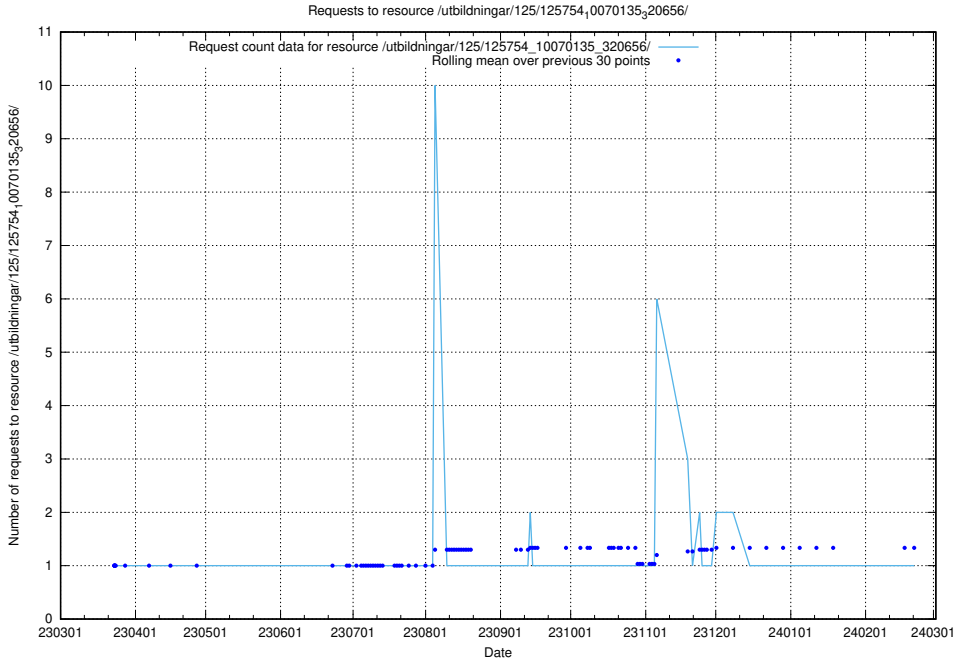

5.6109 Usage of /utbildningar/125/125754_10070135_320656/

Here, we count the number of requests to resource /utbildningar/125/125754_10070135_320656/.