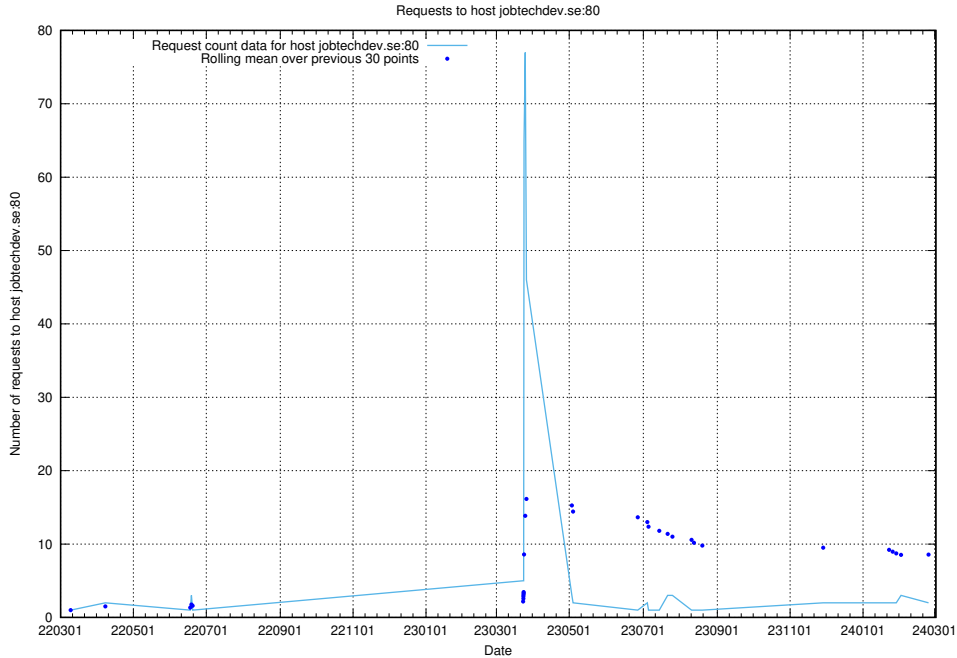

7.504 Usage of jobtechdev.se:80

Here, we count the number of requests to host jobtechdev.se:80.

7.505 Usage of jobsearch.api.jobtechdev.se:80

Here, we count the number of requests to host jobsearch.api.jobtechdev.se:80.