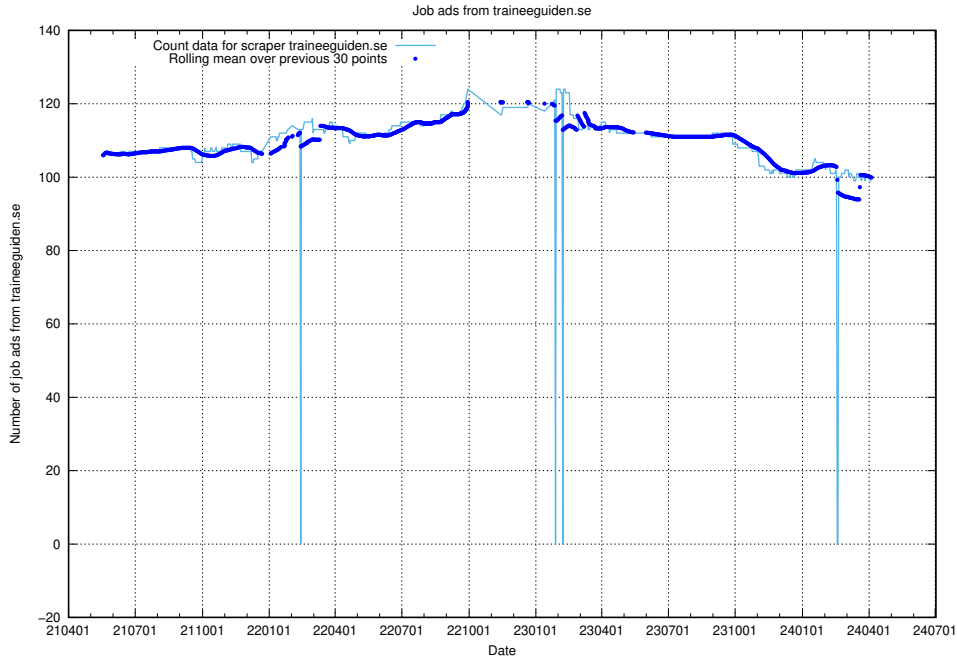

13.14 Number of ads by scraper traineeguiden.se

Here, we count the number of job ads scraped from traineeguiden.se.

13.15 Number of ads by scraper intenso.se

Here, we count the number of job ads scraped from intenso.se.