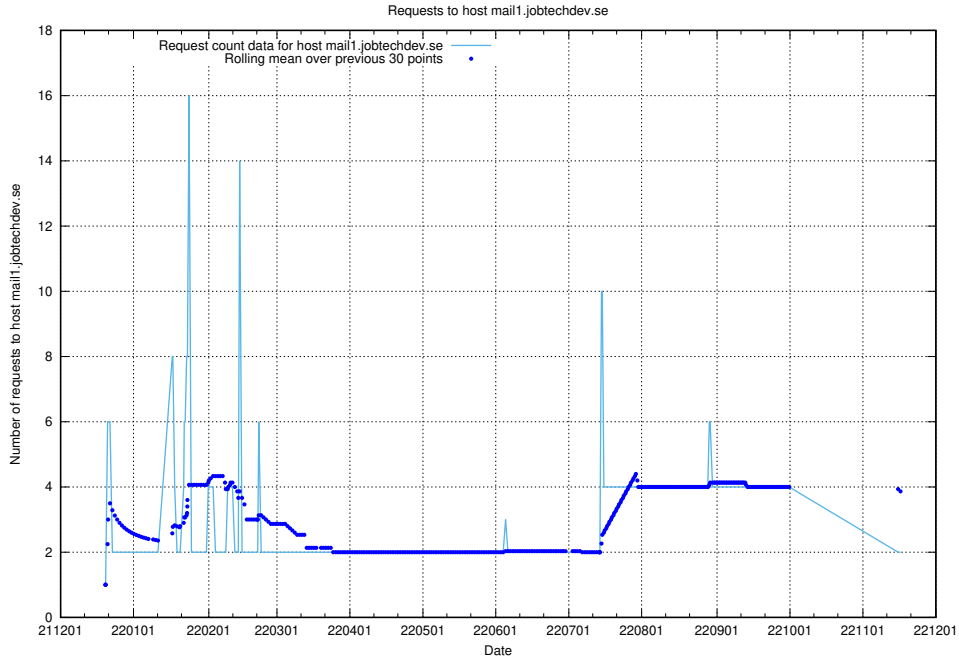

7.375 Usage of mail1.jobtechdev.se

Here, we count the number of requests to host mail1.jobtechdev.se.