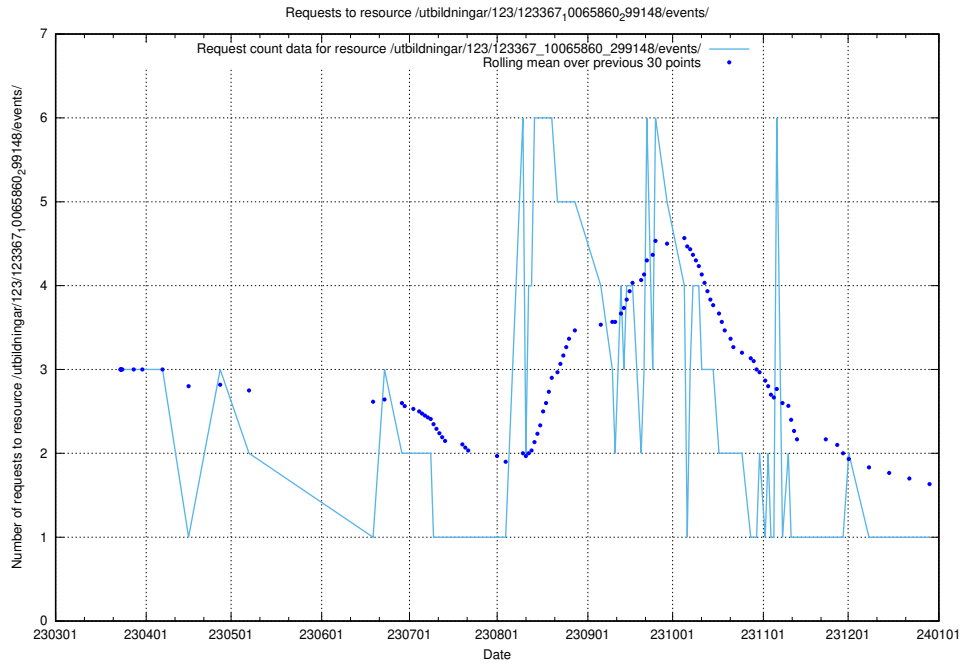

5.5909 Usage of /utbildningar/123/123367_10065860_299148/events/

Here, we count the number of requests to resource /utbildningar/123/123367_10065860_299148/events/