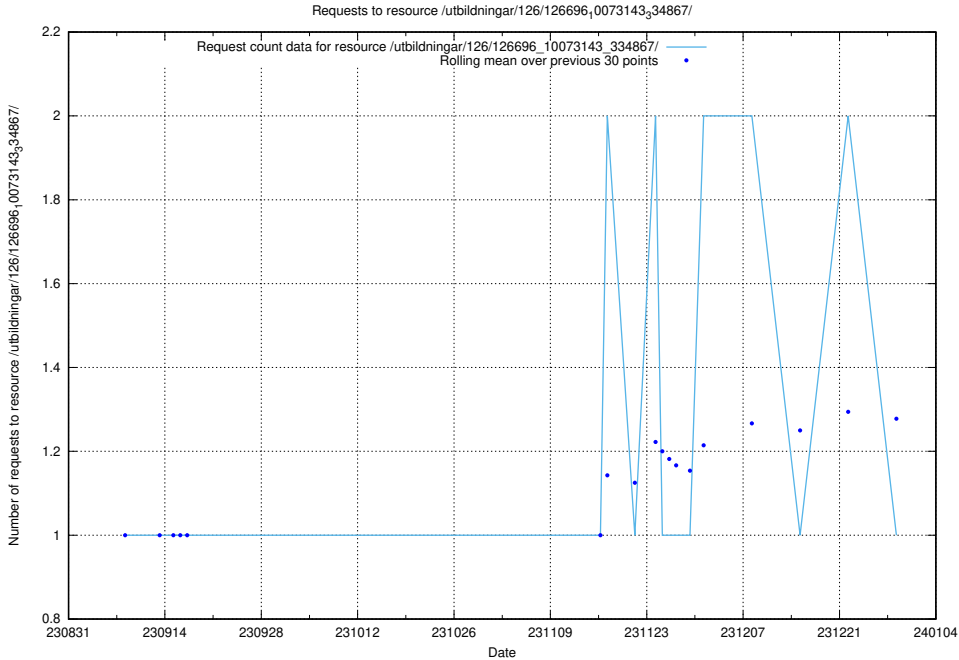

5.4286 Usage of /utbildningar/126/126696_10073143_334867/

Here, we count the number of requests to resource /utbildningar/126/126696_10073143_334867/.

5.4287 Usage of /utbildningar/125/125915_10070443_321899/events/