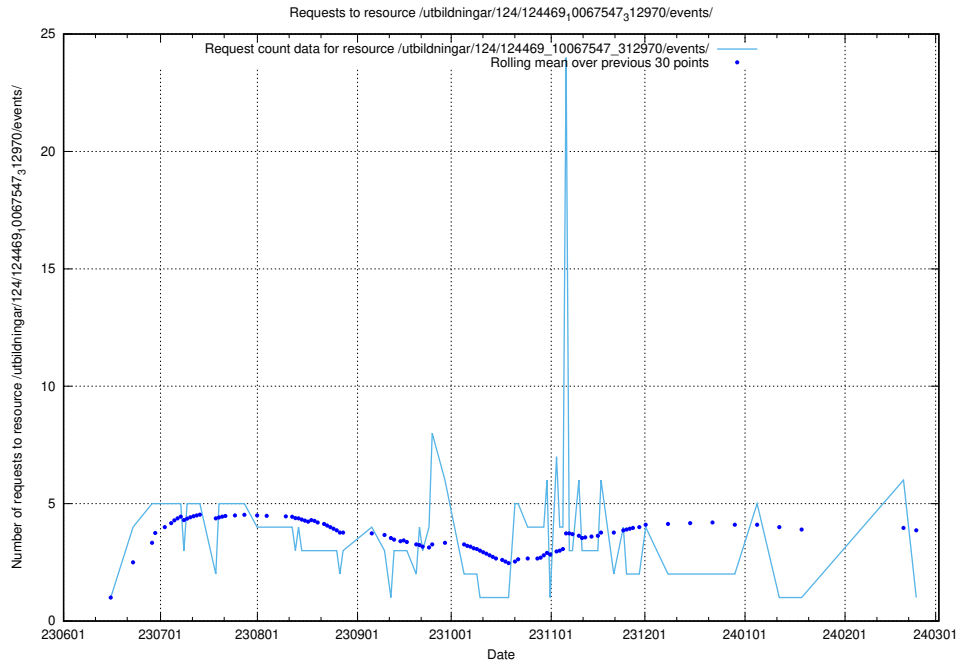

Here, we count the number of requests to resource /utbildningar/123/123839_10066432_308907/.

5.5554 Usage of /utbildningar/124/124469_10067547_312970/events/

Here, we count the number of requests to resource /utbildningar/124/124469_10067547_312970/events/