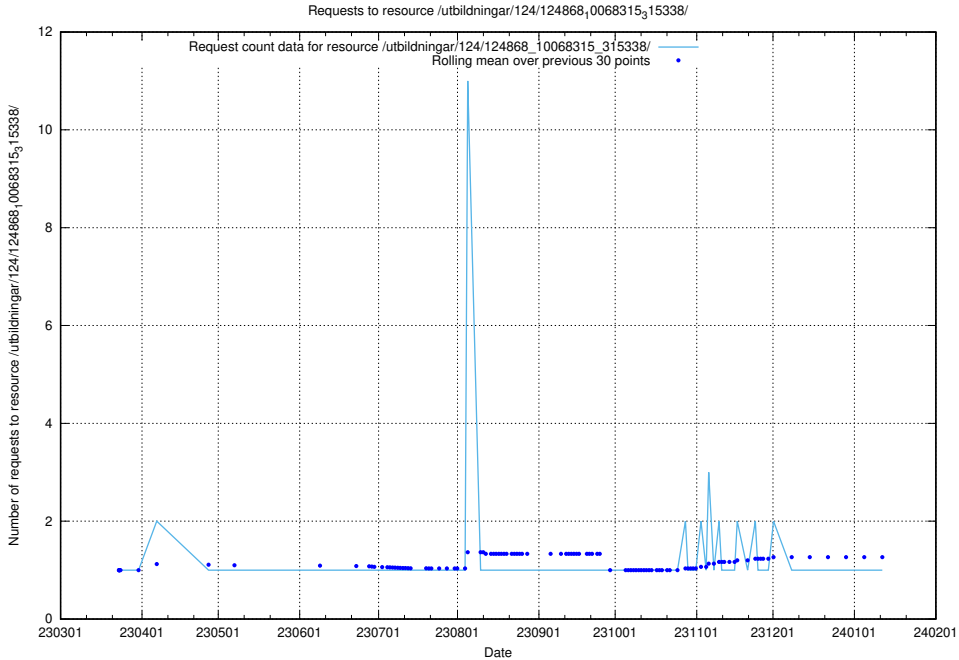

5.1055 Usage of /utbildningar/124/124868_10068315_315338/

Here, we count the number of requests to resource /utbildningar/124/124868_10068315_315338/.