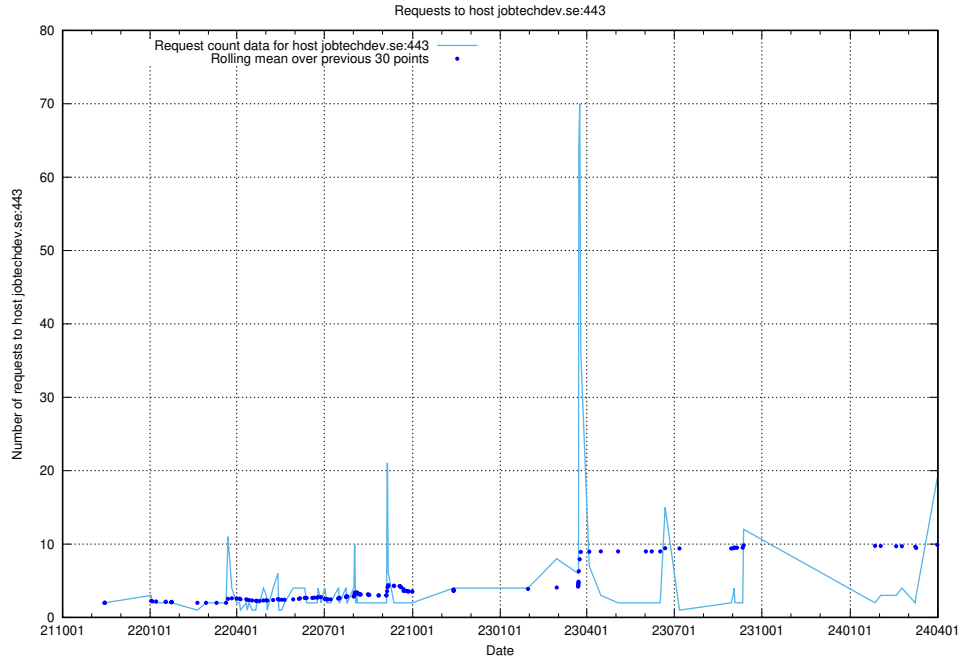

7.35 Usage of jobtechdev.se:443

Here, we count the number of requests to host jobtechdev.se:443.