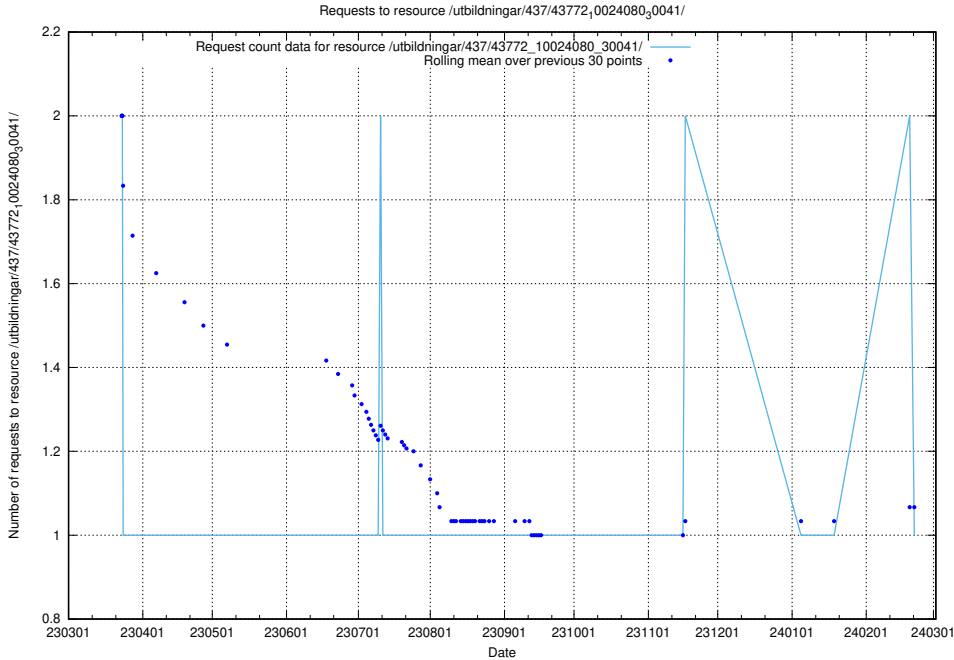

5.5911 Usage of /utbildningar/437/43772_10024080_30041/

Here, we count the number of requests to resource /utbildningar/437/43772_10024080_30041/.