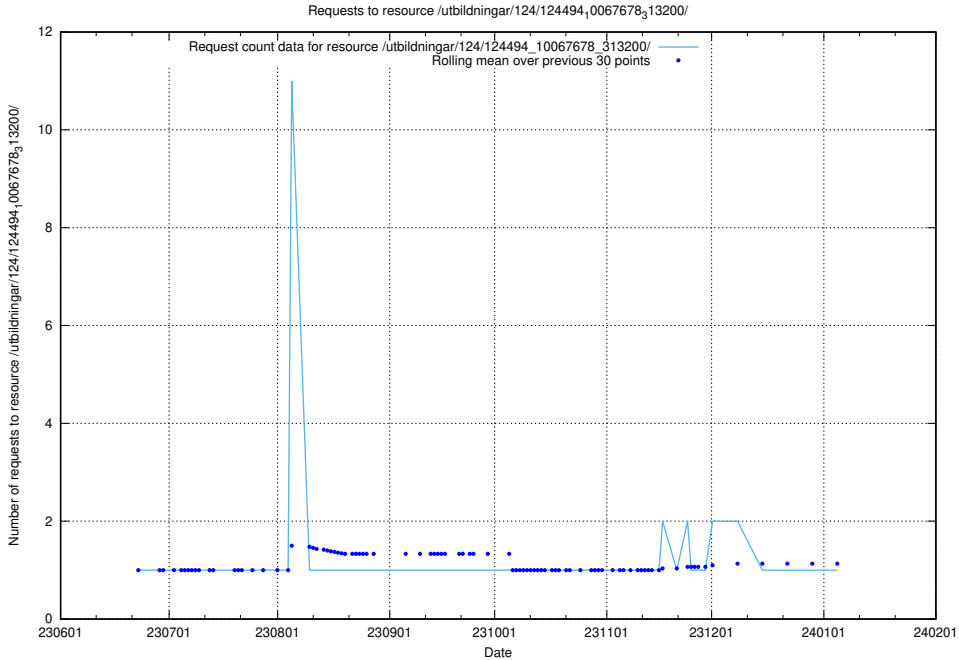

5.5452 Usage of /utbildningar/124/124494_10067678_313200/

Here, we count the number of requests to resource /utbildningar/124/124494_10067678_313200/.