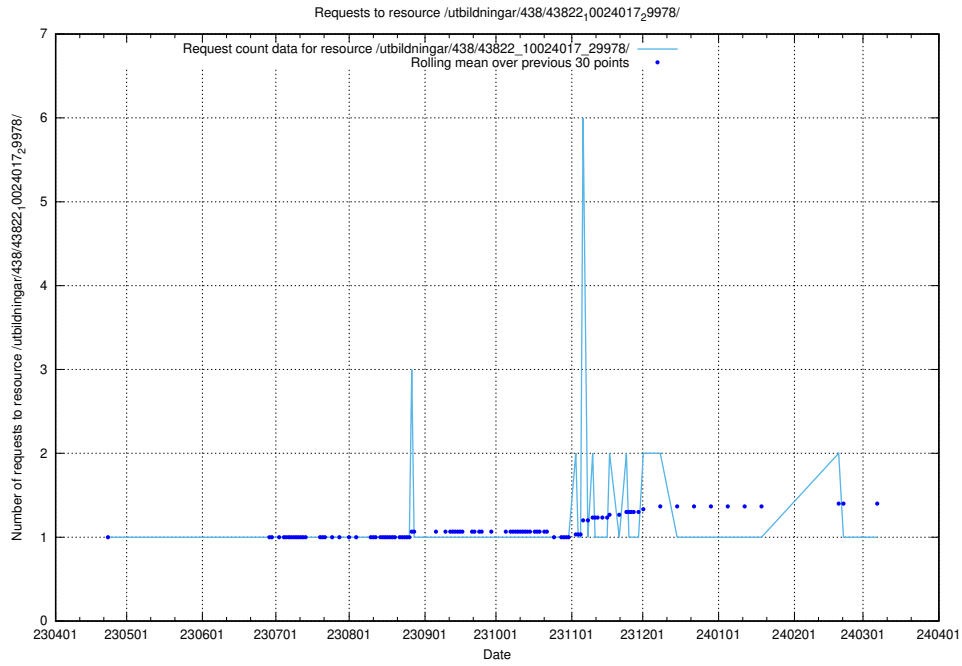

5.5701 Usage of /utbildningar/438/43822_10024017_29978/

Here, we count the number of requests to resource /utbildningar/438/43822_10024017_29978/.