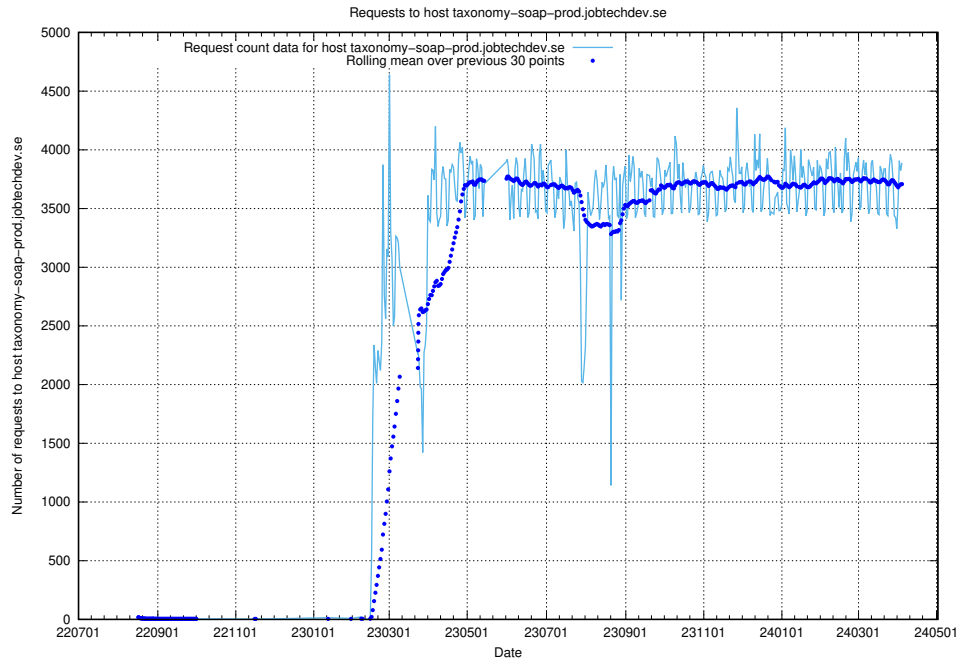

7.14 Usage of taxonomy-soap-prod.jobtechdev.se

Here, we count the number of requests to host taxonomy-soap-prod.jobtechdev.se.