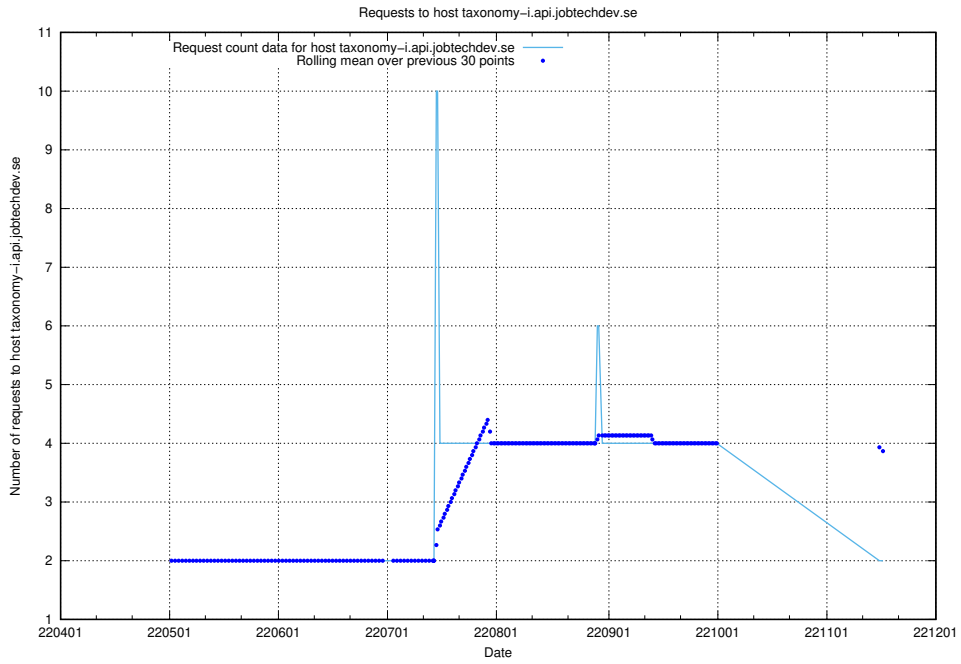

7.433 Usage of `oauth-openshift.prod.services.jtech.se`

Here, we count the number of requests to host `oauth-openshift.prod.services.jtech.se`.

7.434 Usage of taxonomy-i.api.jobtechdev.se

Here, we count the number of requests to host taxonomy-i.api.jobtechdev.se.