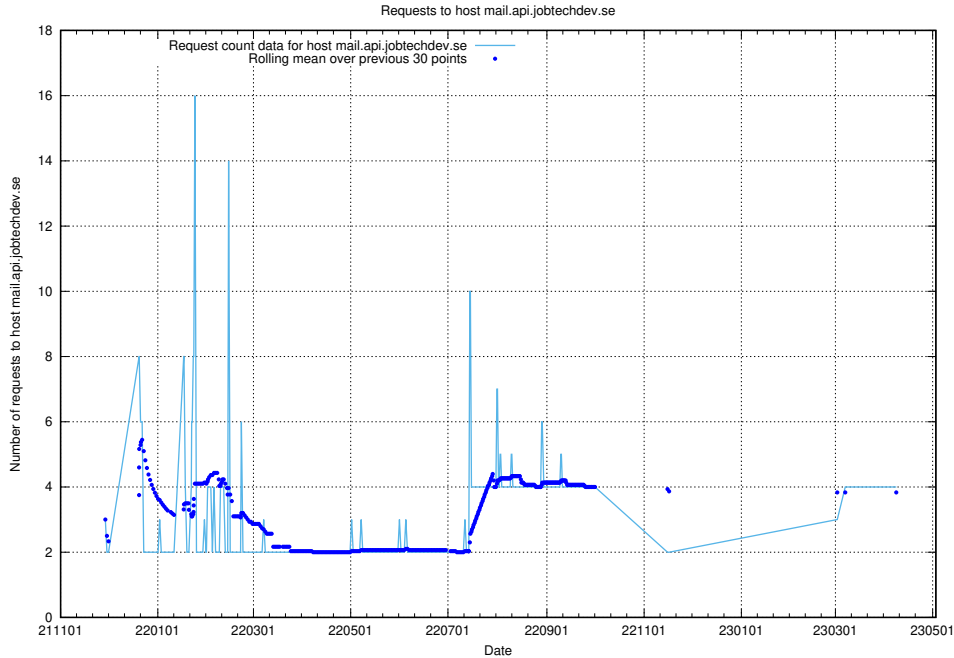

7.136 Usage of mail.api.jobtechdev.se

Here, we count the number of requests to host mail.api.jobtechdev.se.