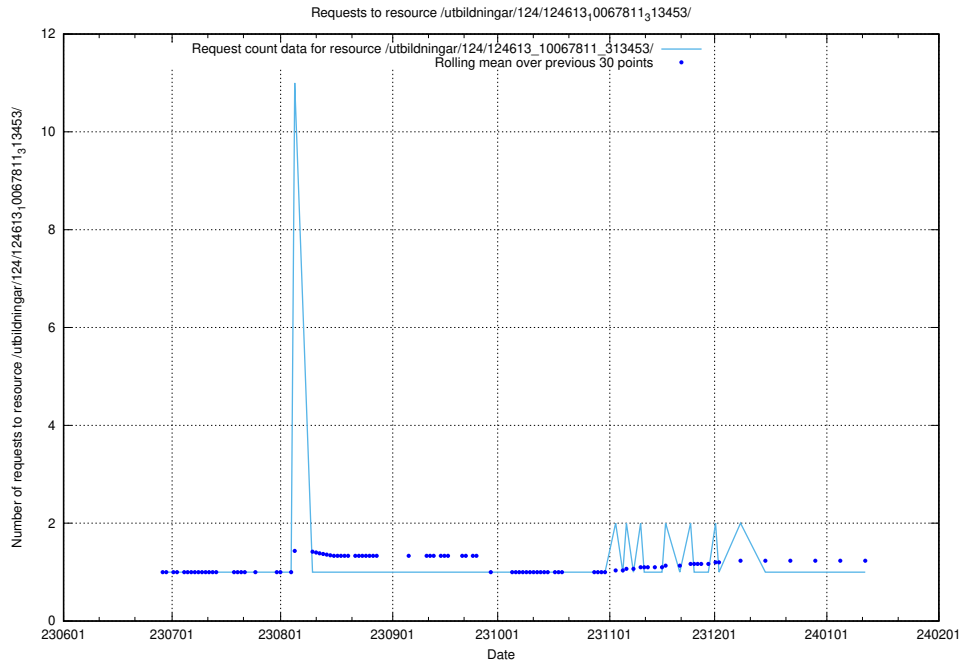

5.5144 Usage of /utbildningar/124/124613_10067811_313453/

Here, we count the number of requests to resource /utbildningar/124/124613_10067811_313453/.