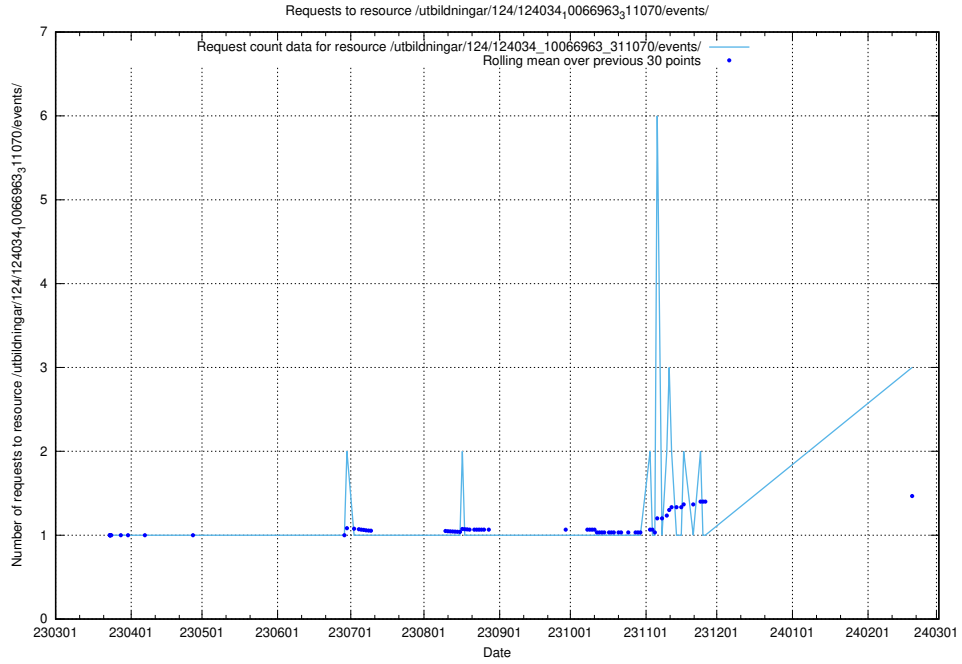

5.235 Usage of /utbildningar/124/124034_10066963_311070/events/

Here, we count the number of requests to resource /utbildningar/124/124034_10066963_311070/events/