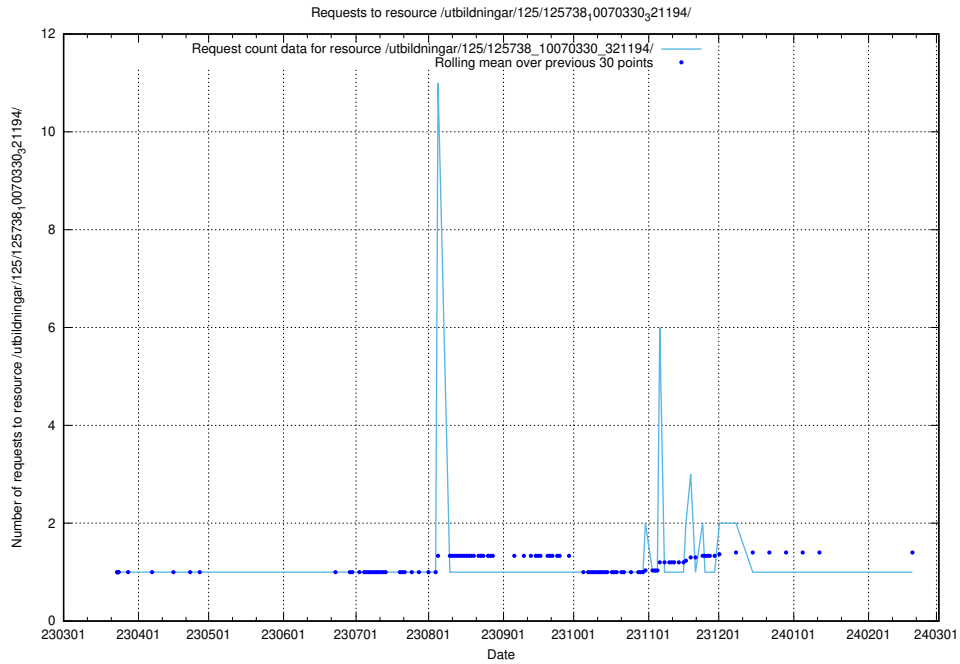

5.901 Usage of /utbildningar/125/125738_10070330_321194/

Here, we count the number of requests to resource /utbildningar/125/125738_10070330_321194/.