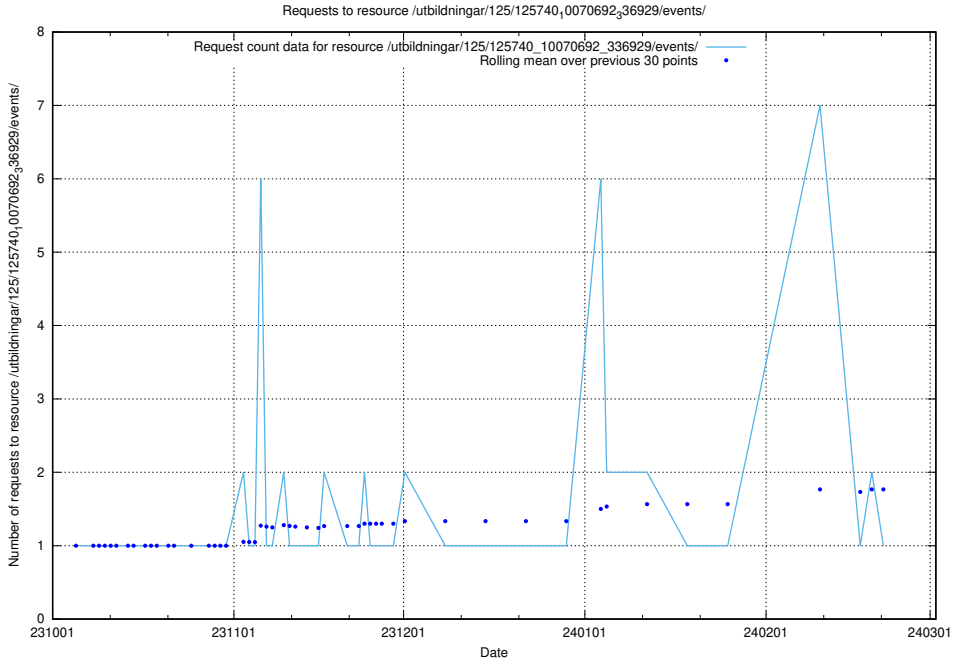

Here, we count the number of requests to resource /utbildningar/125/125741_10070692_336791/.

5.4058 Usage of /utbildningar/125/125740_10070692_336929/events/

Here, we count the number of requests to resource /utbildningar/125/125740_10070692_336929/events/