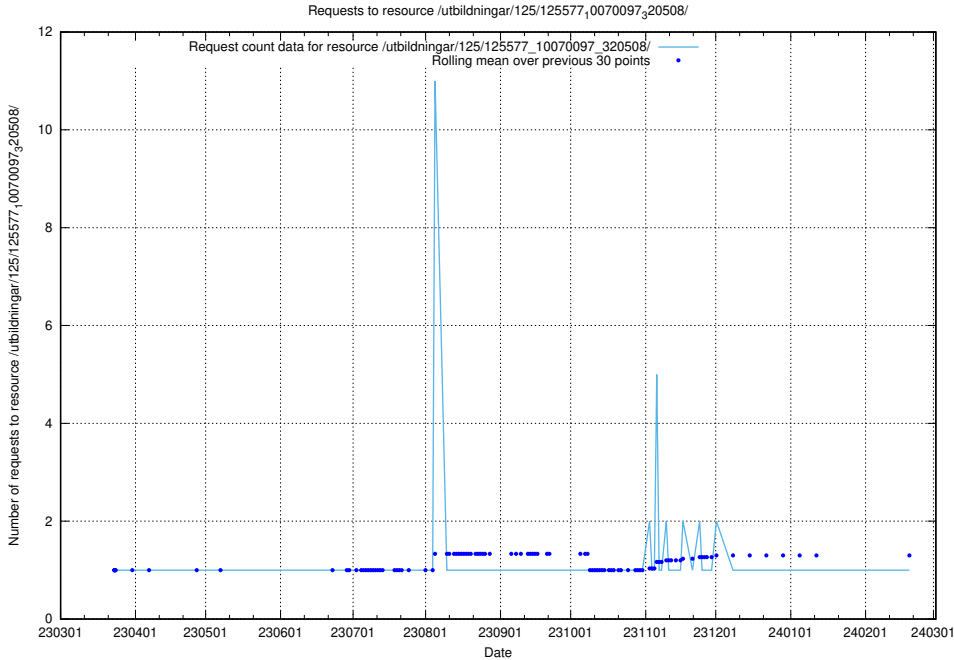

5.995 Usage of /utbildningar/125/125577_10070097_320508/

Here, we count the number of requests to resource /utbildningar/125/125577_10070097_320508/.