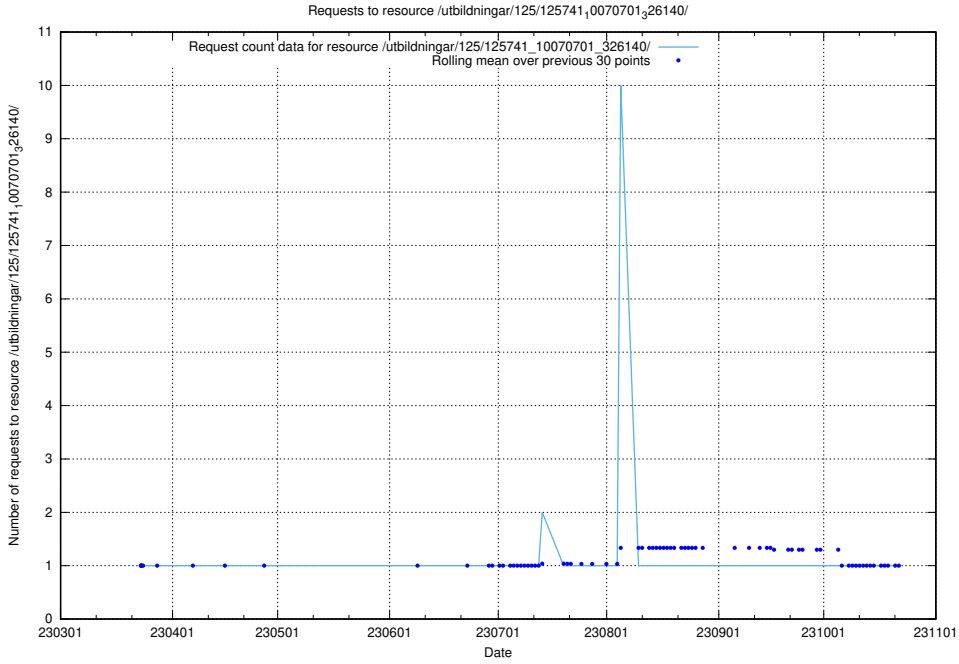

5.6117 Usage of /utbildningar/125/125741_10070701_326140/

Here, we count the number of requests to resource /utbildningar/125/125741_10070701_326140/.