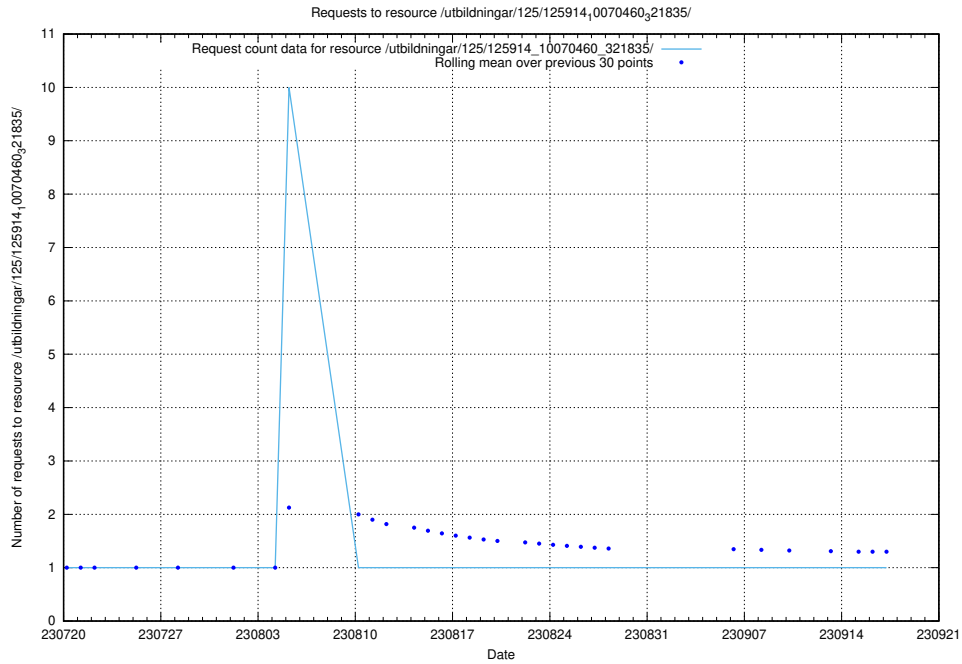

5.4650 Usage of /utbildningar/125/125914_10070460_321835/

Here, we count the number of requests to resource /utbildningar/125/125914_10070460_321835/.