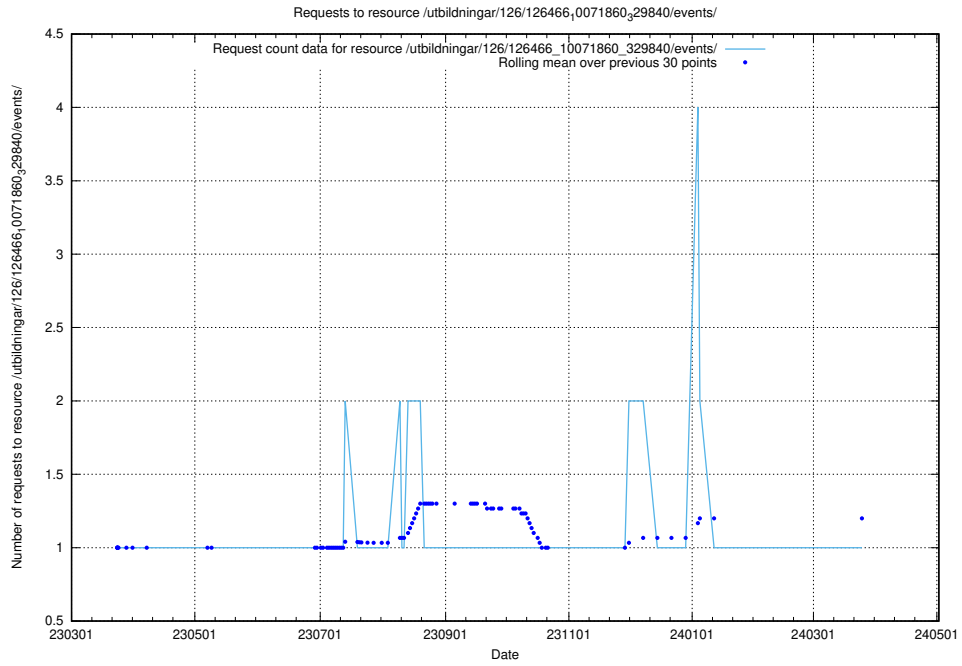

5.6052 Usage of /utbildningar/126/126466_10071860_329840/events/

Here, we count the number of requests to resource /utbildningar/126/126466_10071860_329840/events/