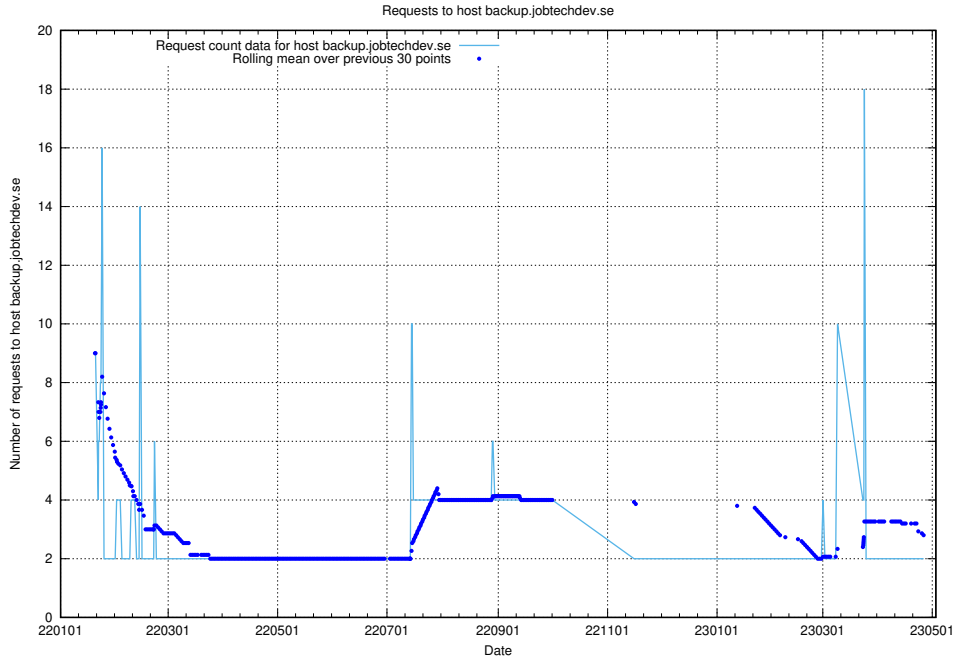

7.264 Usage of backup.jobtechdev.se

Here, we count the number of requests to host backup.jobtechdev.se.