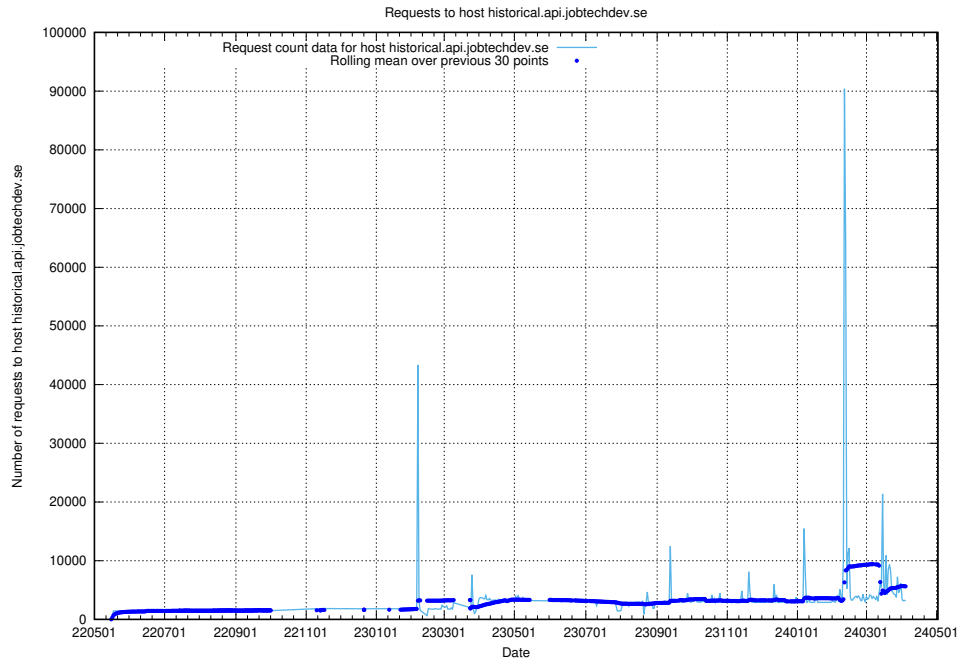

7.16 Usage of `historical.api.jobtechdev.se`

Here, we count the number of requests to host `historical.api.jobtechdev.se`.