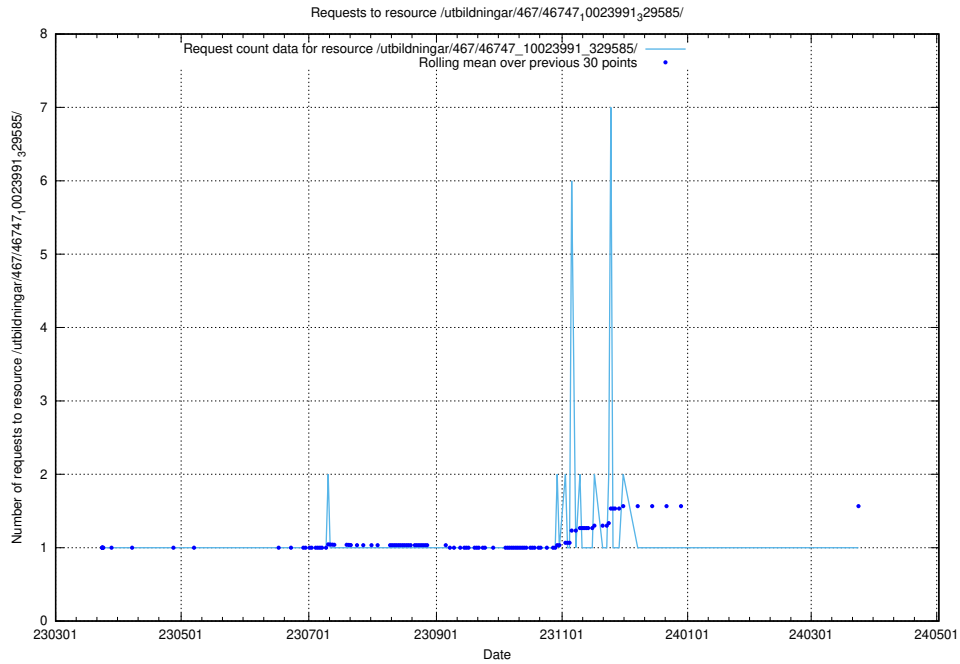

5.5955 Usage of /utbildningar/467/46747_10023991_329585/

Here, we count the number of requests to resource /utbildningar/467/46747_10023991_329585/.