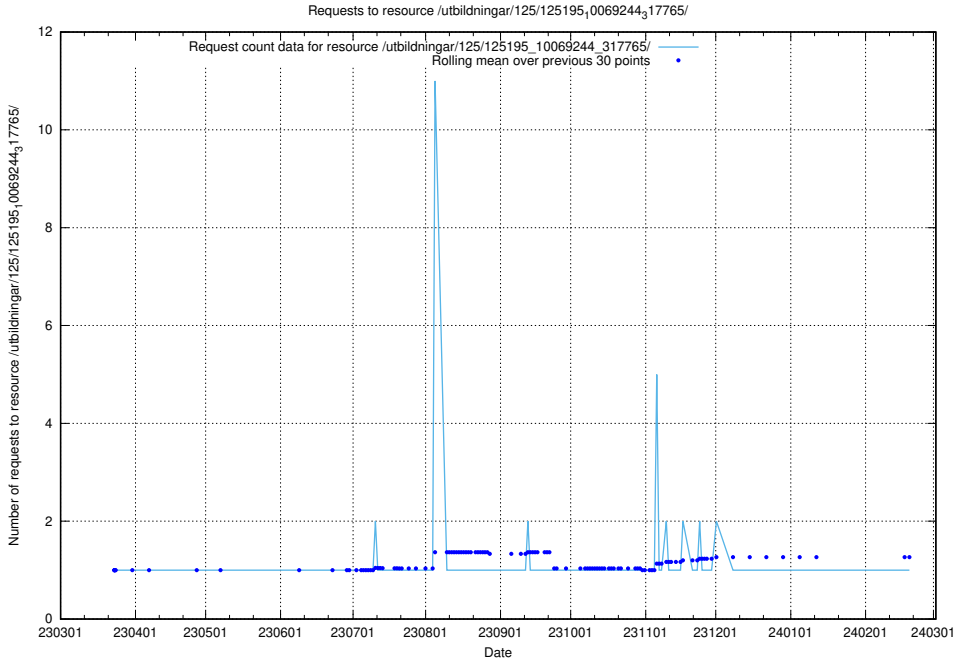

5.1025 Usage of /utbildningar/125/125195_10069244_317765/

Here, we count the number of requests to resource /utbildningar/125/125195_10069244_317765/.