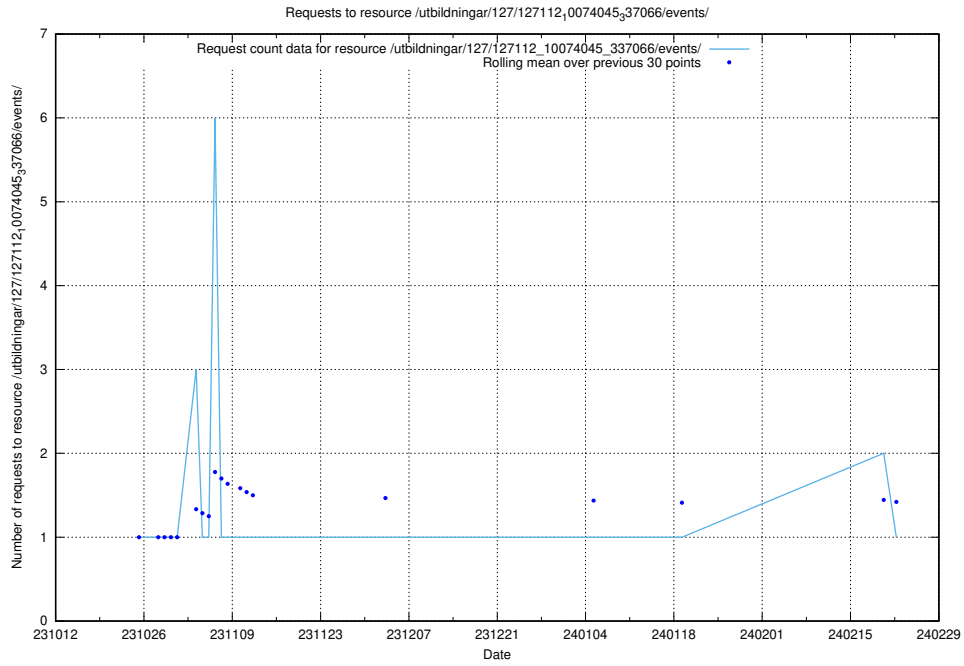

5.3844 Usage of /utbildningar/127/127112_10074045_337066/events/

Here, we count the number of requests to resource /utbildningar/127/127112_10074045_337066/events/