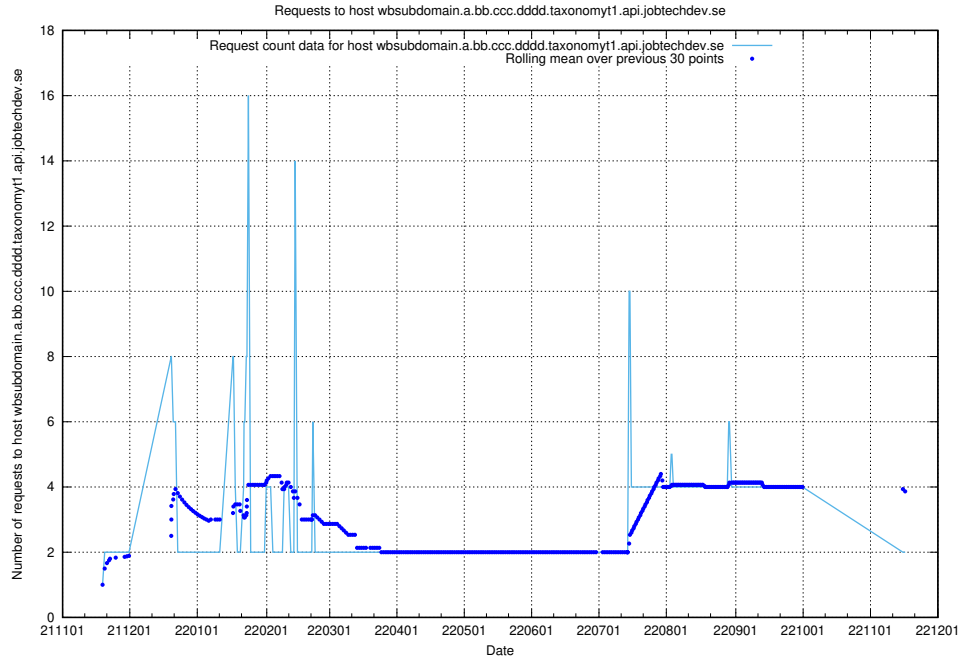

7.459 Usage of wbsubdomain.a.bb.ccc.dddd.taxonomyt1.api.jobtechdev.se

Here, we count the number of requests to host wbsubdomain.a.bb.ccc.dddd.taxonomyt1.api.jobtechdev.se