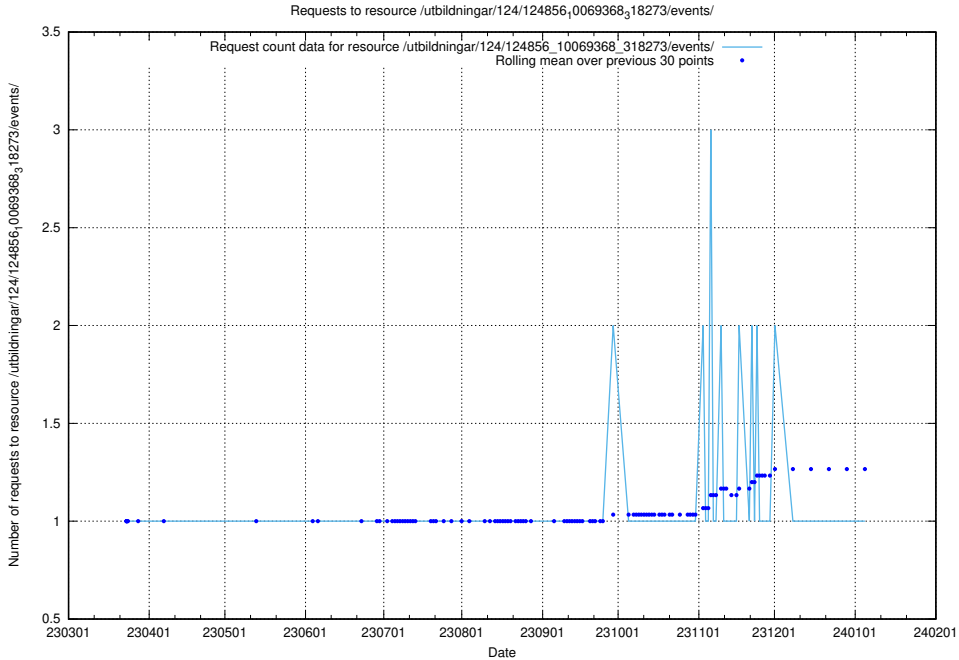

5.1078 Usage of /utbildningar/124/124856_10069368_318273/events/

Here, we count the number of requests to resource /utbildningar/124/124856_10069368_318273/events/