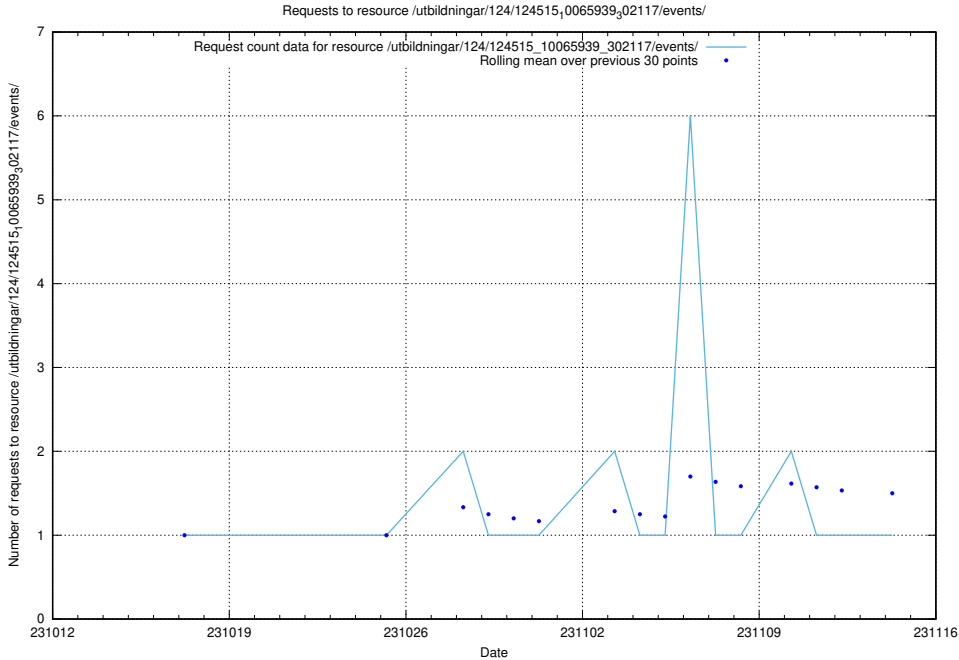

Here, we count the number of requests to resource /utbildningar/124/124894_10068682_316220/.

5.3954 Usage of /utbildningar/124/124515_10065939_302117/events/

Here, we count the number of requests to resource /utbildningar/124/124515_10065939_302117/events/