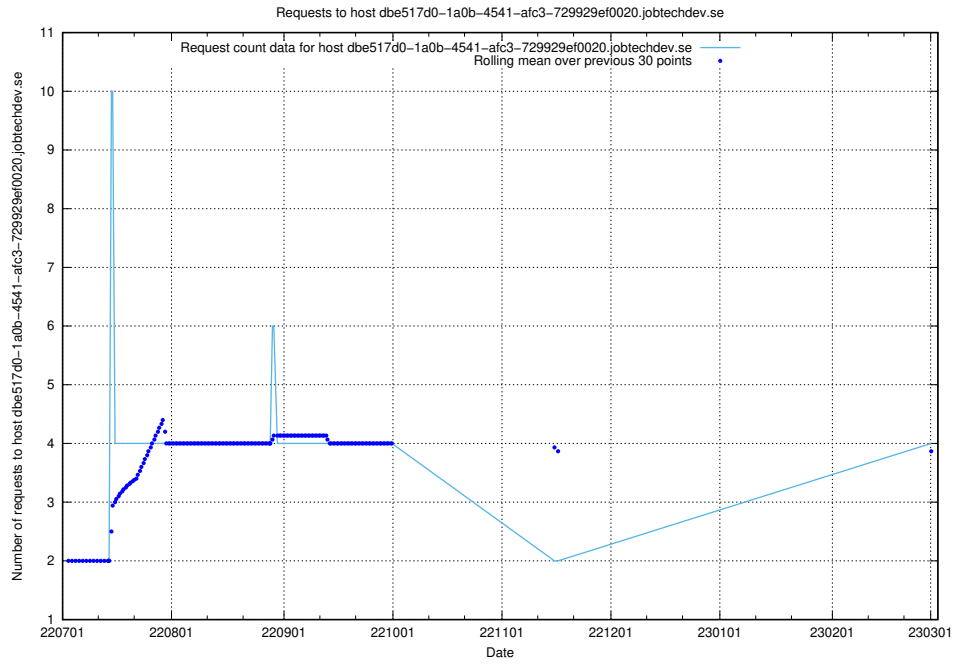

Here, we count the number of requests to host db517d0-1a0b-4541-afc3-729929ef0020.jobtechdev.se.

7.140 Usage of d534e192-d48a-4202-8125-59d16ac900e0.api.jobtechdev.se

Here, we count the number of requests to host d534e192-d48a-4202-8125-59d16ac900e0.api.jobtechdev.se.