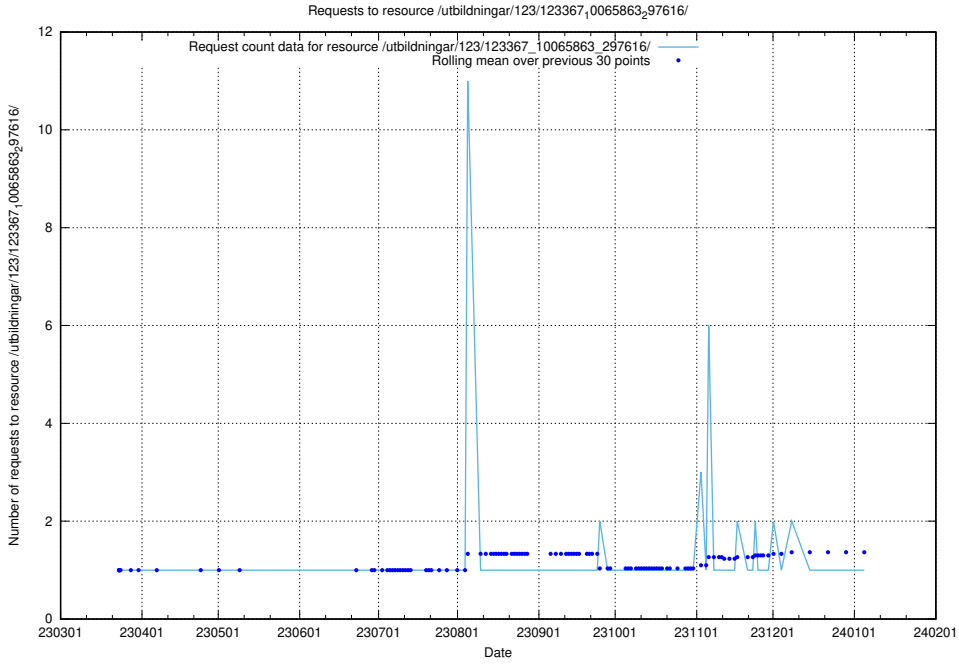

Here, we count the number of requests to resource /utbildningar/124/124854_10073707_336464/events/

5.4443 Usage of /utbildningar/123/123367_10065863_297616/

Here, we count the number of requests to resource /utbildningar/123/123367_10065863_297616/.