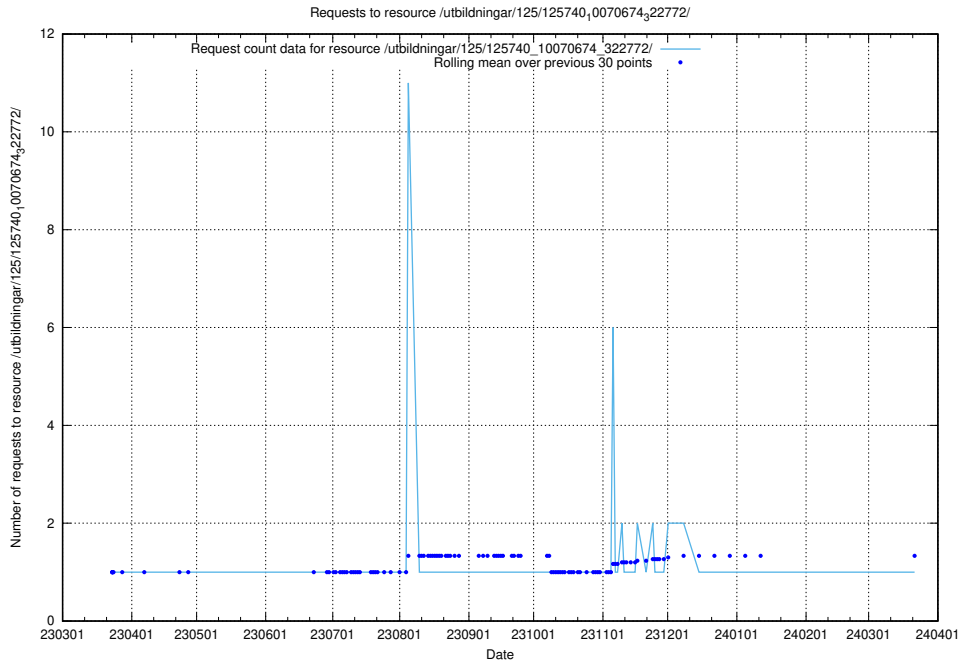

5.887 Usage of /utbildningar/125/125740_10070674_322772/

Here, we count the number of requests to resource /utbildningar/125/125740_10070674_322772/.

5.888 Usage of /utbildningar/125/125740_10070674_322469/events/