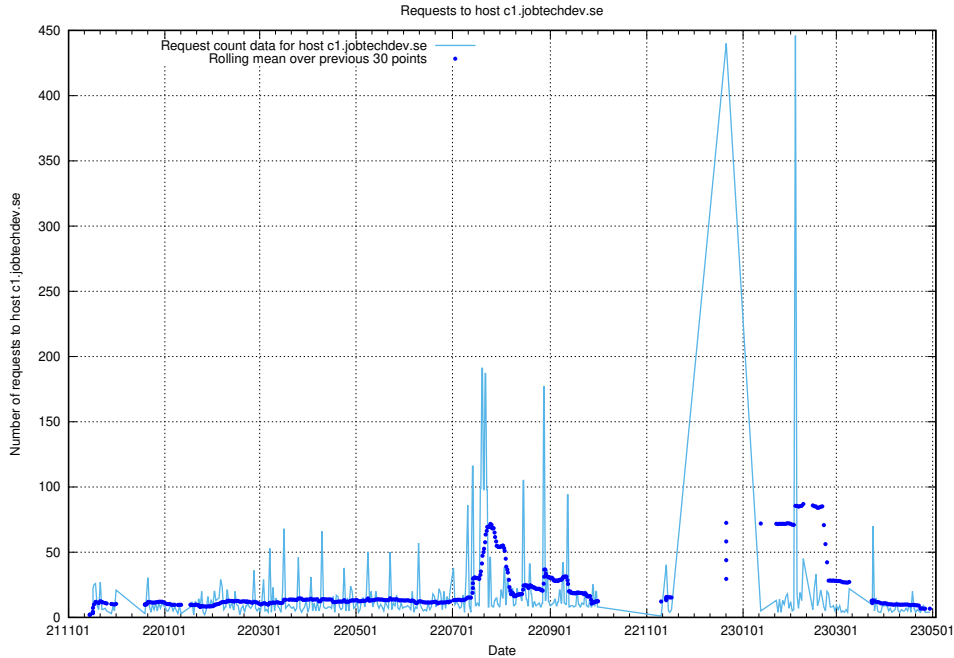

7.101 Usage of c1.jobtechdev.se

Here, we count the number of requests to host c1.jobtechdev.se.