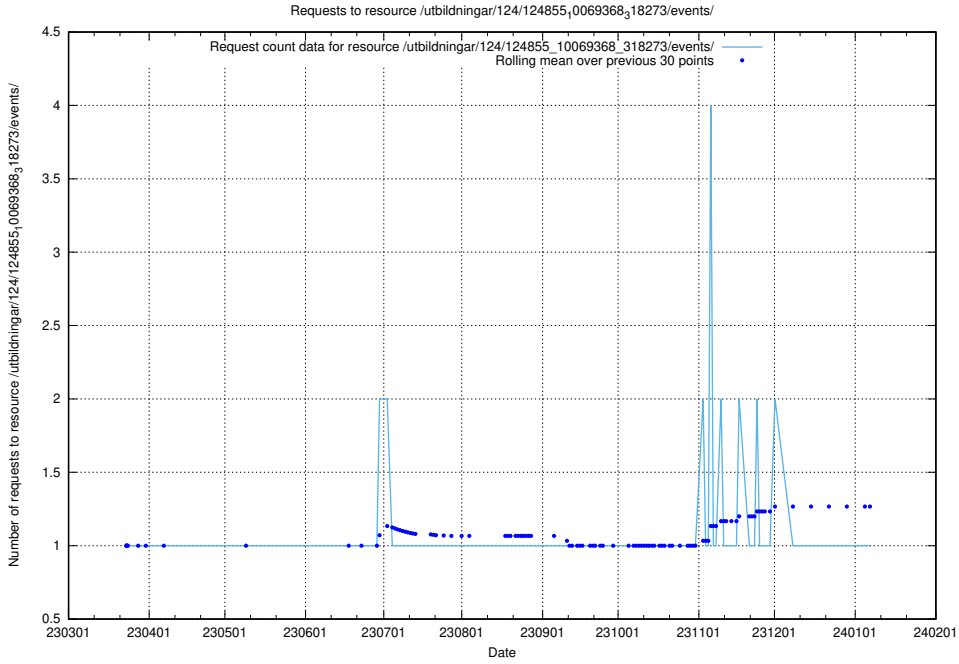

5.1088 Usage of /utbildningar/124/124855_10069368_318273/events/

Here, we count the number of requests to resource /utbildningar/124/124855_10069368_318273/events/