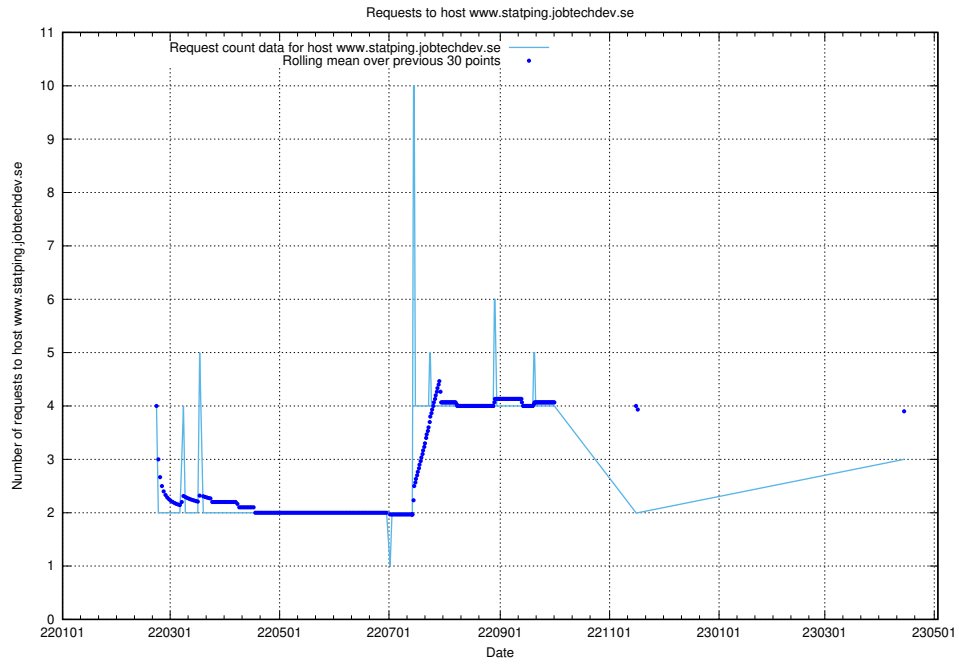

7.224 Usage of `www.statping.jobtechdev.se`

Here, we count the number of requests to host `www.statping.jobtechdev.se`.