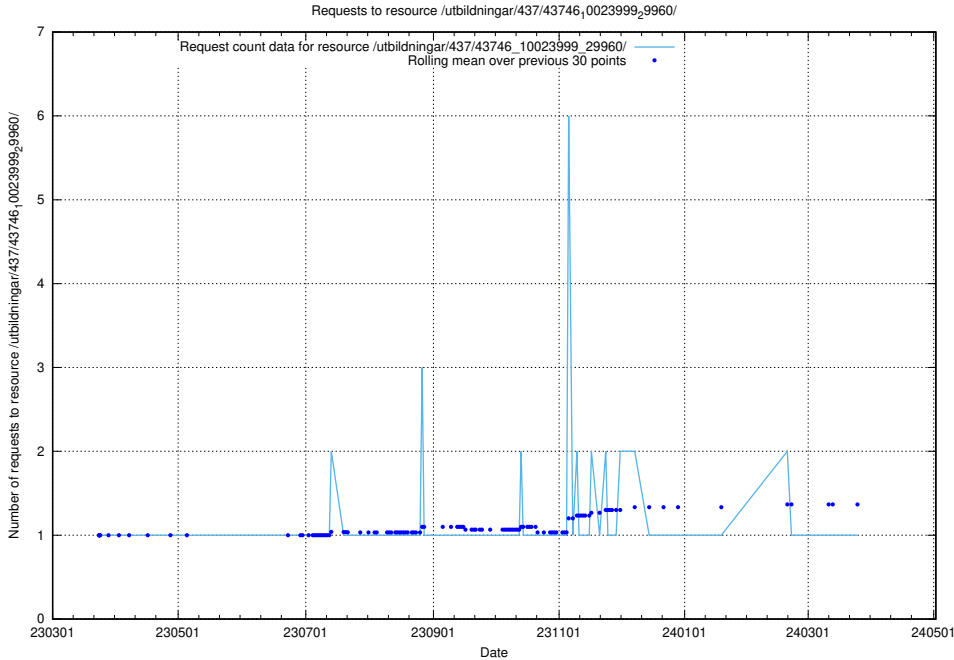

5.6024 Usage of /utbildningar/437/43746_10023999_29960/

Here, we count the number of requests to resource /utbildningar/437/43746_10023999_29960/.