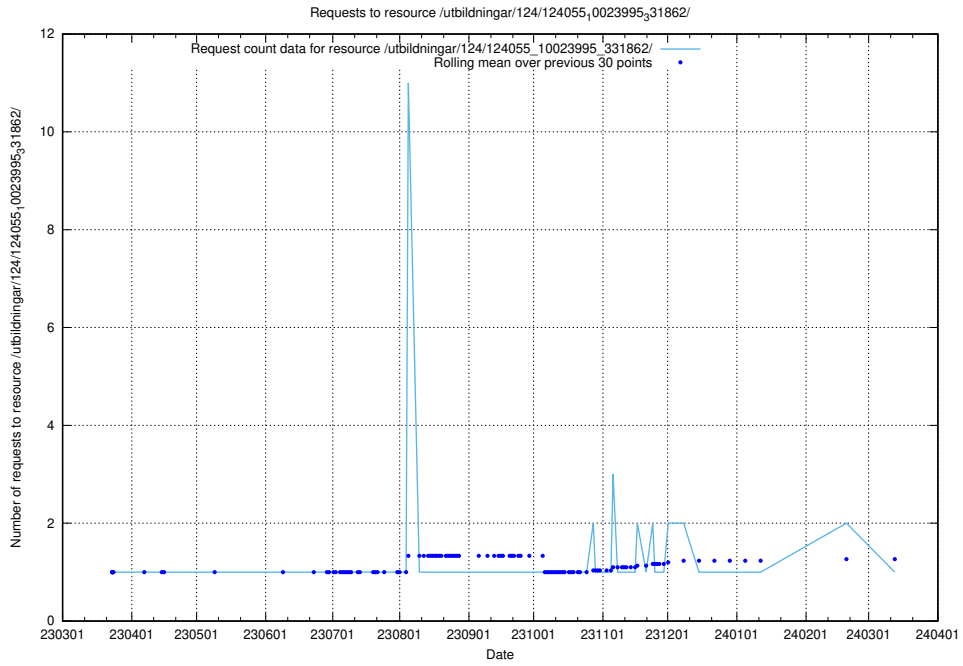

5.3938 Usage of /utbildningar/124/124055_10023995_331862/

Here, we count the number of requests to resource /utbildningar/124/124055_10023995_331862/.