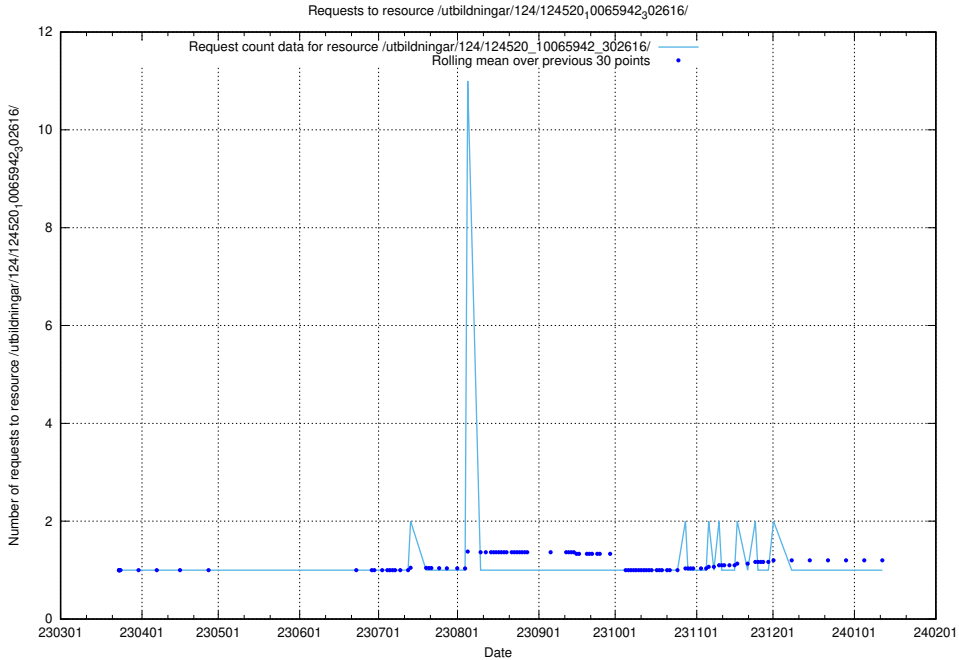

5.1145 Usage of /utbildningar/124/124520_10065942_302616/

Here, we count the number of requests to resource /utbildningar/124/124520_10065942_302616/.