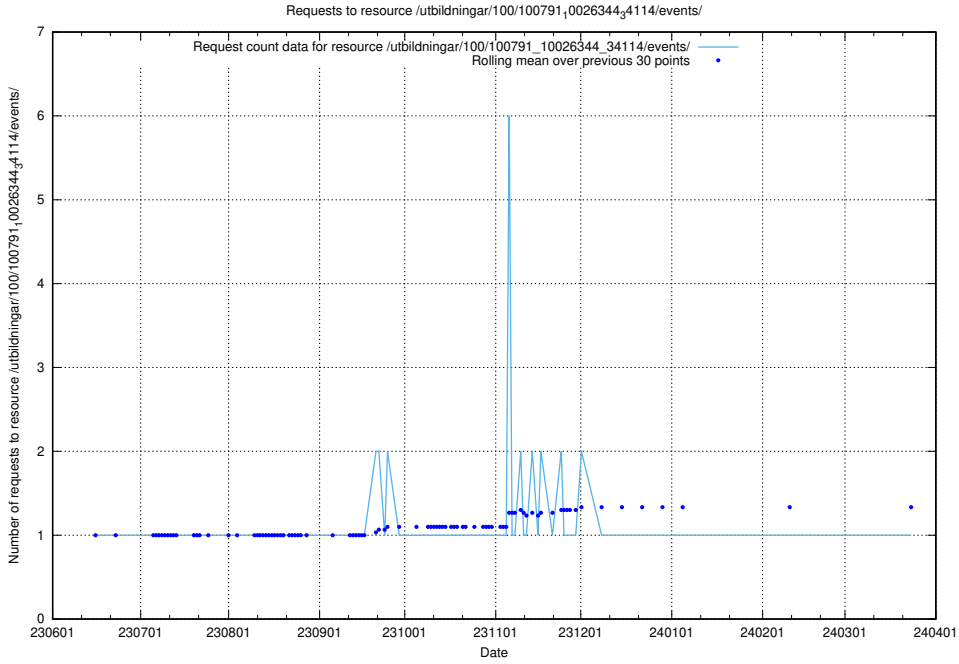

5.5557 Usage of /utbildningar/100/100791_10026344_34114/events/

Here, we count the number of requests to resource /utbildningar/100/100791_10026344_34114/events/.