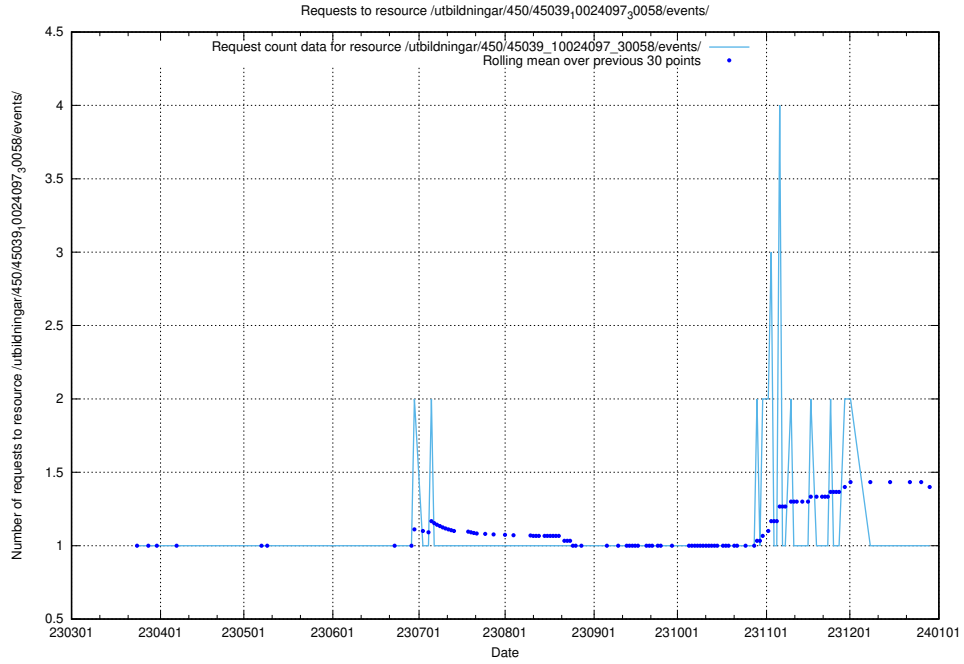

5.5817 Usage of /utbildningar/450/45039_10024097_30058/events/

Here, we count the number of requests to resource /utbildningar/450/45039_10024097_30058/events/.