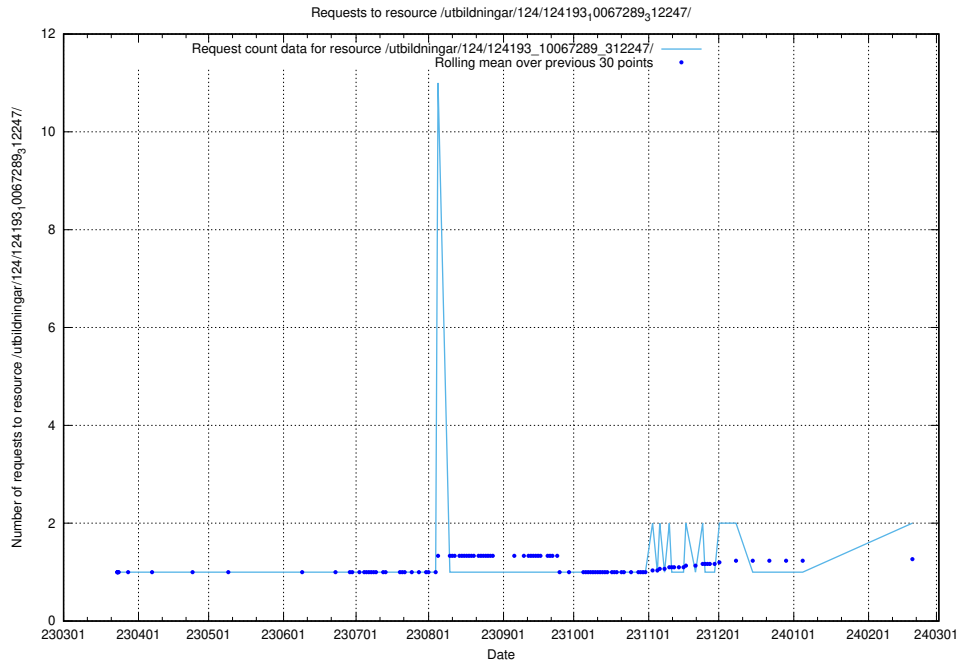

5.544 Usage of /utbildningar/124/124193_10067289_312247/

Here, we count the number of requests to resource /utbildningar/124/124193_10067289_312247/.