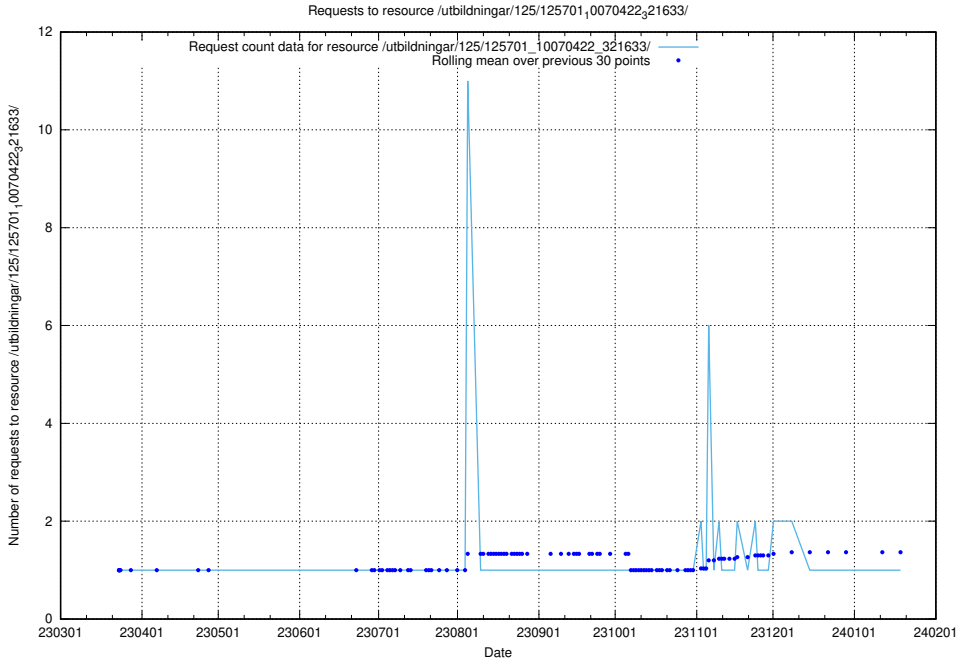

5.914 Usage of /utbildningar/125/125701_10070422_321633/

Here, we count the number of requests to resource /utbildningar/125/125701_10070422_321633/.