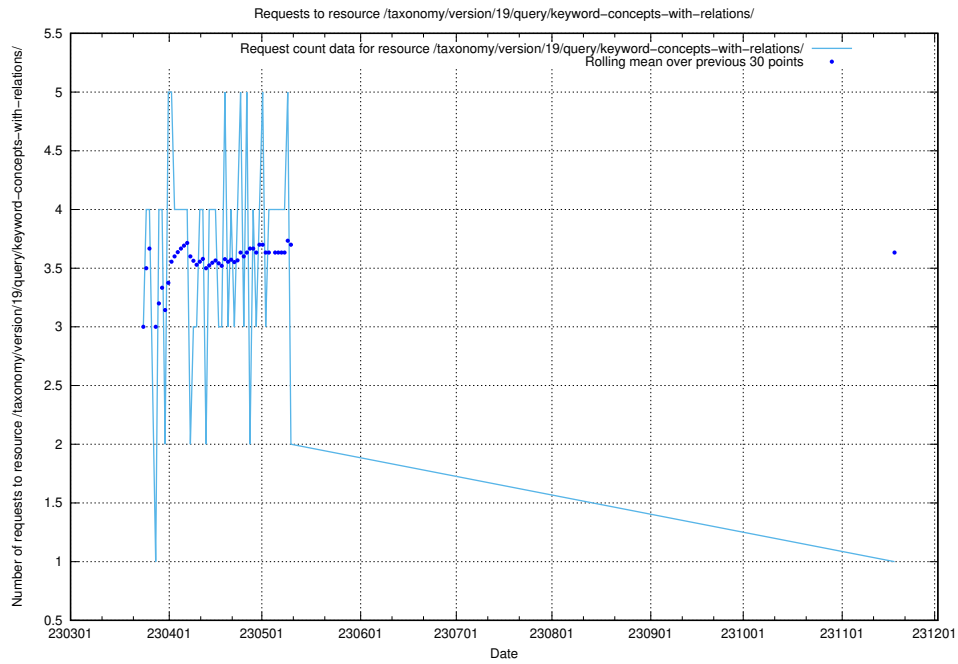

5.5799 Usage of /taxonomy/version/19/query/keyword-concepts-with-relations/

Here, we count the number of requests to resource /taxonomy/version/19/query/keyword-concepts-with-relations/.

5.5800 Usage of /utbildningar/122/122290_10064537_291120/