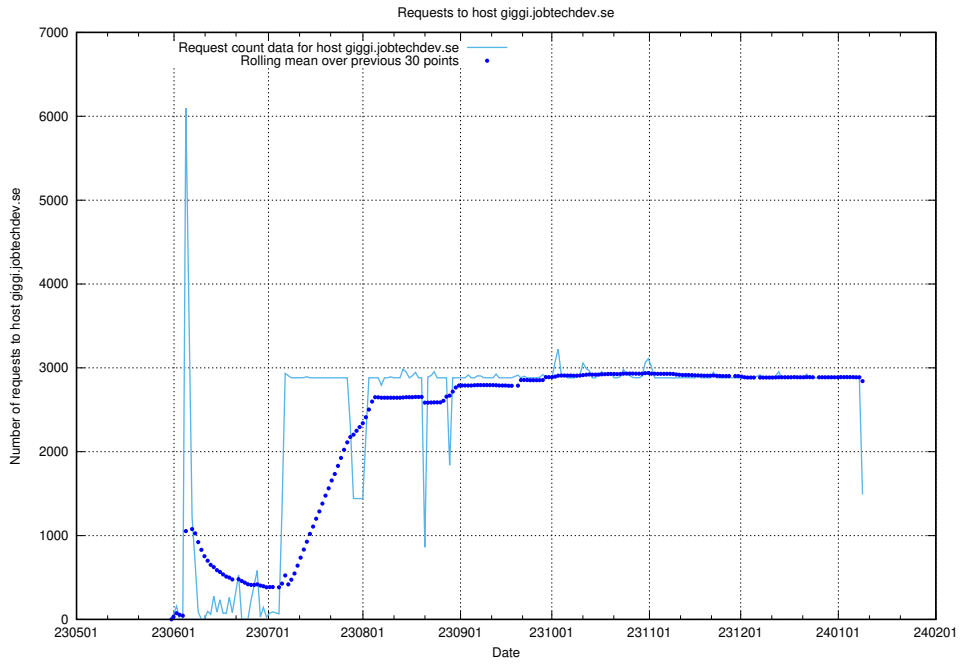

7.19 Usage of giggi.jobtechdev.se

Here, we count the number of requests to host giggi.jobtechdev.se.