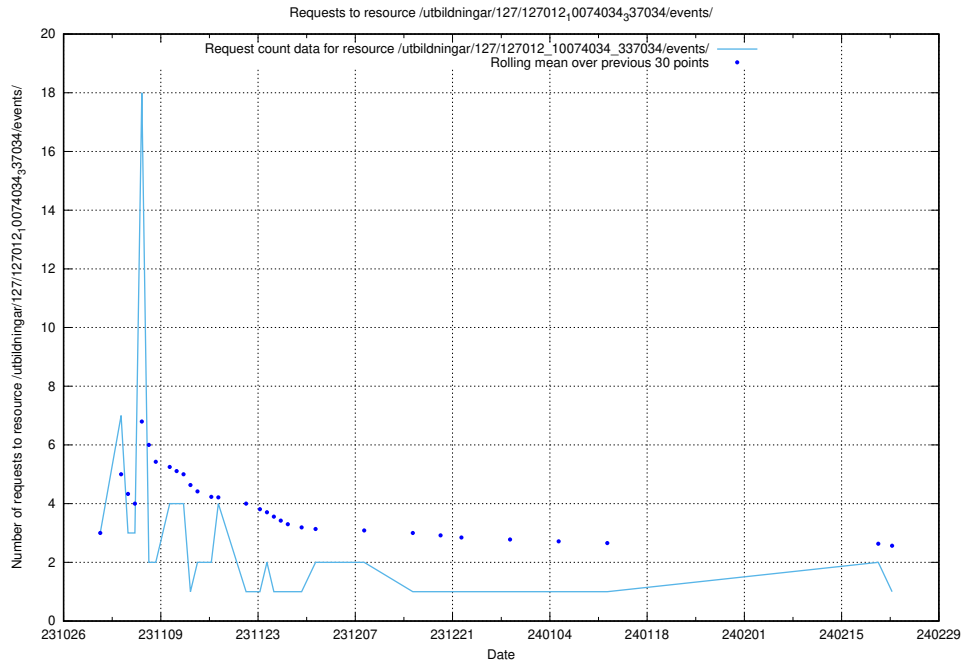

Here, we count the number of requests to resource /utbildningar/125/125199_10069561_332264/events/

5.3804 Usage of /utbildningar/127/127012_10074034_337034/events/

Here, we count the number of requests to resource /utbildningar/127/127012_10074034_337034/events/