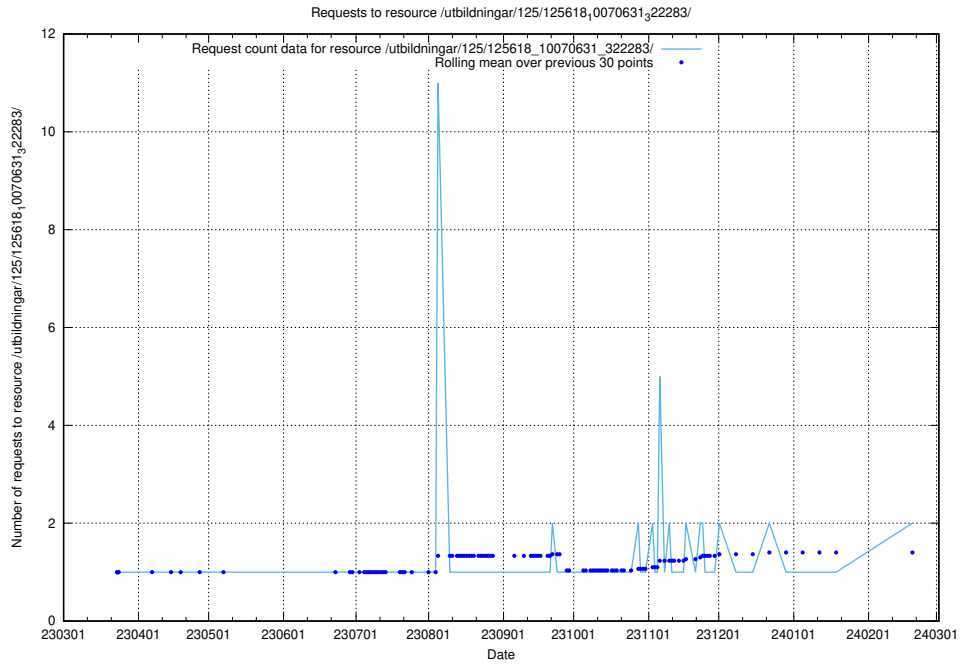

5.321 Usage of /utbildningar/125/125618_10070631_322283/

Here, we count the number of requests to resource /utbildningar/125/125618_10070631_322283/.