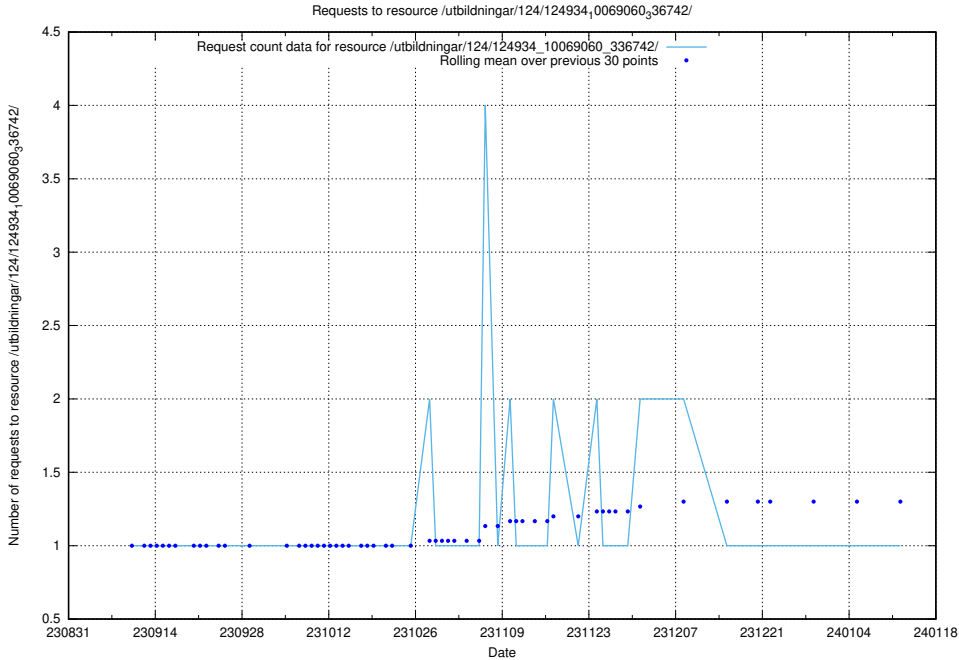

Here, we count the number of requests to resource /utbildningar/125/125415_10067918_317283/events/

5.4262 Usage of /utbildningar/124/124934_10069060_336742/

Here, we count the number of requests to resource /utbildningar/124/124934_10069060_336742/.