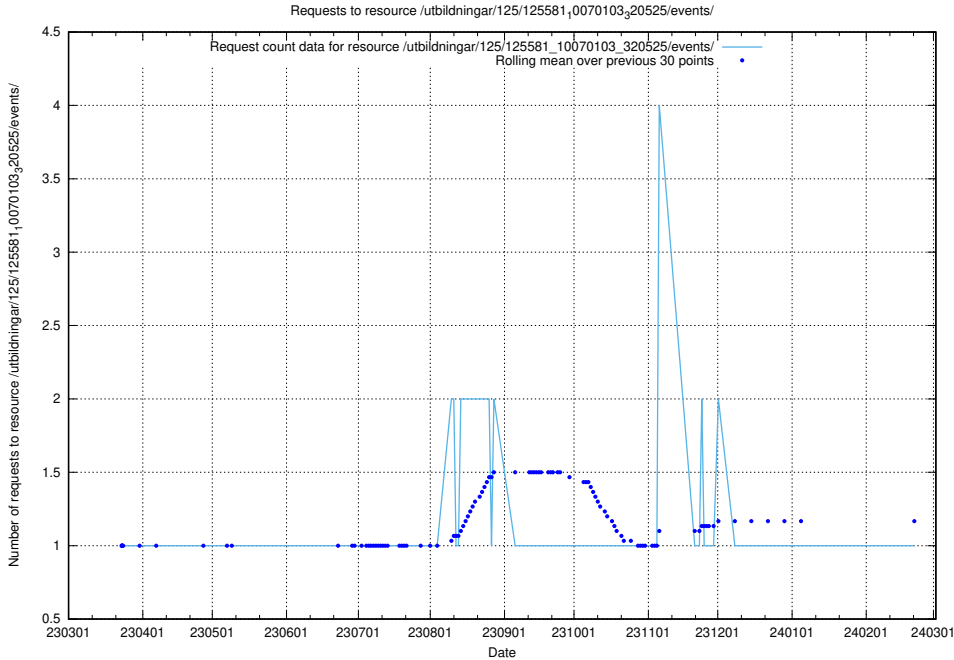

5.984 Usage of /utbildningar/125/125581_10070103_320525/events/

Here, we count the number of requests to resource /utbildningar/125/125581_10070103_320525/events/