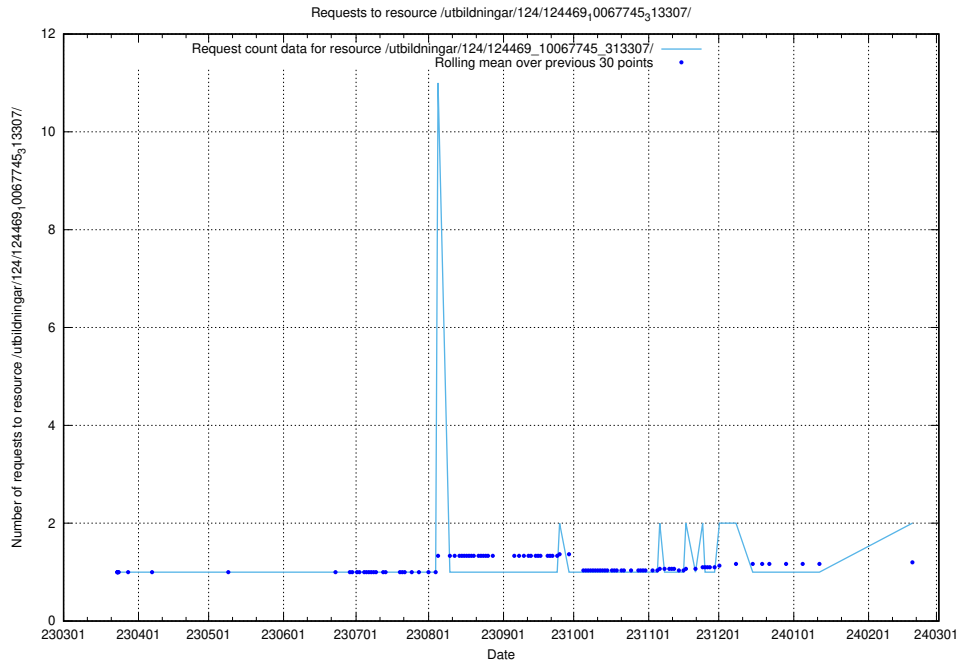

5.489 Usage of /utbildningar/124/124469_10067745_313307/

Here, we count the number of requests to resource /utbildningar/124/124469_10067745_313307/.