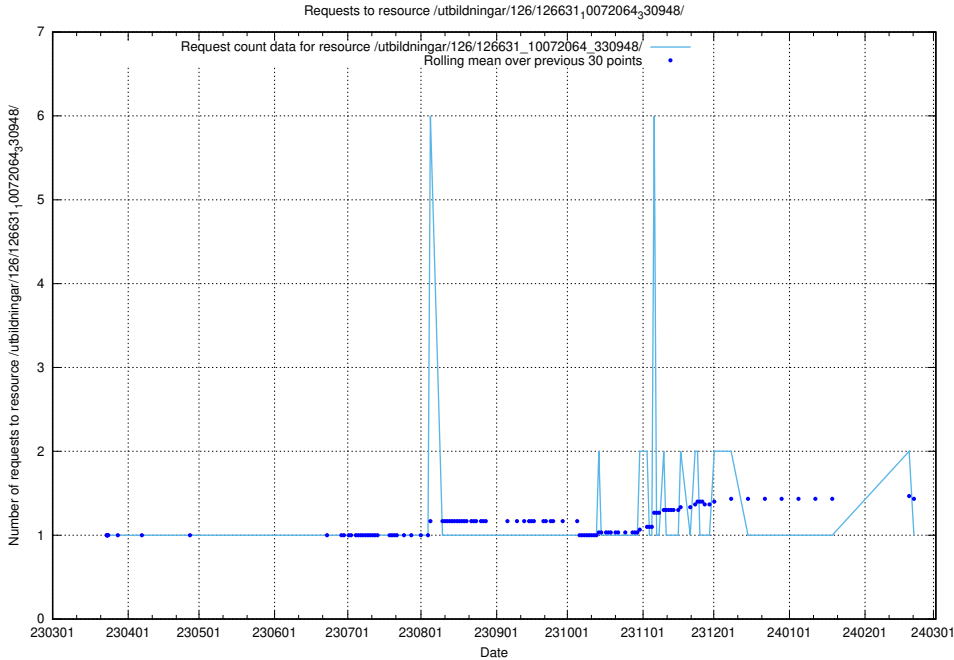

5.6035 Usage of /utbildningar/126/126631_10072064_330948/

Here, we count the number of requests to resource /utbildningar/126/126631_10072064_330948/.