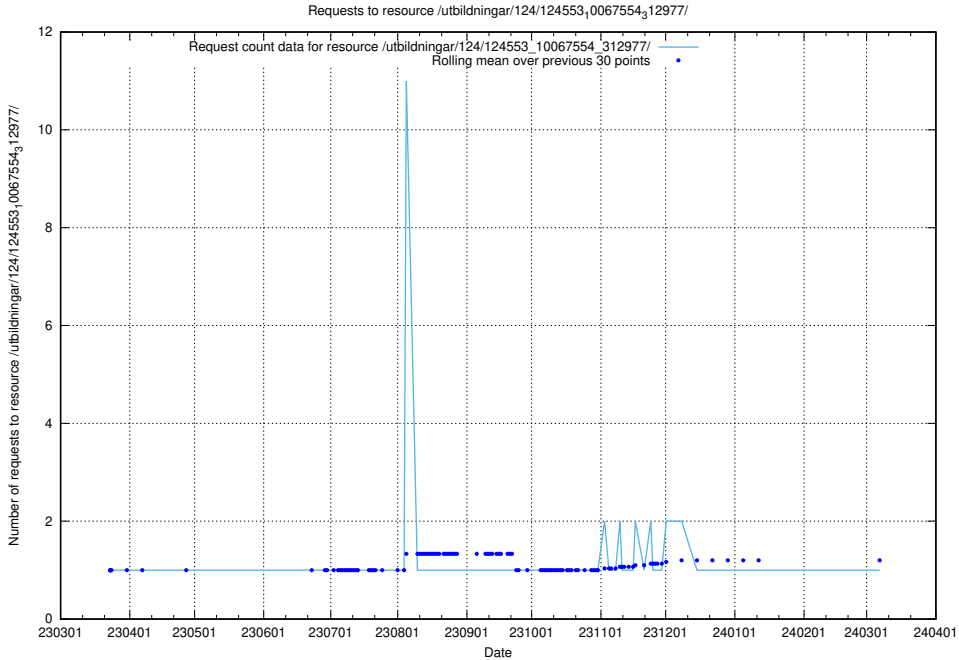

Here, we count the number of requests to resource /utbildningar/124/124553_10067554_312977/events/

5.1109 Usage of /utbildningar/124/124553_10067554_312977/

Here, we count the number of requests to resource /utbildningar/124/124553_10067554_312977/.