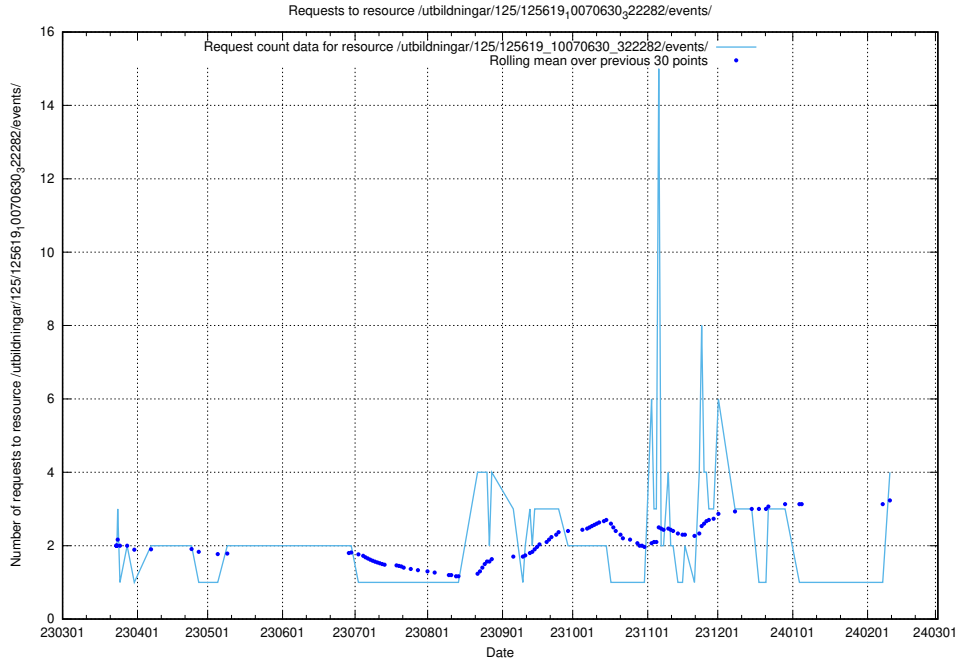

5.174 Usage of /utbildningar/125/125619_10070630_322282/events/

Here, we count the number of requests to resource /utbildningar/125/125619_10070630_322282/events/