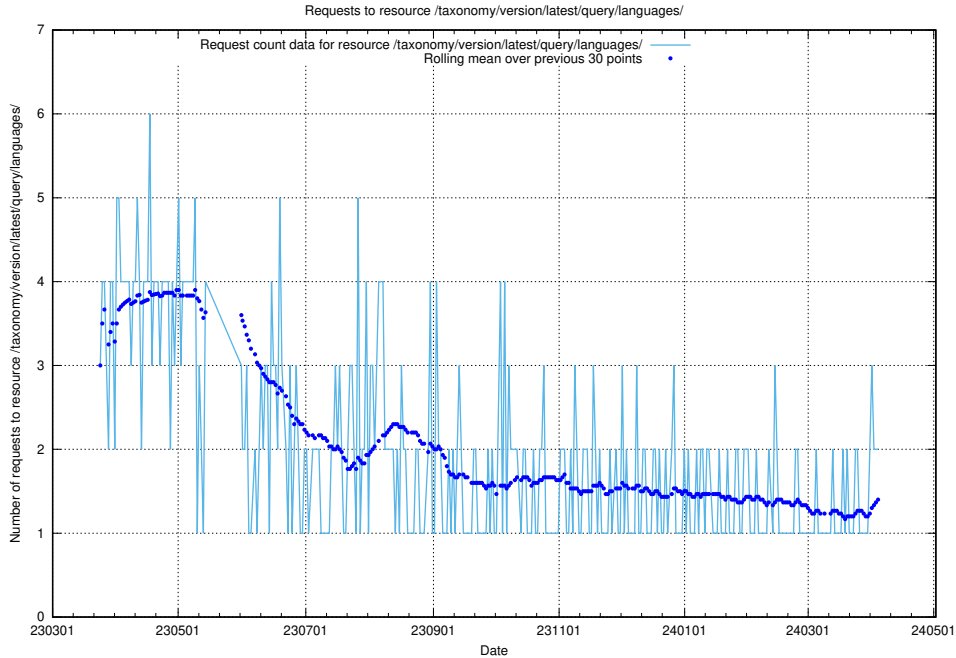

5.794 Usage of /taxonomy/version/latest/query/languages/

Here, we count the number of requests to resource /taxonomy/version/latest/query/languages/.