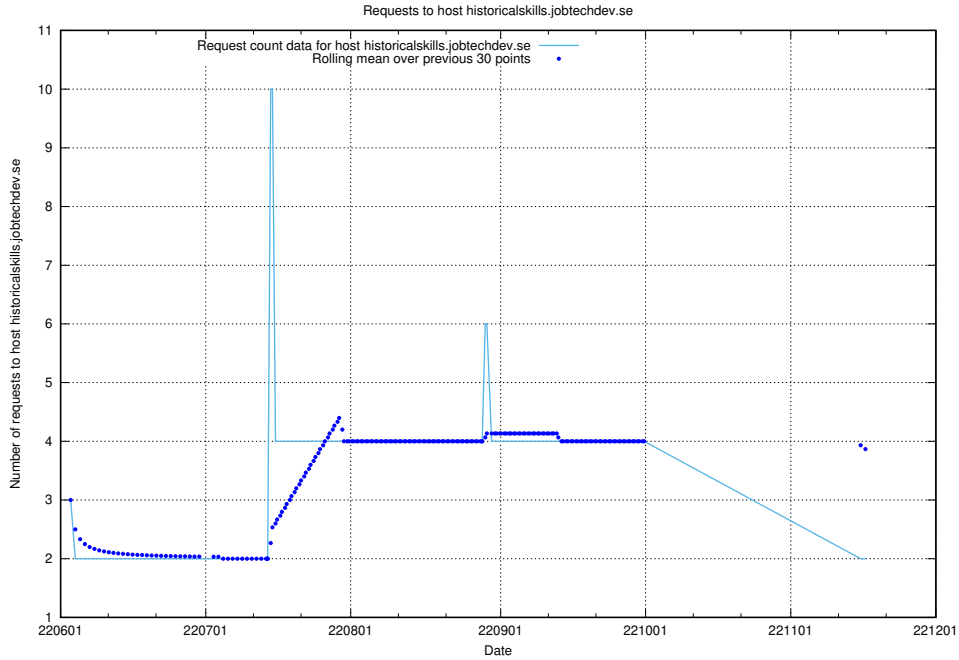

7.414 Usage of `historicalskills.jobtechdev.se`

Here, we count the number of requests to host `historicalskills.jobtechdev.se`.