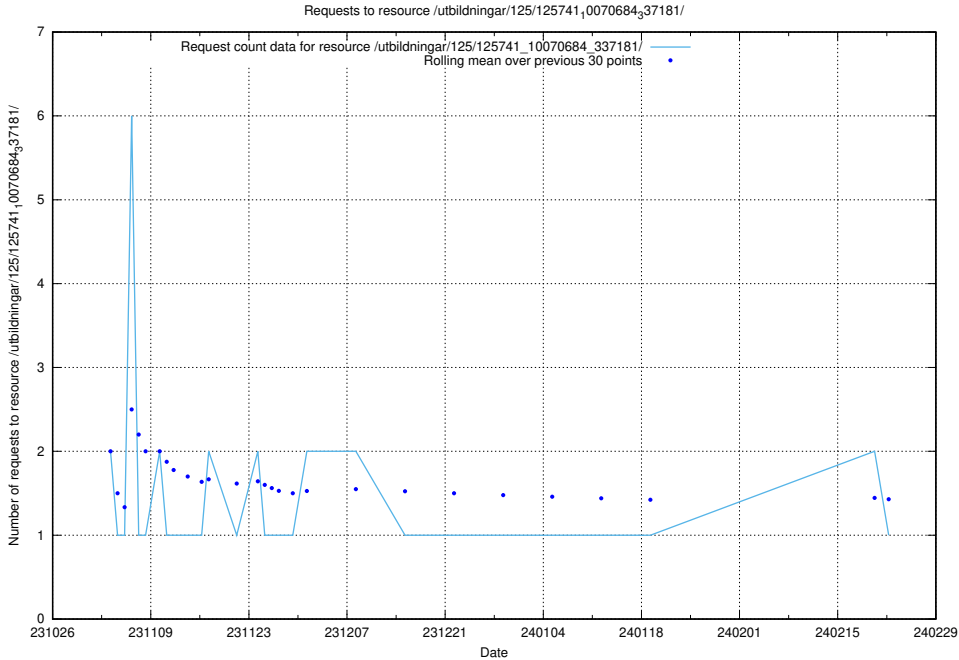

5.3787 Usage of /utbildningar/125/125741_10070684_337181/

Here, we count the number of requests to resource /utbildningar/125/125741_10070684_337181/.