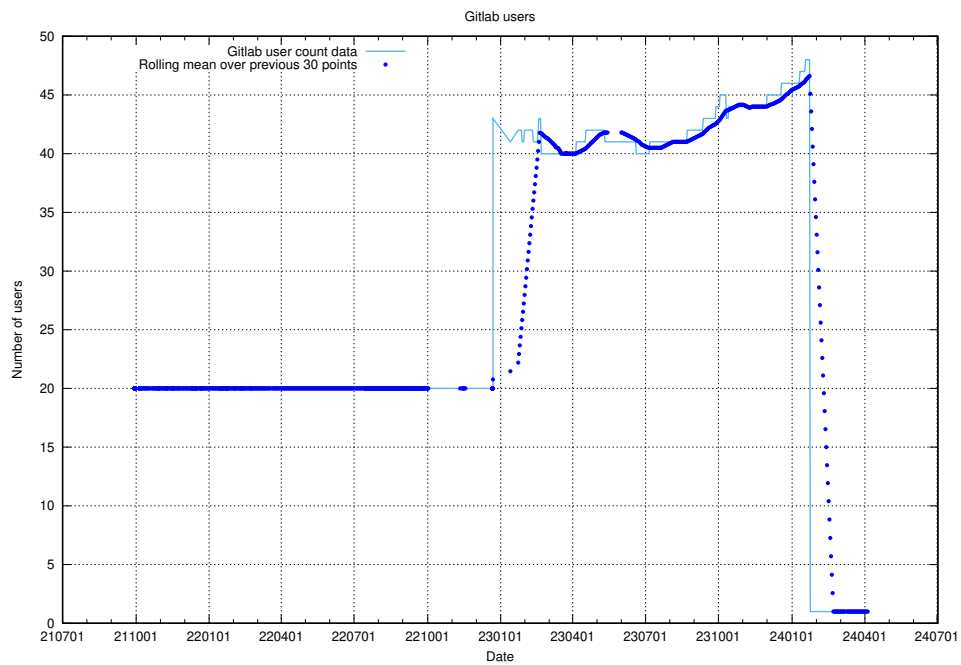

6 Gitlab

This section summarises the state of [JobTech's code repositories](https://gitlab.com/arbetsformedlingen)⁷.

6.1 User count

A graph of users in JobTech's official code repository.

⁷<https://gitlab.com/arbetsformedlingen>