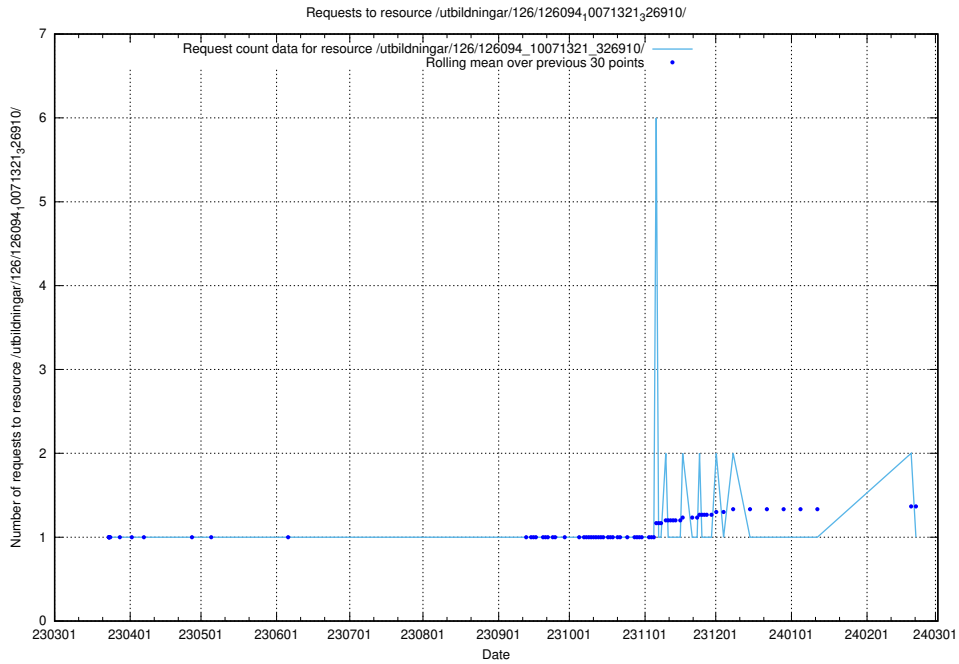

5.6077 Usage of /utbildningar/126/126094_10071321_326910/

Here, we count the number of requests to resource /utbildningar/126/126094_10071321_326910/.