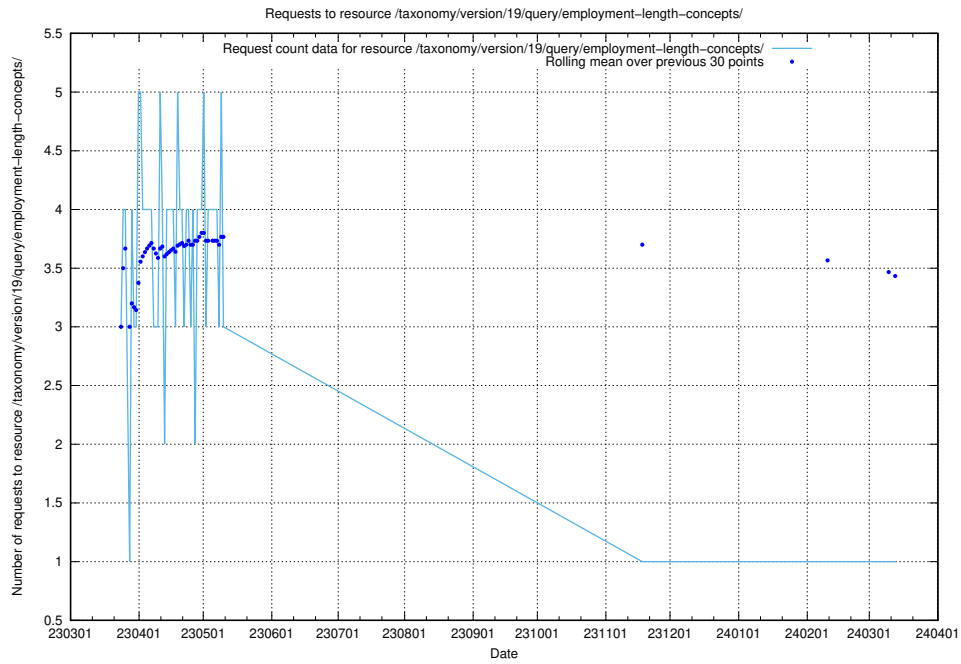

5.5802 Usage of /taxonomy/version/19/query/employment-length-concepts/

Here, we count the number of requests to resource /taxonomy/version/19/query/employment-length-concepts/.