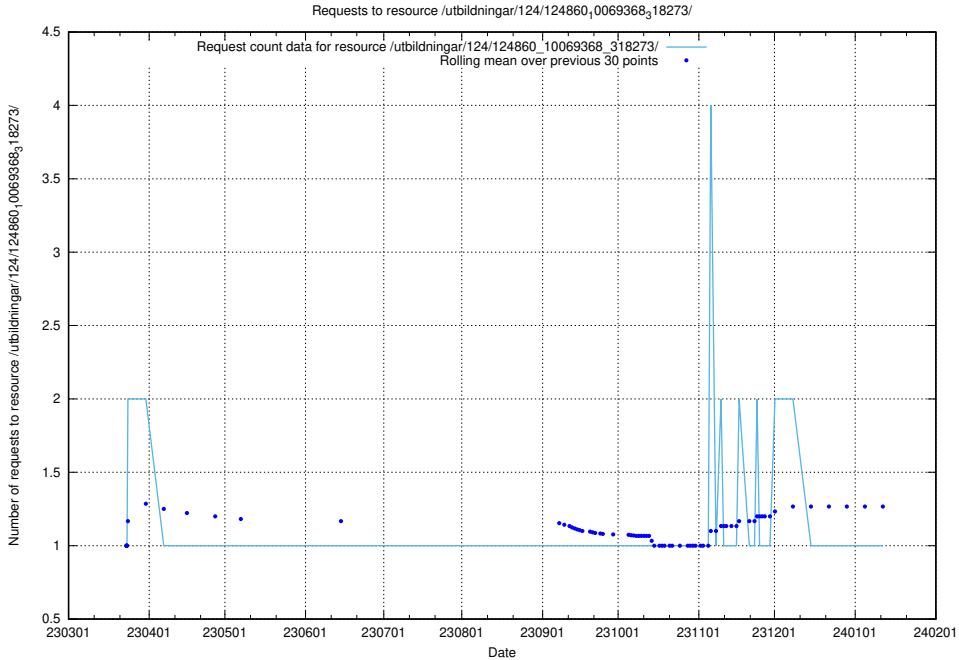

5.1068 Usage of /utbildningar/124/124860_10069368_318273/

Here, we count the number of requests to resource /utbildningar/124/124860_10069368_318273/.