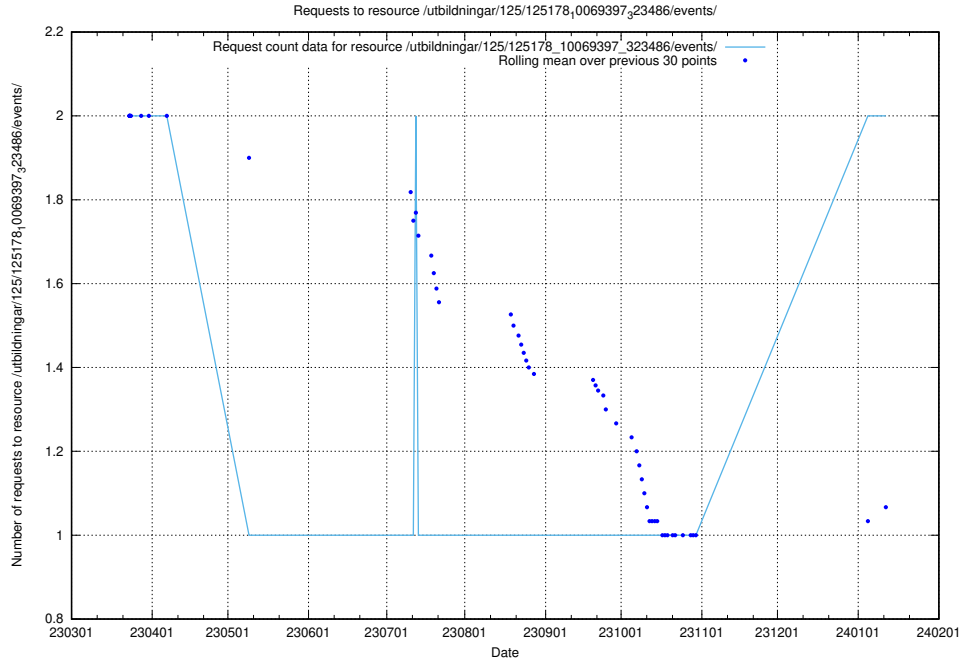

Here, we count the number of requests to resource /utbildningar/125/125195_10069583_318971/.

5.836 Usage of /utbildningar/125/125178_10069397_323486/events/

Here, we count the number of requests to resource /utbildningar/125/125178_10069397_323486/events/