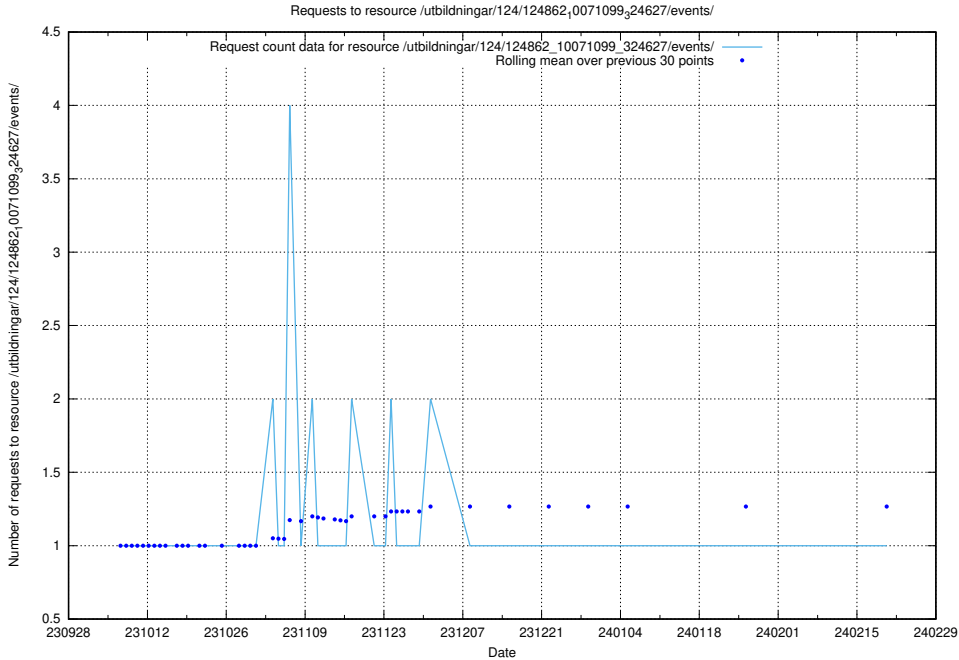

5.4041 Usage of /utbildningar/124/124862_10071099_324627/events/

Here, we count the number of requests to resource /utbildningar/124/124862_10071099_324627/events/