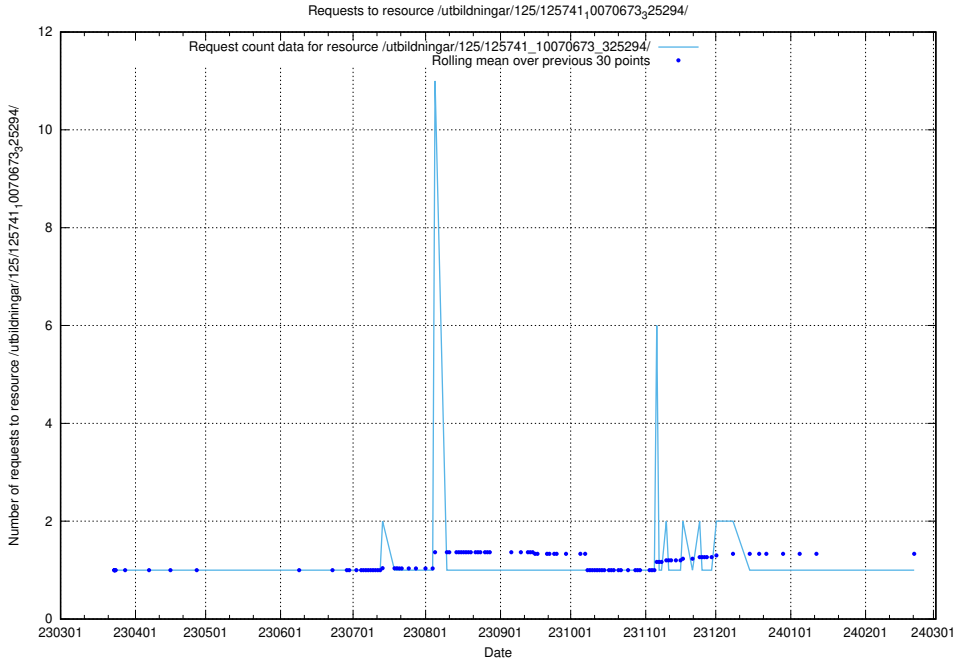

5.6140 Usage of /utbildningar/125/125741_10070673_325294/

Here, we count the number of requests to resource /utbildningar/125/125741_10070673_325294/.