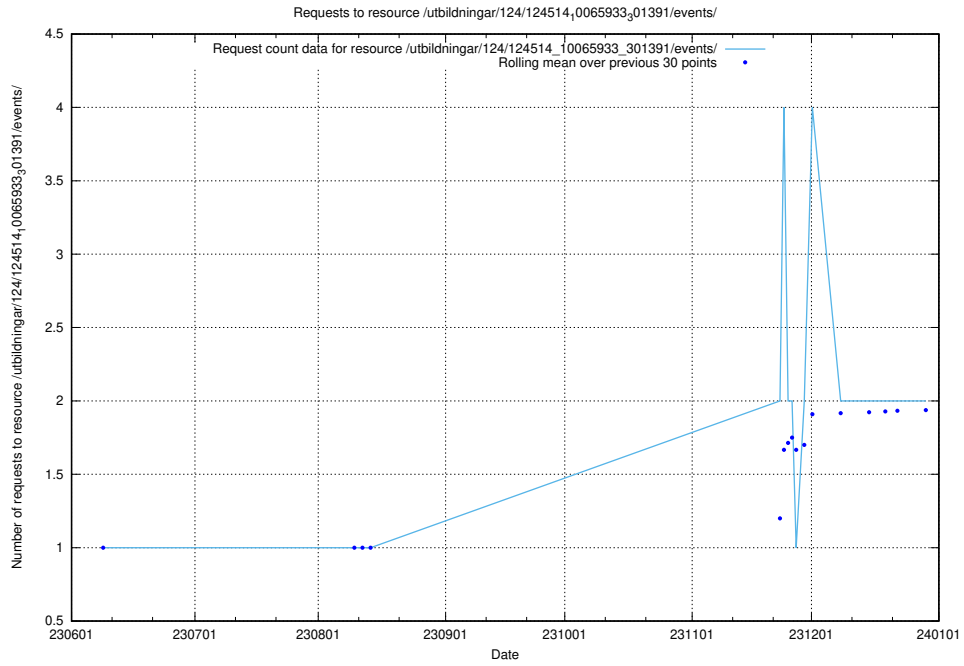

5.747 Usage of /utbildningar/124/124514_10065933_301391/events/

Here, we count the number of requests to resource /utbildningar/124/124514_10065933_301391/events/