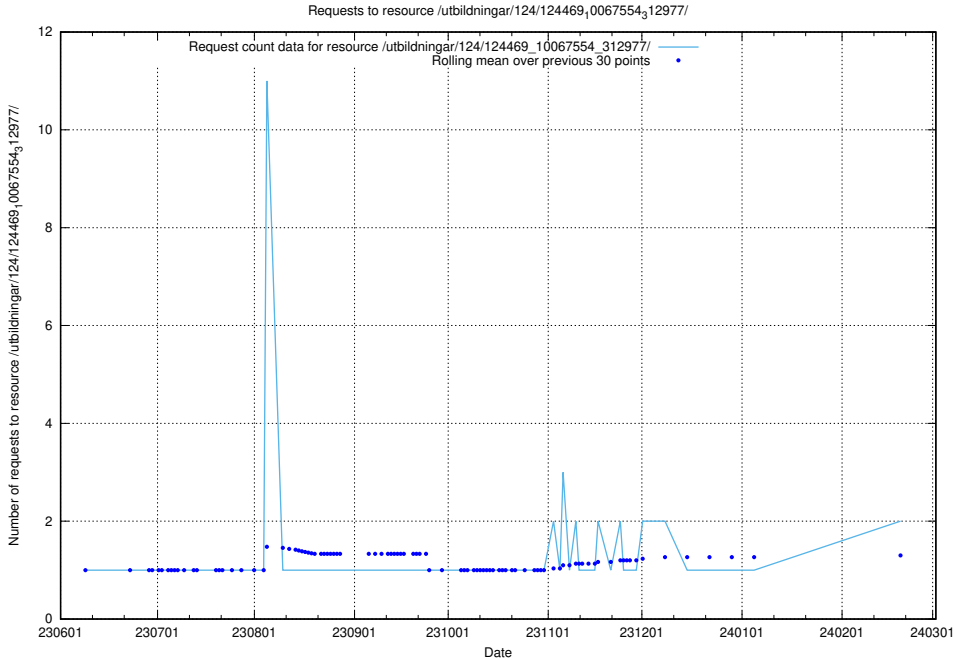

5.748 Usage of /utbildningar/124/124469_10067554_312977/

Here, we count the number of requests to resource /utbildningar/124/124469_10067554_312977/.