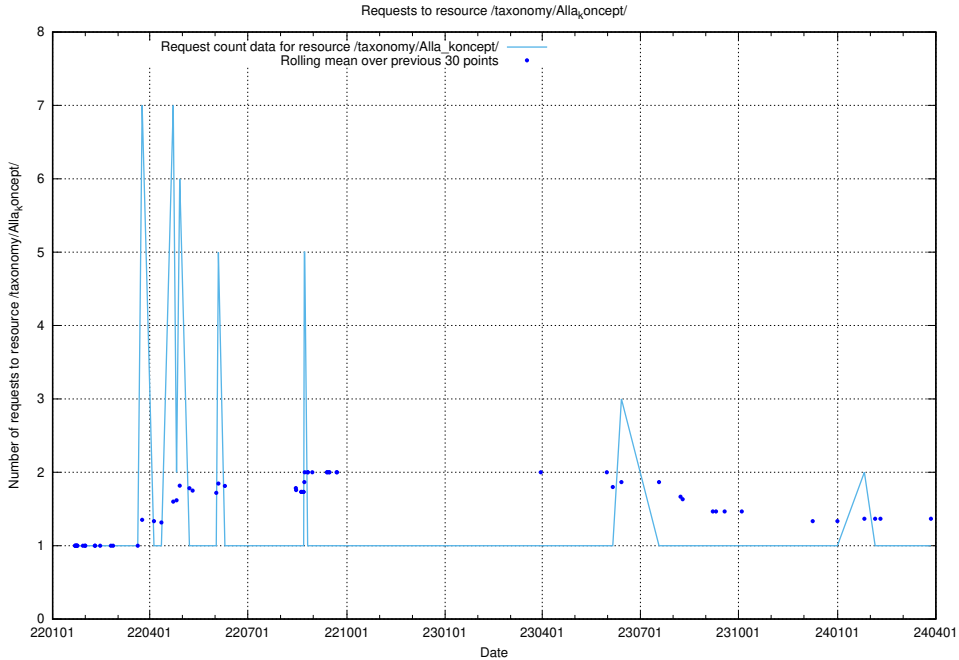

5.5473 Usage of /taxonomy/Alla_koncept/

Here, we count the number of requests to resource /taxonomy/Alla_koncept/.