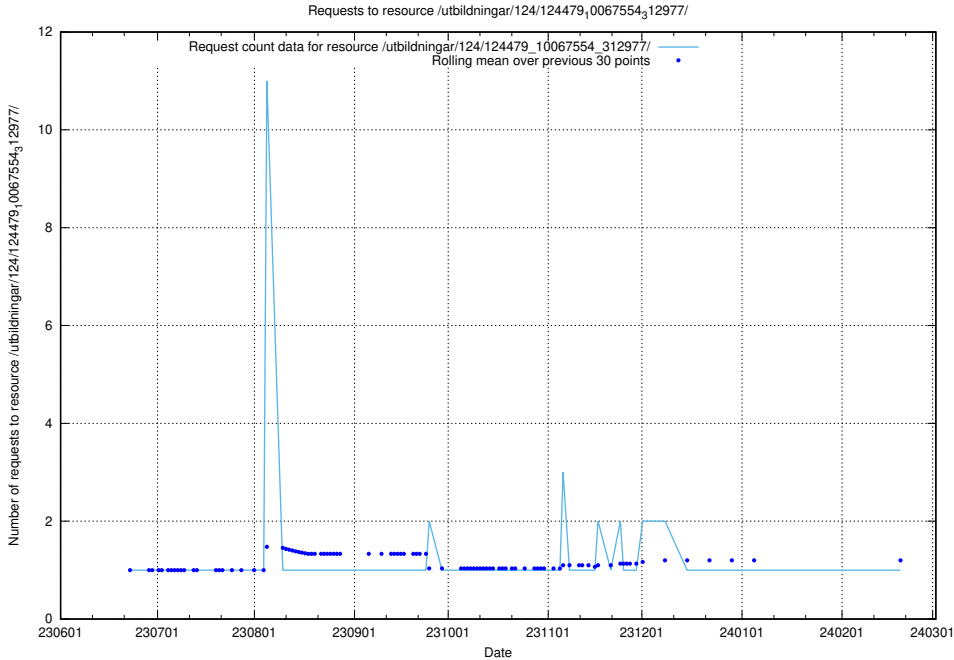

5.5456 Usage of /utbildningar/124/124479_10067554_312977/

Here, we count the number of requests to resource /utbildningar/124/124479_10067554_312977/.