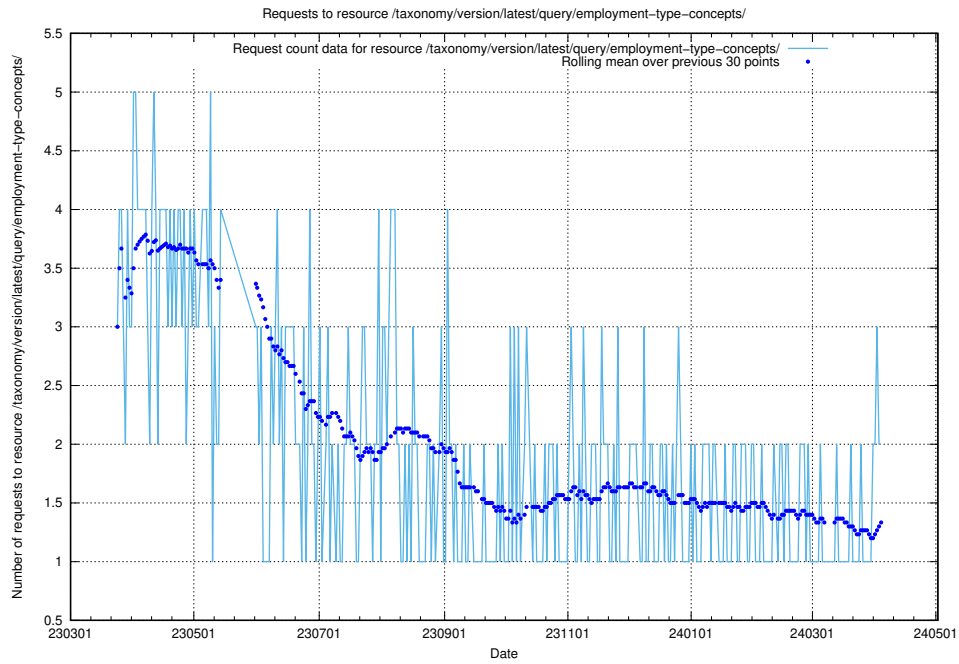

5.799 Usage of /taxonomy/version/latest/query/employment-type-concepts/

Here, we count the number of requests to resource /taxonomy/version/latest/query/employment-type-concepts/.