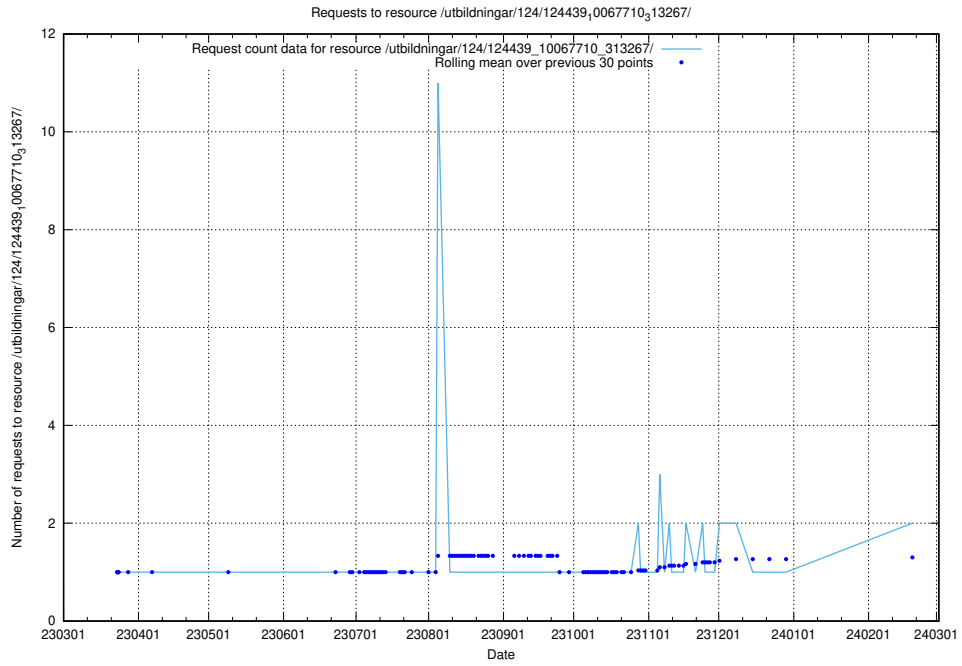

5.511 Usage of /utbildningar/124/124439_10067710_313267/

Here, we count the number of requests to resource /utbildningar/124/124439_10067710_313267/.