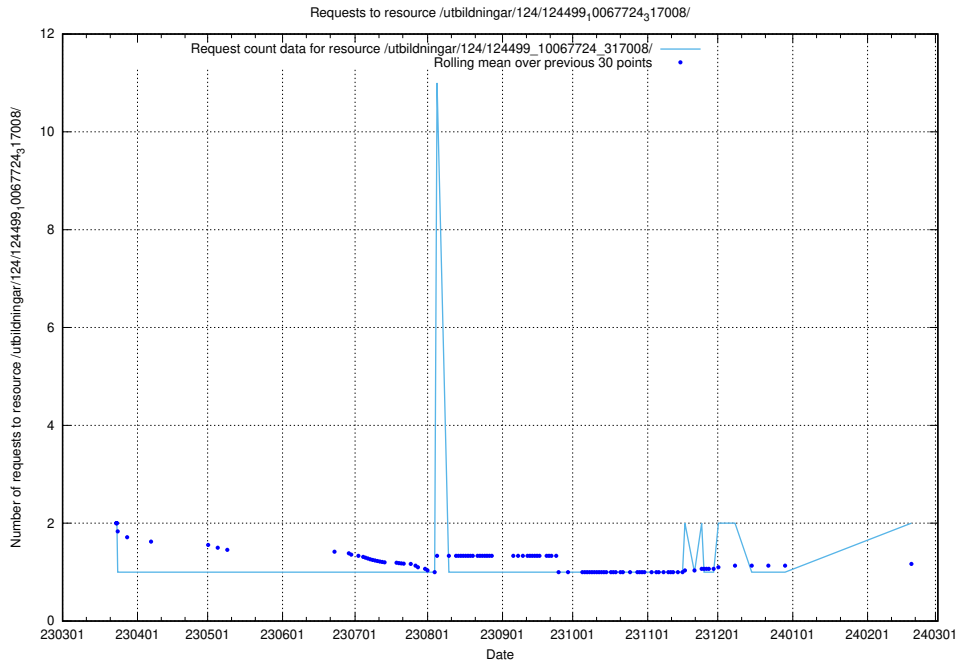

5.838 Usage of /utbildningar/124/124499_10067724_317008/

Here, we count the number of requests to resource /utbildningar/124/124499_10067724_317008/.