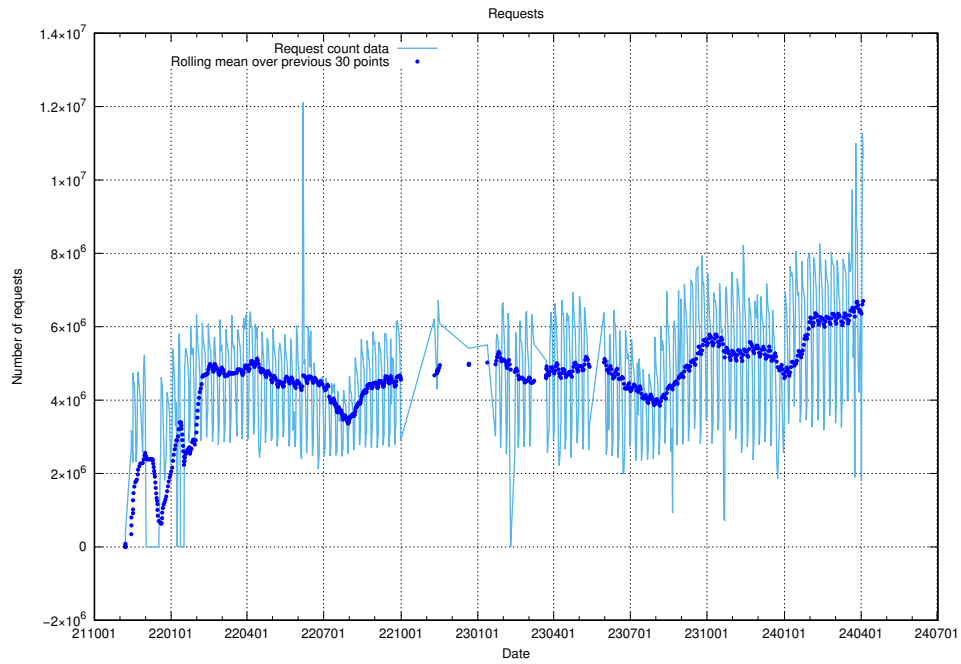

8 Log Stack - General Statistics

This section contains general statistics from [JobTech's log stack](#)⁸.

8.1 Total number of requests

Here, we count the total number of requests.