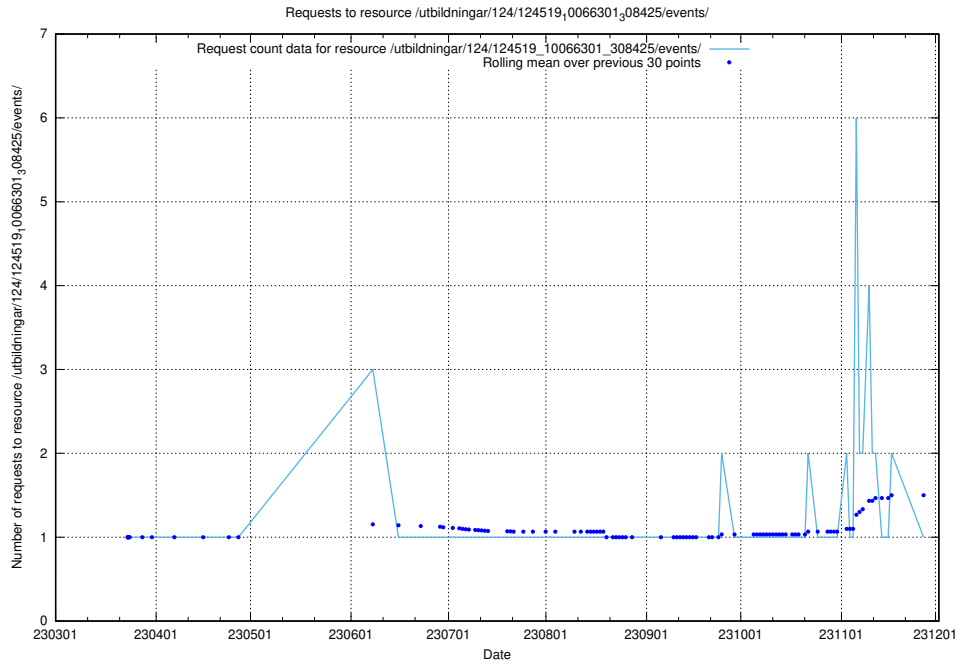

5.1168 Usage of /utbildningar/124/124519_10066301_308425/events/

Here, we count the number of requests to resource /utbildningar/124/124519_10066301_308425/events/