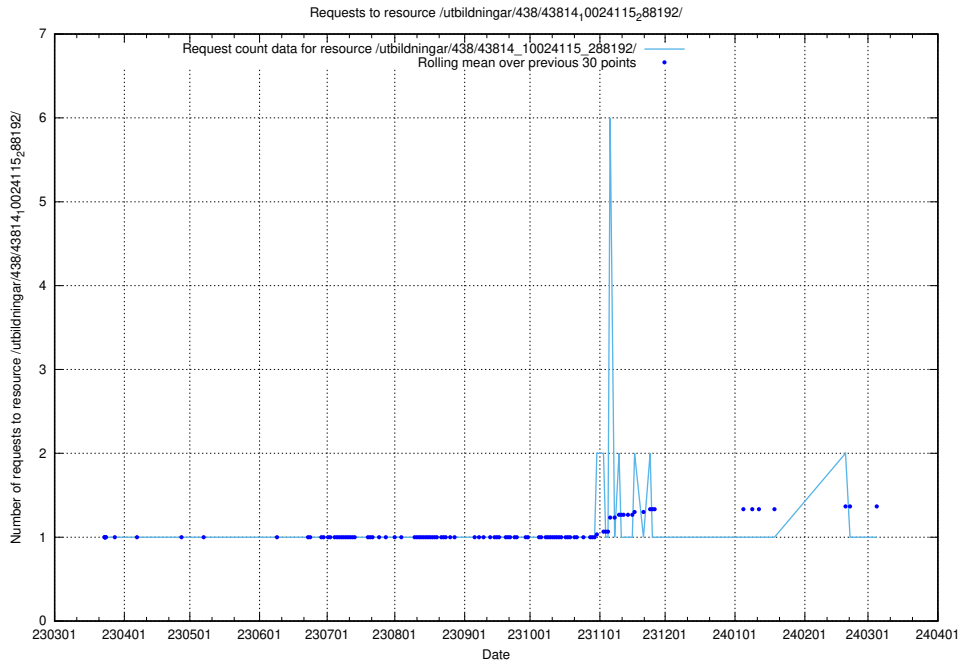

5.5985 Usage of /utbildningar/438/43814_10024115_288192/

Here, we count the number of requests to resource /utbildningar/438/43814_10024115_288192/.