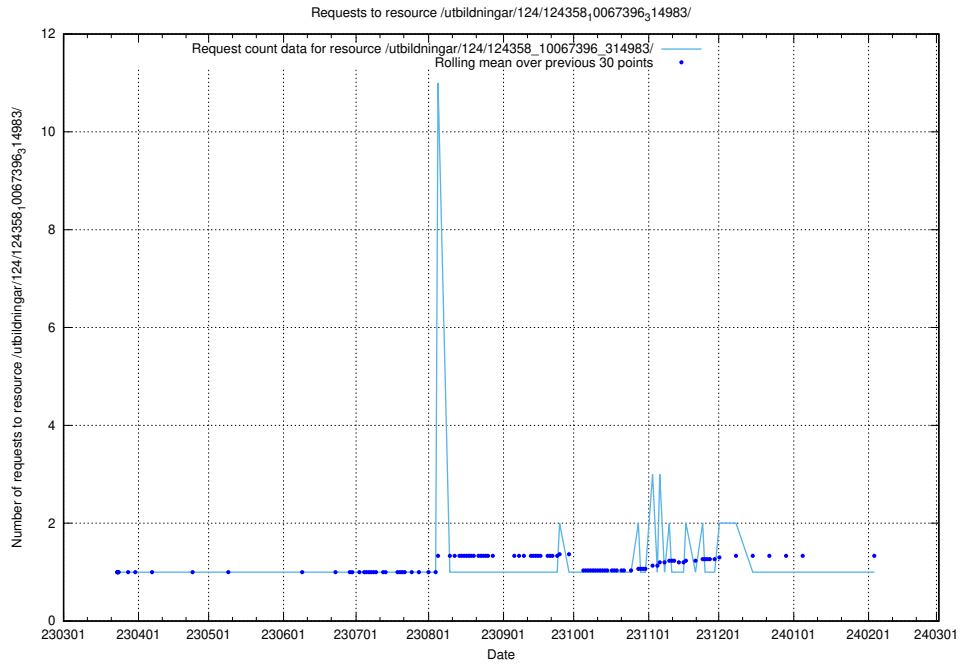

5.3463 Usage of /utbildningar/124/124358_10067396_314983/

Here, we count the number of requests to resource /utbildningar/124/124358_10067396_314983/.