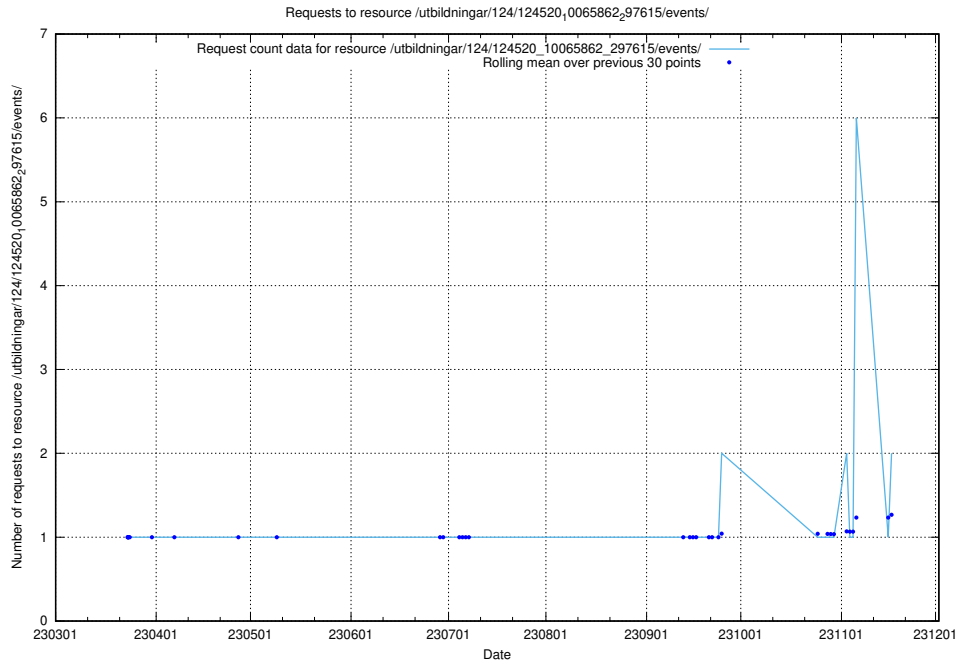

5.356 Usage of /utbildningar/124/124520_10065862_297615/events/

Here, we count the number of requests to resource /utbildningar/124/124520_10065862_297615/events/