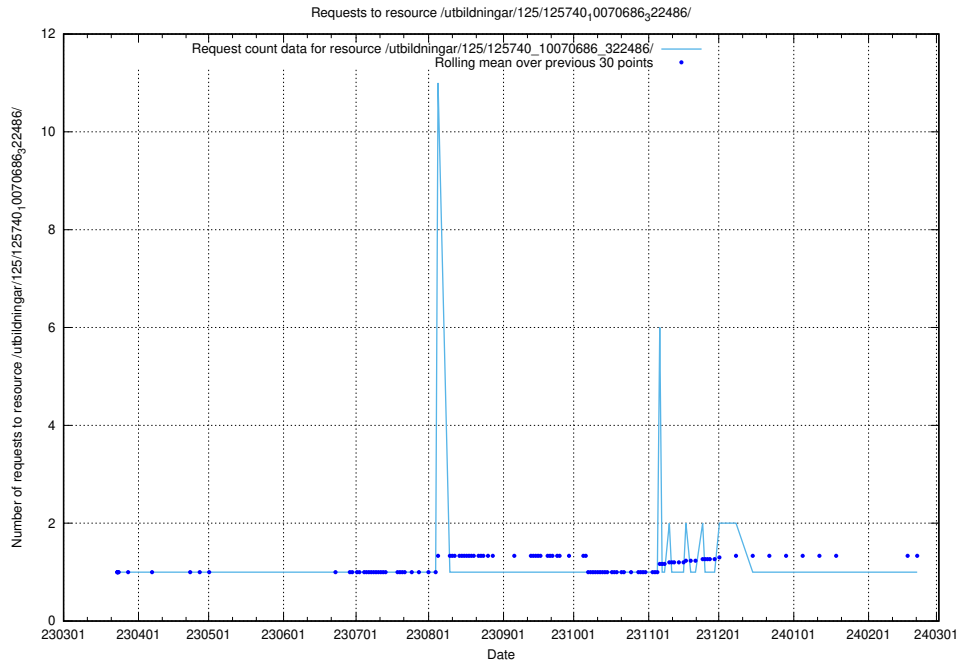

5.875 Usage of /utbildningar/125/125740_10070686_322486/

Here, we count the number of requests to resource /utbildningar/125/125740_10070686_322486/.