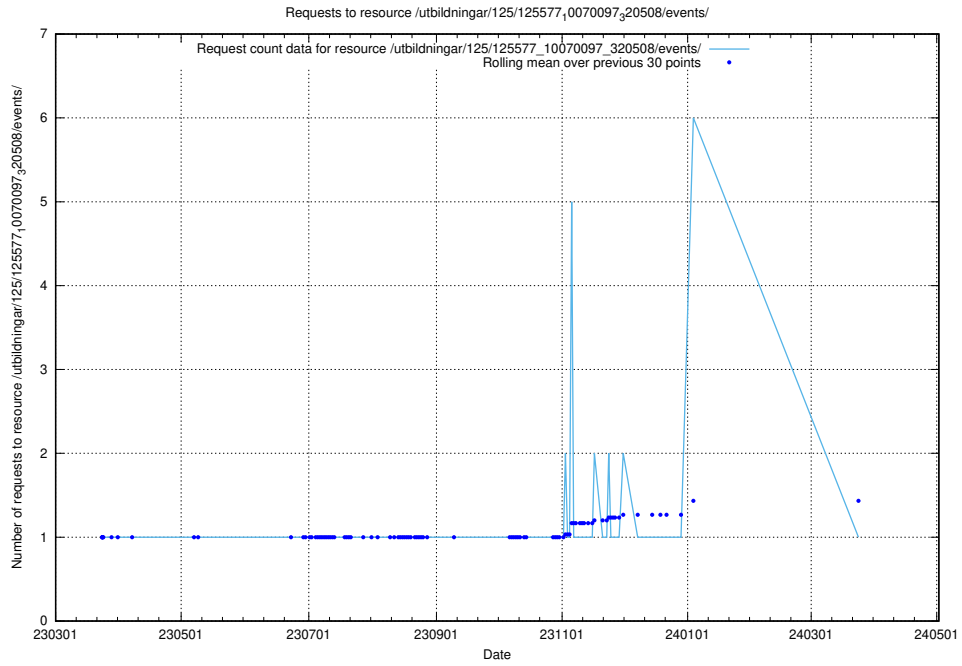

5.994 Usage of /utbildningar/125/125577_10070097_320508/events/

Here, we count the number of requests to resource /utbildningar/125/125577_10070097_320508/events/