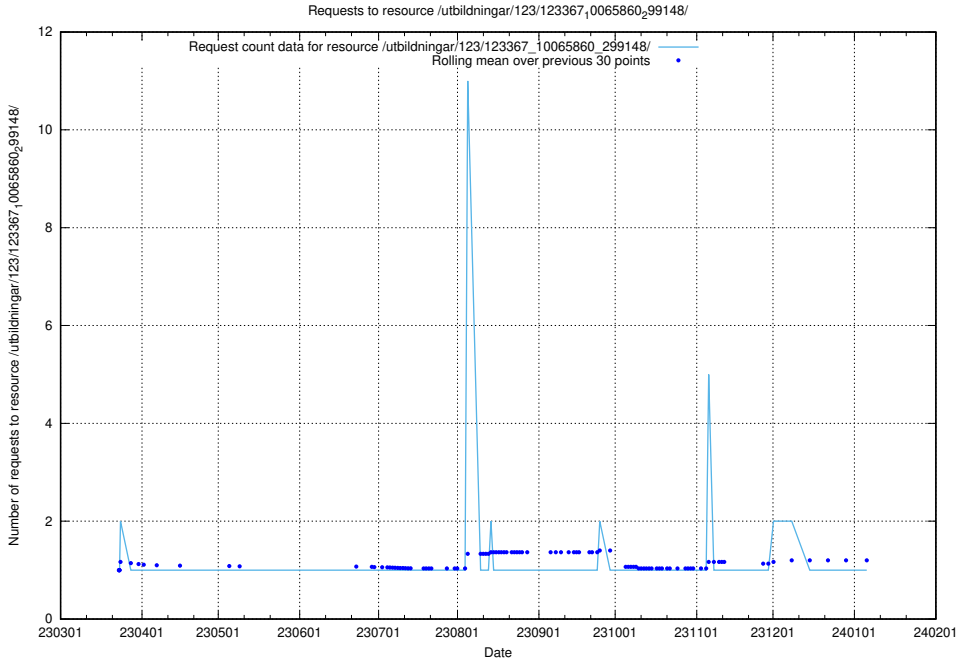

5.4485 Usage of /utbildningar/123/123367_10065860_299148/

Here, we count the number of requests to resource /utbildningar/123/123367_10065860_299148/.