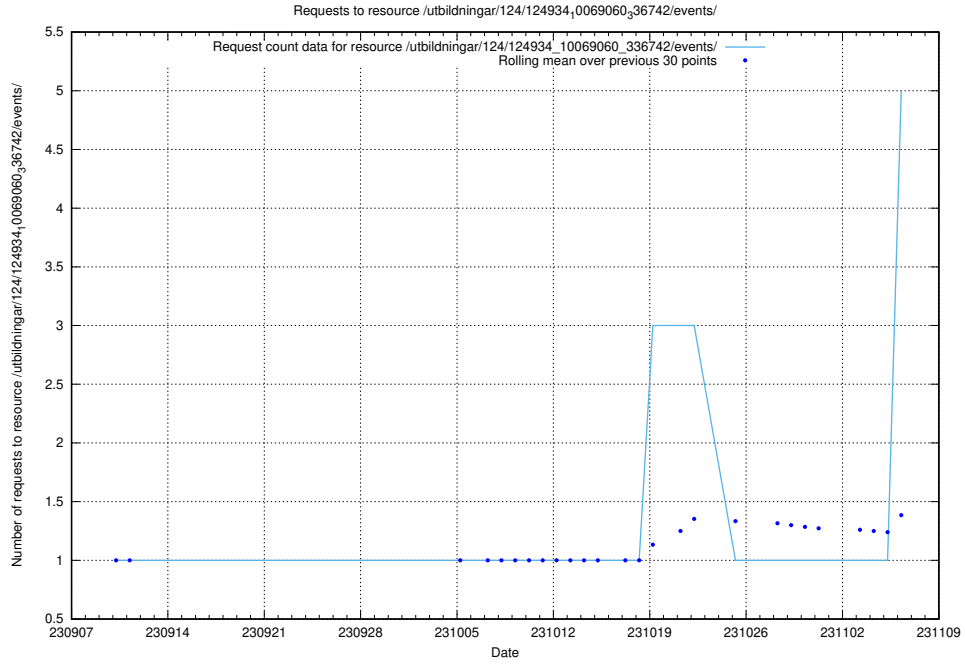

5.119 Usage of /utbildningar/124/124934_10069060_336742/events/

Here, we count the number of requests to resource /utbildningar/124/124934_10069060_336742/events/