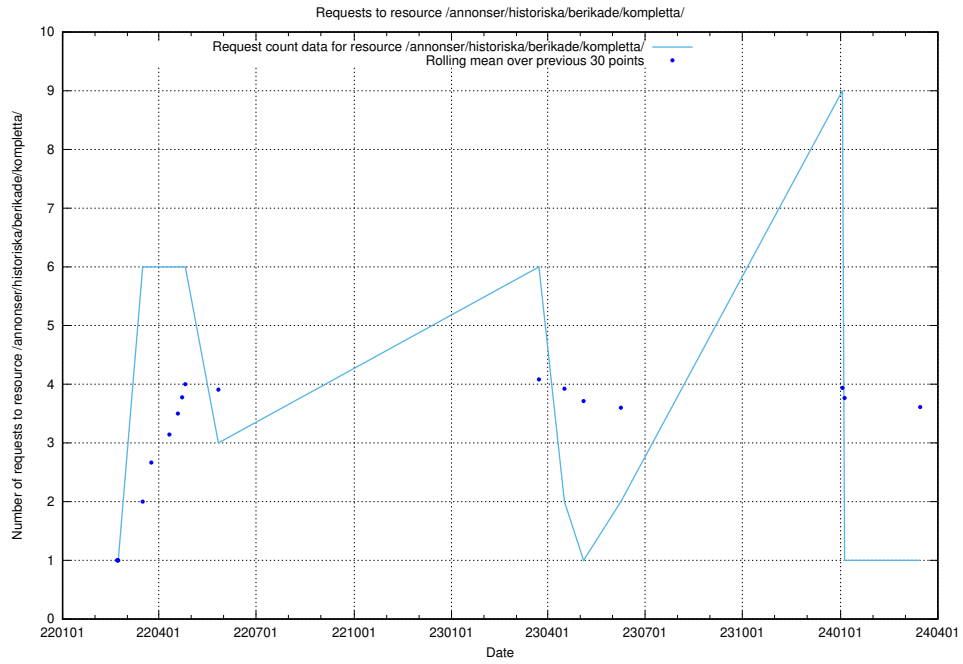

5.1149 Usage of /annonser/historiska/berikade/kompletta/

Here, we count the number of requests to resource /annonser/historiska/berikade/kompletta/.