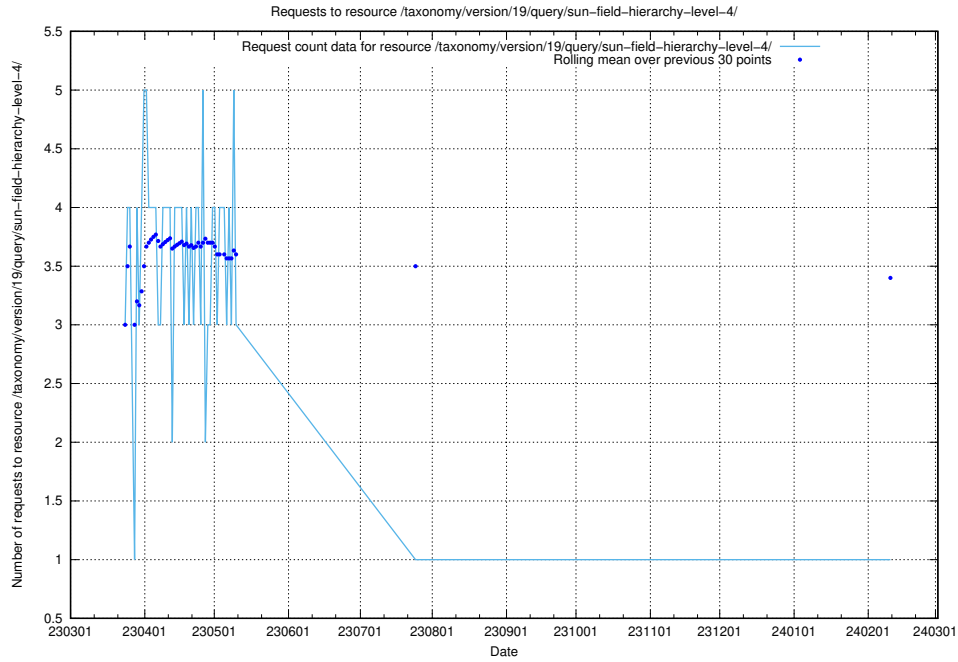

5.5775 Usage of /taxonomy/version/19/query/sun-field-hierarchy-level-4/

Here, we count the number of requests to resource /taxonomy/version/19/query/sun-field-hierarchy-level-4/.