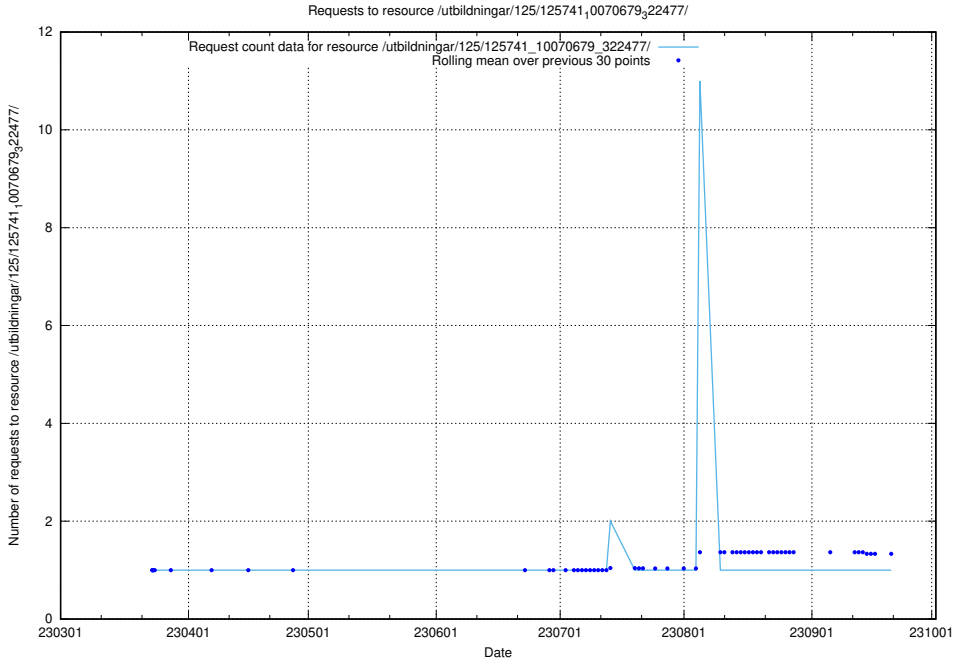

5.6130 Usage of /utbildningar/125/125741_10070679_322477/

Here, we count the number of requests to resource /utbildningar/125/125741_10070679_322477/.