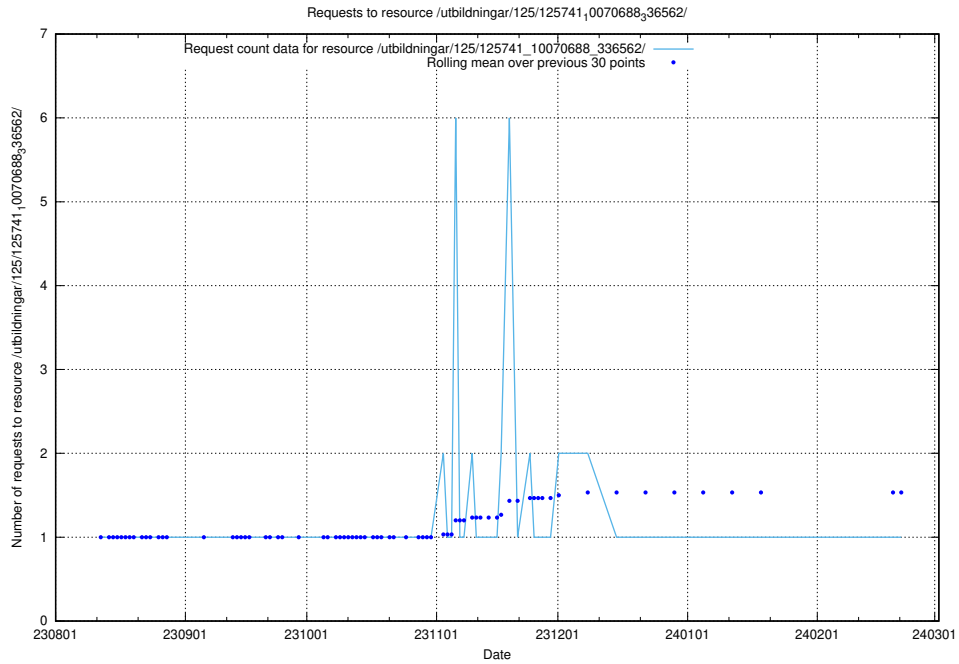

5.4464 Usage of /utbildningar/125/125741_10070688_336562/

Here, we count the number of requests to resource /utbildningar/125/125741_10070688_336562/.