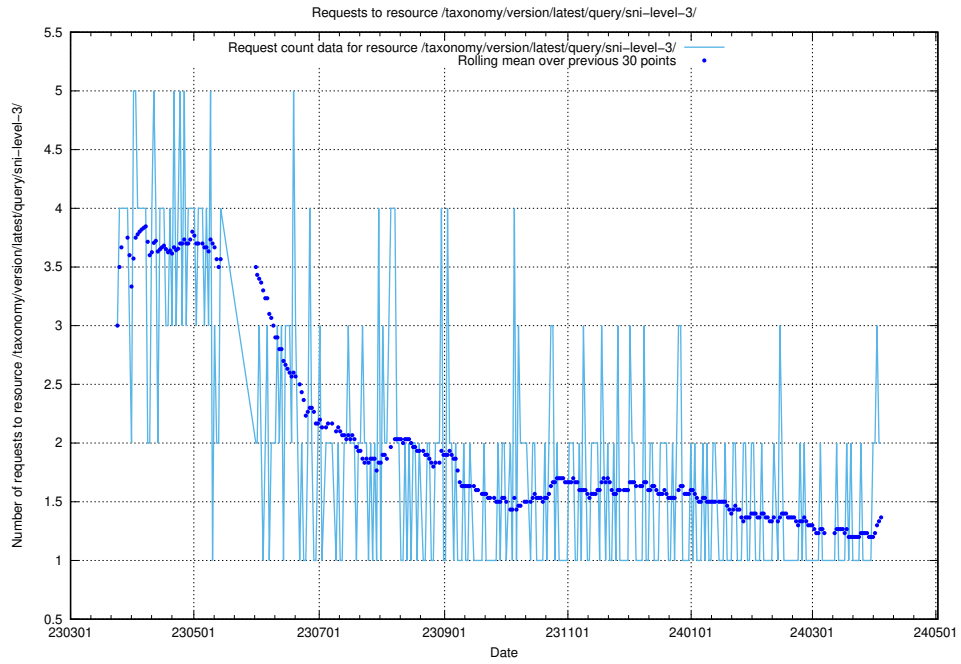

5.785 Usage of /taxonomy/version/latest/query/sni-level-3/

Here, we count the number of requests to resource /taxonomy/version/latest/query/sni-level-3/.