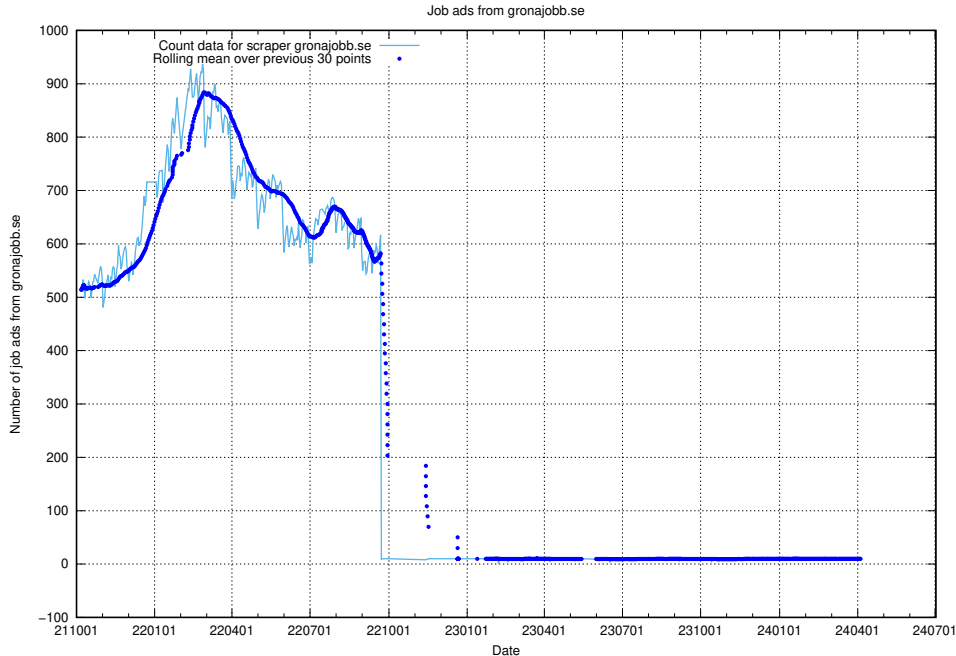

13.18 Number of ads by scraper gronajobb.se

Here, we count the number of job ads scraped from gronajobb.se.