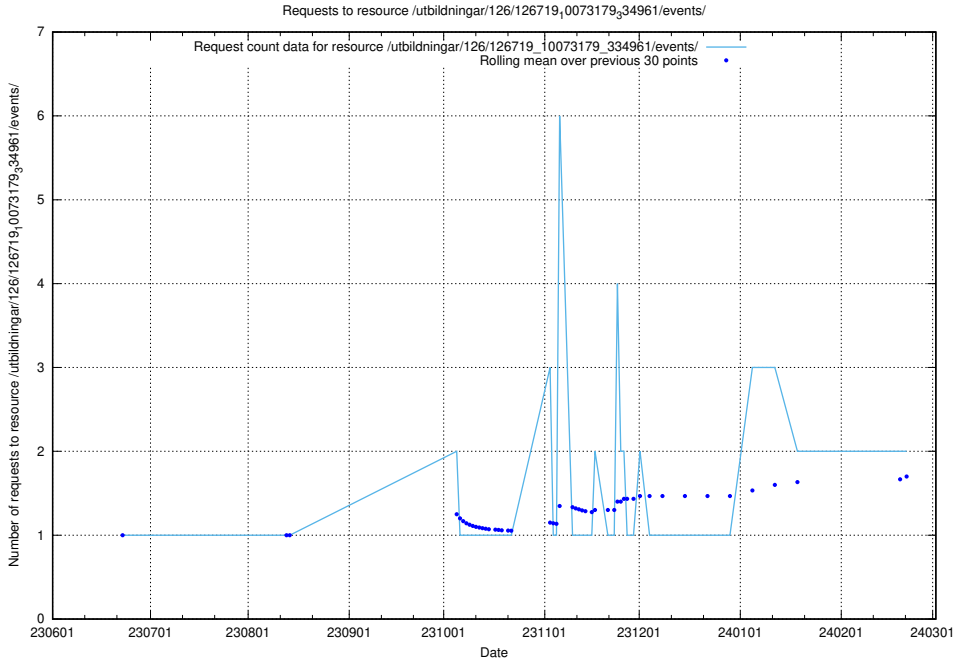

5.696 Usage of /utbildningar/126/126719_10073179_334961/events/

Here, we count the number of requests to resource /utbildningar/126/126719_10073179_334961/events/