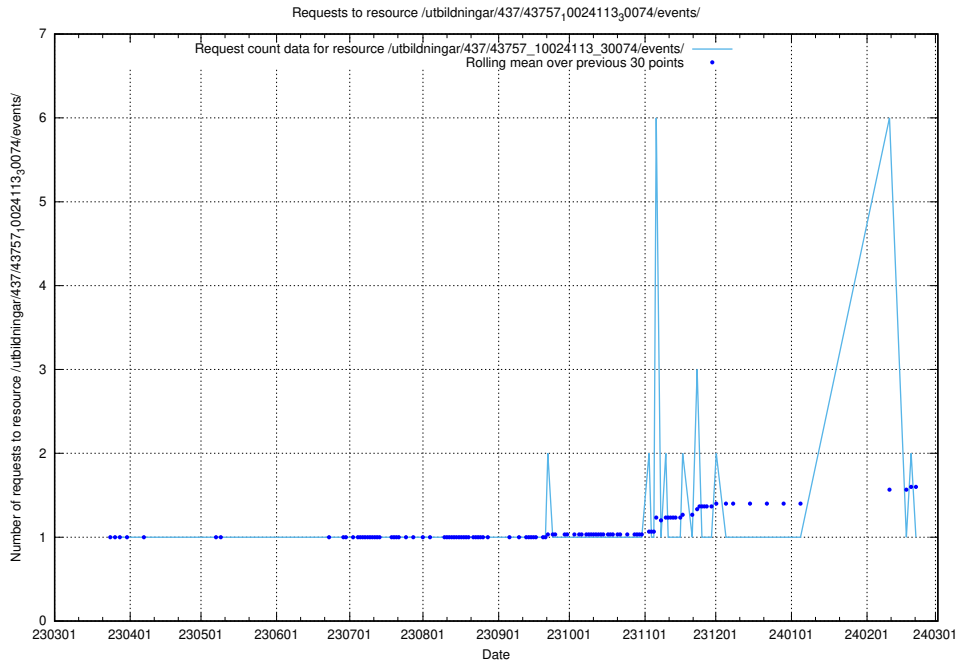

5.5843 Usage of /utbildningar/437/43757_10024113_30074/events/

Here, we count the number of requests to resource /utbildningar/437/43757_10024113_30074/events/.