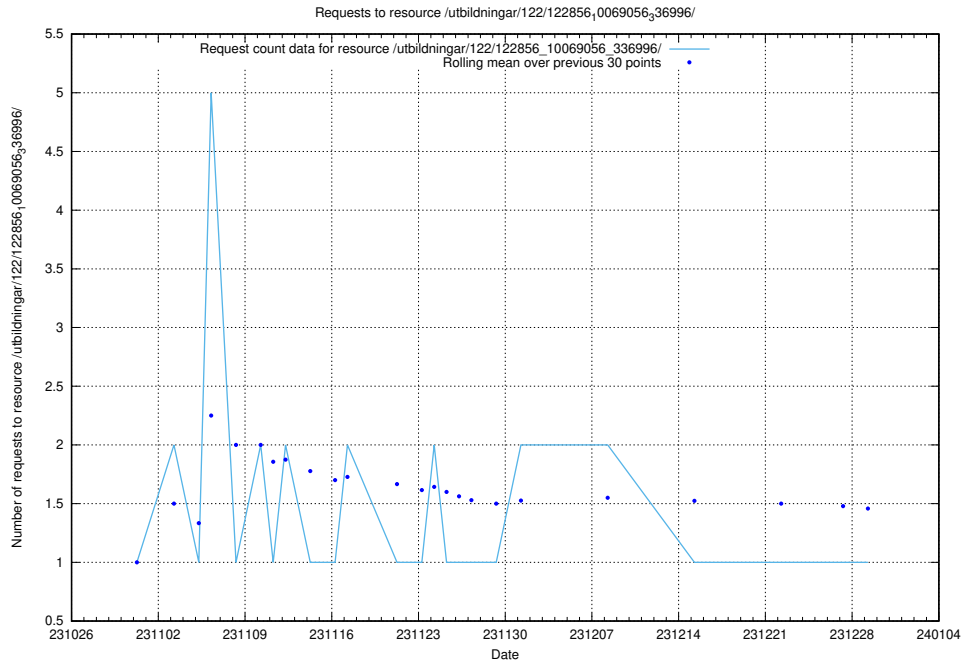

5.3809 Usage of /utbildningar/122/122856_10069056_336996/

Here, we count the number of requests to resource /utbildningar/122/122856_10069056_336996/.