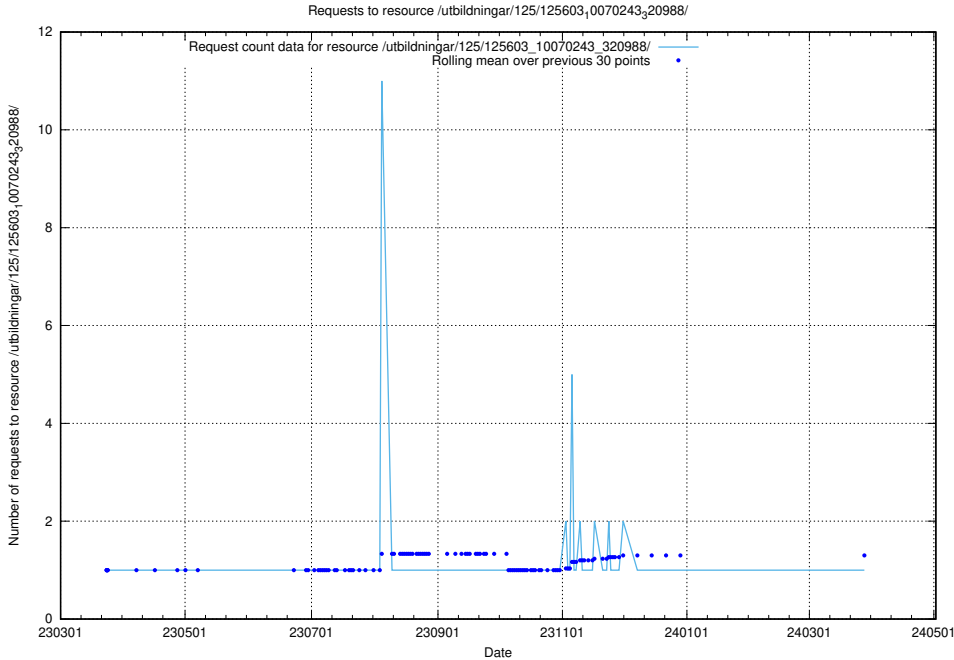

5.968 Usage of /utbildningar/125/125603_10070243_320988/

Here, we count the number of requests to resource /utbildningar/125/125603_10070243_320988/.