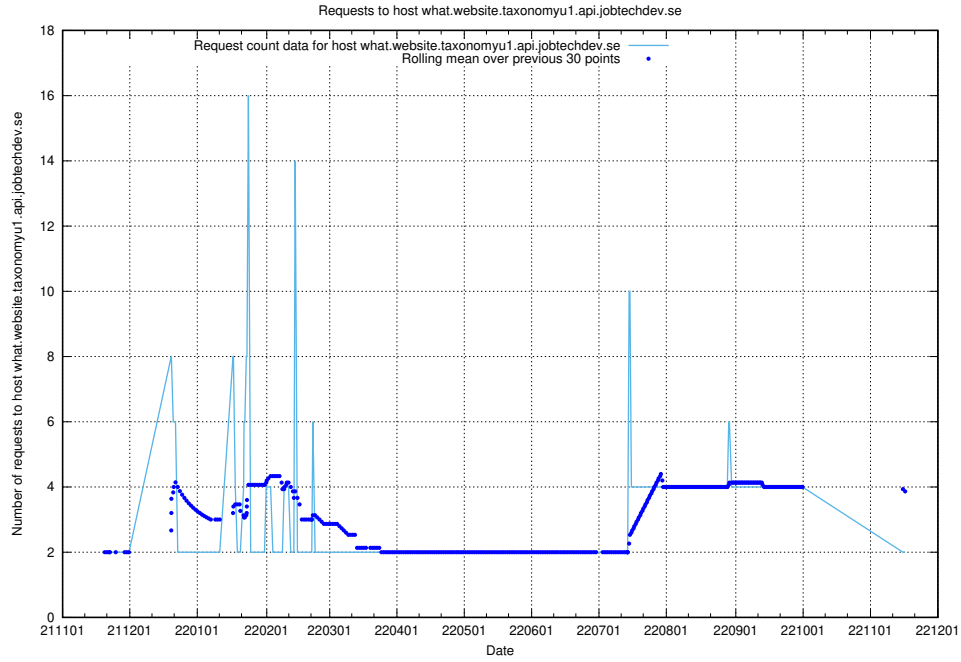

7.450 Usage of what.website.taxonomy1.api.jobtechdev.se

Here, we count the number of requests to host what.website.taxonomy1.api.jobtechdev.se.