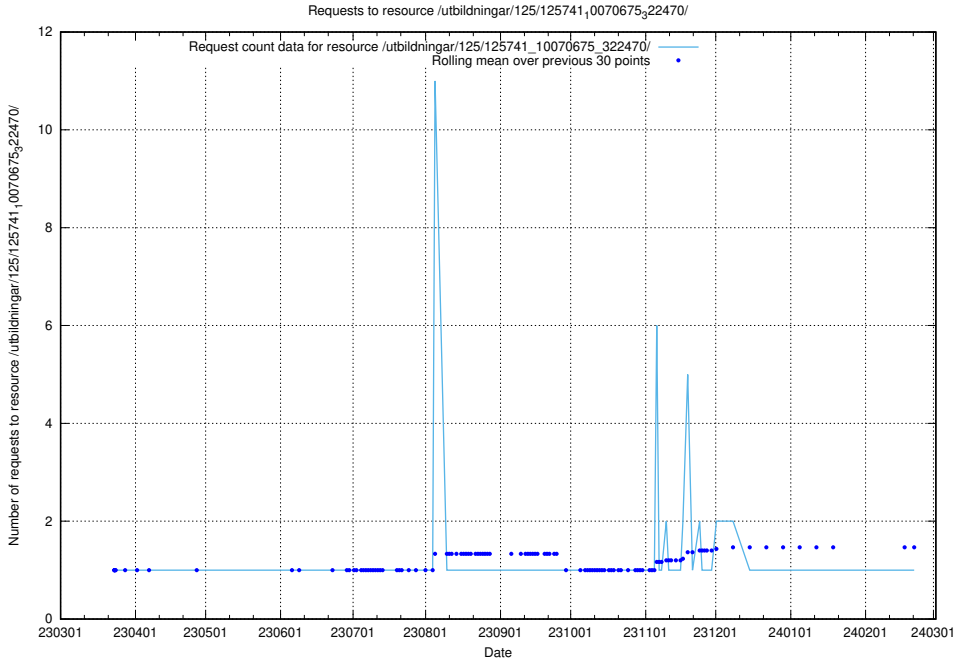

5.6134 Usage of /utbildningar/125/125741_10070675_322470/

Here, we count the number of requests to resource /utbildningar/125/125741_10070675_322470/.