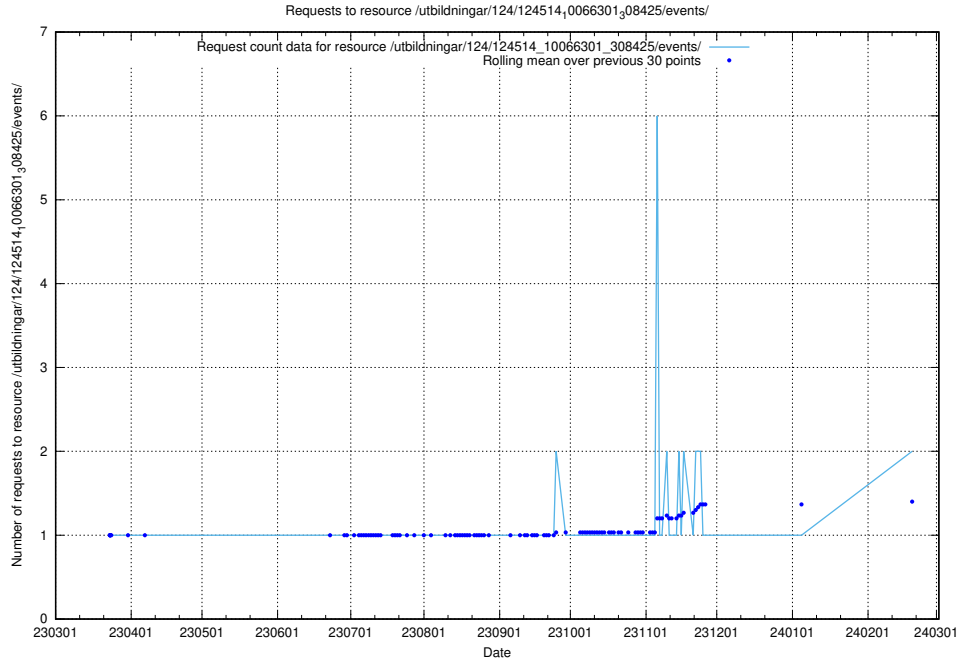

5.372 Usage of /utbildningar/124/124514_10066301_308425/events/

Here, we count the number of requests to resource /utbildningar/124/124514_10066301_308425/events/