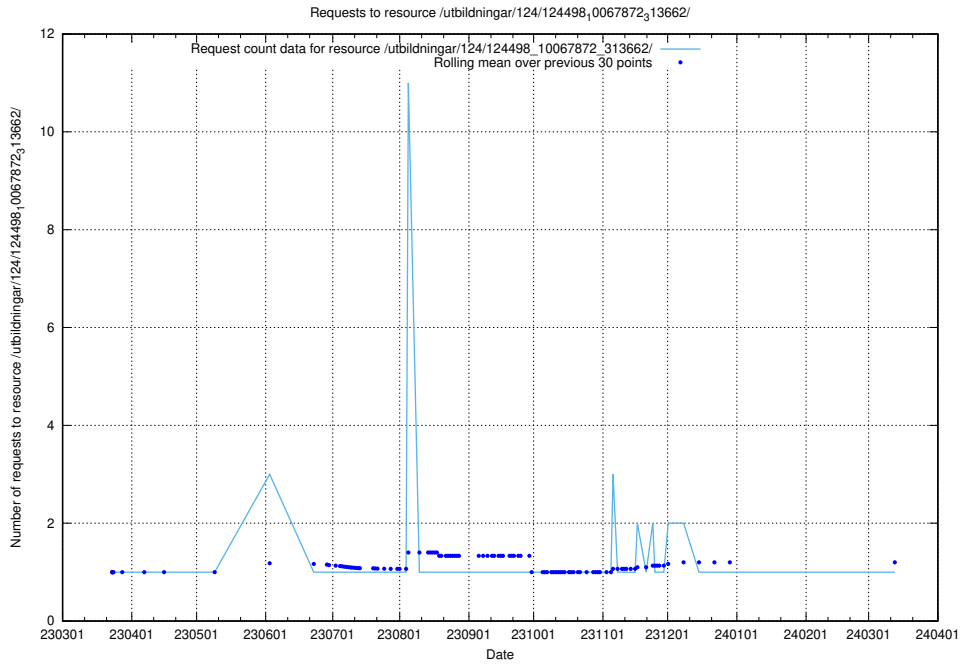

Here, we count the number of requests to resource /utbildningar/utb_emil/125/125741_10070701_337087/events/

5.2285 Usage of /utbildningar/124/124498_10067872_313662/

Here, we count the number of requests to resource /utbildningar/124/124498_10067872_313662/.