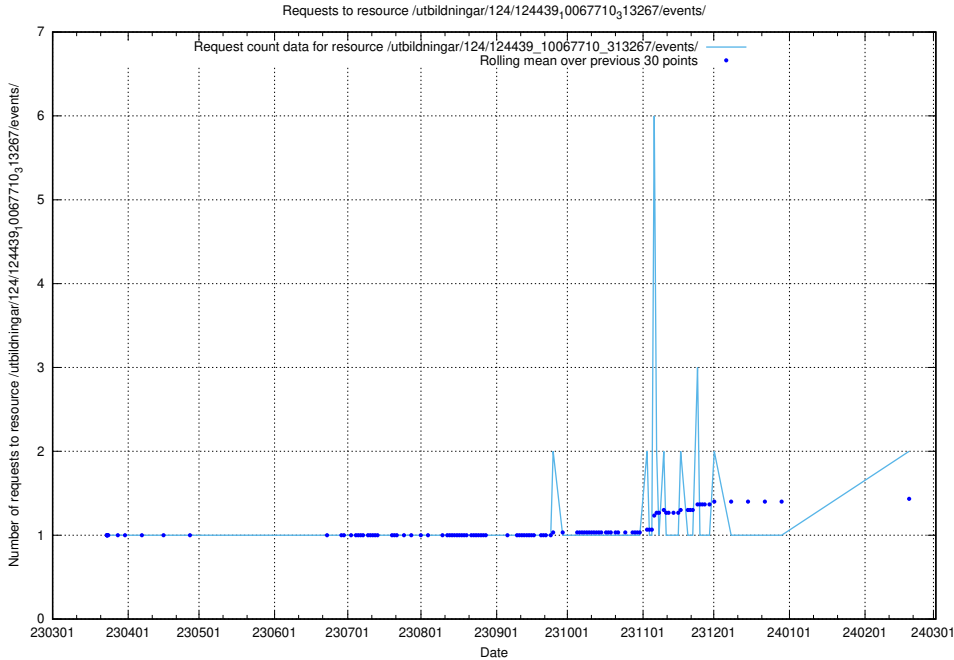

5.510 Usage of /utbildningar/124/124439_10067710_313267/events/

Here, we count the number of requests to resource /utbildningar/124/124439_10067710_313267/events/