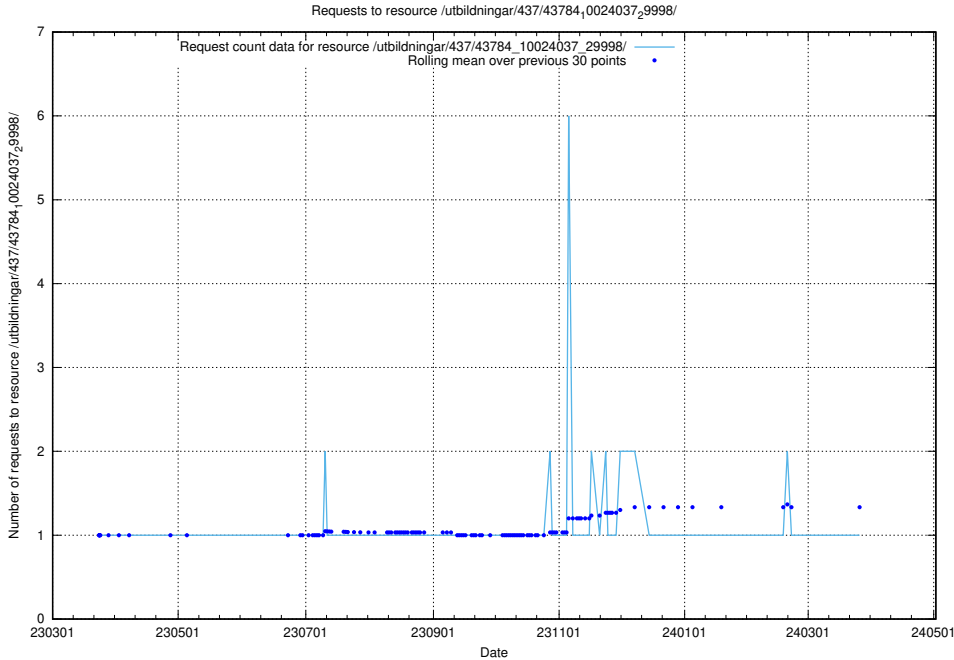

5.6004 Usage of /utbildningar/437/43784_10024037_29998/

Here, we count the number of requests to resource /utbildningar/437/43784_10024037_29998/.