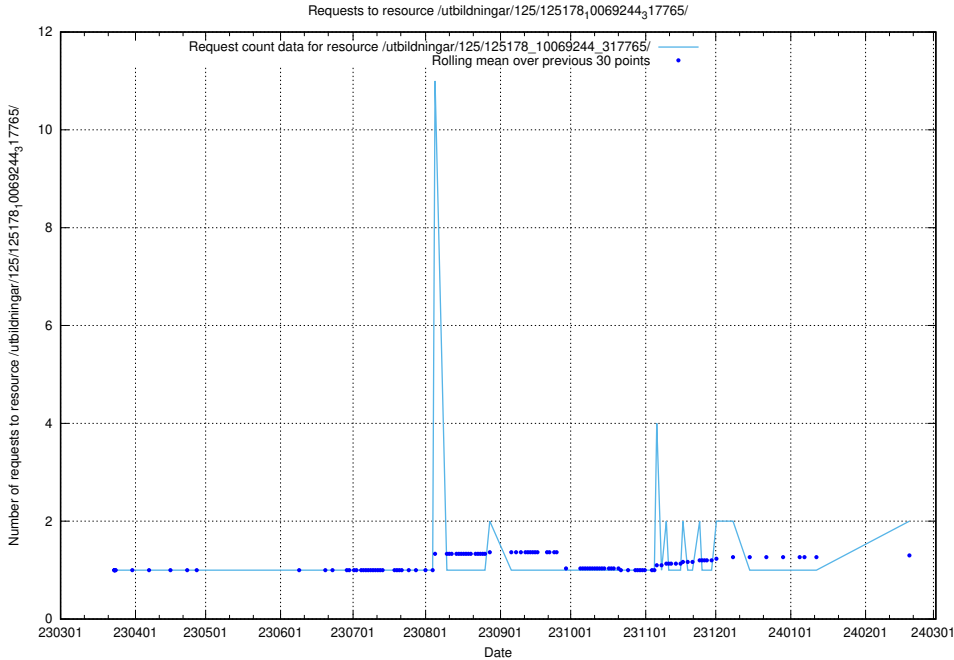

5.342 Usage of /utbildningar/125/125178_10069244_317765/

Here, we count the number of requests to resource /utbildningar/125/125178_10069244_317765/.