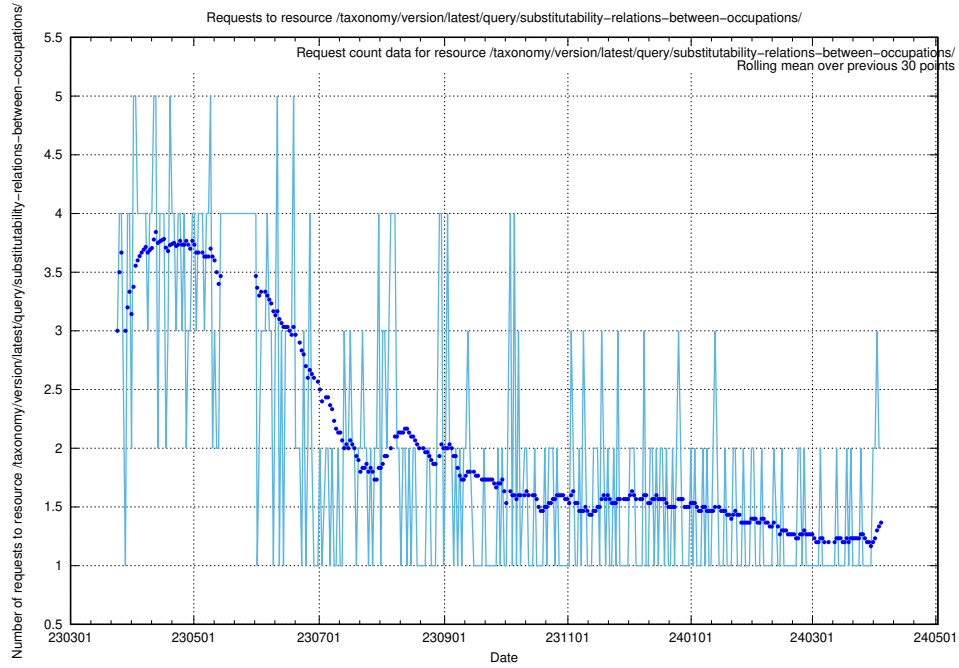

5.776 Usage of /taxonomy/version/latest/query/substitutability-relations-between-occupations/

Here, we count the number of requests to resource /taxonomy/version/latest/query/substitutability-relations-between-occupations/.