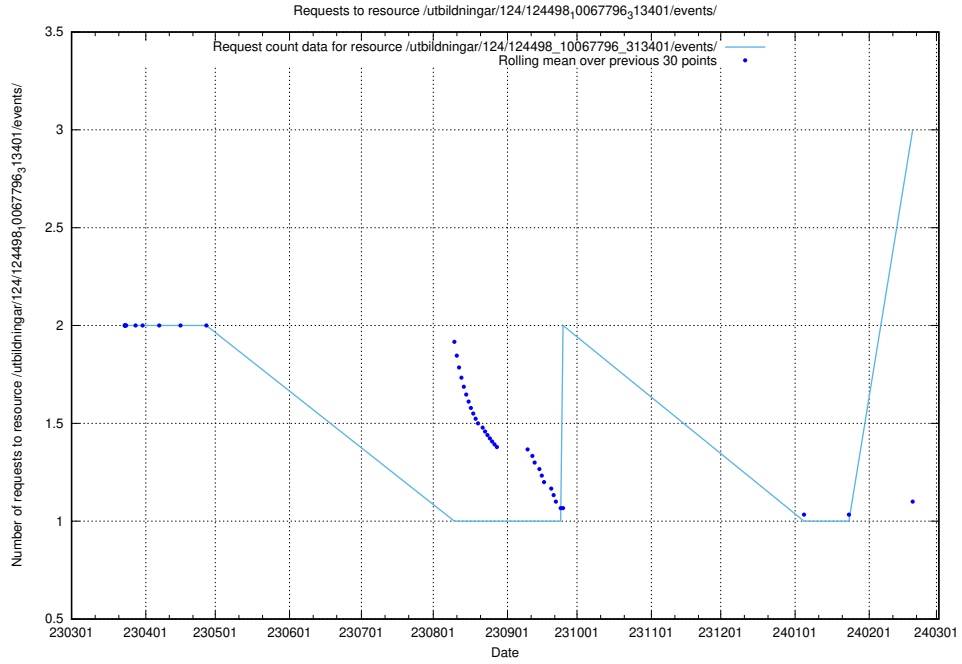

5.302 Usage of /utbildningar/124/124498_10067796_313401/events/

Here, we count the number of requests to resource /utbildningar/124/124498_10067796_313401/events/