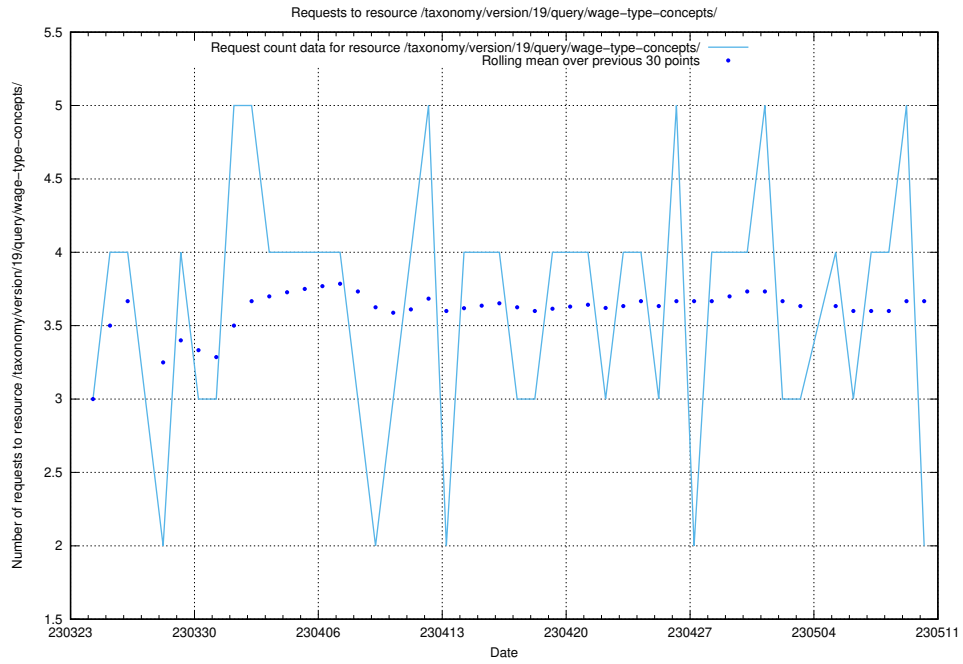

5.807 Usage of /taxonomy/version/19/query/wage-type-concepts/

Here, we count the number of requests to resource /taxonomy/version/19/query/wage-type-concepts/.