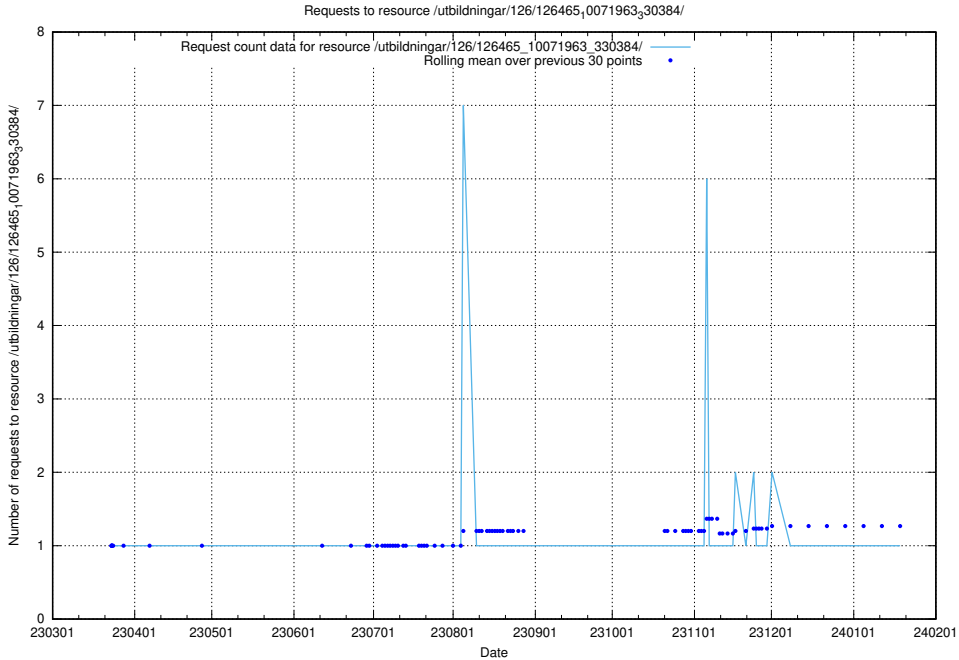

5.6057 Usage of /utbildningar/126/126465_10071963_330384/

Here, we count the number of requests to resource /utbildningar/126/126465_10071963_330384/.