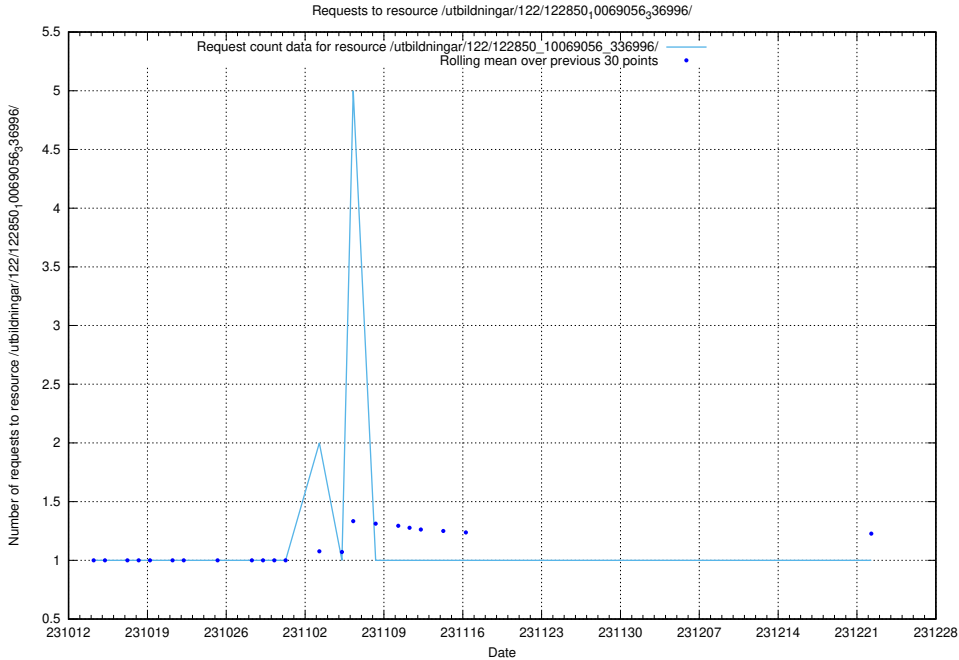

5.3989 Usage of /utbildningar/122/122850_10069056_336996/

Here, we count the number of requests to resource /utbildningar/122/122850_10069056_336996/.