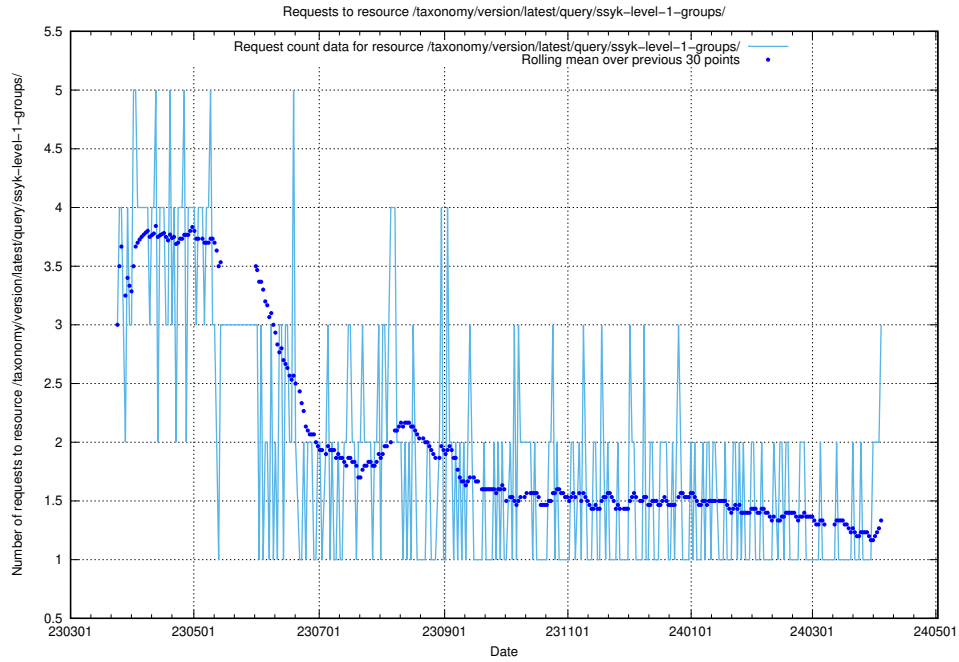

5.281 Usage of /taxonomy/version/latest/query/ssyk-level-1-groups/

Here, we count the number of requests to resource /taxonomy/version/latest/query/ssyk-level-1-groups/.