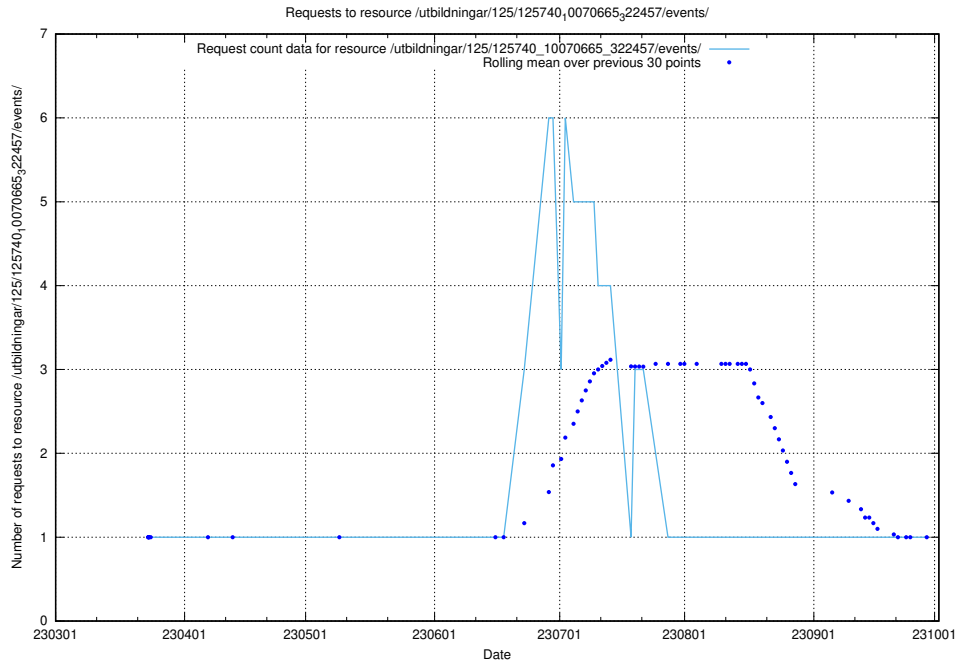

5.895 Usage of /utbildningar/125/125740_10070665_322457/events/

Here, we count the number of requests to resource /utbildningar/125/125740_10070665_322457/events/