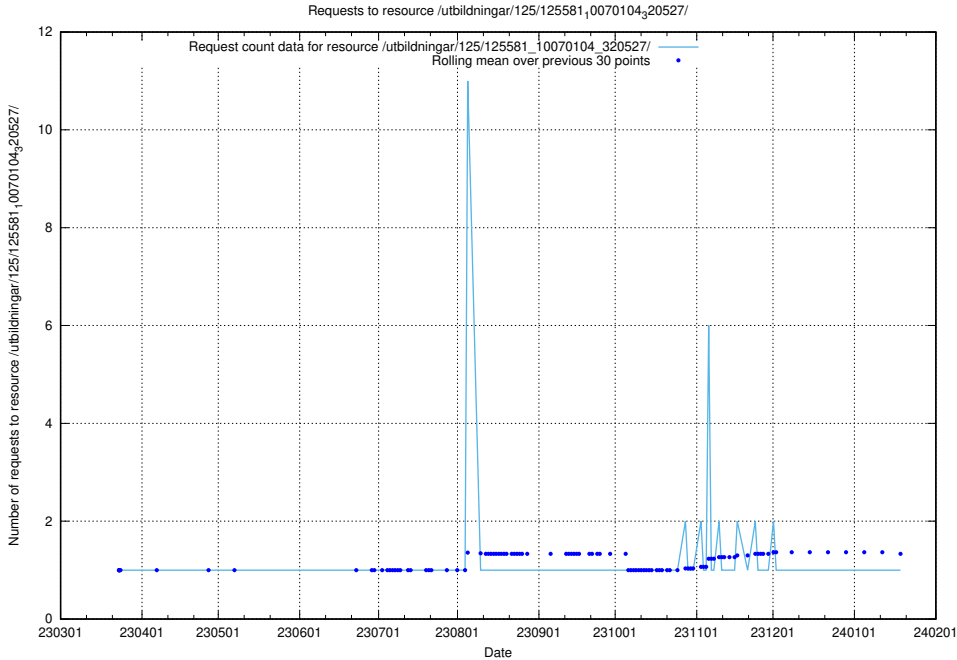

5.983 Usage of /utbildningar/125/125581_10070104_320527/

Here, we count the number of requests to resource /utbildningar/125/125581_10070104_320527/.