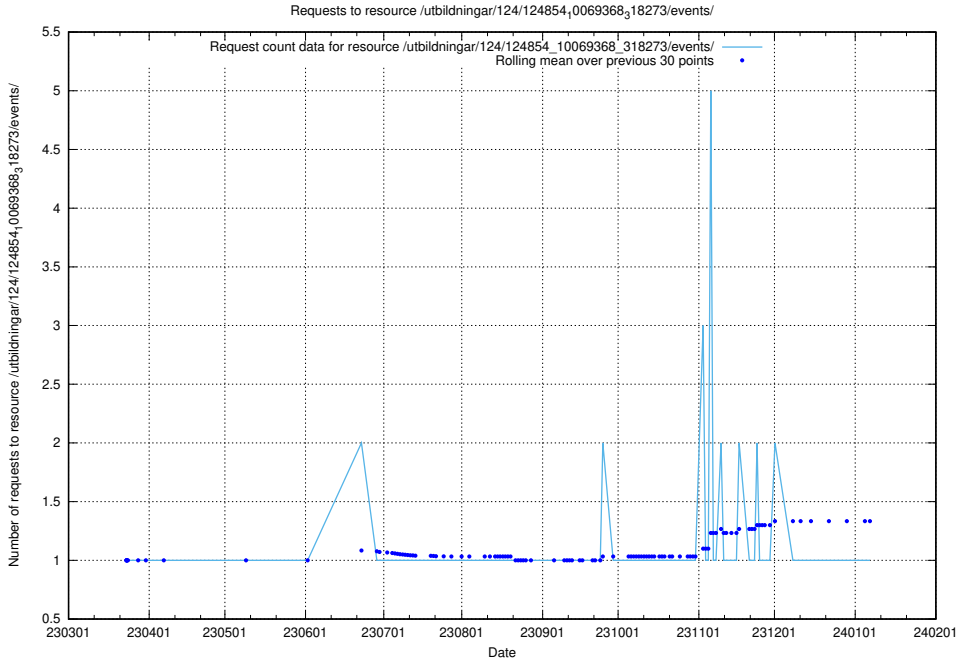

5.1098 Usage of /utbildningar/124/124854_10069368_318273/events/

Here, we count the number of requests to resource /utbildningar/124/124854_10069368_318273/events/