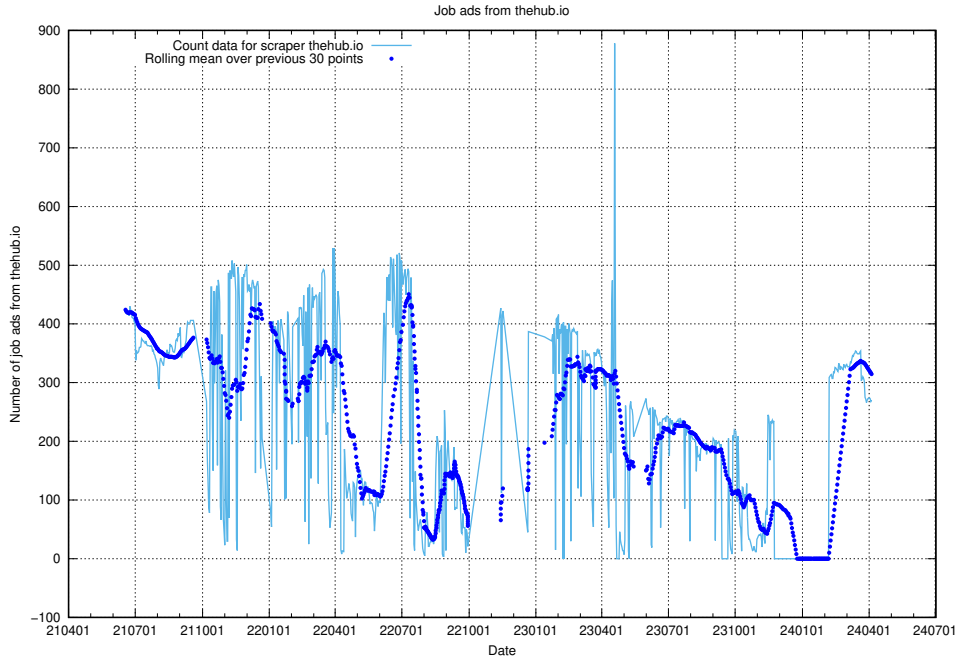

13.11 Number of ads by scraper thehub.io

Here, we count the number of job ads scraped from thehub.io.