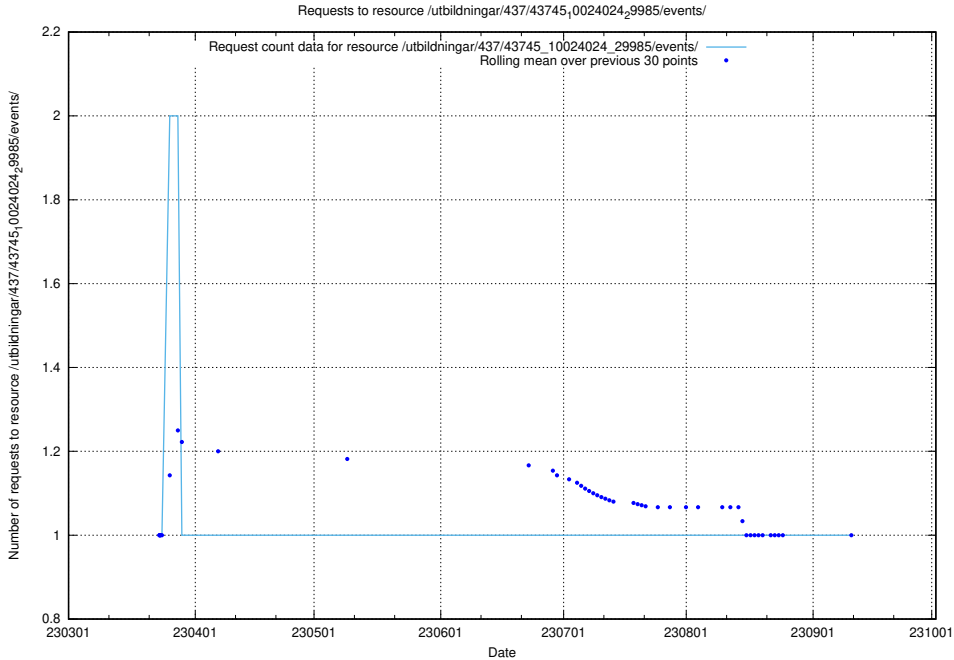

5.6026 Usage of /utbildningar/437/43745_10024024_29985/events/

Here, we count the number of requests to resource /utbildningar/437/43745_10024024_29985/events/.