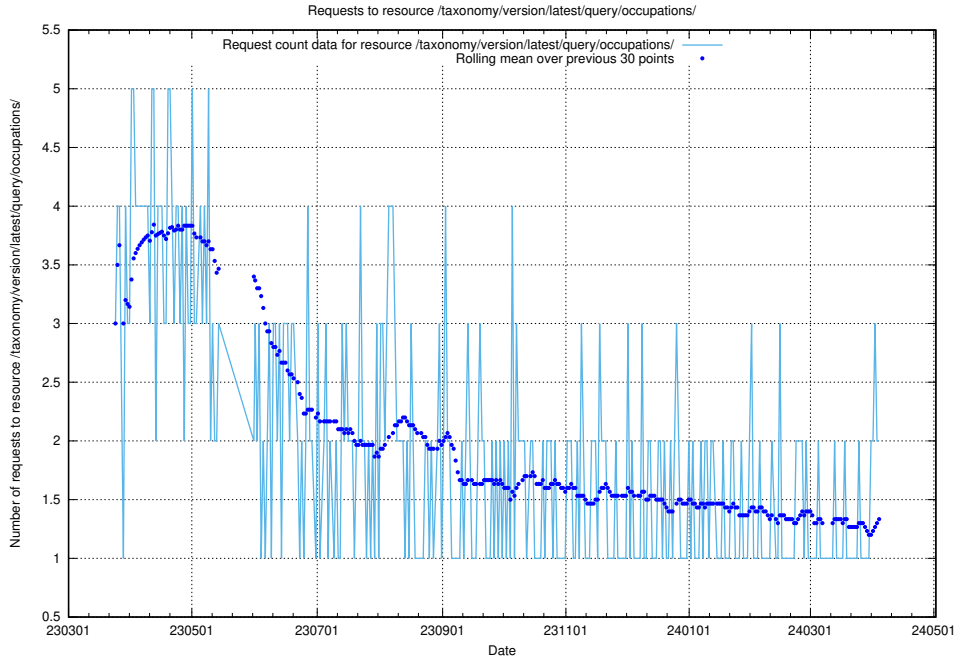

Here, we count the number of requests to resource /taxonomy/version/latest/query/occupations/.

5.790 Usage of /taxonomy/version/latest/query/occupations-with-no-educational-requirements/

Here, we count the number of requests to resource /taxonomy/version/latest/query/occupations-with-no-educational-requirements/.