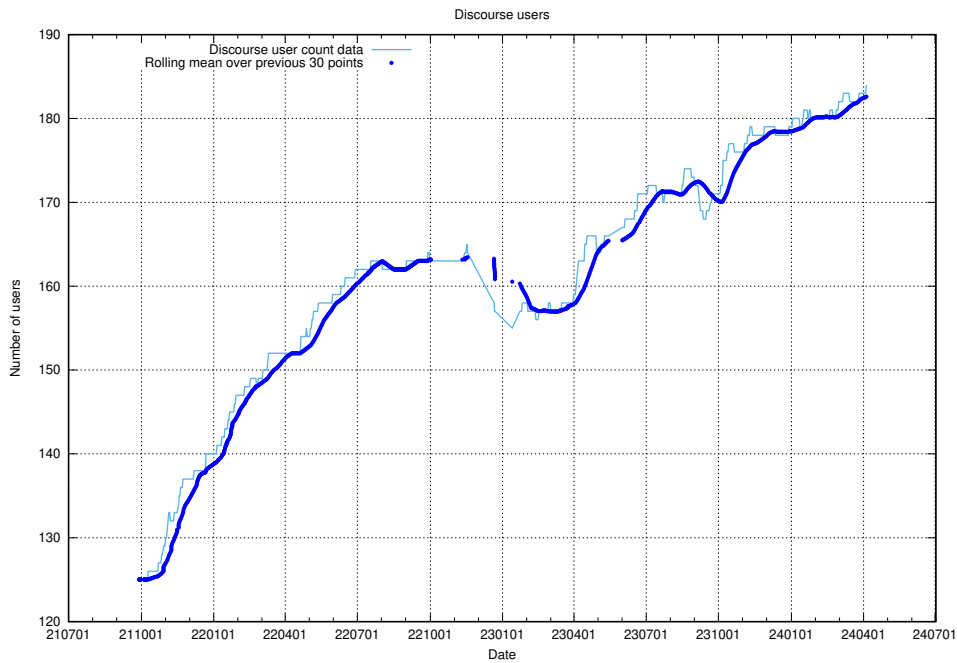

4 Discourse

This section summarises activities from the [JobTech Discourse Forum](https://forum.jobtechdev.se)⁵.

4.1 User count

A table of the number of users in Discourse.

---

⁵<https://forum.jobtechdev.se>