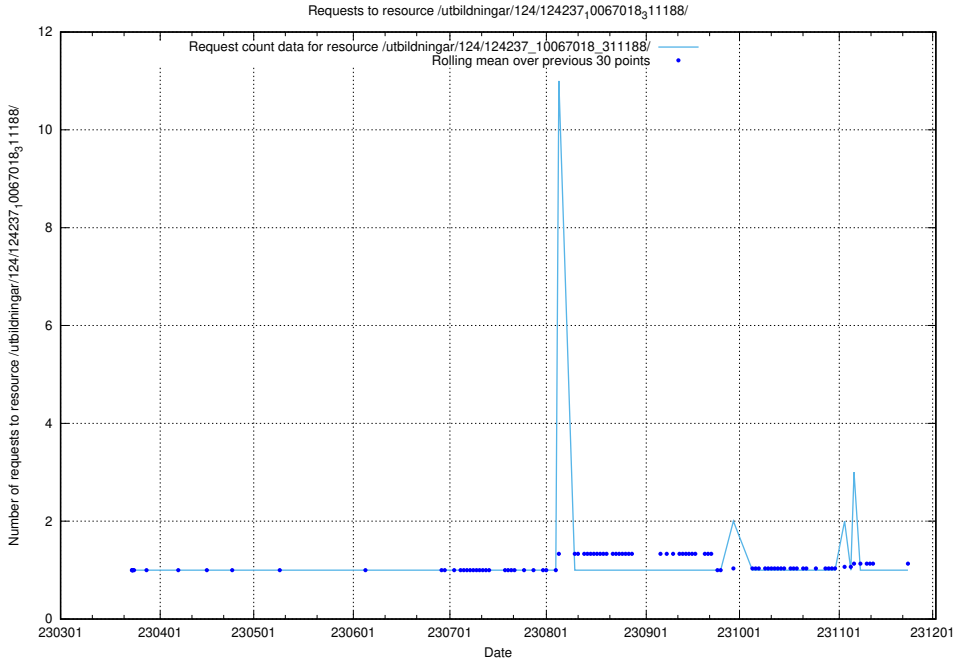

5.3652 Usage of /utbildningar/124/124237_10067018_311188/

Here, we count the number of requests to resource /utbildningar/124/124237_10067018_311188/.