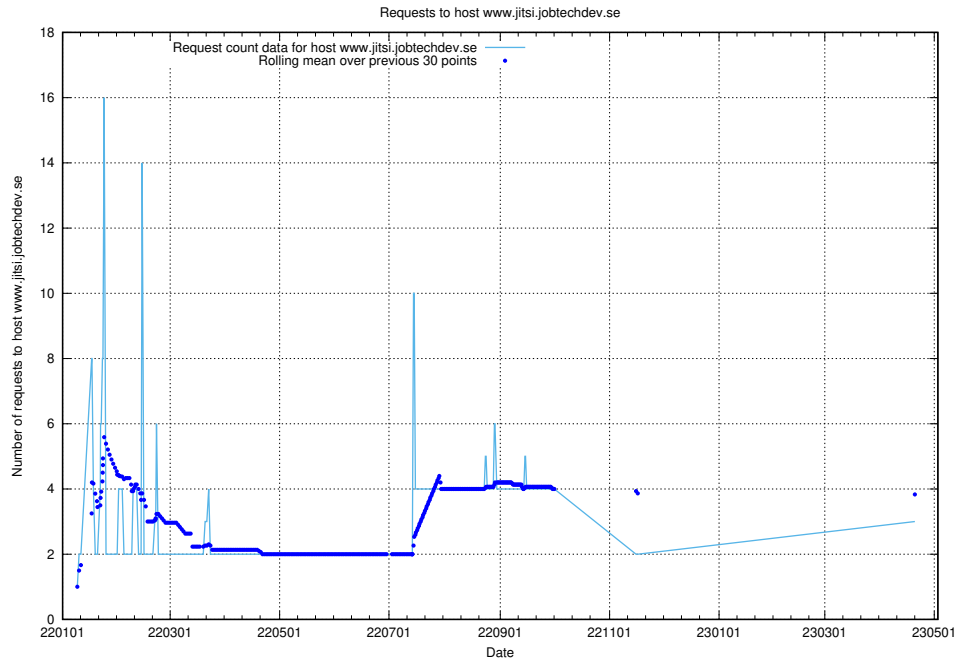

7.175 Usage of www.jitsi.jobtechdev.se

Here, we count the number of requests to host www.jitsi.jobtechdev.se.