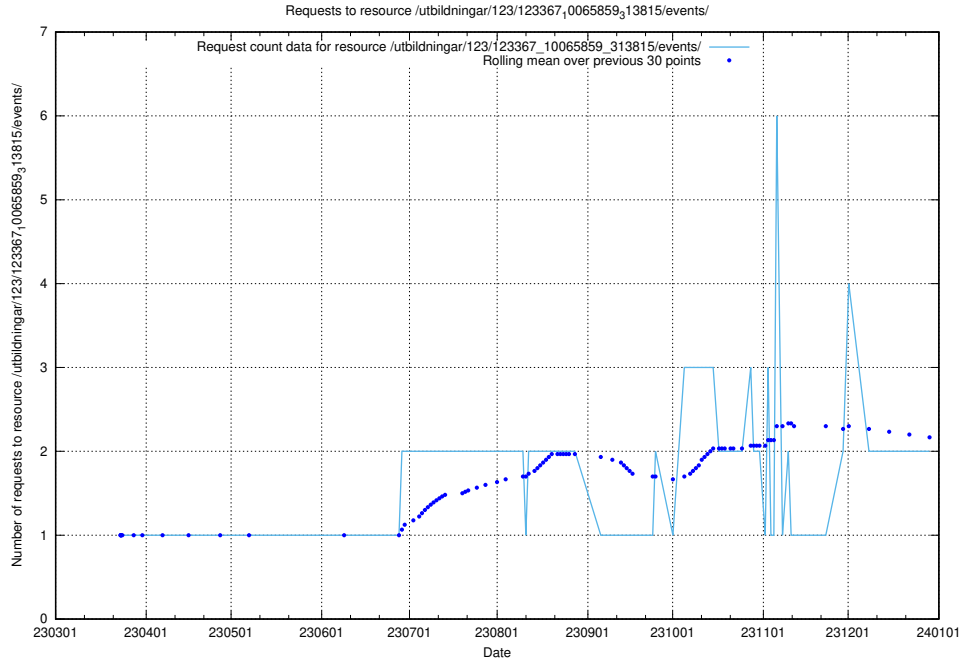

5.620 Usage of /utbildningar/123/123367_10065859_313815/events/

Here, we count the number of requests to resource /utbildningar/123/123367_10065859_313815/events/