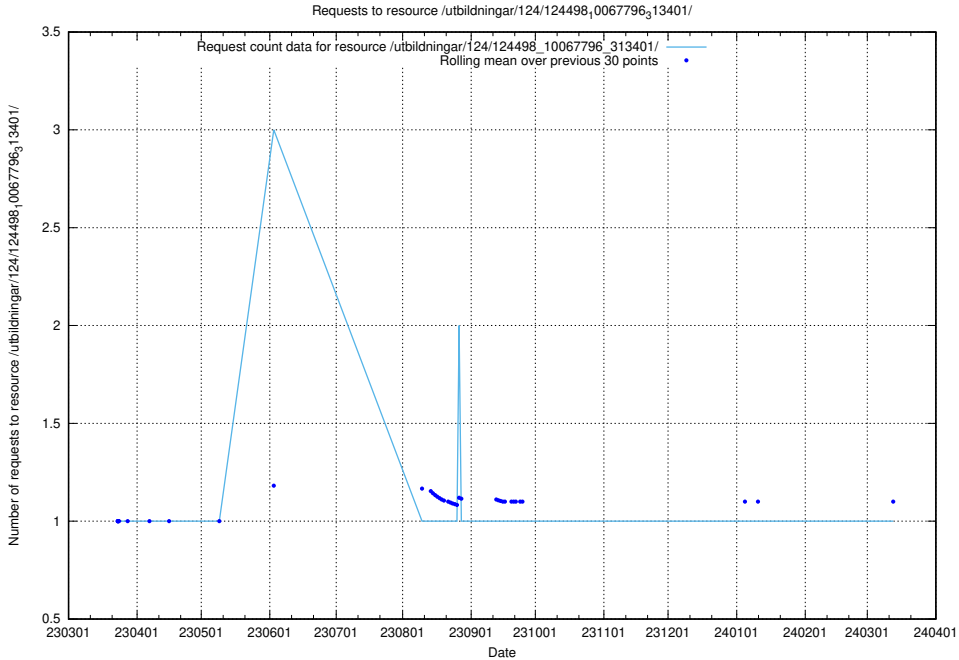

5.2322 Usage of /utbildningar/124/124498_10067796_313401/

Here, we count the number of requests to resource /utbildningar/124/124498_10067796_313401/.