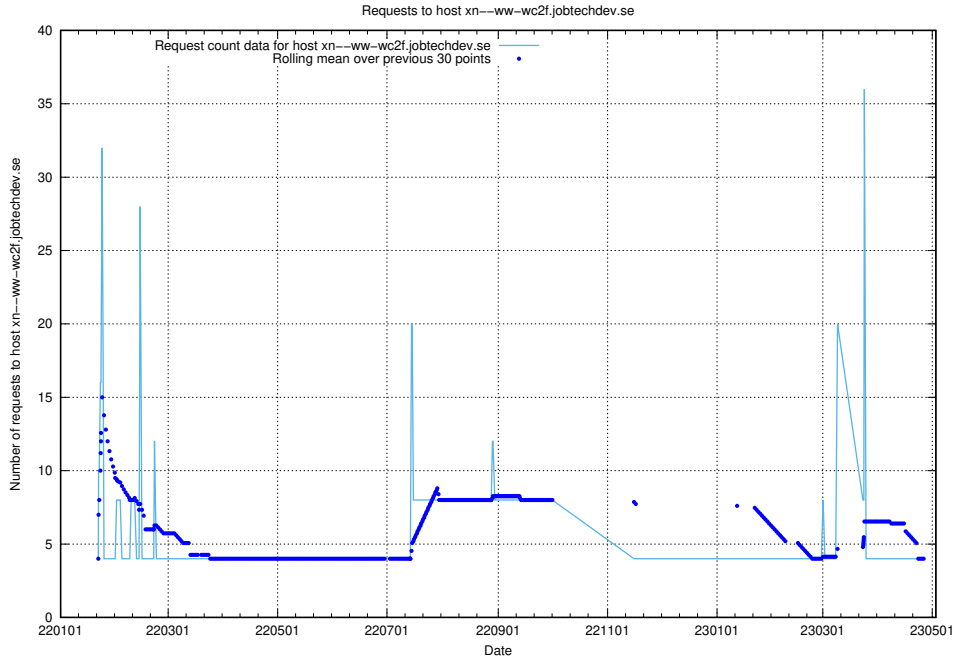

7.99 Usage of xn-ww-wc2f.jobtechdev.se

Here, we count the number of requests to host xn-ww-wc2f.jobtechdev.se.