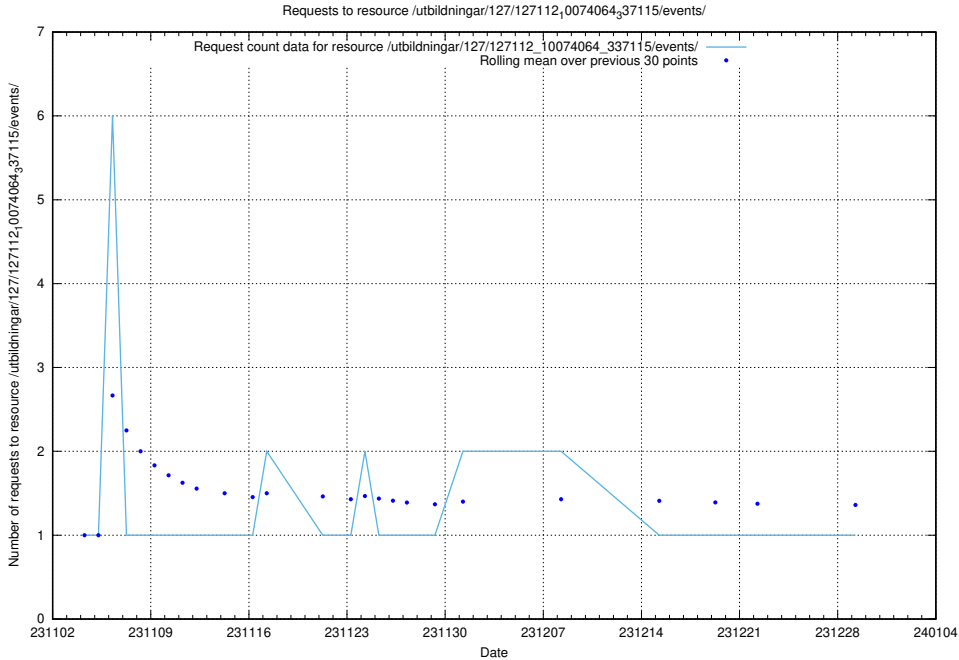

5.3769 Usage of /utbildningar/127/127112_10074064_337115/events/

Here, we count the number of requests to resource /utbildningar/127/127112_10074064_337115/events/