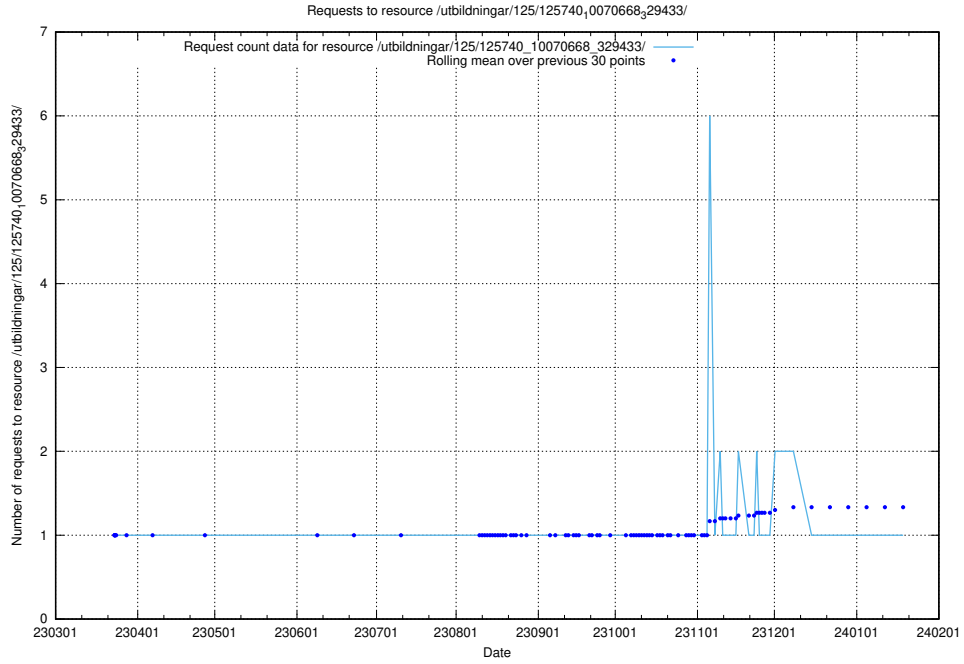

5.893 Usage of /utbildningar/125/125740_10070668_329433/

Here, we count the number of requests to resource /utbildningar/125/125740_10070668_329433/.