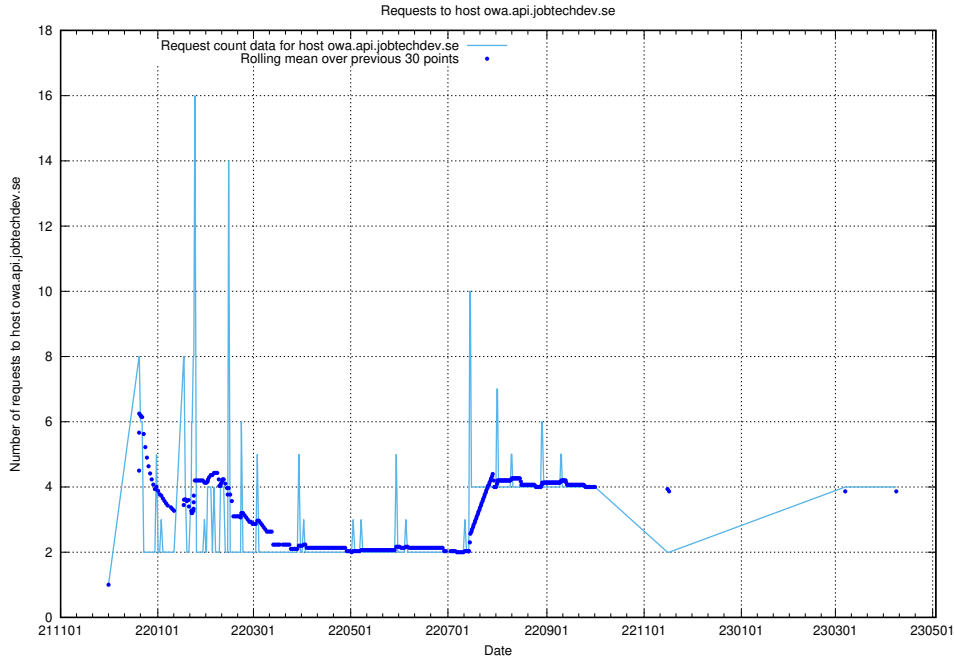

7.134 Usage of owa.api.jobtechdev.se

Here, we count the number of requests to host owa.api.jobtechdev.se.

7.135 Usage of www.widgets.jobtechdev.se

Here, we count the number of requests to host www.widgets.jobtechdev.se.