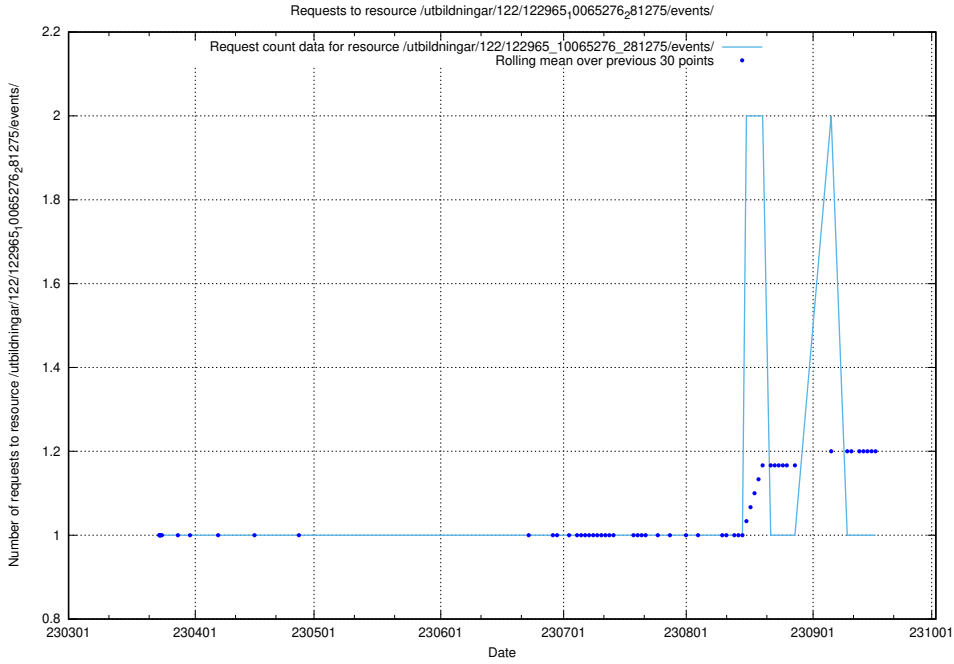

5.4767 Usage of /utbildningar/122/122965_10065276_281275/events/

Here, we count the number of requests to resource /utbildningar/122/122965_10065276_281275/events/