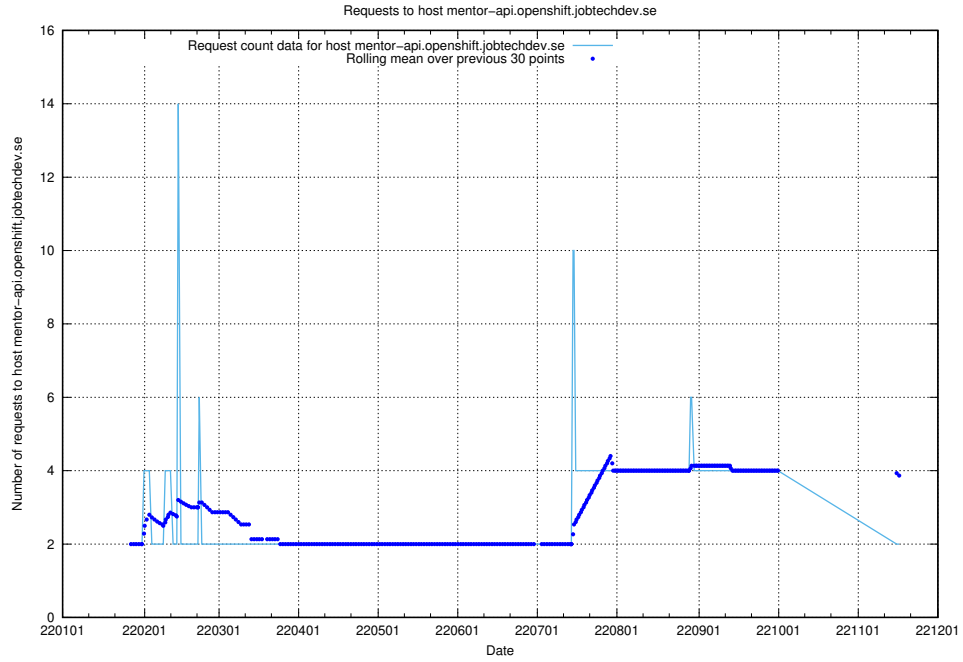

7.573 Usage of mentor-api-4.openshift.jobtechdev.se

Here, we count the number of requests to host mentor-api-4.openshift.jobtechdev.se.

7.574 Usage of mentor-api-4.jobtechdev.se

Here, we count the number of requests to host mentor-api-4.jobtechdev.se.