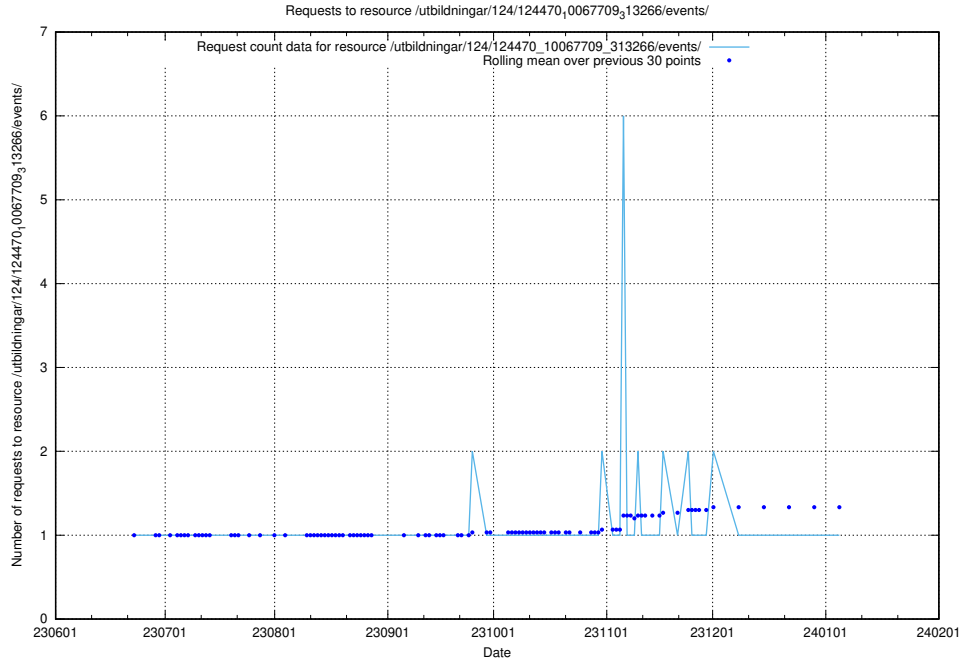

Here, we count the number of requests to resource /utbildningar/124/124472_10067554_312977/.

5.5469 Usage of /utbildningar/124/124470_10067709_313266/events/

Here, we count the number of requests to resource /utbildningar/124/124470_10067709_313266/events/