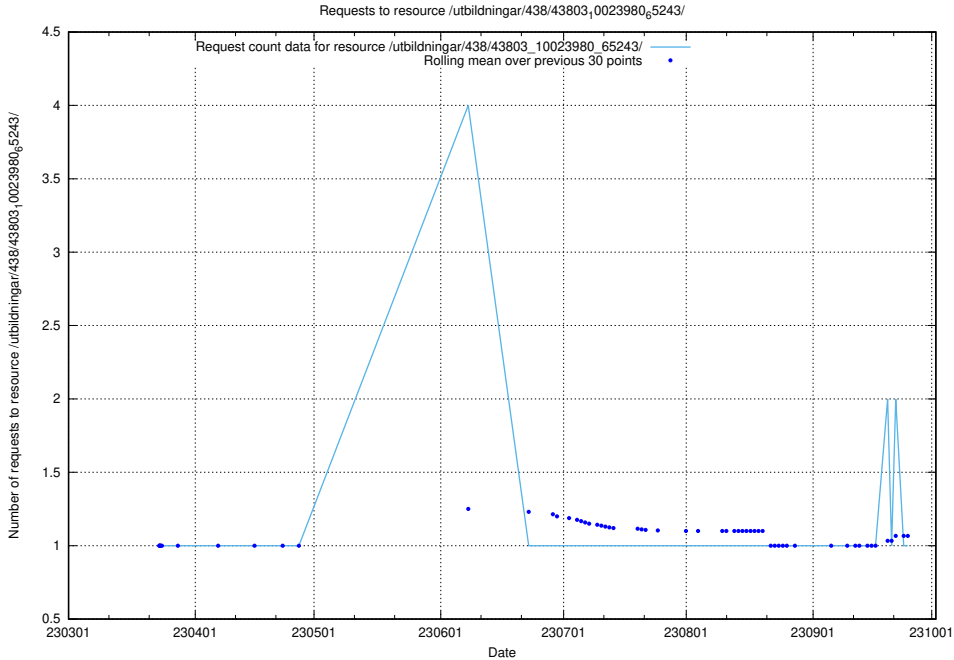

5.5987 Usage of /utbildningar/438/43803_10023980_65243/

Here, we count the number of requests to resource /utbildningar/438/43803_10023980_65243/.