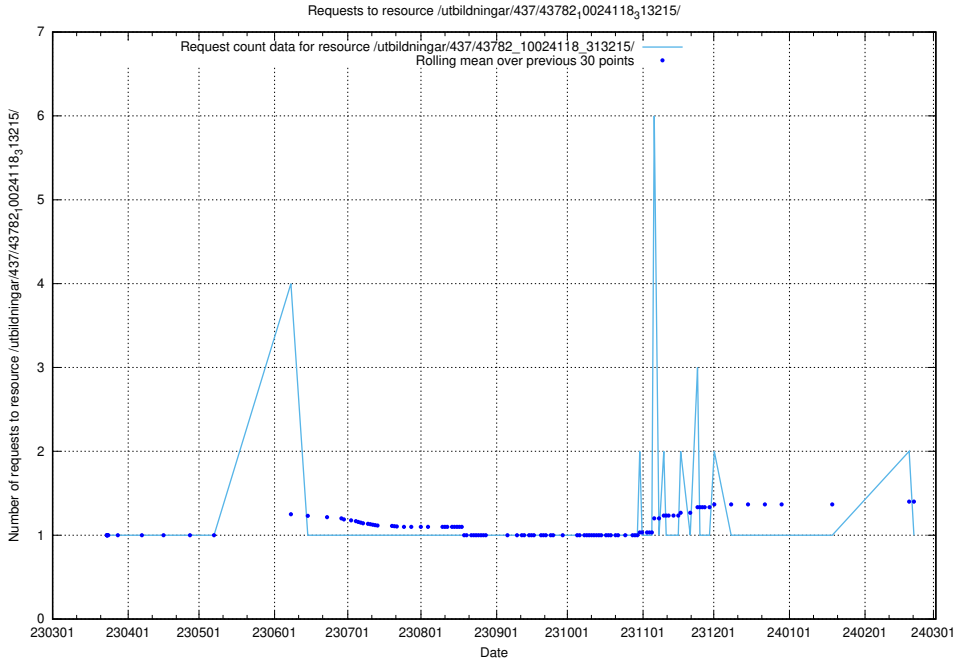

5.6006 Usage of /utbildningar/437/43782_10024118_313215/

Here, we count the number of requests to resource /utbildningar/437/43782_10024118_313215/.