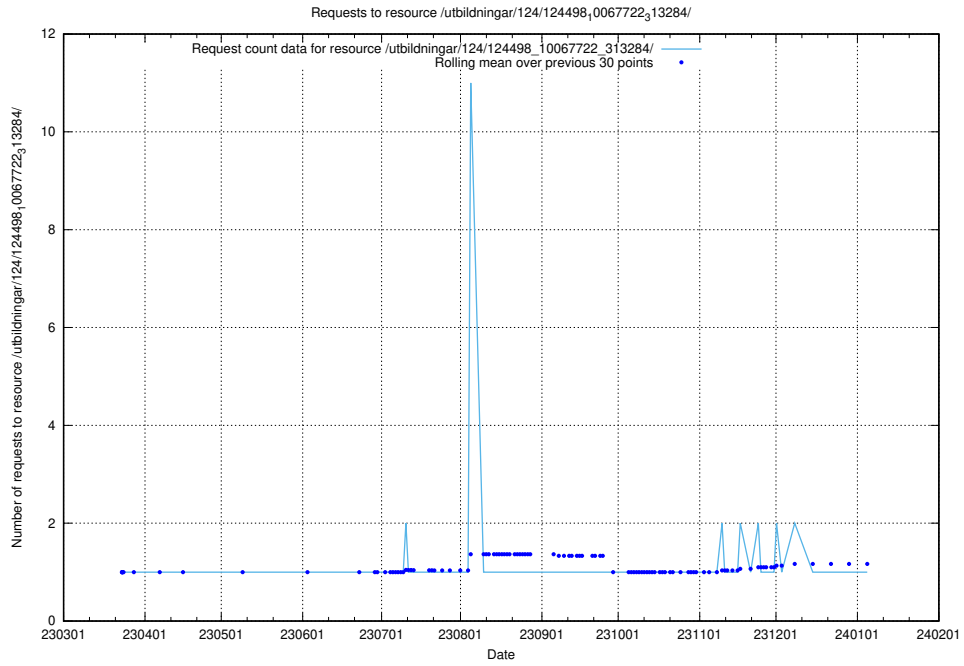

5.2338 Usage of /utbildningar/124/124498_10067722_313284/

Here, we count the number of requests to resource /utbildningar/124/124498_10067722_313284/.