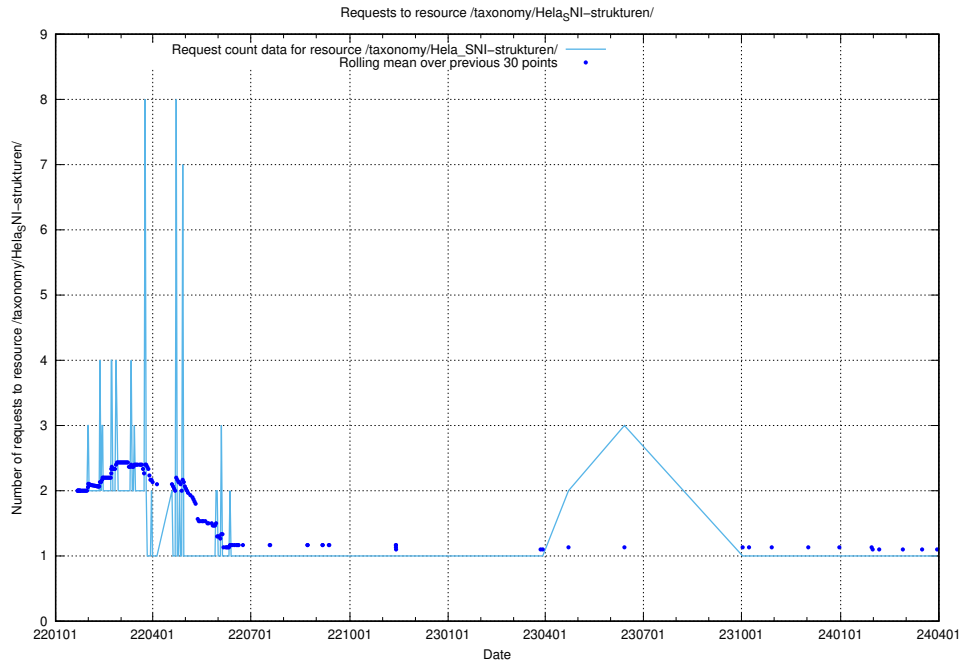

5.940 Usage of /taxonomy/Hela_SNI-strukturen/

Here, we count the number of requests to resource /taxonomy/Hela_SNI-strukturen/.