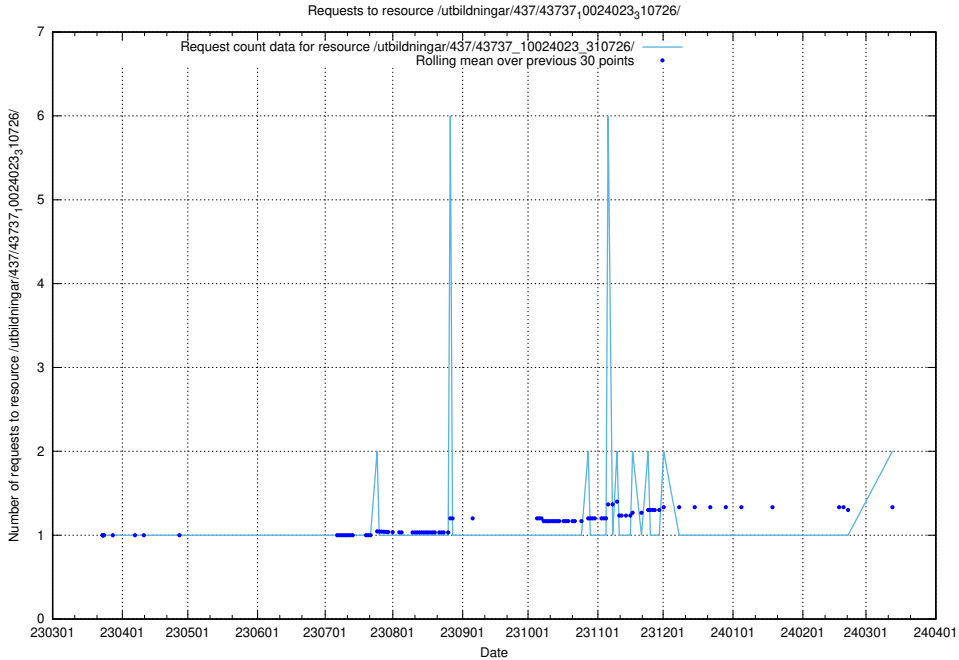

5.845 Usage of /utbildningar/437/43737_10024023_310726/

Here, we count the number of requests to resource /utbildningar/437/43737_10024023_310726/.