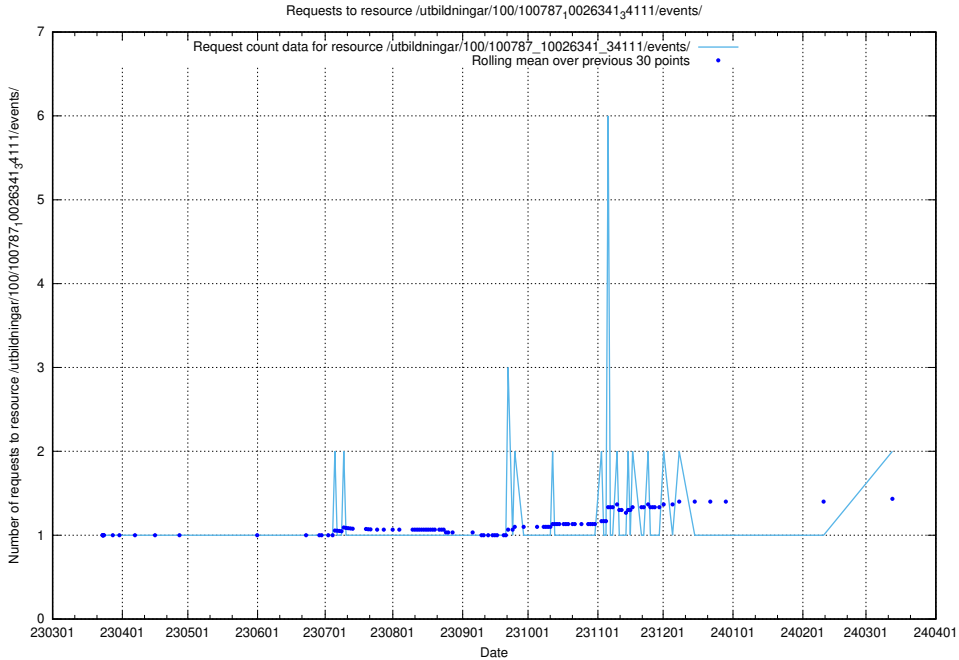

5.688 Usage of /utbildningar/100/100787_10026341_34111/events/

Here, we count the number of requests to resource /utbildningar/100/100787_10026341_34111/events/.