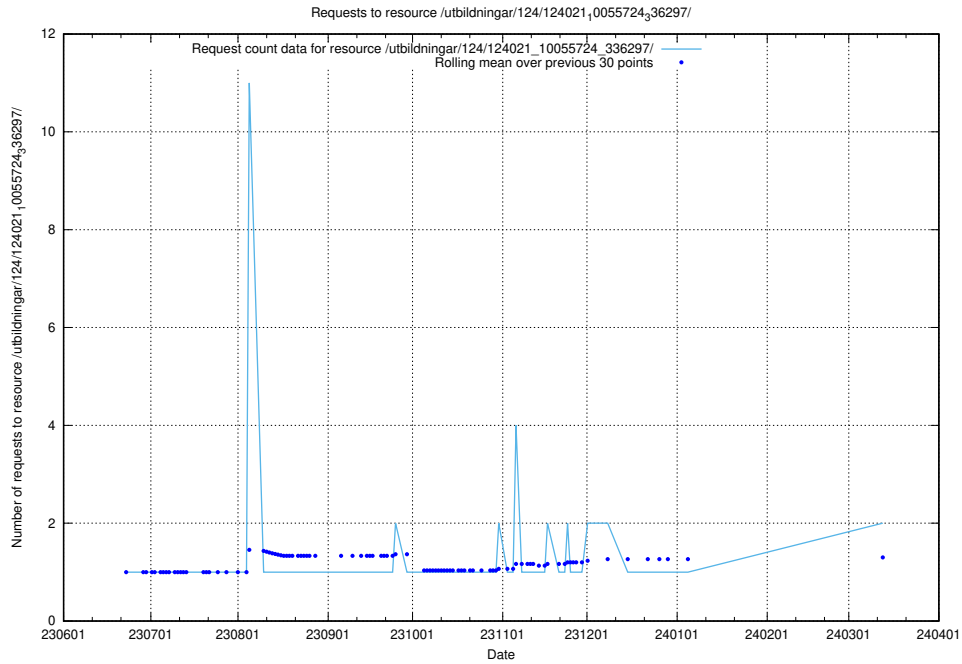

5.730 Usage of /utbildningar/124/124021_10055724_336297/

Here, we count the number of requests to resource /utbildningar/124/124021_10055724_336297/.