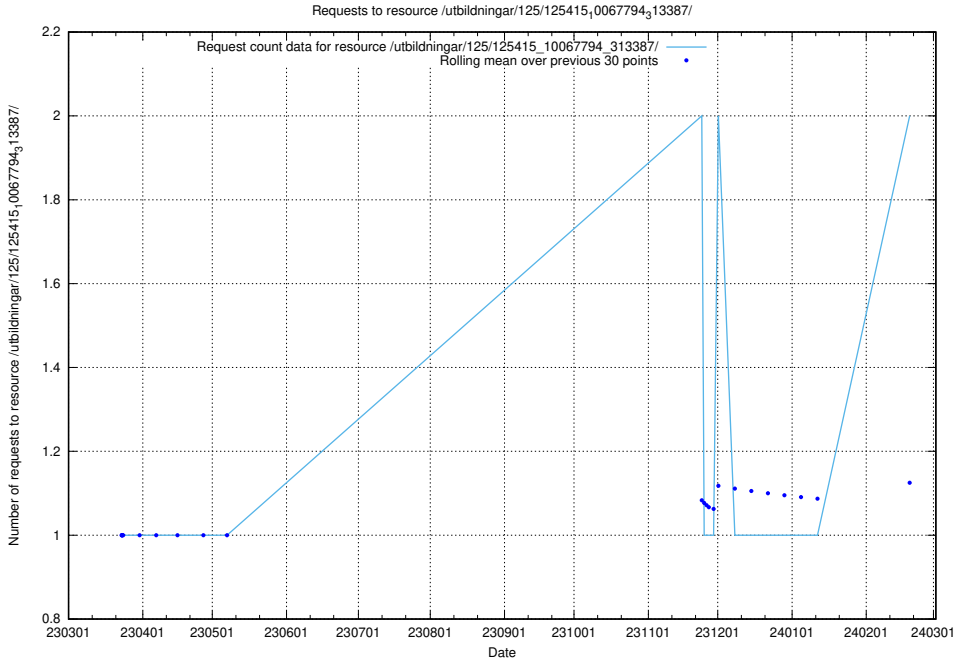

5.329 Usage of /utbildningar/125/125415_10067794_313387/

Here, we count the number of requests to resource /utbildningar/125/125415_10067794_313387/.