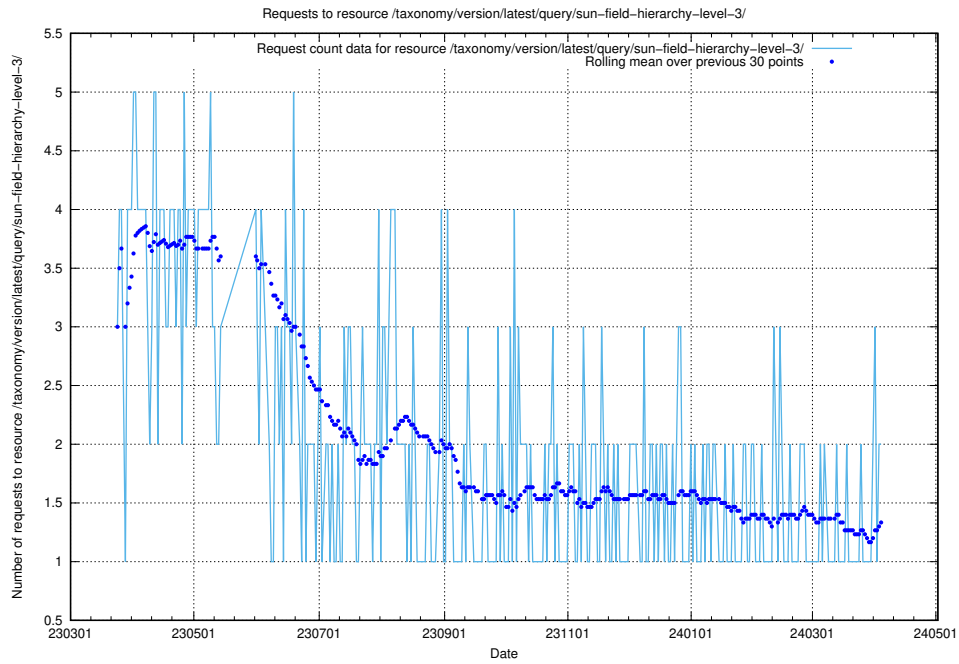

5.773 Usage of /taxonomy/version/latest/query/sun-field-hierarchy-level-3/

Here, we count the number of requests to resource /taxonomy/version/latest/query/sun-field-hierarchy-level-3/.