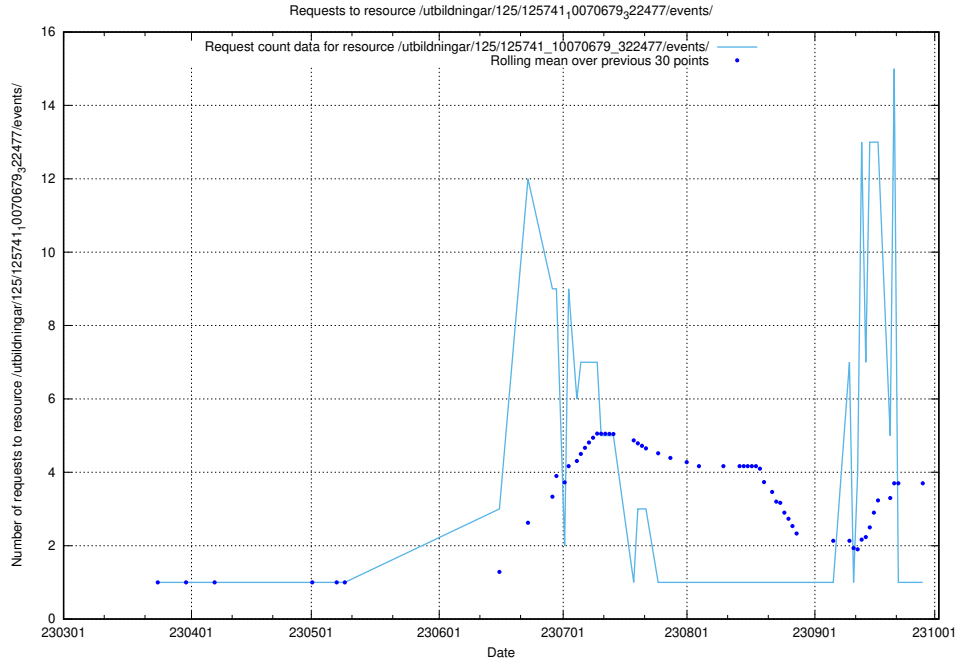

Here, we count the number of requests to resource /utbildningar/125/125741_10070680_323231/events/

5.5882 Usage of /utbildningar/125/125741_10070679_322477/events/

Here, we count the number of requests to resource /utbildningar/125/125741_10070679_322477/events/