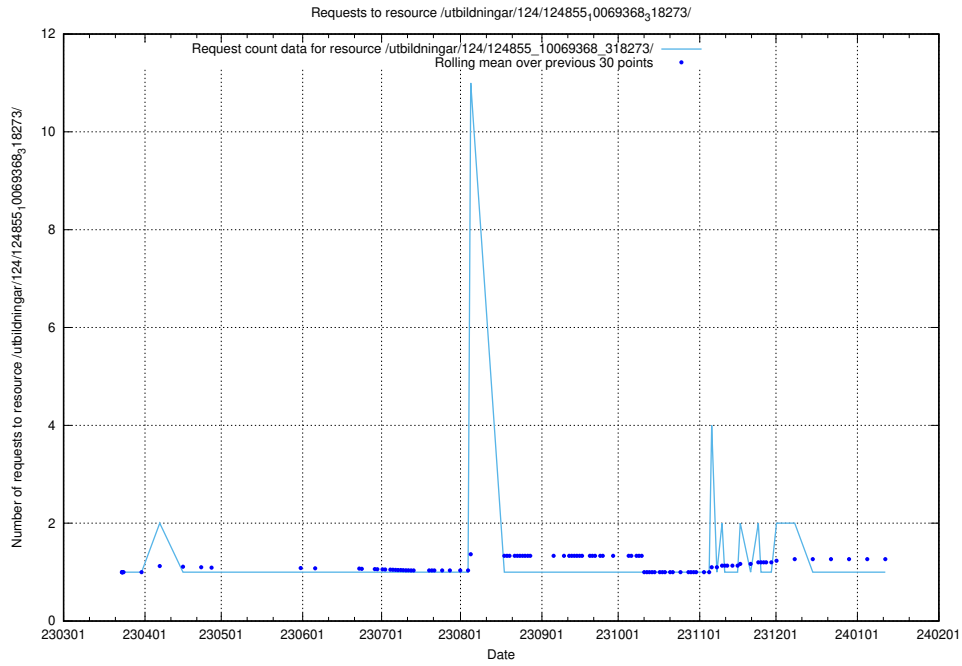

Here, we count the number of requests to resource /utbildningar/124/124855_10069368_318273/events/

5.1089 Usage of /utbildningar/124/124855_10069368_318273/

Here, we count the number of requests to resource /utbildningar/124/124855_10069368_318273/.