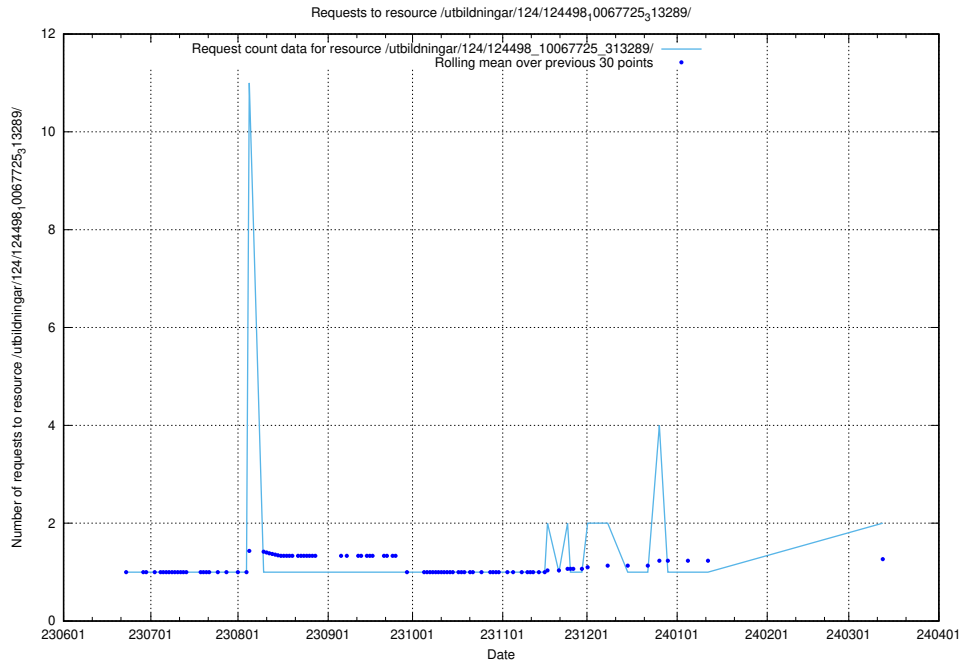

5.716 Usage of /utbildningar/124/124498_10067725_313289/

Here, we count the number of requests to resource /utbildningar/124/124498_10067725_313289/.