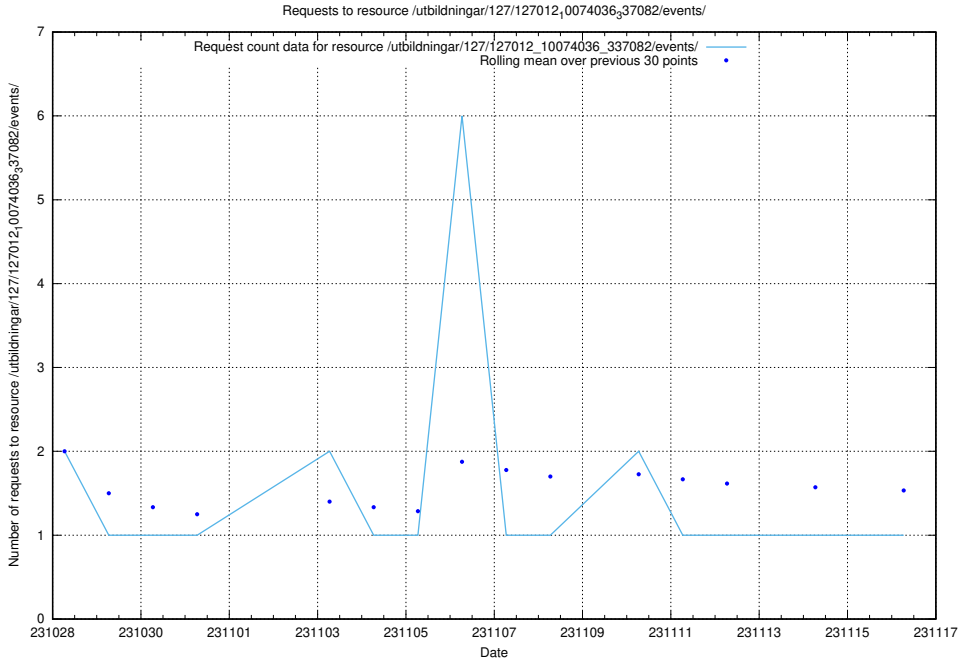

Here, we count the number of requests to resource /utbildningar/127/127012_10074036_337082/events/

5.3824 Usage of /utbildningar/126/126795_10073175_334956/events/

Here, we count the number of requests to resource /utbildningar/126/126795_10073175_334956/events/