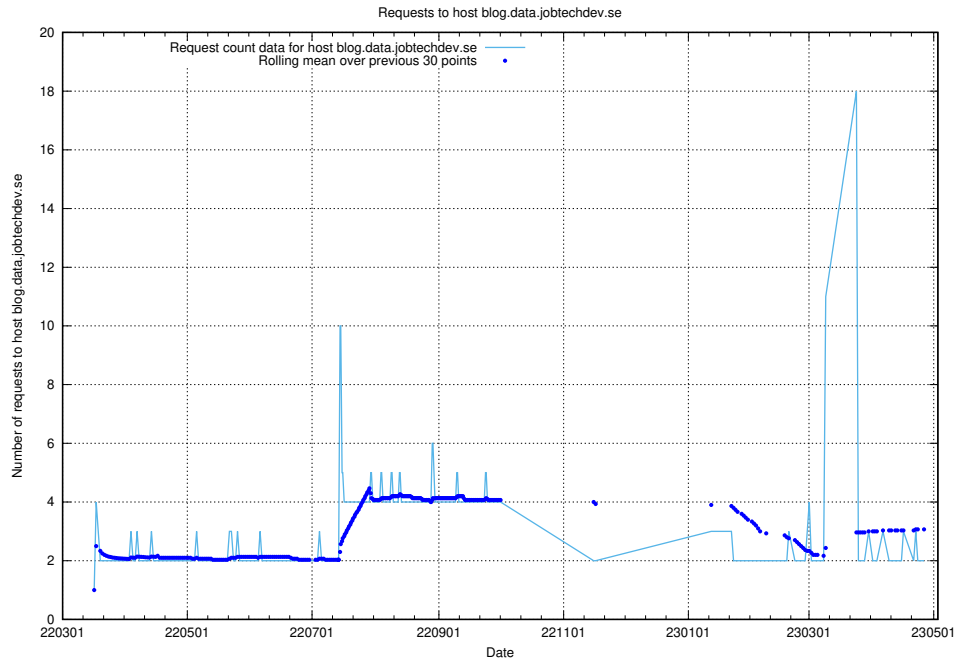

7.496 Usage of minioconsole.jobtechdev.se

Here, we count the number of requests to host minioconsole.jobtechdev.se.

7.497 Usage of minio-console.jobtechdev.se

Here, we count the number of requests to host minio-console.jobtechdev.se.