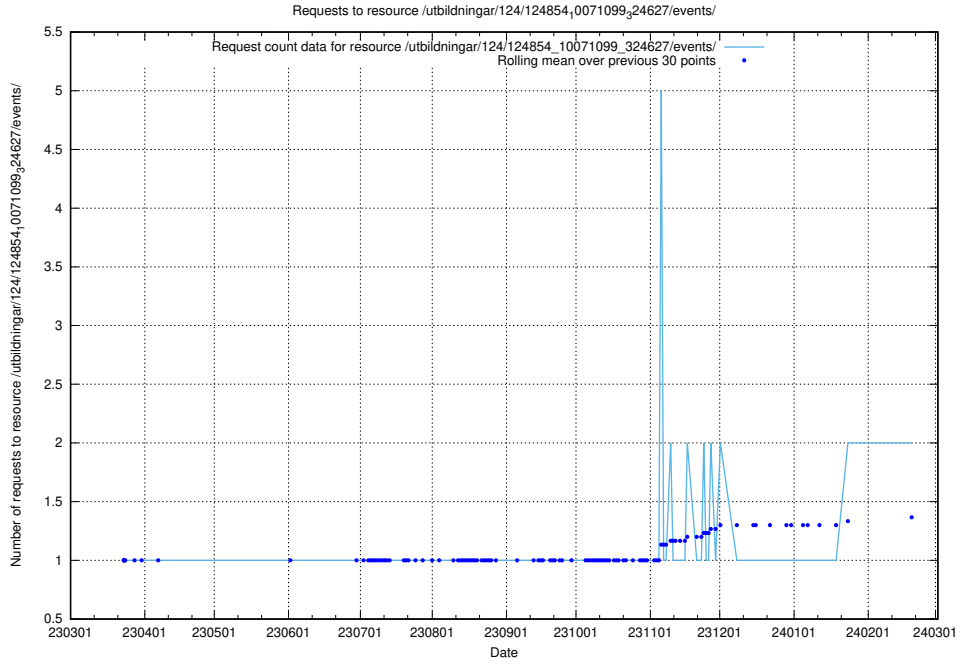

5.350 Usage of /utbildningar/124/124854_10071099_324627/events/

Here, we count the number of requests to resource /utbildningar/124/124854_10071099_324627/events/