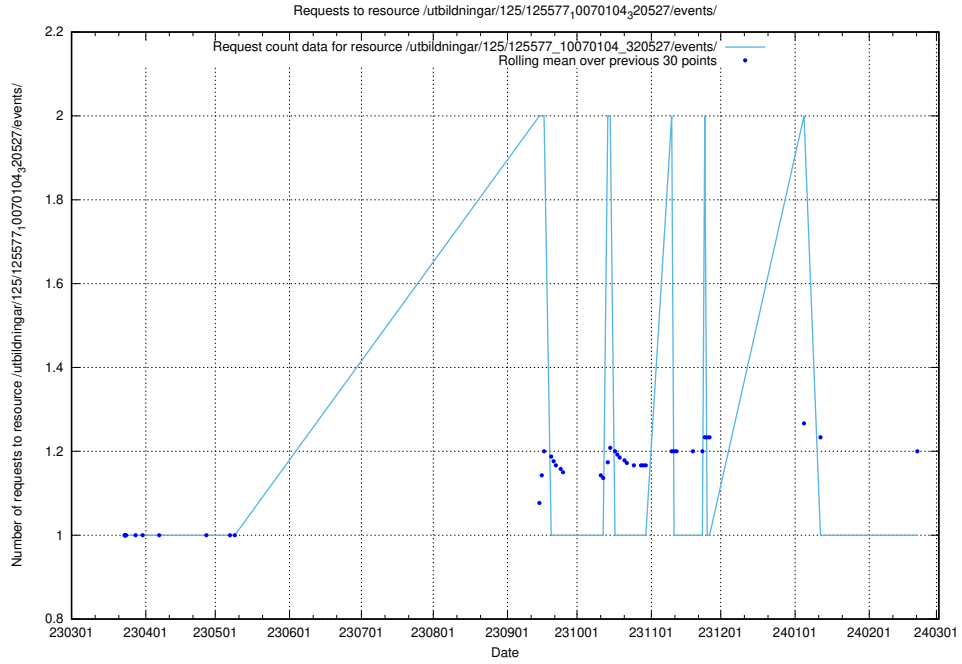

5.989 Usage of /utbildningar/125/125577_10070104_320527/events/

Here, we count the number of requests to resource /utbildningar/125/125577_10070104_320527/events/