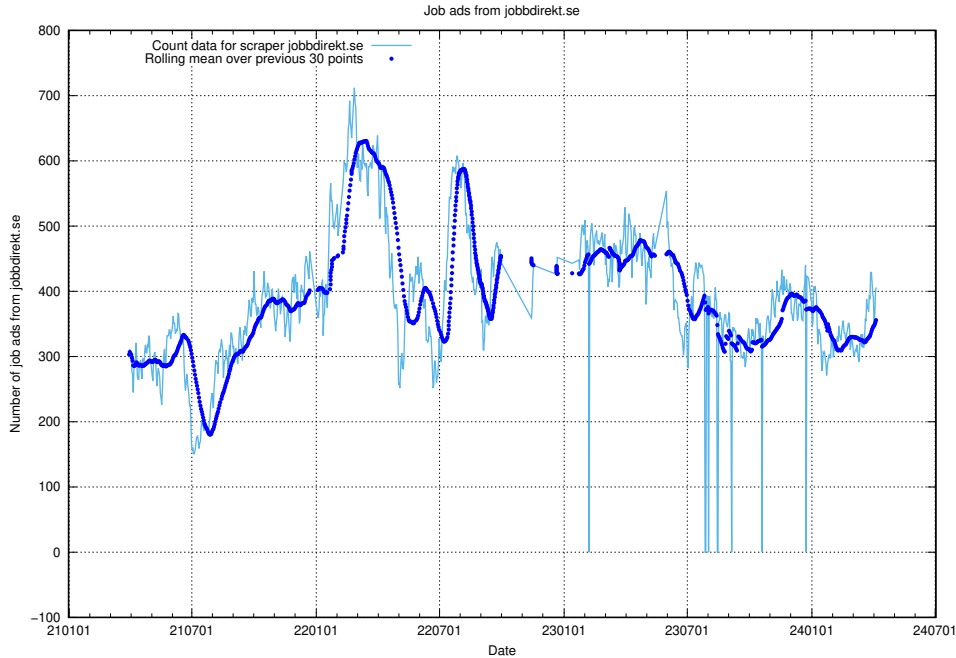

13.9 Number of ads by scraper jobbdirekt.se

Here, we count the number of job ads scraped from jobbdirekt.se.