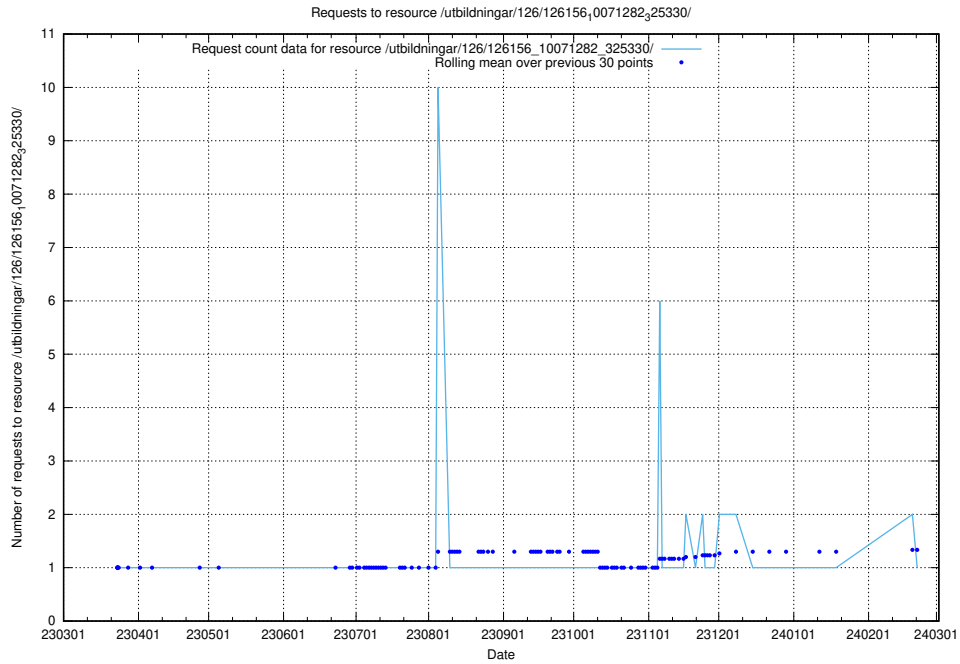

5.6069 Usage of /utbildningar/126/126156_10071282_325330/

Here, we count the number of requests to resource /utbildningar/126/126156_10071282_325330/.