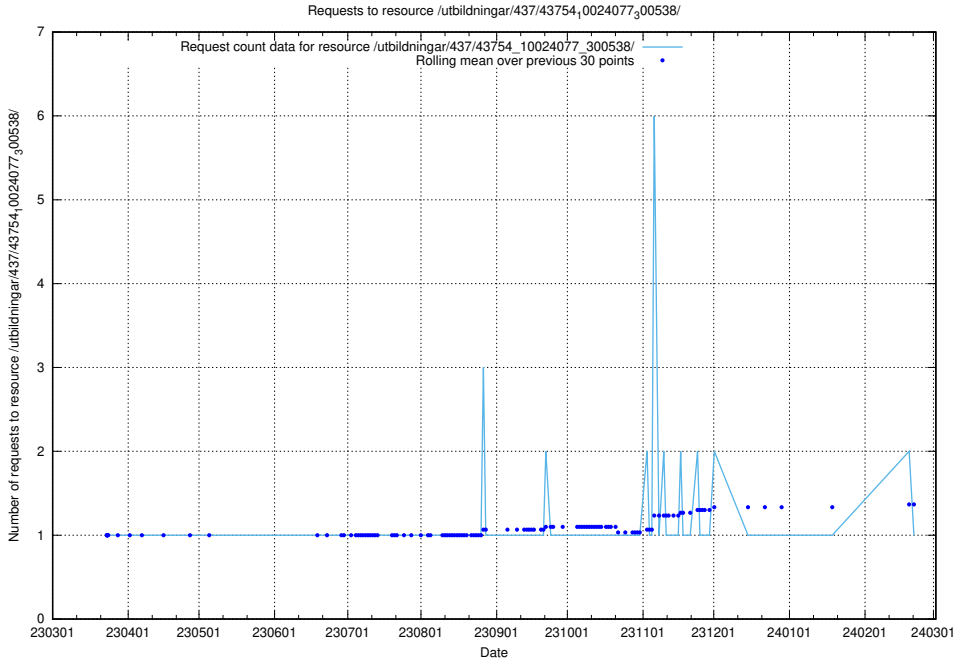

5.6015 Usage of /utbildningar/437/43754_10024077_300538/

Here, we count the number of requests to resource /utbildningar/437/43754_10024077_300538/.