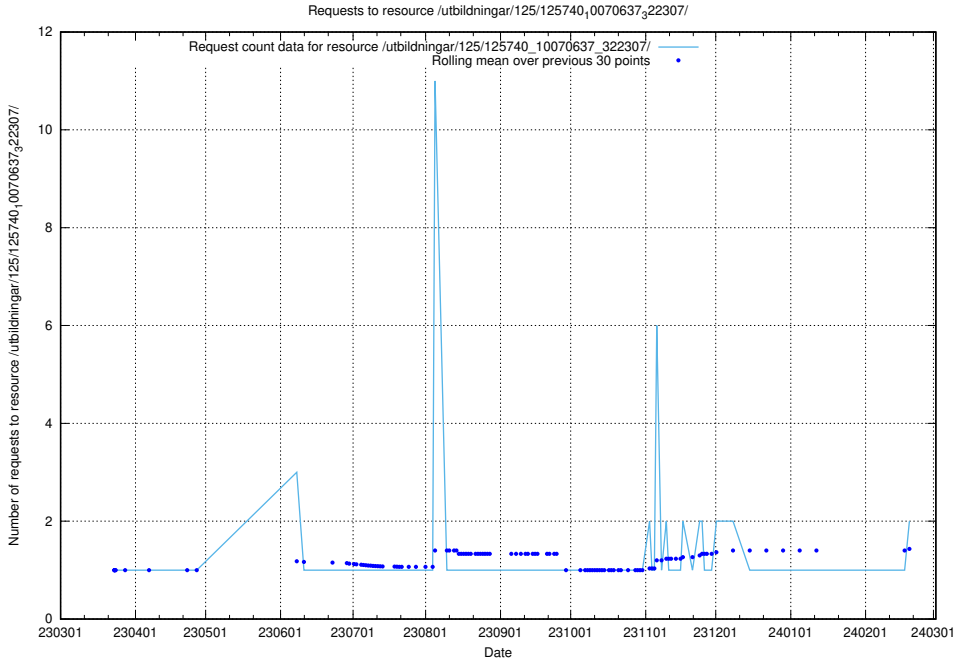

5.311 Usage of /utbildningar/125/125740_10070637_322307/

Here, we count the number of requests to resource /utbildningar/125/125740_10070637_322307/.