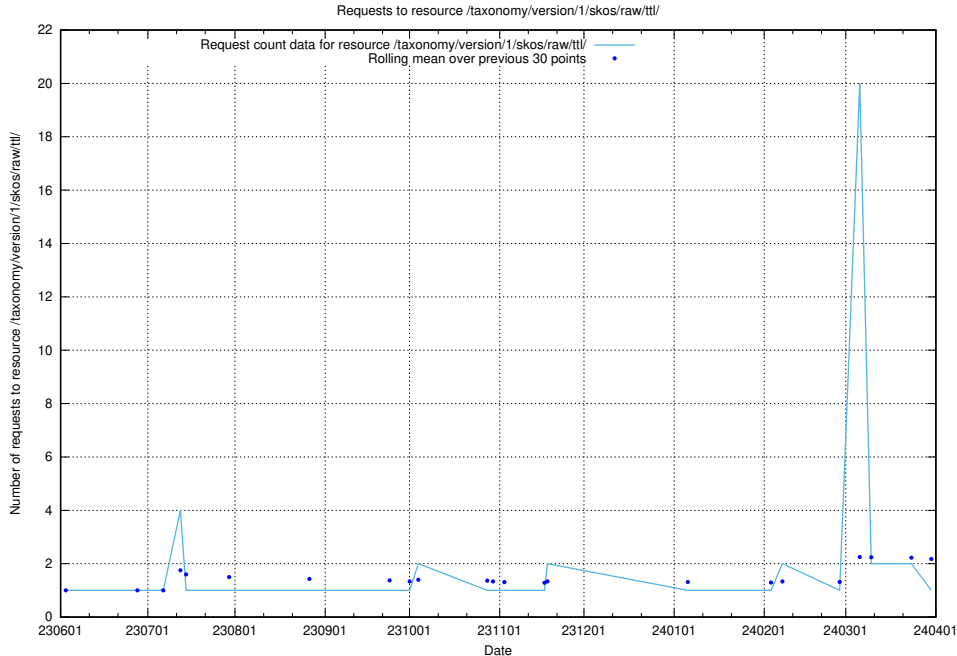

5.5594 Usage of /taxonomy/version/1/skos/raw/ttl/

Here, we count the number of requests to resource /taxonomy/version/1/skos/raw/ttl/.