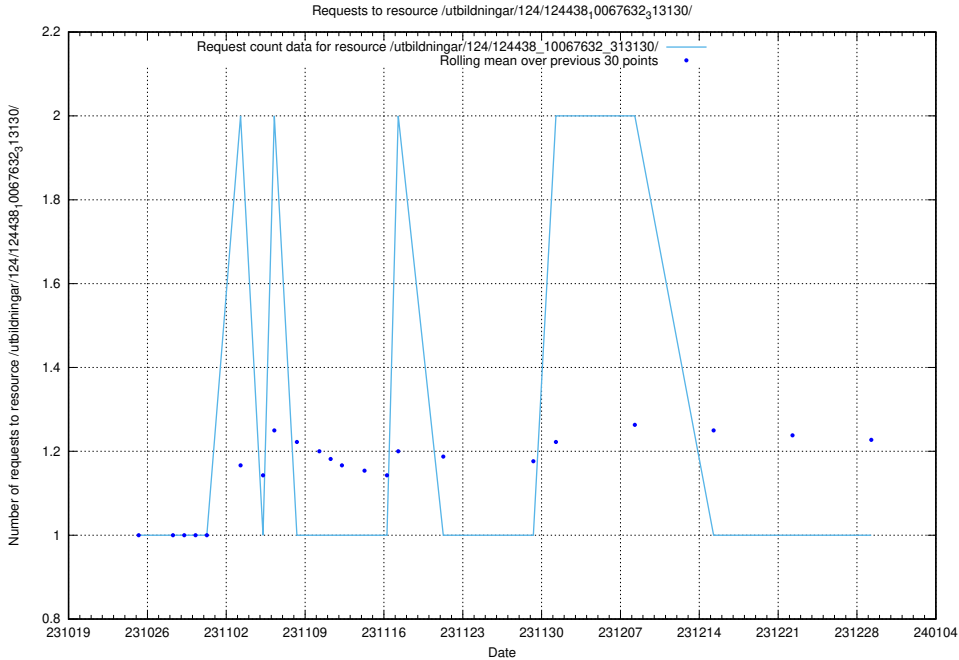

5.3870 Usage of /utbildningar/124/124438_10067632_313130/

Here, we count the number of requests to resource /utbildningar/124/124438_10067632_313130/.