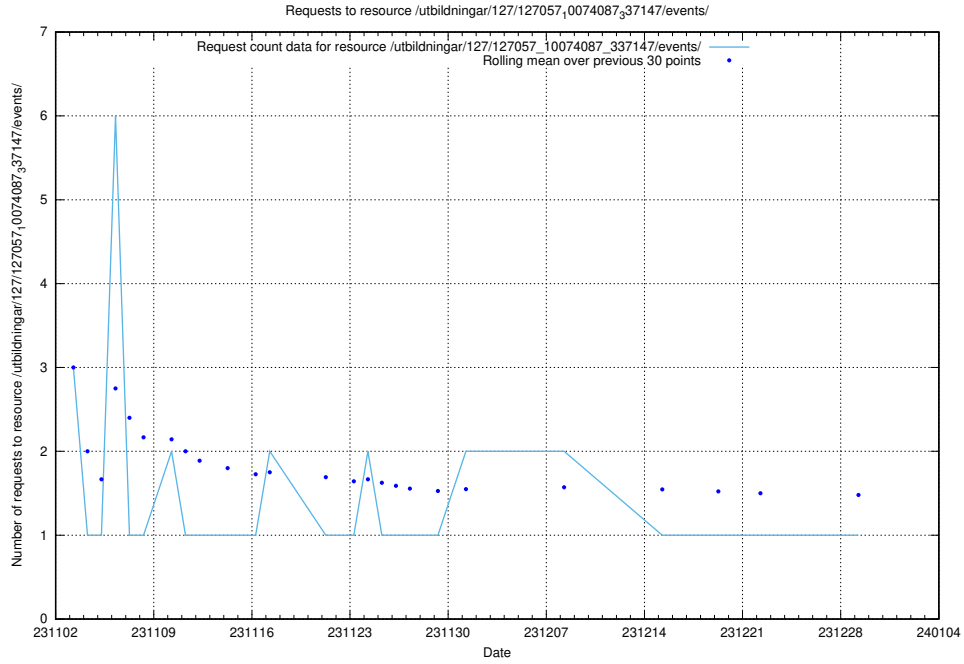

5.3779 Usage of /utbildningar/127/127057_10074087_337147/events/

Here, we count the number of requests to resource /utbildningar/127/127057_10074087_337147/events/