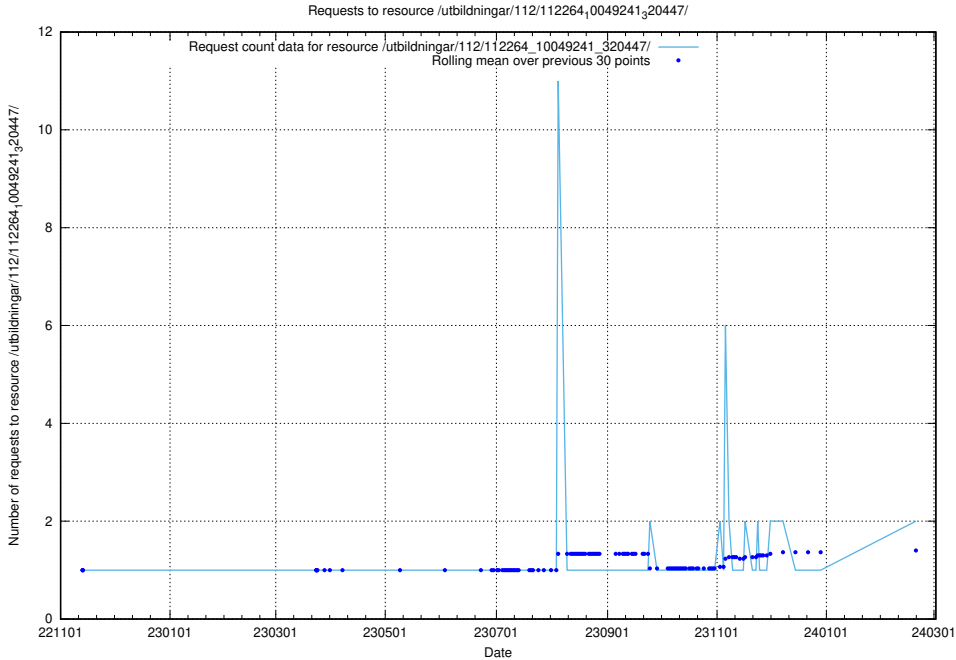

5.819 Usage of /utbildningar/112/112264_10049241_320447/

Here, we count the number of requests to resource /utbildningar/112/112264_10049241_320447/.