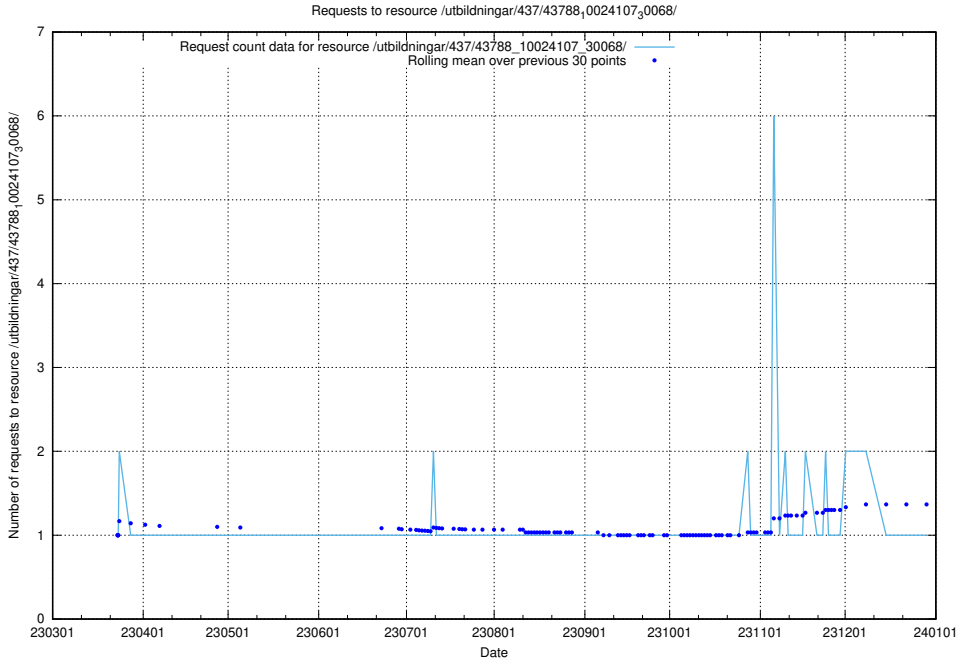

5.6001 Usage of /utbildningar/437/43788_10024107_30068/

Here, we count the number of requests to resource /utbildningar/437/43788_10024107_30068/.