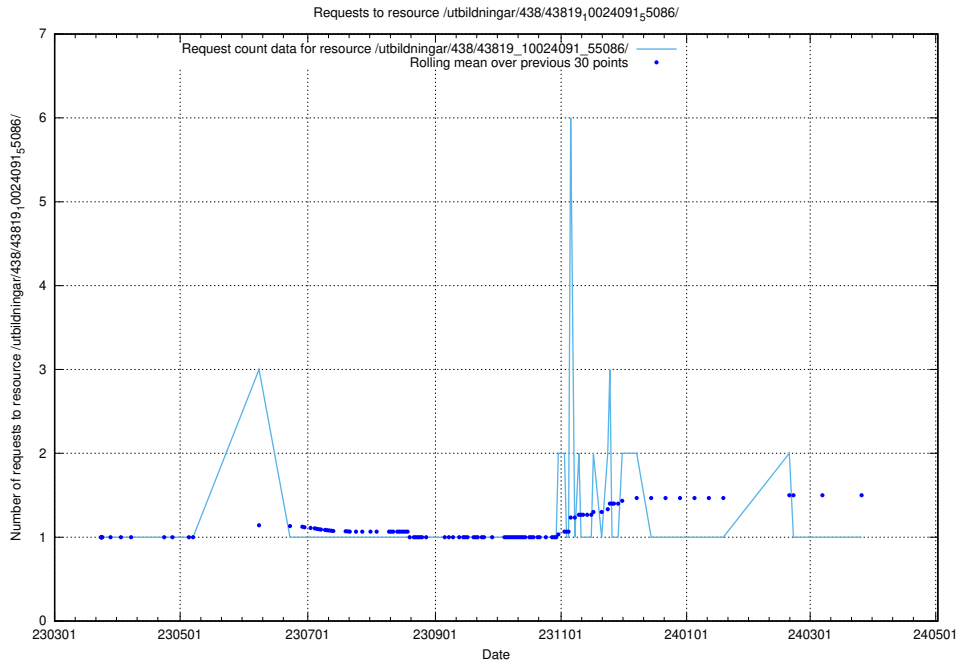

5.5981 Usage of /utbildningar/438/43819_10024091_55086/

Here, we count the number of requests to resource /utbildningar/438/43819_10024091_55086/.