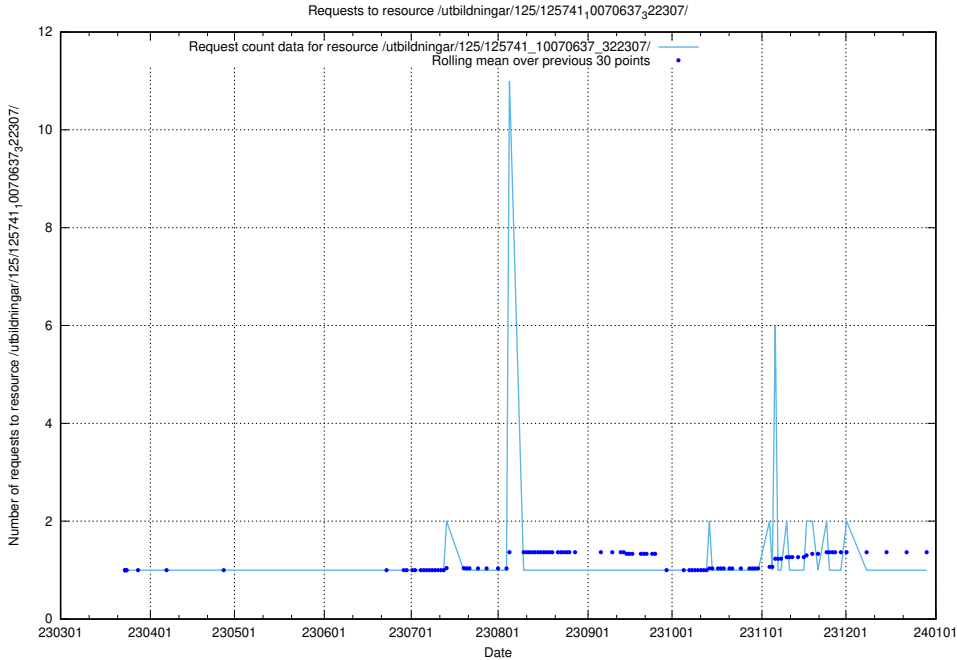

5.855 Usage of /utbildningar/125/125741_10070637_322307/

Here, we count the number of requests to resource /utbildningar/125/125741_10070637_322307/.