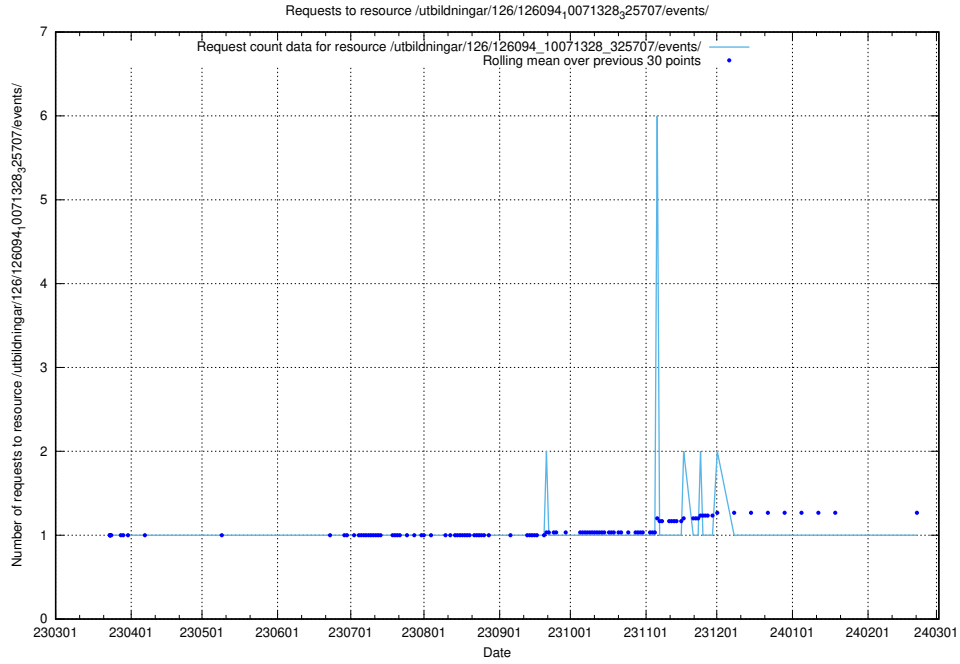

5.6072 Usage of /utbildningar/126/126094_10071328_325707/events/

Here, we count the number of requests to resource /utbildningar/126/126094_10071328_325707/events/