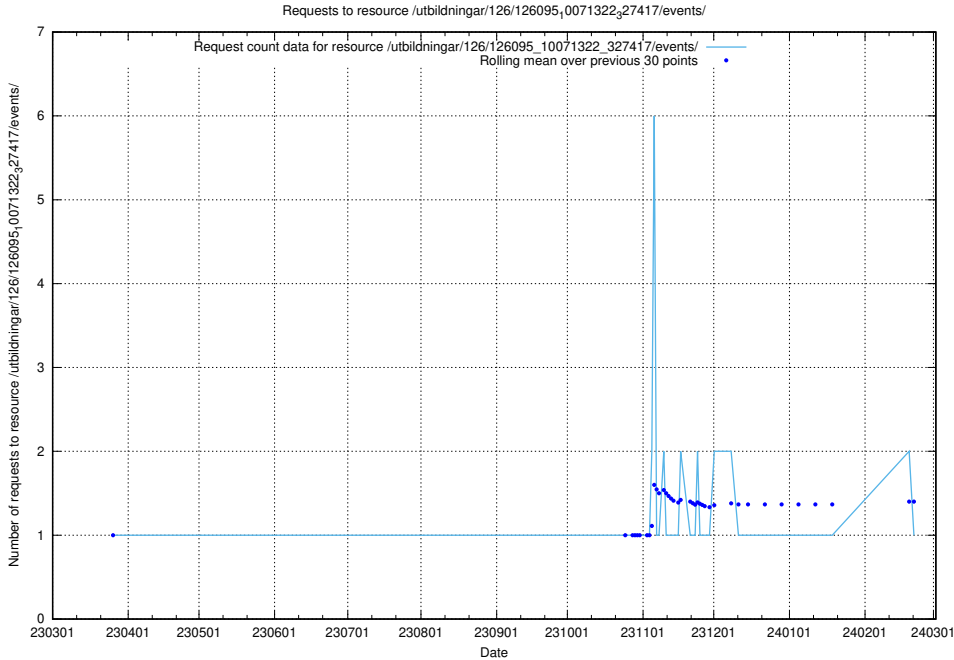

5.5757 Usage of /utbildningar/126/126095_10071322_327417/events/

Here, we count the number of requests to resource /utbildningar/126/126095_10071322_327417/events/