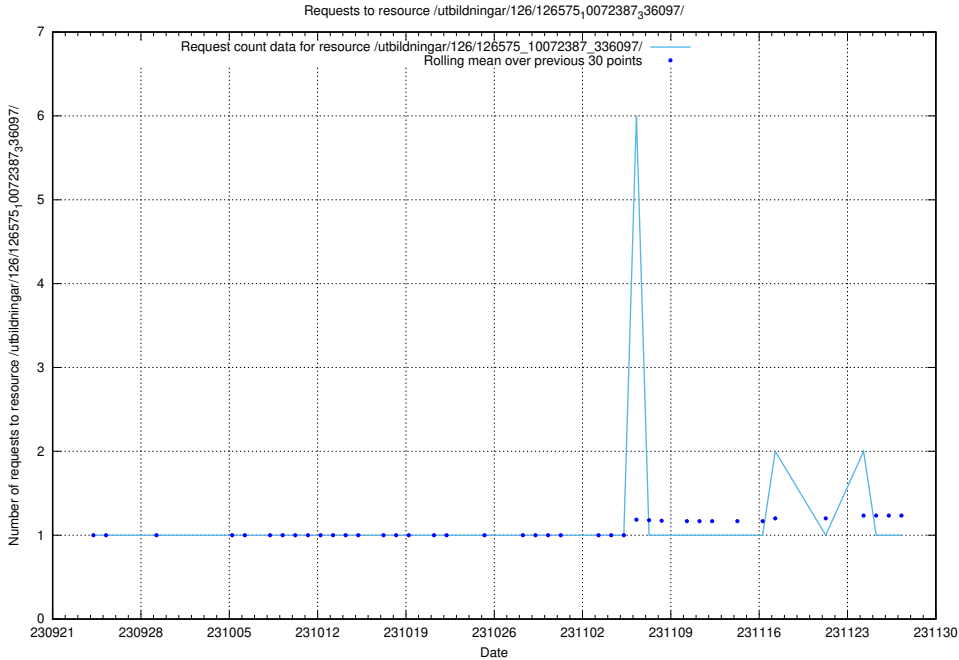

5.4128 Usage of /utbildningar/126/126575_10072387_336097/

Here, we count the number of requests to resource /utbildningar/126/126575_10072387_336097/.