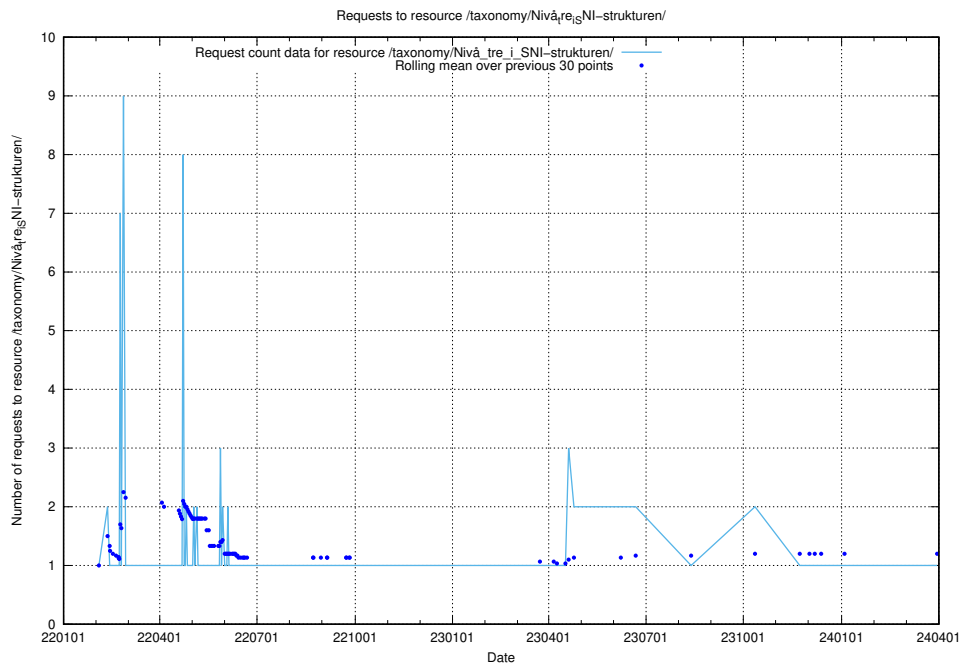

5.2650 Usage of /taxonomy/Nivå_tre_i_SNI-strukturen/

Here, we count the number of requests to resource /taxonomy/Nivå_tre_i_SNI-strukturen/.