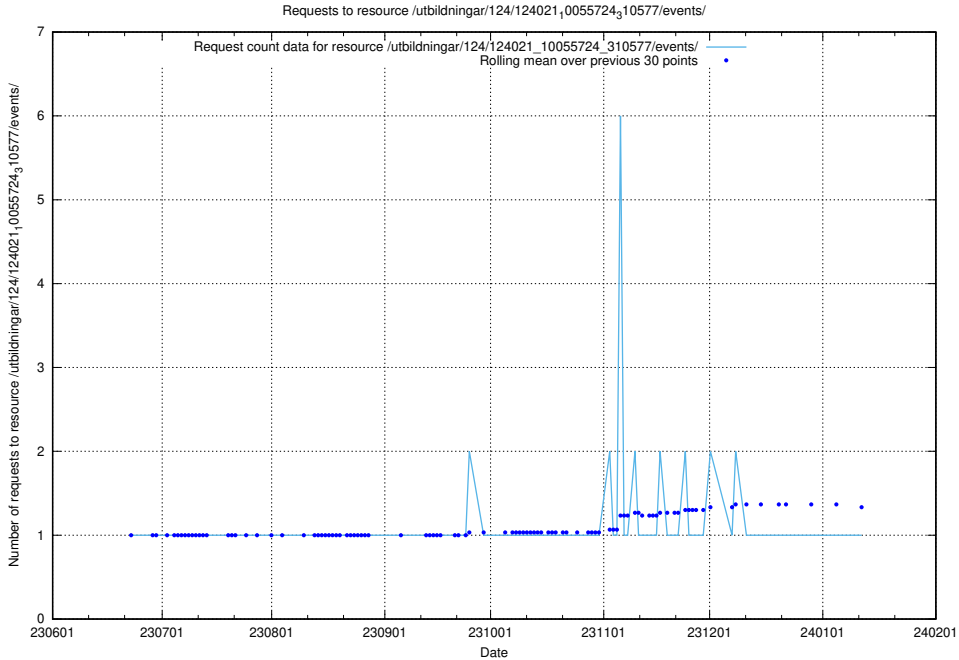

5.5492 Usage of /utbildningar/124/124021_10055724_310577/events/

Here, we count the number of requests to resource /utbildningar/124/124021_10055724_310577/events/