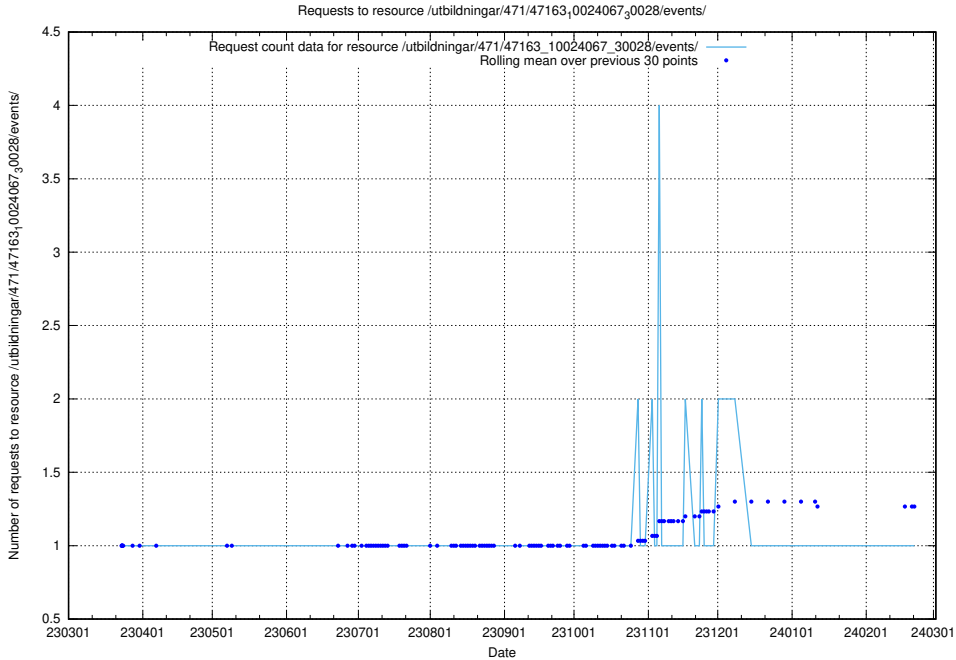

5.5953 Usage of /utbildningar/471/47163_10024067_30028/events/

Here, we count the number of requests to resource /utbildningar/471/47163_10024067_30028/events/.