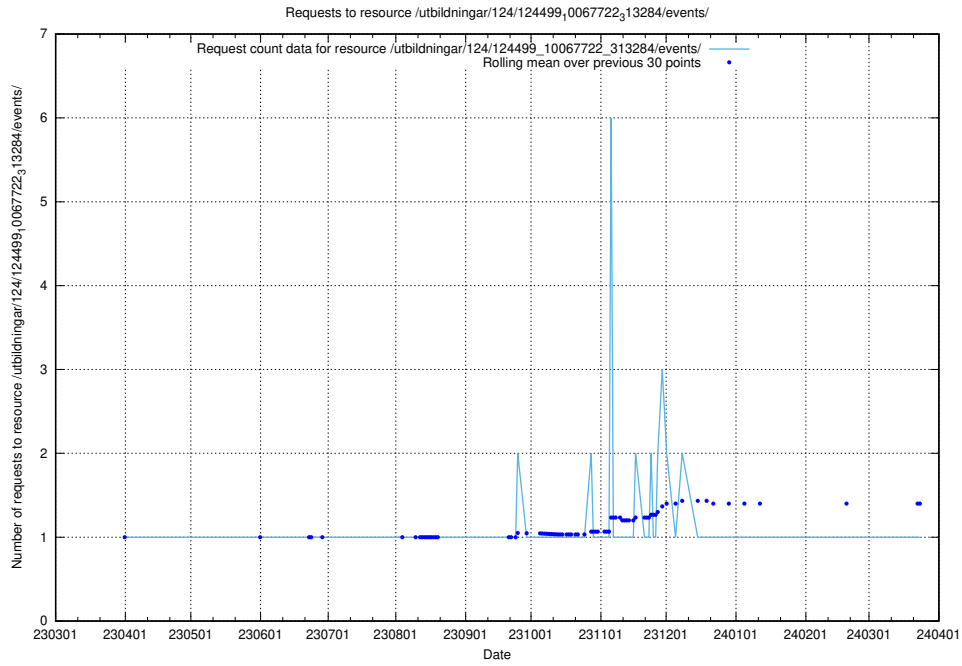

Here, we count the number of requests to resource /utbildningar/124/124516_10065866_297866/.

5.5735 Usage of /utbildningar/124/124499_10067722_313284/events/

Here, we count the number of requests to resource /utbildningar/124/124499_10067722_313284/events/