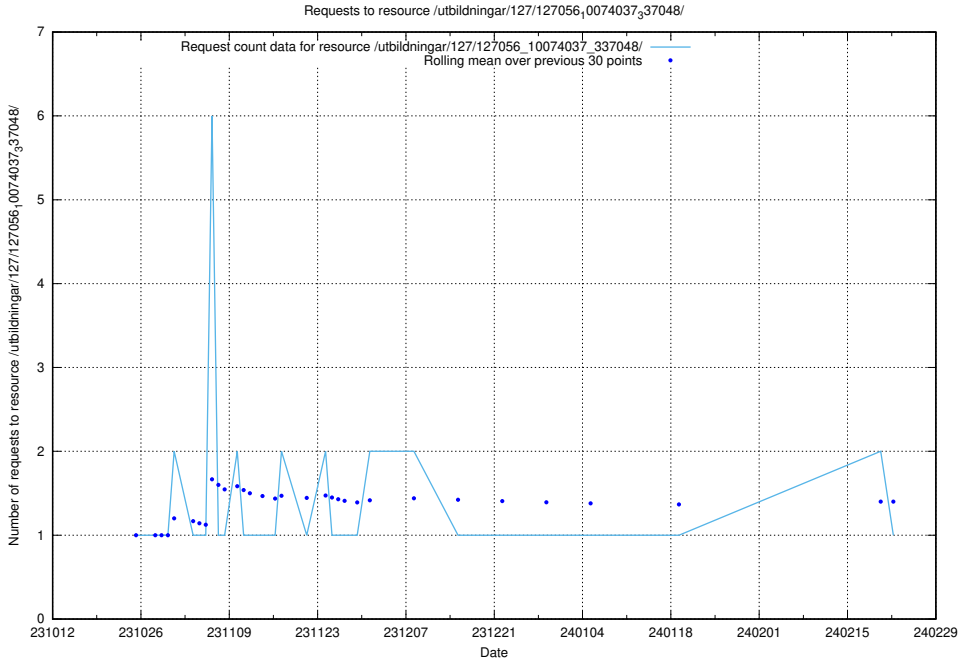

5.3852 Usage of /utbildningar/127/127056_10074024_337004/

Here, we count the number of requests to resource /utbildningar/127/127056_10074024_337004/.

5.3853 Usage of /utbildningar/127/127056_10073972_336919/events/