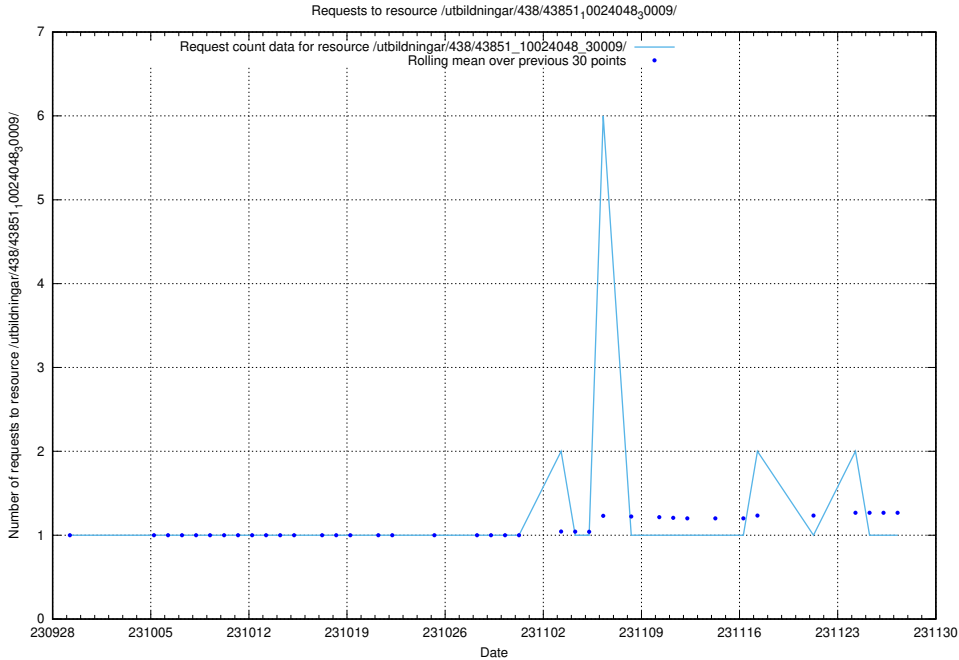

5.4092 Usage of /utbildningar/438/43851_10024048_30009/

Here, we count the number of requests to resource /utbildningar/438/43851_10024048_30009/.