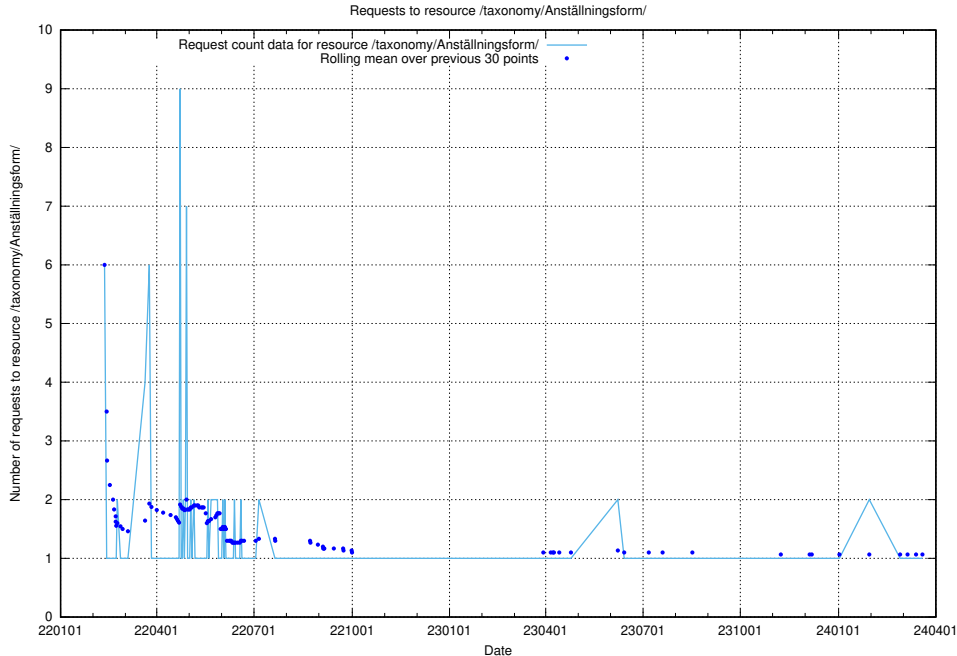

5.1179 Usage of /taxonomy/Anställningsform/

Here, we count the number of requests to resource /taxonomy/Anställningsform/.