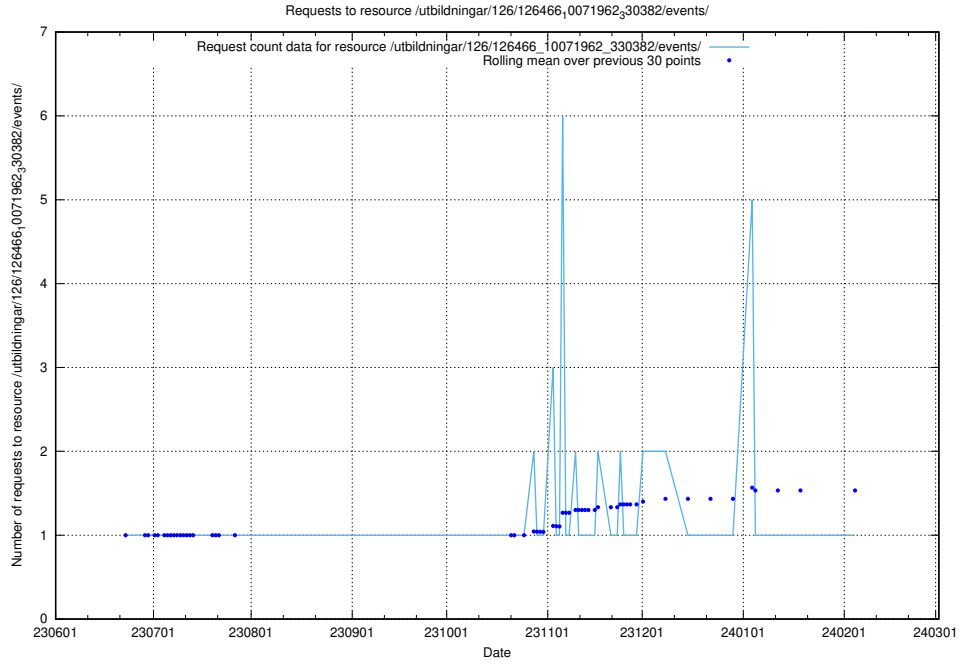

5.5308 Usage of /utbildningar/126/126466_10071962_330382/events/

Here, we count the number of requests to resource /utbildningar/126/126466_10071962_330382/events/

5.5309 Usage of /utbildningar/126/126465_10071860_329840/events/