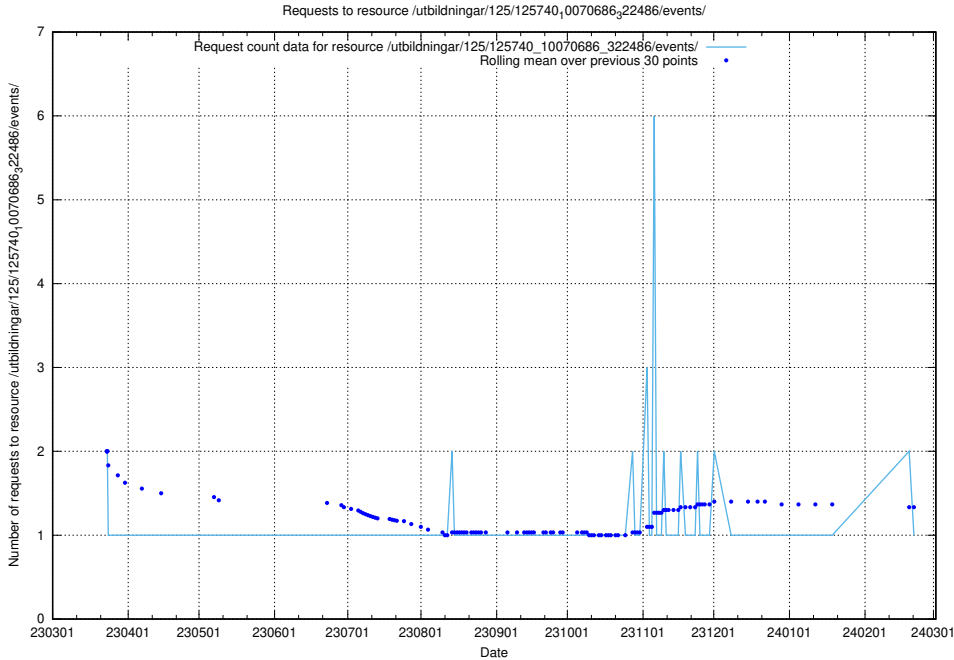

5.5921 Usage of /utbildningar/125/125740_10070686_322486/events/

Here, we count the number of requests to resource /utbildningar/125/125740_10070686_322486/events/