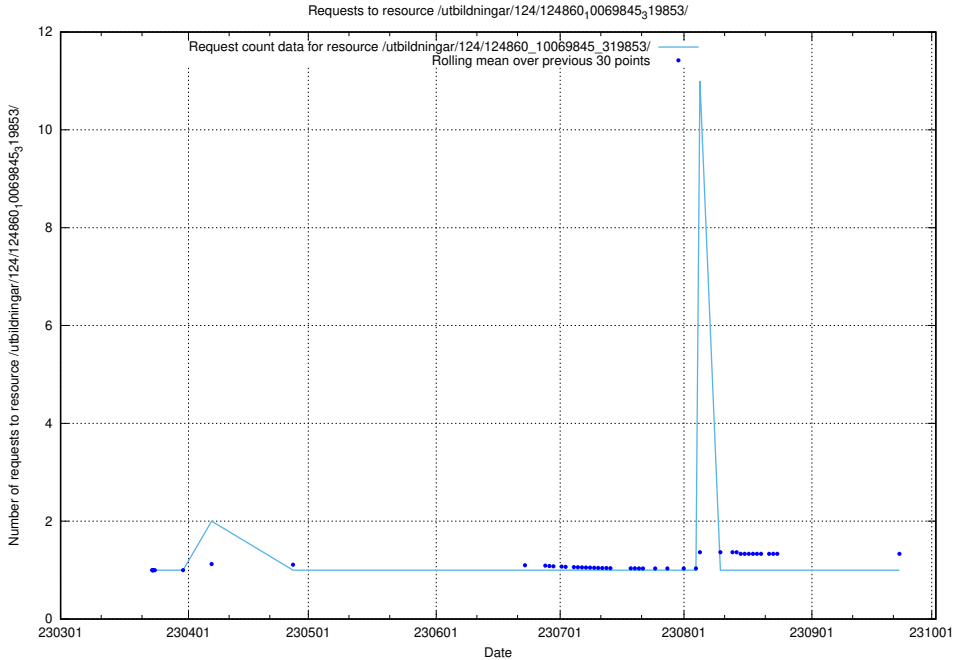

5.1066 Usage of /utbildningar/124/124860_10069845_319853/

Here, we count the number of requests to resource /utbildningar/124/124860_10069845_319853/.