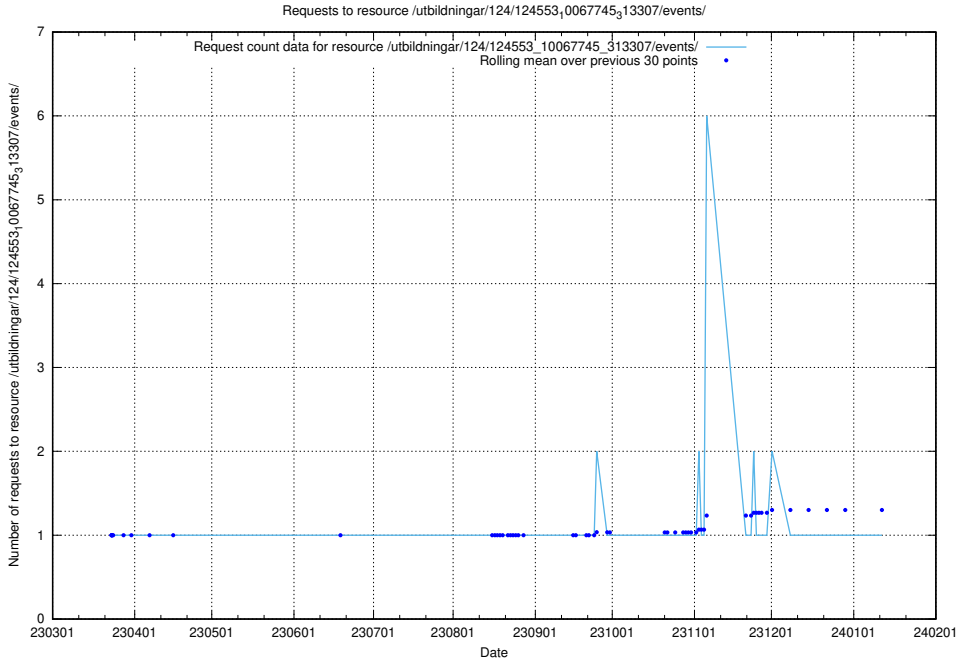

5.1107 Usage of /utbildningar/124/124553_10067745_313307/events/

Here, we count the number of requests to resource /utbildningar/124/124553_10067745_313307/events/