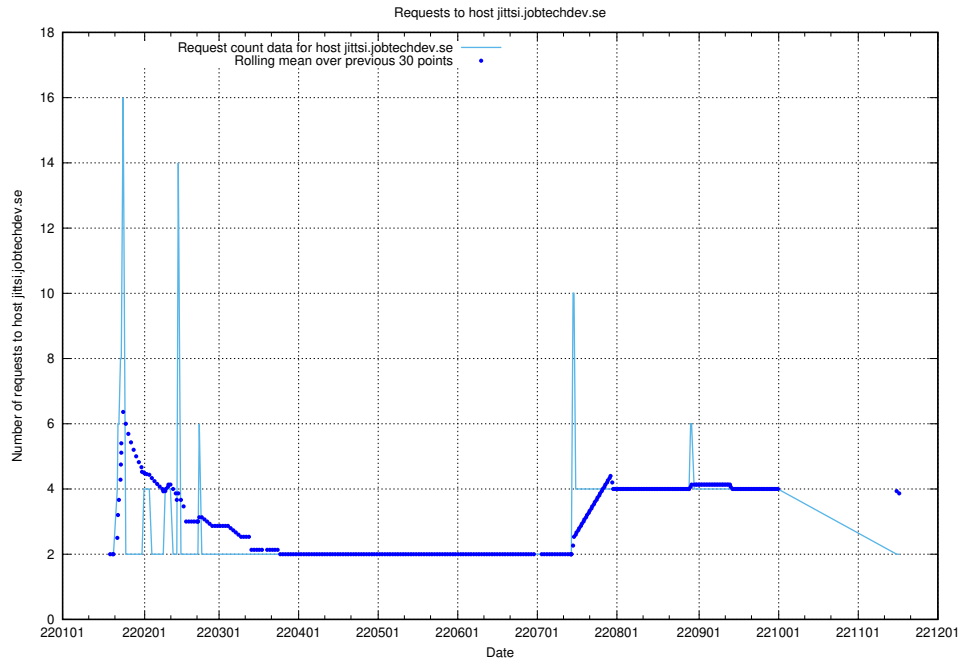

Here, we count the number of requests to host af-connect-mock.jobtechdev.se.

7.266 Usage of `jittsi.jobtechdev.se`

Here, we count the number of requests to host `jittsi.jobtechdev.se`.

7.267 Usage of `api-jobtech-taxonomy-api-test-in-prod-read.prod.services.jtech.se`