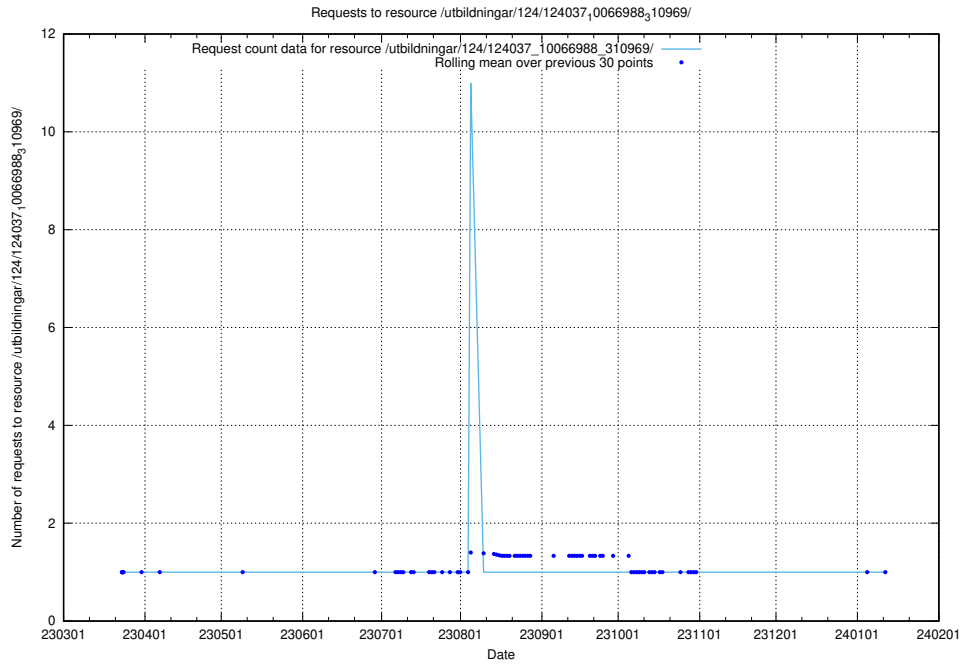

5.4019 Usage of /utbildningar/124/124037_10066988_310969/

Here, we count the number of requests to resource /utbildningar/124/124037_10066988_310969/.