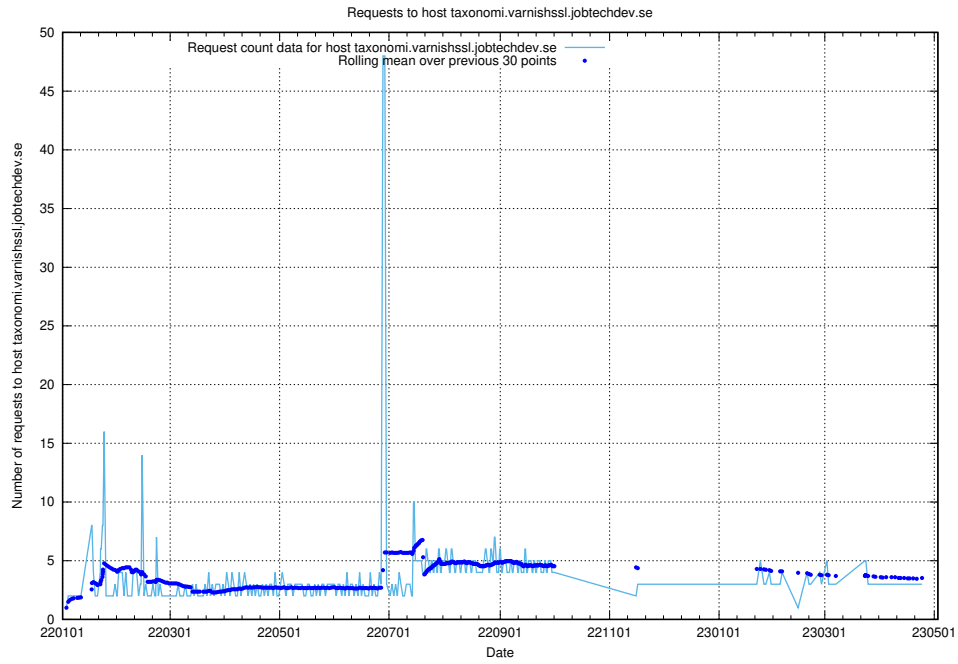

7.176 Usage of `taxonomi.varnishssl.jobtechdev.se`

Here, we count the number of requests to host `taxonomi.varnishssl.jobtechdev.se`.