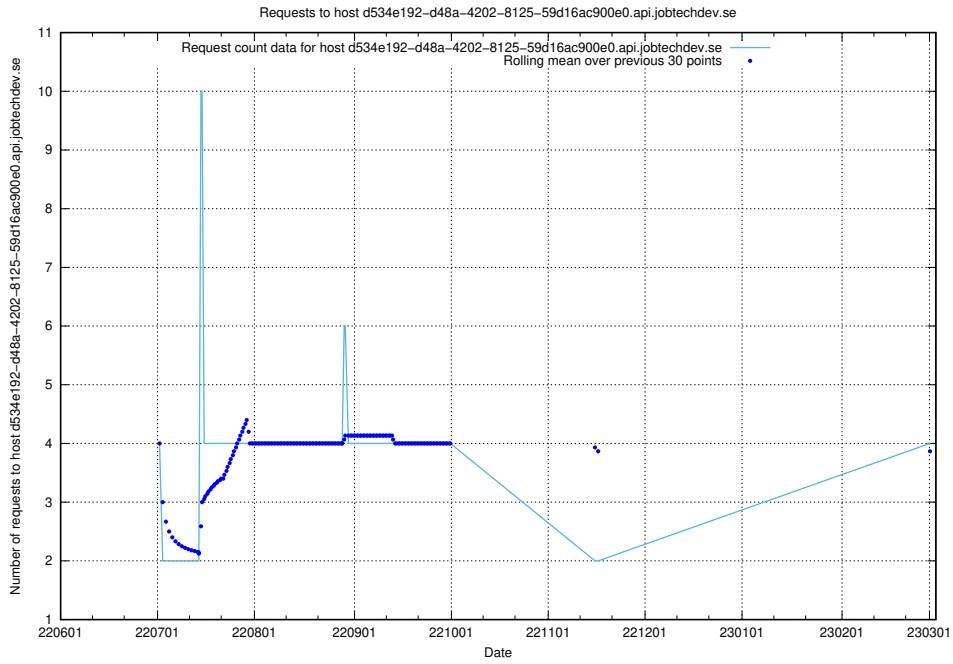

Here, we count the number of requests to host db517d0-1a0b-4541-afc3-729929ef0020.jobtechdev.se.

7.140 Usage of d534e192-d48a-4202-8125-59d16ac900e0.api.jobtechdev.se

Here, we count the number of requests to host d534e192-d48a-4202-8125-59d16ac900e0.api.jobtechdev.se.