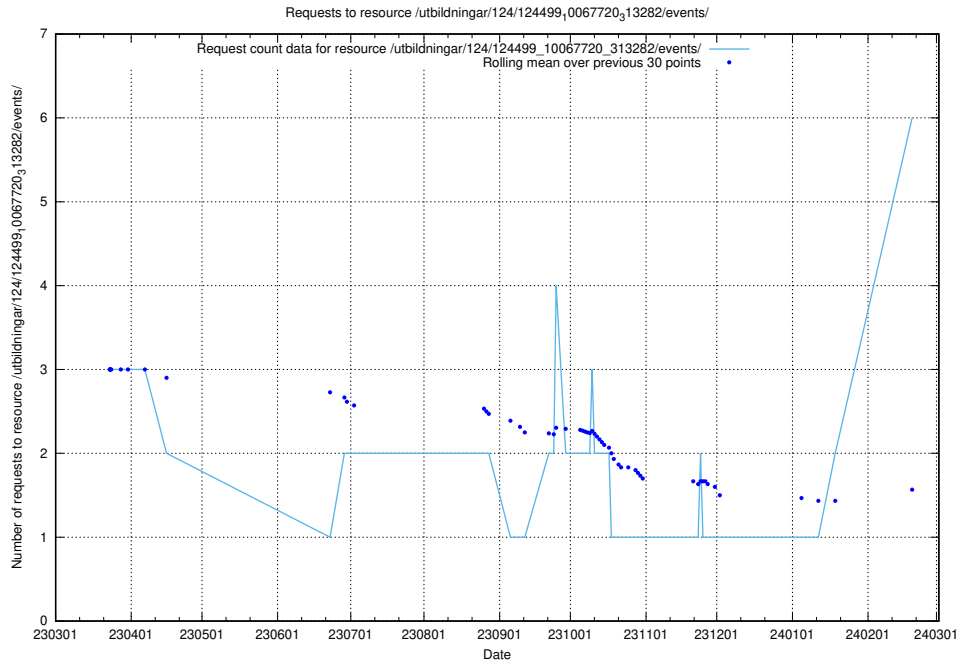

5.101 Usage of /utbildningar/124/124499_10067720_313282/events/

Here, we count the number of requests to resource /utbildningar/124/124499_10067720_313282/events/