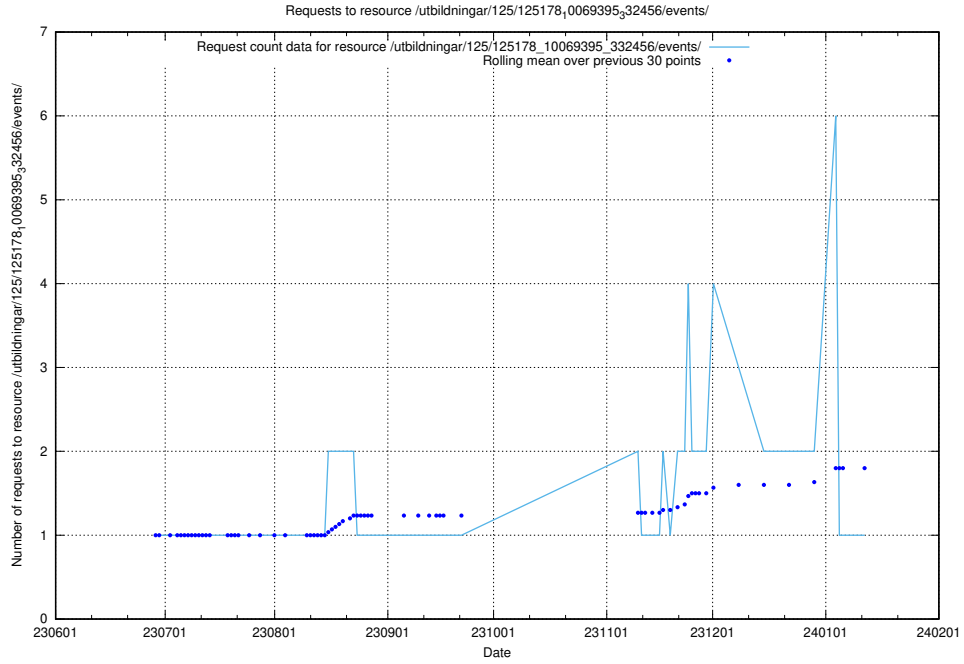

5.5131 Usage of /utbildningar/125/125178_10069395_332456/events/

Here, we count the number of requests to resource /utbildningar/125/125178_10069395_332456/events/