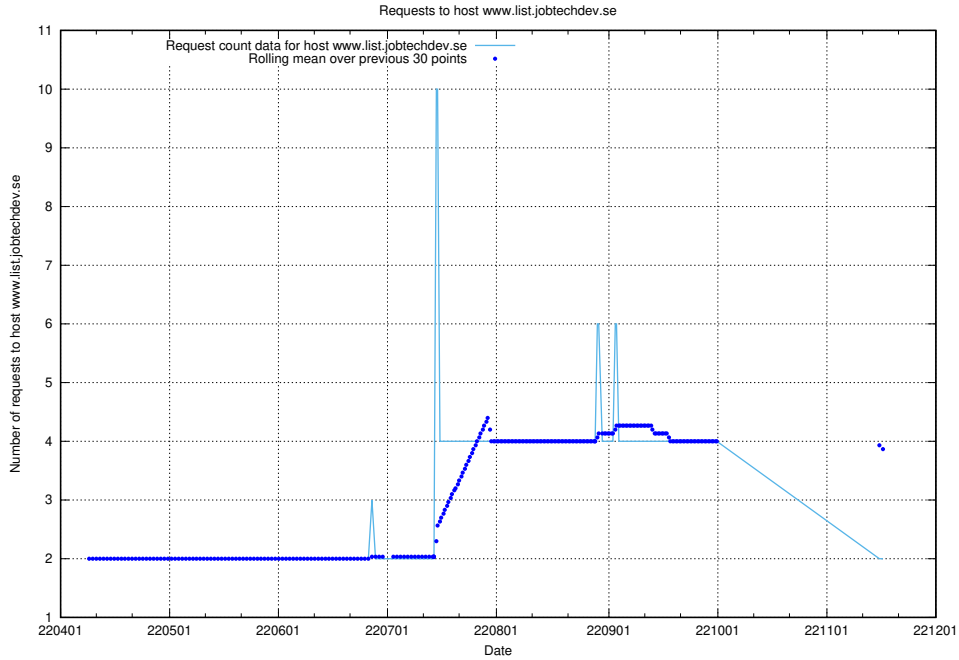

7.469 Usage of www.list.jobtechdev.se

Here, we count the number of requests to host www.list.jobtechdev.se.