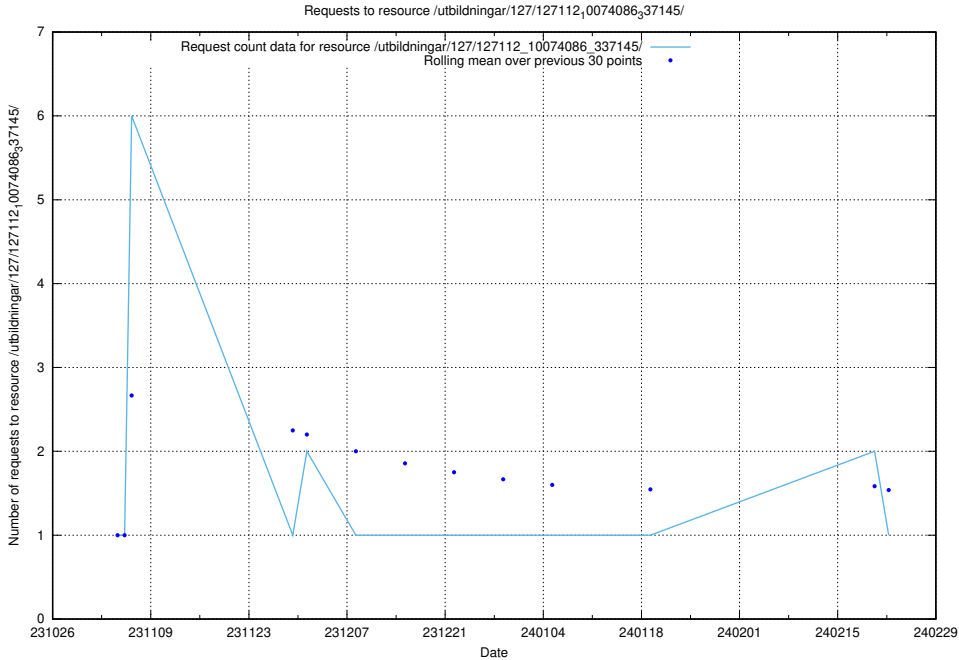

5.3768 Usage of /utbildningar/127/127112_10074086_337145/

Here, we count the number of requests to resource /utbildningar/127/127112_10074086_337145/.