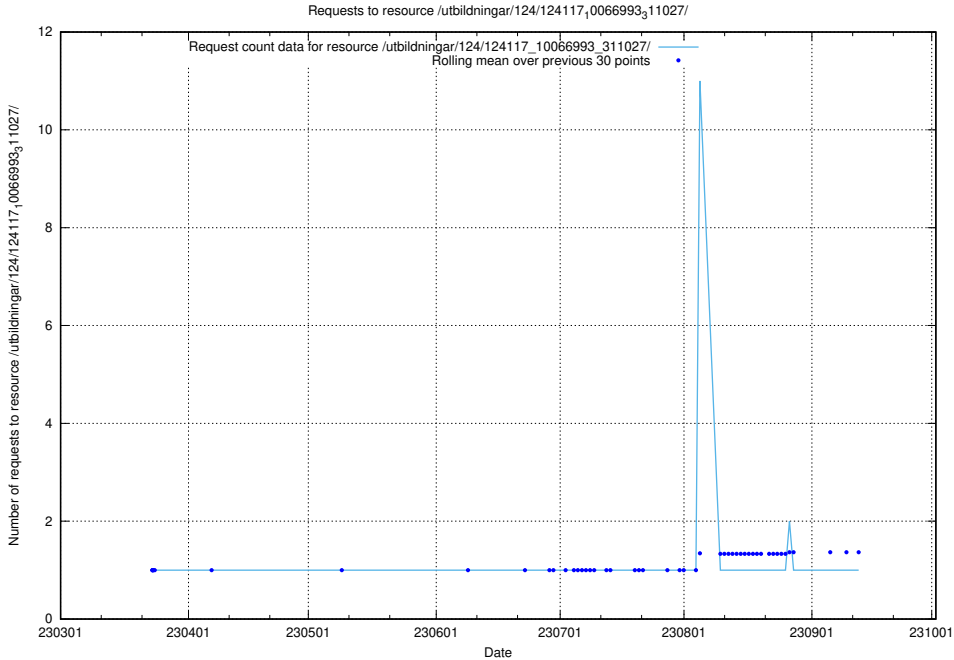

5.3889 Usage of /utbildningar/124/124117_10066993_311027/

Here, we count the number of requests to resource /utbildningar/124/124117_10066993_311027/.

5.3890 Usage of /taxonomy/version/8/query/keyword-concepts./