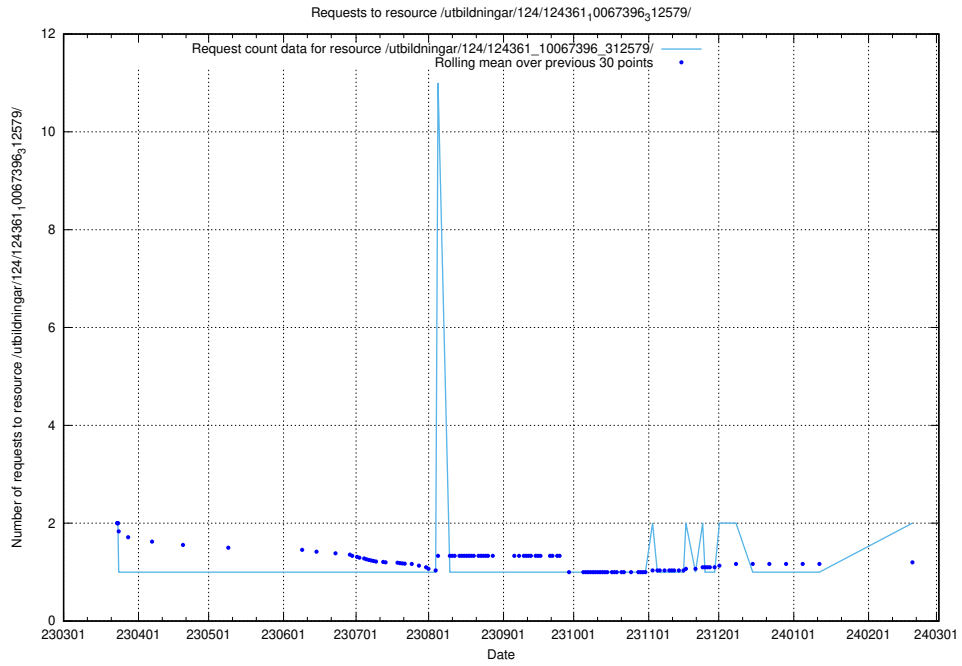

5.841 Usage of /utbildningar/124/124361_10067396_312579/

Here, we count the number of requests to resource /utbildningar/124/124361_10067396_312579/.