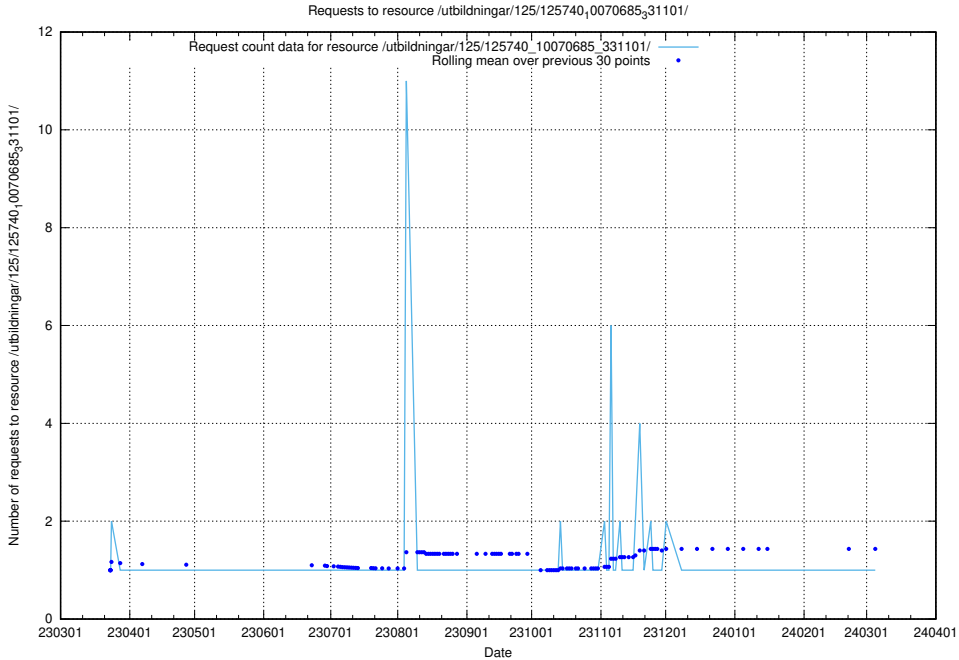

5.877 Usage of /utbildningar/125/125740_10070685_331101/

Here, we count the number of requests to resource /utbildningar/125/125740_10070685_331101/.