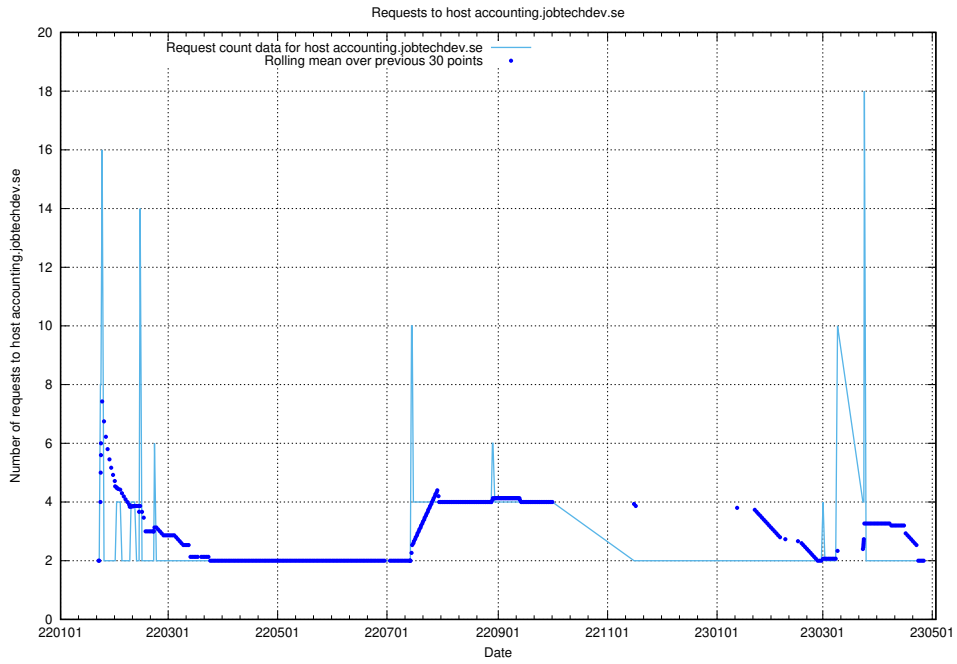

Here, we count the number of requests to host accounting.jobtechdev.se.

7.261 Usage of a.jobtechdev.se

Here, we count the number of requests to host a.jobtechdev.se.

7.262 Usage of game.jobtechdev.se

Here, we count the number of requests to host game.jobtechdev.se.