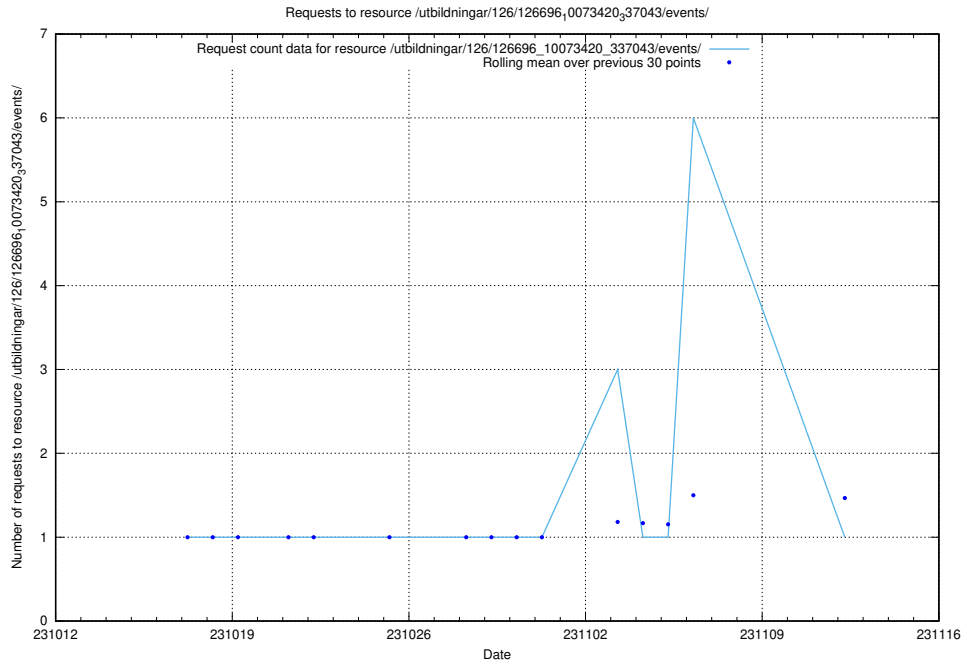

5.3944 Usage of /utbildningar/126/126696_10073420_337043/events/

Here, we count the number of requests to resource /utbildningar/126/126696_10073420_337043/events/