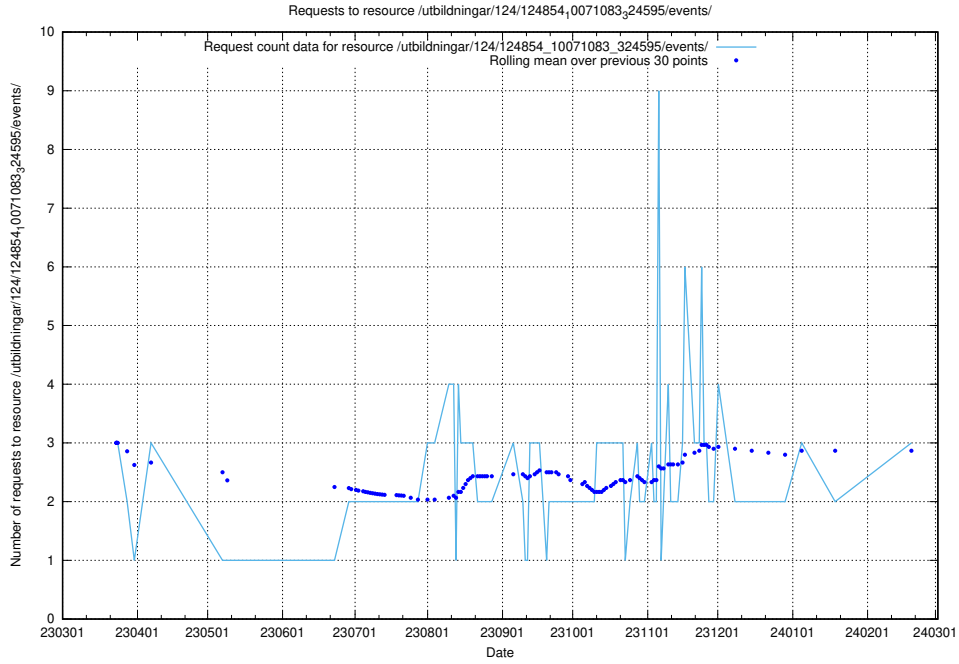

5.299 Usage of /utbildningar/124/124854_10071083_324595/events/

Here, we count the number of requests to resource /utbildningar/124/124854_10071083_324595/events/