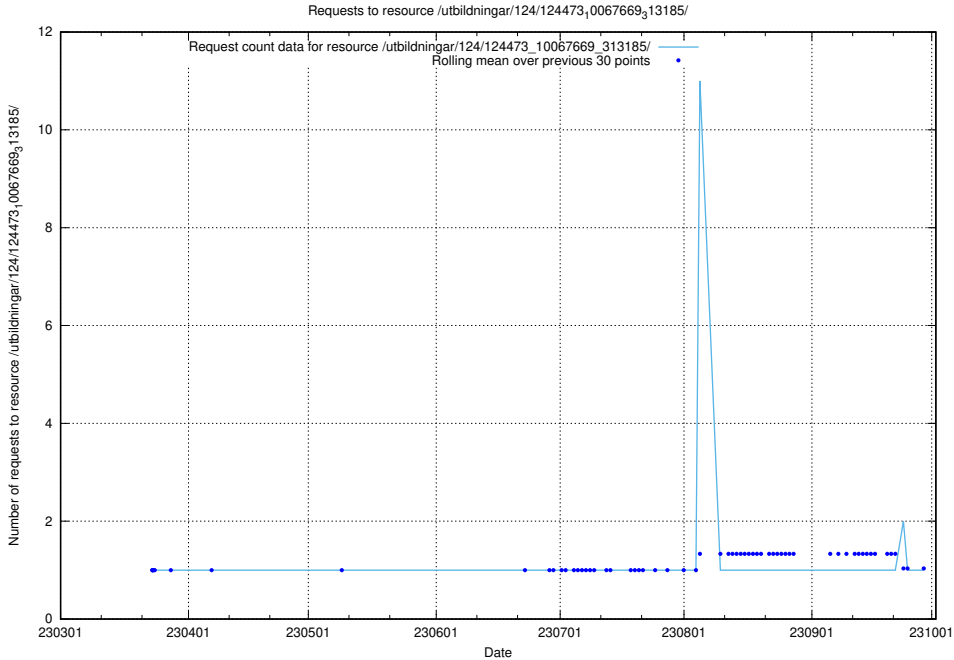

5.2557 Usage of /utbildningar/124/124473_10067669_313185/

Here, we count the number of requests to resource /utbildningar/124/124473_10067669_313185/.