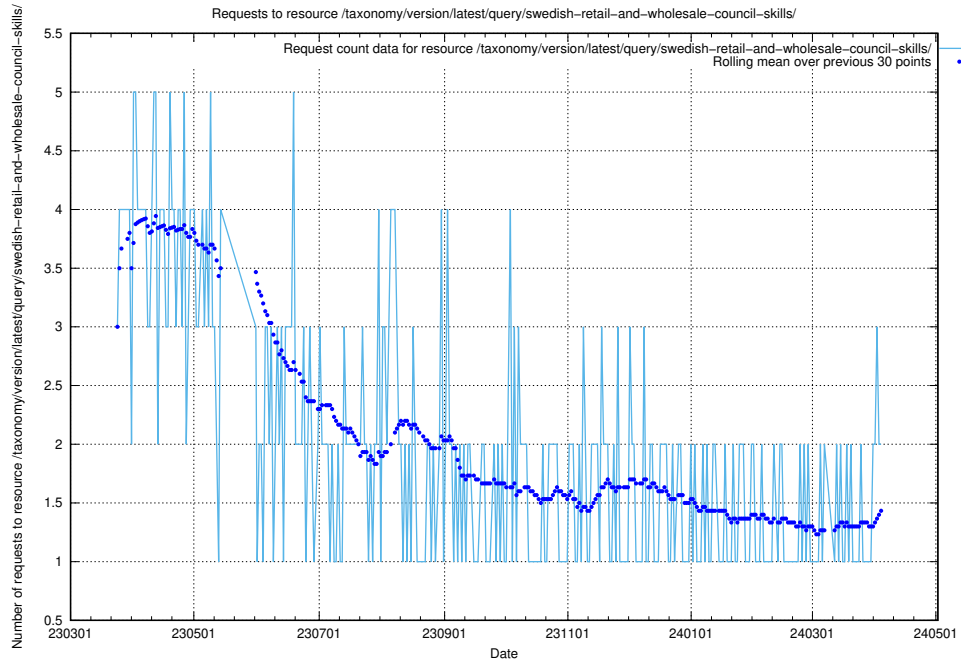

5.767 Usage of /taxonomy/version/latest/query/swedish-retail-and-wholesale-council-skills/

Here, we count the number of requests to resource /taxonomy/version/latest/query/swedish-retail-and-wholesale-council-skills/.