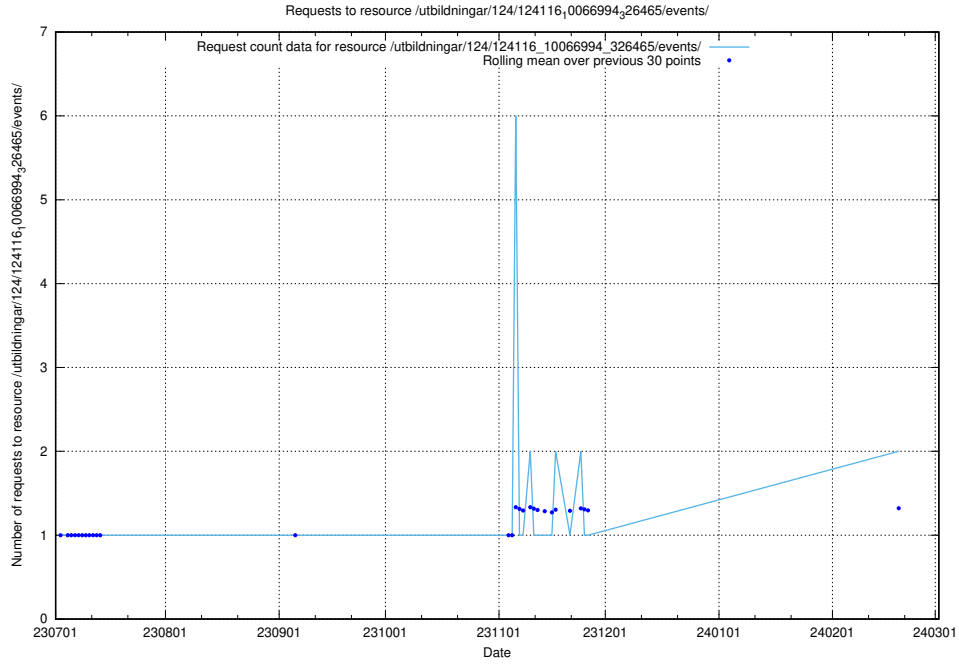

5.670 Usage of /utbildningar/124/124116_10066994_326465/events/

Here, we count the number of requests to resource /utbildningar/124/124116_10066994_326465/events/