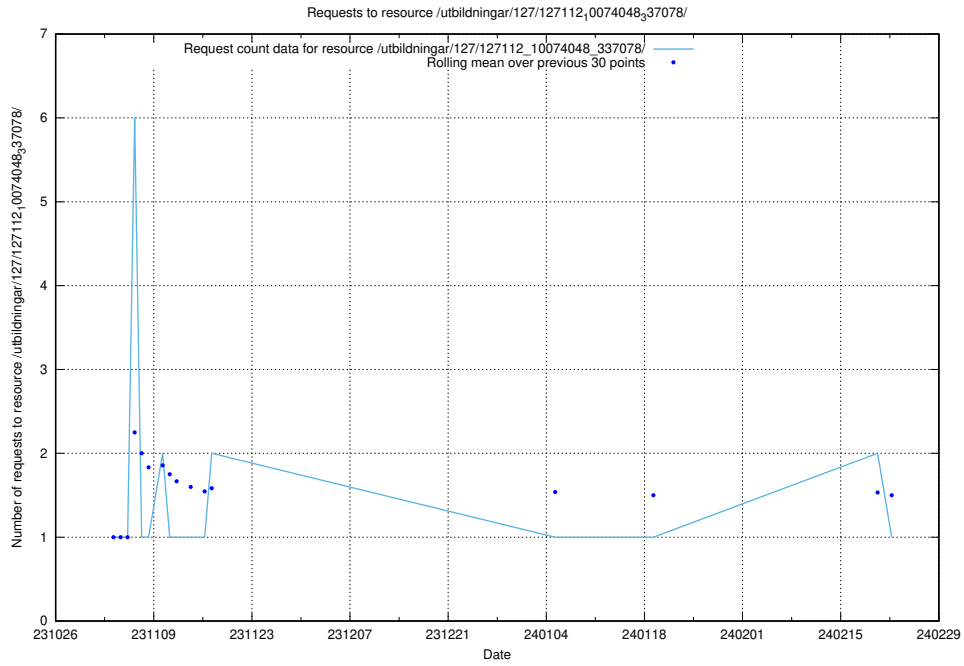

5.3790 Usage of /utbildningar/127/127112_10074048_337078/

Here, we count the number of requests to resource /utbildningar/127/127112_10074048_337078/.