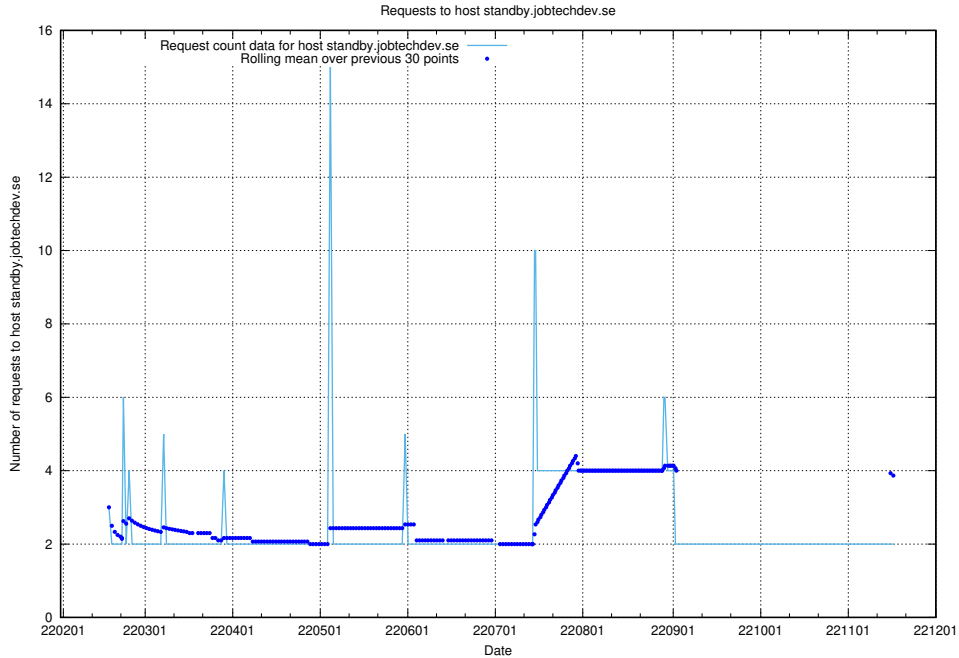

7.537 Usage of www.develop-transformer.jobtechdev.se

Here, we count the number of requests to host www.develop-transformer.jobtechdev.se.

7.538 Usage of standby.jobtechdev.se

Here, we count the number of requests to host standby.jobtechdev.se.