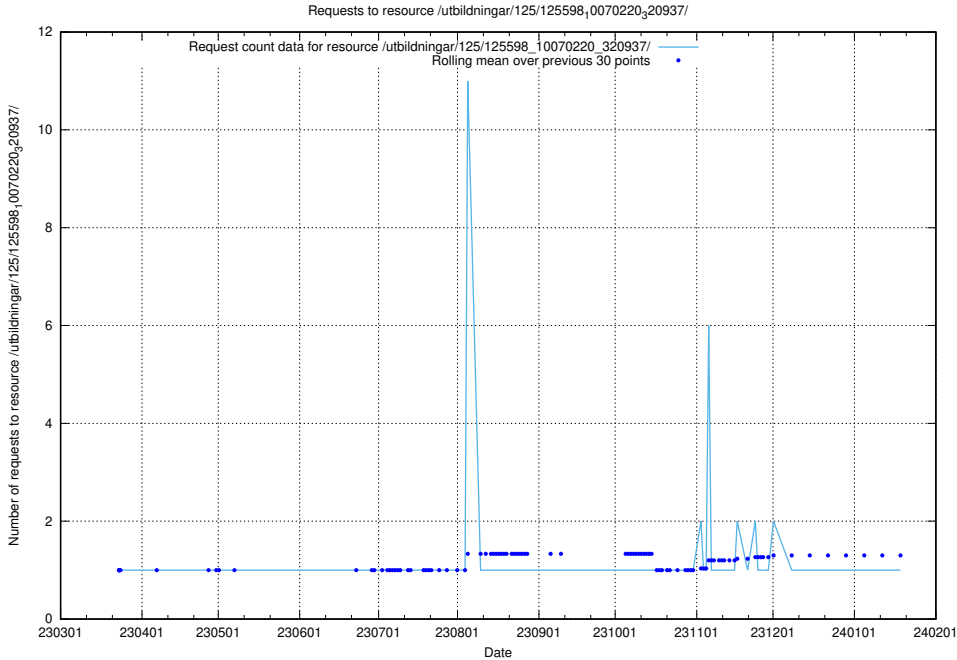

5.978 Usage of /utbildningar/125/125598_10070220_320937/

Here, we count the number of requests to resource /utbildningar/125/125598_10070220_320937/.