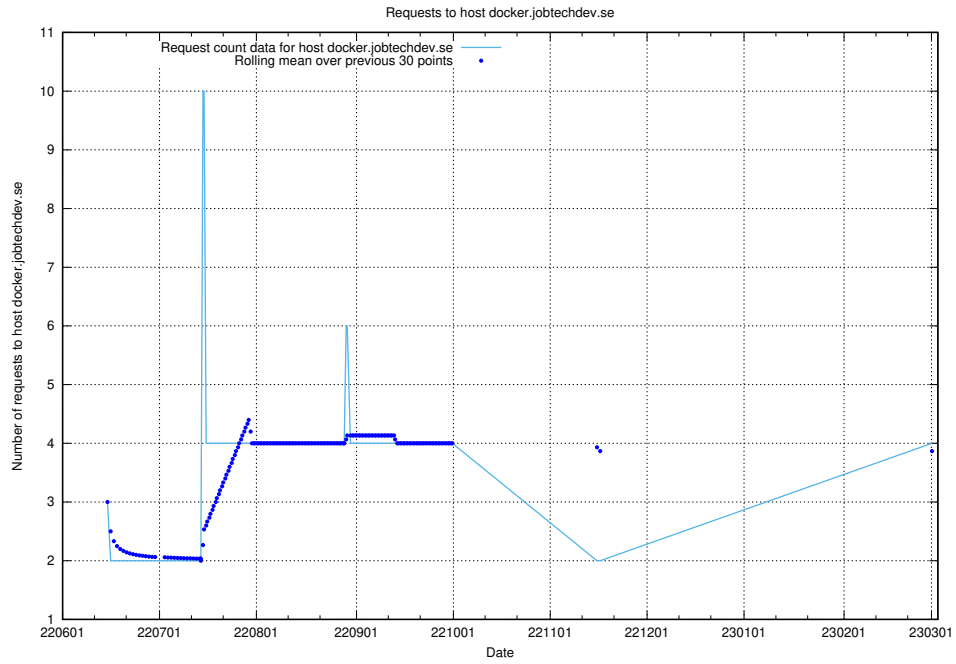

7.143 Usage of docker.jobtechdev.se

Here, we count the number of requests to host docker.jobtechdev.se.