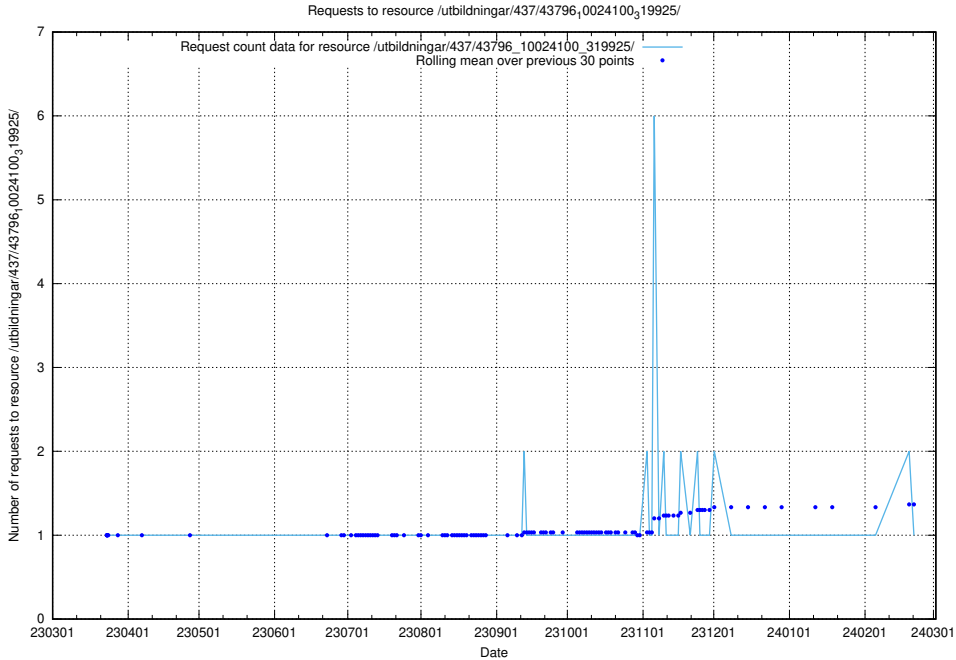

5.5995 Usage of /utbildningar/437/43796_10024100_319925/

Here, we count the number of requests to resource /utbildningar/437/43796_10024100_319925/.