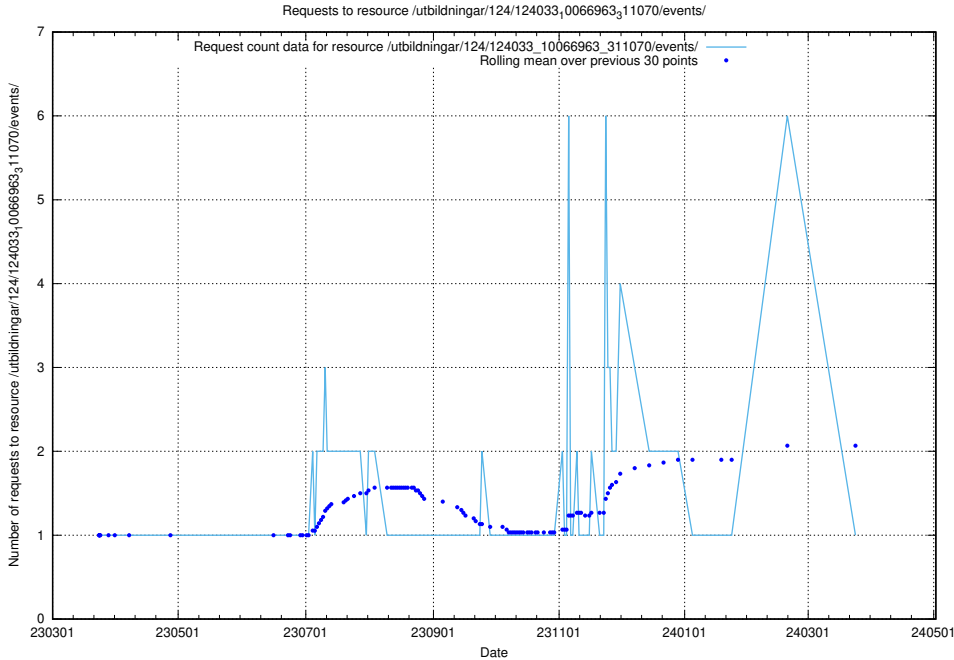

5.4093 Usage of /utbildningar/124/124033_10066963_311070/events/

Here, we count the number of requests to resource /utbildningar/124/124033_10066963_311070/events/

5.4094 Usage of /utbildningar/437/43778_10023985_29946/events/