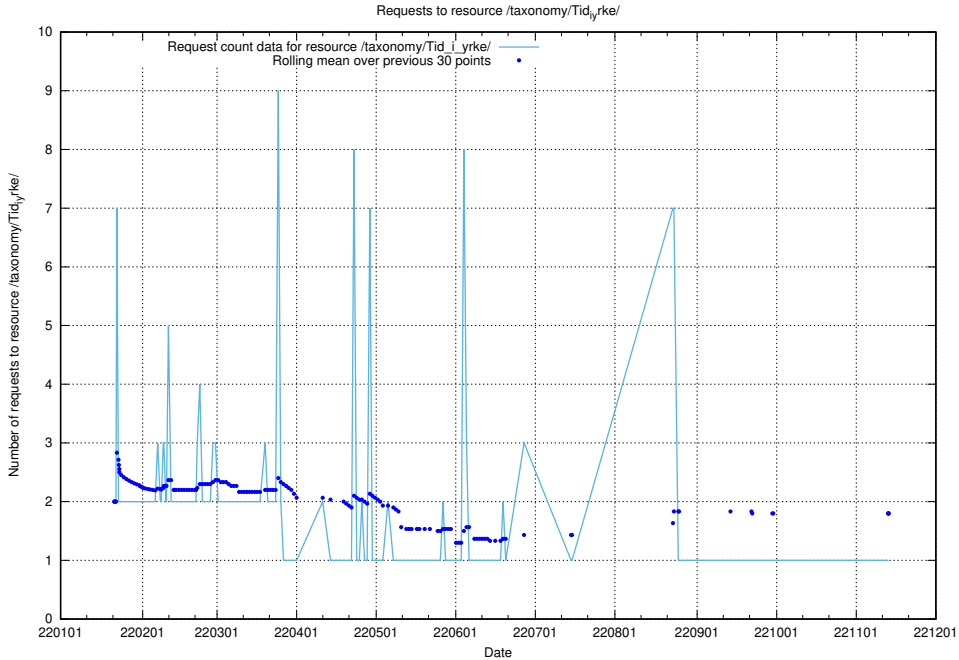

5.5950 Usage of /taxonomy/Tid_i_yrke/

Here, we count the number of requests to resource /taxonomy/Tid_i_yrke/.