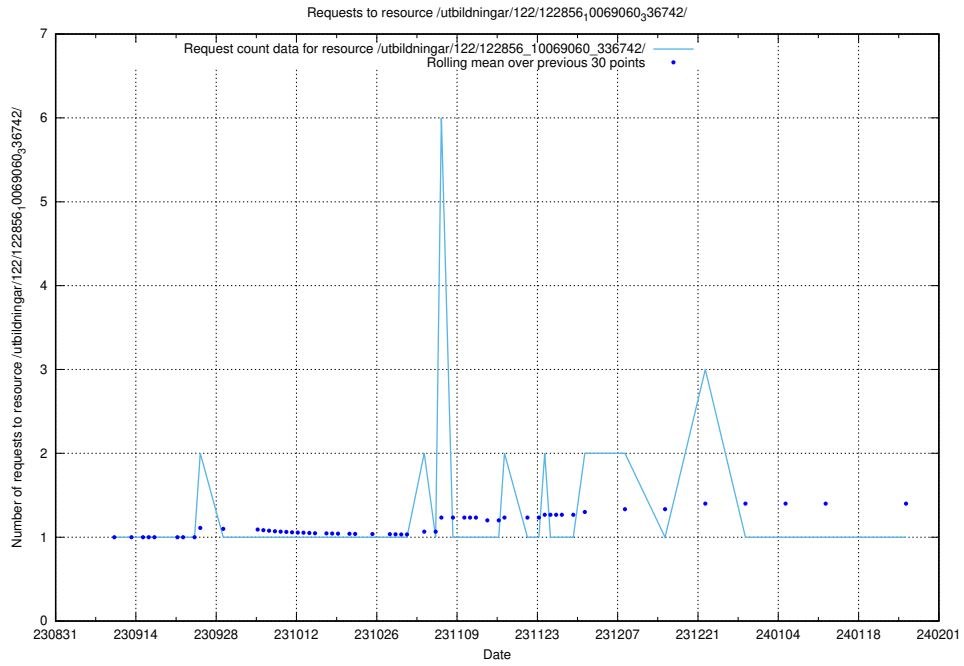

5.4281 Usage of /utbildningar/122/122856_10069060_336742/

Here, we count the number of requests to resource /utbildningar/122/122856_10069060_336742/.