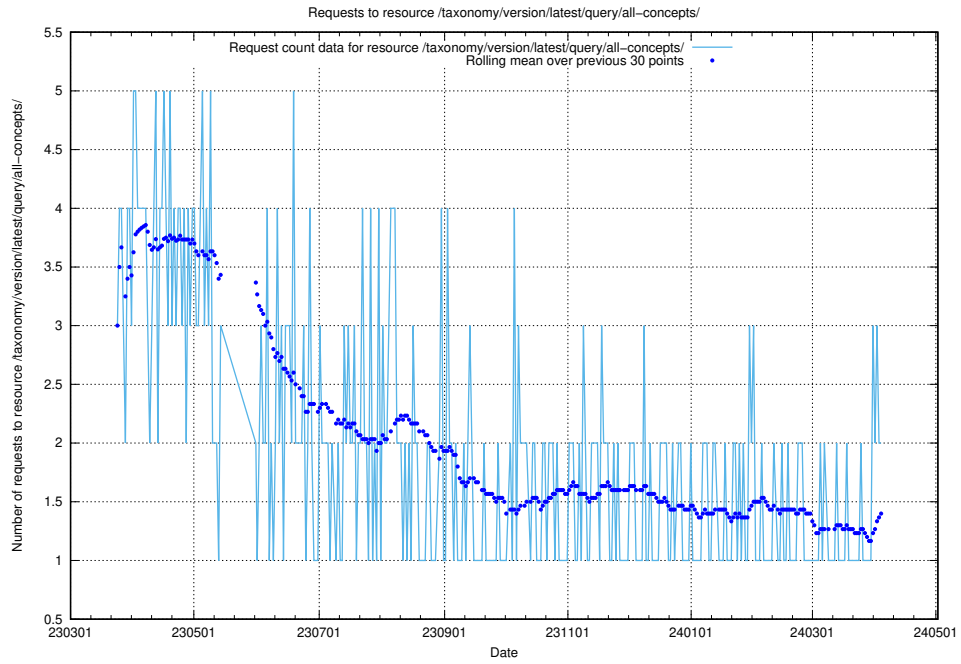

5.806 Usage of /taxonomy/version/latest/query/all-concepts/

Here, we count the number of requests to resource /taxonomy/version/latest/query/all-concepts/.