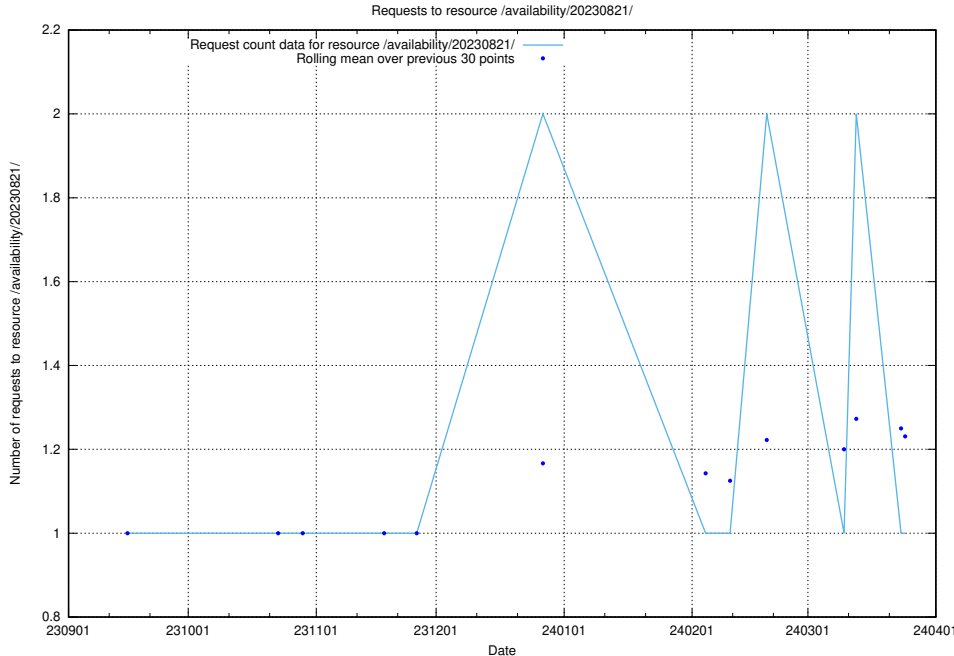

5.4209 Usage of /availability/20230821/

Here, we count the number of requests to resource /availability/20230821/.