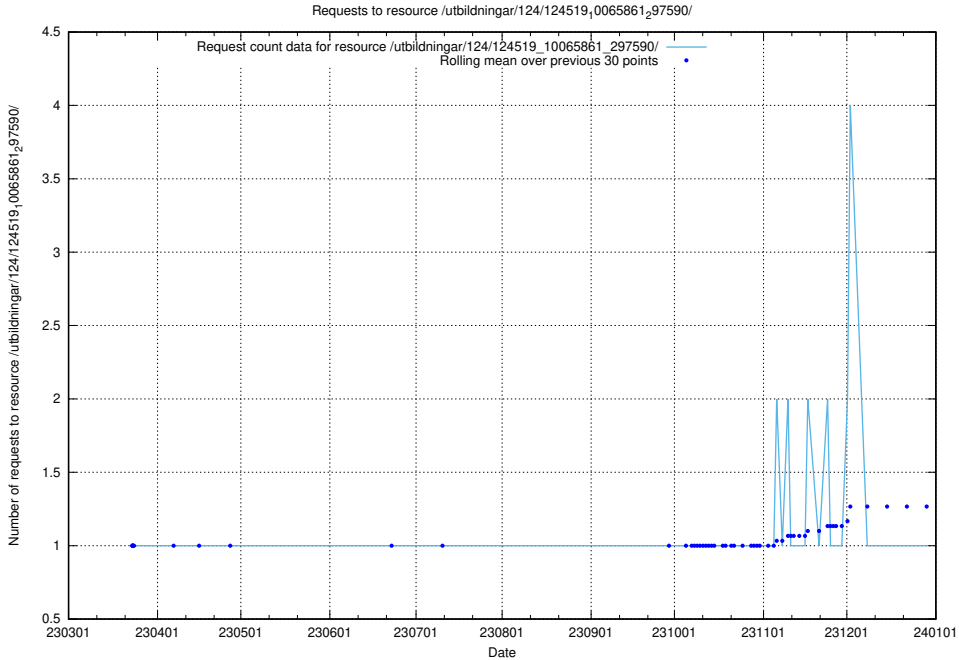

Here, we count the number of requests to resource /utbildningar/124/124519_10065861_297590/events/

5.1182 Usage of /utbildningar/124/124519_10065861_297590/

Here, we count the number of requests to resource /utbildningar/124/124519_10065861_297590/.