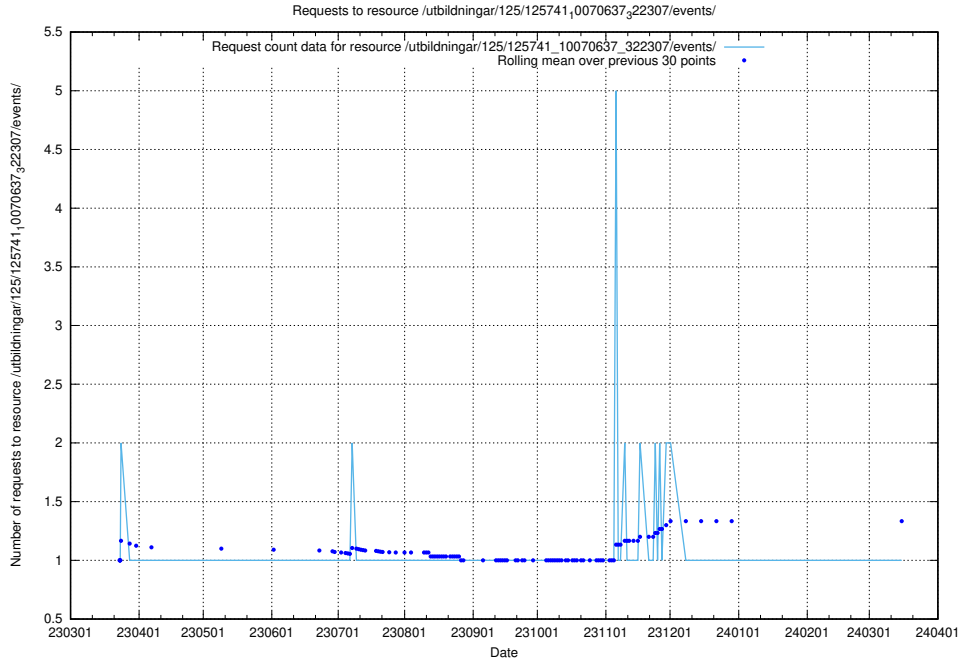

5.854 Usage of /utbildningar/125/125741_10070637_322307/events/

Here, we count the number of requests to resource /utbildningar/125/125741_10070637_322307/events/