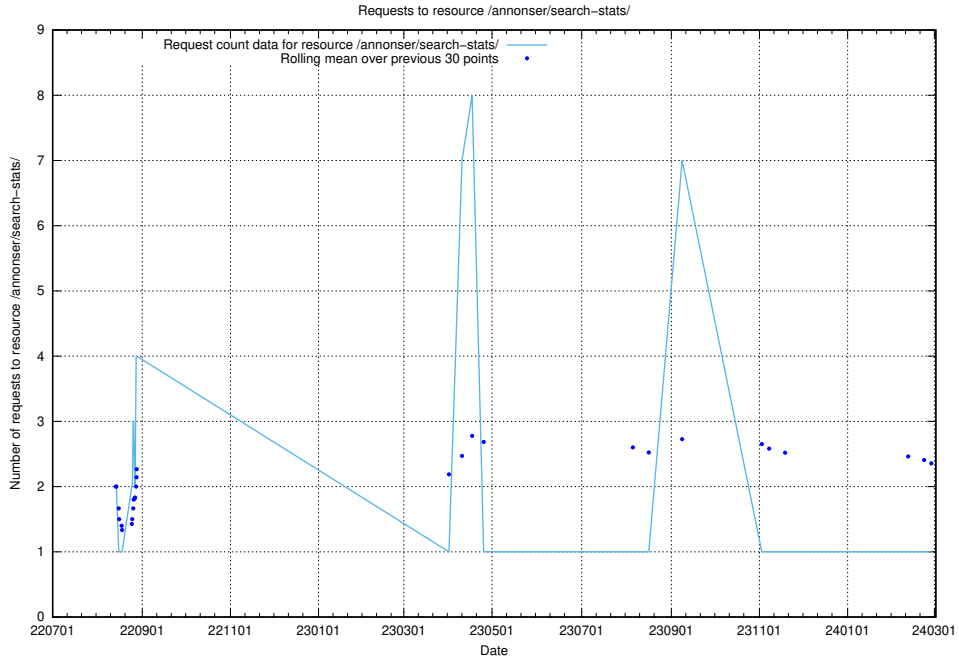

Here, we count the number of requests to resource /utbildningar/125/125741_10070692_324616/.

5.6119 Usage of /annonser/search-stats/

Here, we count the number of requests to resource /annonser/search-stats/.