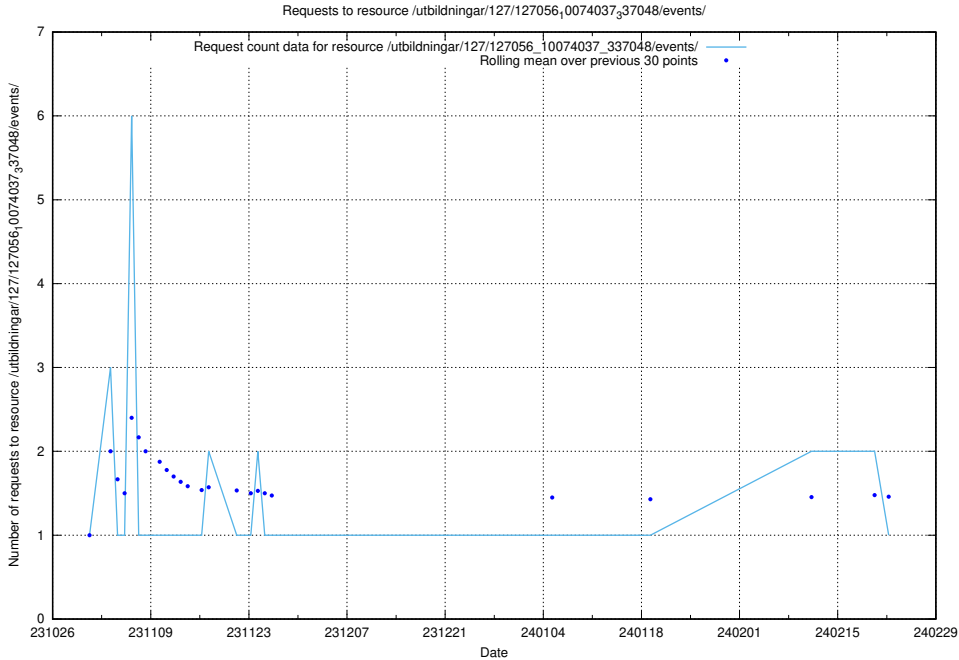

5.3807 Usage of /utbildningar/127/127056_10074037_337048/events/

Here, we count the number of requests to resource /utbildningar/127/127056_10074037_337048/events/