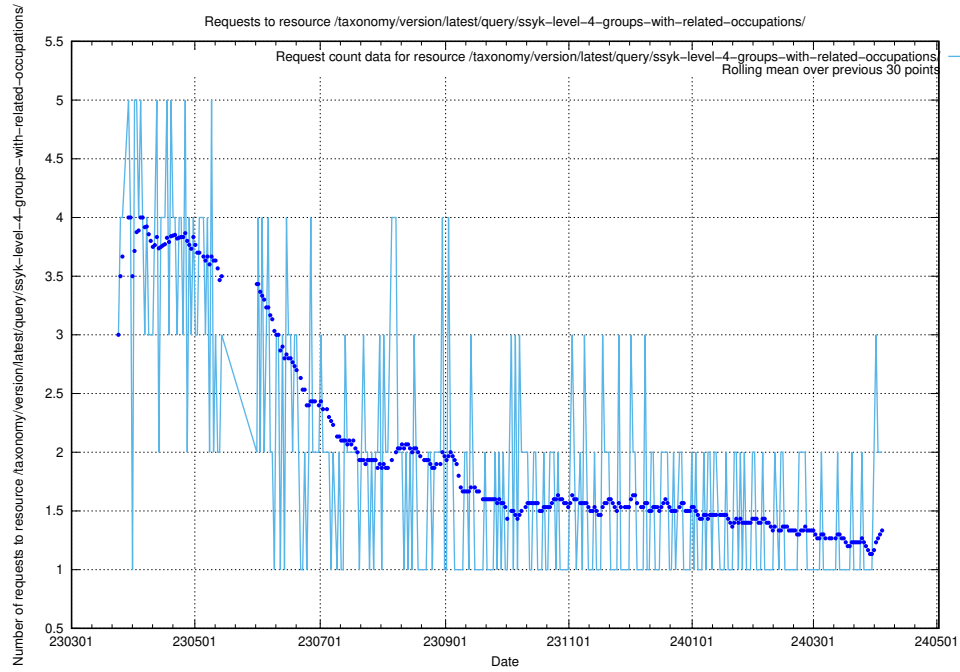

5.781 Usage of /taxonomy/version/latest/query/ssyk-level-4-groups-with-related-occupations/

Here, we count the number of requests to resource /taxonomy/version/latest/query/ssyk-level-4-groups-with-related-occupations/.