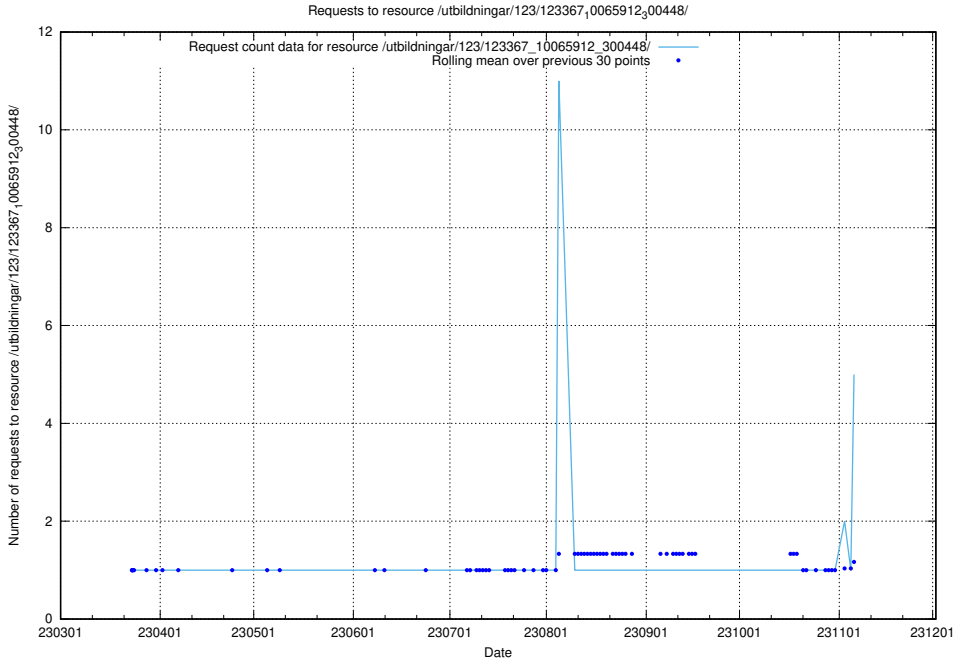

5.121 Usage of /utbildningar/123/123367_10065912_300448/

Here, we count the number of requests to resource /utbildningar/123/123367_10065912_300448/.