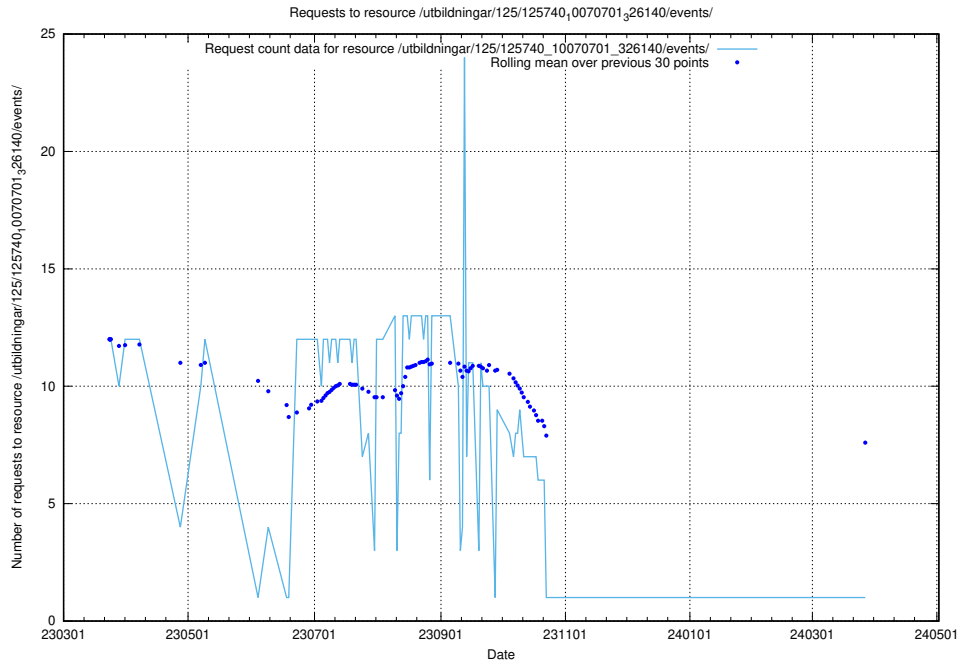

5.5896 Usage of /utbildningar/125/125740_10070701_326140/events/

Here, we count the number of requests to resource /utbildningar/125/125740_10070701_326140/events/