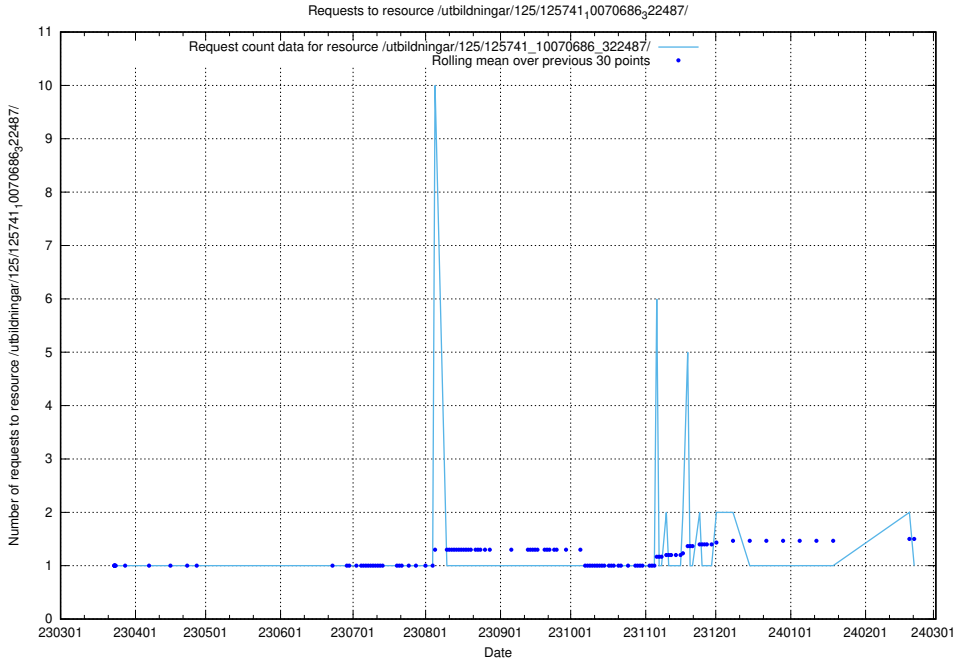

5.6125 Usage of /utbildningar/125/125741_10070686_322487/

Here, we count the number of requests to resource /utbildningar/125/125741_10070686_322487/.