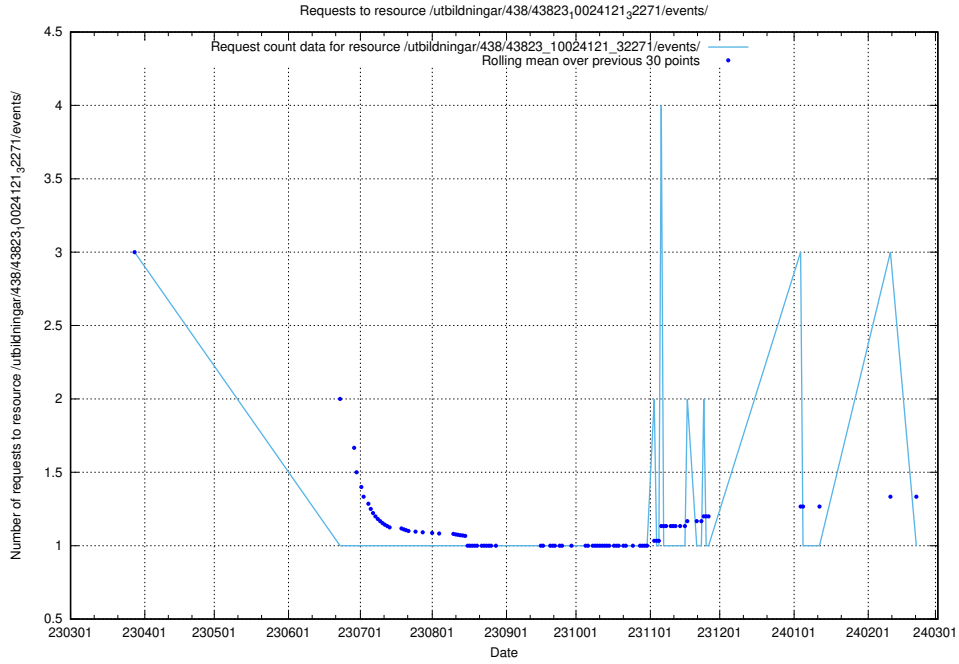

5.5748 Usage of /utbildningar/438/43823_10024121_32271/events/

Here, we count the number of requests to resource /utbildningar/438/43823_10024121_32271/events/.