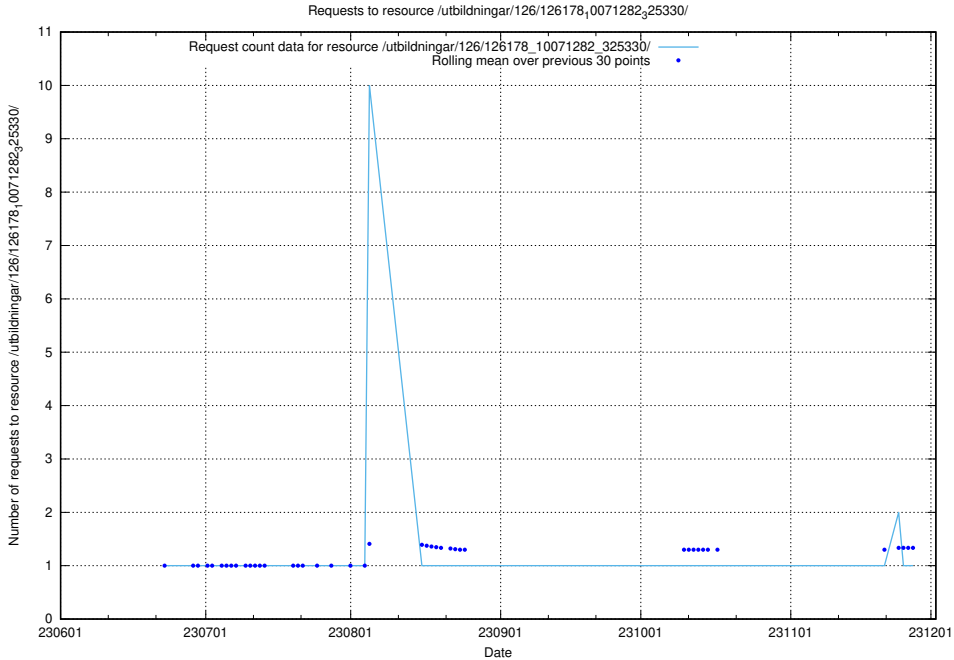

5.5332 Usage of /utbildningar/126/126178_10071282_325330/

Here, we count the number of requests to resource /utbildningar/126/126178_10071282_325330/.