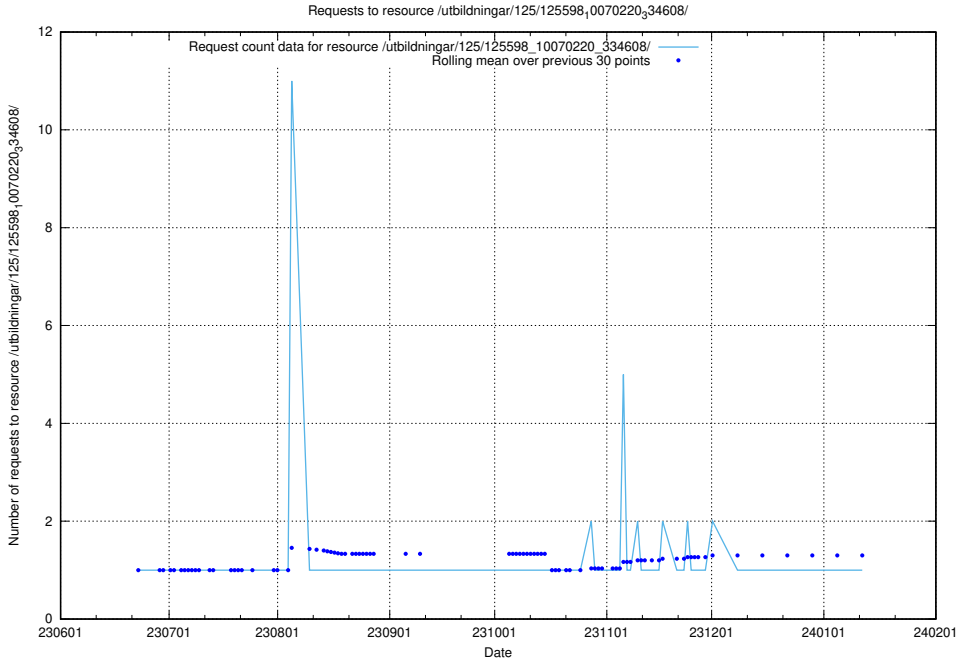

5.5377 Usage of /utbildningar/125/125598_10070220_334608/

Here, we count the number of requests to resource /utbildningar/125/125598_10070220_334608/.