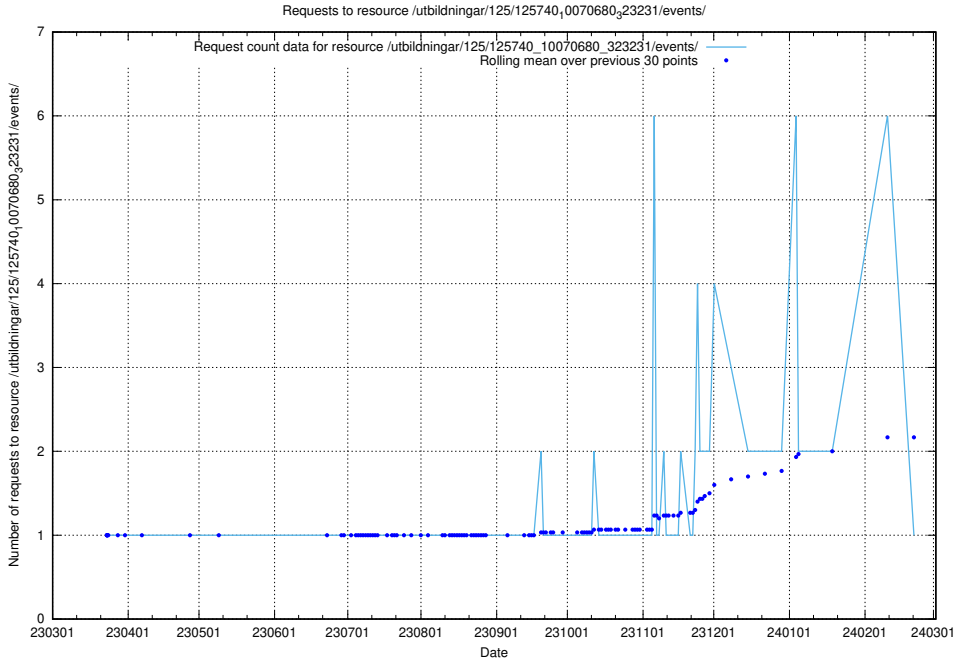

5.879 Usage of /utbildningar/125/125740_10070680_323231/events/

Here, we count the number of requests to resource /utbildningar/125/125740_10070680_323231/events/