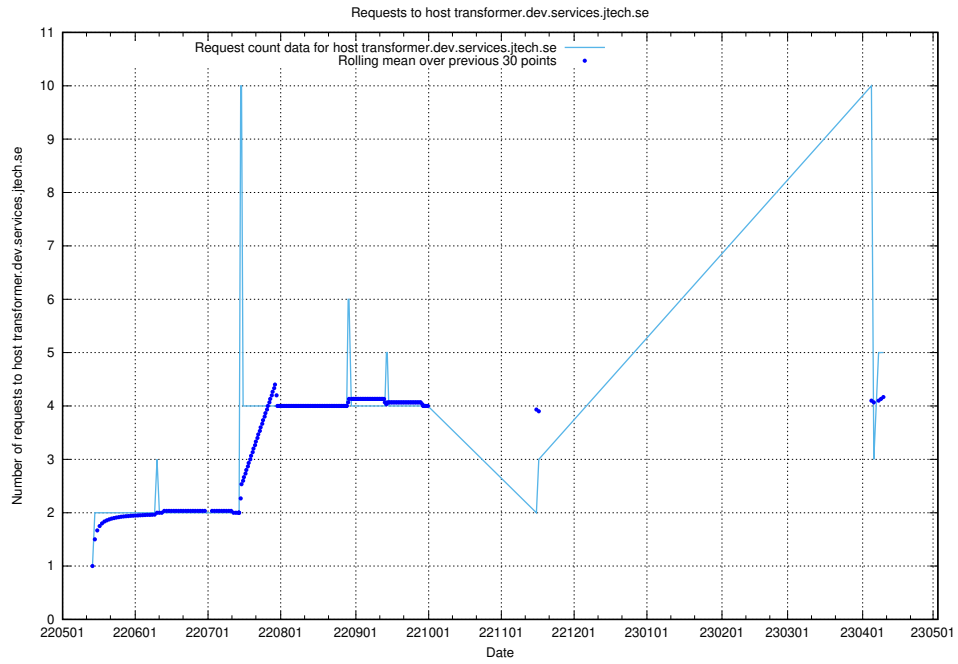

7.94 Usage of transformer.dev.services.jtech.se

Here, we count the number of requests to host transformer.dev.services.jtech.se.