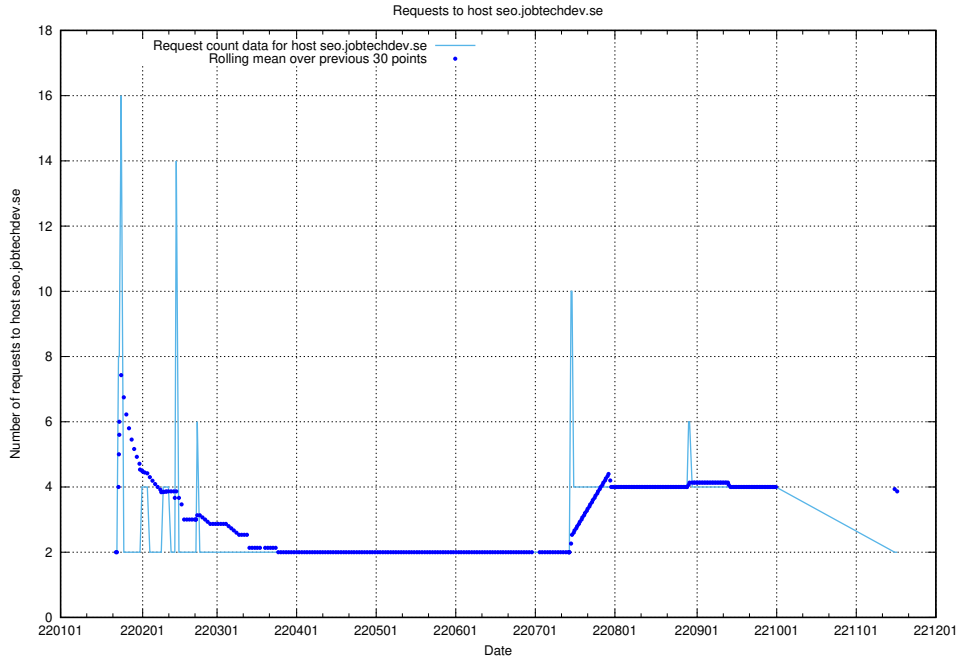

7.590 Usage of seo.jobtechdev.se

Here, we count the number of requests to host seo.jobtechdev.se.