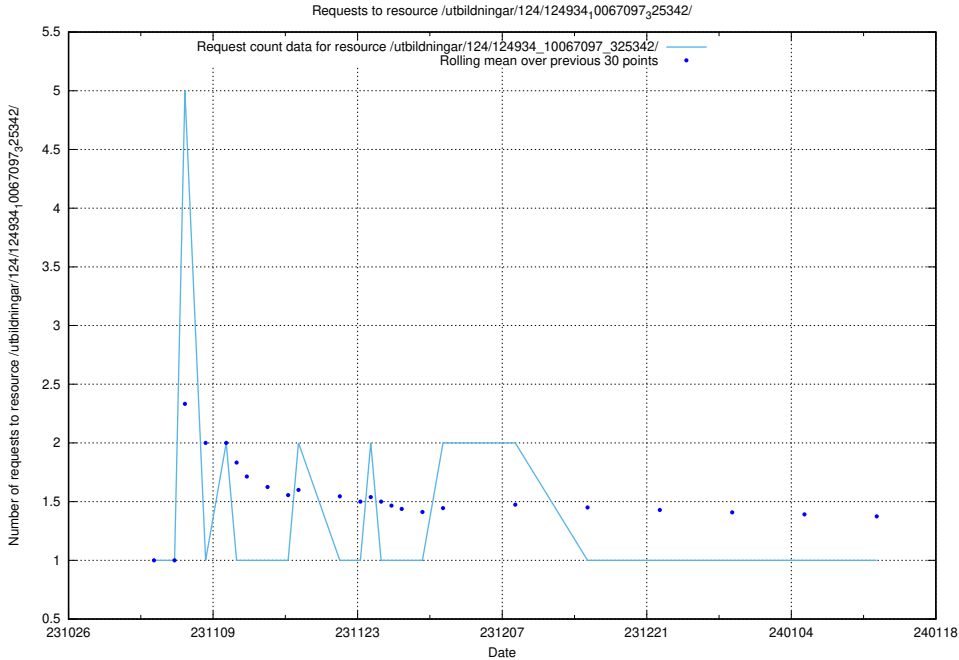

5.3798 Usage of /utbildningar/124/124934_10067097_325342/

Here, we count the number of requests to resource /utbildningar/124/124934_10067097_325342/.