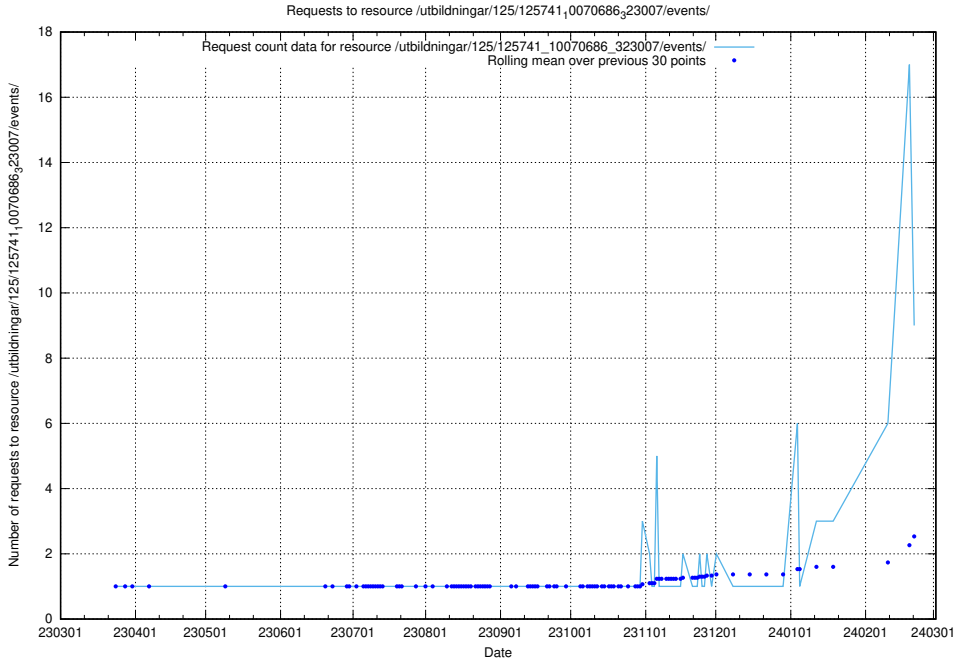

5.36 Usage of /utbildningar/125/125741_10070686_323007/events/

Here, we count the number of requests to resource /utbildningar/125/125741_10070686_323007/events/