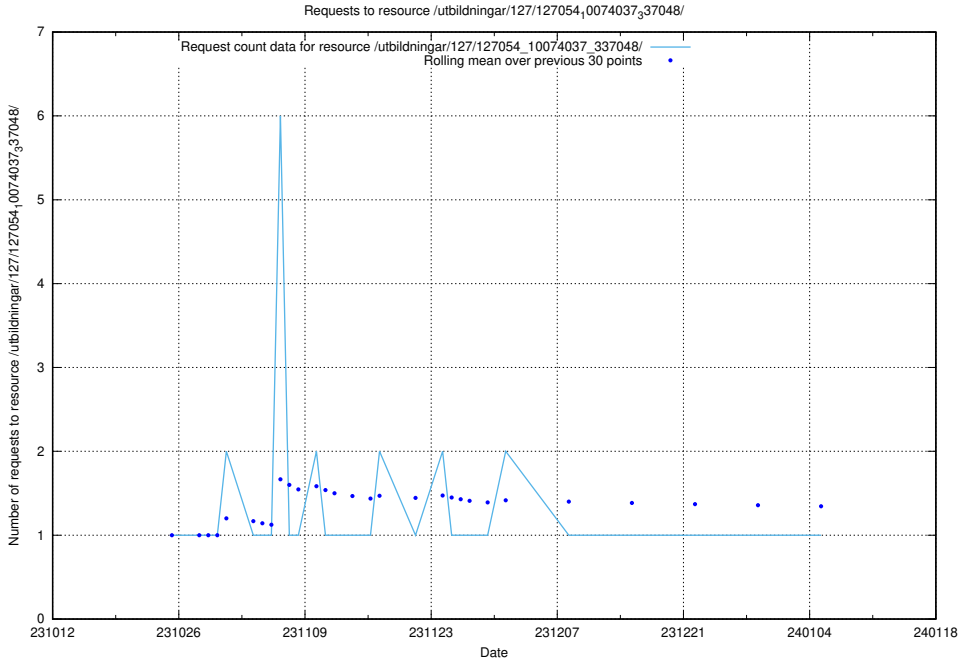

5.3856 Usage of /utbildningar/127/127054_10074037_337048/

Here, we count the number of requests to resource /utbildningar/127/127054_10074037_337048/.