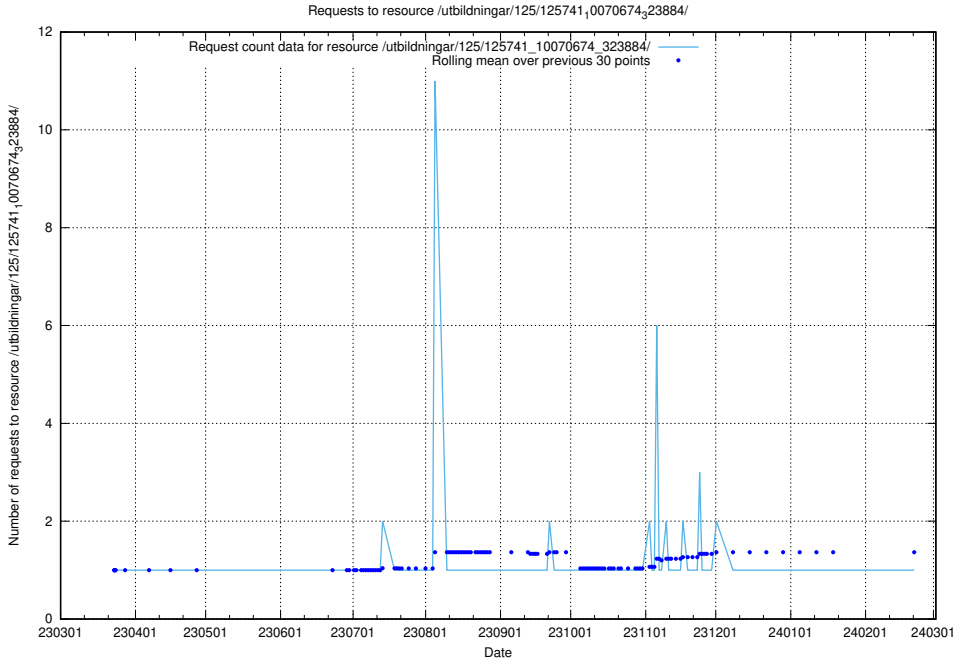

5.6135 Usage of /utbildningar/125/125741_10070674_323884/

Here, we count the number of requests to resource /utbildningar/125/125741_10070674_323884/.