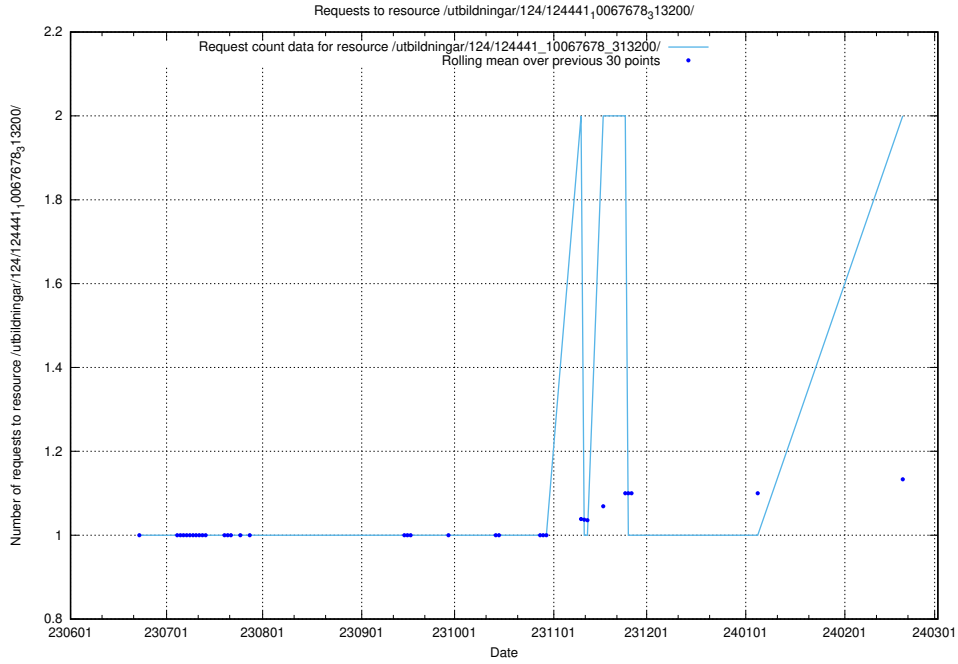

5.727 Usage of /utbildningar/124/124441_10067678_313200/

Here, we count the number of requests to resource /utbildningar/124/124441_10067678_313200/.