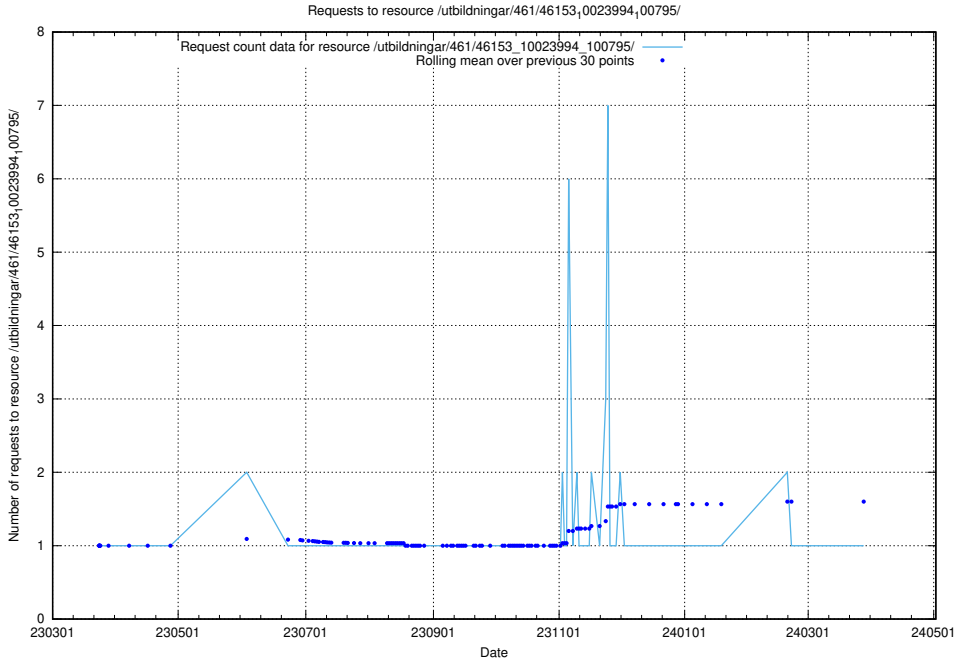

5.5957 Usage of /utbildningar/461/46153_10023994_100795/

Here, we count the number of requests to resource /utbildningar/461/46153_10023994_100795/.