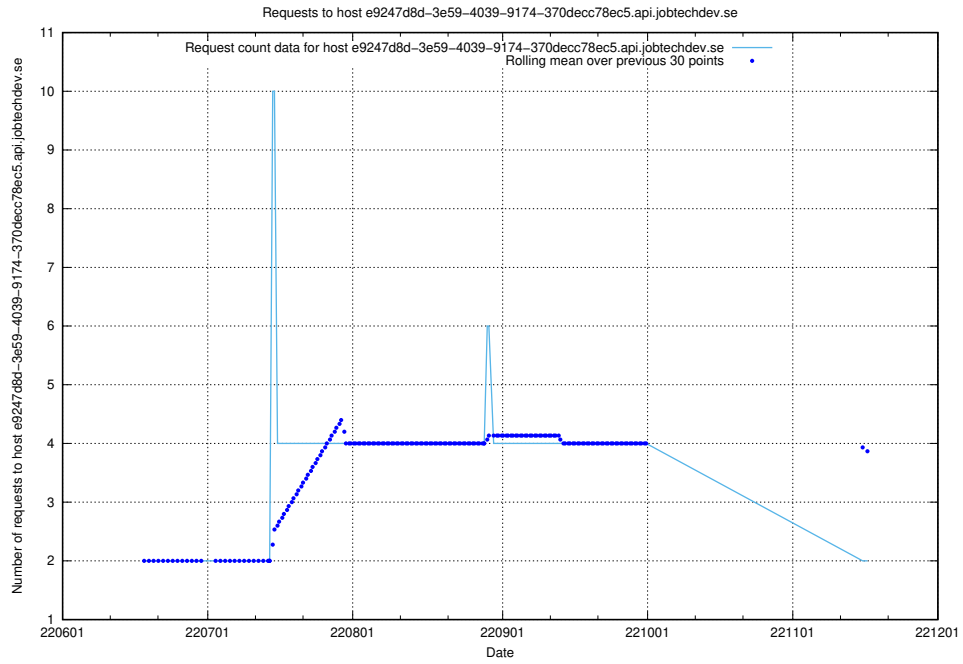

7.399 Usage of e9247d8d-3e59-4039-9174-370decc78ec5.api.jobtechdev.se

Here, we count the number of requests to host e9247d8d-3e59-4039-9174-370decc78ec5.api.jobtechdev.se.

7.400 Usage of 2f0b40cd-39bc-429b-8f6c-c3d864c6fbd6.jobtechdev.se