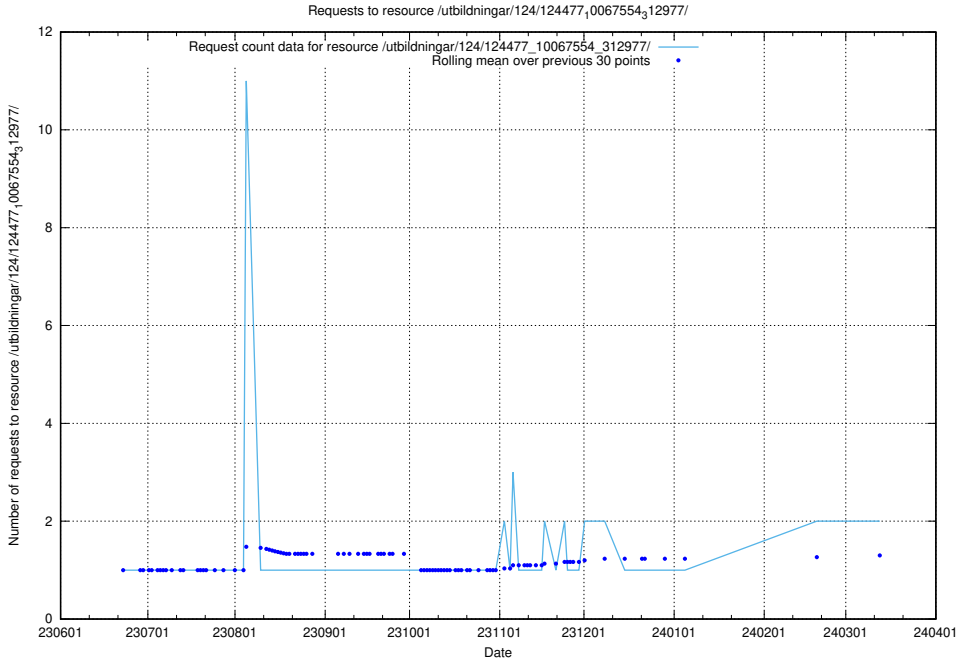

5.718 Usage of /utbildningar/124/124477_10067554_312977/

Here, we count the number of requests to resource /utbildningar/124/124477_10067554_312977/.