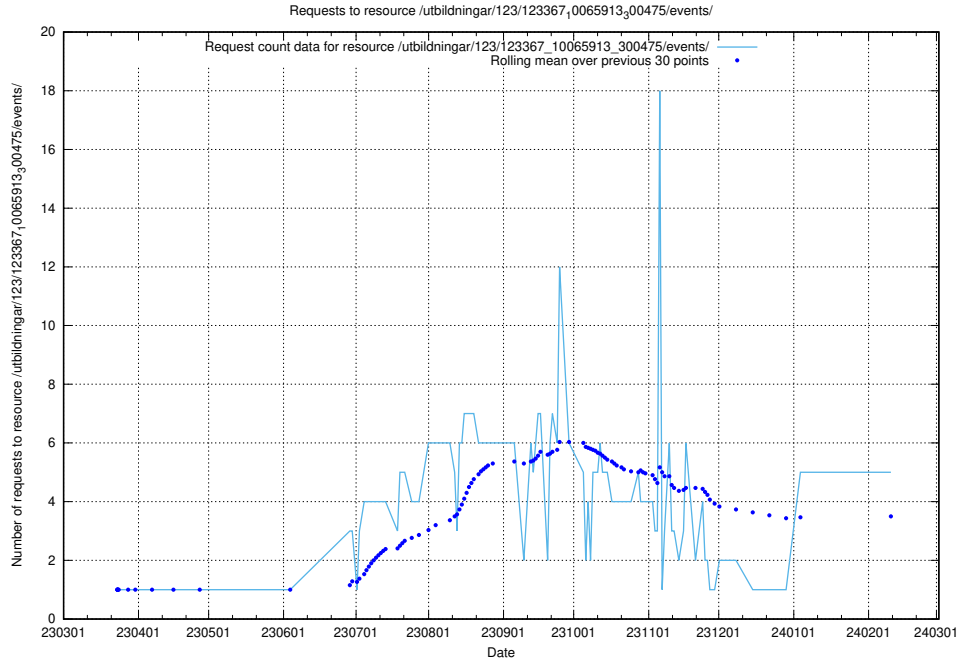

5.120 Usage of /utbildningar/123/123367_10065913_300475/events/

Here, we count the number of requests to resource /utbildningar/123/123367_10065913_300475/events/