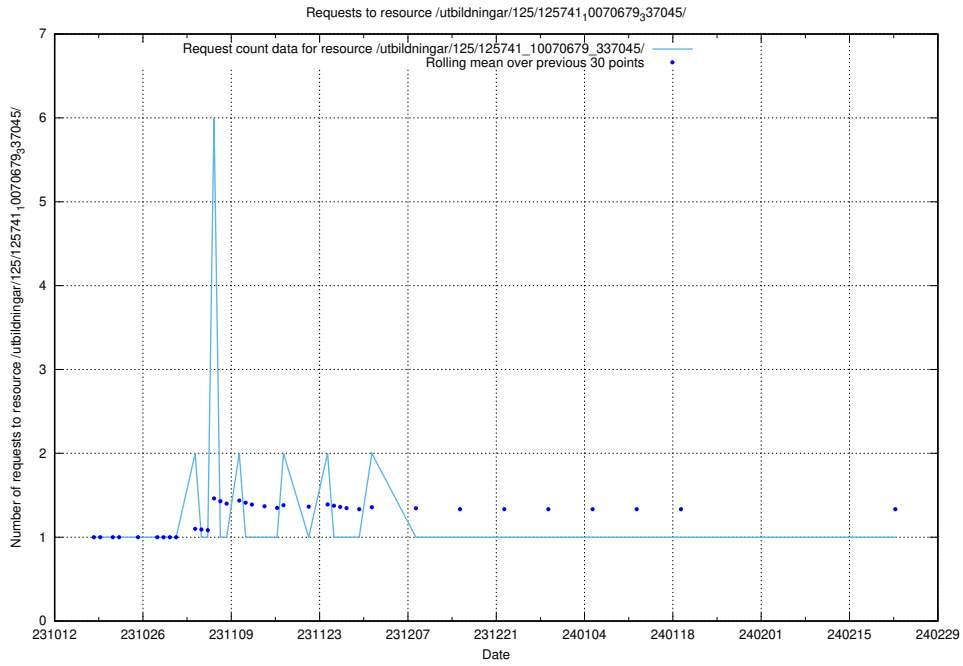

5.3931 Usage of /utbildningar/125/125741_10070679_337045/

Here, we count the number of requests to resource /utbildningar/125/125741_10070679_337045/.