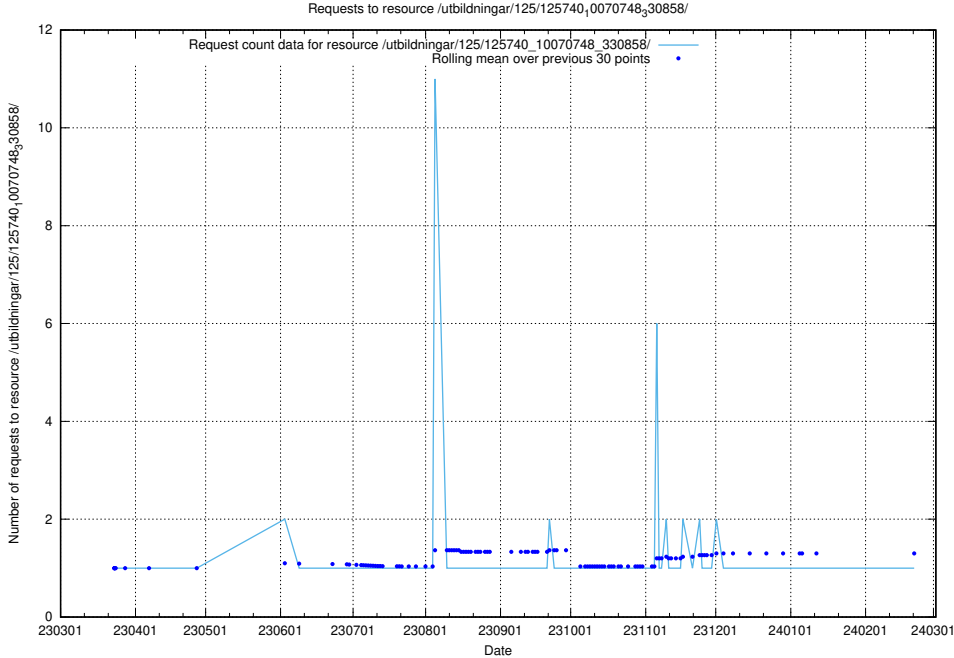

5.864 Usage of /utbildningar/125/125740_10070748_330858/

Here, we count the number of requests to resource /utbildningar/125/125740_10070748_330858/.