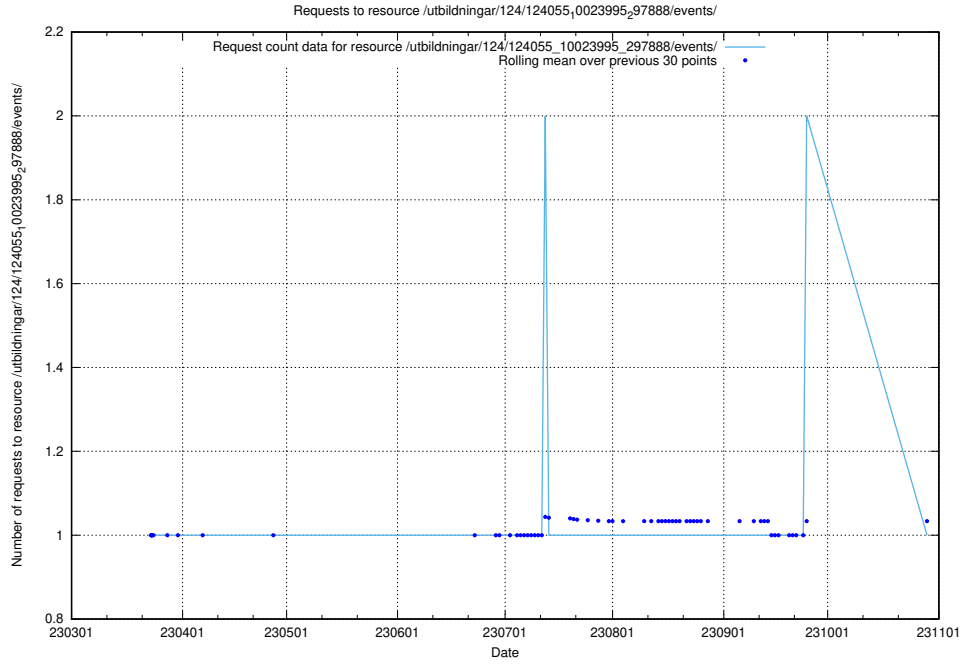

Here, we count the number of requests to resource /utbildningar/127/127056_10073950_336875/.

5.3970 Usage of /utbildningar/124/124055_10023995_297888/events/

Here, we count the number of requests to resource /utbildningar/124/124055_10023995_297888/events/