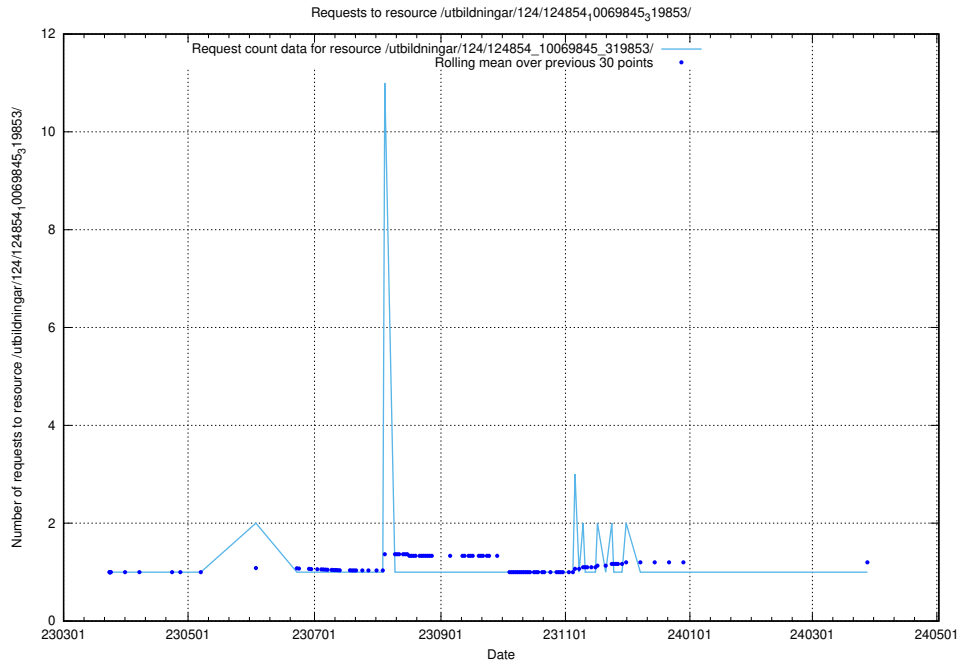

5.1097 Usage of /utbildningar/124/124854_10069845_319853/

Here, we count the number of requests to resource /utbildningar/124/124854_10069845_319853/.