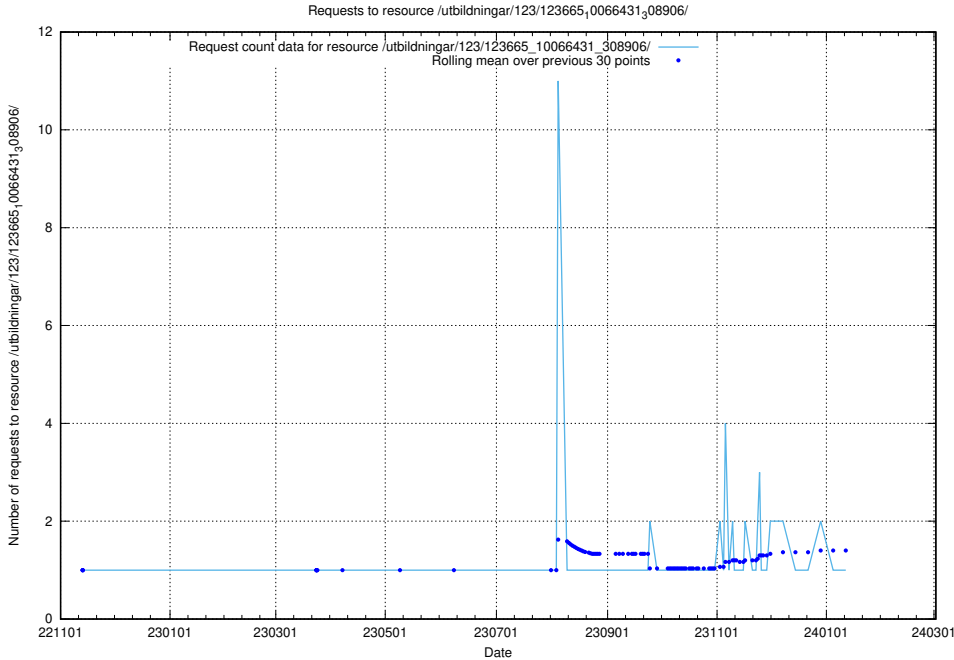

5.5605 Usage of /utbildningar/123/123665_10066431_308906/

Here, we count the number of requests to resource /utbildningar/123/123665_10066431_308906/.