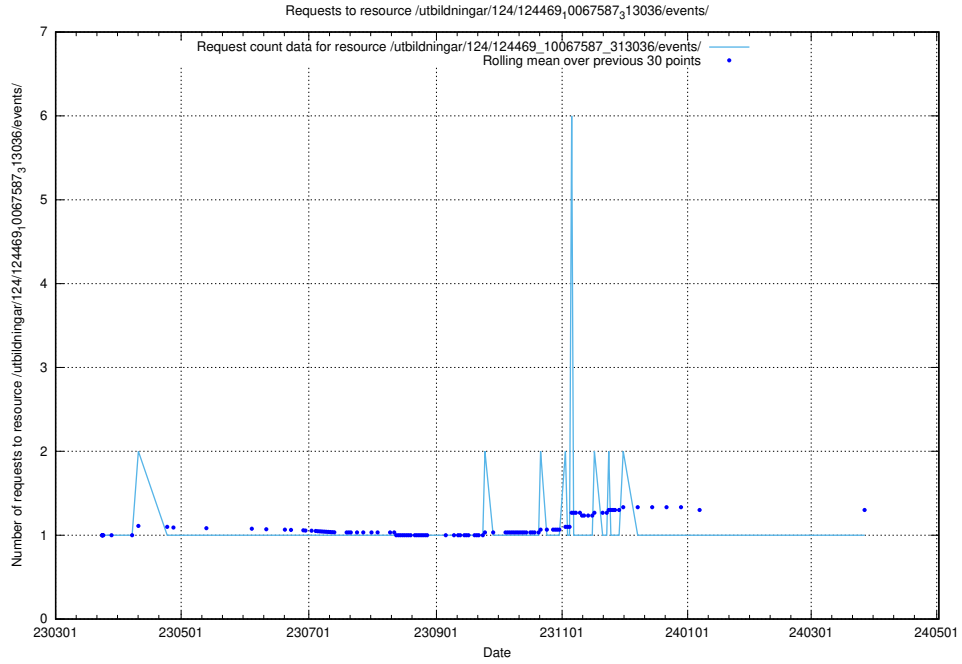

5.2889 Usage of /utbildningar/124/124469_10067587_313036/events/

Here, we count the number of requests to resource /utbildningar/124/124469_10067587_313036/events/