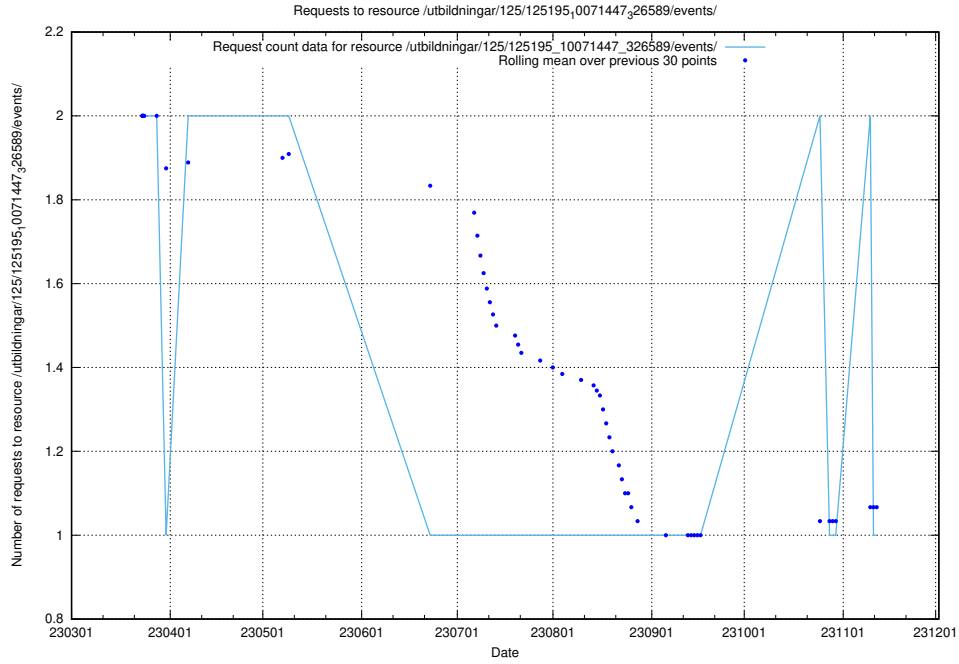

5.5928 Usage of /utbildningar/125/125195_10071447_326589/events/

Here, we count the number of requests to resource /utbildningar/125/125195_10071447_326589/events/