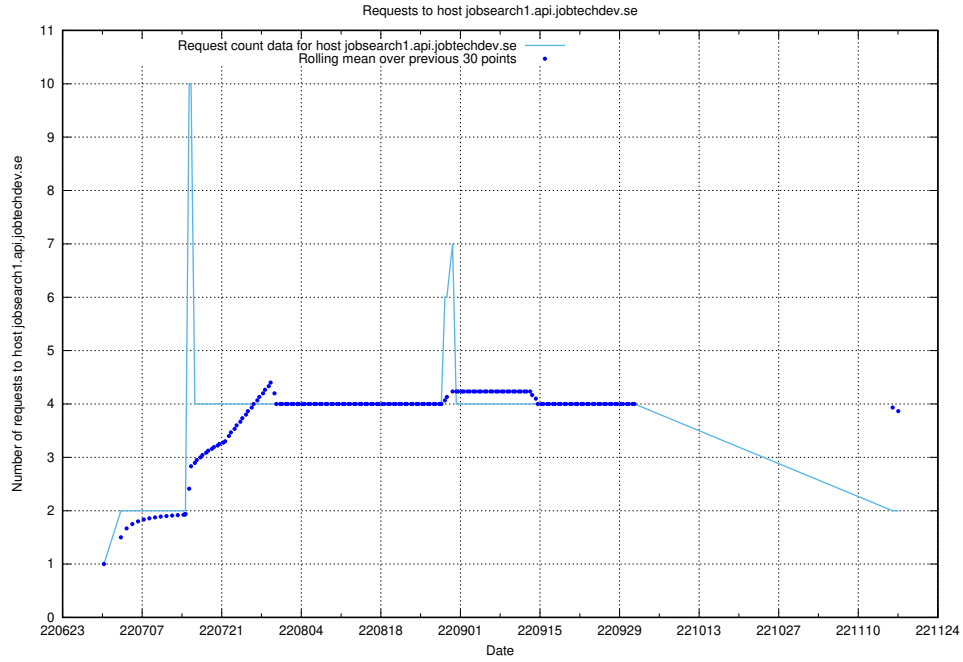

7.394 Usage of jobsearch1.api.jobtechdev.se

Here, we count the number of requests to host jobsearch1.api.jobtechdev.se.