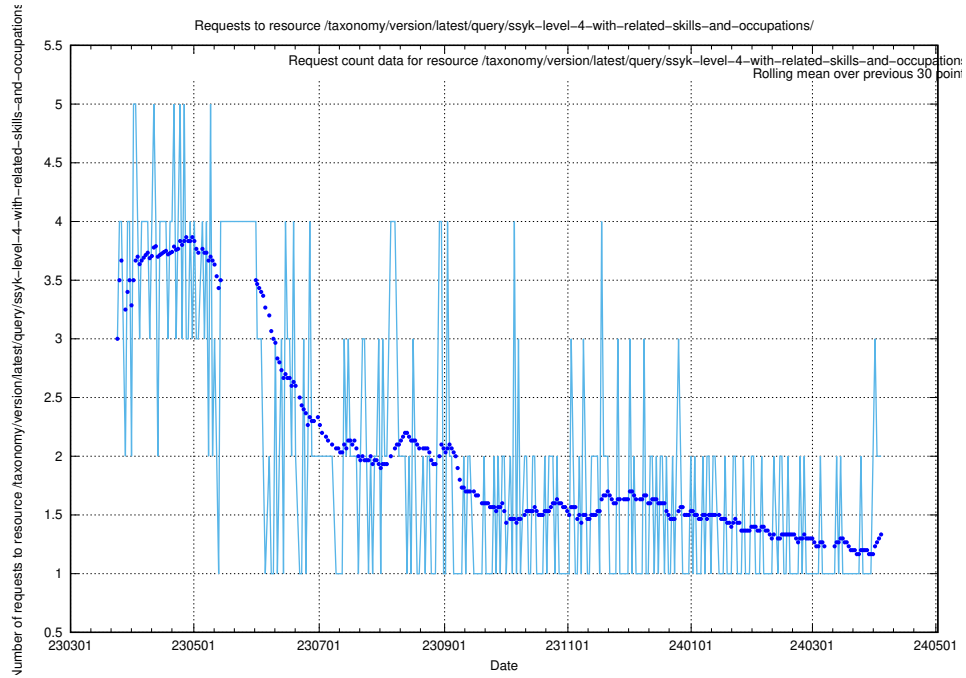

Here, we count the number of requests to resource /taxonomy/version/latest/query/ssyk-level-4-with-related-skills-and-occupations/.

5.778 Usage of /taxonomy/version/latest/query/ssyk-level-4-with-related-isco-level-4-groups/