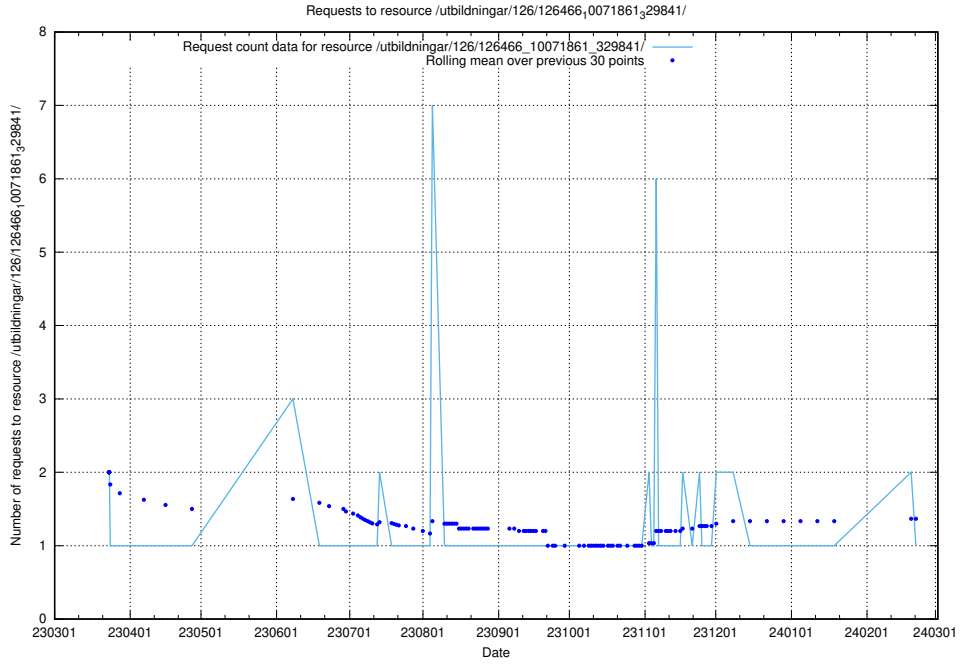

Here, we count the number of requests to resource /utbildningar/126/126514_10071820_329551/events/

5.5913 Usage of /utbildningar/126/126466_10071861_329841/

Here, we count the number of requests to resource /utbildningar/126/126466_10071861_329841/.