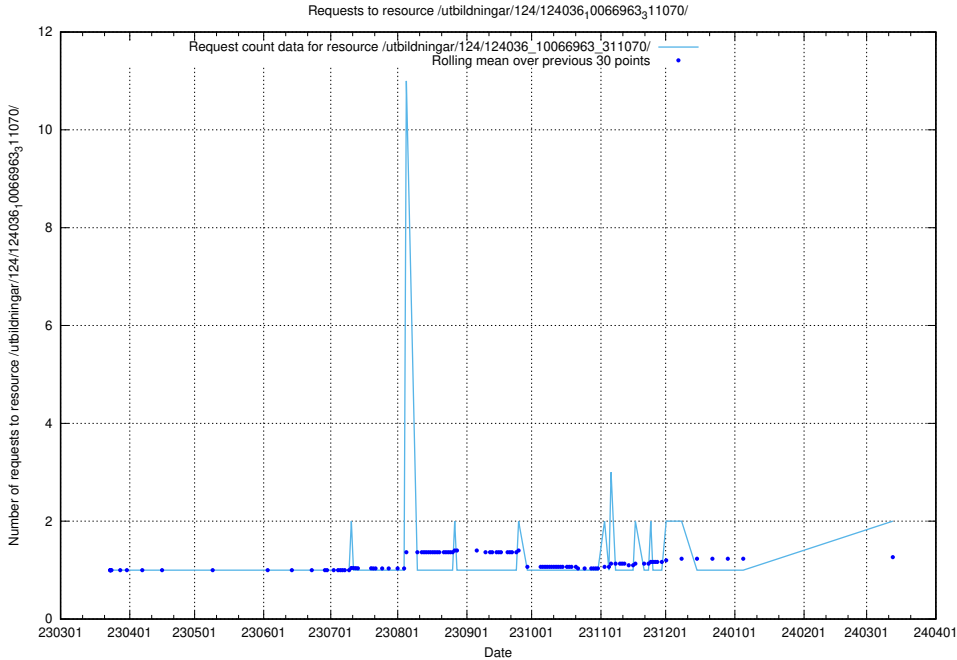

Here, we count the number of requests to resource /utbildningar/124/124465_10067631_336914/events/

5.574 Usage of /utbildningar/124/124036_10066963_311070/

Here, we count the number of requests to resource /utbildningar/124/124036_10066963_311070/.