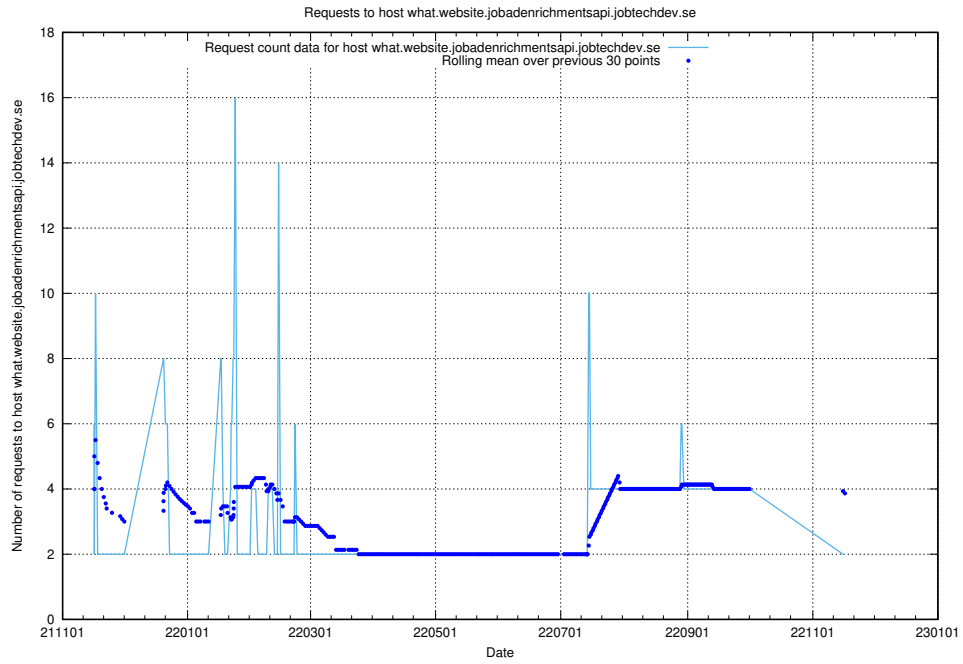

7.503 Usage of what.website.jobadenrichmentsapi.jobtechdev.se

Here, we count the number of requests to host what.website.jobadenrichmentsapi.jobtechdev.se.