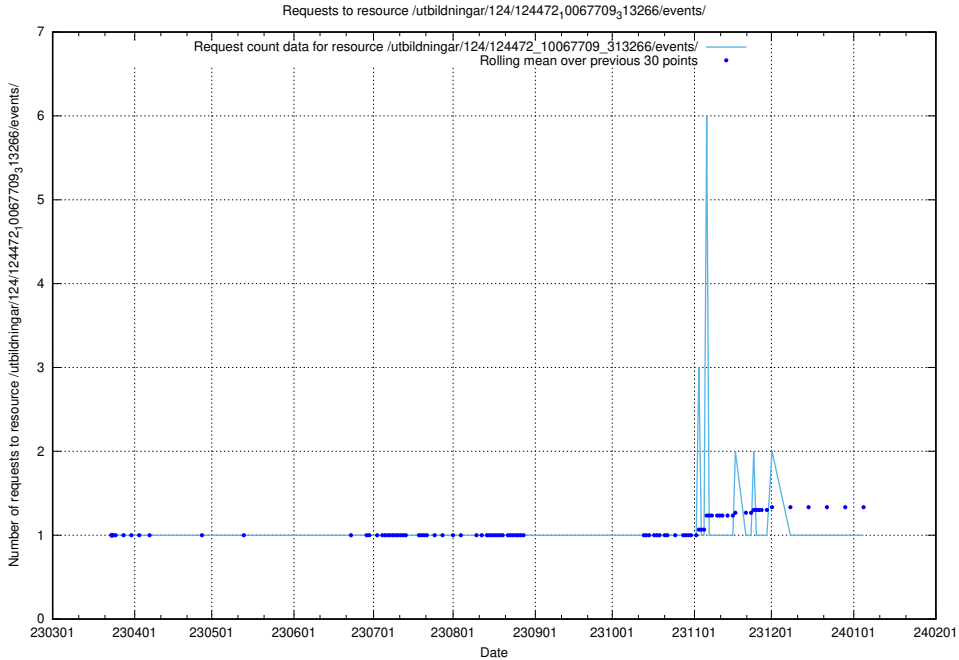

5.2669 Usage of /utbildningar/124/124472_10067709_313266/events/

Here, we count the number of requests to resource /utbildningar/124/124472_10067709_313266/events/