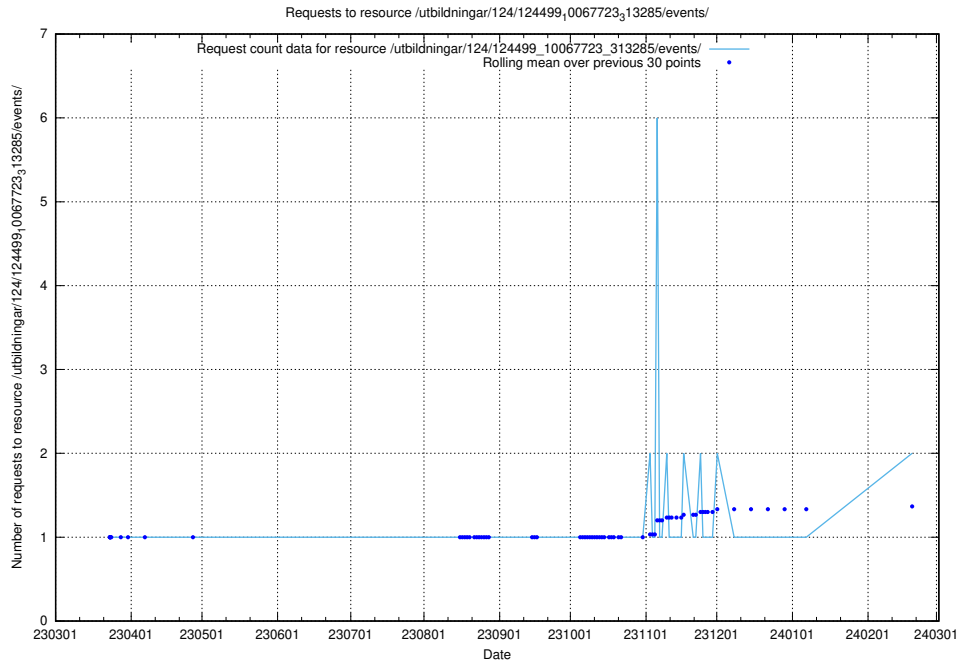

5.415 Usage of /utbildningar/124/124499_10067723_313285/events/

Here, we count the number of requests to resource /utbildningar/124/124499_10067723_313285/events/