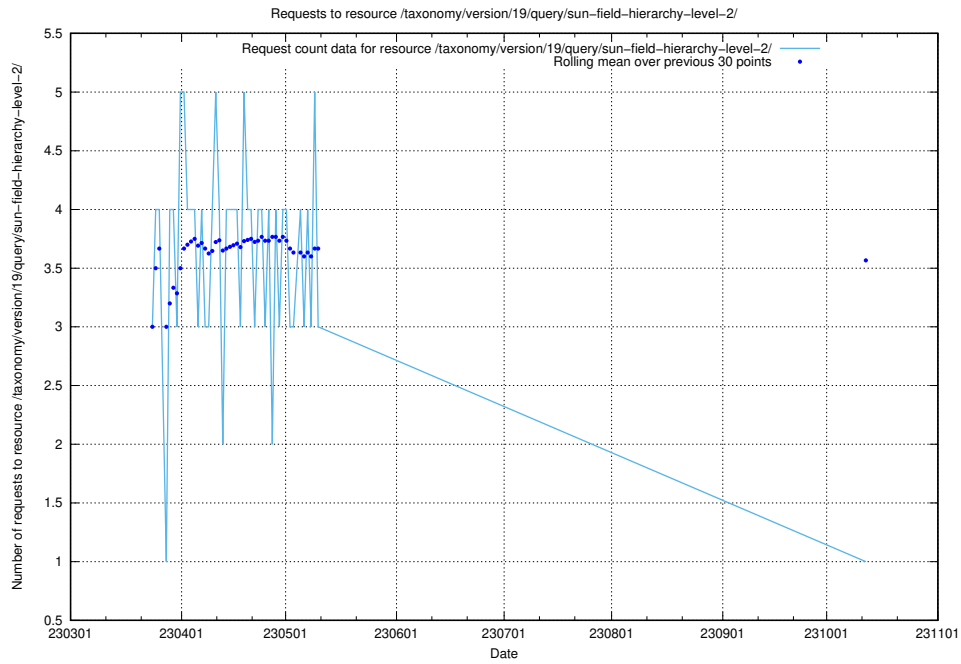

5.5777 Usage of /taxonomy/version/19/query/sun-field-hierarchy-level-2/

Here, we count the number of requests to resource /taxonomy/version/19/query/sun-field-hierarchy-level-2/.