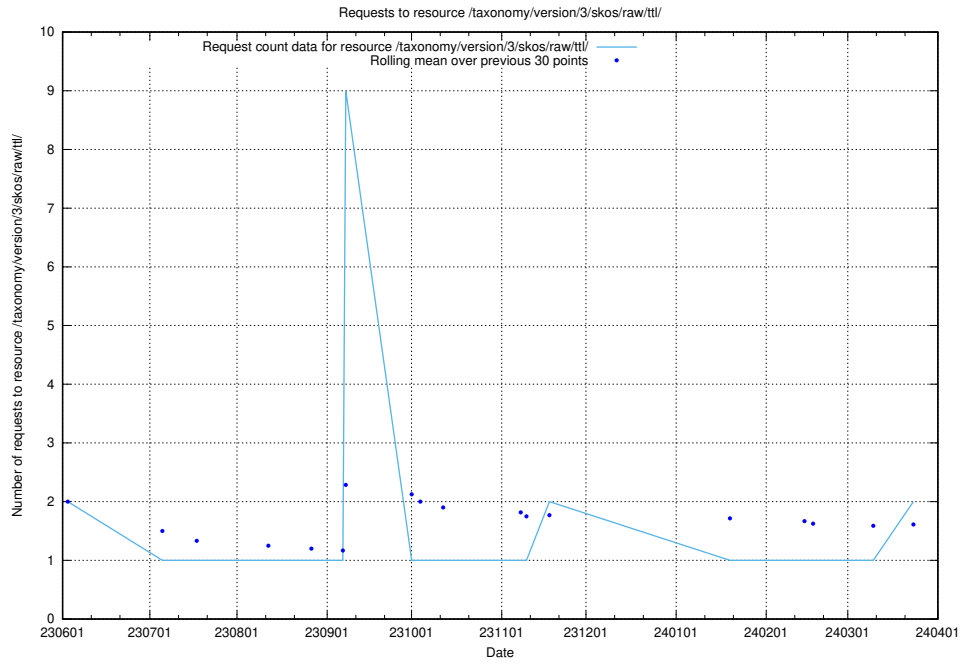

5.750 Usage of /taxonomy/version/3/skos/raw/ttl/

Here, we count the number of requests to resource /taxonomy/version/3/skos/raw/ttl/.