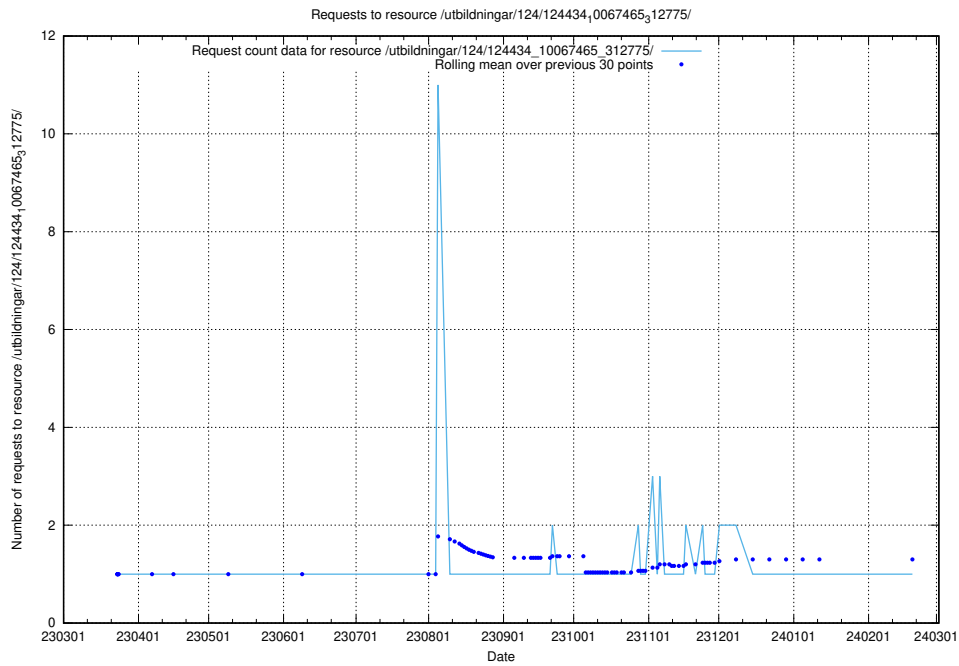

5.3402 Usage of /utbildningar/124/124434_10067465_312775/

Here, we count the number of requests to resource /utbildningar/124/124434_10067465_312775/.