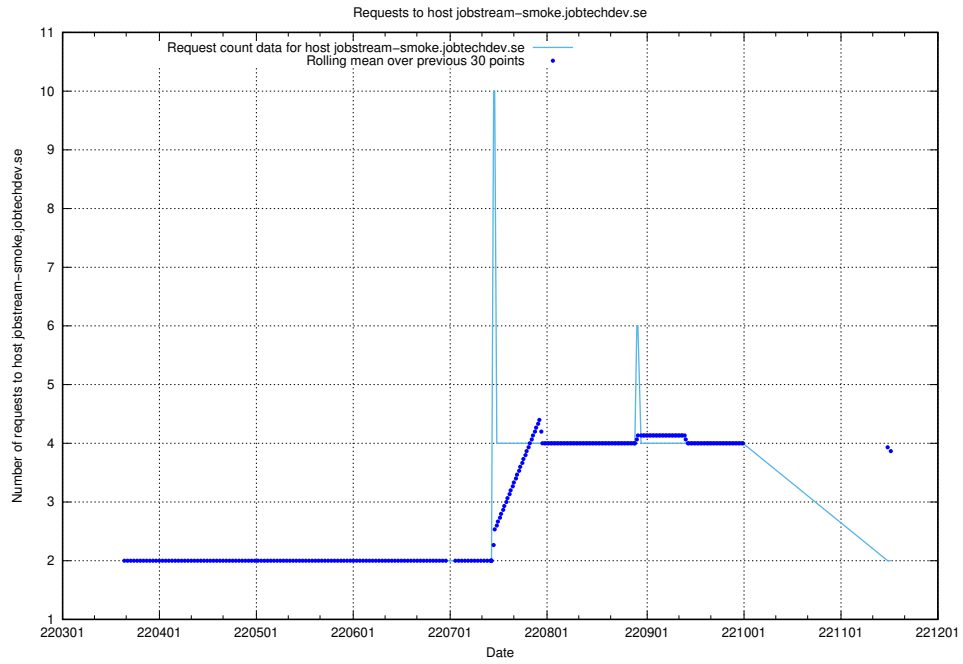

7.492 Usage of `jobstream-smoke.jobtechdev.se`

Here, we count the number of requests to host `jobstream-smoke.jobtechdev.se`.