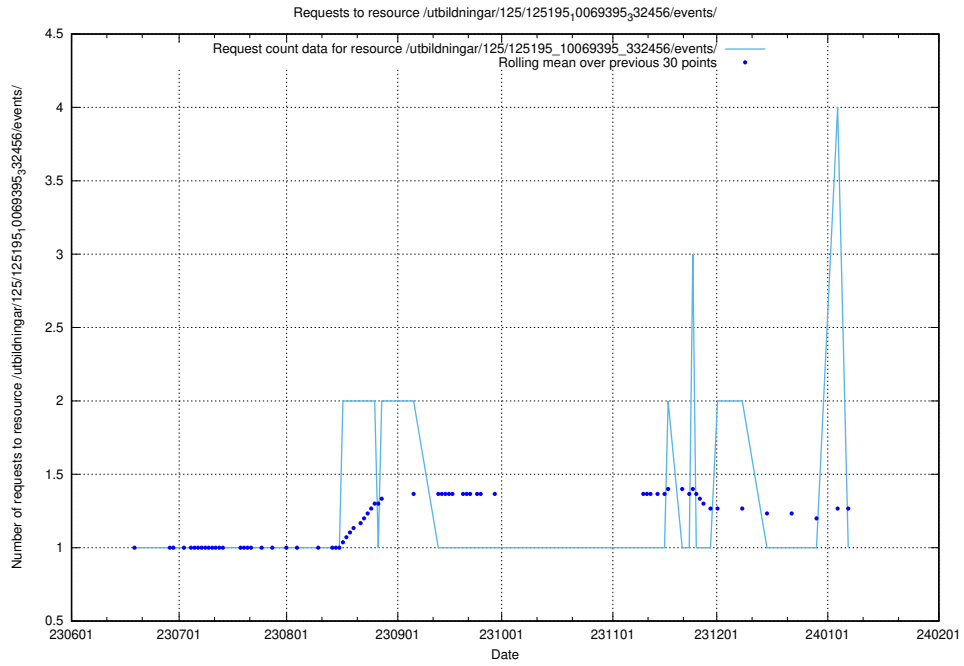

5.5520 Usage of /utbildningar/125/125195_10069395_332456/events/

Here, we count the number of requests to resource /utbildningar/125/125195_10069395_332456/events/