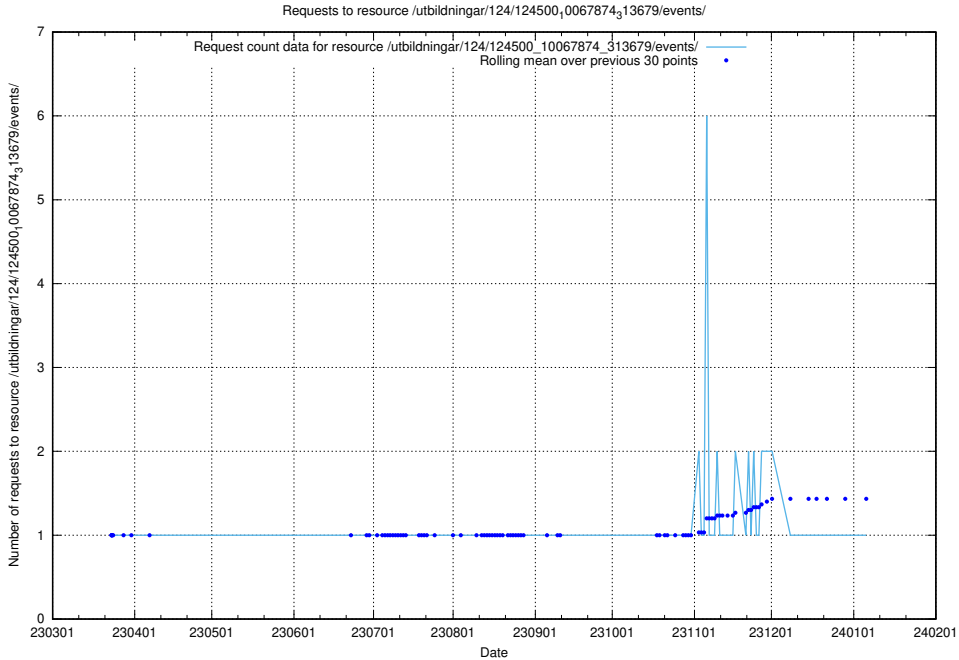

5.1925 Usage of /utbildningar/124/124500_10067874_313679/events/

Here, we count the number of requests to resource /utbildningar/124/124500_10067874_313679/events/

5.1926 Usage of /taxonomy/version/10/query/employment-length-concepts/