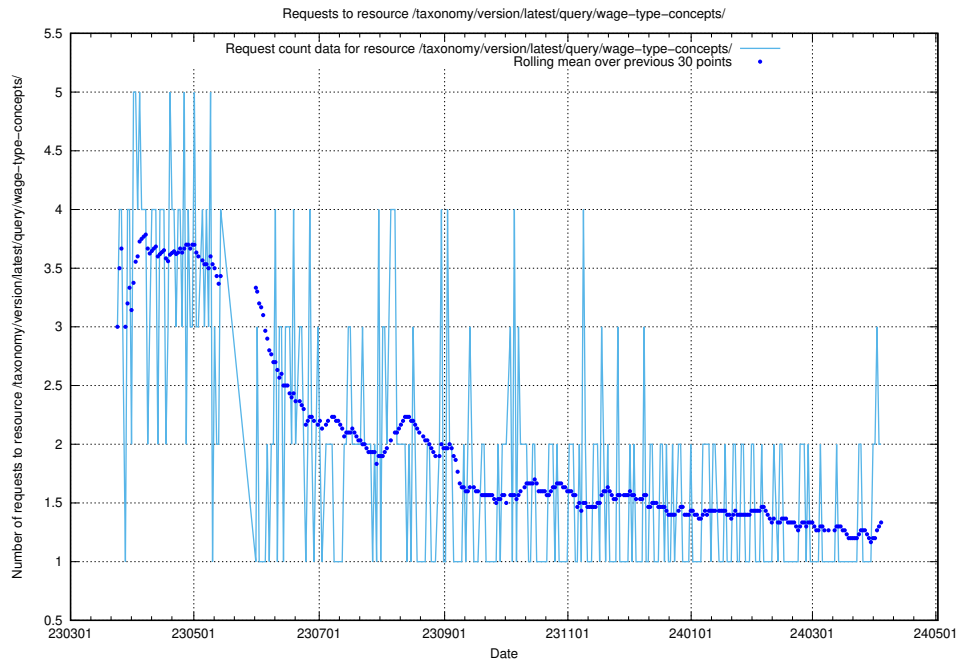

5.765 Usage of /taxonomy/version/latest/query/wage-type-concepts/

Here, we count the number of requests to resource /taxonomy/version/latest/query/wage-type-concepts/.