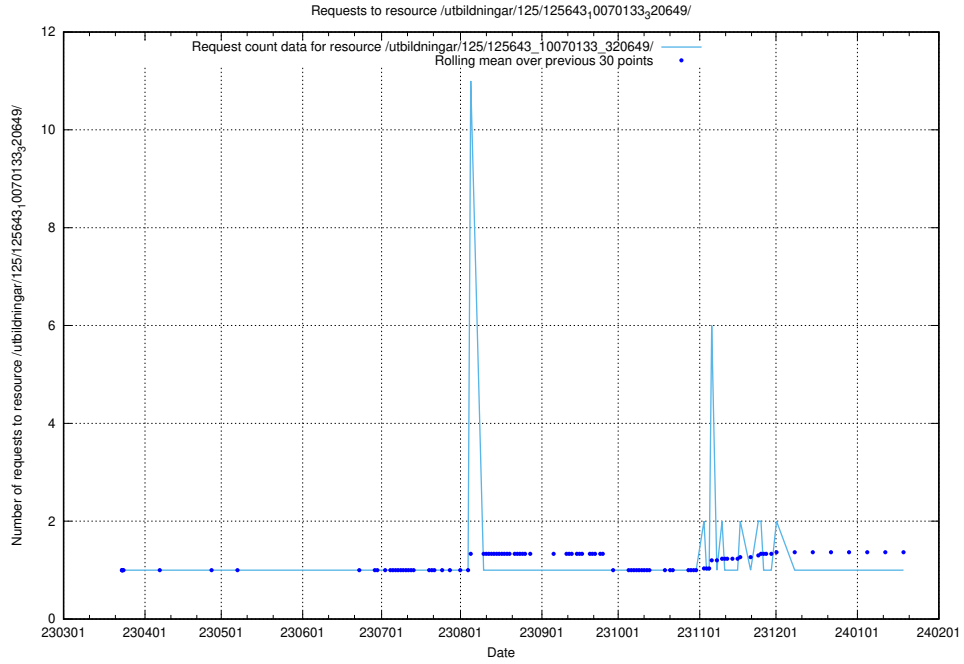

5.937 Usage of /utbildningar/125/125643_10070133_320649/

Here, we count the number of requests to resource /utbildningar/125/125643_10070133_320649/.