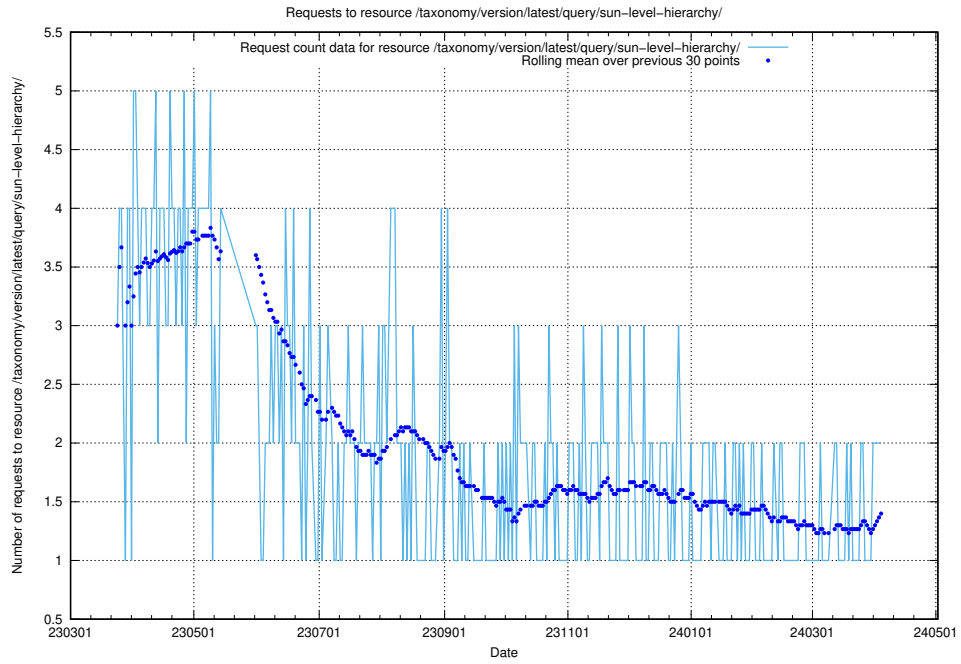

5.768 Usage of /taxonomy/version/latest/query/sun-level-hierarchy/

Here, we count the number of requests to resource /taxonomy/version/latest/query/sun-level-hierarchy/.