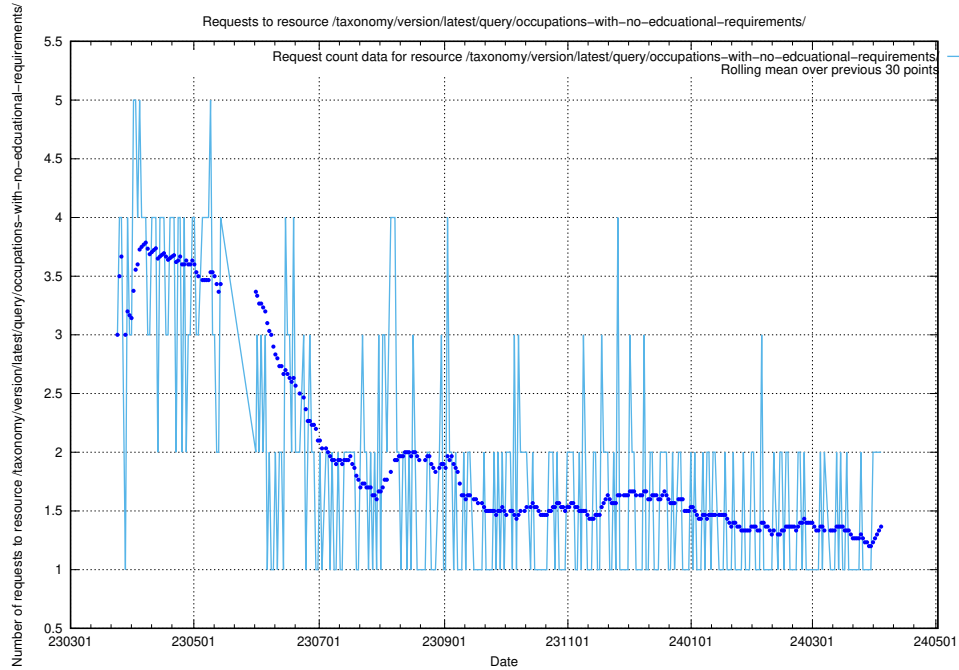

Here, we count the number of requests to resource /taxonomy/version/latest/query/occupations/.

5.790 Usage of /taxonomy/version/latest/query/occupations-with-no-educational-requirements/

Here, we count the number of requests to resource /taxonomy/version/latest/query/occupations-with-no-educational-requirements/.