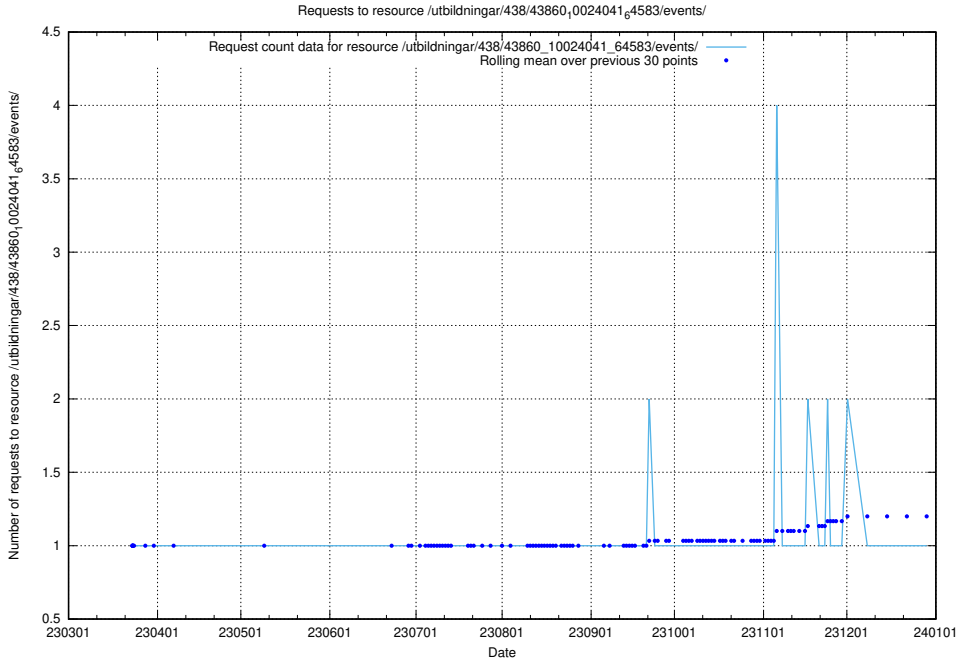

Here, we count the number of requests to resource /utbildningar/438/43865_10023996_29957/.

5.5963 Usage of /utbildningar/438/43860_10024041_64583/events/

Here, we count the number of requests to resource /utbildningar/438/43860_10024041_64583/events/.