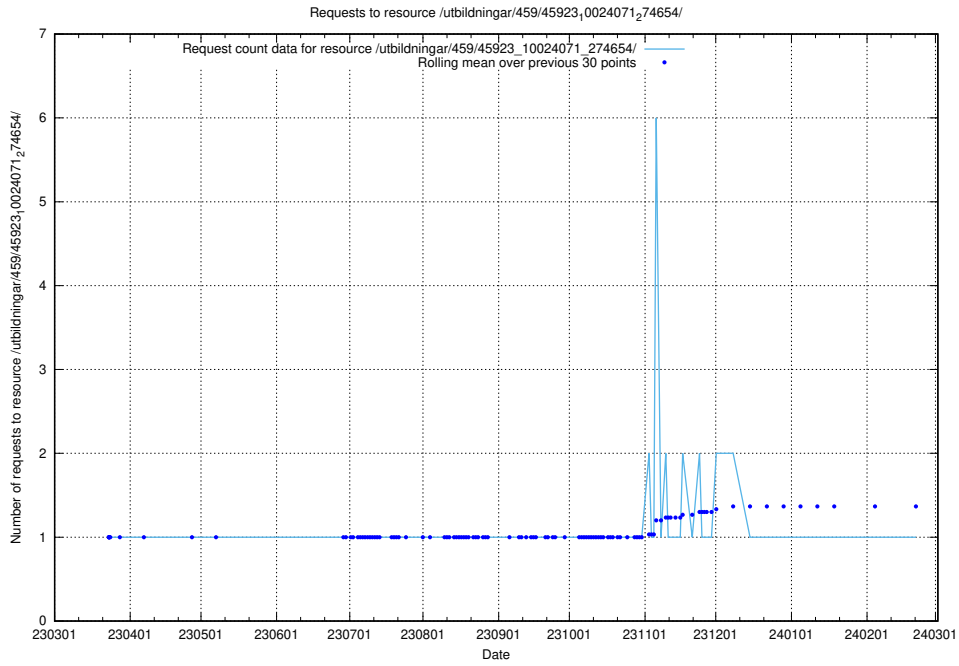

5.5958 Usage of /utbildningar/459/45923_10024071_274654/

Here, we count the number of requests to resource /utbildningar/459/45923_10024071_274654/.