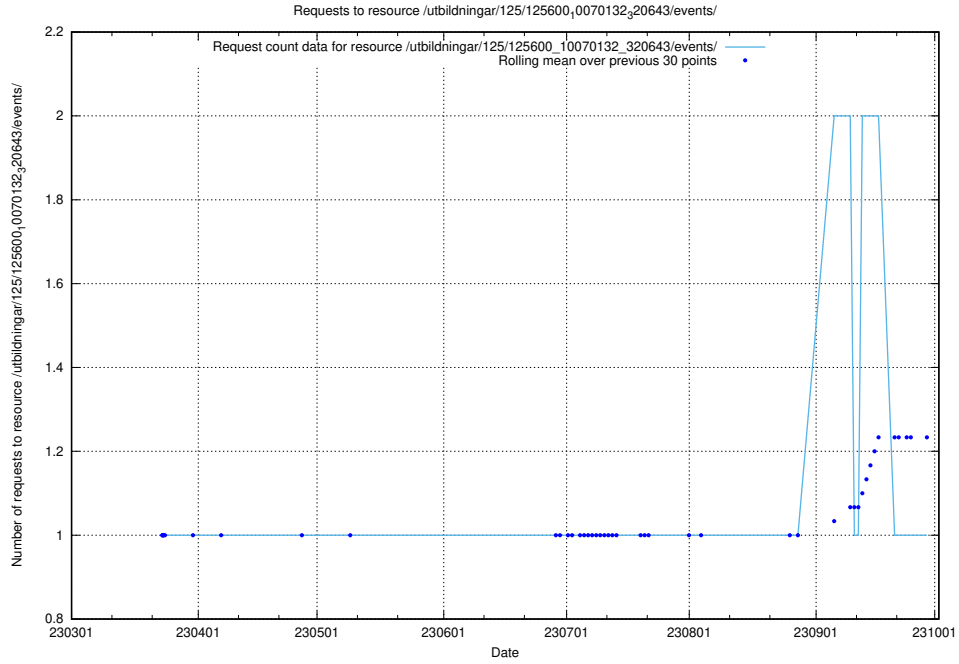

5.973 Usage of /utbildningar/125/125600_10070132_320643/events/

Here, we count the number of requests to resource /utbildningar/125/125600_10070132_320643/events/