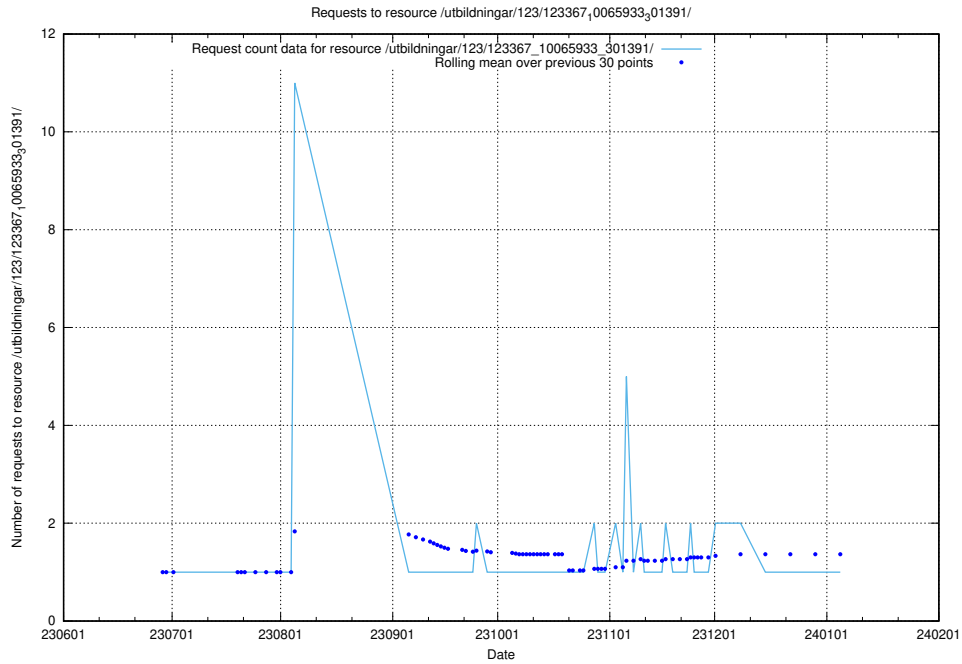

5.5185 Usage of /utbildningar/123/123367_10065933_301391/

Here, we count the number of requests to resource /utbildningar/123/123367_10065933_301391/.