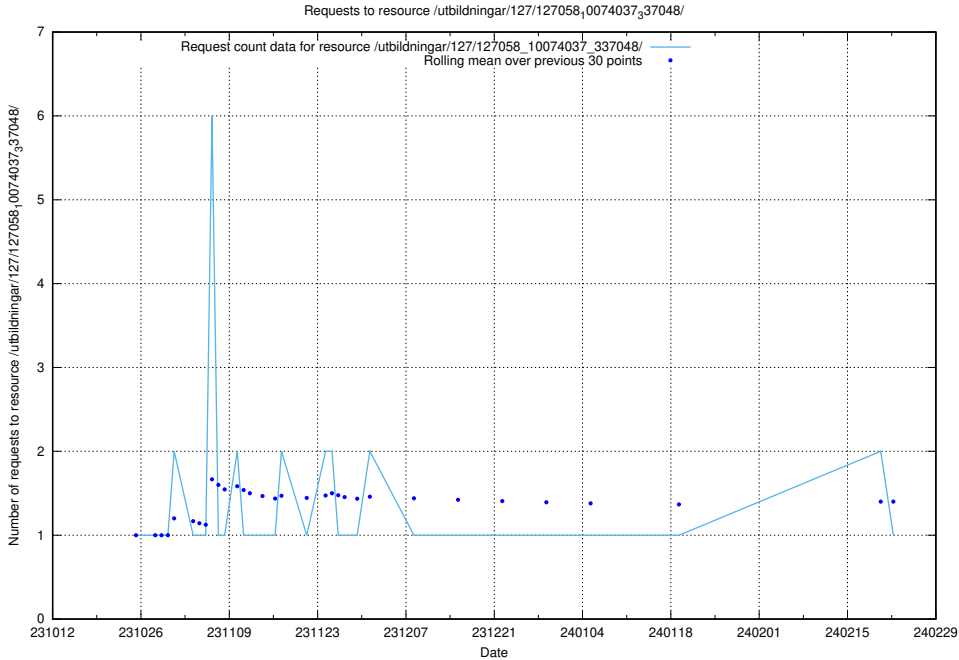

5.3847 Usage of /utbildningar/127/127058_10074037_337048/

Here, we count the number of requests to resource /utbildningar/127/127058_10074037_337048/.