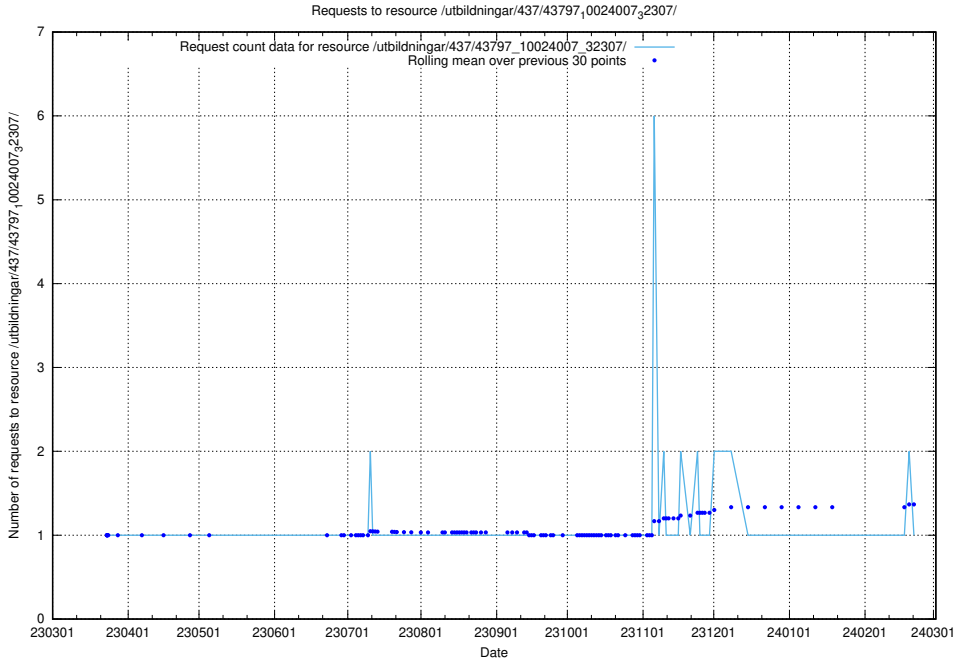

5.5990 Usage of /utbildningar/437/43797_10024007_32307/

Here, we count the number of requests to resource /utbildningar/437/43797_10024007_32307/.

5.5991 Usage of /utbildningar/437/43797_10024007_32190/