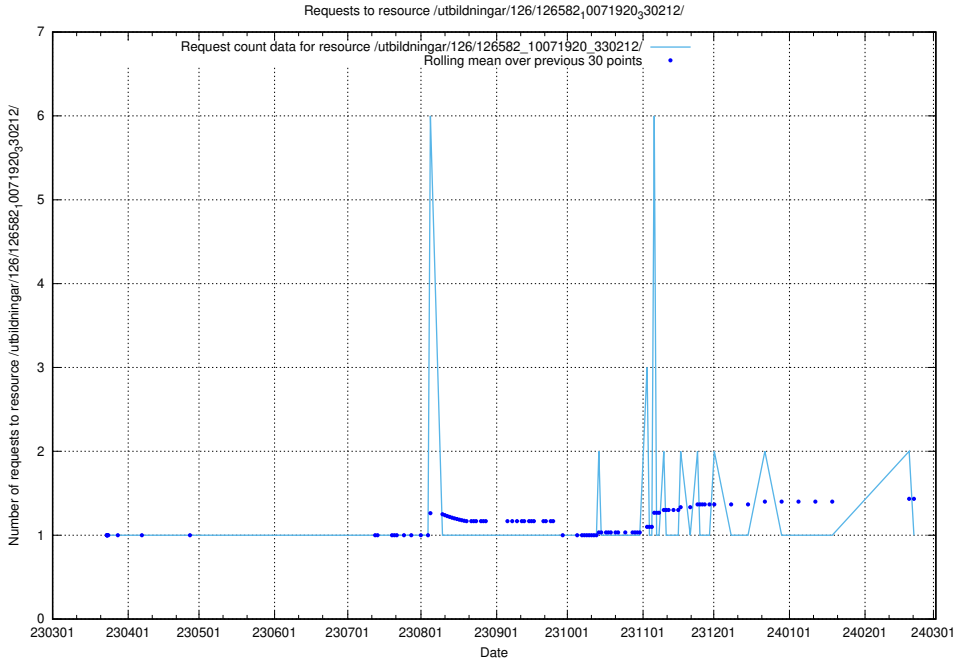

5.6037 Usage of /utbildningar/126/126582_10071920_330212/

Here, we count the number of requests to resource /utbildningar/126/126582_10071920_330212/.