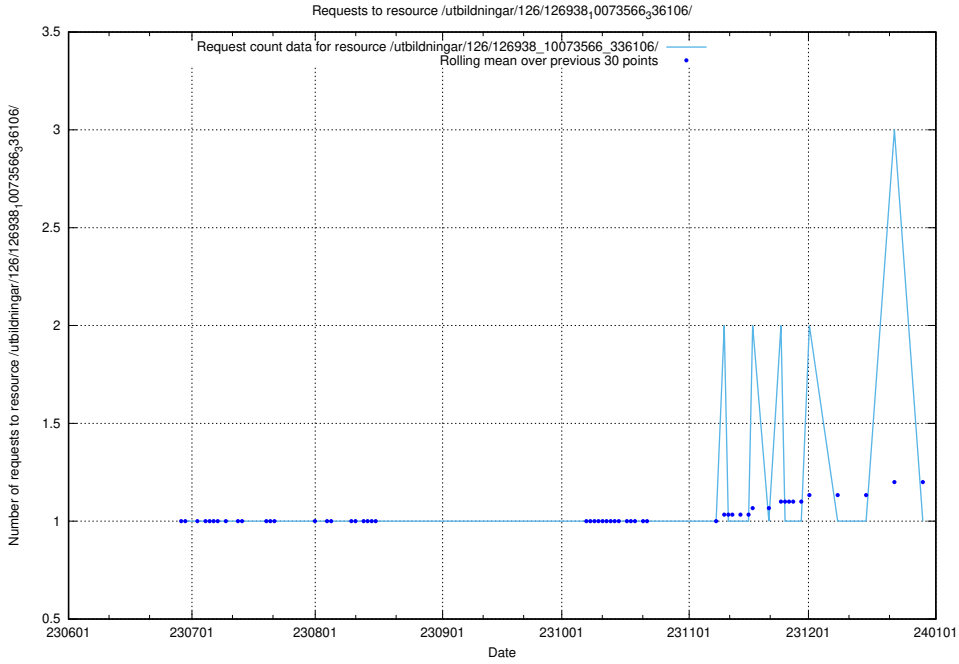

5.5087 Usage of /utbildningar/126/126938_10073566_336106/

Here, we count the number of requests to resource /utbildningar/126/126938_10073566_336106/.