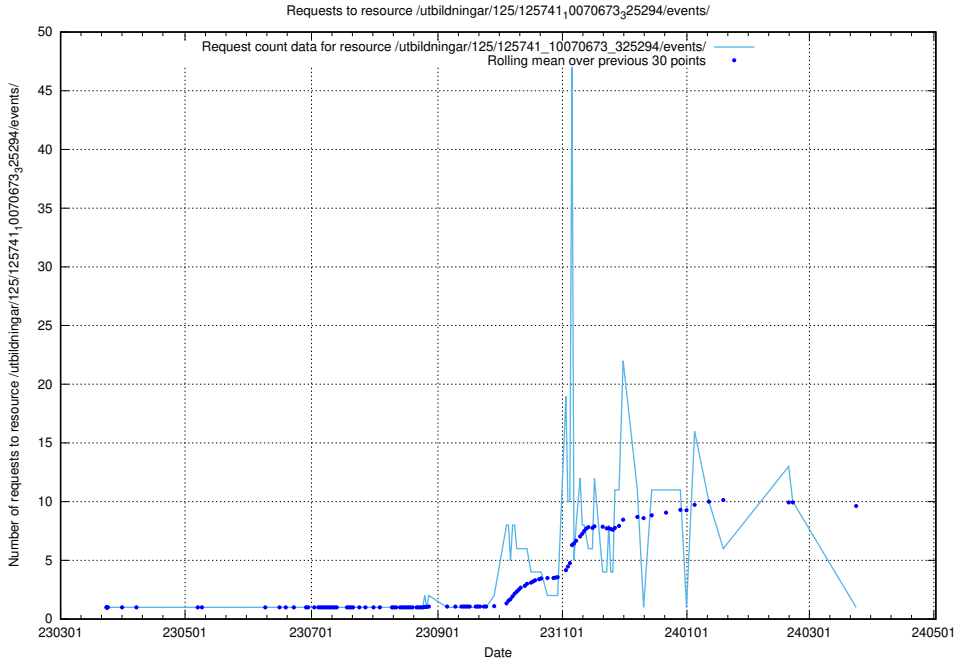

5.6139 Usage of /utbildningar/125/125741_10070673_325294/events/

Here, we count the number of requests to resource /utbildningar/125/125741_10070673_325294/events/