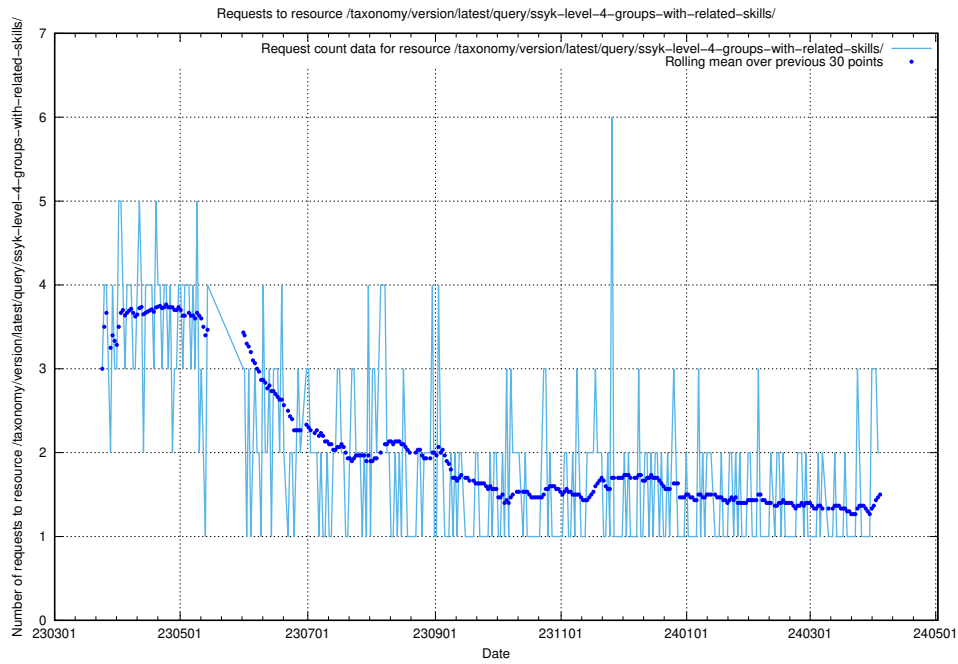

5.780 Usage of /taxonomy/version/latest/query/ssyk-level-4-groups-with-related-skills/

Here, we count the number of requests to resource /taxonomy/version/latest/query/ssyk-level-4-groups-with-related-skills/.