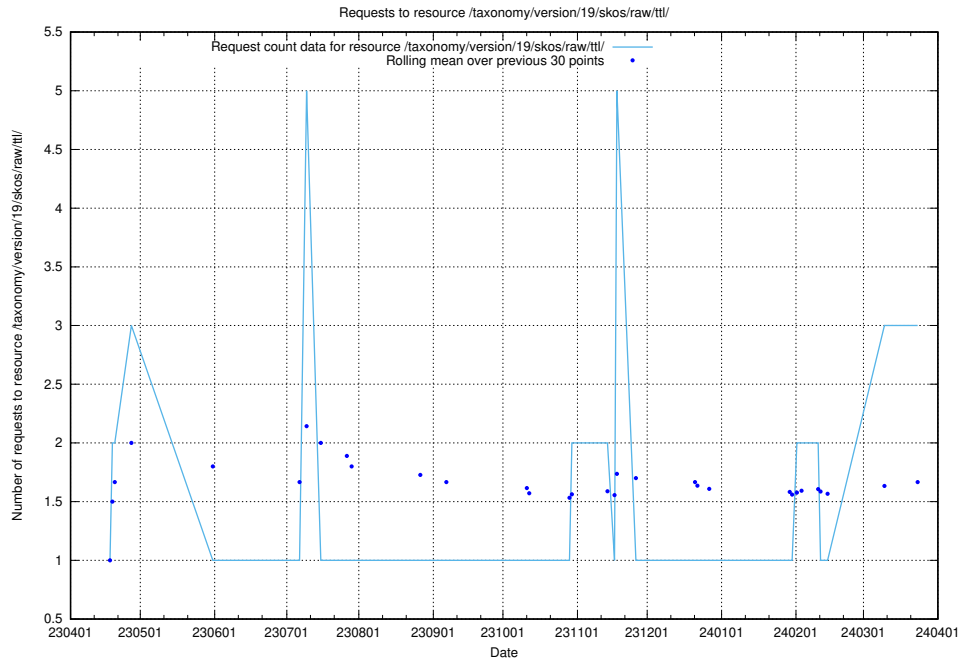

5.276 Usage of `/taxonomy/version/19/skos/raw/ttl/`

Here, we count the number of requests to resource `/taxonomy/version/19/skos/raw/ttl/`.