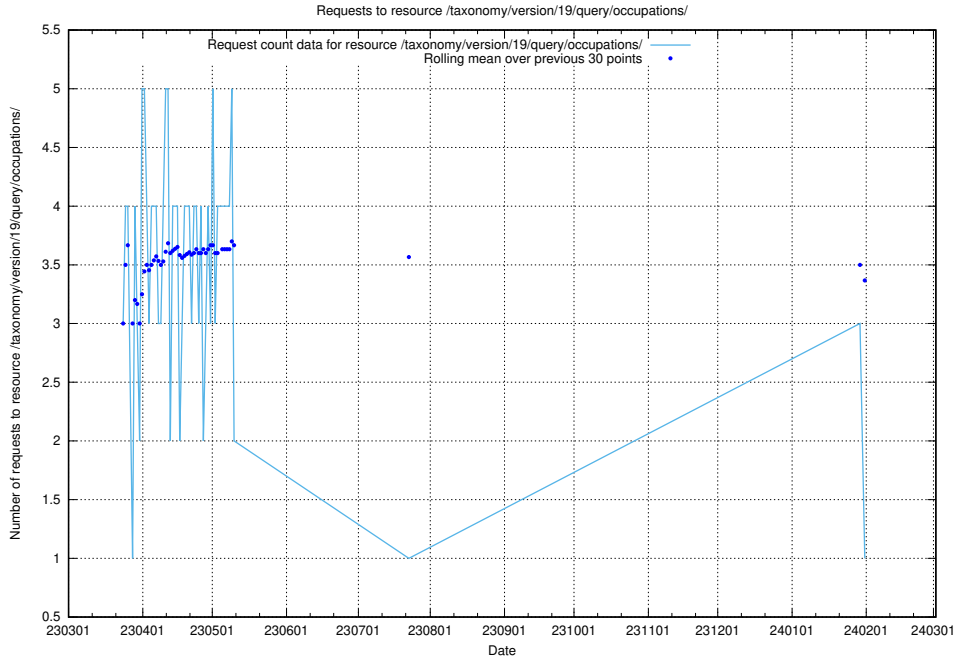

5.5792 Usage of /taxonomy/version/19/query/occupations/

Here, we count the number of requests to resource /taxonomy/version/19/query/occupations/.