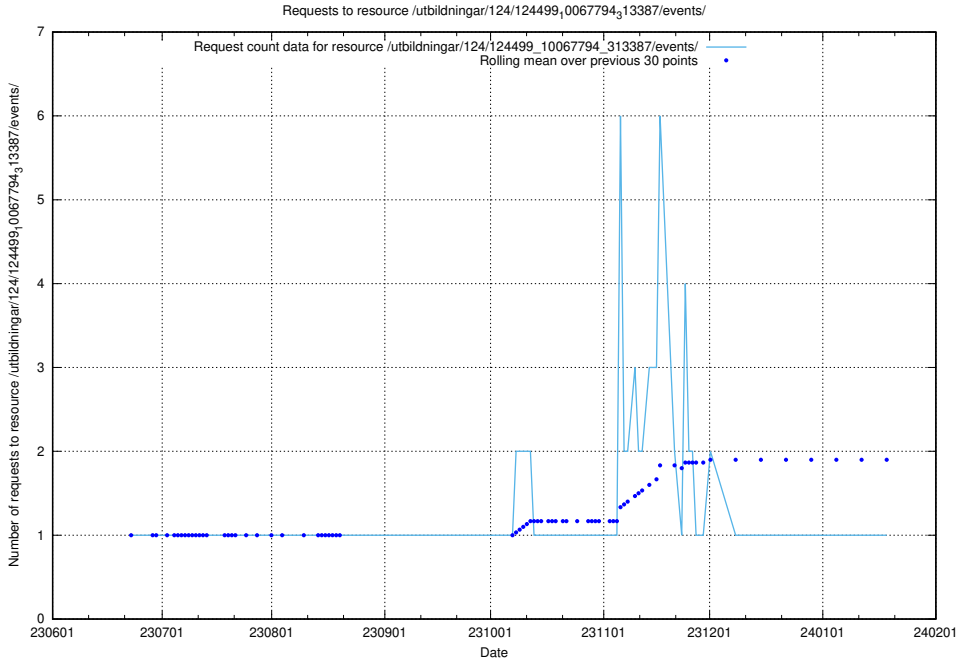

5.5442 Usage of /utbildningar/124/124499_10067794_313387/events/

Here, we count the number of requests to resource /utbildningar/124/124499_10067794_313387/events/