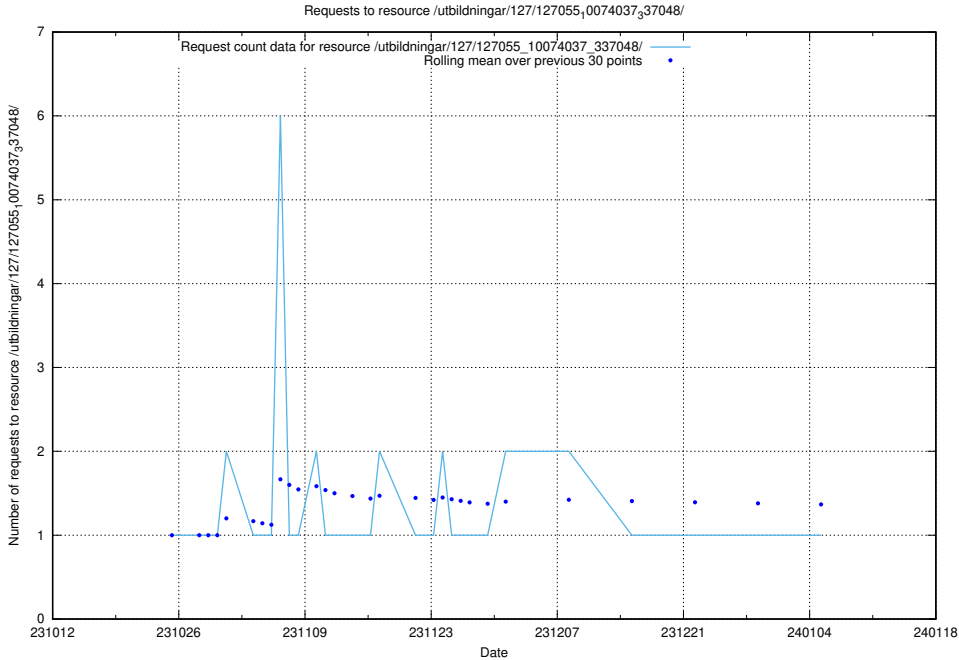

5.3855 Usage of /utbildningar/127/127055_10074037_337048/

Here, we count the number of requests to resource /utbildningar/127/127055_10074037_337048/.