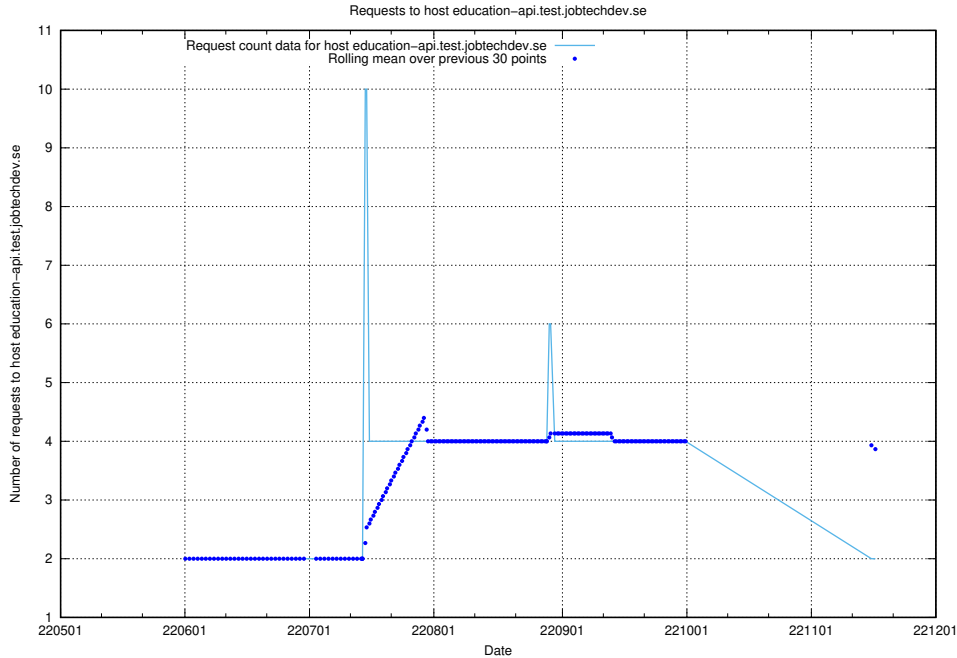

7.417 Usage of education-api.test.jobtechdev.se

Here, we count the number of requests to host education-api.test.jobtechdev.se.