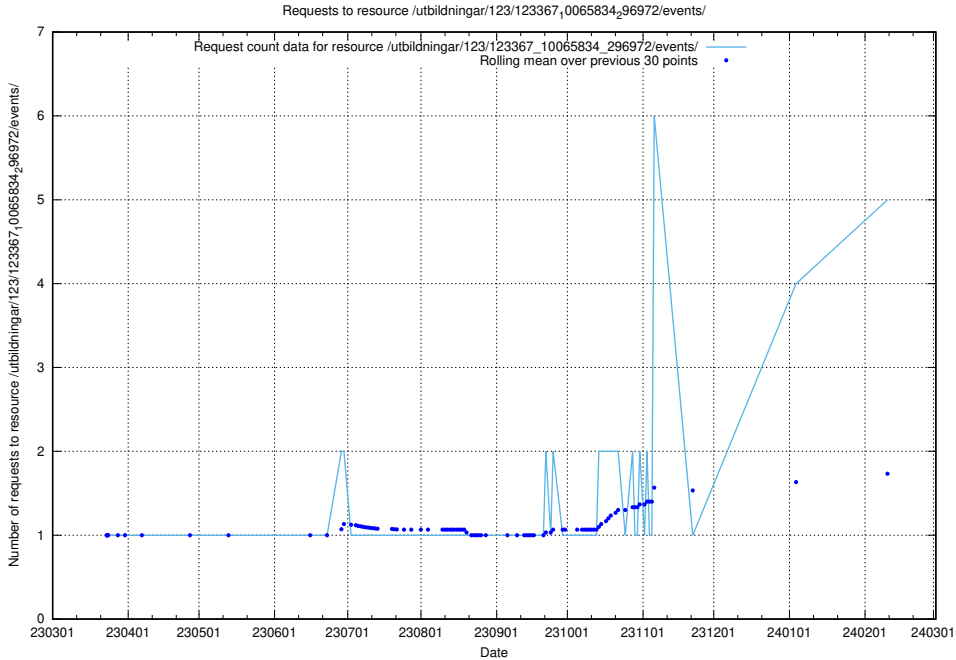

5.122 Usage of /utbildningar/123/123367_10065834_296972/events/

Here, we count the number of requests to resource /utbildningar/123/123367_10065834_296972/events/