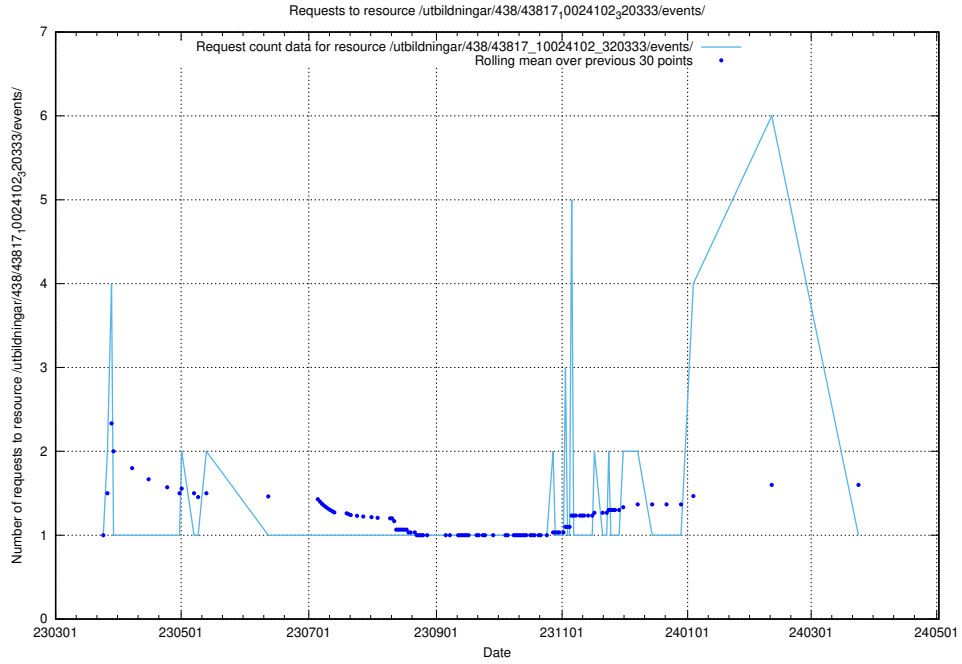

5.5824 Usage of /utbildningar/438/43817_10024102_320333/events/

Here, we count the number of requests to resource /utbildningar/438/43817_10024102_320333/events/.