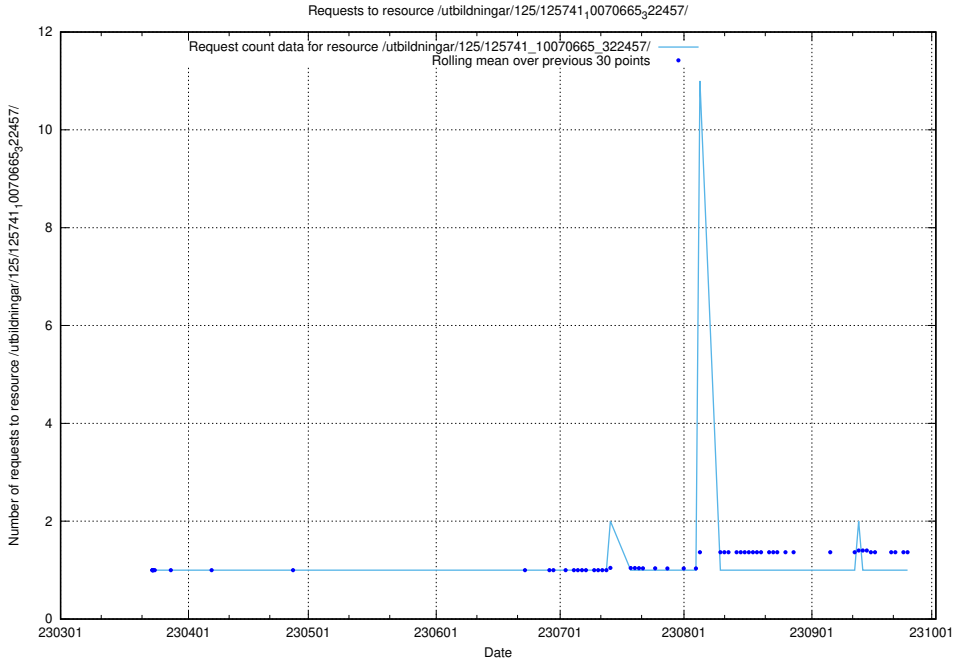

5.6144 Usage of /utbildningar/125/125741_10070665_322457/

Here, we count the number of requests to resource /utbildningar/125/125741_10070665_322457/.