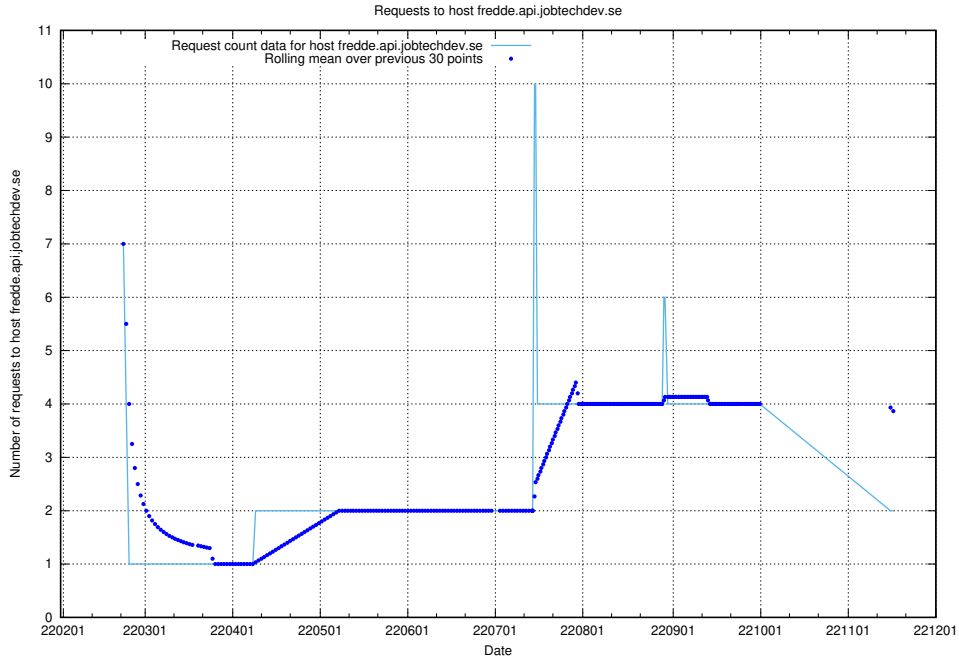

7.518 Usage of fredde.jobtechdev.se

Here, we count the number of requests to host fredde.jobtechdev.se.

7.519 Usage of fredde.api.jobtechdev.se

Here, we count the number of requests to host fredde.api.jobtechdev.se.