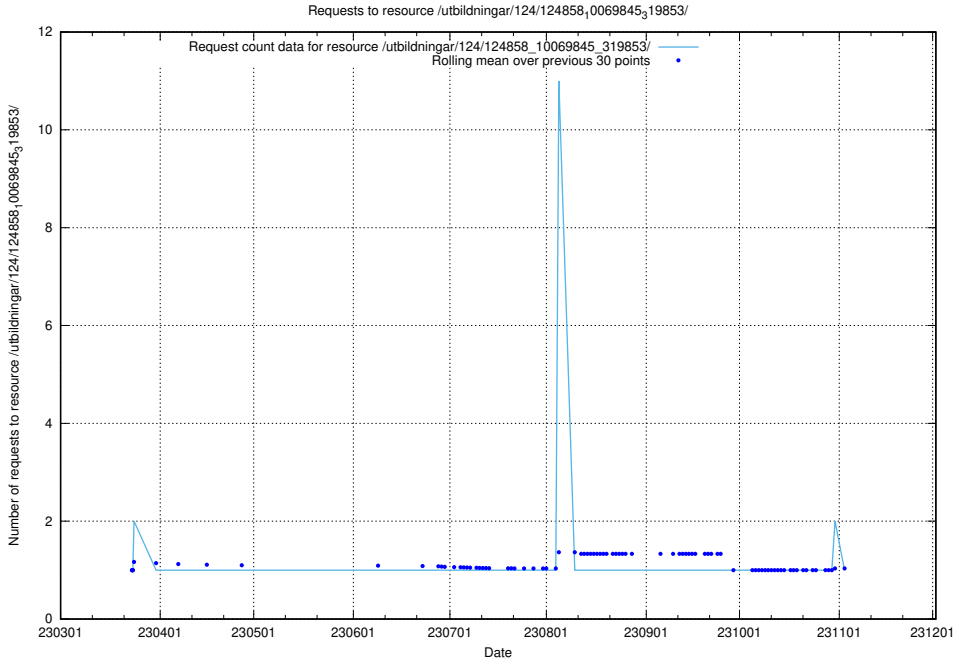

5.1075 Usage of /utbildningar/124/124858_10069845_319853/

Here, we count the number of requests to resource /utbildningar/124/124858_10069845_319853/.