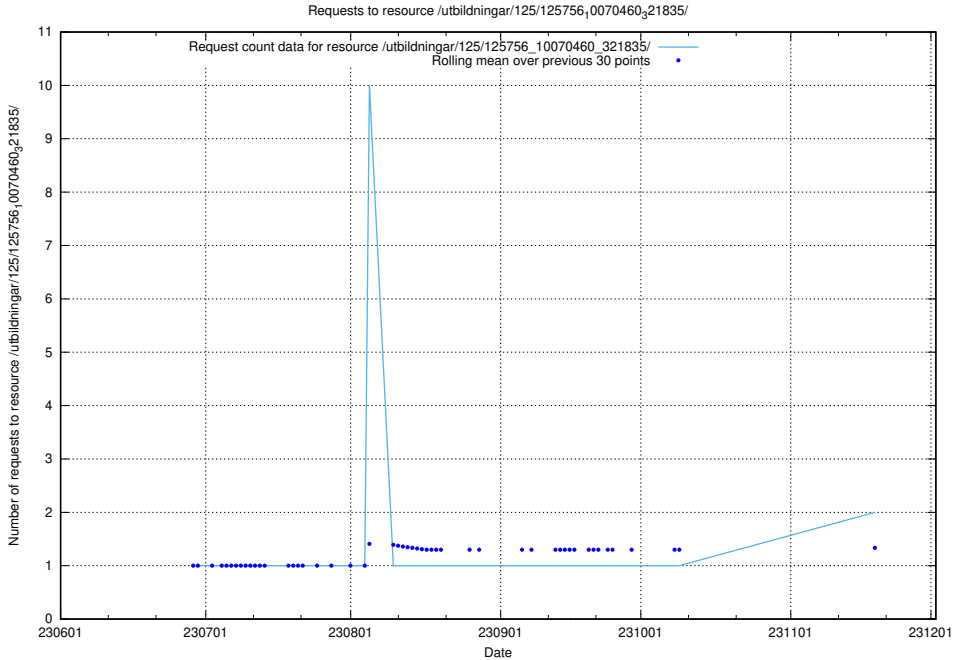

5.679 Usage of /utbildningar/125/125756_10070460_321835/

Here, we count the number of requests to resource /utbildningar/125/125756_10070460_321835/.