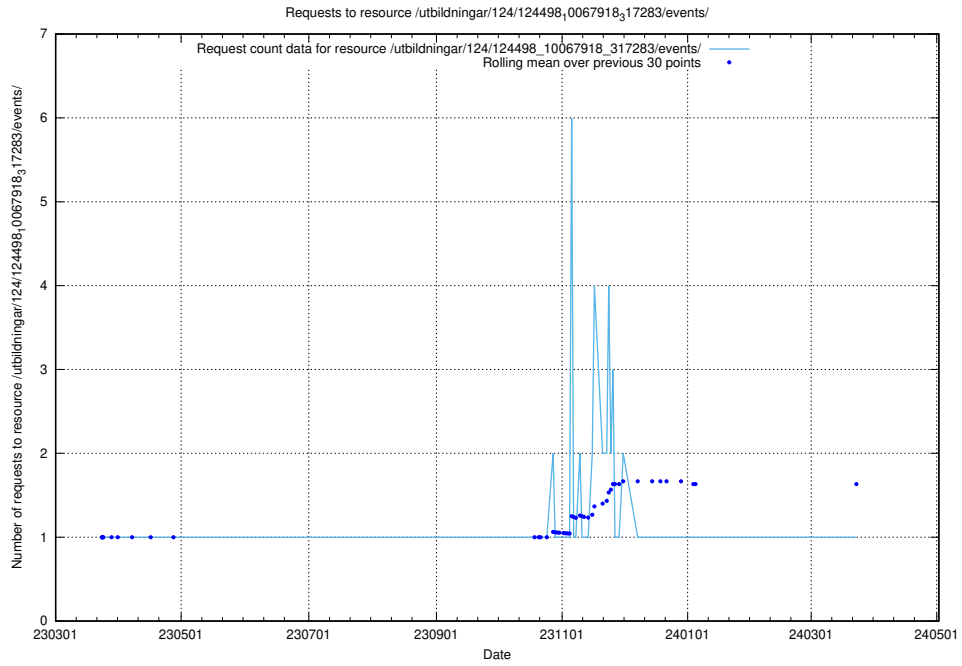

5.2237 Usage of /utbildningar/124/124498_10067918_317283/events/

Here, we count the number of requests to resource /utbildningar/124/124498_10067918_317283/events/