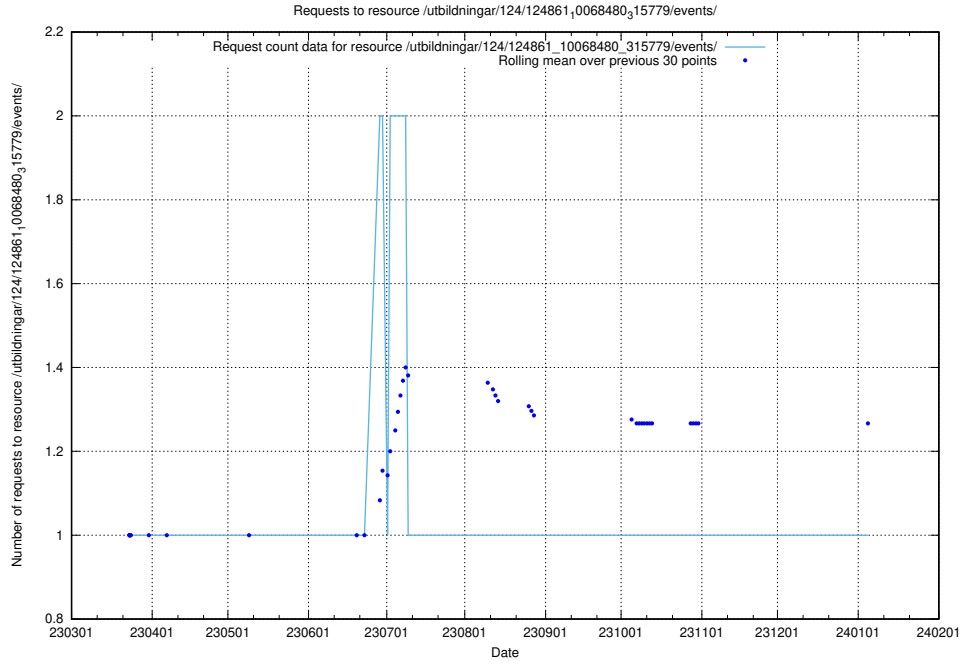

5.1062 Usage of /utbildningar/124/124861_10068480_315779/events/

Here, we count the number of requests to resource /utbildningar/124/124861_10068480_315779/events/