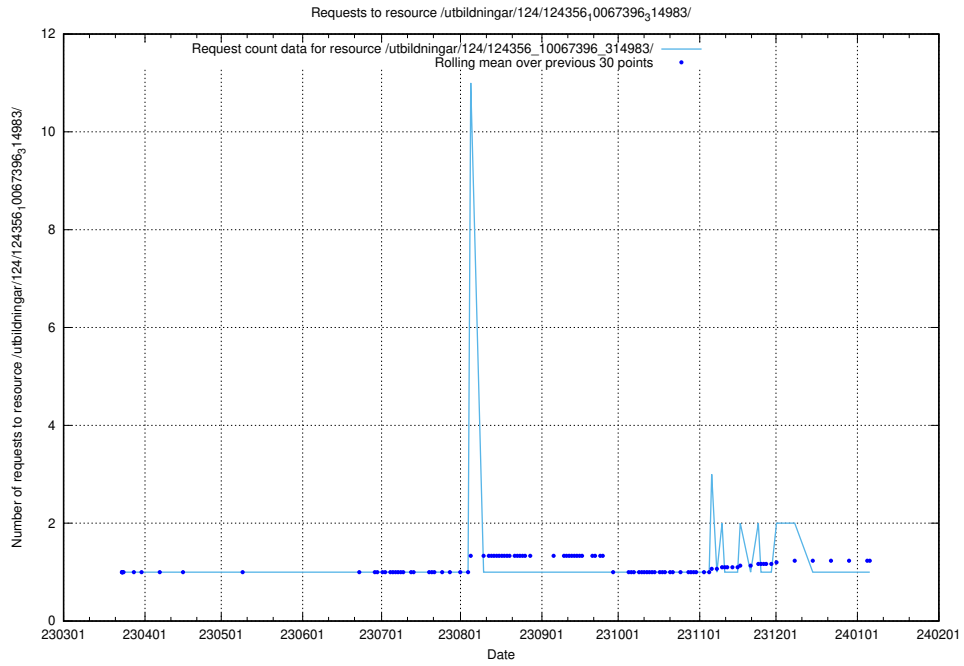

5.3504 Usage of /utbildningar/124/124356_10067396_314983/

Here, we count the number of requests to resource /utbildningar/124/124356_10067396_314983/.