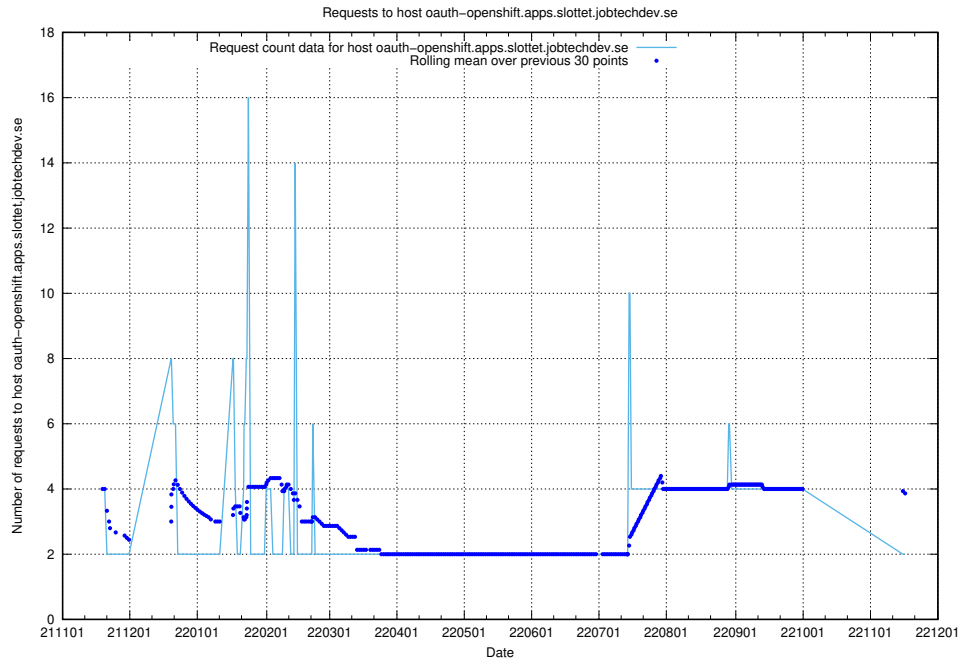

7.468 Usage of `oauth-openshift.apps.slottet.jobtechdev.se`

Here, we count the number of requests to host `oauth-openshift.apps.slottet.jobtechdev.se`.