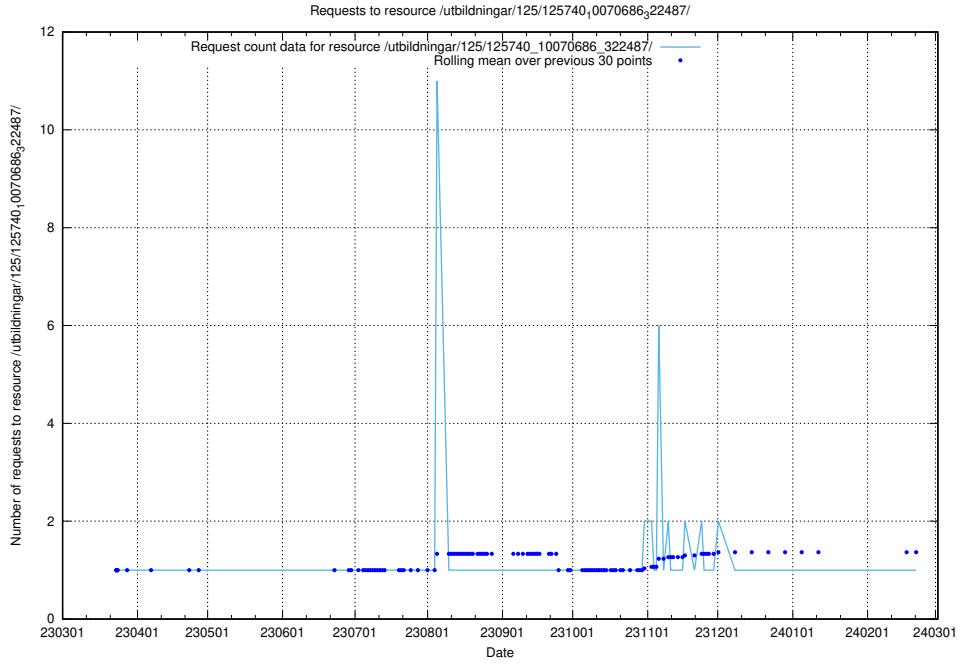

5.874 Usage of /utbildningar/125/125740_10070686_322487/

Here, we count the number of requests to resource /utbildningar/125/125740_10070686_322487/.