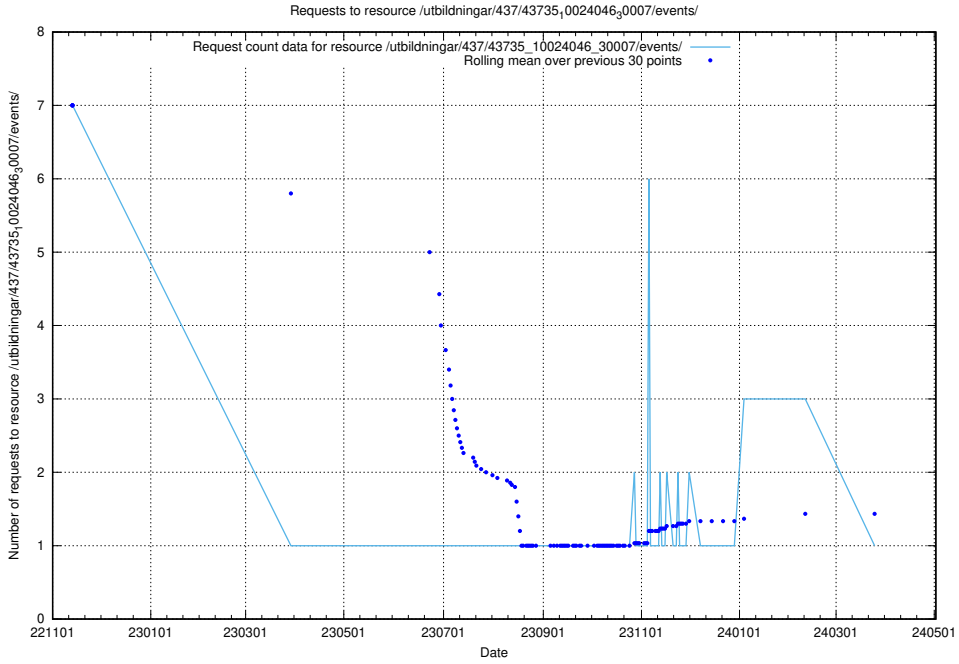

5.5458 Usage of /utbildningar/437/43735_10024046_30007/events/

Here, we count the number of requests to resource /utbildningar/437/43735_10024046_30007/events/.