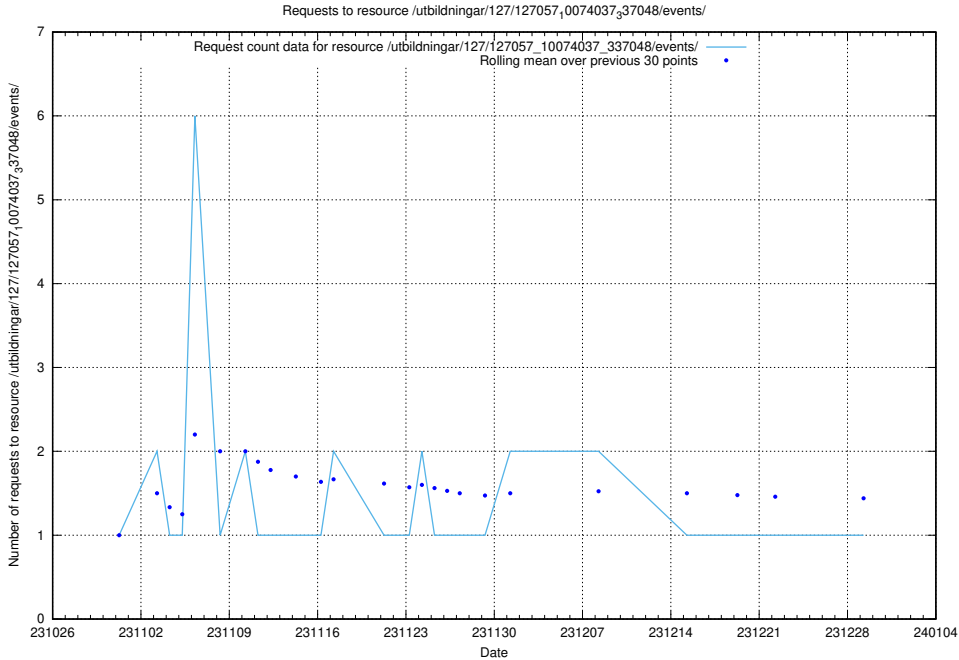

5.3806 Usage of /utbildningar/127/127057_10074037_337048/events/

Here, we count the number of requests to resource /utbildningar/127/127057_10074037_337048/events/