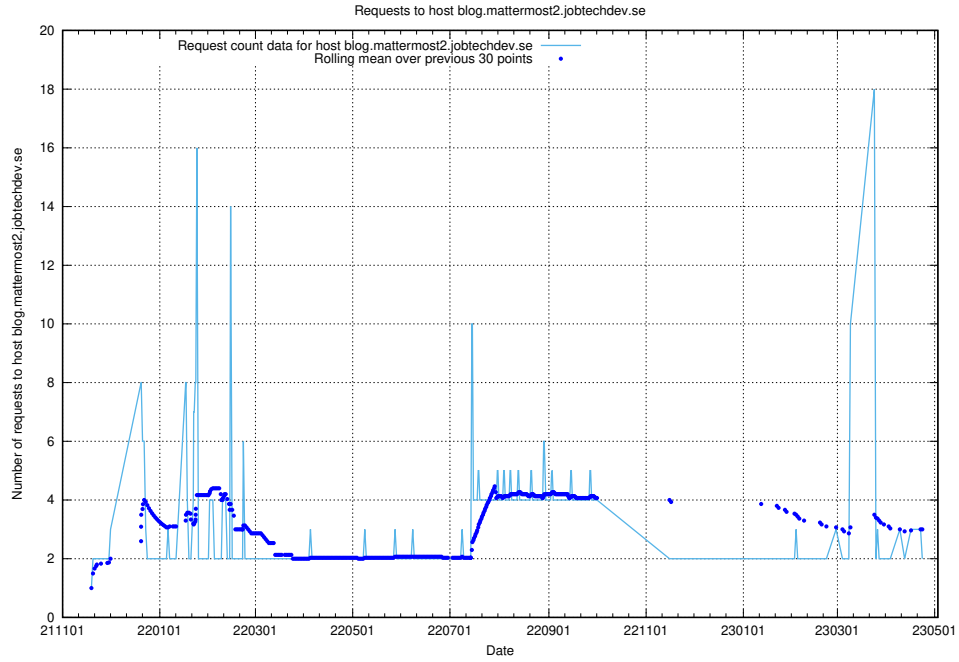

7.472 Usage of `blog.mattermost2.jobtechdev.se`

Here, we count the number of requests to host `blog.mattermost2.jobtechdev.se`.