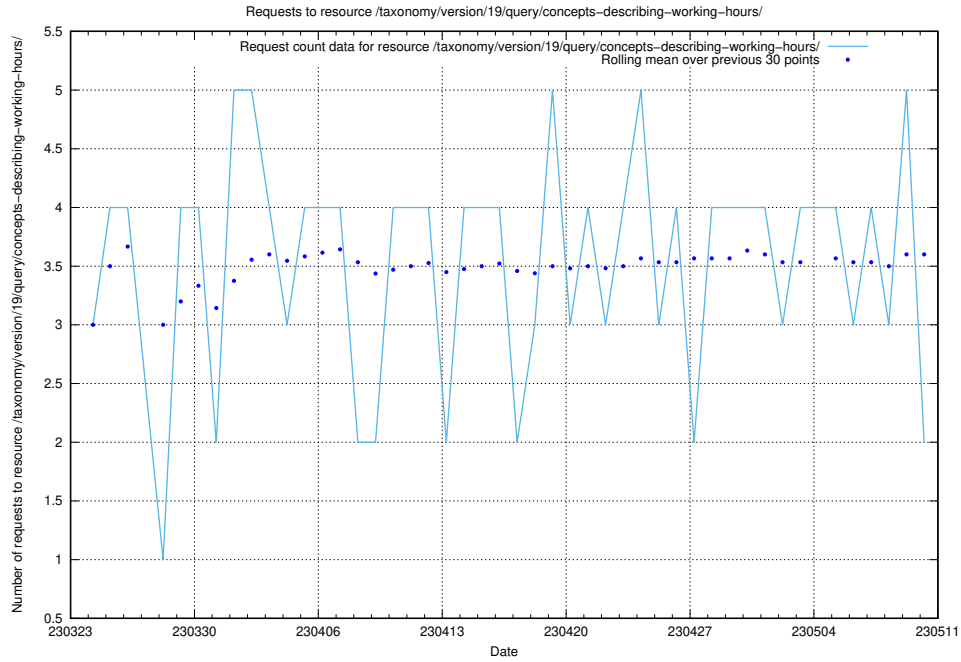

5.815 Usage of /taxonomy/version/19/query/concepts-describing-working-hours/

Here, we count the number of requests to resource /taxonomy/version/19/query/concepts-describing-working-hours/.