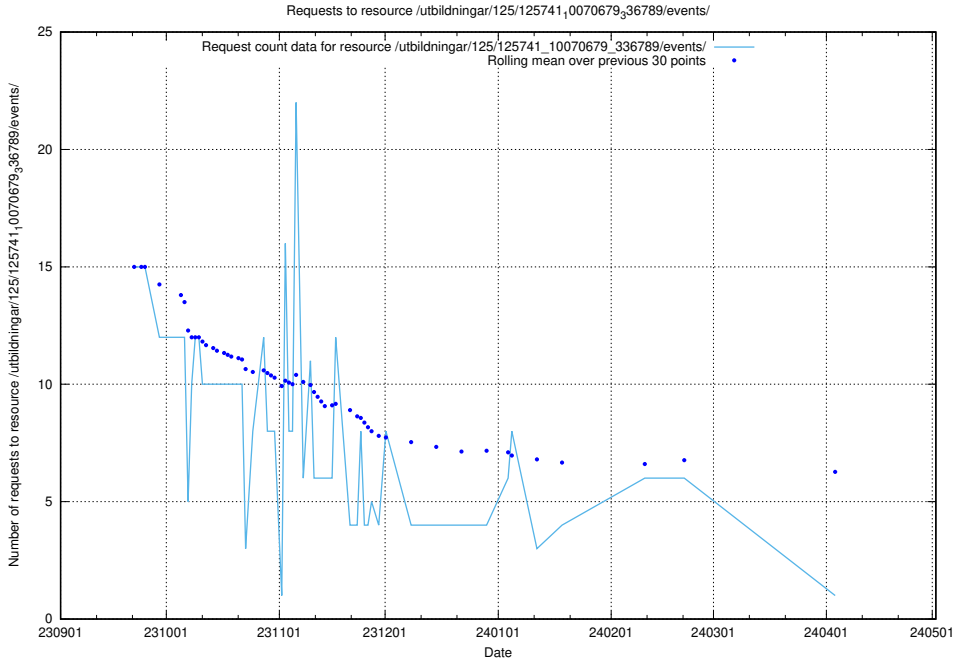

Here, we count the number of requests to resource /taxonomy/version/1/query/countries/.

5.4145 Usage of /utbildningar/125/125741_10070679_336789/events/

Here, we count the number of requests to resource /utbildningar/125/125741_10070679_336789/events/