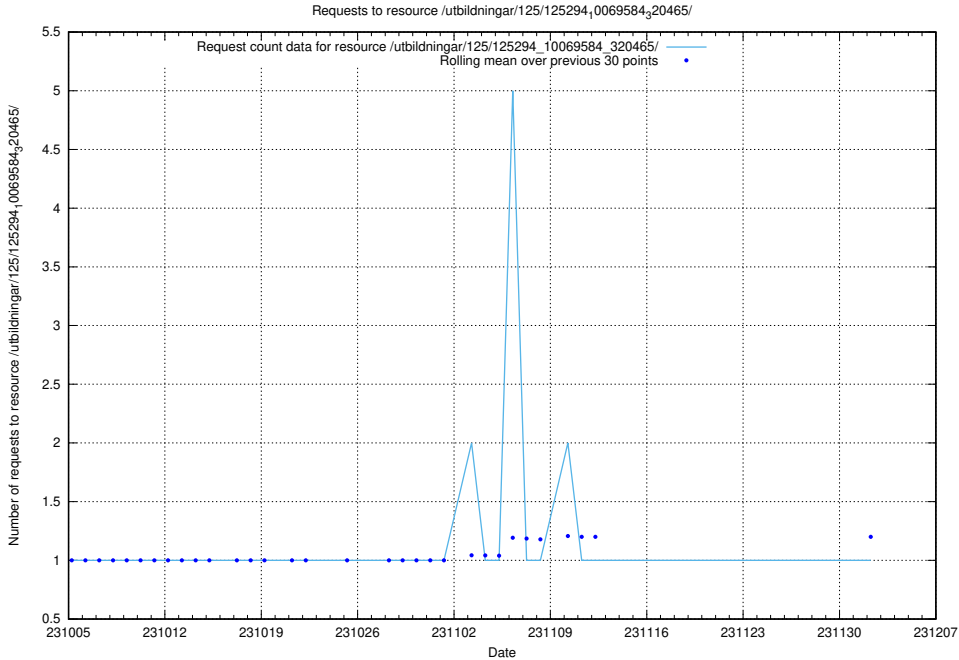

5.4068 Usage of /utbildningar/125/125294_10069584_320465/

Here, we count the number of requests to resource /utbildningar/125/125294_10069584_320465/.