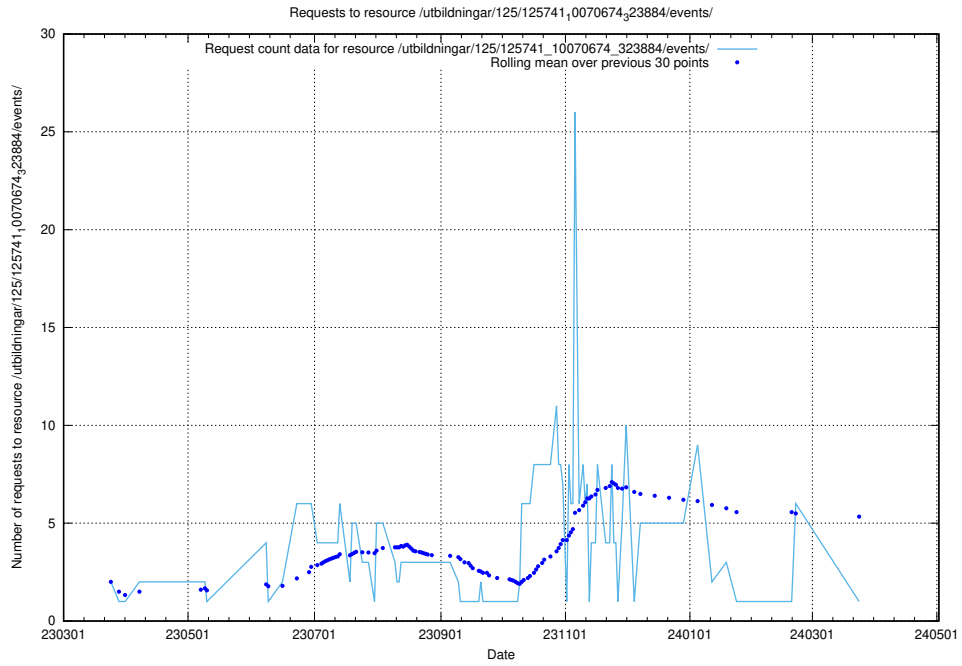

5.5813 Usage of /utbildningar/125/125741_10070674_323884/events/

Here, we count the number of requests to resource /utbildningar/125/125741_10070674_323884/events/