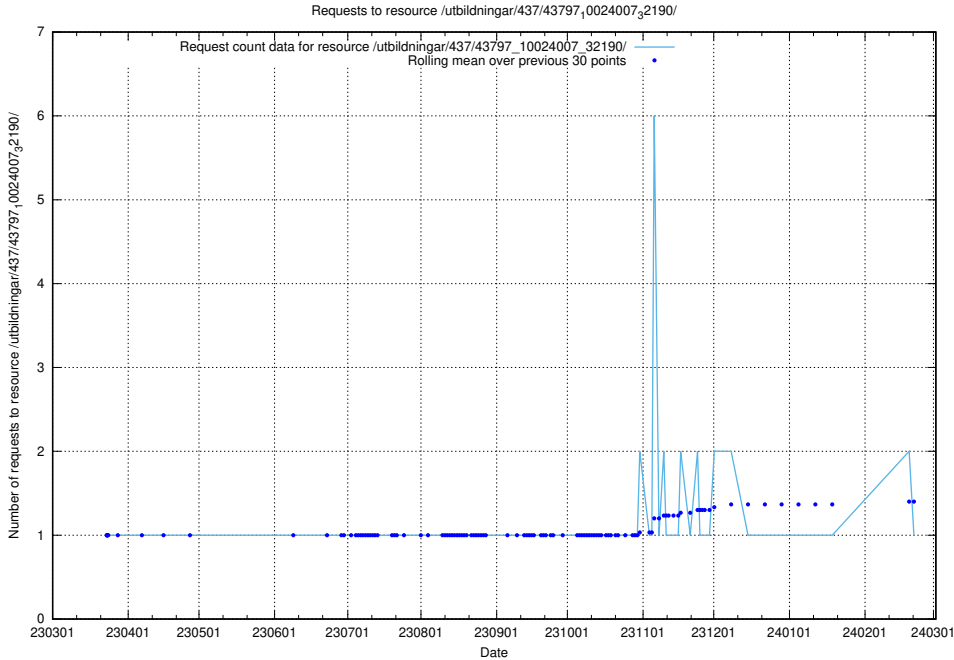

5.5991 Usage of /utbildningar/437/43797_10024007_32190/

Here, we count the number of requests to resource /utbildningar/437/43797_10024007_32190/.