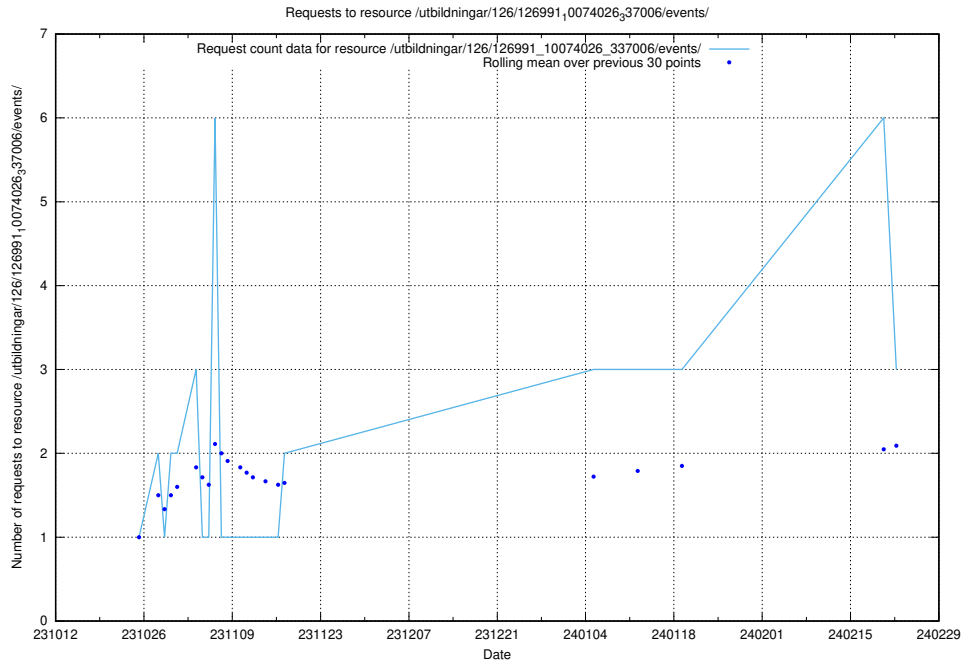

5.228 Usage of /utbildningar/126/126991_10074026_337006/events/

Here, we count the number of requests to resource /utbildningar/126/126991_10074026_337006/events/