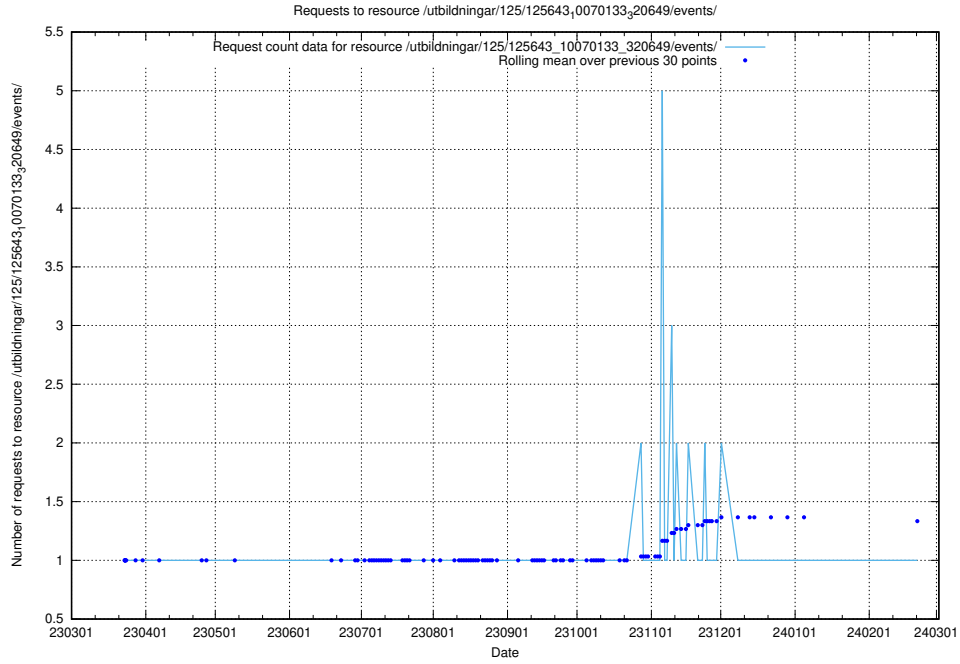

5.936 Usage of /utbildningar/125/125643_10070133_320649/events/

Here, we count the number of requests to resource /utbildningar/125/125643_10070133_320649/events/