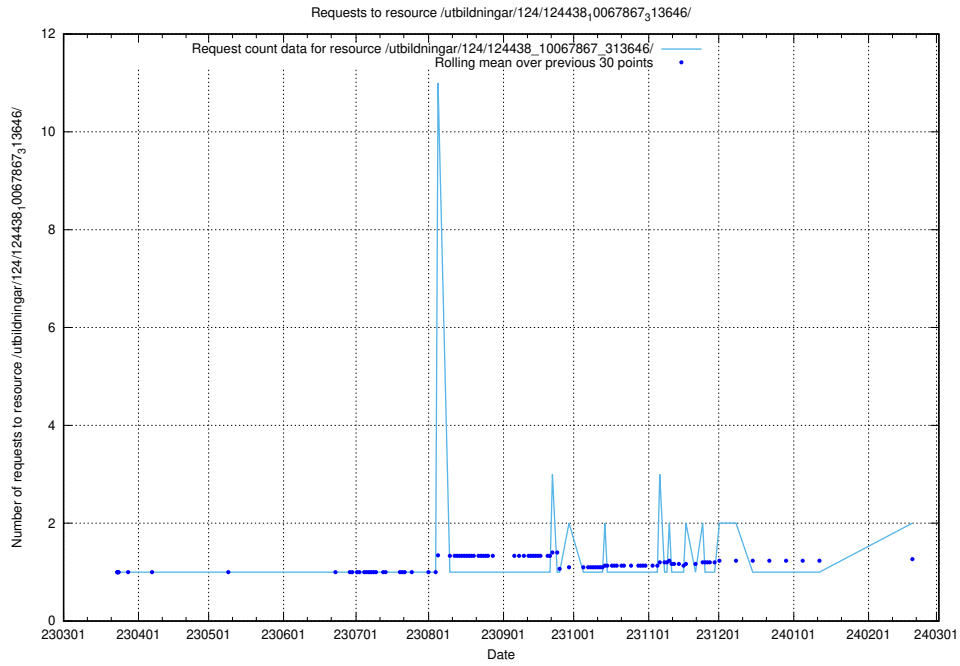

5.513 Usage of /utbildningar/124/124438_10067867_313646/

Here, we count the number of requests to resource /utbildningar/124/124438_10067867_313646/.