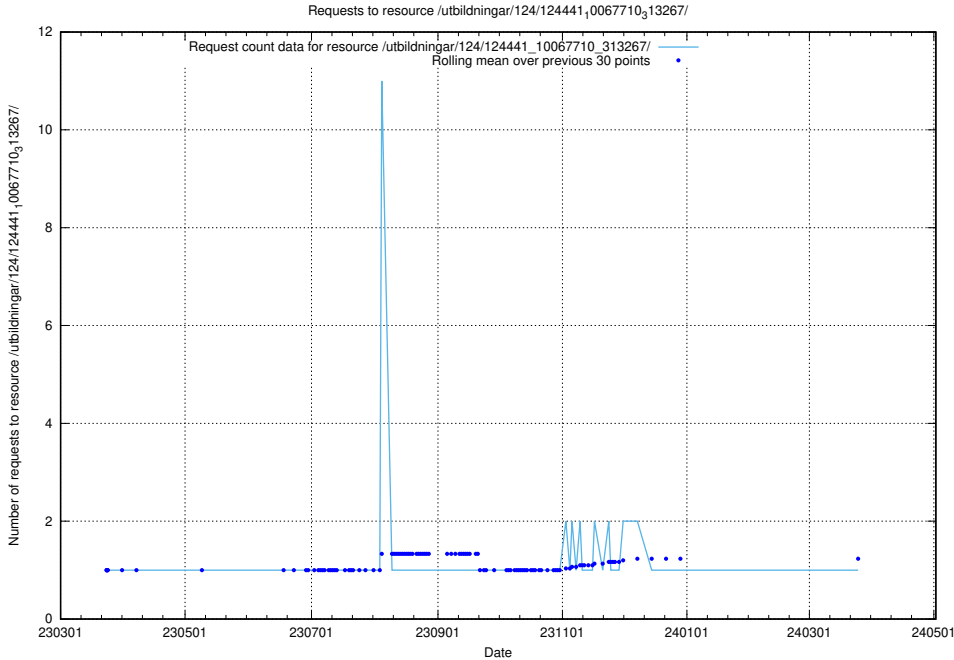

5.3164 Usage of /utbildningar/124/124441_10067710_313267/

Here, we count the number of requests to resource /utbildningar/124/124441_10067710_313267/.