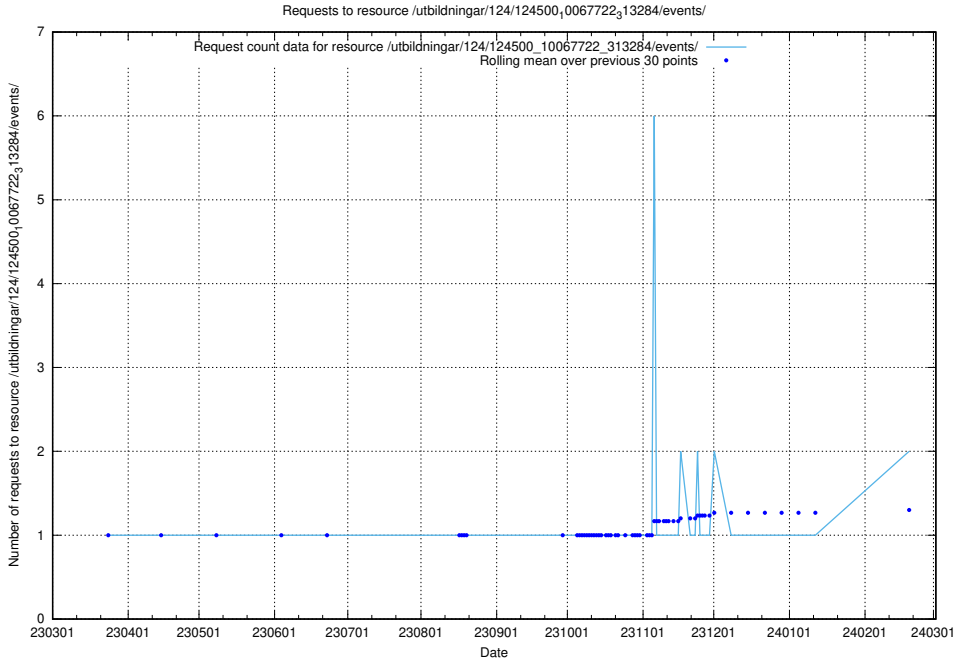

5.823 Usage of /utbildningar/124/124500_10067722_313284/events/

Here, we count the number of requests to resource /utbildningar/124/124500_10067722_313284/events/