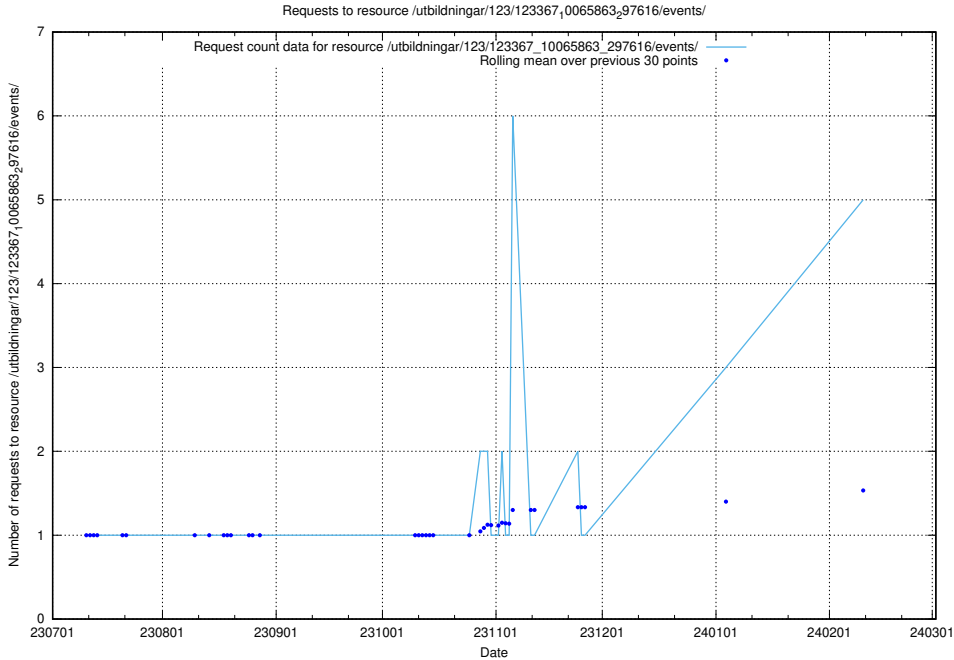

Here, we count the number of requests to resource /utbildningar/123/123367_10065834_296972/events/

5.123 Usage of /utbildningar/123/123367_10065863_297616/events/

Here, we count the number of requests to resource /utbildningar/123/123367_10065863_297616/events/