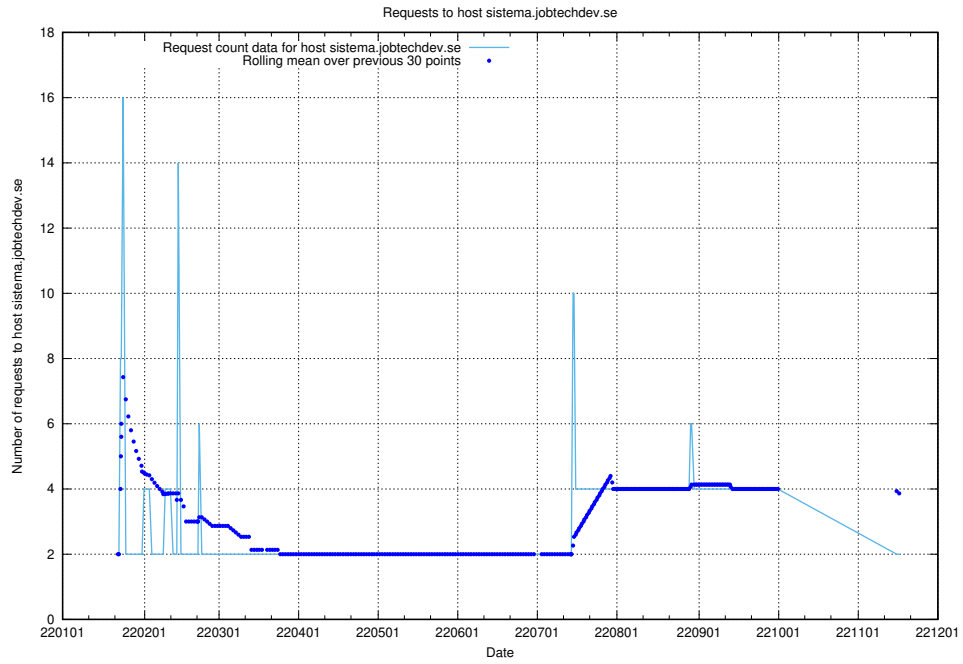

Here, we count the number of requests to host sms.jobtechdev.se.

7.586 Usage of sistema.jobtechdev.se

Here, we count the number of requests to host sistema.jobtechdev.se.

7.587 Usage of shopify.jobtechdev.se