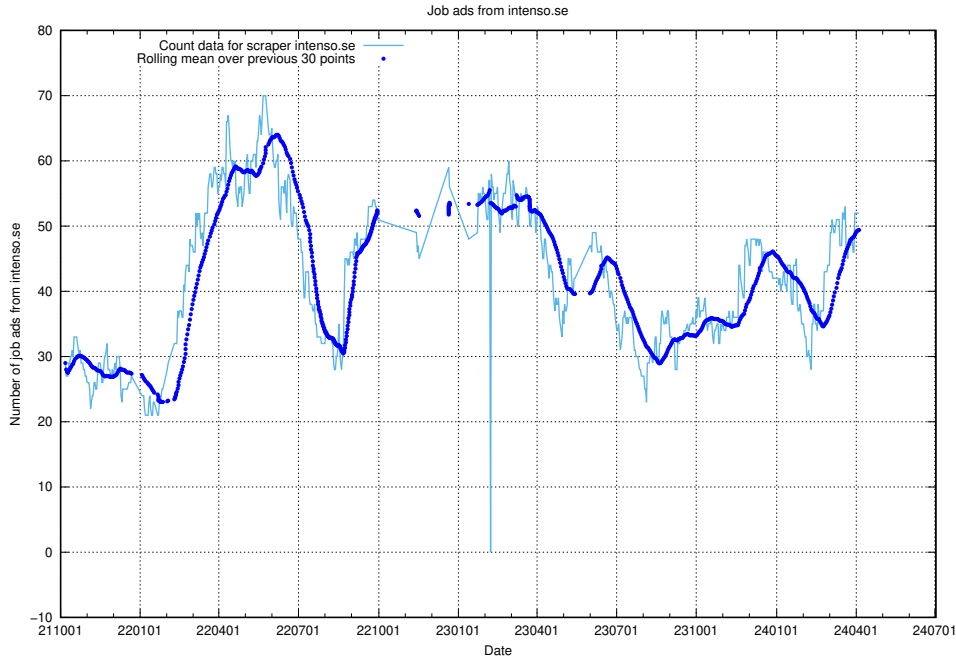

13.14 Number of ads by scraper traineeguiden.se

Here, we count the number of job ads scraped from traineeguiden.se.

13.15 Number of ads by scraper intenso.se

Here, we count the number of job ads scraped from intenso.se.