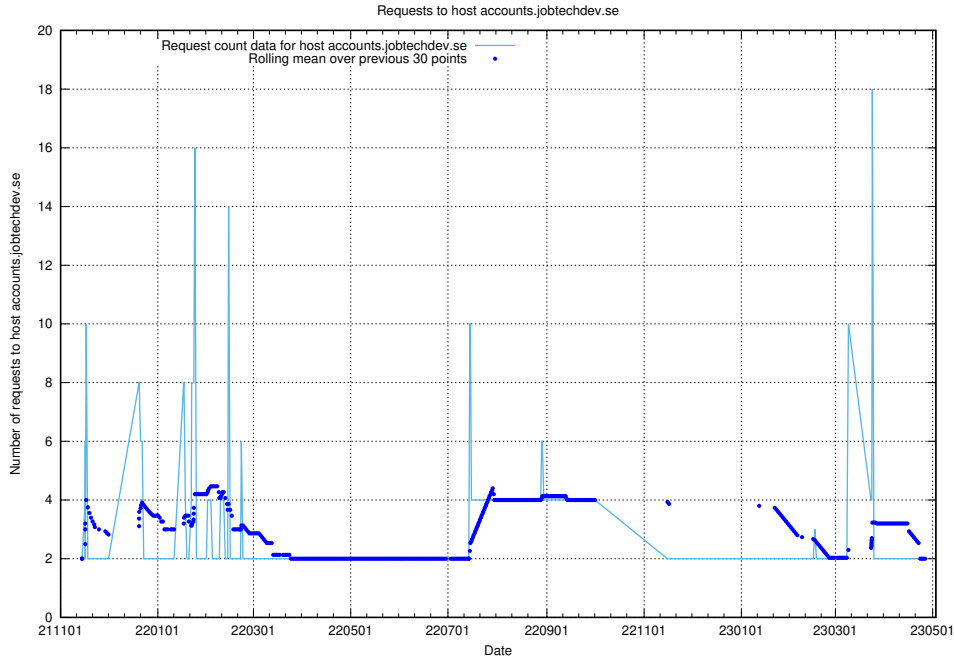

7.292 Usage of accounts.jobtechdev.se

Here, we count the number of requests to host accounts.jobtechdev.se.