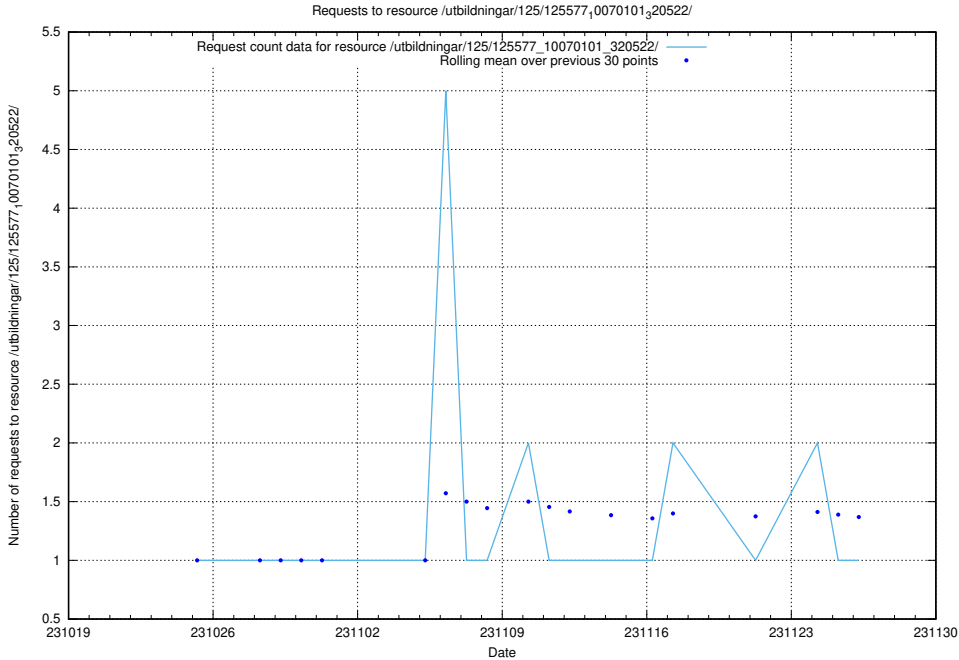

5.3863 Usage of /utbildningar/125/125577_10070101_320522/

Here, we count the number of requests to resource /utbildningar/125/125577_10070101_320522/.