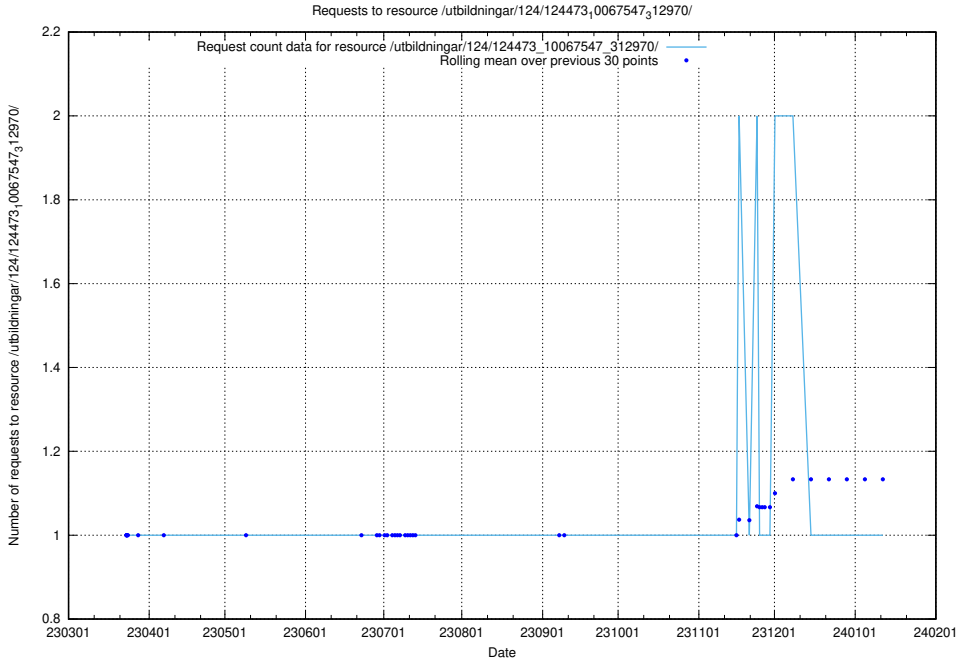

5.2598 Usage of /utbildningar/124/124473_10067547_312970/

Here, we count the number of requests to resource /utbildningar/124/124473_10067547_312970/.