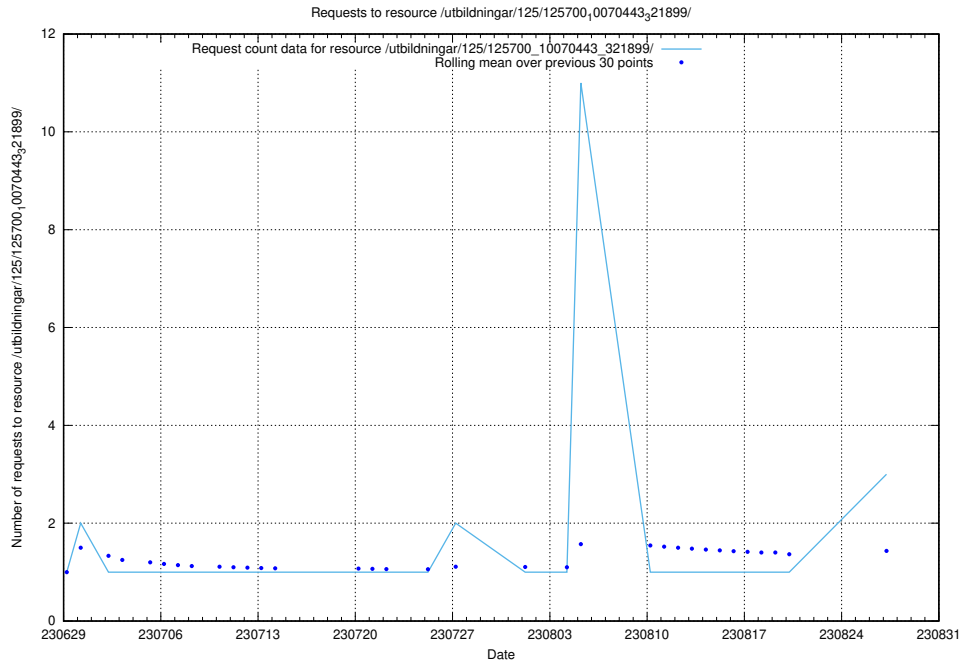

5.256 Usage of /utbildningar/125/125700_10070443_321899/

Here, we count the number of requests to resource /utbildningar/125/125700_10070443_321899/.