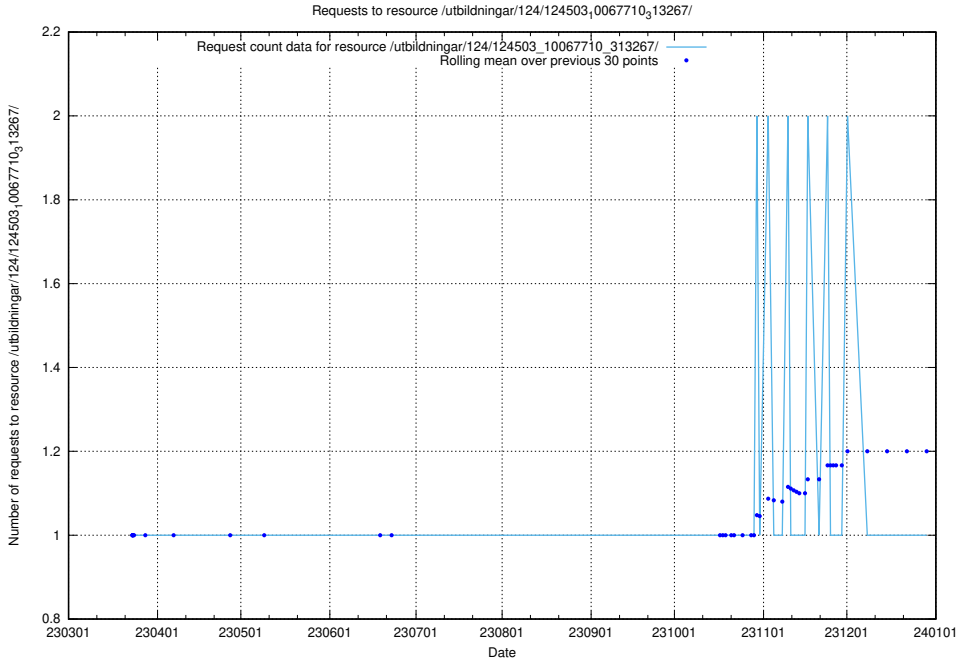

5.1781 Usage of /utbildningar/124/124503_10067710_313267/

Here, we count the number of requests to resource /utbildningar/124/124503_10067710_313267/.