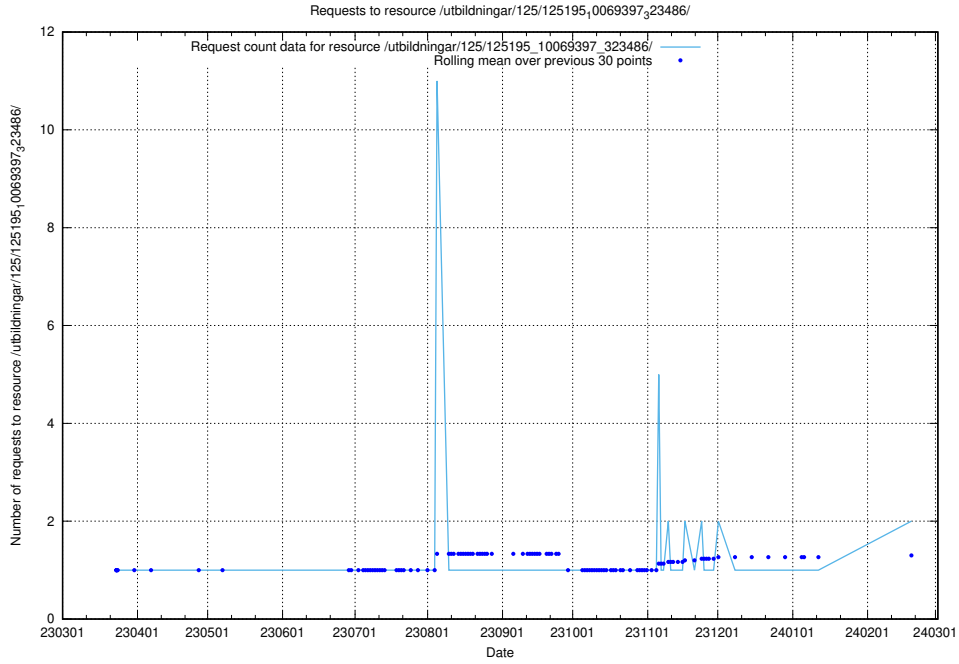

Here, we count the number of requests to resource /utbildningar/125/125195_10069519_330074/.

5.334 Usage of /utbildningar/125/125195_10069397_323486/

Here, we count the number of requests to resource /utbildningar/125/125195_10069397_323486/.