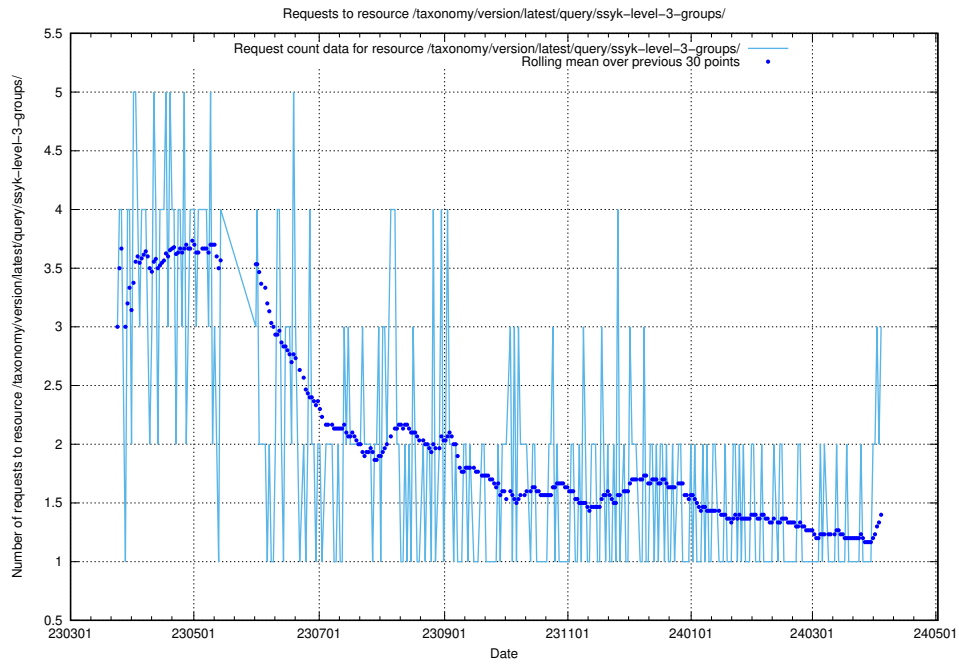

5.280 Usage of /taxonomy/version/latest/query/ssyk-level-3-groups/

Here, we count the number of requests to resource /taxonomy/version/latest/query/ssyk-level-3-groups/.