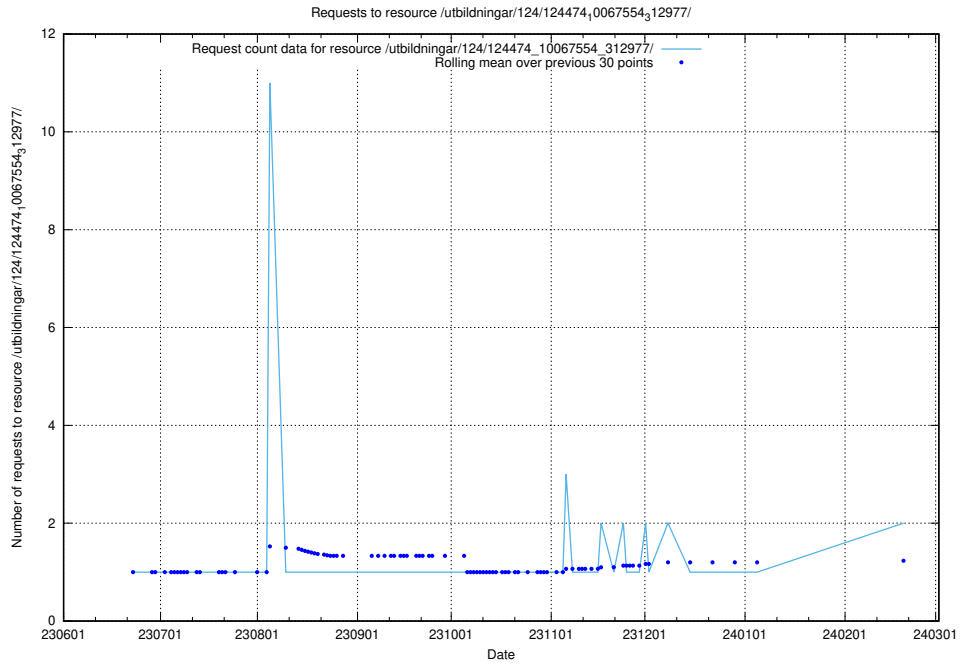

5.719 Usage of /utbildningar/124/124474_10067554_312977/

Here, we count the number of requests to resource /utbildningar/124/124474_10067554_312977/.