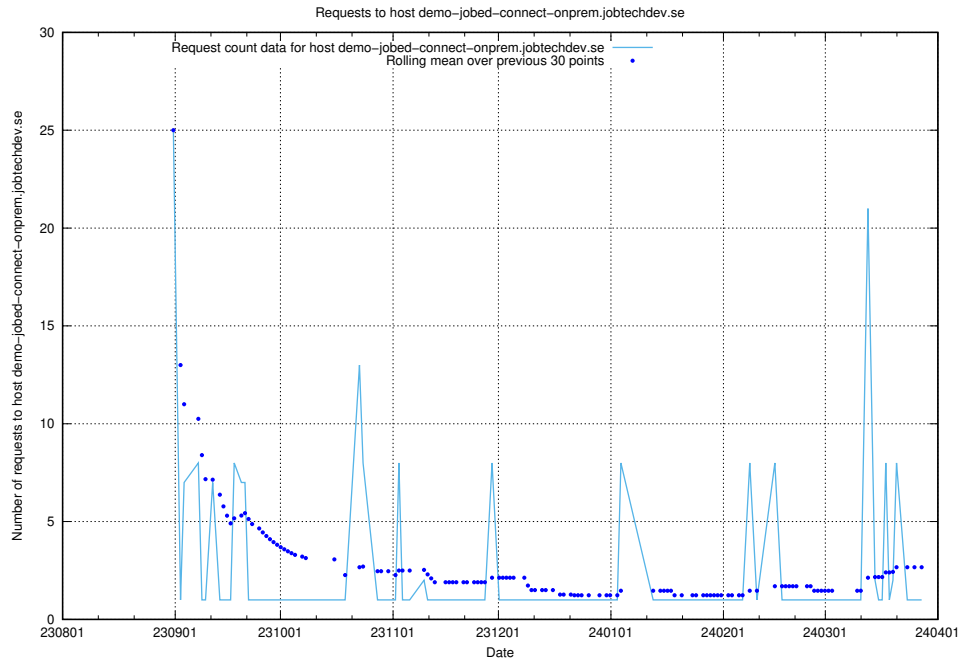

7.603 Usage of demo-jobed-connect-onprem.jobtechdev.se

Here, we count the number of requests to host demo-jobed-connect-onprem.jobtechdev.se.