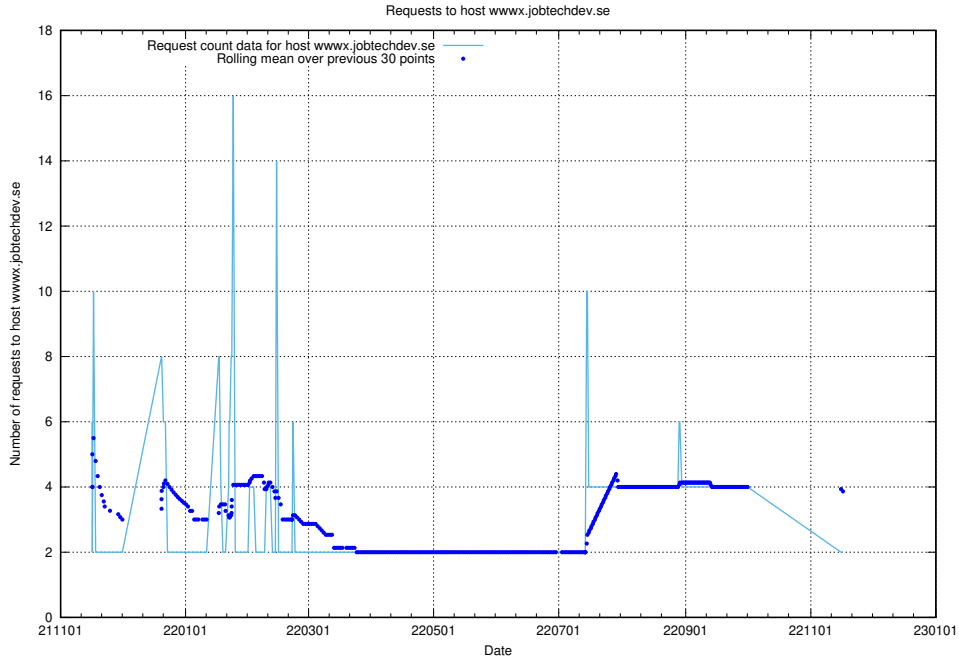

7.535 Usage of wwwx.jobtechdev.se

Here, we count the number of requests to host wwwx.jobtechdev.se.