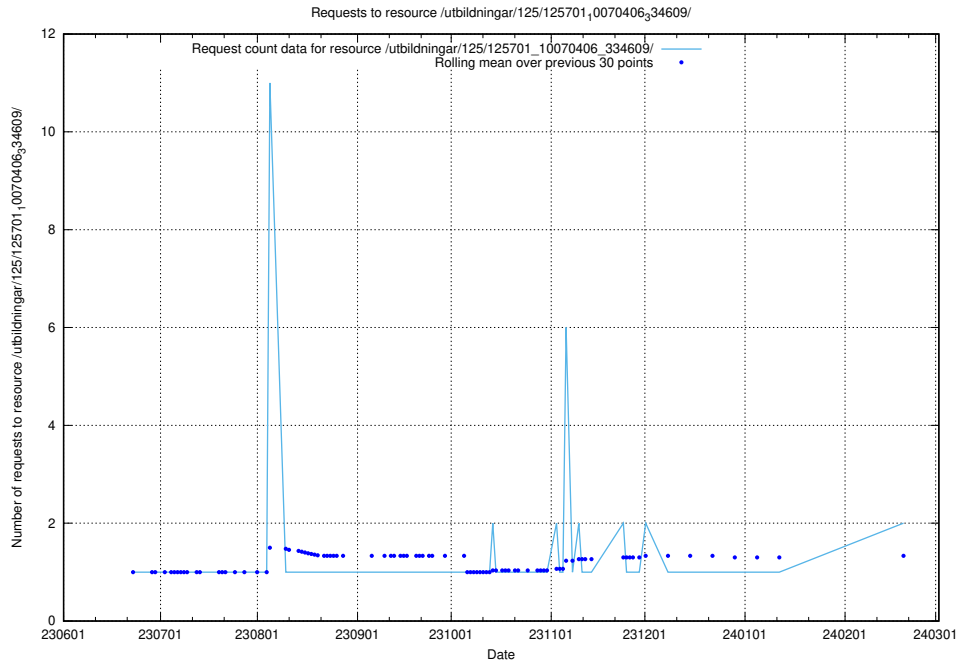

5.703 Usage of /utbildningar/125/125701_10070406_334609/

Here, we count the number of requests to resource /utbildningar/125/125701_10070406_334609/.