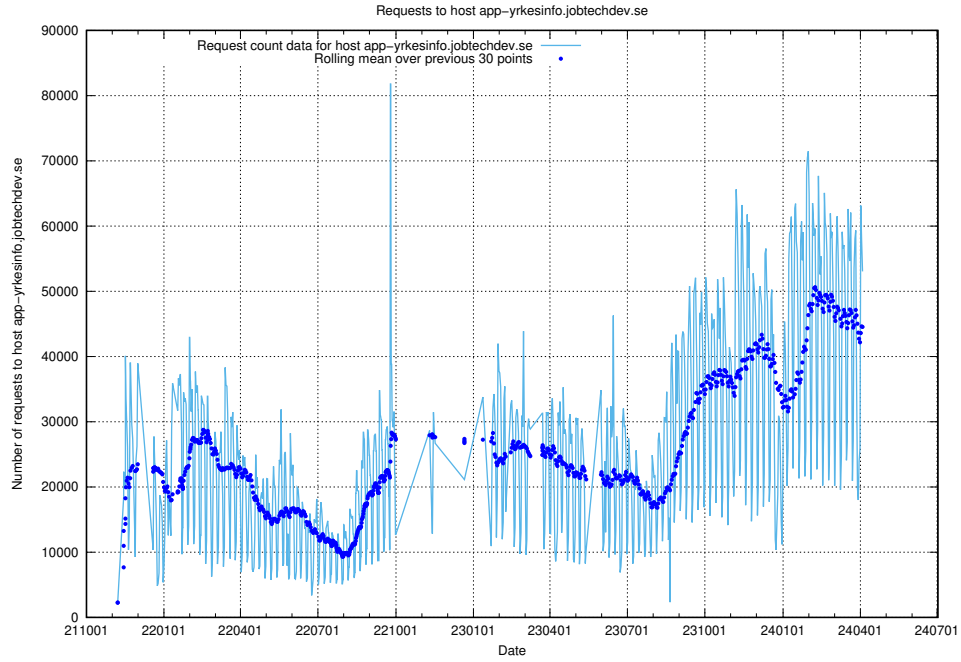

7.5 Usage of app-yrkesinfo.jobtechdev.se

Here, we count the number of requests to host app-yrkesinfo.jobtechdev.se.