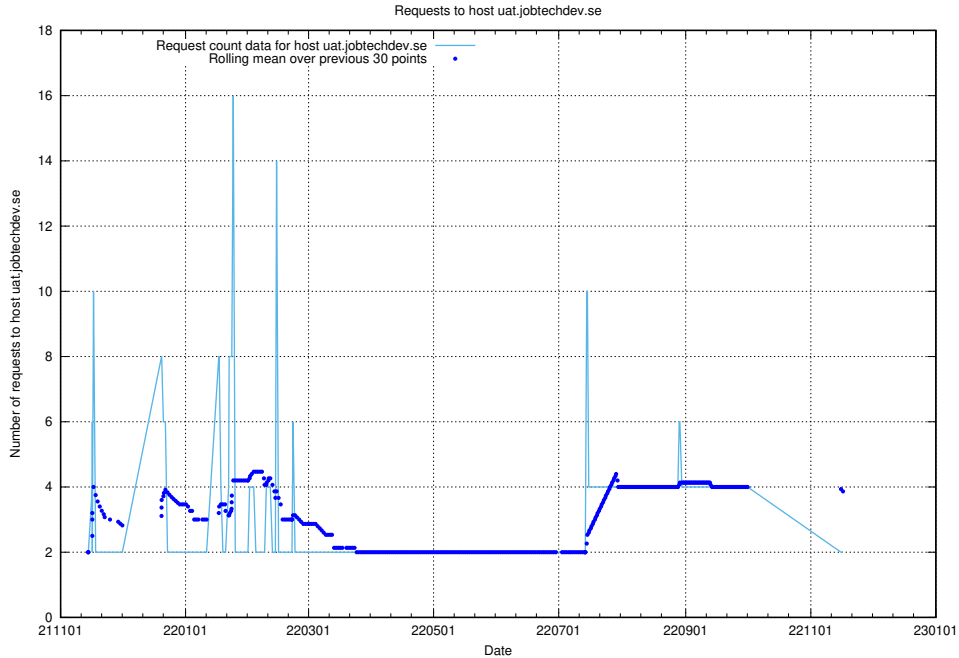

7.552 Usage of uat.jobtechdev.se

Here, we count the number of requests to host uat.jobtechdev.se.