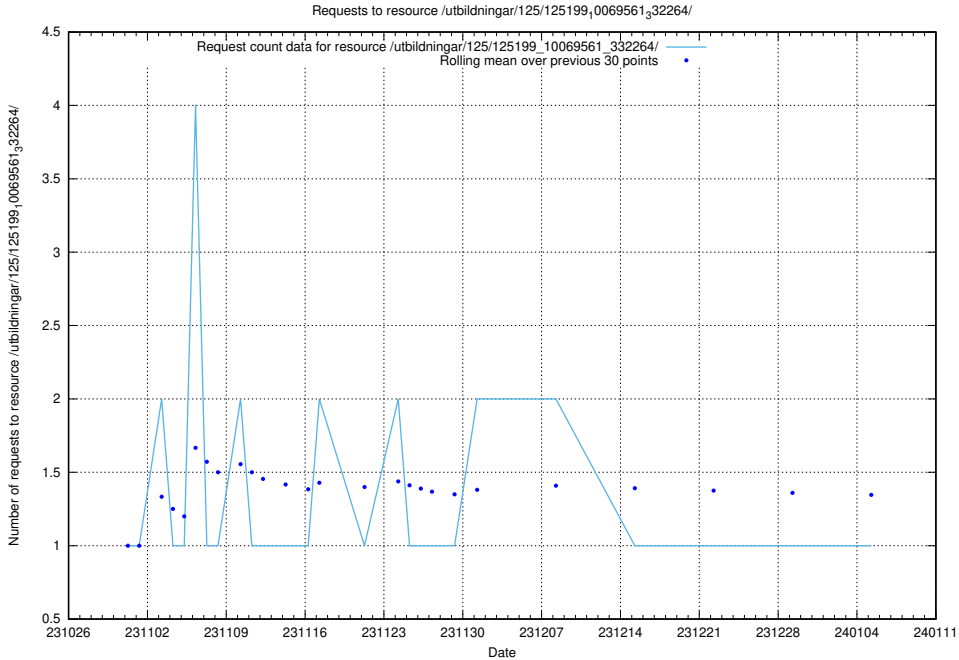

5.3808 Usage of /utbildningar/125/125199_10069561_332264/

Here, we count the number of requests to resource /utbildningar/125/125199_10069561_332264/.