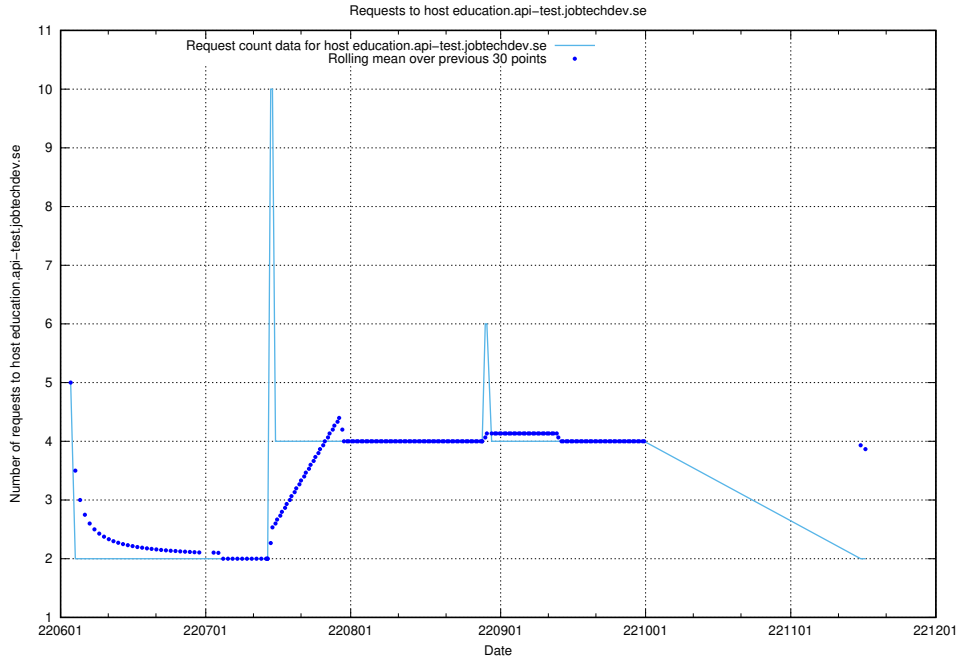

7.415 Usage of education.api-test.jobtechdev.se

Here, we count the number of requests to host education.api-test.jobtechdev.se.