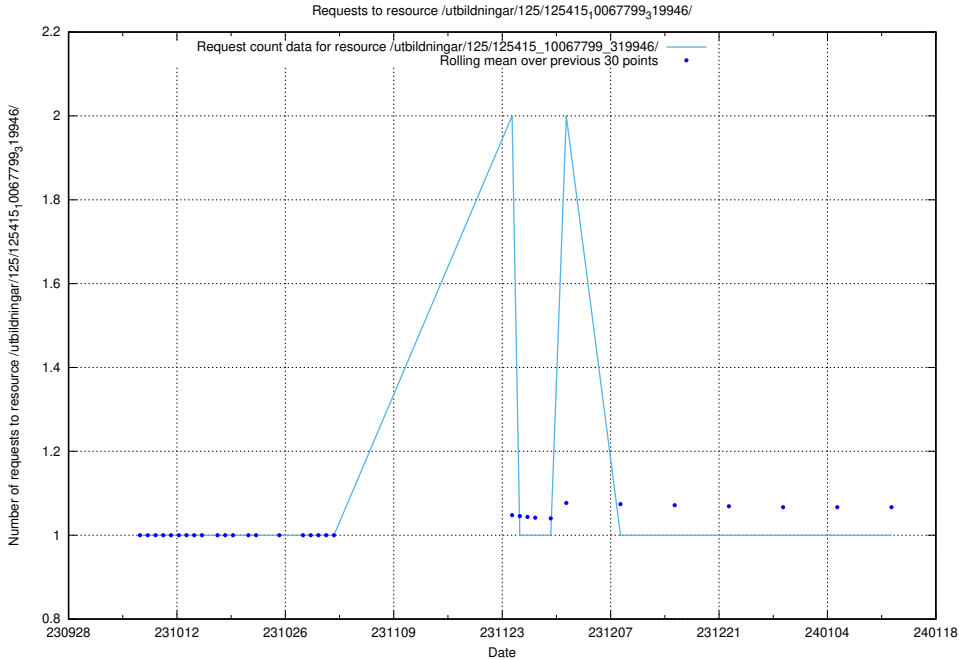

5.4040 Usage of /utbildningar/125/125415_10067799_319946/

Here, we count the number of requests to resource /utbildningar/125/125415_10067799_319946/.