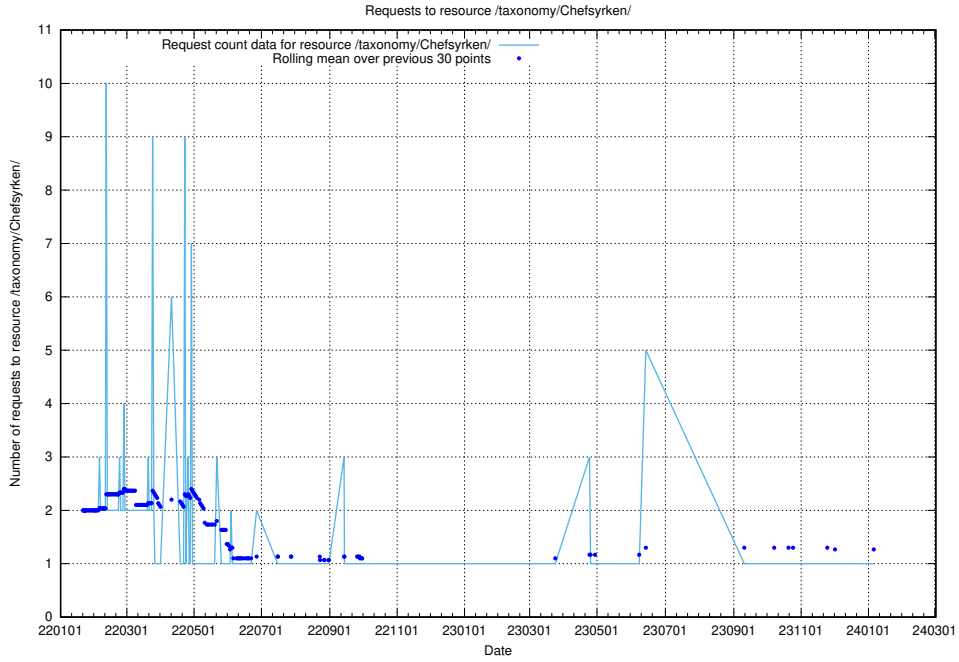

5.1120 Usage of /taxonomy/Chefsyrken/

Here, we count the number of requests to resource /taxonomy/Chefsyrken/.