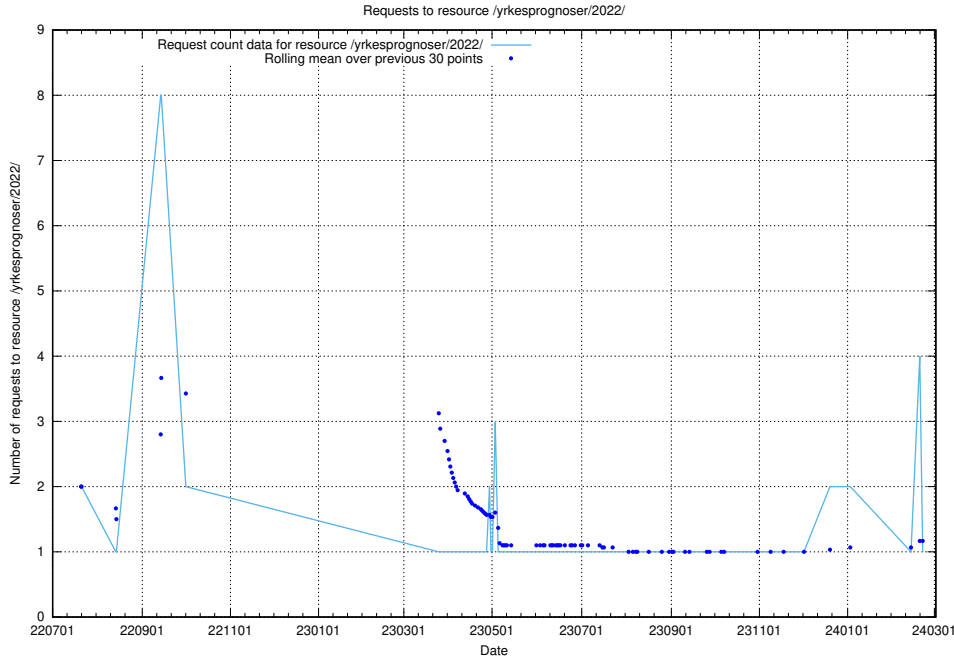

5.878 Usage of /yrkesprognoser/2022/

Here, we count the number of requests to resource /yrkesprognoser/2022/.