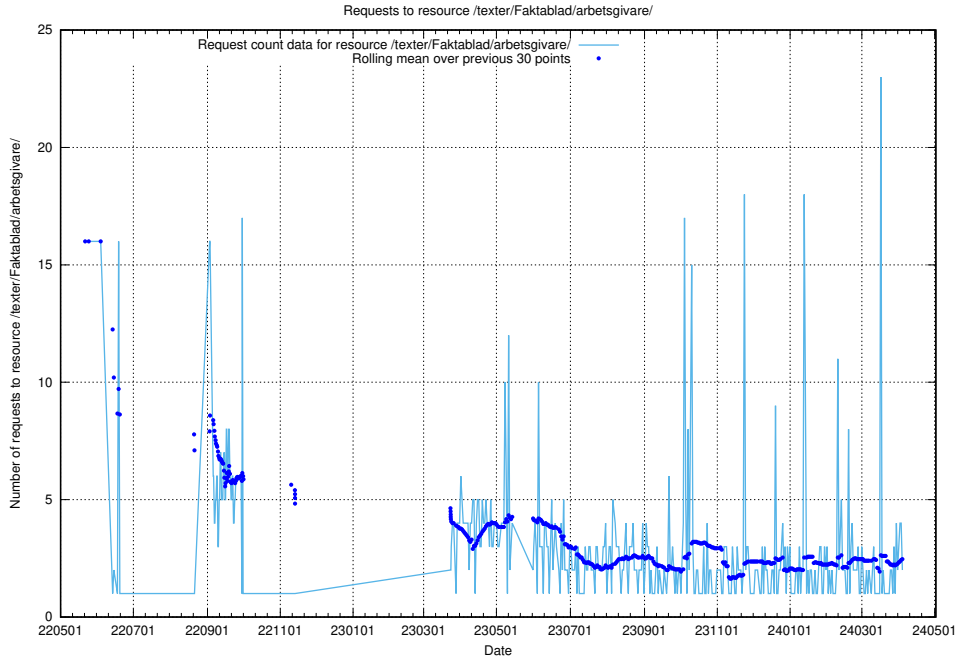

5.320 Usage of /texter/Faktablad/arbetsgivare/

Here, we count the number of requests to resource /texter/Faktablad/arbetsgivare/.