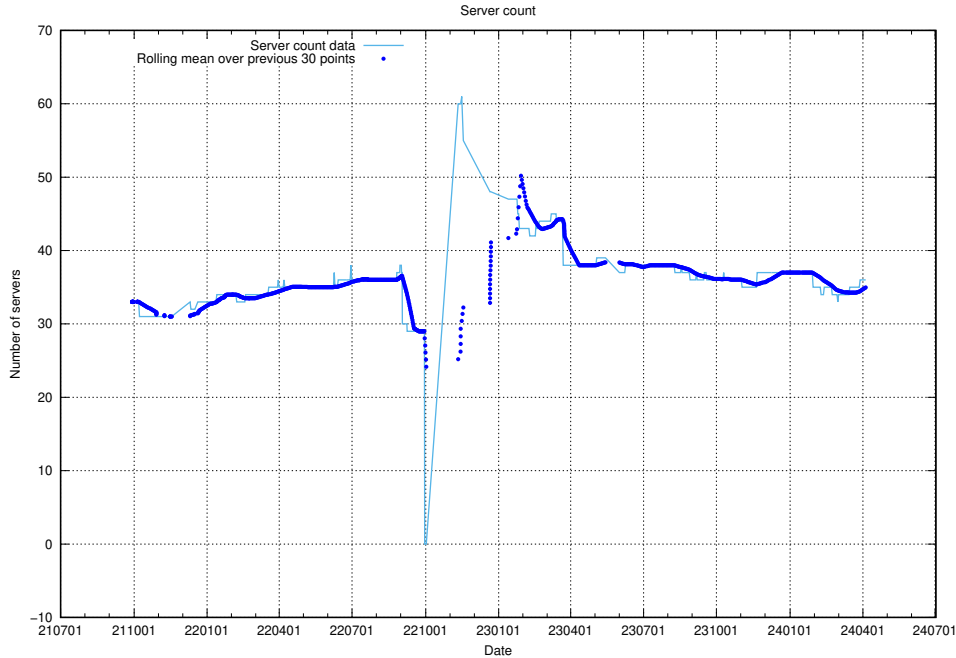

2.2 Number of servers in the JobTech production region

A graph of the servers in AWS region eu-north-1.