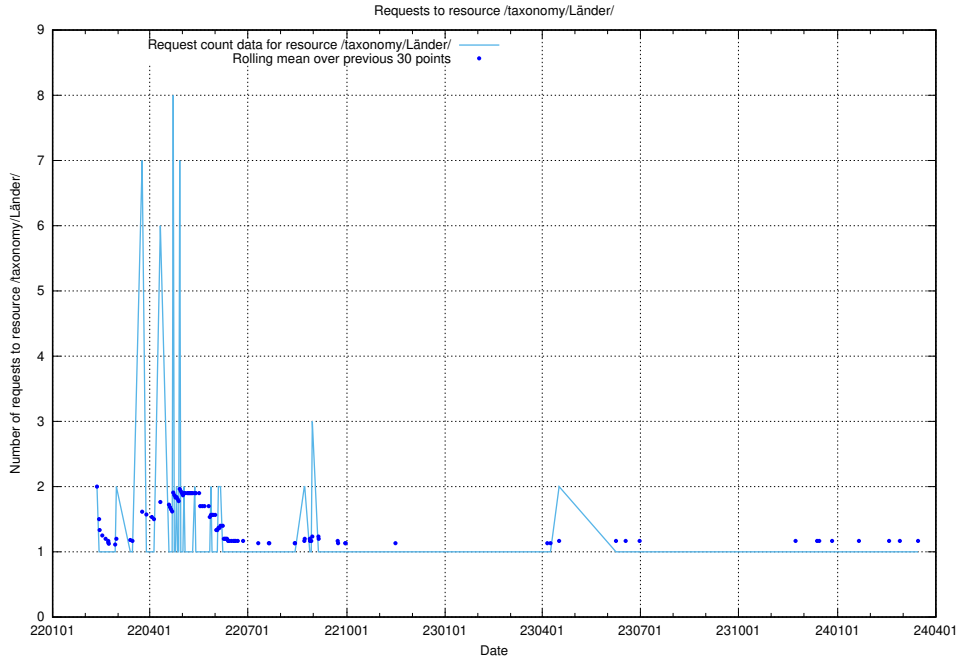

5.1259 Usage of /taxonomy/Länder/

Here, we count the number of requests to resource /taxonomy/Länder/.