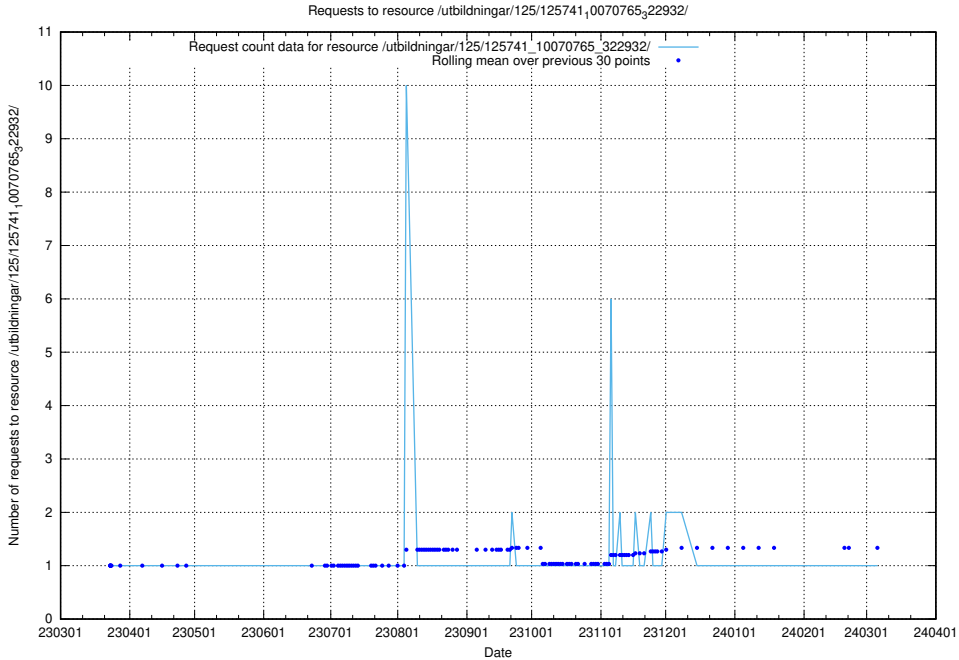

5.6115 Usage of /utbildningar/125/125741_10070765_322932/

Here, we count the number of requests to resource /utbildningar/125/125741_10070765_322932/.