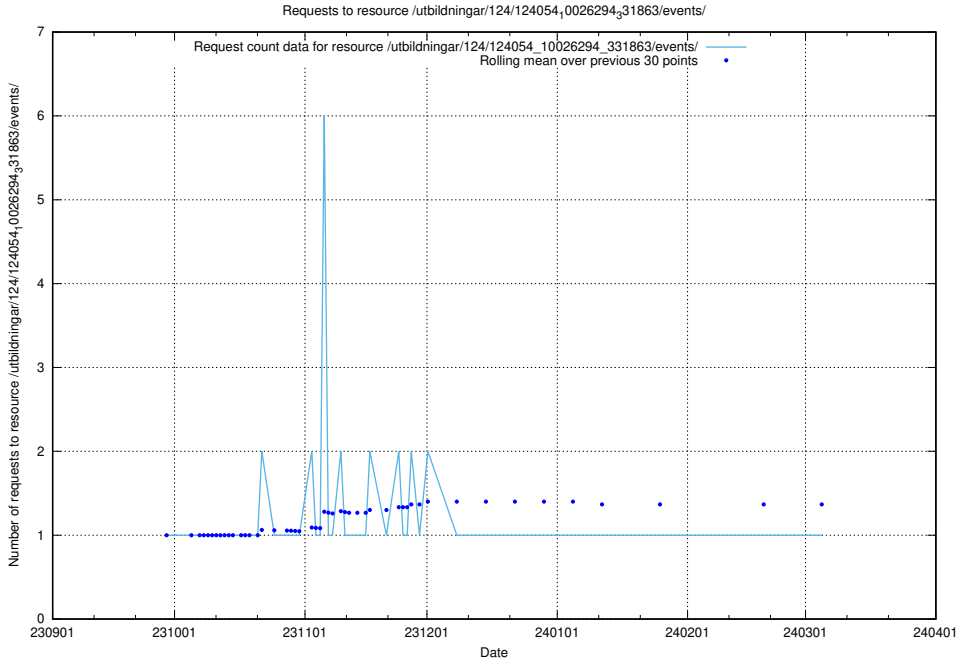

5.4120 Usage of /utbildningar/124/124054_10026294_331863/events/

Here, we count the number of requests to resource /utbildningar/124/124054_10026294_331863/events/