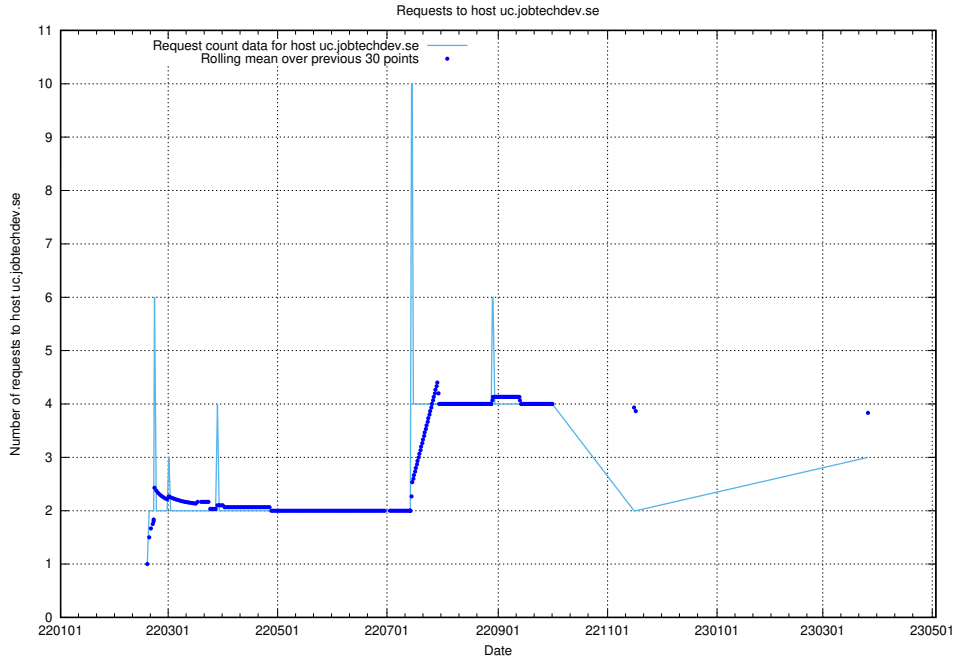

7.227 Usage of uc.jobtechdev.se

Here, we count the number of requests to host uc.jobtechdev.se.