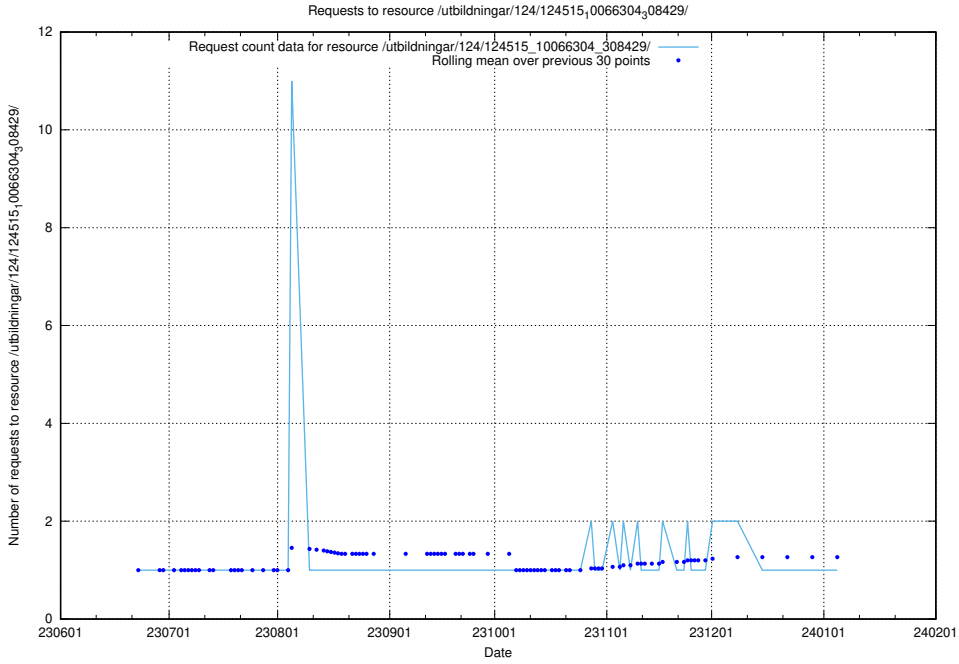

5.5426 Usage of /utbildningar/124/124515_10066304_308429/

Here, we count the number of requests to resource /utbildningar/124/124515_10066304_308429/.