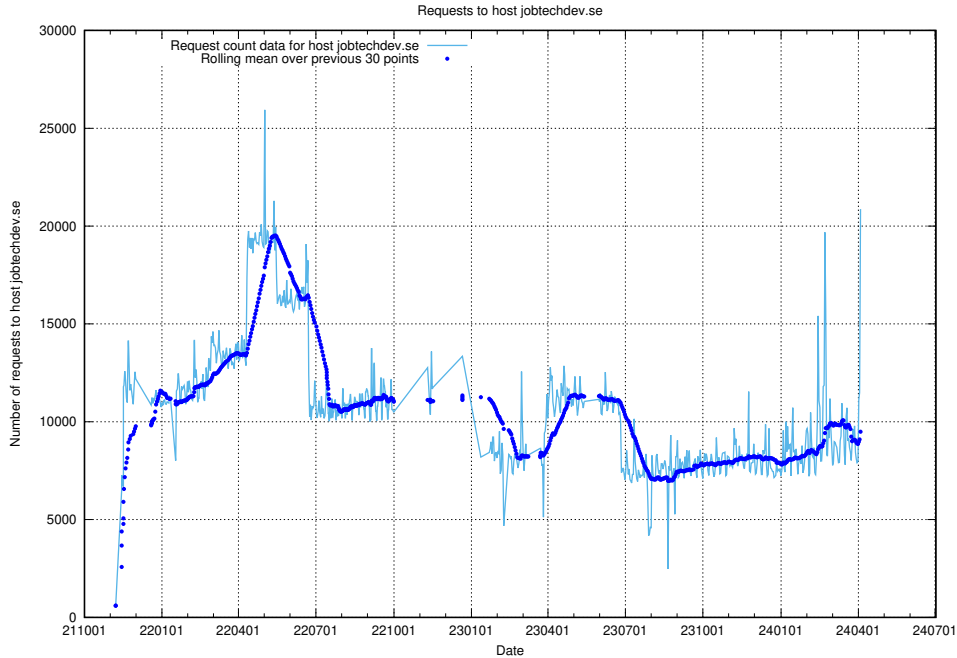

7.9 Usage of jobtechdev.se

Here, we count the number of requests to host jobtechdev.se.