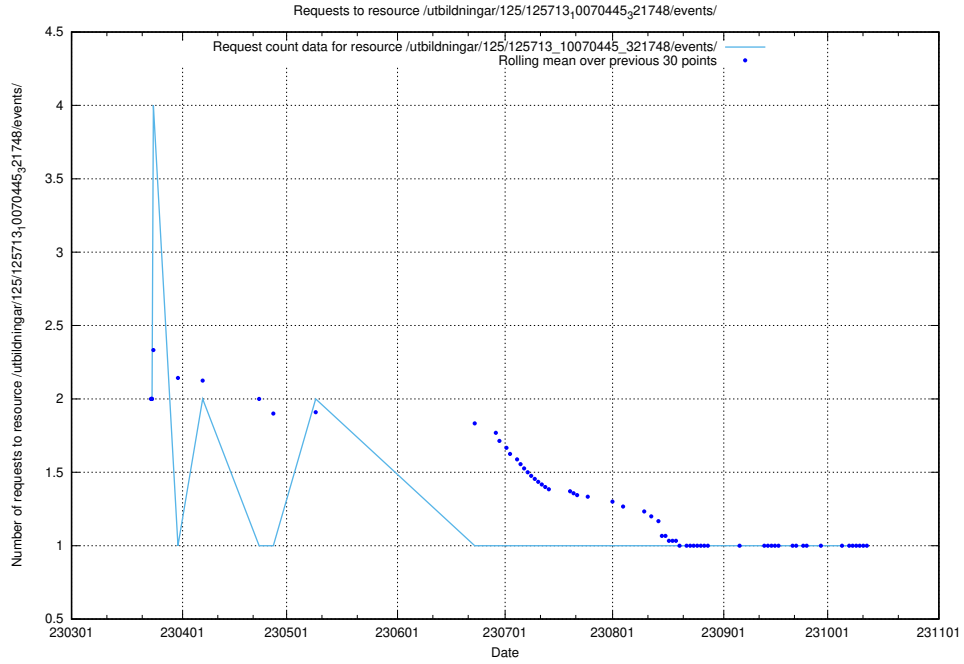

5.5923 Usage of /utbildningar/125/125713_10070445_321748/events/

Here, we count the number of requests to resource /utbildningar/125/125713_10070445_321748/events/