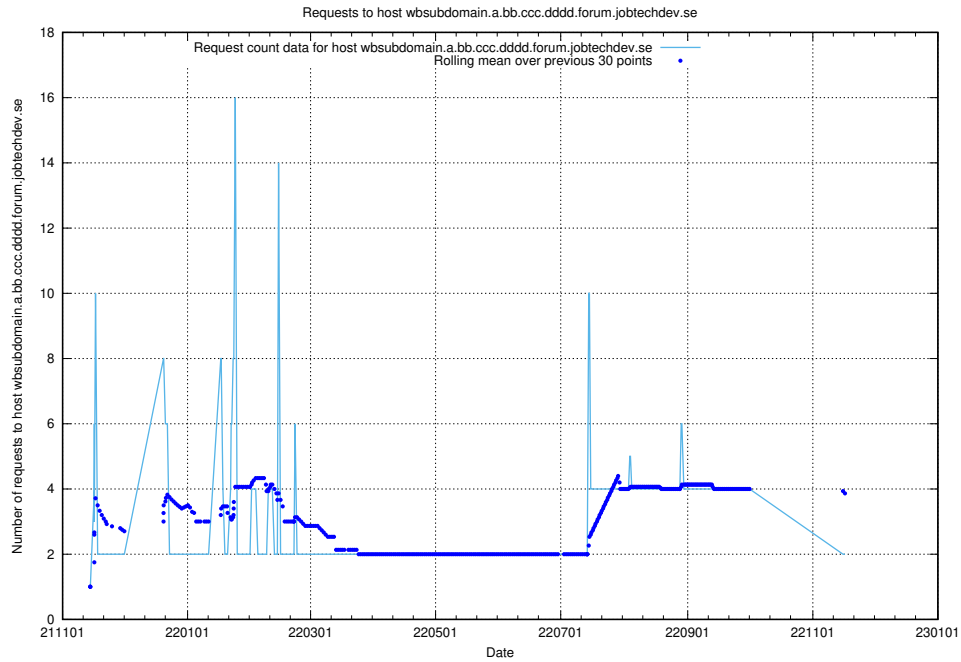

7.548 Usage of wbsubdomain.a.bb.ccc.dddd.forum.jobtechdev.se

Here, we count the number of requests to host wbsubdomain.a.bb.ccc.dddd.forum.jobtechdev.se.