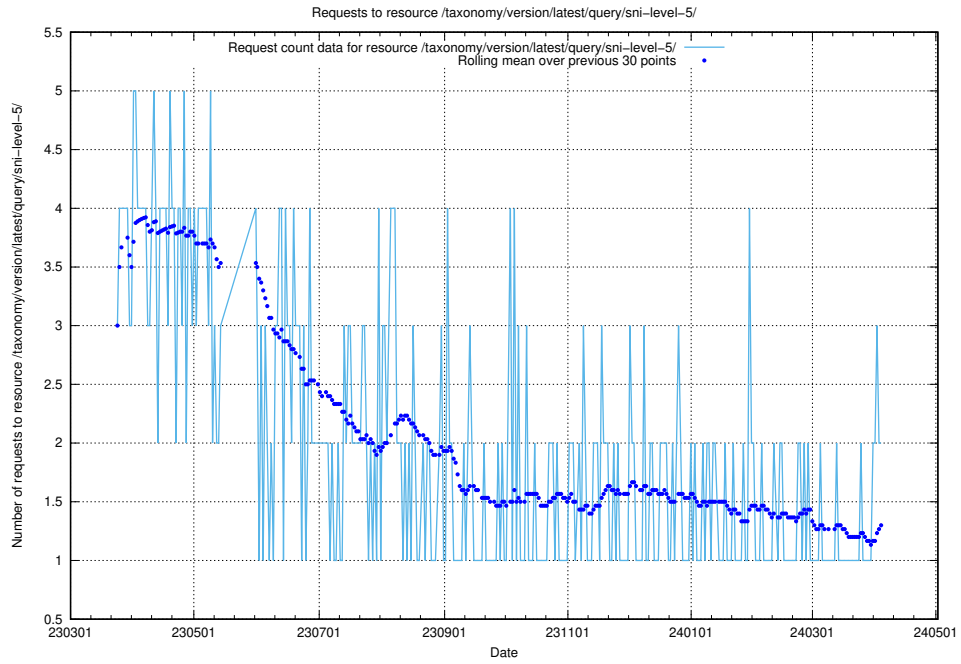

5.783 Usage of /taxonomy/version/latest/query/sni-level-5/

Here, we count the number of requests to resource /taxonomy/version/latest/query/sni-level-5/.