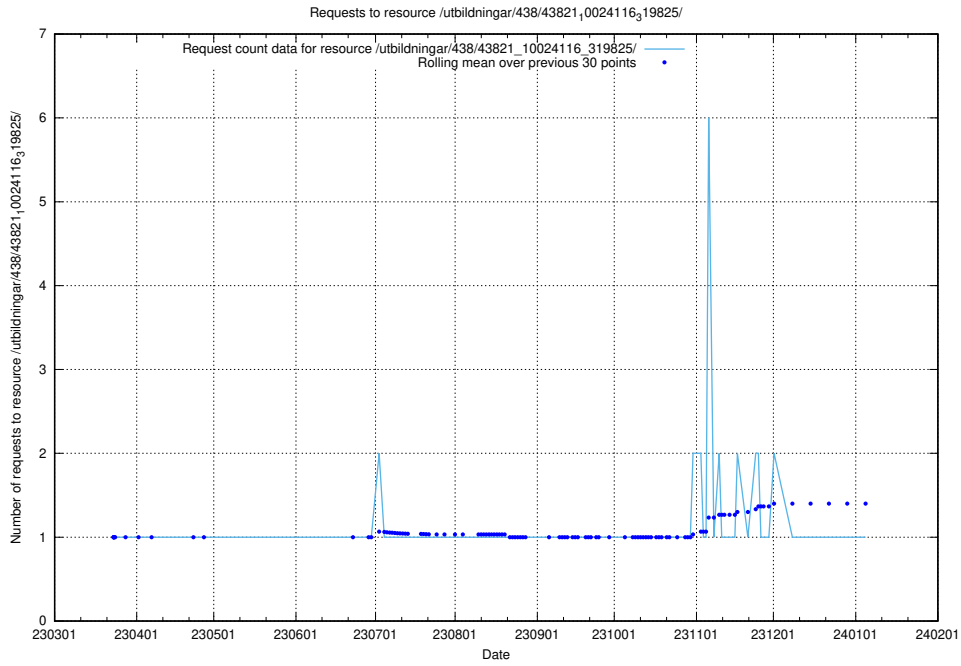

5.5977 Usage of /utbildningar/438/43821_10024116_319825/

Here, we count the number of requests to resource /utbildningar/438/43821_10024116_319825/.