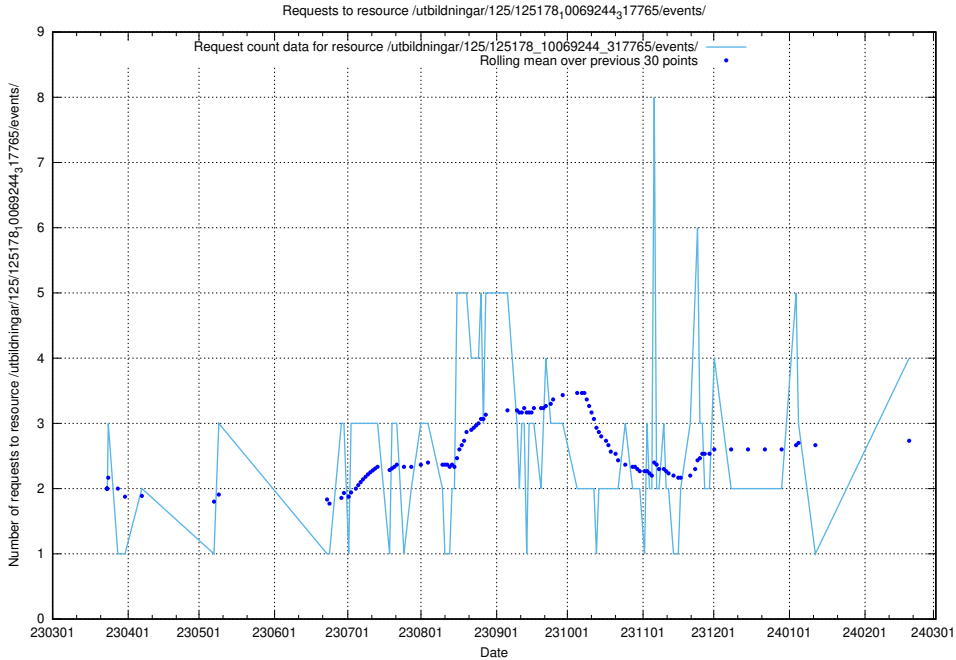

5.175 Usage of /utbildningar/125/125178_10069244_317765/events/

Here, we count the number of requests to resource /utbildningar/125/125178_10069244_317765/events/