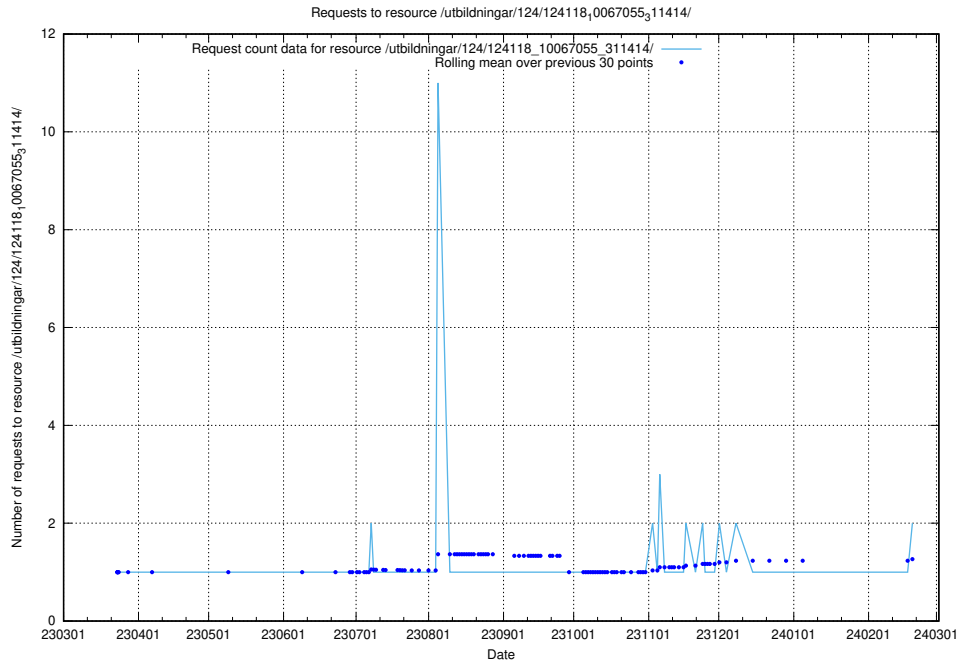

5.555 Usage of /utbildningar/124/124118_10067055_311414/

Here, we count the number of requests to resource /utbildningar/124/124118_10067055_311414/.