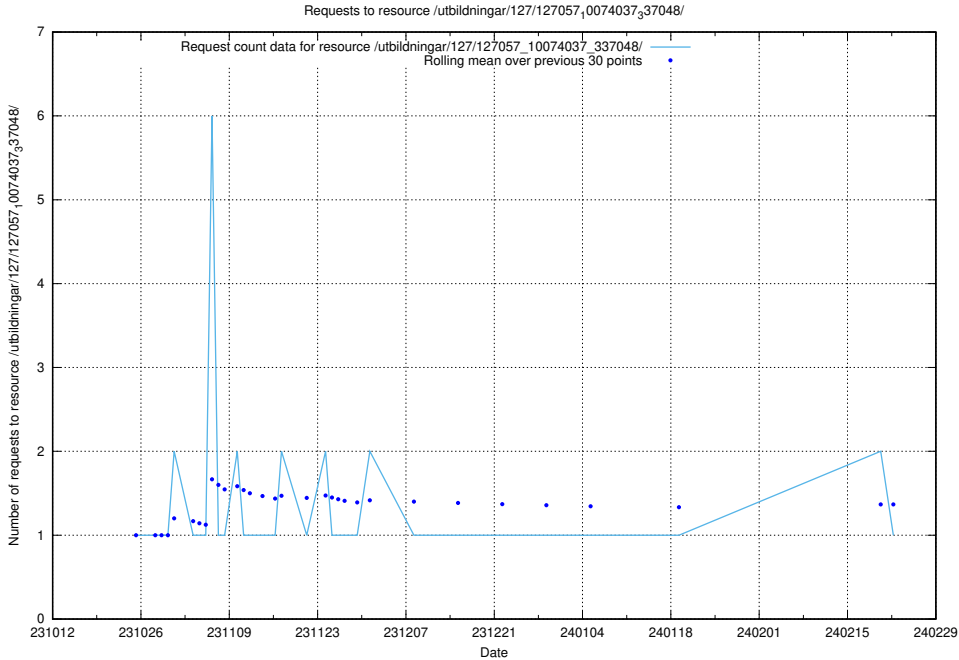

5.3849 Usage of /utbildningar/127/127057_10074037_337048/

Here, we count the number of requests to resource /utbildningar/127/127057_10074037_337048/.