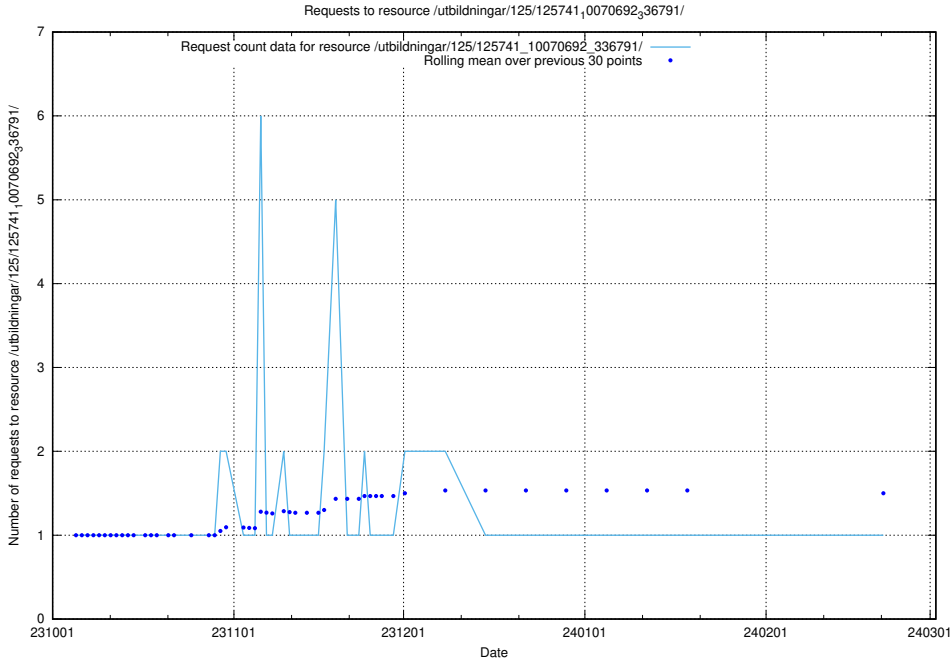

5.4057 Usage of /utbildningar/125/125741_10070692_336791/

Here, we count the number of requests to resource /utbildningar/125/125741_10070692_336791/.