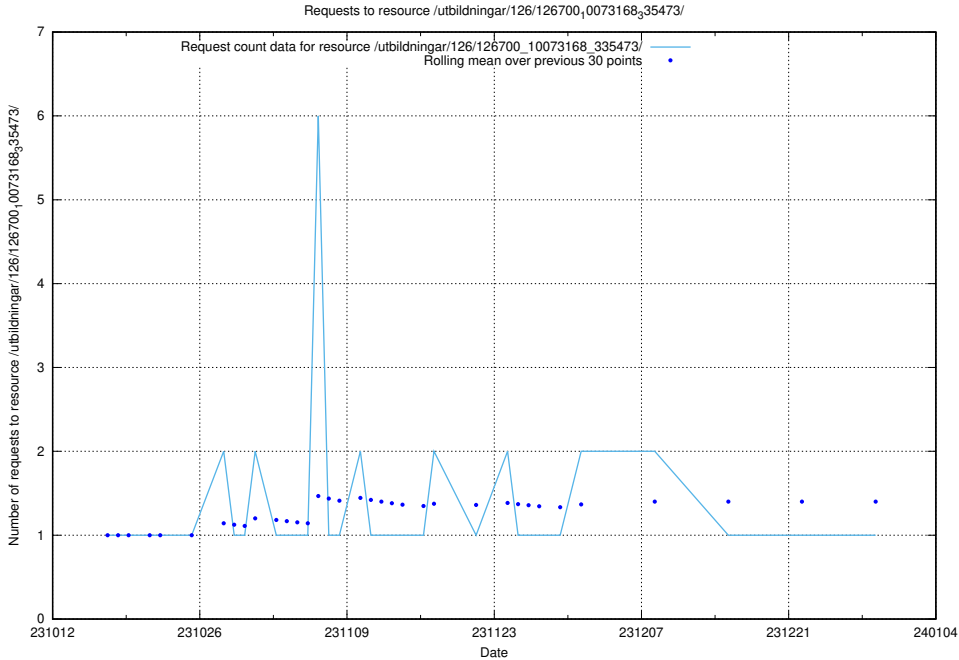

5.3940 Usage of /utbildningar/126/126700_10073168_335473/

Here, we count the number of requests to resource /utbildningar/126/126700_10073168_335473/.