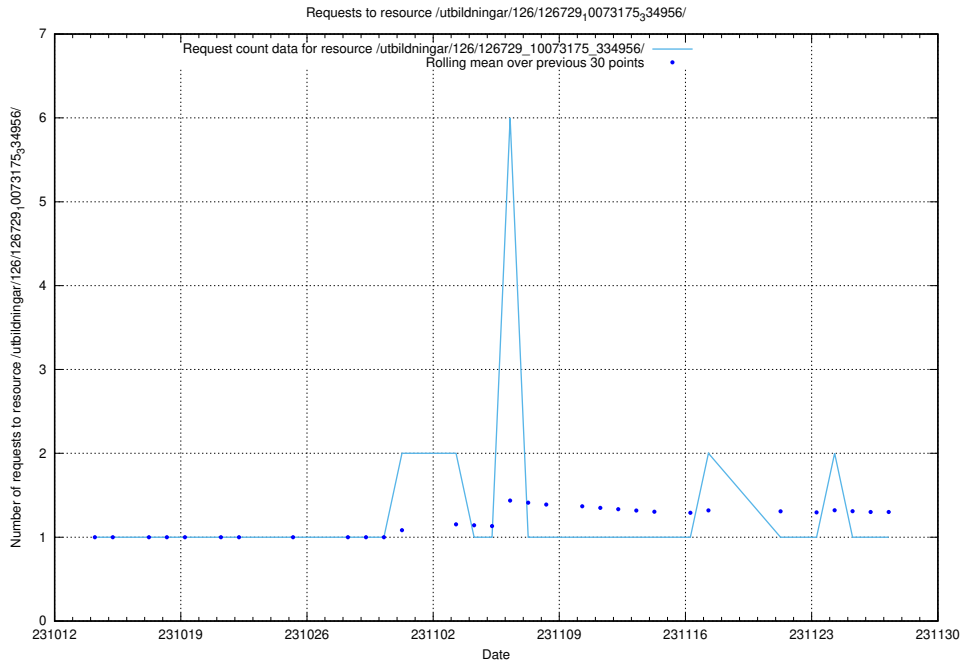

5.3975 Usage of /utbildningar/126/126729_10073175_334956/

Here, we count the number of requests to resource /utbildningar/126/126729_10073175_334956/.