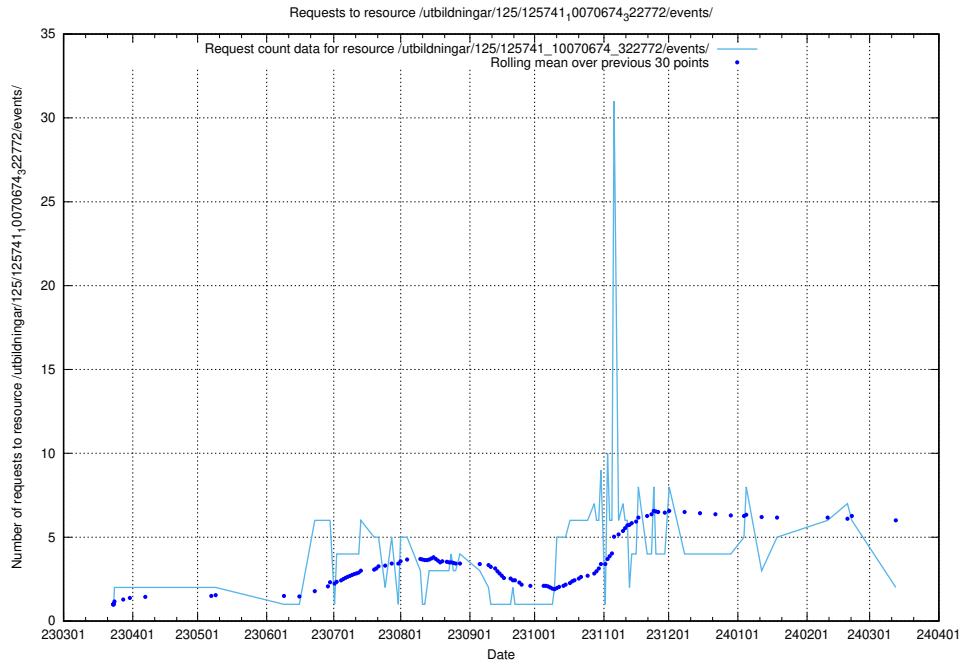

Here, we count the number of requests to resource /utbildningar/125/125741_10070684_322484/.

5.851 Usage of /utbildningar/125/125741_10070674_322772/events/

Here, we count the number of requests to resource /utbildningar/125/125741_10070674_322772/events/