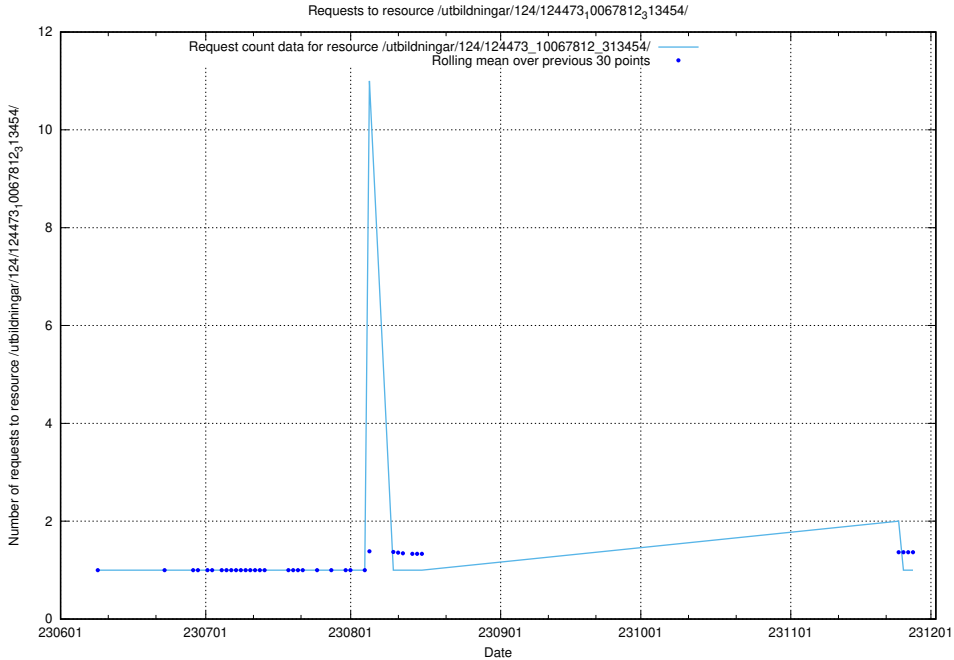

5.5573 Usage of /utbildningar/124/124473_10067812_313454/

Here, we count the number of requests to resource /utbildningar/124/124473_10067812_313454/.

5.5574 Usage of /utbildningar/124/124473_10067709_313266/events/