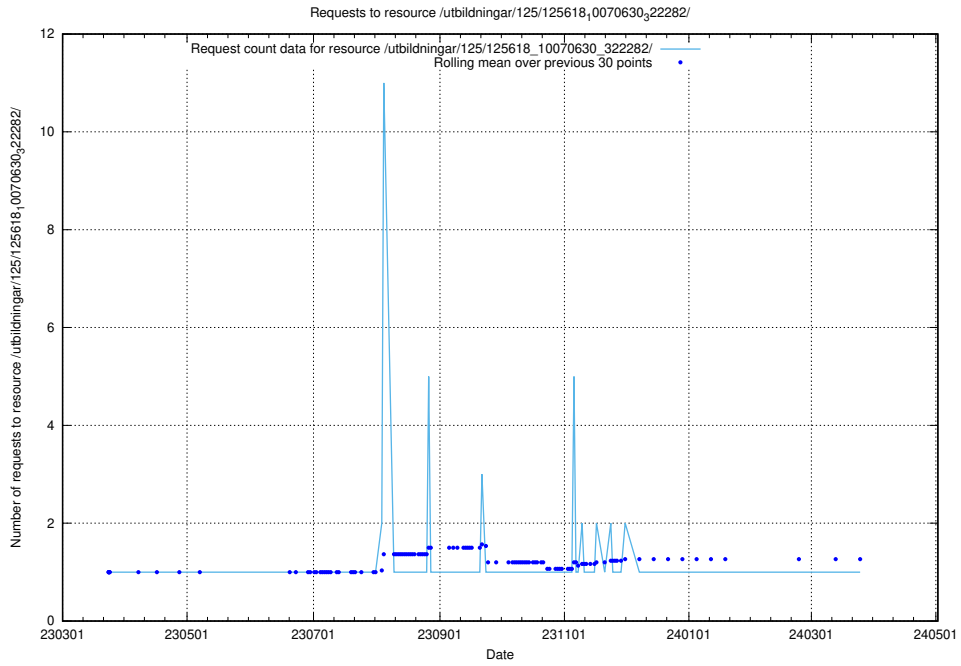

5.960 Usage of /utbildningar/125/125618_10070630_322282/

Here, we count the number of requests to resource /utbildningar/125/125618_10070630_322282/.