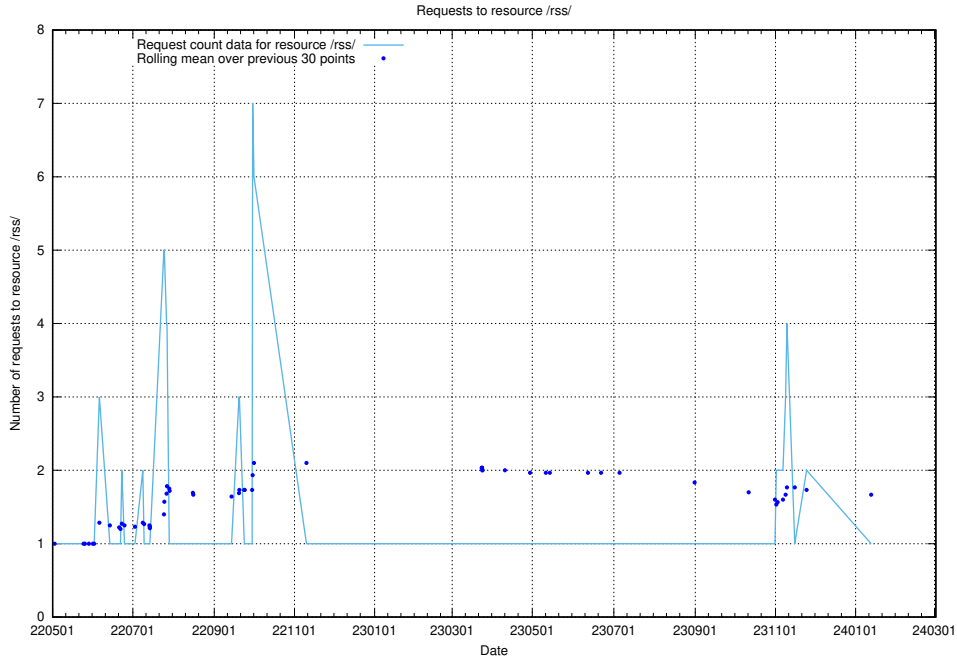

5.967 Usage of /rss/

Here, we count the number of requests to resource /rss/.