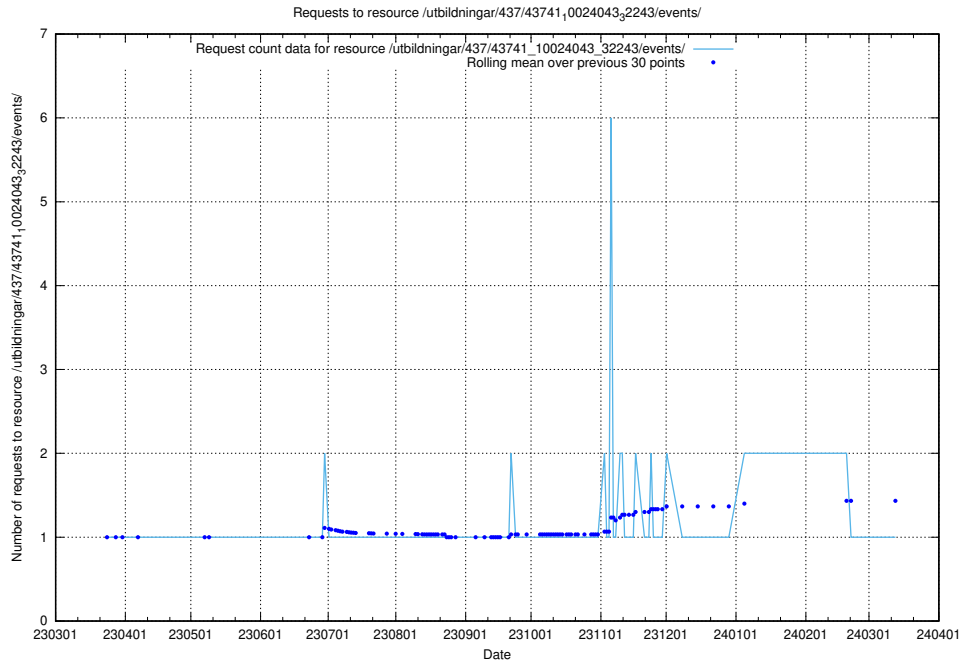

5.5854 Usage of /utbildningar/437/43741_10024043_32243/events/

Here, we count the number of requests to resource /utbildningar/437/43741_10024043_32243/events/.