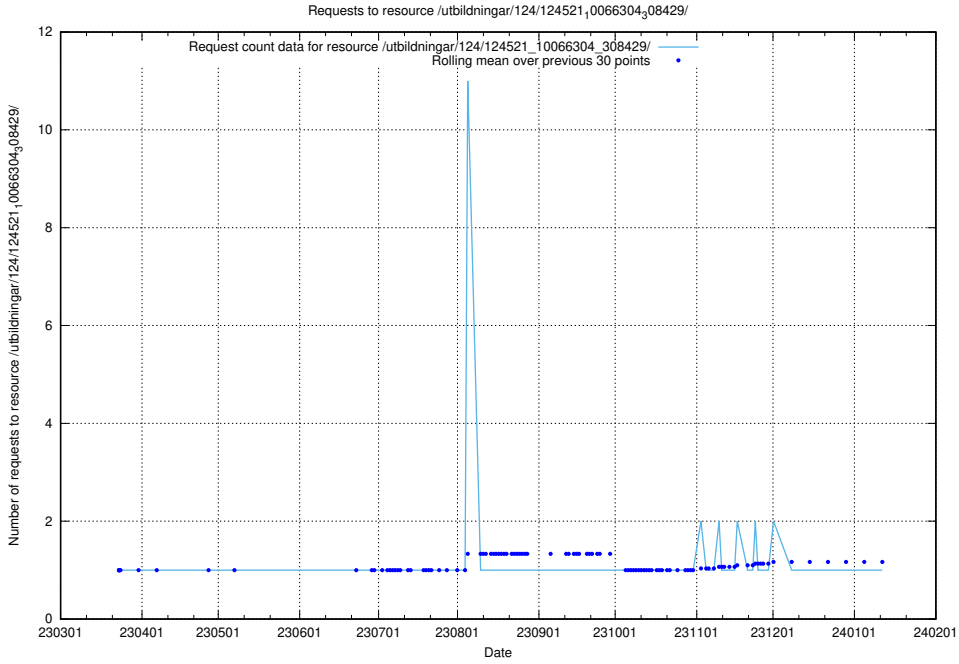

5.1118 Usage of /utbildningar/124/124521_10066304_308429/

Here, we count the number of requests to resource /utbildningar/124/124521_10066304_308429/.