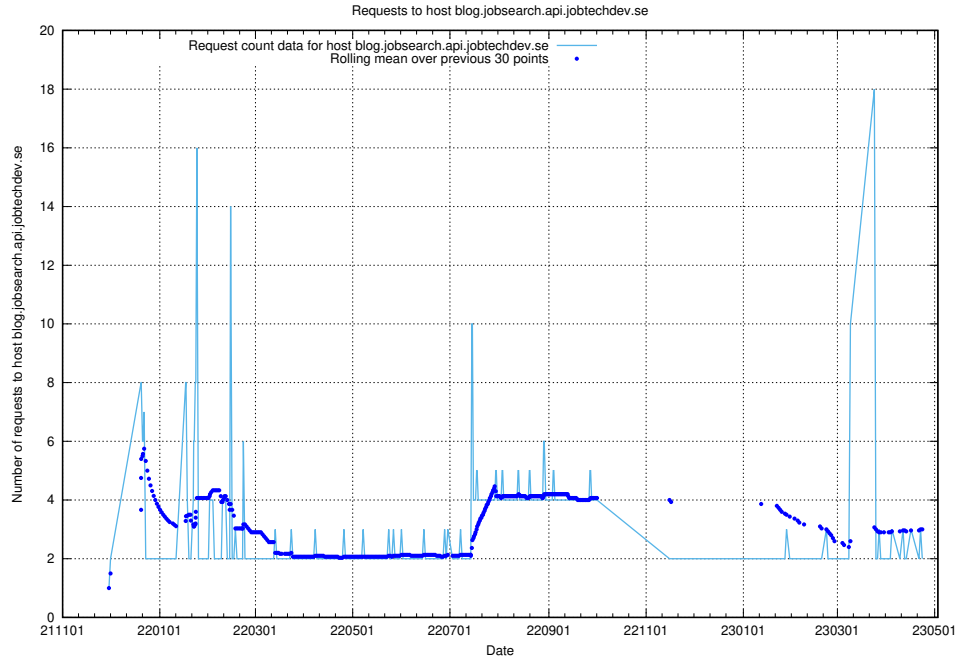

7.383 Usage of `blog.jobsearch.api.jobtechdev.se`

Here, we count the number of requests to host `blog.jobsearch.api.jobtechdev.se`.