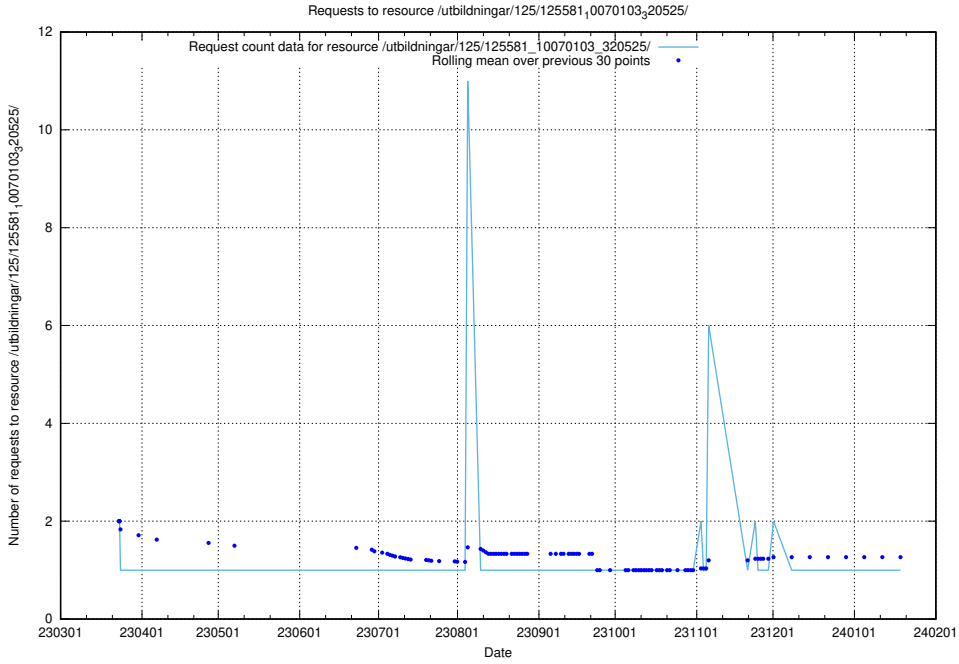

Here, we count the number of requests to resource /utbildningar/125/125696_10070520_321977/events/

5.5925 Usage of /utbildningar/125/125581_10070103_320525/

Here, we count the number of requests to resource /utbildningar/125/125581_10070103_320525/.