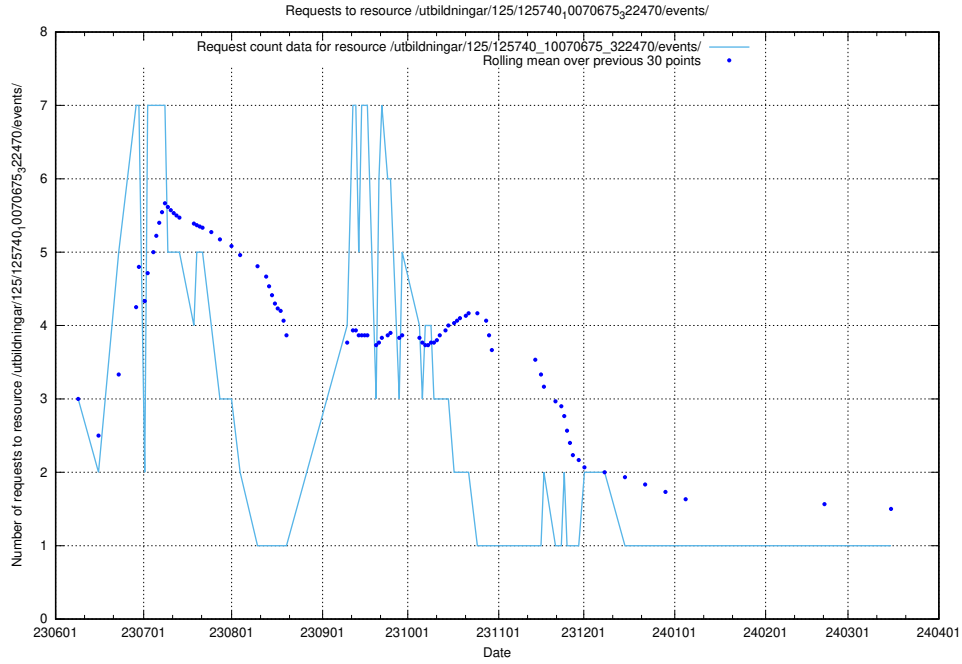

5.5559 Usage of /utbildningar/125/125740_10070675_322470/events/

Here, we count the number of requests to resource /utbildningar/125/125740_10070675_322470/events/