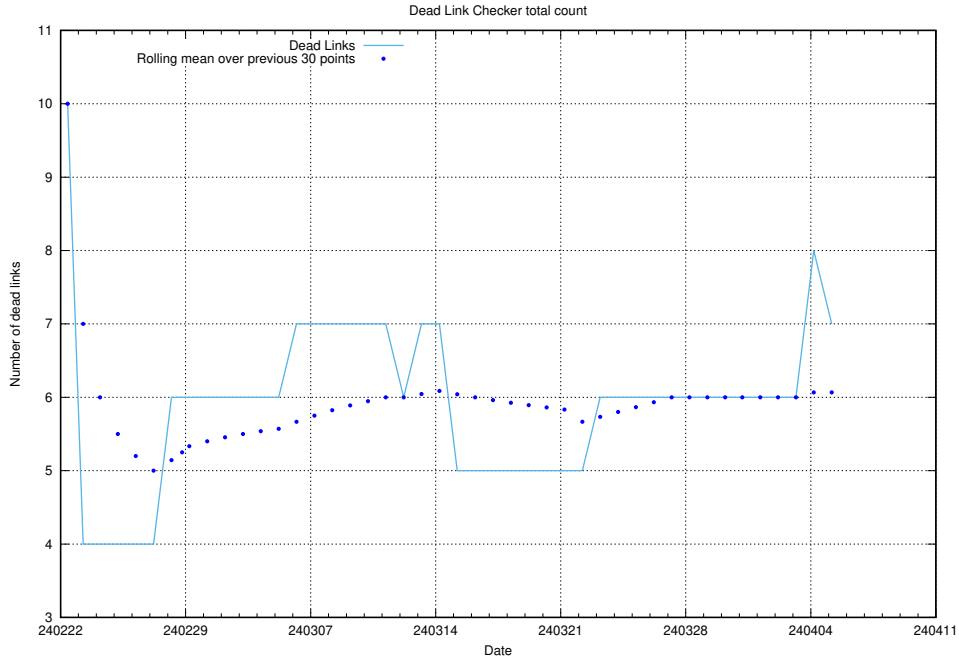

3.2 Total count of dead links

Here is presented the total number of found dead links across all pages.