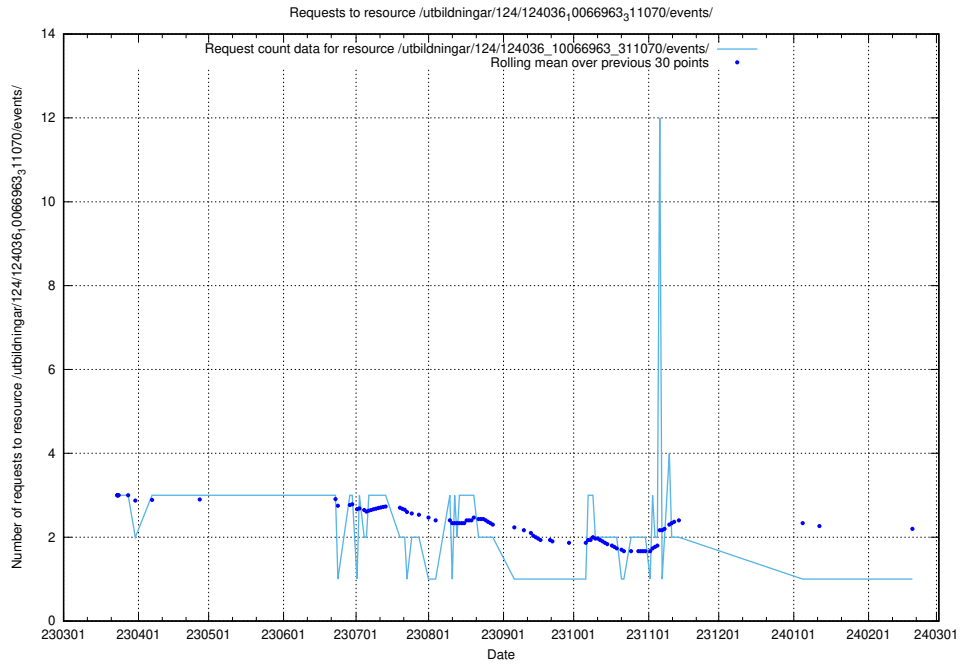

5.5908 Usage of /utbildningar/124/124036_10066963_311070/events/

Here, we count the number of requests to resource /utbildningar/124/124036_10066963_311070/events/