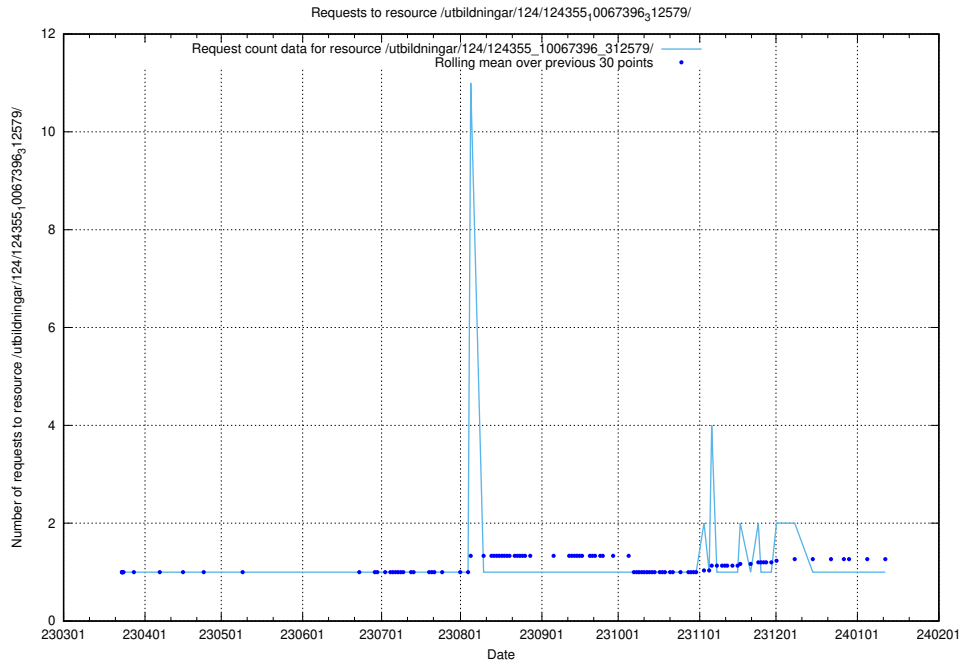

5.3528 Usage of /utbildningar/124/124355_10067396_312579/

Here, we count the number of requests to resource /utbildningar/124/124355_10067396_312579/.