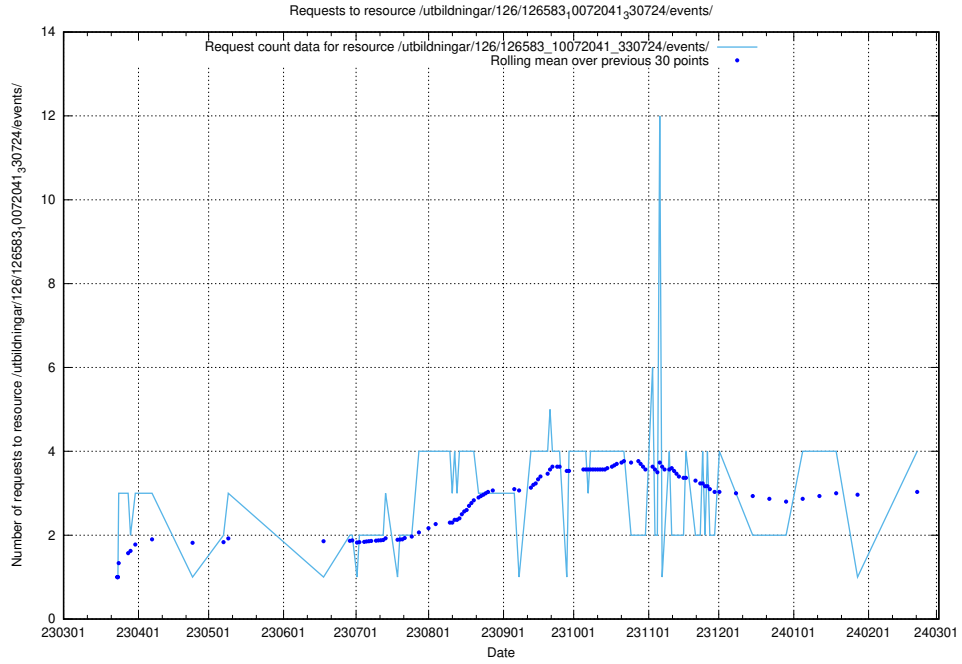

5.177 Usage of /utbildningar/126/126583_10072041_330724/events/

Here, we count the number of requests to resource /utbildningar/126/126583_10072041_330724/events/