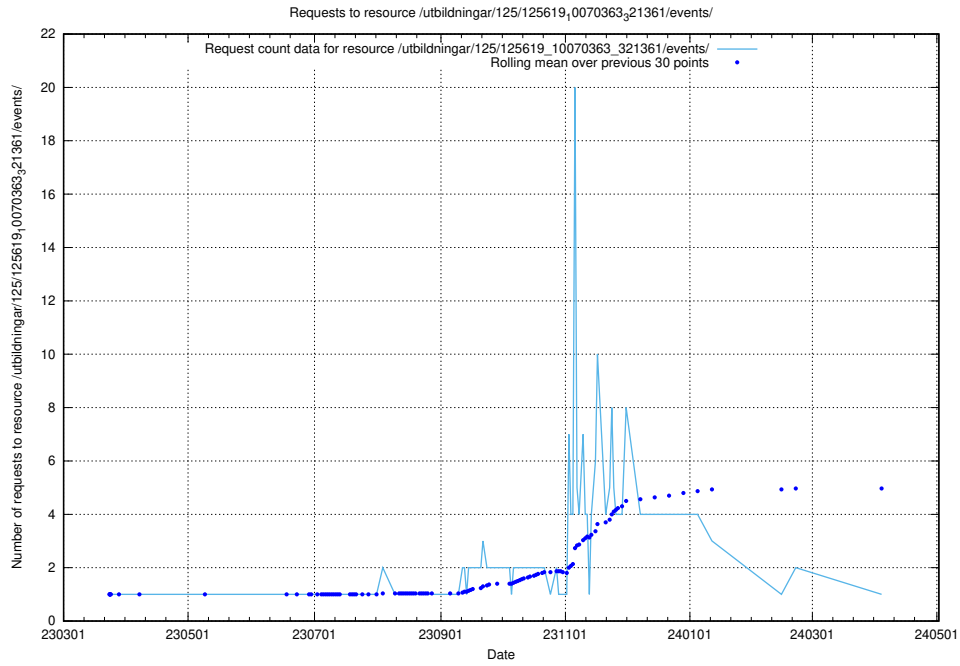

5.954 Usage of /utbildningar/125/125619_10070363_321361/events/

Here, we count the number of requests to resource /utbildningar/125/125619_10070363_321361/events/