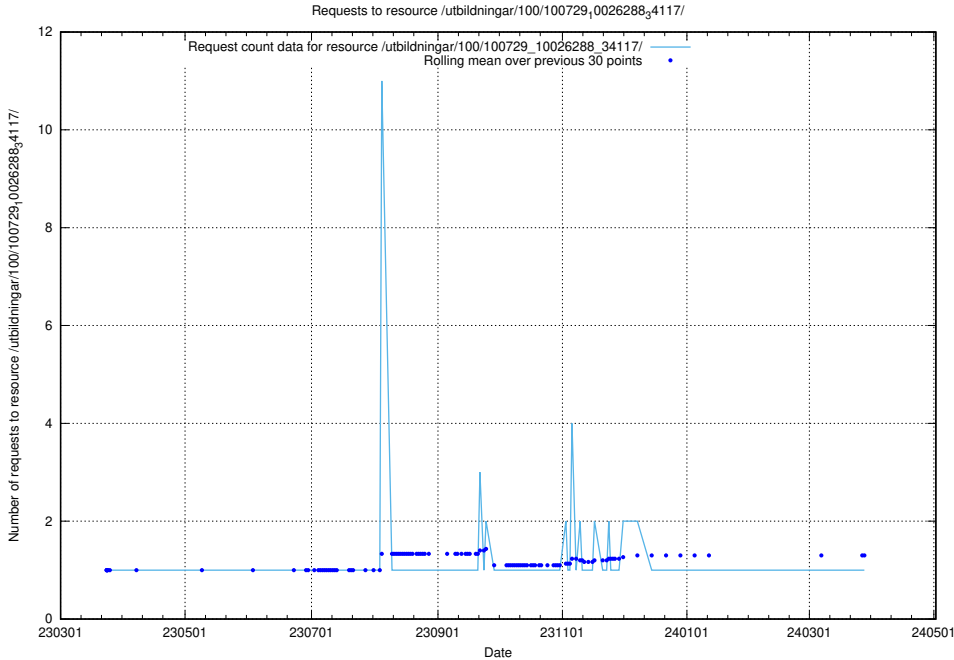

5.5340 Usage of /utbildningar/100/100729_10026288_34117/

Here, we count the number of requests to resource /utbildningar/100/100729_10026288_34117/.