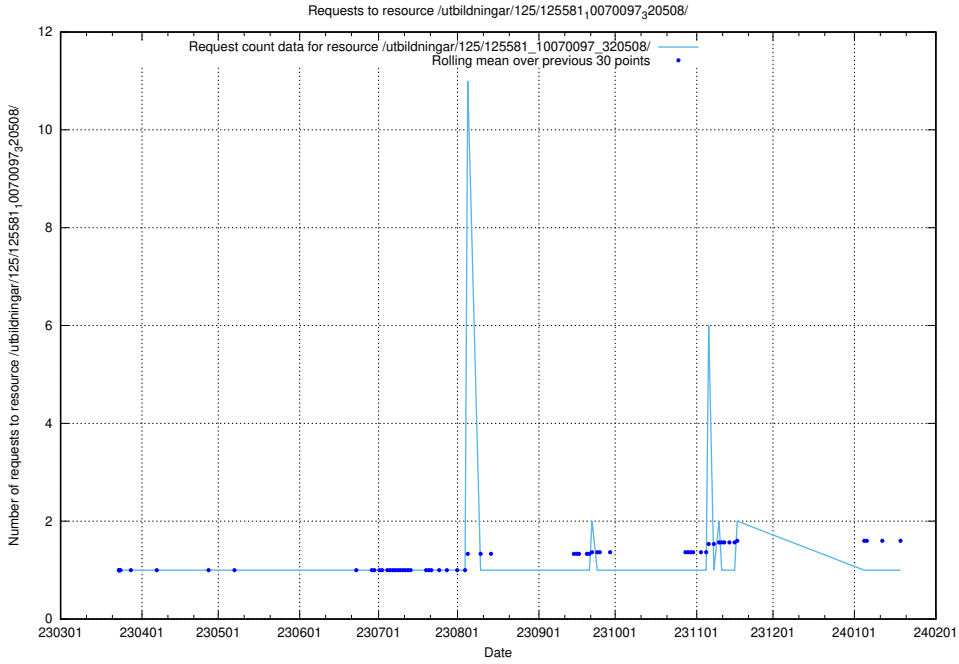

5.988 Usage of /utbildningar/125/125581_10070097_320508/

Here, we count the number of requests to resource /utbildningar/125/125581_10070097_320508/.