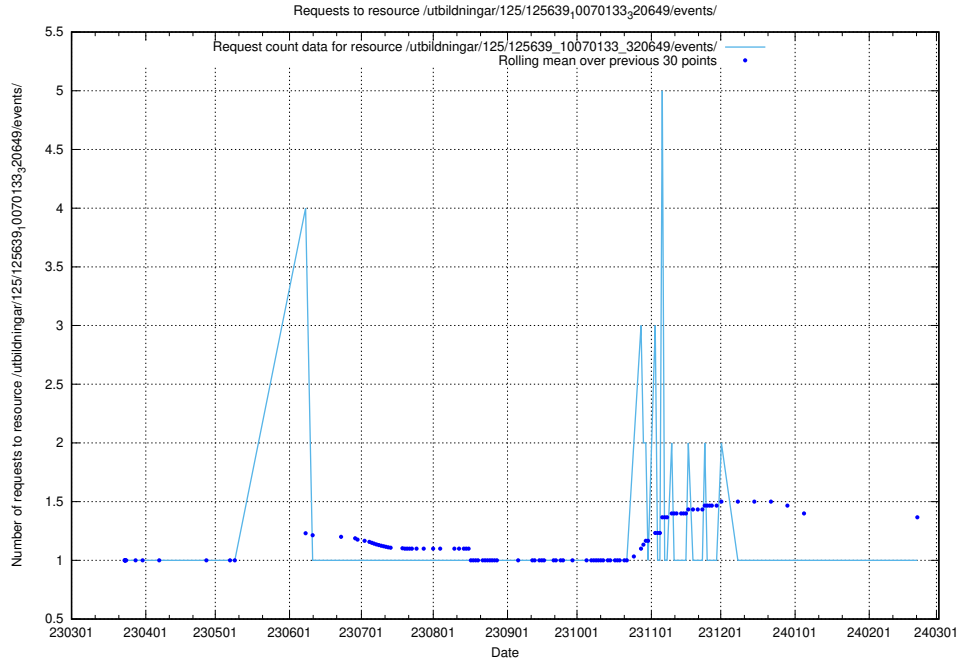

5.945 Usage of /utbildningar/125/125639_10070133_320649/events/

Here, we count the number of requests to resource /utbildningar/125/125639_10070133_320649/events/