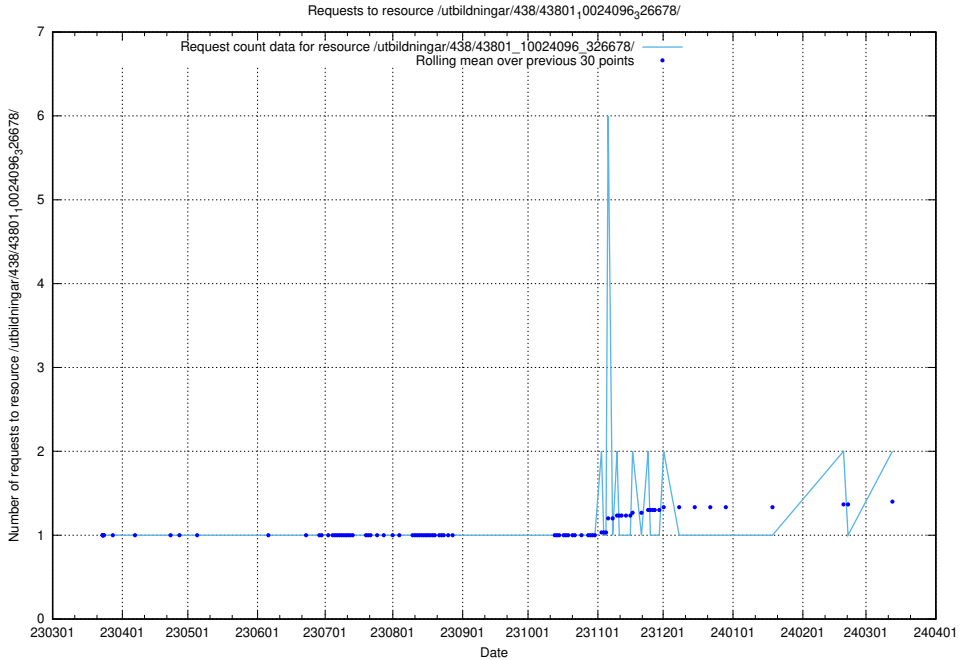

5.844 Usage of /utbildningar/438/43801_10024096_326678/

Here, we count the number of requests to resource /utbildningar/438/43801_10024096_326678/.