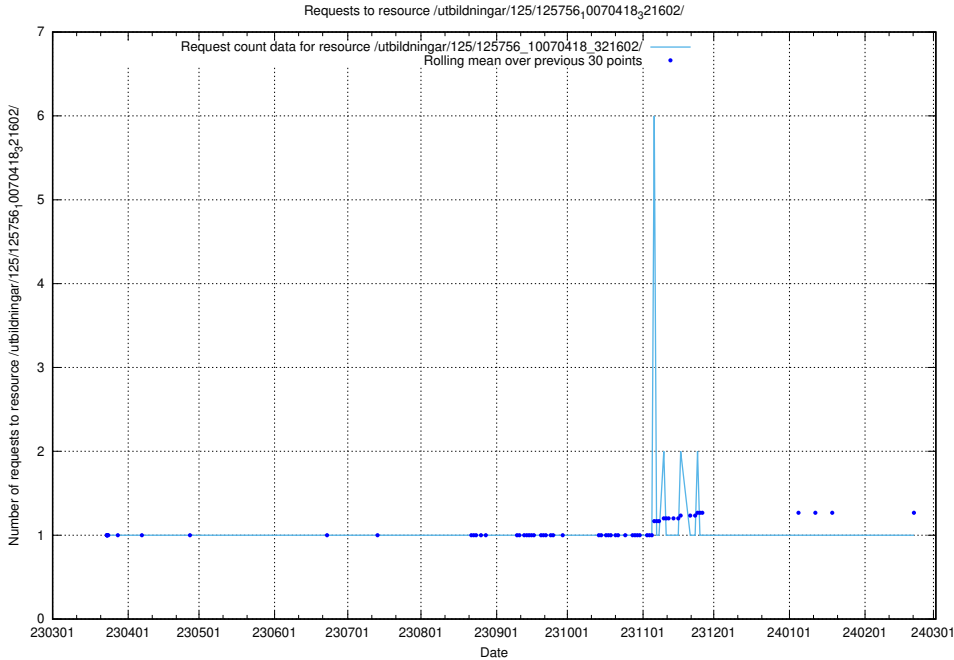

5.6100 Usage of /utbildningar/125/125756_10070418_321602/

Here, we count the number of requests to resource /utbildningar/125/125756_10070418_321602/.