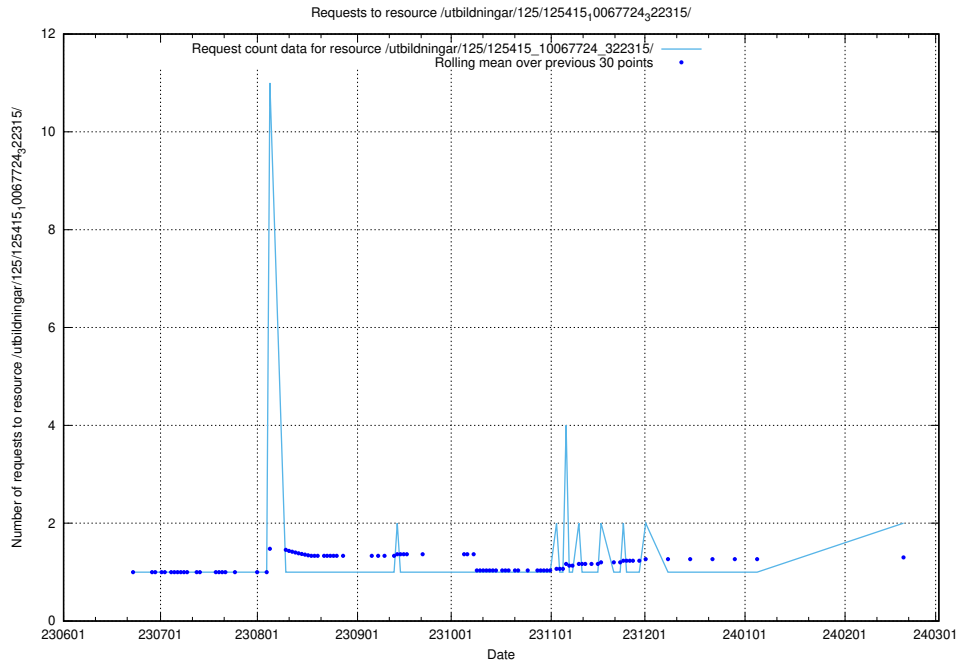

5.704 Usage of /utbildningar/125/125415_10067724_322315/

Here, we count the number of requests to resource /utbildningar/125/125415_10067724_322315/.