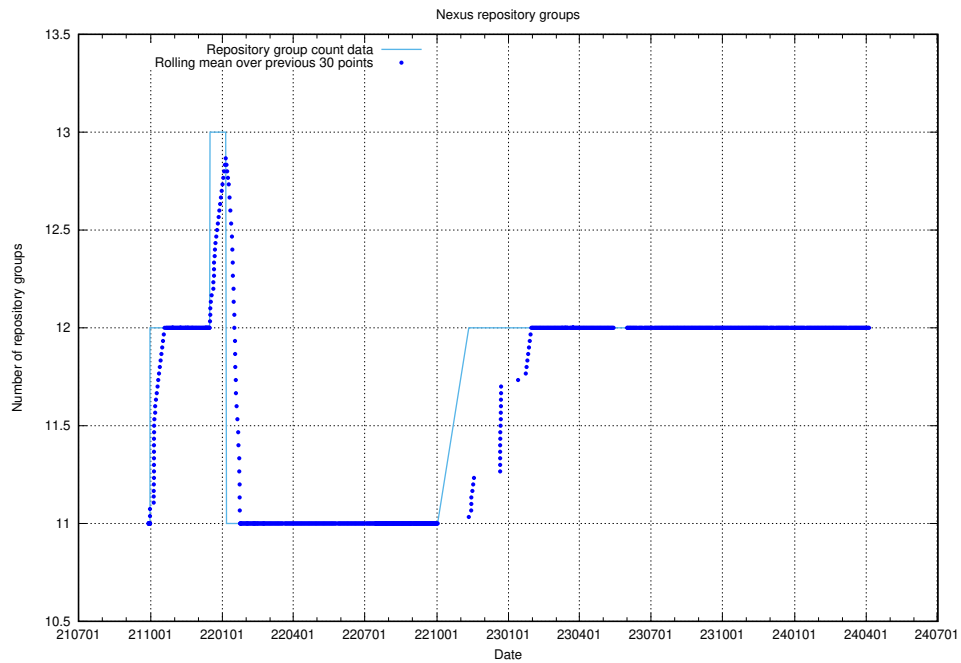

9 Nexus

This section contains statistics from the [image and package repositories](#)⁹ of JobTech.

9.1 Number of repository groups in Nexus

A graph showing the number of repository groups.

⁹<https://nexus.jobtechdev.se>