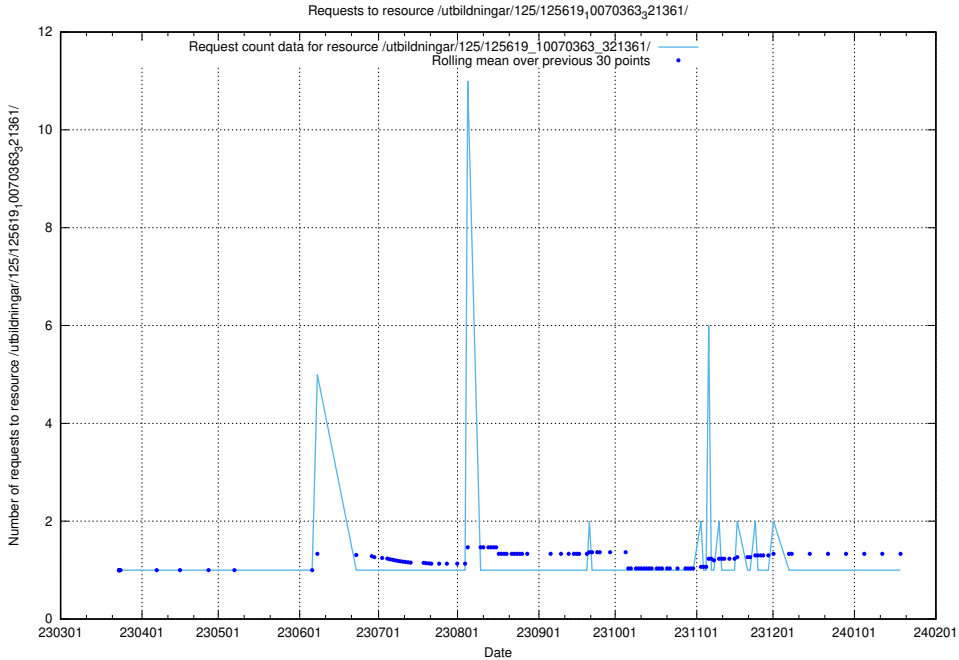

5.955 Usage of /utbildningar/125/125619_10070363_321361/

Here, we count the number of requests to resource /utbildningar/125/125619_10070363_321361/.