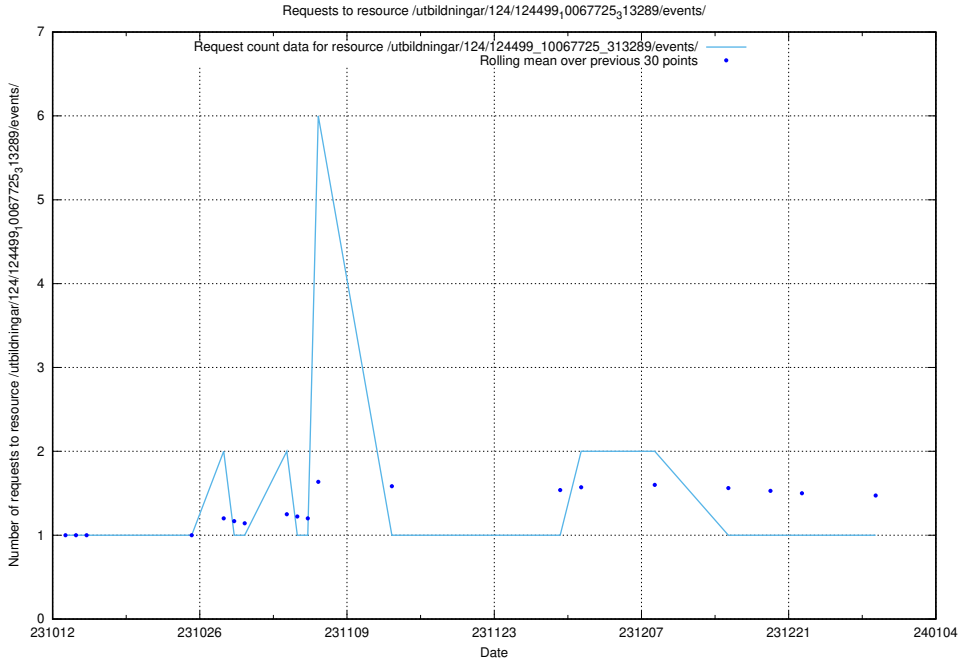

5.4002 Usage of /utbildningar/124/124499_10067725_313289/events/

Here, we count the number of requests to resource /utbildningar/124/124499_10067725_313289/events/