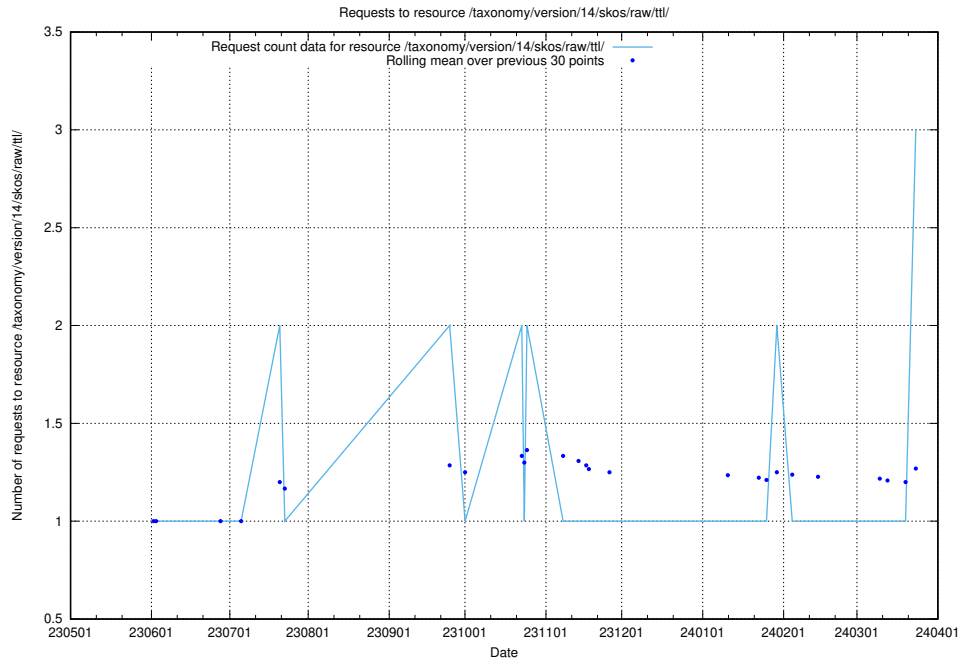

5.268 Usage of `/taxonomy/version/14/skos/raw/ttl/`

Here, we count the number of requests to resource `/taxonomy/version/14/skos/raw/ttl/`.