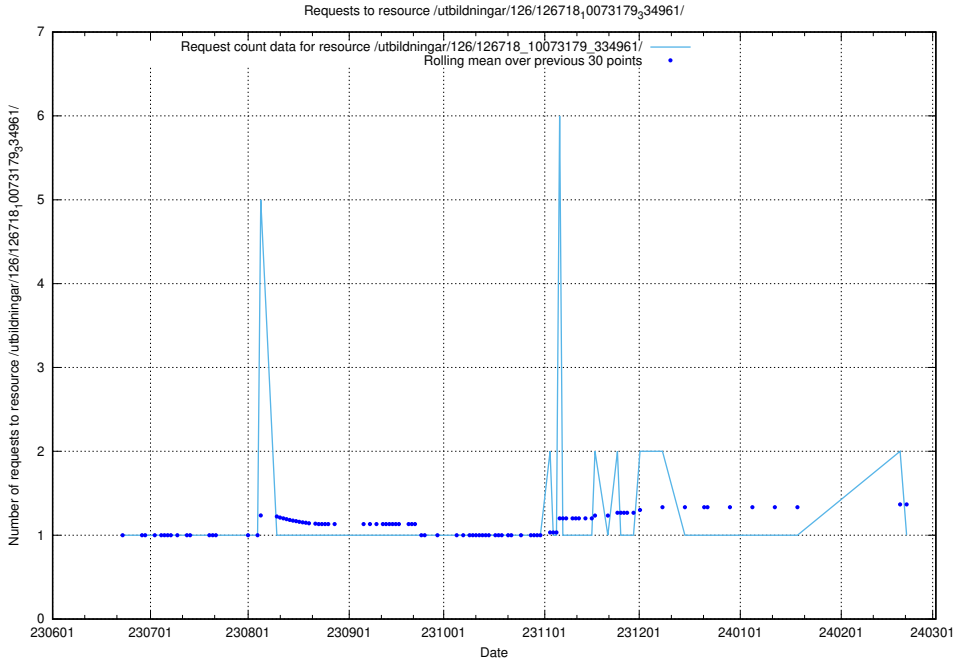

5.5268 Usage of /utbildningar/126/126718_10073179_334961/

Here, we count the number of requests to resource /utbildningar/126/126718_10073179_334961/.