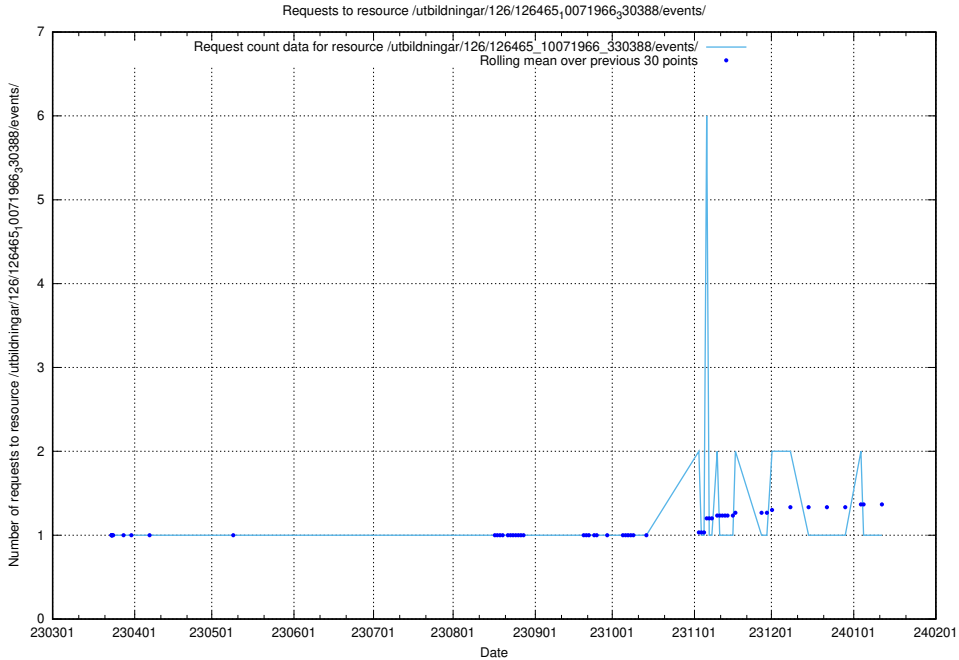

5.6054 Usage of /utbildningar/126/126465_10071966_330388/events/

Here, we count the number of requests to resource /utbildningar/126/126465_10071966_330388/events/