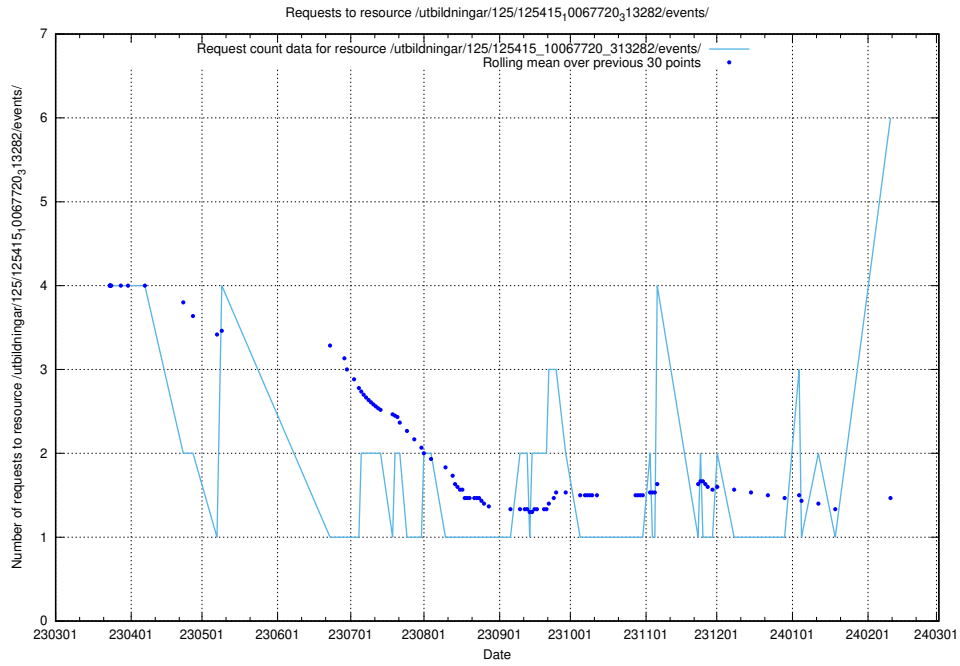

5.100 Usage of /utbildningar/125/125415_10067720_313282/events/

Here, we count the number of requests to resource /utbildningar/125/125415_10067720_313282/events/