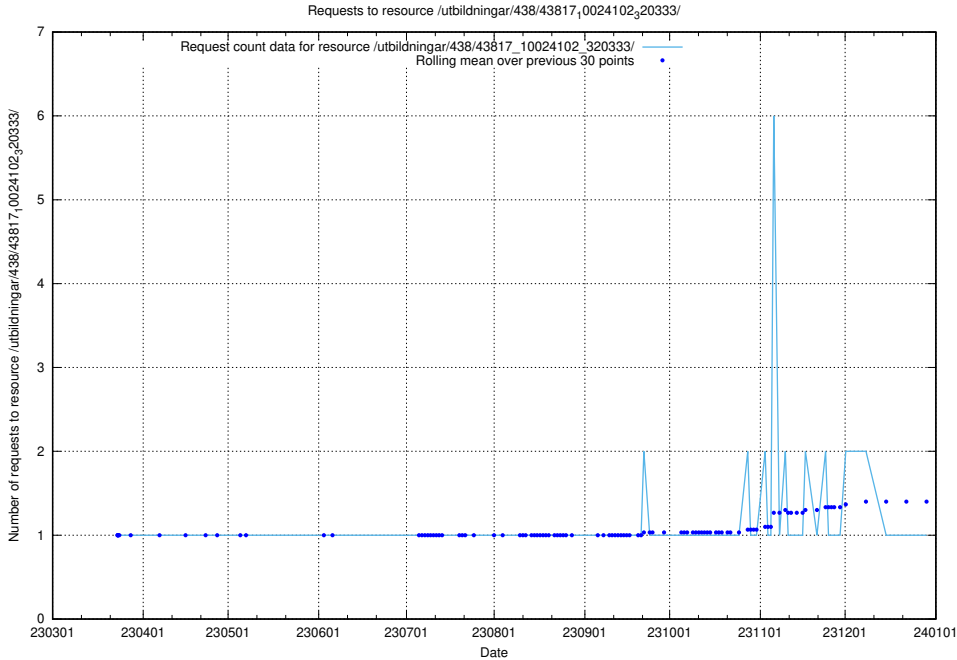

5.5982 Usage of /utbildningar/438/43817_10024102_320333/

Here, we count the number of requests to resource /utbildningar/438/43817_10024102_320333/.