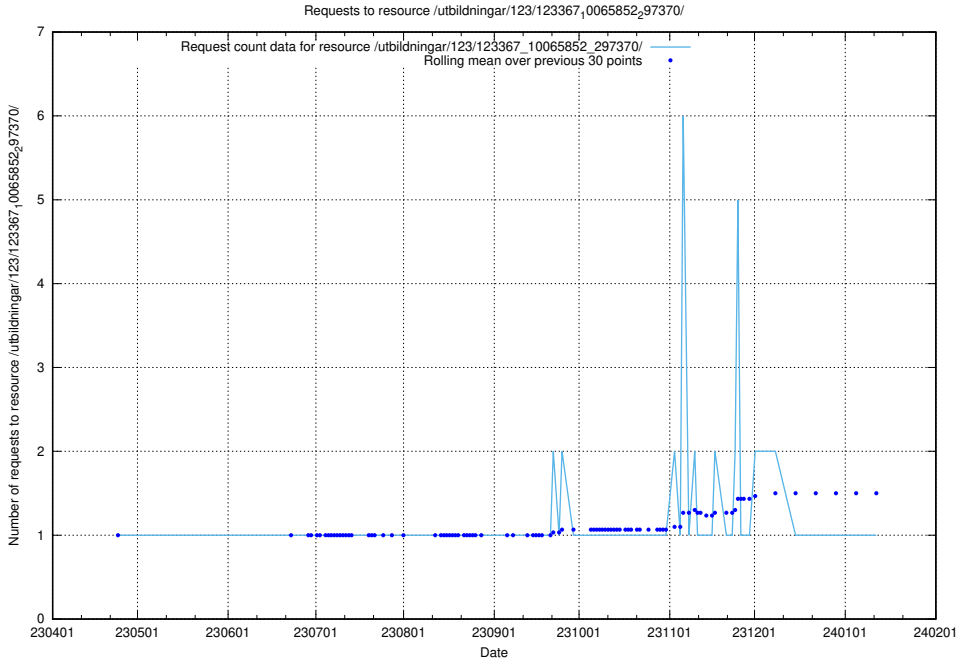

5.5685 Usage of /utbildningar/123/123367_10065852_297370/

Here, we count the number of requests to resource /utbildningar/123/123367_10065852_297370/.