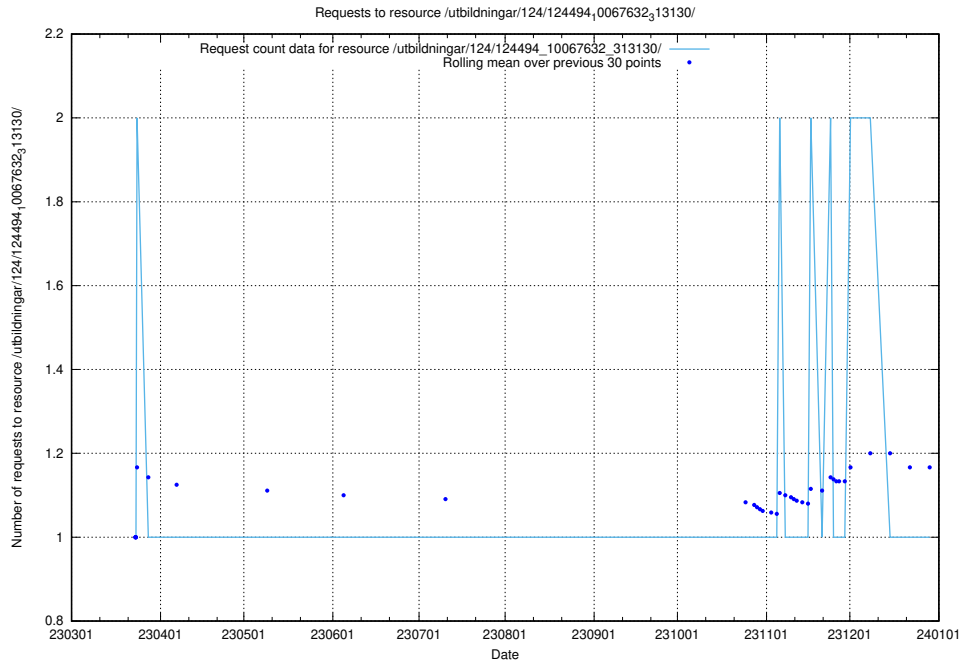

5.2403 Usage of /utbildningar/124/124494_10067632_313130/

Here, we count the number of requests to resource /utbildningar/124/124494_10067632_313130/.