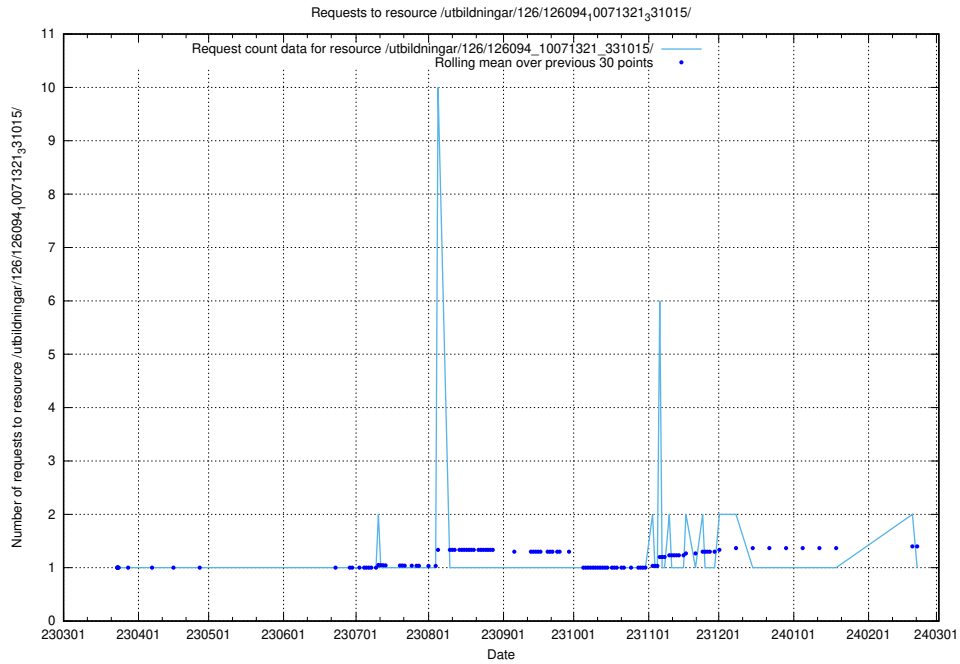

5.6075 Usage of /utbildningar/126/126094_10071321_331015/

Here, we count the number of requests to resource /utbildningar/126/126094_10071321_331015/.