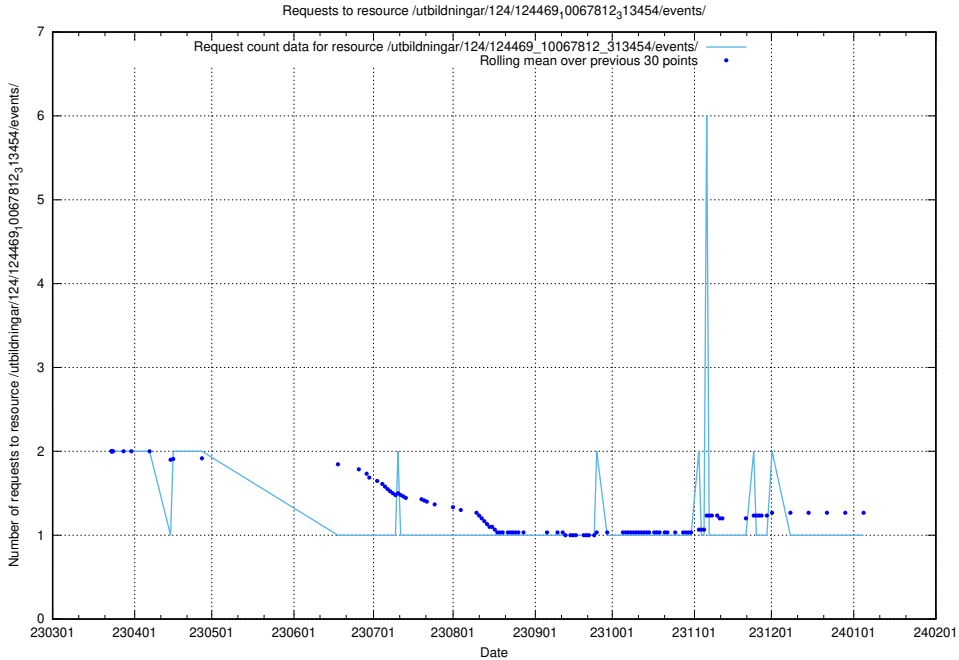

5.5942 Usage of /utbildningar/124/124469_10067812_313454/events/

Here, we count the number of requests to resource /utbildningar/124/124469_10067812_313454/events/