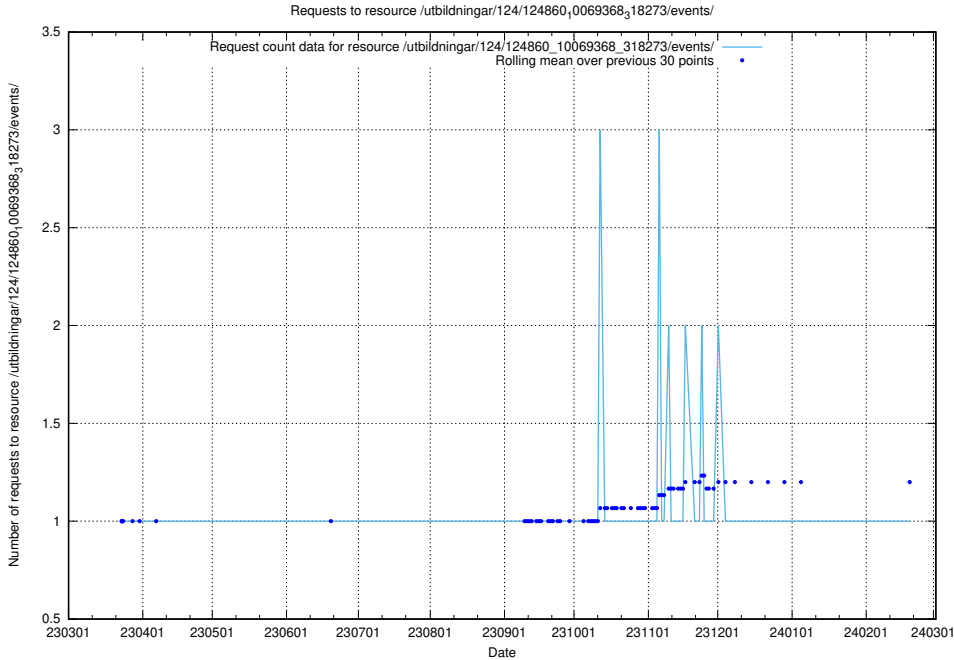

5.1067 Usage of /utbildningar/124/124860_10069368_318273/events/

Here, we count the number of requests to resource /utbildningar/124/124860_10069368_318273/events/