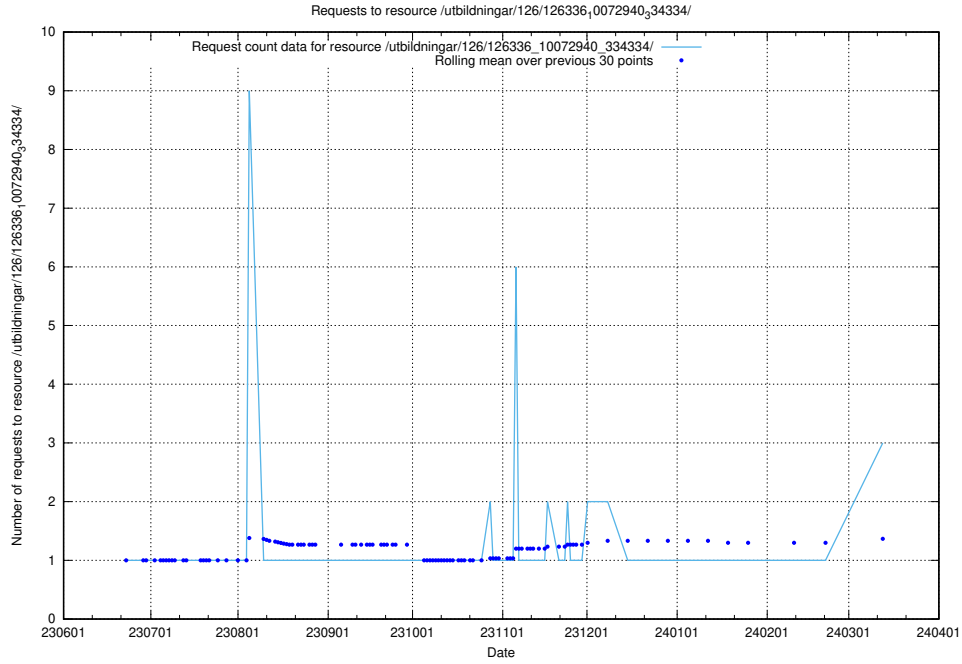

Here, we count the number of requests to resource /utbildningar/126/126337_10072940_334334/.

5.263 Usage of /utbildningar/126/126336_10072940_334334/

Here, we count the number of requests to resource /utbildningar/126/126336_10072940_334334/.