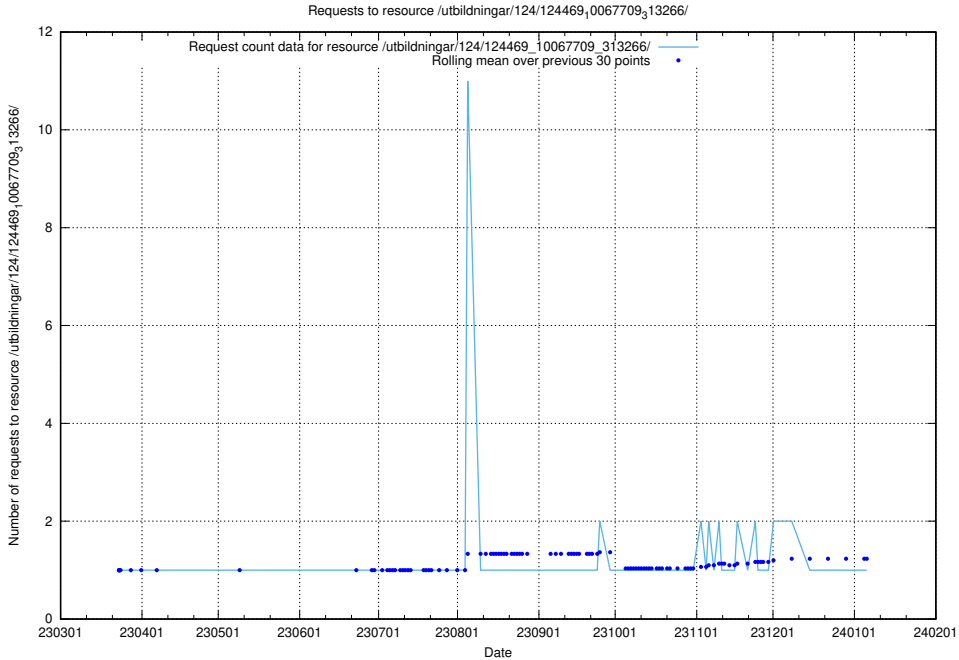

5.2878 Usage of /utbildningar/124/124469_10067709_313266/

Here, we count the number of requests to resource /utbildningar/124/124469_10067709_313266/.