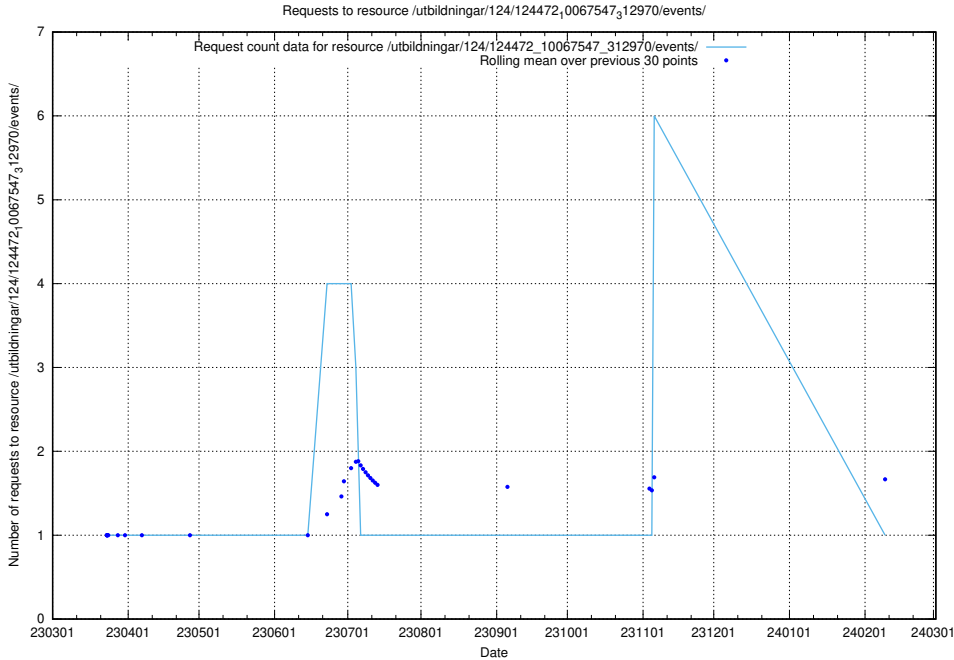

5.2755 Usage of /utbildningar/124/124472_10067547_312970/events/

Here, we count the number of requests to resource /utbildningar/124/124472_10067547_312970/events/