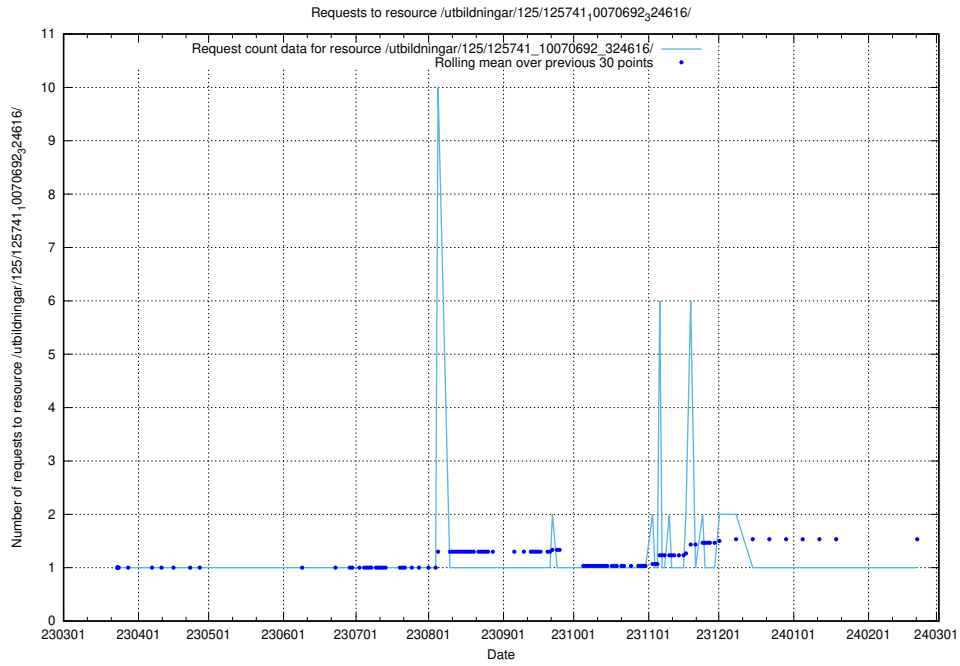

5.6118 Usage of /utbildningar/125/125741_10070692_324616/

Here, we count the number of requests to resource /utbildningar/125/125741_10070692_324616/.