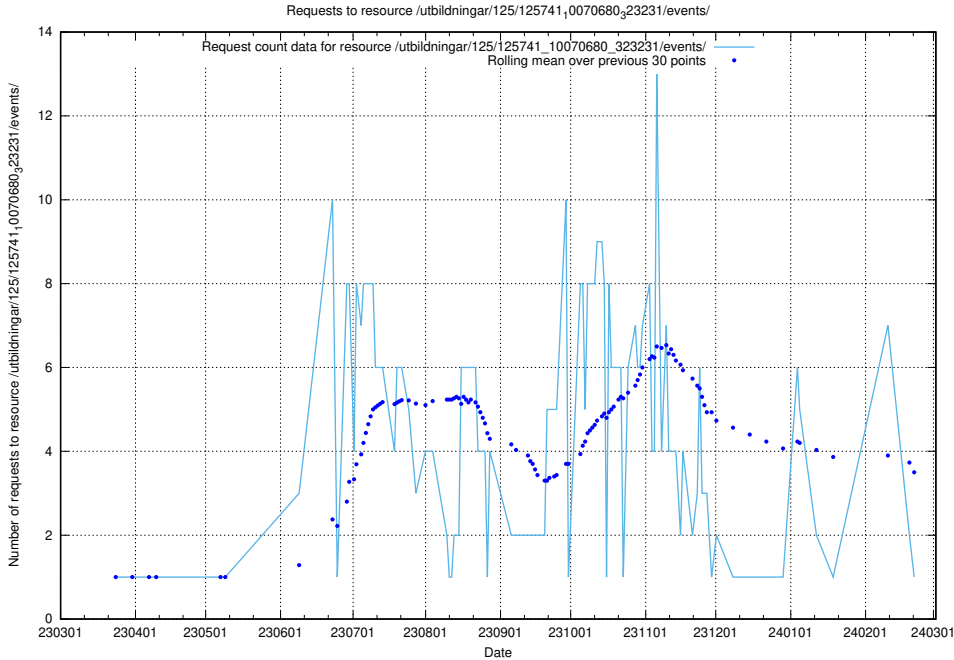

Here, we count the number of requests to resource /utbildningar/125/125741_10070680_323231/events/

5.5882 Usage of /utbildningar/125/125741_10070679_322477/events/

Here, we count the number of requests to resource /utbildningar/125/125741_10070679_322477/events/