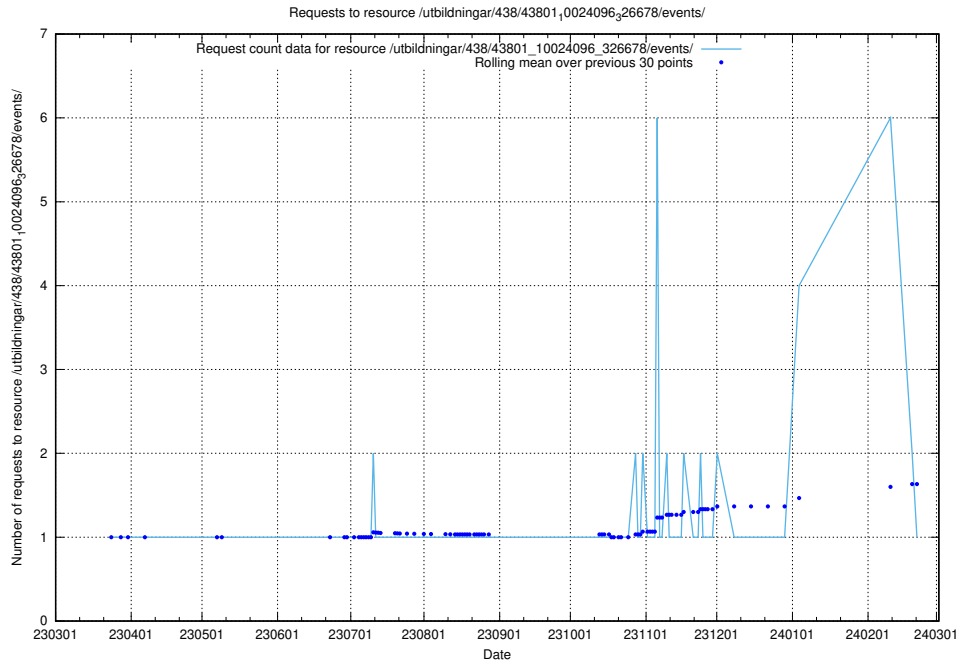

5.5830 Usage of /utbildningar/437/43799_10024013_29974/events/

Here, we count the number of requests to resource /utbildningar/437/43799_10024013_29974/events/.

5.5831 Usage of /utbildningar/437/43797_10024007_32307/events/