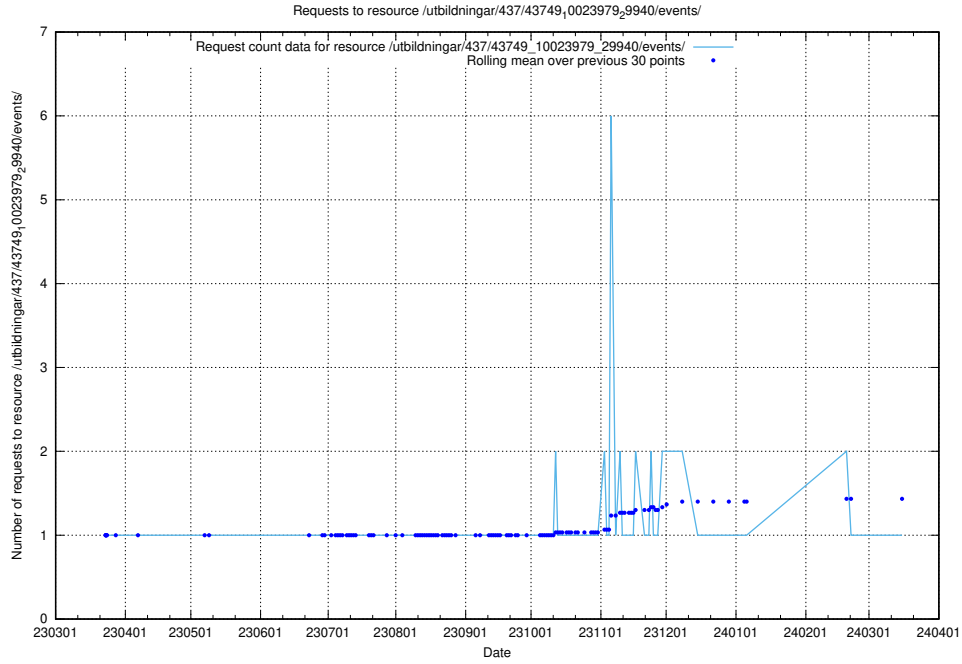

Here, we count the number of requests to resource /utbildningar/437/43750_10024057_30018/.

5.6020 Usage of /utbildningar/437/43749_10023979_29940/events/

Here, we count the number of requests to resource /utbildningar/437/43749_10023979_29940/events/.