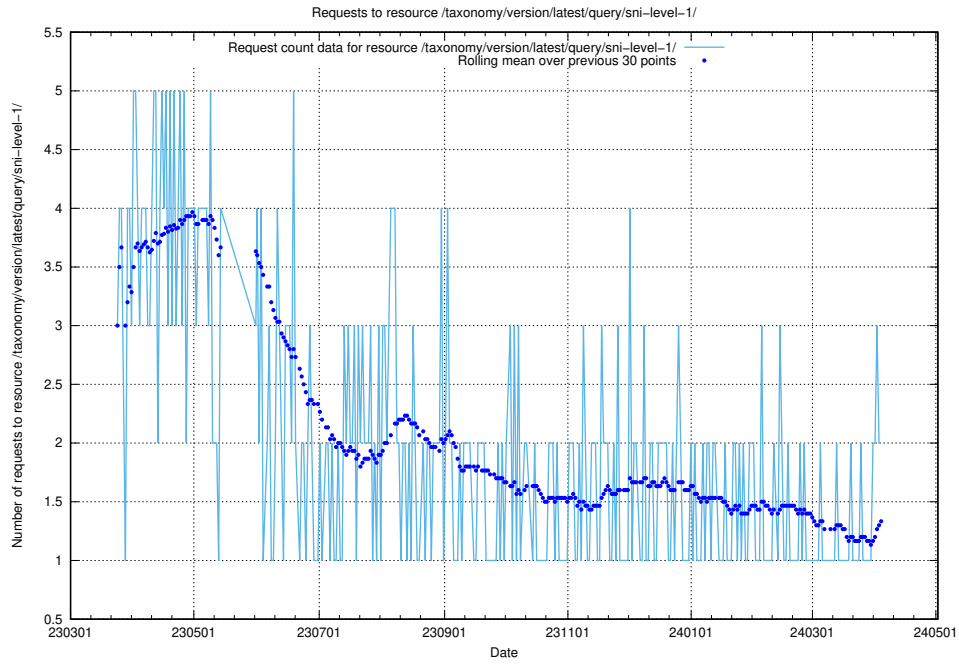

5.786 Usage of /taxonomy/version/latest/query/sni-level-1/

Here, we count the number of requests to resource /taxonomy/version/latest/query/sni-level-1/.