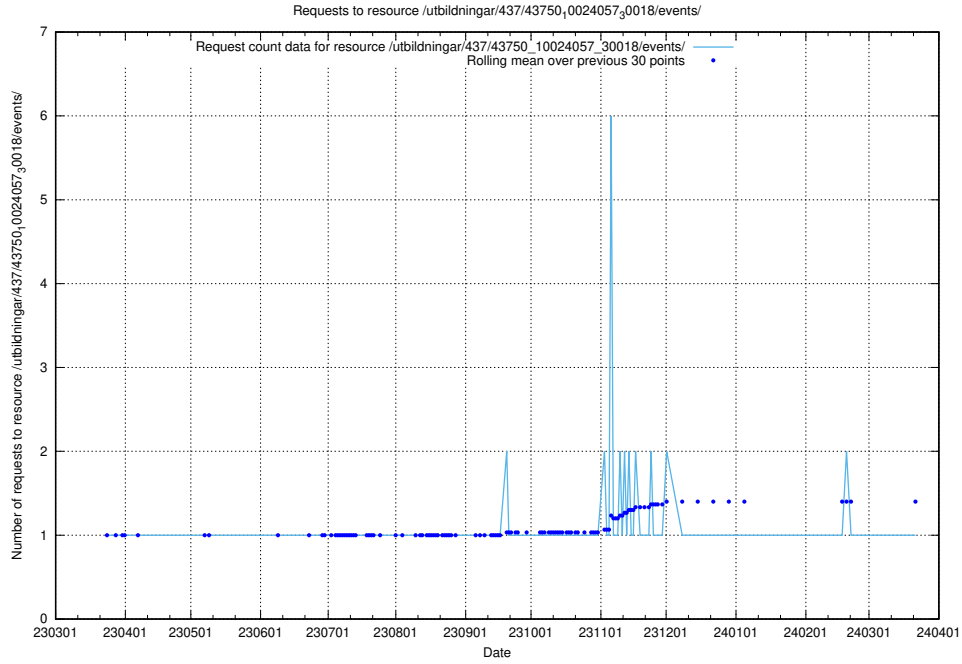

Here, we count the number of requests to resource /utbildningar/437/43751_10024039_313176/events/.

5.5850 Usage of /utbildningar/437/43750_10024057_30018/events/

Here, we count the number of requests to resource /utbildningar/437/43750_10024057_30018/events/.