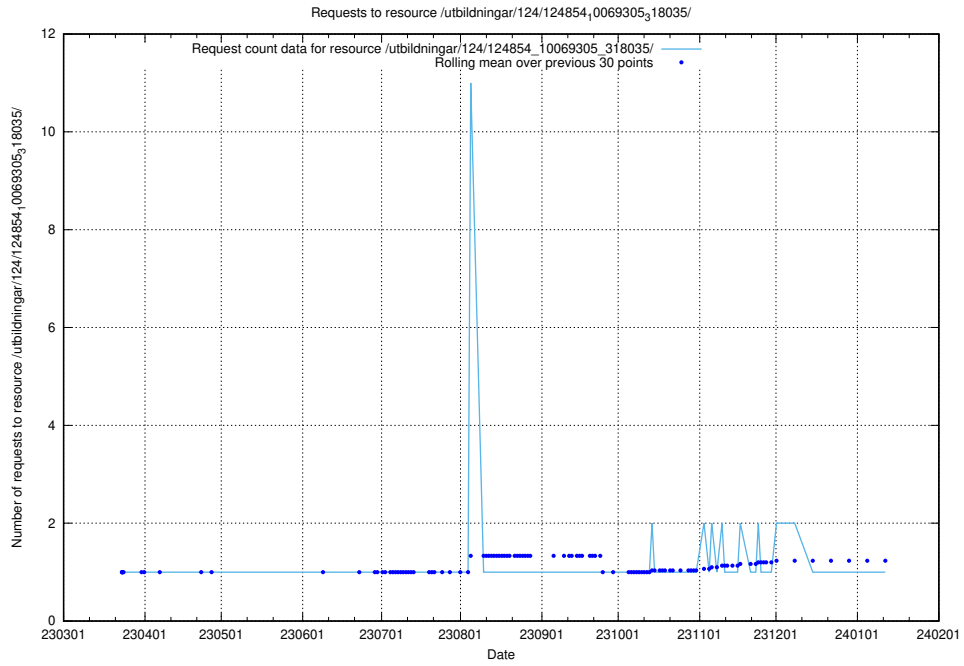

5.1100 Usage of /utbildningar/124/124854_10069305_318035/

Here, we count the number of requests to resource /utbildningar/124/124854_10069305_318035/.