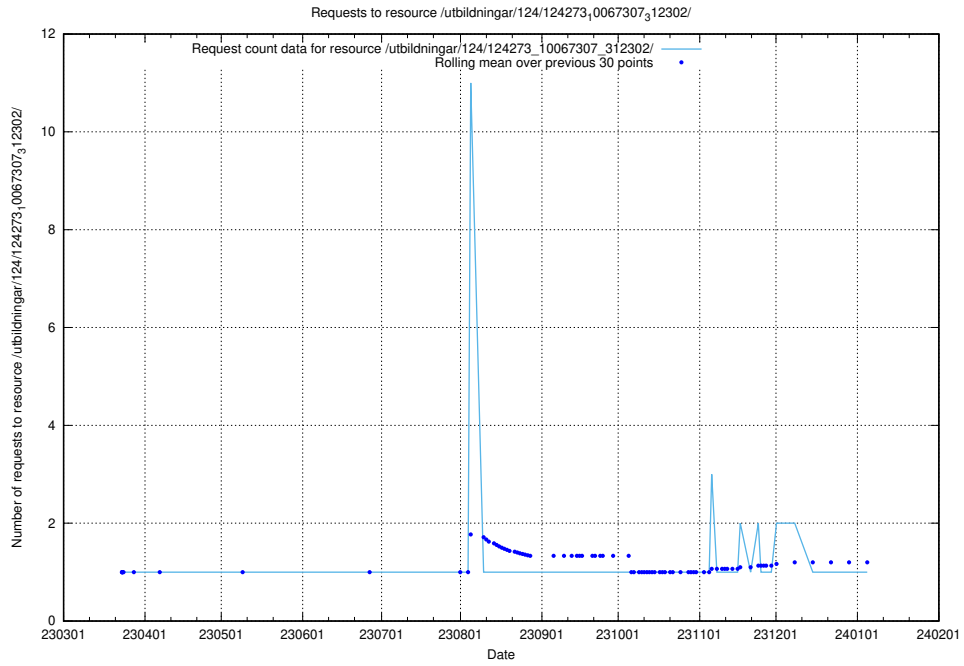

5.3624 Usage of /utbildningar/124/124273_10067307_312302/

Here, we count the number of requests to resource /utbildningar/124/124273_10067307_312302/.

5.3625 Usage of /taxonomy/version/18/query/concepts-describing-working-hours/