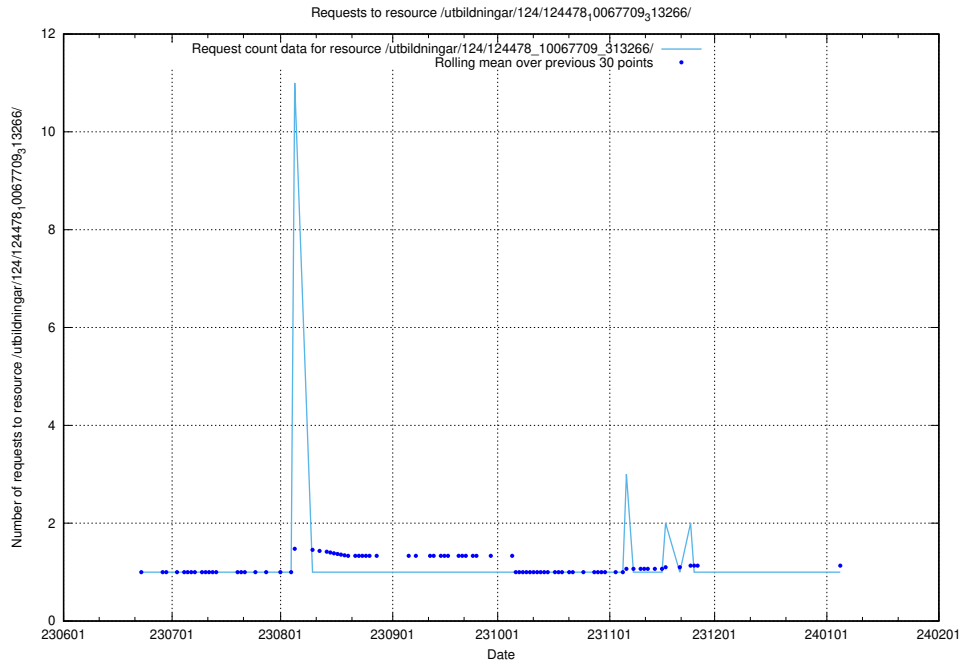

5.5461 Usage of /utbildningar/124/124478_10067709_313266/

Here, we count the number of requests to resource /utbildningar/124/124478_10067709_313266/.