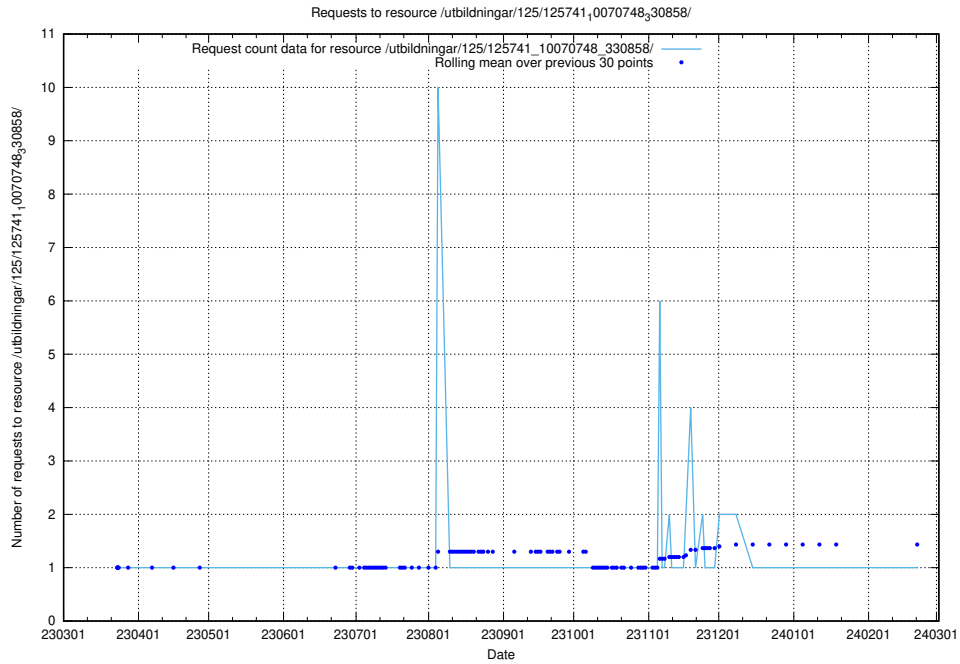

5.6116 Usage of /utbildningar/125/125741_10070748_330858/

Here, we count the number of requests to resource /utbildningar/125/125741_10070748_330858/.