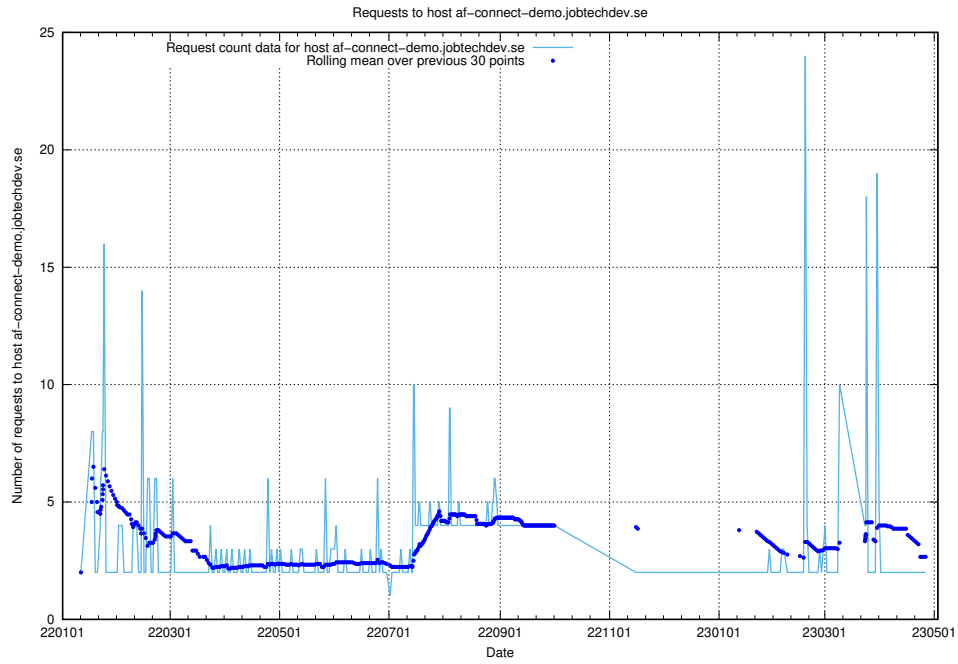

7.280 Usage of af-connect-demo.jobtechdev.se

Here, we count the number of requests to host af-connect-demo.jobtechdev.se.

7.281 Usage of taxonomy.api.jobtechdev.se:80

Here, we count the number of requests to host taxonomy.api.jobtechdev.se:80.