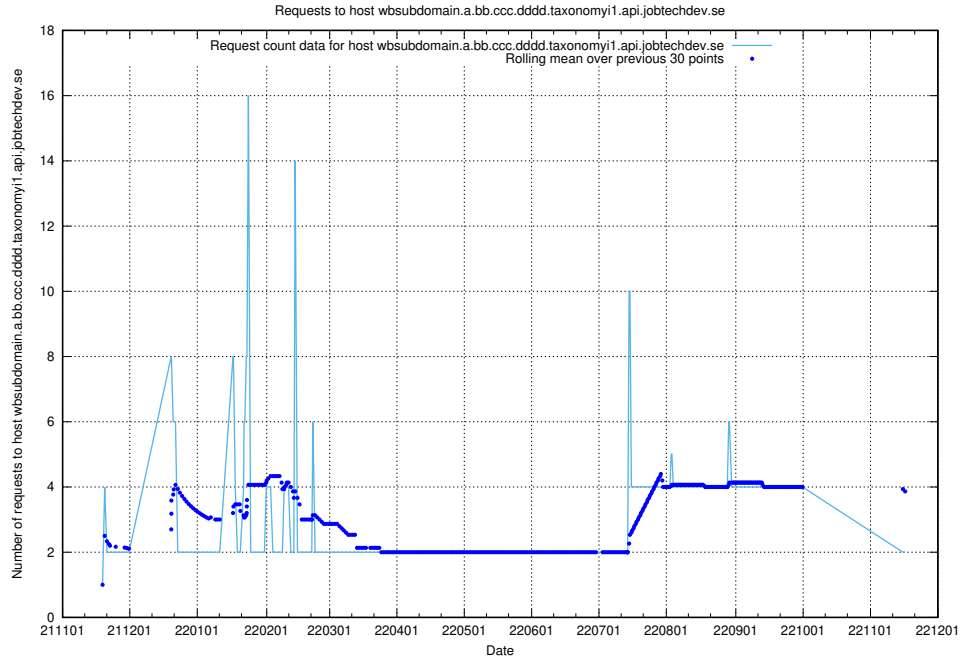

7.460 Usage of wbsubdomain.a.bb.ccc.dddd.taxonomy1.api.jobtechdev.se

Here, we count the number of requests to host wbsubdomain.a.bb.ccc.dddd.taxonomy1.api.jobtechdev.se