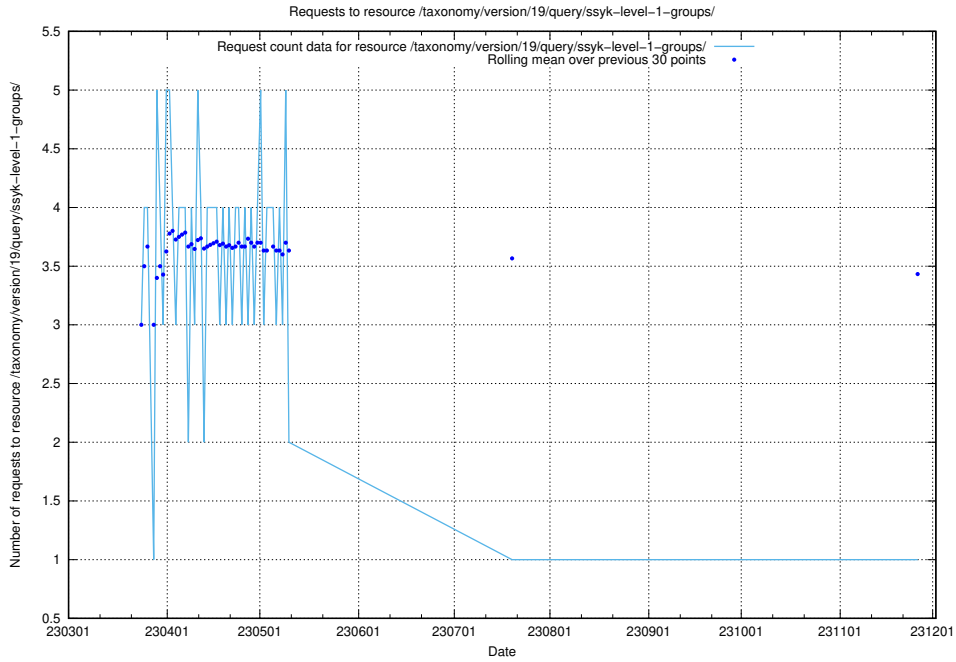

5.5785 Usage of /taxonomy/version/19/query/ssyk-level-1-groups/

Here, we count the number of requests to resource /taxonomy/version/19/query/ssyk-level-1-groups/.