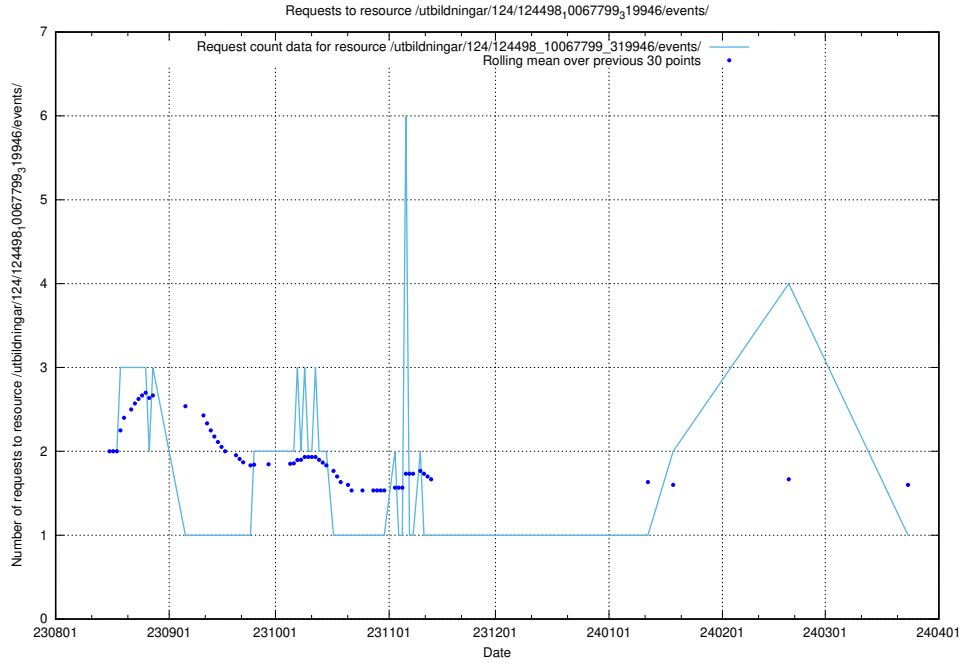

5.4448 Usage of /utbildningar/124/124498_10067799_319946/events/

Here, we count the number of requests to resource /utbildningar/124/124498_10067799_319946/events/