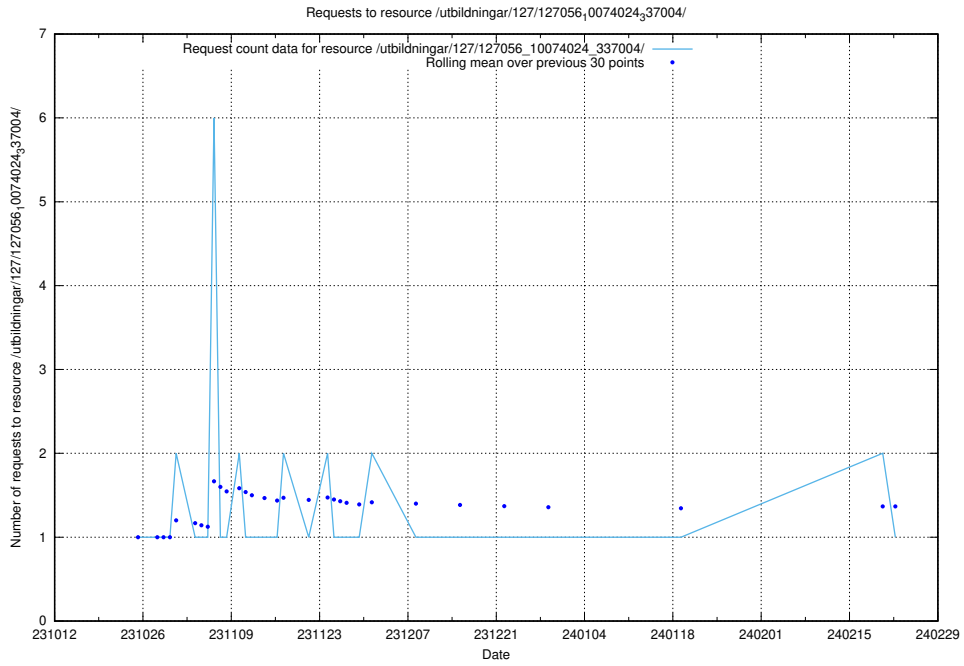

5.3852 Usage of /utbildningar/127/127056_10074024_337004/

Here, we count the number of requests to resource /utbildningar/127/127056_10074024_337004/.

5.3853 Usage of /utbildningar/127/127056_10073972_336919/events/