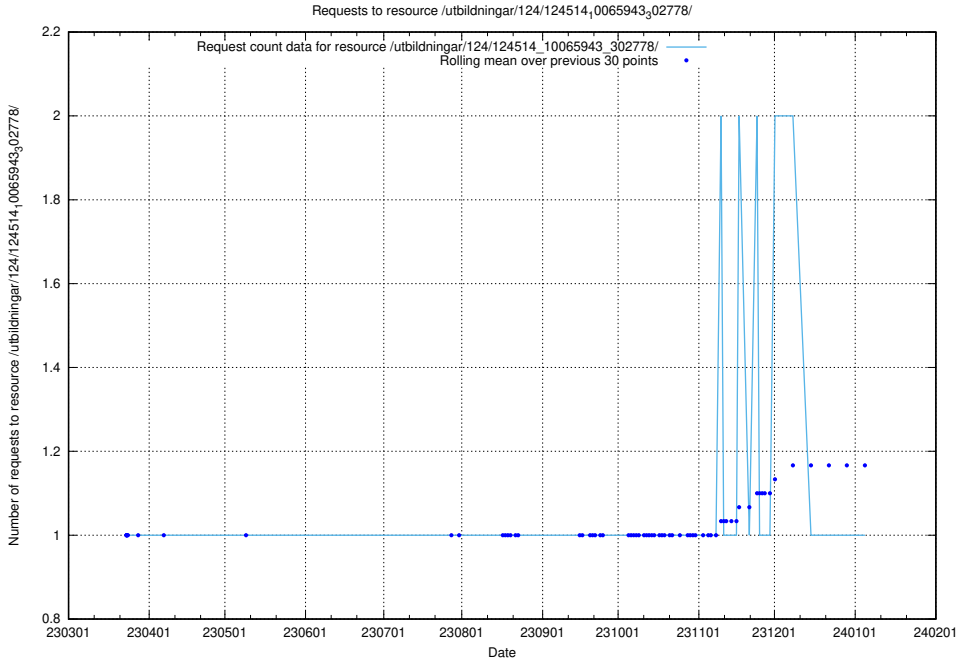

5.1499 Usage of /utbildningar/124/124514_10065943_302778/

Here, we count the number of requests to resource /utbildningar/124/124514_10065943_302778/.