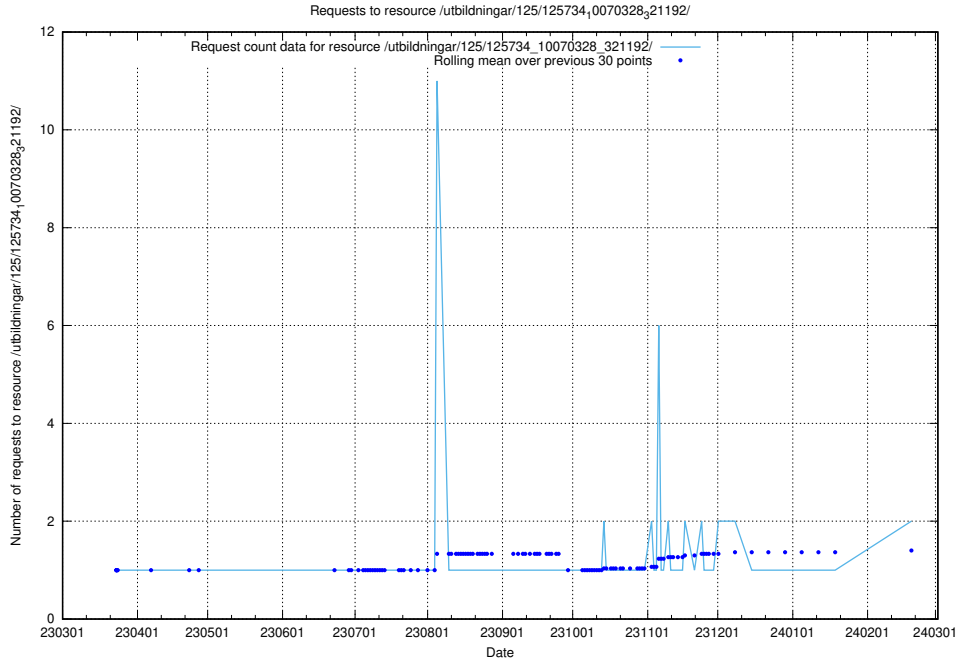

5.312 Usage of /utbildningar/125/125734_10070328_321192/

Here, we count the number of requests to resource /utbildningar/125/125734_10070328_321192/.