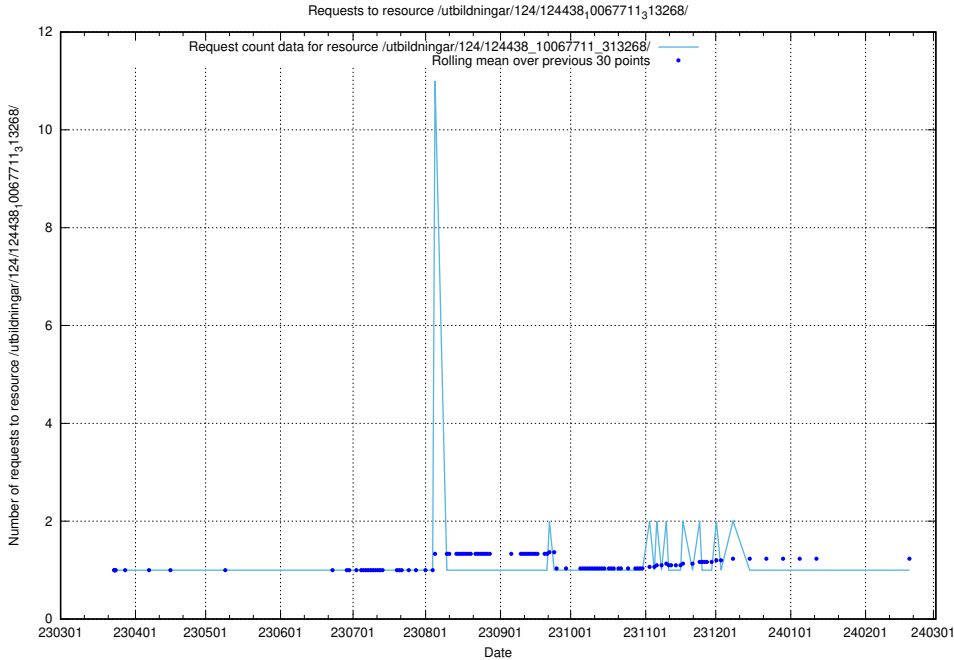

5.3342 Usage of /utbildningar/124/124438_10067711_313268/

Here, we count the number of requests to resource /utbildningar/124/124438_10067711_313268/.