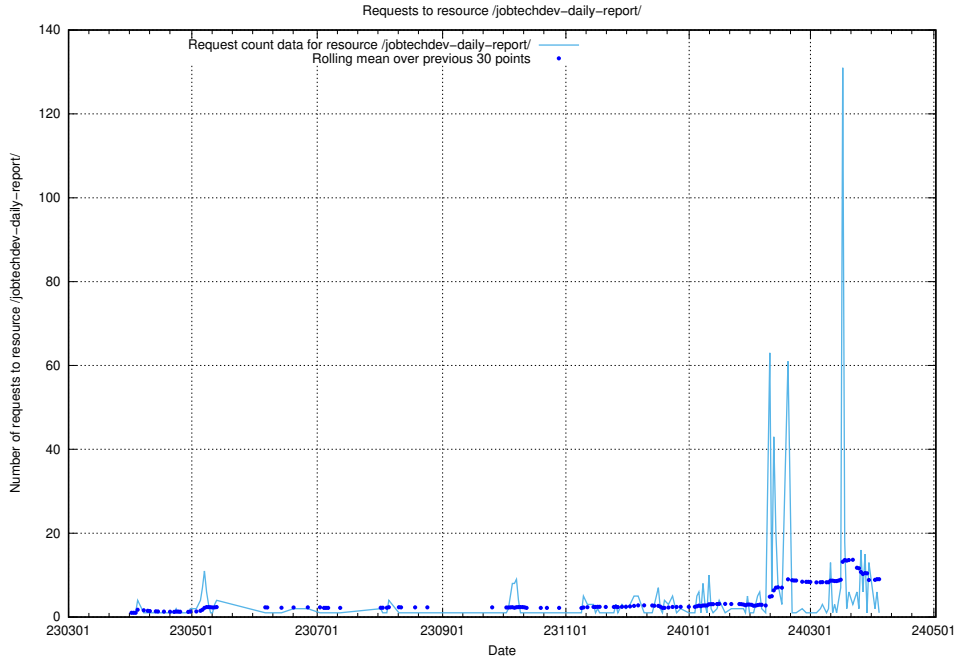

5.5736 Usage of /jobtechdev-daily-report/

Here, we count the number of requests to resource /jobtechdev-daily-report/.