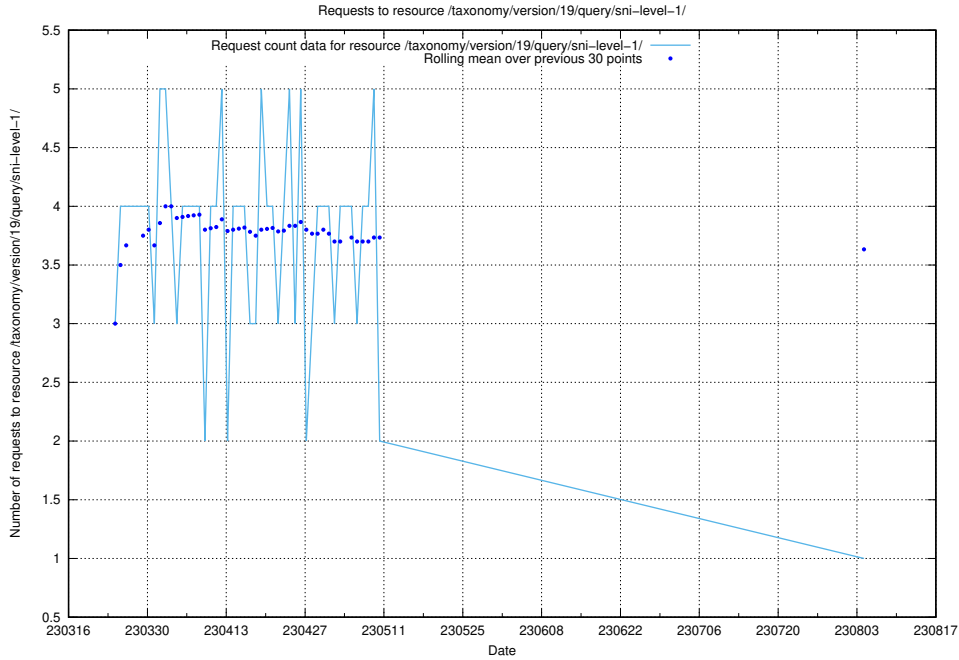

5.5790 Usage of /taxonomy/version/19/query/sni-level-1/

Here, we count the number of requests to resource /taxonomy/version/19/query/sni-level-1/.