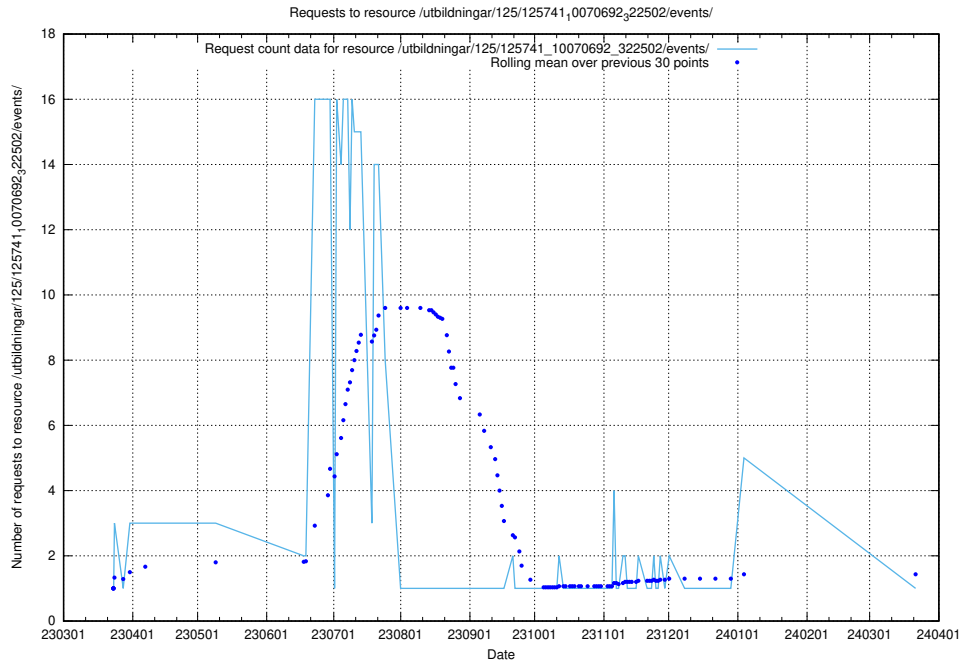

5.6120 Usage of /utbildningar/125/125741_10070692_322502/events/

Here, we count the number of requests to resource /utbildningar/125/125741_10070692_322502/events/