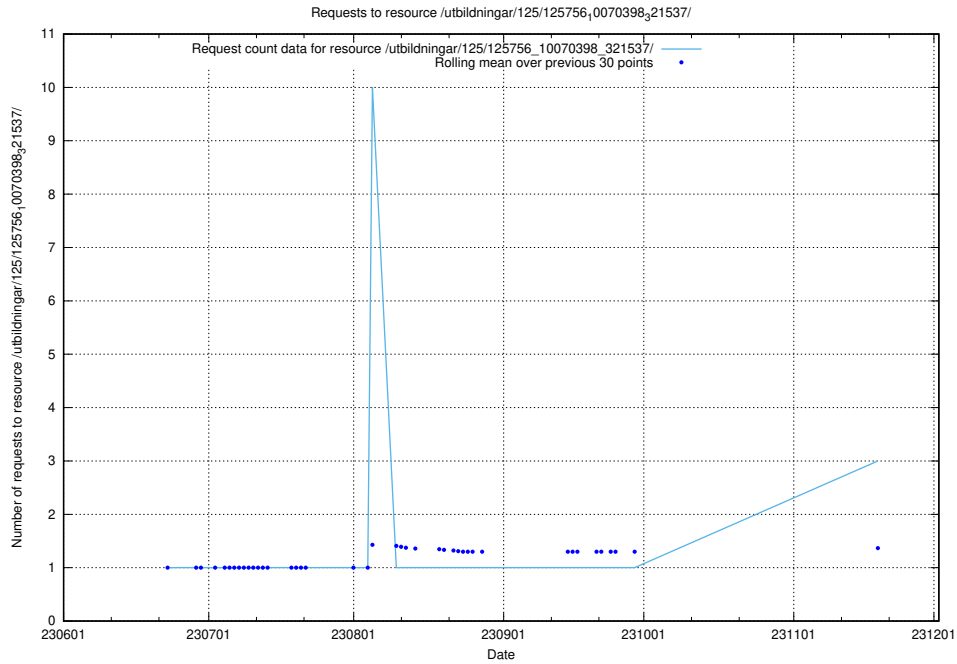

5.266 Usage of /utbildningar/125/125756_10070398_321537/

Here, we count the number of requests to resource /utbildningar/125/125756_10070398_321537/.