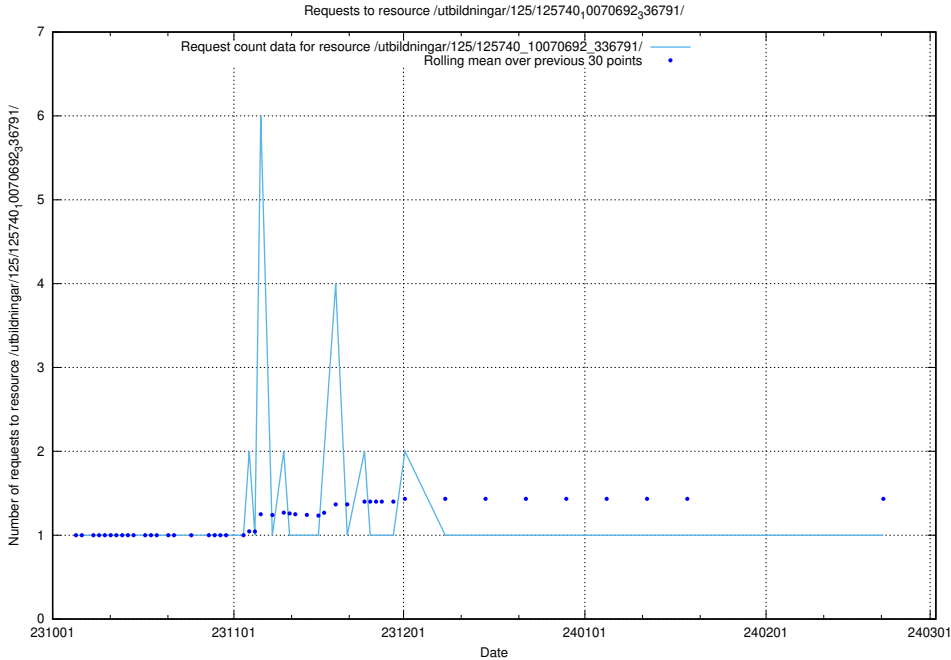

5.4060 Usage of /utbildningar/125/125740_10070692_336791/

Here, we count the number of requests to resource /utbildningar/125/125740_10070692_336791/.