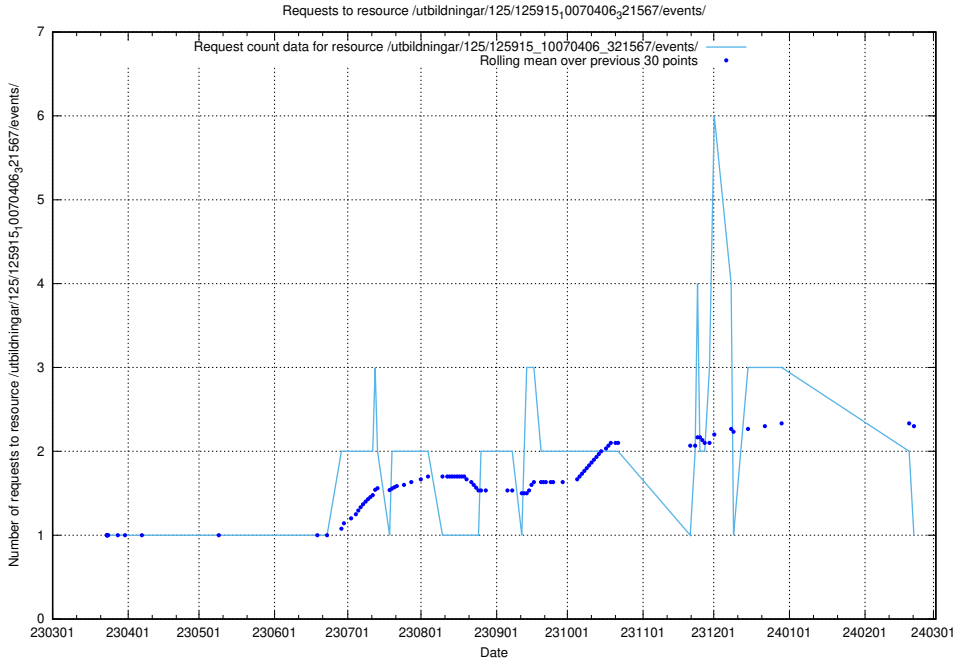

5.6085 Usage of /utbildningar/125/125915_10070406_321567/events/

Here, we count the number of requests to resource /utbildningar/125/125915_10070406_321567/events/