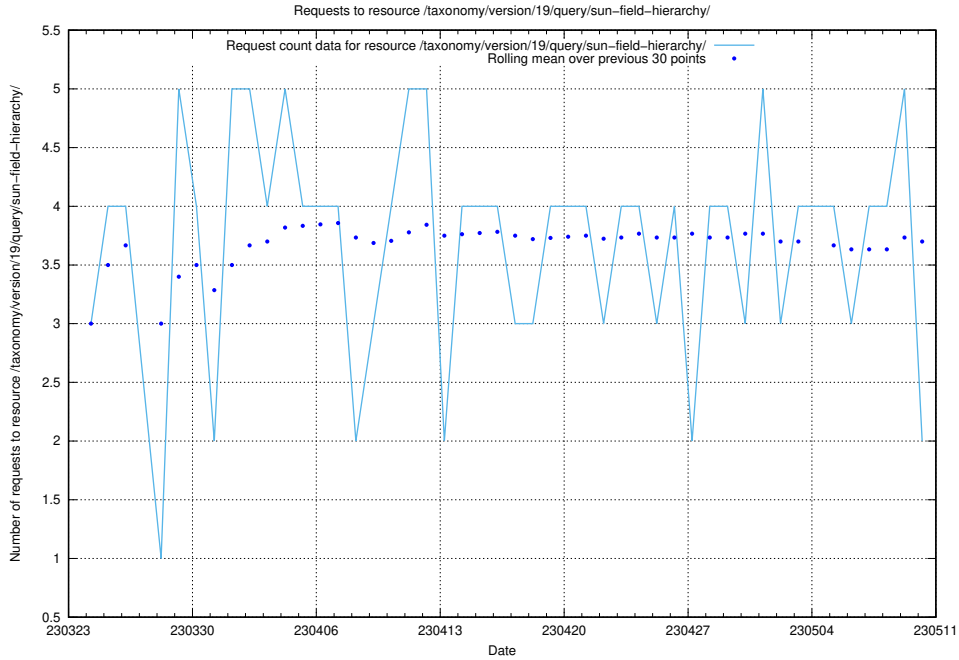

5.808 Usage of /taxonomy/version/19/query/sun-field-hierarchy/

Here, we count the number of requests to resource /taxonomy/version/19/query/sun-field-hierarchy/.