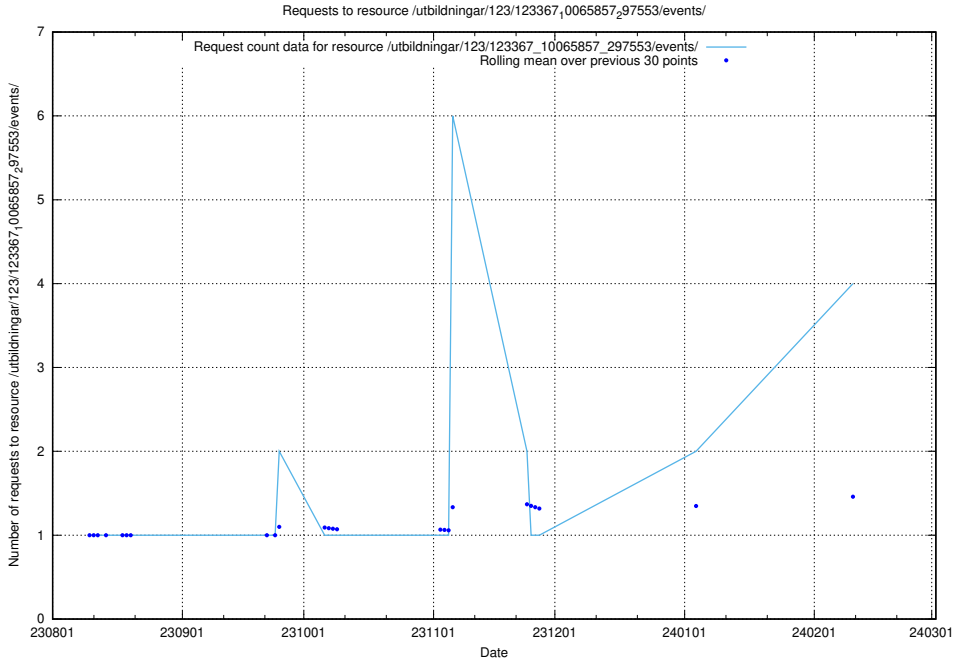

5.154 Usage of /utbildningar/123/123367_10065857_297553/events/

Here, we count the number of requests to resource /utbildningar/123/123367_10065857_297553/events/