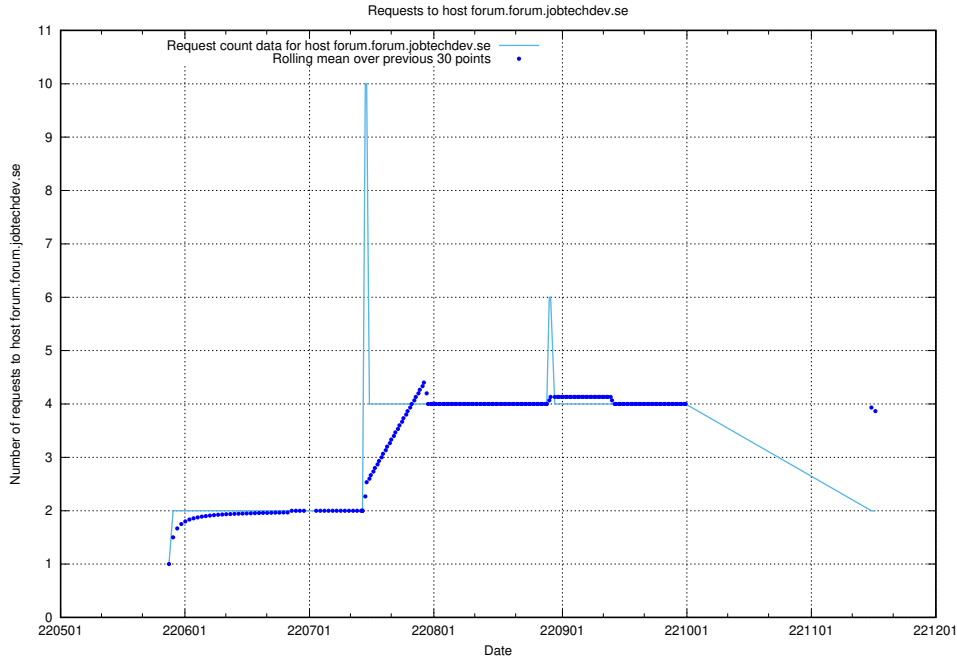

7.419 Usage of forum.forum.jobtechdev.se

Here, we count the number of requests to host forum.forum.jobtechdev.se.