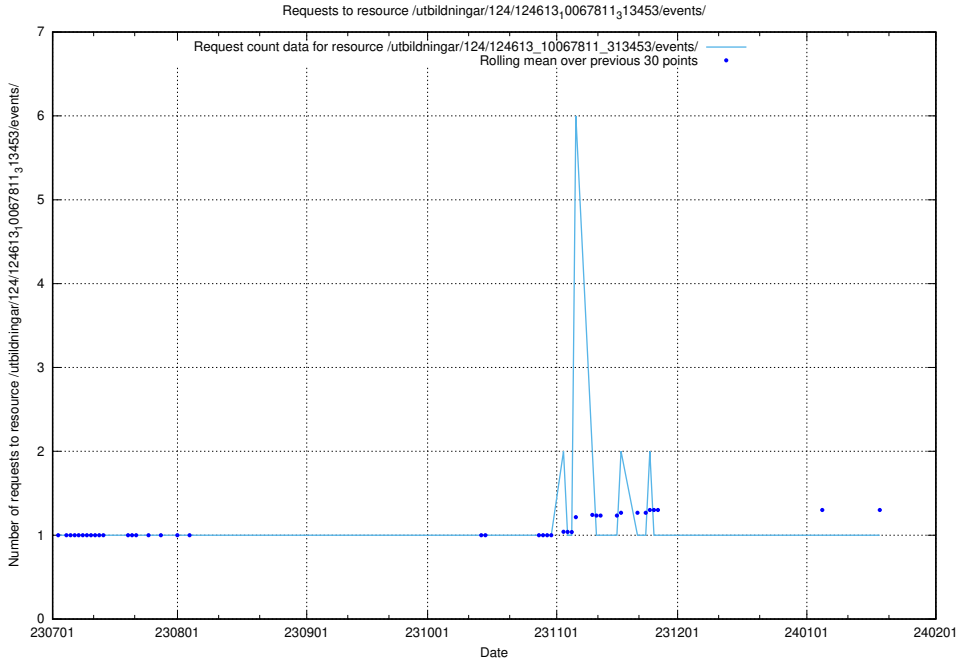

5.5023 Usage of /utbildningar/124/124613_10067811_313453/events/

Here, we count the number of requests to resource /utbildningar/124/124613_10067811_313453/events/