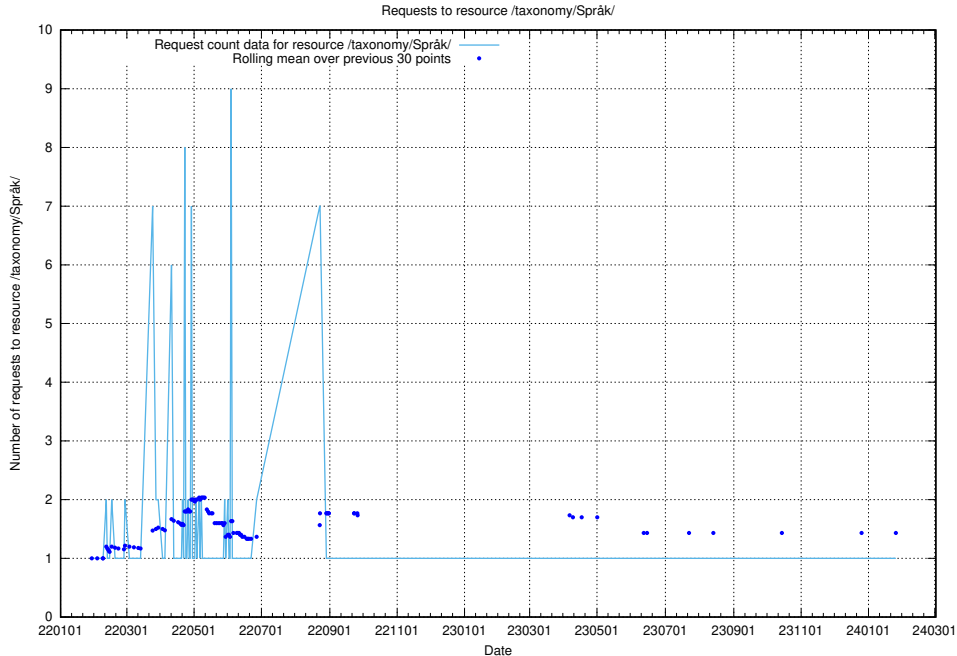

5.3482 Usage of /taxonomy/Språk/

Here, we count the number of requests to resource /taxonomy/Språk/.