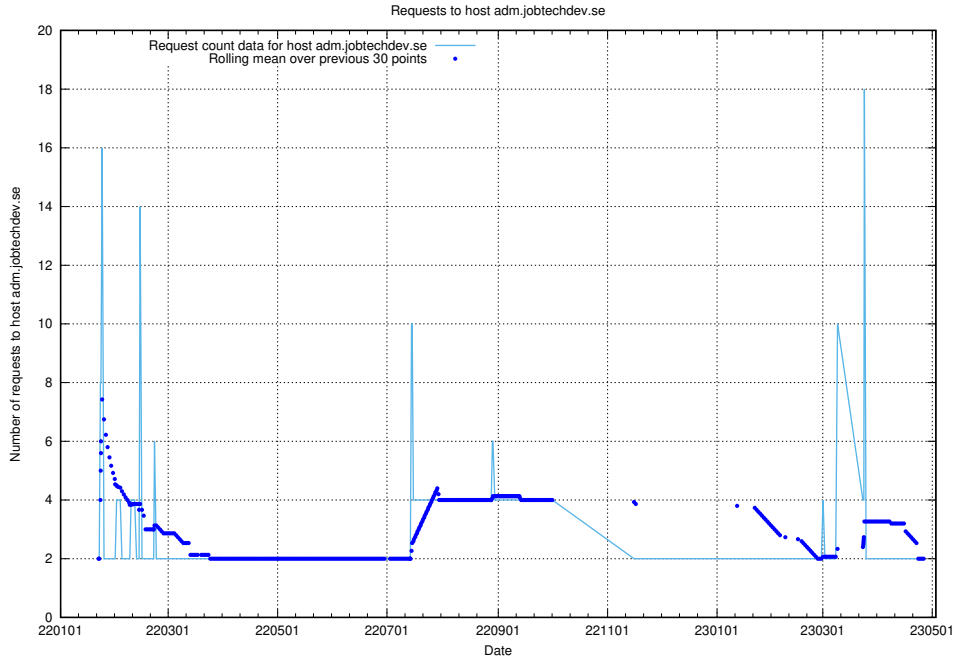

7.259 Usage of adm.jobtechdev.se

Here, we count the number of requests to host adm.jobtechdev.se.