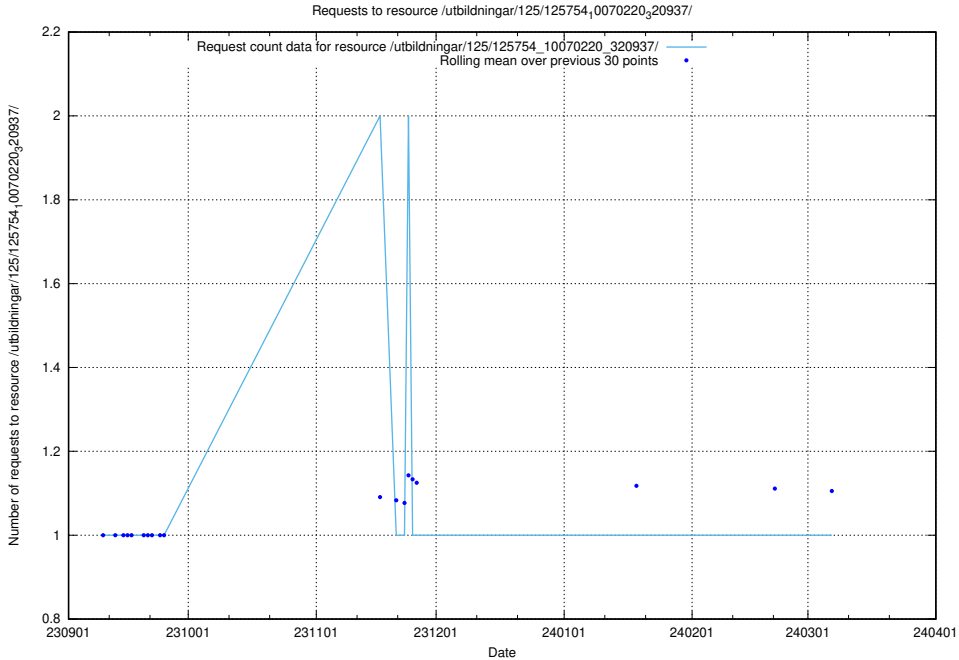

Here, we count the number of requests to resource /utbildningar/126/126937_10073566_336106/events/

5.4259 Usage of /utbildningar/125/125754_10070220_320937/

Here, we count the number of requests to resource /utbildningar/125/125754_10070220_320937/.