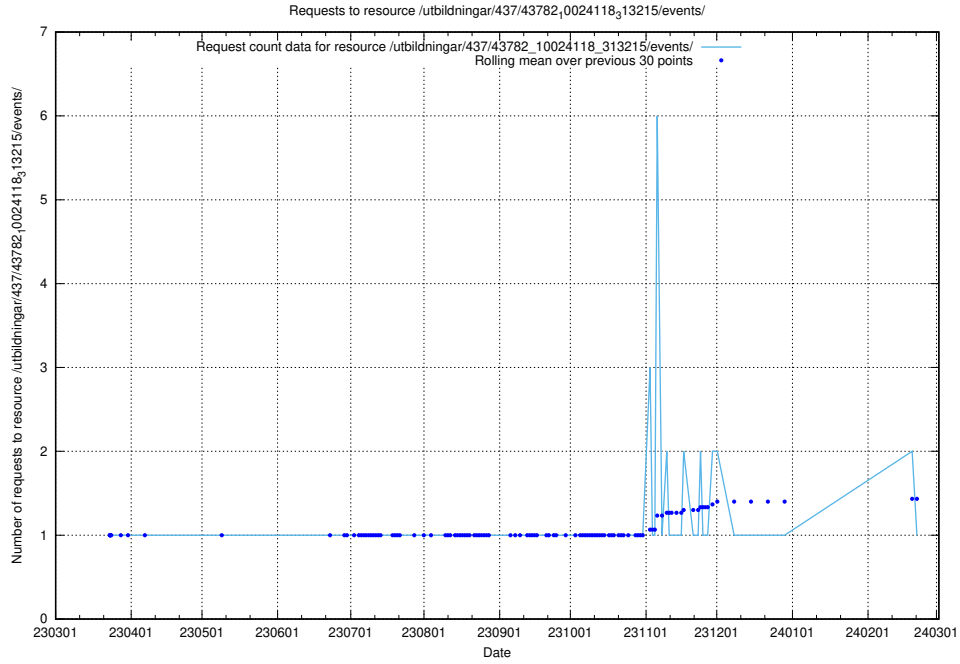

Here, we count the number of requests to resource /utbildningar/437/43784_10024037_29998/.

5.6005 Usage of /utbildningar/437/43782_10024118_313215/events/

Here, we count the number of requests to resource /utbildningar/437/43782_10024118_313215/events/.