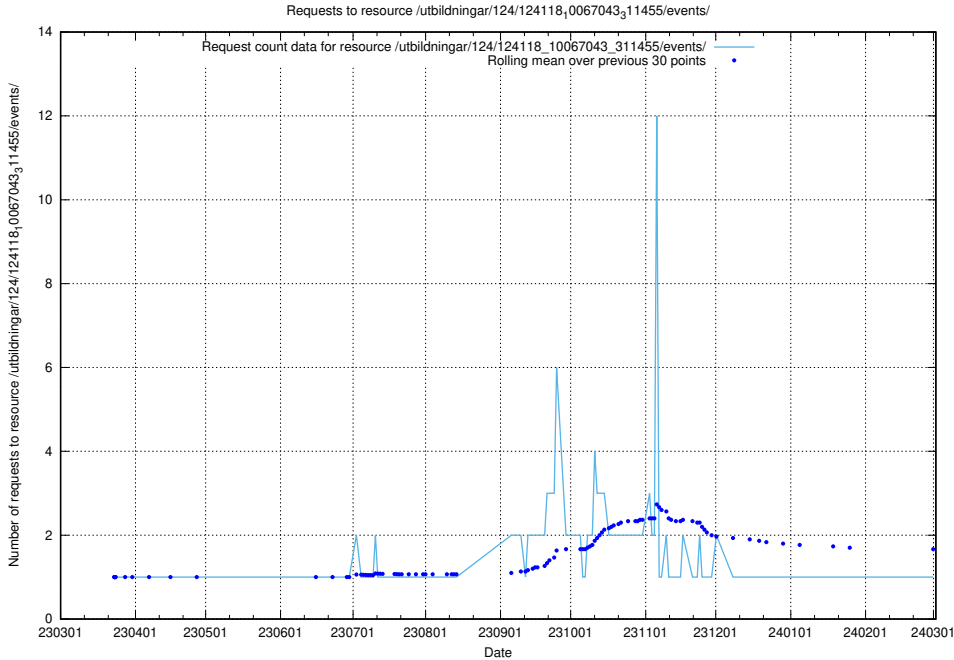

5.3812 Usage of /utbildningar/124/124118_10067043_311455/events/

Here, we count the number of requests to resource /utbildningar/124/124118_10067043_311455/events/