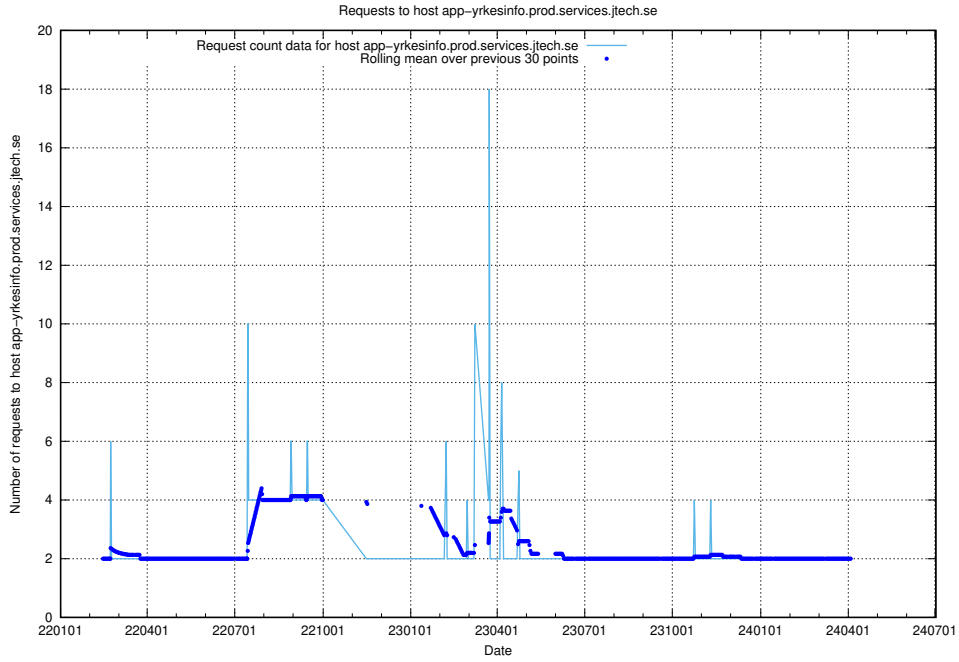

7.541 Usage of app-yrkesinfo.prod.services.jtech.se

Here, we count the number of requests to host app-yrkesinfo.prod.services.jtech.se.