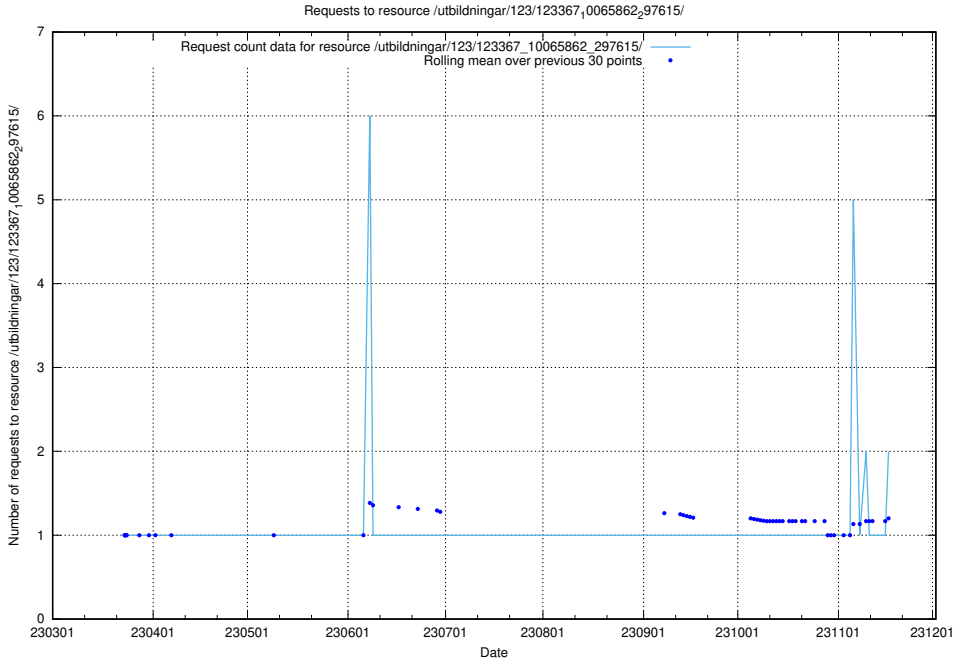

5.610 Usage of /utbildningar/123/123367_10065862_297615/

Here, we count the number of requests to resource /utbildningar/123/123367_10065862_297615/.