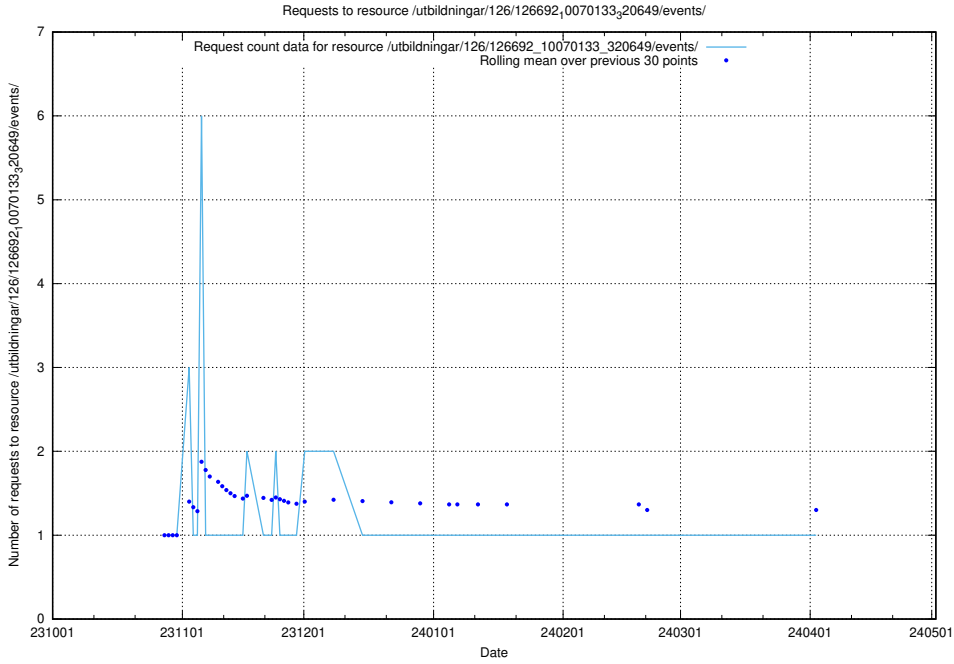

5.3832 Usage of /utbildningar/126/126692_10070133_320649/events/

Here, we count the number of requests to resource /utbildningar/126/126692_10070133_320649/events/