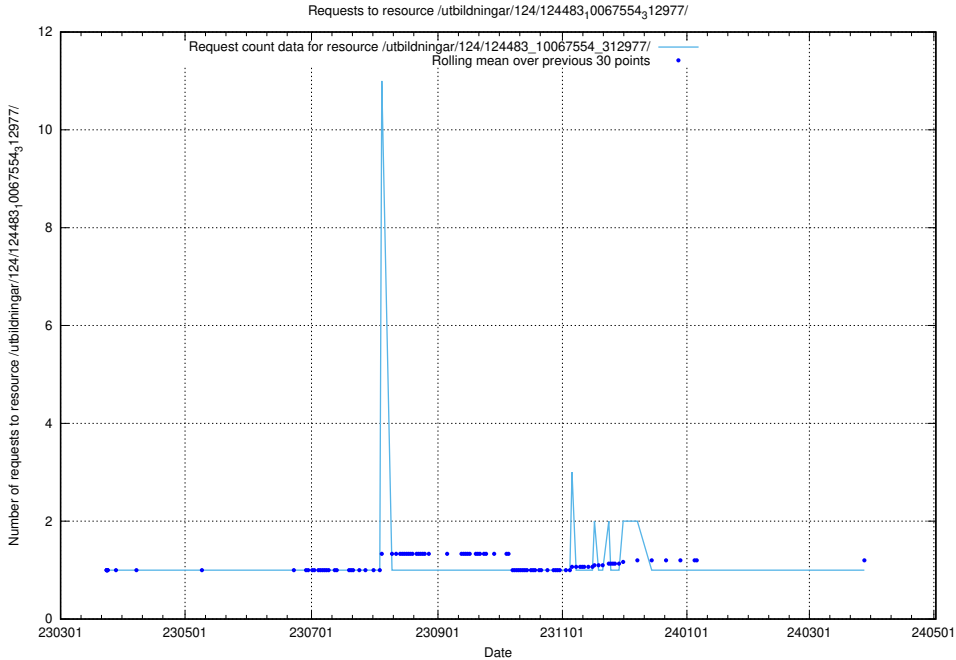

5.2422 Usage of /utbildningar/124/124483_10067554_312977/

Here, we count the number of requests to resource /utbildningar/124/124483_10067554_312977/.