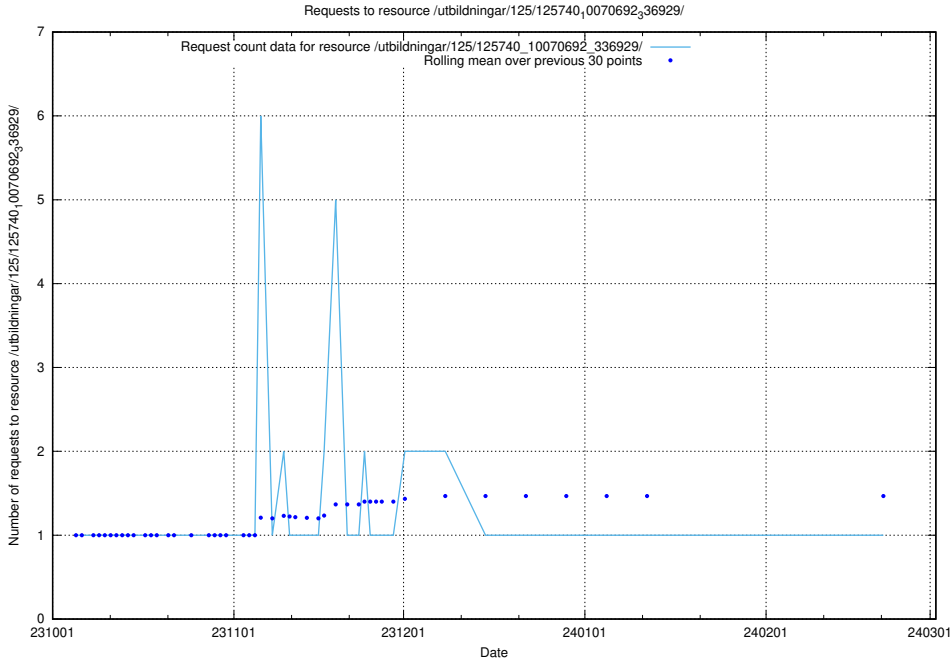

5.4059 Usage of /utbildningar/125/125740_10070692_336929/

Here, we count the number of requests to resource /utbildningar/125/125740_10070692_336929/.