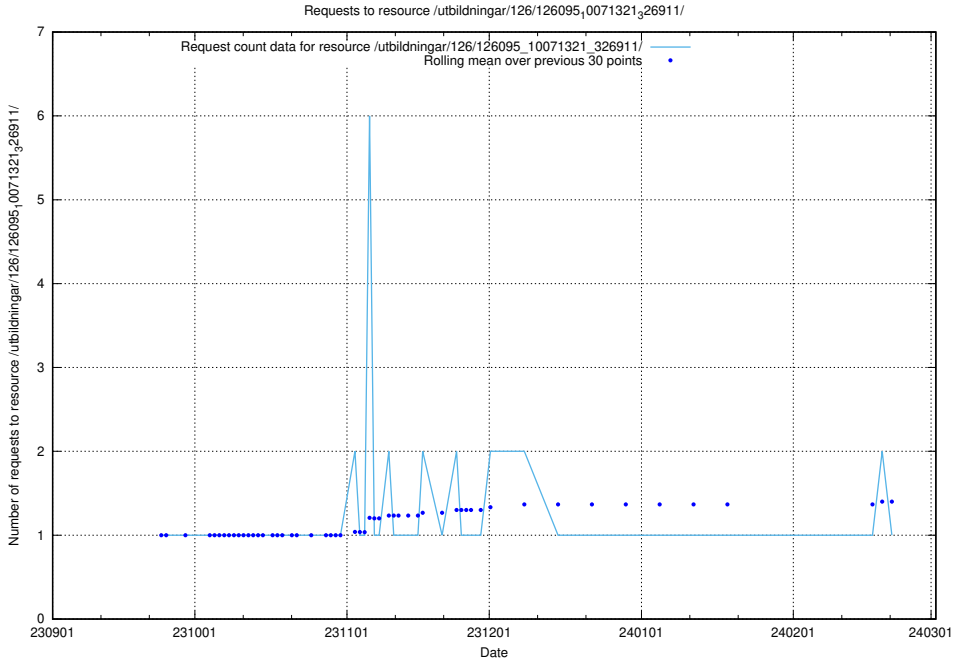

5.4132 Usage of /utbildningar/126/126095_10071321_326911/

Here, we count the number of requests to resource /utbildningar/126/126095_10071321_326911/.