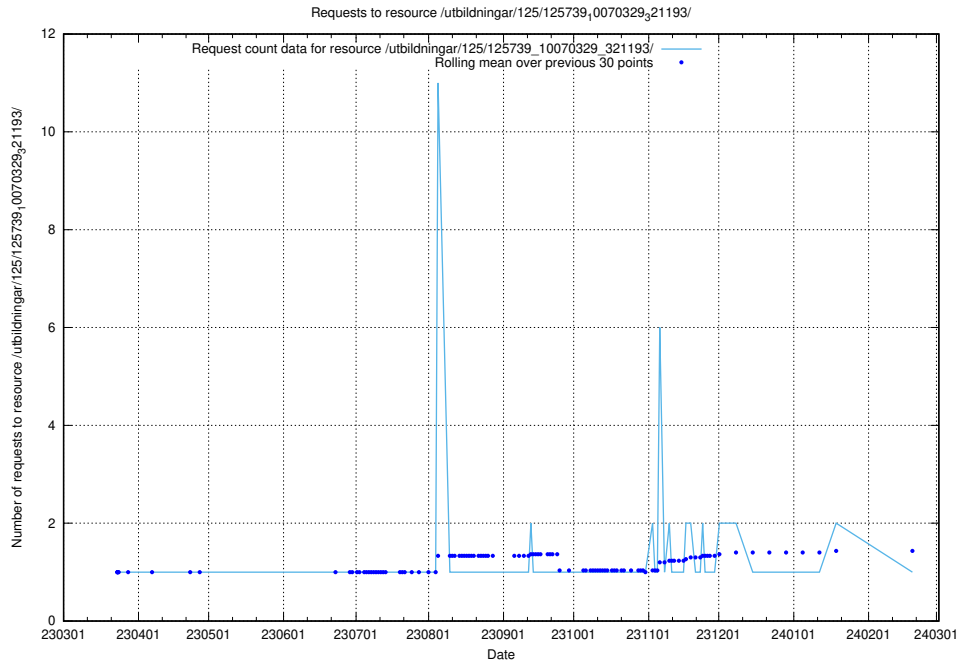

5.900 Usage of /utbildningar/125/125739_10070329_321193/

Here, we count the number of requests to resource /utbildningar/125/125739_10070329_321193/.