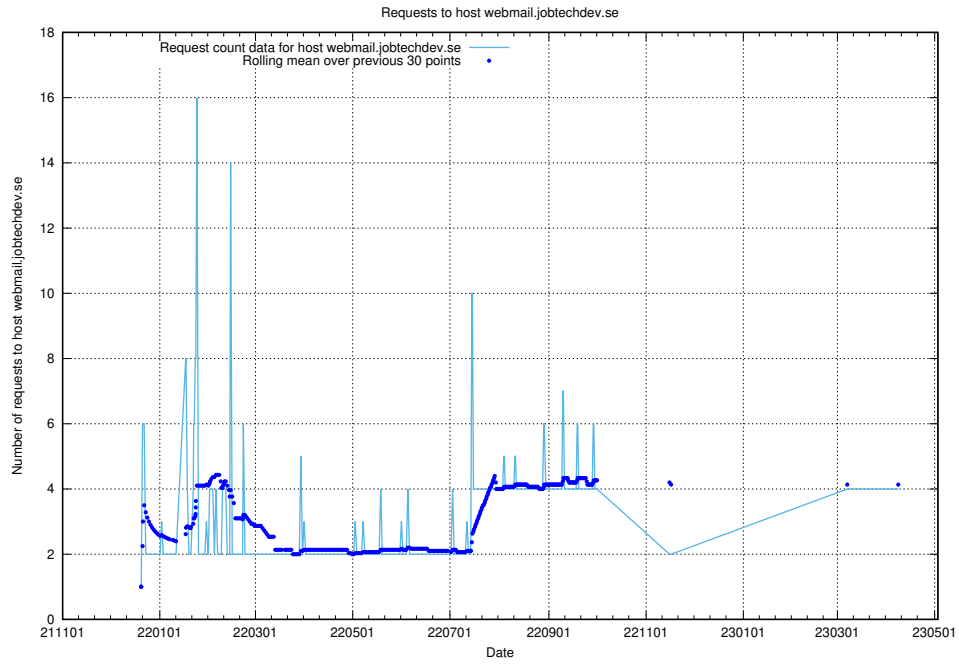

7.132 Usage of webmail.jobtechdev.se

Here, we count the number of requests to host webmail.jobtechdev.se.