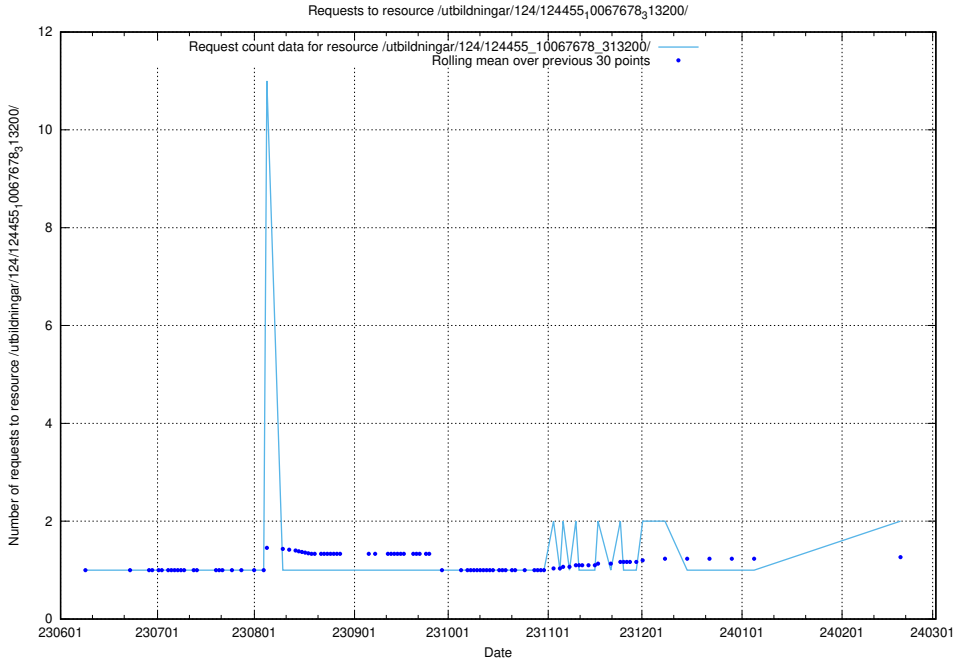

5.749 Usage of /utbildningar/124/124455_10067678_313200/

Here, we count the number of requests to resource /utbildningar/124/124455_10067678_313200/.