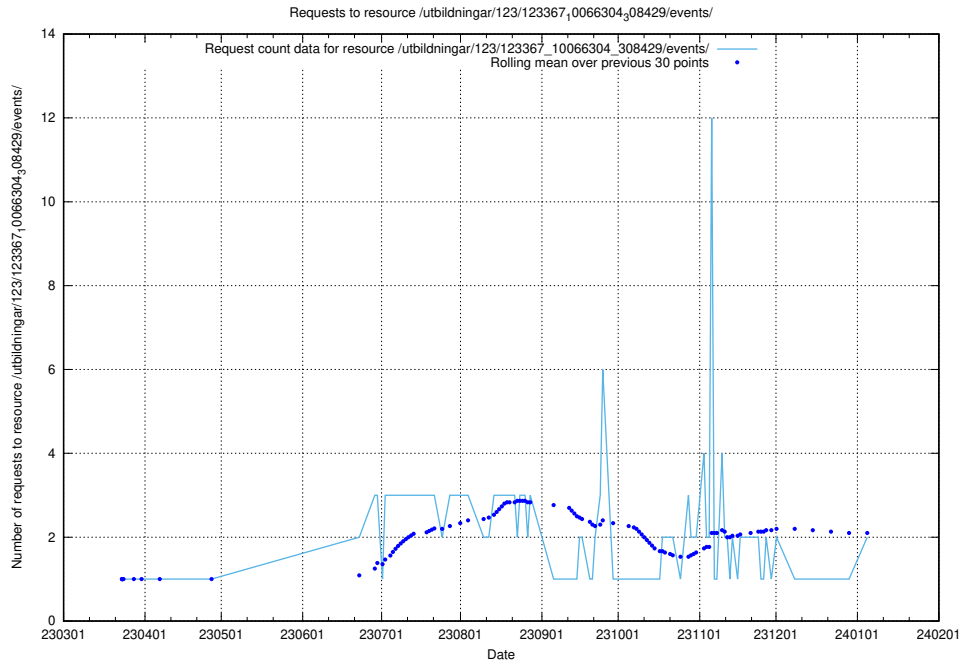

5.591 Usage of /utbildningar/123/123367_10066304_308429/events/

Here, we count the number of requests to resource /utbildningar/123/123367_10066304_308429/events/