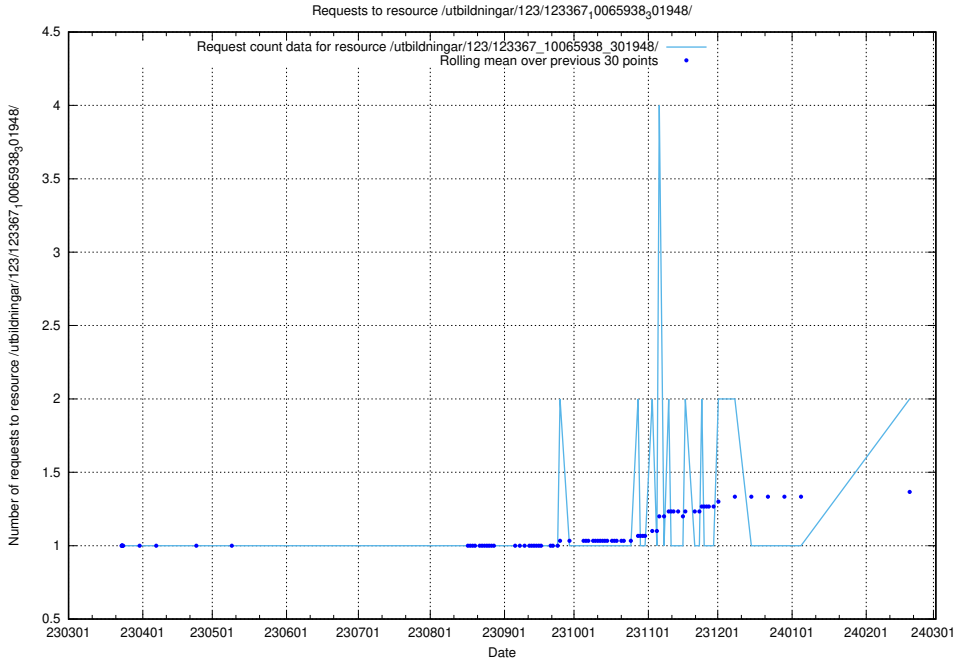

5.599 Usage of /utbildningar/123/123367_10065938_301948/

Here, we count the number of requests to resource /utbildningar/123/123367_10065938_301948/.