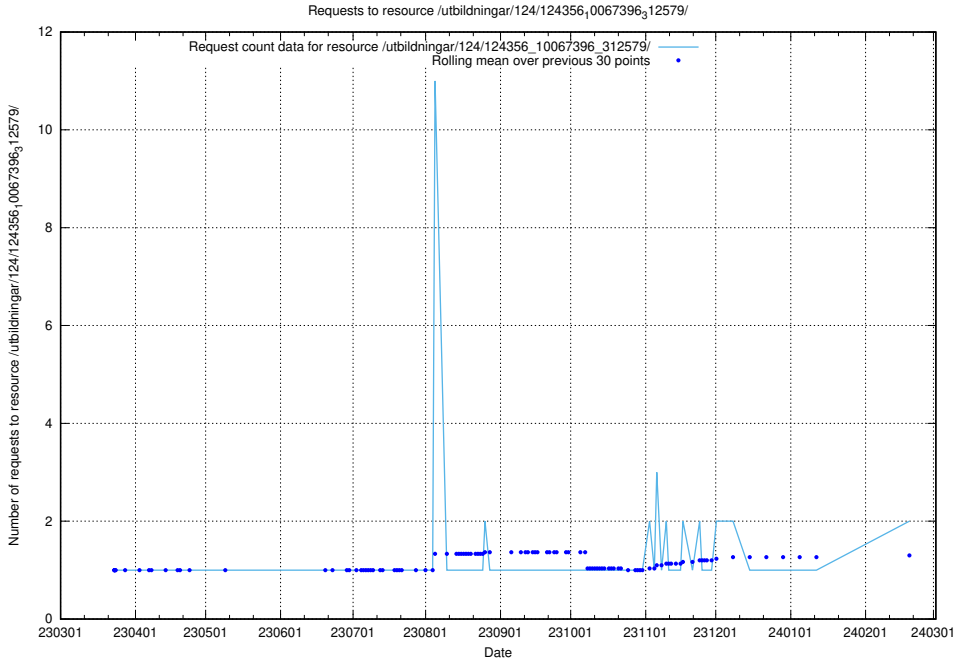

5.530 Usage of /utbildningar/124/124356_10067396_312579/

Here, we count the number of requests to resource /utbildningar/124/124356_10067396_312579/.