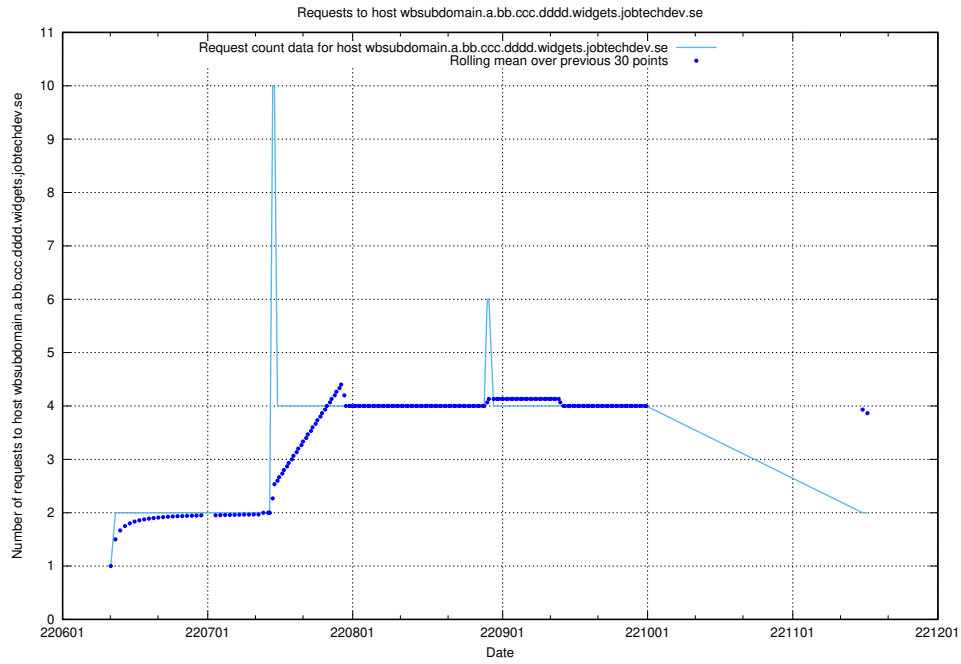

7.408 Usage of wbsubdomain.a.bb.ccc.dddd.widgets.jobtechdev.se

Here, we count the number of requests to host wbsubdomain.a.bb.ccc.dddd.widgets.jobtechdev.se.