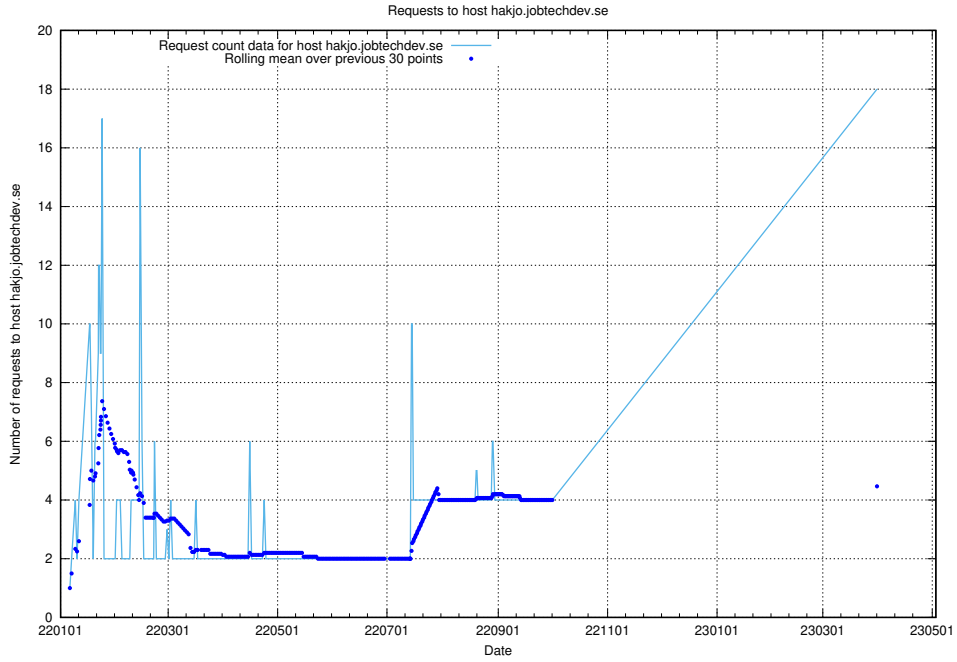

7.38 Usage of hakjo.jobtechdev.se

Here, we count the number of requests to host hakjo.jobtechdev.se.