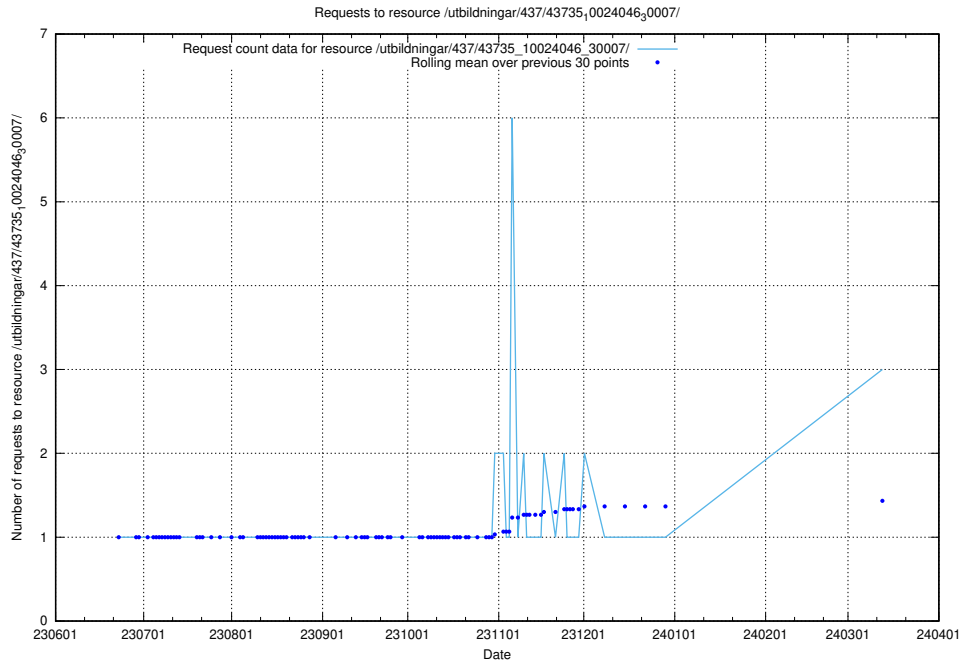

5.260 Usage of /utbildningar/437/43735_10024046_30007/

Here, we count the number of requests to resource /utbildningar/437/43735_10024046_30007/.