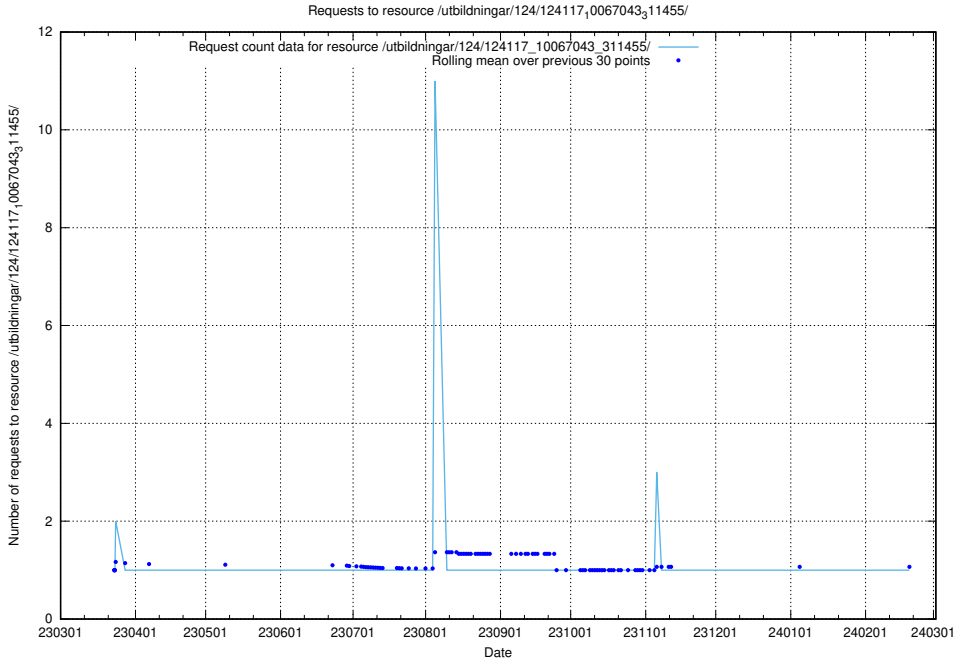

Here, we count the number of requests to resource /taxonomy/version/12/query/employment-variety-concepts/.

5.3879 Usage of /utbildningar/124/124117_10067043_311455/

Here, we count the number of requests to resource /utbildningar/124/124117_10067043_311455/.