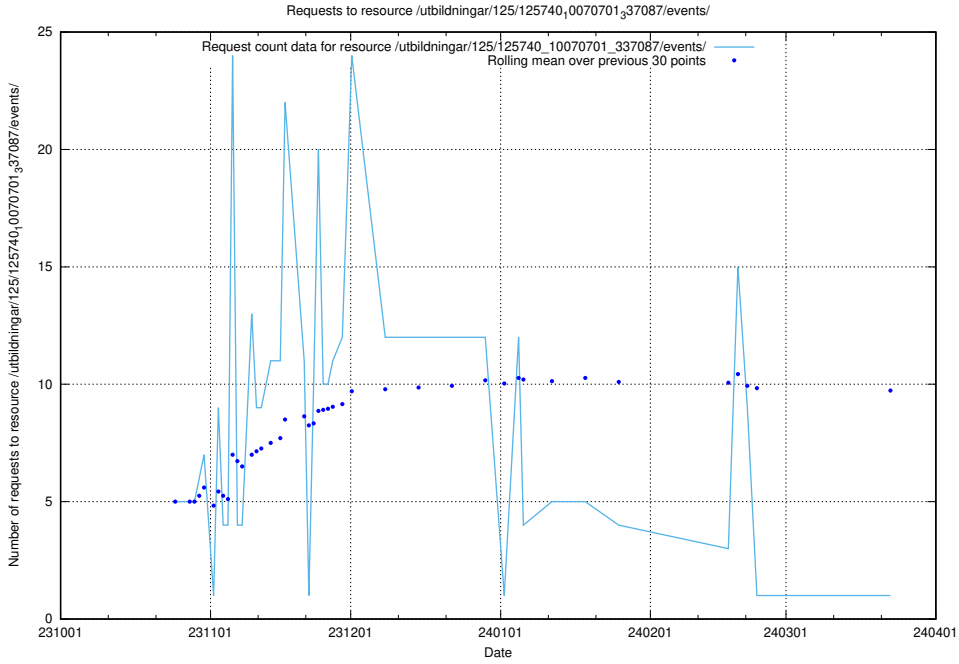

5.3843 Usage of /utbildningar/125/125740_10070701_337087/events/

Here, we count the number of requests to resource /utbildningar/125/125740_10070701_337087/events/