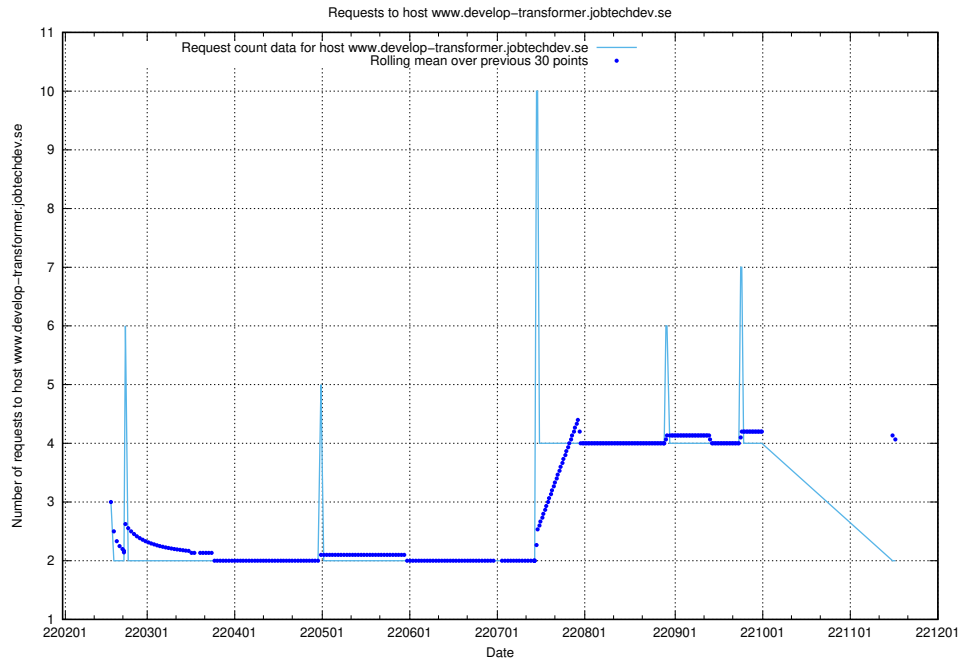

7.537 Usage of www.develop-transformer.jobtechdev.se

Here, we count the number of requests to host www.develop-transformer.jobtechdev.se.

7.538 Usage of standby.jobtechdev.se

Here, we count the number of requests to host standby.jobtechdev.se.