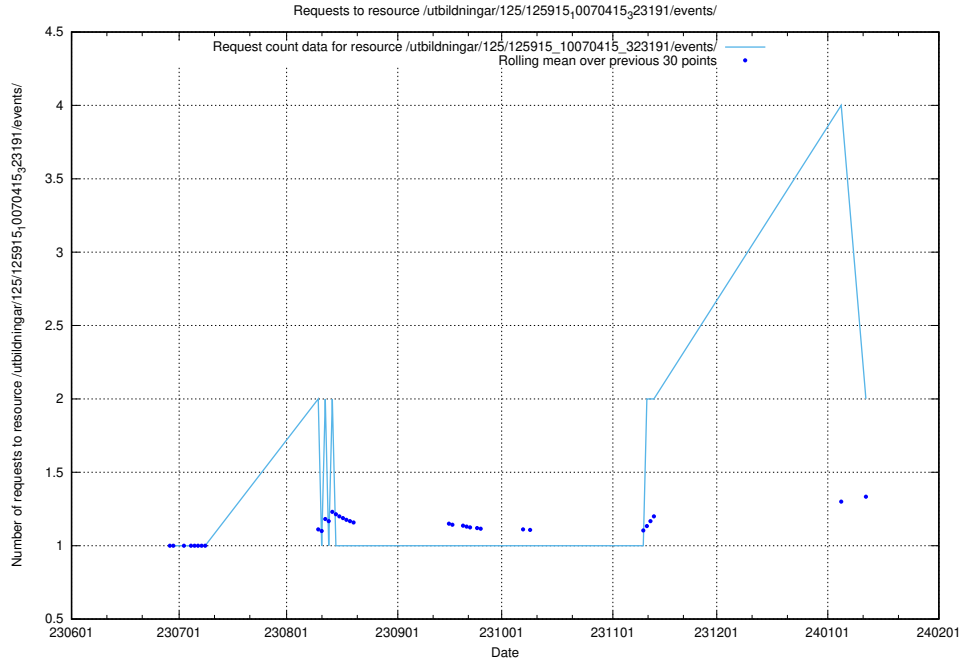

5.677 Usage of /utbildningar/125/125915_10070415_323191/events/

Here, we count the number of requests to resource /utbildningar/125/125915_10070415_323191/events/