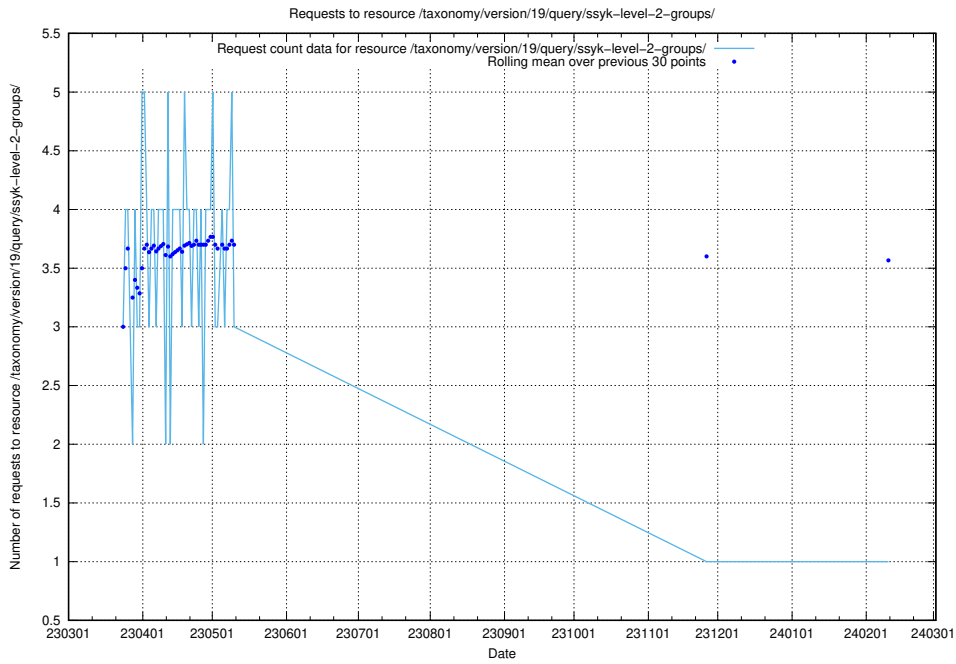

5.5784 Usage of /taxonomy/version/19/query/ssyk-level-2-groups/

Here, we count the number of requests to resource /taxonomy/version/19/query/ssyk-level-2-groups/.