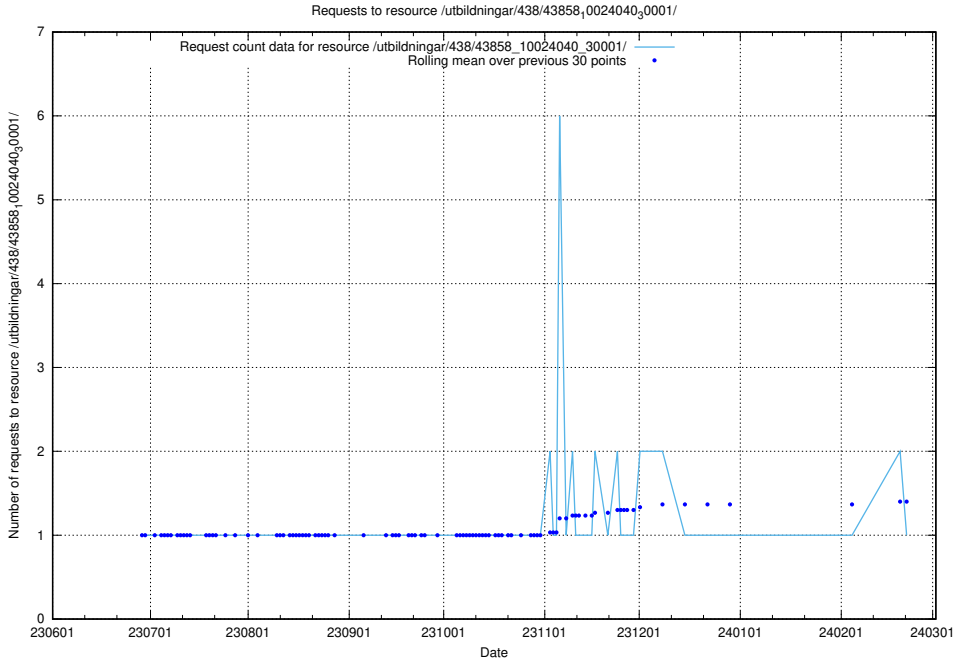

5.5075 Usage of /utbildningar/438/43858_10024040_30001/

Here, we count the number of requests to resource /utbildningar/438/43858_10024040_30001/.