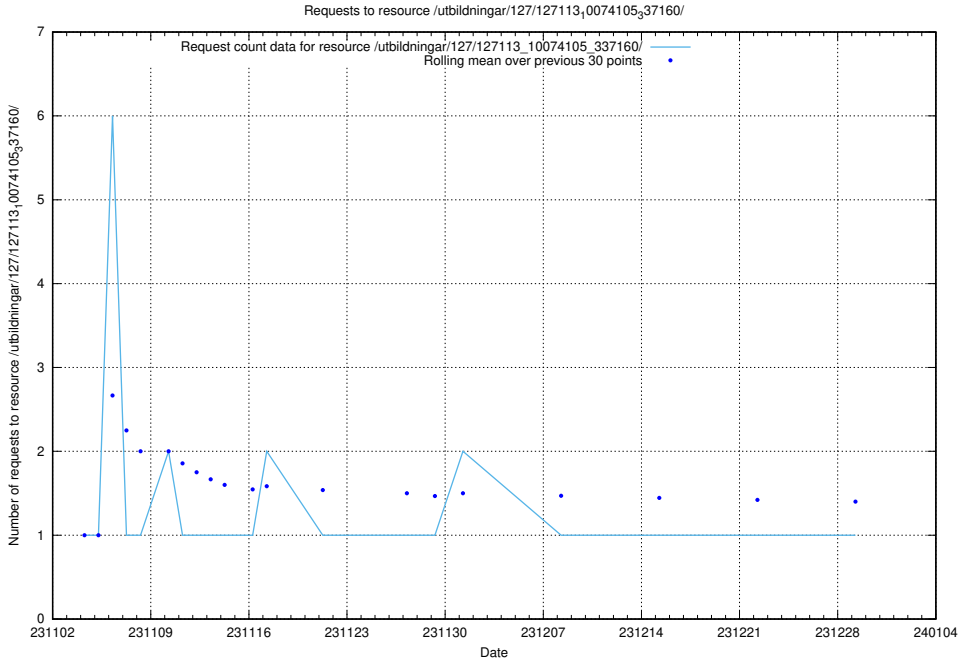

5.3762 Usage of /utbildningar/127/127113_10074105_337160/

Here, we count the number of requests to resource /utbildningar/127/127113_10074105_337160/.