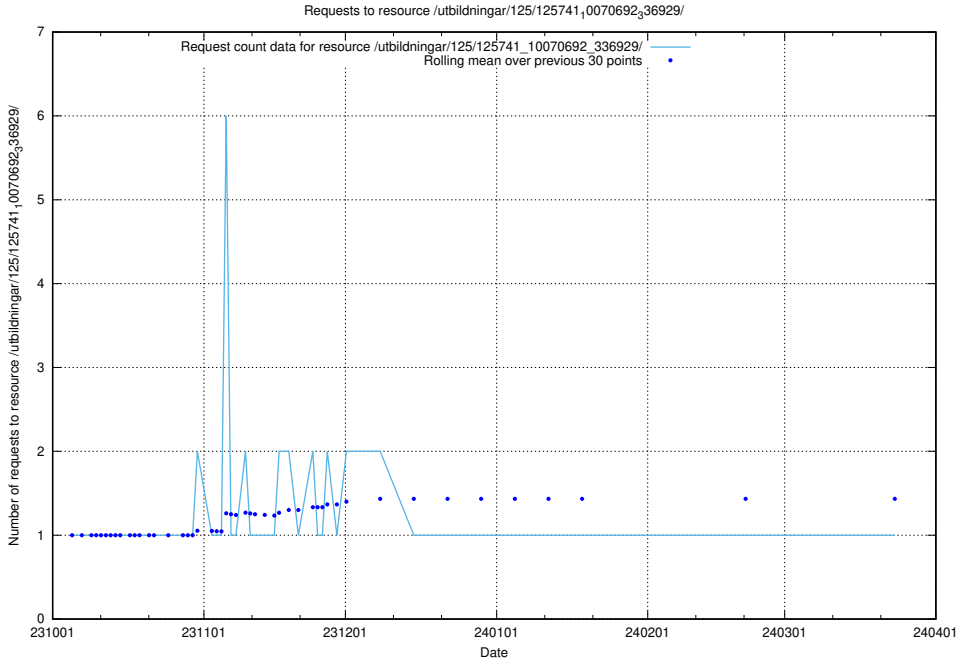

5.4056 Usage of /utbildningar/125/125741_10070692_336929/

Here, we count the number of requests to resource /utbildningar/125/125741_10070692_336929/.