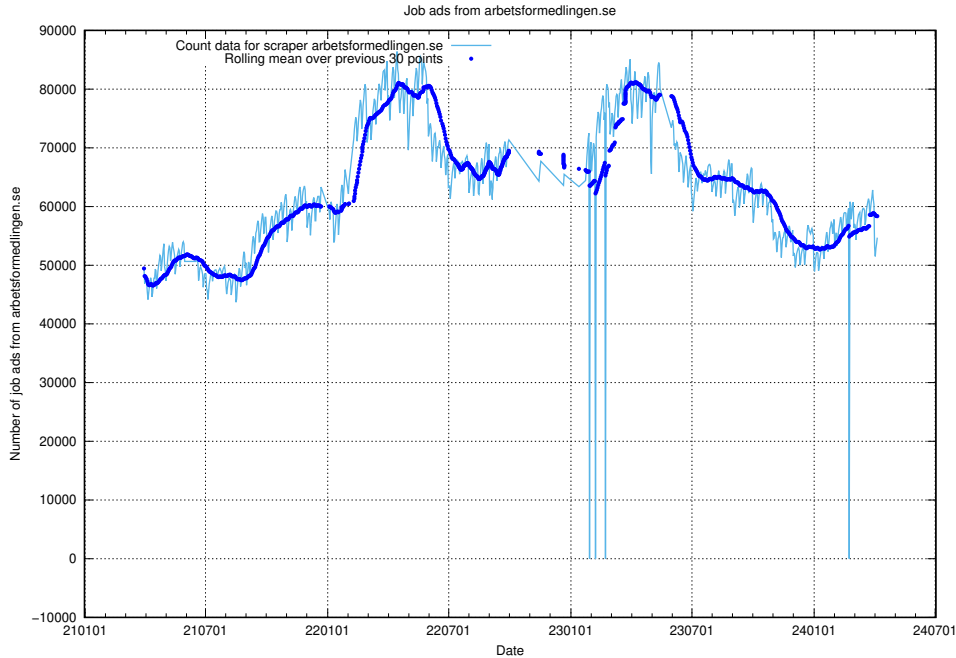

13.2 Number of ads by scraper arbetsformedlingen.se

Here, we count the number of job ads scraped from arbetsformedlingen.se.