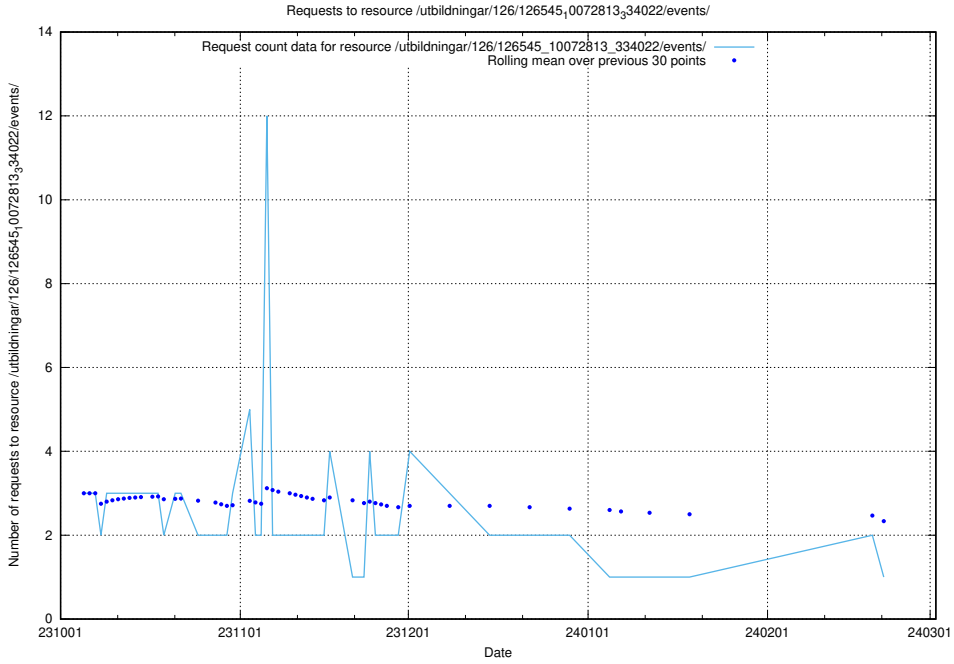

5.4050 Usage of /utbildningar/126/126545_10072813_334022/events/

Here, we count the number of requests to resource /utbildningar/126/126545_10072813_334022/events/