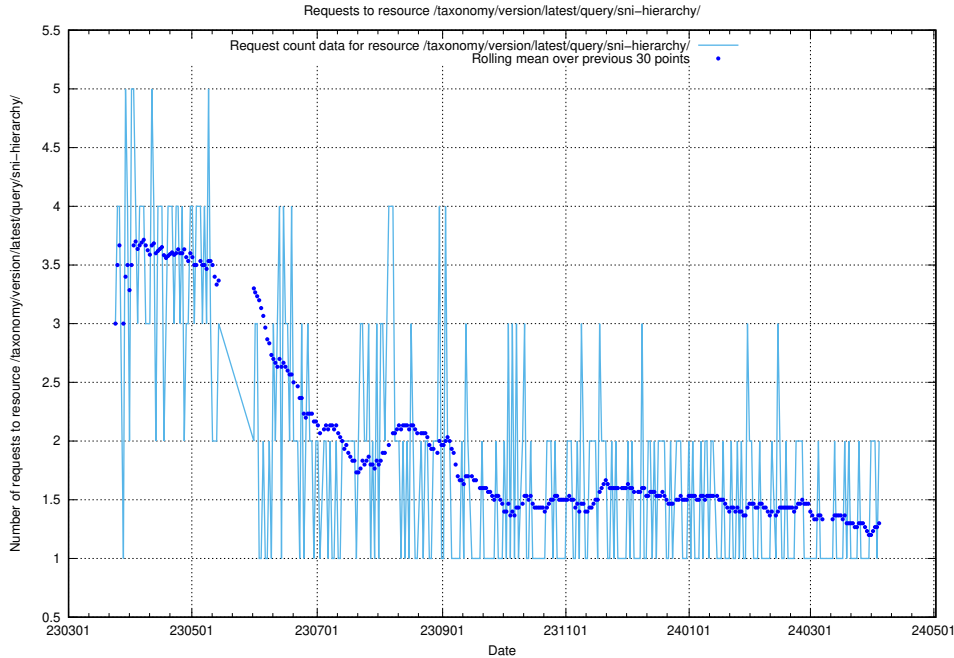

5.787 Usage of /taxonomy/version/latest/query/sni-hierarchy/

Here, we count the number of requests to resource /taxonomy/version/latest/query/sni-hierarchy/.