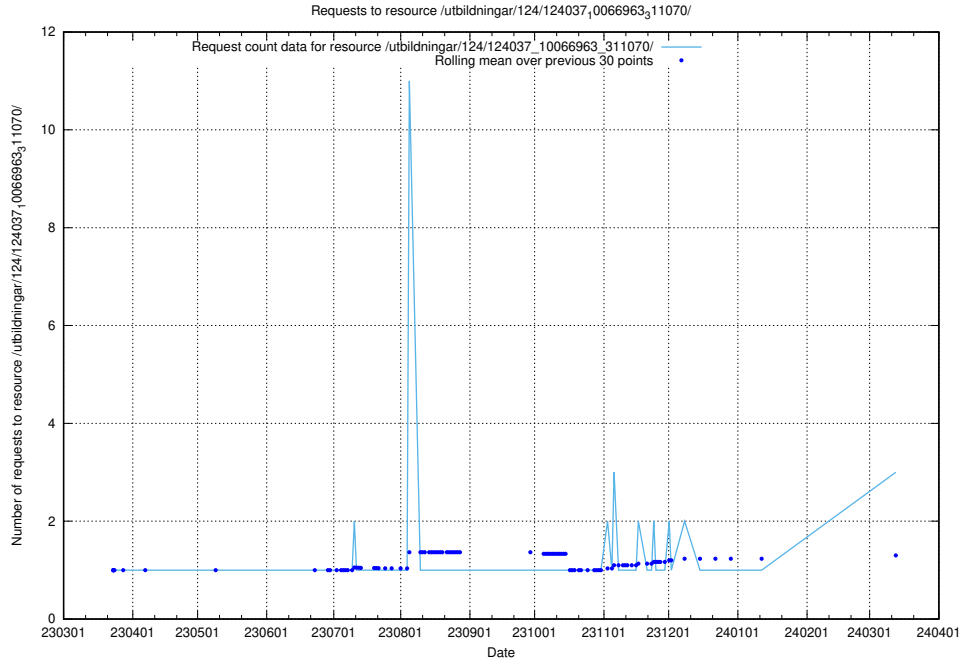

5.234 Usage of /utbildningar/124/124037_10066963_311070/

Here, we count the number of requests to resource /utbildningar/124/124037_10066963_311070/.