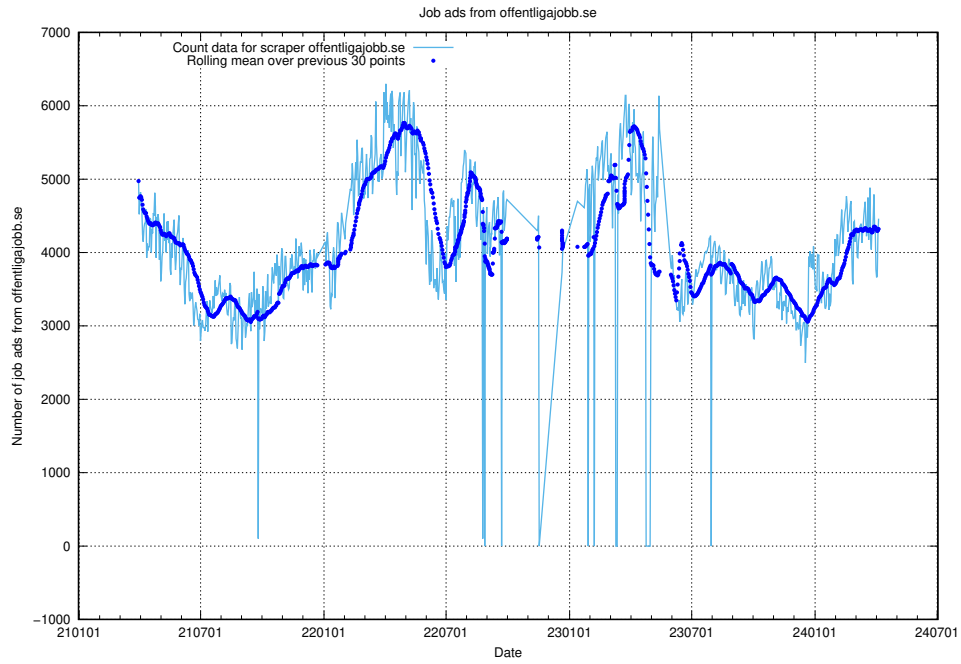

13.3 Number of ads by scraper offentligajobb.se

Here, we count the number of job ads scraped from offentligajobb.se.