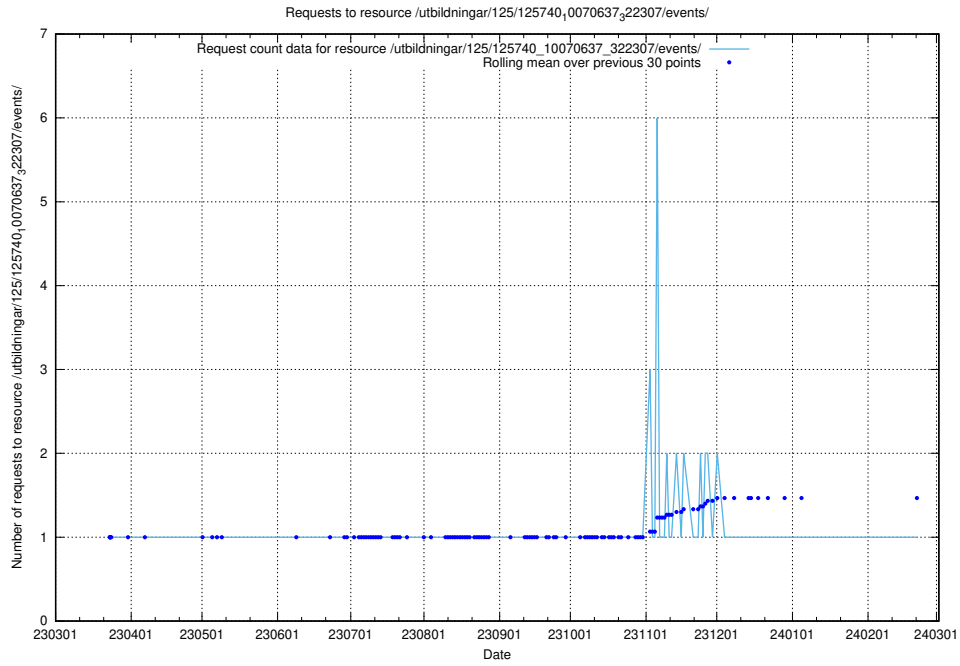

5.899 Usage of /utbildningar/125/125740_10070637_322307/events/

Here, we count the number of requests to resource /utbildningar/125/125740_10070637_322307/events/