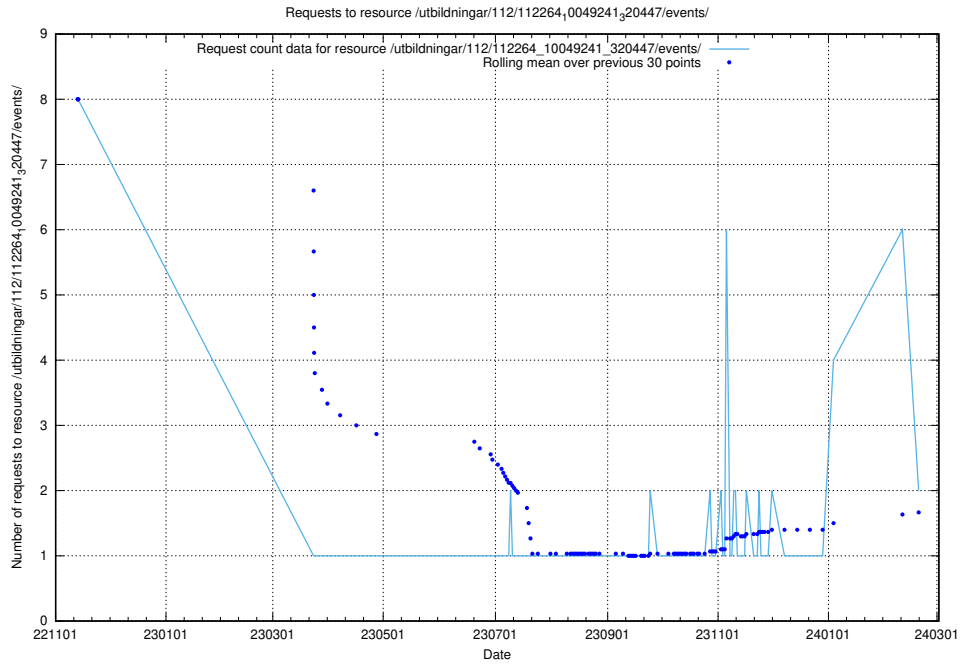

5.714 Usage of /utbildningar/112/112264_10049241_320447/events/

Here, we count the number of requests to resource /utbildningar/112/112264_10049241_320447/events/