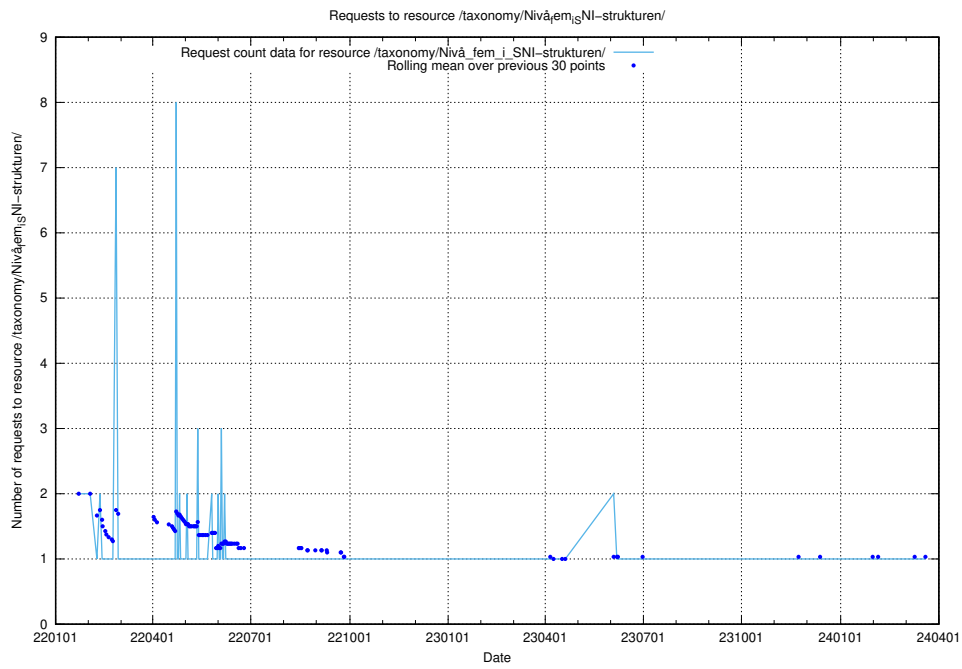

5.4142 Usage of /taxonomy/Nivå_fem_i_SNI-strukturen/

Here, we count the number of requests to resource /taxonomy/Nivå_fem_i_SNI-strukturen/.