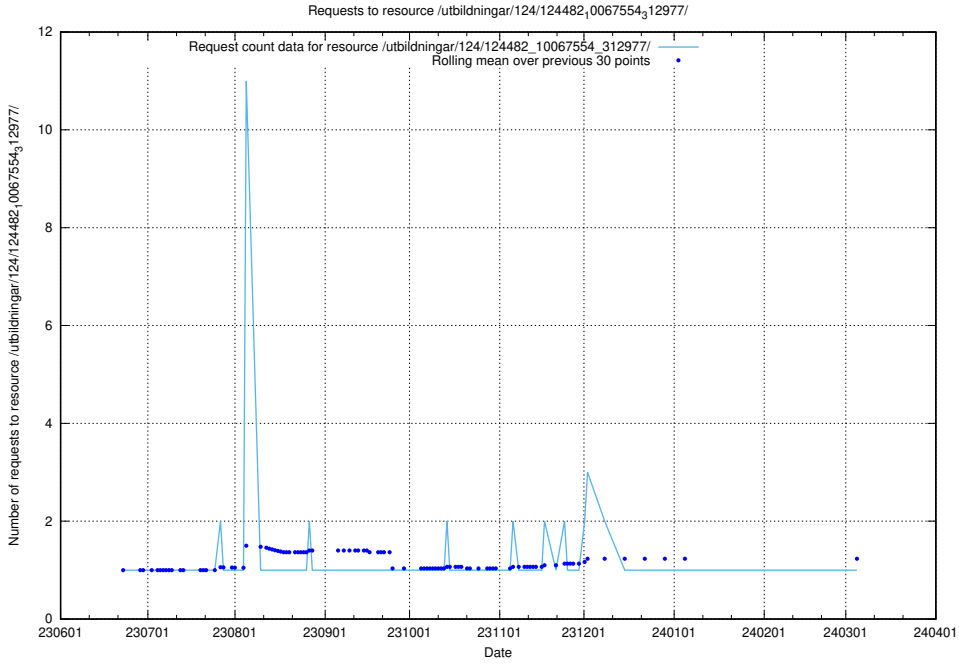

5.5453 Usage of /utbildningar/124/124482_10067554_312977/

Here, we count the number of requests to resource /utbildningar/124/124482_10067554_312977/.