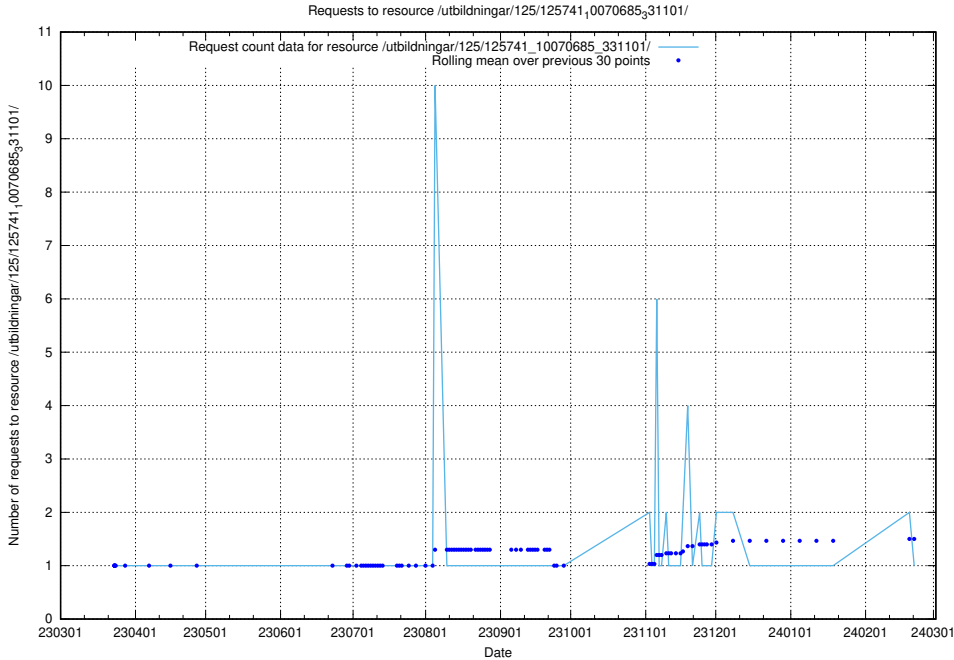

5.6127 Usage of /utbildningar/125/125741_10070685_331101/

Here, we count the number of requests to resource /utbildningar/125/125741_10070685_331101/.