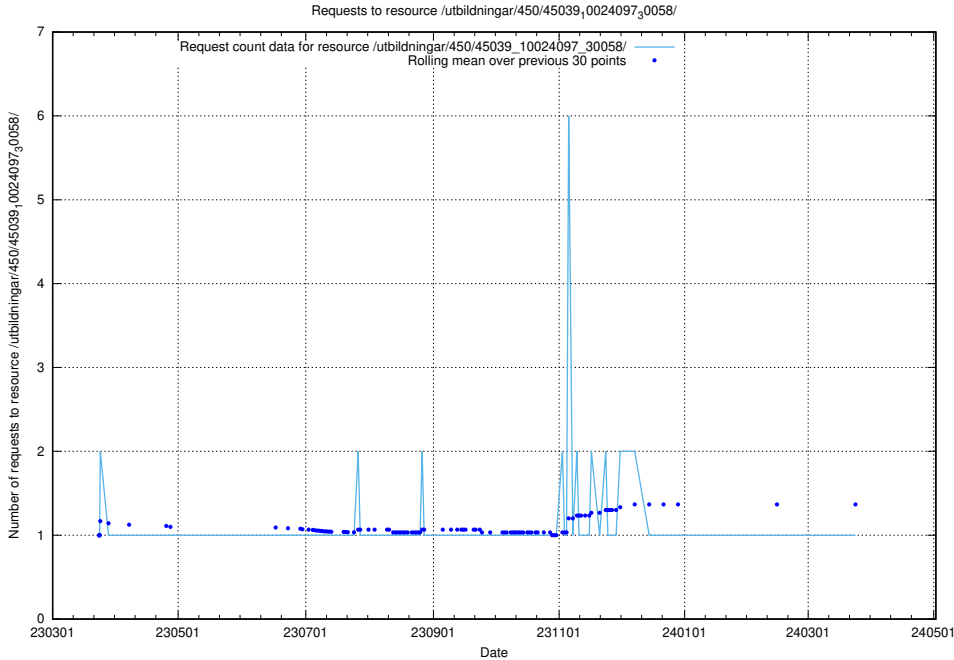

5.5961 Usage of /utbildningar/450/45039_10024097_30058/

Here, we count the number of requests to resource /utbildningar/450/45039_10024097_30058/.