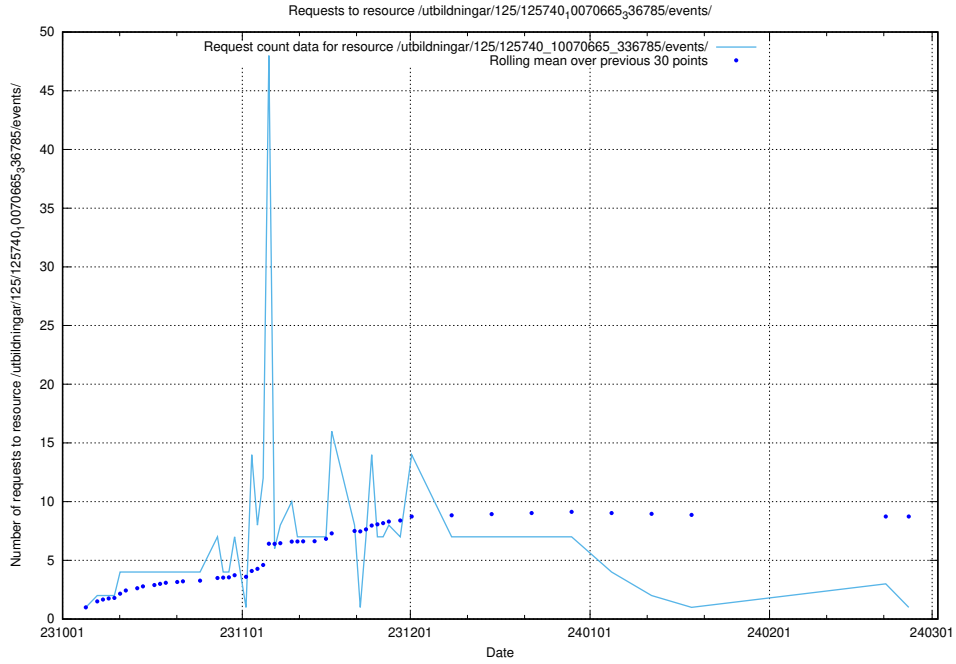

Here, we count the number of requests to resource /utbildningar/125/125740_10070692_336791/.

5.4061 Usage of /utbildningar/125/125740_10070665_336785/events/

Here, we count the number of requests to resource /utbildningar/125/125740_10070665_336785/events/