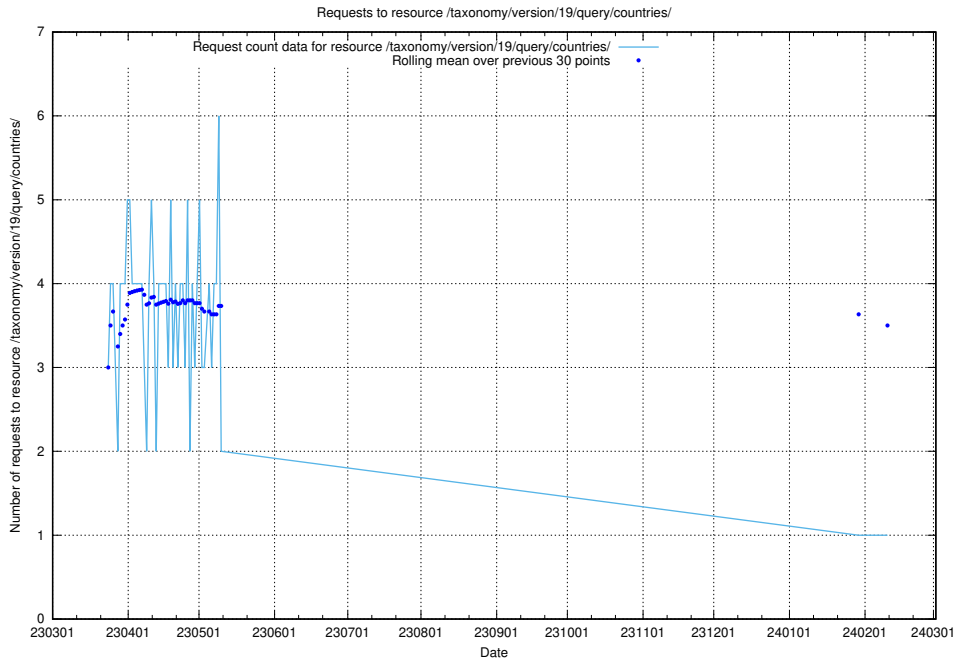

5.5804 Usage of /taxonomy/version/19/query/countries/

Here, we count the number of requests to resource /taxonomy/version/19/query/countries/.