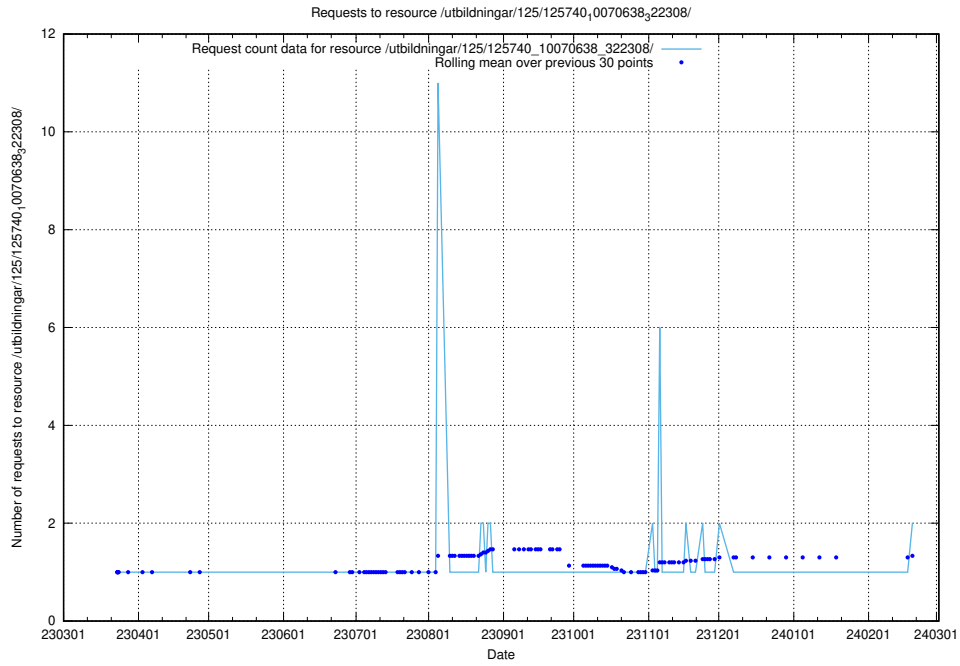

5.310 Usage of /utbildningar/125/125740_10070638_322308/

Here, we count the number of requests to resource /utbildningar/125/125740_10070638_322308/.