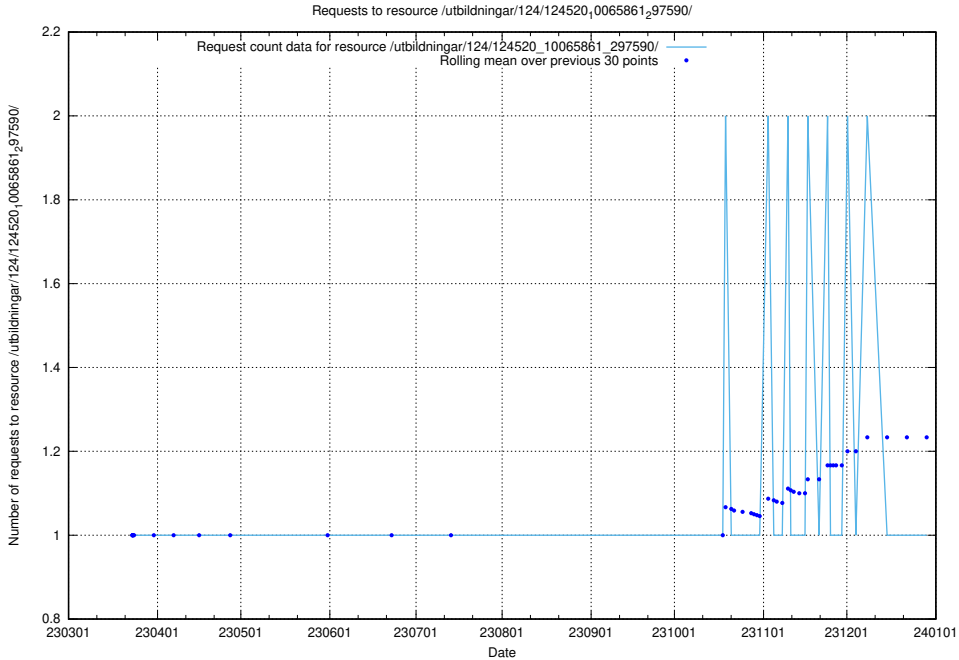

Here, we count the number of requests to resource /utbildningar/124/124520_10065861_297590/events/

5.1161 Usage of /utbildningar/124/124520_10065861_297590/

Here, we count the number of requests to resource /utbildningar/124/124520_10065861_297590/.