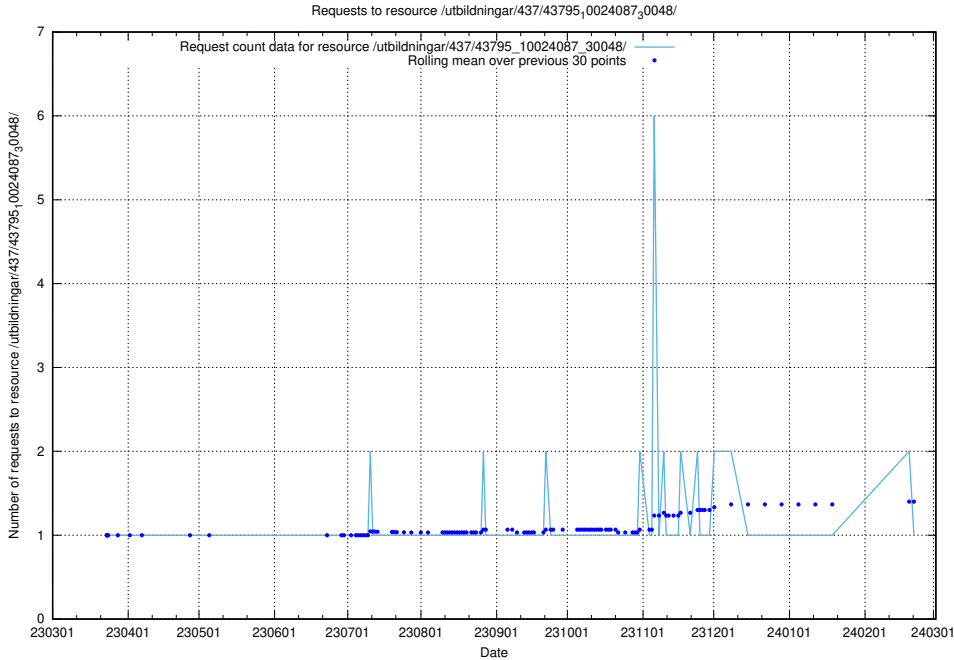

5.5999 Usage of /utbildningar/437/43795_10024087_30048/

Here, we count the number of requests to resource /utbildningar/437/43795_10024087_30048/.