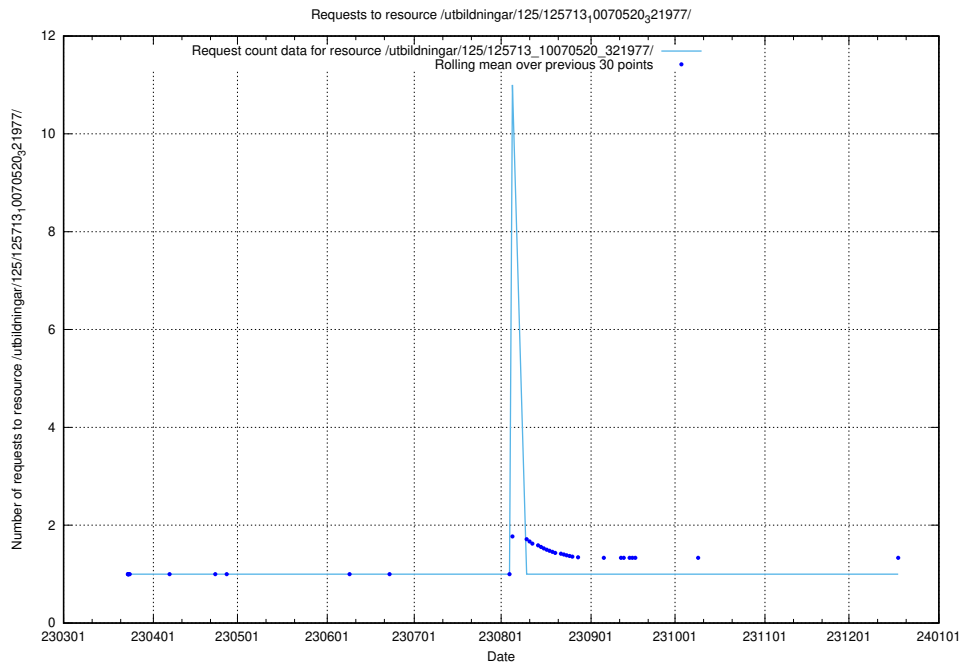

5.904 Usage of /utbildningar/125/125713_10070520_321977/

Here, we count the number of requests to resource /utbildningar/125/125713_10070520_321977/.