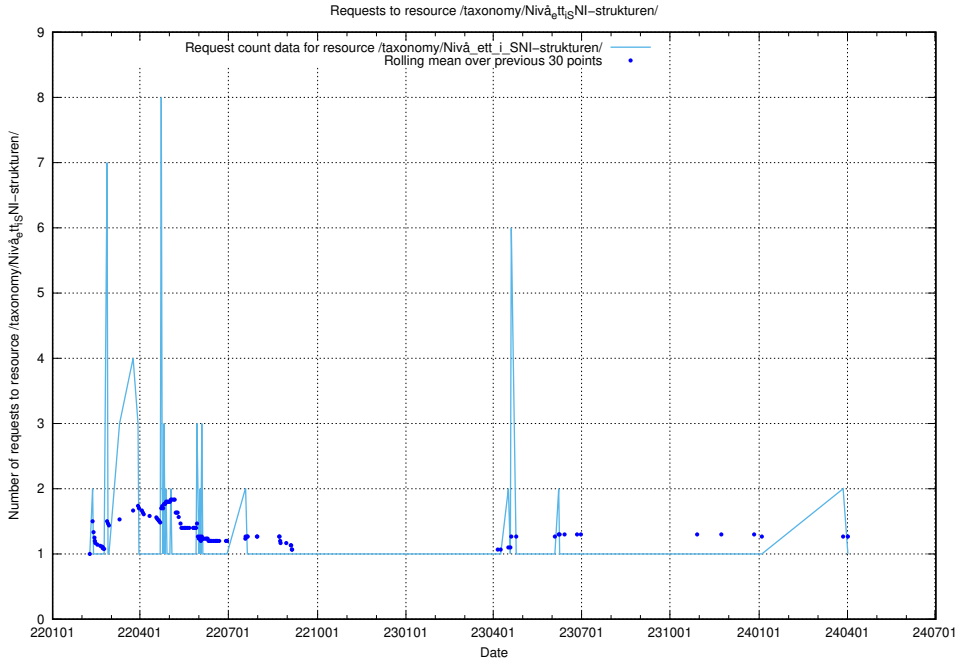

5.1874 Usage of /taxonomy/Nivå_ett_i_SNI-strukturen/

Here, we count the number of requests to resource /taxonomy/Nivå_ett_i_SNI-strukturen/.