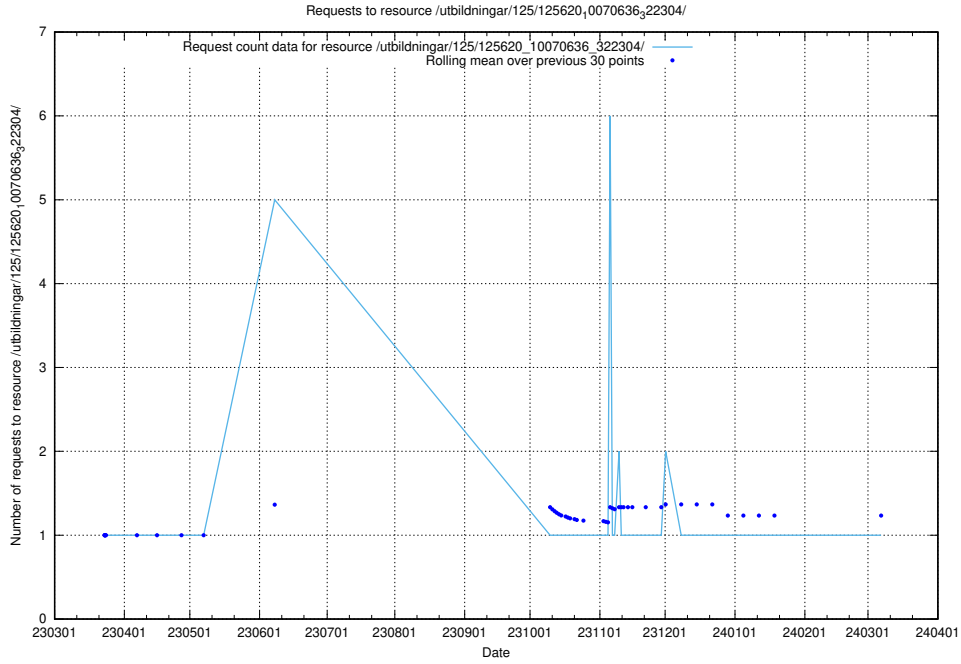

5.947 Usage of /utbildningar/125/125620_10070636_322304/

Here, we count the number of requests to resource /utbildningar/125/125620_10070636_322304/.