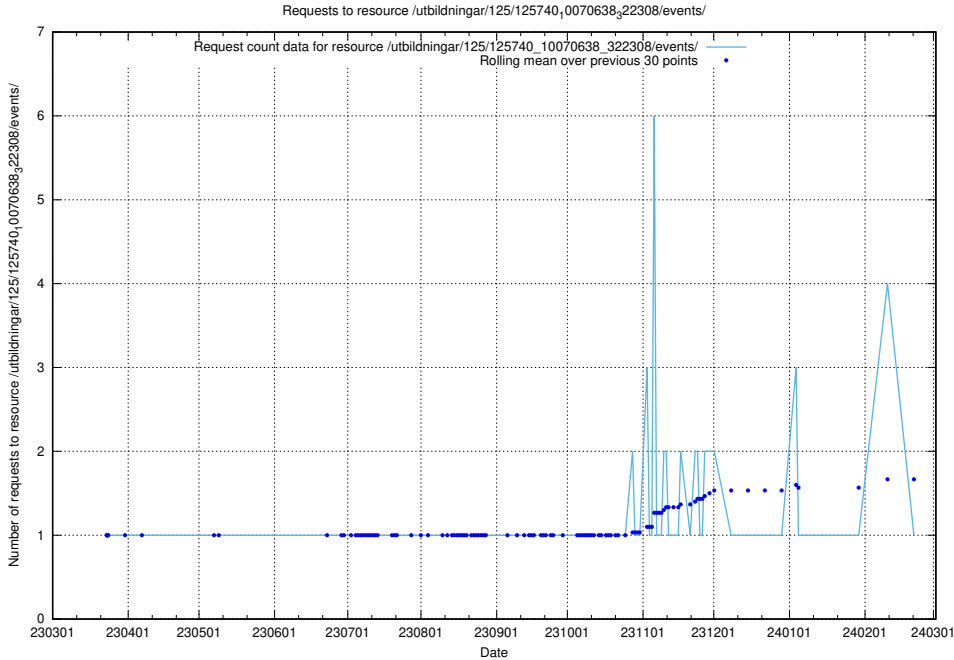

5.898 Usage of /utbildningar/125/125740_10070638_322308/events/

Here, we count the number of requests to resource /utbildningar/125/125740_10070638_322308/events/