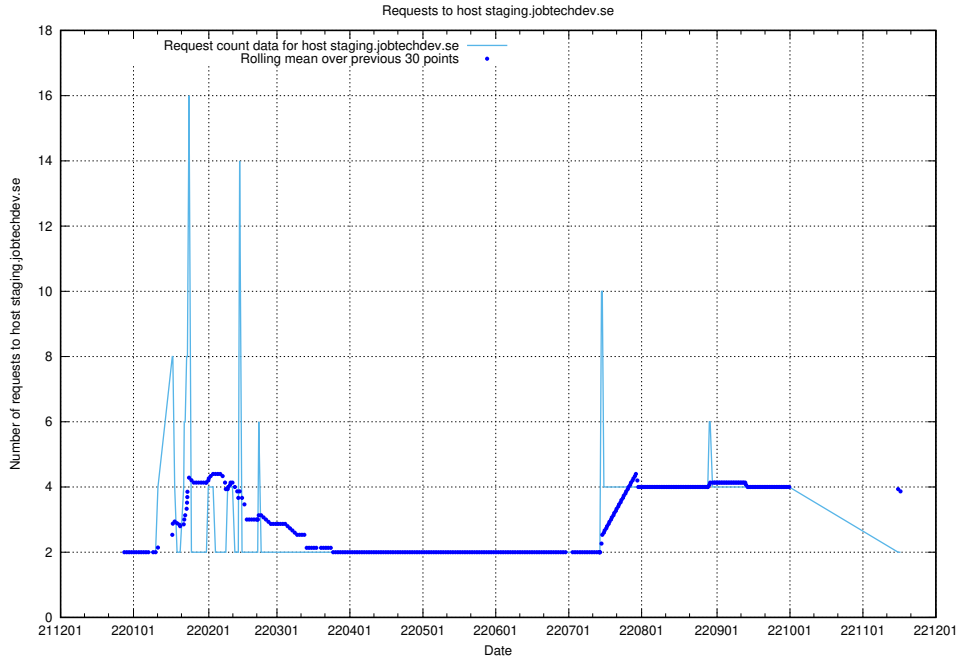

7.357 Usage of staging.jobtechdev.se

Here, we count the number of requests to host staging.jobtechdev.se.