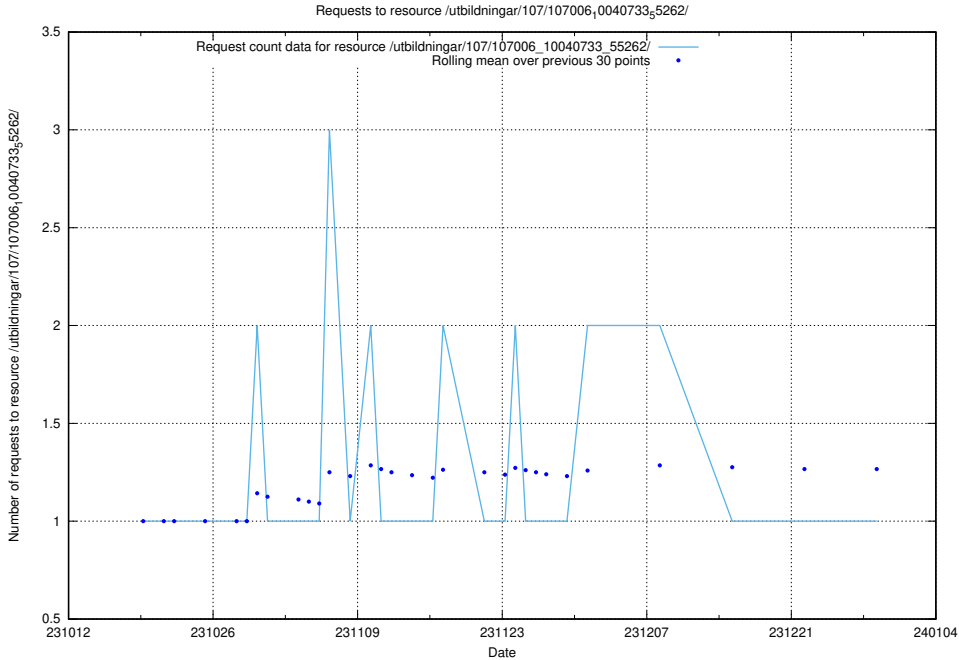

5.3918 Usage of /utbildningar/107/107006_10040733_55262/

Here, we count the number of requests to resource /utbildningar/107/107006_10040733_55262/.