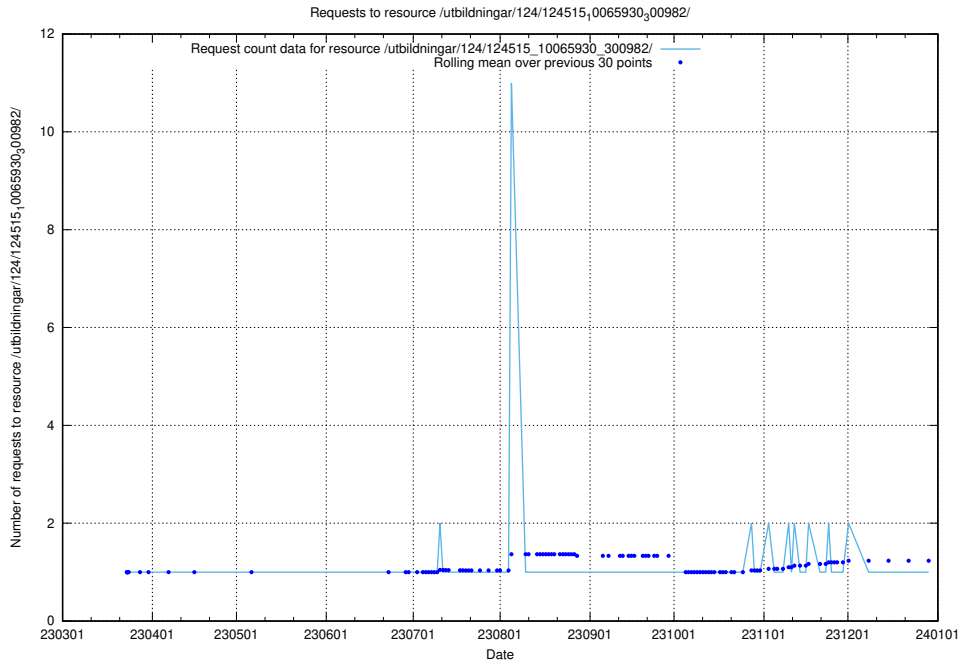

5.1226 Usage of /utbildningar/124/124515_10065930_300982/

Here, we count the number of requests to resource /utbildningar/124/124515_10065930_300982/.