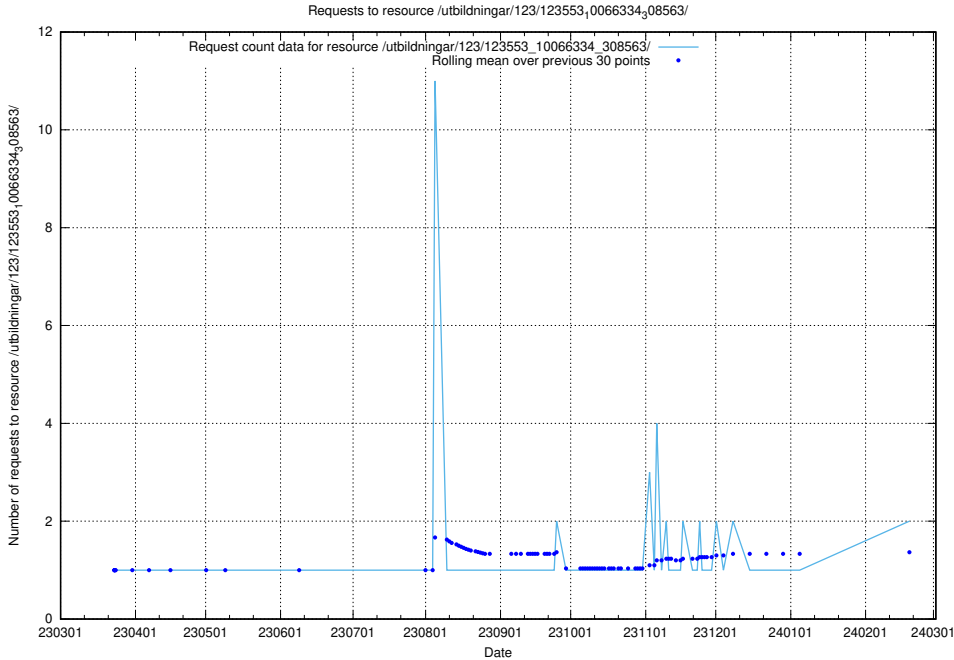

5.586 Usage of /utbildningar/123/123553_10066334_308563/

Here, we count the number of requests to resource /utbildningar/123/123553_10066334_308563/.