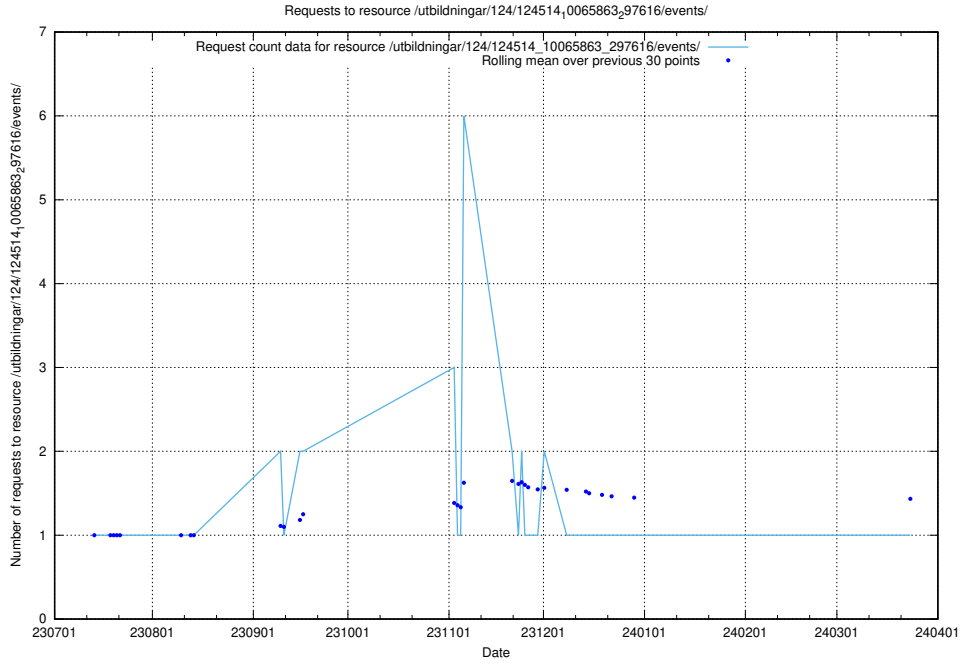

5.4731 Usage of /utbildningar/124/124514_10065863_297616/events/

Here, we count the number of requests to resource /utbildningar/124/124514_10065863_297616/events/

5.4732 Usage of /utbildningar/107/107038_10040743_64104/events/