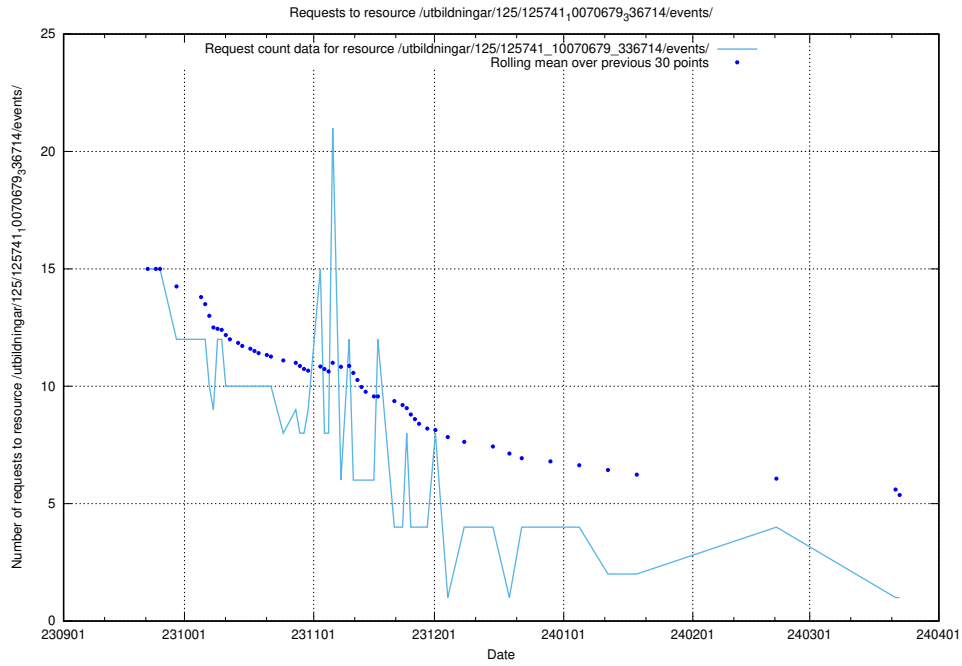

5.4146 Usage of /utbildningar/125/125741_10070679_336714/events/

Here, we count the number of requests to resource /utbildningar/125/125741_10070679_336714/events/