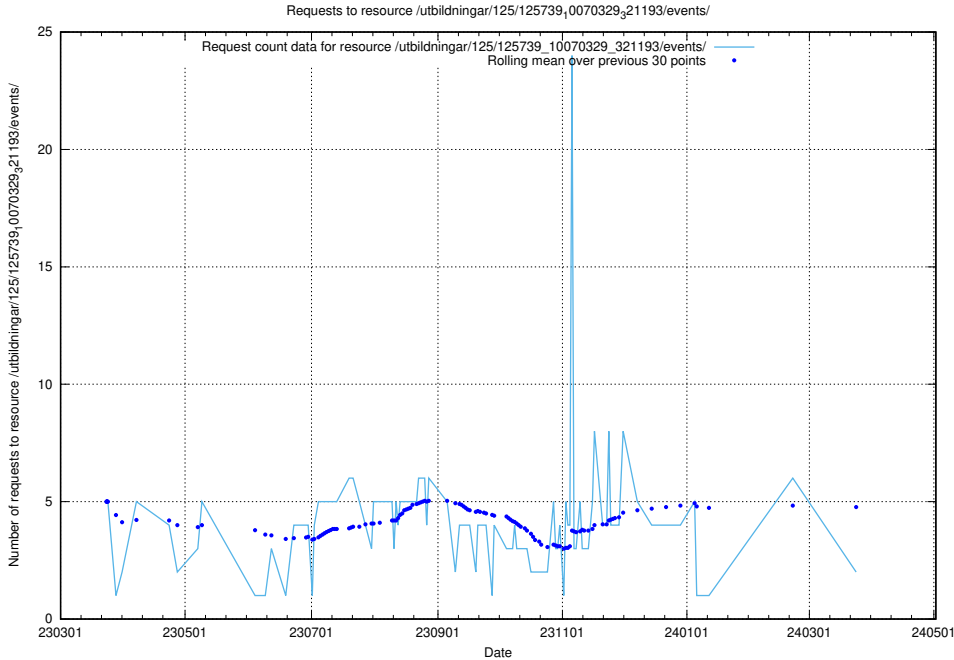

5.825 Usage of /utbildningar/125/125739_10070329_321193/events/

Here, we count the number of requests to resource /utbildningar/125/125739_10070329_321193/events/