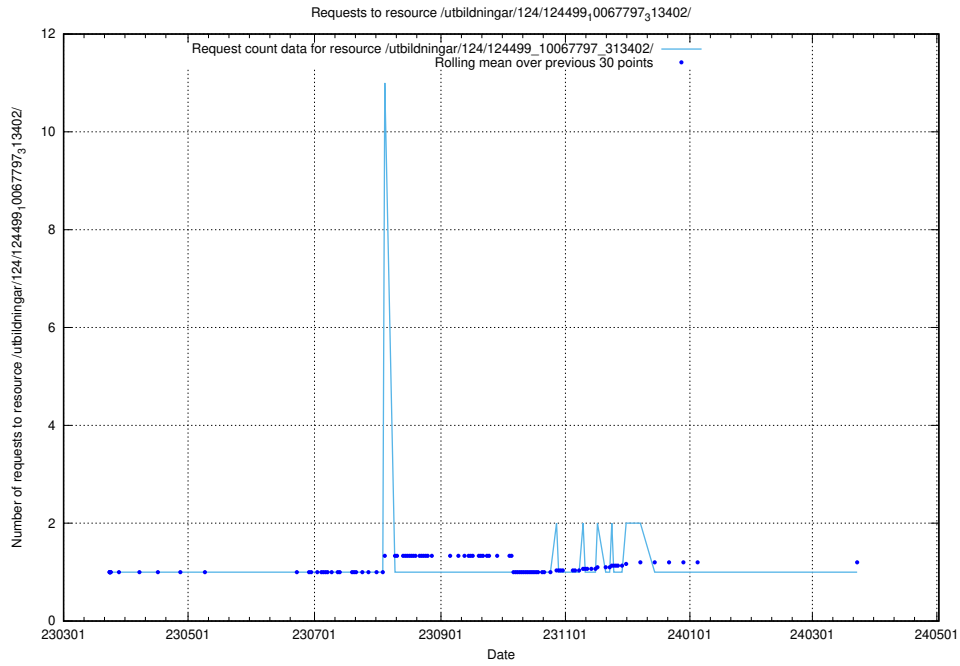

5.2120 Usage of /utbildningar/124/124499_10067797_313402/

Here, we count the number of requests to resource /utbildningar/124/124499_10067797_313402/.