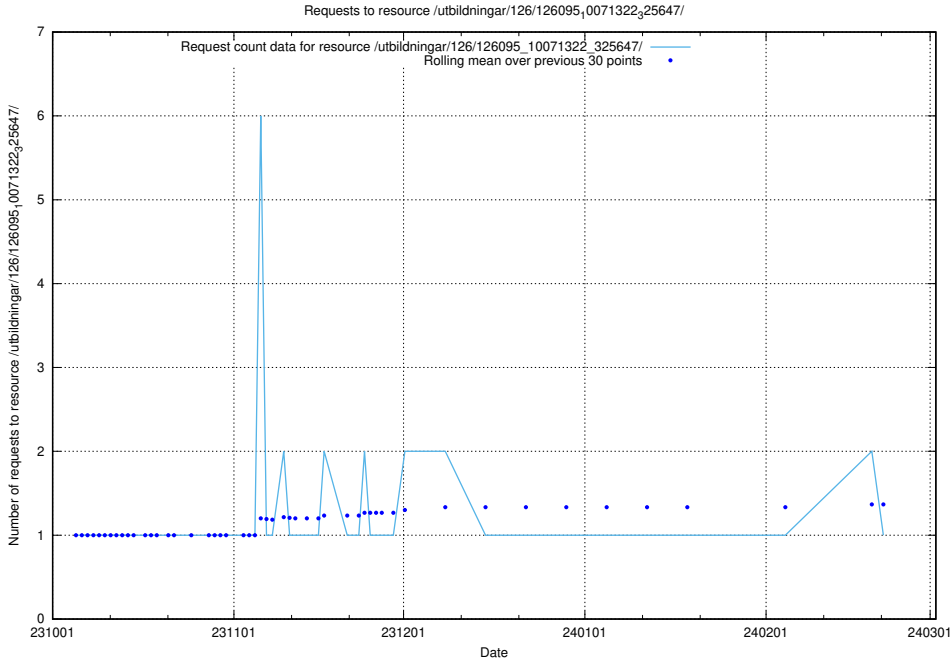

5.4055 Usage of /utbildningar/126/126095_10071322_325647/

Here, we count the number of requests to resource /utbildningar/126/126095_10071322_325647/.