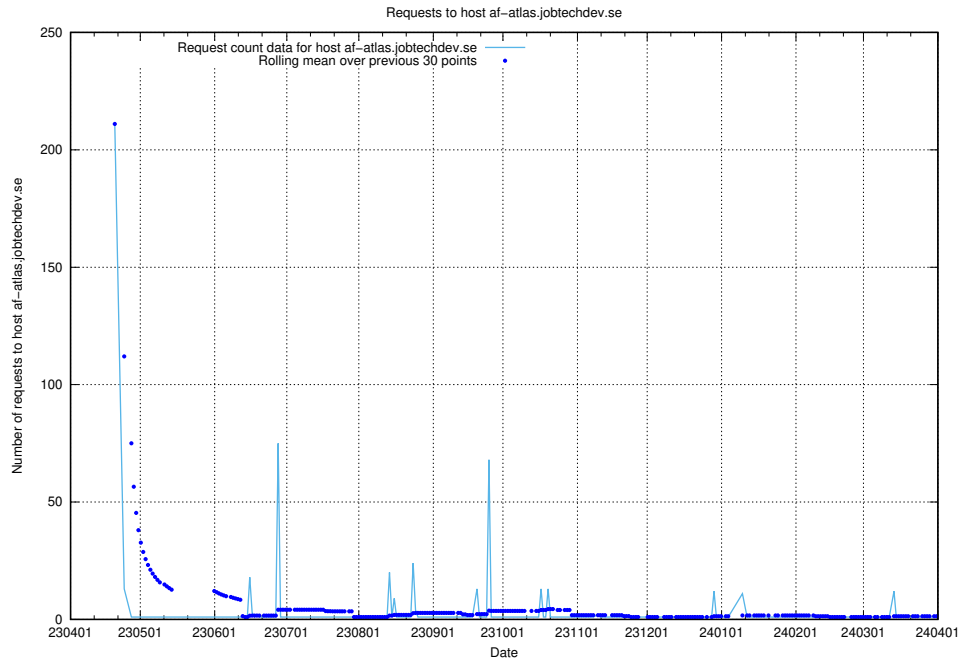

7.606 Usage of af-atlas.jobtechdev.se

Here, we count the number of requests to host af-atlas.jobtechdev.se.