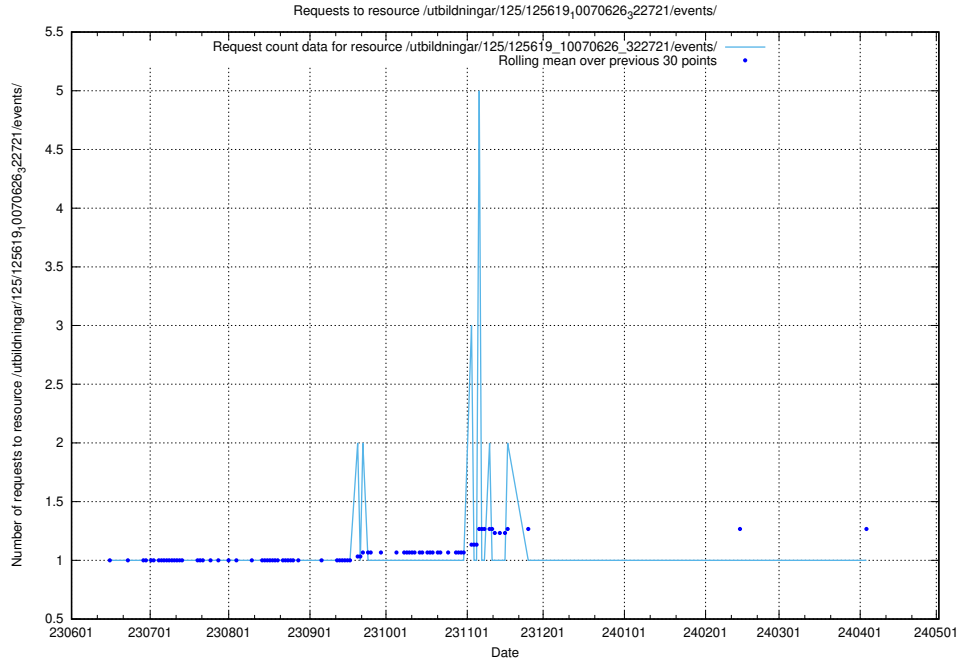

5.5548 Usage of /utbildningar/125/125619_10070626_322721/events/

Here, we count the number of requests to resource /utbildningar/125/125619_10070626_322721/events/