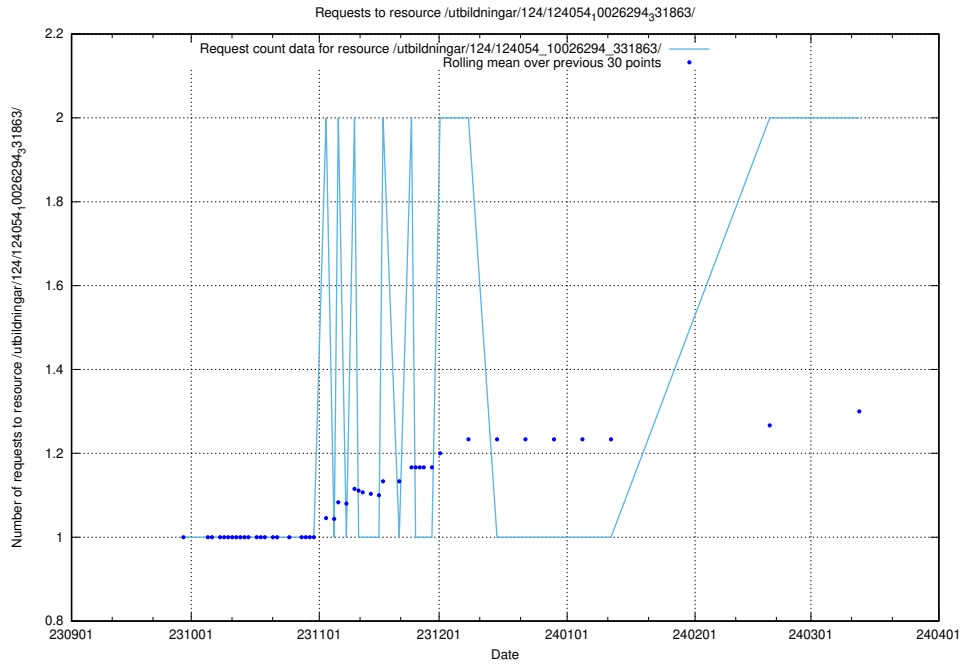

5.584 Usage of /utbildningar/124/124054_10026294_331863/

Here, we count the number of requests to resource /utbildningar/124/124054_10026294_331863/.