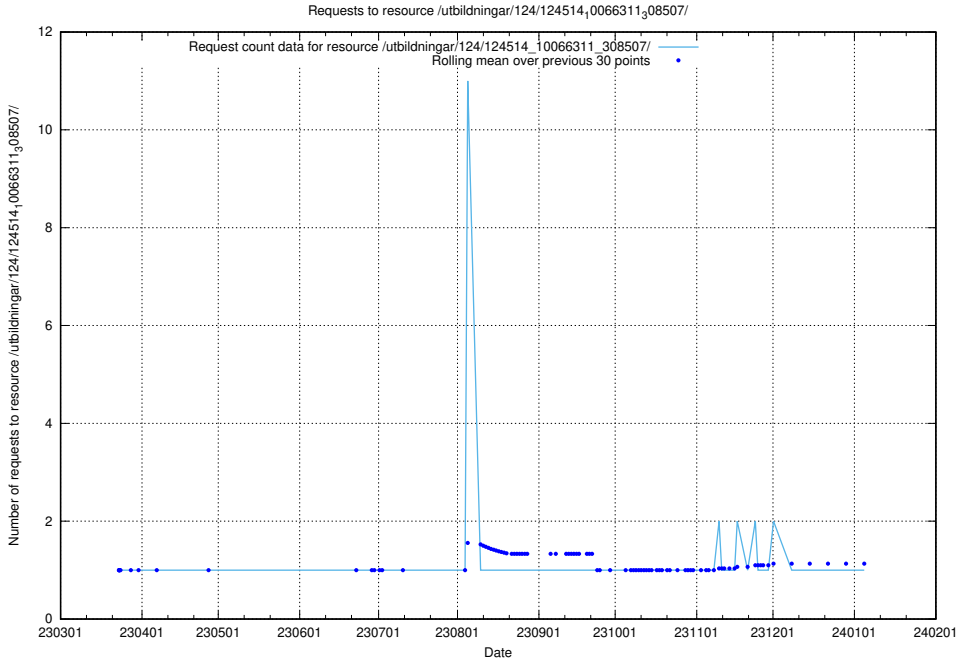

5.1434 Usage of /utbildningar/124/124514_10066311_308507/

Here, we count the number of requests to resource /utbildningar/124/124514_10066311_308507/.