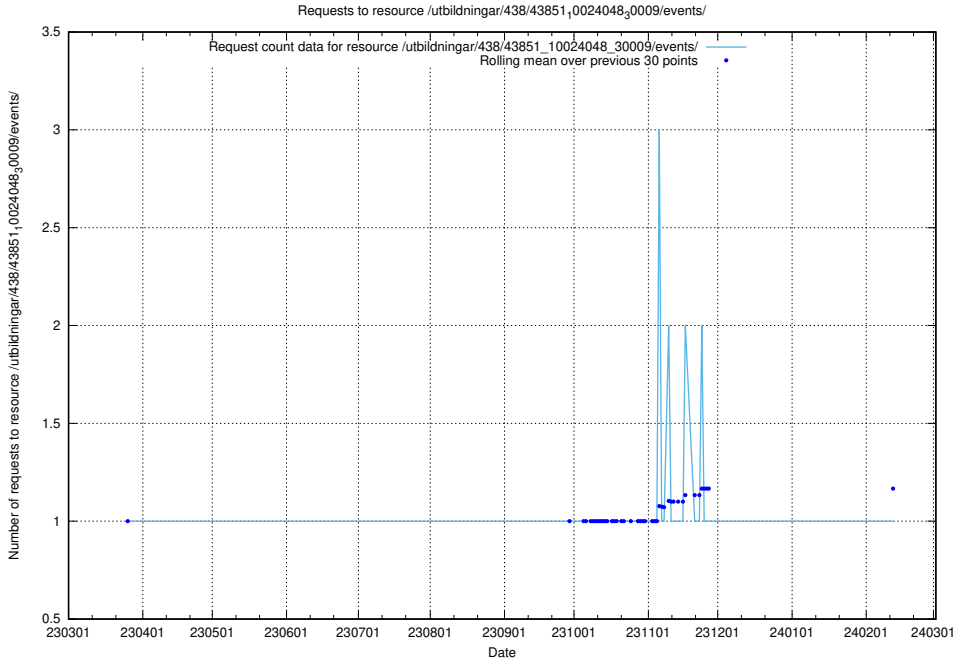

5.5747 Usage of /utbildningar/438/43851_10024048_30009/events/

Here, we count the number of requests to resource /utbildningar/438/43851_10024048_30009/events/.