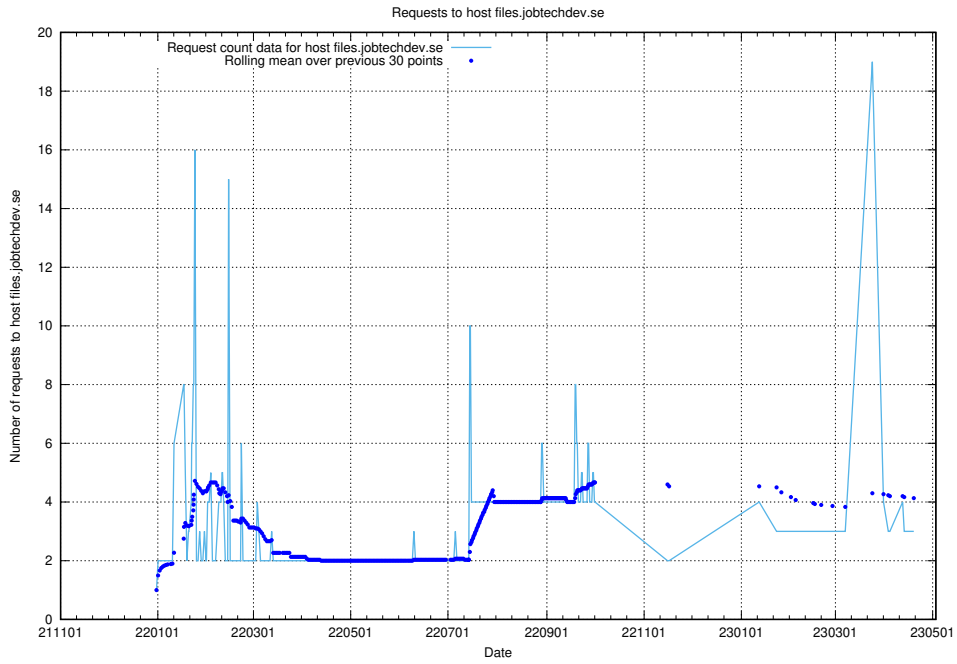

7.189 Usage of files.jobtechdev.se

Here, we count the number of requests to host files.jobtechdev.se.