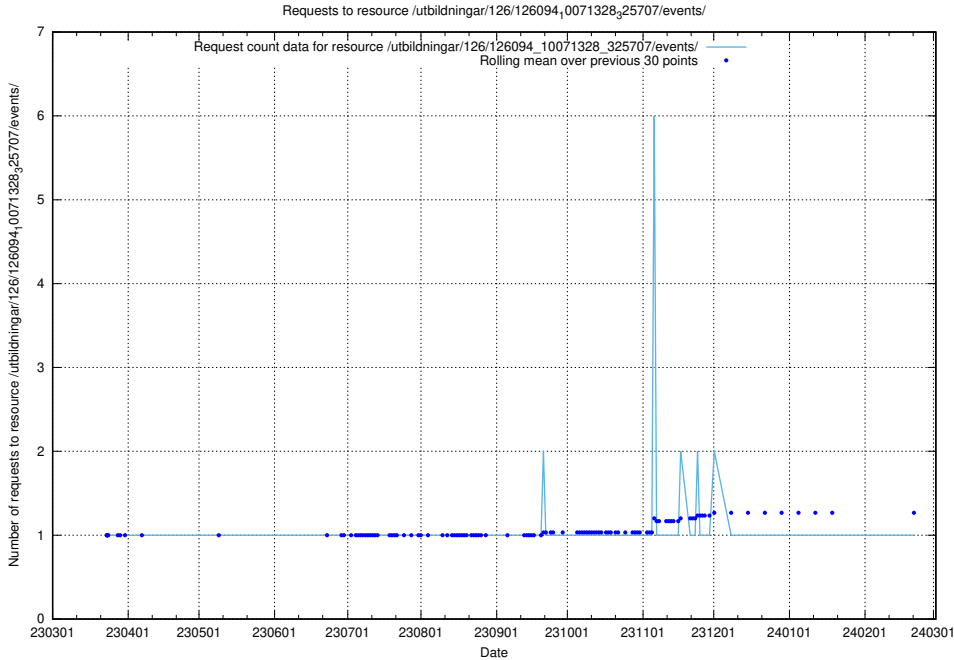

5.6071 Usage of /utbildningar/126/126094_10071328_325707/events/

Here, we count the number of requests to resource /utbildningar/126/126094_10071328_325707/events/