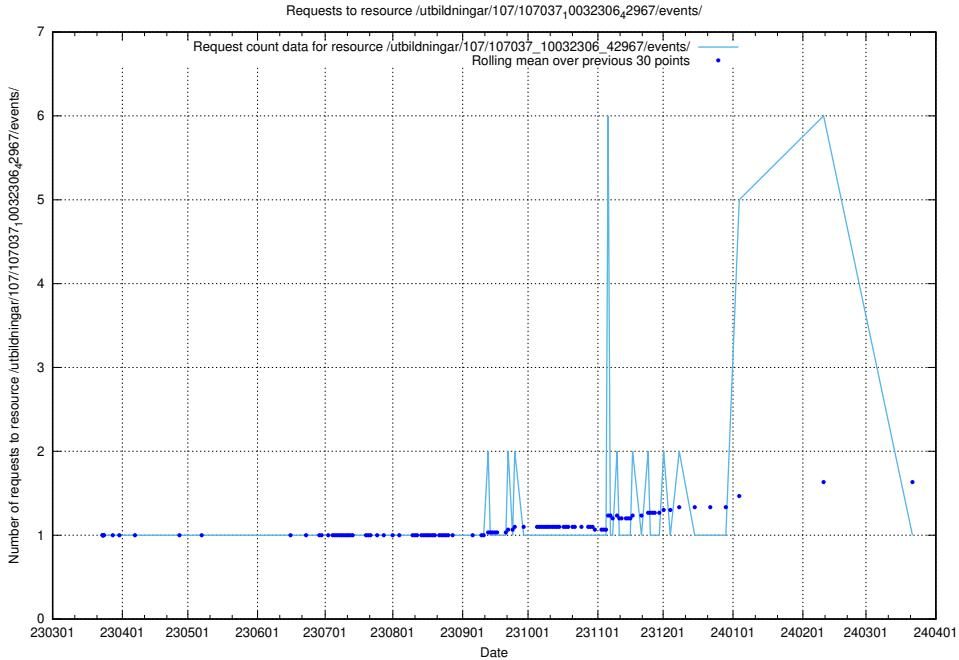

5.5019 Usage of /utbildningar/107/107037_10032306_42967/events/

Here, we count the number of requests to resource /utbildningar/107/107037_10032306_42967/events/.