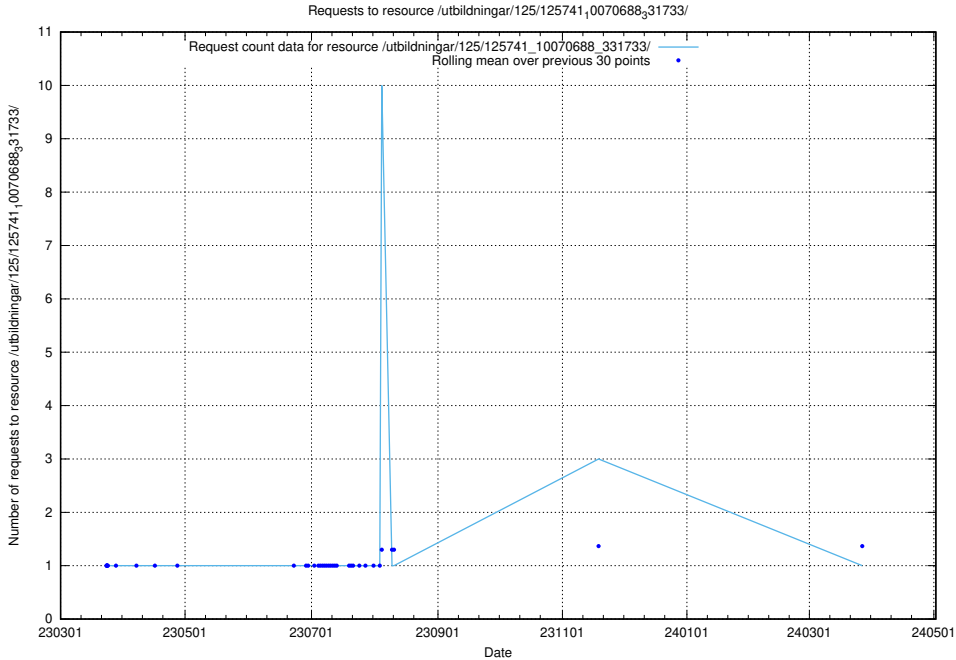

5.6122 Usage of /utbildningar/125/125741_10070688_331733/

Here, we count the number of requests to resource /utbildningar/125/125741_10070688_331733/.