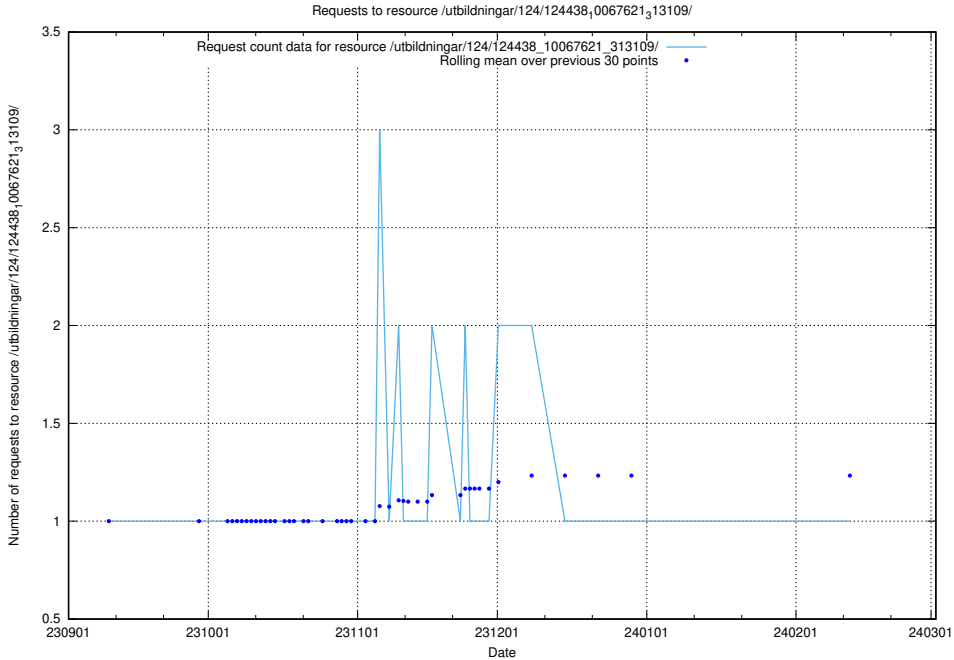

5.4273 Usage of /utbildningar/124/124438_10067621_313109/

Here, we count the number of requests to resource /utbildningar/124/124438_10067621_313109/.