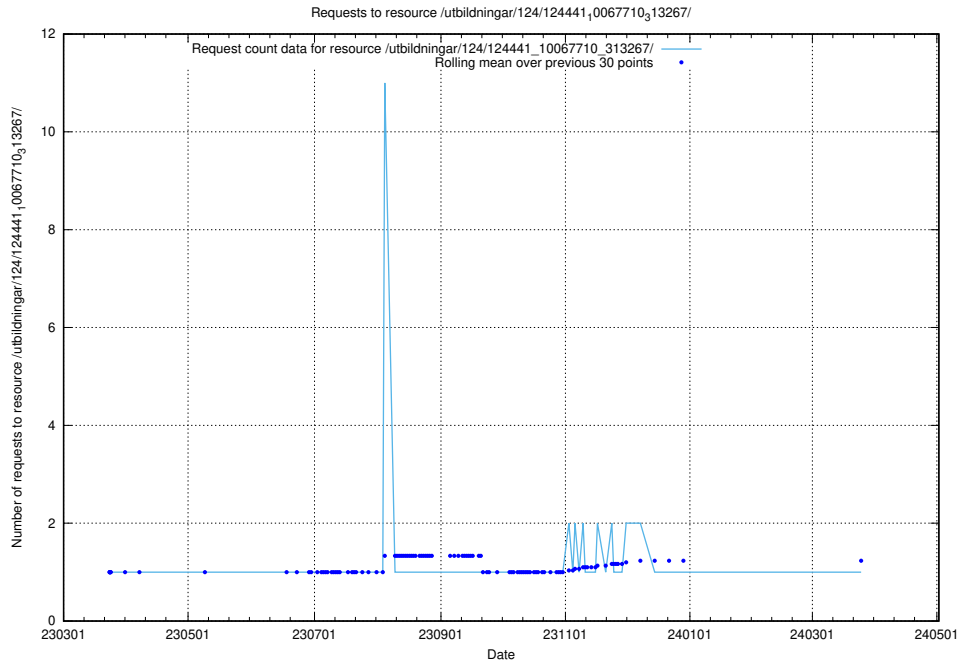

5.3161 Usage of /utbildningar/124/124441_10067710_313267/

Here, we count the number of requests to resource /utbildningar/124/124441_10067710_313267/.