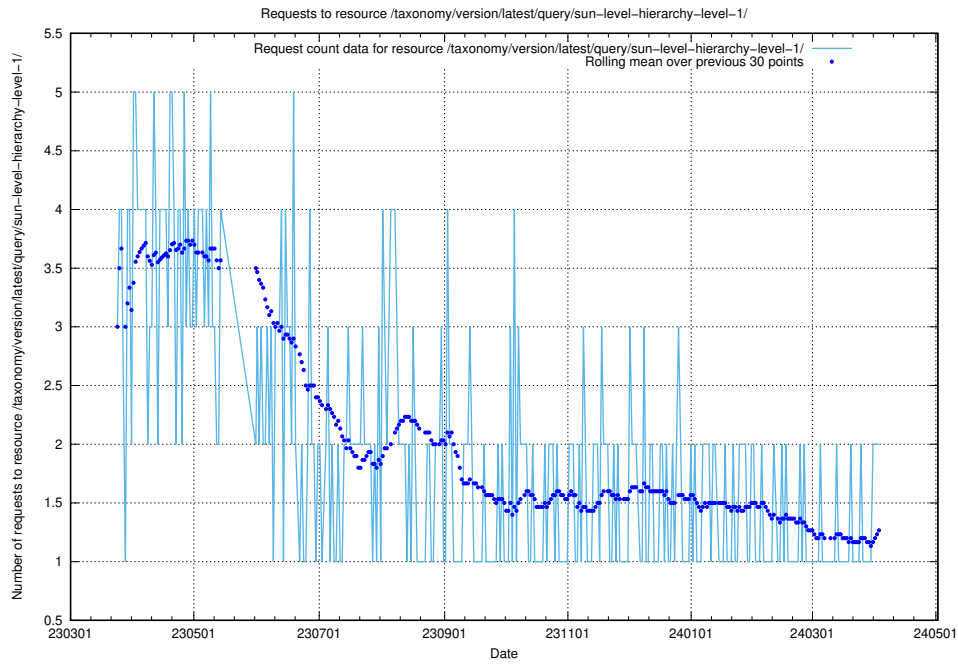

5.766 Usage of /taxonomy/version/latest/query/sun-level-hierarchy-level-1/

Here, we count the number of requests to resource /taxonomy/version/latest/query/sun-level-hierarchy-level-1/.