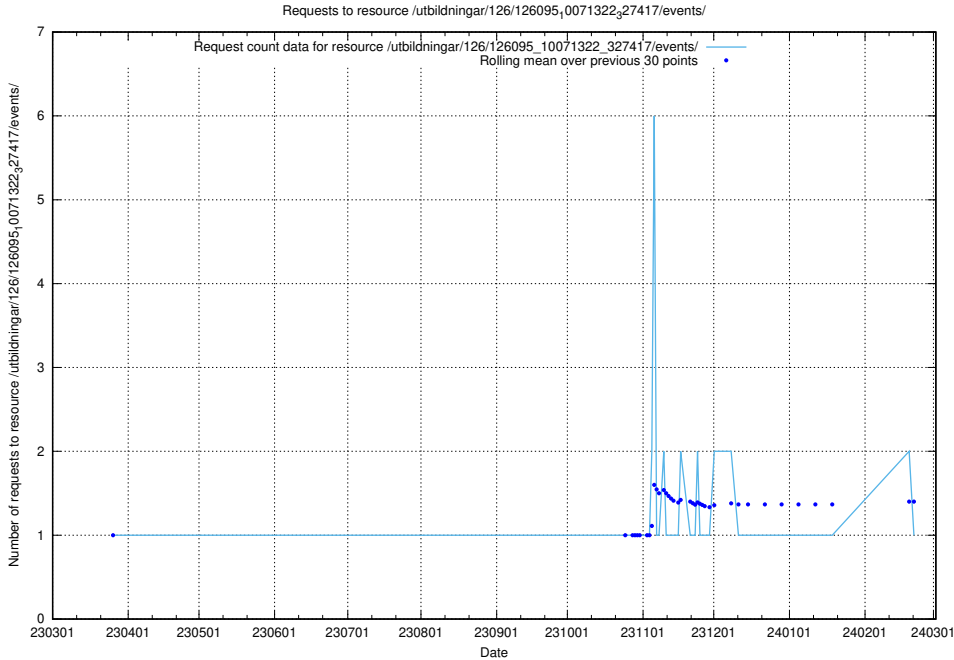

5.5753 Usage of /utbildningar/126/126095_10071322_327417/events/

Here, we count the number of requests to resource /utbildningar/126/126095_10071322_327417/events/