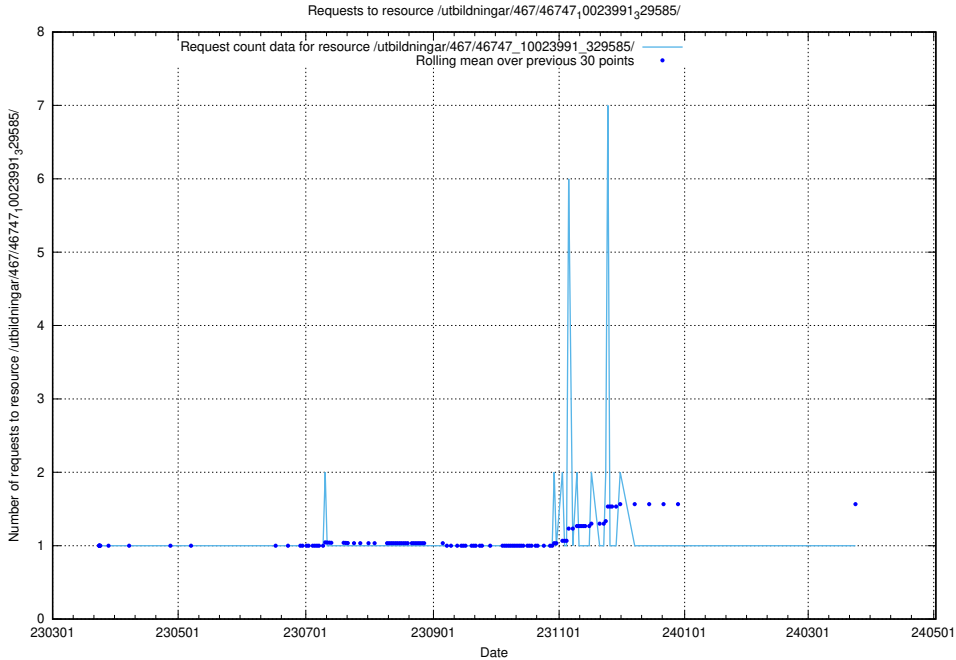

5.5954 Usage of /utbildningar/467/46747_10023991_329585/

Here, we count the number of requests to resource /utbildningar/467/46747_10023991_329585/.