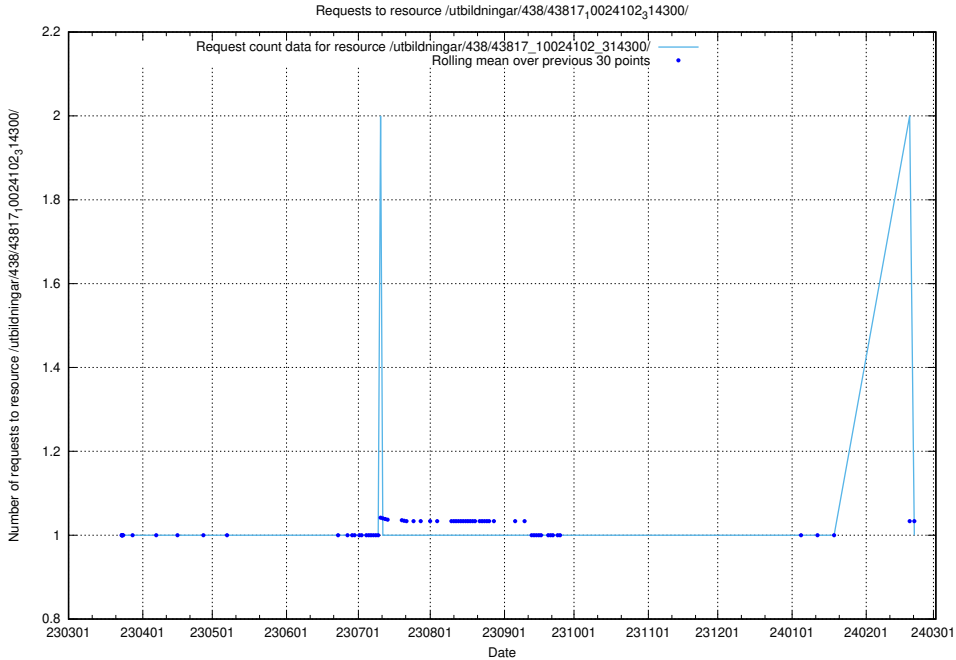

5.5982 Usage of /utbildningar/438/43817_10024102_314300/

Here, we count the number of requests to resource /utbildningar/438/43817_10024102_314300/.