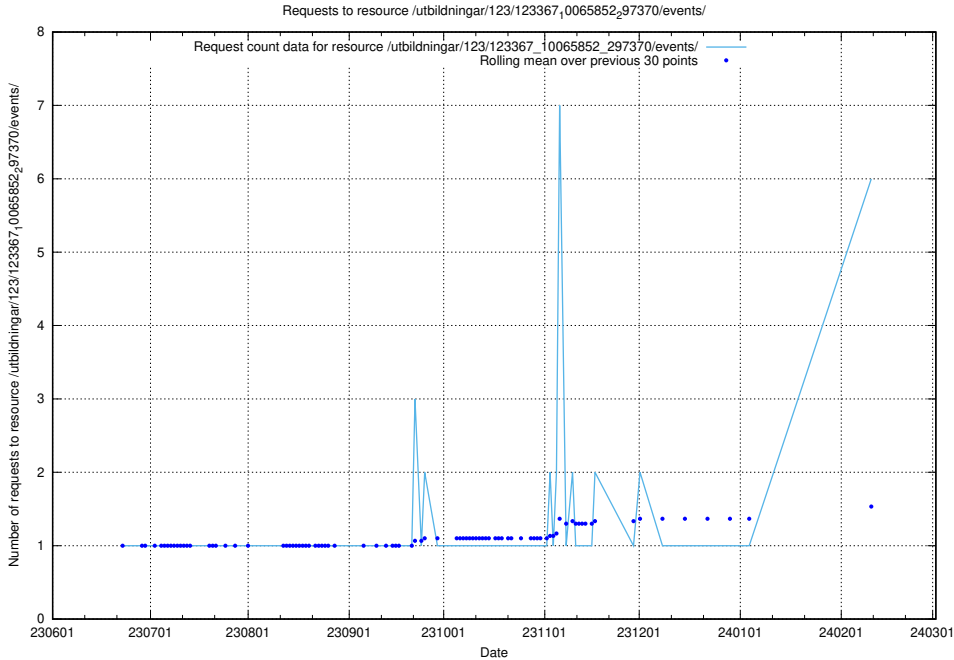

Here, we count the number of requests to resource /utbildningar/124/124514_10065870_298801/events/

5.94 Usage of /utbildningar/123/123367_10065852_297370/events/

Here, we count the number of requests to resource /utbildningar/123/123367_10065852_297370/events/