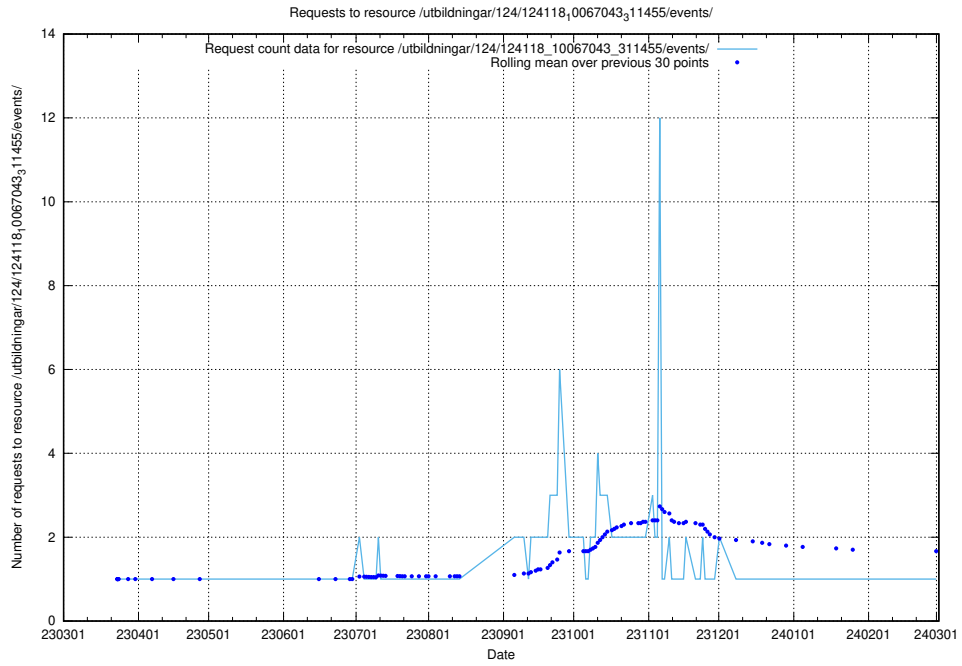

5.3810 Usage of /utbildningar/124/124118_10067043_311455/events/

Here, we count the number of requests to resource /utbildningar/124/124118_10067043_311455/events/