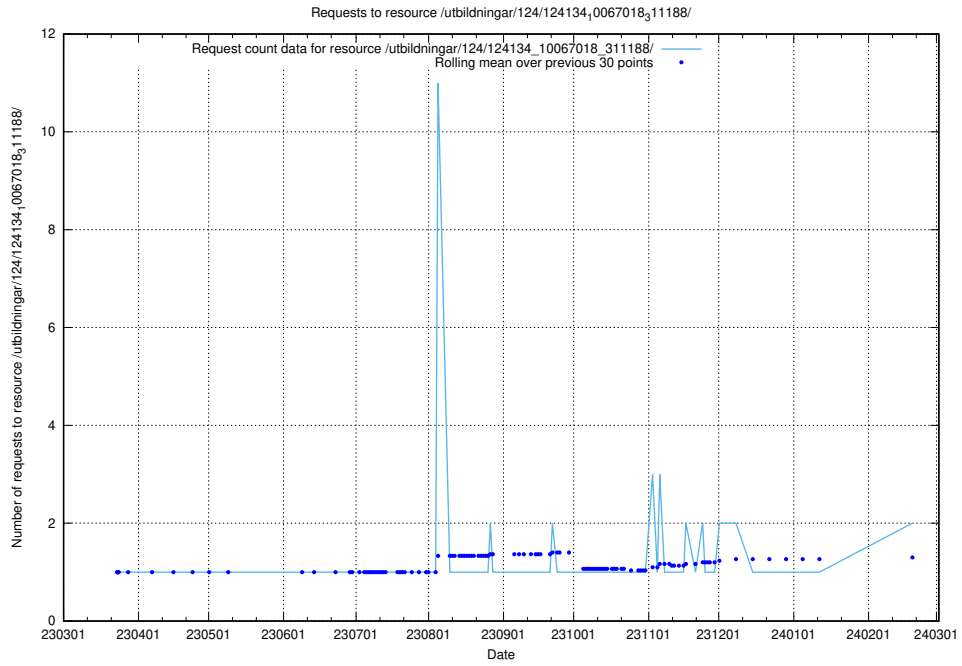

5.546 Usage of /utbildningar/124/124134_10067018_311188/

Here, we count the number of requests to resource /utbildningar/124/124134_10067018_311188/.