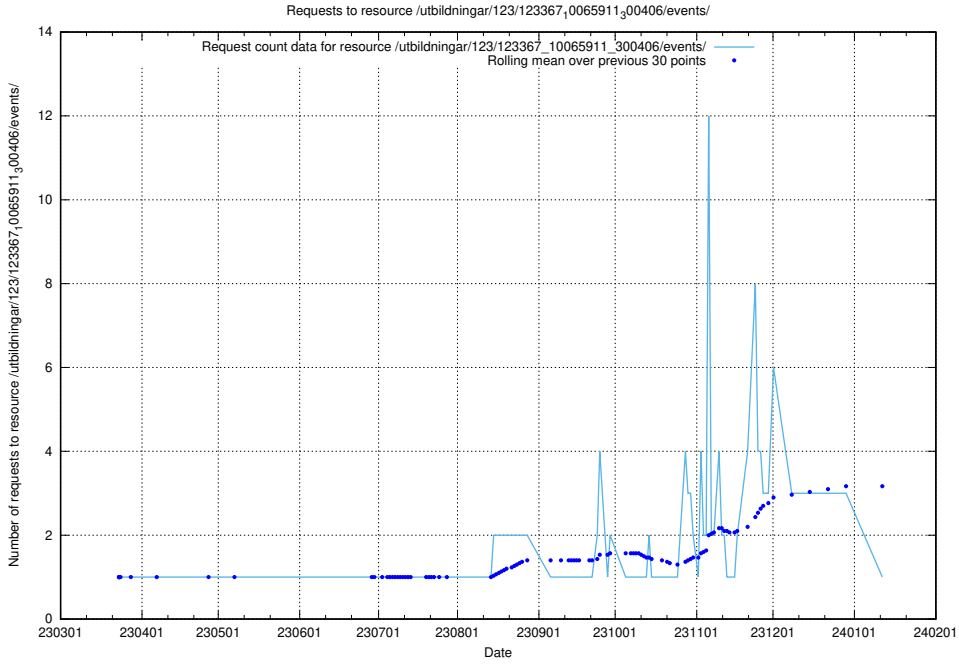

Here, we count the number of requests to resource /utbildningar/124/124518_10065938_301948/.

5.4366 Usage of /utbildningar/123/123367_10065911_300406/events/

Here, we count the number of requests to resource /utbildningar/123/123367_10065911_300406/events/