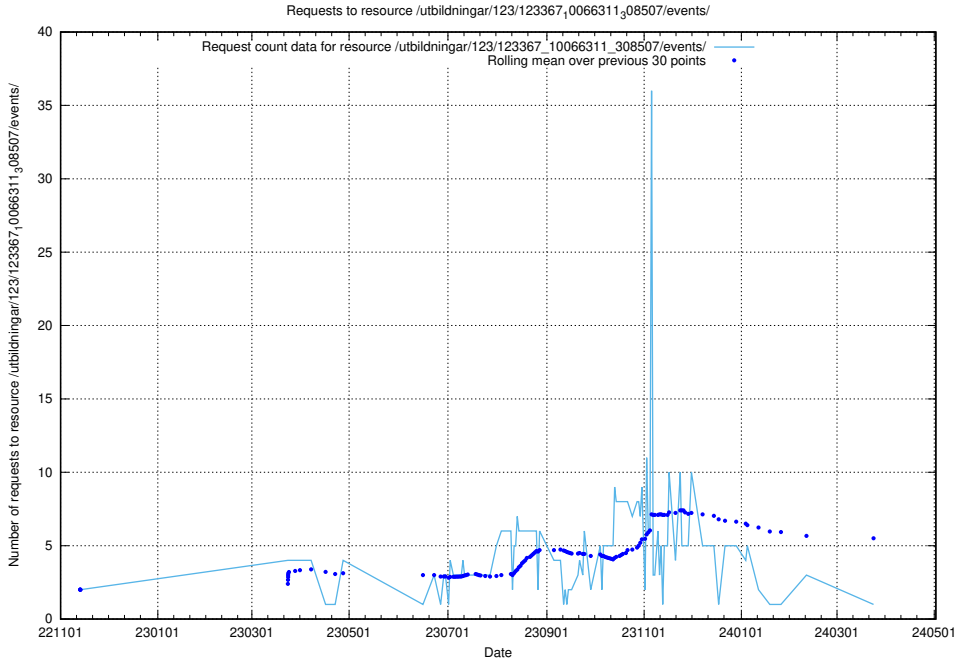

5.5487 Usage of /utbildningar/123/123367_10066311_308507/events/

Here, we count the number of requests to resource /utbildningar/123/123367_10066311_308507/events/