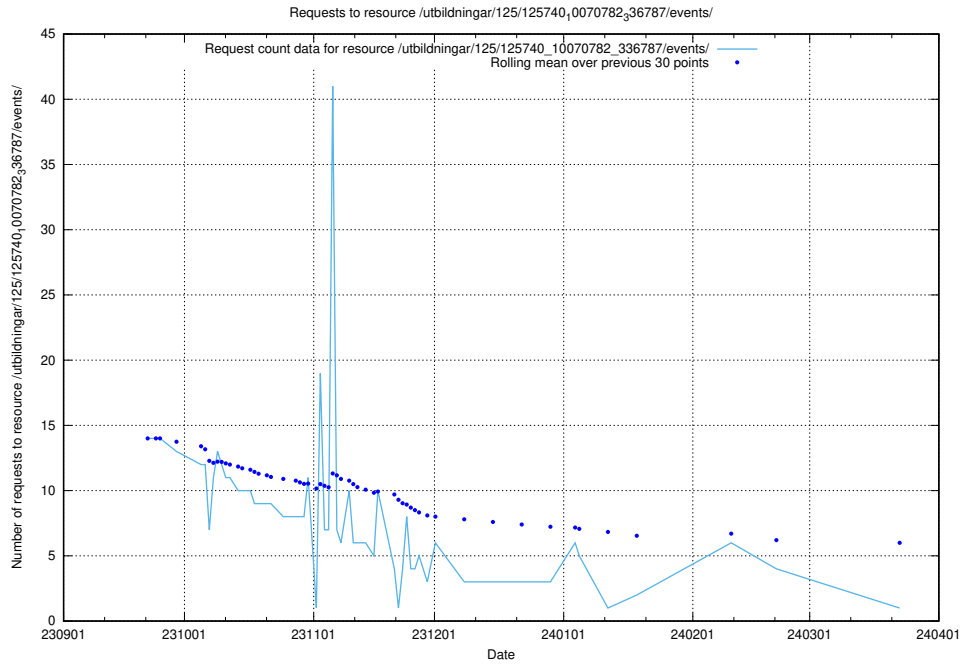

Here, we count the number of requests to resource /utbildningar/125/125741_10070679_336714/events/

5.4144 Usage of /utbildningar/125/125740_10070782_336787/events/

Here, we count the number of requests to resource /utbildningar/125/125740_10070782_336787/events/