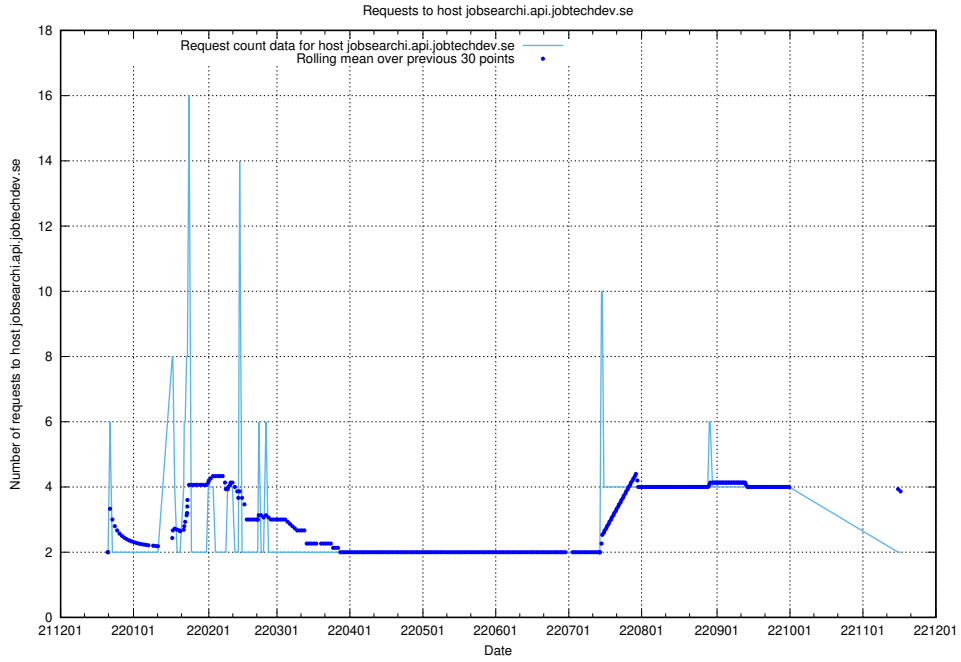

7.367 Usage of jobsearchi.api.jobtechdev.se

Here, we count the number of requests to host jobsearchi.api.jobtechdev.se.