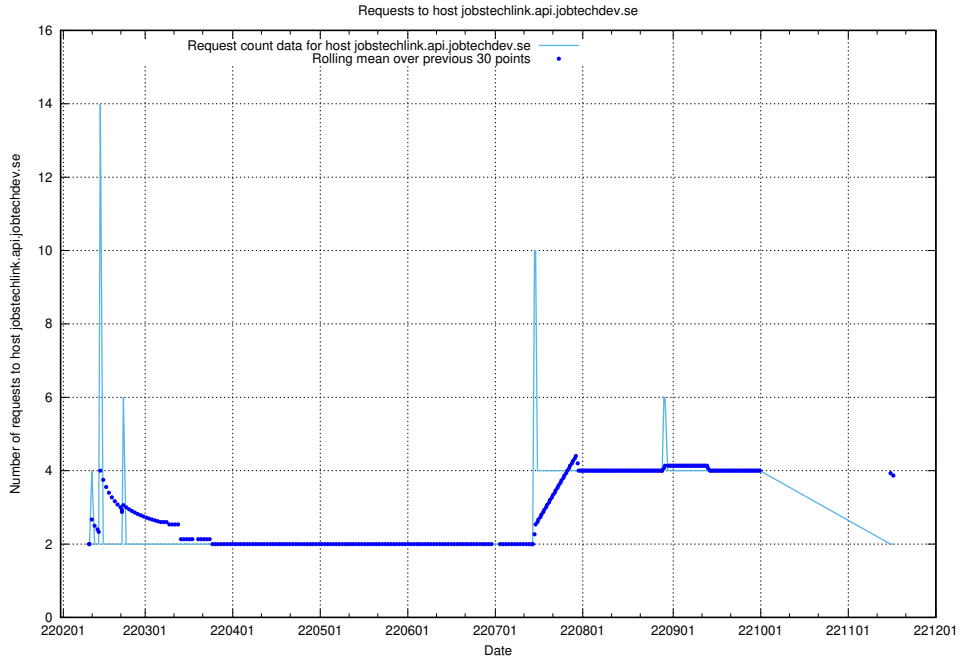

7.558 Usage of jobstechlink.api.jobtechdev.se

Here, we count the number of requests to host jobstechlink.api.jobtechdev.se.