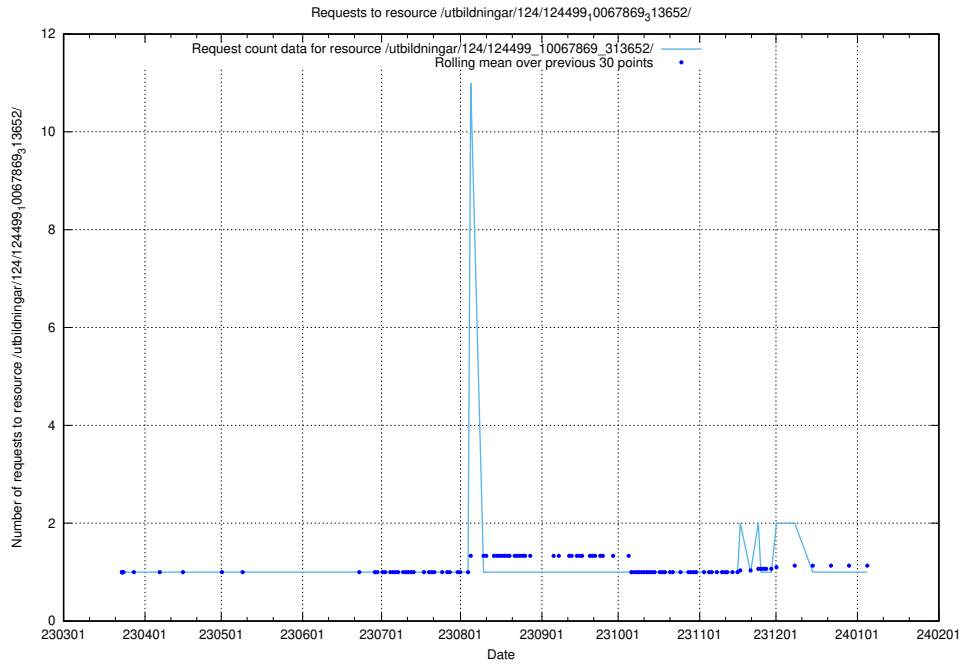

Here, we count the number of requests to resource /utbildningar/utb_emil/126/126254_10071801_330274/events/

5.2023 Usage of /utbildningar/124/124499_10067869_313652/

Here, we count the number of requests to resource /utbildningar/124/124499_10067869_313652/.