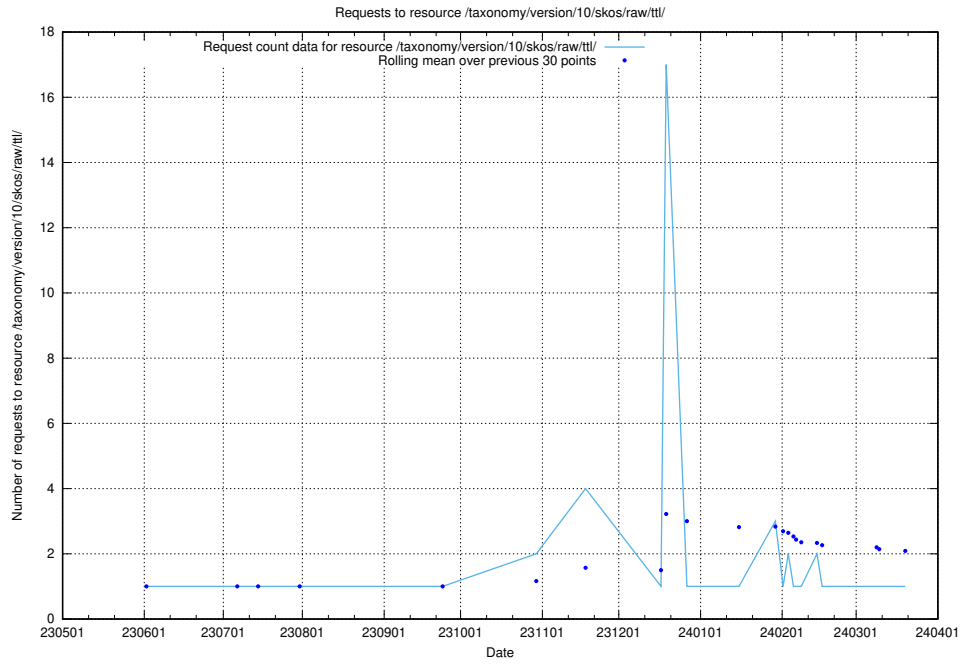

5.5601 Usage of /taxonomy/version/10/skos/raw/ttl/

Here, we count the number of requests to resource /taxonomy/version/10/skos/raw/ttl/.