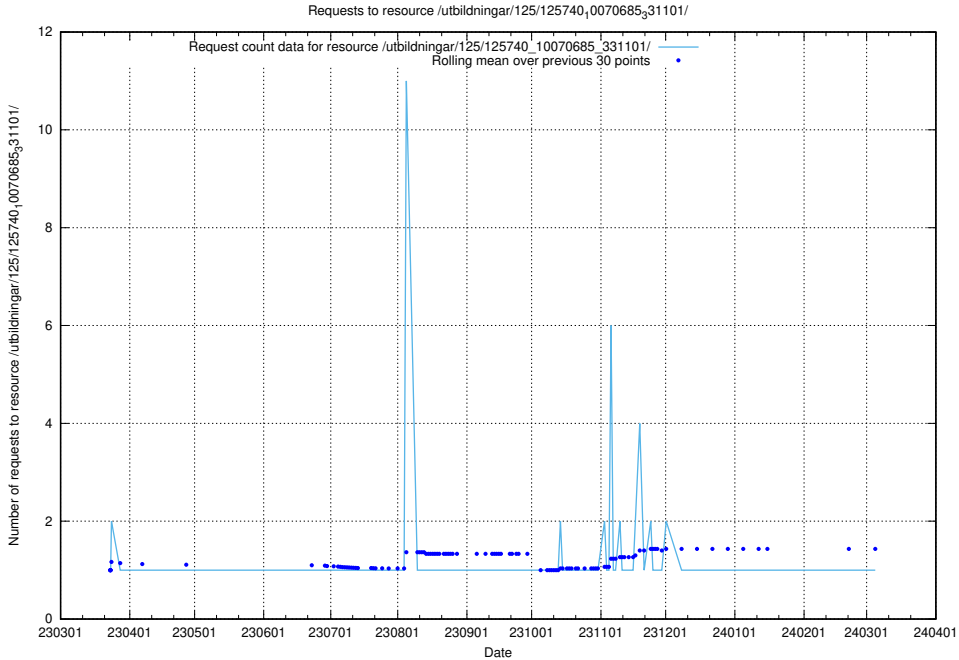

5.876 Usage of /utbildningar/125/125740_10070685_331101/

Here, we count the number of requests to resource /utbildningar/125/125740_10070685_331101/.