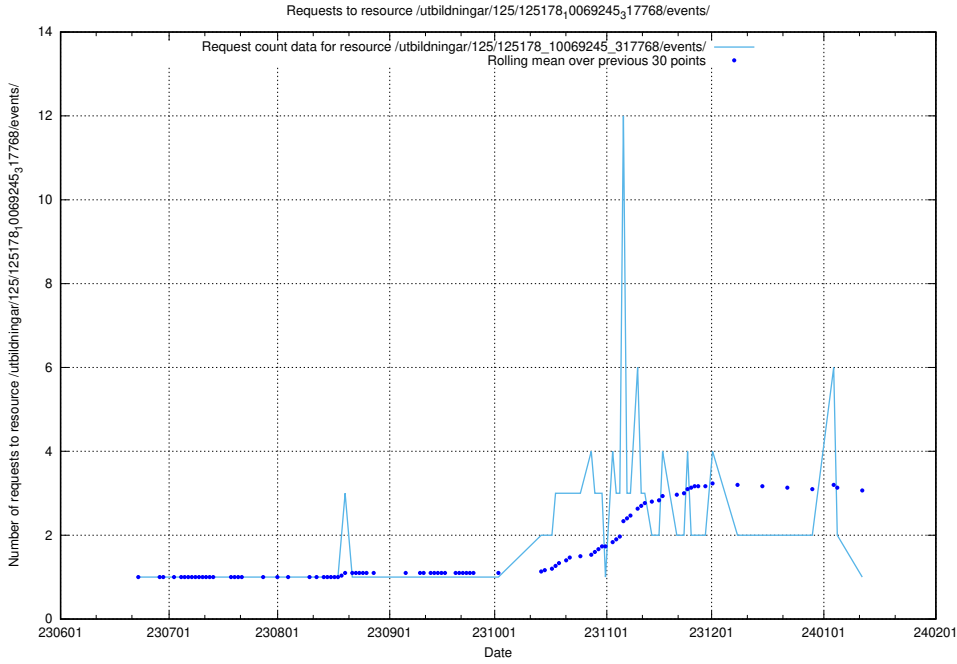

5.5384 Usage of /utbildningar/125/125178_10069245_317768/events/

Here, we count the number of requests to resource /utbildningar/125/125178_10069245_317768/events/