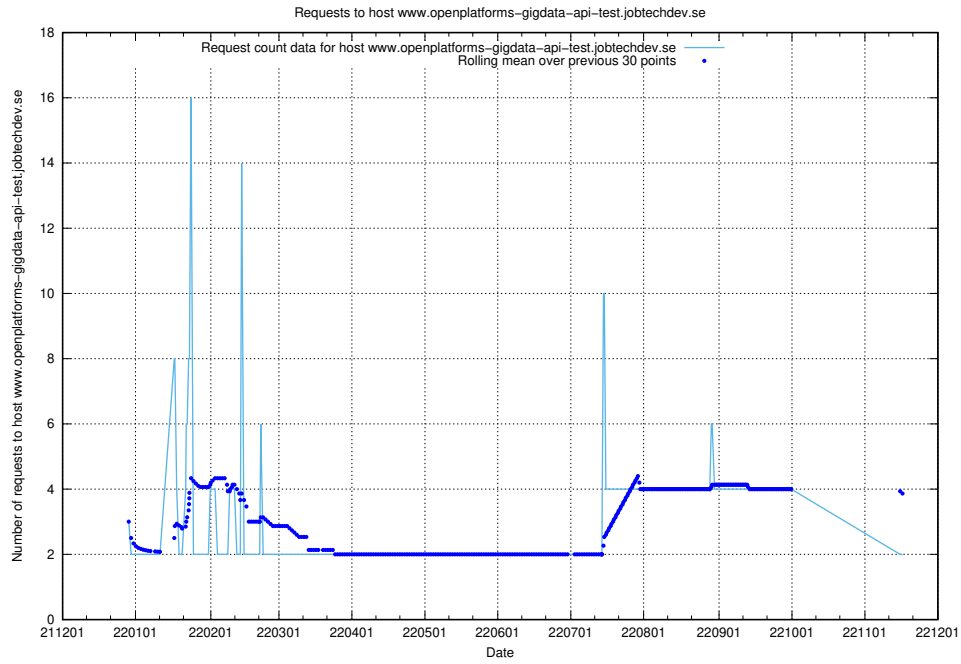

7.353 Usage of `www.openplatforms-gigdata-api-test.jobtechdev.se`

Here, we count the number of requests to host `www.openplatforms-gigdata-api-test.jobtechdev.se`.