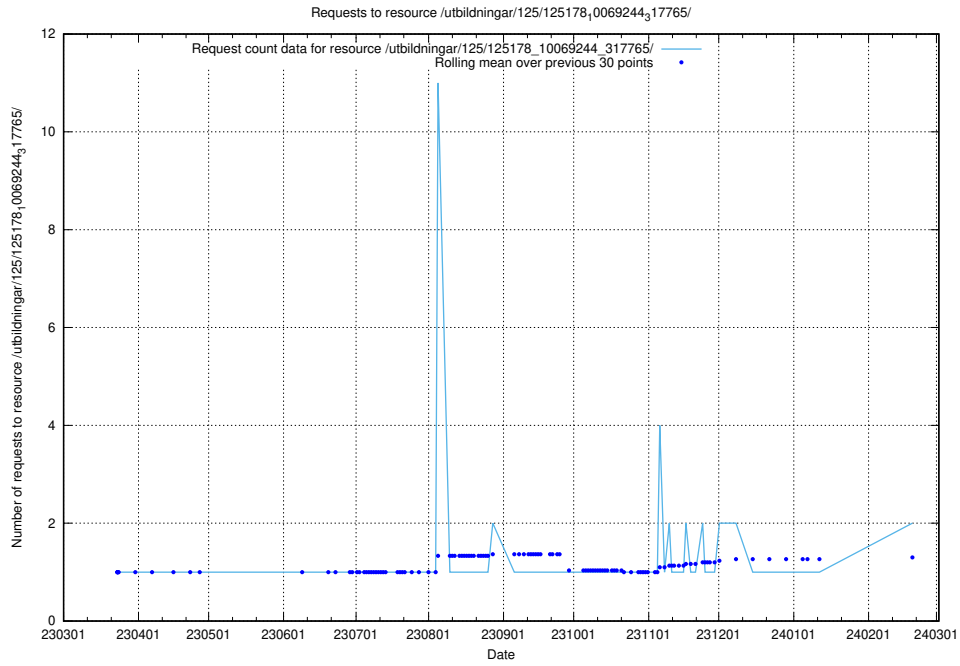

5.339 Usage of /utbildningar/125/125178_10069244_317765/

Here, we count the number of requests to resource /utbildningar/125/125178_10069244_317765/.