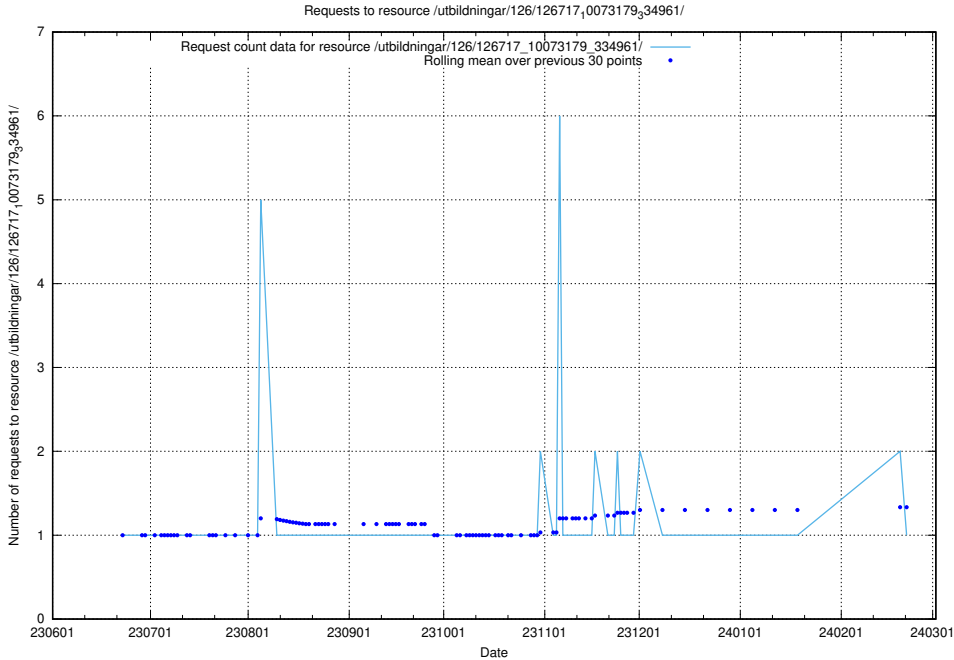

5.5269 Usage of /utbildningar/126/126717_10073179_334961/

Here, we count the number of requests to resource /utbildningar/126/126717_10073179_334961/.