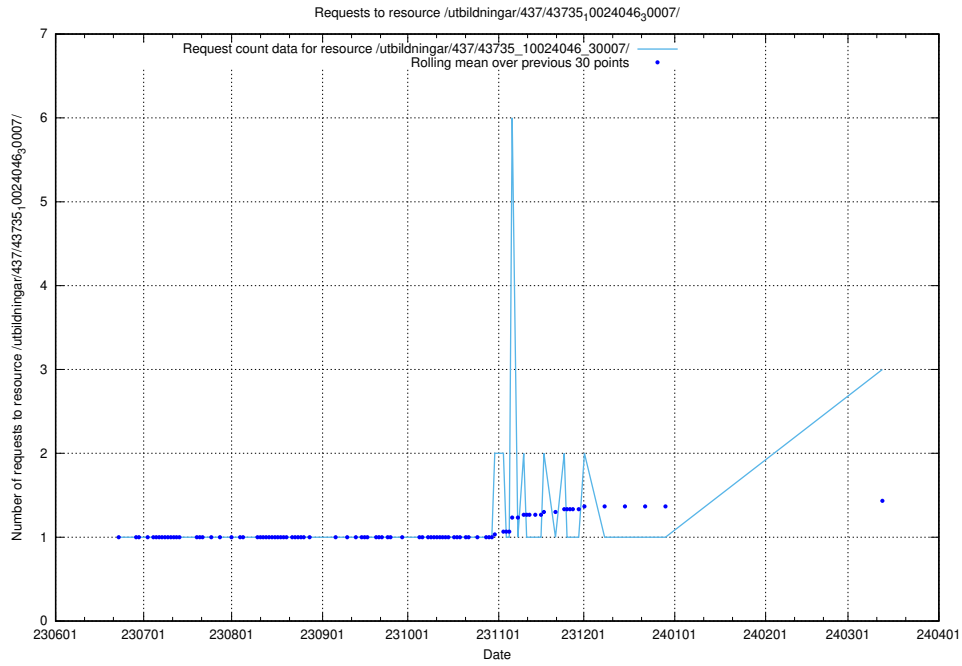

5.264 Usage of /utbildningar/437/43735_10024046_30007/

Here, we count the number of requests to resource /utbildningar/437/43735_10024046_30007/.