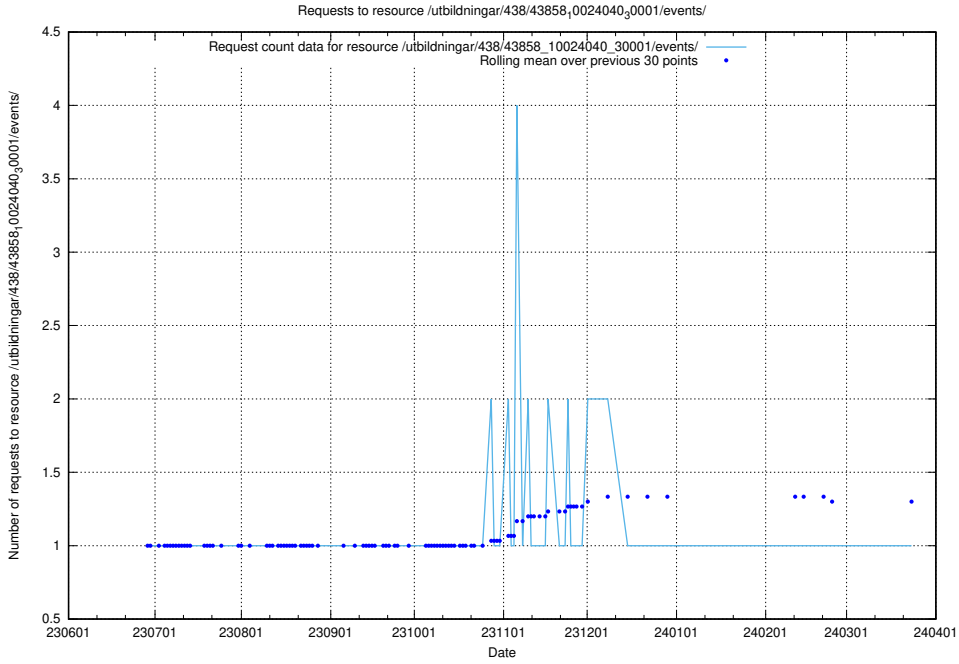

5.5071 Usage of /utbildningar/438/43858_10024040_30001/events/

Here, we count the number of requests to resource /utbildningar/438/43858_10024040_30001/events/.