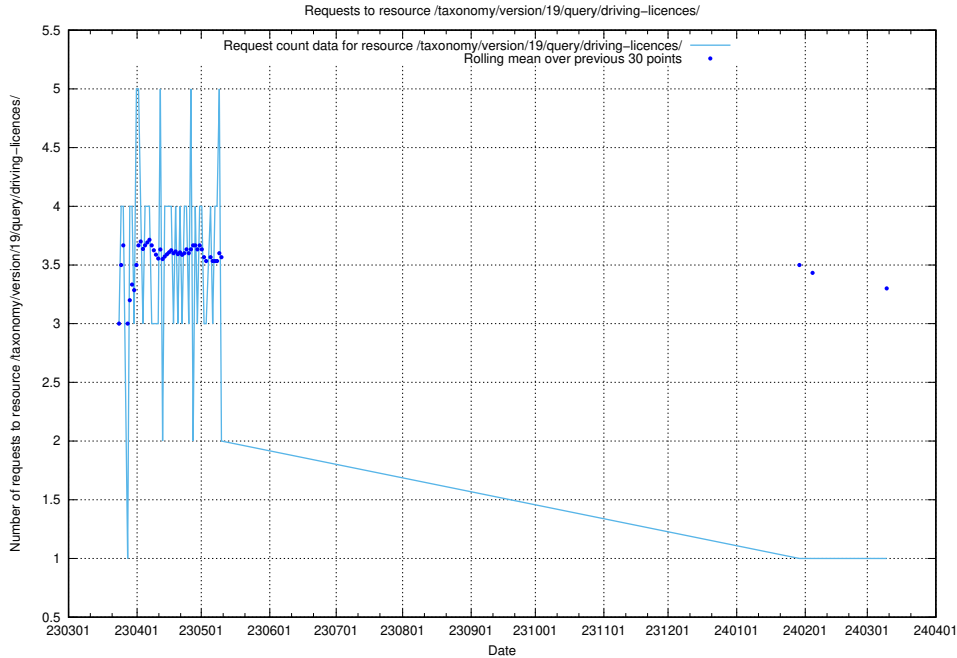

5.5804 Usage of /taxonomy/version/19/query/driving-licences/

Here, we count the number of requests to resource /taxonomy/version/19/query/driving-licences/.