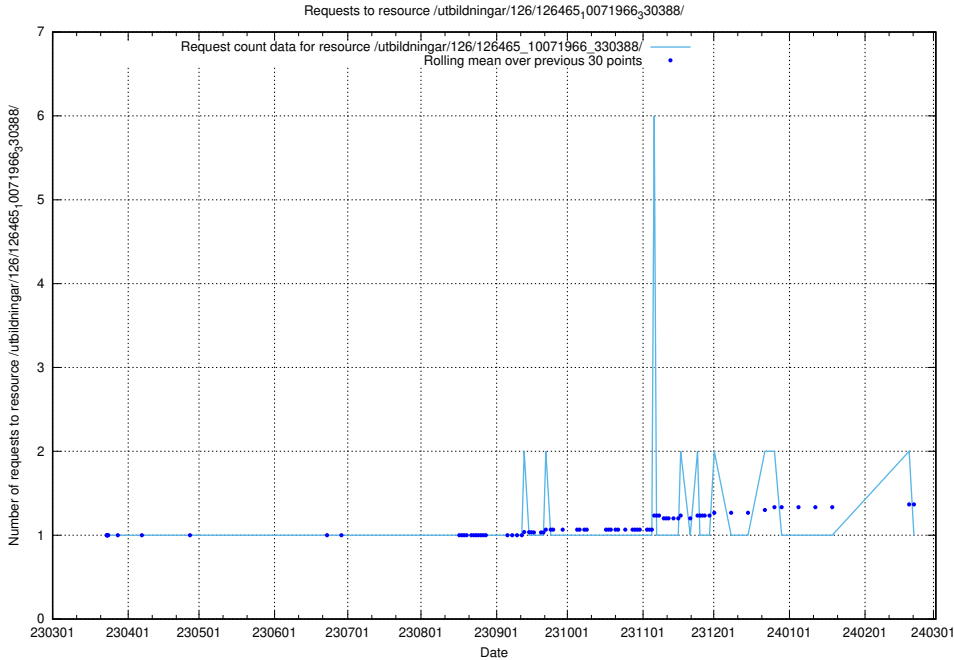

5.6054 Usage of /utbildningar/126/126465_10071966_330388/

Here, we count the number of requests to resource /utbildningar/126/126465_10071966_330388/.