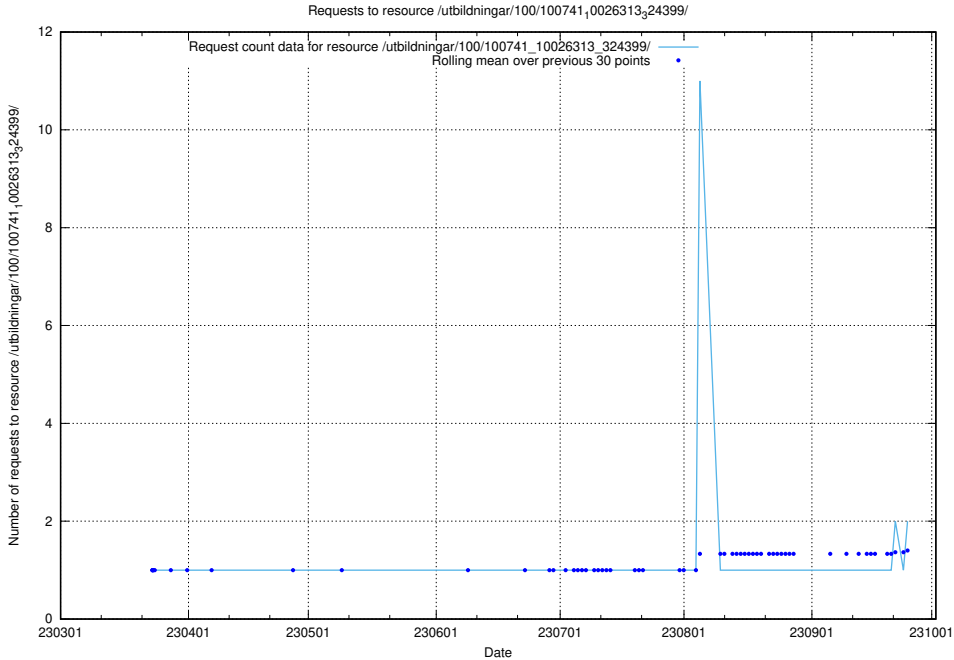

5.695 Usage of /utbildningar/100/100741_10026313_324399/

Here, we count the number of requests to resource /utbildningar/100/100741_10026313_324399/.