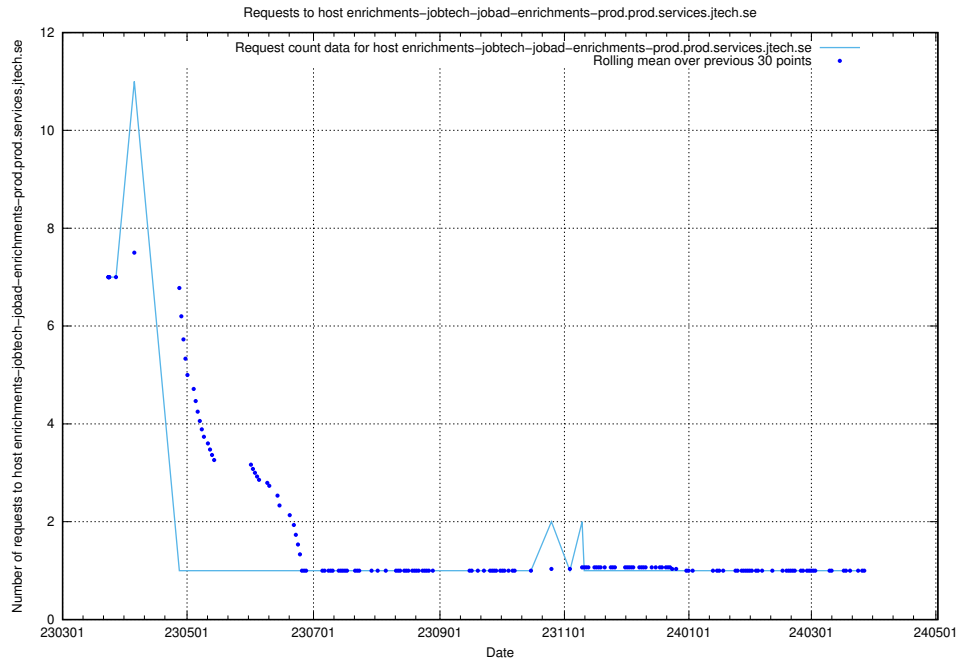

Here, we count the number of requests to host enrichments-jobtech-jobad-enrichments-prod.prod.services.jtech.se.

7.610 Usage of test.jobtechdev.se:443

Here, we count the number of requests to host test.jobtechdev.se:443.