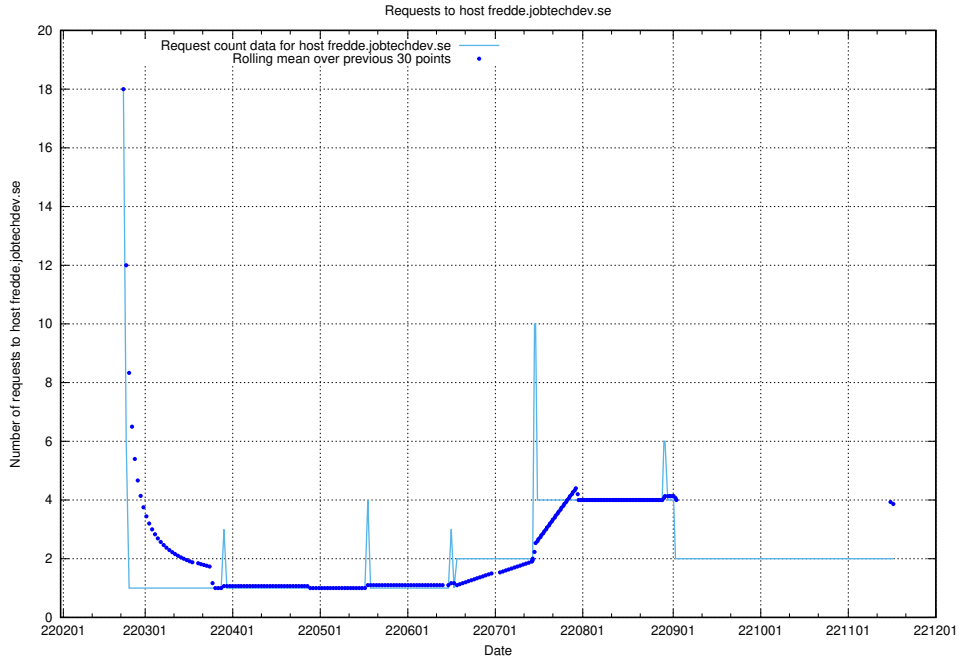

7.519 Usage of fredde.jobtechdev.se

Here, we count the number of requests to host fredde.jobtechdev.se.

7.520 Usage of fredde.api.jobtechdev.se

Here, we count the number of requests to host fredde.api.jobtechdev.se.