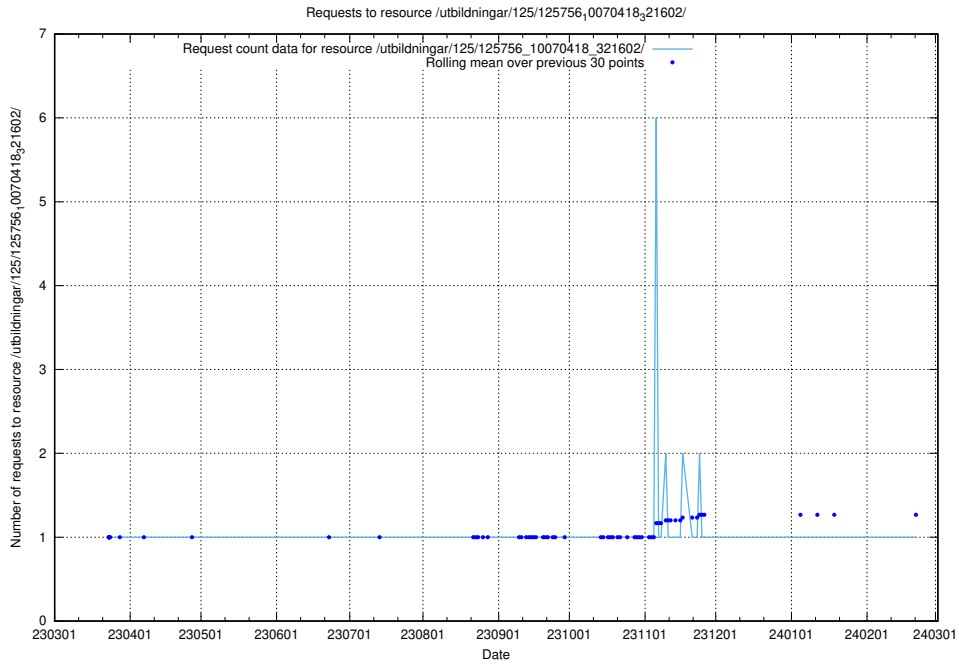

5.6099 Usage of /utbildningar/125/125756_10070418_321602/

Here, we count the number of requests to resource /utbildningar/125/125756_10070418_321602/.