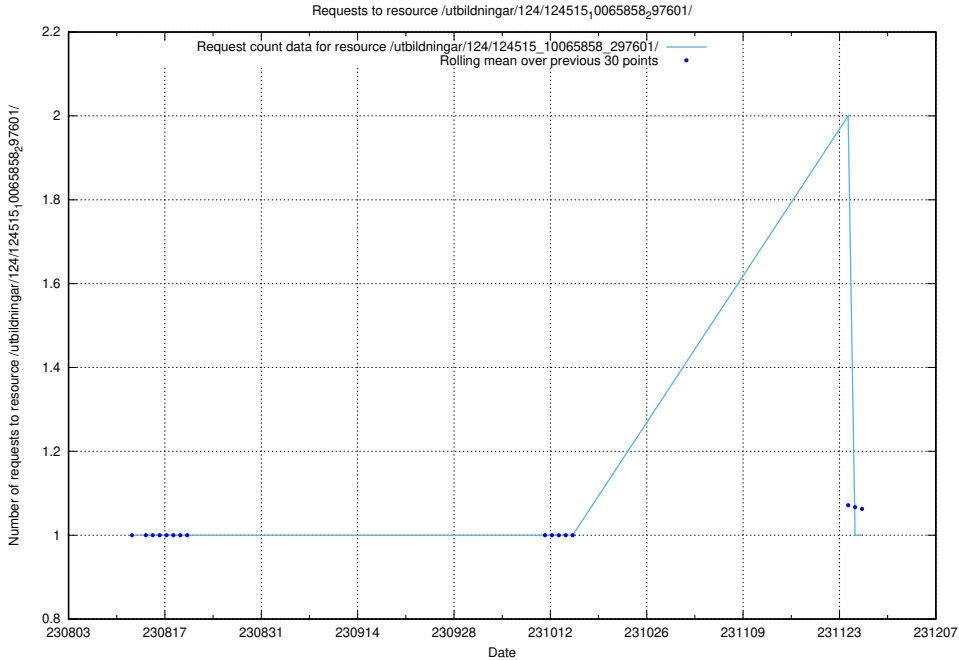

5.4468 Usage of /utbildningar/124/124515_10065858_297601/

Here, we count the number of requests to resource /utbildningar/124/124515_10065858_297601/.