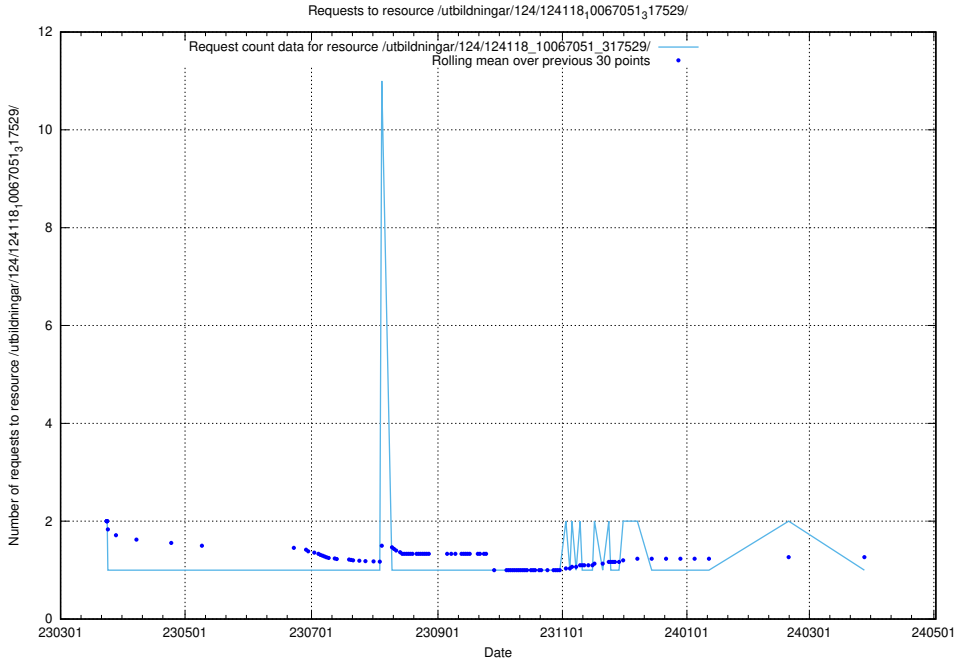

5.5945 Usage of /utbildningar/124/124118_10067051_317529/

Here, we count the number of requests to resource /utbildningar/124/124118_10067051_317529/.