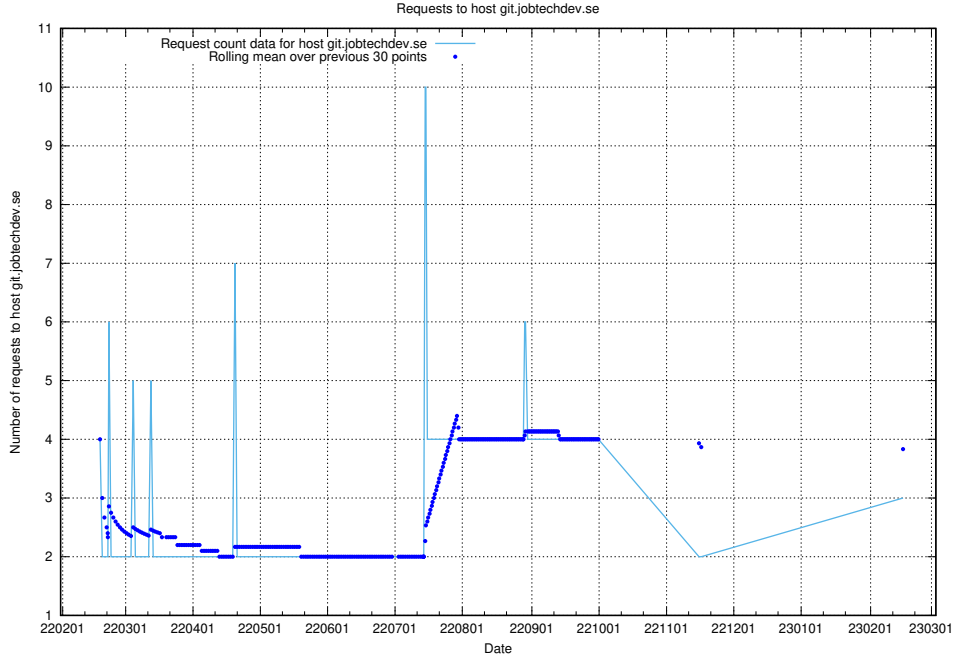

7.229 Usage of git.jobtechdev.se

Here, we count the number of requests to host git.jobtechdev.se.