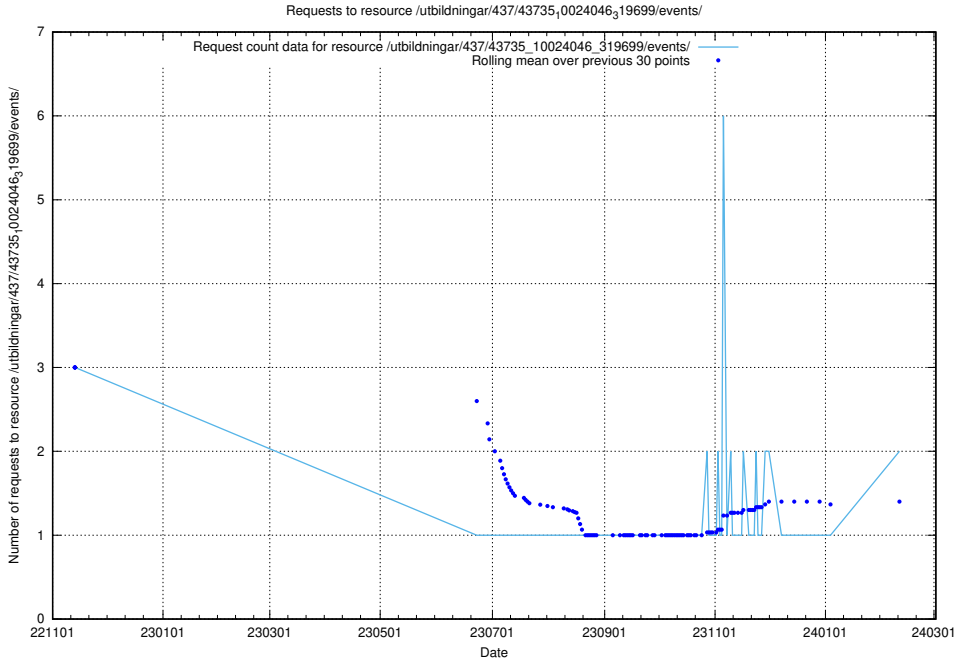

5.721 Usage of /utbildningar/437/43735_10024046_319699/events/

Here, we count the number of requests to resource /utbildningar/437/43735_10024046_319699/events/.