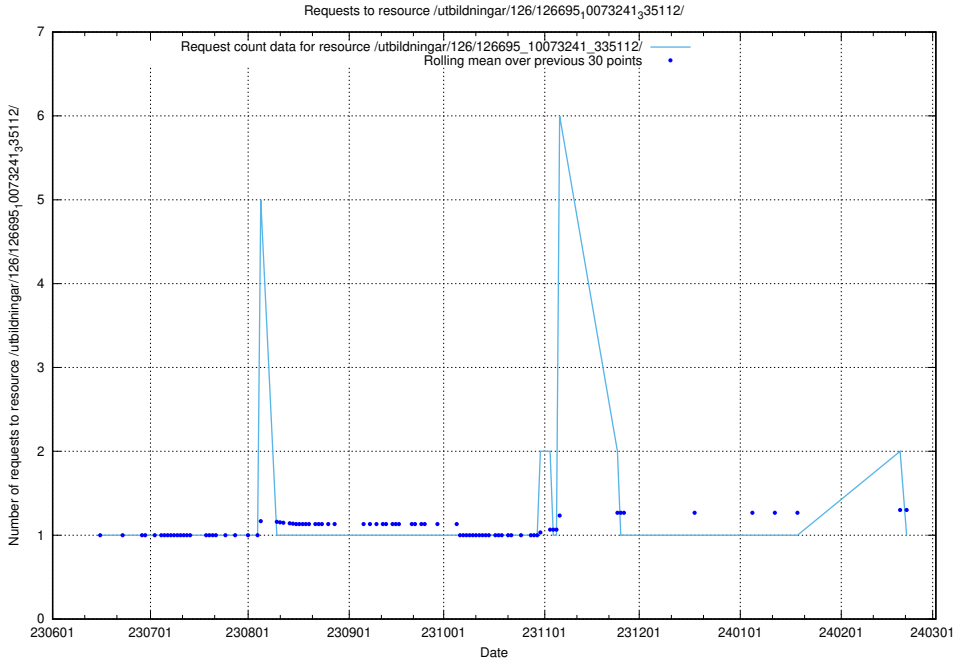

5.5541 Usage of /utbildningar/126/126695_10073241_335112/

Here, we count the number of requests to resource /utbildningar/126/126695_10073241_335112/.