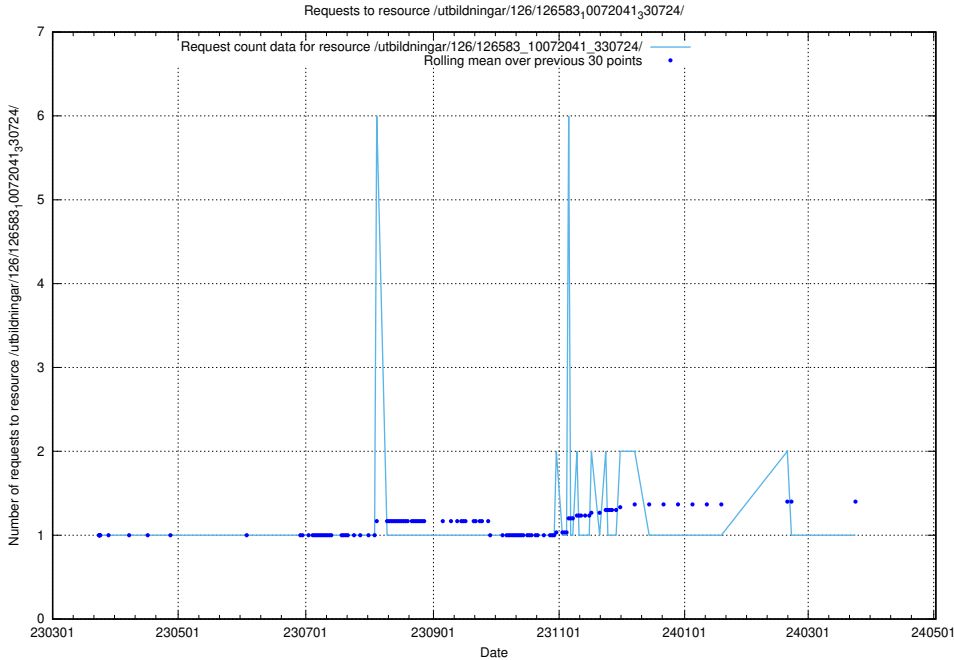

5.6035 Usage of /utbildningar/126/126583_10072041_330724/

Here, we count the number of requests to resource /utbildningar/126/126583_10072041_330724/.