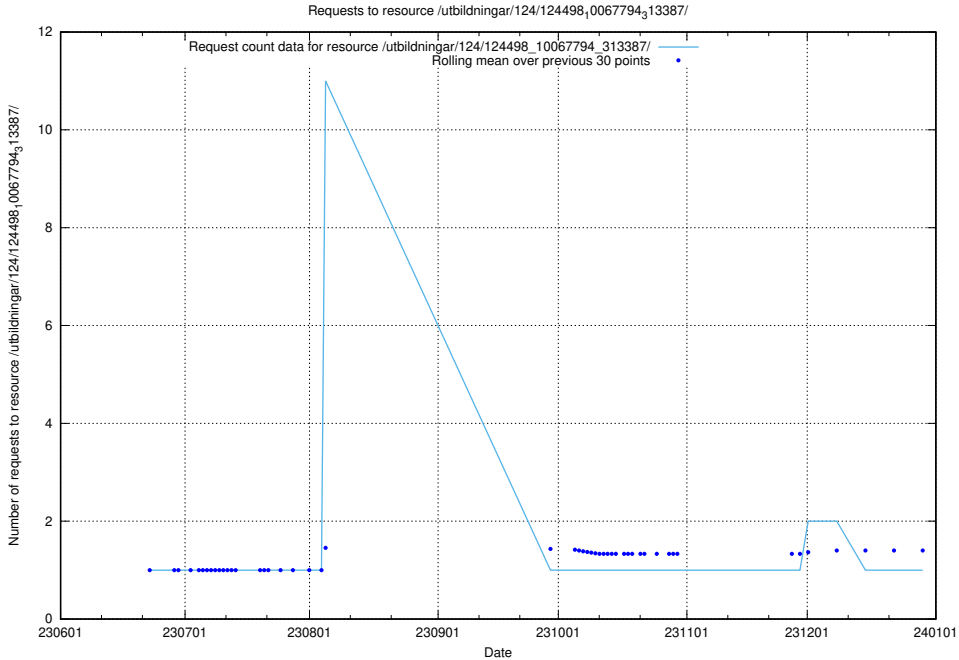

5.5448 Usage of /utbildningar/124/124498_10067794_313387/

Here, we count the number of requests to resource /utbildningar/124/124498_10067794_313387/.