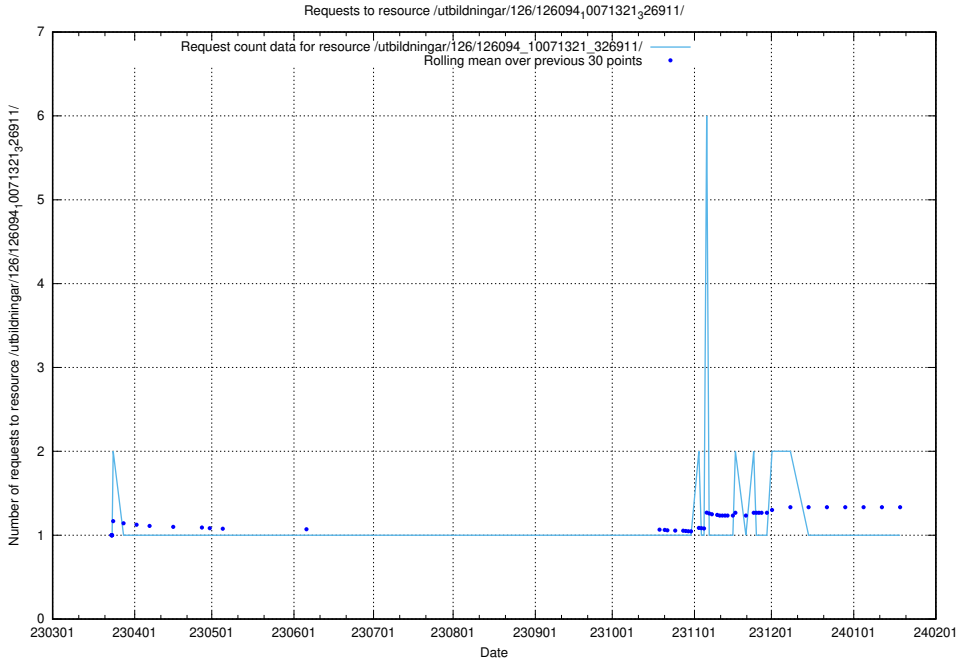

5.6075 Usage of /utbildningar/126/126094_10071321_326911/

Here, we count the number of requests to resource /utbildningar/126/126094_10071321_326911/.