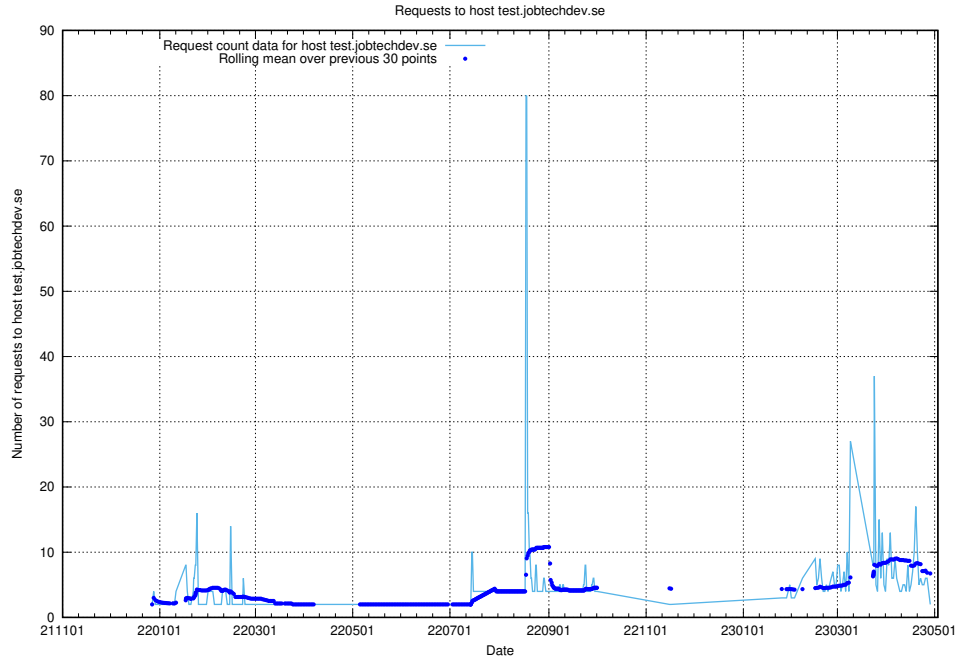

Here, we count the number of requests to host test.jobtechdev.se.

7.365 Usage of doh.forum1.jobtechdev.se

Here, we count the number of requests to host doh.forum1.jobtechdev.se.

7.366 Usage of dns.forum1.jobtechdev.se