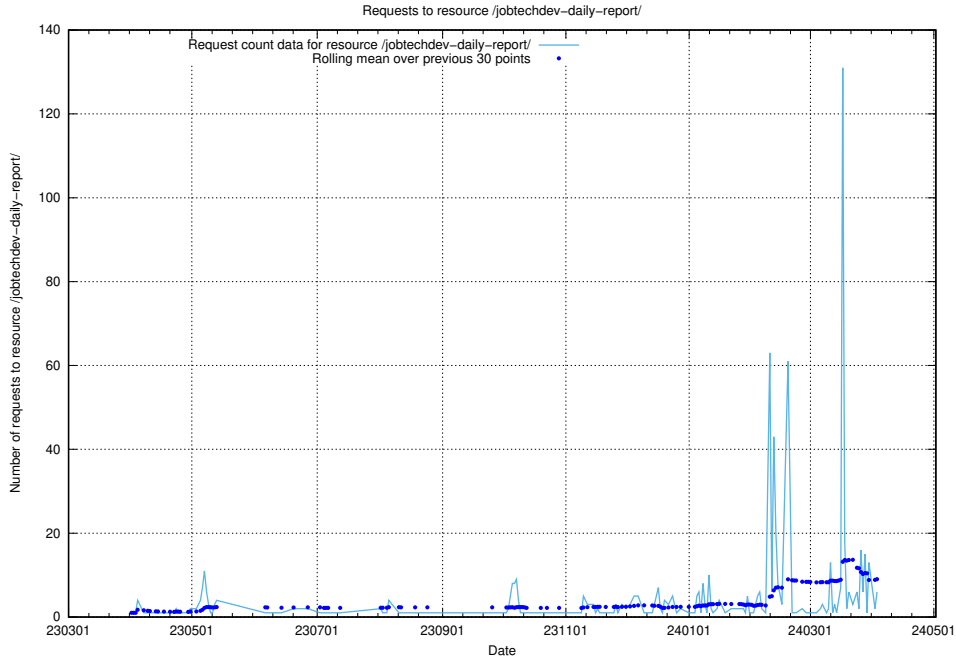

5.96 Usage of /jobtechdev-daily-report/

Here, we count the number of requests to resource /jobtechdev-daily-report/.