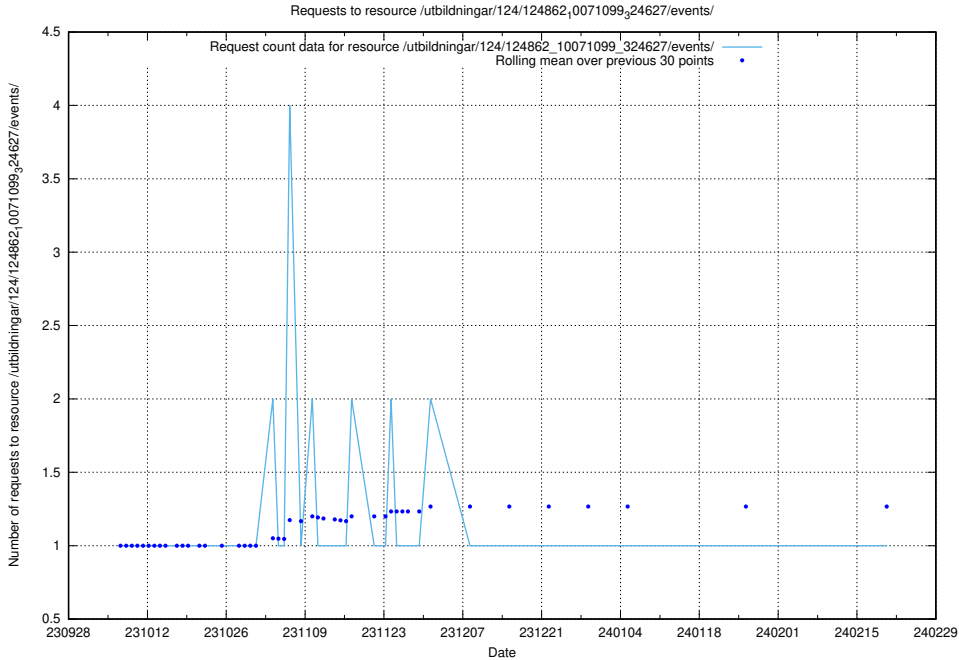

Here, we count the number of requests to resource /utbildningar/125/125415_10067799_319946/.

5.4039 Usage of /utbildningar/124/124862_10071099_324627/events/

Here, we count the number of requests to resource /utbildningar/124/124862_10071099_324627/events/