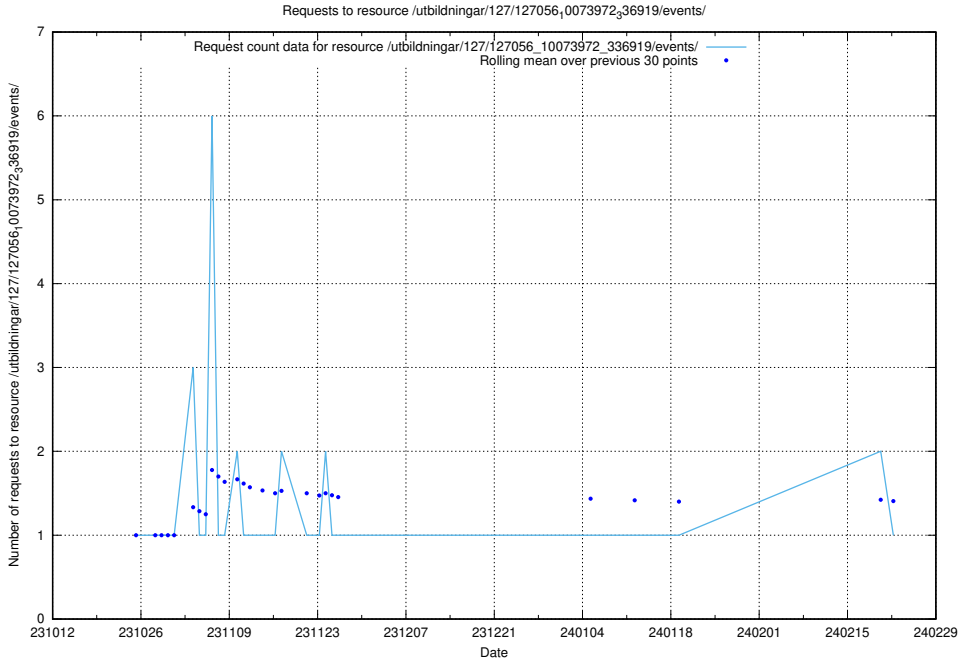

Here, we count the number of requests to resource /utbildningar/127/127056_10074024_337004/.

5.3851 Usage of /utbildningar/127/127056_10073972_336919/events/

Here, we count the number of requests to resource /utbildningar/127/127056_10073972_336919/events/