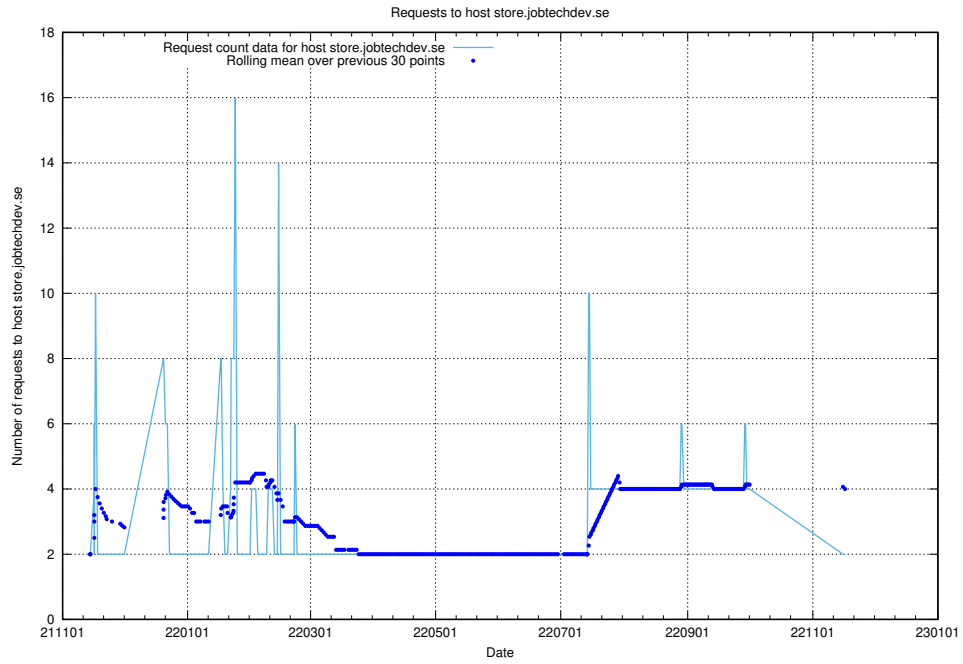

Here, we count the number of requests to host system.jobtechdev.se.

7.555 Usage of store.jobtechdev.se

Here, we count the number of requests to host store.jobtechdev.se.

7.556 Usage of jobtechlinks.api.jobtechdev.se