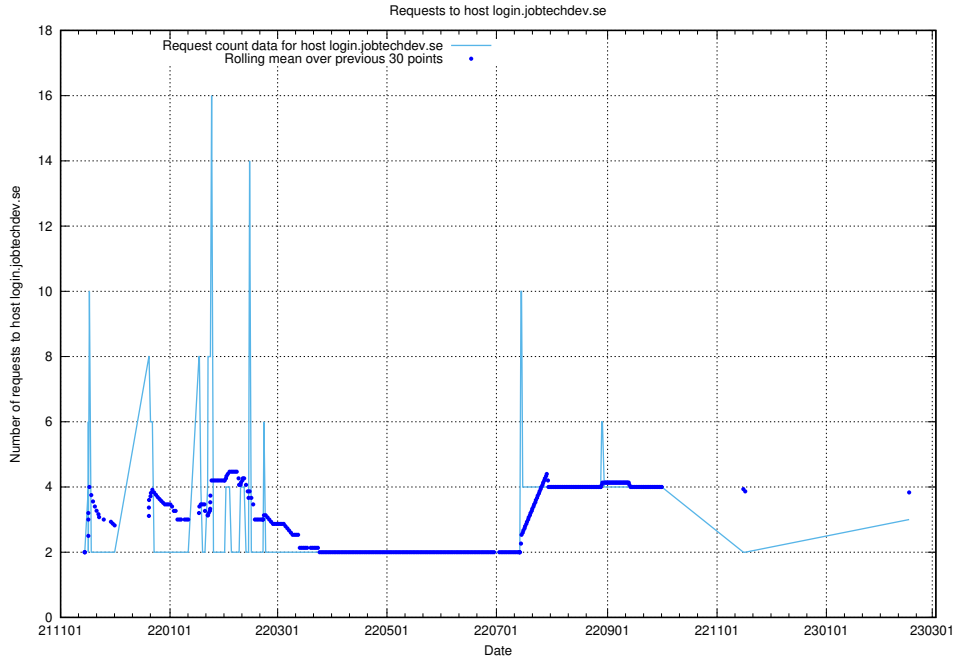

7.245 Usage of login.jobtechdev.se

Here, we count the number of requests to host login.jobtechdev.se.