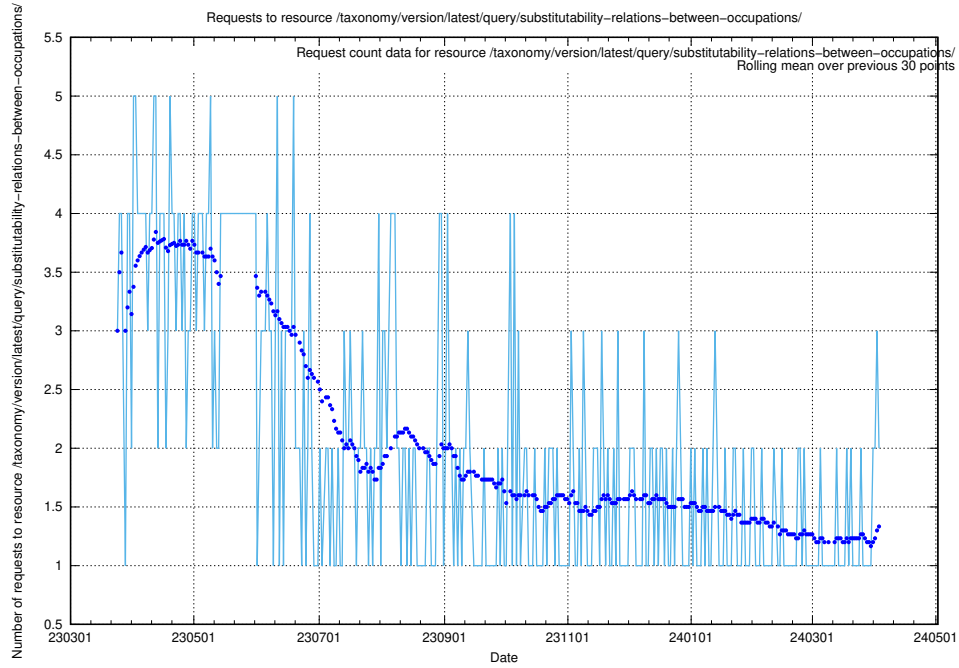

5.771 Usage of /taxonomy/version/latest/query/substitutability-relations-between-occupations/

Here, we count the number of requests to resource /taxonomy/version/latest/query/substitutability-relations-between-occupations/.