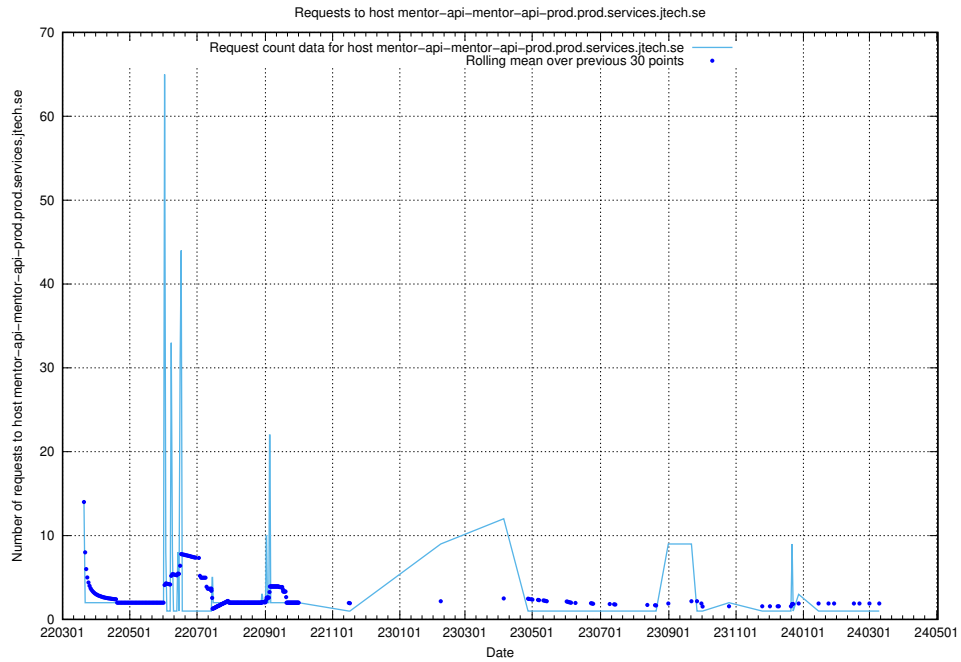

Here, we count the number of requests to host mentor-api-mentor-api-prod.prod.services.jtech.se.

7.646 Usage of fw1.jobtechdev.se:443

Here, we count the number of requests to host fw1.jobtechdev.se:443.