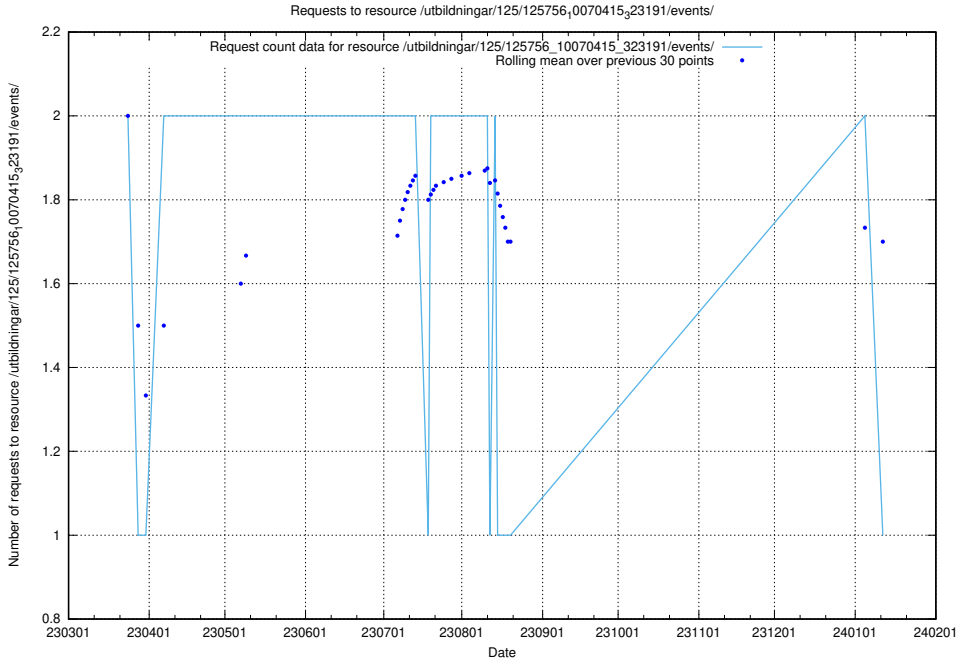

5.5813 Usage of /utbildningar/125/125756_10070415_323191/events/

Here, we count the number of requests to resource /utbildningar/125/125756_10070415_323191/events/