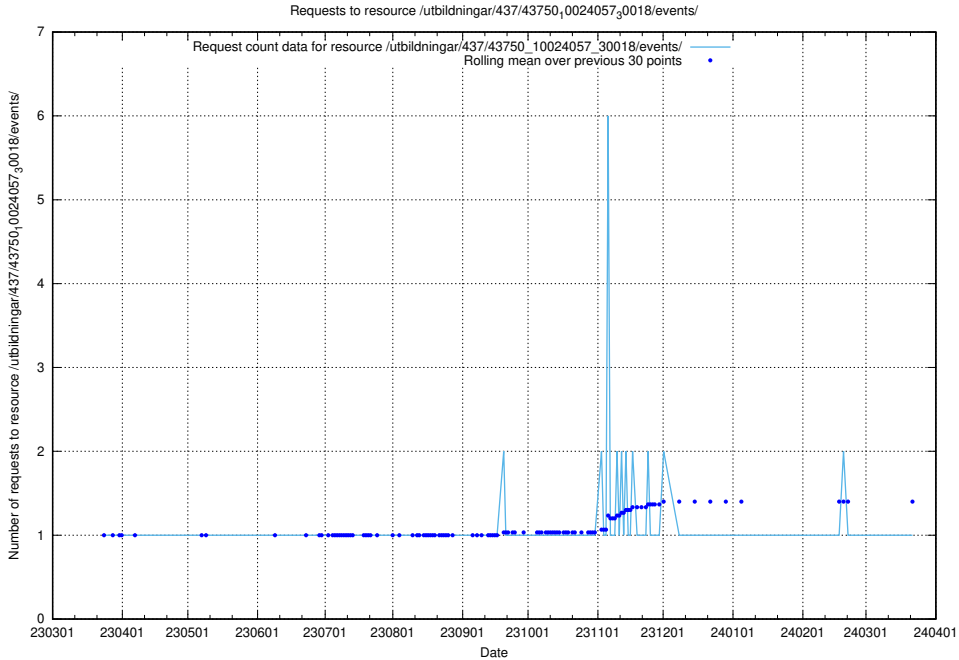

5.5850 Usage of /utbildningar/437/43750_10024057_30018/events/

Here, we count the number of requests to resource /utbildningar/437/43750_10024057_30018/events/.