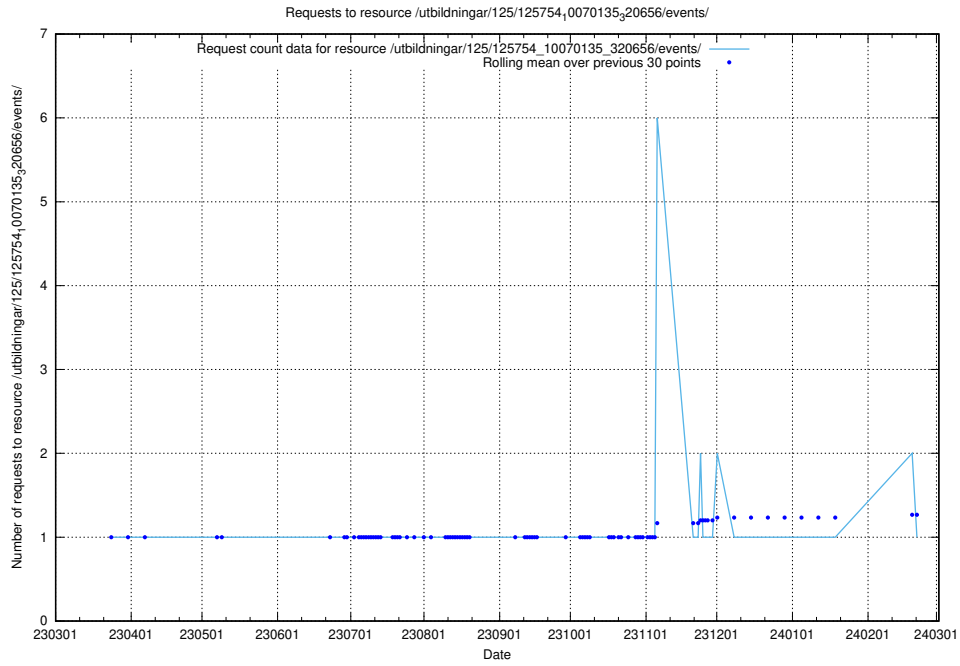

5.5875 Usage of /utbildningar/125/125754_10070135_320656/events/

Here, we count the number of requests to resource /utbildningar/125/125754_10070135_320656/events/