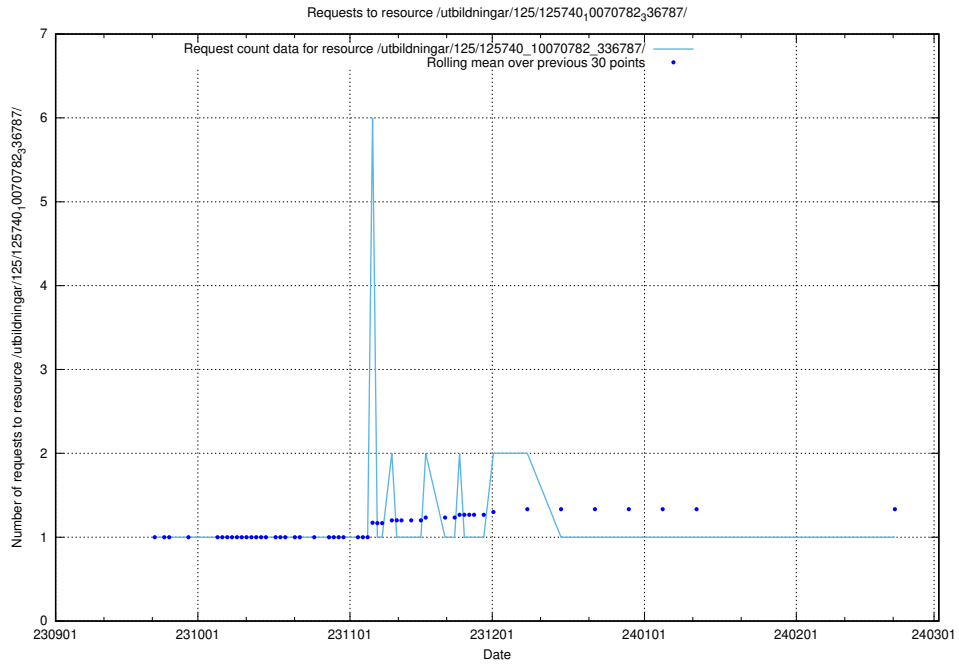

5.4155 Usage of /utbildningar/125/125740_10070782_336787/

Here, we count the number of requests to resource /utbildningar/125/125740_10070782_336787/.