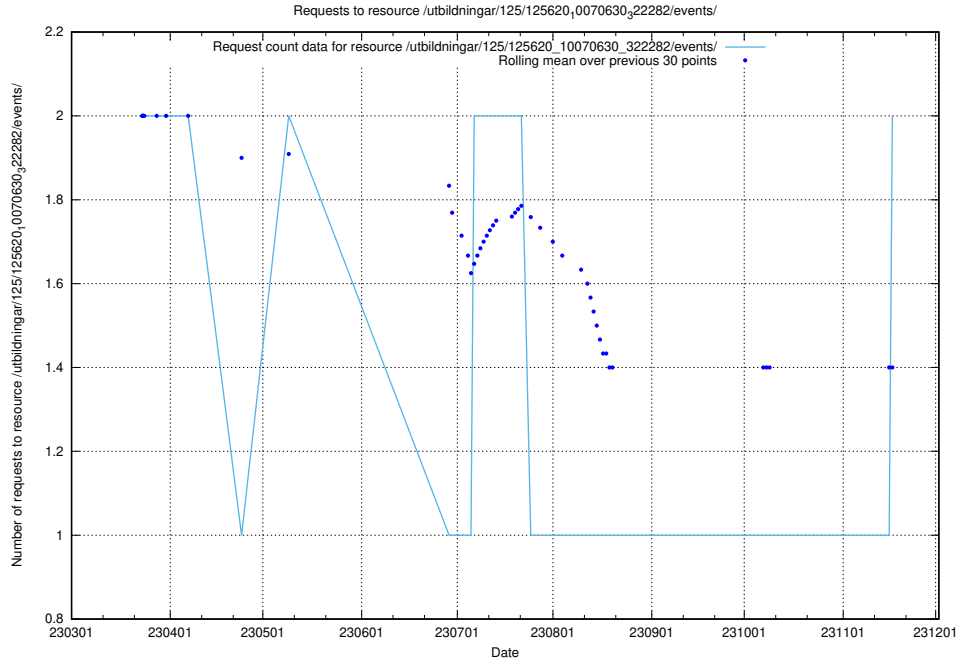

5.831 Usage of /utbildningar/125/125620_10070630_322282/events/

Here, we count the number of requests to resource /utbildningar/125/125620_10070630_322282/events/