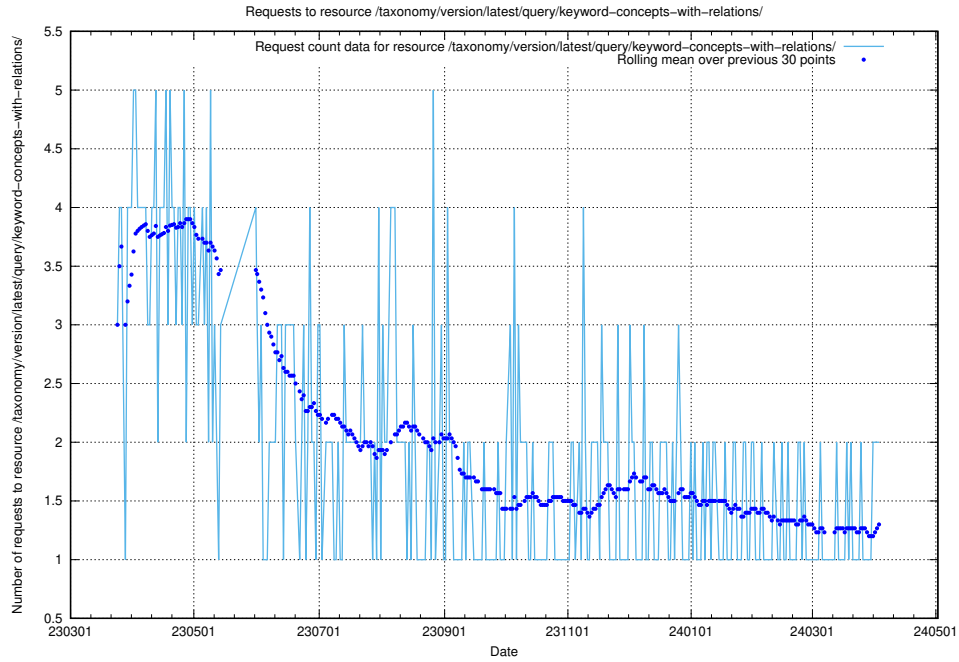

5.793 Usage of /taxonomy/version/latest/query/keyword-concepts-with-relations/

Here, we count the number of requests to resource /taxonomy/version/latest/query/keyword-concepts-with-relations/.