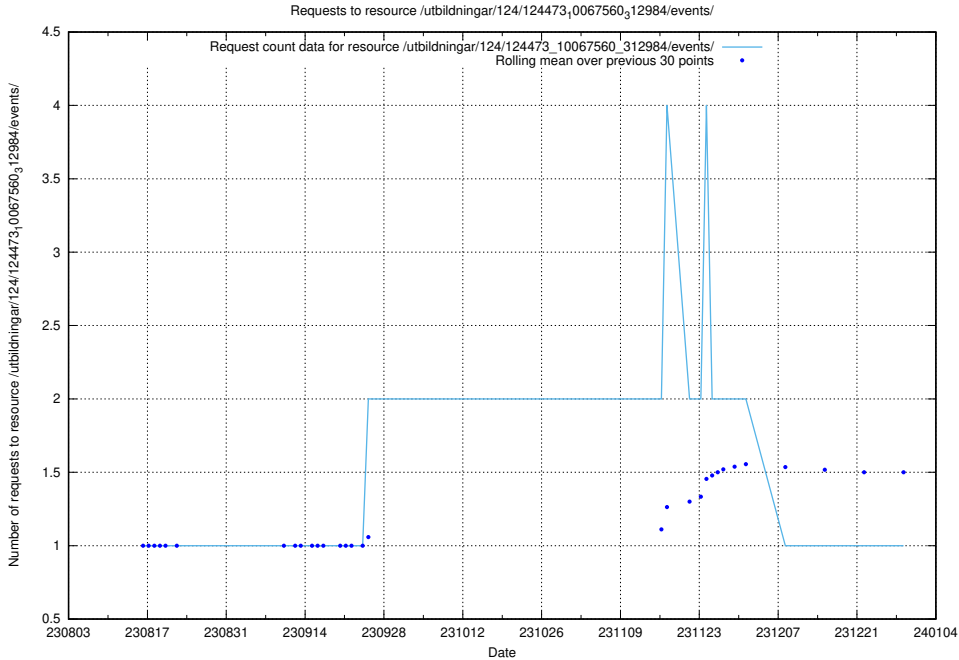

5.4447 Usage of /utbildningar/124/124473_10067560_312984/events/

Here, we count the number of requests to resource /utbildningar/124/124473_10067560_312984/events/