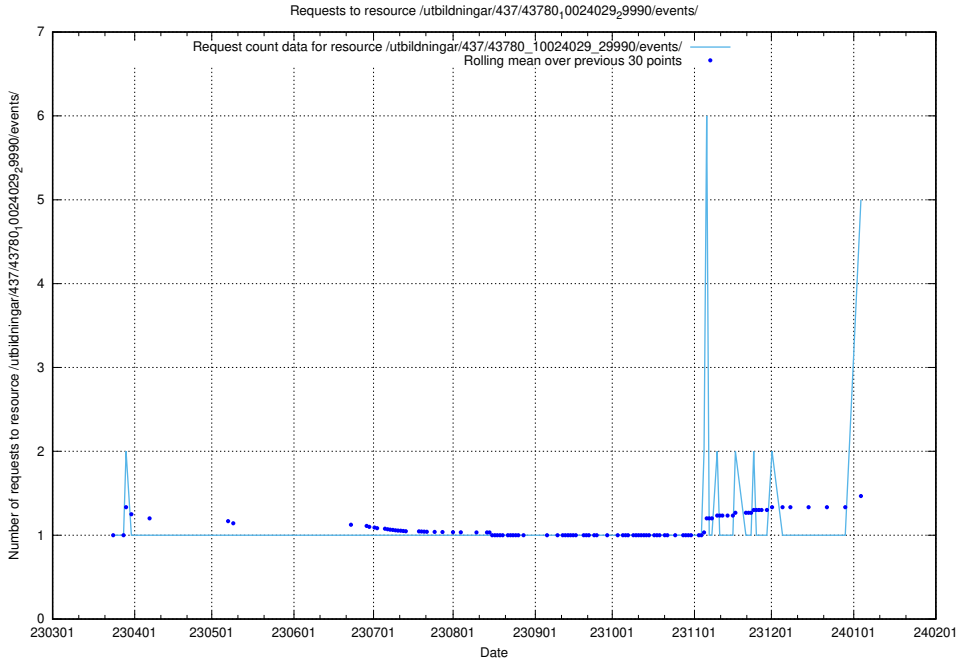

5.128 Usage of /utbildningar/437/43780_10024029_29990/events/

Here, we count the number of requests to resource /utbildningar/437/43780_10024029_29990/events/.