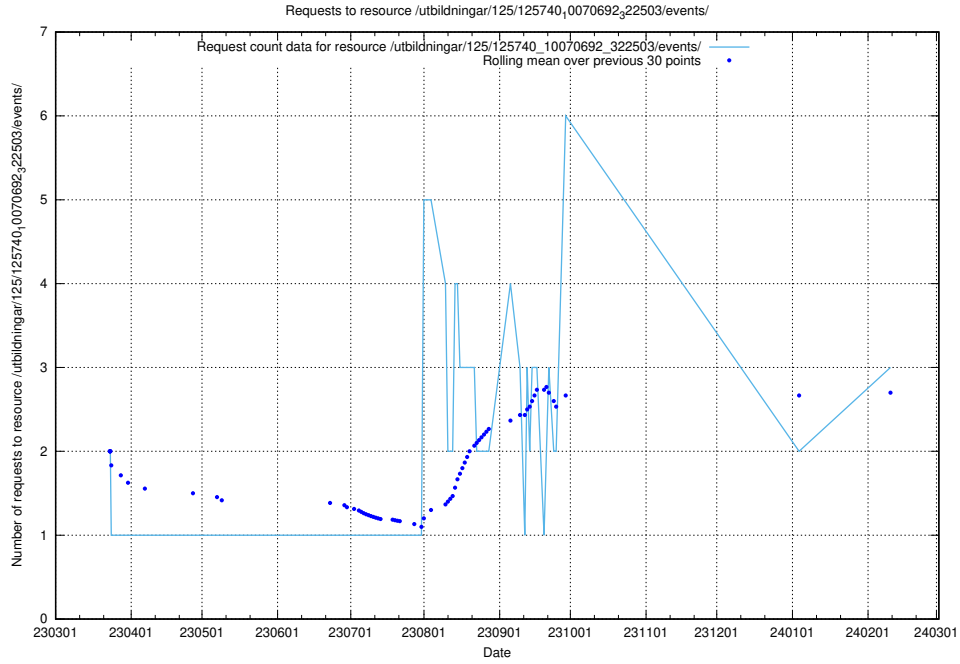

5.298 Usage of /utbildningar/125/125740_10070692_322503/events/

Here, we count the number of requests to resource /utbildningar/125/125740_10070692_322503/events/