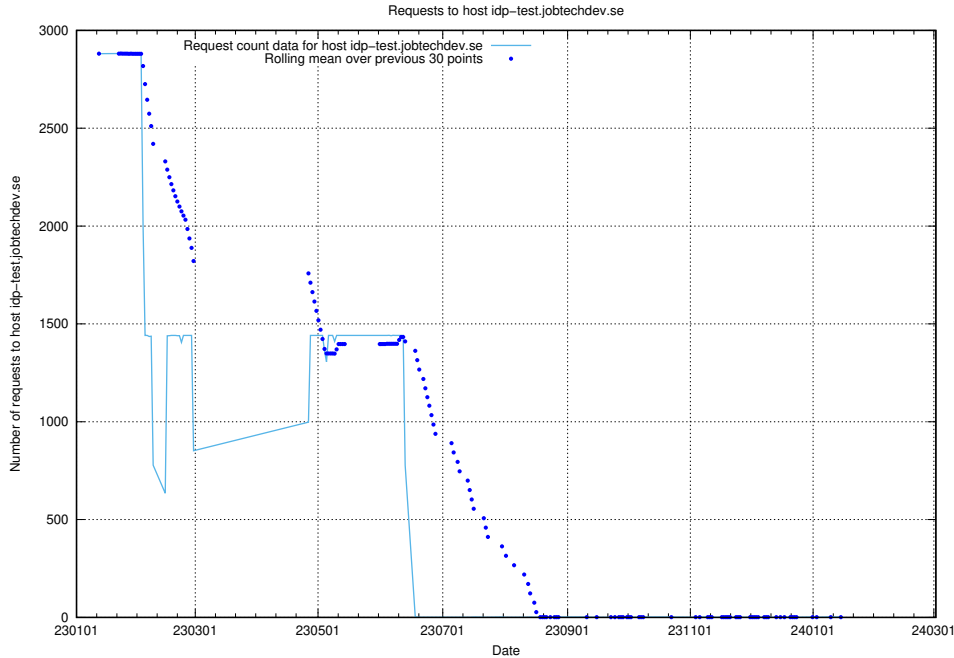

Here, we count the number of requests to host idp-test.jobtechdev.se.

7.305 Usage of jobstore.jobtechdev.se

Here, we count the number of requests to host jobstore.jobtechdev.se.

7.306 Usage of academy.jobtechdev.se