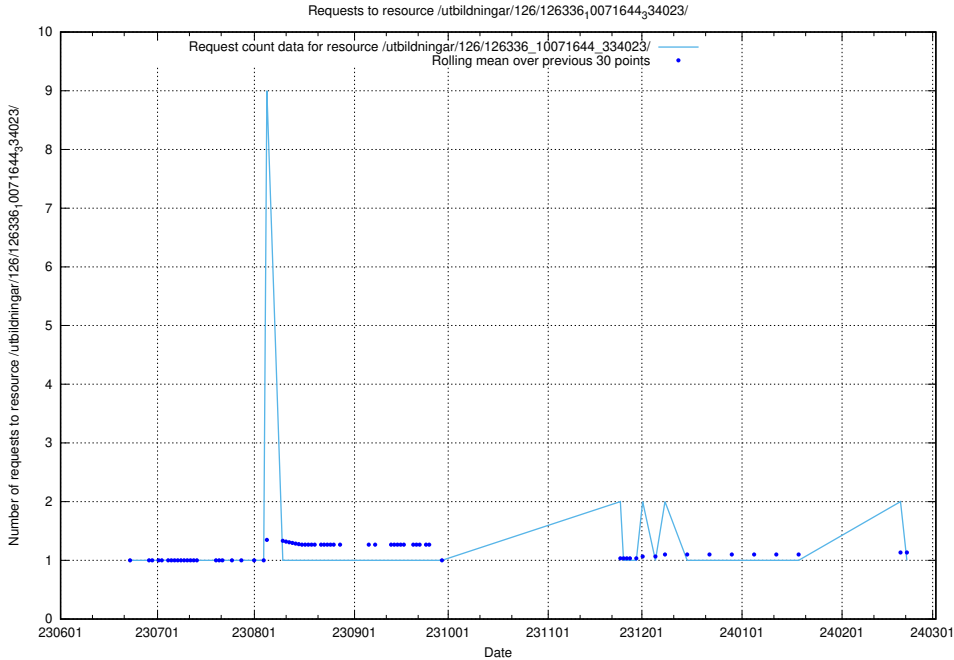

5.5319 Usage of /utbildningar/126/126336_10071644_334023/

Here, we count the number of requests to resource /utbildningar/126/126336_10071644_334023/.