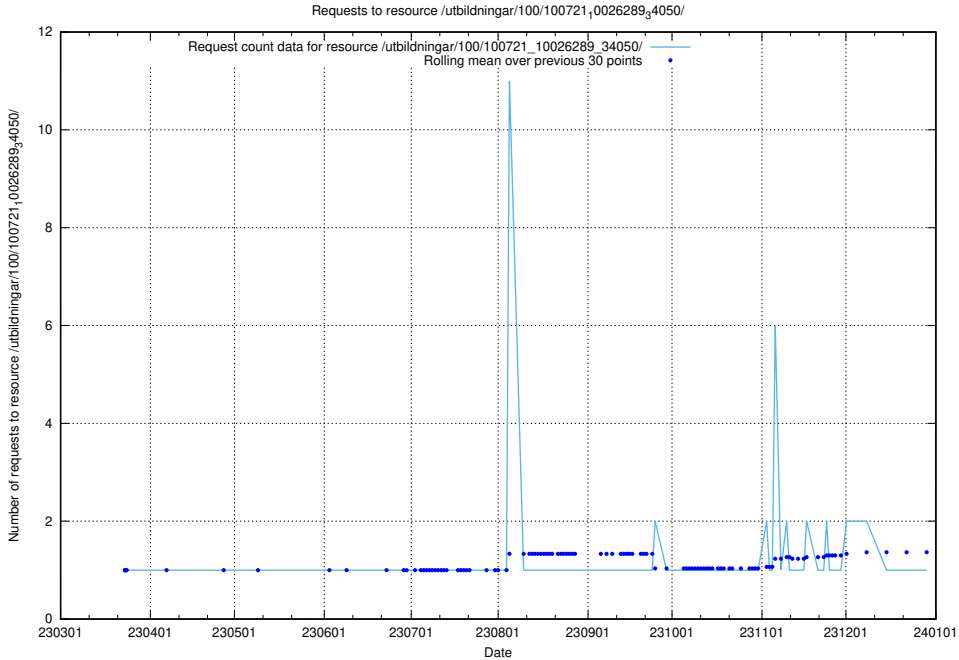

5.5356 Usage of /utbildningar/100/100721_10026289_34050/

Here, we count the number of requests to resource /utbildningar/100/100721_10026289_34050/.