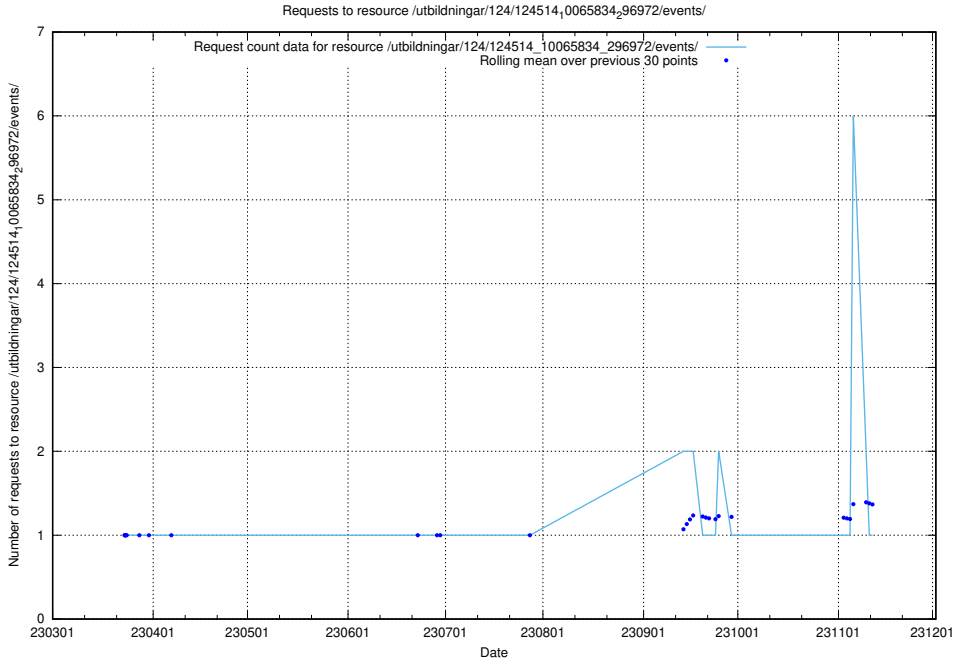

Here, we count the number of requests to resource /utbildningar/124/124514_10065834_296972/events/

5.1739 Usage of /taxonomy/version/11/query/ssyk-level-4-with-related-isco-level-4-groups/

Here, we count the number of requests to resource /taxonomy/version/11/query/ssyk-level-4-with-related-isco-level-4-groups/.