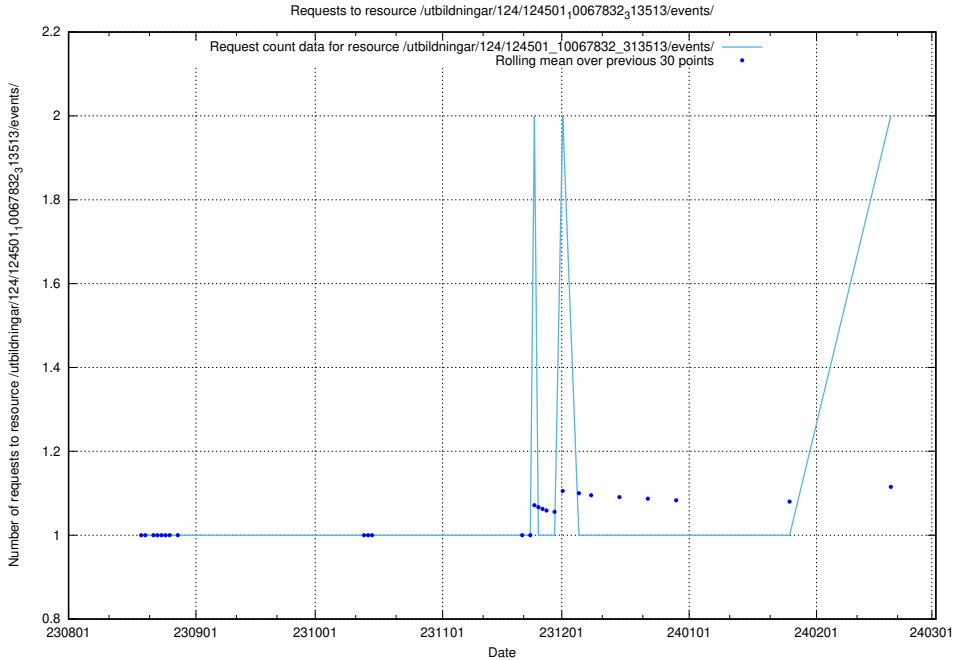

5.602 Usage of /utbildningar/124/124501_10067832_313513/events/

Here, we count the number of requests to resource /utbildningar/124/124501_10067832_313513/events/