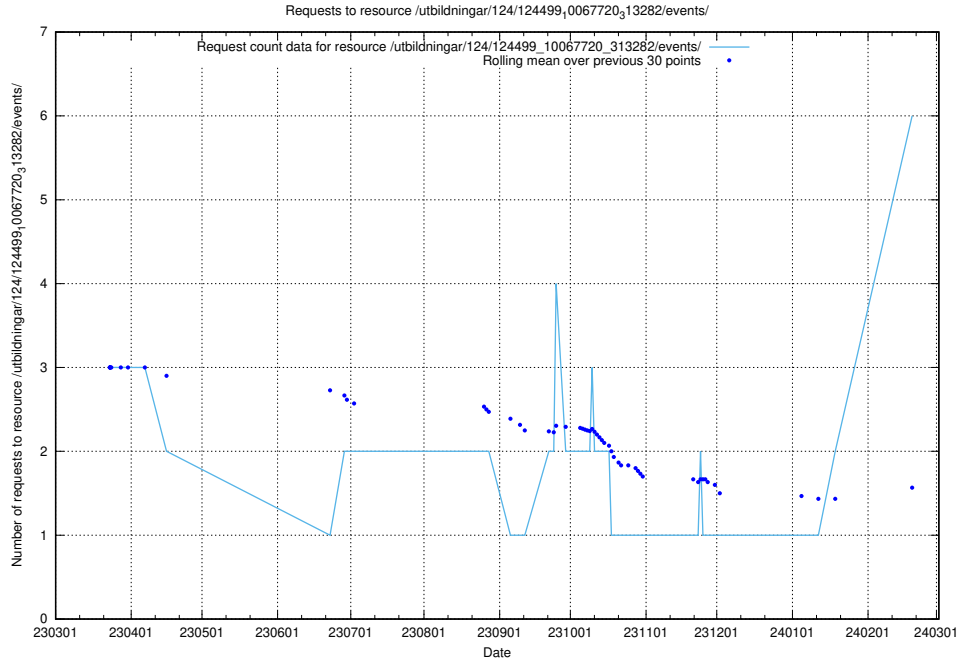

5.103 Usage of /utbildningar/124/124499_10067720_313282/events/

Here, we count the number of requests to resource /utbildningar/124/124499_10067720_313282/events/