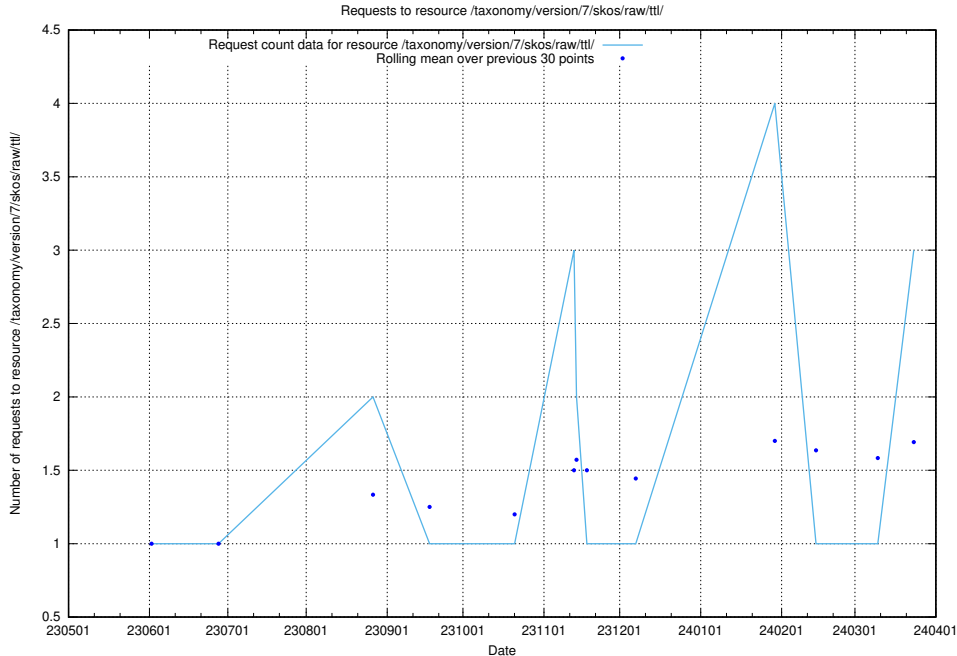

5.272 Usage of /taxonomy/version/7/skos/raw/ttl/

Here, we count the number of requests to resource /taxonomy/version/7/skos/raw/ttl/.