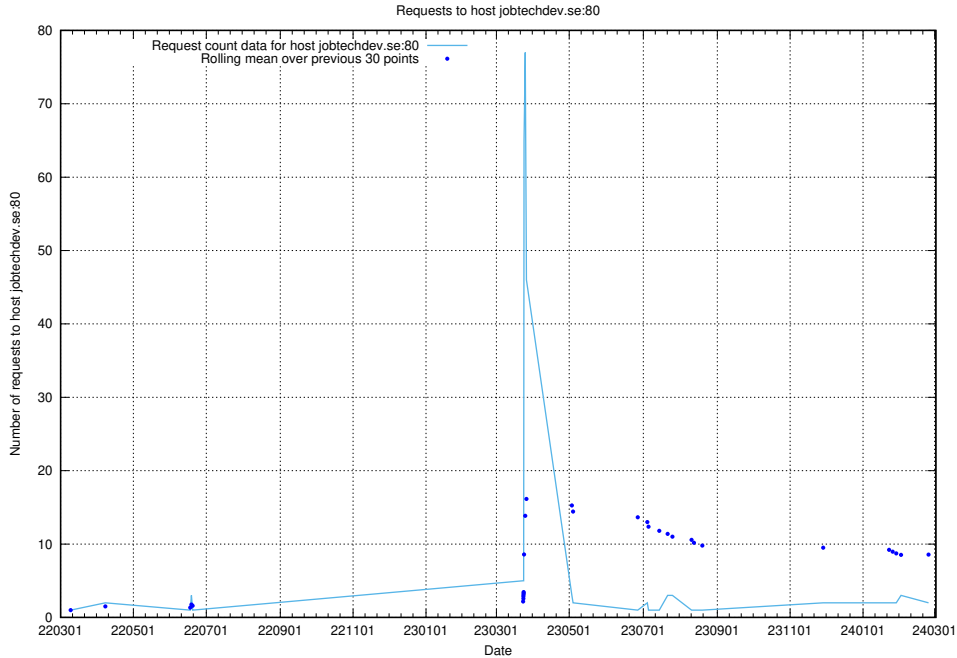

7.505 Usage of jobtechdev.se:80

Here, we count the number of requests to host jobtechdev.se:80.

7.506 Usage of jobsearch.api.jobtechdev.se:80

Here, we count the number of requests to host jobsearch.api.jobtechdev.se:80.