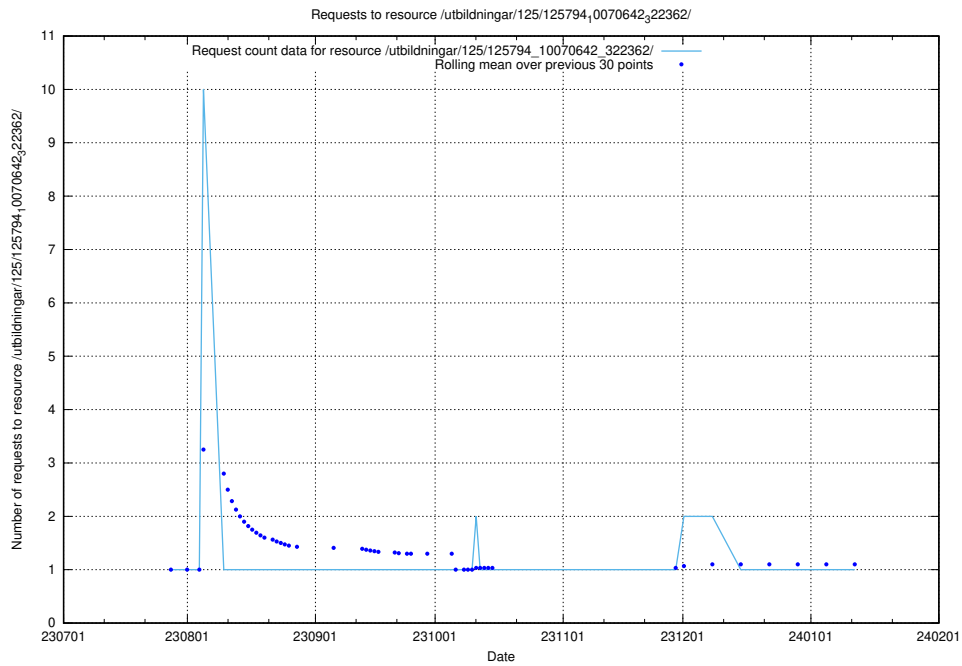

5.4561 Usage of /utbildningar/125/125794_10070642_322362/

Here, we count the number of requests to resource /utbildningar/125/125794_10070642_322362/.