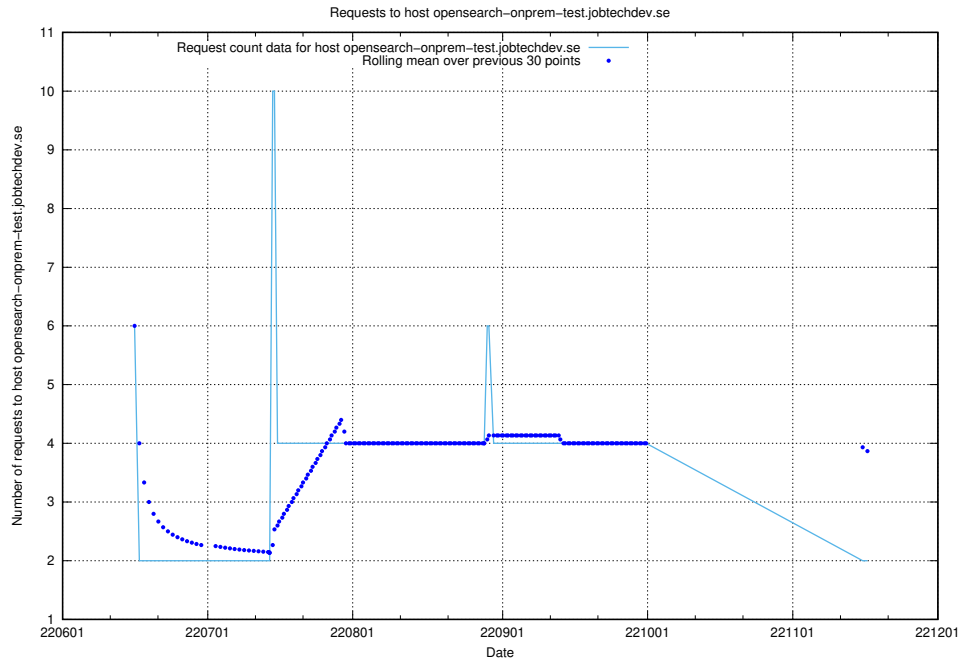

7.403 Usage of opensearch-onprem-test.jobtechdev.se

Here, we count the number of requests to host opensearch-onprem-test.jobtechdev.se.