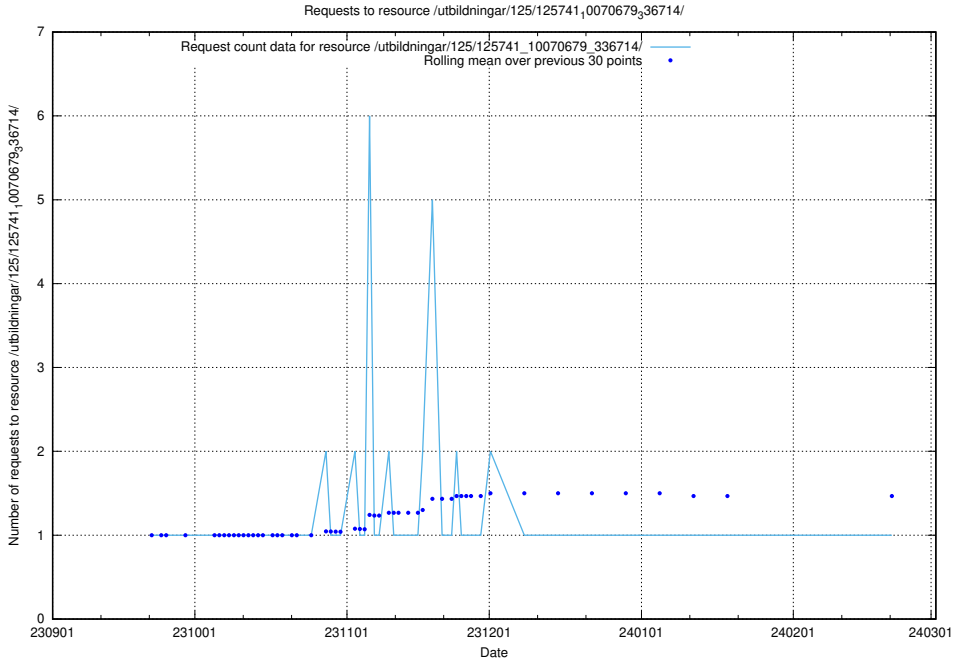

5.4154 Usage of /utbildningar/125/125741_10070679_336714/

Here, we count the number of requests to resource /utbildningar/125/125741_10070679_336714/.