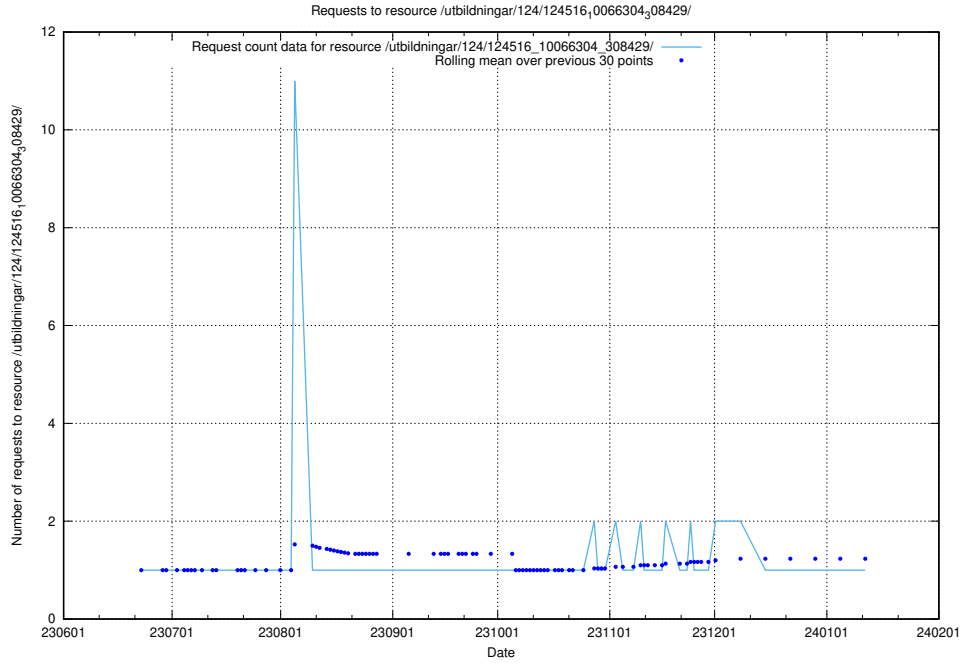

5.5420 Usage of /utbildningar/124/124516_10066304_308429/

Here, we count the number of requests to resource /utbildningar/124/124516_10066304_308429/.