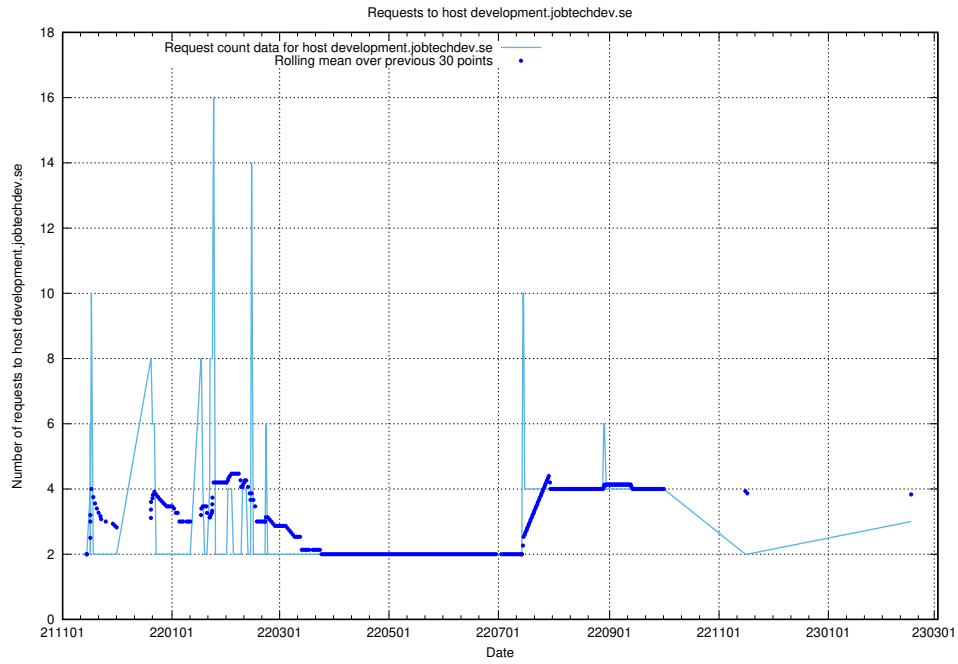

7.166 Usage of development.jobtechdev.se

Here, we count the number of requests to host development.jobtechdev.se.