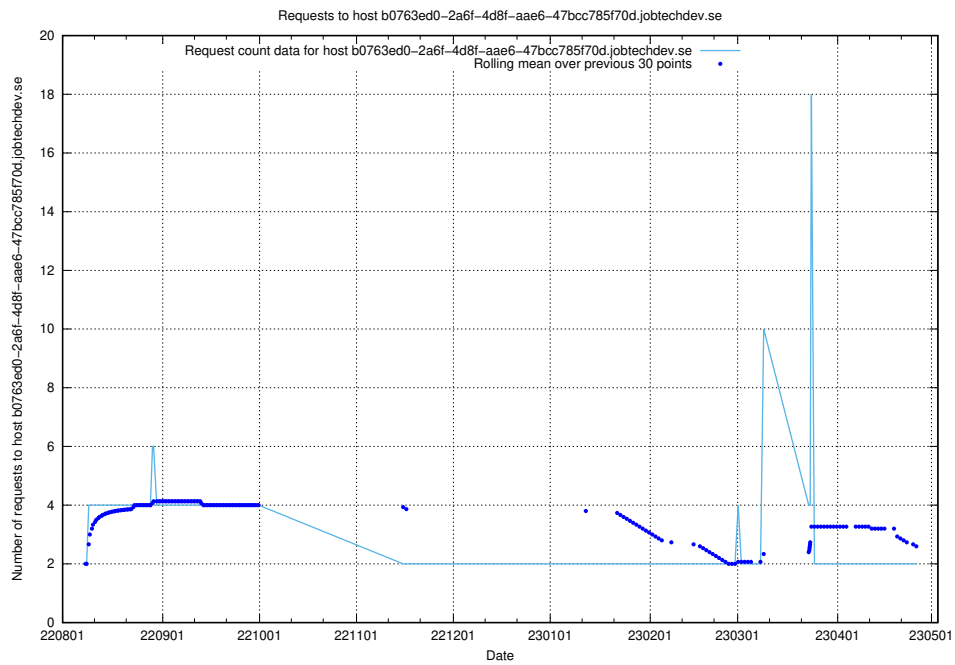

7.348 Usage of b0763ed0-2a6f-4d8f-aae6-47bcc785f70d.jobtechdev.se

Here, we count the number of requests to host b0763ed0-2a6f-4d8f-aae6-47bcc785f70d.jobtechdev.se.