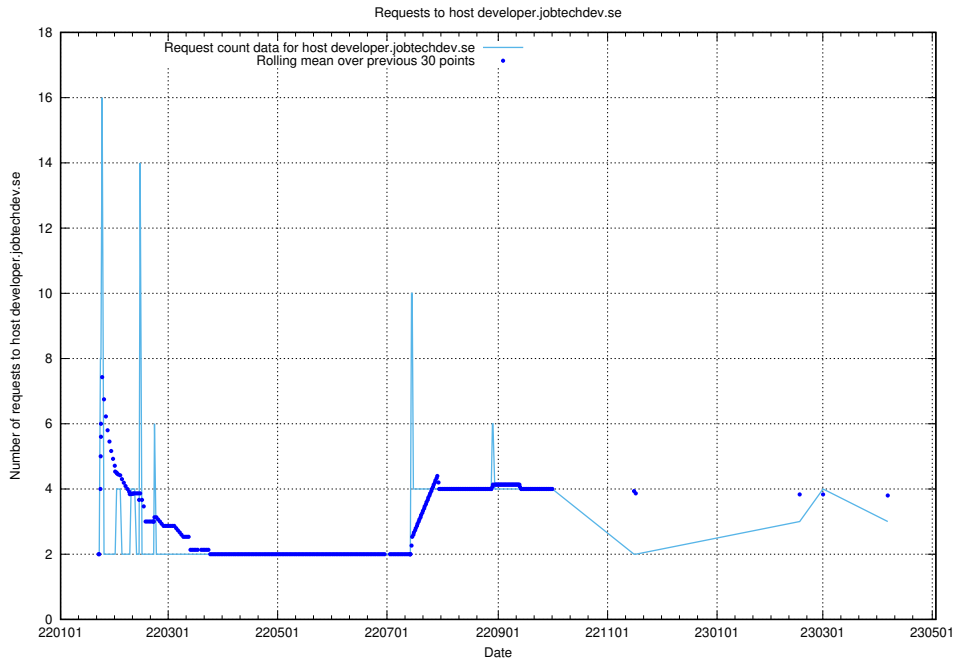

7.164 Usage of developer.jobtechdev.se

Here, we count the number of requests to host developer.jobtechdev.se.