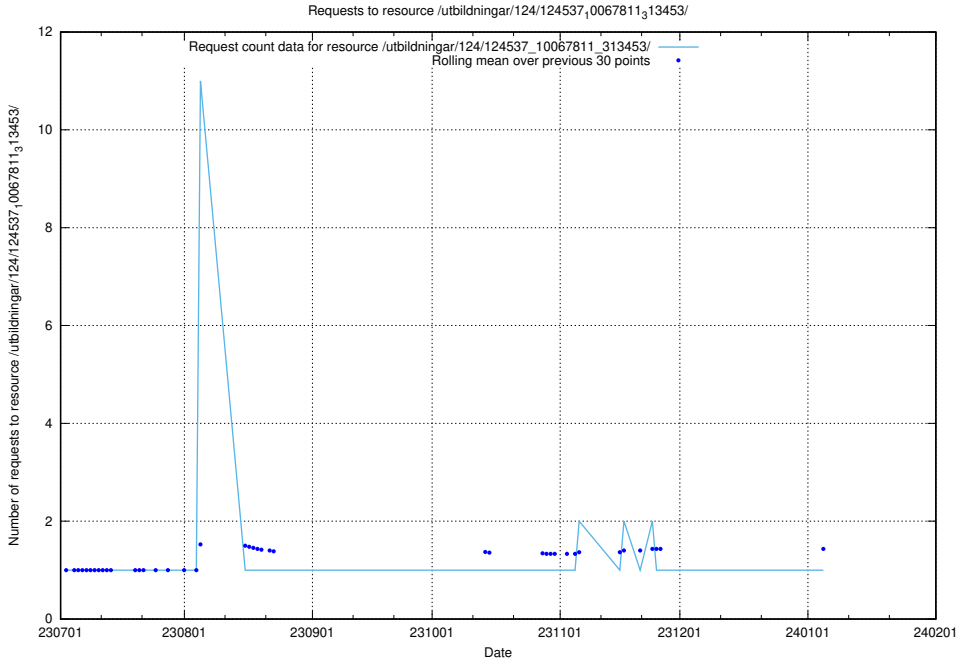

5.5021 Usage of /utbildningar/124/124537_10067811_313453/

Here, we count the number of requests to resource /utbildningar/124/124537_10067811_313453/.