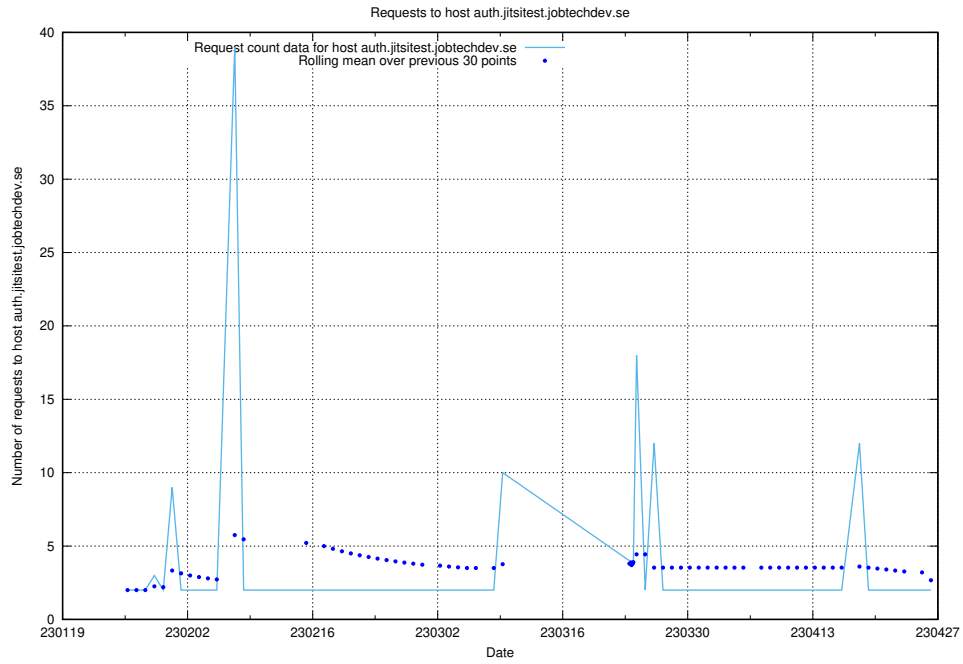

7.294 Usage of auth.jitsitest.jobtechdev.se

Here, we count the number of requests to host auth.jitsitest.jobtechdev.se.

7.295 Usage of auth.jitsi.jobtechdev.se

Here, we count the number of requests to host auth.jitsi.jobtechdev.se.