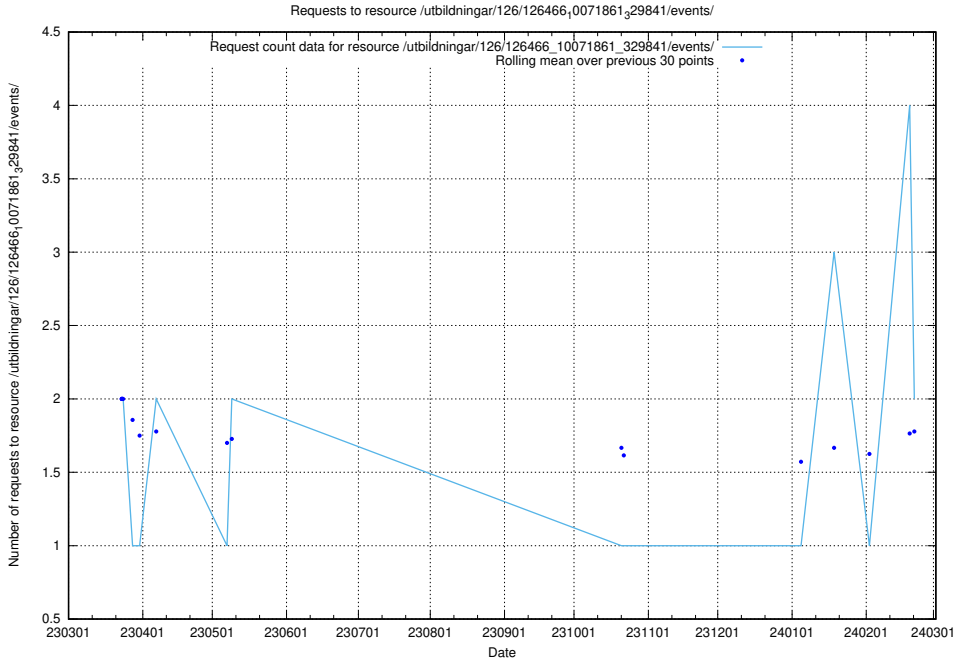

5.828 Usage of /utbildningar/126/126466_10071861_329841/events/

Here, we count the number of requests to resource /utbildningar/126/126466_10071861_329841/events/