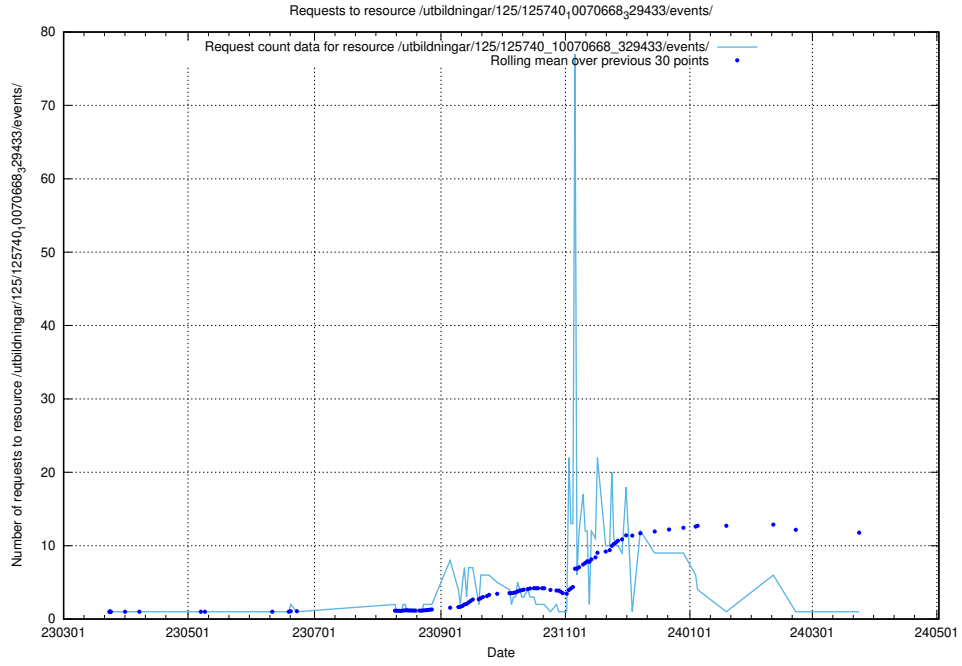

5.891 Usage of /utbildningar/125/125740_10070668_329433/events/

Here, we count the number of requests to resource /utbildningar/125/125740_10070668_329433/events/