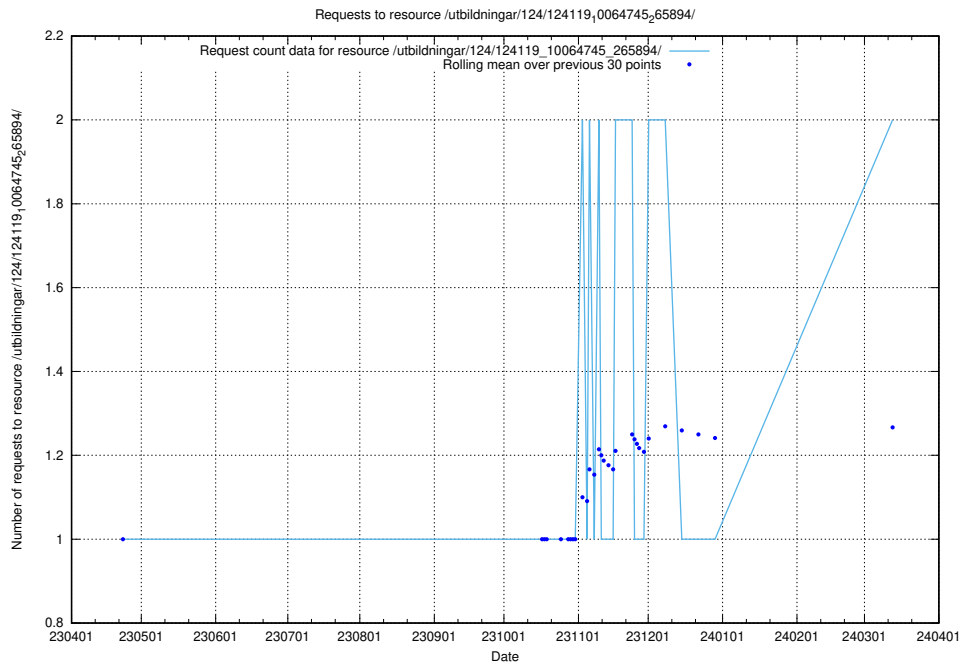

5.757 Usage of /utbildningar/124/124119_10064745_265894/

Here, we count the number of requests to resource /utbildningar/124/124119_10064745_265894/.