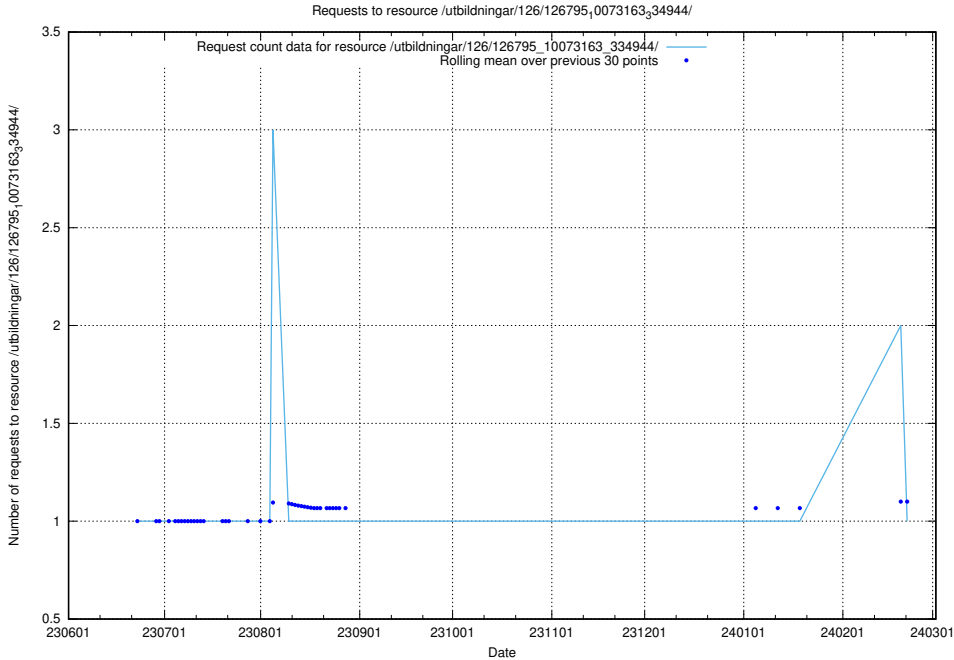

5.5238 Usage of /utbildningar/126/126795_10073163_334944/

Here, we count the number of requests to resource /utbildningar/126/126795_10073163_334944/.