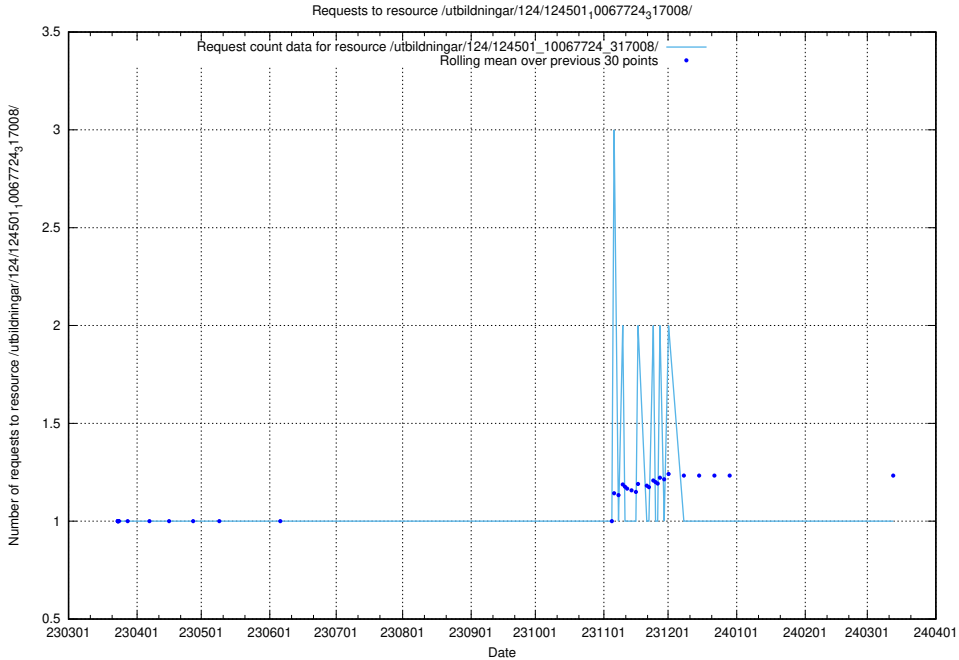

5.1914 Usage of /utbildningar/124/124501_10067724_317008/

Here, we count the number of requests to resource /utbildningar/124/124501_10067724_317008/.