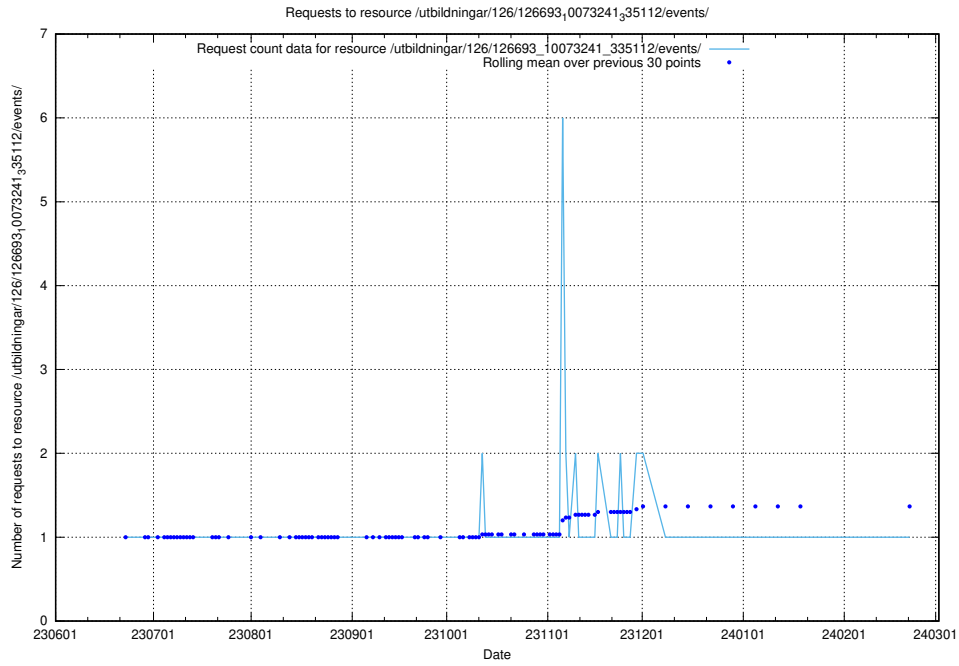

5.5294 Usage of /utbildningar/126/126693_10073241_335112/events/

Here, we count the number of requests to resource /utbildningar/126/126693_10073241_335112/events/