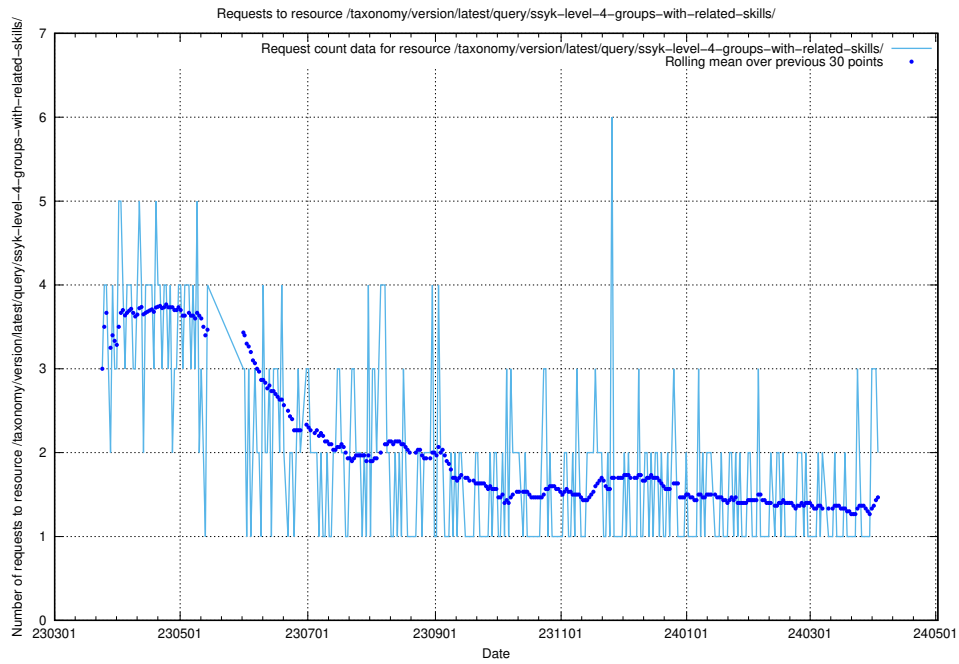

5.775 Usage of /taxonomy/version/latest/query/ssyk-level-4-groups-with-related-skills/

Here, we count the number of requests to resource /taxonomy/version/latest/query/ssyk-level-4-groups-with-related-skills/.