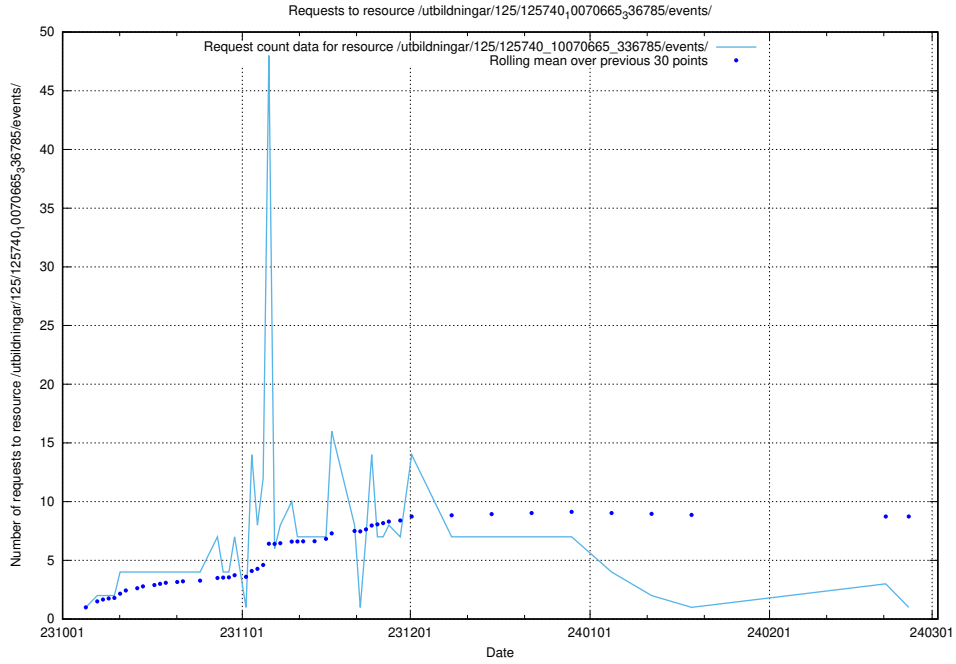

5.4059 Usage of /utbildningar/125/125740_10070665_336785/events/

Here, we count the number of requests to resource /utbildningar/125/125740_10070665_336785/events/