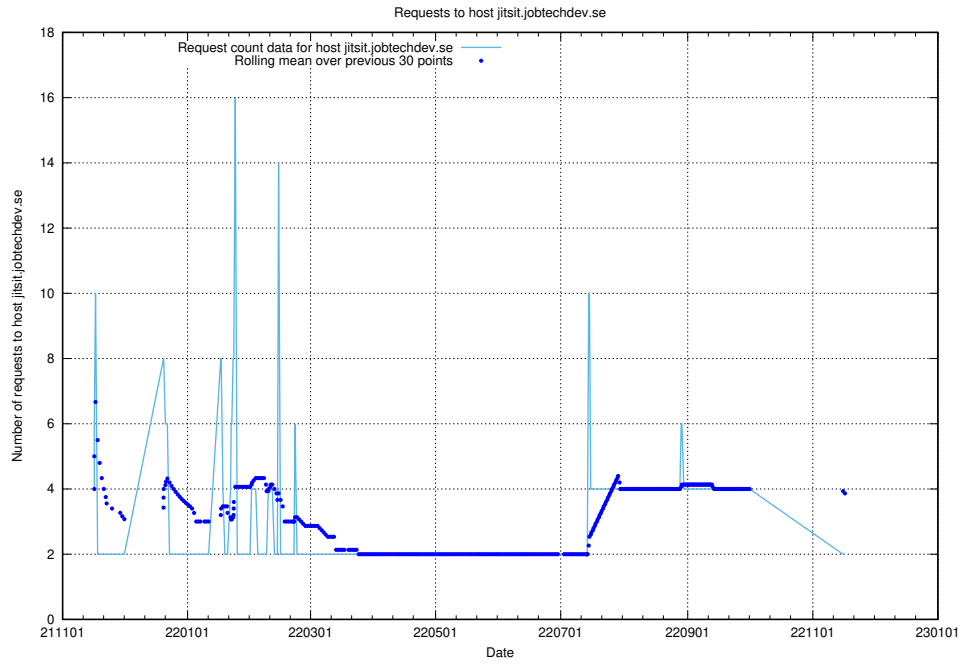

7.499 Usage of jitsit.jobtechdev.se

Here, we count the number of requests to host jitsit.jobtechdev.se.