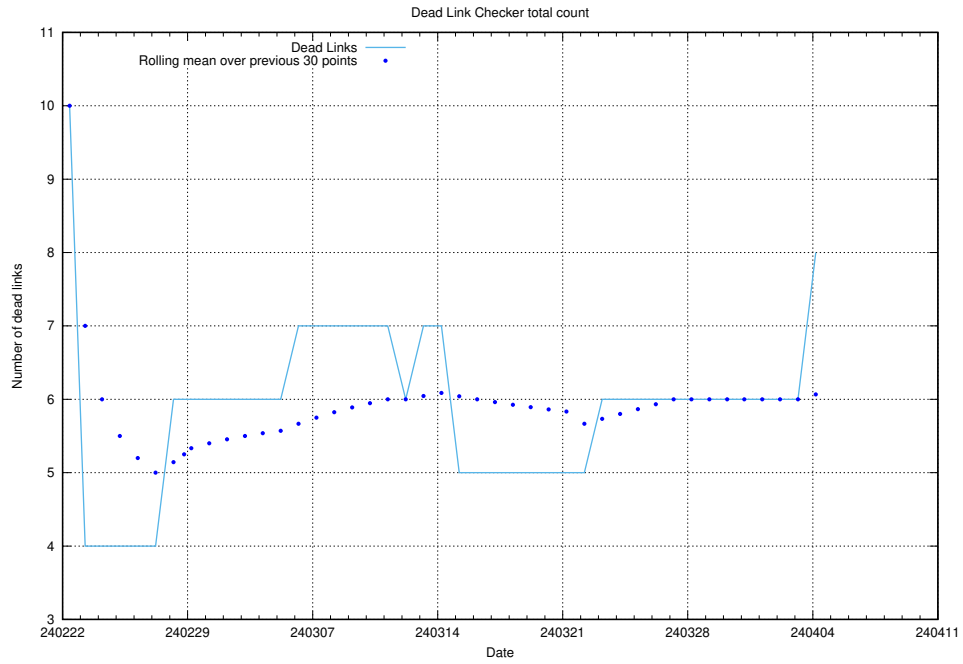

3.2 Total count of dead links

Here is presented the total number of found dead links across all pages.