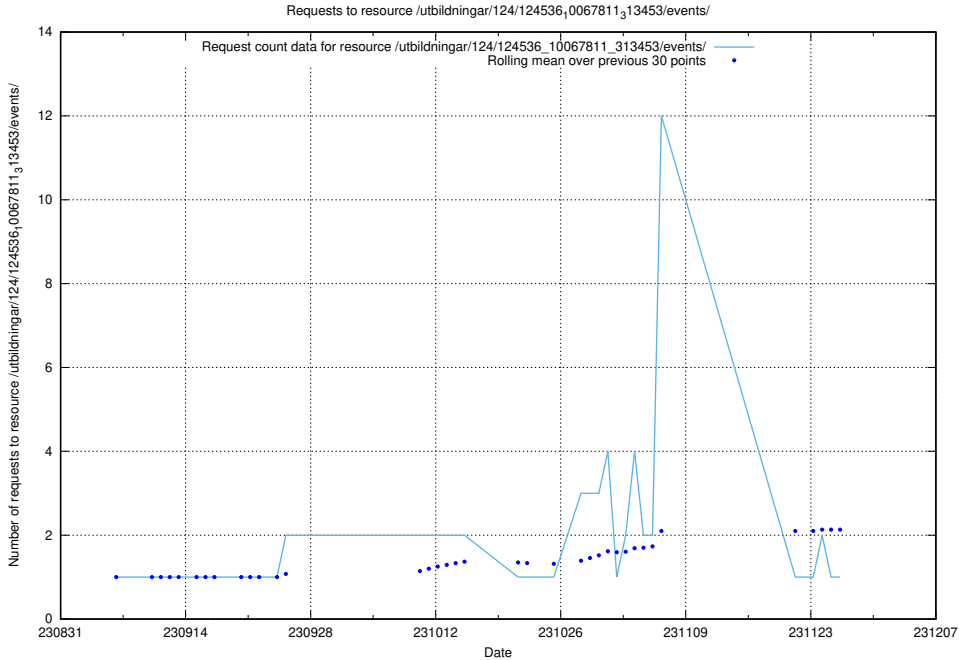

5.4336 Usage of /utbildningar/124/124536_10067811_313453/events/

Here, we count the number of requests to resource /utbildningar/124/124536_10067811_313453/events/