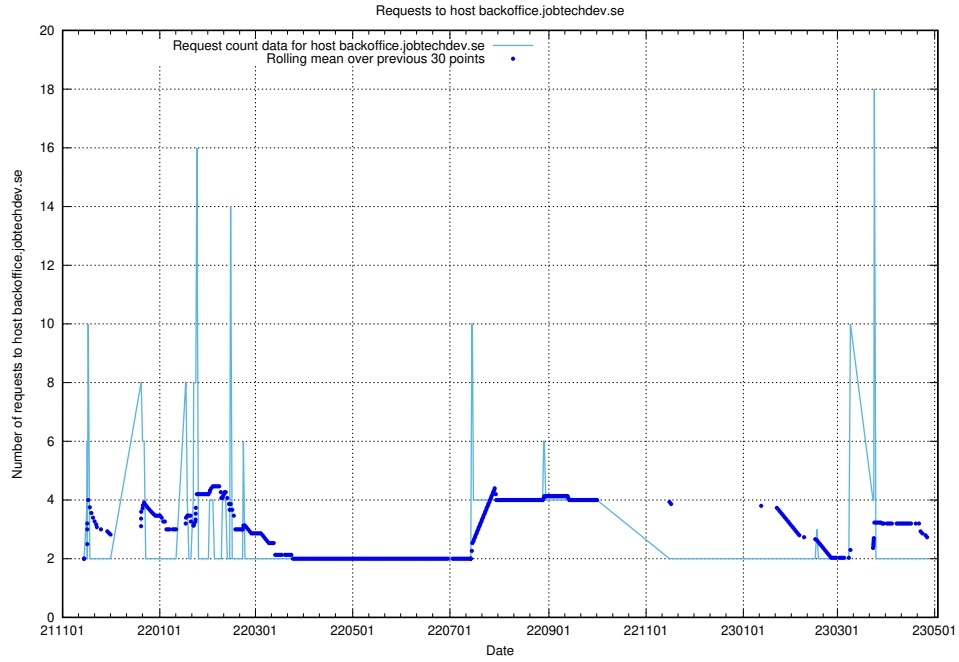

7.286 Usage of backoffice.jobtechdev.se

Here, we count the number of requests to host backoffice.jobtechdev.se.