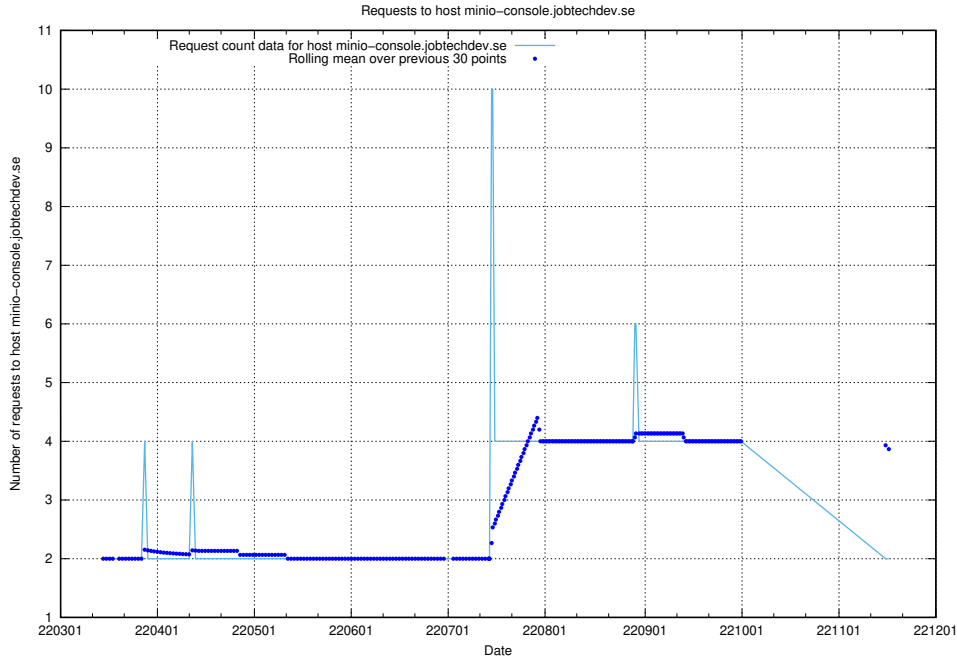

7.497 Usage of minioconsole.jobtechdev.se

Here, we count the number of requests to host minioconsole.jobtechdev.se.

7.498 Usage of minio-console.jobtechdev.se

Here, we count the number of requests to host minio-console.jobtechdev.se.