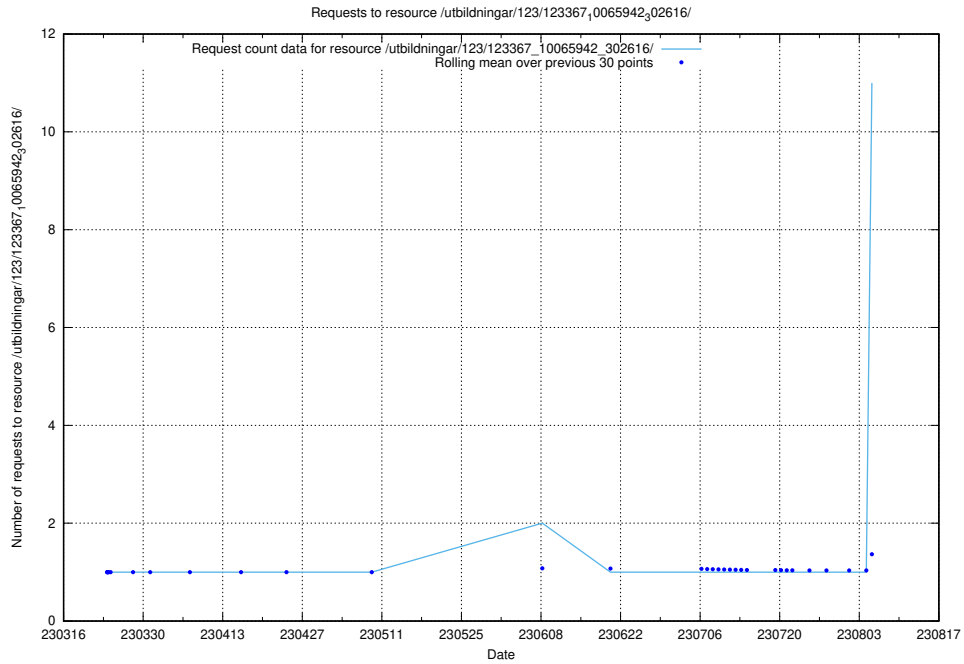

5.21 Usage of /utbildningar/123/123367_10065942_302616/

Here, we count the number of requests to resource /utbildningar/123/123367_10065942_302616/.