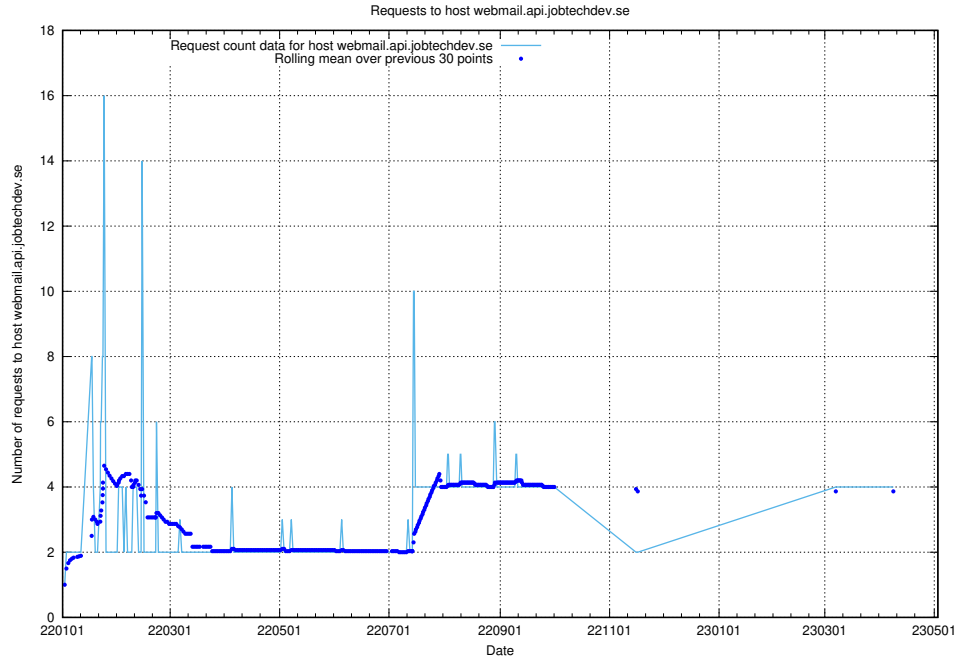

7.115 Usage of webmail.api.jobtechdev.se

Here, we count the number of requests to host webmail.api.jobtechdev.se.