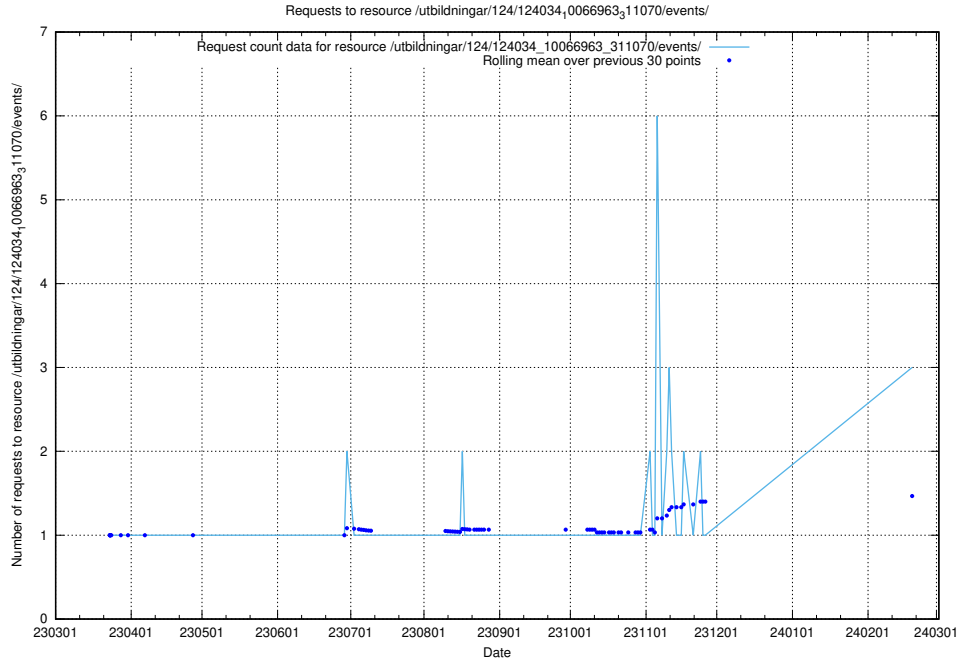

5.239 Usage of /utbildningar/124/124034_10066963_311070/events/

Here, we count the number of requests to resource /utbildningar/124/124034_10066963_311070/events/