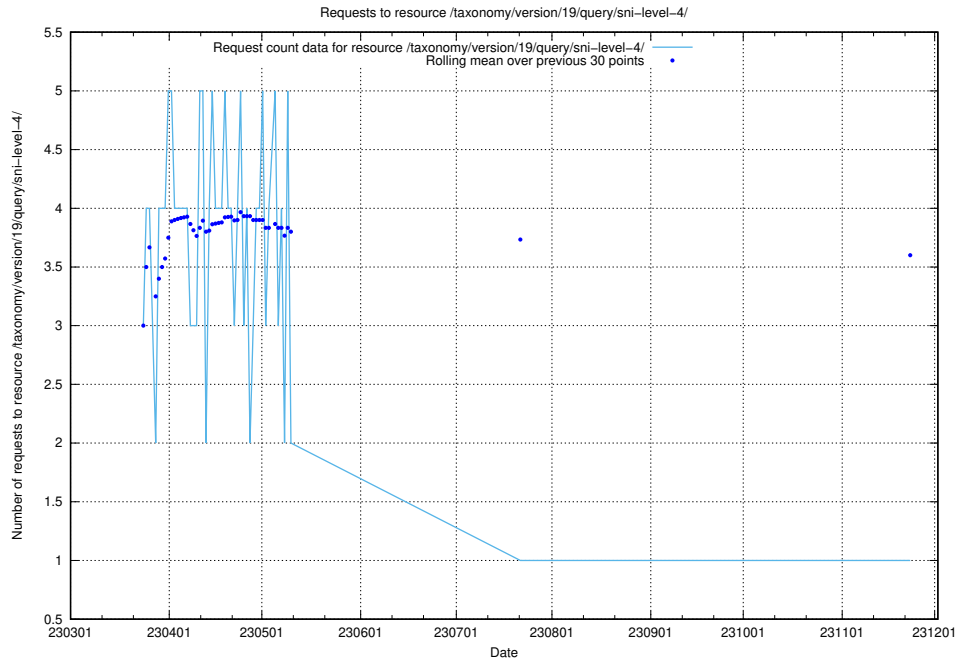

5.5789 Usage of /taxonomy/version/19/query/sni-level-4/

Here, we count the number of requests to resource /taxonomy/version/19/query/sni-level-4/.