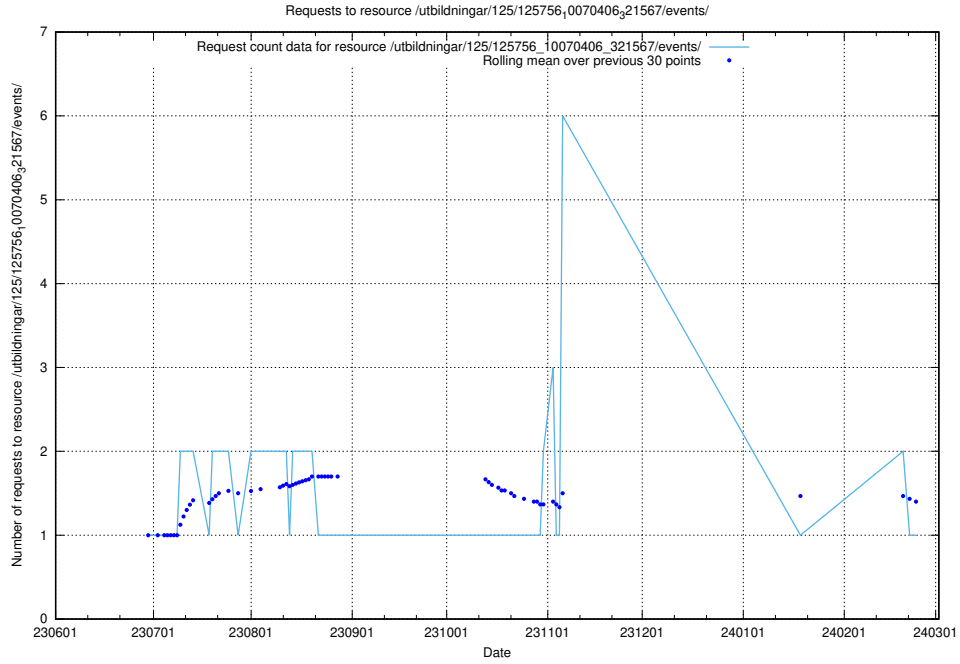

5.5033 Usage of /utbildningar/125/125756_10070406_321567/events/

Here, we count the number of requests to resource /utbildningar/125/125756_10070406_321567/events/