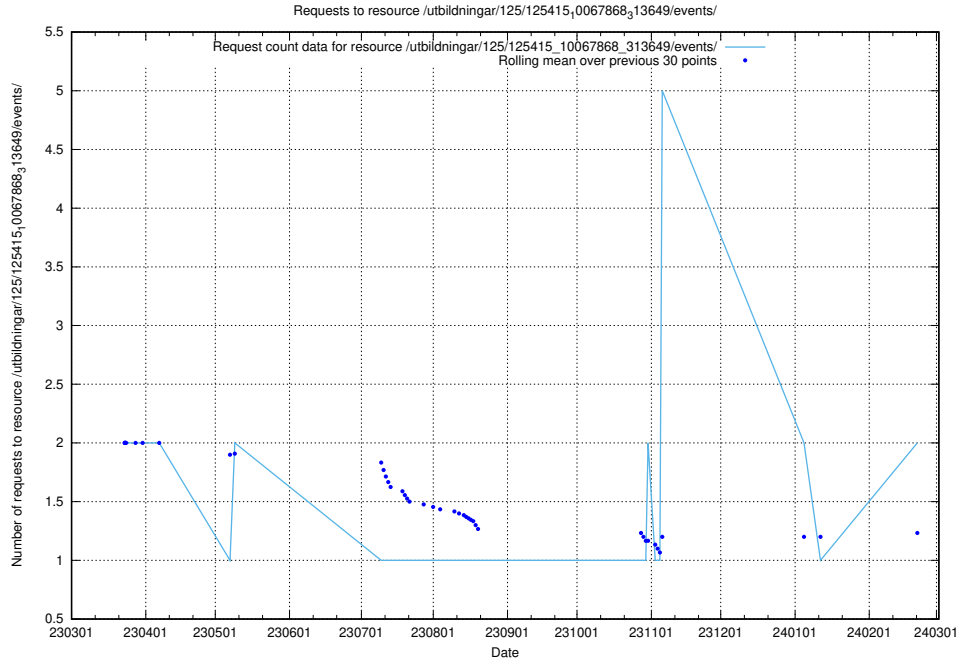

5.833 Usage of /utbildningar/125/125415_10067868_313649/events/

Here, we count the number of requests to resource /utbildningar/125/125415_10067868_313649/events/