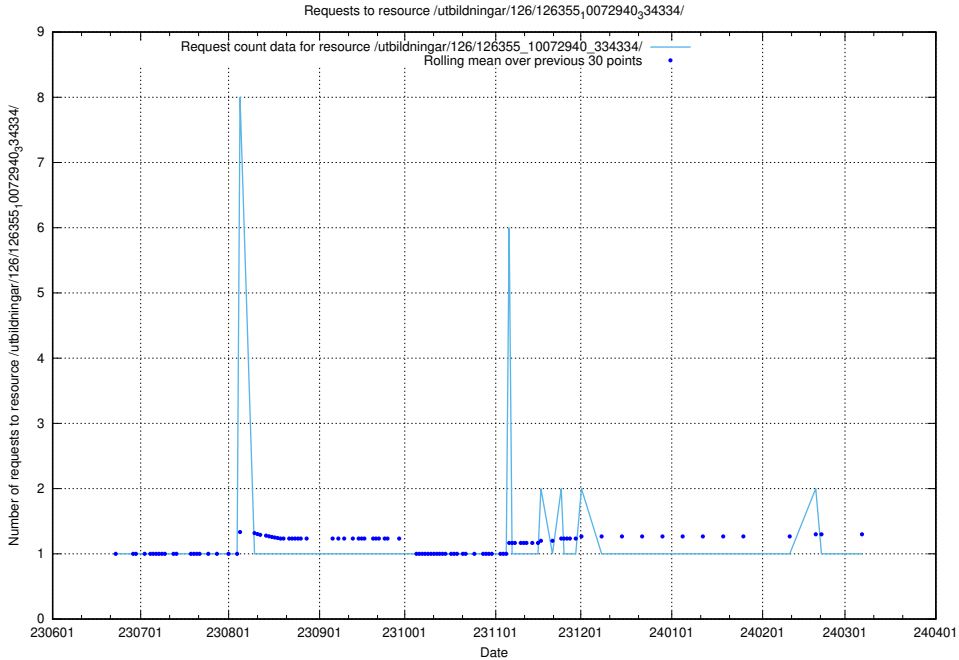

5.5308 Usage of /utbildningar/126/126355_10072940_334334/

Here, we count the number of requests to resource /utbildningar/126/126355_10072940_334334/.