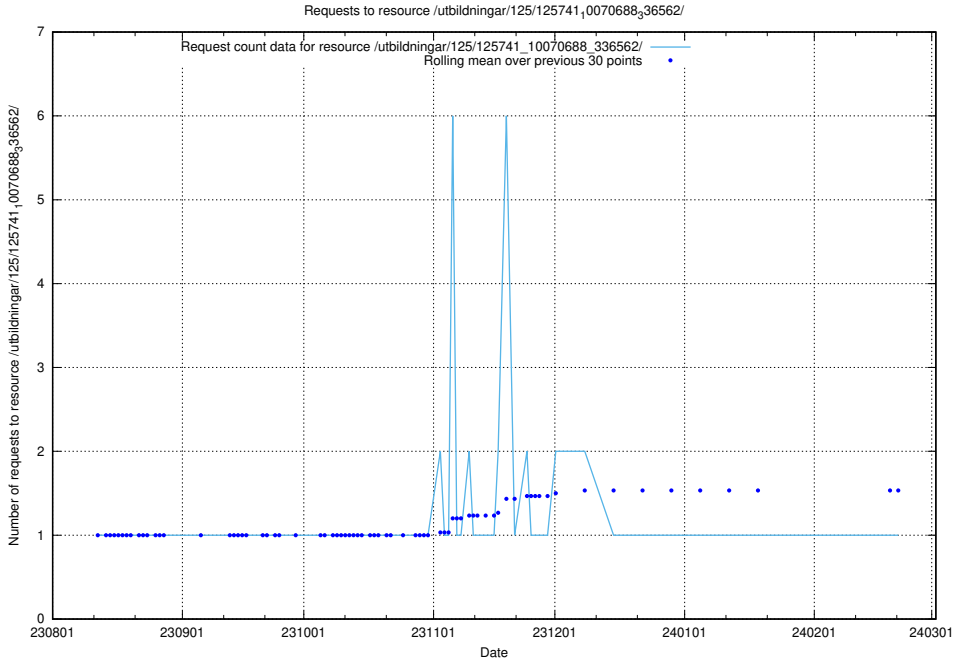

5.4461 Usage of /utbildningar/125/125741_10070688_336562/

Here, we count the number of requests to resource /utbildningar/125/125741_10070688_336562/.