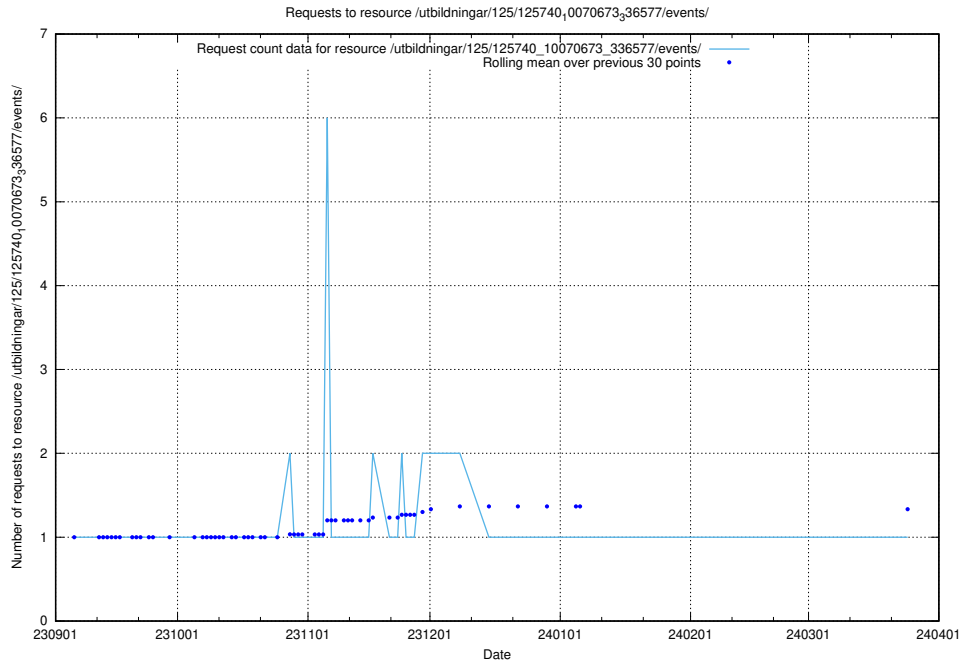

5.4322 Usage of /utbildningar/125/125740_10070673_336577/events/

Here, we count the number of requests to resource /utbildningar/125/125740_10070673_336577/events/