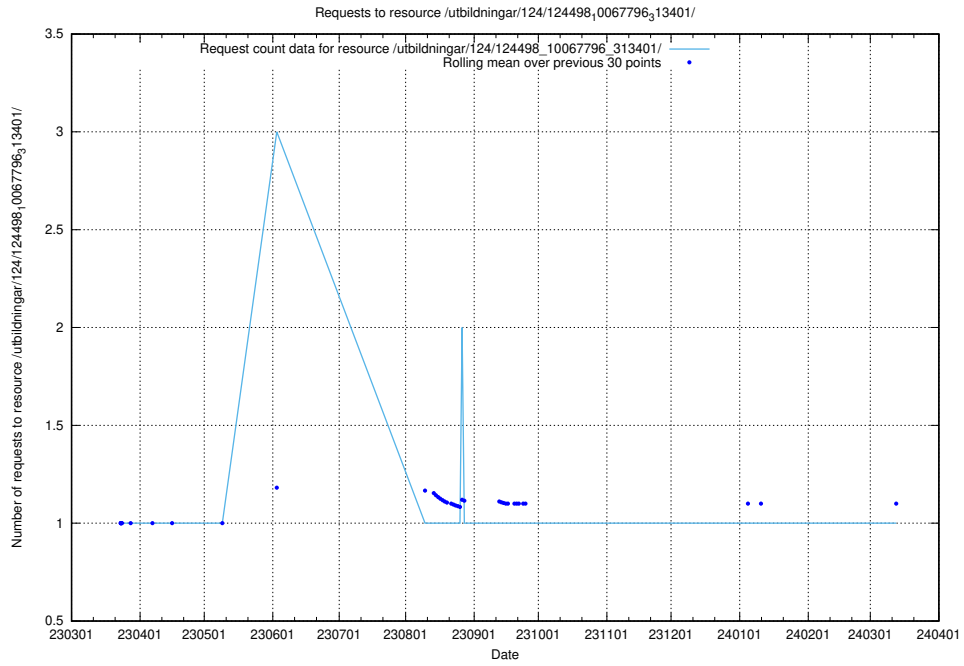

5.2319 Usage of /utbildningar/124/124498_10067796_313401/

Here, we count the number of requests to resource /utbildningar/124/124498_10067796_313401/.