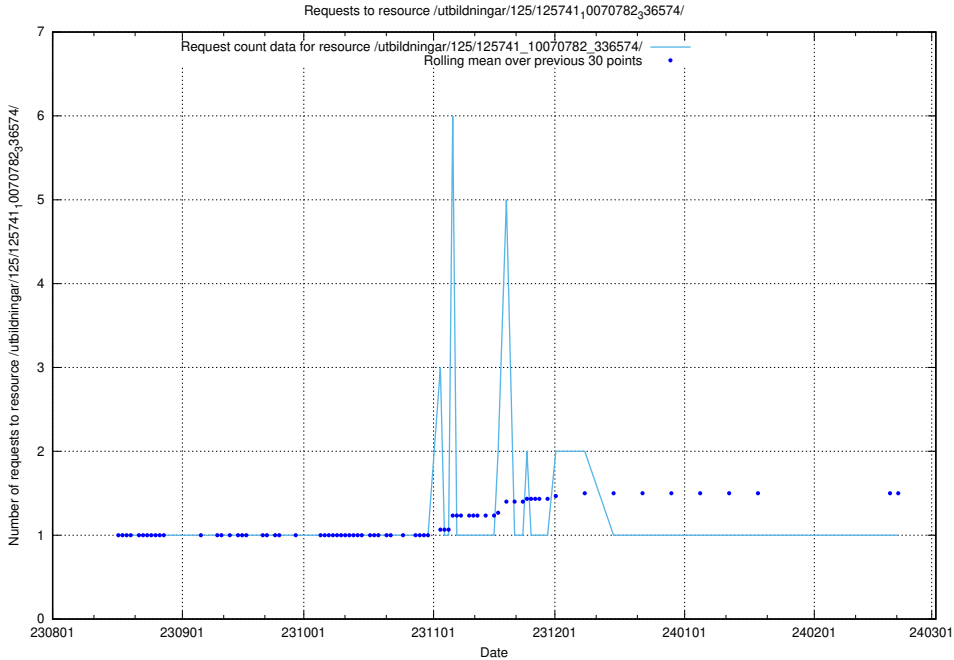

5.4437 Usage of /utbildningar/125/125741_10070782_336574/

Here, we count the number of requests to resource /utbildningar/125/125741_10070782_336574/.