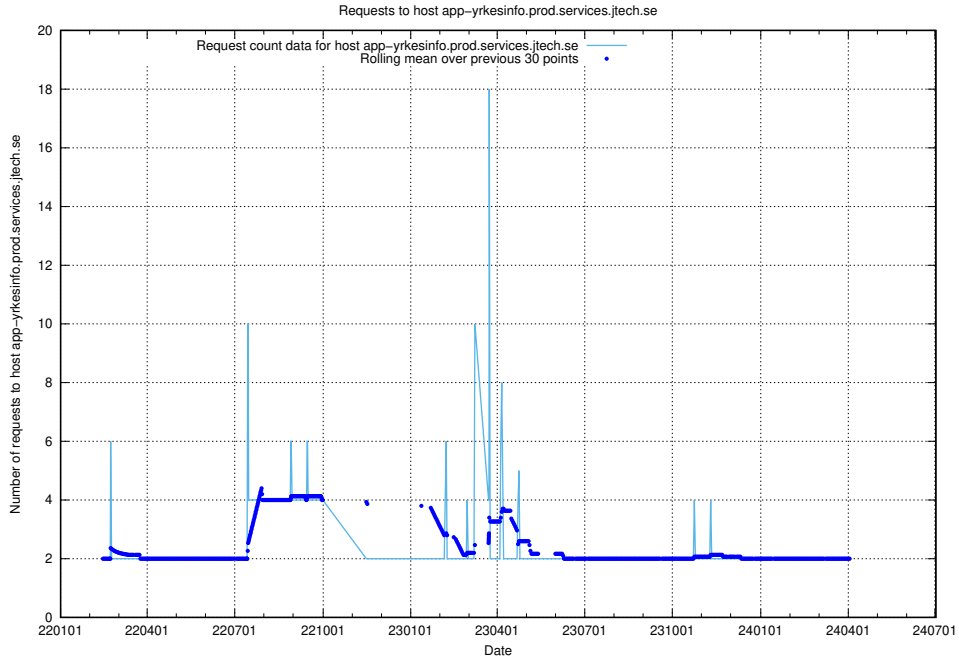

7.542 Usage of app-yrkesinfo.prod.services.jtech.se

Here, we count the number of requests to host app-yrkesinfo.prod.services.jtech.se.