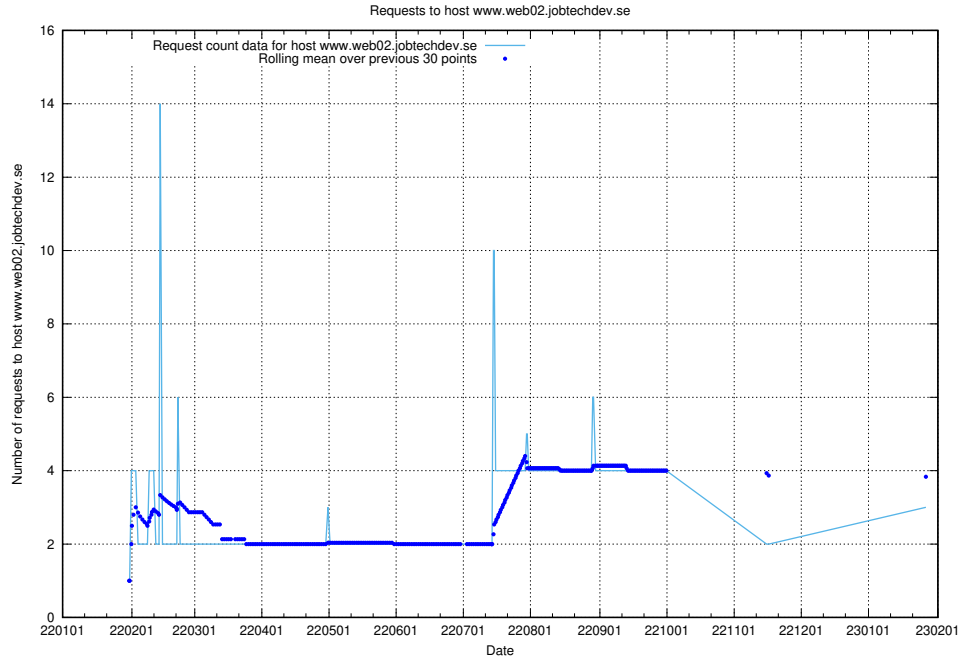

7.238 Usage of www.web02.jobtechdev.se

Here, we count the number of requests to host www.web02.jobtechdev.se.