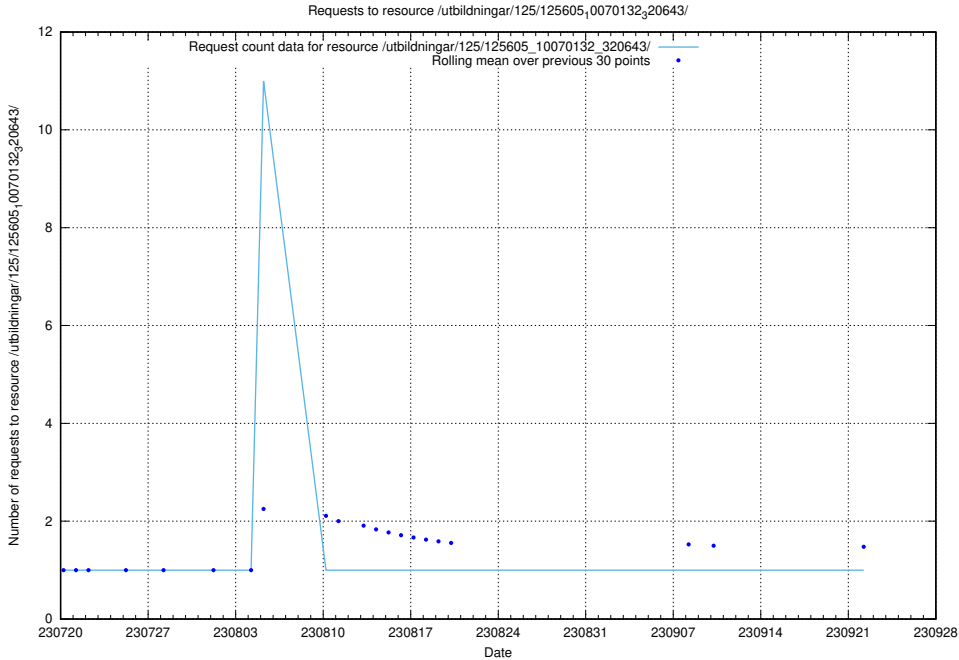

5.4653 Usage of /utbildningar/125/125605_10070132_320643/

Here, we count the number of requests to resource /utbildningar/125/125605_10070132_320643/.