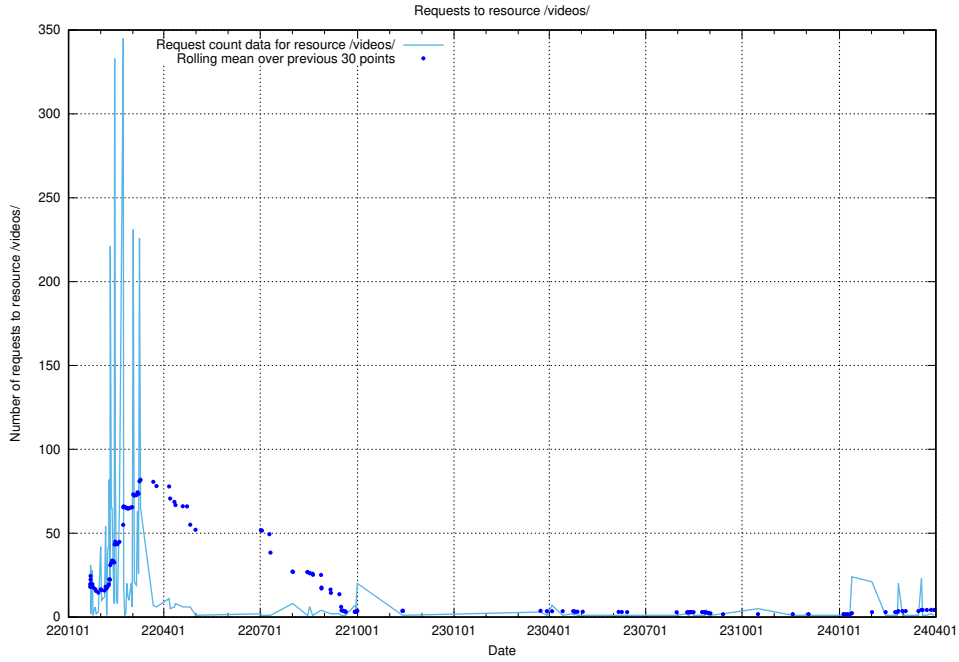

5.5650 Usage of /videos/

Here, we count the number of requests to resource /videos/.