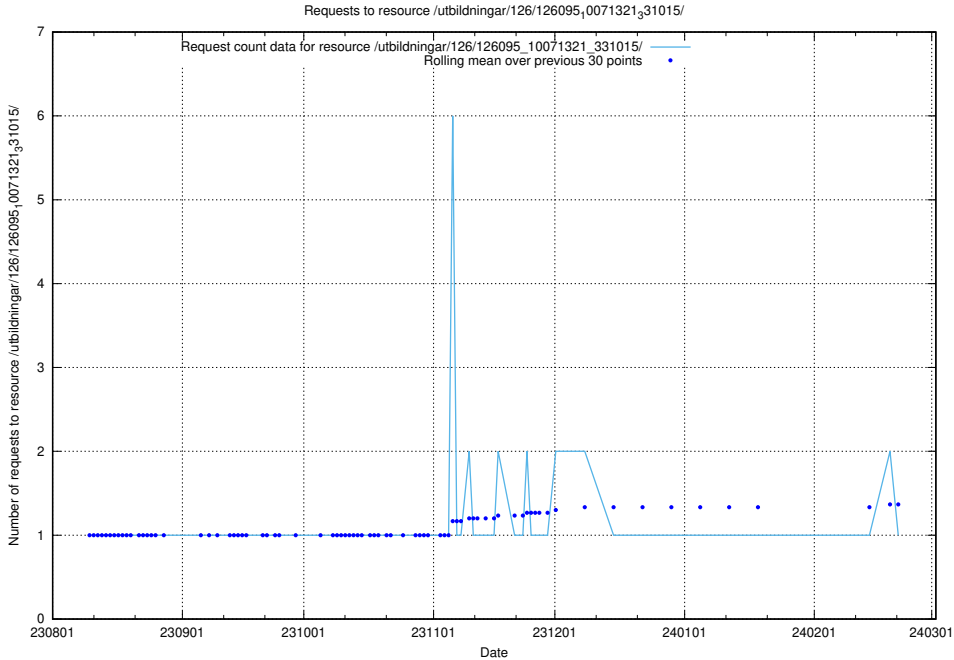

5.4484 Usage of /utbildningar/126/126095_10071321_331015/

Here, we count the number of requests to resource /utbildningar/126/126095_10071321_331015/.