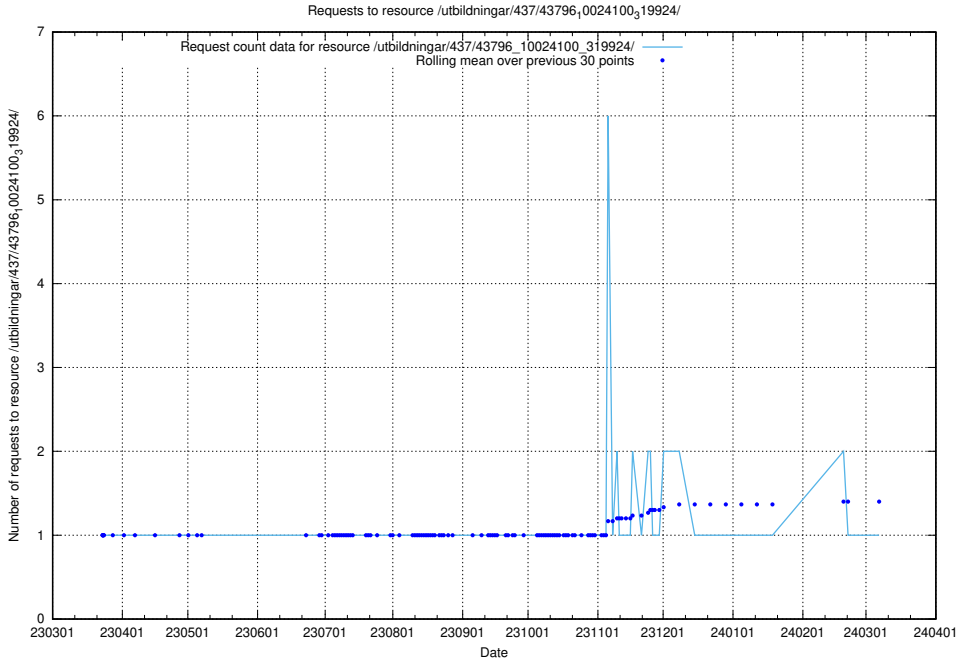

5.5995 Usage of /utbildningar/437/43796_10024100_319924/

Here, we count the number of requests to resource /utbildningar/437/43796_10024100_319924/.