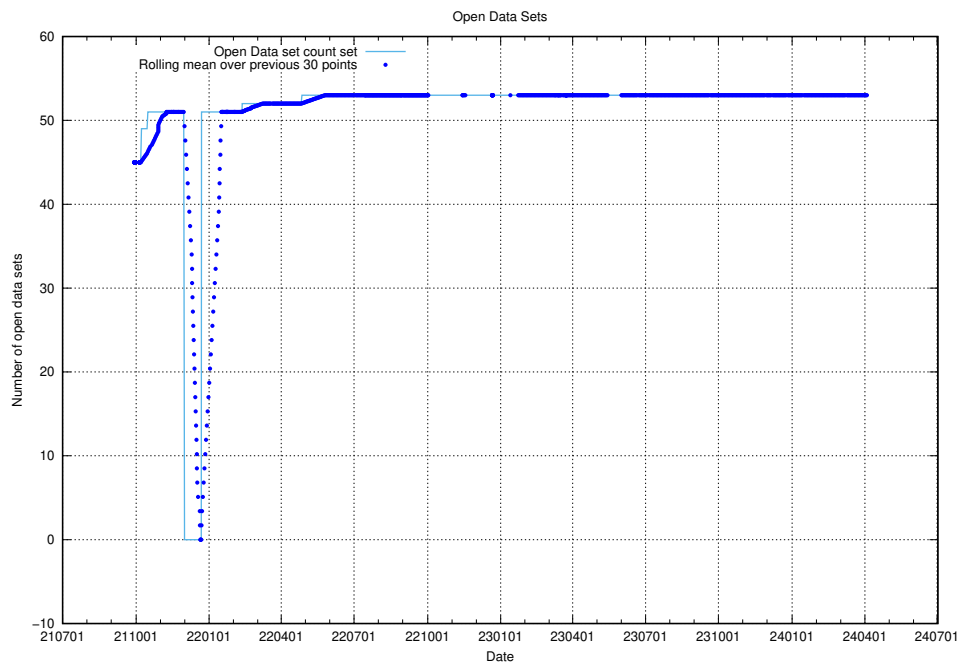

12 Open Data

This section contains statistics about JobTech's published open data in DIGG's [Sweden's data portal](https://www.dataportal.se)¹².

12.1 Number of open data sets

The tables shows the number of open data sets published by JobTech on DIGG's data portal.

¹²<https://www.dataportal.se>