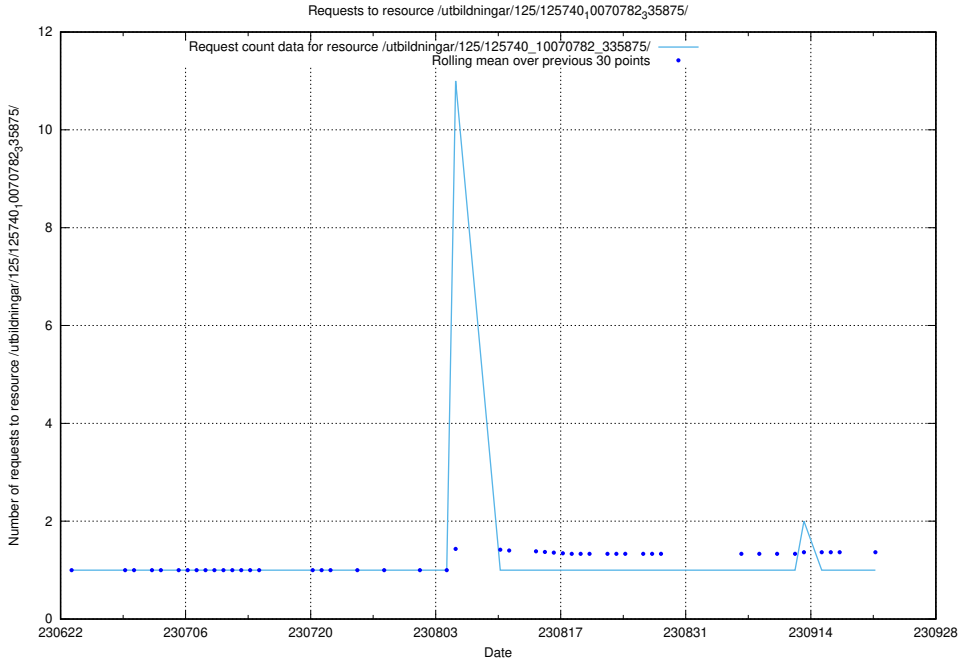

5.5349 Usage of /utbildningar/125/125740_10070782_335875/

Here, we count the number of requests to resource /utbildningar/125/125740_10070782_335875/.