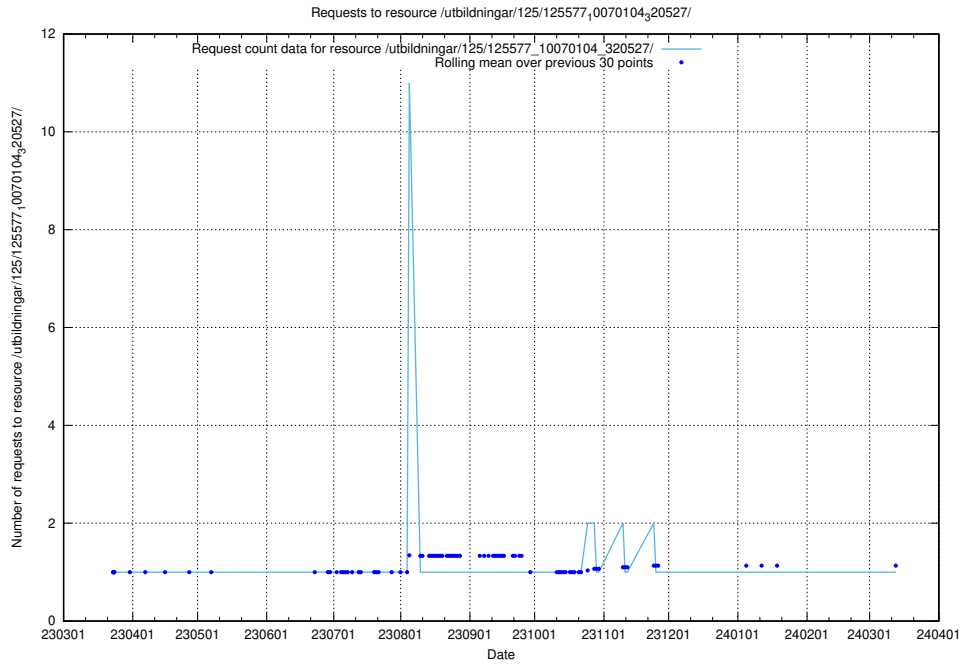

Here, we count the number of requests to resource /utbildningar/125/125577_10070104_320527/events/

5.988 Usage of /utbildningar/125/125577_10070104_320527/

Here, we count the number of requests to resource /utbildningar/125/125577_10070104_320527/.