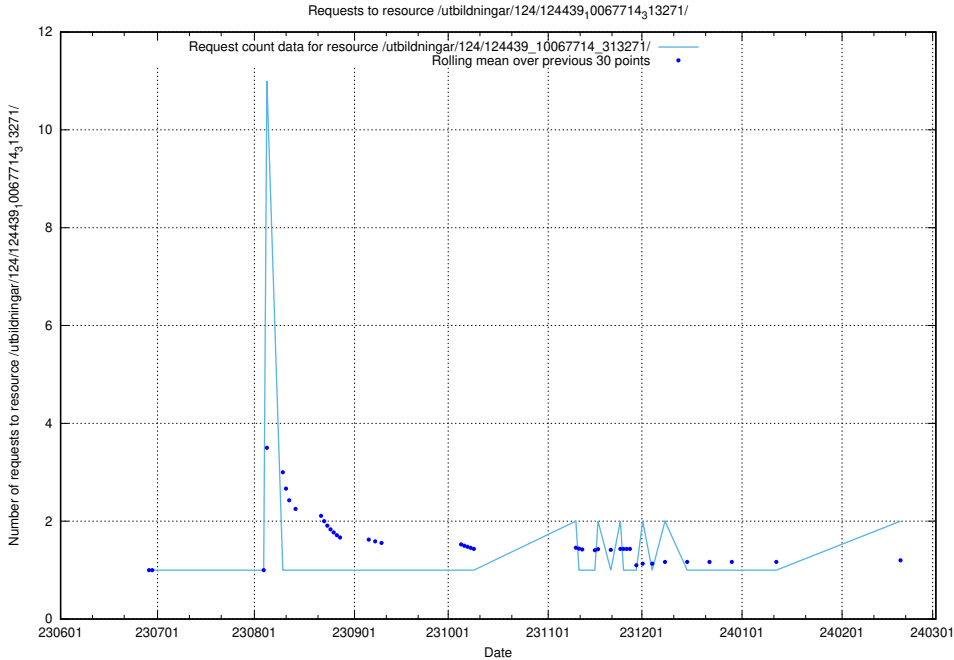

5.685 Usage of /utbildningar/124/124439_10067714_313271/

Here, we count the number of requests to resource /utbildningar/124/124439_10067714_313271/.