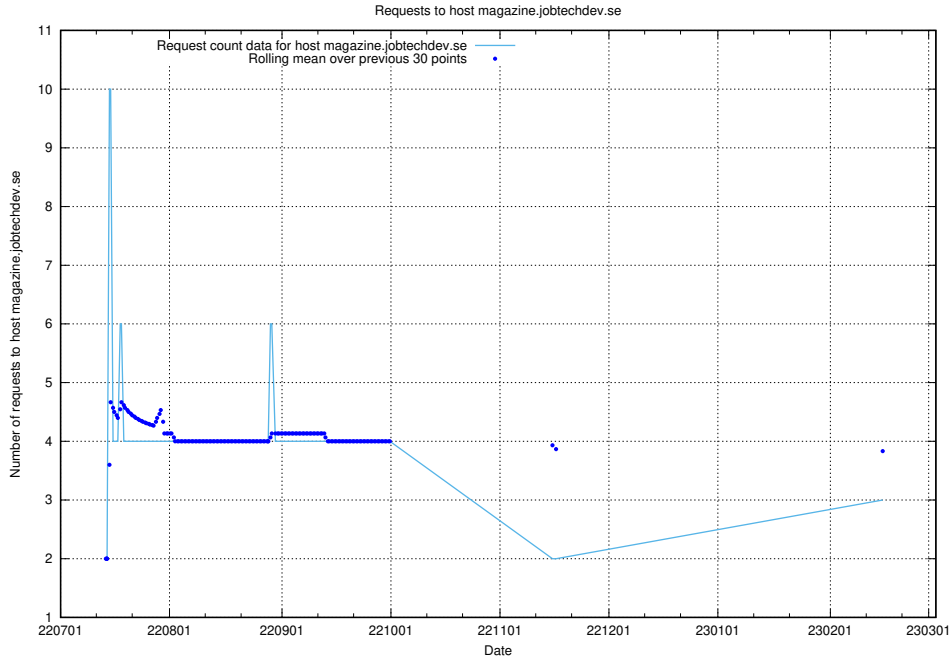

7.208 Usage of www.jobad-enrichments-api.jobtechdev.se

Here, we count the number of requests to host www.jobad-enrichments-api.jobtechdev.se.

7.209 Usage of magazine.jobtechdev.se

Here, we count the number of requests to host magazine.jobtechdev.se.