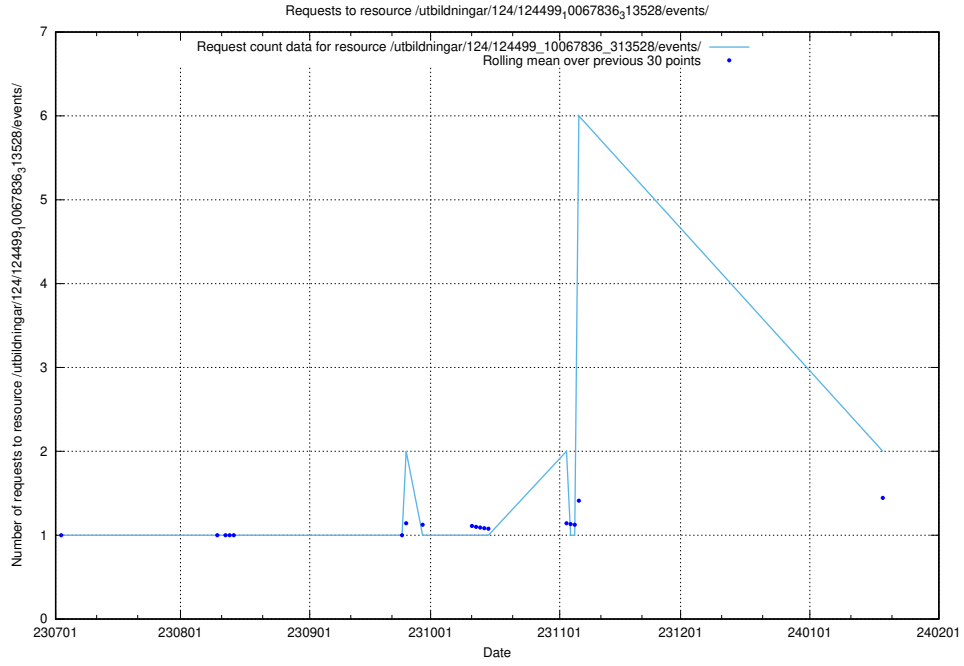

5.664 Usage of /utbildningar/124/124499_10067836_313528/events/

Here, we count the number of requests to resource /utbildningar/124/124499_10067836_313528/events/