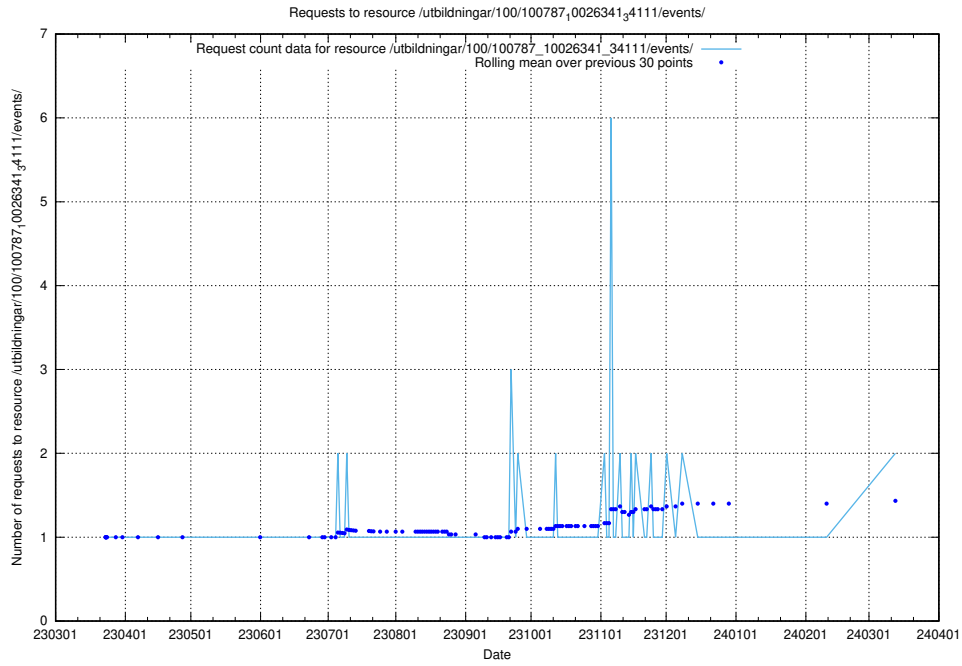

5.684 Usage of /utbildningar/100/100787_10026341_34111/events/

Here, we count the number of requests to resource /utbildningar/100/100787_10026341_34111/events/.