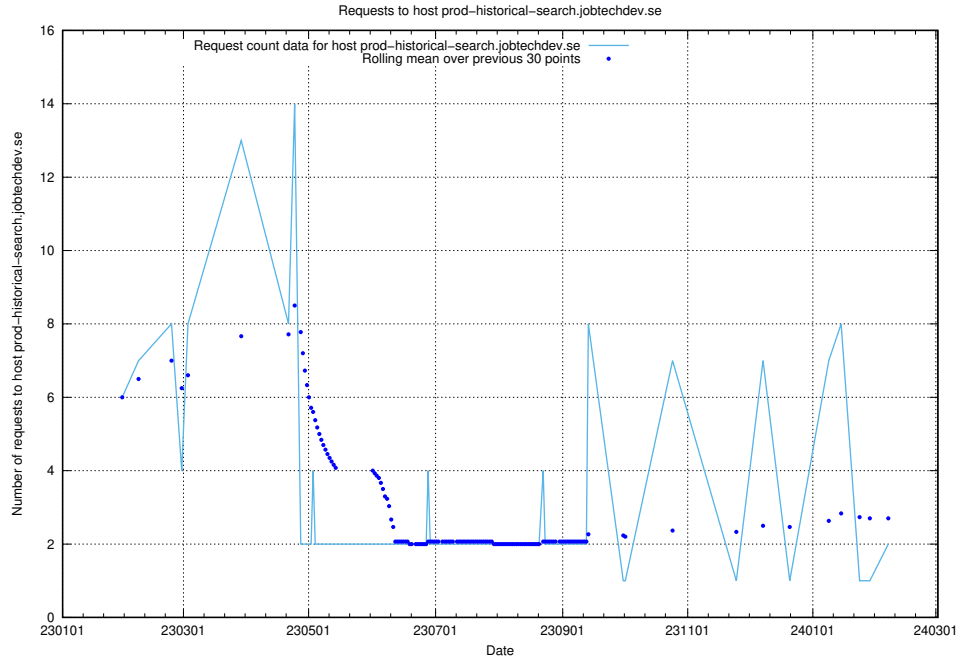

7.292 Usage of prod-historical-search.jobtechdev.se

Here, we count the number of requests to host prod-historical-search.jobtechdev.se.