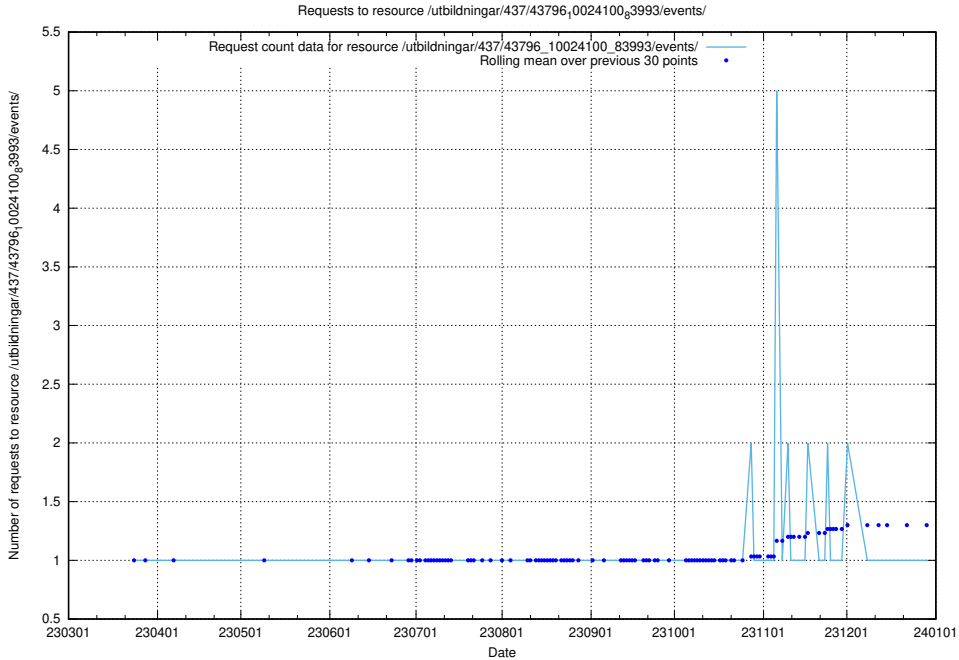

5.5833 Usage of /utbildningar/437/43796_10024100_83993/events/

Here, we count the number of requests to resource /utbildningar/437/43796_10024100_83993/events/.