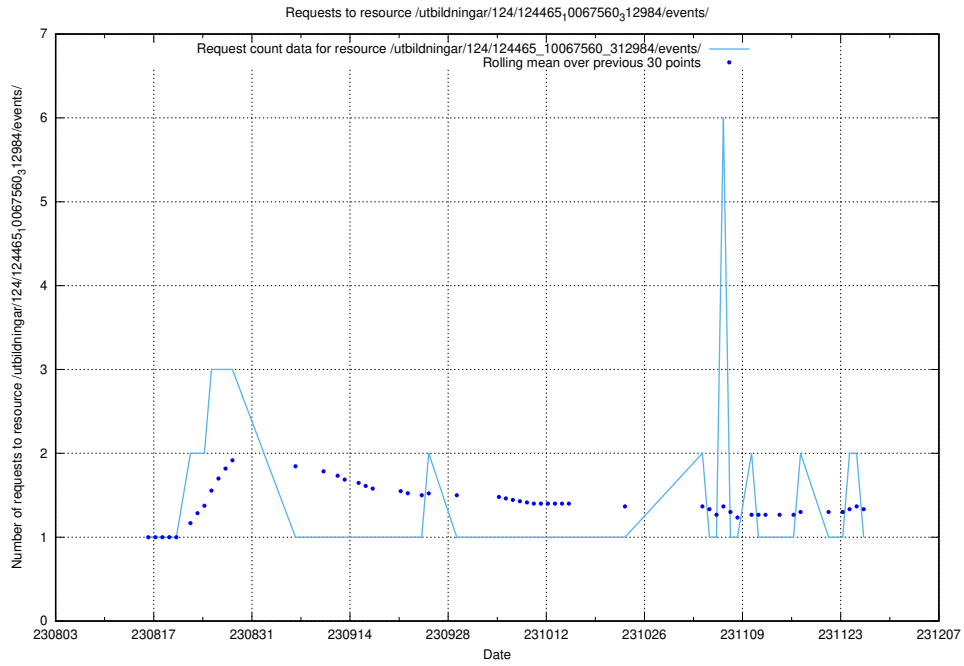

5.4449 Usage of /utbildningar/124/124465_10067560_312984/events/

Here, we count the number of requests to resource /utbildningar/124/124465_10067560_312984/events/