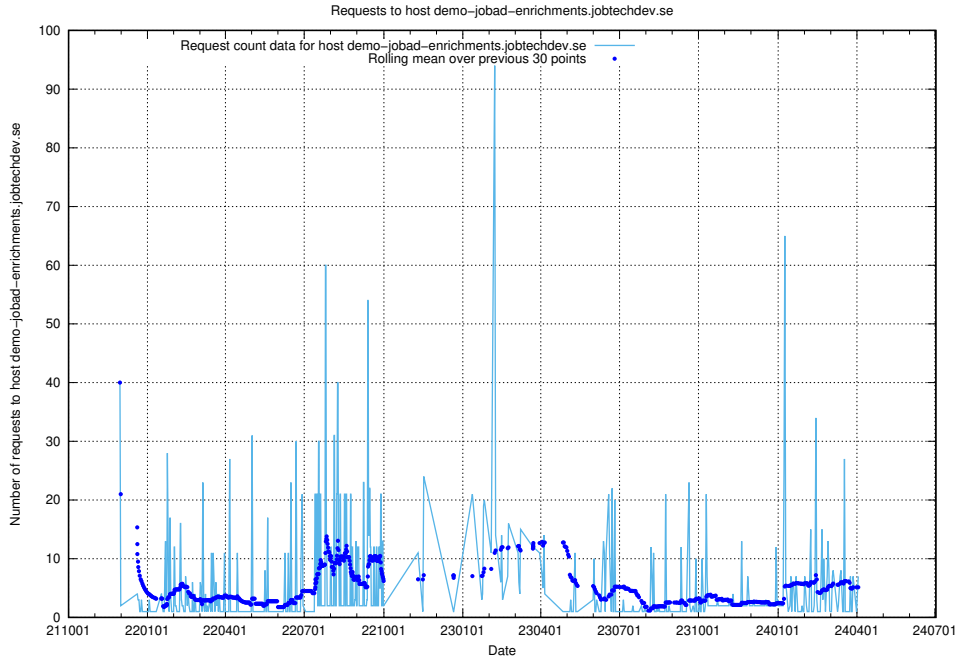

7.76 Usage of demo-jobad-enrichments.jobtechdev.se

Here, we count the number of requests to host demo-jobad-enrichments.jobtechdev.se.