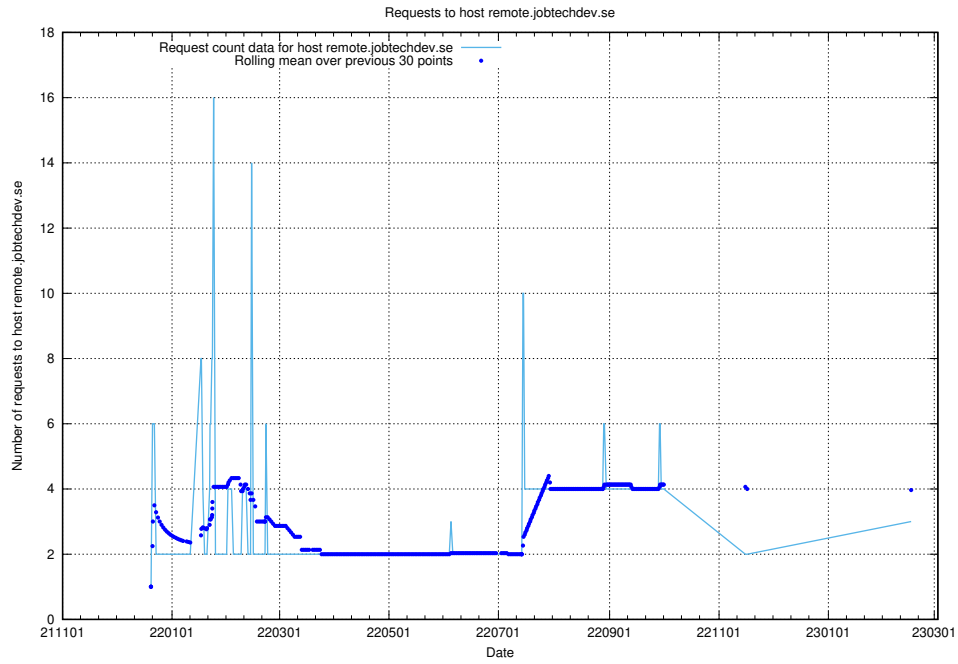

7.195 Usage of remote.jobtechdev.se

Here, we count the number of requests to host remote.jobtechdev.se.