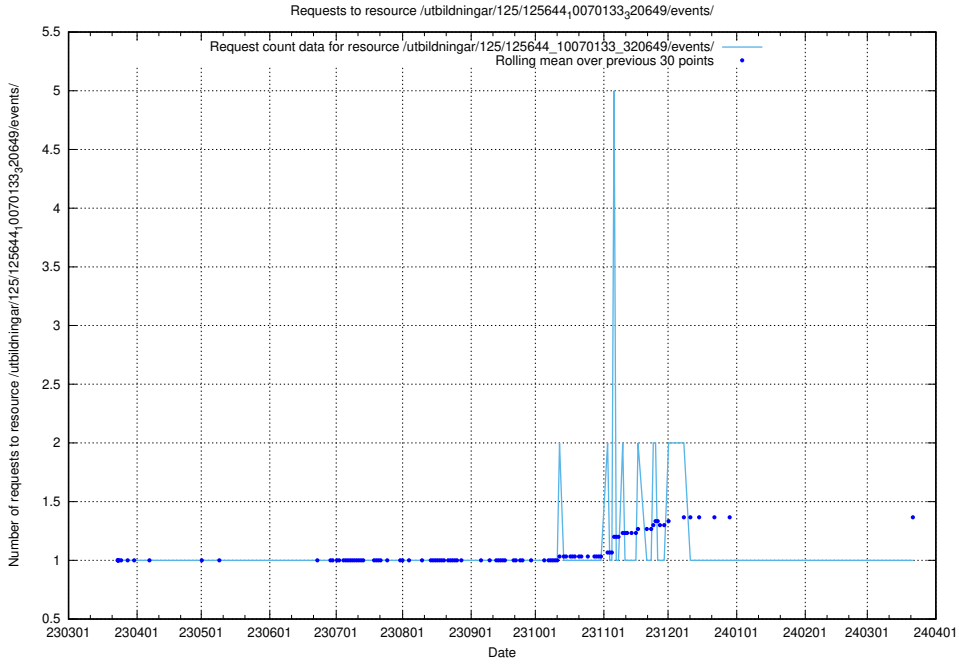

5.933 Usage of /utbildningar/125/125644_10070133_320649/events/

Here, we count the number of requests to resource /utbildningar/125/125644_10070133_320649/events/