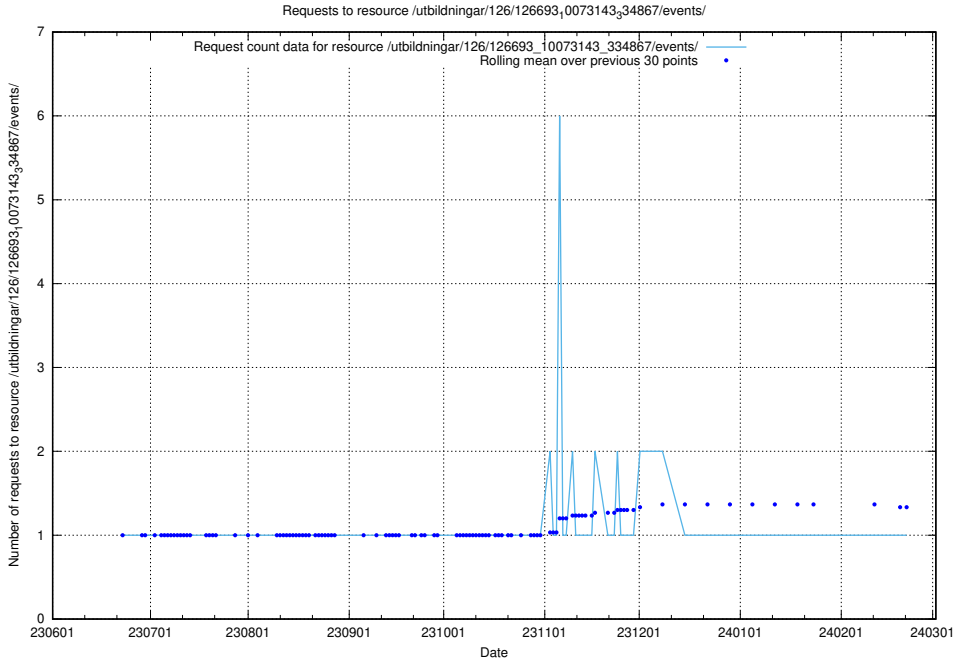

5.5295 Usage of /utbildningar/126/126693_10073143_334867/events/

Here, we count the number of requests to resource /utbildningar/126/126693_10073143_334867/events/