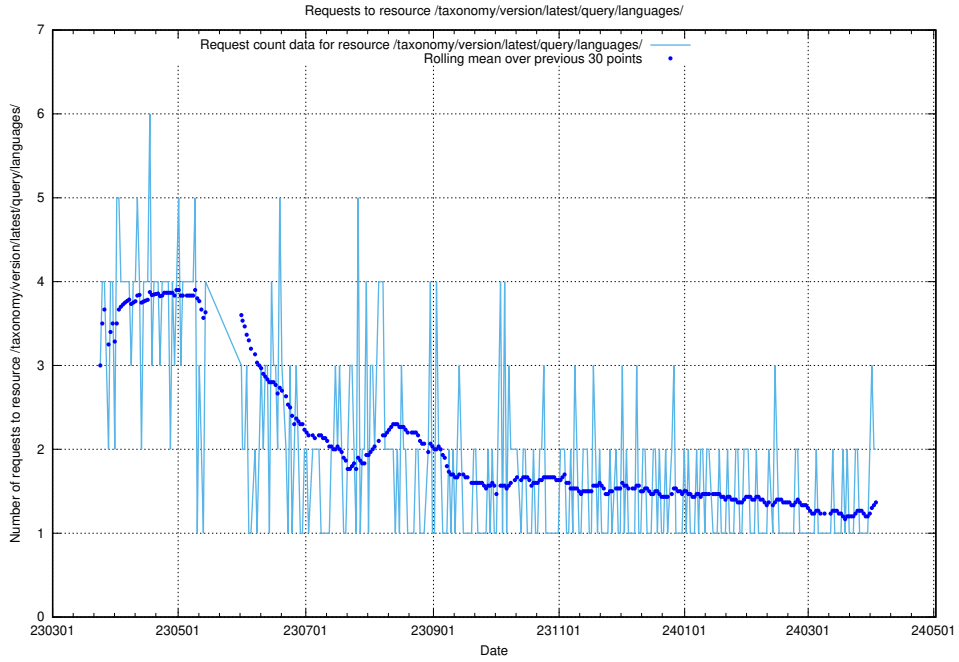

5.791 Usage of /taxonomy/version/latest/query/languages/

Here, we count the number of requests to resource /taxonomy/version/latest/query/languages/.