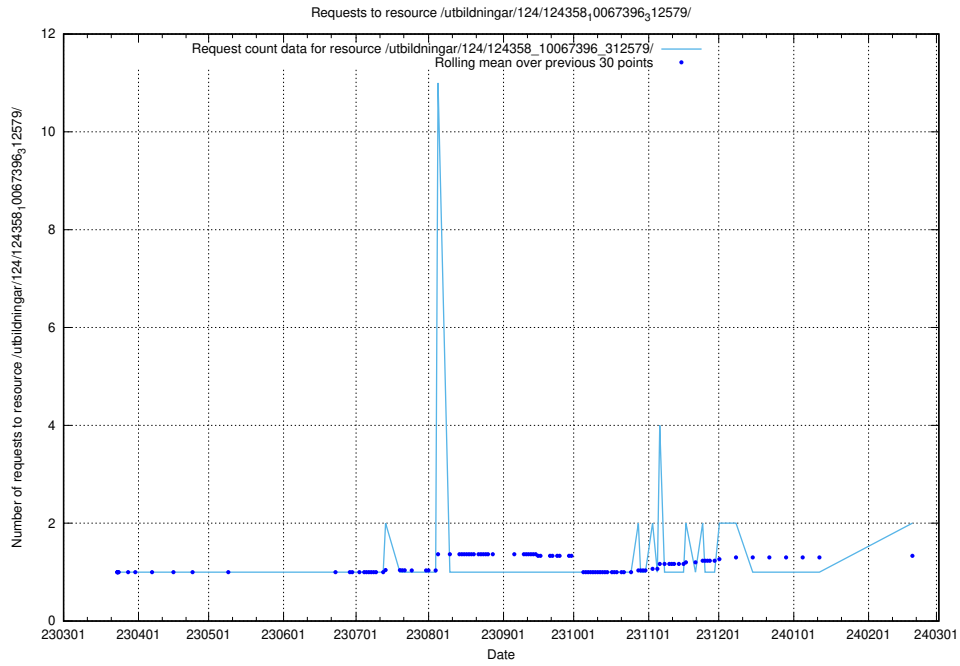

5.523 Usage of /utbildningar/124/124358_10067396_312579/

Here, we count the number of requests to resource /utbildningar/124/124358_10067396_312579/.