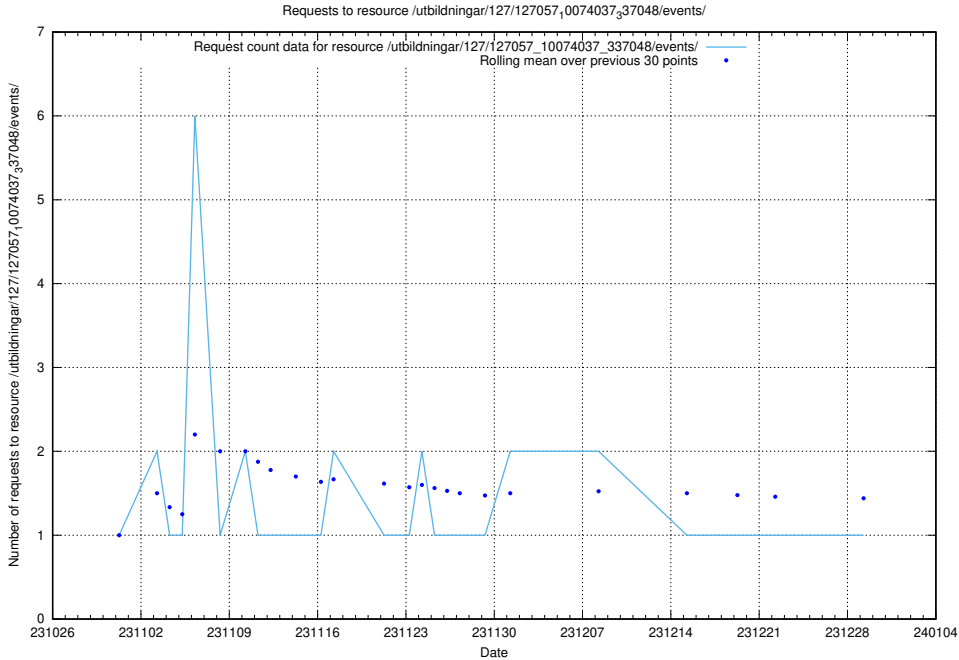

5.3804 Usage of /utbildningar/127/127057_10074037_337048/events/

Here, we count the number of requests to resource /utbildningar/127/127057_10074037_337048/events/