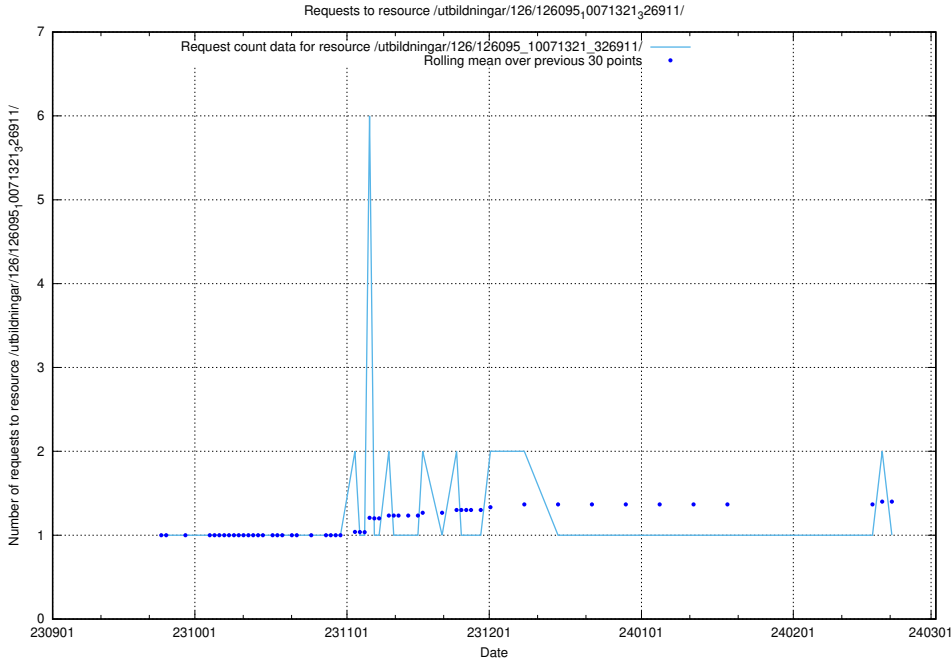

5.4130 Usage of /utbildningar/126/126095_10071321_326911/

Here, we count the number of requests to resource /utbildningar/126/126095_10071321_326911/.