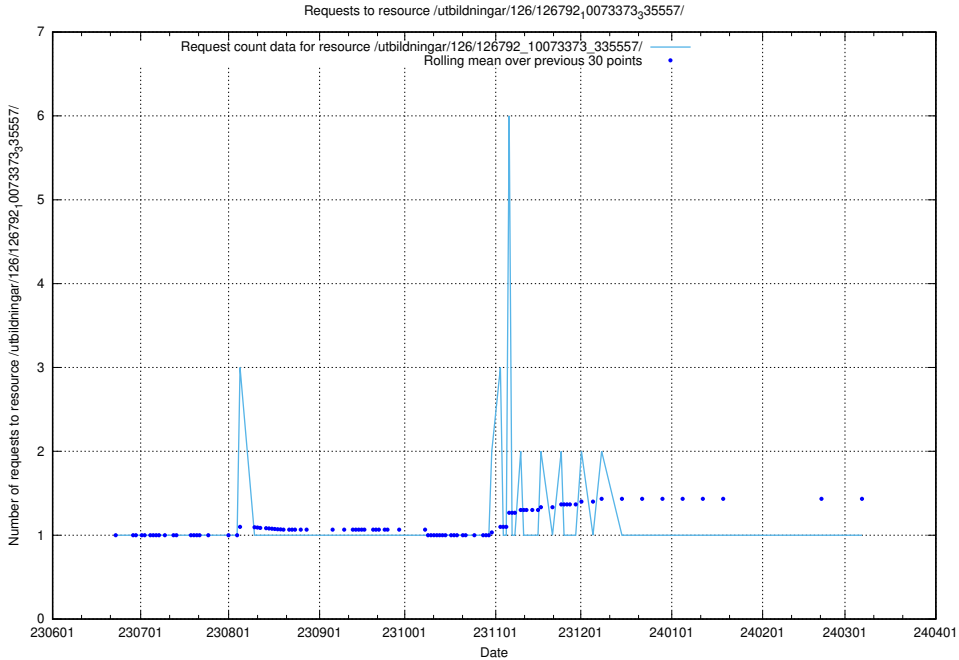

5.5242 Usage of /utbildningar/126/126792_10073373_335557/

Here, we count the number of requests to resource /utbildningar/126/126792_10073373_335557/.