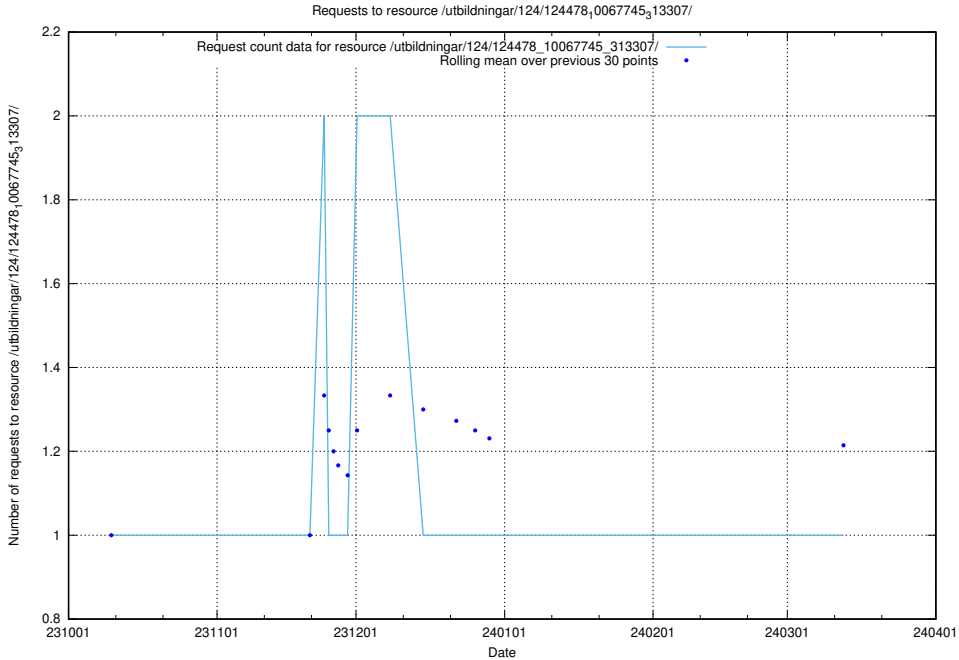

5.4027 Usage of /utbildningar/124/124478_10067745_313307/

Here, we count the number of requests to resource /utbildningar/124/124478_10067745_313307/.