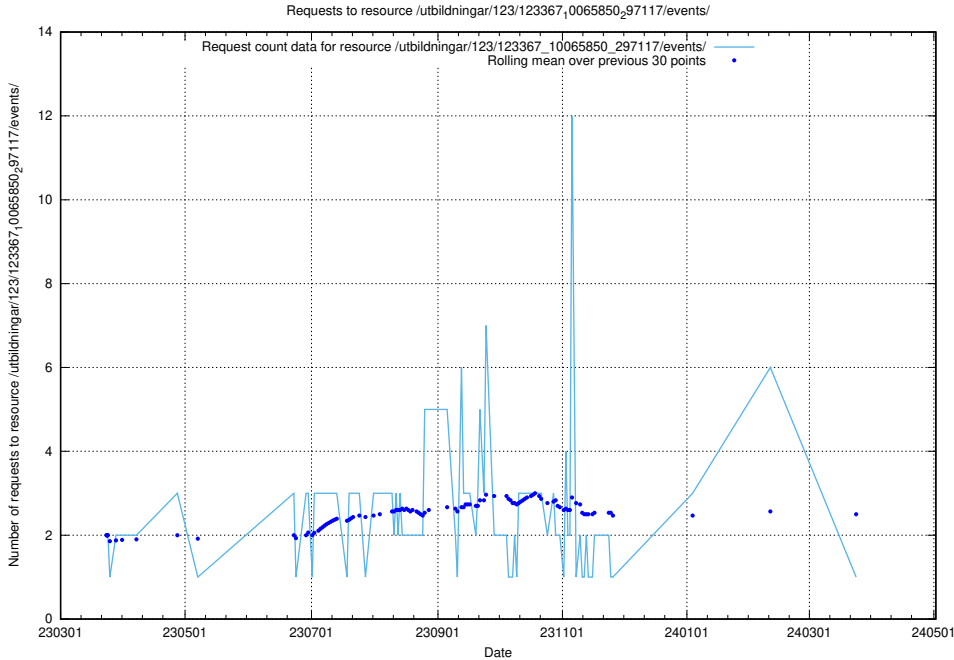

5.5950 Usage of /utbildningar/123/123367_10065850_297117/events/

Here, we count the number of requests to resource /utbildningar/123/123367_10065850_297117/events/