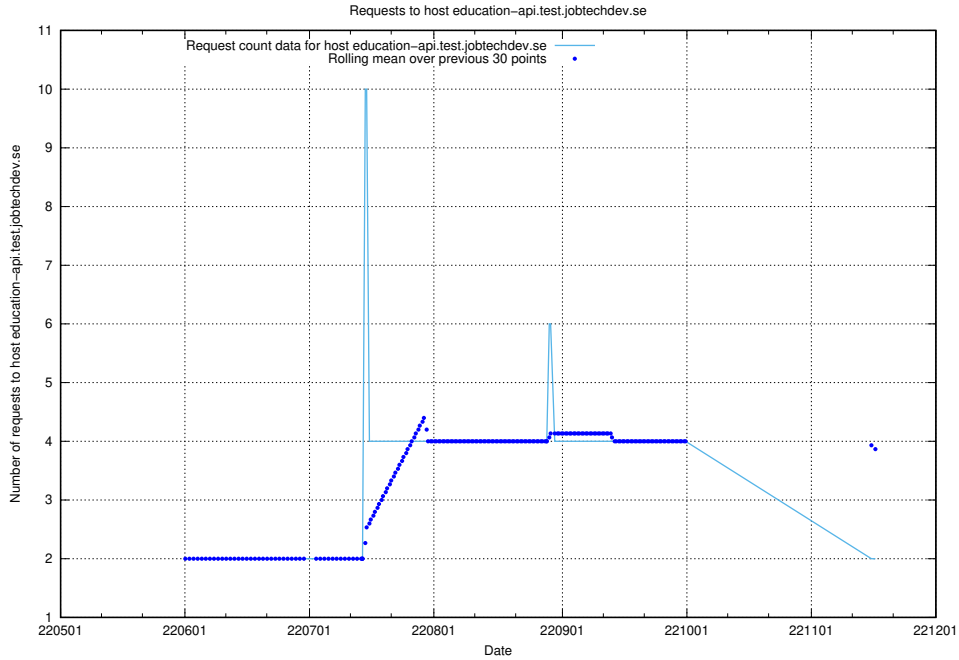

7.418 Usage of education-api.test.jobtechdev.se

Here, we count the number of requests to host education-api.test.jobtechdev.se.