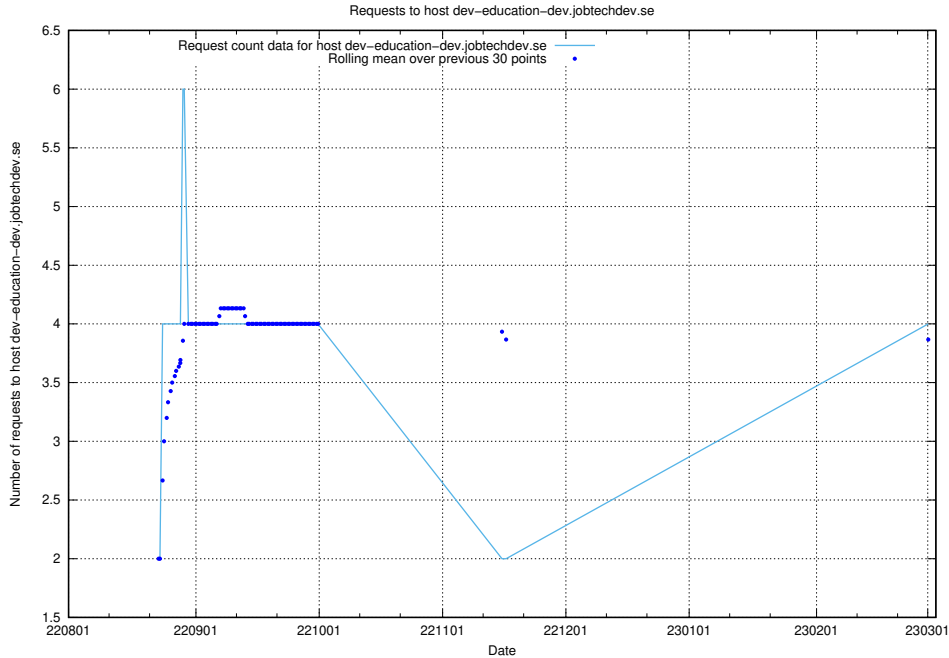

7.126 Usage of dev-education-dev.jobtechdev.se

Here, we count the number of requests to host dev-education-dev.jobtechdev.se.