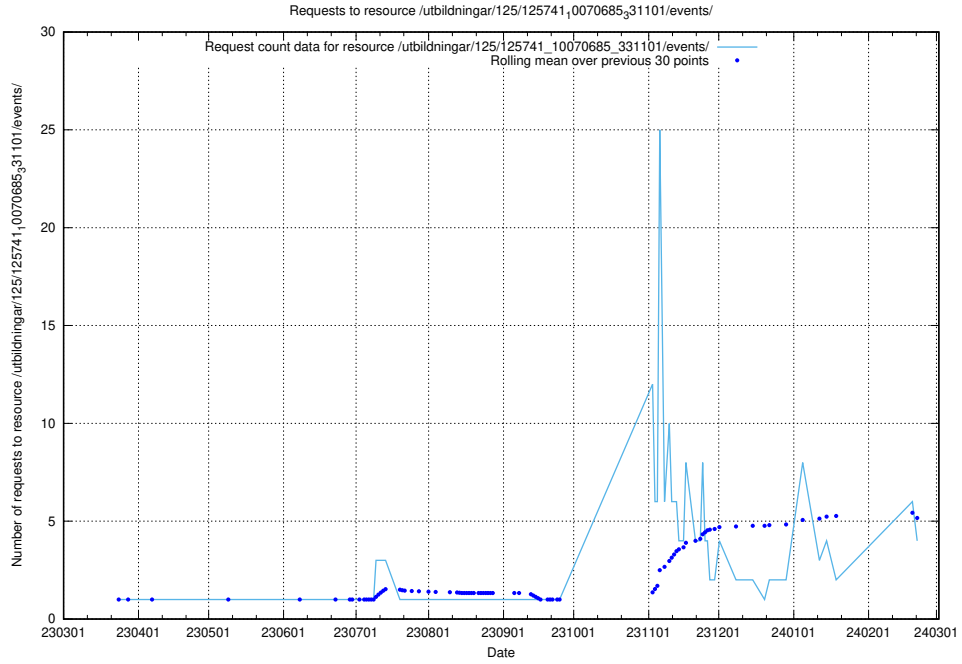

5.175 Usage of /utbildningar/125/125741_10070685_331101/events/

Here, we count the number of requests to resource /utbildningar/125/125741_10070685_331101/events/