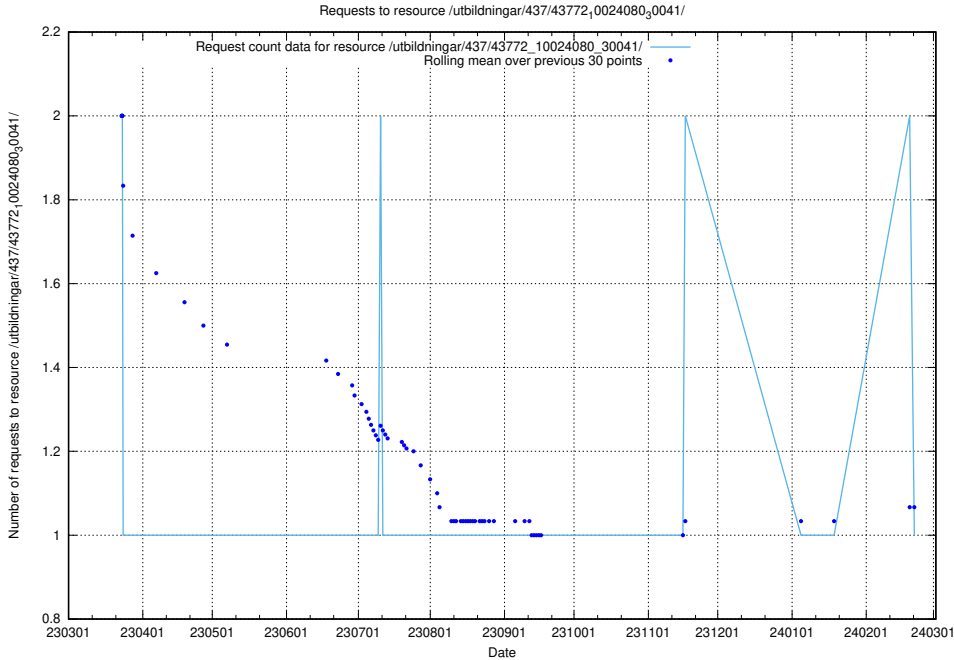

5.5910 Usage of /utbildningar/437/43772_10024080_30041/

Here, we count the number of requests to resource /utbildningar/437/43772_10024080_30041/.