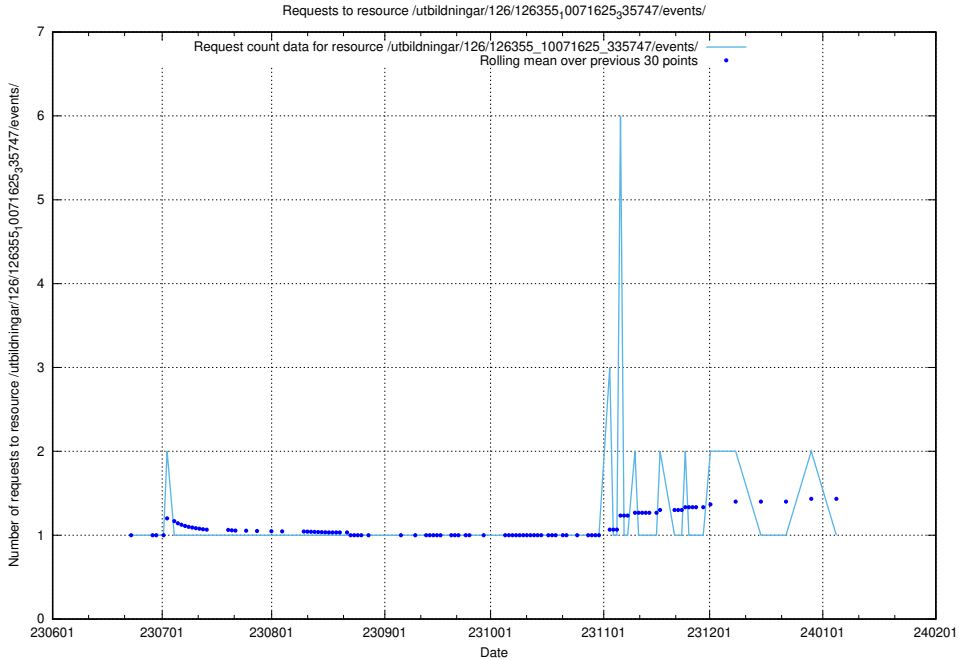

5.5310 Usage of /utbildningar/126/126355_10071625_335747/events/

Here, we count the number of requests to resource /utbildningar/126/126355_10071625_335747/events/