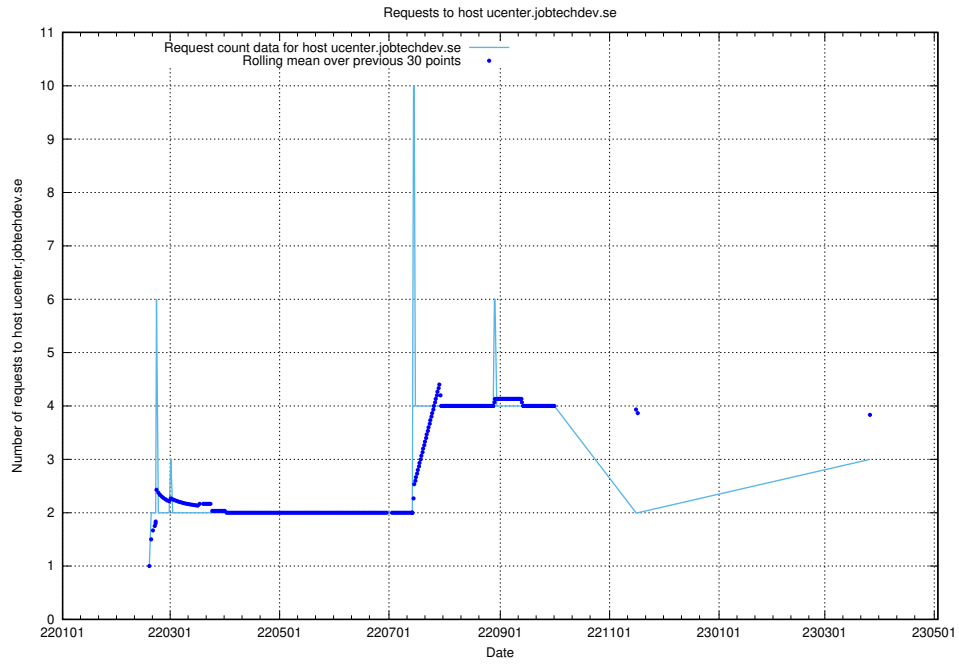

7.227 Usage of ucenter.jobtechdev.se

Here, we count the number of requests to host ucenter.jobtechdev.se.