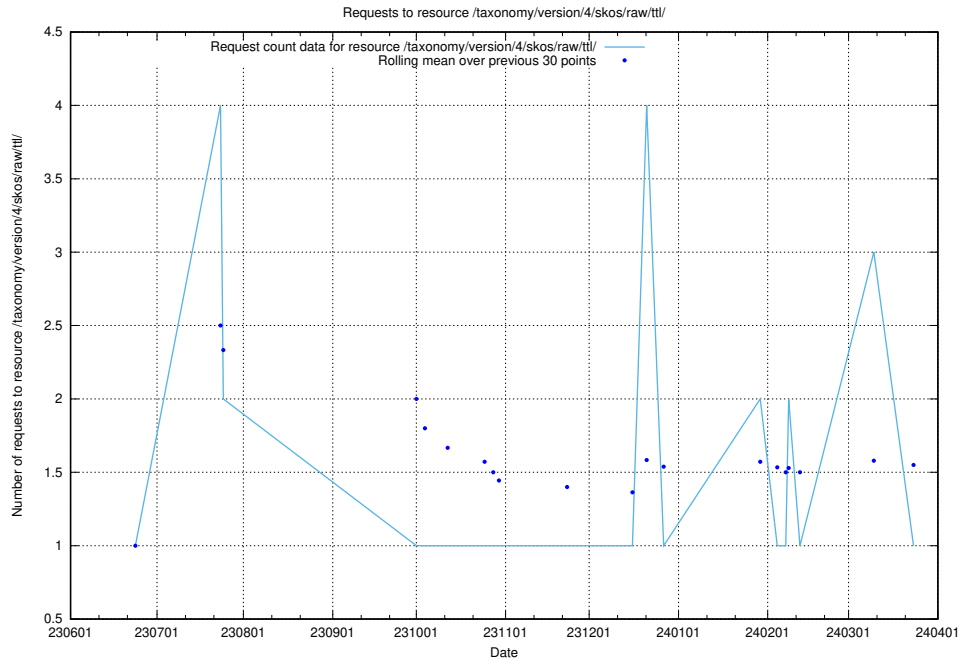

5.5209 Usage of /taxonomy/version/4/skos/raw/ttl/

Here, we count the number of requests to resource /taxonomy/version/4/skos/raw/ttl/.