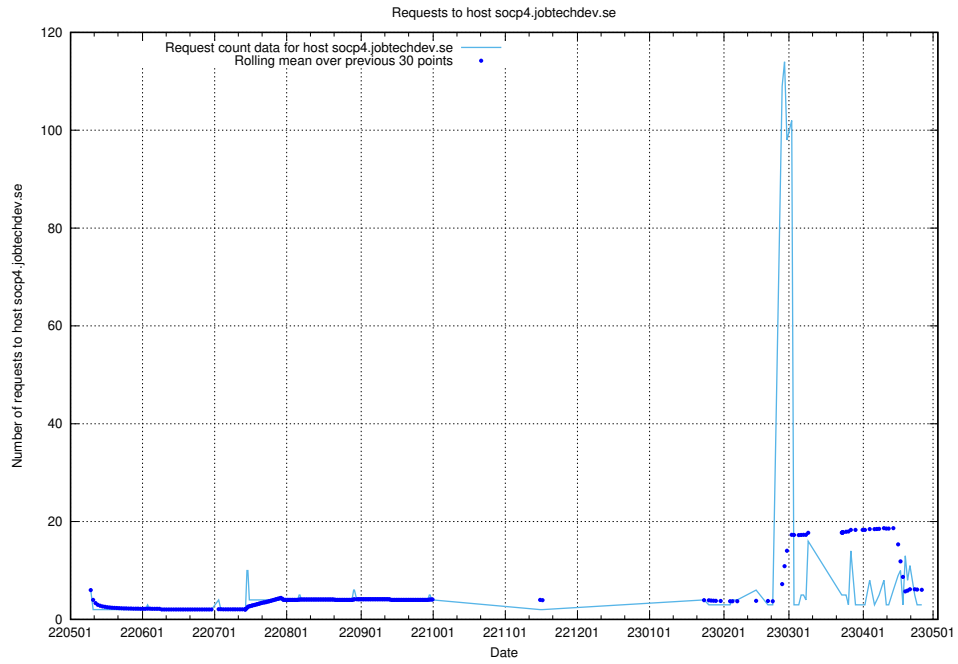

7.216 Usage of socp4.jobtechdev.se

Here, we count the number of requests to host socp4.jobtechdev.se.