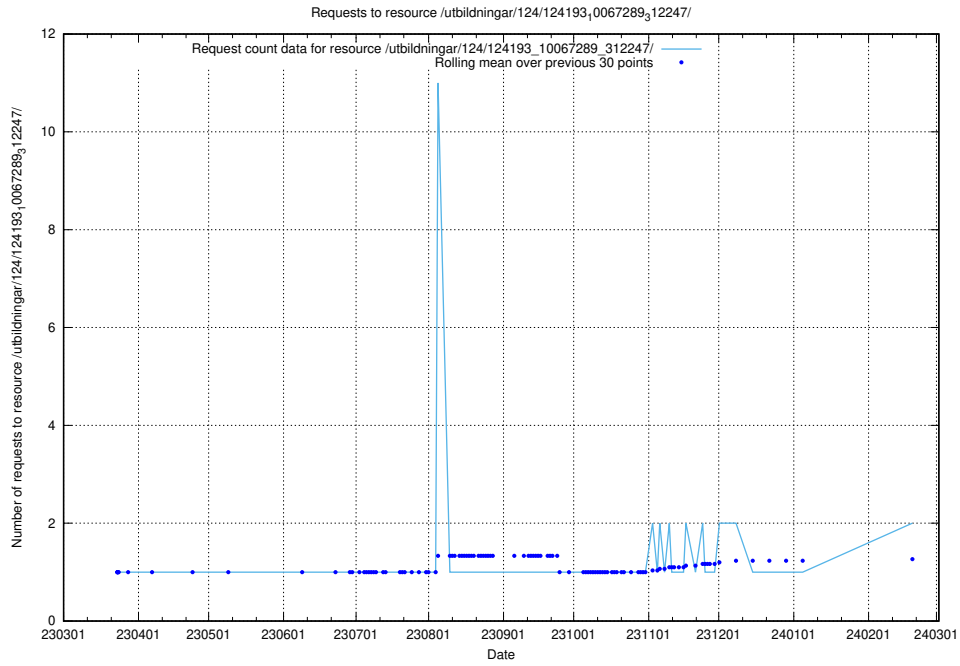

5.540 Usage of /utbildningar/124/124193_10067289_312247/

Here, we count the number of requests to resource /utbildningar/124/124193_10067289_312247/.