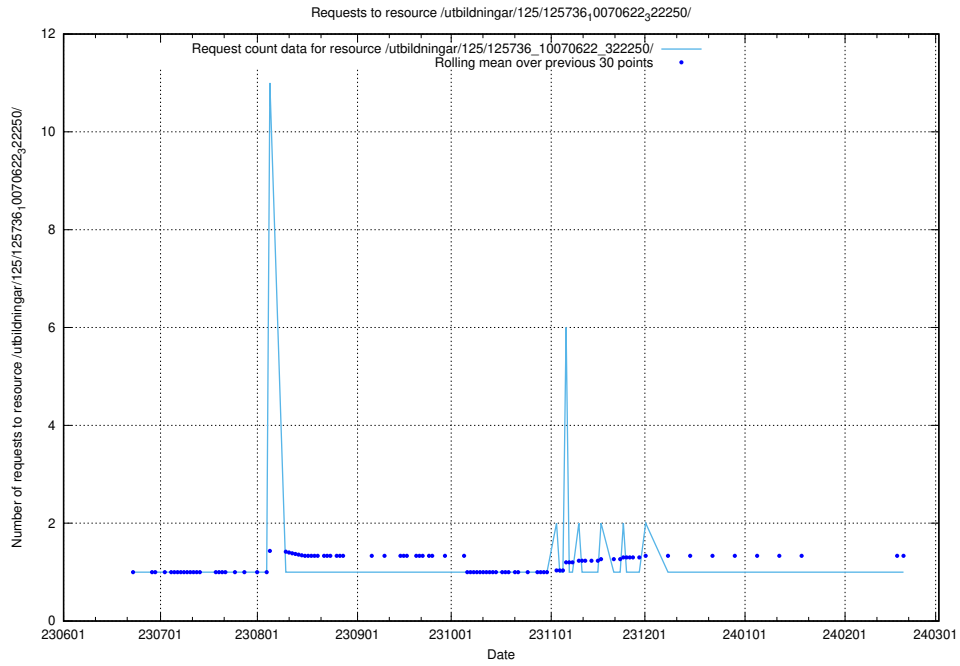

5.5353 Usage of /utbildningar/125/125736_10070622_322250/

Here, we count the number of requests to resource /utbildningar/125/125736_10070622_322250/.