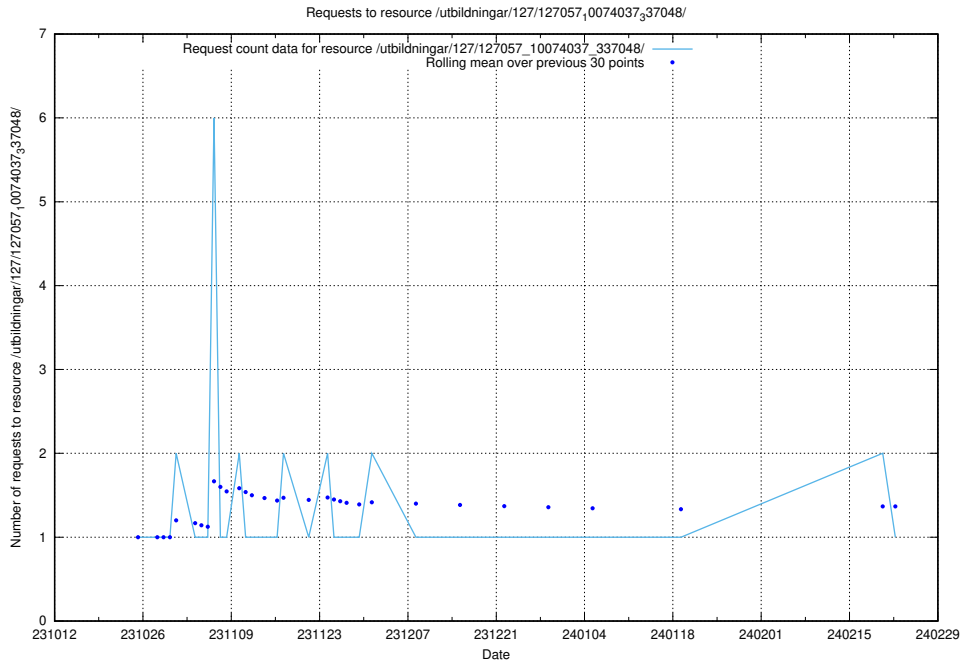

5.3847 Usage of /utbildningar/127/127057_10074037_337048/

Here, we count the number of requests to resource /utbildningar/127/127057_10074037_337048/.