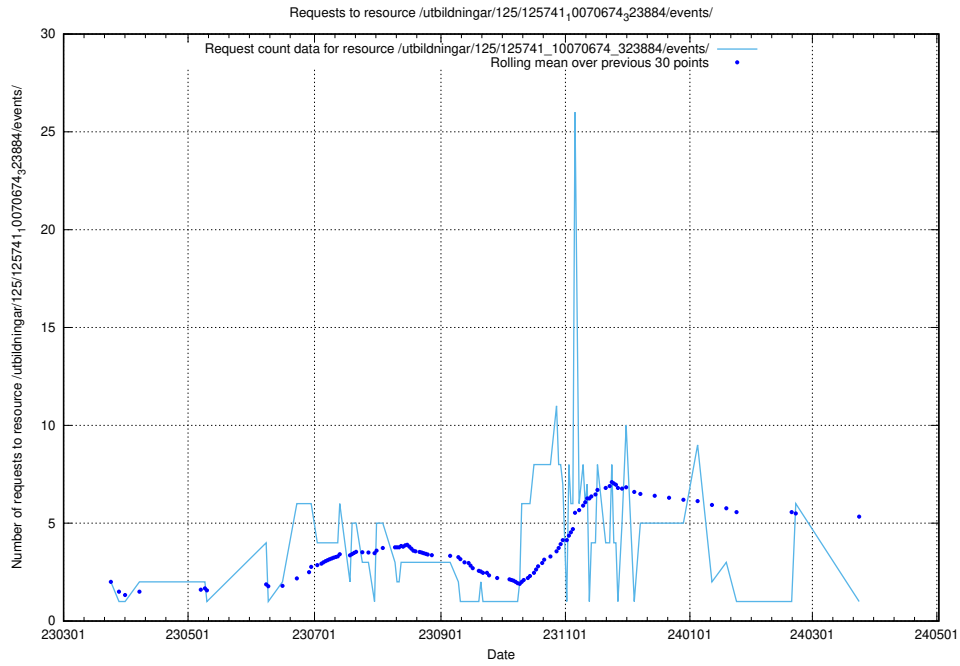

5.5814 Usage of /utbildningar/125/125741_10070674_323884/events/

Here, we count the number of requests to resource /utbildningar/125/125741_10070674_323884/events/