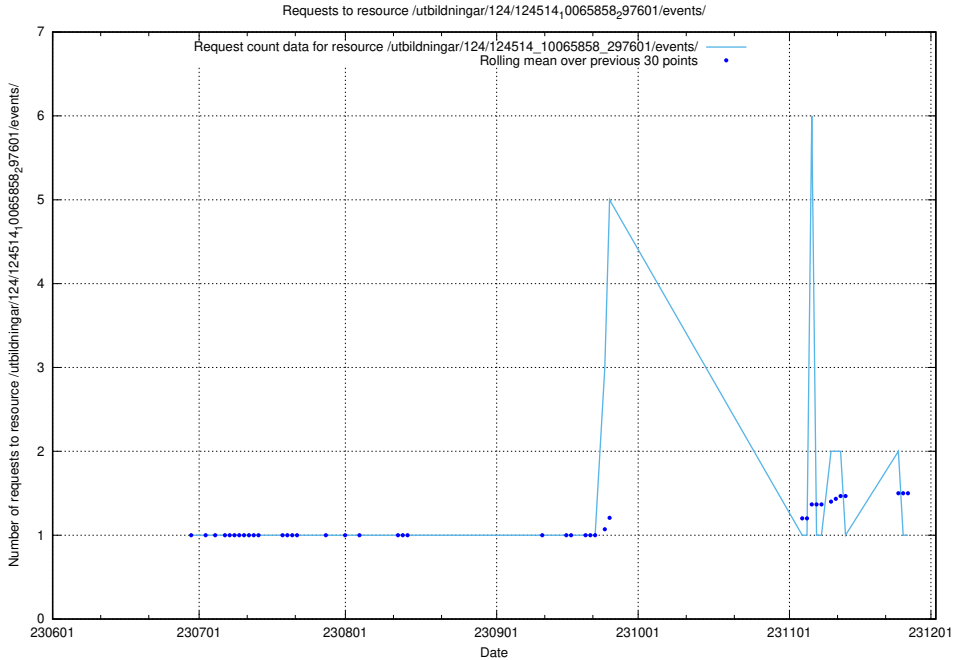

5.5045 Usage of /utbildningar/124/124514_10065858_297601/events/

Here, we count the number of requests to resource /utbildningar/124/124514_10065858_297601/events/