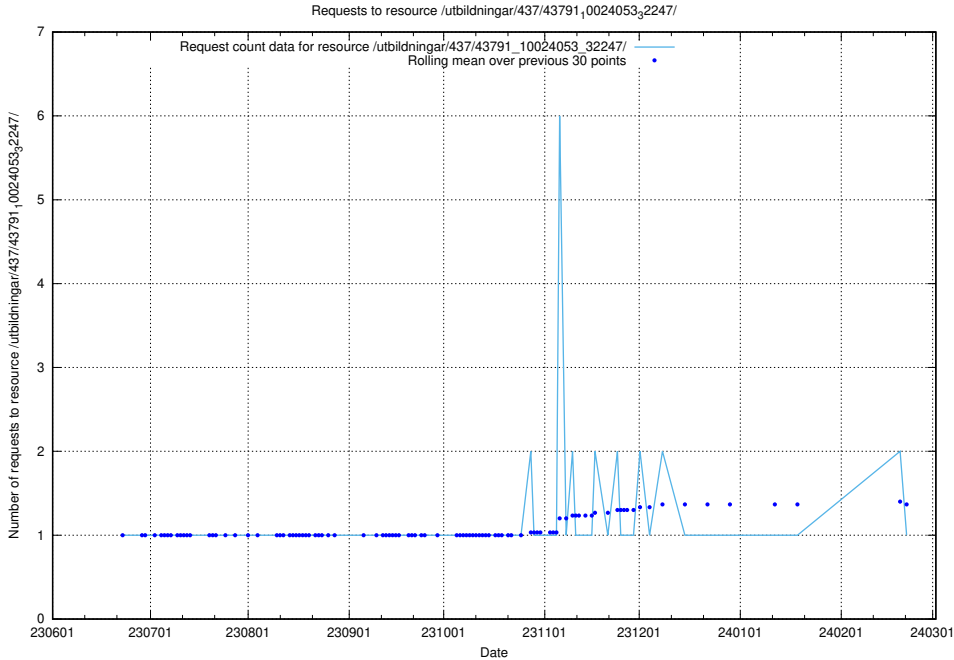

5.5224 Usage of /utbildningar/437/43791_10024053_32247/

Here, we count the number of requests to resource /utbildningar/437/43791_10024053_32247/.