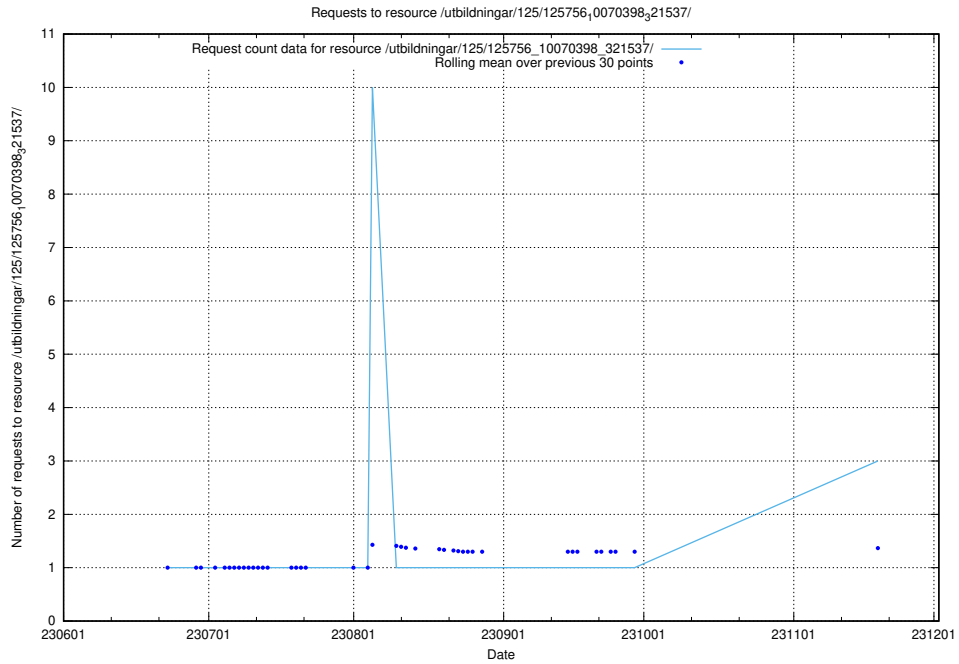

5.270 Usage of /utbildningar/125/125756_10070398_321537/

Here, we count the number of requests to resource /utbildningar/125/125756_10070398_321537/.