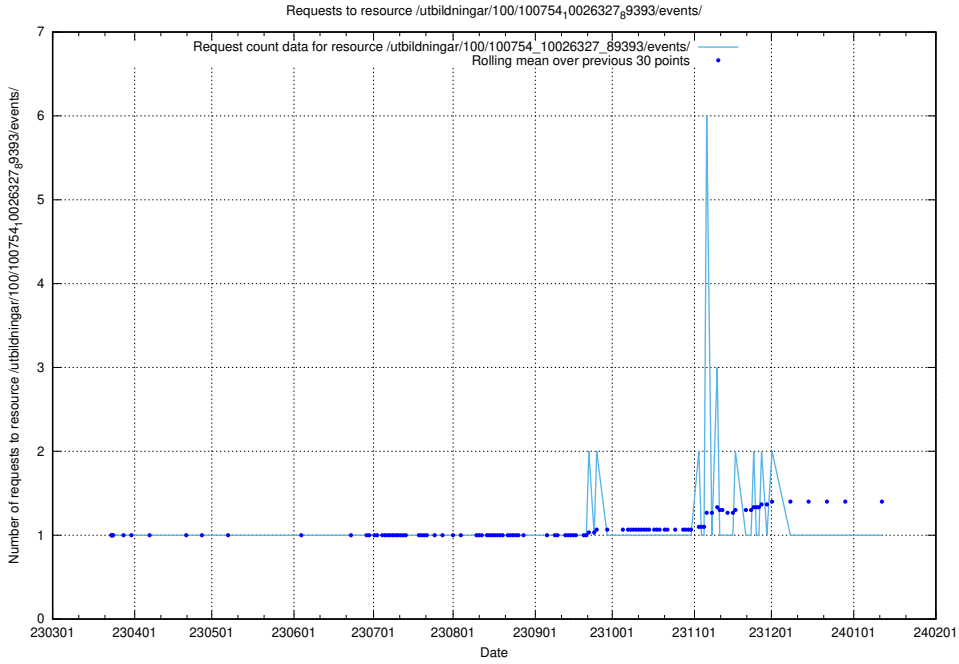

5.5208 Usage of /utbildningar/100/100754_10026327_89393/events/

Here, we count the number of requests to resource /utbildningar/100/100754_10026327_89393/events/.