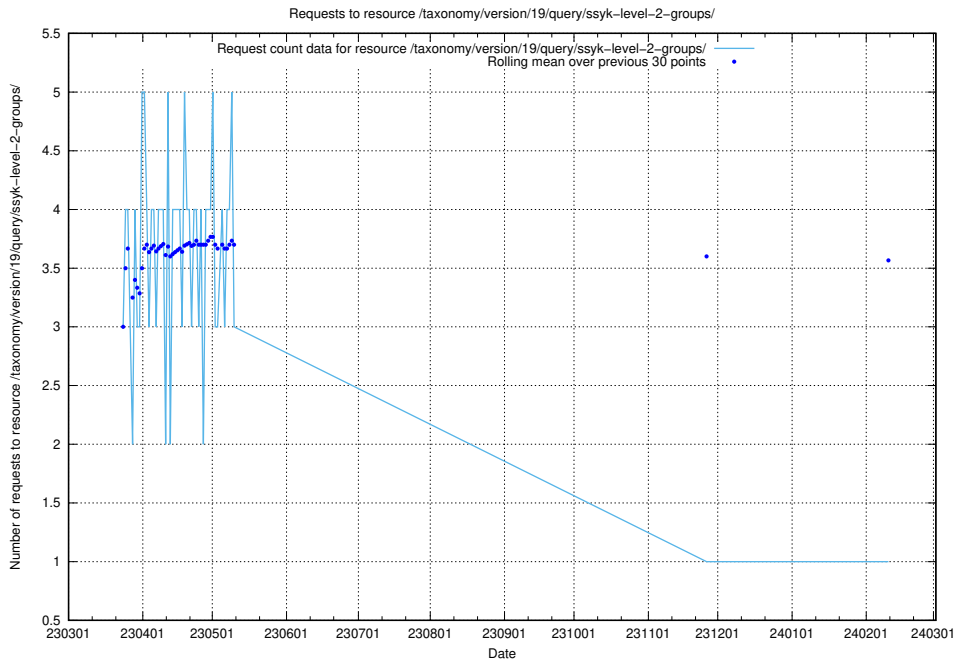

5.5785 Usage of /taxonomy/version/19/query/ssyk-level-2-groups/

Here, we count the number of requests to resource /taxonomy/version/19/query/ssyk-level-2-groups/.