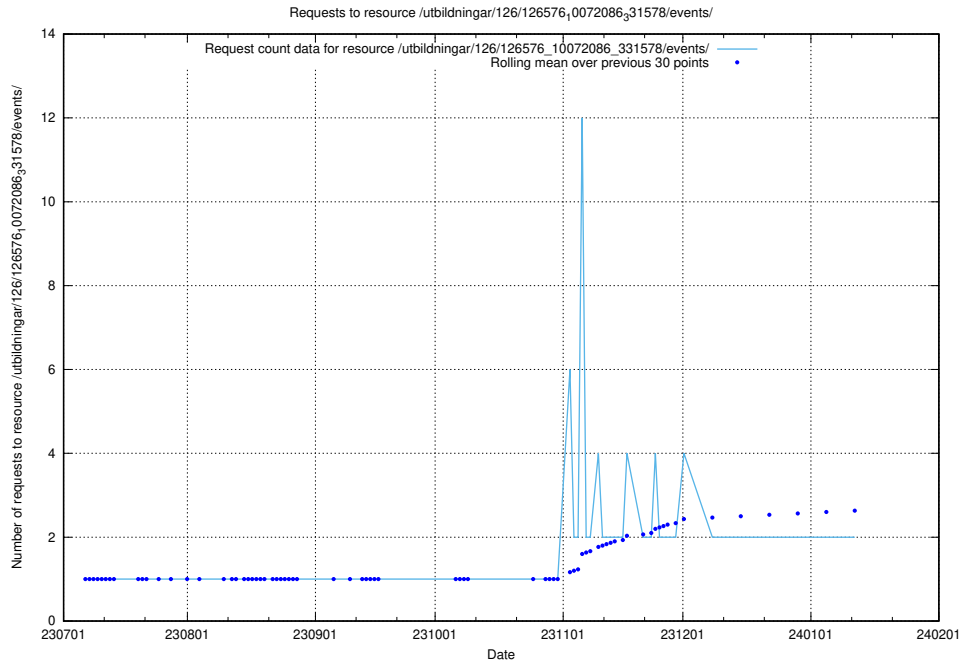

5.660 Usage of /utbildningar/126/126576_10072086_331578/events/

Here, we count the number of requests to resource /utbildningar/126/126576_10072086_331578/events/