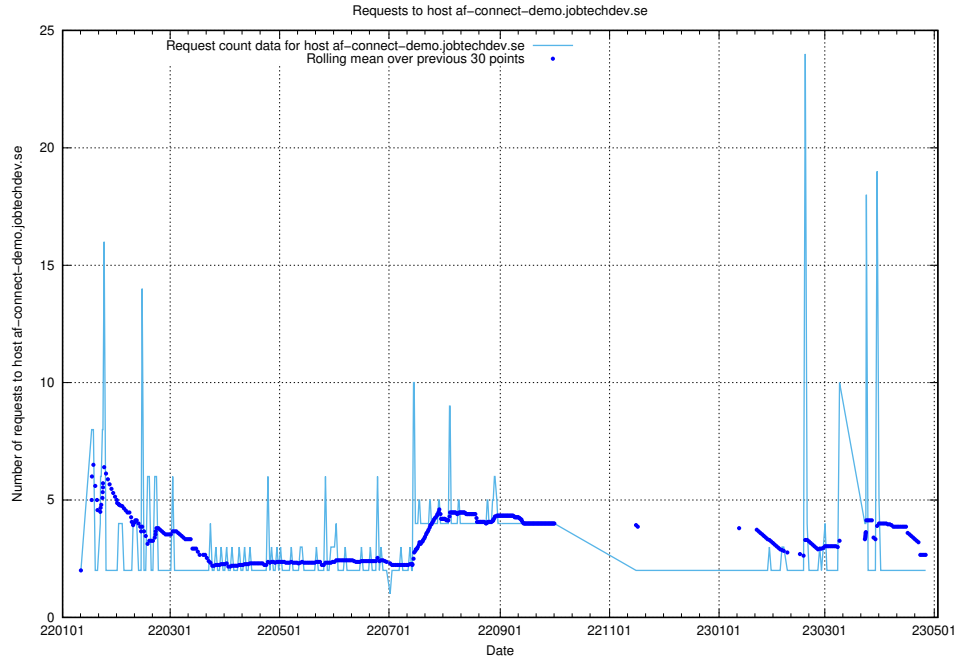

7.281 Usage of af-connect-demo.jobtechdev.se

Here, we count the number of requests to host af-connect-demo.jobtechdev.se.