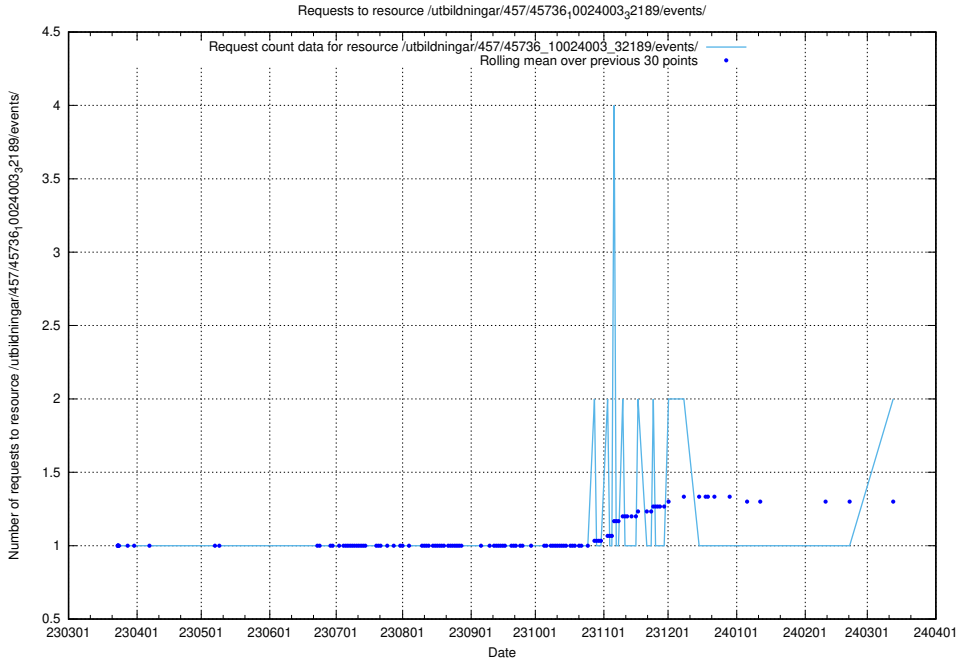

5.842 Usage of /utbildningar/457/45736_10024003_32189/events/

Here, we count the number of requests to resource /utbildningar/457/45736_10024003_32189/events/.