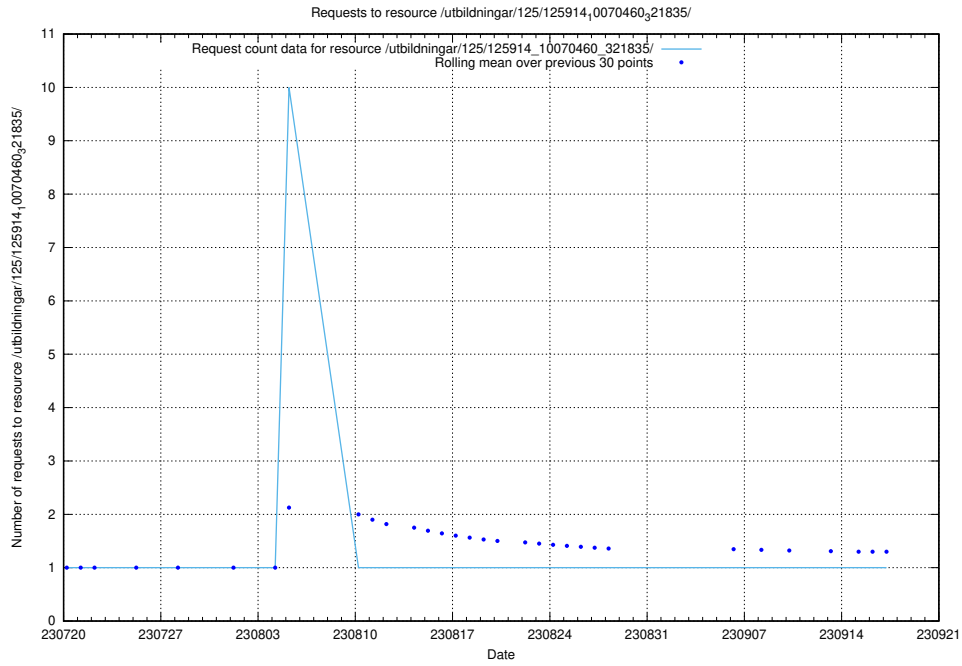

5.4647 Usage of /utbildningar/125/125914_10070460_321835/

Here, we count the number of requests to resource /utbildningar/125/125914_10070460_321835/.