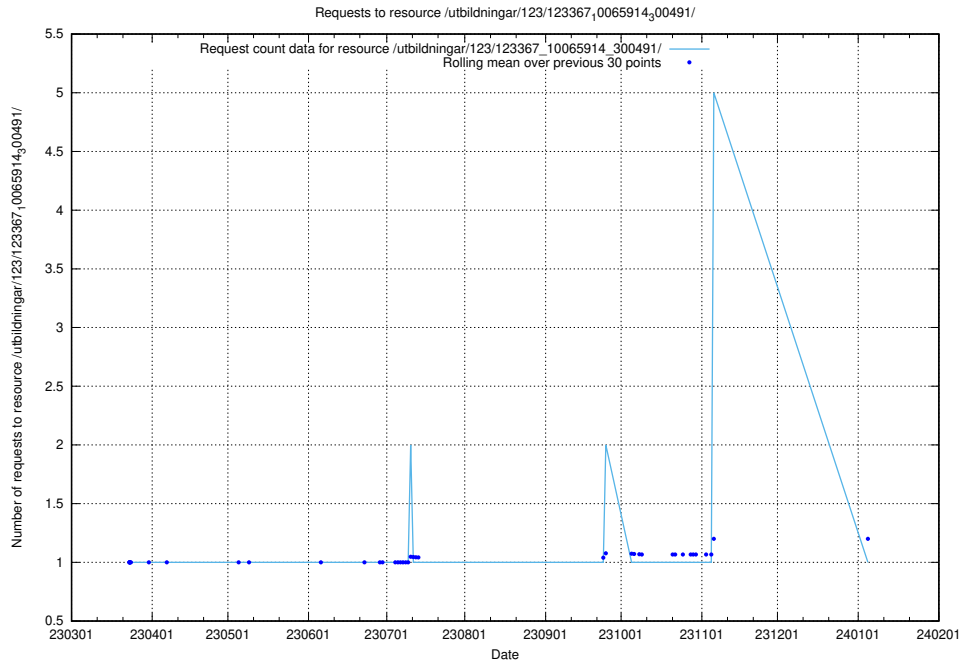

5.4323 Usage of /utbildningar/123/123367_10065914_300491/

Here, we count the number of requests to resource /utbildningar/123/123367_10065914_300491/.