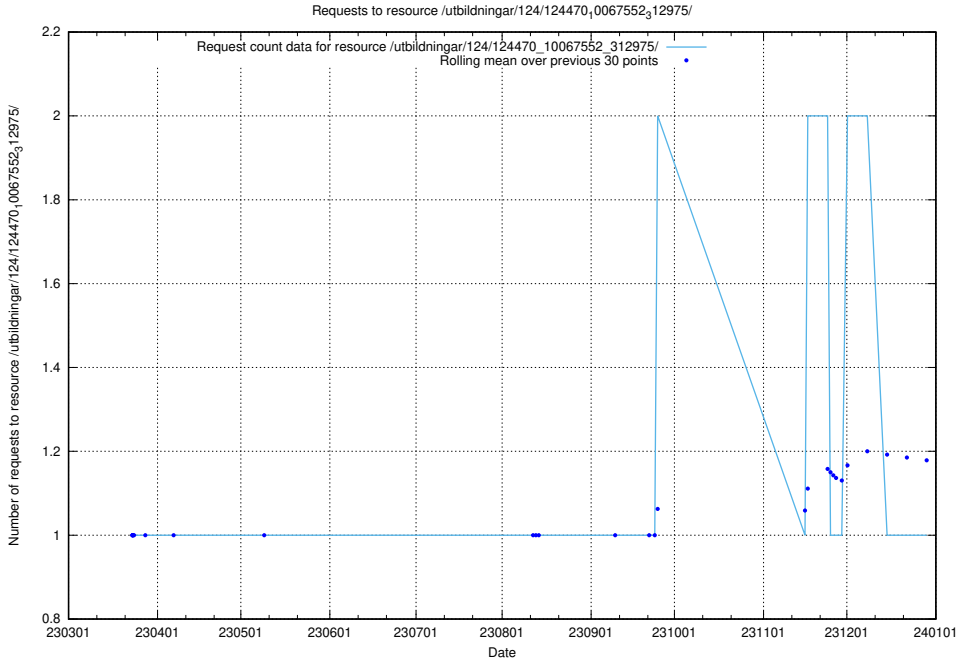

5.2815 Usage of /utbildningar/124/124470_10067552_312975/

Here, we count the number of requests to resource /utbildningar/124/124470_10067552_312975/.