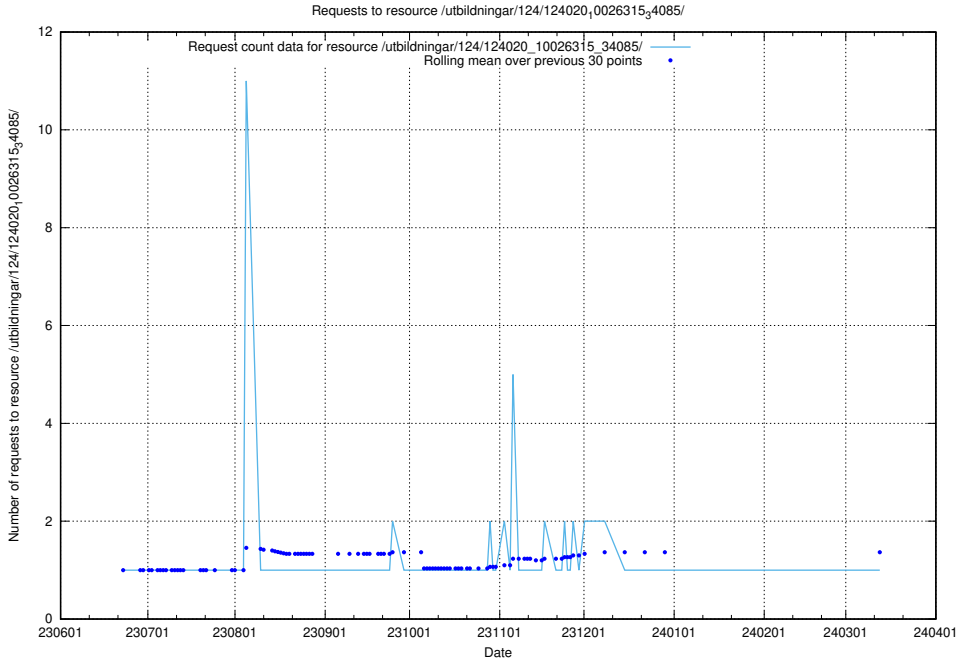

5.5494 Usage of /utbildningar/124/124020_10026315_34085/

Here, we count the number of requests to resource /utbildningar/124/124020_10026315_34085/.