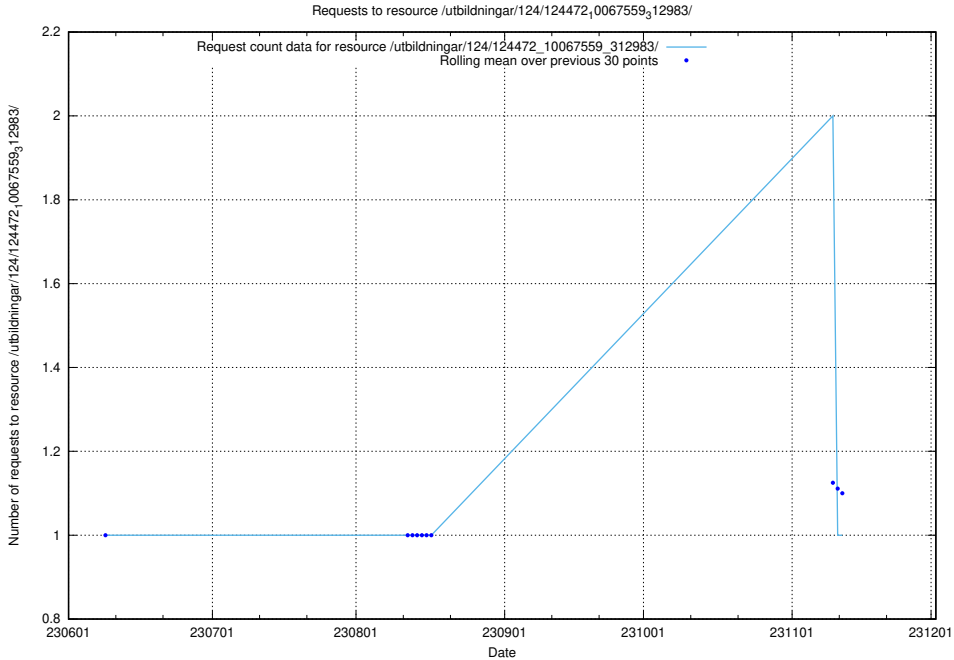

5.5572 Usage of /utbildningar/124/124472_10067559_312983/

Here, we count the number of requests to resource /utbildningar/124/124472_10067559_312983/.