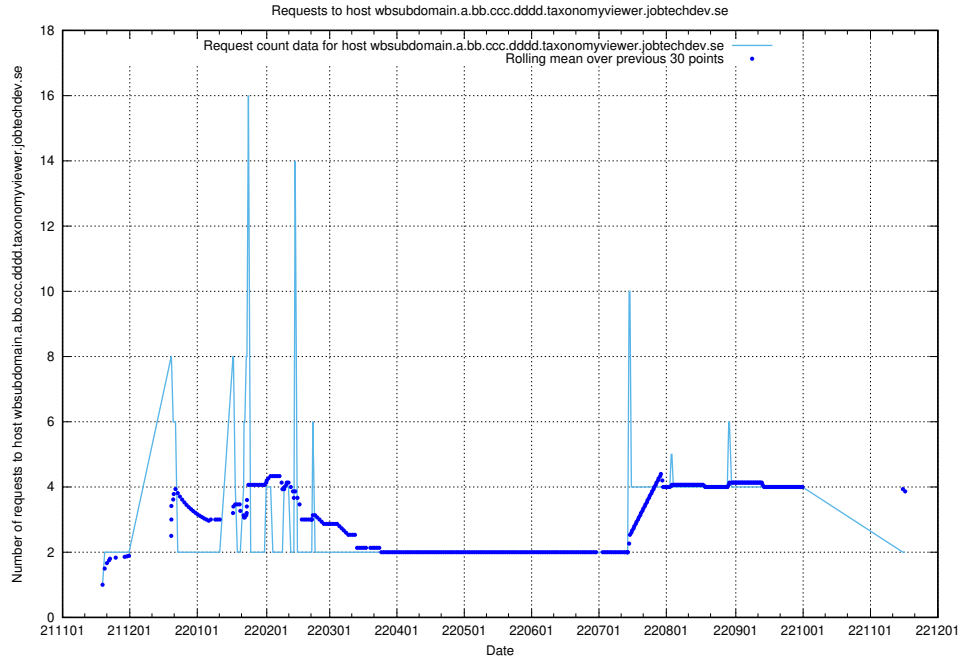

7.457 Usage of wbsubdomain.a.bb.ccc.dddd.taxonomyviewer.jobtechdev.se

Here, we count the number of requests to host wbsubdomain.a.bb.ccc.dddd.taxonomyviewer.jobtechdev.se