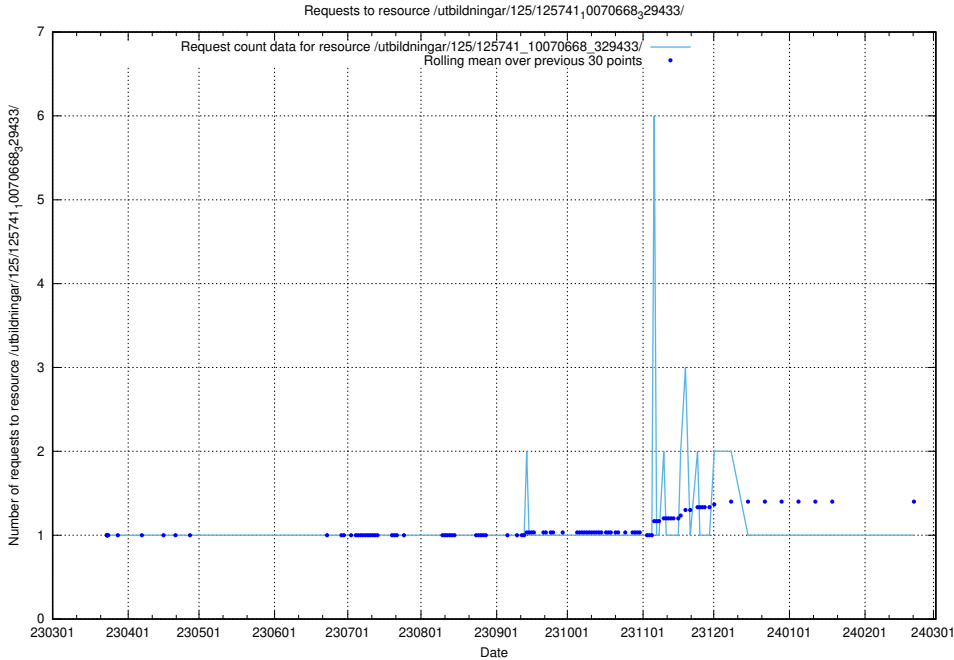

5.6141 Usage of /utbildningar/125/125741_10070668_329433/

Here, we count the number of requests to resource /utbildningar/125/125741_10070668_329433/.