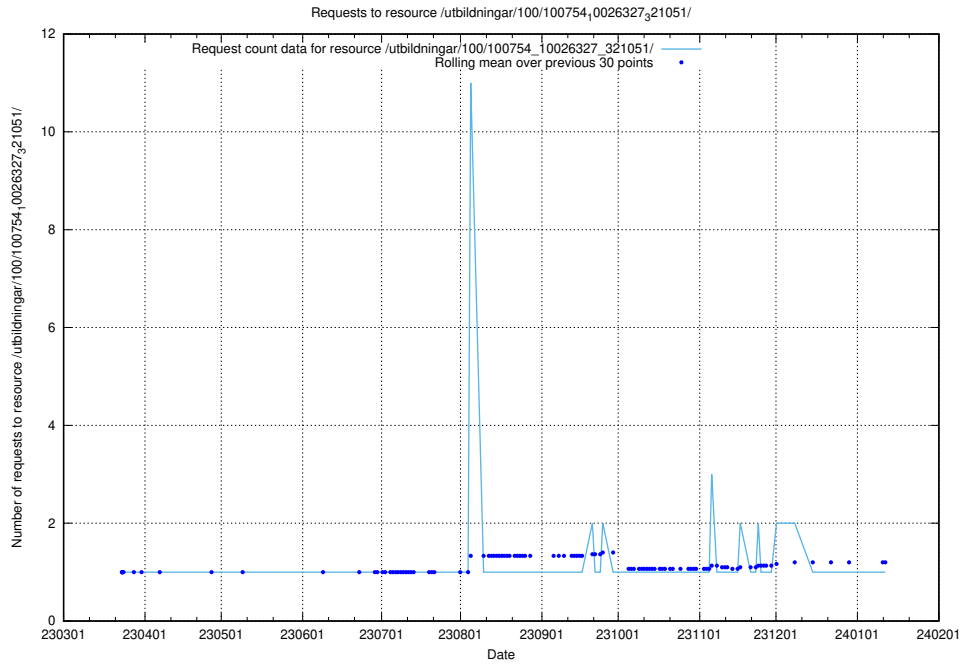

5.5257 Usage of /utbildningar/100/100754_10026327_321051/

Here, we count the number of requests to resource /utbildningar/100/100754_10026327_321051/.