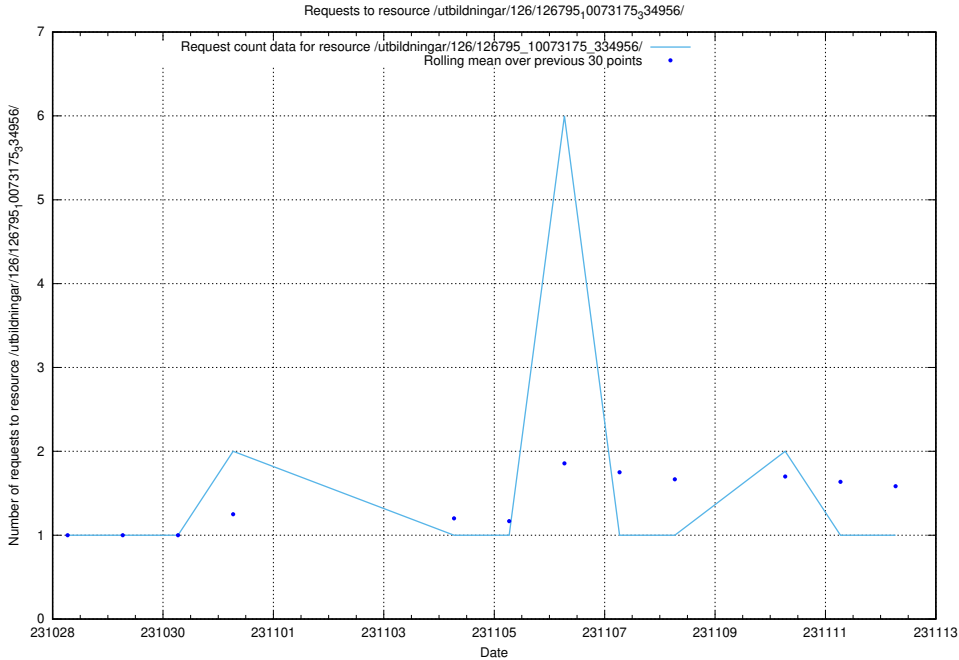

5.3827 Usage of /utbildningar/126/126795_10073175_334956/

Here, we count the number of requests to resource /utbildningar/126/126795_10073175_334956/.