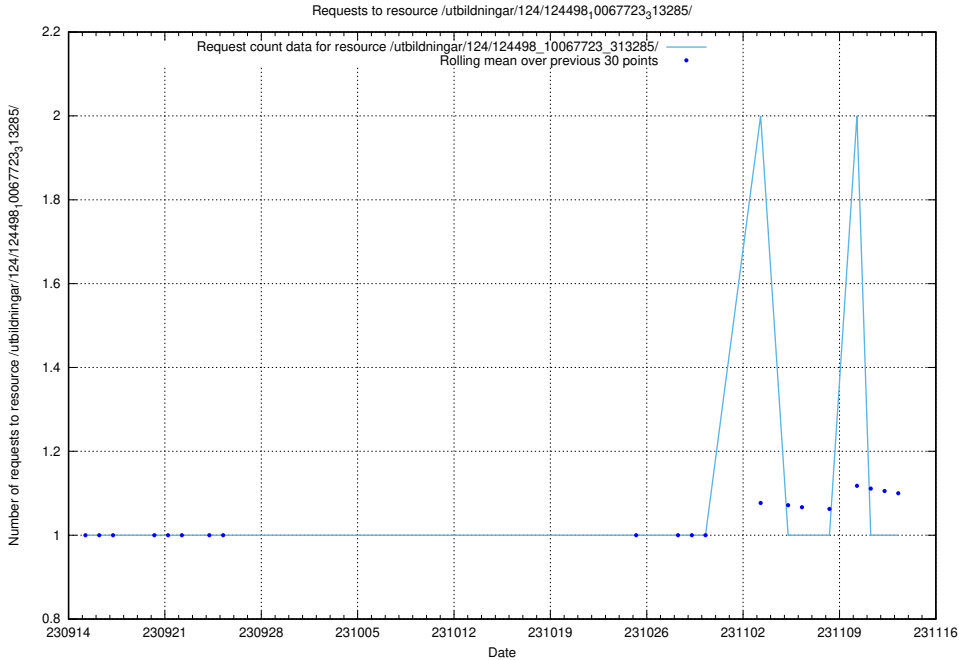

5.4229 Usage of /utbildningar/124/124498_10067723_313285/

Here, we count the number of requests to resource /utbildningar/124/124498_10067723_313285/.