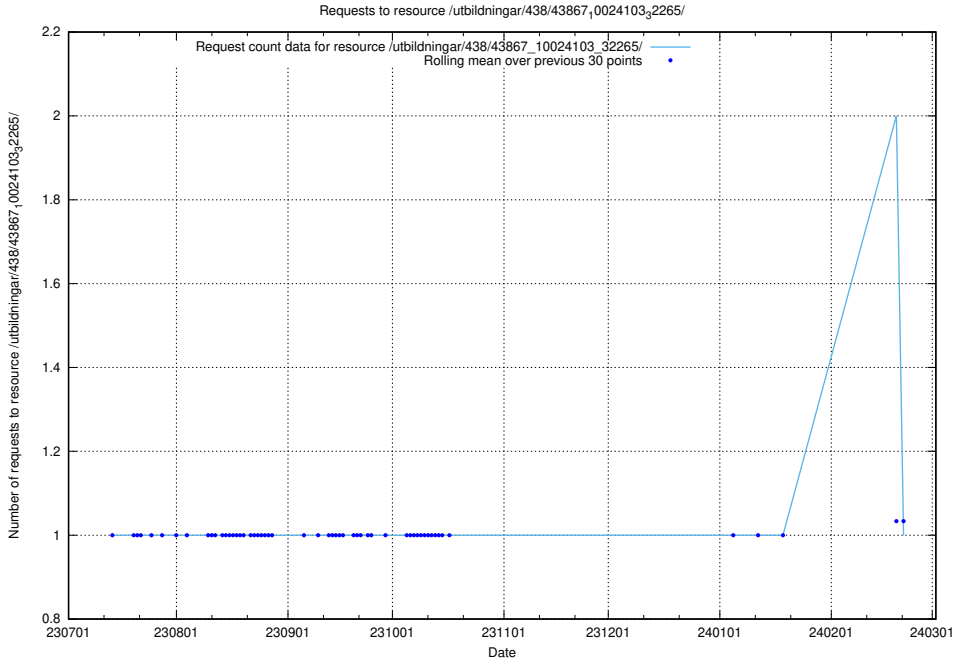

5.4720 Usage of /utbildningar/438/43867_10024103_32265/

Here, we count the number of requests to resource /utbildningar/438/43867_10024103_32265/.