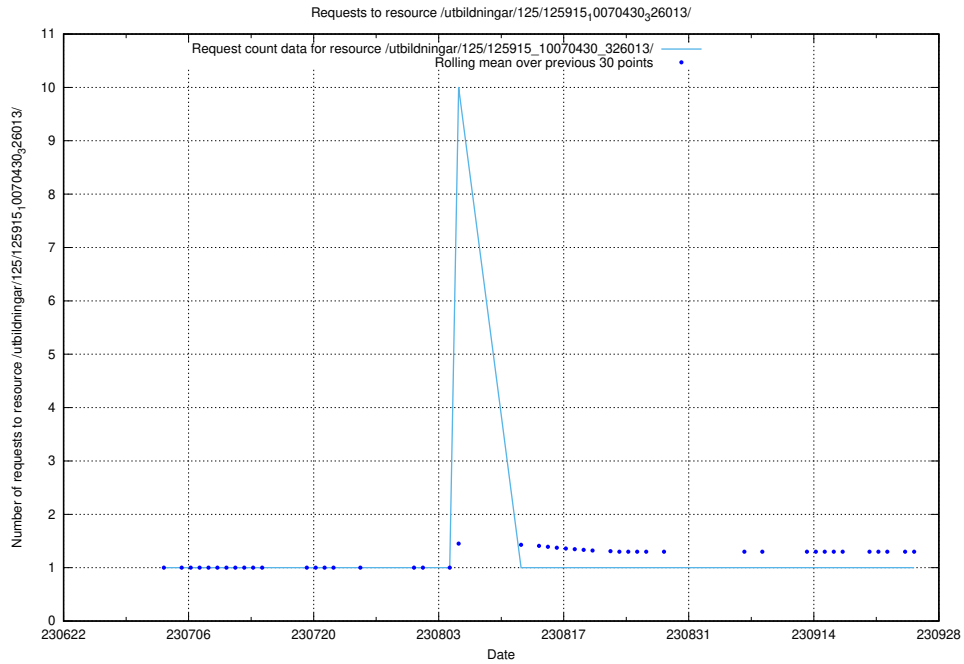

5.5016 Usage of /utbildningar/125/125915_10070430_326013/

Here, we count the number of requests to resource /utbildningar/125/125915_10070430_326013/.