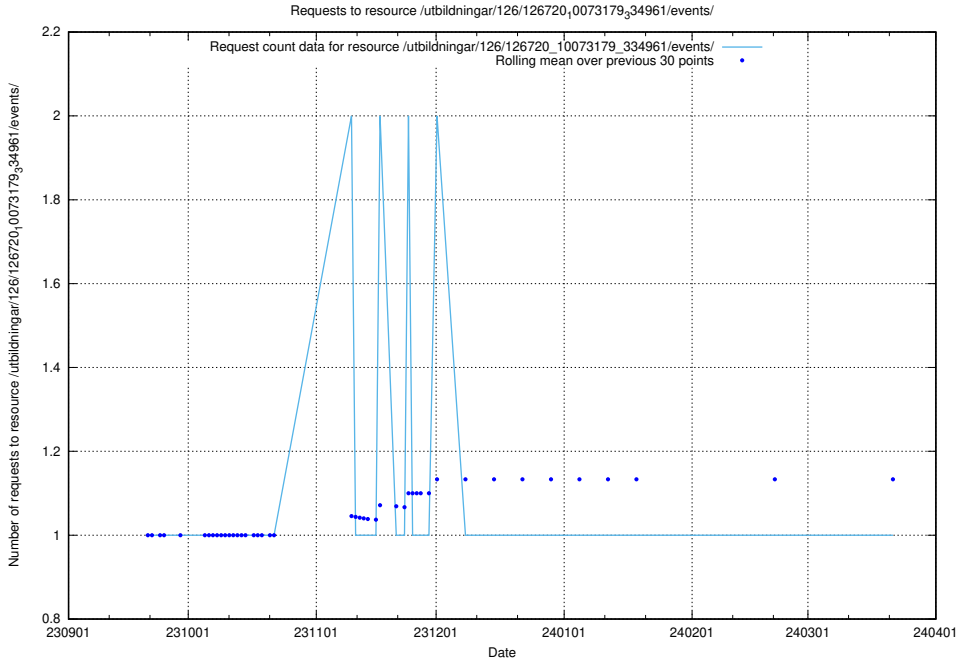

5.4168 Usage of /utbildningar/126/126720_10073179_334961/events/

Here, we count the number of requests to resource /utbildningar/126/126720_10073179_334961/events/