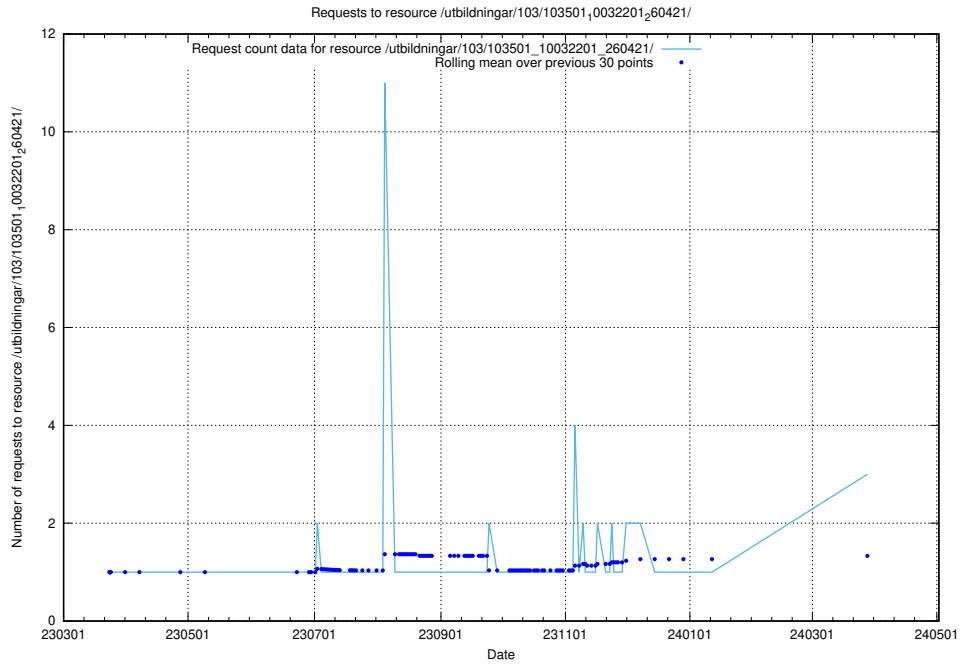

5.261 Usage of /utbildningar/103/103501_10032201_260421/

Here, we count the number of requests to resource /utbildningar/103/103501_10032201_260421/.