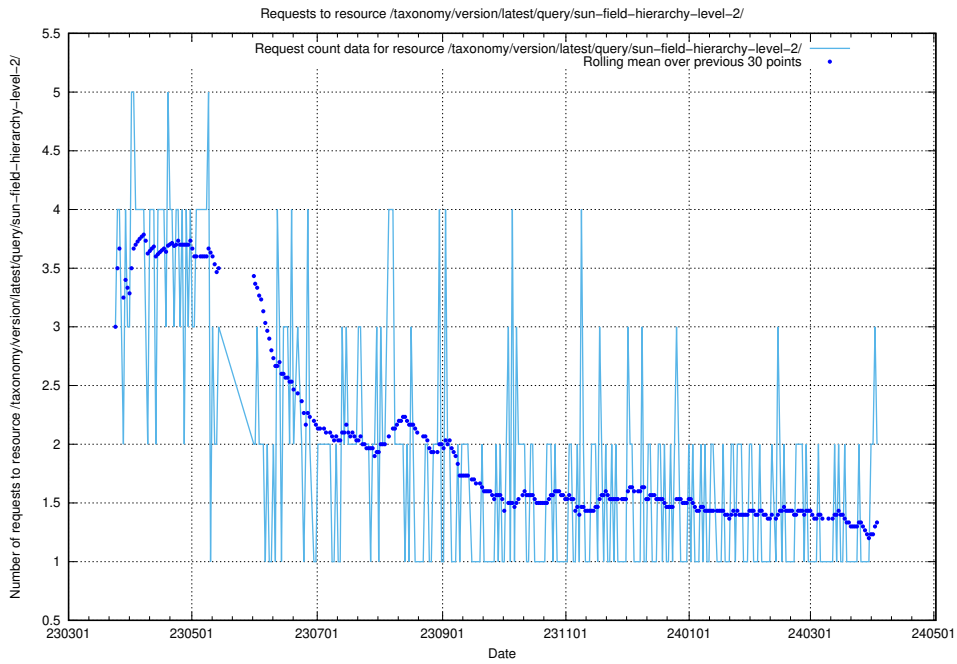

5.769 Usage of /taxonomy/version/latest/query/sun-field-hierarchy-level-2/

Here, we count the number of requests to resource /taxonomy/version/latest/query/sun-field-hierarchy-level-2/.