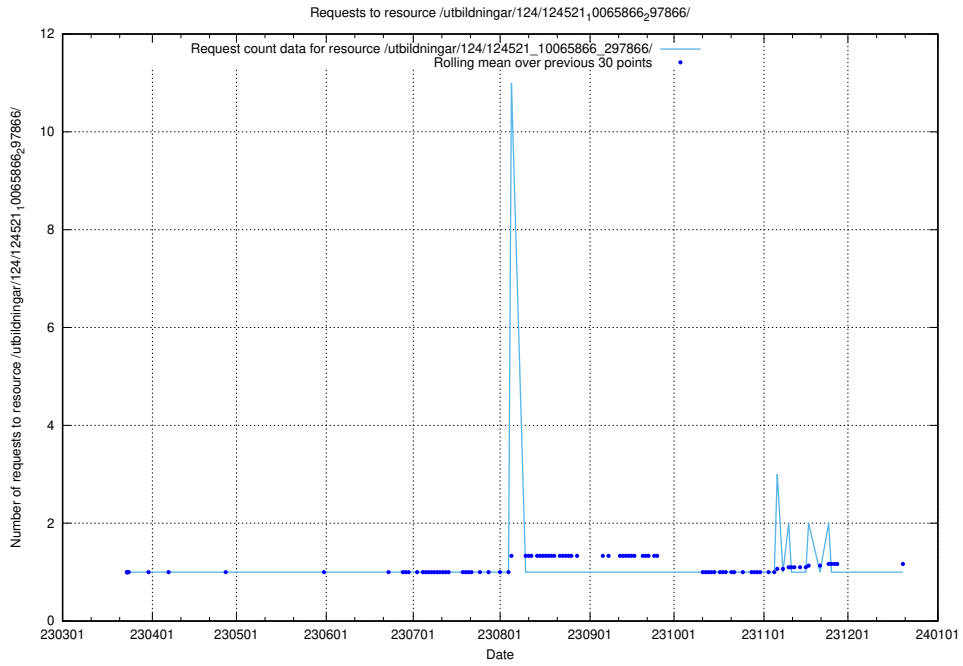

5.1129 Usage of /utbildningar/124/124521_10065866_297866/

Here, we count the number of requests to resource /utbildningar/124/124521_10065866_297866/.