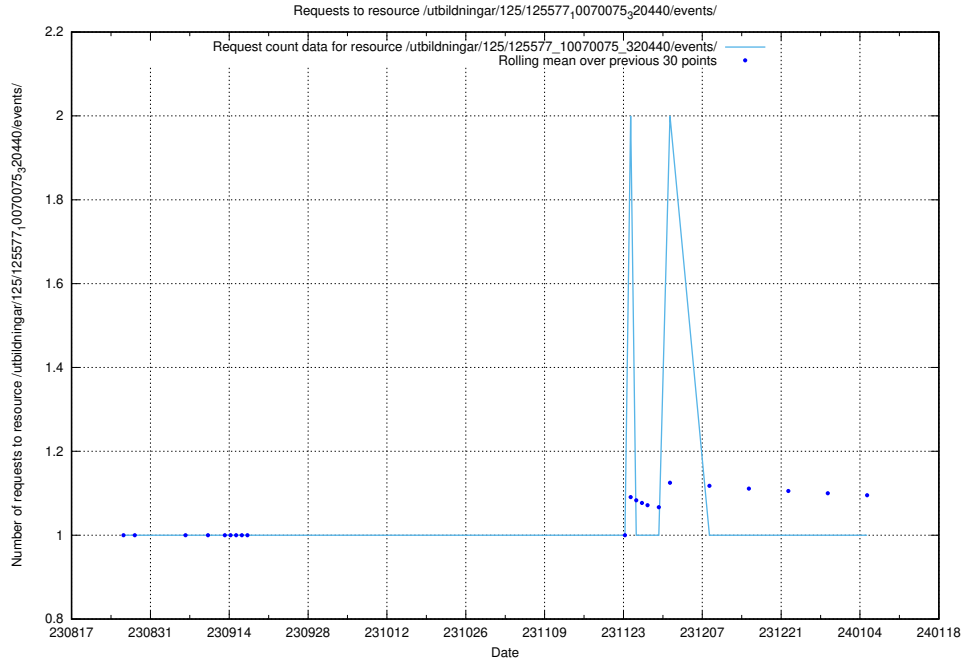

5.4361 Usage of /utbildningar/124/124860_10071099_324627/events/

Here, we count the number of requests to resource /utbildningar/124/124860_10071099_324627/events/

5.4362 Usage of /utbildningar/124/124855_10071083_324595/events/