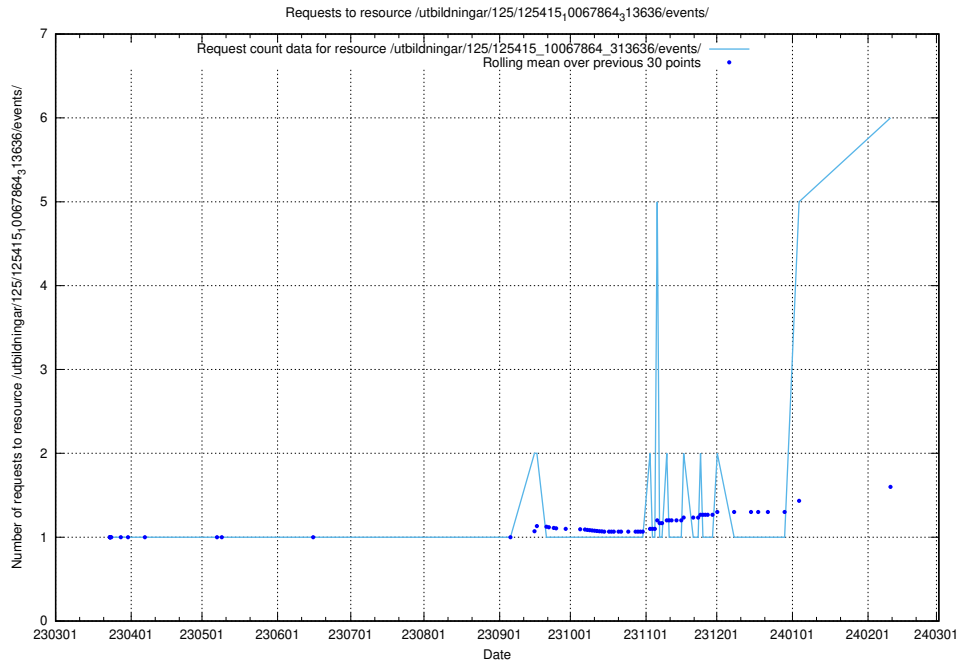

5.49 Usage of /utbildningar/125/125415_10067864_313636/events/

Here, we count the number of requests to resource /utbildningar/125/125415_10067864_313636/events/