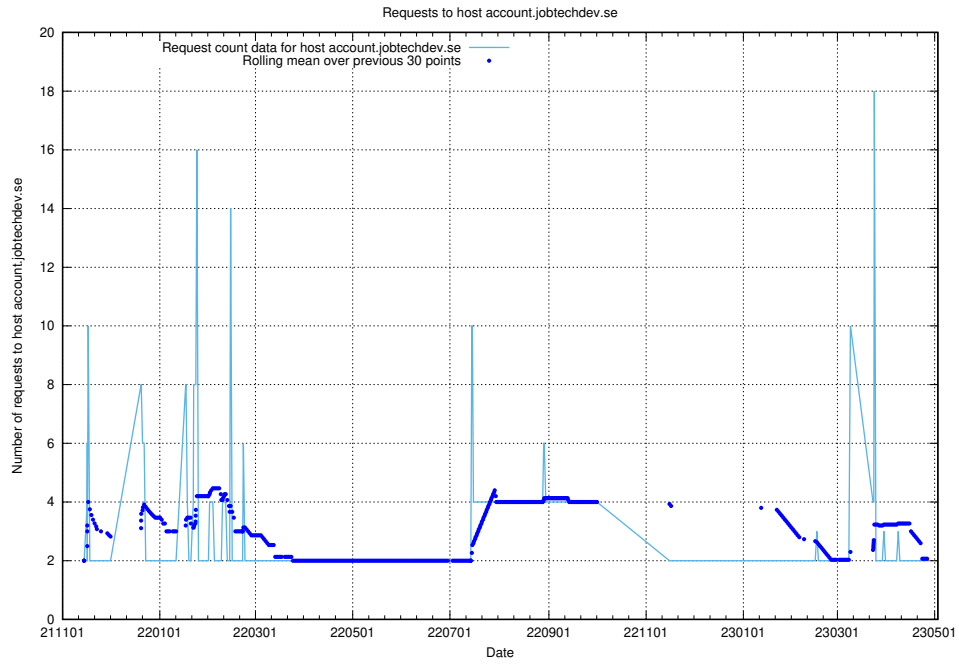

7.298 Usage of account.jobtechdev.se

Here, we count the number of requests to host account.jobtechdev.se.