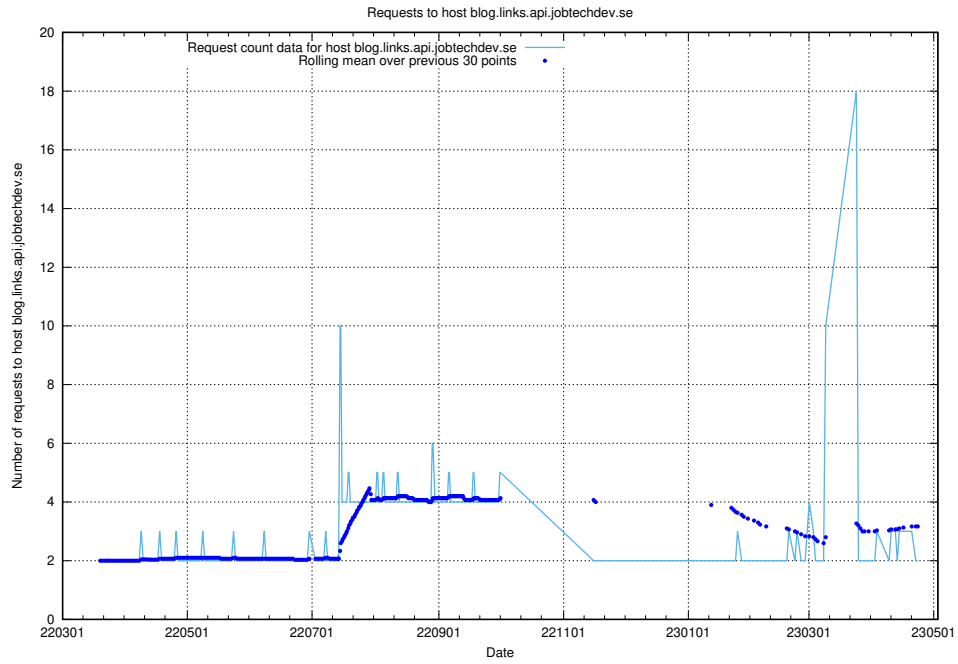

7.495 Usage of `blog.links.api.jobtechdev.se`

Here, we count the number of requests to host `blog.links.api.jobtechdev.se`.