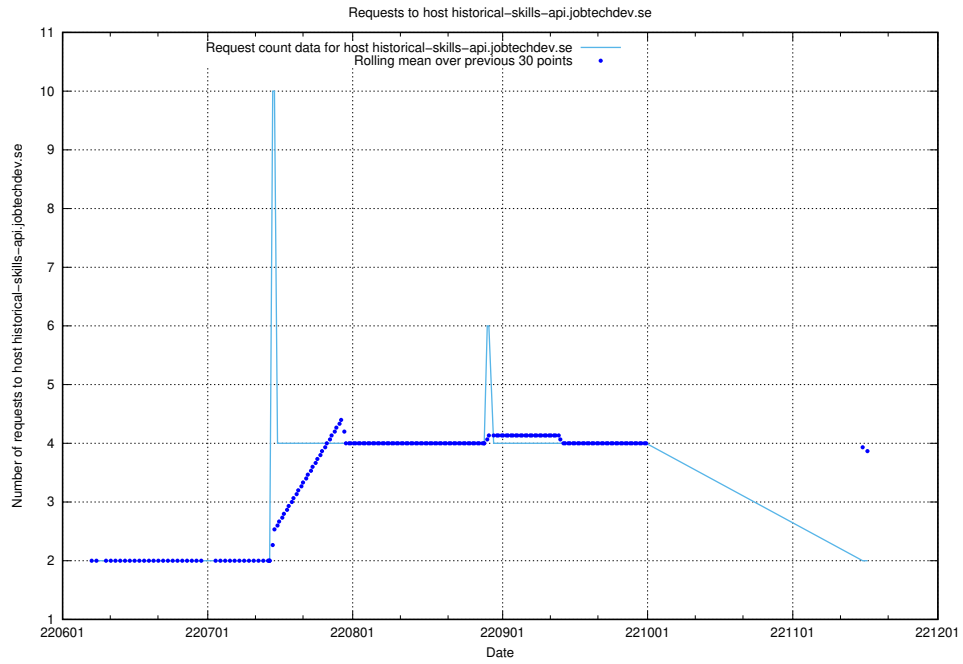

7.412 Usage of historical-skills-api.jobtechdev.se

Here, we count the number of requests to host historical-skills-api.jobtechdev.se.