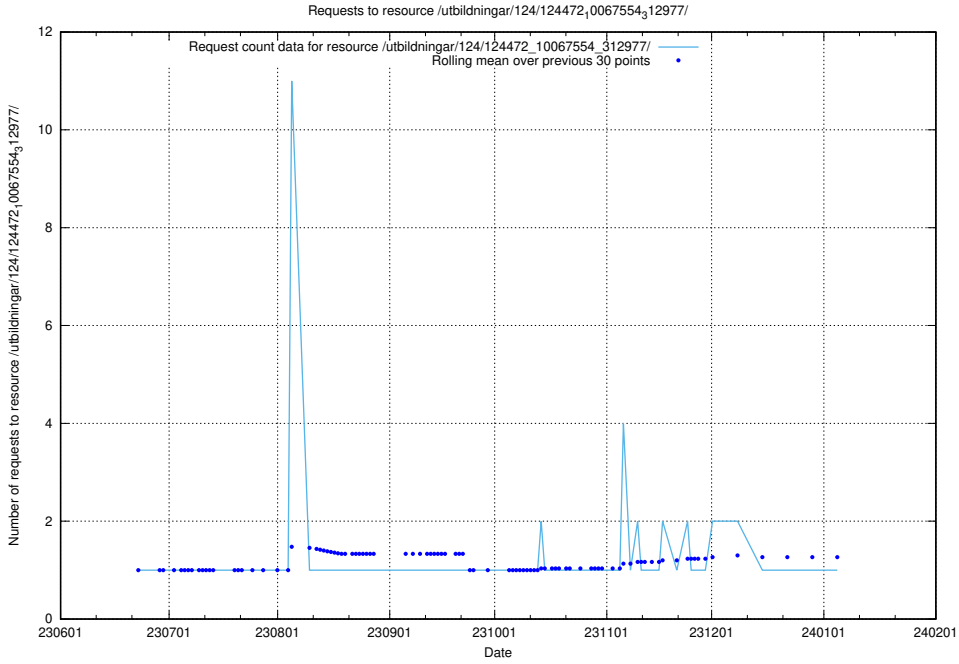

5.5465 Usage of /utbildningar/124/124472_10067554_312977/

Here, we count the number of requests to resource /utbildningar/124/124472_10067554_312977/.