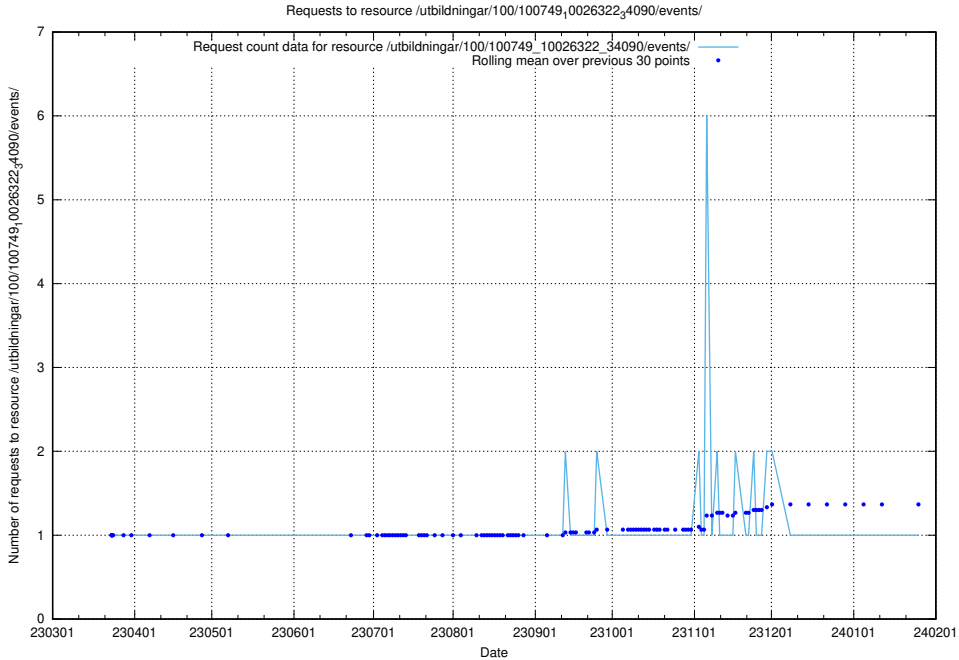

Here, we count the number of requests to resource /utbildningar/126/126718_10073175_334956/.

5.5267 Usage of /utbildningar/100/100749_10026322_34090/events/

Here, we count the number of requests to resource /utbildningar/100/100749_10026322_34090/events/.