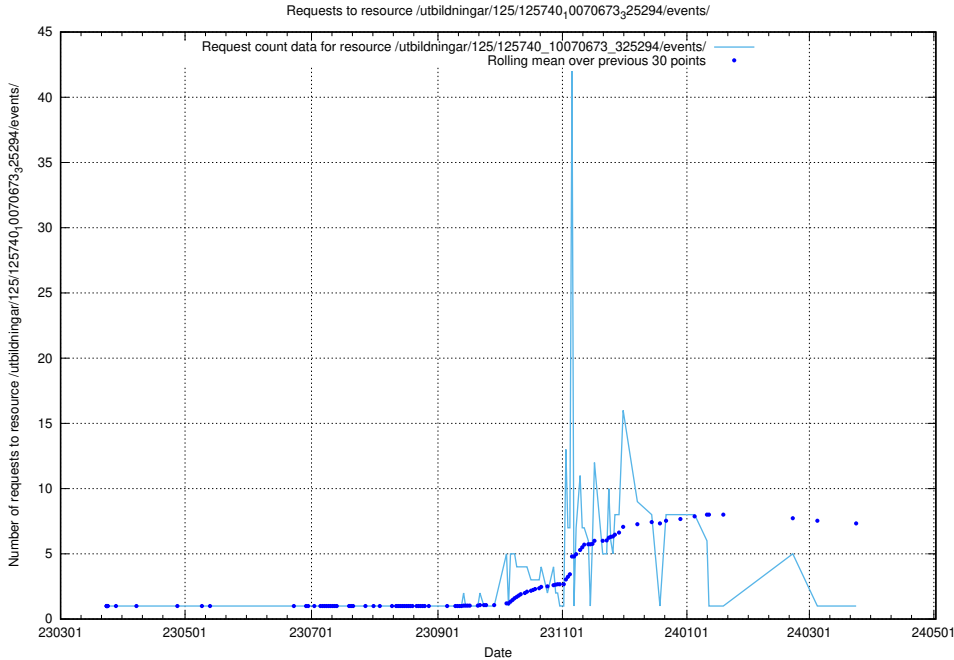

5.888 Usage of /utbildningar/125/125740_10070673_325294/events/

Here, we count the number of requests to resource /utbildningar/125/125740_10070673_325294/events/