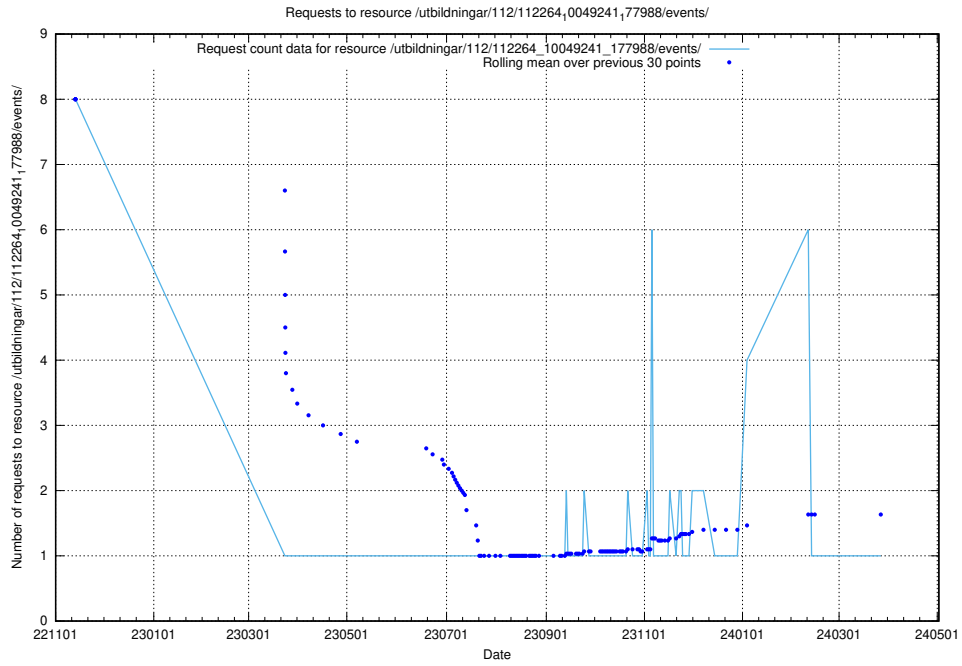

5.5446 Usage of /utbildningar/112/112264_10049241_177988/events/

Here, we count the number of requests to resource /utbildningar/112/112264_10049241_177988/events/