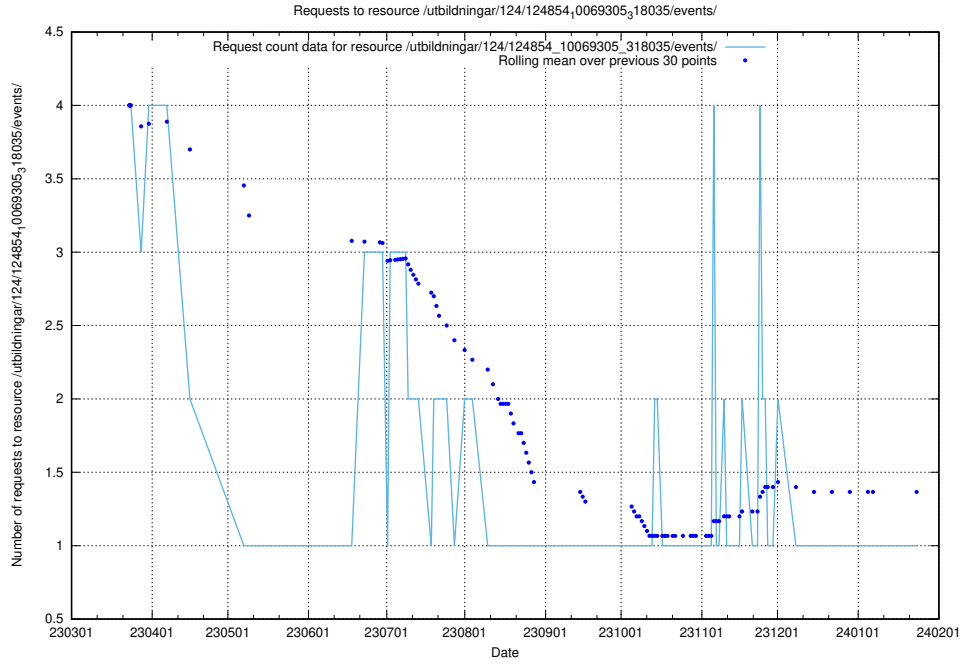

5.5899 Usage of /utbildningar/124/124854_10069305_318035/events/

Here, we count the number of requests to resource /utbildningar/124/124854_10069305_318035/events/