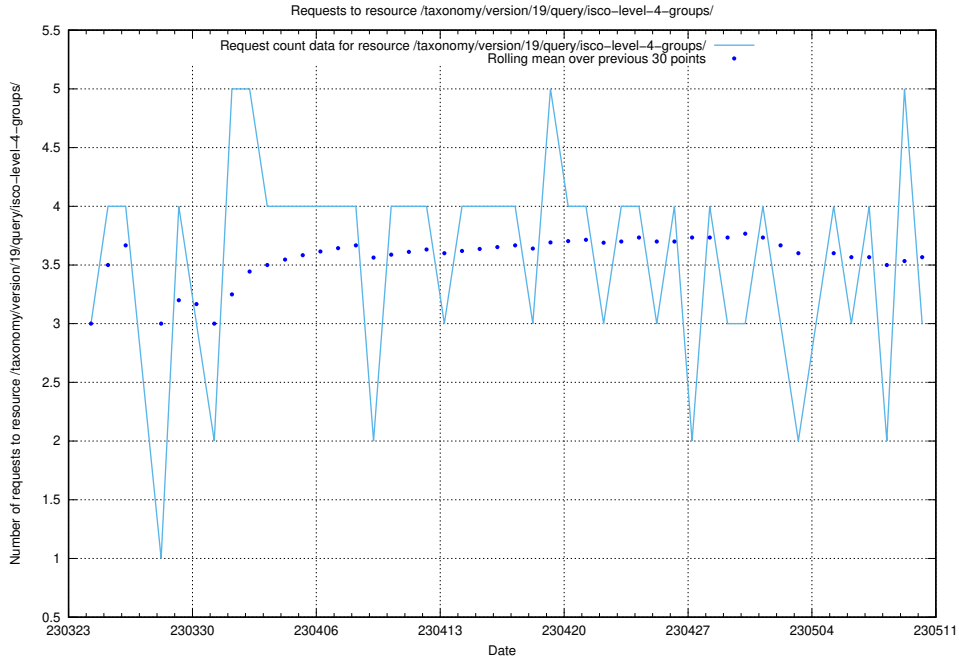

5.288 Usage of /taxonomy/version/19/query/isco-level-4-groups/

Here, we count the number of requests to resource /taxonomy/version/19/query/isco-level-4-groups/.