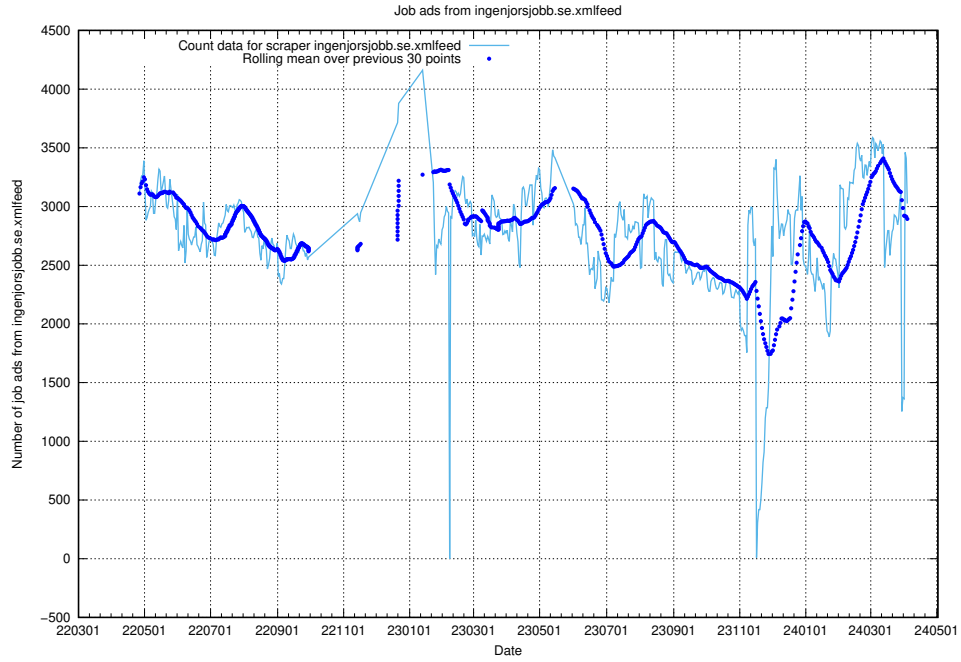

13.4 Number of ads by scraper ingenjorsjobb.se.xmlfeed

Here, we count the number of job ads scraped from ingenjorsjobb.se.xmlfeed.