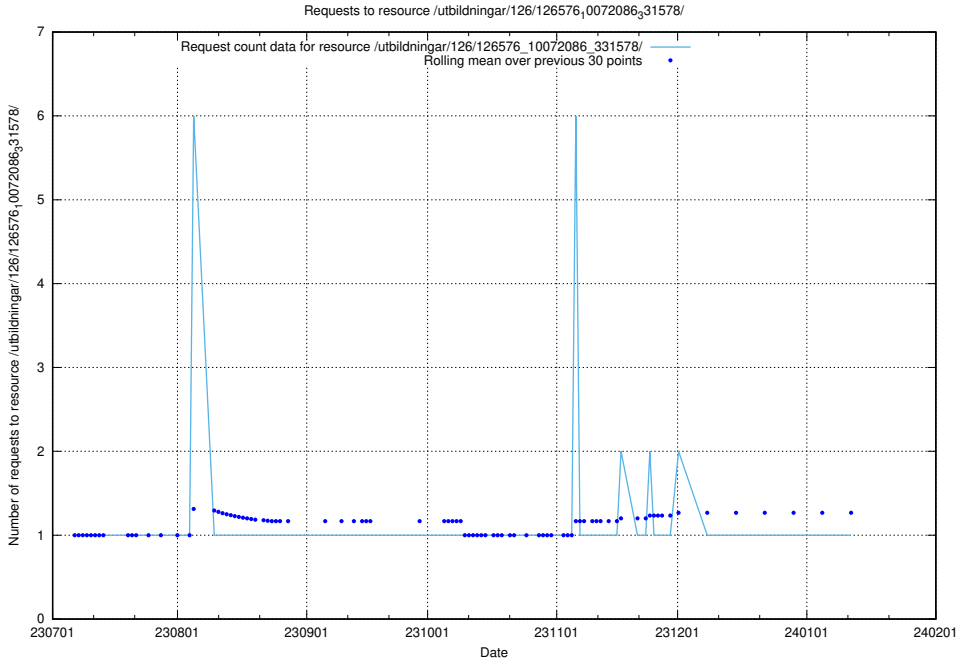

Here, we count the number of requests to resource /utbildningar/125/125600_10070136_324706/events/

5.4946 Usage of /utbildningar/126/126576_10072086_331578/

Here, we count the number of requests to resource /utbildningar/126/126576_10072086_331578/.