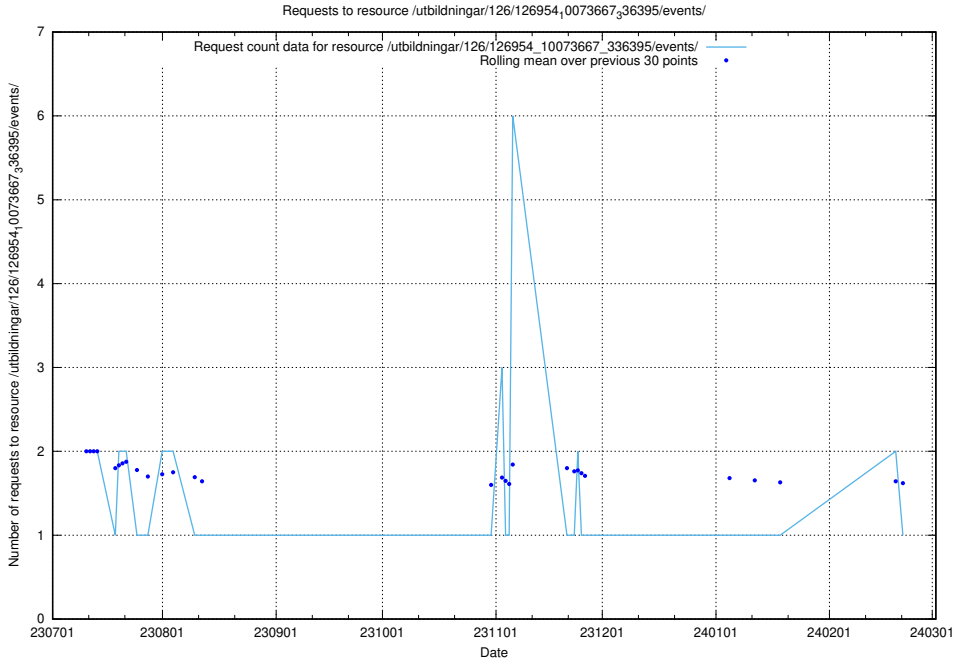

5.4765 Usage of /utbildningar/126/126954_10073667_336395/events/

Here, we count the number of requests to resource /utbildningar/126/126954_10073667_336395/events/