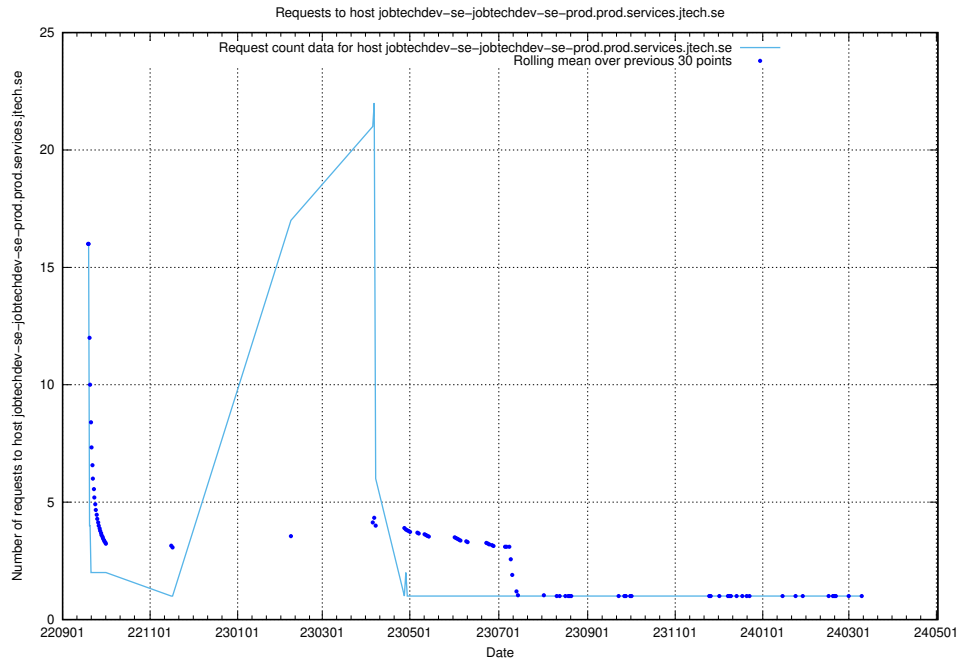

7.613 Usage of jobtechdev-se-jobtechdev-se-prod.prod.services.jtech.se

Here, we count the number of requests to host jobtechdev-se-jobtechdev-se-prod.prod.services.jtech.se.