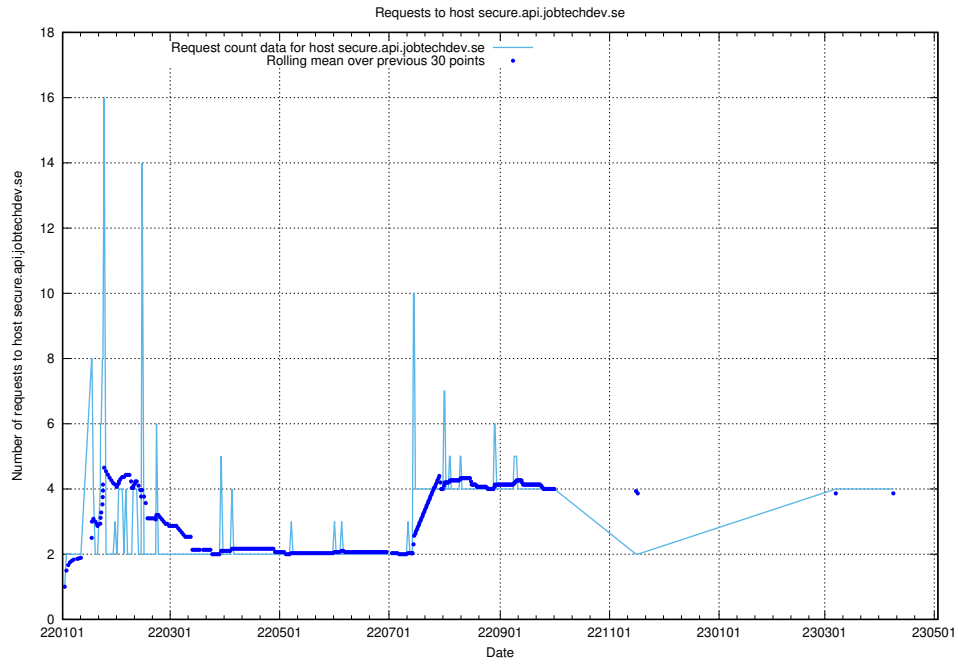

7.117 Usage of secure.api.jobtechdev.se

Here, we count the number of requests to host secure.api.jobtechdev.se.