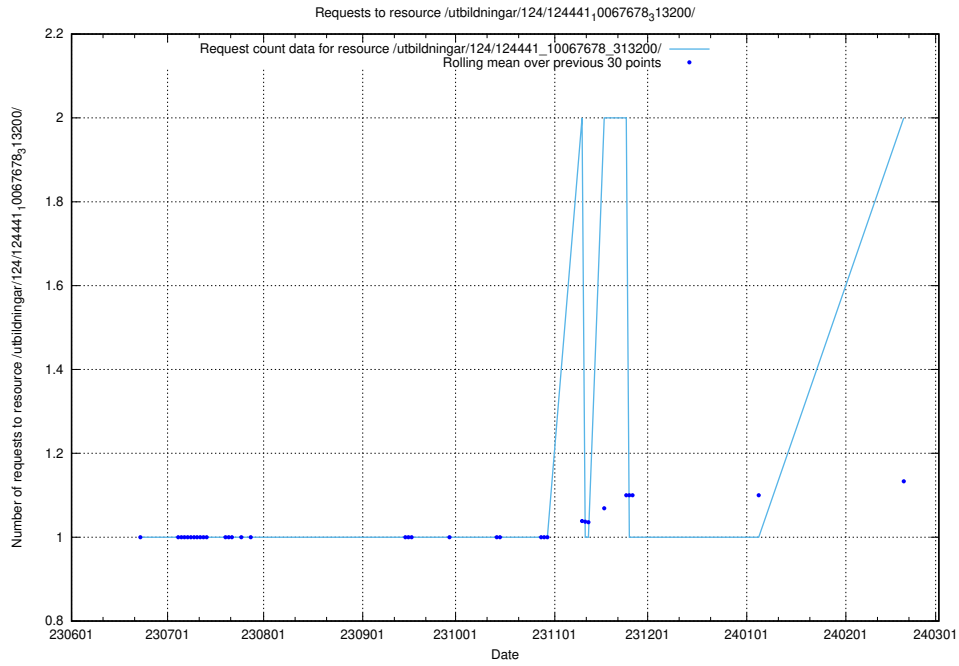

5.723 Usage of /utbildningar/124/124441_10067678_313200/

Here, we count the number of requests to resource /utbildningar/124/124441_10067678_313200/.