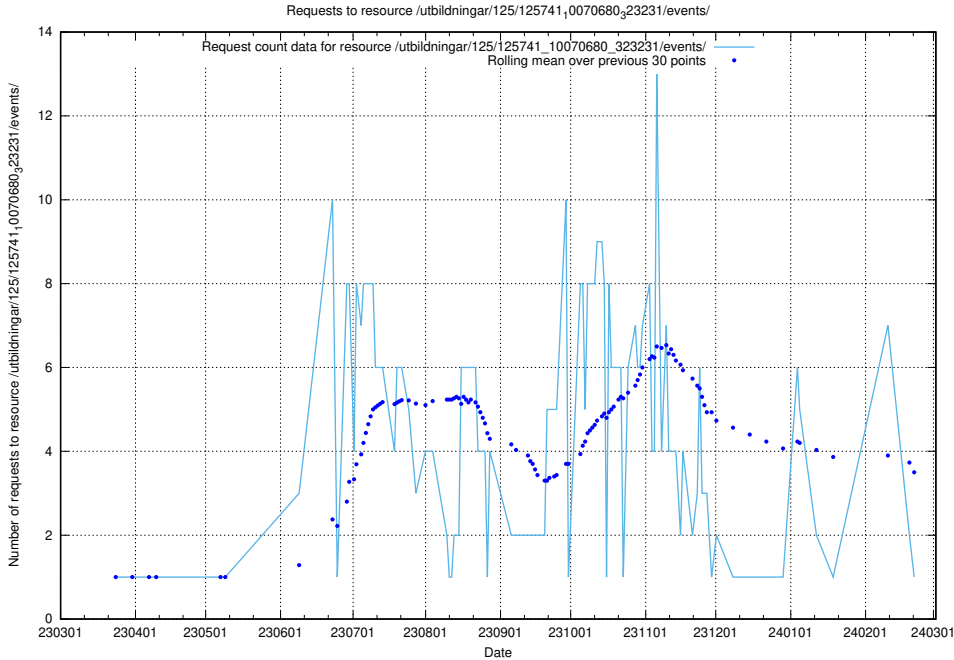

5.5881 Usage of /utbildningar/125/125741_10070680_323231/events/

Here, we count the number of requests to resource /utbildningar/125/125741_10070680_323231/events/