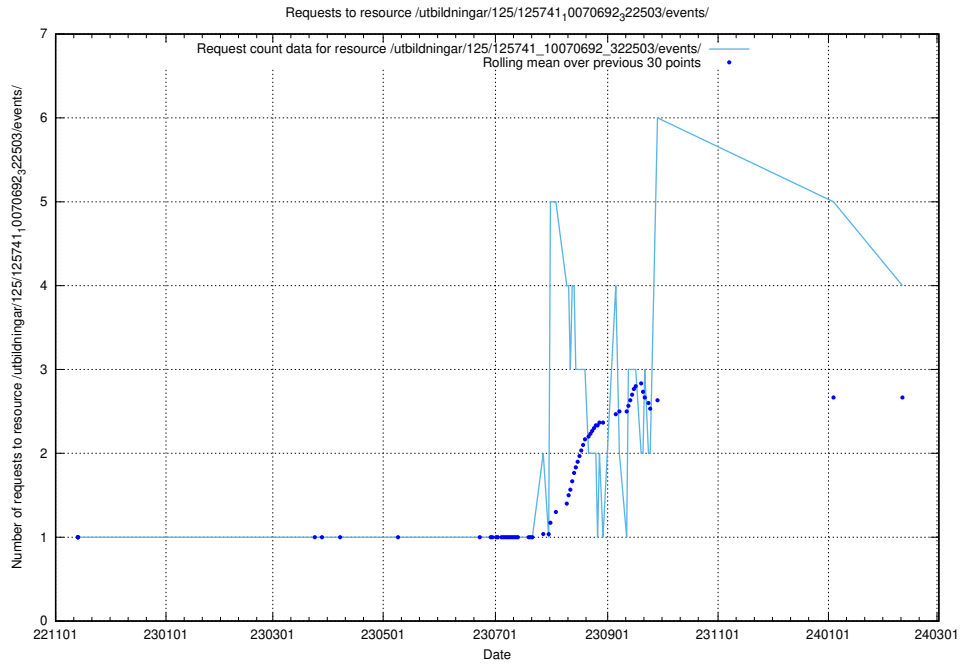

5.170 Usage of /utbildningar/125/125741_10070692_322503/events/

Here, we count the number of requests to resource /utbildningar/125/125741_10070692_322503/events/