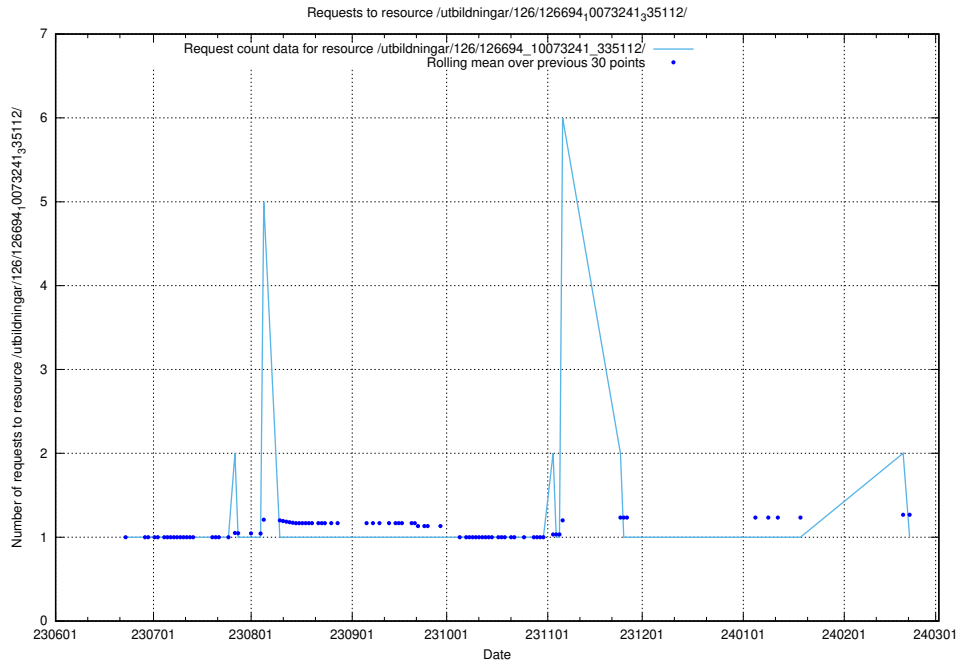

5.5286 Usage of /utbildningar/126/126694_10073241_335112/

Here, we count the number of requests to resource /utbildningar/126/126694_10073241_335112/.