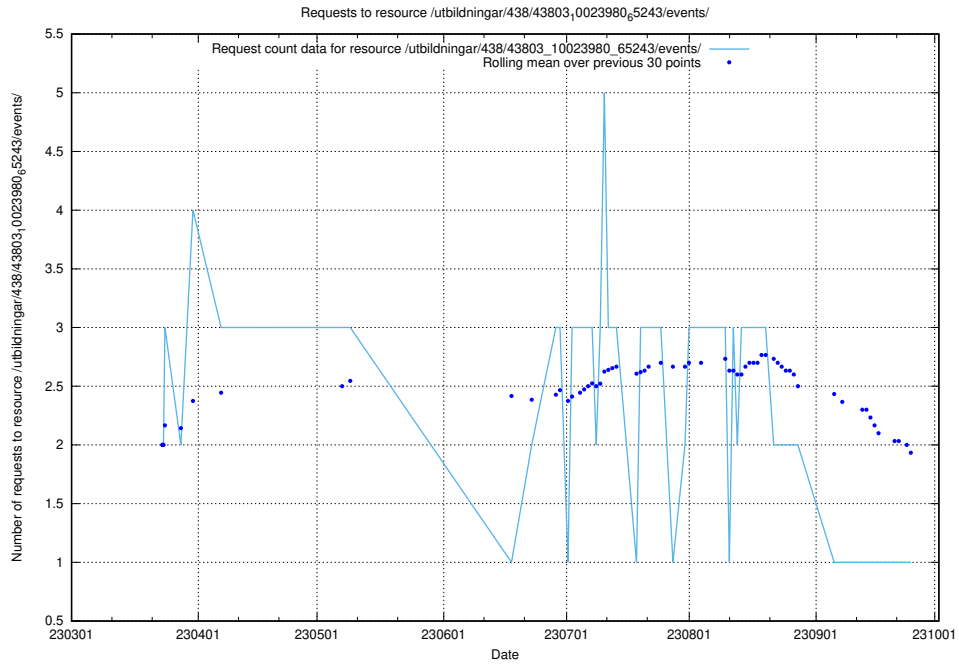

5.5909 Usage of /utbildningar/438/43803_10023980_65243/events/

Here, we count the number of requests to resource /utbildningar/438/43803_10023980_65243/events/.