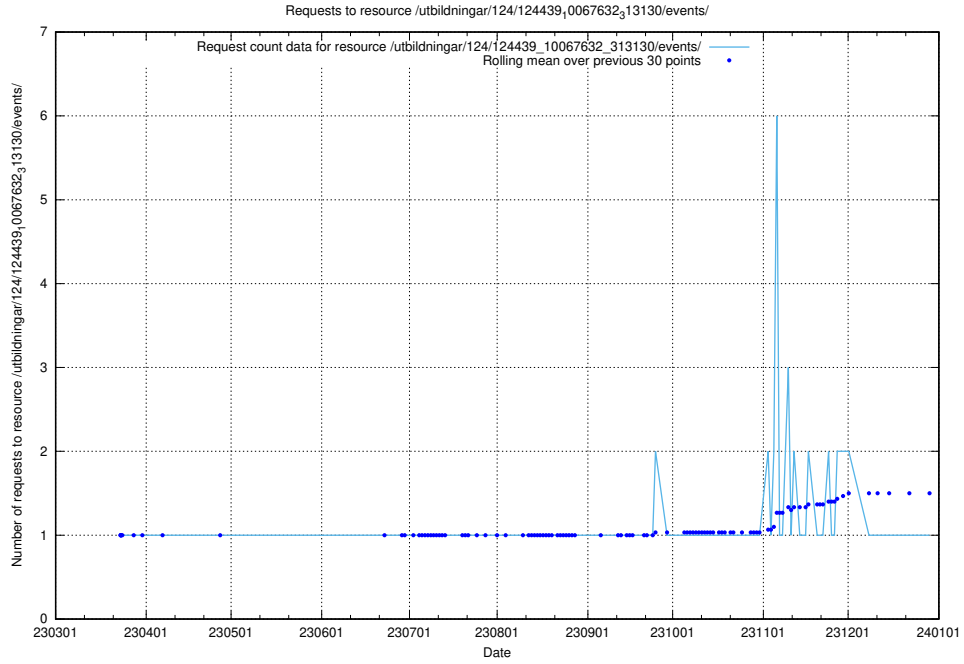

Here, we count the number of requests to resource /utbildningar/utb_emil/124/124498_10067725_313289/

5.3287 Usage of /utbildningar/124/124439_10067632_313130/events/

Here, we count the number of requests to resource /utbildningar/124/124439_10067632_313130/events/