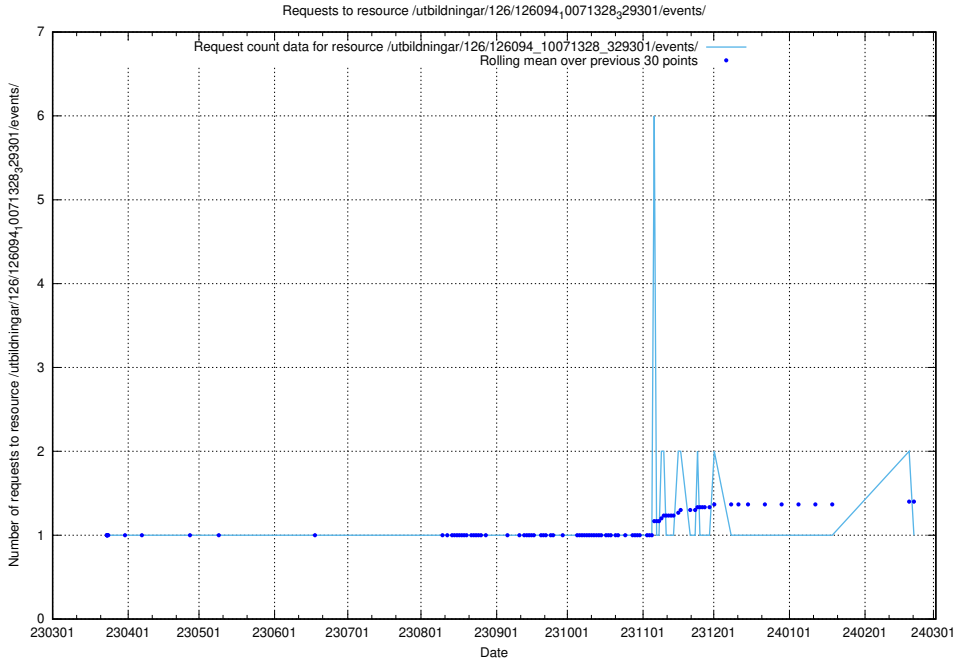

5.6069 Usage of /utbildningar/126/126094_10071328_329301/events/

Here, we count the number of requests to resource /utbildningar/126/126094_10071328_329301/events/