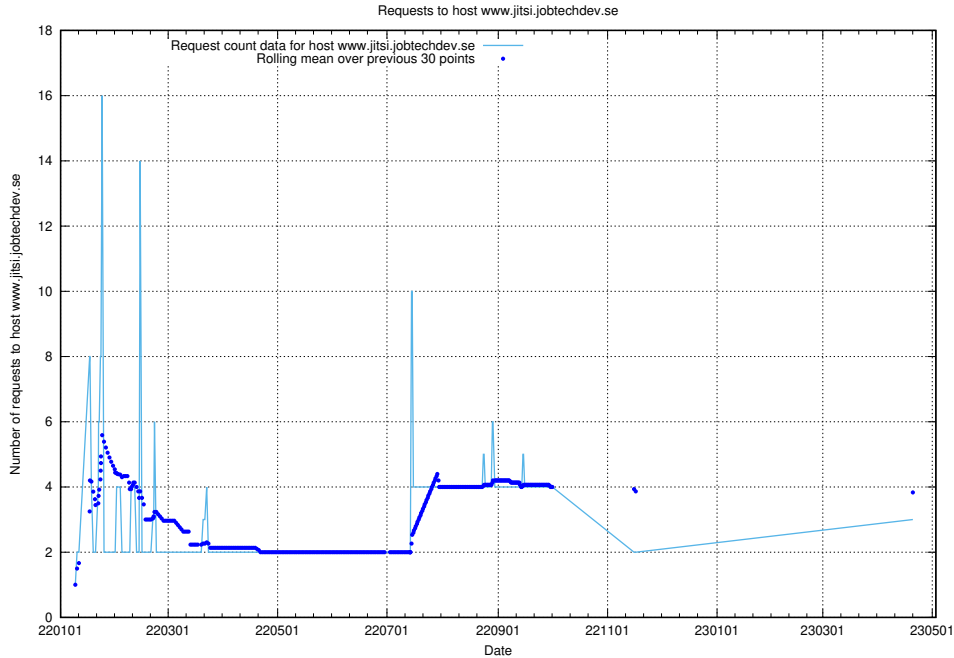

7.176 Usage of www.jitsi.jobtechdev.se

Here, we count the number of requests to host www.jitsi.jobtechdev.se.