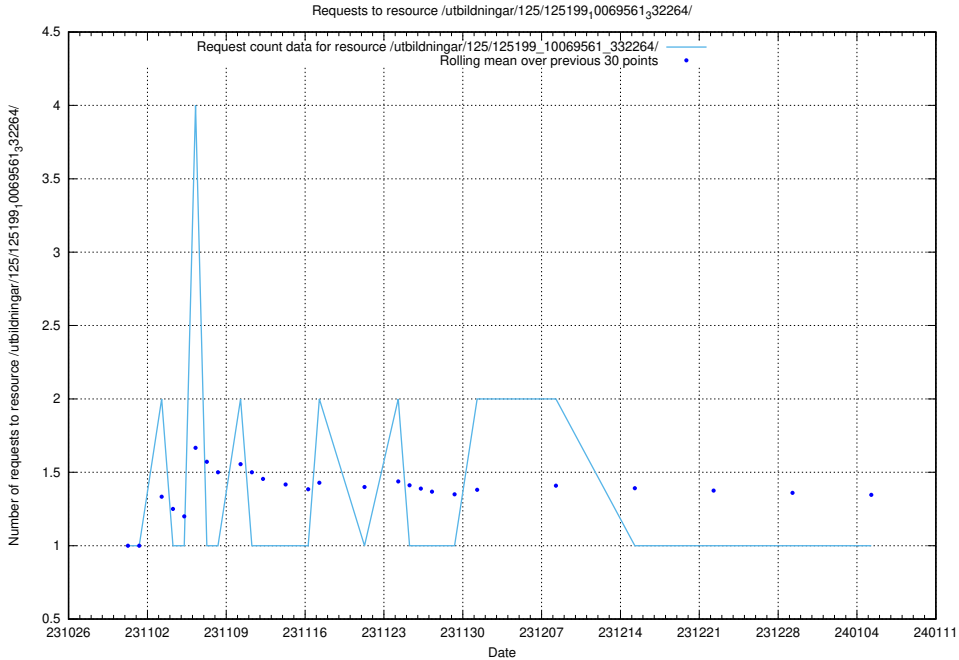

5.3806 Usage of /utbildningar/125/125199_10069561_332264/

Here, we count the number of requests to resource /utbildningar/125/125199_10069561_332264/.