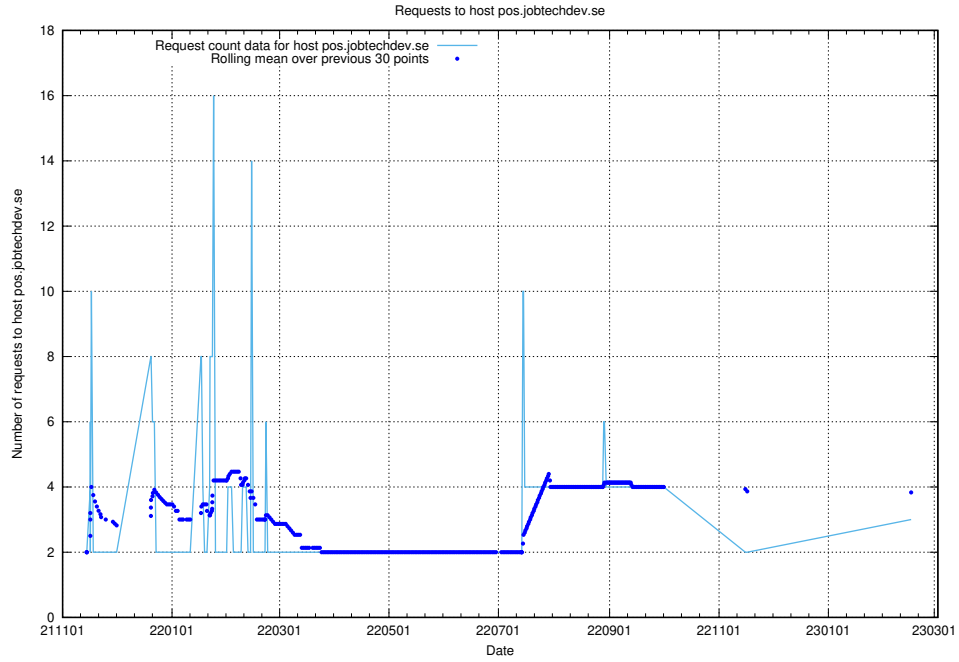

7.237 Usage of pos.jobtechdev.se

Here, we count the number of requests to host pos.jobtechdev.se.