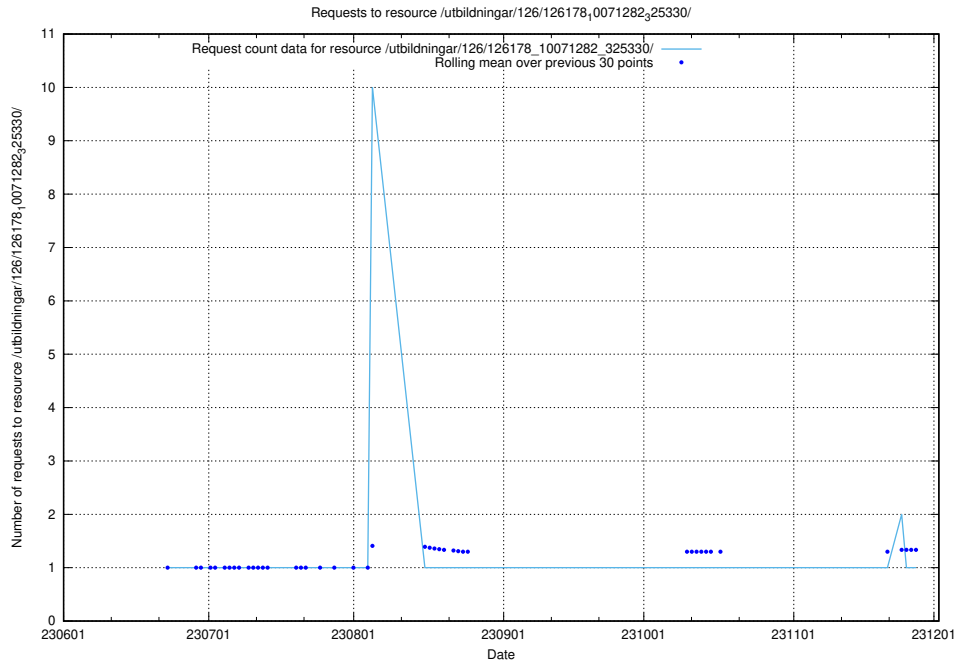

5.5329 Usage of /utbildningar/126/126178_10071282_325330/

Here, we count the number of requests to resource /utbildningar/126/126178_10071282_325330/.