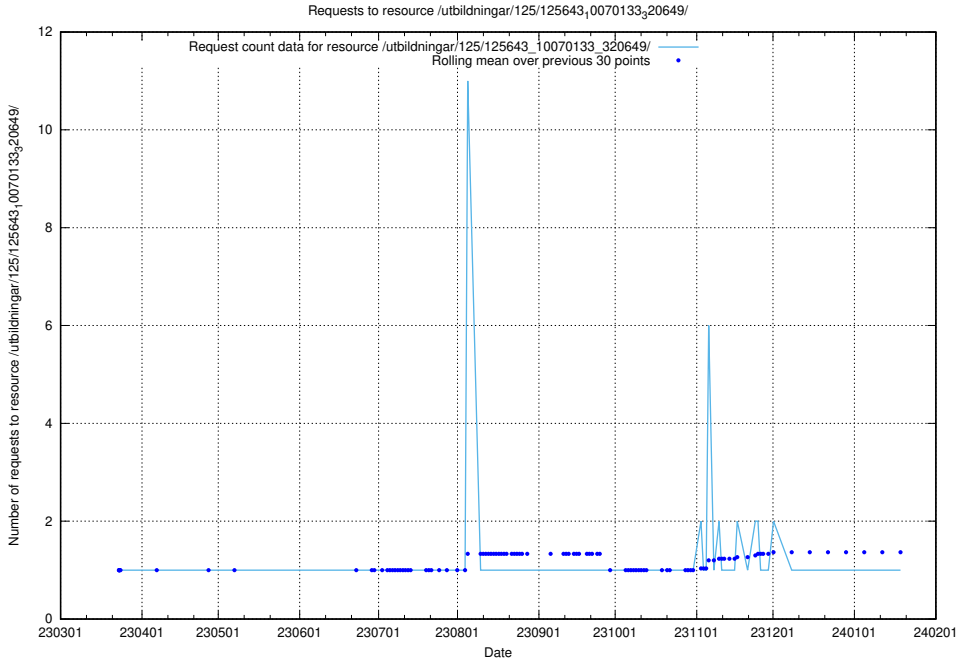

5.936 Usage of /utbildningar/125/125643_10070133_320649/

Here, we count the number of requests to resource /utbildningar/125/125643_10070133_320649/.