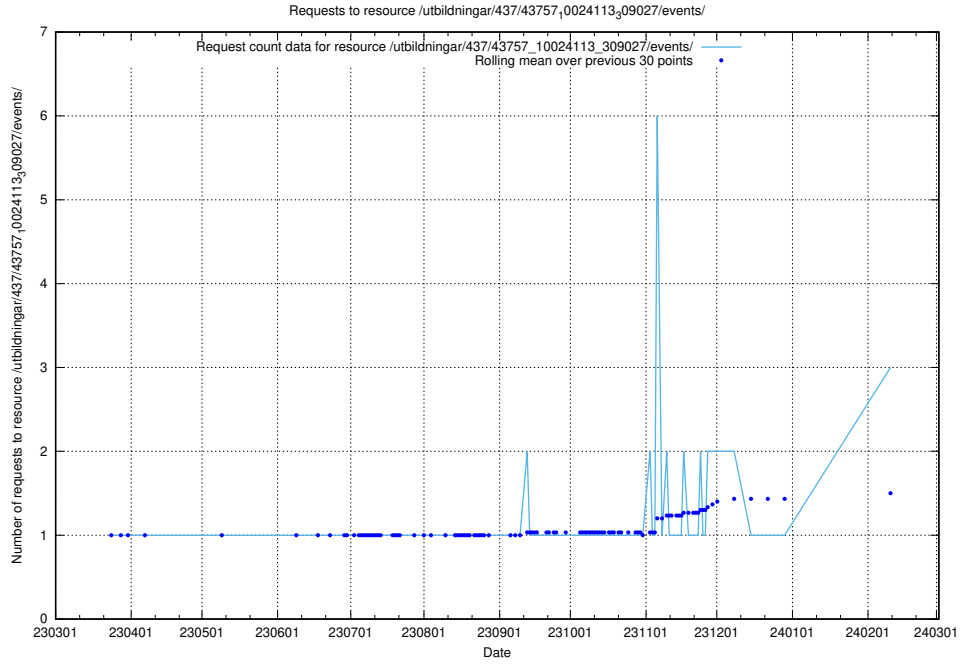

5.291 Usage of /utbildningar/437/43757_10024113_309027/events/

Here, we count the number of requests to resource /utbildningar/437/43757_10024113_309027/events/.