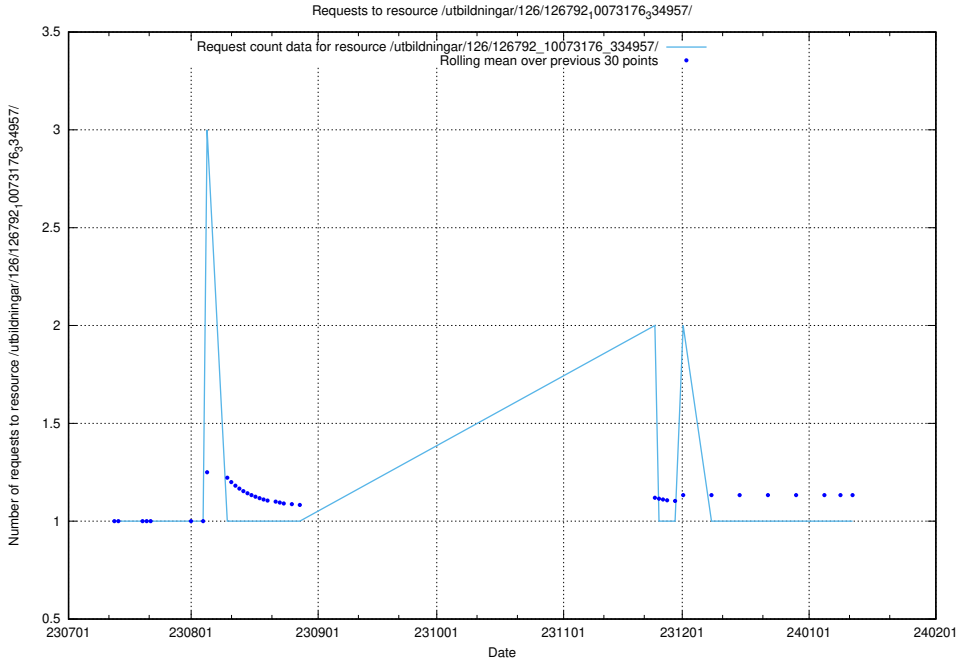

5.4756 Usage of /utbildningar/126/126792_10073176_334957/

Here, we count the number of requests to resource /utbildningar/126/126792_10073176_334957/.