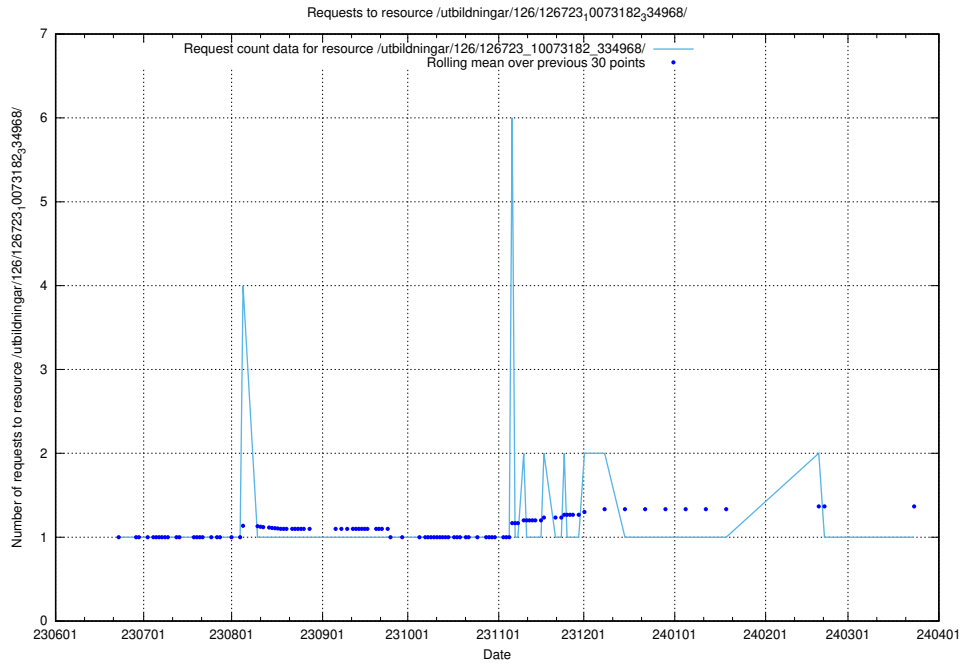

5.5254 Usage of /utbildningar/126/126723_10073182_334968/

Here, we count the number of requests to resource /utbildningar/126/126723_10073182_334968/.