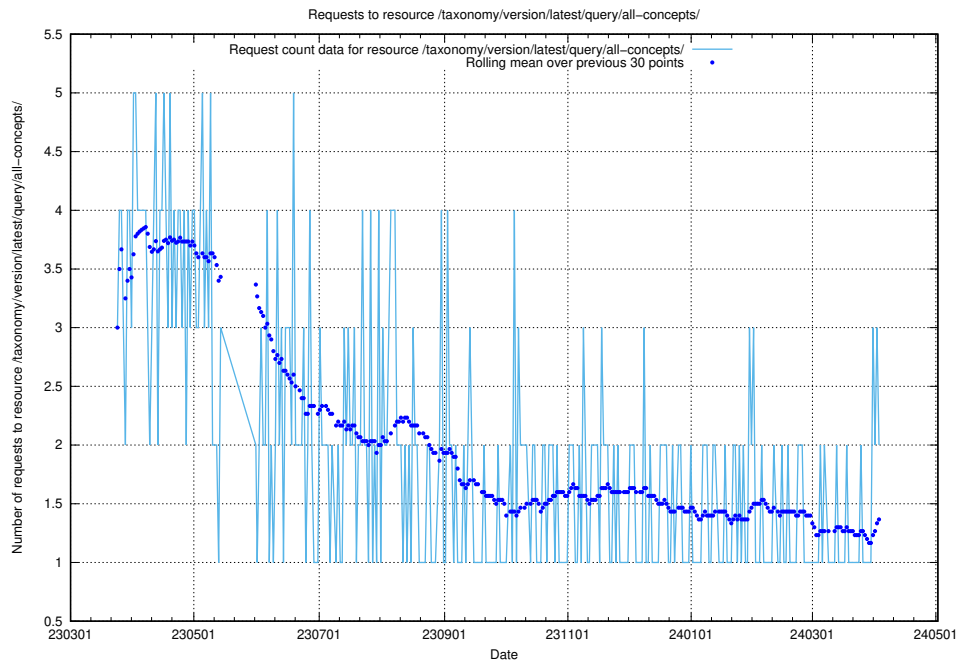

5.804 Usage of /taxonomy/version/latest/query/all-concepts/

Here, we count the number of requests to resource /taxonomy/version/latest/query/all-concepts/.