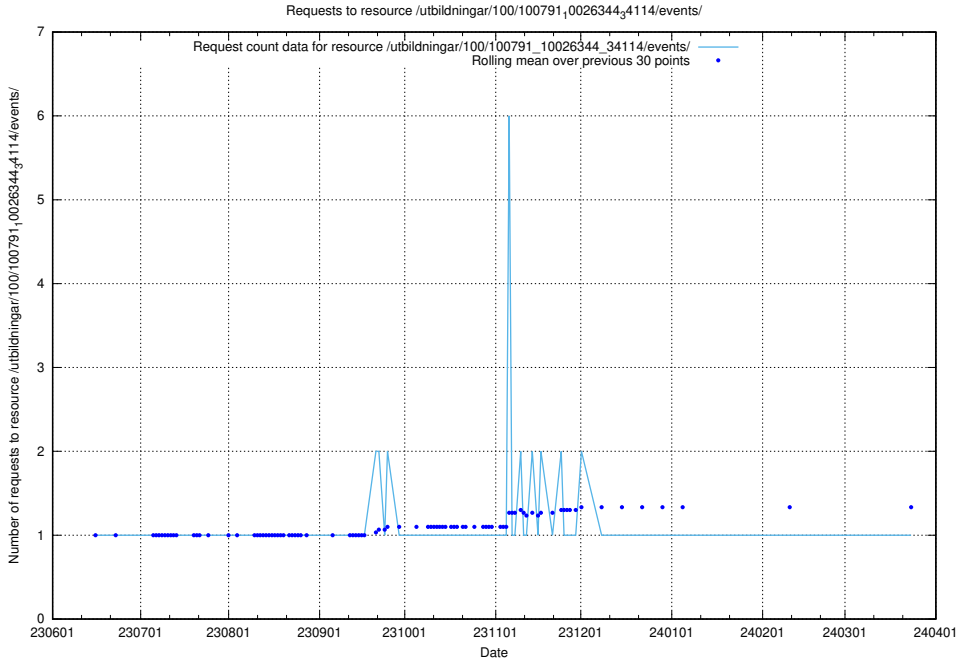

5.5554 Usage of /utbildningar/100/100791_10026344_34114/events/

Here, we count the number of requests to resource /utbildningar/100/100791_10026344_34114/events/.