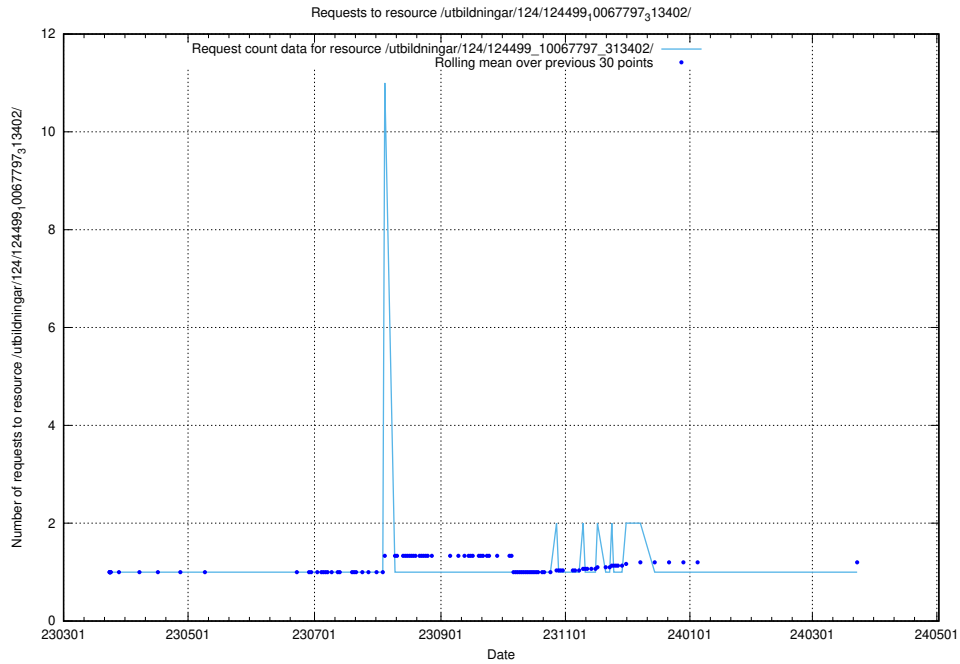

5.2117 Usage of /utbildningar/124/124499_10067797_313402/

Here, we count the number of requests to resource /utbildningar/124/124499_10067797_313402/.