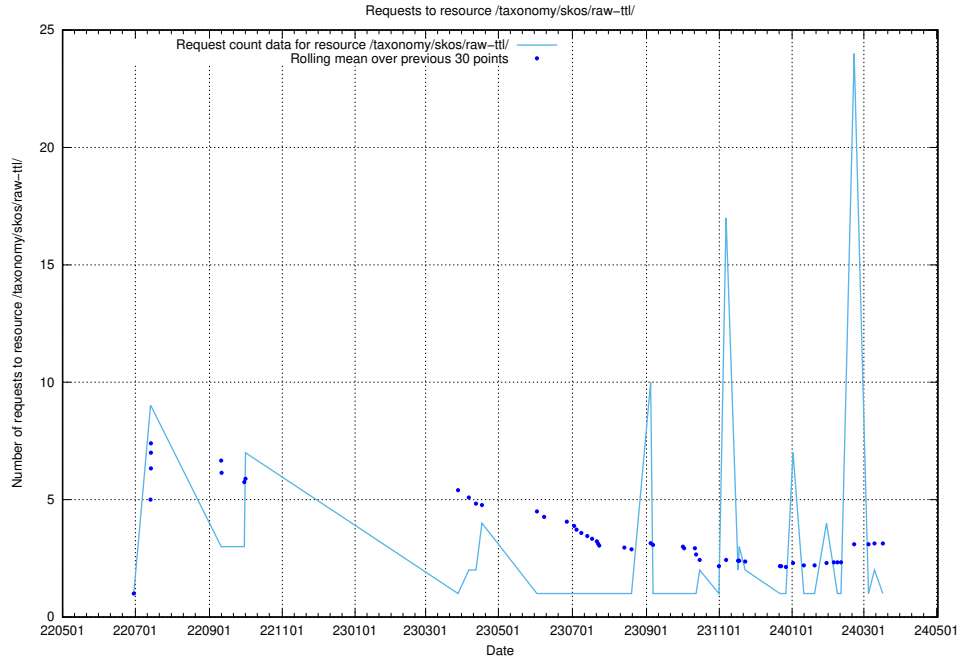

5.893 Usage of /taxonomy/skos/raw-ttl/

Here, we count the number of requests to resource /taxonomy/skos/raw-ttl/.