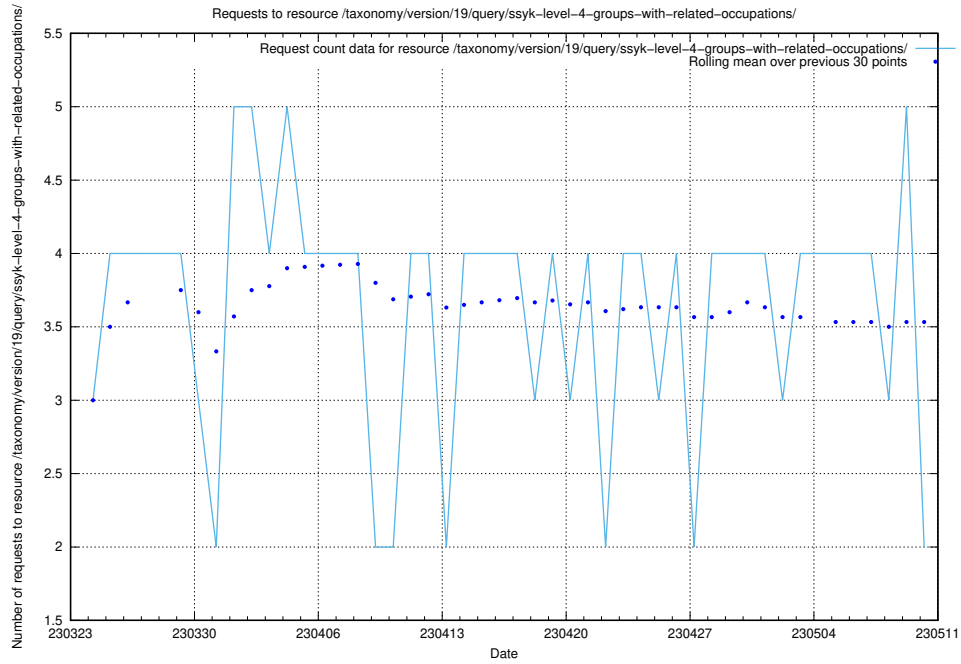

5.807 Usage of /taxonomy/version/19/query/ssyk-level-4-groups-with-related-occupations/

Here, we count the number of requests to resource /taxonomy/version/19/query/ssyk-level-4-groups-with-related-occupations/.