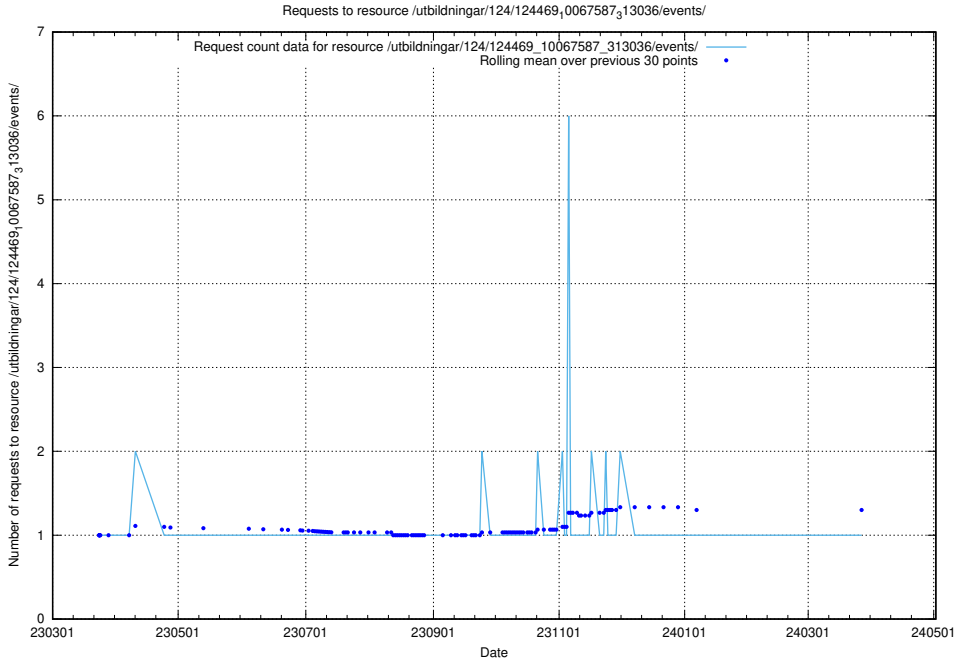

5.2886 Usage of /utbildningar/124/124469_10067587_313036/events/

Here, we count the number of requests to resource /utbildningar/124/124469_10067587_313036/events/