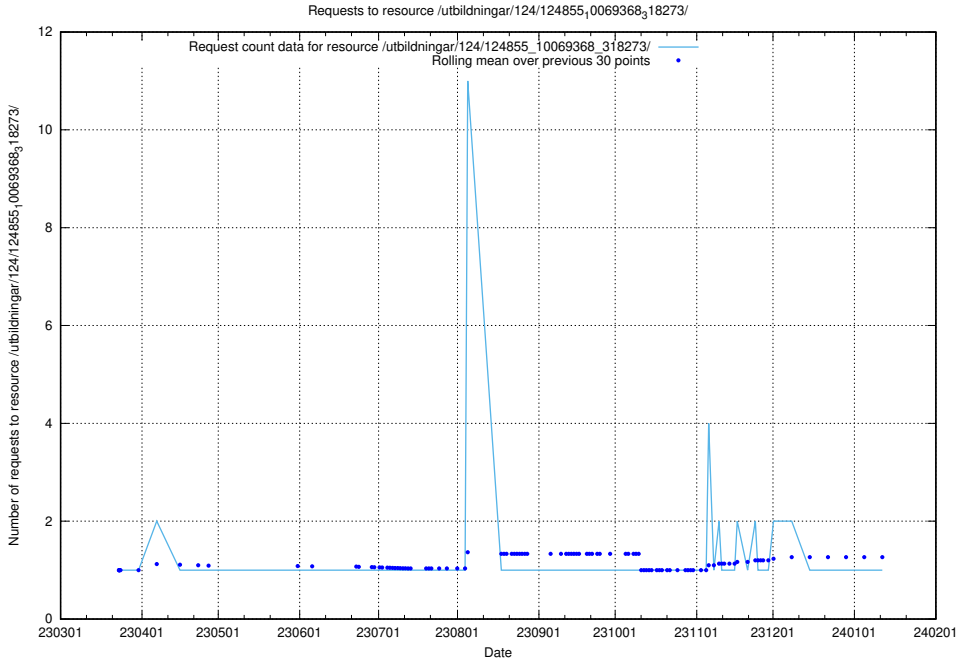

5.1087 Usage of /utbildningar/124/124855_10069368_318273/

Here, we count the number of requests to resource /utbildningar/124/124855_10069368_318273/.