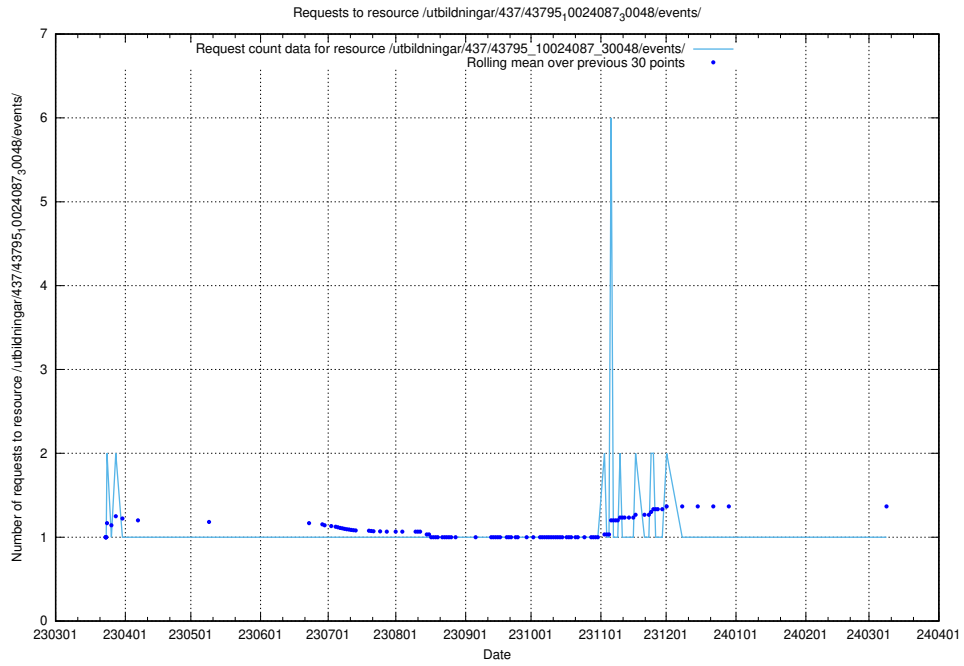

Here, we count the number of requests to resource /utbildningar/437/43795_10024087_30048/events/.

5.5998 Usage of /utbildningar/437/43795_10024087_30048/

Here, we count the number of requests to resource /utbildningar/437/43795_10024087_30048/.