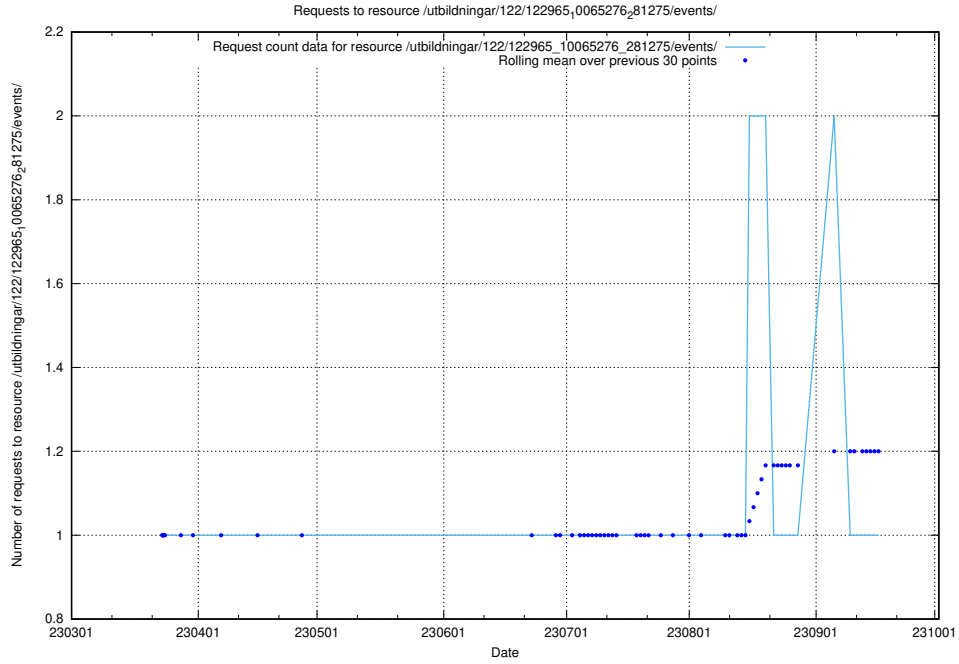

5.4764 Usage of /utbildningar/122/122965_10065276_281275/events/

Here, we count the number of requests to resource /utbildningar/122/122965_10065276_281275/events/