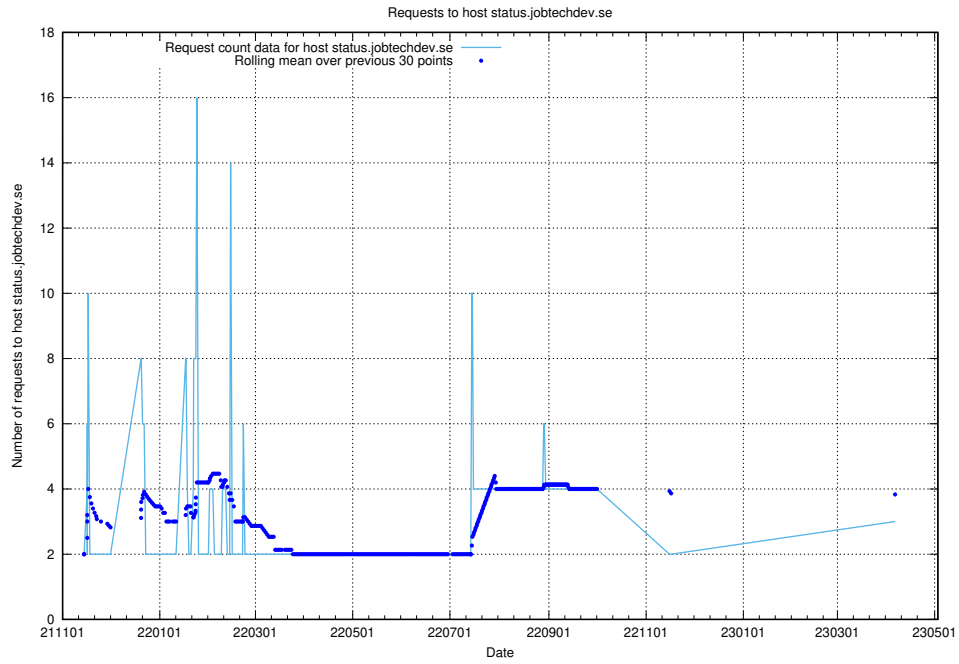

7.234 Usage of status.jobtechdev.se

Here, we count the number of requests to host status.jobtechdev.se.