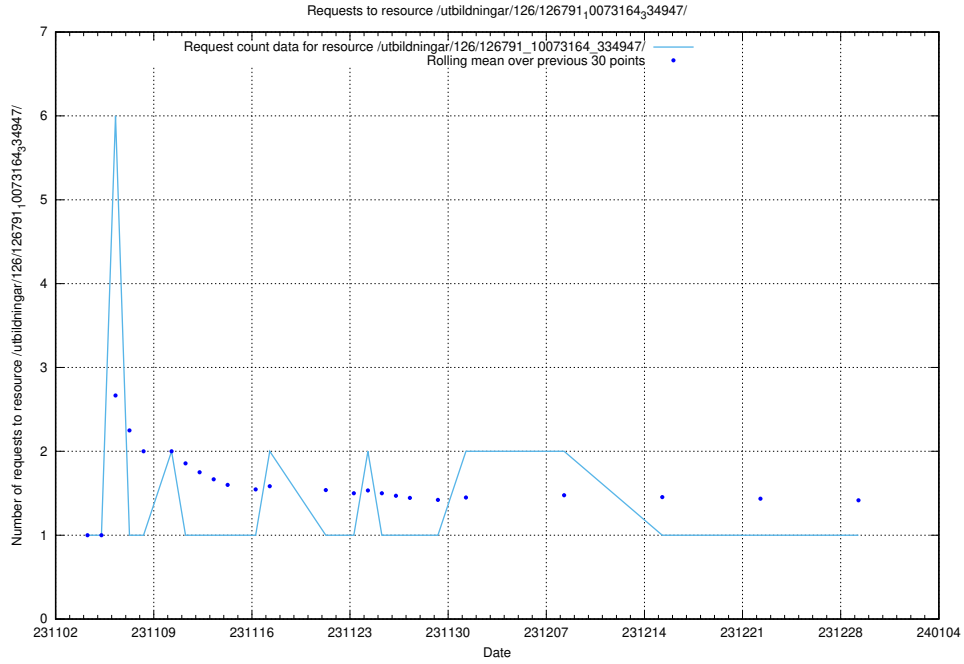

5.3770 Usage of /utbildningar/126/126791_10073164_334947/

Here, we count the number of requests to resource /utbildningar/126/126791_10073164_334947/.