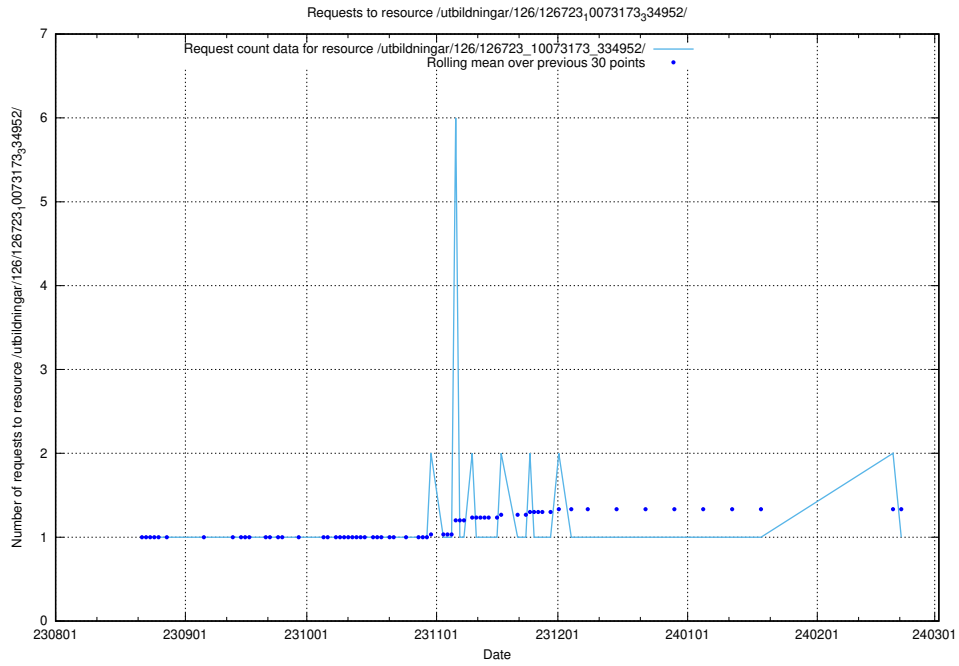

5.4393 Usage of /utbildningar/126/126723_10073173_334952/

Here, we count the number of requests to resource /utbildningar/126/126723_10073173_334952/.