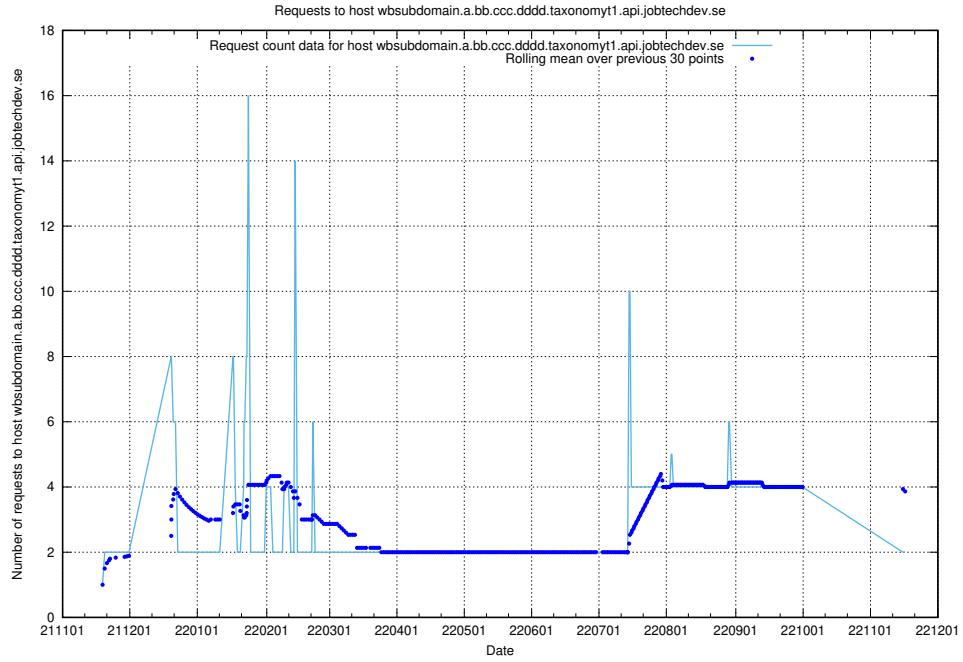

7.460 Usage of wbsubdomain.a.bb.ccc.dddd.taxonomyt1.api.jobtechdev.se

Here, we count the number of requests to host wbsubdomain.a.bb.ccc.dddd.taxonomyt1.api.jobtechdev.se