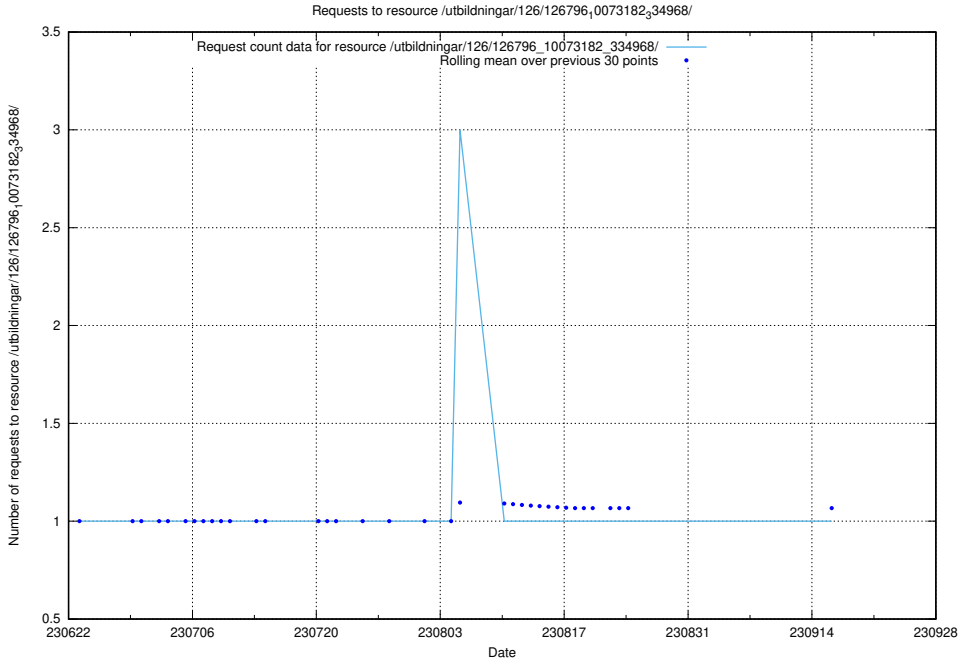

5.5235 Usage of /utbildningar/126/126796_10073182_334968/

Here, we count the number of requests to resource /utbildningar/126/126796_10073182_334968/.