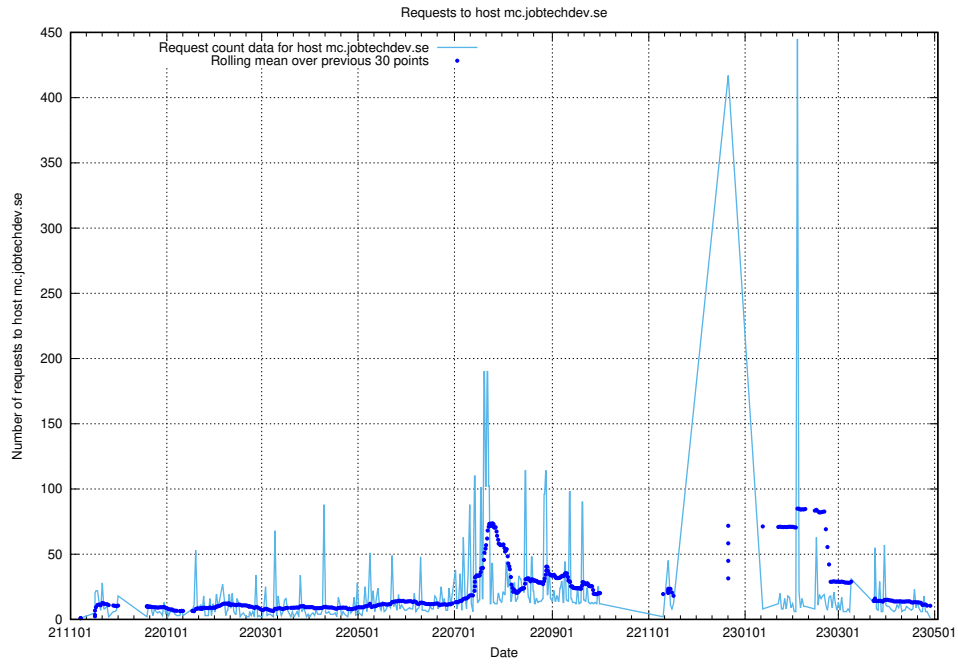

7.624 Usage of q.jobtechdev.se

Here, we count the number of requests to host q.jobtechdev.se.

7.625 Usage of mc.jobtechdev.se

Here, we count the number of requests to host mc.jobtechdev.se.

7.626 Usage of list.jobtechdev.se