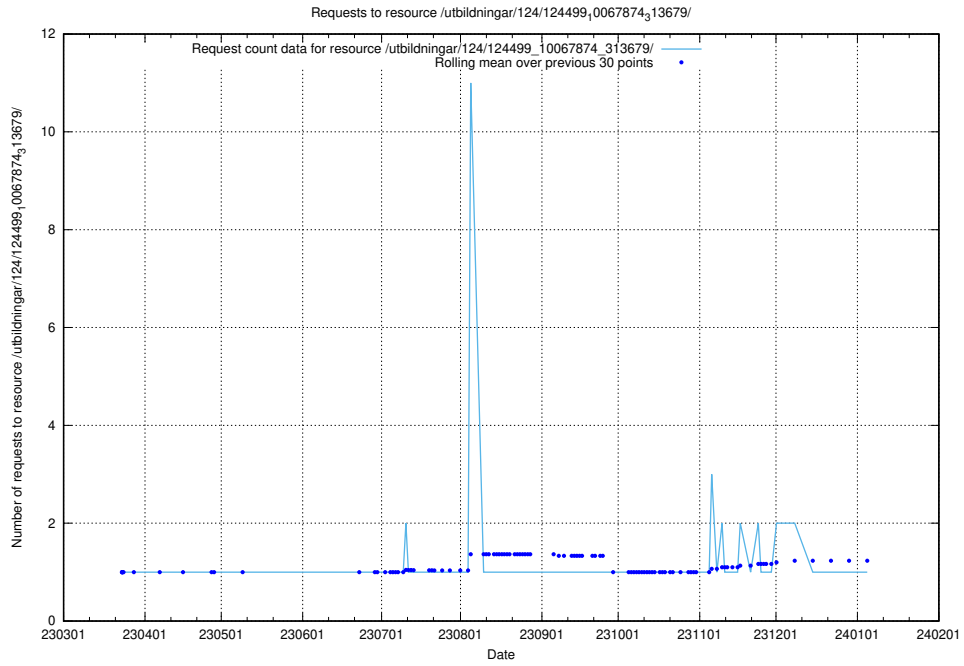

Here, we count the number of requests to resource /utbildningar/utb_emil/127/127057_10074137_337243/events/

5.1993 Usage of /utbildningar/124/124499_10067874_313679/

Here, we count the number of requests to resource /utbildningar/124/124499_10067874_313679/.