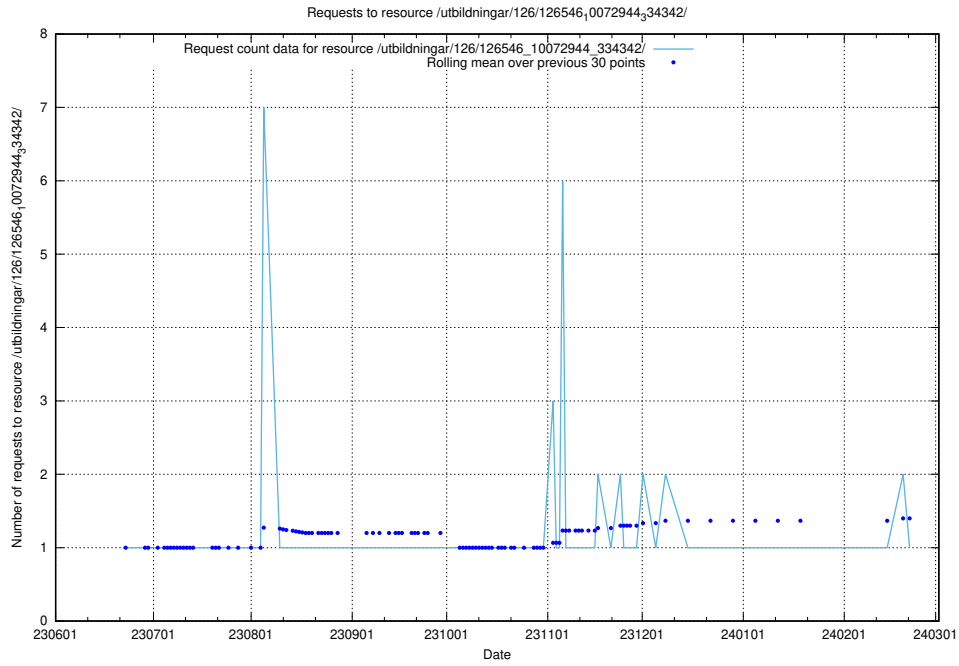

5.5300 Usage of /utbildningar/126/126546_10072944_334342/

Here, we count the number of requests to resource /utbildningar/126/126546_10072944_334342/.