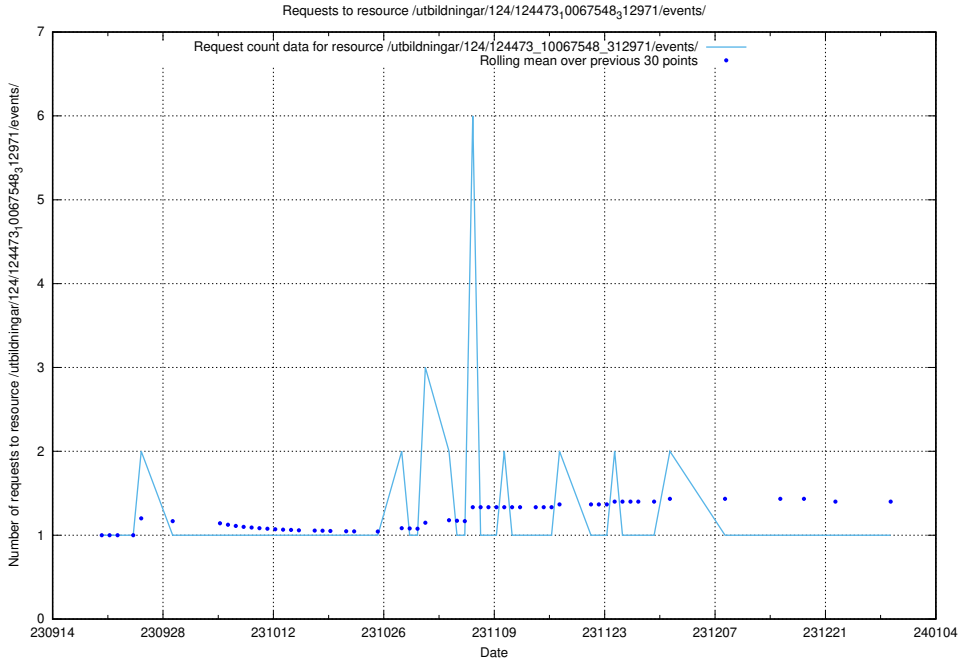

Here, we count the number of requests to resource /utbildningar/124/124483_10067812_313454/.

5.4182 Usage of /utbildningar/124/124473_10067548_312971/events/

Here, we count the number of requests to resource /utbildningar/124/124473_10067548_312971/events/