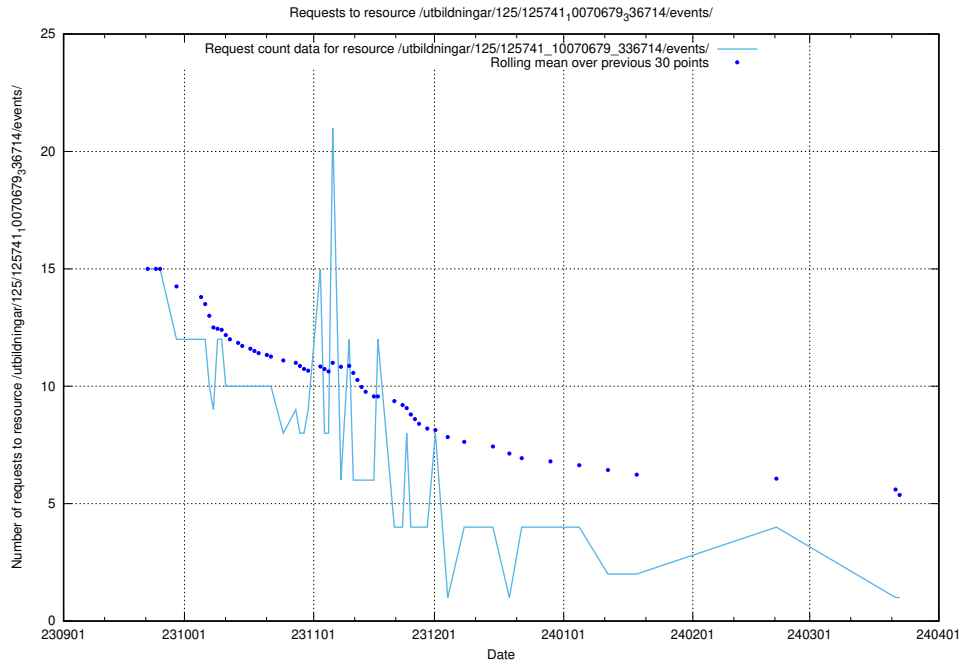

5.4143 Usage of /utbildningar/125/125741_10070679_336714/events/

Here, we count the number of requests to resource /utbildningar/125/125741_10070679_336714/events/