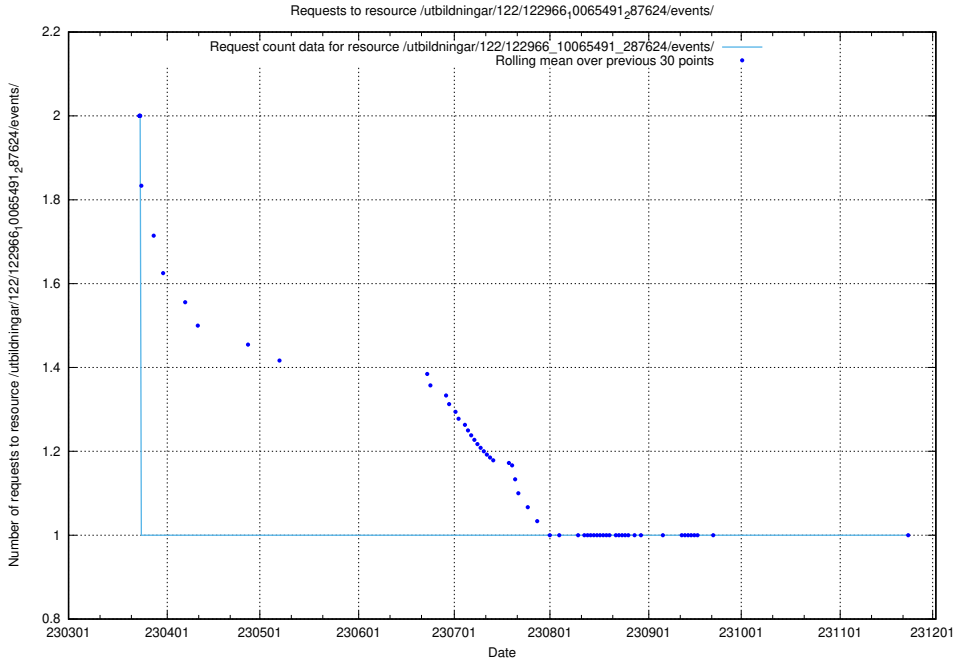

5.5951 Usage of /utbildningar/122/122966_10065491_287624/events/

Here, we count the number of requests to resource /utbildningar/122/122966_10065491_287624/events/