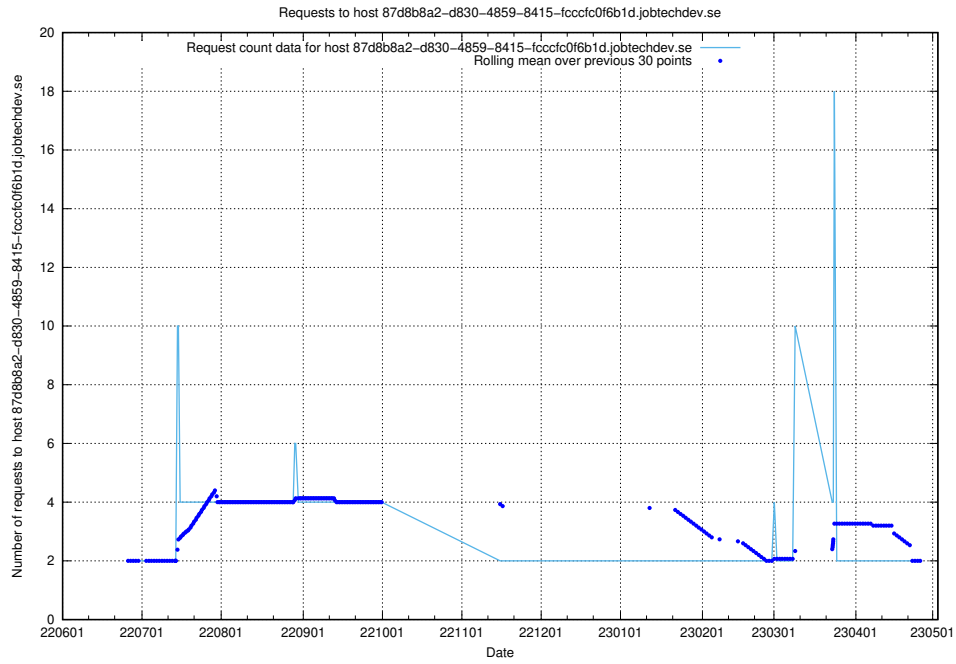

7.398 Usage of 87d8b8a2-d830-4859-8415-fccfc0f6b1d.jobtechdev.se

Here, we count the number of requests to host 87d8b8a2-d830-4859-8415-fccfc0f6b1d.jobtechdev.se.