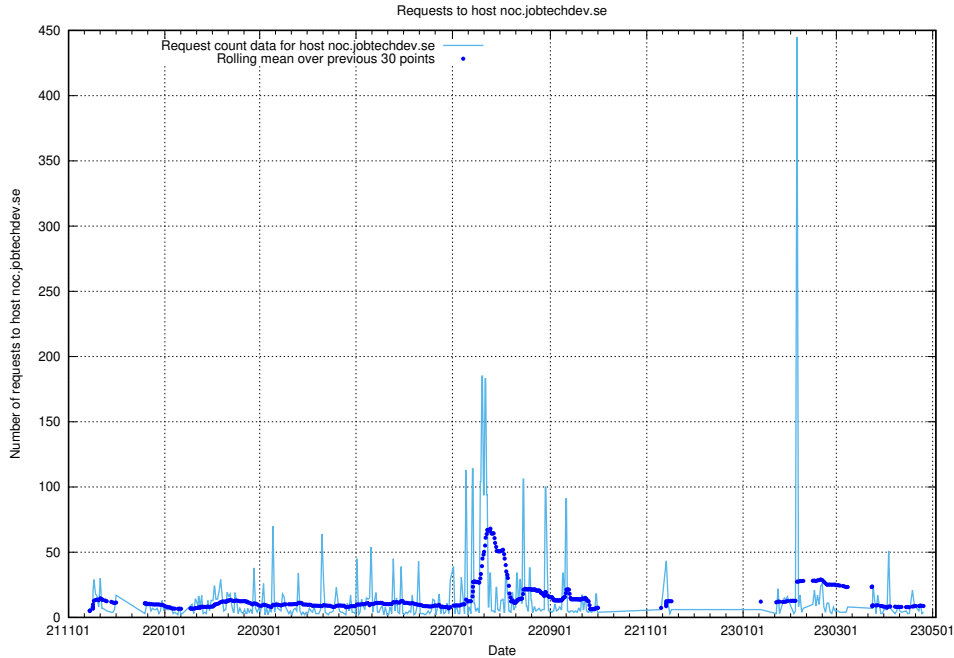

7.163 Usage of noc.jobtechdev.se

Here, we count the number of requests to host noc.jobtechdev.se.