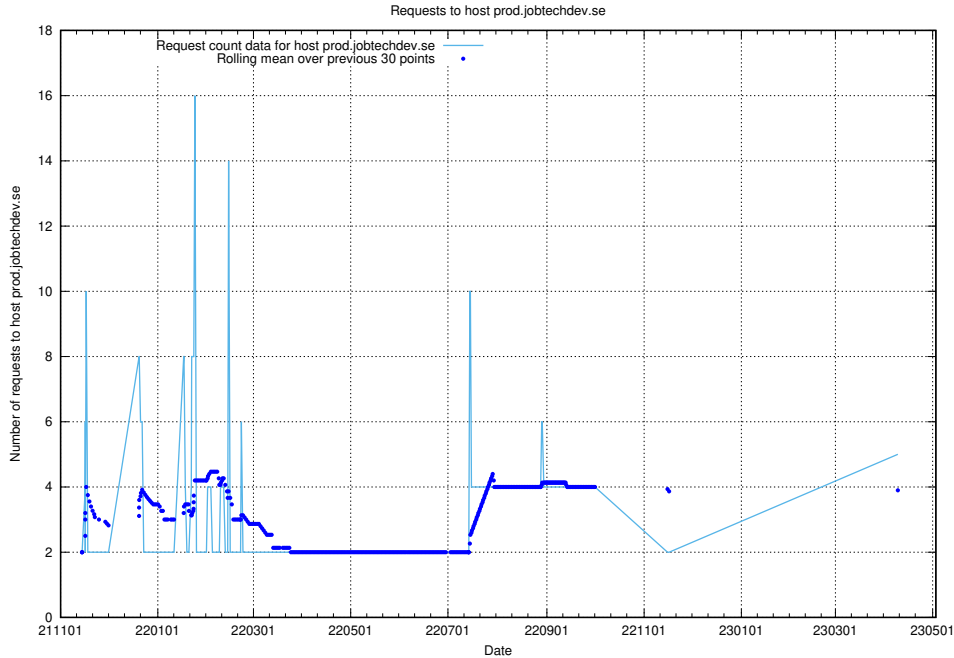

7.95 Usage of prod.jobtechdev.se

Here, we count the number of requests to host prod.jobtechdev.se.