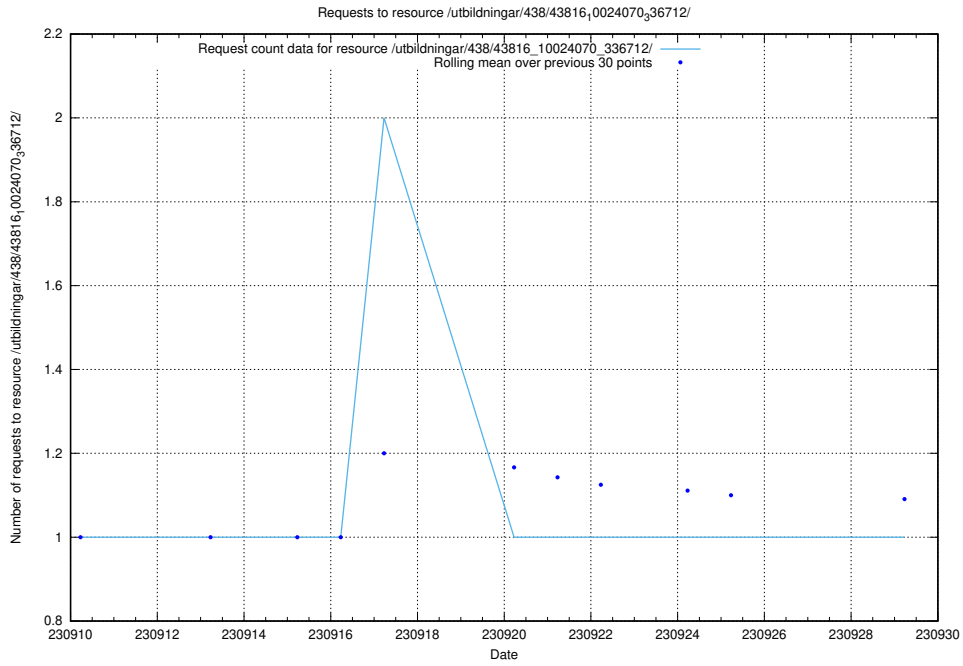

5.4254 Usage of /utbildningar/438/43816_10024070_336712/

Here, we count the number of requests to resource /utbildningar/438/43816_10024070_336712/.