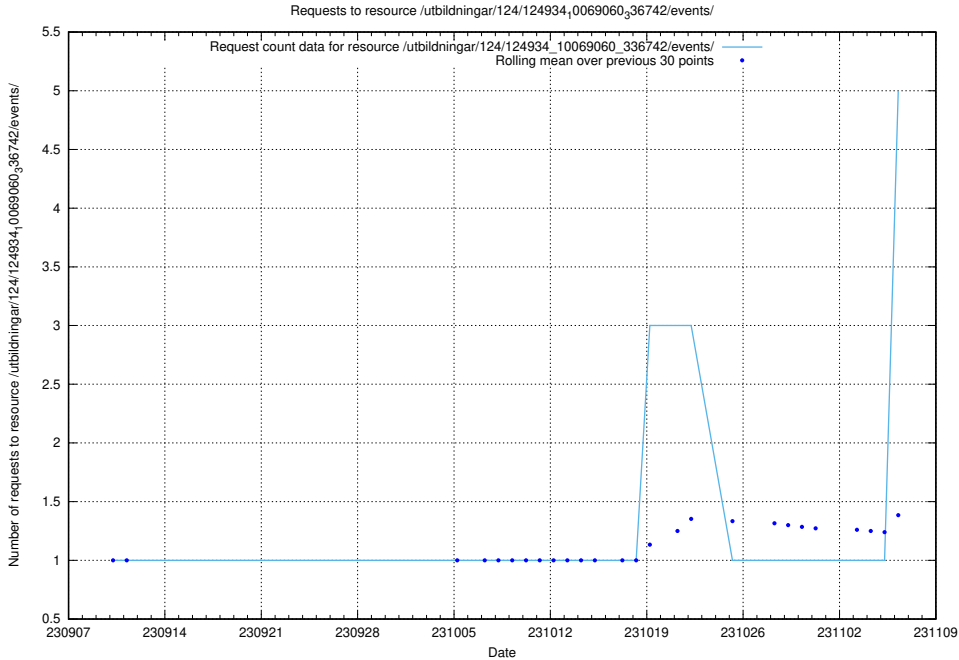

5.121 Usage of /utbildningar/124/124934_10069060_336742/events/

Here, we count the number of requests to resource /utbildningar/124/124934_10069060_336742/events/