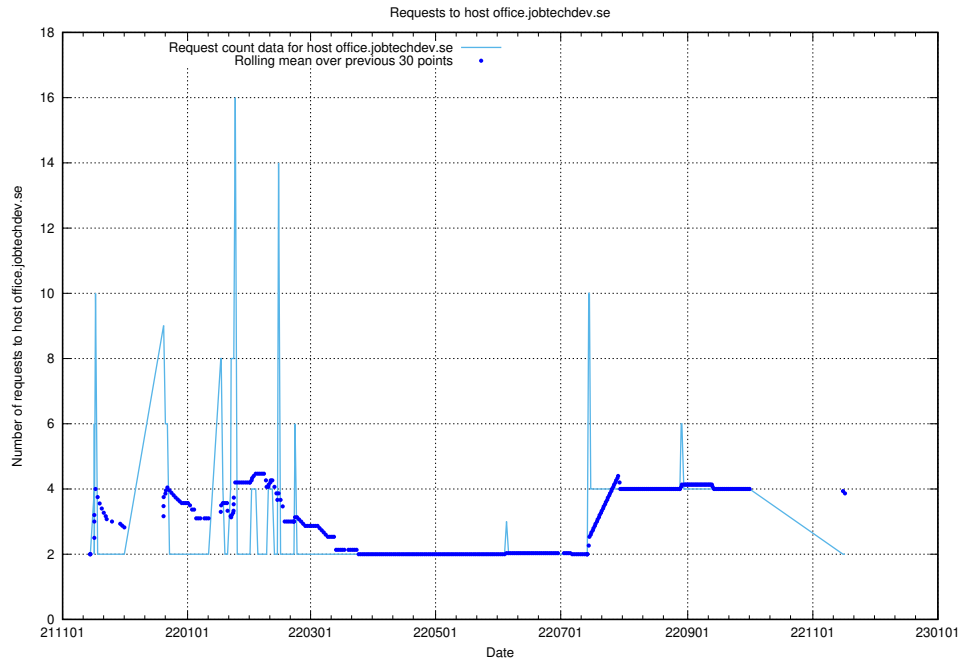

7.562 Usage of shop.jobtechdev.se

Here, we count the number of requests to host shop.jobtechdev.se.

7.563 Usage of office.jobtechdev.se

Here, we count the number of requests to host office.jobtechdev.se.