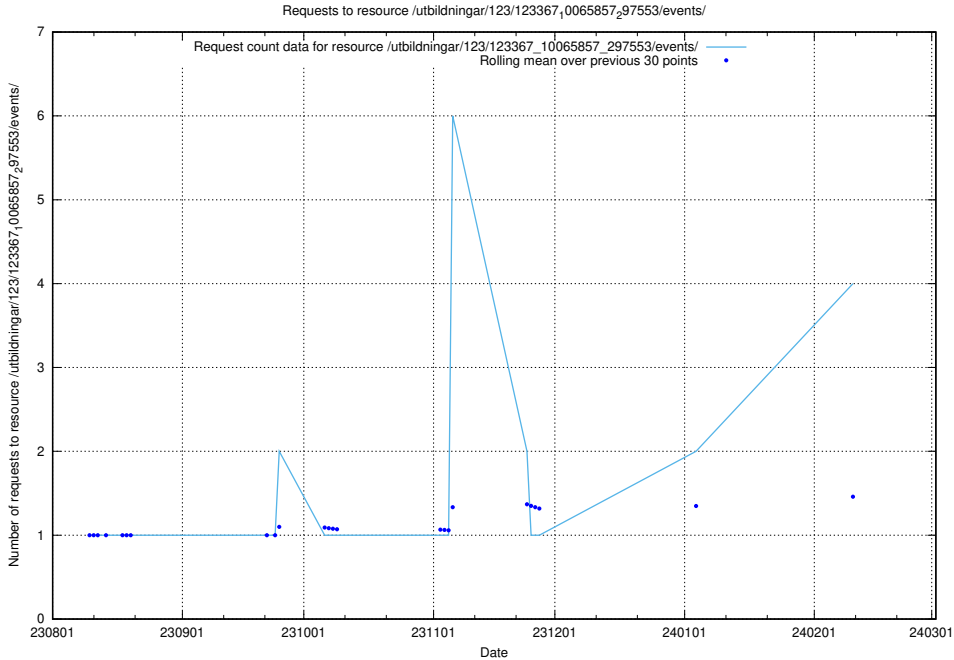

5.158 Usage of /utbildningar/123/123367_10065857_297553/events/

Here, we count the number of requests to resource /utbildningar/123/123367_10065857_297553/events/