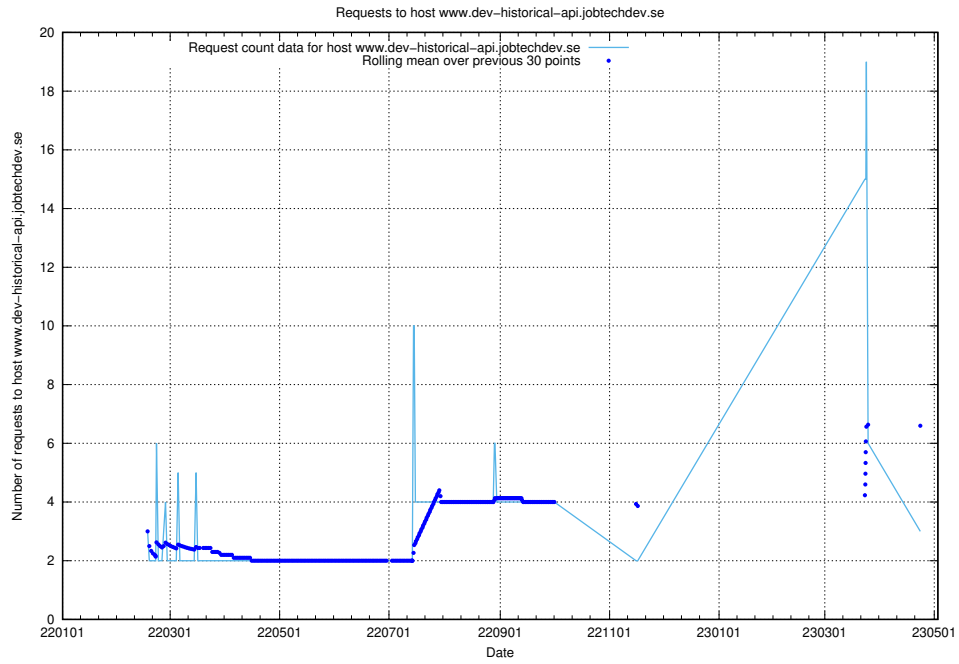

7.231 Usage of rabbitmq.jobtechdev.se

Here, we count the number of requests to host rabbitmq.jobtechdev.se.

7.232 Usage of kam-openshift-gitops.prod.services.jtech.se

Here, we count the number of requests to host kam-openshift-gitops.prod.services.jtech.se.