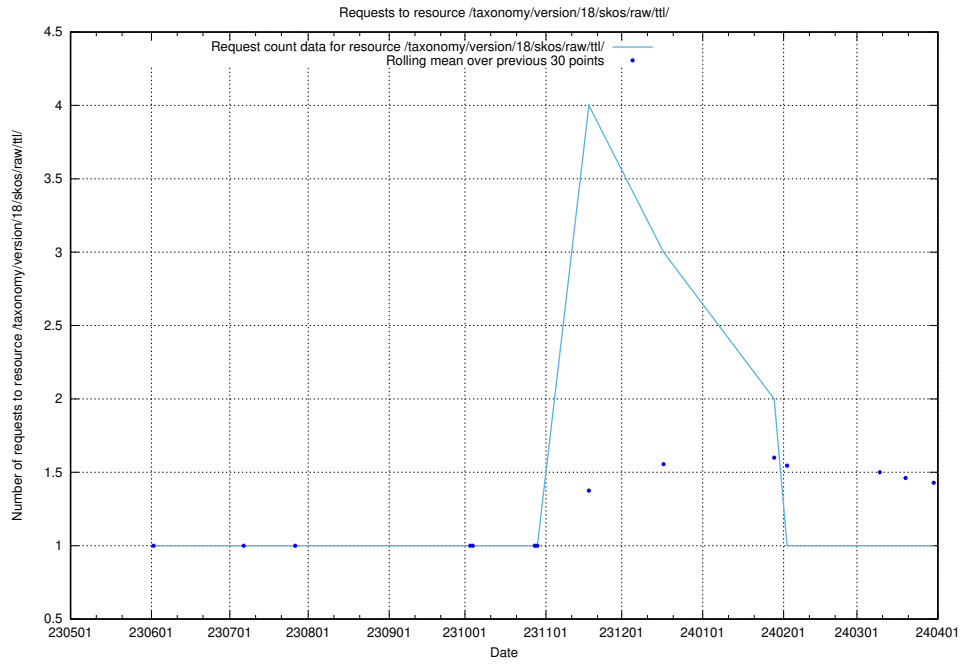

5.5598 Usage of /taxonomy/version/18/skos/raw/ttl/

Here, we count the number of requests to resource /taxonomy/version/18/skos/raw/ttl/.