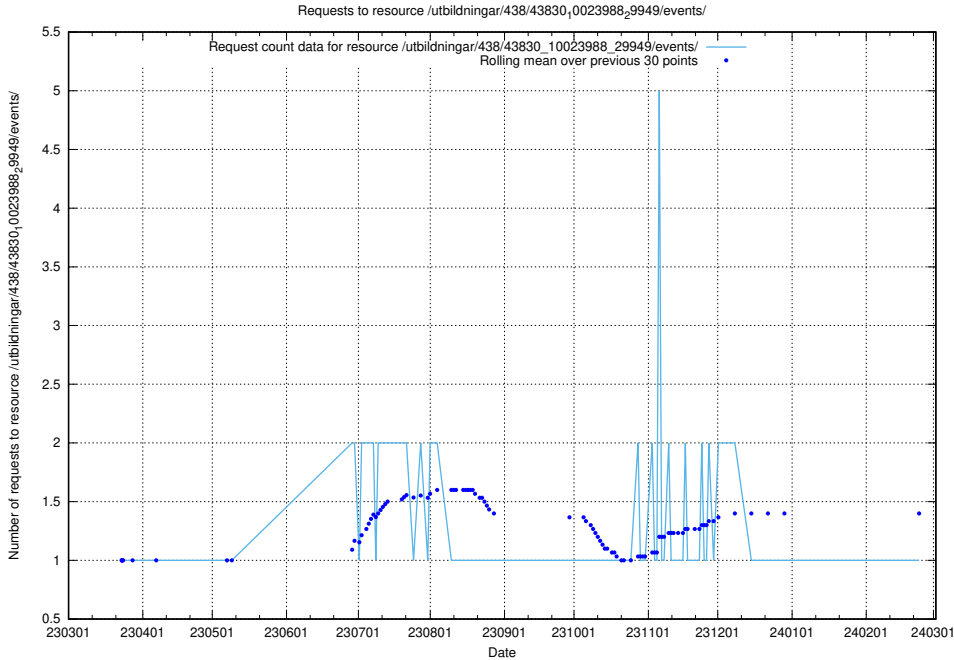

5.5973 Usage of /utbildningar/438/43830_10023988_29949/events/

Here, we count the number of requests to resource /utbildningar/438/43830_10023988_29949/events/.