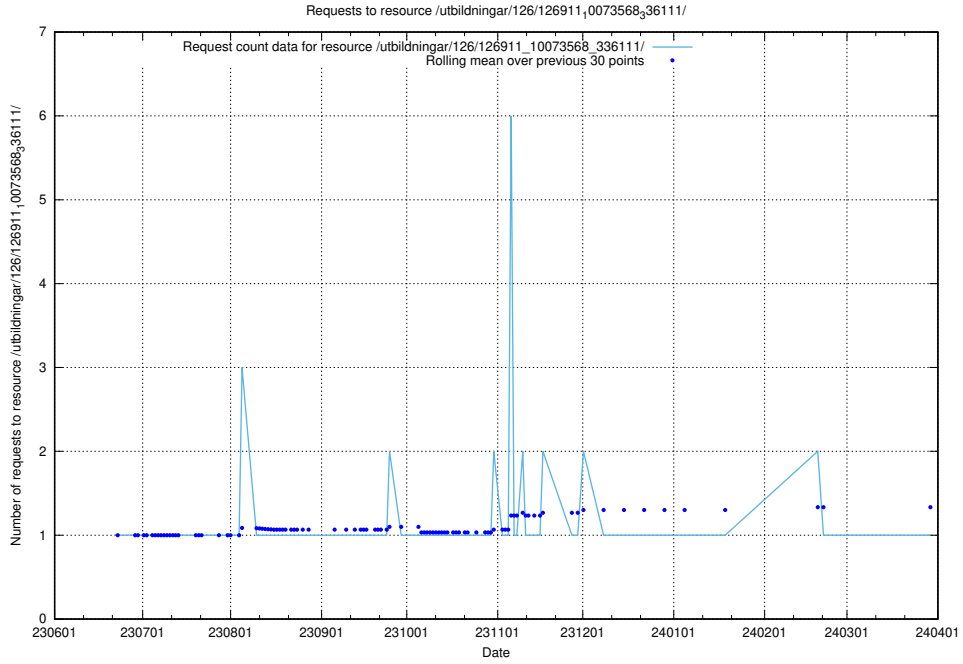

5.5231 Usage of /utbildningar/126/126911_10073568_336111/

Here, we count the number of requests to resource /utbildningar/126/126911_10073568_336111/.