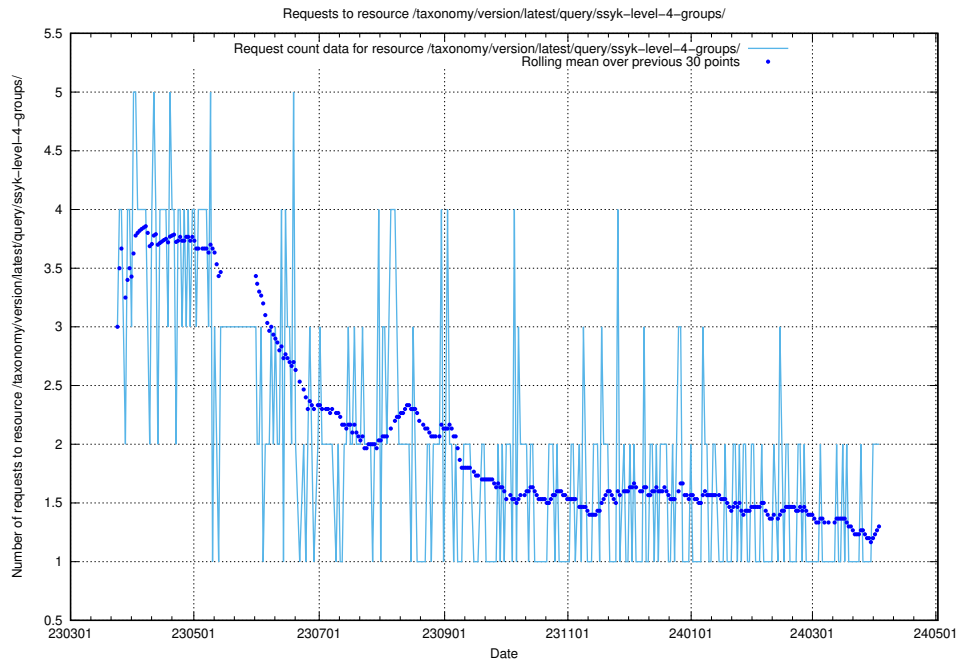

5.774 Usage of /taxonomy/version/latest/query/ssyk-level-4-groups/

Here, we count the number of requests to resource /taxonomy/version/latest/query/ssyk-level-4-groups/.