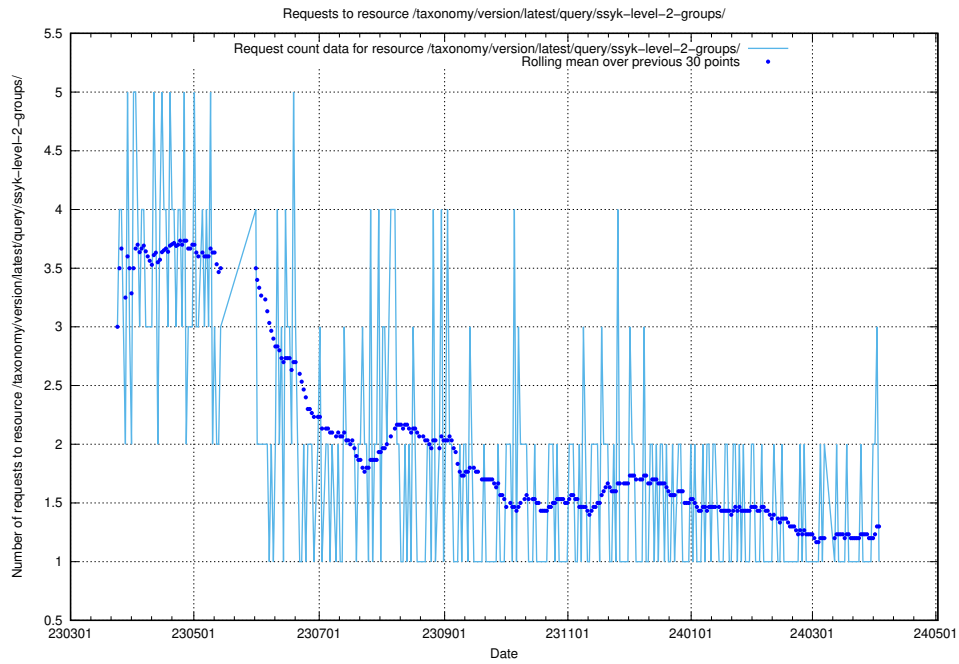

5.5763 Usage of /taxonomy/version/latest/query/ssyk-level-2-groups/

Here, we count the number of requests to resource /taxonomy/version/latest/query/ssyk-level-2-groups/.