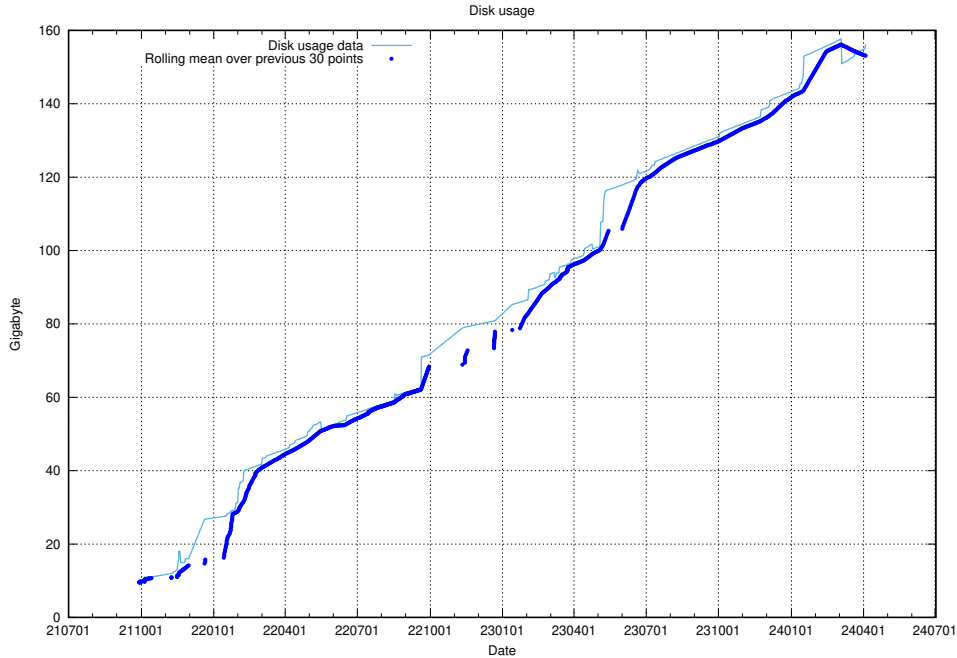

⁶<https://data.jobtechdev.se>

5.2 Disk space usage

A table showing the disk space usage on the data server.

5.3 Usage of /utbildningar/122/122546_10064745_265894/events/

Here, we count the number of requests to resource /utbildningar/122/122546_10064745_265894/events/