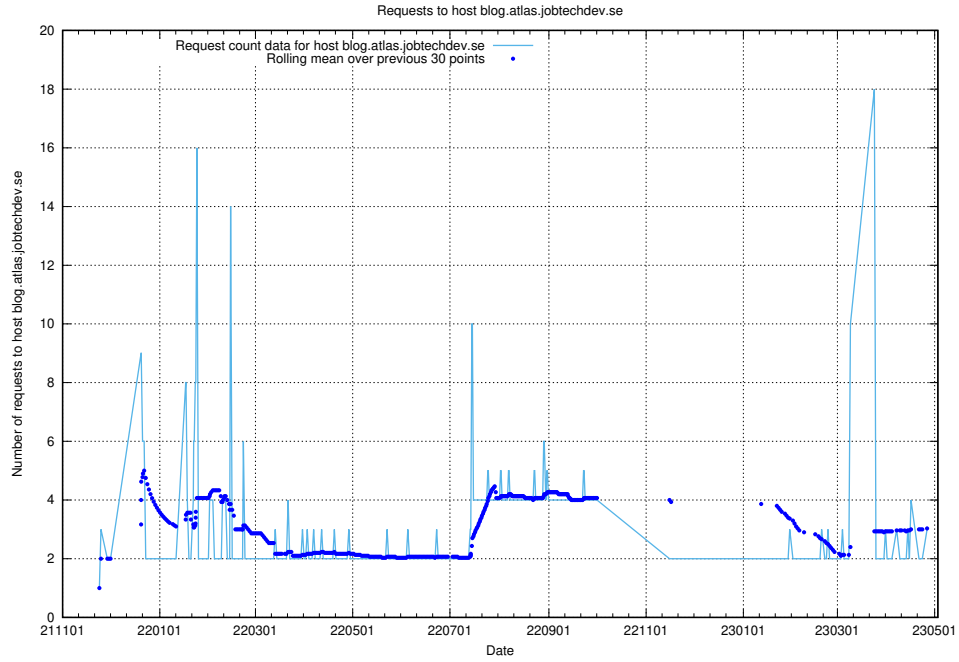

7.210 Usage of `blog.atlas.jobtechdev.se`

Here, we count the number of requests to host `blog.atlas.jobtechdev.se`.