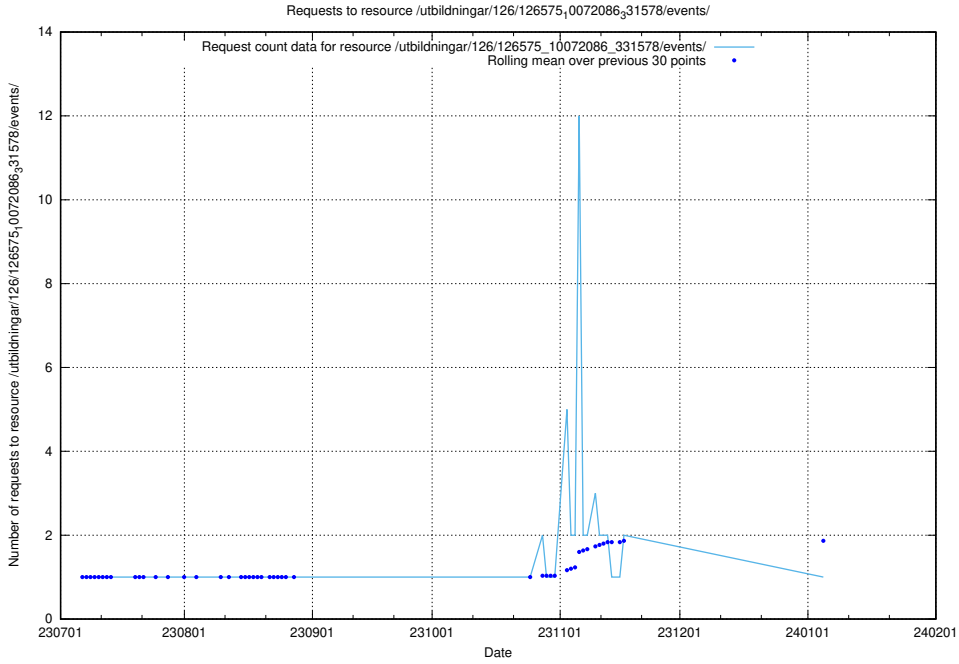

5.4947 Usage of /utbildningar/126/126575_10072086_331578/events/

Here, we count the number of requests to resource /utbildningar/126/126575_10072086_331578/events/