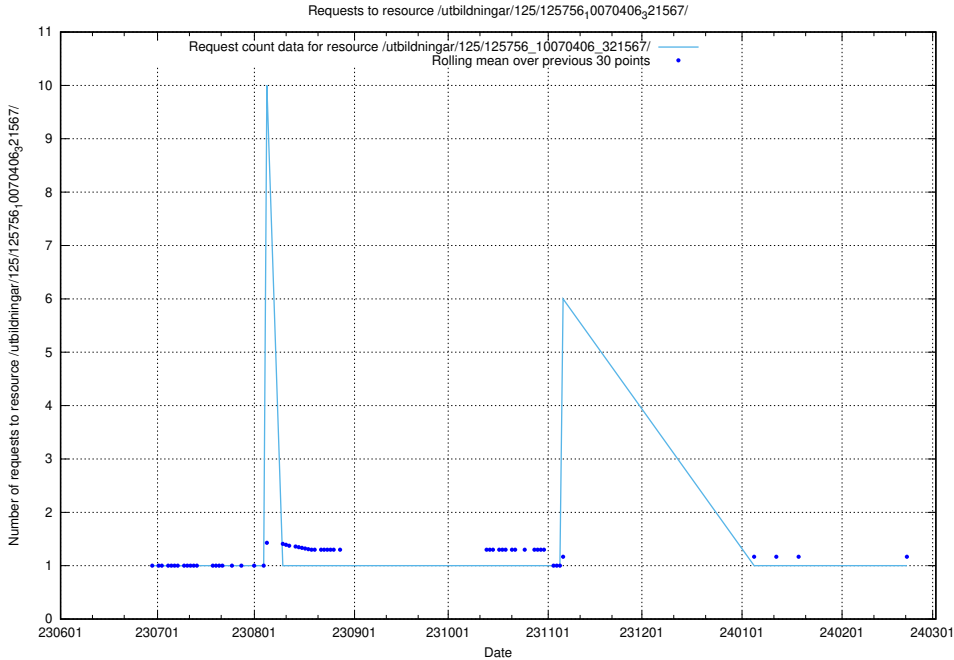

Here, we count the number of requests to resource /utbildningar/125/125756_10070406_321567/events/

5.5034 Usage of /utbildningar/125/125756_10070406_321567/

Here, we count the number of requests to resource /utbildningar/125/125756_10070406_321567/.