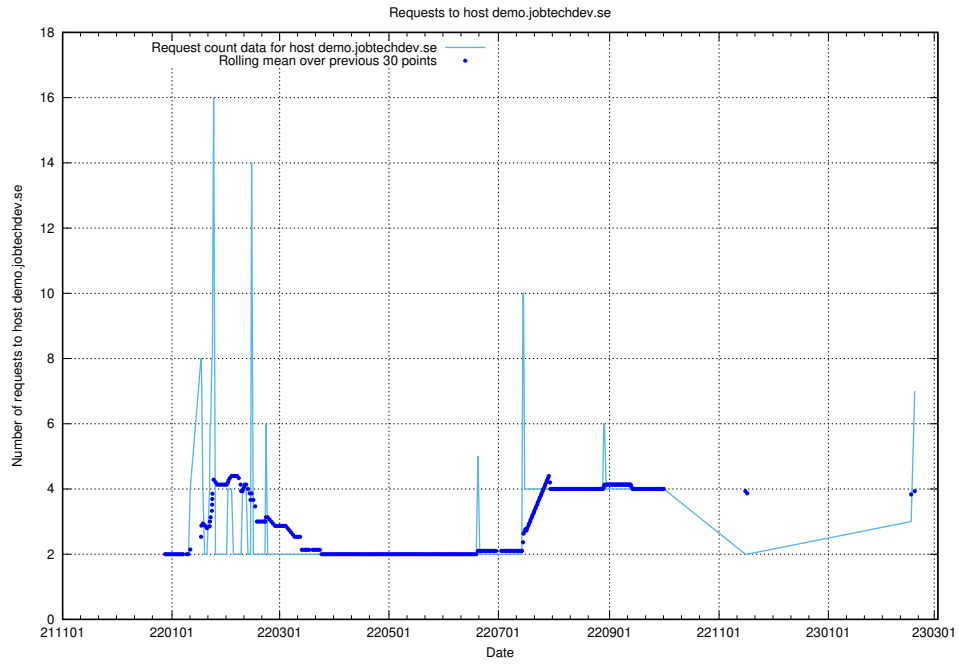

7.75 Usage of demo.jobtechdev.se

Here, we count the number of requests to host demo.jobtechdev.se.

7.76 Usage of demo-jobad-enrichments.jobtechdev.se

Here, we count the number of requests to host demo-jobad-enrichments.jobtechdev.se.