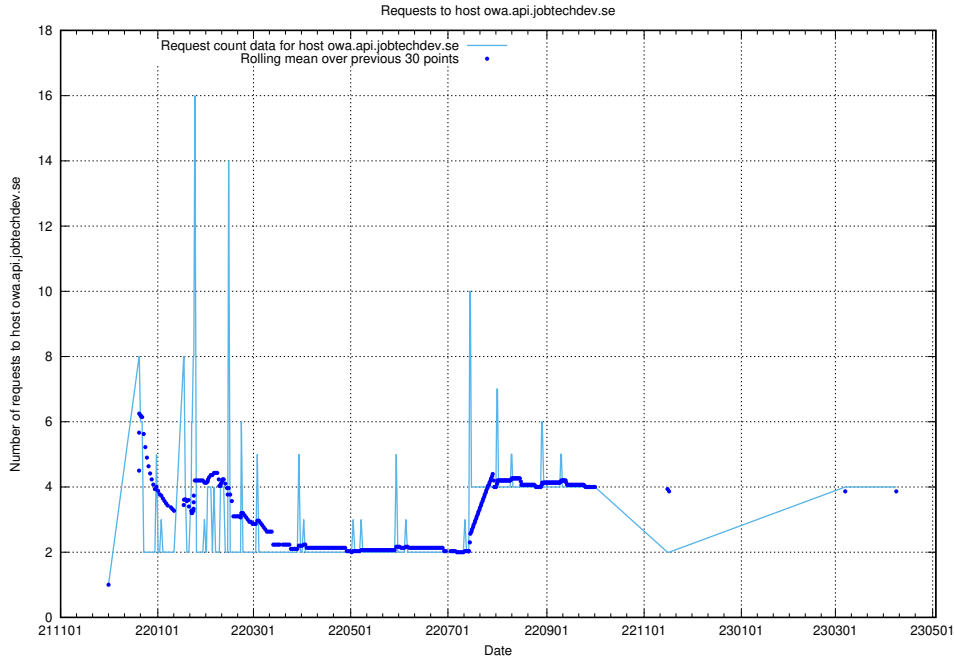

7.135 Usage of owa.api.jobtechdev.se

Here, we count the number of requests to host owa.api.jobtechdev.se.

7.136 Usage of www.widgets.jobtechdev.se

Here, we count the number of requests to host www.widgets.jobtechdev.se.