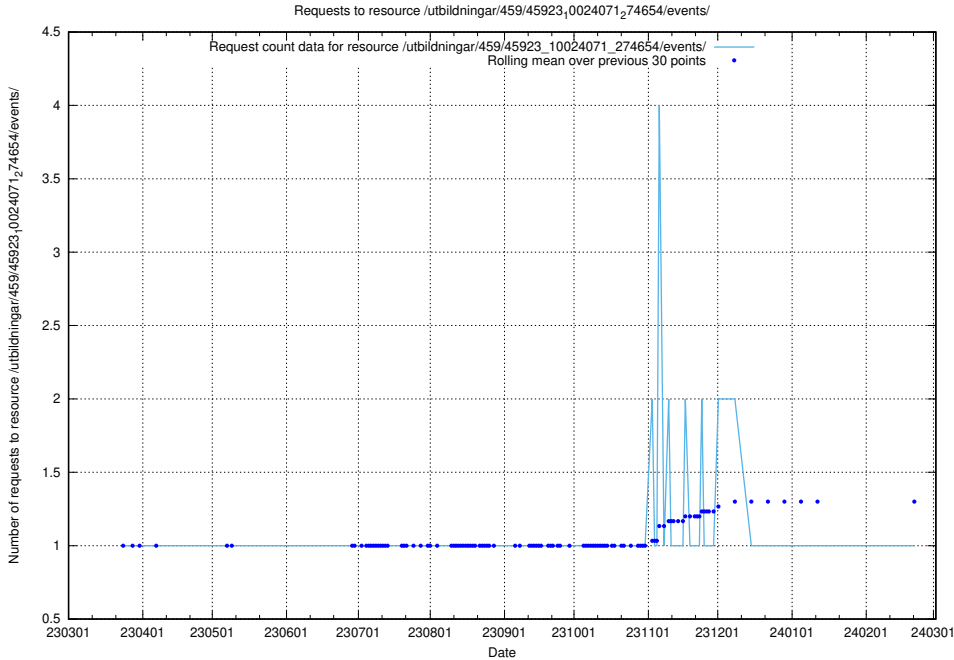

5.5817 Usage of /utbildningar/459/45923_10024071_274654/events/

Here, we count the number of requests to resource /utbildningar/459/45923_10024071_274654/events/.