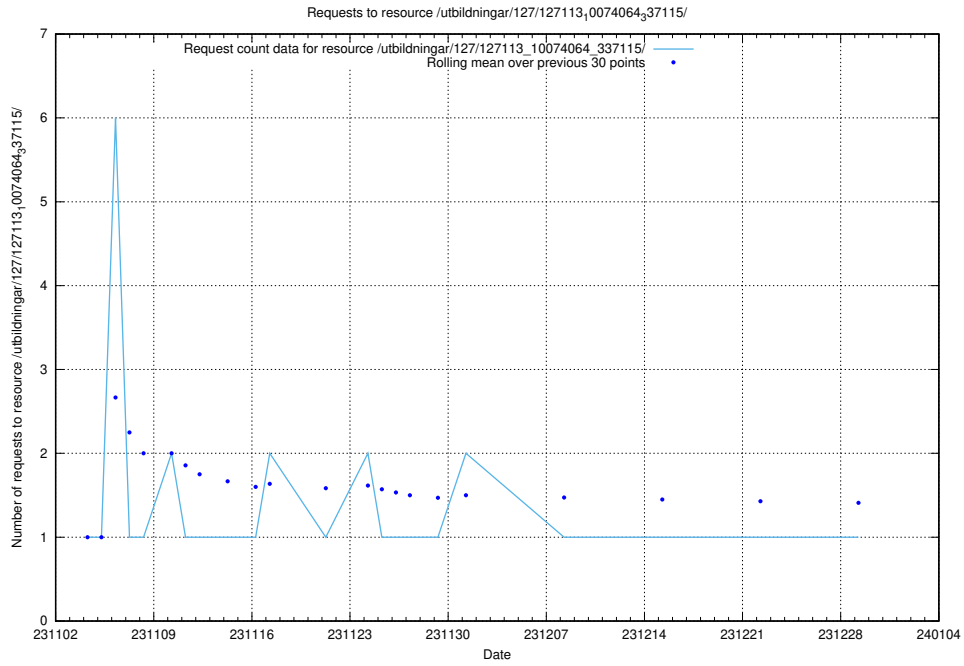

5.3763 Usage of /utbildningar/127/127113_10074064_337115/

Here, we count the number of requests to resource /utbildningar/127/127113_10074064_337115/.