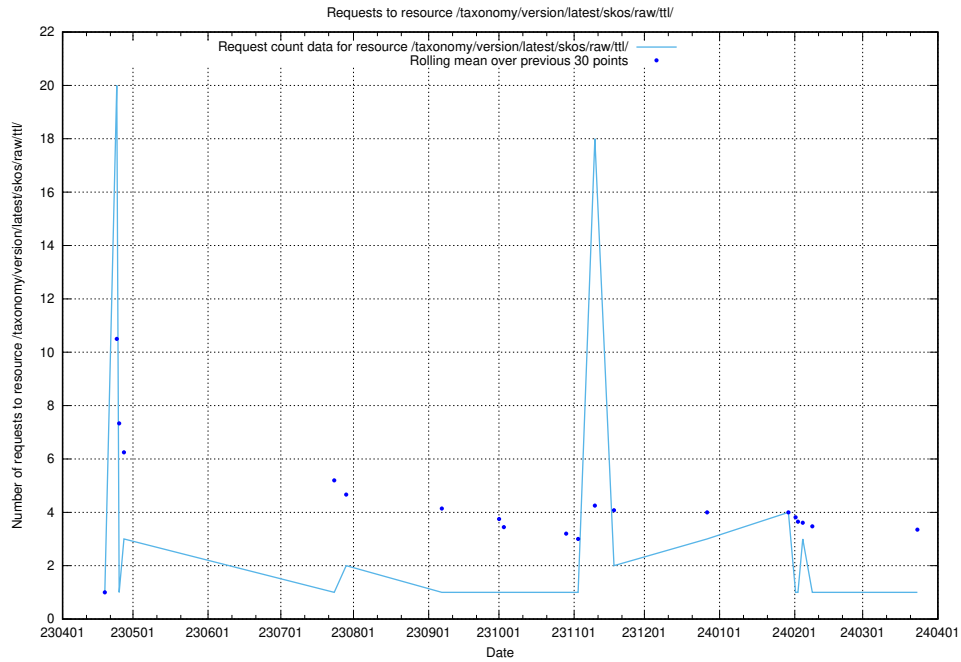

5.5722 Usage of /taxonomy/version/latest/skos/raw/ttl/

Here, we count the number of requests to resource /taxonomy/version/latest/skos/raw/ttl/.