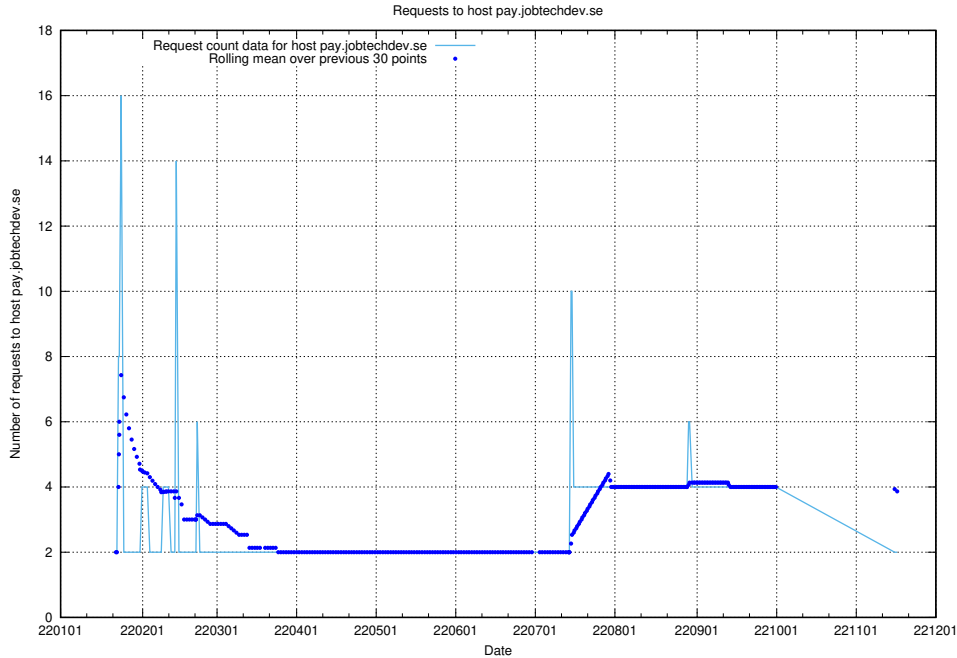

7.592 Usage of pay.jobtechdev.se

Here, we count the number of requests to host pay.jobtechdev.se.