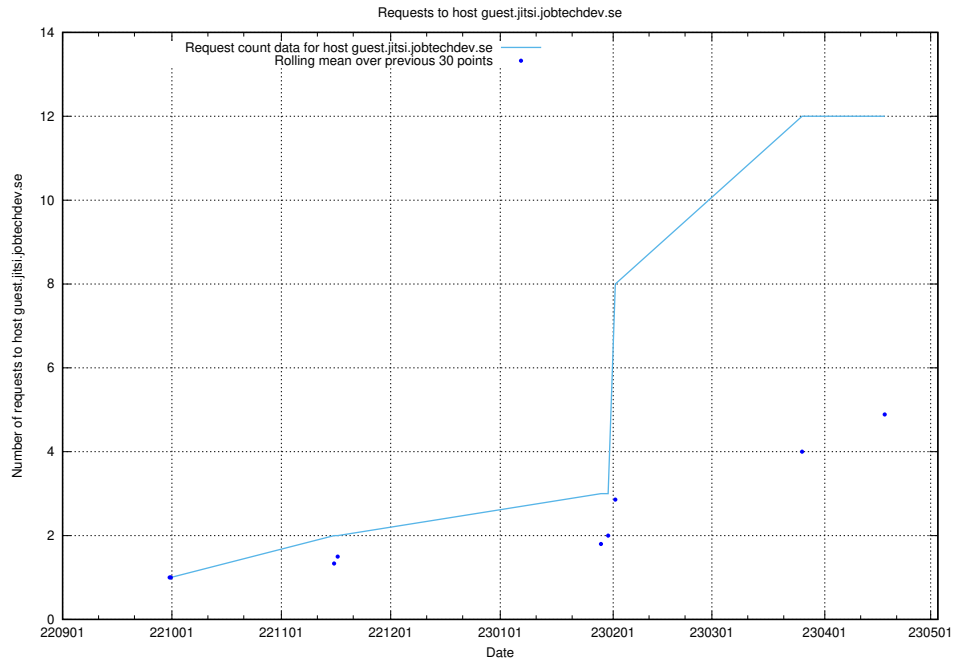

7.51 Usage of guest.jitsi.jobtechdev.se

Here, we count the number of requests to host guest.jitsi.jobtechdev.se.