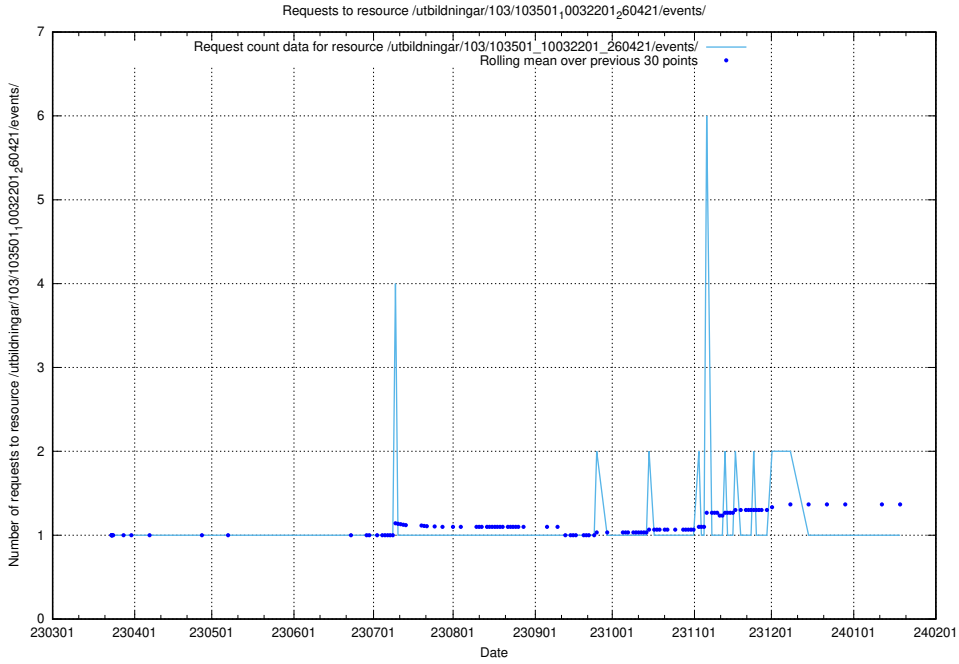

5.5117 Usage of /utbildningar/103/103501_10032201_260421/events/

Here, we count the number of requests to resource /utbildningar/103/103501_10032201_260421/events/