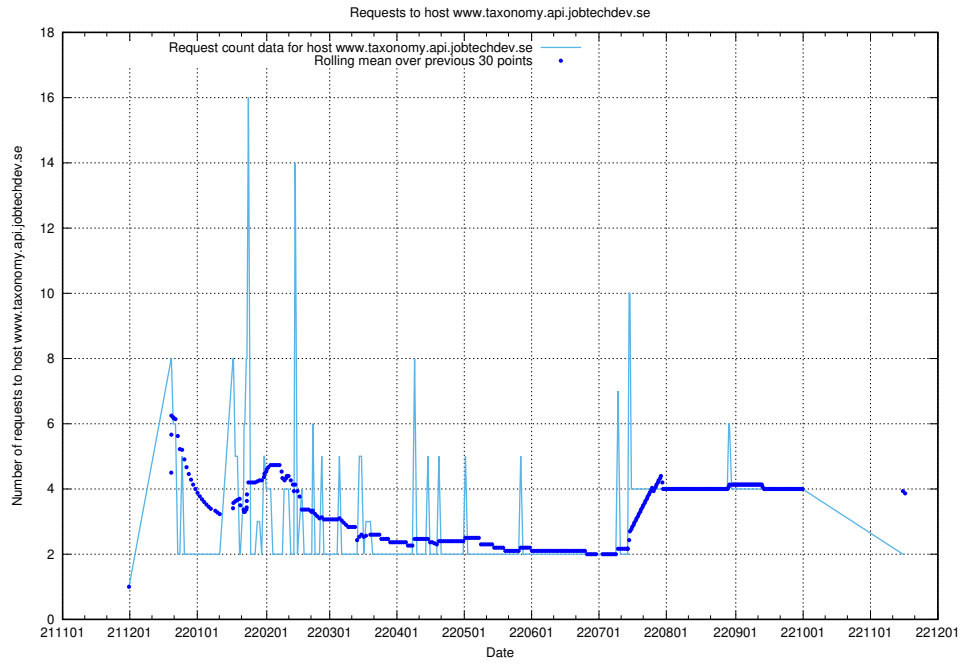

7.383 Usage of `www.taxonomy.api.jobtechdev.se`

Here, we count the number of requests to host `www.taxonomy.api.jobtechdev.se`.