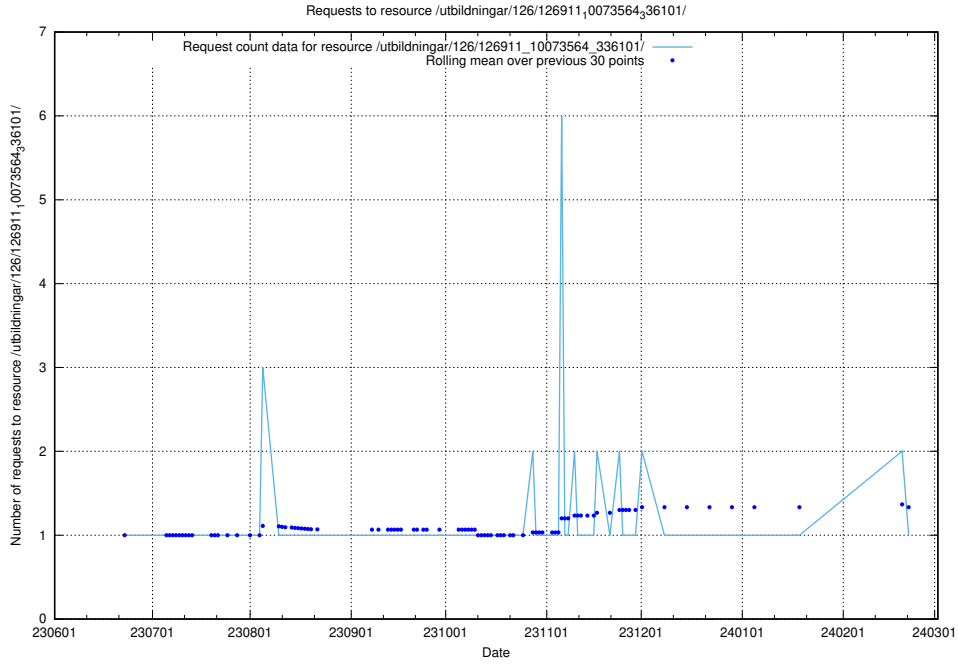

5.5233 Usage of /utbildningar/126/126911_10073564_336101/

Here, we count the number of requests to resource /utbildningar/126/126911_10073564_336101/.