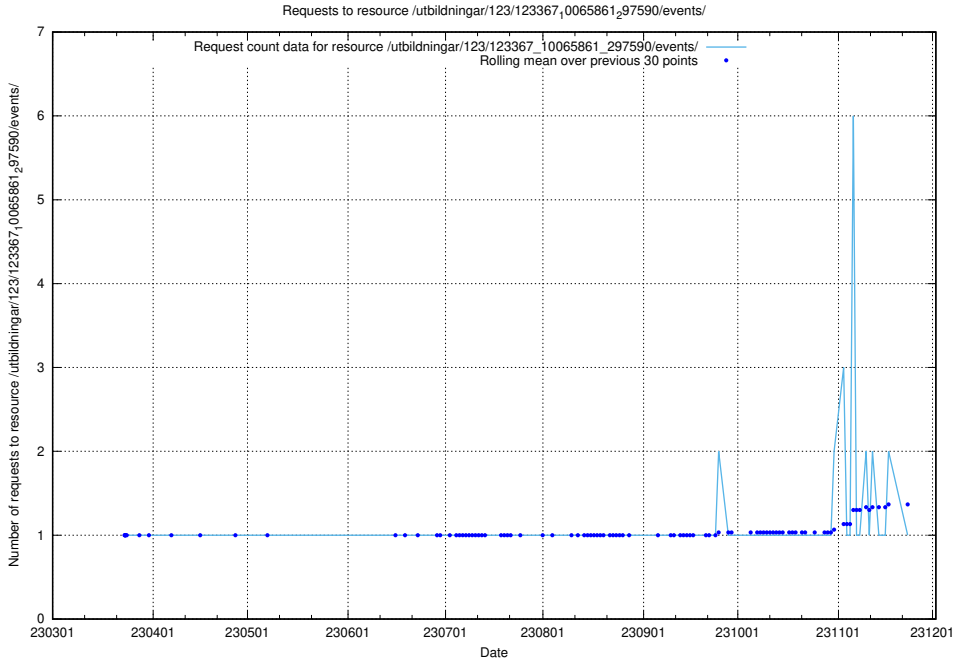

5.4457 Usage of /utbildningar/123/123367_10065861_297590/events/

Here, we count the number of requests to resource /utbildningar/123/123367_10065861_297590/events/