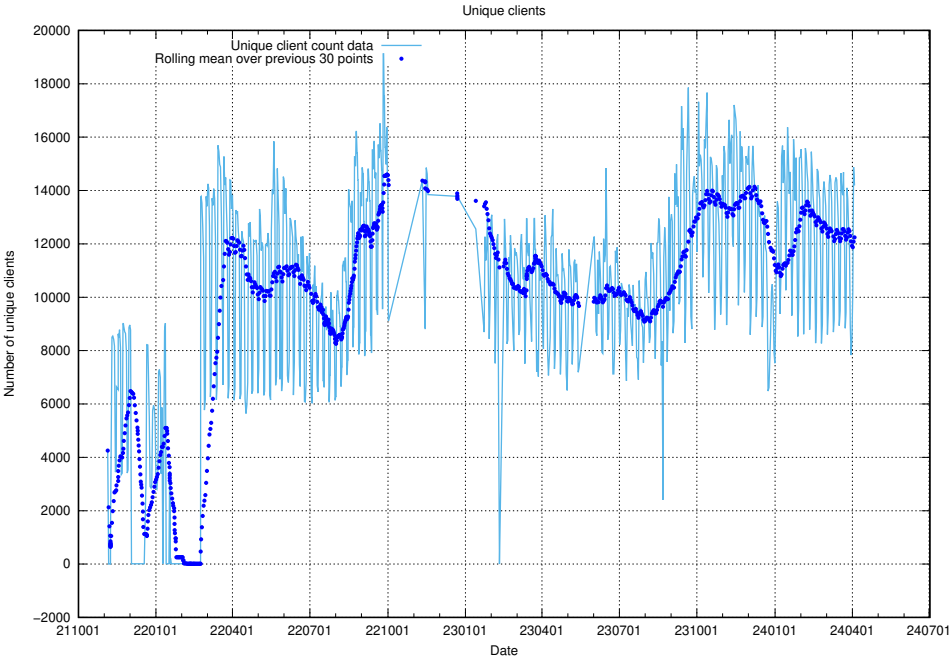

8.2 Number of unique clients

Here we extract the number of unique clients that have used our APIs.