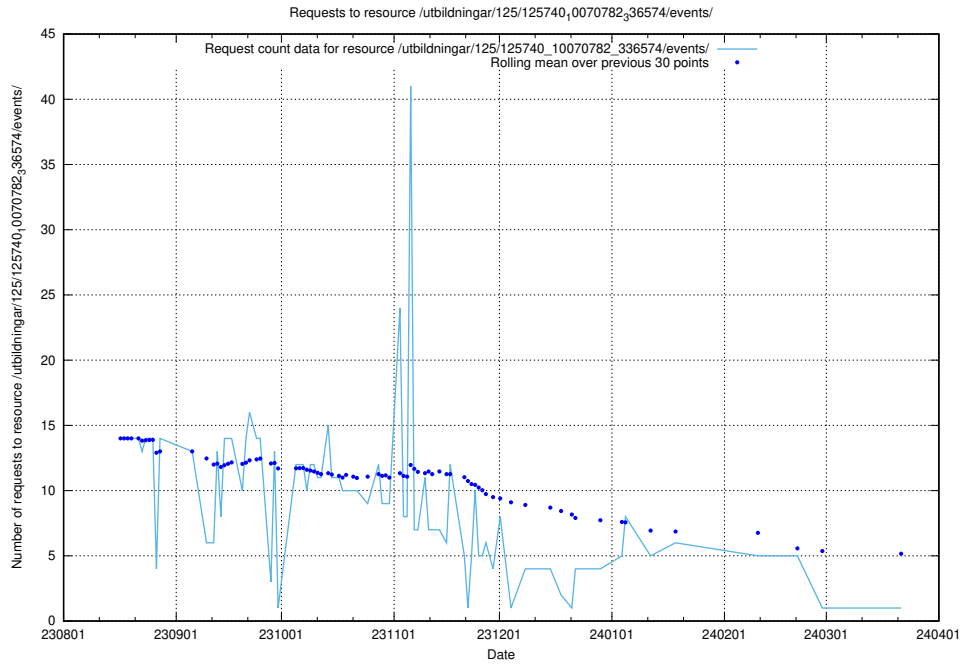

5.4430 Usage of /utbildningar/125/125740_10070782_336574/events/

Here, we count the number of requests to resource /utbildningar/125/125740_10070782_336574/events/