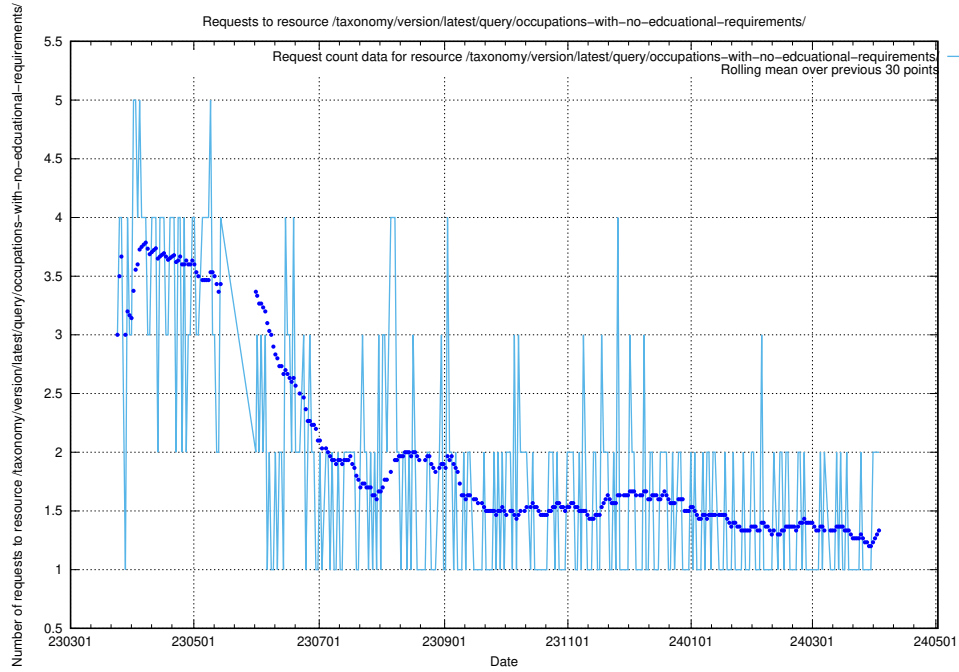

5.787 Usage of /taxonomy/version/latest/query/occupations-with-no-educational-requirements/

Here, we count the number of requests to resource /taxonomy/version/latest/query/occupations-with-no-educational-requirements/.