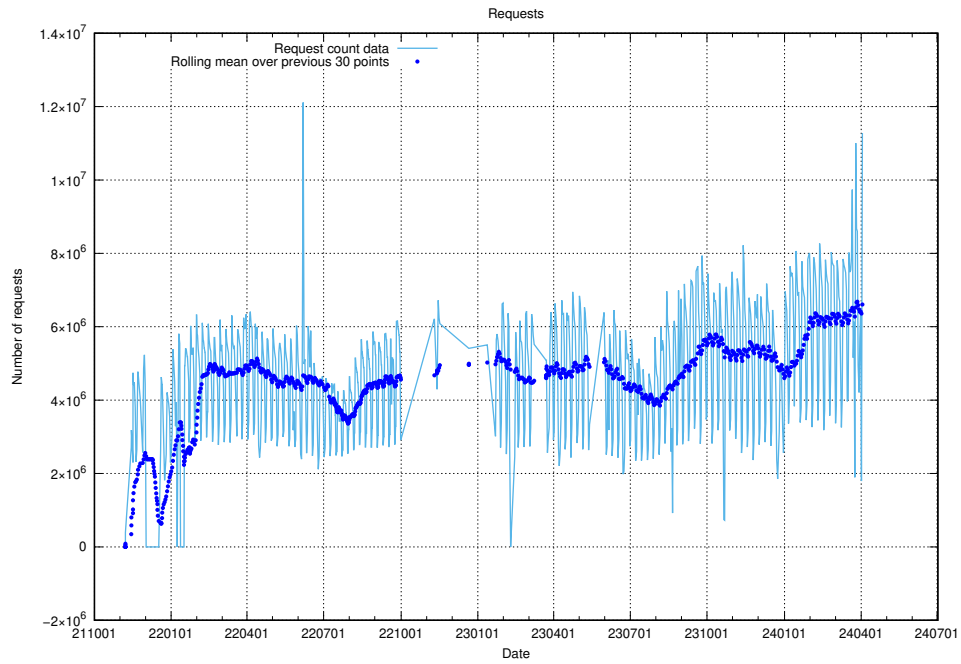

8 Log Stack - General Statistics

This section contains general statistics from [JobTech's log stack](#)⁸.

8.1 Total number of requests

Here, we count the total number of requests.