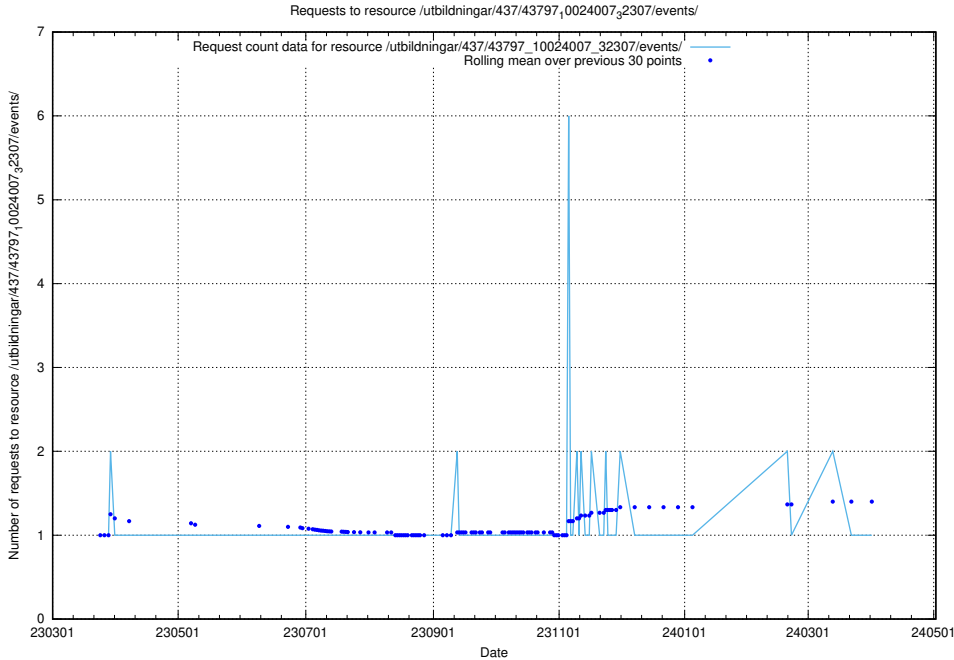

5.5832 Usage of /utbildningar/437/43797_10024007_32307/events/

Here, we count the number of requests to resource /utbildningar/437/43797_10024007_32307/events/.