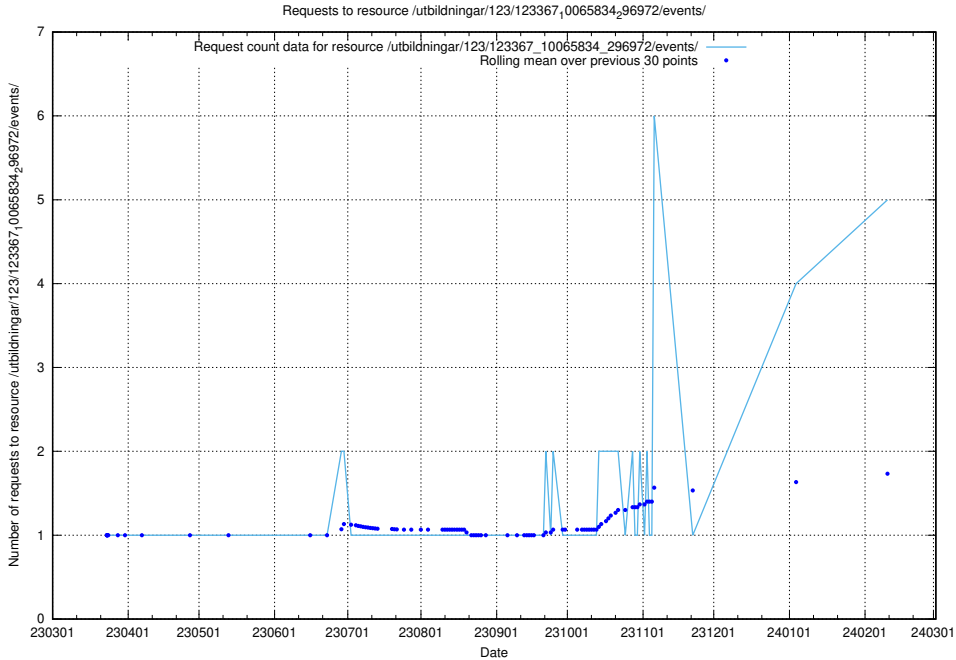

5.124 Usage of /utbildningar/123/123367_10065834_296972/events/

Here, we count the number of requests to resource /utbildningar/123/123367_10065834_296972/events/