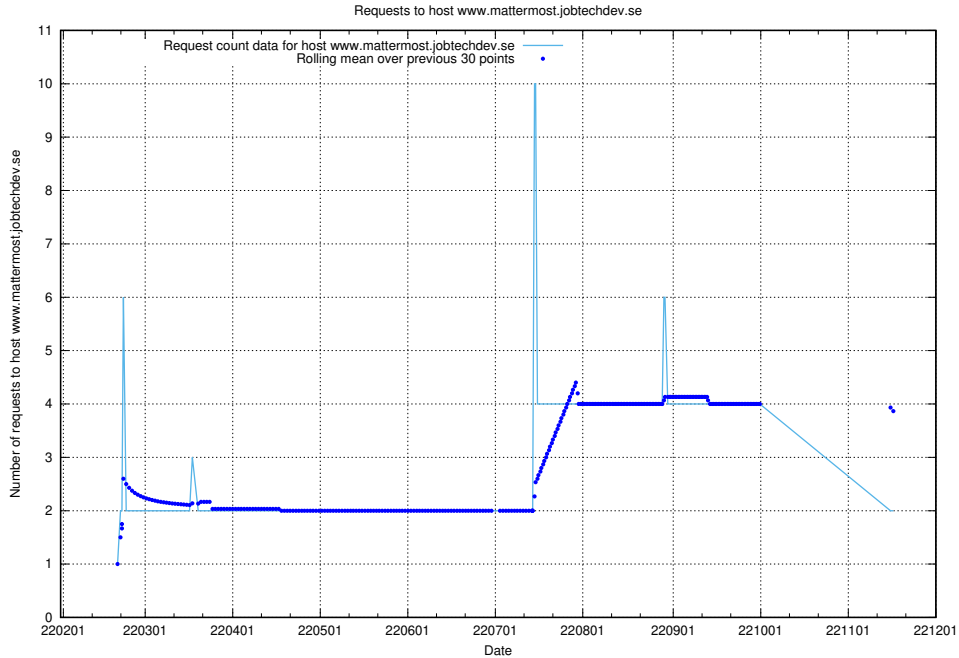

Here, we count the number of requests to host mattermost-test.jobtechdev.se.

7.527 Usage of www.mattermost.jobtechdev.se

Here, we count the number of requests to host www.mattermost.jobtechdev.se.

7.528 Usage of dddd.jobstream.api.jobtechdev.se