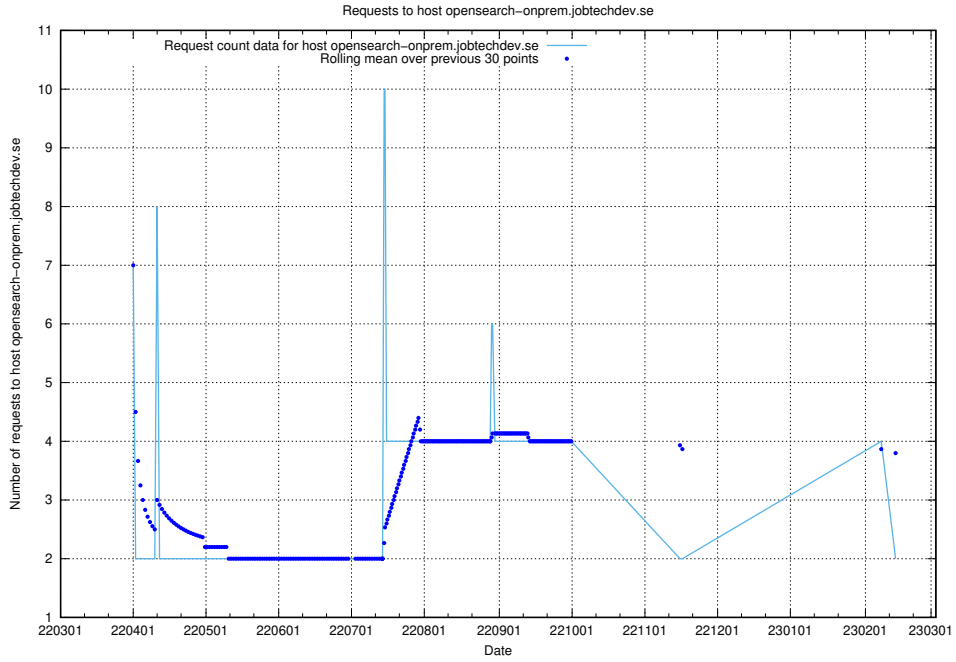

7.479 Usage of gitlab.forum.jobtechdev.se

Here, we count the number of requests to host gitlab.forum.jobtechdev.se.

7.480 Usage of opensearch.jobtechdev.se

Here, we count the number of requests to host opensearch.jobtechdev.se.