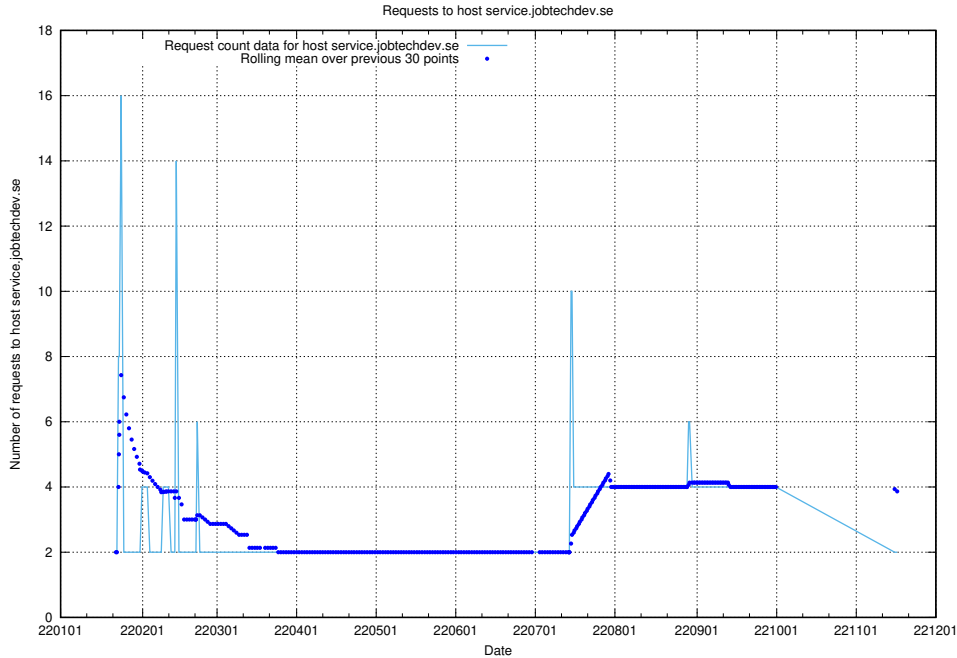

7.589 Usage of service.jobtechdev.se

Here, we count the number of requests to host service.jobtechdev.se.