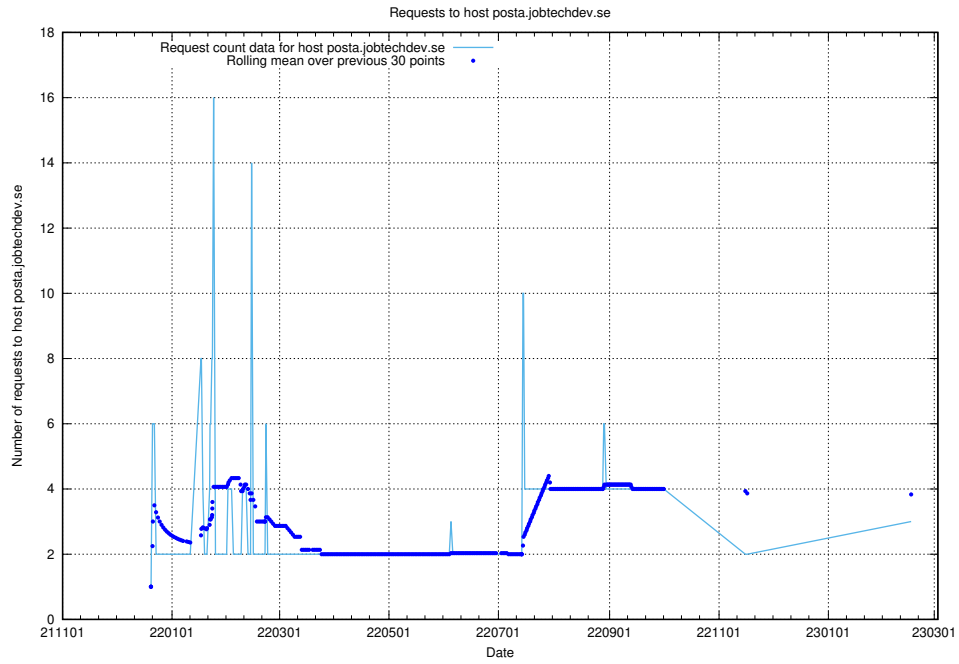

7.196 Usage of `posta.jobtechdev.se`

Here, we count the number of requests to host `posta.jobtechdev.se`.