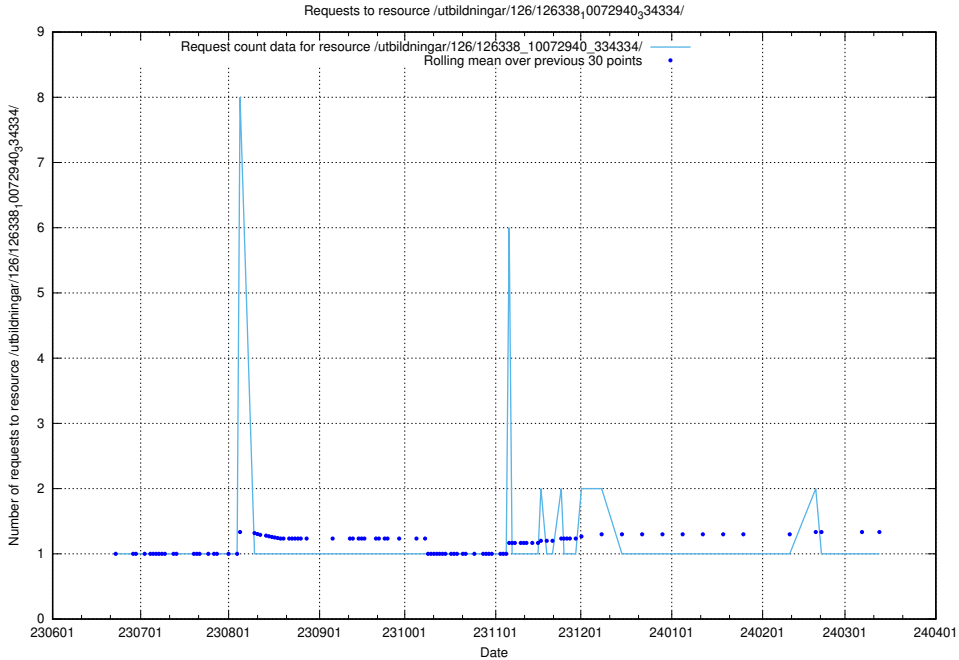

5.5314 Usage of /utbildningar/126/126338_10072940_334334/

Here, we count the number of requests to resource /utbildningar/126/126338_10072940_334334/.