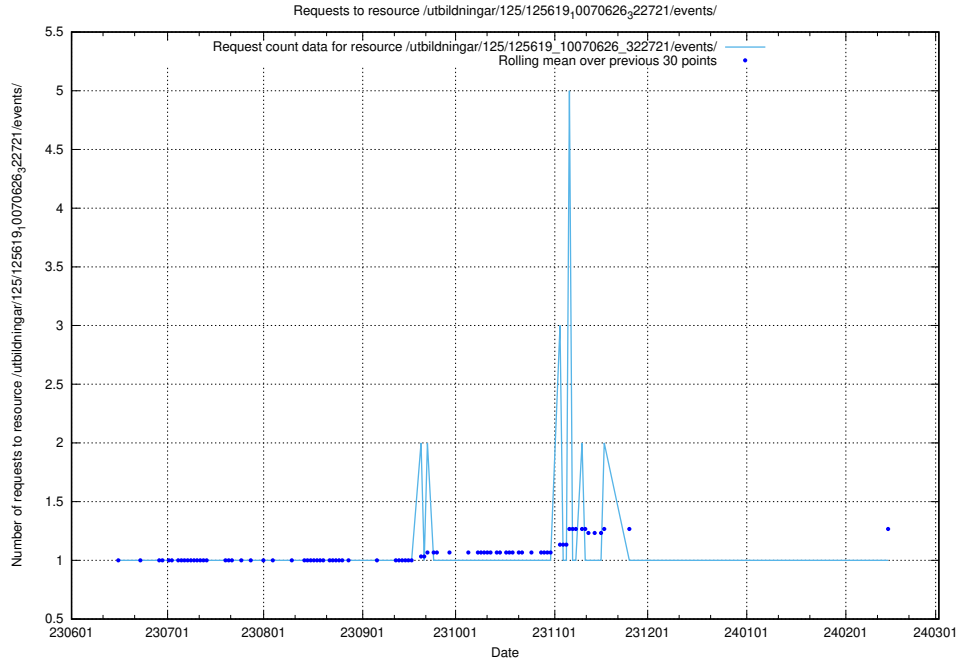

5.5545 Usage of /utbildningar/125/125619_10070626_322721/events/

Here, we count the number of requests to resource /utbildningar/125/125619_10070626_322721/events/