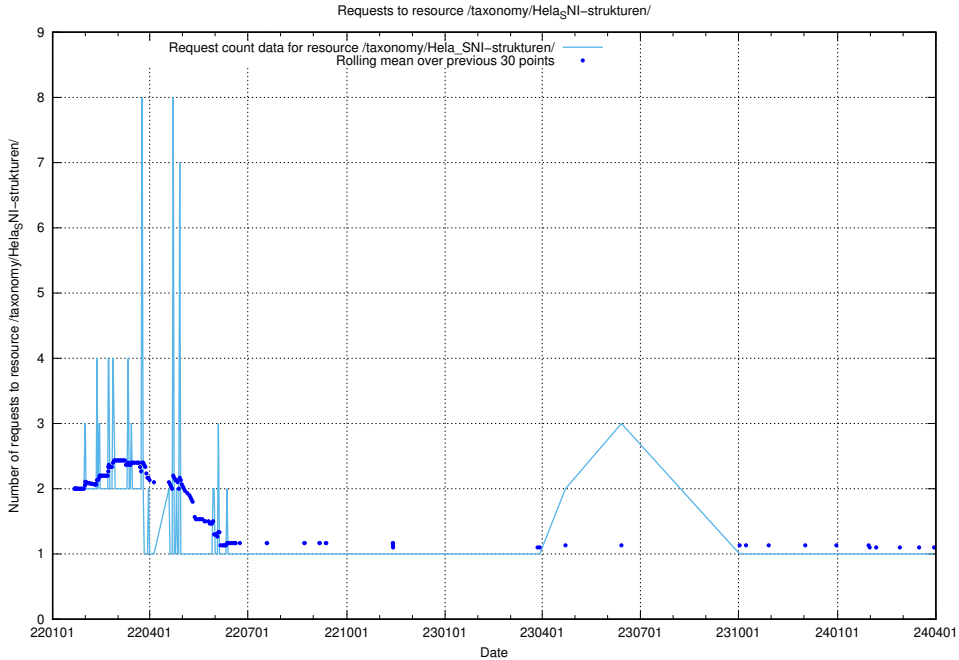

5.939 Usage of /taxonomy/Hela_SNI-strukturen/

Here, we count the number of requests to resource /taxonomy/Hela_SNI-strukturen/.