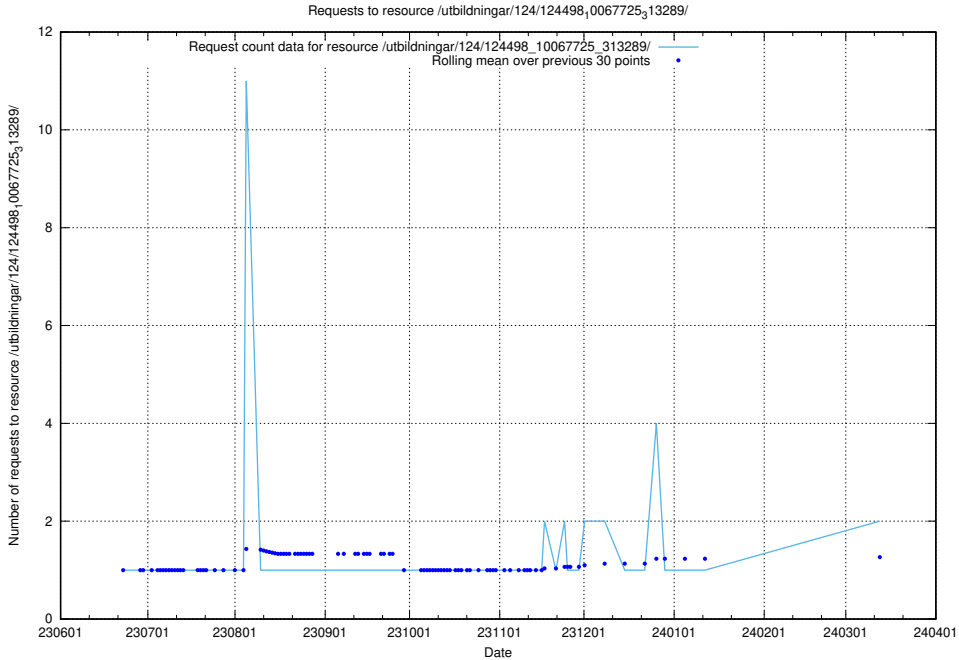

5.712 Usage of /utbildningar/124/124498_10067725_313289/

Here, we count the number of requests to resource /utbildningar/124/124498_10067725_313289/.