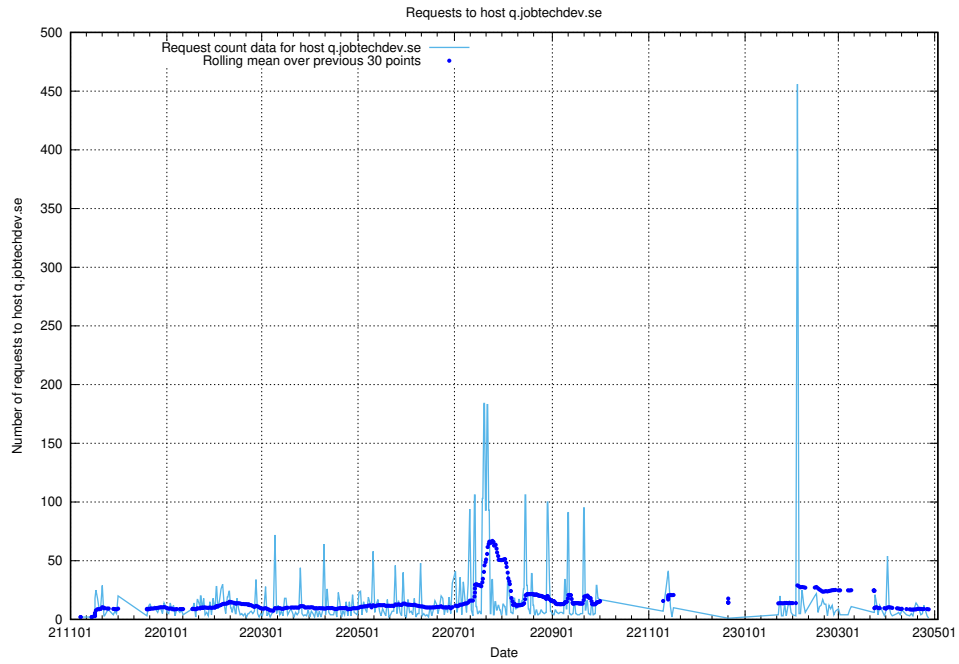

7.624 Usage of q.jobtechdev.se

Here, we count the number of requests to host q.jobtechdev.se.

7.625 Usage of mc.jobtechdev.se

Here, we count the number of requests to host mc.jobtechdev.se.

7.626 Usage of list.jobtechdev.se