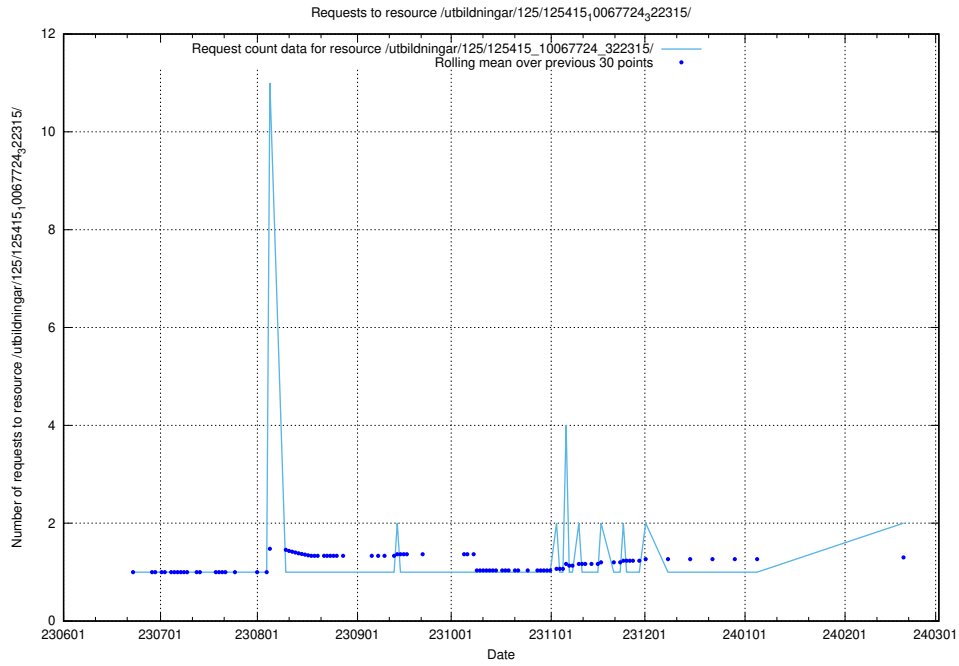

5.700 Usage of /utbildningar/125/125415_10067724_322315/

Here, we count the number of requests to resource /utbildningar/125/125415_10067724_322315/.