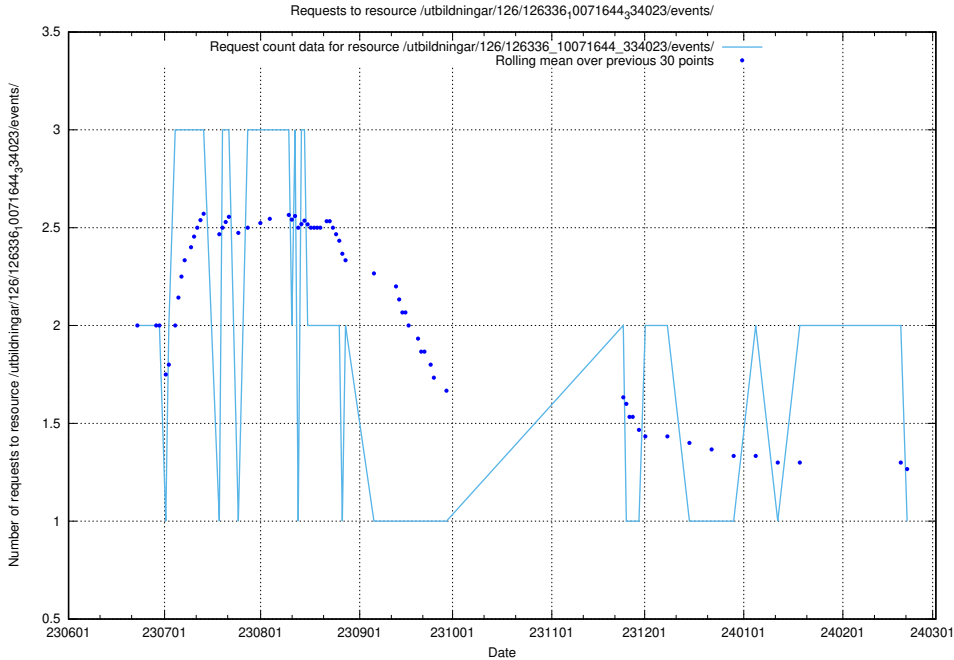

5.5216 Usage of /utbildningar/126/126336_10071644_334023/events/

Here, we count the number of requests to resource /utbildningar/126/126336_10071644_334023/events/