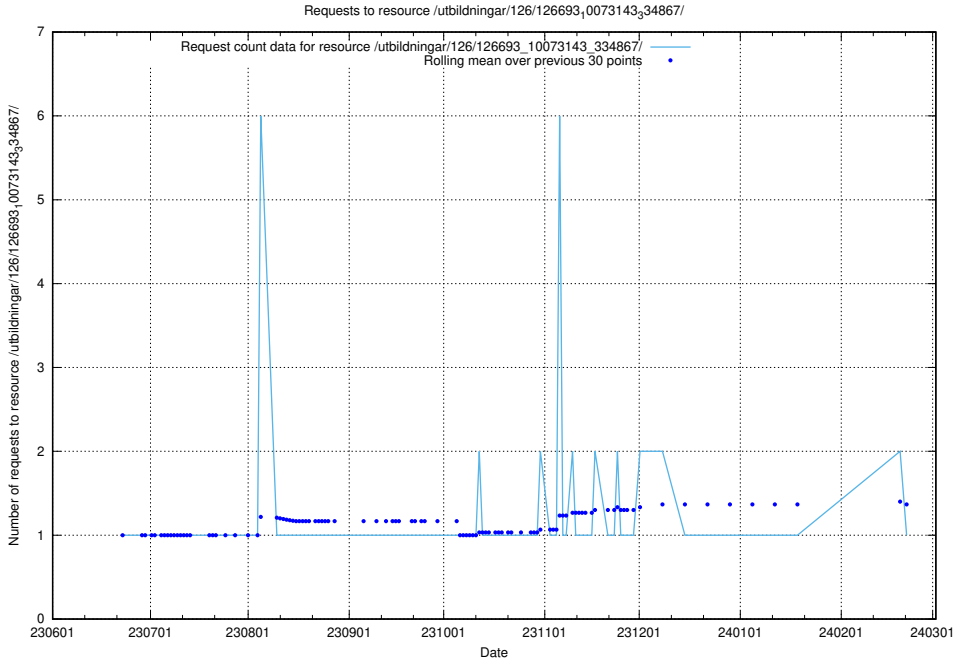

5.5296 Usage of /utbildningar/126/126693_10073143_334867/

Here, we count the number of requests to resource /utbildningar/126/126693_10073143_334867/.