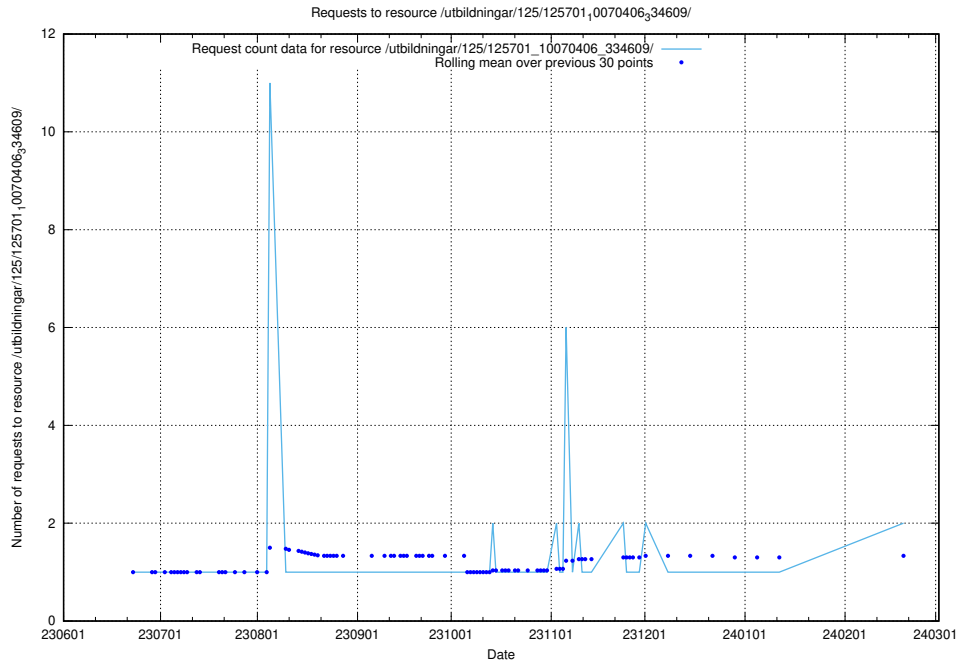

5.699 Usage of /utbildningar/125/125701_10070406_334609/

Here, we count the number of requests to resource /utbildningar/125/125701_10070406_334609/.