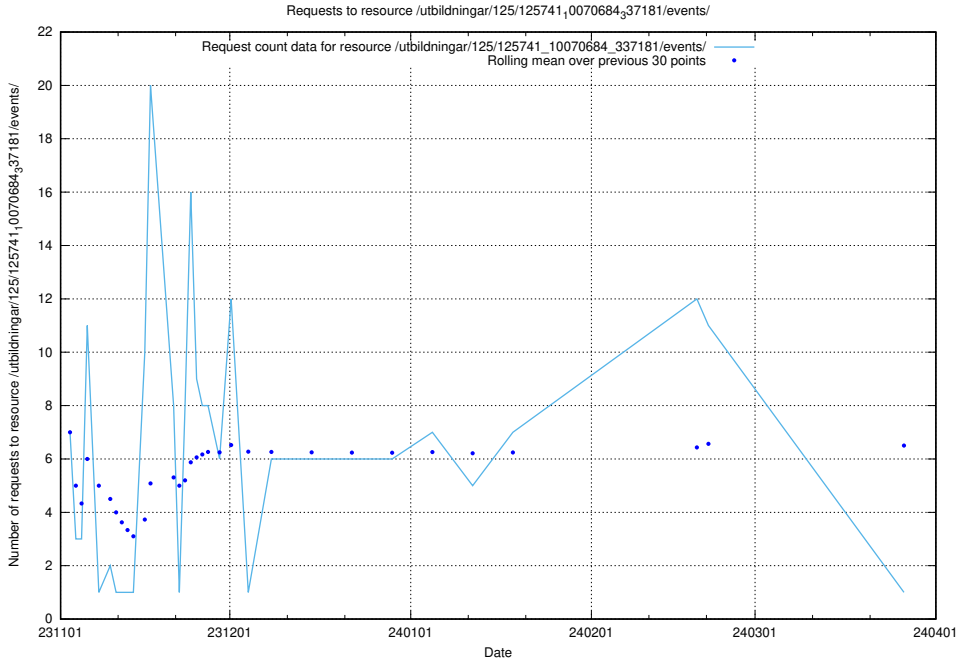

5.3774 Usage of /utbildningar/125/125741_10070684_337181/events/

Here, we count the number of requests to resource /utbildningar/125/125741_10070684_337181/events/