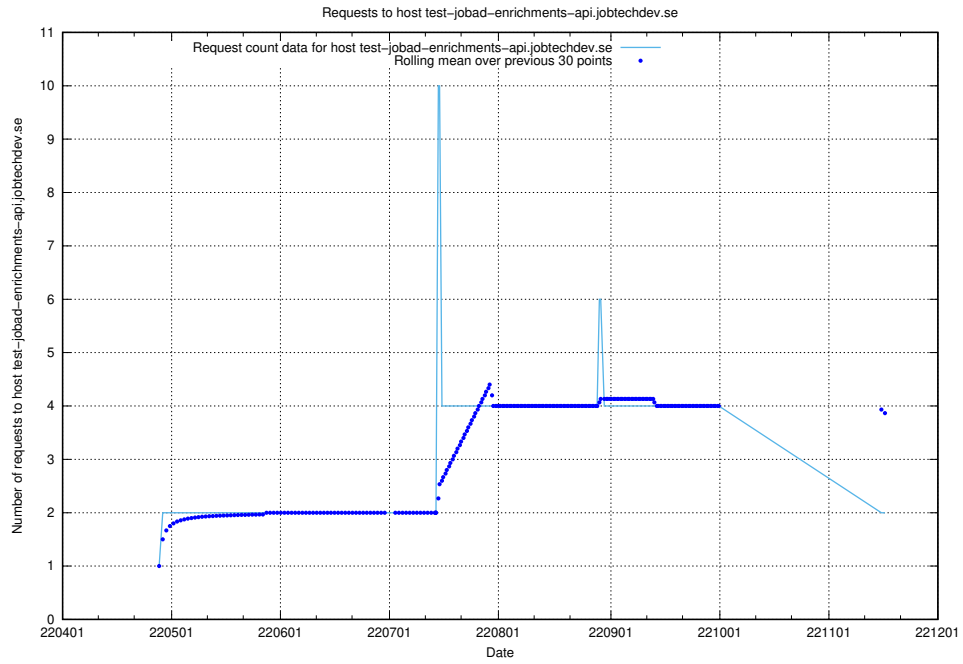

7.440 Usage of test-jobad-enrichments-api.jobtechdev.se

Here, we count the number of requests to host test-jobad-enrichments-api.jobtechdev.se.

7.441 Usage of jobtech-jobad-enrichments-develop.jobtechdev.se