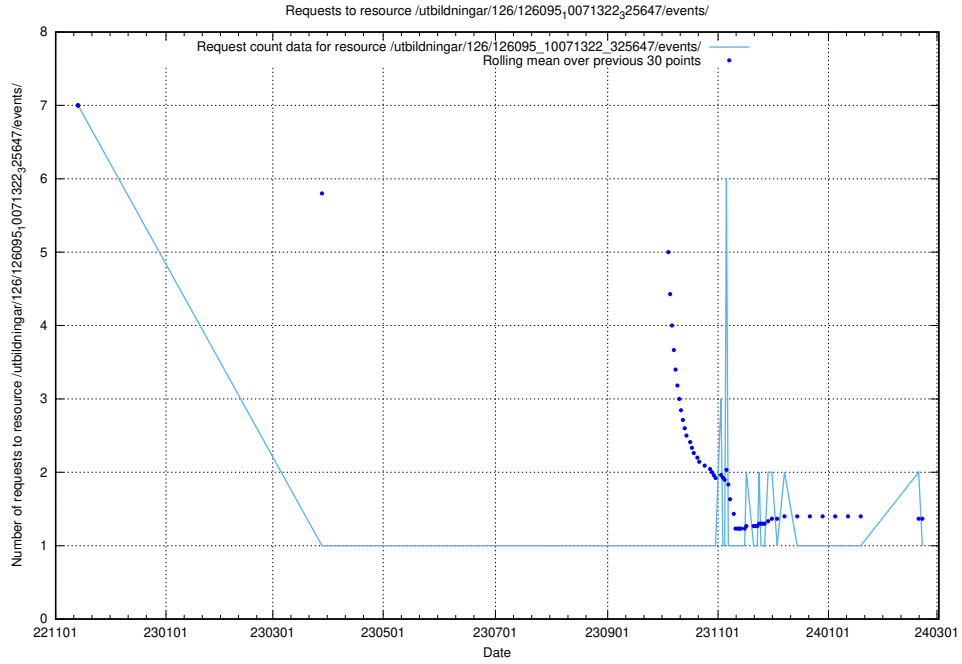

5.5463 Usage of /utbildningar/126/126095_10071322_325647/events/

Here, we count the number of requests to resource /utbildningar/126/126095_10071322_325647/events/