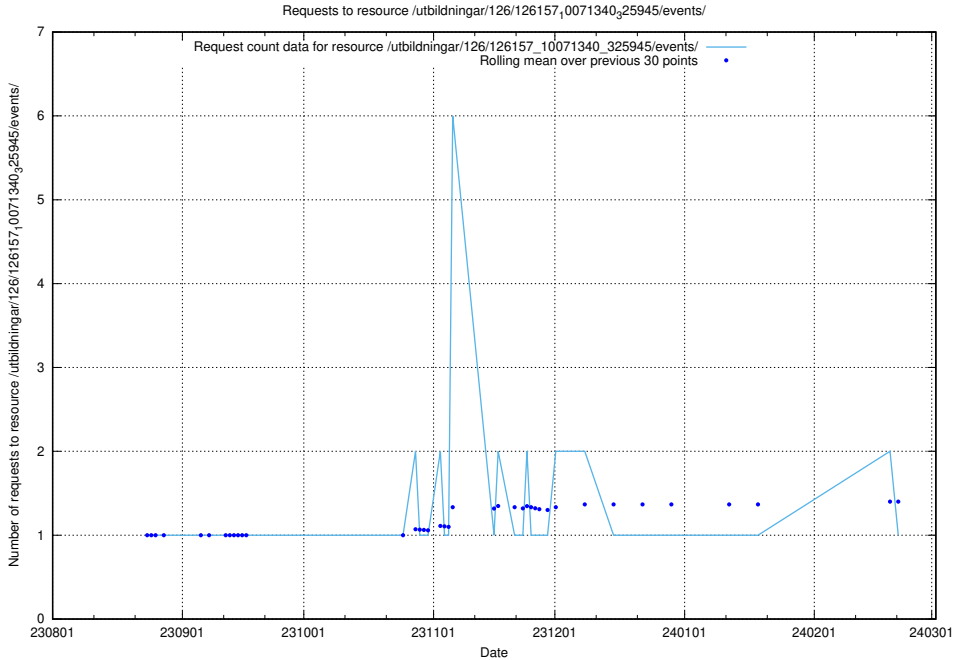

5.4378 Usage of /utbildningar/126/126157_10071340_325945/events/

Here, we count the number of requests to resource /utbildningar/126/126157_10071340_325945/events/