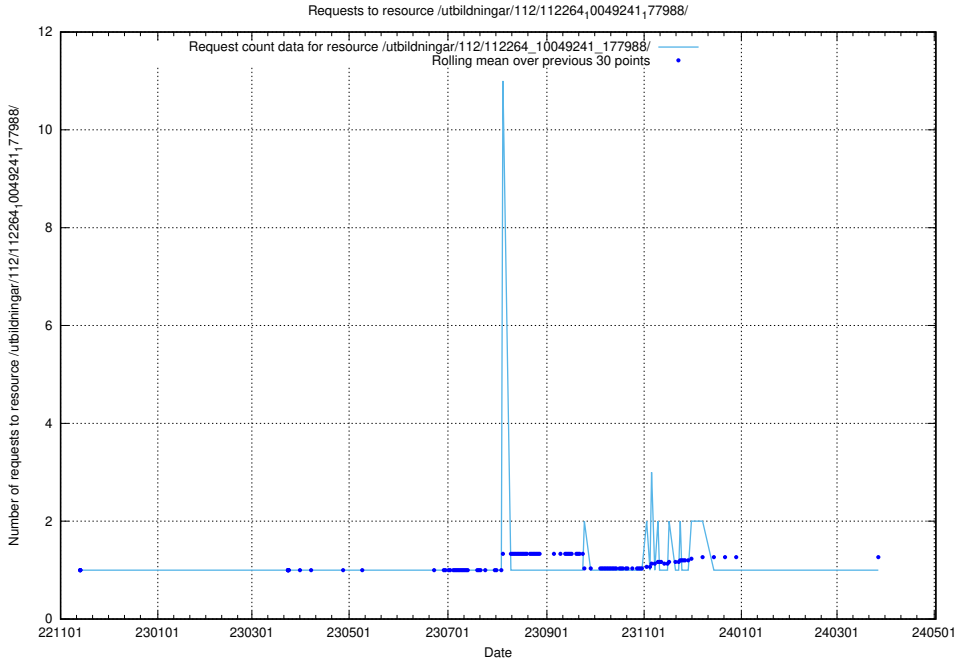

5.5845 Usage of /utbildningar/112/112264_10049241_177988/

Here, we count the number of requests to resource /utbildningar/112/112264_10049241_177988/.