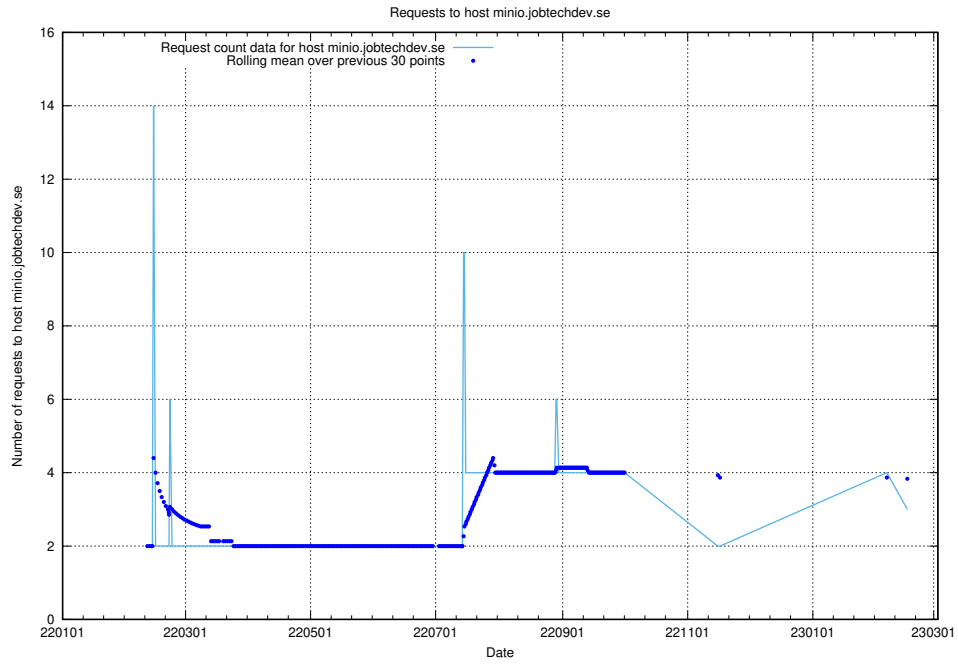

7.233 Usage of minio.jobtechdev.se

Here, we count the number of requests to host minio.jobtechdev.se.