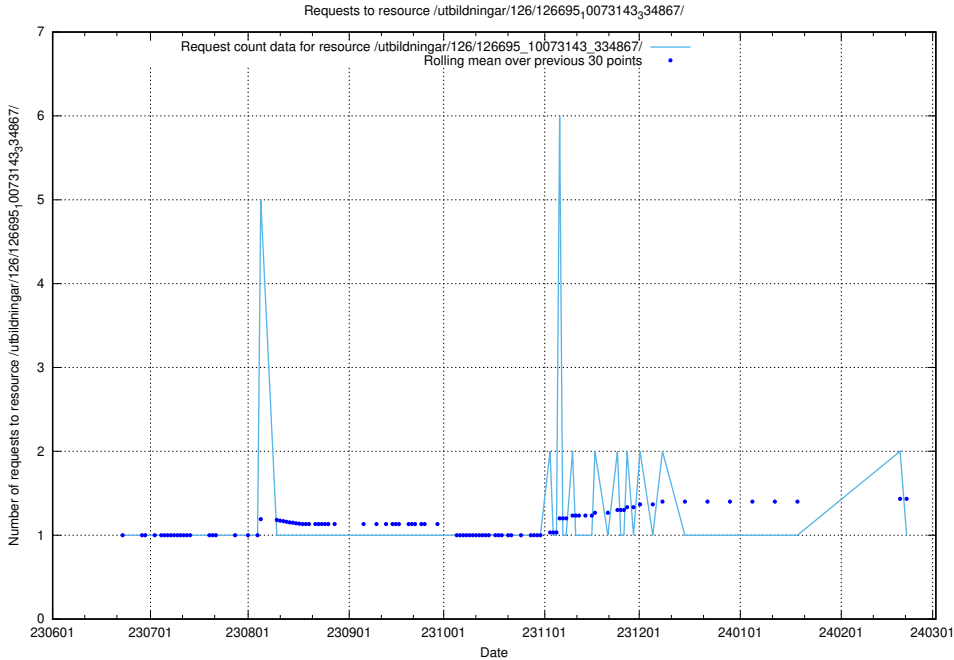

Here, we count the number of requests to resource /utbildningar/126/126695_10073143_334867/events/

5.5282 Usage of /utbildningar/126/126695_10073143_334867/

Here, we count the number of requests to resource /utbildningar/126/126695_10073143_334867/.