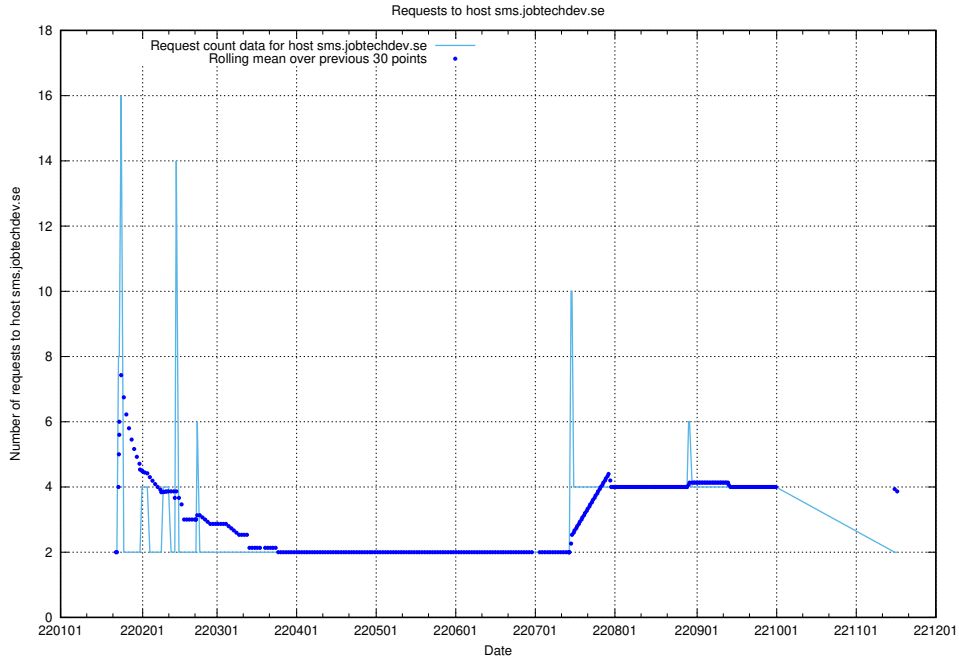

7.585 Usage of sms.jobtechdev.se

Here, we count the number of requests to host sms.jobtechdev.se.