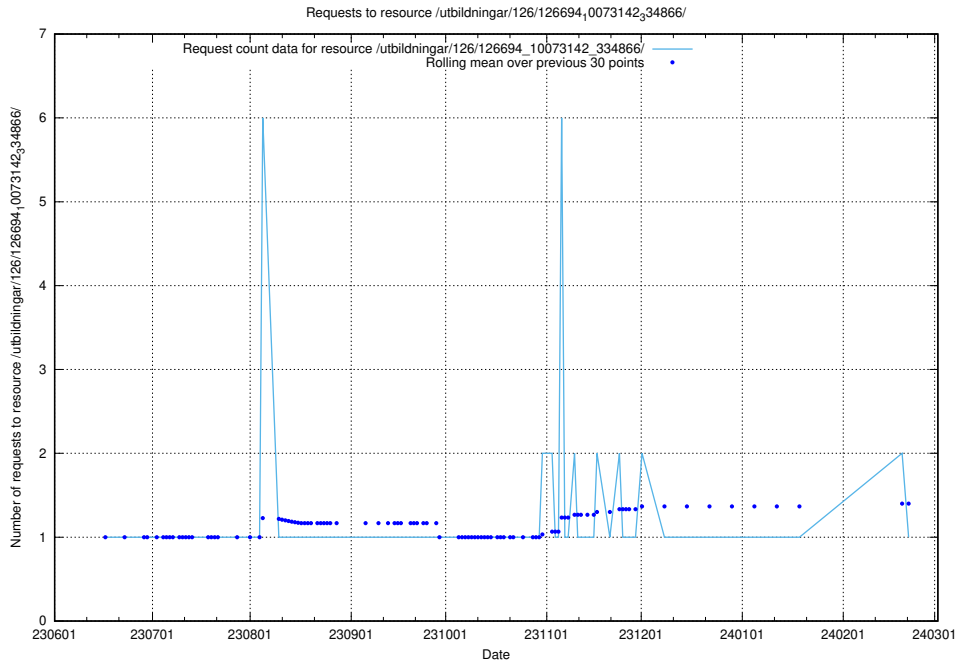

5.5533 Usage of /utbildningar/126/126694_10073142_334866/

Here, we count the number of requests to resource /utbildningar/126/126694_10073142_334866/.