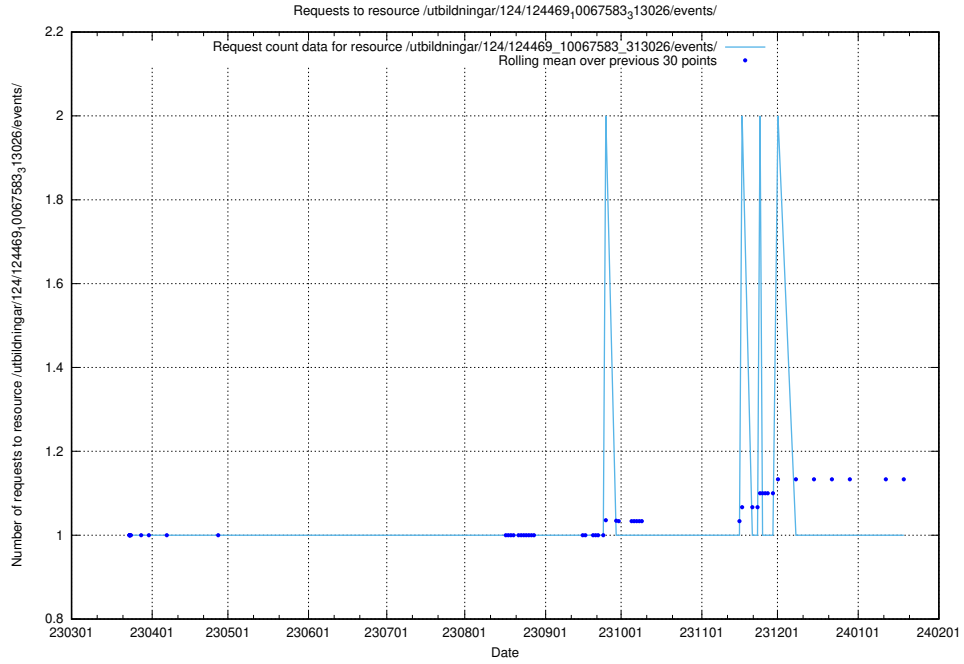

5.2908 Usage of /utbildningar/124/124469_10067583_313026/events/

Here, we count the number of requests to resource /utbildningar/124/124469_10067583_313026/events/