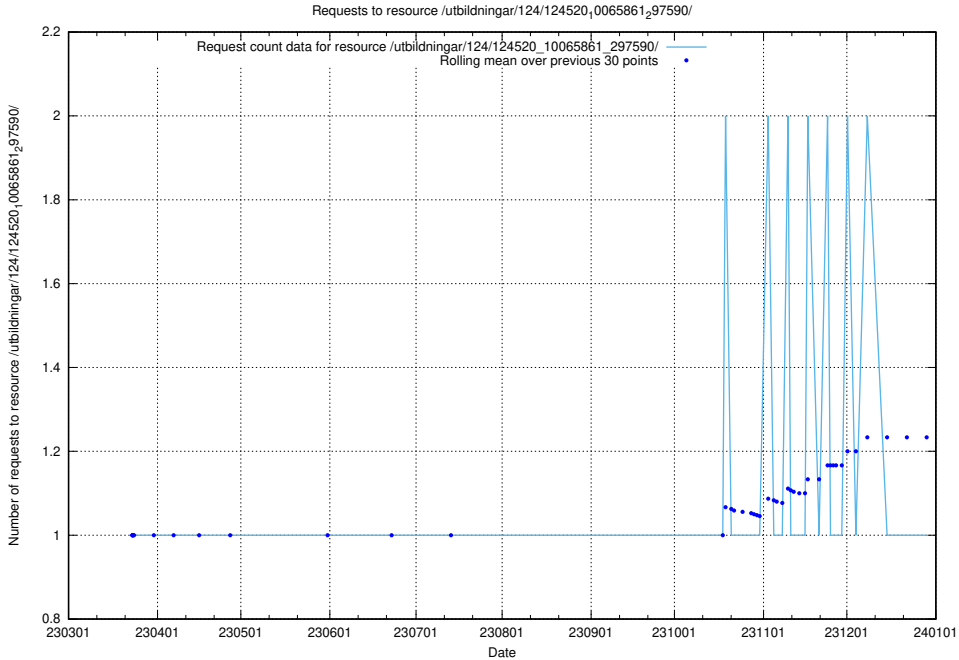

Here, we count the number of requests to resource /utbildningar/124/124520_10065861_297590/events/

5.1159 Usage of /utbildningar/124/124520_10065861_297590/

Here, we count the number of requests to resource /utbildningar/124/124520_10065861_297590/.