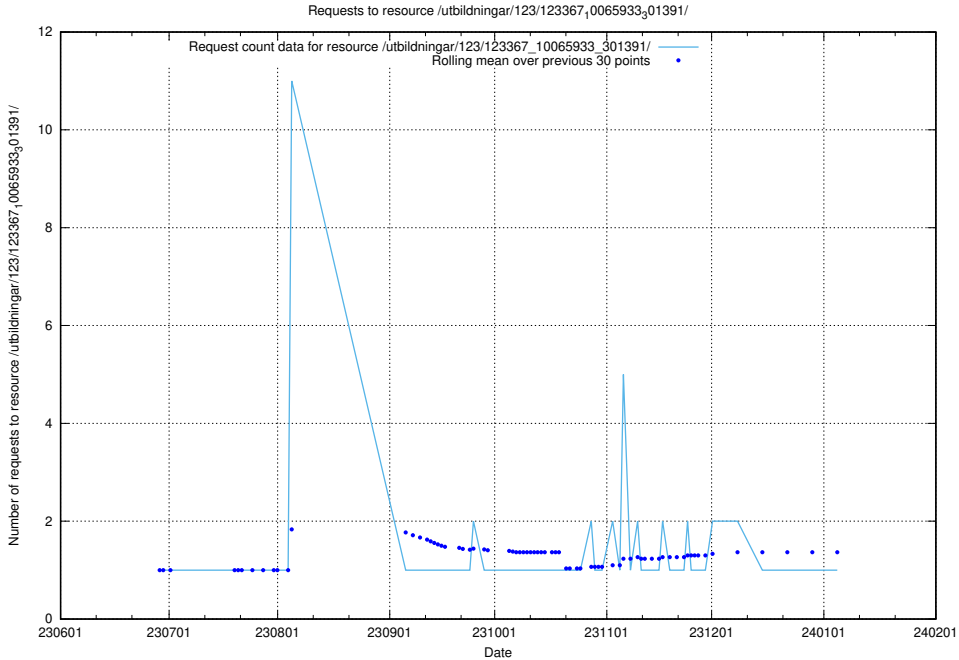

5.5182 Usage of /utbildningar/123/123367_10065933_301391/

Here, we count the number of requests to resource /utbildningar/123/123367_10065933_301391/.