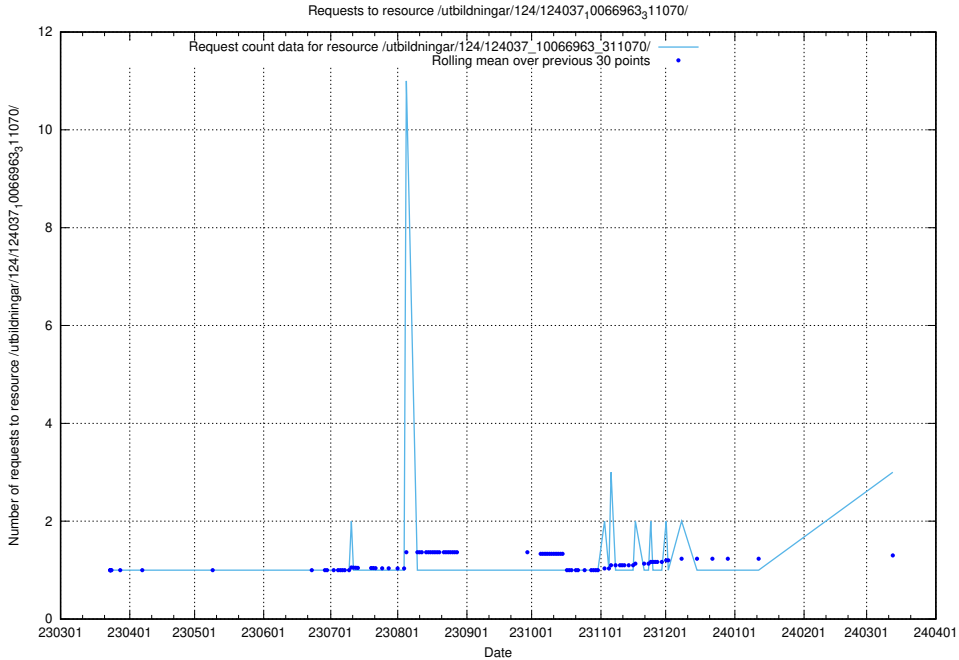

5.238 Usage of /utbildningar/124/124037_10066963_311070/

Here, we count the number of requests to resource /utbildningar/124/124037_10066963_311070/.