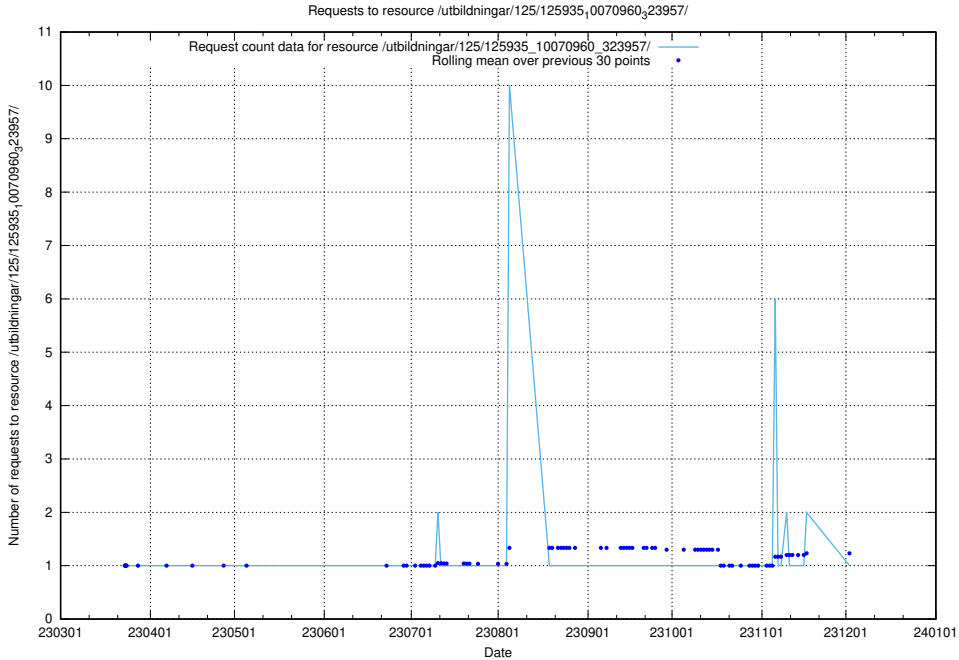

5.6077 Usage of /utbildningar/125/125935_10070960_323957/

Here, we count the number of requests to resource /utbildningar/125/125935_10070960_323957/.