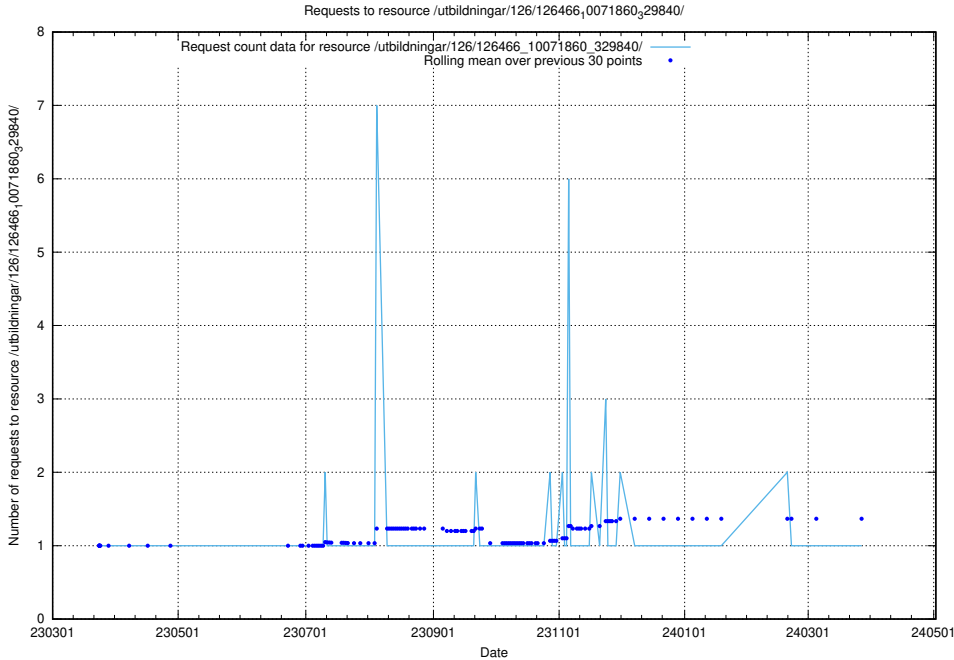

5.6052 Usage of /utbildningar/126/126466_10071860_329840/

Here, we count the number of requests to resource /utbildningar/126/126466_10071860_329840/.