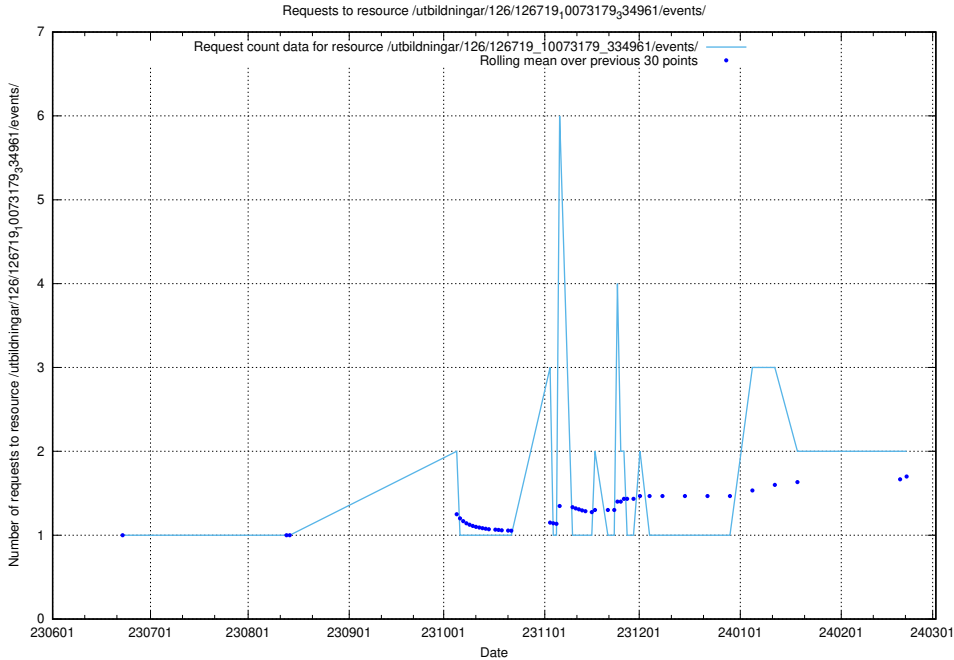

5.692 Usage of /utbildningar/126/126719_10073179_334961/events/

Here, we count the number of requests to resource /utbildningar/126/126719_10073179_334961/events/