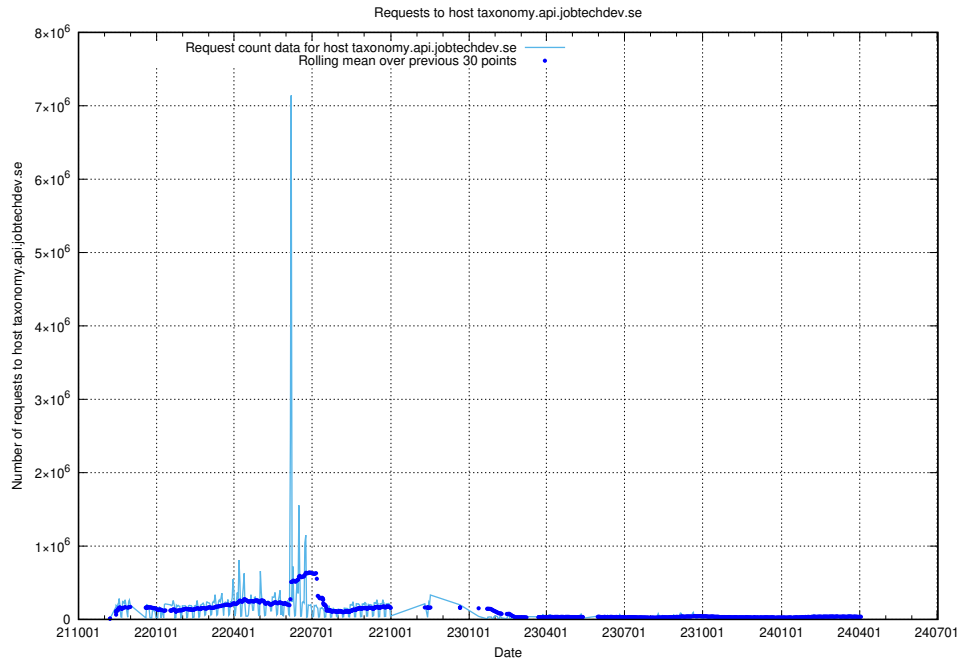

7.6 Usage of taxonomy.api.jobtechdev.se

Here, we count the number of requests to host taxonomy.api.jobtechdev.se.