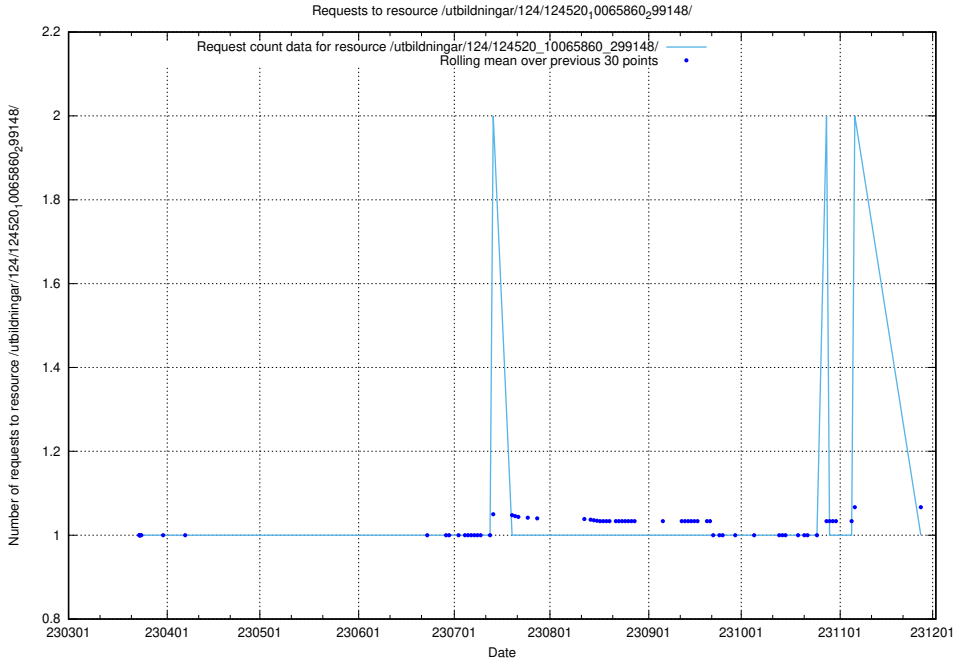

5.1161 Usage of /utbildningar/124/124520_10065860_299148/

Here, we count the number of requests to resource /utbildningar/124/124520_10065860_299148/.