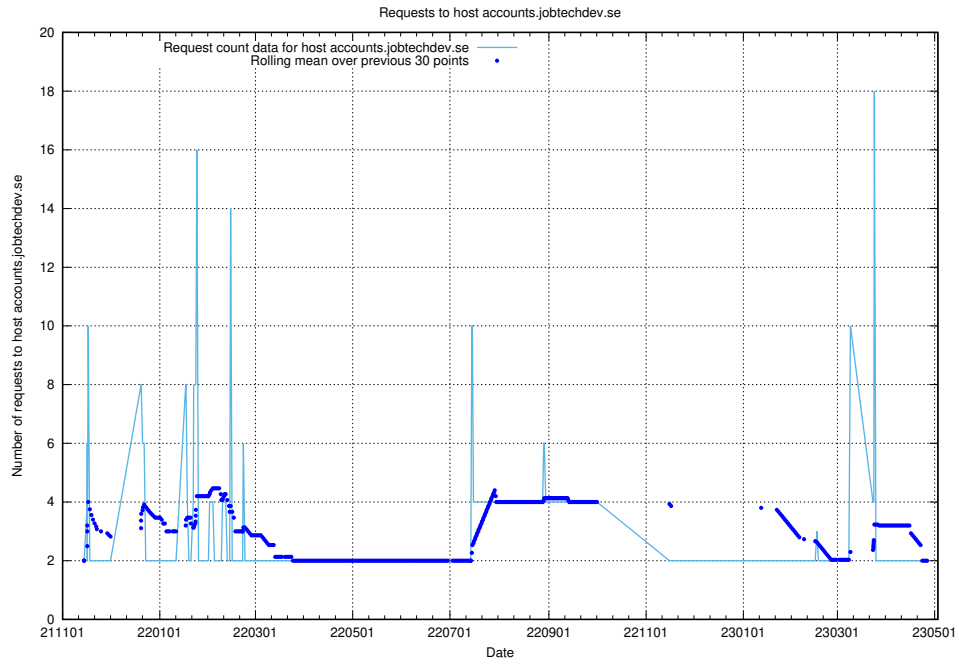

7.294 Usage of auth.jitsitest.jobtechdev.se

Here, we count the number of requests to host auth.jitsitest.jobtechdev.se.

7.295 Usage of auth.jitsi.jobtechdev.se

Here, we count the number of requests to host auth.jitsi.jobtechdev.se.