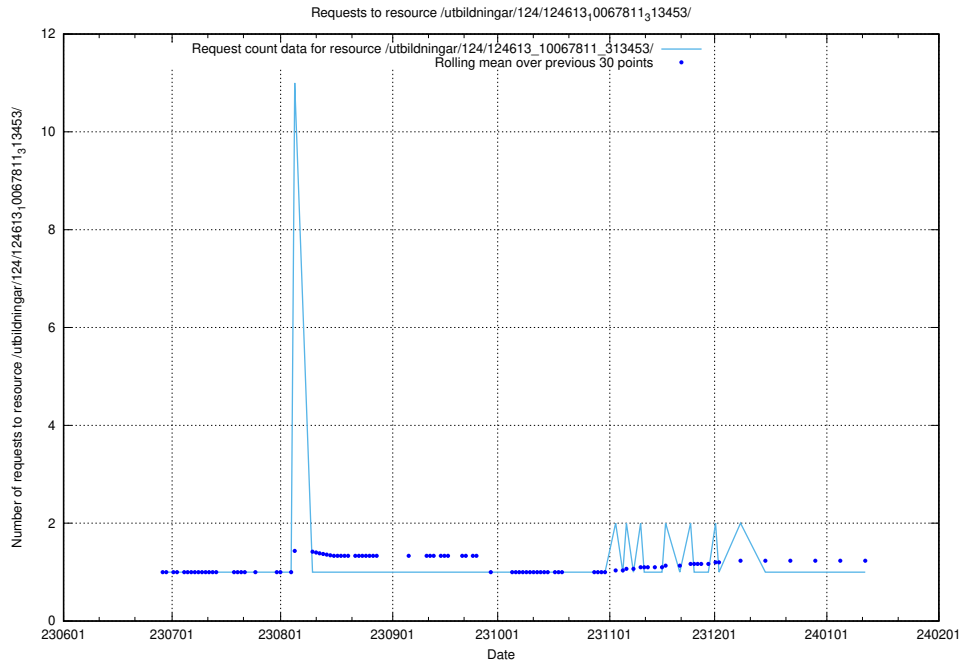

5.5141 Usage of /utbildningar/124/124613_10067811_313453/

Here, we count the number of requests to resource /utbildningar/124/124613_10067811_313453/.