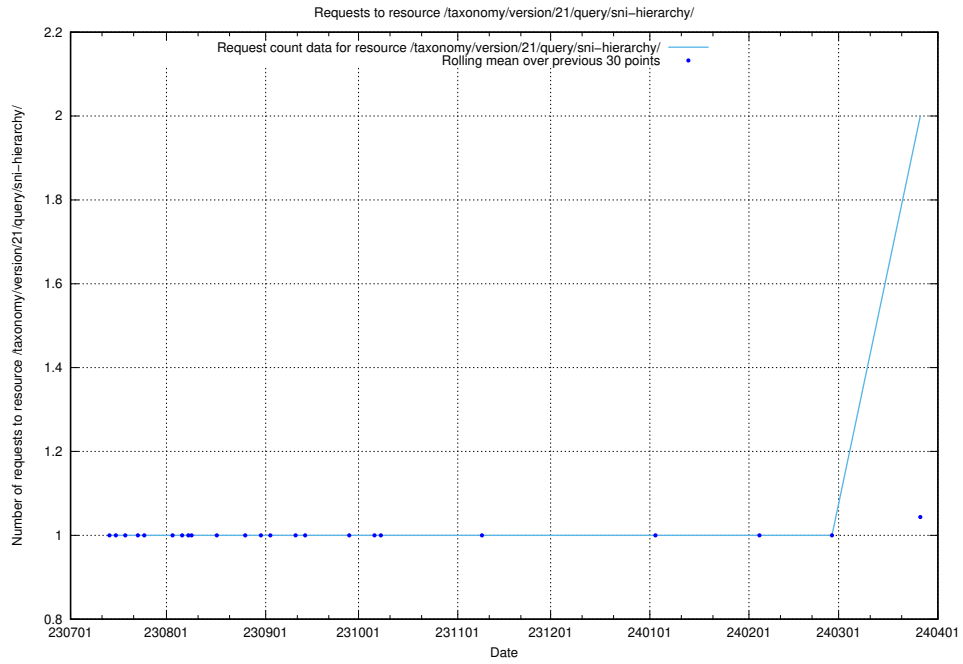

5.646 Usage of /taxonomy/version/21/query/sni-hierarchy/

Here, we count the number of requests to resource /taxonomy/version/21/query/sni-hierarchy/.