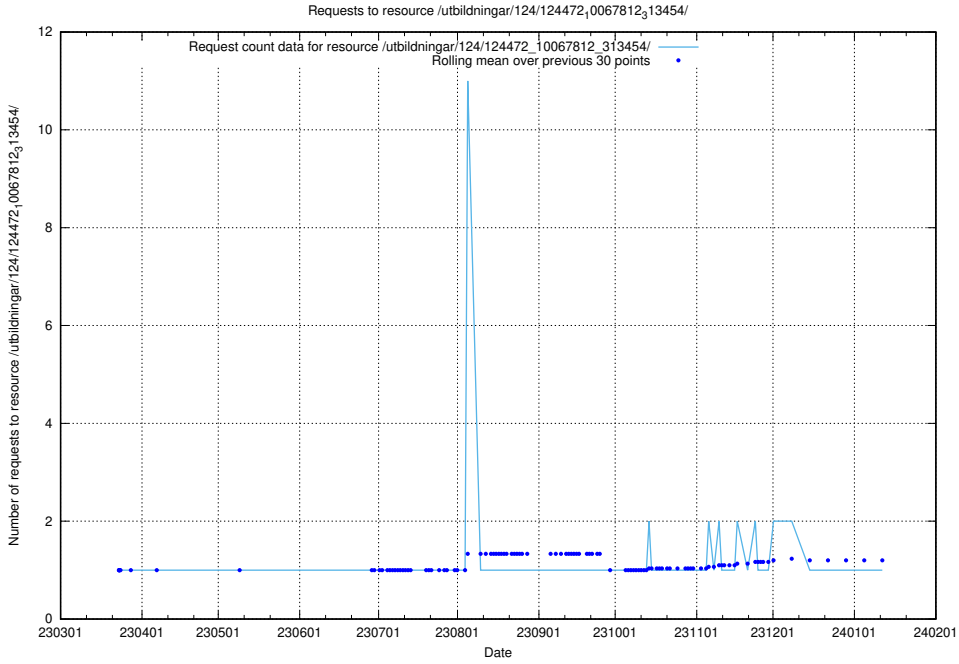

5.2616 Usage of /utbildningar/124/124472_10067812_313454/

Here, we count the number of requests to resource /utbildningar/124/124472_10067812_313454/.