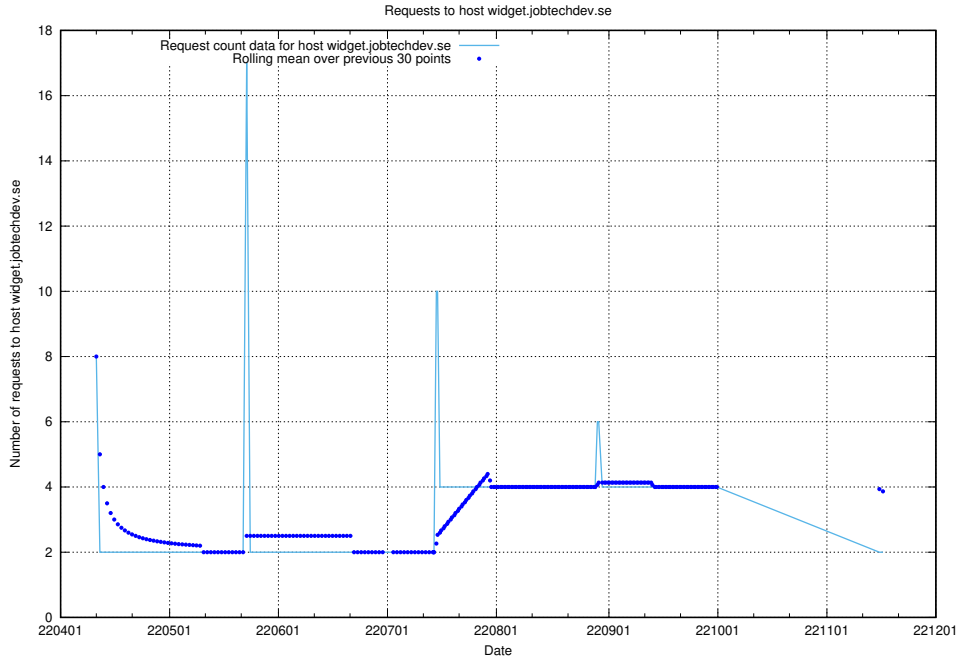

7.464 Usage of taxonomyt2.api.jobtechdev.se

Here, we count the number of requests to host taxonomyt2.api.jobtechdev.se.

7.465 Usage of widget.jobtechdev.se

Here, we count the number of requests to host widget.jobtechdev.se.