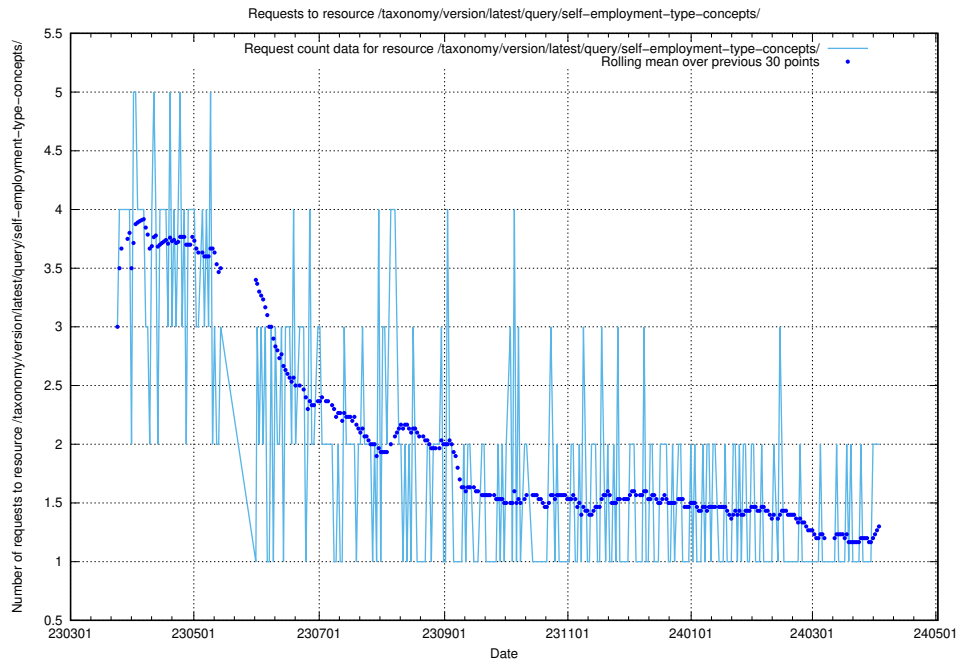

5.785 Usage of /taxonomy/version/latest/query/self-employment-type-concepts/

Here, we count the number of requests to resource /taxonomy/version/latest/query/self-employment-type-concepts/.