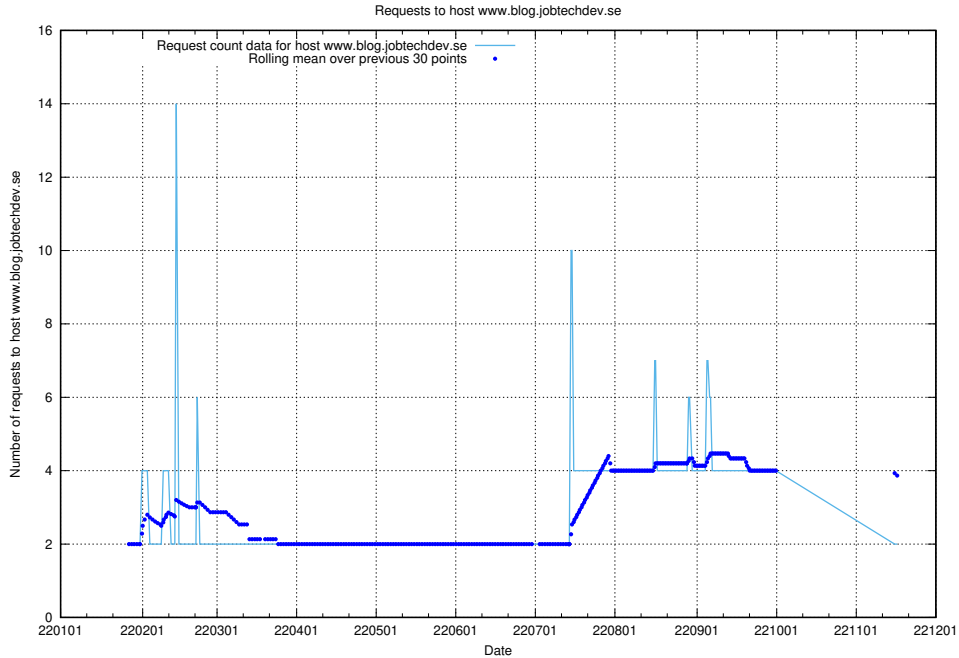

7.570 Usage of www.blog.jobtechdev.se

Here, we count the number of requests to host www.blog.jobtechdev.se.