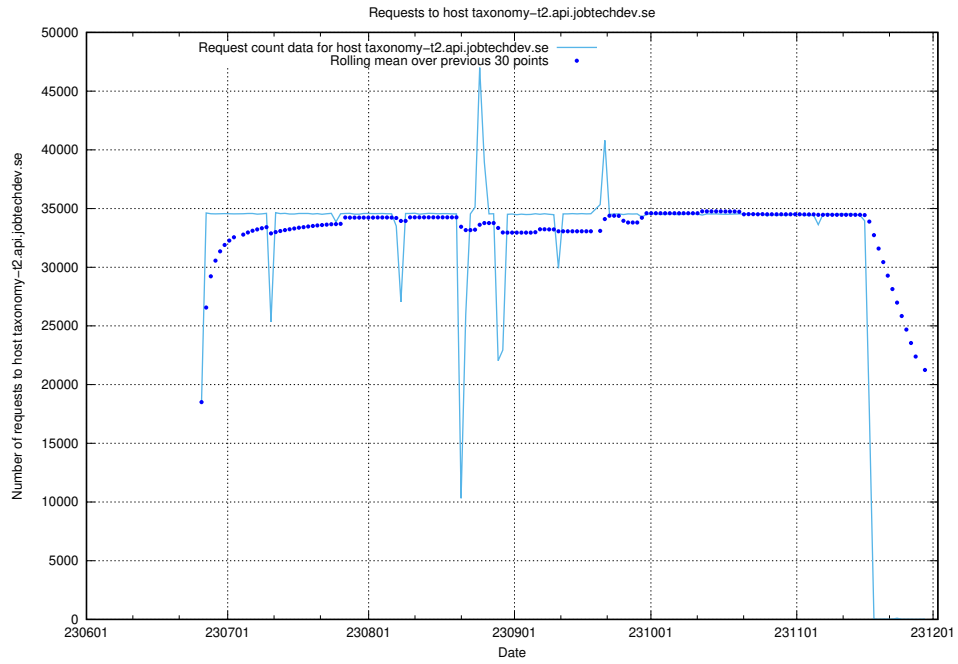

7.39 Usage of taxonomy-t2.api.jobtechdev.se

Here, we count the number of requests to host taxonomy-t2.api.jobtechdev.se.