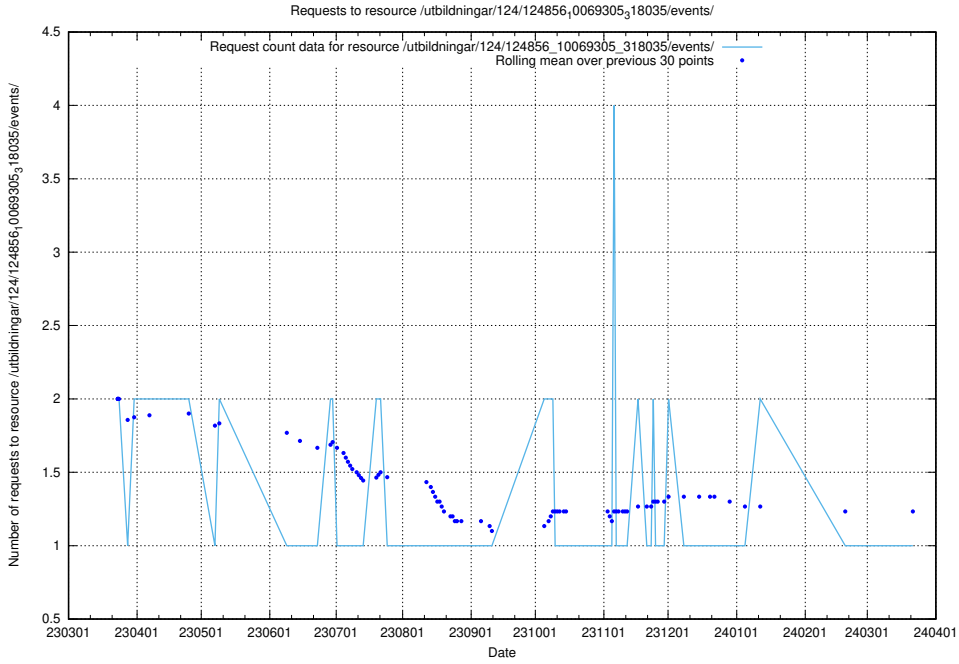

5.5930 Usage of /utbildningar/124/124856_10069305_318035/events/

Here, we count the number of requests to resource /utbildningar/124/124856_10069305_318035/events/