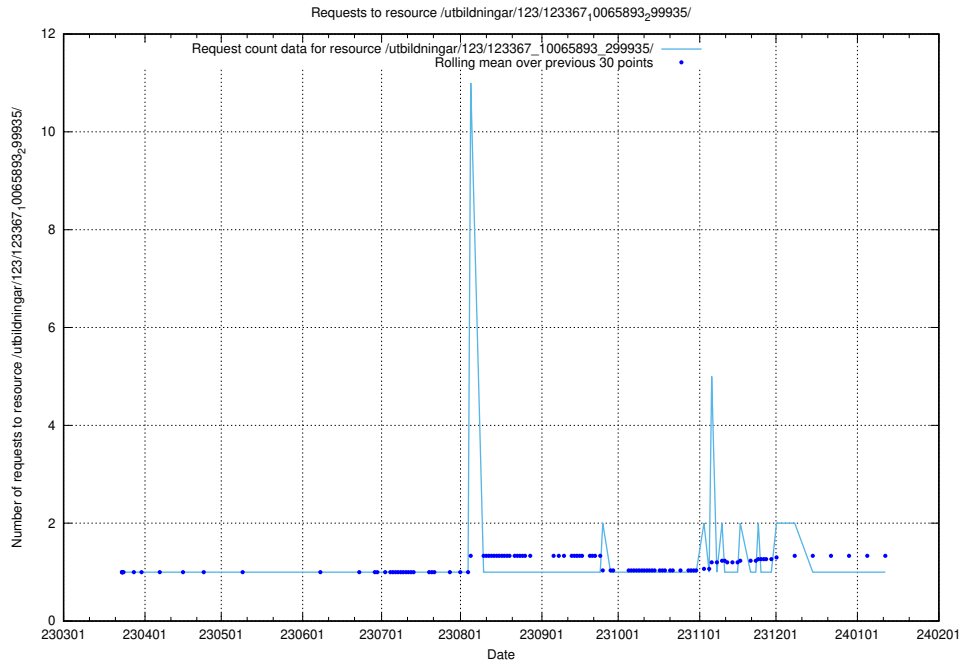

5.4398 Usage of /utbildningar/123/123367_10065893_299935/

Here, we count the number of requests to resource /utbildningar/123/123367_10065893_299935/.