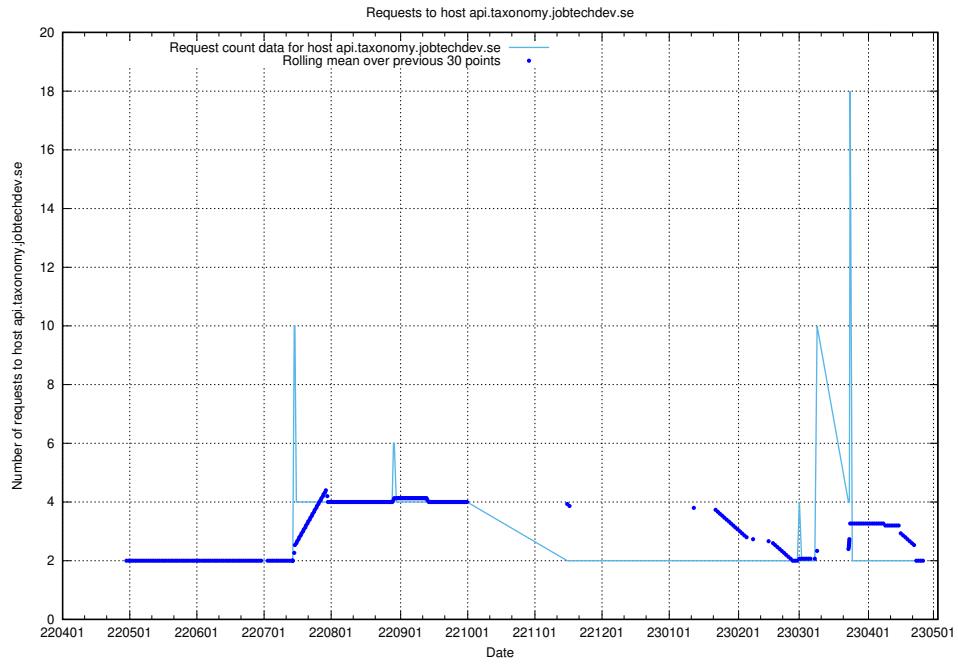

7.438 Usage of api.taxonomy.jobtechdev.se

Here, we count the number of requests to host api.taxonomy.jobtechdev.se.