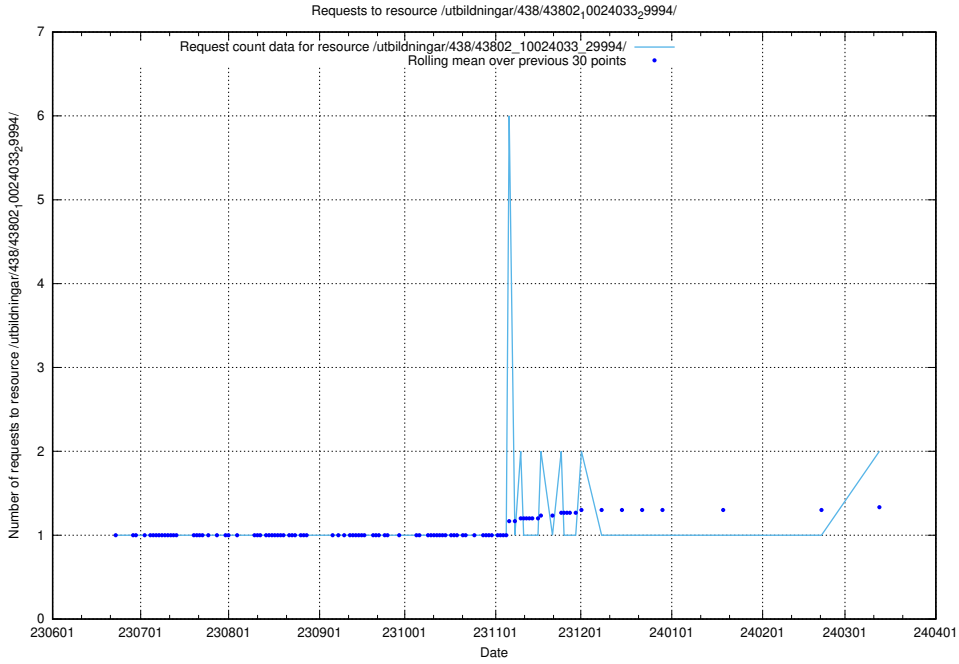

5.690 Usage of /utbildningar/438/43802_10024033_29994/

Here, we count the number of requests to resource /utbildningar/438/43802_10024033_29994/.