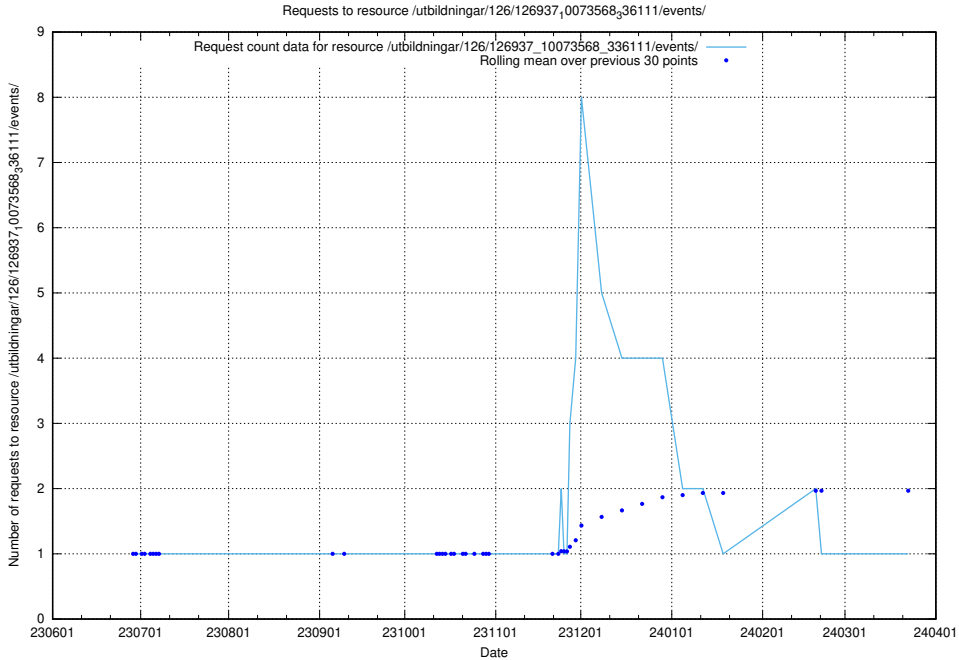

5.5086 Usage of /utbildningar/126/126937_10073568_336111/events/

Here, we count the number of requests to resource /utbildningar/126/126937_10073568_336111/events/