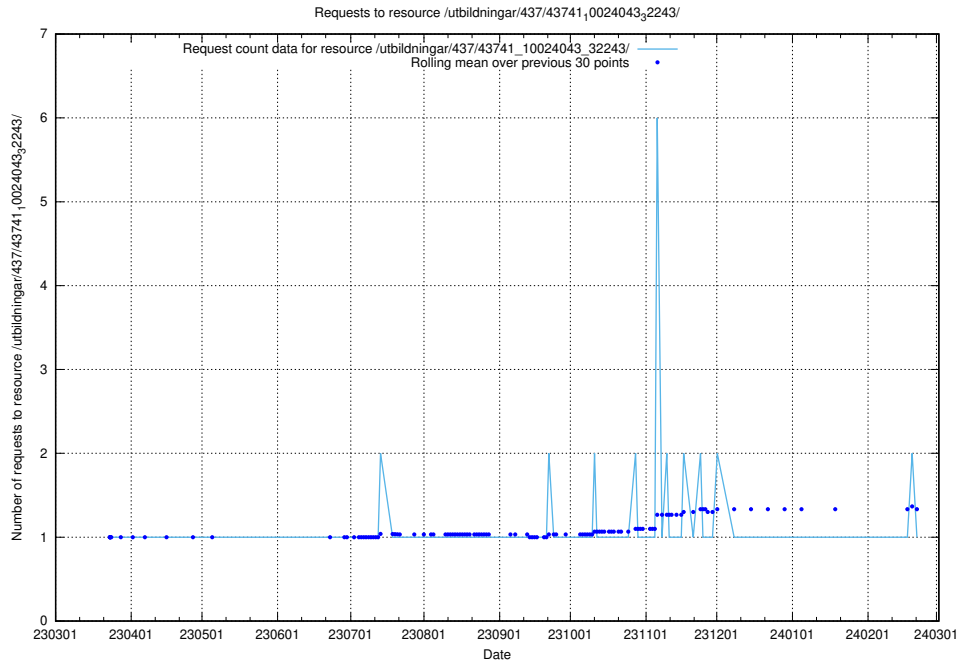

5.6029 Usage of /utbildningar/437/43741_10024043_32243/

Here, we count the number of requests to resource /utbildningar/437/43741_10024043_32243/.