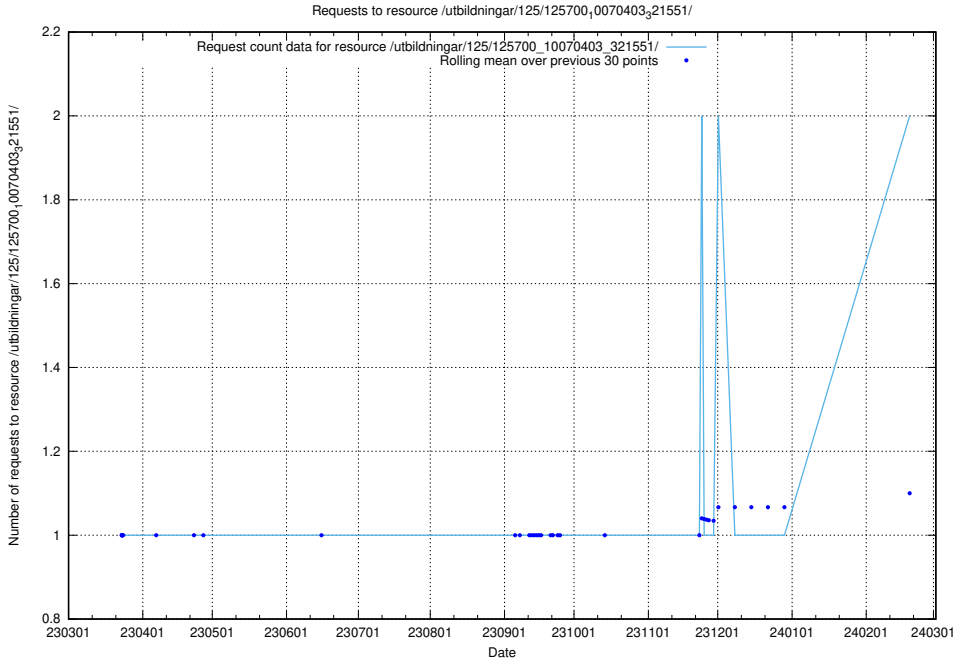

Here, we count the number of requests to resource /utbildningar/125/125700_10070403_321551/.

5.314 Usage of /taxonomy/skos/skosified-xml/

Here, we count the number of requests to resource /taxonomy/skos/skosified-xml/.