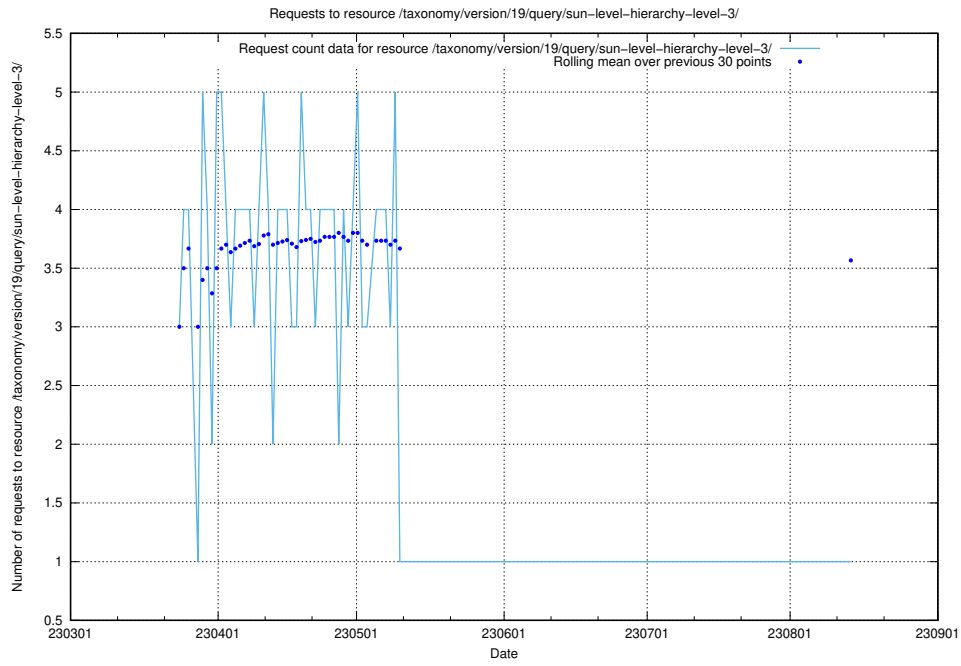

5.5774 Usage of /taxonomy/version/19/query/sun-level-hierarchy-level-3/

Here, we count the number of requests to resource /taxonomy/version/19/query/sun-level-hierarchy-level-3/.