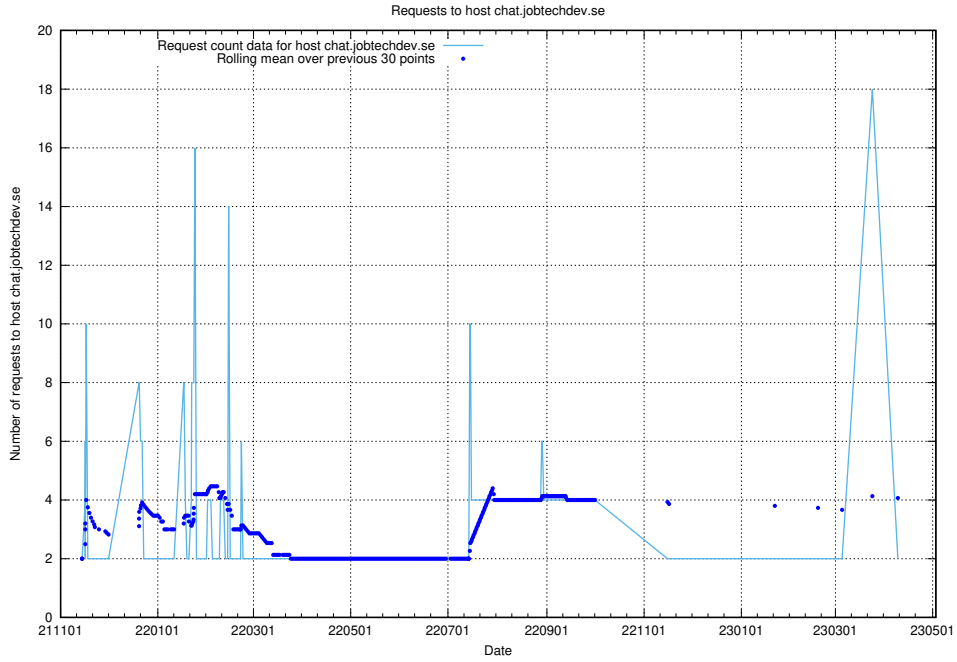

7.274 Usage of checkout.jobtechdev.se

Here, we count the number of requests to host checkout.jobtechdev.se.

7.275 Usage of chat.jobtechdev.se

Here, we count the number of requests to host chat.jobtechdev.se.