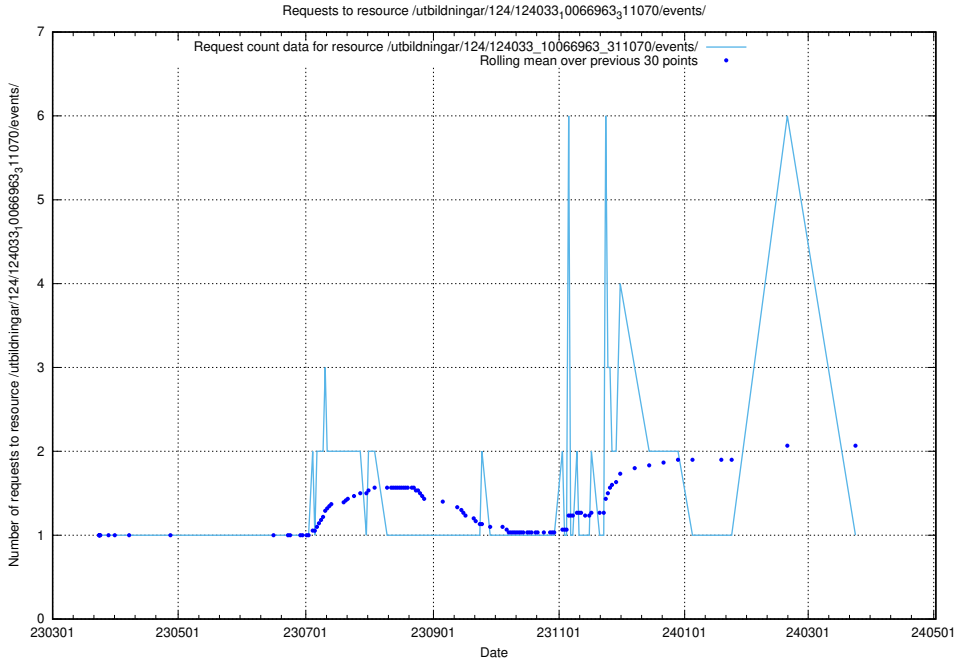

5.4091 Usage of /utbildningar/124/124033_10066963_311070/events/

Here, we count the number of requests to resource /utbildningar/124/124033_10066963_311070/events/