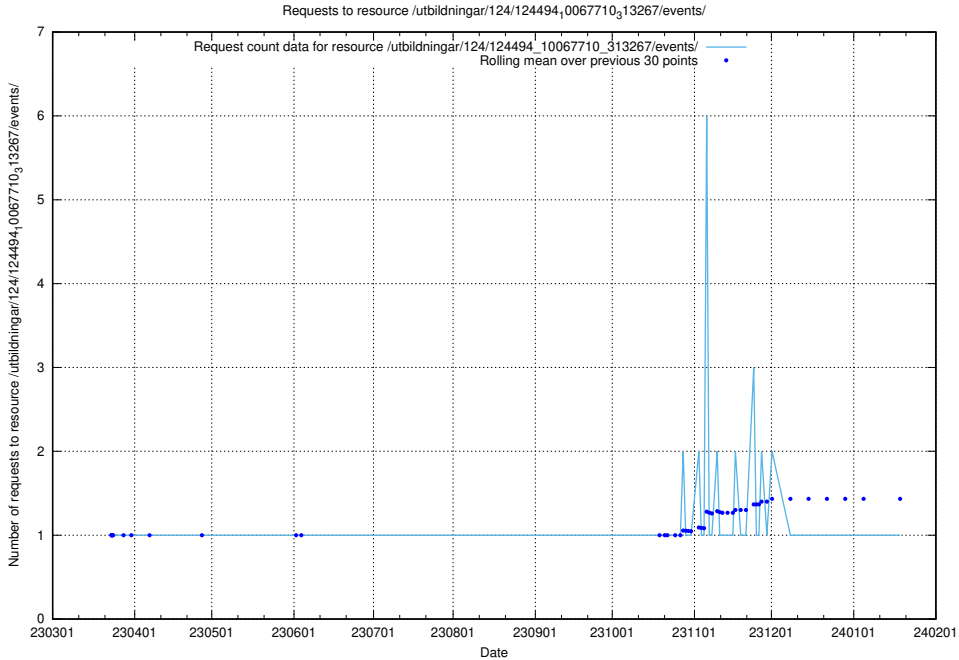

5.2361 Usage of /utbildningar/124/124494_10067710_313267/events/

Here, we count the number of requests to resource /utbildningar/124/124494_10067710_313267/events/