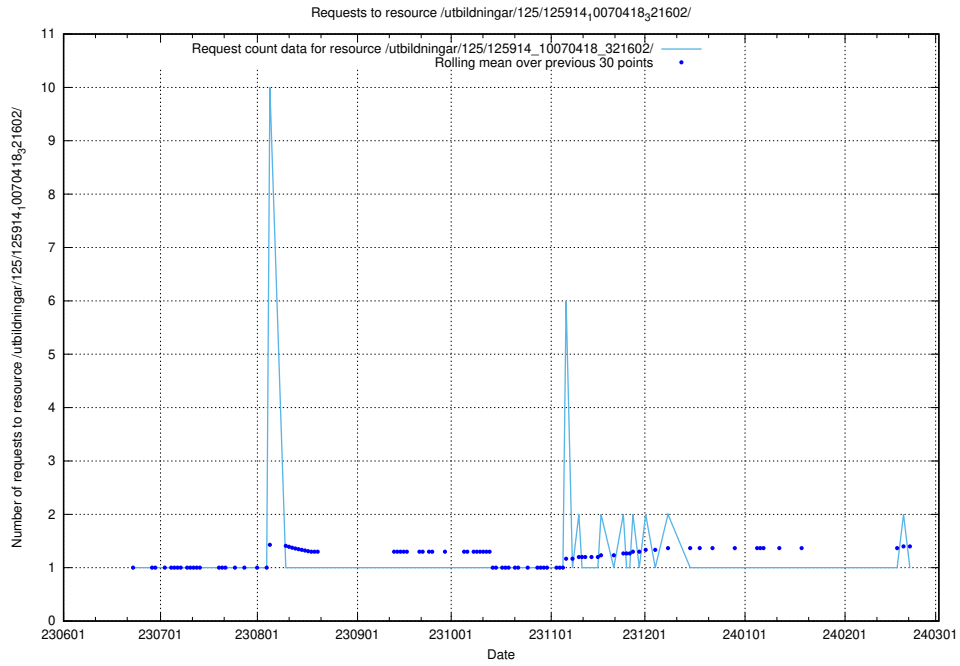

5.5341 Usage of /utbildningar/125/125914_10070418_321602/

Here, we count the number of requests to resource /utbildningar/125/125914_10070418_321602/.