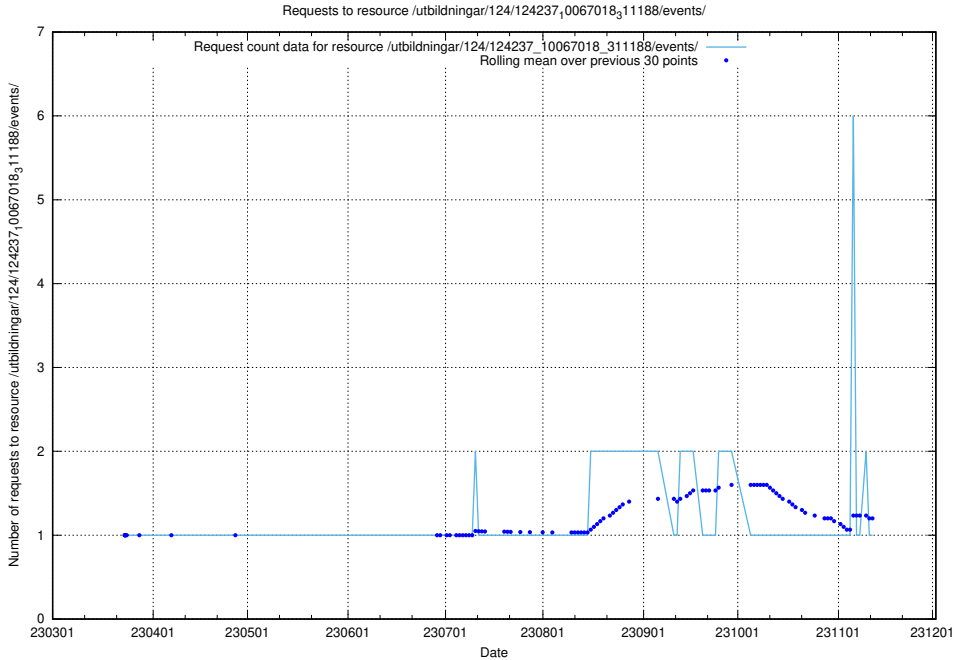

5.3640 Usage of /utbildningar/124/124237_10067018_311188/events/

Here, we count the number of requests to resource /utbildningar/124/124237_10067018_311188/events/