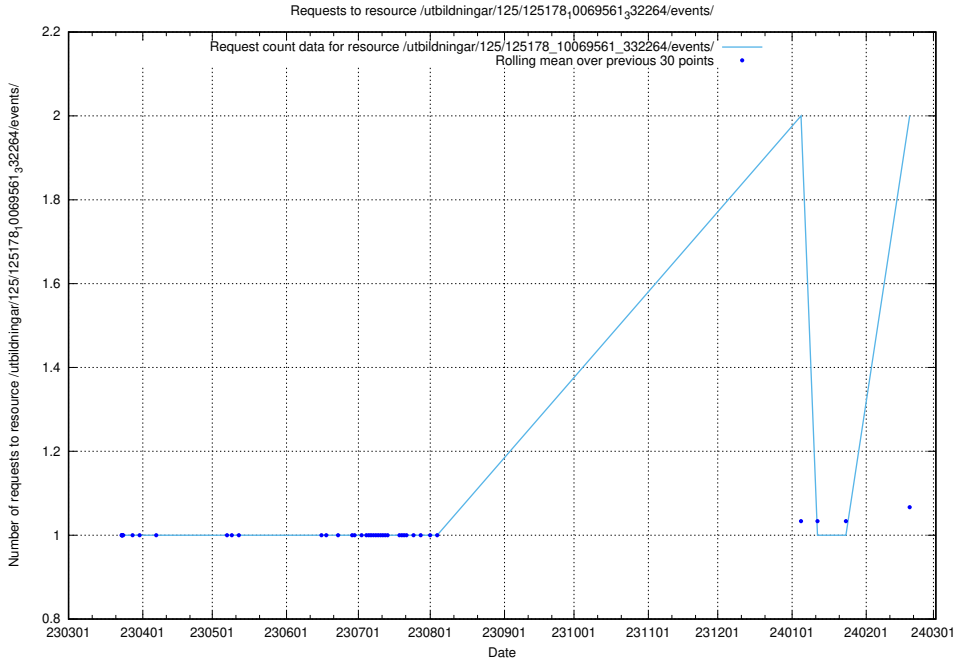

5.335 Usage of /utbildningar/125/125178_10069561_332264/events/

Here, we count the number of requests to resource /utbildningar/125/125178_10069561_332264/events/