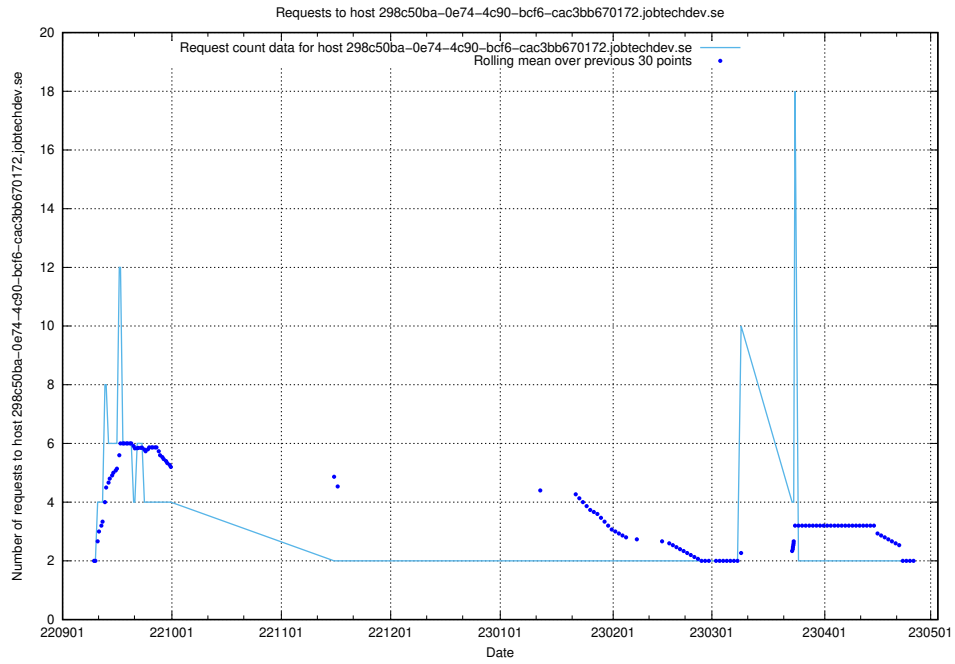

7.327 Usage of 298c50ba-0e74-4c90-bcf6-cac3bb670172.jobtechdev.se

Here, we count the number of requests to host 298c50ba-0e74-4c90-bcf6-cac3bb670172.jobtechdev.se.