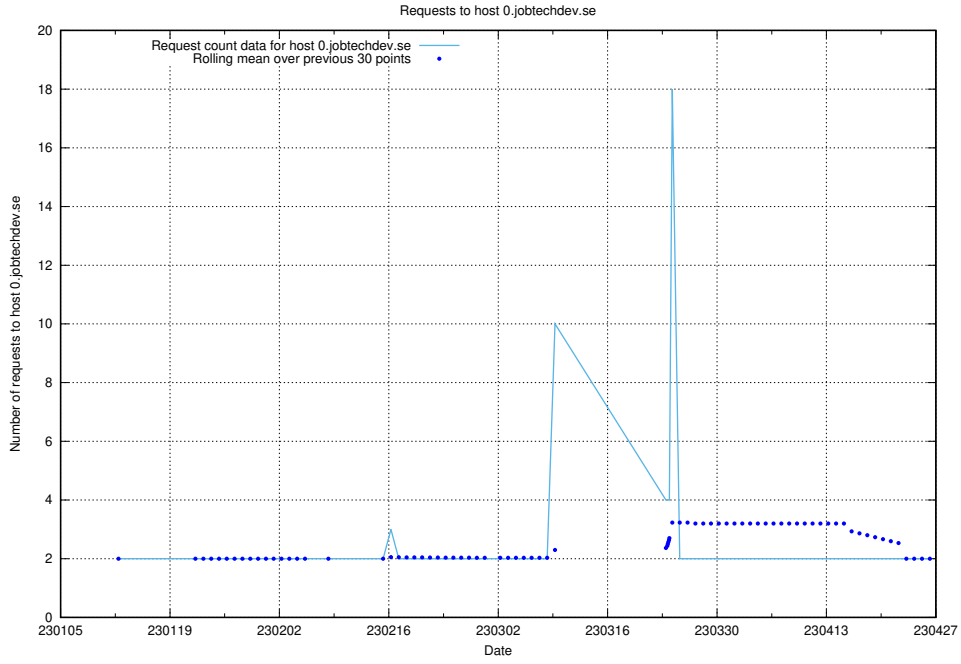

7.302 Usage of 0.jobtechdev.se

Here, we count the number of requests to host 0.jobtechdev.se.