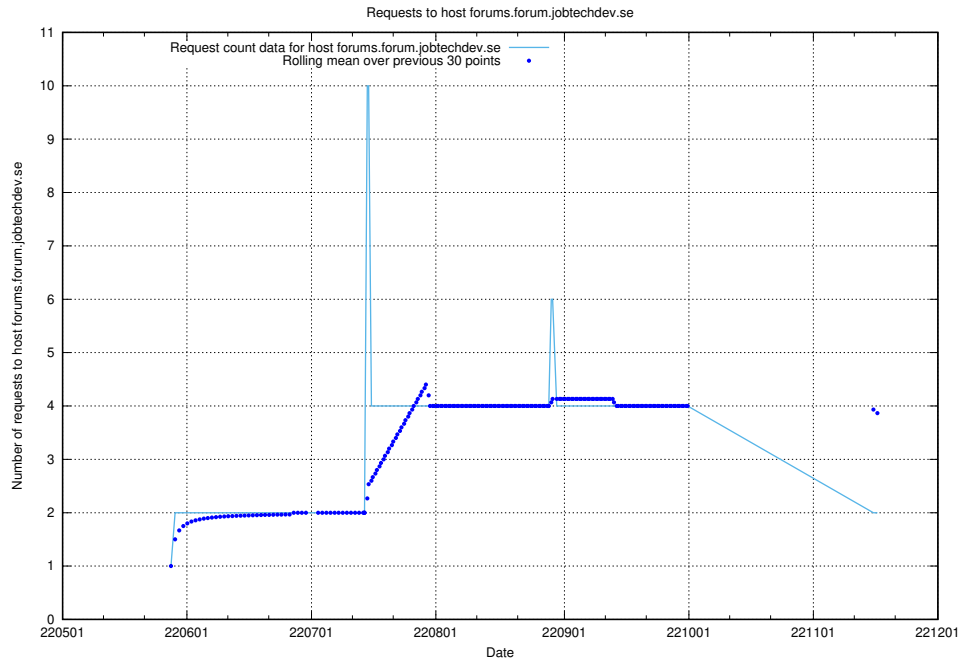

7.419 Usage of forums.forum.jobtechdev.se

Here, we count the number of requests to host forums.forum.jobtechdev.se.