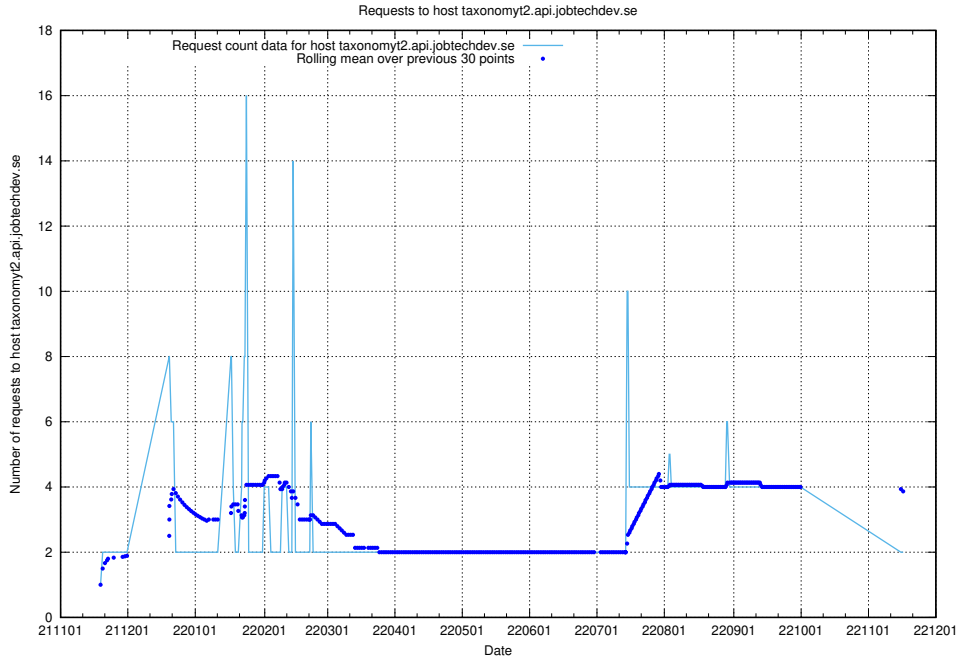

7.464 Usage of taxonomyt2.api.jobtechdev.se

Here, we count the number of requests to host taxonomyt2.api.jobtechdev.se.

7.465 Usage of widget.jobtechdev.se

Here, we count the number of requests to host widget.jobtechdev.se.