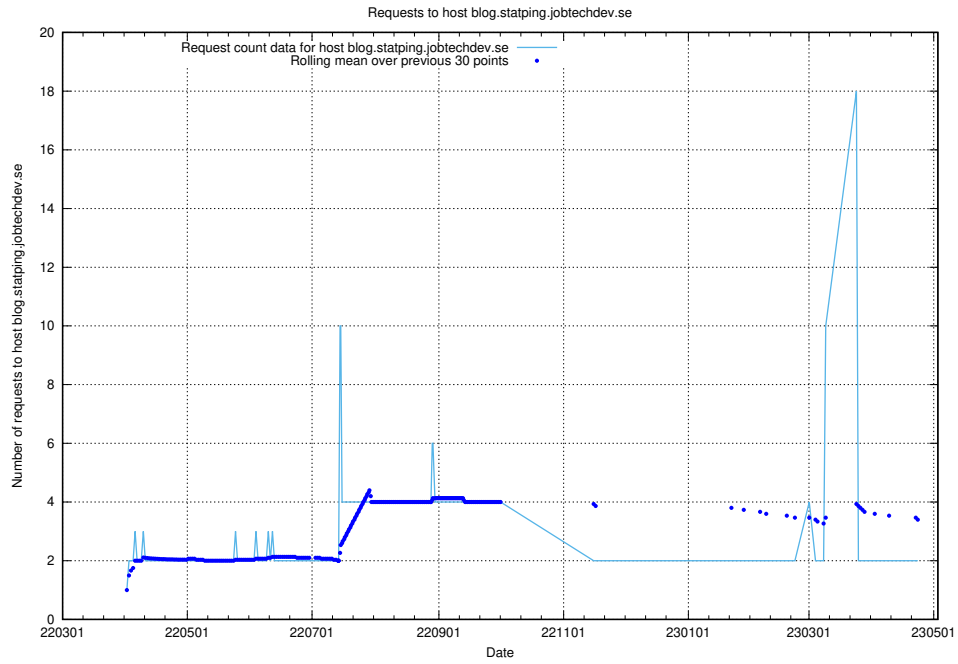

7.477 Usage of blog.statping.jobtechdev.se

Here, we count the number of requests to host blog.statping.jobtechdev.se.