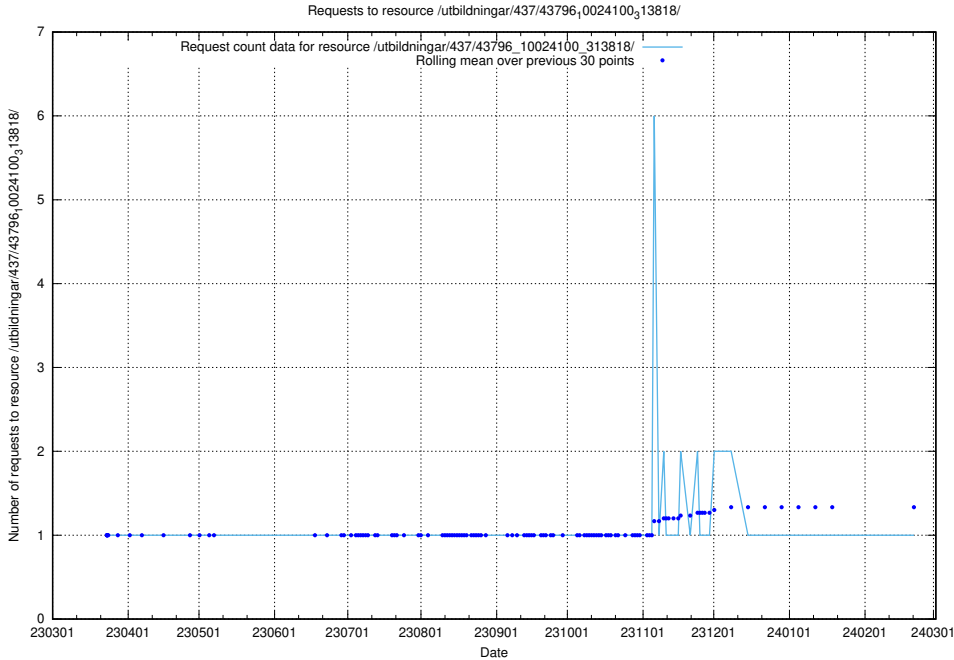

5.5996 Usage of /utbildningar/437/43796_10024100_313818/

Here, we count the number of requests to resource /utbildningar/437/43796_10024100_313818/.