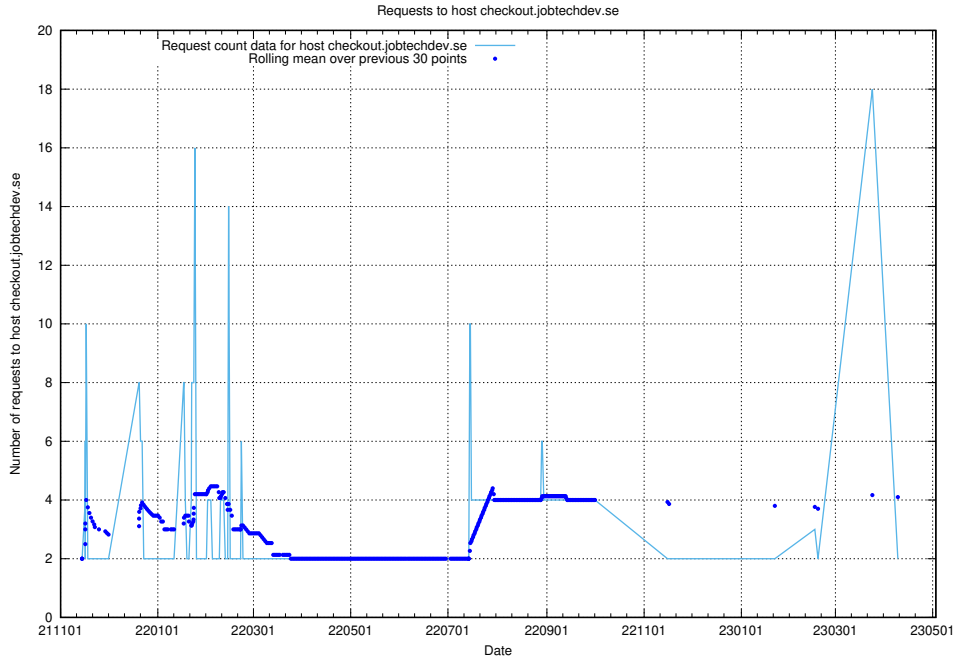

7.274 Usage of checkout.jobtechdev.se

Here, we count the number of requests to host checkout.jobtechdev.se.