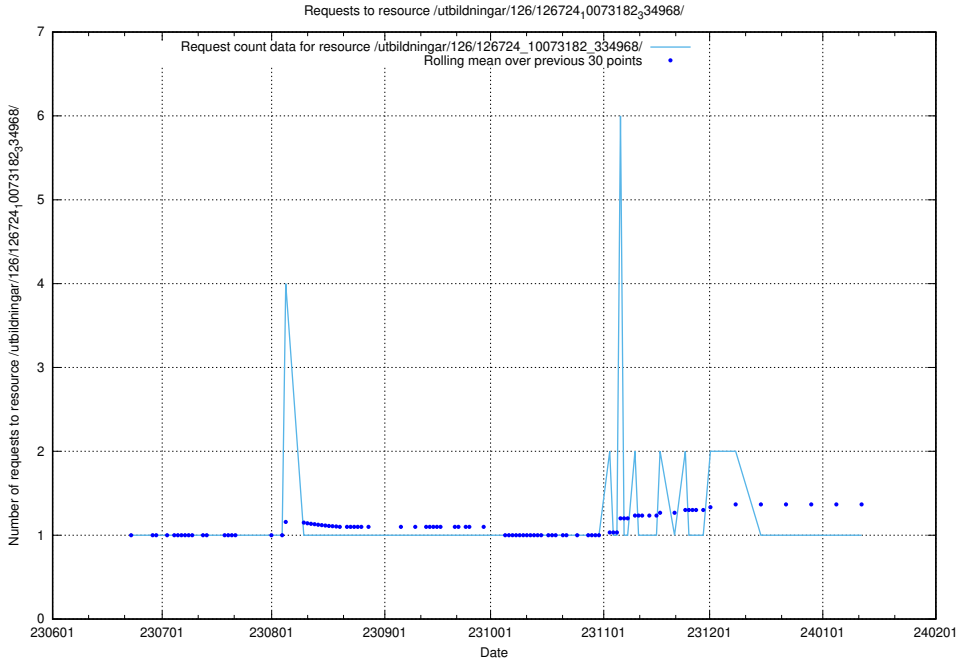

5.5253 Usage of /utbildningar/126/126724_10073182_334968/

Here, we count the number of requests to resource /utbildningar/126/126724_10073182_334968/.