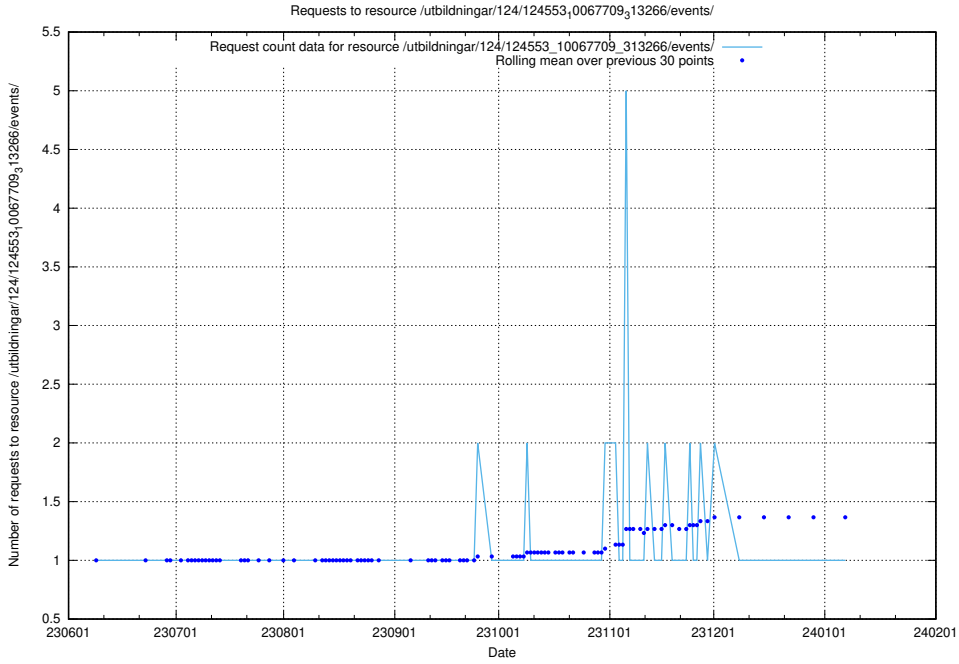

5.5560 Usage of /utbildningar/124/124553_10067709_313266/events/

Here, we count the number of requests to resource /utbildningar/124/124553_10067709_313266/events/