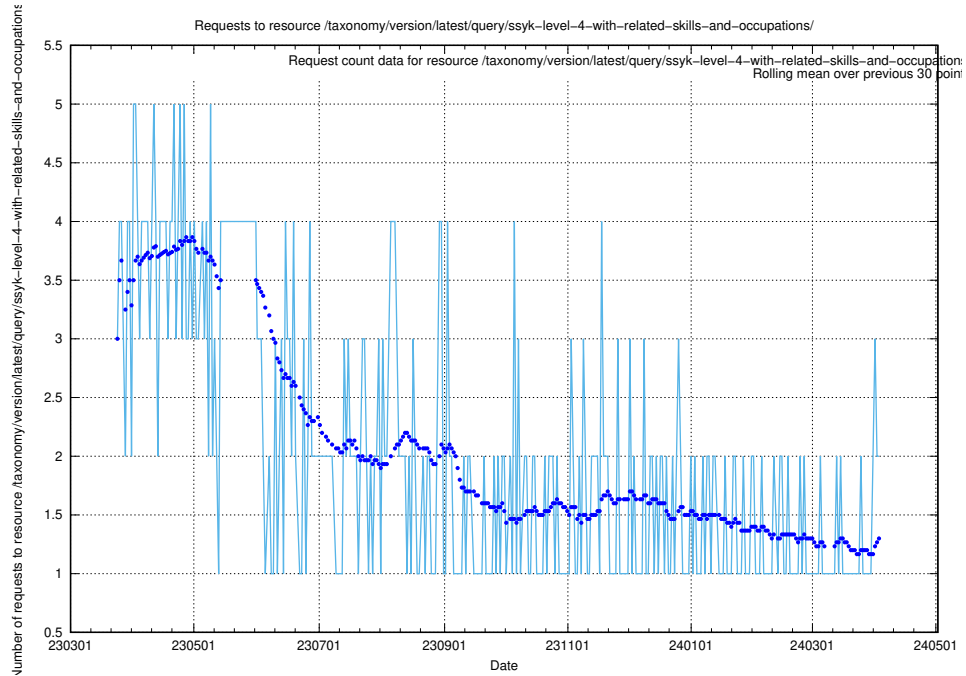

Here, we count the number of requests to resource /taxonomy/version/latest/query/ssyk-level-4-with-related-skills-and-occupations/.

5.773 Usage of /taxonomy/version/latest/query/ssyk-level-4-with-related-isco-level-4-groups/