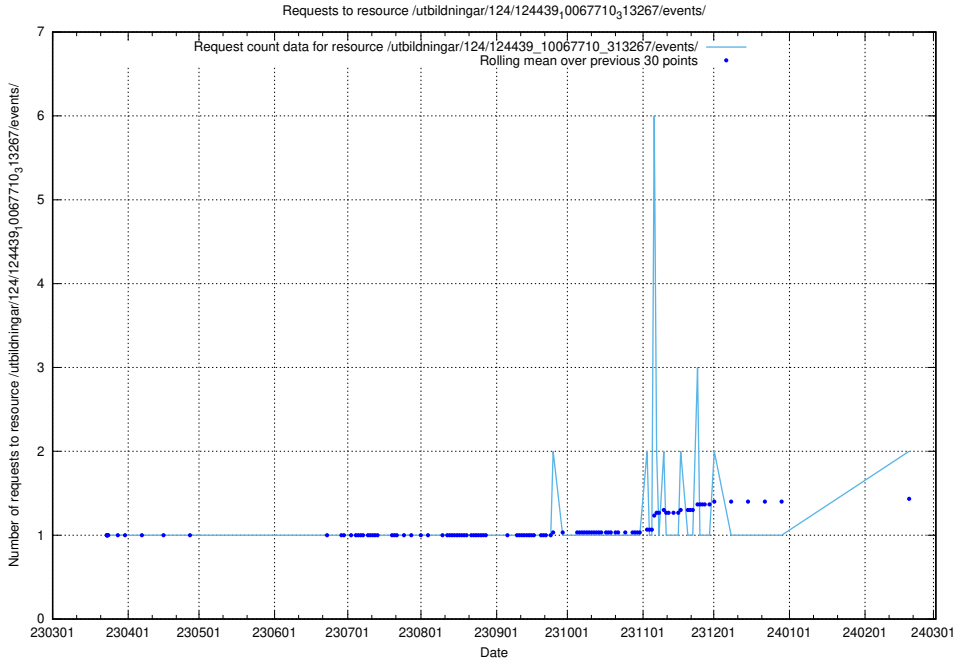

5.507 Usage of /utbildningar/124/124439_10067710_313267/events/

Here, we count the number of requests to resource /utbildningar/124/124439_10067710_313267/events/