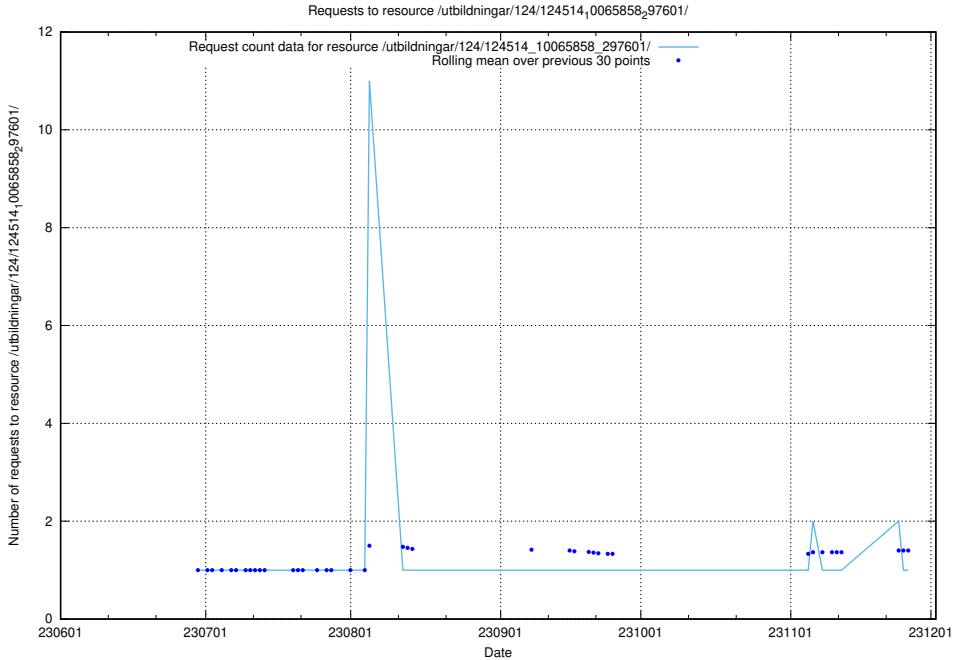

Here, we count the number of requests to resource /utbildningar/124/124514_10065858_297601/events/

5.5046 Usage of /utbildningar/124/124514_10065858_297601/

Here, we count the number of requests to resource /utbildningar/124/124514_10065858_297601/.