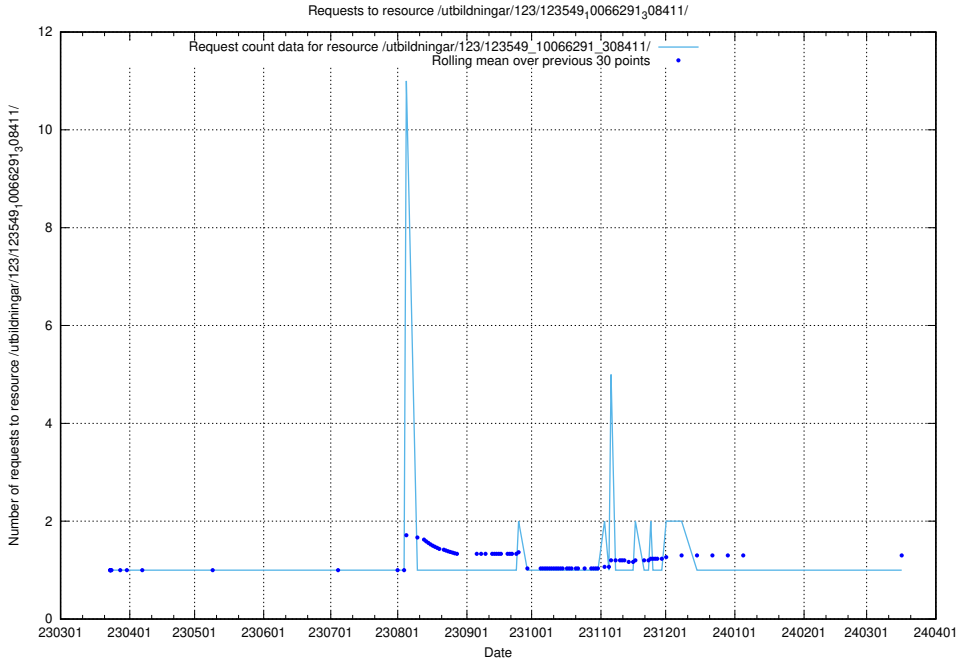

5.4158 Usage of /utbildningar/123/123549_10066291_308411/

Here, we count the number of requests to resource /utbildningar/123/123549_10066291_308411/.