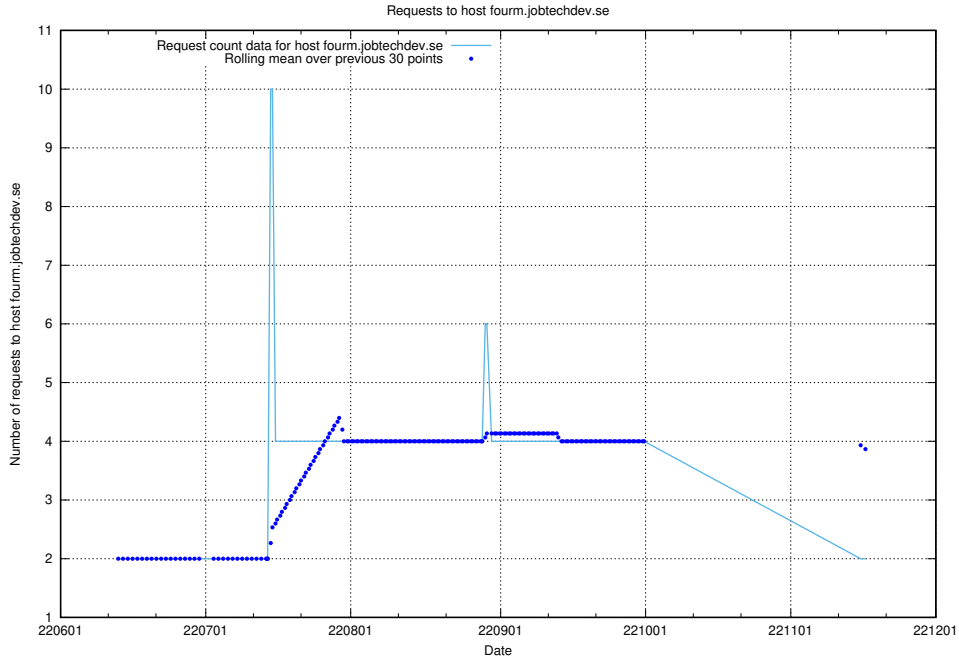

7.407 Usage of fourm.jobtechdev.se

Here, we count the number of requests to host fourm.jobtechdev.se.

7.408 Usage of ac93955e-375e-46ab-98cd-1c60a34122cd.jobtechdev.se

Here, we count the number of requests to host ac93955e-375e-46ab-98cd-1c60a34122cd.jobtechdev.se.