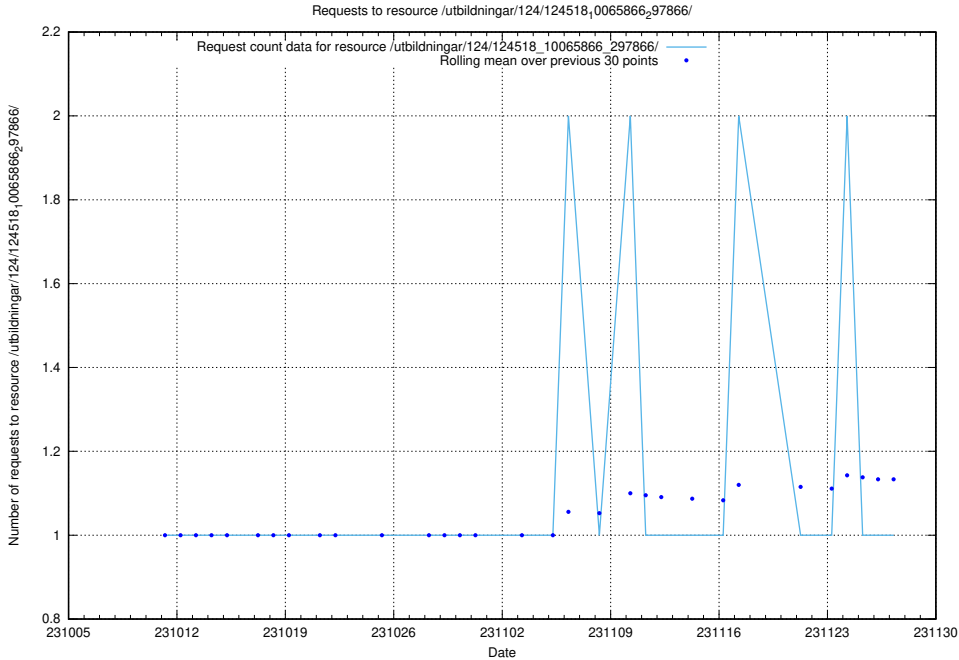

5.4021 Usage of /utbildningar/124/124518_10065866_297866/

Here, we count the number of requests to resource /utbildningar/124/124518_10065866_297866/.