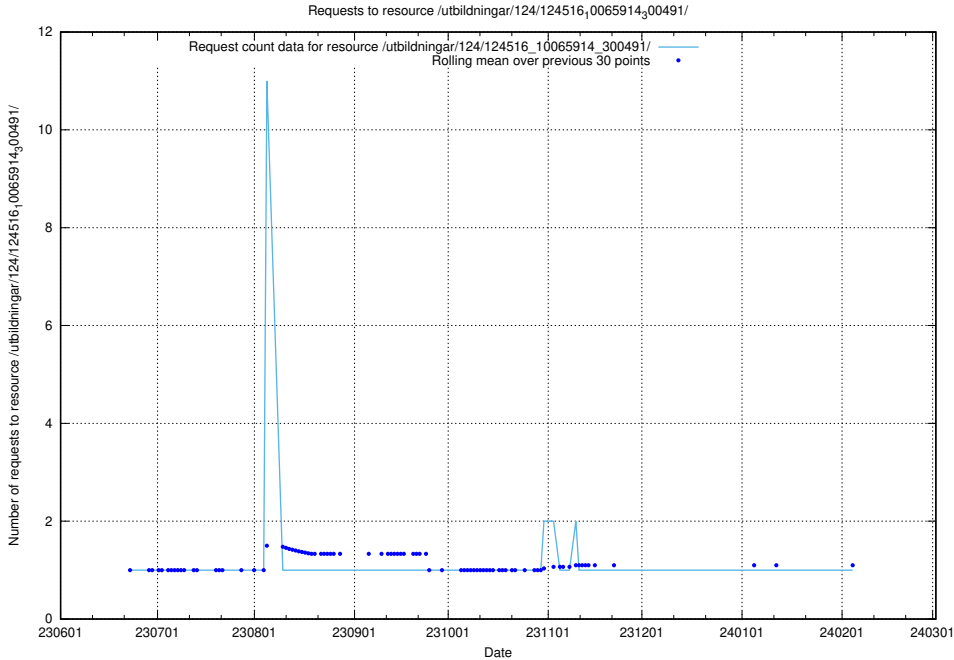

5.5422 Usage of /utbildningar/124/124516_10065914_300491/

Here, we count the number of requests to resource /utbildningar/124/124516_10065914_300491/.