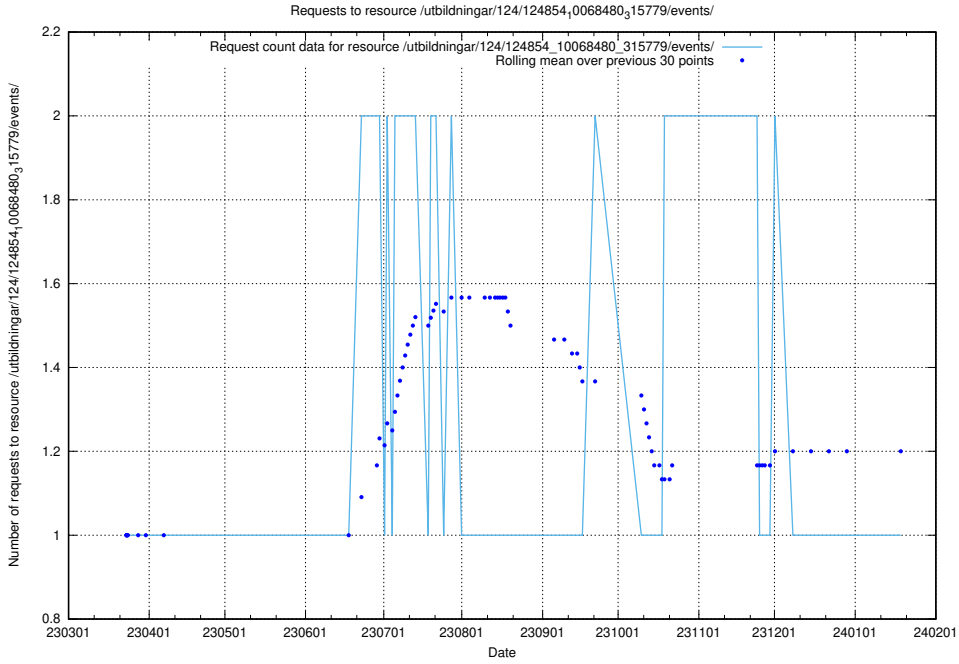

5.1102 Usage of /utbildningar/124/124854_10068480_315779/events/

Here, we count the number of requests to resource /utbildningar/124/124854_10068480_315779/events/