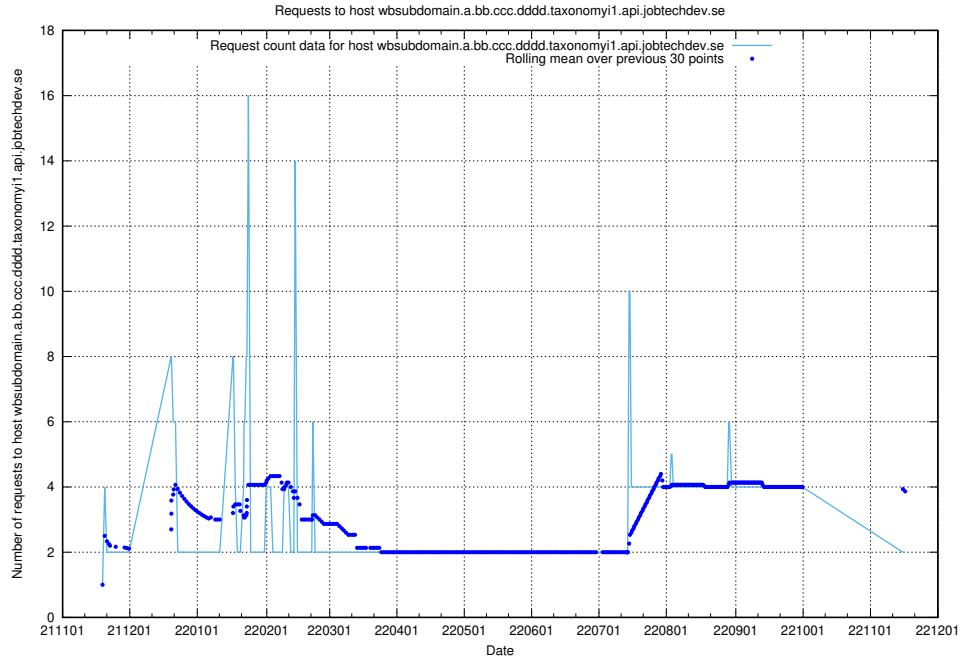

7.461 Usage of wbsubdomain.a.bb.ccc.dddd.taxonomy1.api.jobtechdev.se

Here, we count the number of requests to host wbsubdomain.a.bb.ccc.dddd.taxonomy1.api.jobtechdev.se