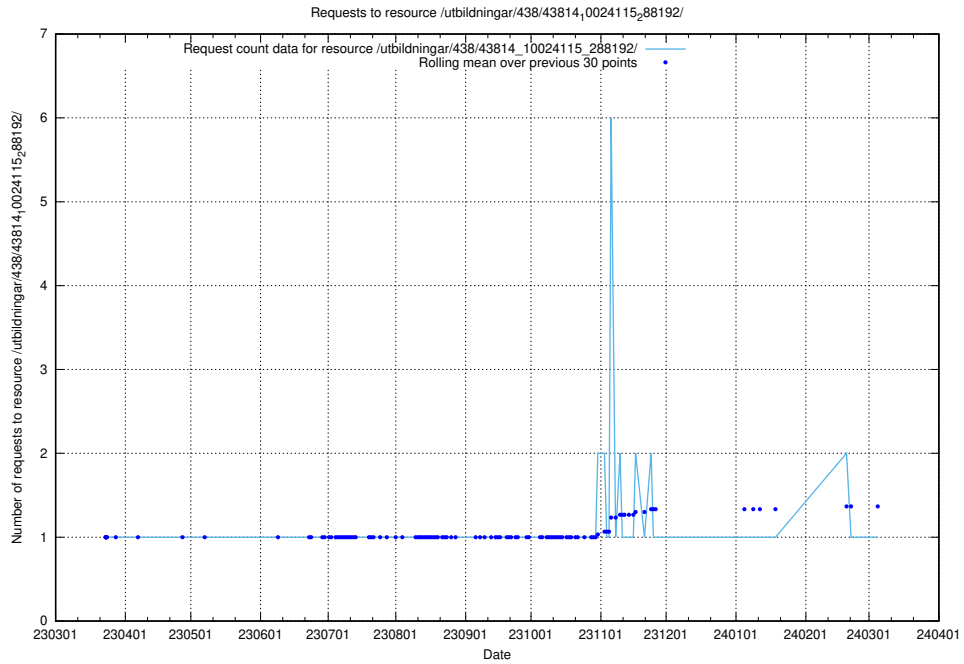

5.5984 Usage of /utbildningar/438/43814_10024115_288192/

Here, we count the number of requests to resource /utbildningar/438/43814_10024115_288192/.