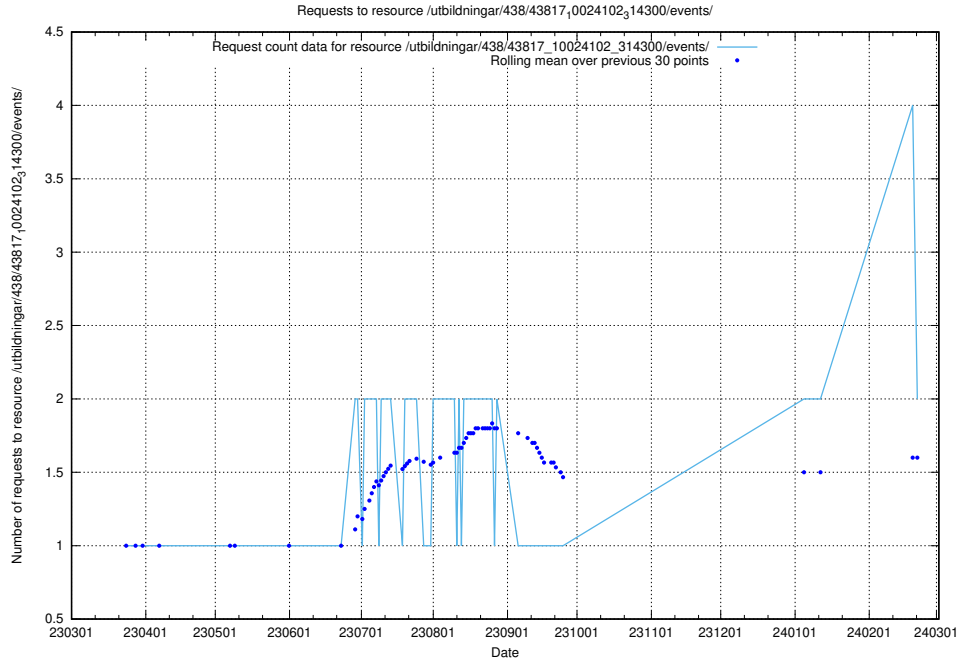

5.816 Usage of /utbildningar/438/43817_10024102_314300/events/

Here, we count the number of requests to resource /utbildningar/438/43817_10024102_314300/events/.