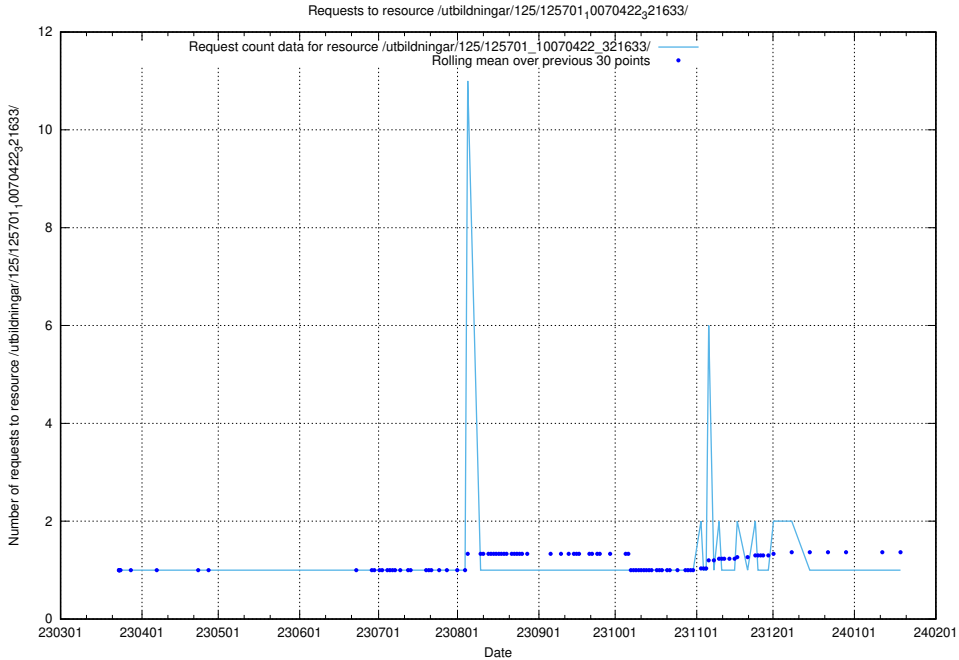

5.913 Usage of /utbildningar/125/125701_10070422_321633/

Here, we count the number of requests to resource /utbildningar/125/125701_10070422_321633/.