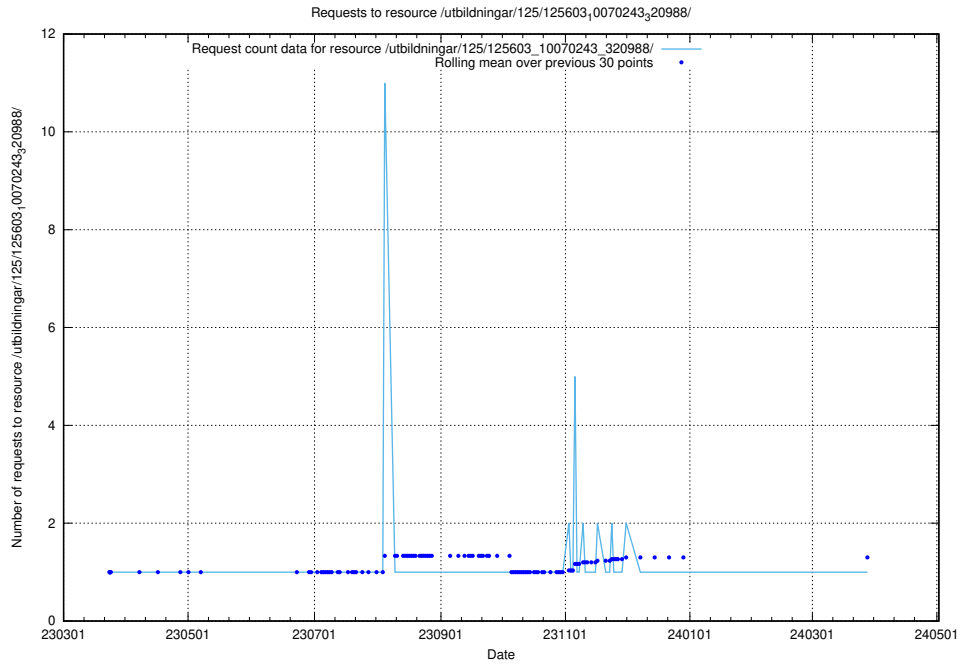

5.966 Usage of /utbildningar/125/125603_10070243_320988/

Here, we count the number of requests to resource /utbildningar/125/125603_10070243_320988/.