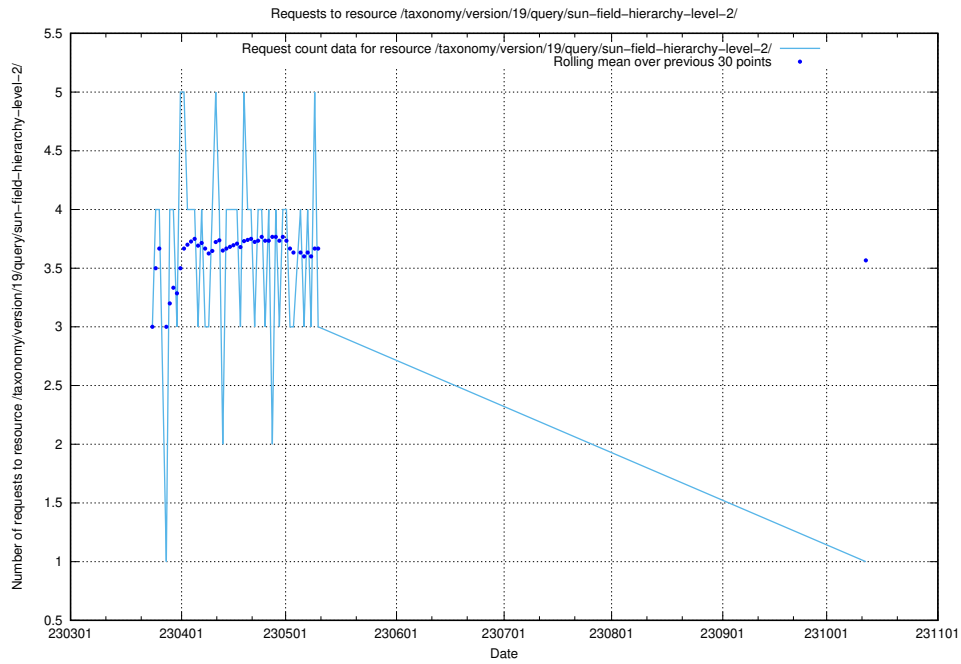

5.5778 Usage of /taxonomy/version/19/query/sun-field-hierarchy-level-2/

Here, we count the number of requests to resource /taxonomy/version/19/query/sun-field-hierarchy-level-2/.