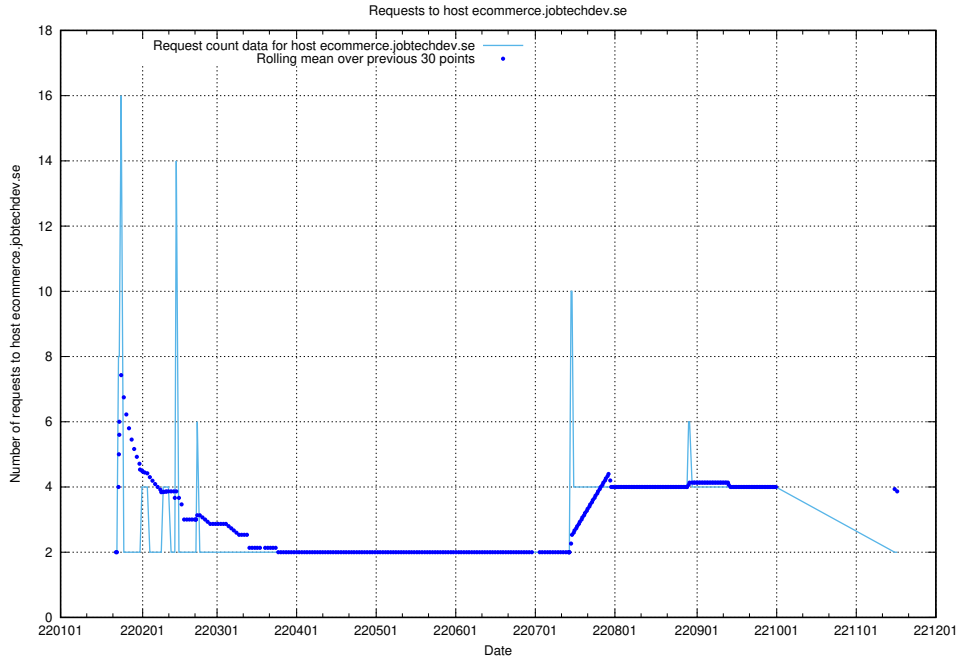

7.255 Usage of ecommerce.jobtechdev.se

Here, we count the number of requests to host ecommerce.jobtechdev.se.