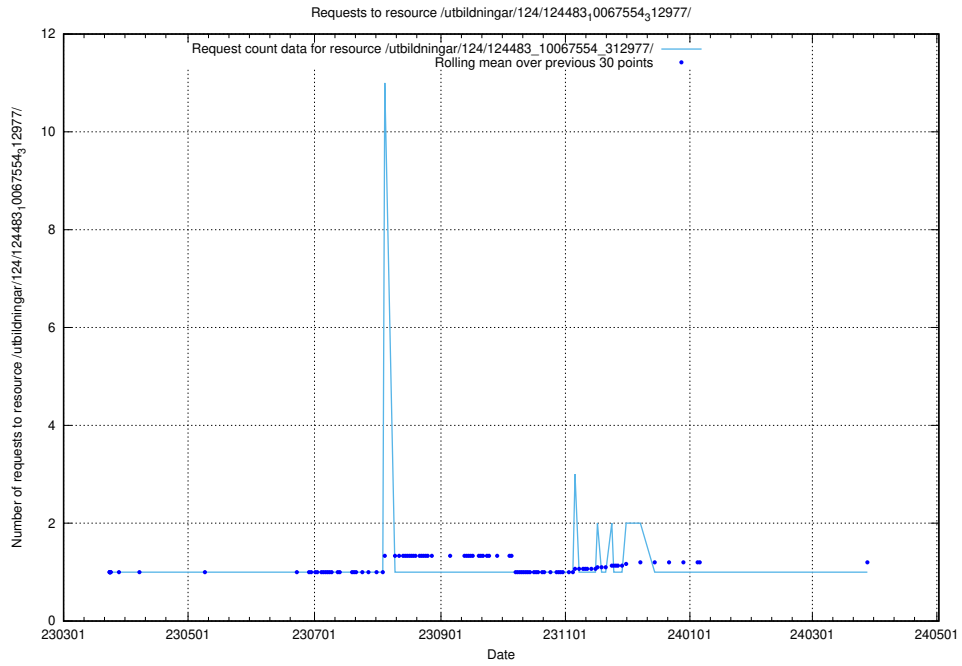

5.2419 Usage of /utbildningar/124/124483_10067554_312977/

Here, we count the number of requests to resource /utbildningar/124/124483_10067554_312977/.