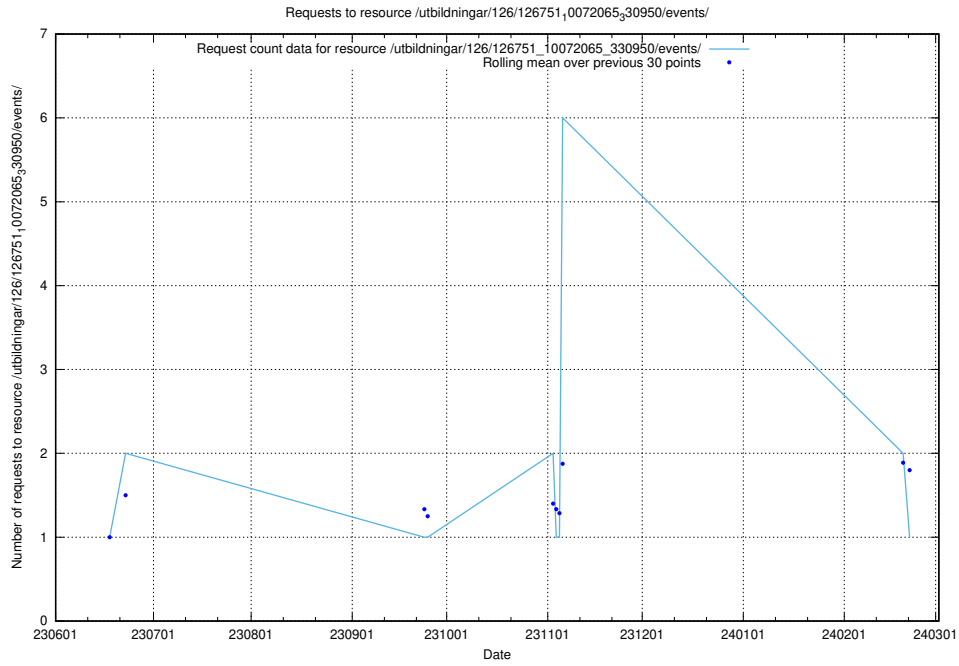

Here, we count the number of requests to resource /utbildningar/124/124856_10068612_316101/events/

5.5519 Usage of /utbildningar/126/126751_10072065_330950/events/

Here, we count the number of requests to resource /utbildningar/126/126751_10072065_330950/events/