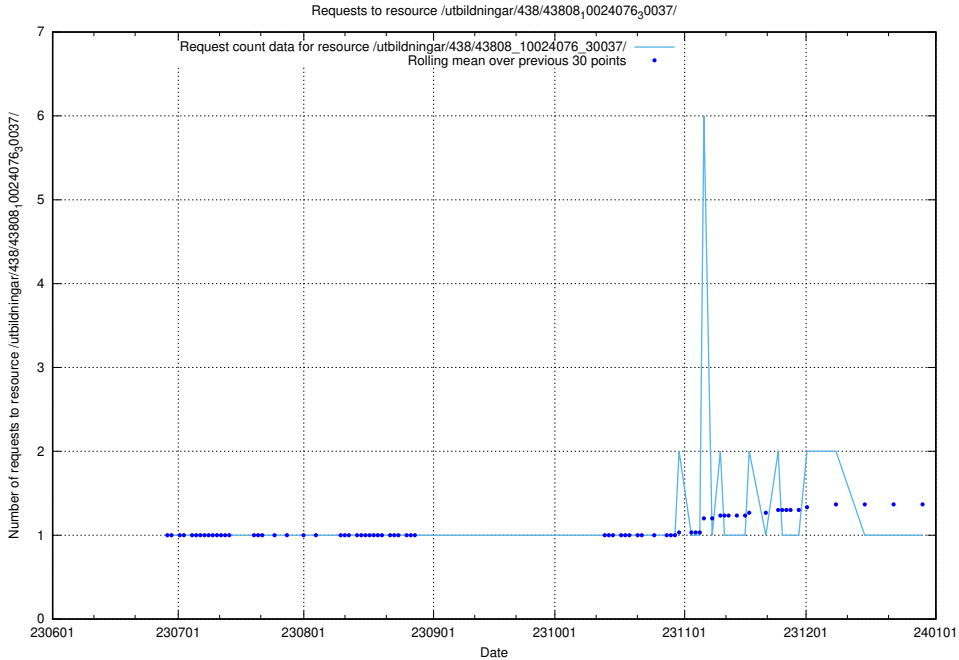

5.5078 Usage of /utbildningar/438/43808_10024076_30037/

Here, we count the number of requests to resource /utbildningar/438/43808_10024076_30037/.