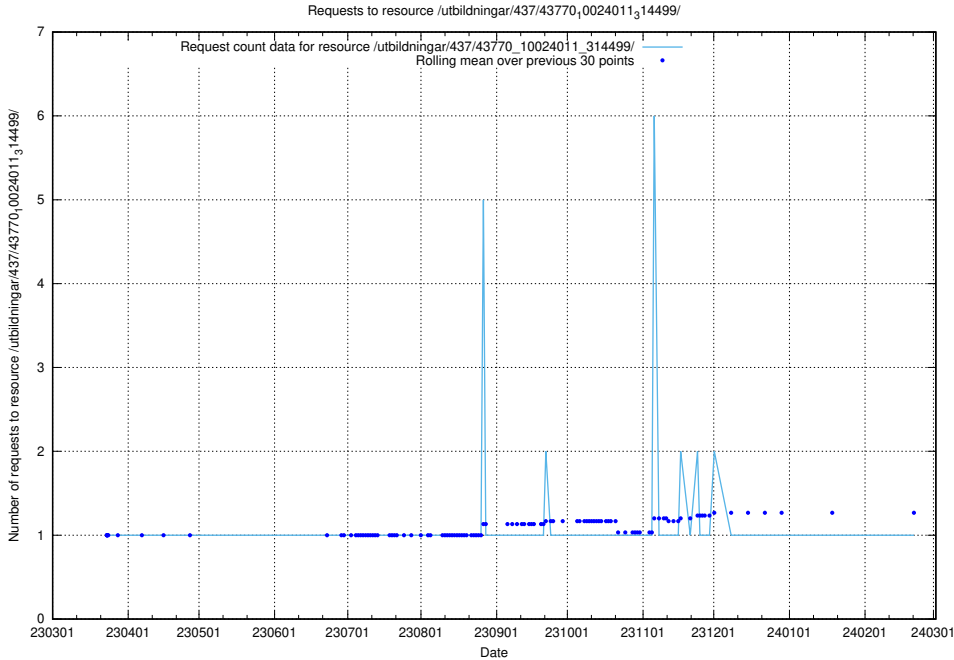

5.6007 Usage of /utbildningar/437/43770_10024011_314499/

Here, we count the number of requests to resource /utbildningar/437/43770_10024011_314499/.