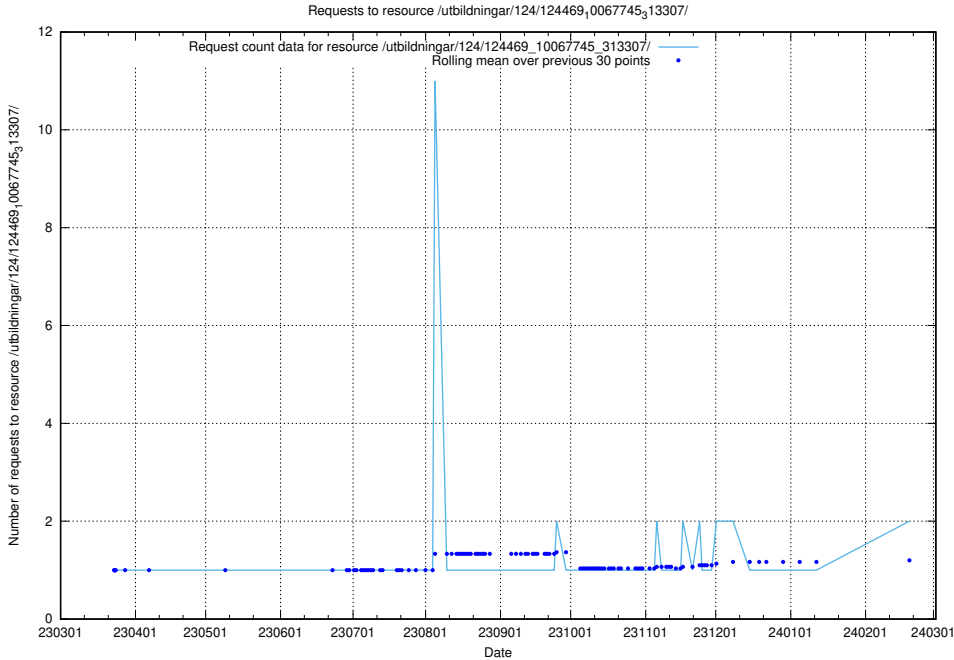

5.486 Usage of /utbildningar/124/124469_10067745_313307/

Here, we count the number of requests to resource /utbildningar/124/124469_10067745_313307/.