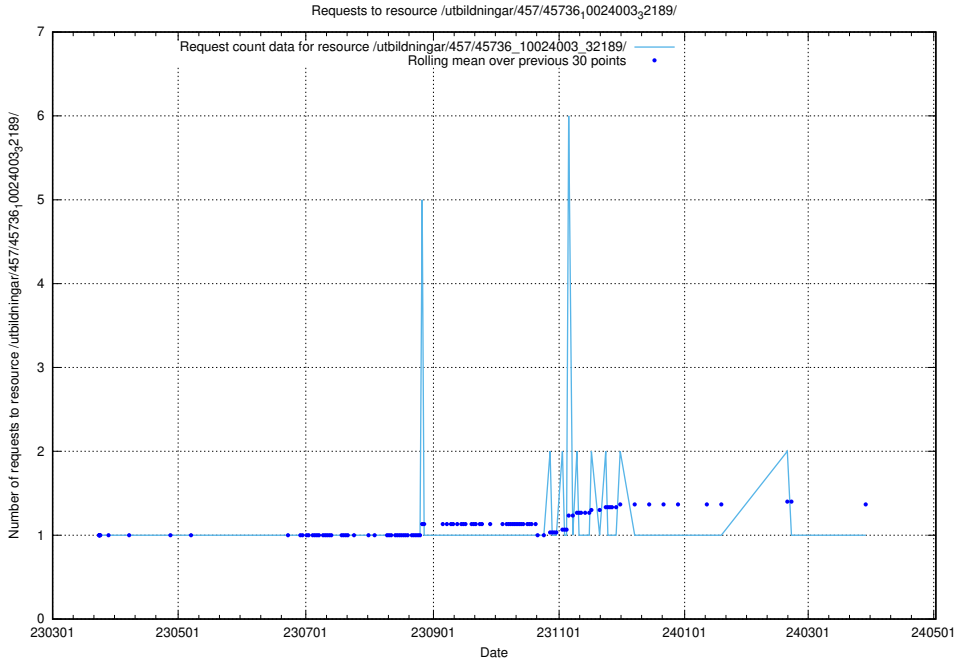

5.5959 Usage of /utbildningar/457/45736_10024003_32189/

Here, we count the number of requests to resource /utbildningar/457/45736_10024003_32189/.