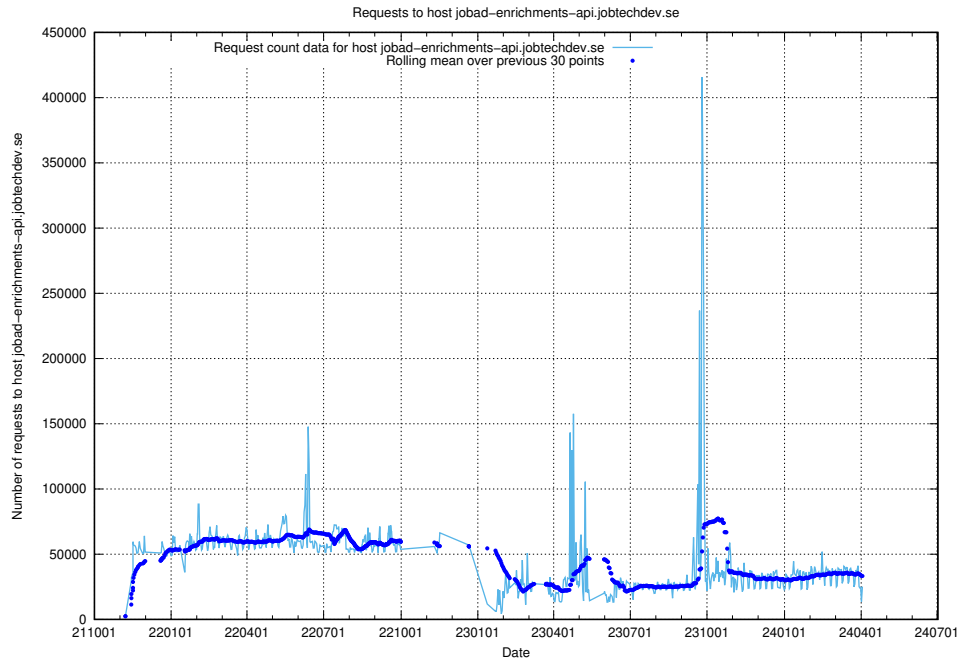

7.8 Usage of jobad-enrichments-api.jobtechdev.se

Here, we count the number of requests to host jobad-enrichments-api.jobtechdev.se.