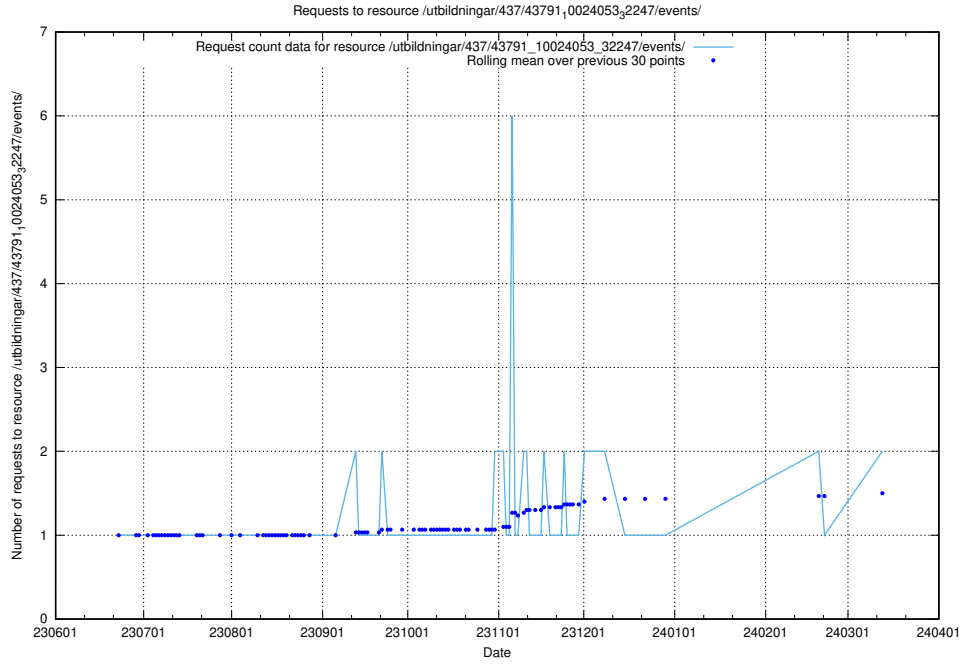

Here, we count the number of requests to resource /utbildningar/438/43802_10024033_29994/.

5.691 Usage of /utbildningar/437/43791_10024053_32247/events/

Here, we count the number of requests to resource /utbildningar/437/43791_10024053_32247/events/.