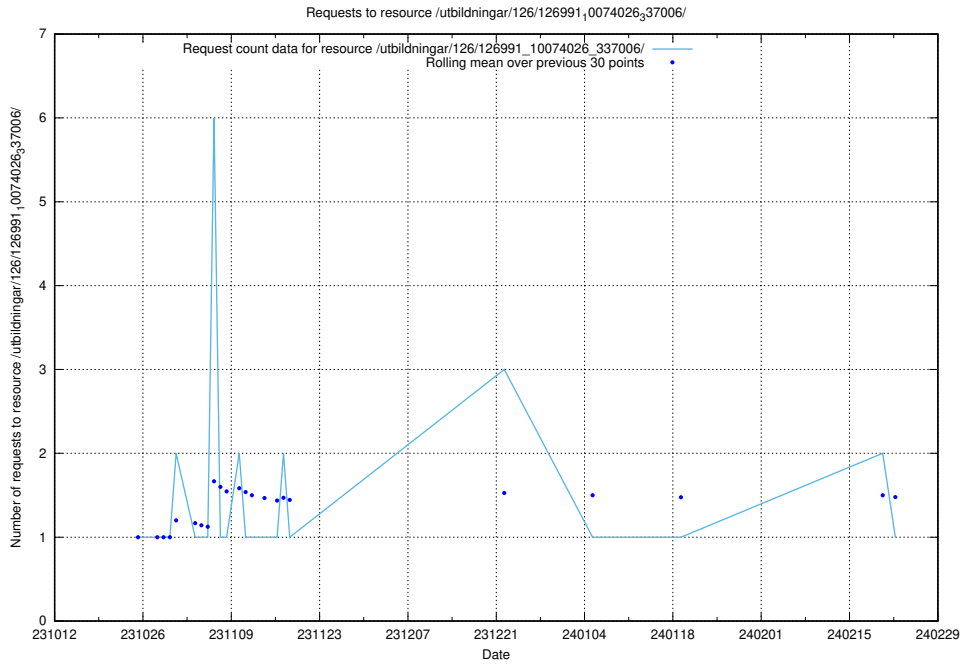

5.3855 Usage of /utbildningar/126/126991_10074026_337006/

Here, we count the number of requests to resource /utbildningar/126/126991_10074026_337006/.