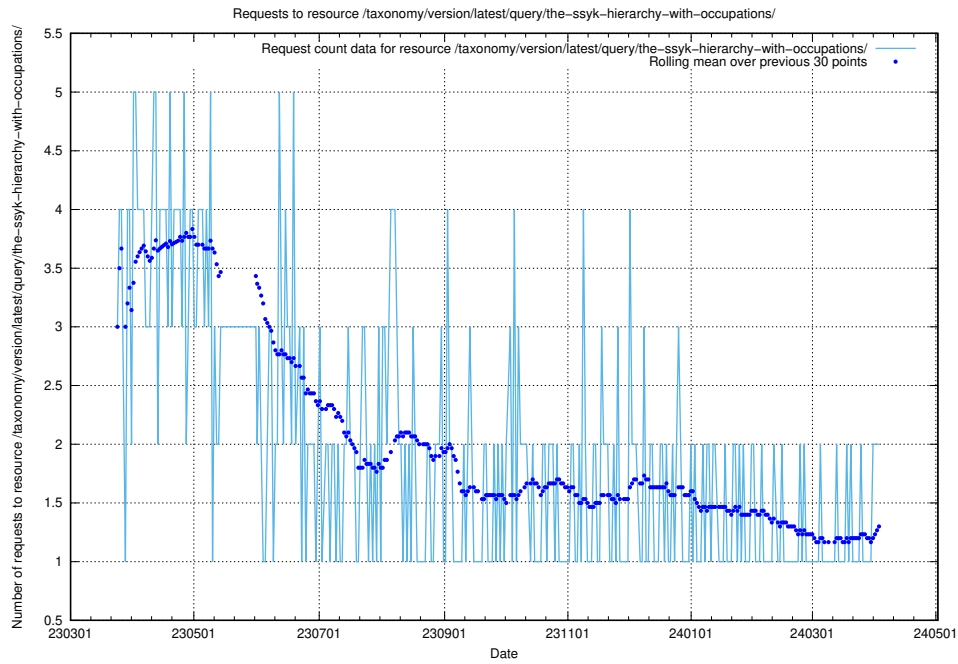

5.761 Usage of /taxonomy/version/latest/query/the-ssyk-hierarchy-with-occupations/

Here, we count the number of requests to resource /taxonomy/version/latest/query/the-ssyk-hierarchy-with-occupations/.