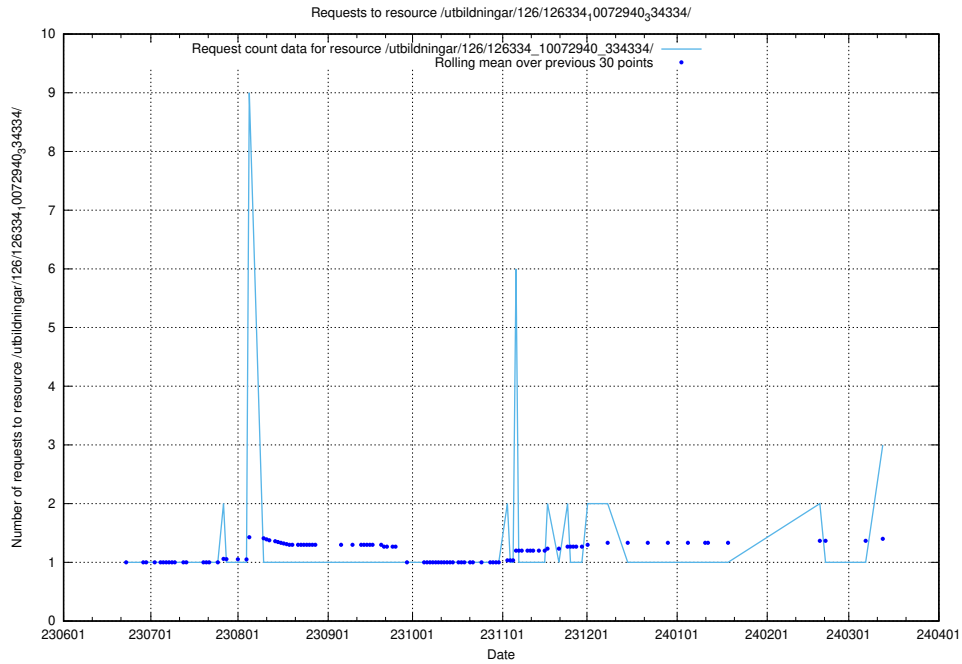

5.269 Usage of /utbildningar/126/126334_10072940_334334/

Here, we count the number of requests to resource /utbildningar/126/126334_10072940_334334/.