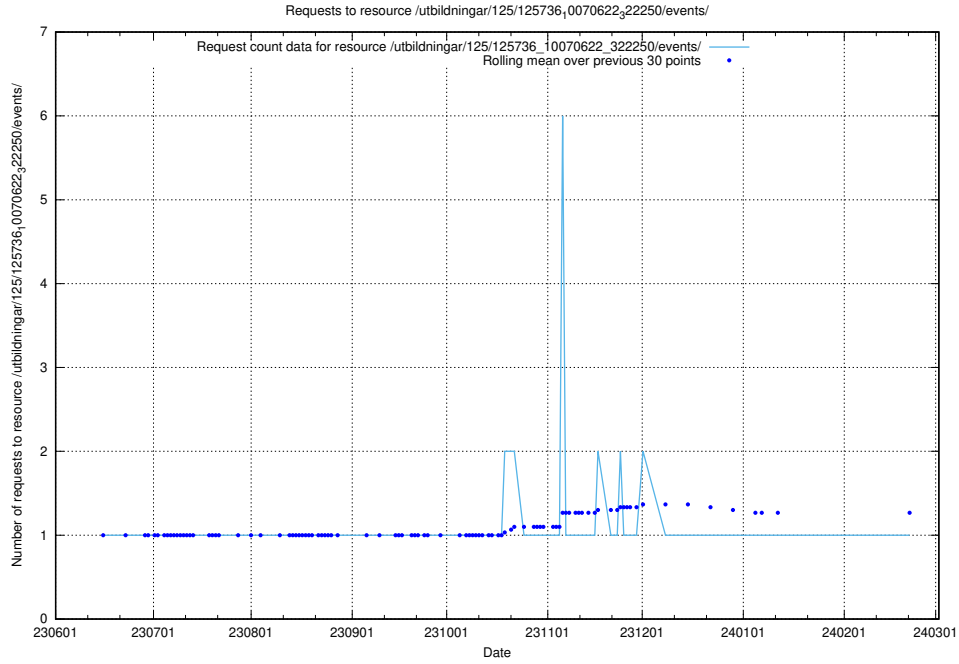

5.5544 Usage of /utbildningar/125/125736_10070622_322250/events/

Here, we count the number of requests to resource /utbildningar/125/125736_10070622_322250/events/