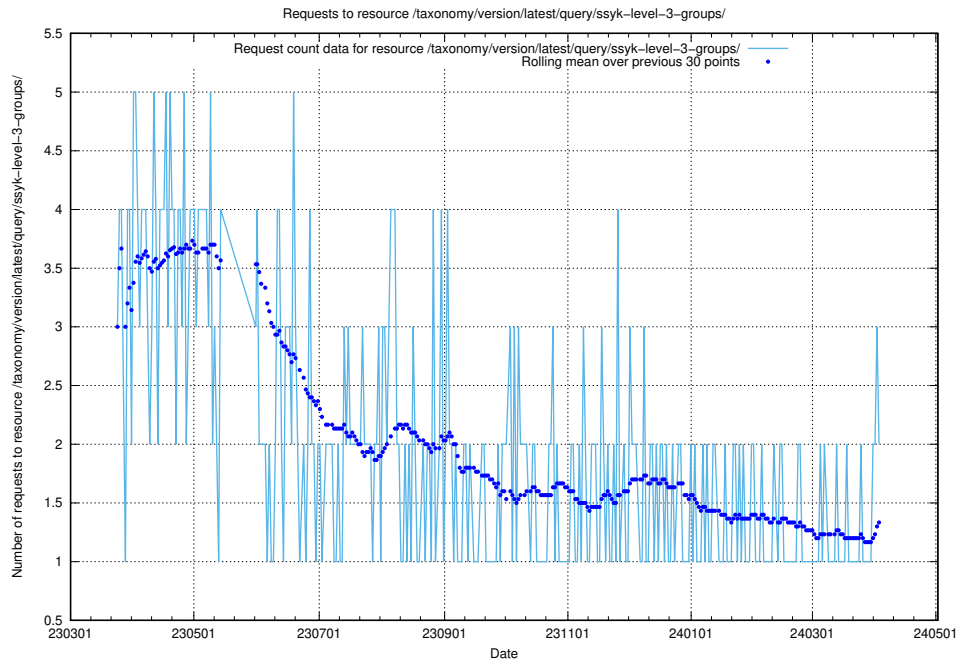

5.777 Usage of /taxonomy/version/latest/query/ssyk-level-3-groups/

Here, we count the number of requests to resource /taxonomy/version/latest/query/ssyk-level-3-groups/.