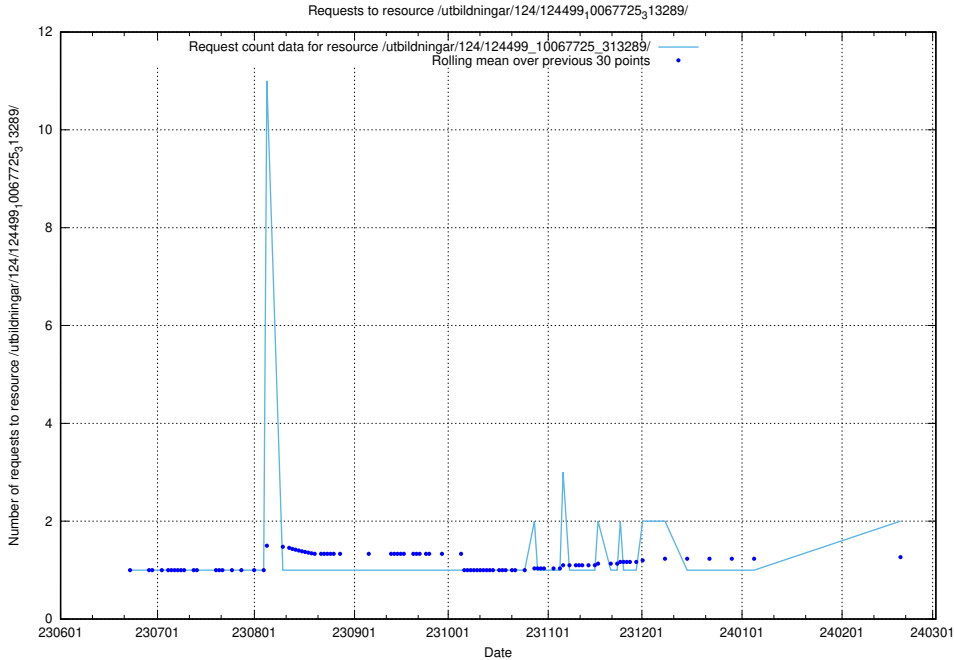

5.711 Usage of /utbildningar/124/124499_10067725_313289/

Here, we count the number of requests to resource /utbildningar/124/124499_10067725_313289/.