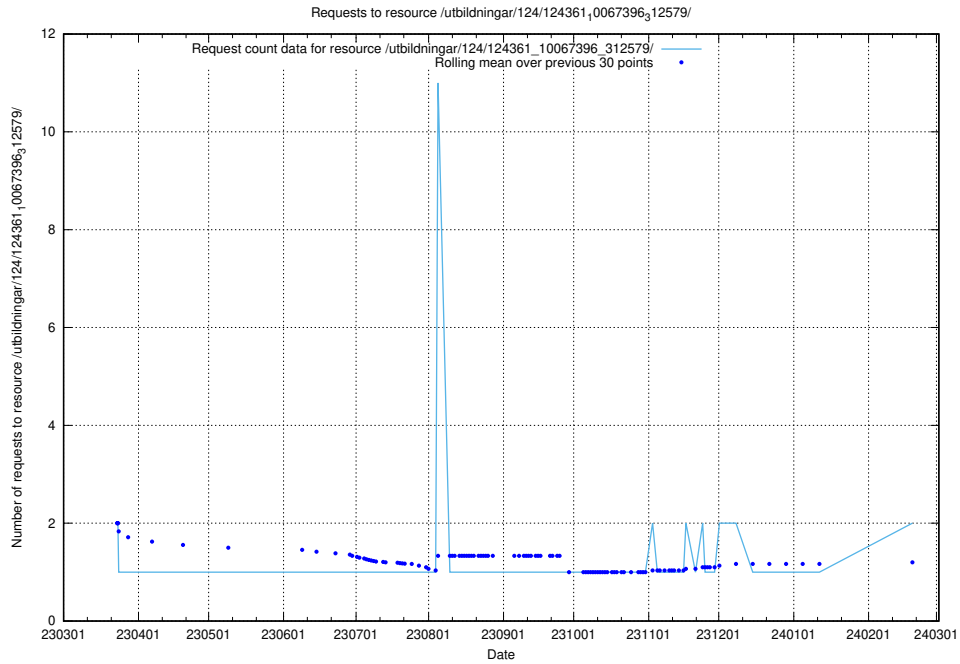

5.840 Usage of /utbildningar/124/124361_10067396_312579/

Here, we count the number of requests to resource /utbildningar/124/124361_10067396_312579/.