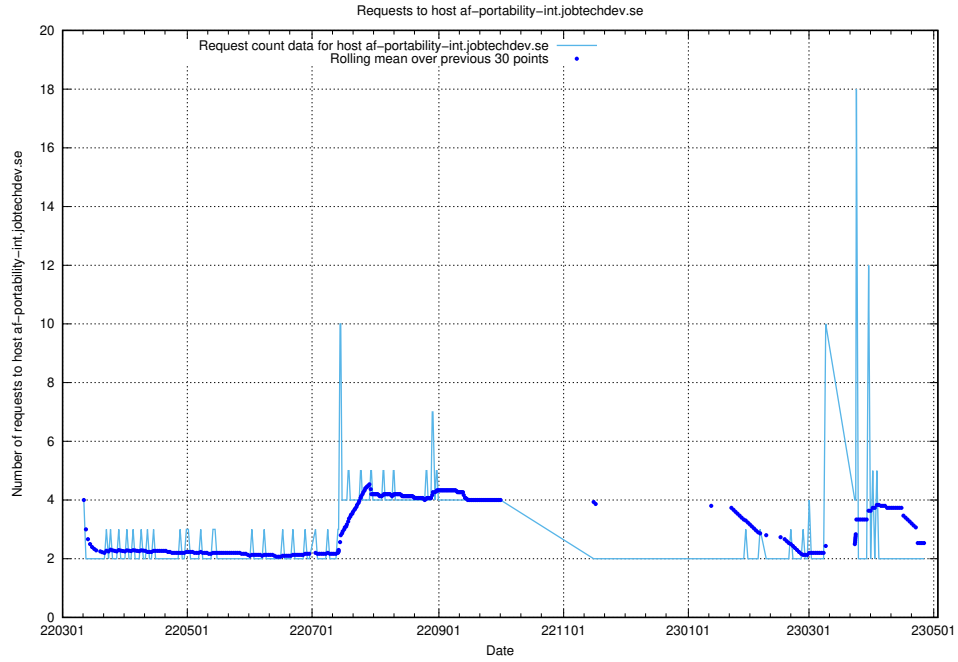

7.502 Usage of af-portability-int.jobtechdev.se

Here, we count the number of requests to host af-portability-int.jobtechdev.se.