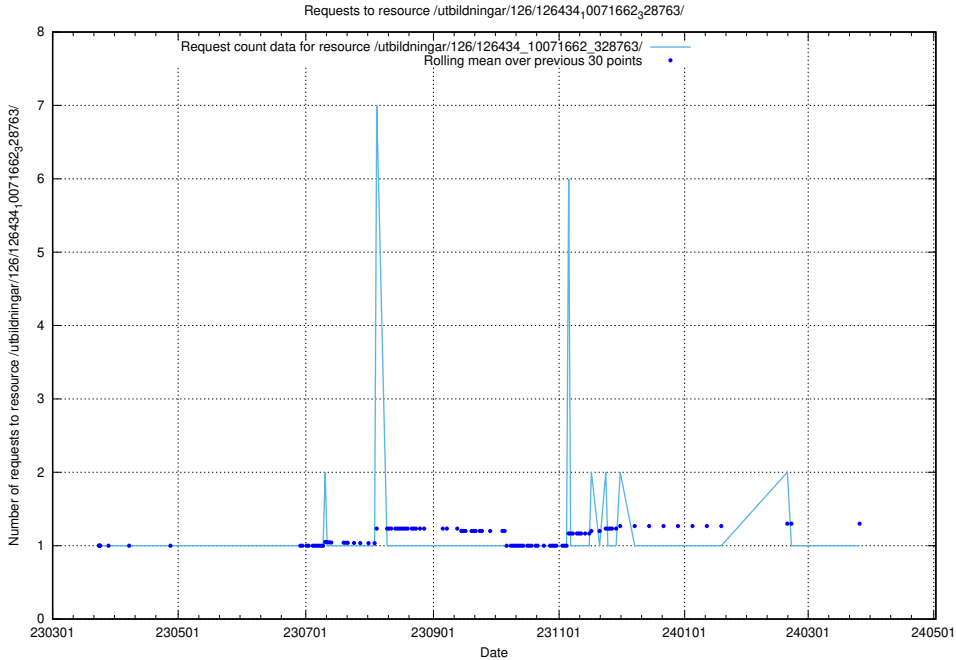

Here, we count the number of requests to resource /utbildningar/126/126465_10071861_329841/.

5.6060 Usage of /utbildningar/126/126434_10071662_328763/

Here, we count the number of requests to resource /utbildningar/126/126434_10071662_328763/.