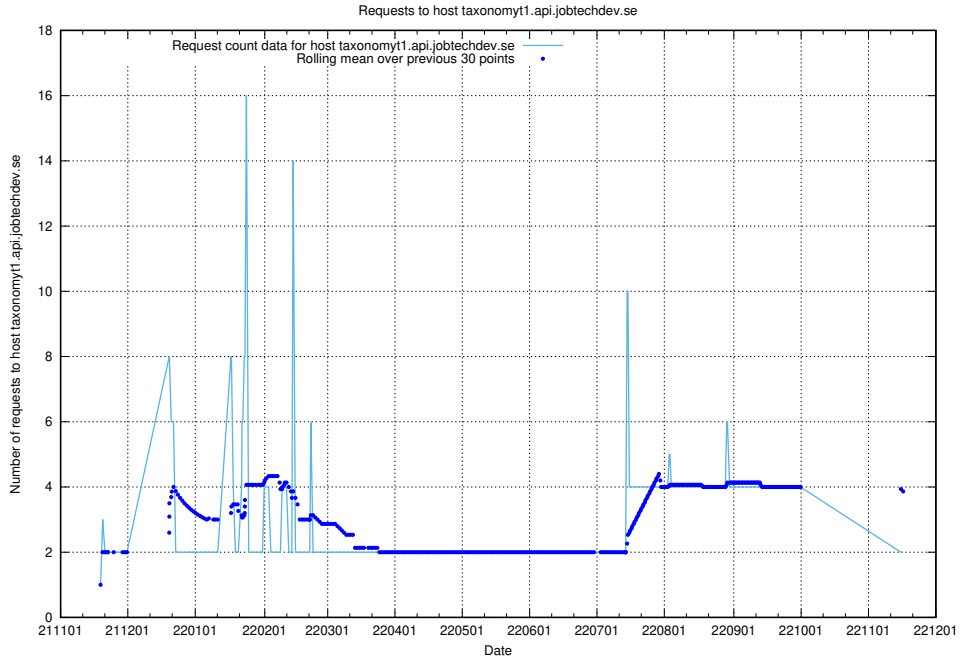

7.466 Usage of taxonomyt1.api.jobtechdev.se

Here, we count the number of requests to host taxonomyt1.api.jobtechdev.se.