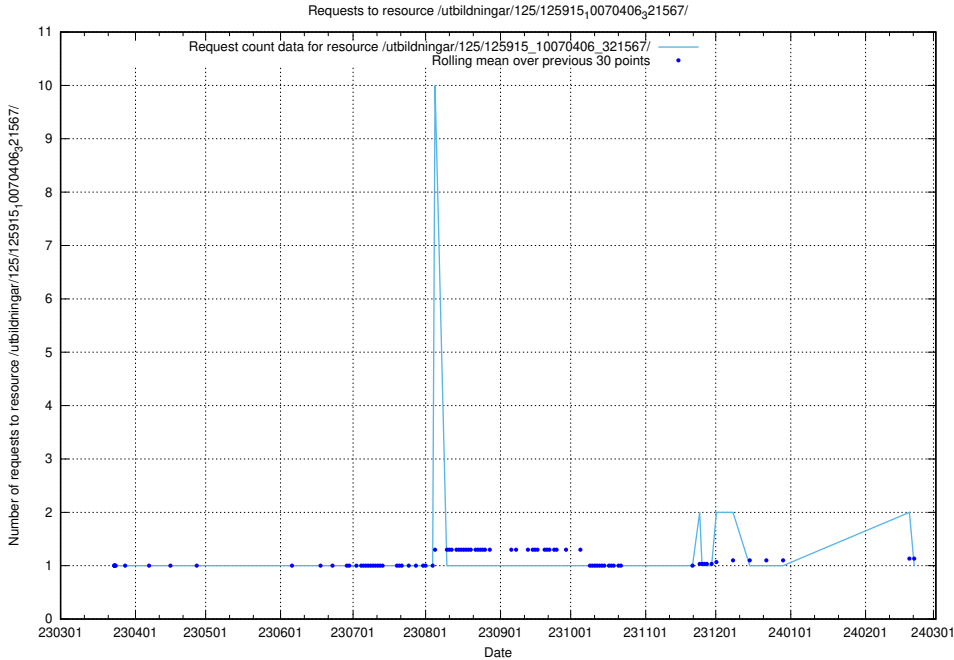

5.6085 Usage of /utbildningar/125/125915_10070406_321567/

Here, we count the number of requests to resource /utbildningar/125/125915_10070406_321567/.