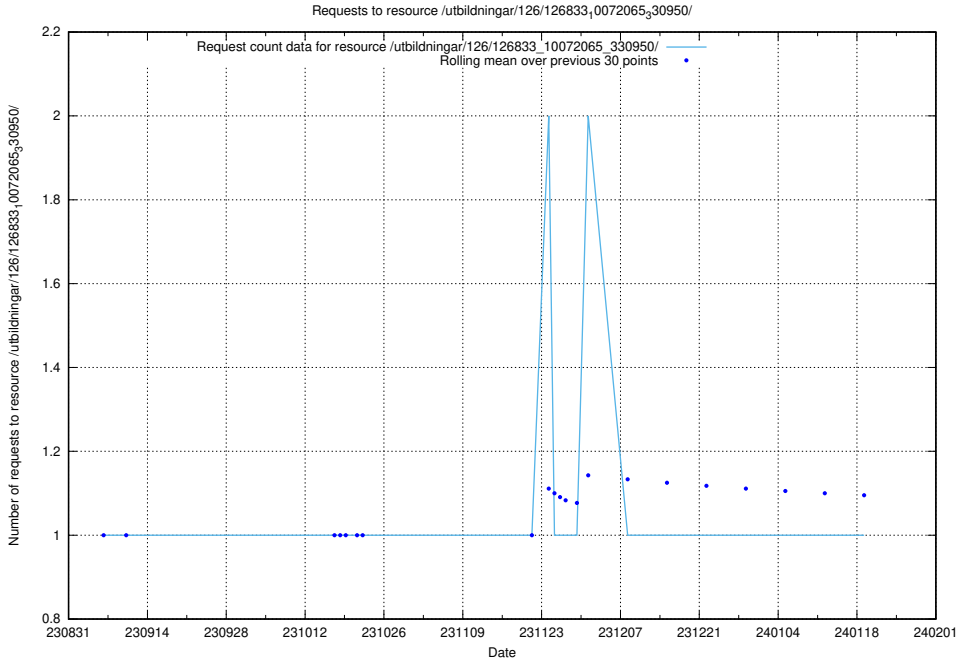

Here, we count the number of requests to resource /utbildningar/126/126833_10072065_330950/events/

5.4313 Usage of /utbildningar/126/126833_10072065_330950/

Here, we count the number of requests to resource /utbildningar/126/126833_10072065_330950/.