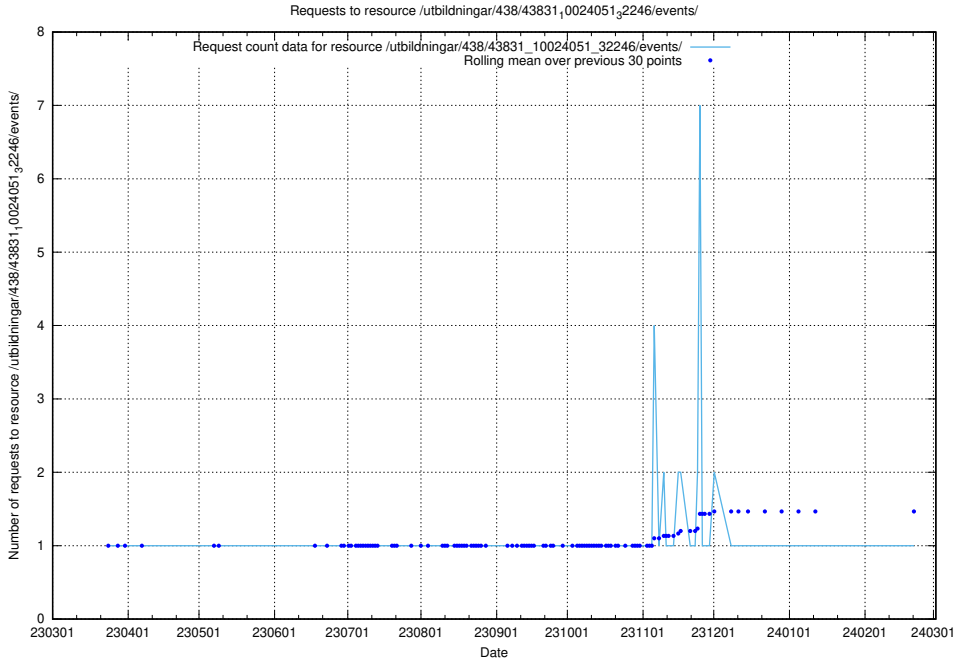

5.5823 Usage of /utbildningar/438/43831_10024051_32246/events/

Here, we count the number of requests to resource /utbildningar/438/43831_10024051_32246/events/.