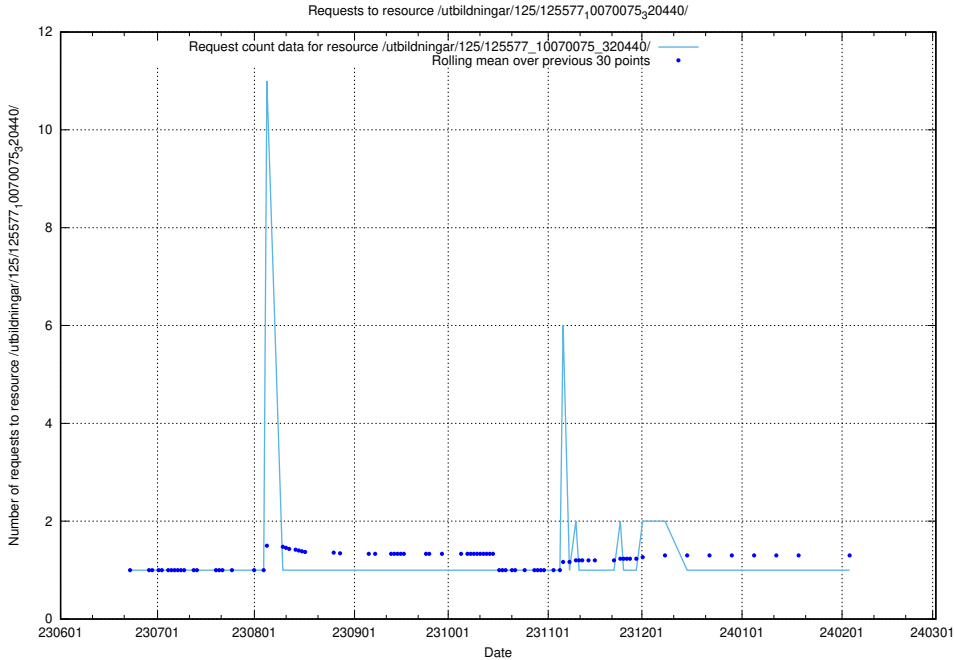

5.5375 Usage of /utbildningar/125/125577_10070075_320440/

Here, we count the number of requests to resource /utbildningar/125/125577_10070075_320440/.