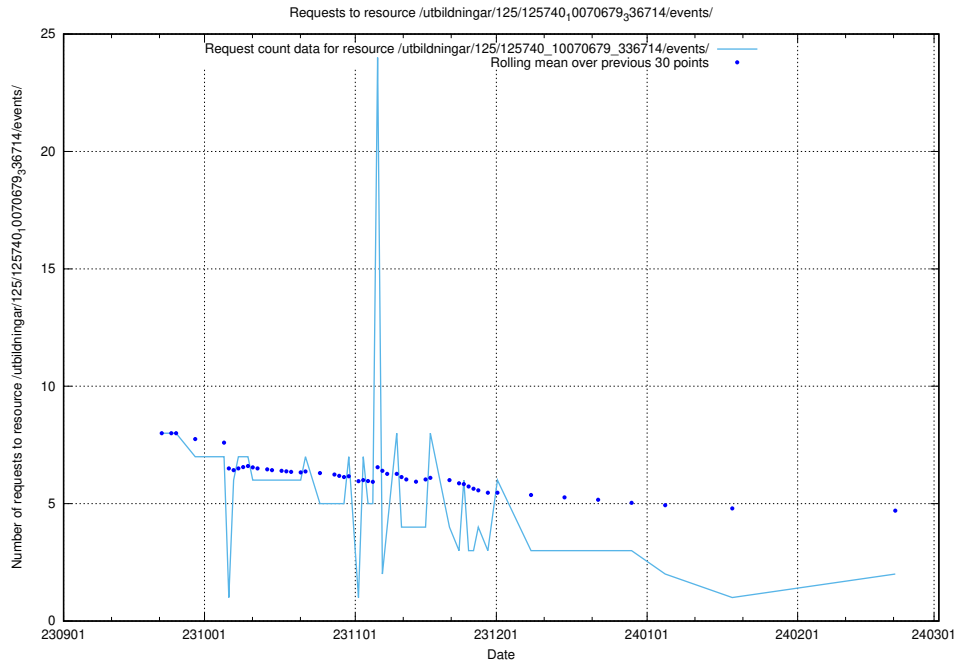

5.583 Usage of /utbildningar/125/125740_10070679_336714/events/

Here, we count the number of requests to resource /utbildningar/125/125740_10070679_336714/events/