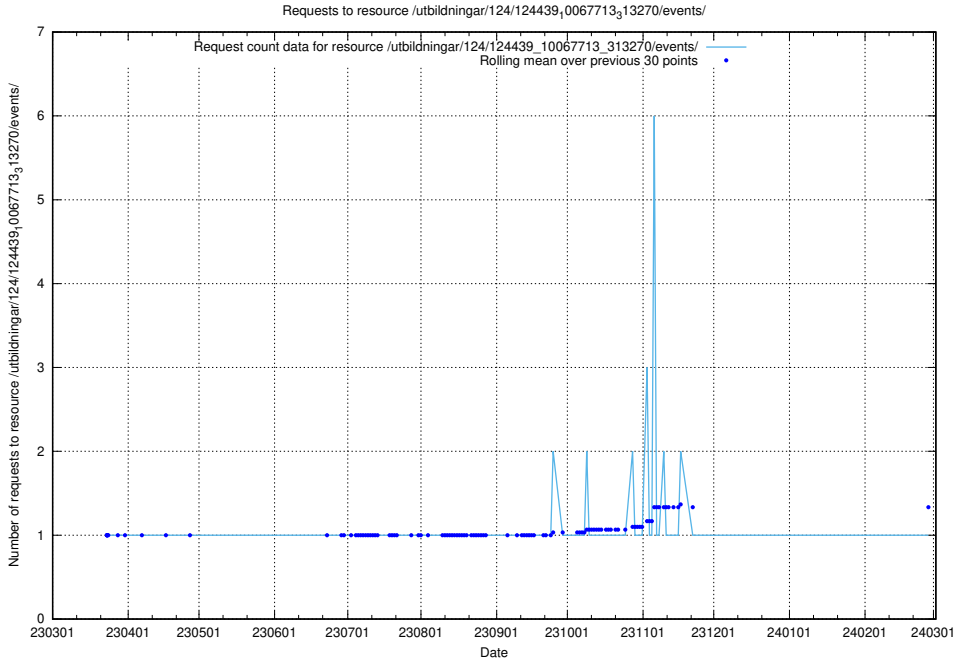

5.3204 Usage of /utbildningar/124/124439_10067713_313270/events/

Here, we count the number of requests to resource /utbildningar/124/124439_10067713_313270/events/