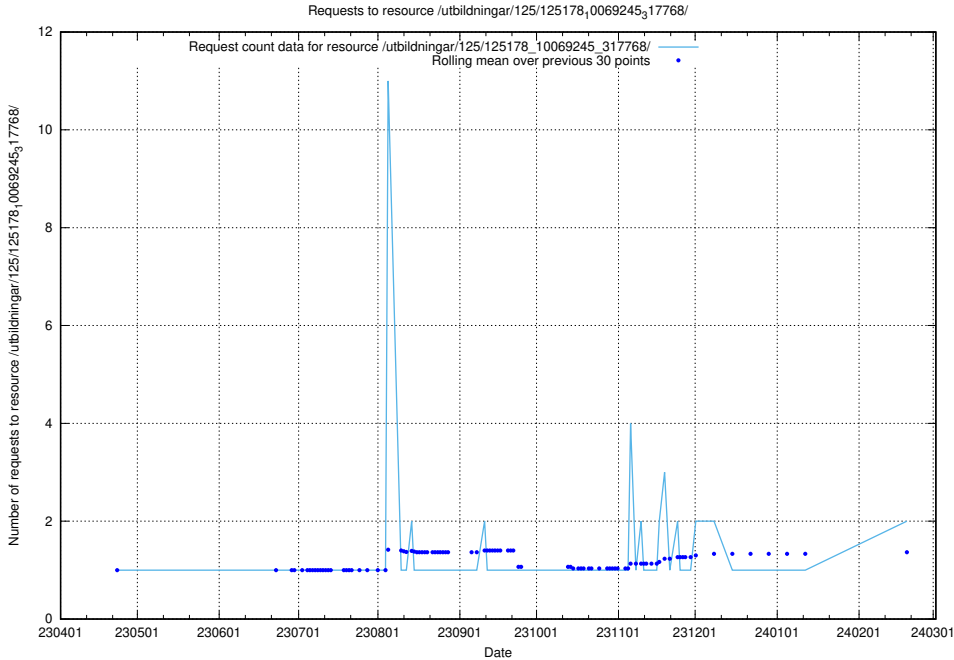

5.756 Usage of /utbildningar/125/125178_10069245_317768/

Here, we count the number of requests to resource /utbildningar/125/125178_10069245_317768/.