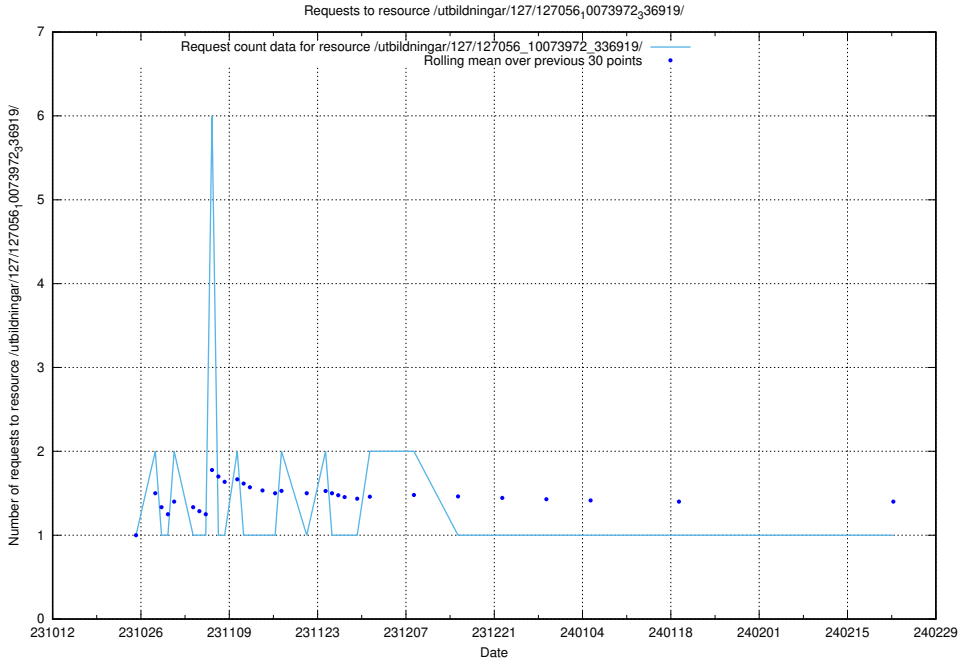

5.3852 Usage of /utbildningar/127/127056_10073972_336919/

Here, we count the number of requests to resource /utbildningar/127/127056_10073972_336919/.