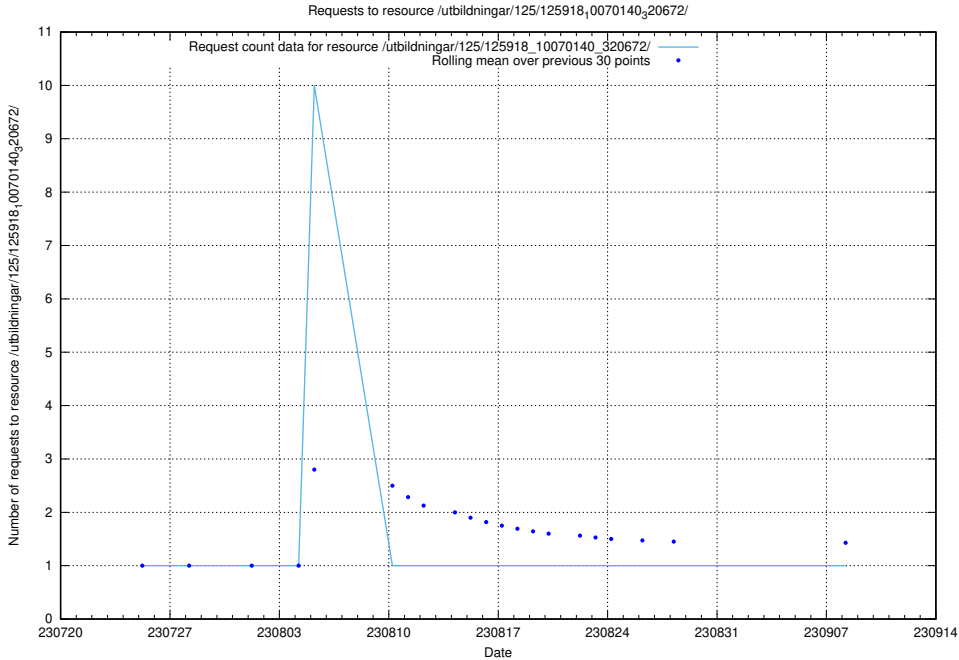

5.4604 Usage of /utbildningar/125/125918_10070140_320672/

Here, we count the number of requests to resource /utbildningar/125/125918_10070140_320672/.