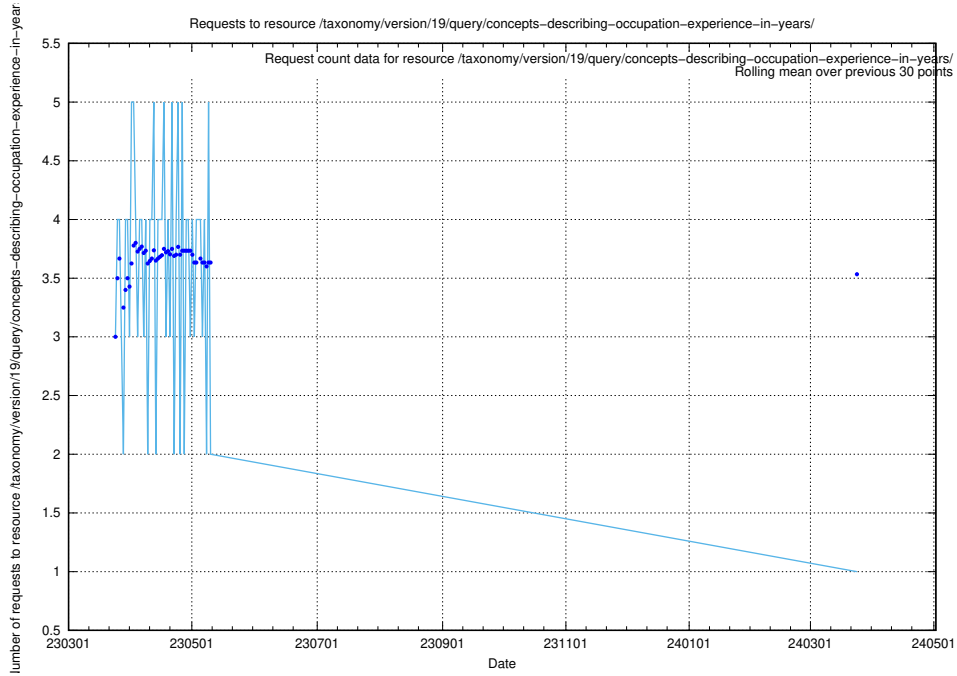

5.5806 Usage of /taxonomy/version/19/query/concepts-describing-occupation-experience-in-years/

Here, we count the number of requests to resource /taxonomy/version/19/query/concepts-describing-occupation-experience-in-years/.