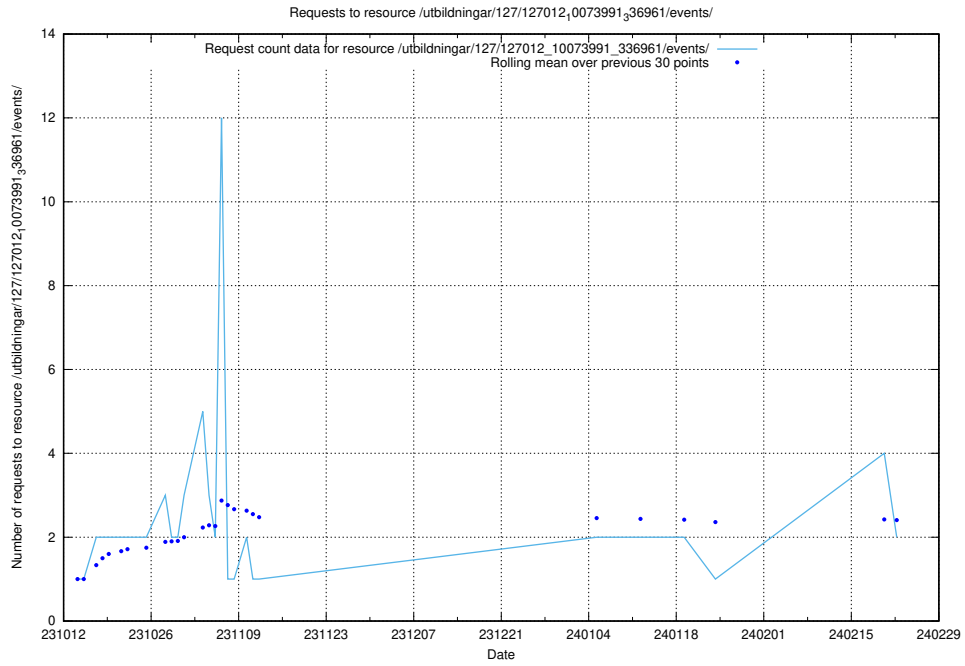

5.568 Usage of /utbildningar/127/127012_10073991_336961/events/

Here, we count the number of requests to resource /utbildningar/127/127012_10073991_336961/events/