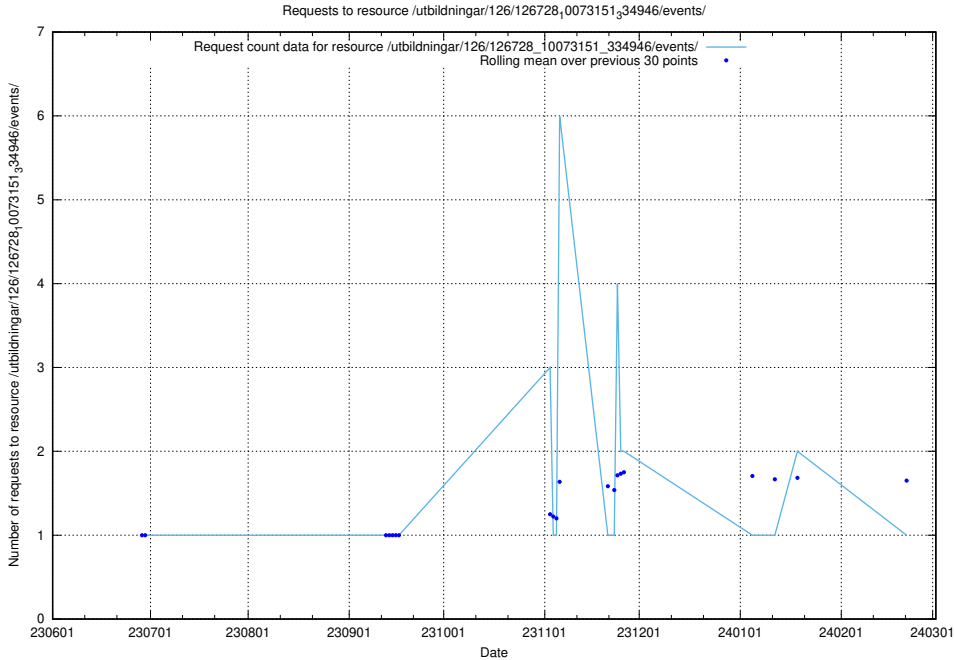

5.5100 Usage of /utbildningar/126/126728_10073151_334946/events/

Here, we count the number of requests to resource /utbildningar/126/126728_10073151_334946/events/