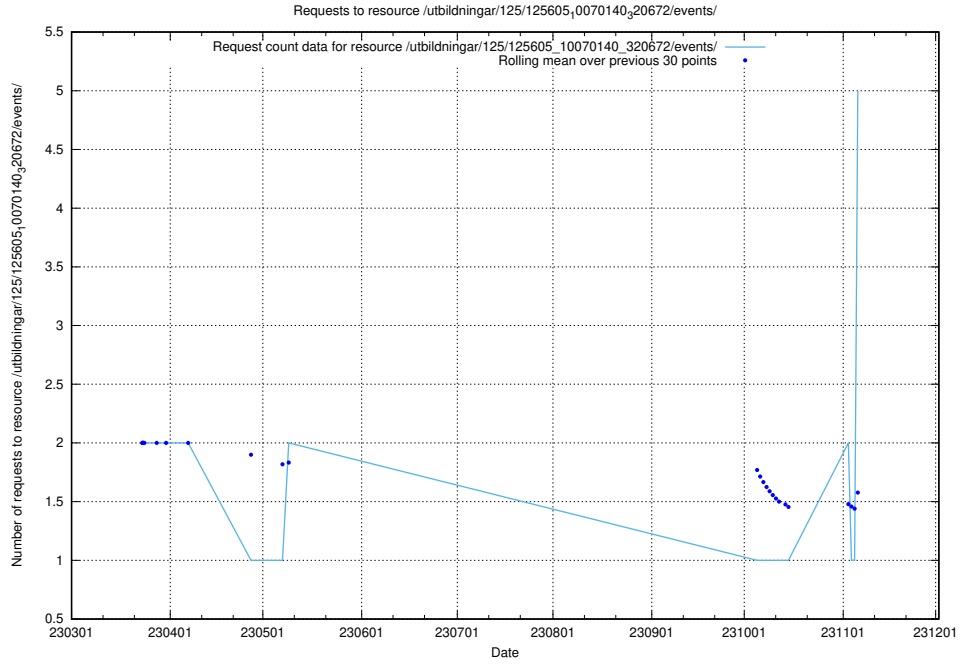

5.129 Usage of /utbildningar/125/125605_10070140_320672/events/

Here, we count the number of requests to resource /utbildningar/125/125605_10070140_320672/events/