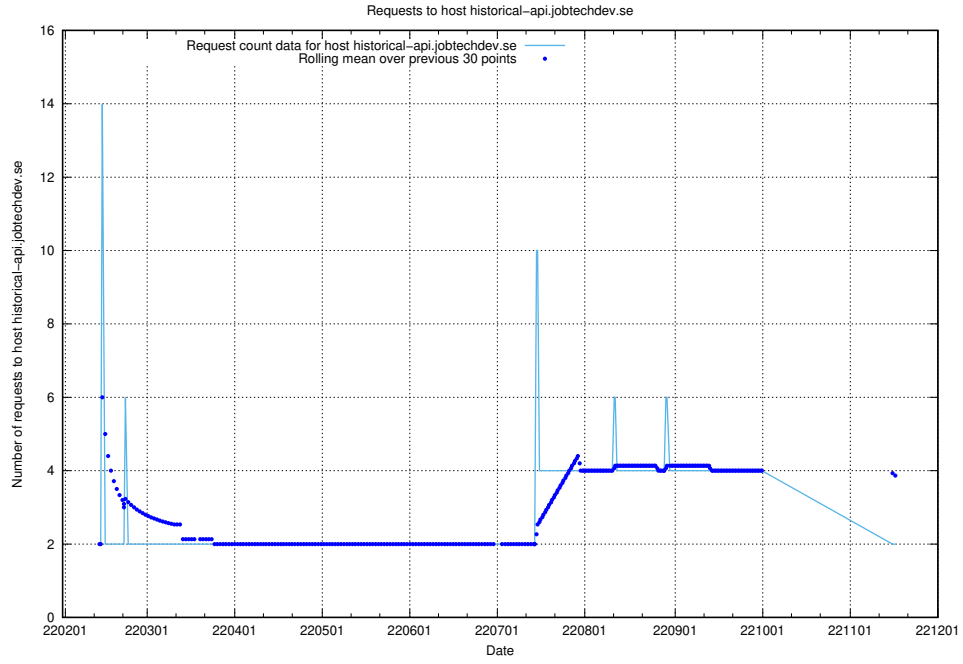

7.544 Usage of historical-api.jobtechdev.se

Here, we count the number of requests to host historical-api.jobtechdev.se.