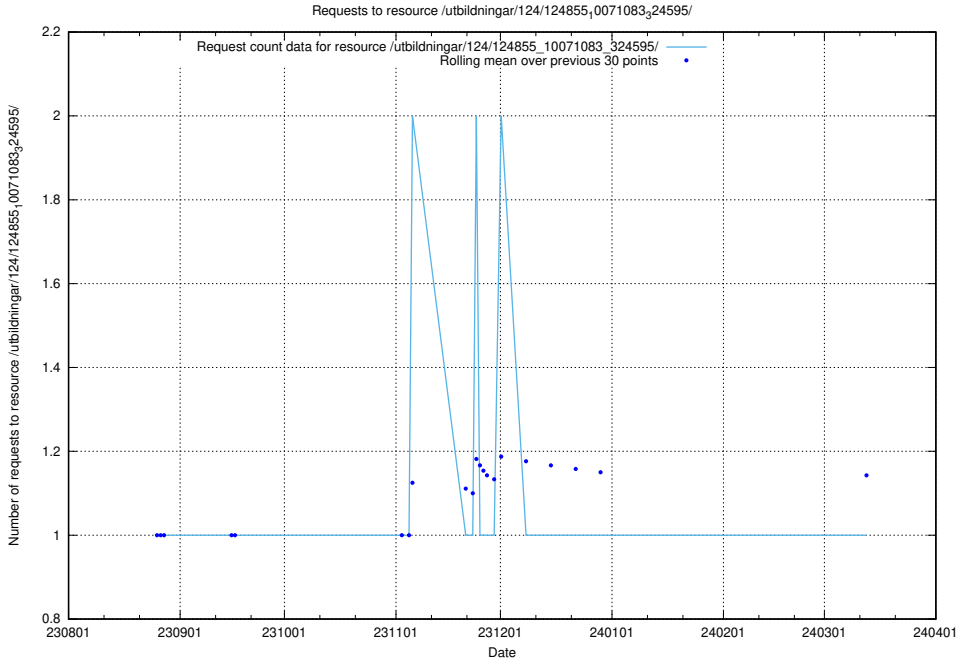

5.4363 Usage of /utbildningar/124/124855_10071083_324595/

Here, we count the number of requests to resource /utbildningar/124/124855_10071083_324595/.