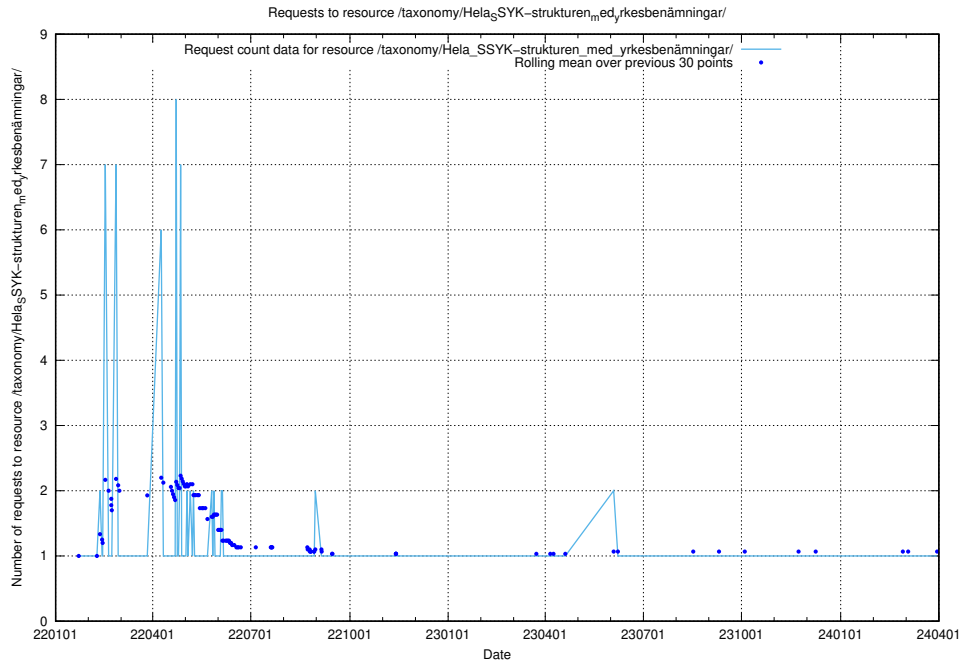

5.4708 Usage of /taxonomy/Hela_SSYK-strukturen_med_yrkesbenämningar/

Here, we count the number of requests to resource /taxonomy/Hela_SSYK-strukturen_med_yrkesbenämningar/.