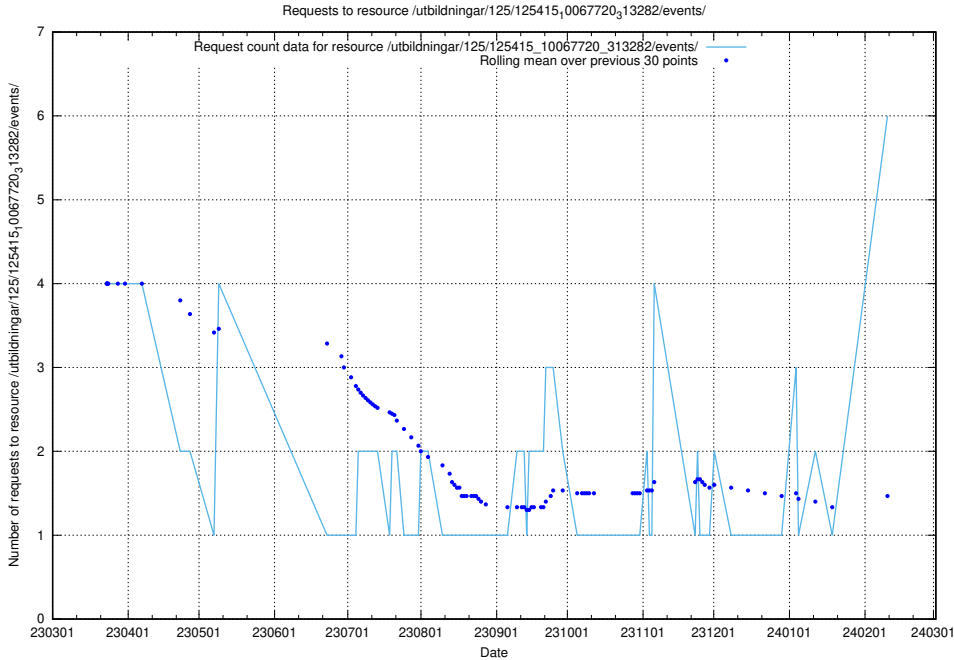

5.102 Usage of /utbildningar/125/125415_10067720_313282/events/

Here, we count the number of requests to resource /utbildningar/125/125415_10067720_313282/events/