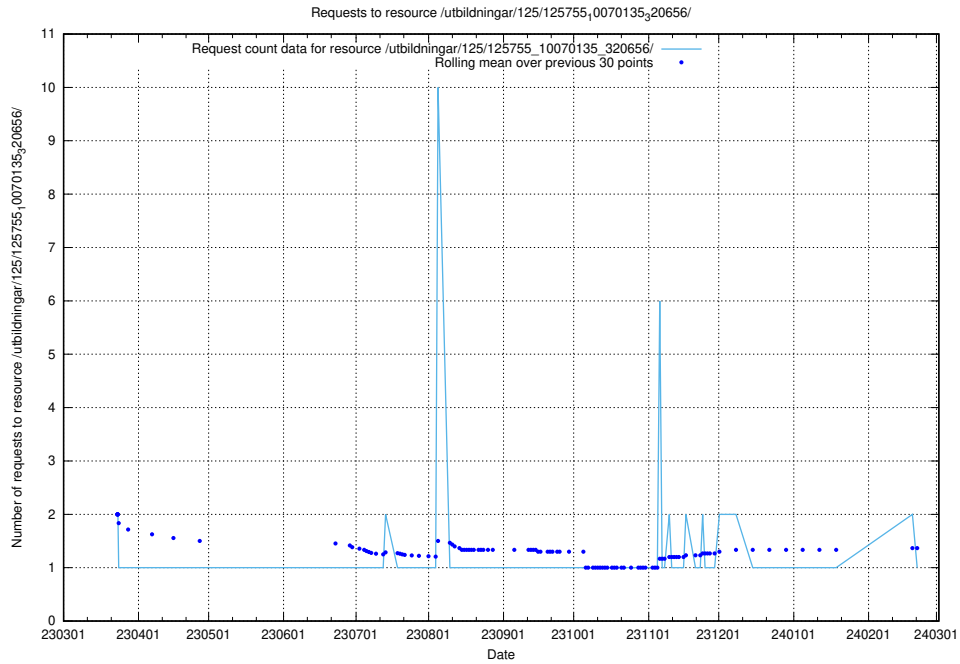

5.5916 Usage of /utbildningar/125/125755_10070135_320656/

Here, we count the number of requests to resource /utbildningar/125/125755_10070135_320656/.