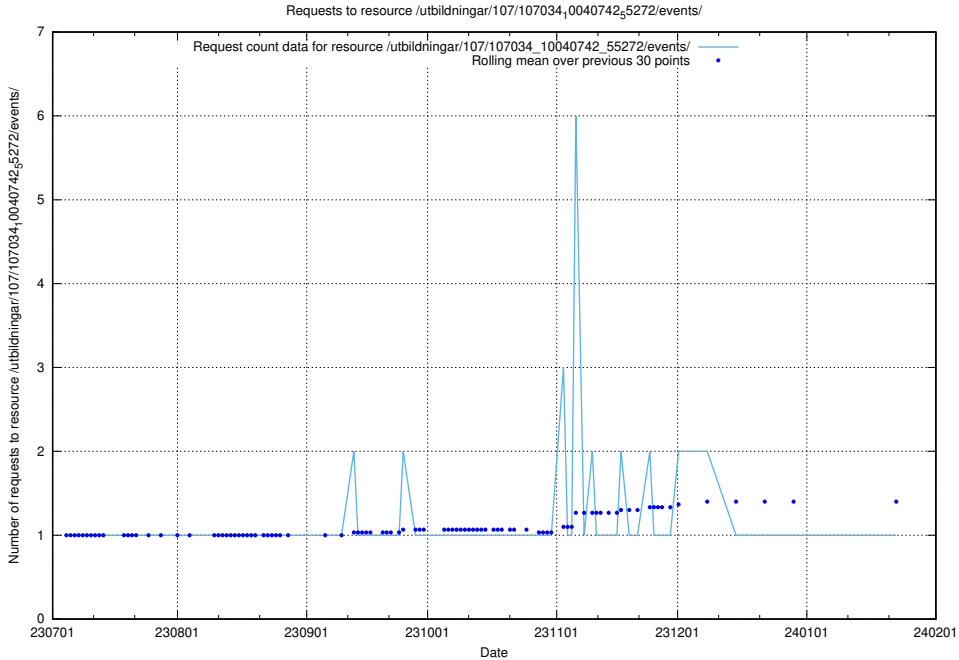

5.5008 Usage of /utbildningar/107/107034_10040742_55272/events/

Here, we count the number of requests to resource /utbildningar/107/107034_10040742_55272/events/.