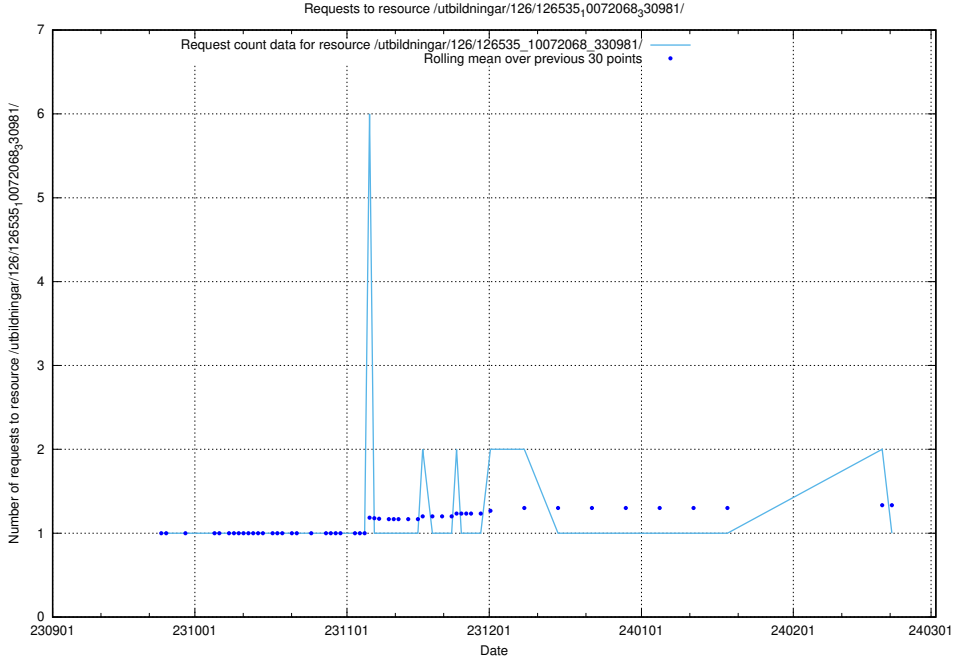

5.4128 Usage of /utbildningar/126/126535_10072068_330981/

Here, we count the number of requests to resource /utbildningar/126/126535_10072068_330981/.