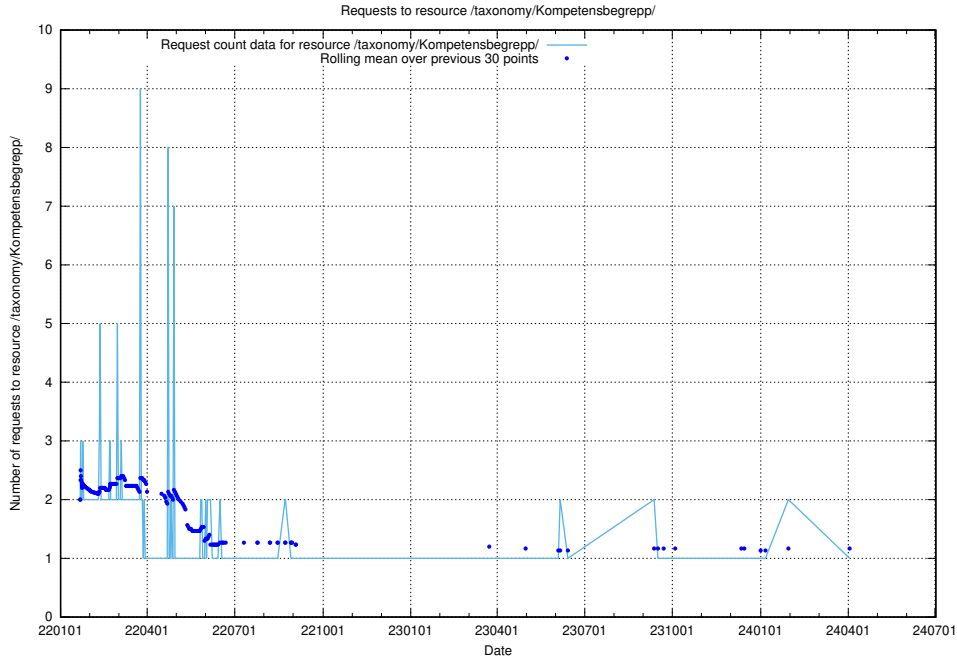

5.6049 Usage of /taxonomy/Kompetensbegrupp/

Here, we count the number of requests to resource /taxonomy/Kompetensbegrupp/.

5.6050 Usage of /utbildningar/126/126466_10071963_330384/

Here, we count the number of requests to resource /utbildningar/126/126466_10071963_330384/.