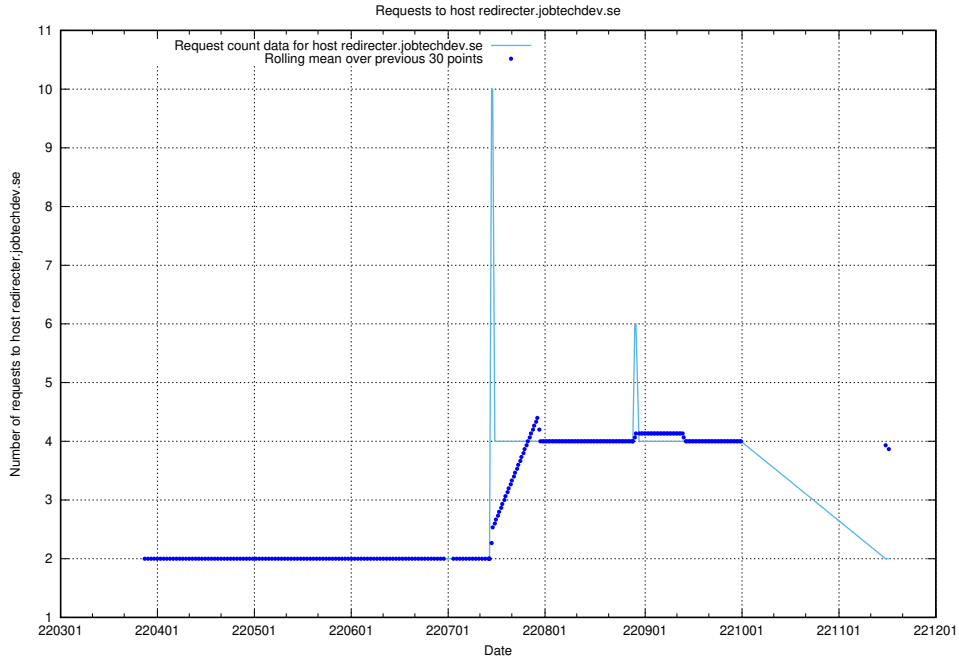

7.487 Usage of redirecter.jobtechdev.se

Here, we count the number of requests to host redirecter.jobtechdev.se.