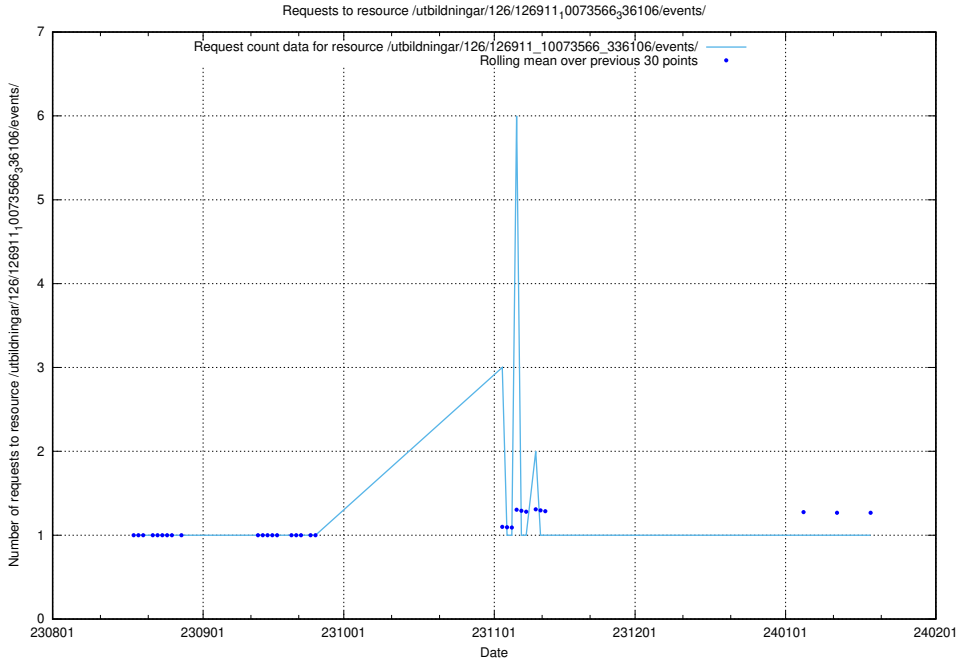

5.4420 Usage of /utbildningar/126/126911_10073566_336106/events/

Here, we count the number of requests to resource /utbildningar/126/126911_10073566_336106/events/