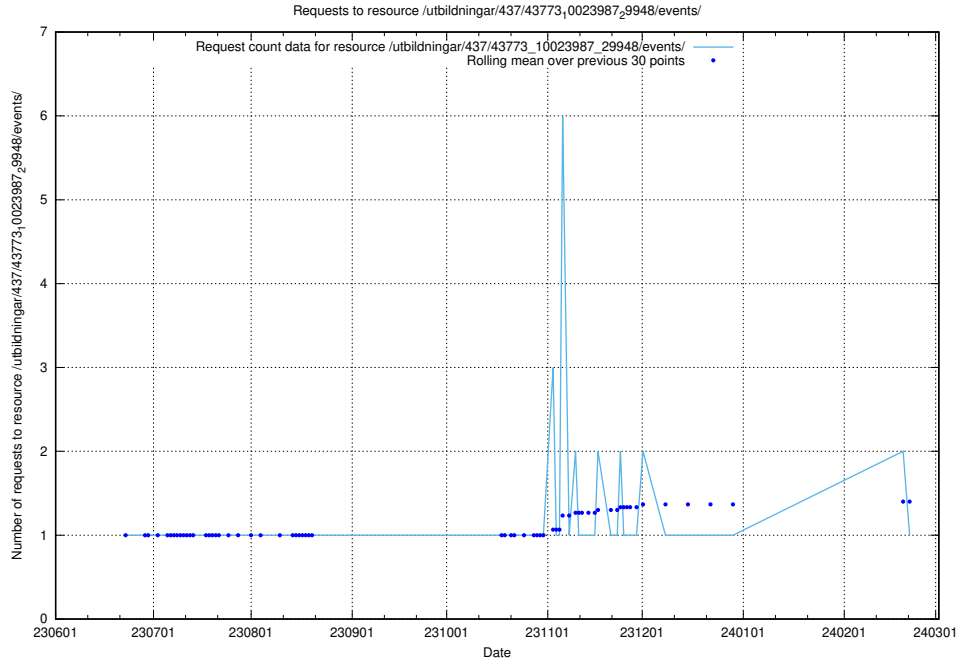

Here, we count the number of requests to resource /utbildningar/437/43791_10024053_32247/.

5.5225 Usage of /utbildningar/437/43773_10023987_29948/events/

Here, we count the number of requests to resource /utbildningar/437/43773_10023987_29948/events/.