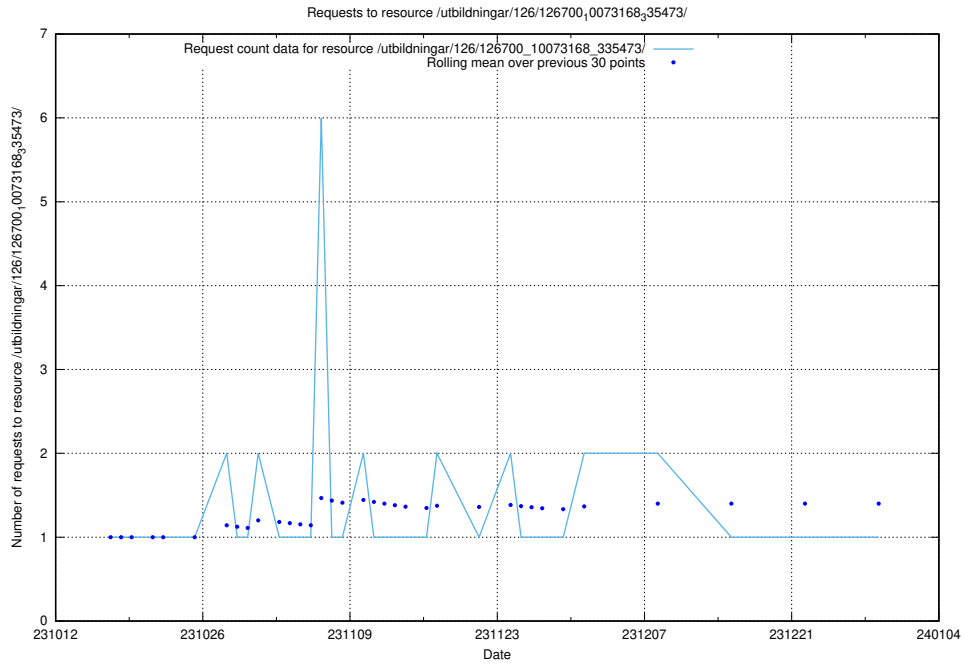

5.3938 Usage of /utbildningar/126/126700_10073168_335473/

Here, we count the number of requests to resource /utbildningar/126/126700_10073168_335473/.