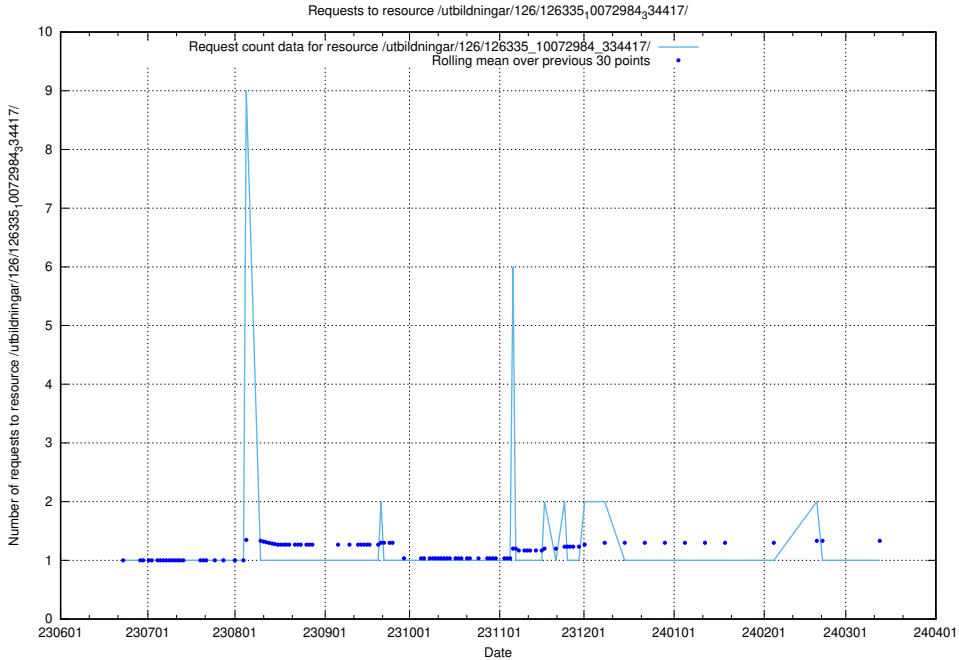

5.5323 Usage of /utbildningar/126/126335_10072984_334417/

Here, we count the number of requests to resource /utbildningar/126/126335_10072984_334417/.