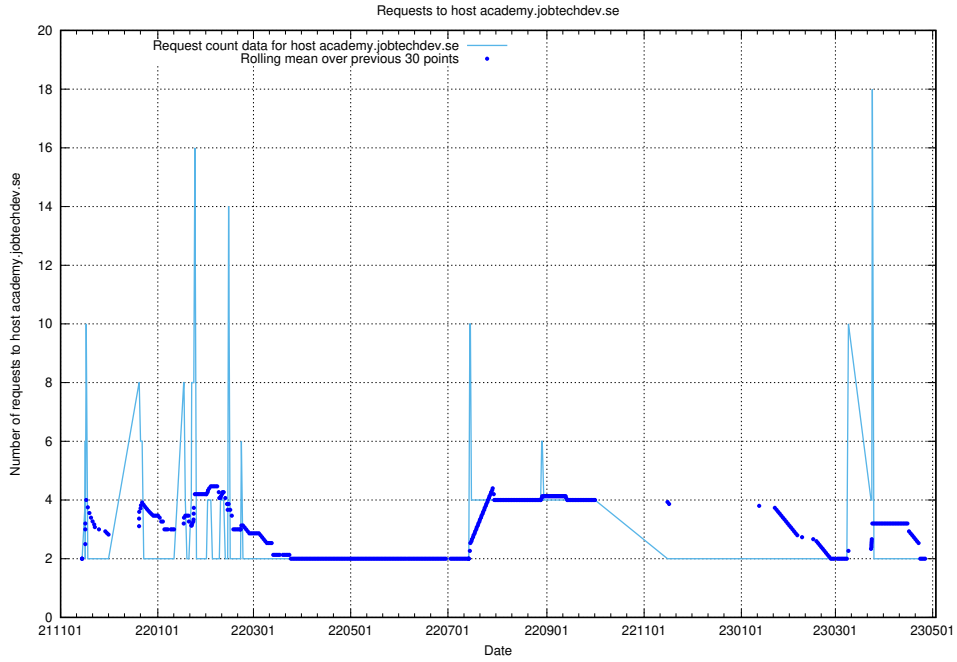

7.306 Usage of academy.jobtechdev.se

Here, we count the number of requests to host academy.jobtechdev.se.