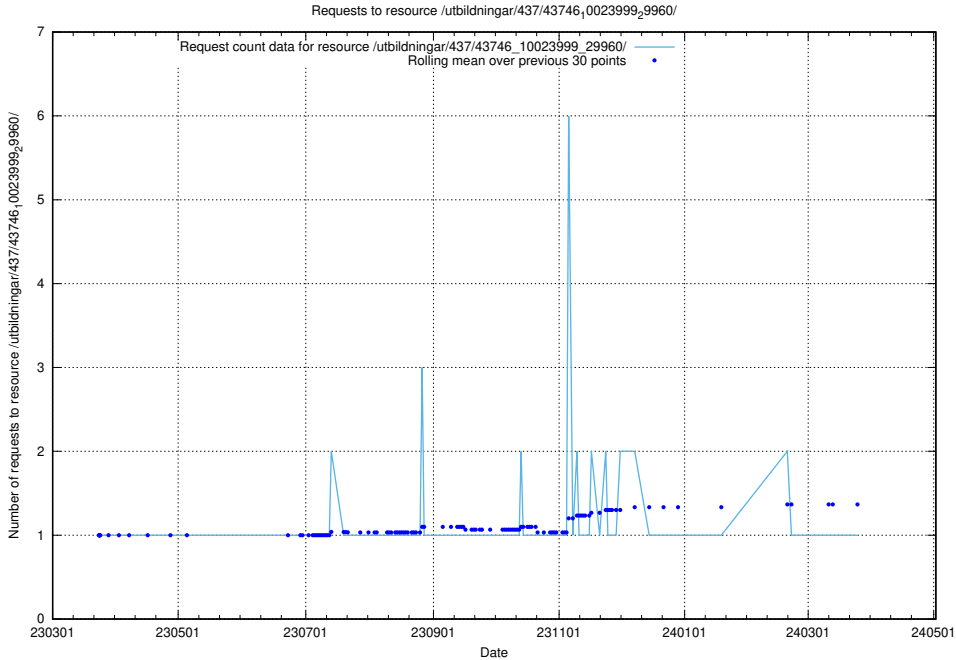

5.6023 Usage of /utbildningar/437/43746_10023999_29960/

Here, we count the number of requests to resource /utbildningar/437/43746_10023999_29960/.