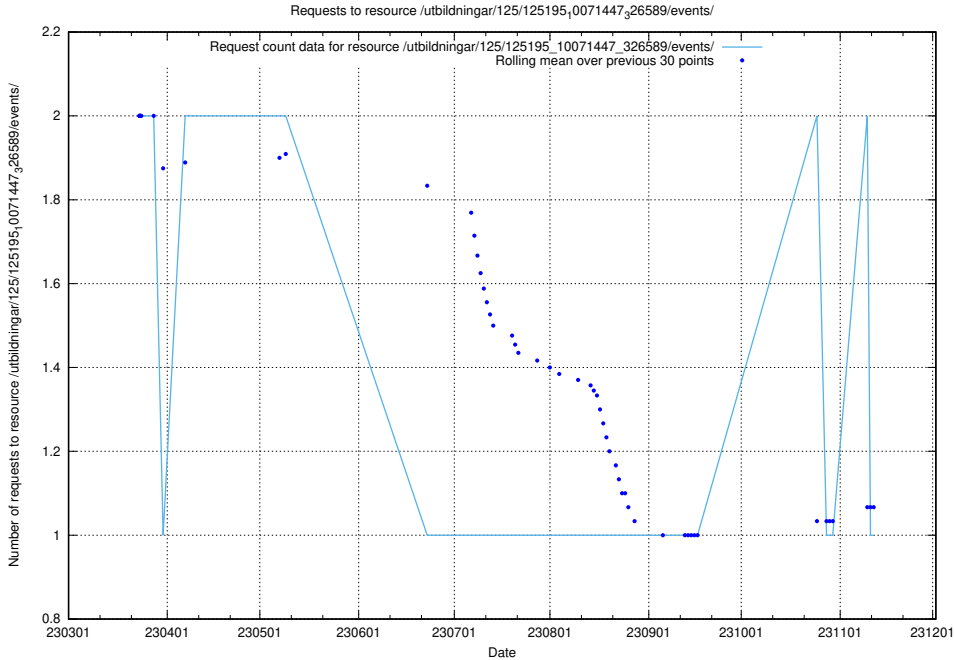

5.5927 Usage of /utbildningar/125/125195_10071447_326589/events/

Here, we count the number of requests to resource /utbildningar/125/125195_10071447_326589/events/