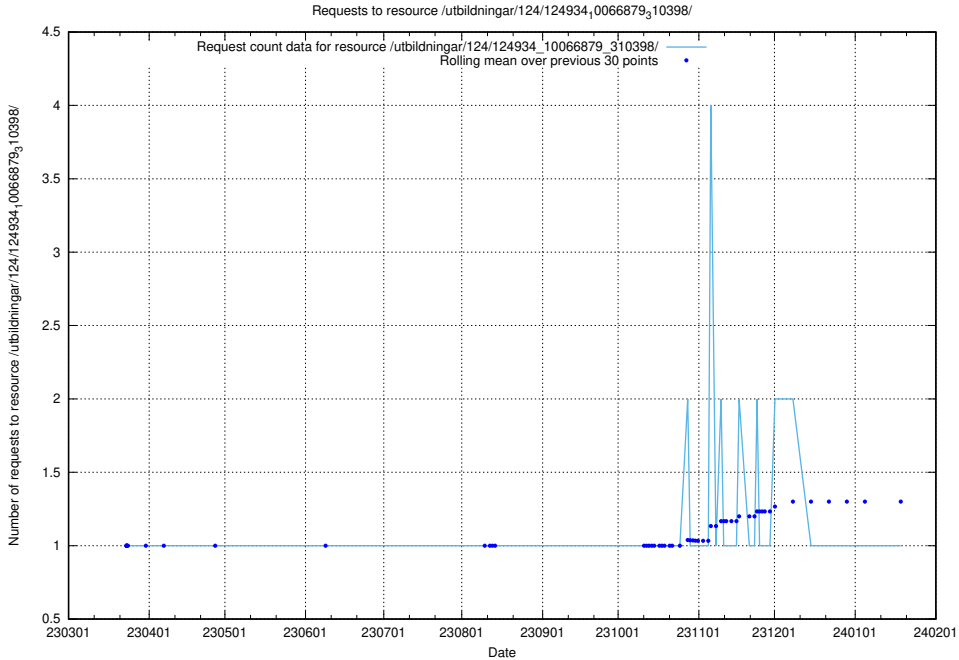

5.1044 Usage of /utbildningar/124/124934_10066879_310398/

Here, we count the number of requests to resource /utbildningar/124/124934_10066879_310398/.