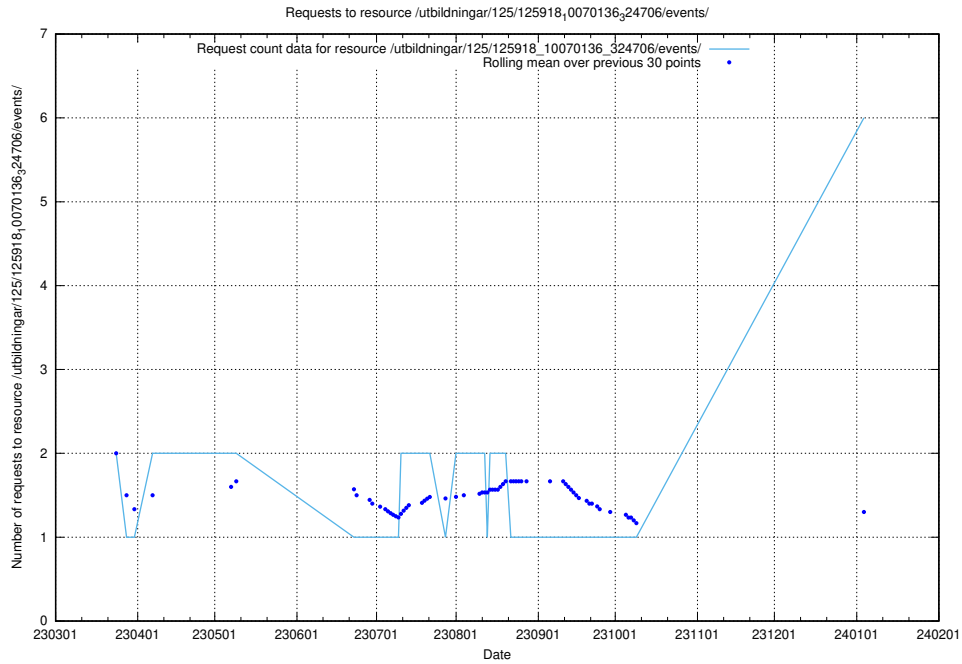

5.98 Usage of /utbildningar/125/125918_10070136_324706/events/

Here, we count the number of requests to resource /utbildningar/125/125918_10070136_324706/events/