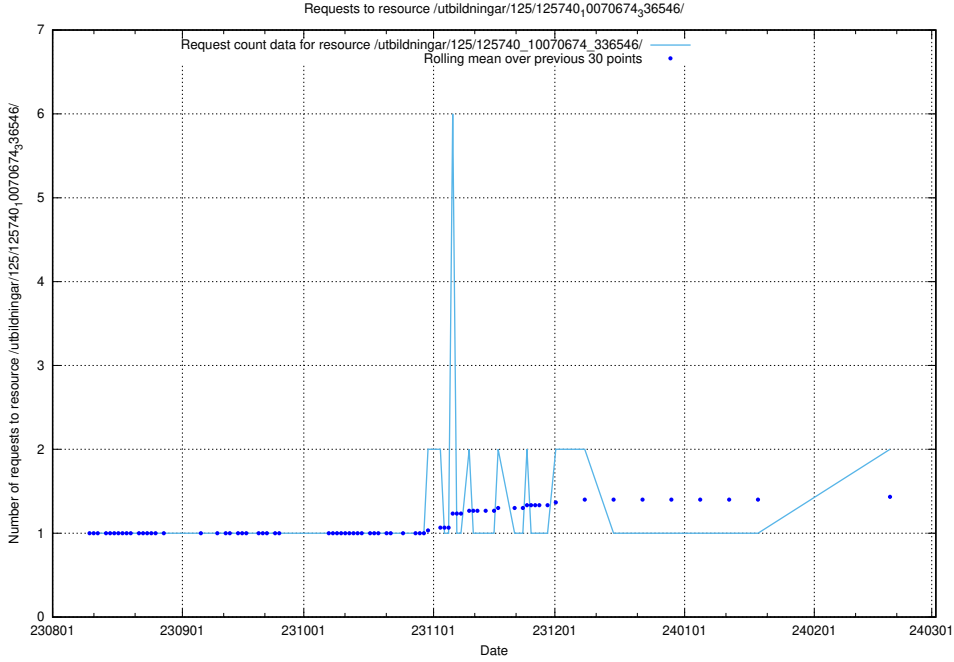

5.614 Usage of /utbildningar/125/125740_10070674_336546/

Here, we count the number of requests to resource /utbildningar/125/125740_10070674_336546/.