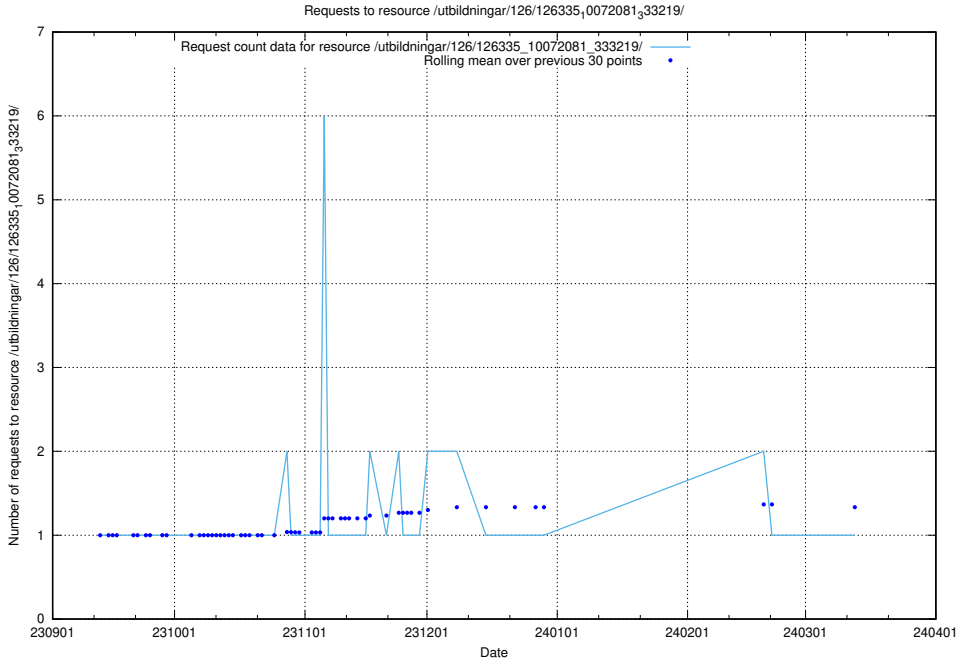

5.4237 Usage of /utbildningar/126/126335_10072081_333219/

Here, we count the number of requests to resource /utbildningar/126/126335_10072081_333219/.