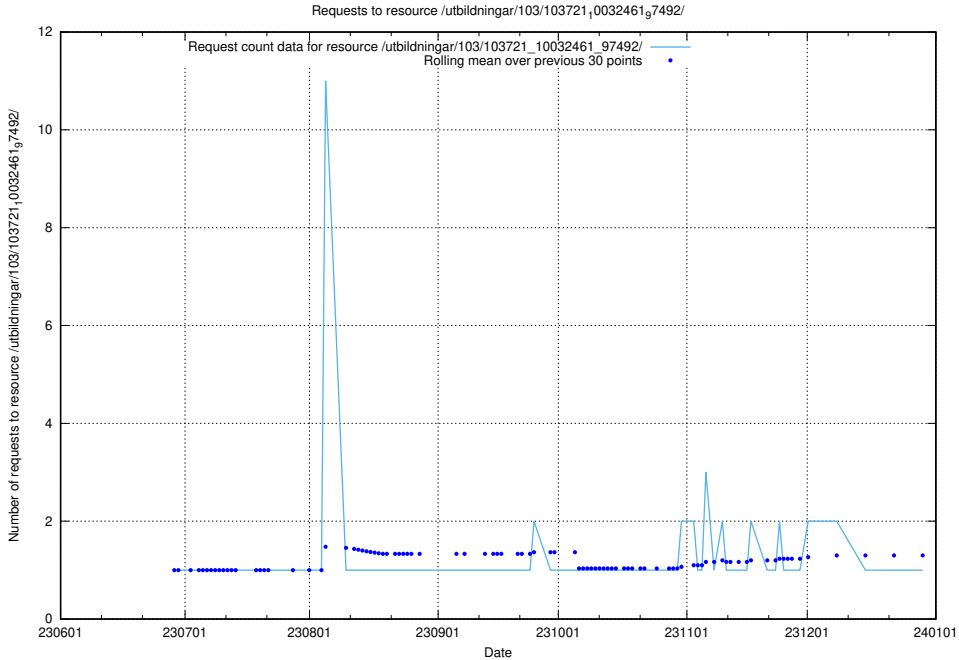

5.5185 Usage of /utbildningar/103/103721_10032461_97492/

Here, we count the number of requests to resource /utbildningar/103/103721_10032461_97492/.