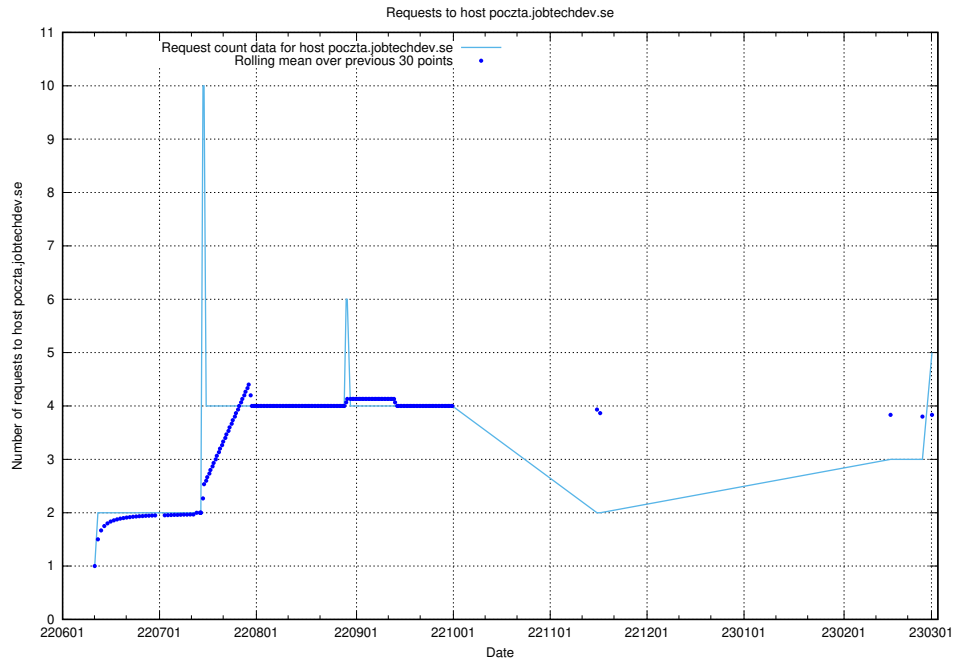

7.92 Usage of poczta.jobtechdev.se

Here, we count the number of requests to host poczta.jobtechdev.se.