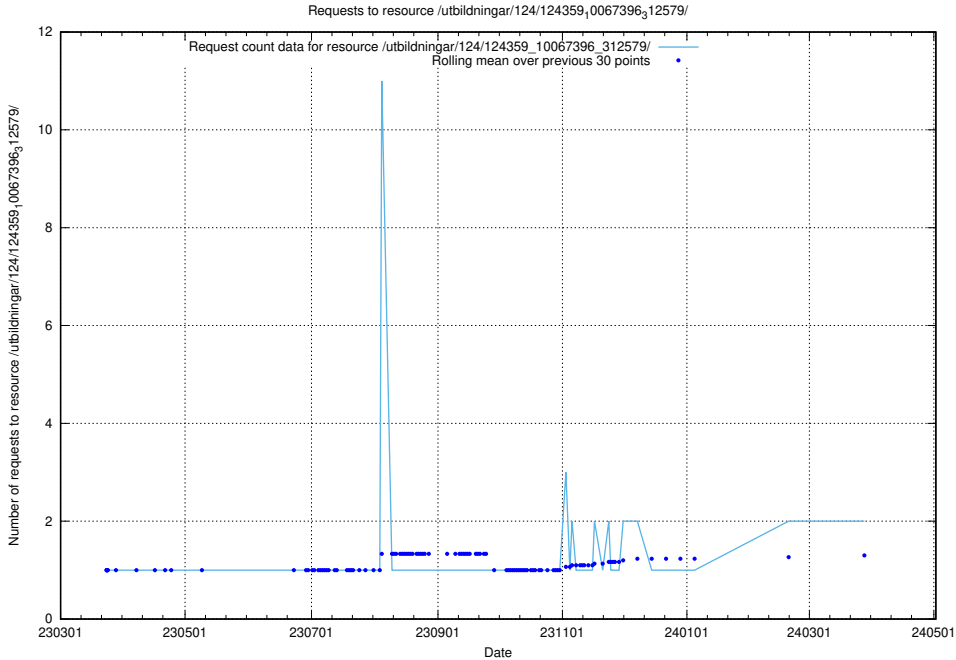

Here, we count the number of requests to resource /utbildningar/127/127352_10074349_337604/events/

5.518 Usage of /utbildningar/124/124359_10067396_312579/

Here, we count the number of requests to resource /utbildningar/124/124359_10067396_312579/.