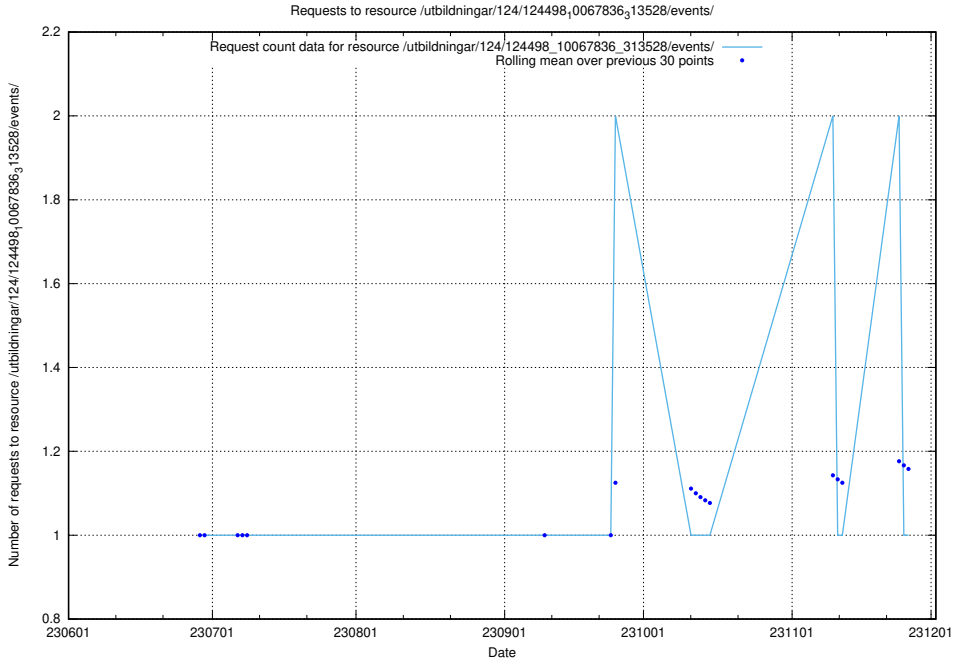

5.5162 Usage of /utbildningar/124/124498_10067836_313528/events/

Here, we count the number of requests to resource /utbildningar/124/124498_10067836_313528/events/