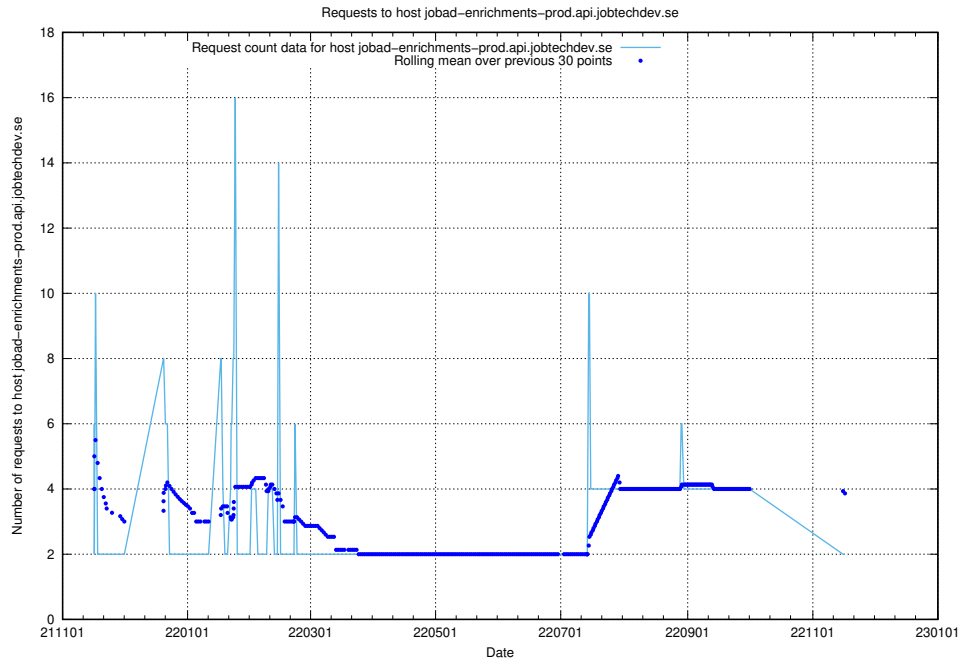

7.545 Usage of jobad-enrichments-prod.api.jobtechdev.se

Here, we count the number of requests to host jobad-enrichments-prod.api.jobtechdev.se.