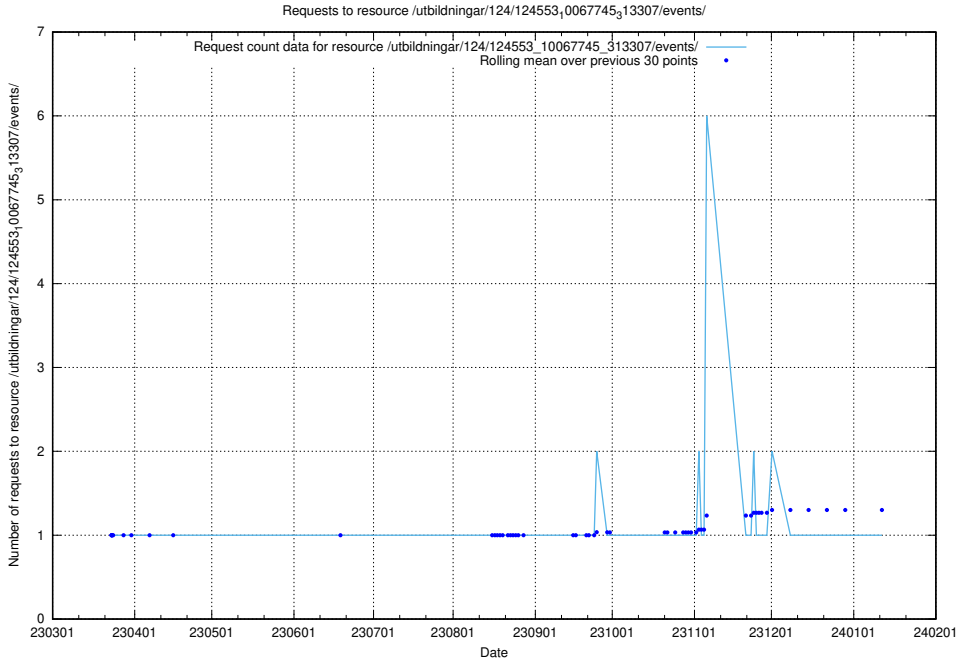

5.1105 Usage of /utbildningar/124/124553_10067745_313307/events/

Here, we count the number of requests to resource /utbildningar/124/124553_10067745_313307/events/