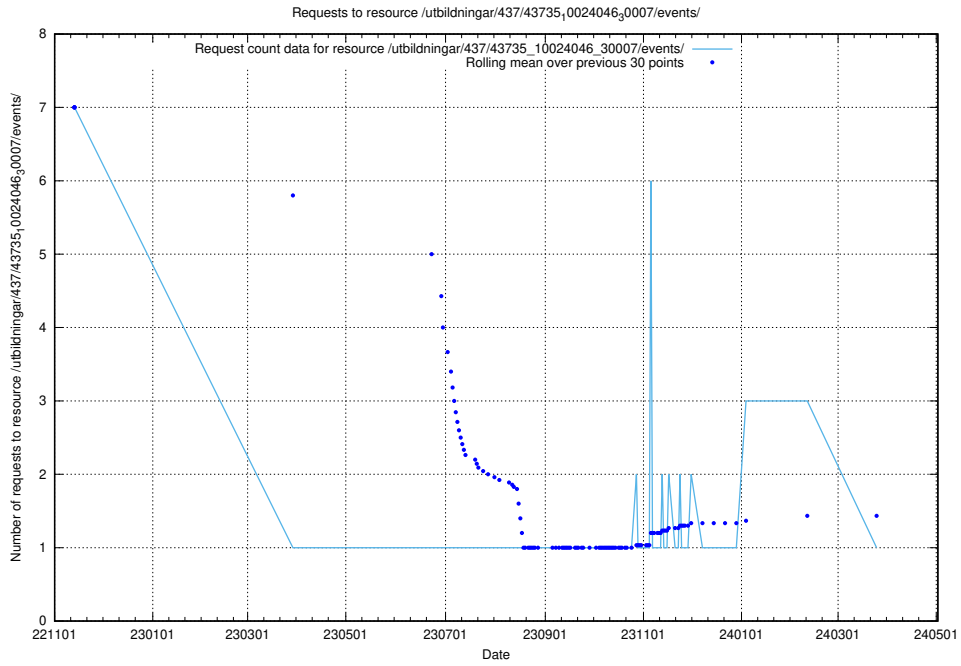

5.5455 Usage of /utbildningar/437/43735_10024046_30007/events/

Here, we count the number of requests to resource /utbildningar/437/43735_10024046_30007/events/.