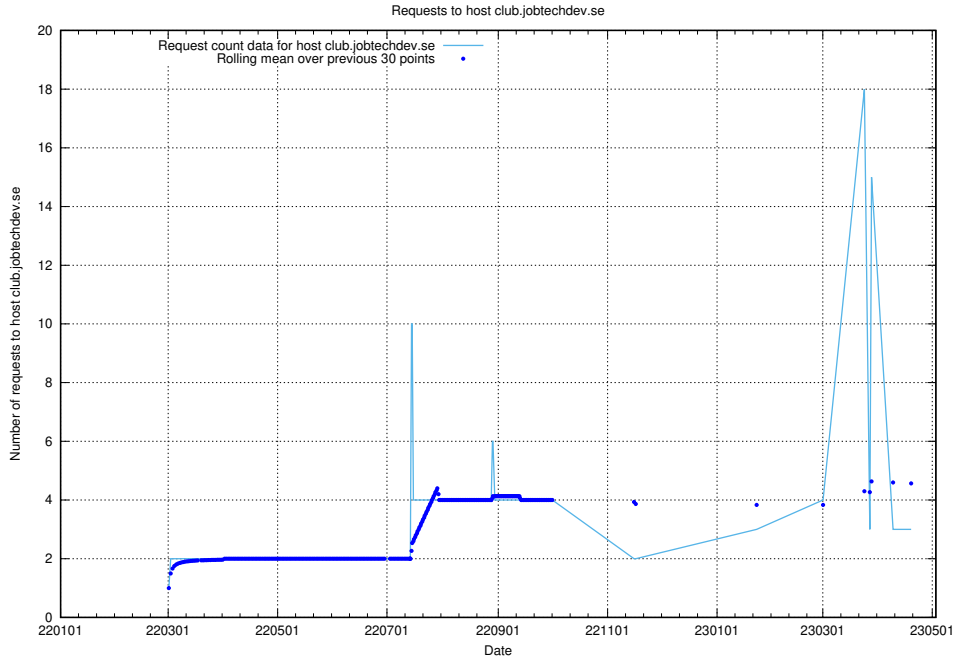

7.223 Usage of club.jobtechdev.se

Here, we count the number of requests to host club.jobtechdev.se.