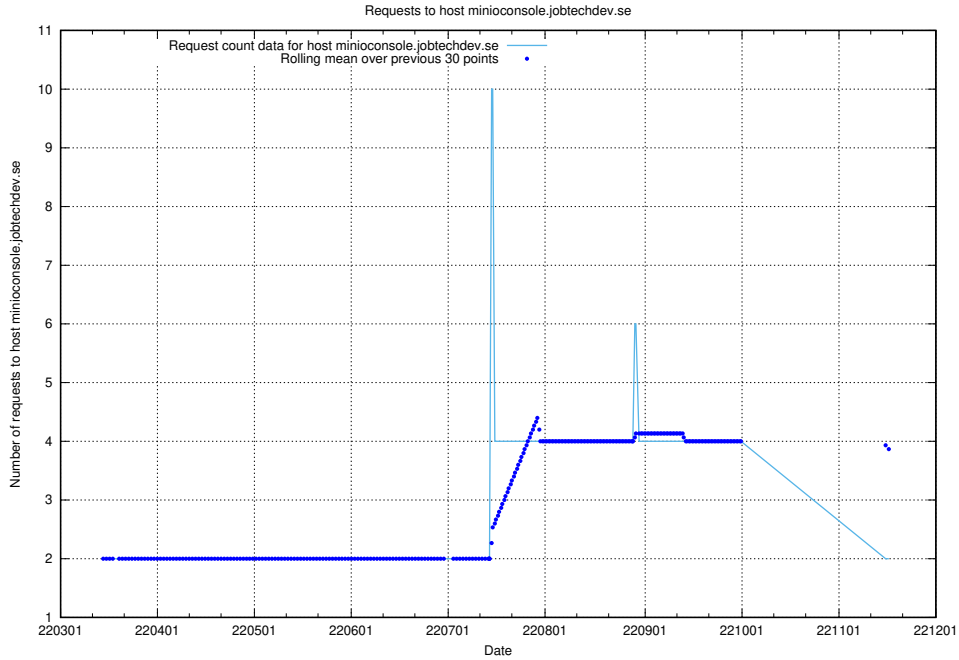

7.497 Usage of minioconsole.jobtechdev.se

Here, we count the number of requests to host minioconsole.jobtechdev.se.

7.498 Usage of minio-console.jobtechdev.se

Here, we count the number of requests to host minio-console.jobtechdev.se.