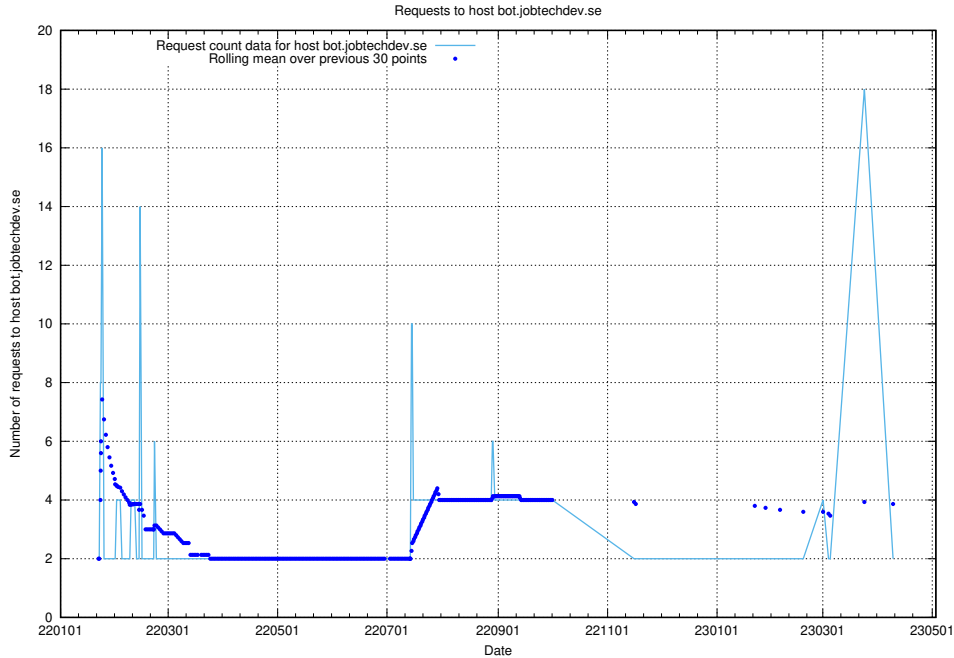

7.257 Usage of bot.jobtechdev.se

Here, we count the number of requests to host bot.jobtechdev.se.