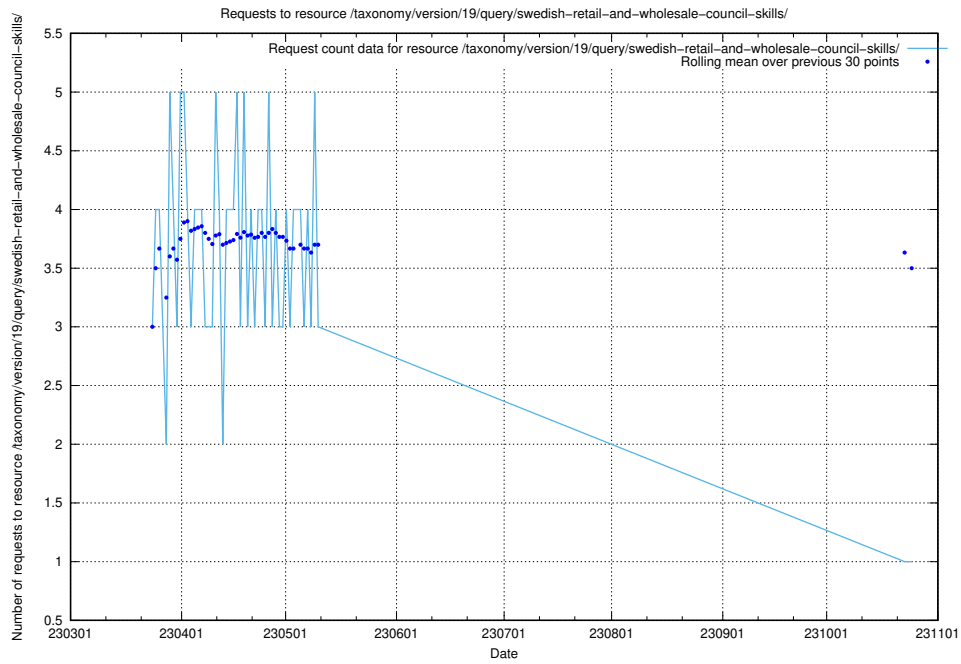

5.5772 Usage of /taxonomy/version/19/query/swedish-retail-and-wholesale-council-skills/

Here, we count the number of requests to resource /taxonomy/version/19/query/swedish-retail-and-wholesale-council-skills/.