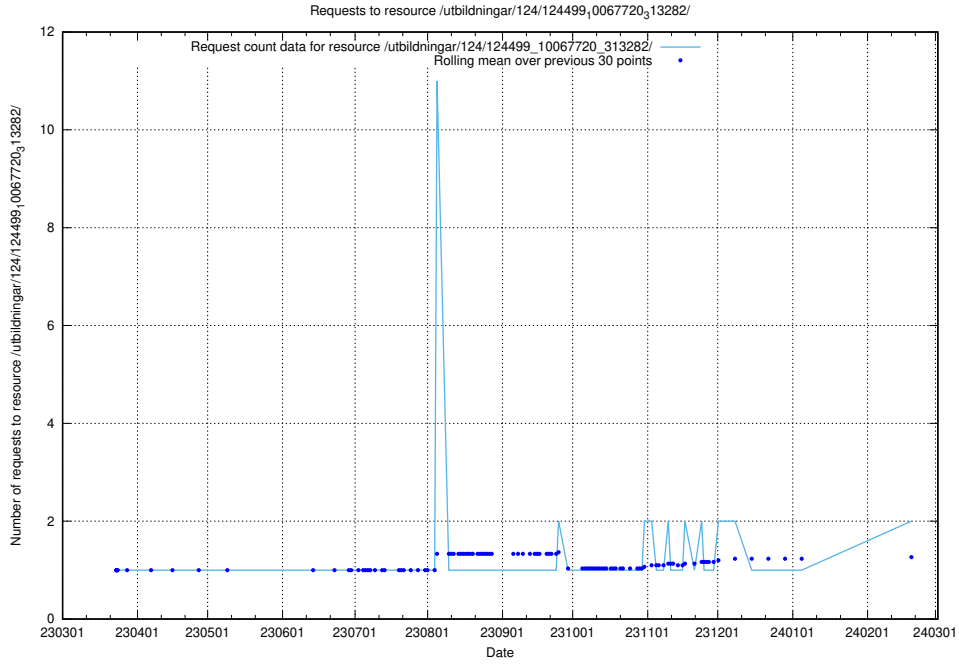

5.413 Usage of /utbildningar/124/124499_10067720_313282/

Here, we count the number of requests to resource /utbildningar/124/124499_10067720_313282/.