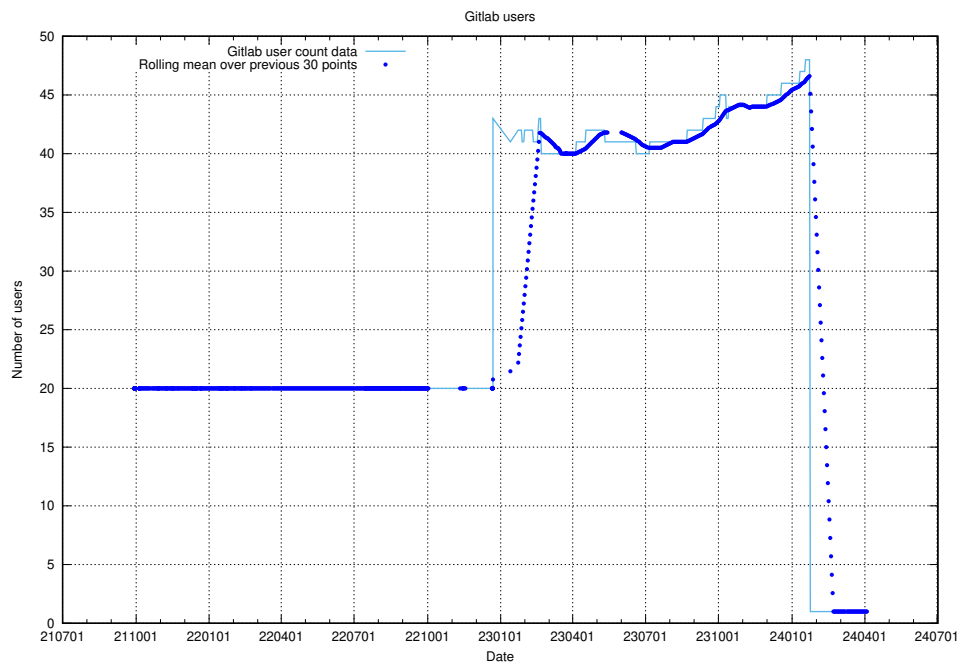

6 Gitlab

This section summarises the state of [JobTech's code repositories](https://gitlab.com/arbetsformedlingen)⁷.

6.1 User count

A graph of users in JobTech's official code repository.