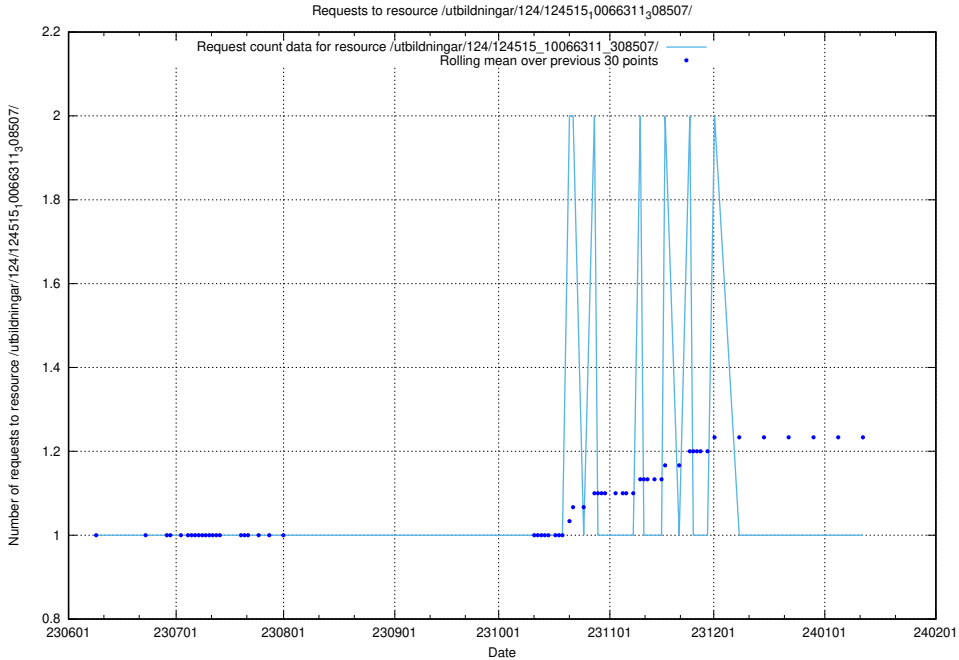

5.5563 Usage of /utbildningar/124/124515_10066311_308507/

Here, we count the number of requests to resource /utbildningar/124/124515_10066311_308507/.