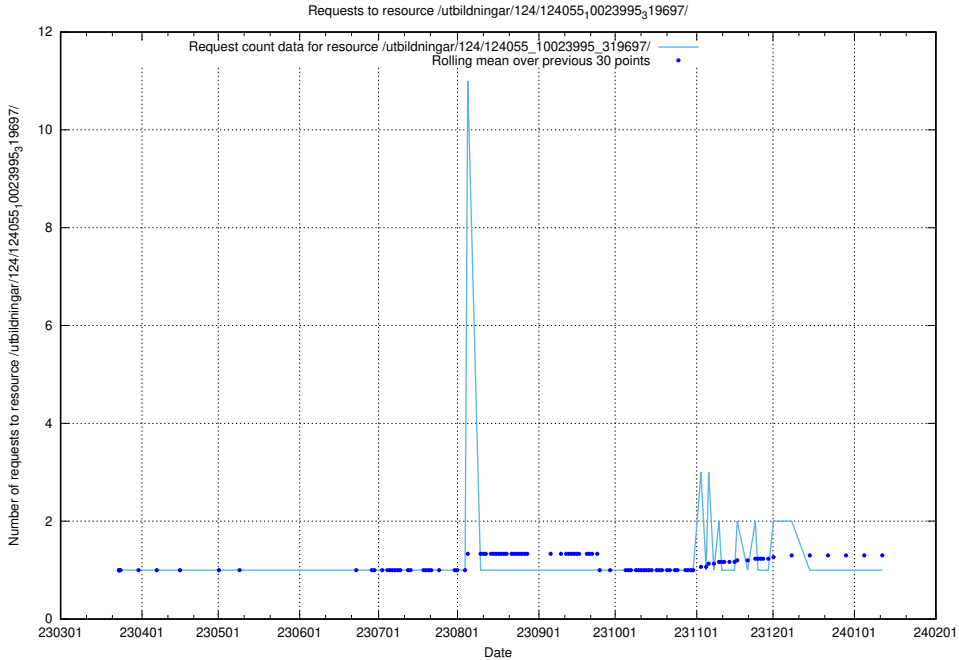

Here, we count the number of requests to resource /utbildningar/124/124055_10023995_331862/.

5.3937 Usage of /utbildningar/124/124055_10023995_319697/

Here, we count the number of requests to resource /utbildningar/124/124055_10023995_319697/.