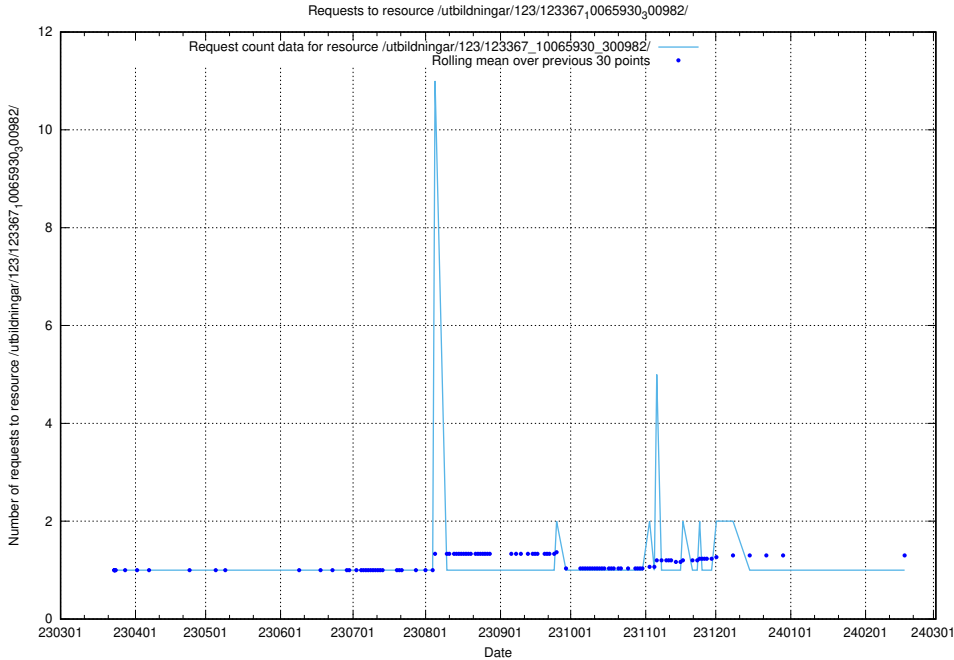

5.4282 Usage of /utbildningar/123/123367_10065930_300982/

Here, we count the number of requests to resource /utbildningar/123/123367_10065930_300982/.