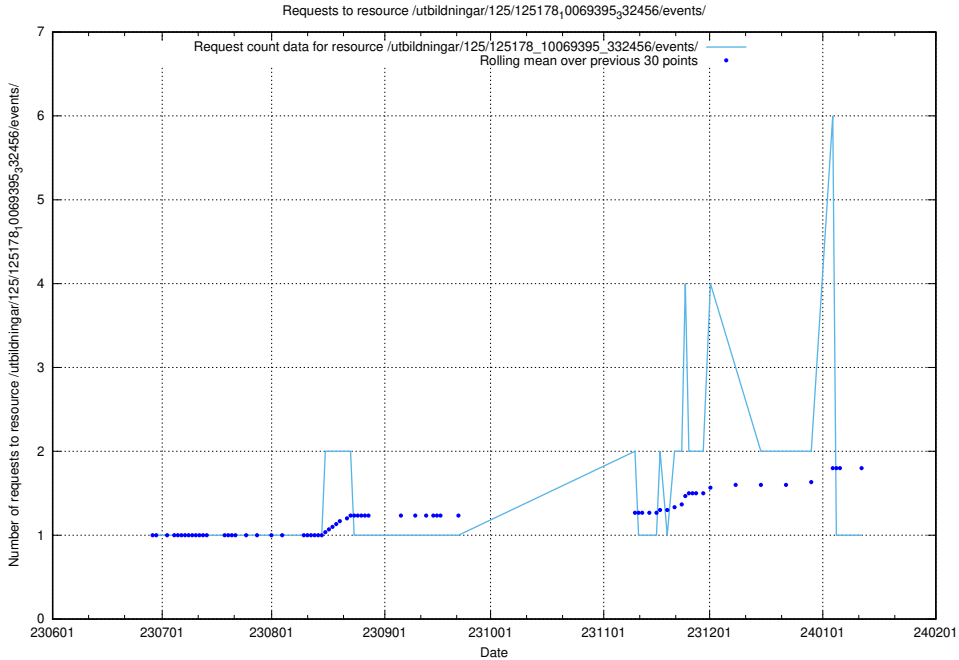

5.5128 Usage of /utbildningar/125/125178_10069395_332456/events/

Here, we count the number of requests to resource /utbildningar/125/125178_10069395_332456/events/