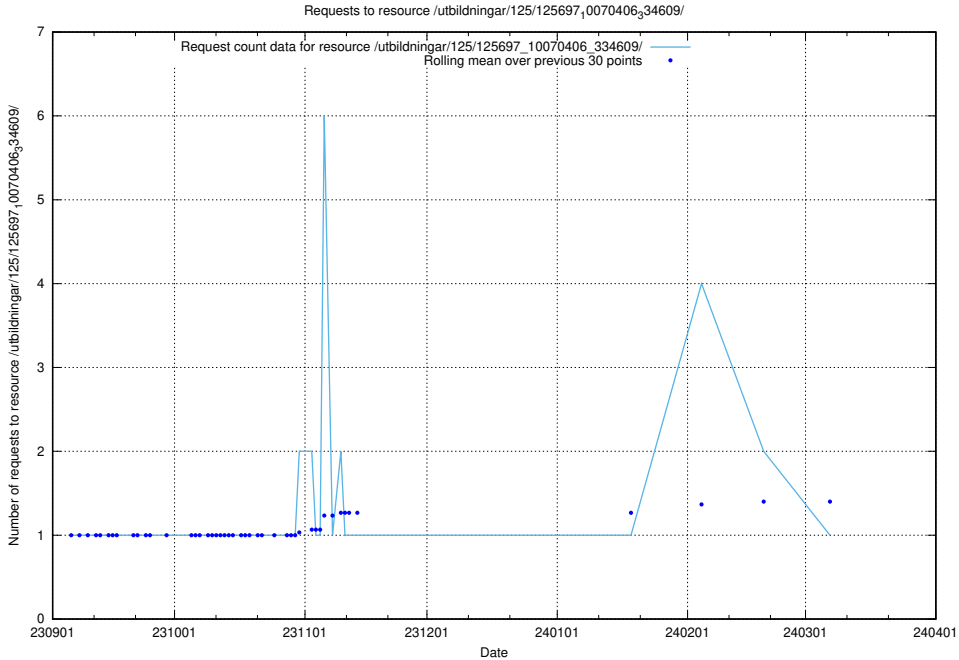

5.4327 Usage of /utbildningar/125/125697_10070406_334609/

Here, we count the number of requests to resource /utbildningar/125/125697_10070406_334609/.