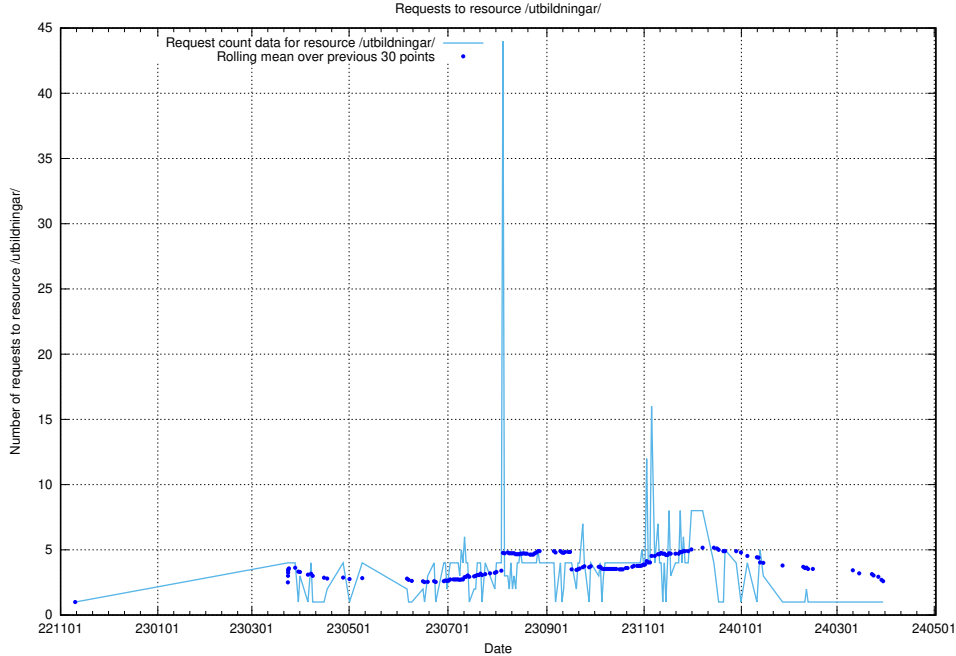

5.5933 Usage of /utbildningar/

Here, we count the number of requests to resource /utbildningar/.