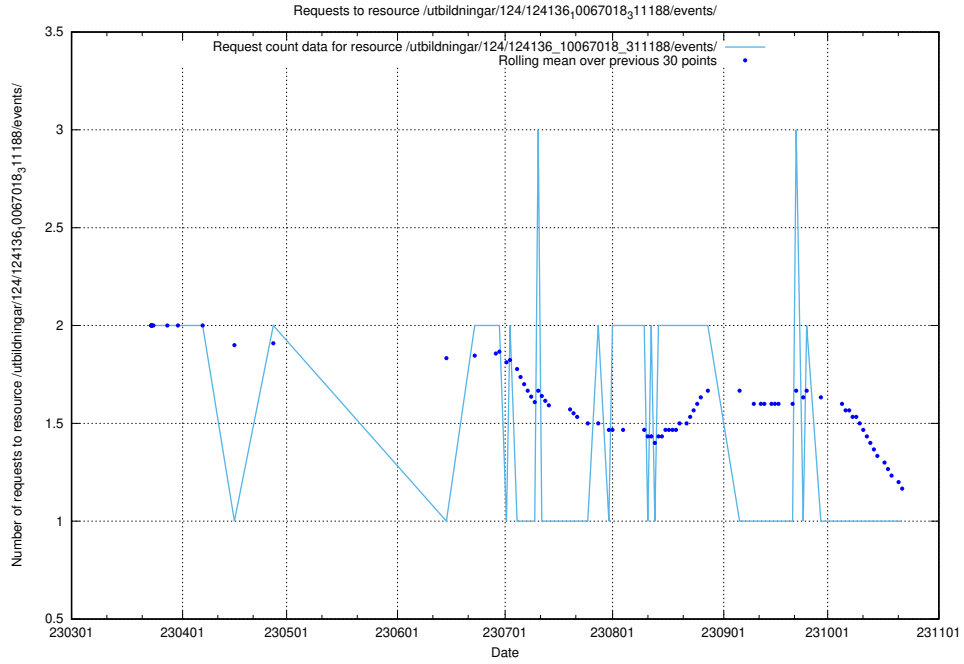

5.5943 Usage of /utbildningar/124/124136_10067018_311188/events/

Here, we count the number of requests to resource /utbildningar/124/124136_10067018_311188/events/