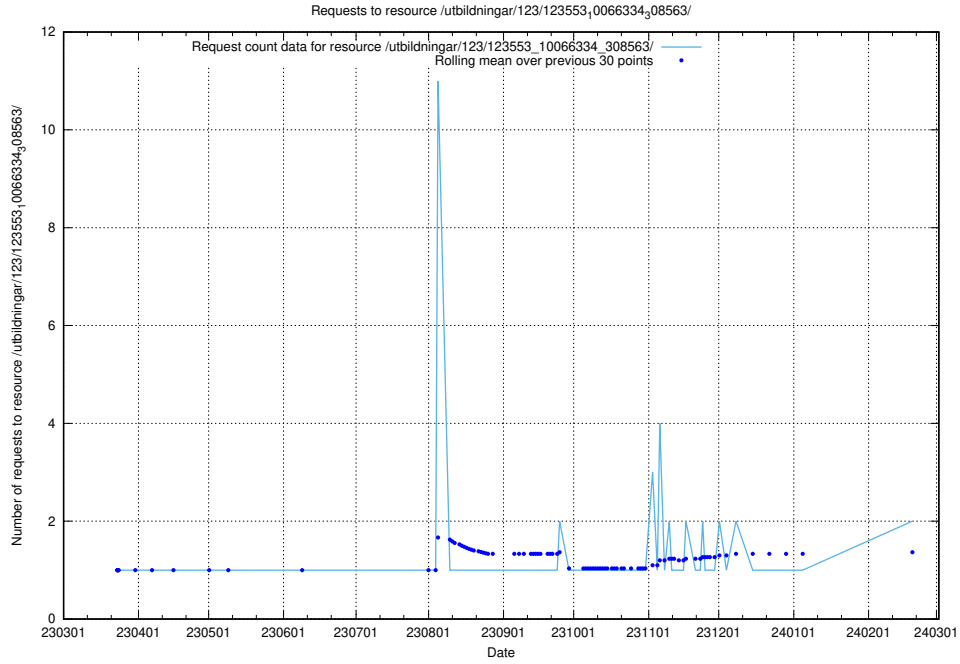

5.582 Usage of /utbildningar/123/123553_10066334_308563/

Here, we count the number of requests to resource /utbildningar/123/123553_10066334_308563/.