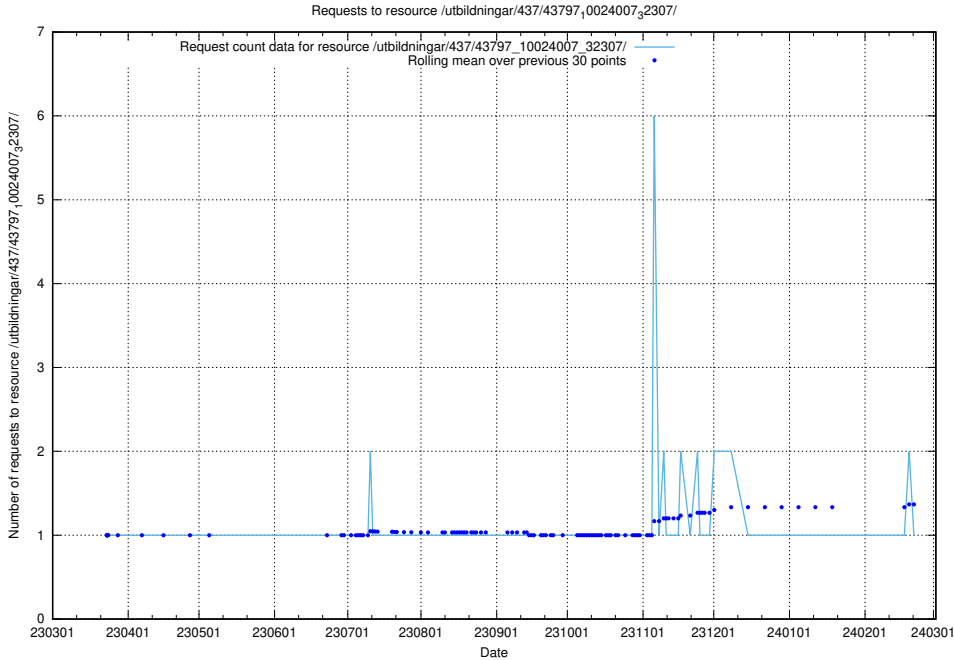

5.5989 Usage of /utbildningar/437/43797_10024007_32307/

Here, we count the number of requests to resource /utbildningar/437/43797_10024007_32307/.