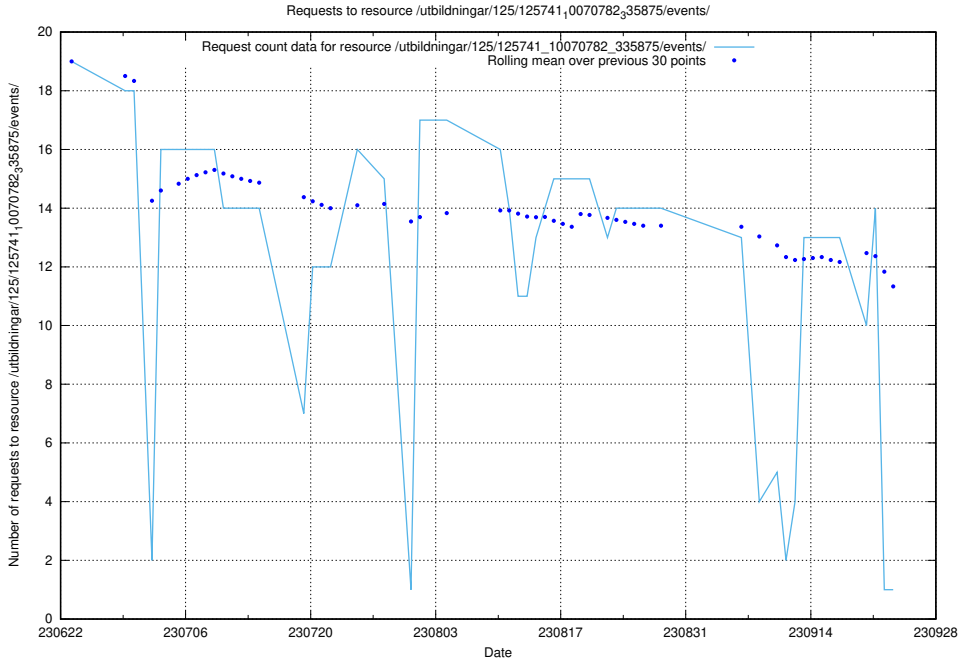

5.5211 Usage of /utbildningar/124/124038_10066963_311070/events/

Here, we count the number of requests to resource /utbildningar/124/124038_10066963_311070/events/

5.5212 Usage of /utbildningar/124/124474_10067547_312970/events/