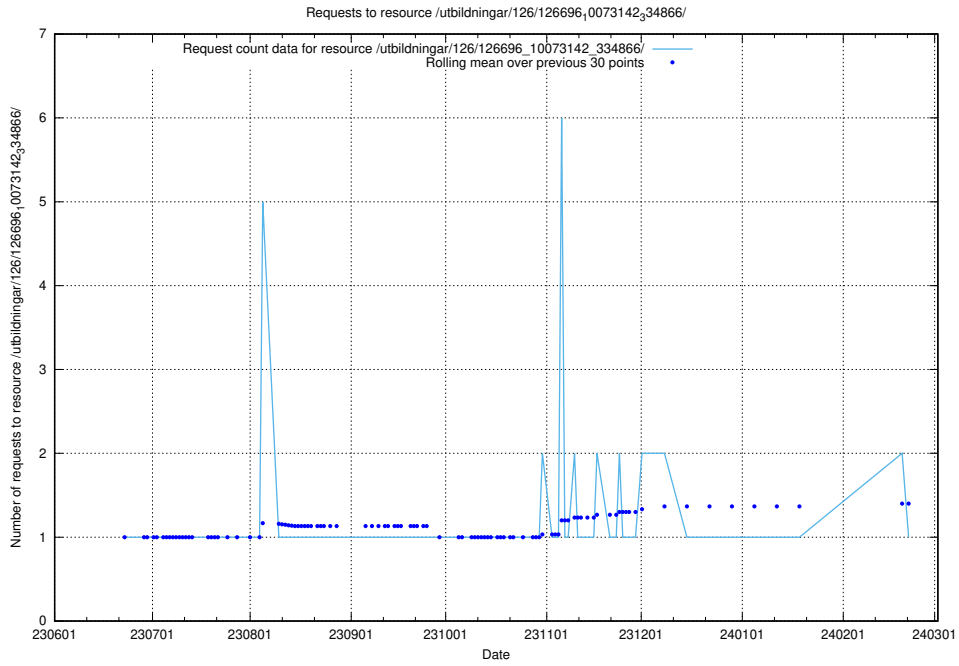

5.5277 Usage of /utbildningar/126/126696_10073142_334866/

Here, we count the number of requests to resource /utbildningar/126/126696_10073142_334866/.