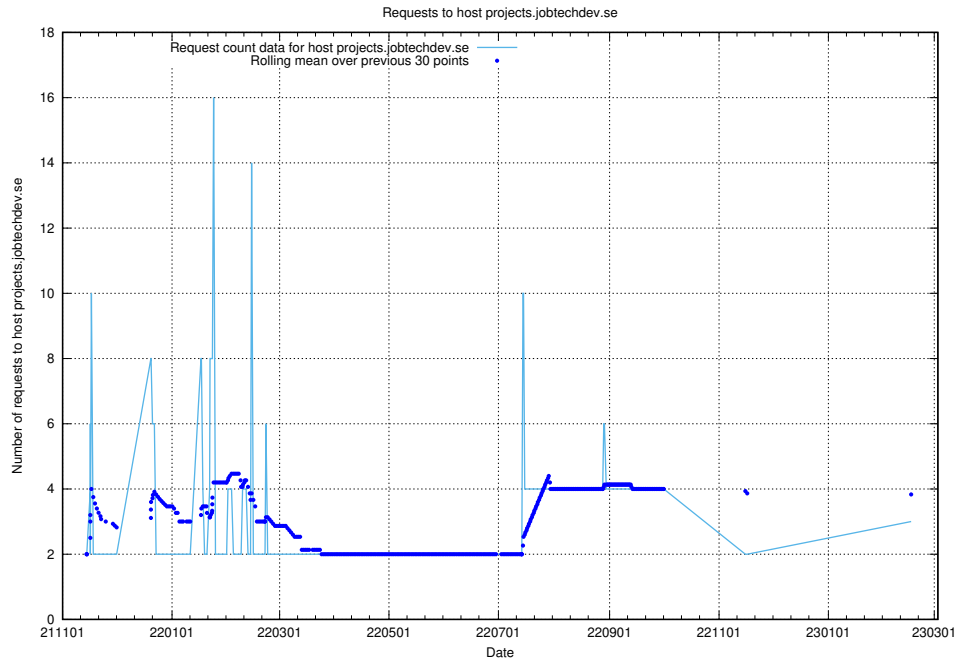

7.236 Usage of projects.jobtechdev.se

Here, we count the number of requests to host projects.jobtechdev.se.