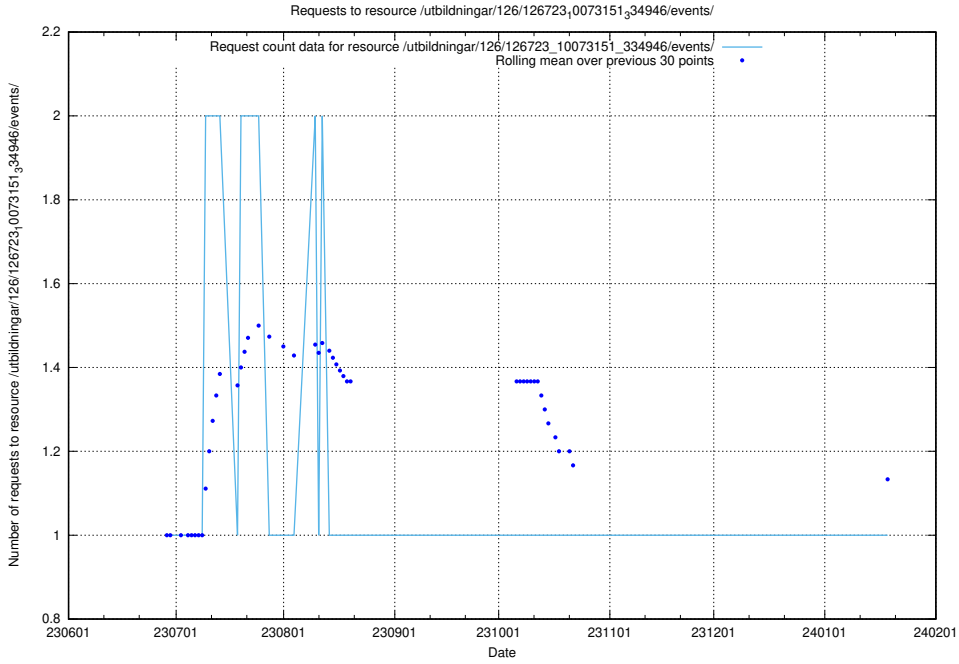

5.5101 Usage of /utbildningar/126/126723_10073151_334946/events/

Here, we count the number of requests to resource /utbildningar/126/126723_10073151_334946/events/