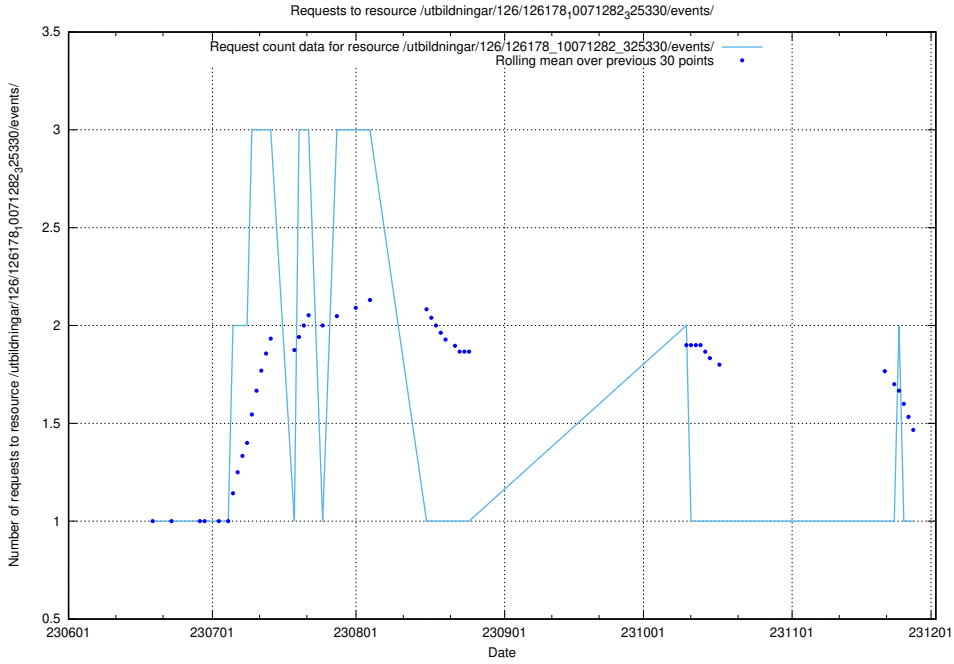

5.5515 Usage of /utbildningar/126/126178_10071282_325330/events/

Here, we count the number of requests to resource /utbildningar/126/126178_10071282_325330/events/