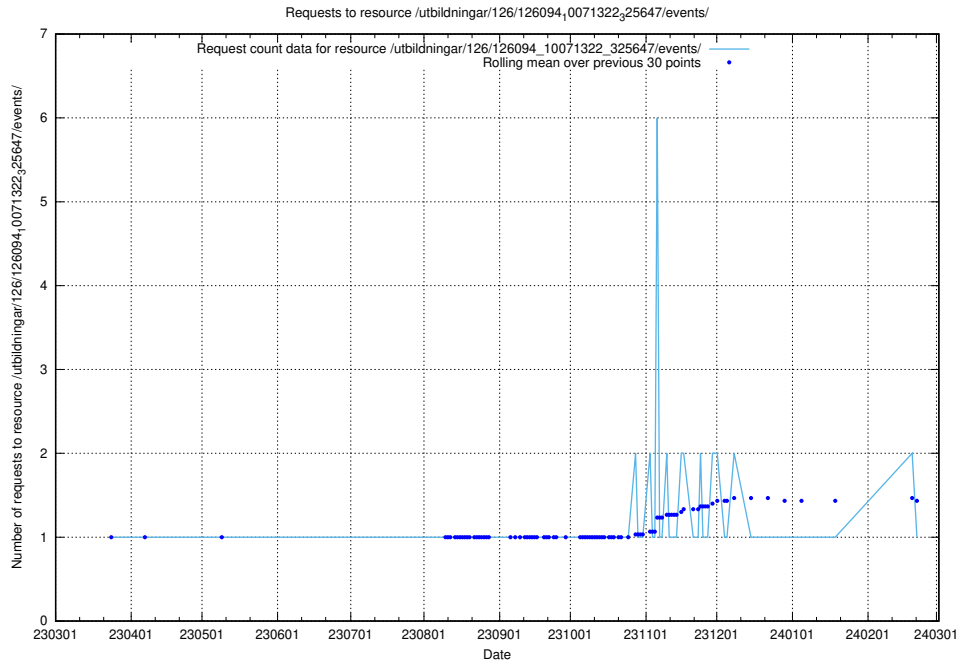

5.5860 Usage of /utbildningar/126/126094_10071322_325647/events/

Here, we count the number of requests to resource /utbildningar/126/126094_10071322_325647/events/