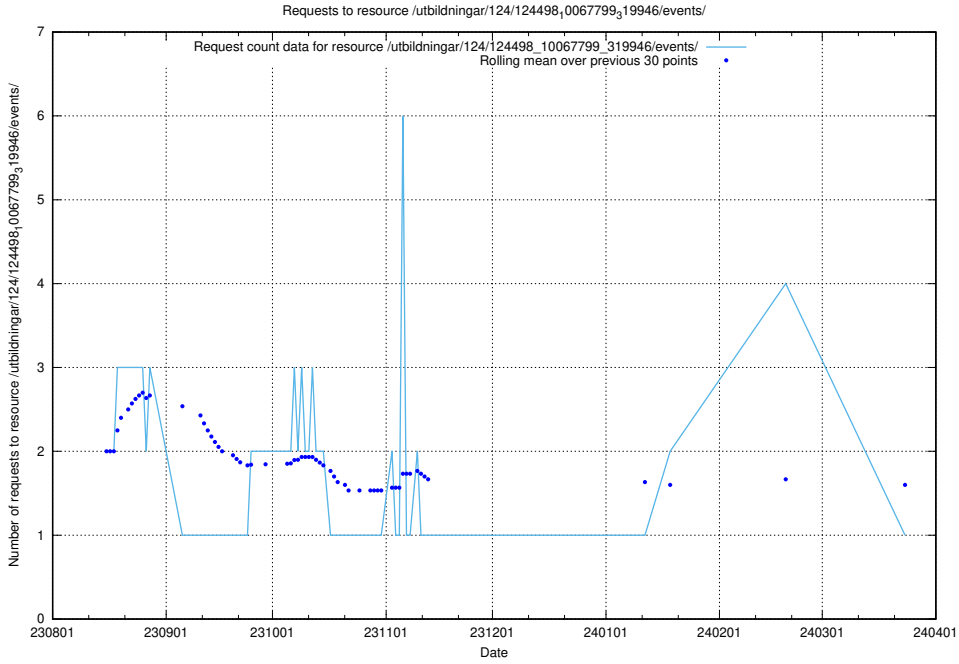

5.4445 Usage of /utbildningar/124/124498_10067799_319946/events/

Here, we count the number of requests to resource /utbildningar/124/124498_10067799_319946/events/

5.4446 Usage of /utbildningar/126/126355_10072940_334334/events/