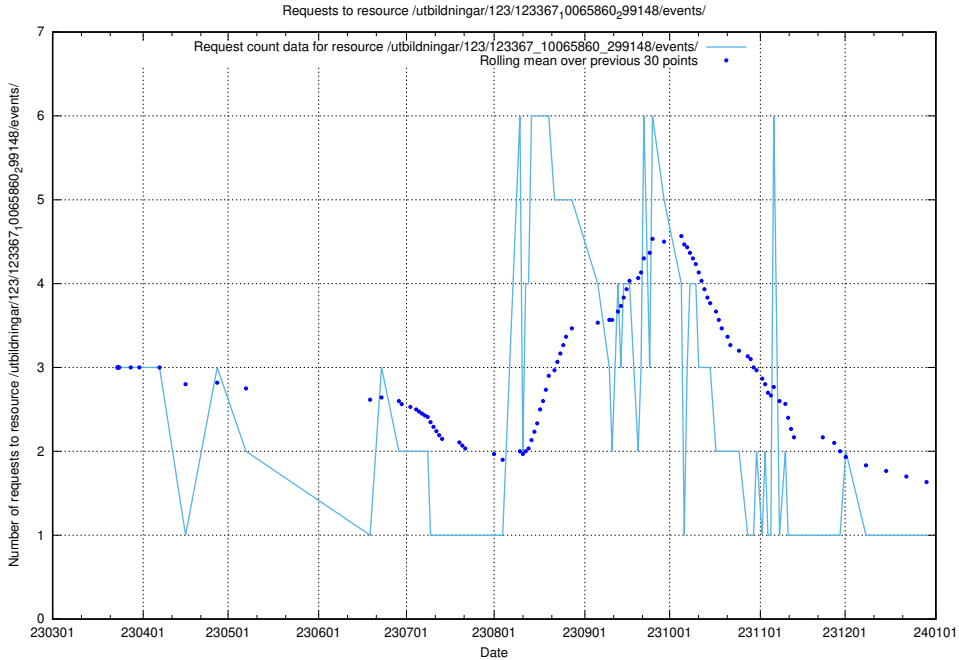

5.5908 Usage of /utbildningar/123/123367_10065860_299148/events/

Here, we count the number of requests to resource /utbildningar/123/123367_10065860_299148/events/