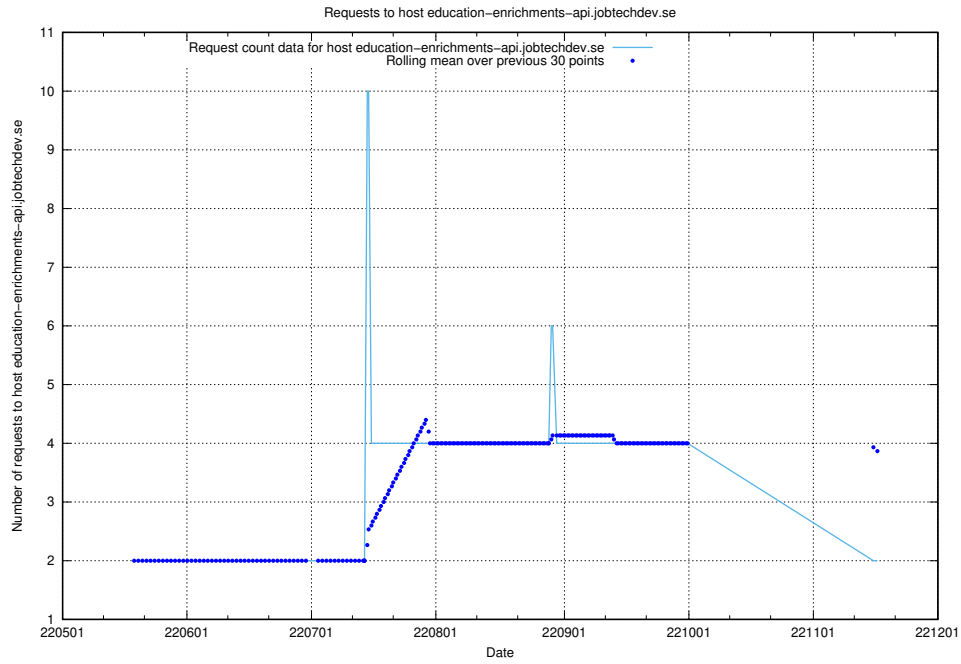

7.424 Usage of education-api-dev.jobtechdev.se

Here, we count the number of requests to host education-api-dev.jobtechdev.se.

7.425 Usage of education-enrichments-api.jobtechdev.se

Here, we count the number of requests to host education-enrichments-api.jobtechdev.se.