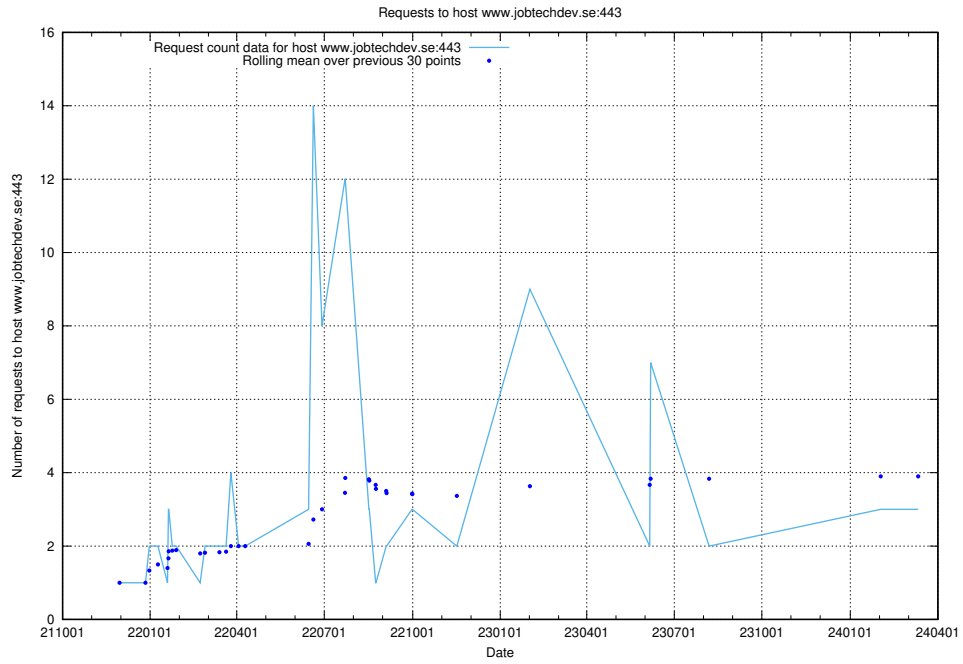

7.205 Usage of www.jobtechdev.se:443

Here, we count the number of requests to host www.jobtechdev.se:443.