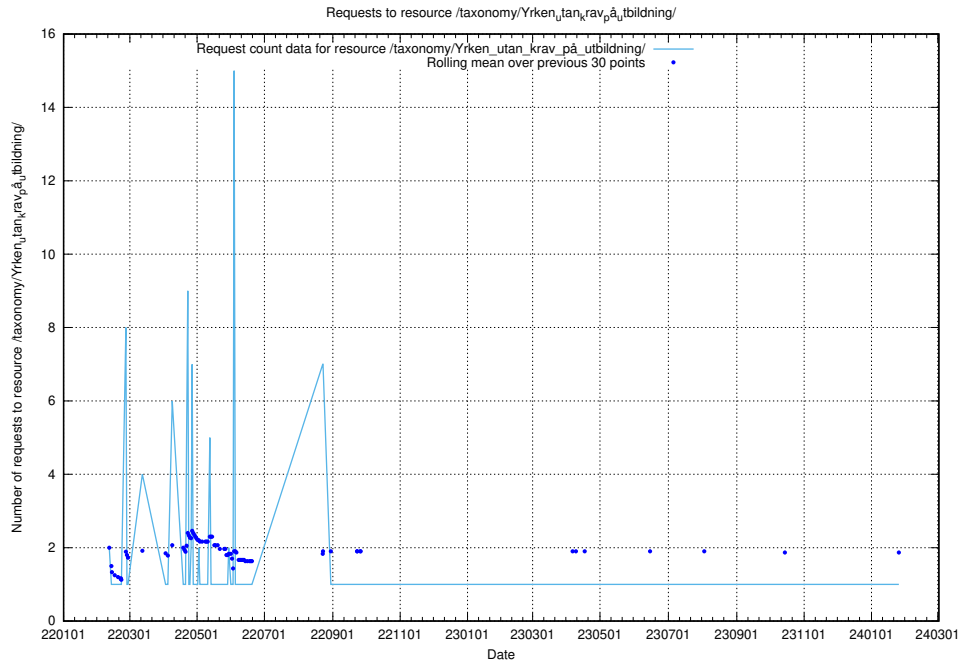

5.1187 Usage of /taxonomy/Yrken_utan_krav_på_utbildning/

Here, we count the number of requests to resource /taxonomy/Yrken_utan_krav_på_utbildning/.