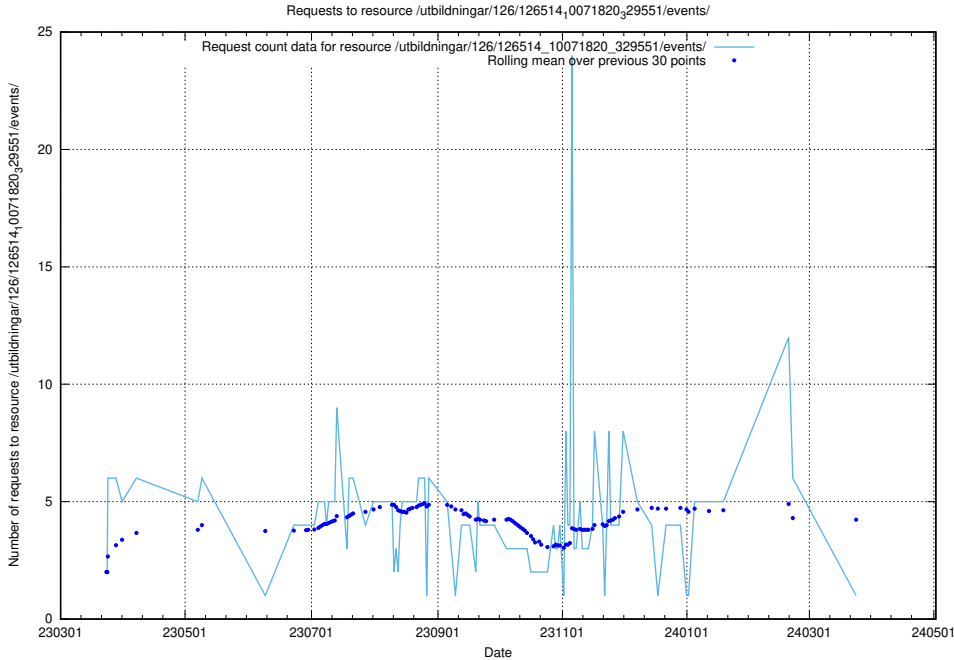

5.5911 Usage of /utbildningar/126/126514_10071820_329551/events/

Here, we count the number of requests to resource /utbildningar/126/126514_10071820_329551/events/