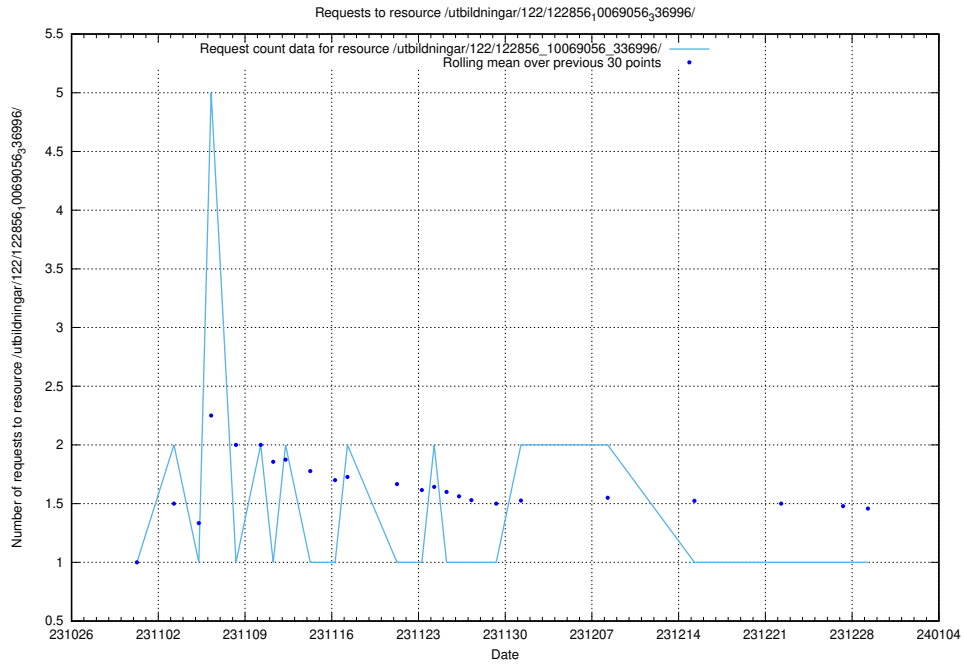

5.3807 Usage of /utbildningar/122/122856_10069056_336996/

Here, we count the number of requests to resource /utbildningar/122/122856_10069056_336996/.