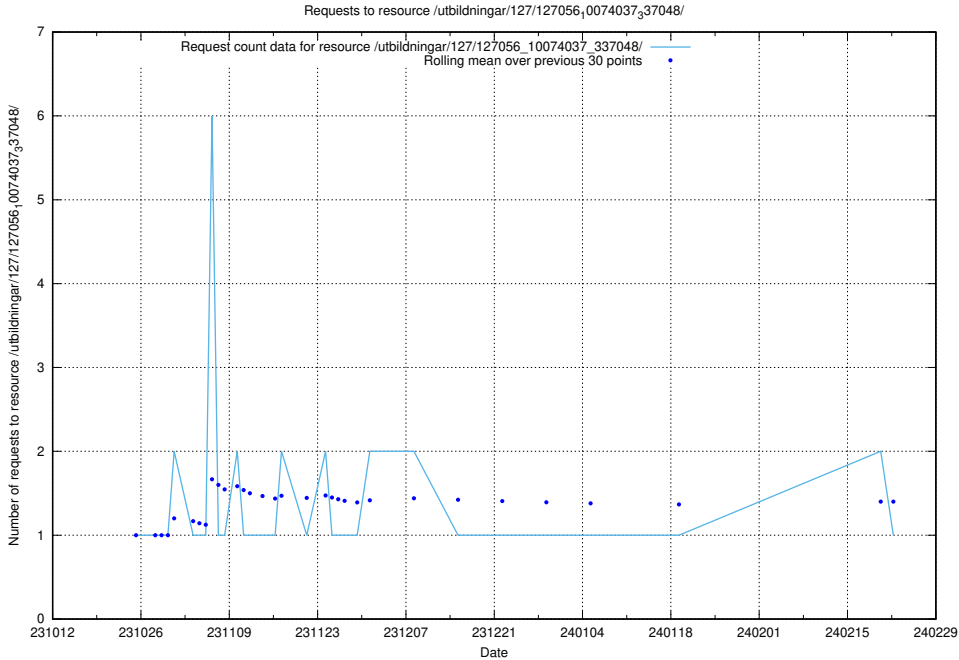

5.3849 Usage of /utbildningar/127/127056_10074037_337048/

Here, we count the number of requests to resource /utbildningar/127/127056_10074037_337048/.