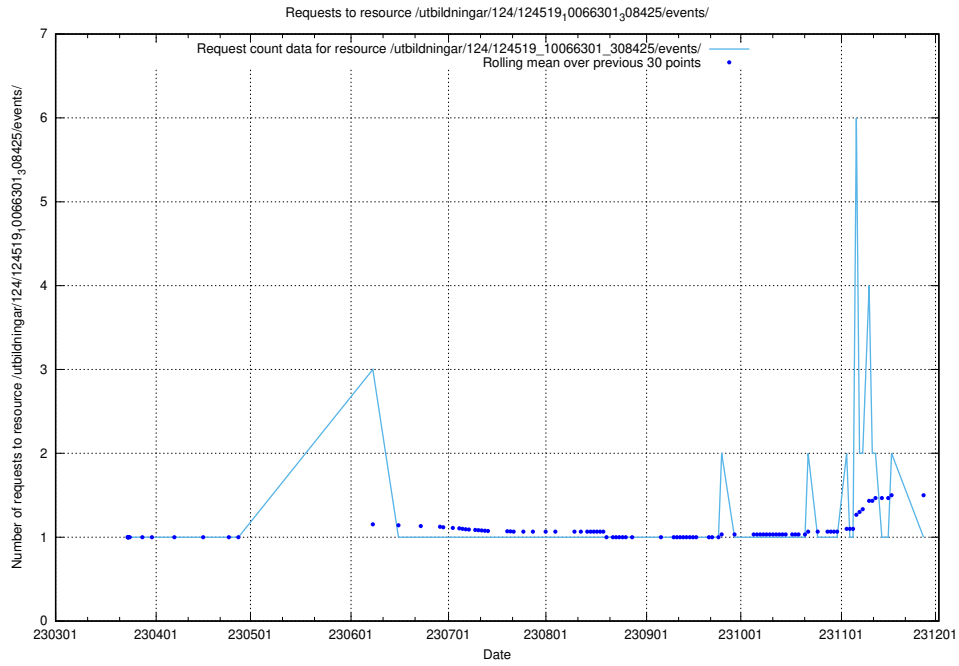

5.1166 Usage of /utbildningar/124/124519_10066301_308425/events/

Here, we count the number of requests to resource /utbildningar/124/124519_10066301_308425/events/