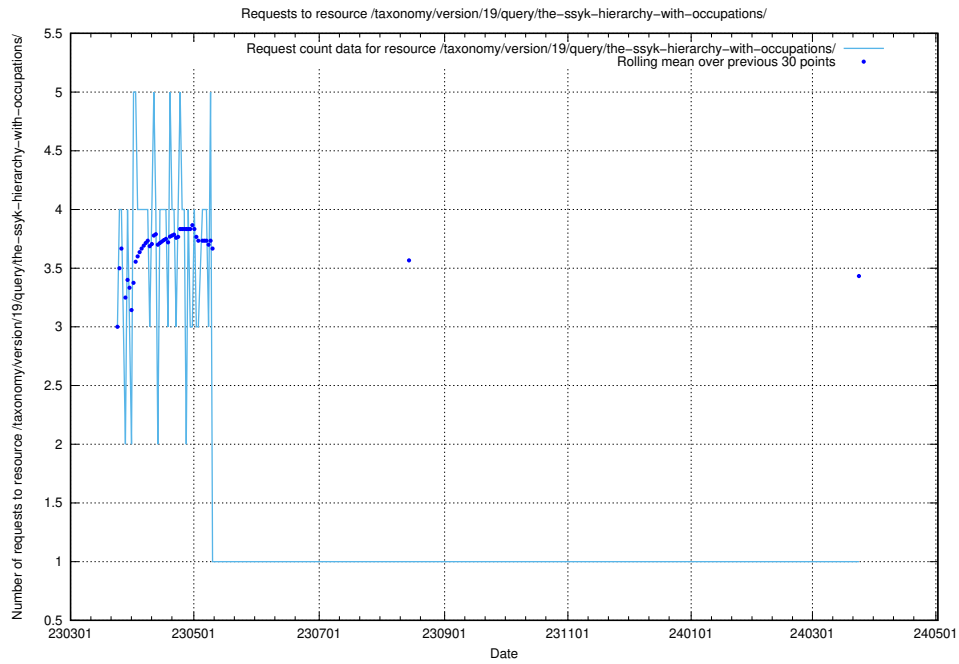

Here, we count the number of requests to resource /taxonomy/version/19/query/the-ssyk-hierarchy-with-occupations/.

5.5772 Usage of /taxonomy/version/19/query/swedish-retail-and-wholesale-council-skills/