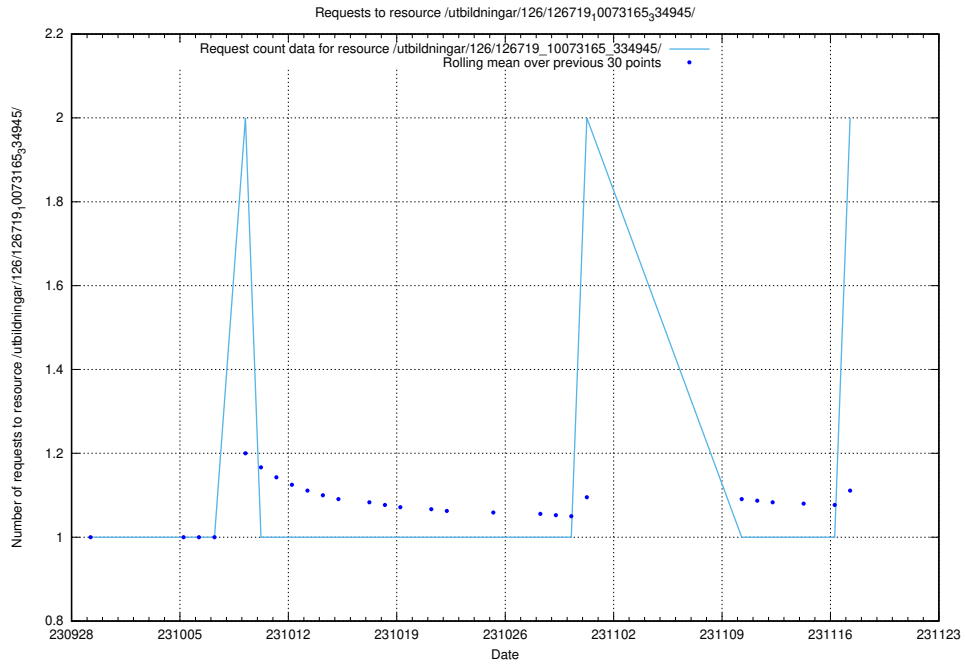

5.577 Usage of /utbildningar/126/126719_10073165_334945/

Here, we count the number of requests to resource /utbildningar/126/126719_10073165_334945/.