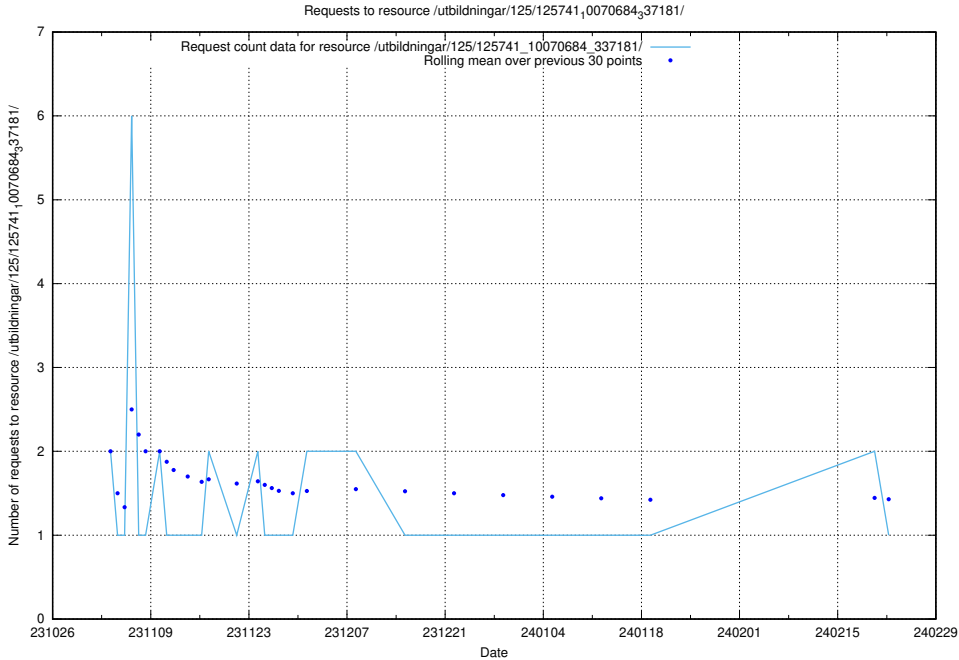

5.3785 Usage of /utbildningar/125/125741_10070684_337181/

Here, we count the number of requests to resource /utbildningar/125/125741_10070684_337181/.