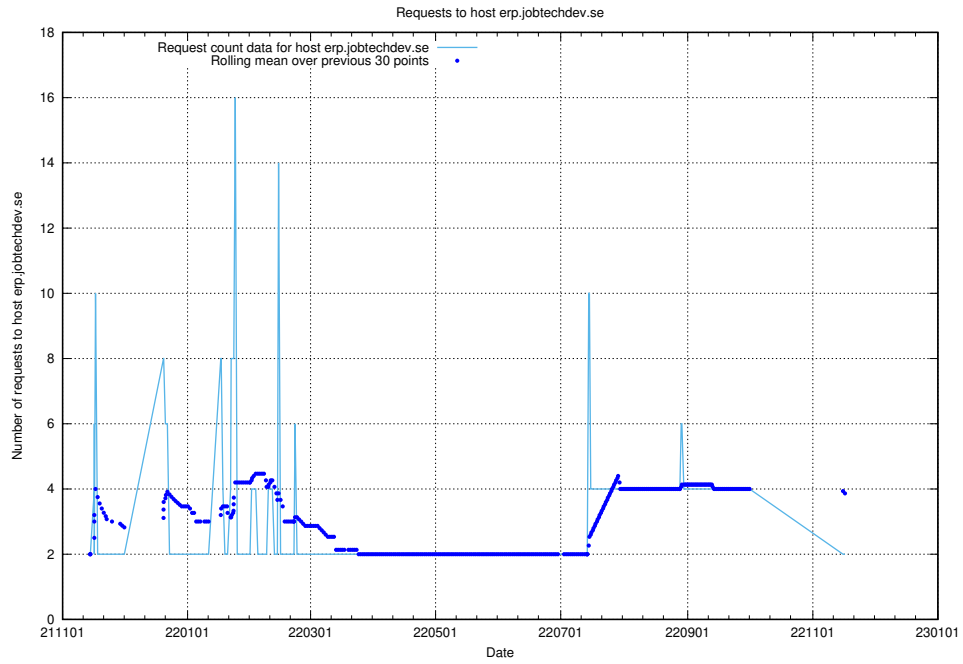

7.264 Usage of erp.jobtechdev.se

Here, we count the number of requests to host erp.jobtechdev.se.