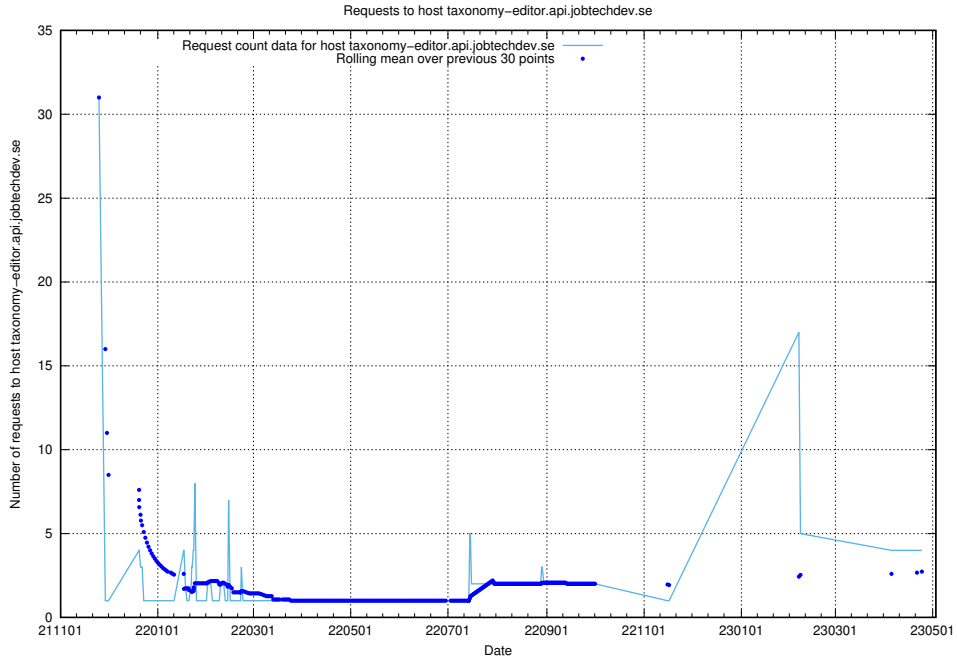

7.138 Usage of taxonomy-editor.api.jobtechdev.se

Here, we count the number of requests to host taxonomy-editor.api.jobtechdev.se.