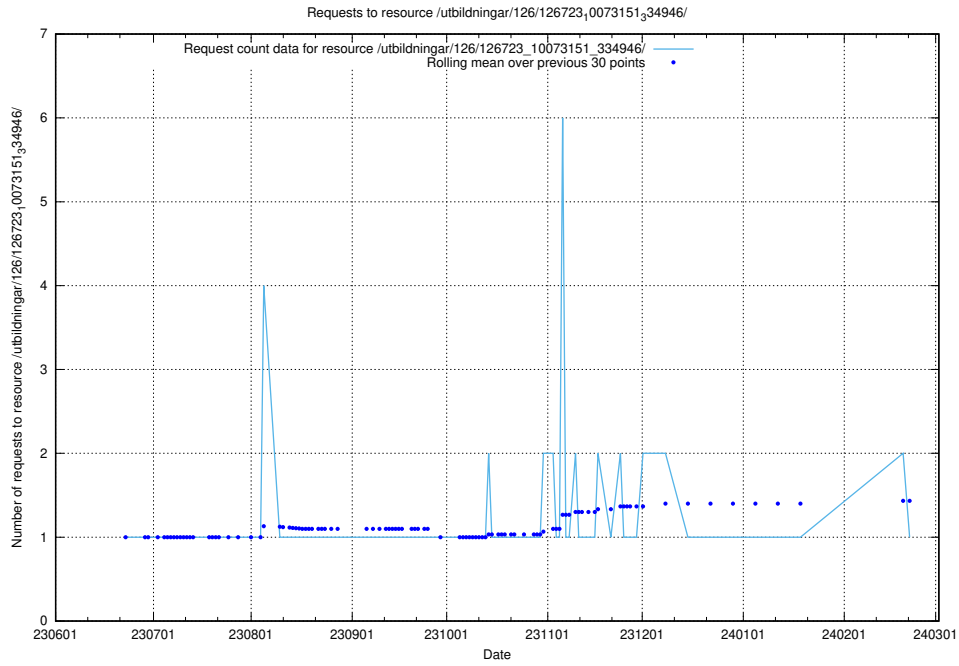

5.5256 Usage of /utbildningar/126/126723_10073151_334946/

Here, we count the number of requests to resource /utbildningar/126/126723_10073151_334946/.