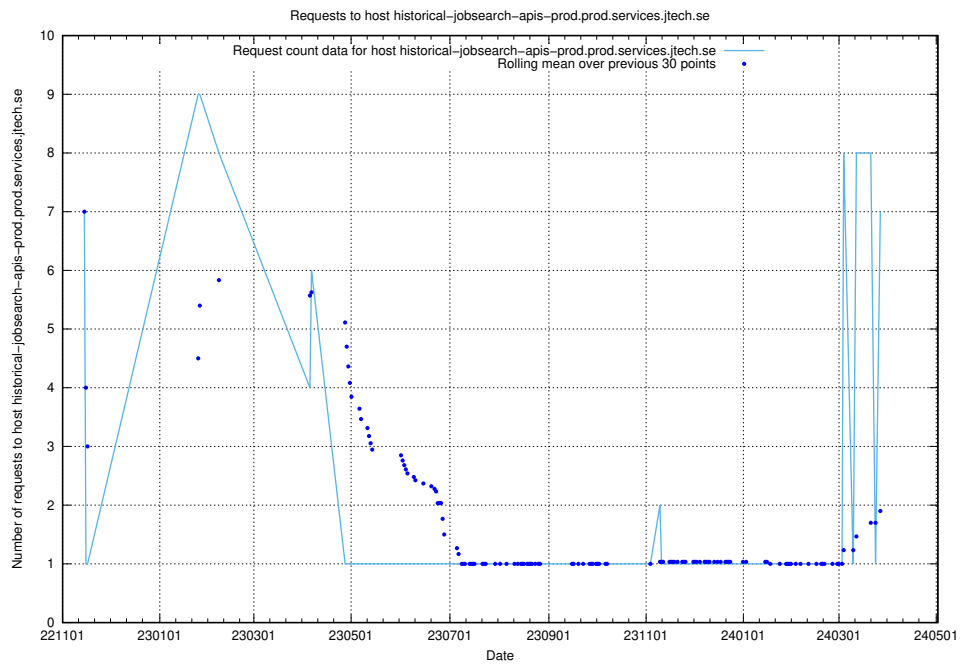

Here, we count the number of requests to host education-api.jobtechdev.se.

7.74 Usage of historical-jobsearch-apis-prod.prod.services.jtech.se

Here, we count the number of requests to host historical-jobsearch-apis-prod.prod.services.jtech.se.