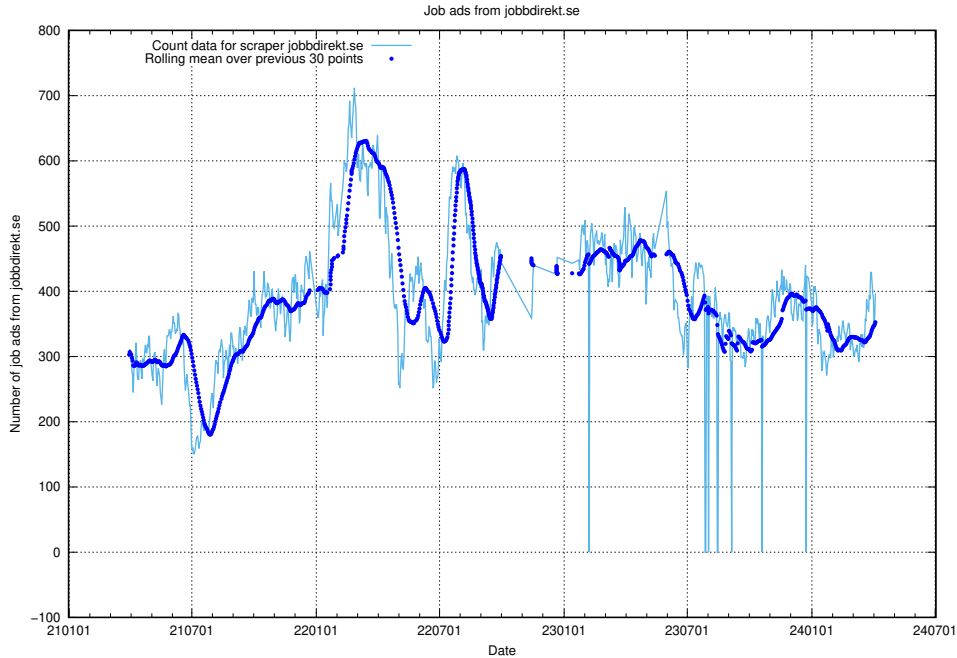

13.9 Number of ads by scraper jobbdirekt.se

Here, we count the number of job ads scraped from jobbdirekt.se.