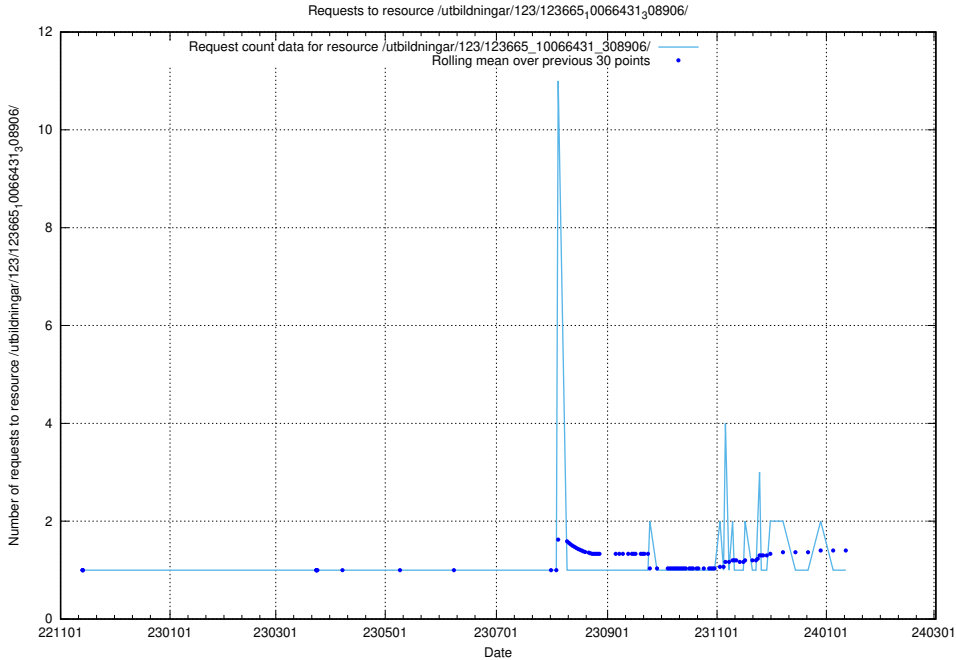

5.5602 Usage of /utbildningar/123/123665_10066431_308906/

Here, we count the number of requests to resource /utbildningar/123/123665_10066431_308906/.