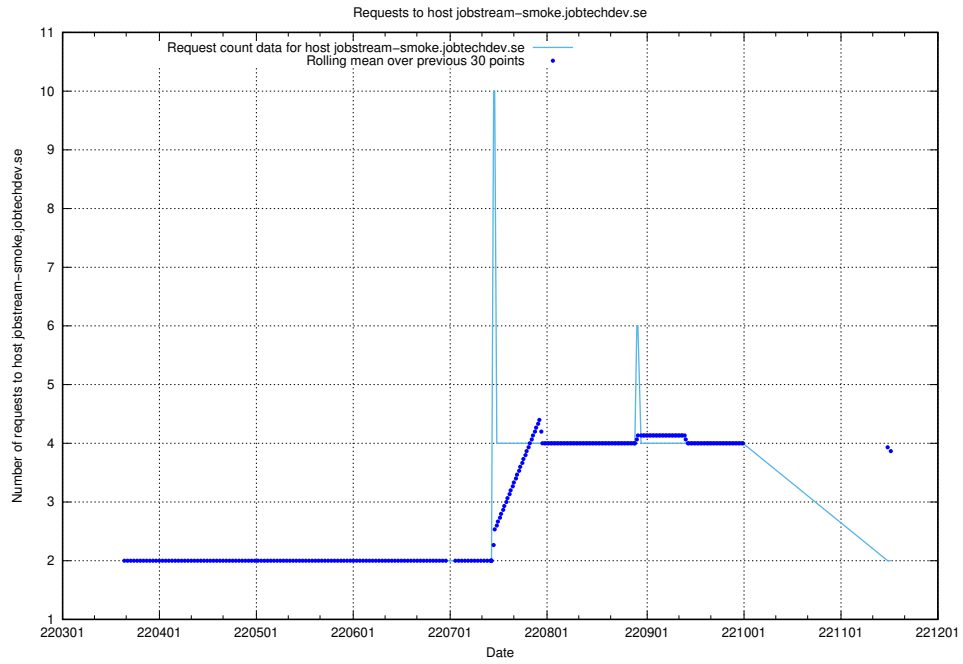

7.493 Usage of `jobstream-smoke.jobtechdev.se`

Here, we count the number of requests to host `jobstream-smoke.jobtechdev.se`.

7.494 Usage of `jobad-enrichments-internal-standby-api.jobtechdev.se`

Here, we count the number of requests to host `jobad-enrichments-internal-standby-api.jobtechdev.se`.