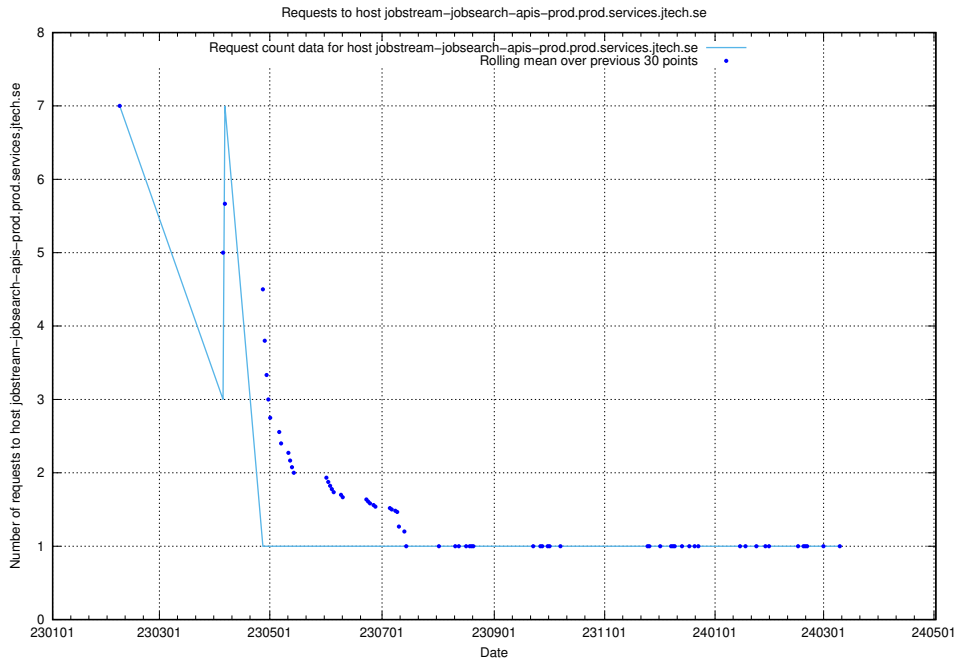

7.612 Usage of jobstream-jobsearch-apis-prod.prod.services.jtech.se

Here, we count the number of requests to host jobstream-jobsearch-apis-prod.prod.services.jtech.se.