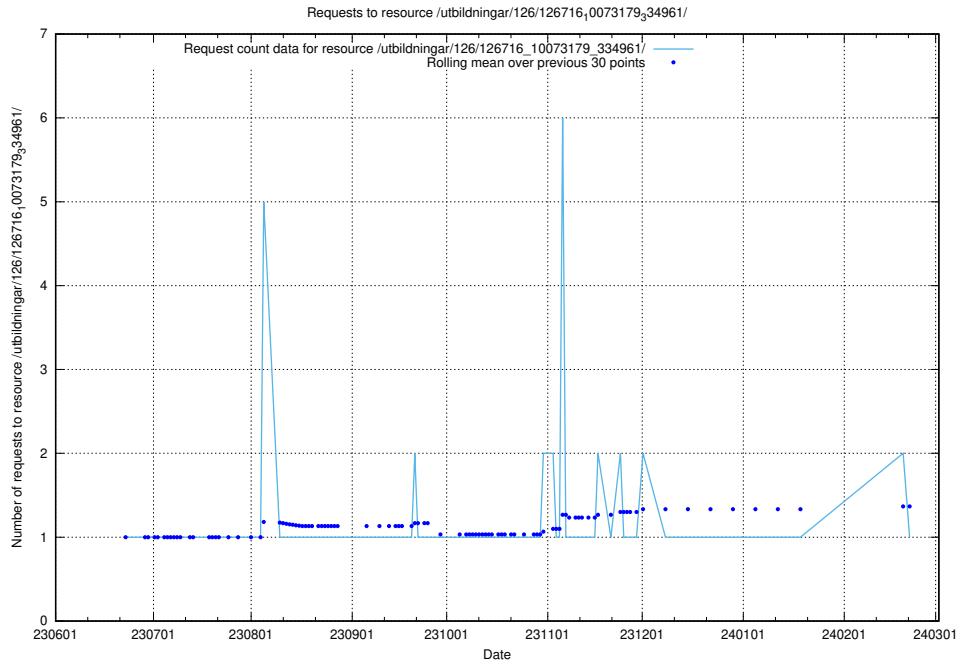

5.5270 Usage of /utbildningar/126/126716_10073179_334961/

Here, we count the number of requests to resource /utbildningar/126/126716_10073179_334961/.