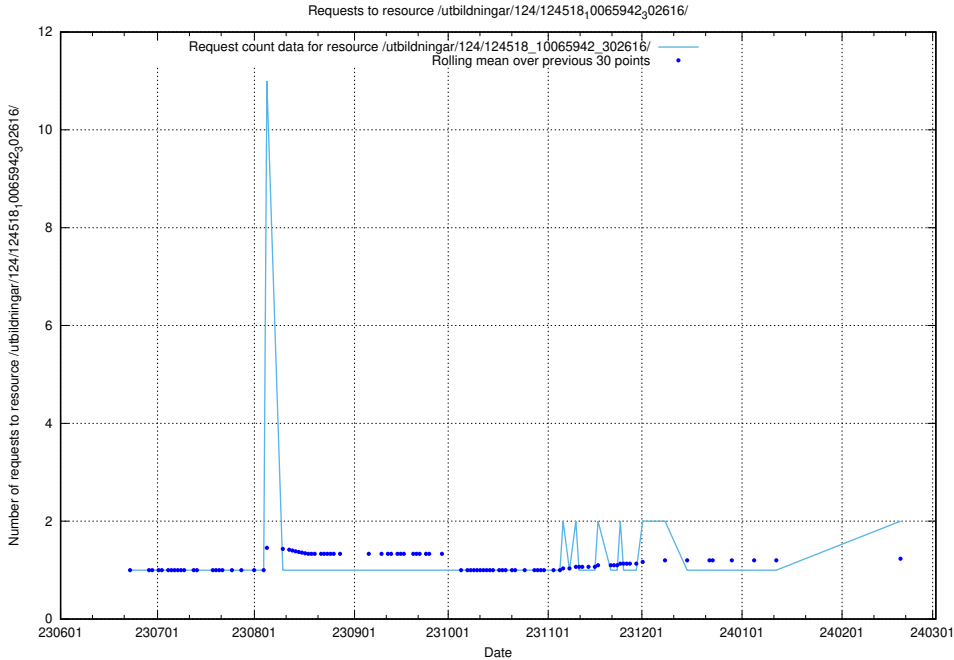

Here, we count the number of requests to resource /utbildningar/124/124934_10072963_334378/events/

5.706 Usage of /utbildningar/124/124518_10065942_302616/

Here, we count the number of requests to resource /utbildningar/124/124518_10065942_302616/.