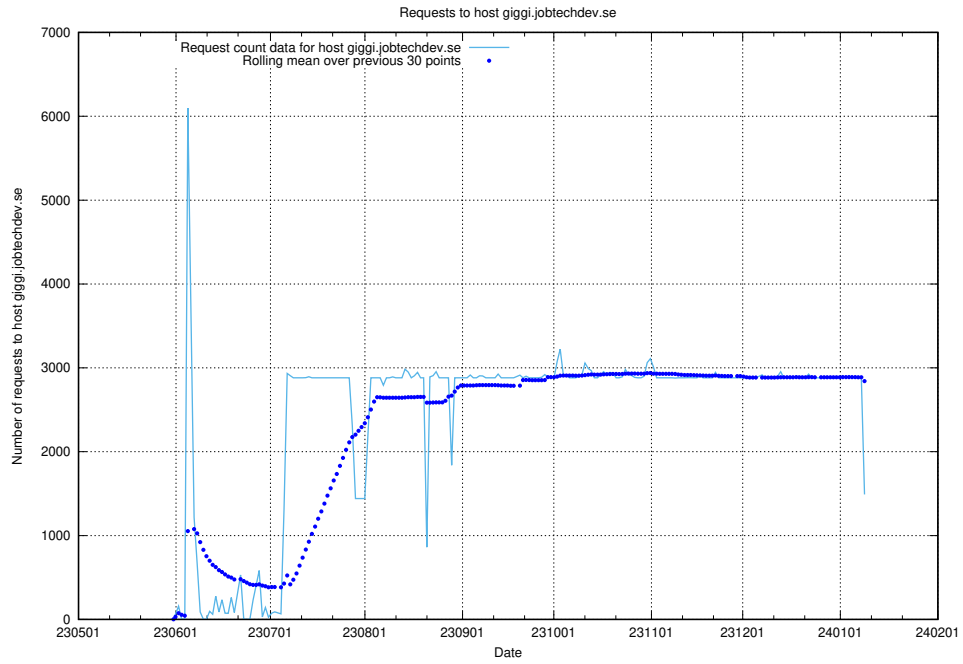

7.19 Usage of giggi.jobtechdev.se

Here, we count the number of requests to host giggi.jobtechdev.se.

7.20 Usage of canary-openshift-ingress-canary.prod.services.jtech.se

Here, we count the number of requests to host canary-openshift-ingress-canary.prod.services.jtech.se.