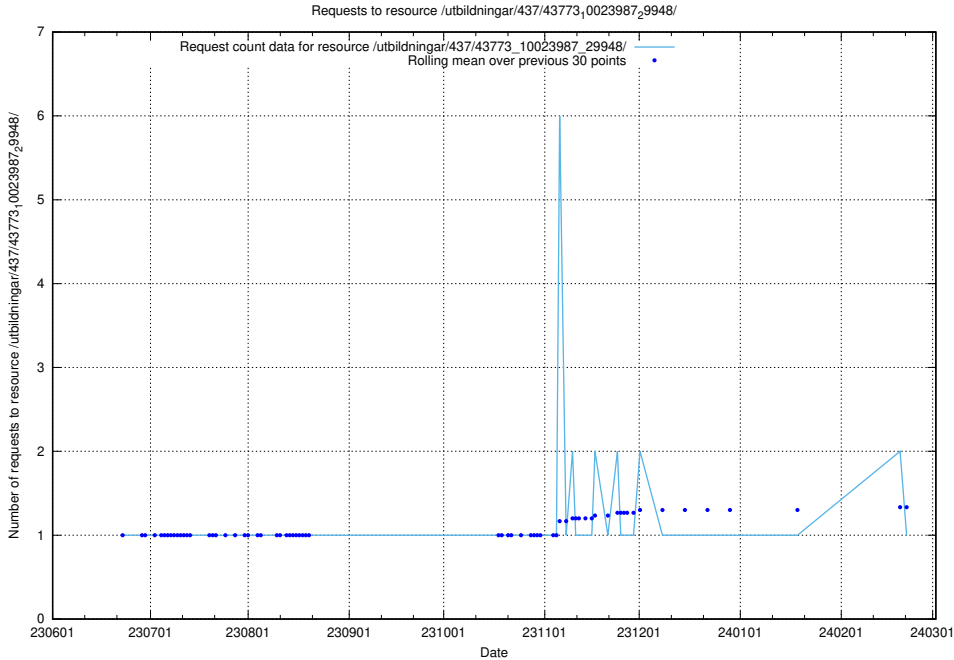

5.5227 Usage of /utbildningar/437/43773_10023987_29948/

Here, we count the number of requests to resource /utbildningar/437/43773_10023987_29948/.