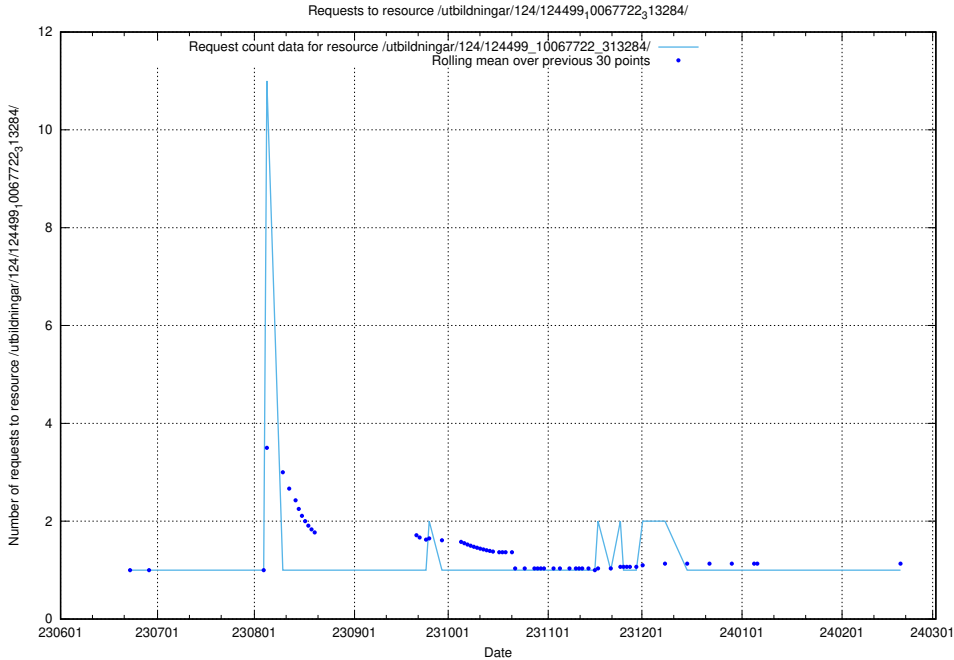

5.5442 Usage of /utbildningar/124/124499_10067722_313284/

Here, we count the number of requests to resource /utbildningar/124/124499_10067722_313284/.