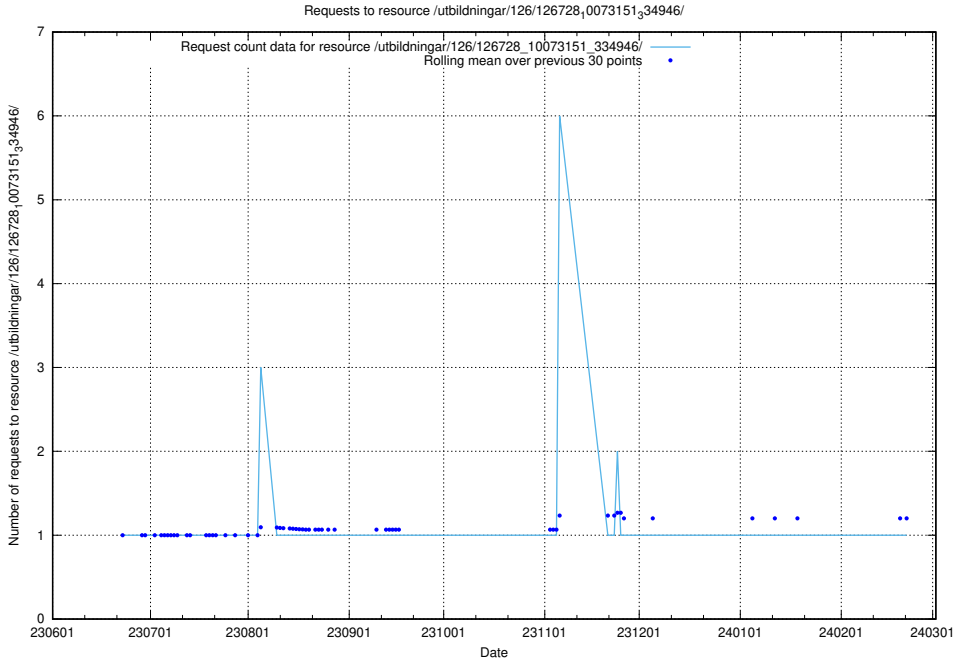

5.5251 Usage of /utbildningar/126/126728_10073151_334946/

Here, we count the number of requests to resource /utbildningar/126/126728_10073151_334946/.