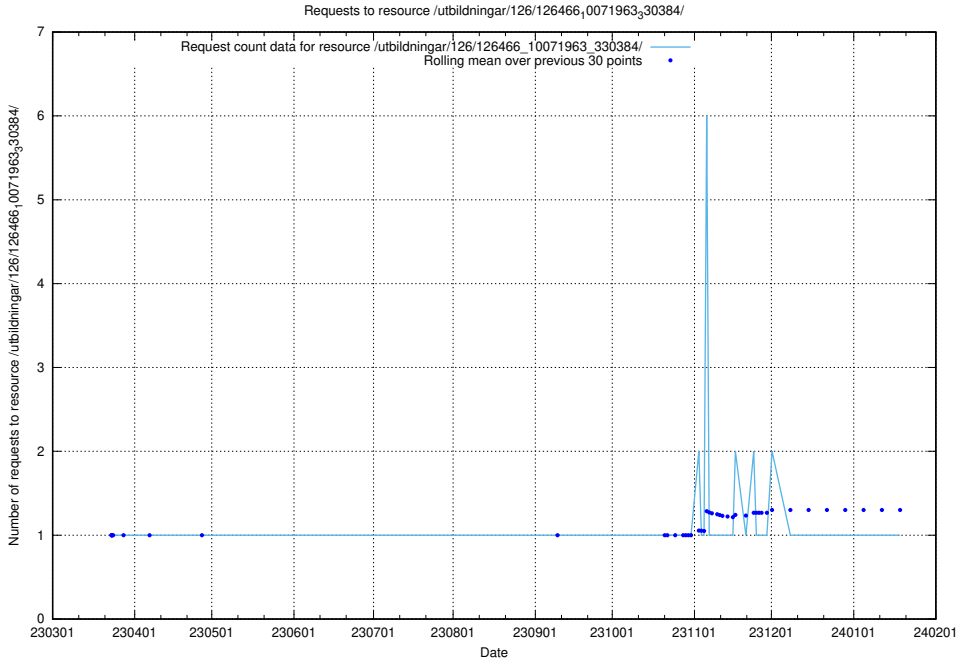

5.6049 Usage of /taxonomy/Kompetensbegrupp/

Here, we count the number of requests to resource /taxonomy/Kompetensbegrupp/.

5.6050 Usage of /utbildningar/126/126466_10071963_330384/

Here, we count the number of requests to resource /utbildningar/126/126466_10071963_330384/.