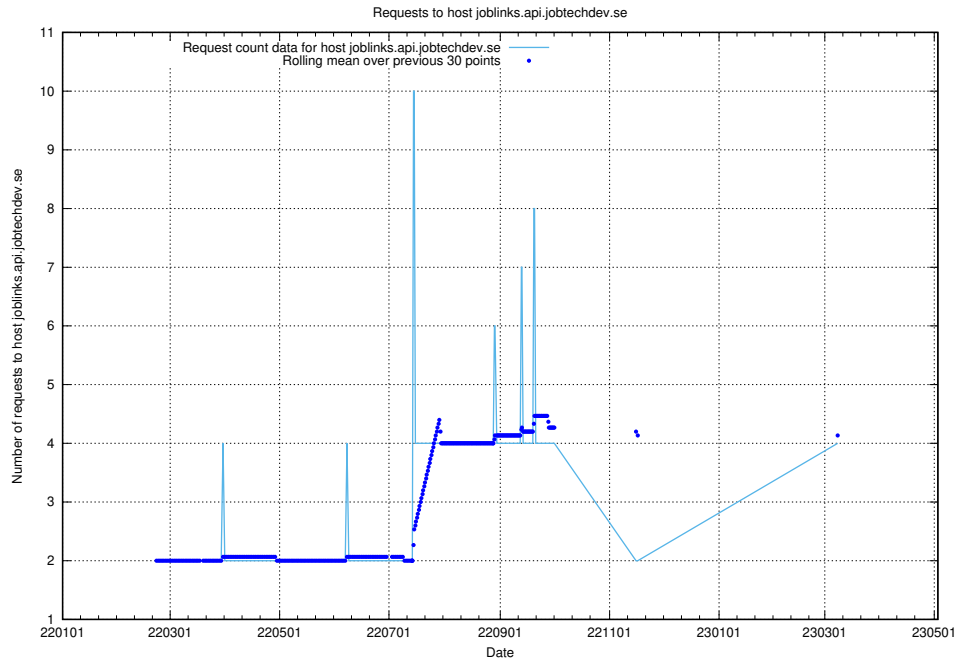

7.156 Usage of `joblinks.api.jobtechdev.se`

Here, we count the number of requests to host `joblinks.api.jobtechdev.se`.