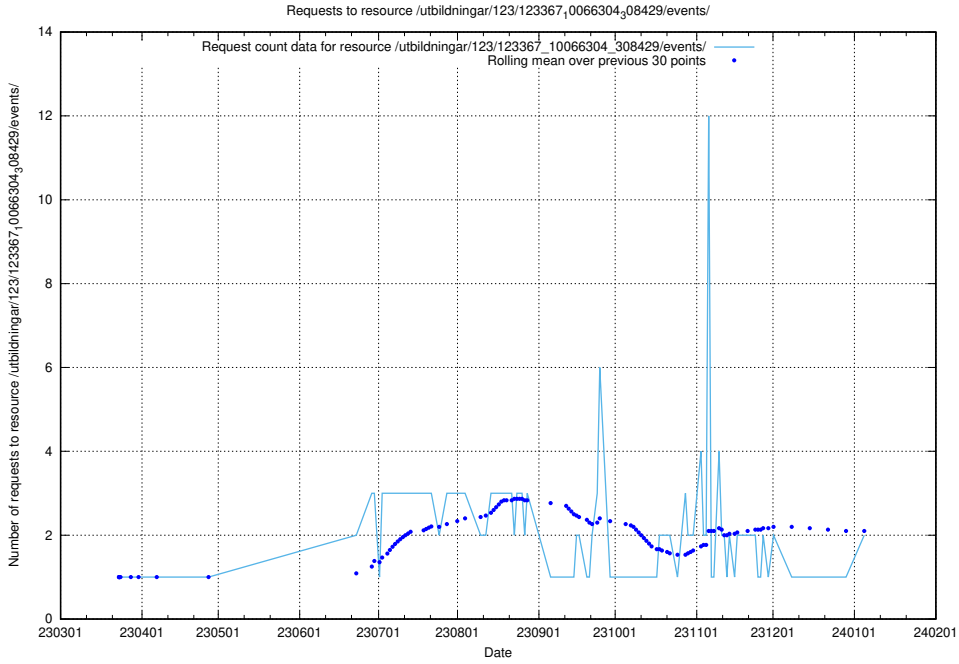

5.587 Usage of /utbildningar/123/123367_10066304_308429/events/

Here, we count the number of requests to resource /utbildningar/123/123367_10066304_308429/events/