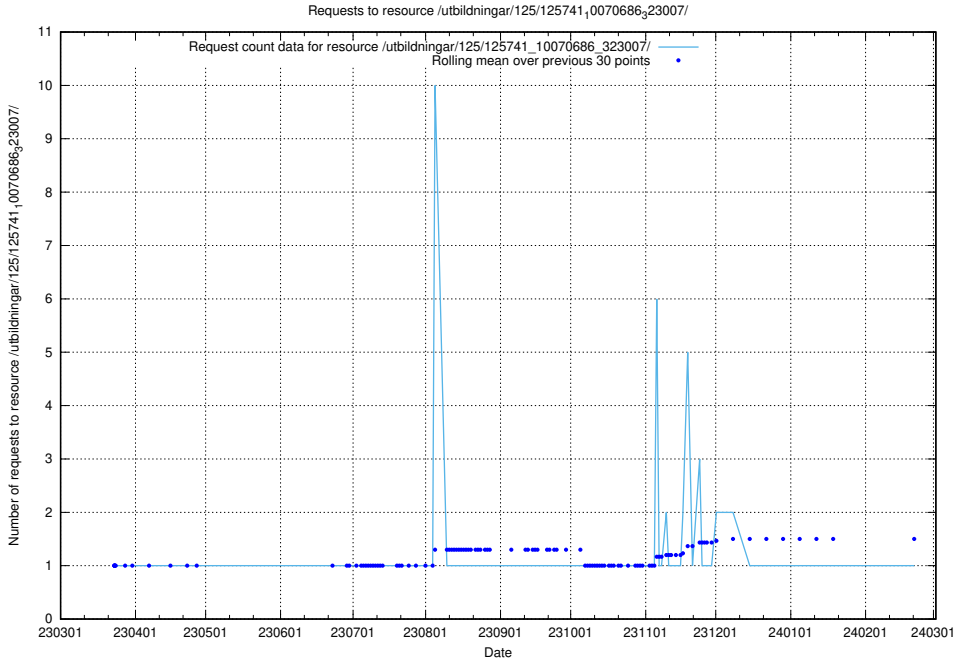

5.6123 Usage of /utbildningar/125/125741_10070686_323007/

Here, we count the number of requests to resource /utbildningar/125/125741_10070686_323007/.