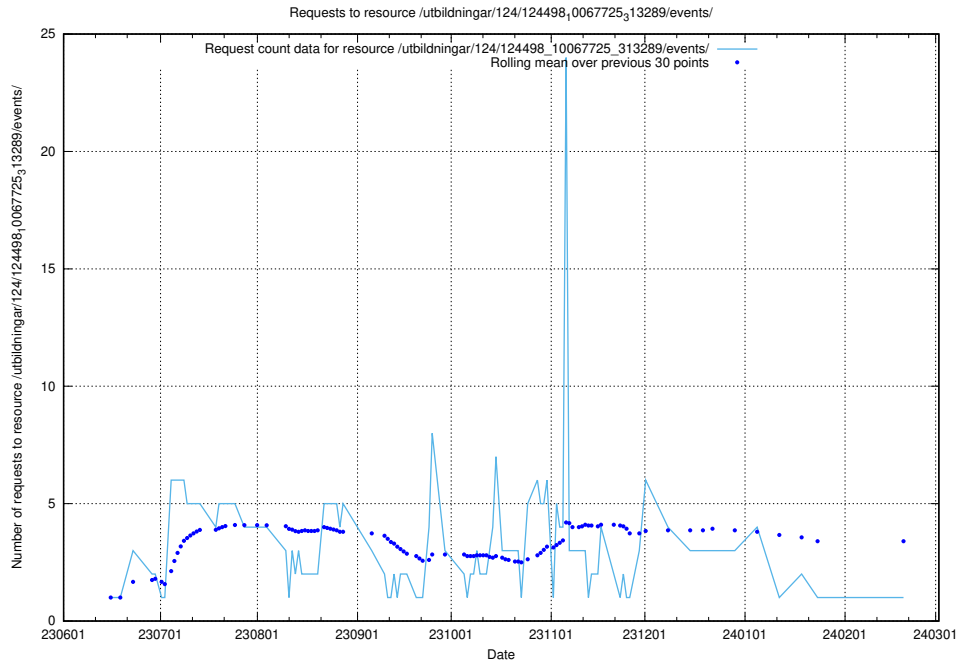

5.5549 Usage of /utbildningar/124/124498_10067725_313289/events/

Here, we count the number of requests to resource /utbildningar/124/124498_10067725_313289/events/