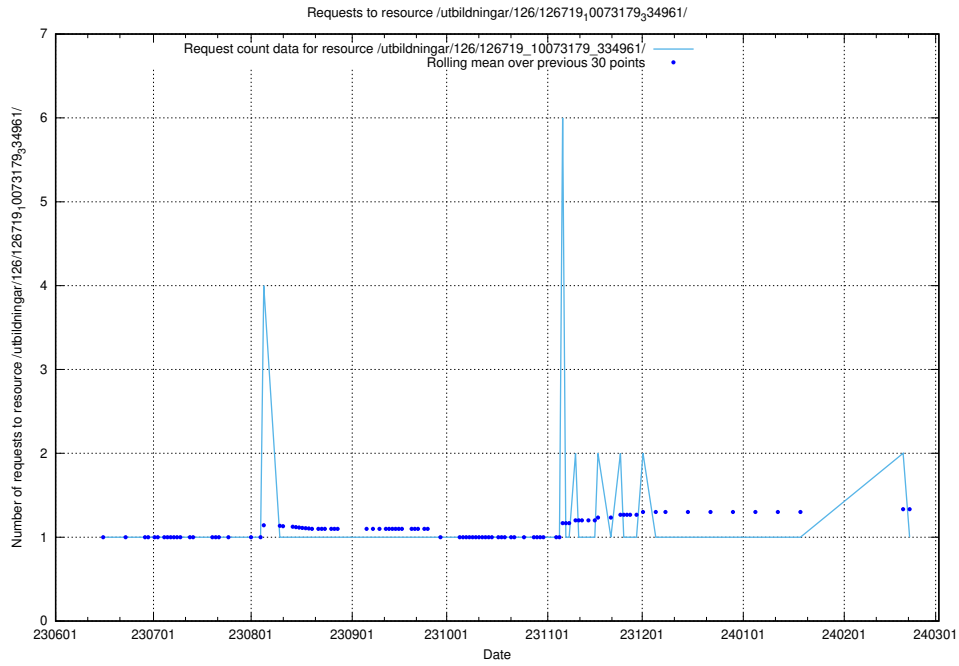

5.5540 Usage of /utbildningar/126/126719_10073179_334961/

Here, we count the number of requests to resource /utbildningar/126/126719_10073179_334961/.