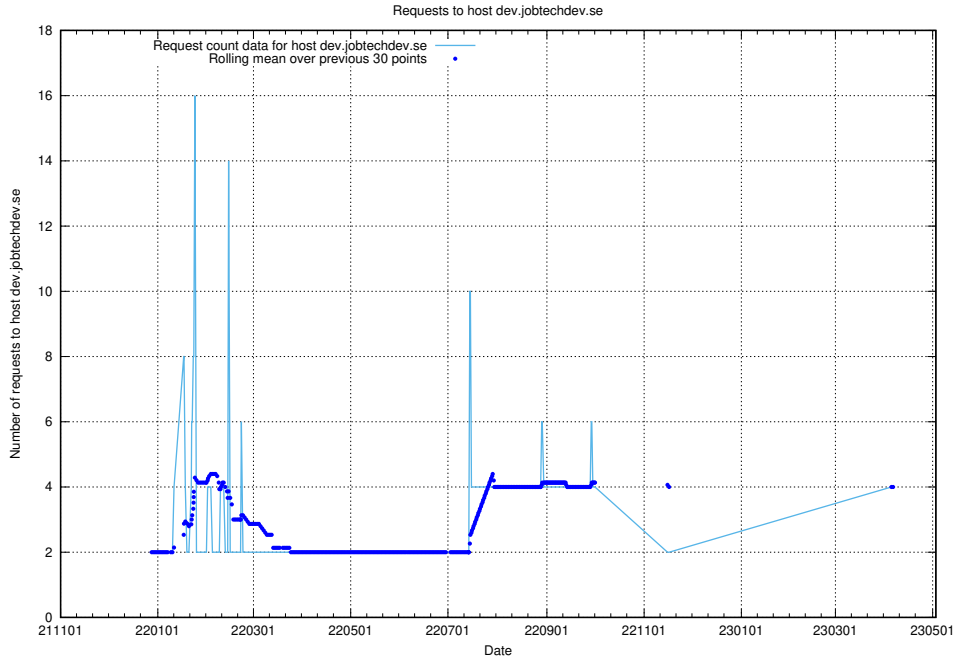

7.132 Usage of dev.jobtechdev.se

Here, we count the number of requests to host dev.jobtechdev.se.