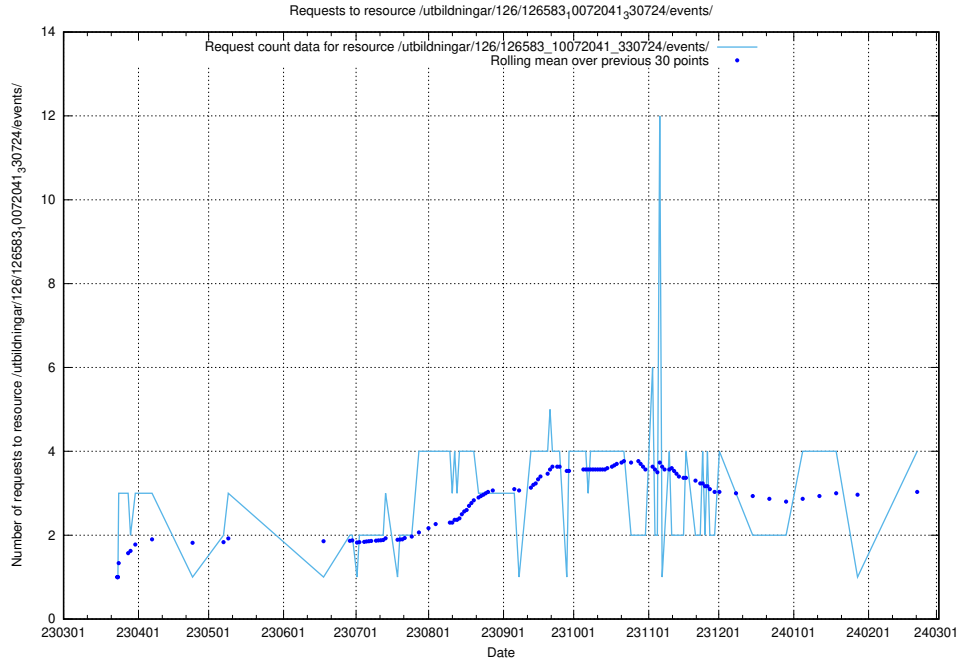

Here, we count the number of requests to resource /utbildningar/437/43756_10024110_30071/.

5.182 Usage of /utbildningar/126/126583_10072041_330724/events/

Here, we count the number of requests to resource /utbildningar/126/126583_10072041_330724/events/