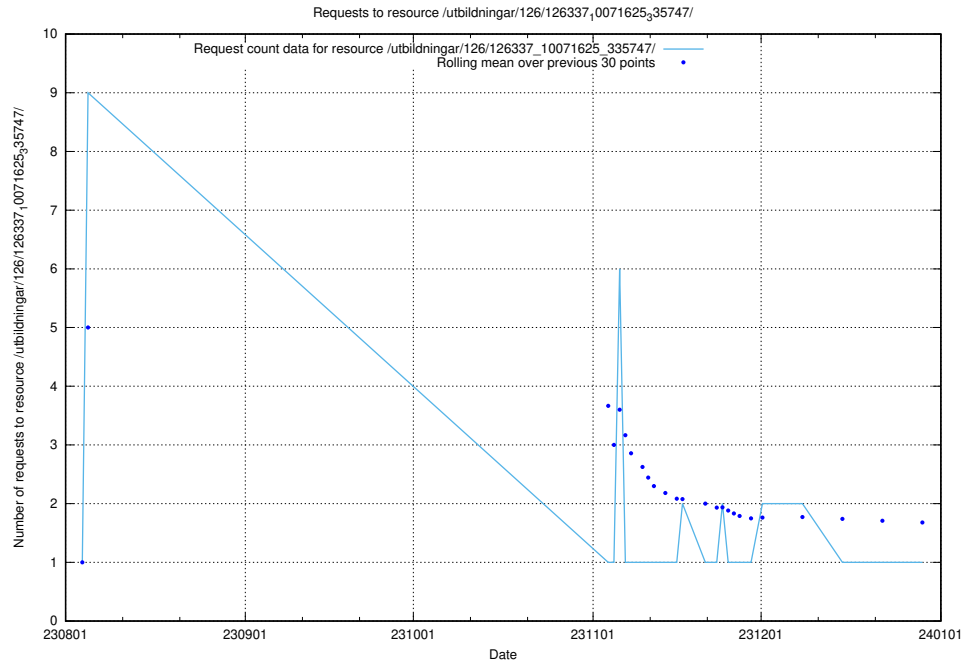

5.4528 Usage of /utbildningar/126/126337_10071625_335747/

Here, we count the number of requests to resource /utbildningar/126/126337_10071625_335747/.