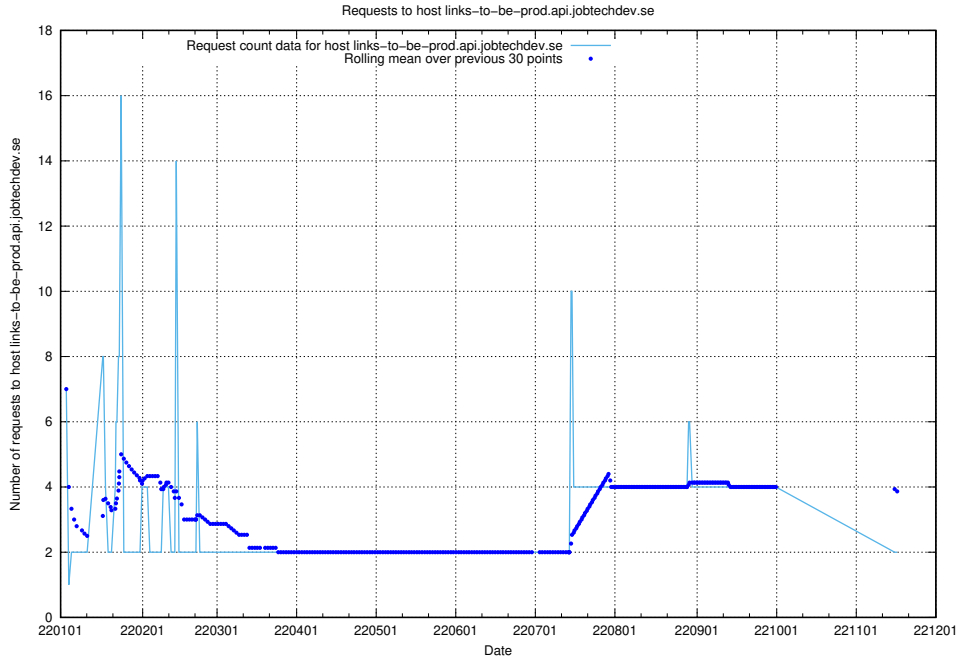

7.296 Usage of links-to-be-prod.api.jobtechdev.se

Here, we count the number of requests to host links-to-be-prod.api.jobtechdev.se.