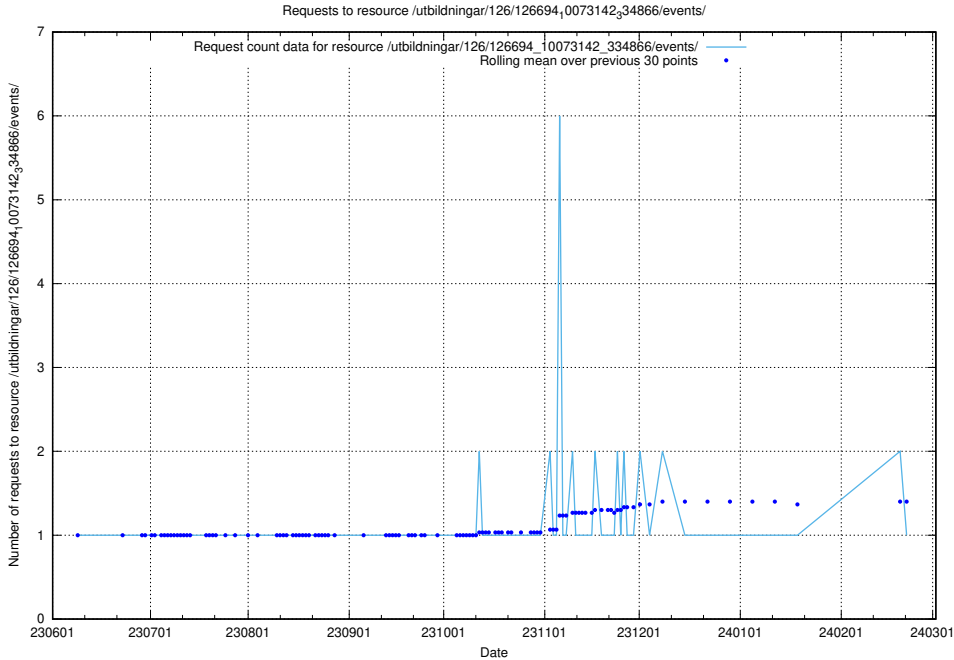

5.5557 Usage of /utbildningar/126/126694_10073142_334866/events/

Here, we count the number of requests to resource /utbildningar/126/126694_10073142_334866/events/