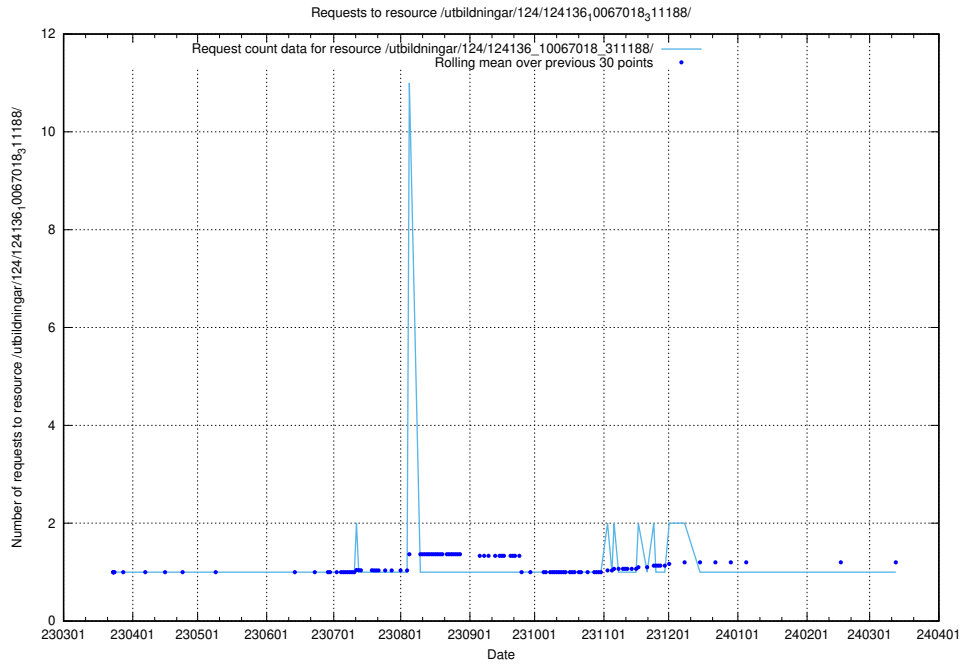

5.3698 Usage of /utbildningar/124/124136_10067018_311188/

Here, we count the number of requests to resource /utbildningar/124/124136_10067018_311188/.