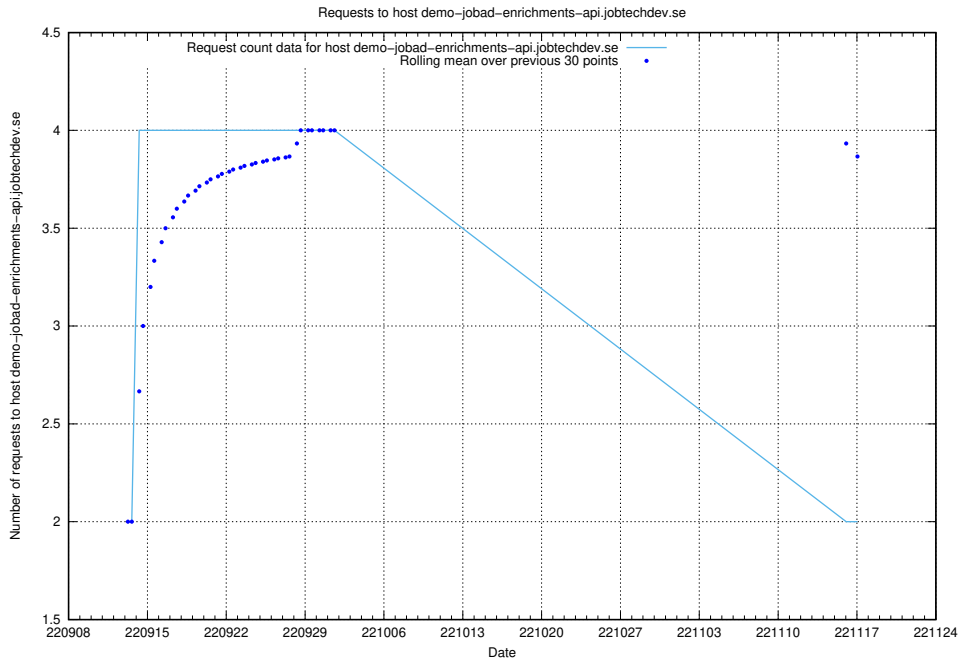

Here, we count the number of requests to host a02e2b87-835b-4cc2-90ae-30f9faf44c82.jobtechdev.se.

7.325 Usage of demo-jobad-enrichments-api.jobtechdev.se

Here, we count the number of requests to host demo-jobad-enrichments-api.jobtechdev.se.