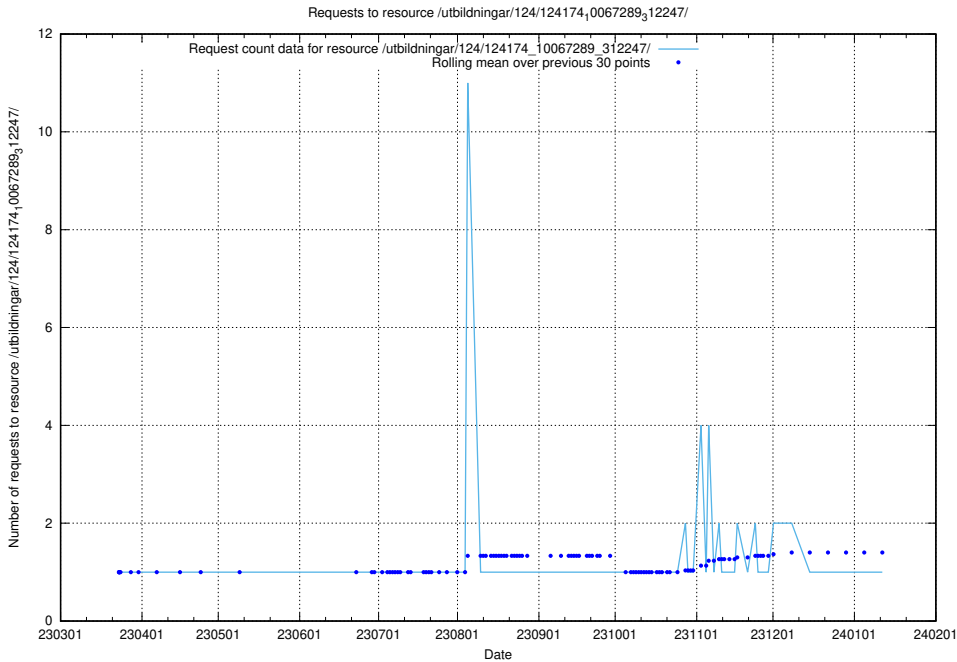

5.3688 Usage of /utbildningar/124/124174_10067289_312247/

Here, we count the number of requests to resource /utbildningar/124/124174_10067289_312247/.