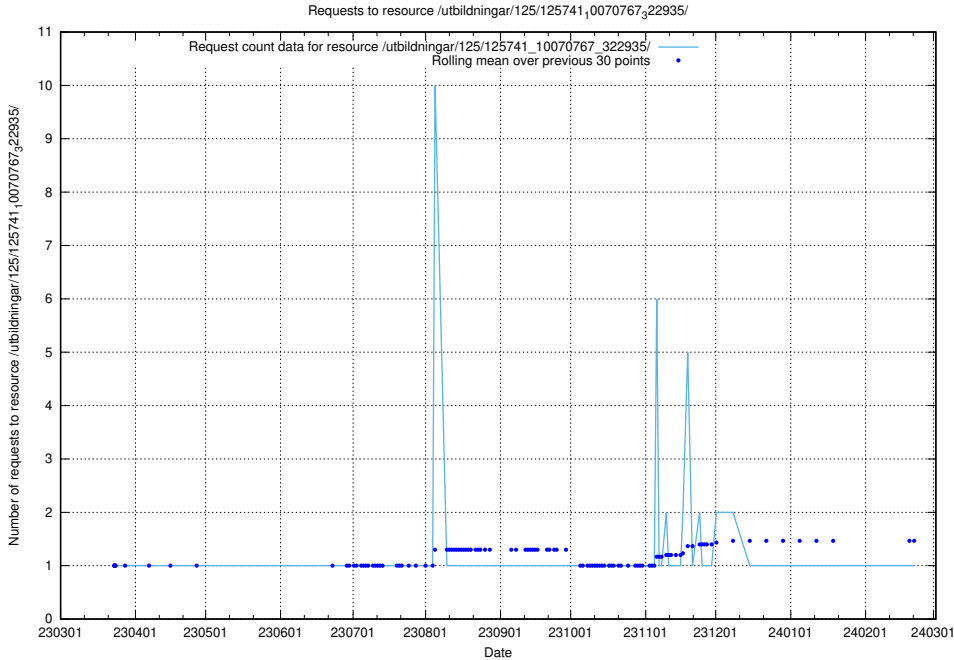

5.6113 Usage of /utbildningar/125/125741_10070767_322935/

Here, we count the number of requests to resource /utbildningar/125/125741_10070767_322935/.