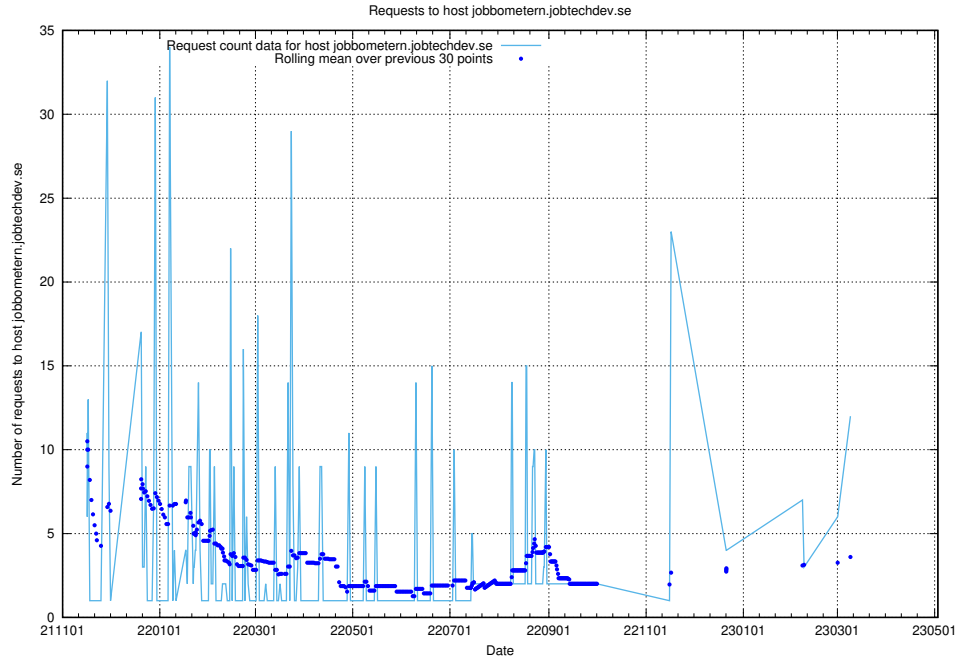

7.57 Usage of `jobbometern.jobtechdev.se`

Here, we count the number of requests to host `jobbometern.jobtechdev.se`.