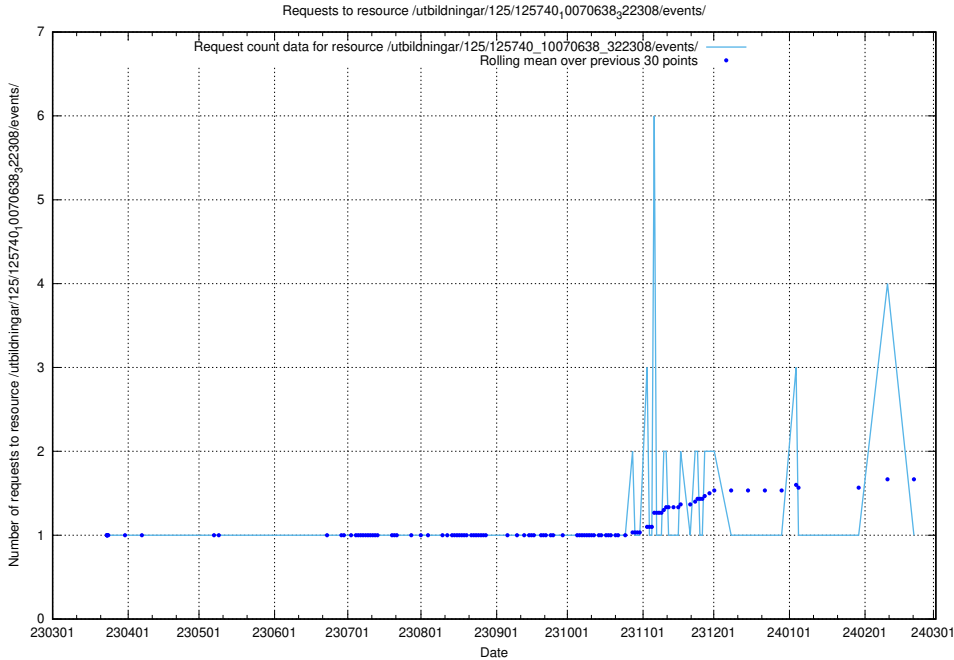

5.897 Usage of /utbildningar/125/125740_10070638_322308/events/

Here, we count the number of requests to resource /utbildningar/125/125740_10070638_322308/events/