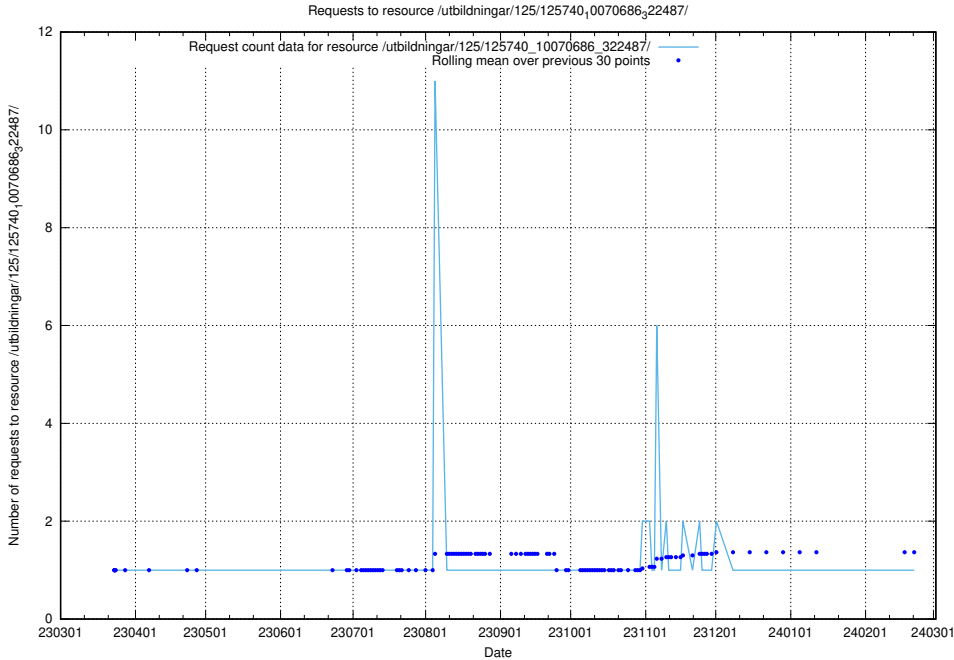

5.873 Usage of /utbildningar/125/125740_10070686_322487/

Here, we count the number of requests to resource /utbildningar/125/125740_10070686_322487/.