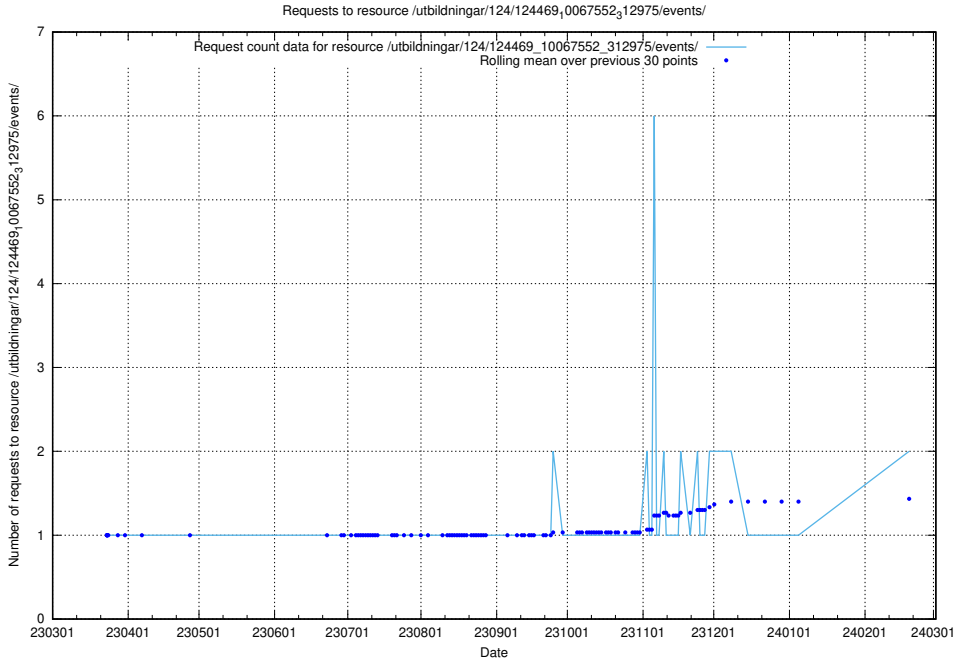

5.495 Usage of /utbildningar/124/124469_10067552_312975/events/

Here, we count the number of requests to resource /utbildningar/124/124469_10067552_312975/events/