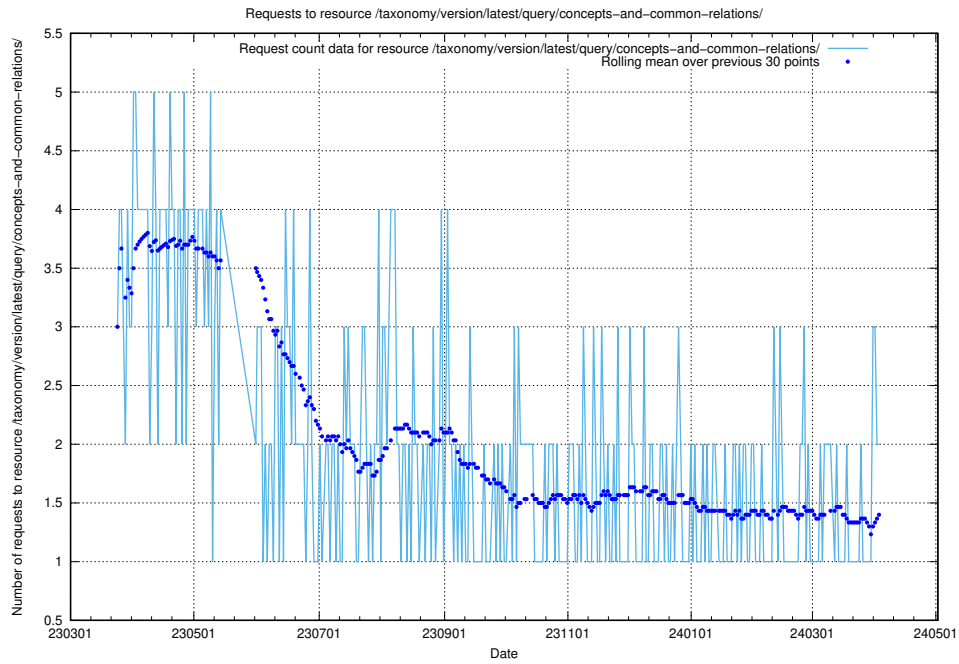

5.802 Usage of /taxonomy/version/latest/query/concepts-and-common-relations/

Here, we count the number of requests to resource /taxonomy/version/latest/query/concepts-and-common-relations/.