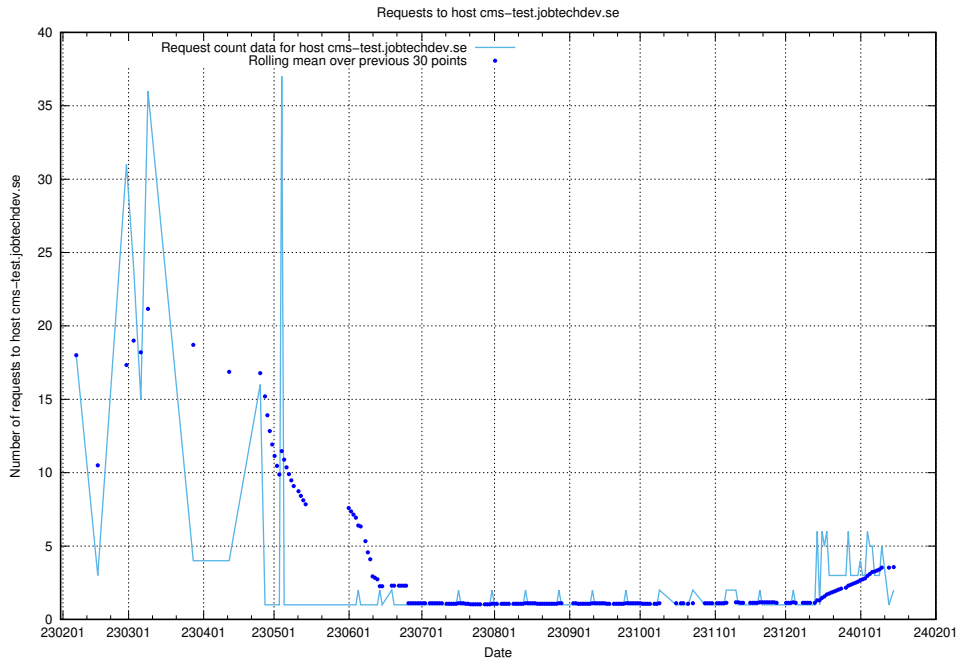

7.290 Usage of cms-test.jobtechdev.se

Here, we count the number of requests to host cms-test.jobtechdev.se.