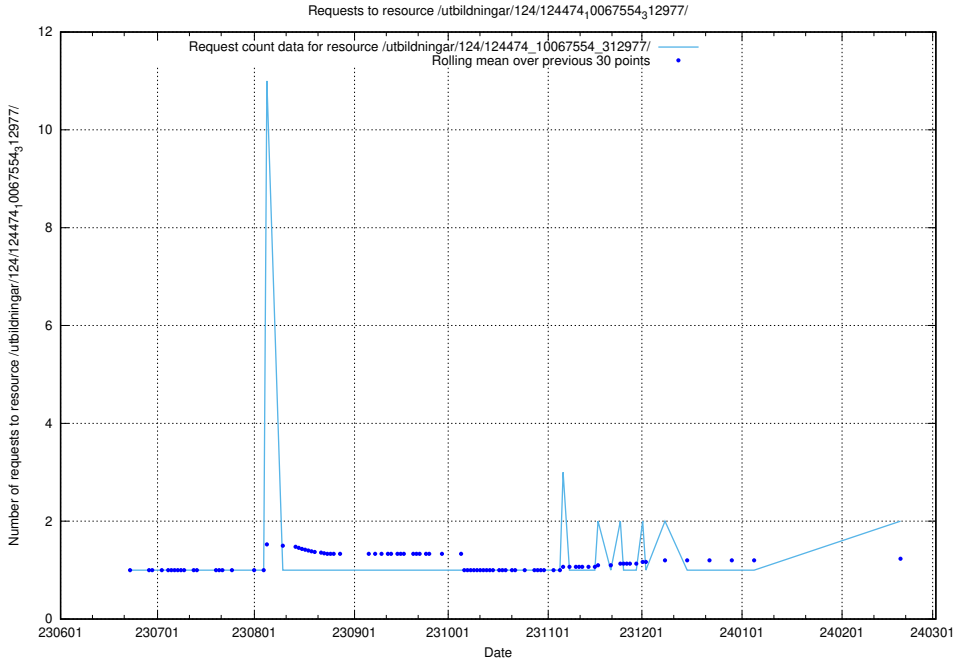

5.715 Usage of /utbildningar/124/124474_10067554_312977/

Here, we count the number of requests to resource /utbildningar/124/124474_10067554_312977/.