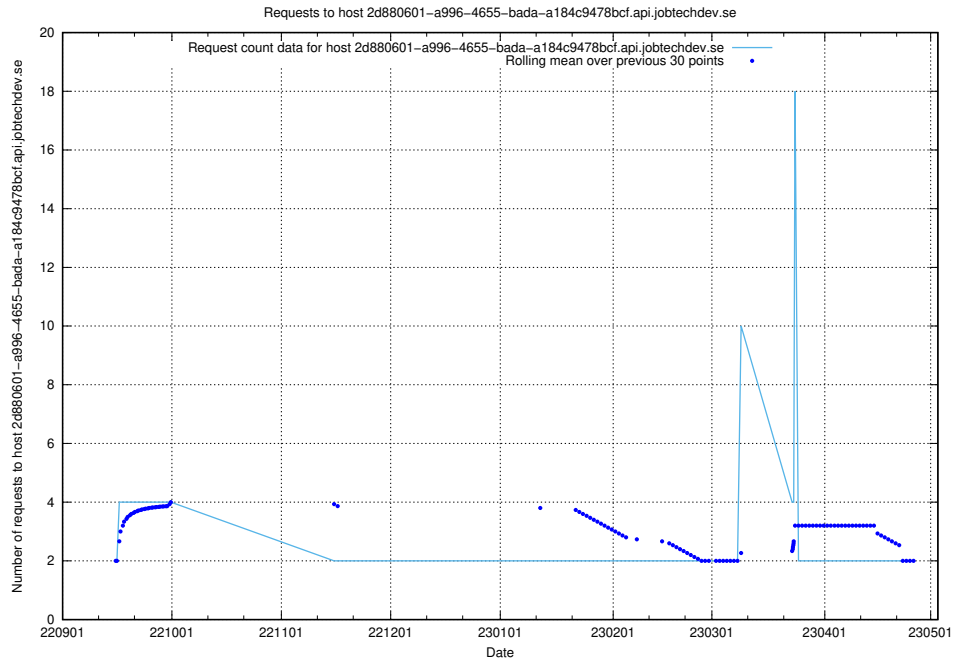

7.323 Usage of 2d880601-a996-4655-bada-a184c9478bcf.api.jobtechdev.se

Here, we count the number of requests to host 2d880601-a996-4655-bada-a184c9478bcf.api.jobtechdev.se.