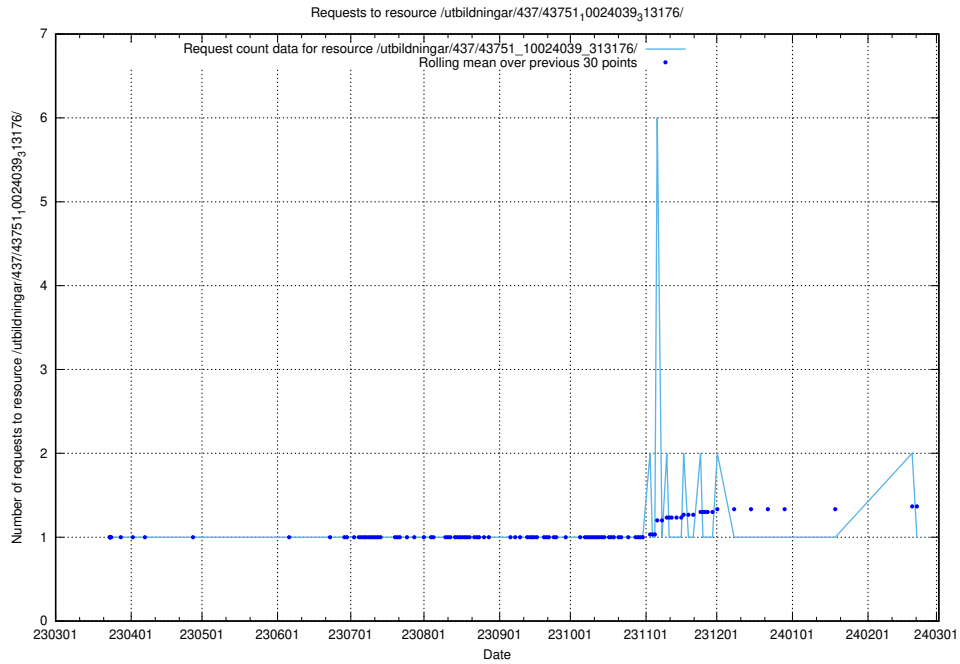

5.6017 Usage of /utbildningar/437/43751_10024039_313176/

Here, we count the number of requests to resource /utbildningar/437/43751_10024039_313176/.