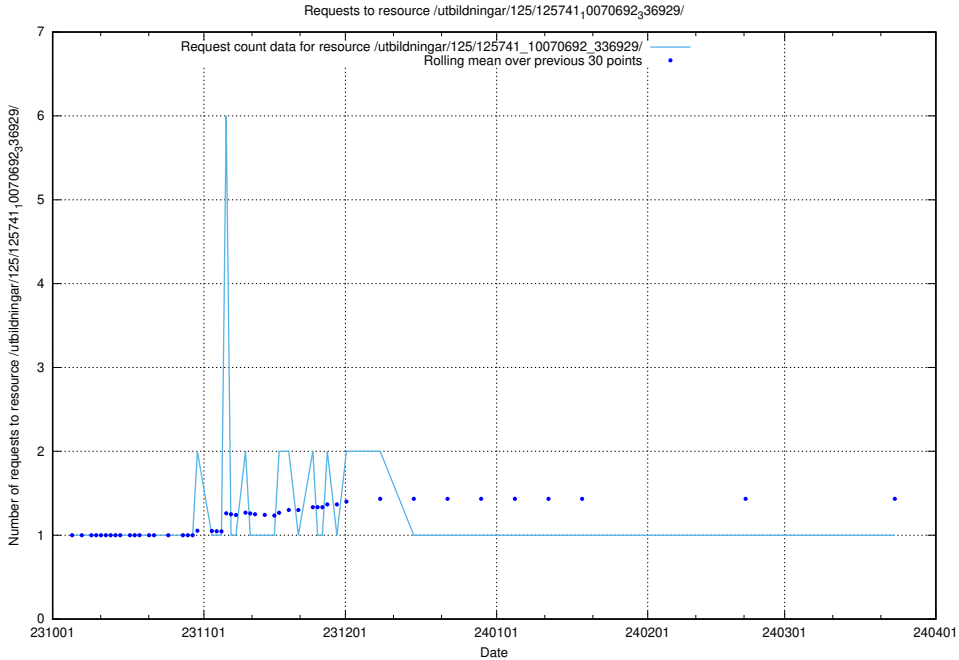

5.4054 Usage of /utbildningar/125/125741_10070692_336929/

Here, we count the number of requests to resource /utbildningar/125/125741_10070692_336929/.