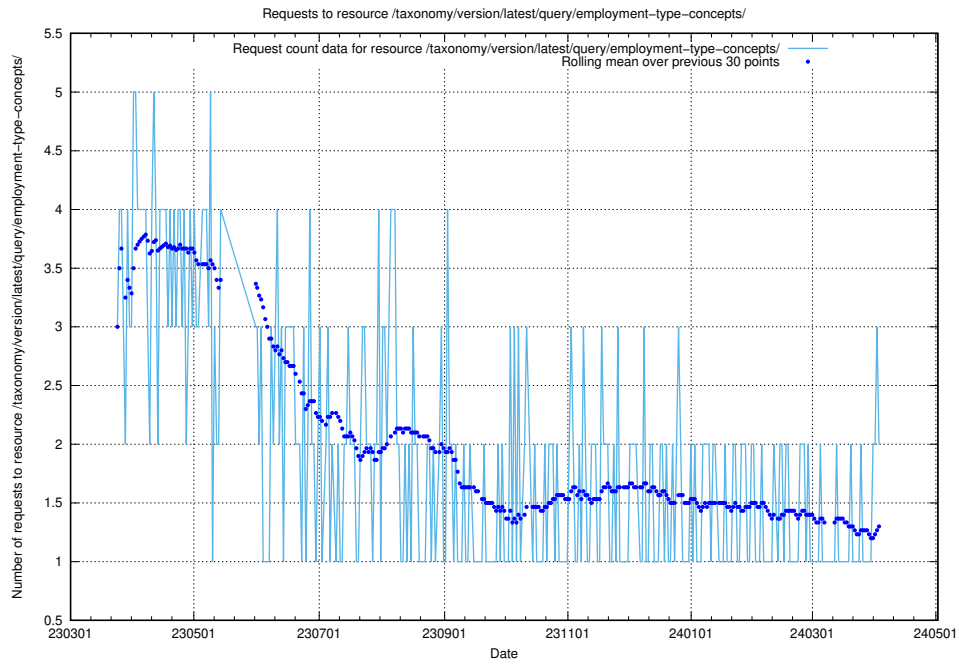

5.796 Usage of /taxonomy/version/latest/query/employment-type-concepts/

Here, we count the number of requests to resource /taxonomy/version/latest/query/employment-type-concepts/.