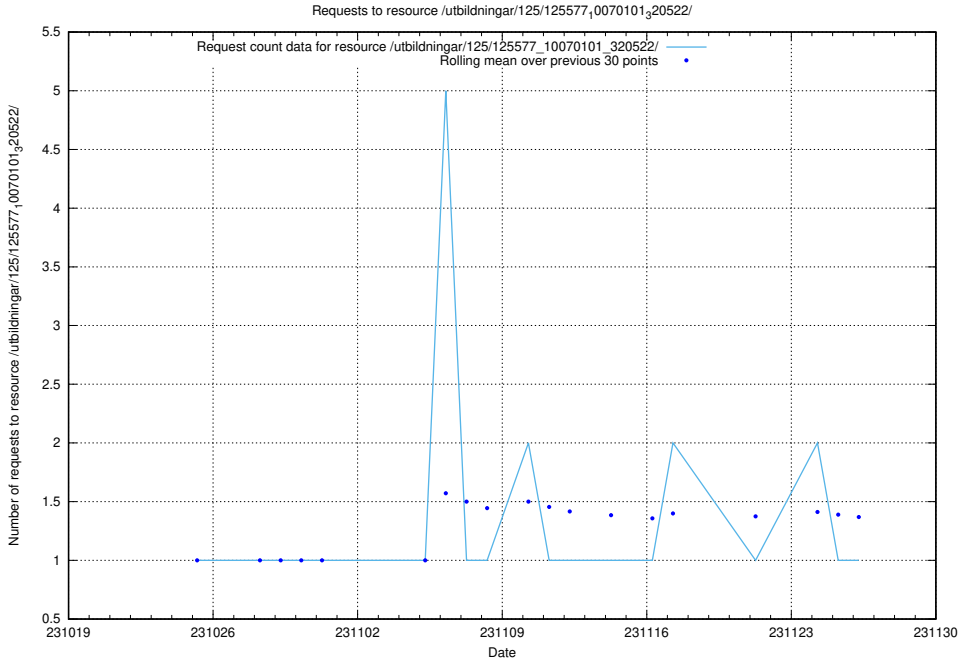

5.3861 Usage of /utbildningar/125/125577_10070101_320522/

Here, we count the number of requests to resource /utbildningar/125/125577_10070101_320522/.