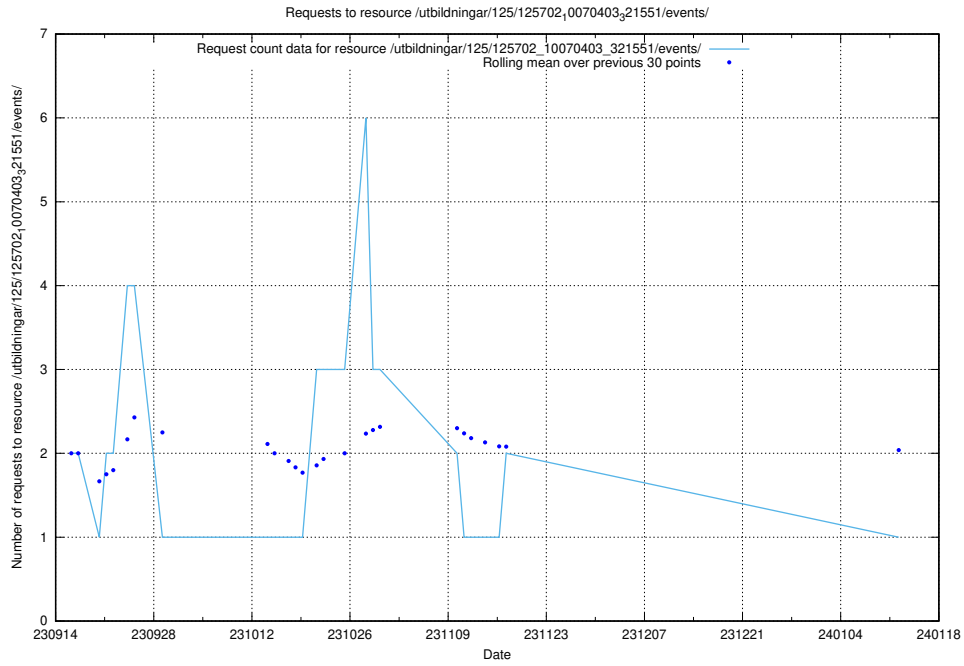

5.4187 Usage of /utbildningar/125/125702_10070403_321551/events/

Here, we count the number of requests to resource /utbildningar/125/125702_10070403_321551/events/