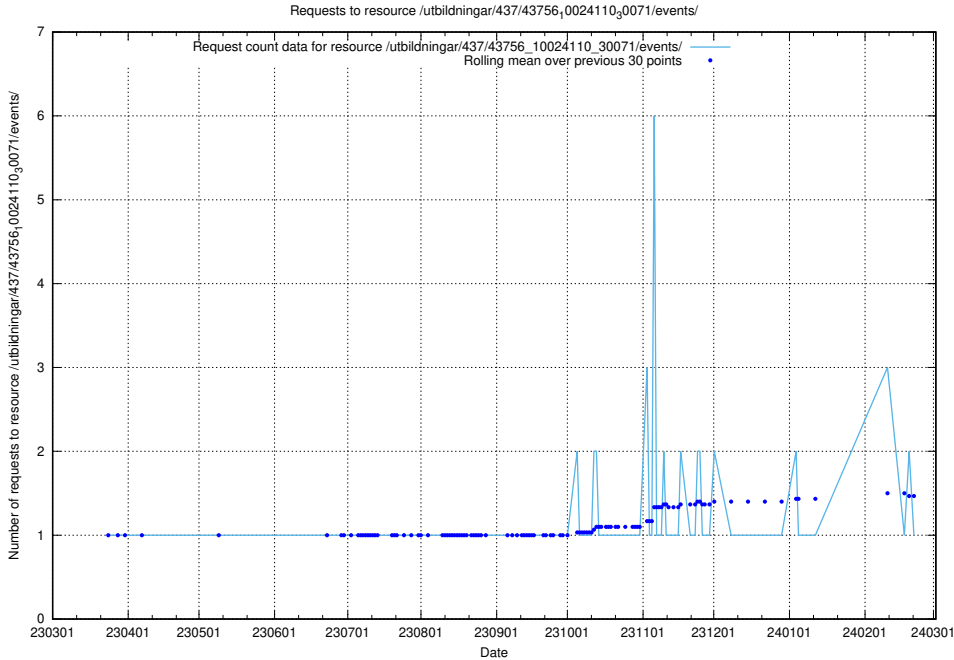

5.5844 Usage of /utbildningar/437/43756_10024110_30071/events/

Here, we count the number of requests to resource /utbildningar/437/43756_10024110_30071/events/.