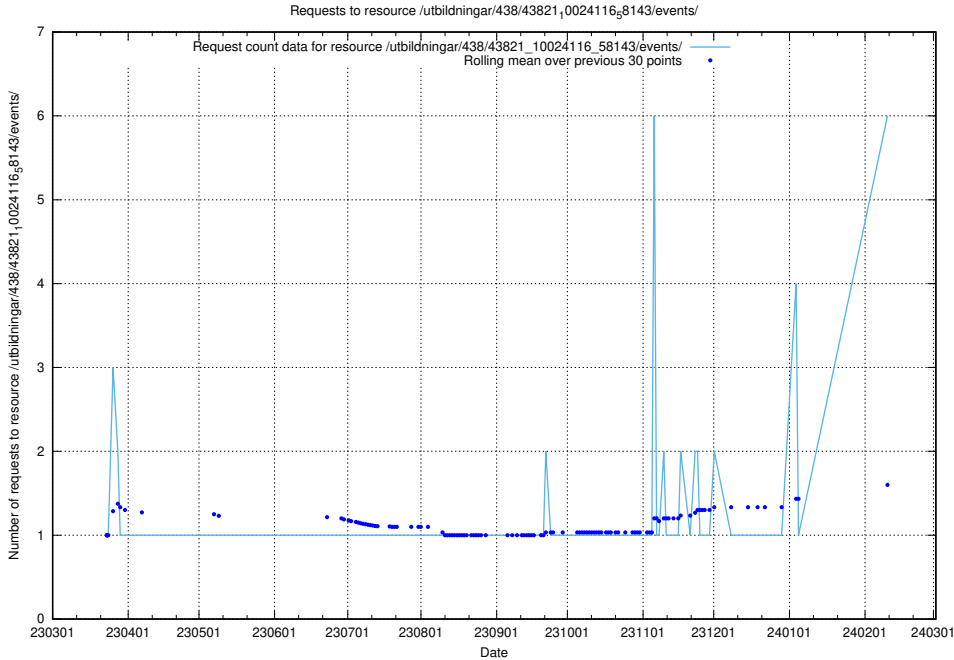

5.106 Usage of /utbildningar/438/43821_10024116_58143/events/

Here, we count the number of requests to resource /utbildningar/438/43821_10024116_58143/events/.