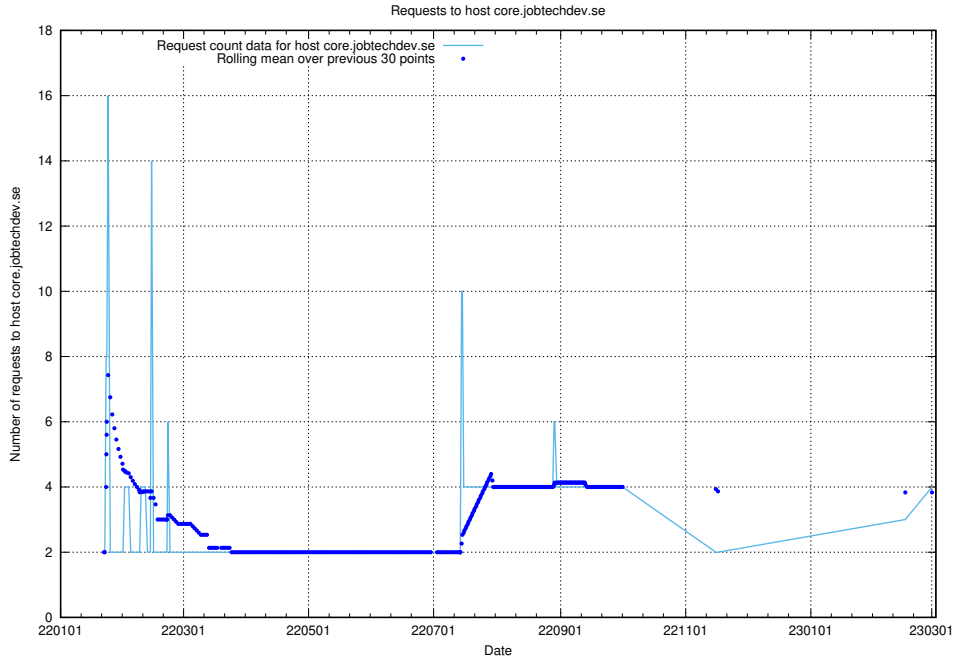

7.98 Usage of core.jobtechdev.se

Here, we count the number of requests to host core.jobtechdev.se.