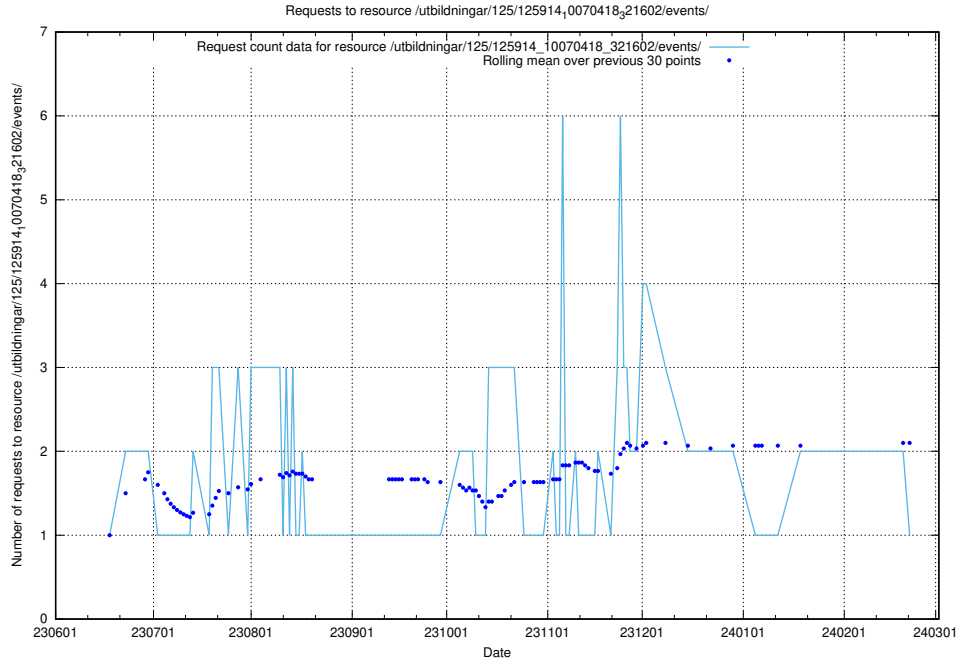

5.5524 Usage of /utbildningar/125/125914_10070418_321602/events/

Here, we count the number of requests to resource /utbildningar/125/125914_10070418_321602/events/