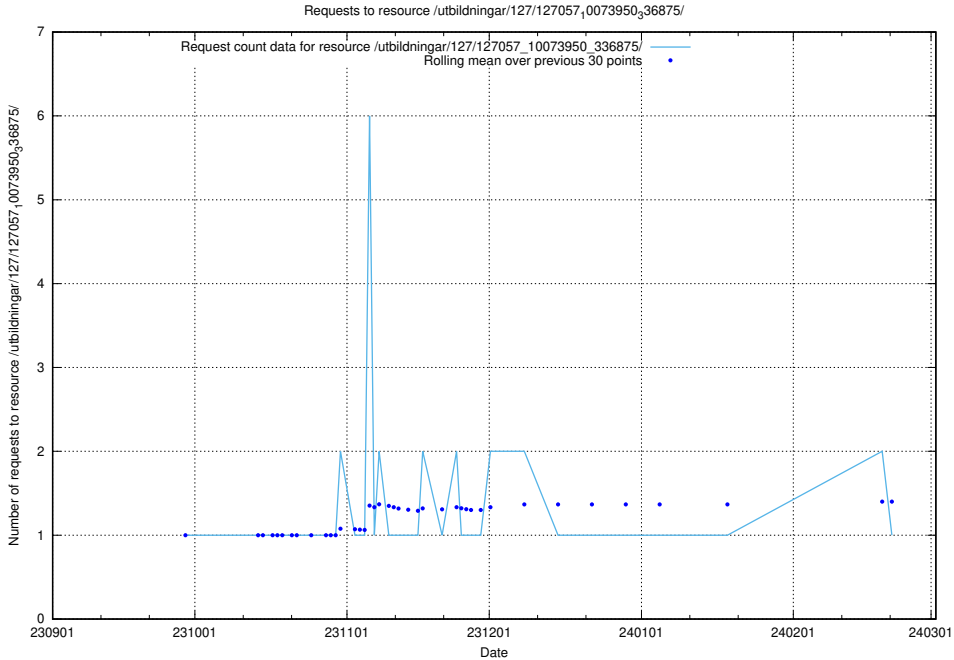

5.4094 Usage of /utbildningar/127/127057_10073950_336875/

Here, we count the number of requests to resource /utbildningar/127/127057_10073950_336875/.