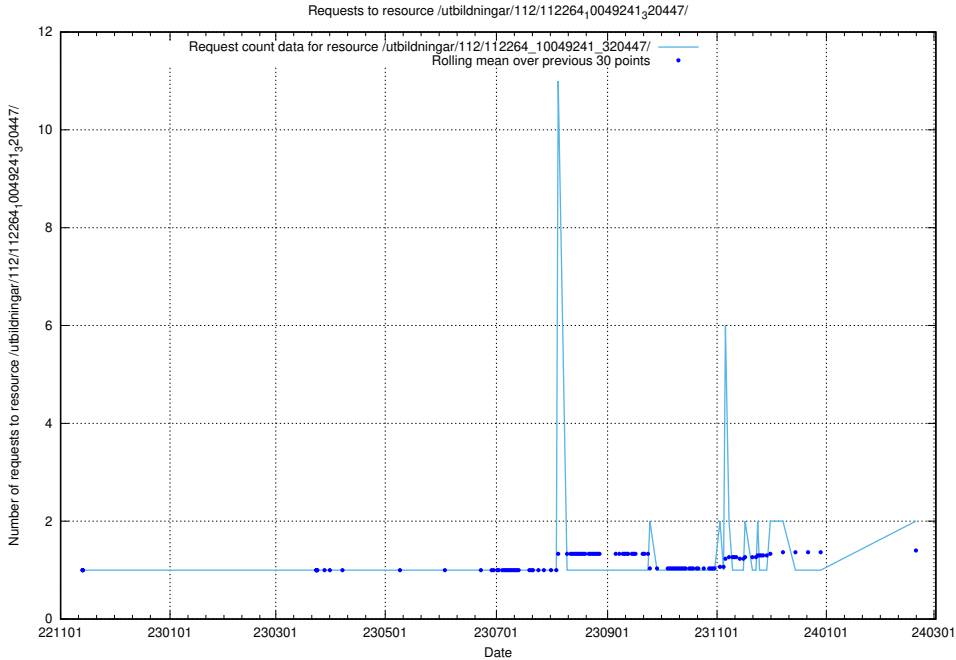

5.818 Usage of /utbildningar/112/112264_10049241_320447/

Here, we count the number of requests to resource /utbildningar/112/112264_10049241_320447/.