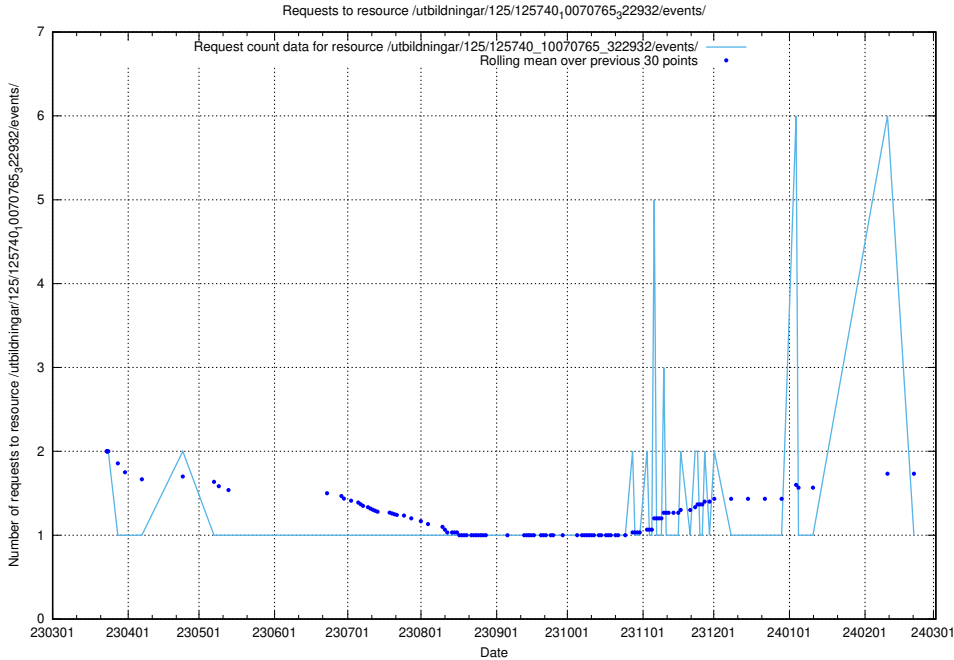

5.5918 Usage of /utbildningar/125/125740_10070765_322932/events/

Here, we count the number of requests to resource /utbildningar/125/125740_10070765_322932/events/