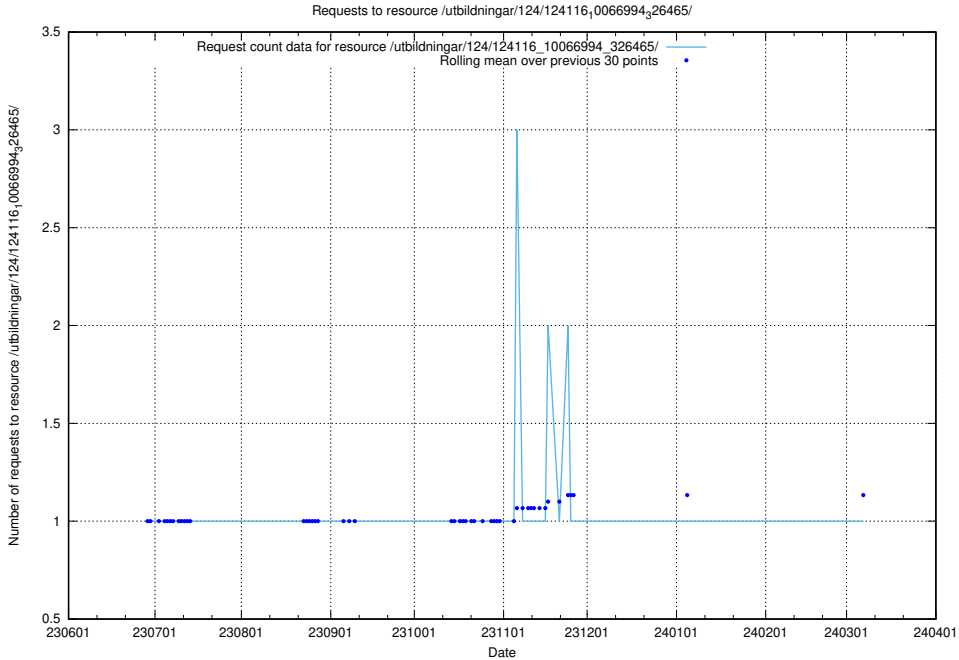

5.5177 Usage of /utbildningar/124/124116_10066994_326465/

Here, we count the number of requests to resource /utbildningar/124/124116_10066994_326465/.