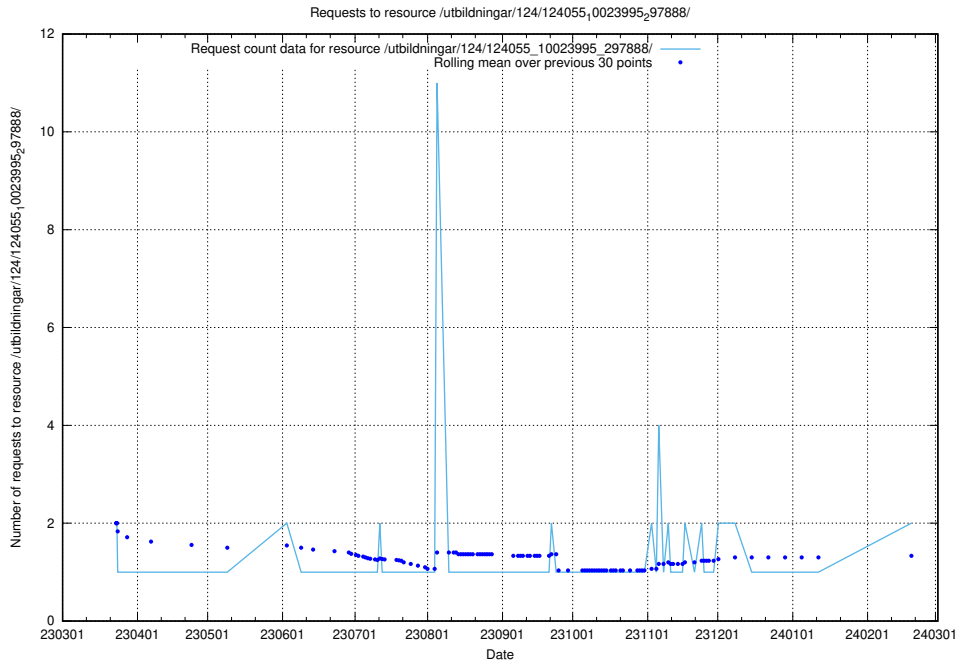

5.841 Usage of /utbildningar/124/124055_10023995_297888/

Here, we count the number of requests to resource /utbildningar/124/124055_10023995_297888/.