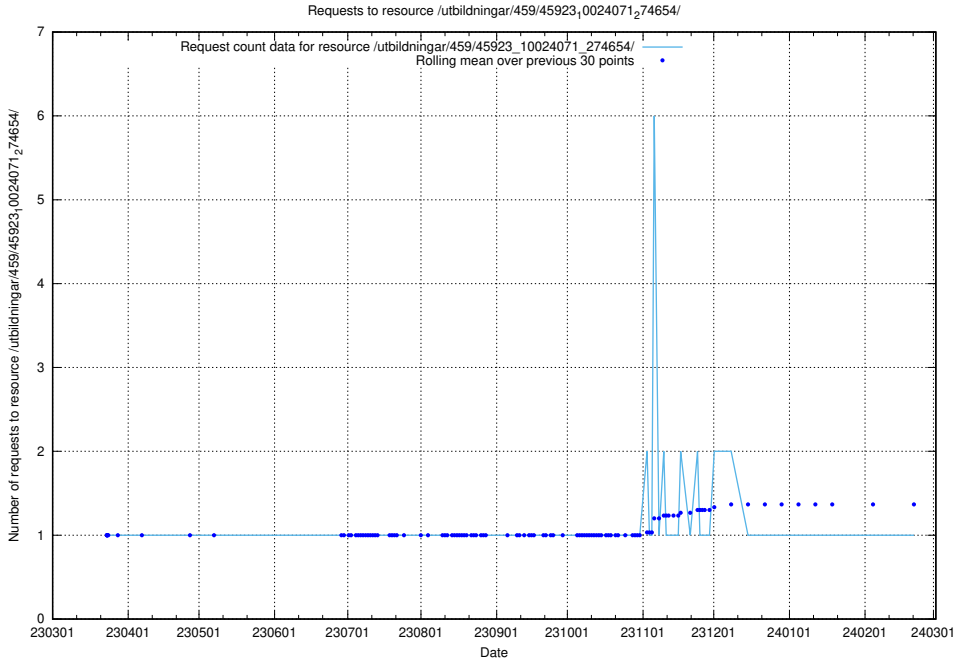

5.5957 Usage of /utbildningar/459/45923_10024071_274654/

Here, we count the number of requests to resource /utbildningar/459/45923_10024071_274654/.