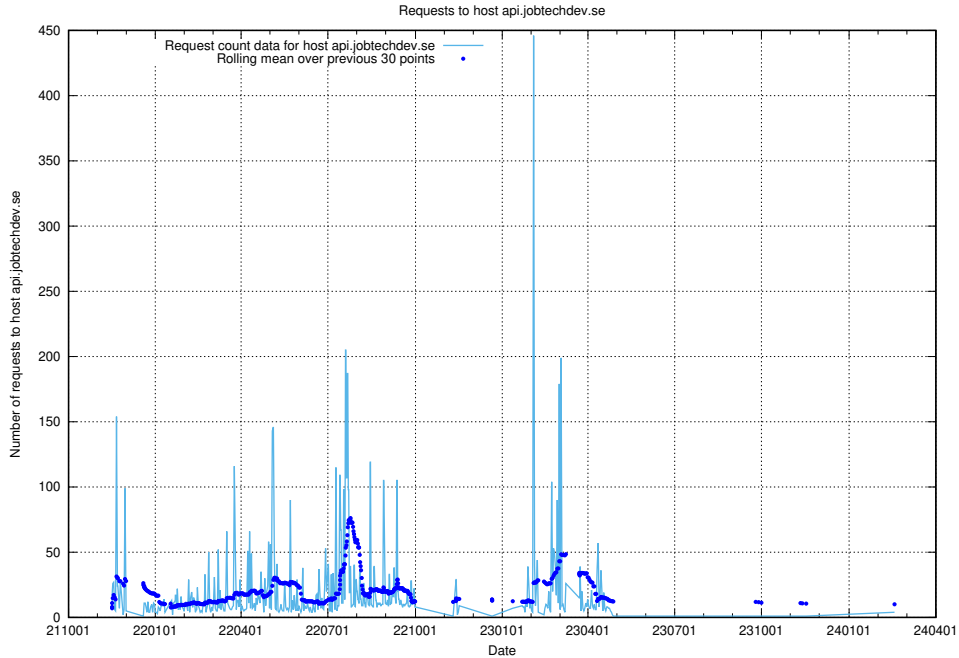

7.155 Usage of api.jobtechdev.se

Here, we count the number of requests to host api.jobtechdev.se.