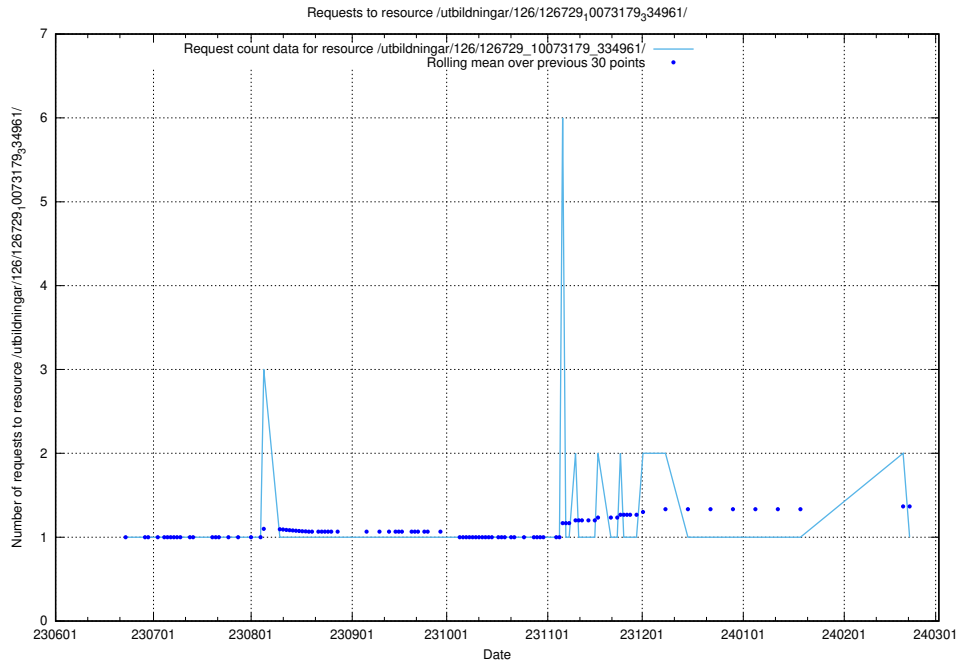

5.5248 Usage of /utbildningar/126/126729_10073179_334961/

Here, we count the number of requests to resource /utbildningar/126/126729_10073179_334961/.