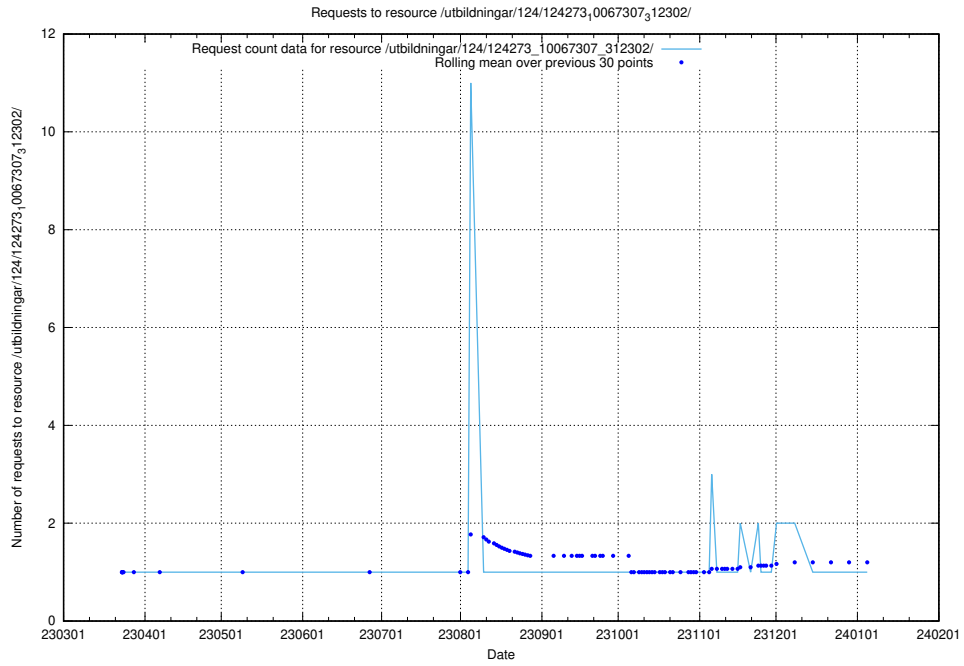

5.3622 Usage of /utbildningar/124/124273_10067307_312302/

Here, we count the number of requests to resource /utbildningar/124/124273_10067307_312302/.

5.3623 Usage of /taxonomy/version/18/query/concepts-describing-working-hours/