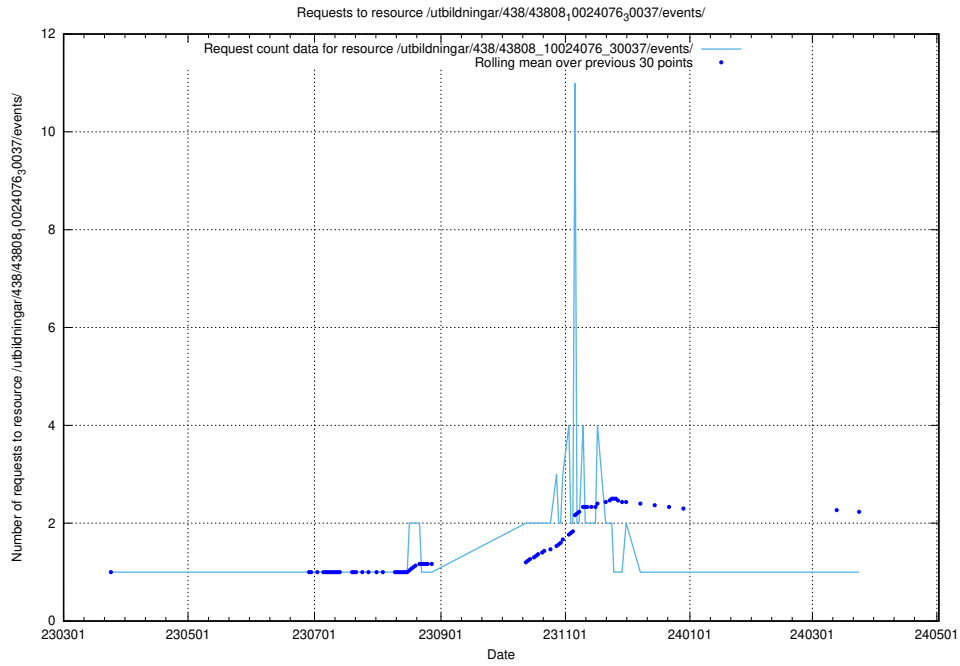

5.5829 Usage of /utbildningar/438/43808_10024076_30037/events/

Here, we count the number of requests to resource /utbildningar/438/43808_10024076_30037/events/.