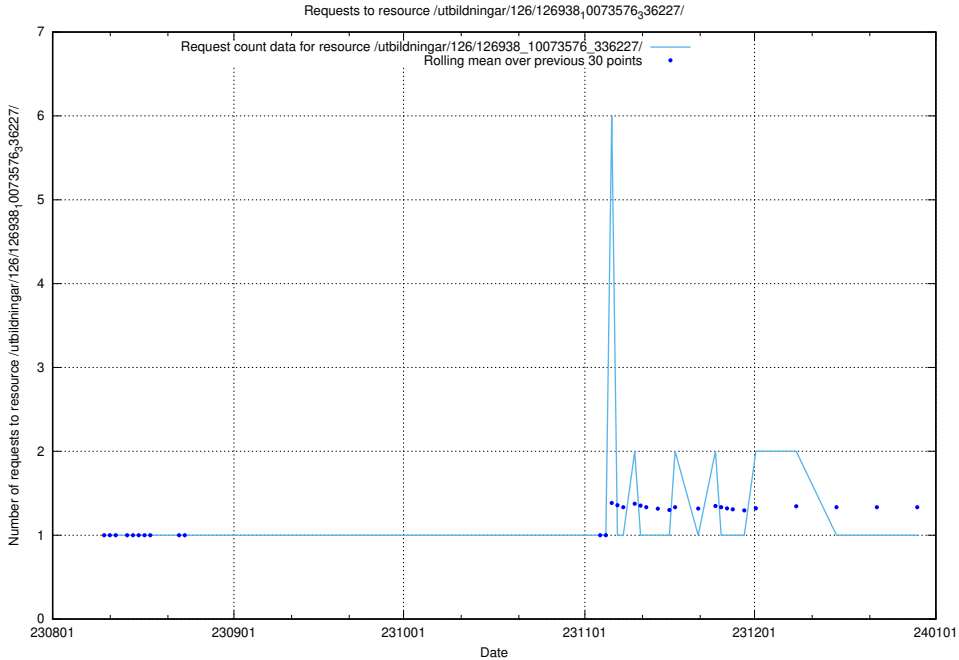

5.4473 Usage of /utbildningar/126/126938_10073576_336227/

Here, we count the number of requests to resource /utbildningar/126/126938_10073576_336227/.