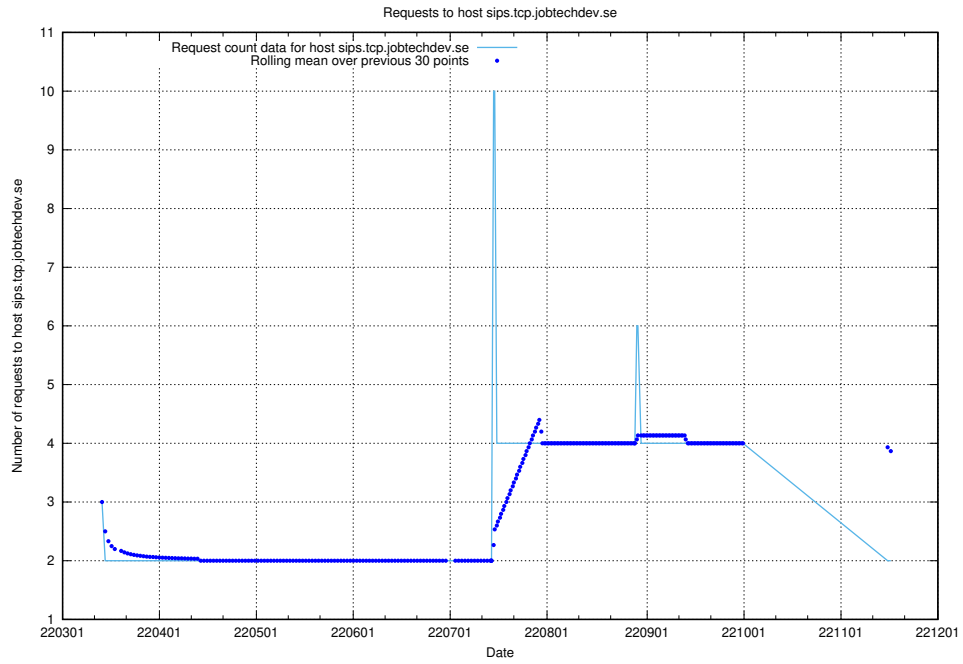

7.500 Usage of sips.tcp.jobtechdev.se

Here, we count the number of requests to host sips.tcp.jobtechdev.se.