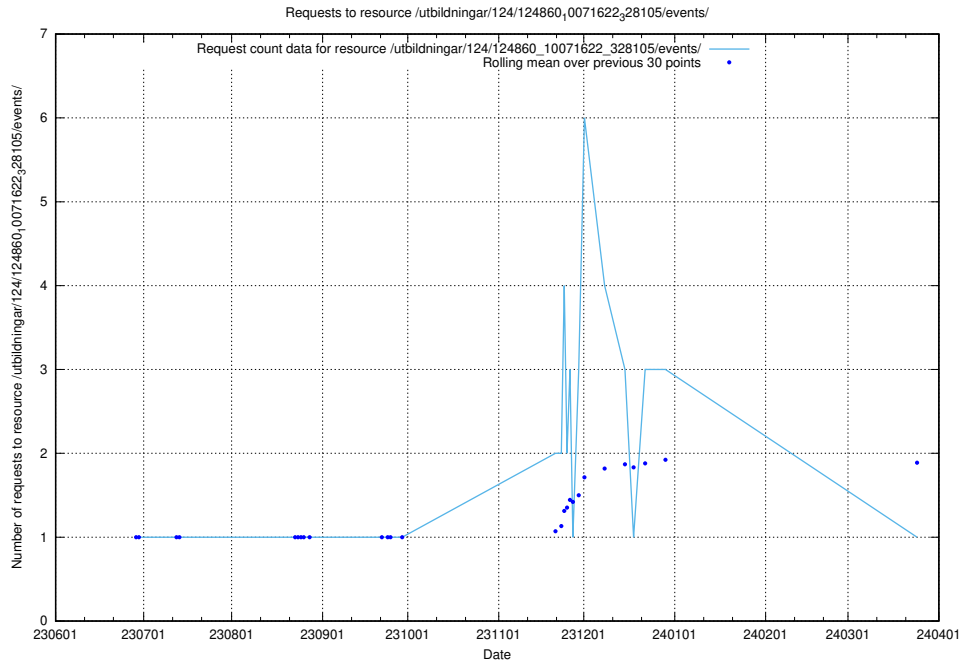

5.5135 Usage of /utbildningar/124/124860_10071622_328105/events/

Here, we count the number of requests to resource /utbildningar/124/124860_10071622_328105/events/