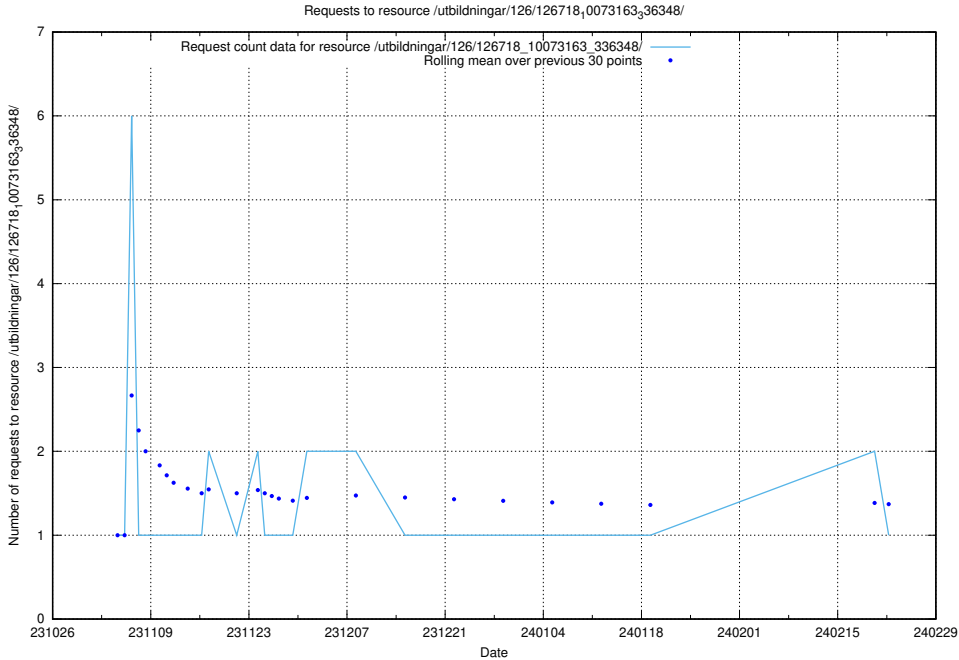

5.3771 Usage of /utbildningar/126/126718_10073163_336348/

Here, we count the number of requests to resource /utbildningar/126/126718_10073163_336348/.