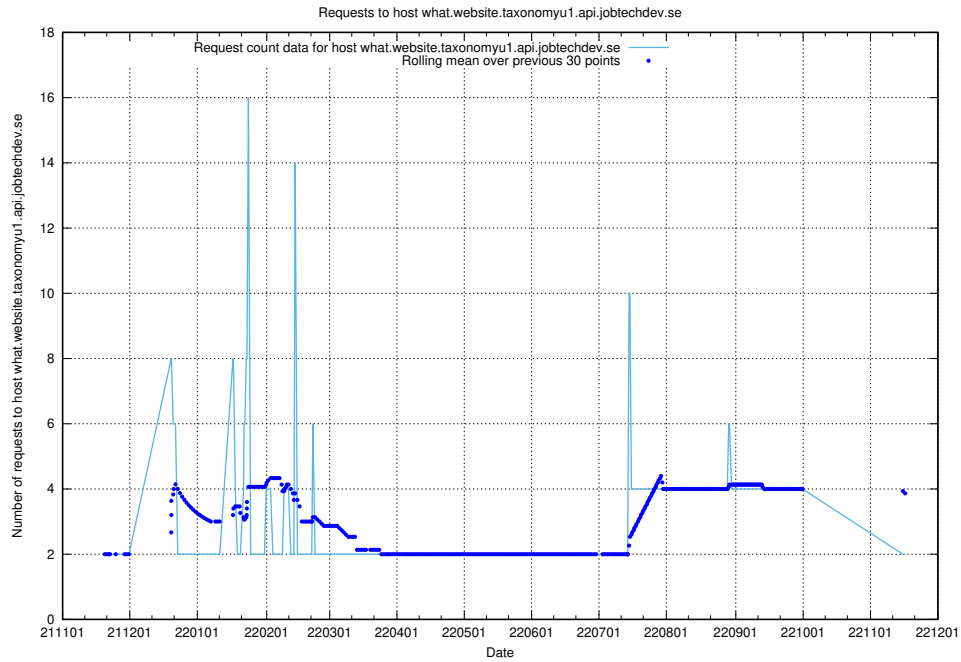

7.451 Usage of what.website.taxonomy1.api.jobtechdev.se

Here, we count the number of requests to host what.website.taxonomy1.api.jobtechdev.se.