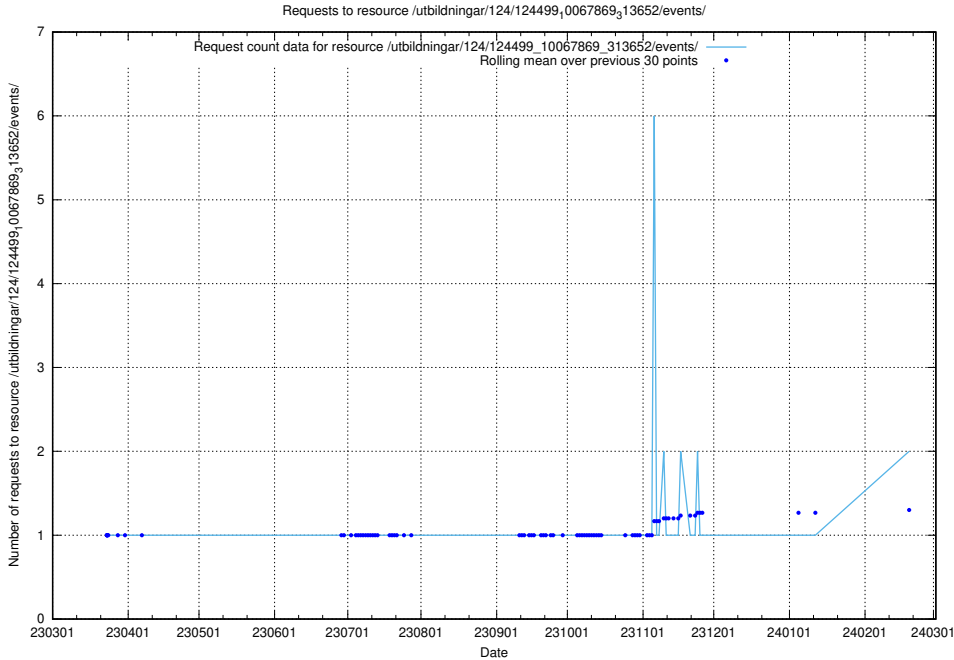

5.404 Usage of /utbildningar/124/124499_10067869_313652/events/

Here, we count the number of requests to resource /utbildningar/124/124499_10067869_313652/events/