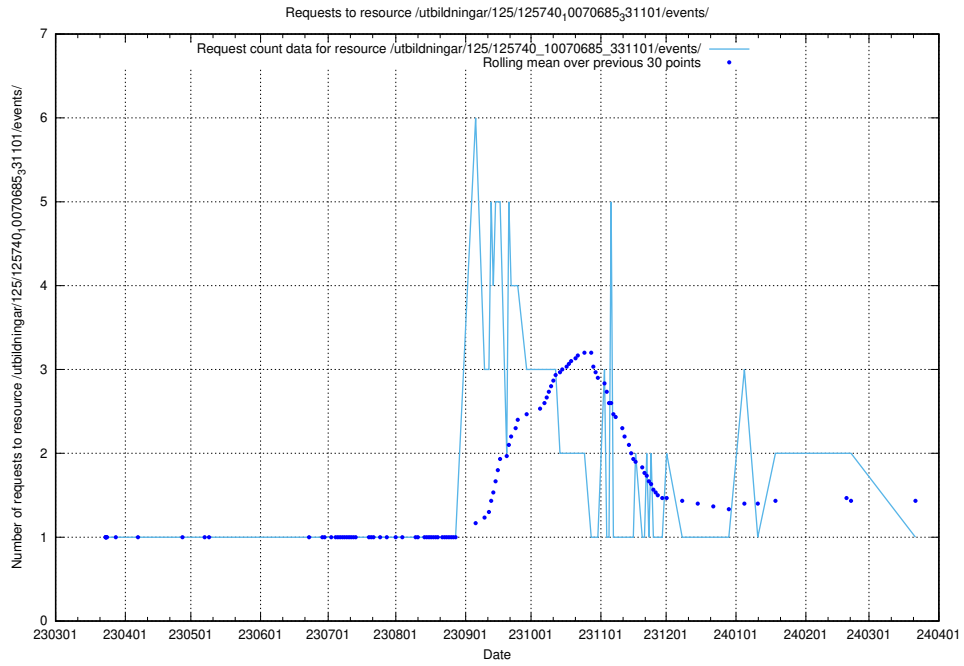

5.875 Usage of /utbildningar/125/125740_10070685_331101/events/

Here, we count the number of requests to resource /utbildningar/125/125740_10070685_331101/events/