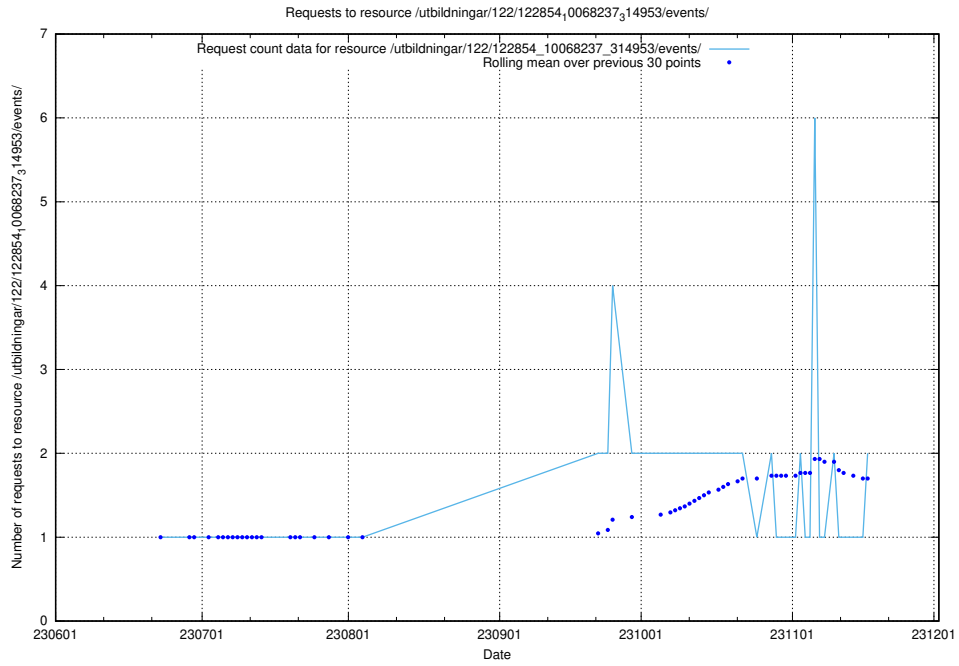

5.728 Usage of /utbildningar/122/122854_10068237_314953/events/

Here, we count the number of requests to resource /utbildningar/122/122854_10068237_314953/events/