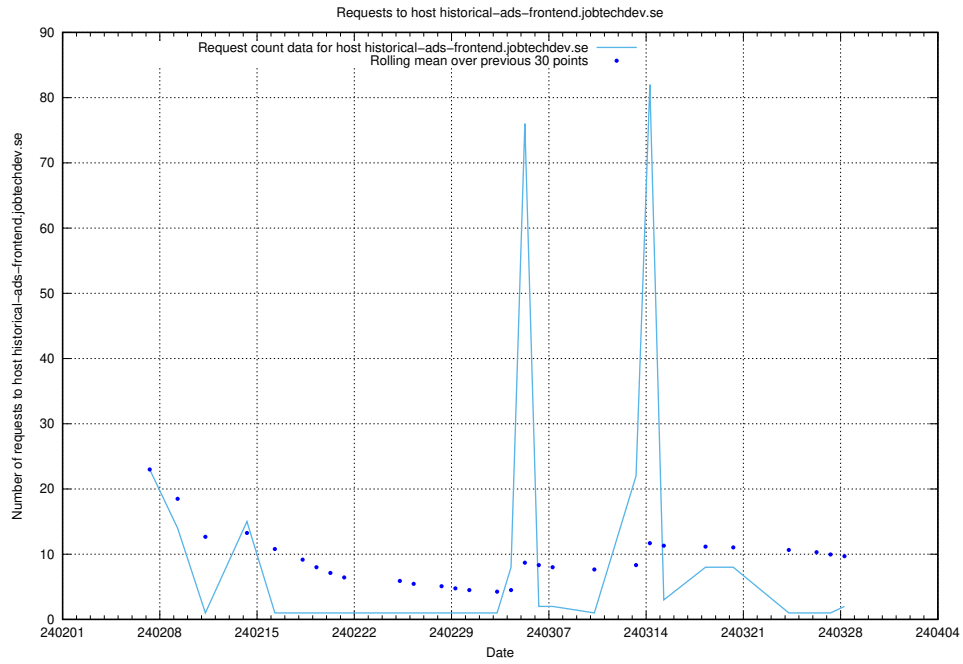

7.564 Usage of historical-ads-frontend.jobtechdev.se

Here, we count the number of requests to host historical-ads-frontend.jobtechdev.se.