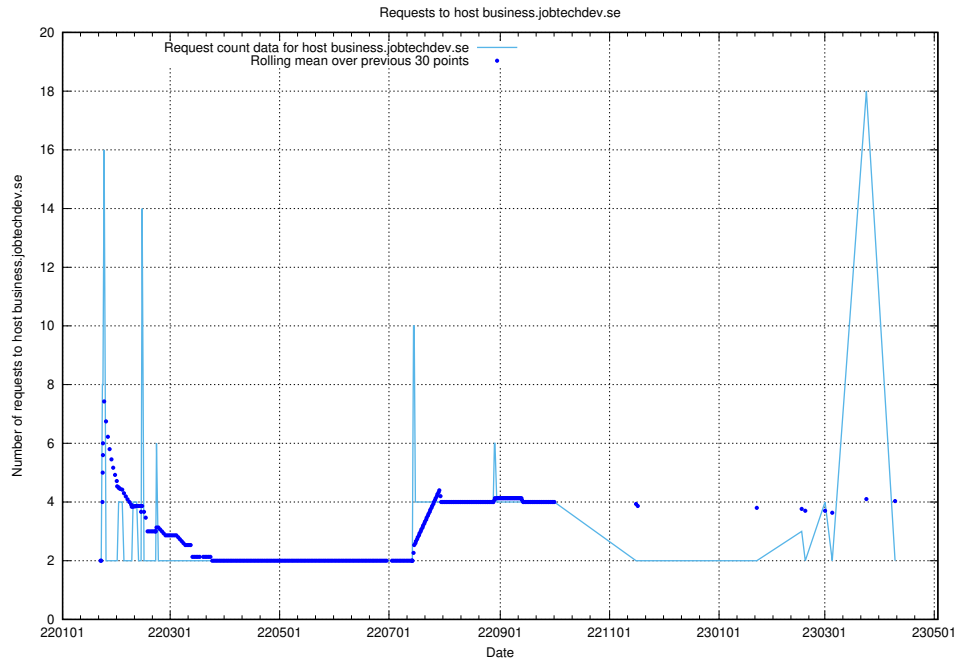

7.256 Usage of business.jobtechdev.se

Here, we count the number of requests to host business.jobtechdev.se.