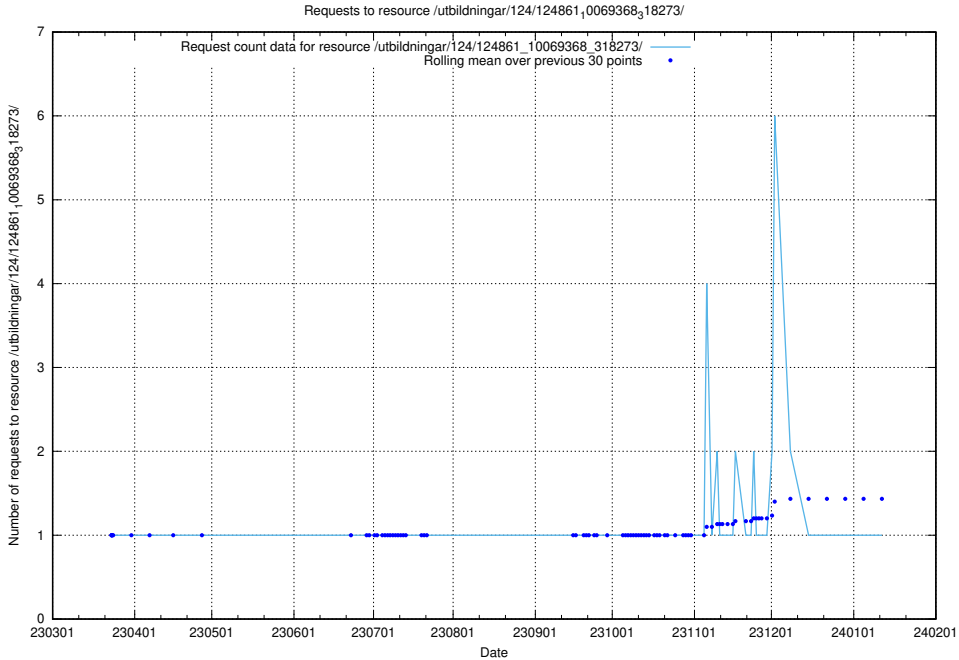

5.1059 Usage of /utbildningar/124/124861_10069368_318273/

Here, we count the number of requests to resource /utbildningar/124/124861_10069368_318273/.