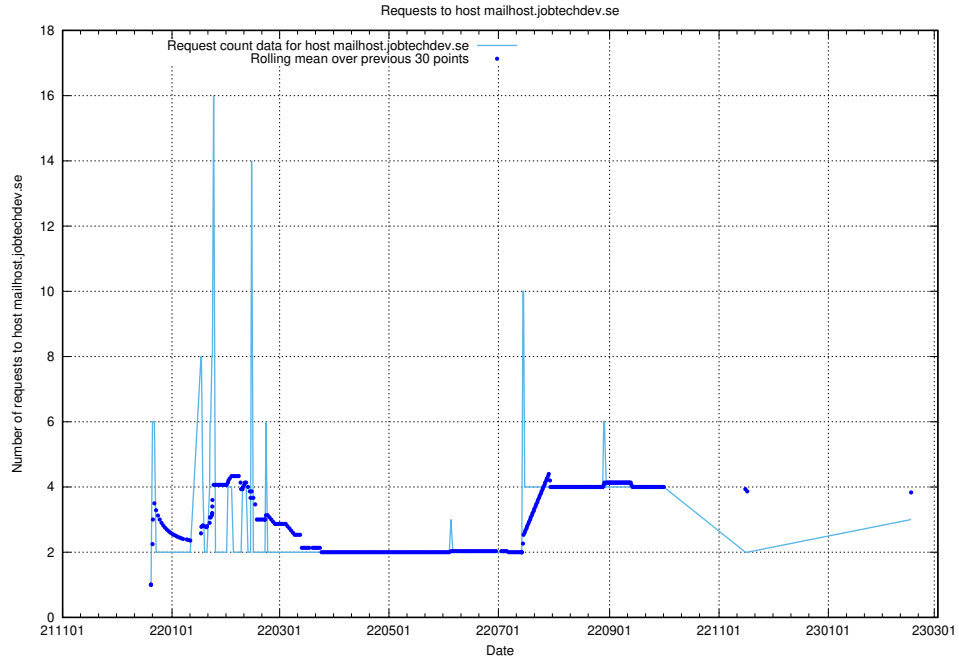

7.199 Usage of mailhost.jobtechdev.se

Here, we count the number of requests to host mailhost.jobtechdev.se.