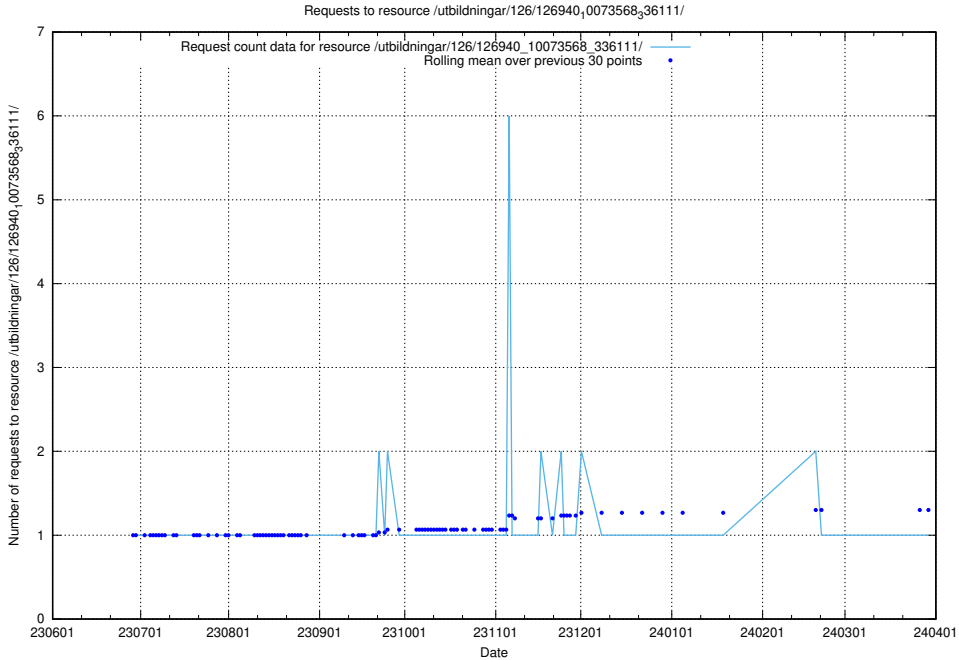

5.5080 Usage of /utbildningar/126/126940_10073568_336111/

Here, we count the number of requests to resource /utbildningar/126/126940_10073568_336111/.