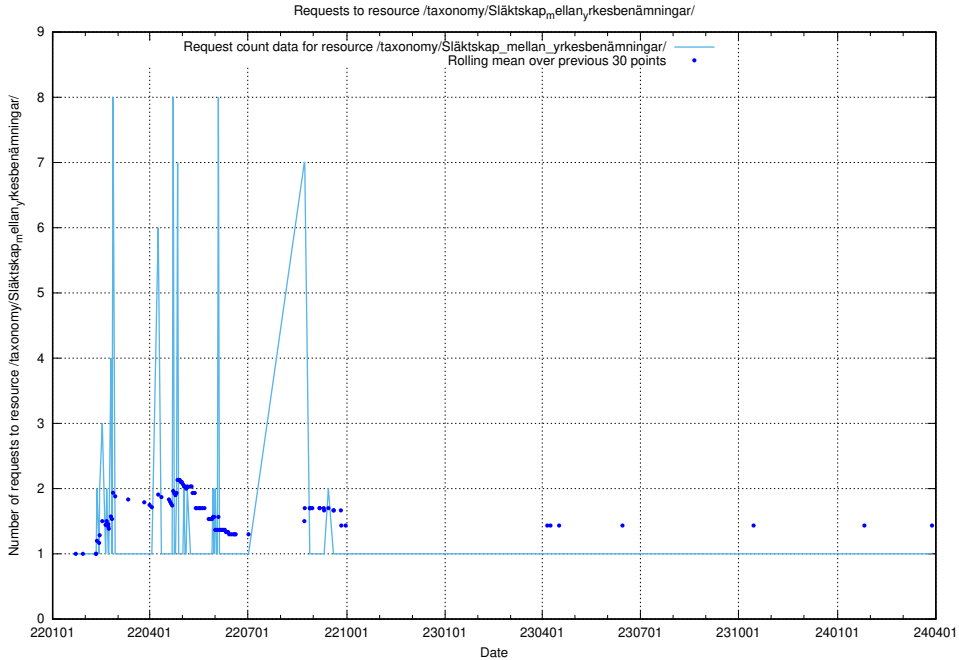

5.4441 Usage of /taxonomy/Släktskap_mellan_yrkesbenämningar/

Here, we count the number of requests to resource /taxonomy/Släktskap_mellan_yrkesbenämningar/.