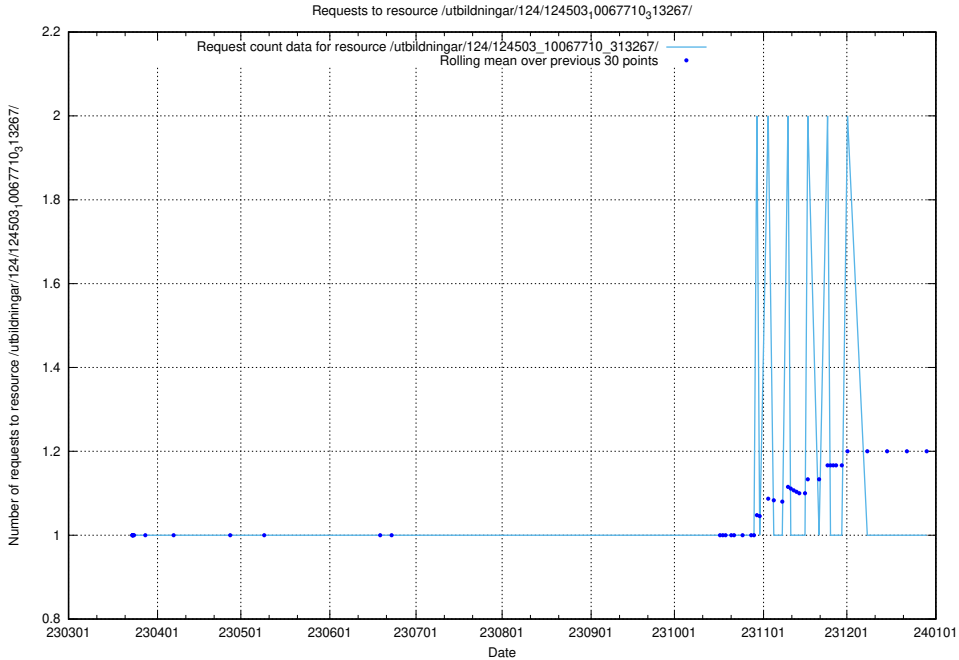

5.1779 Usage of /utbildningar/124/124503_10067710_313267/

Here, we count the number of requests to resource /utbildningar/124/124503_10067710_313267/.