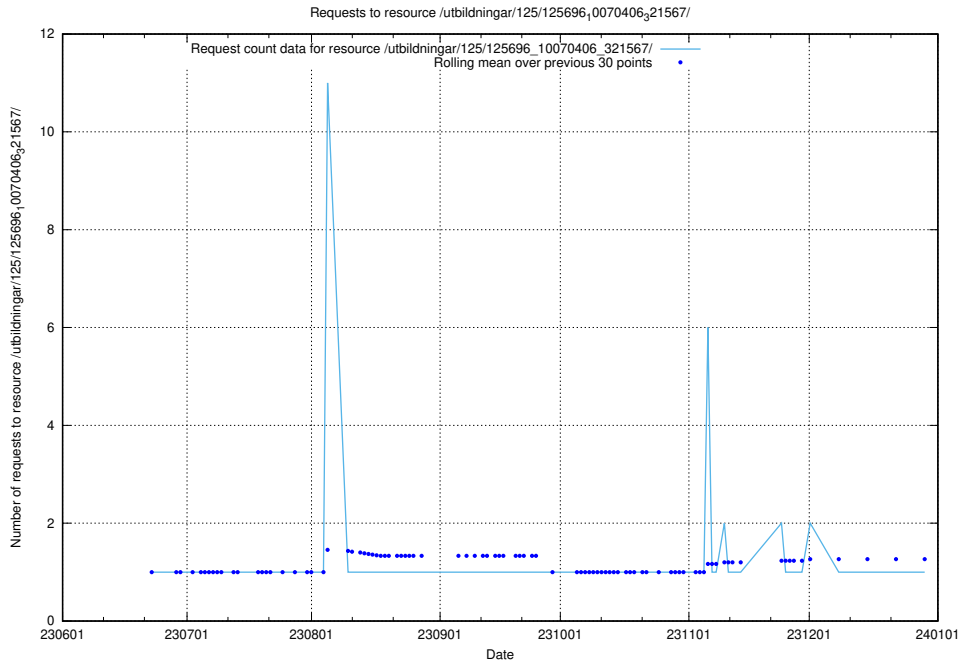

5.5368 Usage of /utbildningar/125/125696_10070406_321567/

Here, we count the number of requests to resource /utbildningar/125/125696_10070406_321567/.