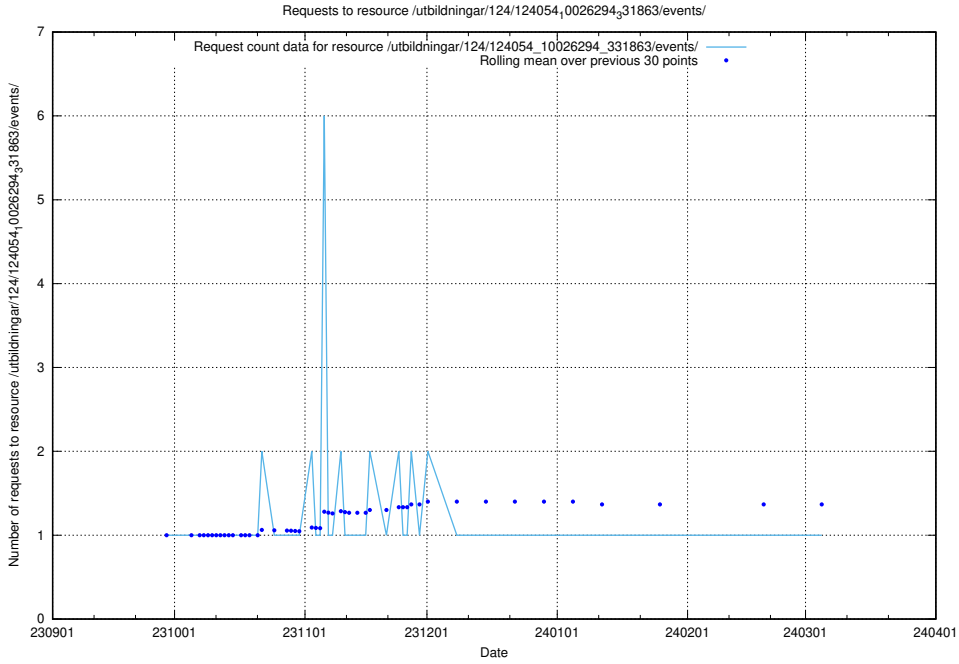

5.4118 Usage of /utbildningar/124/124054_10026294_331863/events/

Here, we count the number of requests to resource /utbildningar/124/124054_10026294_331863/events/