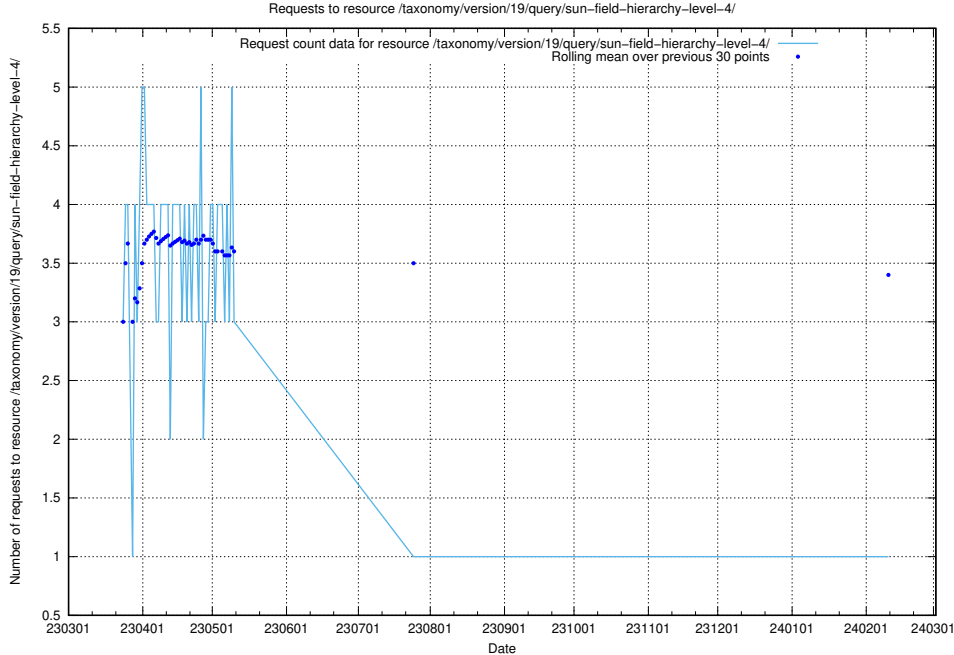

5.5776 Usage of /taxonomy/version/19/query/sun-field-hierarchy-level-4/

Here, we count the number of requests to resource /taxonomy/version/19/query/sun-field-hierarchy-level-4/.