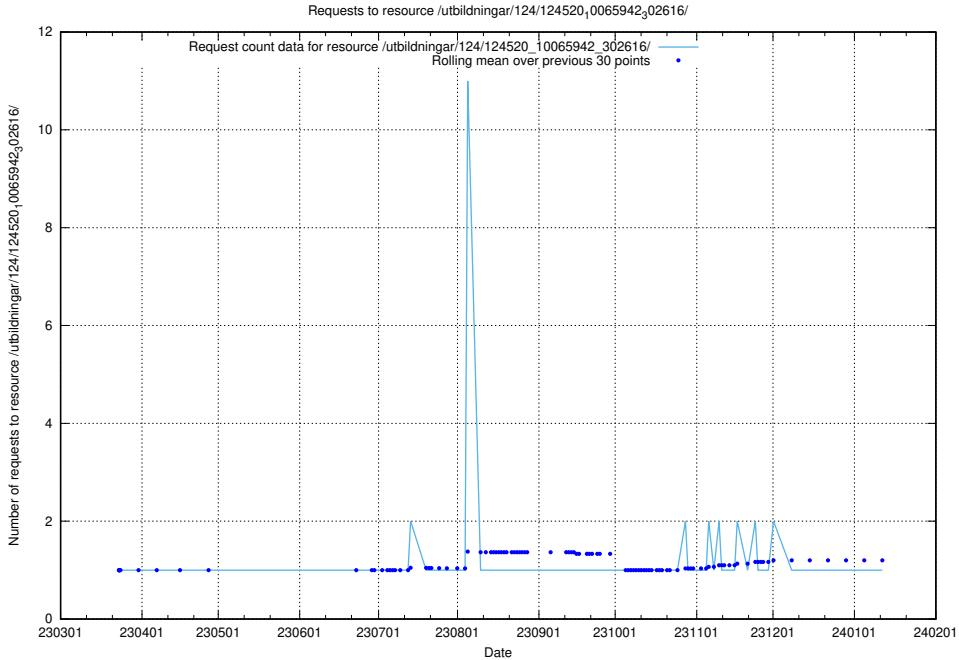

5.1143 Usage of /utbildningar/124/124520_10065942_302616/

Here, we count the number of requests to resource /utbildningar/124/124520_10065942_302616/.