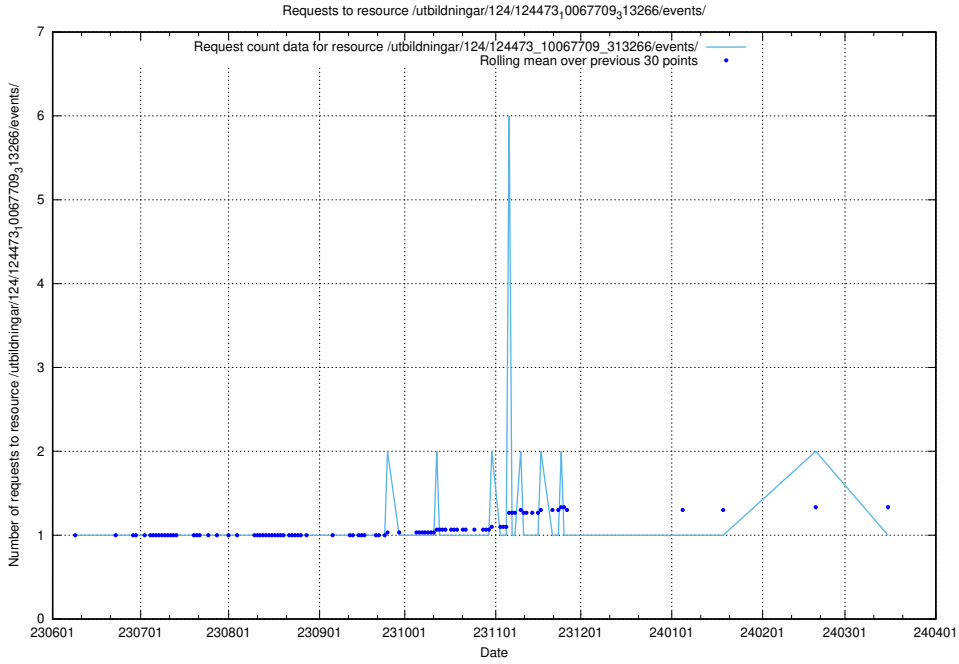

5.5571 Usage of /utbildningar/124/124473_10067709_313266/events/

Here, we count the number of requests to resource /utbildningar/124/124473_10067709_313266/events/