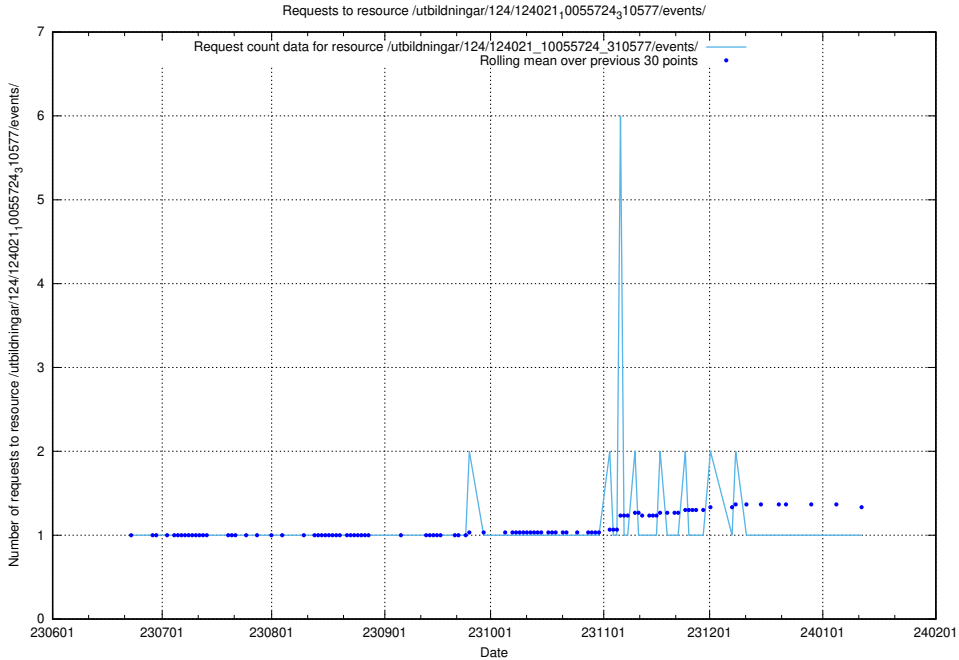

5.5489 Usage of /utbildningar/124/124021_10055724_310577/events/

Here, we count the number of requests to resource /utbildningar/124/124021_10055724_310577/events/