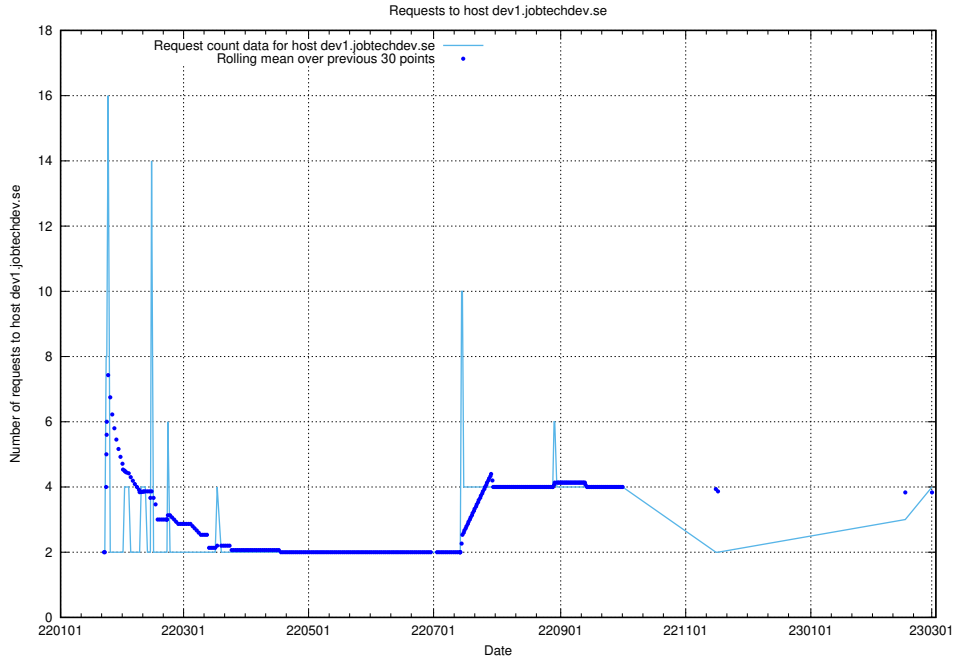

7.96 Usage of dev1.jobtechdev.se

Here, we count the number of requests to host dev1.jobtechdev.se.