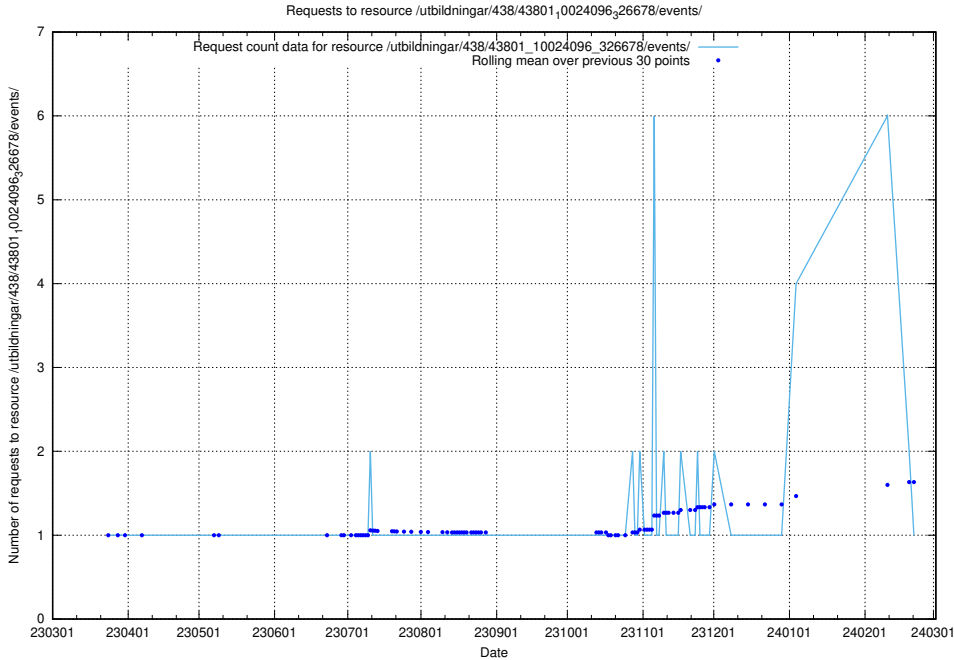

5.5831 Usage of /utbildningar/437/43799_10024013_29974/events/

Here, we count the number of requests to resource /utbildningar/437/43799_10024013_29974/events/.

5.5832 Usage of /utbildningar/437/43797_10024007_32307/events/