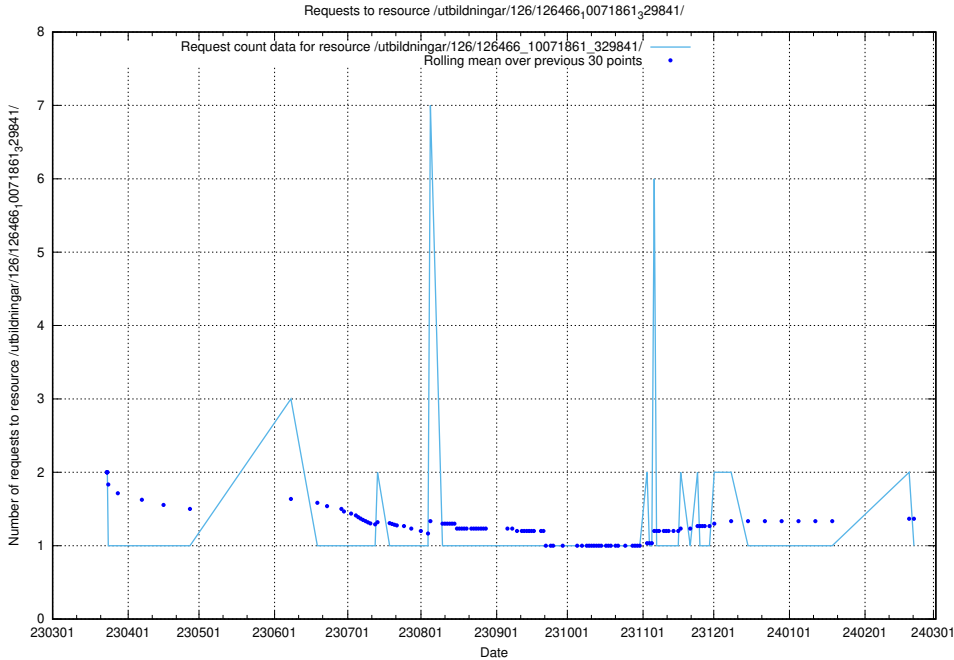

5.5912 Usage of /utbildningar/126/126466_10071861_329841/

Here, we count the number of requests to resource /utbildningar/126/126466_10071861_329841/.