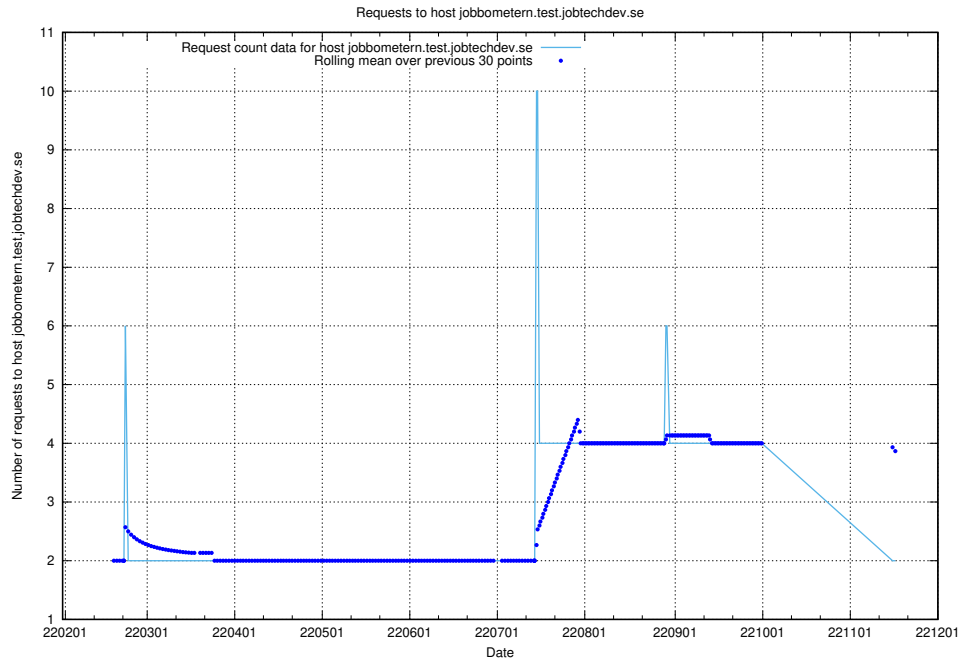

7.535 Usage of `jobbometern.test.jobtechdev.se`

Here, we count the number of requests to host `jobbometern.test.jobtechdev.se`.