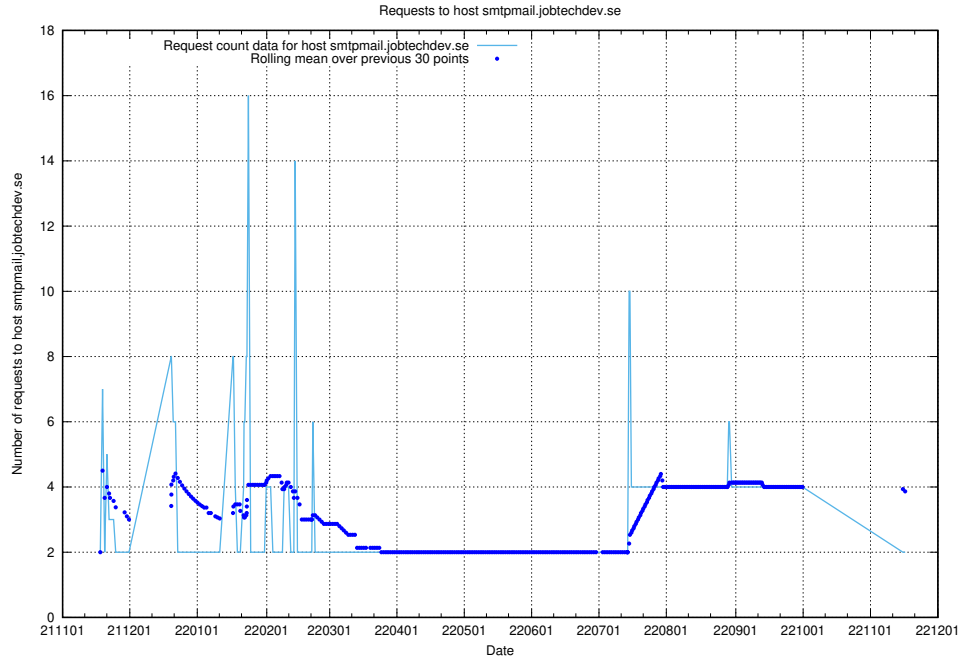

7.476 Usage of smtpmail.jobtechdev.se

Here, we count the number of requests to host smtpmail.jobtechdev.se.