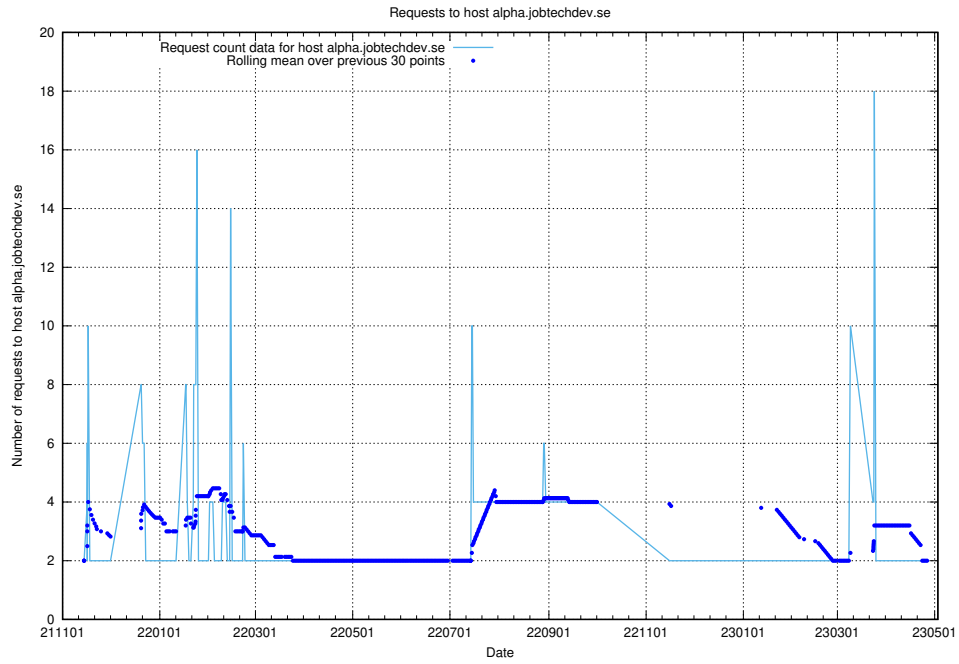

7.289 Usage of alpha.jobtechdev.se

Here, we count the number of requests to host alpha.jobtechdev.se.