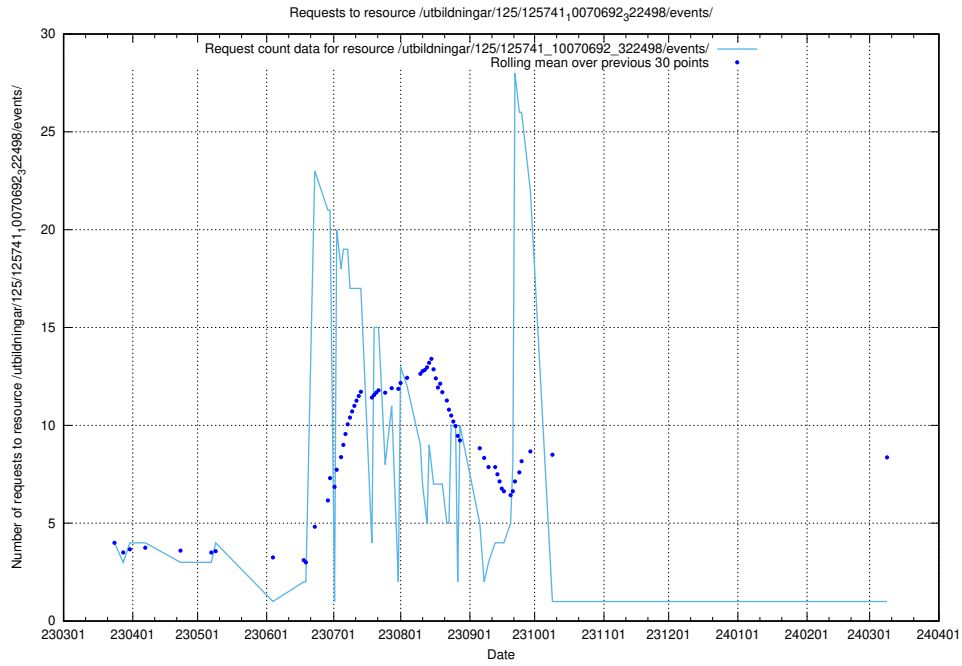

5.5758 Usage of /utbildningar/125/125741_10070692_322498/events/

Here, we count the number of requests to resource /utbildningar/125/125741_10070692_322498/events/