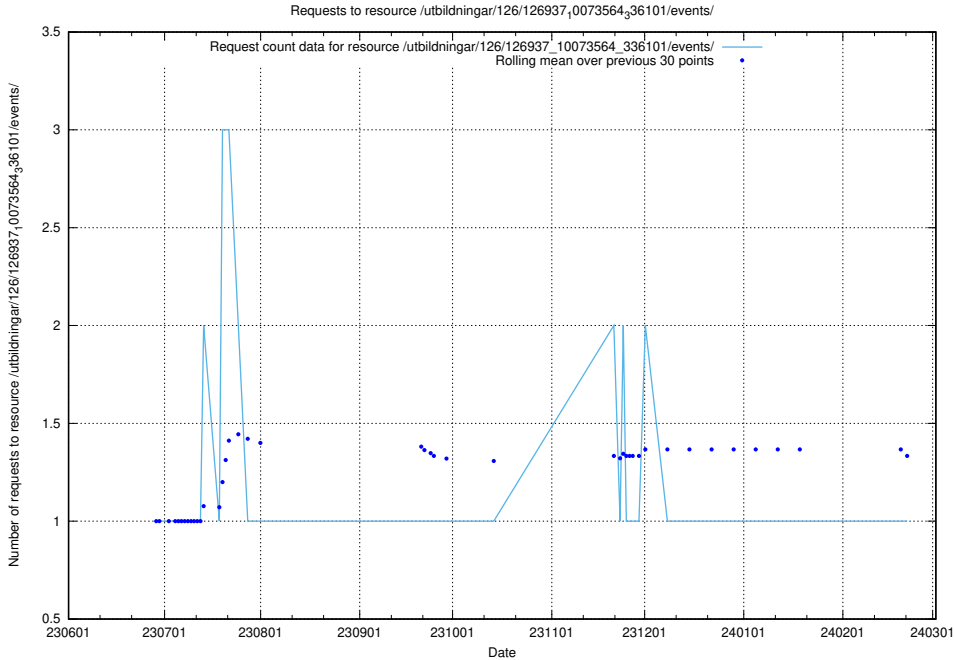

5.5089 Usage of /utbildningar/126/126937_10073564_336101/events/

Here, we count the number of requests to resource /utbildningar/126/126937_10073564_336101/events/