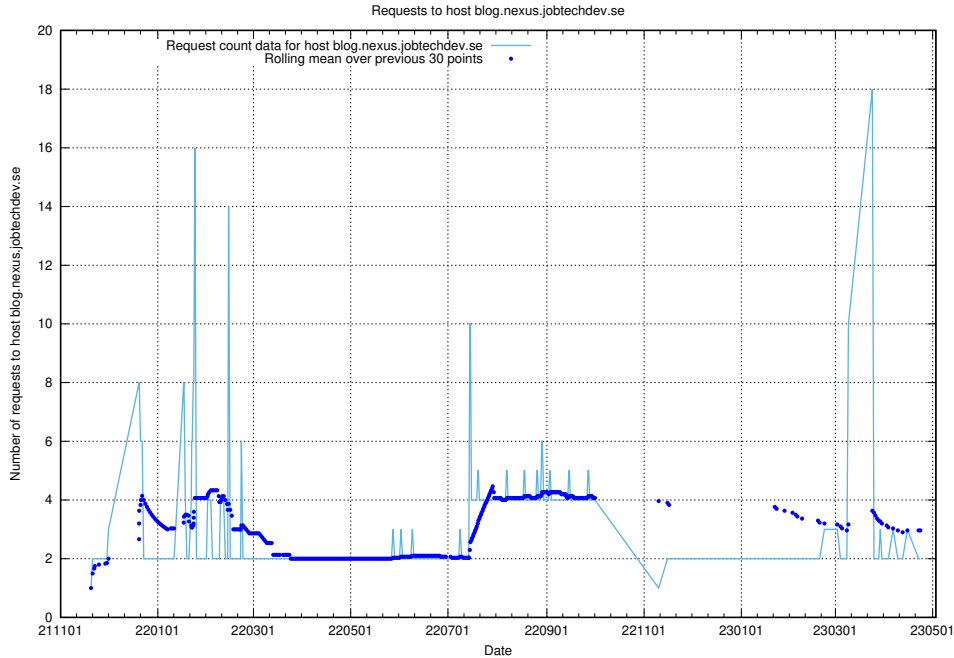

7.454 Usage of blog.nexus.jobtechdev.se

Here, we count the number of requests to host blog.nexus.jobtechdev.se.