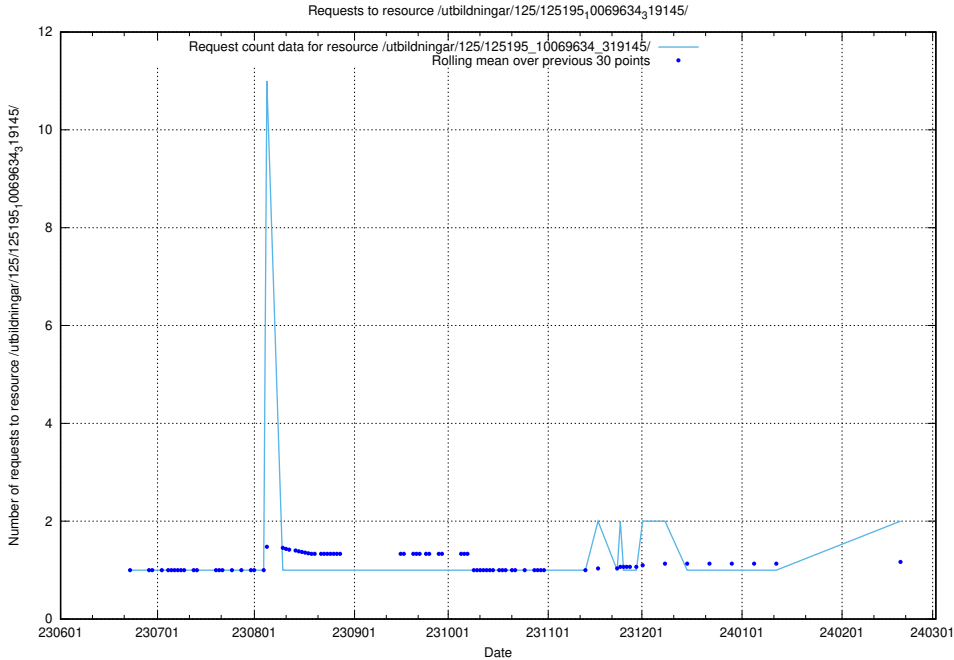

5.703 Usage of /utbildningar/125/125195_10069634_319145/

Here, we count the number of requests to resource /utbildningar/125/125195_10069634_319145/.