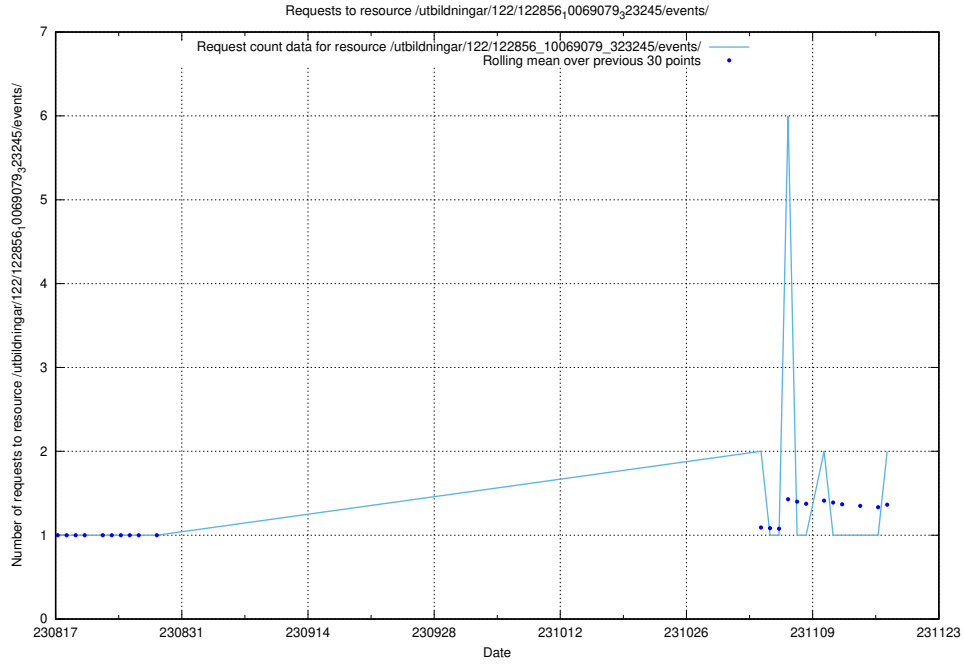

5.603 Usage of /utbildningar/122/122856_10069079_323245/events/

Here, we count the number of requests to resource /utbildningar/122/122856_10069079_323245/events/