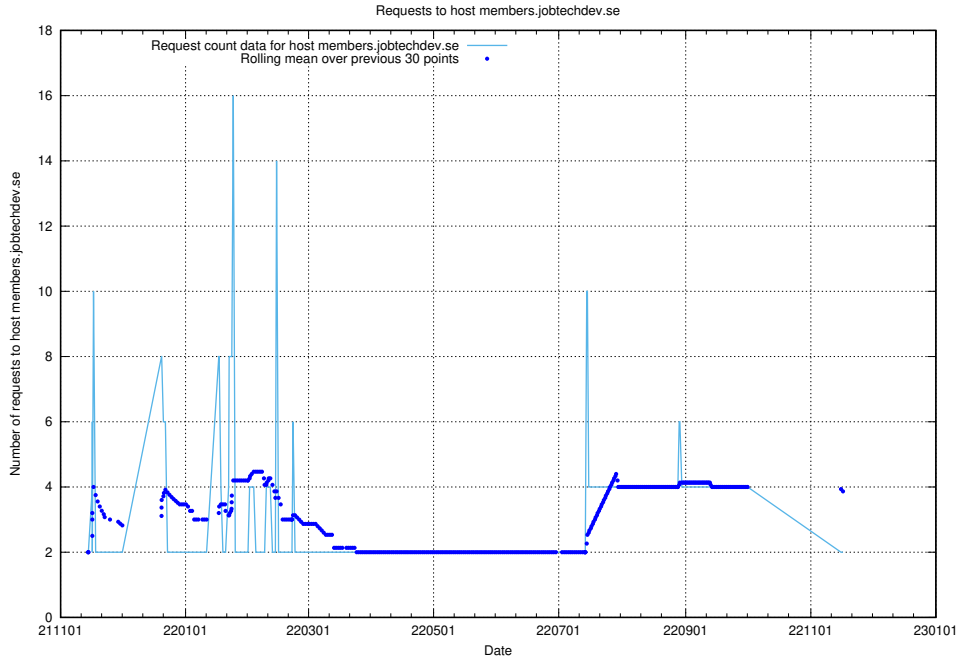

7.569 Usage of members.jobtechdev.se

Here, we count the number of requests to host members.jobtechdev.se.