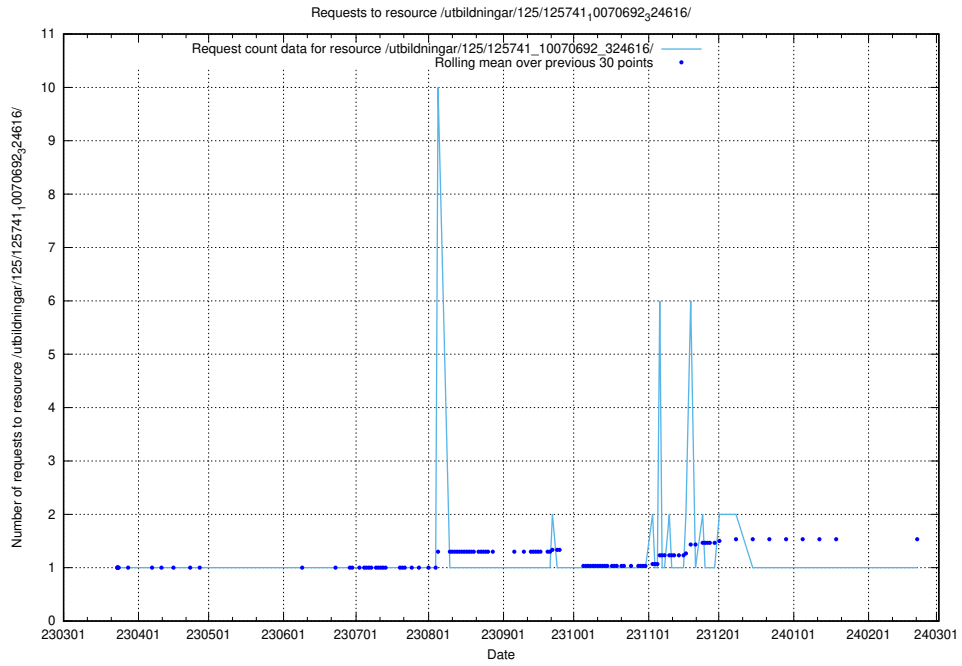

5.6117 Usage of /utbildningar/125/125741_10070692_324616/

Here, we count the number of requests to resource /utbildningar/125/125741_10070692_324616/.