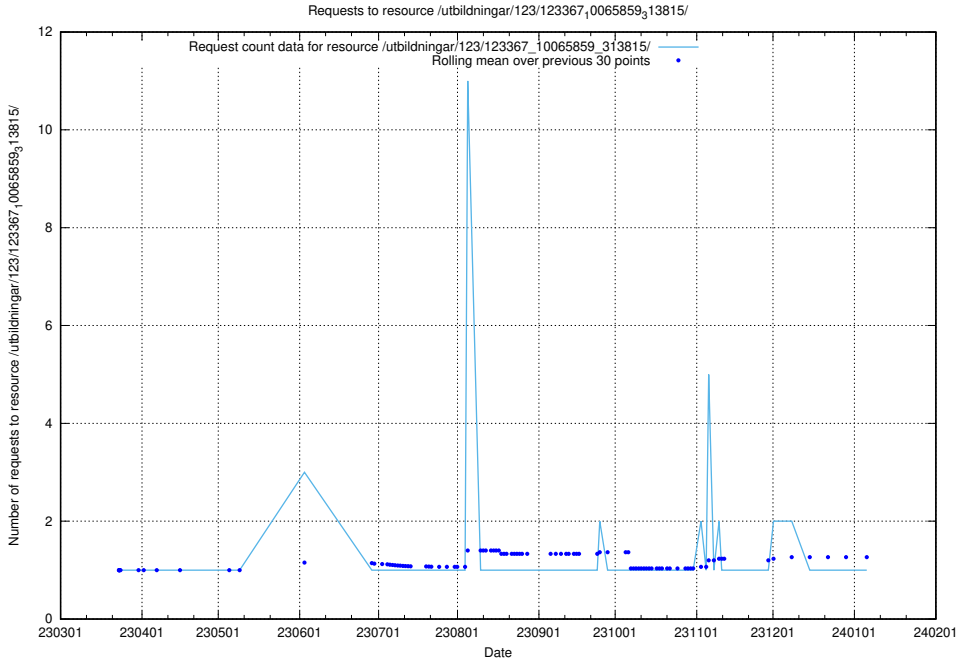

5.4499 Usage of /utbildningar/123/123367_10065859_313815/

Here, we count the number of requests to resource /utbildningar/123/123367_10065859_313815/.