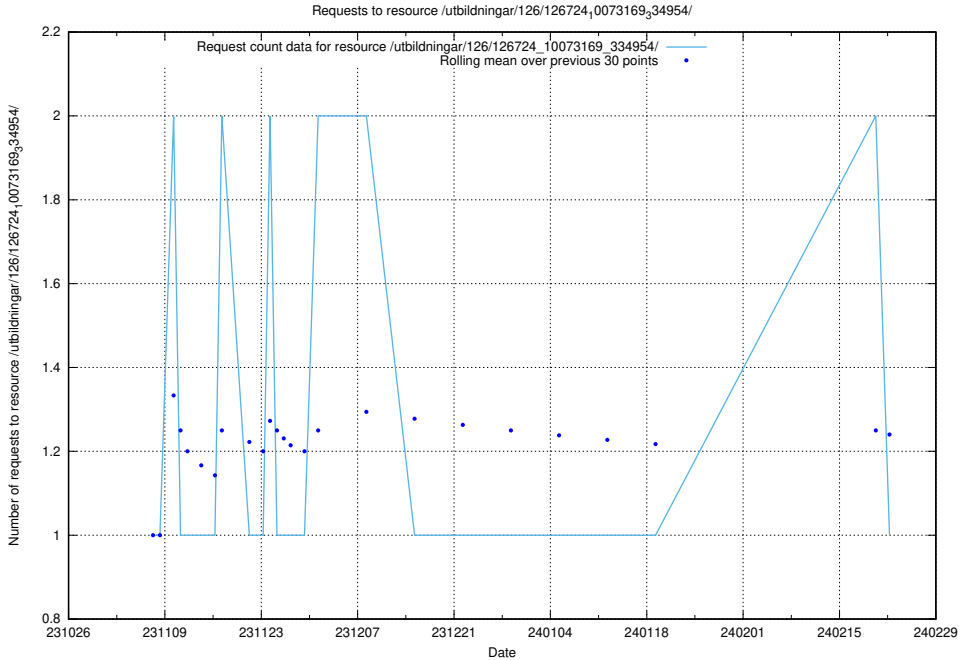

5.3757 Usage of /utbildningar/126/126724_10073169_334954/

Here, we count the number of requests to resource /utbildningar/126/126724_10073169_334954/.