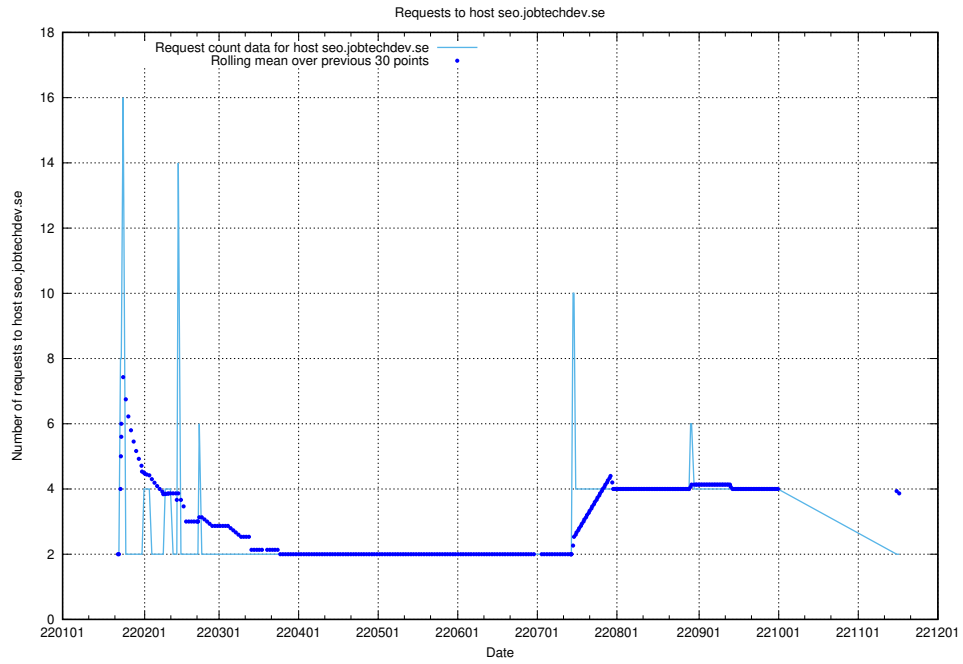

7.590 Usage of seo.jobtechdev.se

Here, we count the number of requests to host seo.jobtechdev.se.