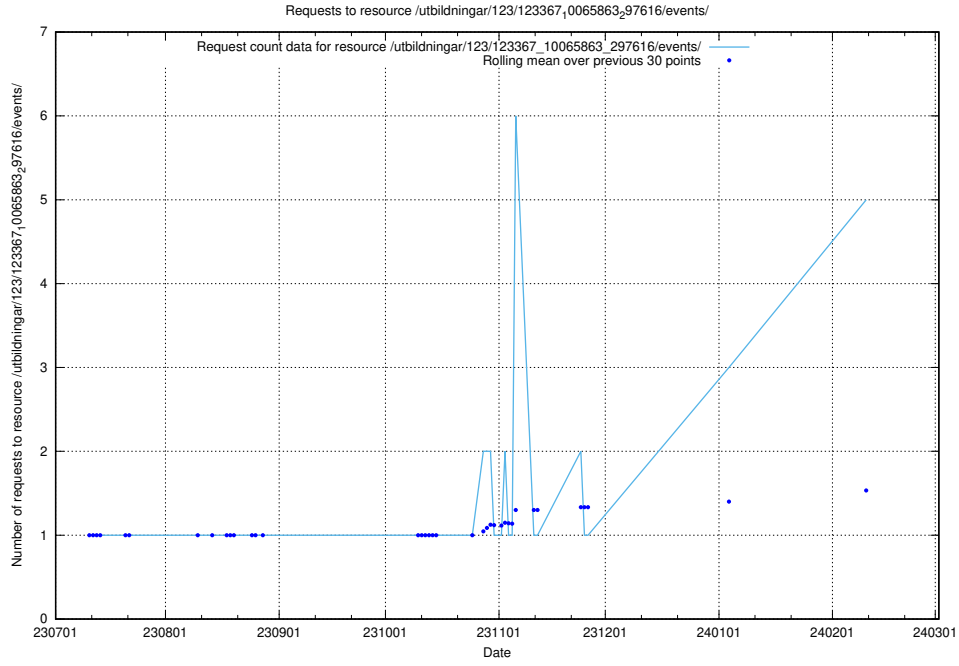

Here, we count the number of requests to resource /utbildningar/123/123367_10065834_296972/events/

5.125 Usage of /utbildningar/123/123367_10065863_297616/events/

Here, we count the number of requests to resource /utbildningar/123/123367_10065863_297616/events/