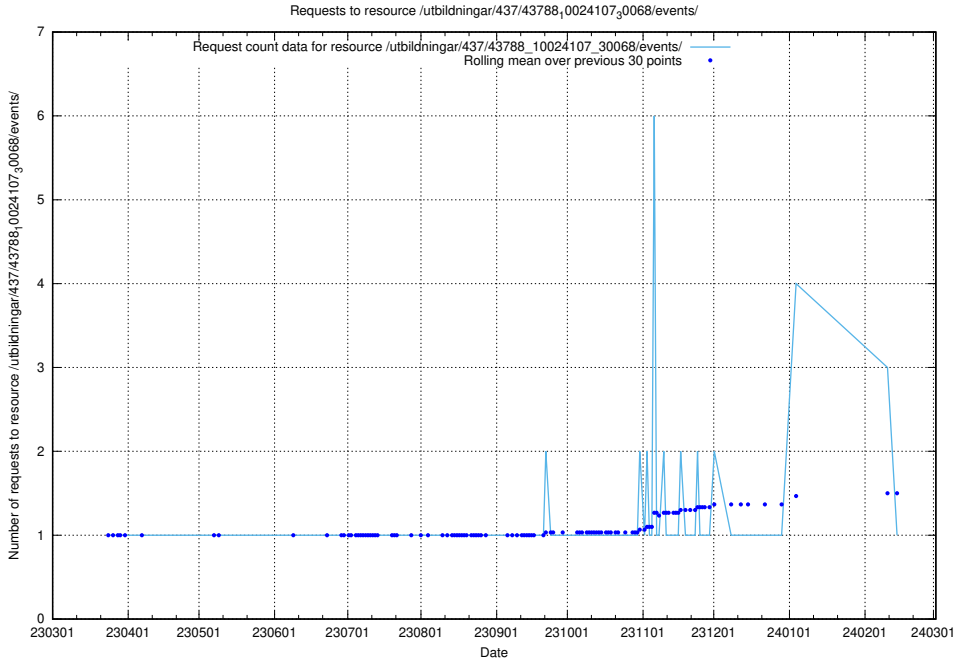

5.5835 Usage of /utbildningar/437/43788_10024107_30068/events/

Here, we count the number of requests to resource /utbildningar/437/43788_10024107_30068/events/.