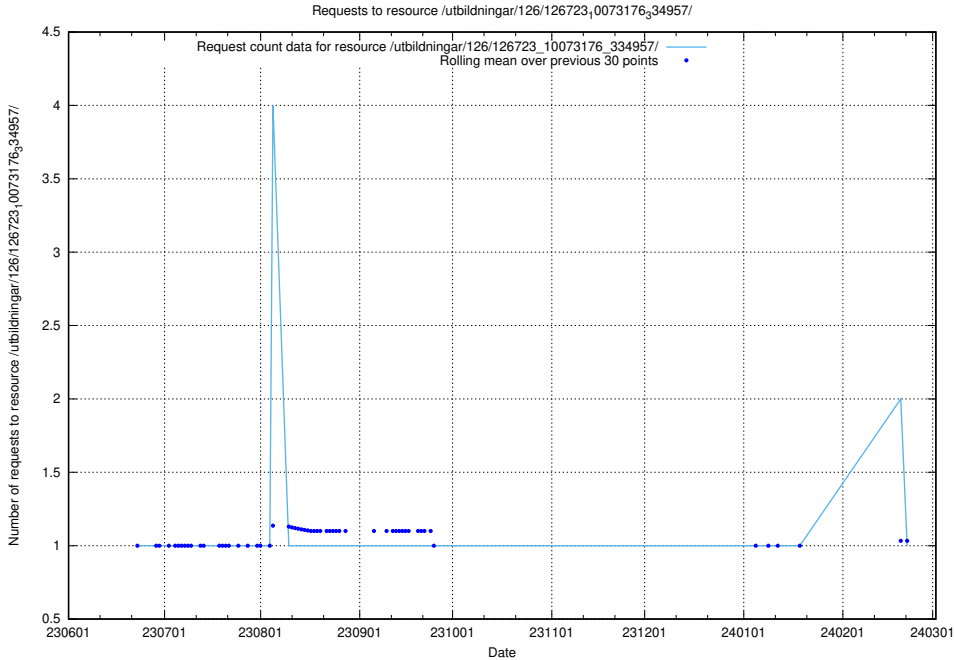

Here, we count the number of requests to resource /utbildningar/126/126723_10073182_334968/.

5.5255 Usage of /utbildningar/126/126723_10073176_334957/

Here, we count the number of requests to resource /utbildningar/126/126723_10073176_334957/.