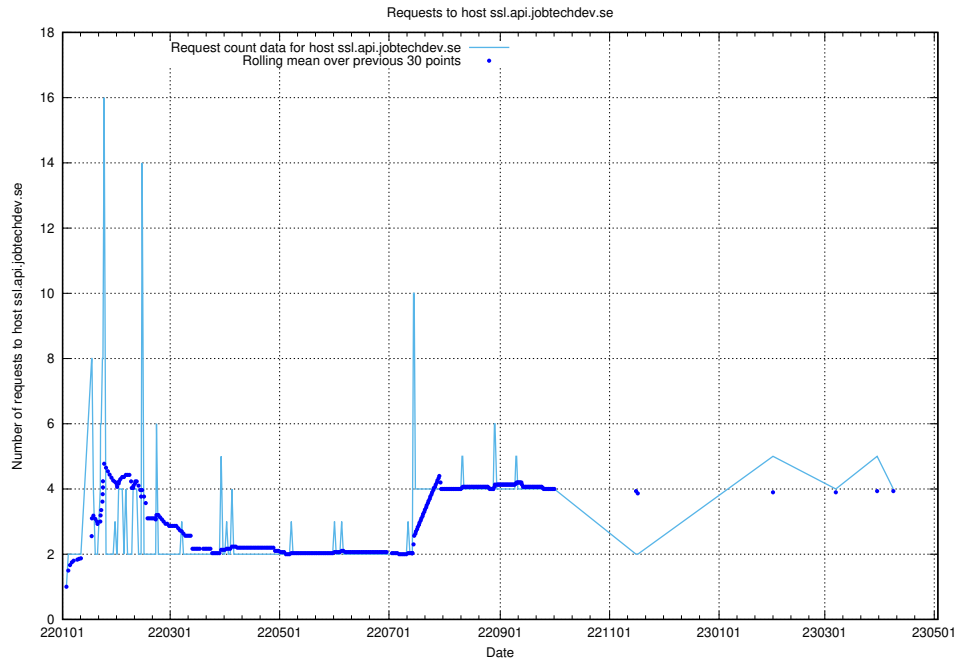

7.110 Usage of ssl.api.jobtechdev.se

Here, we count the number of requests to host ssl.api.jobtechdev.se.