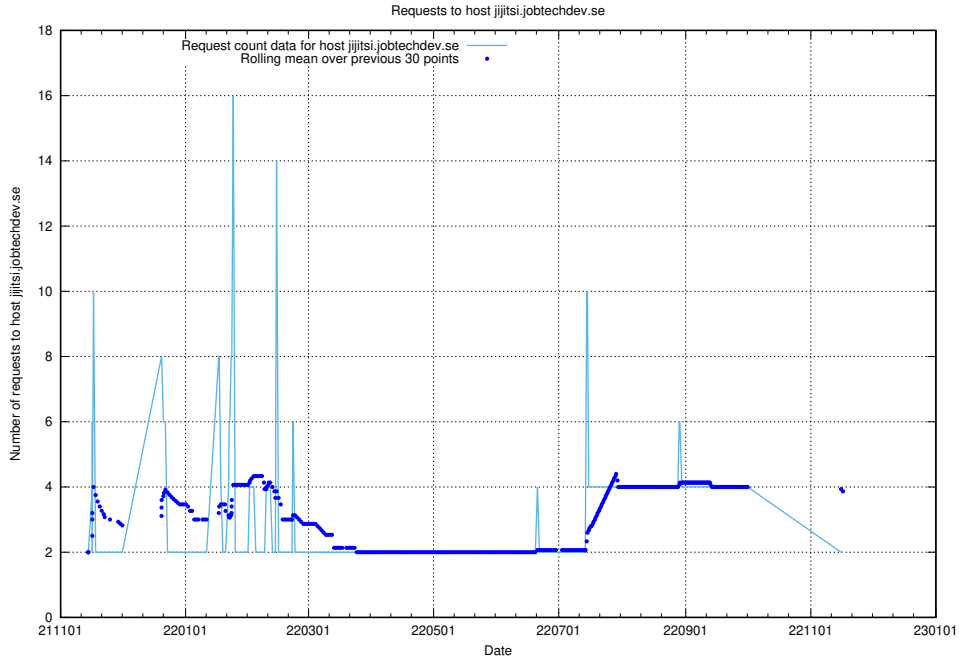

7.587 Usage of shopify.jobtechdev.se

Here, we count the number of requests to host shopify.jobtechdev.se.

7.588 Usage of jijitsi.jobtechdev.se

Here, we count the number of requests to host jijitsi.jobtechdev.se.