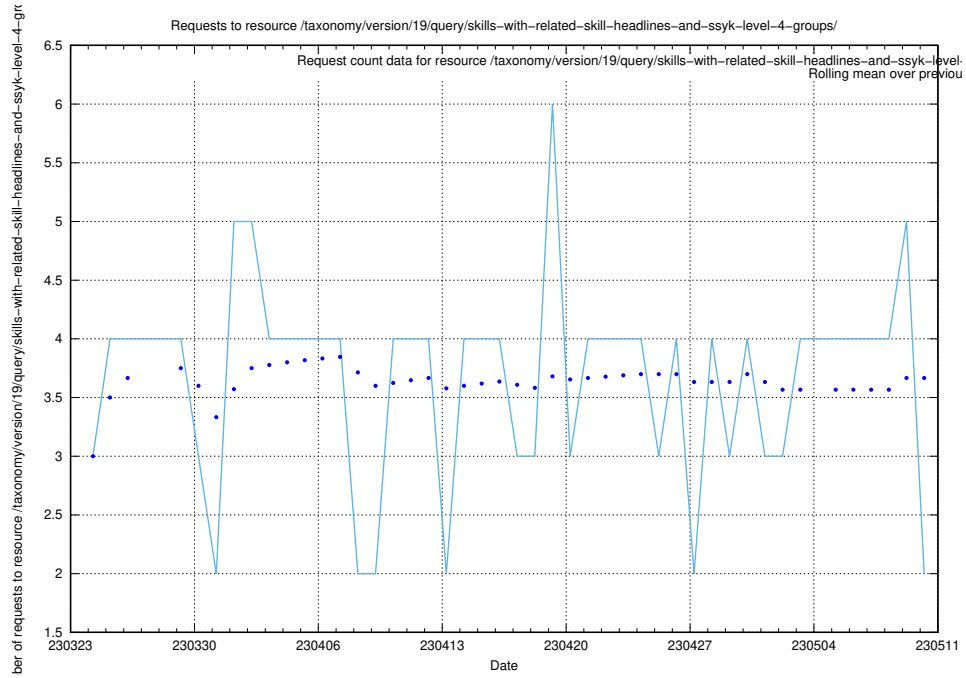

5.810 Usage of /taxonomy/version/19/query/skills-with-related-skill-headlines-and-ssyk-level-4-groups/

Here, we count the number of requests to resource /taxonomy/version/19/query/skills-with-related-skill-headlines-and-ssyk-level-4-groups/.