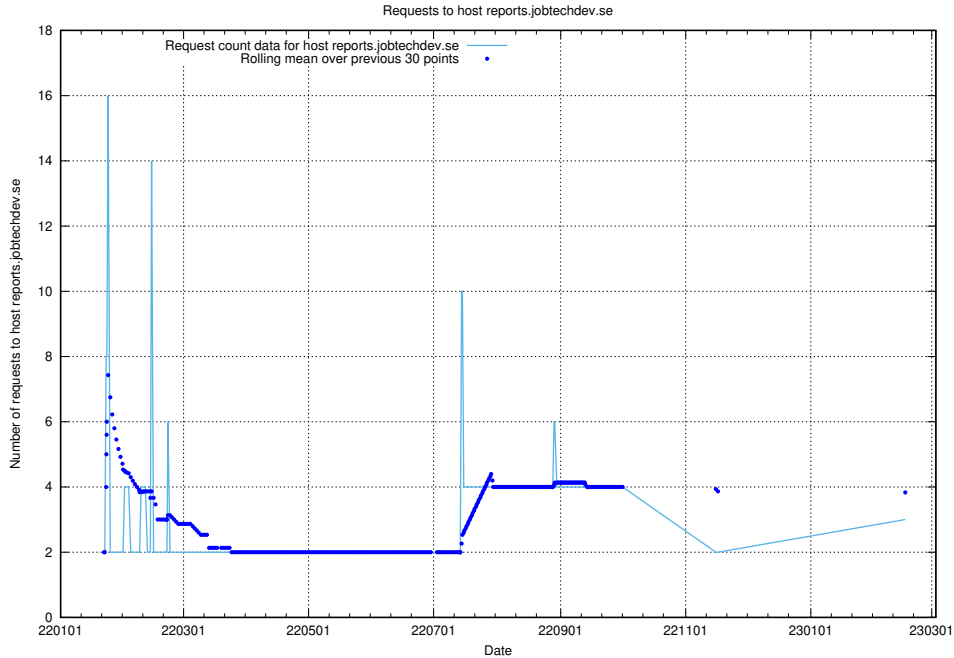

7.247 Usage of reports.jobtechdev.se

Here, we count the number of requests to host reports.jobtechdev.se.