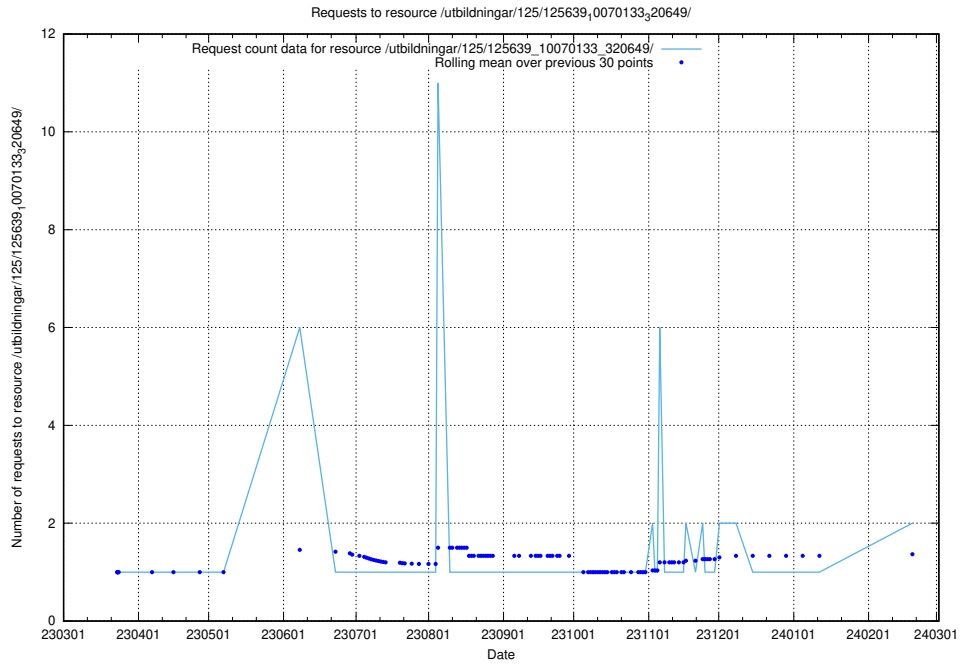

5.316 Usage of /utbildningar/125/125639_10070133_320649/

Here, we count the number of requests to resource /utbildningar/125/125639_10070133_320649/.