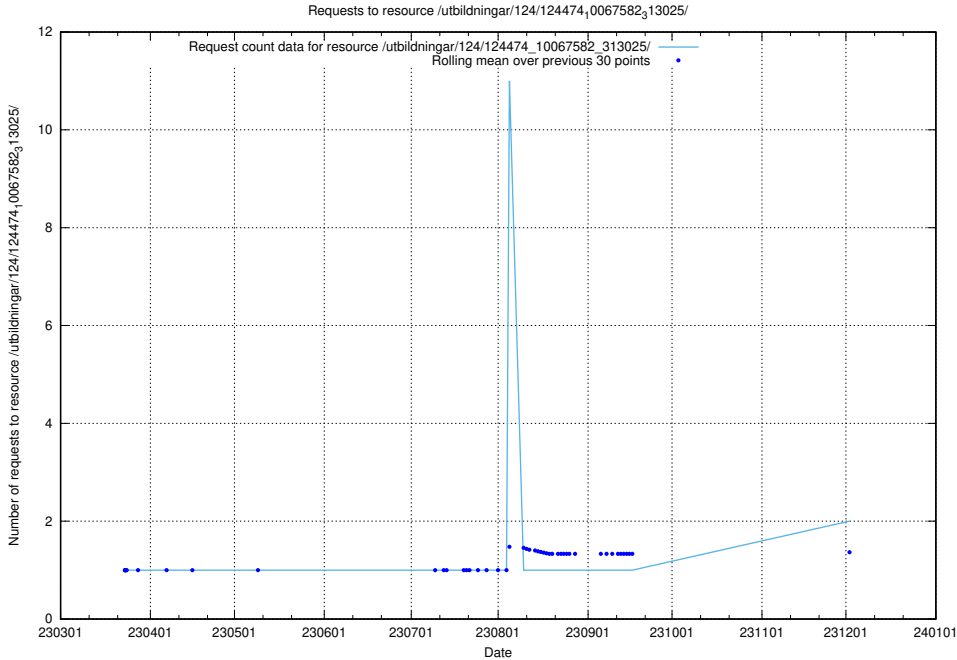

5.471 Usage of /utbildningar/124/124474_10067582_313025/

Here, we count the number of requests to resource /utbildningar/124/124474_10067582_313025/.