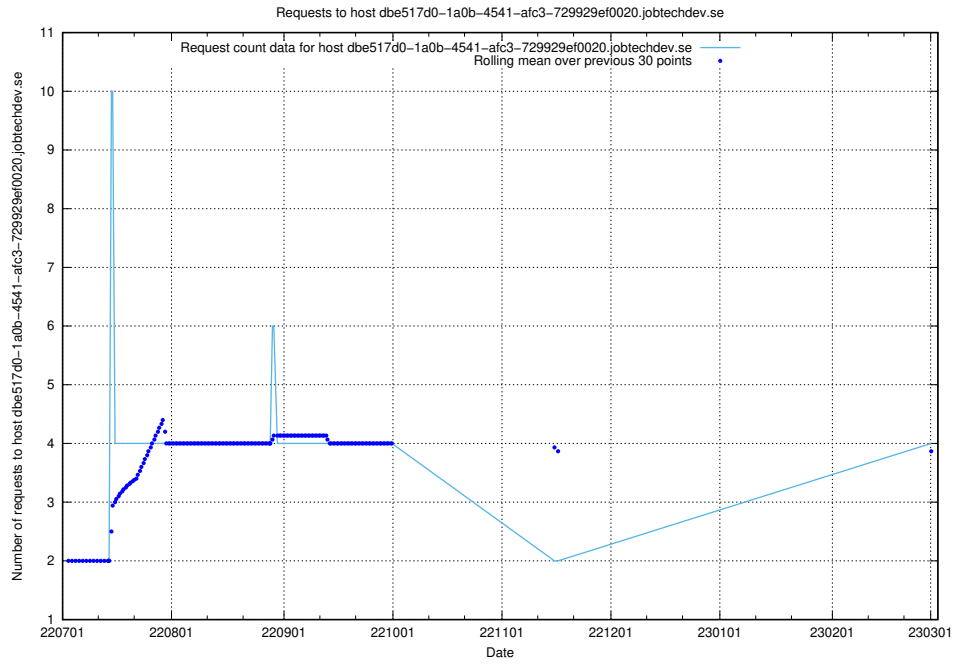

7.140 Usage of dbe517d0-1a0b-4541-afc3-729929ef0020.jobtechdev.se

Here, we count the number of requests to host dbe517d0-1a0b-4541-afc3-729929ef0020.jobtechdev.se.