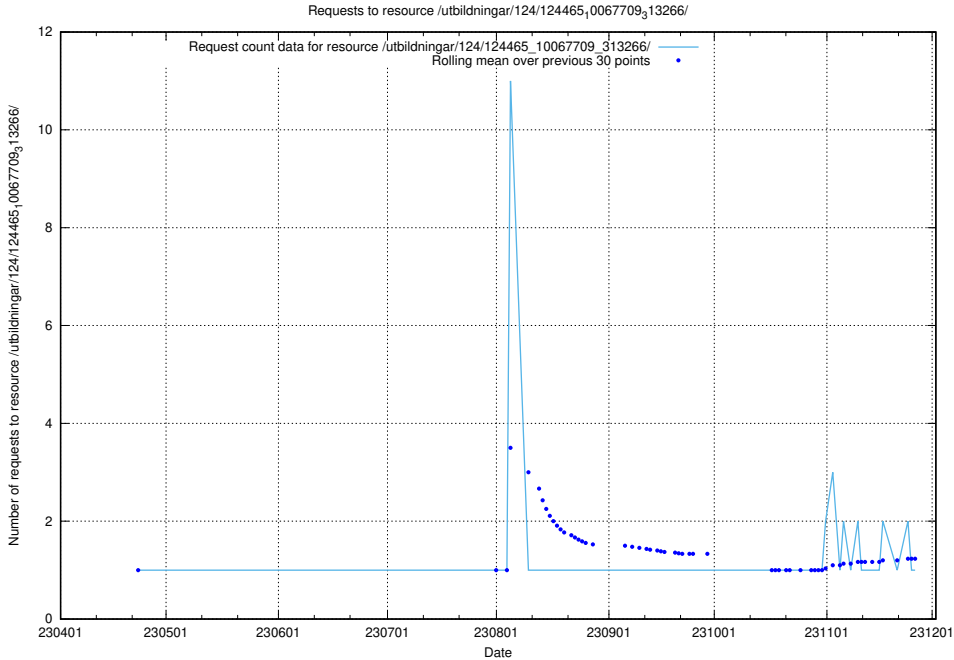

5.5711 Usage of /utbildningar/124/124465_10067709_313266/

Here, we count the number of requests to resource /utbildningar/124/124465_10067709_313266/.