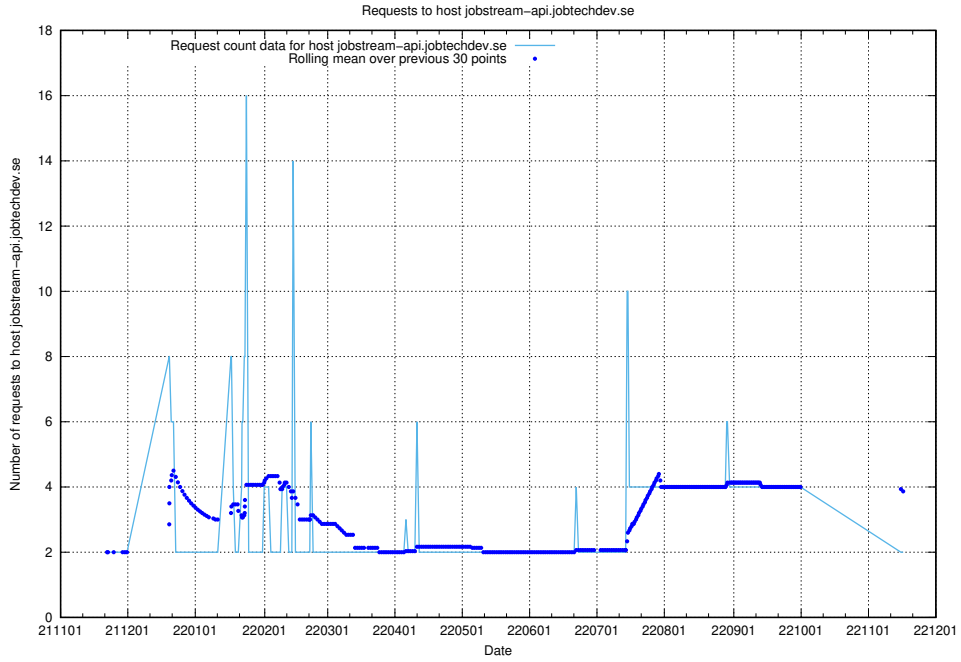

7.437 Usage of jobstream-api.jobtechdev.se

Here, we count the number of requests to host jobstream-api.jobtechdev.se.