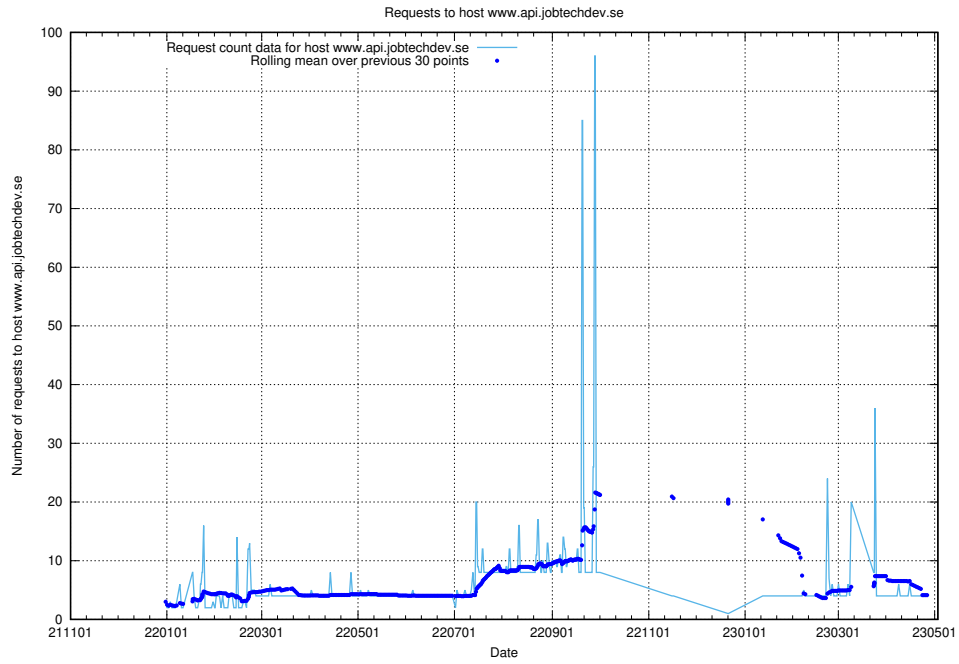

7.131 Usage of www.api.jobtechdev.se

Here, we count the number of requests to host www.api.jobtechdev.se.