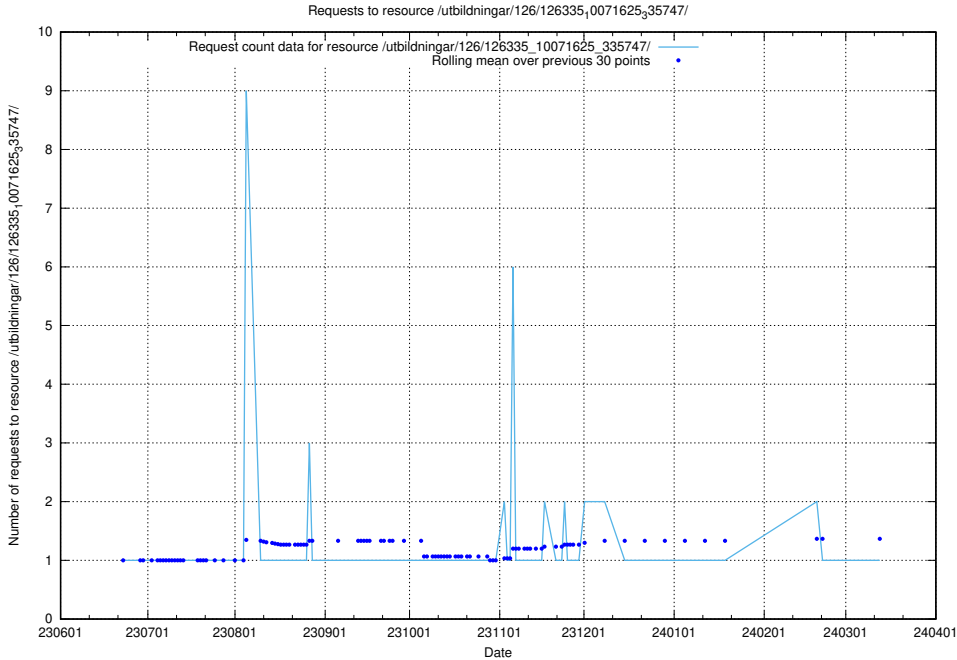

5.5326 Usage of /utbildningar/126/126335_10071625_335747/

Here, we count the number of requests to resource /utbildningar/126/126335_10071625_335747/.