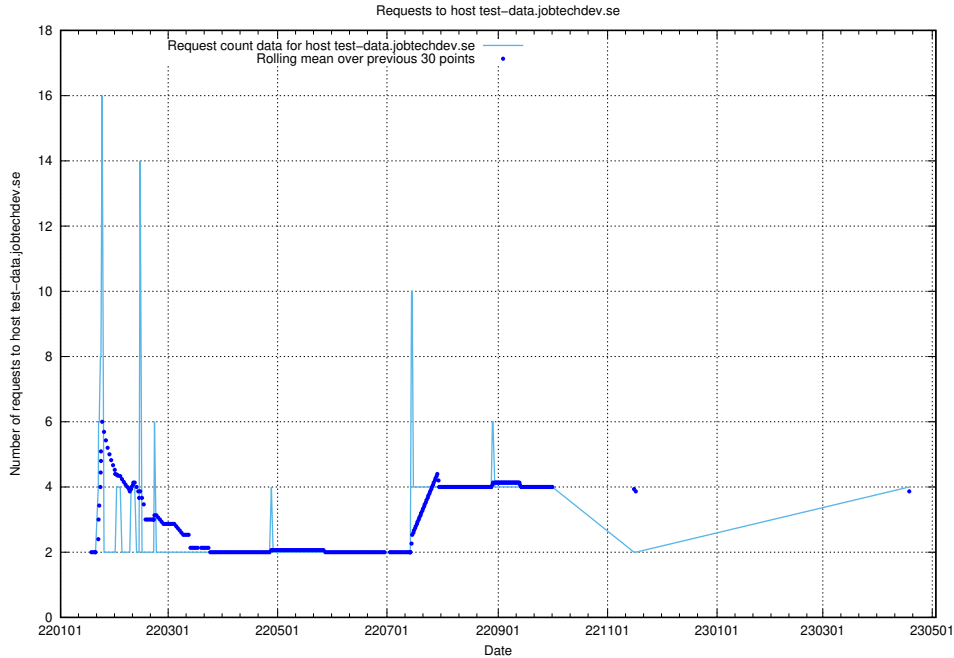

7.100 Usage of test-data.jobtechdev.se

Here, we count the number of requests to host test-data.jobtechdev.se.