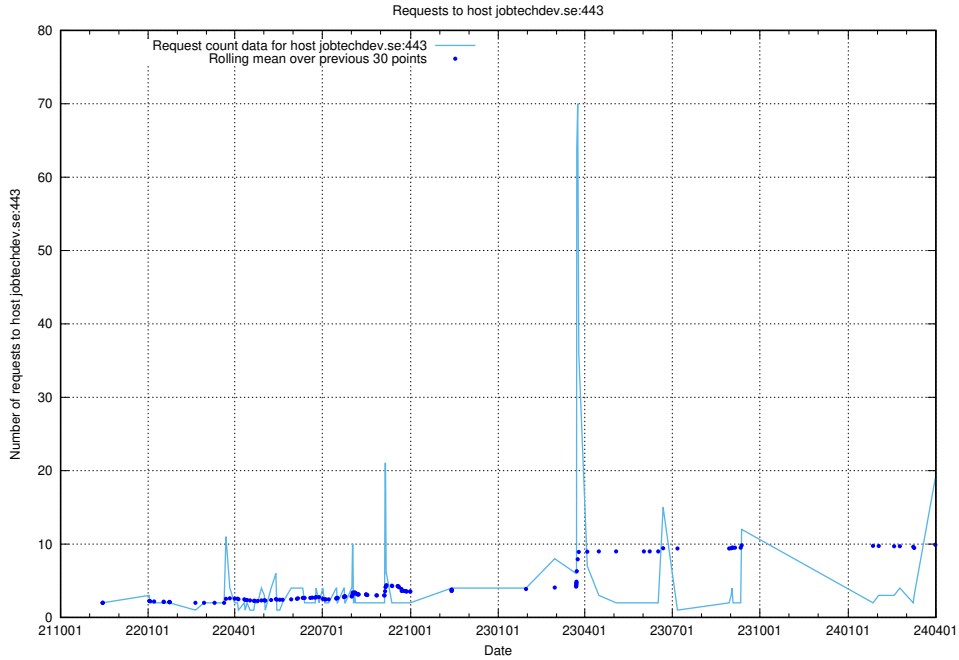

7.34 Usage of jobtechdev.se:443

Here, we count the number of requests to host jobtechdev.se:443.