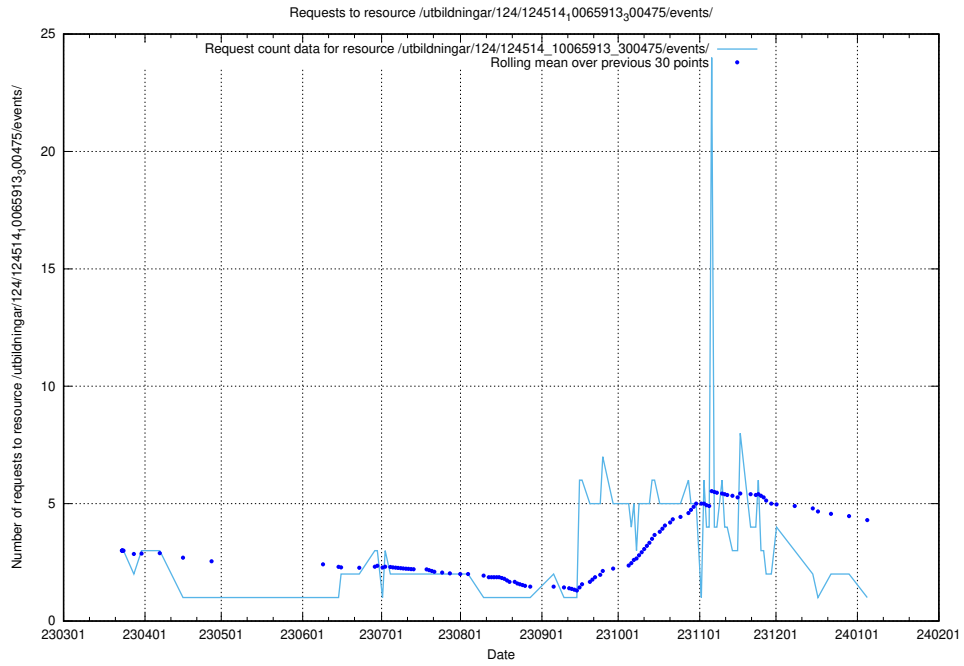

5.5905 Usage of /utbildningar/124/124514_10065913_300475/events/

Here, we count the number of requests to resource /utbildningar/124/124514_10065913_300475/events/