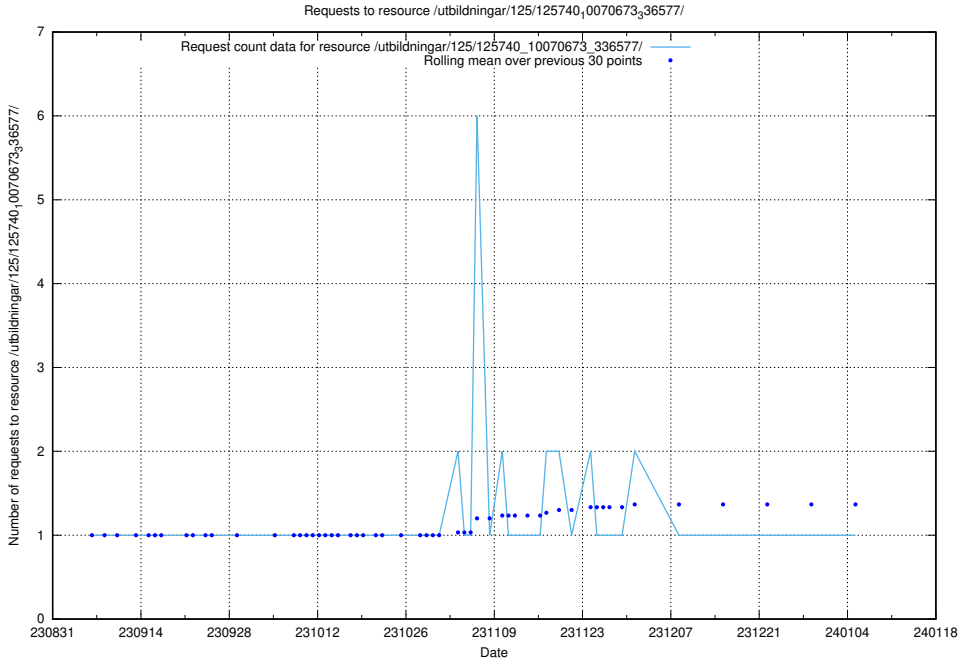

5.4324 Usage of /utbildningar/125/125740_10070673_336577/

Here, we count the number of requests to resource /utbildningar/125/125740_10070673_336577/.