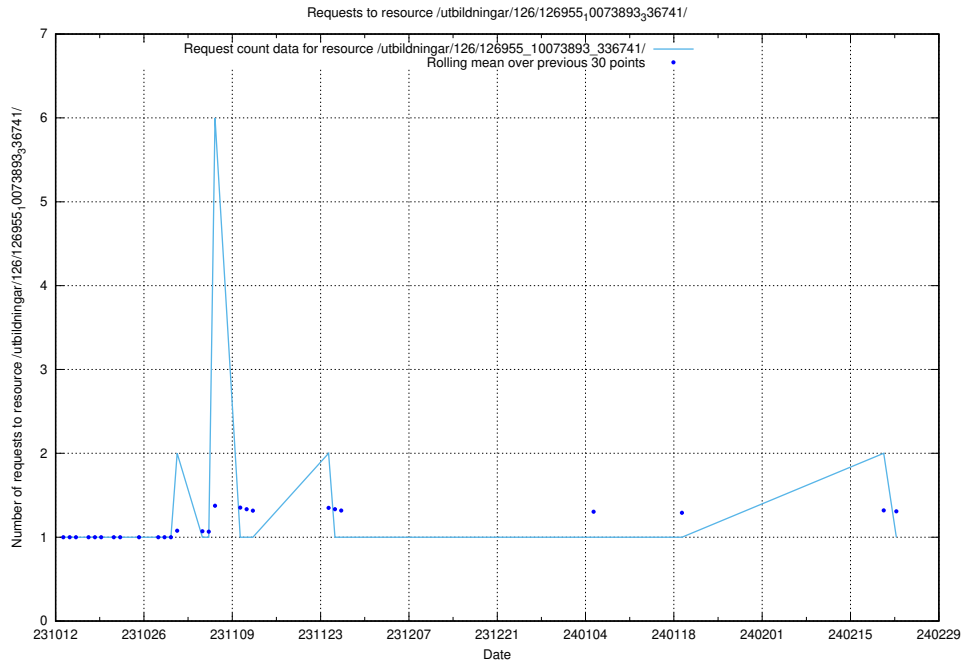

5.3993 Usage of /utbildningar/126/126955_10073893_336741/

Here, we count the number of requests to resource /utbildningar/126/126955_10073893_336741/.