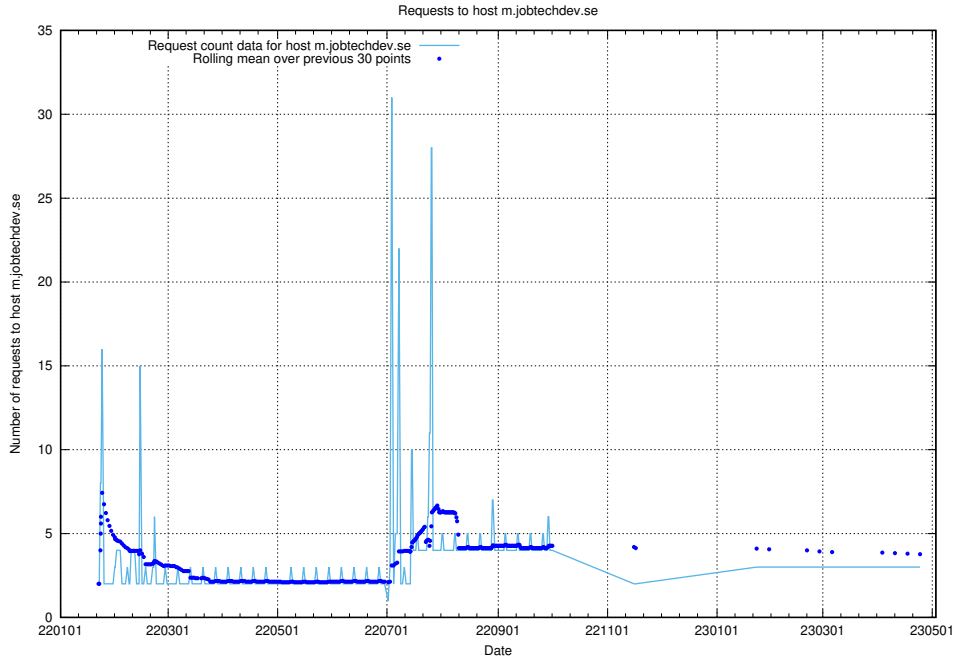

7.251 Usage of m.jobtechdev.se

Here, we count the number of requests to host m.jobtechdev.se.