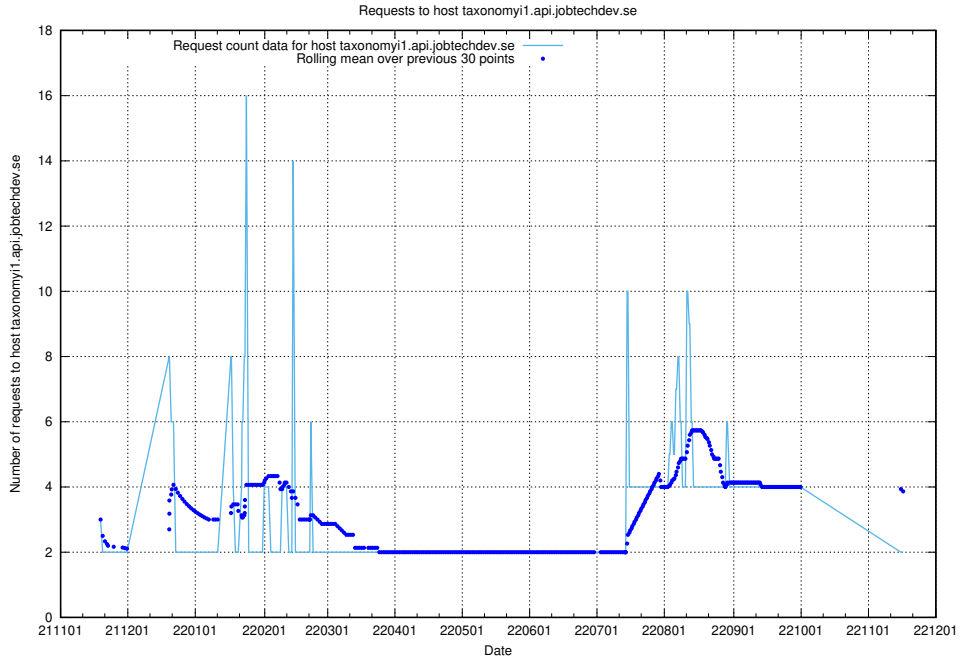

7.467 Usage of taxonomy1.api.jobtechdev.se

Here, we count the number of requests to host taxonomy1.api.jobtechdev.se.