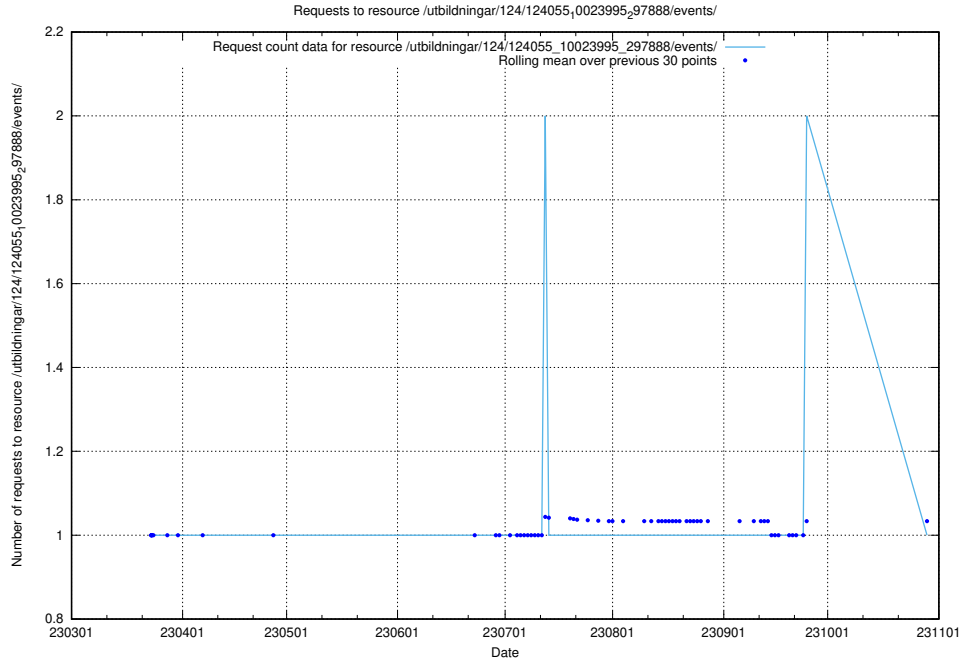

5.3968 Usage of /utbildningar/124/124055_10023995_297888/events/

Here, we count the number of requests to resource /utbildningar/124/124055_10023995_297888/events/