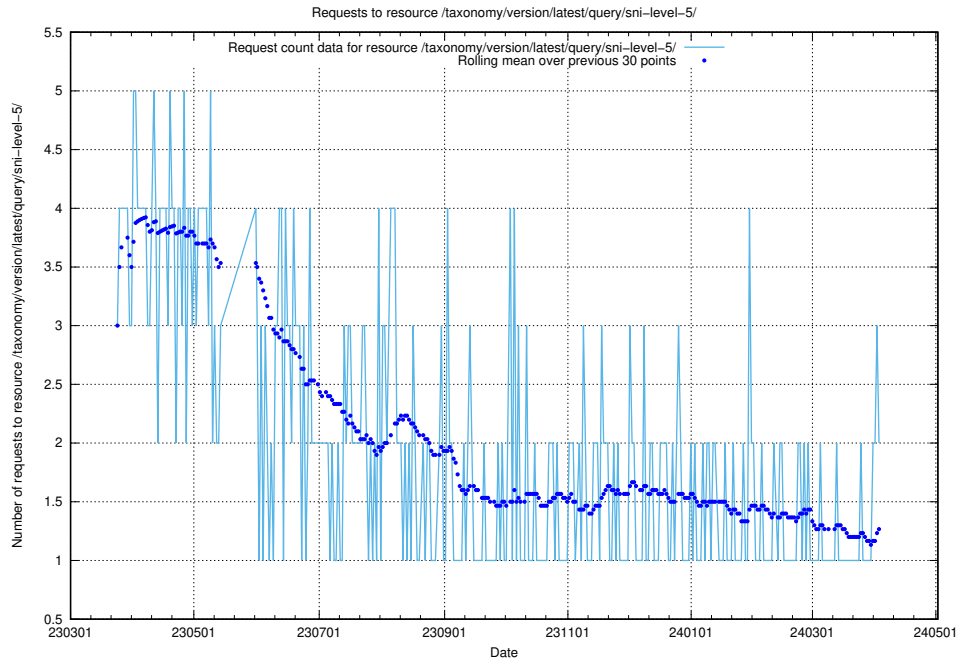

5.779 Usage of /taxonomy/version/latest/query/sni-level-5/

Here, we count the number of requests to resource /taxonomy/version/latest/query/sni-level-5/.