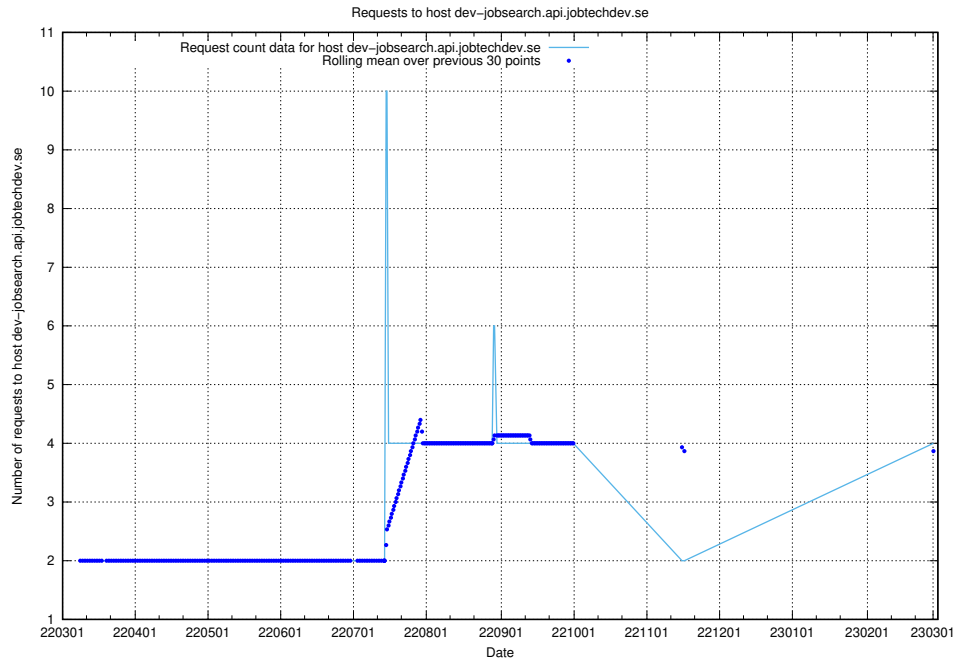

7.154 Usage of dev-jobsearch.api.jobtechdev.se

Here, we count the number of requests to host dev-jobsearch.api.jobtechdev.se.