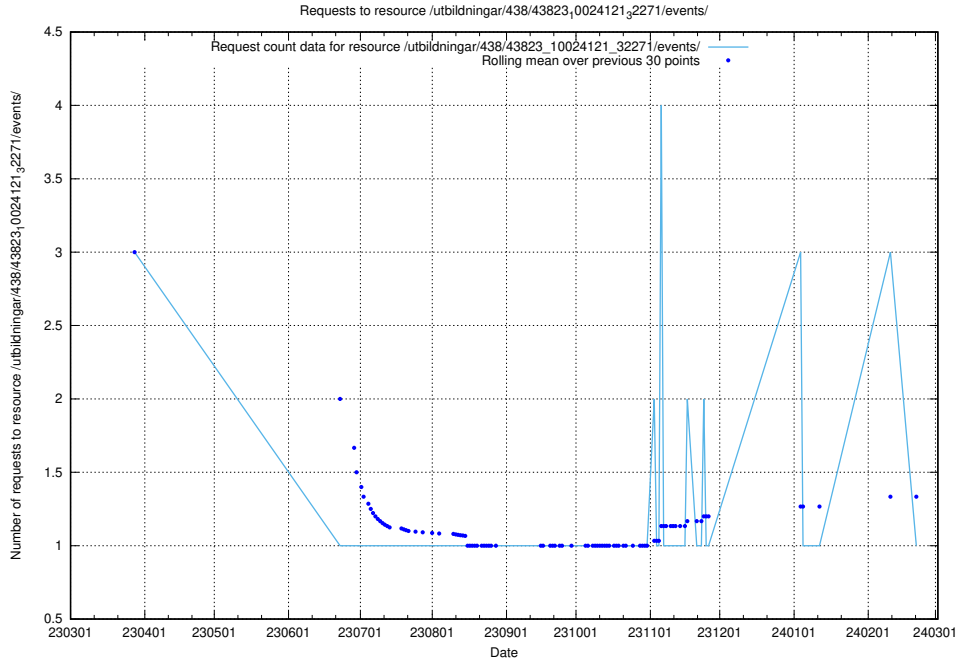

5.5744 Usage of /utbildningar/438/43823_10024121_32271/events/

Here, we count the number of requests to resource /utbildningar/438/43823_10024121_32271/events/.