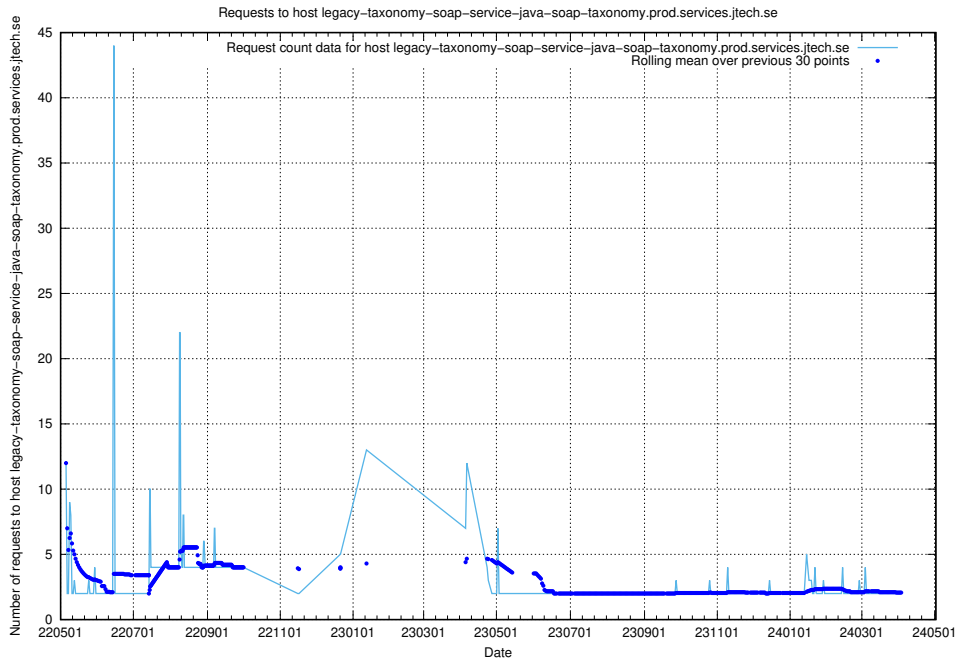

7.433 Usage of legacy-taxonomy-soap-service-java-soap-taxonomy.prod.services.jtech.se

Here, we count the number of requests to host legacy-taxonomy-soap-service-java-soap-taxonomy.prod.services.jtech.se.