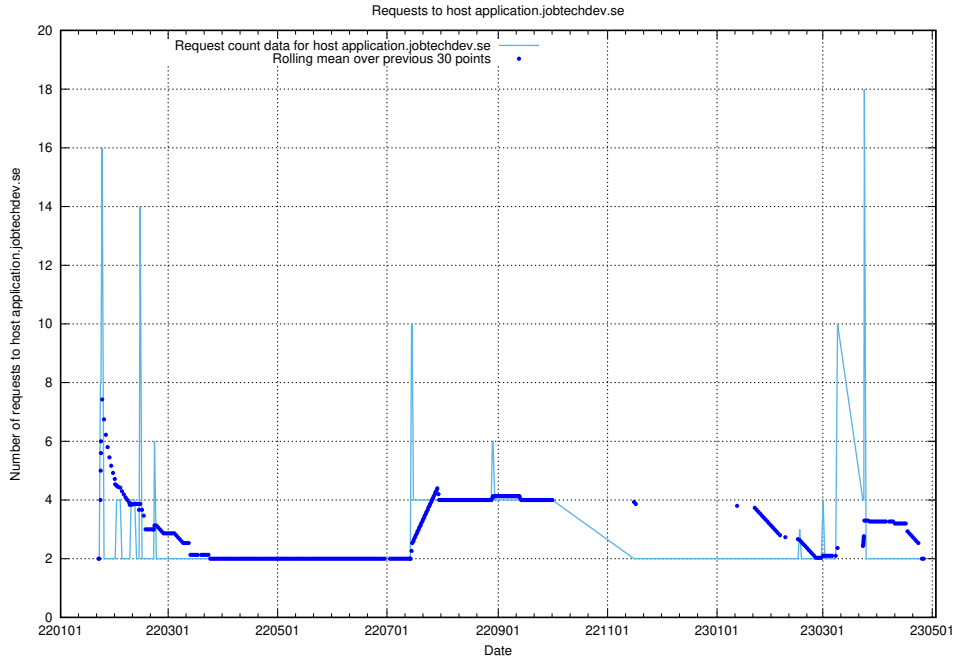

7.259 Usage of application.jobtechdev.se

Here, we count the number of requests to host application.jobtechdev.se.