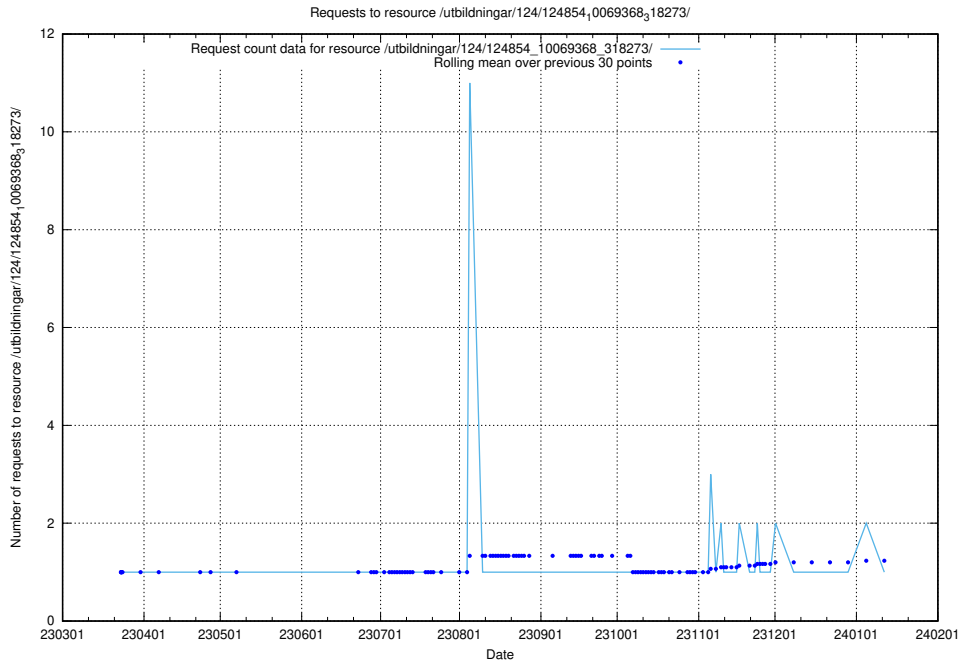

5.1097 Usage of /utbildningar/124/124854_10069368_318273/

Here, we count the number of requests to resource /utbildningar/124/124854_10069368_318273/.