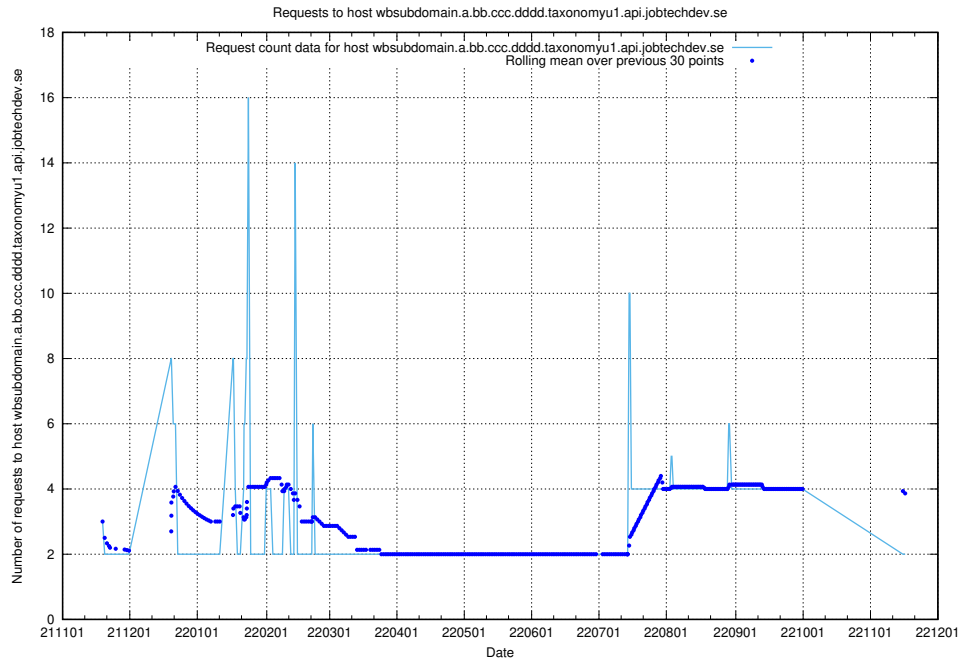

7.458 Usage of wbsubdomain.a.bb.ccc.dddd.taxonomy1.api.jobtechdev.se

Here, we count the number of requests to host wbsubdomain.a.bb.ccc.dddd.taxonomy1.api.jobtechdev.se