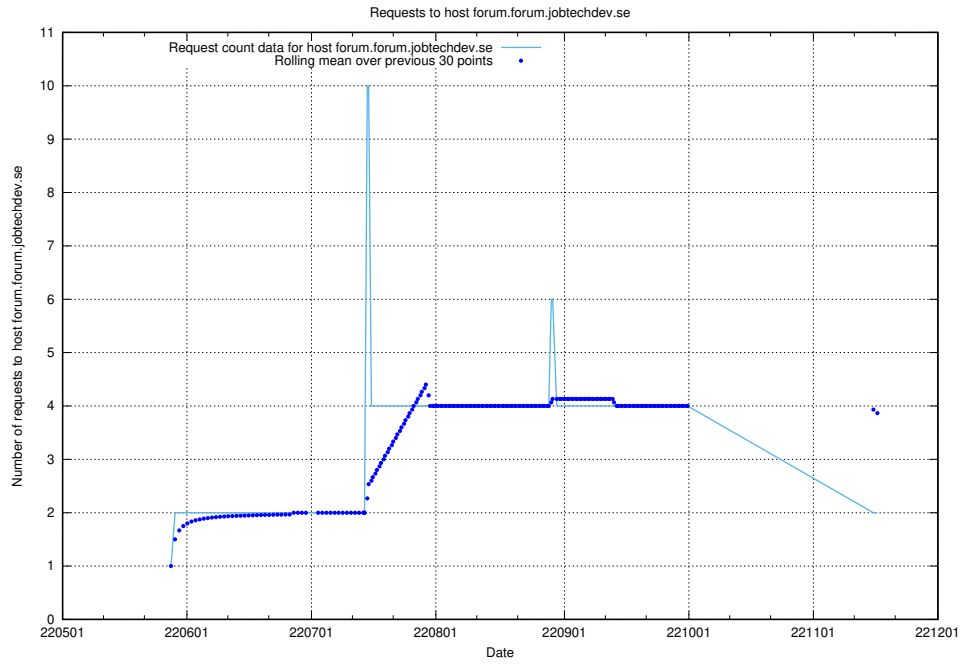

7.420 Usage of forum.forum.jobtechdev.se

Here, we count the number of requests to host forum.forum.jobtechdev.se.