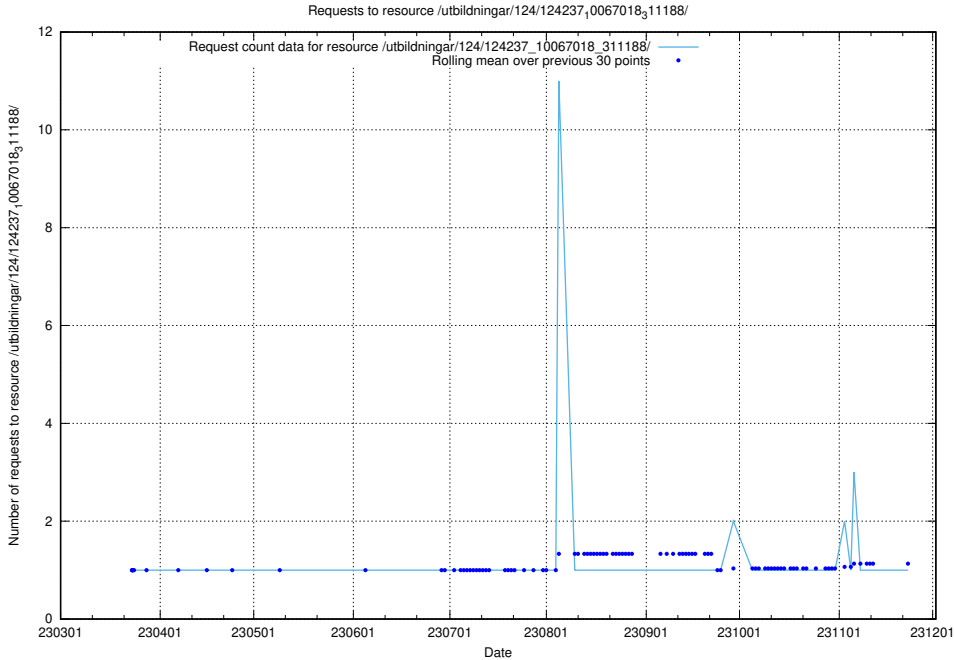

5.3650 Usage of /utbildningar/124/124237_10067018_311188/

Here, we count the number of requests to resource /utbildningar/124/124237_10067018_311188/.