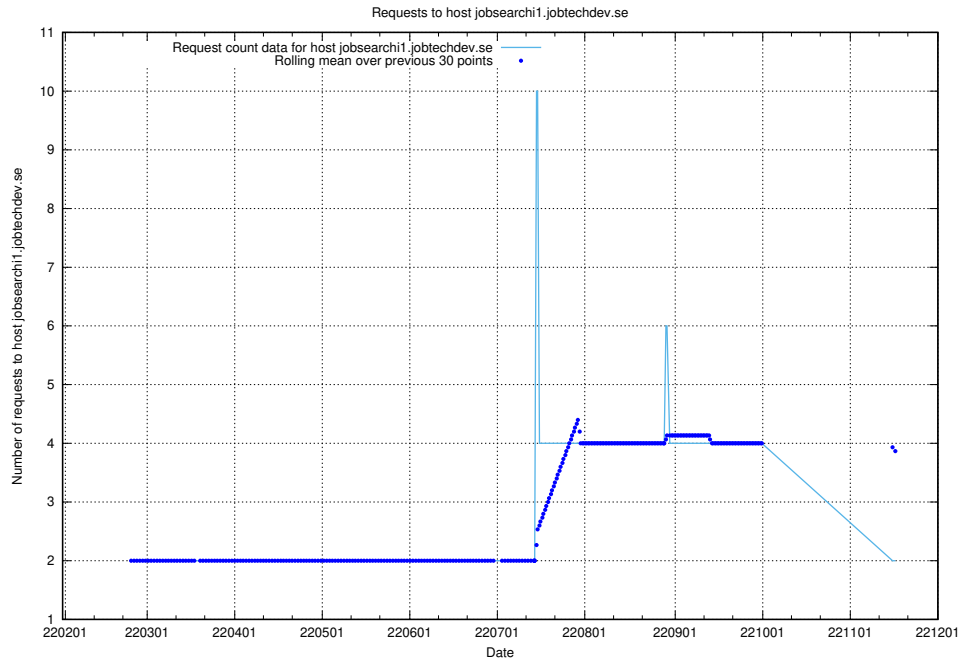

7.512 Usage of jobsearchi1.jobtechdev.se

Here, we count the number of requests to host jobsearchi1.jobtechdev.se.