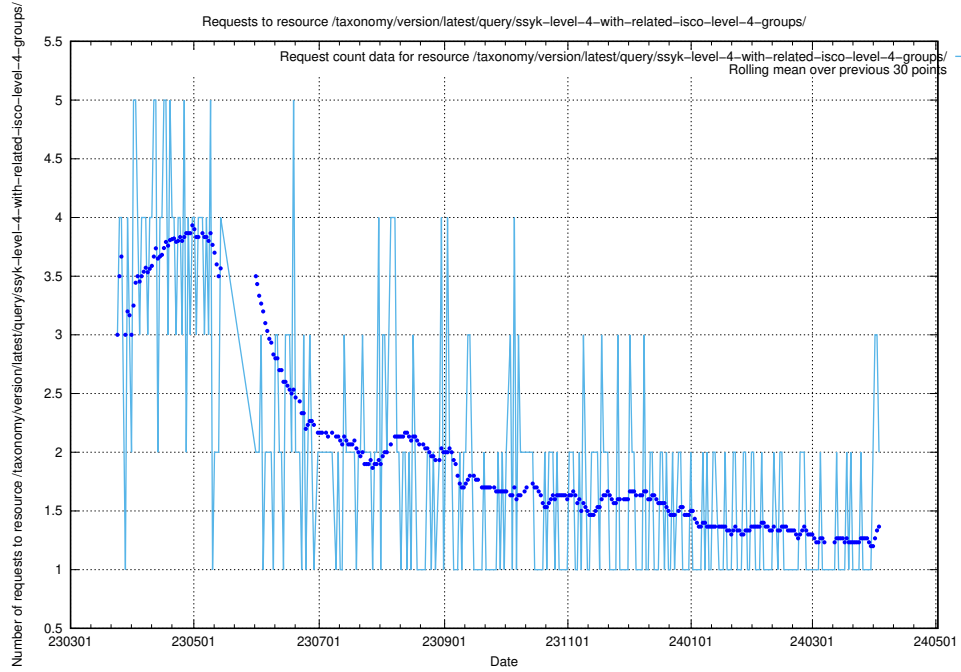

5.773 Usage of /taxonomy/version/latest/query/ssyk-level-4-with-related-isco-level-4-groups/

Here, we count the number of requests to resource /taxonomy/version/latest/query/ssyk-level-4-with-related-isco-level-4-groups/.