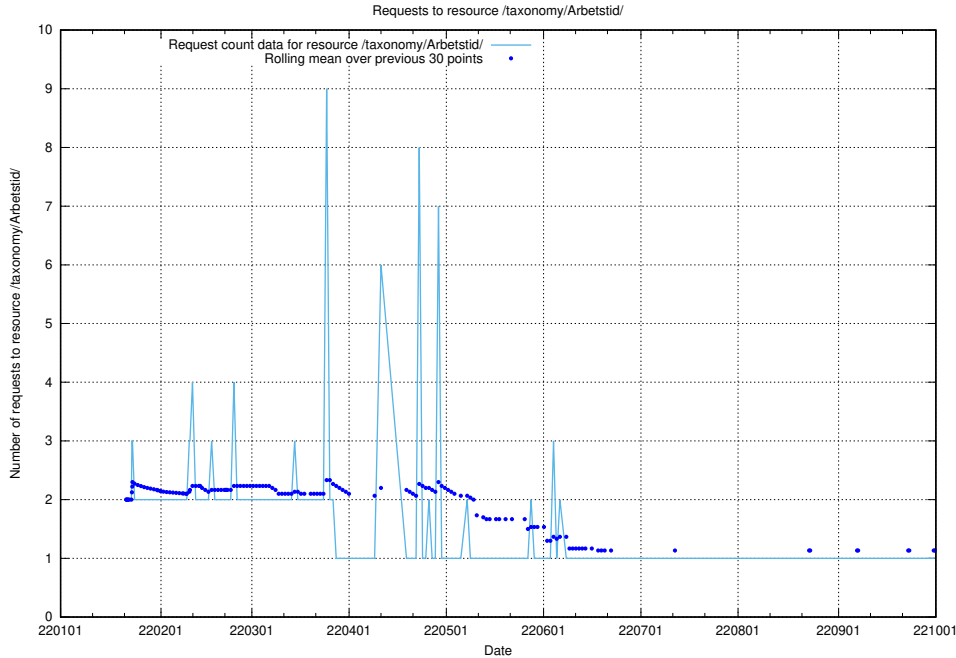

5.1362 Usage of /taxonomy/Arbetstid/

Here, we count the number of requests to resource /taxonomy/Arbetstid/.