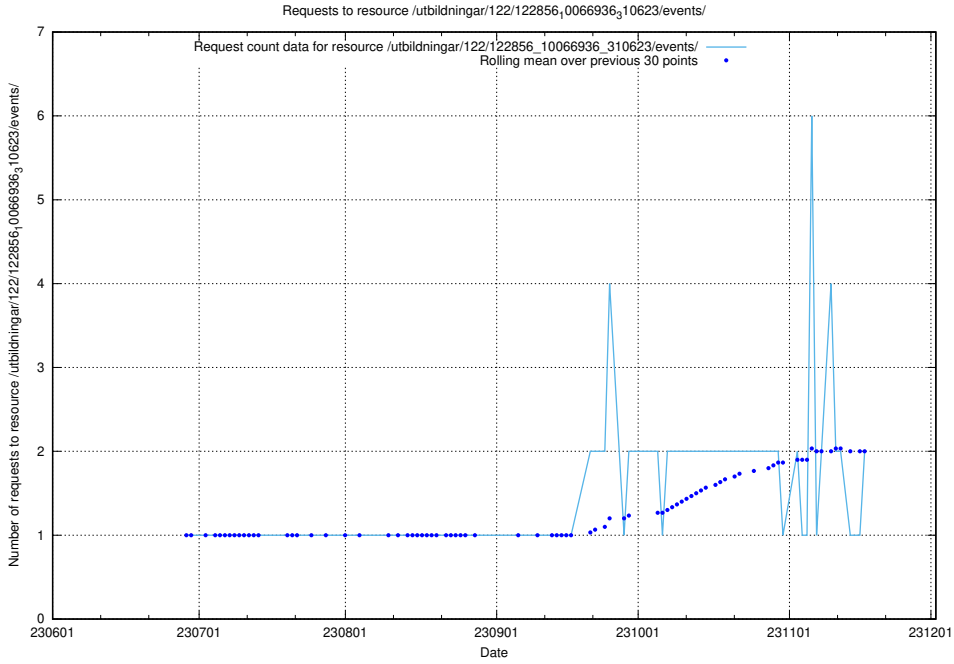

5.687 Usage of /utbildningar/122/122856_10066936_310623/events/

Here, we count the number of requests to resource /utbildningar/122/122856_10066936_310623/events/