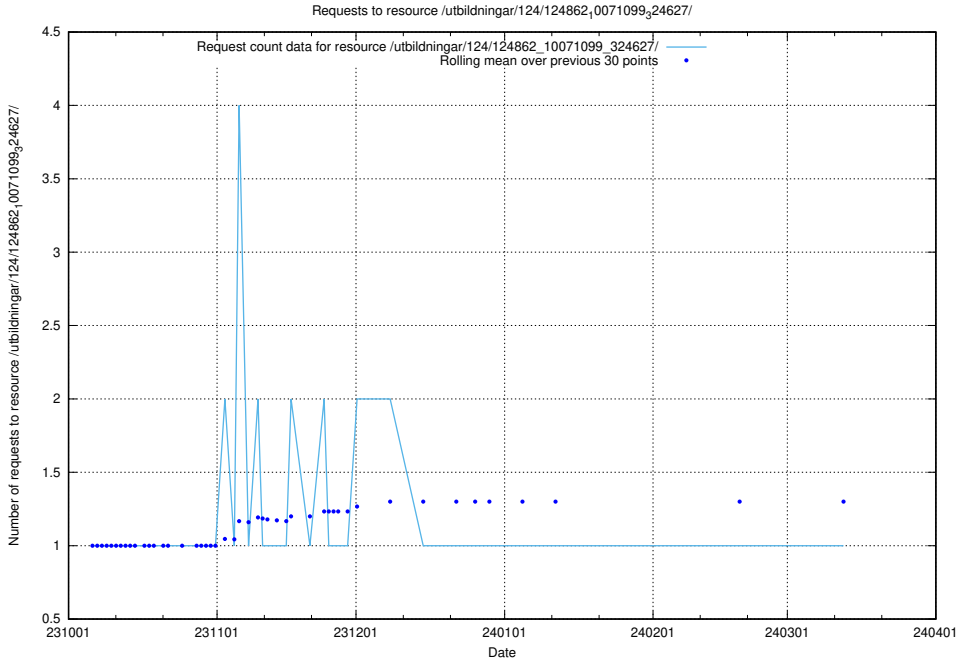

5.4044 Usage of /utbildningar/124/124862_10071099_324627/

Here, we count the number of requests to resource /utbildningar/124/124862_10071099_324627/.