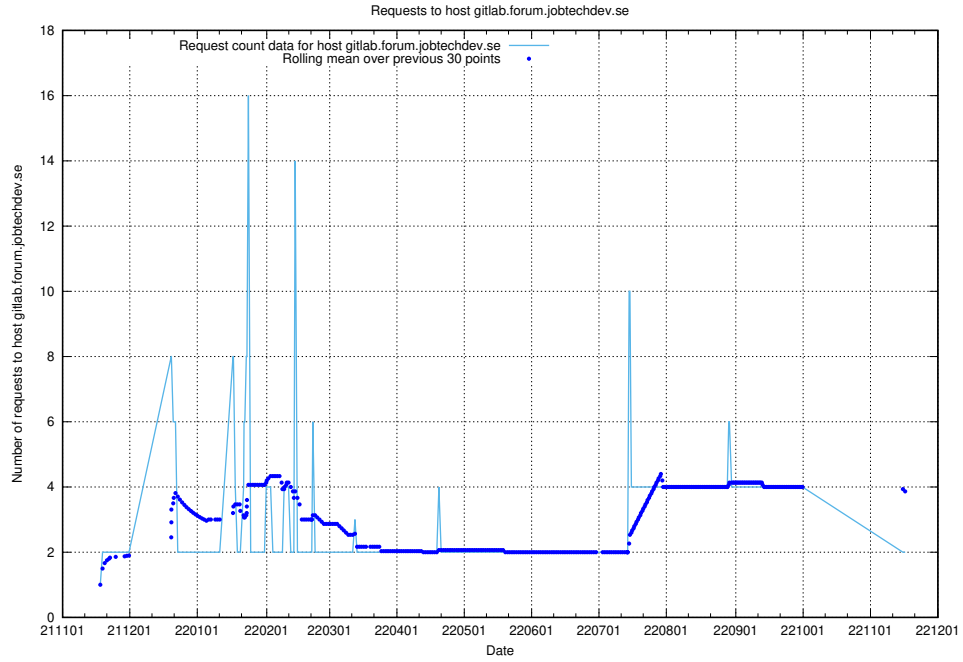

7.479 Usage of gitlab.forum.jobtechdev.se

Here, we count the number of requests to host gitlab.forum.jobtechdev.se.

7.480 Usage of opensearch.jobtechdev.se

Here, we count the number of requests to host opensearch.jobtechdev.se.