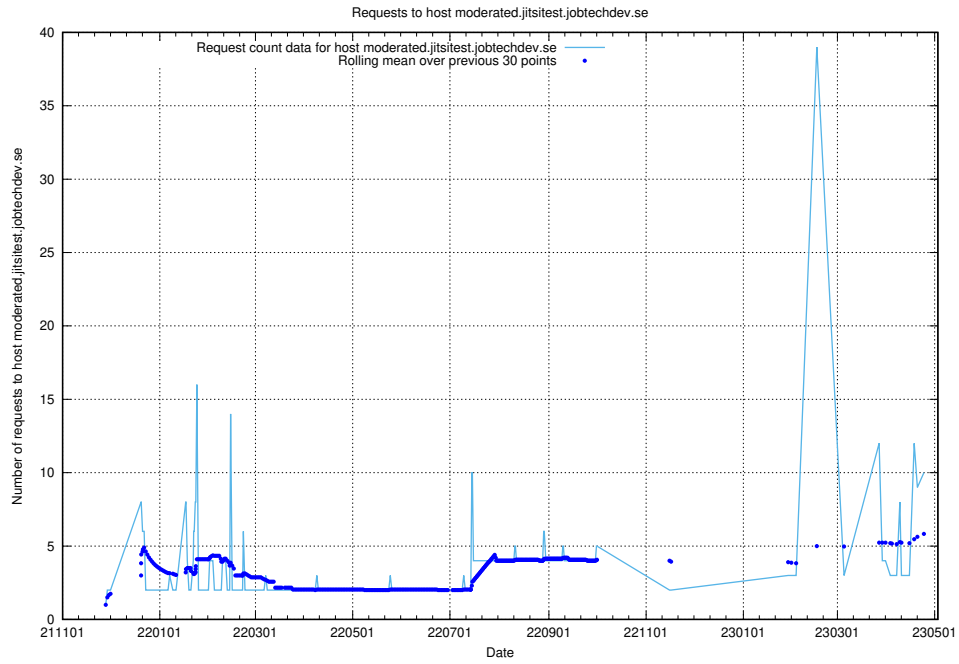

7.60 Usage of staping.jobtechdev.se

Here, we count the number of requests to host staping.jobtechdev.se.

7.61 Usage of moderated.jitsitest.jobtechdev.se

Here, we count the number of requests to host moderated.jitsitest.jobtechdev.se.