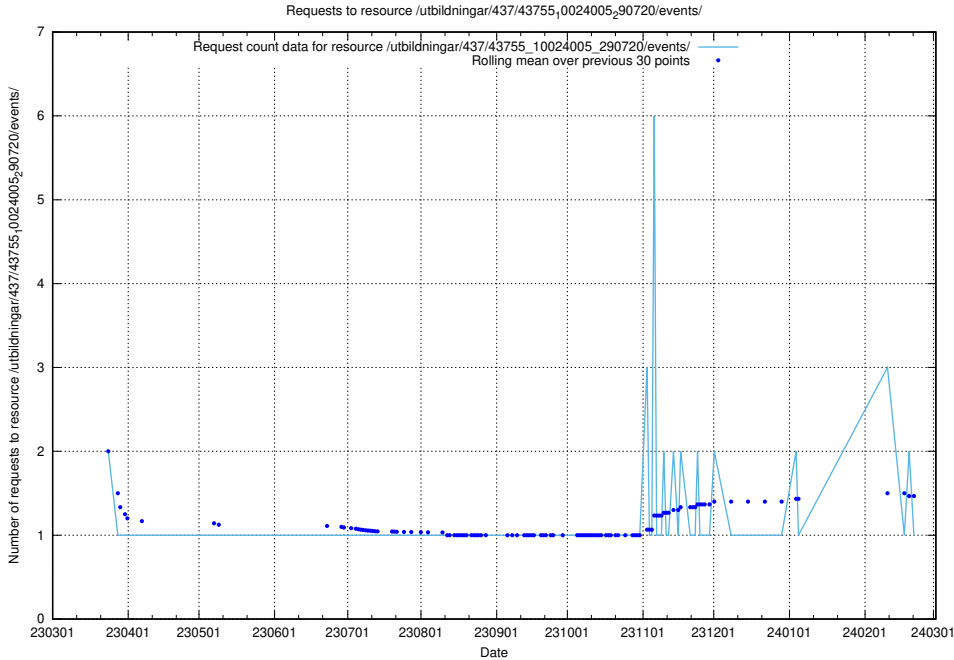

5.5810 Usage of /utbildningar/437/43755_10024005_290720/events/

Here, we count the number of requests to resource /utbildningar/437/43755_10024005_290720/events/.