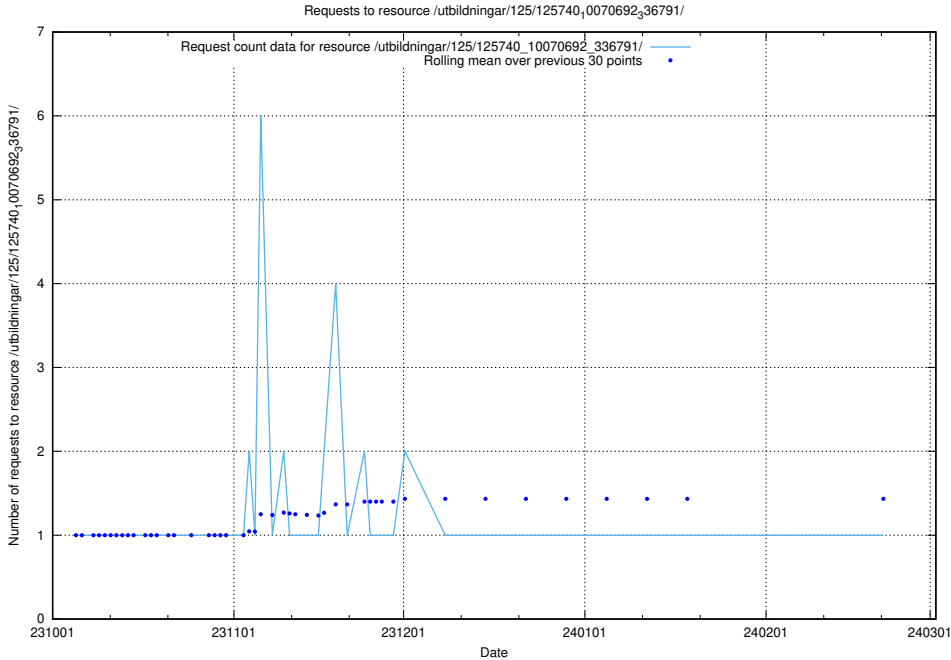

5.4058 Usage of /utbildningar/125/125740_10070692_336791/

Here, we count the number of requests to resource /utbildningar/125/125740_10070692_336791/.