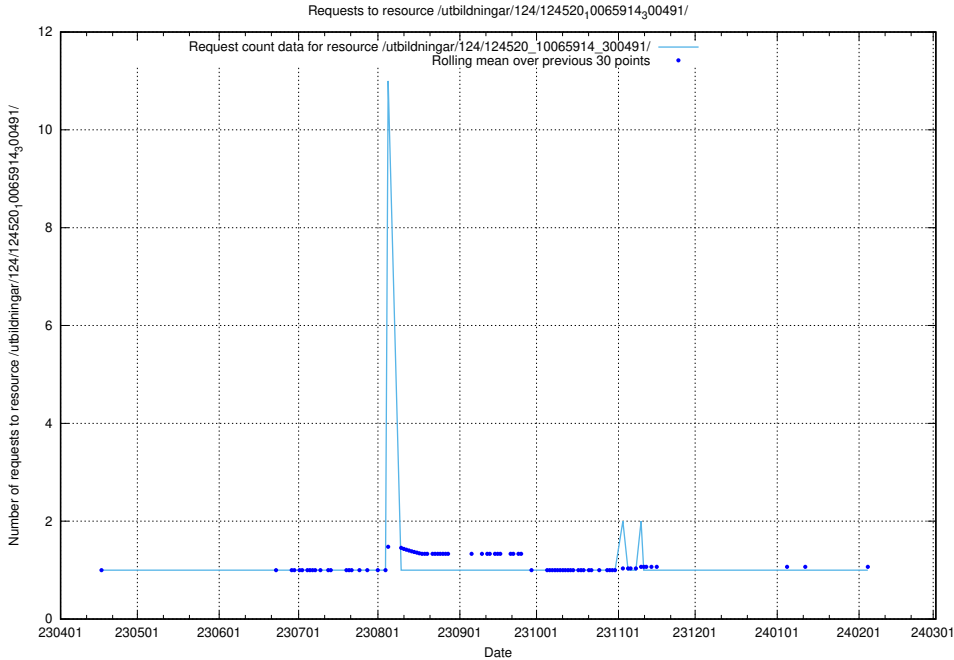

5.5723 Usage of /utbildningar/124/124520_10065914_300491/

Here, we count the number of requests to resource /utbildningar/124/124520_10065914_300491/.