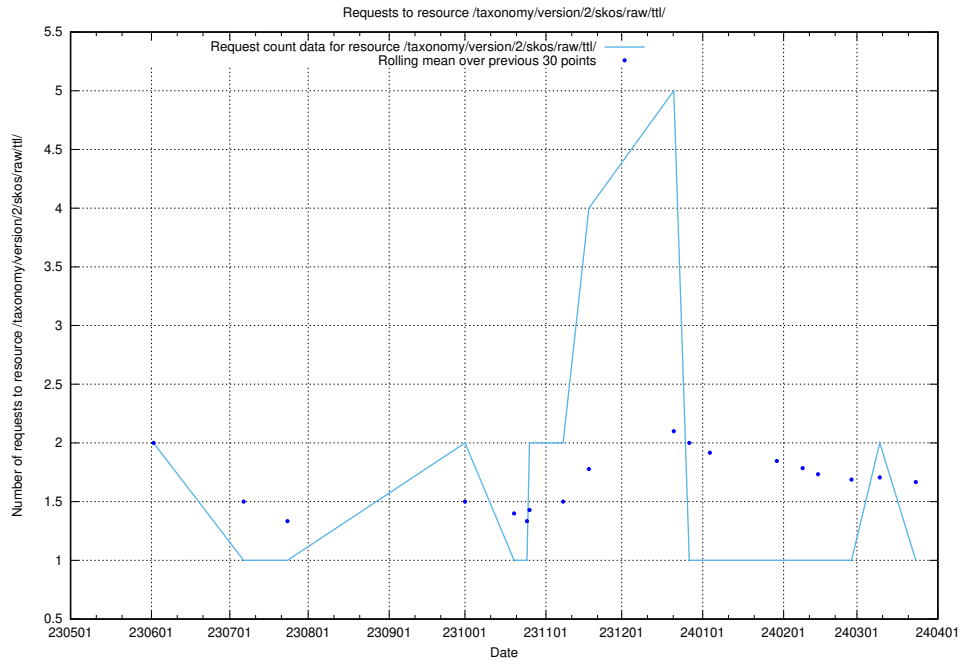

5.5592 Usage of /taxonomy/version/2/skos/raw/ttl/

Here, we count the number of requests to resource /taxonomy/version/2/skos/raw/ttl/.