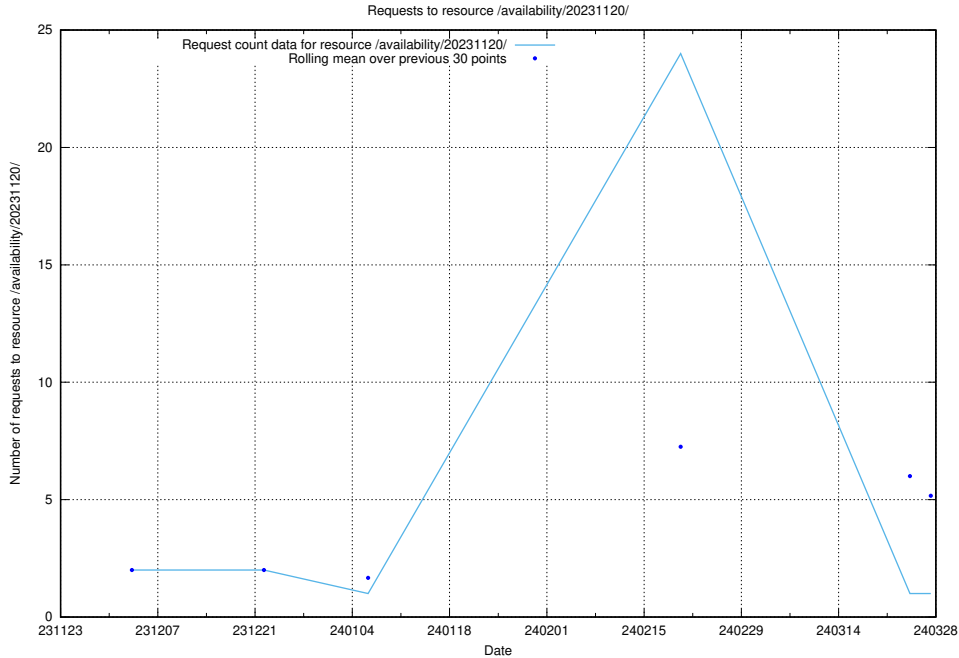

5.3565 Usage of /taxonomy/version/5/query/employment-variety-concepts/

Here, we count the number of requests to resource /taxonomy/version/5/query/employment-variety-concepts/.

5.3566 Usage of /utbildningar/124/124353_10067396_312579/events/