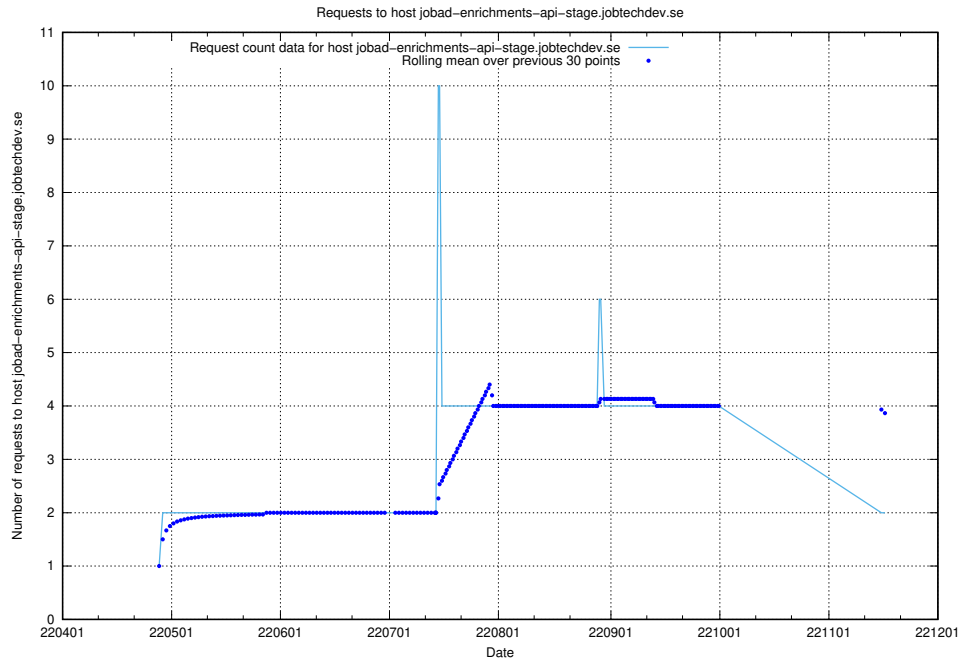

7.446 Usage of `jobad-enrichments-api-stage.jobtechdev.se`

Here, we count the number of requests to host `jobad-enrichments-api-stage.jobtechdev.se`.