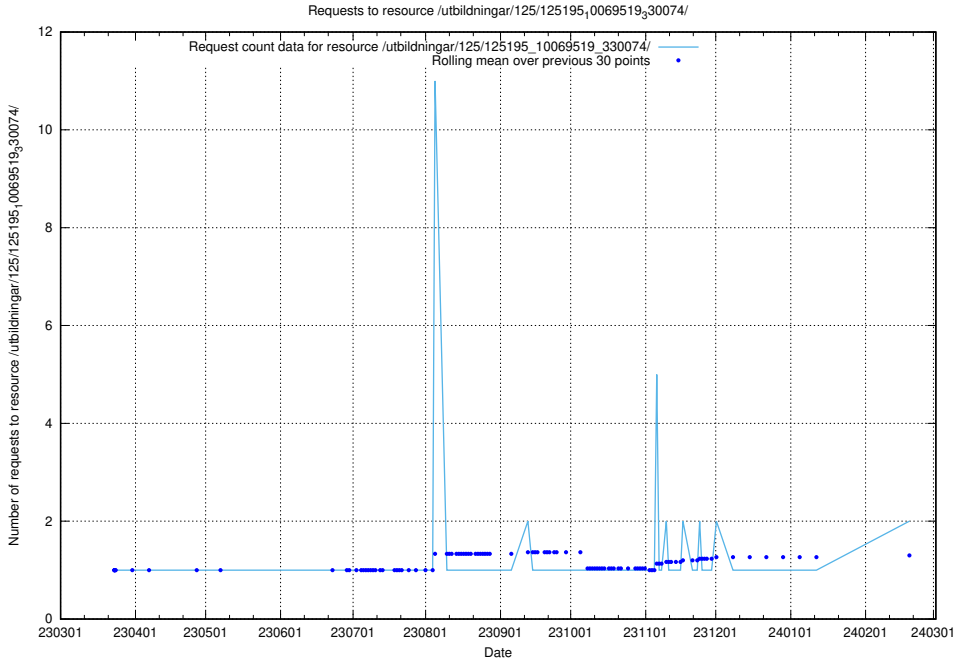

Here, we count the number of requests to resource /utbildningar/125/125195_10069561_332264/.

5.330 Usage of /utbildningar/125/125195_10069519_330074/

Here, we count the number of requests to resource /utbildningar/125/125195_10069519_330074/.