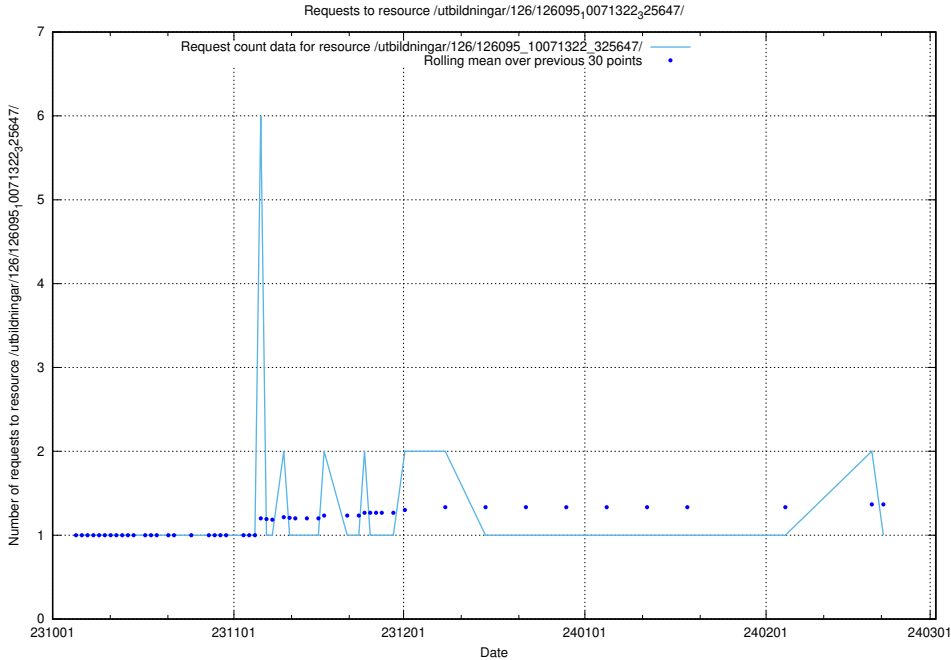

5.4053 Usage of /utbildningar/126/126095_10071322_325647/

Here, we count the number of requests to resource /utbildningar/126/126095_10071322_325647/.