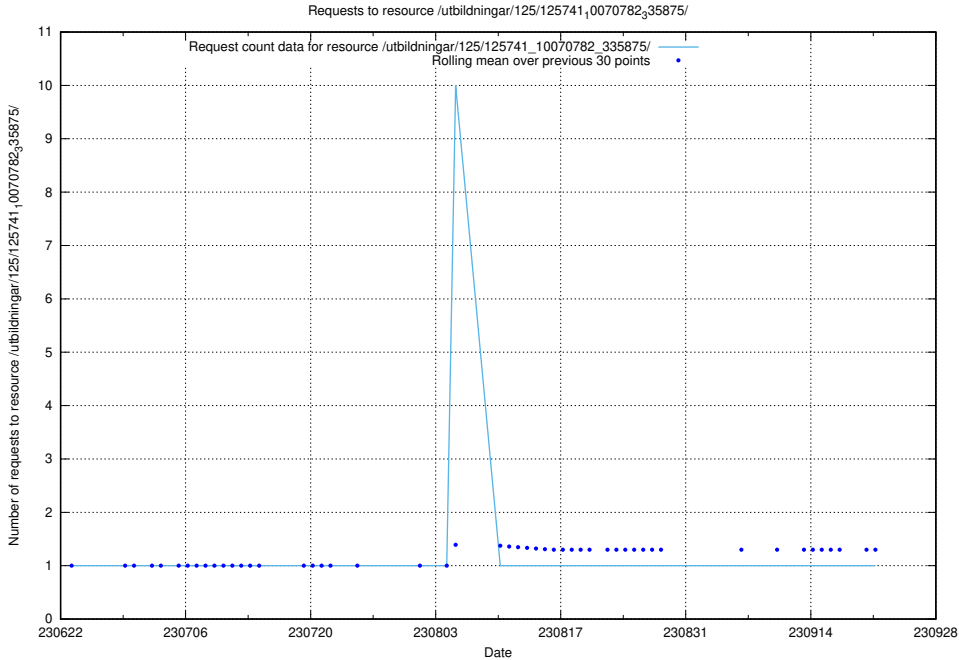

5.5345 Usage of /utbildningar/125/125741_10070782_335875/

Here, we count the number of requests to resource /utbildningar/125/125741_10070782_335875/.