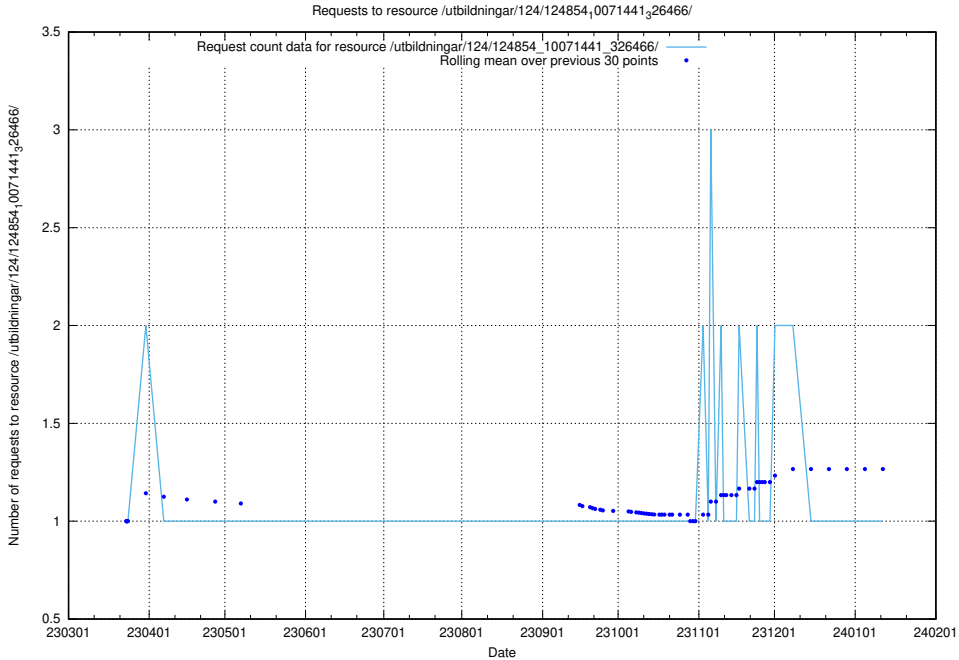

5.1092 Usage of /utbildningar/124/124854_10071441_326466/

Here, we count the number of requests to resource /utbildningar/124/124854_10071441_326466/.