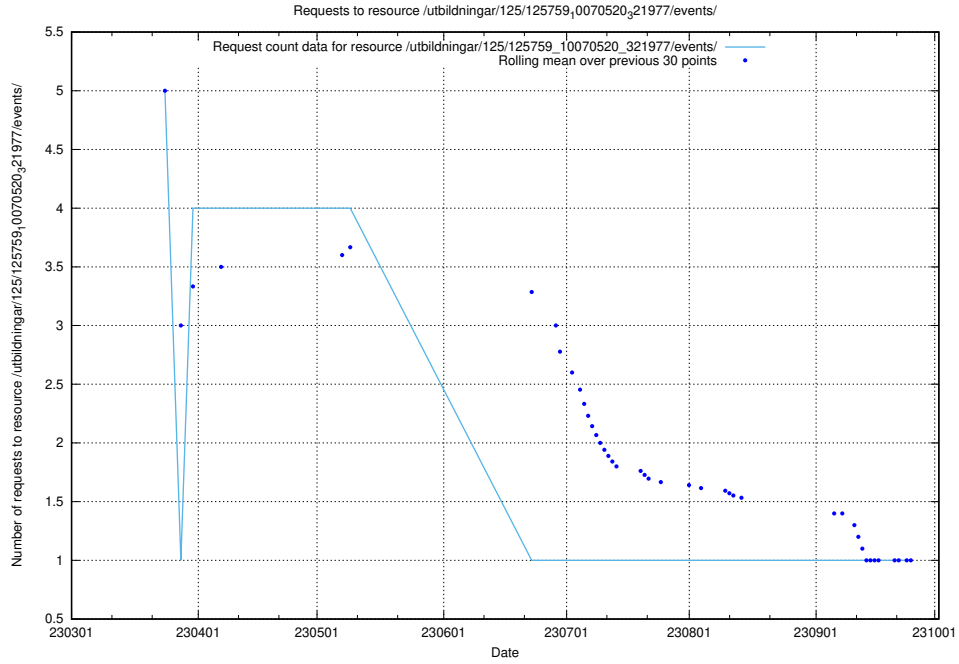

5.5757 Usage of /utbildningar/125/125759_10070520_321977/events/

Here, we count the number of requests to resource /utbildningar/125/125759_10070520_321977/events/