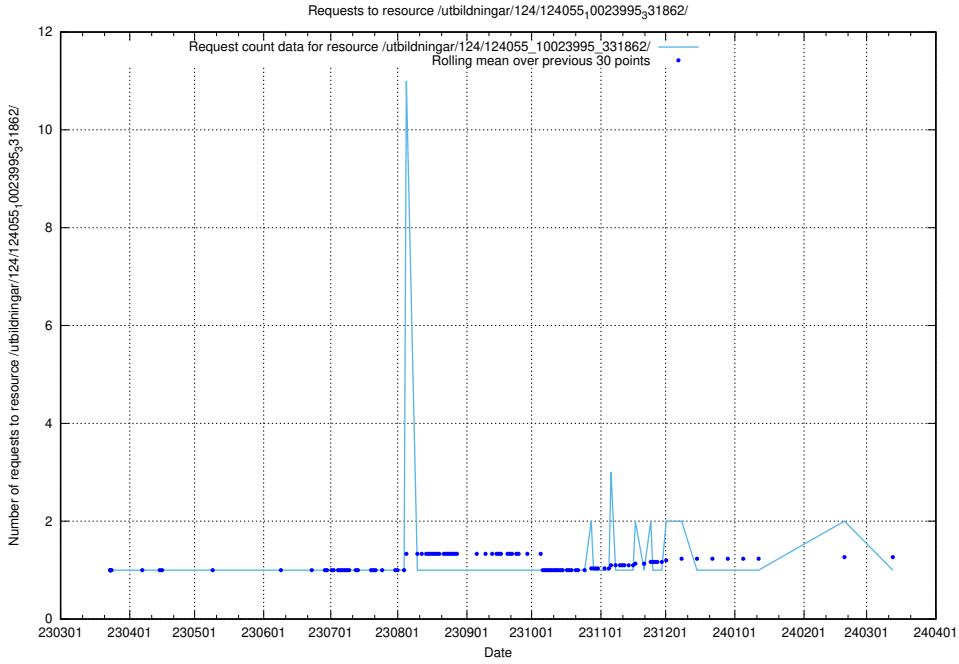

5.3936 Usage of /utbildningar/124/124055_10023995_331862/

Here, we count the number of requests to resource /utbildningar/124/124055_10023995_331862/.