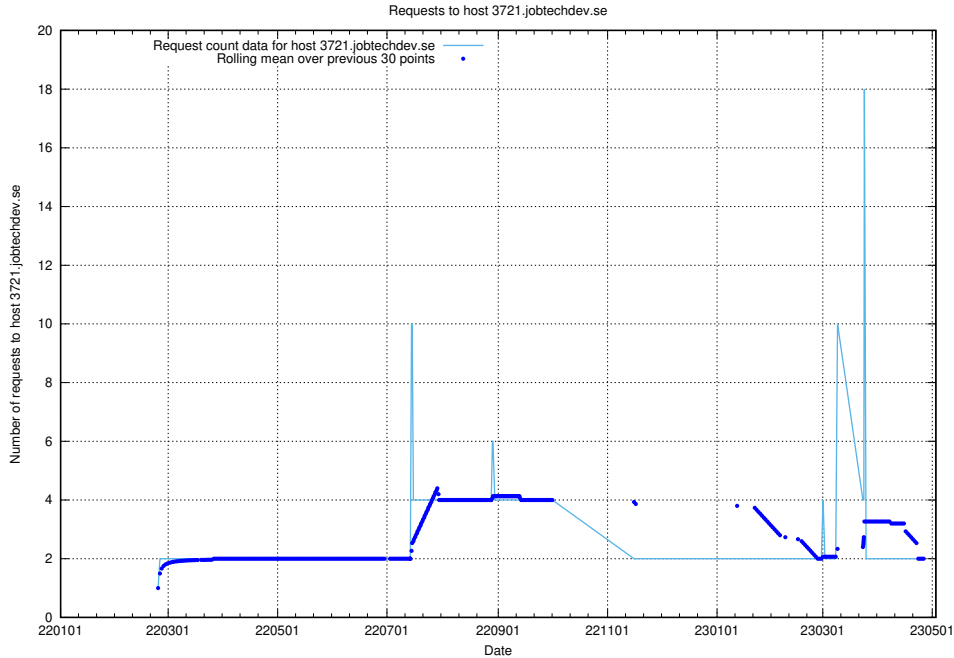

7.513 Usage of aardvark-py-hook-v1.jobtechdev.se

Here, we count the number of requests to host aardvark-py-hook-v1.jobtechdev.se.

7.514 Usage of 3721.jobtechdev.se

Here, we count the number of requests to host 3721.jobtechdev.se.