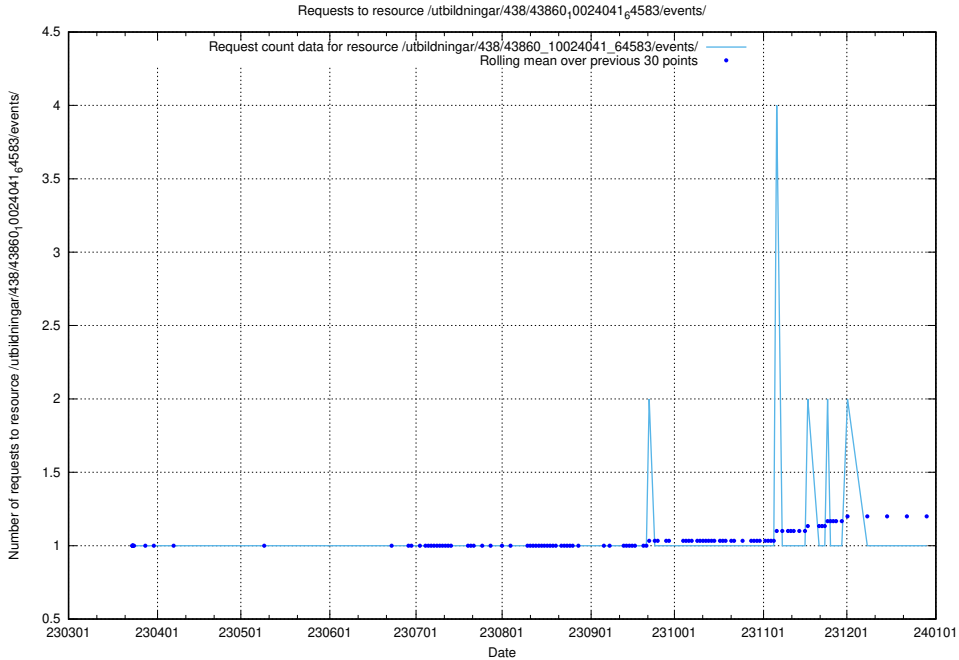

5.5962 Usage of /utbildningar/438/43860_10024041_64583/events/

Here, we count the number of requests to resource /utbildningar/438/43860_10024041_64583/events/.