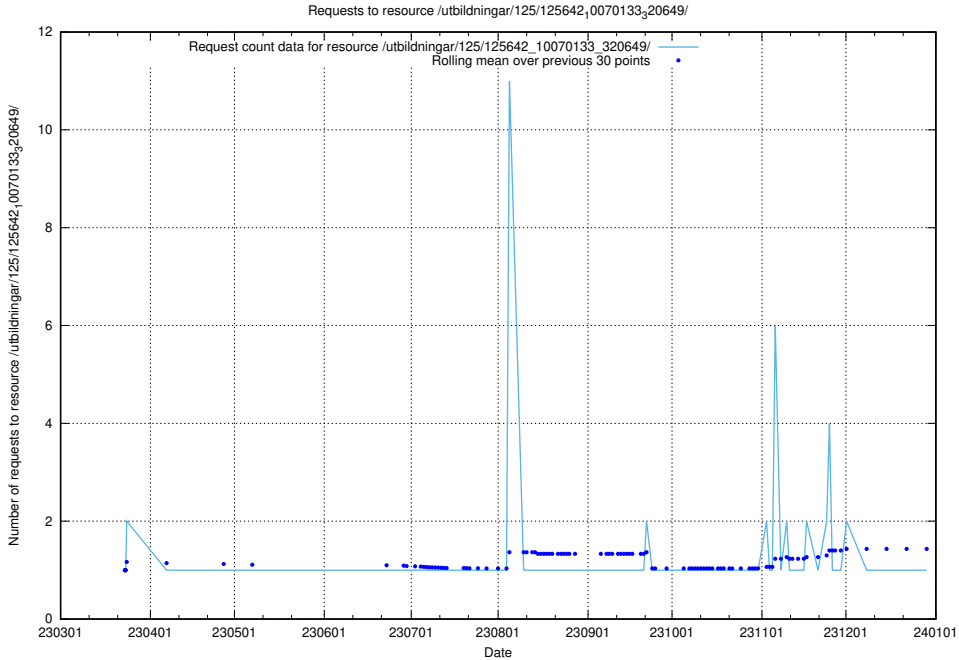

5.938 Usage of /utbildningar/125/125642_10070133_320649/

Here, we count the number of requests to resource /utbildningar/125/125642_10070133_320649/.