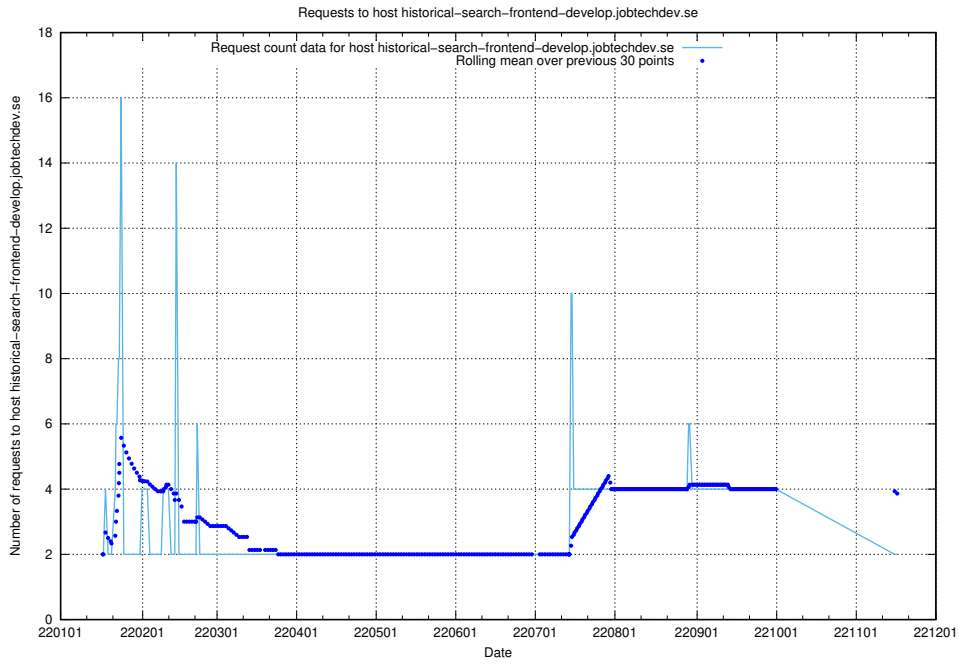

7.271 Usage of historical-search-frontend-develop.jobtechdev.se

Here, we count the number of requests to host historical-search-frontend-develop.jobtechdev.se.