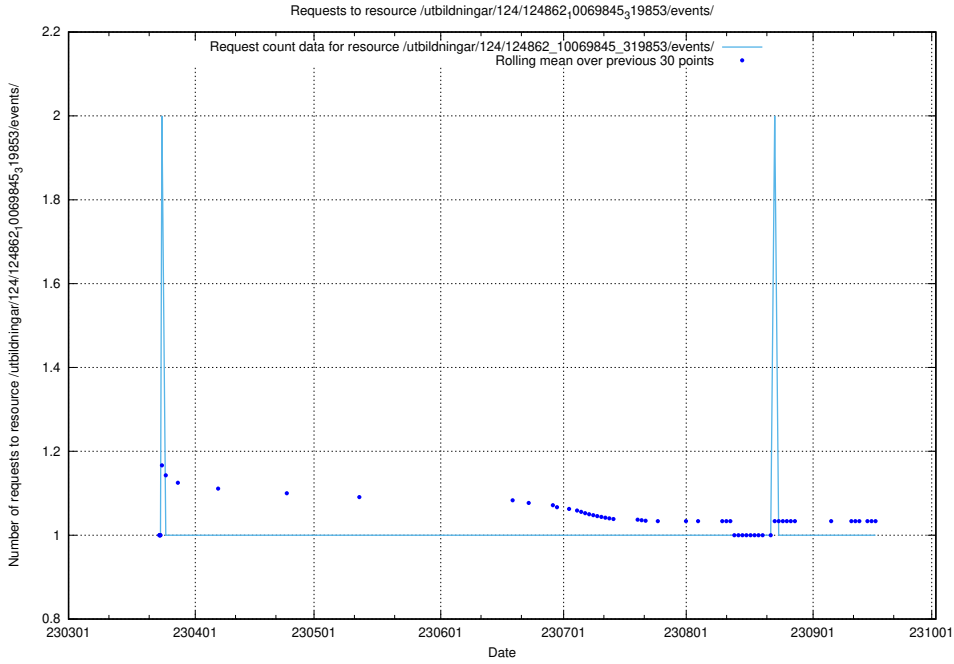

Here, we count the number of requests to resource /utbildningar/124/124865_10068315_315338/.

5.1055 Usage of /utbildningar/124/124862_10069845_319853/events/

Here, we count the number of requests to resource /utbildningar/124/124862_10069845_319853/events/