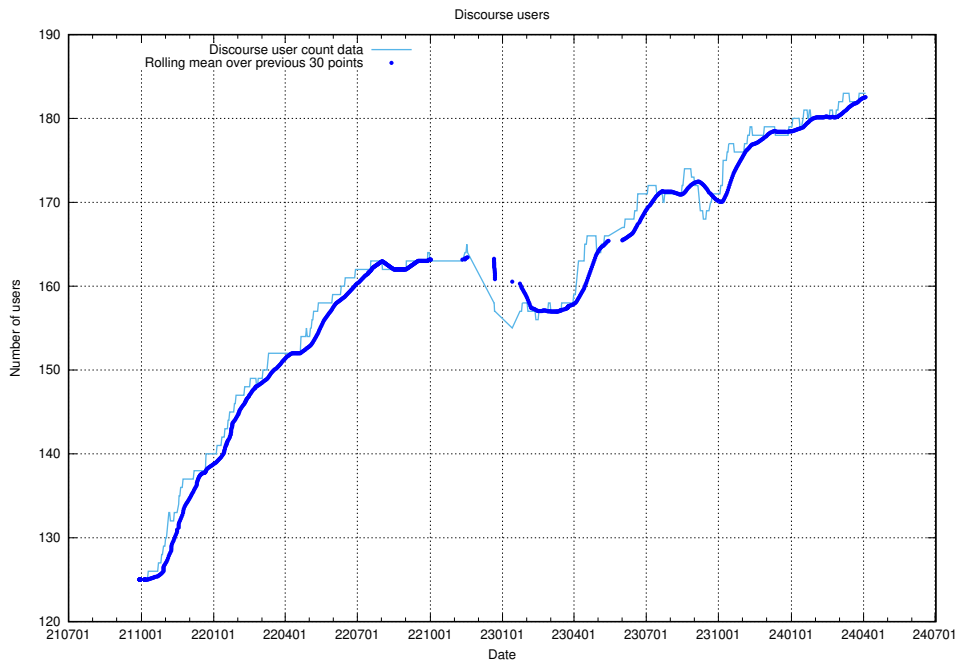

4 Discourse

This section summarises activities from the [JobTech Discourse Forum](https://forum.jobtechdev.se)⁵.

4.1 User count

A table of the number of users in Discourse.

---

⁵<https://forum.jobtechdev.se>