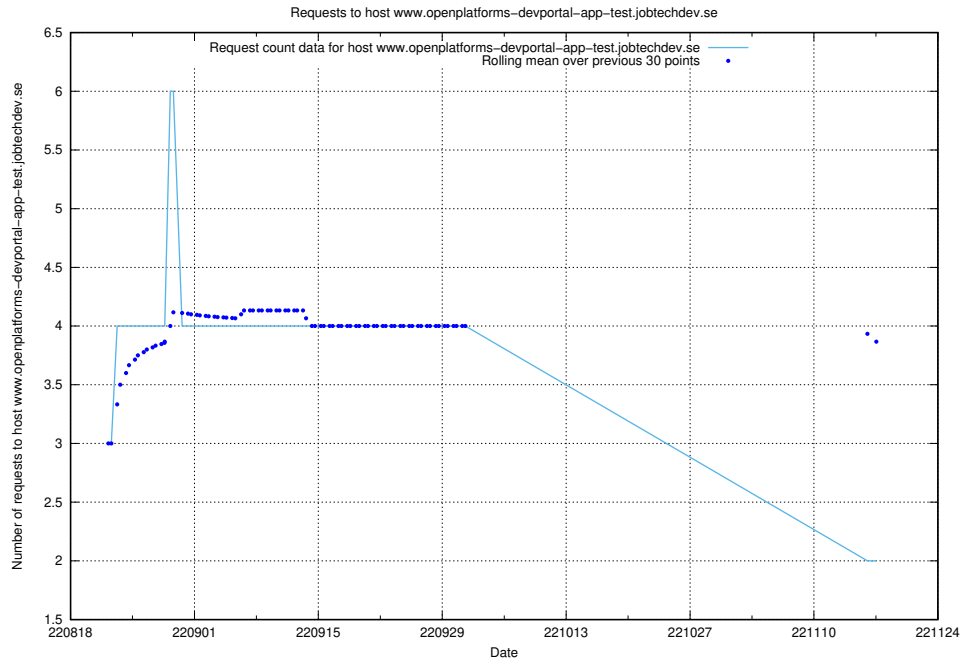

7.341 Usage of `www.openplatforms-devportal-app-test.jobtechdev.se`

Here, we count the number of requests to host `www.openplatforms-devportal-app-test.jobtechdev.se`.

7.342 Usage of taxonomy-soap-prod.jobtechdev.se:443