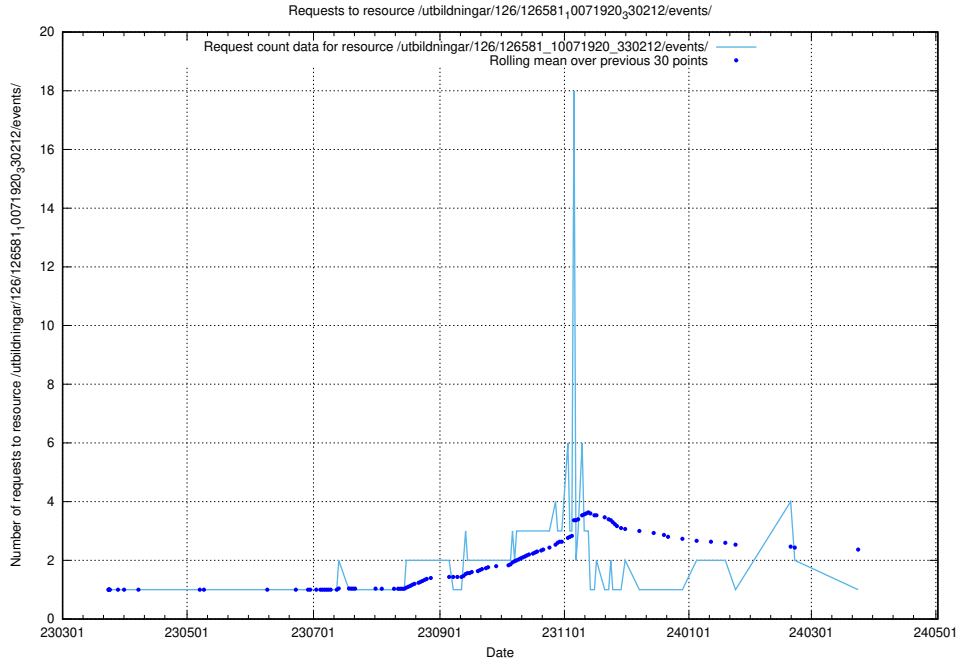

5.6037 Usage of /utbildningar/126/126581_10071920_330212/events/

Here, we count the number of requests to resource /utbildningar/126/126581_10071920_330212/events/