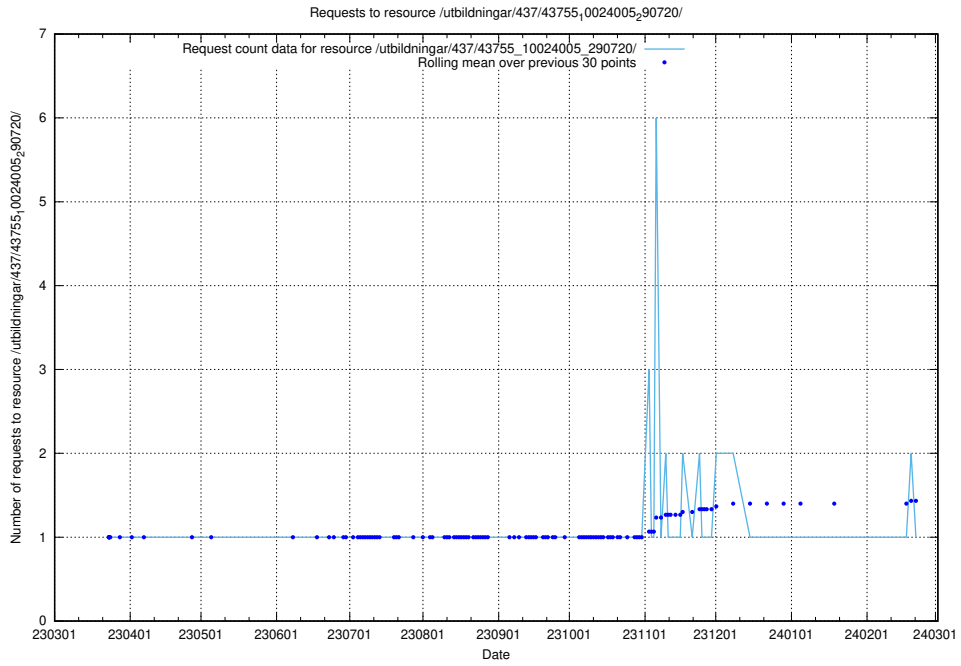

5.6013 Usage of /utbildningar/437/43755_10024005_290720/

Here, we count the number of requests to resource /utbildningar/437/43755_10024005_290720/.