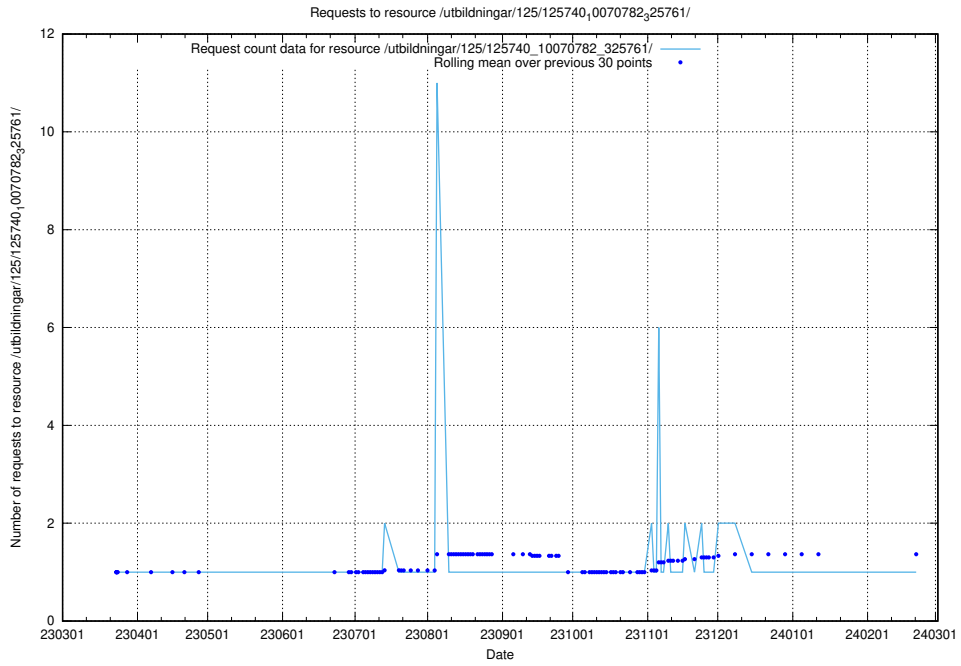

5.855 Usage of /utbildningar/125/125740_10070782_325761/

Here, we count the number of requests to resource /utbildningar/125/125740_10070782_325761/.