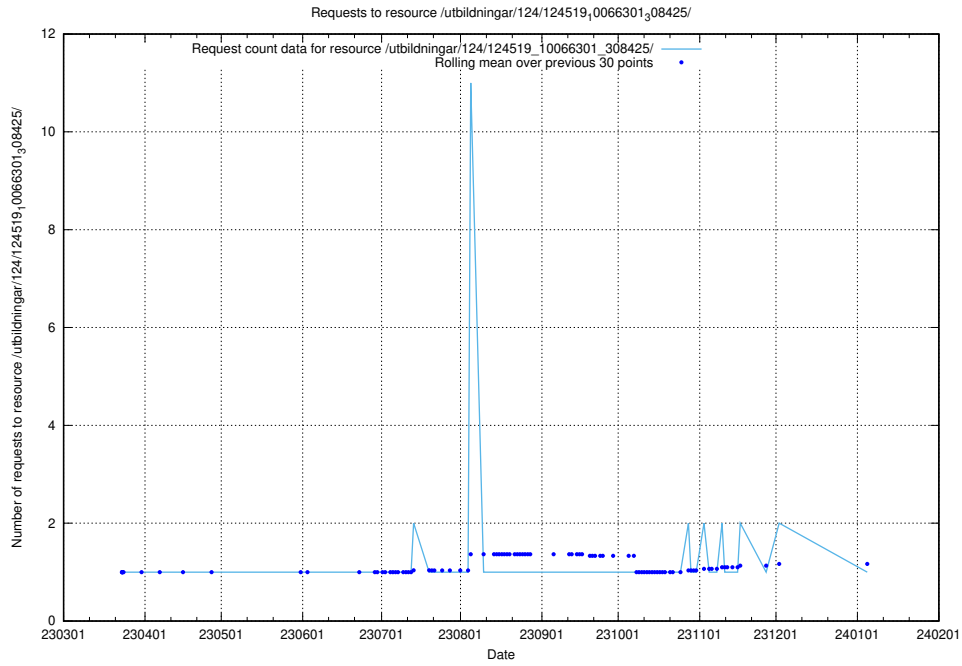

5.1168 Usage of /utbildningar/124/124519_10066301_308425/

Here, we count the number of requests to resource /utbildningar/124/124519_10066301_308425/.