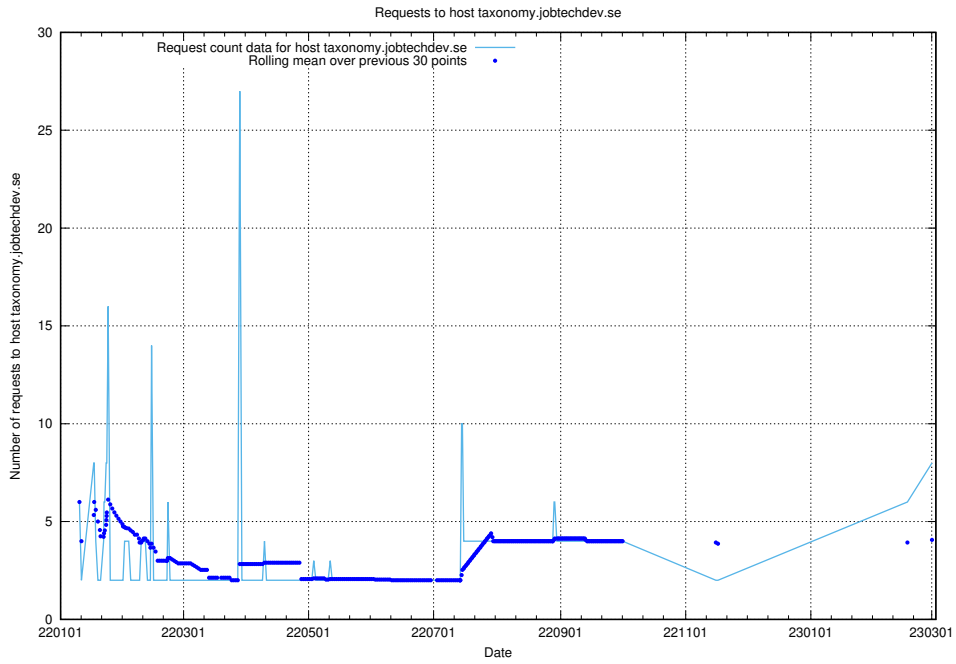

7.66 Usage of taxonomy.jobtechdev.se

Here, we count the number of requests to host taxonomy.jobtechdev.se.

7.67 Usage of inspelning.jobtechdev.se

Here, we count the number of requests to host inspelning.jobtechdev.se.