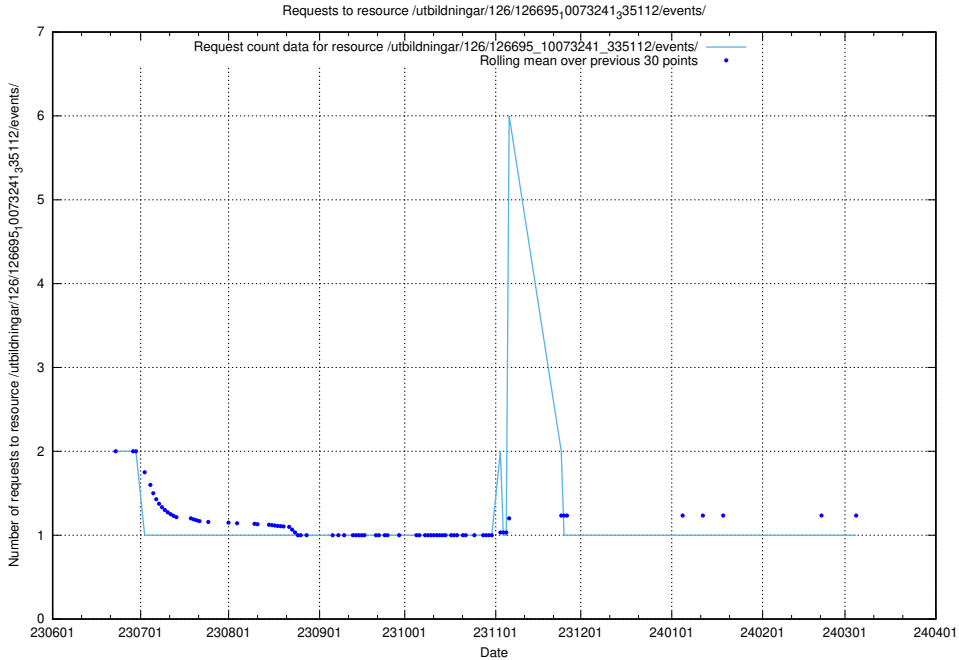

5.5214 Usage of /utbildningar/126/126695_10073241_335112/events/

Here, we count the number of requests to resource /utbildningar/126/126695_10073241_335112/events/