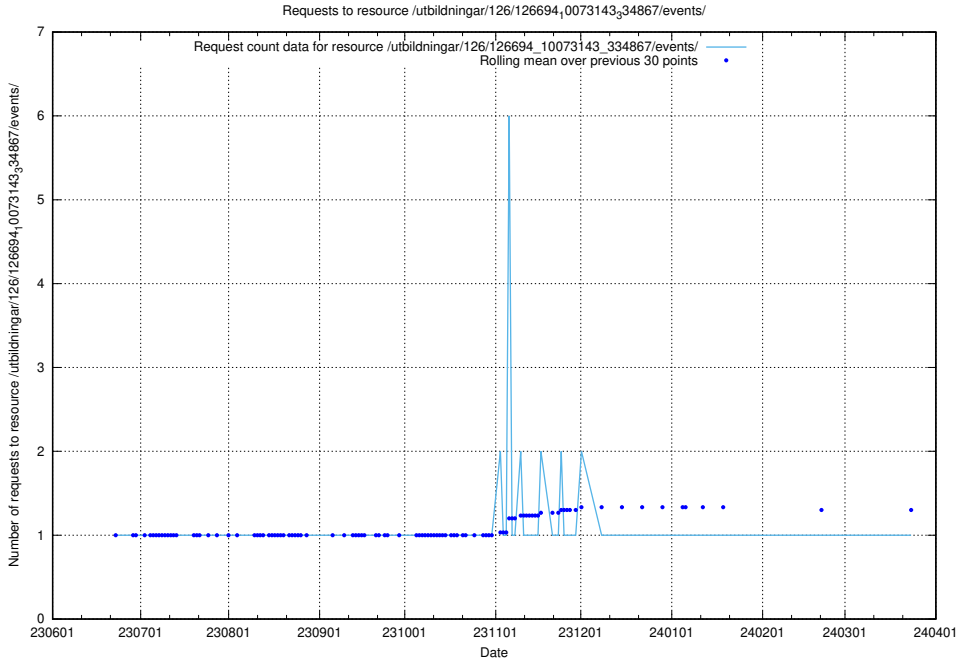

5.5287 Usage of /utbildningar/126/126694_10073143_334867/events/

Here, we count the number of requests to resource /utbildningar/126/126694_10073143_334867/events/