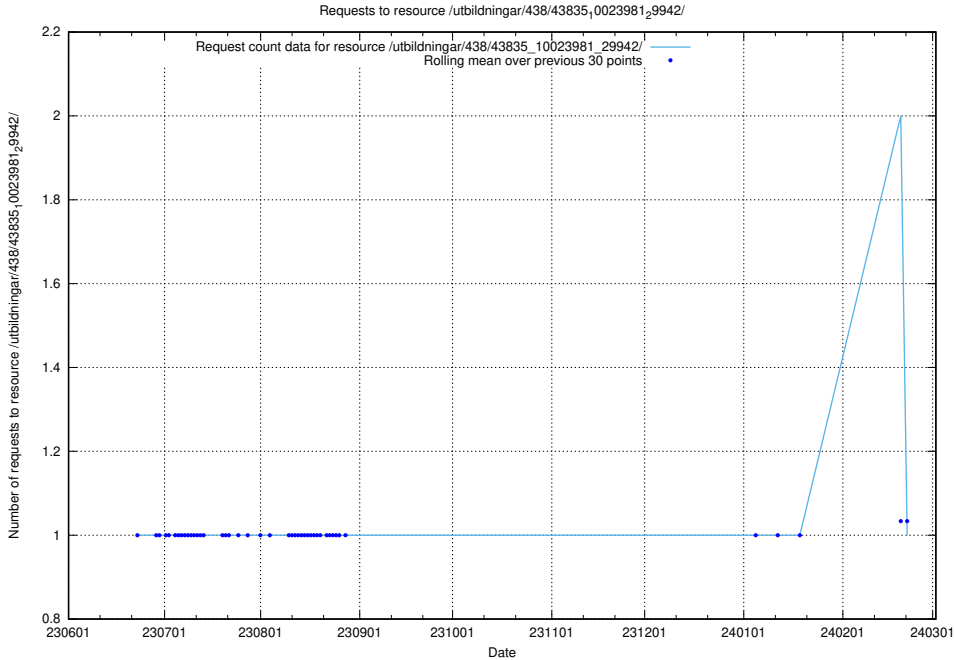

5.5223 Usage of /utbildningar/438/43835_10023981_29942/

Here, we count the number of requests to resource /utbildningar/438/43835_10023981_29942/.