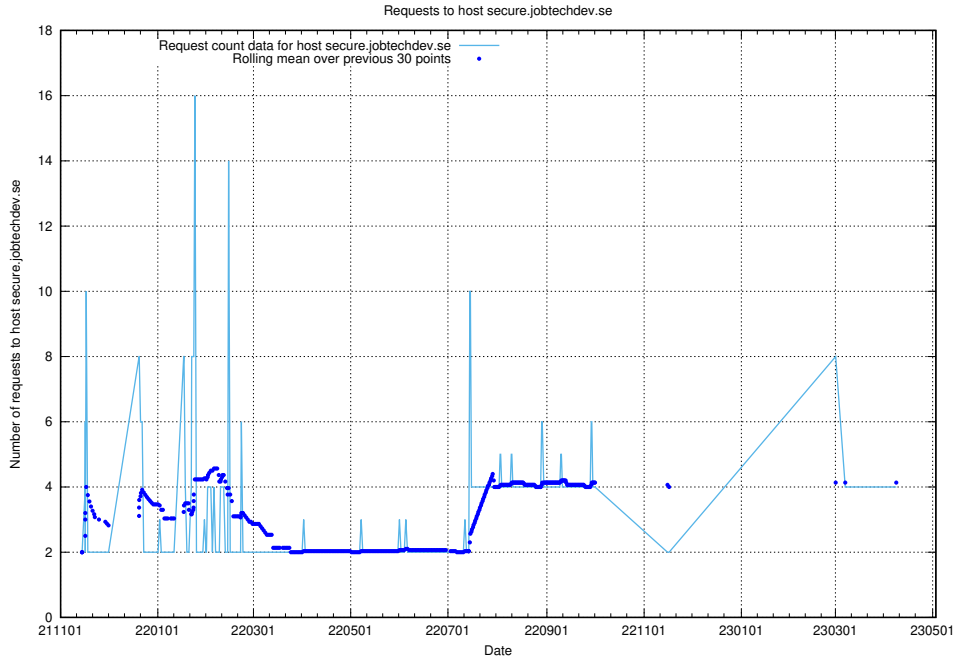

Here, we count the number of requests to host secure.jobtechdev.se.

7.162 Usage of dex-test.jobtechdev.se

Here, we count the number of requests to host dex-test.jobtechdev.se.

7.163 Usage of noc.jobtechdev.se