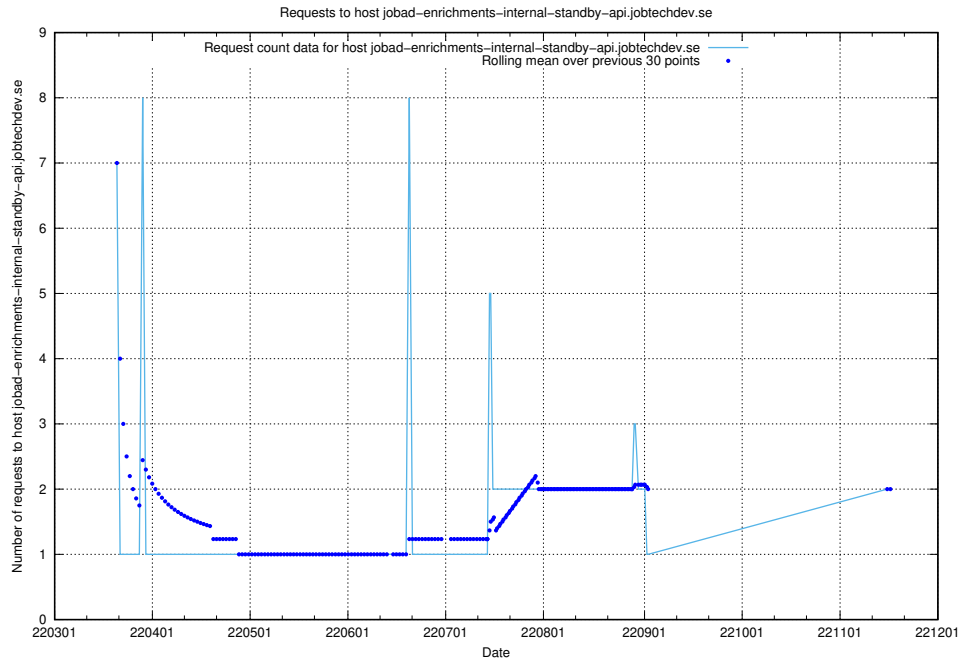

7.493 Usage of `jobstream-smoke.jobtechdev.se`

Here, we count the number of requests to host `jobstream-smoke.jobtechdev.se`.

7.494 Usage of `jobad-enrichments-internal-standby-api.jobtechdev.se`

Here, we count the number of requests to host `jobad-enrichments-internal-standby-api.jobtechdev.se`.