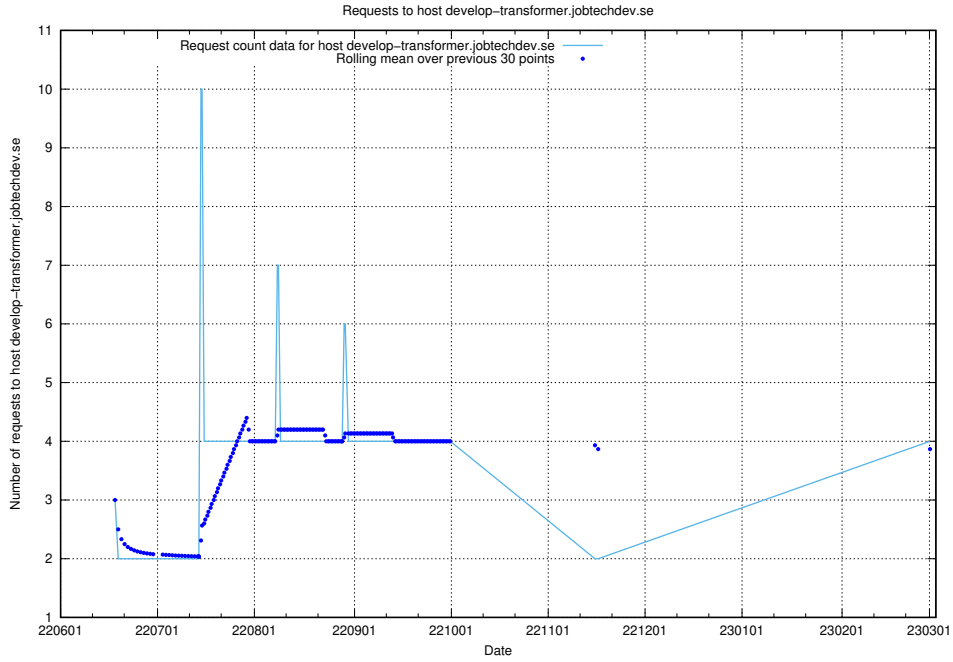

7.143 Usage of develop-transformer.jobtechdev.se

Here, we count the number of requests to host develop-transformer.jobtechdev.se.