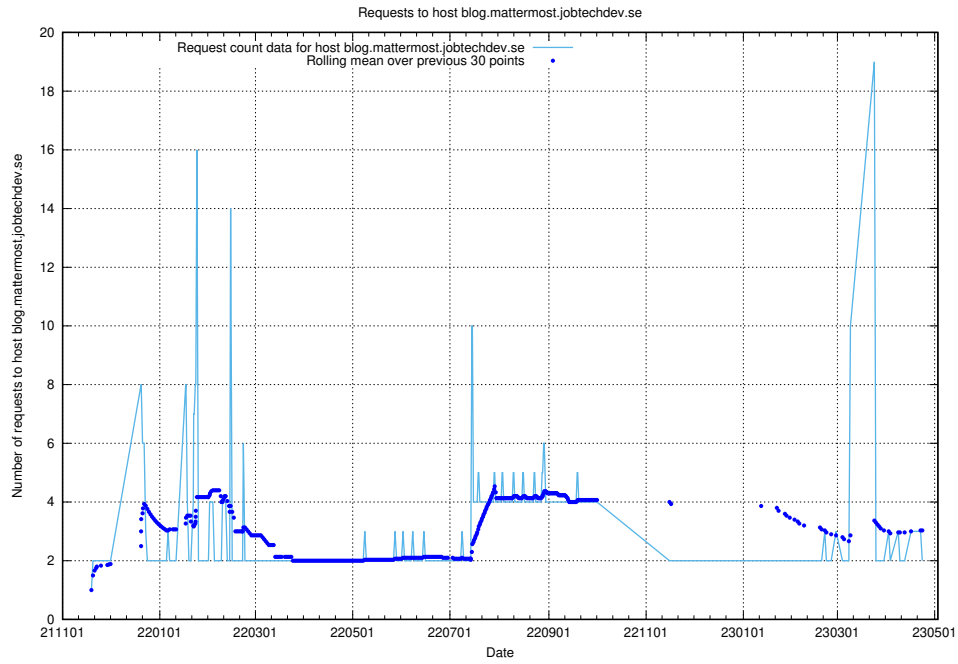

7.474 Usage of `blog.mattermost.jobtechdev.se`

Here, we count the number of requests to host `blog.mattermost.jobtechdev.se`.