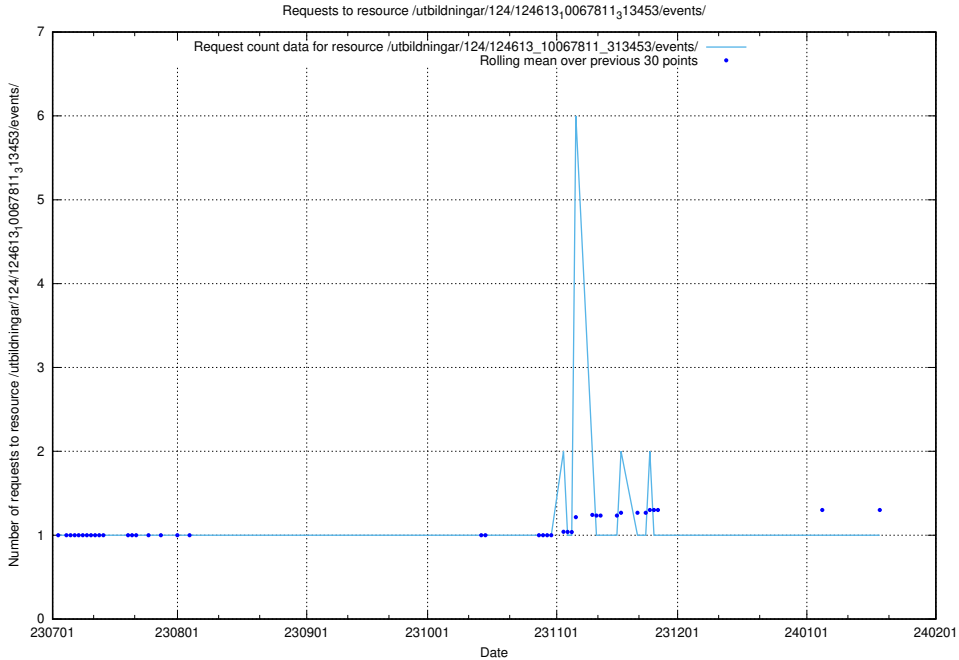

5.5020 Usage of /utbildningar/124/124613_10067811_313453/events/

Here, we count the number of requests to resource /utbildningar/124/124613_10067811_313453/events/