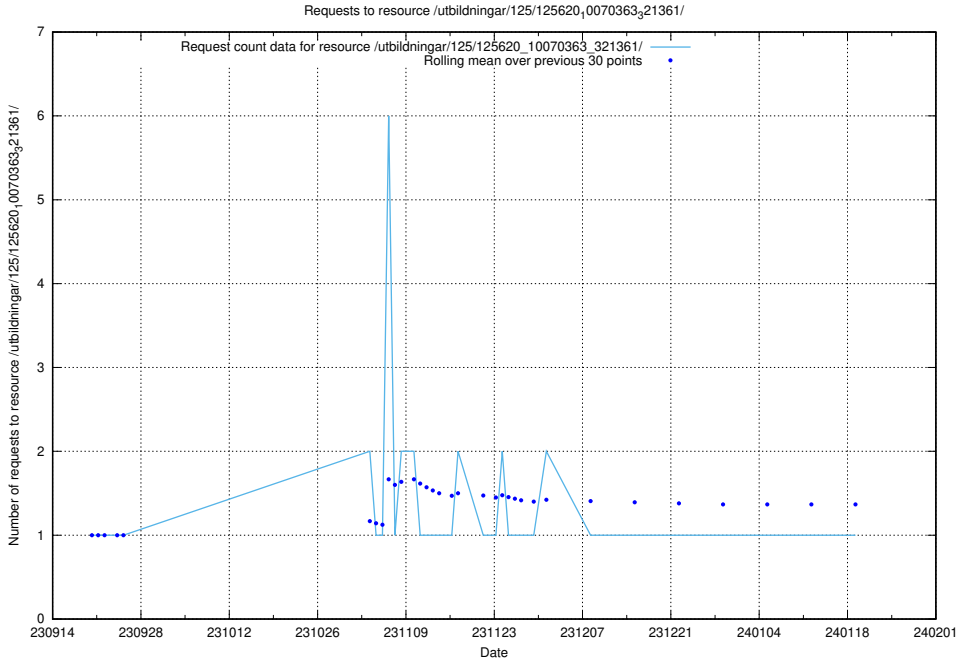

5.4180 Usage of /utbildningar/125/125620_10070363_321361/

Here, we count the number of requests to resource /utbildningar/125/125620_10070363_321361/.