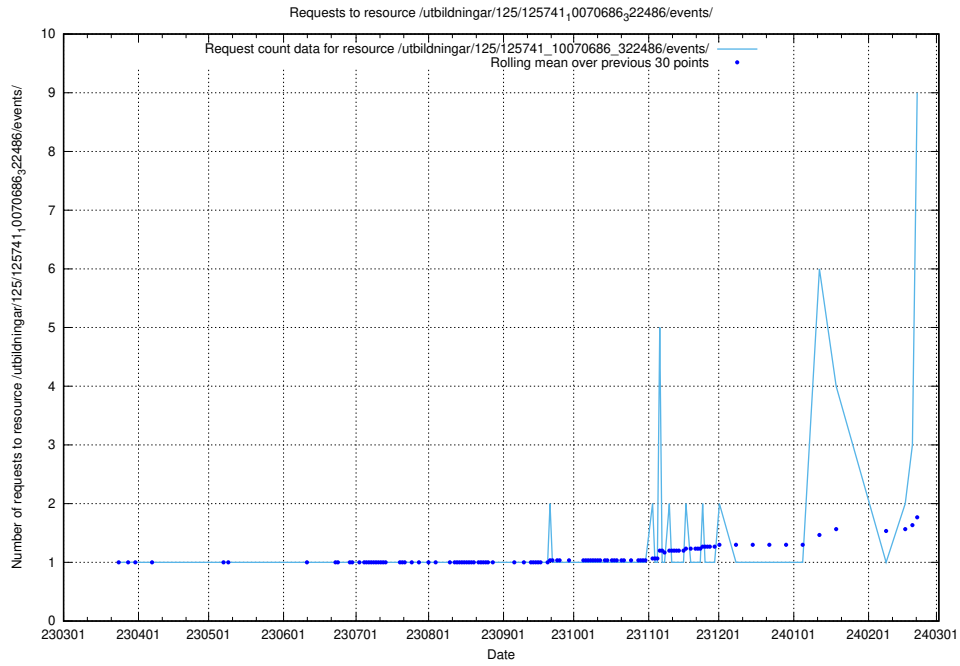

5.38 Usage of /utbildningar/125/125741_10070686_322486/events/

Here, we count the number of requests to resource /utbildningar/125/125741_10070686_322486/events/