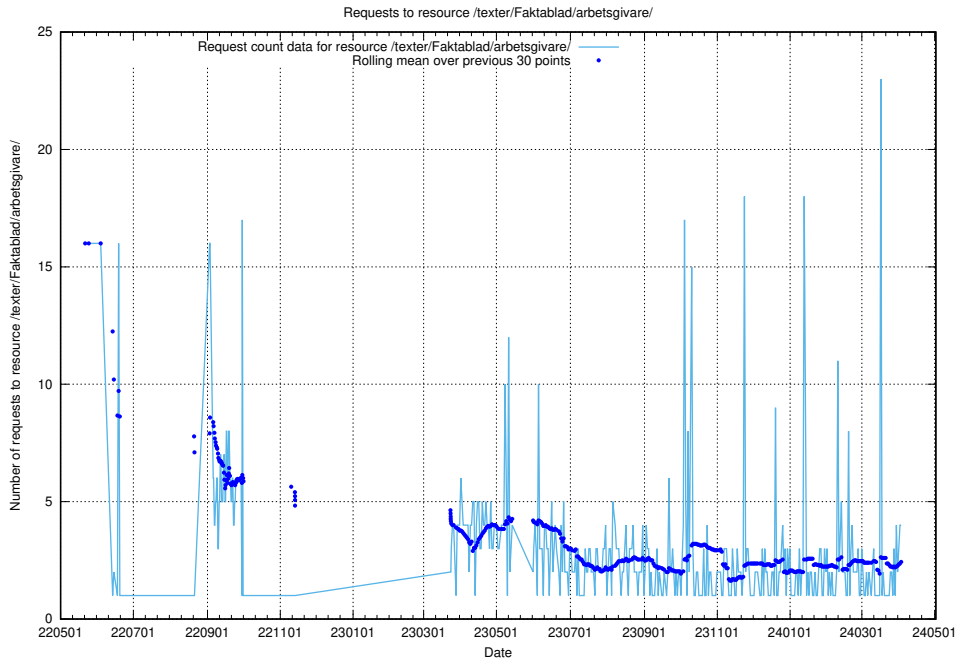

5.134 Usage of /texter/Faktablad/arbetsgivare/

Here, we count the number of requests to resource /texter/Faktablad/arbetsgivare/.