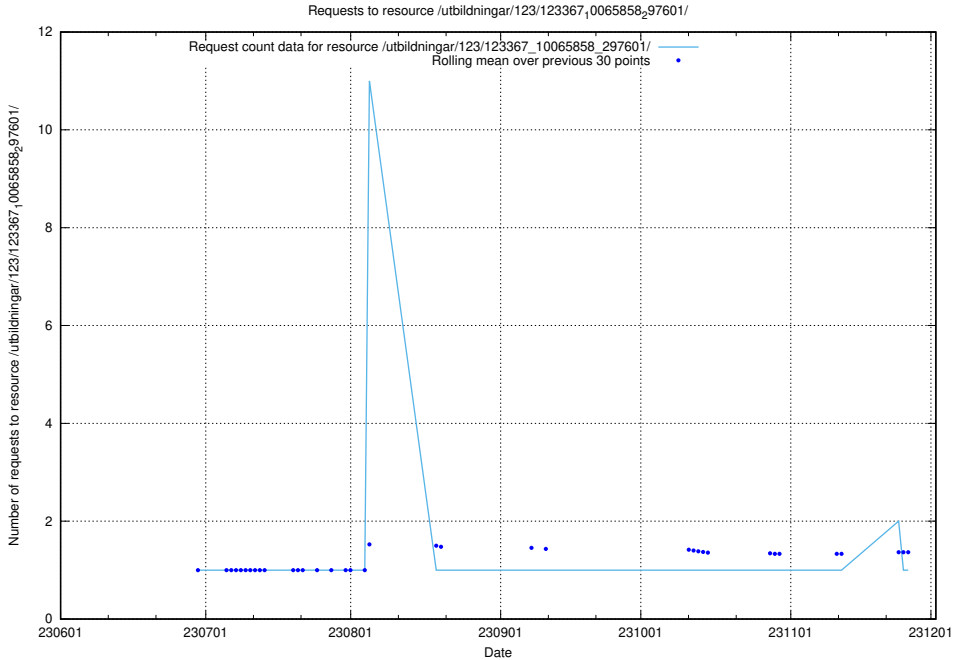

Here, we count the number of requests to resource /utbildningar/123/123367_10065858_297601/events/

5.5052 Usage of /utbildningar/123/123367_10065858_297601/

Here, we count the number of requests to resource /utbildningar/123/123367_10065858_297601/.