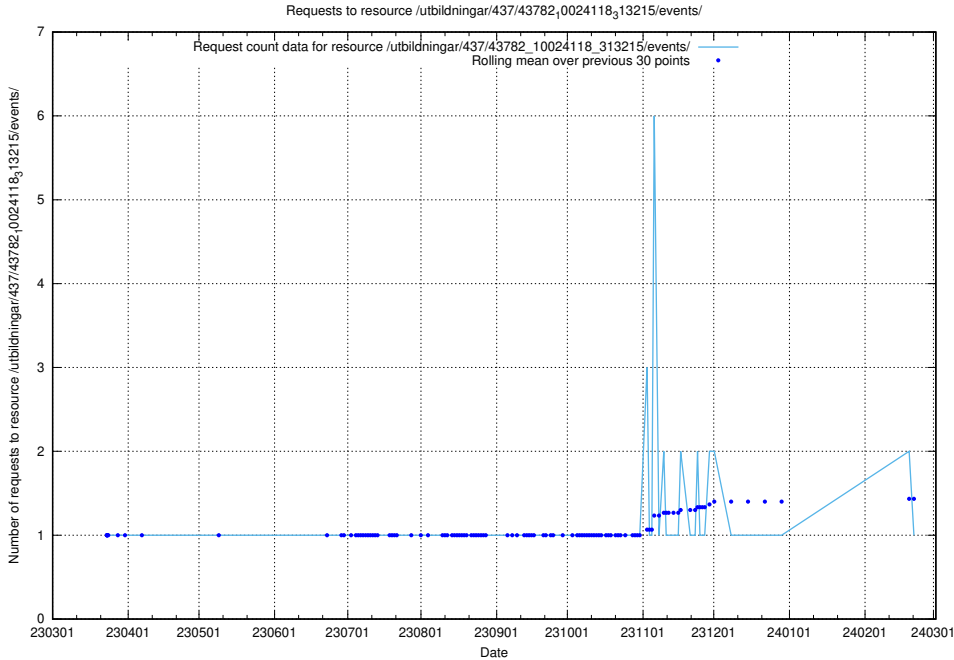

Here, we count the number of requests to resource /utbildningar/437/43784_10024037_29998/.

5.6004 Usage of /utbildningar/437/43782_10024118_313215/events/

Here, we count the number of requests to resource /utbildningar/437/43782_10024118_313215/events/.