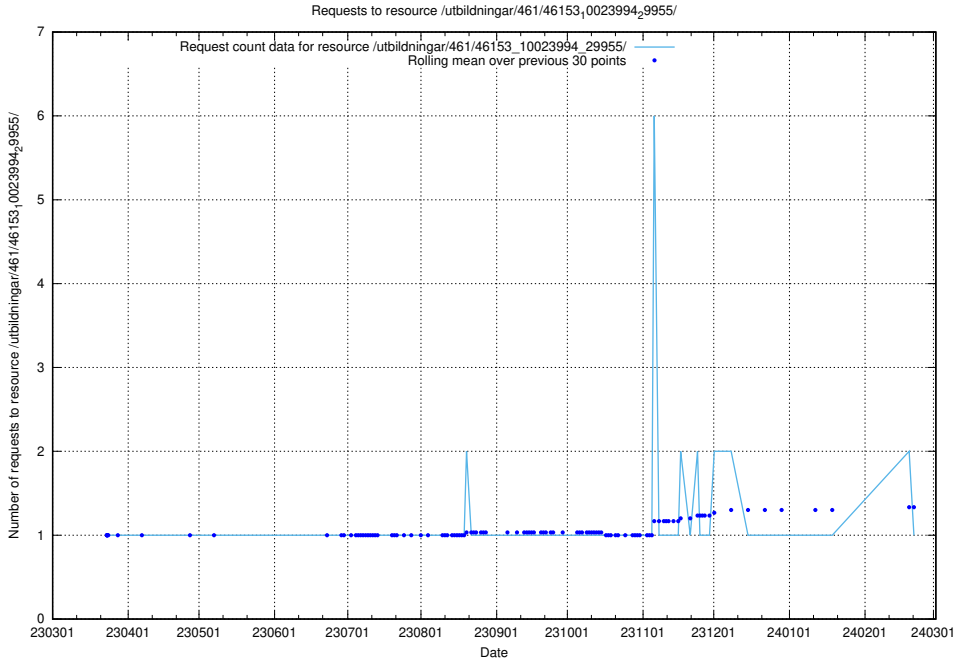

5.5955 Usage of /utbildningar/461/46153_10023994_29955/

Here, we count the number of requests to resource /utbildningar/461/46153_10023994_29955/.