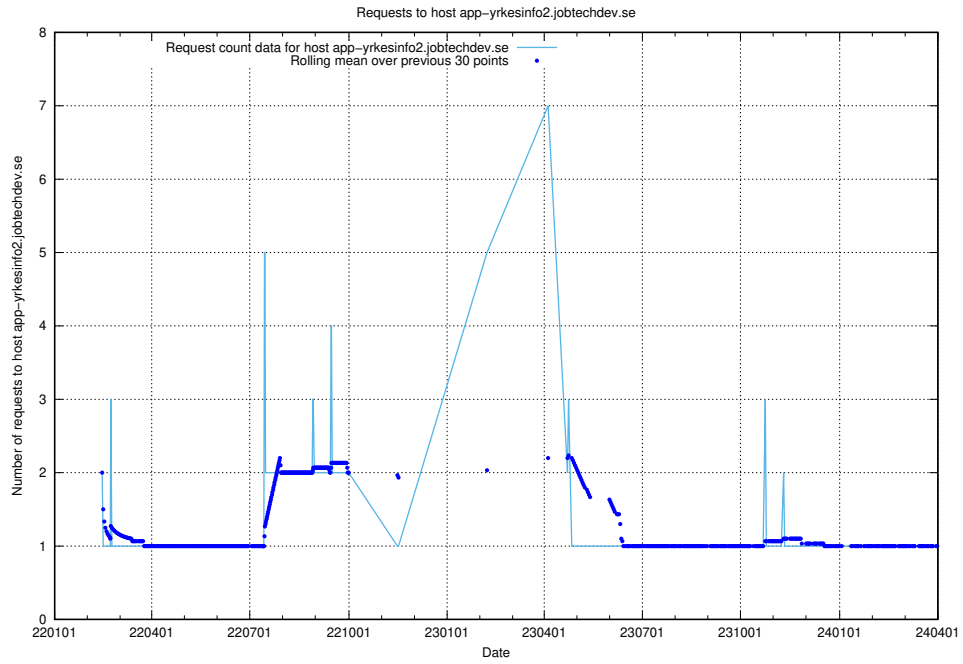

Here, we count the number of requests to host app-yrkesinfo2.jobtechdev.se.

7.657 Usage of djs-frontend-data-jobtechdev-se-prod.prod.services.jtech.se

Here, we count the number of requests to host djs-frontend-data-jobtechdev-se-prod.prod.services.jtech.se.