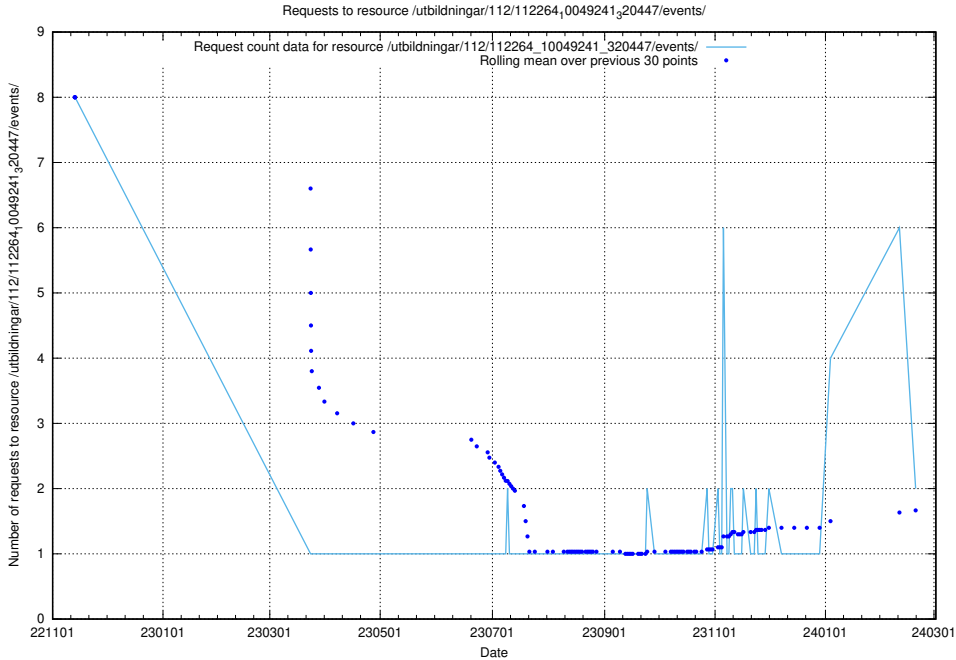

5.710 Usage of /utbildningar/112/112264_10049241_320447/events/

Here, we count the number of requests to resource /utbildningar/112/112264_10049241_320447/events/