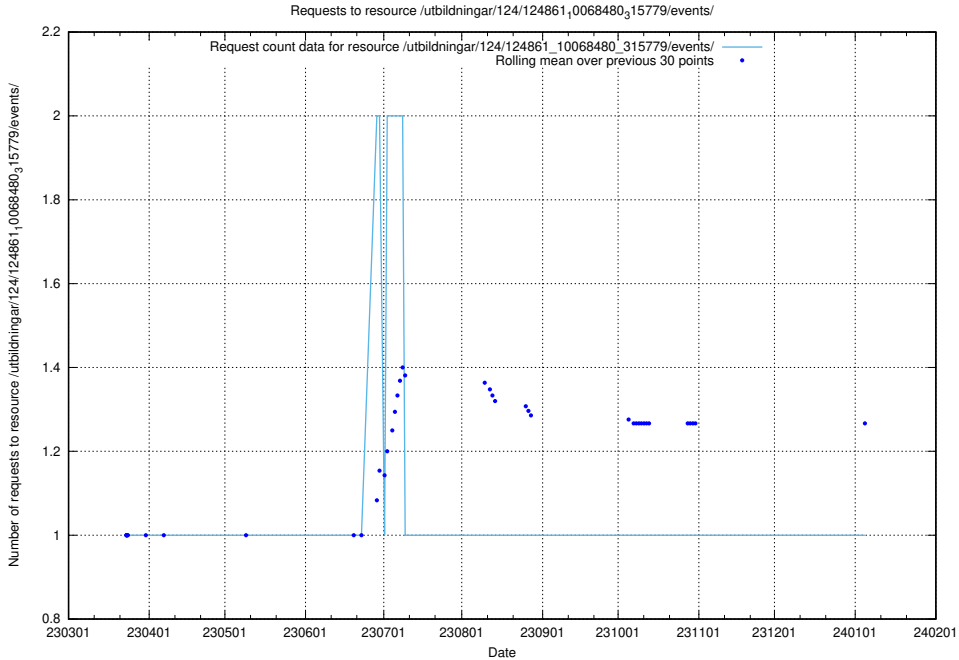

5.1060 Usage of /utbildningar/124/124861_10068480_315779/events/

Here, we count the number of requests to resource /utbildningar/124/124861_10068480_315779/events/