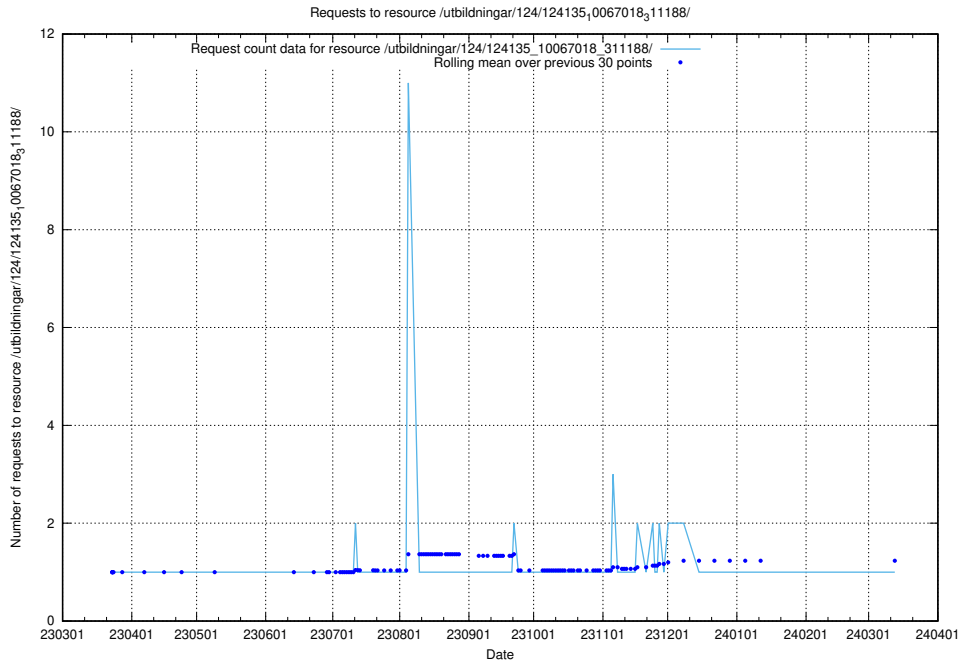

Here, we count the number of requests to resource /utbildningar/124/124135_10067018_311188/.

5.3709 Usage of /utbildningar/126/126728_10073166_334927/events/

Here, we count the number of requests to resource /utbildningar/126/126728_10073166_334927/events/