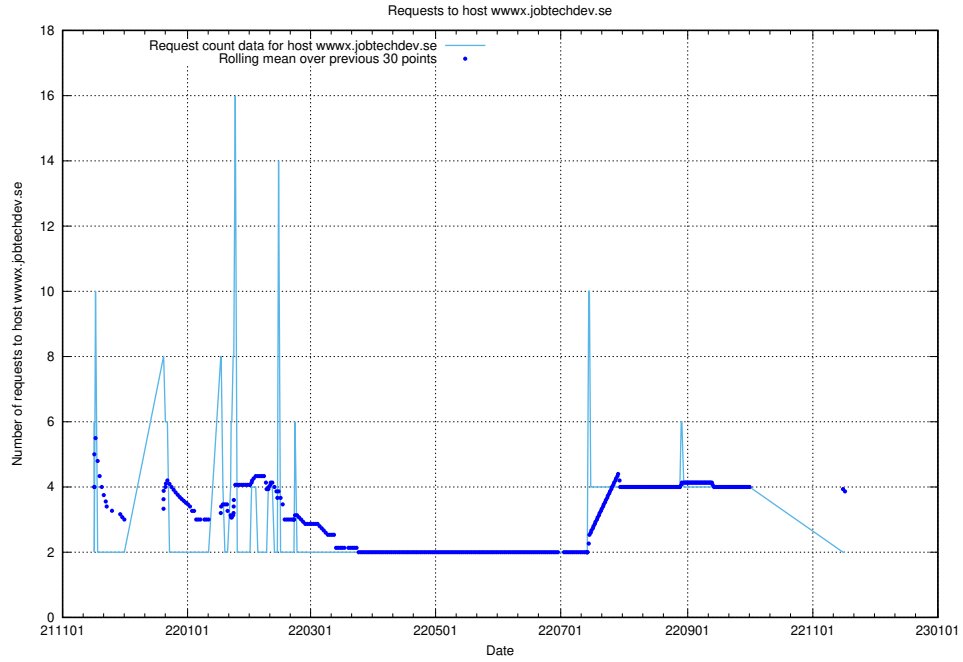

7.536 Usage of wwwx.jobtechdev.se

Here, we count the number of requests to host wwwx.jobtechdev.se.