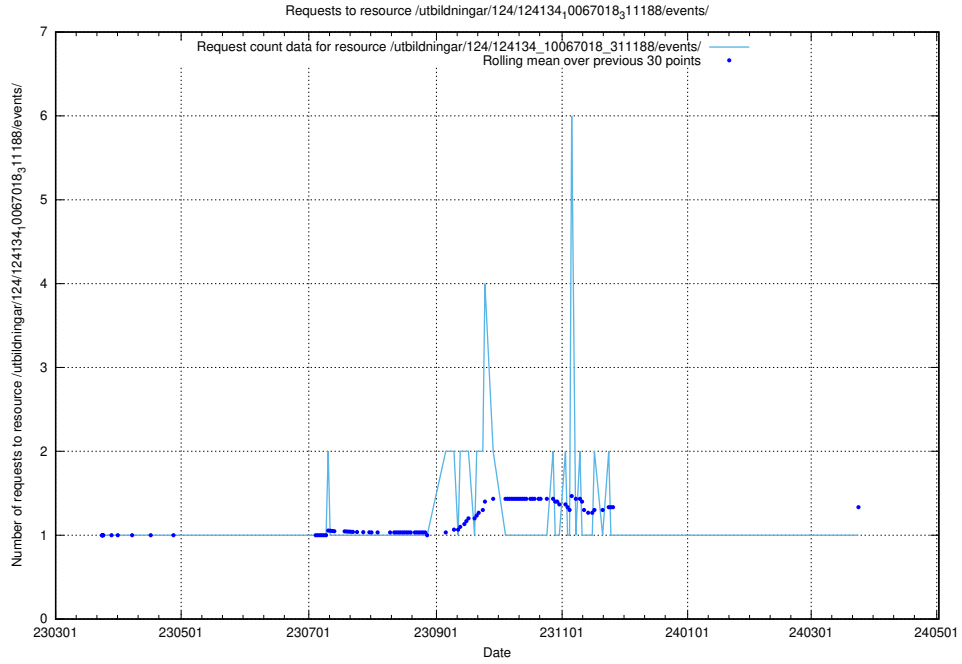

5.3718 Usage of /utbildningar/124/124134_10067018_311188/events/

Here, we count the number of requests to resource /utbildningar/124/124134_10067018_311188/events/