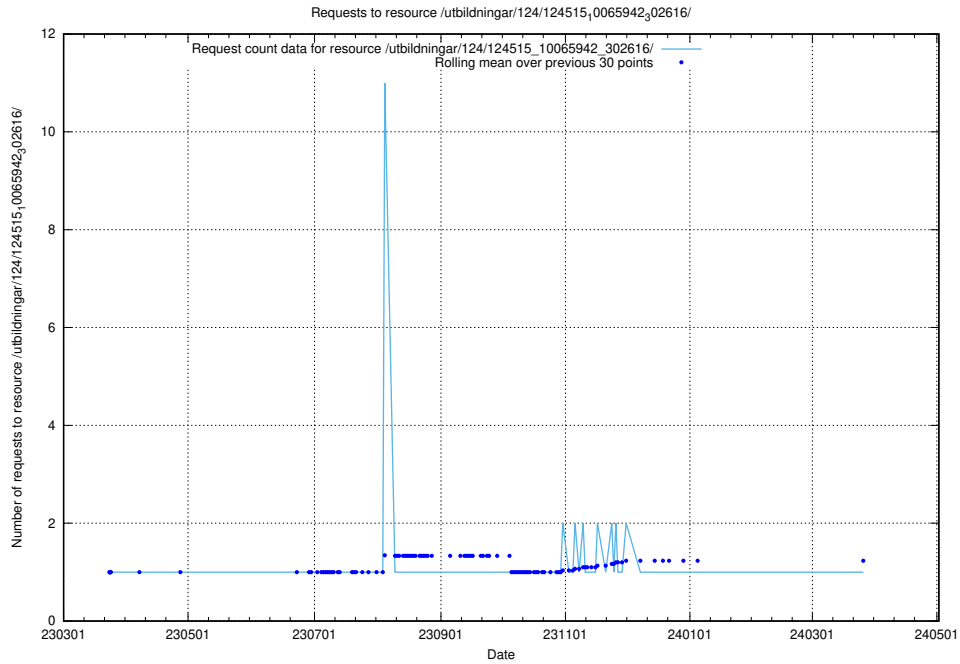

5.1202 Usage of /utbildningar/124/124515_10065942_302616/

Here, we count the number of requests to resource /utbildningar/124/124515_10065942_302616/.