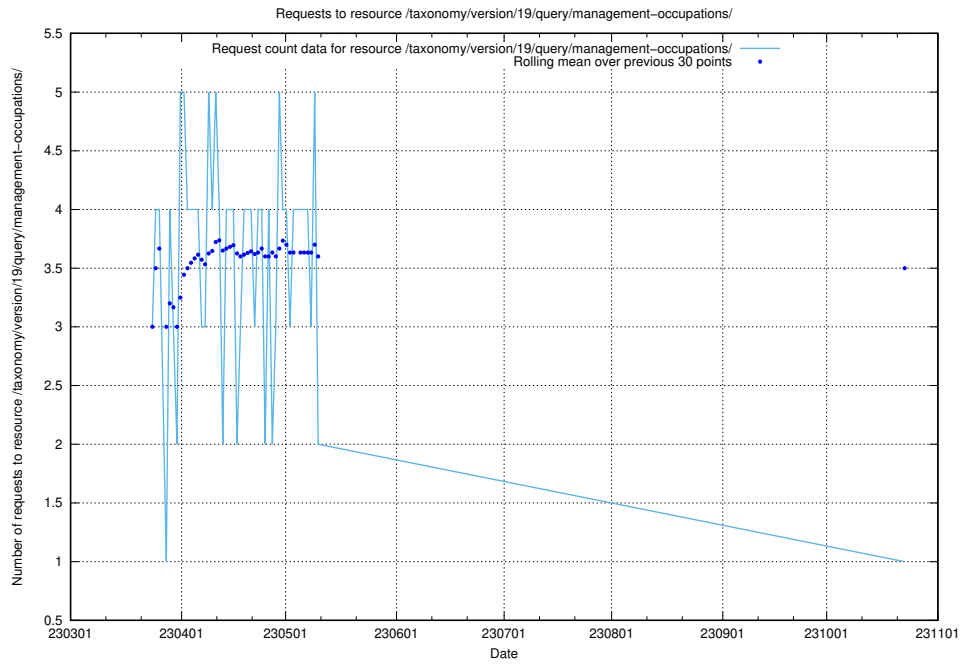

5.5797 Usage of /taxonomy/version/19/query/management-occupations/

Here, we count the number of requests to resource /taxonomy/version/19/query/management-occupations/.