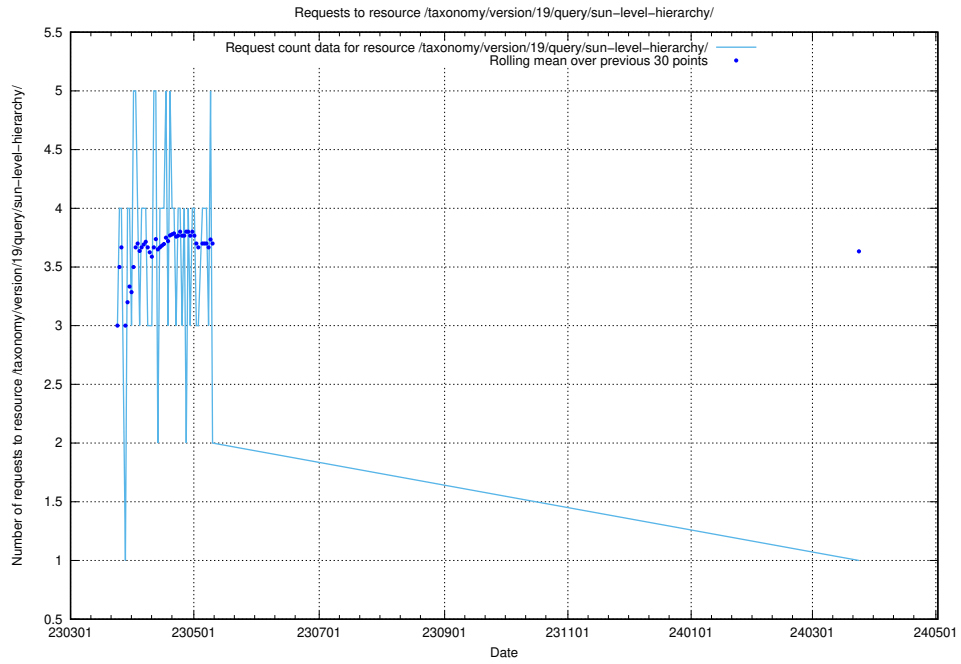

5.5773 Usage of /taxonomy/version/19/query/sun-level-hierarchy/

Here, we count the number of requests to resource /taxonomy/version/19/query/sun-level-hierarchy/.