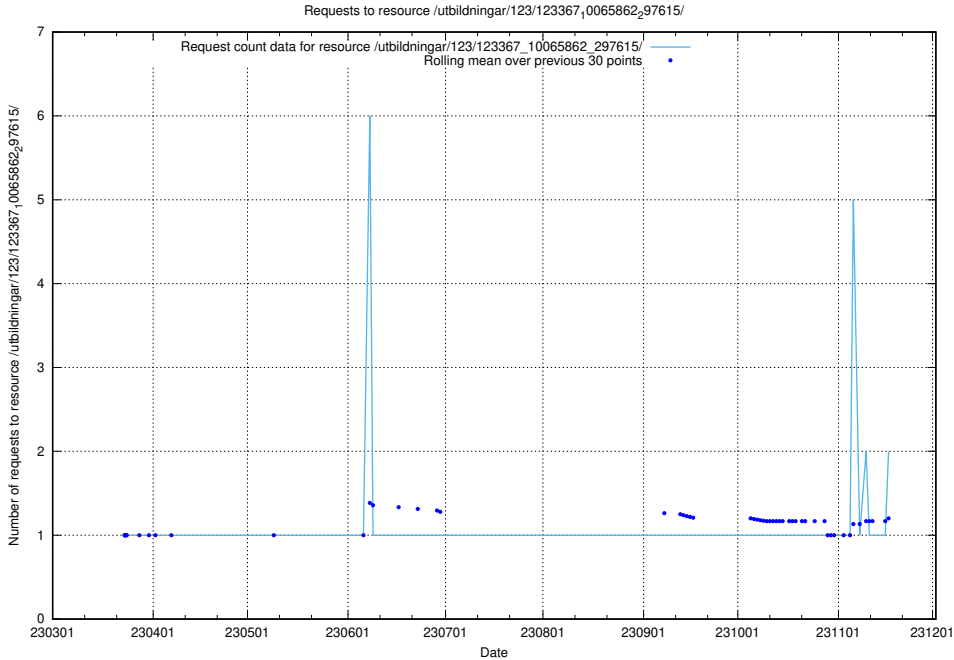

5.606 Usage of /utbildningar/123/123367_10065862_297615/

Here, we count the number of requests to resource /utbildningar/123/123367_10065862_297615/.