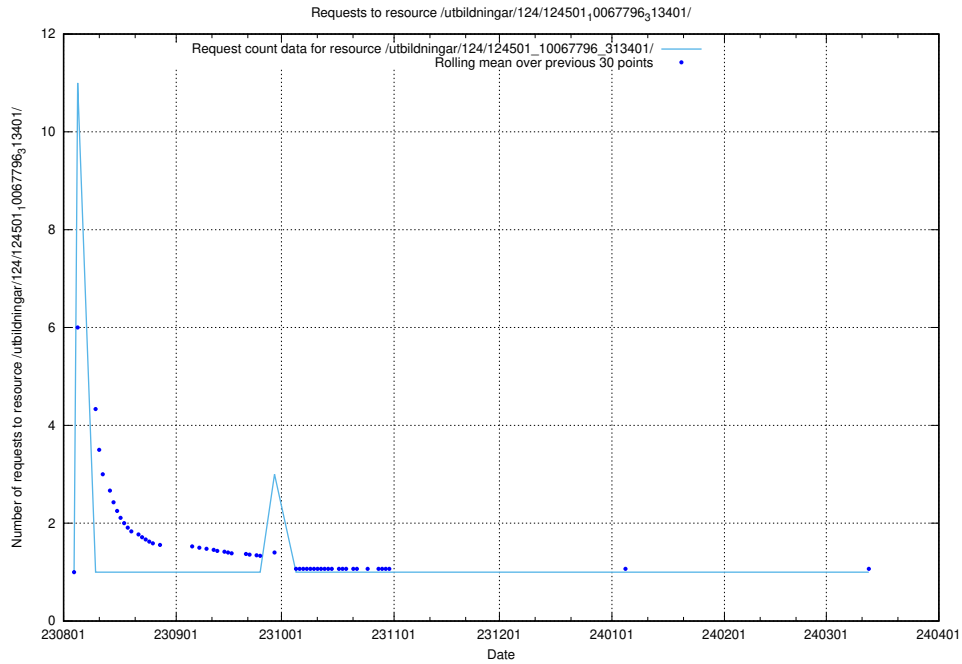

5.4537 Usage of /utbildningar/124/124501_10067796_313401/

Here, we count the number of requests to resource /utbildningar/124/124501_10067796_313401/.