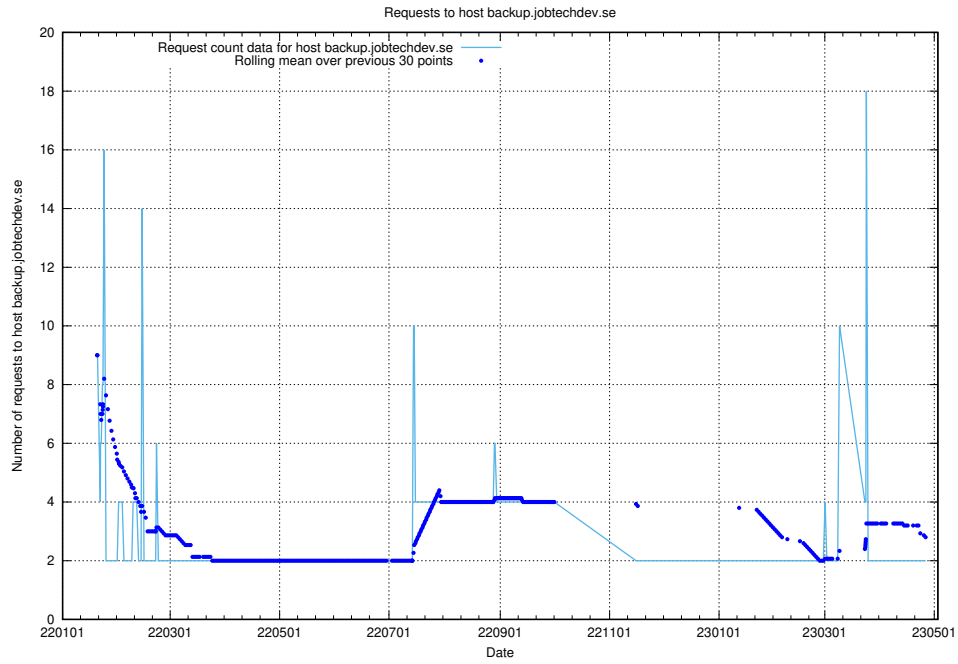

7.265 Usage of backup.jobtechdev.se

Here, we count the number of requests to host backup.jobtechdev.se.