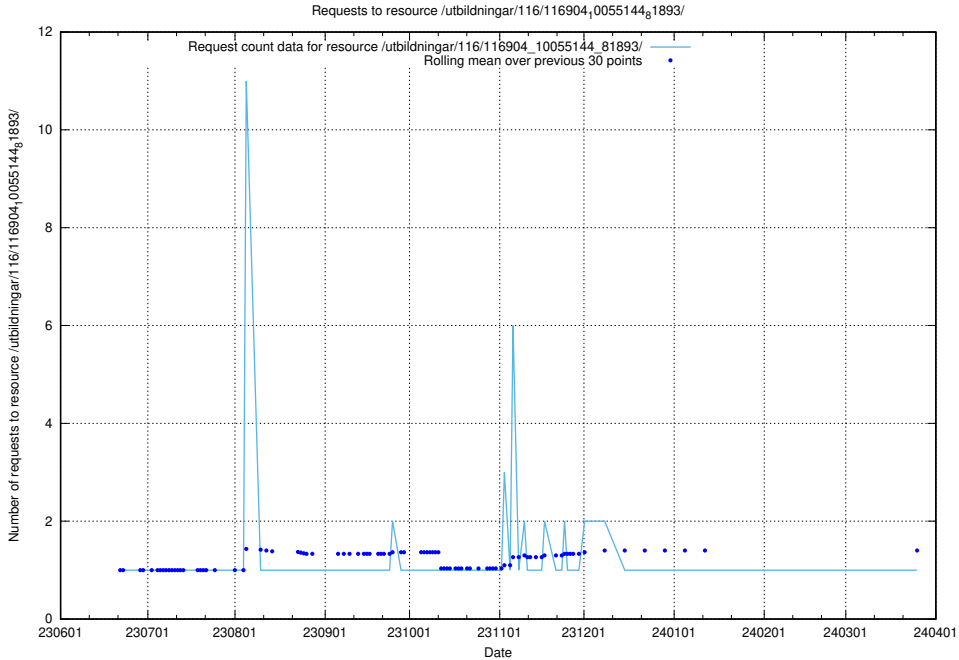

5.5509 Usage of /utbildningar/116/116904_10055144_81893/

Here, we count the number of requests to resource /utbildningar/116/116904_10055144_81893/.