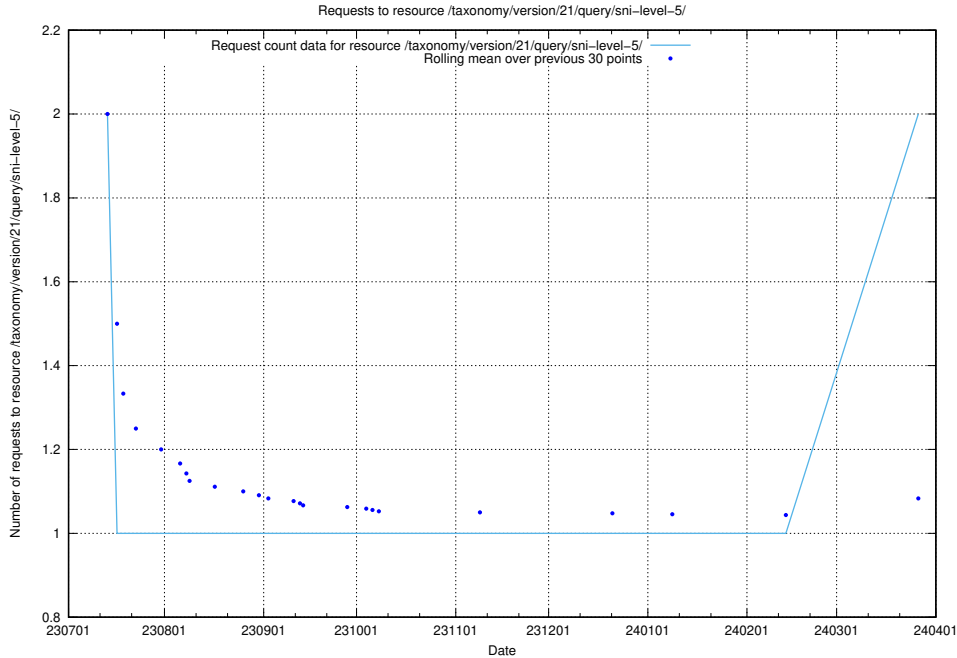

5.640 Usage of /taxonomy/version/21/query/sni-level-5/

Here, we count the number of requests to resource /taxonomy/version/21/query/sni-level-5/.