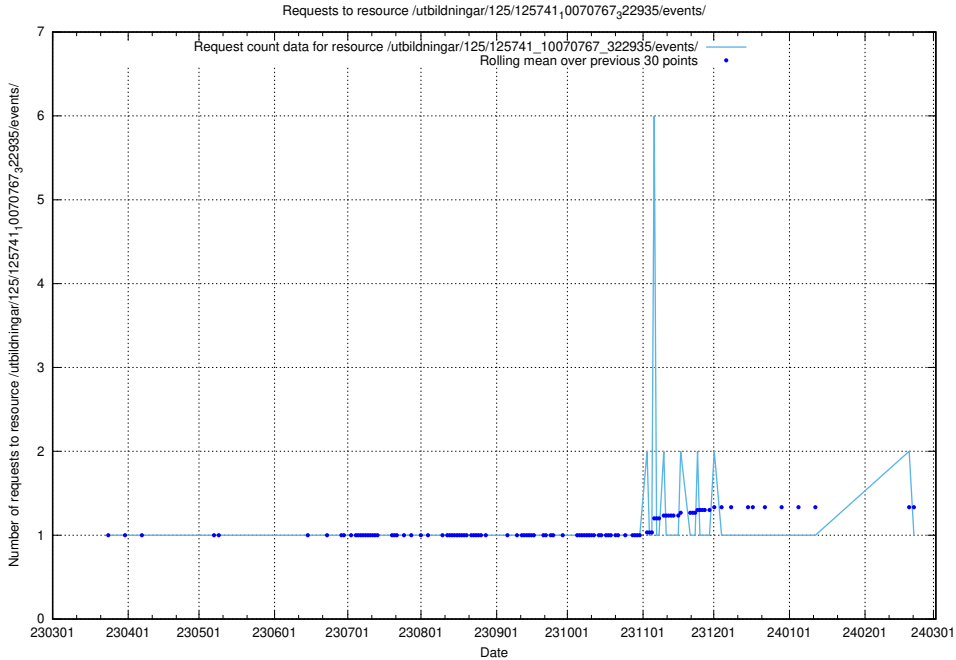

5.5877 Usage of /utbildningar/125/125741_10070767_322935/events/

Here, we count the number of requests to resource /utbildningar/125/125741_10070767_322935/events/