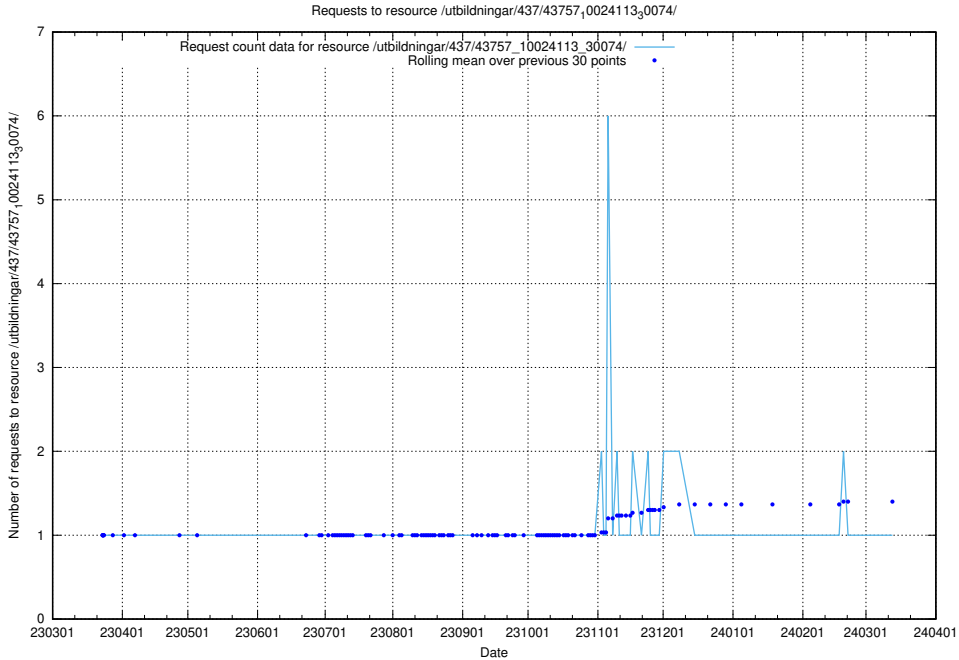

5.6012 Usage of /utbildningar/437/43757_10024113_30074/

Here, we count the number of requests to resource /utbildningar/437/43757_10024113_30074/.