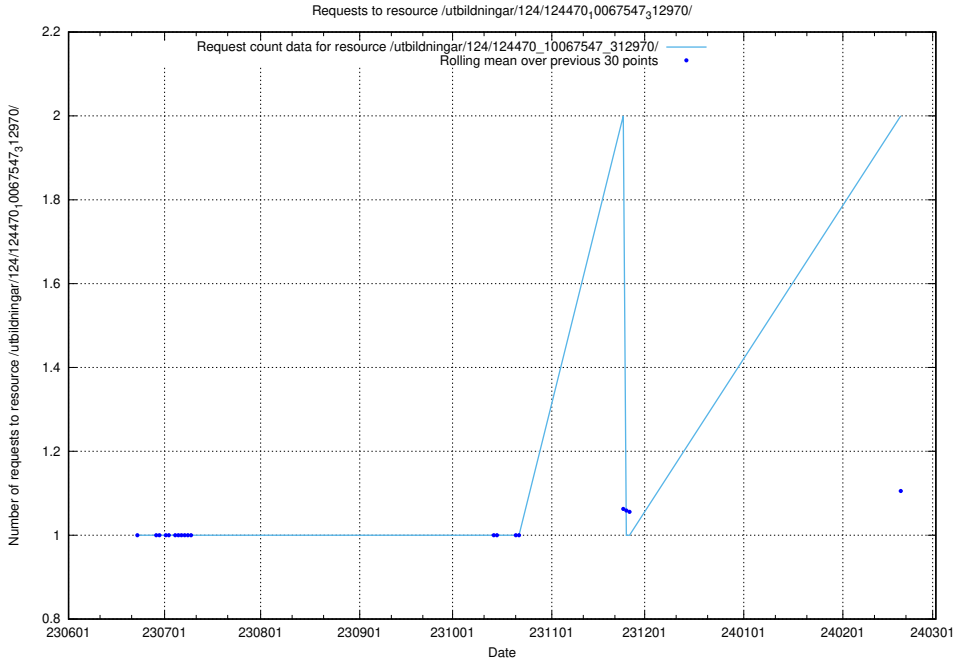

5.719 Usage of /utbildningar/124/124470_10067547_312970/

Here, we count the number of requests to resource /utbildningar/124/124470_10067547_312970/.