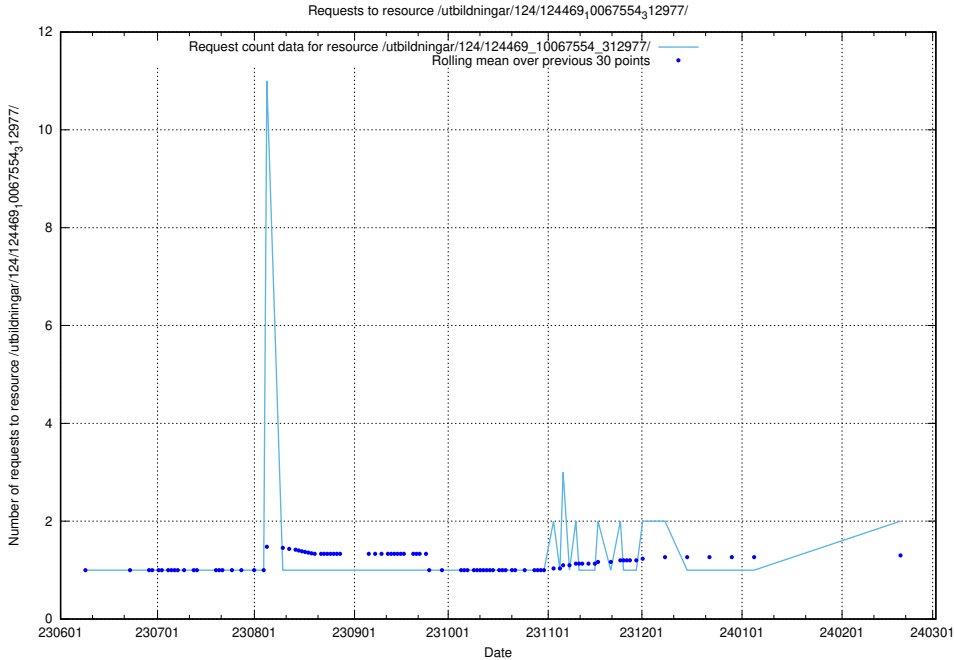

5.743 Usage of /utbildningar/124/124469_10067554_312977/

Here, we count the number of requests to resource /utbildningar/124/124469_10067554_312977/.