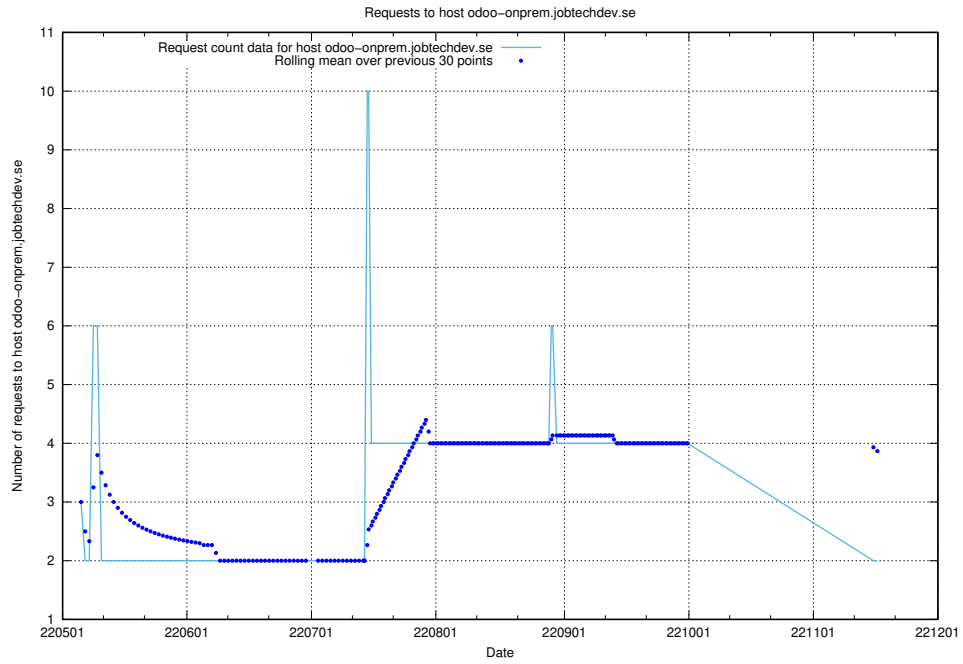

7.432 Usage of odoo-onprem.jobtechdev.se

Here, we count the number of requests to host odoo-onprem.jobtechdev.se.