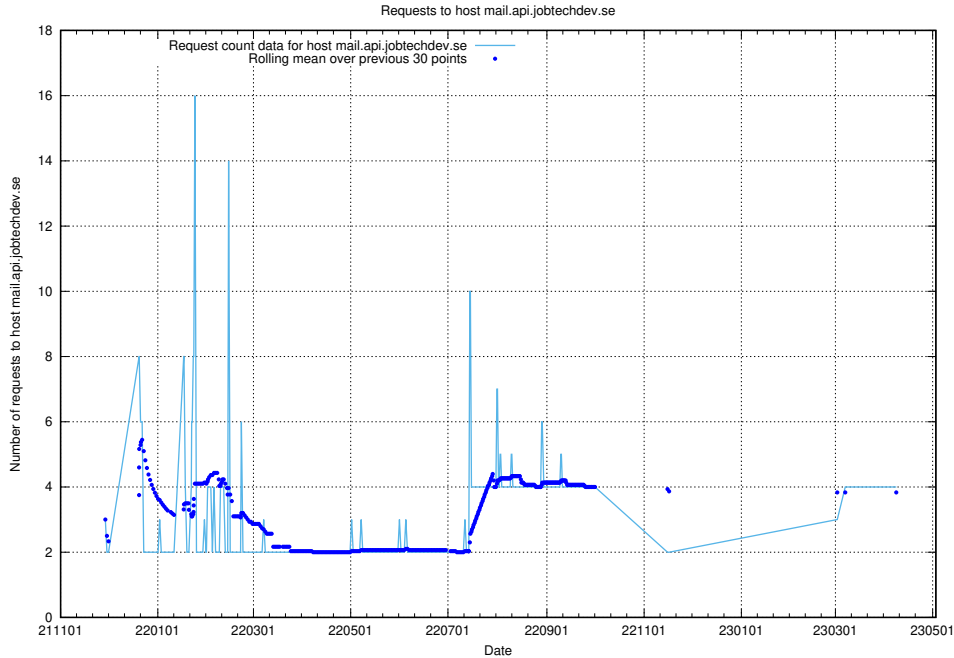

7.137 Usage of mail.api.jobtechdev.se

Here, we count the number of requests to host mail.api.jobtechdev.se.