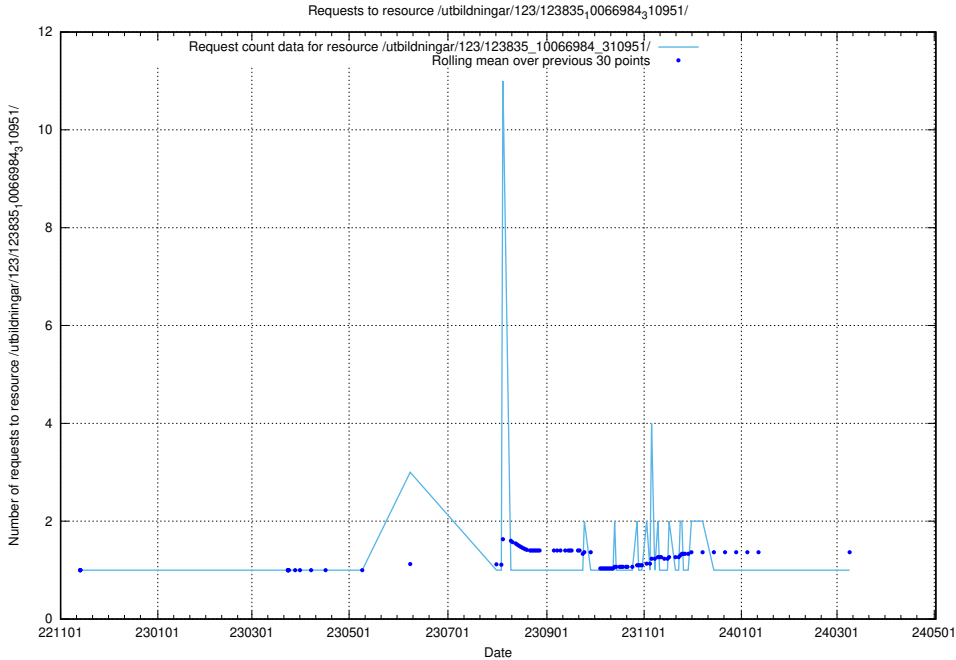

5.5575 Usage of /utbildningar/123/123835_10066984_310951/

Here, we count the number of requests to resource /utbildningar/123/123835_10066984_310951/.