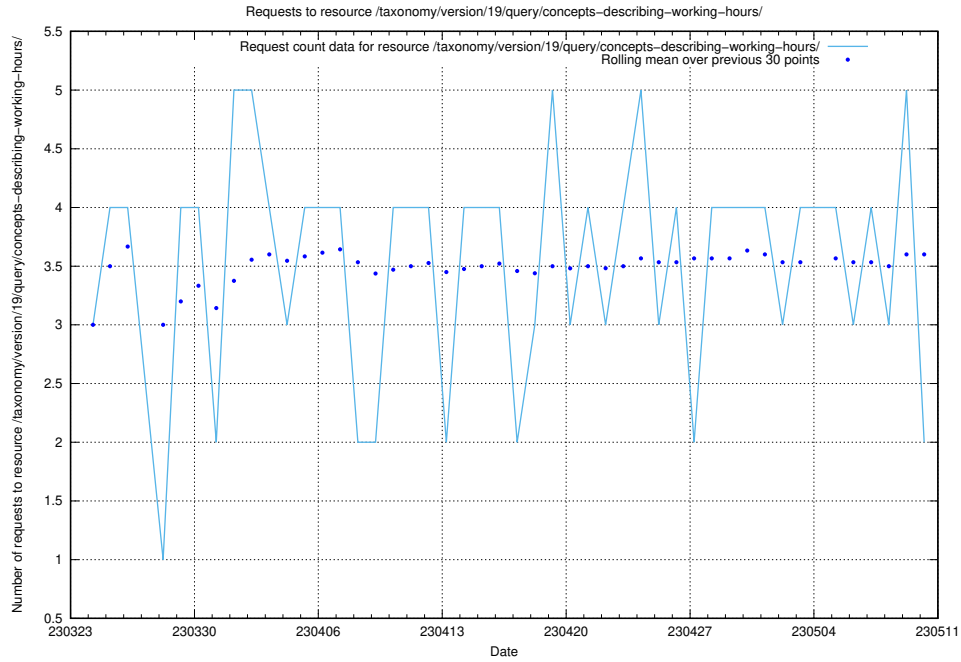

5.813 Usage of /taxonomy/version/19/query/concepts-describing-working-hours/

Here, we count the number of requests to resource /taxonomy/version/19/query/concepts-describing-working-hours/.