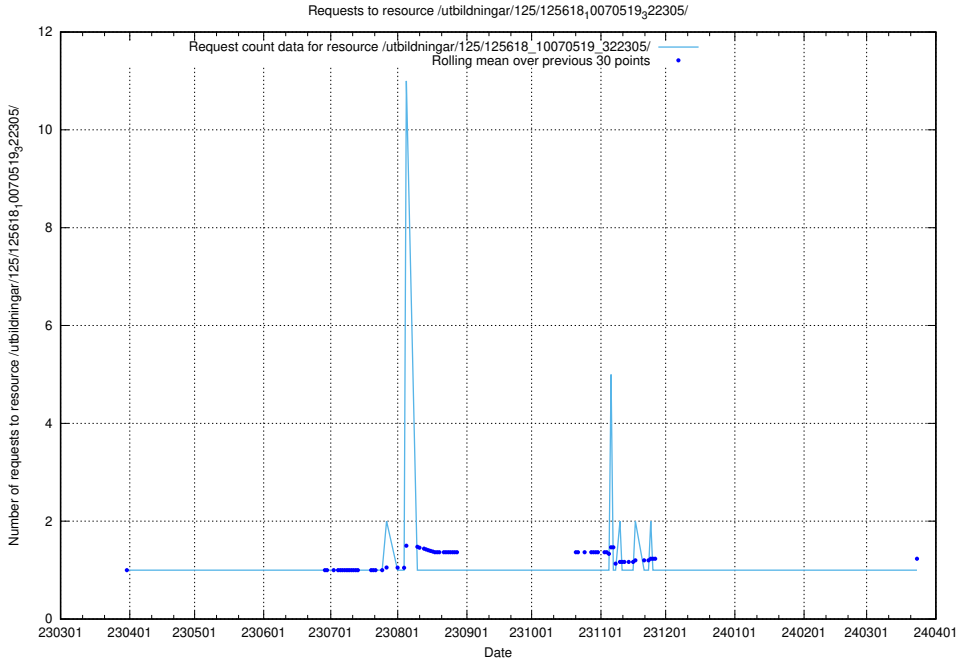

5.5734 Usage of /utbildningar/125/125618_10070519_322305/

Here, we count the number of requests to resource /utbildningar/125/125618_10070519_322305/.