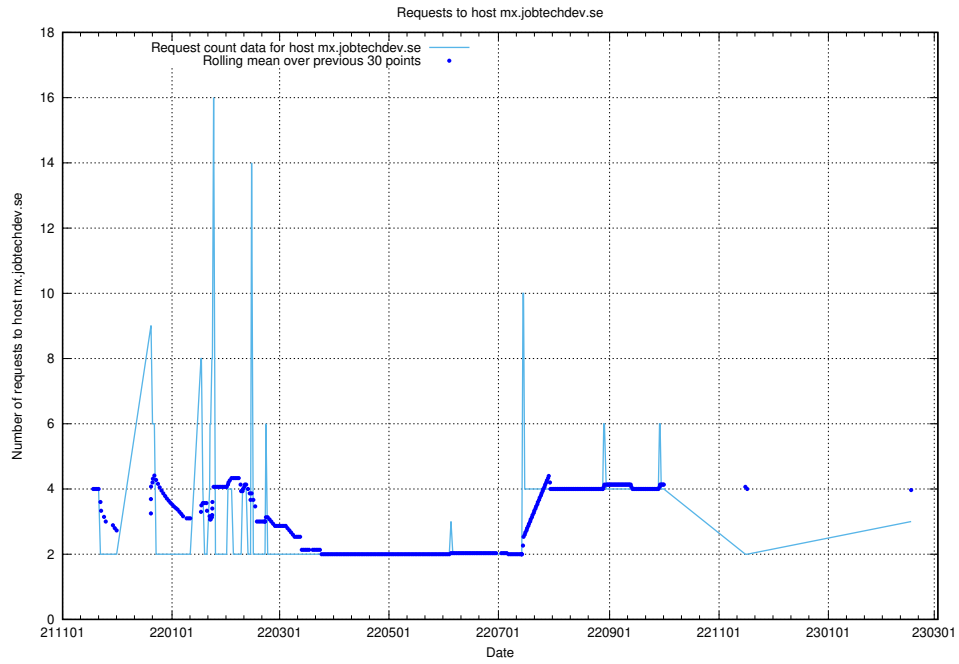

7.220 Usage of mx.jobtechdev.se

Here, we count the number of requests to host mx.jobtechdev.se.