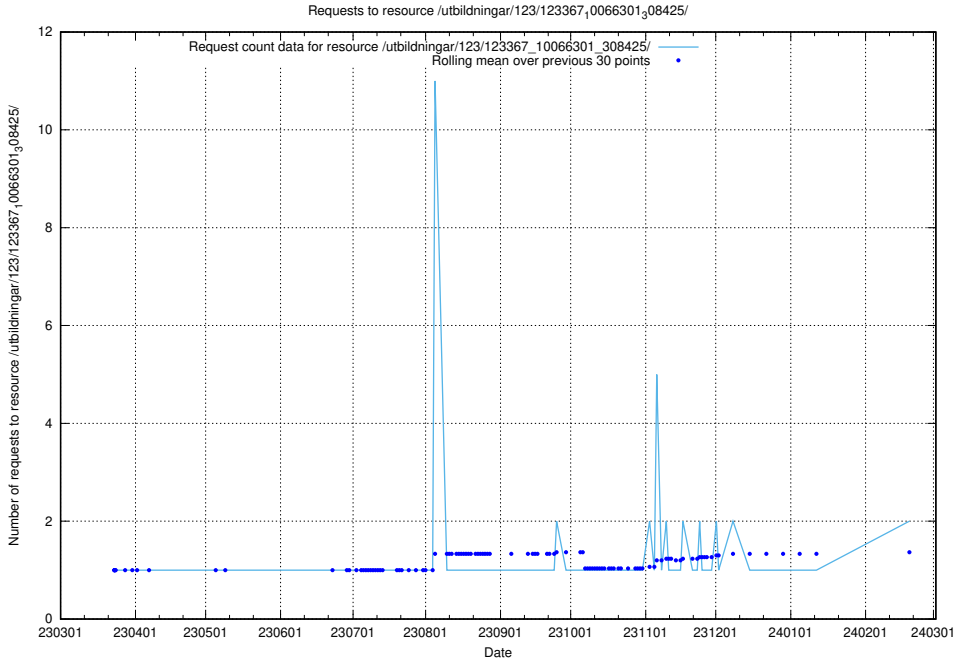

5.589 Usage of /utbildningar/123/123367_10066301_308425/

Here, we count the number of requests to resource /utbildningar/123/123367_10066301_308425/.