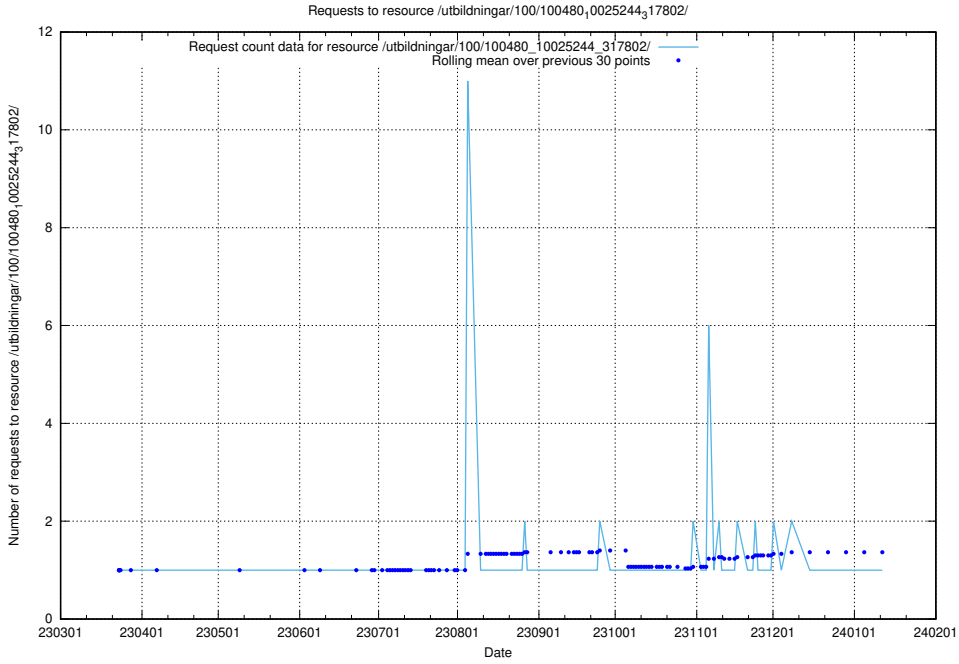

5.5366 Usage of /utbildningar/100/100480_10025244_317802/

Here, we count the number of requests to resource /utbildningar/100/100480_10025244_317802/.