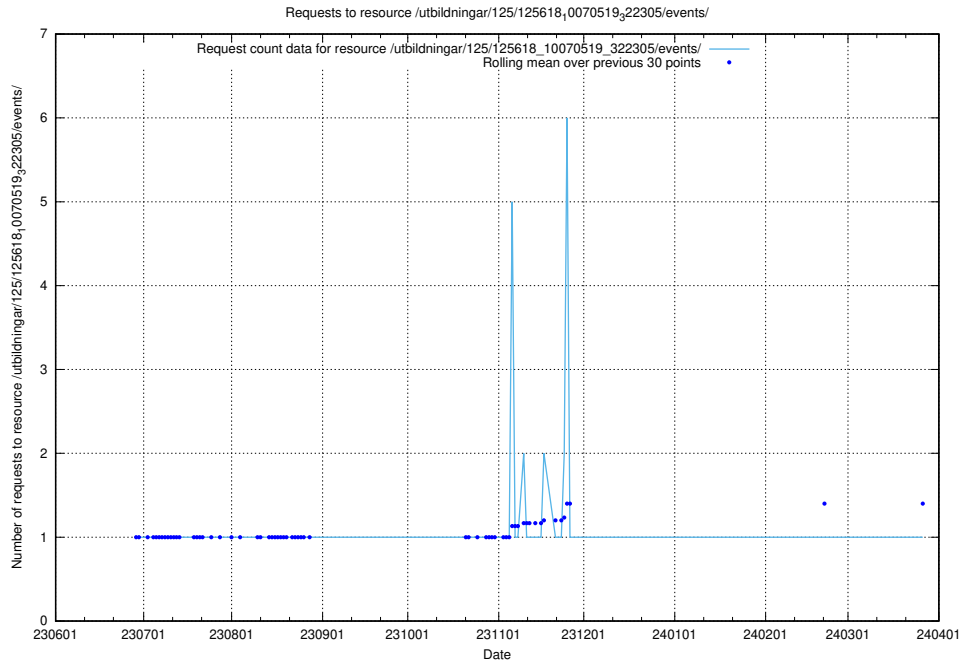

5.5123 Usage of /utbildningar/125/125618_10070519_322305/events/

Here, we count the number of requests to resource /utbildningar/125/125618_10070519_322305/events/