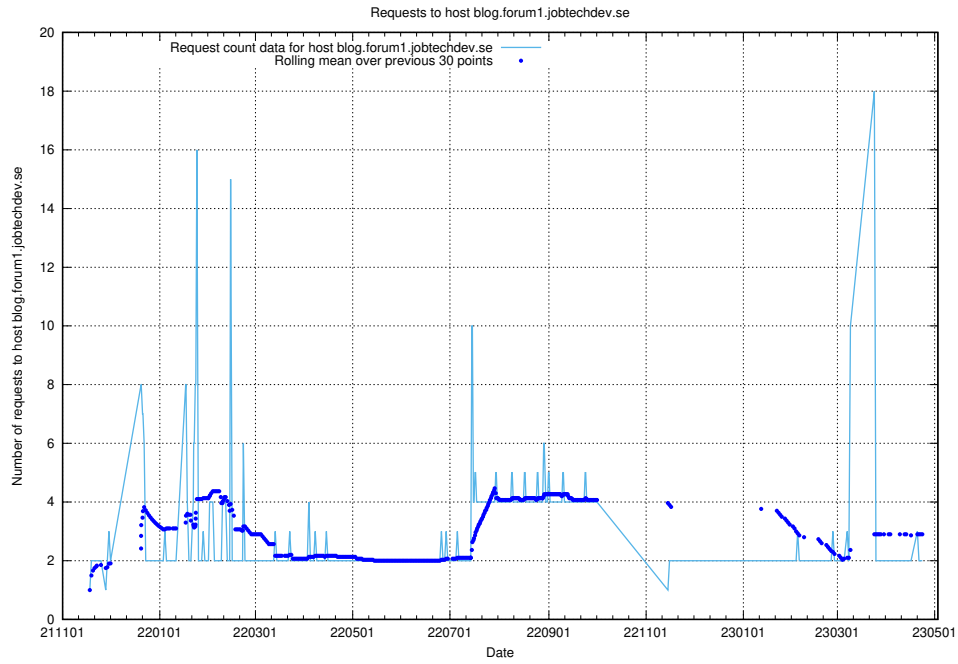

7.484 Usage of `blog.forum1.jobtechdev.se`

Here, we count the number of requests to host `blog.forum1.jobtechdev.se`.