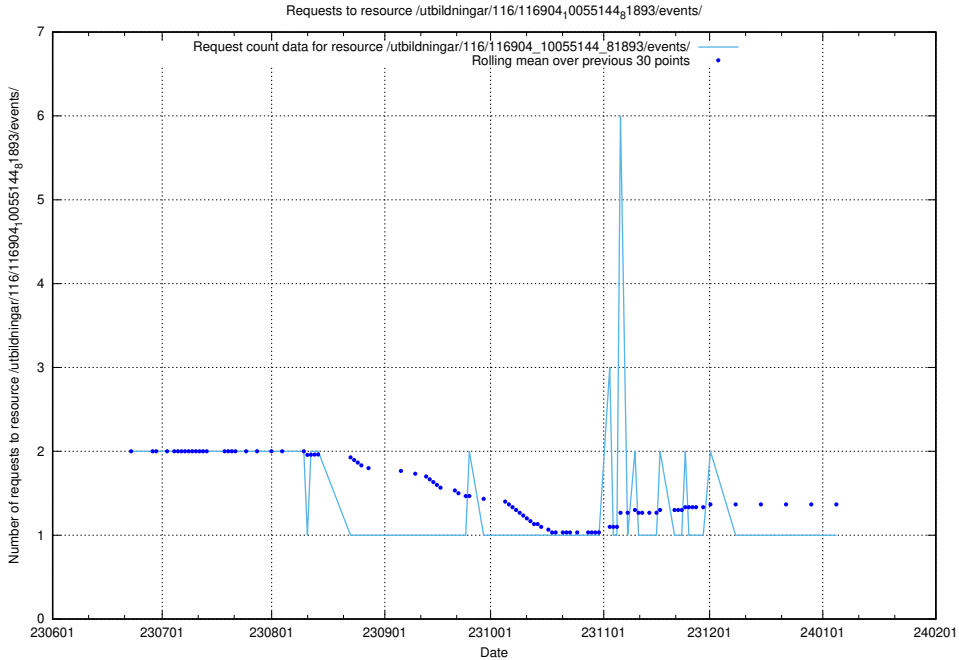

5.5221 Usage of /utbildningar/116/116904_10055144_81893/events/

Here, we count the number of requests to resource /utbildningar/116/116904_10055144_81893/events/.