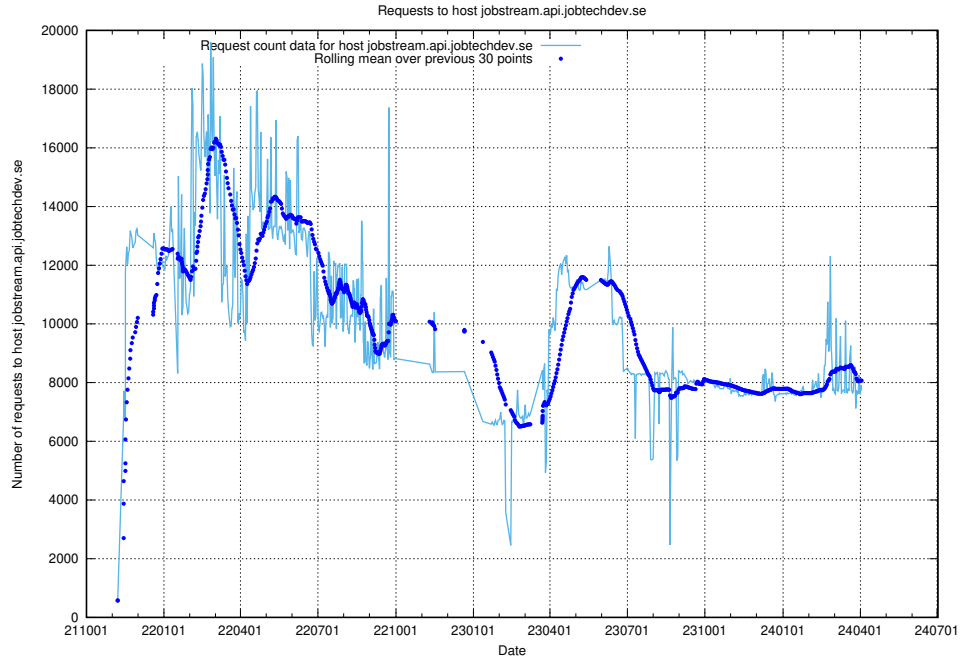

7.11 Usage of jobstream.api.jobtechdev.se

Here, we count the number of requests to host jobstream.api.jobtechdev.se.