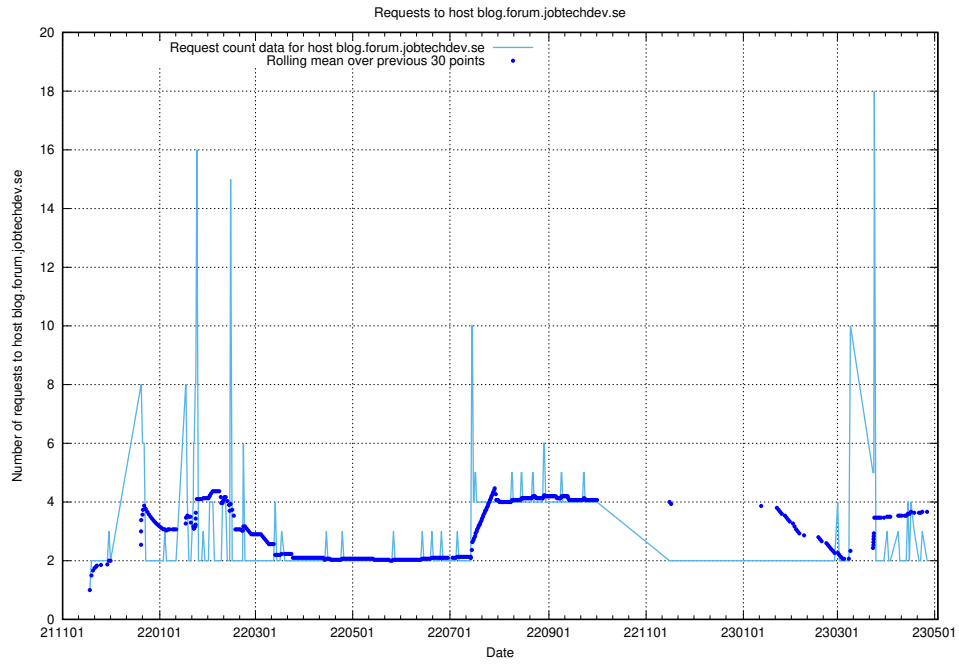

7.486 Usage of `blog.forum.jobtechdev.se`

Here, we count the number of requests to host `blog.forum.jobtechdev.se`.