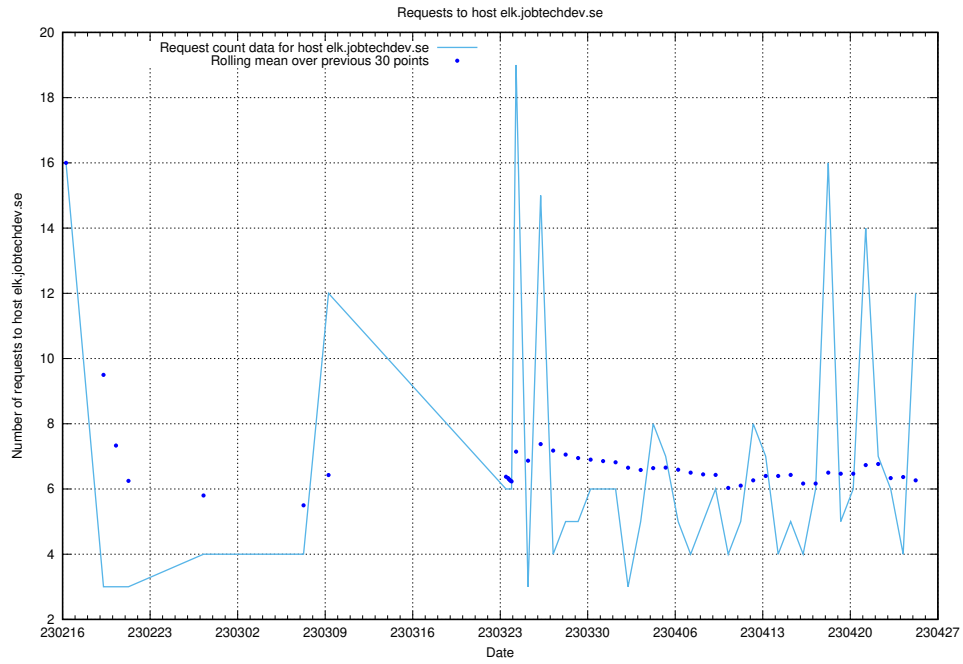

7.47 Usage of elk.jobtechdev.se

Here, we count the number of requests to host elk.jobtechdev.se.