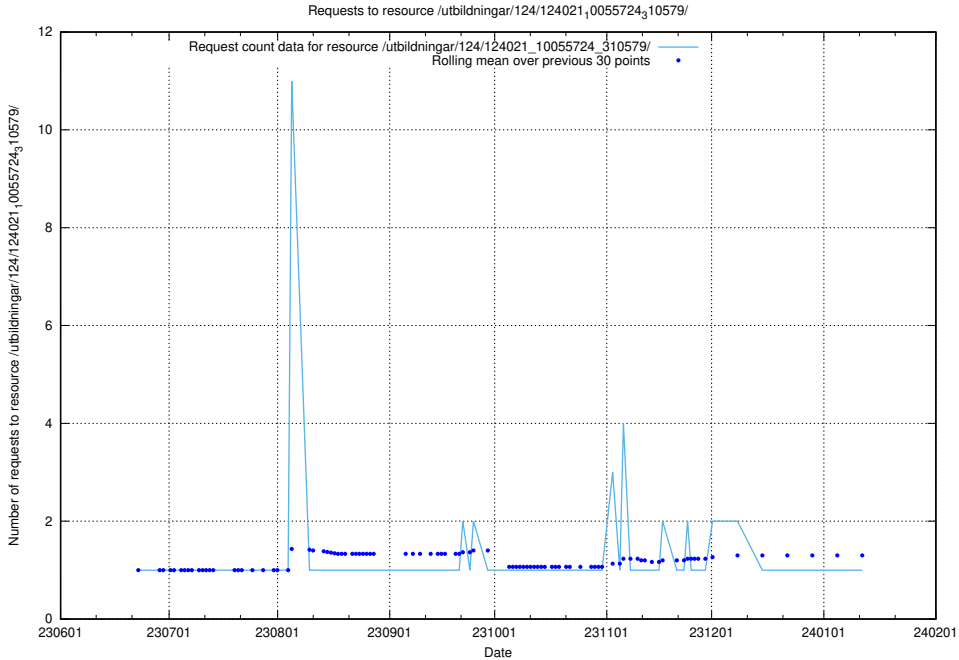

5.5488 Usage of /utbildningar/124/124021_10055724_310579/

Here, we count the number of requests to resource /utbildningar/124/124021_10055724_310579/.