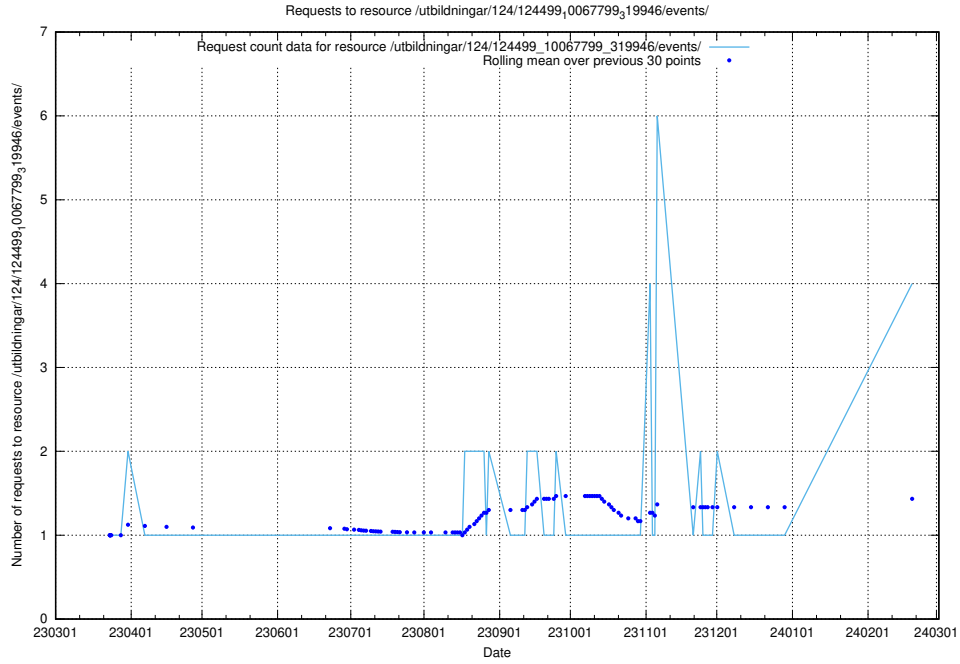

5.140 Usage of /utbildningar/124/124499_10067799_319946/events/

Here, we count the number of requests to resource /utbildningar/124/124499_10067799_319946/events/