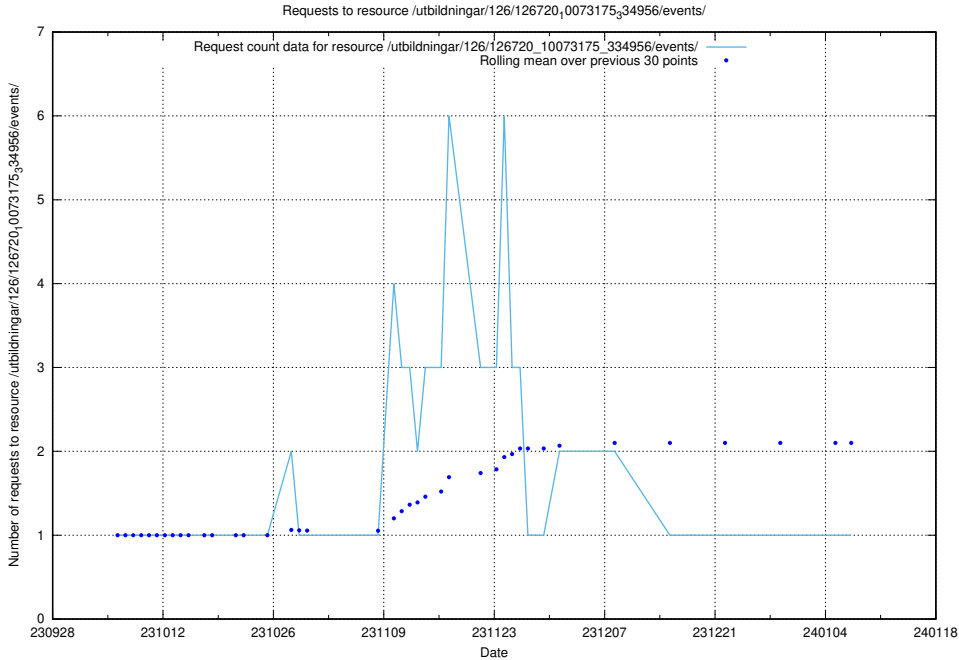

5.4042 Usage of /utbildningar/126/126720_10073175_334956/events/

Here, we count the number of requests to resource /utbildningar/126/126720_10073175_334956/events/