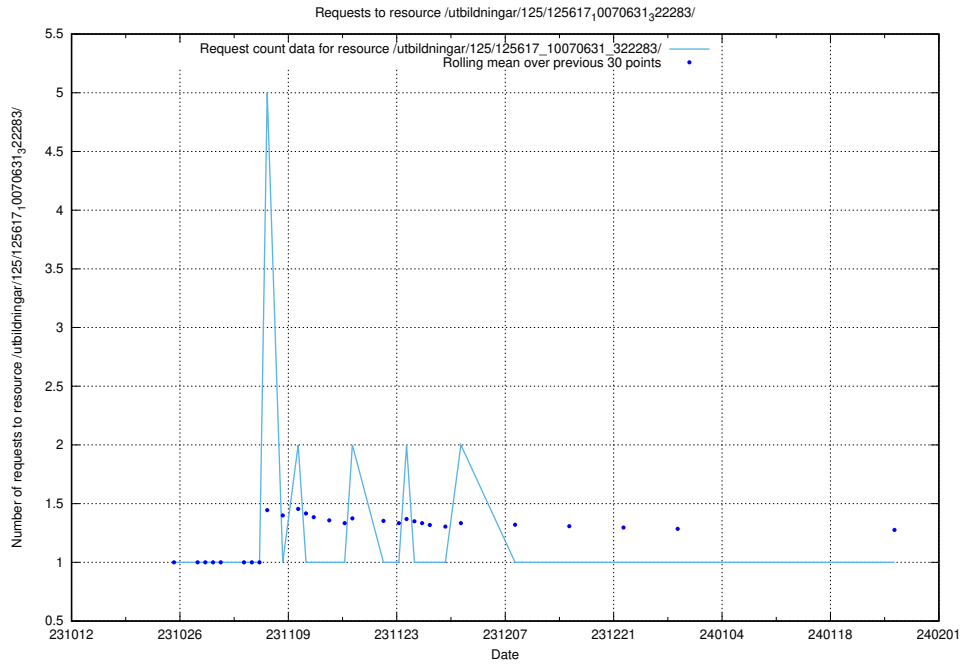

Here, we count the number of requests to resource /utbildningar/125/125740_10070701_337087/.

5.3860 Usage of /utbildningar/125/125617_10070631_322283/

Here, we count the number of requests to resource /utbildningar/125/125617_10070631_322283/.