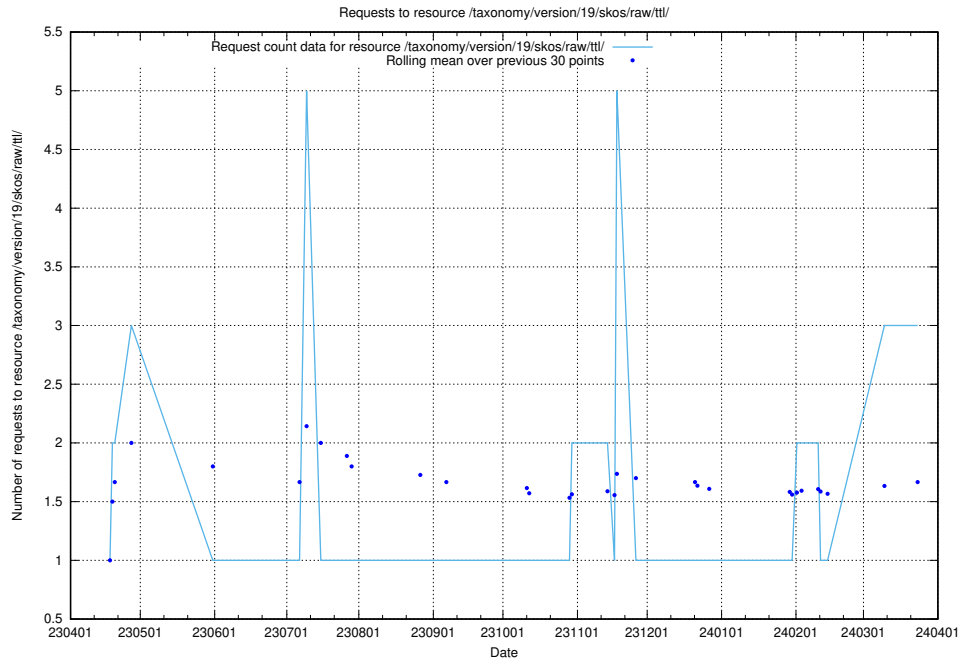

5.281 Usage of `/taxonomy/version/19/skos/raw/ttl/`

Here, we count the number of requests to resource `/taxonomy/version/19/skos/raw/ttl/`.