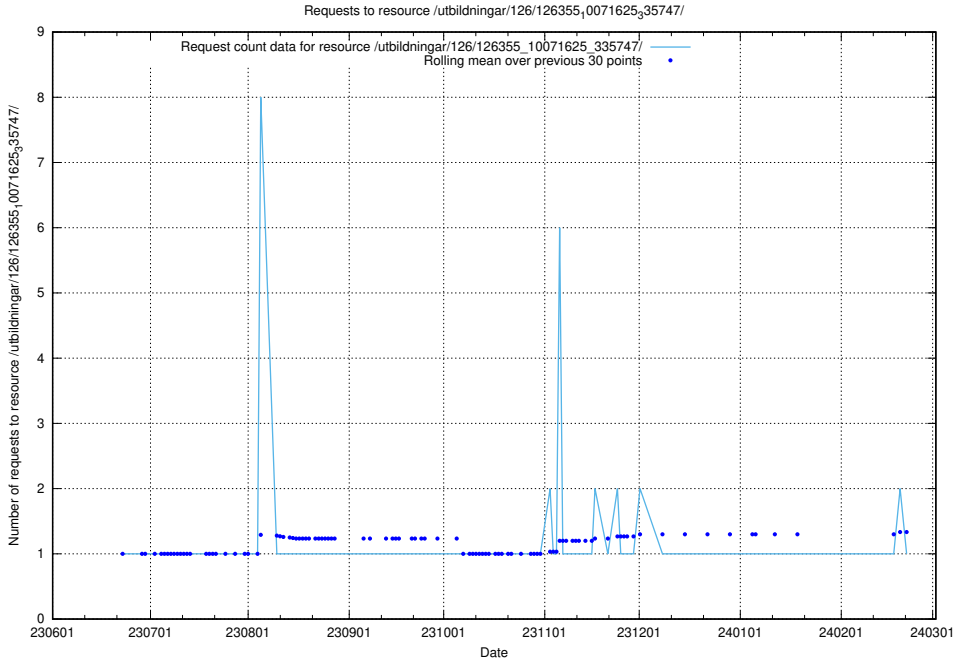

5.5311 Usage of /utbildningar/126/126355_10071625_335747/

Here, we count the number of requests to resource /utbildningar/126/126355_10071625_335747/.