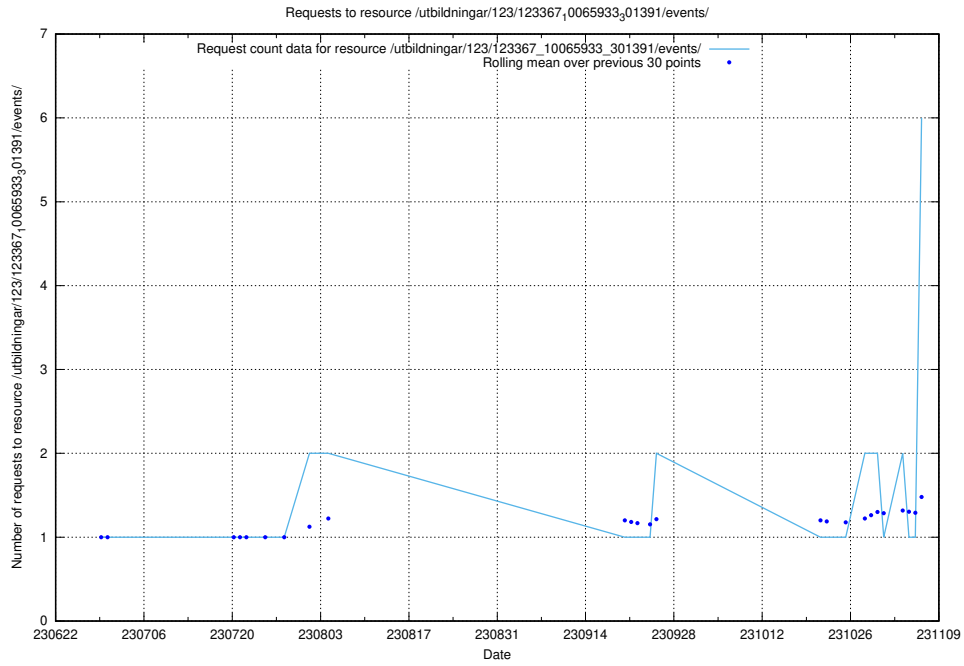

5.89 Usage of /utbildningar/123/123367_10065933_301391/events/

Here, we count the number of requests to resource /utbildningar/123/123367_10065933_301391/events/