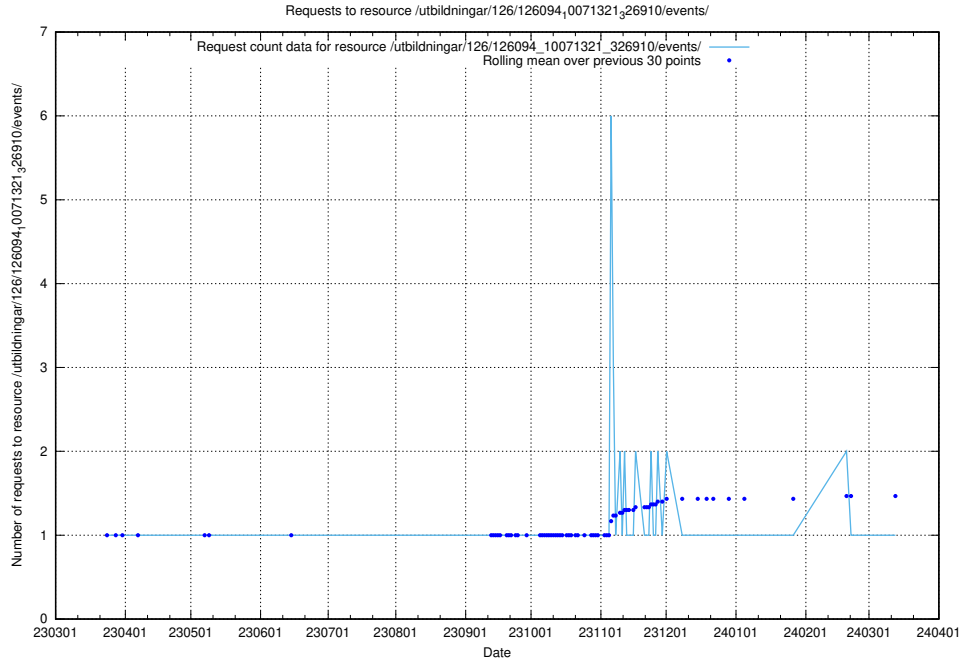

5.5862 Usage of /utbildningar/126/126094_10071321_326910/events/

Here, we count the number of requests to resource /utbildningar/126/126094_10071321_326910/events/