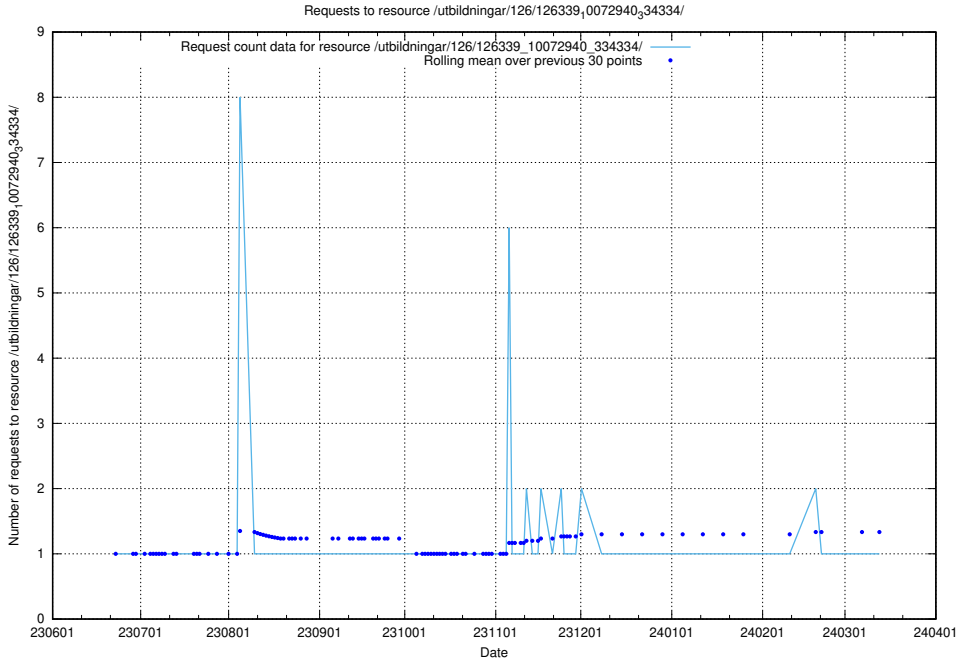

5.5312 Usage of /utbildningar/126/126339_10072940_334334/

Here, we count the number of requests to resource /utbildningar/126/126339_10072940_334334/.