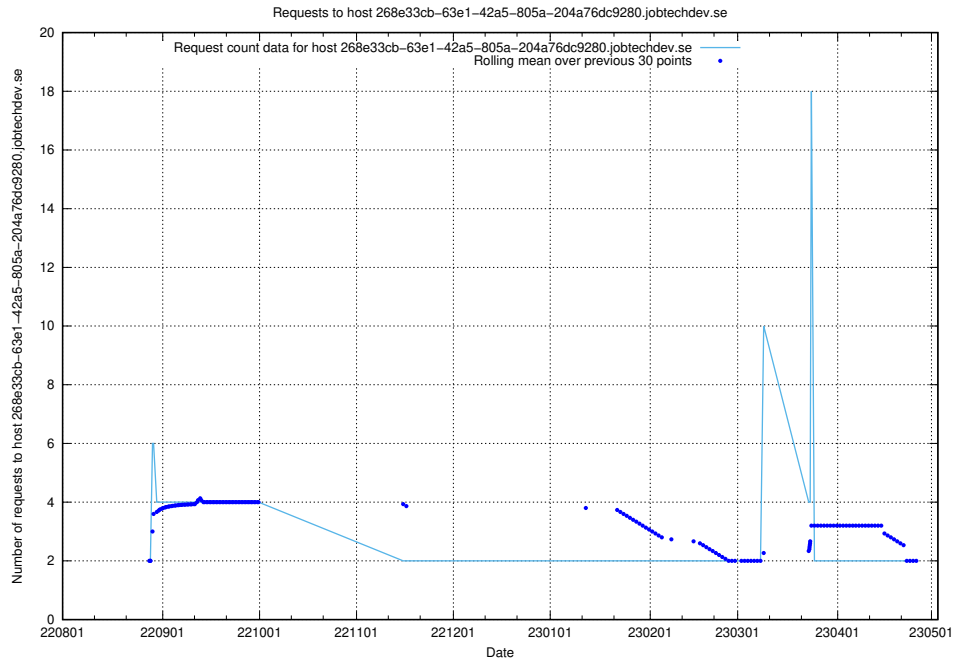

Here, we count the number of requests to host enrichment.api.jobtechdev.se.

7.338 Usage of 268e33cb-63e1-42a5-805a-204a76dc9280.jobtechdev.se

Here, we count the number of requests to host 268e33cb-63e1-42a5-805a-204a76dc9280.jobtechdev.se.