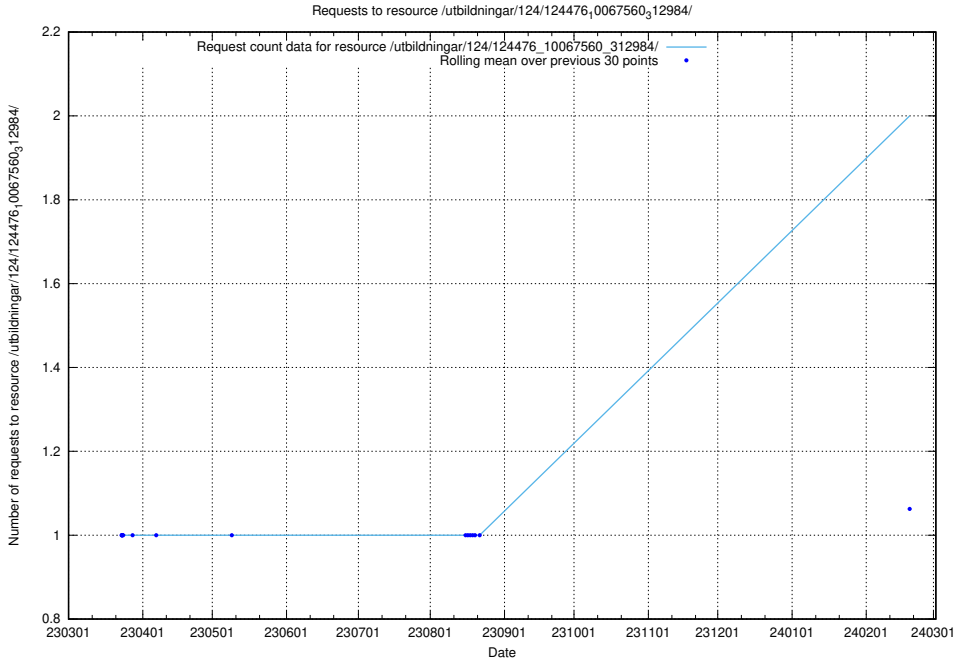

5.468 Usage of /utbildningar/124/124476_10067560_312984/

Here, we count the number of requests to resource /utbildningar/124/124476_10067560_312984/.