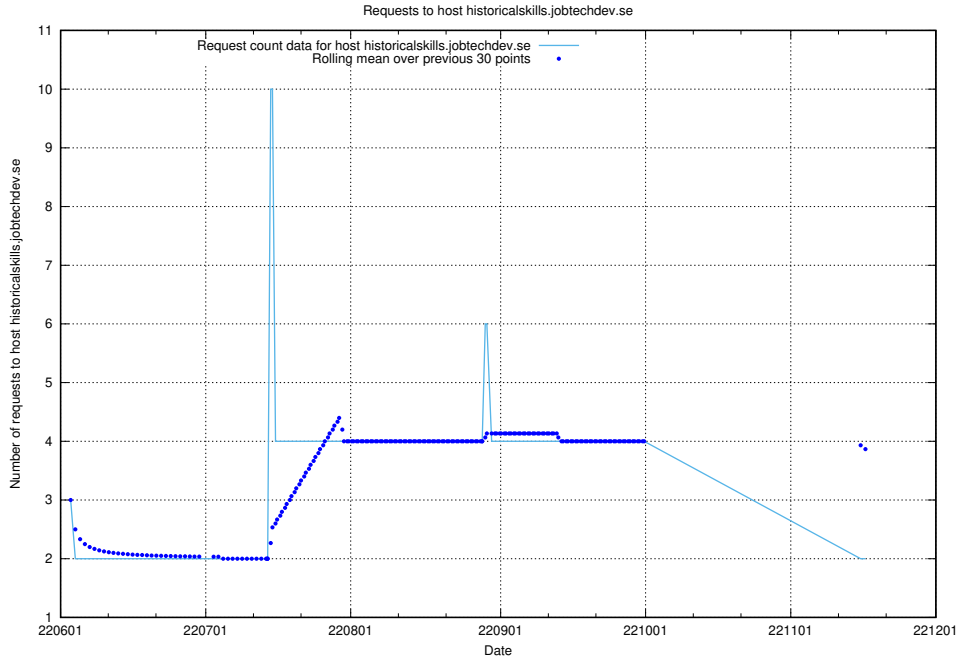

7.415 Usage of `historicalskills.jobtechdev.se`

Here, we count the number of requests to host `historicalskills.jobtechdev.se`.