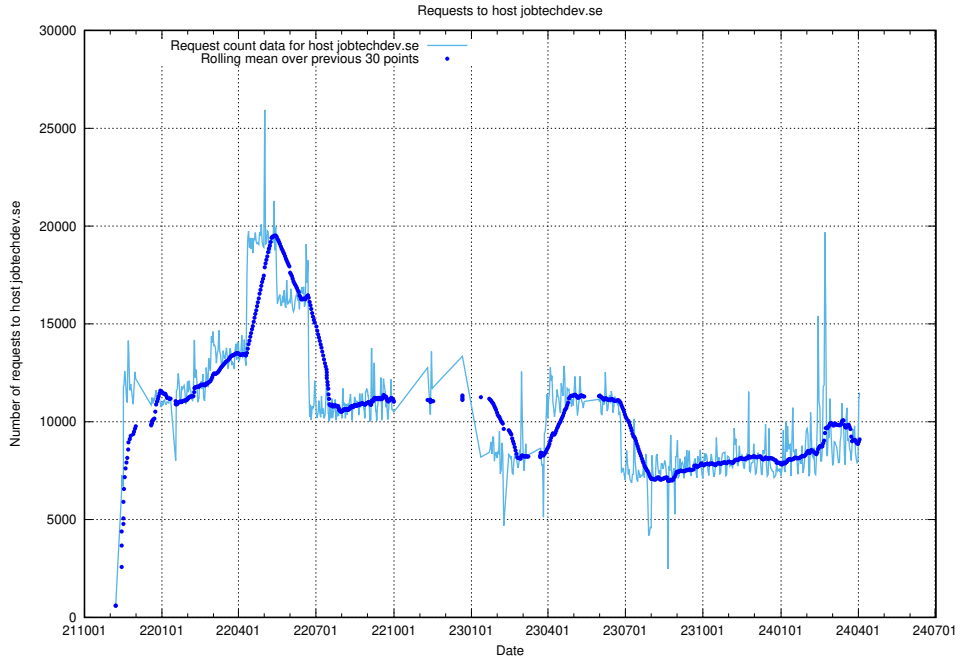

7.10 Usage of jobtechdev.se

Here, we count the number of requests to host jobtechdev.se.