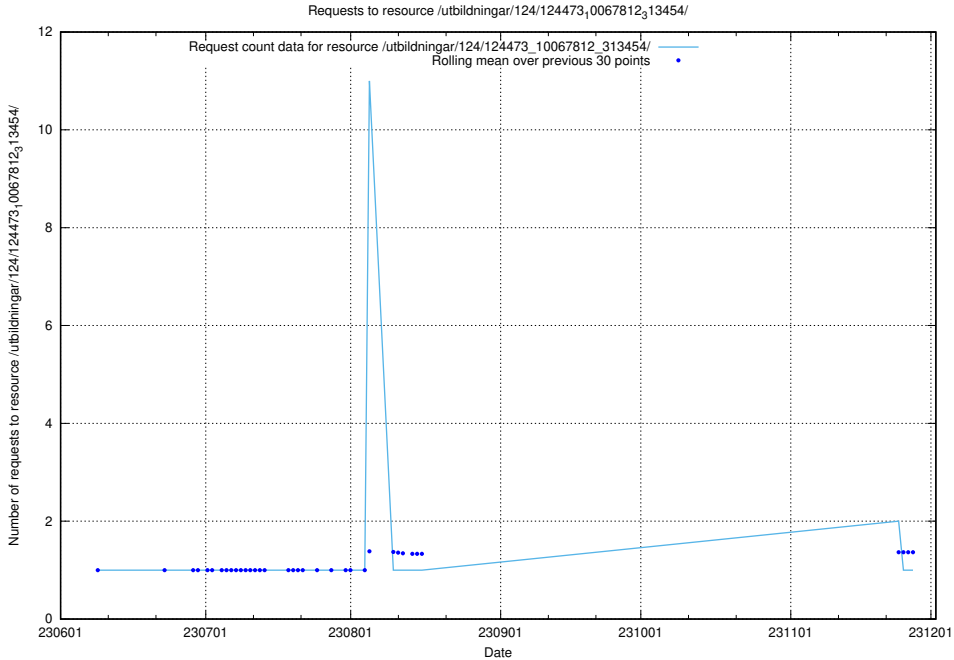

5.5570 Usage of /utbildningar/124/124473_10067812_313454/

Here, we count the number of requests to resource /utbildningar/124/124473_10067812_313454/.

5.5571 Usage of /utbildningar/124/124473_10067709_313266/events/