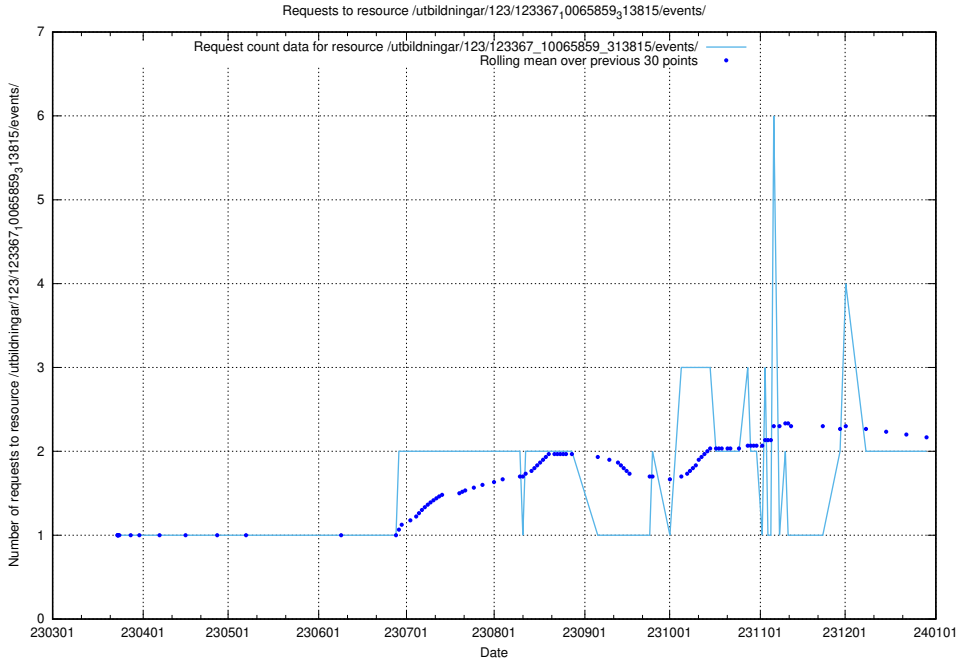

5.616 Usage of /utbildningar/123/123367_10065859_313815/events/

Here, we count the number of requests to resource /utbildningar/123/123367_10065859_313815/events/