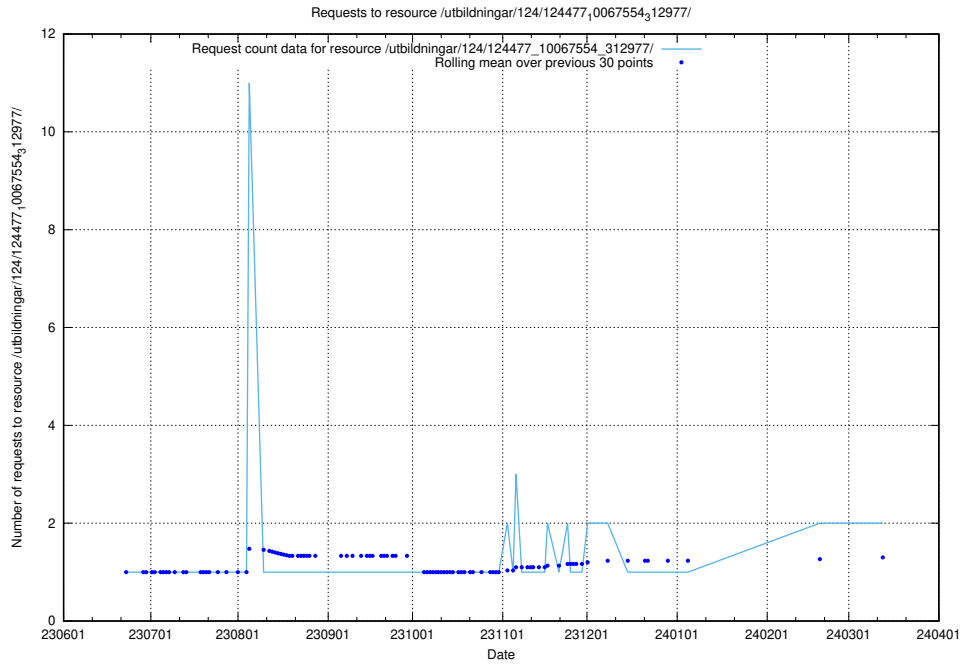

5.714 Usage of /utbildningar/124/124477_10067554_312977/

Here, we count the number of requests to resource /utbildningar/124/124477_10067554_312977/.