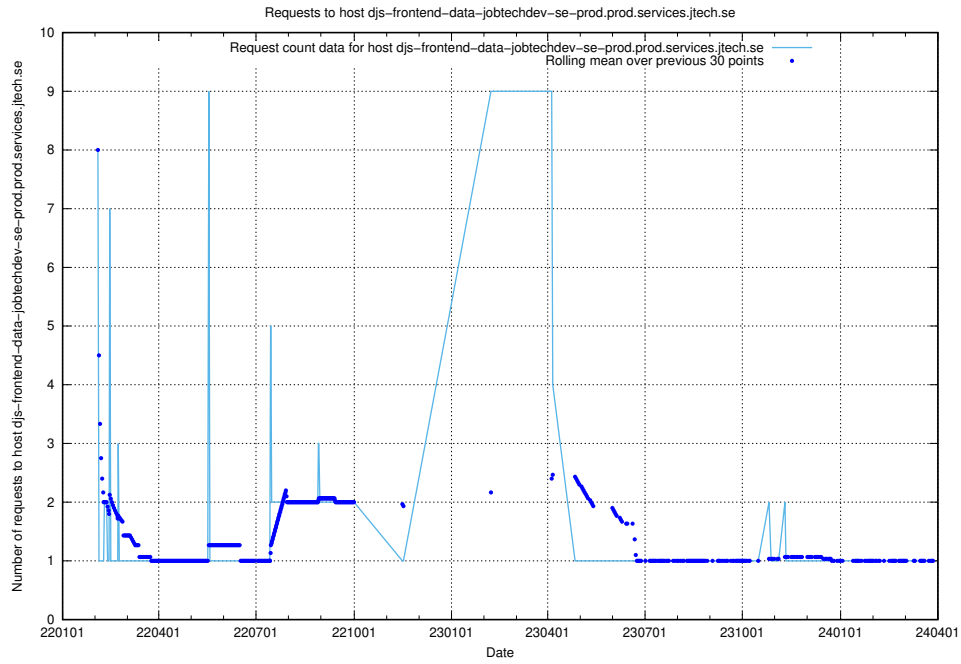

Here, we count the number of requests to host app-yrkesinfo2.jobtechdev.se.

7.657 Usage of djs-frontend-data-jobtechdev-se-prod.prod.services.jtech.se

Here, we count the number of requests to host djs-frontend-data-jobtechdev-se-prod.prod.services.jtech.se.