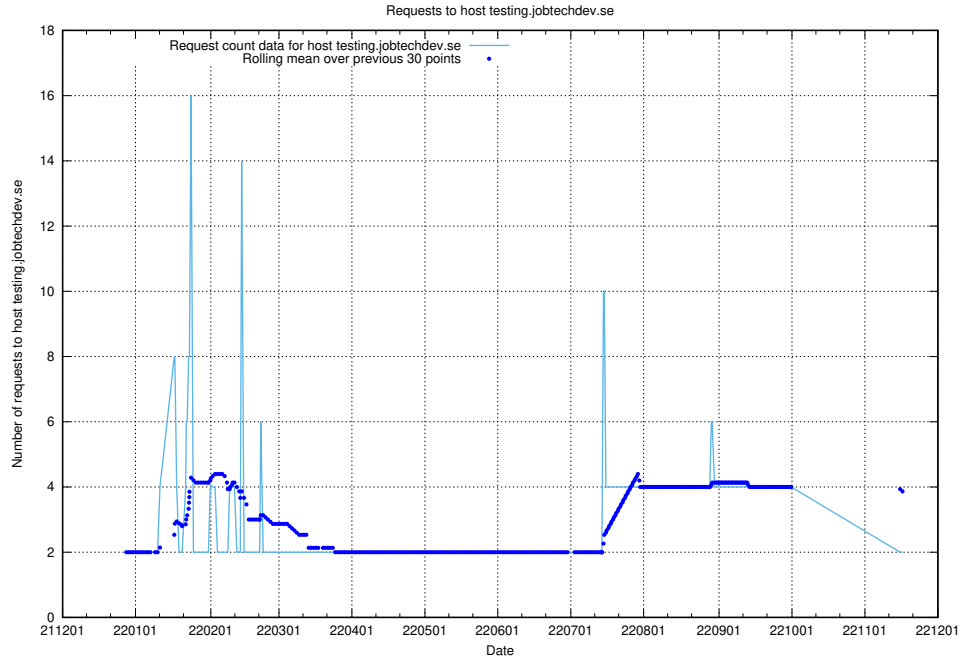

7.356 Usage of testing.jobtechdev.se

Here, we count the number of requests to host testing.jobtechdev.se.

7.357 Usage of support.jobtechdev.se

Here, we count the number of requests to host support.jobtechdev.se.