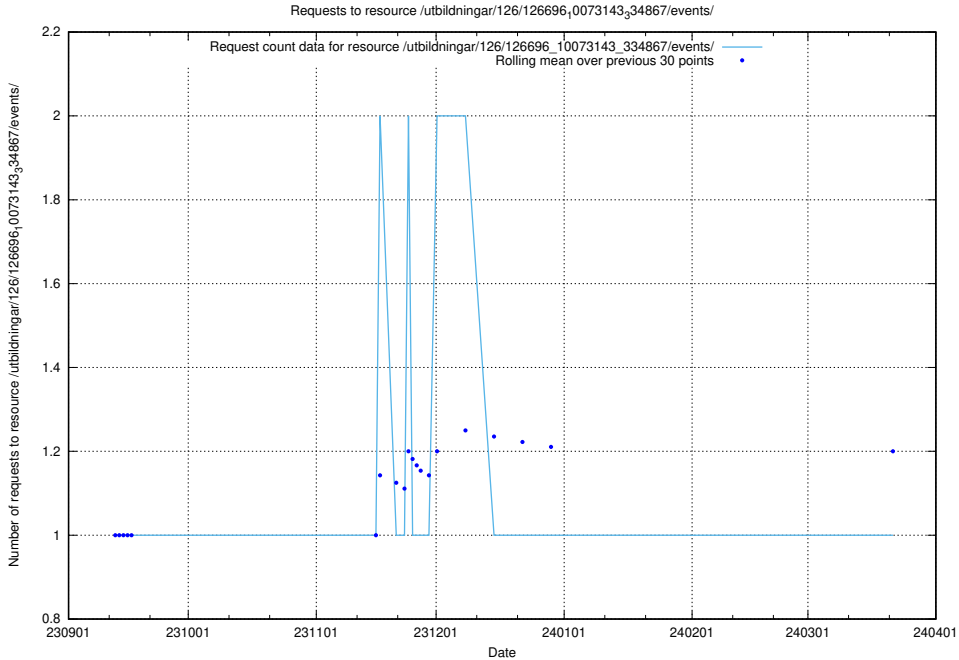

5.4236 Usage of /utbildningar/126/126696_10073143_334867/events/

Here, we count the number of requests to resource /utbildningar/126/126696_10073143_334867/events/