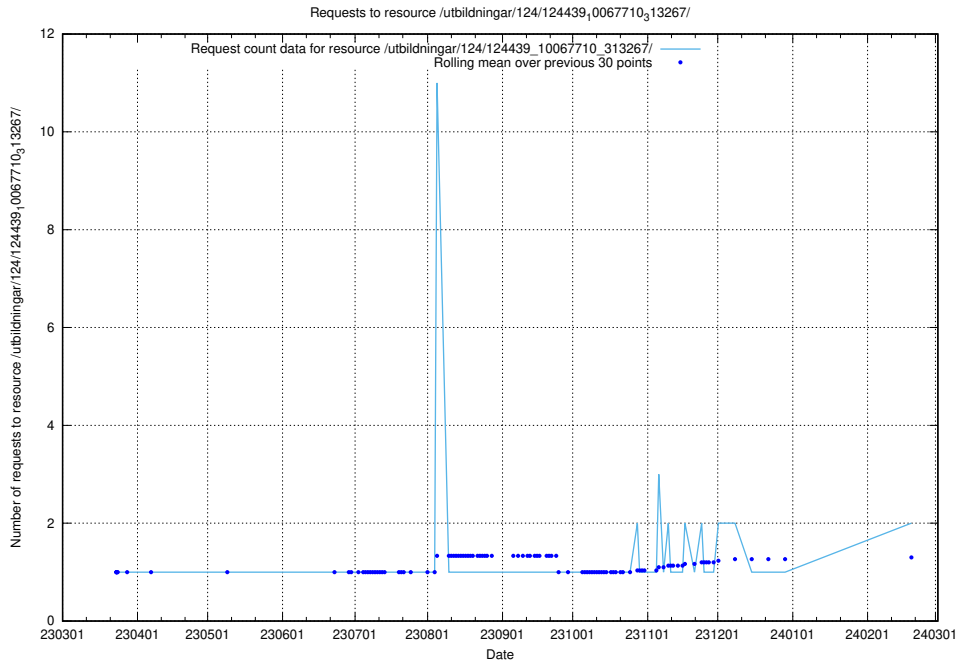

5.508 Usage of /utbildningar/124/124439_10067710_313267/

Here, we count the number of requests to resource /utbildningar/124/124439_10067710_313267/.