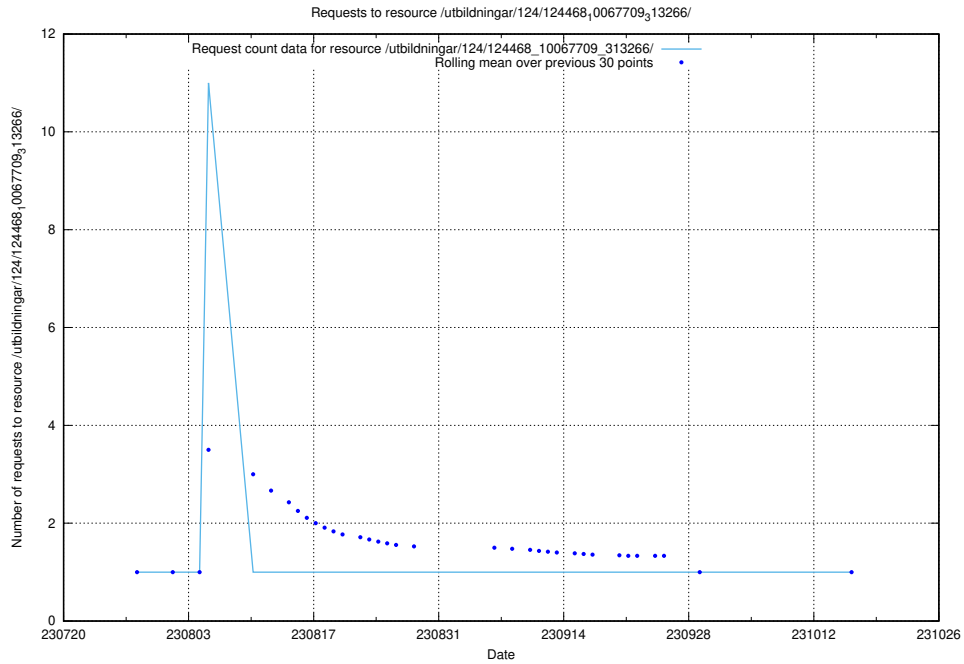

5.4569 Usage of /utbildningar/124/124468_10067709_313266/

Here, we count the number of requests to resource /utbildningar/124/124468_10067709_313266/.