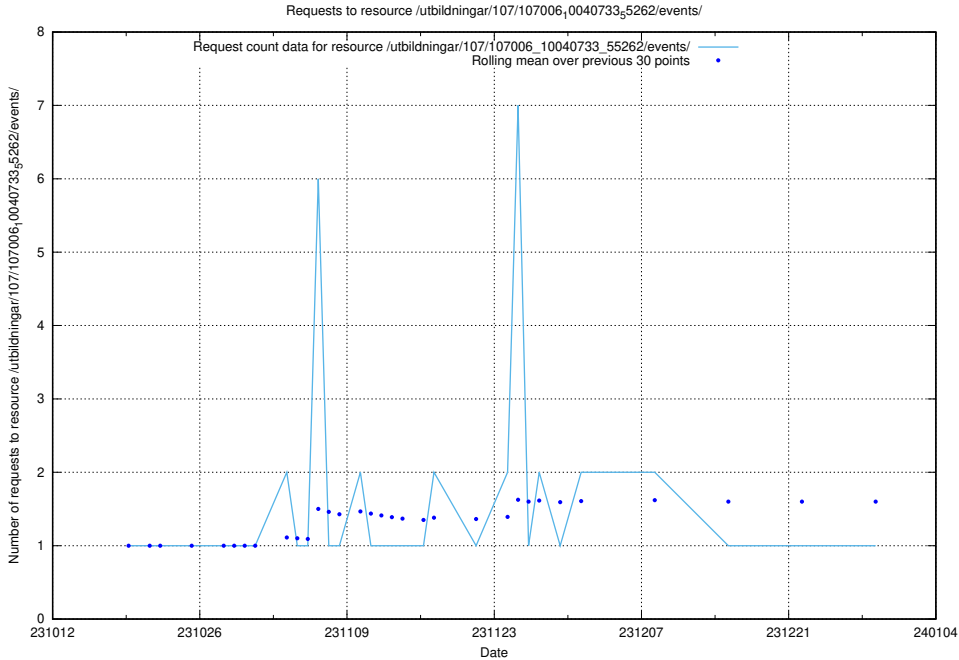

5.3915 Usage of /utbildningar/107/107006_10040733_55262/events/

Here, we count the number of requests to resource /utbildningar/107/107006_10040733_55262/events/.

5.3916 Usage of /utbildningar/107/107006_10040733_55262/