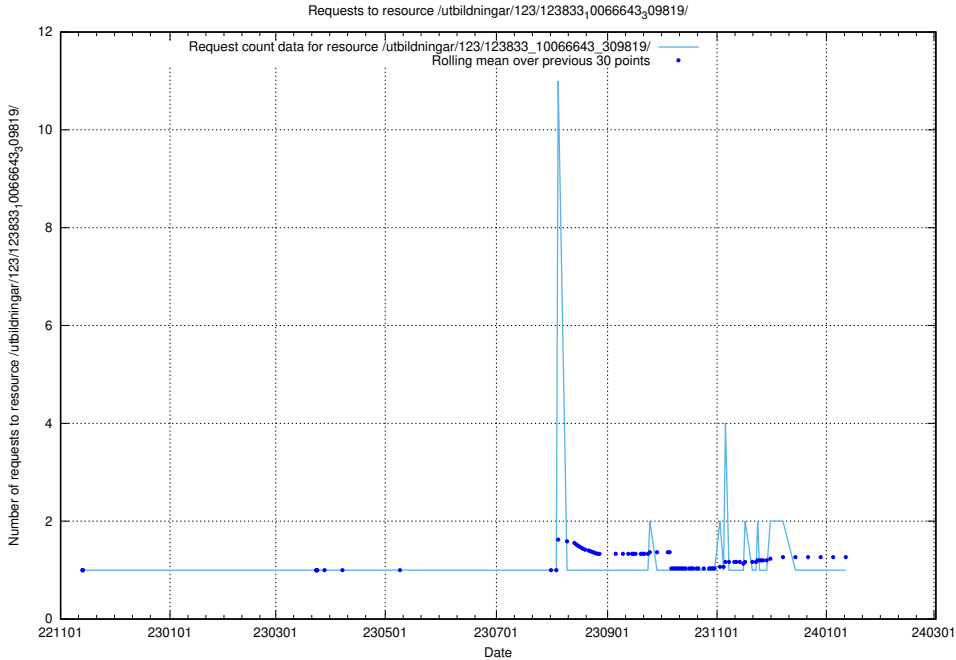

5.5586 Usage of /utbildningar/123/123833_10066643_309819/

Here, we count the number of requests to resource /utbildningar/123/123833_10066643_309819/.