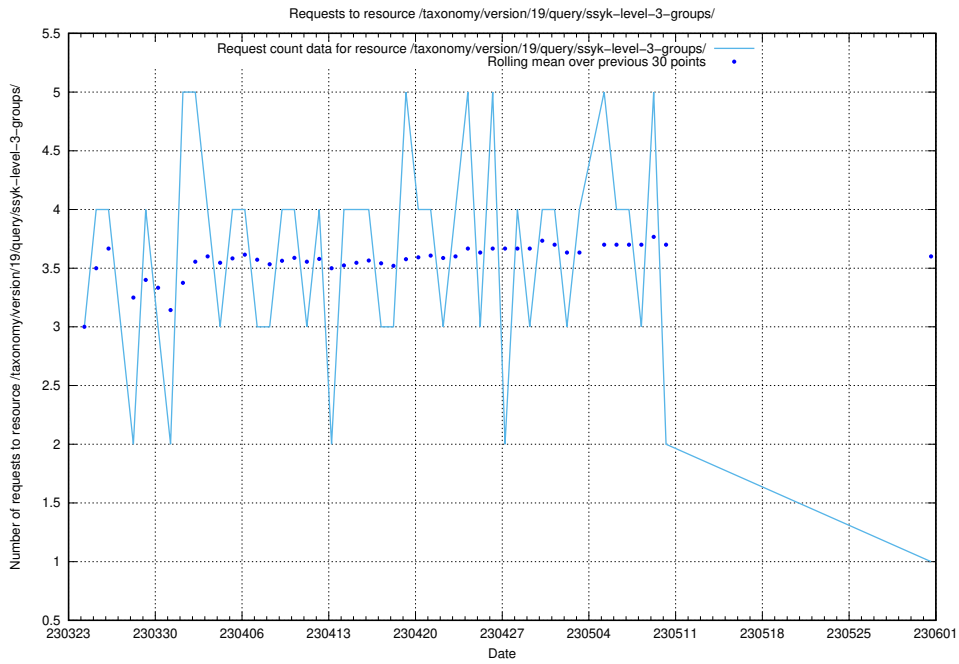

5.5784 Usage of /taxonomy/version/19/query/ssyk-level-3-groups/

Here, we count the number of requests to resource /taxonomy/version/19/query/ssyk-level-3-groups/.