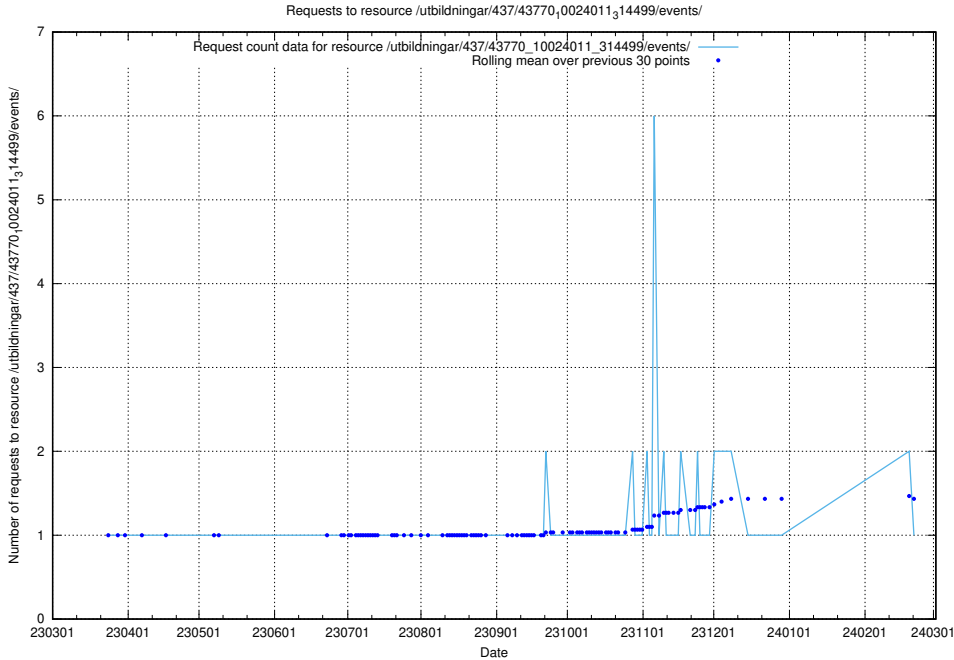

5.5840 Usage of /utbildningar/437/43770_10024011_314499/events/

Here, we count the number of requests to resource /utbildningar/437/43770_10024011_314499/events/.