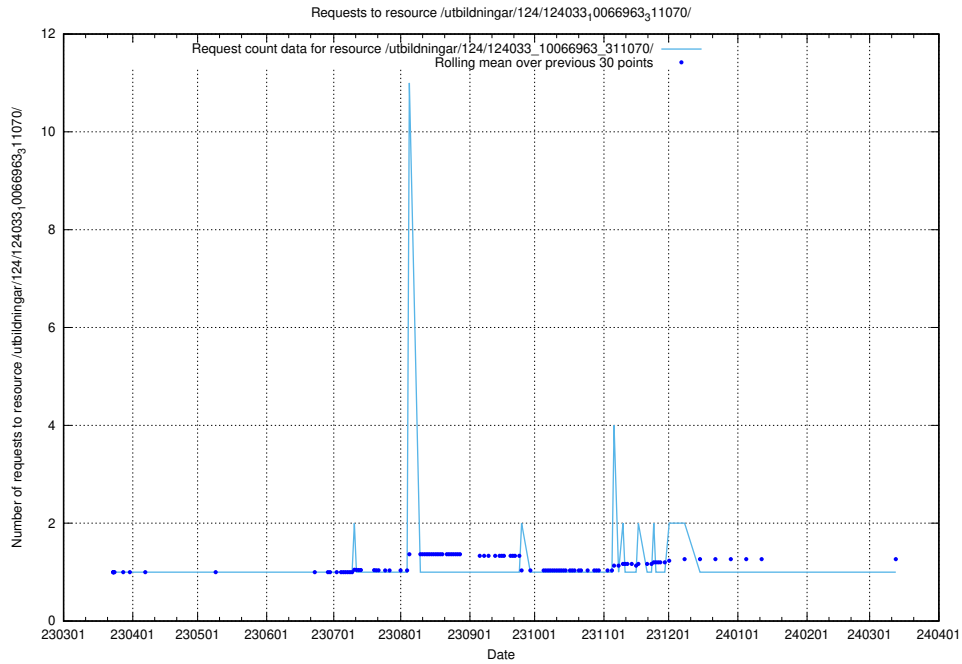

5.4100 Usage of /utbildningar/124/124033_10066963_311070/

Here, we count the number of requests to resource /utbildningar/124/124033_10066963_311070/.