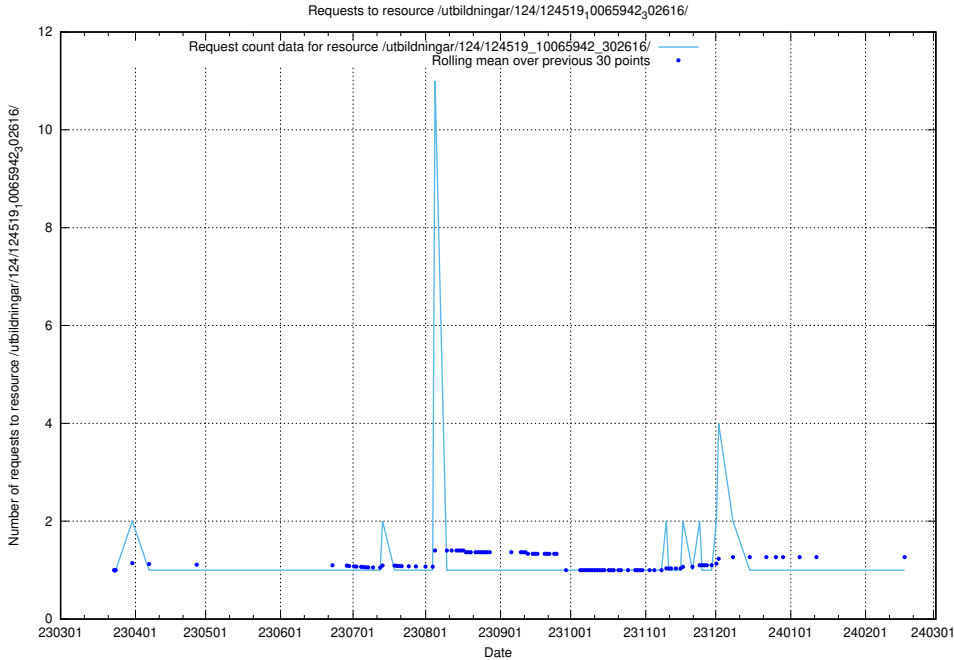

5.1169 Usage of /utbildningar/124/124519_10065942_302616/

Here, we count the number of requests to resource /utbildningar/124/124519_10065942_302616/.