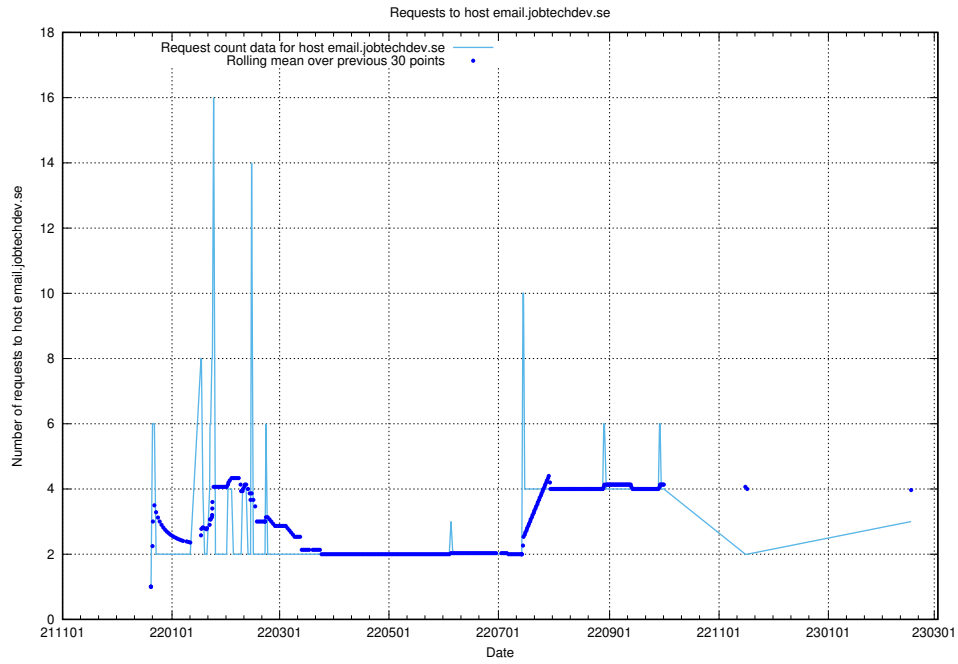

7.202 Usage of email.jobtechdev.se

Here, we count the number of requests to host email.jobtechdev.se.