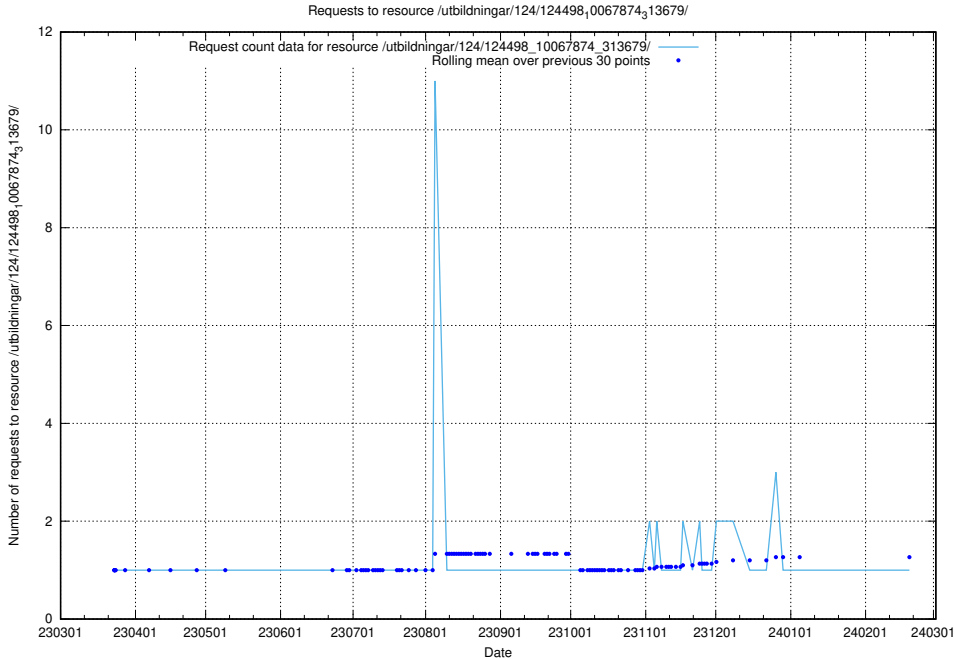

Here, we count the number of requests to resource /taxonomy/version/18/query/all-concepts/.

5.2270 Usage of /utbildningar/124/124498_10067874_313679/

Here, we count the number of requests to resource /utbildningar/124/124498_10067874_313679/.