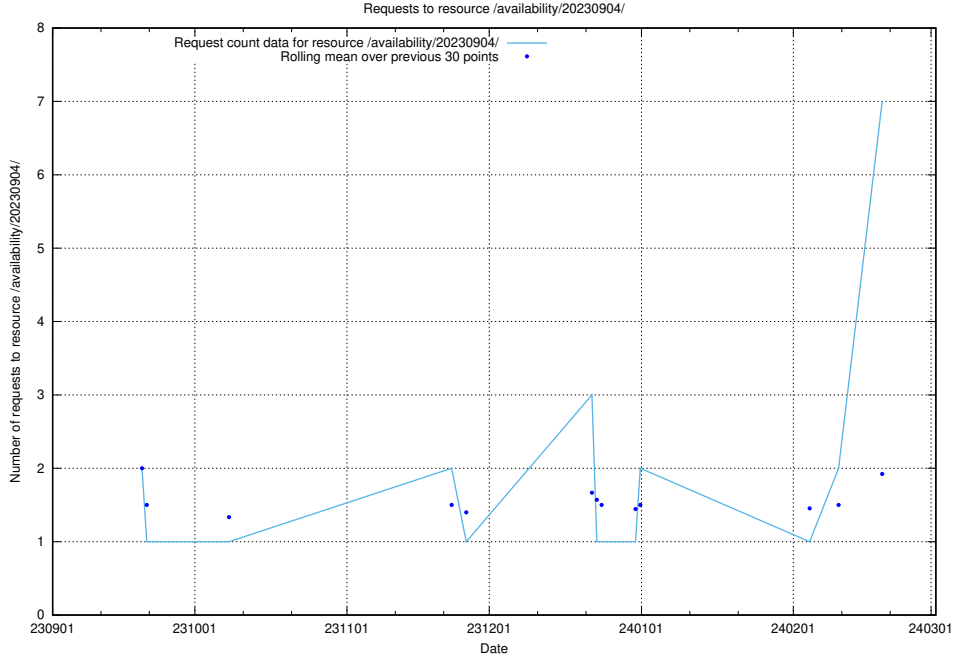

5.45 Usage of /availability/20230904/

Here, we count the number of requests to resource /availability/20230904/.