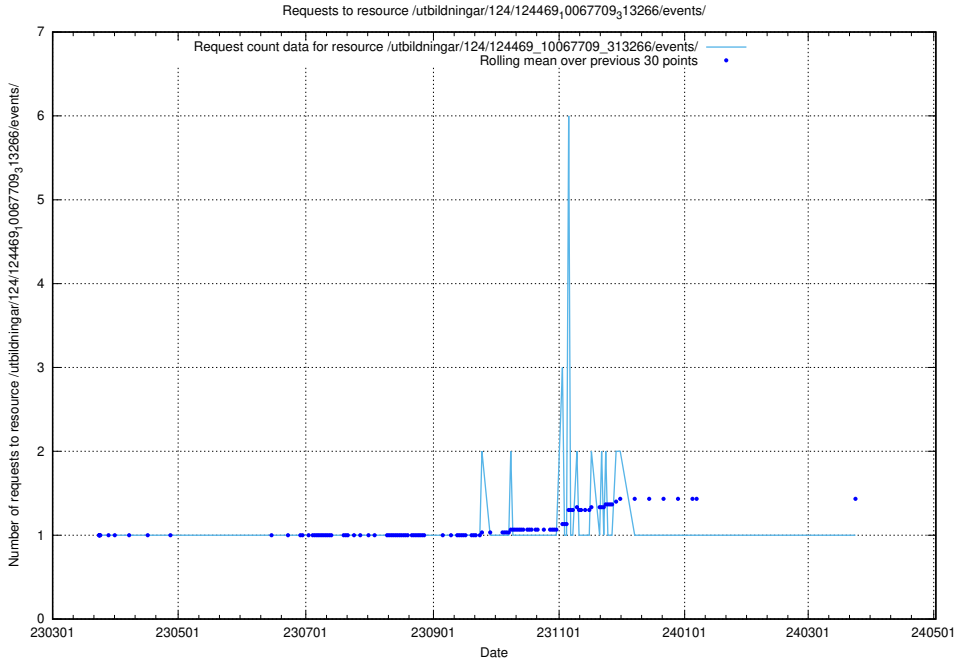

5.2864 Usage of /utbildningar/124/124469_10067709_313266/events/

Here, we count the number of requests to resource /utbildningar/124/124469_10067709_313266/events/