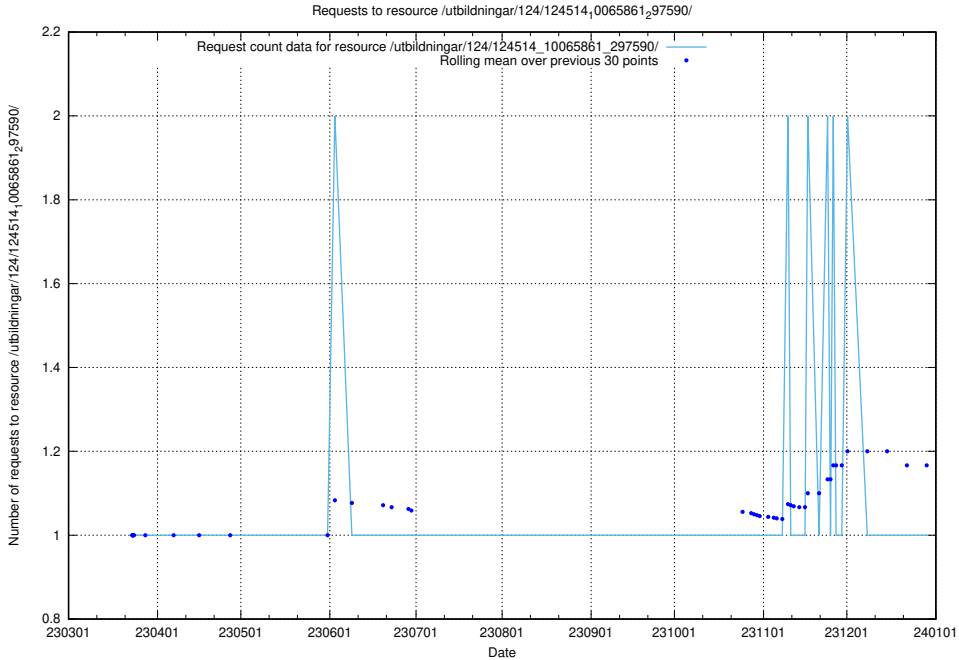

5.1681 Usage of /utbildningar/124/124514_10065861_297590/

Here, we count the number of requests to resource /utbildningar/124/124514_10065861_297590/.