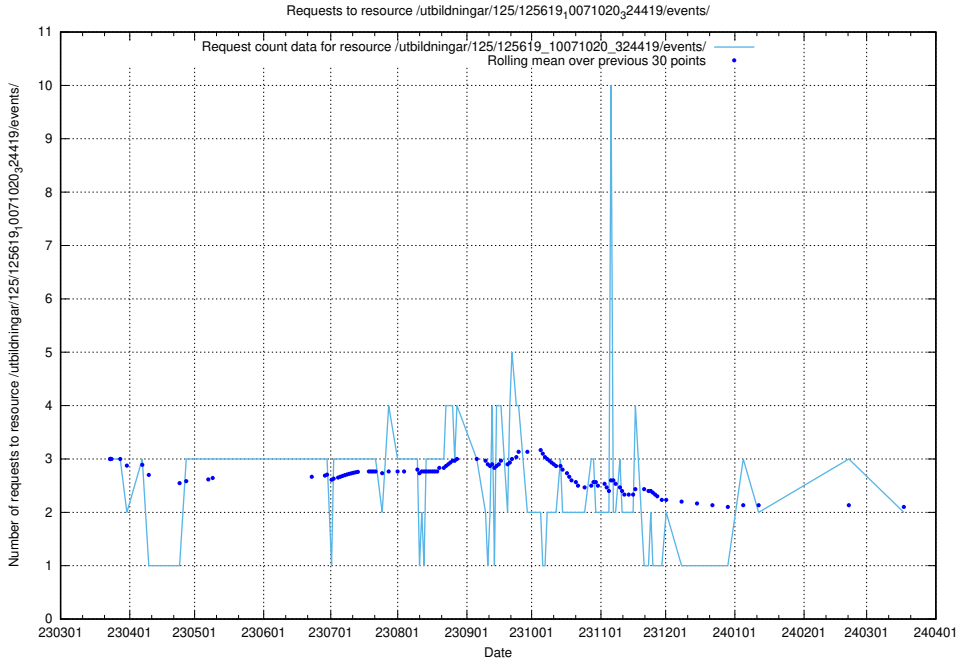

5.825 Usage of /utbildningar/125/125619_10071020_324419/events/

Here, we count the number of requests to resource /utbildningar/125/125619_10071020_324419/events/