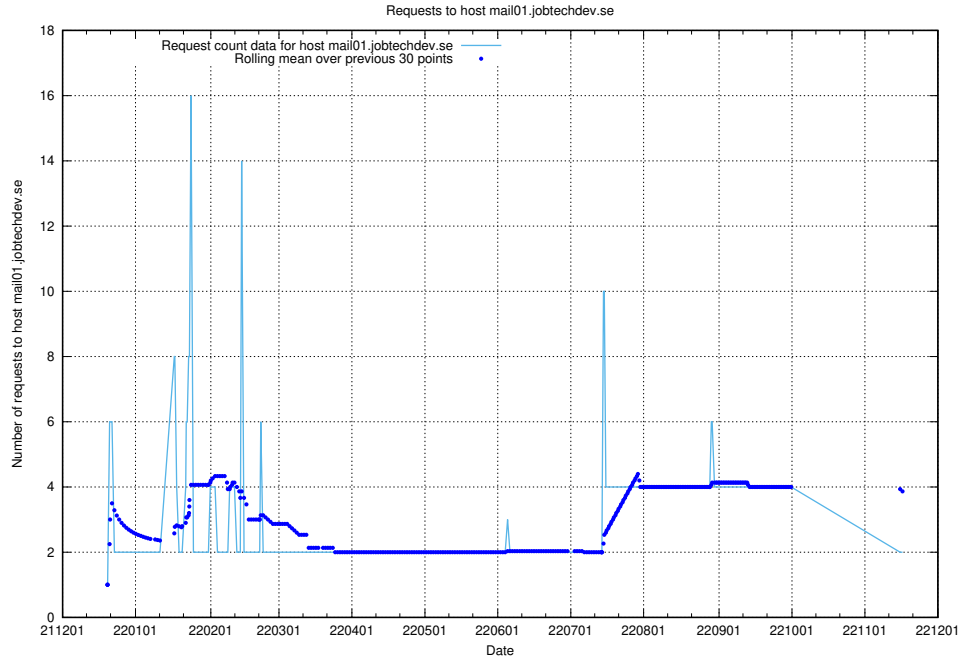

7.377 Usage of mail01.jobtechdev.se

Here, we count the number of requests to host mail01.jobtechdev.se.

7.378 Usage of exchange.jobtechdev.se

Here, we count the number of requests to host exchange.jobtechdev.se.