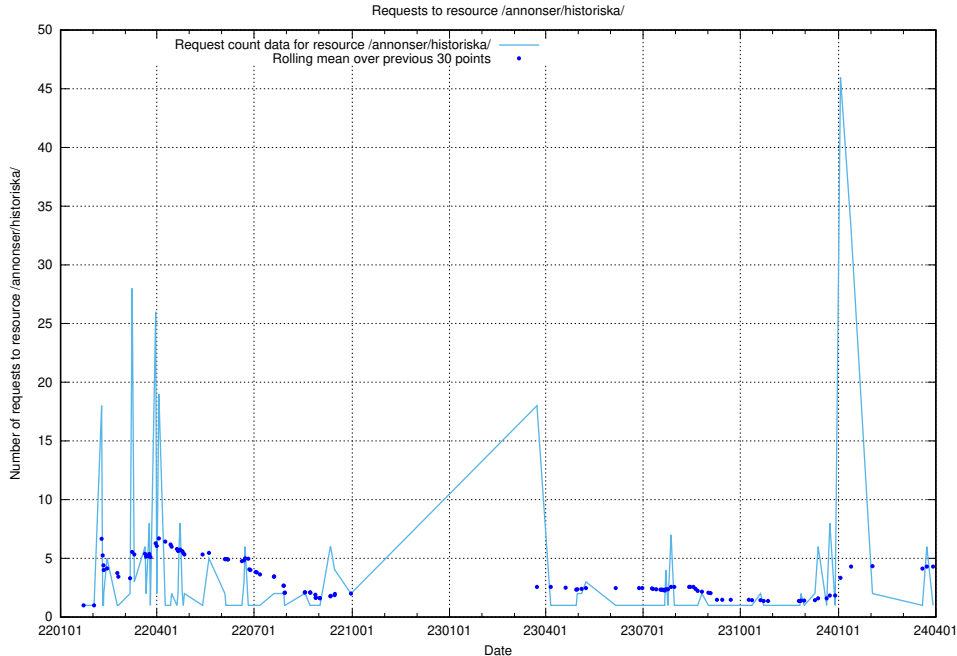

5.4801 Usage of /annonser/historiska/

Here, we count the number of requests to resource /annonser/historiska/.