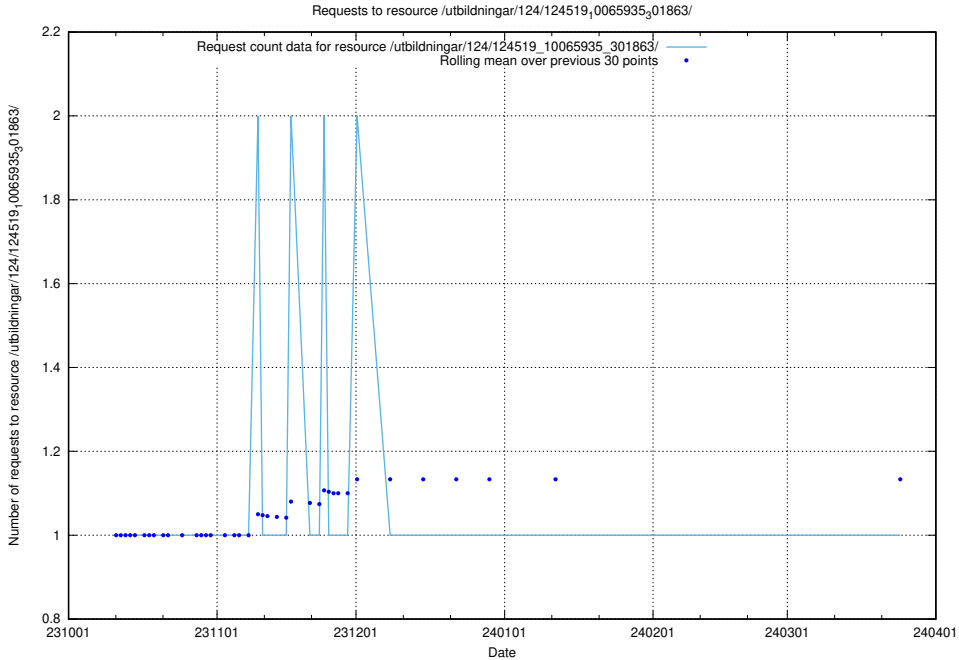

5.4020 Usage of /utbildningar/124/124519_10065935_301863/

Here, we count the number of requests to resource /utbildningar/124/124519_10065935_301863/.