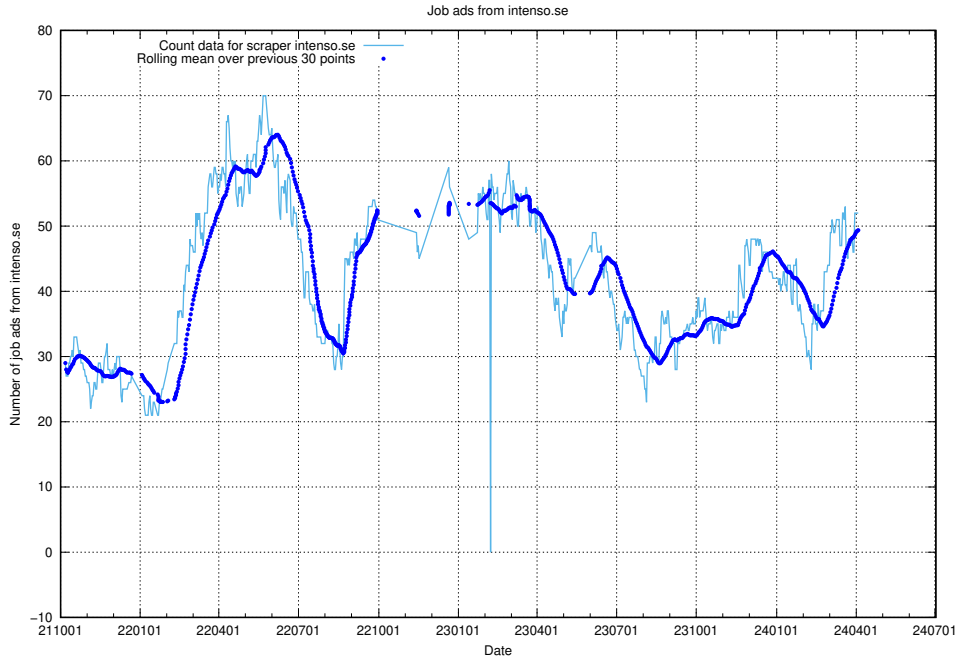

Here, we count the number of job ads scraped from traineeguiden.se.

13.15 Number of ads by scraper intenso.se

Here, we count the number of job ads scraped from intenso.se.

13.16 Number of ads by scraper saljpoolen.se