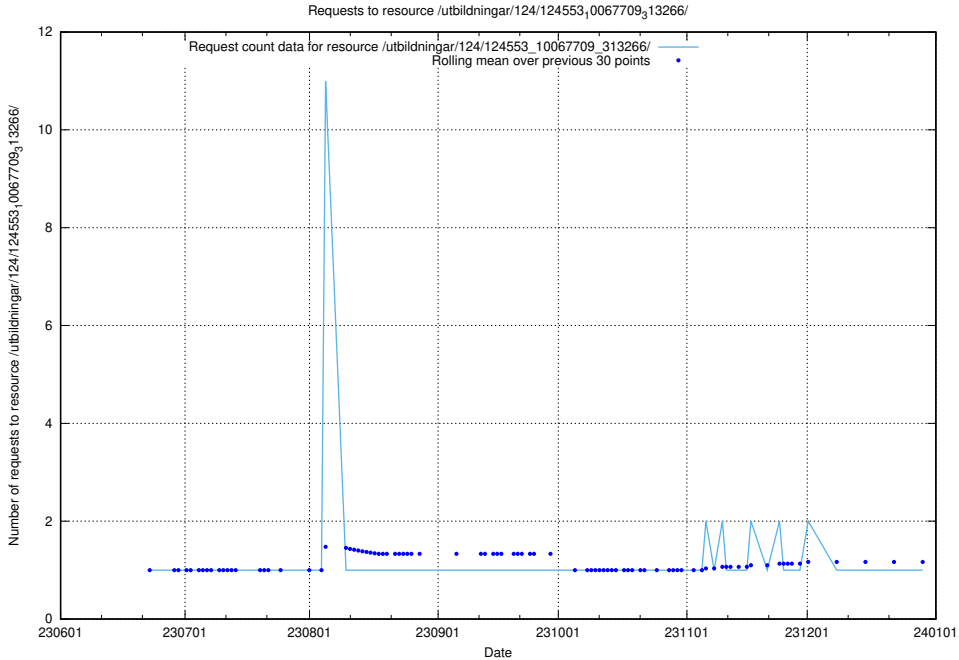

5.5401 Usage of /utbildningar/124/124553_10067709_313266/

Here, we count the number of requests to resource /utbildningar/124/124553_10067709_313266/.