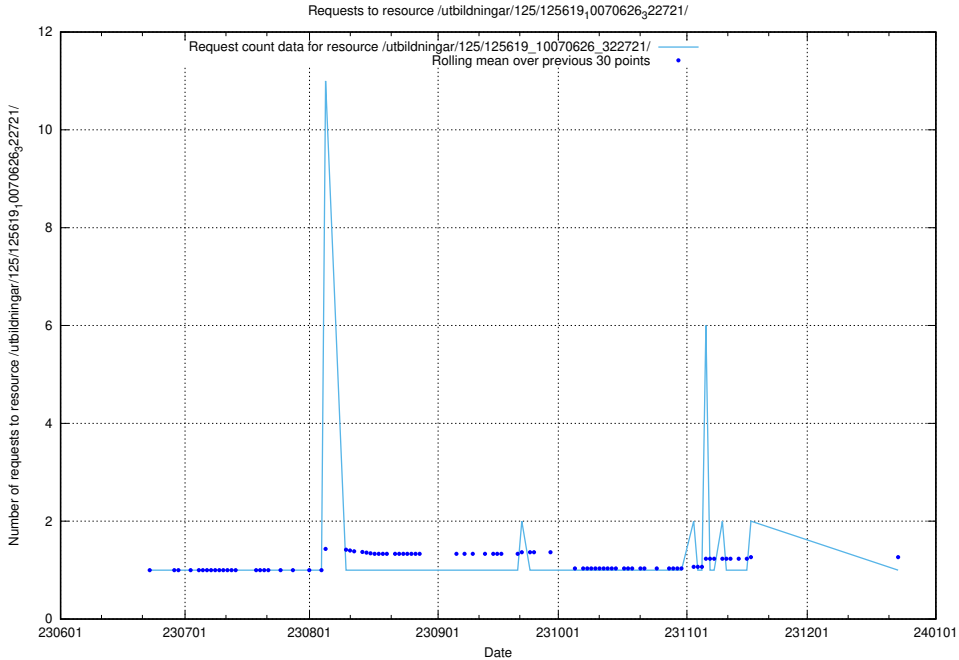

5.5371 Usage of /utbildningar/125/125619_10070626_322721/

Here, we count the number of requests to resource /utbildningar/125/125619_10070626_322721/.