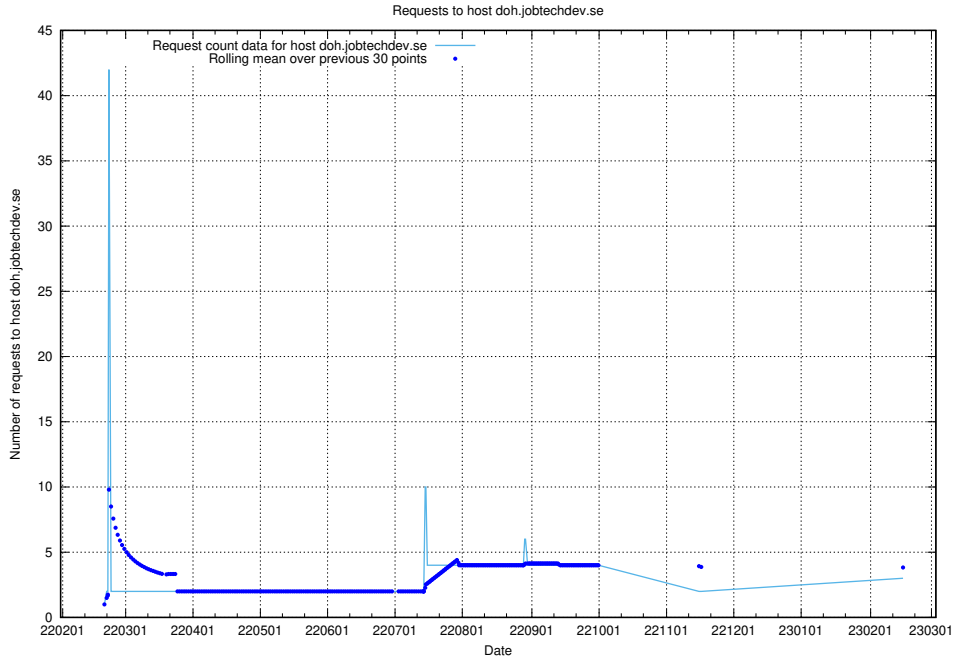

7.226 Usage of doh.jobtechdev.se

Here, we count the number of requests to host doh.jobtechdev.se.