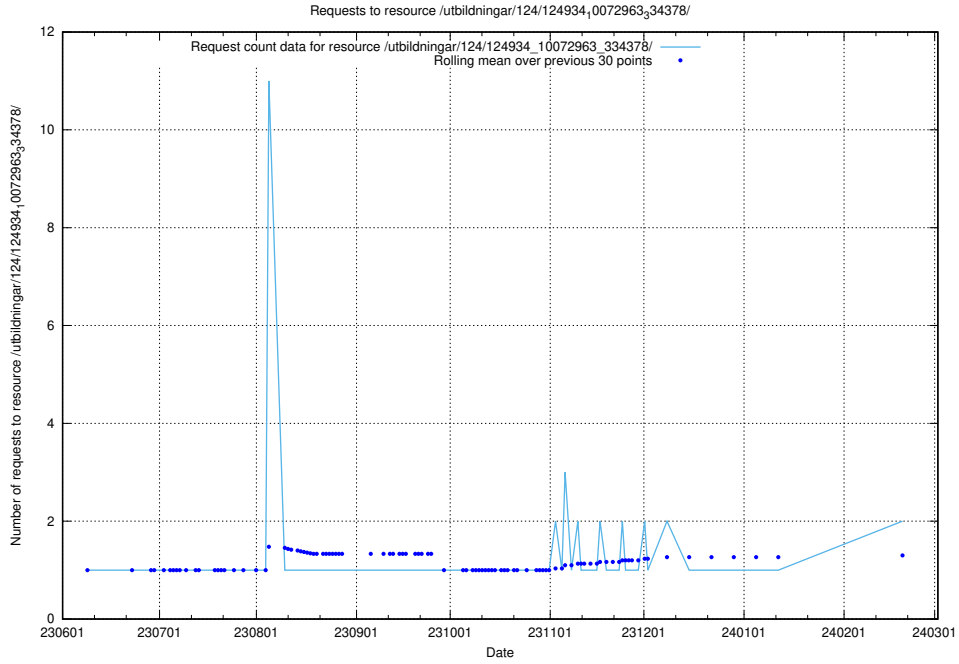

5.741 Usage of /utbildningar/124/124934_10072963_334378/

Here, we count the number of requests to resource /utbildningar/124/124934_10072963_334378/.

5.742 Usage of /utbildningar/124/124514_10065933_301391/events/