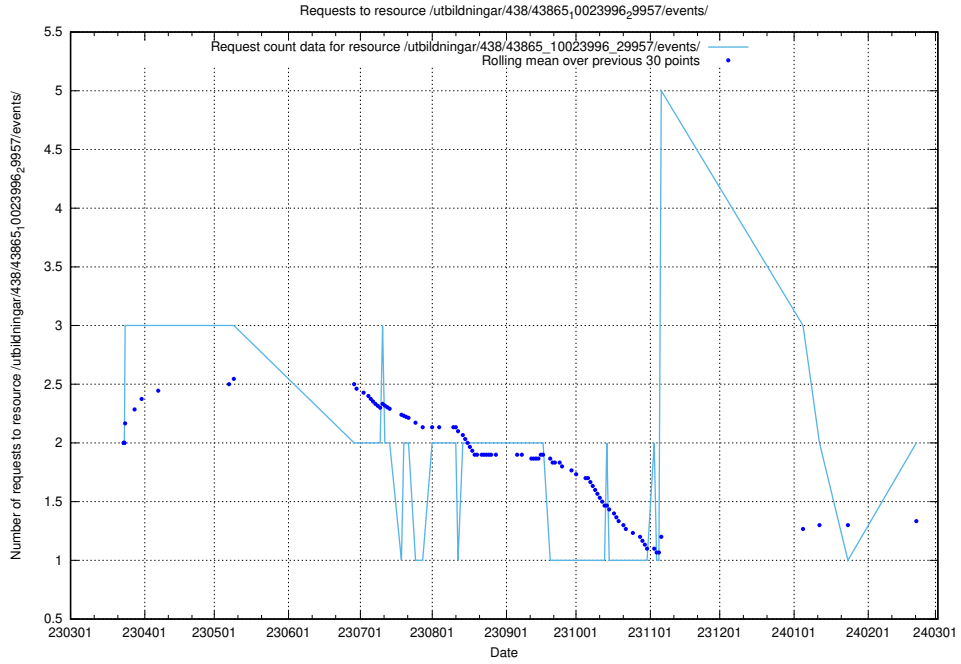

5.827 Usage of /utbildningar/438/43865_10023996_29957/events/

Here, we count the number of requests to resource /utbildningar/438/43865_10023996_29957/events/.