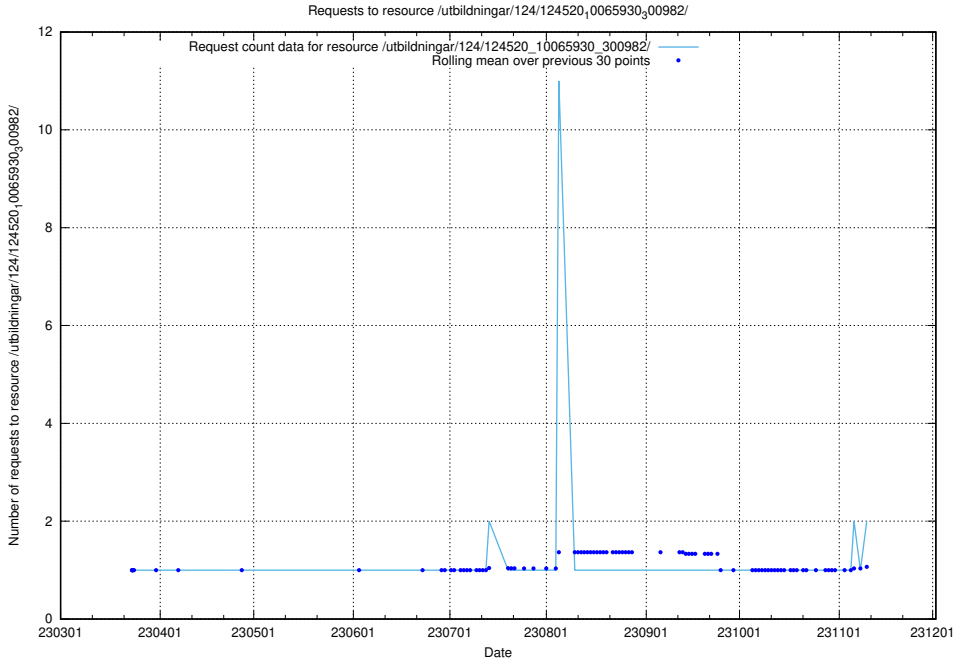

5.352 Usage of /utbildningar/124/124520_10065930_300982/

Here, we count the number of requests to resource /utbildningar/124/124520_10065930_300982/.