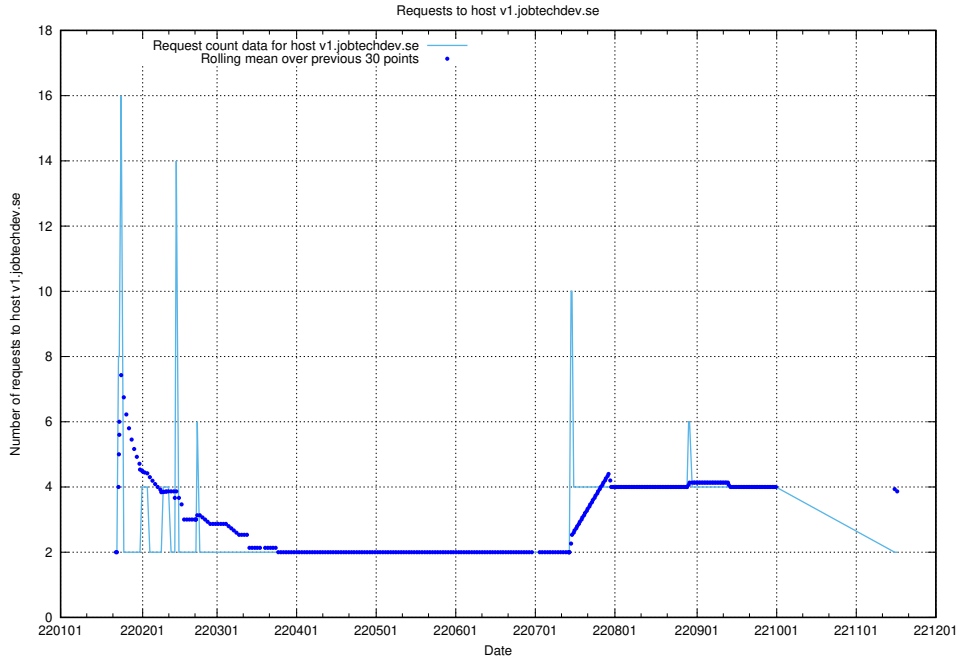

7.581 Usage of v1.jobtechdev.se

Here, we count the number of requests to host v1.jobtechdev.se.