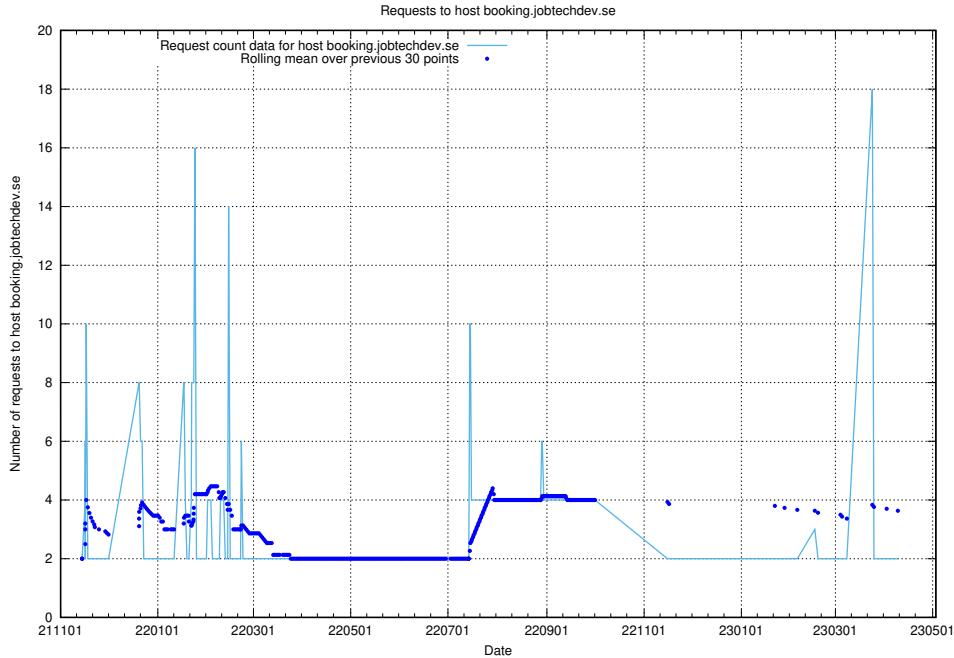

7.280 Usage of booking.jobtechdev.se

Here, we count the number of requests to host booking.jobtechdev.se.