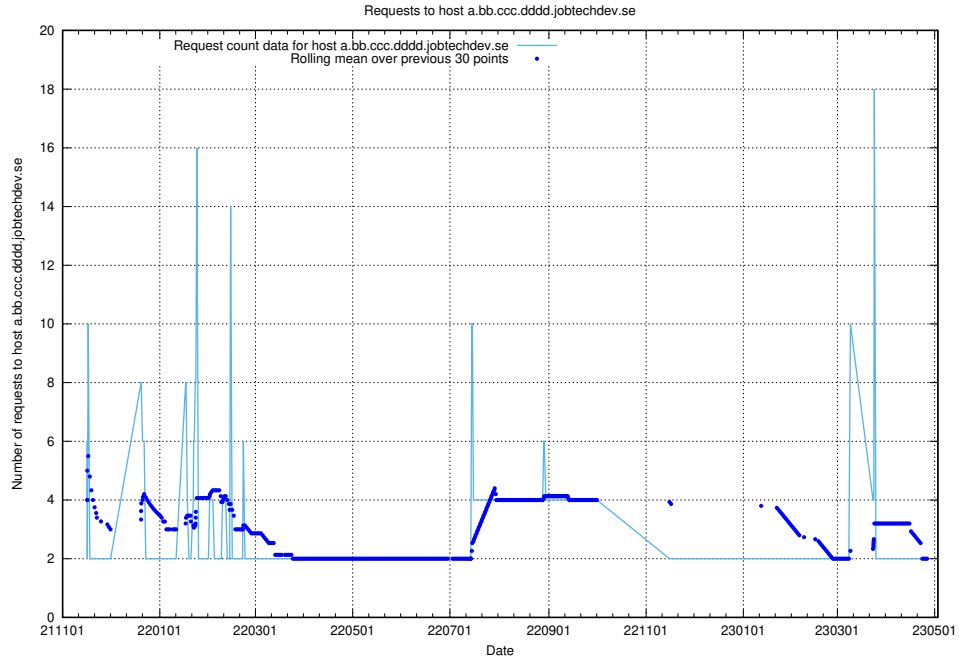

7.531 Usage of a.bb.ccc.dddd.jobtechdev.se

Here, we count the number of requests to host a.bb.ccc.dddd.jobtechdev.se.