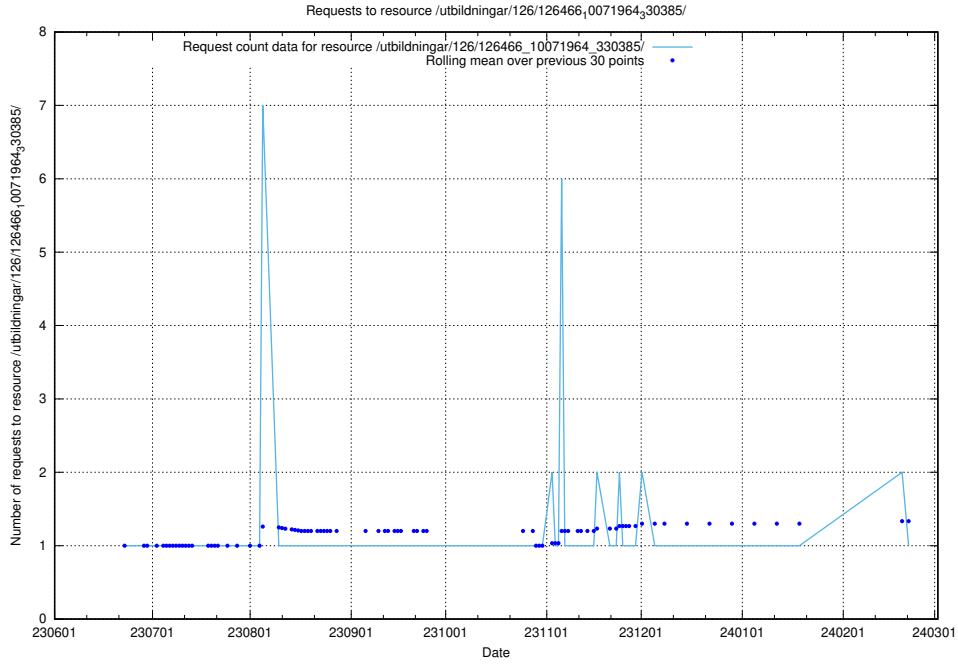

5.5304 Usage of /utbildningar/126/126466_10071964_330385/

Here, we count the number of requests to resource /utbildningar/126/126466_10071964_330385/.