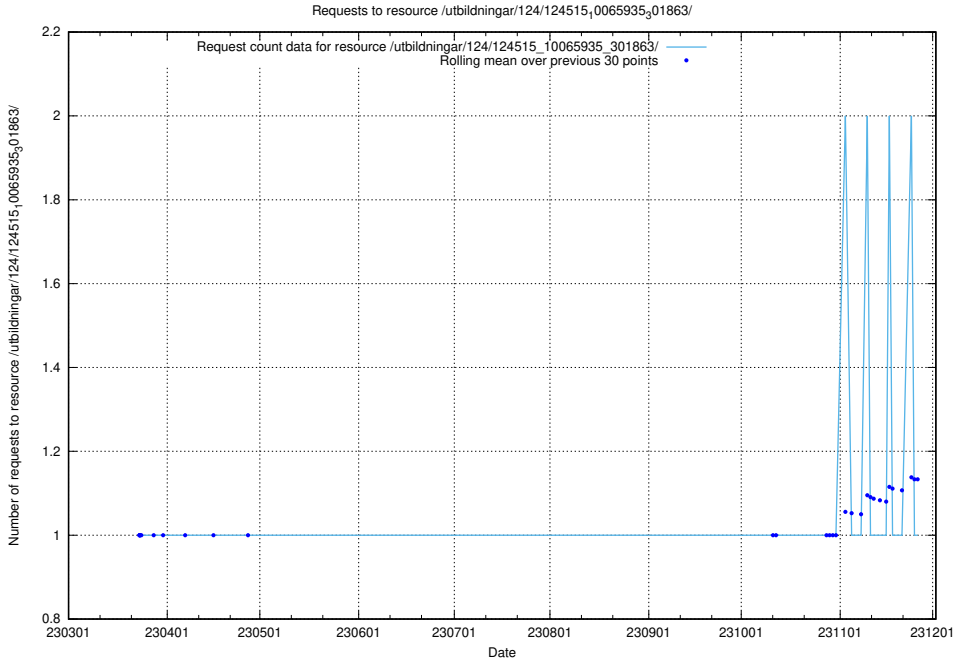

5.1203 Usage of /utbildningar/124/124515_10065935_301863/

Here, we count the number of requests to resource /utbildningar/124/124515_10065935_301863/.