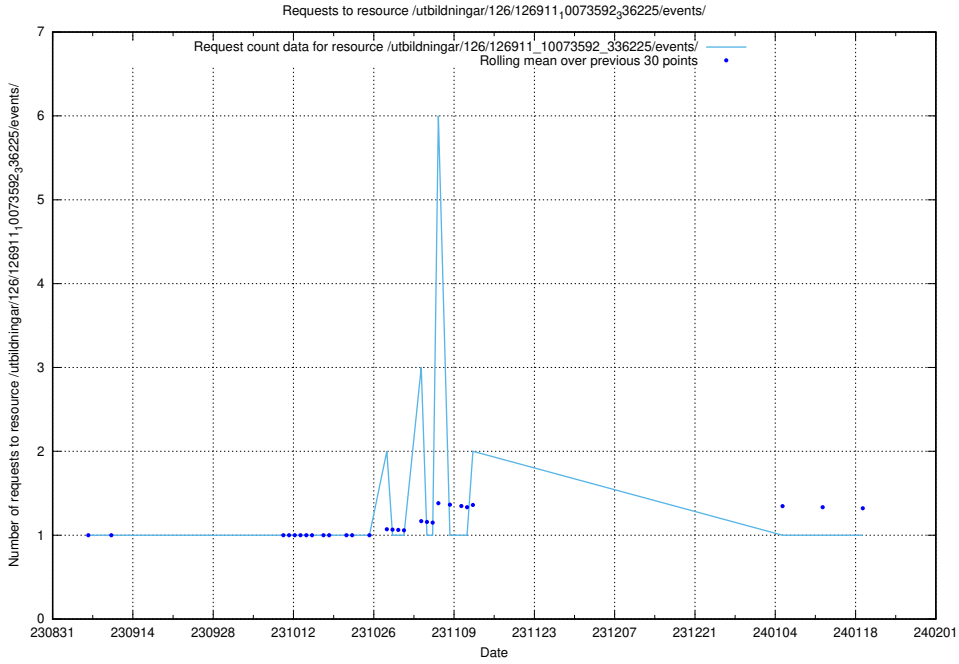

5.4309 Usage of /utbildningar/126/126911_10073592_336225/events/

Here, we count the number of requests to resource /utbildningar/126/126911_10073592_336225/events/