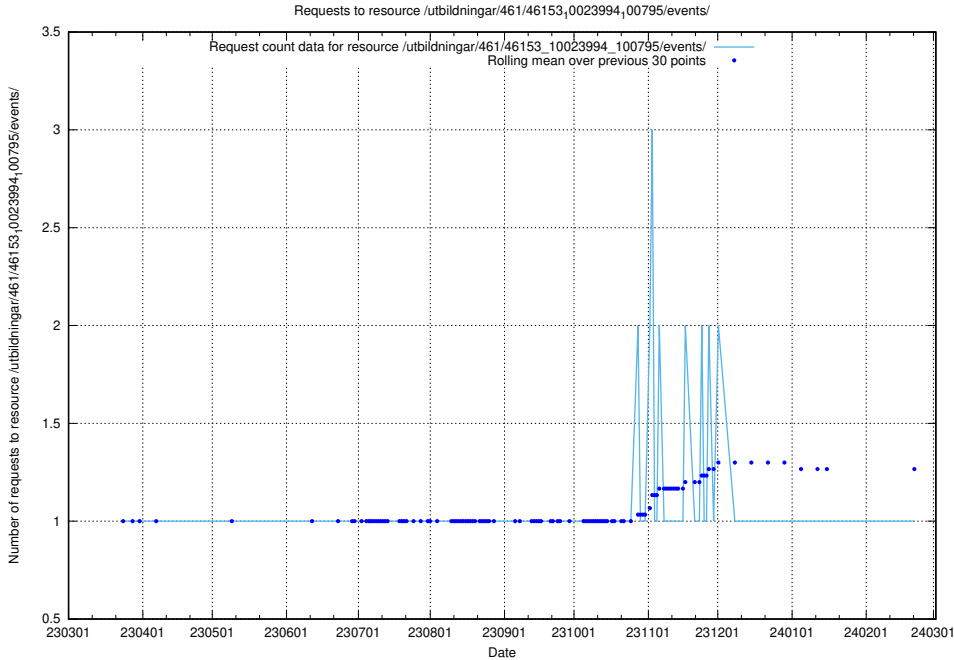

5.5816 Usage of /utbildningar/461/46153_10023994_100795/events/

Here, we count the number of requests to resource /utbildningar/461/46153_10023994_100795/events/.