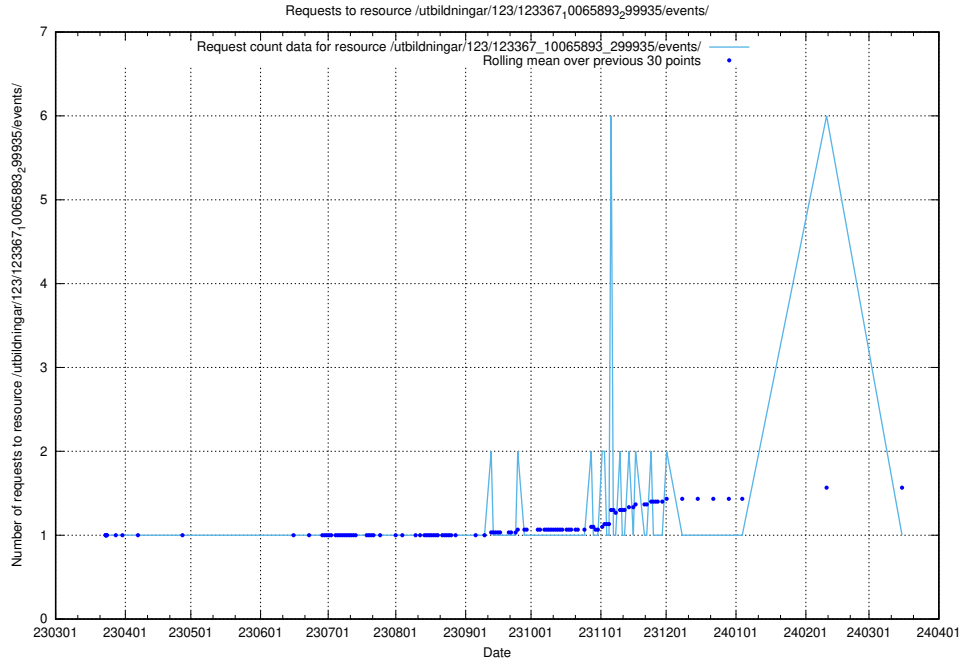

5.4388 Usage of /utbildningar/123/123367_10065893_299935/events/

Here, we count the number of requests to resource /utbildningar/123/123367_10065893_299935/events/