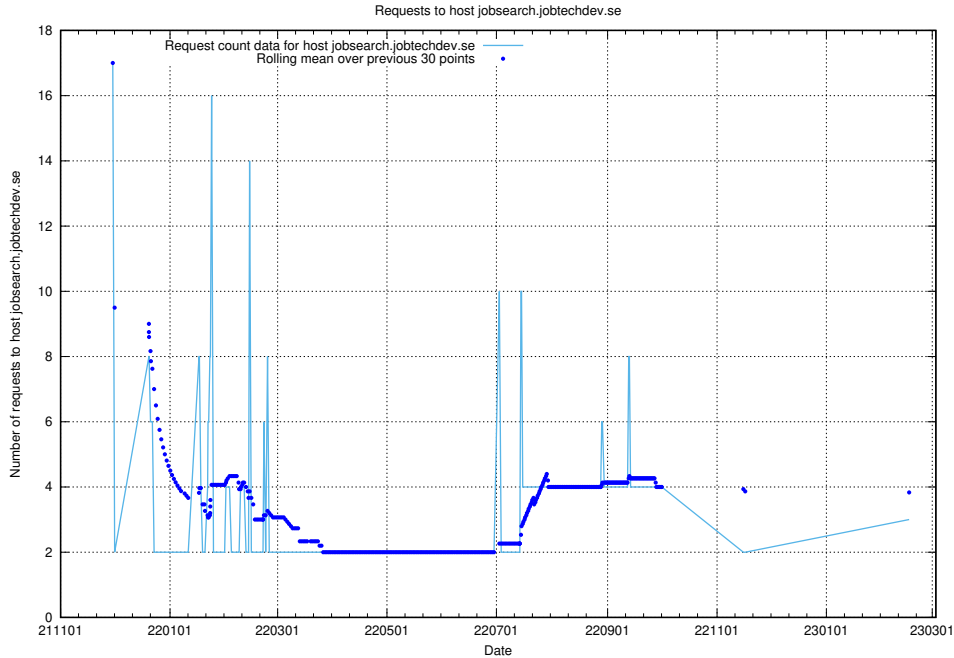

7.206 Usage of jobsearch.jobtechdev.se

Here, we count the number of requests to host jobsearch.jobtechdev.se.