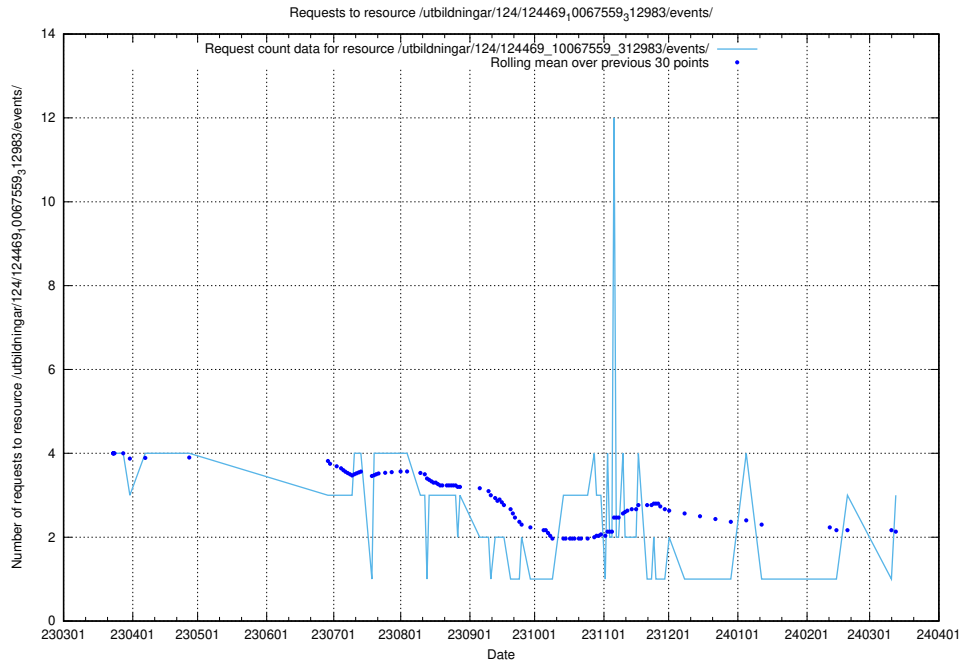

5.293 Usage of /utbildningar/124/124469_10067559_312983/events/

Here, we count the number of requests to resource /utbildningar/124/124469_10067559_312983/events/