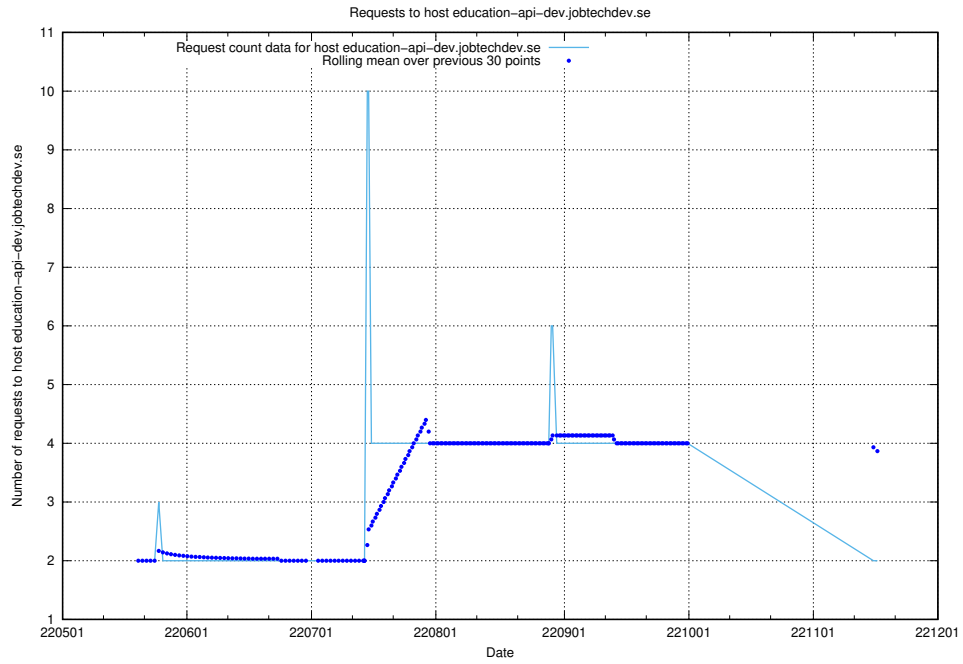

7.424 Usage of education-api-dev.jobtechdev.se

Here, we count the number of requests to host education-api-dev.jobtechdev.se.

7.425 Usage of education-enrichments-api.jobtechdev.se

Here, we count the number of requests to host education-enrichments-api.jobtechdev.se.