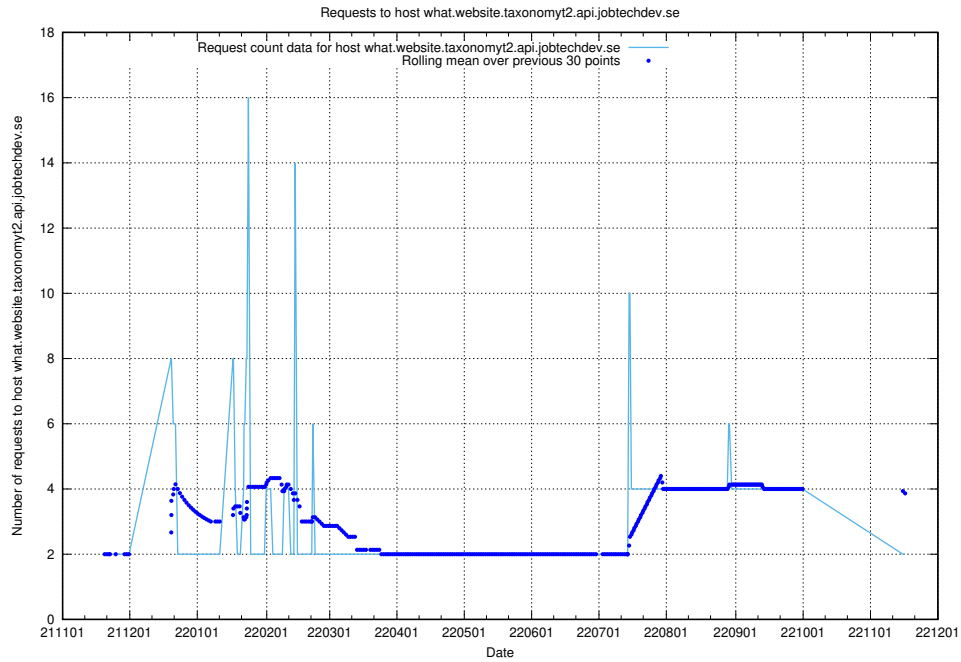

7.452 Usage of what.website.taxonomy2.api.jobtechdev.se

Here, we count the number of requests to host what.website.taxonomy2.api.jobtechdev.se.