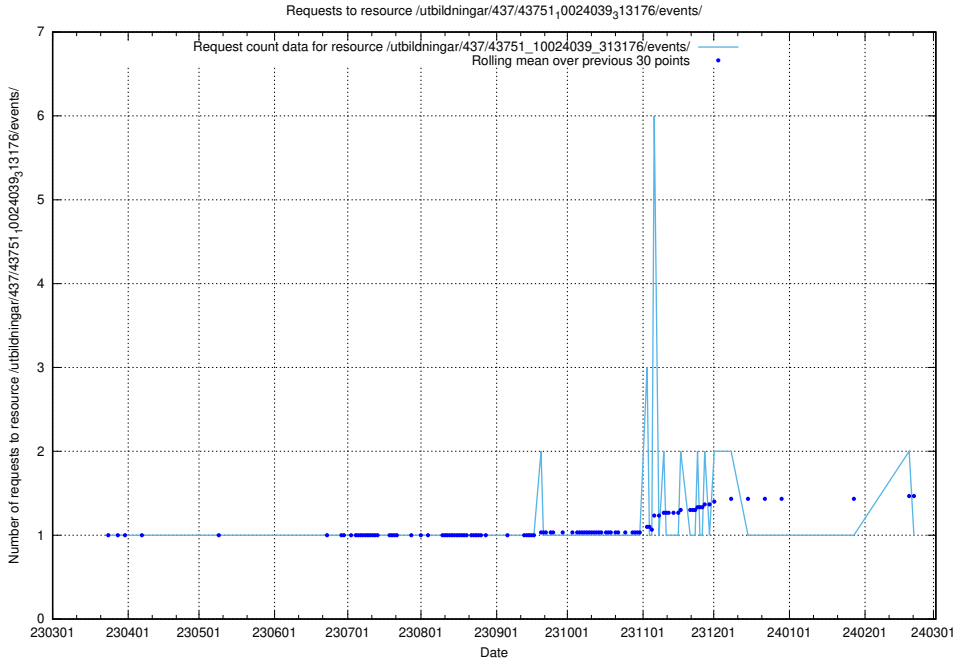

5.5849 Usage of /utbildningar/437/43751_10024039_313176/events/

Here, we count the number of requests to resource /utbildningar/437/43751_10024039_313176/events/.