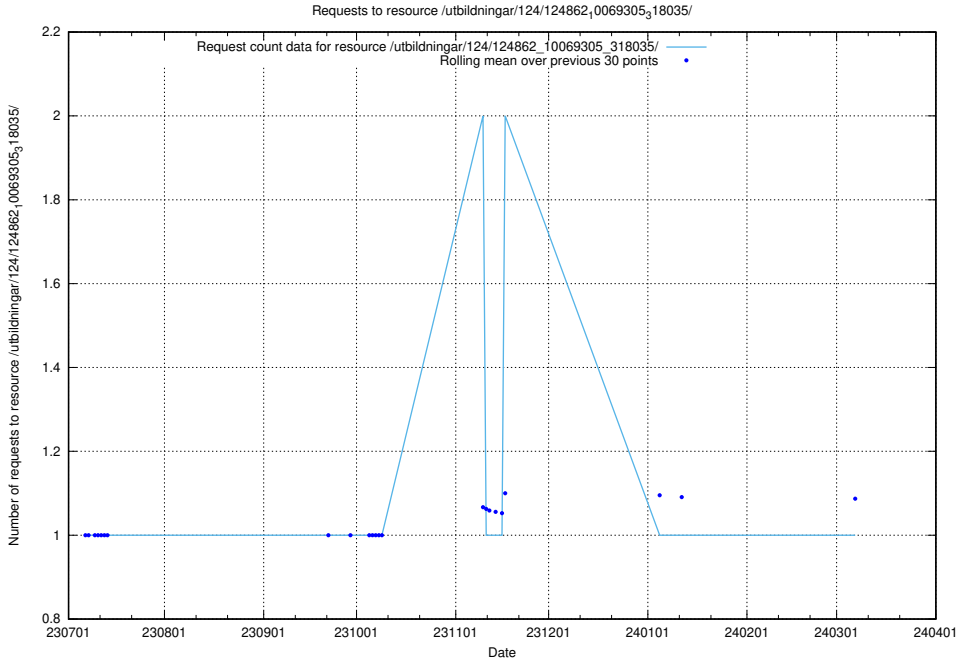

5.4959 Usage of /utbildningar/124/124862_10069305_318035/

Here, we count the number of requests to resource /utbildningar/124/124862_10069305_318035/.