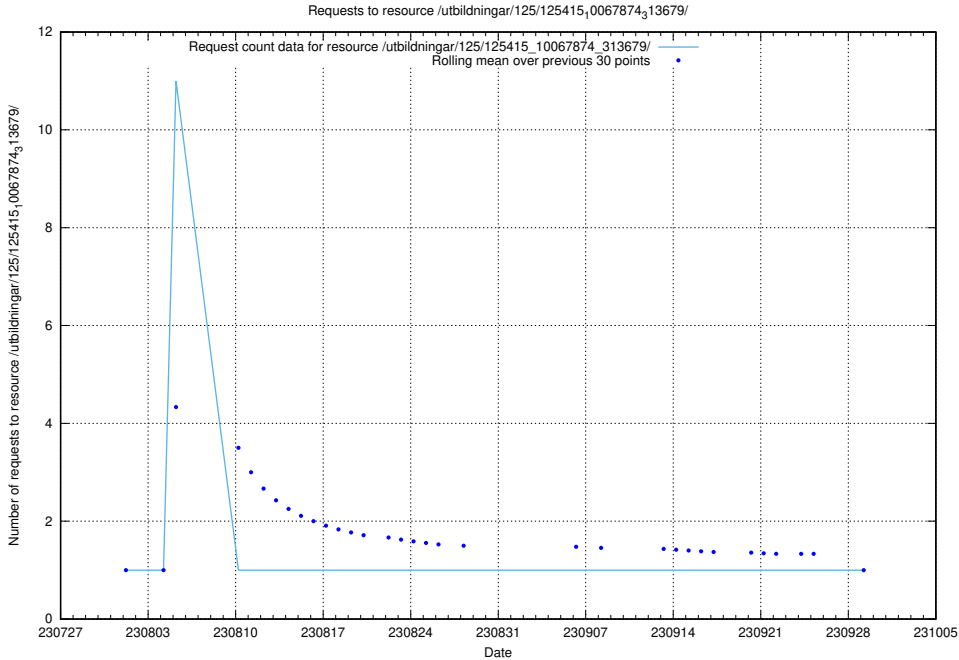

5.4553 Usage of /utbildningar/125/125415_10067874_313679/

Here, we count the number of requests to resource /utbildningar/125/125415_10067874_313679/.