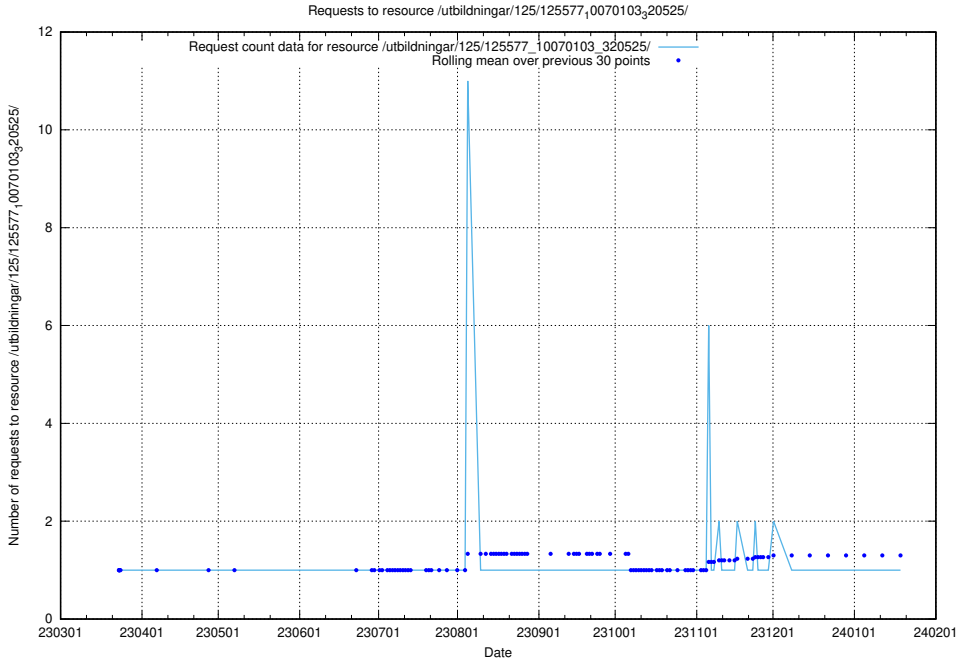

5.989 Usage of /utbildningar/125/125577_10070103_320525/

Here, we count the number of requests to resource /utbildningar/125/125577_10070103_320525/.