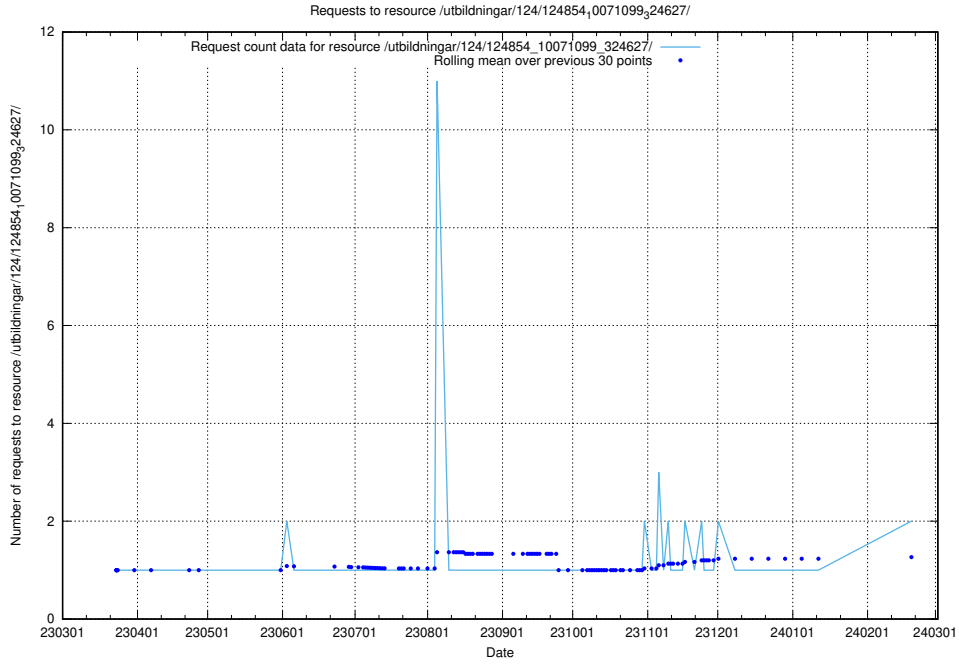

Here, we count the number of requests to resource /utbildningar/124/124854_10071099_324627/events/

5.348 Usage of /utbildningar/124/124854_10071099_324627/

Here, we count the number of requests to resource /utbildningar/124/124854_10071099_324627/.