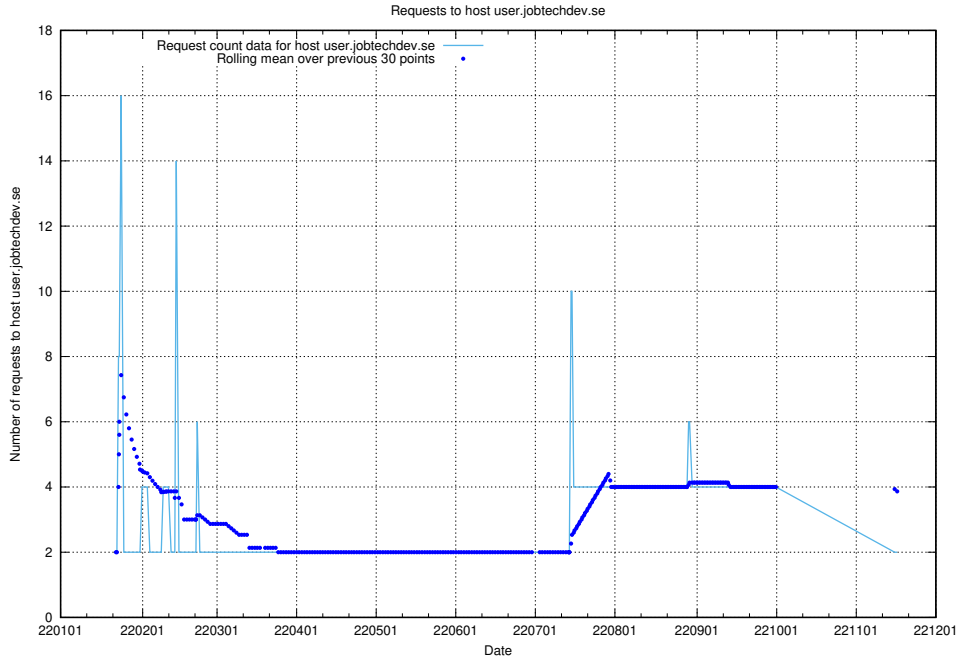

7.582 Usage of user.jobtechdev.se

Here, we count the number of requests to host user.jobtechdev.se.