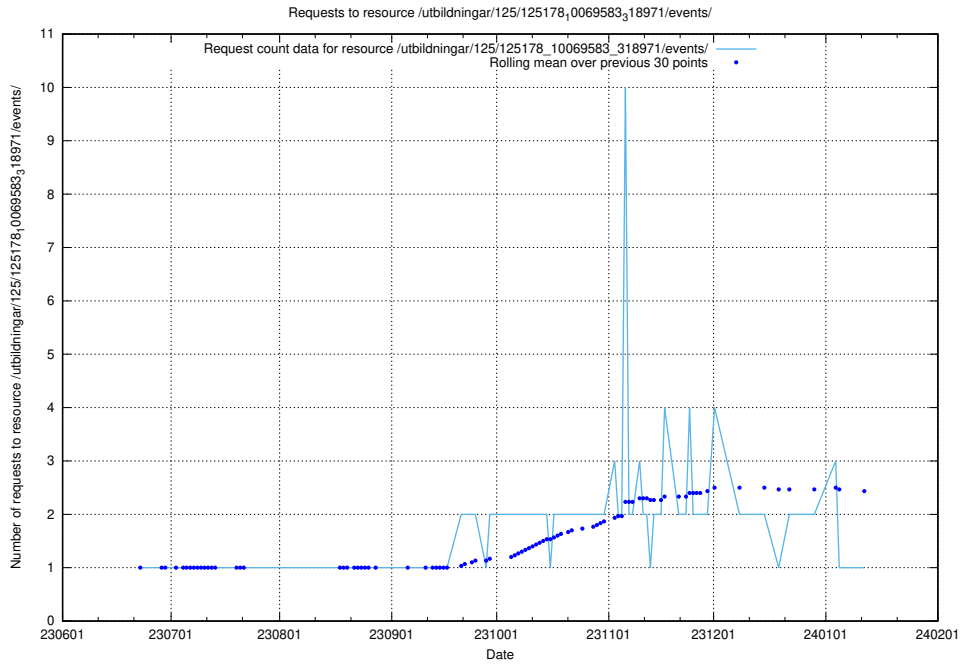

5.5381 Usage of /utbildningar/125/125178_10069583_318971/events/

Here, we count the number of requests to resource /utbildningar/125/125178_10069583_318971/events/