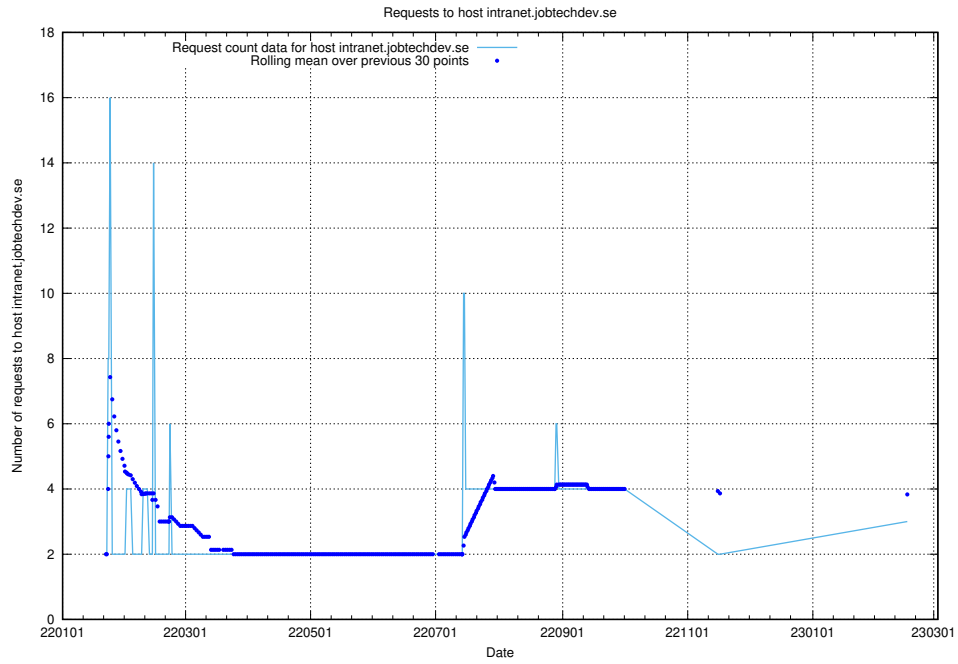

Here, we count the number of requests to host learning.jobtechdev.se.

7.254 Usage of intranet.jobtechdev.se

Here, we count the number of requests to host intranet.jobtechdev.se.

7.255 Usage of ecommerce.jobtechdev.se