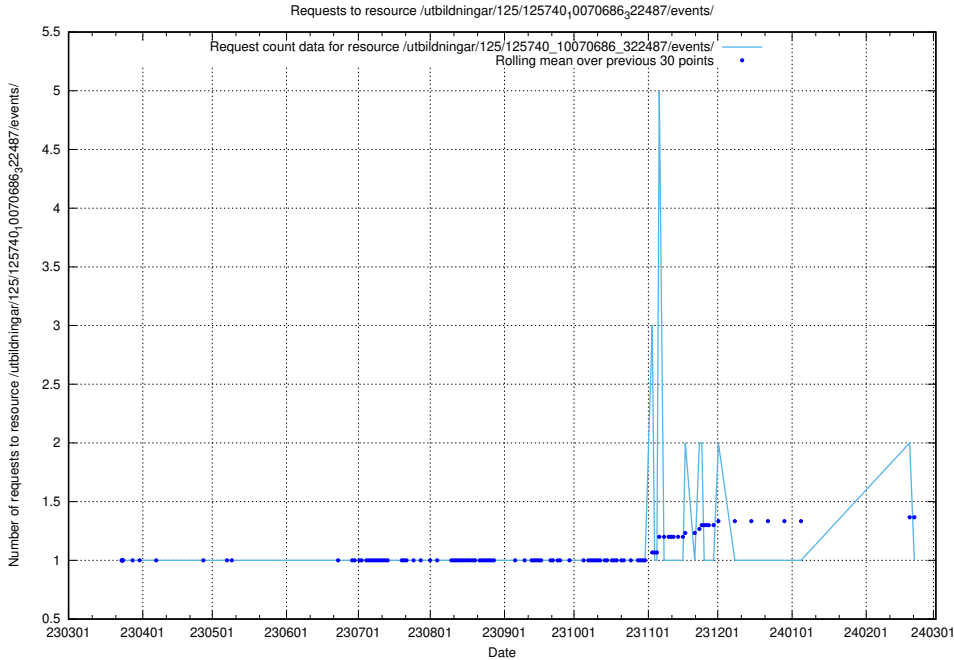

5.872 Usage of /utbildningar/125/125740_10070686_322487/events/

Here, we count the number of requests to resource /utbildningar/125/125740_10070686_322487/events/