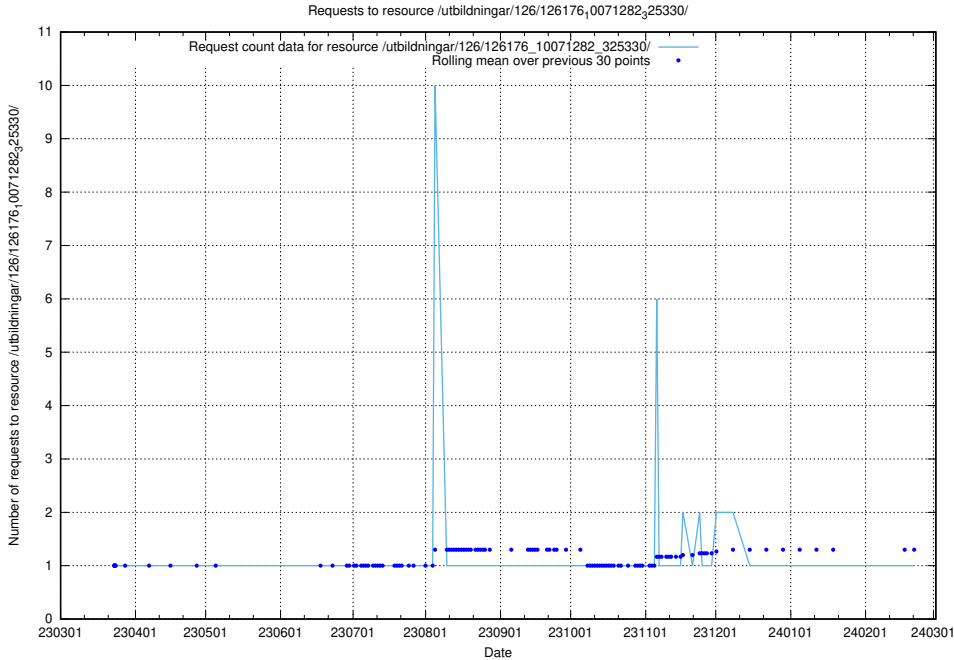

5.6066 Usage of /utbildningar/126/126176_10071282_325330/

Here, we count the number of requests to resource /utbildningar/126/126176_10071282_325330/.