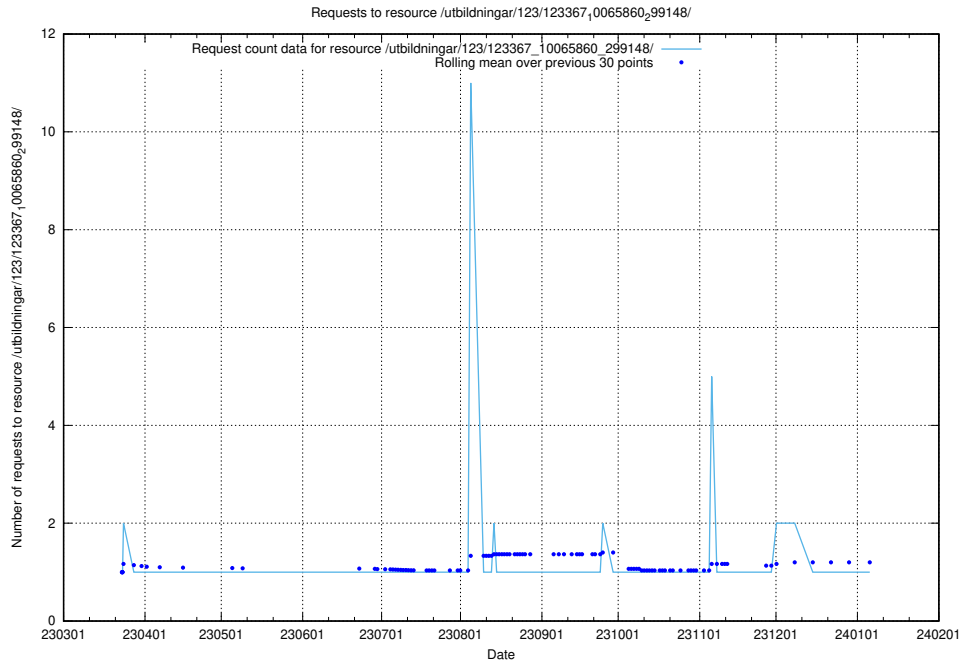

Here, we count the number of requests to resource /utbildningar/126/126336_10072081_333219/events/

5.4482 Usage of /utbildningar/123/123367_10065860_299148/

Here, we count the number of requests to resource /utbildningar/123/123367_10065860_299148/.