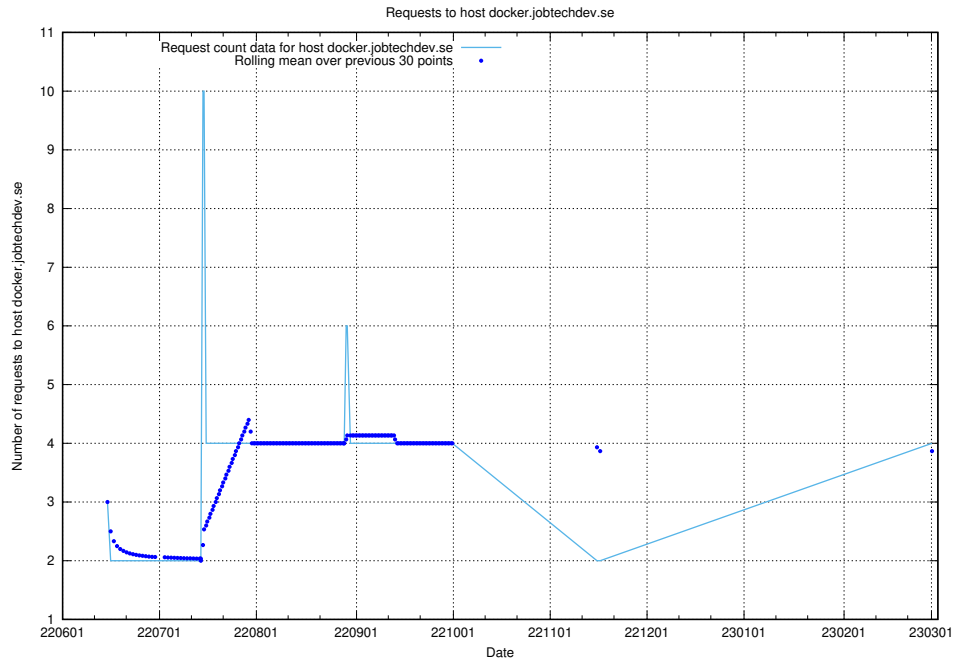

7.144 Usage of docker.jobtechdev.se

Here, we count the number of requests to host docker.jobtechdev.se.