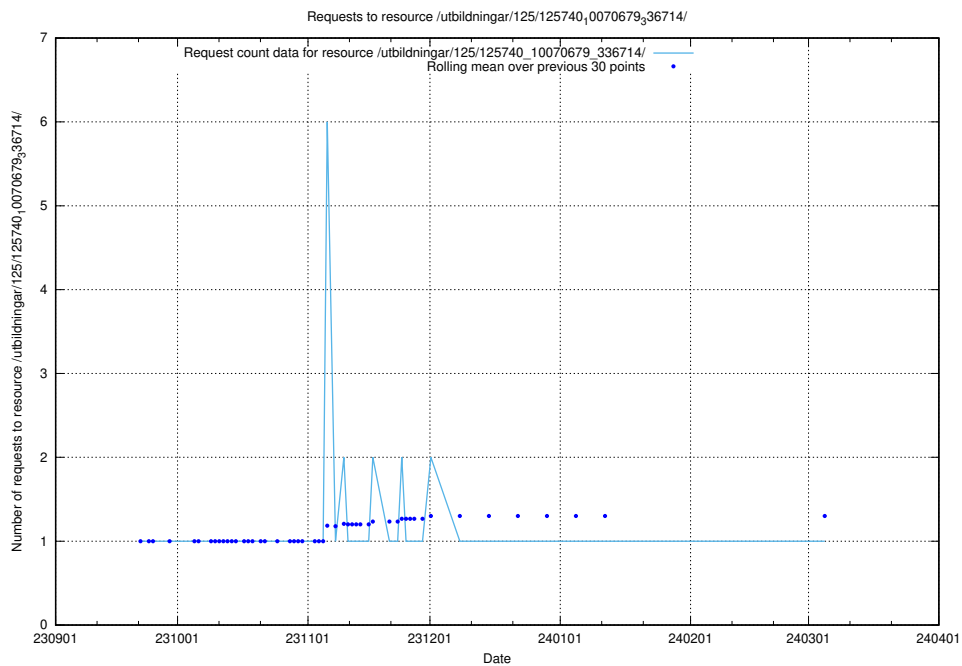

5.4157 Usage of /utbildningar/125/125740_10070679_336714/

Here, we count the number of requests to resource /utbildningar/125/125740_10070679_336714/.