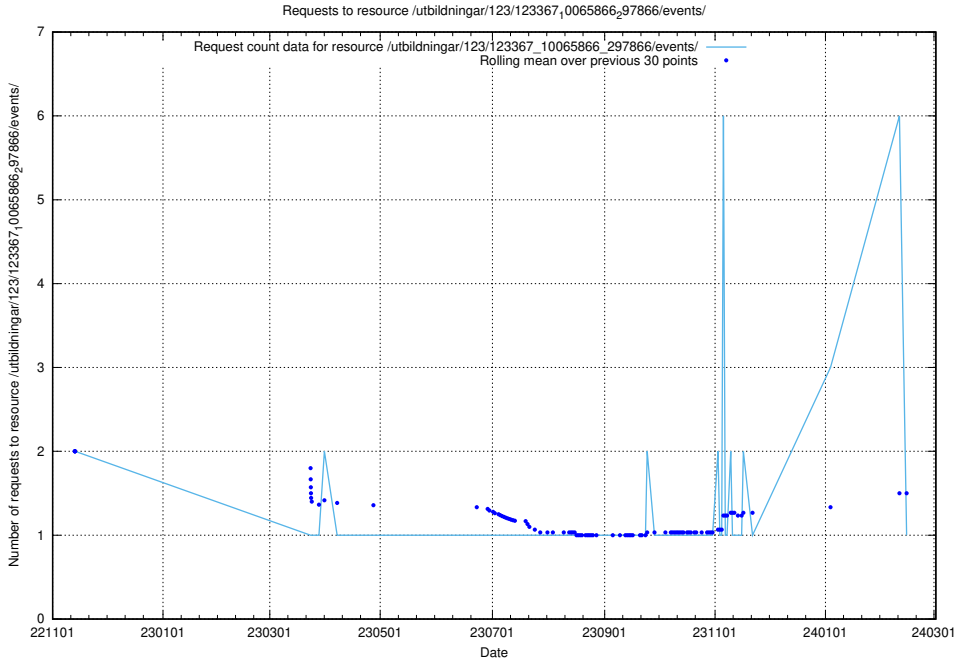

Here, we count the number of requests to resource /utbildningar/124/124020_10026315_34085/.

5.5495 Usage of /utbildningar/123/123367_10065866_297866/events/

Here, we count the number of requests to resource /utbildningar/123/123367_10065866_297866/events/