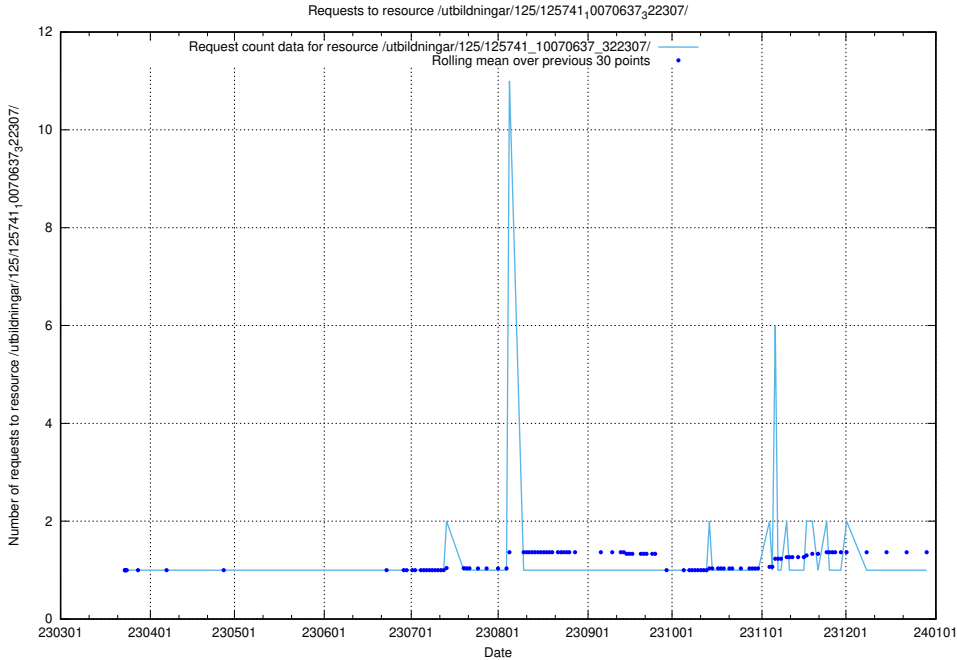

5.854 Usage of /utbildningar/125/125741_10070637_322307/

Here, we count the number of requests to resource /utbildningar/125/125741_10070637_322307/.