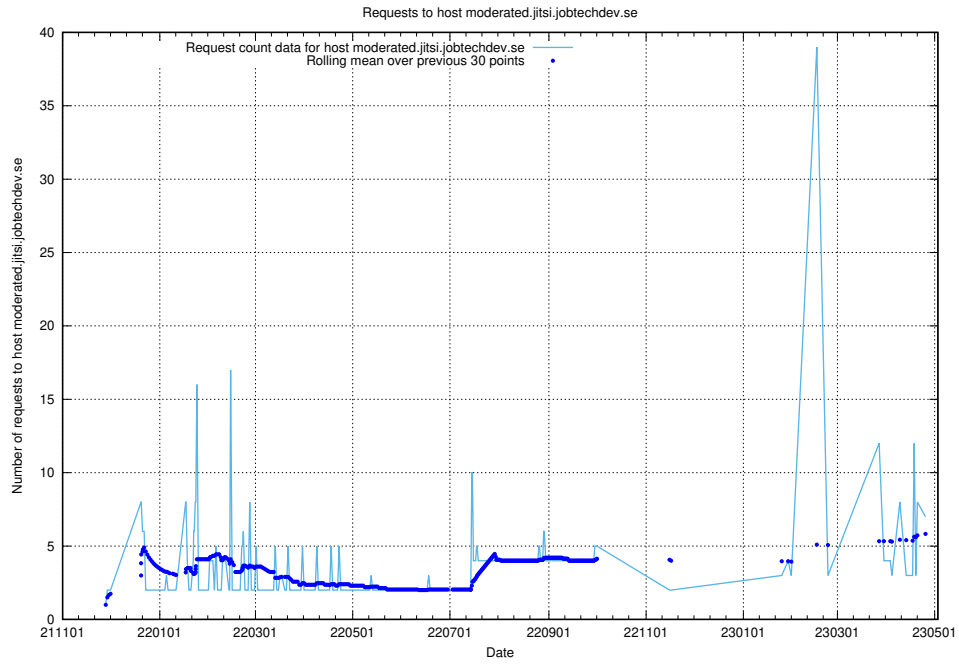

7.78 Usage of moderated.jitsi.jobtechdev.se

Here, we count the number of requests to host moderated.jitsi.jobtechdev.se.