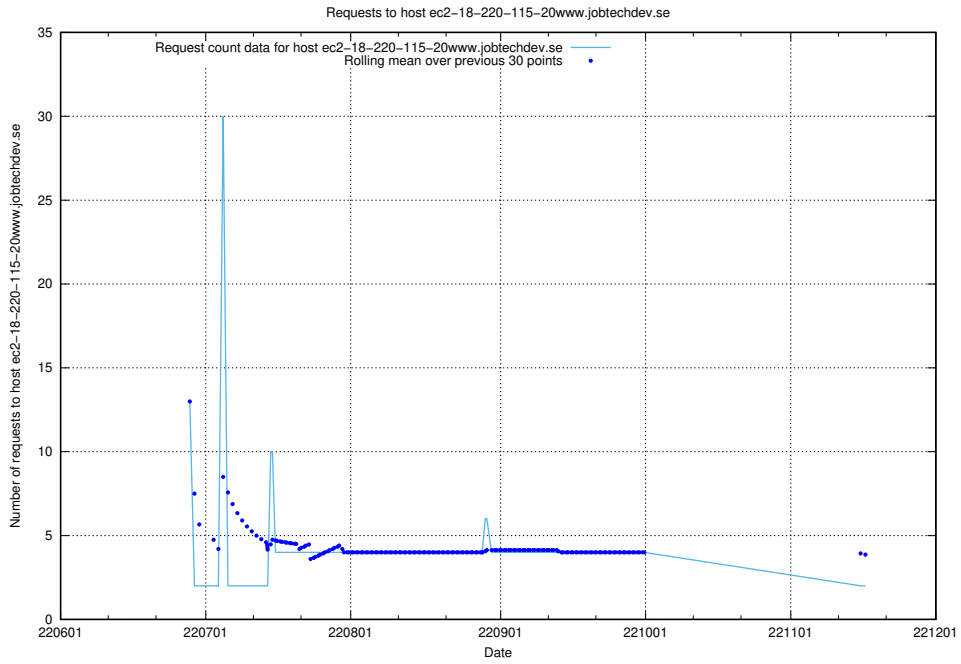

7.397 Usage of ec2-18-220-115-20www.jobtechdev.se

Here, we count the number of requests to host ec2-18-220-115-20www.jobtechdev.se.