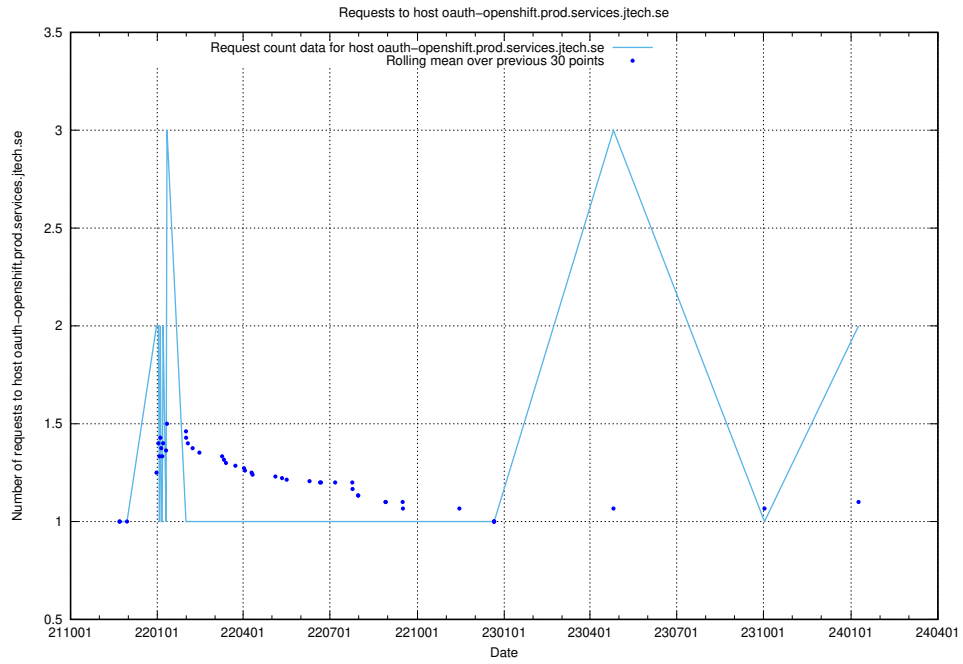

7.434 Usage of `oauth-openshift.prod.services.jtech.se`

Here, we count the number of requests to host `oauth-openshift.prod.services.jtech.se`.

7.435 Usage of taxonomy-i.api.jobtechdev.se

Here, we count the number of requests to host taxonomy-i.api.jobtechdev.se.