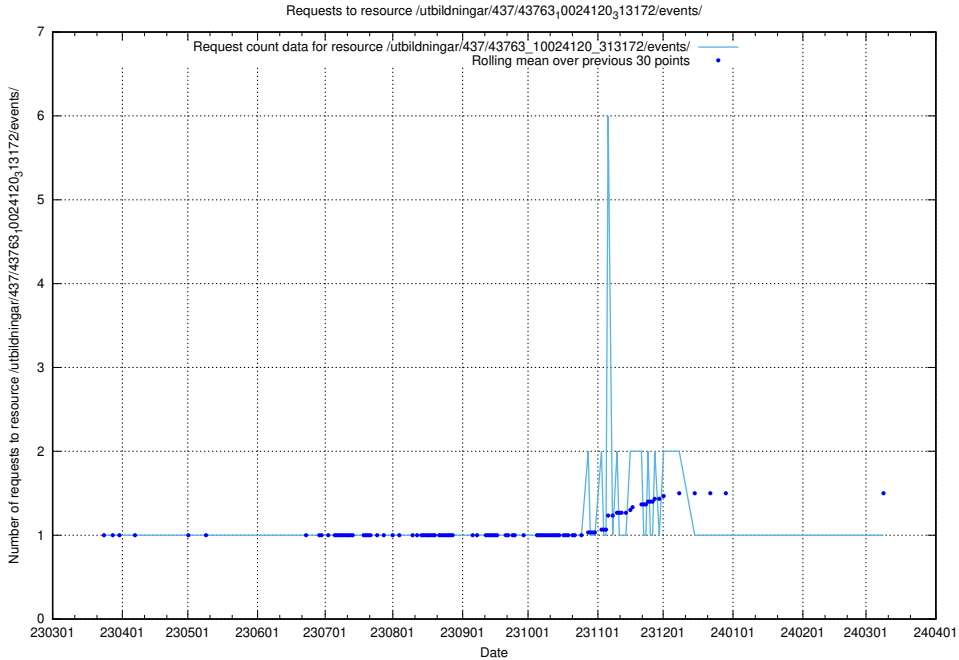

5.5841 Usage of /utbildningar/437/43763_10024120_313172/events/

Here, we count the number of requests to resource /utbildningar/437/43763_10024120_313172/events/.