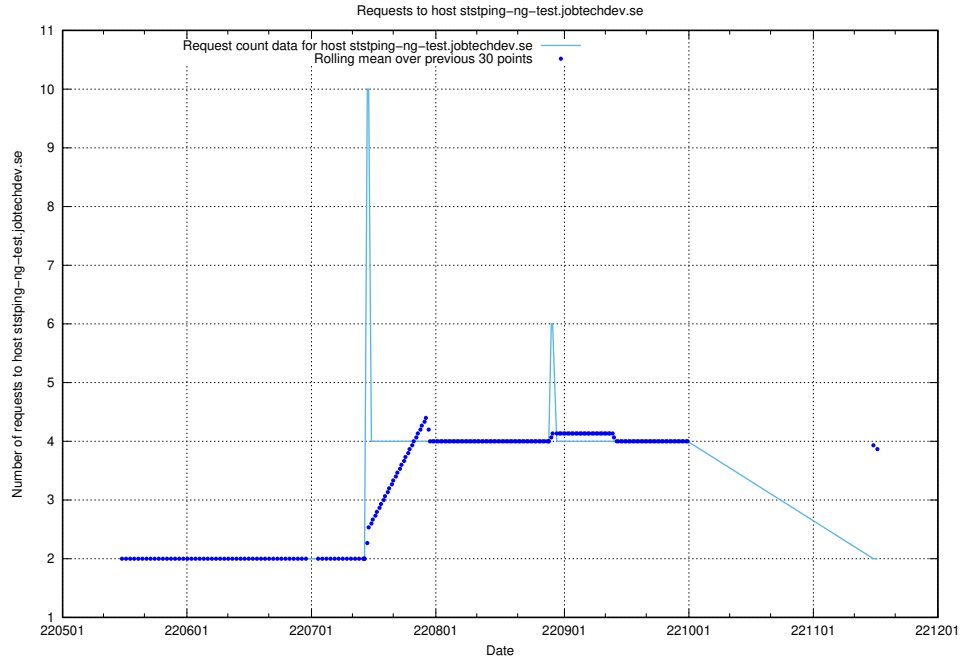

7.427 Usage of ststping-ng-test.jobtechdev.se

Here, we count the number of requests to host ststping-ng-test.jobtechdev.se.