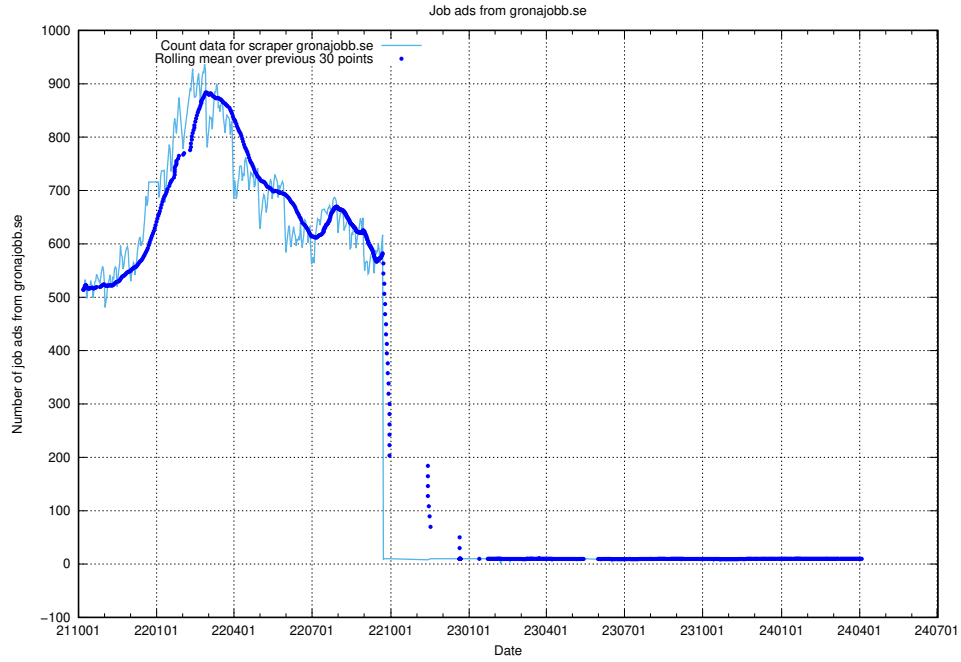

13.18 Number of ads by scraper gronajobb.se

Here, we count the number of job ads scraped from gronajobb.se.