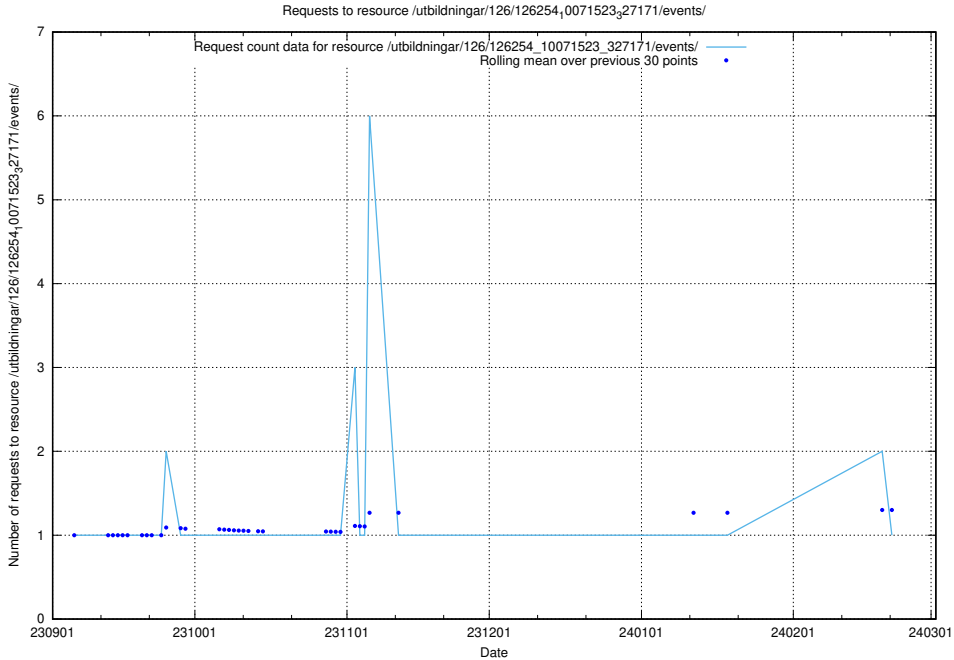

Here, we count the number of requests to resource /utbildningar/126/126335_10072940_334334/events/

5.4316 Usage of /utbildningar/126/126254_10071523_327171/events/

Here, we count the number of requests to resource /utbildningar/126/126254_10071523_327171/events/