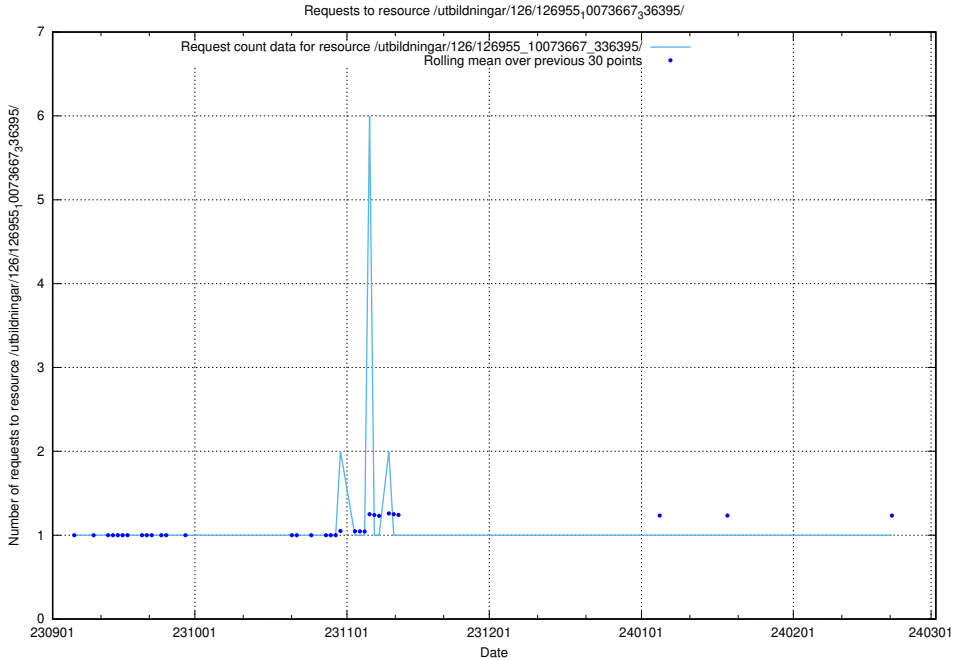

5.4305 Usage of /utbildningar/126/126955_10073667_336395/

Here, we count the number of requests to resource /utbildningar/126/126955_10073667_336395/.