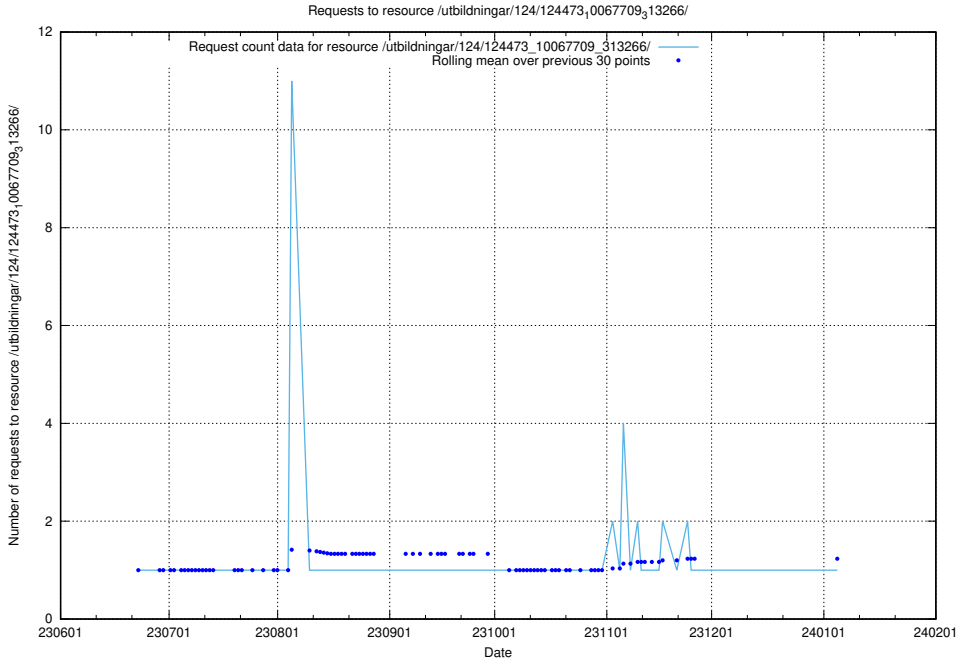

5.5462 Usage of /utbildningar/124/124473_10067709_313266/

Here, we count the number of requests to resource /utbildningar/124/124473_10067709_313266/.