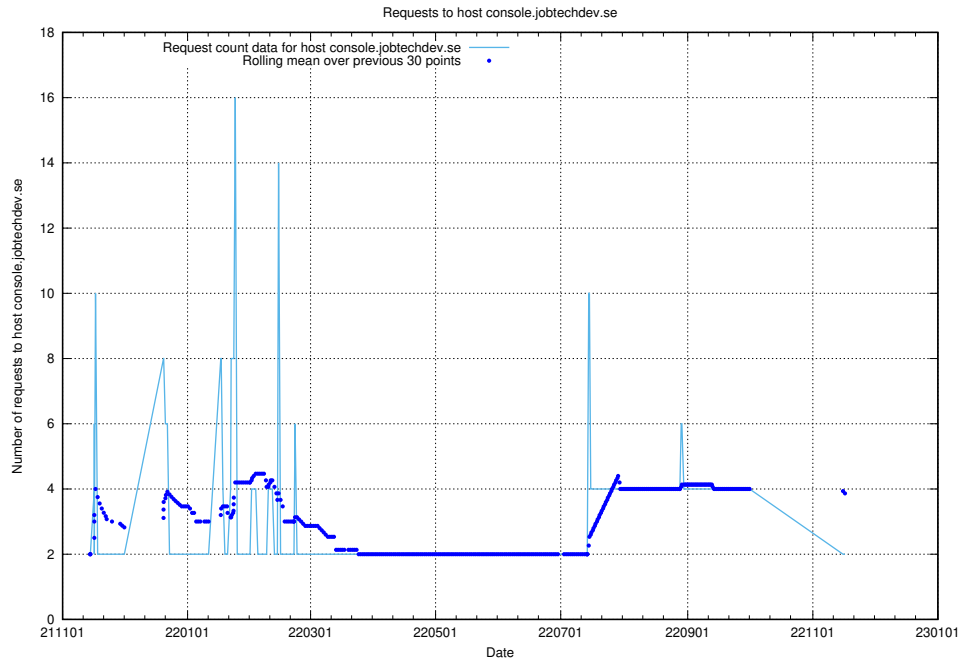

7.269 Usage of console.jobtechdev.se

Here, we count the number of requests to host console.jobtechdev.se.