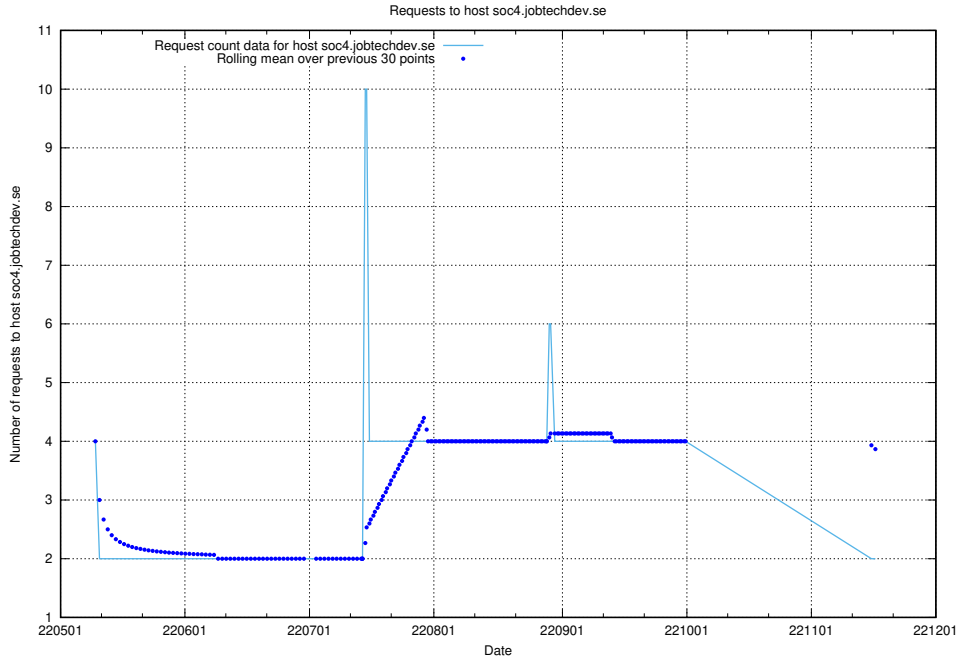

7.428 Usage of soc4.jobtechdev.se

Here, we count the number of requests to host soc4.jobtechdev.se.