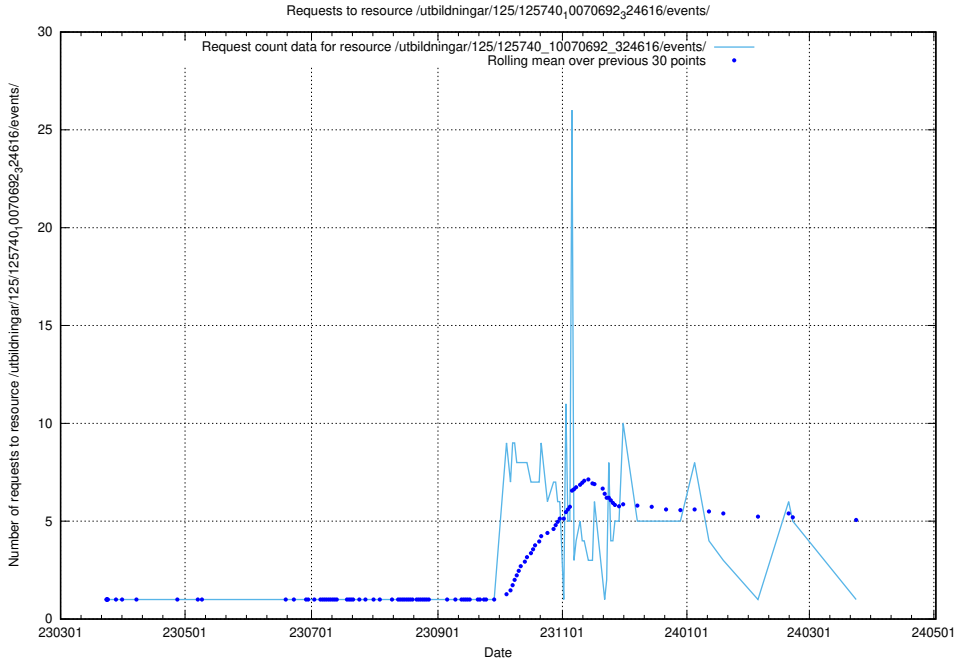

5.864 Usage of /utbildningar/125/125740_10070692_324616/events/

Here, we count the number of requests to resource /utbildningar/125/125740_10070692_324616/events/