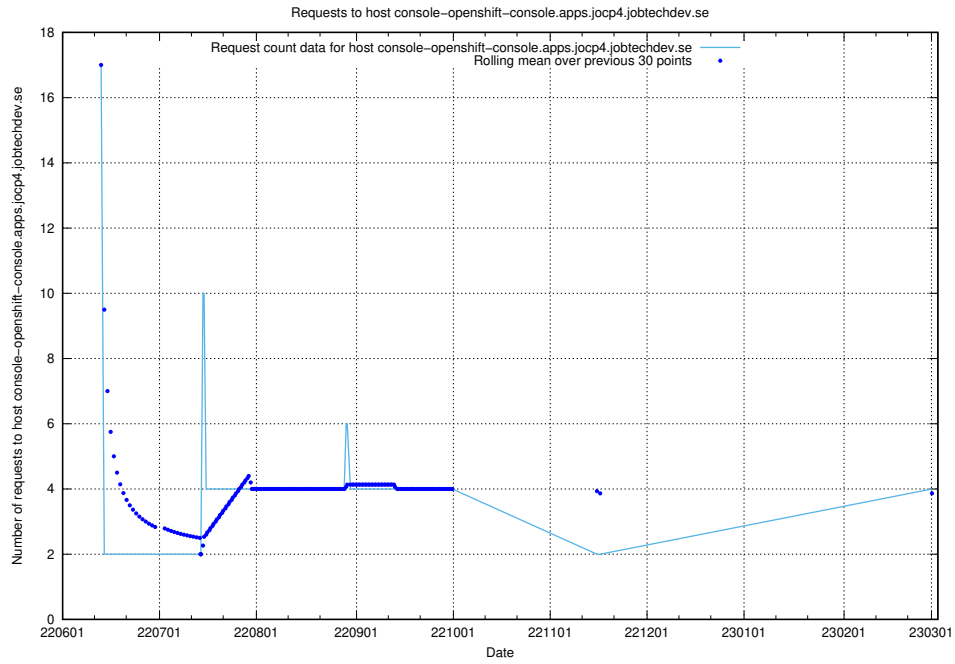

7.145 Usage of console-openshift-console.apps.jocp4.jobtechdev.se

Here, we count the number of requests to host console-openshift-console.apps.jocp4.jobtechdev.se.