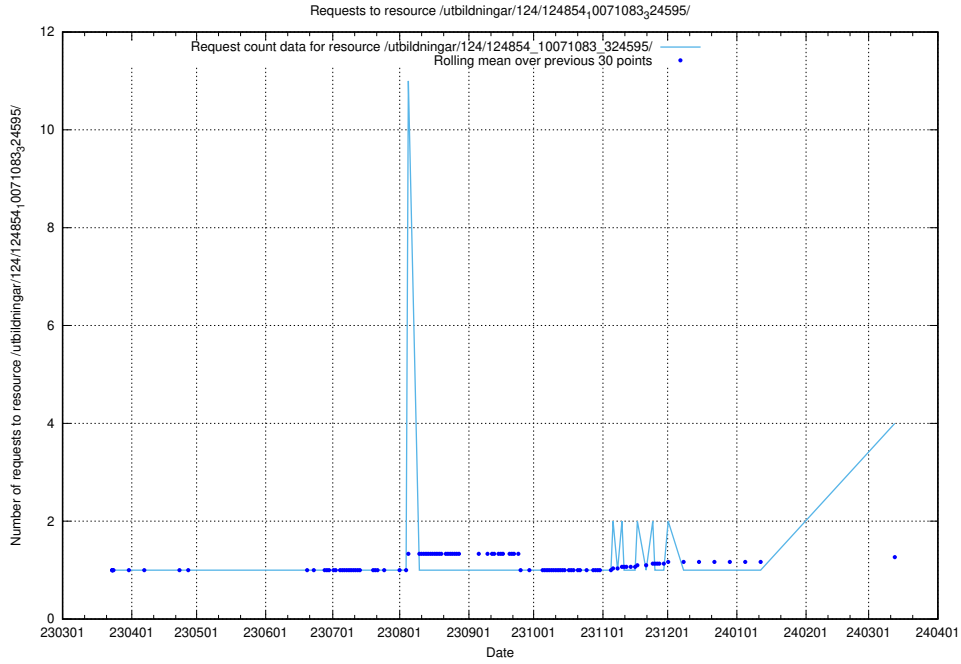

5.136 Usage of /utbildningar/124/124854_10071083_324595/

Here, we count the number of requests to resource /utbildningar/124/124854_10071083_324595/.