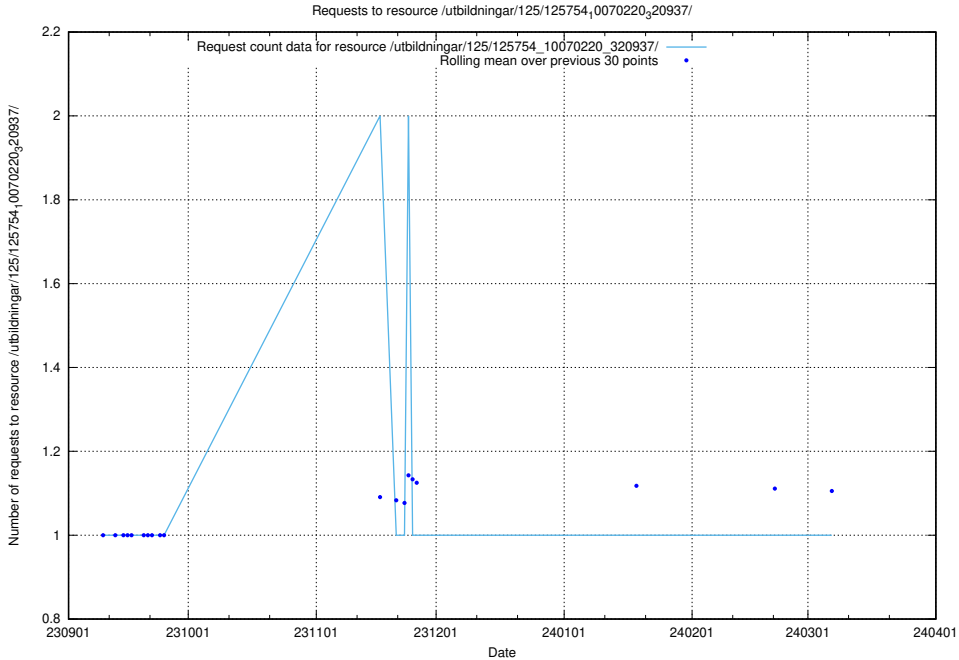

5.4256 Usage of /utbildningar/125/125754_10070220_320937/

Here, we count the number of requests to resource /utbildningar/125/125754_10070220_320937/.