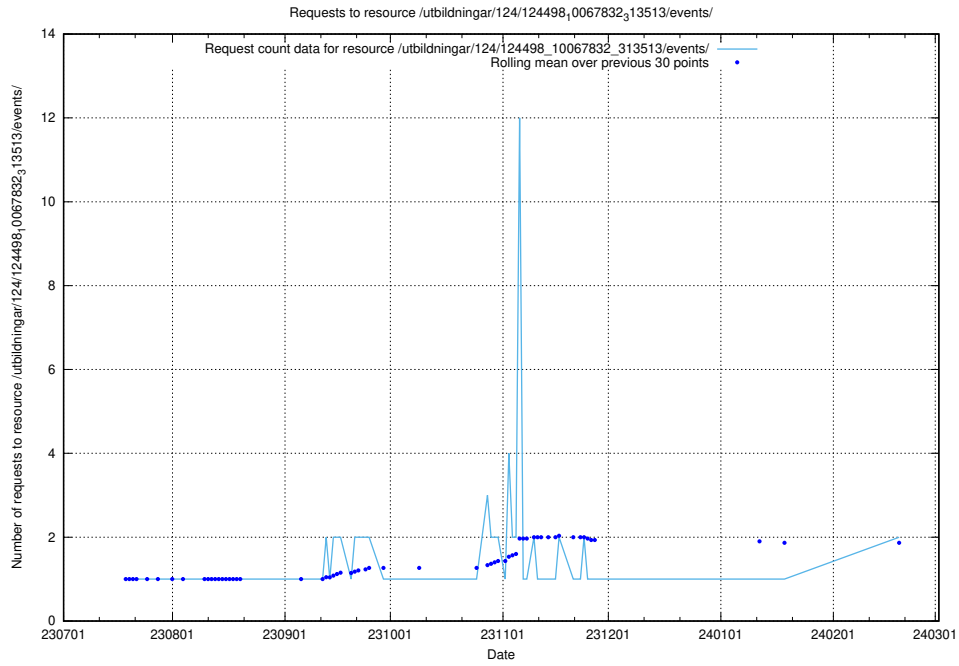

5.637 Usage of /utbildningar/124/124498_10067832_313513/events/

Here, we count the number of requests to resource /utbildningar/124/124498_10067832_313513/events/