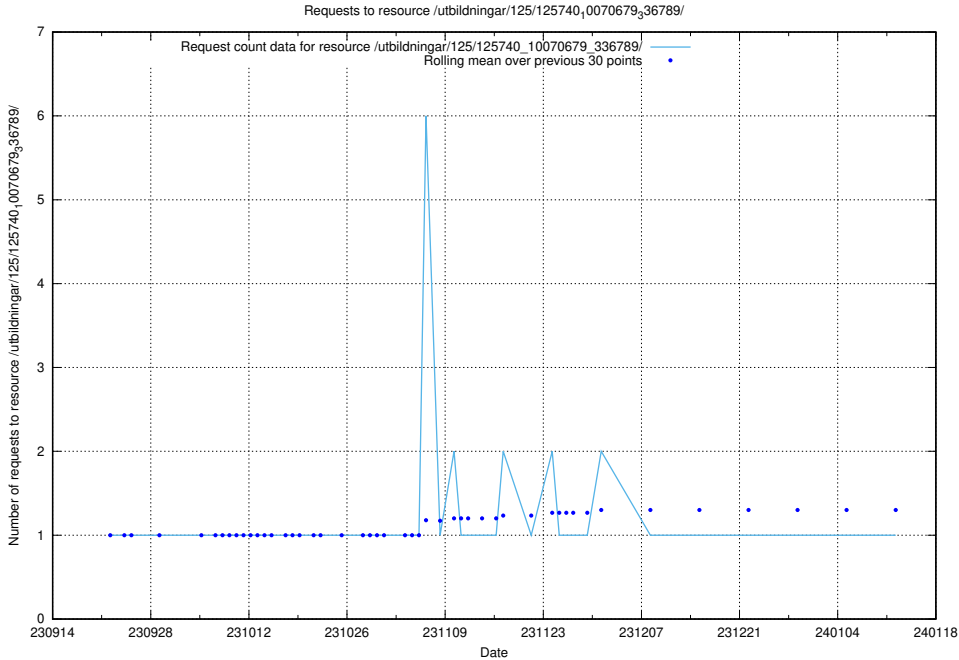

5.4156 Usage of /utbildningar/125/125740_10070679_336789/

Here, we count the number of requests to resource /utbildningar/125/125740_10070679_336789/.