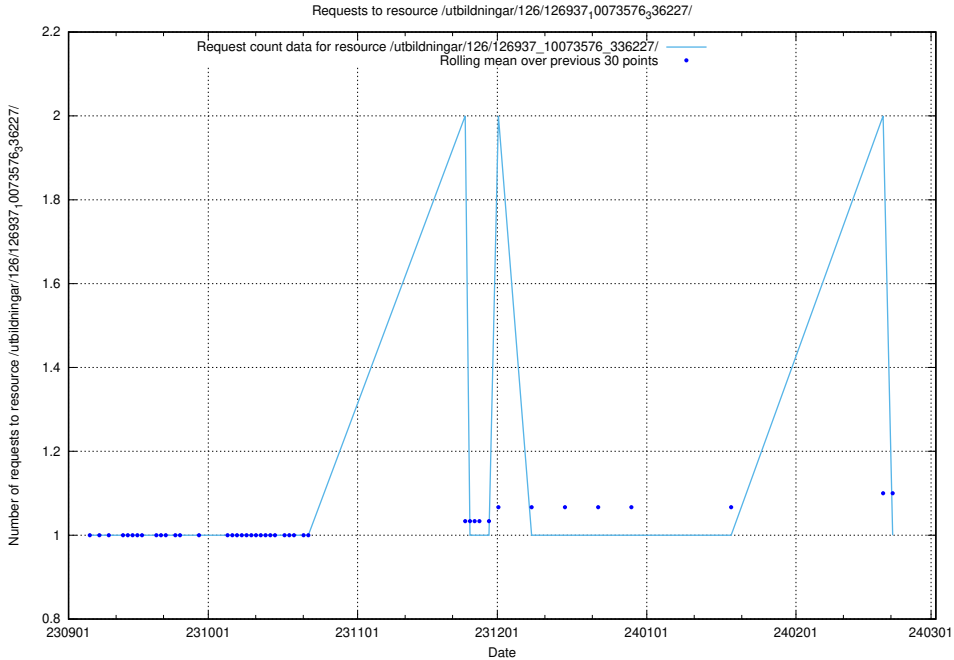

5.4308 Usage of /utbildningar/126/126937_10073576_336227/

Here, we count the number of requests to resource /utbildningar/126/126937_10073576_336227/.