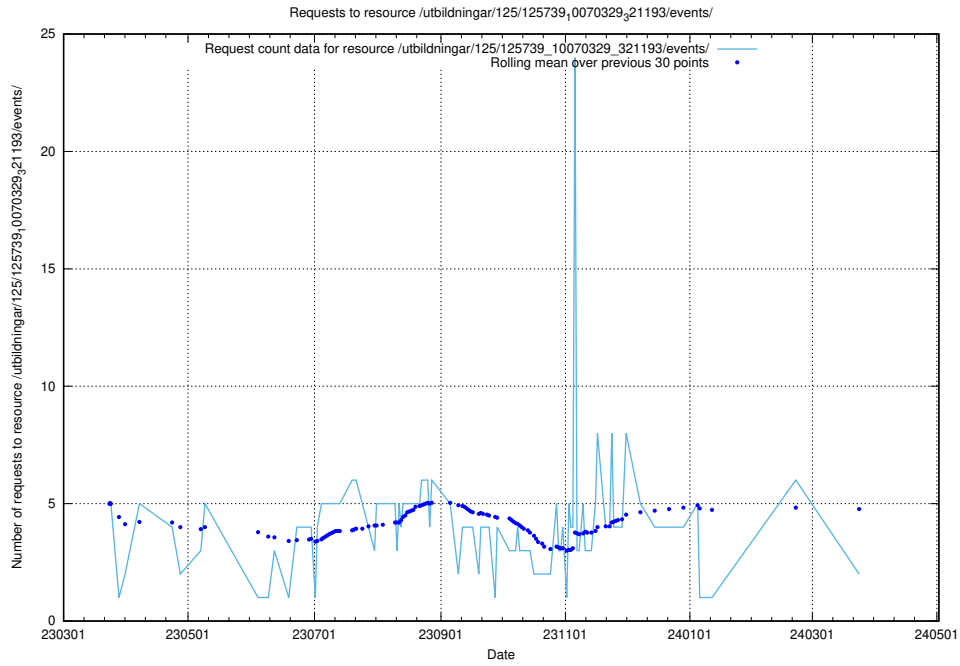

5.824 Usage of /utbildningar/125/125739_10070329_321193/events/

Here, we count the number of requests to resource /utbildningar/125/125739_10070329_321193/events/