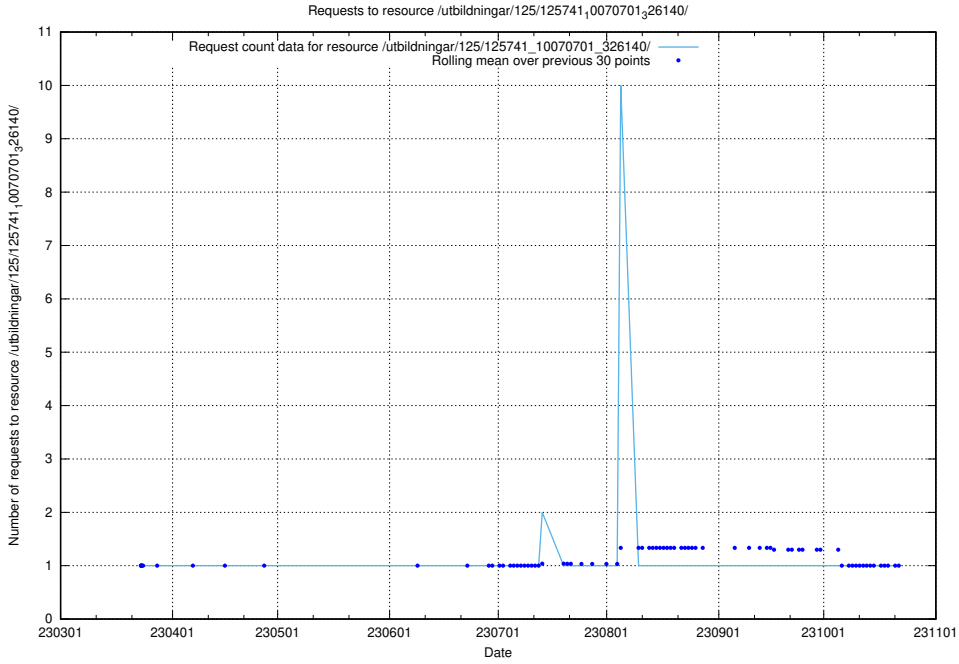

5.6116 Usage of /utbildningar/125/125741_10070701_326140/

Here, we count the number of requests to resource /utbildningar/125/125741_10070701_326140/.