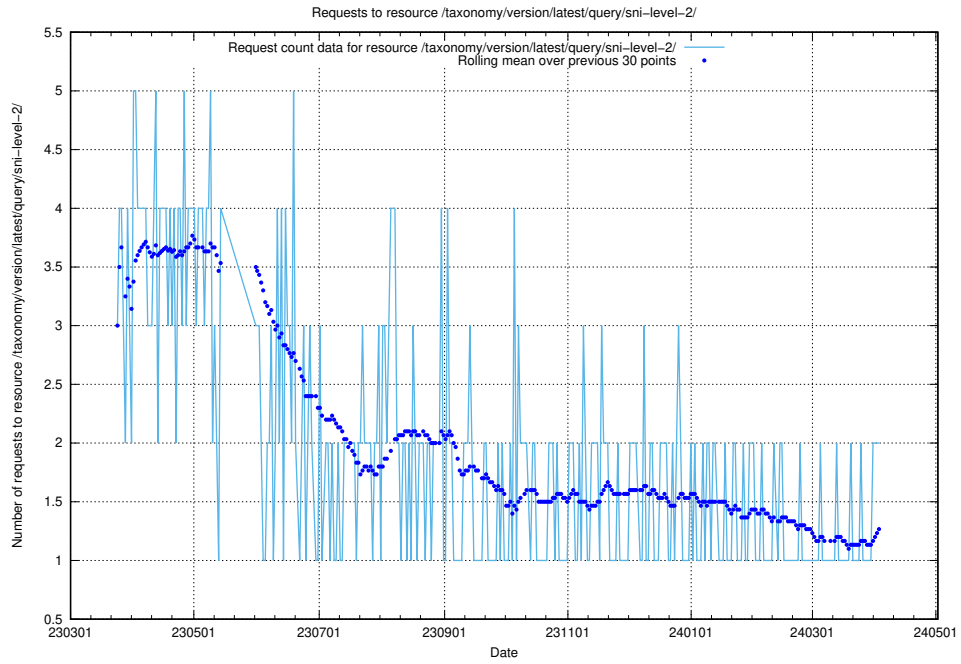

5.781 Usage of /taxonomy/version/latest/query/sni-level-2/

Here, we count the number of requests to resource /taxonomy/version/latest/query/sni-level-2/.