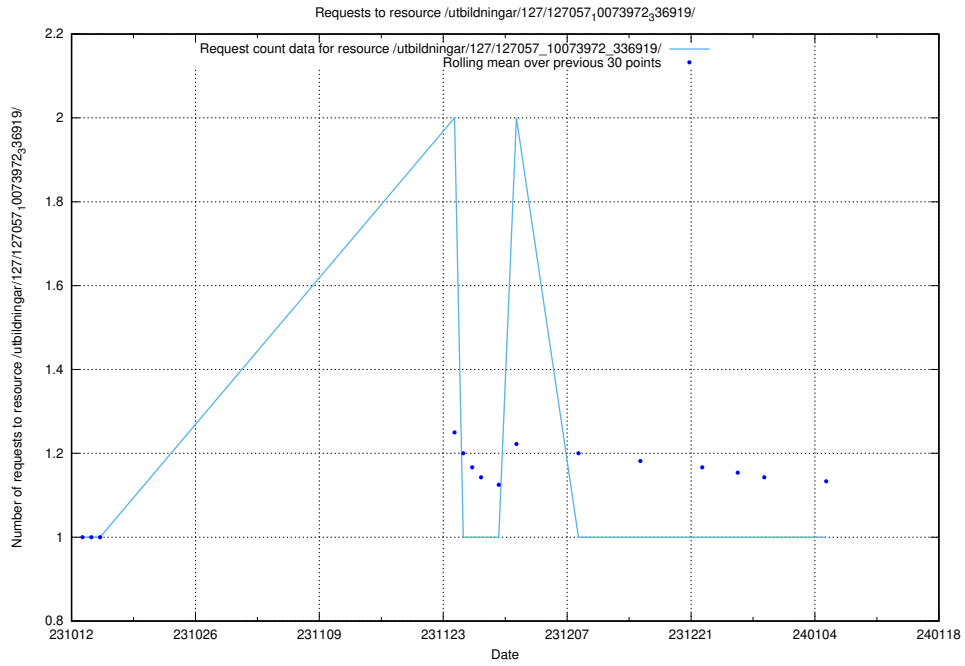

Here, we count the number of requests to resource /utbildningar/127/127057_10073972_336919/events/

5.3991 Usage of /utbildningar/127/127057_10073972_336919/

Here, we count the number of requests to resource /utbildningar/127/127057_10073972_336919/.