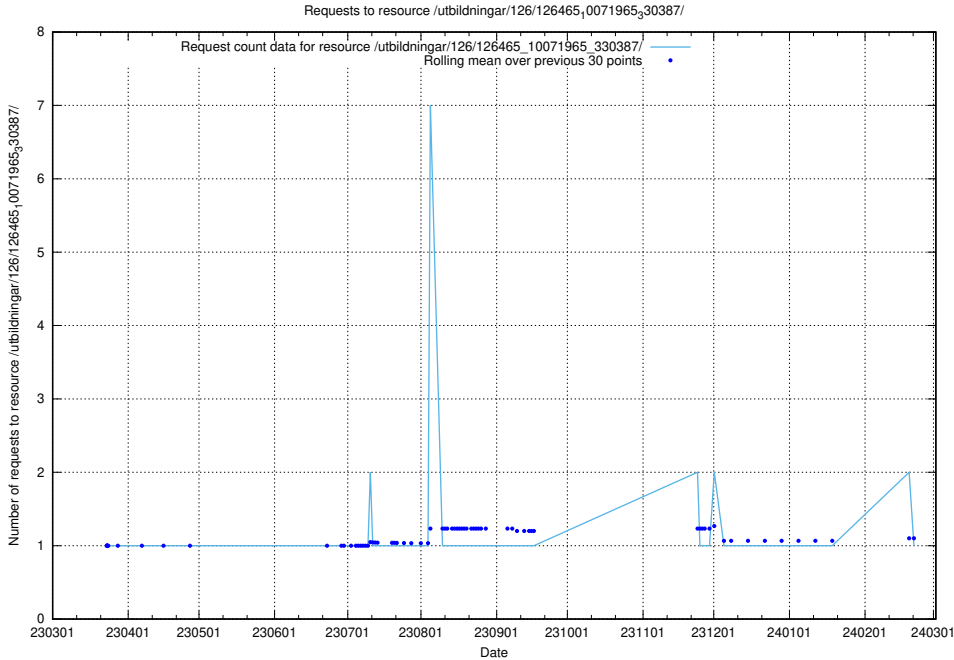

5.6055 Usage of /utbildningar/126/126465_10071965_330387/

Here, we count the number of requests to resource /utbildningar/126/126465_10071965_330387/.