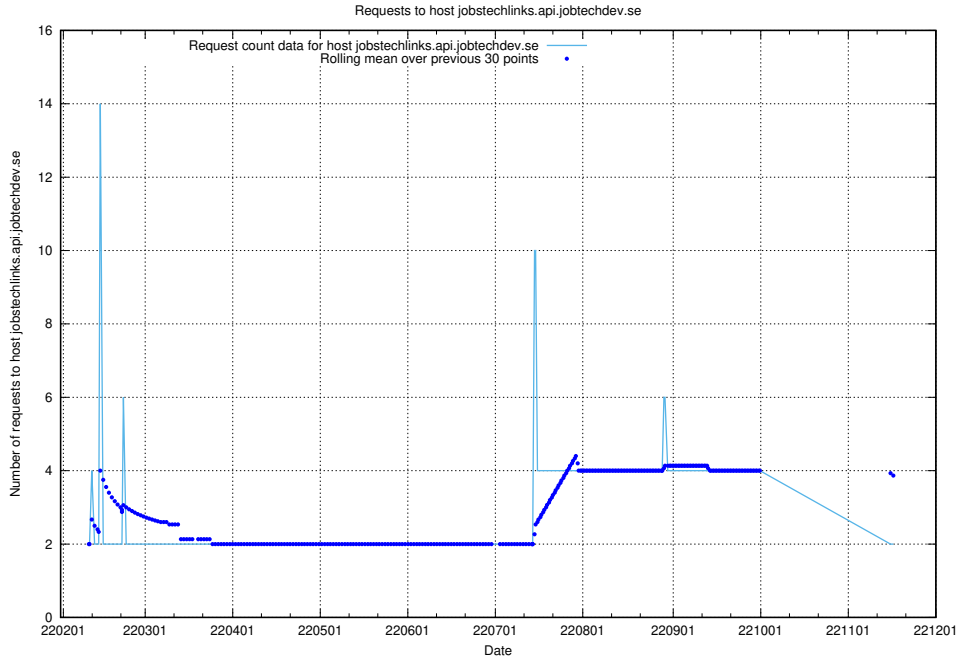

7.557 Usage of jobstechlinks.api.jobtechdev.se

Here, we count the number of requests to host jobstechlinks.api.jobtechdev.se.