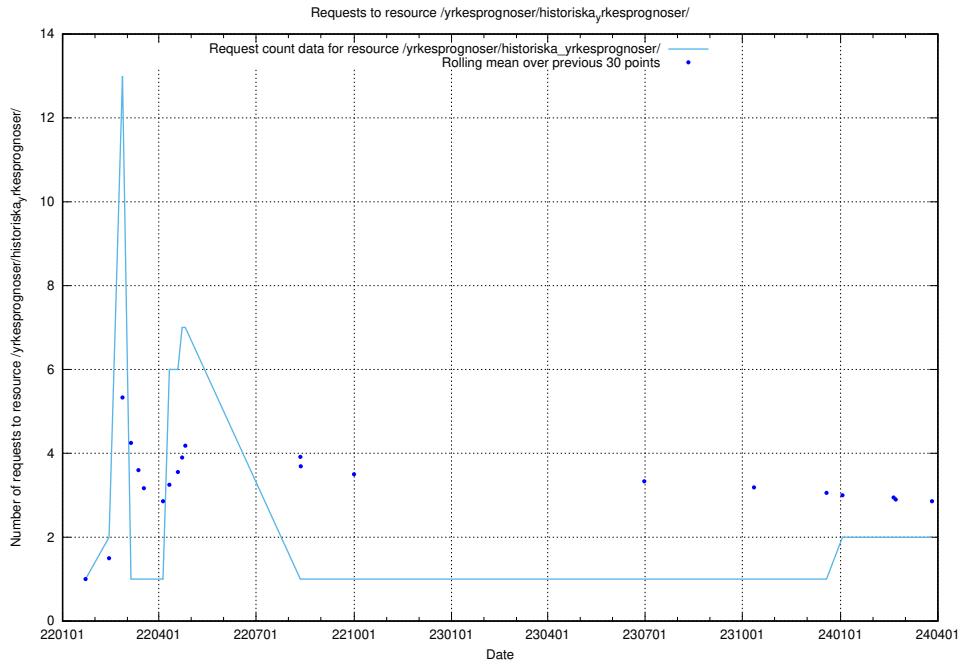

5.592 Usage of /yrkesprognoser/historiska_yrkesprognoser/

Here, we count the number of requests to resource /yrkesprognoser/historiska_yrkesprognoser/.