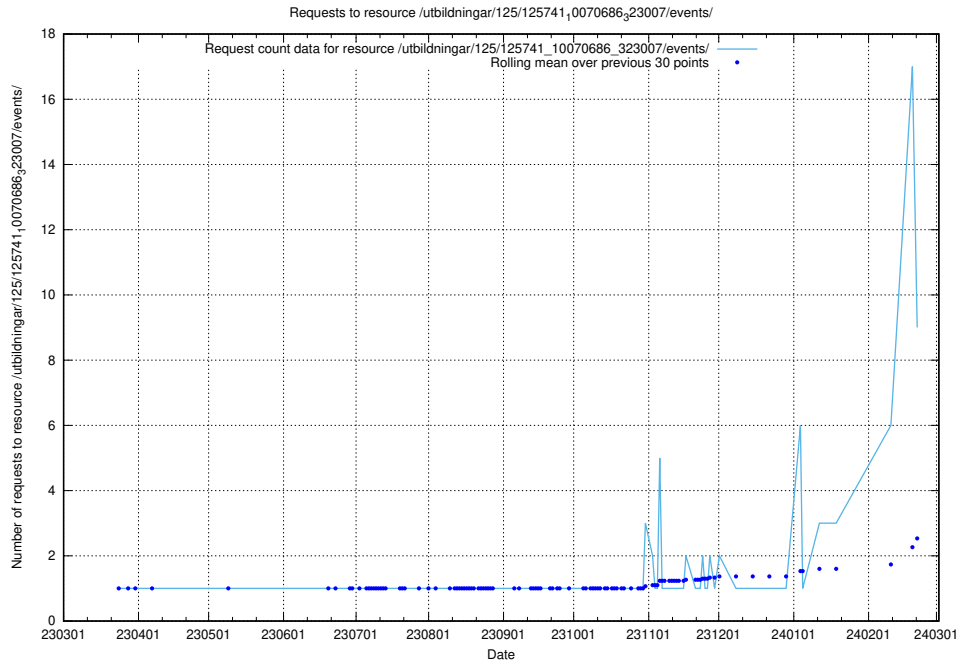

5.36 Usage of /utbildningar/125/125741_10070686_323007/events/

Here, we count the number of requests to resource /utbildningar/125/125741_10070686_323007/events/