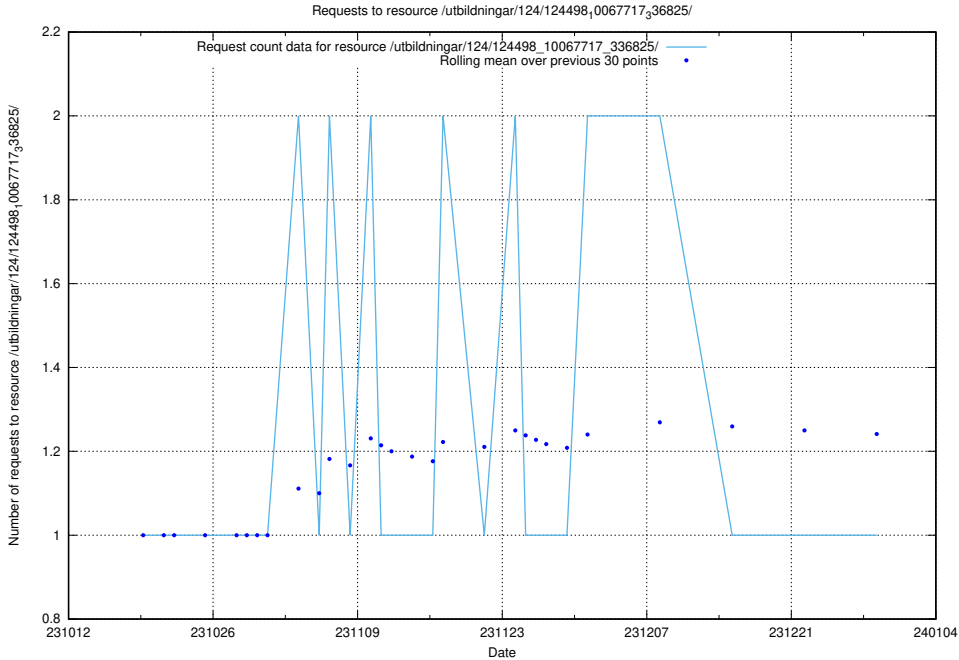

5.3914 Usage of /utbildningar/124/124498_10067717_336825/

Here, we count the number of requests to resource /utbildningar/124/124498_10067717_336825/.