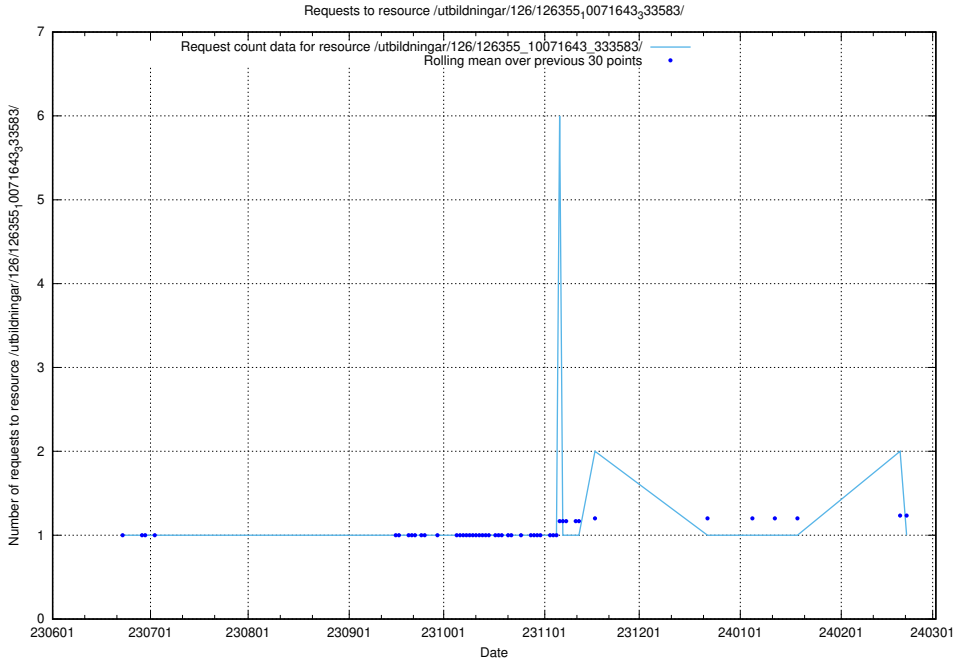

5.5309 Usage of /utbildningar/126/126355_10071643_333583/

Here, we count the number of requests to resource /utbildningar/126/126355_10071643_333583/.