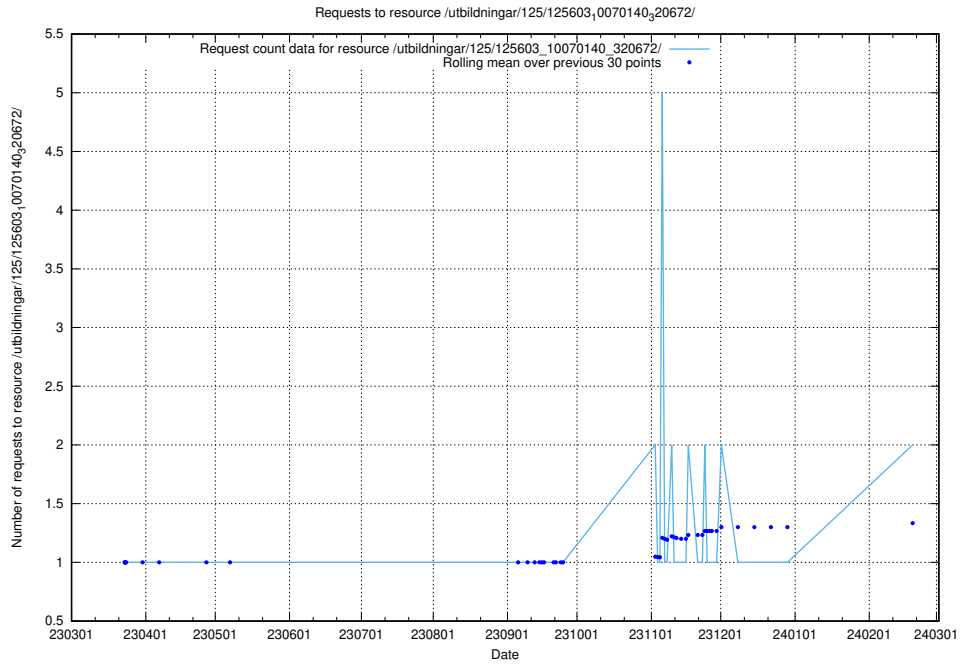

5.320 Usage of /utbildningar/125/125603_10070140_320672/

Here, we count the number of requests to resource /utbildningar/125/125603_10070140_320672/.