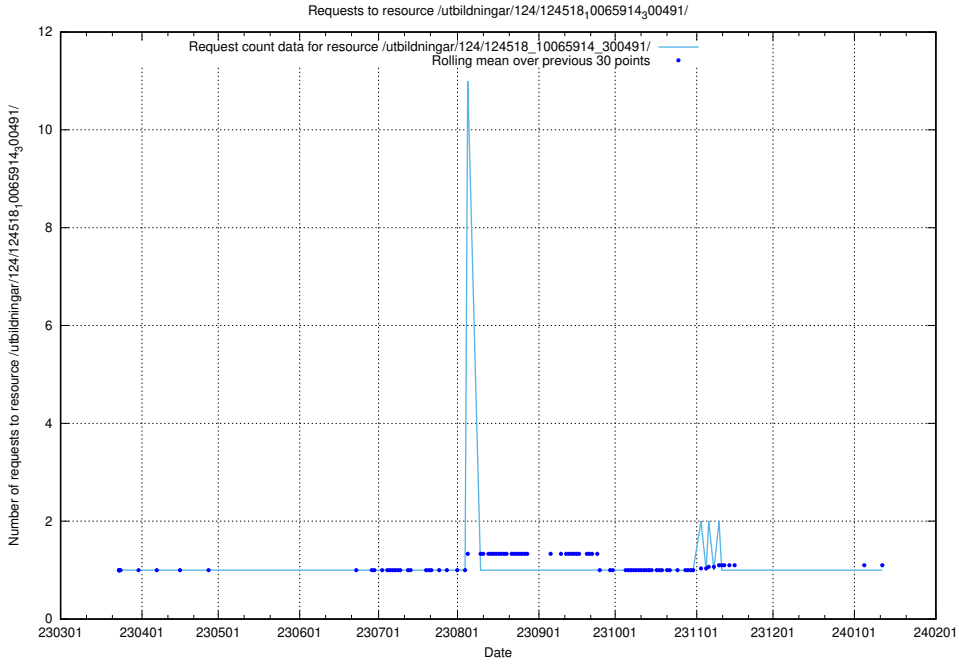

5.1184 Usage of /utbildningar/124/124518_10065914_300491/

Here, we count the number of requests to resource /utbildningar/124/124518_10065914_300491/.