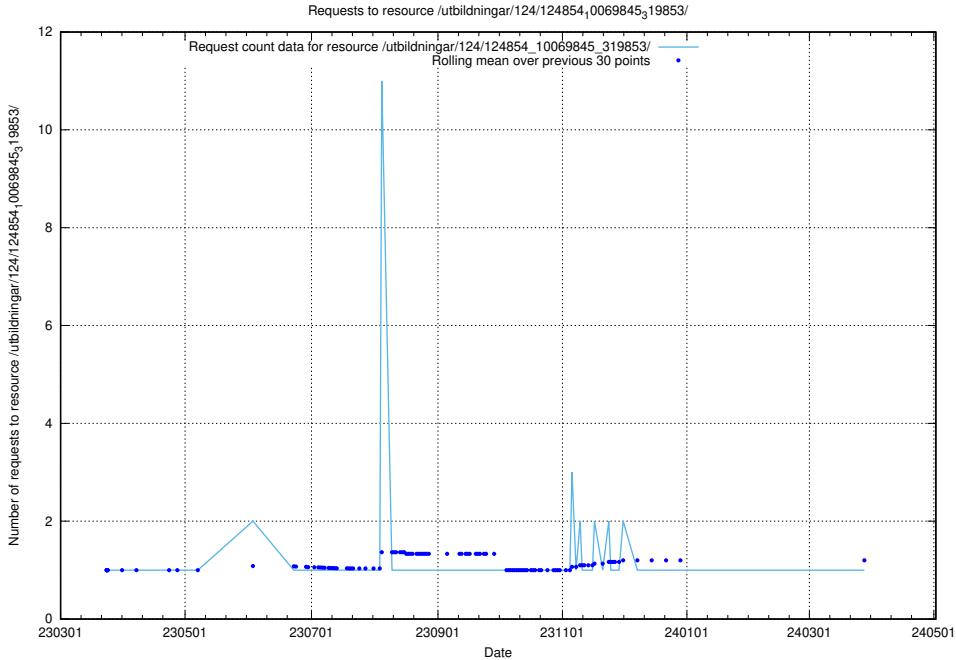

5.1095 Usage of /utbildningar/124/124854_10069845_319853/

Here, we count the number of requests to resource /utbildningar/124/124854_10069845_319853/.