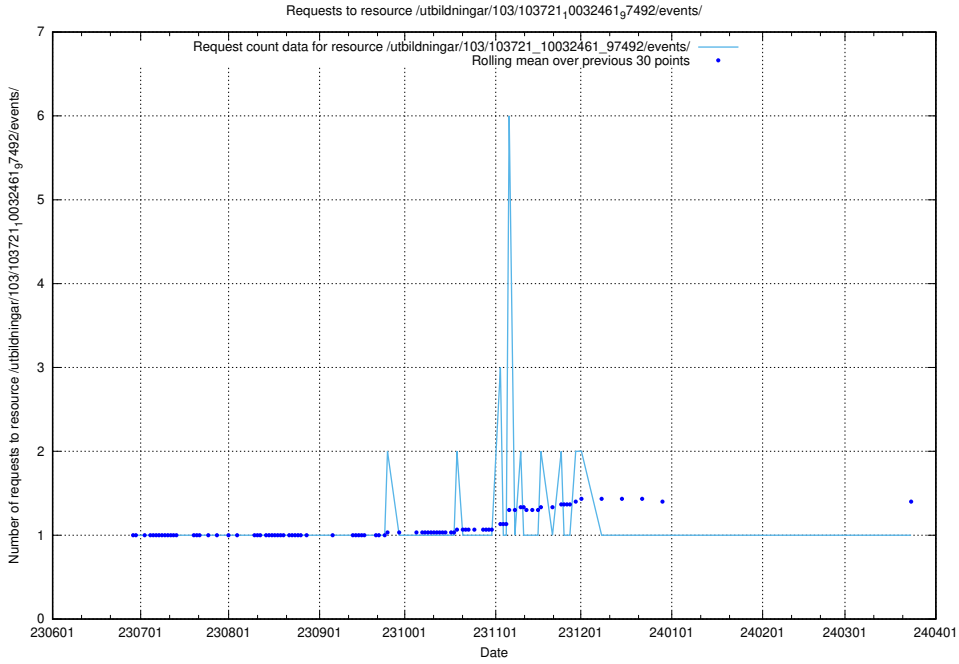

5.5184 Usage of /utbildningar/103/103721_10032461_97492/events/

Here, we count the number of requests to resource /utbildningar/103/103721_10032461_97492/events/.