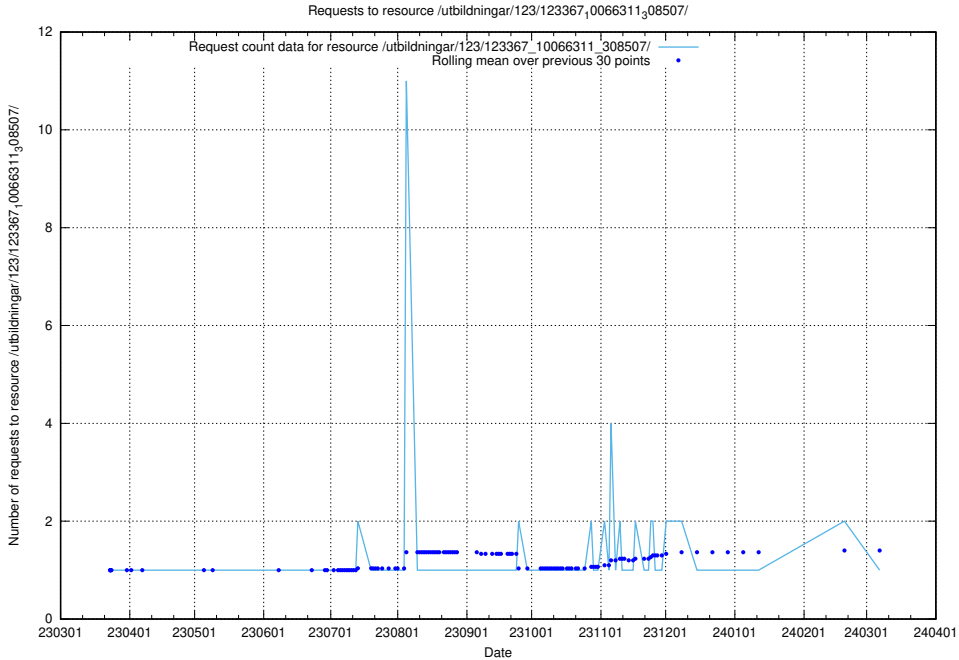

Here, we count the number of requests to resource /utbildningar/123/123367_10066311_308507/.

5.4167 Usage of /availability/20230911/

Here, we count the number of requests to resource /availability/20230911/.