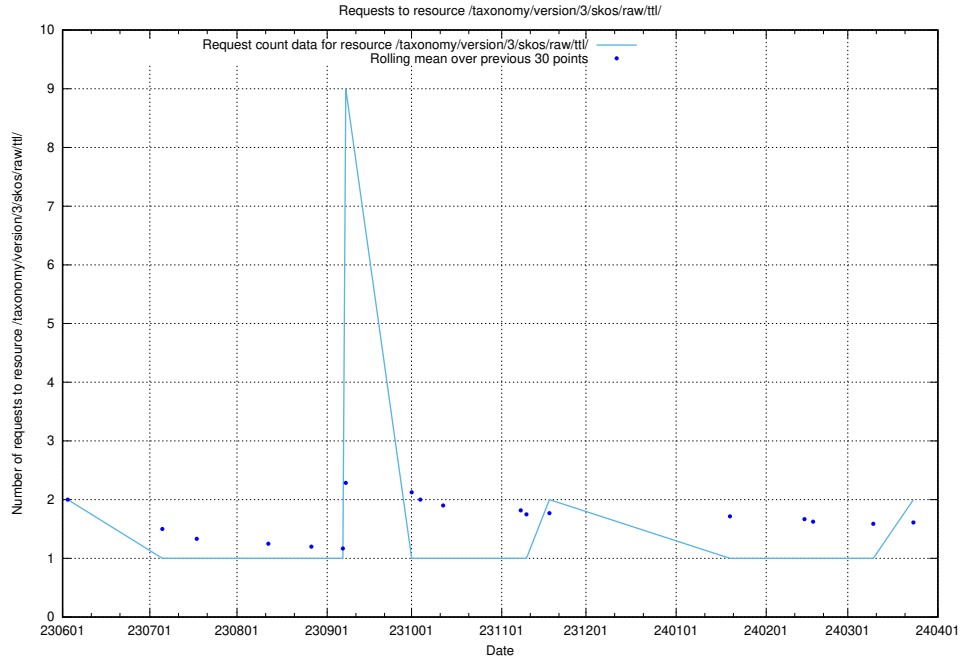

5.745 Usage of `/taxonomy/version/3/skos/raw/ttl/`

Here, we count the number of requests to resource `/taxonomy/version/3/skos/raw/ttl/`.