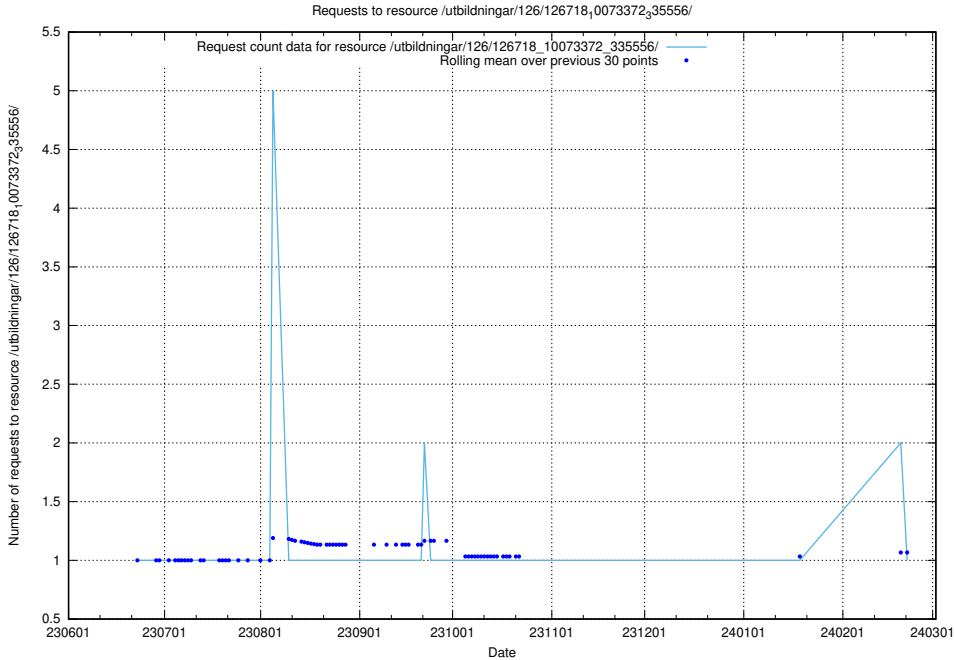

5.5264 Usage of /utbildningar/126/126718_10073372_335556/

Here, we count the number of requests to resource /utbildningar/126/126718_10073372_335556/.