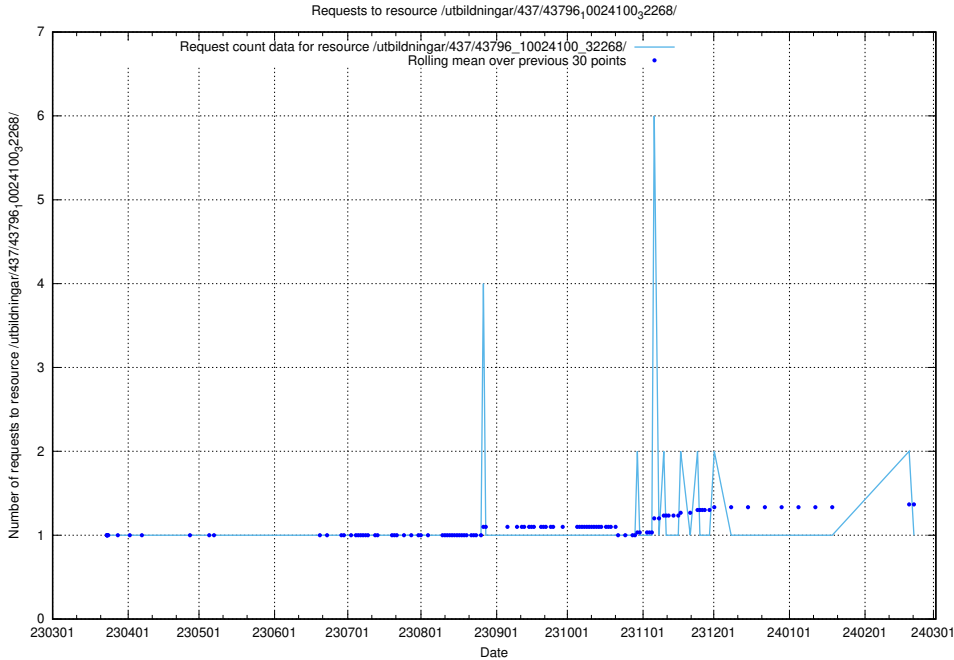

5.5992 Usage of /utbildningar/437/43796_10024100_32268/

Here, we count the number of requests to resource /utbildningar/437/43796_10024100_32268/.