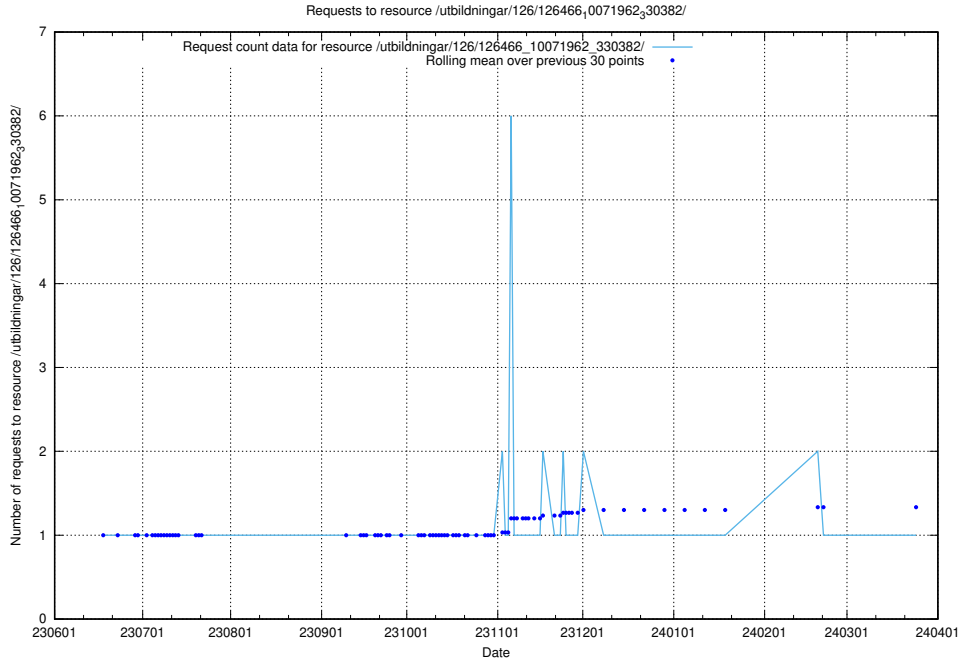

5.5523 Usage of /utbildningar/126/126466_10071962_330382/

Here, we count the number of requests to resource /utbildningar/126/126466_10071962_330382/.