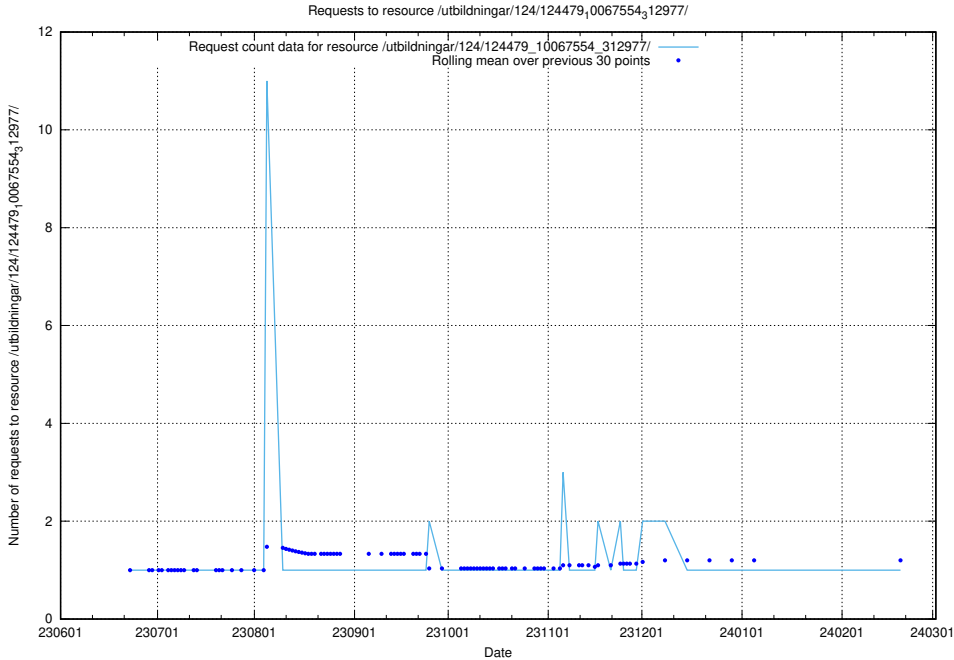

5.5453 Usage of /utbildningar/124/124479_10067554_312977/

Here, we count the number of requests to resource /utbildningar/124/124479_10067554_312977/.