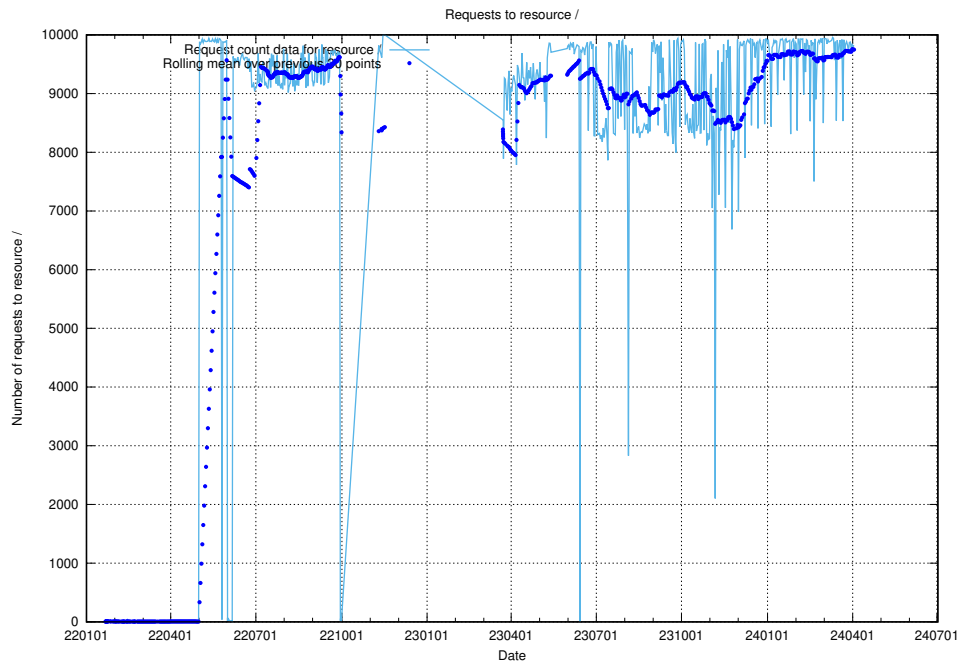

⁶<https://data.jobtechdev.se>

5.2 Disk space usage

A table showing the disk space usage on the data server.

5.3 Usage of /utbildningar/122/122546_10064745_265894/events/

Here, we count the number of requests to resource /utbildningar/122/122546_10064745_265894/events/