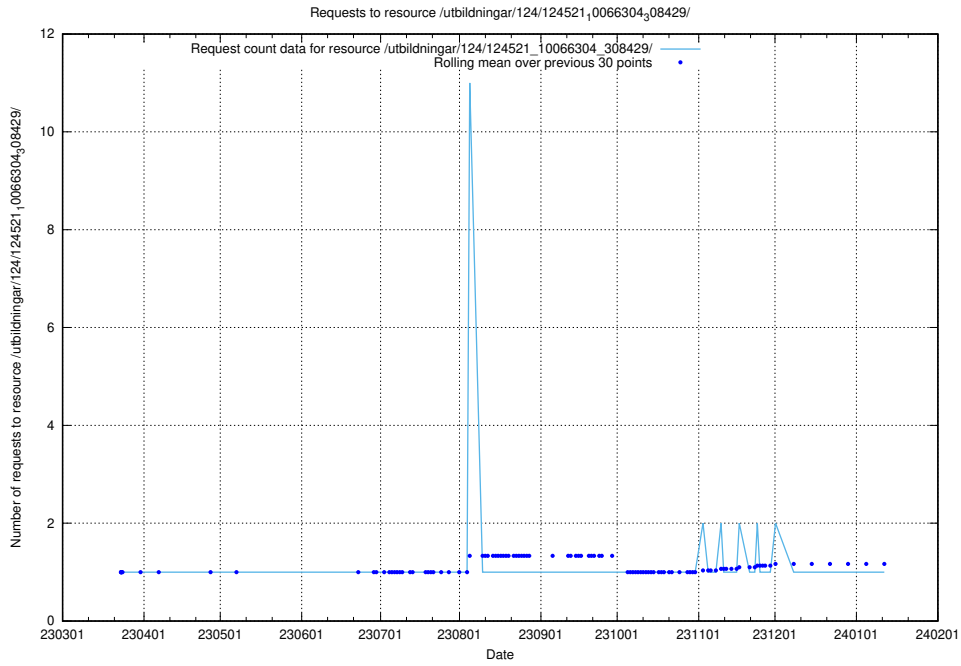

5.1116 Usage of /utbildningar/124/124521_10066304_308429/

Here, we count the number of requests to resource /utbildningar/124/124521_10066304_308429/.