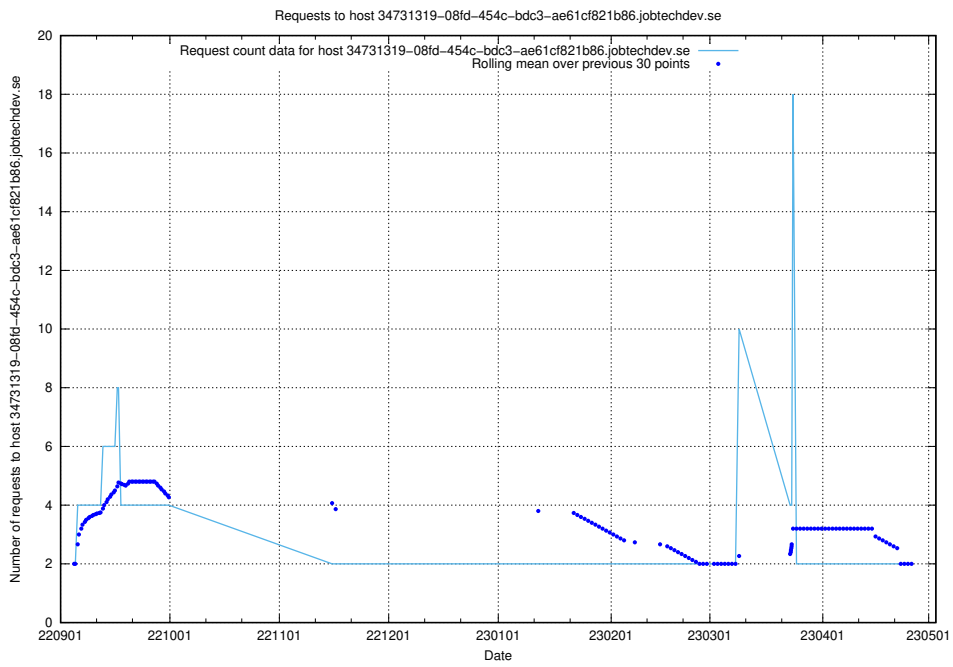

7.330 Usage of 34731319-08fd-454c-bdc3-ae61cf821b86.jobtechdev.se

Here, we count the number of requests to host 34731319-08fd-454c-bdc3-ae61cf821b86.jobtechdev.se.