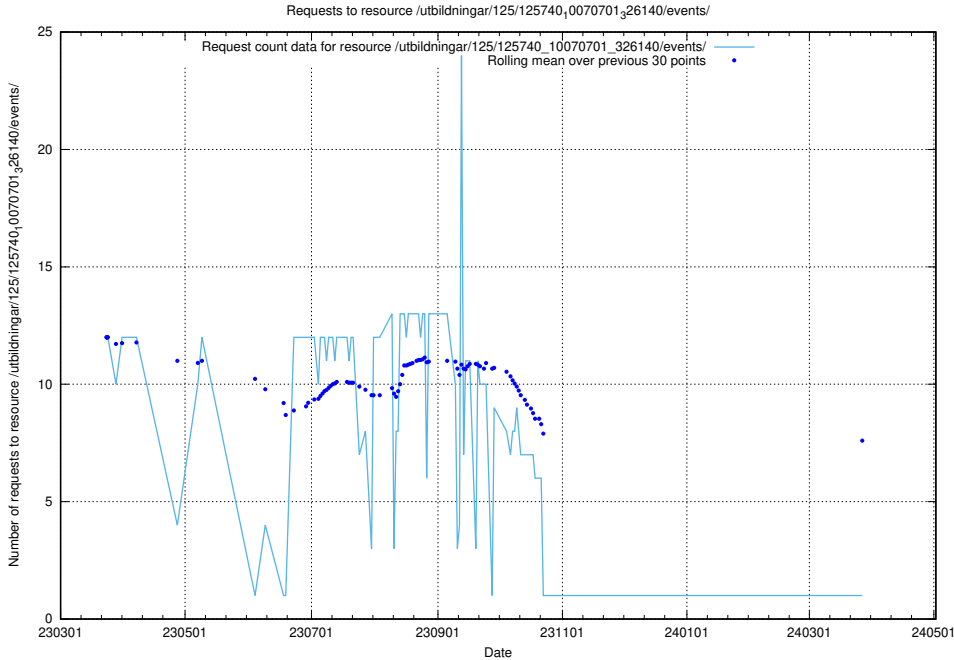

5.5895 Usage of /utbildningar/125/125740_10070701_326140/events/

Here, we count the number of requests to resource /utbildningar/125/125740_10070701_326140/events/