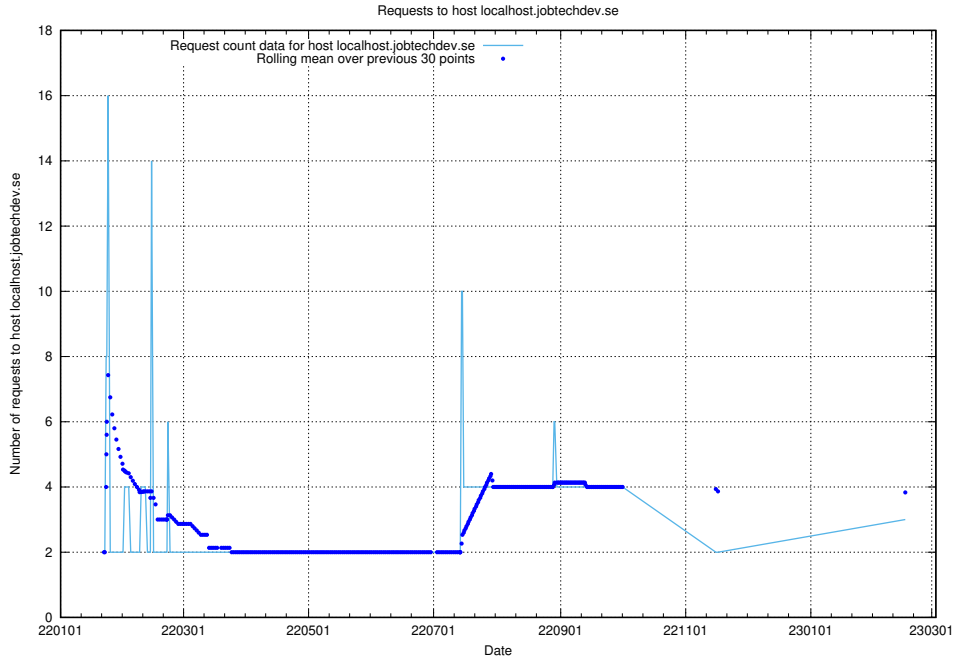

7.252 Usage of localhost.jobtechdev.se

Here, we count the number of requests to host localhost.jobtechdev.se.