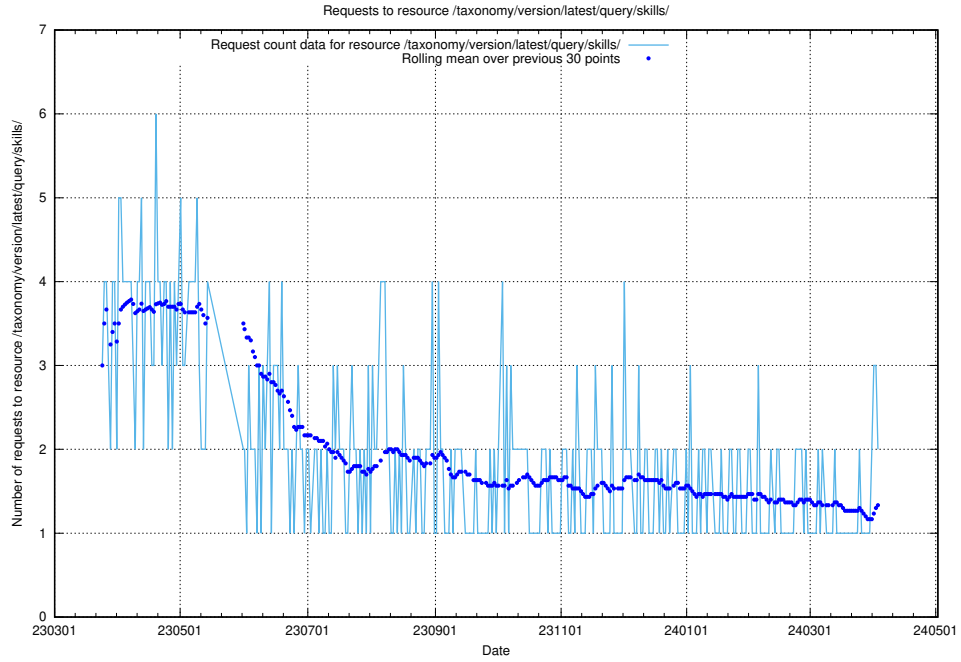

5.783 Usage of /taxonomy/version/latest/query/skills/

Here, we count the number of requests to resource /taxonomy/version/latest/query/skills/.