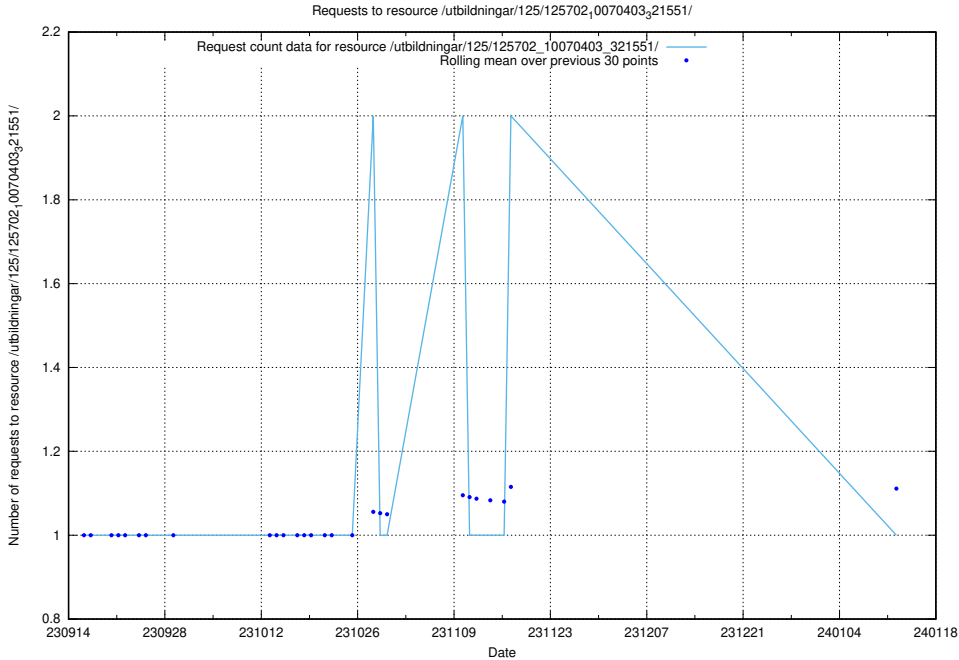

5.4202 Usage of /utbildningar/125/125702_10070403_321551/

Here, we count the number of requests to resource /utbildningar/125/125702_10070403_321551/.