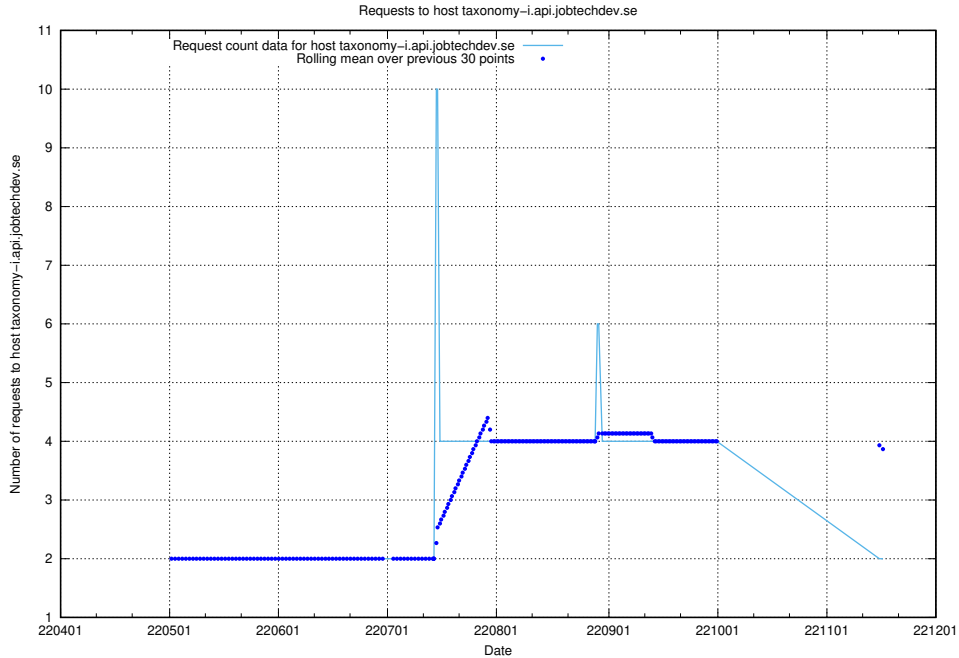

7.434 Usage of `oauth-openshift.prod.services.jtech.se`

Here, we count the number of requests to host `oauth-openshift.prod.services.jtech.se`.

7.435 Usage of taxonomy-i.api.jobtechdev.se

Here, we count the number of requests to host taxonomy-i.api.jobtechdev.se.