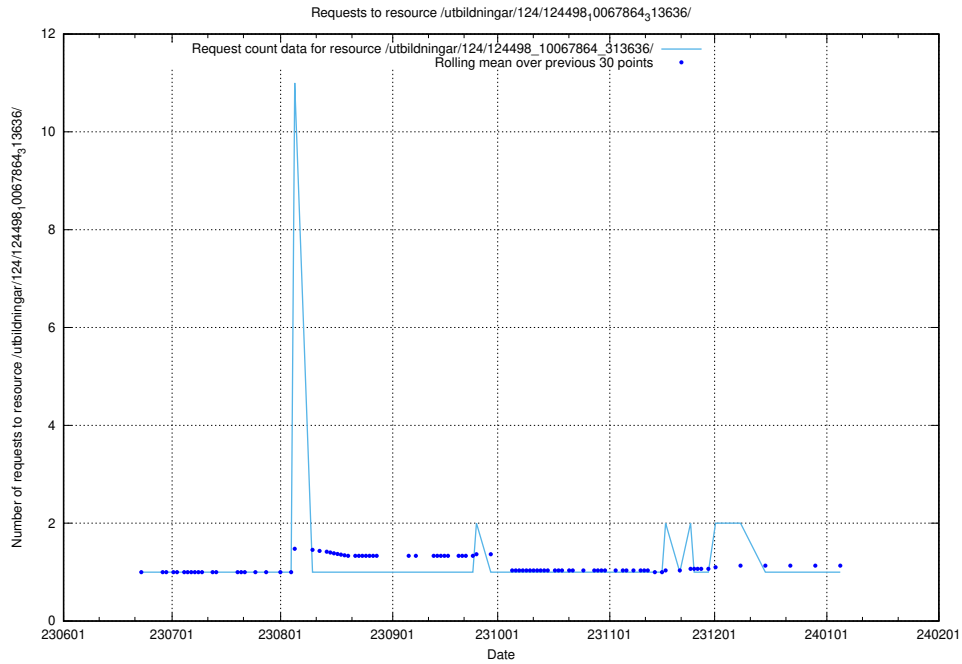

5.5444 Usage of /utbildningar/124/124498_10067864_313636/

Here, we count the number of requests to resource /utbildningar/124/124498_10067864_313636/.