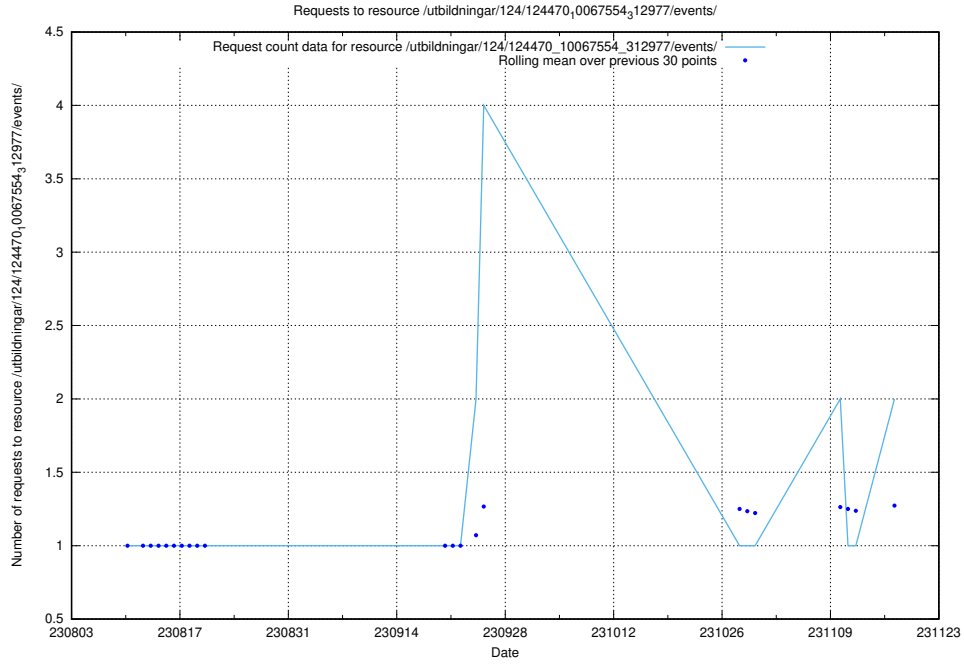

5.618 Usage of /utbildningar/124/124470_10067554_312977/events/

Here, we count the number of requests to resource /utbildningar/124/124470_10067554_312977/events/