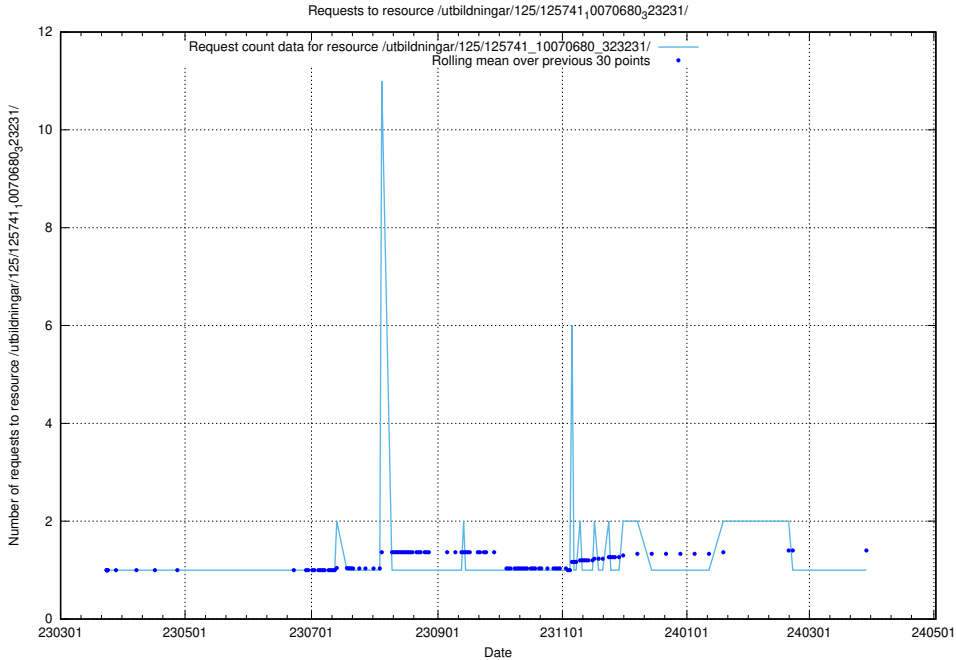

5.6127 Usage of /utbildningar/125/125741_10070680_323231/

Here, we count the number of requests to resource /utbildningar/125/125741_10070680_323231/.