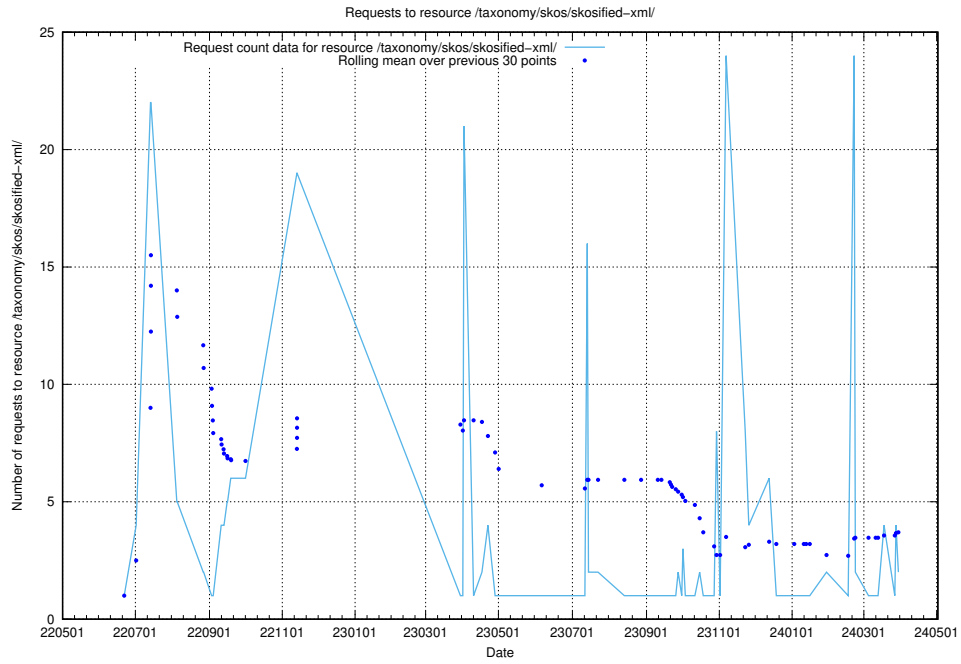

Here, we count the number of requests to resource /utbildningar/125/125700_10070403_321551/.

5.314 Usage of /taxonomy/skos/skosified-xml/

Here, we count the number of requests to resource /taxonomy/skos/skosified-xml/.