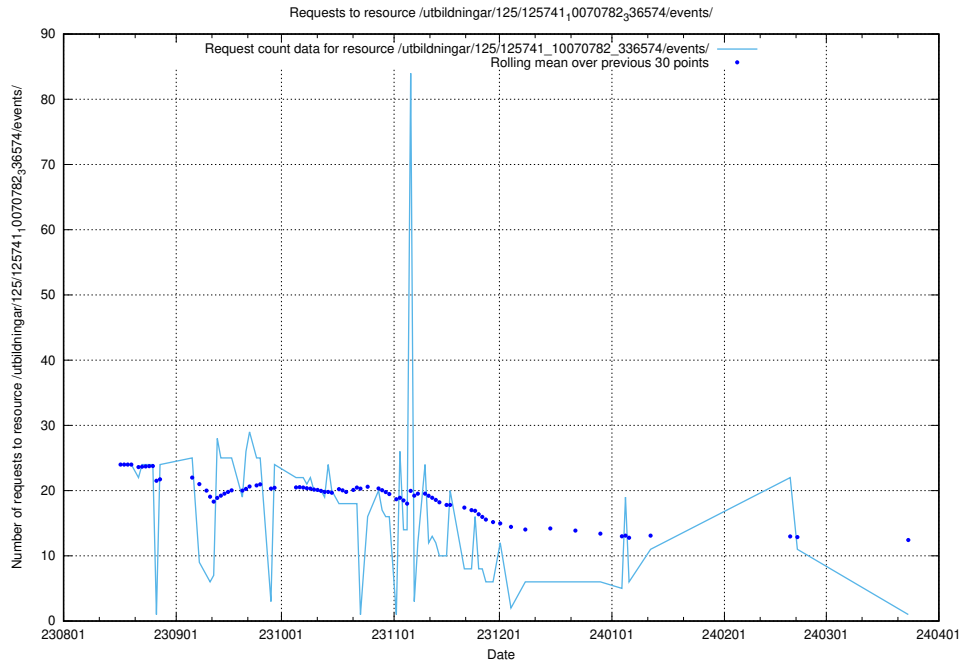

5.4428 Usage of /utbildningar/125/125741_10070782_336574/events/

Here, we count the number of requests to resource /utbildningar/125/125741_10070782_336574/events/