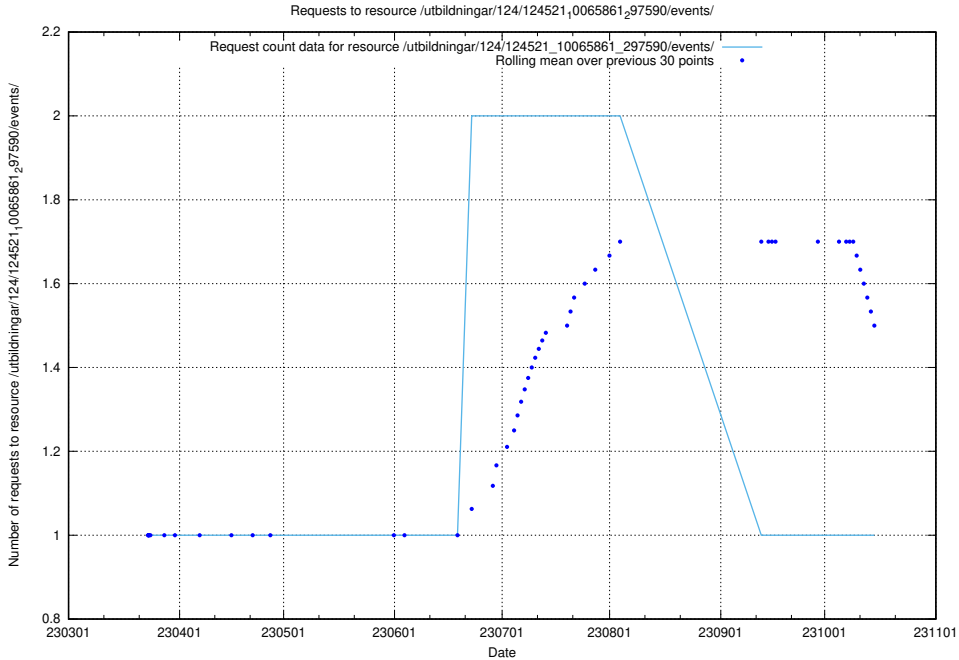

5.1133 Usage of /utbildningar/124/124521_10065861_297590/events/

Here, we count the number of requests to resource /utbildningar/124/124521_10065861_297590/events/