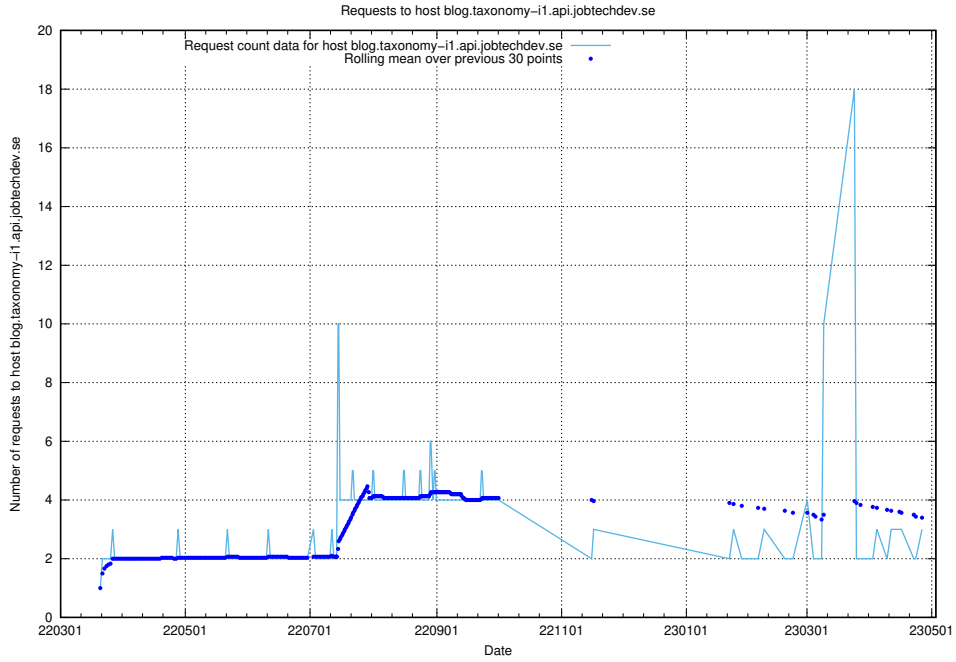

7.222 Usage of `blog.taxonomy-i1.api.jobtechdev.se`

Here, we count the number of requests to host `blog.taxonomy-i1.api.jobtechdev.se`.