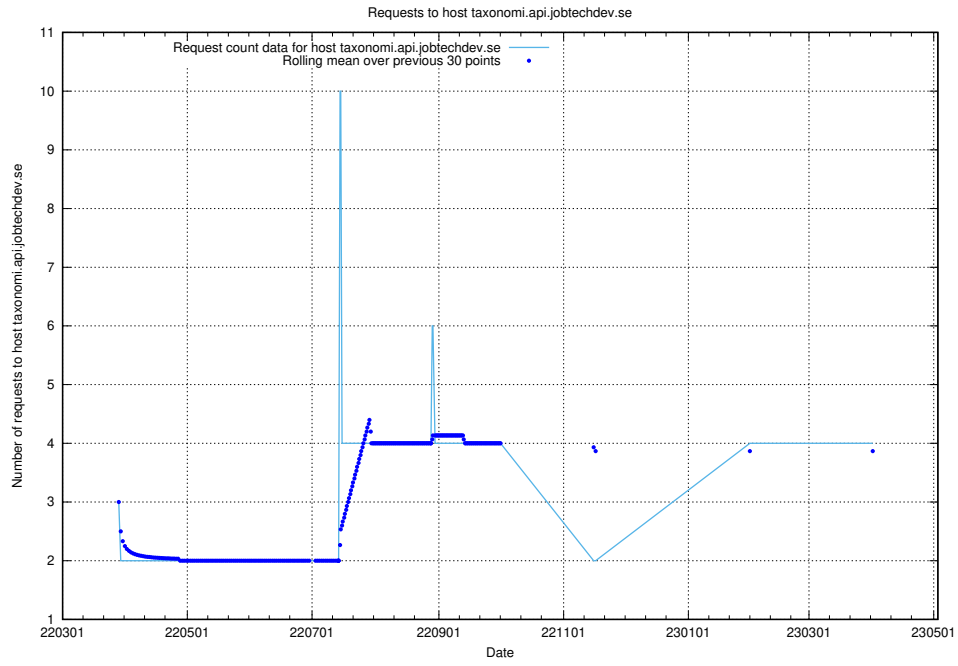

7.153 Usage of taxonomi.api.jobtechdev.se

Here, we count the number of requests to host taxonomi.api.jobtechdev.se.