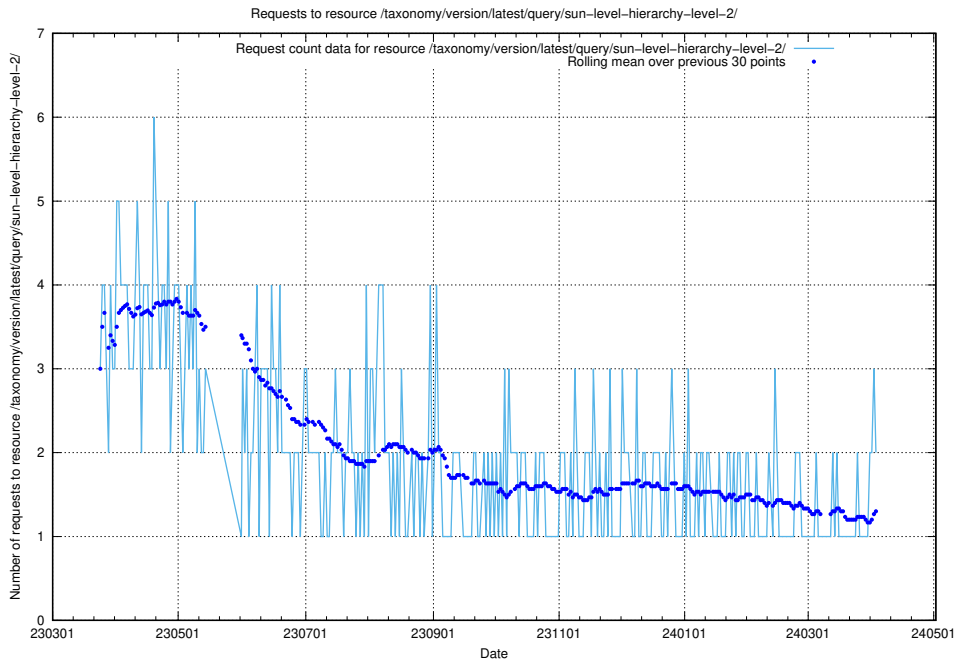

5.765 Usage of /taxonomy/version/latest/query/sun-level-hierarchy-level-2/

Here, we count the number of requests to resource /taxonomy/version/latest/query/sun-level-hierarchy-level-2/.