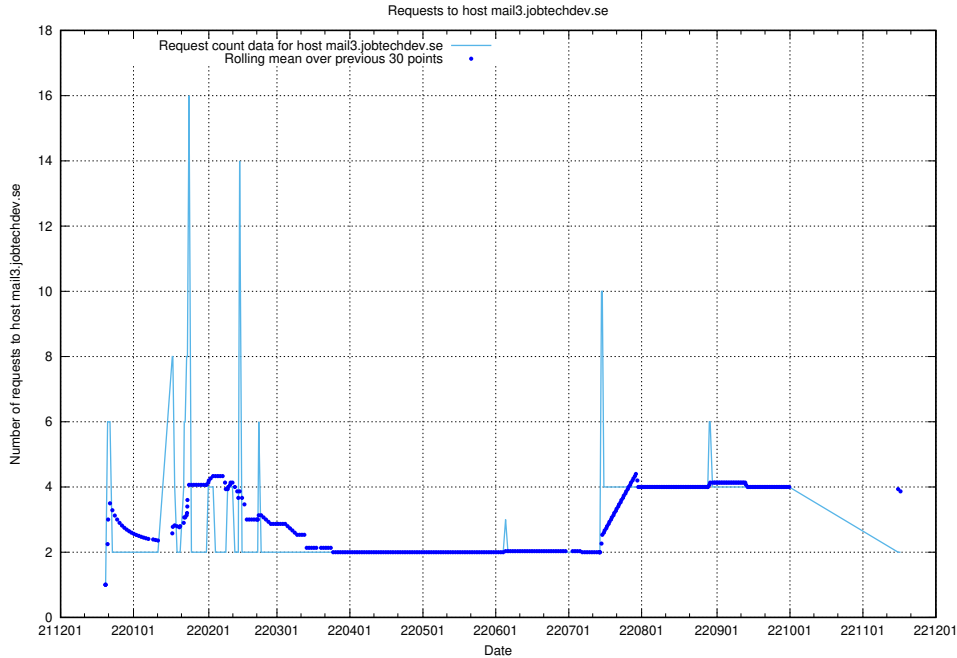

7.374 Usage of mail3.jobtechdev.se

Here, we count the number of requests to host mail3.jobtechdev.se.