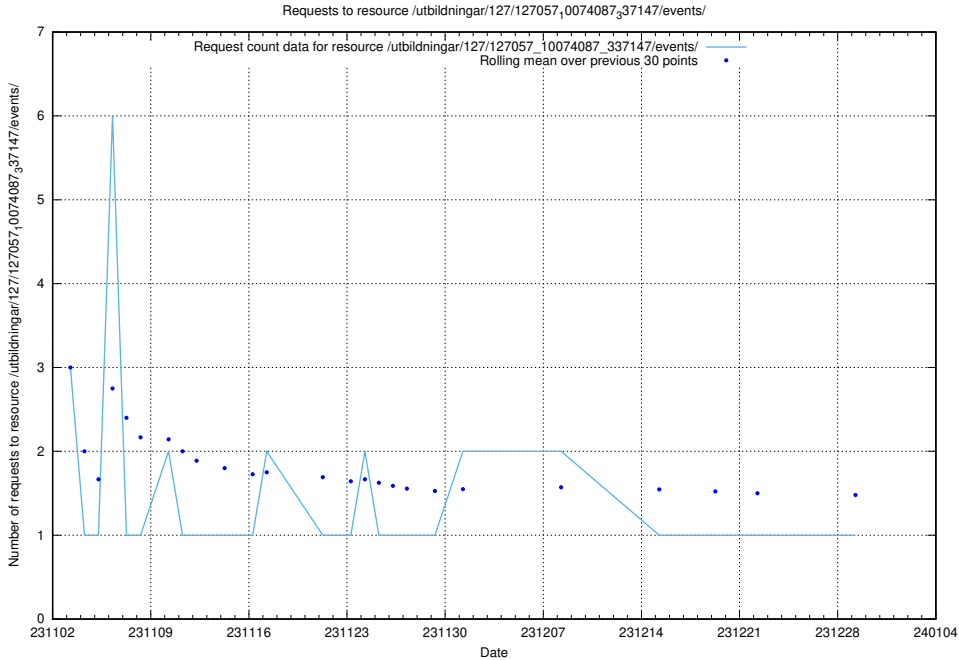

5.3777 Usage of /utbildningar/127/127057_10074087_337147/events/

Here, we count the number of requests to resource /utbildningar/127/127057_10074087_337147/events/