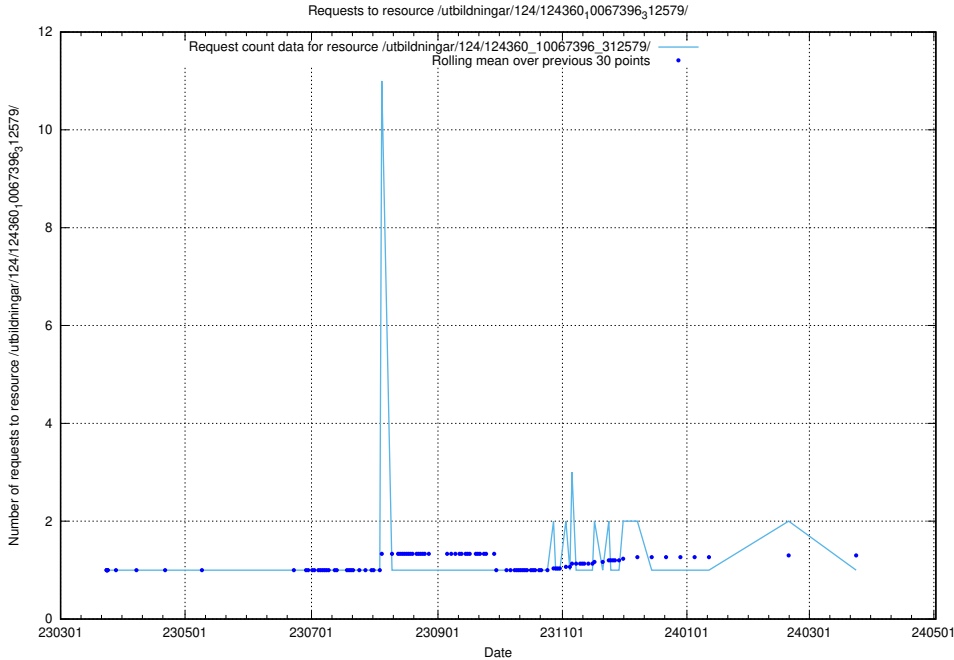

5.3431 Usage of /utbildningar/124/124360_10067396_312579/

Here, we count the number of requests to resource /utbildningar/124/124360_10067396_312579/.