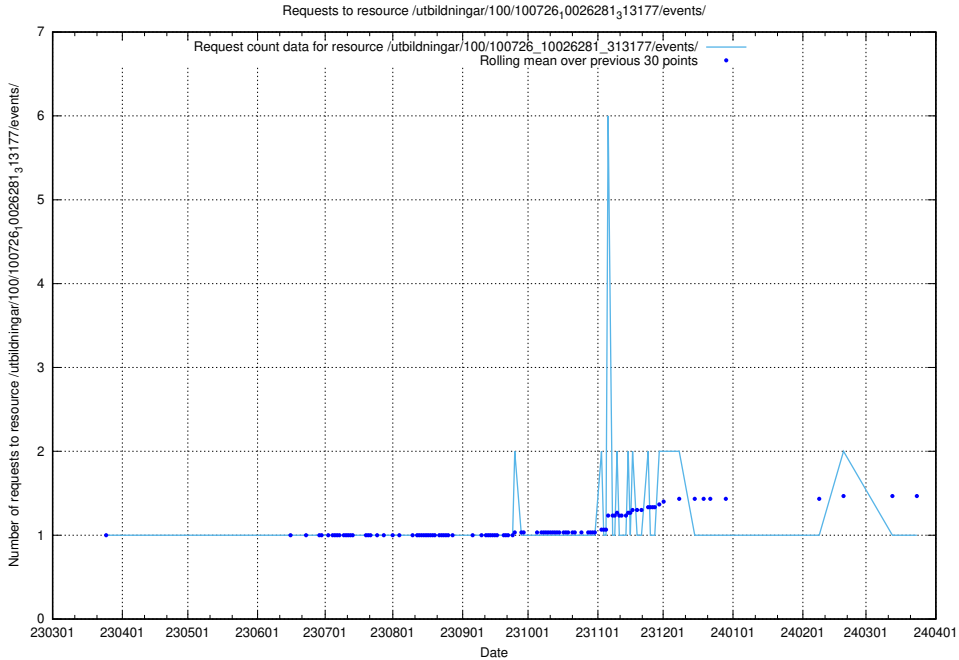

5.5754 Usage of /utbildningar/100/100726_10026281_313177/events/

Here, we count the number of requests to resource /utbildningar/100/100726_10026281_313177/events/