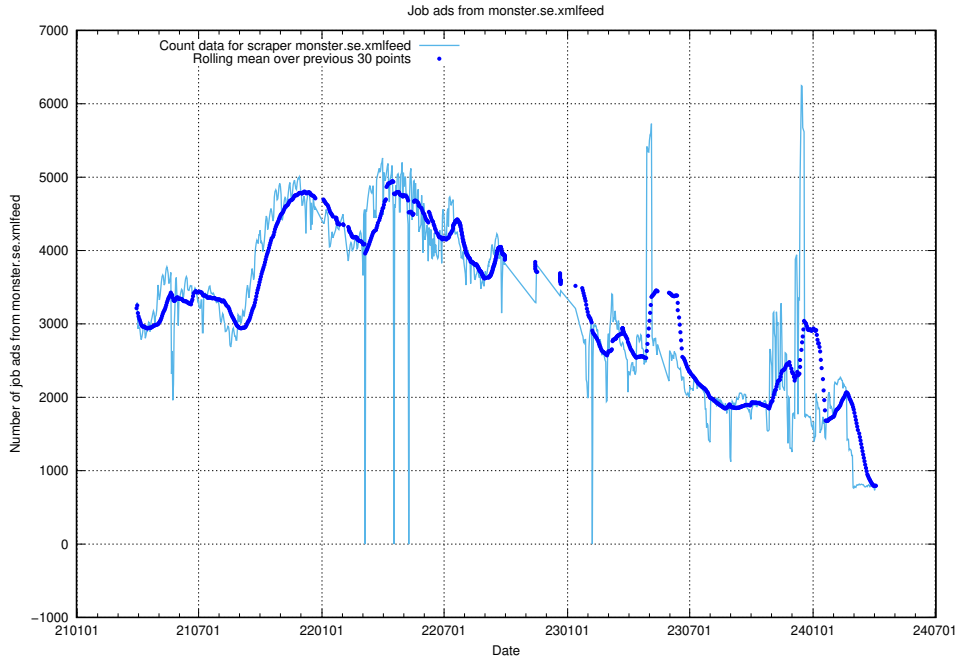

13.8 Number of ads by scraper monster.se.xmlfeed

Here, we count the number of job ads scraped from monster.se.xmlfeed.