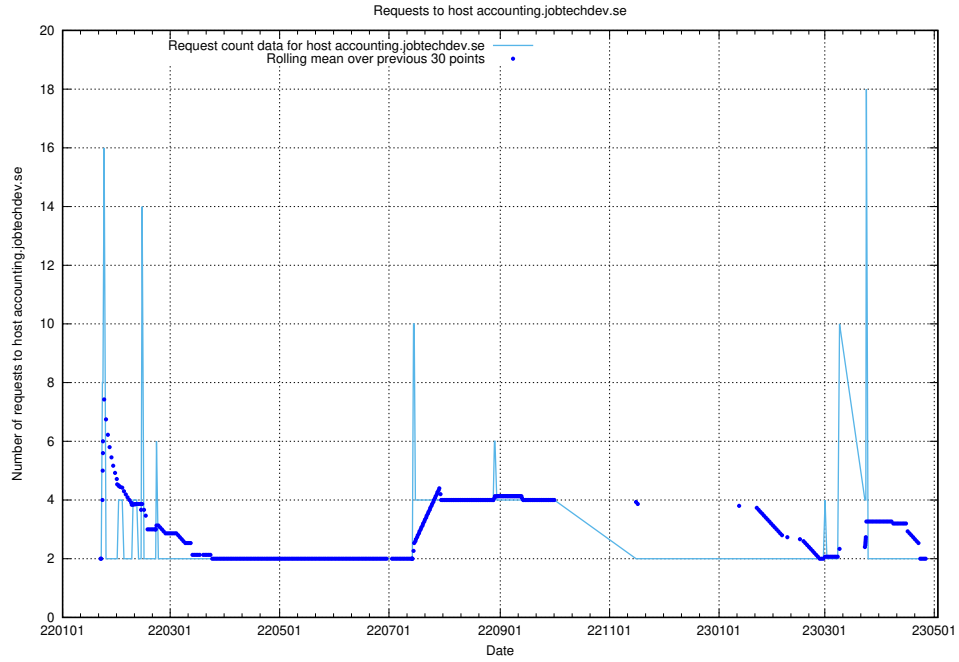

Here, we count the number of requests to host accounting.jobtechdev.se.

7.262 Usage of a.jobtechdev.se

Here, we count the number of requests to host a.jobtechdev.se.

7.263 Usage of game.jobtechdev.se

Here, we count the number of requests to host game.jobtechdev.se.