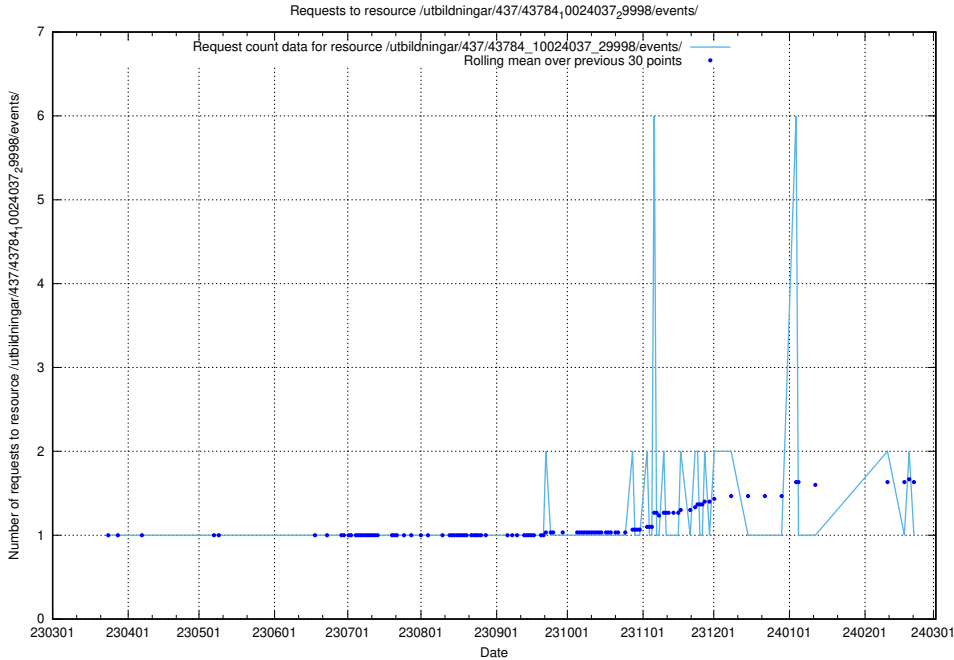

5.5838 Usage of /utbildningar/437/43784_10024037_29998/events/

Here, we count the number of requests to resource /utbildningar/437/43784_10024037_29998/events/.