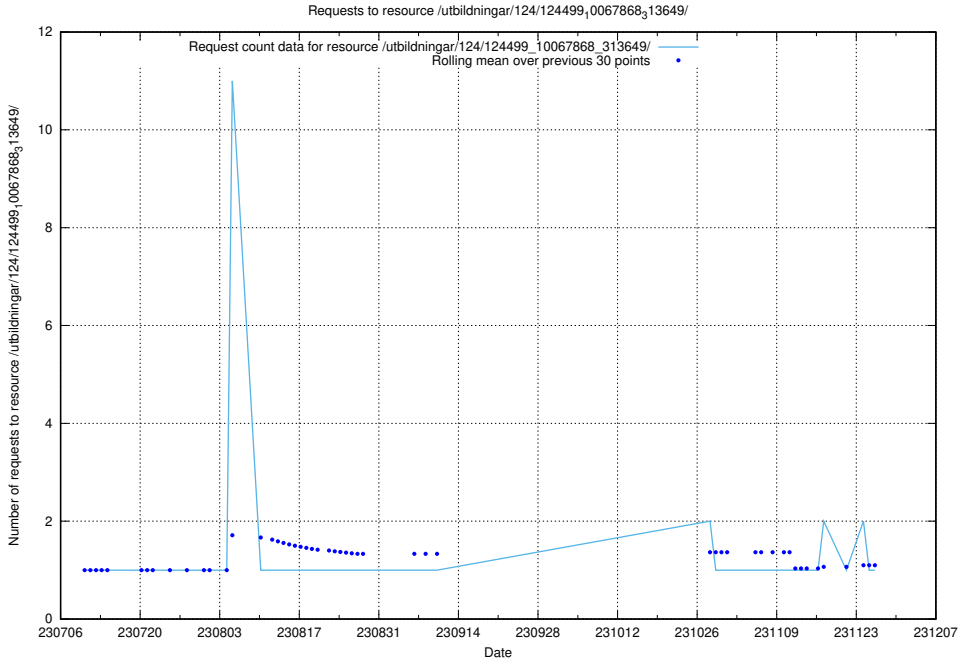

5.4775 Usage of /utbildningar/124/124499_10067868_313649/

Here, we count the number of requests to resource /utbildningar/124/124499_10067868_313649/.