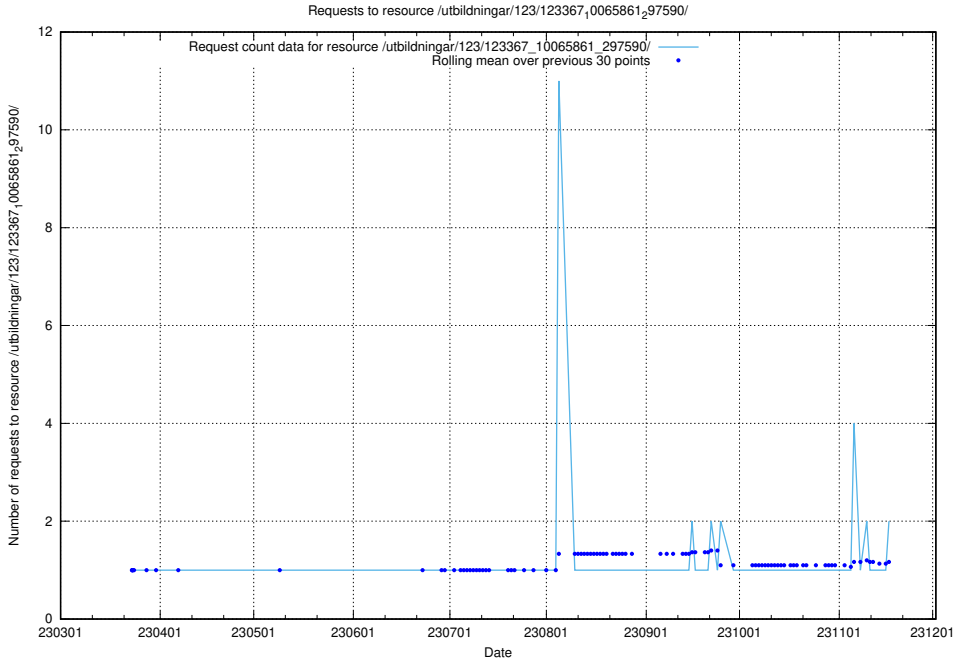

5.609 Usage of /utbildningar/123/123367_10065861_297590/

Here, we count the number of requests to resource /utbildningar/123/123367_10065861_297590/.