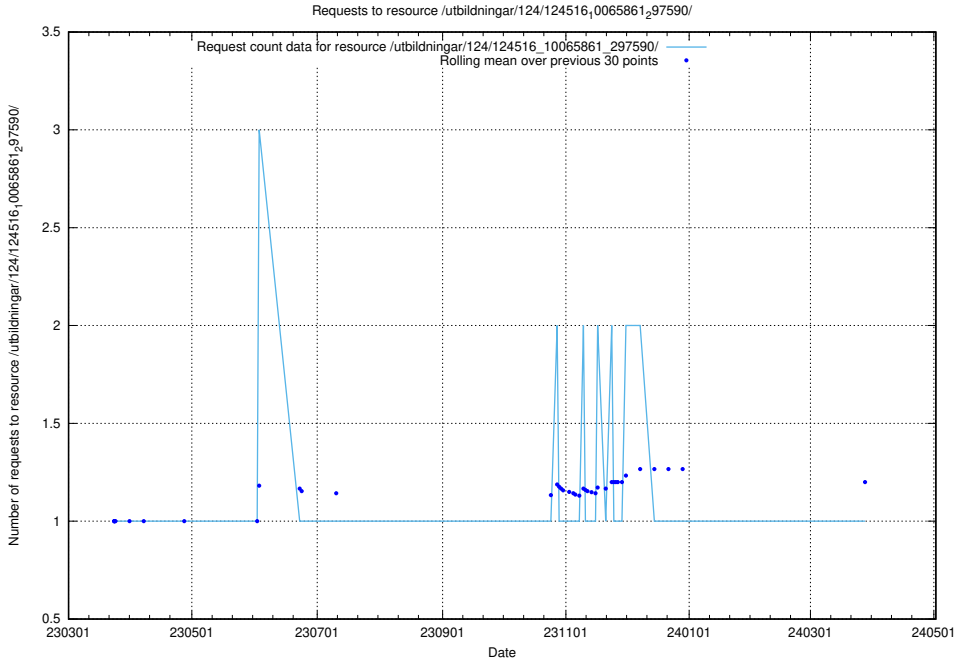

5.1194 Usage of /utbildningar/124/124516_10065861_297590/

Here, we count the number of requests to resource /utbildningar/124/124516_10065861_297590/.