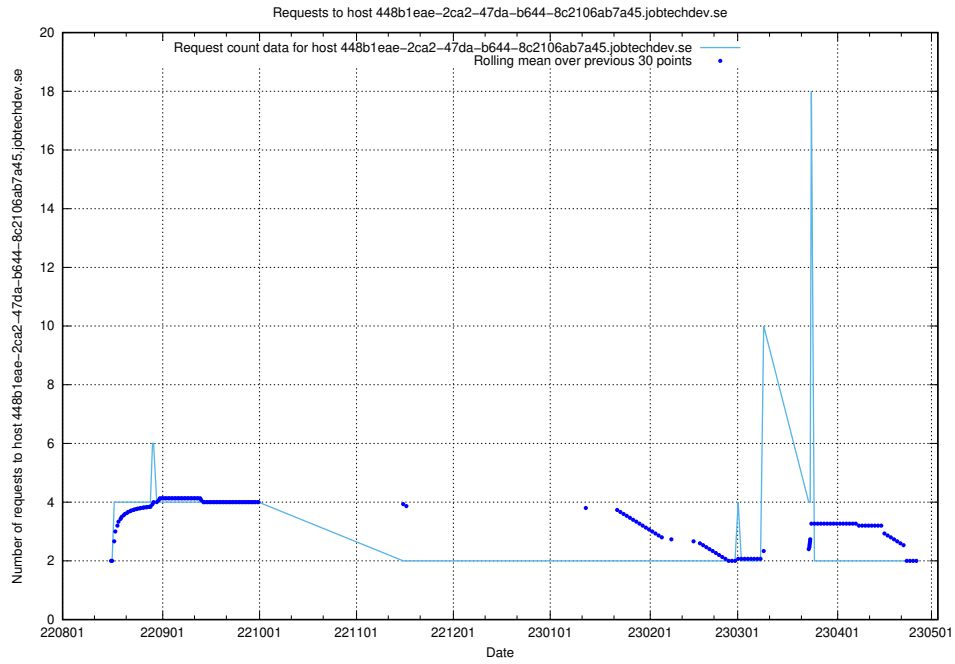

7.346 Usage of 448b1eae-2ca2-47da-b644-8c2106ab7a45.jobtechdev.se

Here, we count the number of requests to host 448b1eae-2ca2-47da-b644-8c2106ab7a45.jobtechdev.se.