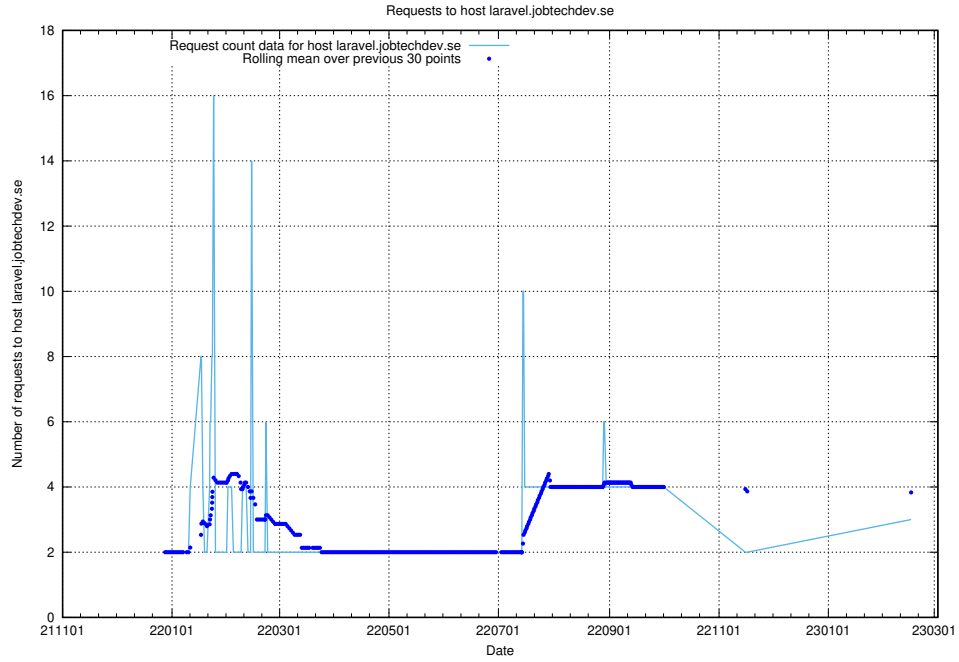

7.193 Usage of laravel.jobtechdev.se

Here, we count the number of requests to host laravel.jobtechdev.se.