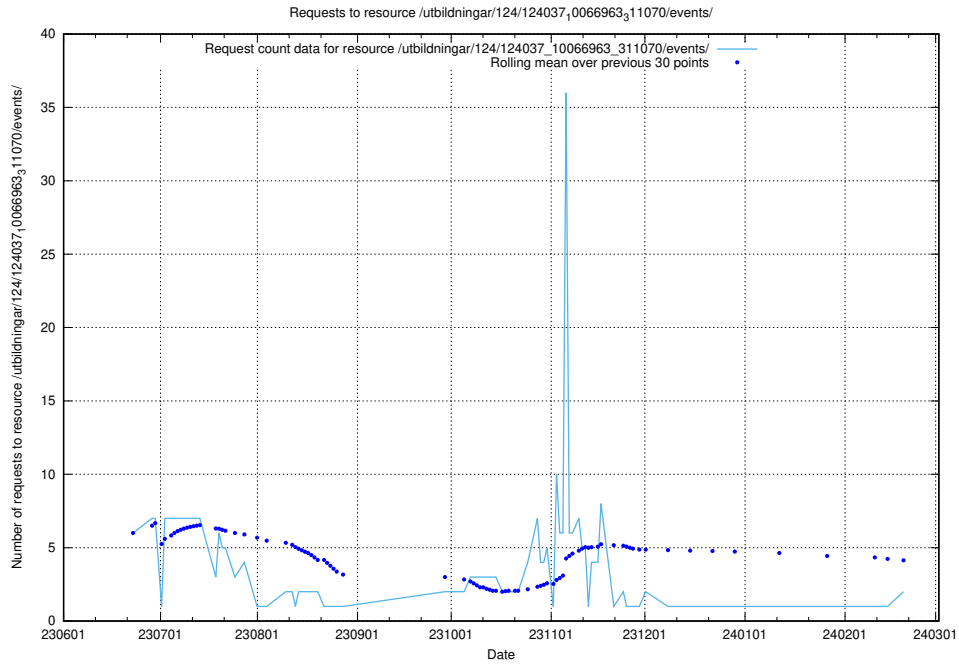

5.688 Usage of /utbildningar/124/124037_10066963_311070/events/

Here, we count the number of requests to resource /utbildningar/124/124037_10066963_311070/events/