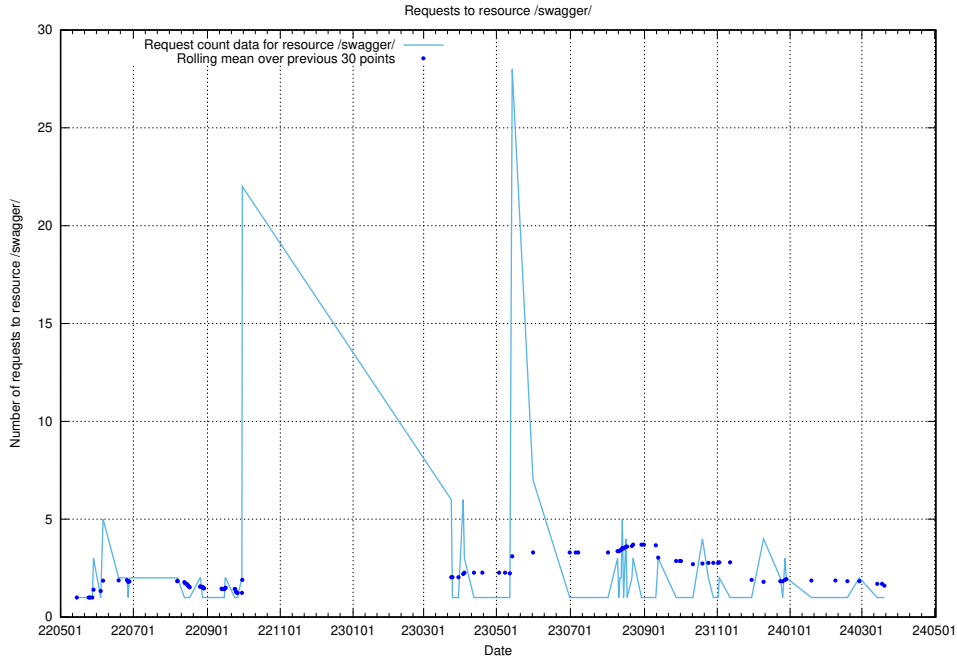

5.957 Usage of /swagger/

Here, we count the number of requests to resource /swagger/.