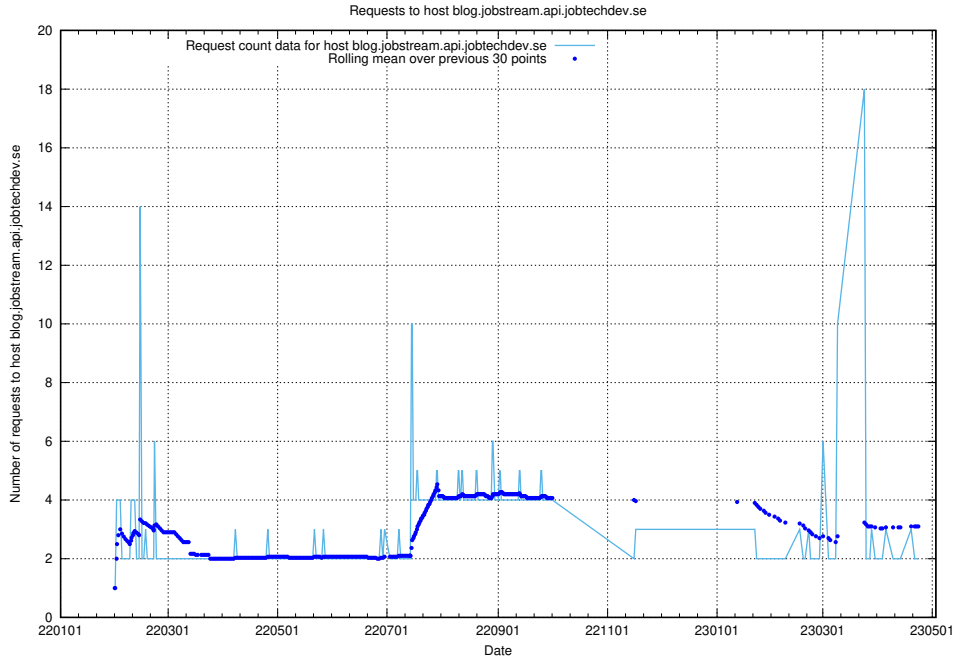

7.566 Usage of `blog.jobstream.api.jobtechdev.se`

Here, we count the number of requests to host `blog.jobstream.api.jobtechdev.se`.