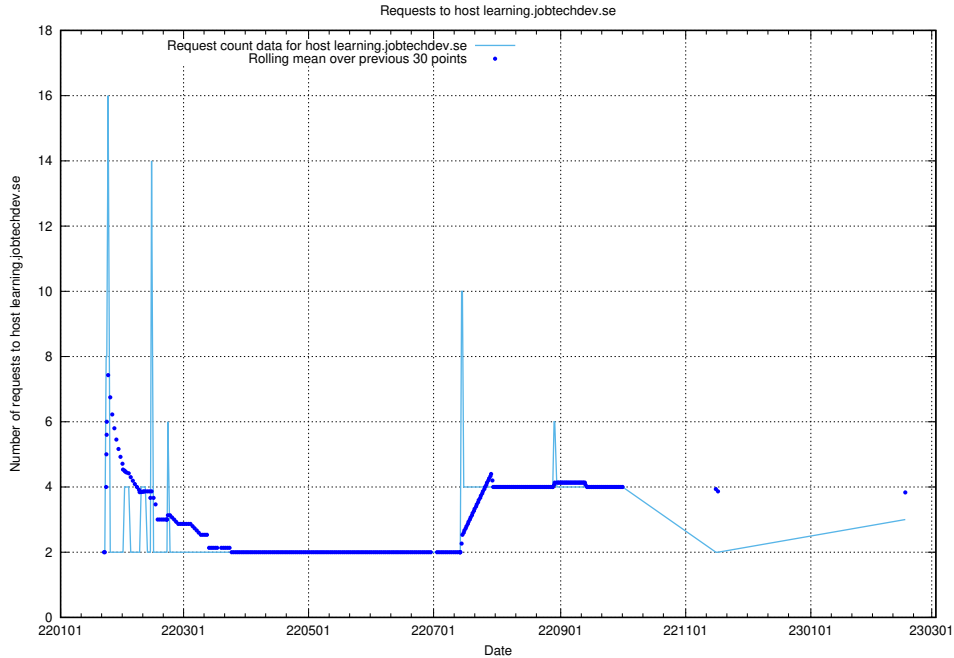

Here, we count the number of requests to host learning.jobtechdev.se.

7.254 Usage of intranet.jobtechdev.se

Here, we count the number of requests to host intranet.jobtechdev.se.

7.255 Usage of ecommerce.jobtechdev.se