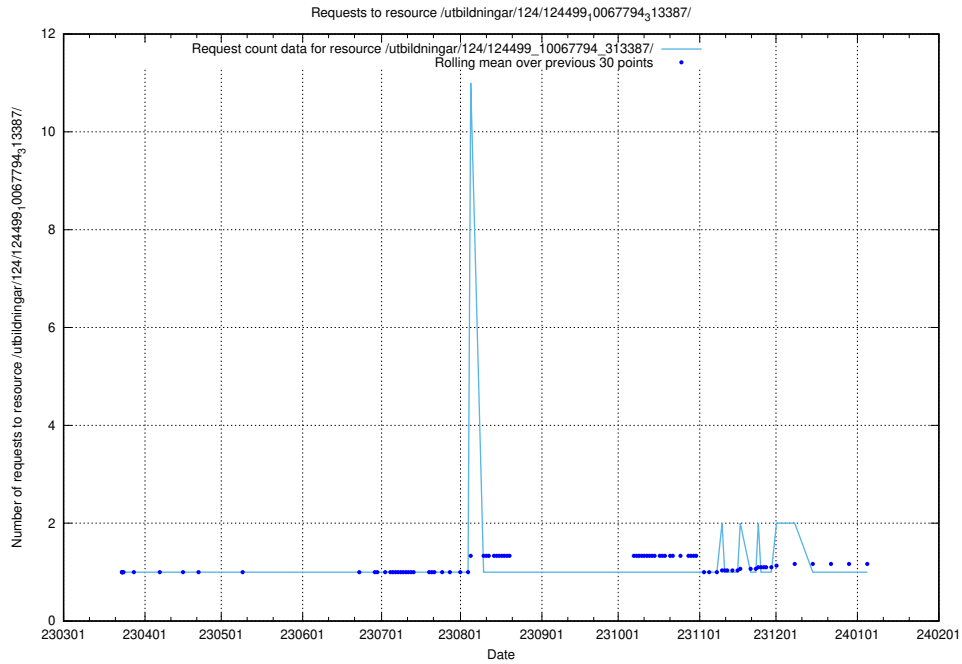

Here, we count the number of requests to resource /utbildningar/utb_emil/124/124455_10067678_313200/

5.2128 Usage of /utbildningar/124/124499_10067794_313387/

Here, we count the number of requests to resource /utbildningar/124/124499_10067794_313387/.