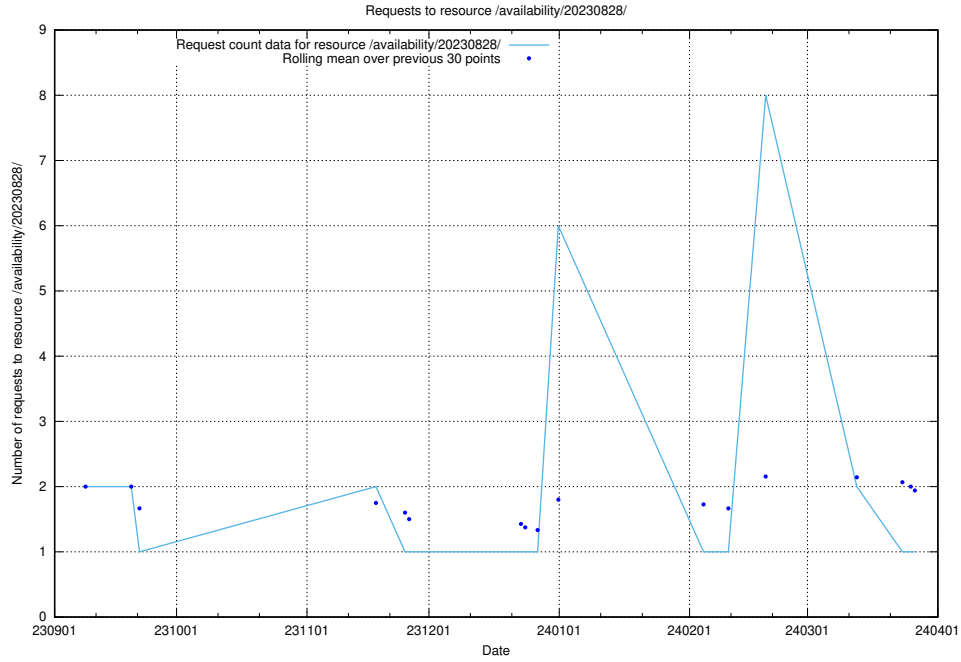

5.4281 Usage of /availability/20230828/

Here, we count the number of requests to resource /availability/20230828/.