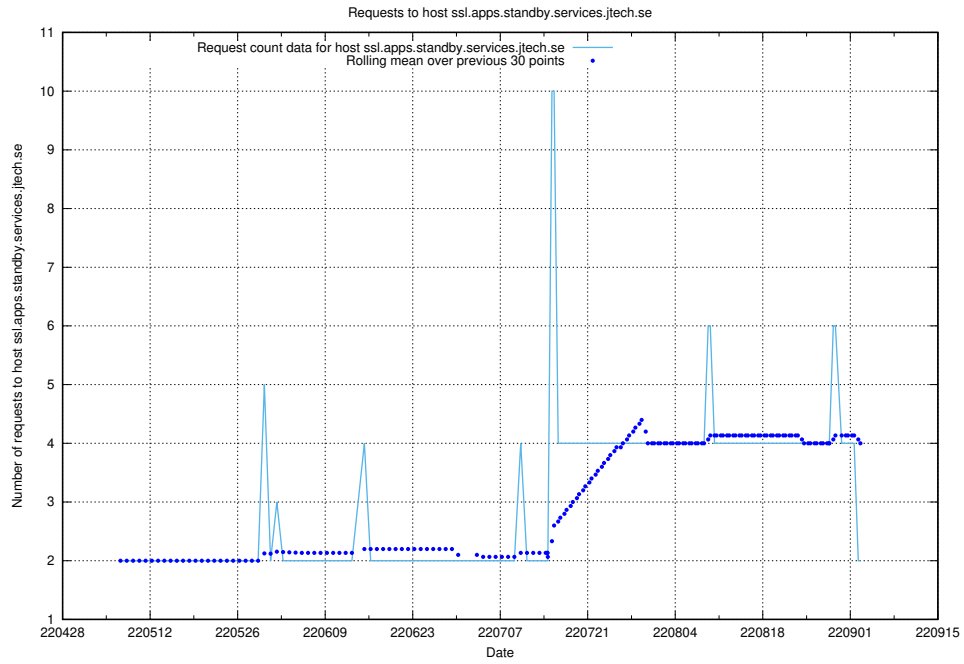

7.430 Usage of ssl.apps.standby.services.jtech.se

Here, we count the number of requests to host ssl.apps.standby.services.jtech.se.