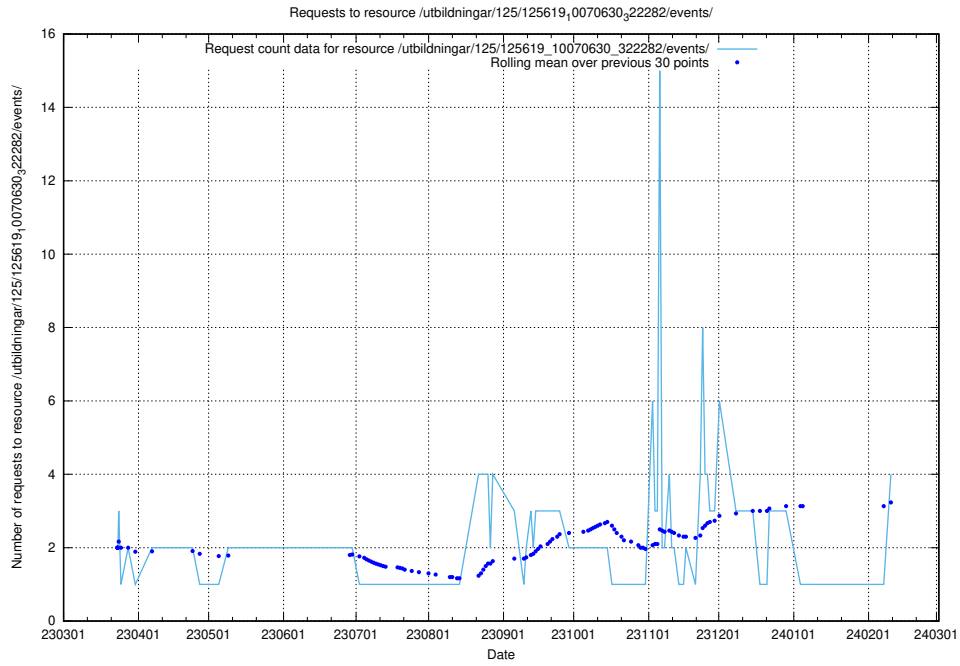

5.179 Usage of /utbildningar/125/125619_10070630_322282/events/

Here, we count the number of requests to resource /utbildningar/125/125619_10070630_322282/events/