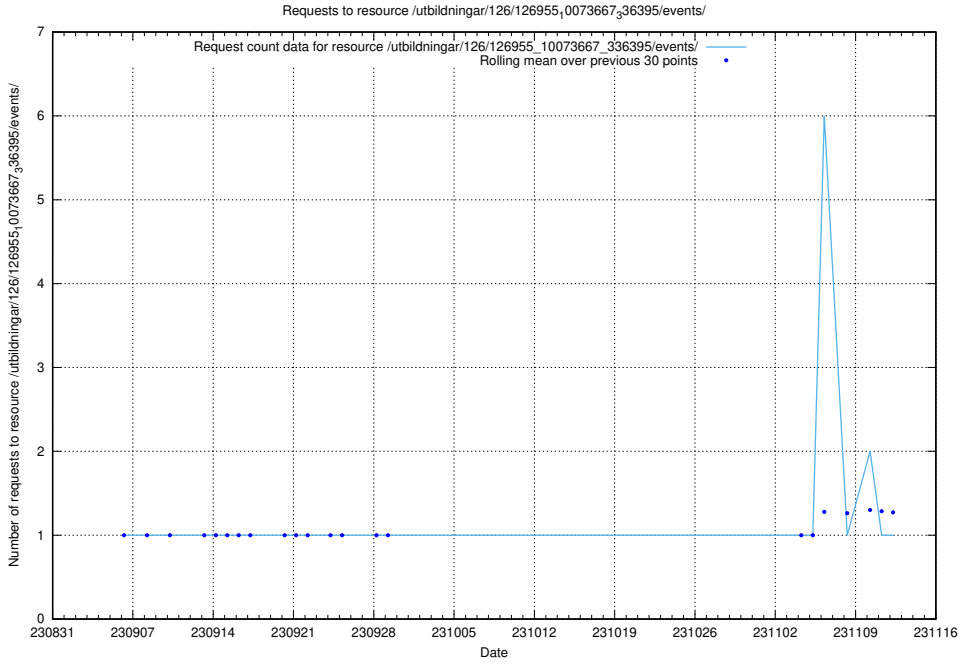

Here, we count the number of requests to resource /utbildningar/437/43758_10024008_29969/.

5.4304 Usage of /utbildningar/126/126955_10073667_336395/events/

Here, we count the number of requests to resource /utbildningar/126/126955_10073667_336395/events/