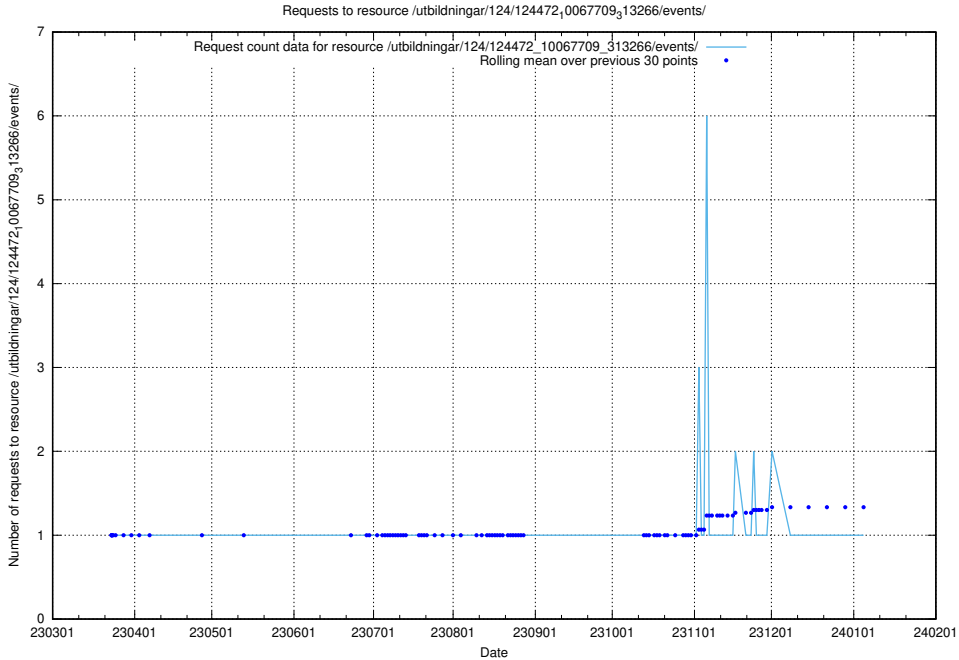

5.2666 Usage of /utbildningar/124/124472_10067709_313266/events/

Here, we count the number of requests to resource /utbildningar/124/124472_10067709_313266/events/