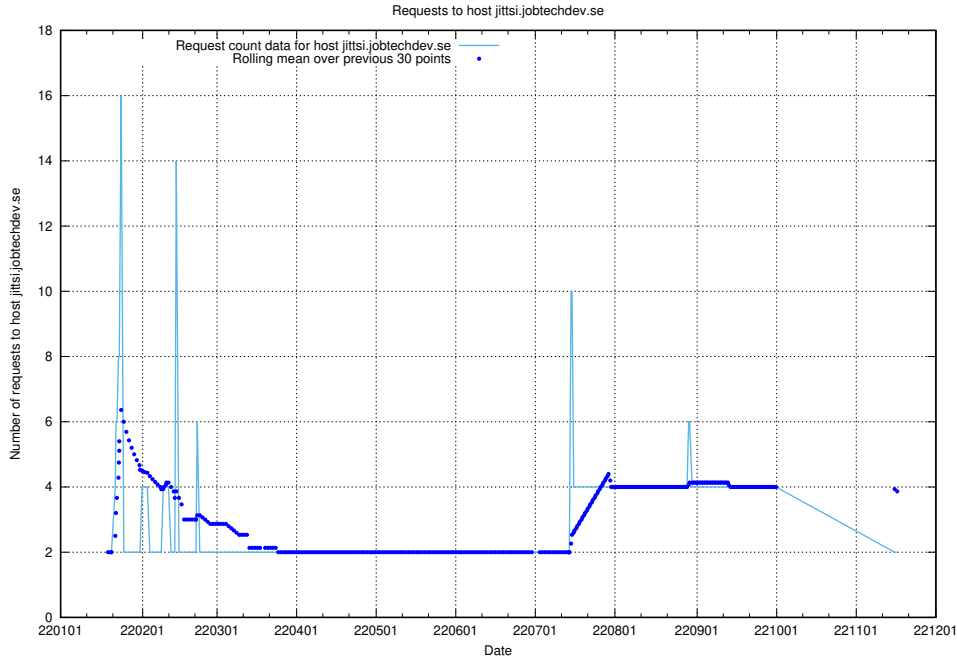

Here, we count the number of requests to host af-connect-mock.jobtechdev.se.

7.267 Usage of jittsi.jobtechdev.se

Here, we count the number of requests to host jittsi.jobtechdev.se.

7.268 Usage of `api-jobtech-taxonomy-api-test-in-prod-read.prod.services.jtech.se`