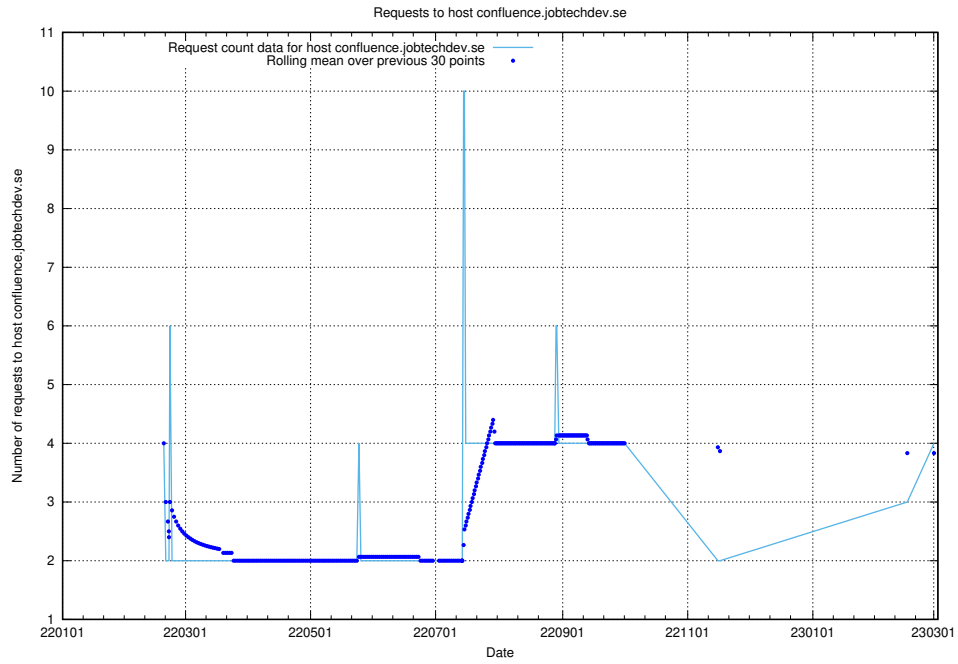

7.159 Usage of confluence.jobtechdev.se

Here, we count the number of requests to host confluence.jobtechdev.se.