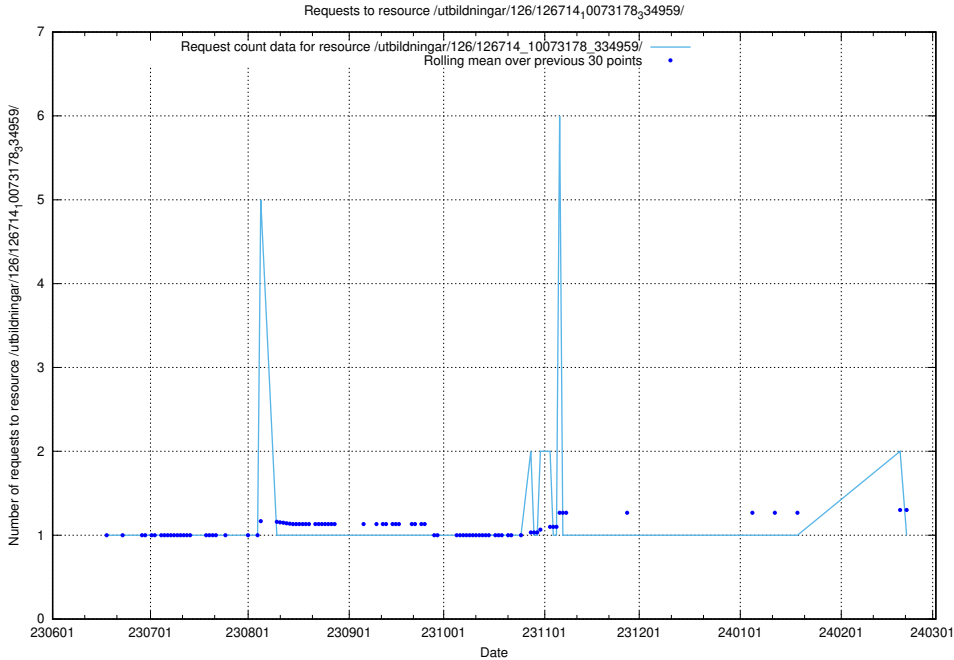

5.5521 Usage of /utbildningar/126/126714_10073178_334959/

Here, we count the number of requests to resource /utbildningar/126/126714_10073178_334959/.