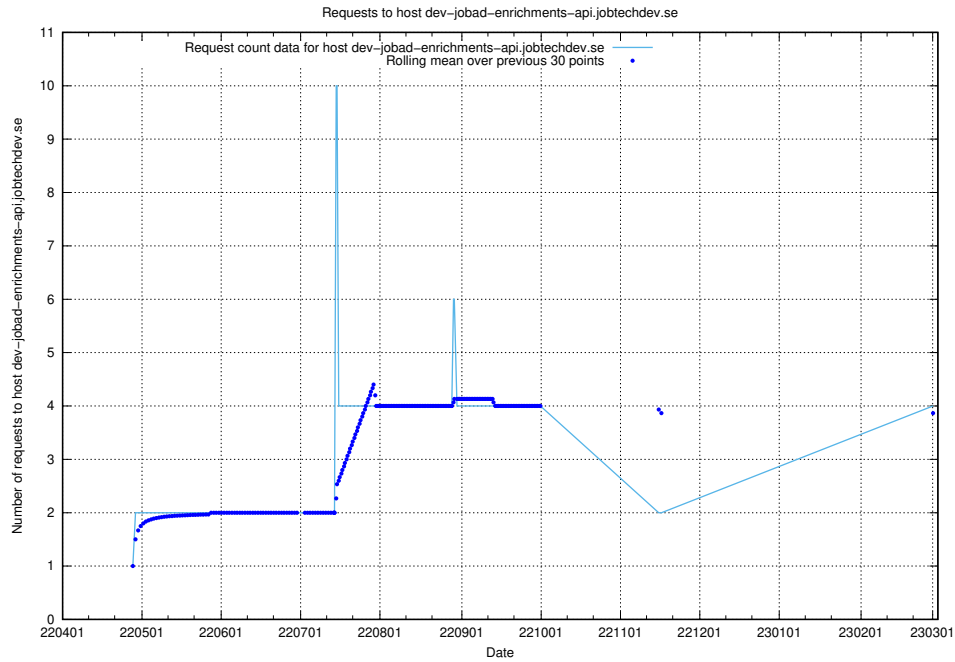

Here, we count the number of requests to host dev-jobad-enrichments-api.jobtechdev.se.

7.152 Usage of crossplane.jobtechdev.se

Here, we count the number of requests to host crossplane.jobtechdev.se.

7.153 Usage of taxonomi.api.jobtechdev.se