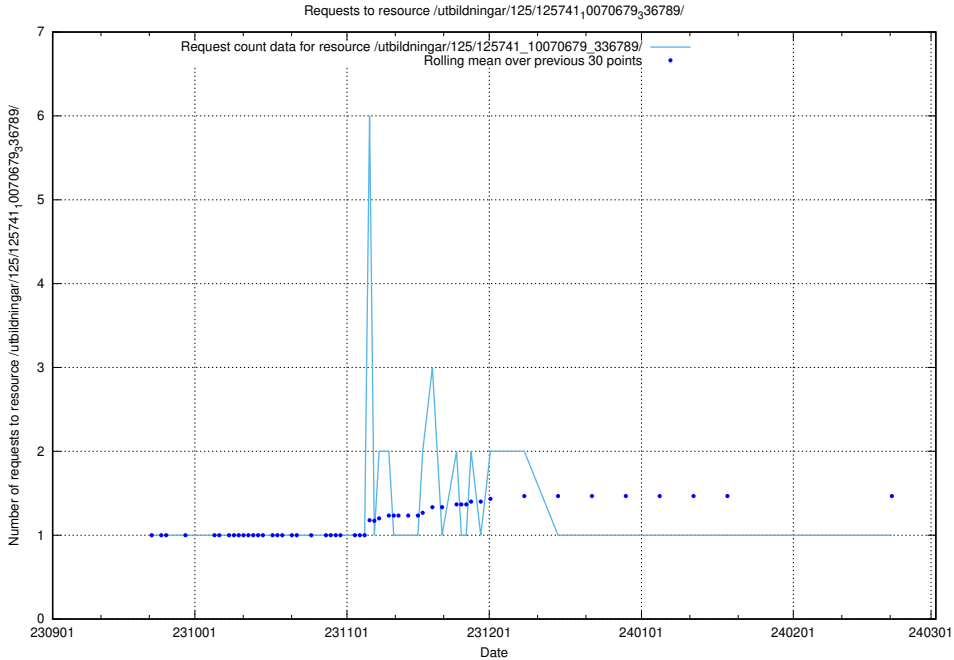

5.4153 Usage of /utbildningar/125/125741_10070679_336789/

Here, we count the number of requests to resource /utbildningar/125/125741_10070679_336789/.