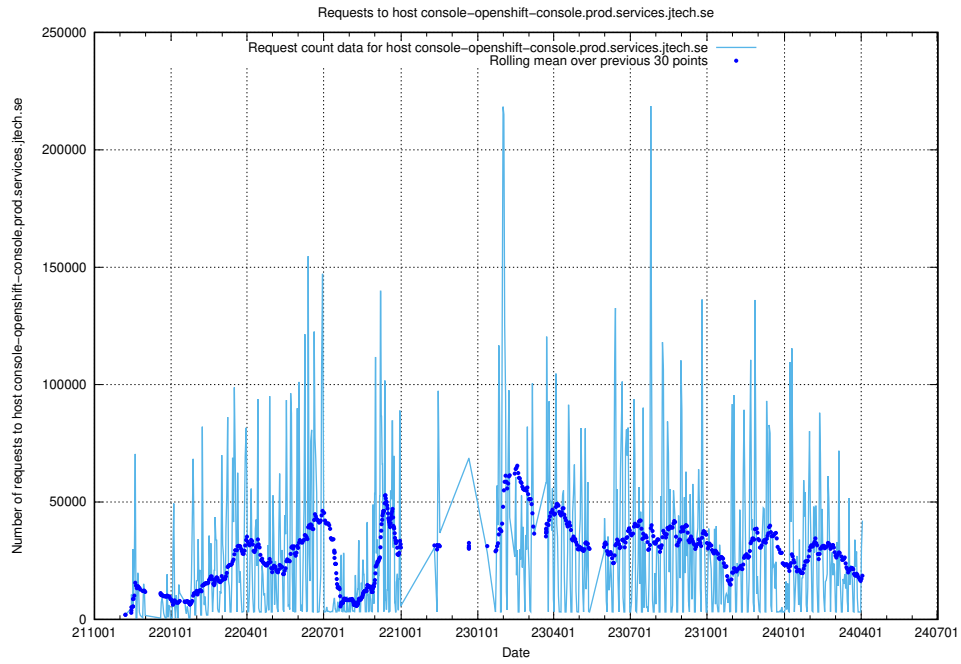

7.7 Usage of console-openshift-console.prod.services.jtech.se

Here, we count the number of requests to host console-openshift-console.prod.services.jtech.se.