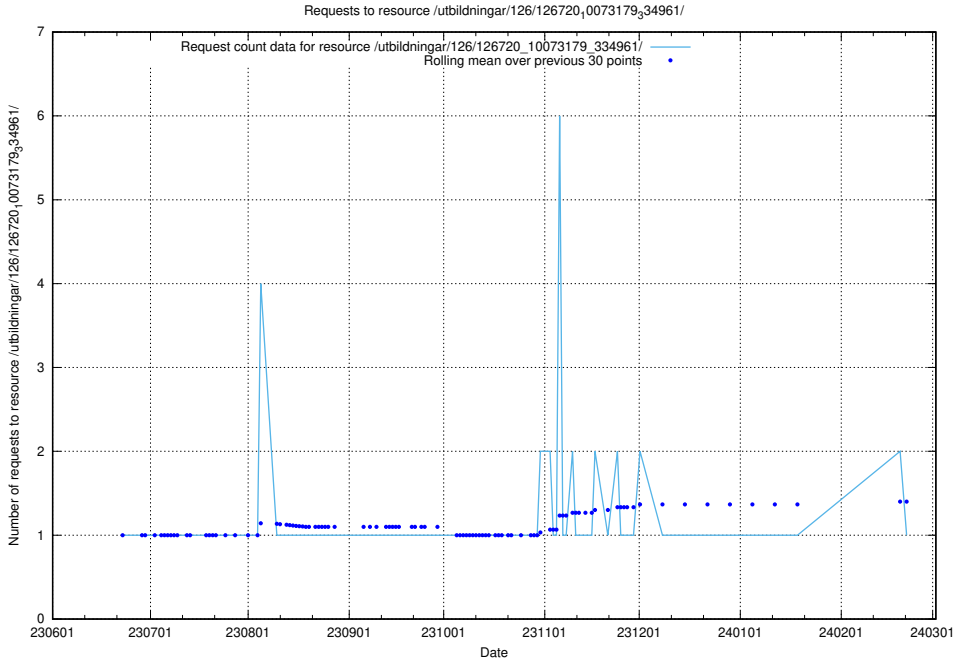

5.5259 Usage of /utbildningar/126/126720_10073179_334961/

Here, we count the number of requests to resource /utbildningar/126/126720_10073179_334961/.