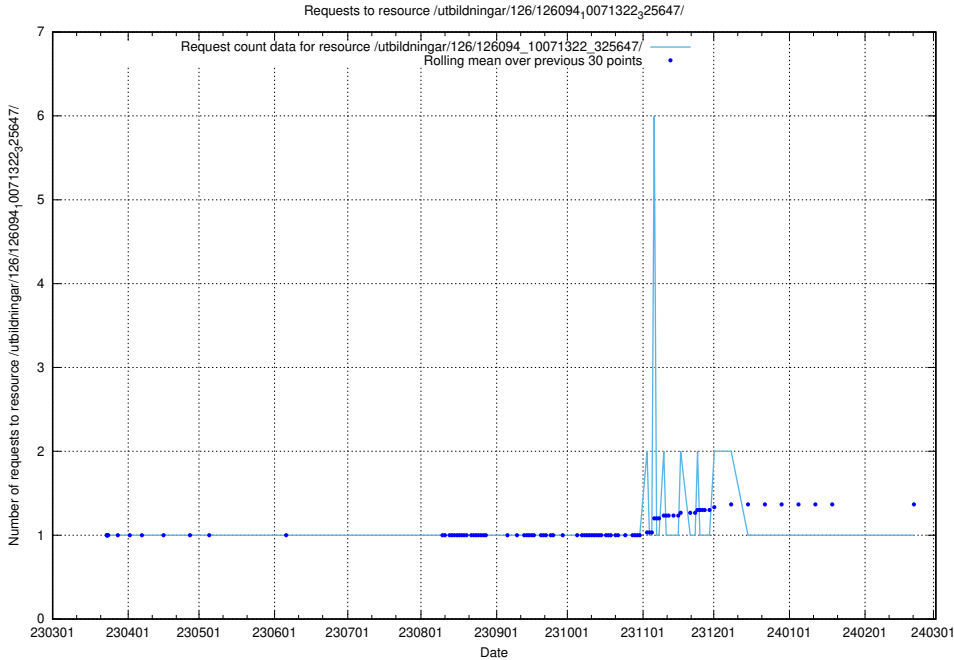

5.6073 Usage of /utbildningar/126/126094_10071322_325647/

Here, we count the number of requests to resource /utbildningar/126/126094_10071322_325647/.