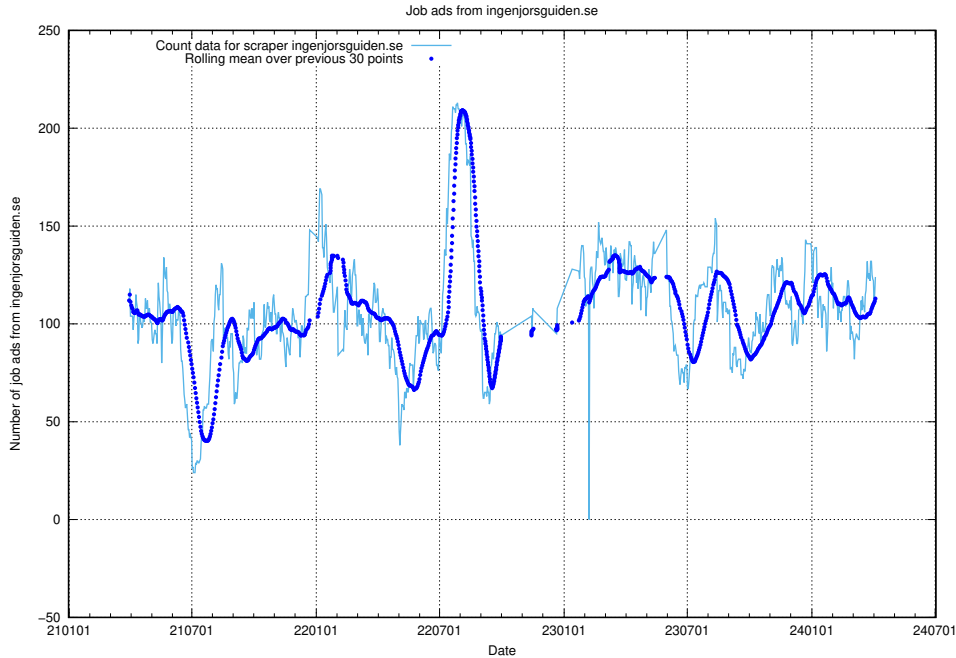

13.13 Number of ads by scraper ingenjorsguiden.se

Here, we count the number of job ads scraped from ingenjorsguiden.se.