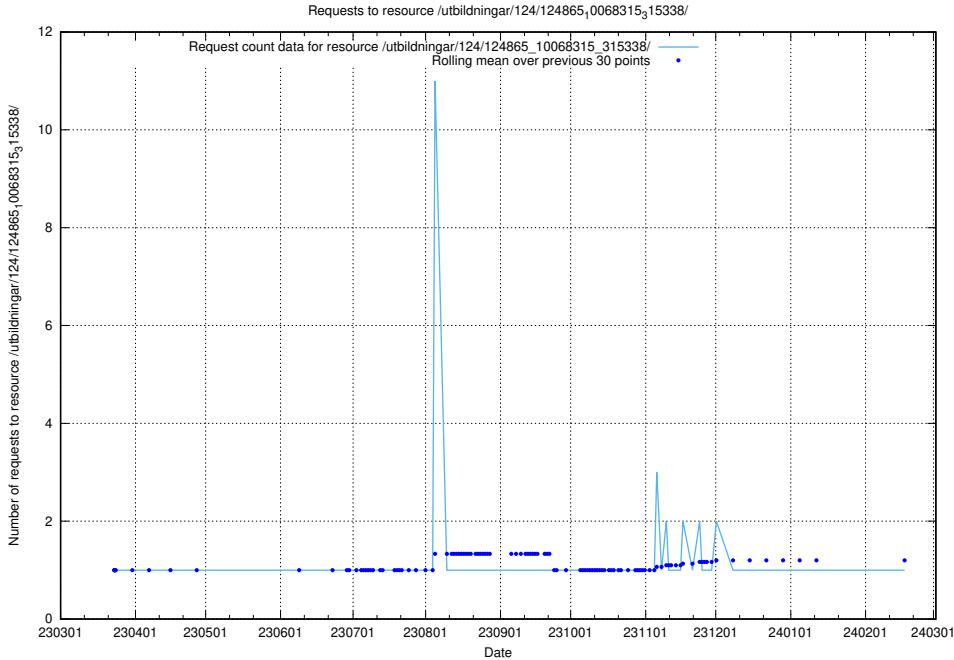

5.1054 Usage of /utbildningar/124/124865_10068315_315338/

Here, we count the number of requests to resource /utbildningar/124/124865_10068315_315338/.