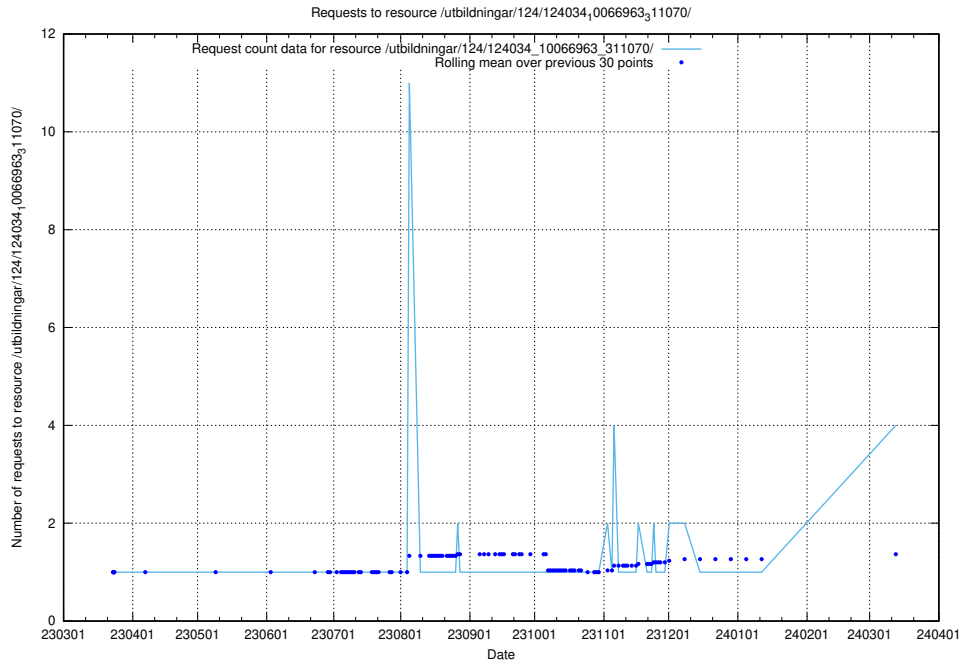

Here, we count the number of requests to resource /utbildningar/125/125741_10070665_336785/events/

5.156 Usage of /utbildningar/124/124034_10066963_311070/

Here, we count the number of requests to resource /utbildningar/124/124034_10066963_311070/.