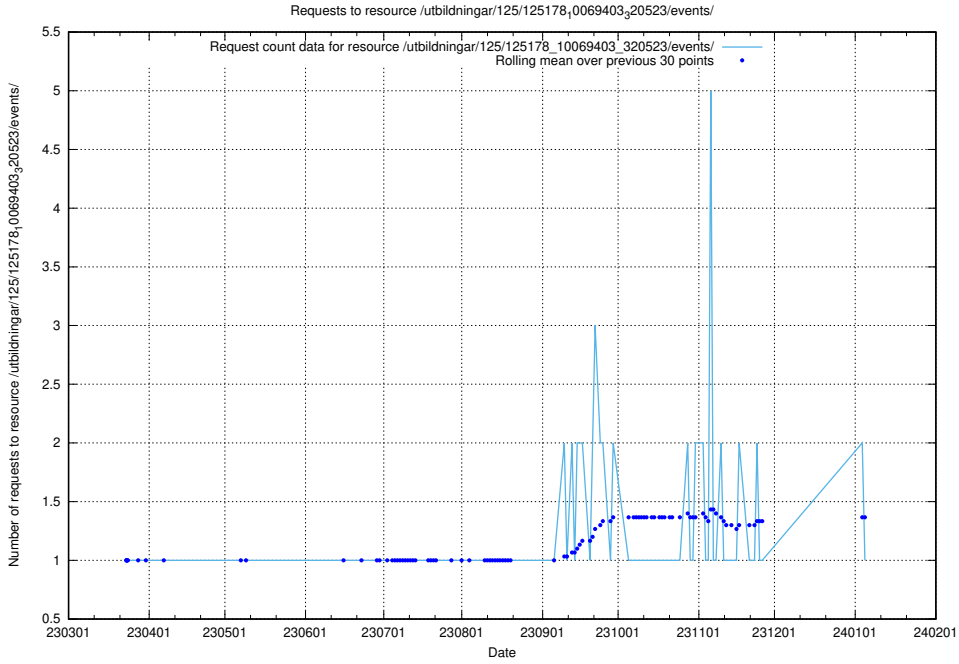

5.1029 Usage of /utbildningar/125/125178_10069403_320523/events/

Here, we count the number of requests to resource /utbildningar/125/125178_10069403_320523/events/