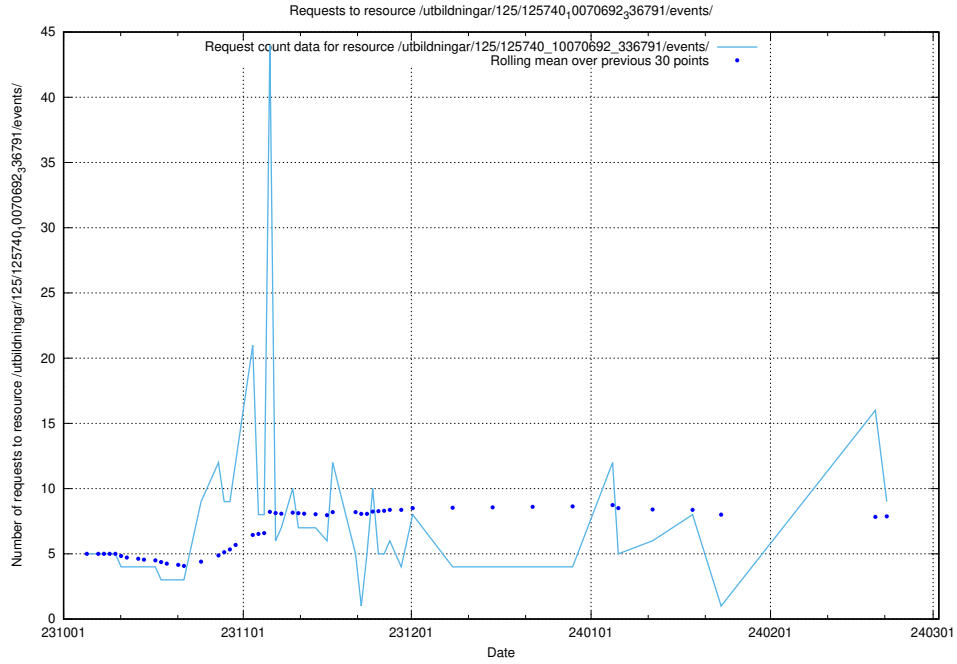

Here, we count the number of requests to resource /utbildningar/125/125740_10070692_336791/events/

5.32 Usage of /utbildningar/122/122290_10064538_314862/events/

Here, we count the number of requests to resource /utbildningar/122/122290_10064538_314862/events/