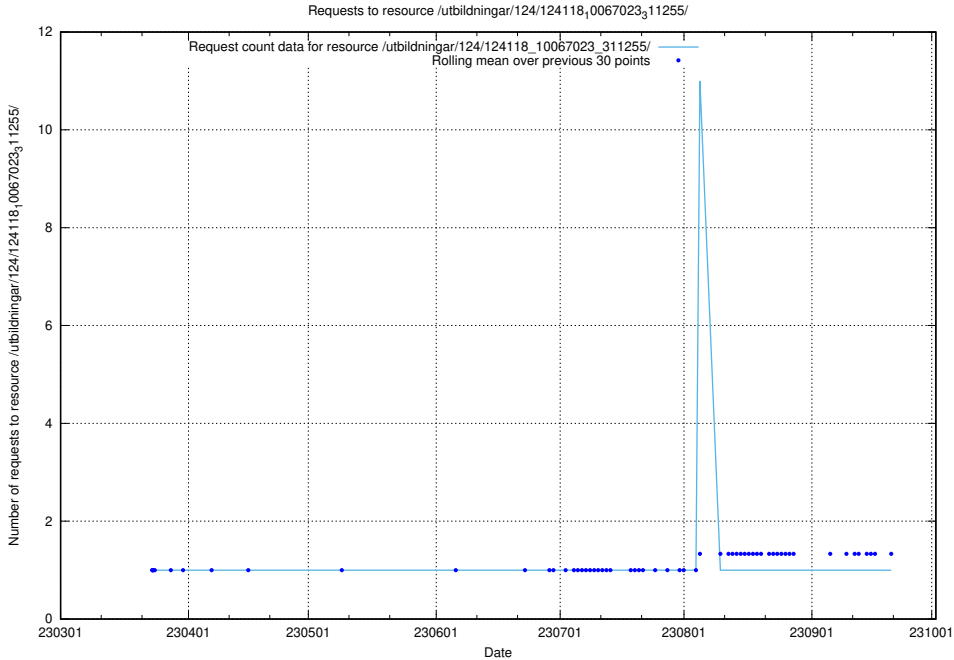

5.3837 Usage of /utbildningar/124/124118_10067023_311255/

Here, we count the number of requests to resource /utbildningar/124/124118_10067023_311255/.