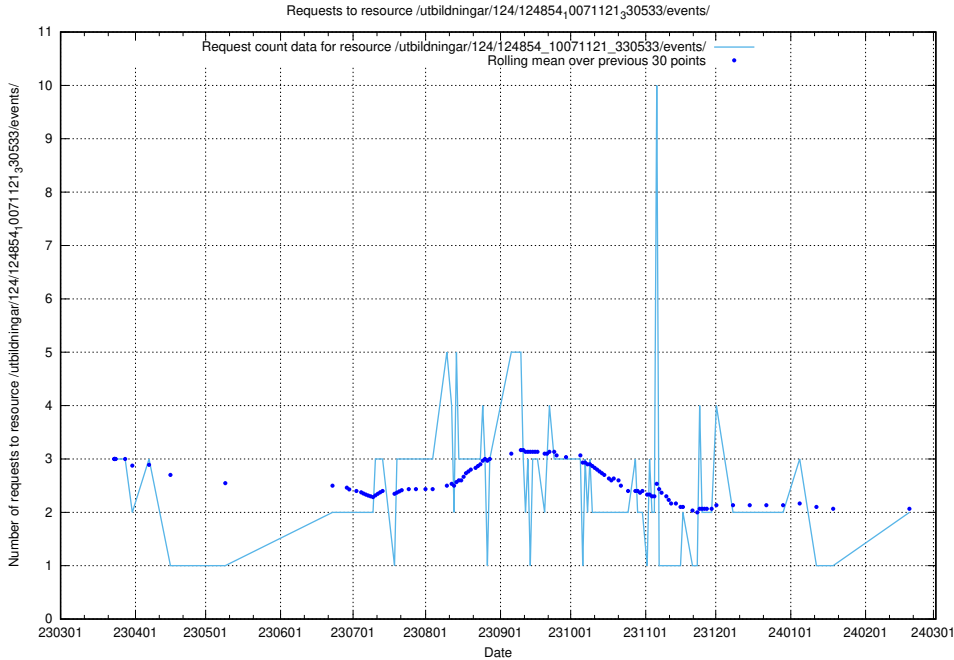

5.826 Usage of /utbildningar/124/124854_10071121_330533/events/

Here, we count the number of requests to resource /utbildningar/124/124854_10071121_330533/events/