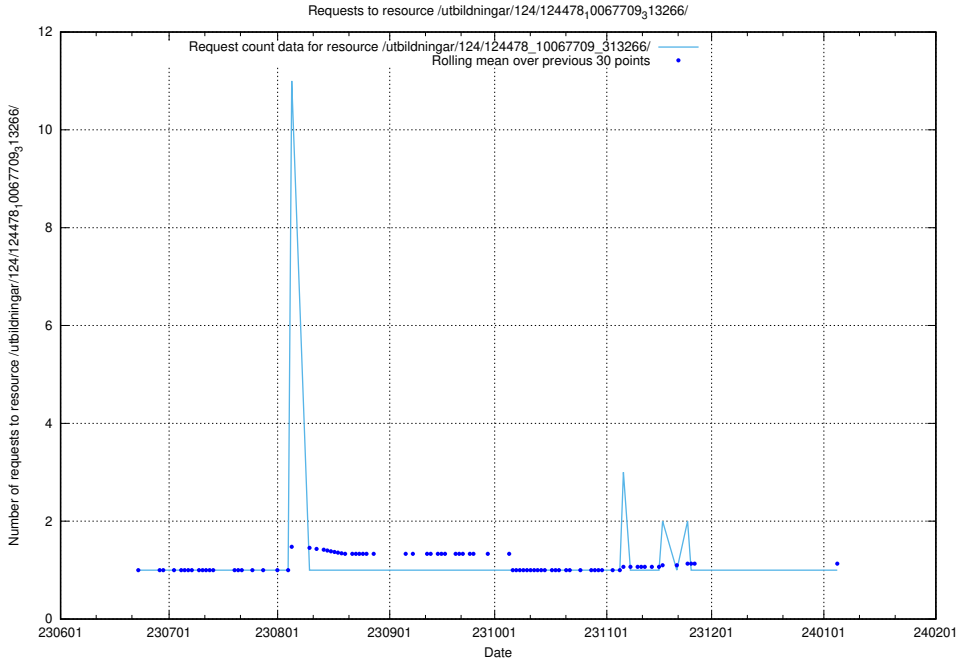

5.5458 Usage of /utbildningar/124/124478_10067709_313266/

Here, we count the number of requests to resource /utbildningar/124/124478_10067709_313266/.