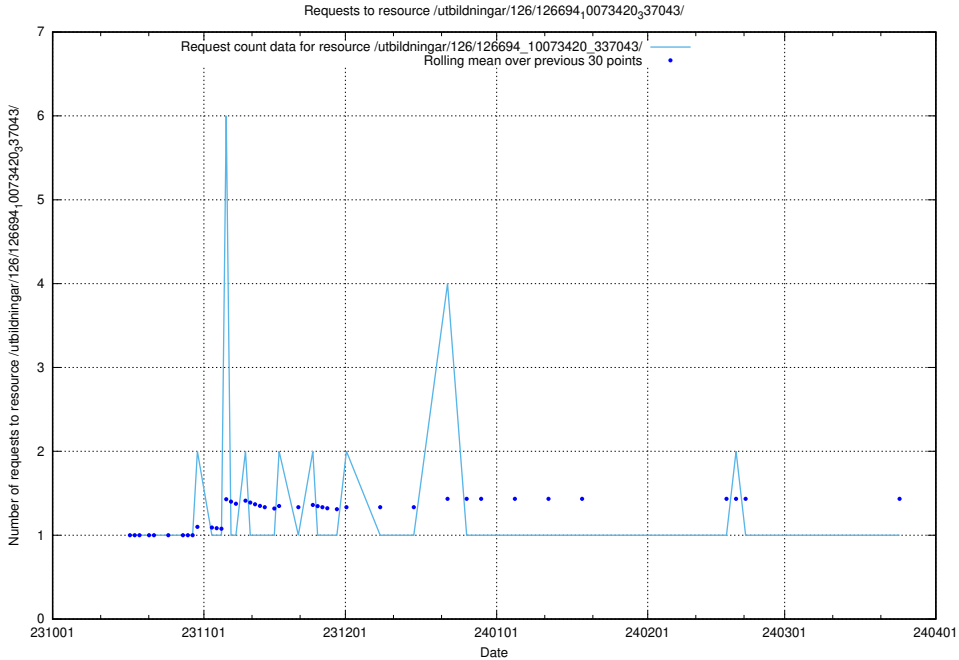

5.3946 Usage of /utbildningar/126/126694_10073420_337043/

Here, we count the number of requests to resource /utbildningar/126/126694_10073420_337043/.