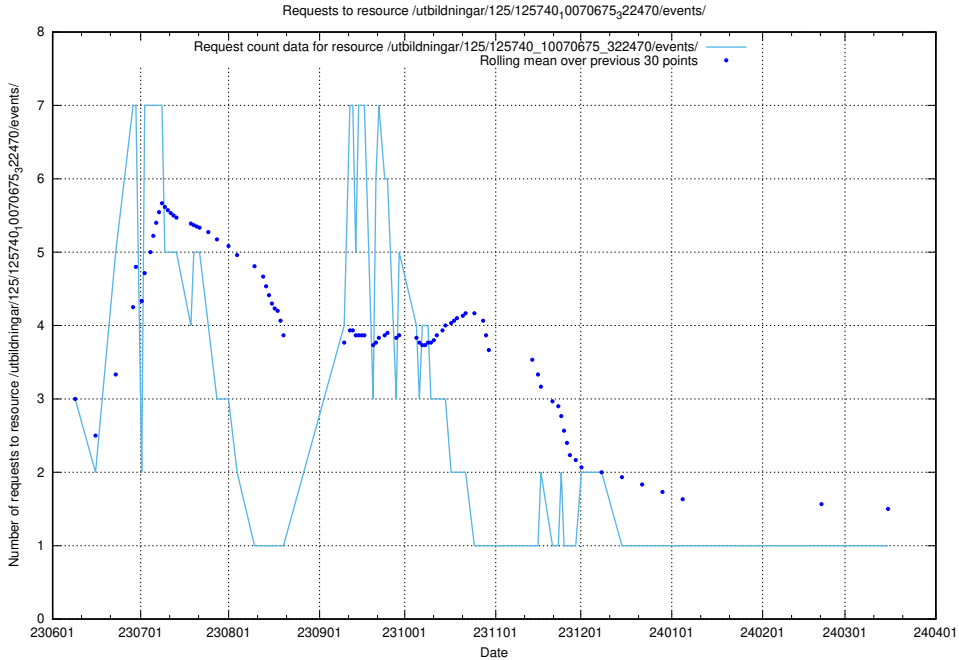

5.5556 Usage of /utbildningar/125/125740_10070675_322470/events/

Here, we count the number of requests to resource /utbildningar/125/125740_10070675_322470/events/