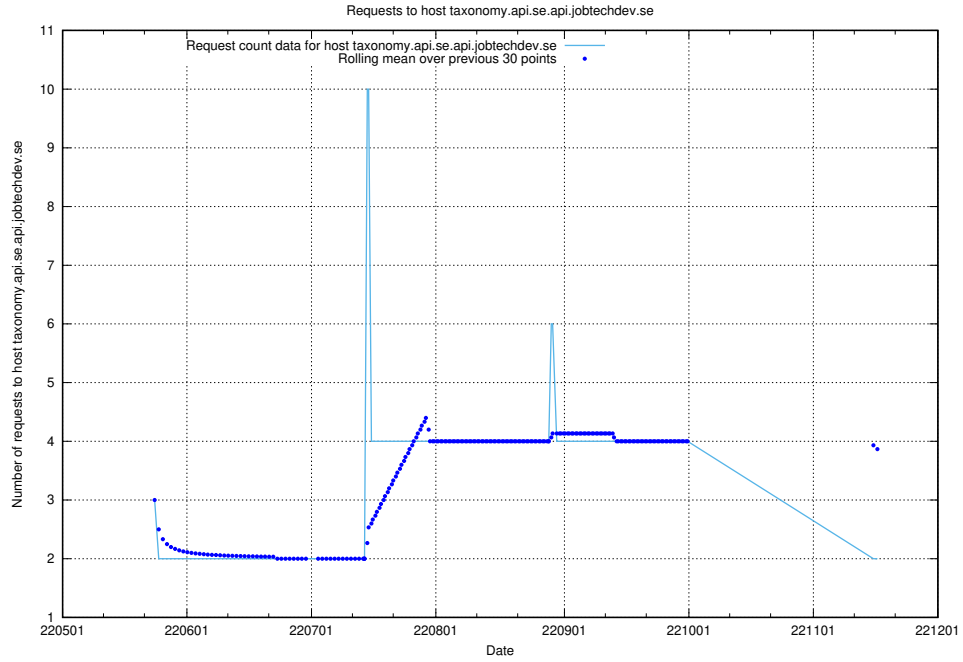

7.422 Usage of taxonomy.api.se.api.jobtechdev.se

Here, we count the number of requests to host taxonomy.api.se.api.jobtechdev.se.