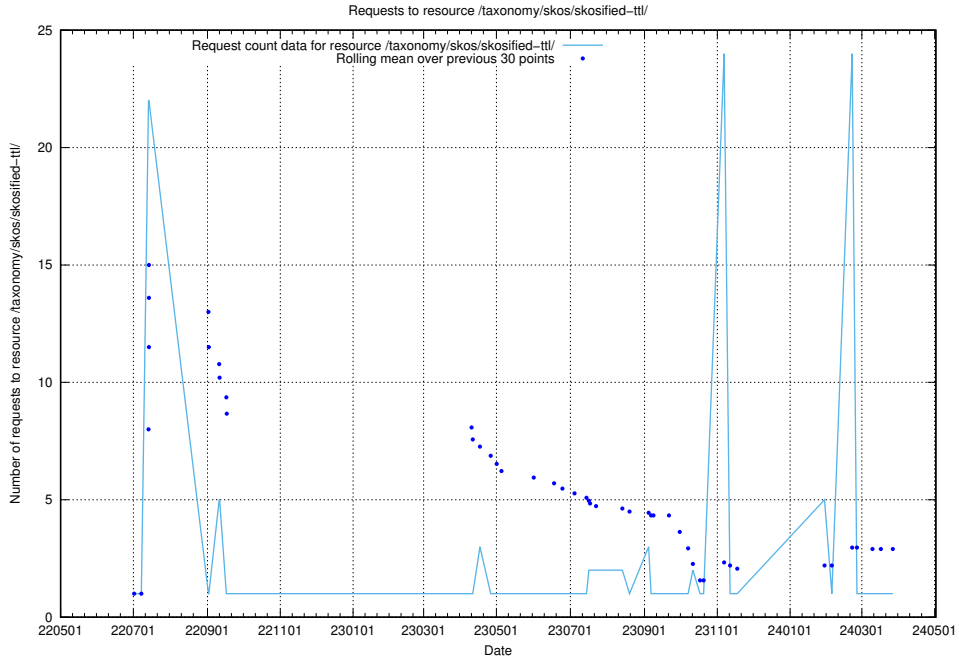

5.885 Usage of /taxonomy/skos/skosified-ttl/

Here, we count the number of requests to resource /taxonomy/skos/skosified-ttl/.