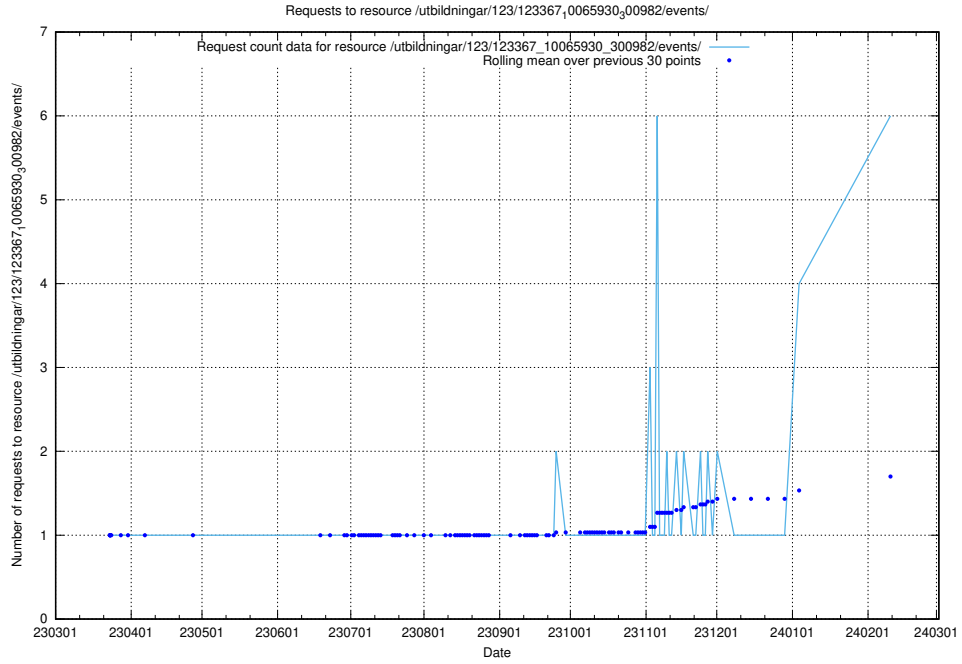

5.77 Usage of /utbildningar/123/123367_10065930_300982/events/

Here, we count the number of requests to resource /utbildningar/123/123367_10065930_300982/events/