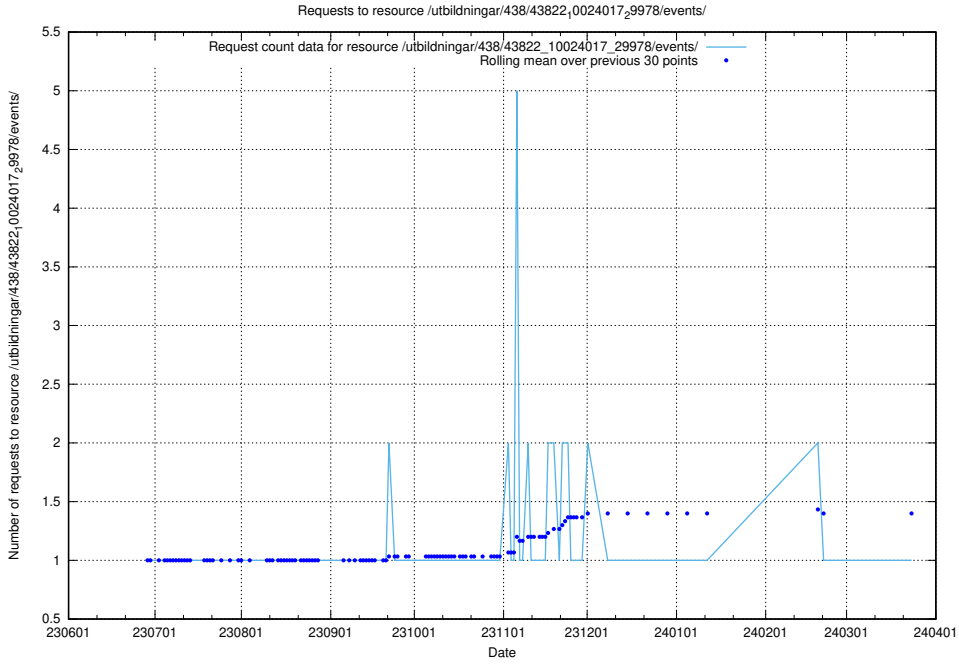

5.5077 Usage of /utbildningar/438/43822_10024017_29978/events/

Here, we count the number of requests to resource /utbildningar/438/43822_10024017_29978/events/.