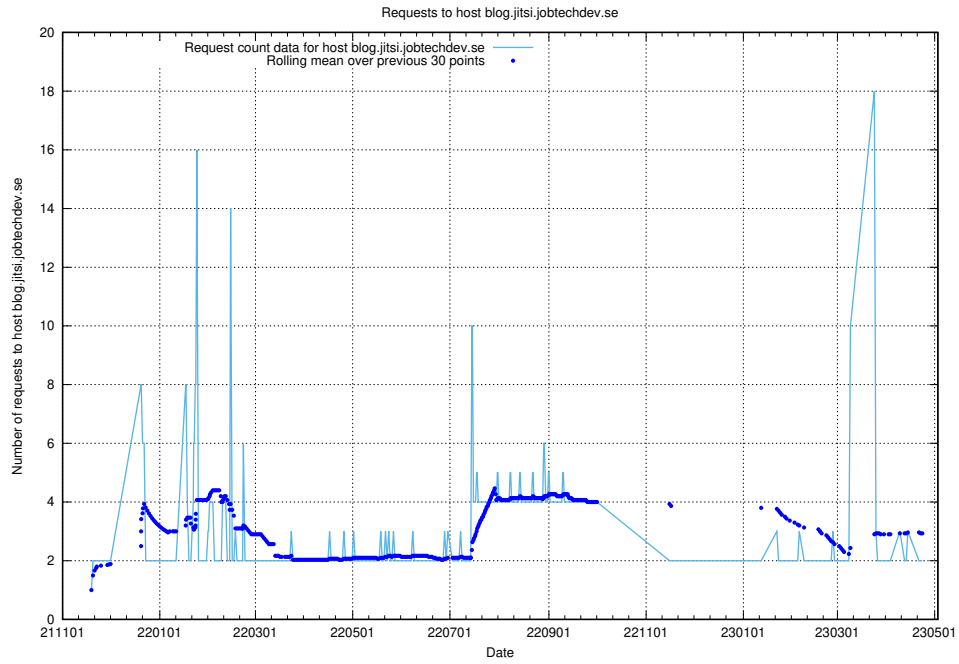

7.475 Usage of `blog.jitsi.jobtechdev.se`

Here, we count the number of requests to host `blog.jitsi.jobtechdev.se`.