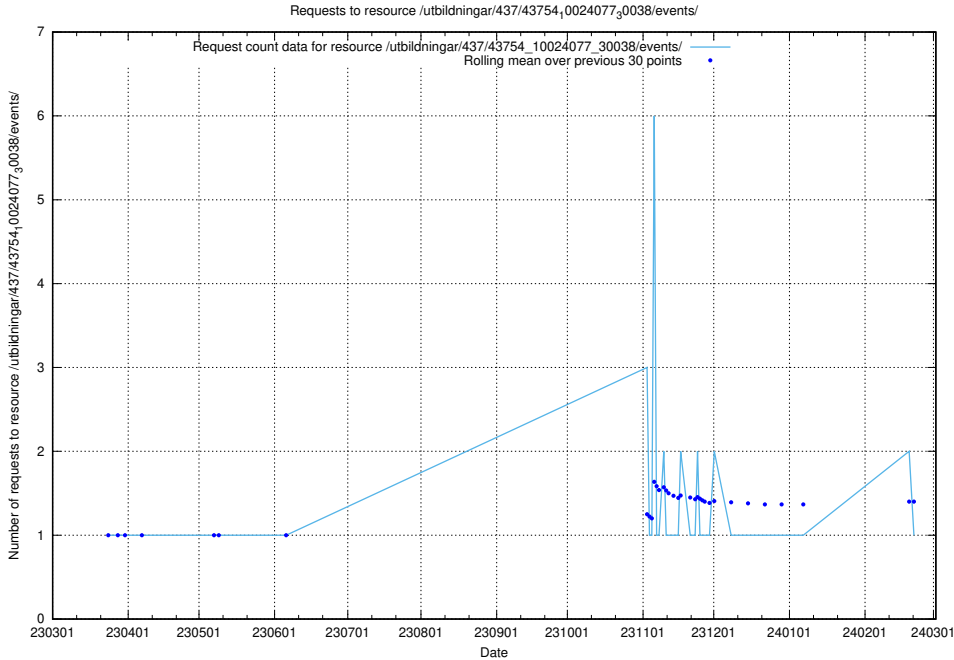

5.5847 Usage of /utbildningar/437/43754_10024077_30038/events/

Here, we count the number of requests to resource /utbildningar/437/43754_10024077_30038/events/.