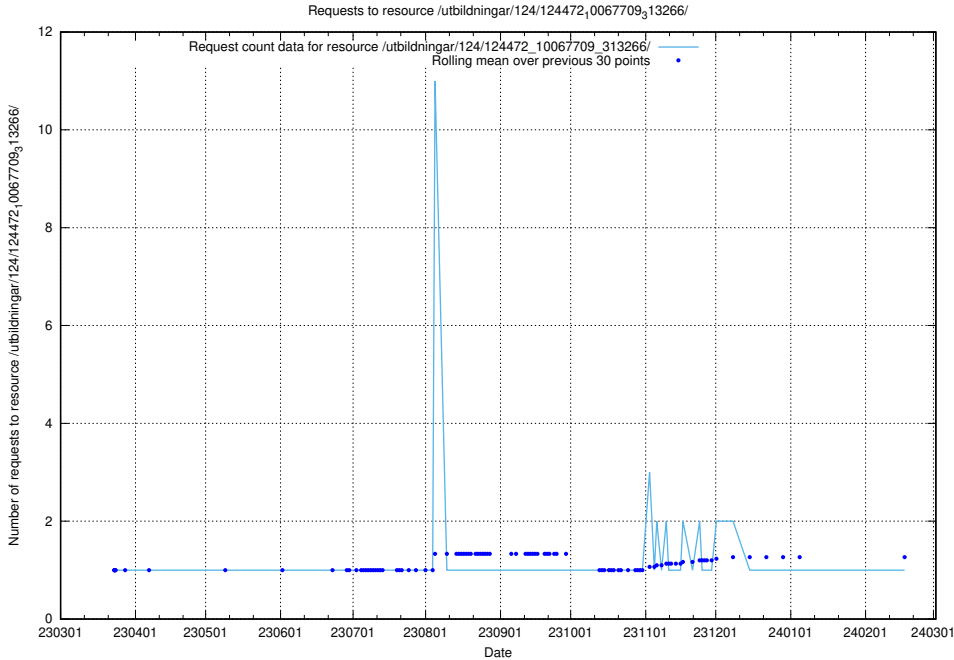

5.2676 Usage of /utbildningar/124/124472_10067709_313266/

Here, we count the number of requests to resource /utbildningar/124/124472_10067709_313266/.