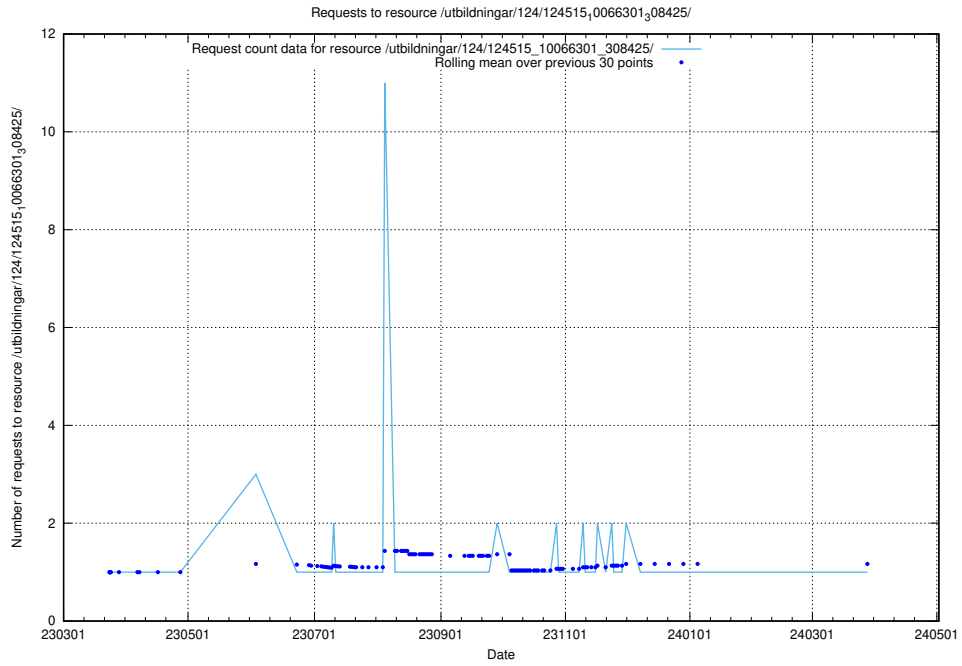

5.1196 Usage of /utbildningar/124/124515_10066301_308425/

Here, we count the number of requests to resource /utbildningar/124/124515_10066301_308425/.