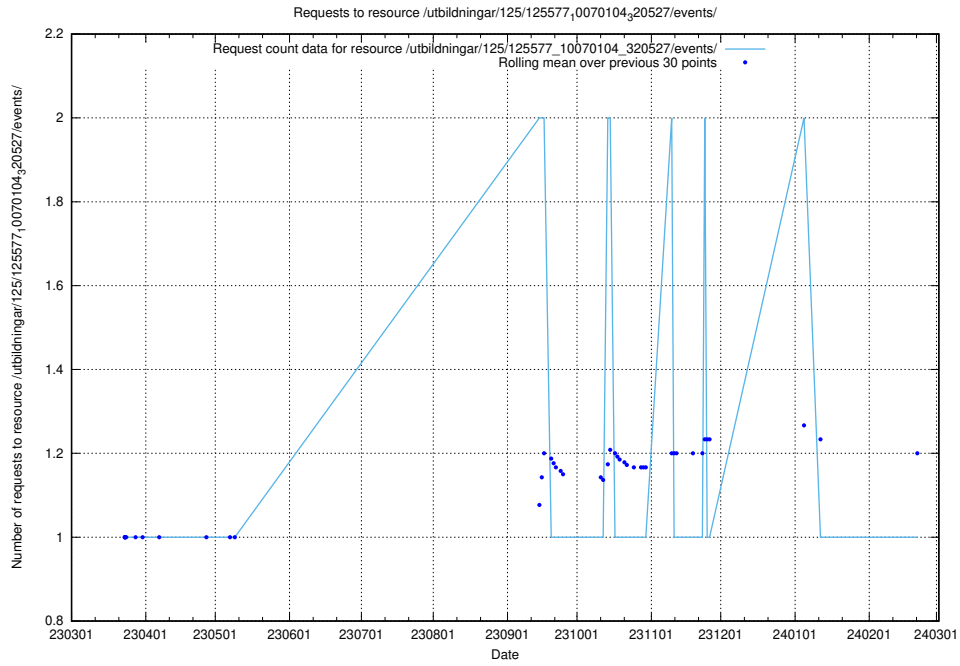

5.987 Usage of /utbildningar/125/125577_10070104_320527/events/

Here, we count the number of requests to resource /utbildningar/125/125577_10070104_320527/events/