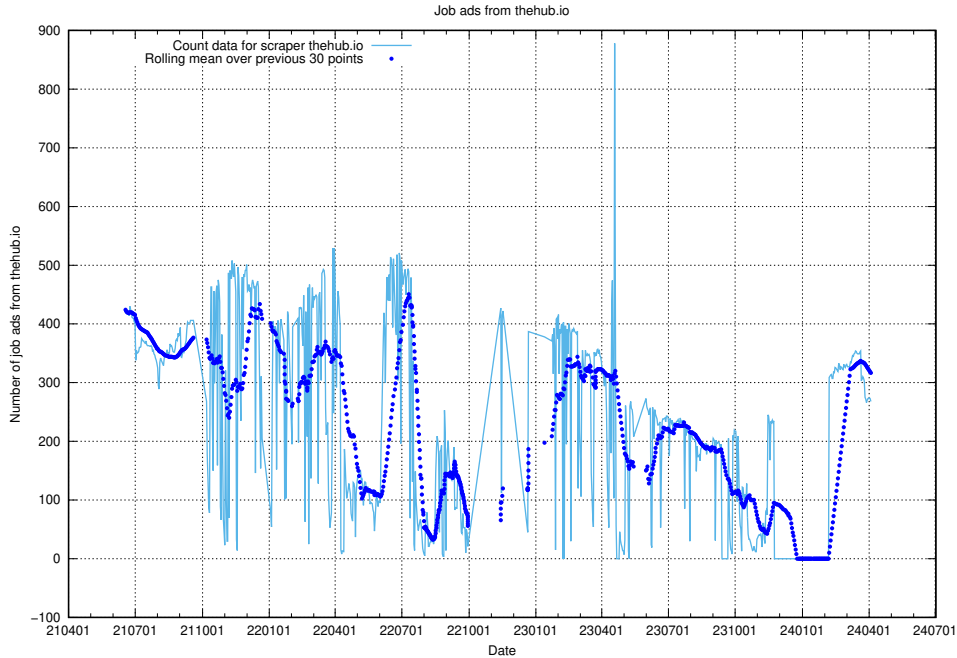

Here, we count the number of job ads scraped from ledigajobb.se.

13.11 Number of ads by scraper thehub.io

Here, we count the number of job ads scraped from thehub.io.

13.12 Number of ads by scraper onepartnergroup.se