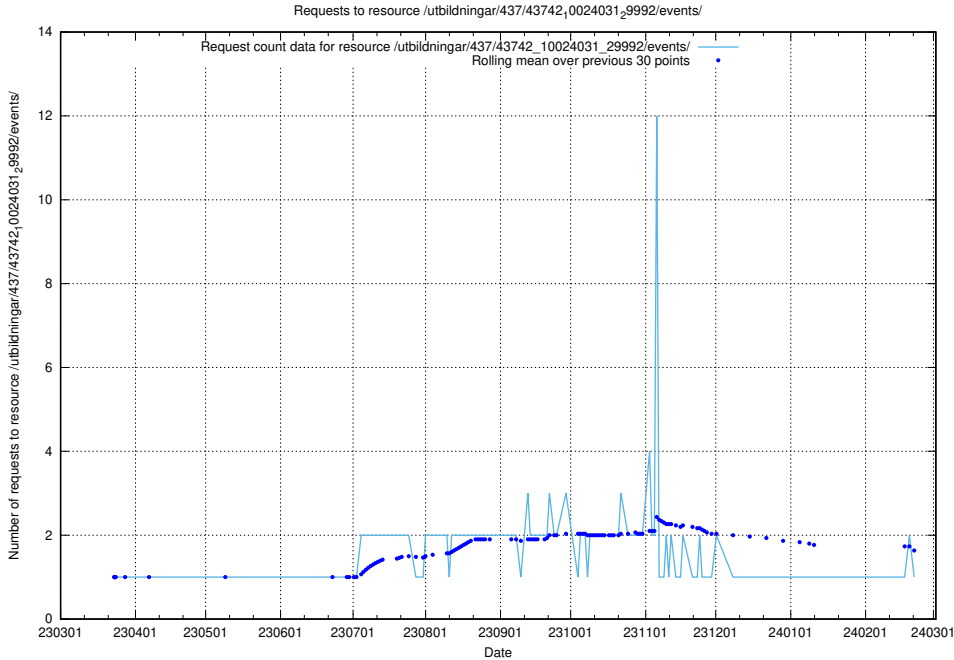

Here, we count the number of requests to resource /utbildningar/437/43745_10024024_29985/.

5.6027 Usage of /utbildningar/437/43742_10024031_29992/events/

Here, we count the number of requests to resource /utbildningar/437/43742_10024031_29992/events/.