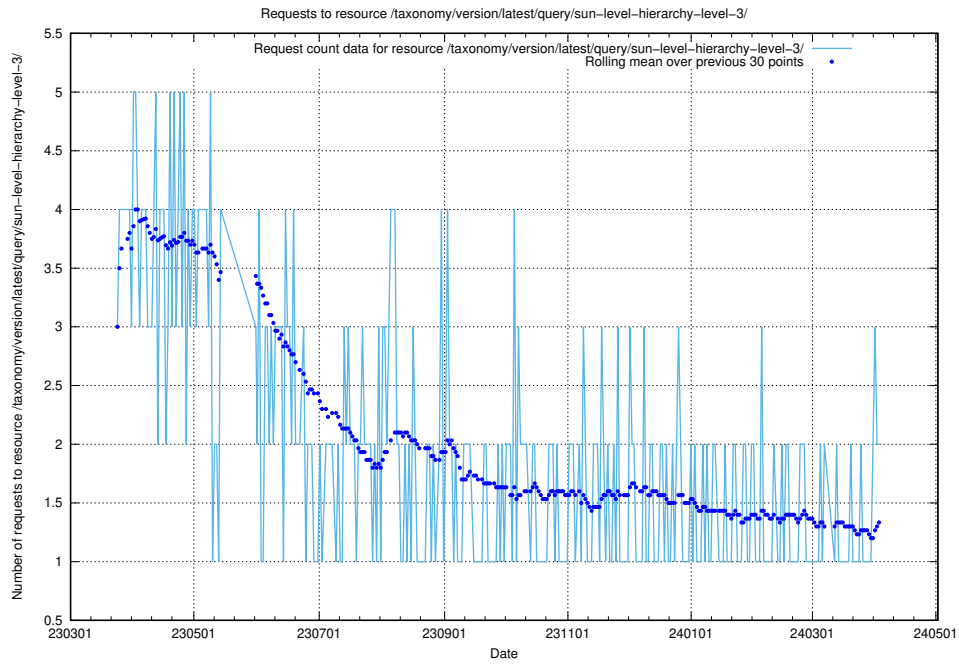

5.764 Usage of /taxonomy/version/latest/query/sun-level-hierarchy-level-3/

Here, we count the number of requests to resource /taxonomy/version/latest/query/sun-level-hierarchy-level-3/.