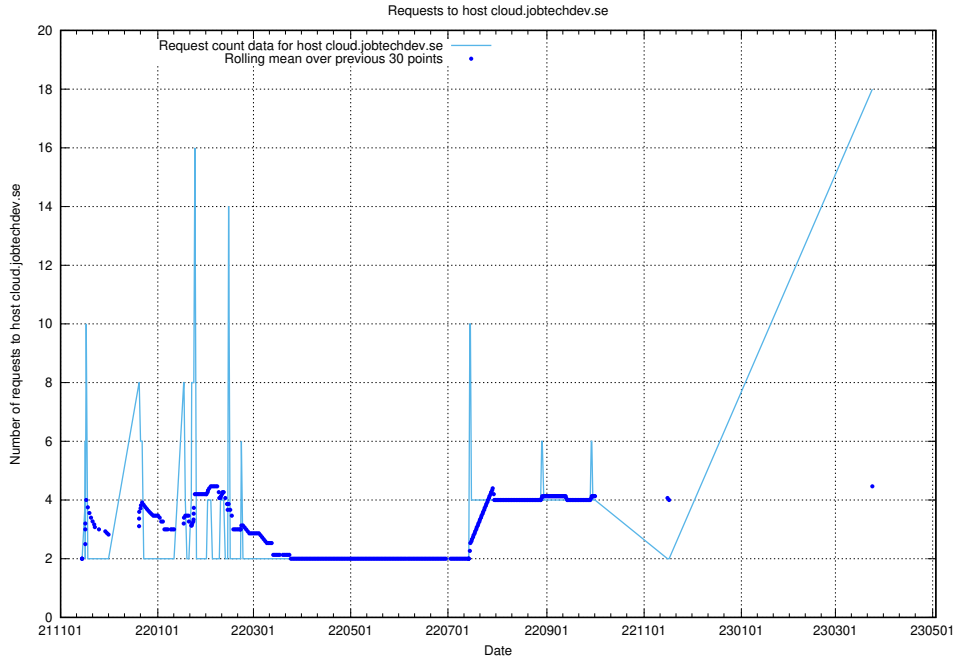

7.36 Usage of cloud.jobtechdev.se

Here, we count the number of requests to host cloud.jobtechdev.se.