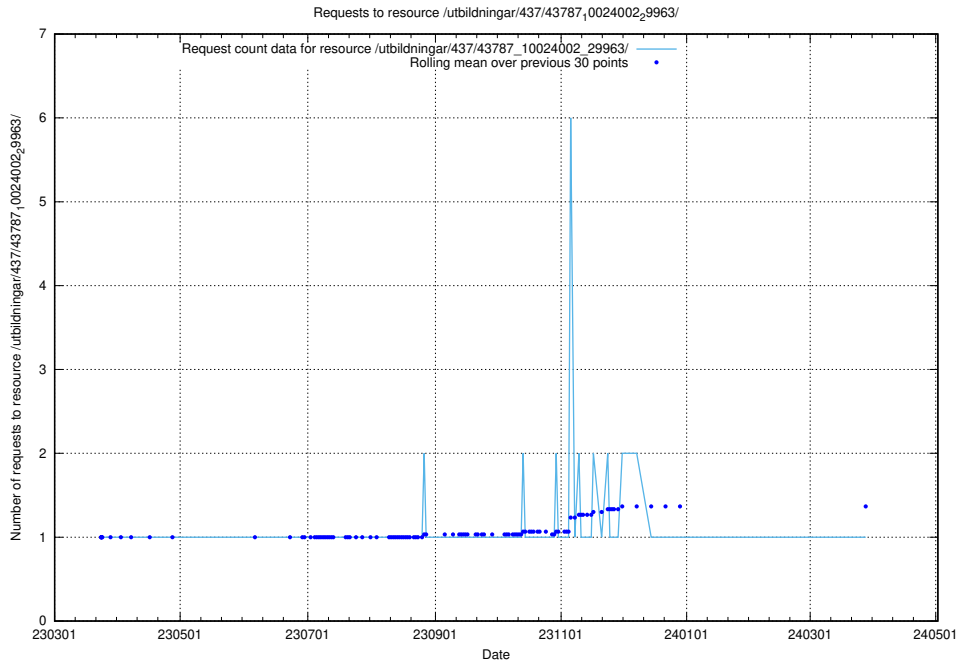

5.6001 Usage of /utbildningar/437/43787_10024002_29963/

Here, we count the number of requests to resource /utbildningar/437/43787_10024002_29963/.