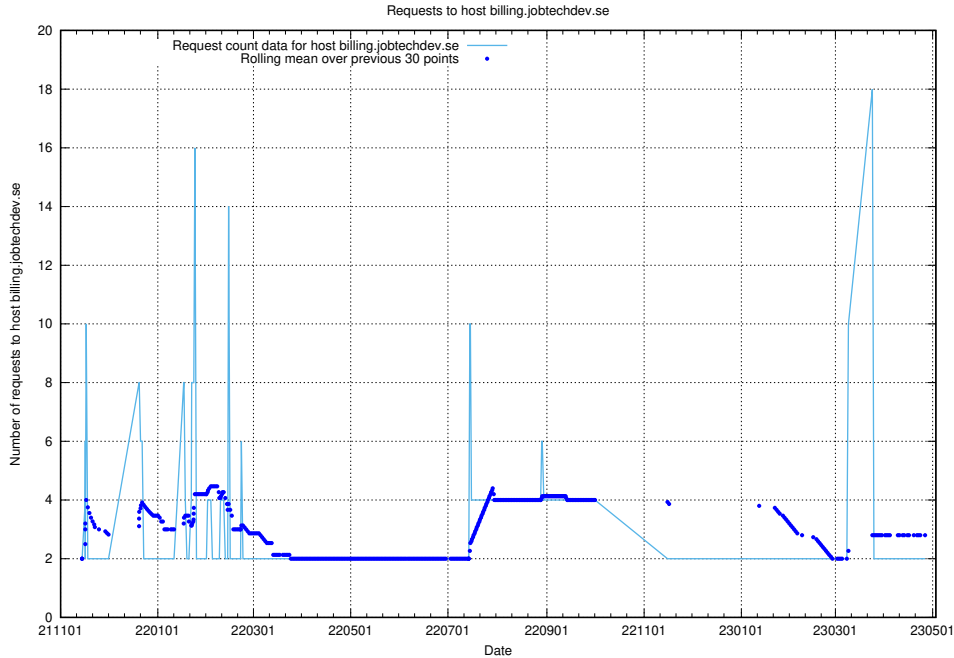

7.285 Usage of billing.jobtechdev.se

Here, we count the number of requests to host billing.jobtechdev.se.