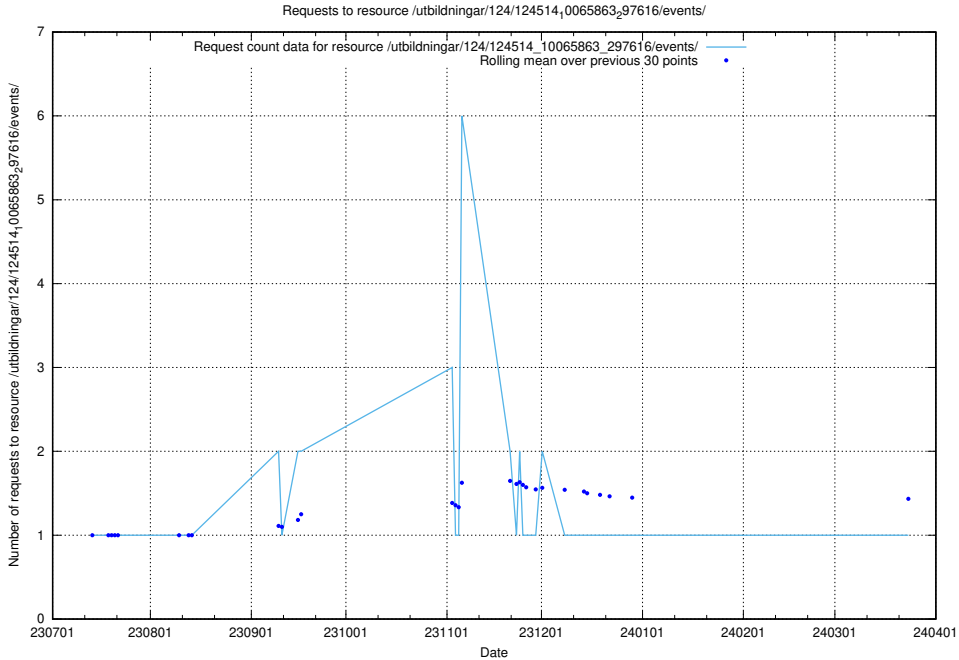

5.4728 Usage of /utbildningar/124/124514_10065863_297616/events/

Here, we count the number of requests to resource /utbildningar/124/124514_10065863_297616/events/