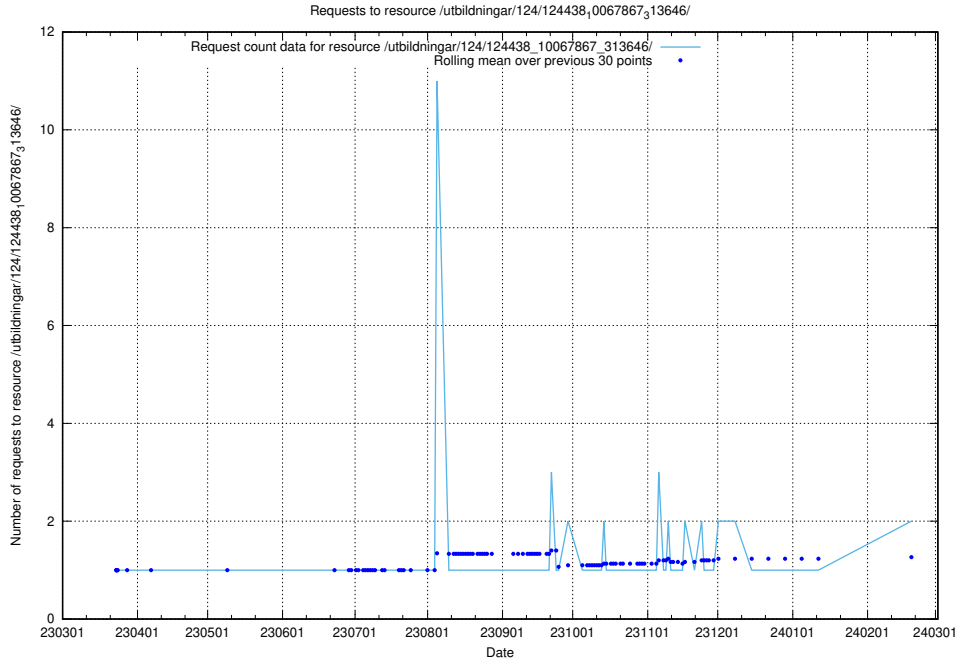

5.510 Usage of /utbildningar/124/124438_10067867_313646/

Here, we count the number of requests to resource /utbildningar/124/124438_10067867_313646/.