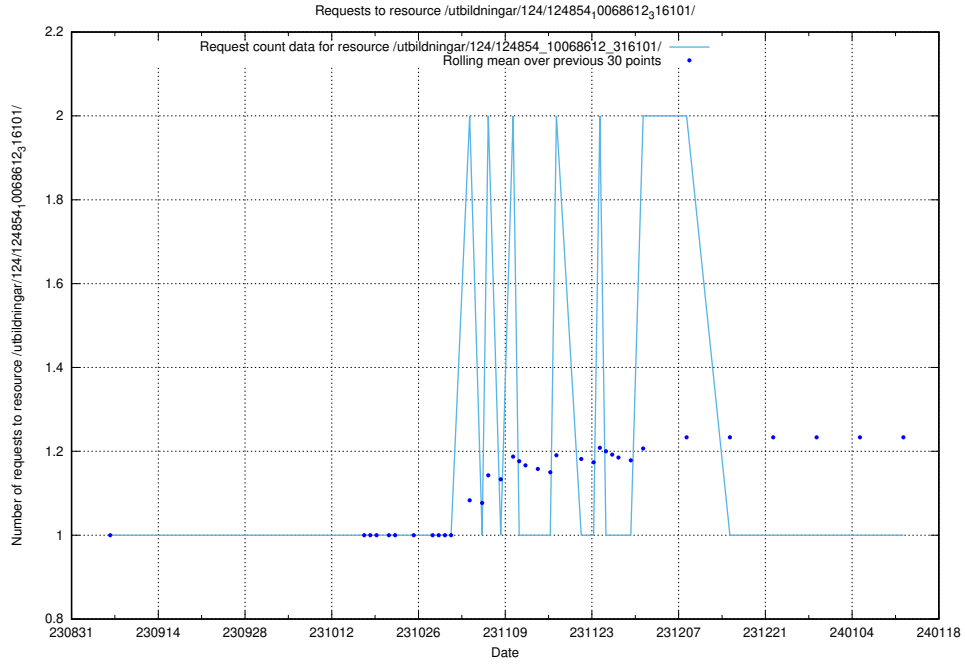

5.4333 Usage of /utbildningar/124/124854_10068612_316101/

Here, we count the number of requests to resource /utbildningar/124/124854_10068612_316101/.