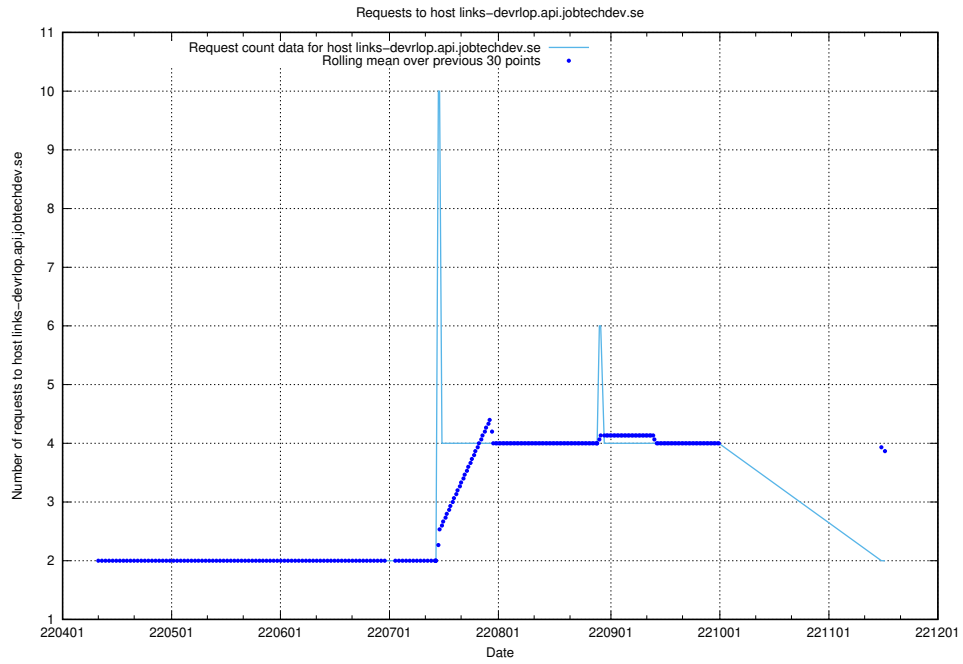

7.468 Usage of links-devrlop.api.jobtechdev.se

Here, we count the number of requests to host links-devrlop.api.jobtechdev.se.