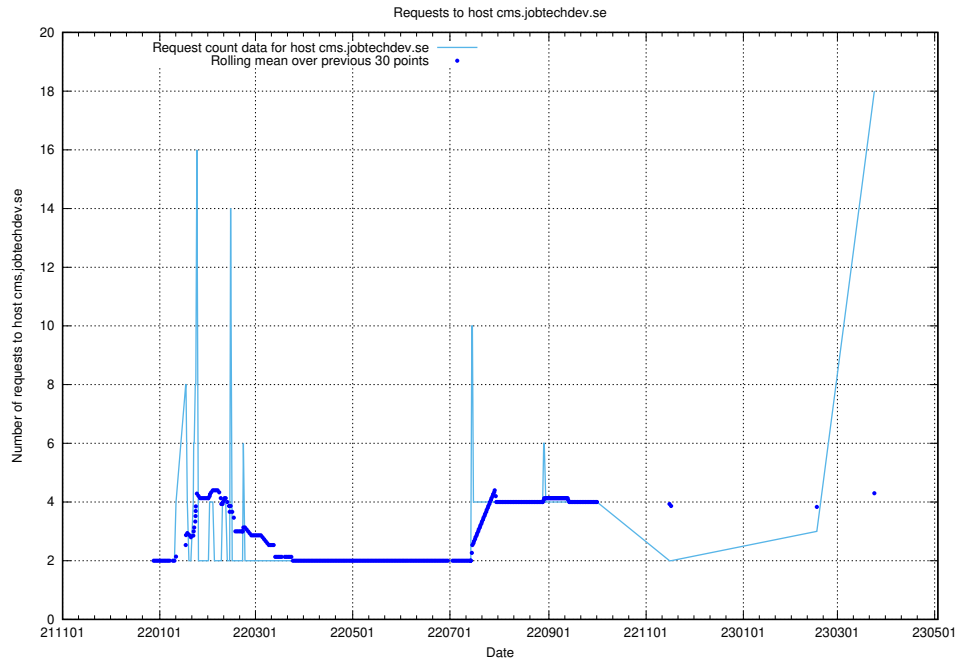

7.38 Usage of cms.jobtechdev.se

Here, we count the number of requests to host cms.jobtechdev.se.