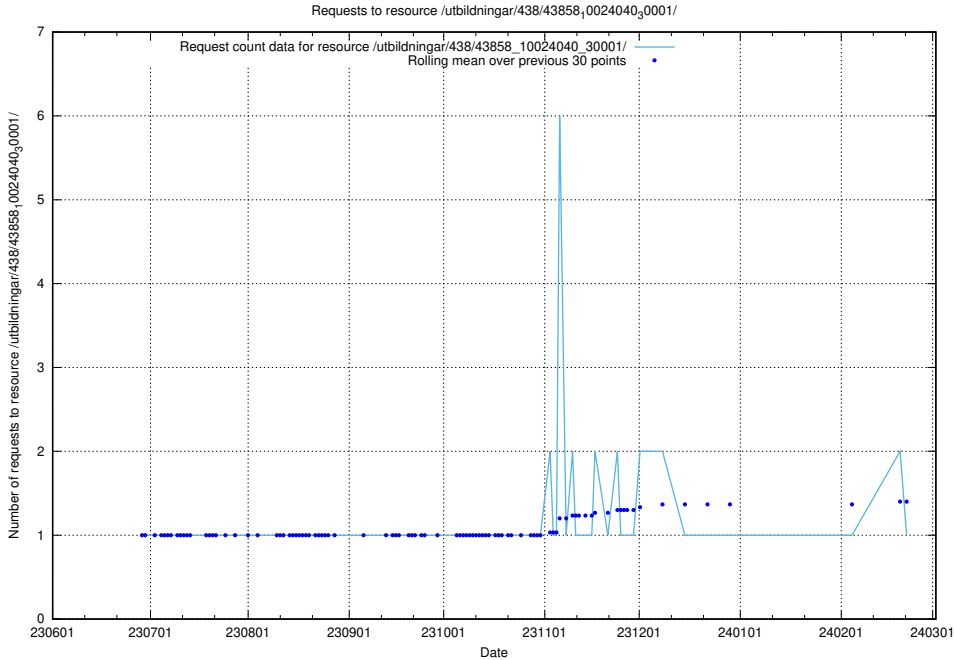

5.5072 Usage of /utbildningar/438/43858_10024040_30001/

Here, we count the number of requests to resource /utbildningar/438/43858_10024040_30001/.