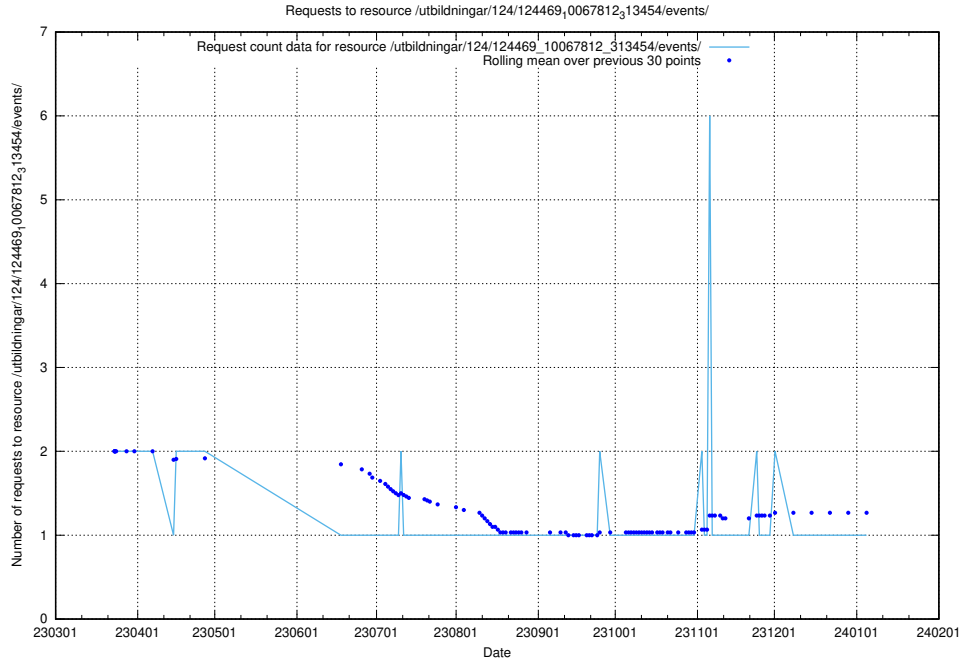

5.5941 Usage of /utbildningar/124/124469_10067812_313454/events/

Here, we count the number of requests to resource /utbildningar/124/124469_10067812_313454/events/