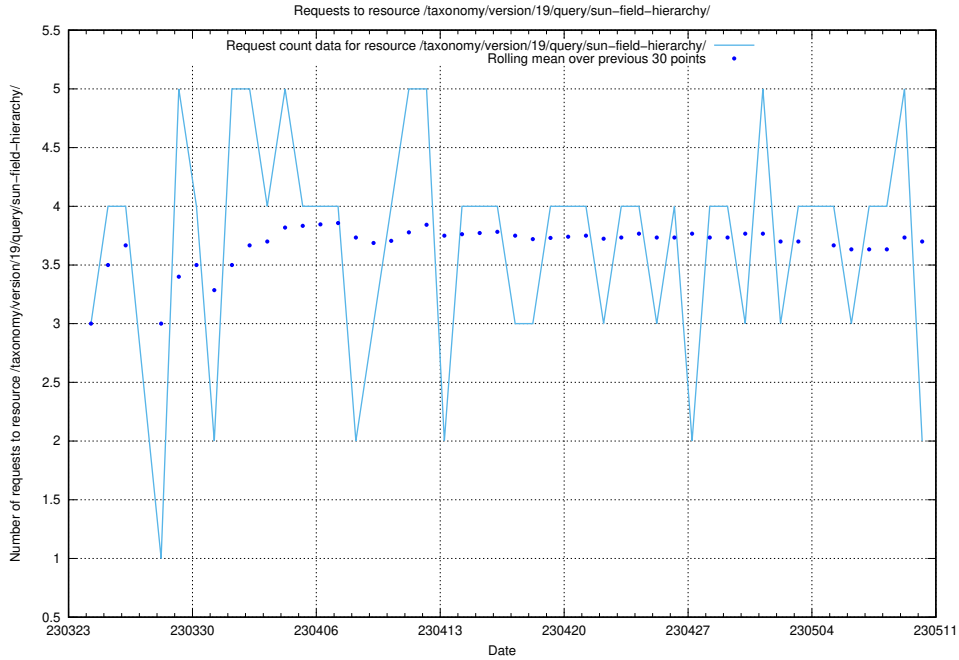

5.806 Usage of /taxonomy/version/19/query/sun-field-hierarchy/

Here, we count the number of requests to resource /taxonomy/version/19/query/sun-field-hierarchy/.