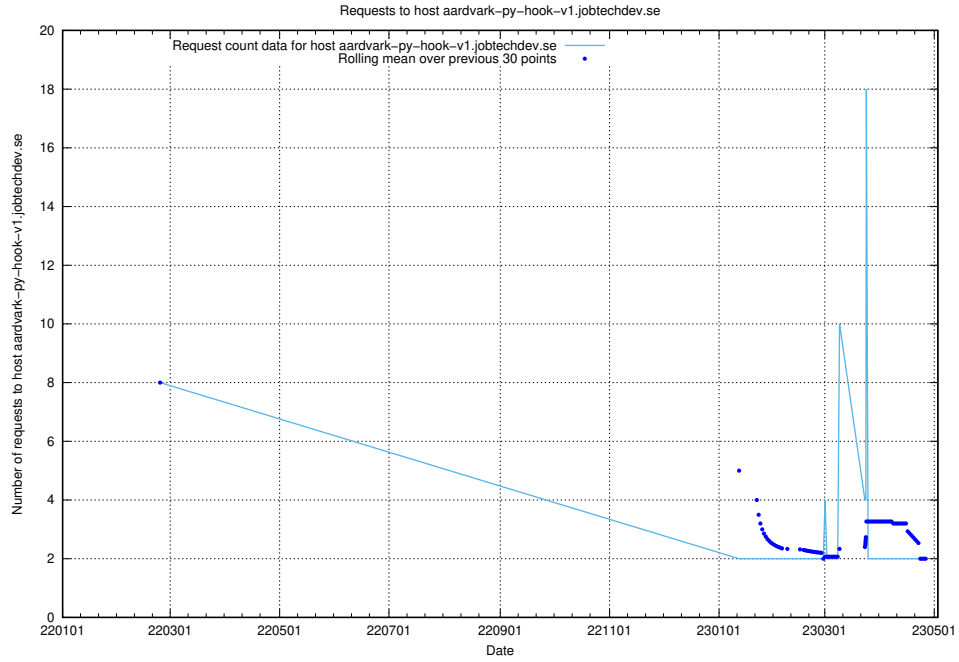

7.513 Usage of aardvark-py-hook-v1.jobtechdev.se

Here, we count the number of requests to host aardvark-py-hook-v1.jobtechdev.se.

7.514 Usage of 3721.jobtechdev.se

Here, we count the number of requests to host 3721.jobtechdev.se.