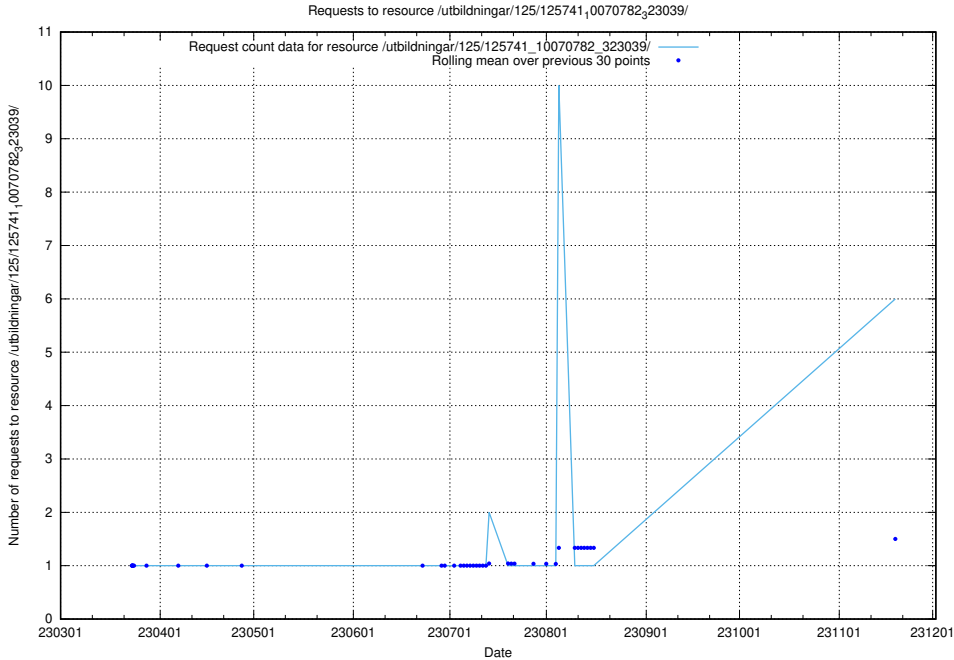

5.107 Usage of /utbildningar/125/125741_10070782_323039/

Here, we count the number of requests to resource /utbildningar/125/125741_10070782_323039/.