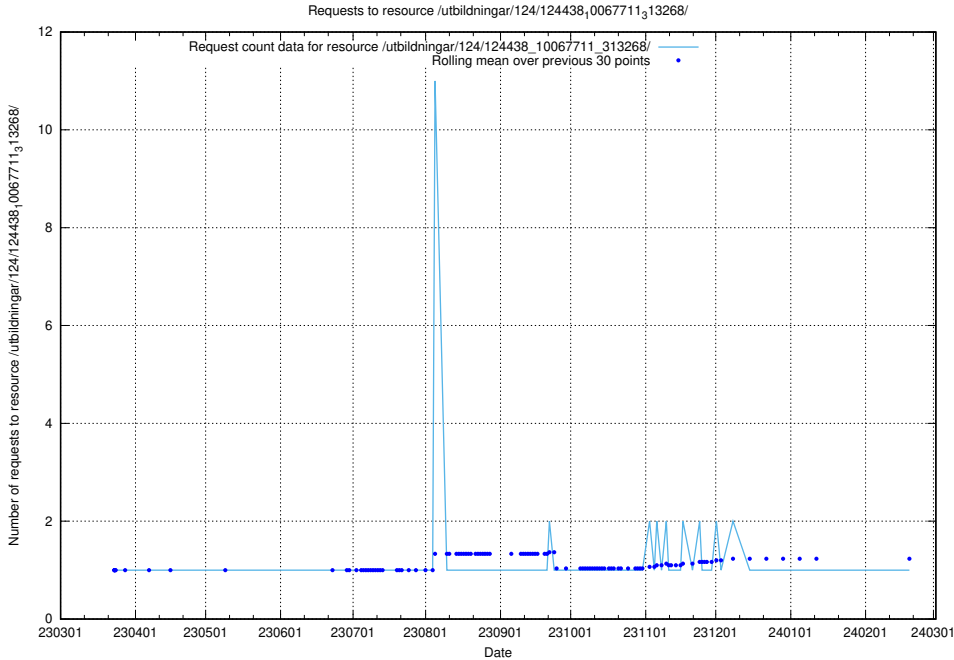

5.3339 Usage of /utbildningar/124/124438_10067711_313268/

Here, we count the number of requests to resource /utbildningar/124/124438_10067711_313268/.