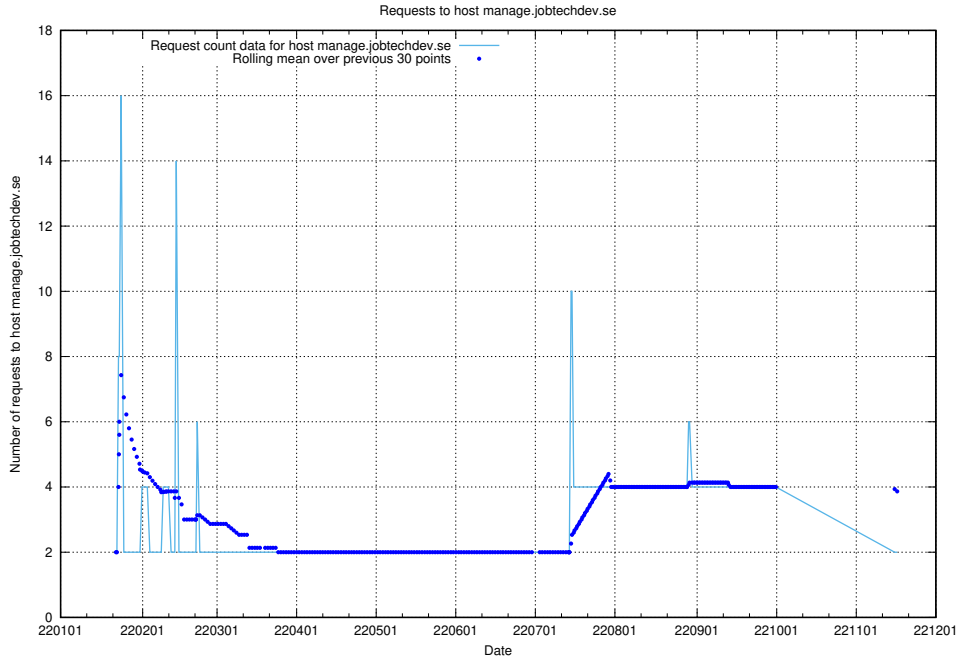

7.596 Usage of manage.jobtechdev.se

Here, we count the number of requests to host manage.jobtechdev.se.