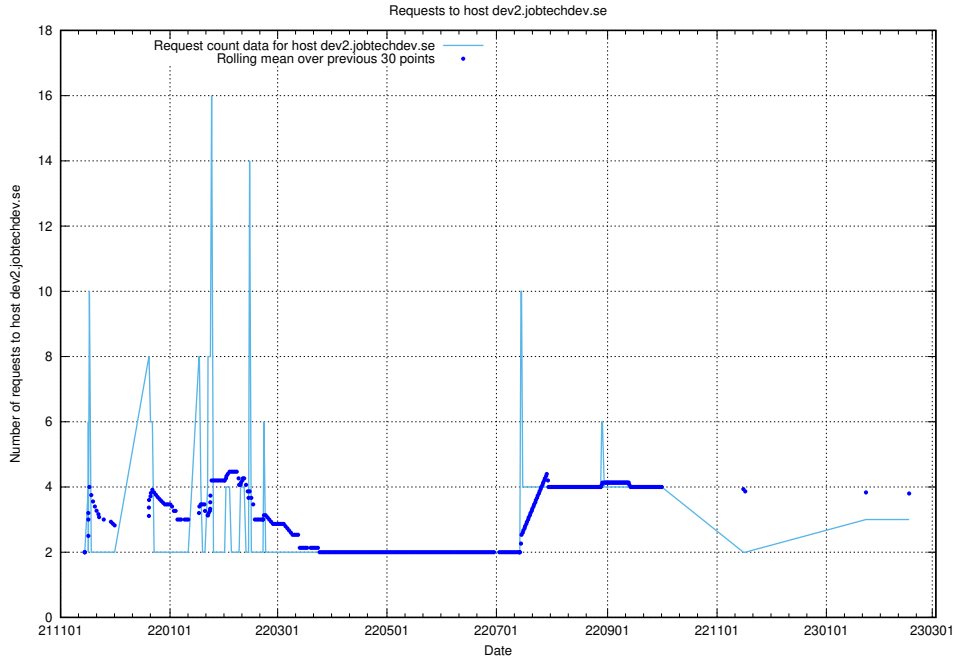

7.167 Usage of dev2.jobtechdev.se

Here, we count the number of requests to host dev2.jobtechdev.se.