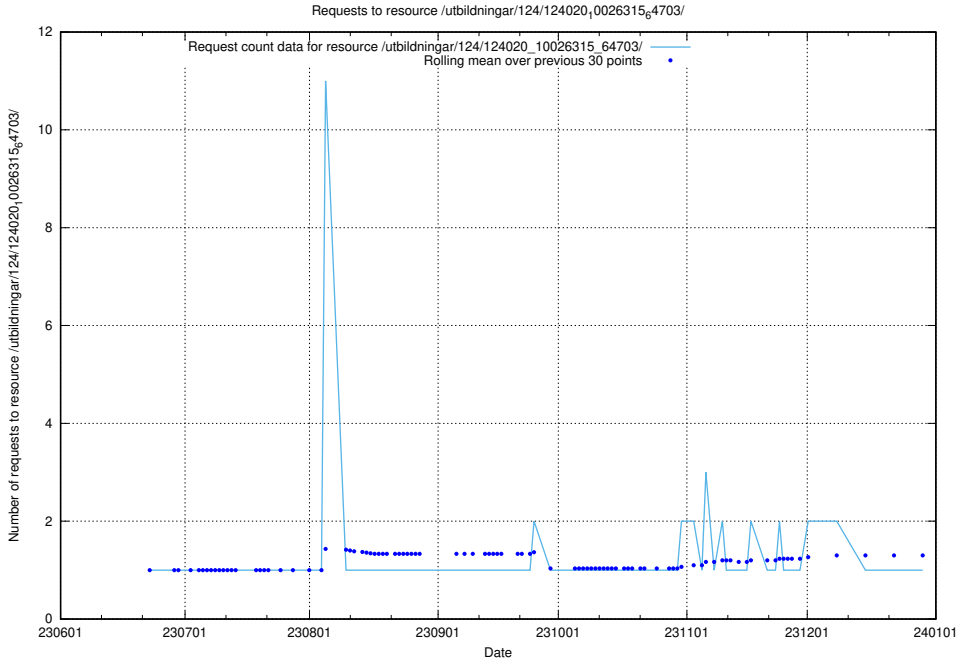

Here, we count the number of requests to resource /utbildningar/124/124020_10026315_64703/events/.

5.5492 Usage of /utbildningar/124/124020_10026315_64703/

Here, we count the number of requests to resource /utbildningar/124/124020_10026315_64703/.