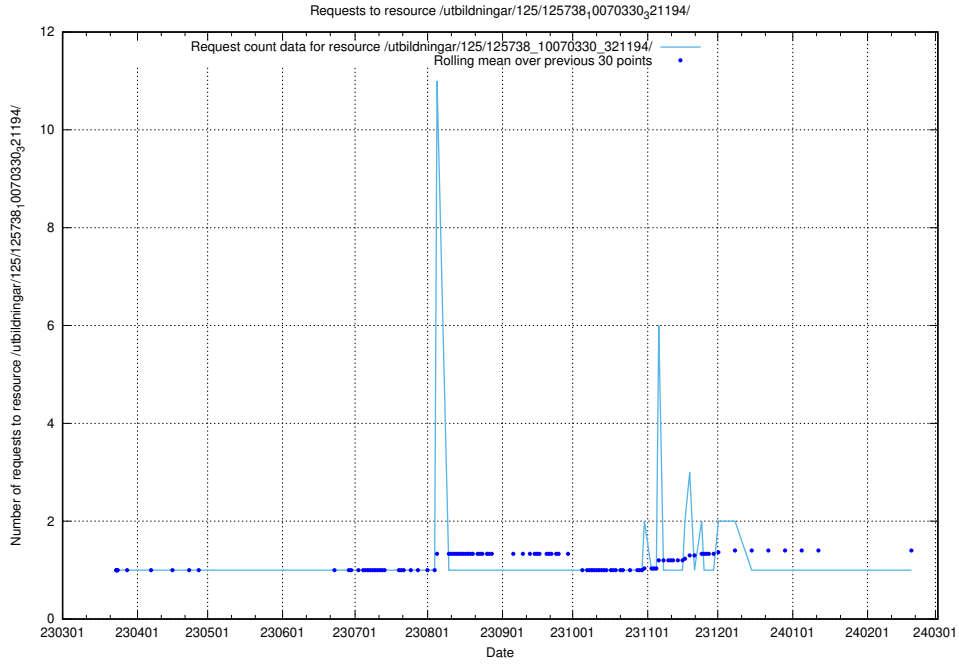

5.900 Usage of /utbildningar/125/125738_10070330_321194/

Here, we count the number of requests to resource /utbildningar/125/125738_10070330_321194/.