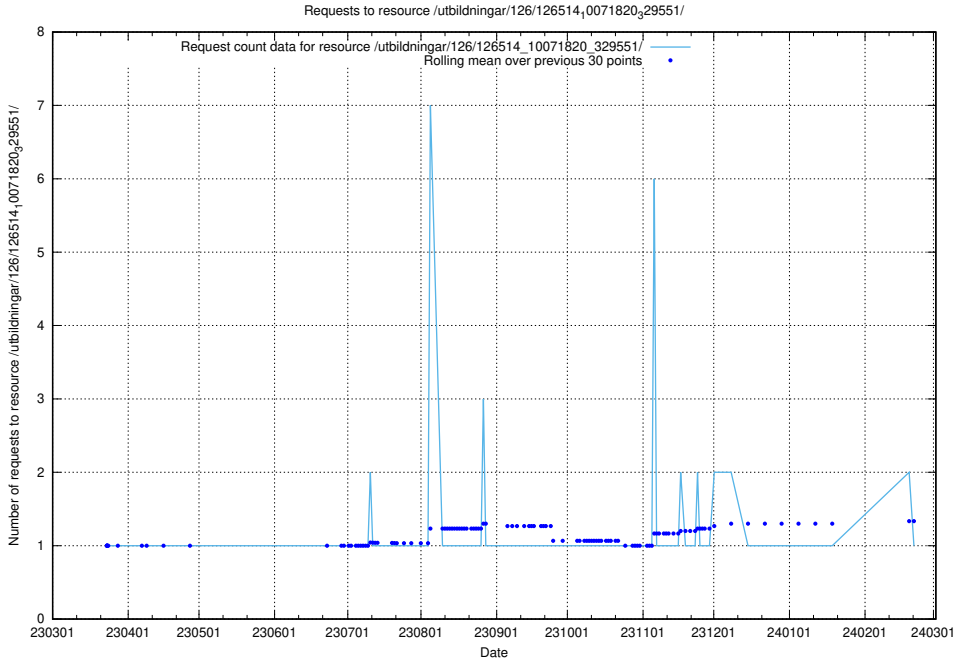

5.6046 Usage of /utbildningar/126/126514_10071820_329551/

Here, we count the number of requests to resource /utbildningar/126/126514_10071820_329551/.