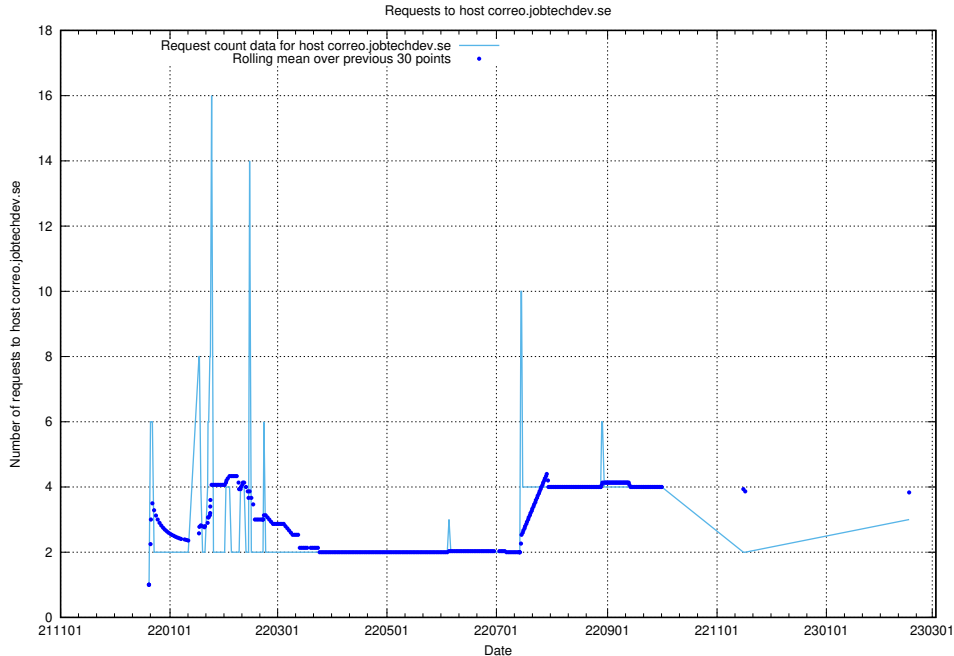

7.203 Usage of correo.jobtechdev.se

Here, we count the number of requests to host correo.jobtechdev.se.