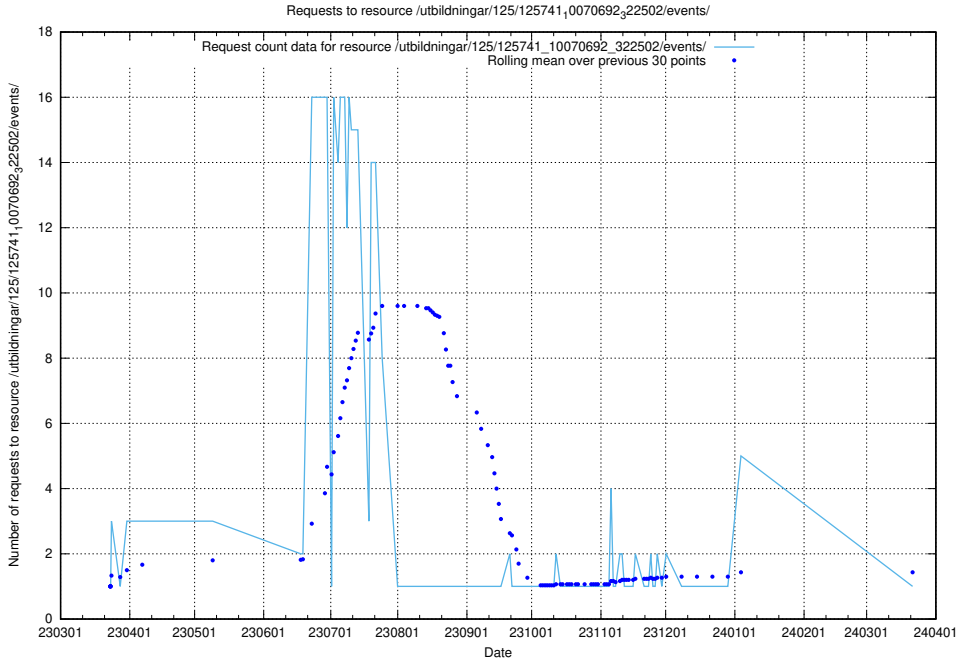

Here, we count the number of requests to resource /utbildningar/125/125741_10070692_324616/.

5.6119 Usage of /utbildningar/125/125741_10070692_322502/events/

Here, we count the number of requests to resource /utbildningar/125/125741_10070692_322502/events/