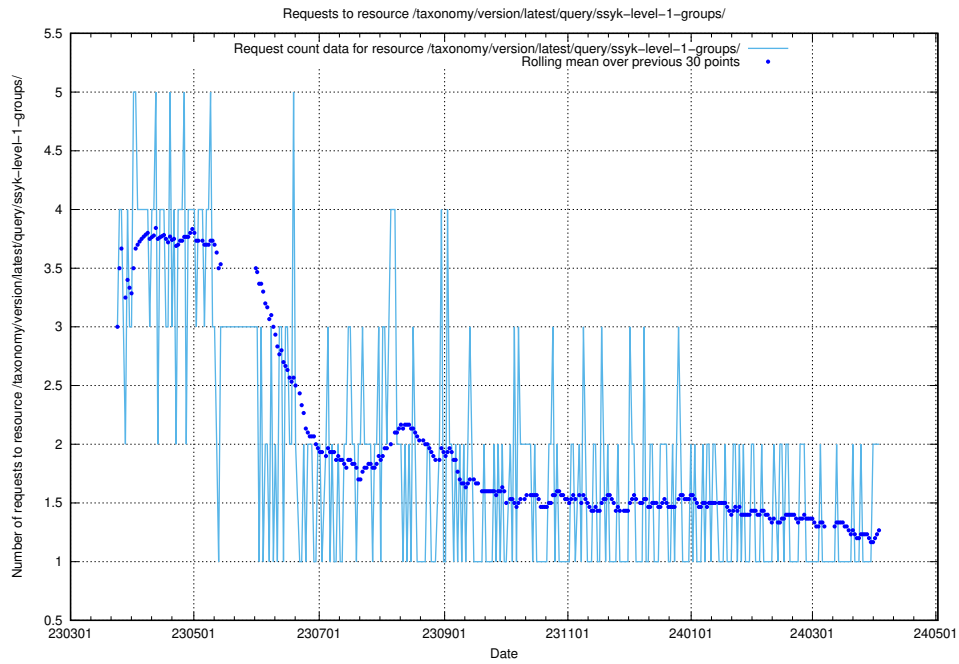

5.778 Usage of /taxonomy/version/latest/query/ssyk-level-1-groups/

Here, we count the number of requests to resource /taxonomy/version/latest/query/ssyk-level-1-groups/.