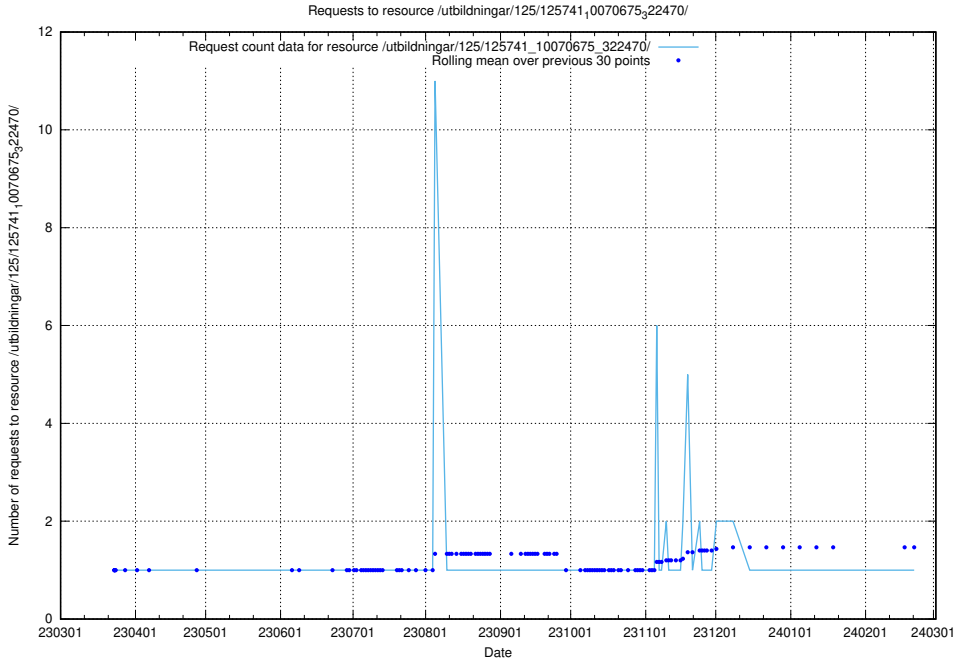

5.6133 Usage of /utbildningar/125/125741_10070675_322470/

Here, we count the number of requests to resource /utbildningar/125/125741_10070675_322470/.