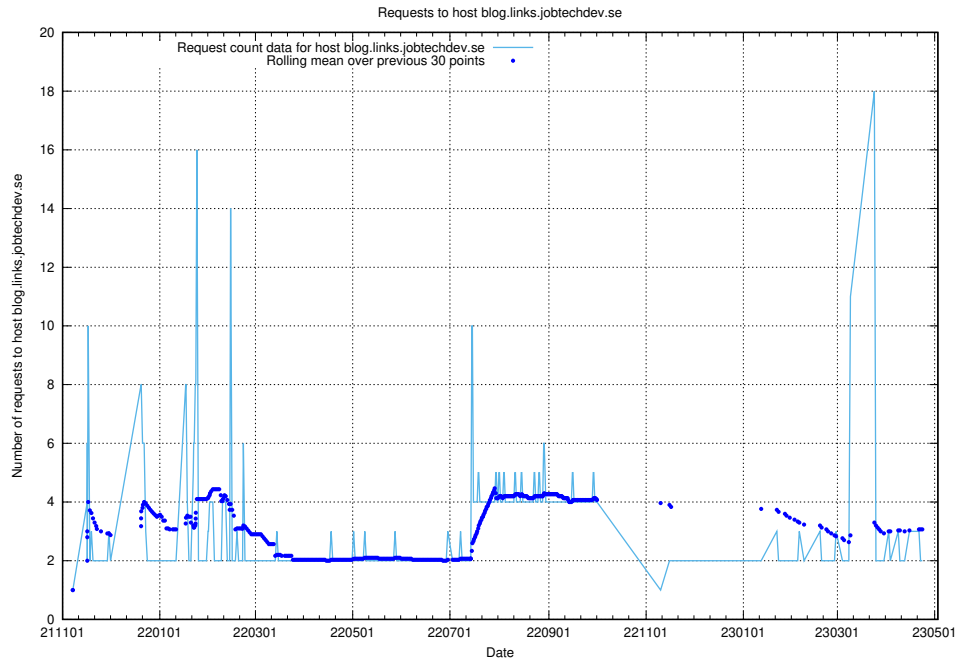

7.431 Usage of `blog.links.jobtechdev.se`

Here, we count the number of requests to host `blog.links.jobtechdev.se`.