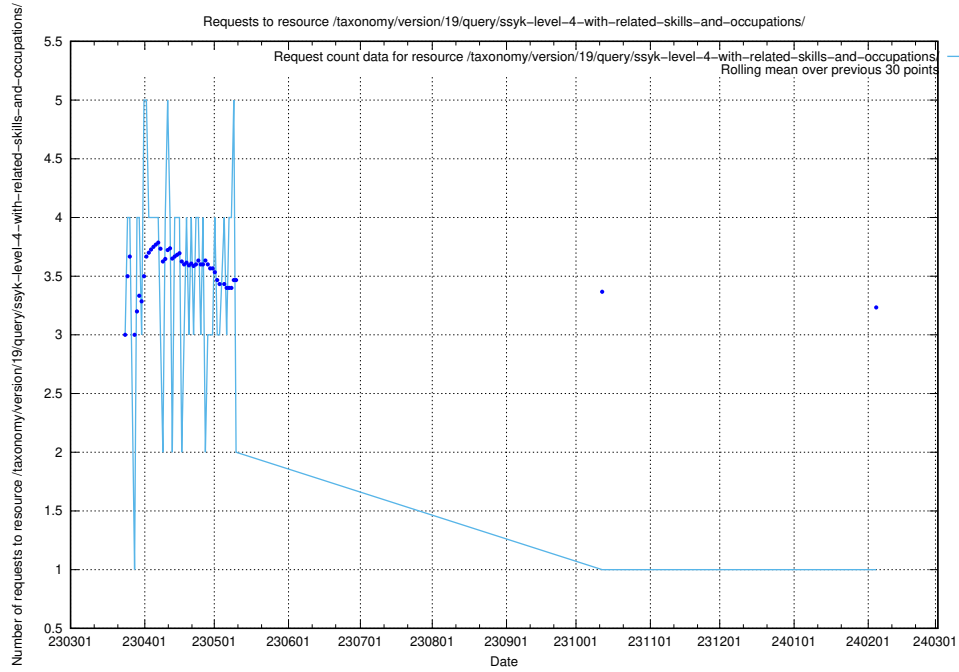

5.5782 Usage of /taxonomy/version/19/query/ssyk-level-4-with-related-isco-level-4-groups/

Here, we count the number of requests to resource /taxonomy/version/19/query/ssyk-level-4-with-related-isco-level-4-groups/.