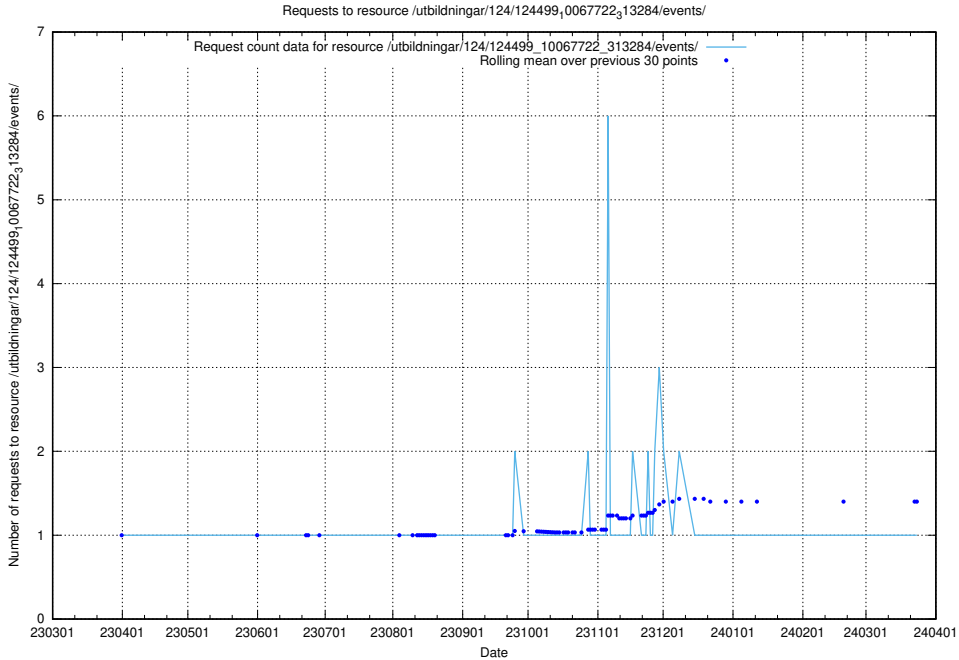

Here, we count the number of requests to resource /utbildningar/124/124516_10065866_297866/.

5.5732 Usage of /utbildningar/124/124499_10067722_313284/events/

Here, we count the number of requests to resource /utbildningar/124/124499_10067722_313284/events/