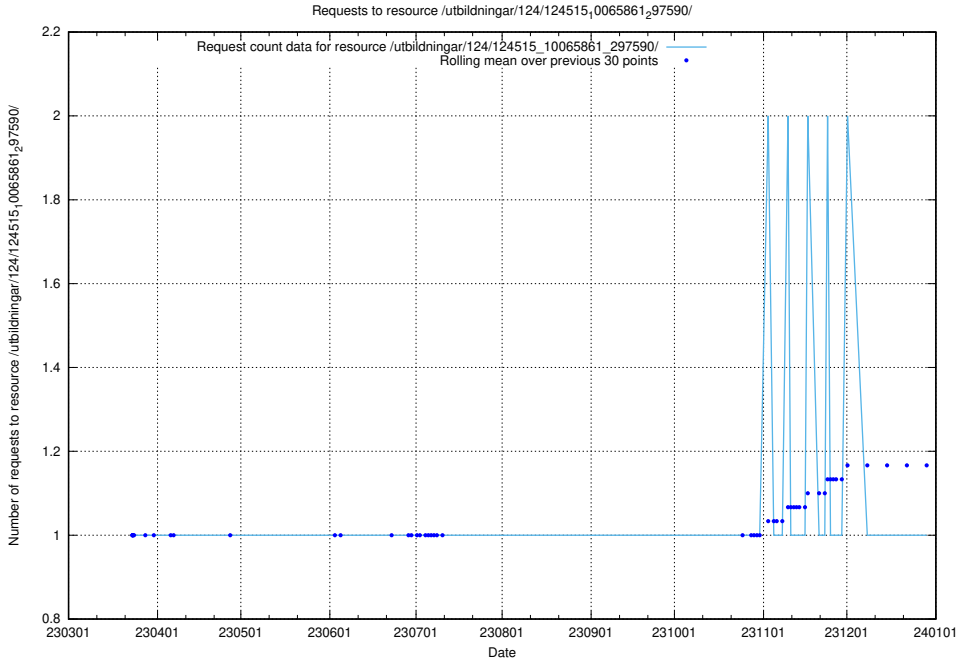

5.1369 Usage of /utbildningar/124/124515_10065861_297590/

Here, we count the number of requests to resource /utbildningar/124/124515_10065861_297590/.