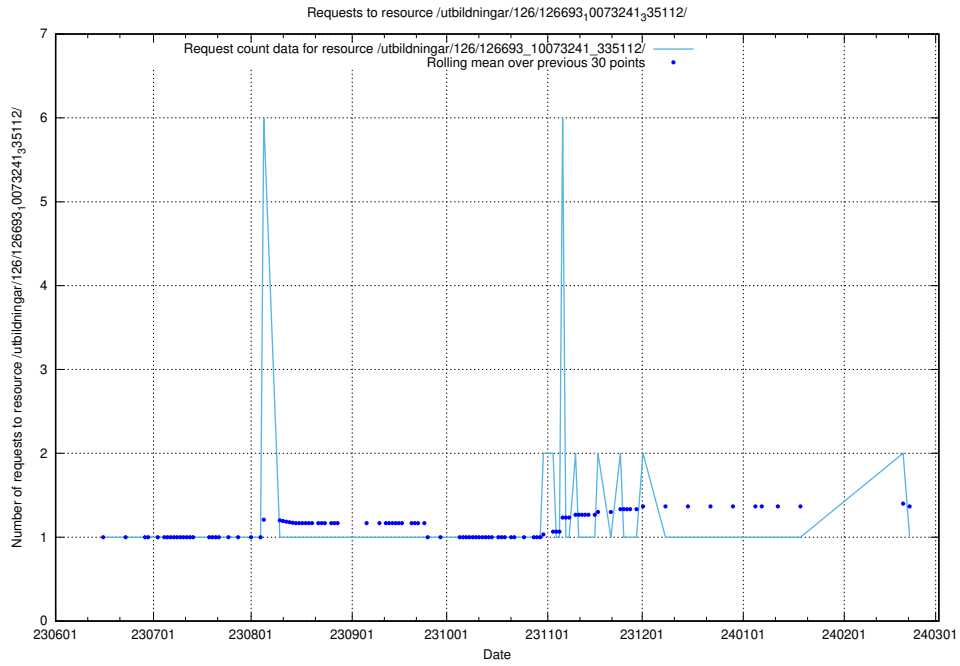

5.5543 Usage of /utbildningar/125/125740_10070679_335600/

Here, we count the number of requests to resource /utbildningar/125/125740_10070679_335600/.

5.5544 Usage of /utbildningar/125/125736_10070622_322250/events/