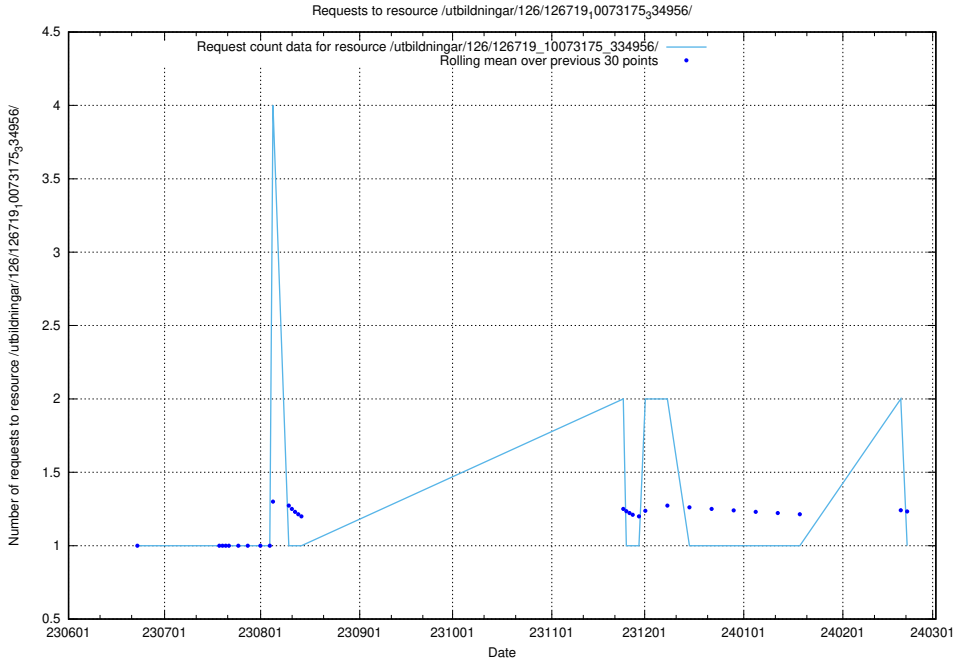

5.5263 Usage of /utbildningar/126/126719_10073175_334956/

Here, we count the number of requests to resource /utbildningar/126/126719_10073175_334956/.