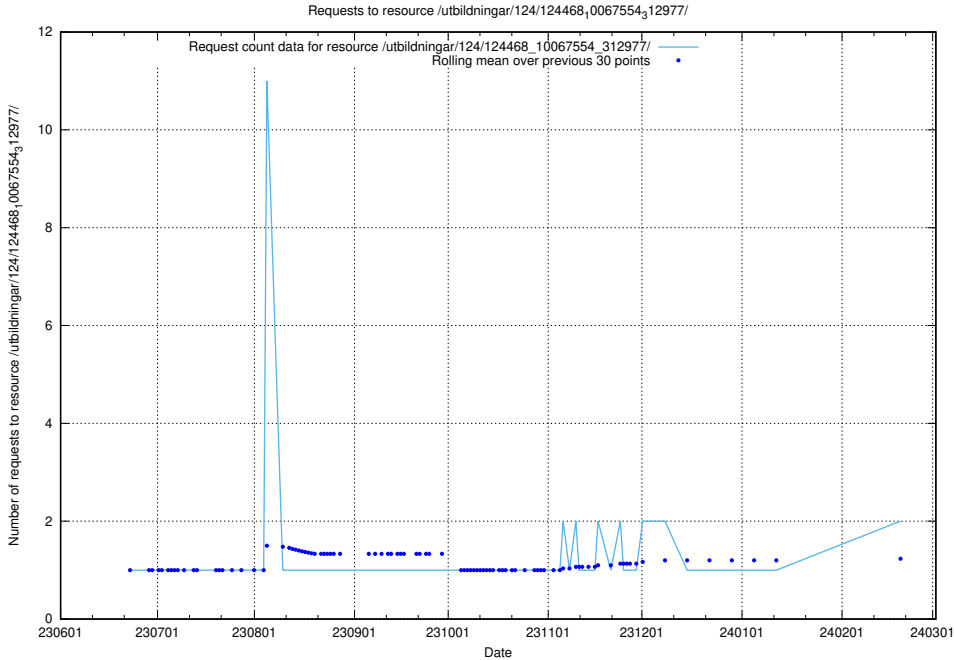

5.720 Usage of /utbildningar/124/124468_10067554_312977/

Here, we count the number of requests to resource /utbildningar/124/124468_10067554_312977/.