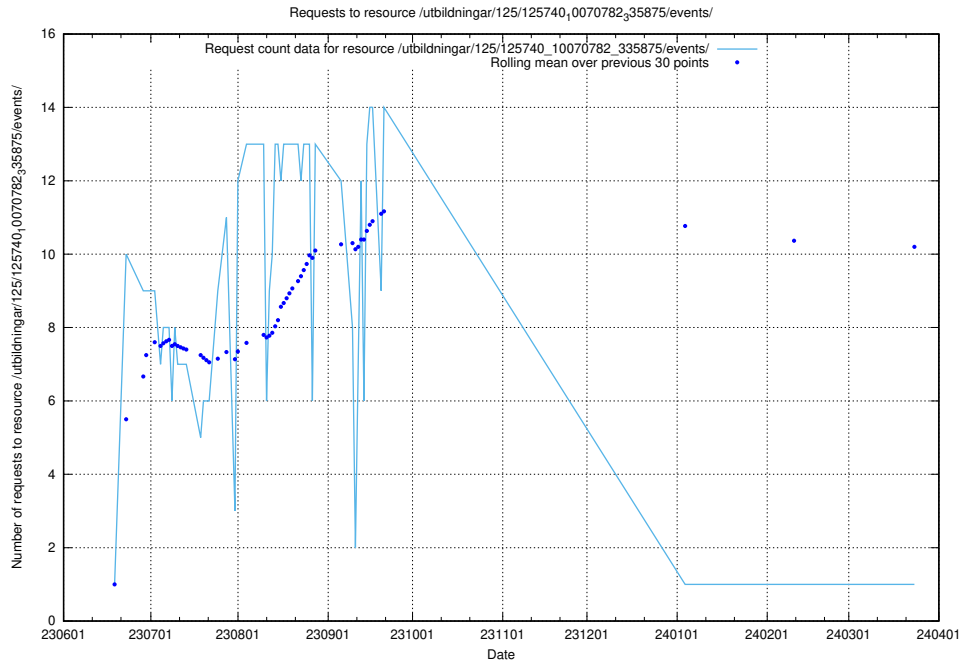

5.5516 Usage of /utbildningar/125/125740_10070782_335875/events/

Here, we count the number of requests to resource /utbildningar/125/125740_10070782_335875/events/