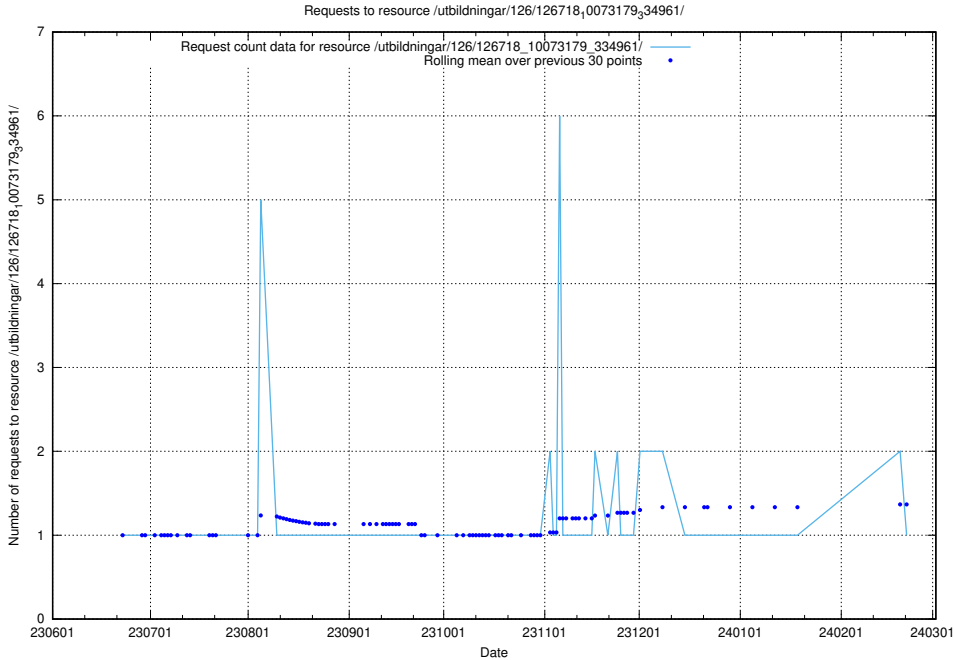

5.5265 Usage of /utbildningar/126/126718_10073179_334961/

Here, we count the number of requests to resource /utbildningar/126/126718_10073179_334961/.