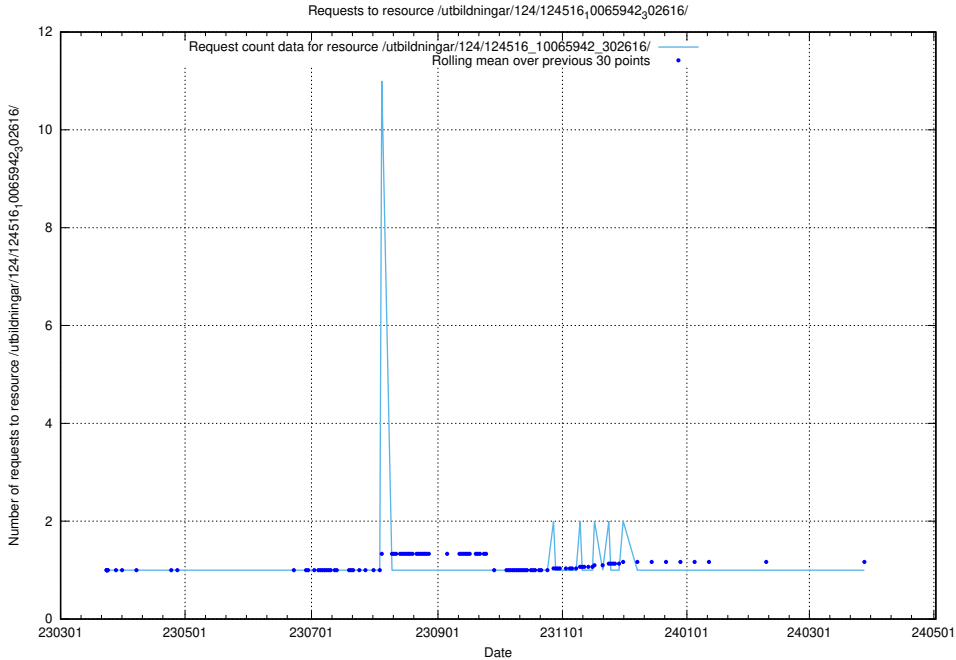

5.1191 Usage of /utbildningar/124/124516_10065942_302616/

Here, we count the number of requests to resource /utbildningar/124/124516_10065942_302616/.