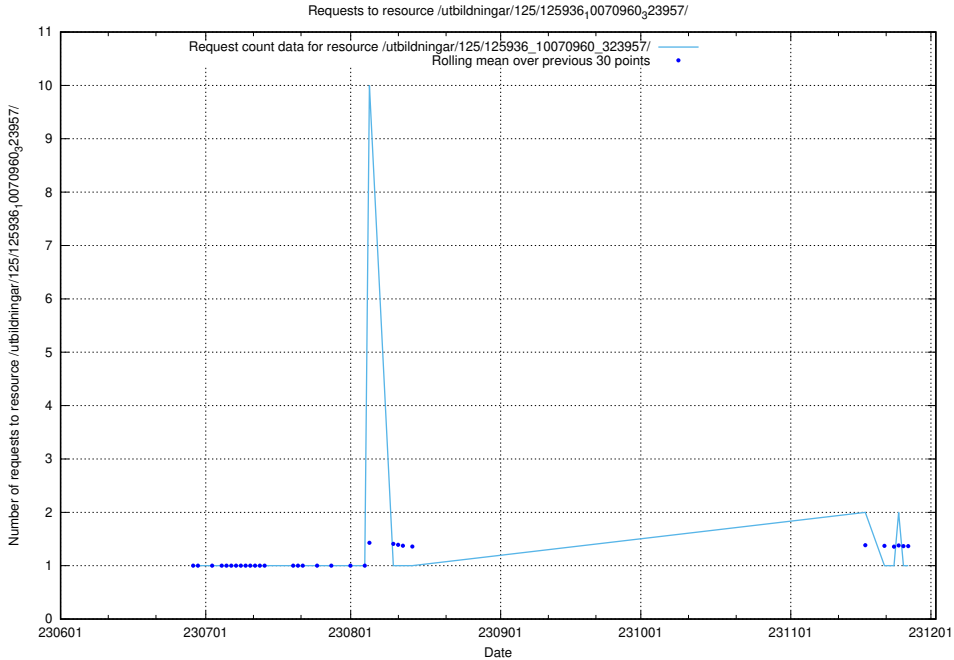

5.5113 Usage of /utbildningar/125/125936_10070960_323957/

Here, we count the number of requests to resource /utbildningar/125/125936_10070960_323957/.