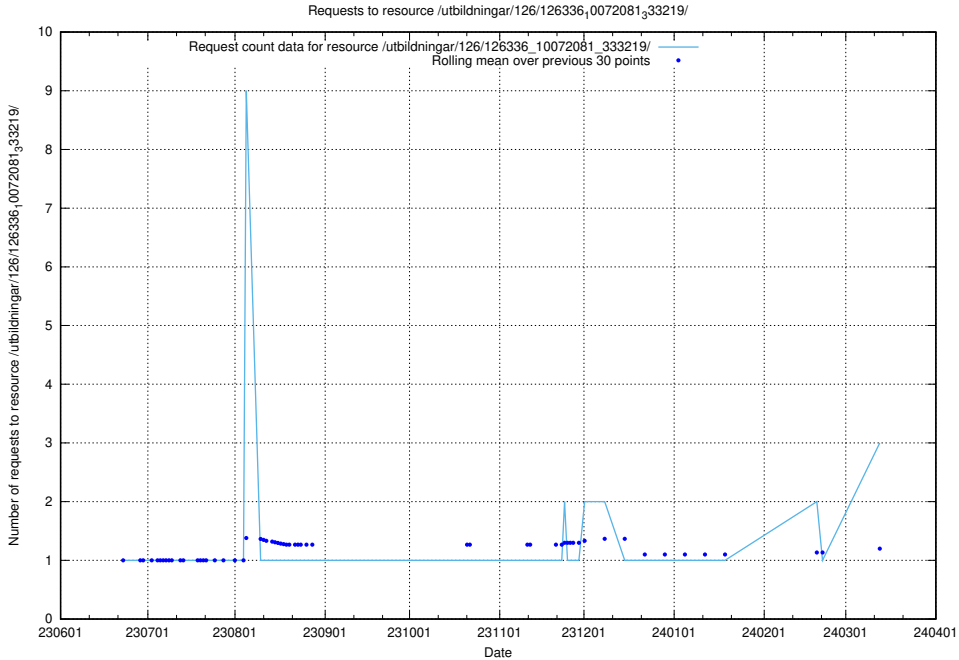

5.268 Usage of /utbildningar/126/126336_10072081_333219/

Here, we count the number of requests to resource /utbildningar/126/126336_10072081_333219/.