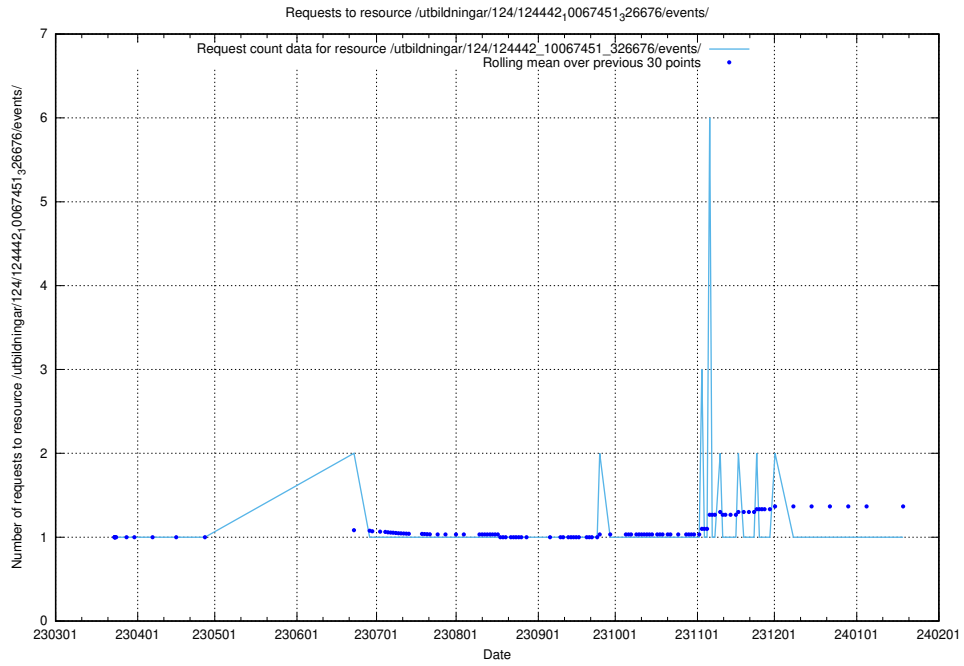

5.3129 Usage of /utbildningar/124/124442_10067451_326676/events/

Here, we count the number of requests to resource /utbildningar/124/124442_10067451_326676/events/