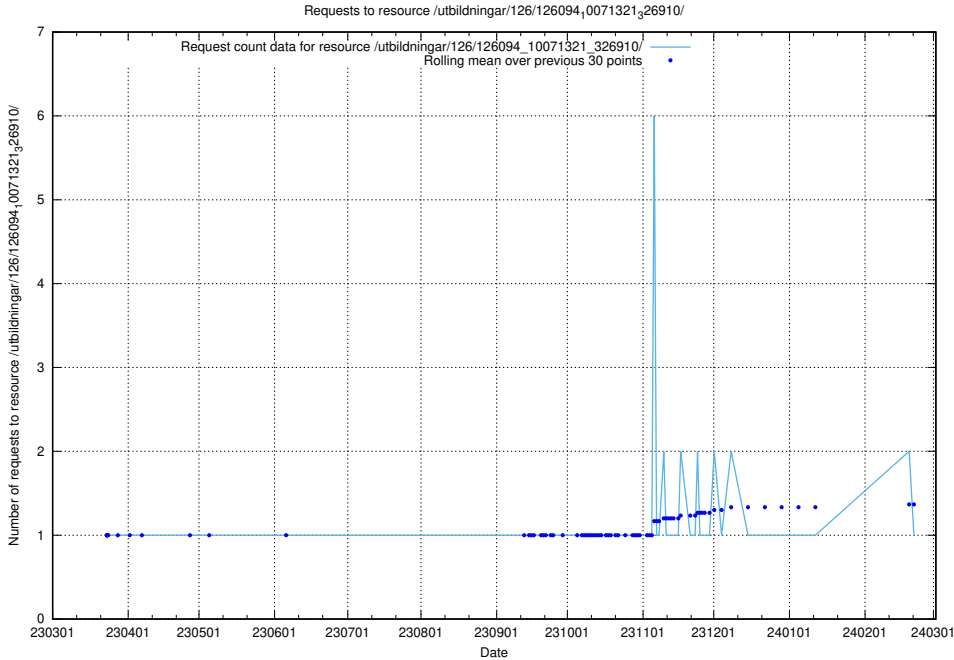

5.6076 Usage of /utbildningar/126/126094_10071321_326910/

Here, we count the number of requests to resource /utbildningar/126/126094_10071321_326910/.