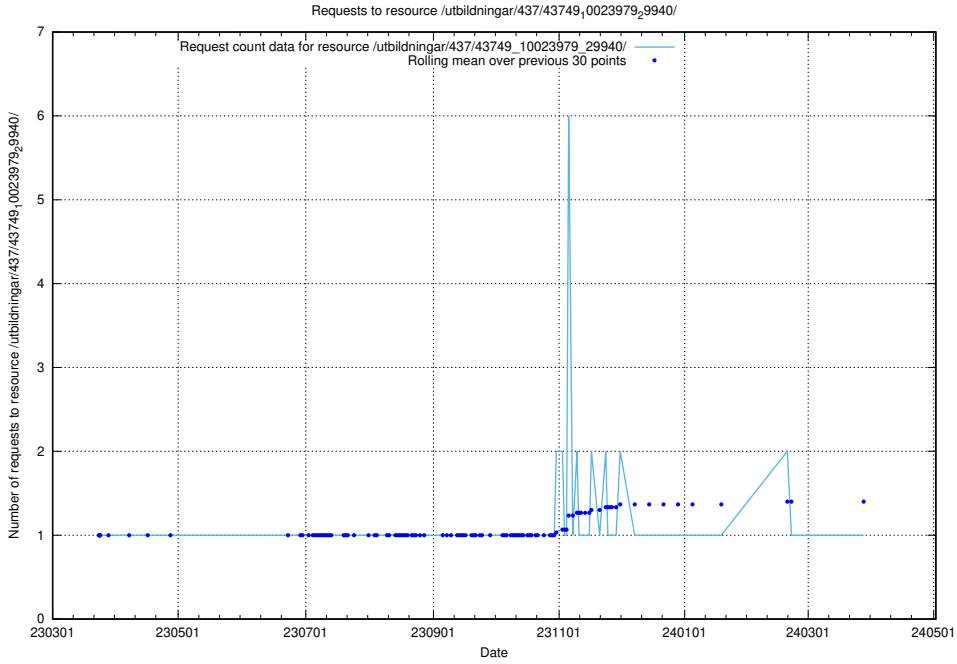

5.6021 Usage of /utbildningar/437/43749_10023979_29940/

Here, we count the number of requests to resource /utbildningar/437/43749_10023979_29940/.