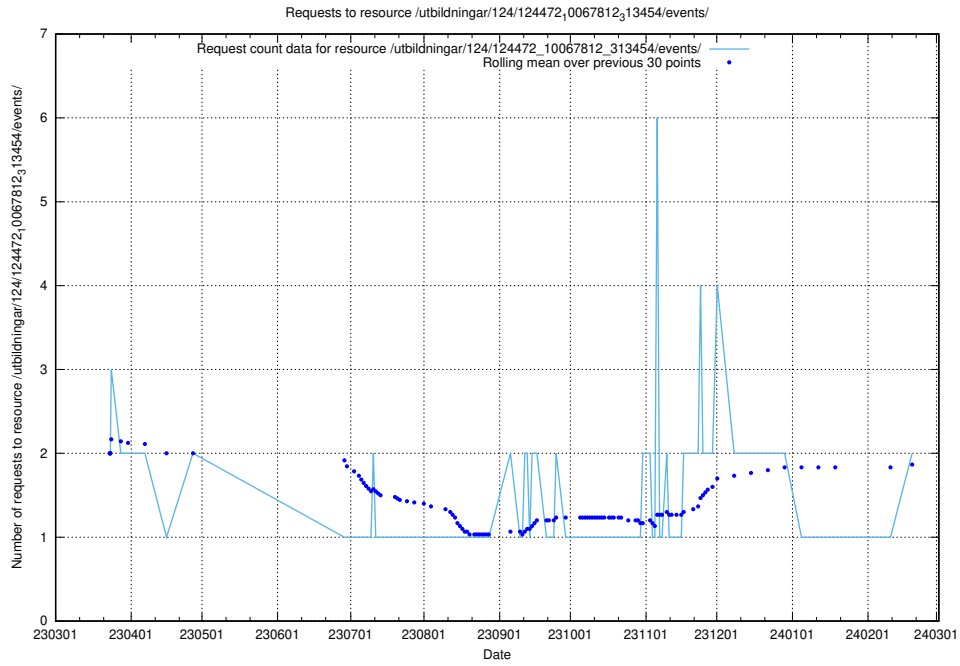

5.839 Usage of /utbildningar/124/124472_10067812_313454/events/

Here, we count the number of requests to resource /utbildningar/124/124472_10067812_313454/events/