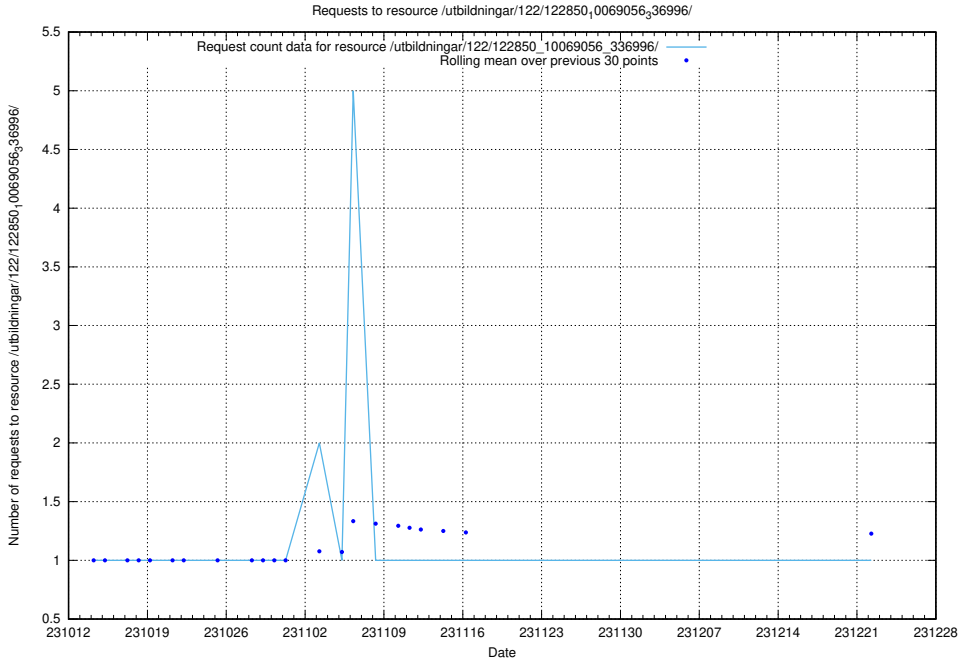

5.3987 Usage of /utbildningar/122/122850_10069056_336996/

Here, we count the number of requests to resource /utbildningar/122/122850_10069056_336996/.