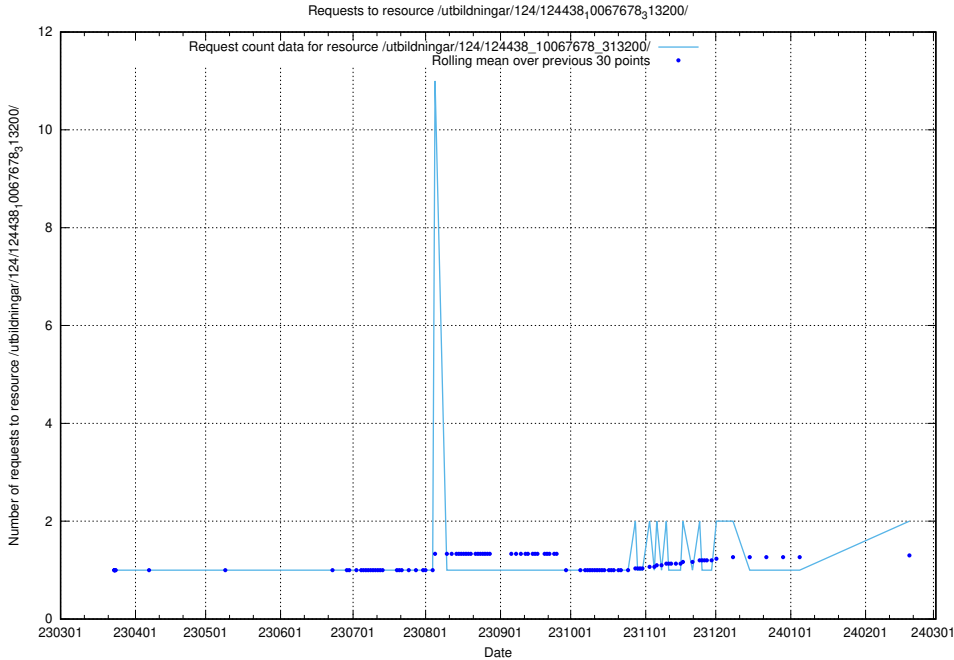

5.514 Usage of /utbildningar/124/124438_10067678_313200/

Here, we count the number of requests to resource /utbildningar/124/124438_10067678_313200/.