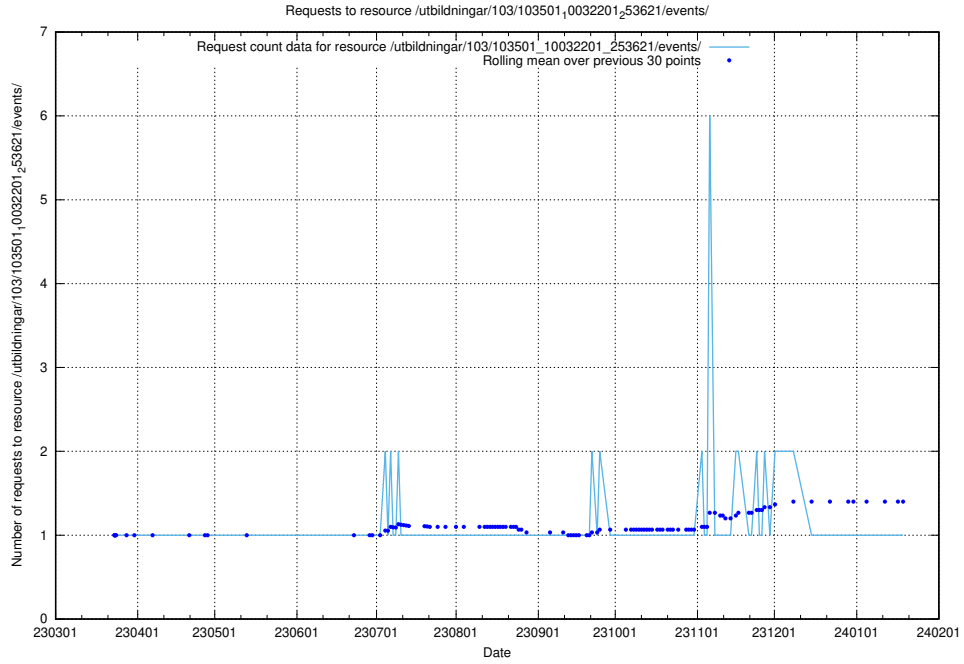

5.5133 Usage of /utbildningar/103/103501_10032201_253621/events/

Here, we count the number of requests to resource /utbildningar/103/103501_10032201_253621/events/