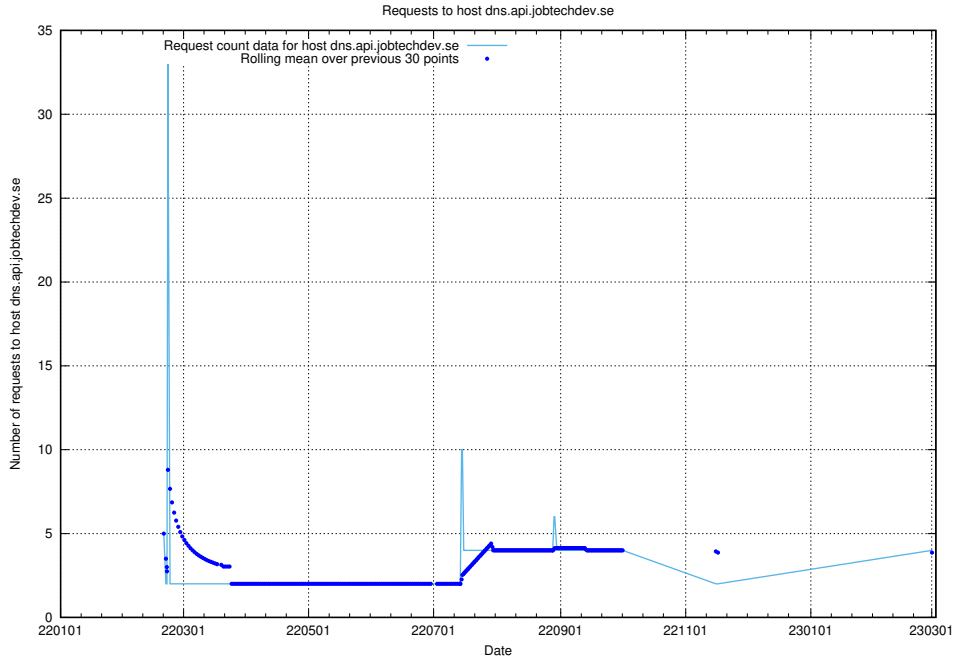

7.158 Usage of dns.api.jobtechdev.se

Here, we count the number of requests to host dns.api.jobtechdev.se.