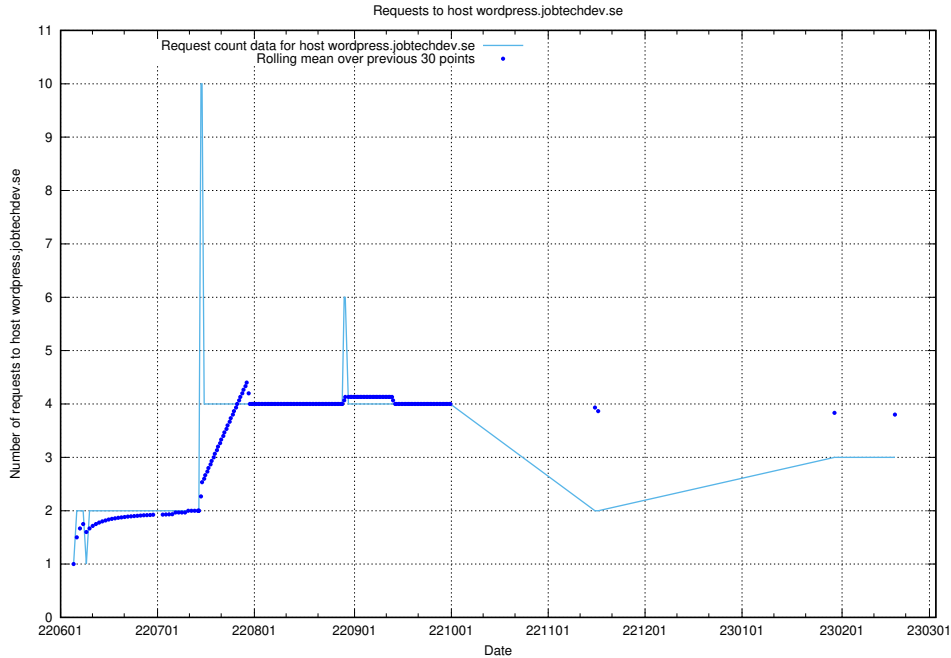

7.214 Usage of wordpress.jobtechdev.se

Here, we count the number of requests to host wordpress.jobtechdev.se.