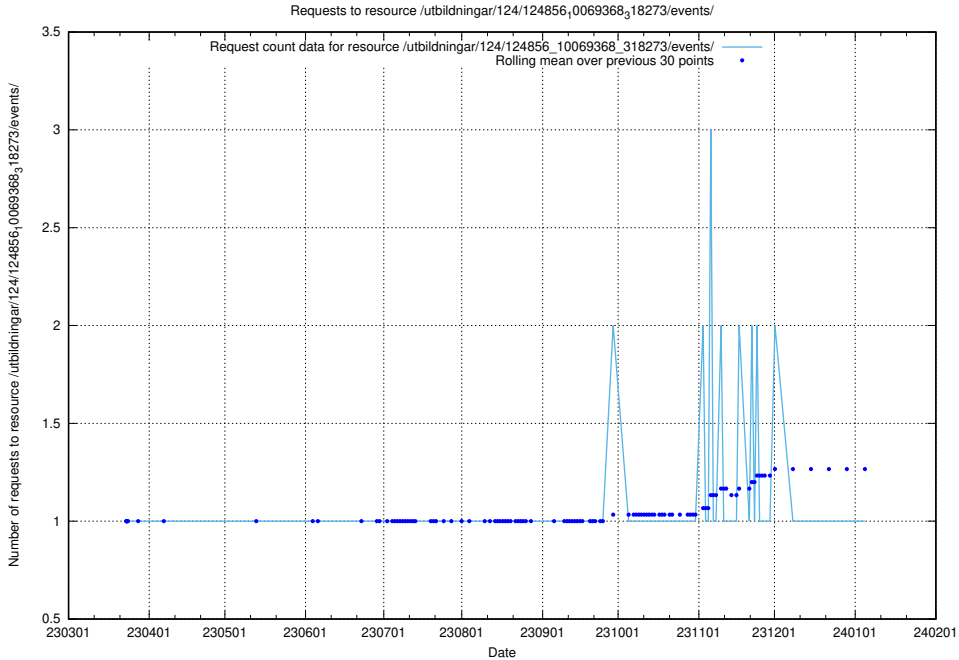

5.1076 Usage of /utbildningar/124/124856_10069368_318273/events/

Here, we count the number of requests to resource /utbildningar/124/124856_10069368_318273/events/