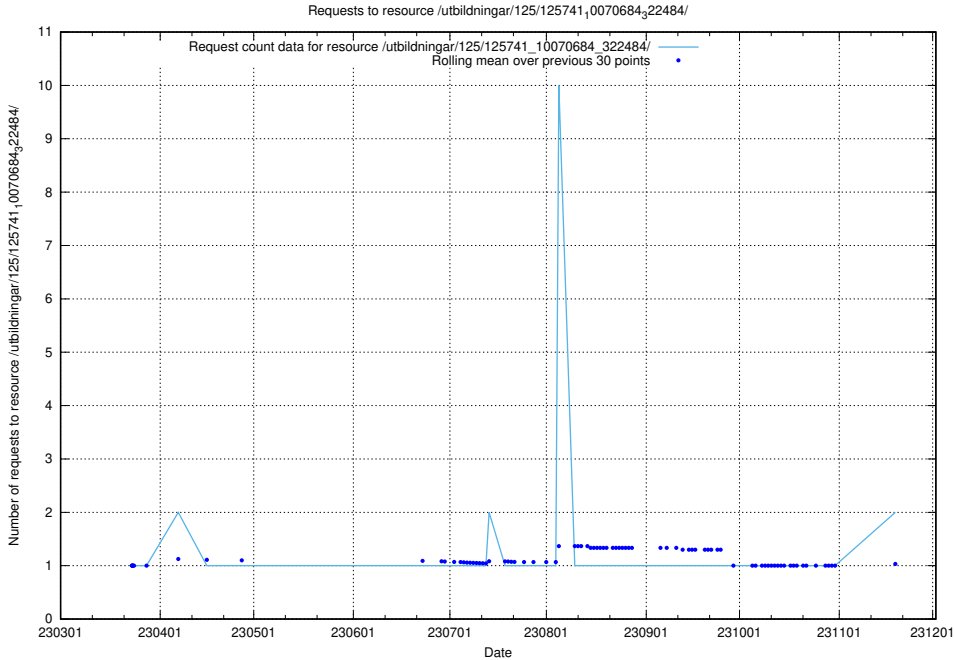

5.849 Usage of /utbildningar/125/125741_10070684_322484/

Here, we count the number of requests to resource /utbildningar/125/125741_10070684_322484/.