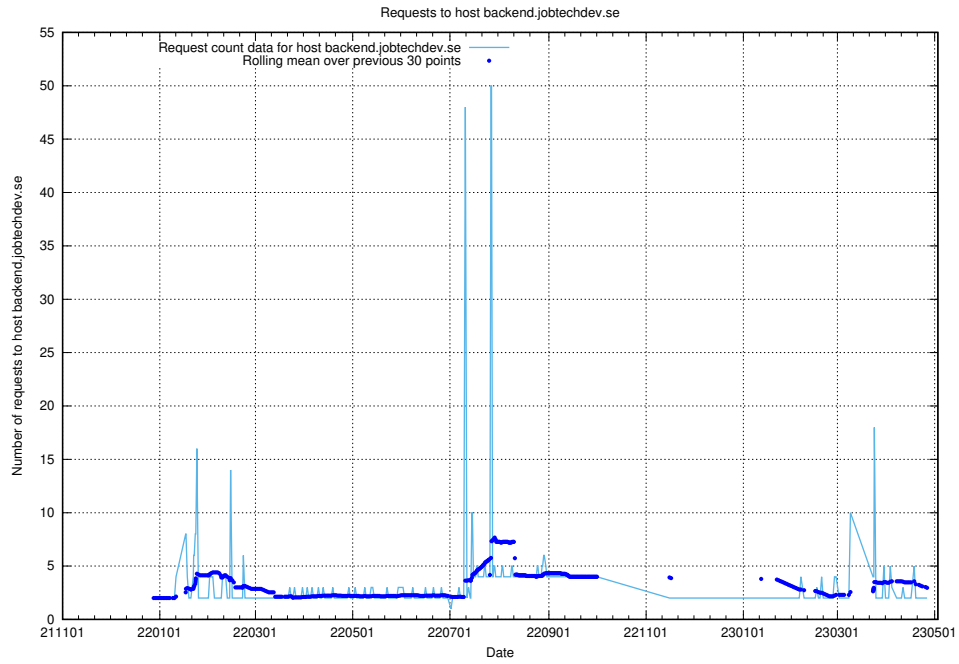

7.360 Usage of backend.jobtechdev.se

Here, we count the number of requests to host backend.jobtechdev.se.