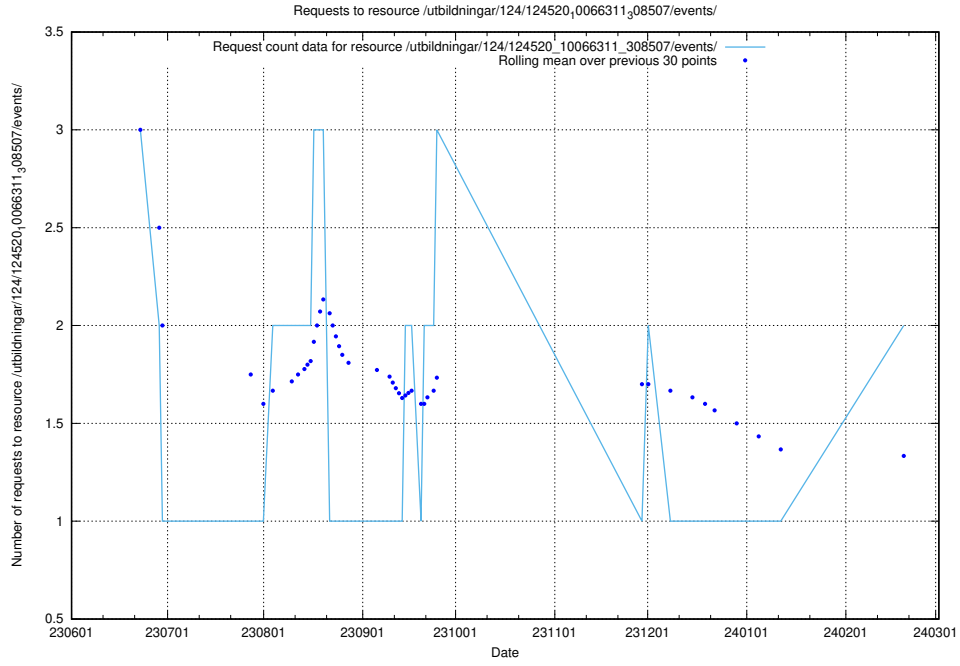

5.689 Usage of /utbildningar/124/124520_10066311_308507/events/

Here, we count the number of requests to resource /utbildningar/124/124520_10066311_308507/events/