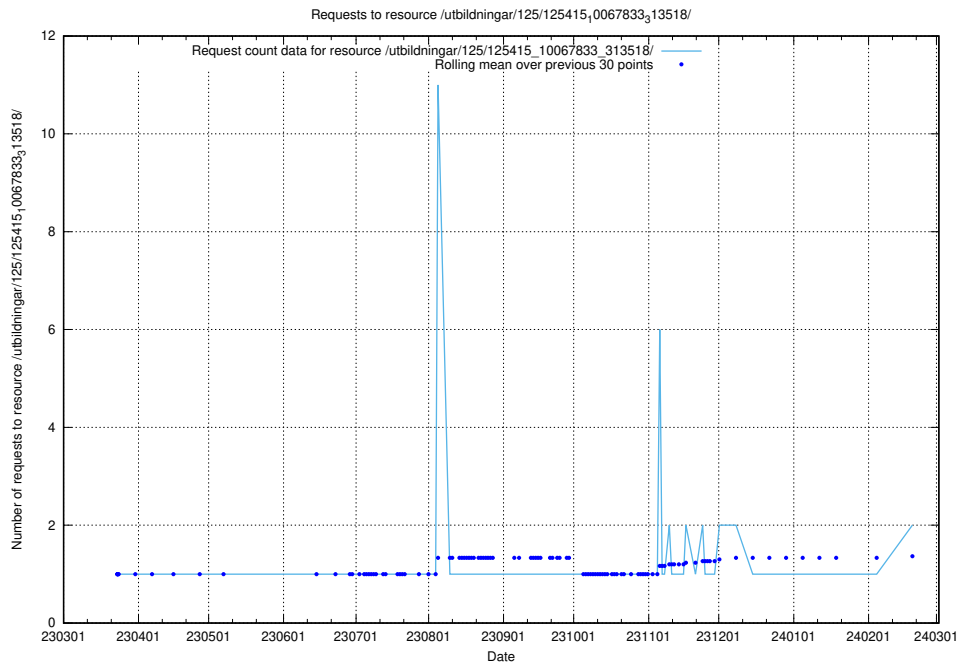

5.325 Usage of /utbildningar/125/125415_10067833_313518/

Here, we count the number of requests to resource /utbildningar/125/125415_10067833_313518/.