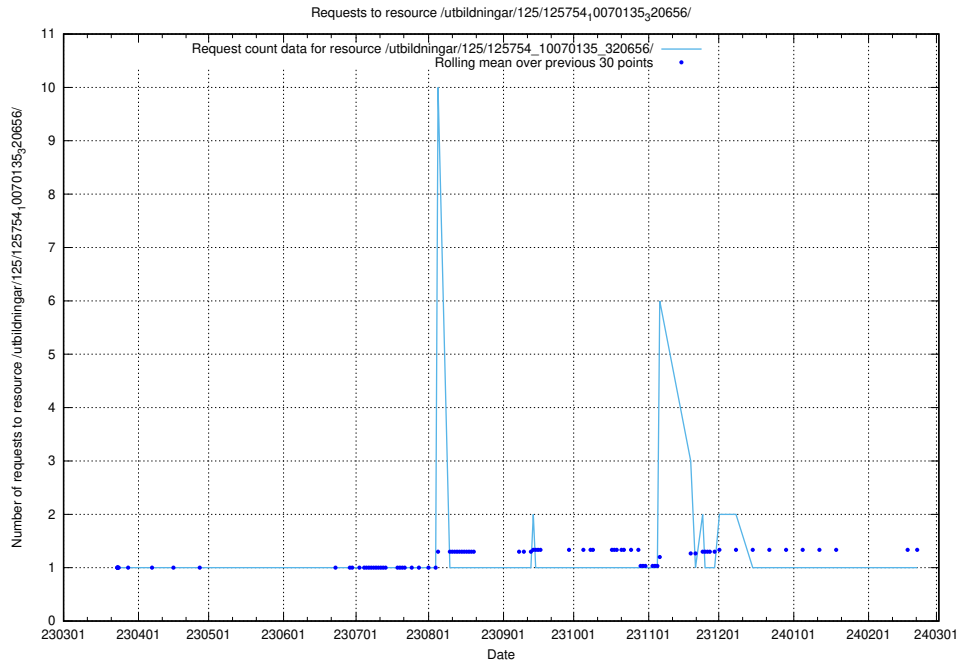

5.6108 Usage of /utbildningar/125/125754_10070135_320656/

Here, we count the number of requests to resource /utbildningar/125/125754_10070135_320656/.