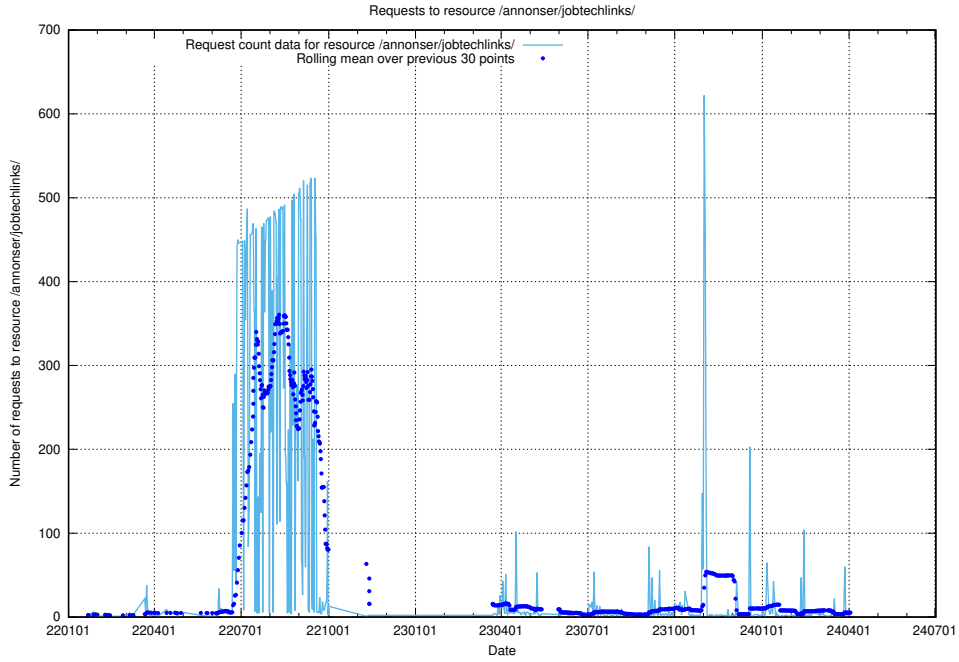

5.209 Usage of /annonser/jobtechlinks/

Here, we count the number of requests to resource /annonser/jobtechlinks/.