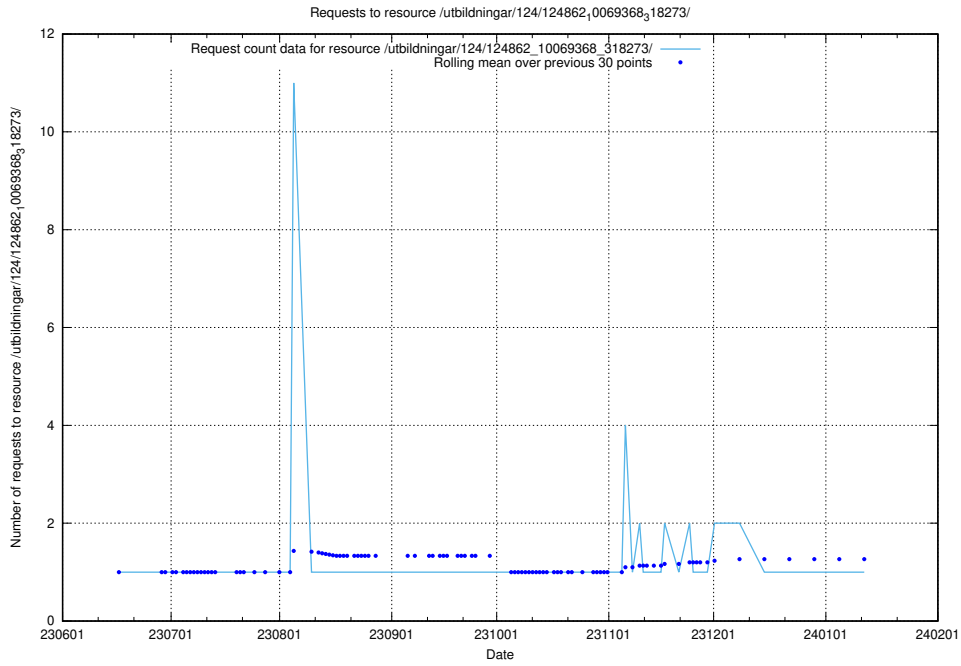

5.5537 Usage of /utbildningar/124/124862_10069368_318273/

Here, we count the number of requests to resource /utbildningar/124/124862_10069368_318273/.