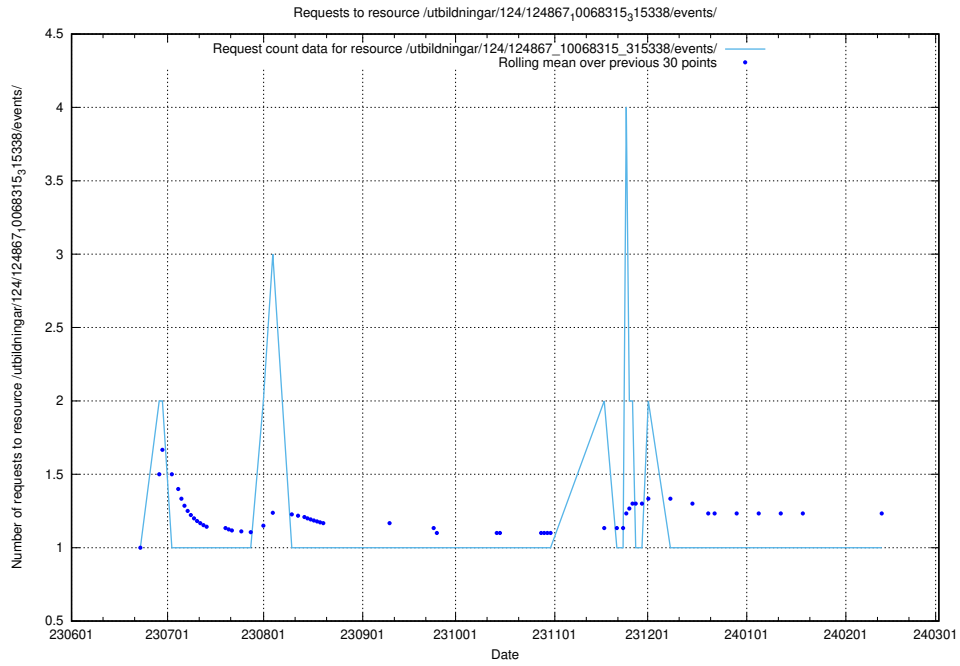

5.5389 Usage of /utbildningar/124/124867_10068315_315338/events/

Here, we count the number of requests to resource /utbildningar/124/124867_10068315_315338/events/