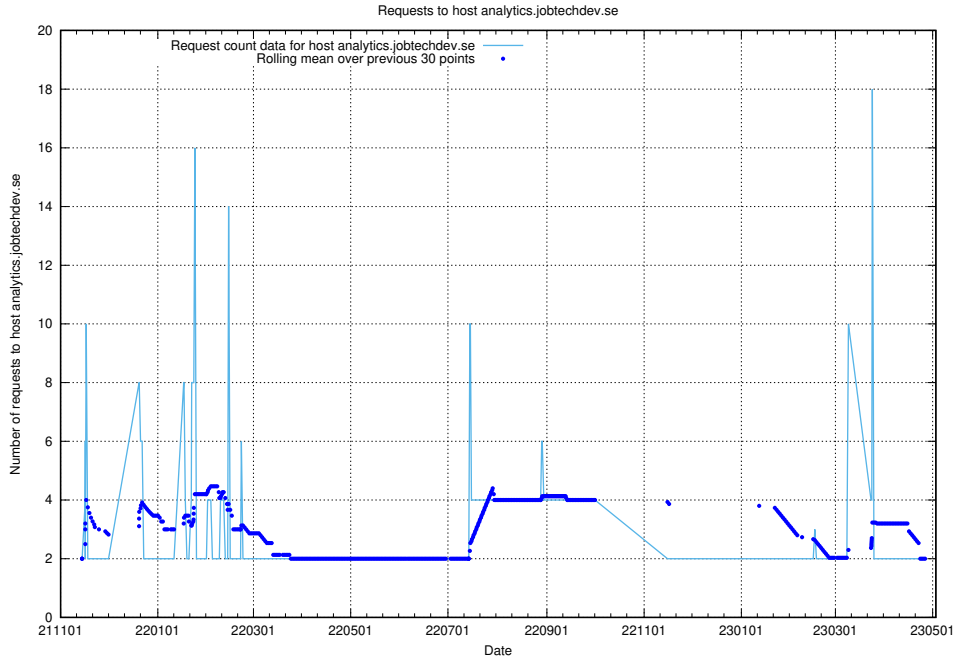

7.288 Usage of analytics.jobtechdev.se

Here, we count the number of requests to host analytics.jobtechdev.se.