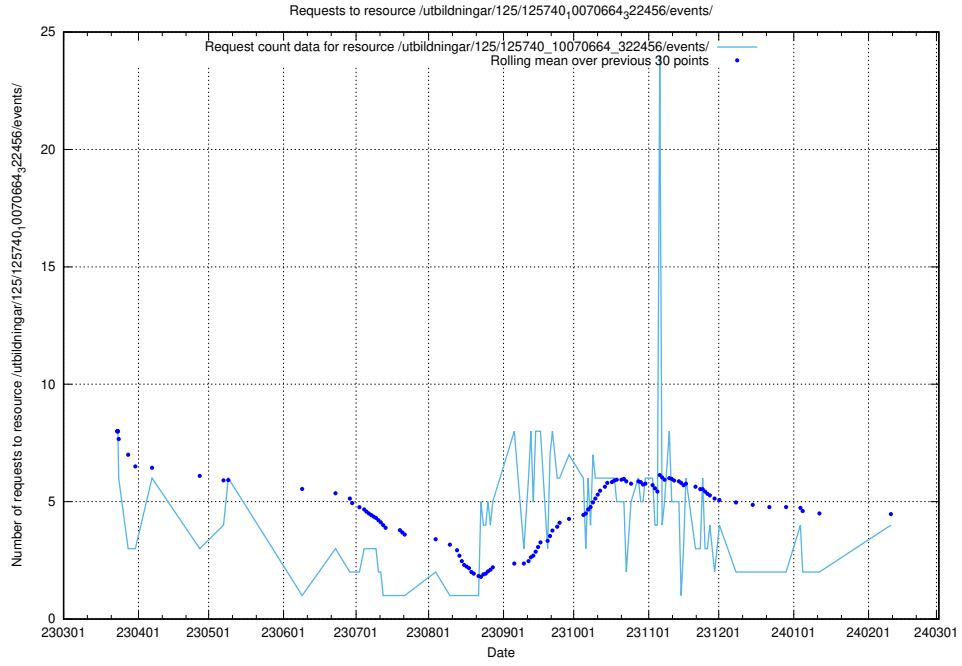

5.178 Usage of /utbildningar/125/125740_10070664_322456/events/

Here, we count the number of requests to resource /utbildningar/125/125740_10070664_322456/events/