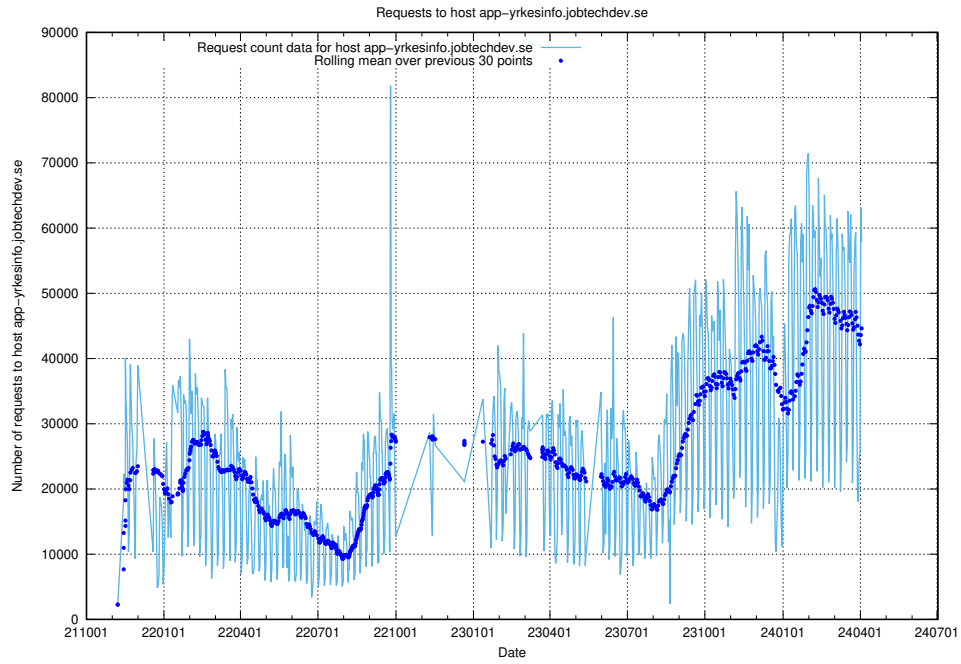

7.4 Usage of data.jobtechdev.se

Here, we count the number of requests to host data.jobtechdev.se.

7.5 Usage of app-yrkesinfo.jobtechdev.se

Here, we count the number of requests to host app-yrkesinfo.jobtechdev.se.