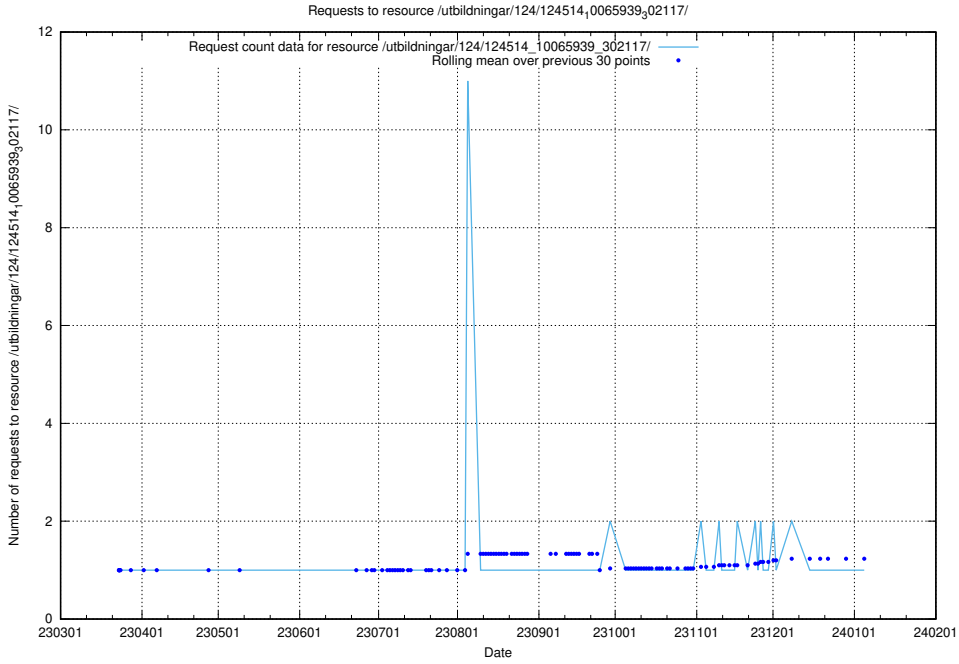

5.1511 Usage of /utbildningar/124/124514_10065939_302117/

Here, we count the number of requests to resource /utbildningar/124/124514_10065939_302117/.