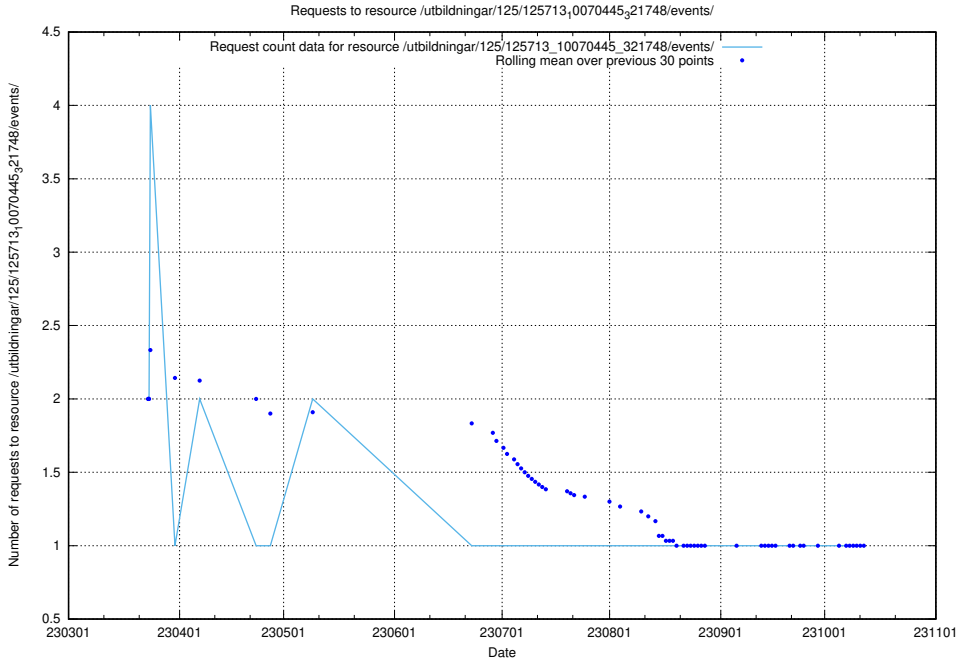

5.5922 Usage of /utbildningar/125/125713_10070445_321748/events/

Here, we count the number of requests to resource /utbildningar/125/125713_10070445_321748/events/