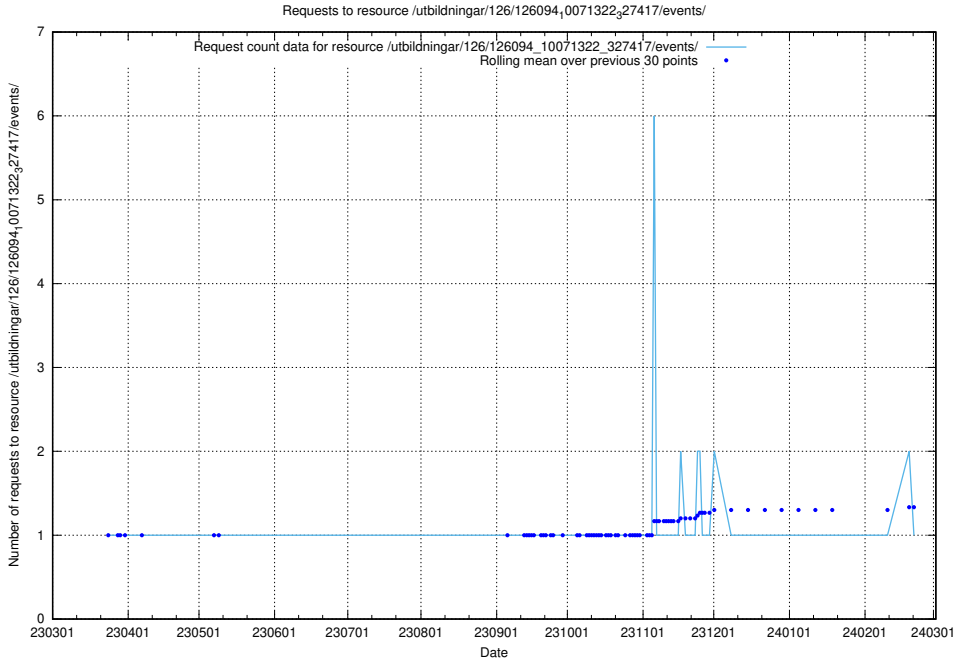

5.5859 Usage of /utbildningar/126/126094_10071322_327417/events/

Here, we count the number of requests to resource /utbildningar/126/126094_10071322_327417/events/