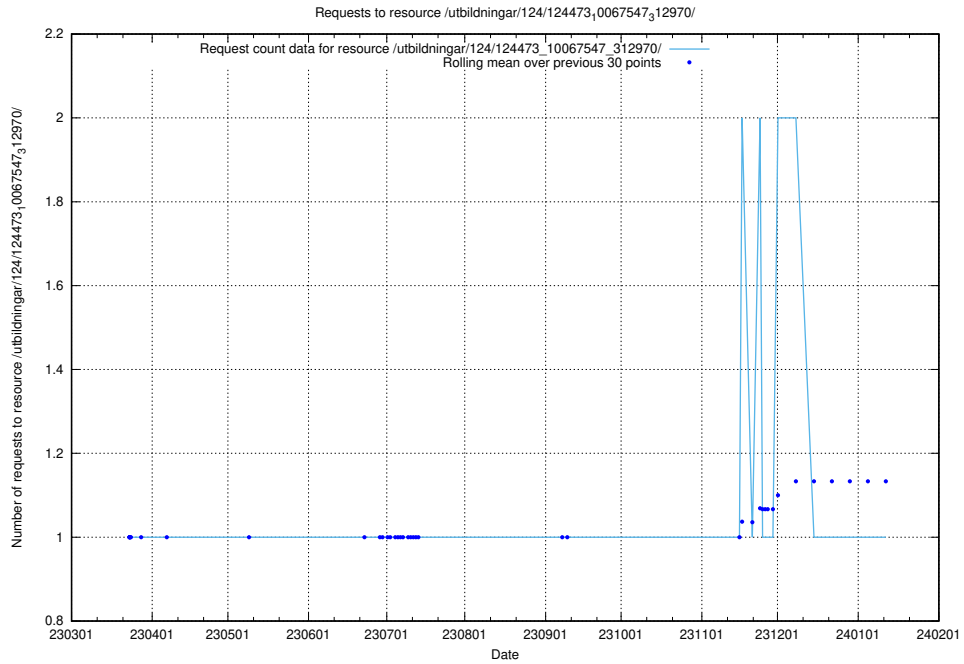

5.2595 Usage of /utbildningar/124/124473_10067547_312970/

Here, we count the number of requests to resource /utbildningar/124/124473_10067547_312970/.