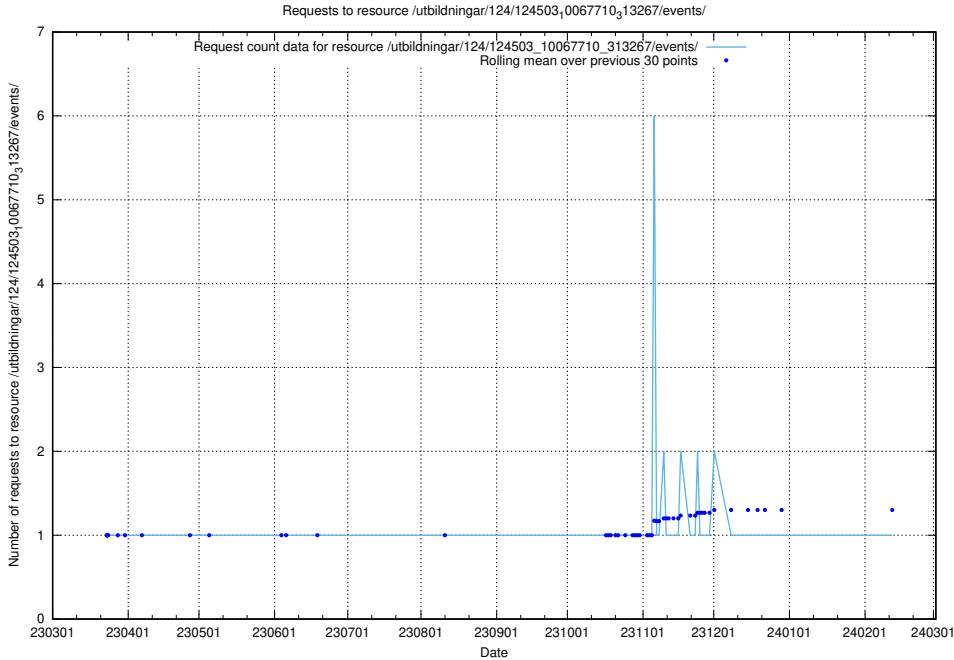

5.1768 Usage of /utbildningar/124/124503_10067710_313267/events/

Here, we count the number of requests to resource /utbildningar/124/124503_10067710_313267/events/