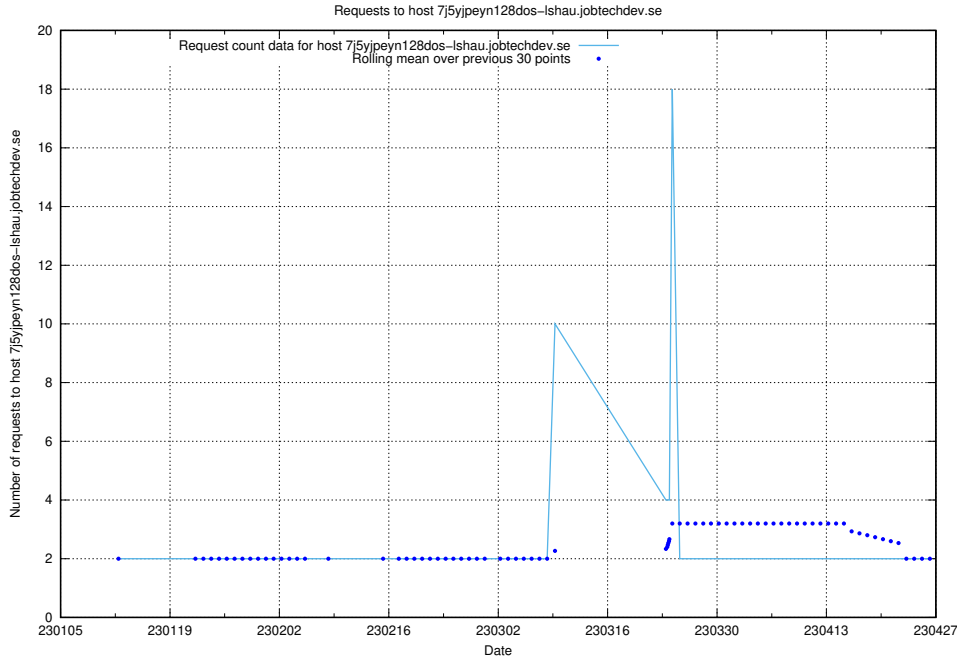

7.300 Usage of 7j5yjpeyn128dos-lshau.jobtechdev.se

Here, we count the number of requests to host 7j5yjpeyn128dos-lshau.jobtechdev.se.