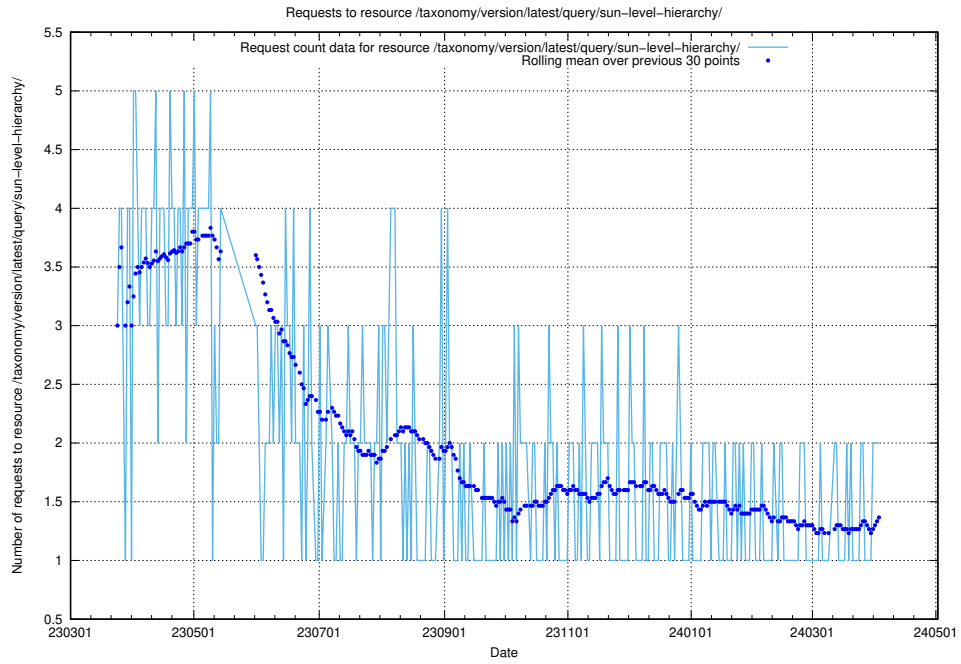

5.763 Usage of /taxonomy/version/latest/query/sun-level-hierarchy/

Here, we count the number of requests to resource /taxonomy/version/latest/query/sun-level-hierarchy/.