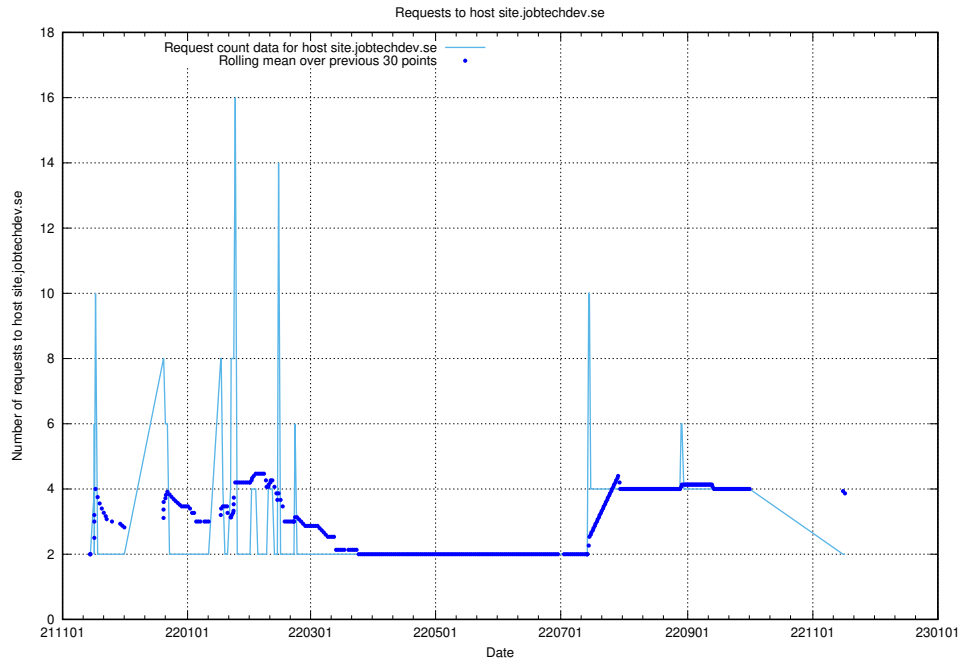

7.562 Usage of shop.jobtechdev.se

Here, we count the number of requests to host shop.jobtechdev.se.

7.563 Usage of office.jobtechdev.se

Here, we count the number of requests to host office.jobtechdev.se.