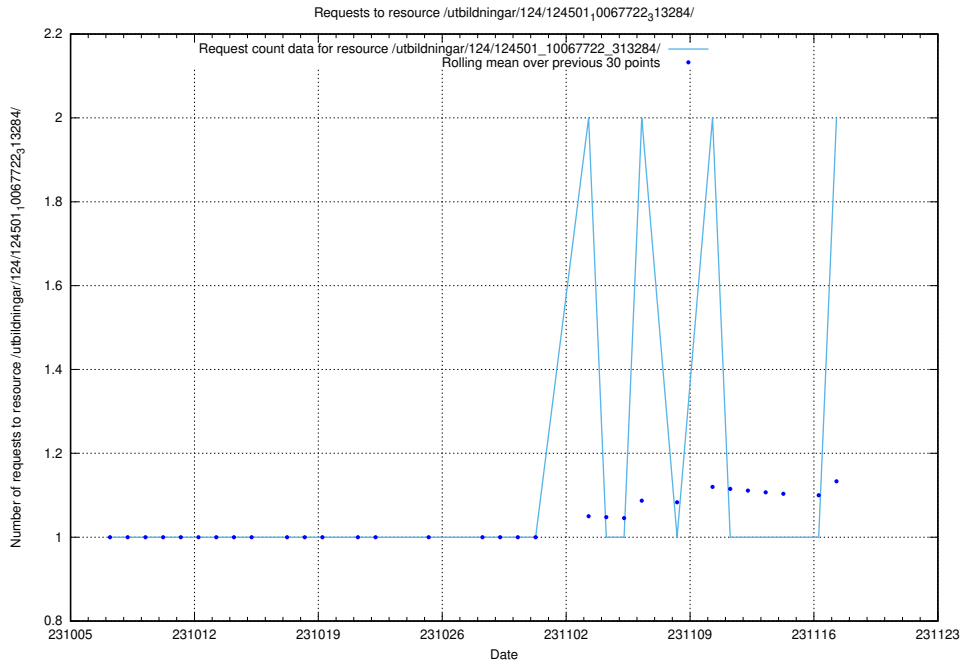

5.571 Usage of /utbildningar/124/124501_10067722_313284/

Here, we count the number of requests to resource /utbildningar/124/124501_10067722_313284/.