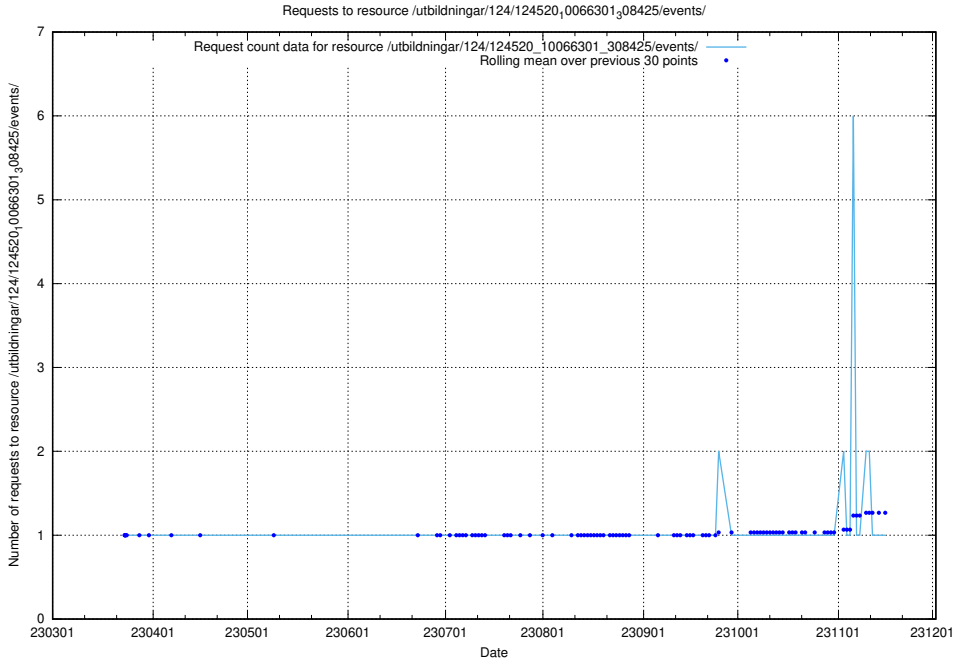

5.1141 Usage of /utbildningar/124/124520_10066301_308425/events/

Here, we count the number of requests to resource /utbildningar/124/124520_10066301_308425/events/