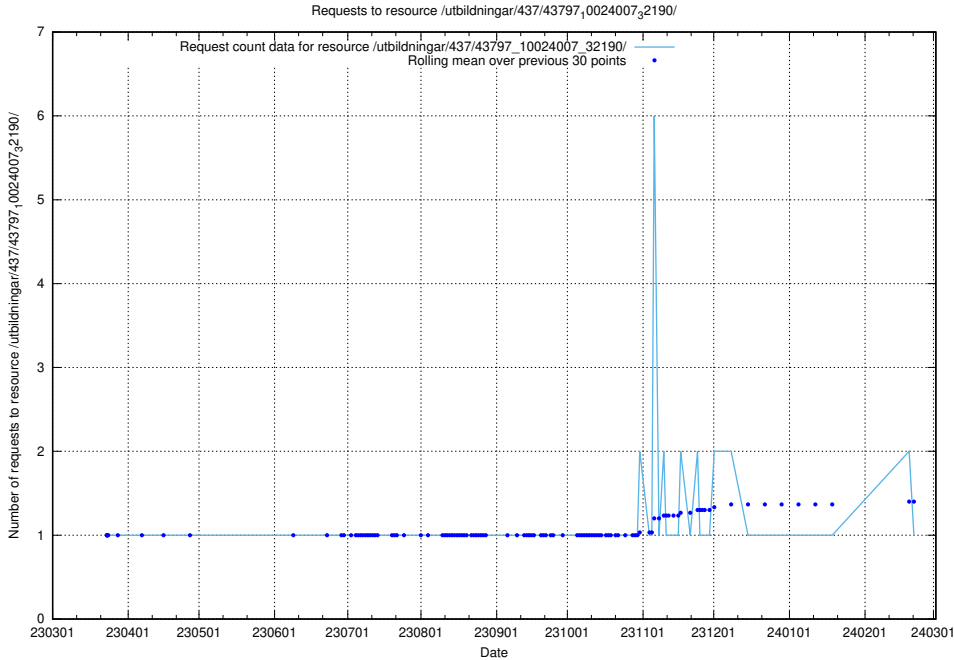

5.5990 Usage of /utbildningar/437/43797_10024007_32190/

Here, we count the number of requests to resource /utbildningar/437/43797_10024007_32190/.