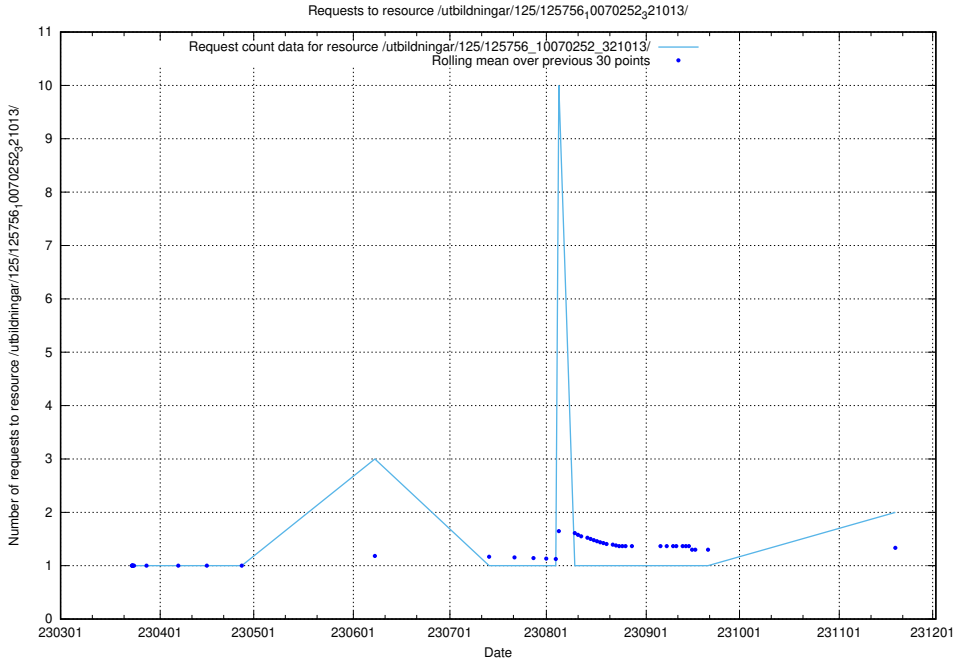

5.848 Usage of /utbildningar/125/125756_10070252_321013/

Here, we count the number of requests to resource /utbildningar/125/125756_10070252_321013/.