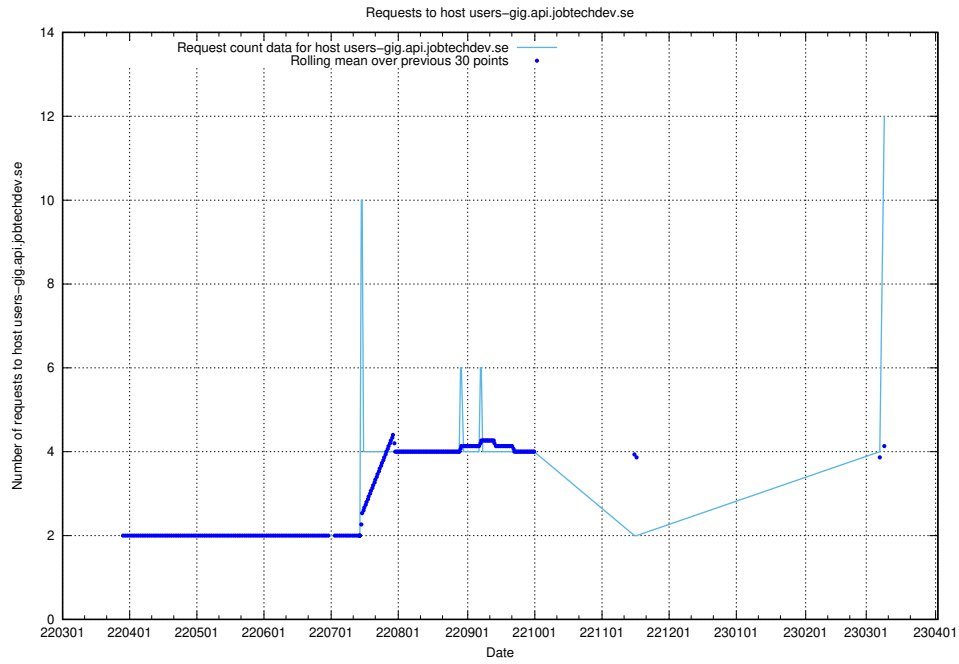

7.56 Usage of users-gig.api.jobtechdev.se

Here, we count the number of requests to host users-gig.api.jobtechdev.se.