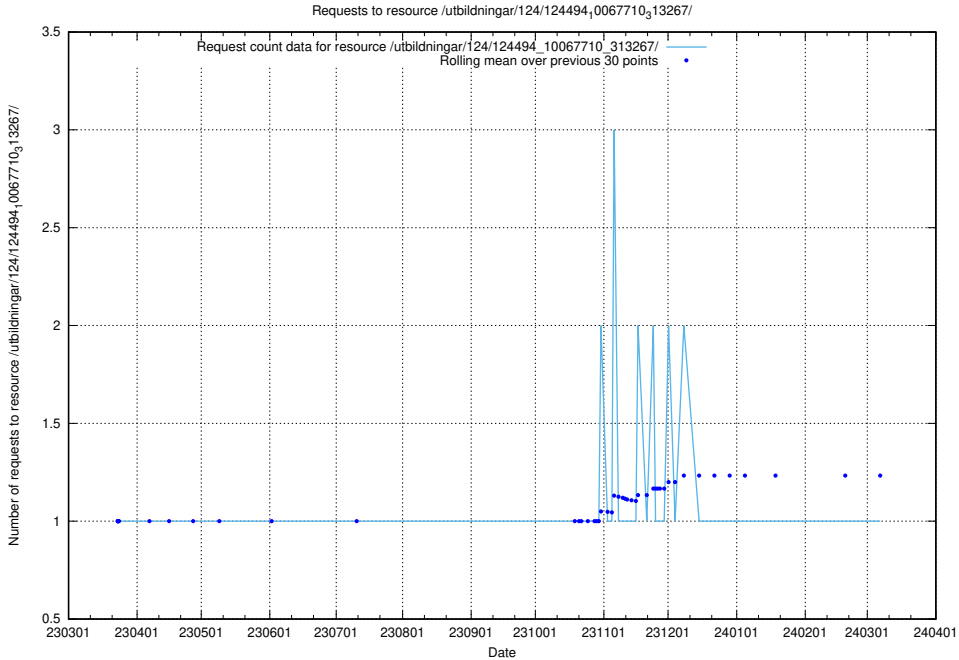

5.2371 Usage of /utbildningar/124/124494_10067710_313267/

Here, we count the number of requests to resource /utbildningar/124/124494_10067710_313267/.