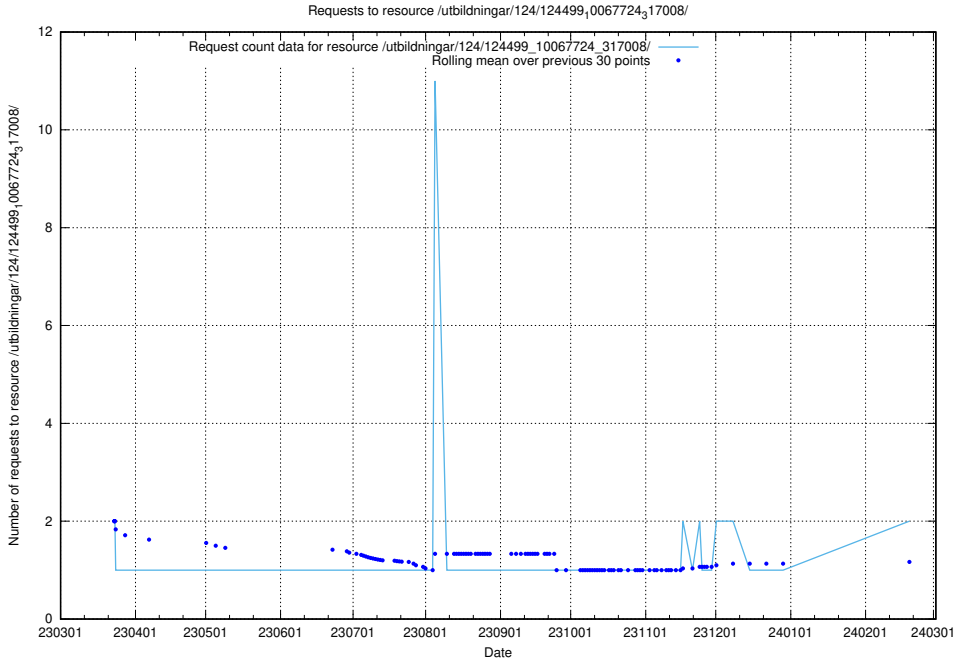

Here, we count the number of requests to resource /utbildningar/124/124533_10067809_313450/events/

5.837 Usage of /utbildningar/124/124499_10067724_317008/

Here, we count the number of requests to resource /utbildningar/124/124499_10067724_317008/.