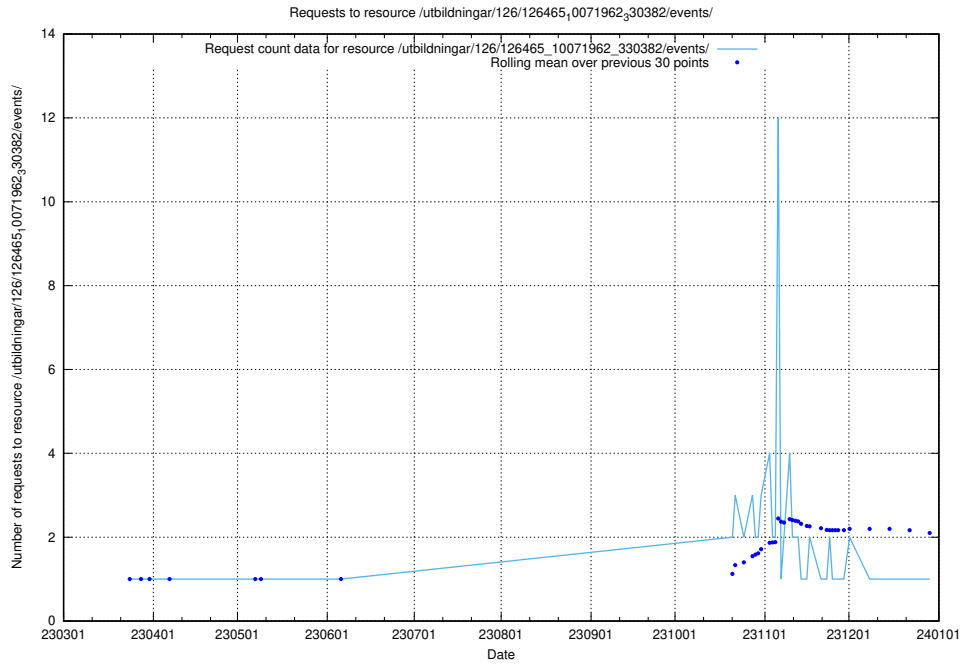

5.5856 Usage of /utbildningar/126/126465_10071962_330382/events/

Here, we count the number of requests to resource /utbildningar/126/126465_10071962_330382/events/