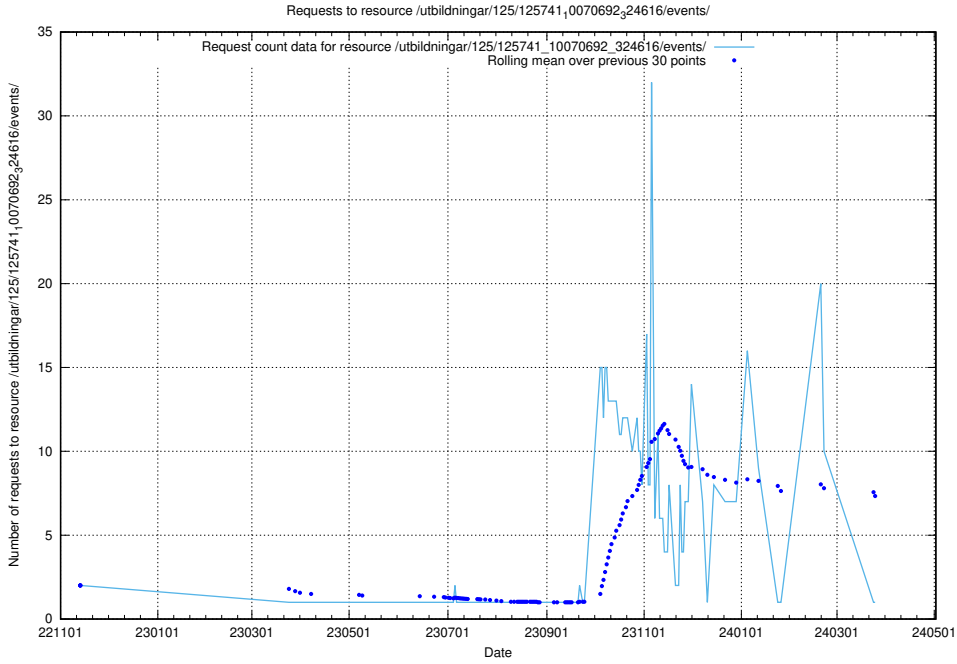

5.5477 Usage of /utbildningar/125/125741_10070692_324616/events/

Here, we count the number of requests to resource /utbildningar/125/125741_10070692_324616/events/