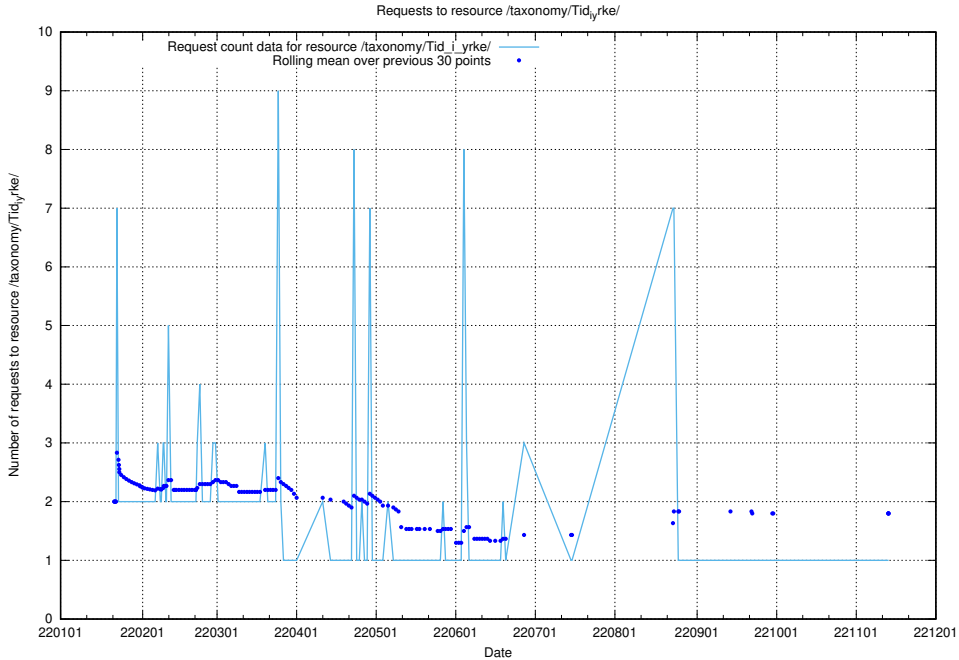

5.5949 Usage of /taxonomy/Tid_i_yrke/

Here, we count the number of requests to resource /taxonomy/Tid_i_yrke/.