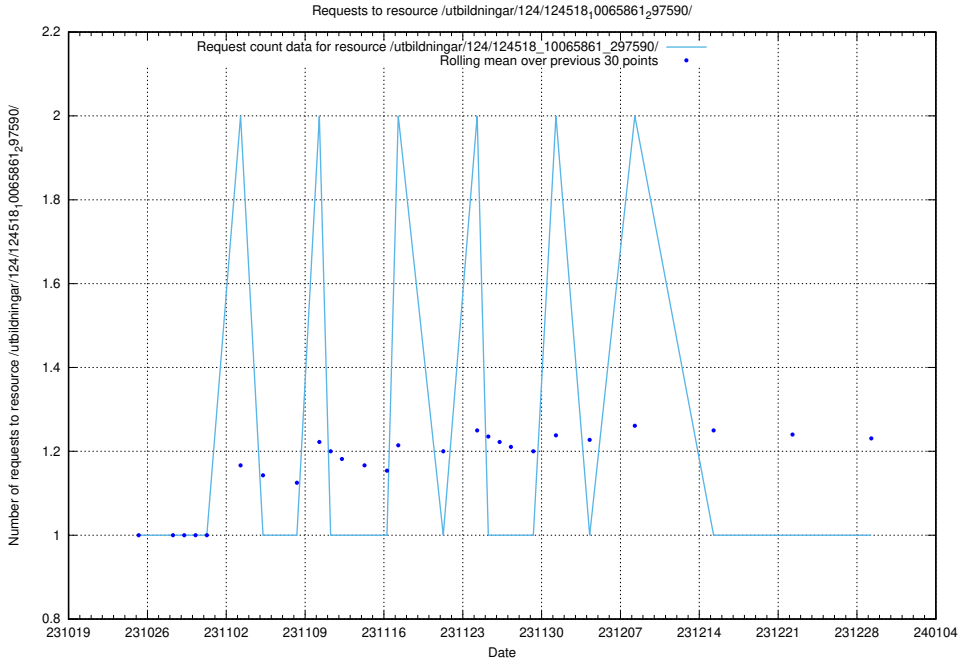

Here, we count the number of requests to resource /utbildningar/125/125576_10070101_320522/.

5.3863 Usage of /utbildningar/124/124518_10065861_297590/

Here, we count the number of requests to resource /utbildningar/124/124518_10065861_297590/.