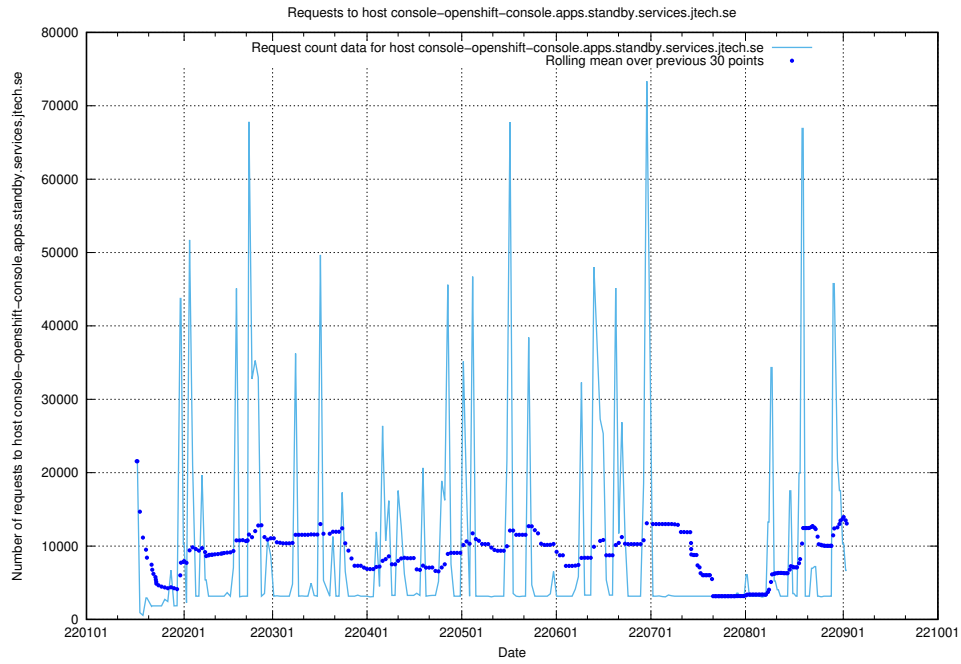

Here, we count the number of requests to host console-openshift-console.apps.standby.services.jtech.se.

7.14 Usage of taxonomy-soap-prod.jobtechdev.se

Here, we count the number of requests to host taxonomy-soap-prod.jobtechdev.se.