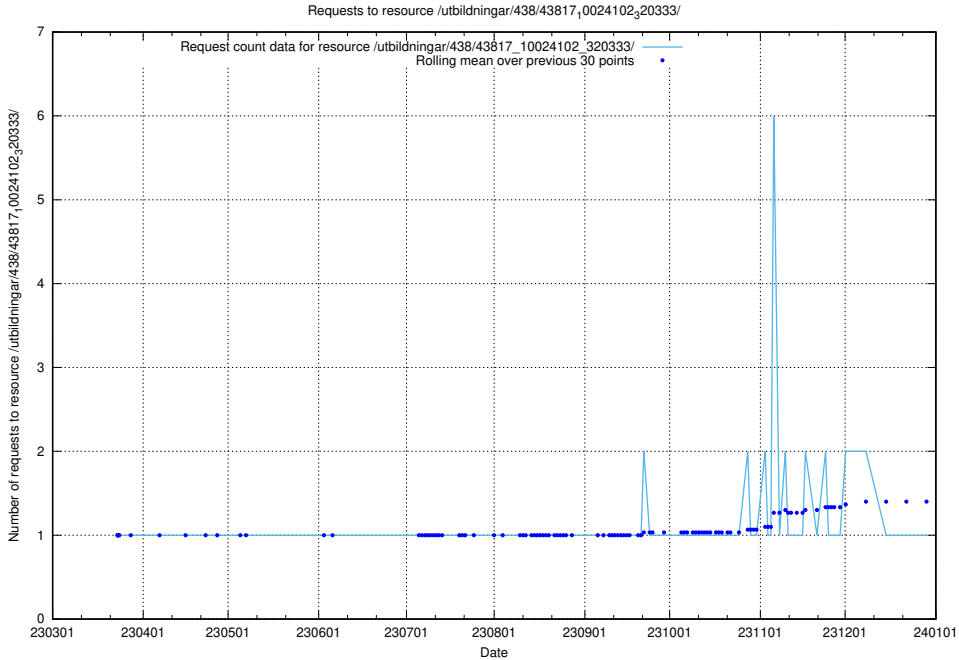

5.5981 Usage of /utbildningar/438/43817_10024102_320333/

Here, we count the number of requests to resource /utbildningar/438/43817_10024102_320333/.