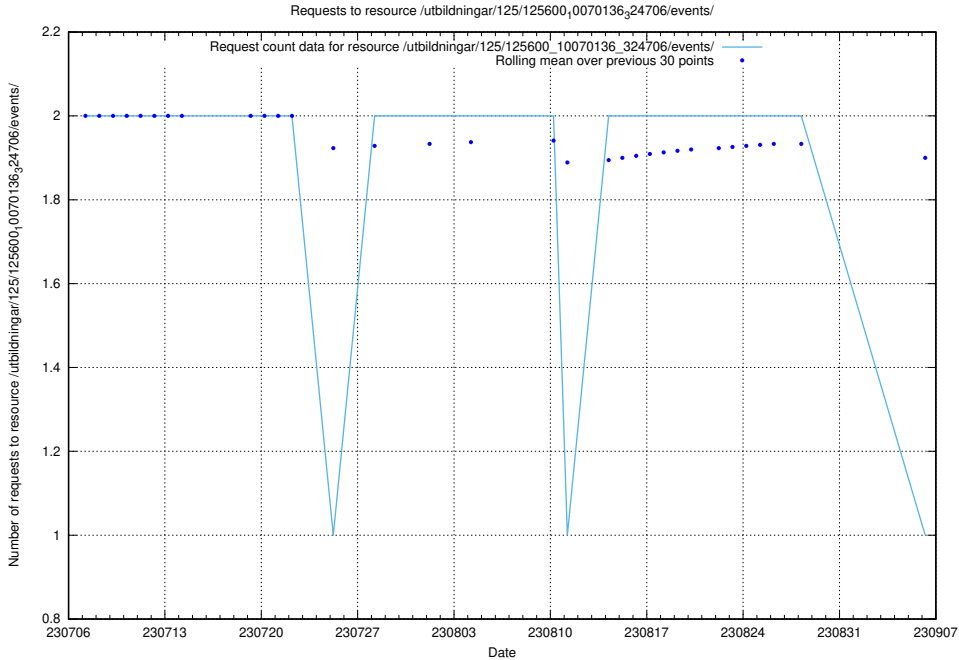

Here, we count the number of requests to resource /utbildningar/125/125600_10070136_324706/events/

5.4946 Usage of /utbildningar/126/126576_10072086_331578/

Here, we count the number of requests to resource /utbildningar/126/126576_10072086_331578/.