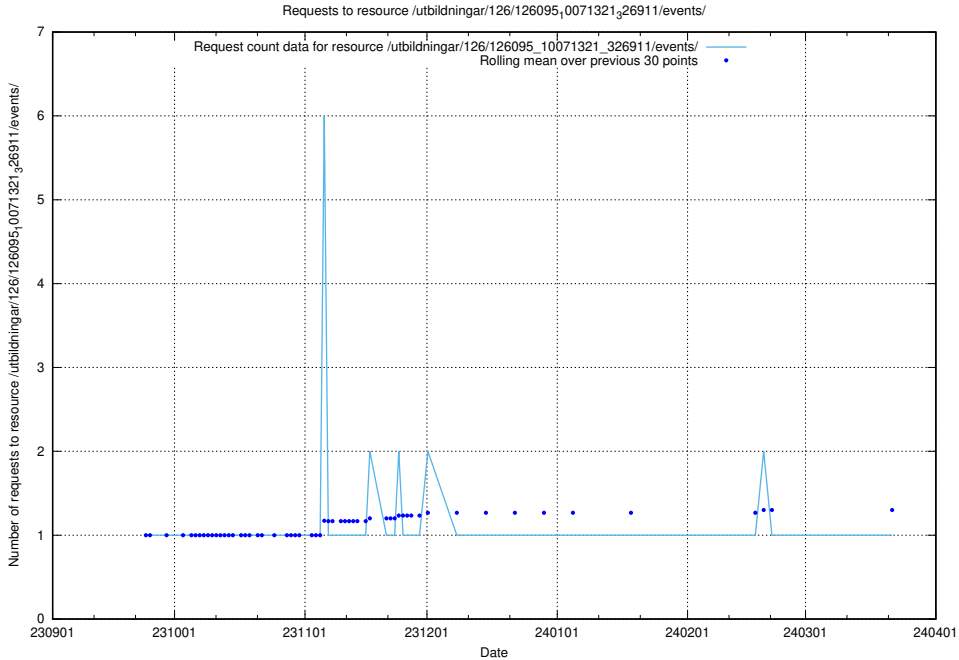

Here, we count the number of requests to resource /utbildningar/126/126535_10072068_330981/.

5.4129 Usage of /utbildningar/126/126095_10071321_326911/events/

Here, we count the number of requests to resource /utbildningar/126/126095_10071321_326911/events/