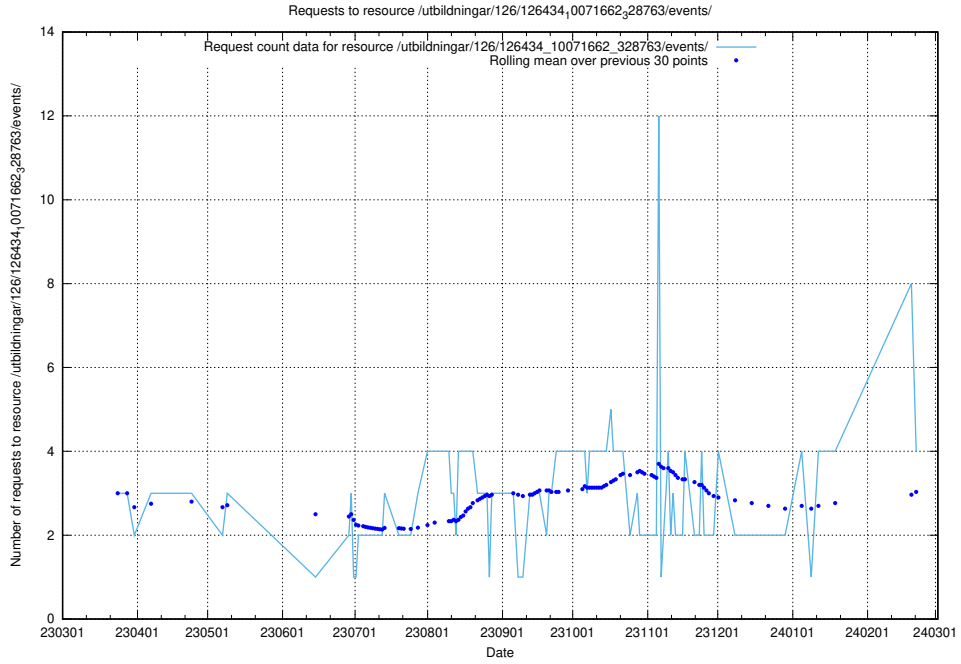

5.174 Usage of /utbildningar/126/126434_10071662_328763/events/

Here, we count the number of requests to resource /utbildningar/126/126434_10071662_328763/events/