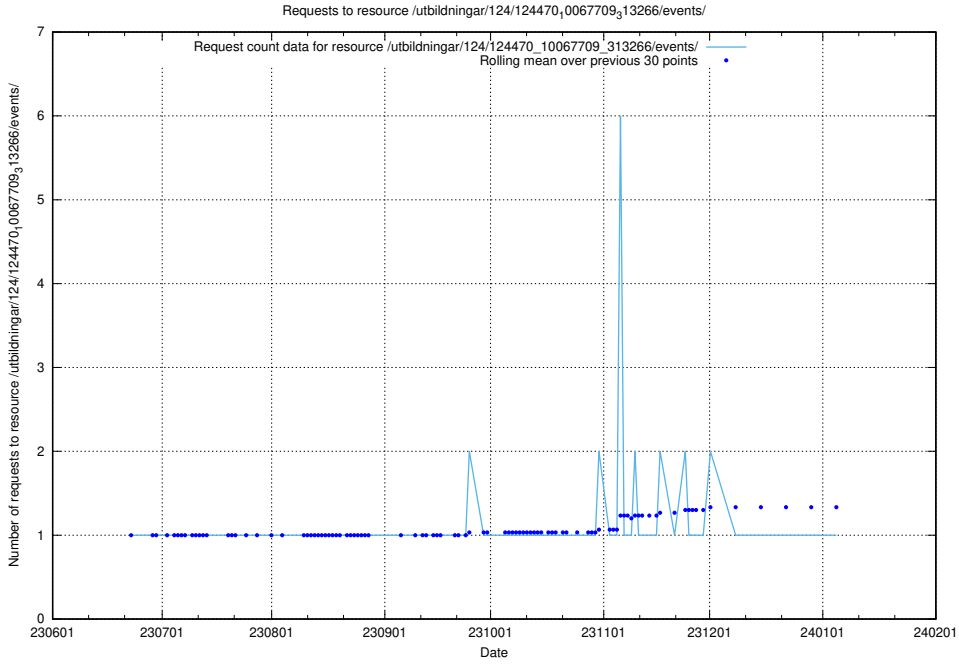

Here, we count the number of requests to resource /utbildningar/124/124472_10067554_312977/.

5.5466 Usage of /utbildningar/124/124470_10067709_313266/events/

Here, we count the number of requests to resource /utbildningar/124/124470_10067709_313266/events/