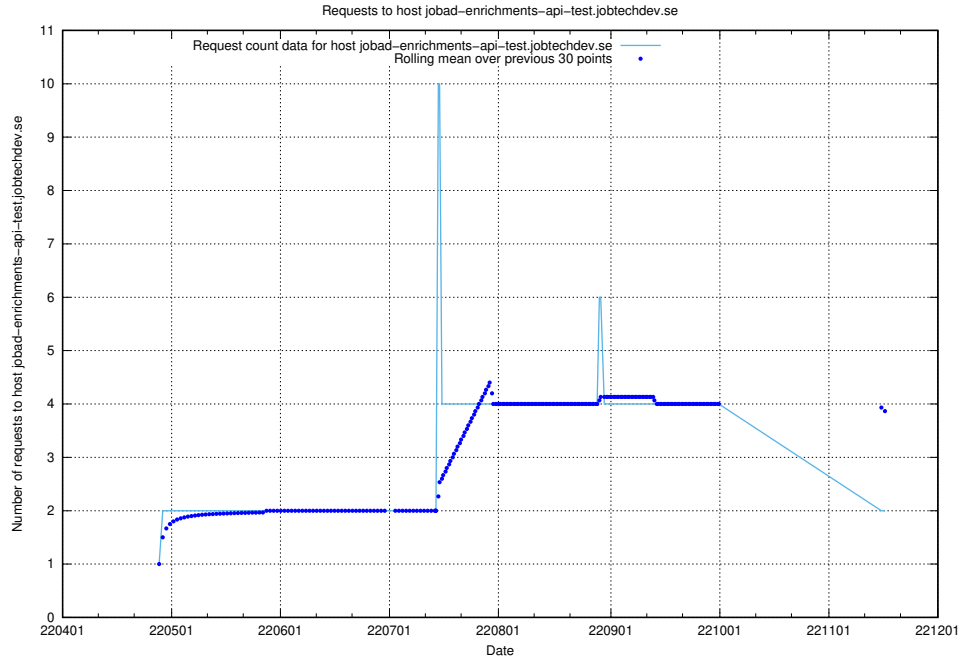

7.445 Usage of `jobad-enrichments-api-test.jobtechdev.se`

Here, we count the number of requests to host `jobad-enrichments-api-test.jobtechdev.se`.