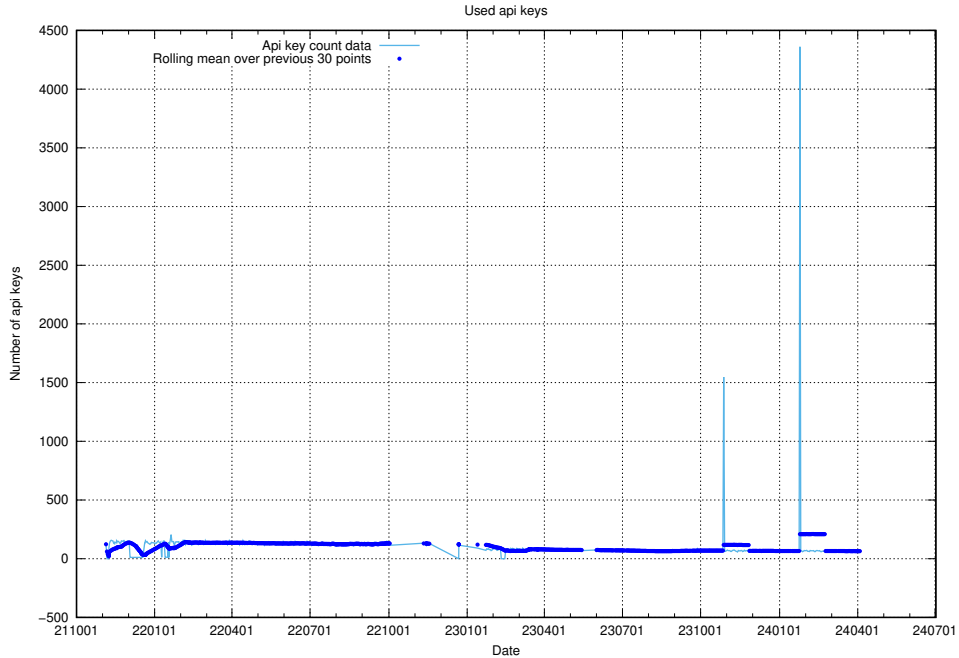

8.3 Number of used api keys

Here we extract the number of keys that were used for at least one request.