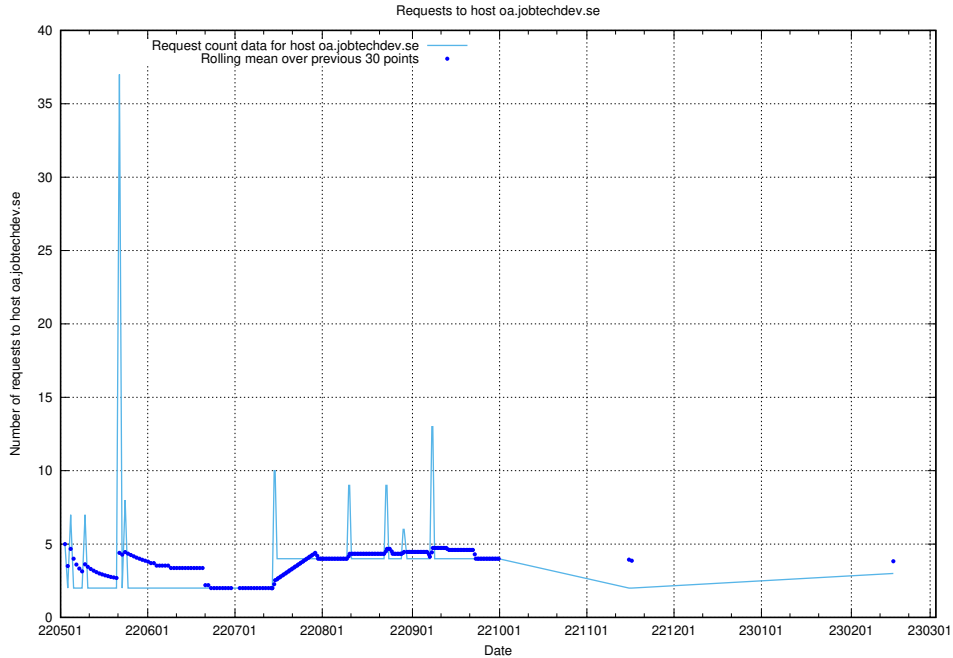

7.217 Usage of oa.jobtechdev.se

Here, we count the number of requests to host oa.jobtechdev.se.