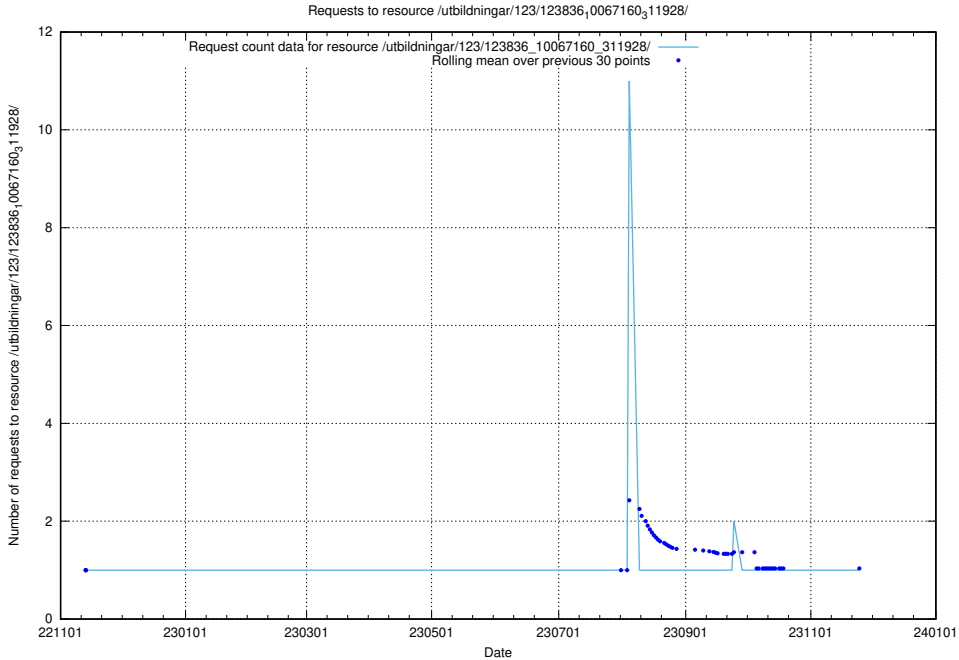

5.5566 Usage of /utbildningar/123/123836_10067160_311928/

Here, we count the number of requests to resource /utbildningar/123/123836_10067160_311928/.