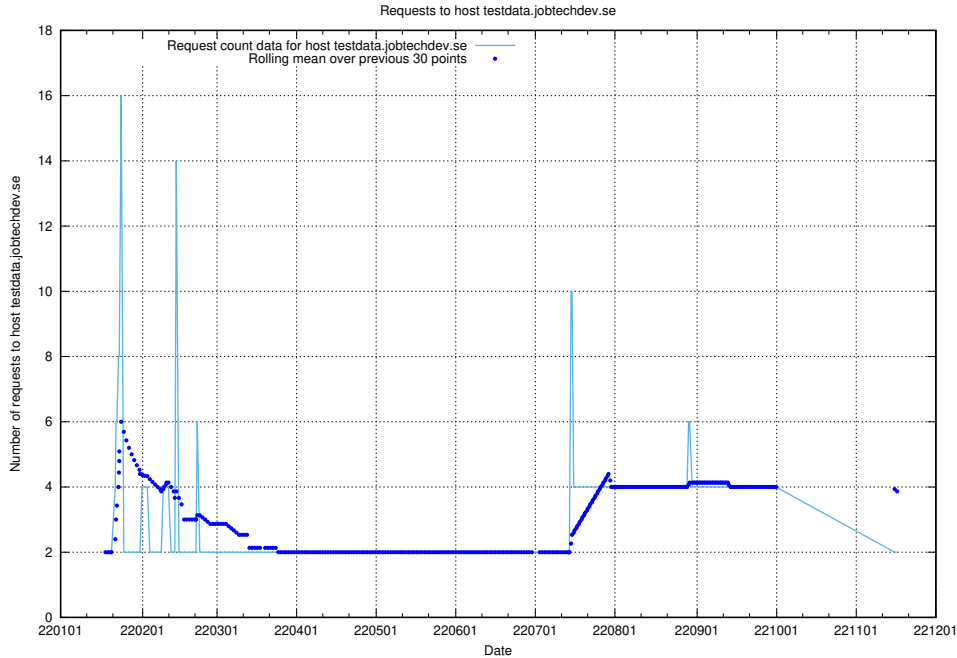

7.270 Usage of testdata.jobtechdev.se

Here, we count the number of requests to host testdata.jobtechdev.se.