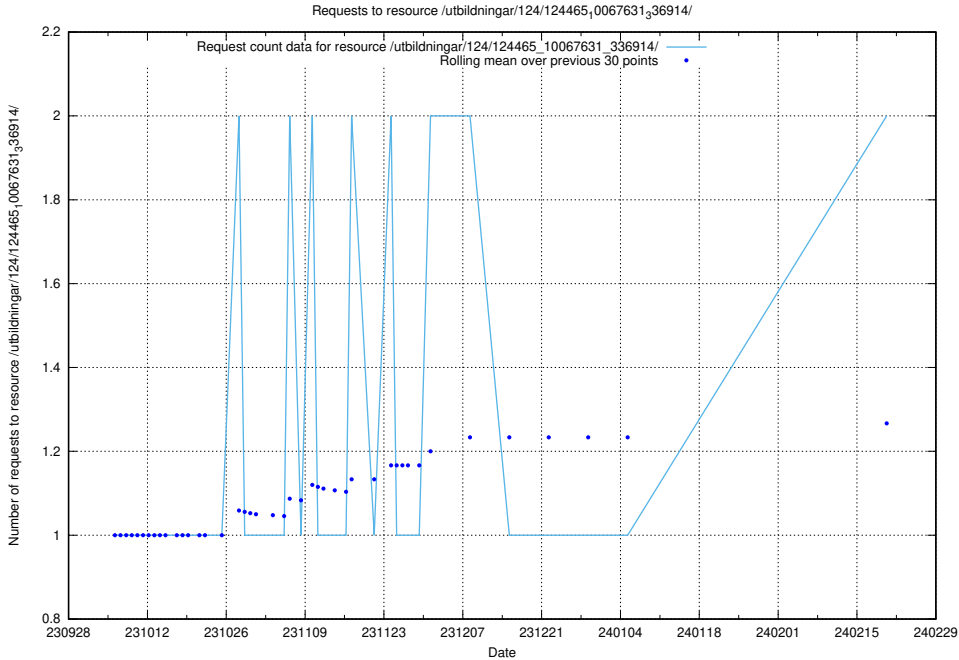

5.572 Usage of /utbildningar/124/124465_10067631_336914/

Here, we count the number of requests to resource /utbildningar/124/124465_10067631_336914/.