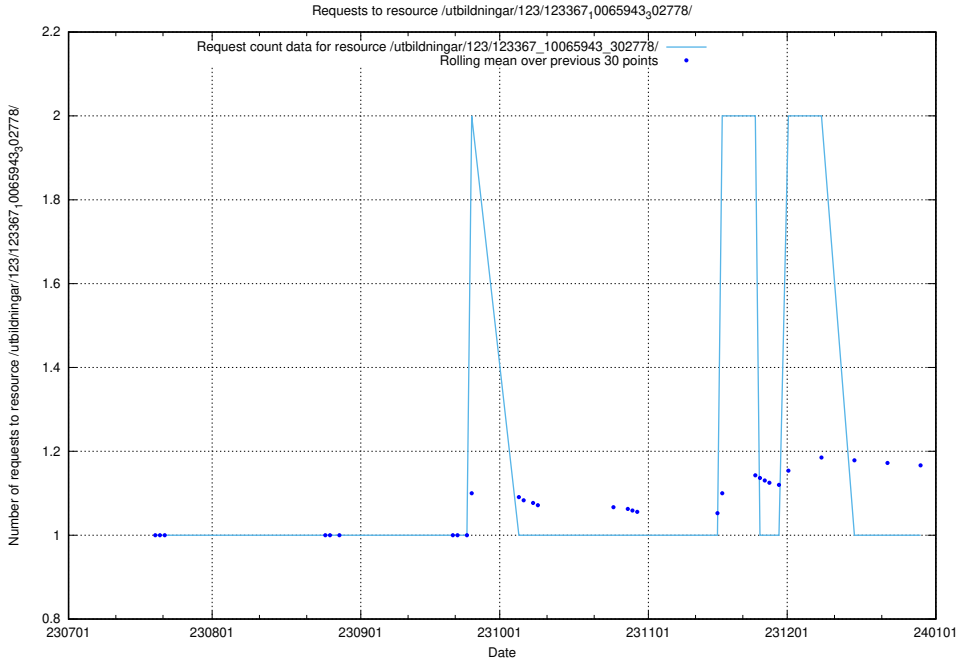

5.4659 Usage of /utbildningar/123/123367_10065943_302778/

Here, we count the number of requests to resource /utbildningar/123/123367_10065943_302778/.