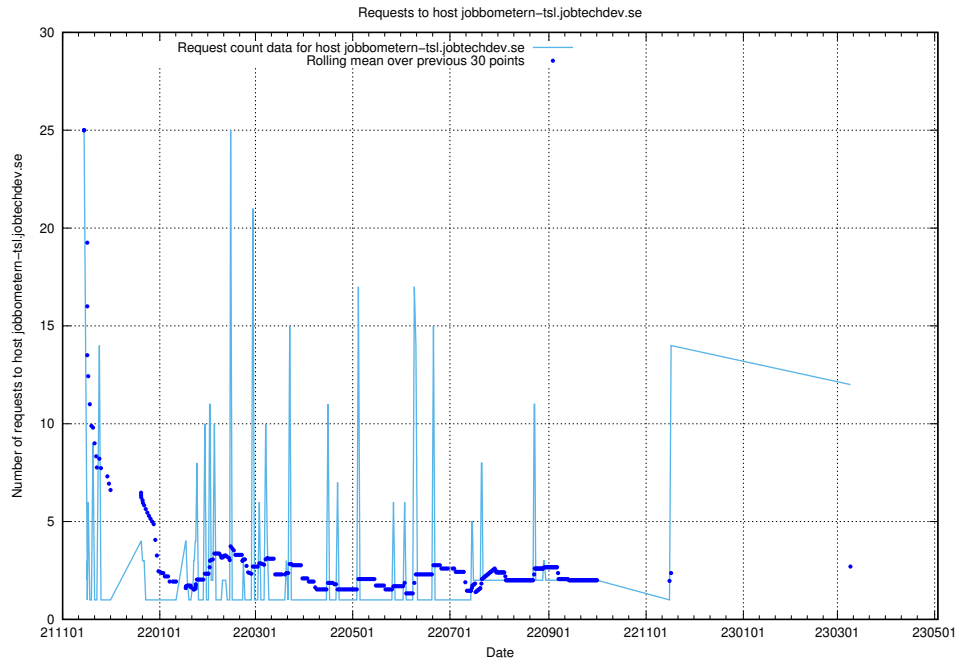

7.58 Usage of `jobbometern-tsl.jobtechdev.se`

Here, we count the number of requests to host `jobbometern-tsl.jobtechdev.se`.