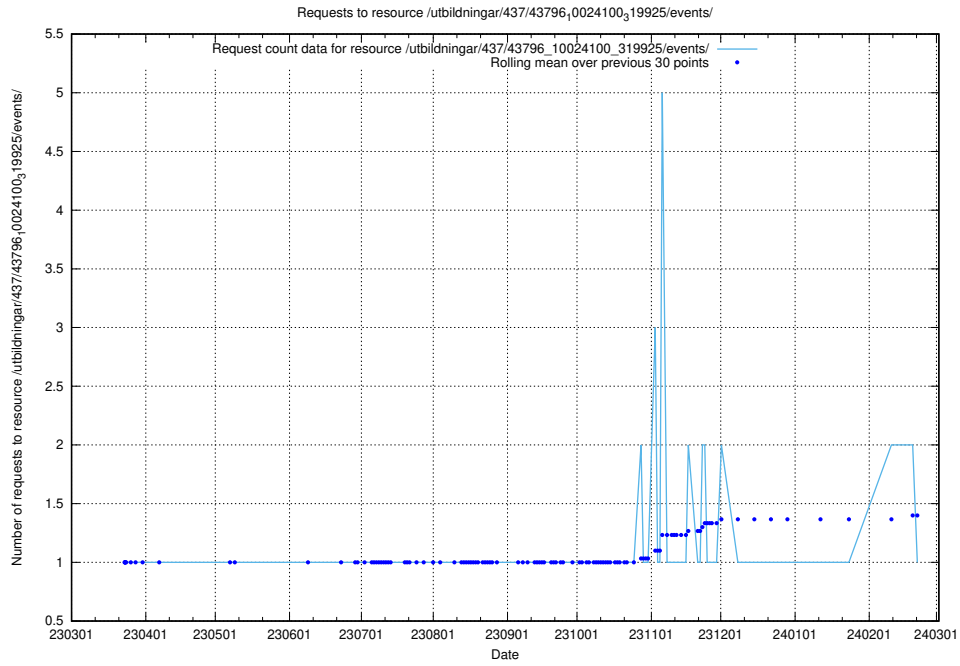

5.5993 Usage of /utbildningar/437/43796_10024100_319925/events/

Here, we count the number of requests to resource /utbildningar/437/43796_10024100_319925/events/.