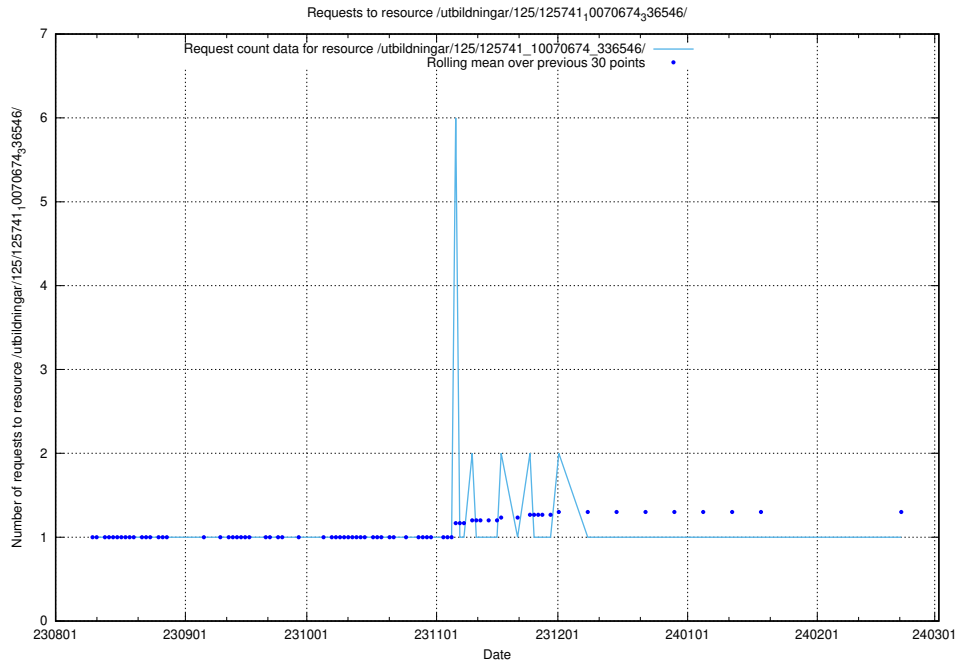

5.4486 Usage of /utbildningar/125/125741_10070674_336546/

Here, we count the number of requests to resource /utbildningar/125/125741_10070674_336546/.