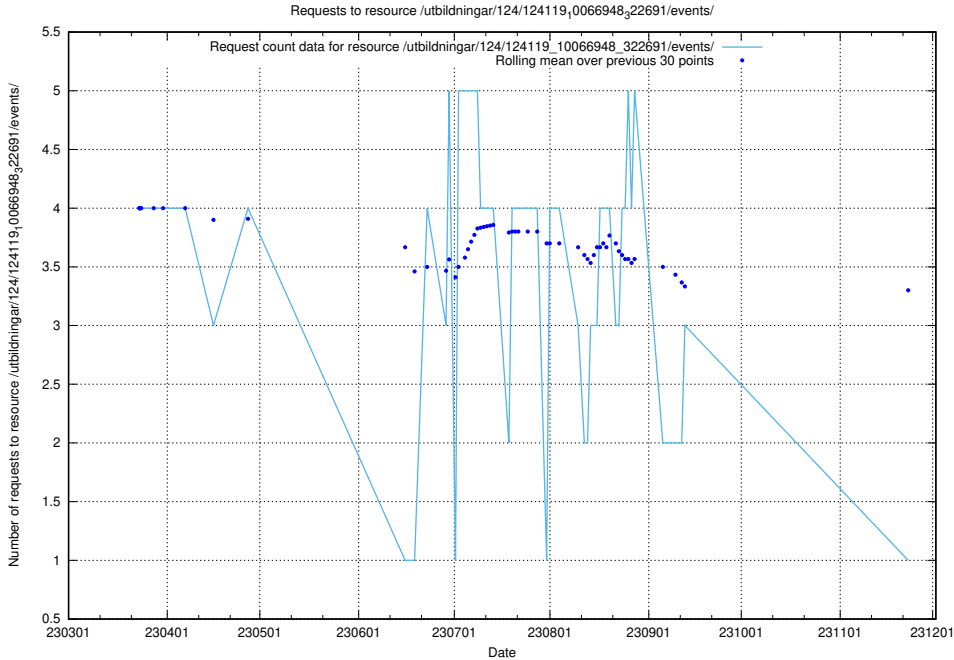

5.5903 Usage of /utbildningar/124/124119_10066948_322691/events/

Here, we count the number of requests to resource /utbildningar/124/124119_10066948_322691/events/