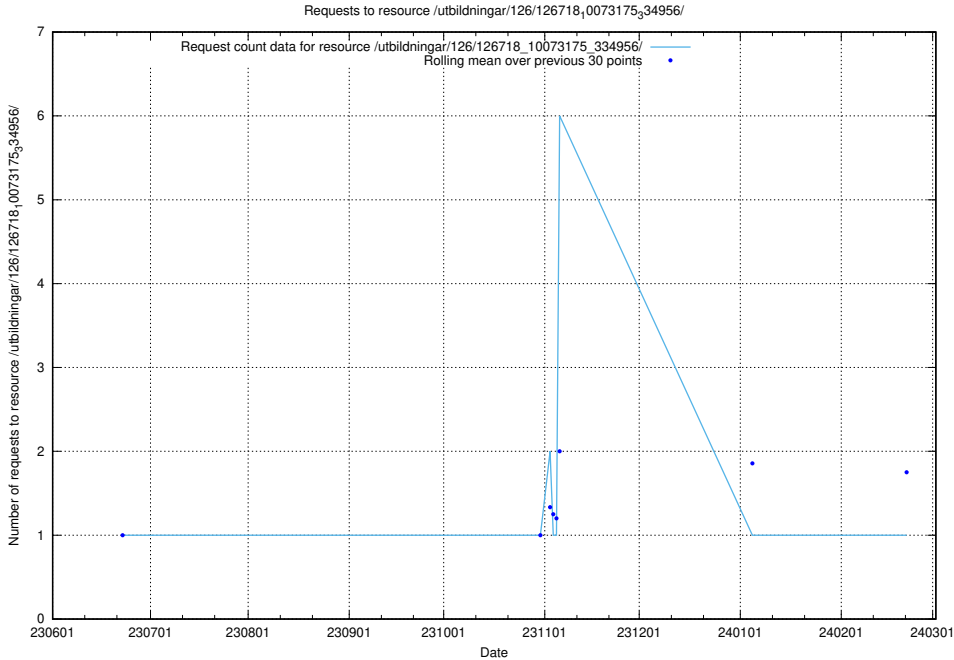

5.5266 Usage of /utbildningar/126/126718_10073175_334956/

Here, we count the number of requests to resource /utbildningar/126/126718_10073175_334956/.