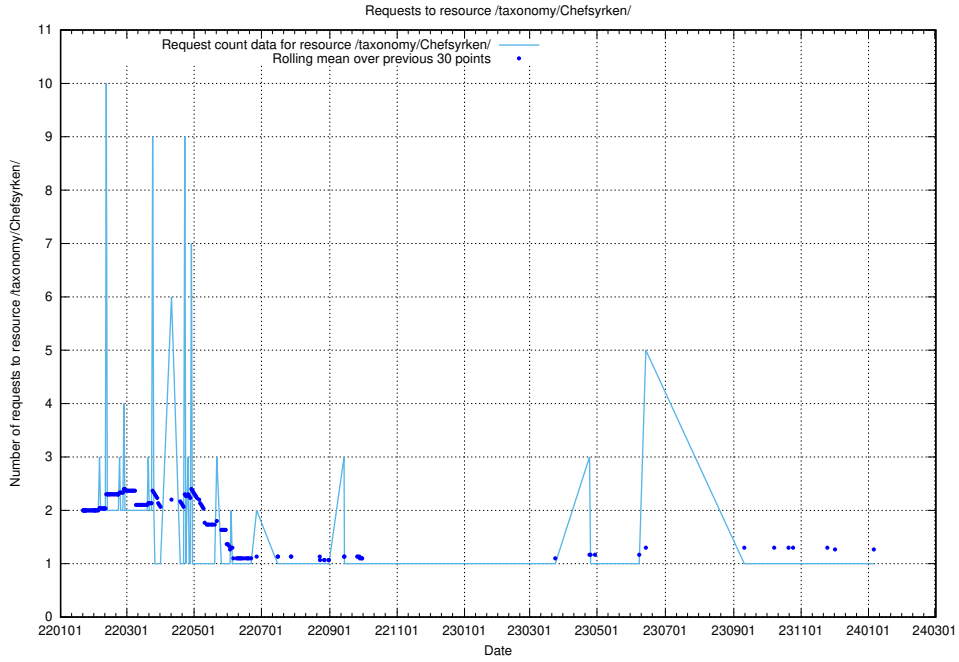

5.1118 Usage of /taxonomy/Chefsyrken/

Here, we count the number of requests to resource /taxonomy/Chefsyrken/.