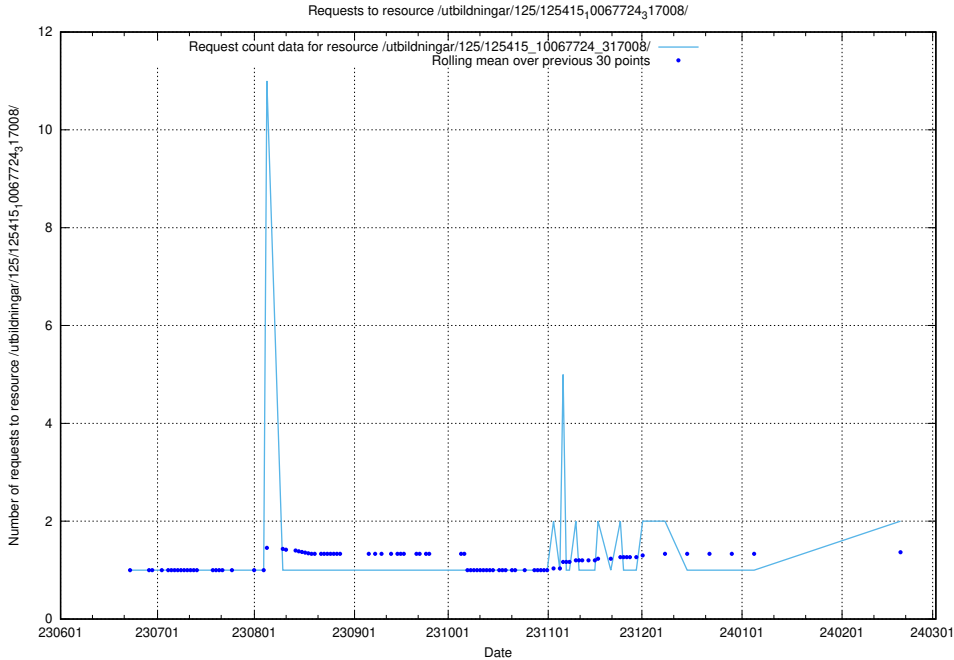

5.701 Usage of /utbildningar/125/125415_10067724_317008/

Here, we count the number of requests to resource /utbildningar/125/125415_10067724_317008/.