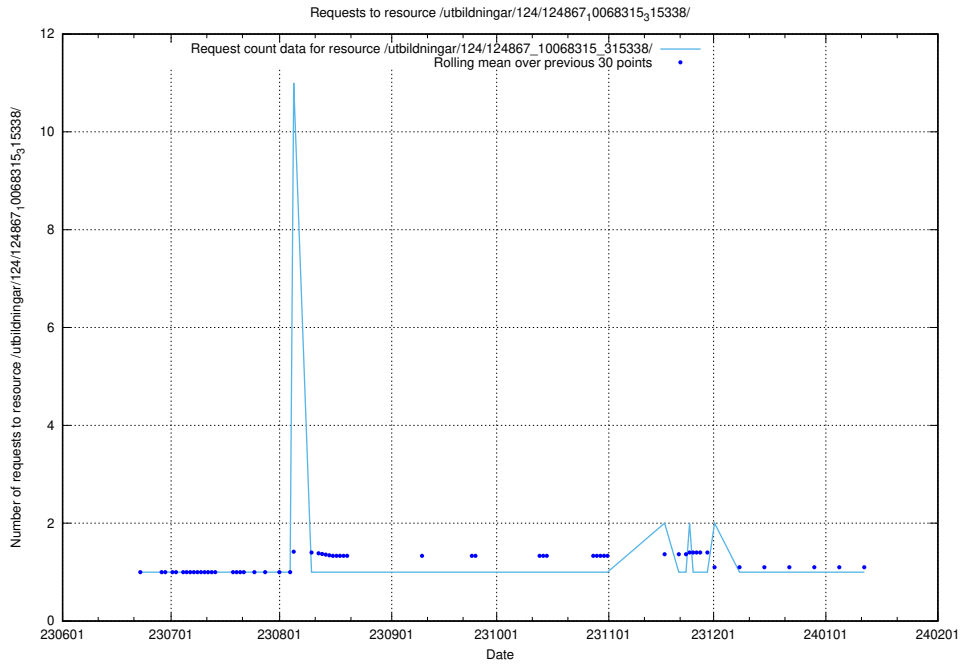

5.5390 Usage of /utbildningar/124/124867_10068315_315338/

Here, we count the number of requests to resource /utbildningar/124/124867_10068315_315338/.