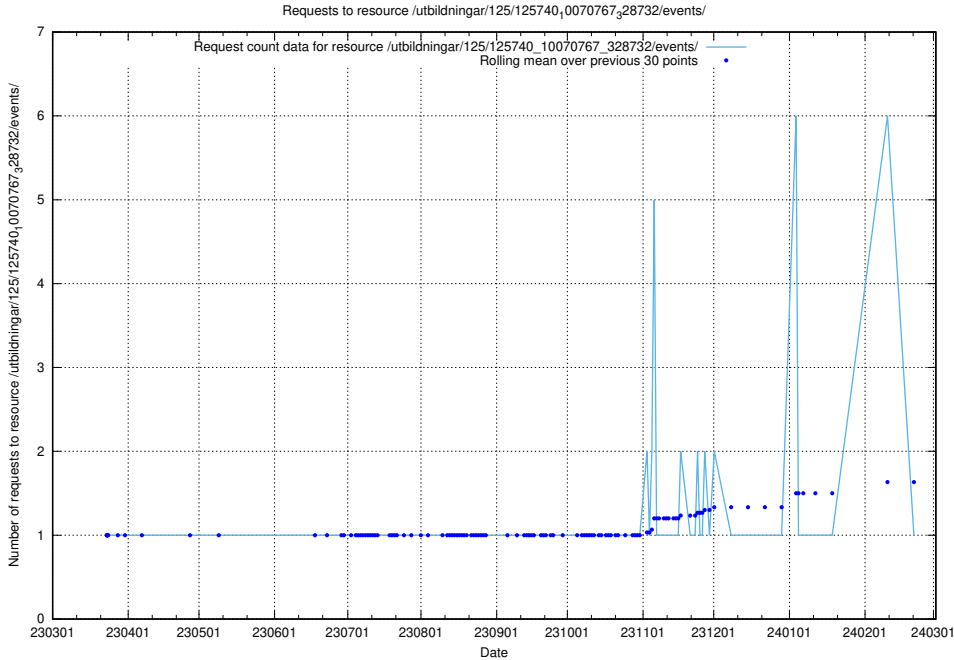

5.858 Usage of /utbildningar/125/125740_10070767_328732/events/

Here, we count the number of requests to resource /utbildningar/125/125740_10070767_328732/events/