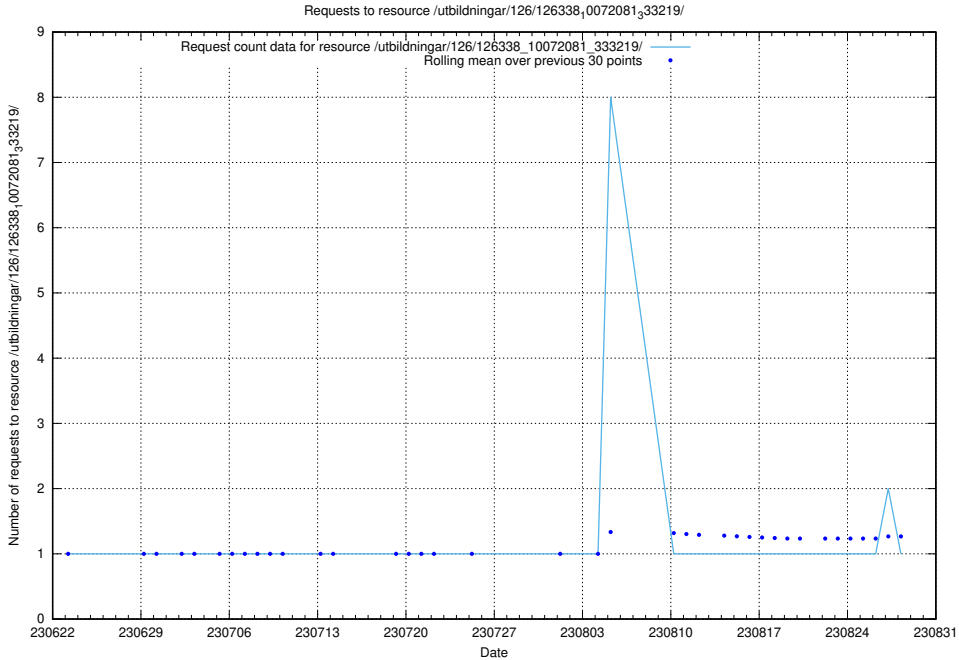

Here, we count the number of requests to resource /utbildningar/126/126338_10072940_334334/.

5.5315 Usage of /utbildningar/126/126338_10072081_333219/

Here, we count the number of requests to resource /utbildningar/126/126338_10072081_333219/.