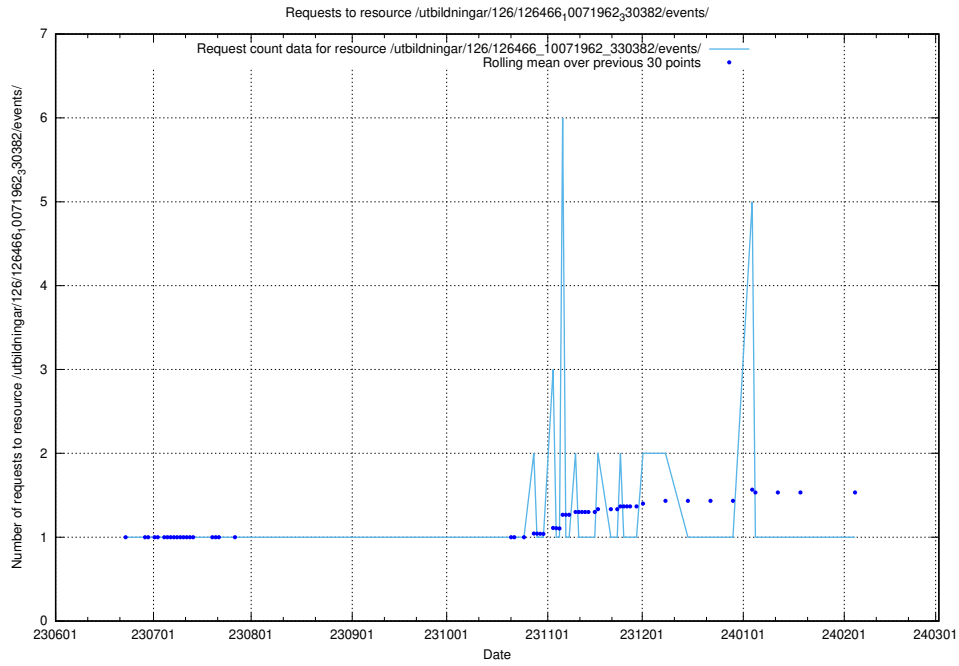

Here, we count the number of requests to resource /utbildningar/126/126466_10071962_330382/events/

5.5306 Usage of /utbildningar/126/126465_10071860_329840/events/

Here, we count the number of requests to resource /utbildningar/126/126465_10071860_329840/events/