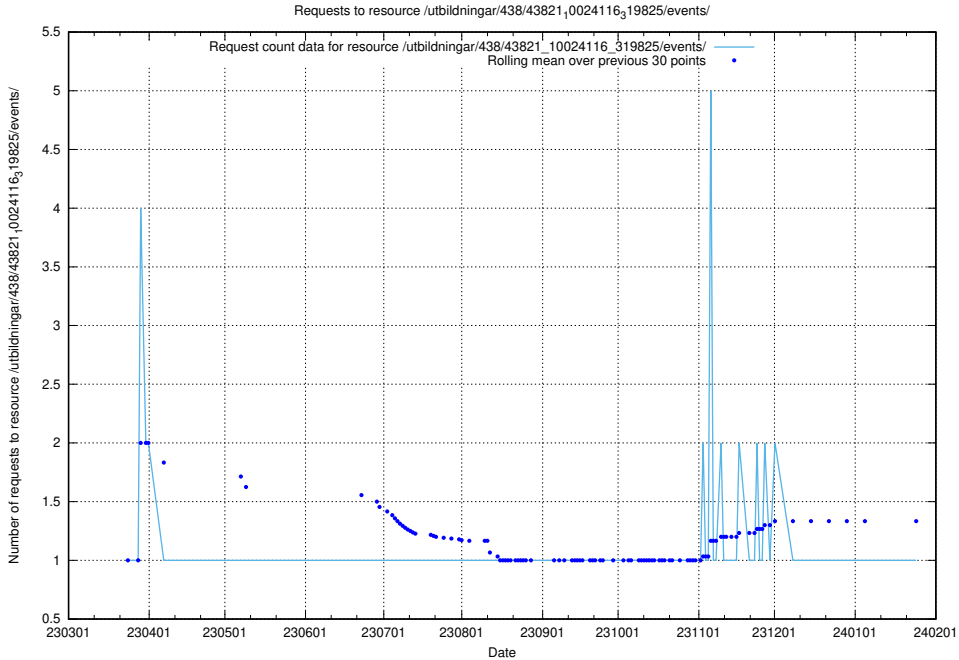

Here, we count the number of requests to resource /utbildningar/438/43831_10024051_32246/events/.

5.5824 Usage of /utbildningar/438/43821_10024116_319825/events/

Here, we count the number of requests to resource /utbildningar/438/43821_10024116_319825/events/.