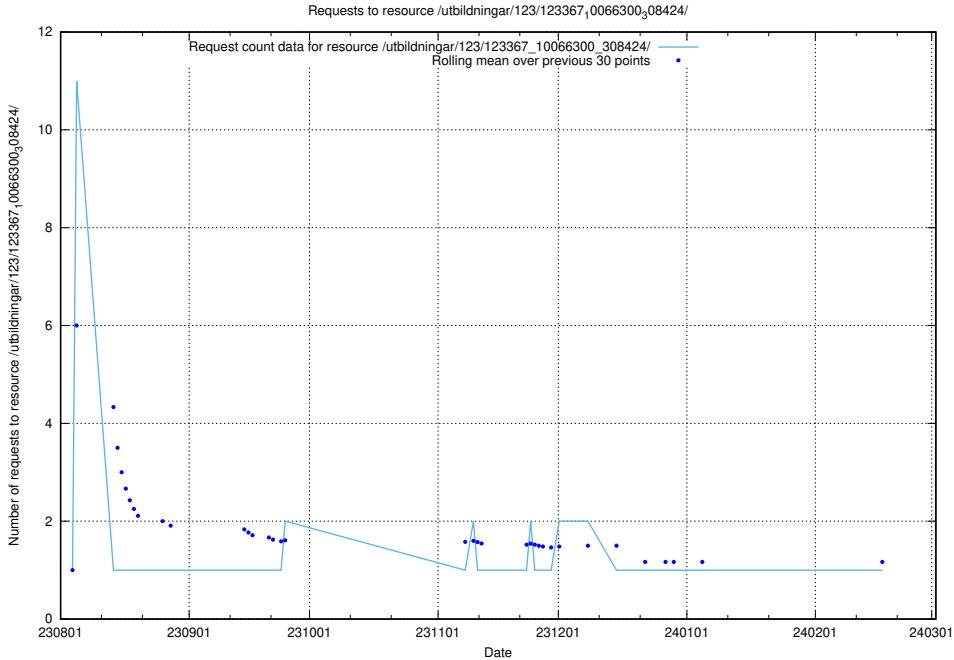

Here, we count the number of requests to resource /utbildningar/123/123367_10066300_308424/events/

5.4544 Usage of /utbildningar/123/123367_10066300_308424/

Here, we count the number of requests to resource /utbildningar/123/123367_10066300_308424/.