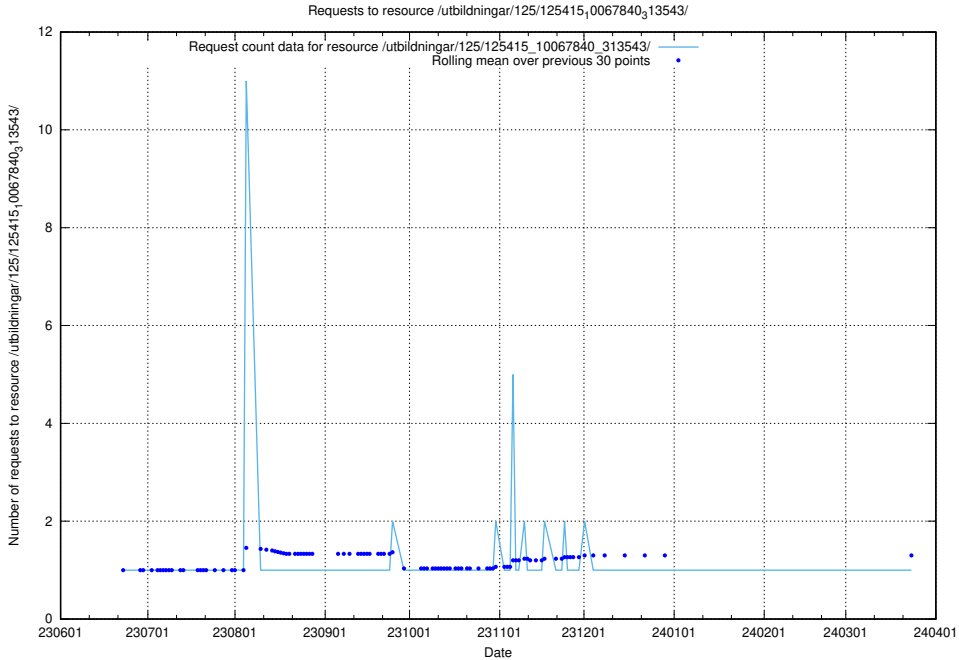

5.5376 Usage of /utbildningar/125/125415_10067840_313543/

Here, we count the number of requests to resource /utbildningar/125/125415_10067840_313543/.