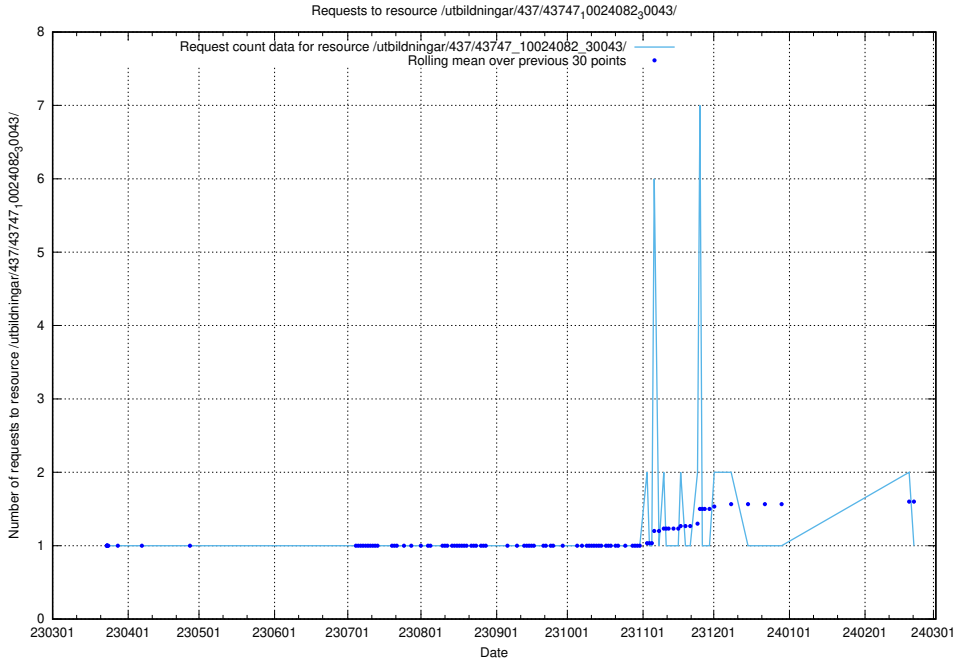

5.6022 Usage of /utbildningar/437/43747_10024082_30043/

Here, we count the number of requests to resource /utbildningar/437/43747_10024082_30043/.