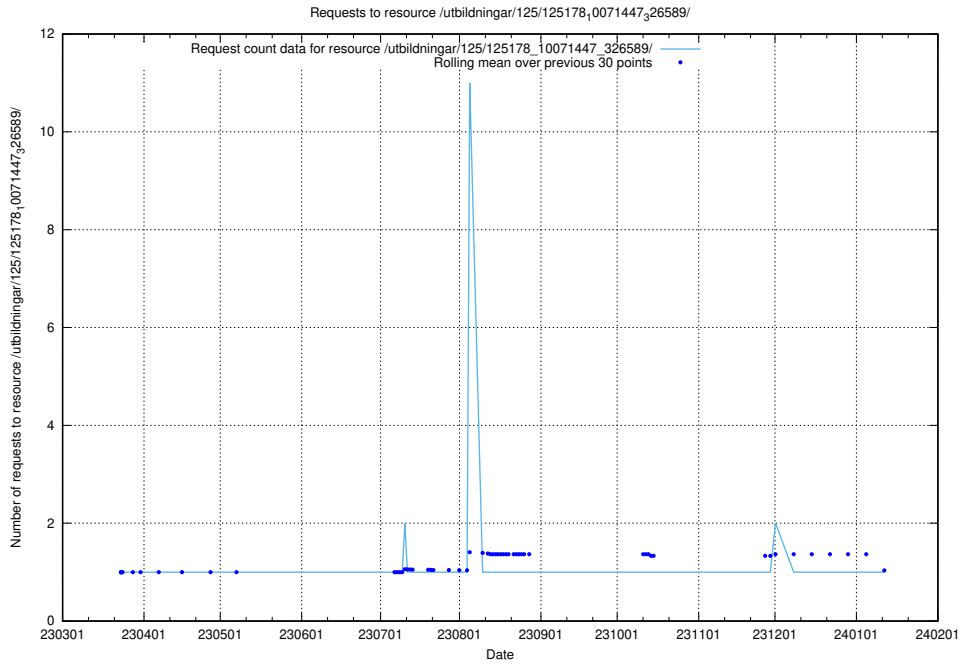

5.1024 Usage of /utbildningar/125/125178_10071447_326589/

Here, we count the number of requests to resource /utbildningar/125/125178_10071447_326589/.