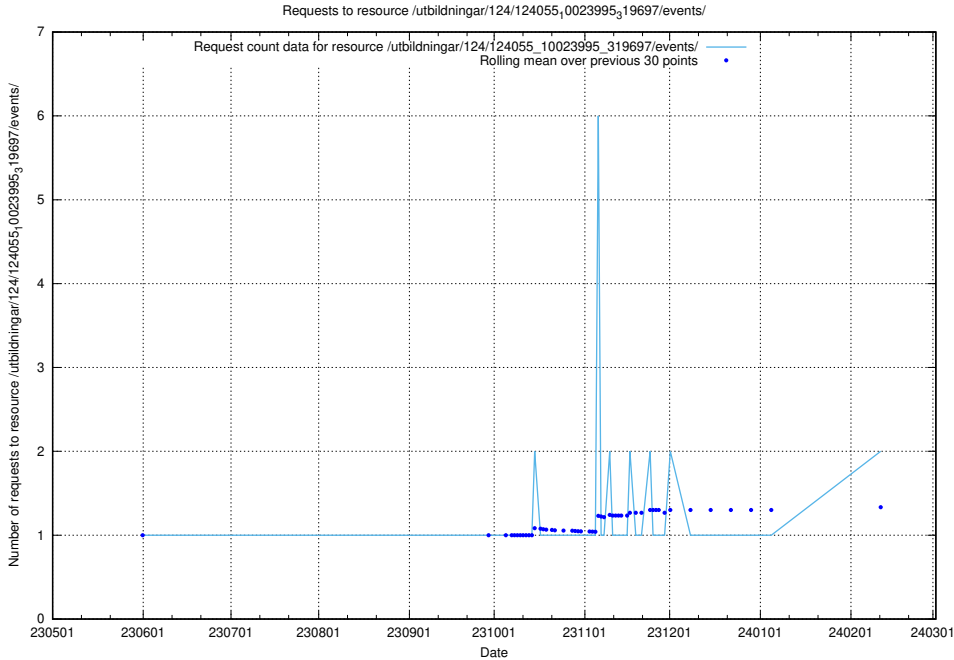

5.747 Usage of /utbildningar/124/124055_10023995_319697/events/

Here, we count the number of requests to resource /utbildningar/124/124055_10023995_319697/events/