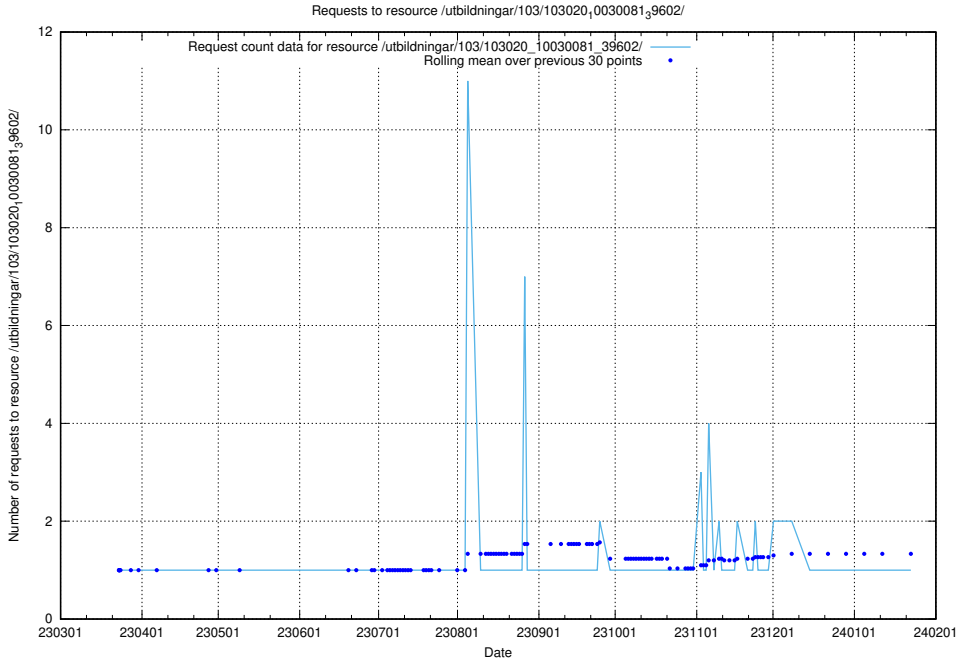

5.5163 Usage of /utbildningar/103/103020_10030081_39602/

Here, we count the number of requests to resource /utbildningar/103/103020_10030081_39602/.