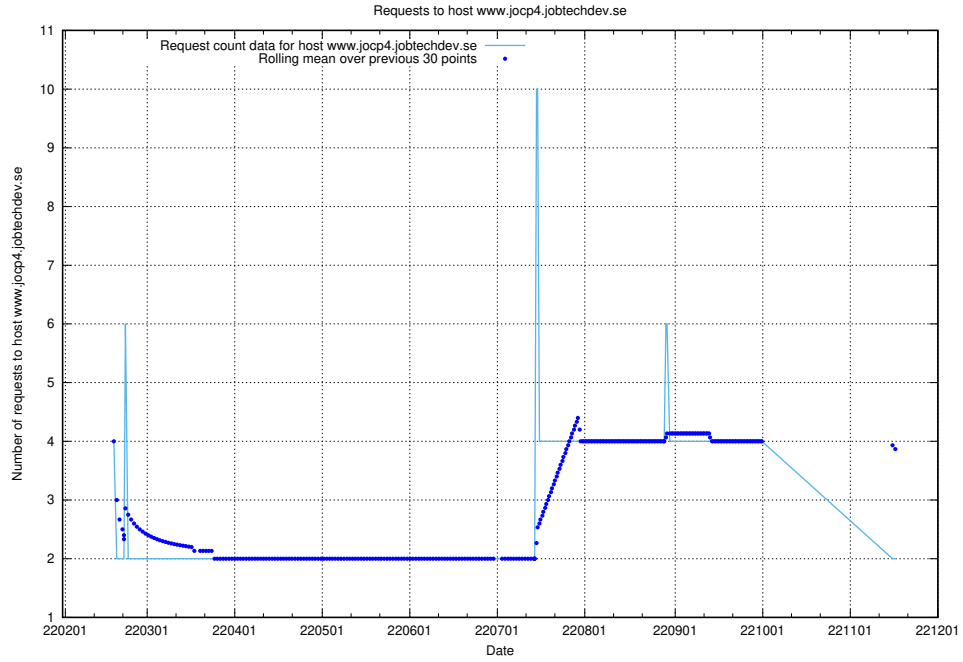

7.533 Usage of www.jocp4.jobtechdev.se

Here, we count the number of requests to host www.jocp4.jobtechdev.se.