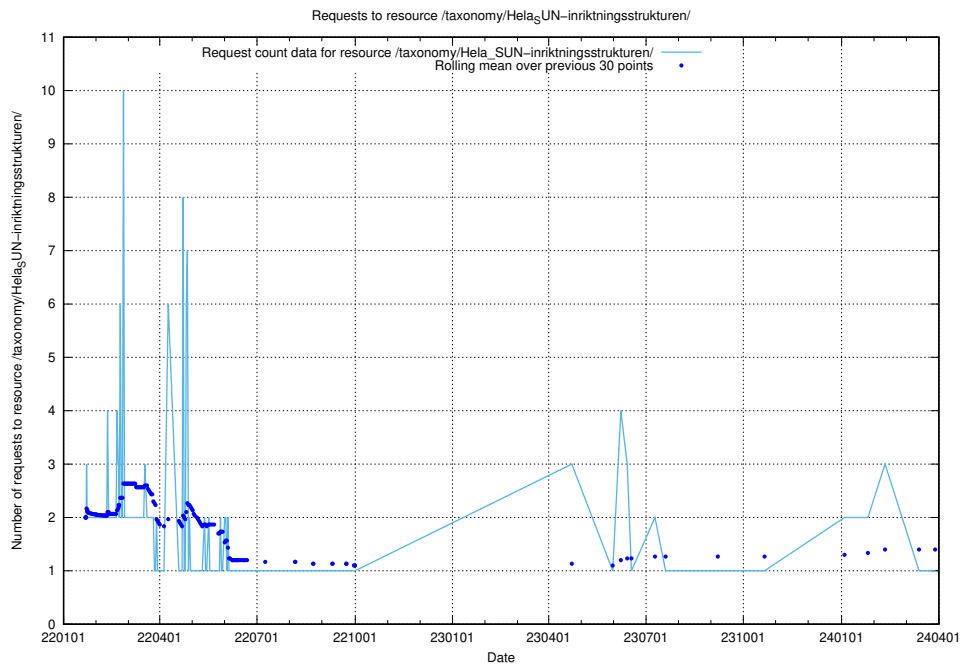

5.6147 Usage of /taxonomy/Hela_SUN-inriktningsstrukturen/

Here, we count the number of requests to resource /taxonomy/Hela_SUN-inriktningsstrukturen/.