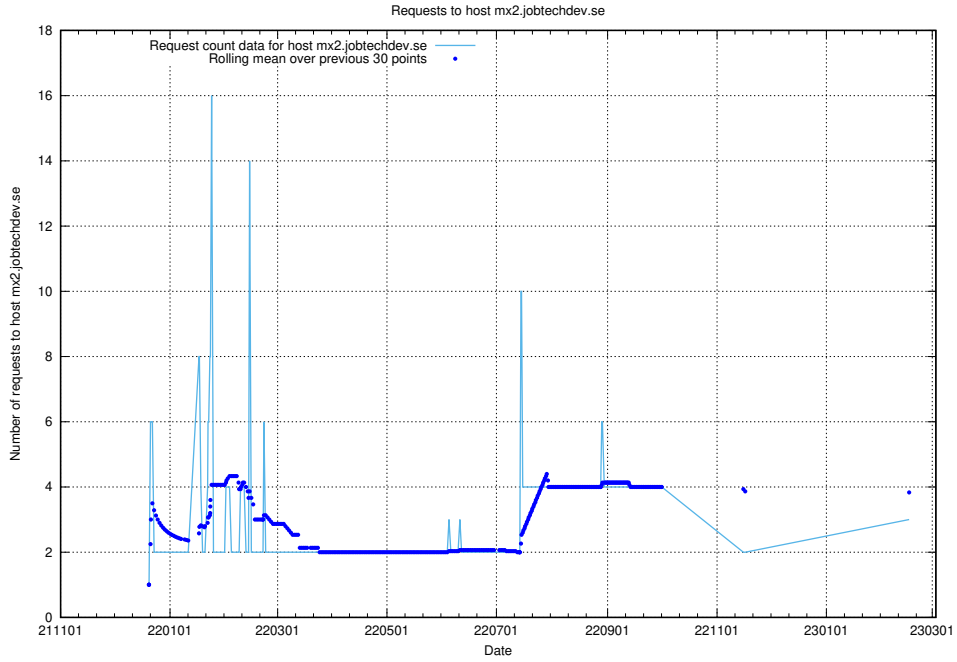

7.197 Usage of mx2.jobtechdev.se

Here, we count the number of requests to host mx2.jobtechdev.se.