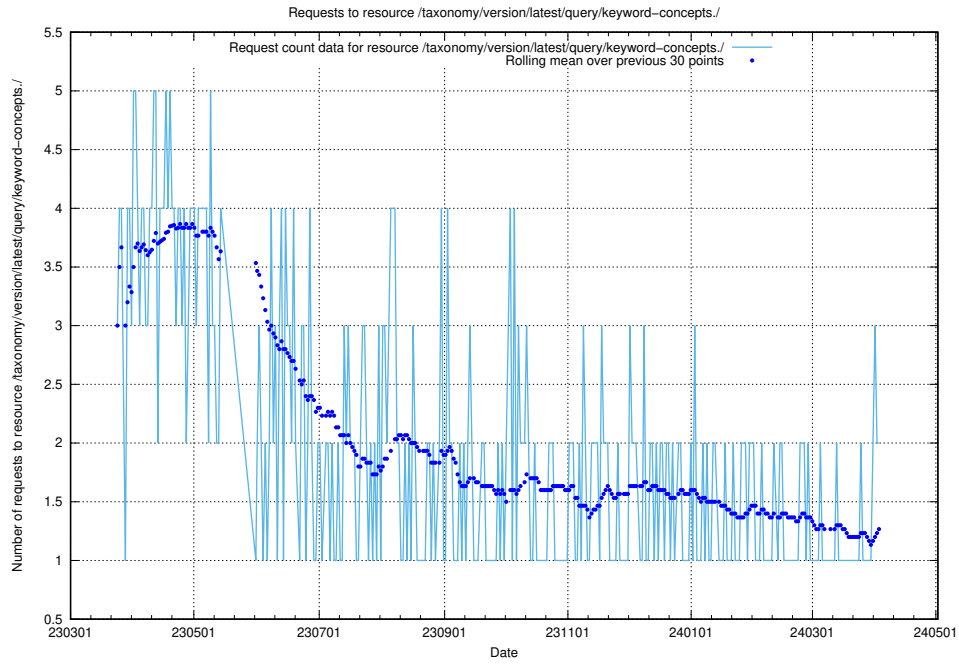

5.792 Usage of /taxonomy/version/latest/query/keyword-concepts./

Here, we count the number of requests to resource /taxonomy/version/latest/query/keyword-concepts./.