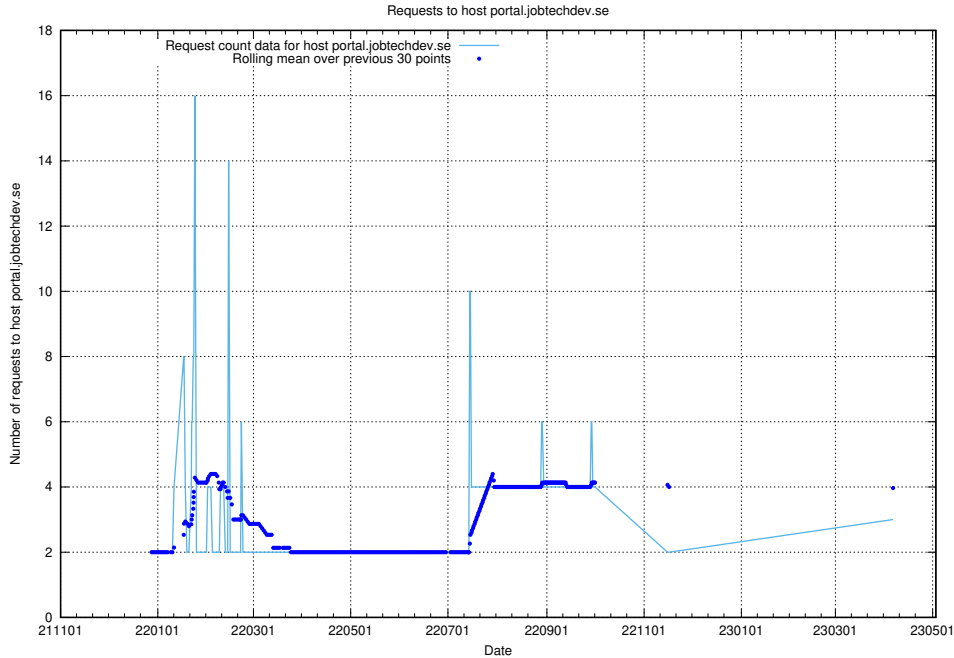

7.190 Usage of portal.jobtechdev.se

Here, we count the number of requests to host portal.jobtechdev.se.