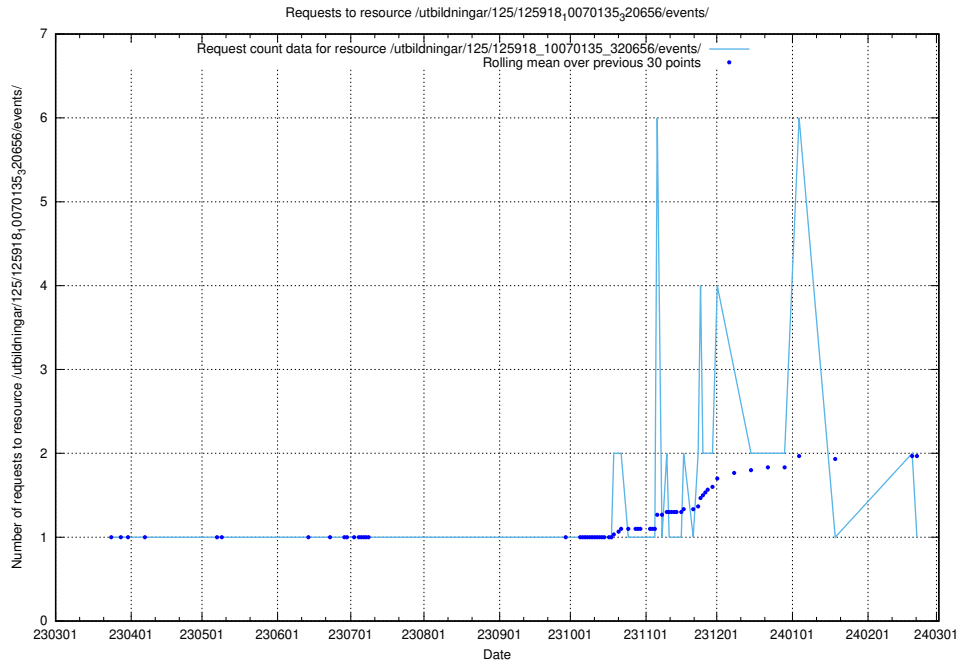

5.5863 Usage of /utbildningar/125/125918_10070135_320656/events/

Here, we count the number of requests to resource /utbildningar/125/125918_10070135_320656/events/