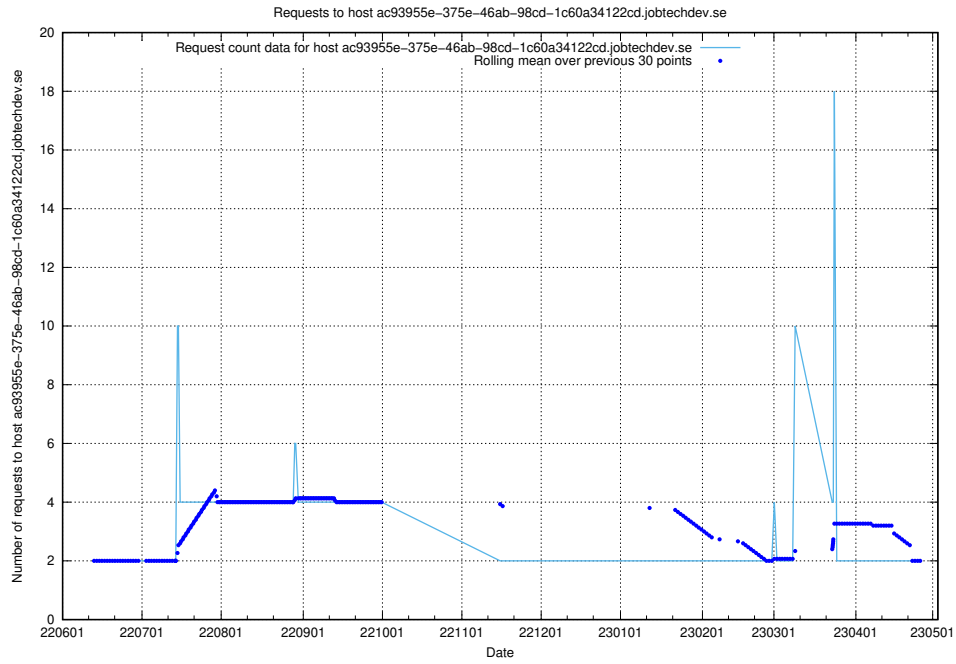

7.407 Usage of fourm.jobtechdev.se

Here, we count the number of requests to host fourm.jobtechdev.se.

7.408 Usage of ac93955e-375e-46ab-98cd-1c60a34122cd.jobtechdev.se

Here, we count the number of requests to host ac93955e-375e-46ab-98cd-1c60a34122cd.jobtechdev.se.