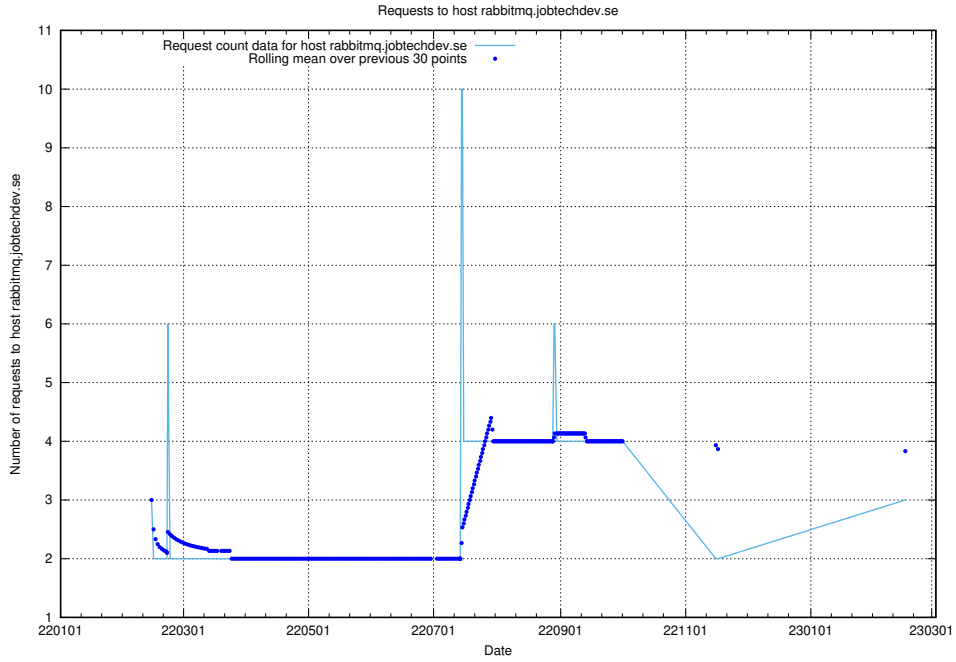

7.231 Usage of rabbitmq.jobtechdev.se

Here, we count the number of requests to host rabbitmq.jobtechdev.se.

7.232 Usage of kam-openshift-gitops.prod.services.jtech.se

Here, we count the number of requests to host kam-openshift-gitops.prod.services.jtech.se.