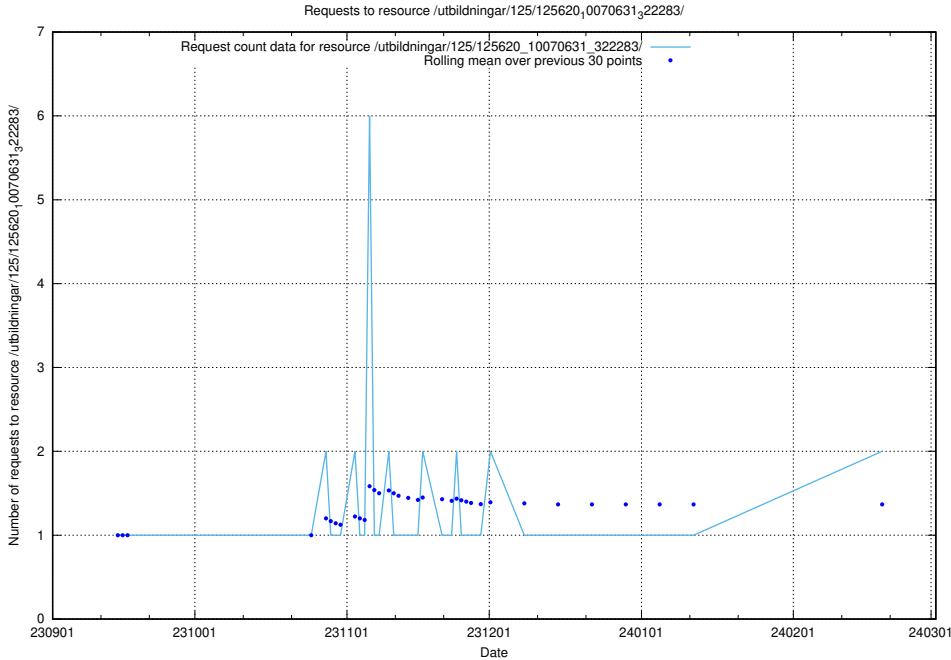

5.590 Usage of /utbildningar/125/125620_10070631_322283/

Here, we count the number of requests to resource /utbildningar/125/125620_10070631_322283/.