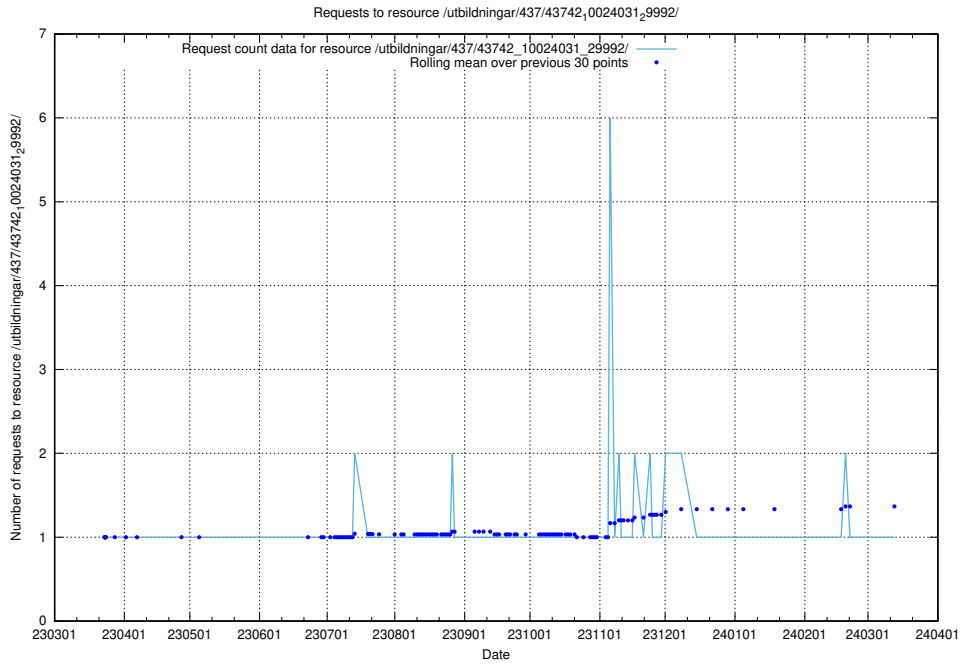

5.6028 Usage of /utbildningar/437/43742_10024031_29992/

Here, we count the number of requests to resource /utbildningar/437/43742_10024031_29992/.