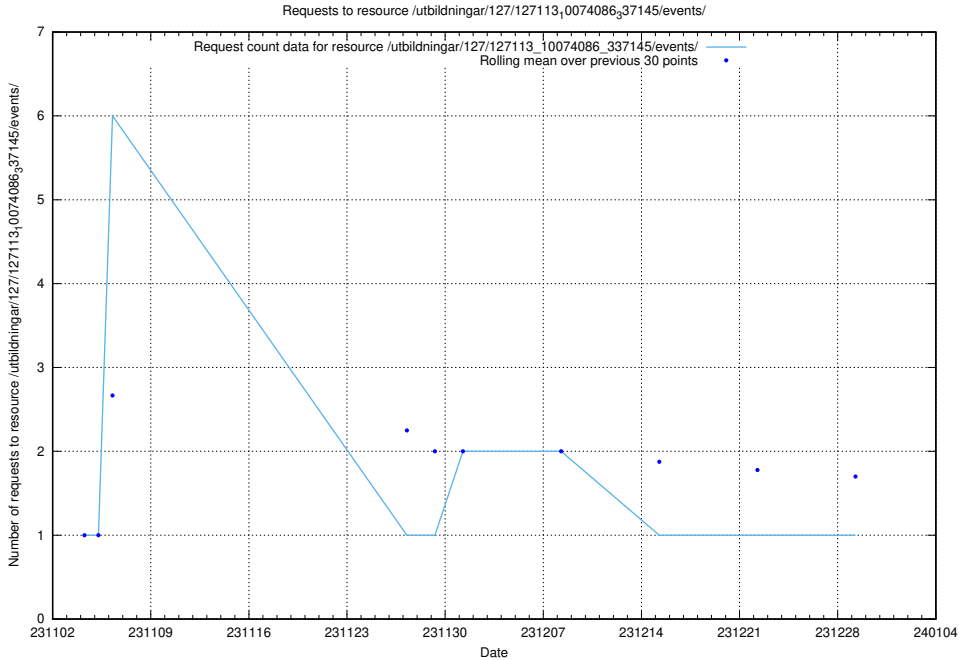

5.3761 Usage of /utbildningar/127/127113_10074086_337145/events/

Here, we count the number of requests to resource /utbildningar/127/127113_10074086_337145/events/

5.3762 Usage of /utbildningar/127/127113_10074086_337145/