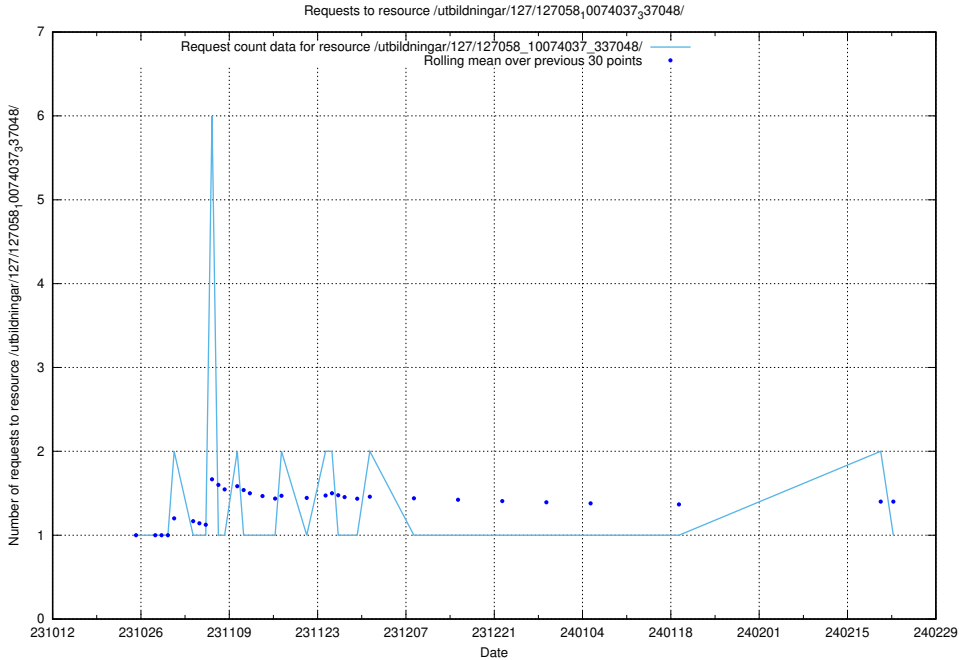

5.3845 Usage of /utbildningar/127/127058_10074037_337048/

Here, we count the number of requests to resource /utbildningar/127/127058_10074037_337048/.