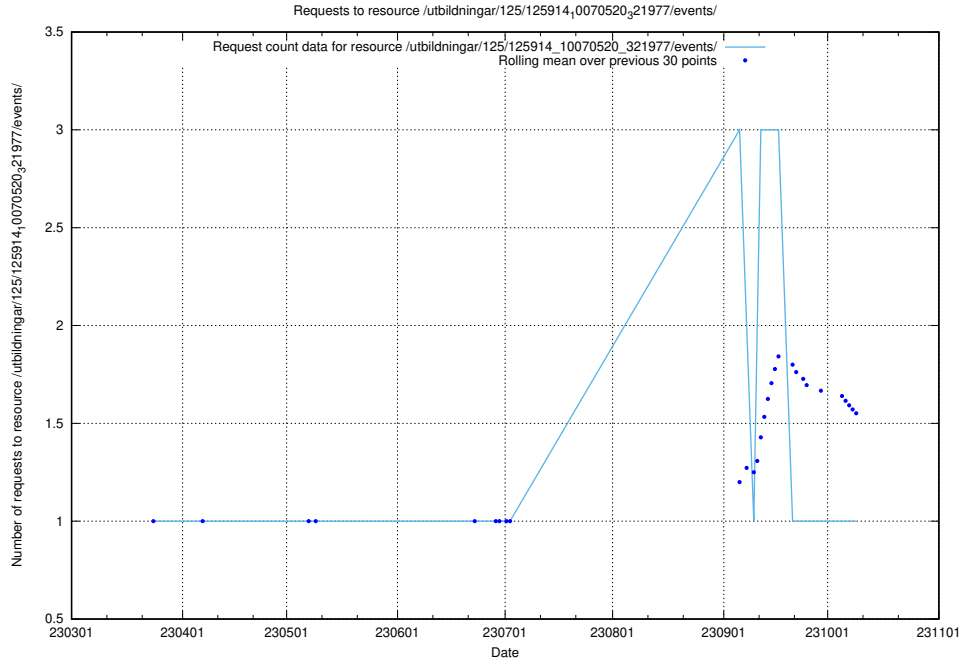

5.5868 Usage of /utbildningar/125/125914_10070520_321977/events/

Here, we count the number of requests to resource /utbildningar/125/125914_10070520_321977/events/