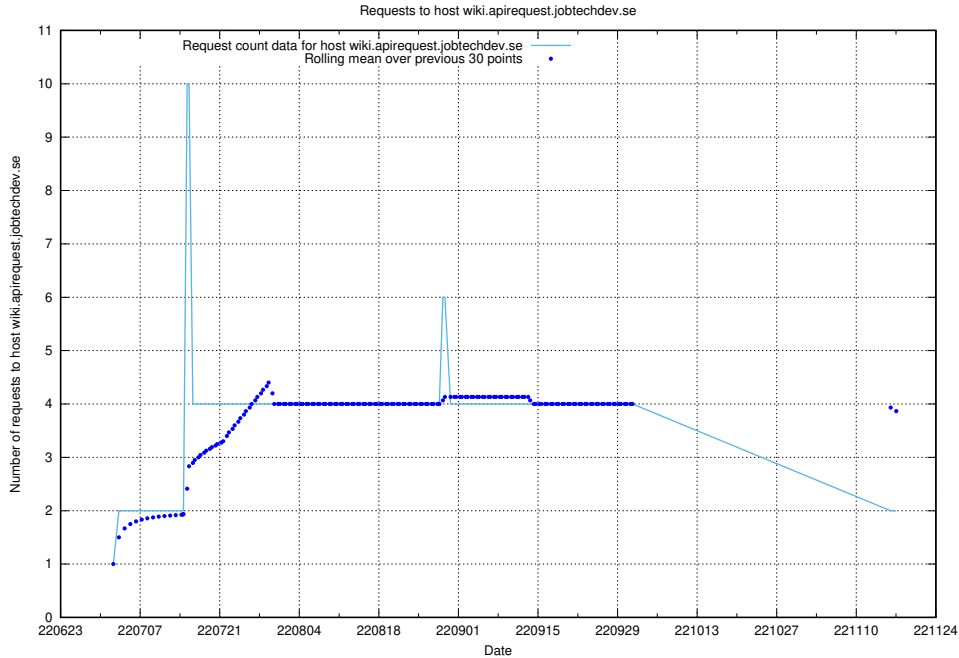

7.392 Usage of wiki.apirequest.jobtechdev.se

Here, we count the number of requests to host wiki.apirequest.jobtechdev.se.

7.393 Usage of wiki.api.jobtechdev.se

Here, we count the number of requests to host wiki.api.jobtechdev.se.