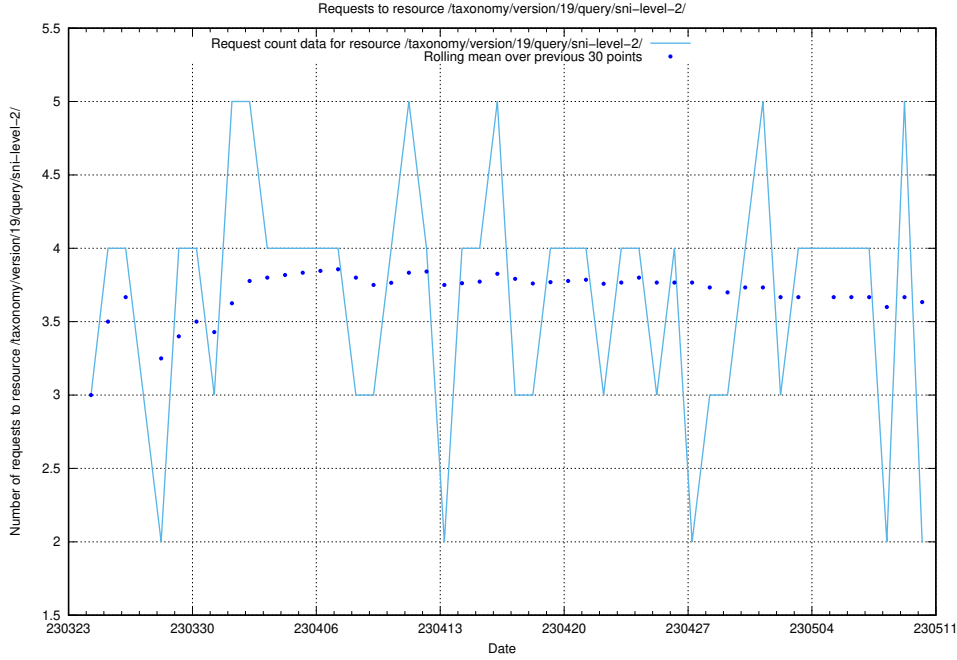

5.808 Usage of /taxonomy/version/19/query/sni-level-2/

Here, we count the number of requests to resource /taxonomy/version/19/query/sni-level-2/.