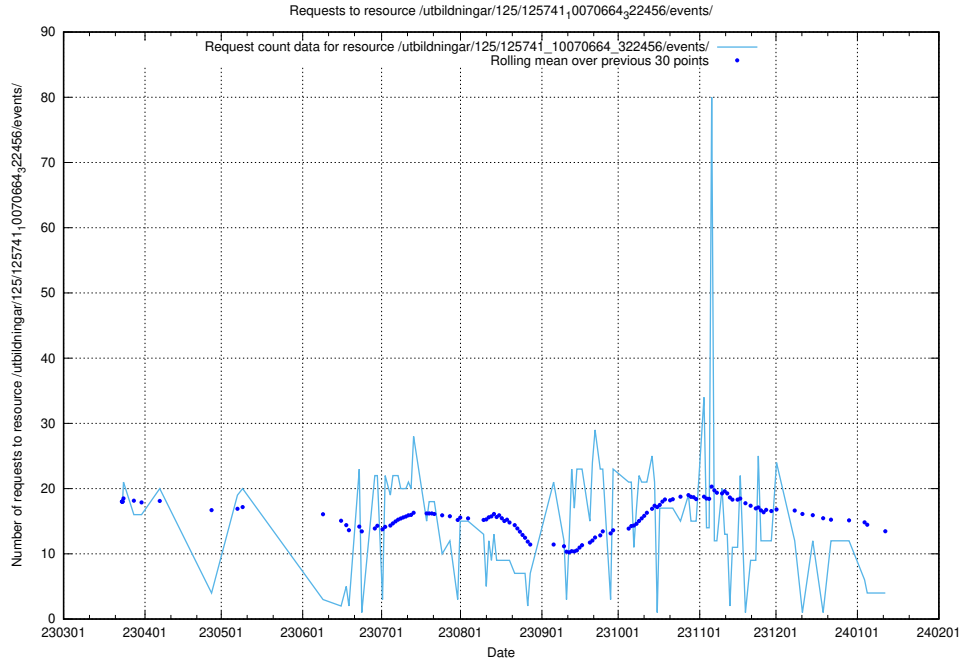

5.176 Usage of /utbildningar/125/125741_10070664_322456/events/

Here, we count the number of requests to resource /utbildningar/125/125741_10070664_322456/events/