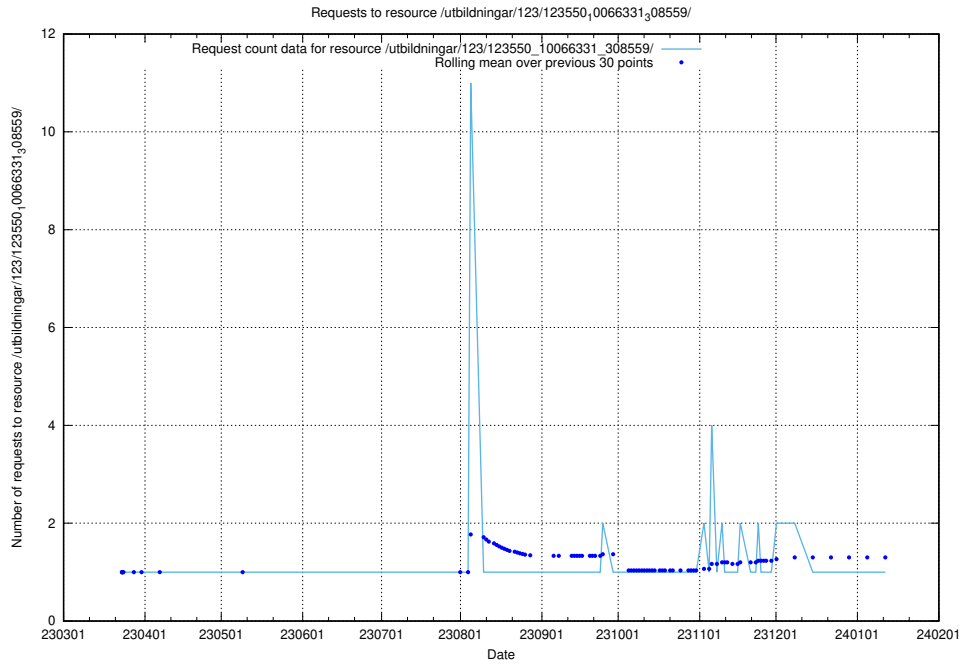

Here, we count the number of requests to resource /utbildningar/124/124521_10065834_296972/events/

5.4147 Usage of /utbildningar/123/123550_10066331_308559/

Here, we count the number of requests to resource /utbildningar/123/123550_10066331_308559/.