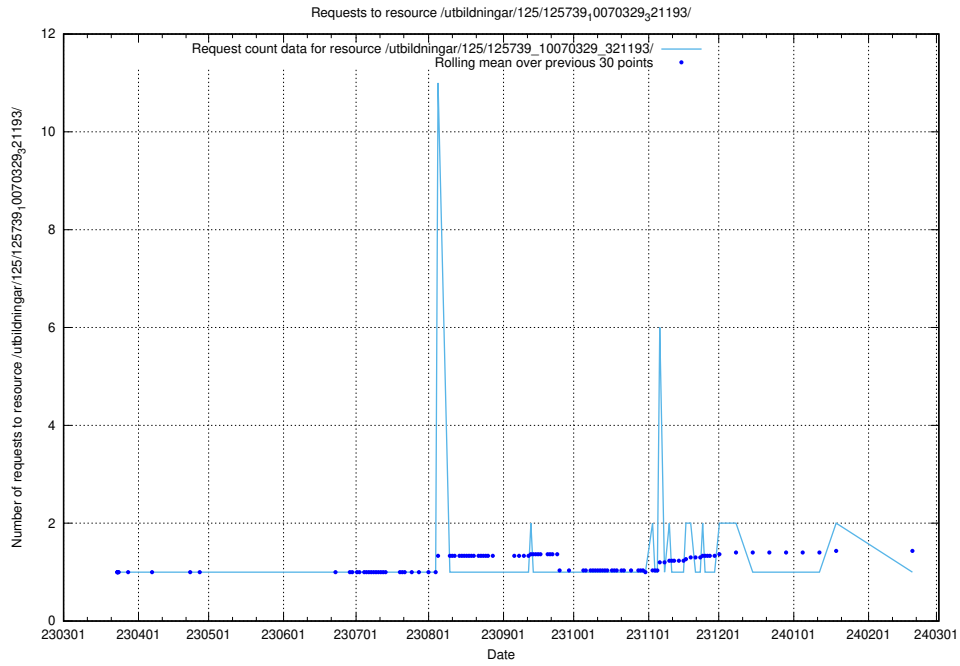

5.899 Usage of /utbildningar/125/125739_10070329_321193/

Here, we count the number of requests to resource /utbildningar/125/125739_10070329_321193/.