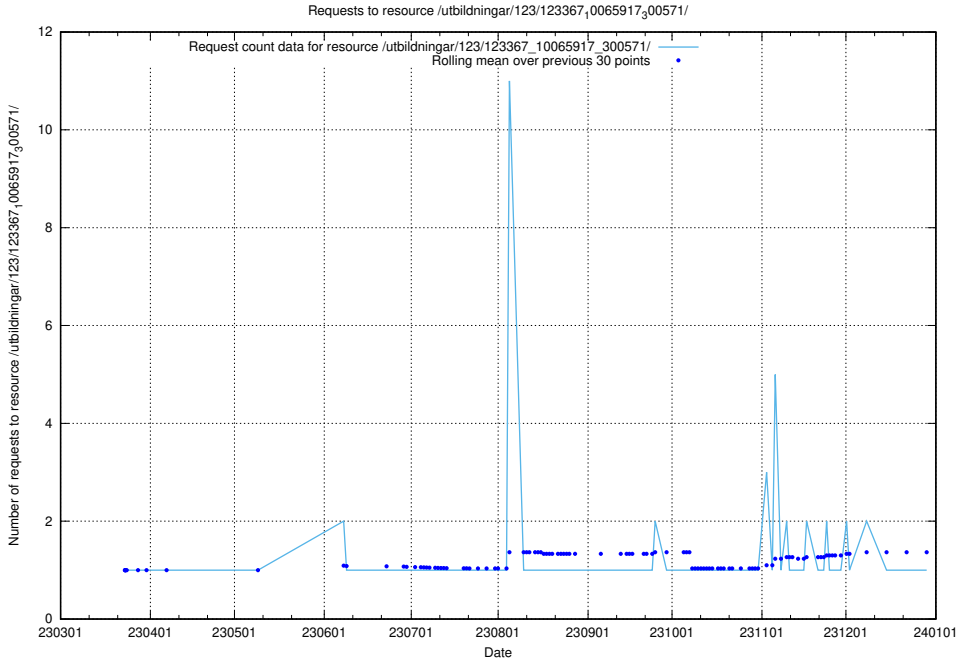

5.4302 Usage of /utbildningar/123/123367_10065917_300571/

Here, we count the number of requests to resource /utbildningar/123/123367_10065917_300571/.