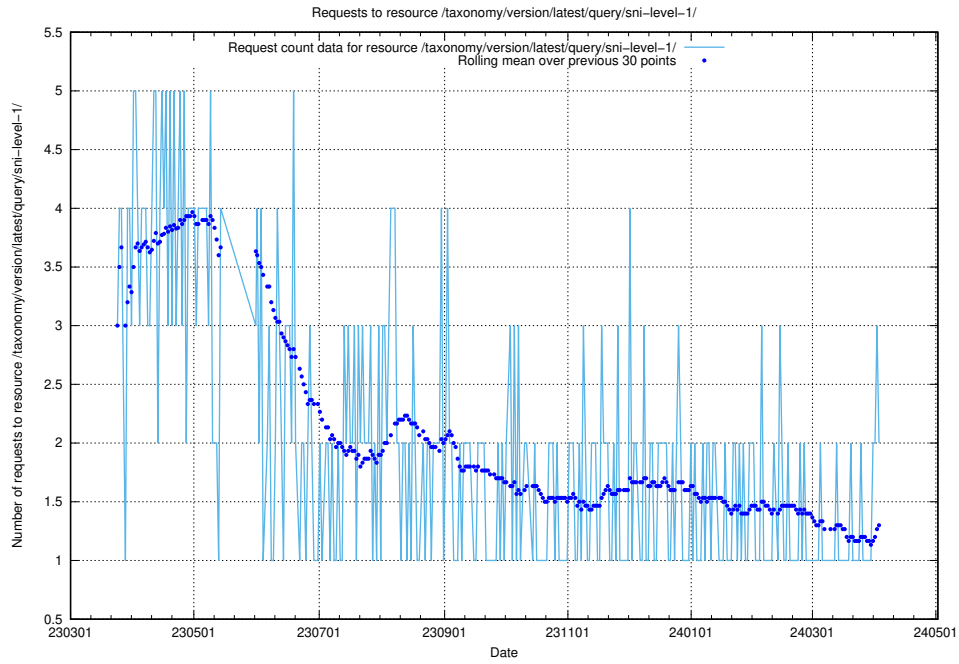

5.782 Usage of /taxonomy/version/latest/query/sni-level-1/

Here, we count the number of requests to resource /taxonomy/version/latest/query/sni-level-1/.