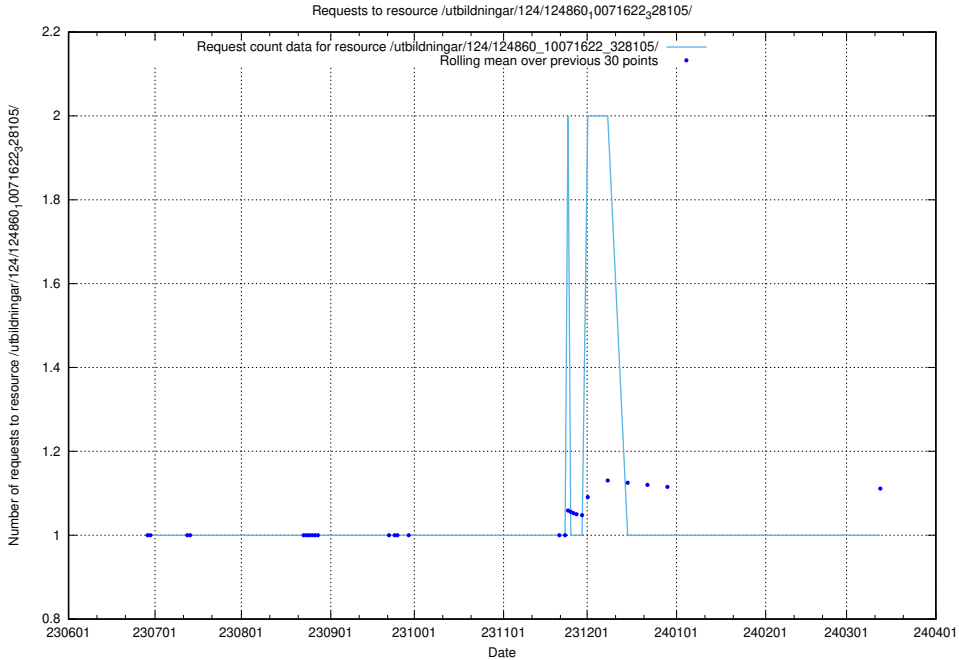

5.5136 Usage of /utbildningar/124/124860_10071622_328105/

Here, we count the number of requests to resource /utbildningar/124/124860_10071622_328105/.