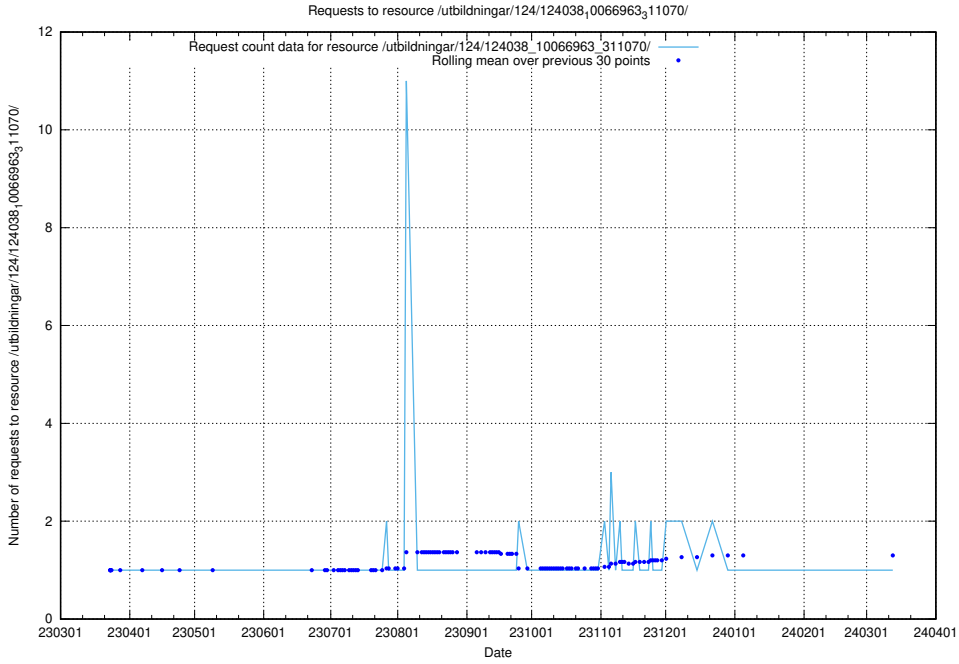

Here, we count the number of requests to resource /taxonomy/version/17/query/languages/.

5.4006 Usage of /utbildningar/124/124038_10066963_311070/

Here, we count the number of requests to resource /utbildningar/124/124038_10066963_311070/.