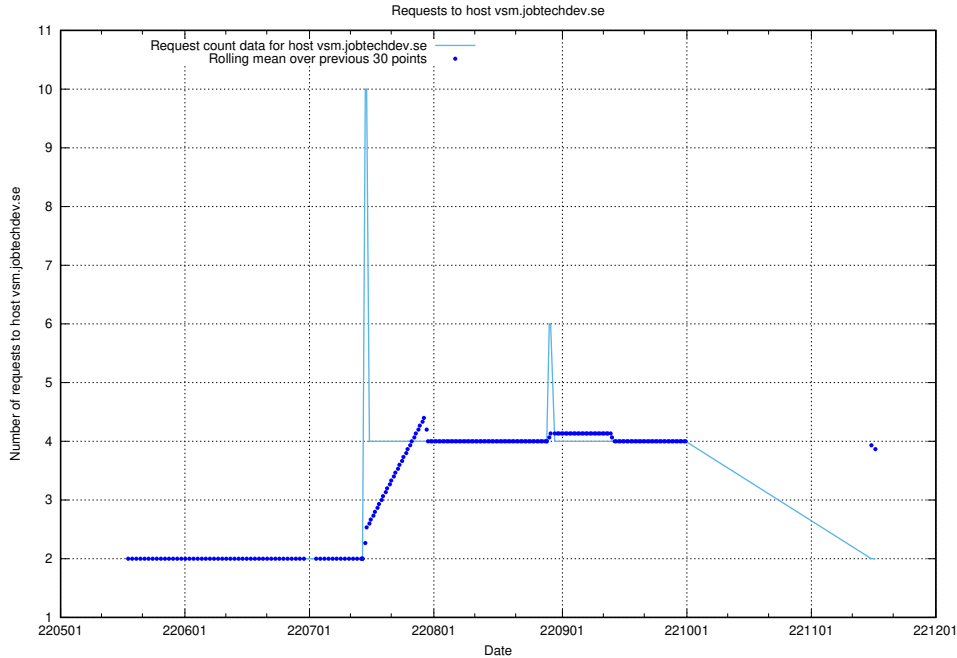

7.426 Usage of vsm.jobtechdev.se

Here, we count the number of requests to host vsm.jobtechdev.se.