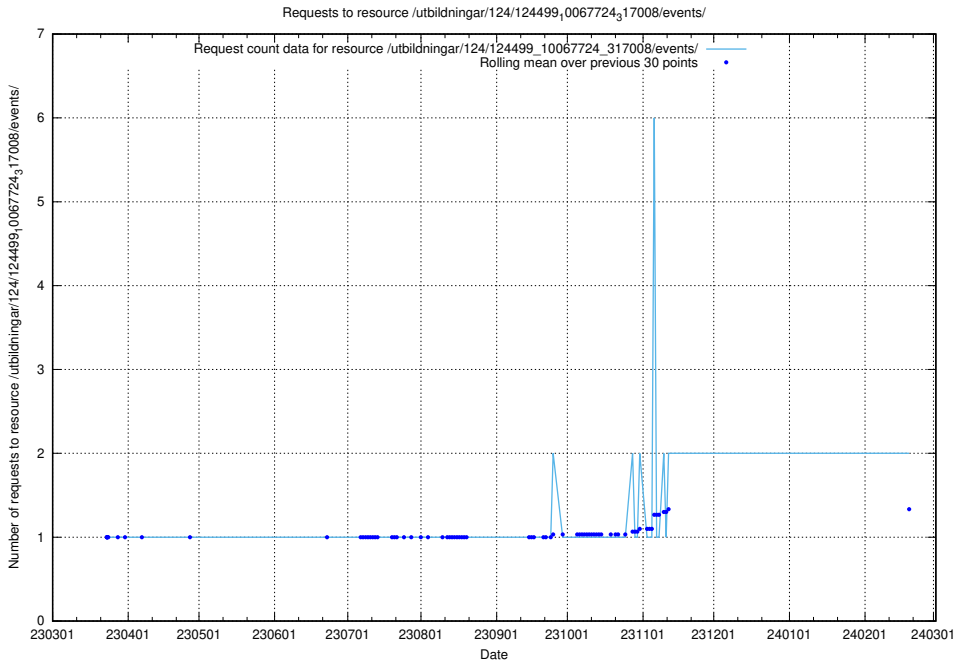

Here, we count the number of requests to resource /utbildningar/utb_emil/124/124474_10067554_312977/

5.411 Usage of /utbildningar/124/124499_10067724_317008/events/

Here, we count the number of requests to resource /utbildningar/124/124499_10067724_317008/events/