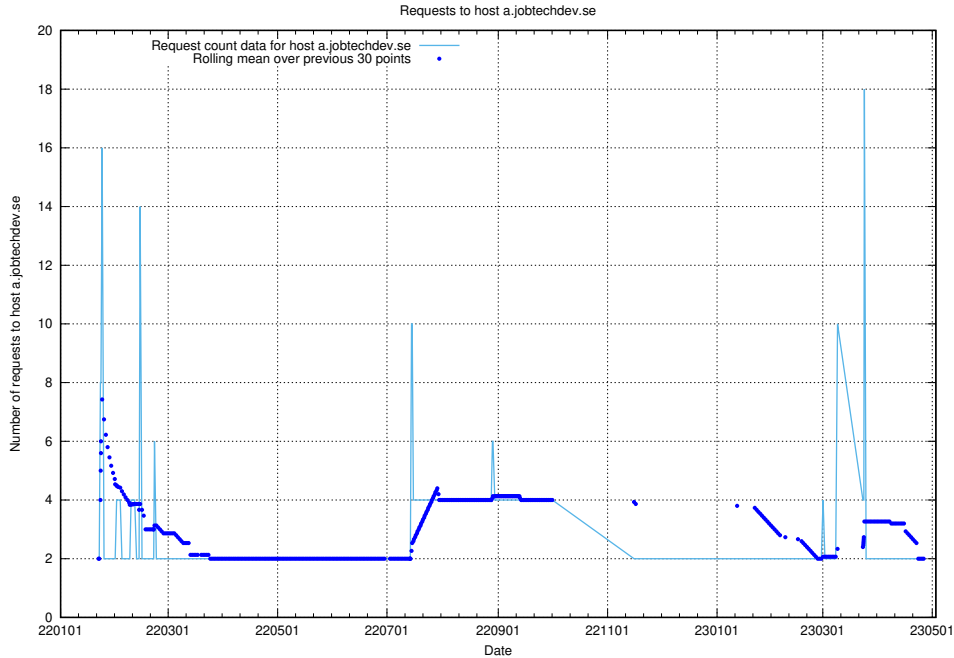

Here, we count the number of requests to host accounting.jobtechdev.se.

7.262 Usage of a.jobtechdev.se

Here, we count the number of requests to host a.jobtechdev.se.

7.263 Usage of game.jobtechdev.se

Here, we count the number of requests to host game.jobtechdev.se.