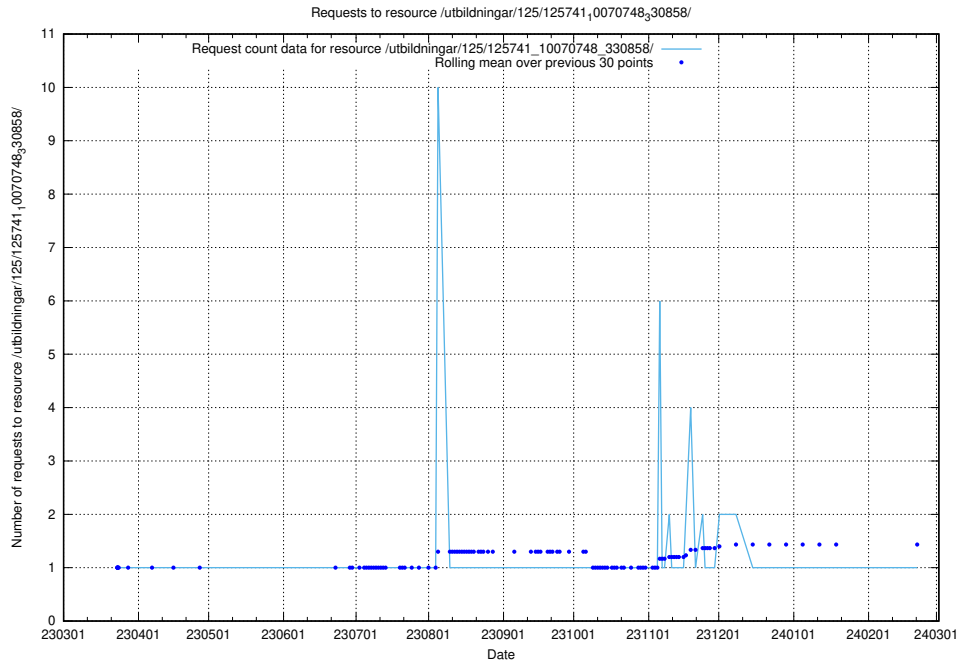

5.6115 Usage of /utbildningar/125/125741_10070748_330858/

Here, we count the number of requests to resource /utbildningar/125/125741_10070748_330858/.