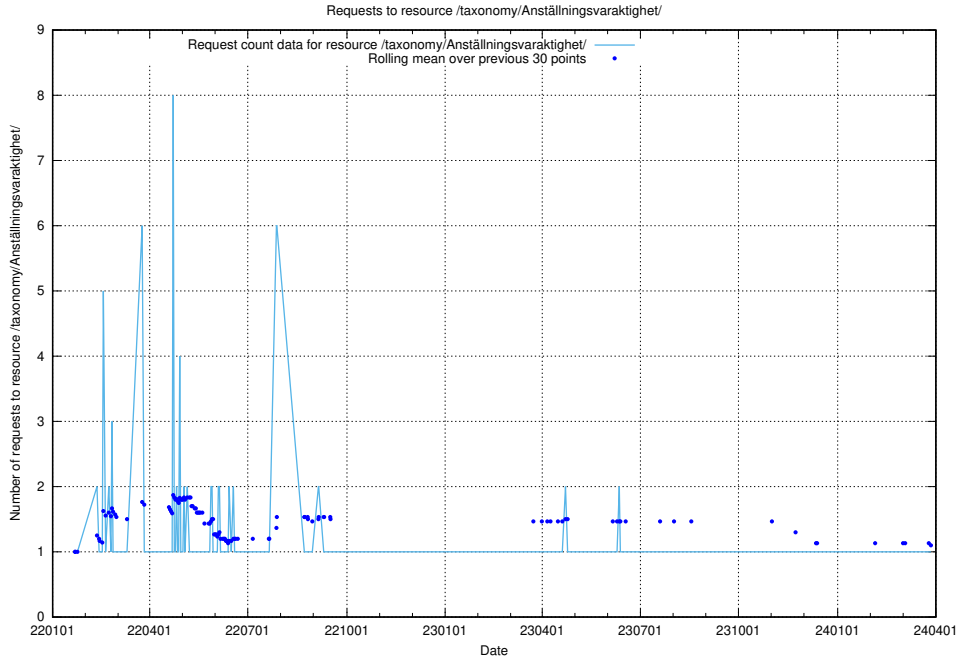

5.5383 Usage of /taxonomy/Anställningsvaraktighet/

Here, we count the number of requests to resource /taxonomy/Anställningsvaraktighet/.