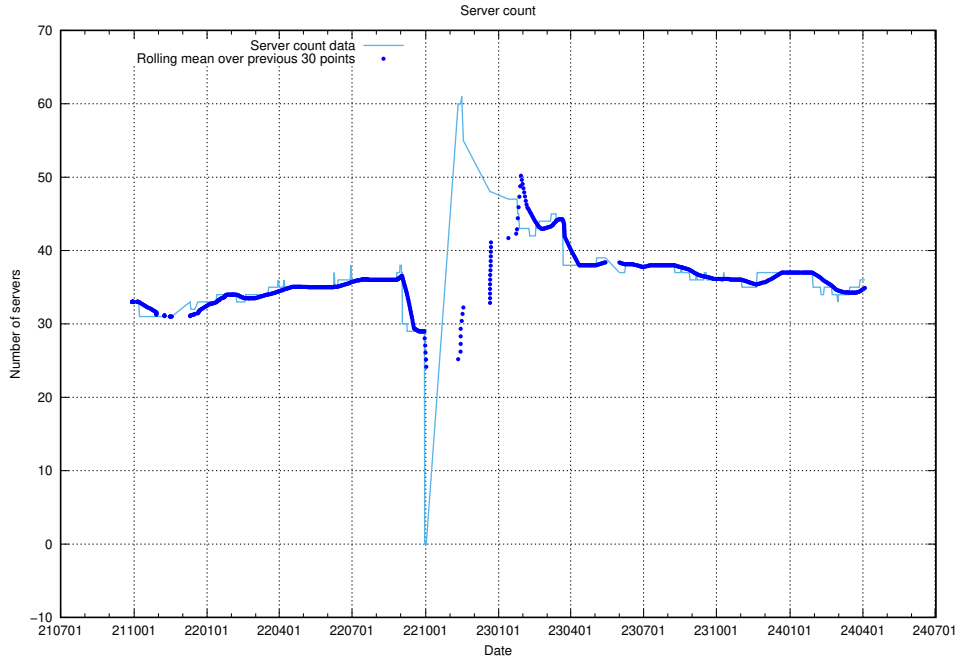

2.2 Number of servers in the JobTech production region

A graph of the servers in AWS region eu-north-1.