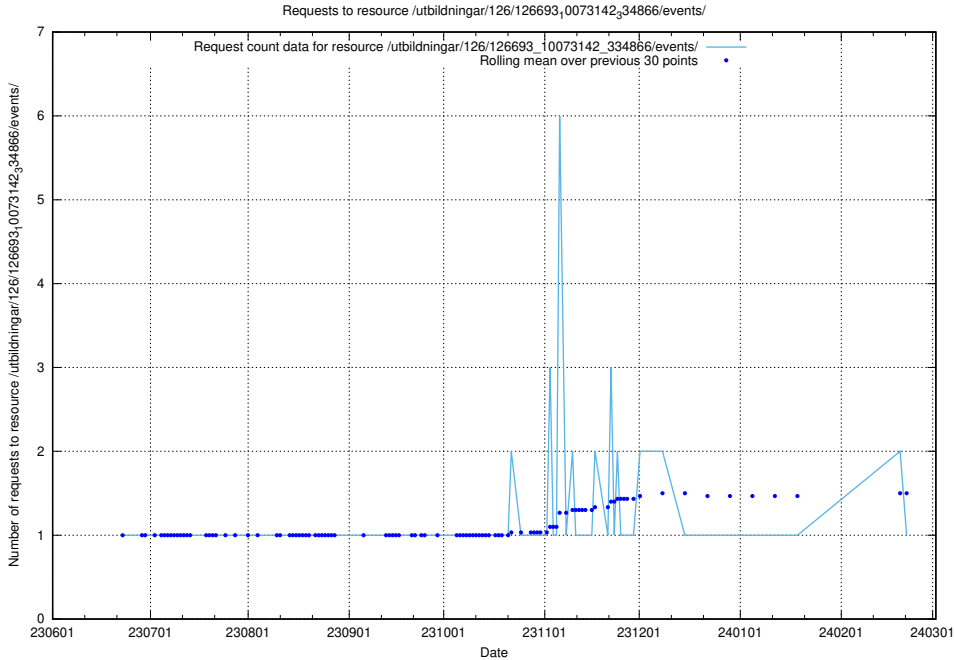

5.5297 Usage of /utbildningar/126/126693_10073142_334866/events/

Here, we count the number of requests to resource /utbildningar/126/126693_10073142_334866/events/