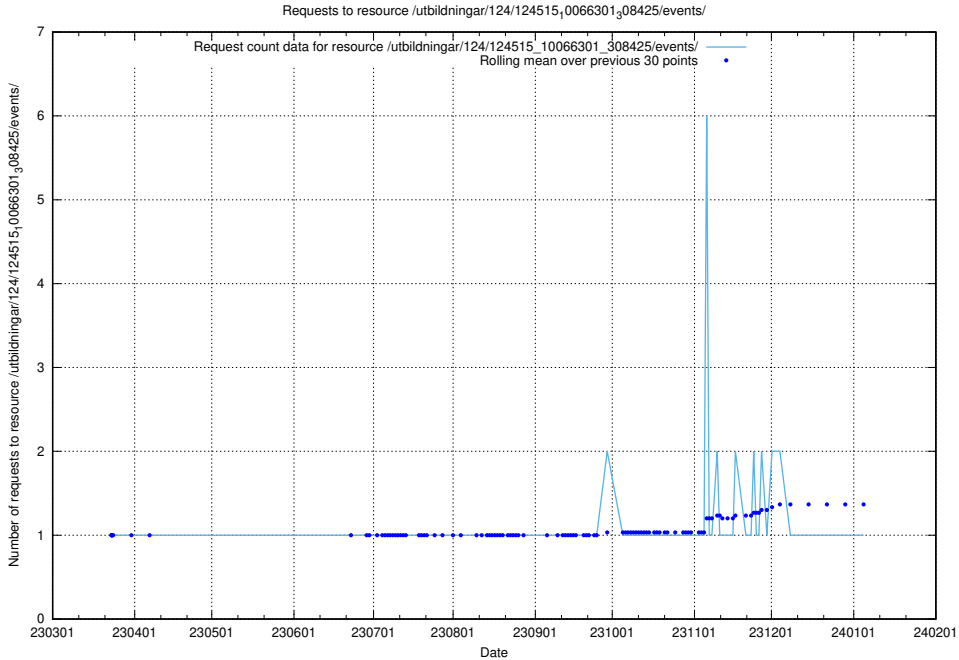

Here, we count the number of requests to resource /utbildningar/124/124516_10065861_297590/.

5.1195 Usage of /utbildningar/124/124515_10066301_308425/events/

Here, we count the number of requests to resource /utbildningar/124/124515_10066301_308425/events/