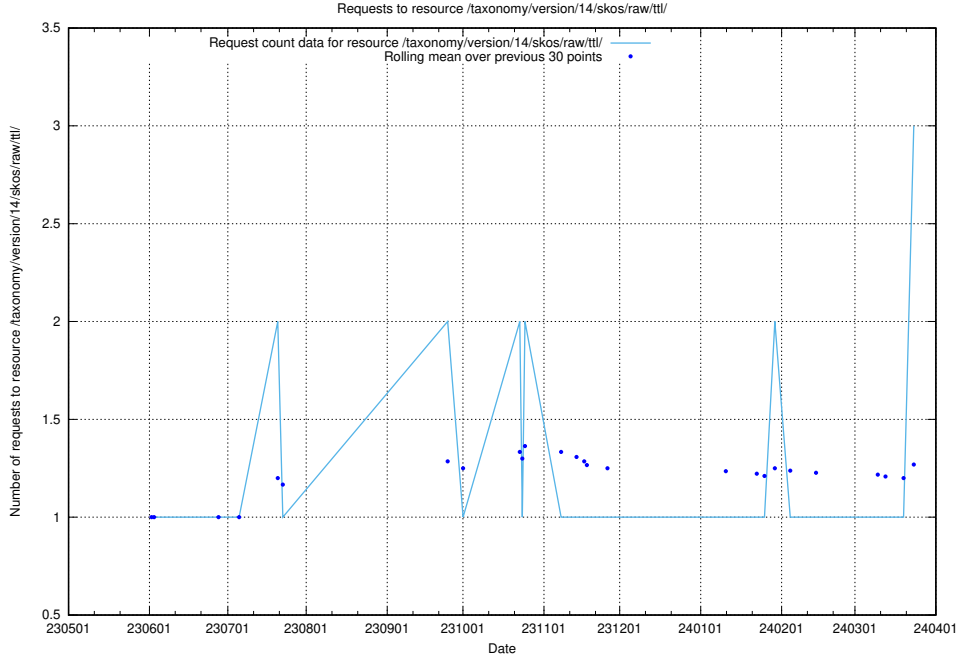

5.273 Usage of /taxonomy/version/14/skos/raw/ttl/

Here, we count the number of requests to resource /taxonomy/version/14/skos/raw/ttl/.