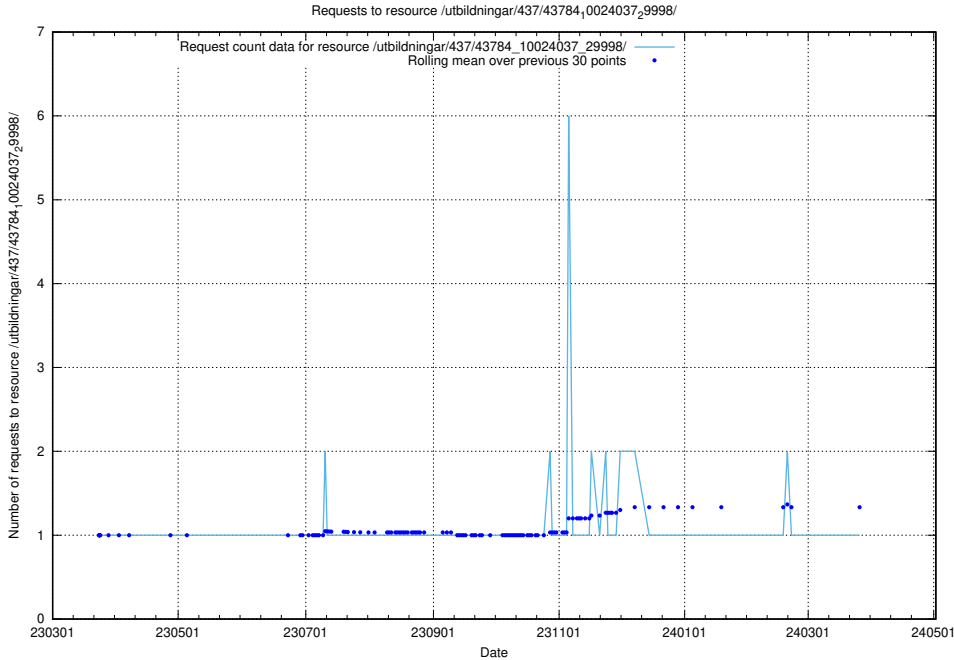

5.6003 Usage of /utbildningar/437/43784_10024037_29998/

Here, we count the number of requests to resource /utbildningar/437/43784_10024037_29998/.