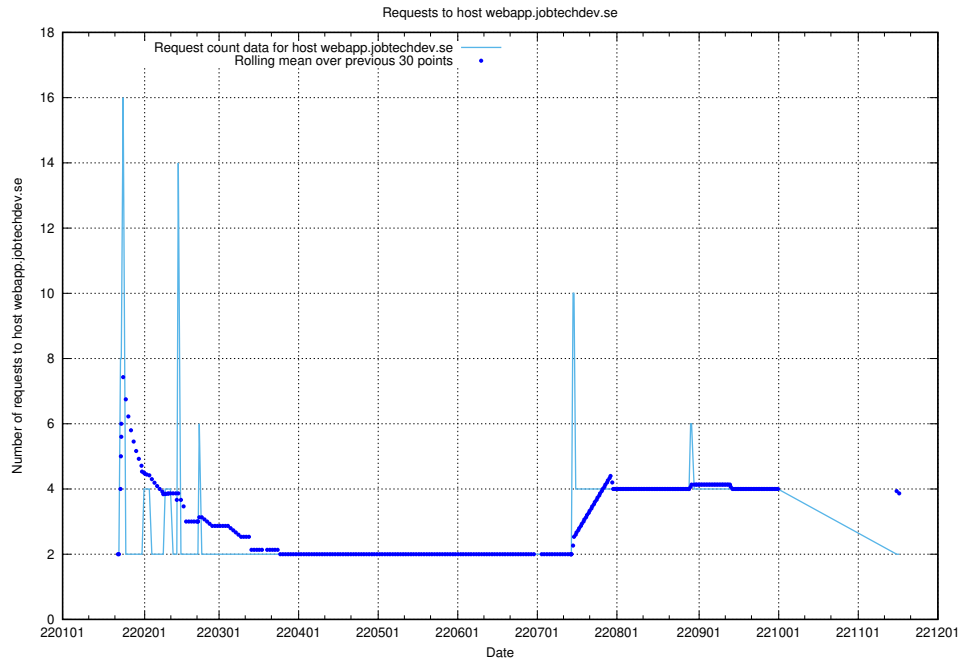

7.579 Usage of webapp.jobtechdev.se

Here, we count the number of requests to host webapp.jobtechdev.se.