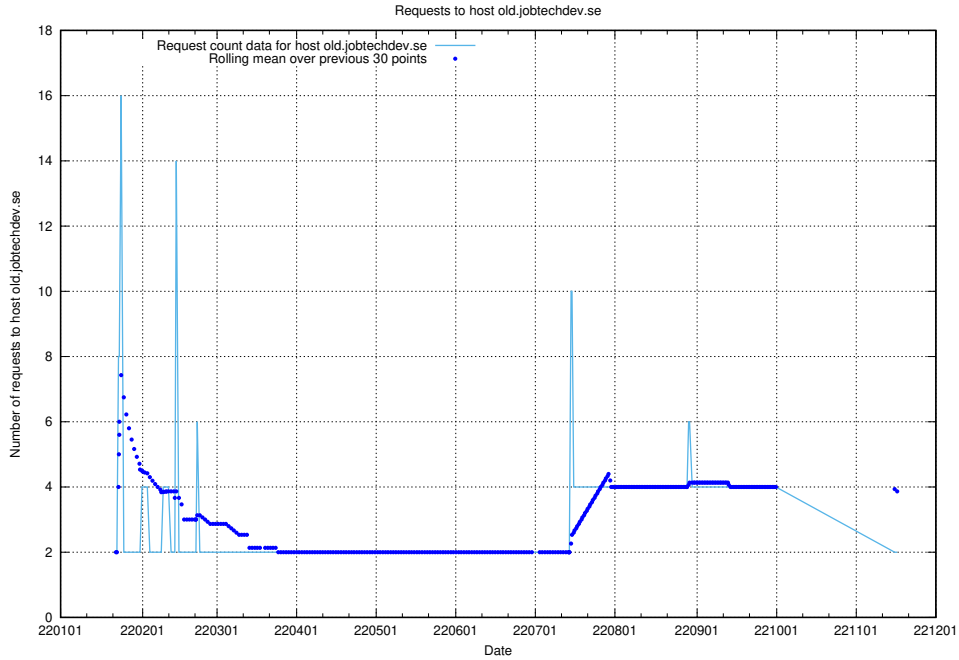

7.593 Usage of old.jobtechdev.se

Here, we count the number of requests to host old.jobtechdev.se.