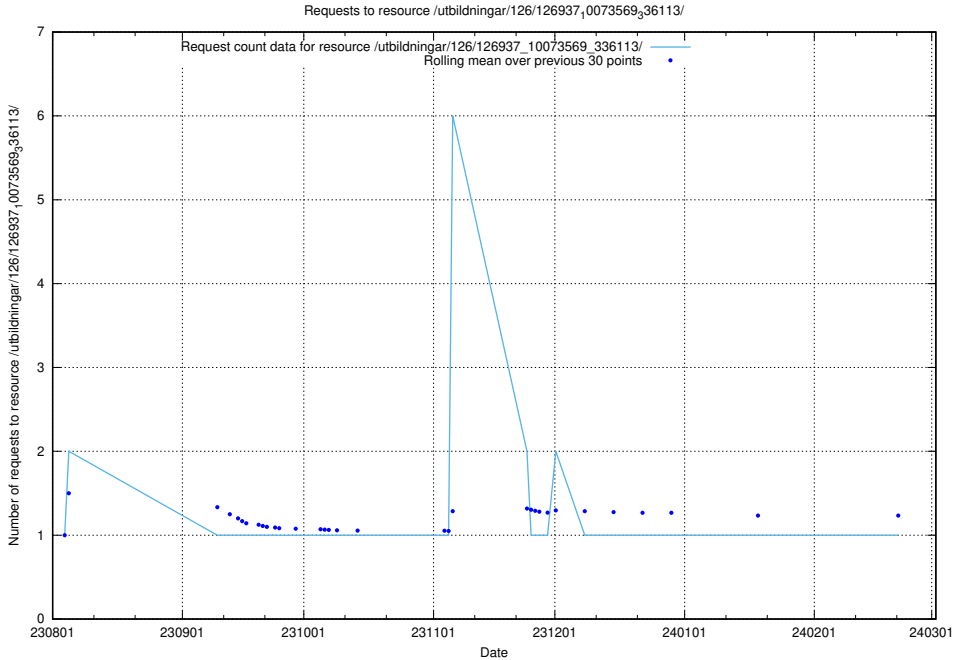

5.4519 Usage of /utbildningar/126/126937_10073569_336113/

Here, we count the number of requests to resource /utbildningar/126/126937_10073569_336113/.