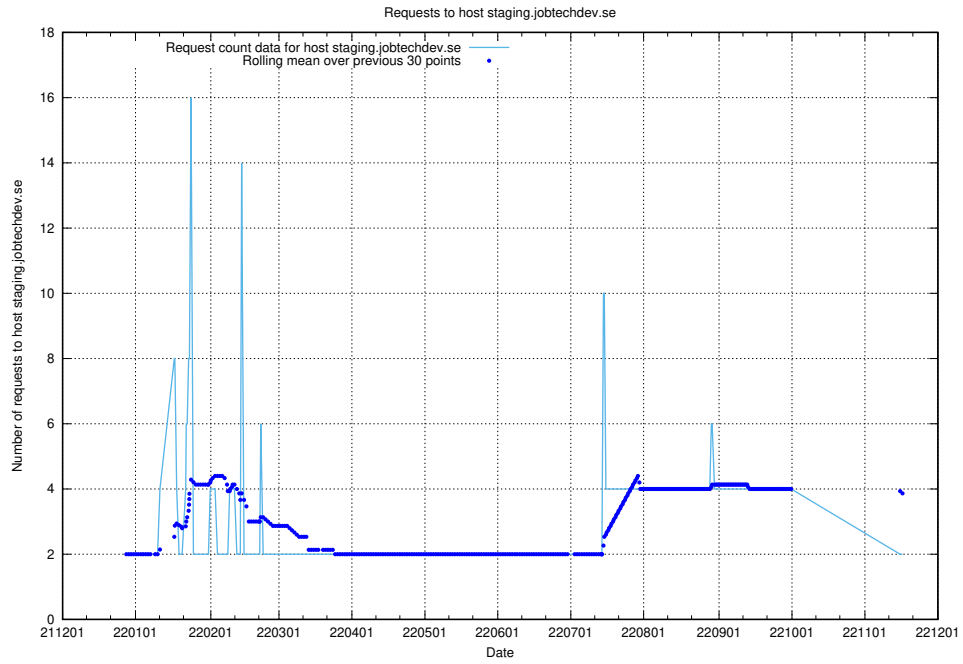

7.358 Usage of staging.jobtechdev.se

Here, we count the number of requests to host staging.jobtechdev.se.