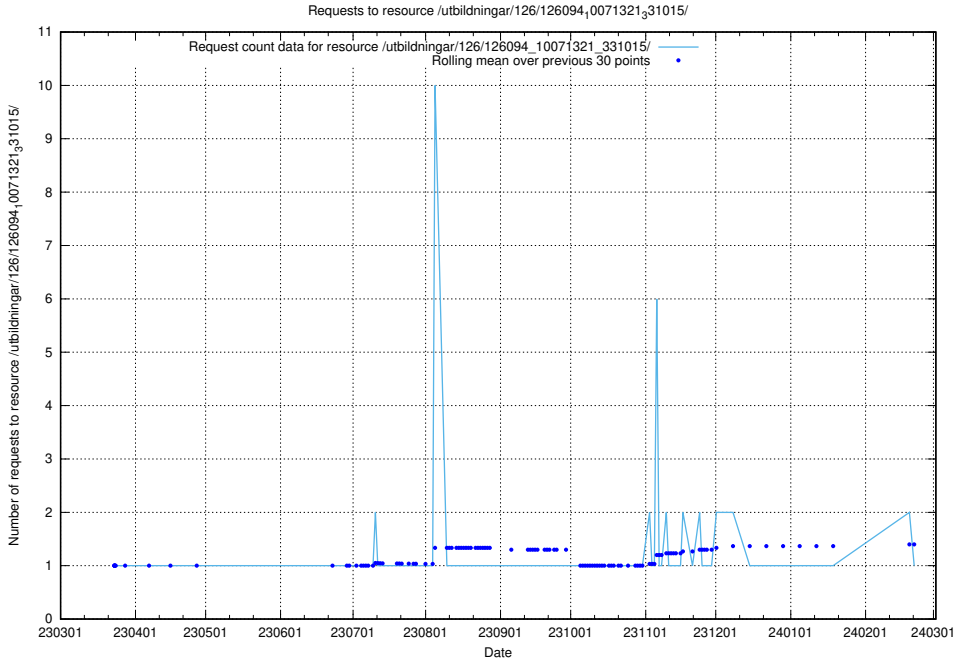

5.6074 Usage of /utbildningar/126/126094_10071321_331015/

Here, we count the number of requests to resource /utbildningar/126/126094_10071321_331015/.