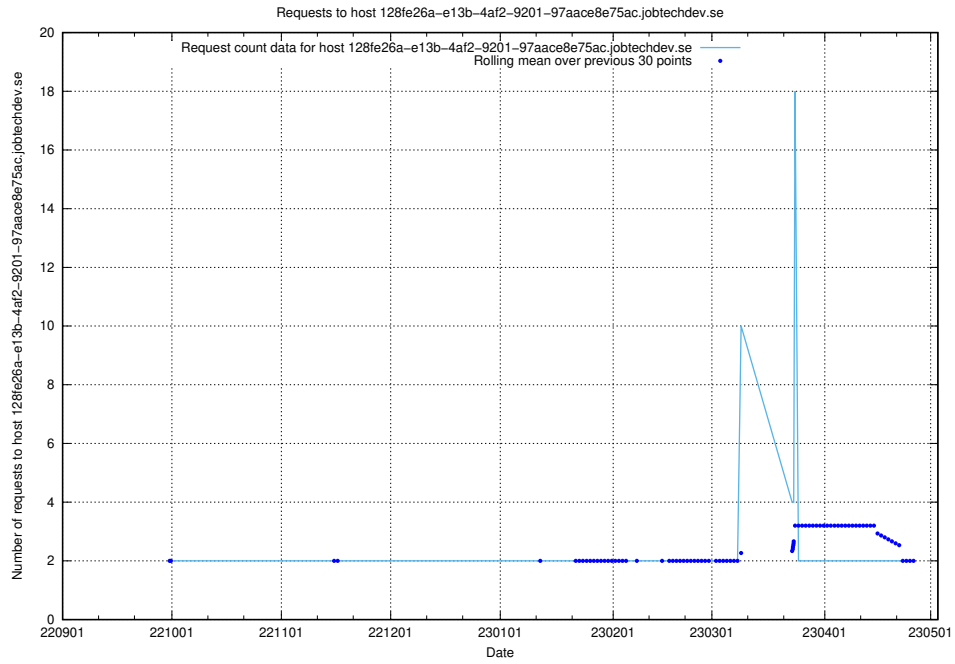

7.309 Usage of 128fe26a-e13b-4af2-9201-97aace8e75ac.jobtechdev.se

Here, we count the number of requests to host 128fe26a-e13b-4af2-9201-97aace8e75ac.jobtechdev.se.