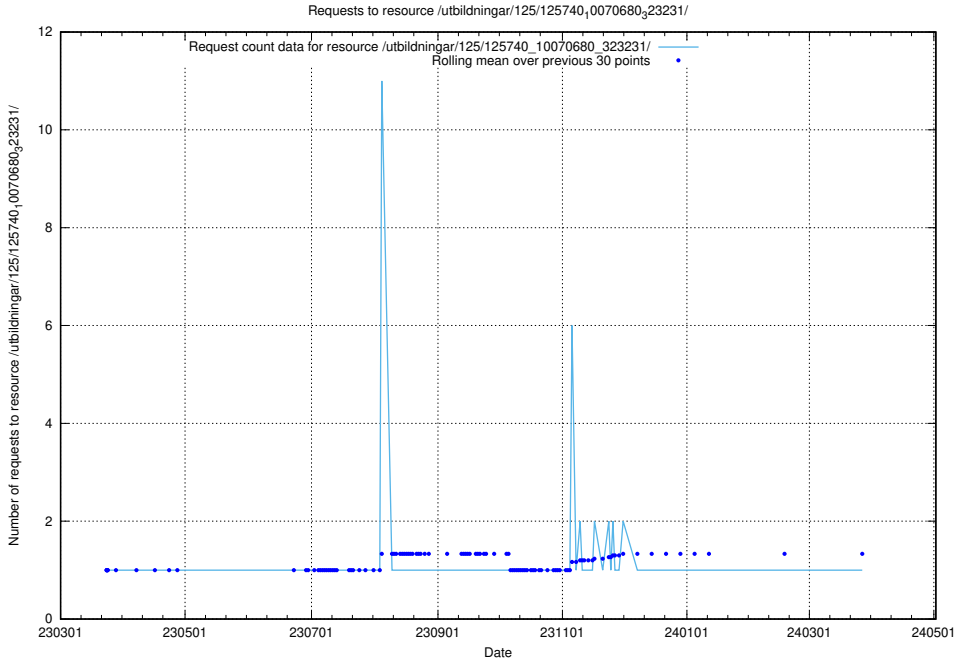

5.879 Usage of /utbildningar/125/125740_10070680_323231/

Here, we count the number of requests to resource /utbildningar/125/125740_10070680_323231/.