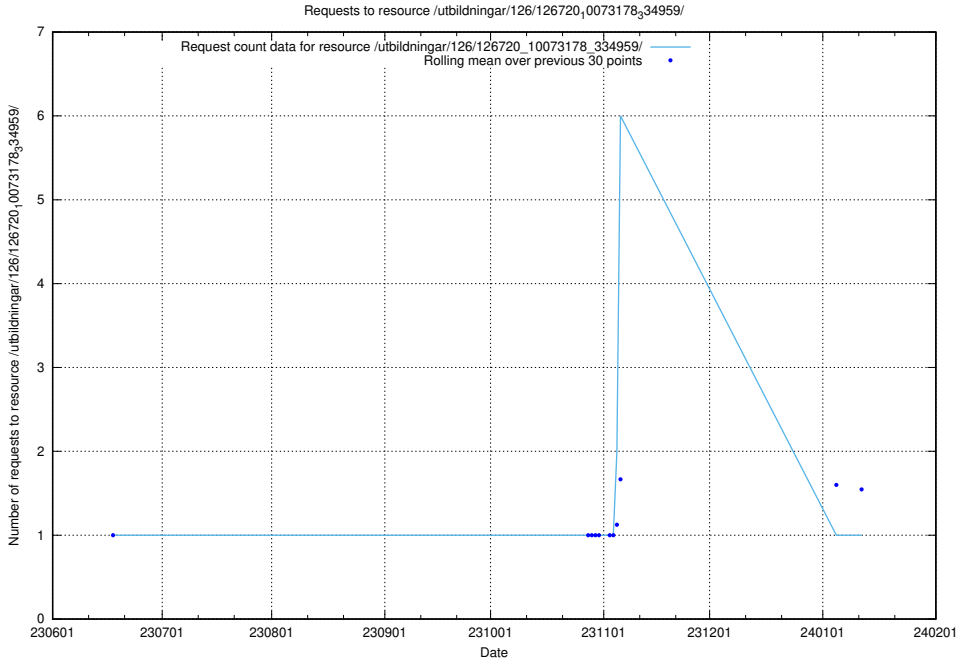

5.5520 Usage of /utbildningar/126/126720_10073178_334959/

Here, we count the number of requests to resource /utbildningar/126/126720_10073178_334959/.