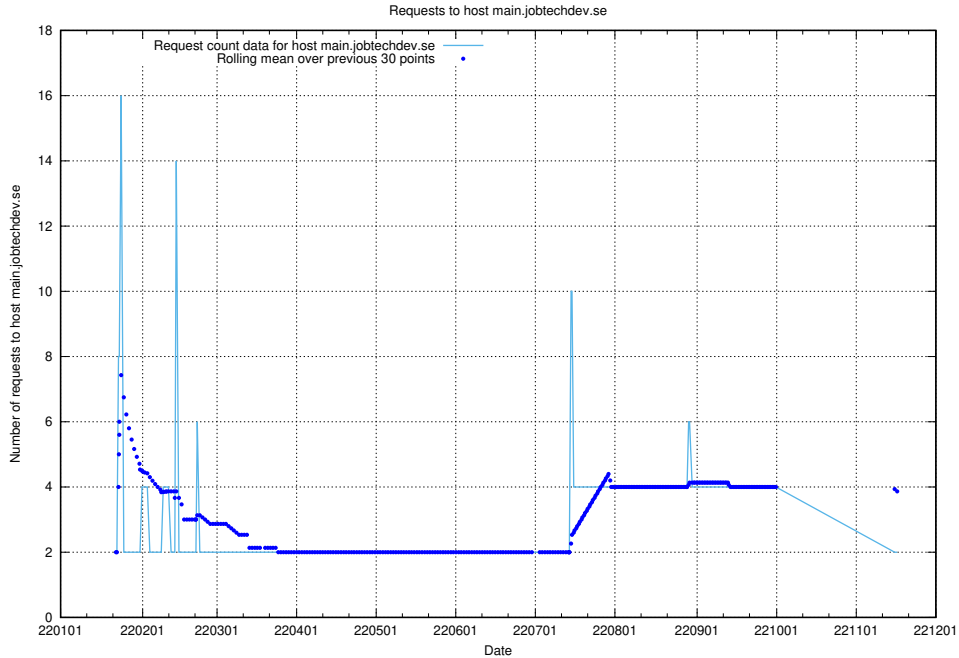

7.597 Usage of main.jobtechdev.se

Here, we count the number of requests to host main.jobtechdev.se.