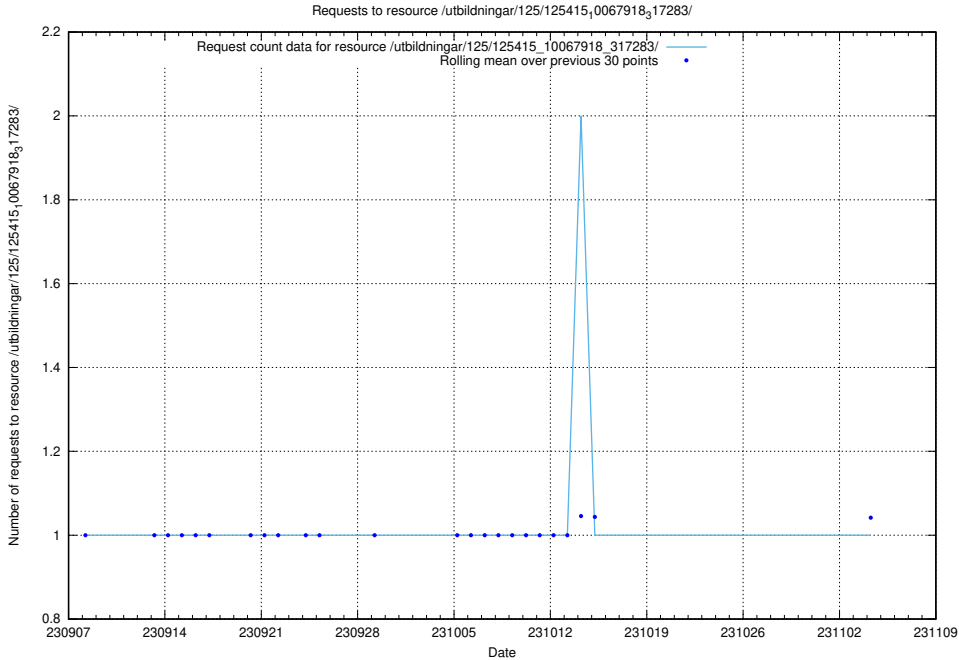

5.4286 Usage of /utbildningar/125/125415_10067918_317283/

Here, we count the number of requests to resource /utbildningar/125/125415_10067918_317283/.