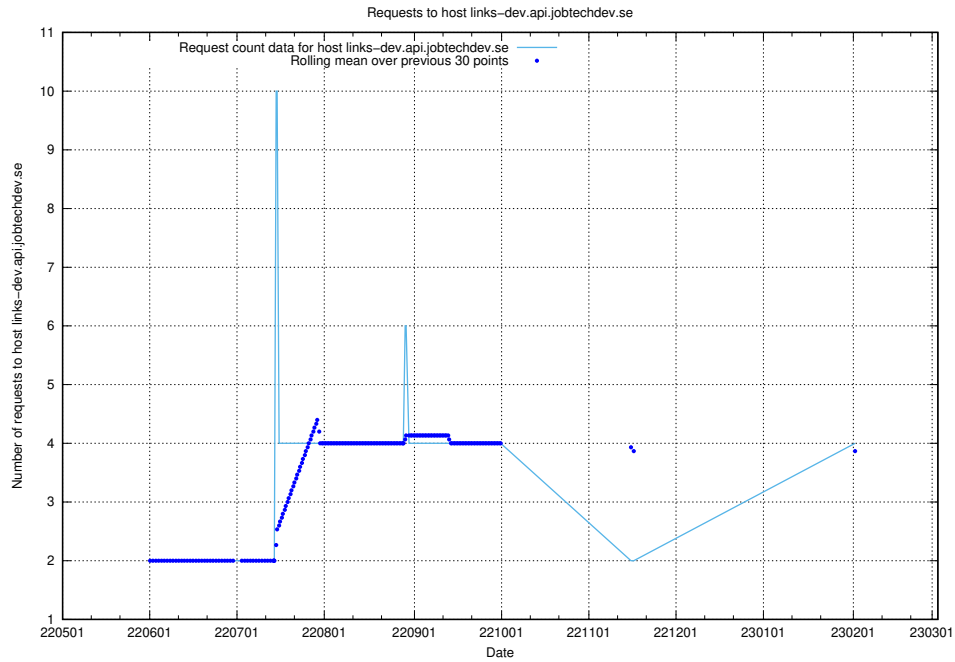

7.148 Usage of links-dev.api.jobtechdev.se

Here, we count the number of requests to host links-dev.api.jobtechdev.se.