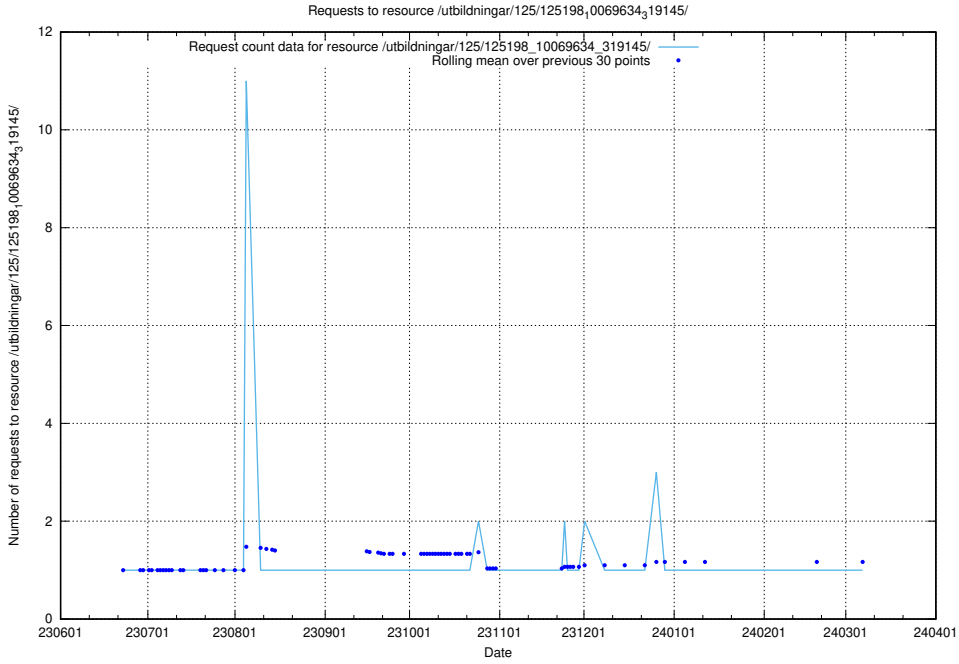

5.5378 Usage of /utbildningar/125/125198_10069634_319145/

Here, we count the number of requests to resource /utbildningar/125/125198_10069634_319145/.