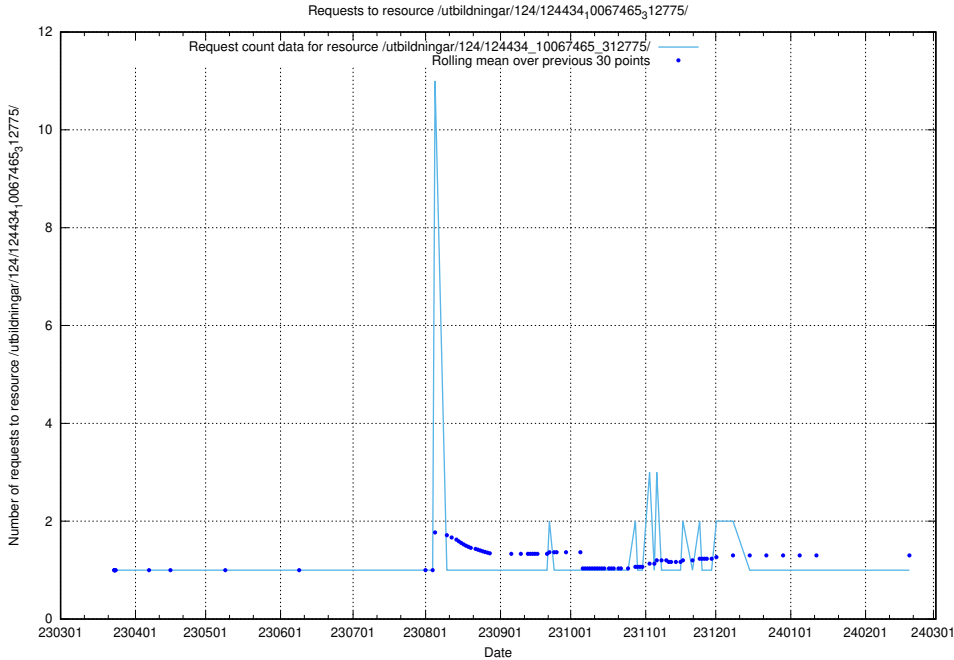

5.3400 Usage of /utbildningar/124/124434_10067465_312775/

Here, we count the number of requests to resource /utbildningar/124/124434_10067465_312775/.