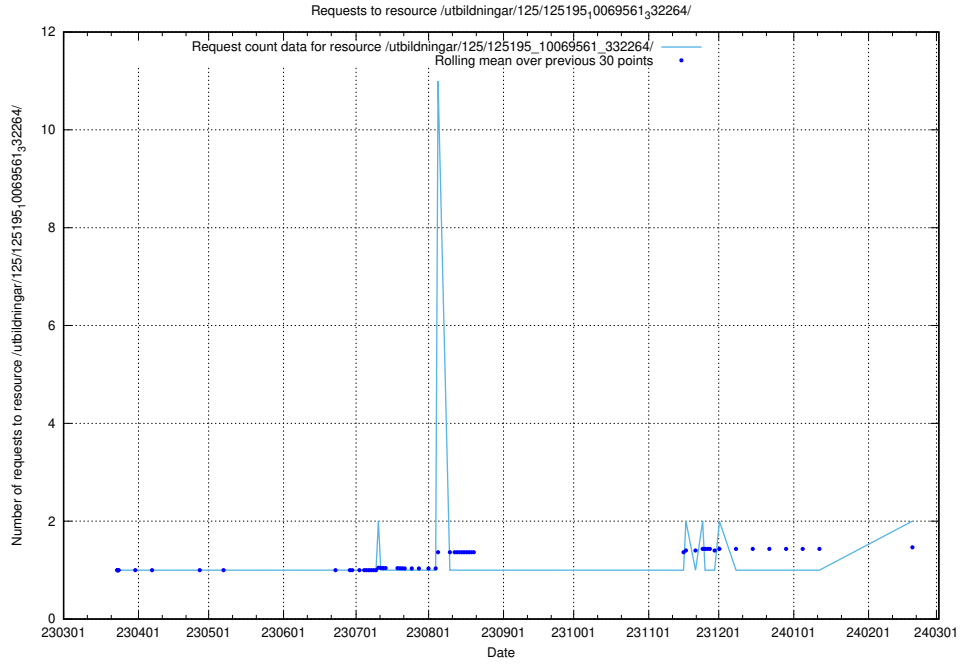

5.329 Usage of /utbildningar/125/125195_10069561_332264/

Here, we count the number of requests to resource /utbildningar/125/125195_10069561_332264/.