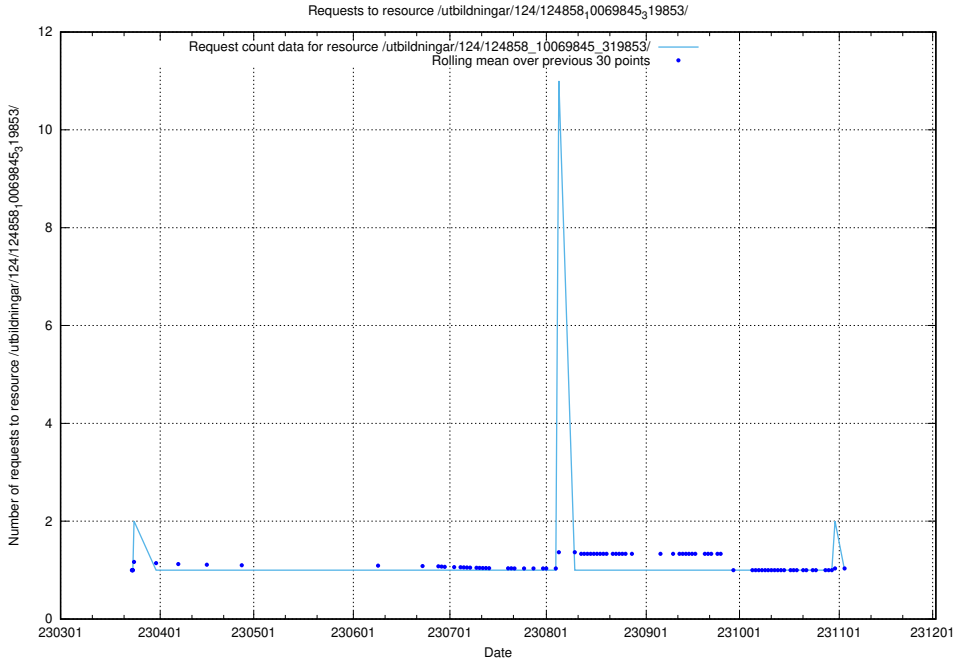

5.1073 Usage of /utbildningar/124/124858_10069845_319853/

Here, we count the number of requests to resource /utbildningar/124/124858_10069845_319853/.