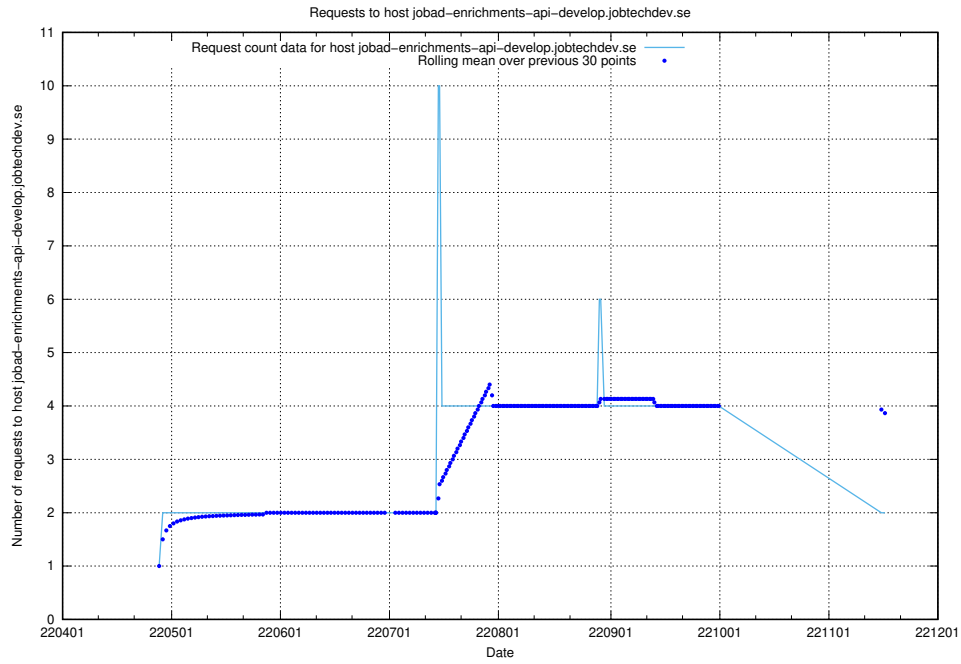

7.447 Usage of jobad-enrichments-api-develop.jobtechdev.se

Here, we count the number of requests to host jobad-enrichments-api-develop.jobtechdev.se.