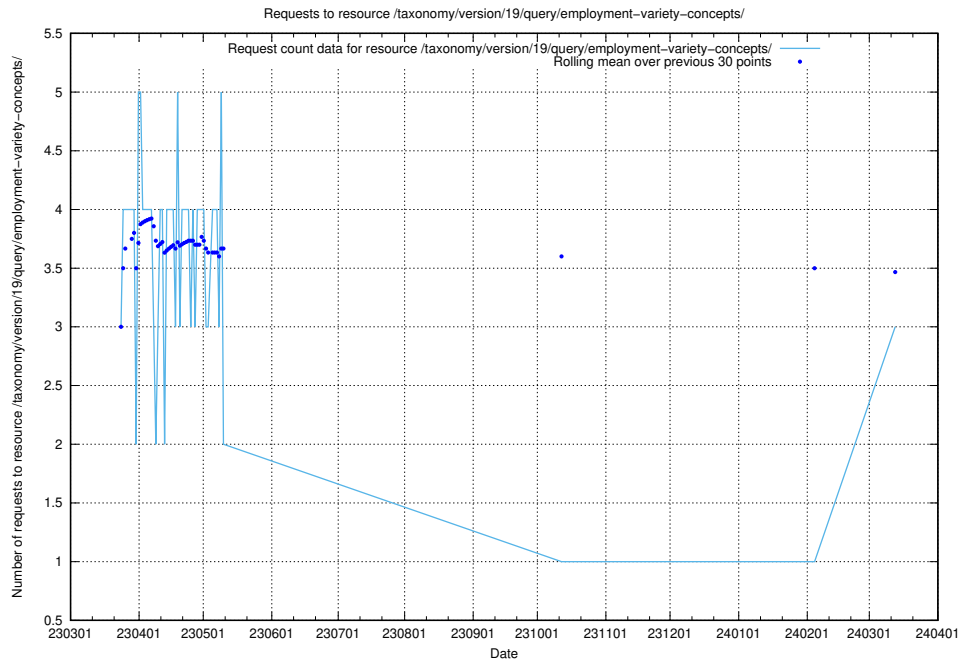

Here, we count the number of requests to resource /taxonomy/version/19/query/employment-variety-concepts/.

5.290 Usage of /utbildningar/438/43817_10024102_242987/events/

Here, we count the number of requests to resource /utbildningar/438/43817_10024102_242987/events/.