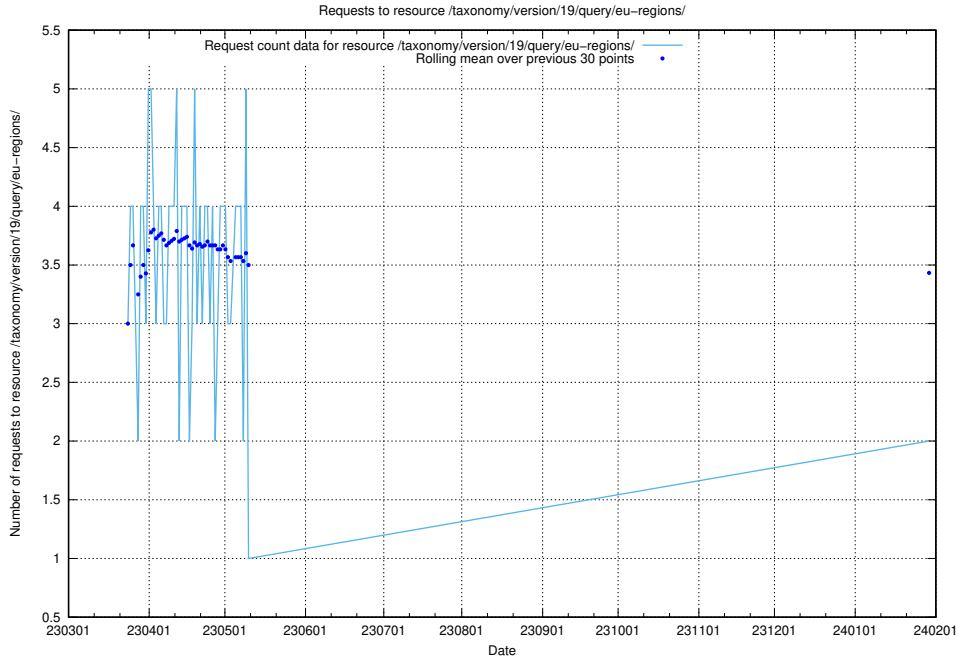

5.812 Usage of /taxonomy/version/19/query/eu-regions/

Here, we count the number of requests to resource /taxonomy/version/19/query/eu-regions/.