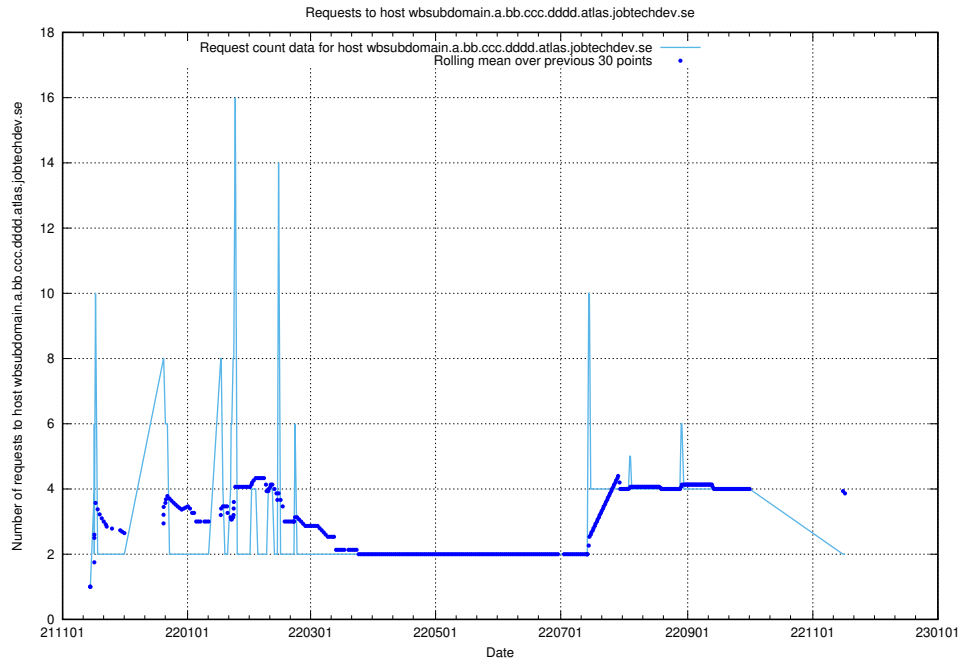

7.550 Usage of wbsubdomain.a.bb.ccc.dddd.atlas.jobtechdev.se

Here, we count the number of requests to host wbsubdomain.a.bb.ccc.dddd.atlas.jobtechdev.se.