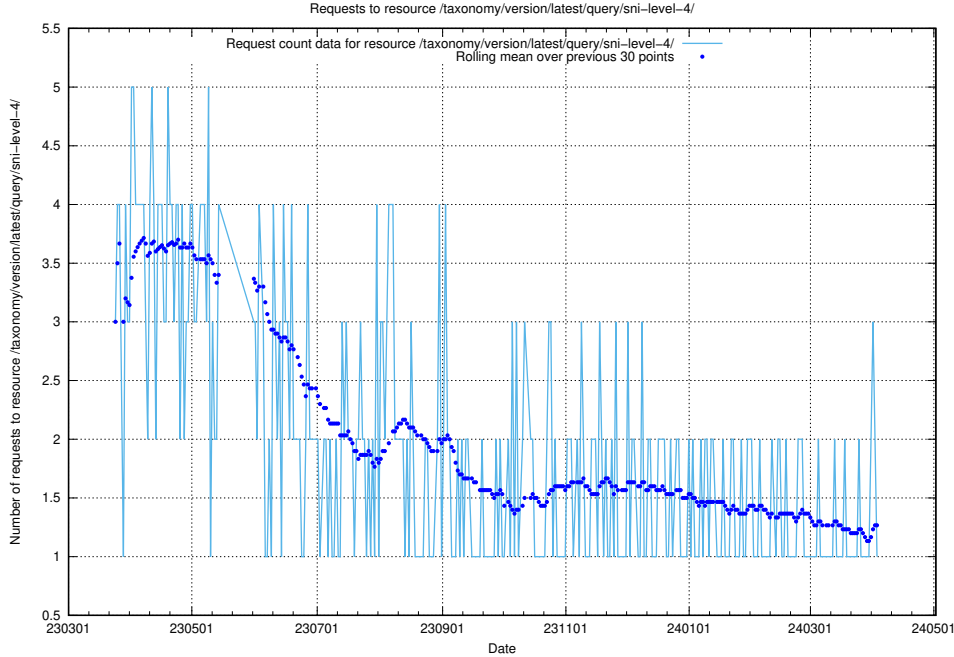

5.5765 Usage of /taxonomy/version/latest/query/sni-level-4/

Here, we count the number of requests to resource /taxonomy/version/latest/query/sni-level-4/.