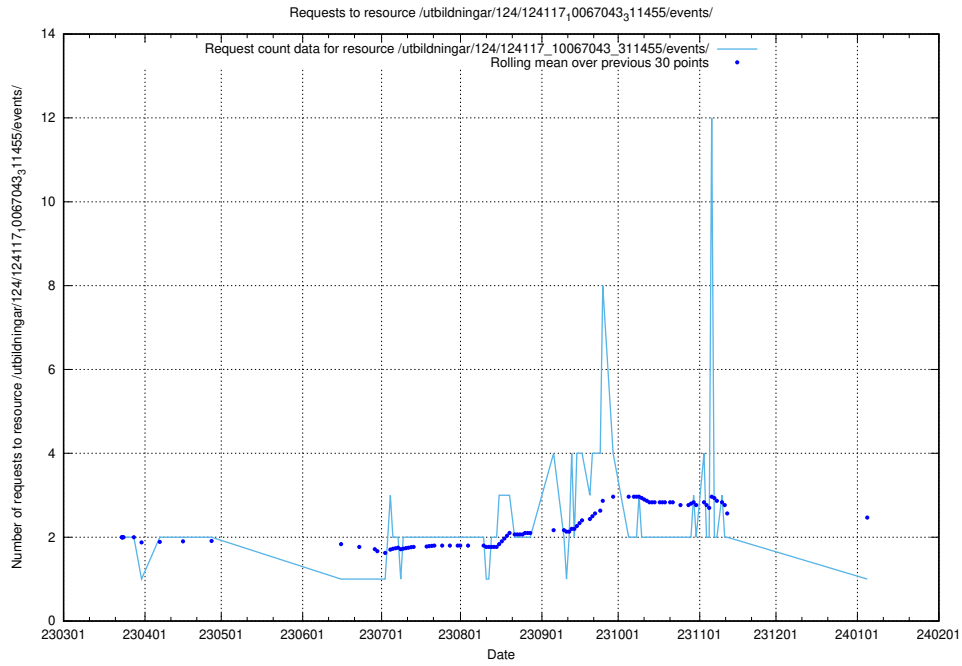

5.5946 Usage of /utbildningar/124/124117_10067043_311455/events/

Here, we count the number of requests to resource /utbildningar/124/124117_10067043_311455/events/