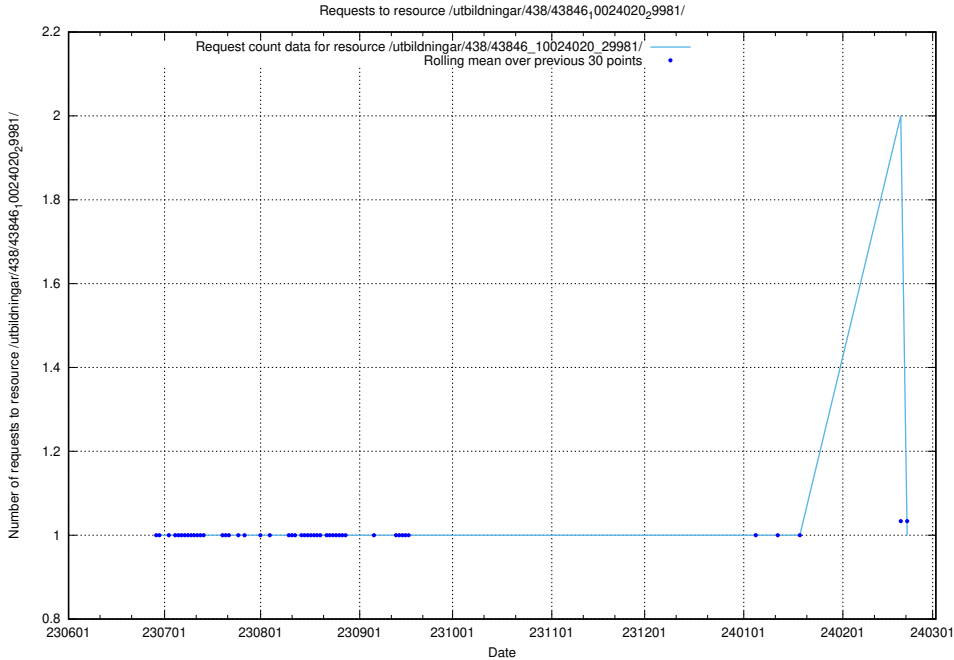

5.5074 Usage of /utbildningar/438/43846_10024020_29981/

Here, we count the number of requests to resource /utbildningar/438/43846_10024020_29981/.