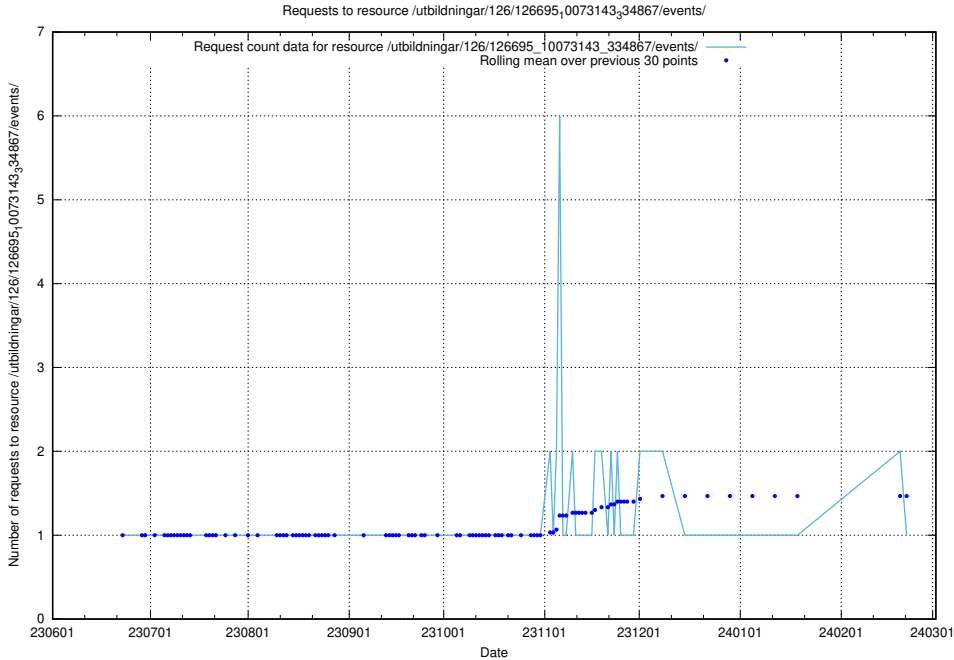

5.5281 Usage of /utbildningar/126/126695_10073143_334867/events/

Here, we count the number of requests to resource /utbildningar/126/126695_10073143_334867/events/