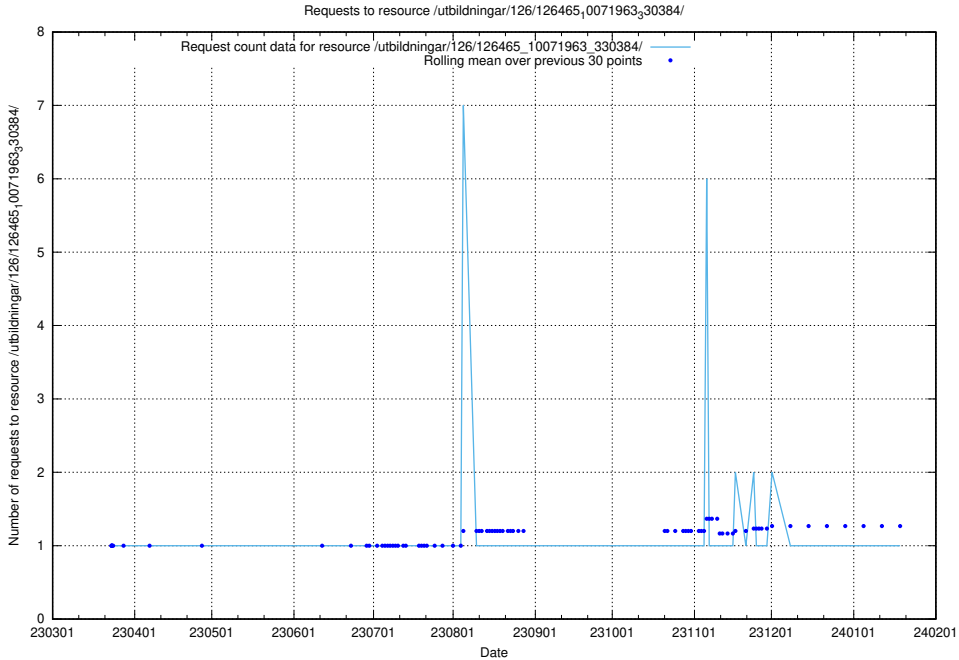

5.6056 Usage of /utbildningar/126/126465_10071963_330384/

Here, we count the number of requests to resource /utbildningar/126/126465_10071963_330384/.