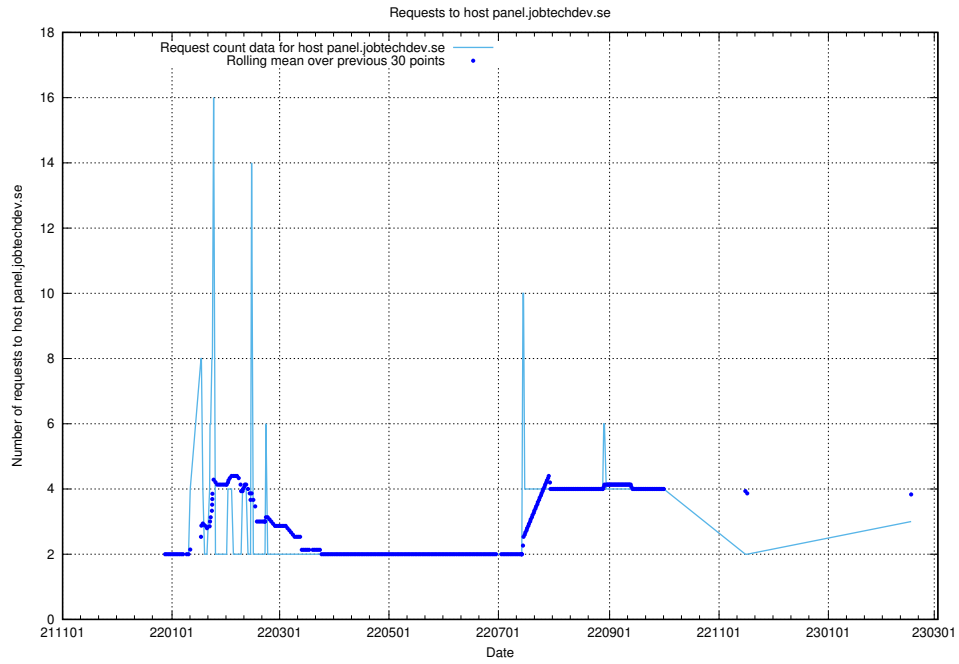

7.191 Usage of panel.jobtechdev.se

Here, we count the number of requests to host panel.jobtechdev.se.