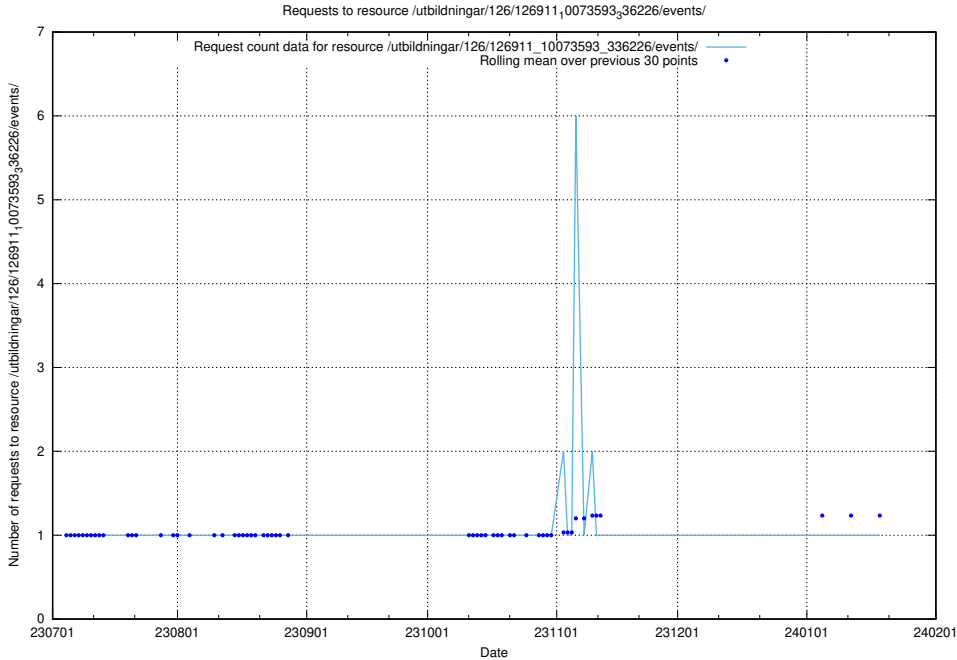

5.4993 Usage of /utbildningar/126/126911_10073593_336226/events/

Here, we count the number of requests to resource /utbildningar/126/126911_10073593_336226/events/