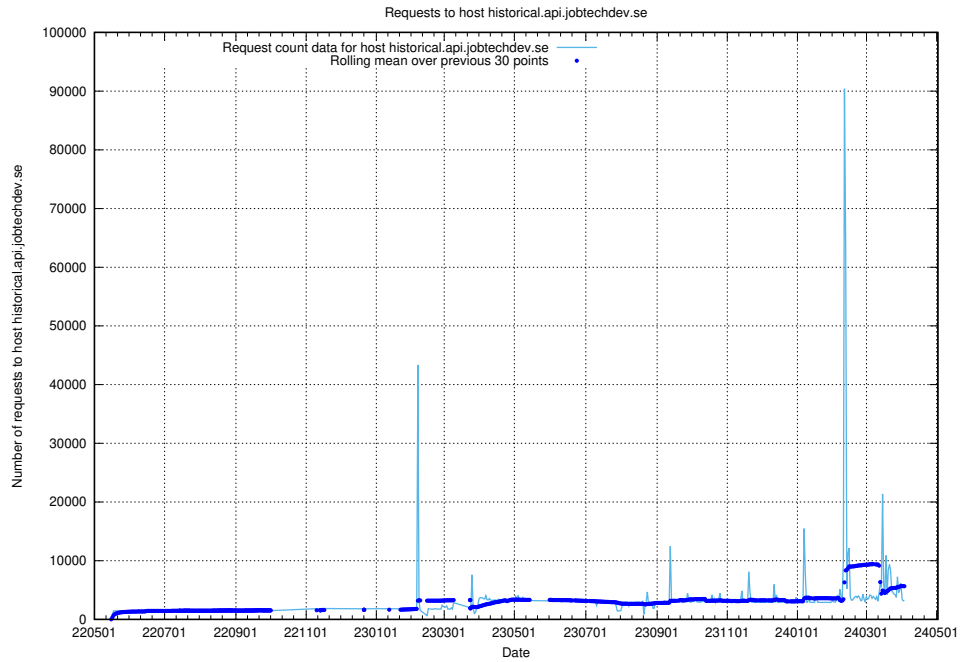

7.16 Usage of `historical.api.jobtechdev.se`

Here, we count the number of requests to host `historical.api.jobtechdev.se`.