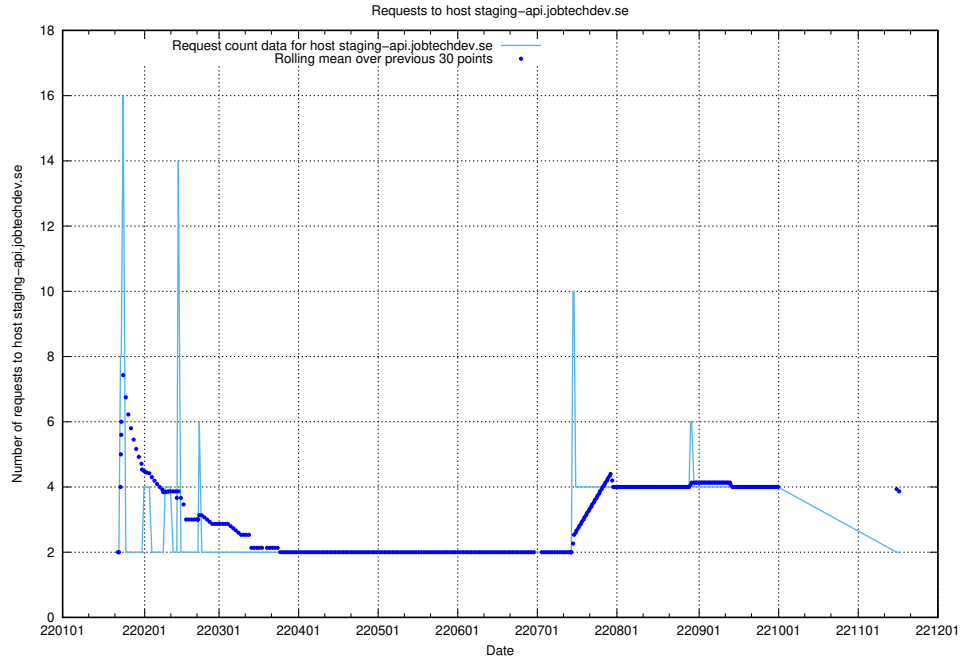

7.584 Usage of staging-api.jobtechdev.se

Here, we count the number of requests to host staging-api.jobtechdev.se.