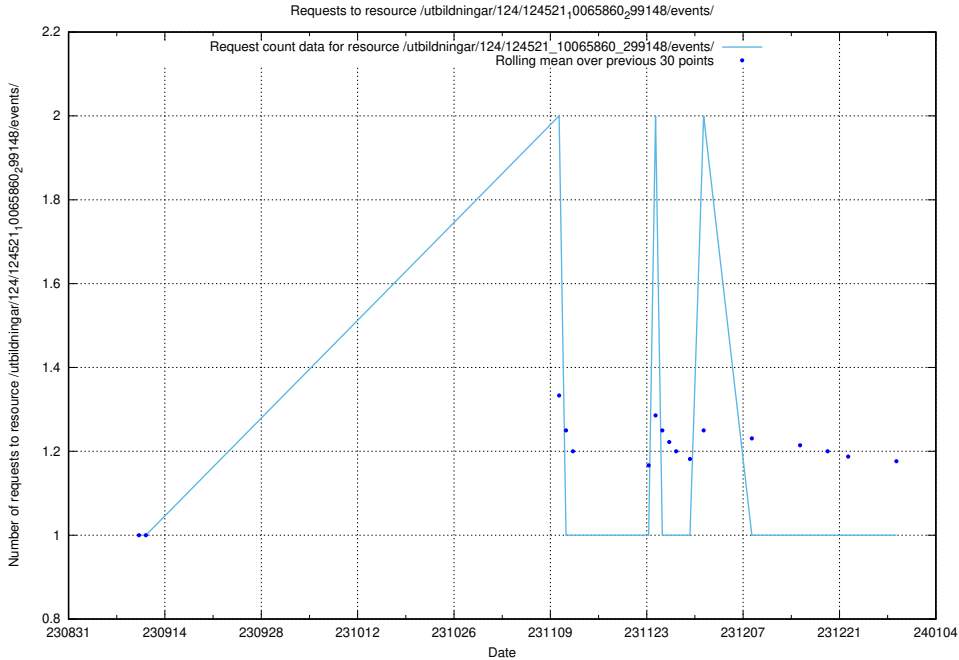

5.4263 Usage of /utbildningar/124/124521_10065860_299148/events/

Here, we count the number of requests to resource /utbildningar/124/124521_10065860_299148/events/