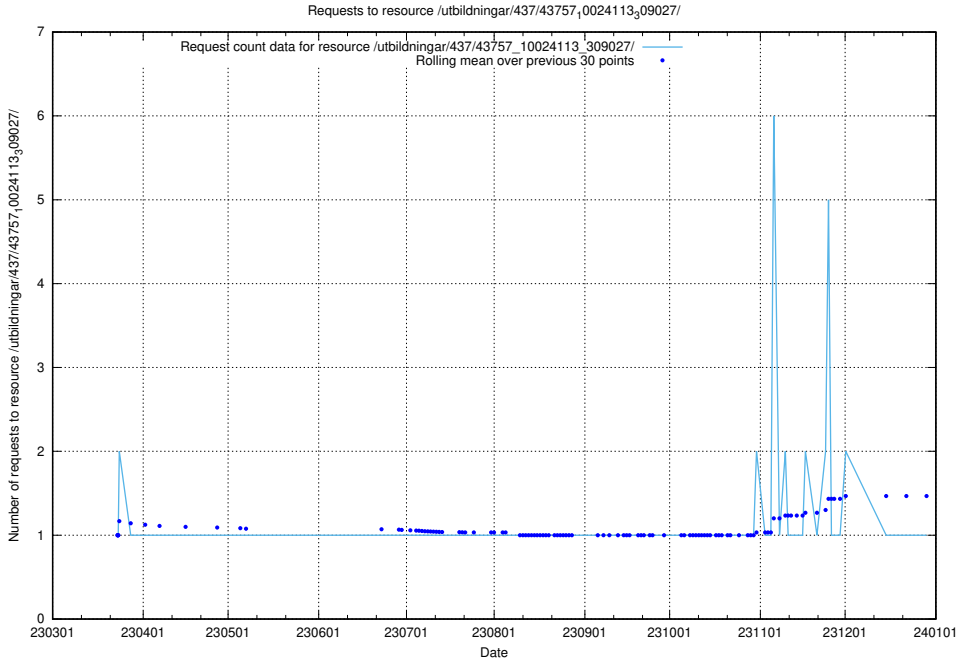

5.6011 Usage of /utbildningar/437/43757_10024113_309027/

Here, we count the number of requests to resource /utbildningar/437/43757_10024113_309027/.