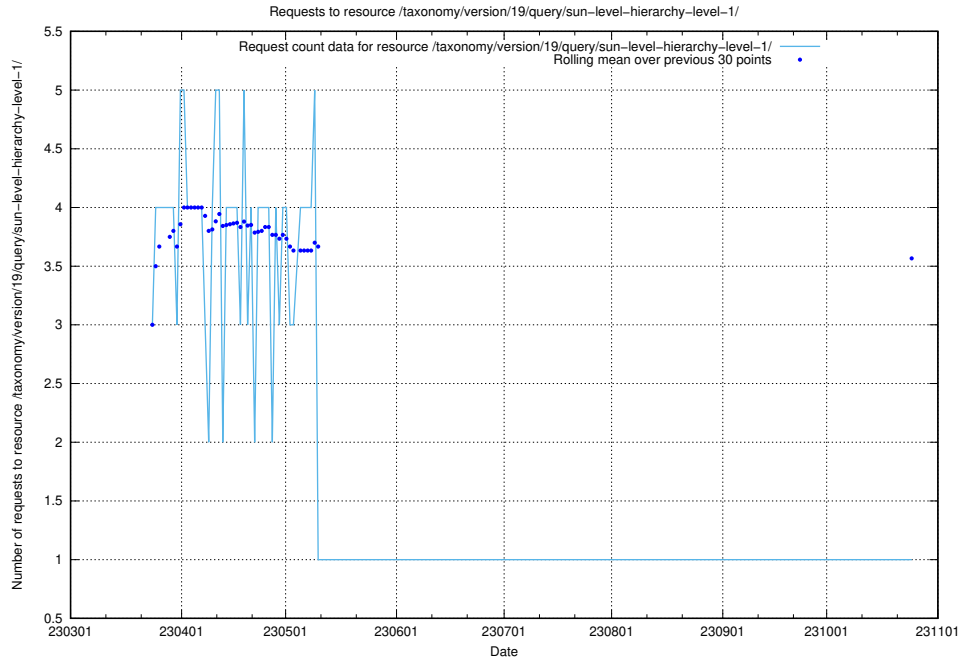

5.5775 Usage of /taxonomy/version/19/query/sun-level-hierarchy-level-1/

Here, we count the number of requests to resource /taxonomy/version/19/query/sun-level-hierarchy-level-1/.