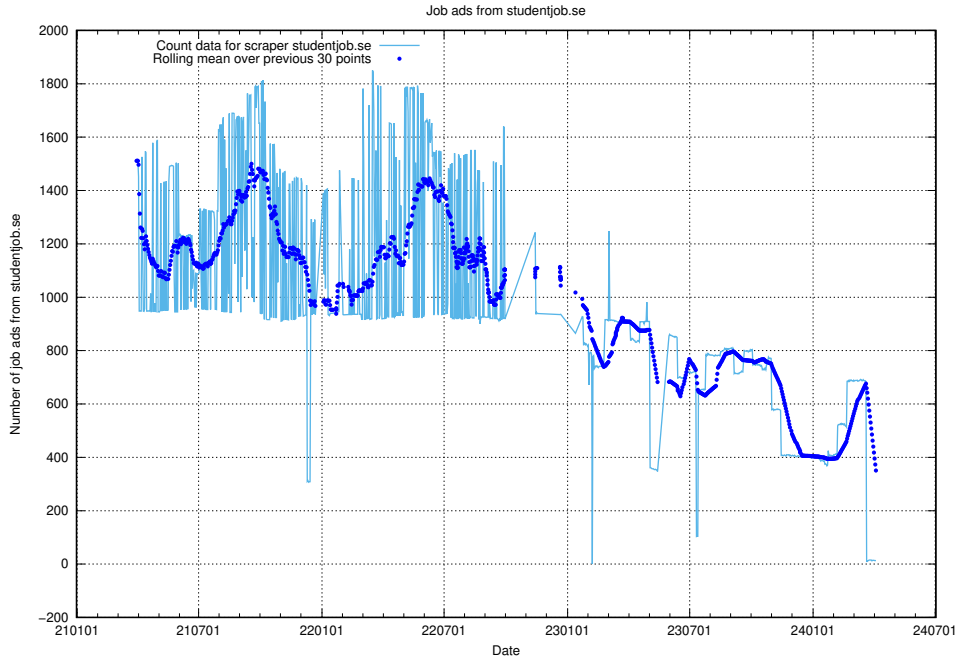

13.17 Number of ads by scraper studentjob.se

Here, we count the number of job ads scraped from studentjob.se.