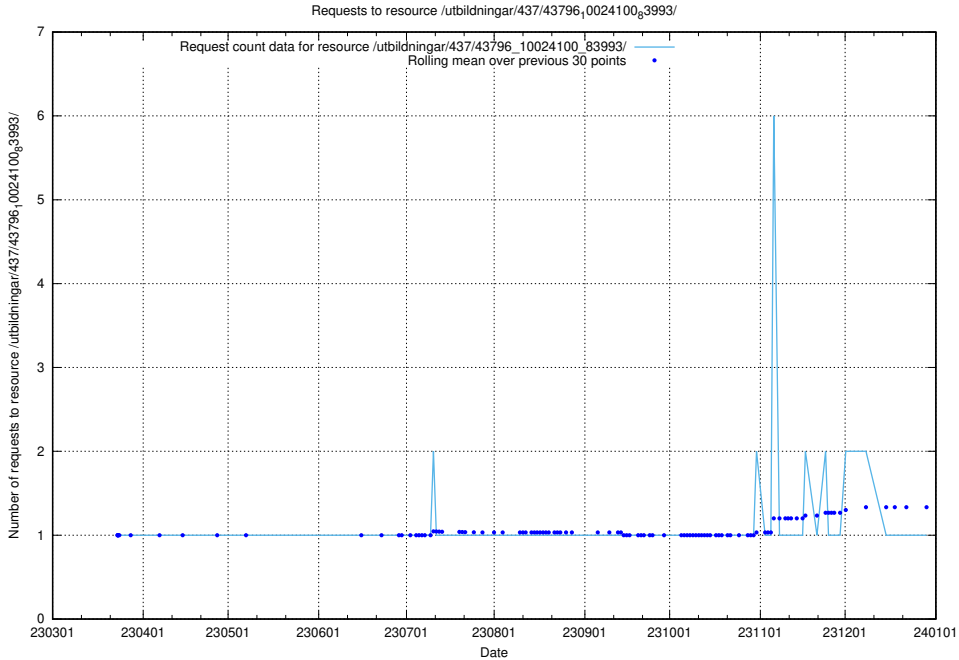

5.5991 Usage of /utbildningar/437/43796_10024100_83993/

Here, we count the number of requests to resource /utbildningar/437/43796_10024100_83993/.