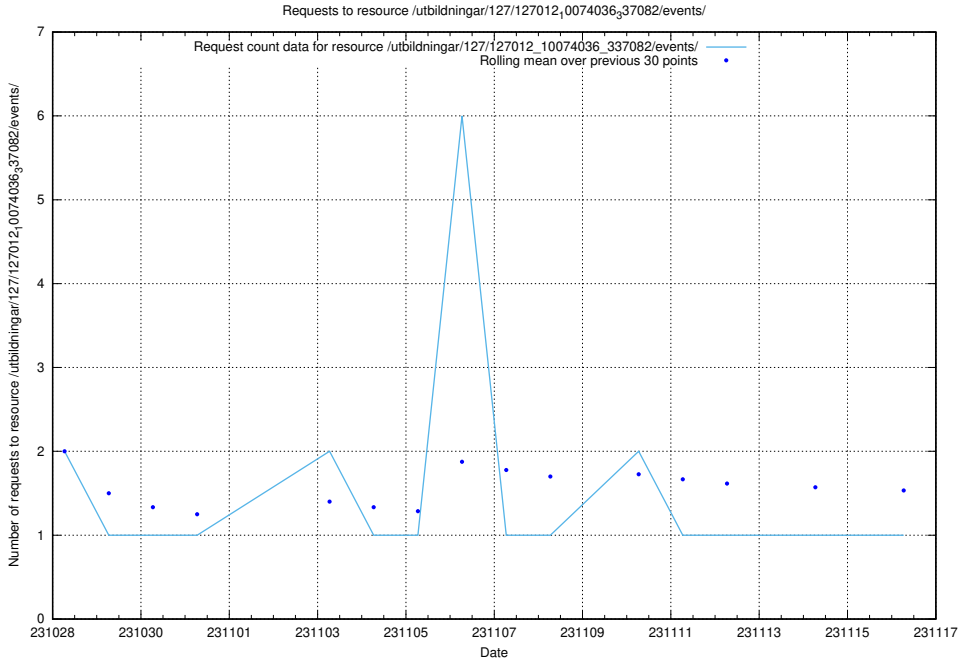

5.3821 Usage of /utbildningar/127/127012_10074036_337082/events/

Here, we count the number of requests to resource /utbildningar/127/127012_10074036_337082/events/

5.3822 Usage of /utbildningar/126/126795_10073175_334956/events/