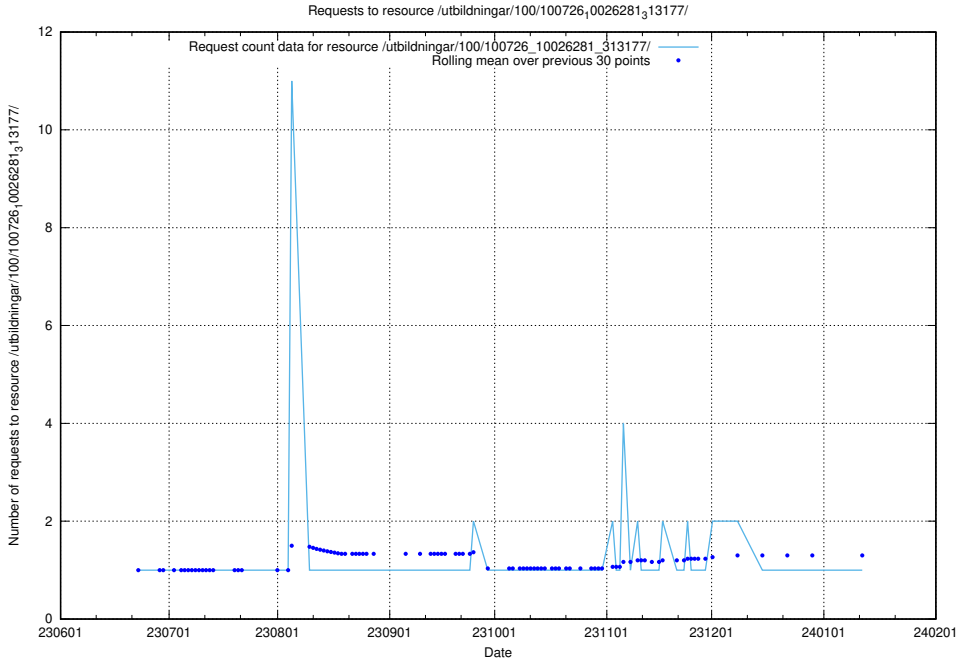

5.5507 Usage of /utbildningar/100/100726_10026281_313177/

Here, we count the number of requests to resource /utbildningar/100/100726_10026281_313177/.