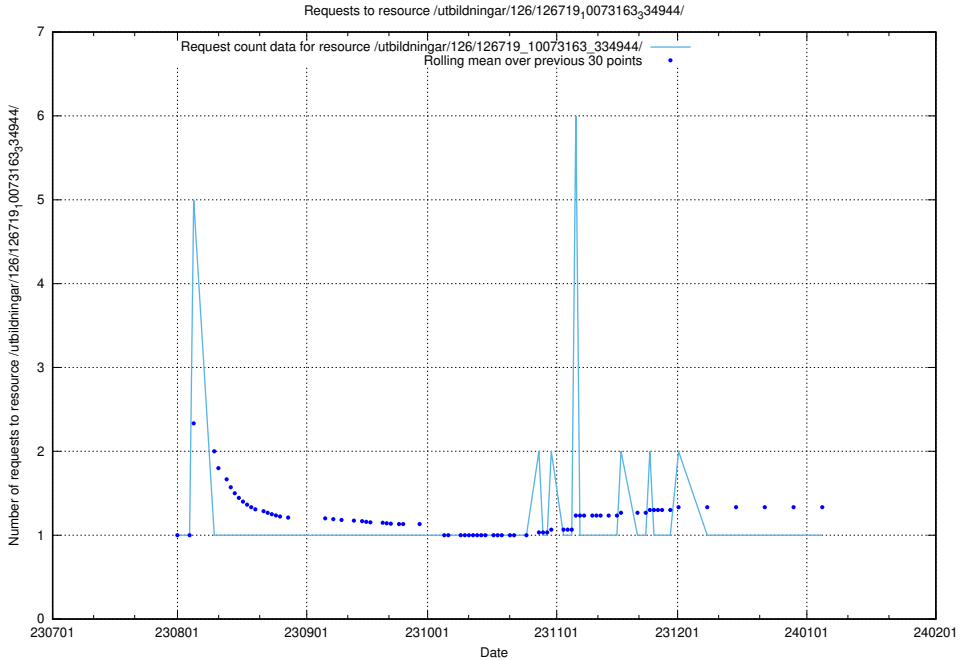

5.4549 Usage of /utbildningar/126/126719_10073163_334944/

Here, we count the number of requests to resource /utbildningar/126/126719_10073163_334944/.