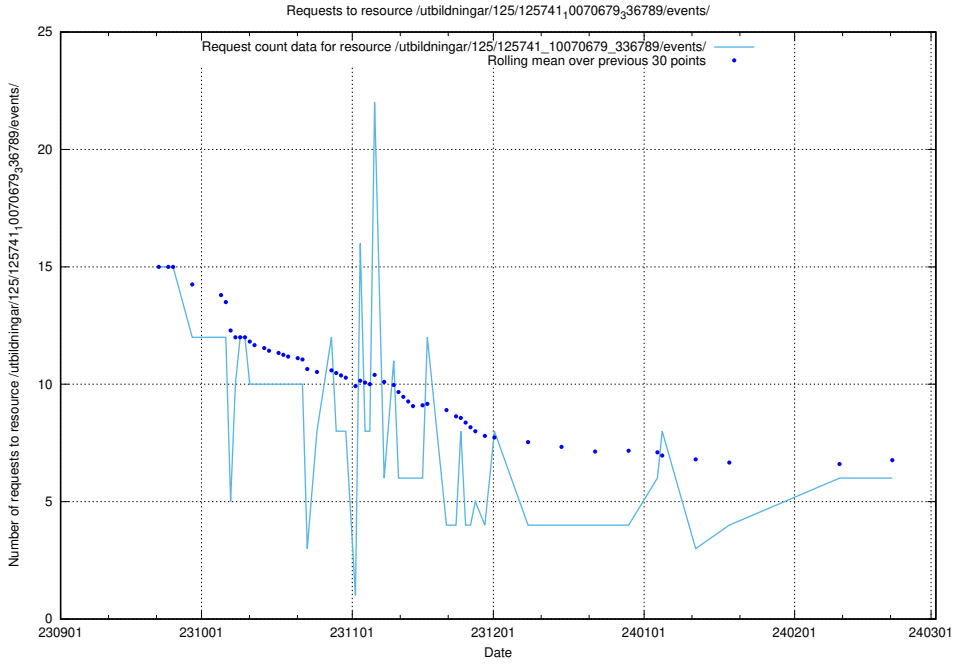

5.73 Usage of /utbildningar/125/125741_10070679_336789/events/

Here, we count the number of requests to resource /utbildningar/125/125741_10070679_336789/events/