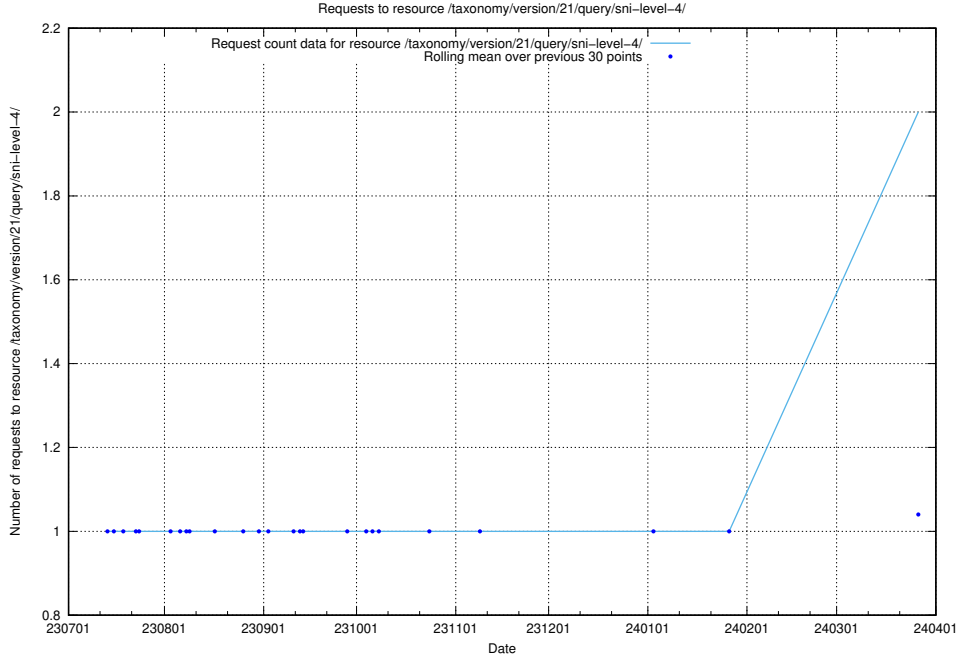

5.645 Usage of /taxonomy/version/21/query/sni-level-4/

Here, we count the number of requests to resource /taxonomy/version/21/query/sni-level-4/.