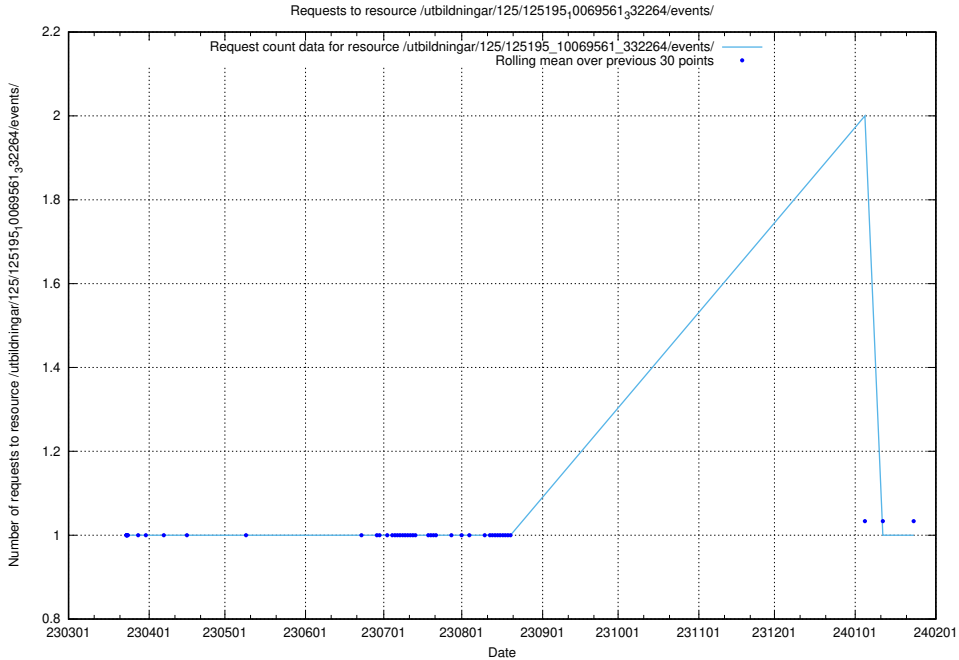

5.1016 Usage of /utbildningar/125/125195_10069561_332264/events/

Here, we count the number of requests to resource /utbildningar/125/125195_10069561_332264/events/