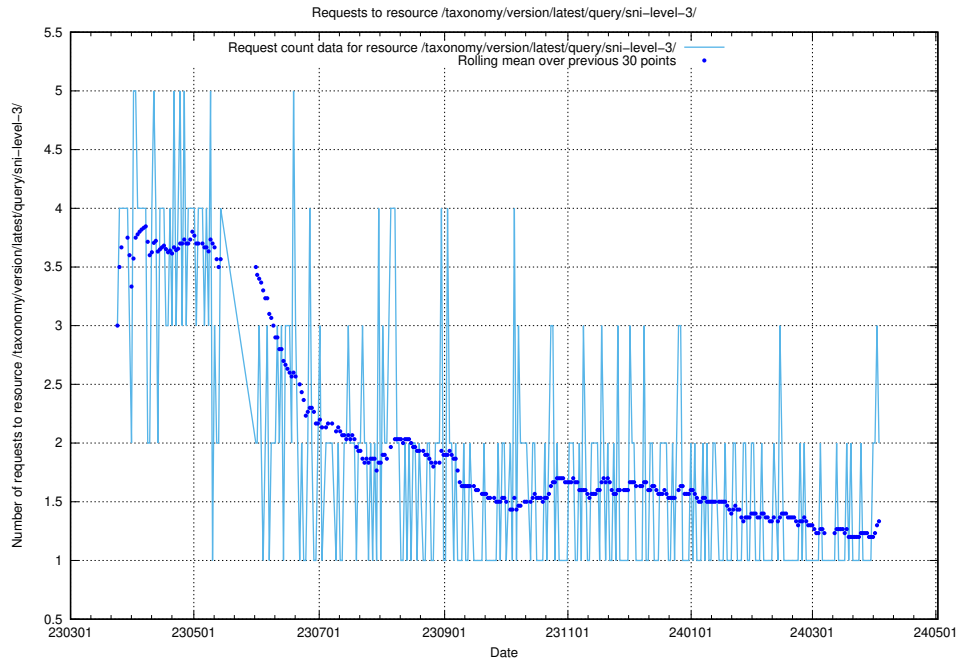

5.780 Usage of /taxonomy/version/latest/query/sni-level-3/

Here, we count the number of requests to resource /taxonomy/version/latest/query/sni-level-3/.