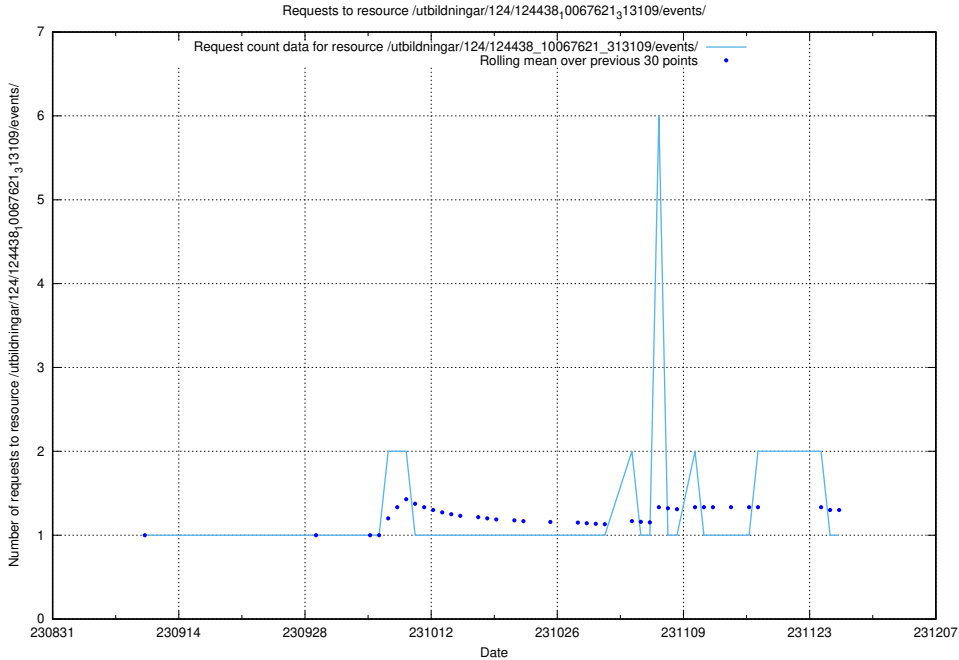

5.4272 Usage of /utbildningar/124/124438_10067621_313109/events/

Here, we count the number of requests to resource /utbildningar/124/124438_10067621_313109/events/