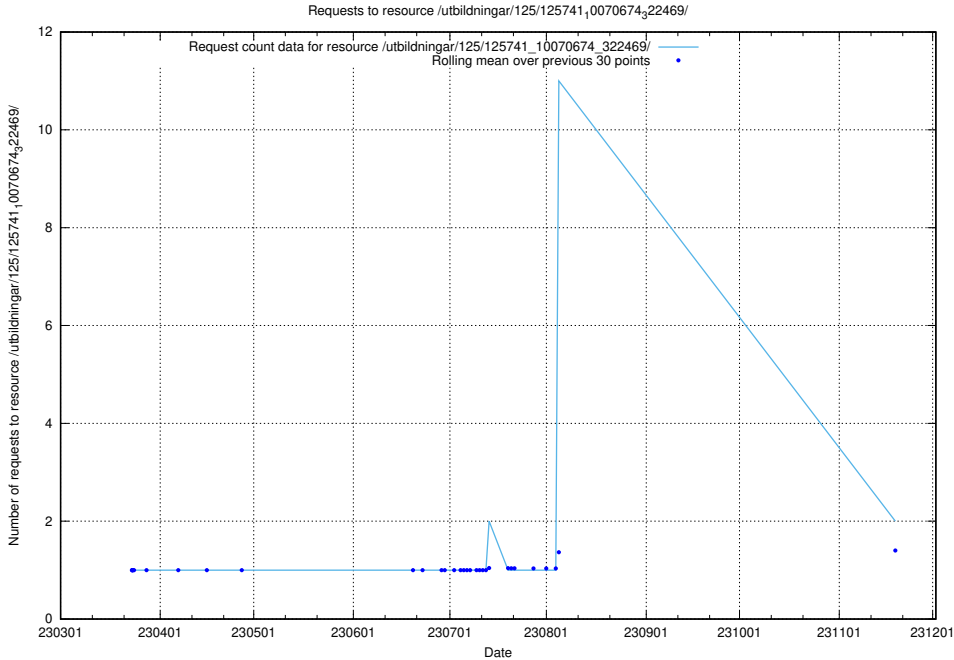

5.851 Usage of /utbildningar/125/125741_10070674_322469/

Here, we count the number of requests to resource /utbildningar/125/125741_10070674_322469/.