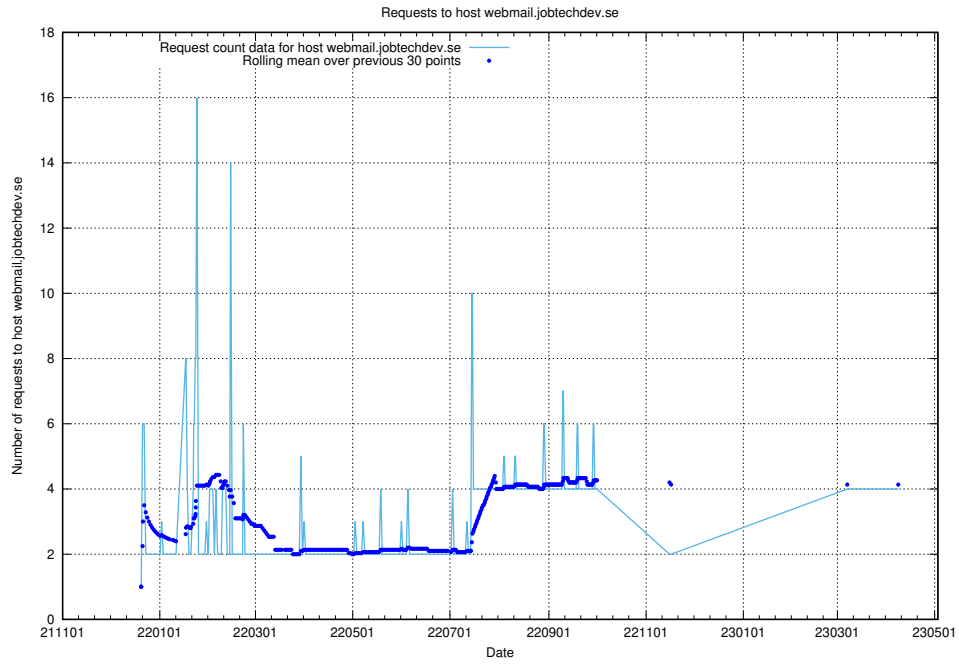

7.133 Usage of webmail.jobtechdev.se

Here, we count the number of requests to host webmail.jobtechdev.se.