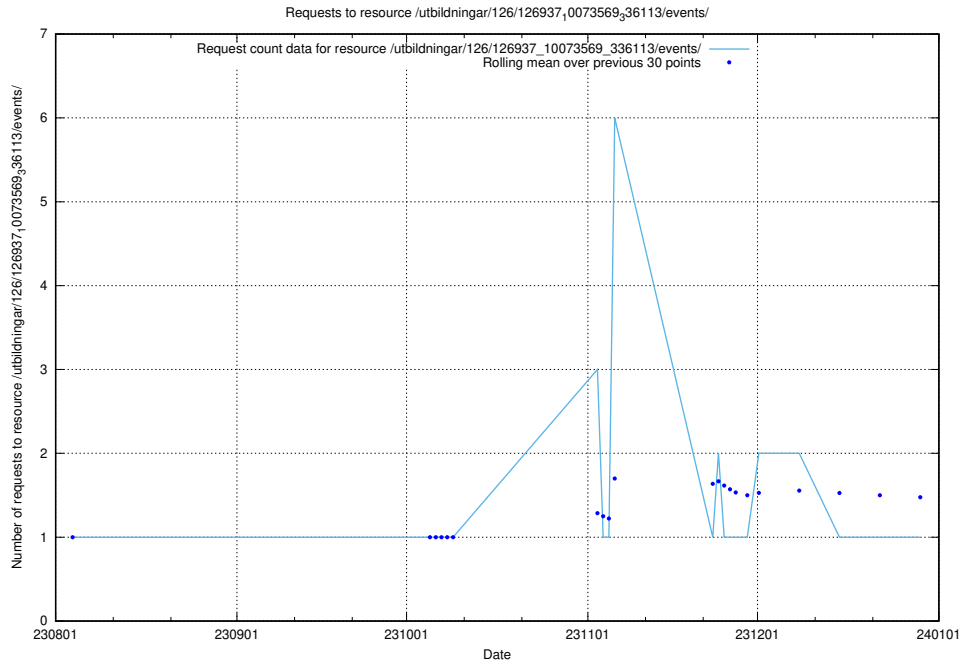

5.4518 Usage of /utbildningar/126/126937_10073569_336113/events/

Here, we count the number of requests to resource /utbildningar/126/126937_10073569_336113/events/