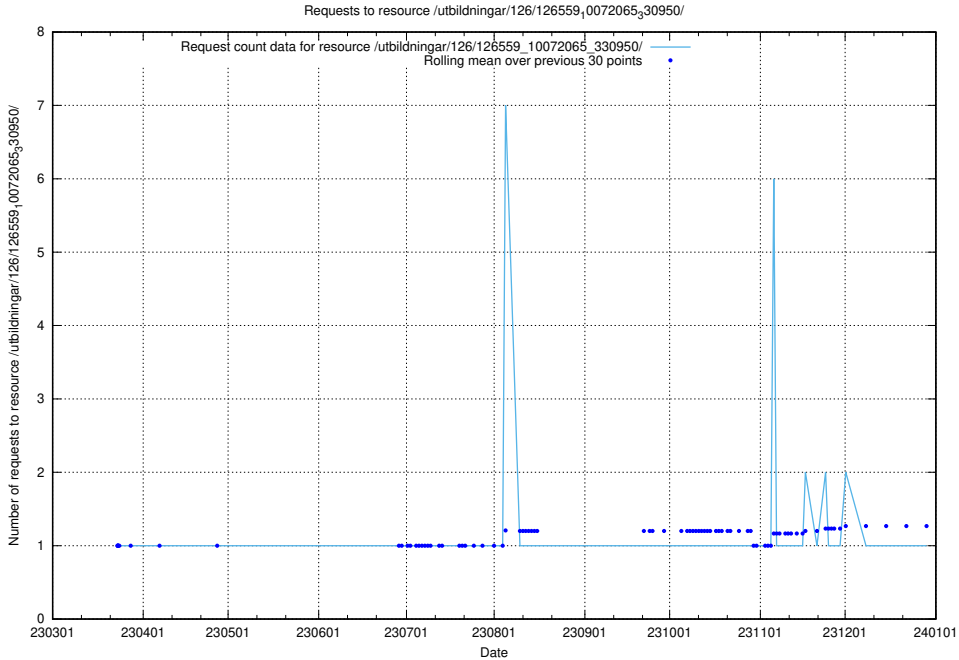

5.6040 Usage of /utbildningar/126/126559_10072065_330950/

Here, we count the number of requests to resource /utbildningar/126/126559_10072065_330950/.