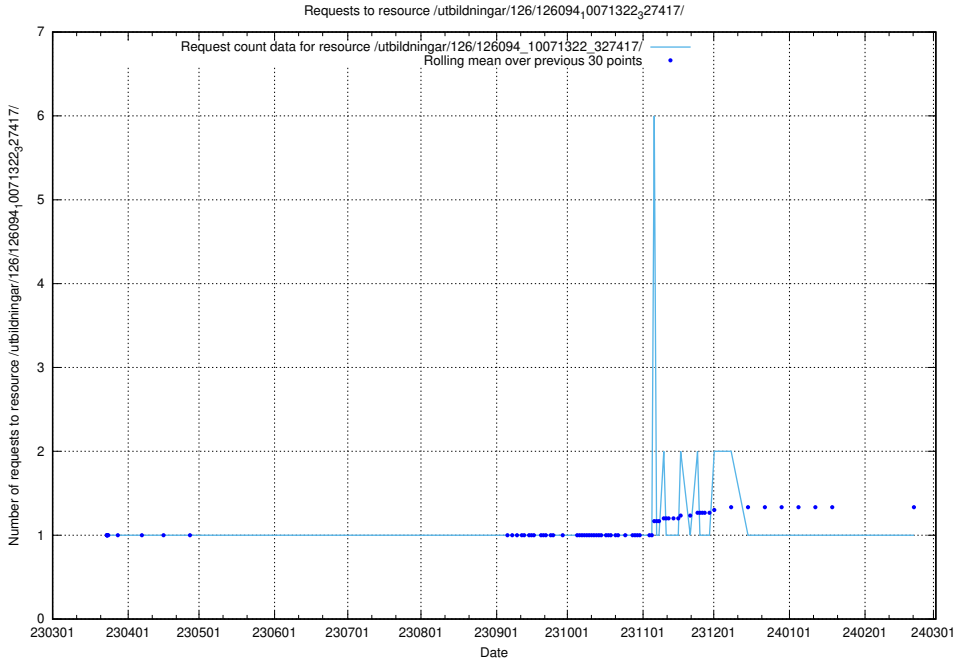

5.6072 Usage of /utbildningar/126/126094_10071322_327417/

Here, we count the number of requests to resource /utbildningar/126/126094_10071322_327417/.