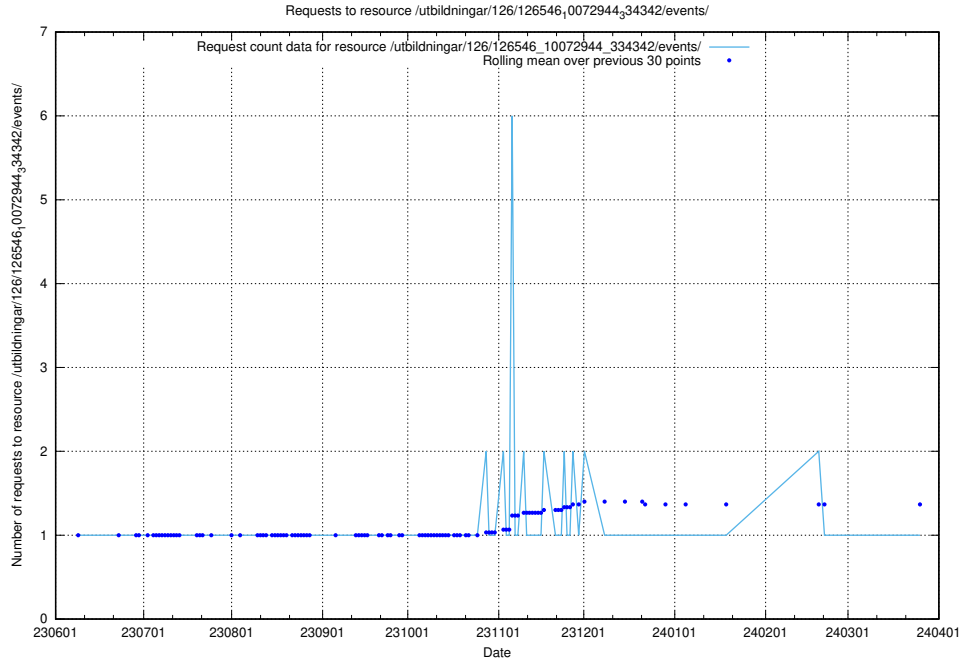

5.5559 Usage of /utbildningar/126/126546_10072944_334342/events/

Here, we count the number of requests to resource /utbildningar/126/126546_10072944_334342/events/