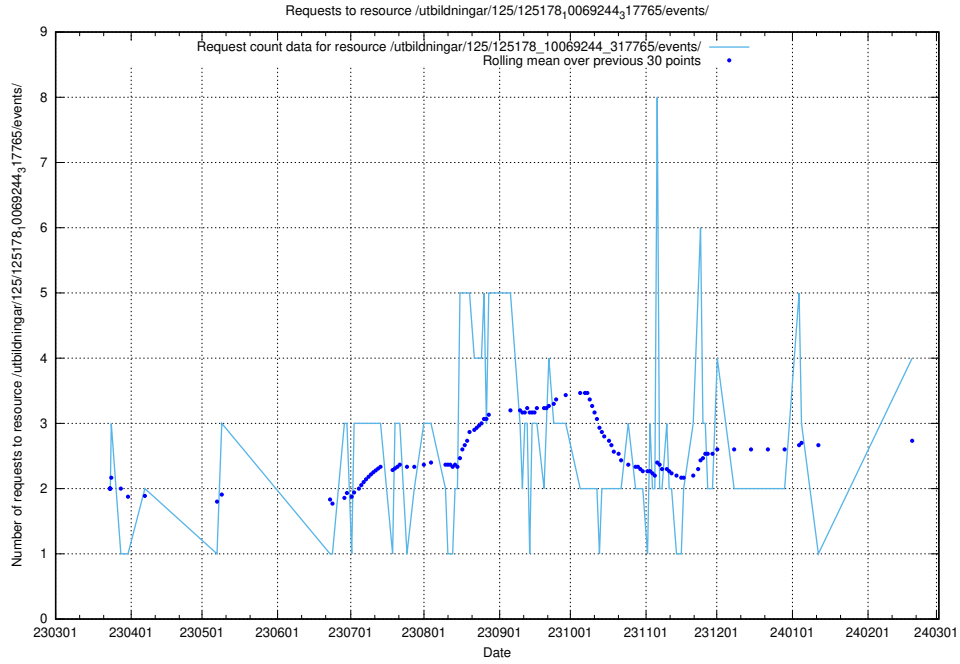

5.180 Usage of /utbildningar/125/125178_10069244_317765/events/

Here, we count the number of requests to resource /utbildningar/125/125178_10069244_317765/events/