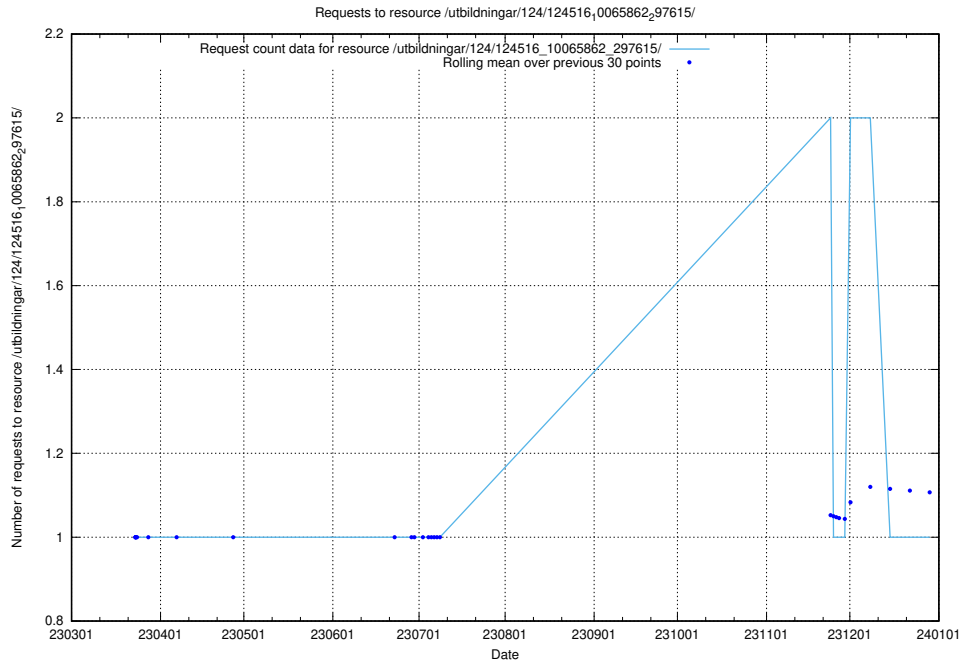

5.1193 Usage of /utbildningar/124/124516_10065862_297615/

Here, we count the number of requests to resource /utbildningar/124/124516_10065862_297615/.