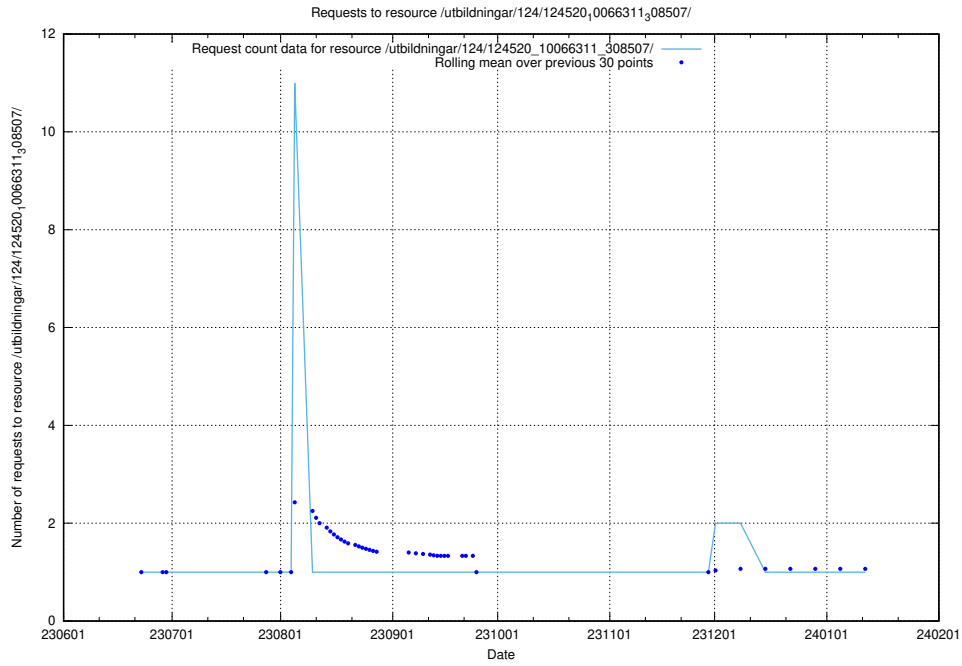

5.5409 Usage of /utbildningar/124/124520_10066311_308507/

Here, we count the number of requests to resource /utbildningar/124/124520_10066311_308507/.