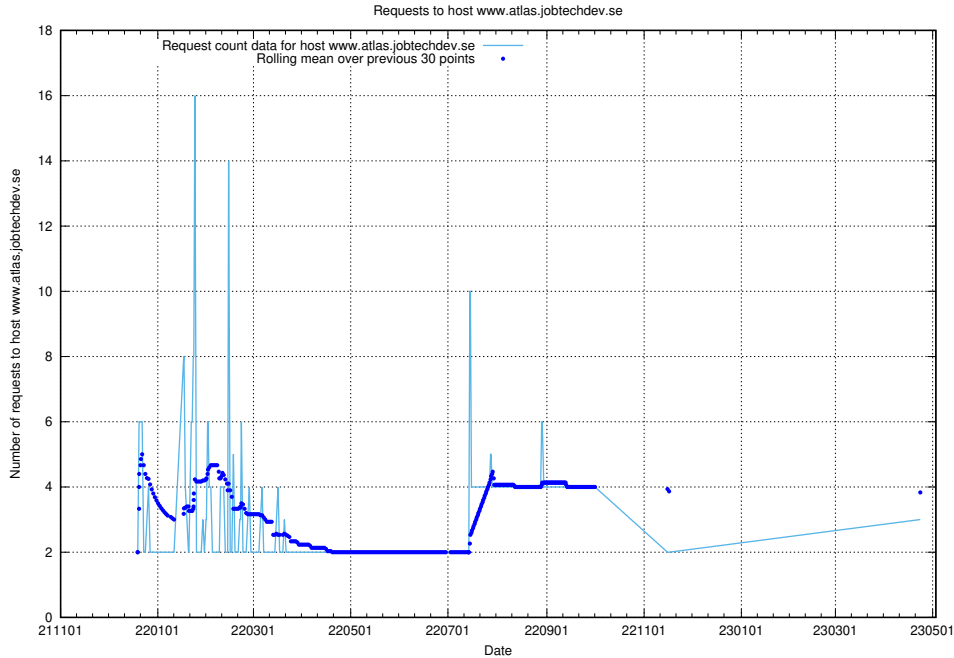

7.204 Usage of www.atlas.jobtechdev.se

Here, we count the number of requests to host www.atlas.jobtechdev.se.