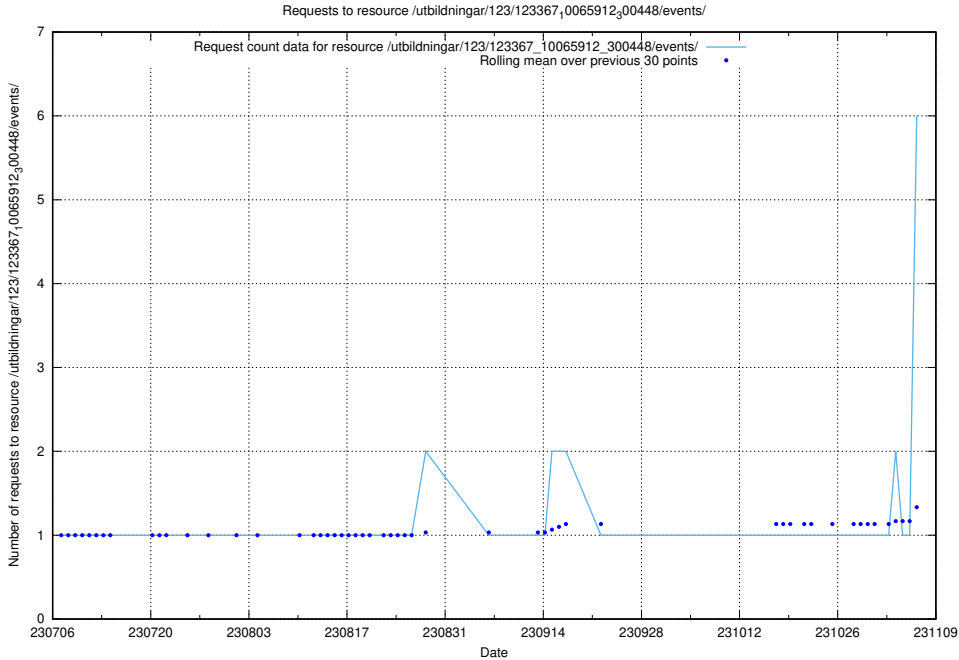

5.86 Usage of /utbildningar/123/123367_10065912_300448/events/

Here, we count the number of requests to resource /utbildningar/123/123367_10065912_300448/events/

5.87 Usage of /utbildningar/437/43768_10024101_32267/events/