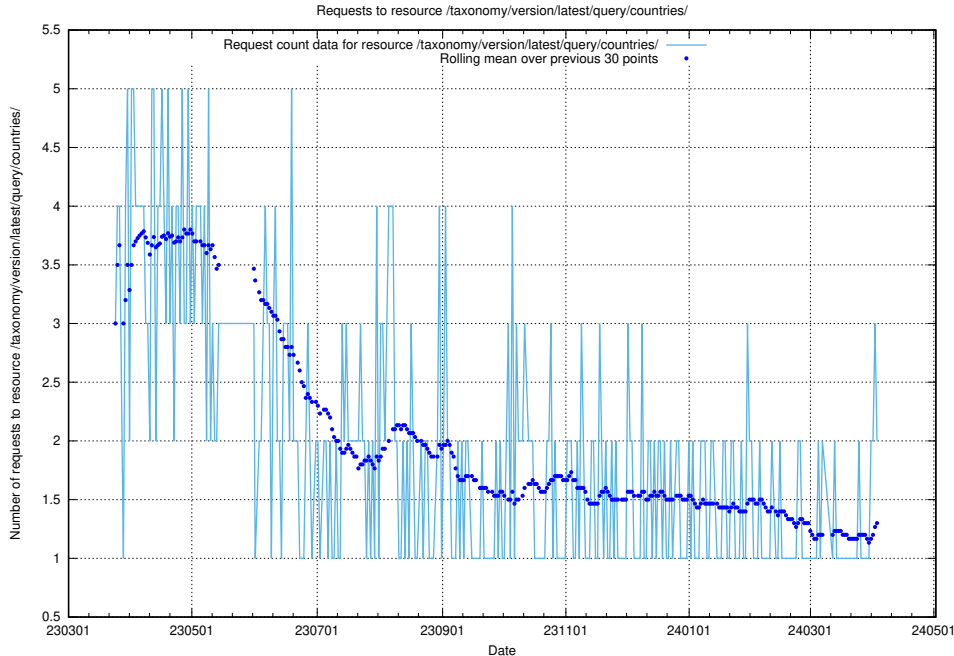

5.799 Usage of /taxonomy/version/latest/query/countries/

Here, we count the number of requests to resource /taxonomy/version/latest/query/countries/.