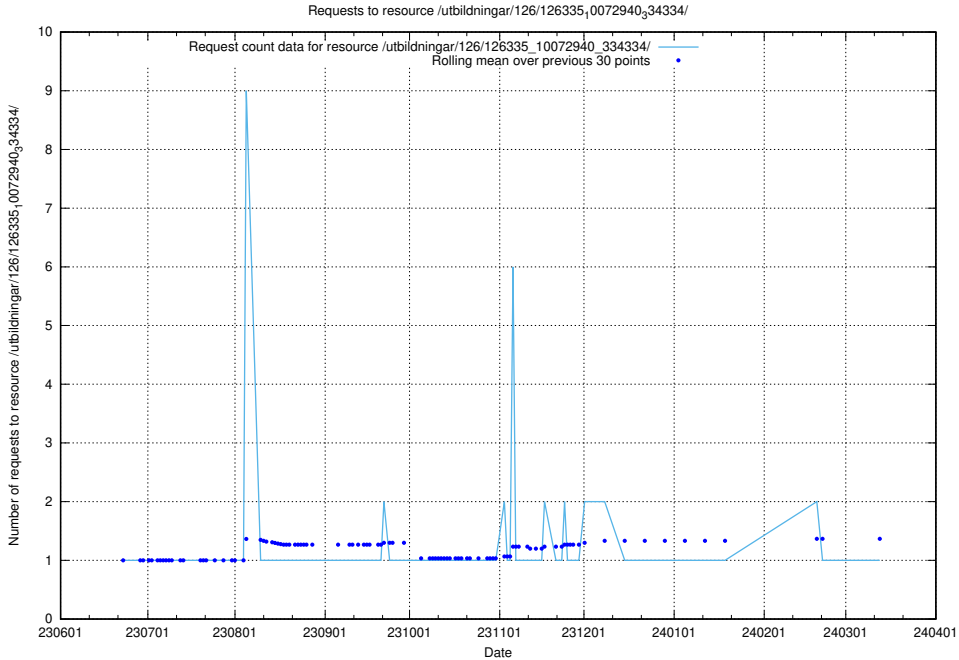

5.5324 Usage of /utbildningar/126/126335_10072940_334334/

Here, we count the number of requests to resource /utbildningar/126/126335_10072940_334334/.