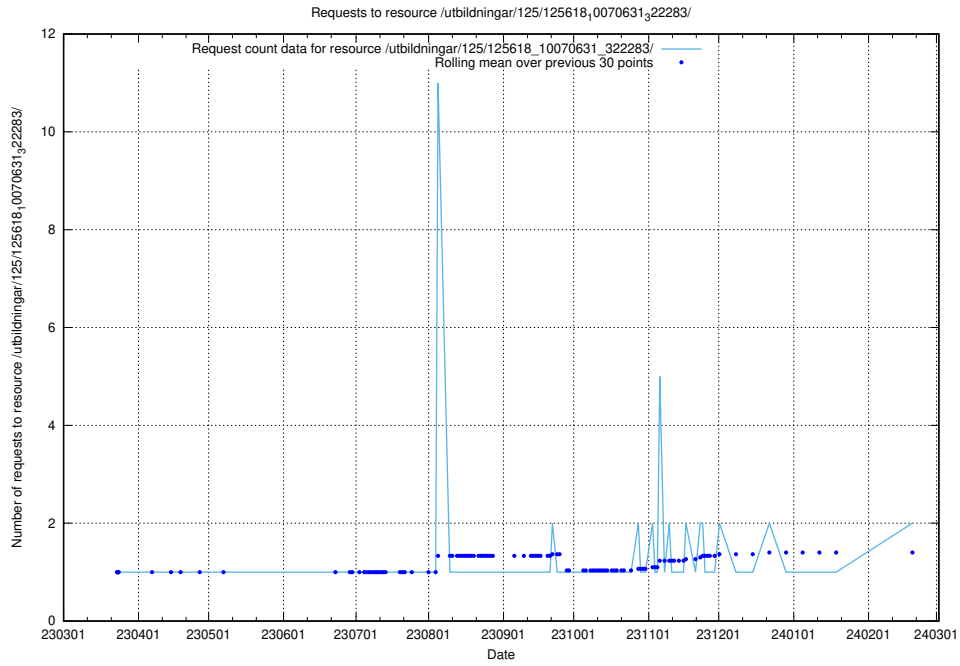

5.318 Usage of /utbildningar/125/125618_10070631_322283/

Here, we count the number of requests to resource /utbildningar/125/125618_10070631_322283/.