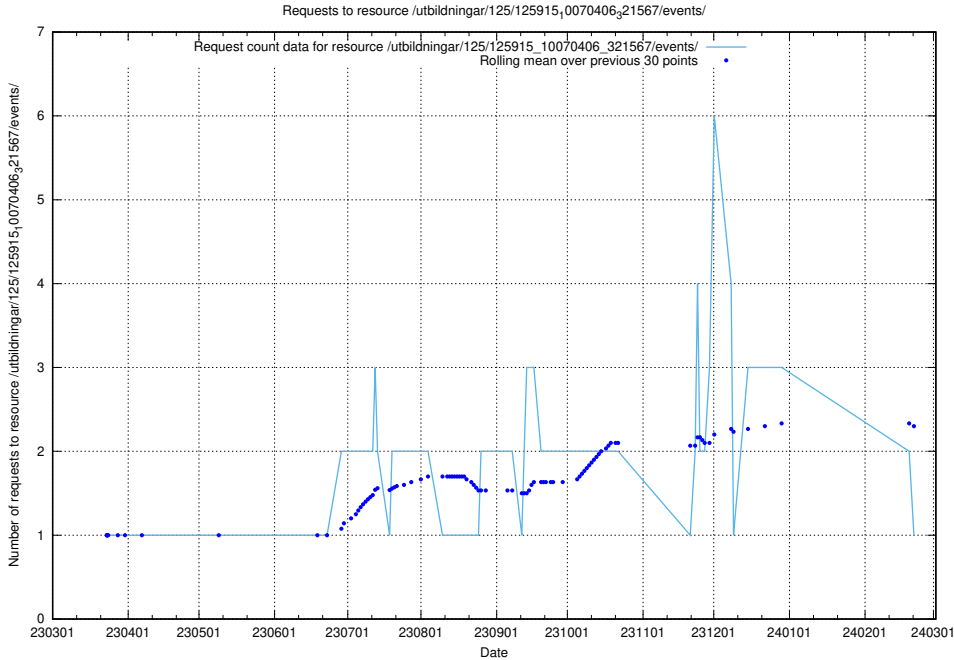

5.6084 Usage of /utbildningar/125/125915_10070406_321567/events/

Here, we count the number of requests to resource /utbildningar/125/125915_10070406_321567/events/