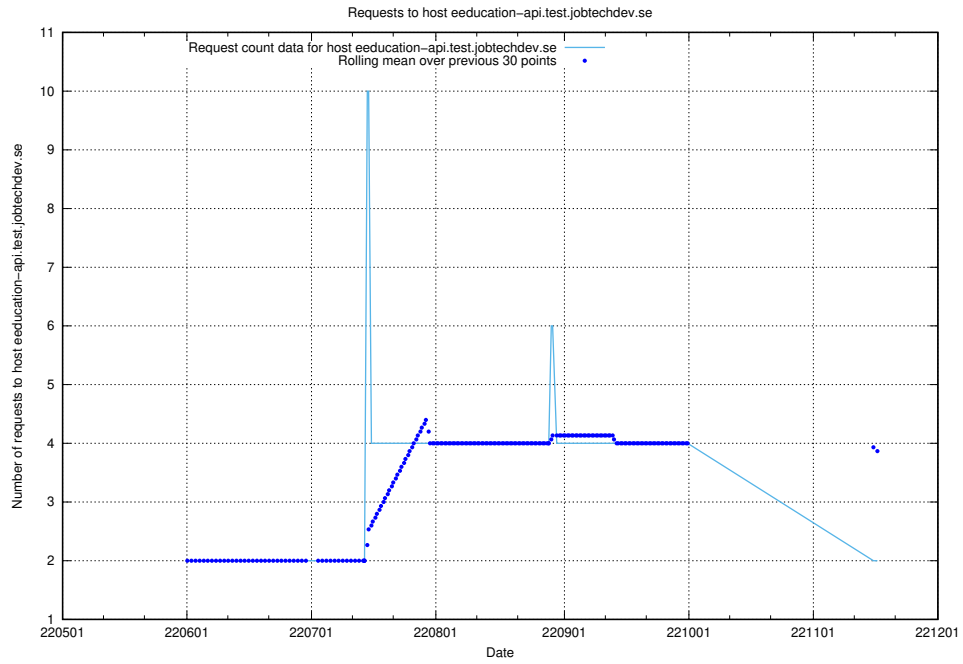

7.417 Usage of eeducation-api.test.jobtechdev.se

Here, we count the number of requests to host eeducation-api.test.jobtechdev.se.