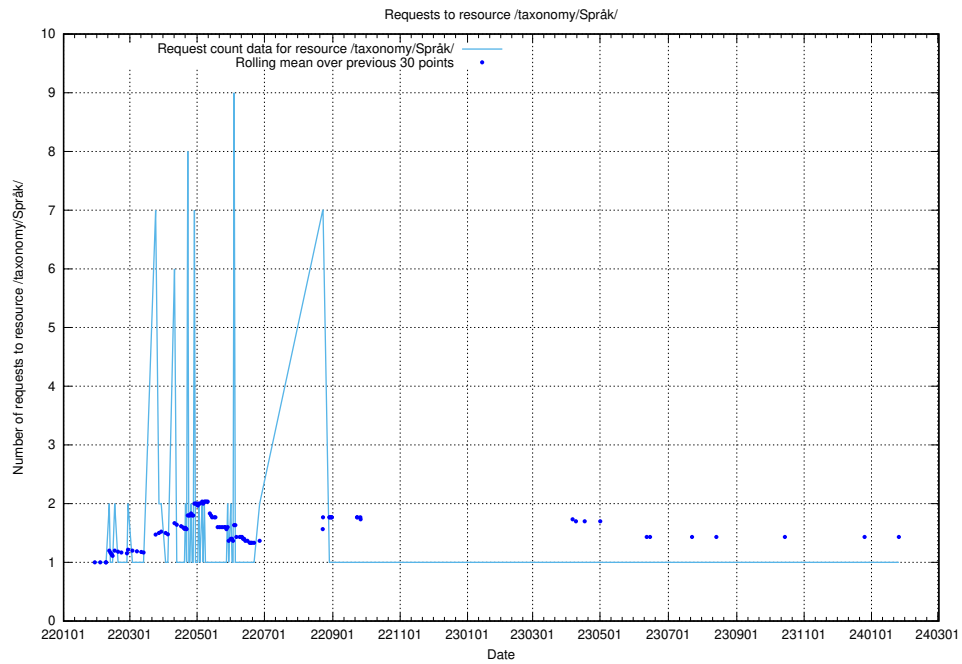

5.3480 Usage of /taxonomy/Språk/

Here, we count the number of requests to resource /taxonomy/Språk/.