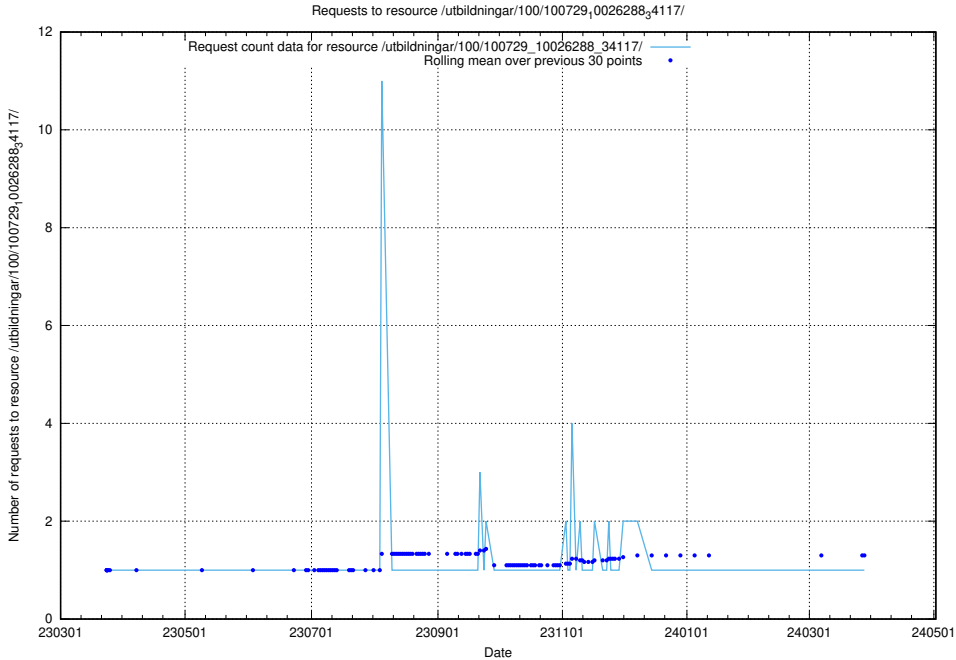

5.5337 Usage of /utbildningar/100/100729_10026288_34117/

Here, we count the number of requests to resource /utbildningar/100/100729_10026288_34117/.