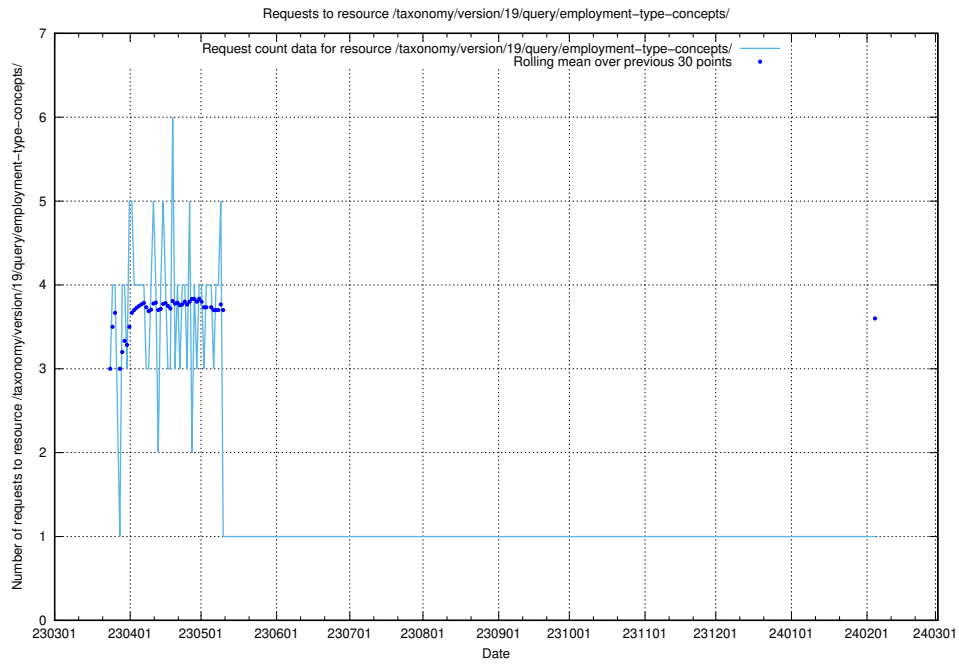

5.5802 Usage of /taxonomy/version/19/query/employment-type-concepts/

Here, we count the number of requests to resource /taxonomy/version/19/query/employment-type-concepts/.