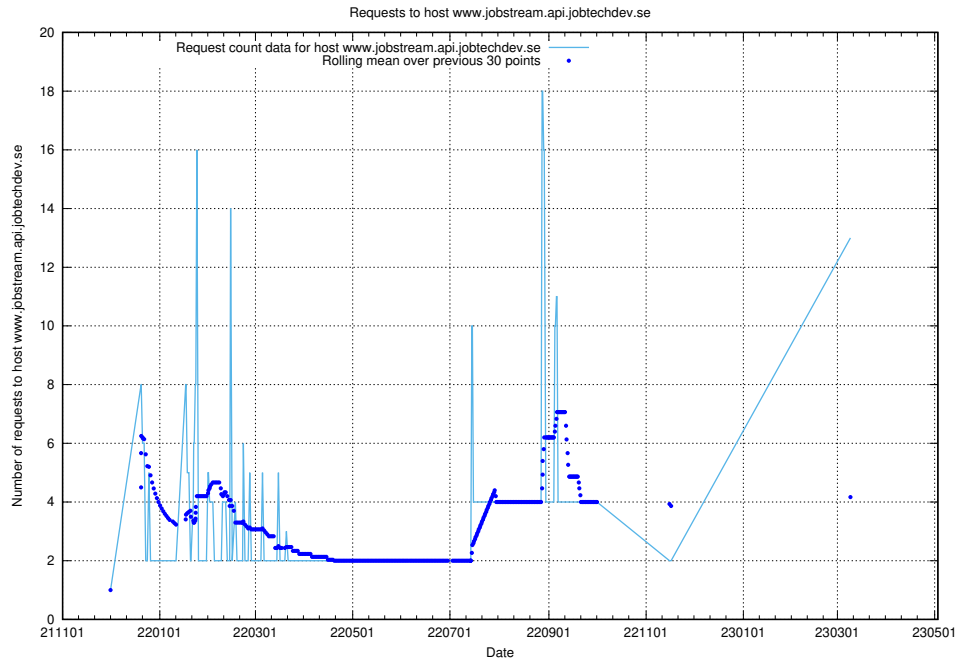

7.45 Usage of `www.jobstream.api.jobtechdev.se`

Here, we count the number of requests to host `www.jobstream.api.jobtechdev.se`.