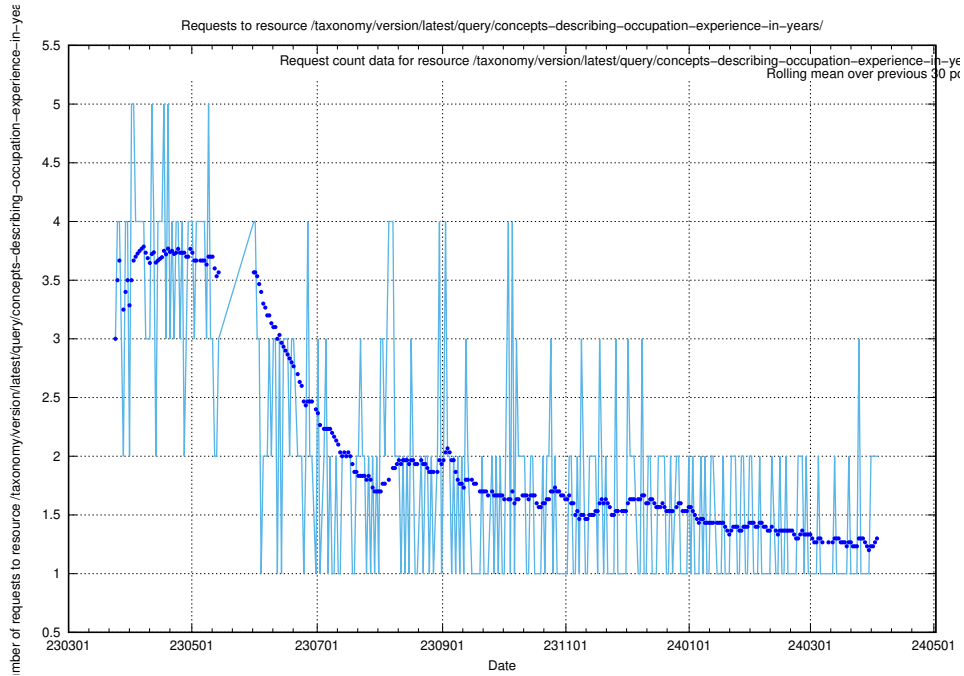

5.801 Usage of /taxonomy/version/latest/query/concepts-describing-occupation-experience-in-years/

Here, we count the number of requests to resource /taxonomy/version/latest/query/concepts-describing-occupation-experience-in-years/.