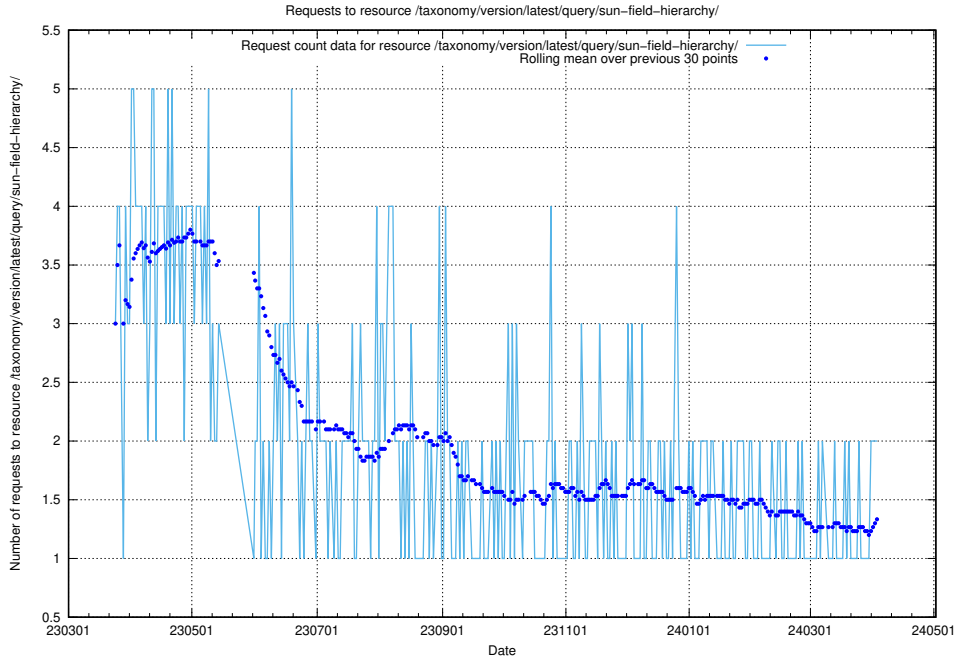

5.767 Usage of /taxonomy/version/latest/query/sun-field-hierarchy/

Here, we count the number of requests to resource /taxonomy/version/latest/query/sun-field-hierarchy/.