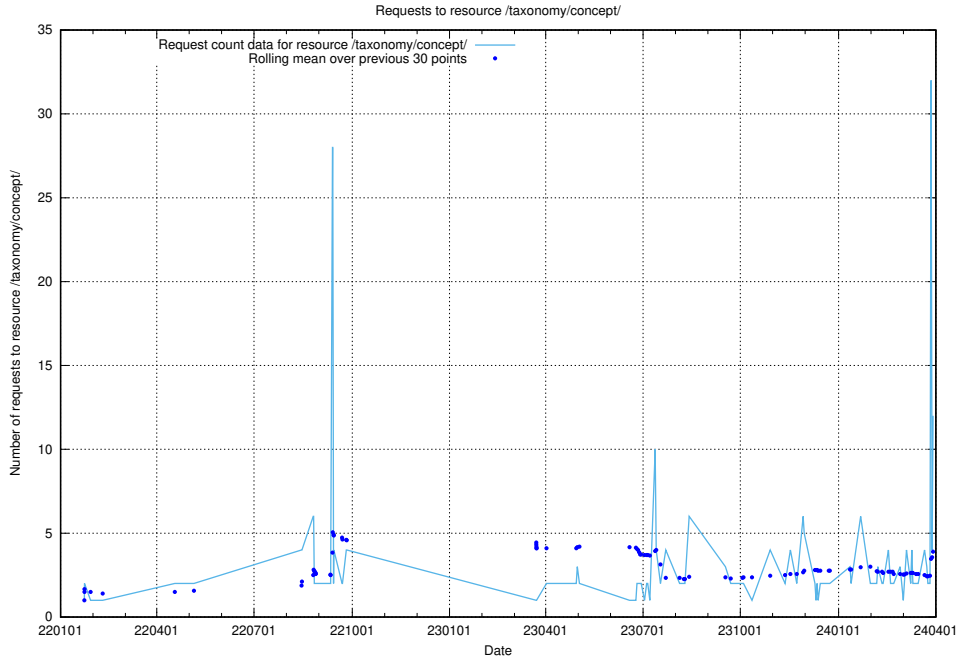

5.14 Usage of /taxonomy/concept/

Here, we count the number of requests to resource /taxonomy/concept/.