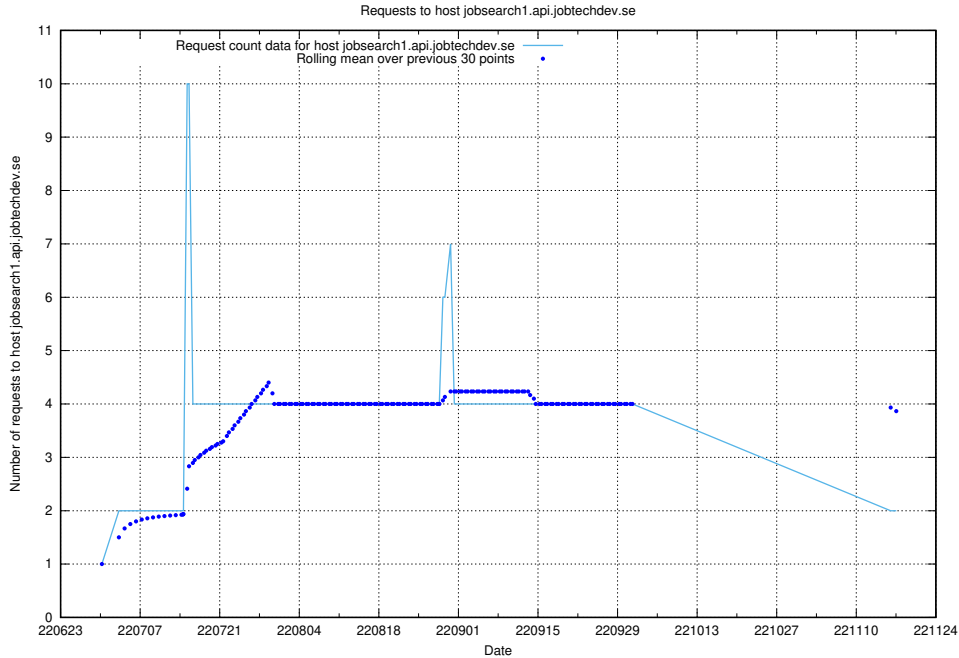

7.395 Usage of jobsearch1.api.jobtechdev.se

Here, we count the number of requests to host jobsearch1.api.jobtechdev.se.