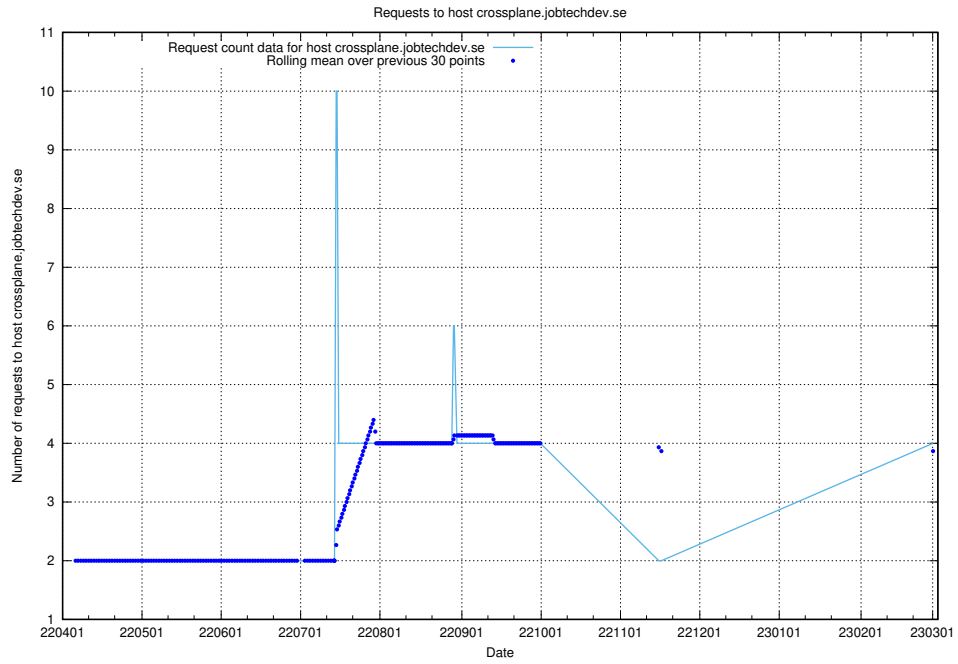

Here, we count the number of requests to host dev-jobad-enrichments-api.jobtechdev.se.

7.152 Usage of crossplane.jobtechdev.se

Here, we count the number of requests to host crossplane.jobtechdev.se.

7.153 Usage of taxonomi.api.jobtechdev.se