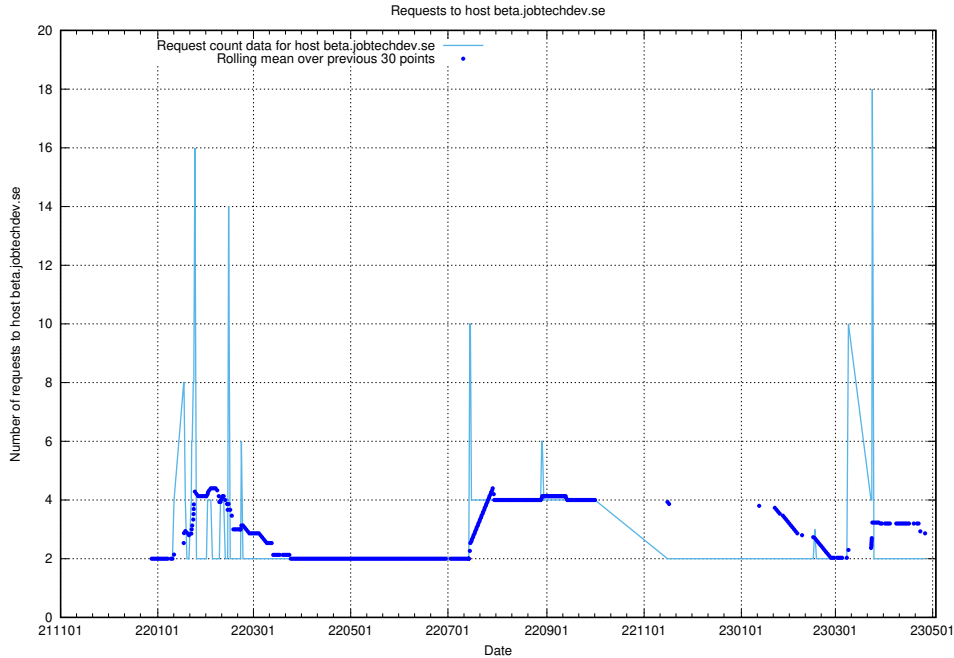

7.359 Usage of beta.jobtechdev.se

Here, we count the number of requests to host beta.jobtechdev.se.