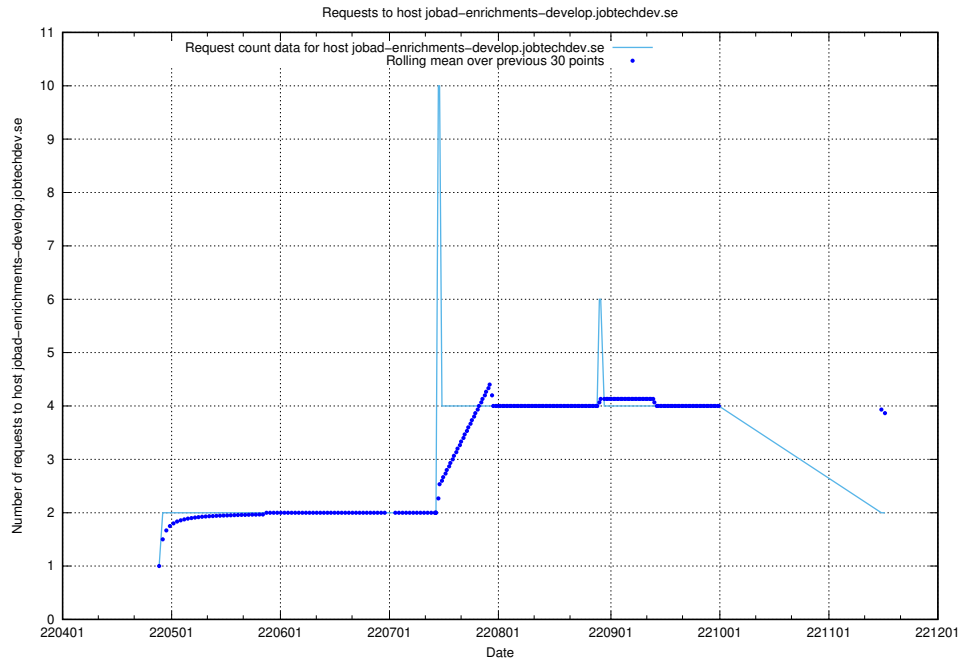

7.444 Usage of `jobad-enrichments-develop.jobtechdev.se`

Here, we count the number of requests to host `jobad-enrichments-develop.jobtechdev.se`.