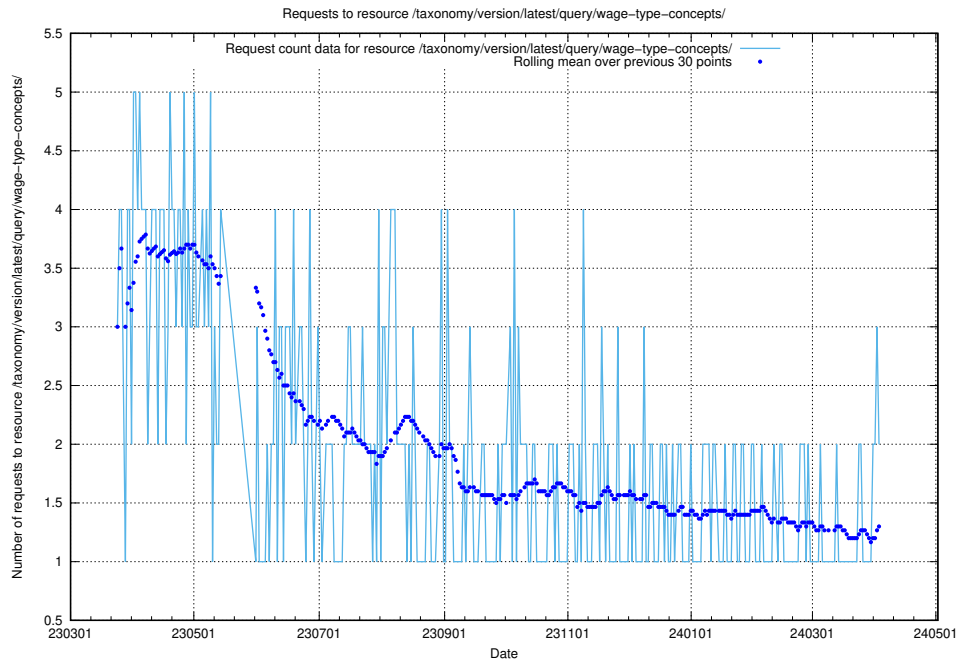

5.760 Usage of /taxonomy/version/latest/query/wage-type-concepts/

Here, we count the number of requests to resource /taxonomy/version/latest/query/wage-type-concepts/.