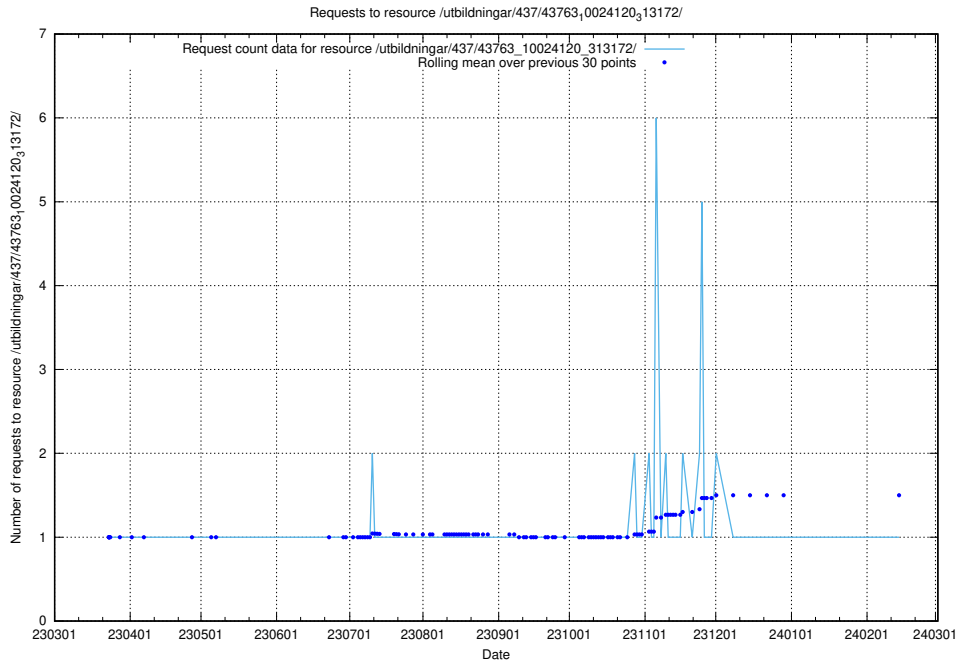

5.6008 Usage of /utbildningar/437/43763_10024120_313172/

Here, we count the number of requests to resource /utbildningar/437/43763_10024120_313172/.