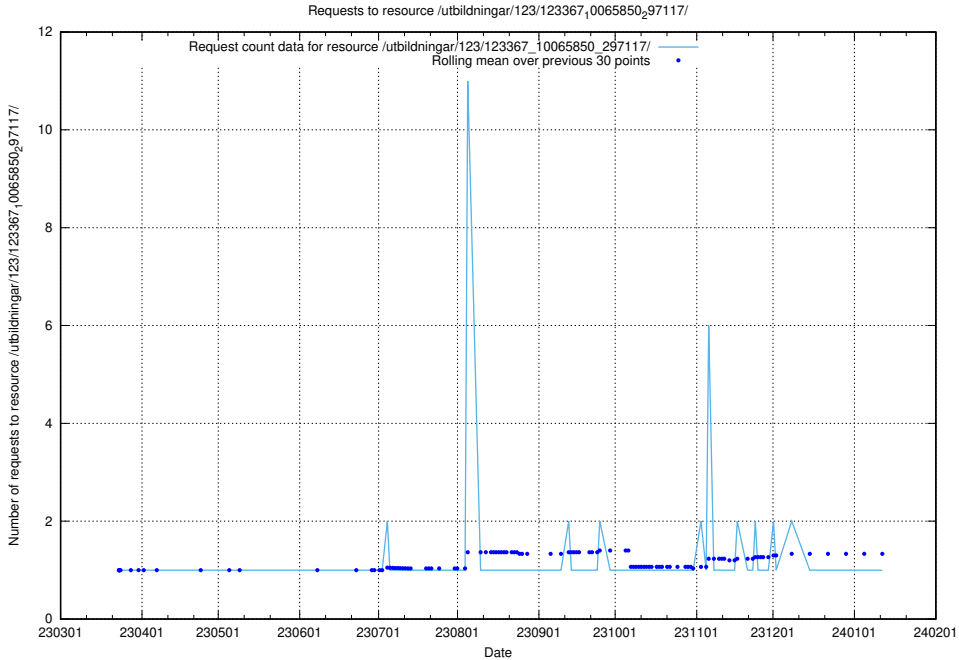

5.4507 Usage of /utbildningar/123/123367_10065850_297117/

Here, we count the number of requests to resource /utbildningar/123/123367_10065850_297117/.