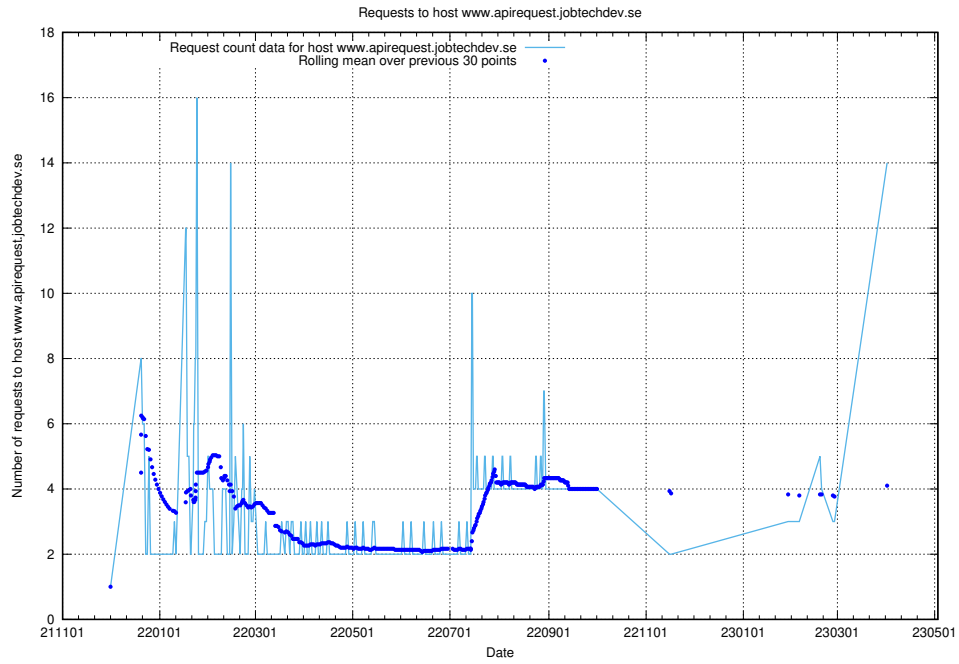

7.42 Usage of `www.apirequest.jobtechdev.se`

Here, we count the number of requests to host `www.apirequest.jobtechdev.se`.