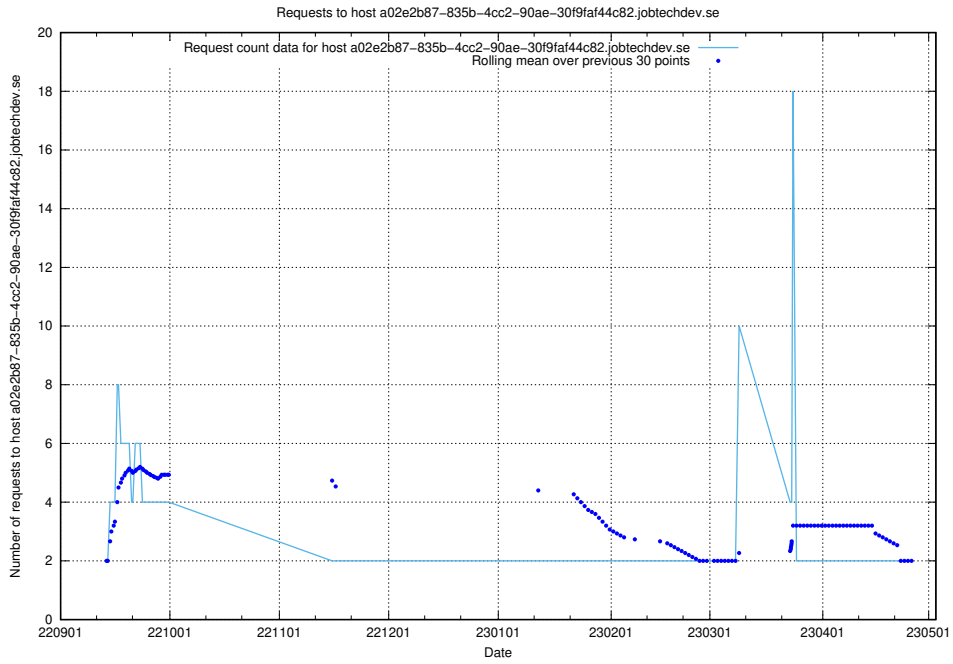

Here, we count the number of requests to host a02e2b87-835b-4cc2-90ae-30f9faf44c82.jobtechdev.se.

7.325 Usage of demo-jobad-enrichments-api.jobtechdev.se

Here, we count the number of requests to host demo-jobad-enrichments-api.jobtechdev.se.