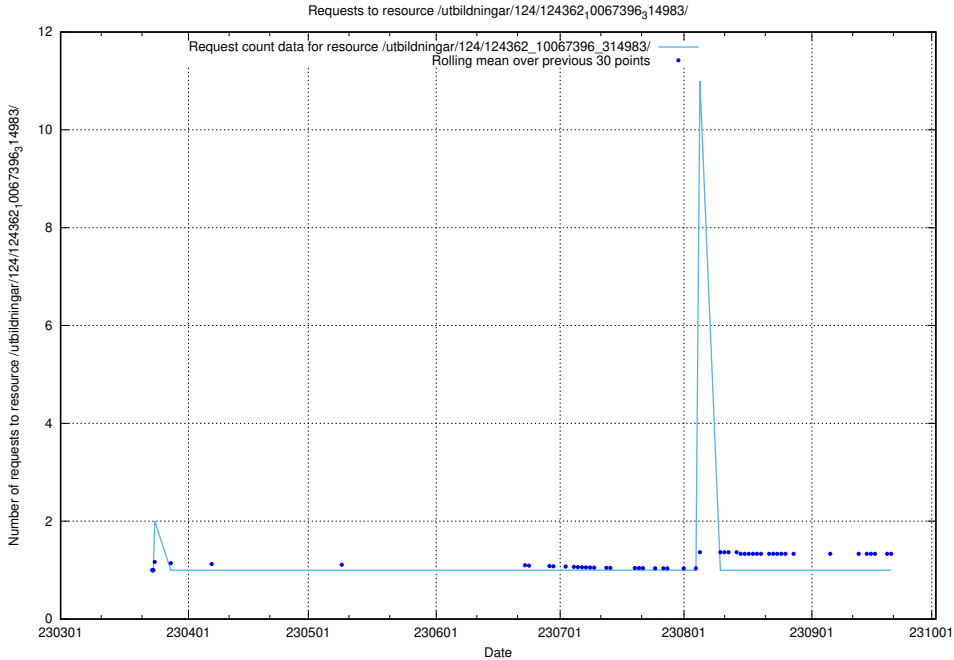

5.3411 Usage of /utbildningar/124/124362_10067396_314983/

Here, we count the number of requests to resource /utbildningar/124/124362_10067396_314983/.