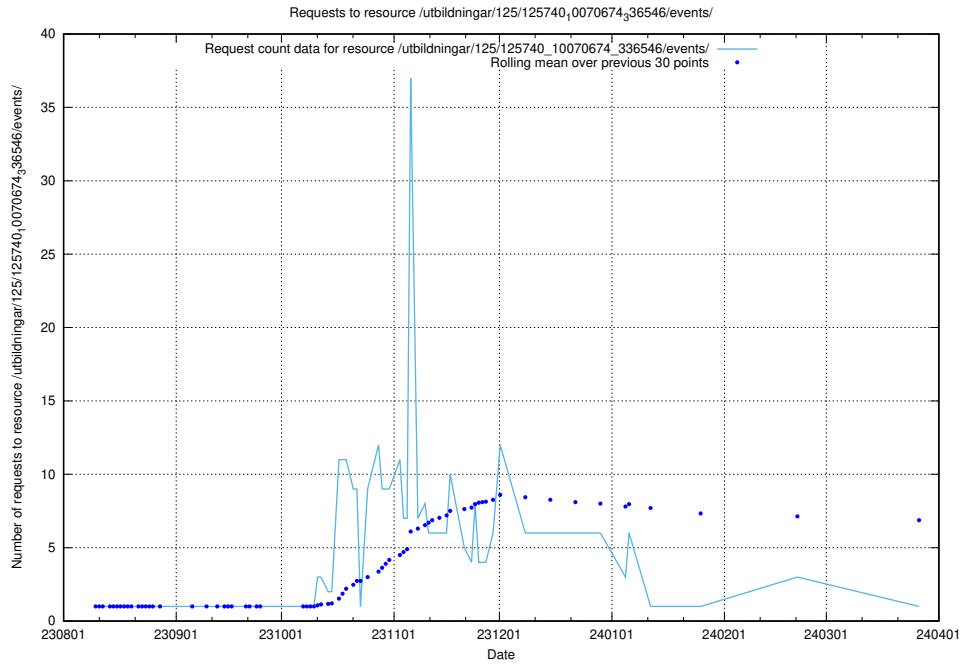

5.4487 Usage of /utbildningar/125/125740_10070674_336546/events/

Here, we count the number of requests to resource /utbildningar/125/125740_10070674_336546/events/