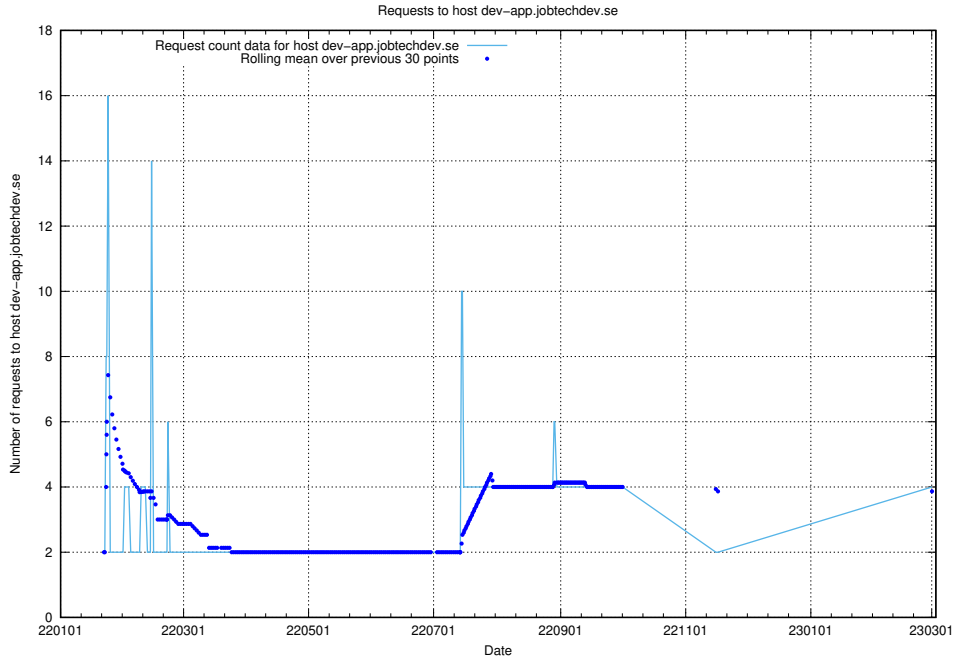

7.97 Usage of dev-app.jobtechdev.se

Here, we count the number of requests to host dev-app.jobtechdev.se.