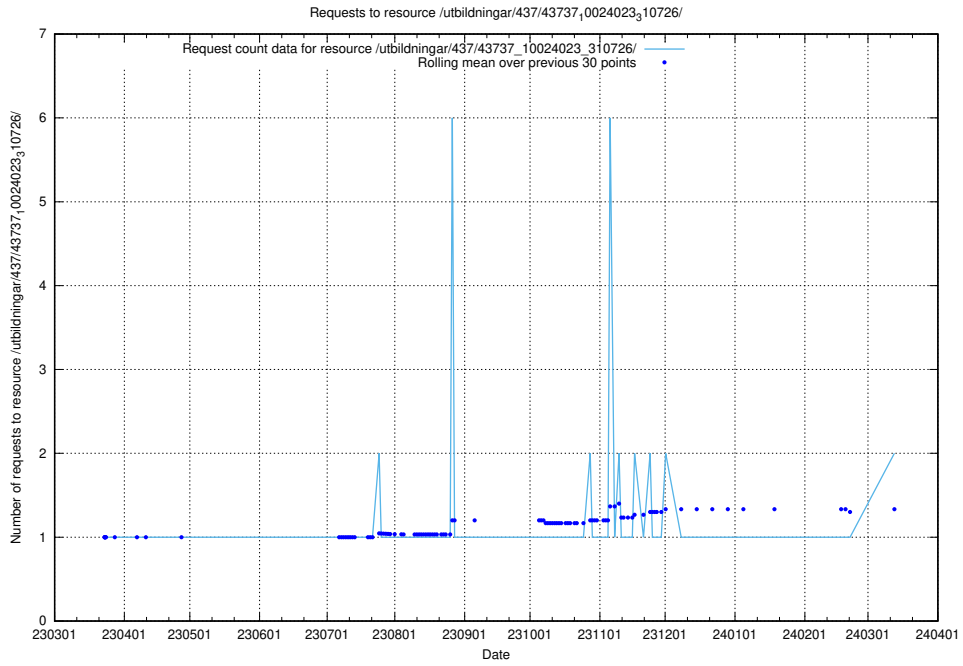

5.844 Usage of /utbildningar/437/43737_10024023_310726/

Here, we count the number of requests to resource /utbildningar/437/43737_10024023_310726/.