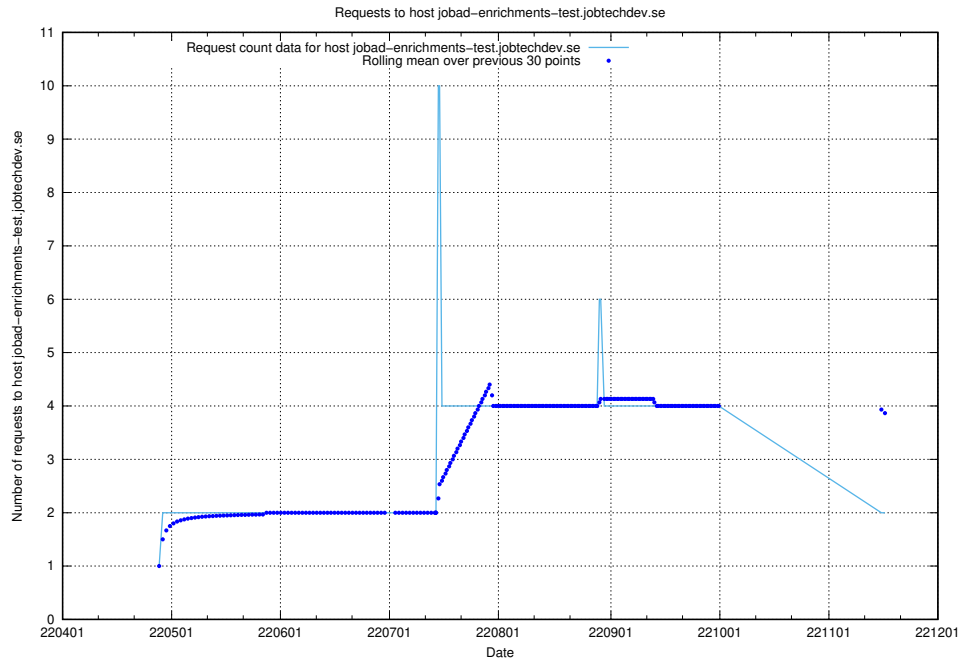

7.442 Usage of `jobad-enrichments-test.jobtechdev.se`

Here, we count the number of requests to host `jobad-enrichments-test.jobtechdev.se`.