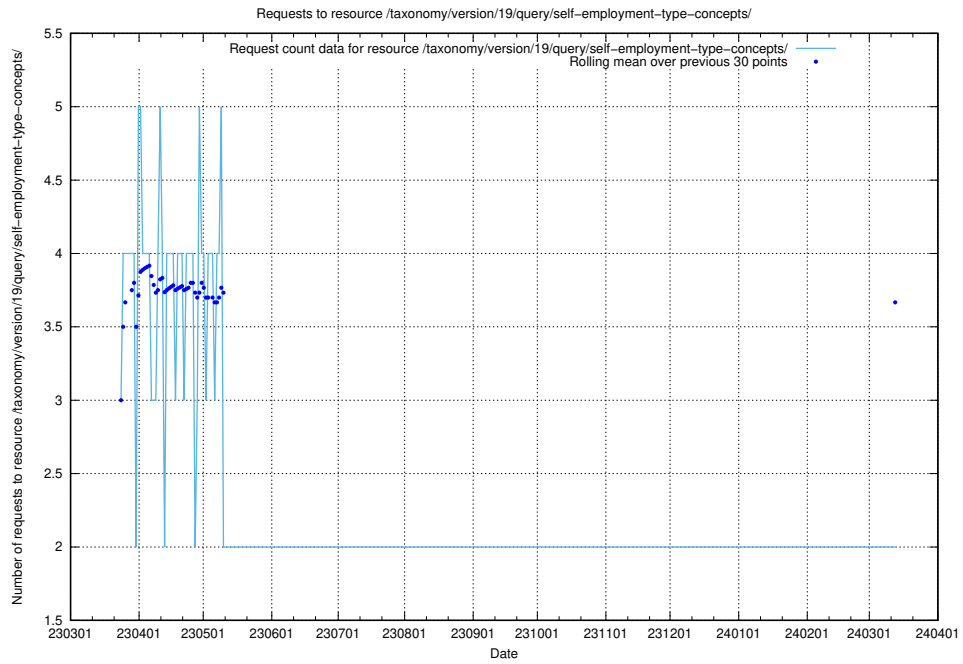

5.811 Usage of /taxonomy/version/19/query/self-employment-type-concepts/

Here, we count the number of requests to resource /taxonomy/version/19/query/self-employment-type-concepts/.