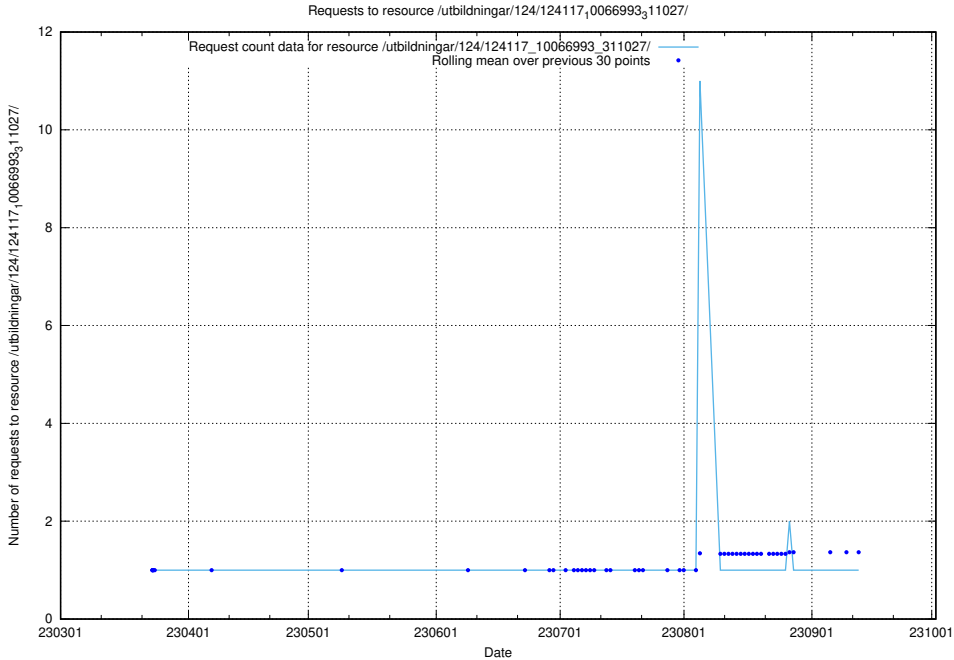

5.3887 Usage of /utbildningar/124/124117_10066993_311027/

Here, we count the number of requests to resource /utbildningar/124/124117_10066993_311027/.

5.3888 Usage of /taxonomy/version/8/query/keyword-concepts./