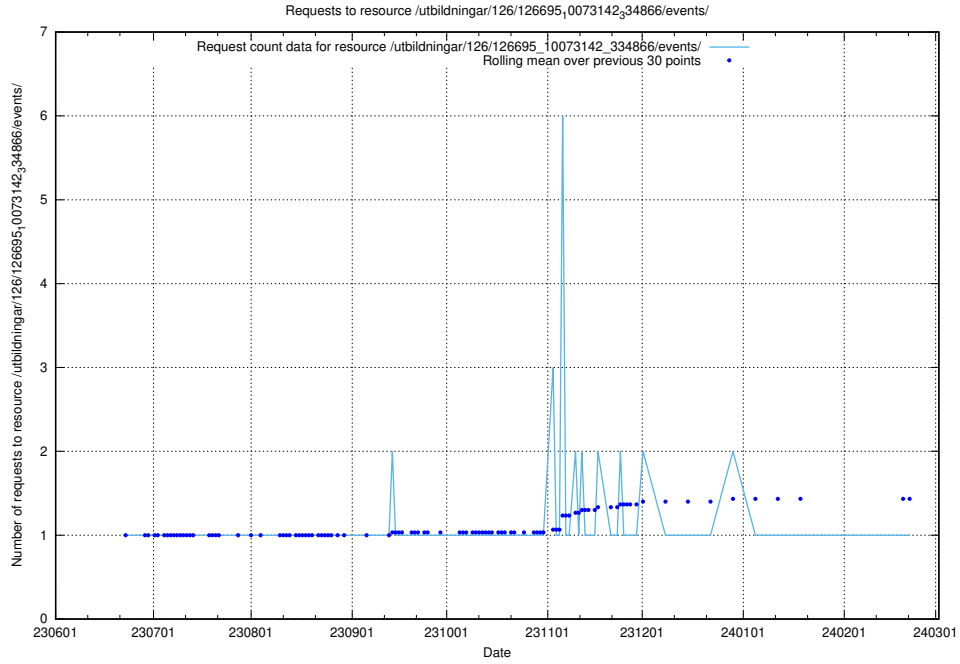

5.5283 Usage of /utbildningar/126/126695_10073142_334866/events/

Here, we count the number of requests to resource /utbildningar/126/126695_10073142_334866/events/