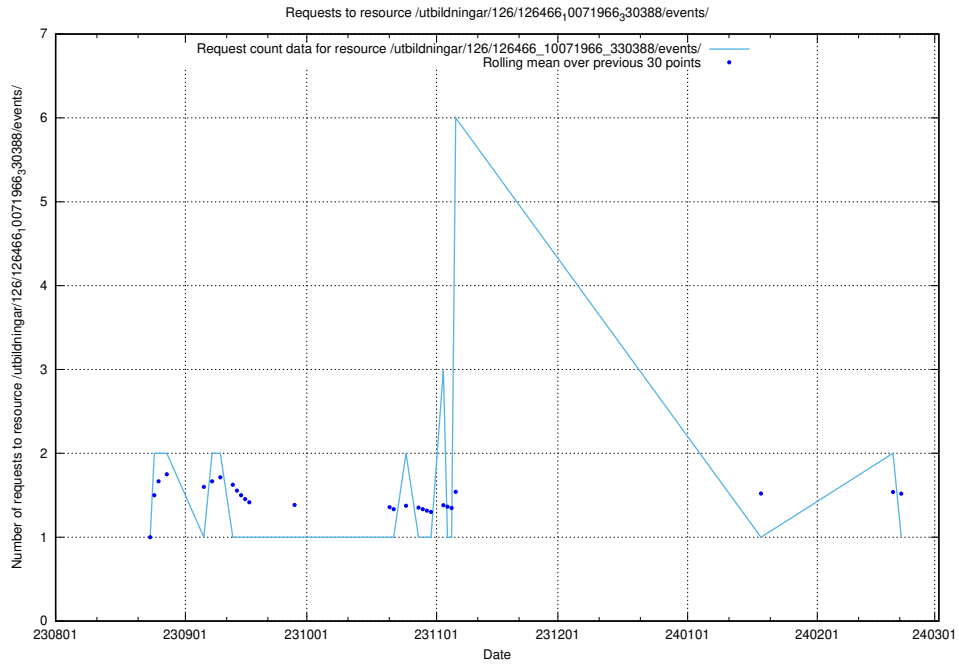

5.4376 Usage of /utbildningar/126/126466_10071966_330388/events/

Here, we count the number of requests to resource /utbildningar/126/126466_10071966_330388/events/