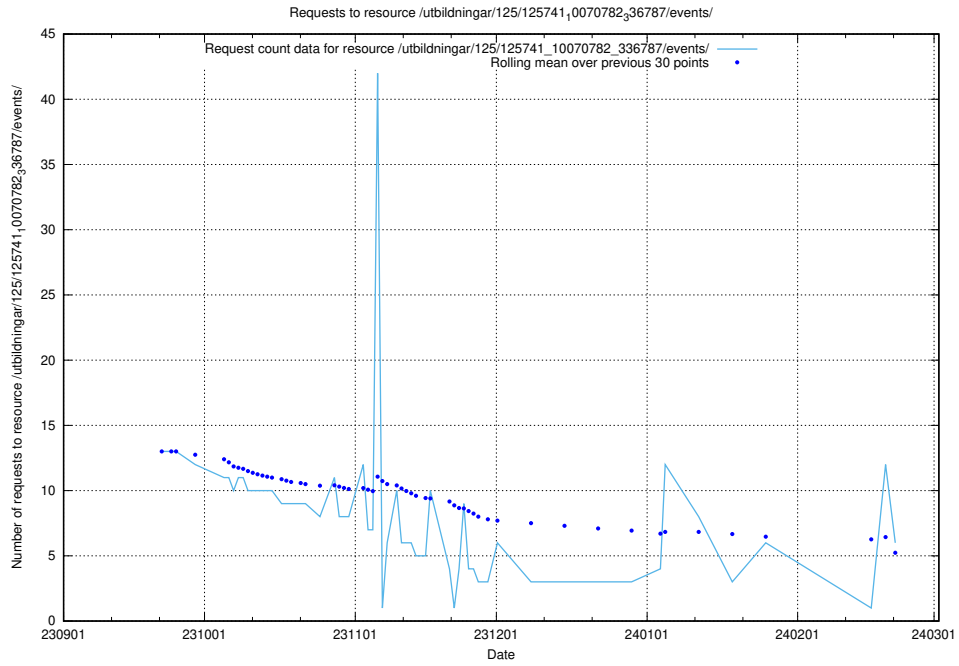

5.74 Usage of /utbildningar/125/125741_10070782_336787/events/

Here, we count the number of requests to resource /utbildningar/125/125741_10070782_336787/events/