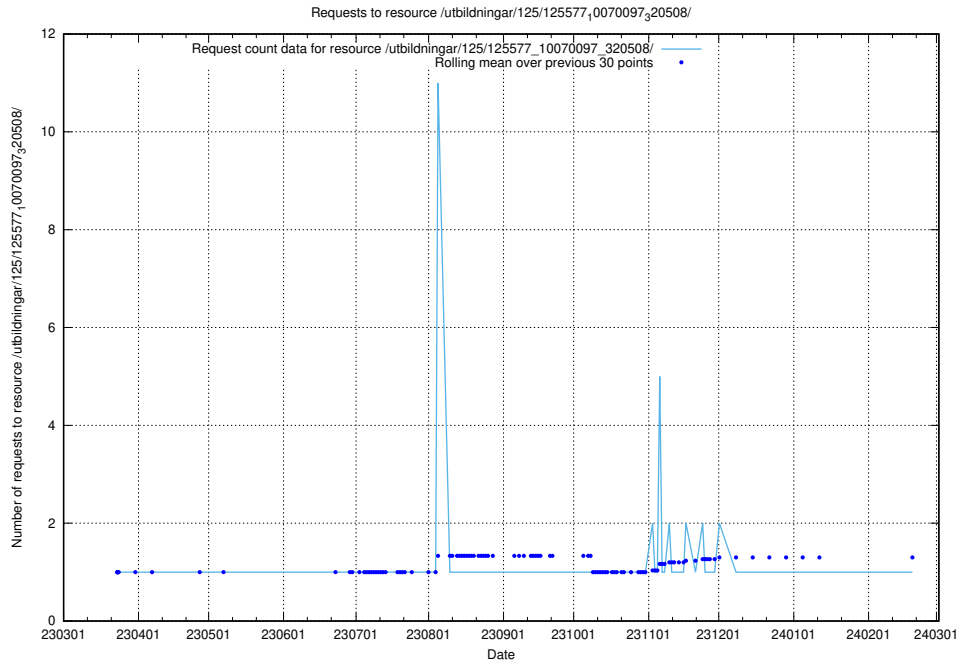

5.993 Usage of /utbildningar/125/125577_10070097_320508/

Here, we count the number of requests to resource /utbildningar/125/125577_10070097_320508/.