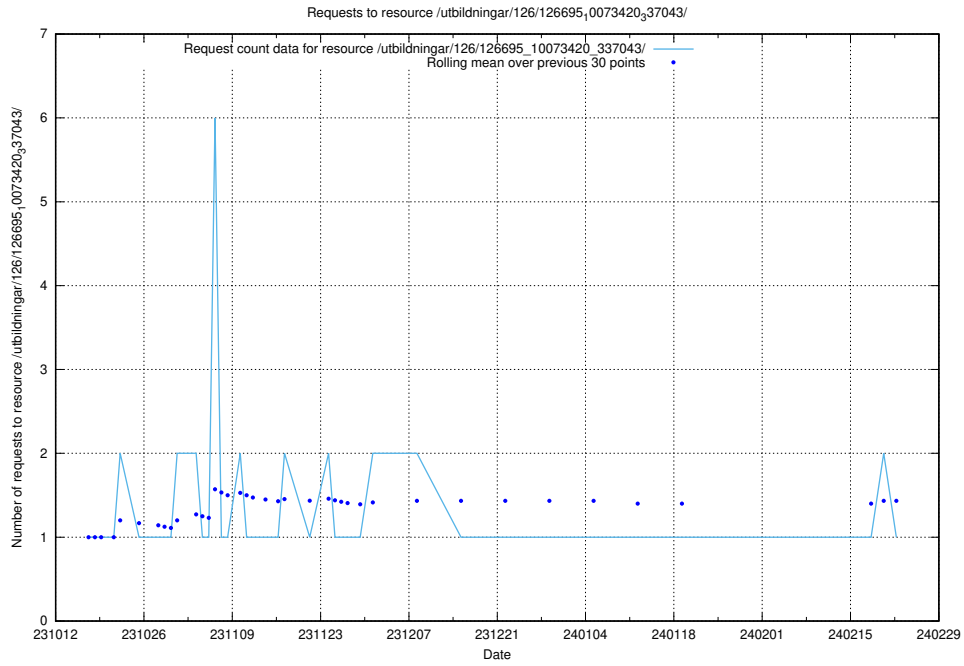

5.3944 Usage of /utbildningar/126/126695_10073420_337043/

Here, we count the number of requests to resource /utbildningar/126/126695_10073420_337043/.