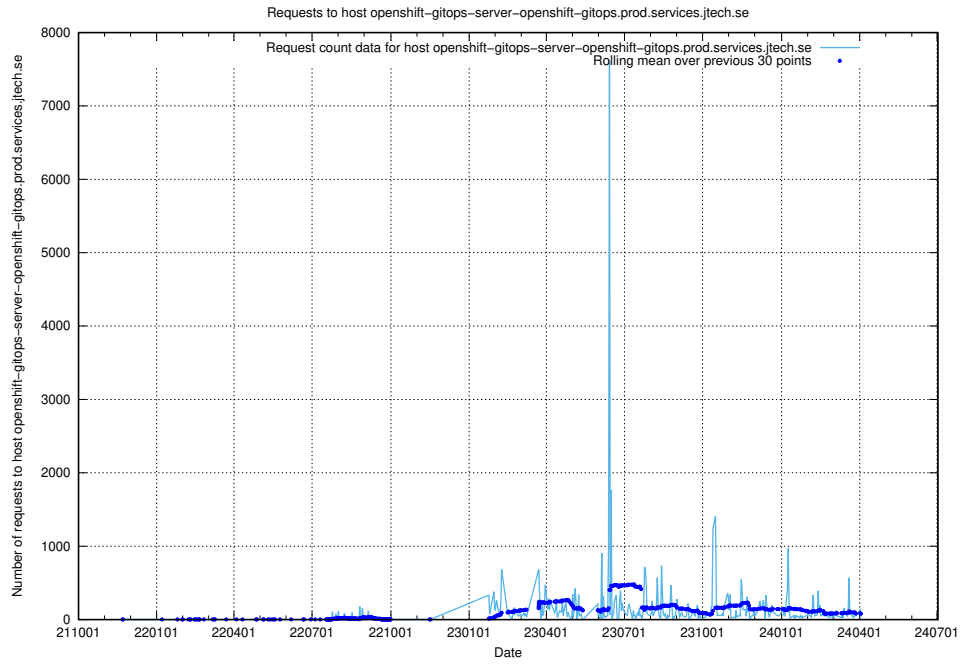

7.32 Usage of openshift-gitops-server-openshift-gitops.prod.services.jtech.se

Here, we count the number of requests to host openshift-gitops-server-openshift-gitops.prod.services.jtech.se.

7.33 Usage of taxonomy-i1.api.jobtechdev.se