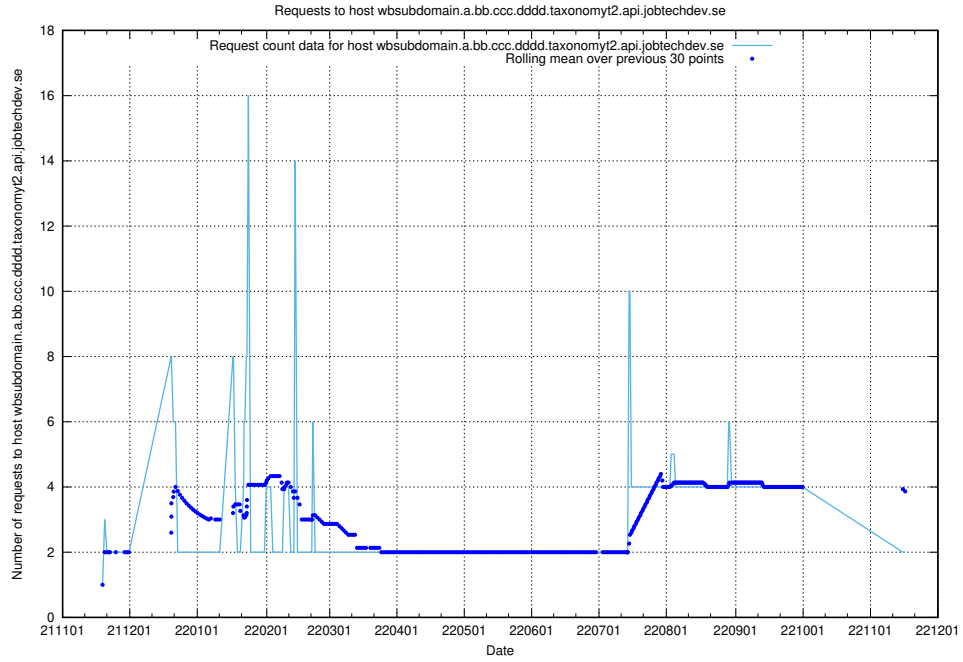

7.459 Usage of wbsubdomain.a.bb.ccc.dddd.taxonomyt2.api.jobtechdev.se

Here, we count the number of requests to host wbsubdomain.a.bb.ccc.dddd.taxonomyt2.api.jobtechdev.se