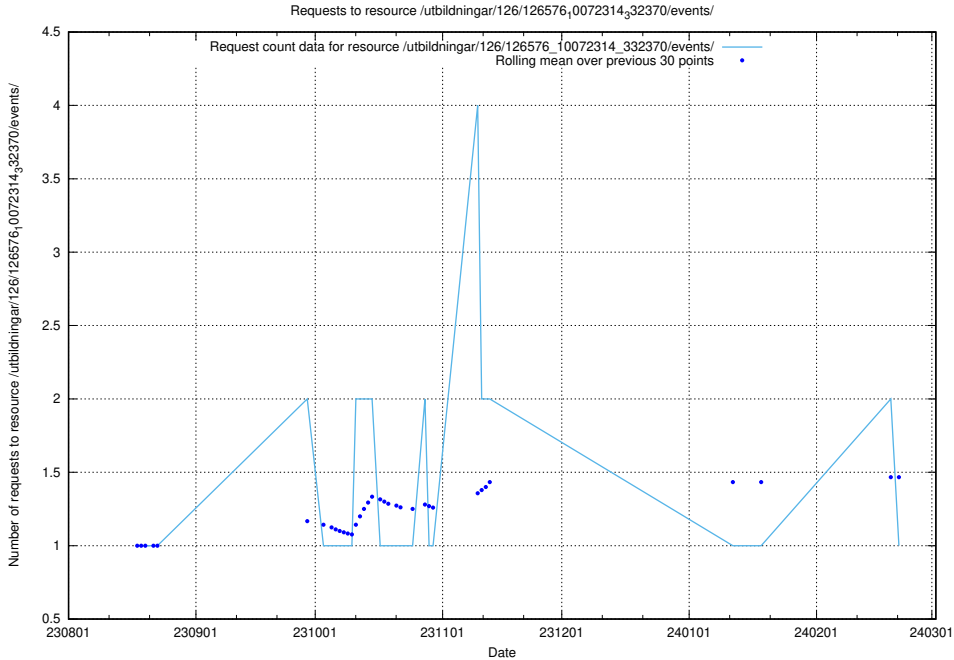

5.4421 Usage of /utbildningar/126/126576_10072314_332370/events/

Here, we count the number of requests to resource /utbildningar/126/126576_10072314_332370/events/