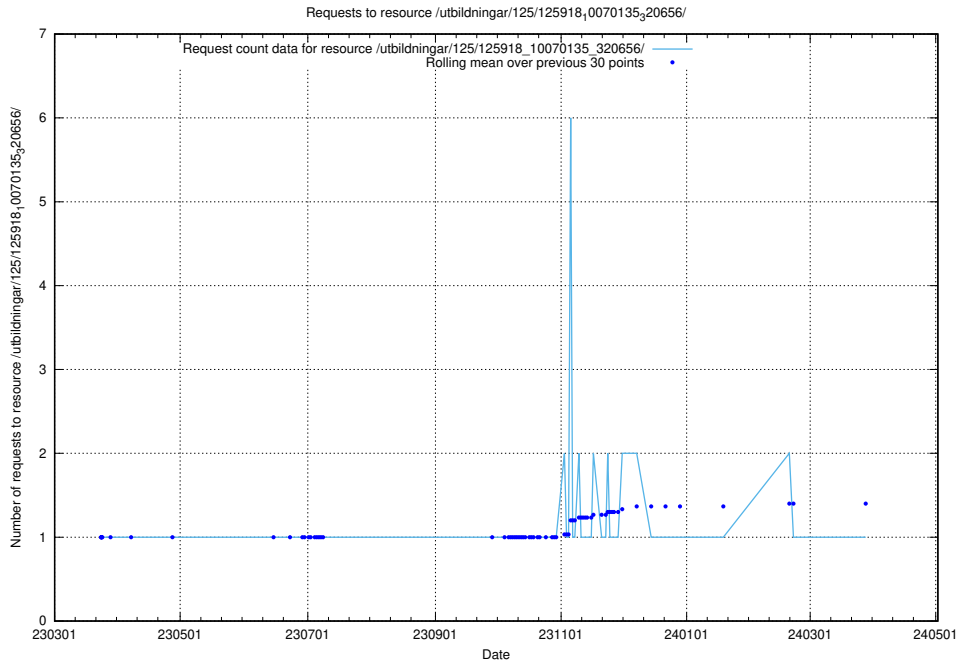

5.6080 Usage of /utbildningar/125/125918_10070135_320656/

Here, we count the number of requests to resource /utbildningar/125/125918_10070135_320656/.