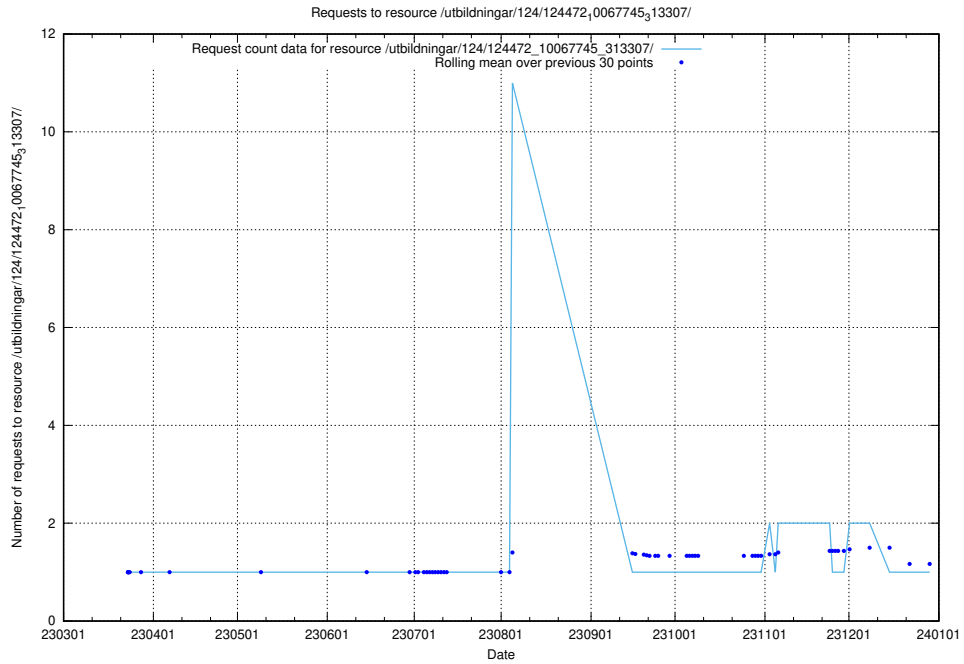

5.2638 Usage of /utbildningar/124/124472_10067745_313307/

Here, we count the number of requests to resource /utbildningar/124/124472_10067745_313307/.