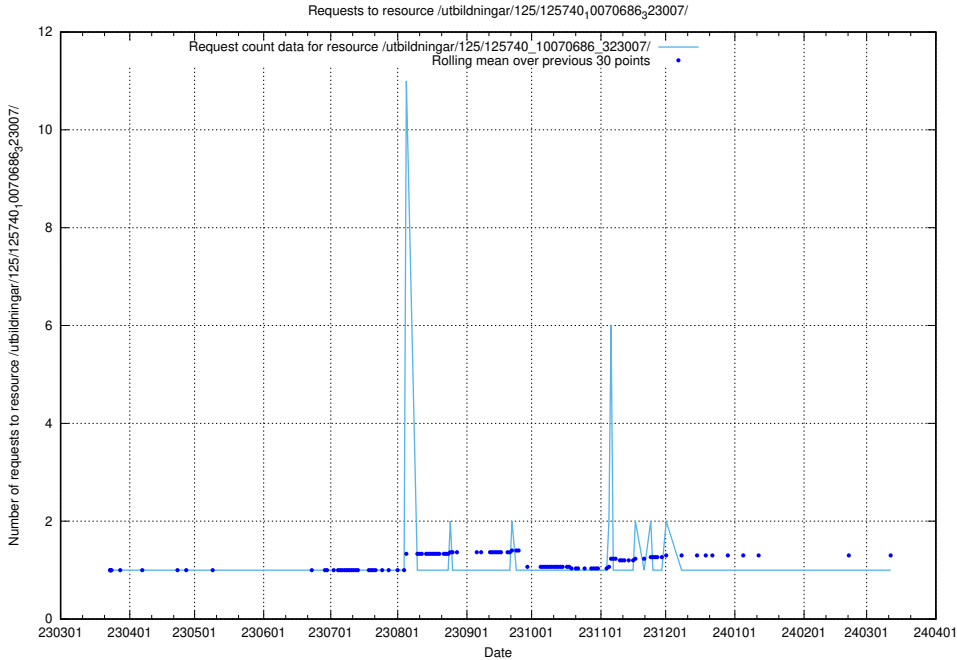

5.871 Usage of /utbildningar/125/125740_10070686_323007/

Here, we count the number of requests to resource /utbildningar/125/125740_10070686_323007/.