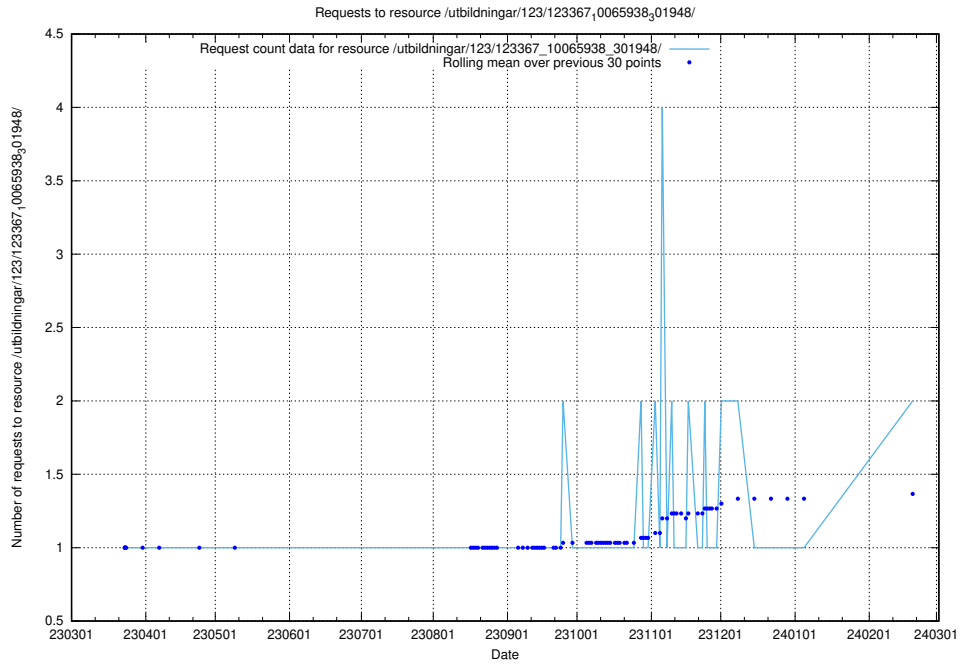

5.595 Usage of /utbildningar/123/123367_10065938_301948/

Here, we count the number of requests to resource /utbildningar/123/123367_10065938_301948/.