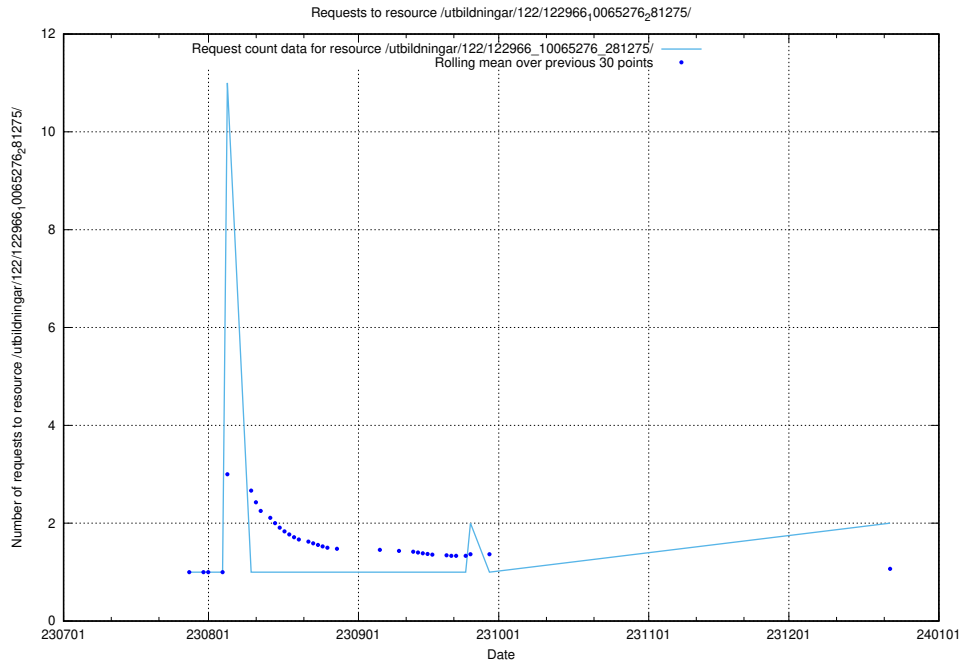

5.622 Usage of /utbildningar/122/122966_10065276_281275/

Here, we count the number of requests to resource /utbildningar/122/122966_10065276_281275/.