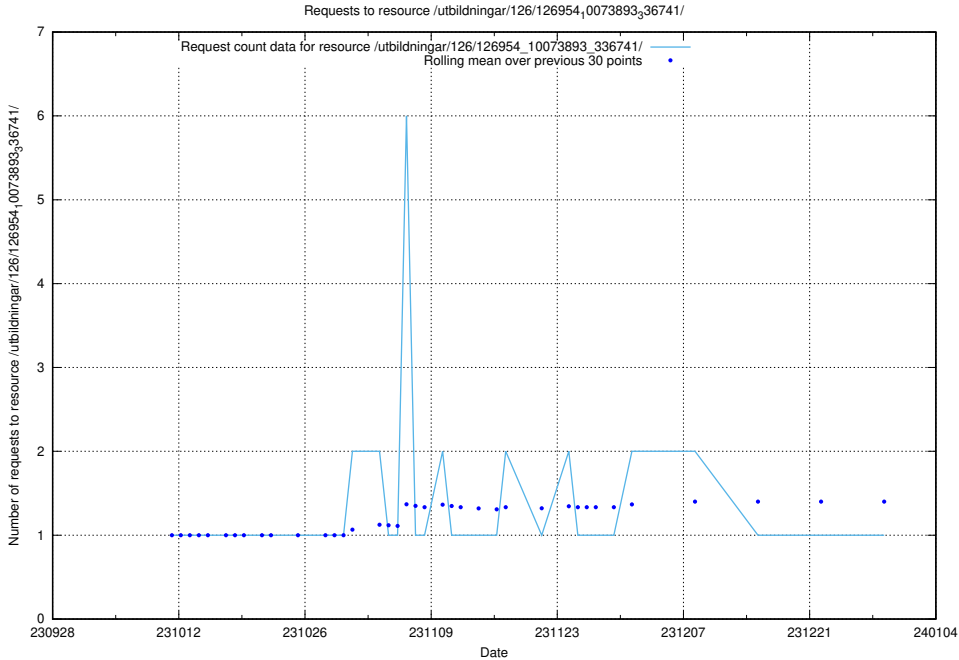

Here, we count the number of requests to resource /utbildningar/126/126954_10073893_336741/.

5.4012 Usage of /utbildningar/126/126751_10072075_331197/events/

Here, we count the number of requests to resource /utbildningar/126/126751_10072075_331197/events/