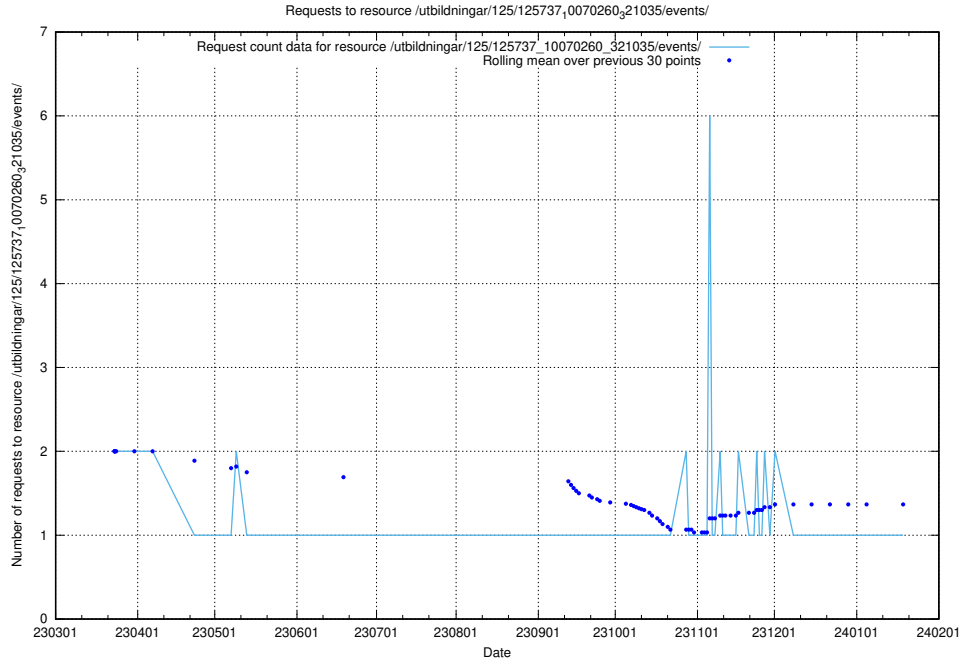

5.5921 Usage of /utbildningar/125/125737_10070260_321035/events/

Here, we count the number of requests to resource /utbildningar/125/125737_10070260_321035/events/