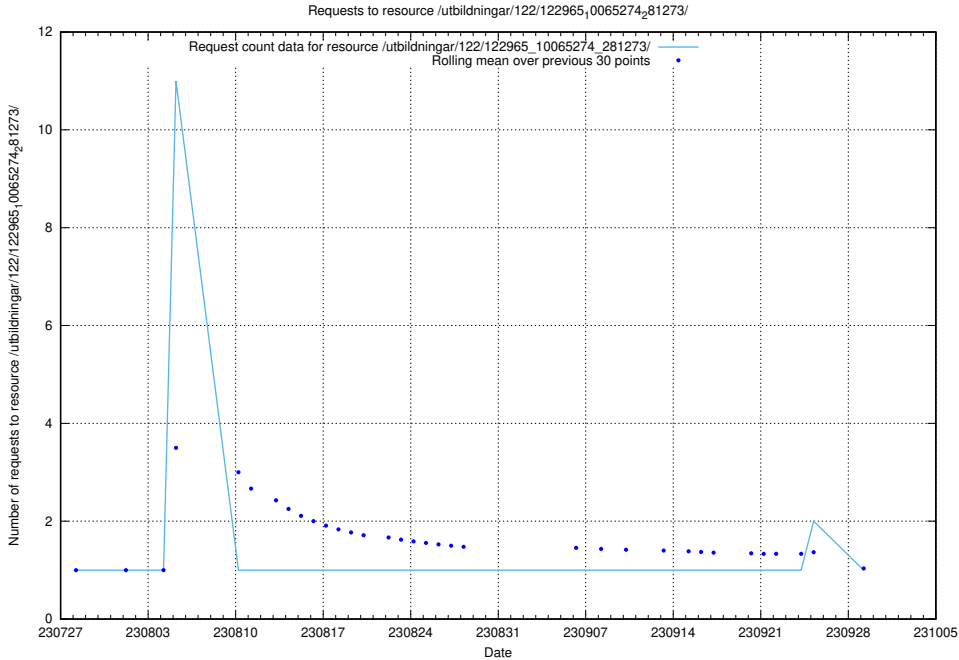

5.4572 Usage of /utbildningar/122/122965_10065274_281273/

Here, we count the number of requests to resource /utbildningar/122/122965_10065274_281273/.