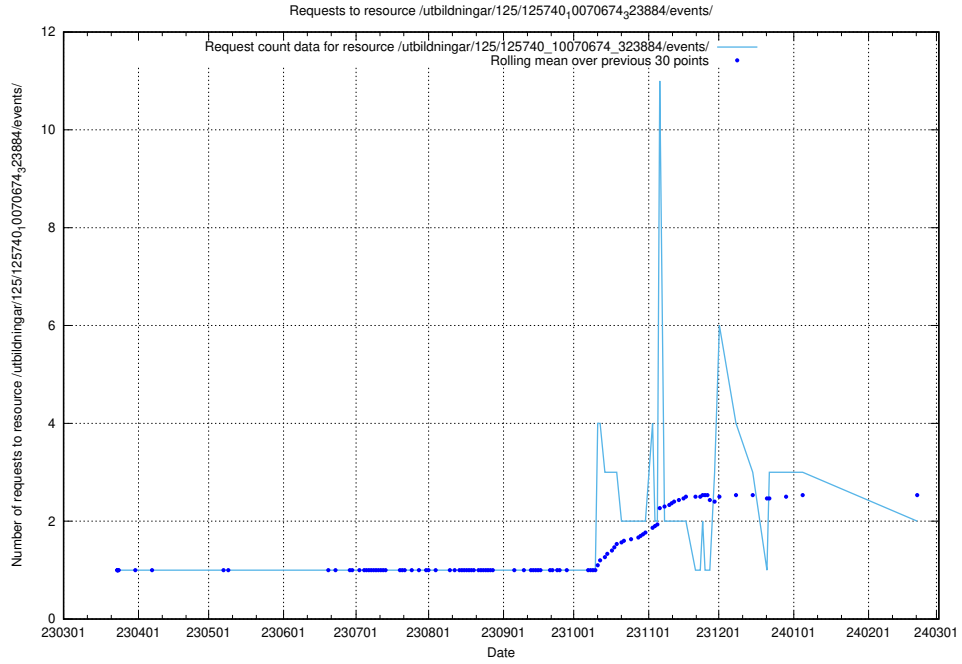

5.305 Usage of /utbildningar/125/125740_10070674_323884/events/

Here, we count the number of requests to resource /utbildningar/125/125740_10070674_323884/events/