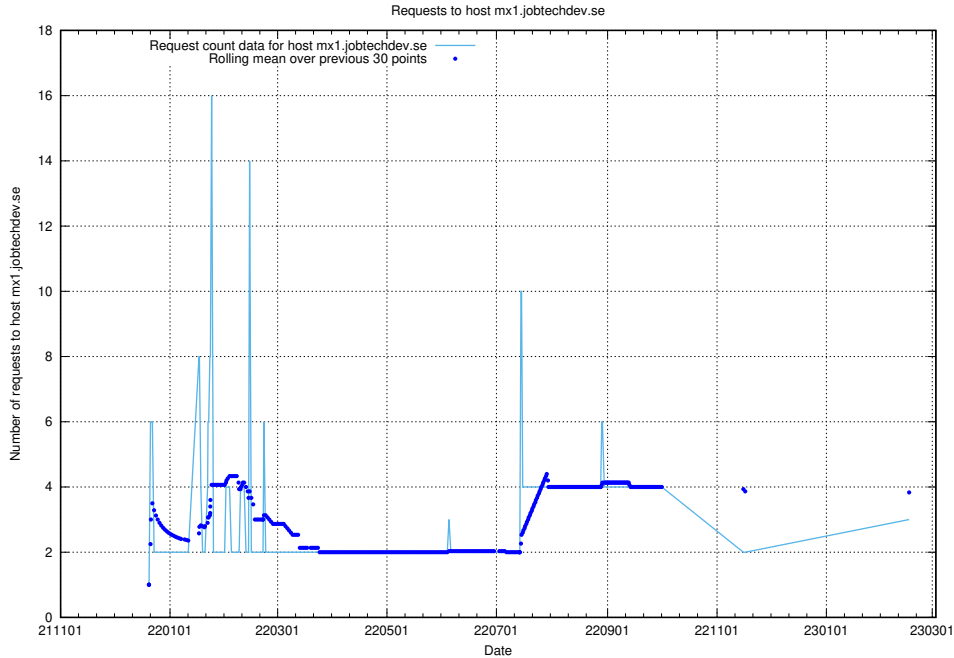

7.198 Usage of mx1.jobtechdev.se

Here, we count the number of requests to host mx1.jobtechdev.se.