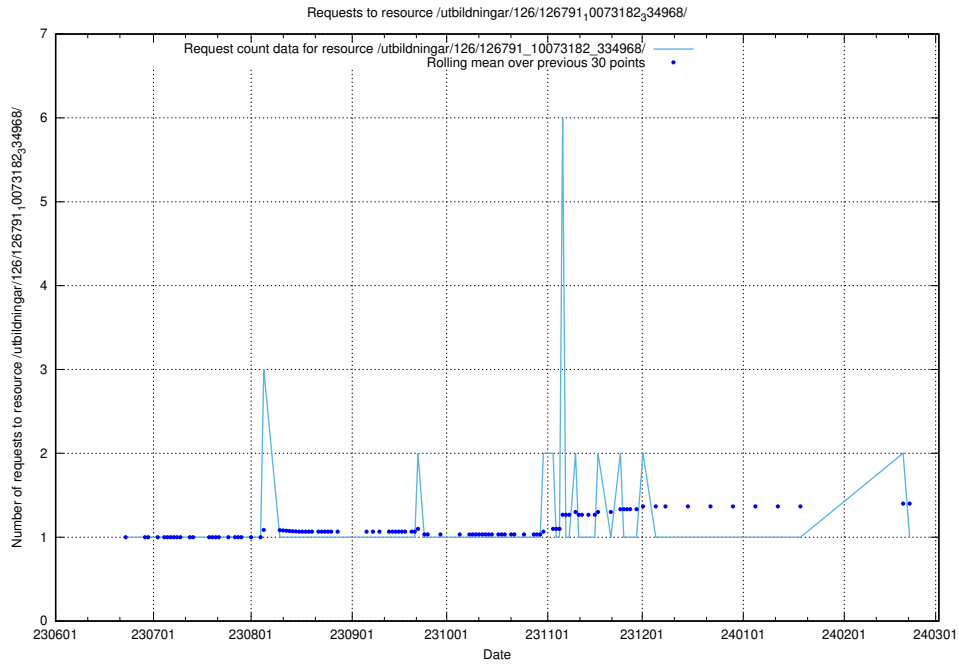

5.5245 Usage of /utbildningar/126/126791_10073182_334968/

Here, we count the number of requests to resource /utbildningar/126/126791_10073182_334968/.