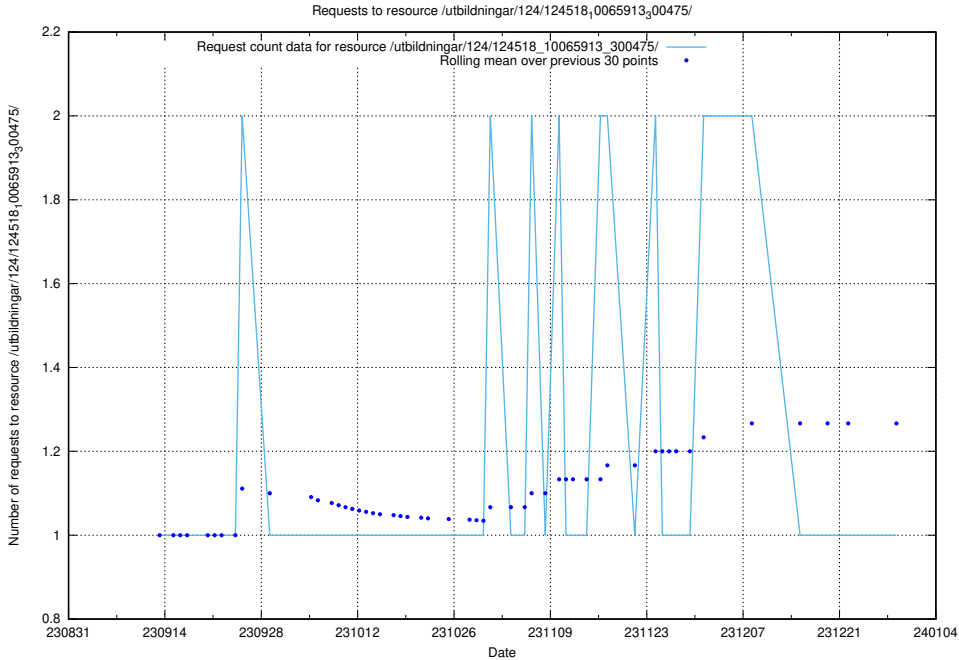

5.4241 Usage of /utbildningar/124/124518_10065913_300475/

Here, we count the number of requests to resource /utbildningar/124/124518_10065913_300475/.