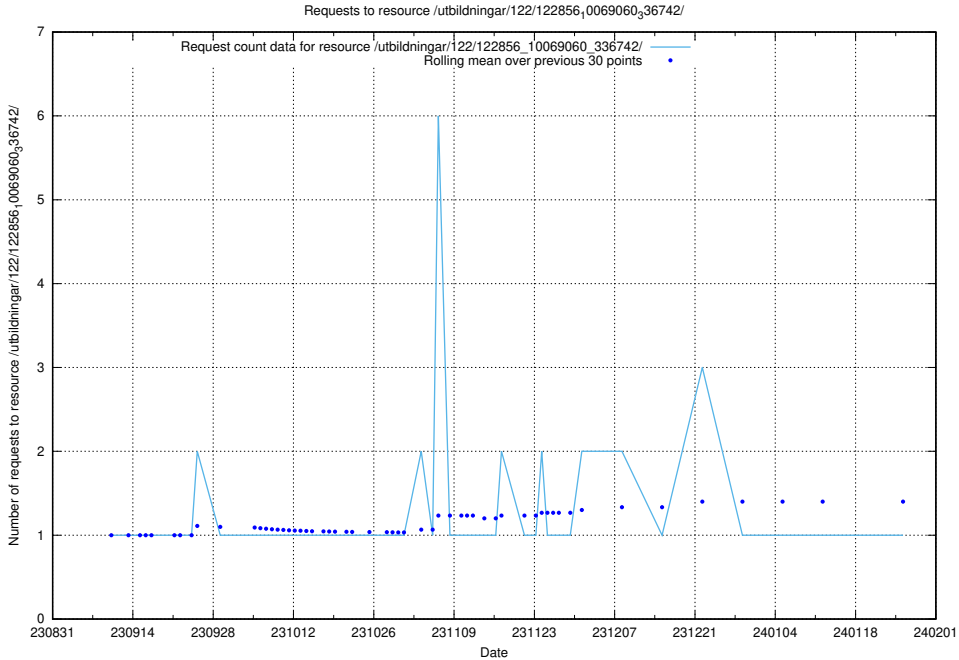

5.4278 Usage of /utbildningar/122/122856_10069060_336742/

Here, we count the number of requests to resource /utbildningar/122/122856_10069060_336742/.