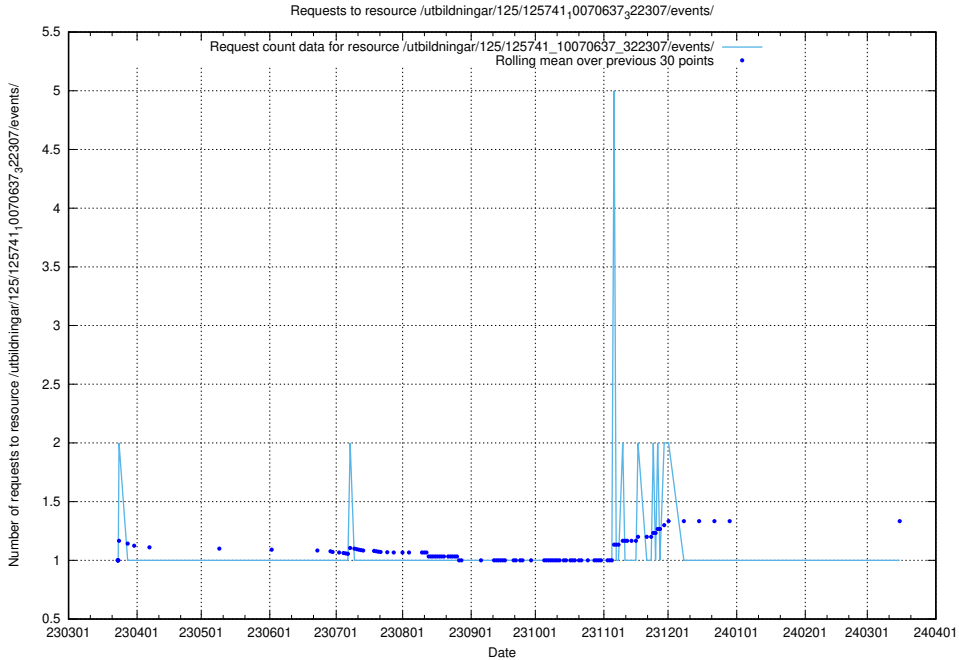

5.853 Usage of /utbildningar/125/125741_10070637_322307/events/

Here, we count the number of requests to resource /utbildningar/125/125741_10070637_322307/events/