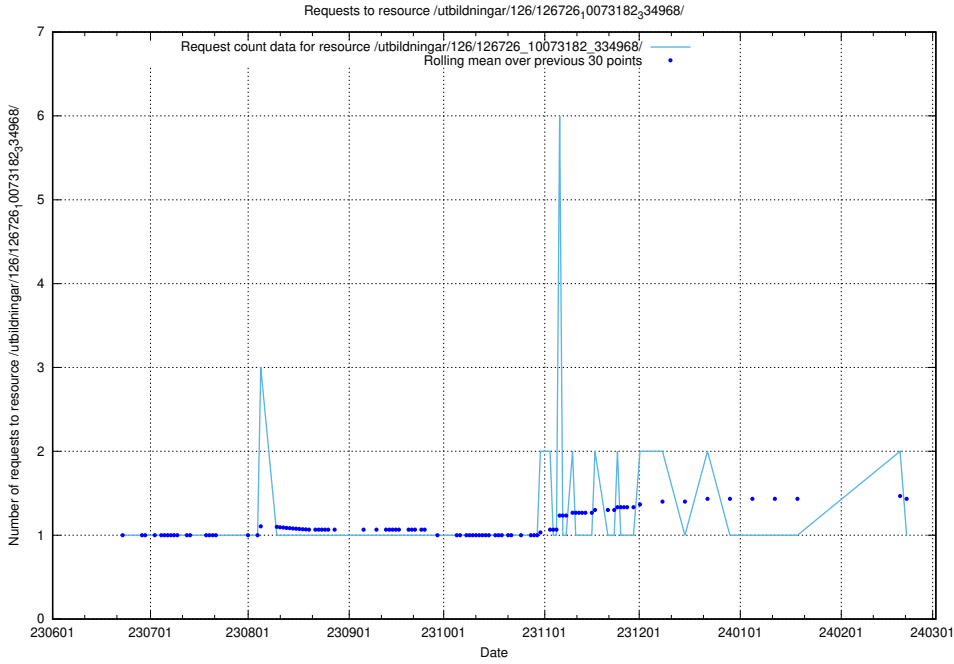

Here, we count the number of requests to resource /utbildningar/126/126728_10073151_334946/.

5.5252 Usage of /utbildningar/126/126726_10073182_334968/

Here, we count the number of requests to resource /utbildningar/126/126726_10073182_334968/.