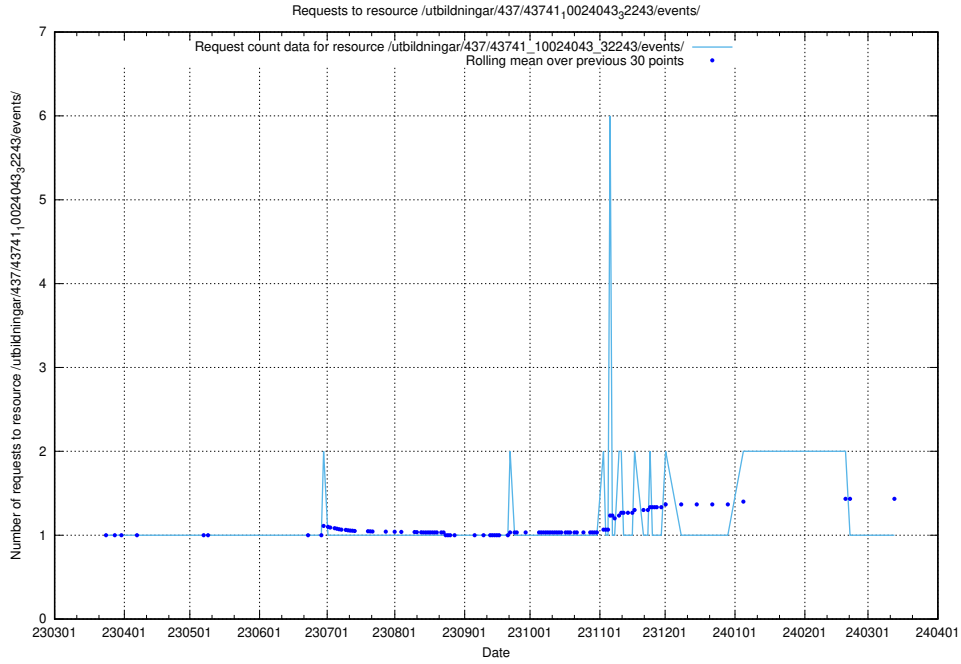

5.5854 Usage of /utbildningar/437/43741_10024043_32243/events/

Here, we count the number of requests to resource /utbildningar/437/43741_10024043_32243/events/.