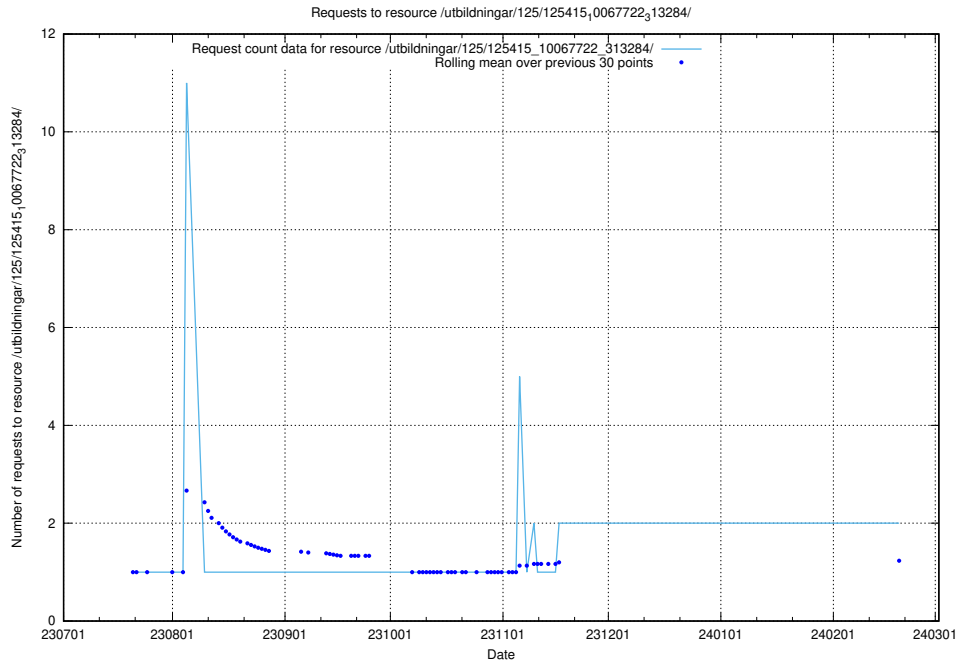

5.633 Usage of /utbildningar/125/125415_10067722_313284/

Here, we count the number of requests to resource /utbildningar/125/125415_10067722_313284/.