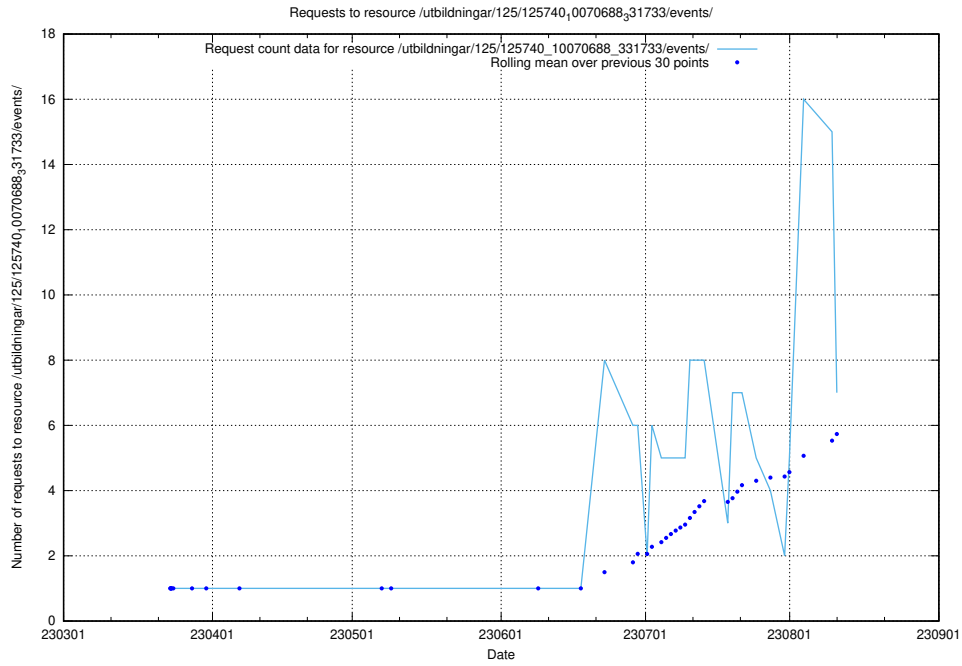

5.42 Usage of /utbildningar/125/125740_10070688_331733/events/

Here, we count the number of requests to resource /utbildningar/125/125740_10070688_331733/events/