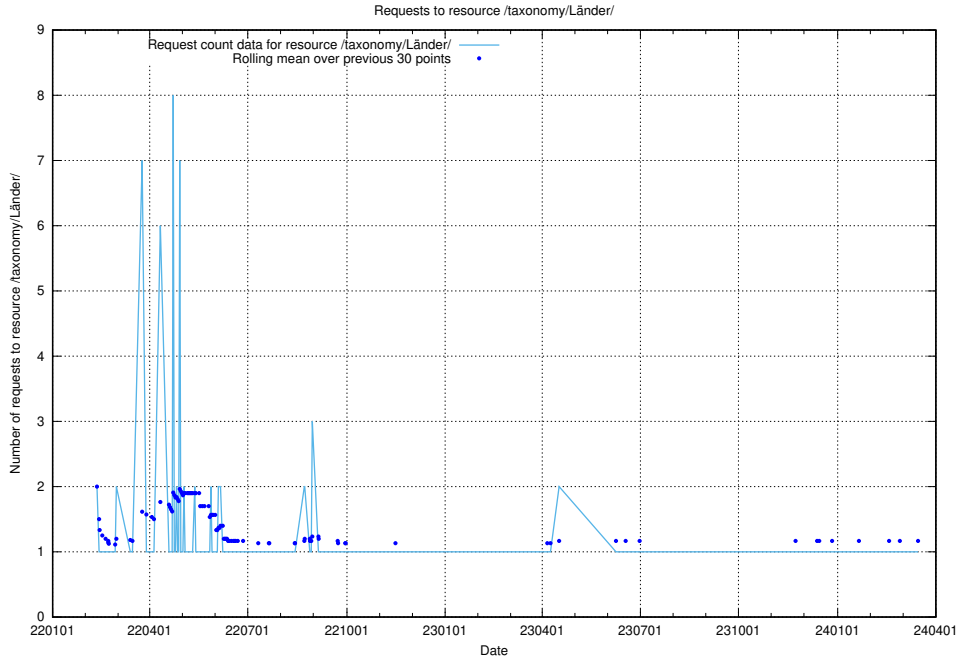

5.1257 Usage of /taxonomy/Länder/

Here, we count the number of requests to resource /taxonomy/Länder/.