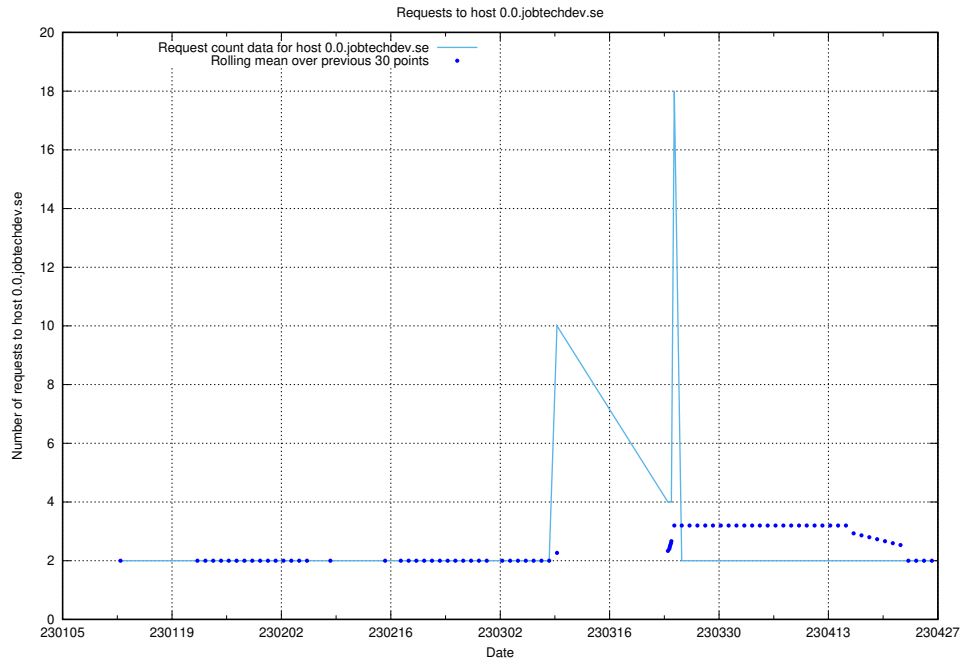

7.303 Usage of 0.0.jobtechdev.se

Here, we count the number of requests to host 0.0.jobtechdev.se.