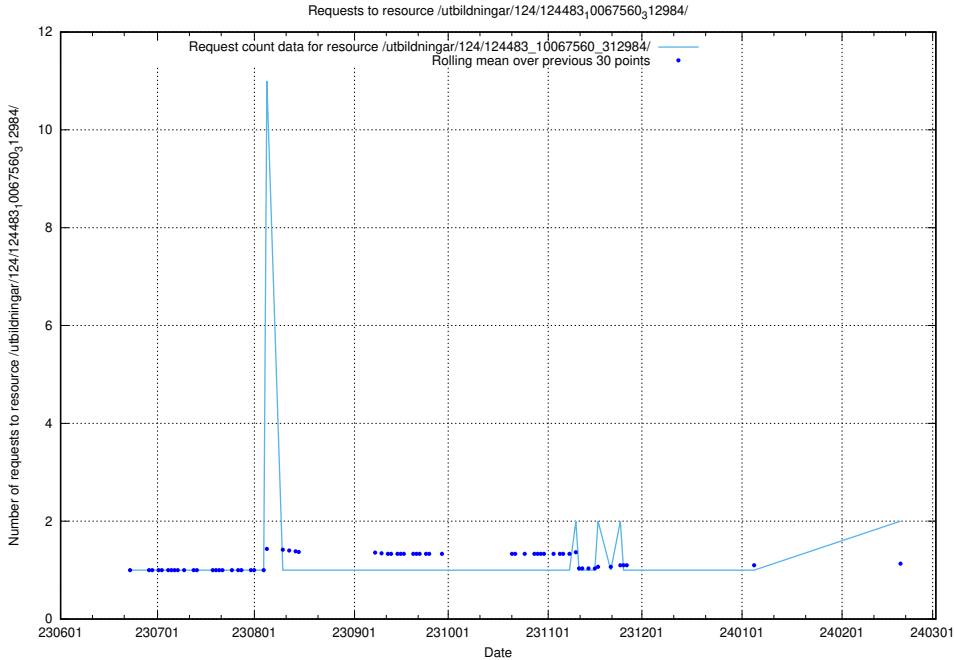

5.713 Usage of /utbildningar/124/124483_10067560_312984/

Here, we count the number of requests to resource /utbildningar/124/124483_10067560_312984/.