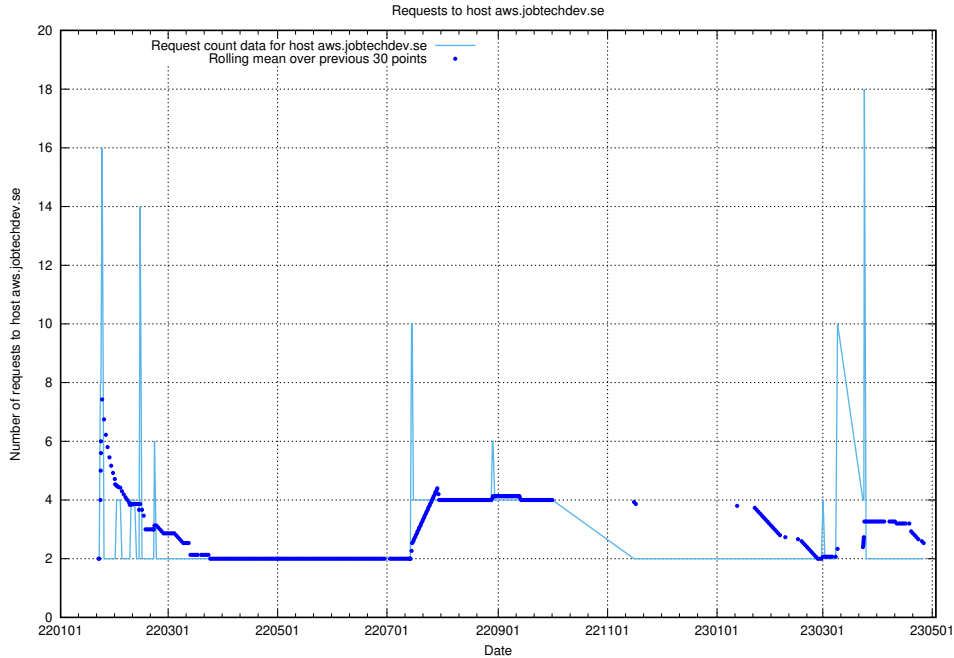

7.258 Usage of aws.jobtechdev.se

Here, we count the number of requests to host aws.jobtechdev.se.