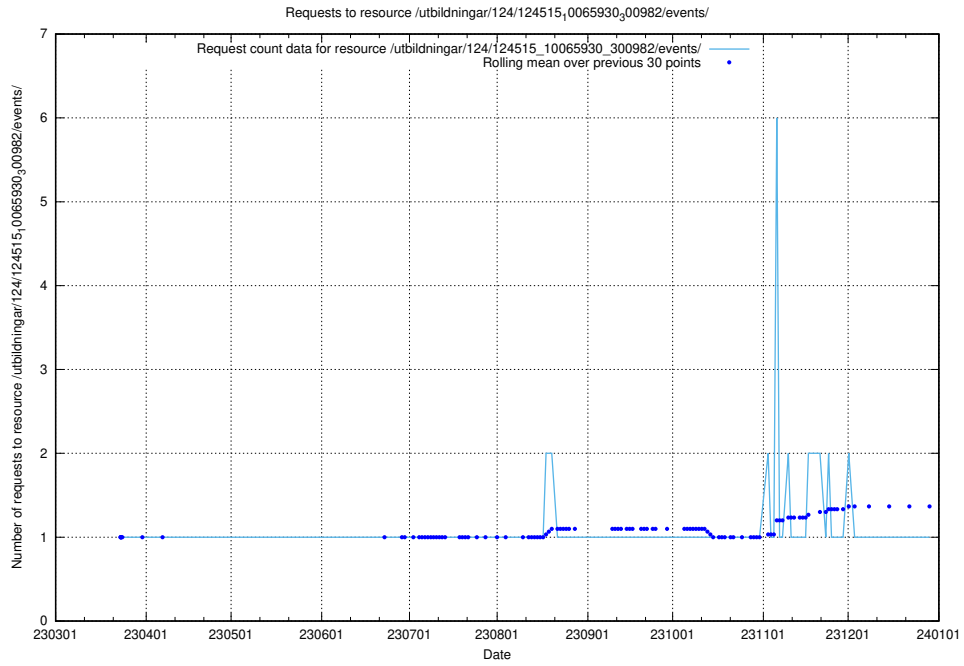

5.1213 Usage of /utbildningar/124/124515_10065930_300982/events/

Here, we count the number of requests to resource /utbildningar/124/124515_10065930_300982/events/

5.1214 Usage of /taxonomy/version/22/query/sun-field-hierarchy/