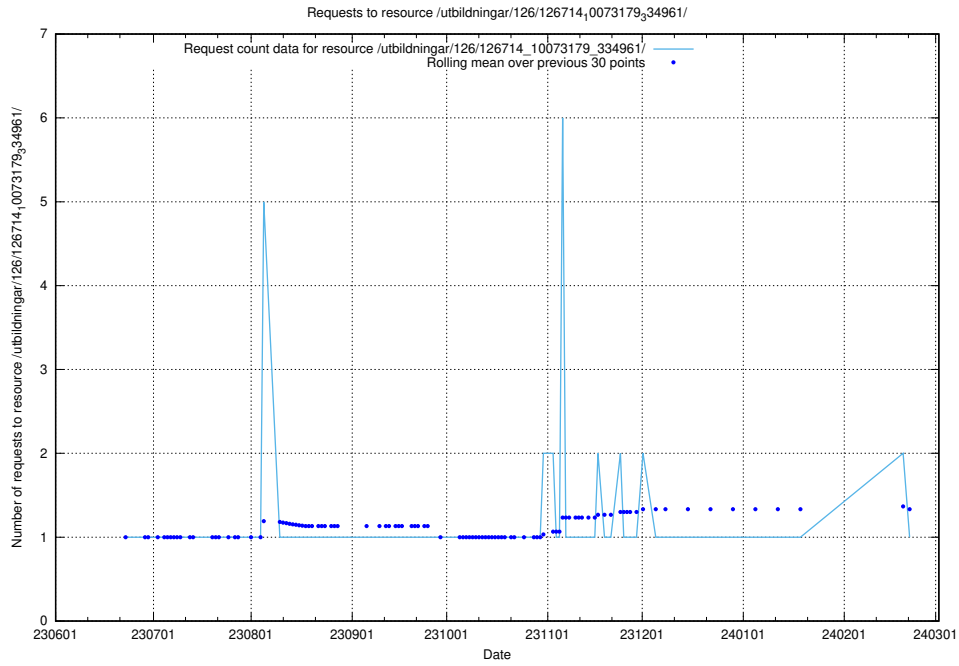

5.5272 Usage of /utbildningar/126/126714_10073179_334961/

Here, we count the number of requests to resource /utbildningar/126/126714_10073179_334961/.