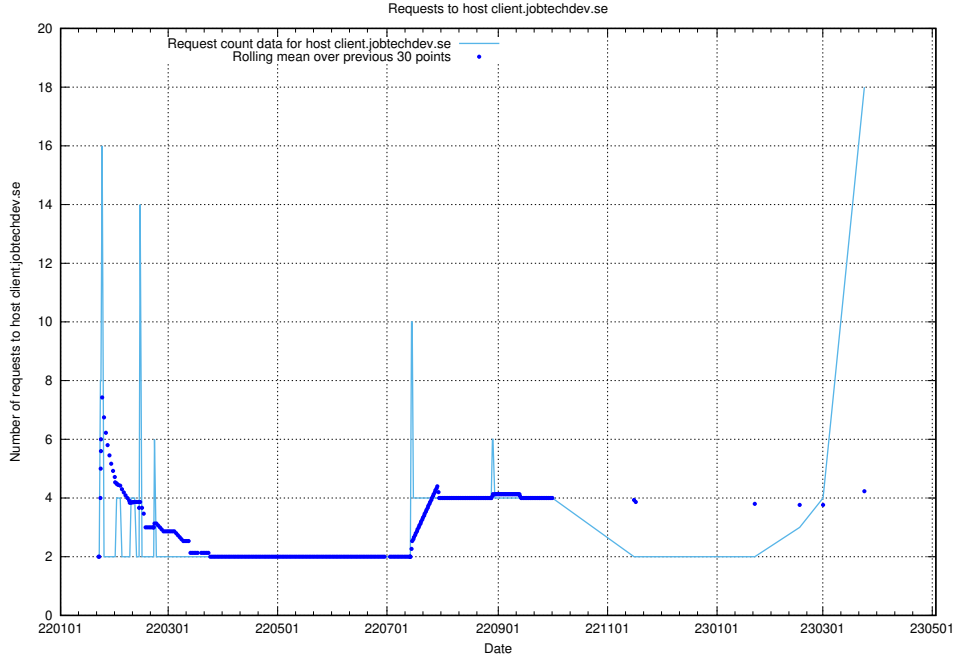

7.35 Usage of client.jobtechdev.se

Here, we count the number of requests to host client.jobtechdev.se.