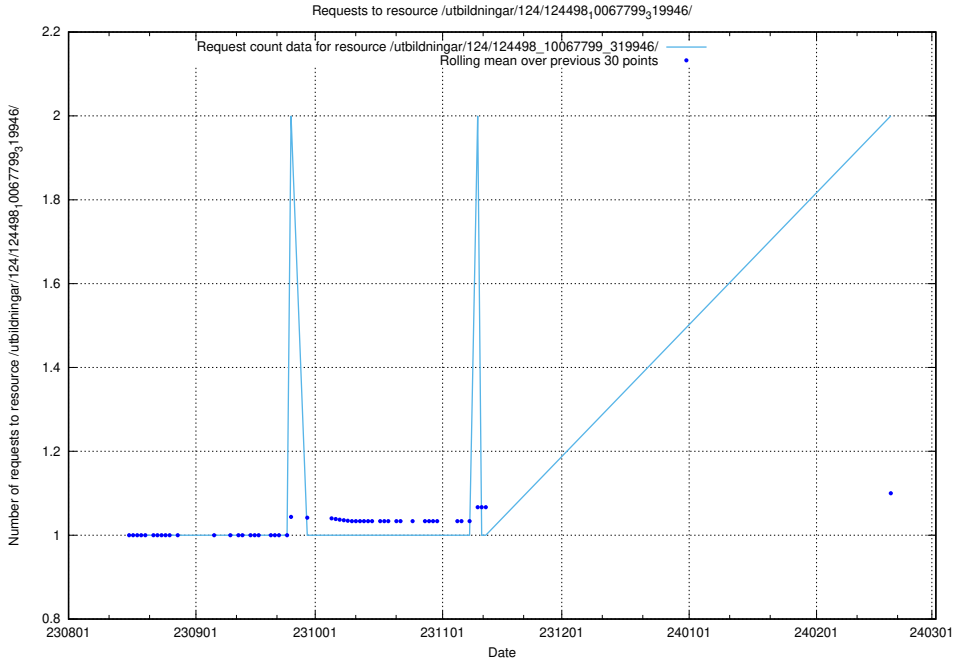

5.605 Usage of /utbildningar/124/124498_10067799_319946/

Here, we count the number of requests to resource /utbildningar/124/124498_10067799_319946/.