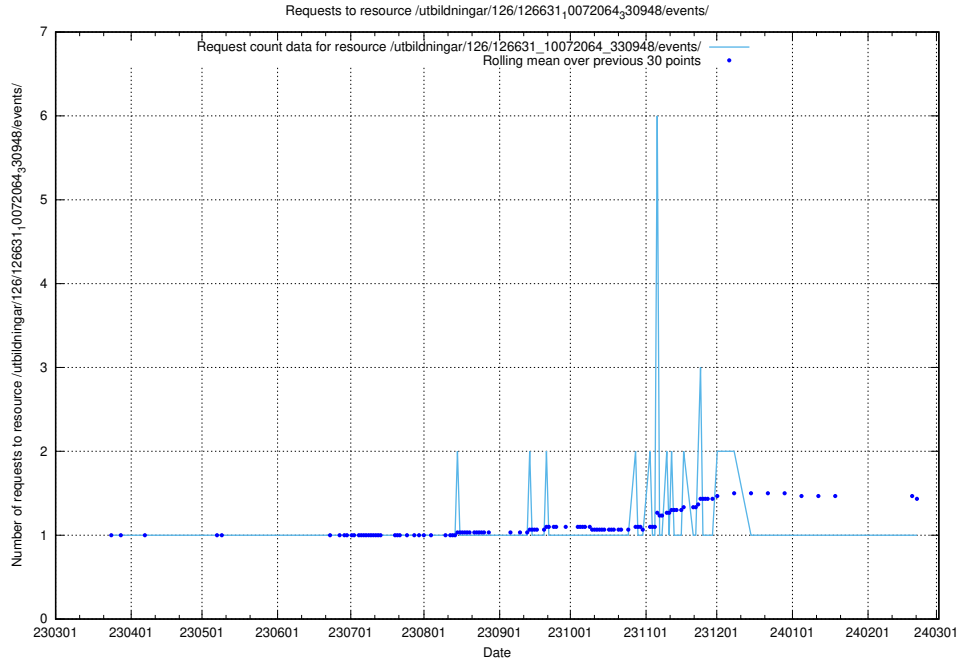

5.5855 Usage of /utbildningar/126/126631_10072064_330948/events/

Here, we count the number of requests to resource /utbildningar/126/126631_10072064_330948/events/