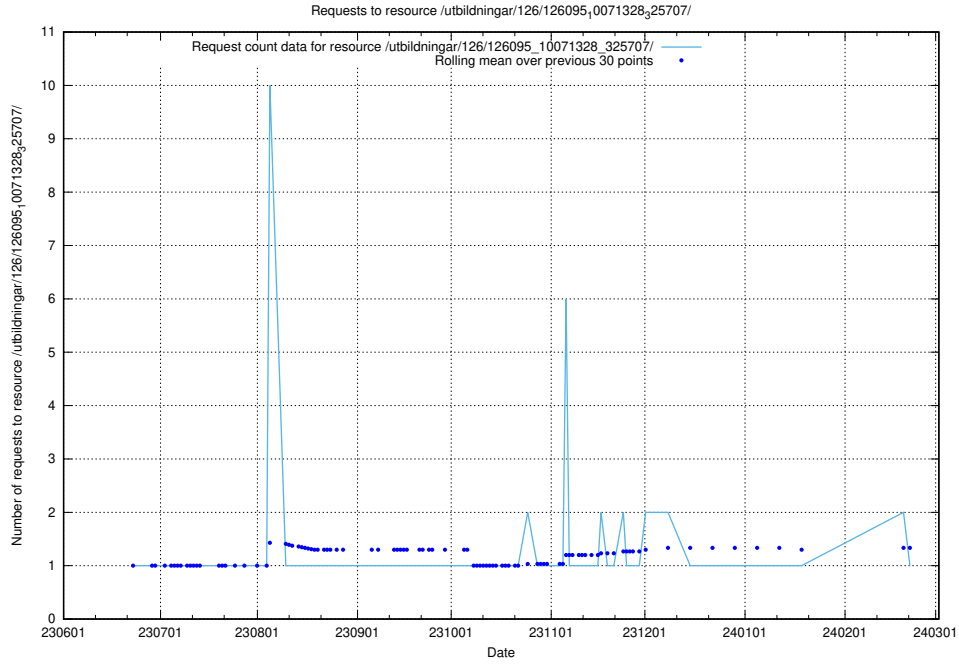

5.5334 Usage of /utbildningar/126/126095_10071328_325707/

Here, we count the number of requests to resource /utbildningar/126/126095_10071328_325707/.