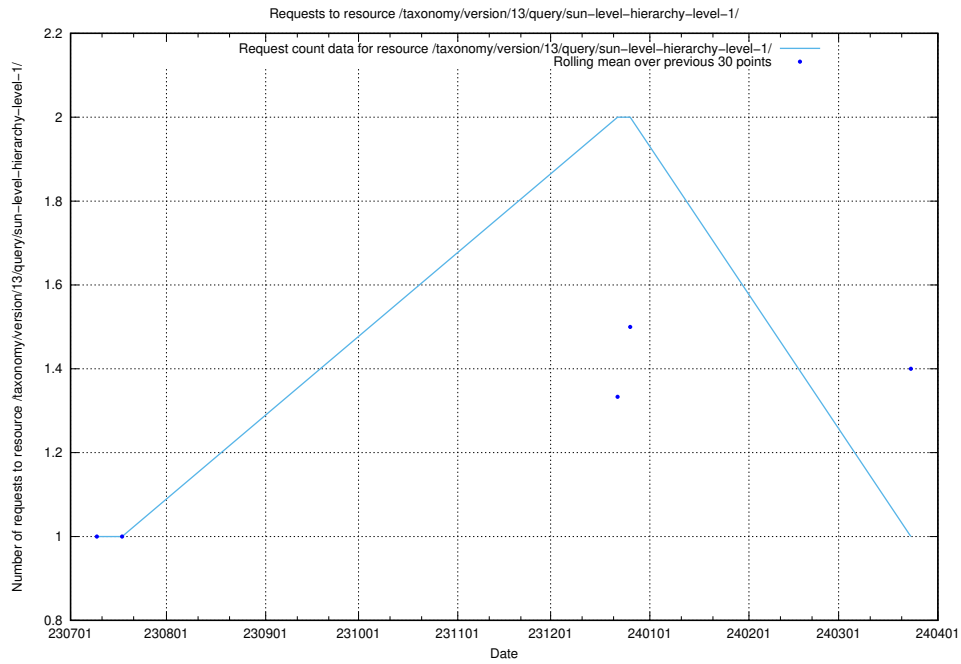

5.4807 Usage of /taxonomy/version/13/query/sun-level-hierarchy-level-1/

Here, we count the number of requests to resource /taxonomy/version/13/query/sun-level-hierarchy-level-1/.