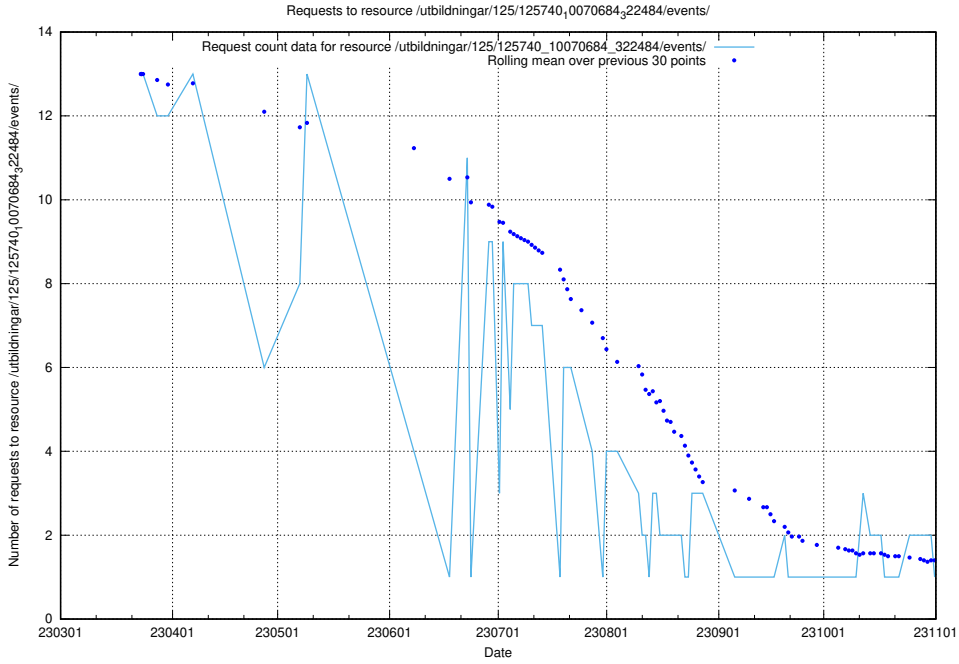

5.5894 Usage of /utbildningar/125/125740_10070684_322484/events/

Here, we count the number of requests to resource /utbildningar/125/125740_10070684_322484/events/