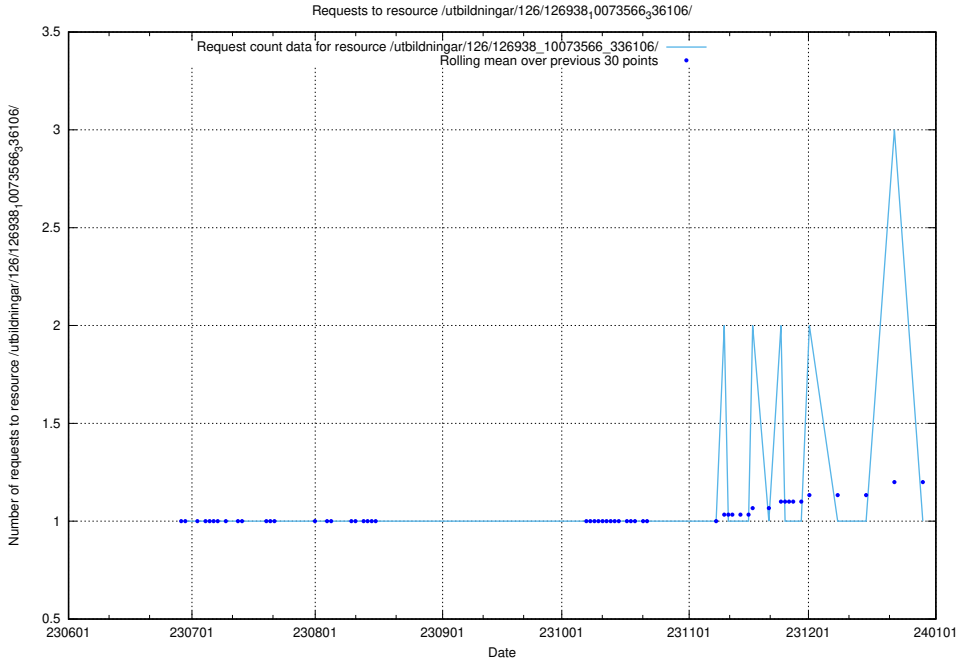

5.5084 Usage of /utbildningar/126/126938_10073566_336106/

Here, we count the number of requests to resource /utbildningar/126/126938_10073566_336106/.