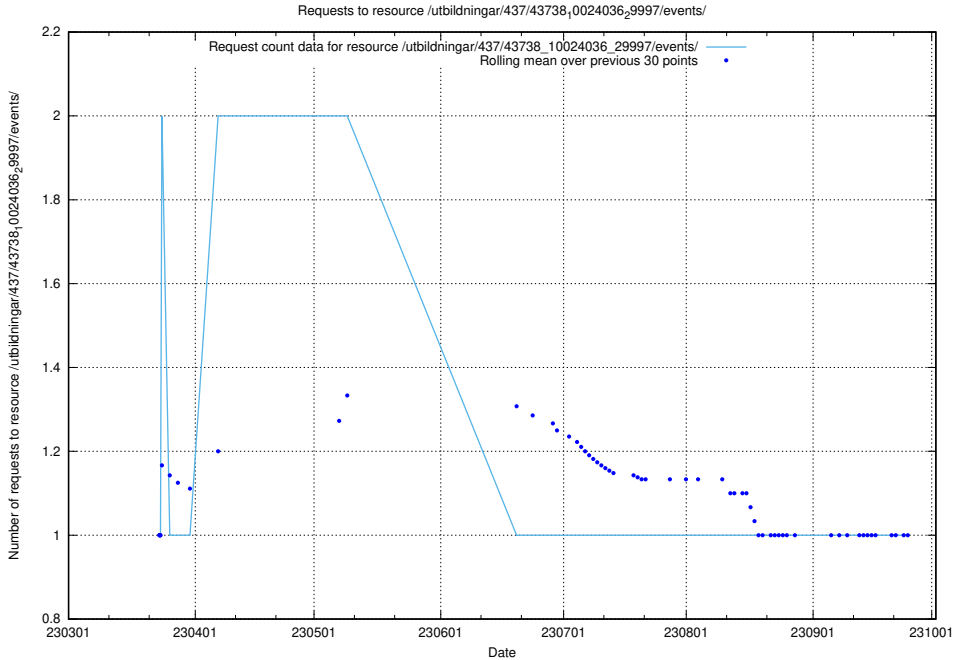

Here, we count the number of requests to resource /utbildningar/437/43738_10024036_29997/events/.

5.6032 Usage of /utbildningar/437/43738_10024036_29997/

Here, we count the number of requests to resource /utbildningar/437/43738_10024036_29997/.