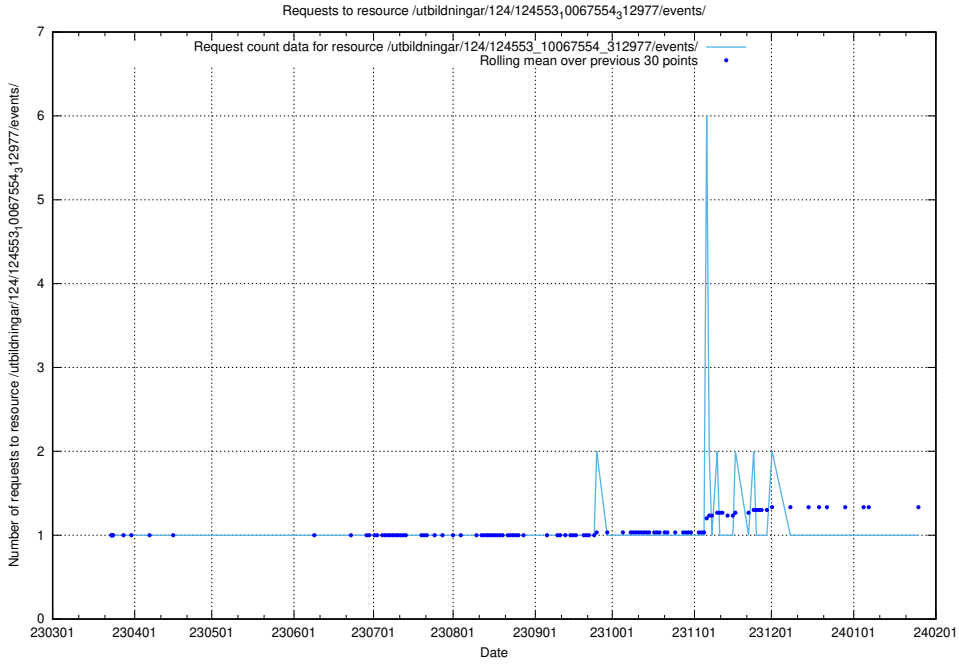

Here, we count the number of requests to resource /utbildningar/124/124553_10067745_313307/events/

5.1106 Usage of /utbildningar/124/124553_10067554_312977/events/

Here, we count the number of requests to resource /utbildningar/124/124553_10067554_312977/events/