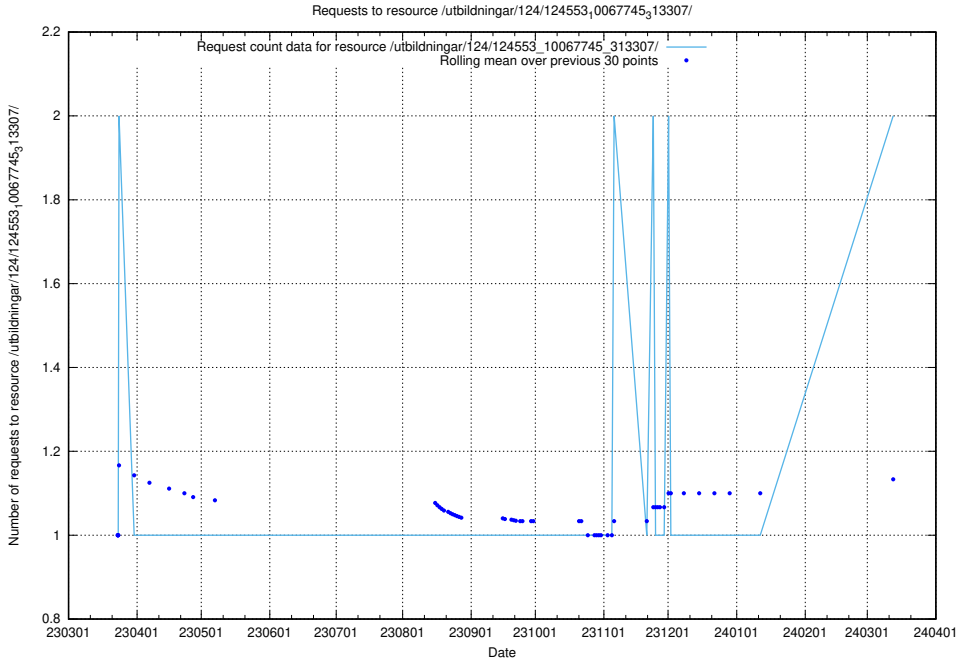

5.350 Usage of /utbildningar/124/124553_10067745_313307/

Here, we count the number of requests to resource /utbildningar/124/124553_10067745_313307/.