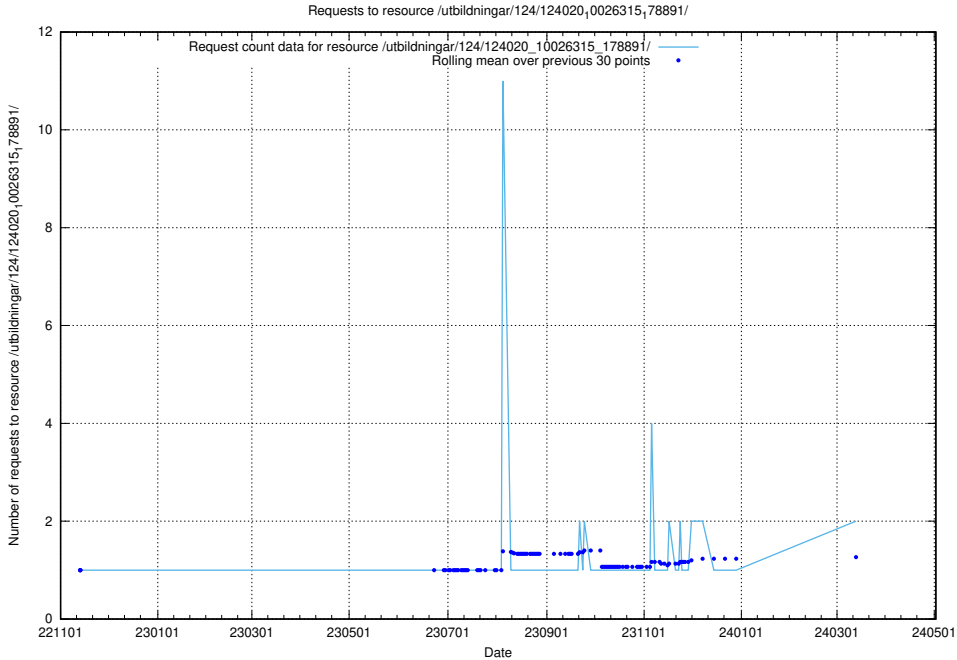

5.734 Usage of /utbildningar/124/124020_10026315_178891/

Here, we count the number of requests to resource /utbildningar/124/124020_10026315_178891/.