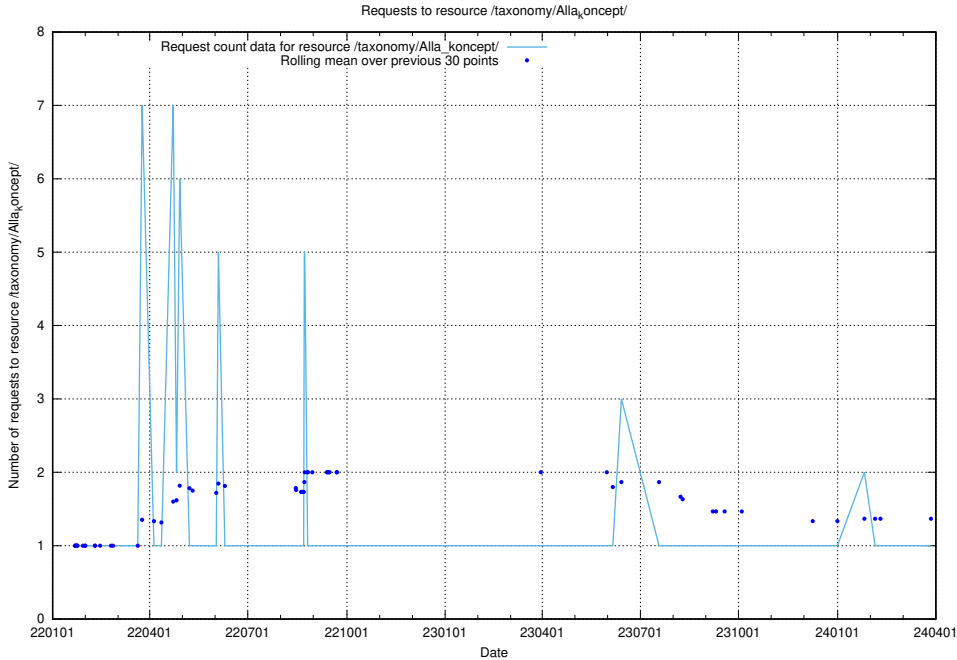

5.5470 Usage of /taxonomy/Alla_koncept/

Here, we count the number of requests to resource /taxonomy/Alla_koncept/.