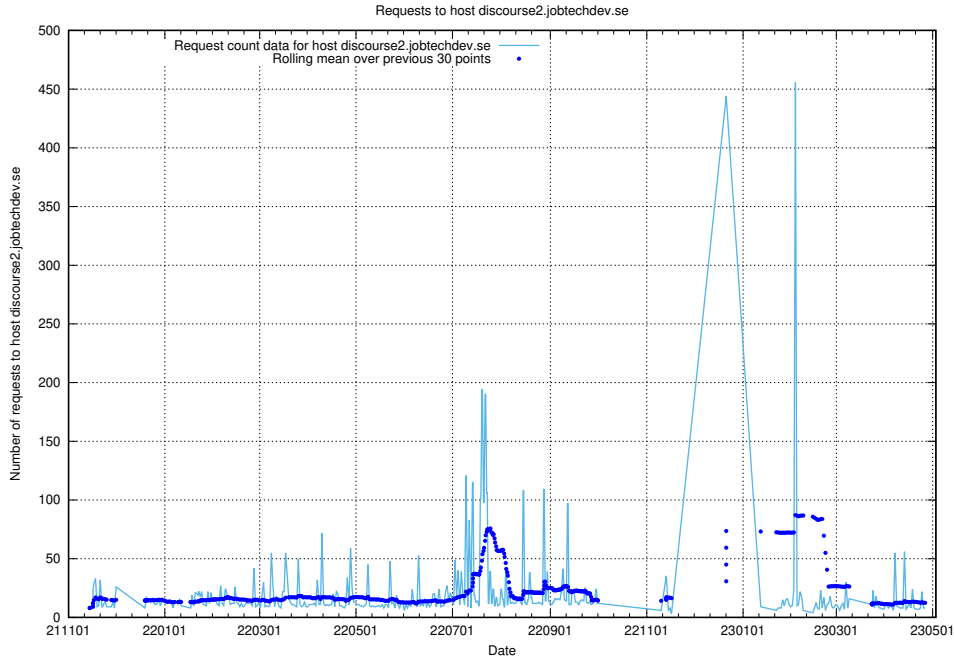

7.65 Usage of discourse2.jobtechdev.se

Here, we count the number of requests to host discourse2.jobtechdev.se.