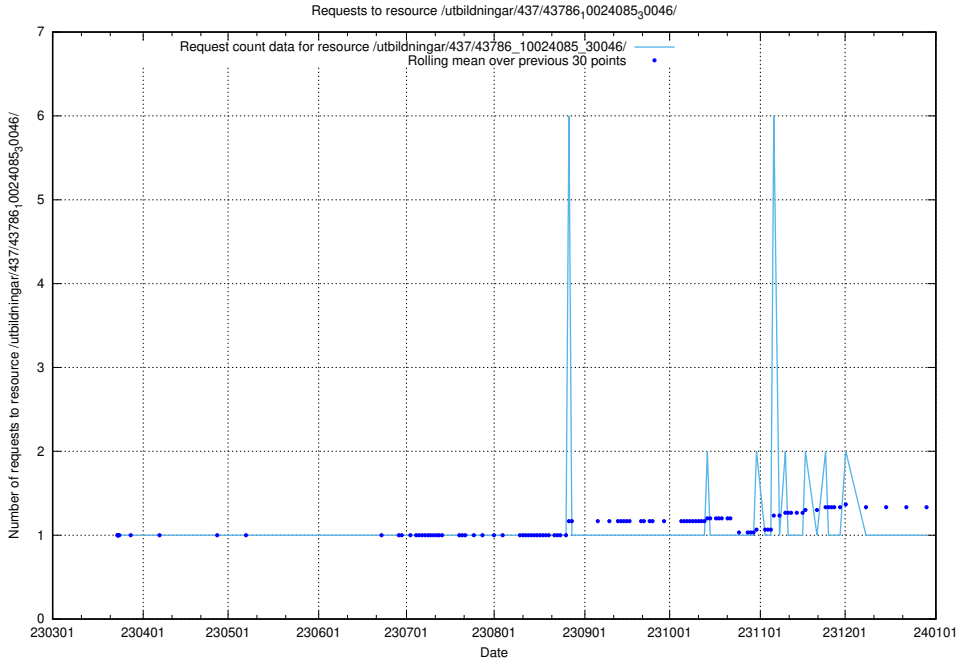

5.6002 Usage of /utbildningar/437/43786_10024085_30046/

Here, we count the number of requests to resource /utbildningar/437/43786_10024085_30046/.