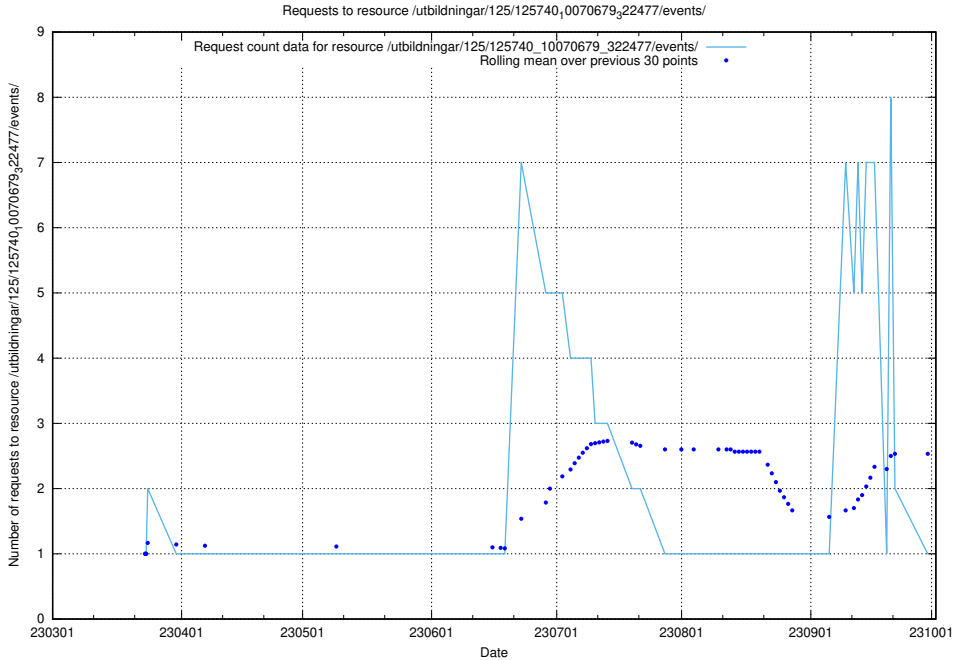

5.880 Usage of /utbildningar/125/125740_10070679_322477/events/

Here, we count the number of requests to resource /utbildningar/125/125740_10070679_322477/events/