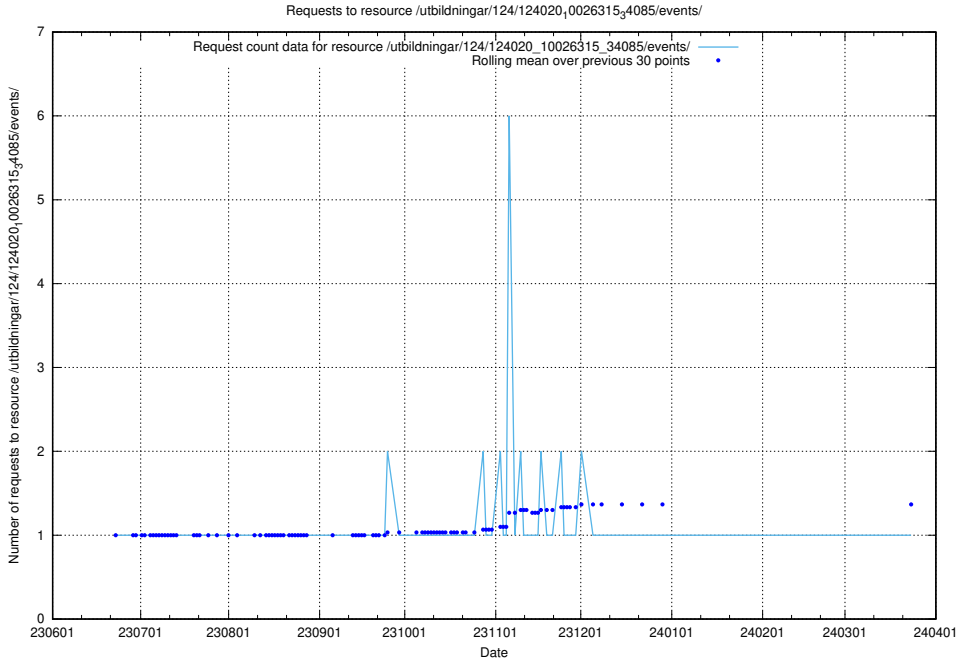

5.5493 Usage of /utbildningar/124/124020_10026315_34085/events/

Here, we count the number of requests to resource /utbildningar/124/124020_10026315_34085/events/.