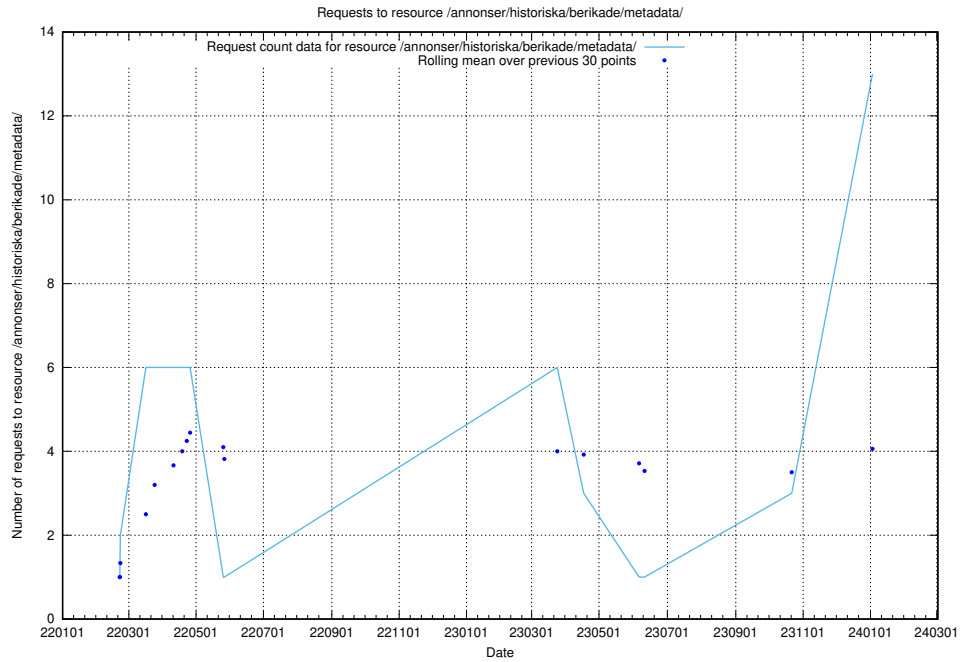

5.12 Usage of /annonser/historiska/berikade/metadata/

Here, we count the number of requests to resource /annonser/historiska/berikade/metadata/.