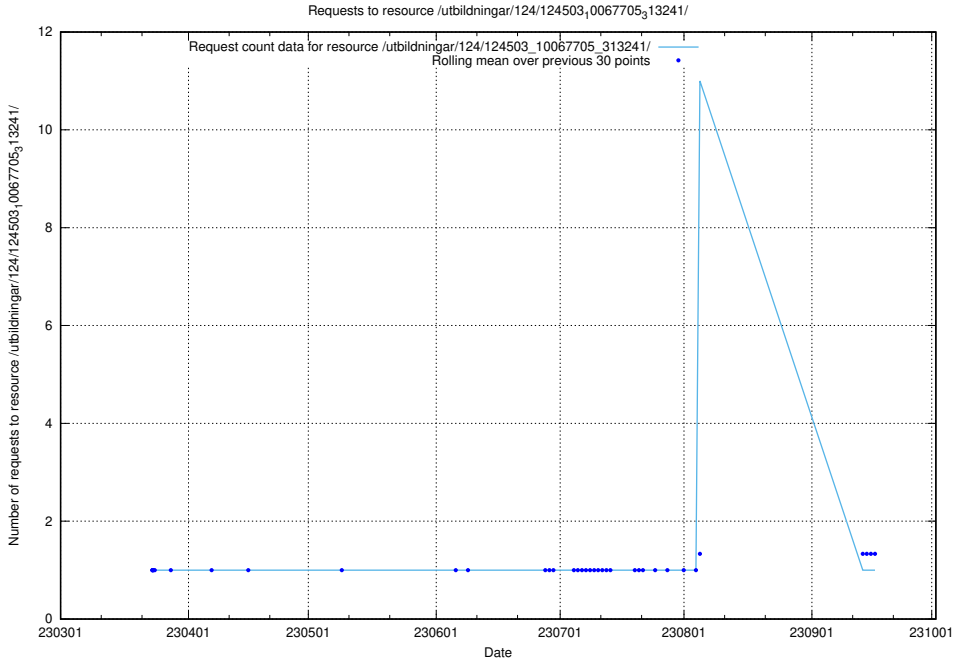

Here, we count the number of requests to resource /utbildningar/utb_emil/125/125195_10069395_332456/events/

5.1790 Usage of /utbildningar/124/124503_10067705_313241/

Here, we count the number of requests to resource /utbildningar/124/124503_10067705_313241/.