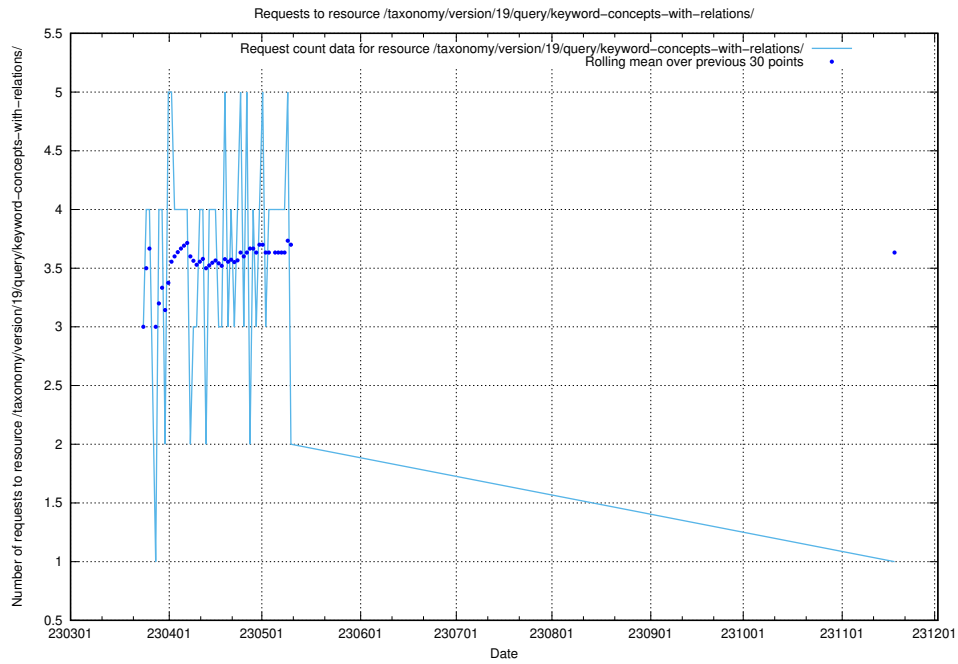

5.5800 Usage of /taxonomy/version/19/query/keyword-concepts-with-relations/

Here, we count the number of requests to resource /taxonomy/version/19/query/keyword-concepts-with-relations/.

5.5801 Usage of /utbildningar/122/122290_10064537_291120/