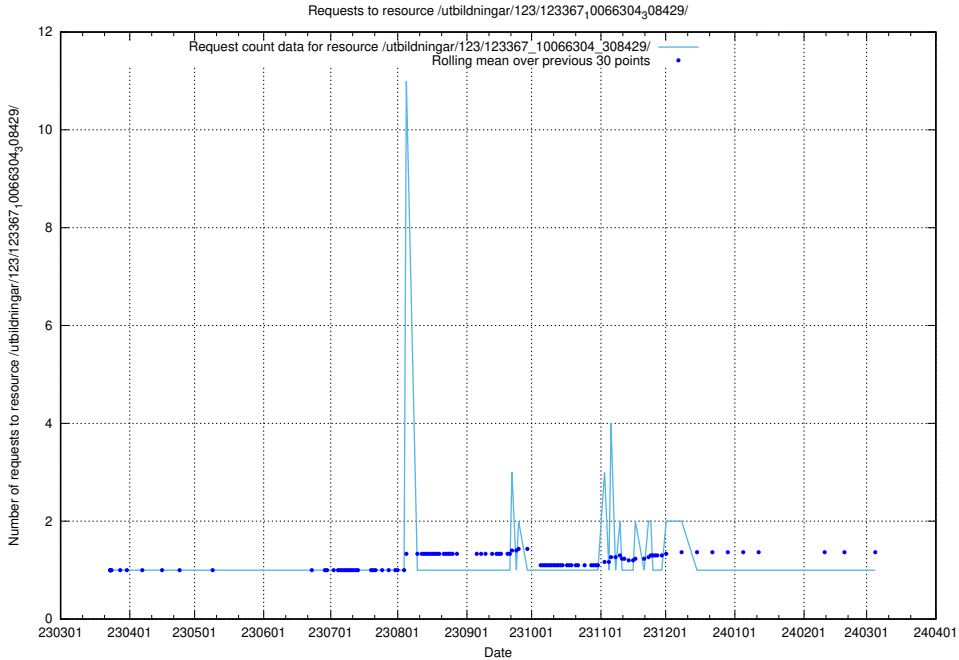

5.4183 Usage of /utbildningar/123/123367_10066304_308429/

Here, we count the number of requests to resource /utbildningar/123/123367_10066304_308429/.