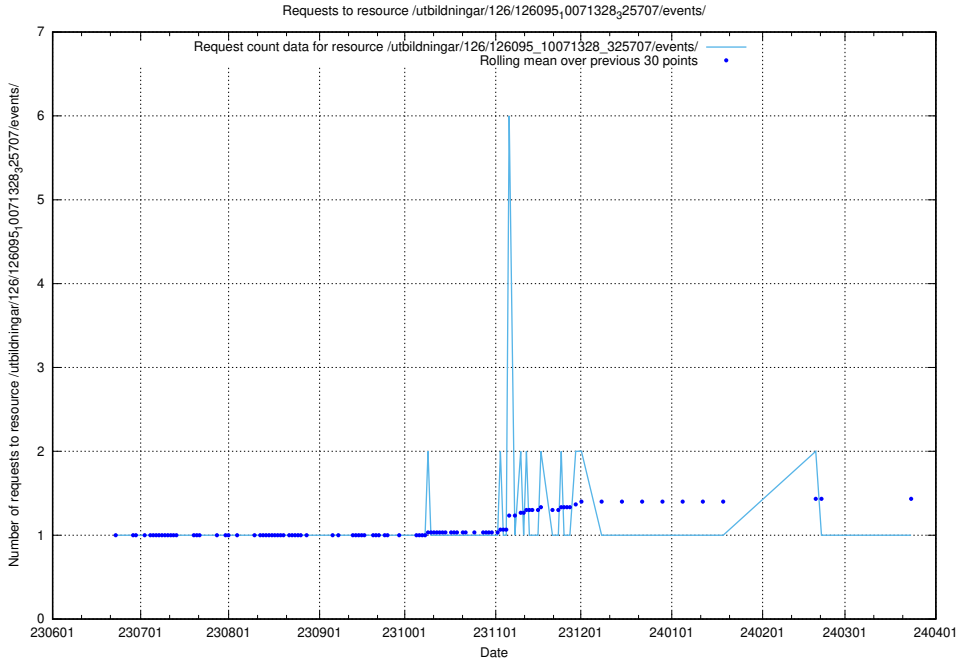

5.5333 Usage of /utbildningar/126/126095_10071328_325707/events/

Here, we count the number of requests to resource /utbildningar/126/126095_10071328_325707/events/