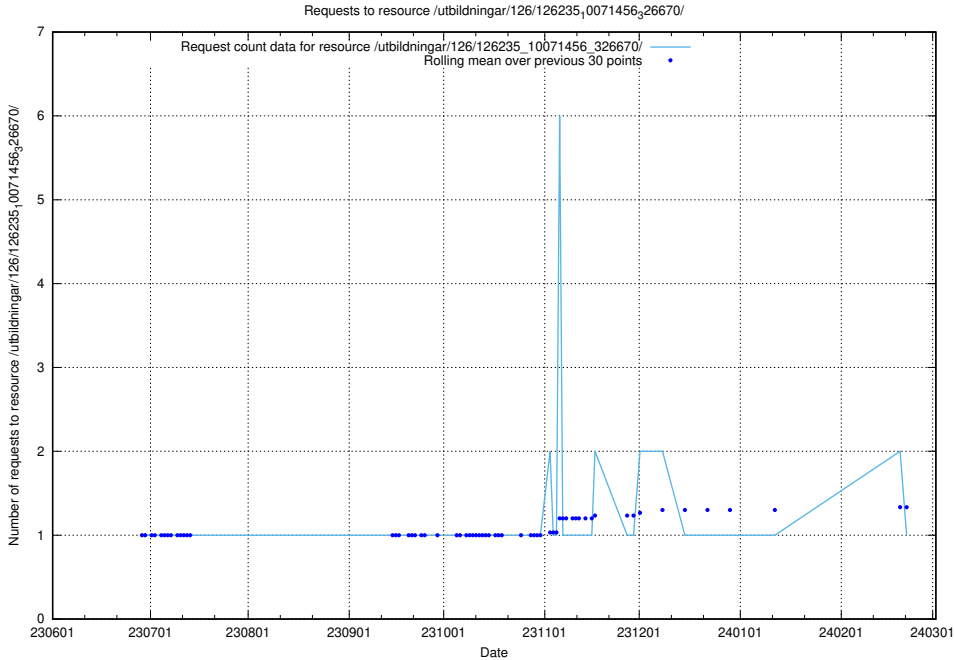

5.5111 Usage of /utbildningar/126/126235_10071456_326670/

Here, we count the number of requests to resource /utbildningar/126/126235_10071456_326670/.