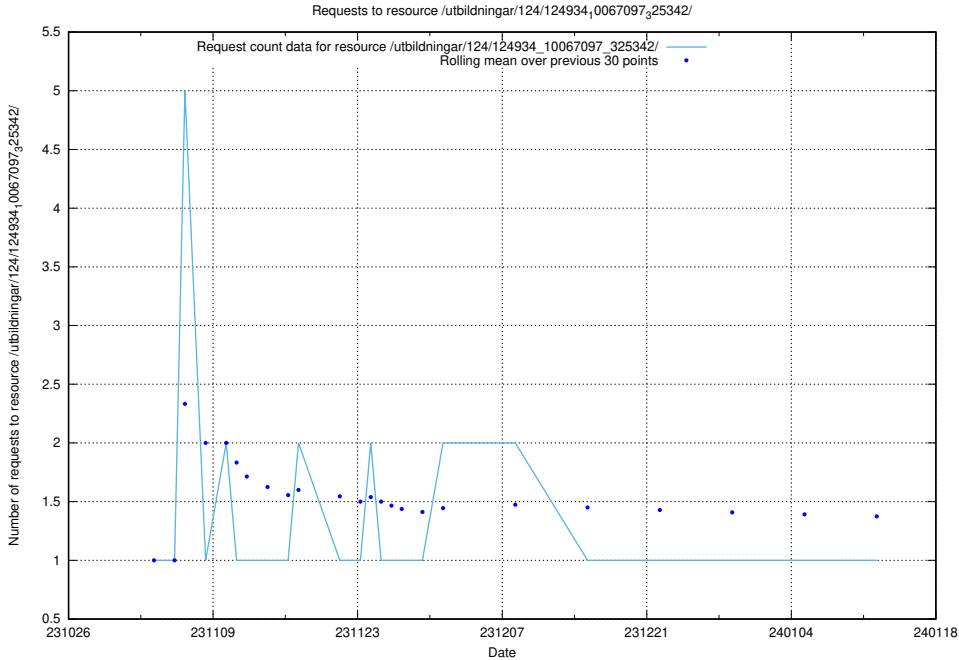

5.3796 Usage of /utbildningar/124/124934_10067097_325342/

Here, we count the number of requests to resource /utbildningar/124/124934_10067097_325342/.

5.3797 Usage of /availability/20231023/

Here, we count the number of requests to resource /availability/20231023/.