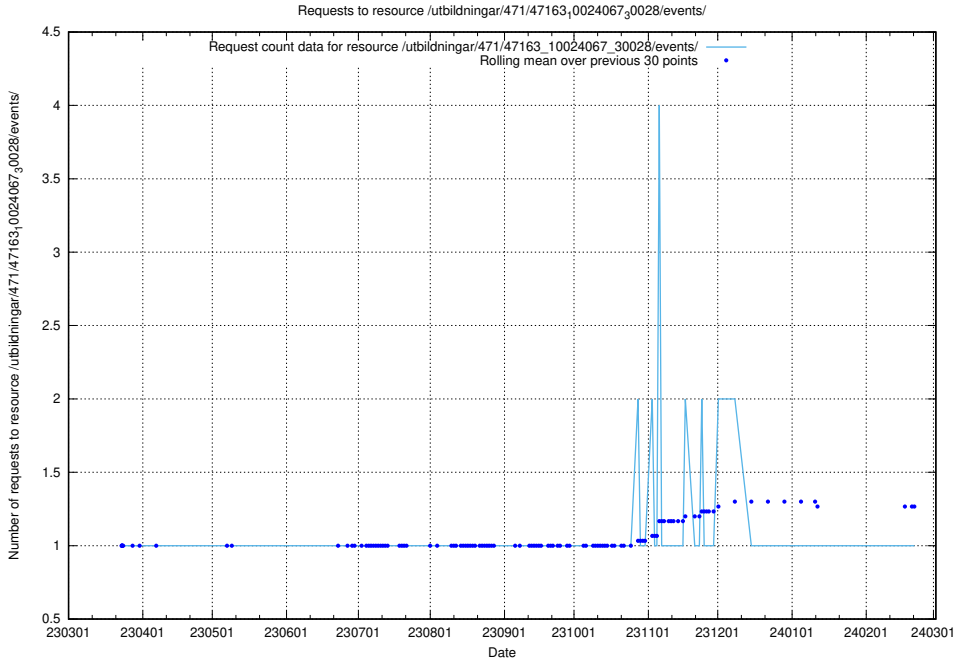

5.5952 Usage of /utbildningar/471/47163_10024067_30028/events/

Here, we count the number of requests to resource /utbildningar/471/47163_10024067_30028/events/.