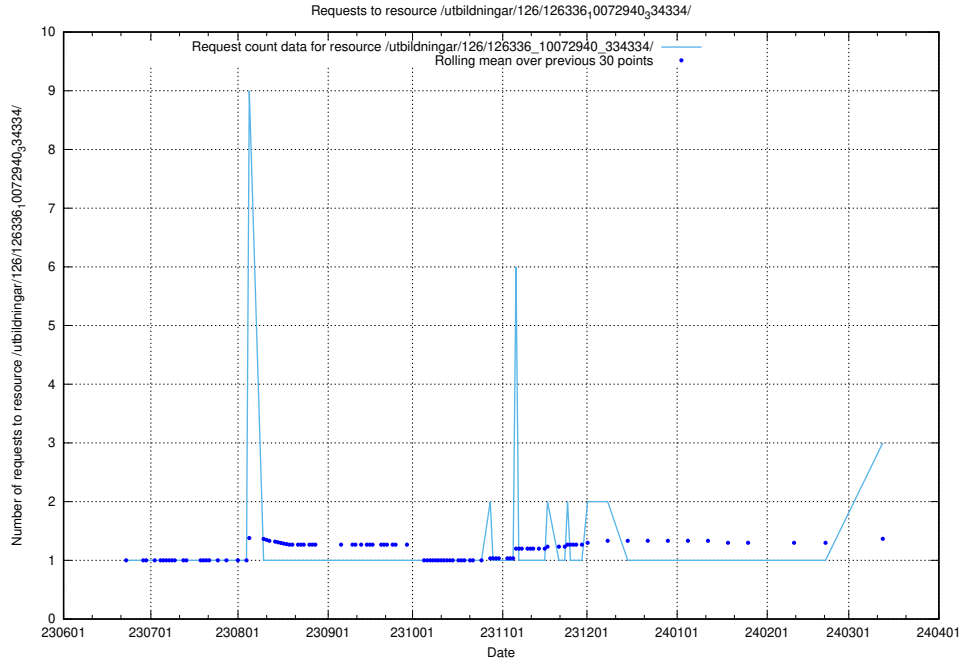

Here, we count the number of requests to resource /utbildningar/126/126337_10072940_334334/.

5.267 Usage of /utbildningar/126/126336_10072940_334334/

Here, we count the number of requests to resource /utbildningar/126/126336_10072940_334334/.