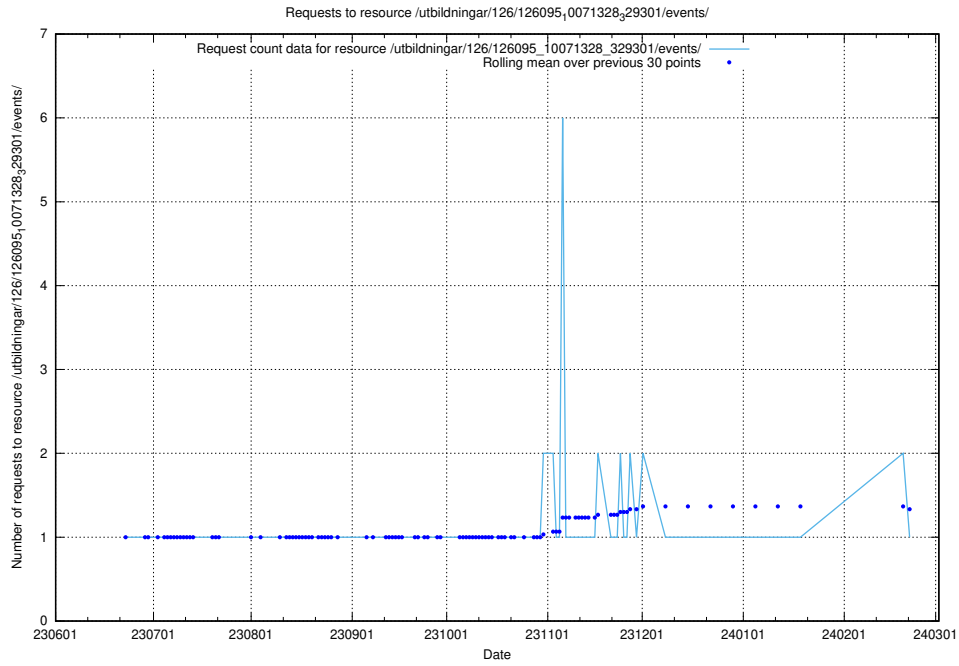

5.5331 Usage of /utbildningar/126/126095_10071328_329301/events/

Here, we count the number of requests to resource /utbildningar/126/126095_10071328_329301/events/