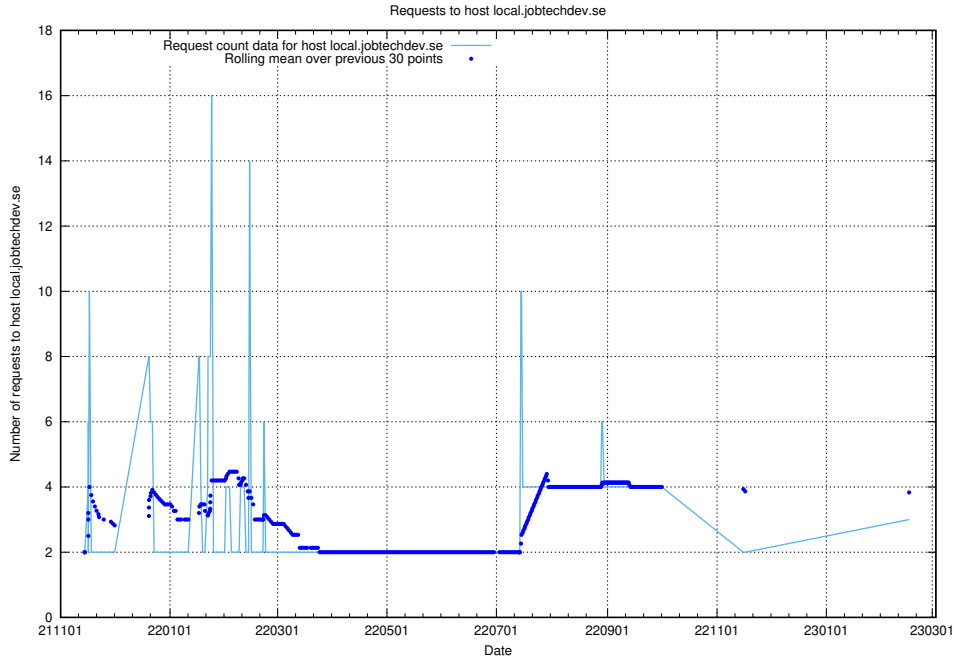

7.246 Usage of local.jobtechdev.se

Here, we count the number of requests to host local.jobtechdev.se.