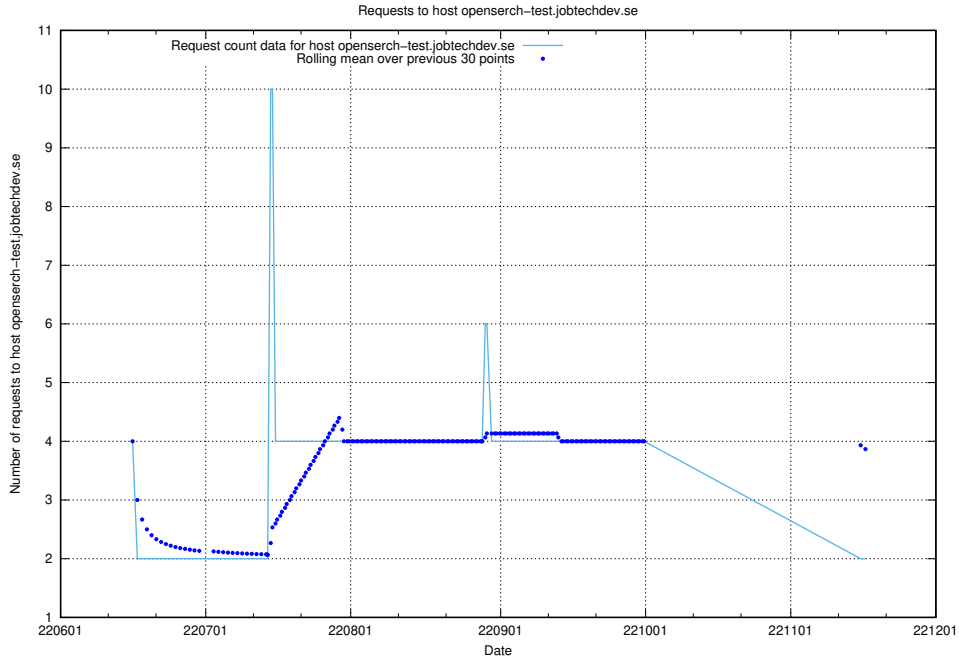

7.402 Usage of openserch-test.jobtechdev.se

Here, we count the number of requests to host openserch-test.jobtechdev.se.