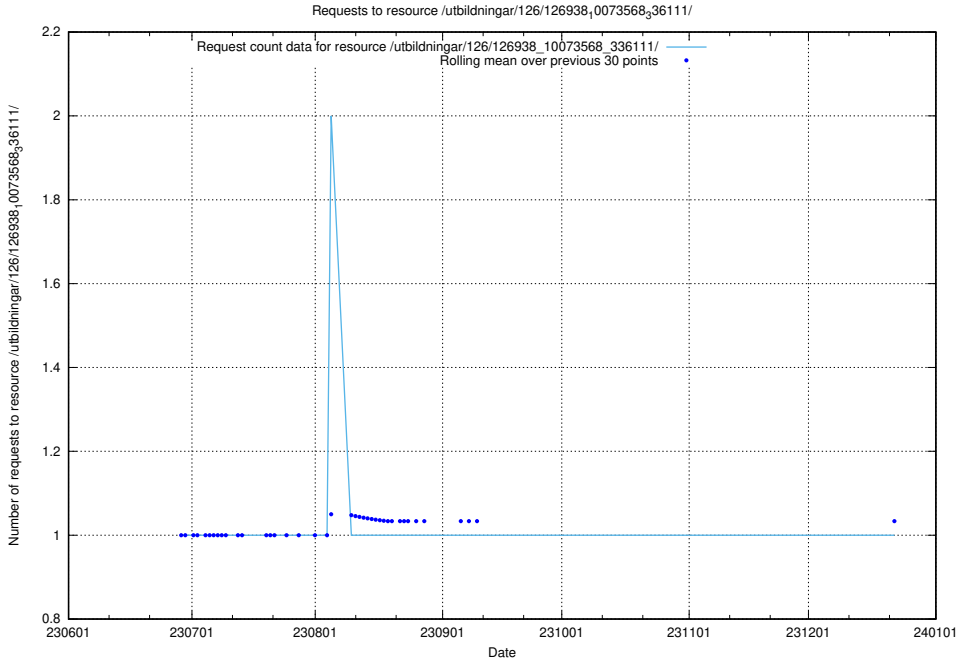

5.5083 Usage of /utbildningar/126/126938_10073568_336111/

Here, we count the number of requests to resource /utbildningar/126/126938_10073568_336111/.