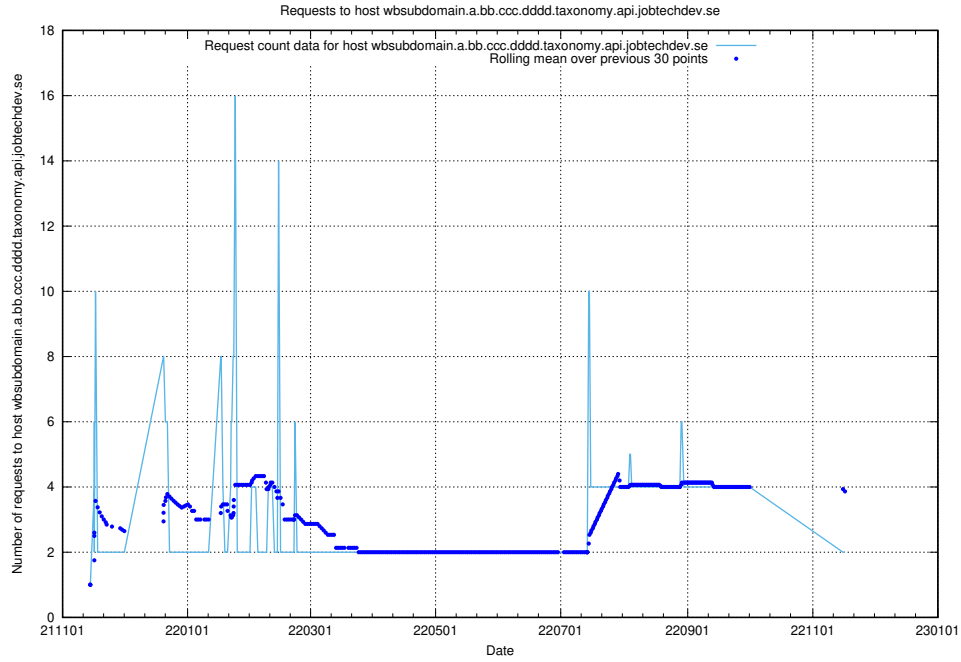

7.547 Usage of wbsubdomain.a.bb.ccc.dddd.taxonomy.api.jobtechdev.se

Here, we count the number of requests to host wbsubdomain.a.bb.ccc.dddd.taxonomy.api.jobtechdev.se.