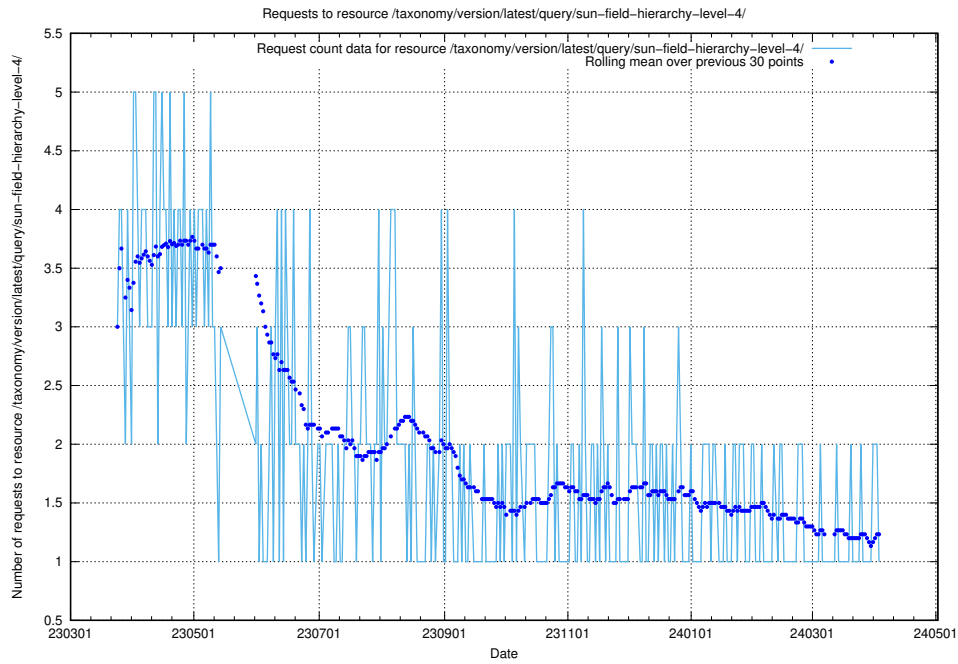

5.5761 Usage of /taxonomy/version/latest/query/sun-field-hierarchy-level-4/

Here, we count the number of requests to resource /taxonomy/version/latest/query/sun-field-hierarchy-level-4/.