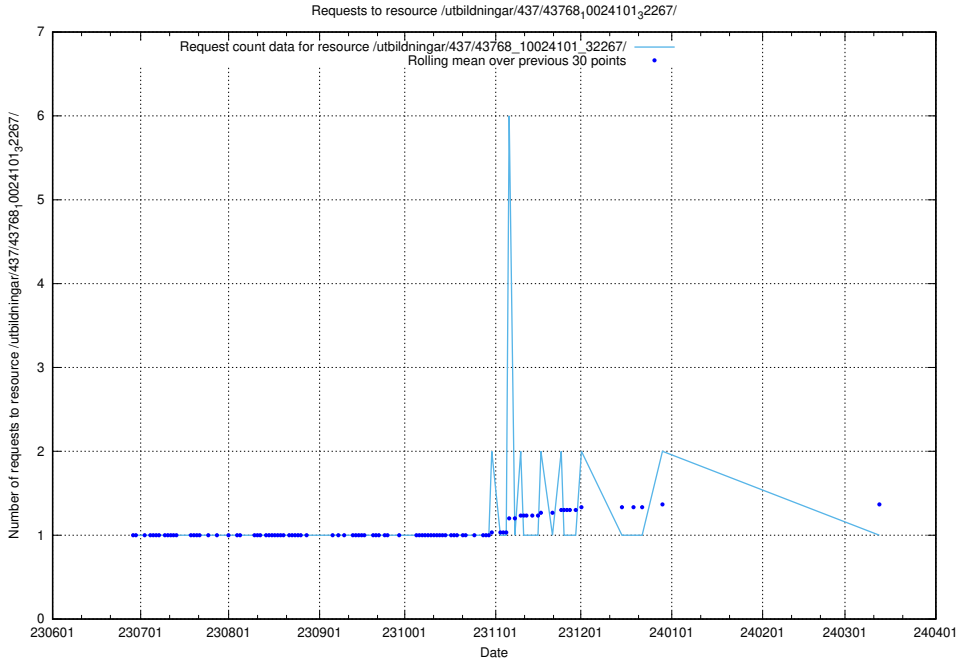

5.5079 Usage of /utbildningar/437/43768_10024101_32267/

Here, we count the number of requests to resource /utbildningar/437/43768_10024101_32267/.