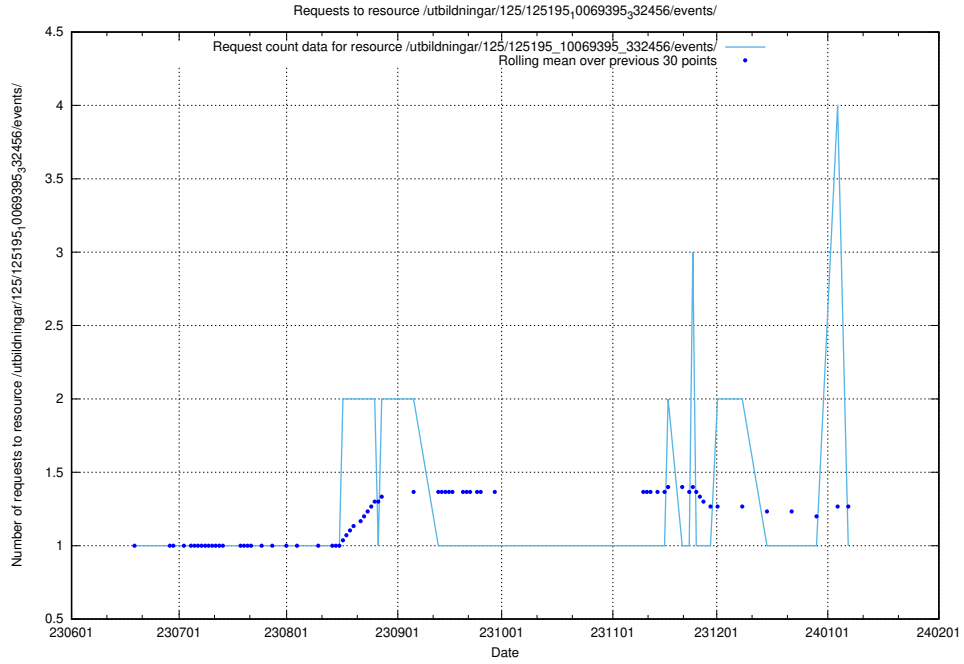

5.5517 Usage of /utbildningar/125/125195_10069395_332456/events/

Here, we count the number of requests to resource /utbildningar/125/125195_10069395_332456/events/