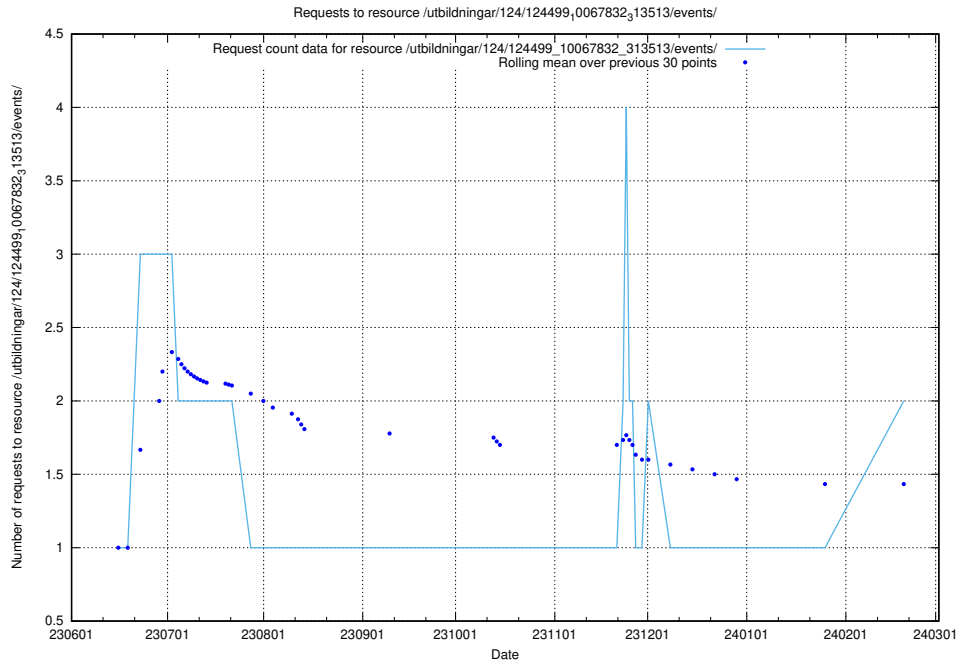

5.736 Usage of /utbildningar/124/124499_10067832_313513/events/

Here, we count the number of requests to resource /utbildningar/124/124499_10067832_313513/events/