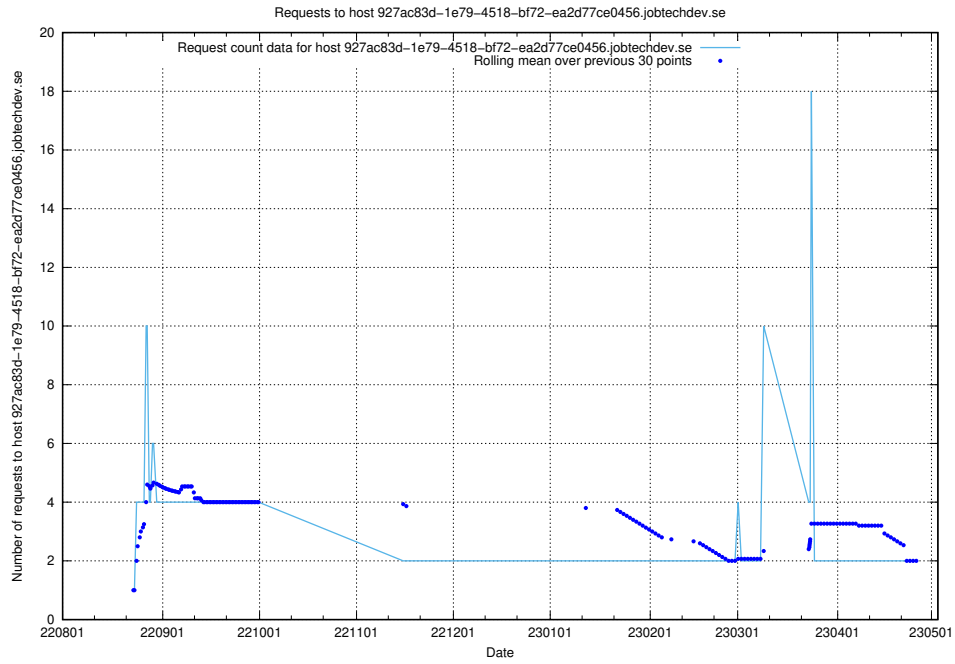

7.340 Usage of 927ac83d-1e79-4518-bf72-ea2d77ce0456.jobtechdev.se

Here, we count the number of requests to host 927ac83d-1e79-4518-bf72-ea2d77ce0456.jobtechdev.se.