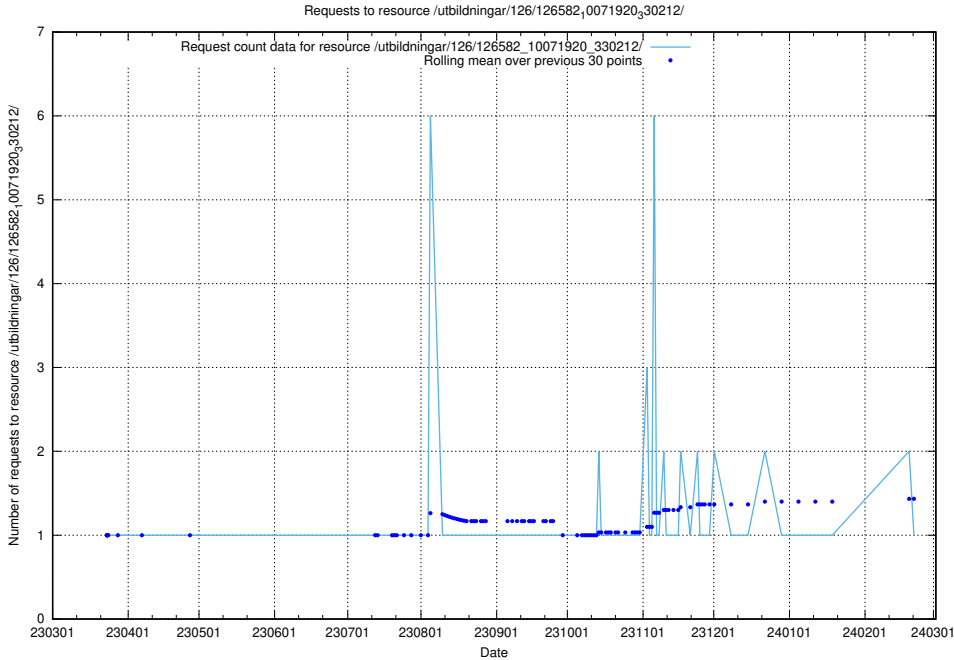

5.6036 Usage of /utbildningar/126/126582_10071920_330212/

Here, we count the number of requests to resource /utbildningar/126/126582_10071920_330212/.