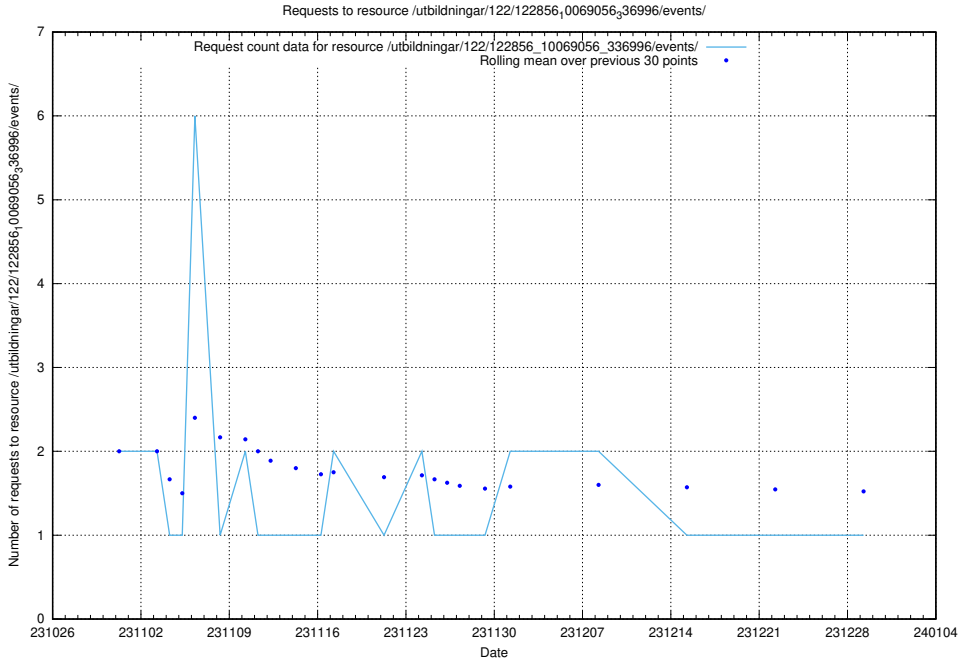

Here, we count the number of requests to resource /utbildningar/127/127012_10074034_337034/events/

5.3803 Usage of /utbildningar/122/122856_10069056_336996/events/

Here, we count the number of requests to resource /utbildningar/122/122856_10069056_336996/events/