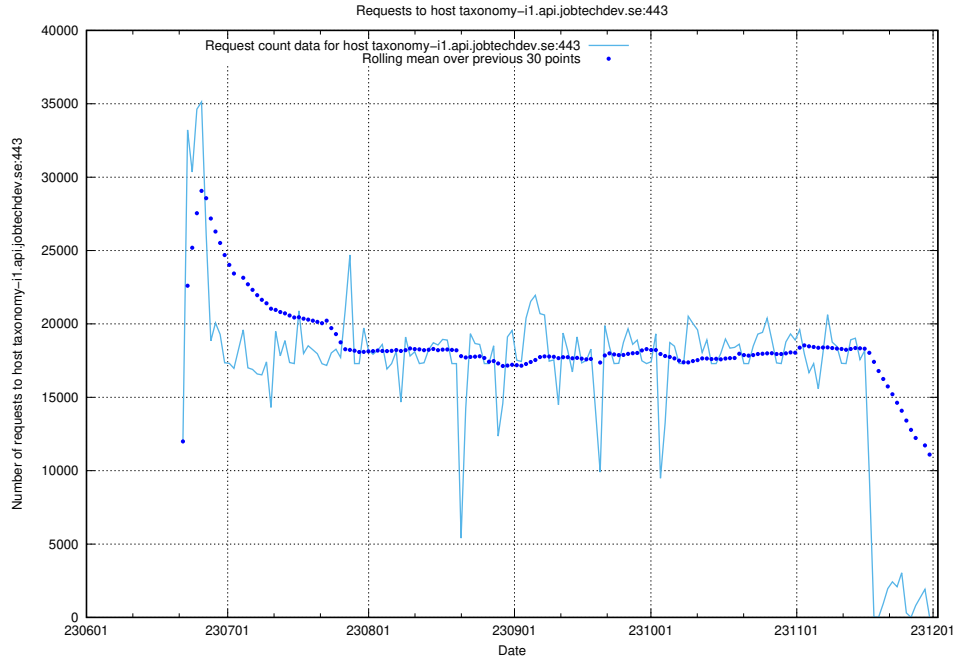

7.40 Usage of `jobed-connect-api-onprem.jobtechdev.se`

Here, we count the number of requests to host `jobed-connect-api-onprem.jobtechdev.se`.

7.41 Usage of taxonomy-i1.api.jobtechdev.se:443

Here, we count the number of requests to host taxonomy-i1.api.jobtechdev.se:443.