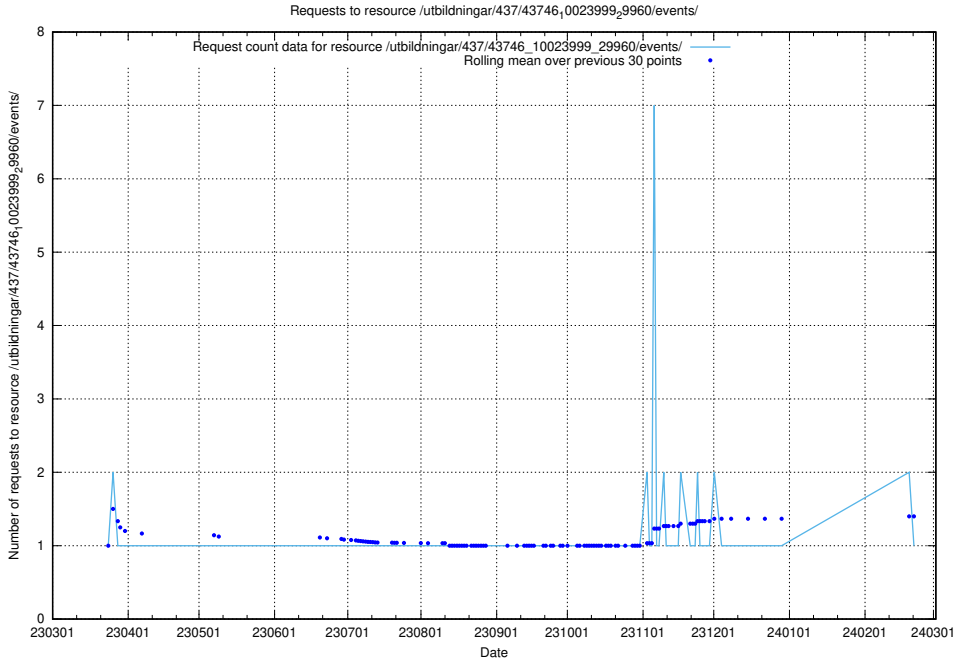

5.5852 Usage of /utbildningar/437/43746_10023999_29960/events/

Here, we count the number of requests to resource /utbildningar/437/43746_10023999_29960/events/.