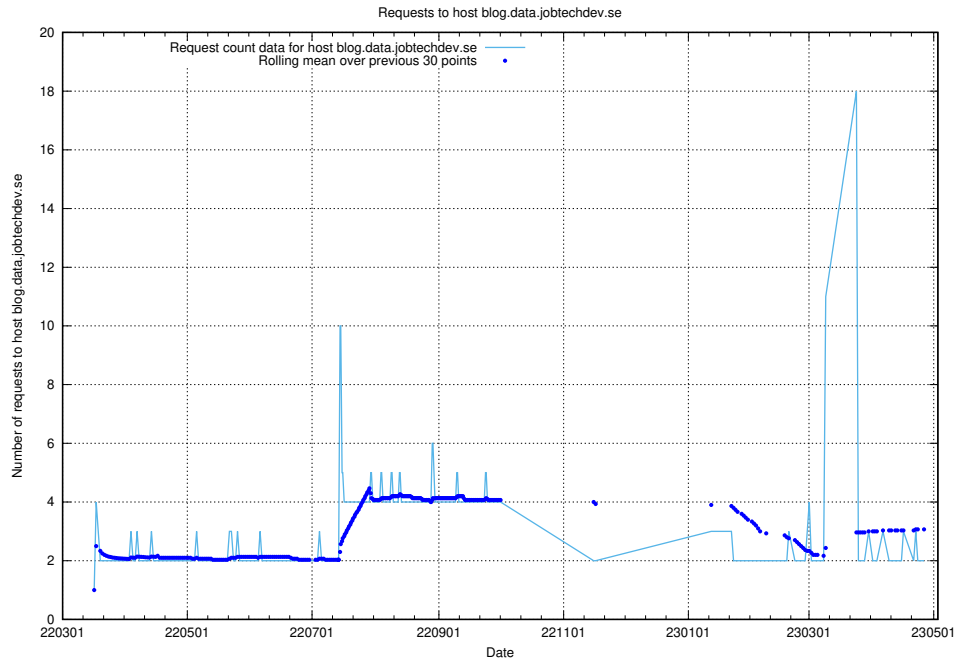

7.496 Usage of `blog.data.jobtechdev.se`

Here, we count the number of requests to host `blog.data.jobtechdev.se`.