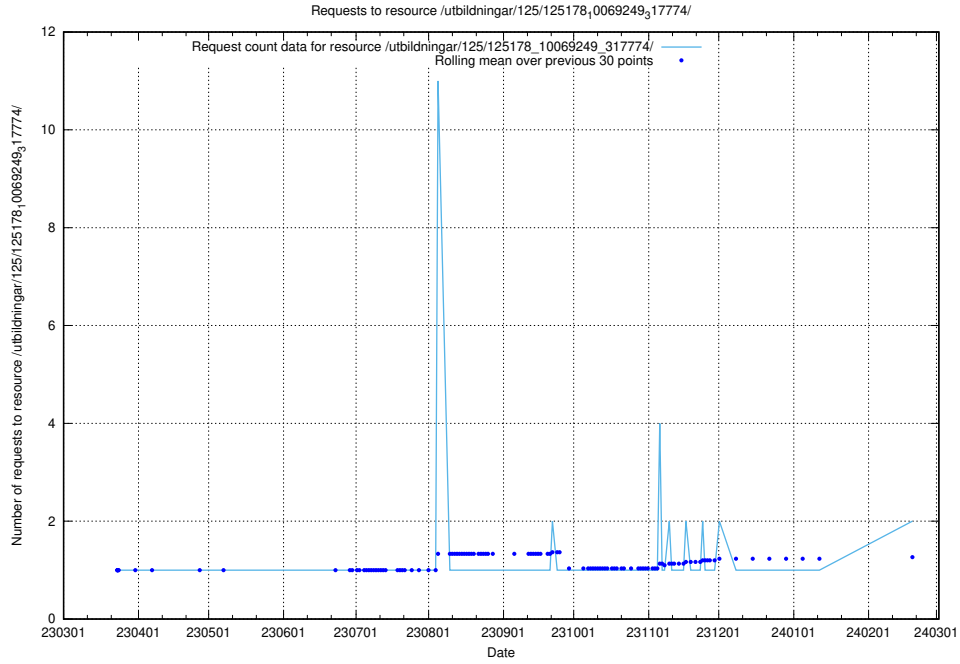

5.338 Usage of /utbildningar/125/125178_10069249_317774/

Here, we count the number of requests to resource /utbildningar/125/125178_10069249_317774/.