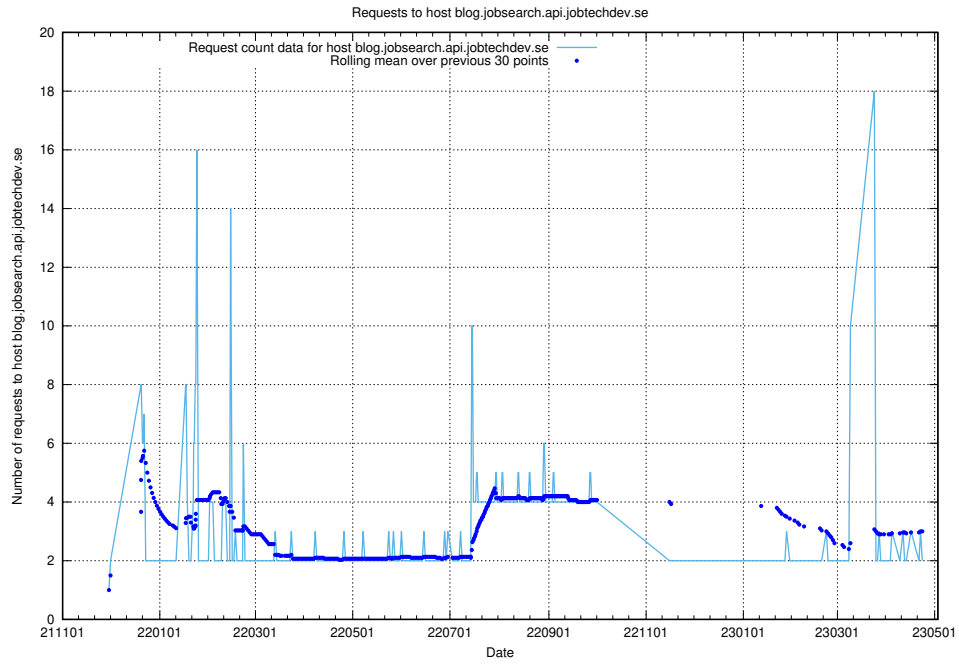

7.384 Usage of `blog.jobsearch.api.jobtechdev.se`

Here, we count the number of requests to host `blog.jobsearch.api.jobtechdev.se`.