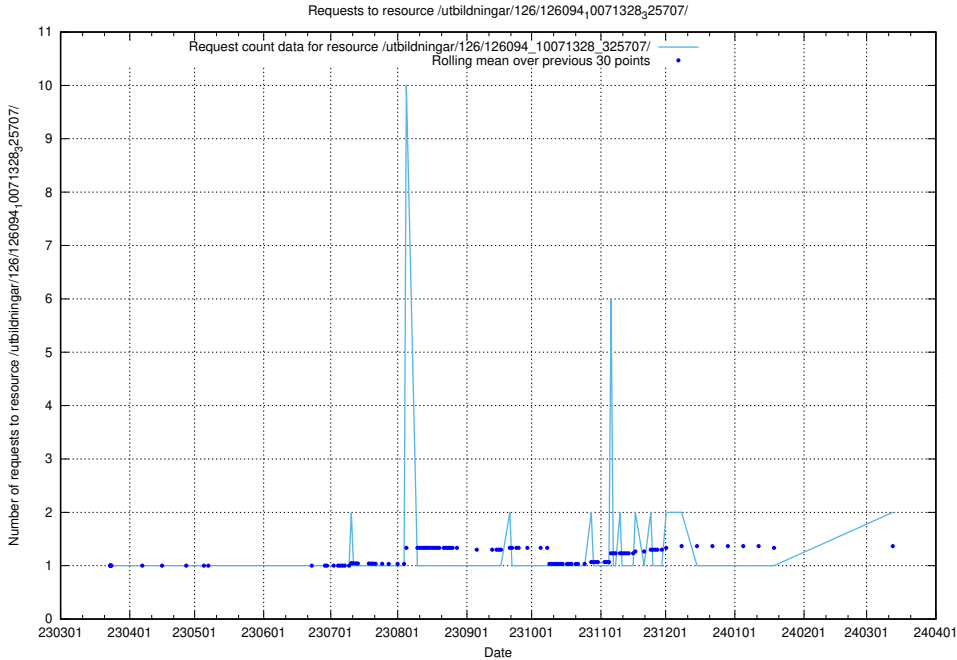

5.847 Usage of /utbildningar/126/126094_10071328_325707/

Here, we count the number of requests to resource /utbildningar/126/126094_10071328_325707/.