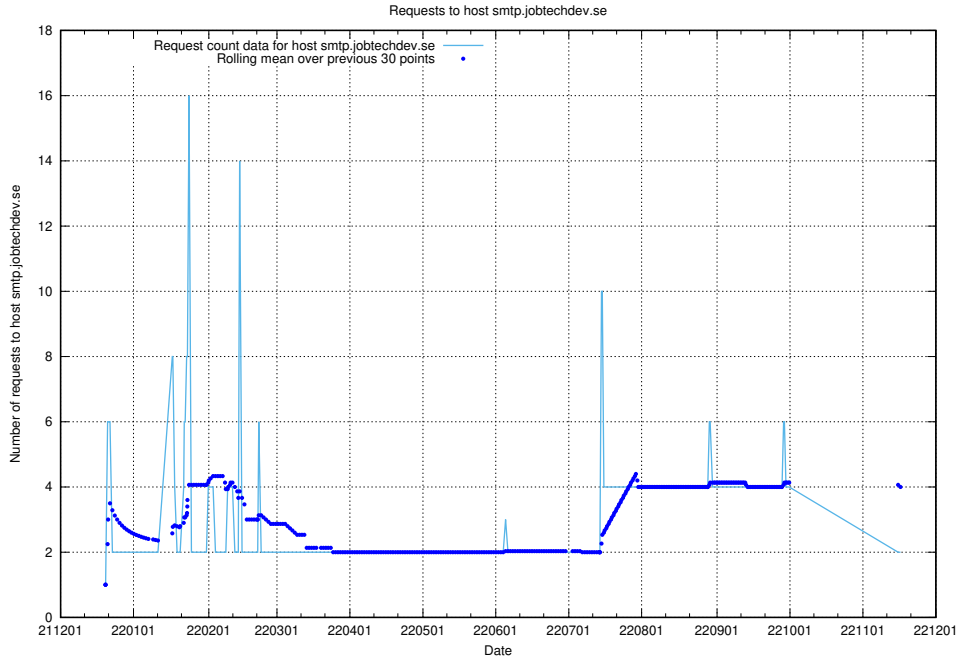

7.369 Usage of smtp.jobtechdev.se

Here, we count the number of requests to host smtp.jobtechdev.se.