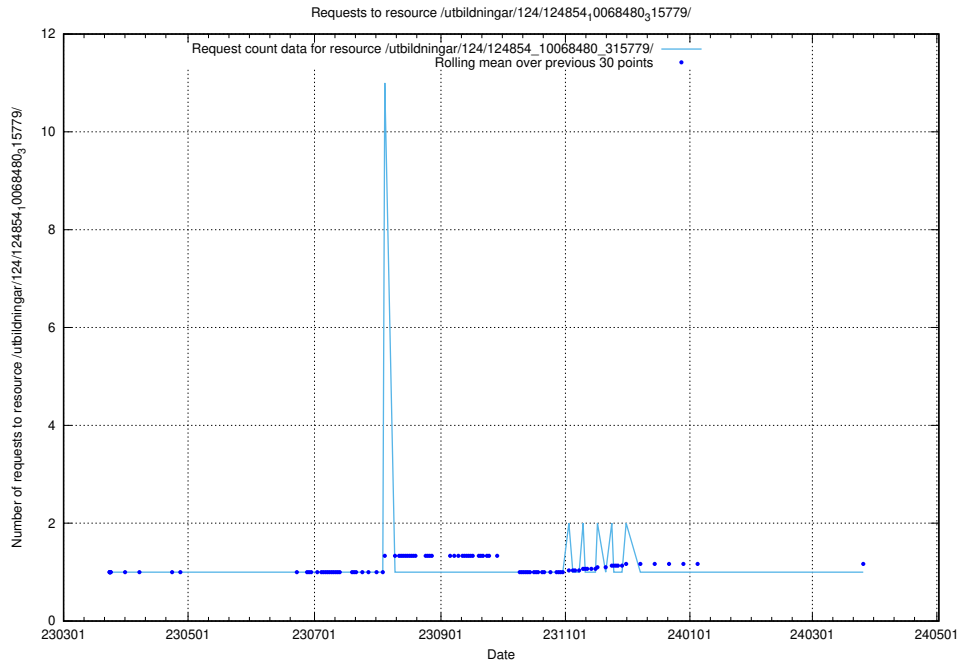

5.1103 Usage of /utbildningar/124/124854_10068480_315779/

Here, we count the number of requests to resource /utbildningar/124/124854_10068480_315779/.