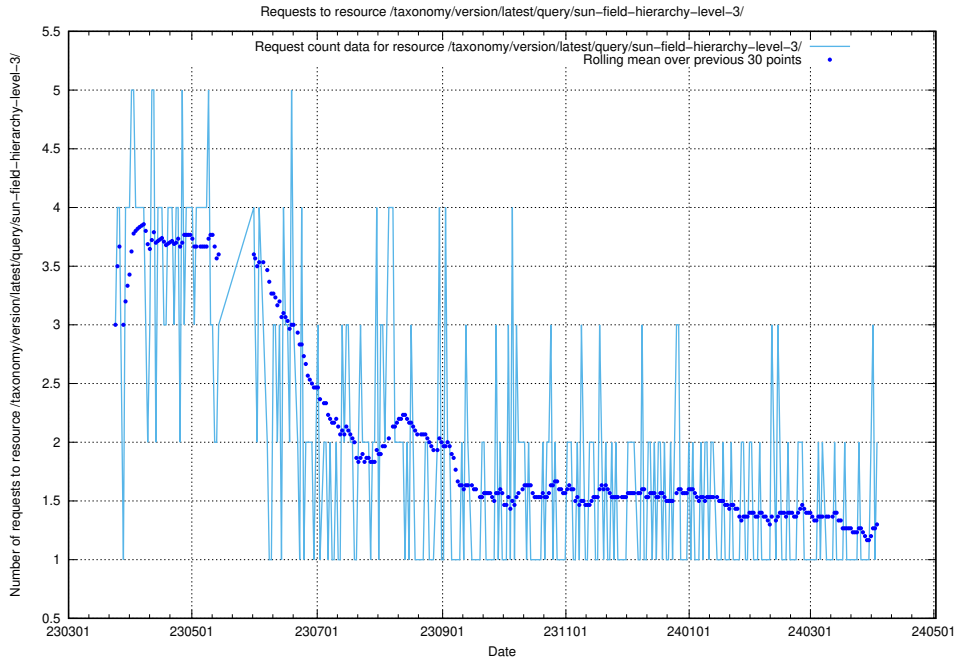

5.768 Usage of /taxonomy/version/latest/query/sun-field-hierarchy-level-3/

Here, we count the number of requests to resource /taxonomy/version/latest/query/sun-field-hierarchy-level-3/.