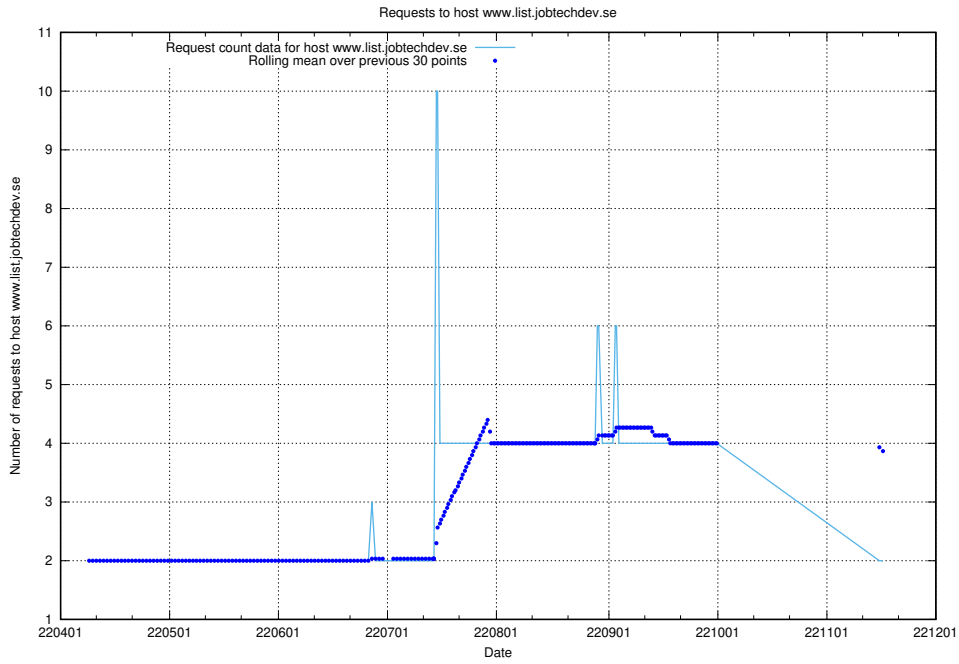

7.470 Usage of `www.list.jobtechdev.se`

Here, we count the number of requests to host `www.list.jobtechdev.se`.