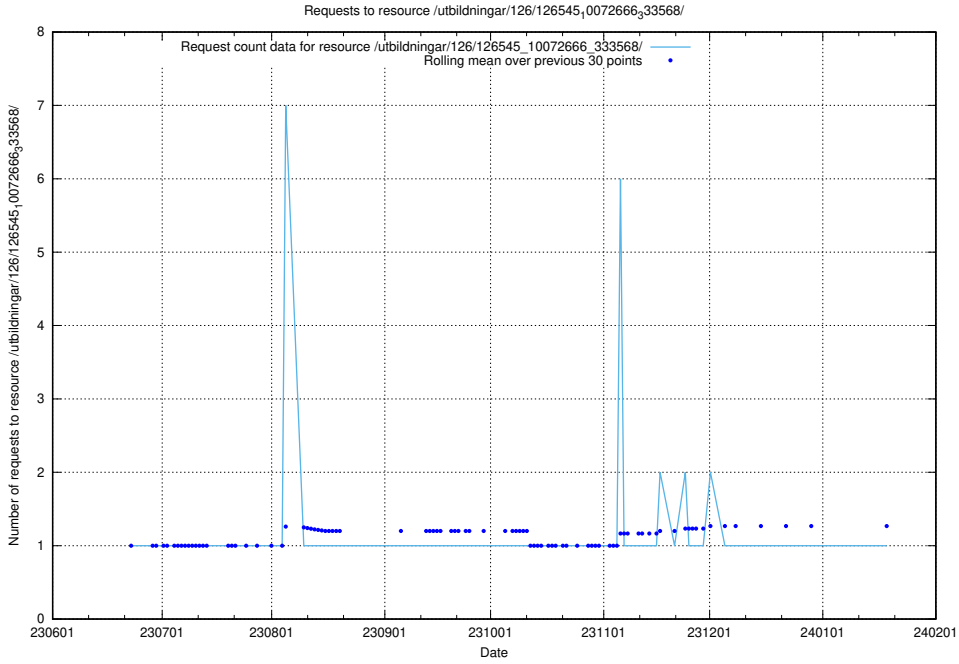

5.5303 Usage of /utbildningar/126/126545_10072666_333568/

Here, we count the number of requests to resource /utbildningar/126/126545_10072666_333568/.