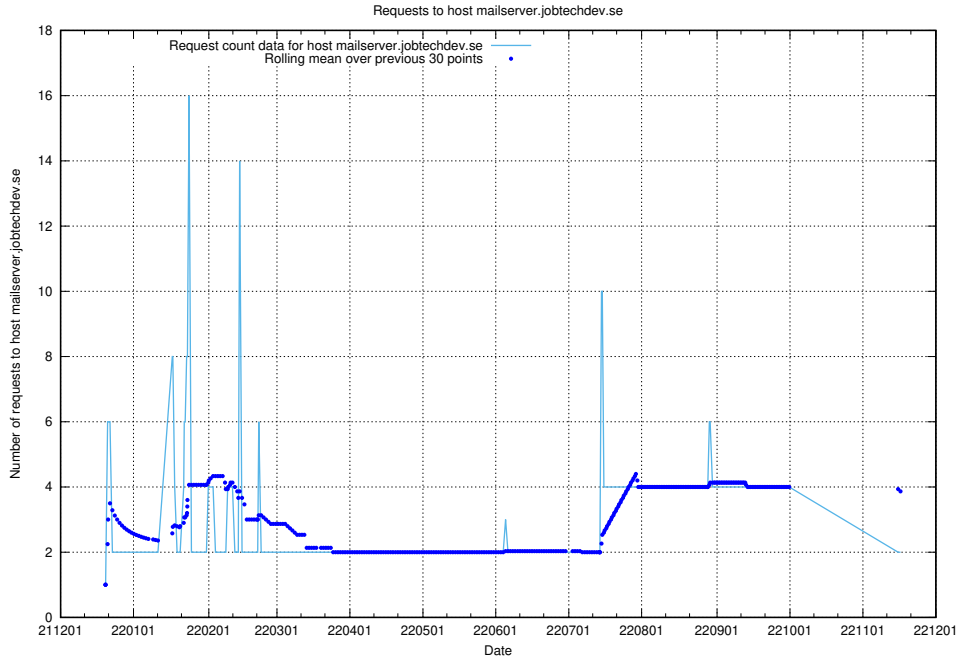

7.373 Usage of mailserver.jobtechdev.se

Here, we count the number of requests to host mailserver.jobtechdev.se.