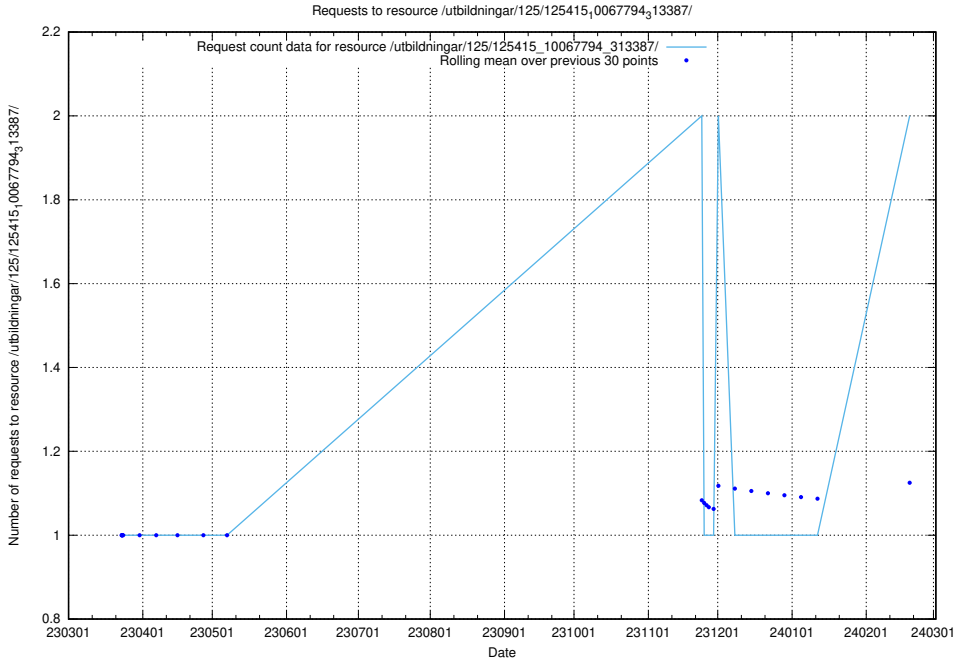

5.326 Usage of /utbildningar/125/125415_10067794_313387/

Here, we count the number of requests to resource /utbildningar/125/125415_10067794_313387/.