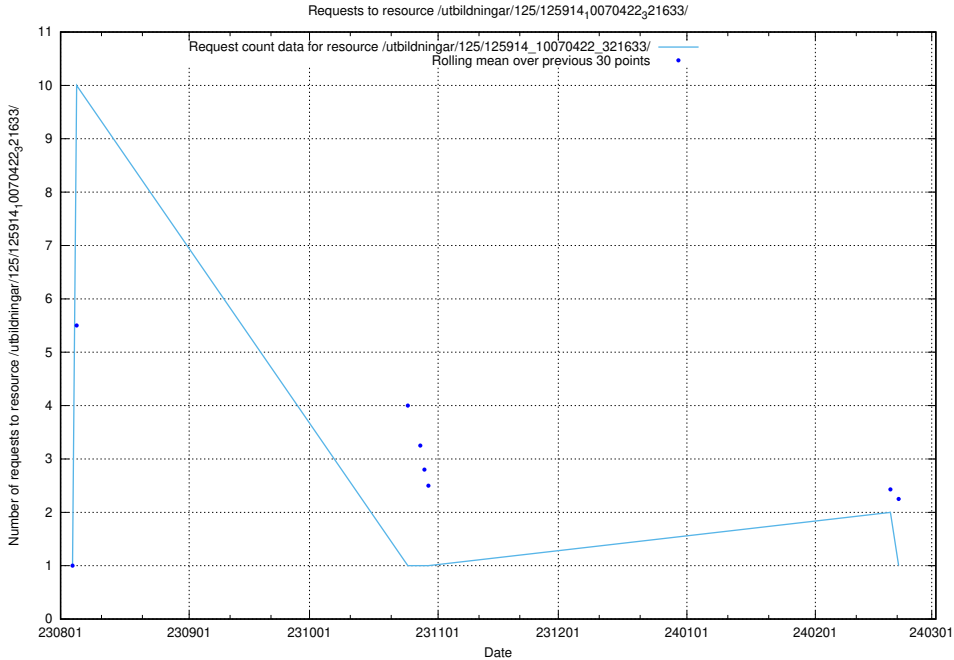

5.4530 Usage of /utbildningar/125/125914_10070422_321633/

Here, we count the number of requests to resource /utbildningar/125/125914_10070422_321633/.