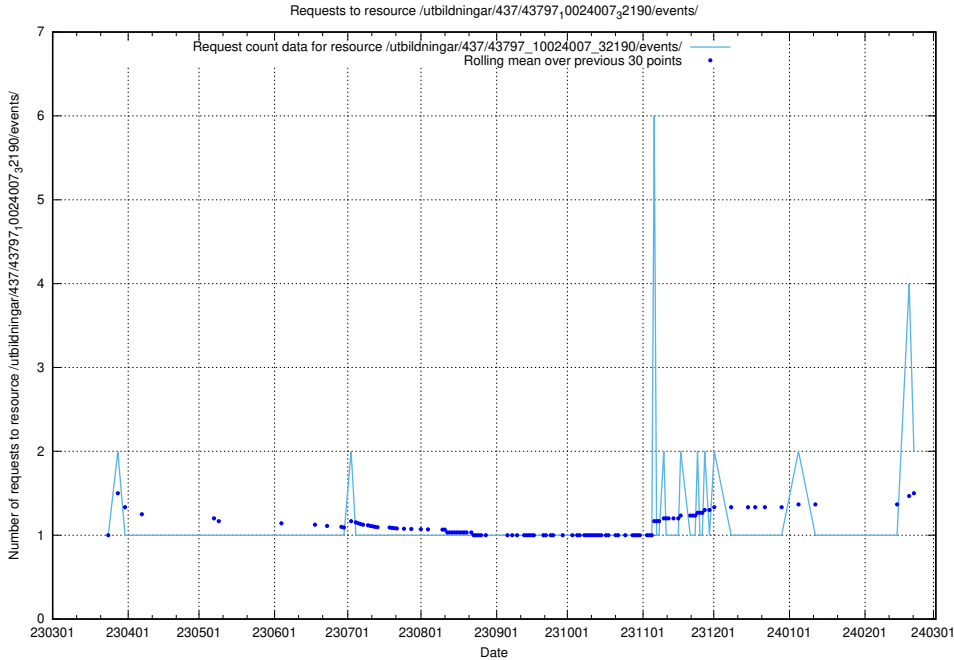

5.817 Usage of /utbildningar/437/43797_10024007_32190/events/

Here, we count the number of requests to resource /utbildningar/437/43797_10024007_32190/events/.