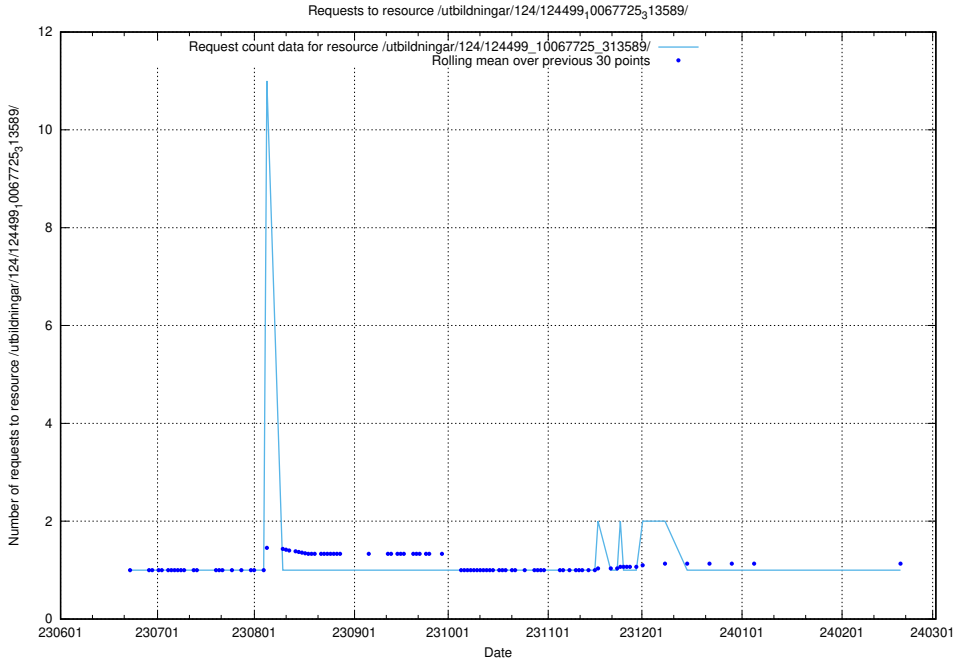

5.5440 Usage of /utbildningar/124/124499_10067725_313589/

Here, we count the number of requests to resource /utbildningar/124/124499_10067725_313589/.