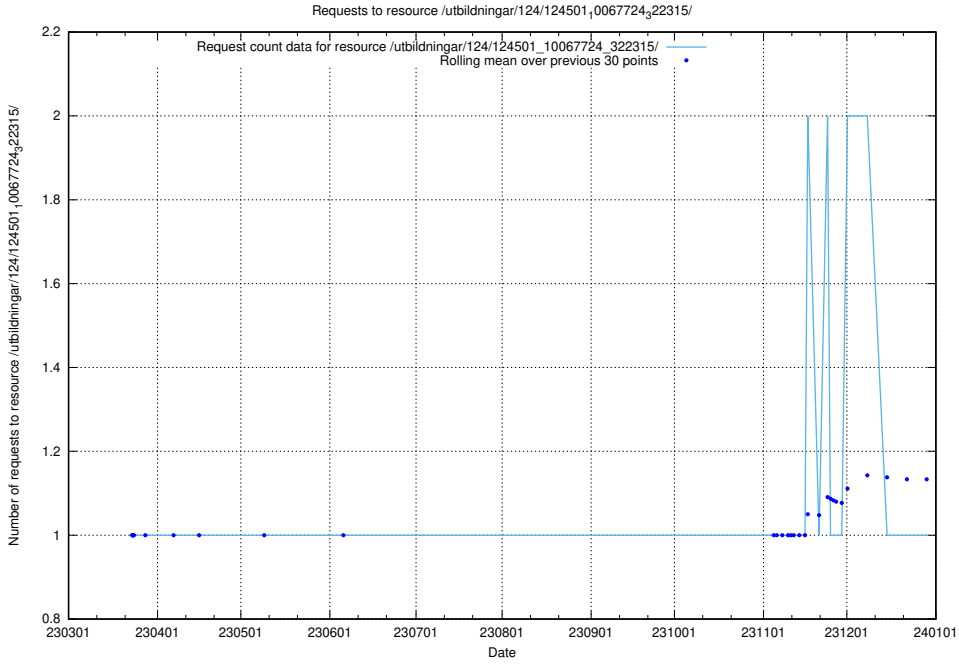

Here, we count the number of requests to resource /utbildningar/utb_emil/124/124499_10067794_313387/events/

5.1903 Usage of /utbildningar/124/124501_10067724_322315/

Here, we count the number of requests to resource /utbildningar/124/124501_10067724_322315/.