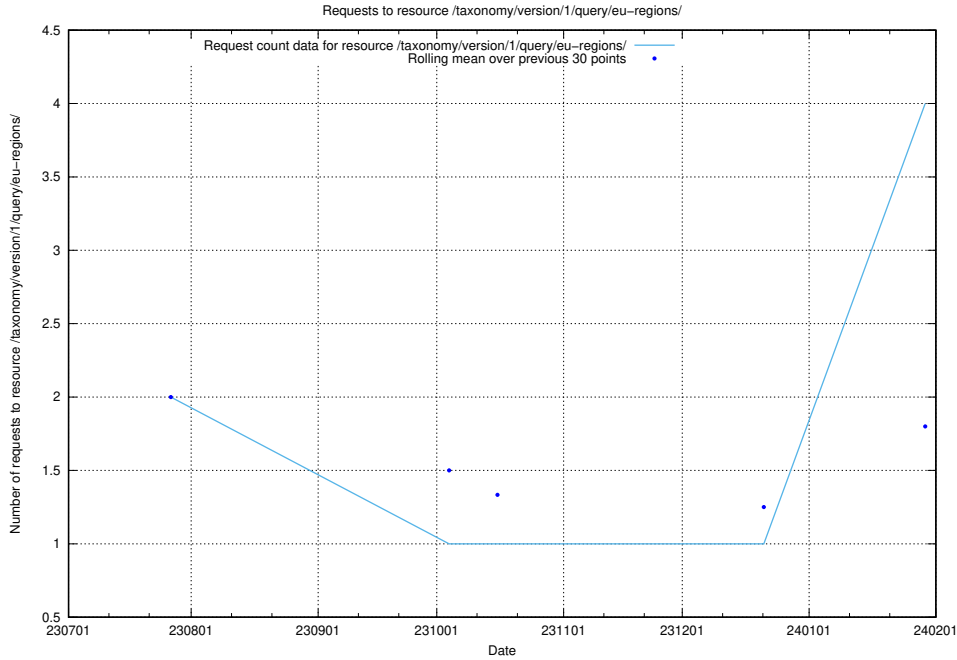

5.162 Usage of /taxonomy/version/1/query/eu-regions/

Here, we count the number of requests to resource /taxonomy/version/1/query/eu-regions/.