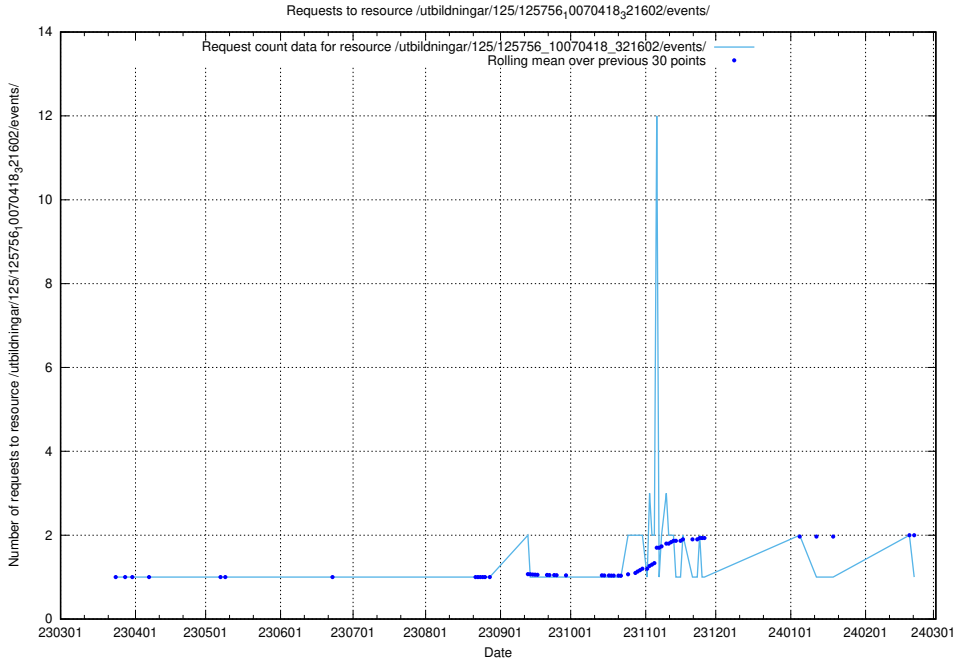

5.5873 Usage of /utbildningar/125/125756_10070418_321602/events/

Here, we count the number of requests to resource /utbildningar/125/125756_10070418_321602/events/