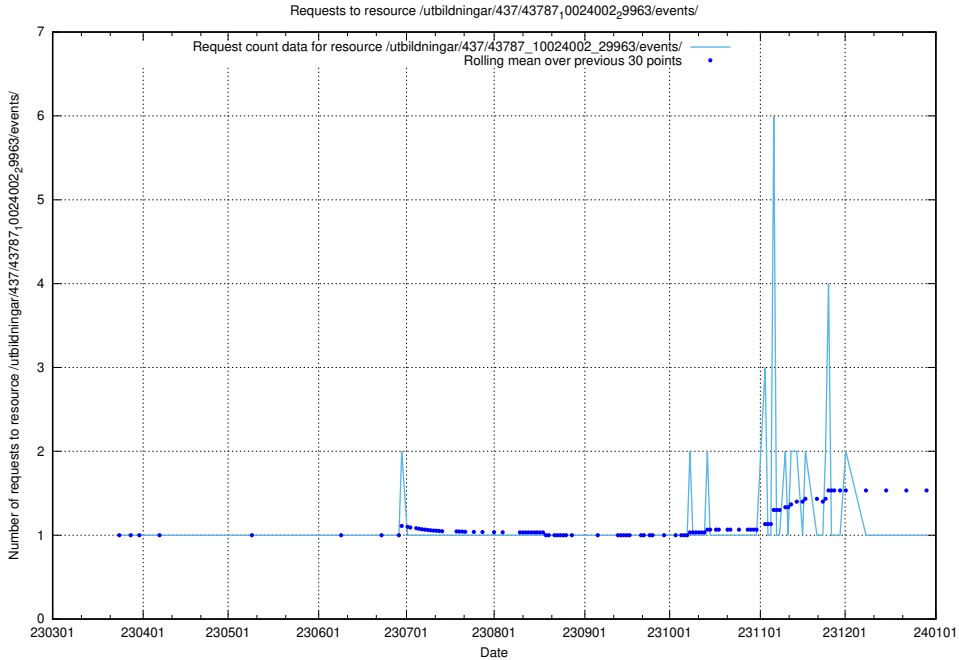

5.5836 Usage of /utbildningar/437/43787_10024002_29963/events/

Here, we count the number of requests to resource /utbildningar/437/43787_10024002_29963/events/.