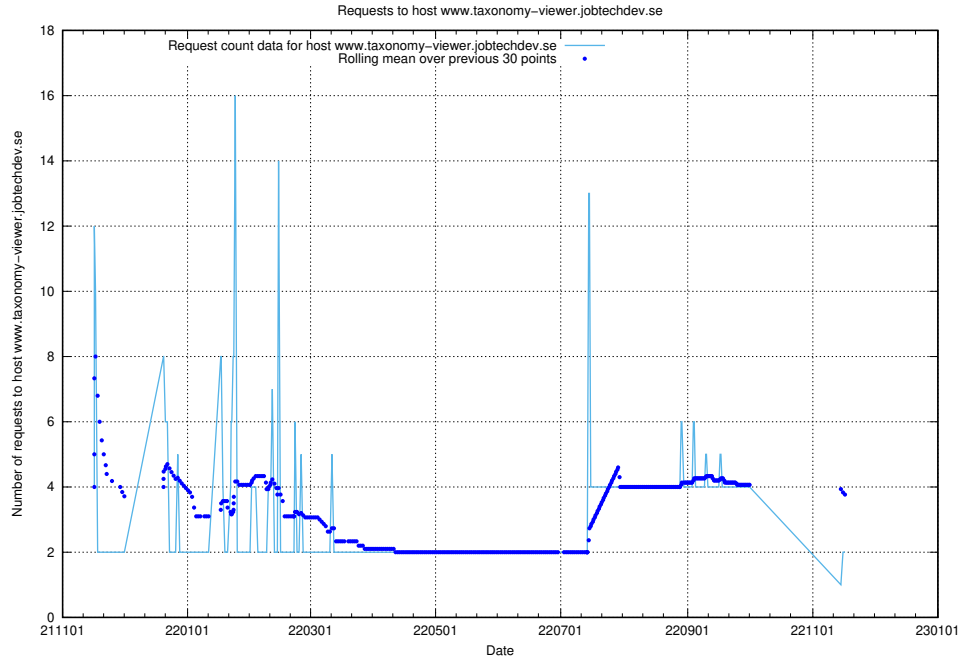

7.503 Usage of www.taxonomy-viewer.jobtechdev.se

Here, we count the number of requests to host www.taxonomy-viewer.jobtechdev.se.