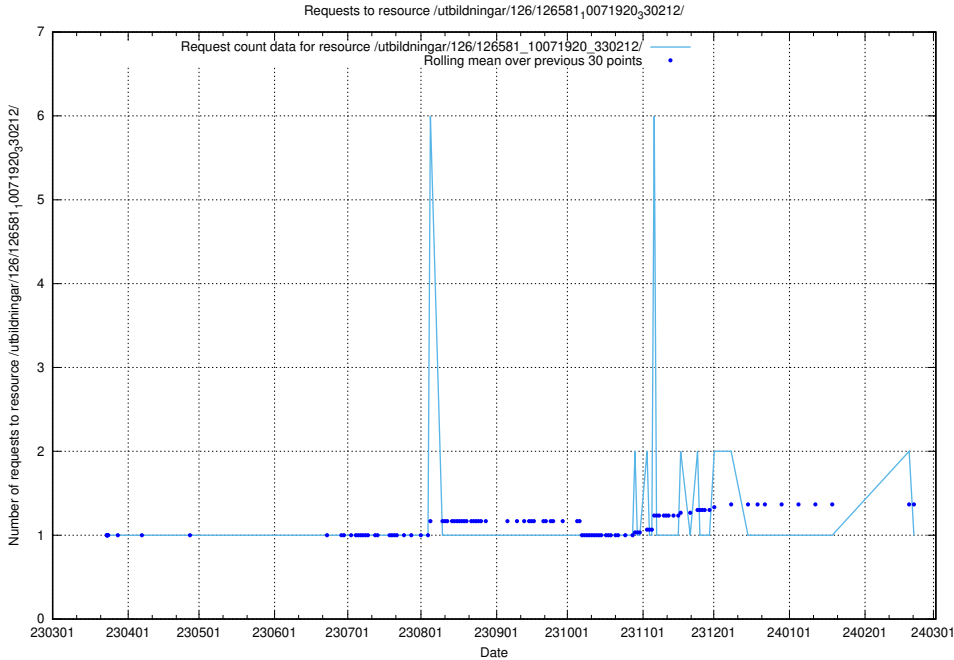

5.6038 Usage of /utbildningar/126/126581_10071920_330212/

Here, we count the number of requests to resource /utbildningar/126/126581_10071920_330212/.