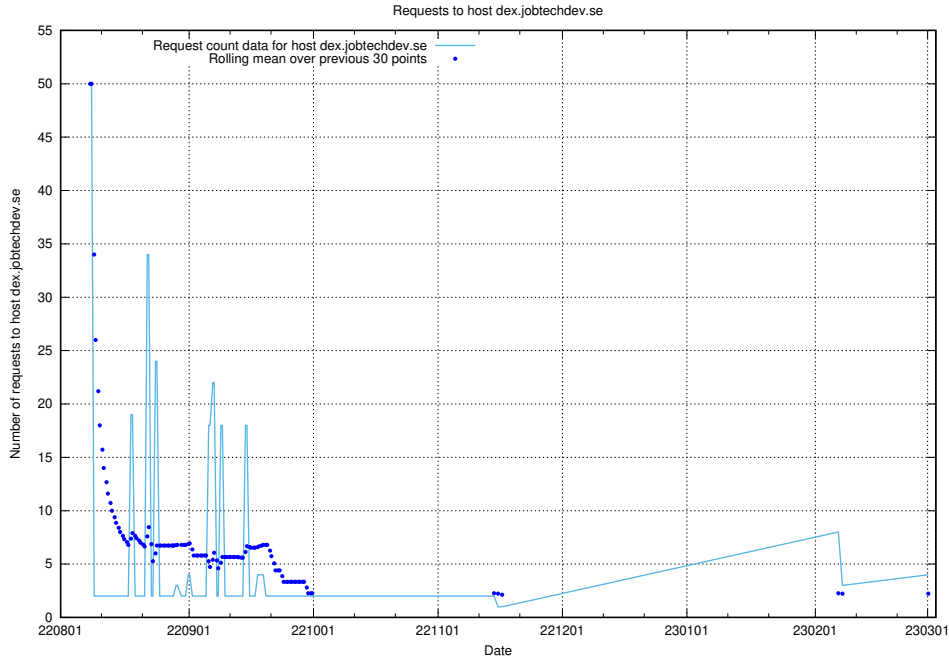

7.130 Usage of dex.jobtechdev.se

Here, we count the number of requests to host dex.jobtechdev.se.