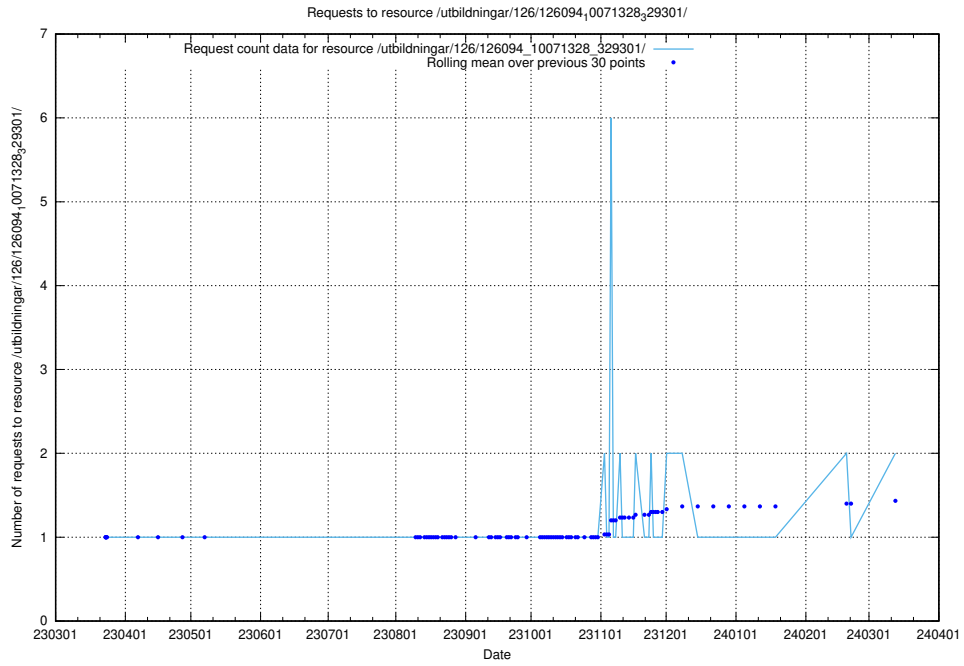

5.846 Usage of /utbildningar/126/126094_10071328_329301/

Here, we count the number of requests to resource /utbildningar/126/126094_10071328_329301/.