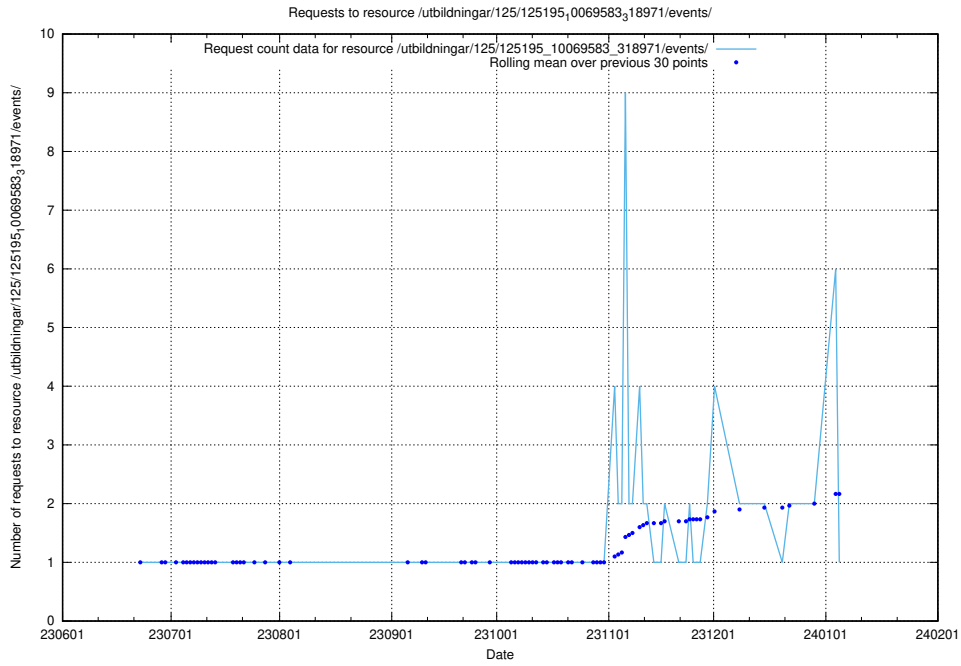

5.5380 Usage of /utbildningar/125/125195_10069583_318971/events/

Here, we count the number of requests to resource /utbildningar/125/125195_10069583_318971/events/