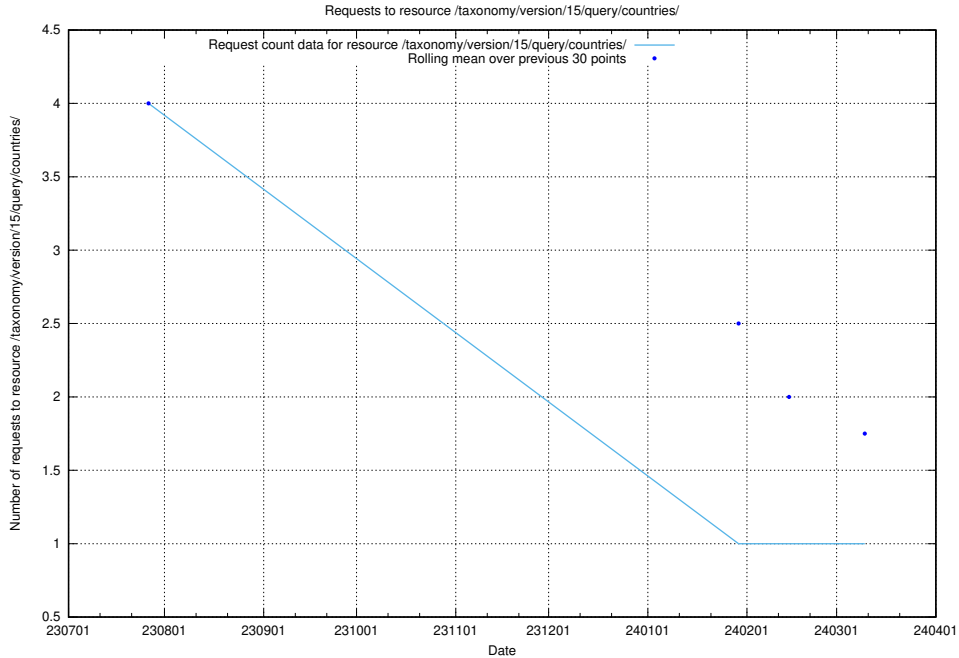

5.4575 Usage of /taxonomy/version/15/query/countries/

Here, we count the number of requests to resource /taxonomy/version/15/query/countries/.