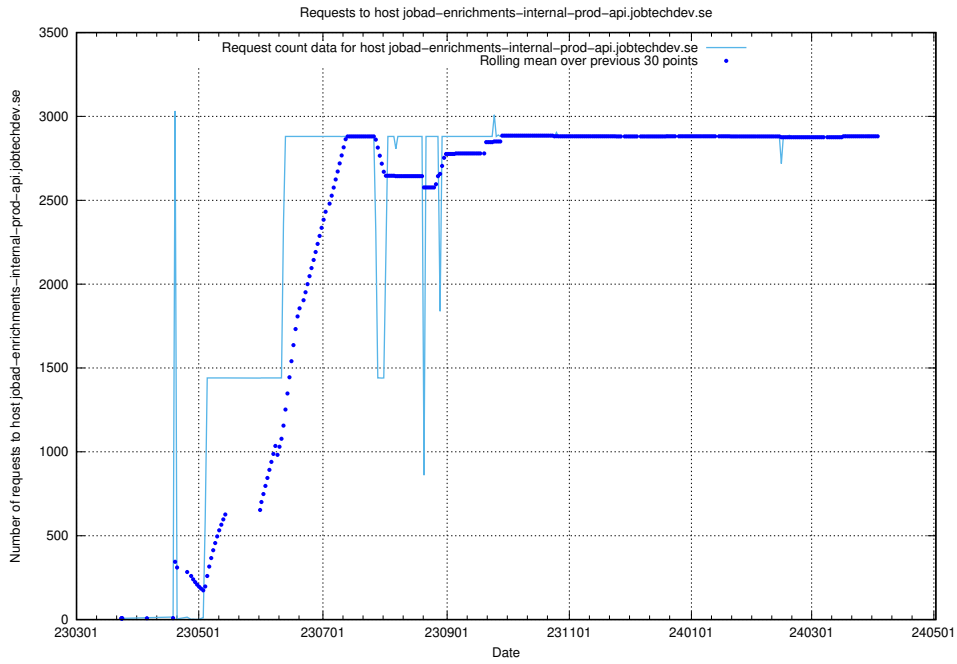

7.17 Usage of jobad-enrichments-internal-prod-api.jobtechdev.se

Here, we count the number of requests to host jobad-enrichments-internal-prod-api.jobtechdev.se.