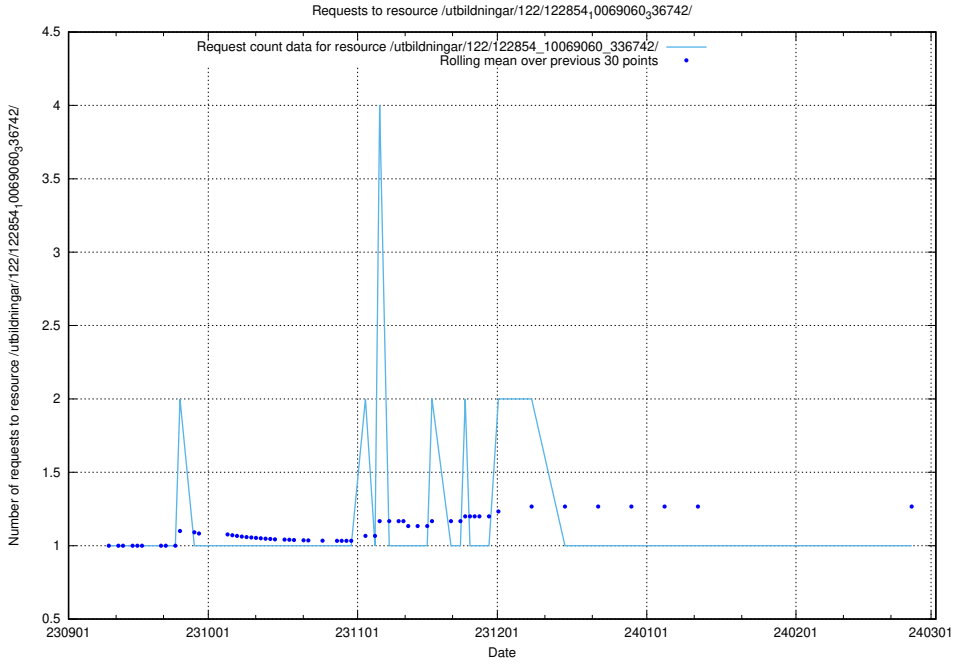

5.4279 Usage of /utbildningar/122/122854_10069060_336742/

Here, we count the number of requests to resource /utbildningar/122/122854_10069060_336742/.