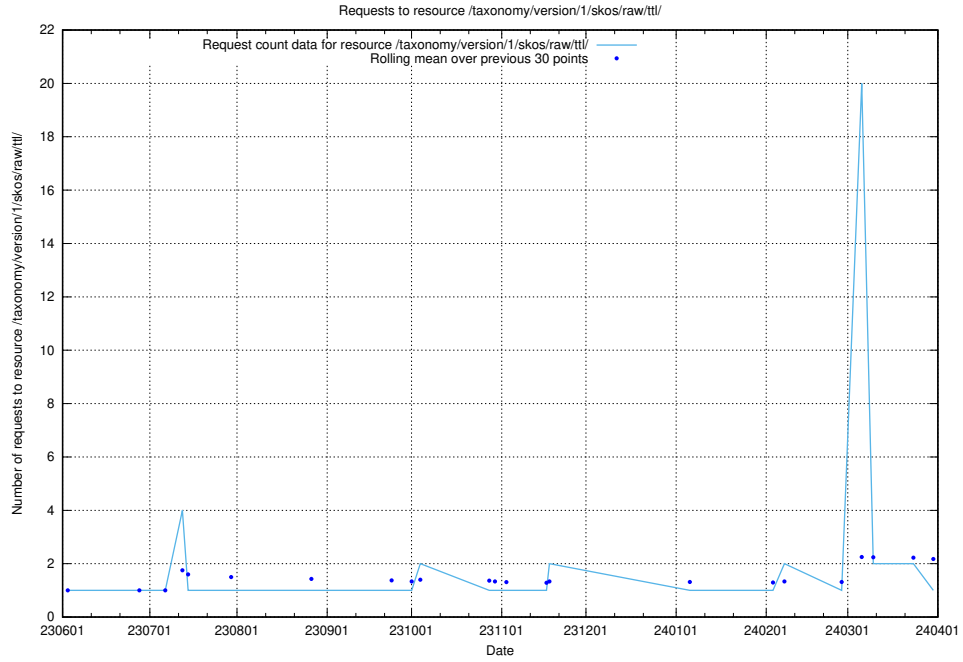

5.5591 Usage of /taxonomy/version/1/skos/raw/ttl/

Here, we count the number of requests to resource /taxonomy/version/1/skos/raw/ttl/.