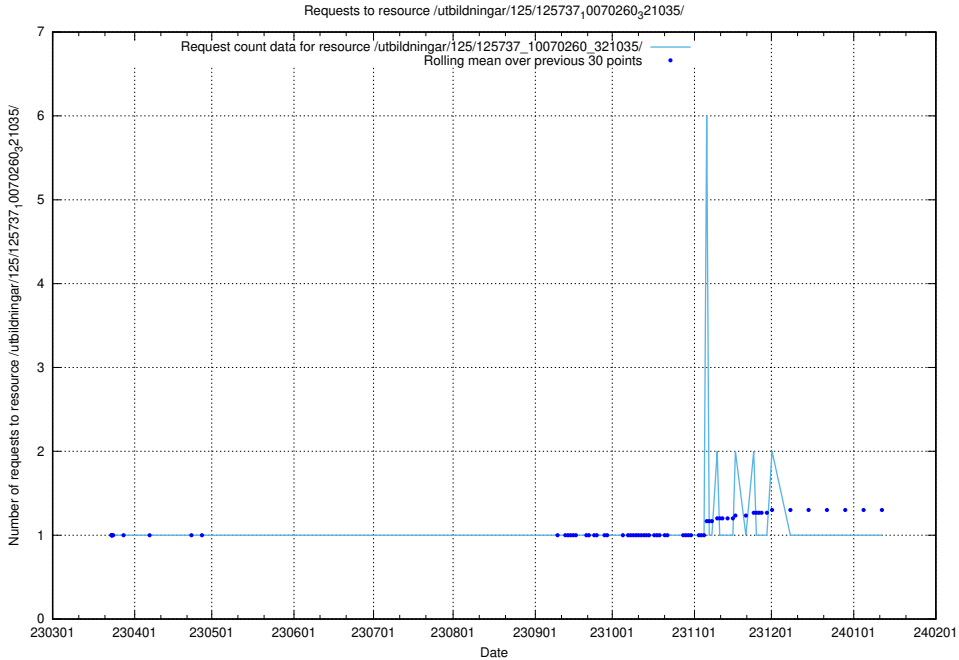

5.901 Usage of /utbildningar/125/125737_10070260_321035/

Here, we count the number of requests to resource /utbildningar/125/125737_10070260_321035/.