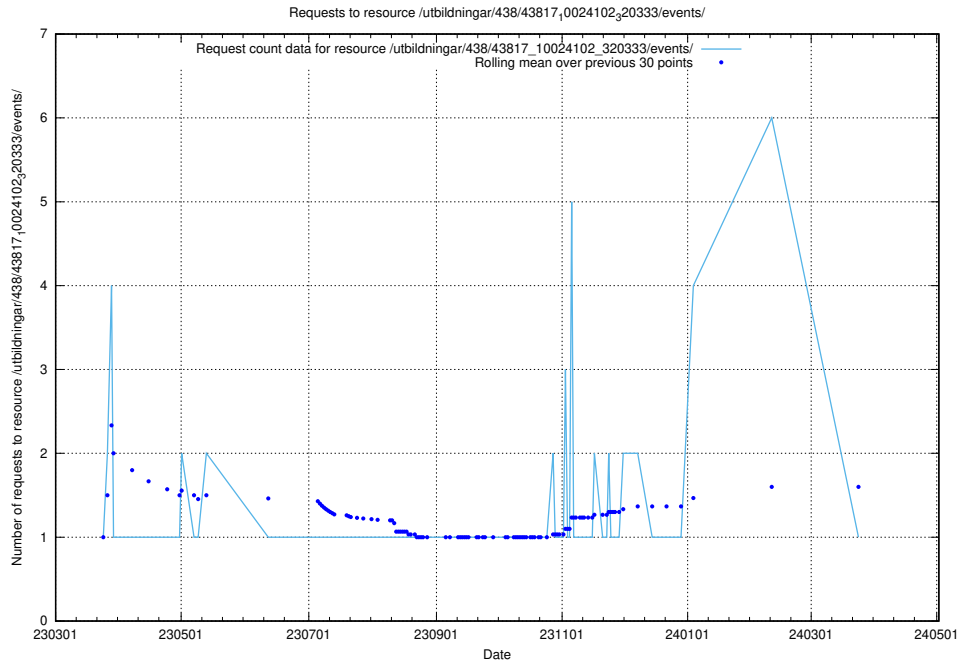

5.5825 Usage of /utbildningar/438/43817_10024102_320333/events/

Here, we count the number of requests to resource /utbildningar/438/43817_10024102_320333/events/.