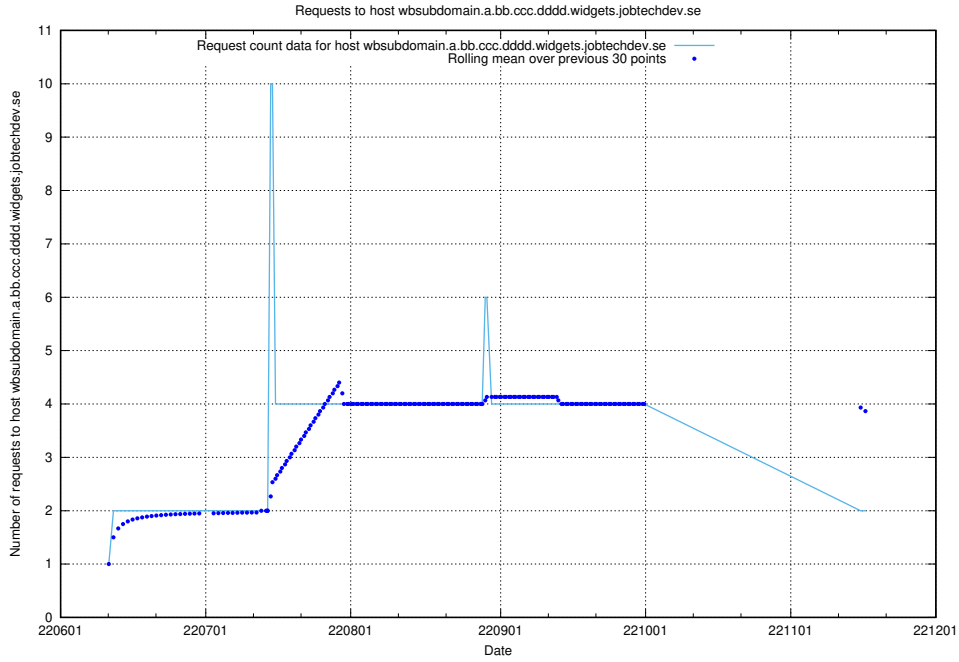

7.409 Usage of wbsubdomain.a.bb.ccc.dddd.widgets.jobtechdev.se

Here, we count the number of requests to host wbsubdomain.a.bb.ccc.dddd.widgets.jobtechdev.se.