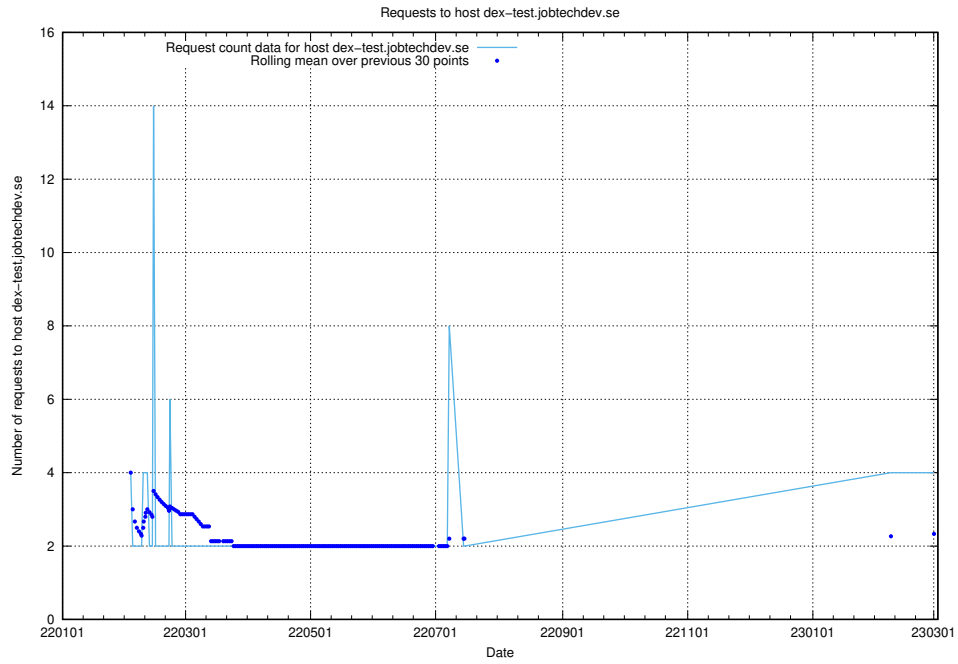

Here, we count the number of requests to host secure.jobtechdev.se.

7.162 Usage of dex-test.jobtechdev.se

Here, we count the number of requests to host dex-test.jobtechdev.se.

7.163 Usage of noc.jobtechdev.se