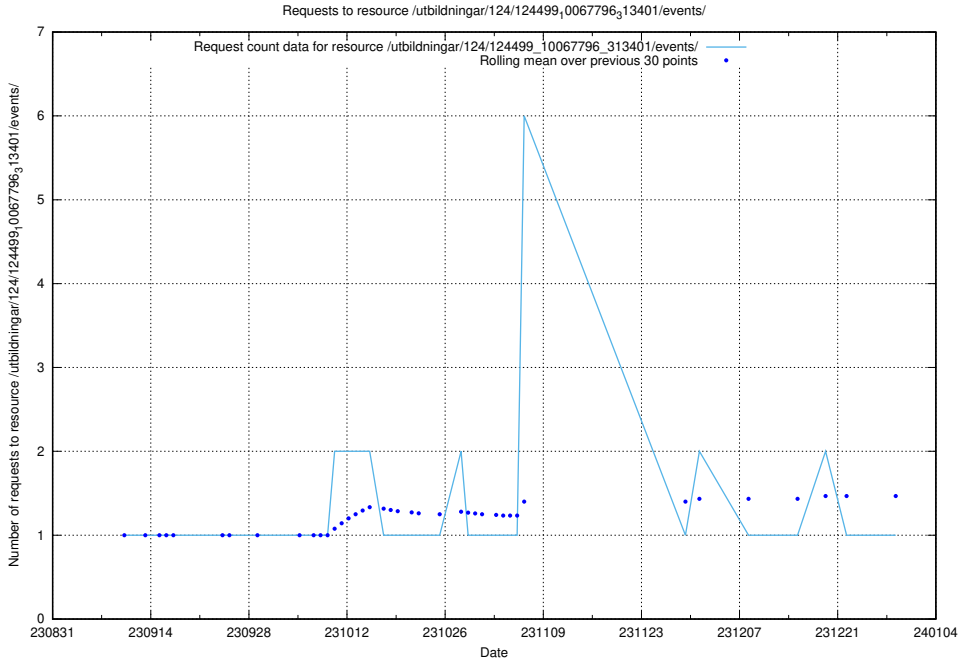

5.4265 Usage of /utbildningar/124/124499_10067796_313401/events/

Here, we count the number of requests to resource /utbildningar/124/124499_10067796_313401/events/