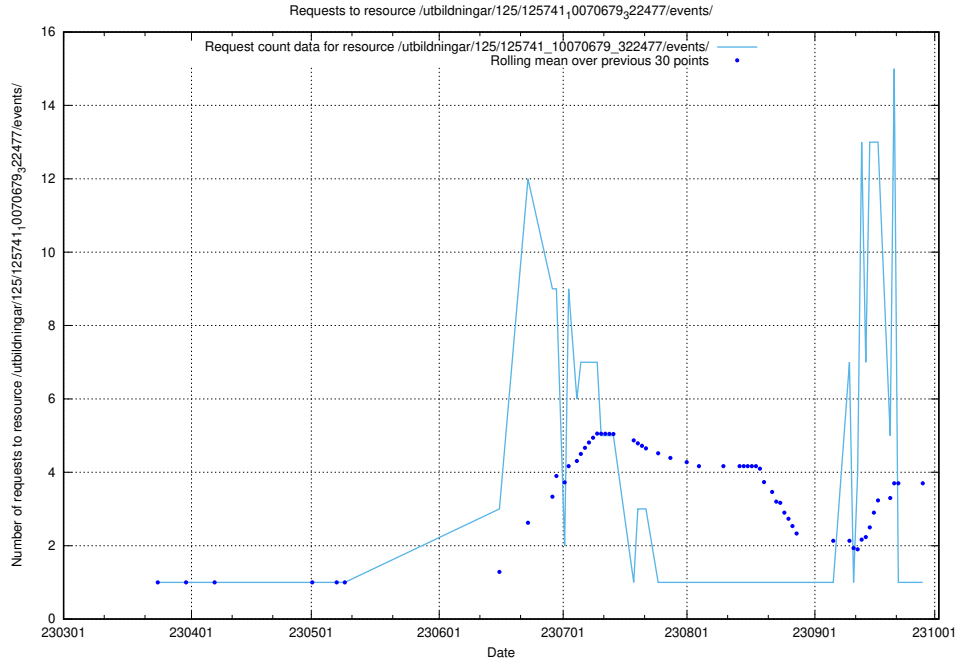

5.5882 Usage of /utbildningar/125/125741_10070679_322477/events/

Here, we count the number of requests to resource /utbildningar/125/125741_10070679_322477/events/