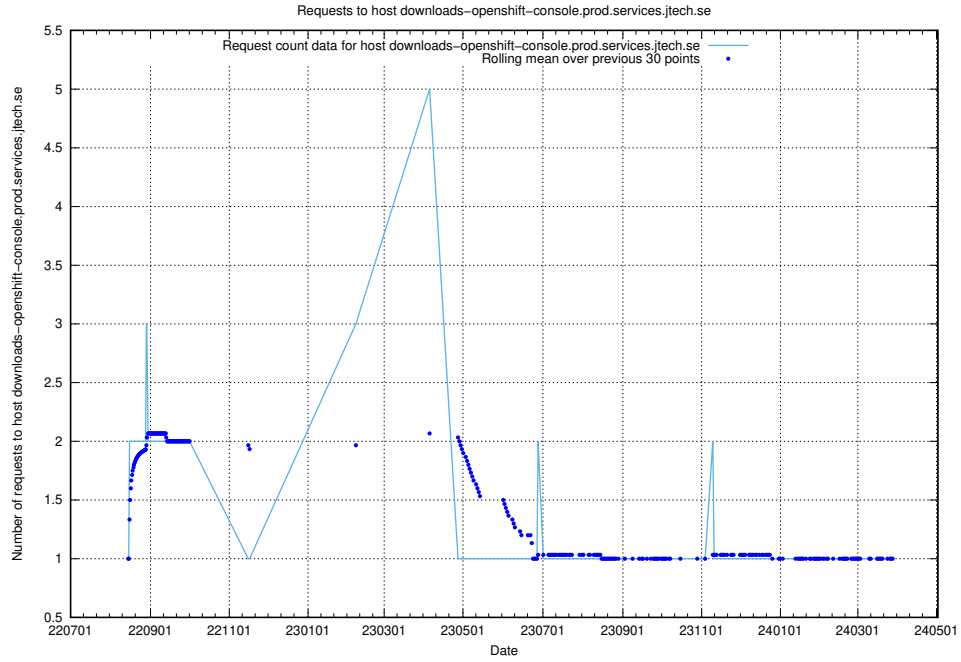

7.618 Usage of downloads-openshift-console.prod.services.jtech.se

Here, we count the number of requests to host downloads-openshift-console.prod.services.jtech.se.