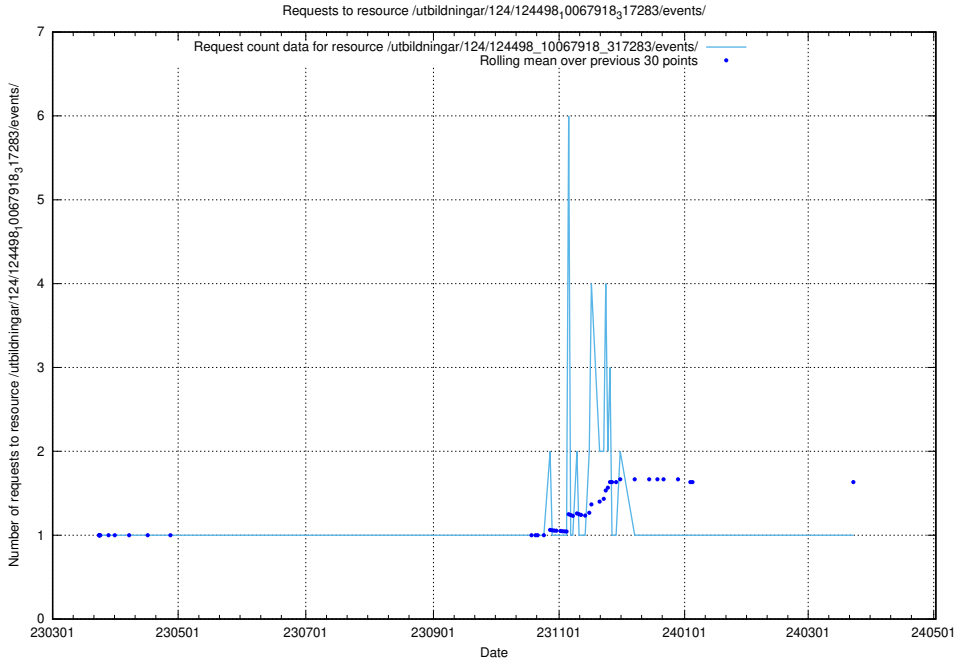

5.2234 Usage of /utbildningar/124/124498_10067918_317283/events/

Here, we count the number of requests to resource /utbildningar/124/124498_10067918_317283/events/