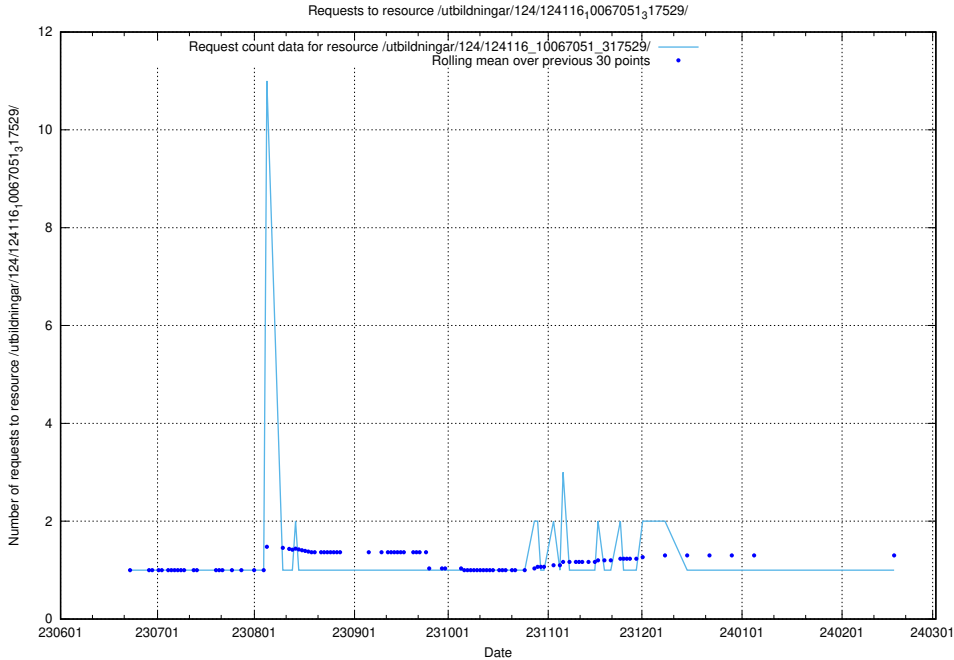

5.5481 Usage of /utbildningar/124/124116_10067051_317529/

Here, we count the number of requests to resource /utbildningar/124/124116_10067051_317529/.