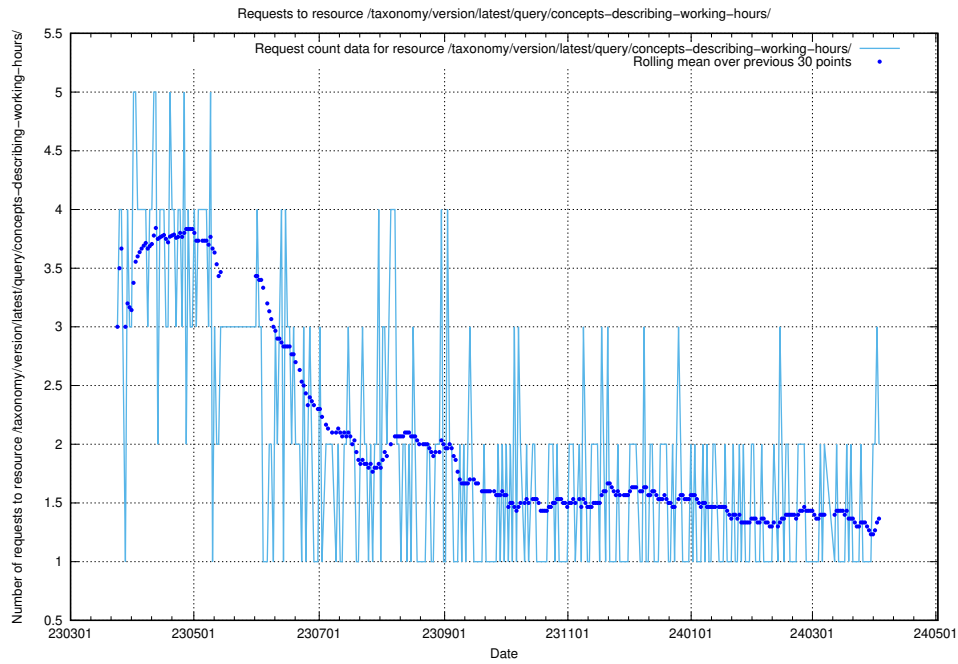

5.800 Usage of /taxonomy/version/latest/query/concepts-describing-working-hours/

Here, we count the number of requests to resource /taxonomy/version/latest/query/concepts-describing-working-hours/.