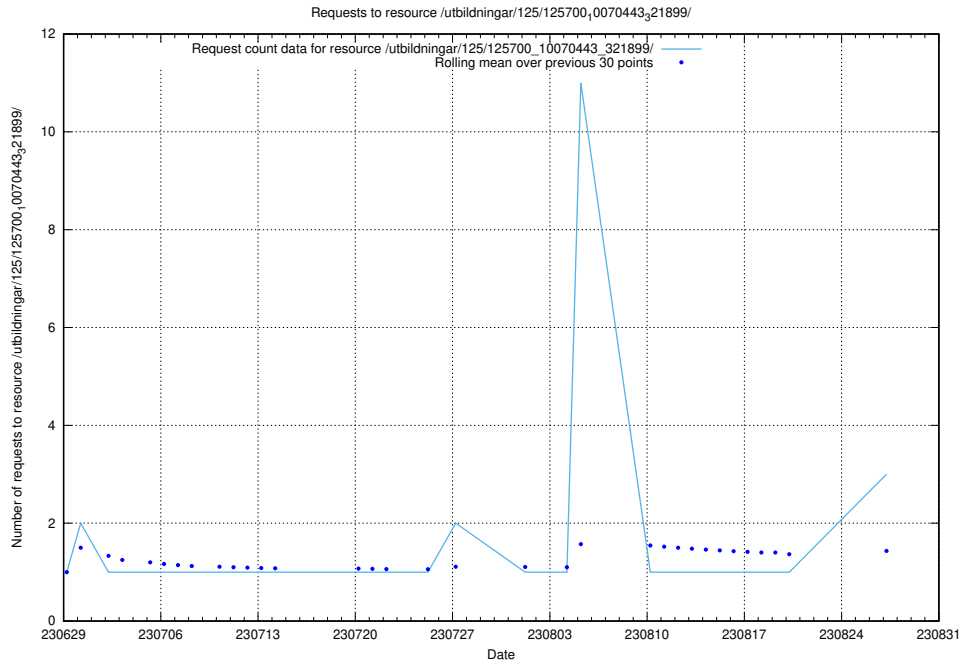

5.260 Usage of /utbildningar/125/125700_10070443_321899/

Here, we count the number of requests to resource /utbildningar/125/125700_10070443_321899/.