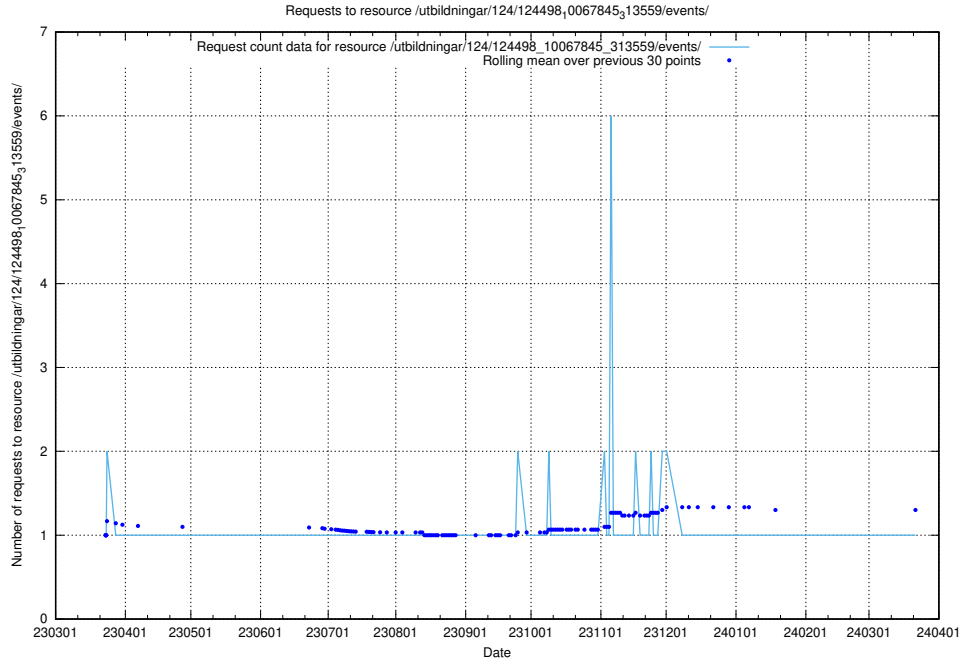

5.2303 Usage of /utbildningar/124/124498_10067845_313559/events/

Here, we count the number of requests to resource /utbildningar/124/124498_10067845_313559/events/