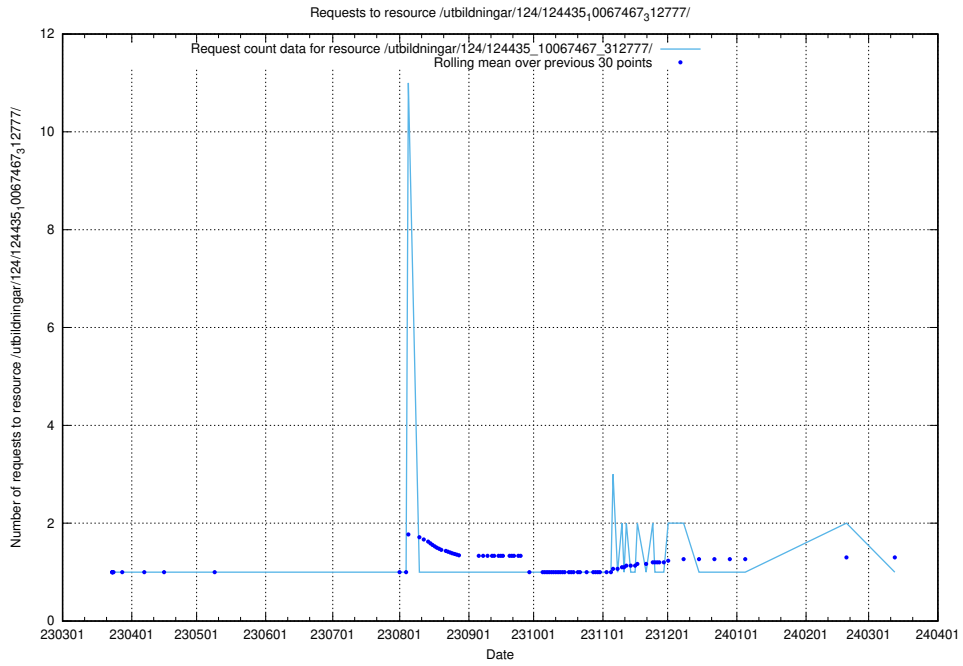

5.3391 Usage of /utbildningar/124/124435_10067467_312777/

Here, we count the number of requests to resource /utbildningar/124/124435_10067467_312777/.