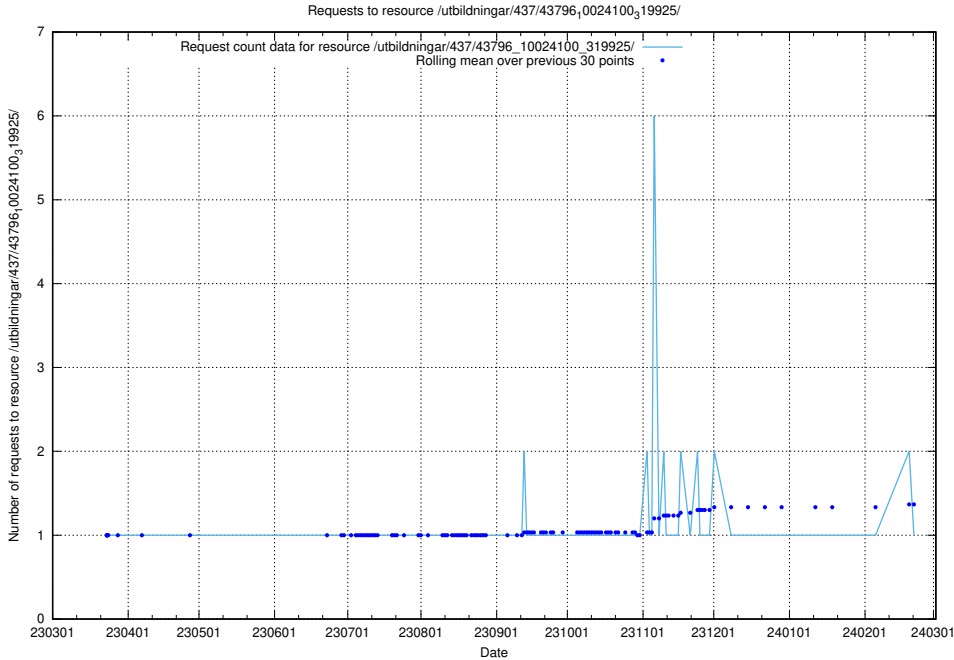

5.5994 Usage of /utbildningar/437/43796_10024100_319925/

Here, we count the number of requests to resource /utbildningar/437/43796_10024100_319925/.