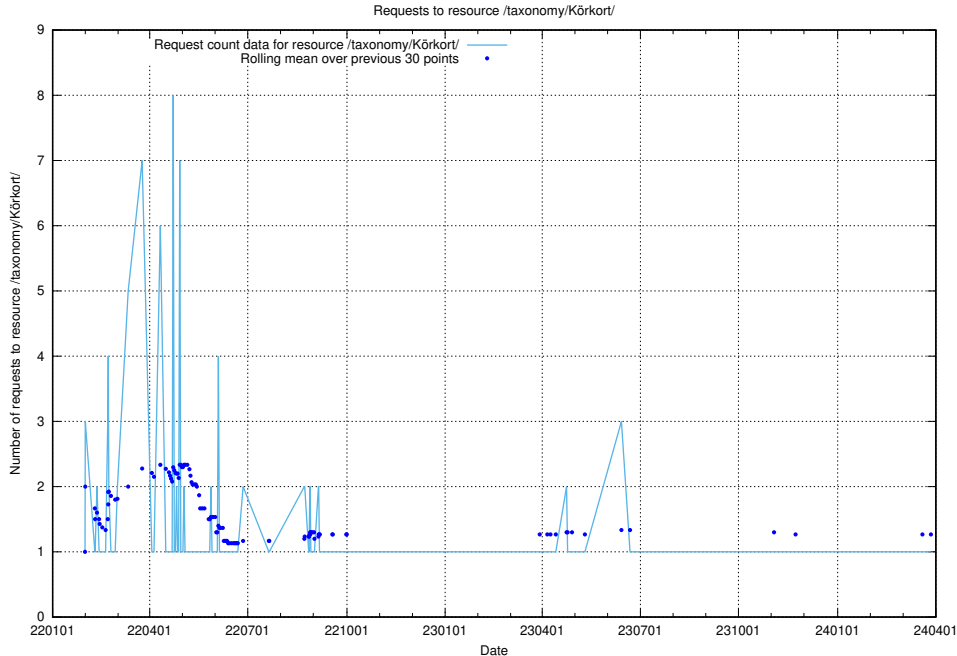

5.3065 Usage of /taxonomy/Körkort/

Here, we count the number of requests to resource /taxonomy/Körkort/.