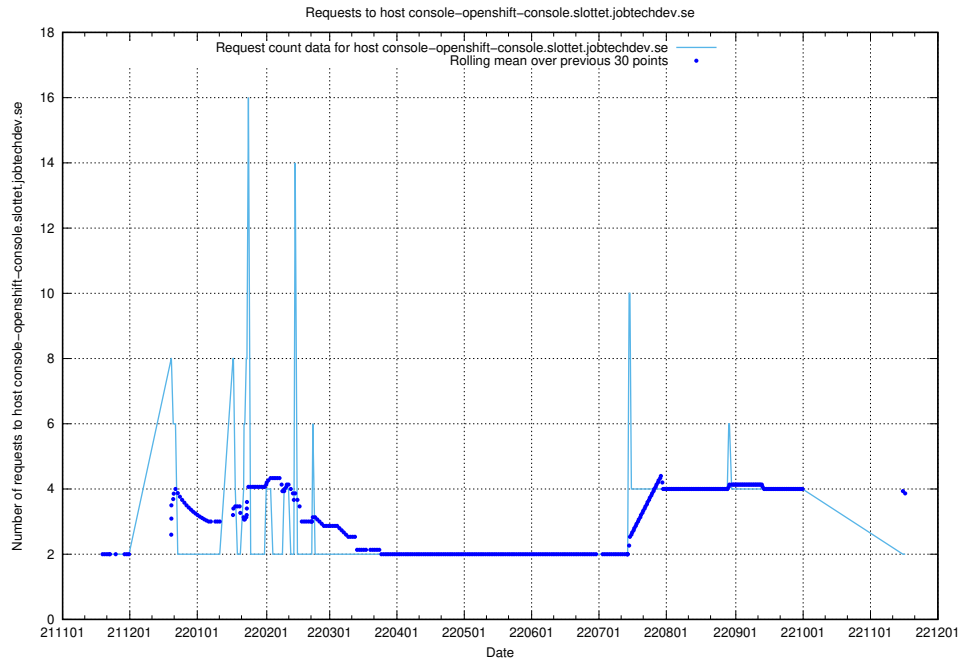

7.472 Usage of console-openshift-console.slottet.jobtechdev.se

Here, we count the number of requests to host console-openshift-console.slottet.jobtechdev.se.

7.473 Usage of `blog.mattermost2.jobtechdev.se`