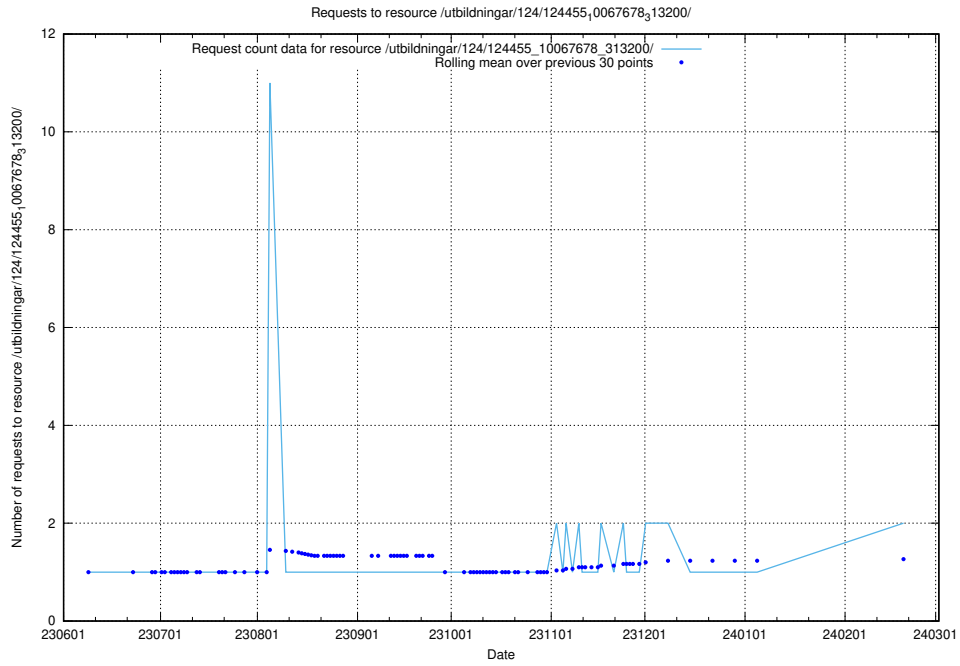

5.744 Usage of /utbildningar/124/124455_10067678_313200/

Here, we count the number of requests to resource /utbildningar/124/124455_10067678_313200/.