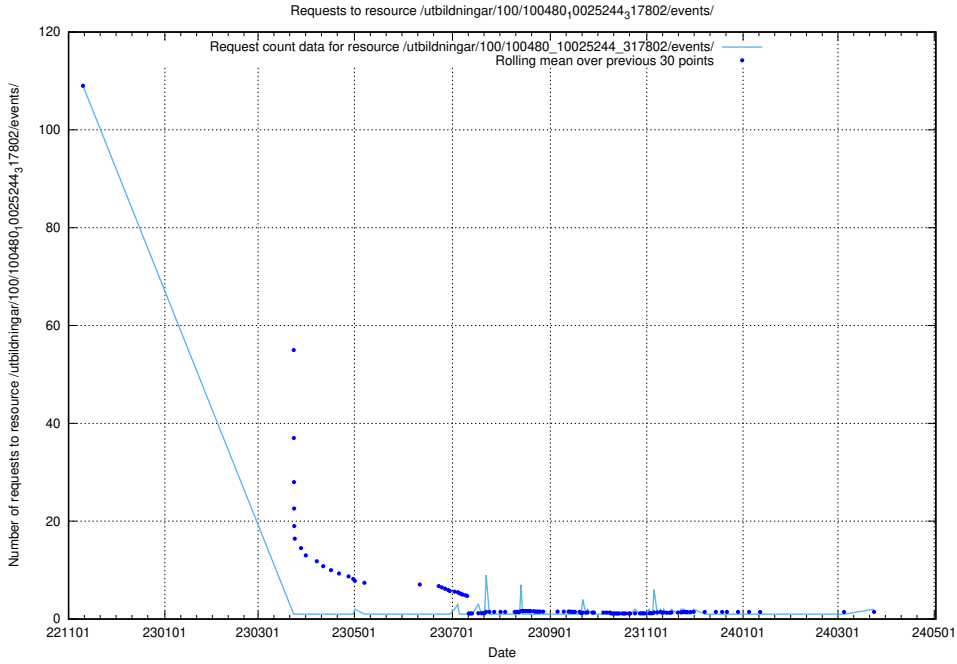

5.819 Usage of /utbildningar/100/100480_10025244_317802/events/

Here, we count the number of requests to resource /utbildningar/100/100480_10025244_317802/events/