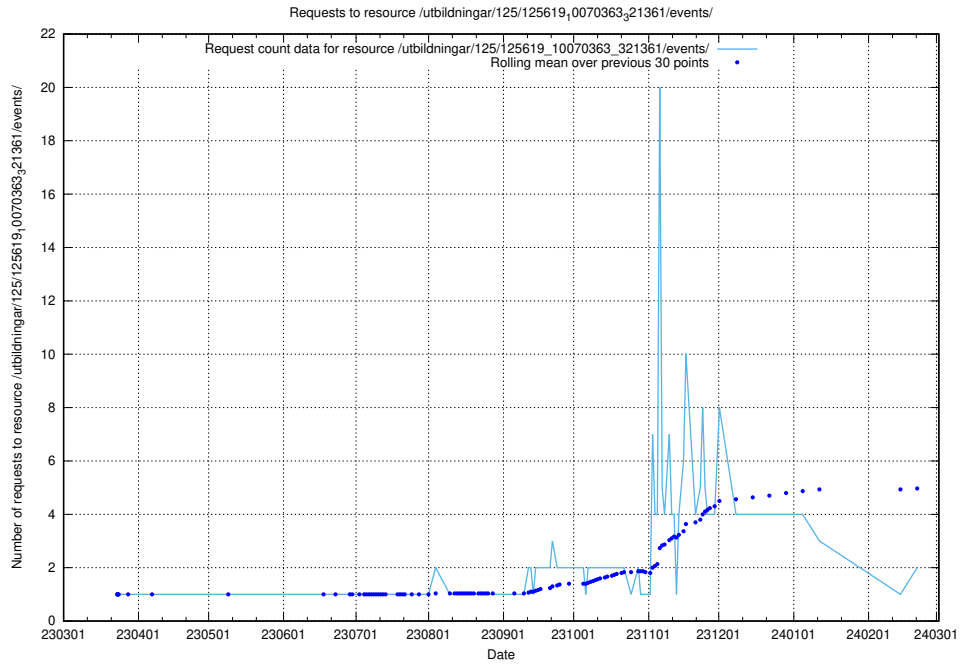

5.317 Usage of /utbildningar/125/125619_10070363_321361/events/

Here, we count the number of requests to resource /utbildningar/125/125619_10070363_321361/events/