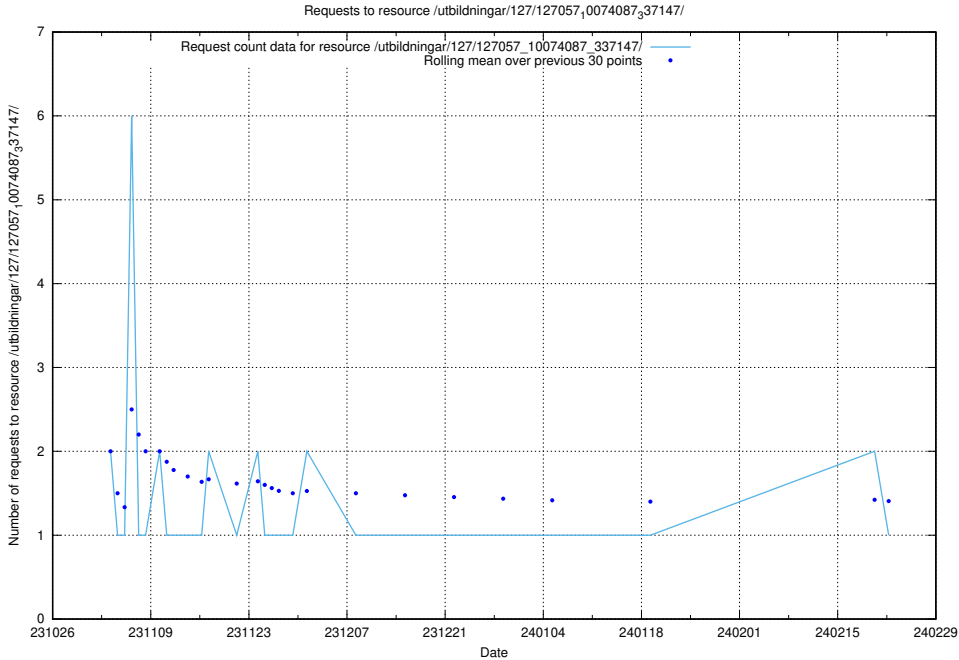

5.3780 Usage of /utbildningar/127/127057_10074087_337147/

Here, we count the number of requests to resource /utbildningar/127/127057_10074087_337147/.