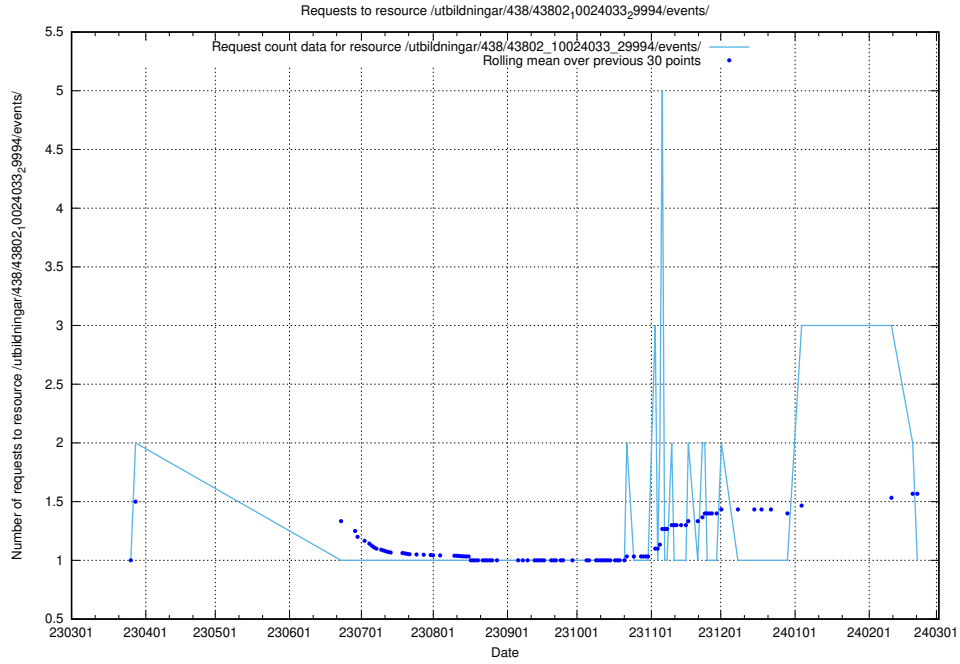

5.5749 Usage of /utbildningar/438/43802_10024033_29994/events/

Here, we count the number of requests to resource /utbildningar/438/43802_10024033_29994/events/.