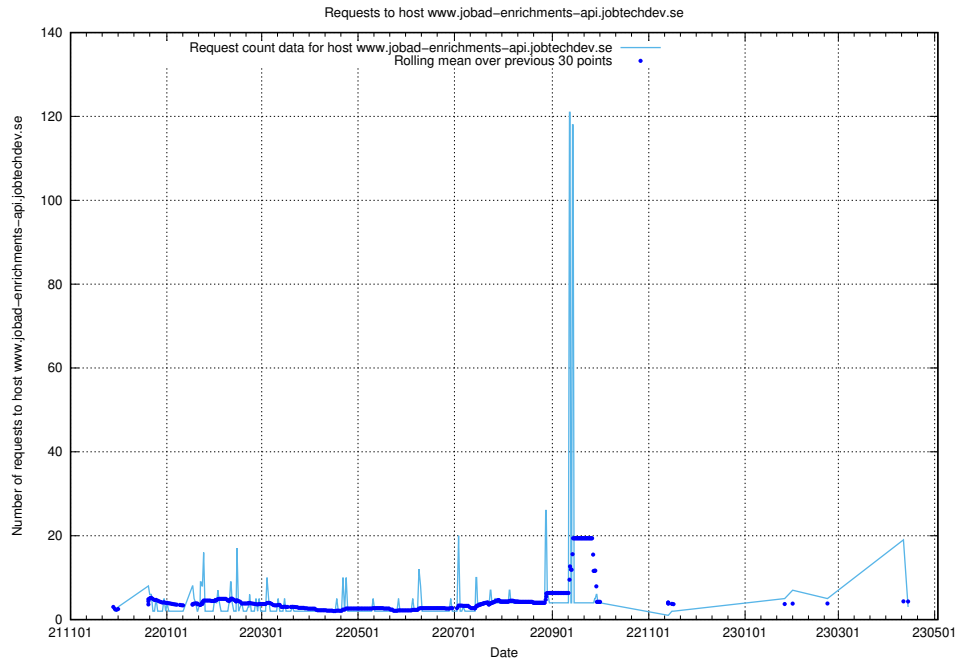

7.208 Usage of www.jobad-enrichments-api.jobtechdev.se

Here, we count the number of requests to host www.jobad-enrichments-api.jobtechdev.se.

7.209 Usage of magazine.jobtechdev.se

Here, we count the number of requests to host magazine.jobtechdev.se.