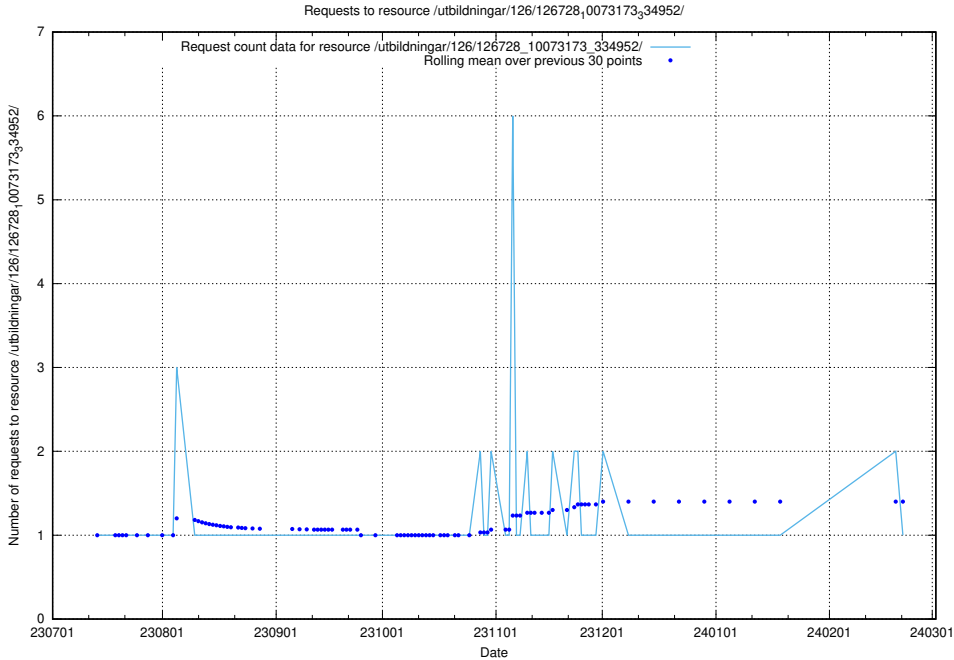

Here, we count the number of requests to resource /utbildningar/126/126728_10073173_334952/events/

5.4722 Usage of /utbildningar/126/126728_10073173_334952/

Here, we count the number of requests to resource /utbildningar/126/126728_10073173_334952/.