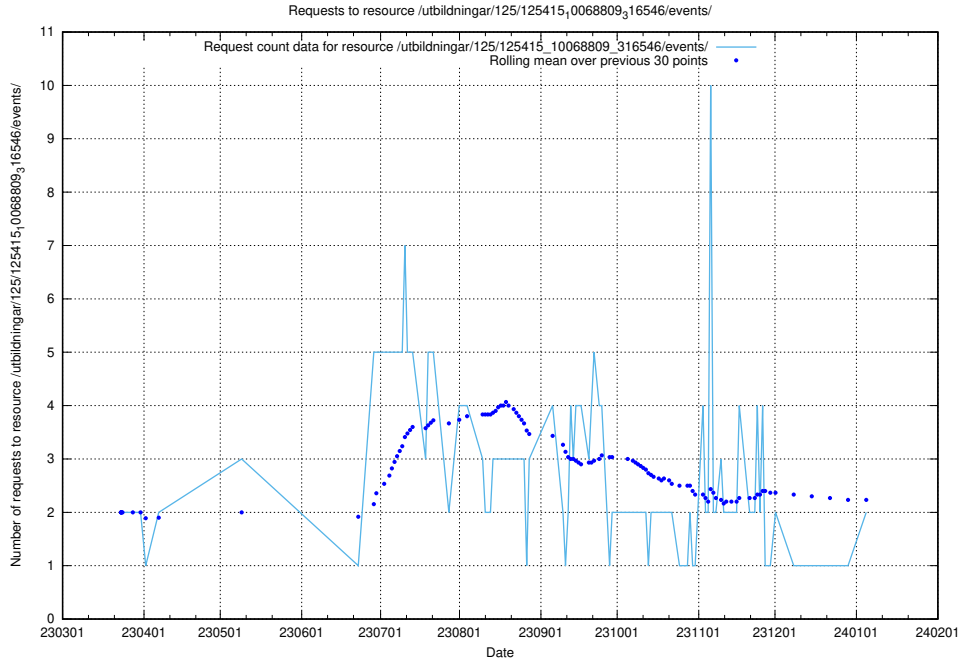

5.832 Usage of /utbildningar/125/125415_10068809_316546/events/

Here, we count the number of requests to resource /utbildningar/125/125415_10068809_316546/events/