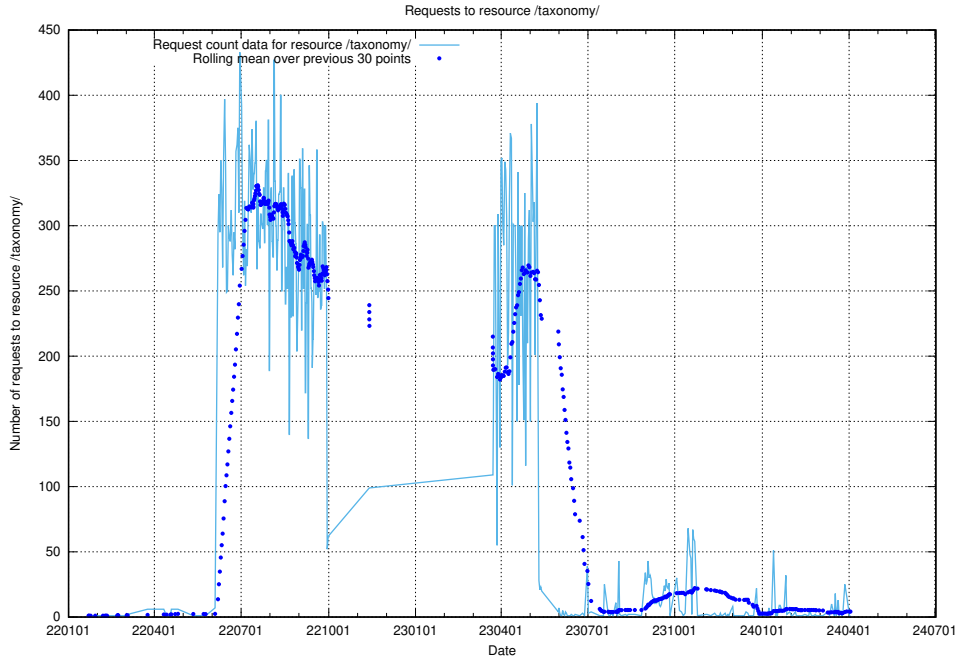

5.4901 Usage of /taxonomy/

Here, we count the number of requests to resource /taxonomy/.