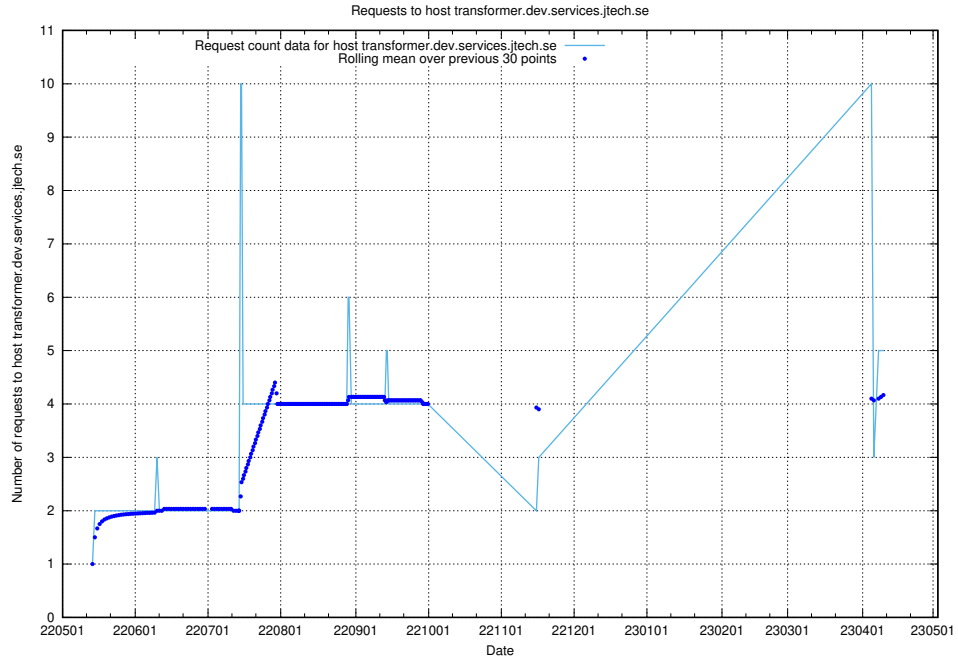

7.94 Usage of transformer.dev.services.jtech.se

Here, we count the number of requests to host transformer.dev.services.jtech.se.