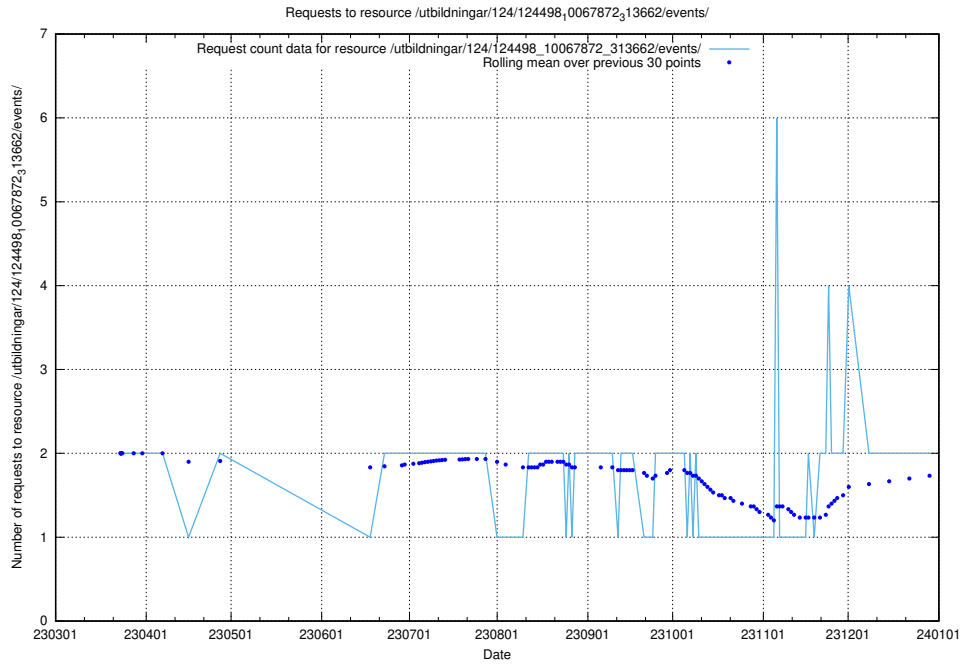

5.838 Usage of /utbildningar/124/124498_10067872_313662/events/

Here, we count the number of requests to resource /utbildningar/124/124498_10067872_313662/events/