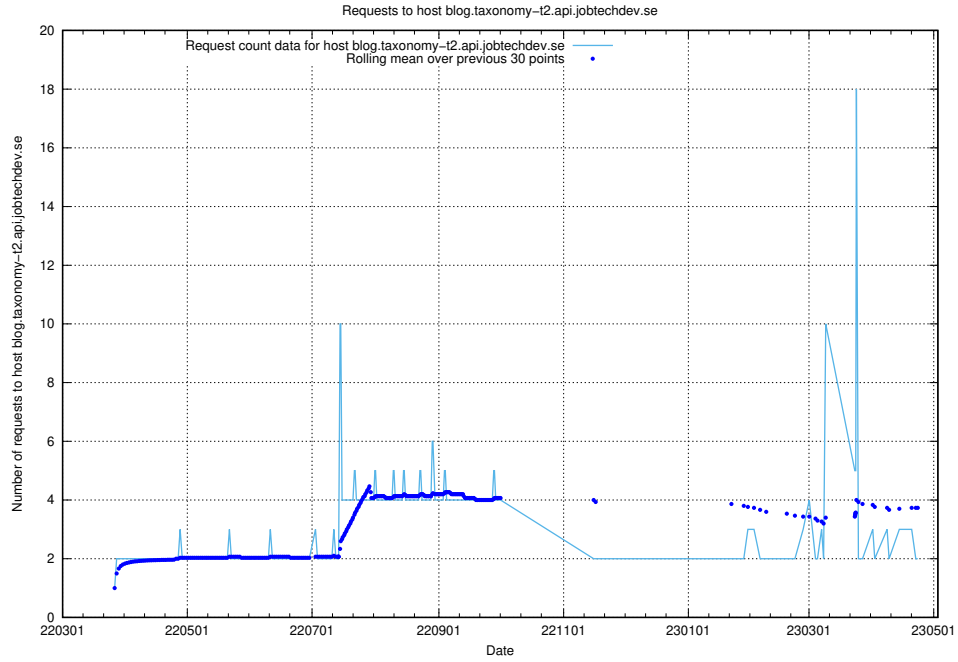

7.491 Usage of `blog.taxonomy-t2.api.jobtechdev.se`

Here, we count the number of requests to host `blog.taxonomy-t2.api.jobtechdev.se`.