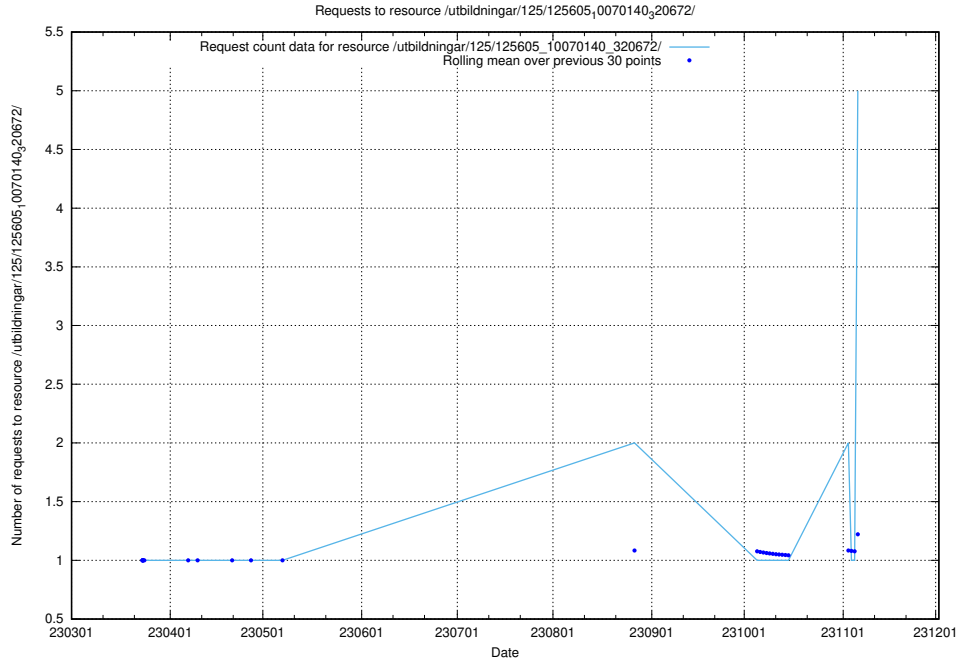

5.111 Usage of /utbildningar/125/125605_10070140_320672/

Here, we count the number of requests to resource /utbildningar/125/125605_10070140_320672/.