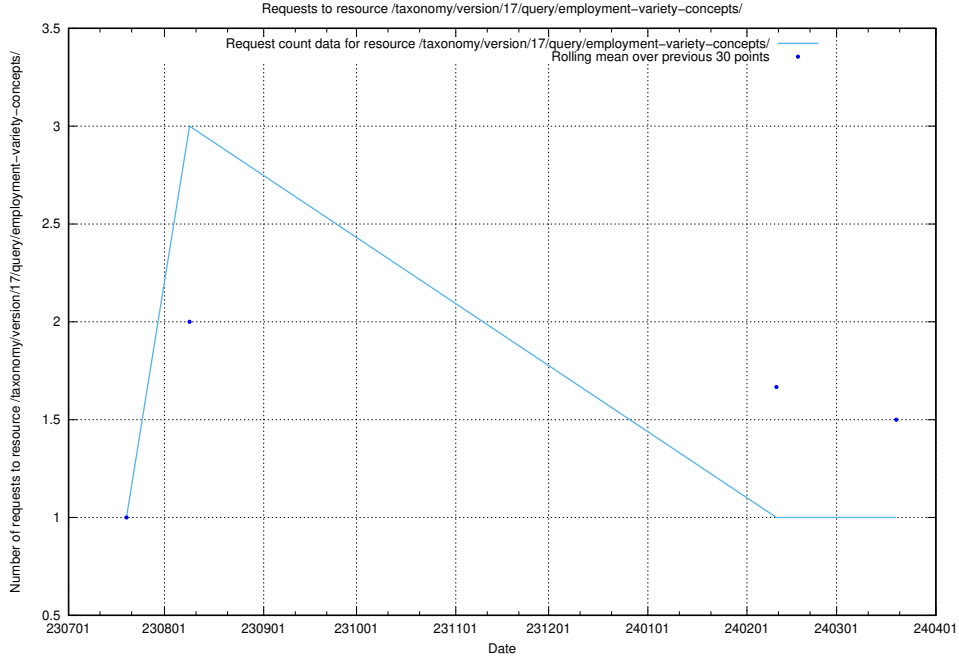

5.4665 Usage of /taxonomy/version/17/query/employment-variety-concepts/

Here, we count the number of requests to resource /taxonomy/version/17/query/employment-variety-concepts/.

5.4666 Usage of /taxonomy/version/17/query/concept-types/