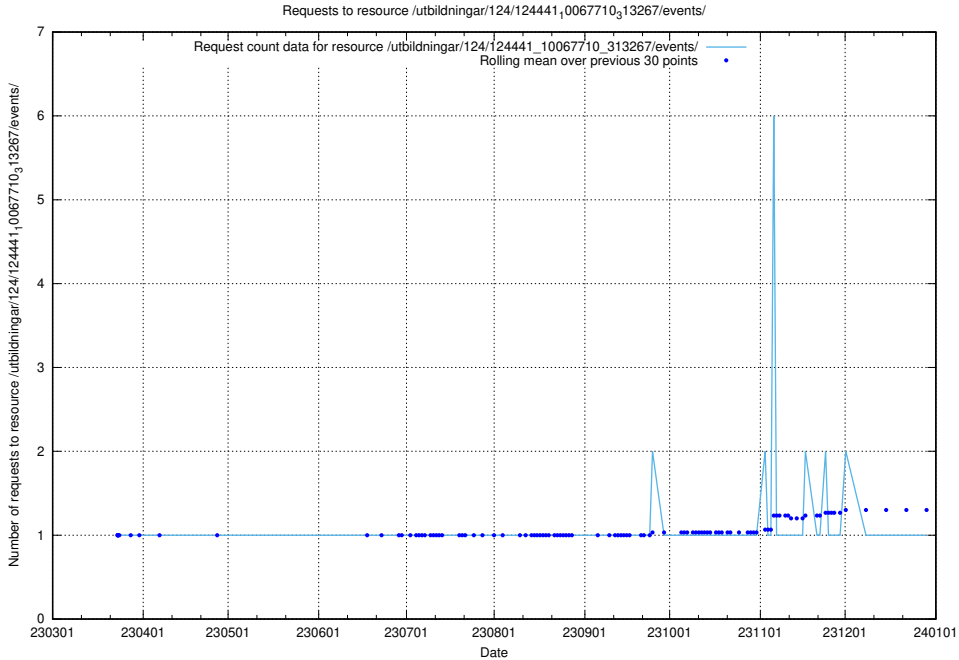

5.3150 Usage of /utbildningar/124/124441_10067710_313267/events/

Here, we count the number of requests to resource /utbildningar/124/124441_10067710_313267/events/