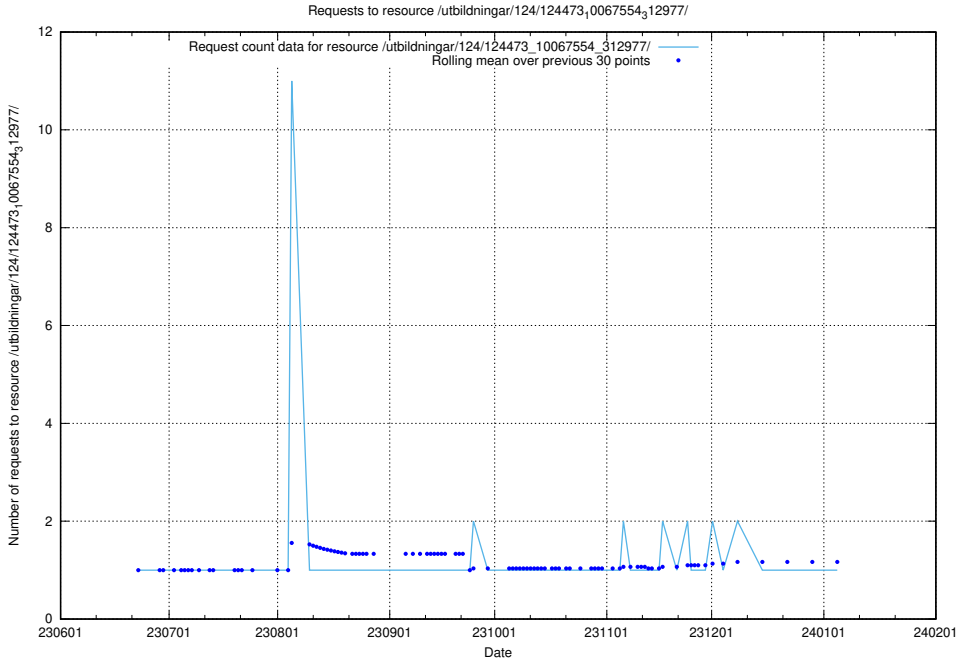

5.5464 Usage of /utbildningar/124/124473_10067554_312977/

Here, we count the number of requests to resource /utbildningar/124/124473_10067554_312977/.