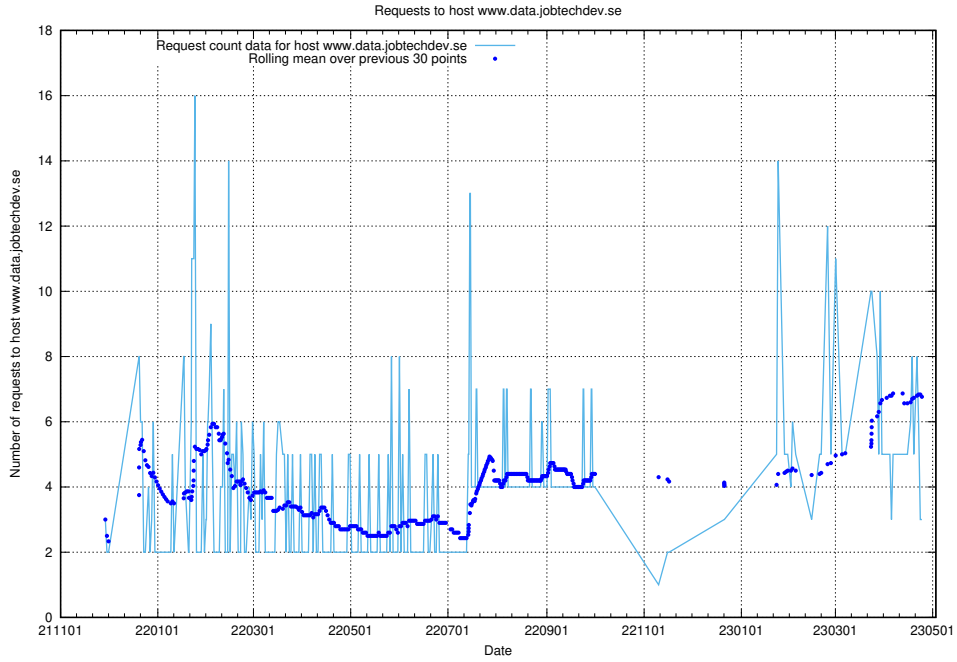

7.208 Usage of www.jobad-enrichments-api.jobtechdev.se

Here, we count the number of requests to host www.jobad-enrichments-api.jobtechdev.se.

7.209 Usage of magazine.jobtechdev.se

Here, we count the number of requests to host magazine.jobtechdev.se.