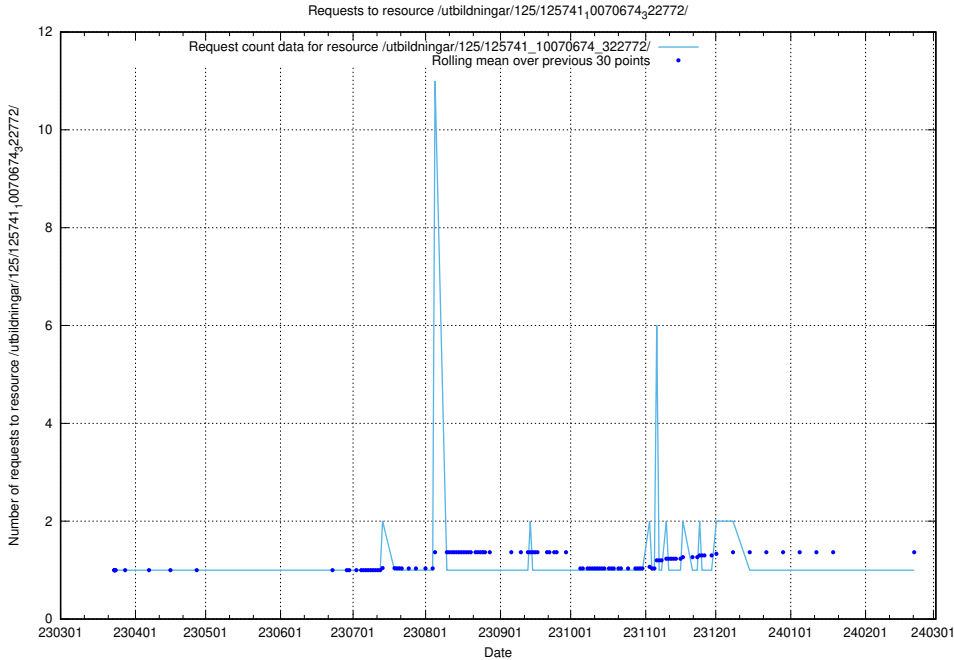

5.6135 Usage of /utbildningar/125/125741_10070674_322772/

Here, we count the number of requests to resource /utbildningar/125/125741_10070674_322772/.