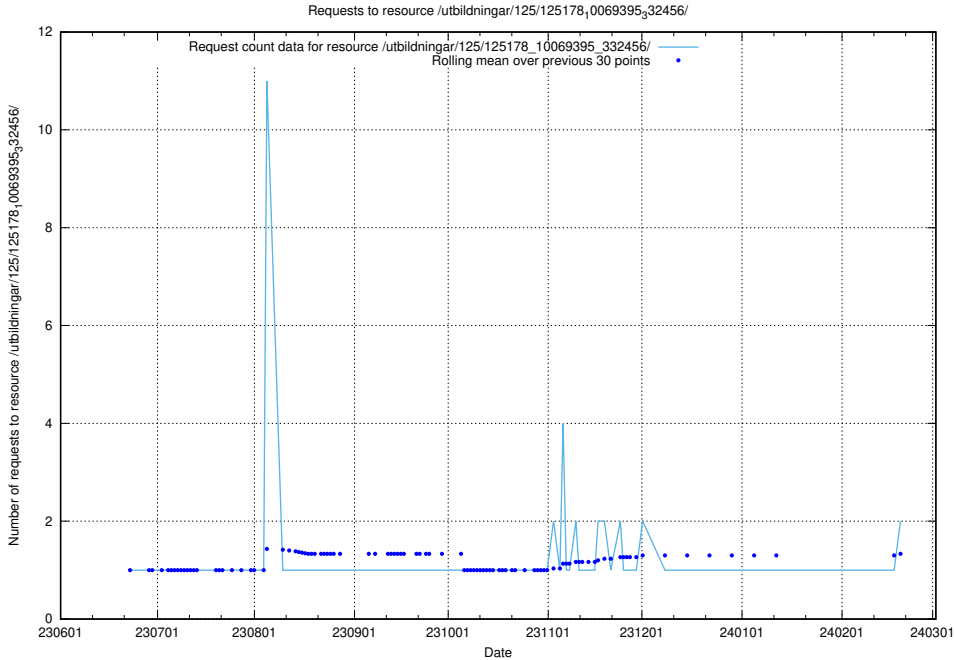

5.704 Usage of /utbildningar/125/125178_10069395_332456/

Here, we count the number of requests to resource /utbildningar/125/125178_10069395_332456/.