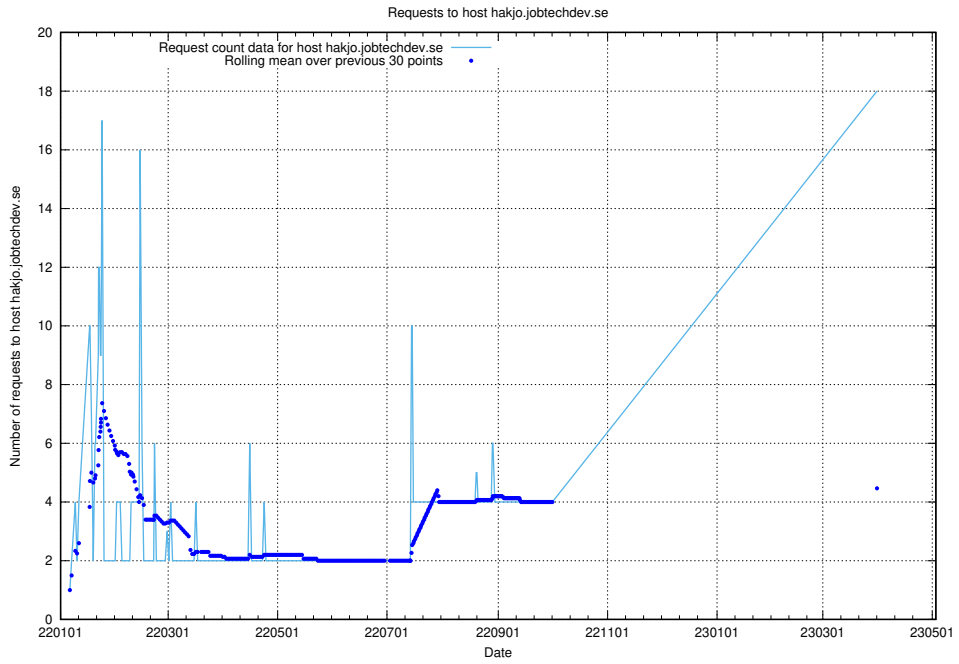

7.37 Usage of hakjo.jobtechdev.se

Here, we count the number of requests to host hakjo.jobtechdev.se.