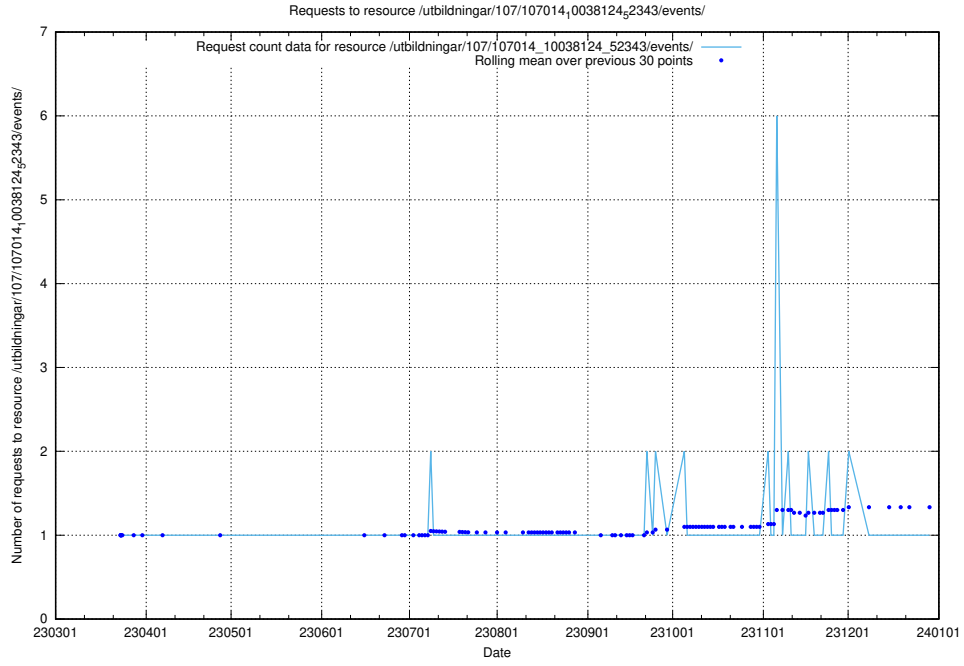

5.5037 Usage of /utbildningar/107/107014_10038124_52343/events/

Here, we count the number of requests to resource /utbildningar/107/107014_10038124_52343/events/.