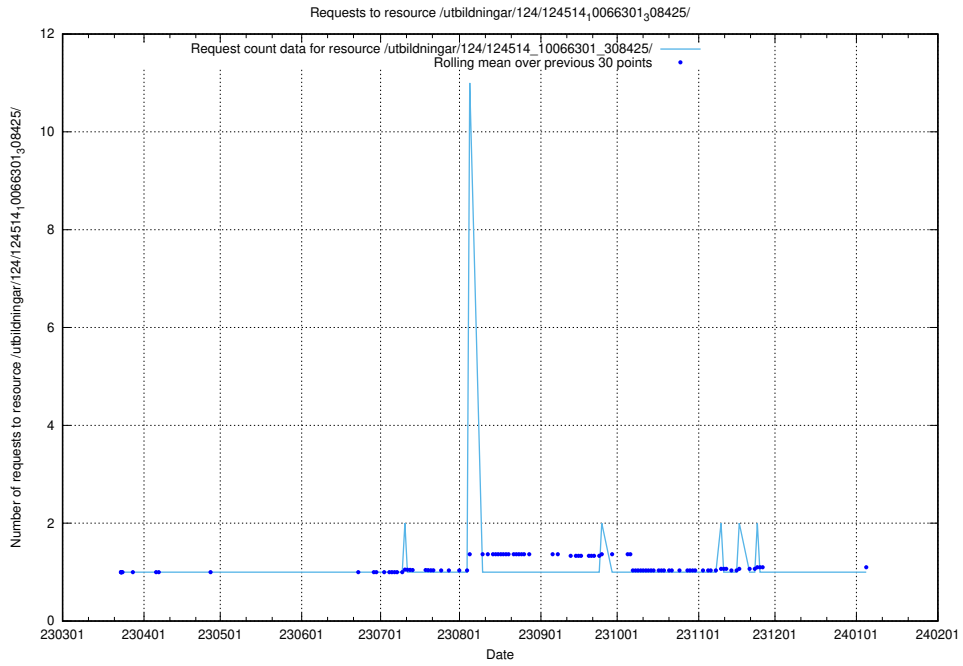

5.1475 Usage of /utbildningar/124/124514_10066301_308425/

Here, we count the number of requests to resource /utbildningar/124/124514_10066301_308425/.