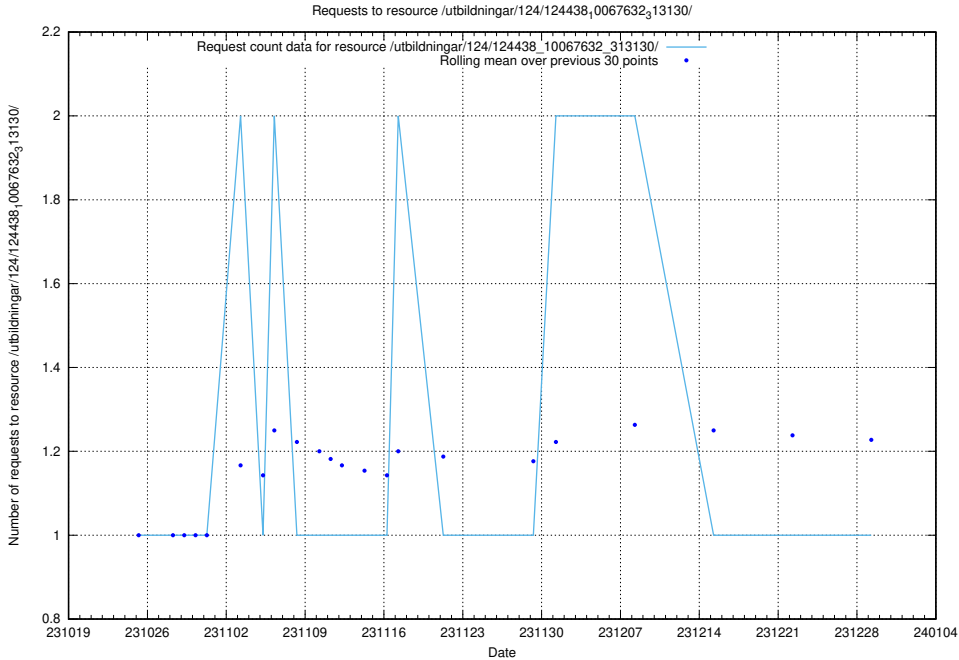

5.3868 Usage of /utbildningar/124/124438_10067632_313130/

Here, we count the number of requests to resource /utbildningar/124/124438_10067632_313130/.