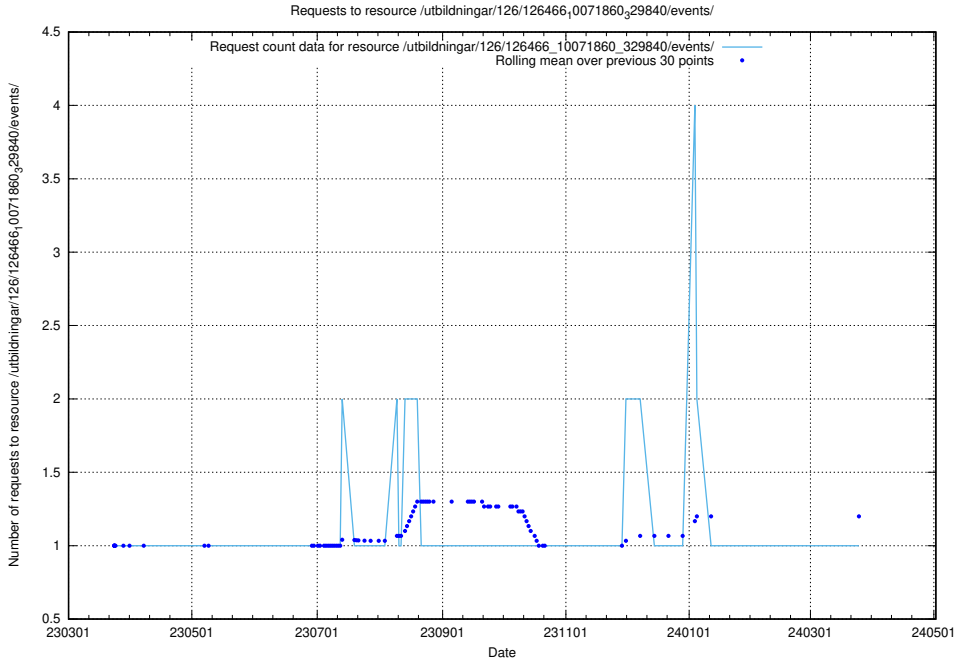

5.6051 Usage of /utbildningar/126/126466_10071860_329840/events/

Here, we count the number of requests to resource /utbildningar/126/126466_10071860_329840/events/