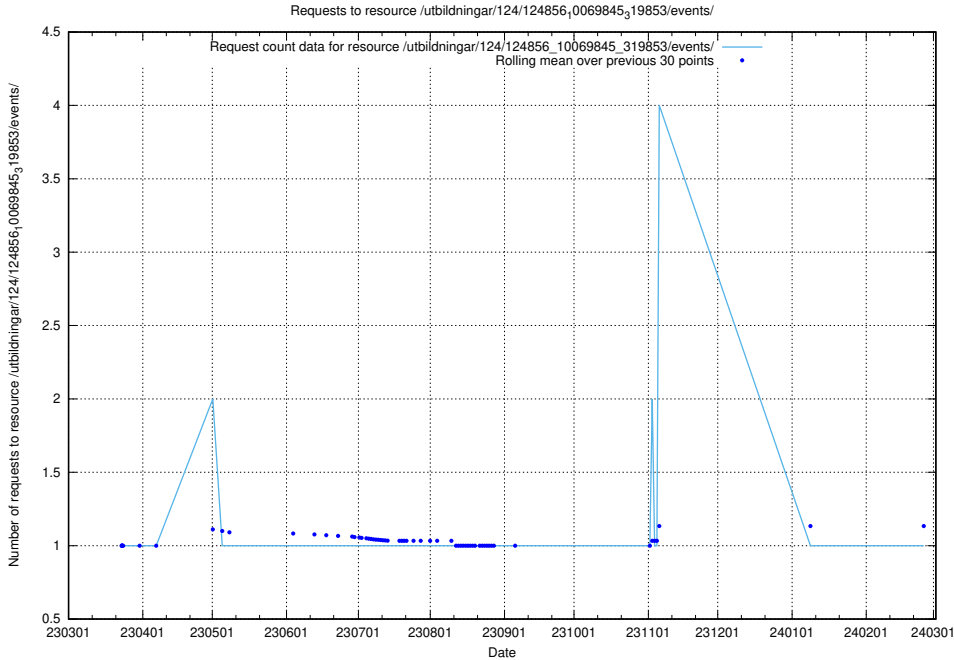

Here, we count the number of requests to resource /utbildningar/124/124857_10069845_319853/.

5.1075 Usage of /utbildningar/124/124856_10069845_319853/events/

Here, we count the number of requests to resource /utbildningar/124/124856_10069845_319853/events/