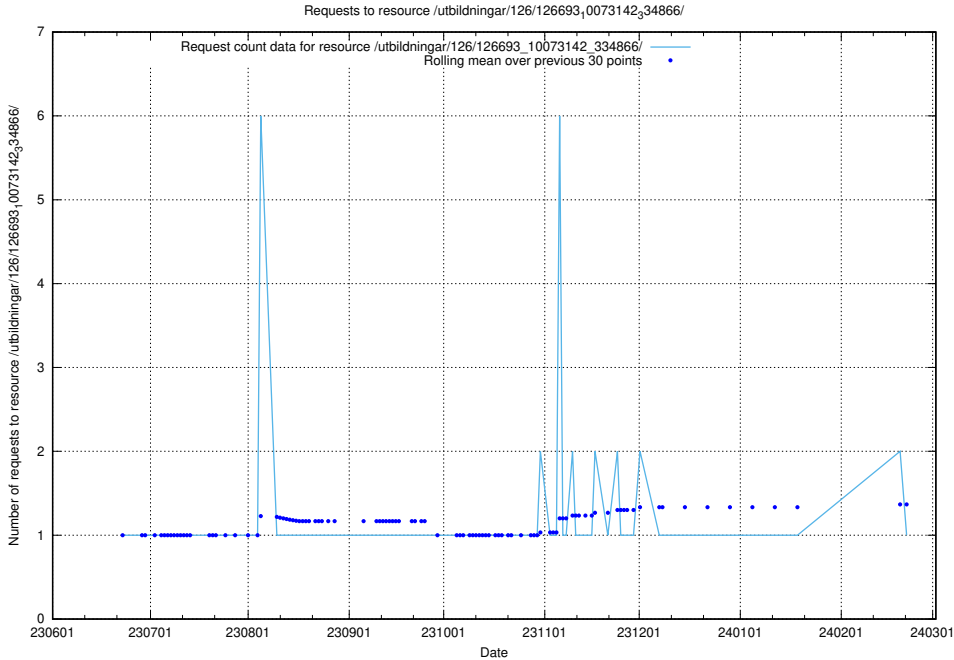

5.5298 Usage of /utbildningar/126/126693_10073142_334866/

Here, we count the number of requests to resource /utbildningar/126/126693_10073142_334866/.