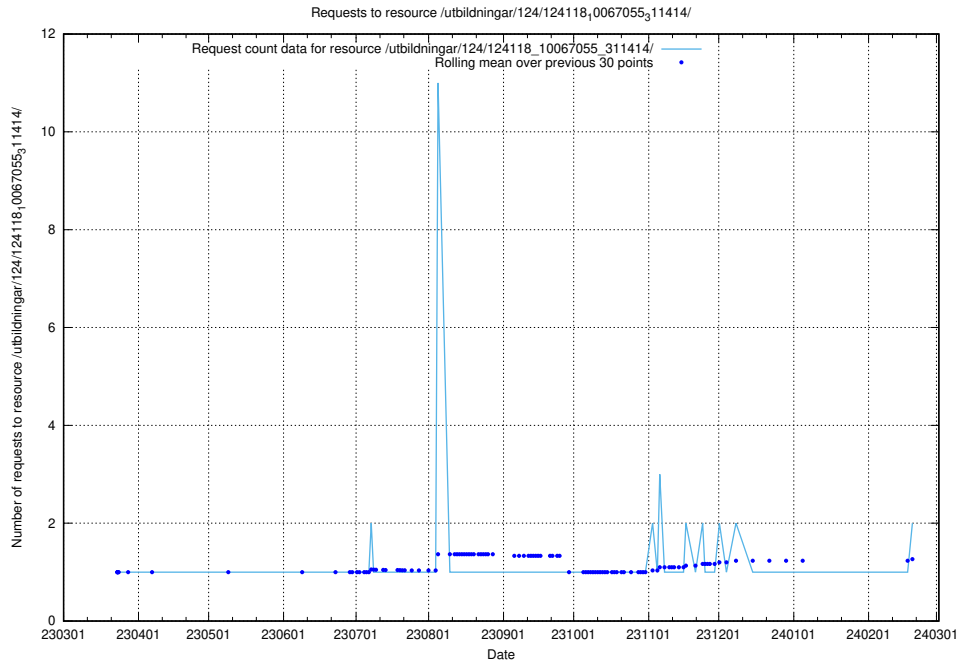

5.551 Usage of /utbildningar/124/124118_10067055_311414/

Here, we count the number of requests to resource /utbildningar/124/124118_10067055_311414/.