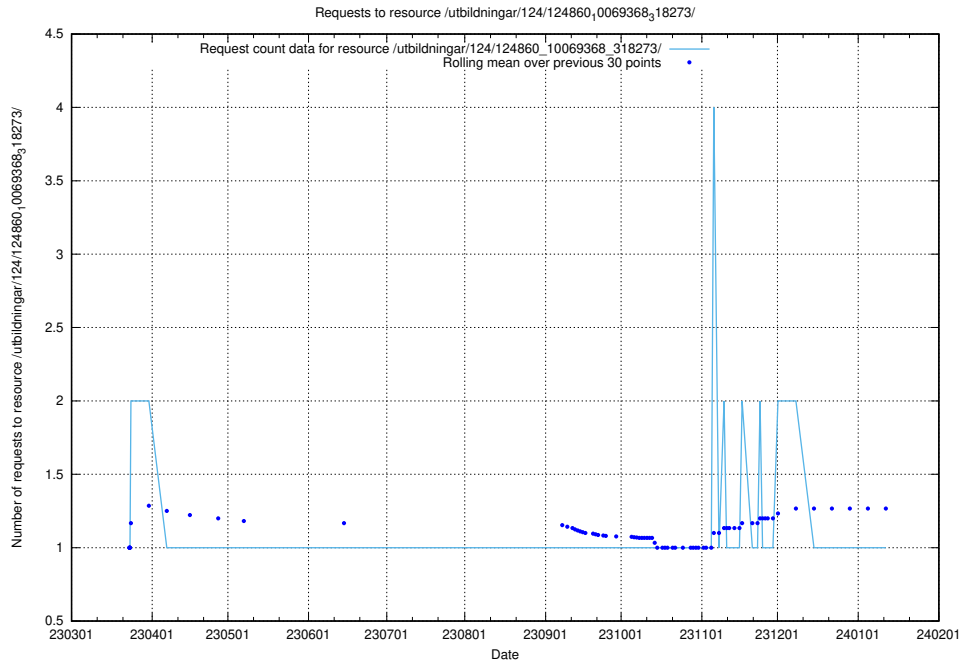

5.1066 Usage of /utbildningar/124/124860_10069368_318273/

Here, we count the number of requests to resource /utbildningar/124/124860_10069368_318273/.