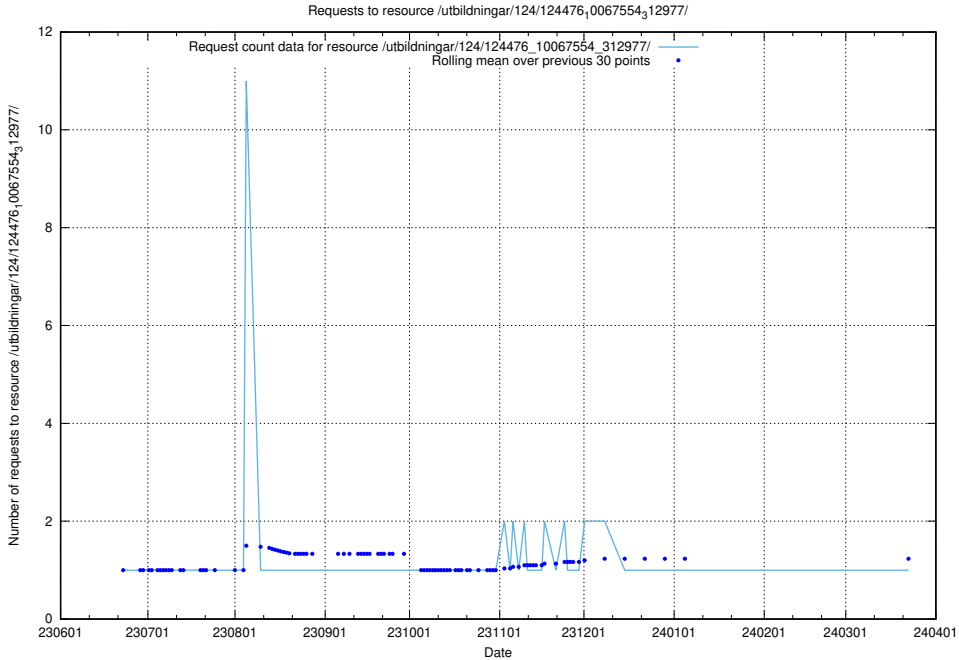

5.5459 Usage of /utbildningar/124/124476_10067554_312977/

Here, we count the number of requests to resource /utbildningar/124/124476_10067554_312977/.