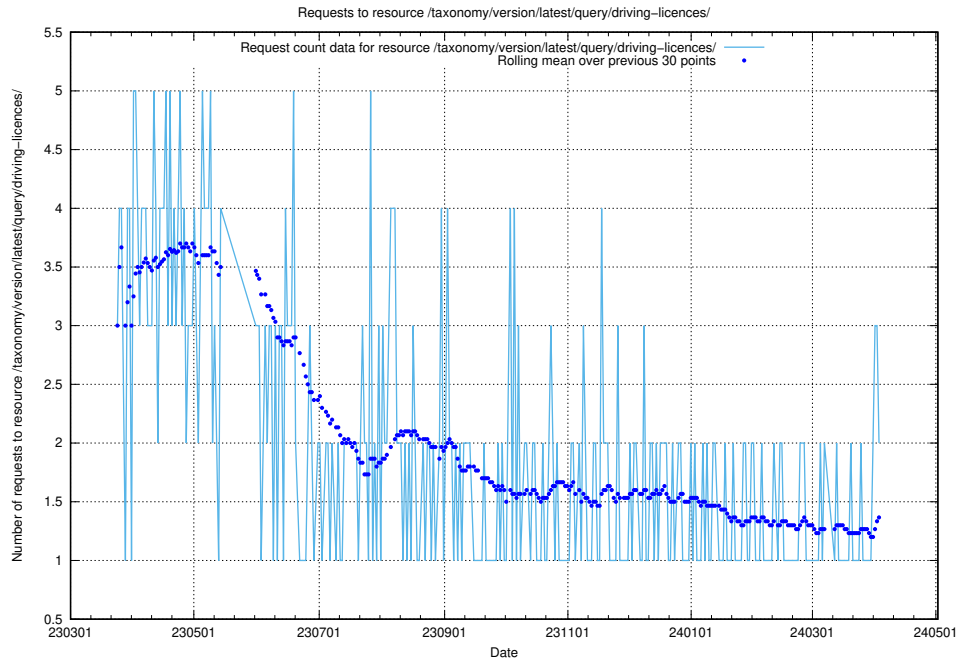

5.798 Usage of /taxonomy/version/latest/query/driving-licences/

Here, we count the number of requests to resource /taxonomy/version/latest/query/driving-licences/.