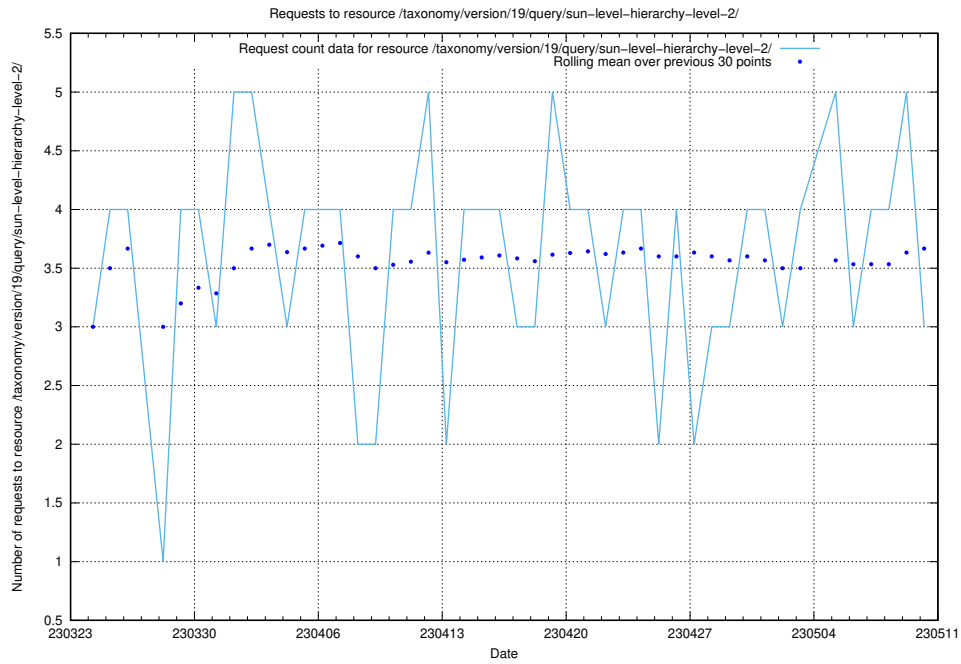

5.284 Usage of /taxonomy/version/19/query/sun-level-hierarchy-level-2/

Here, we count the number of requests to resource /taxonomy/version/19/query/sun-level-hierarchy-level-2/.