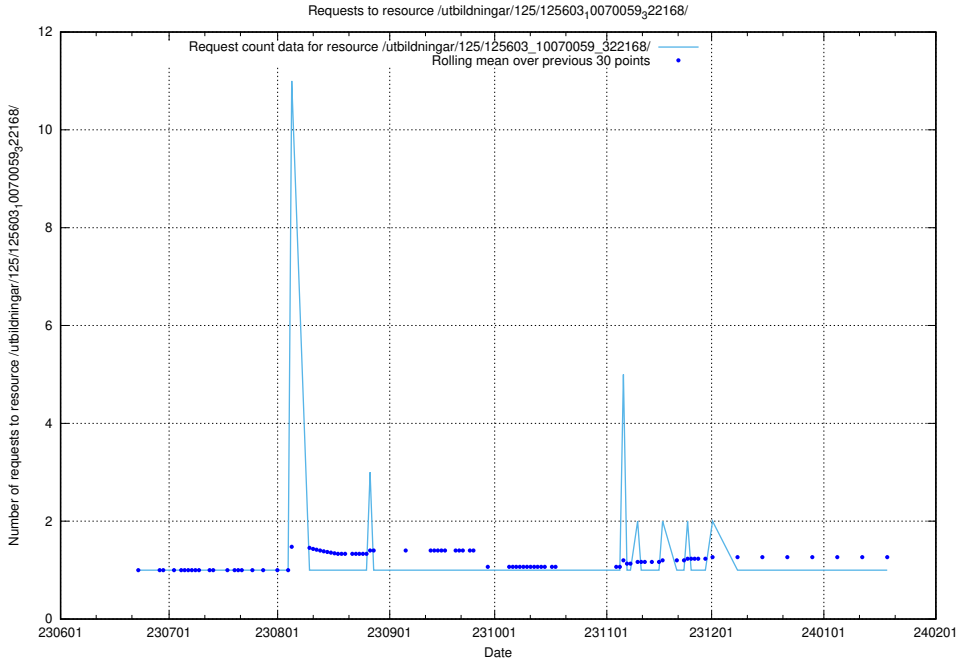

5.5373 Usage of /utbildningar/125/125603_10070059_322168/

Here, we count the number of requests to resource /utbildningar/125/125603_10070059_322168/.