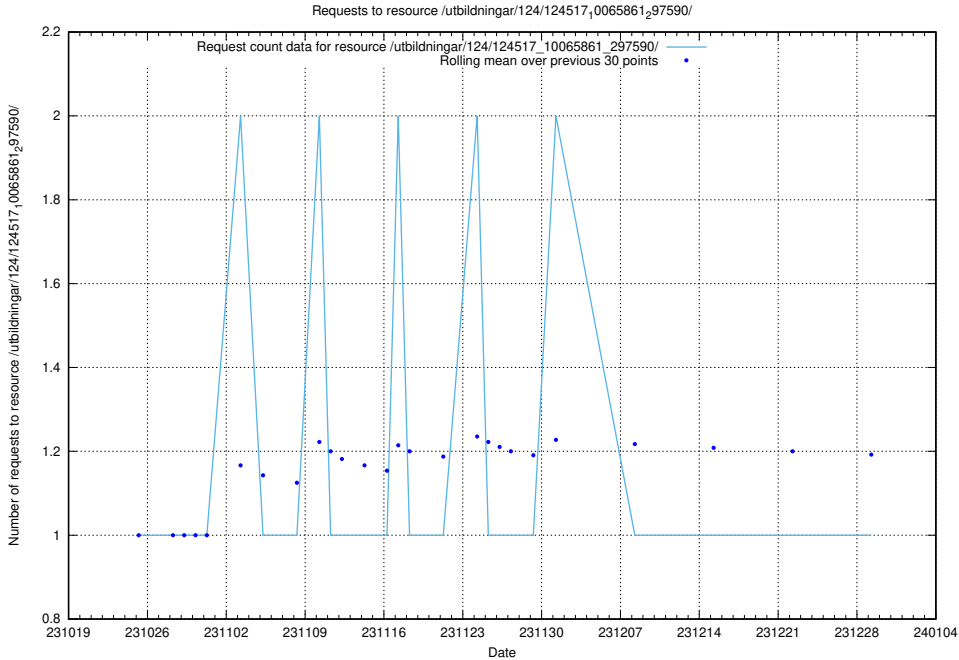

5.3864 Usage of /utbildningar/124/124517_10065861_297590/

Here, we count the number of requests to resource /utbildningar/124/124517_10065861_297590/.