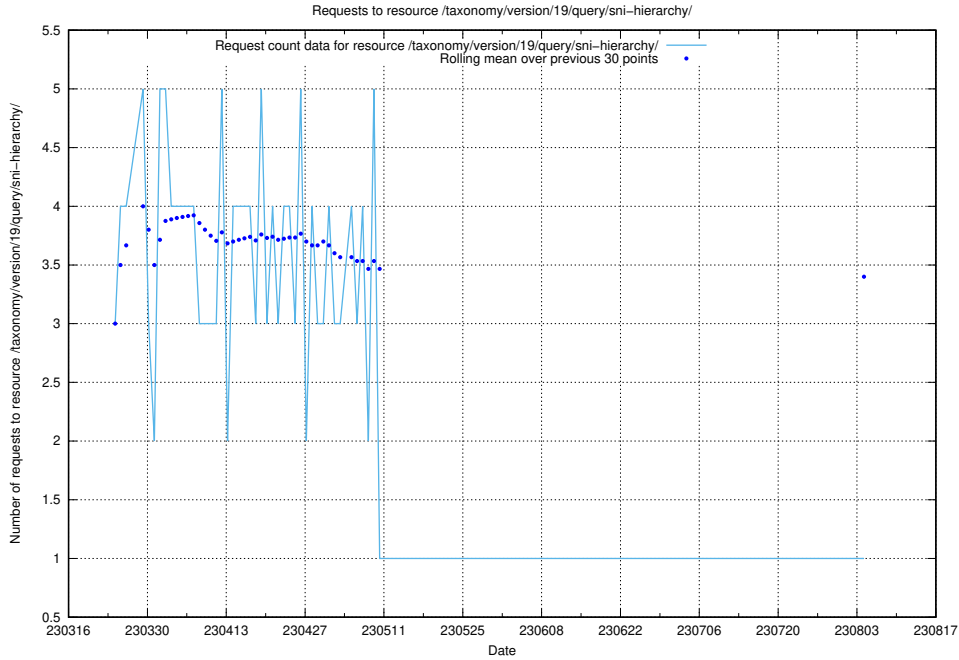

5.5792 Usage of /taxonomy/version/19/query/sni-hierarchy/

Here, we count the number of requests to resource /taxonomy/version/19/query/sni-hierarchy/.