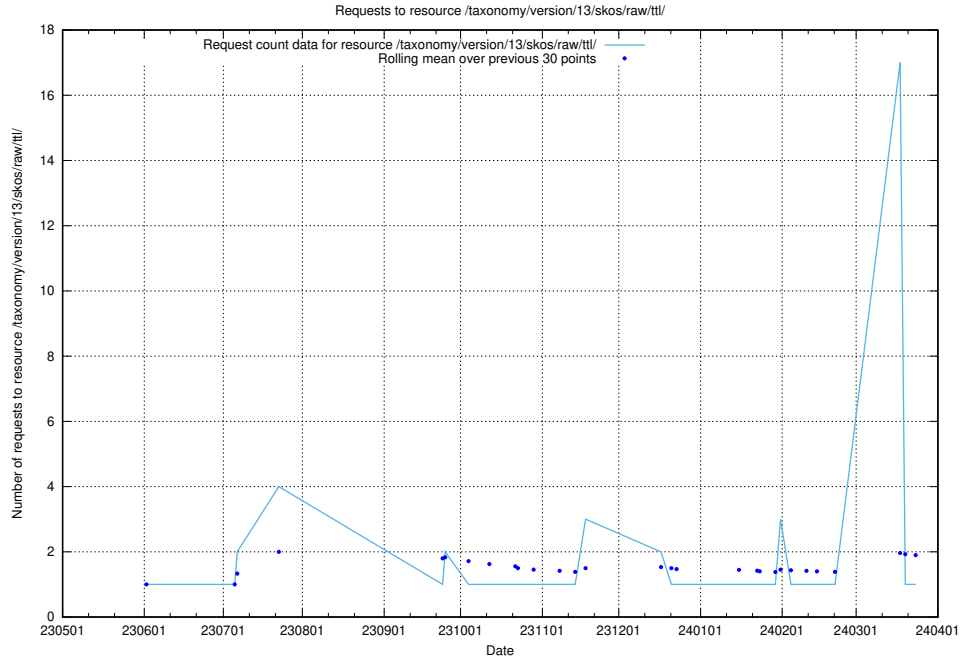

5.5600 Usage of /taxonomy/version/13/skos/raw/ttl/

Here, we count the number of requests to resource /taxonomy/version/13/skos/raw/ttl/.