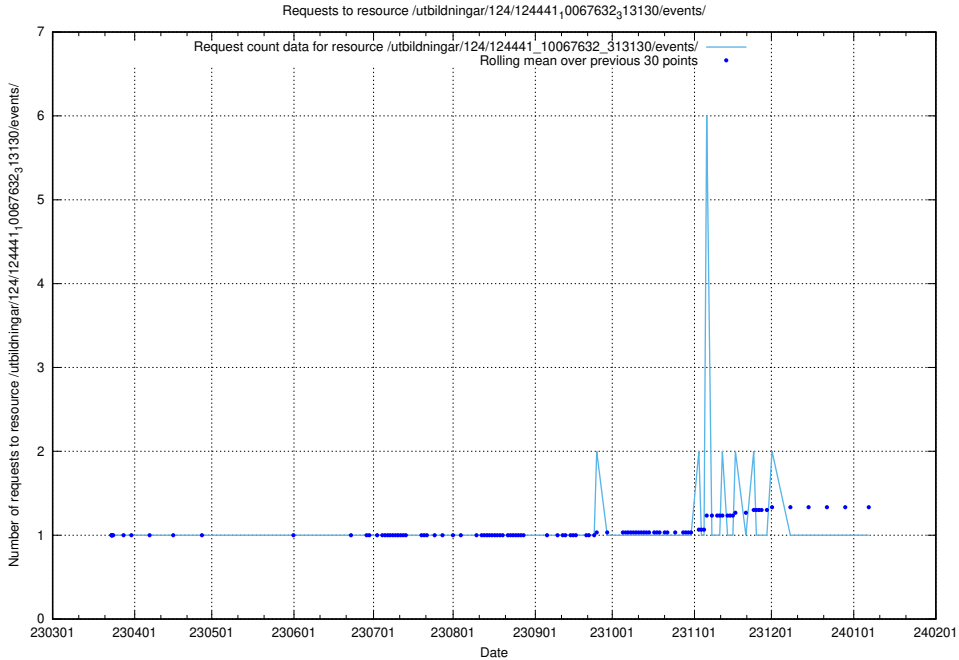

Here, we count the number of requests to resource /utbildningar/utb_emil/124/124520_10066301_308425/

5.3182 Usage of /utbildningar/124/124441_10067632_313130/events/

Here, we count the number of requests to resource /utbildningar/124/124441_10067632_313130/events/