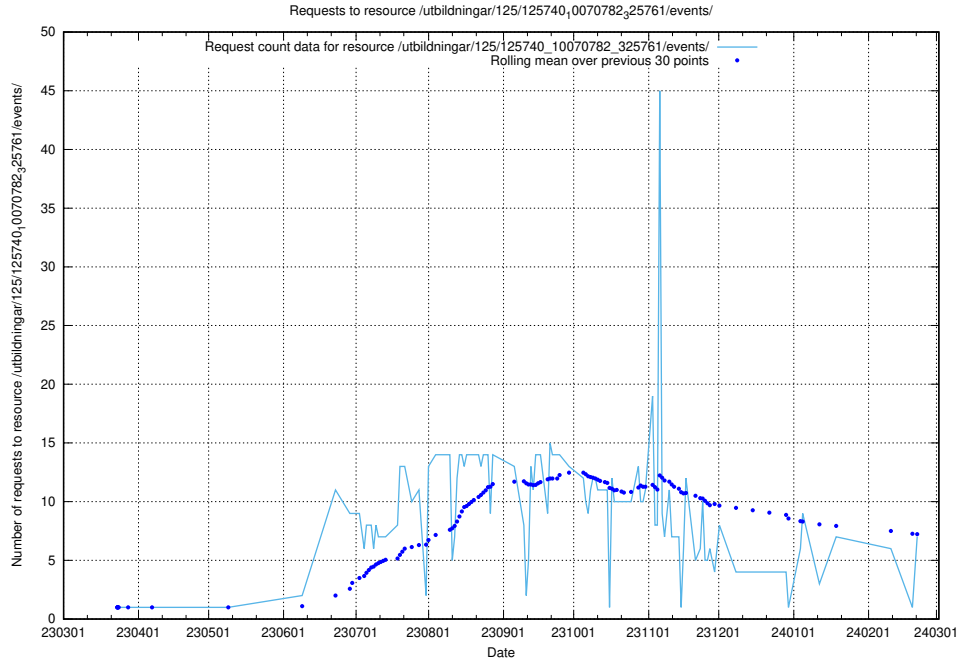

5.41 Usage of /utbildningar/125/125740_10070782_325761/events/

Here, we count the number of requests to resource /utbildningar/125/125740_10070782_325761/events/