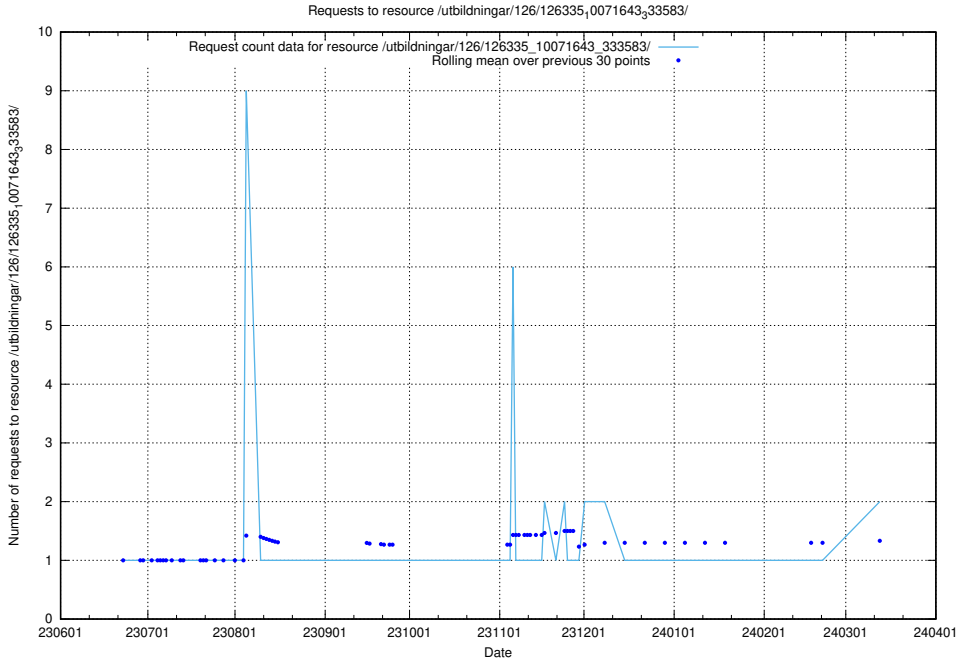

5.696 Usage of /utbildningar/126/126335_10071643_333583/

Here, we count the number of requests to resource /utbildningar/126/126335_10071643_333583/.