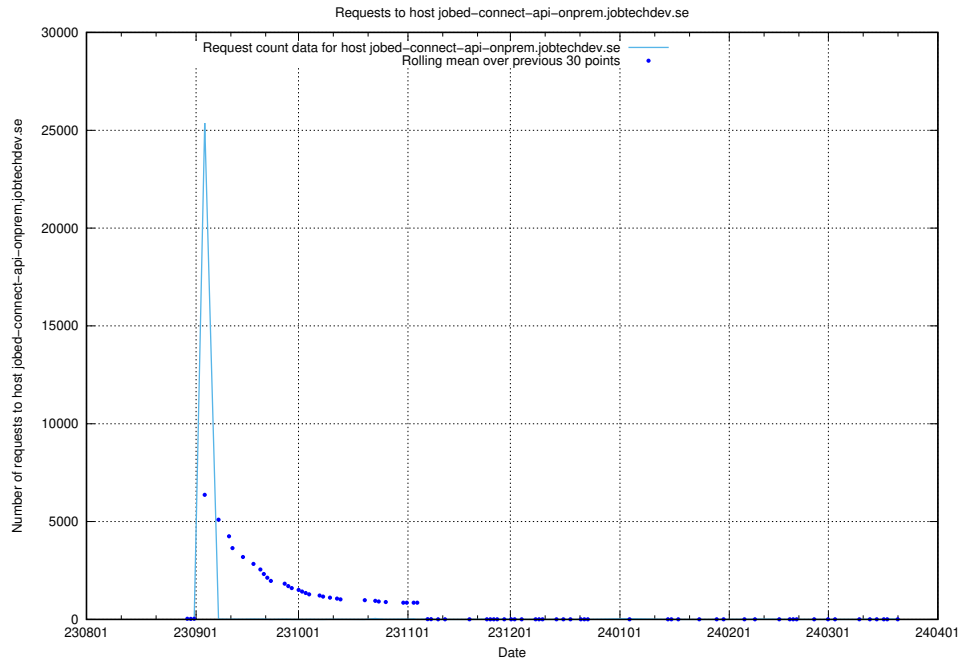

7.40 Usage of `jobed-connect-api-onprem.jobtechdev.se`

Here, we count the number of requests to host `jobed-connect-api-onprem.jobtechdev.se`.