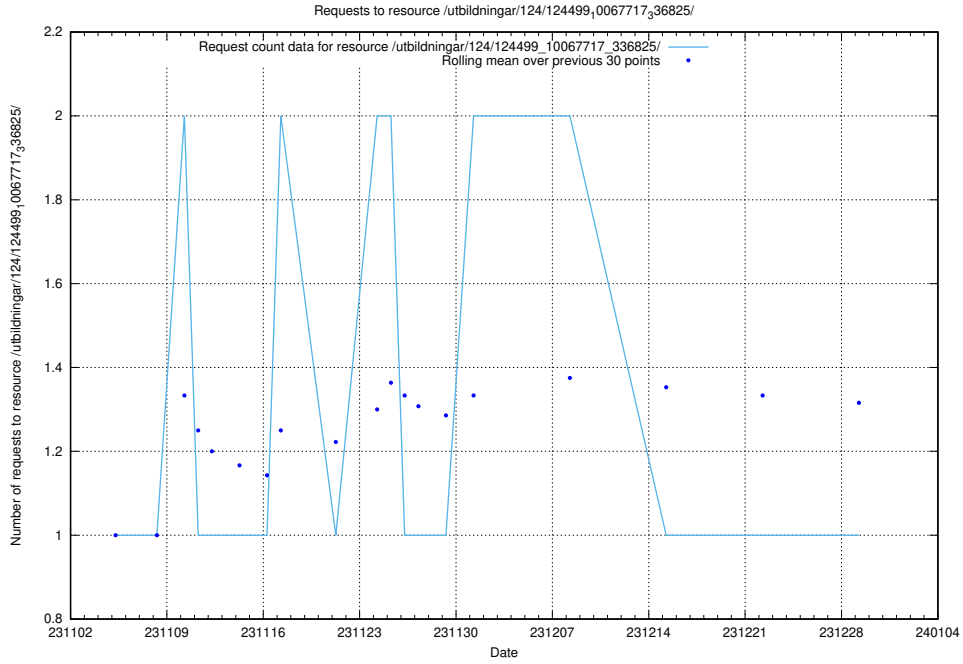

5.3758 Usage of /utbildningar/124/124499_10067717_336825/

Here, we count the number of requests to resource /utbildningar/124/124499_10067717_336825/.