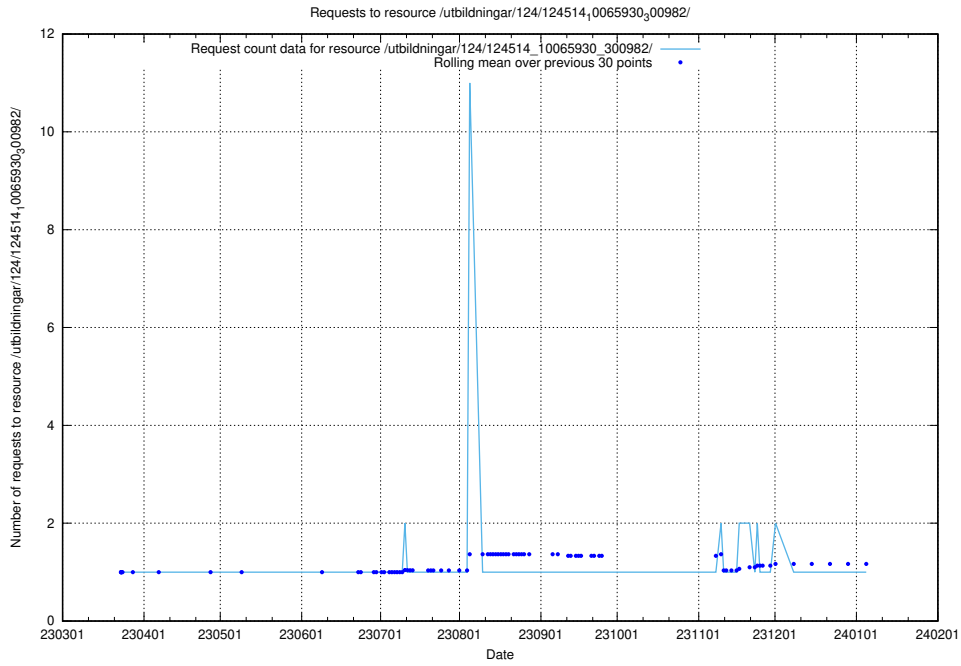

5.1542 Usage of /utbildningar/124/124514_10065930_300982/

Here, we count the number of requests to resource /utbildningar/124/124514_10065930_300982/.