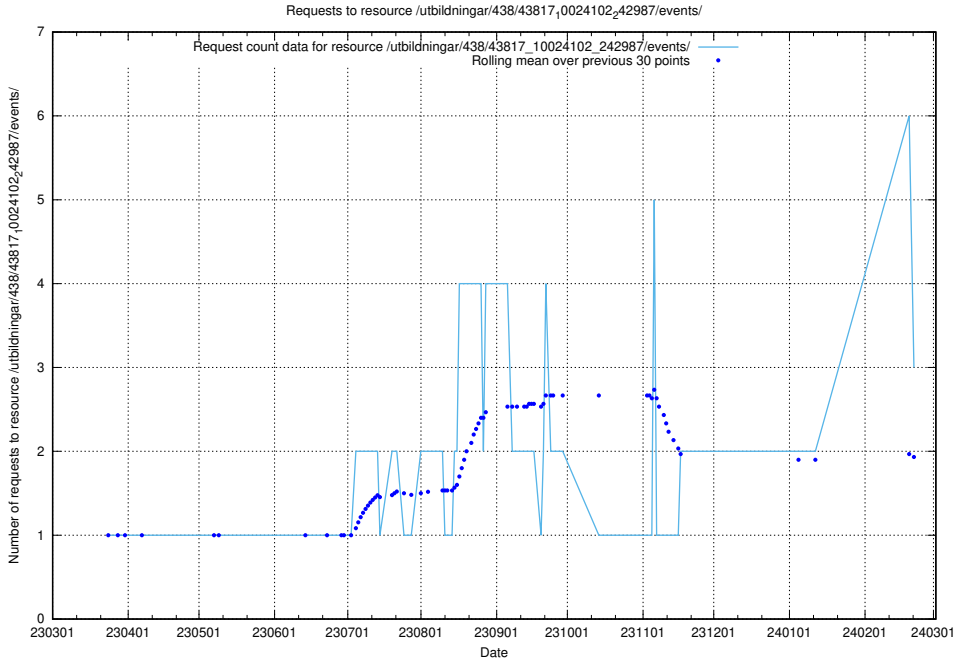

Here, we count the number of requests to resource /taxonomy/version/19/query/employment-variety-concepts/.

5.290 Usage of /utbildningar/438/43817_10024102_242987/events/

Here, we count the number of requests to resource /utbildningar/438/43817_10024102_242987/events/.