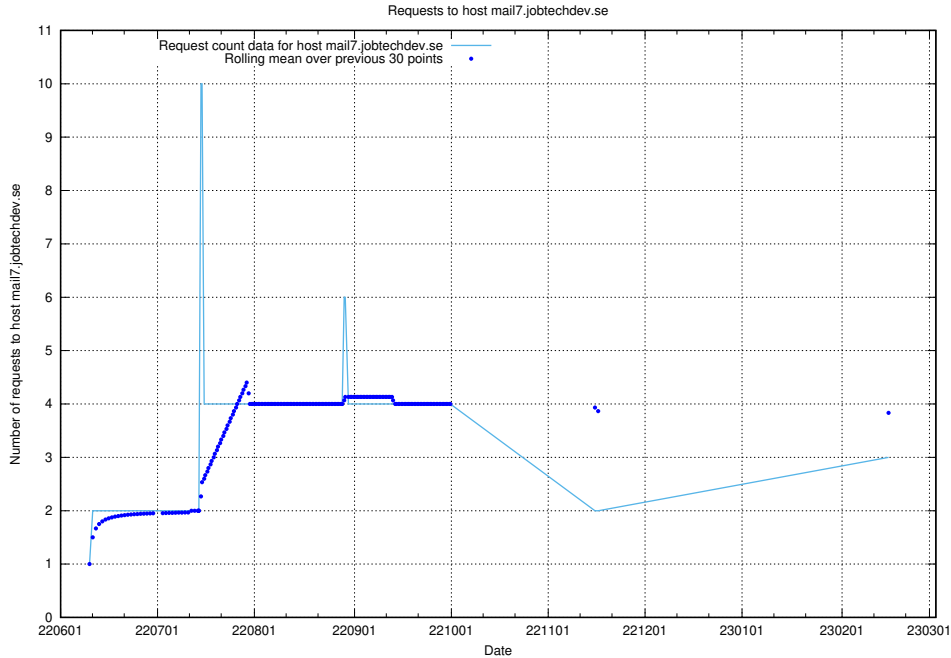

7.212 Usage of mail7.jobtechdev.se

Here, we count the number of requests to host mail7.jobtechdev.se.