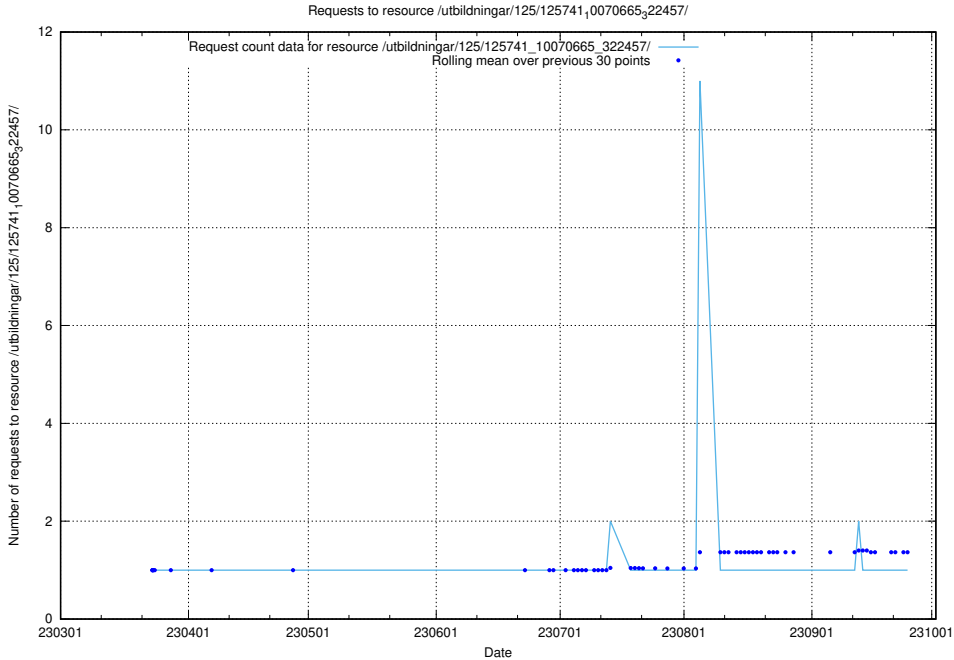

5.6143 Usage of /utbildningar/125/125741_10070665_322457/

Here, we count the number of requests to resource /utbildningar/125/125741_10070665_322457/.