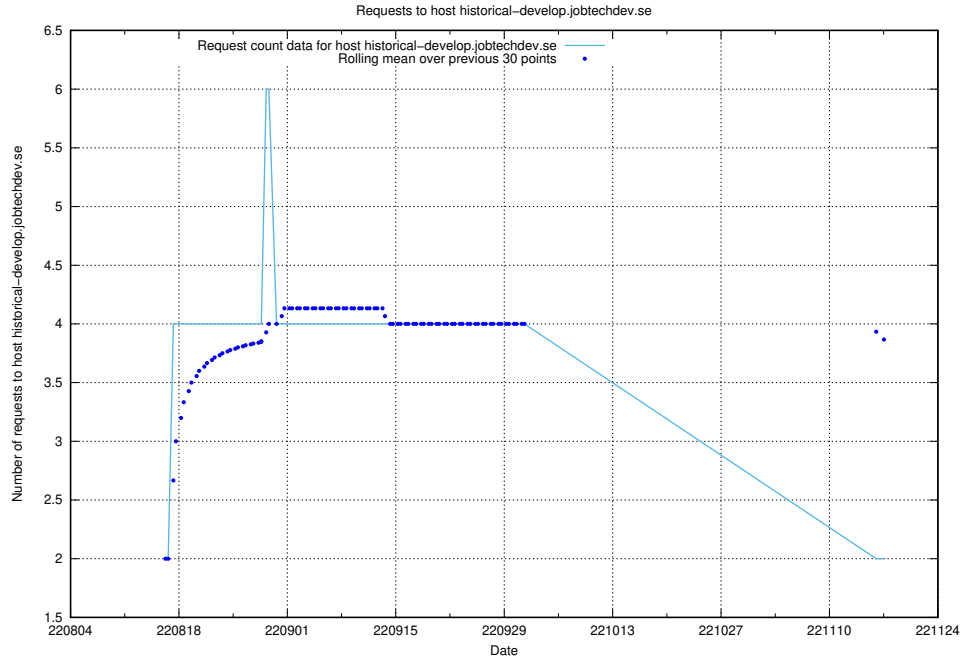

7.344 Usage of historical-develop.jobtechdev.se

Here, we count the number of requests to host historical-develop.jobtechdev.se.