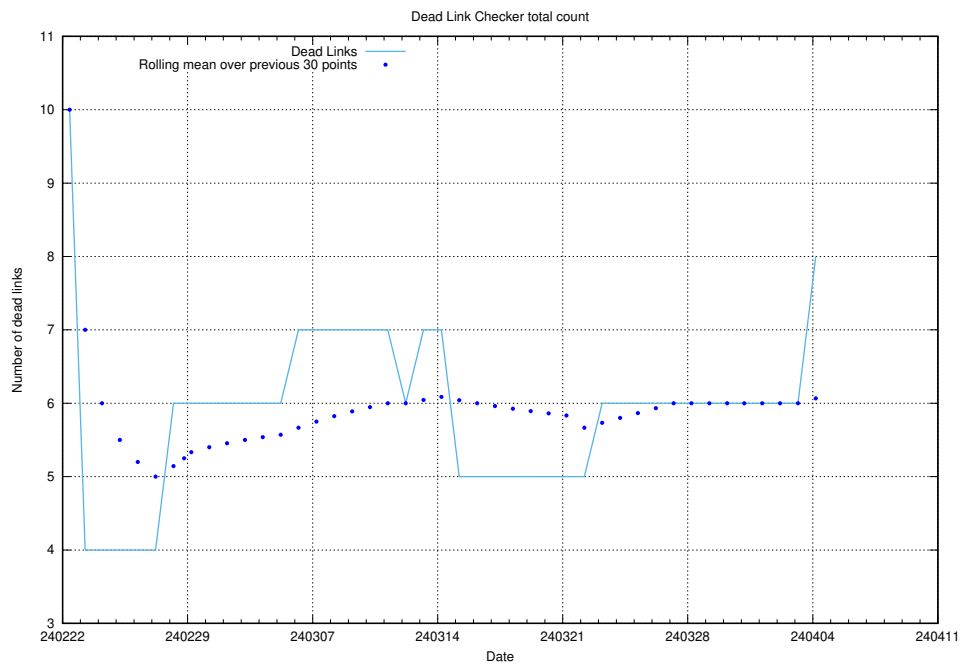

A graph of the servers in AWS region eu-north-1.

3 Dead Link Checker

The [Dead Link Checker](#)⁴ scans JobTech’s web pages for dead html links, and reports the count here.

3.1 Total count of dead links

Here is presented the total number of found dead links across all pages.