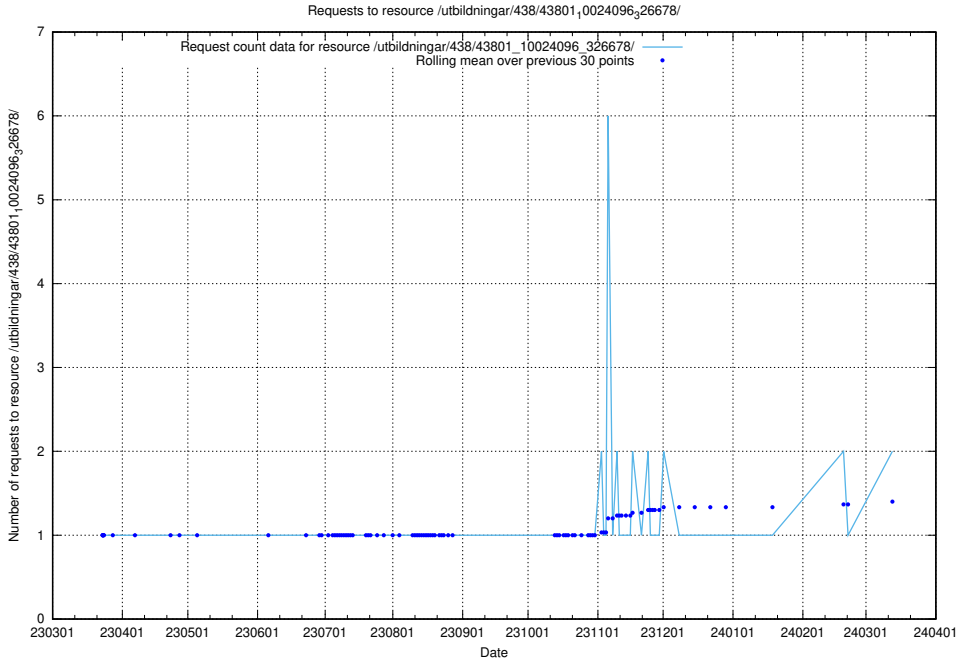

5.843 Usage of /utbildningar/438/43801_10024096_326678/

Here, we count the number of requests to resource /utbildningar/438/43801_10024096_326678/.