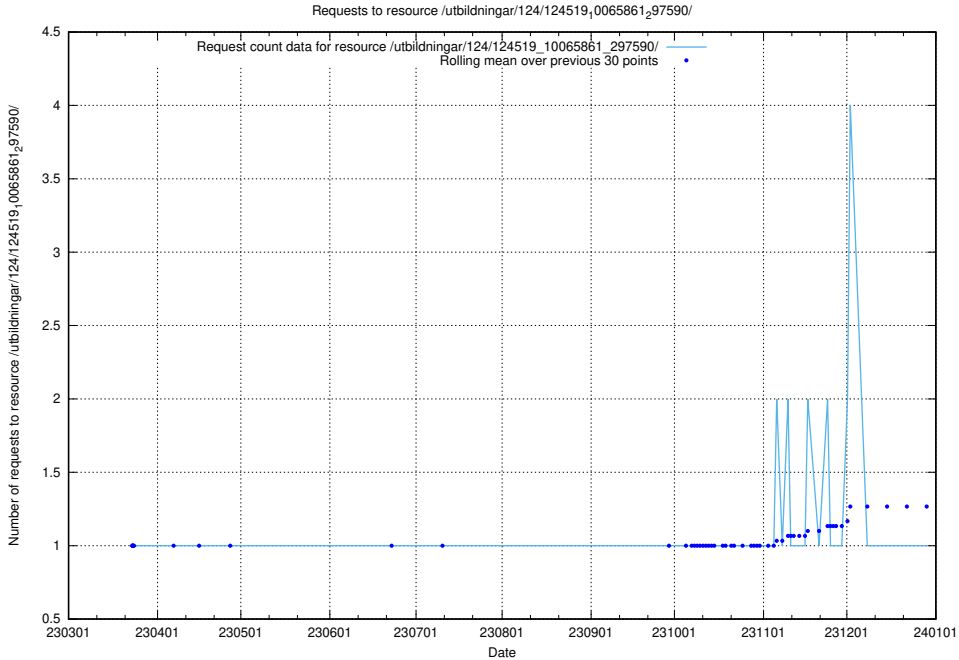

Here, we count the number of requests to resource /utbildningar/124/124519_10065861_297590/events/

5.1180 Usage of /utbildningar/124/124519_10065861_297590/

Here, we count the number of requests to resource /utbildningar/124/124519_10065861_297590/.