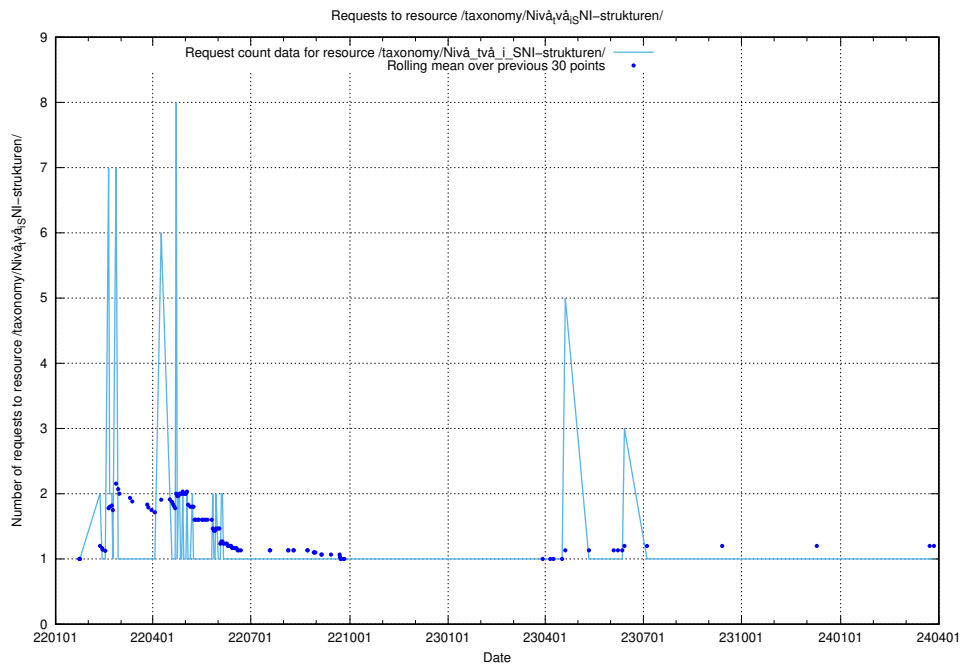

5.3856 Usage of /taxonomy/Nivå_två_i_SNI-strukturen/

Here, we count the number of requests to resource /taxonomy/Nivå_två_i_SNI-strukturen/.