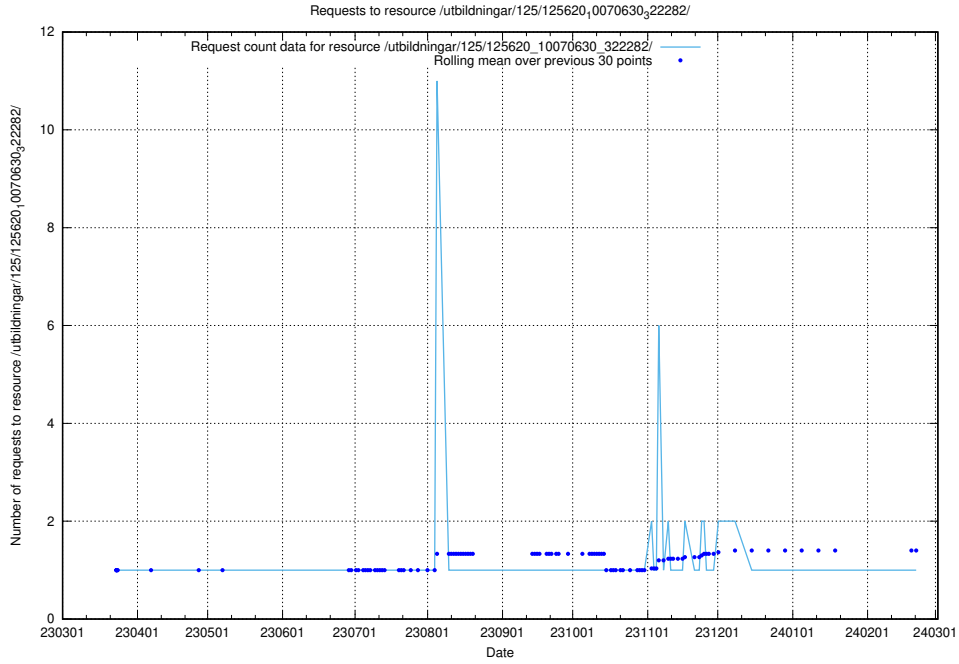

5.948 Usage of /utbildningar/125/125620_10070630_322282/

Here, we count the number of requests to resource /utbildningar/125/125620_10070630_322282/.