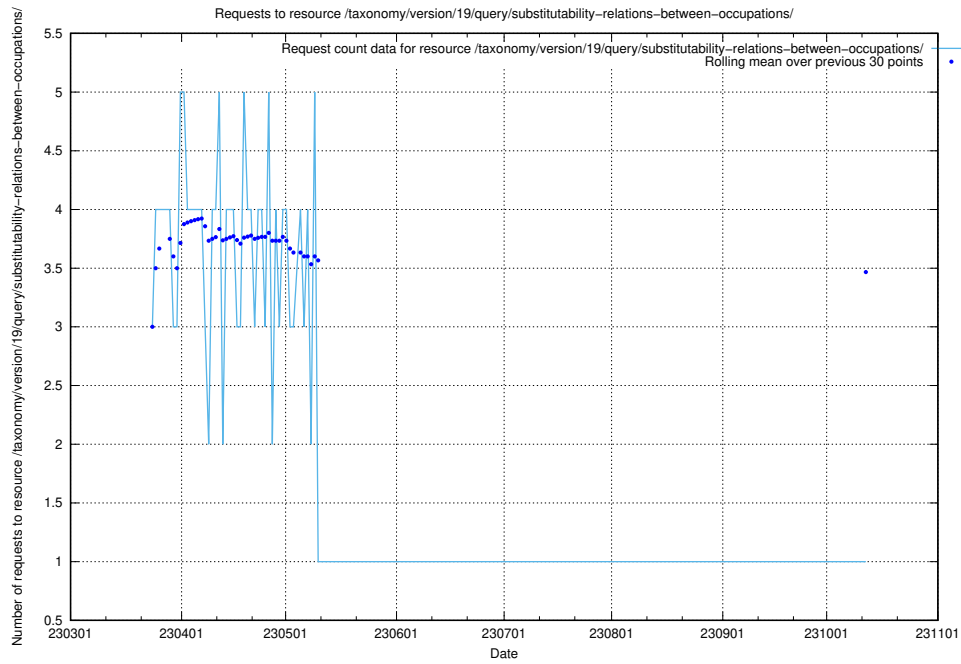

5.5780 Usage of /taxonomy/version/19/query/substitutability-relations-between-occupations/

Here, we count the number of requests to resource /taxonomy/version/19/query/substitutability-relations-between-occupations/.