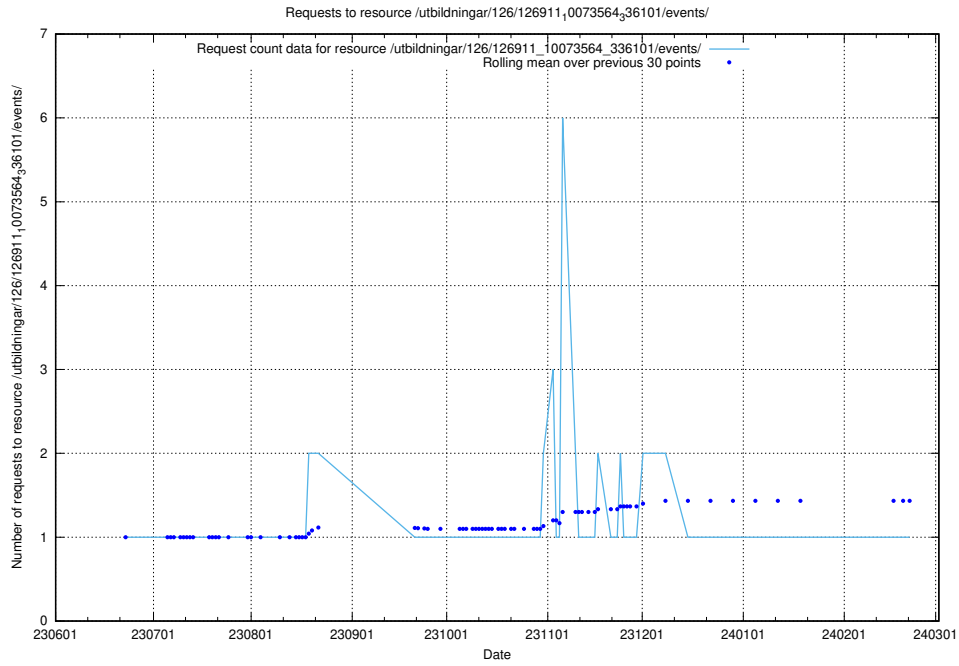

5.5232 Usage of /utbildningar/126/126911_10073564_336101/events/

Here, we count the number of requests to resource /utbildningar/126/126911_10073564_336101/events/