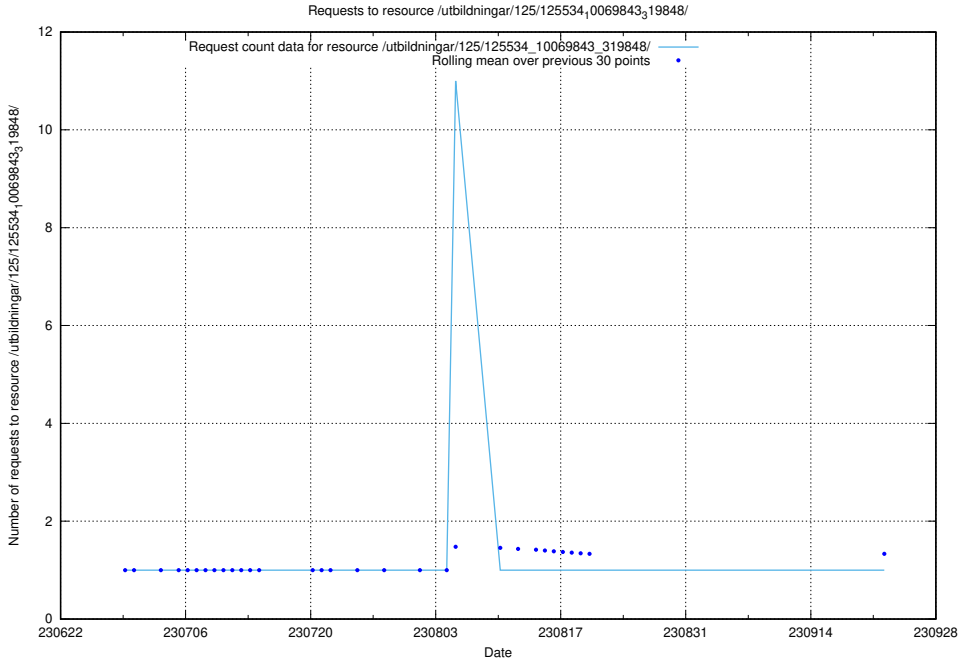

5.5127 Usage of /utbildningar/125/125534_10069843_319848/

Here, we count the number of requests to resource /utbildningar/125/125534_10069843_319848/.