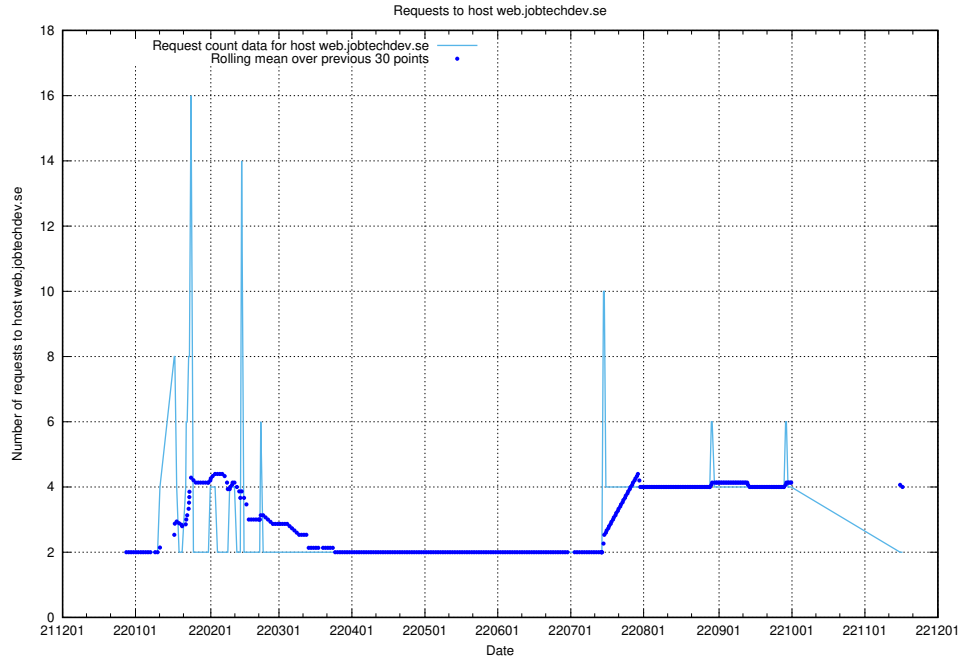

7.356 Usage of testing.jobtechdev.se

Here, we count the number of requests to host testing.jobtechdev.se.

7.357 Usage of support.jobtechdev.se

Here, we count the number of requests to host support.jobtechdev.se.