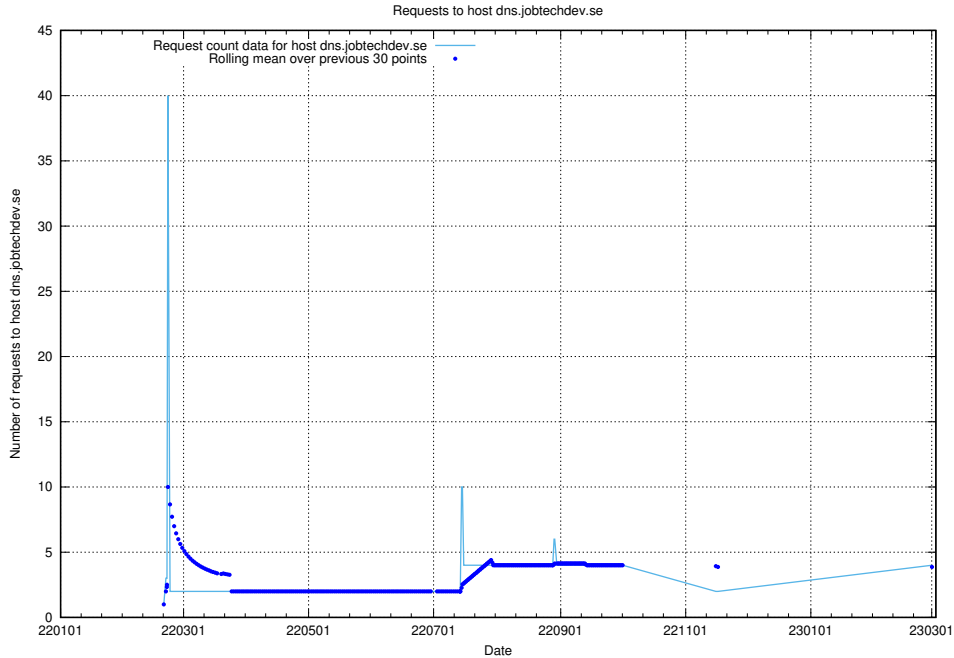

7.157 Usage of dns.jobtechdev.se

Here, we count the number of requests to host dns.jobtechdev.se.