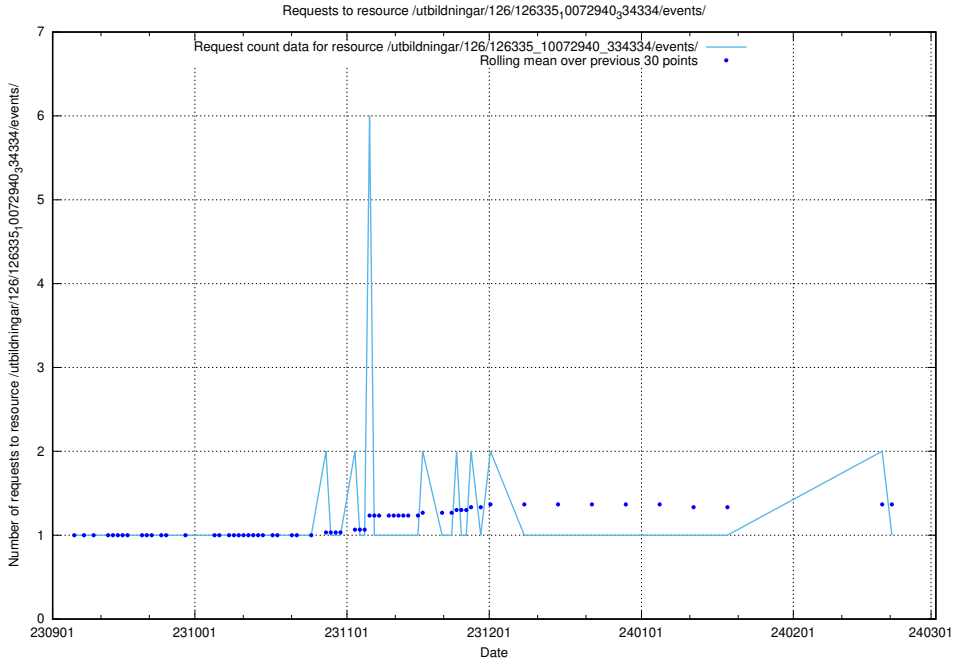

5.4315 Usage of /utbildningar/126/126335_10072940_334334/events/

Here, we count the number of requests to resource /utbildningar/126/126335_10072940_334334/events/