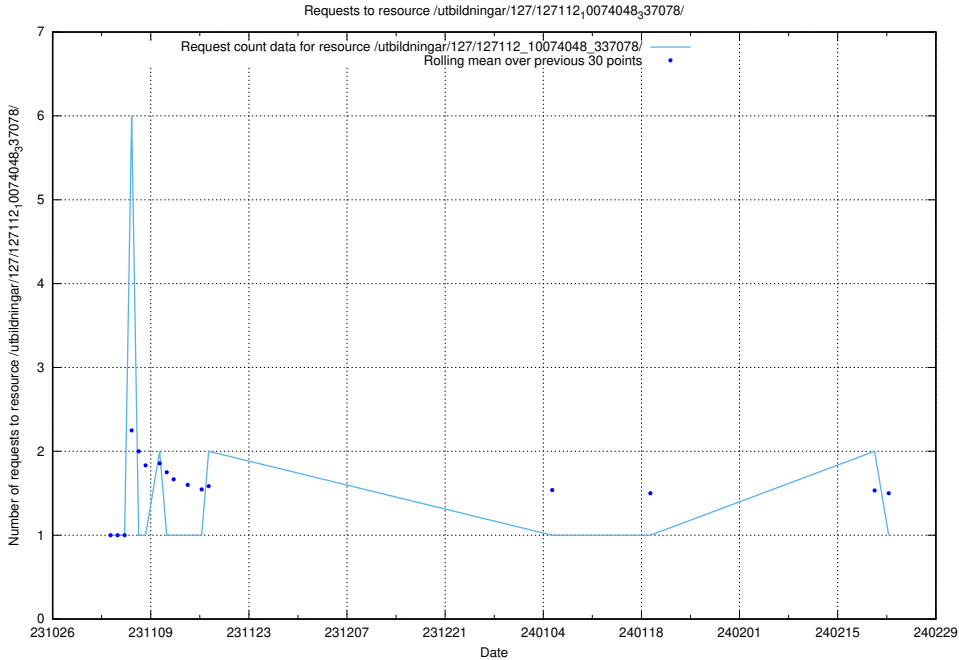

5.3788 Usage of /utbildningar/127/127112_10074048_337078/

Here, we count the number of requests to resource /utbildningar/127/127112_10074048_337078/.