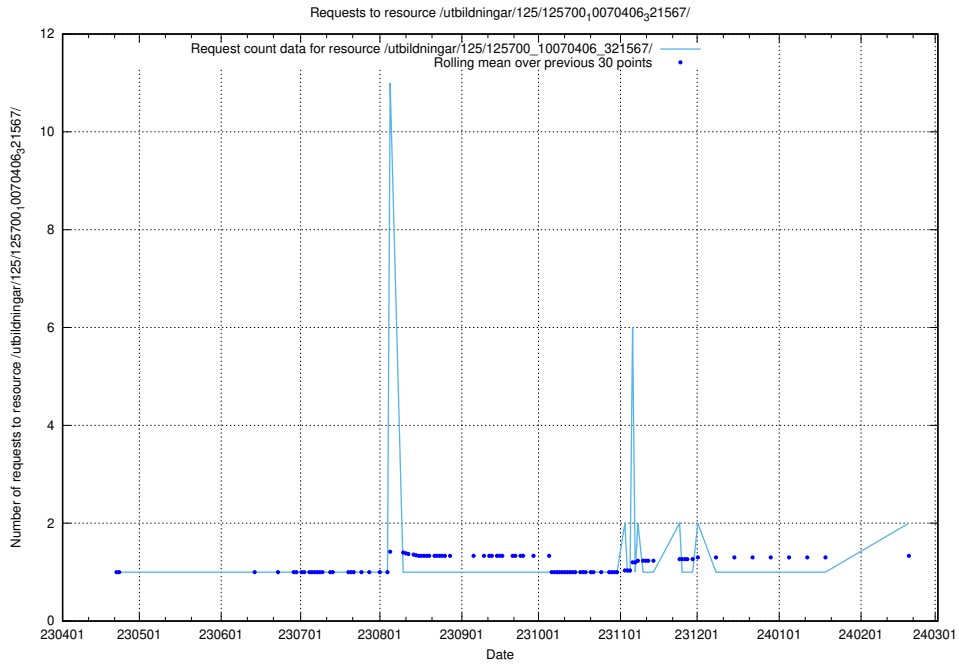

Here, we count the number of requests to resource /utbildningar/124/124119_10064745_265894/.

5.758 Usage of /utbildningar/125/125700_10070406_321567/

Here, we count the number of requests to resource /utbildningar/125/125700_10070406_321567/.