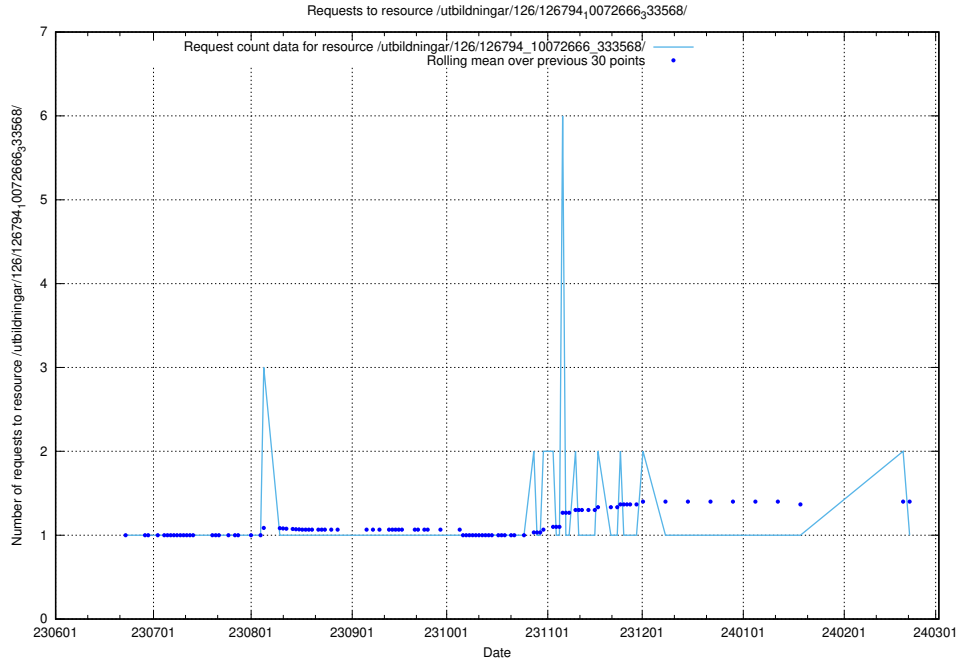

5.5240 Usage of /utbildningar/126/126794_10072666_333568/

Here, we count the number of requests to resource /utbildningar/126/126794_10072666_333568/.