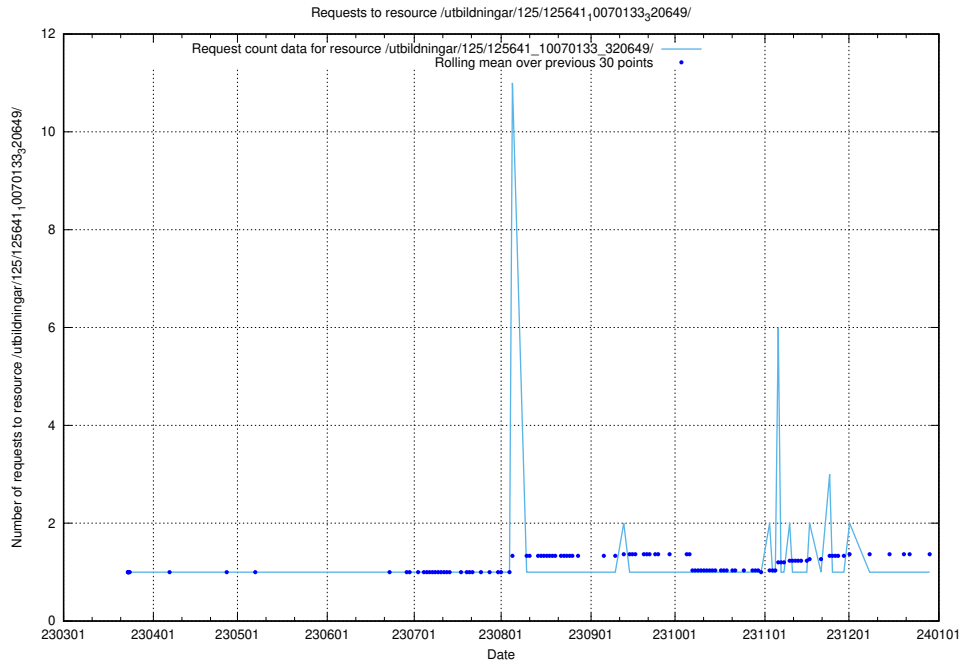

5.941 Usage of /utbildningar/125/125641_10070133_320649/

Here, we count the number of requests to resource /utbildningar/125/125641_10070133_320649/.