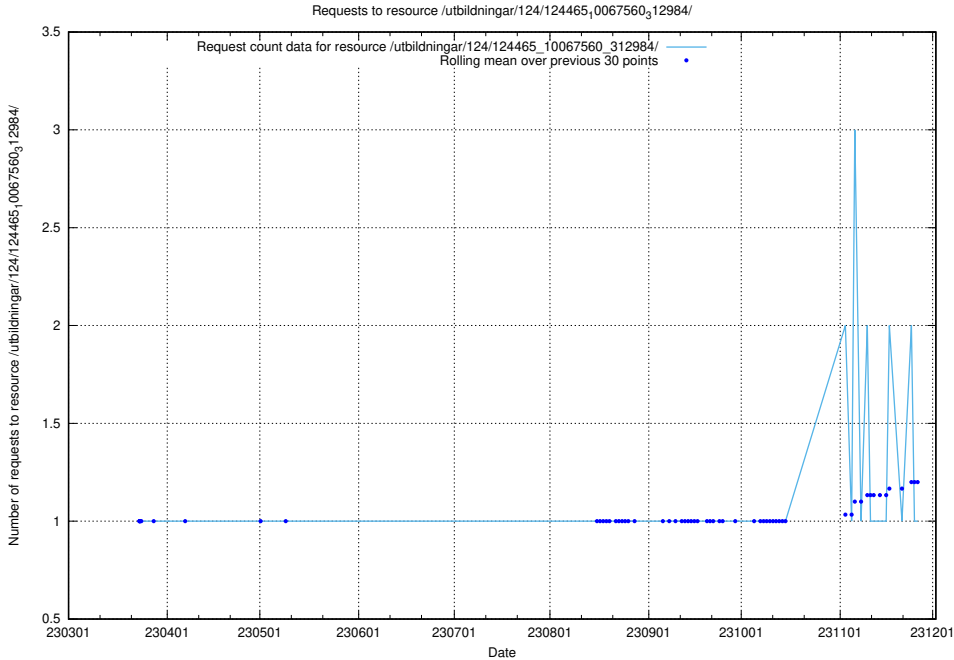

5.3042 Usage of /utbildningar/124/124465_10067560_312984/

Here, we count the number of requests to resource /utbildningar/124/124465_10067560_312984/.