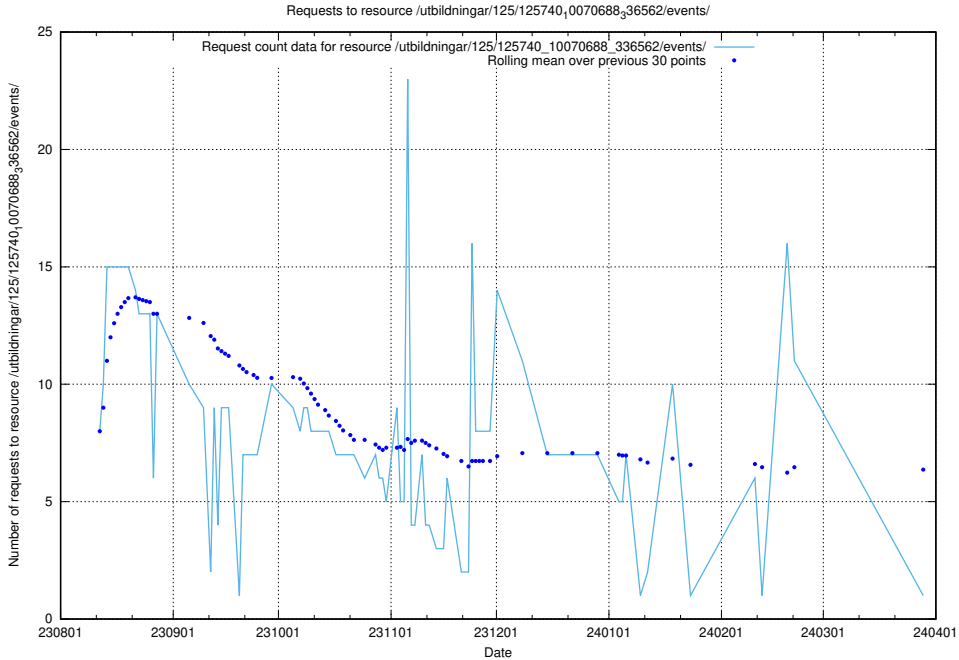

5.4456 Usage of /utbildningar/125/125740_10070688_336562/events/

Here, we count the number of requests to resource /utbildningar/125/125740_10070688_336562/events/