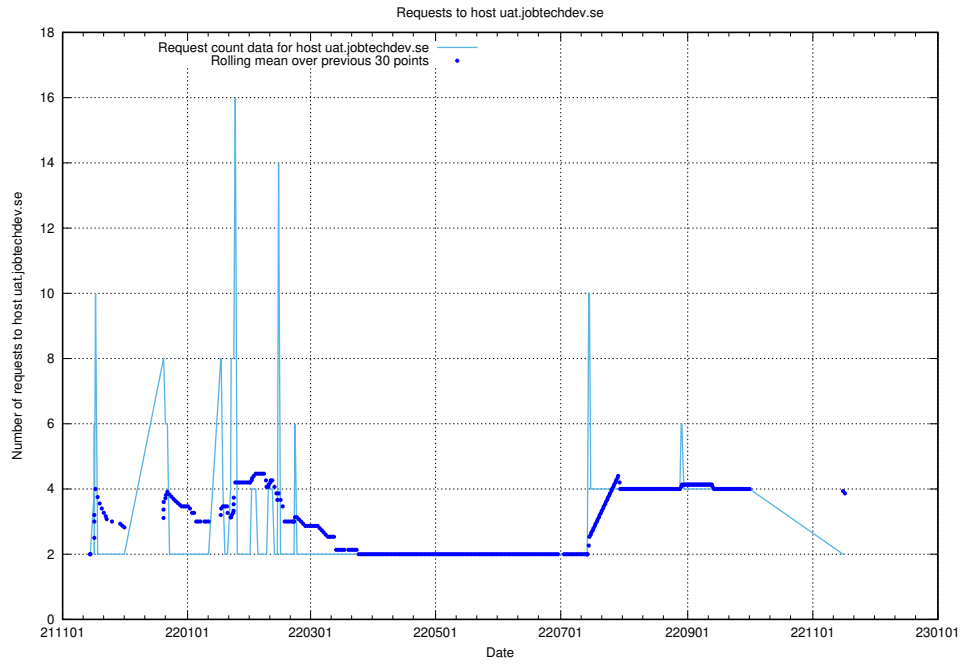

7.553 Usage of uat.jobtechdev.se

Here, we count the number of requests to host uat.jobtechdev.se.