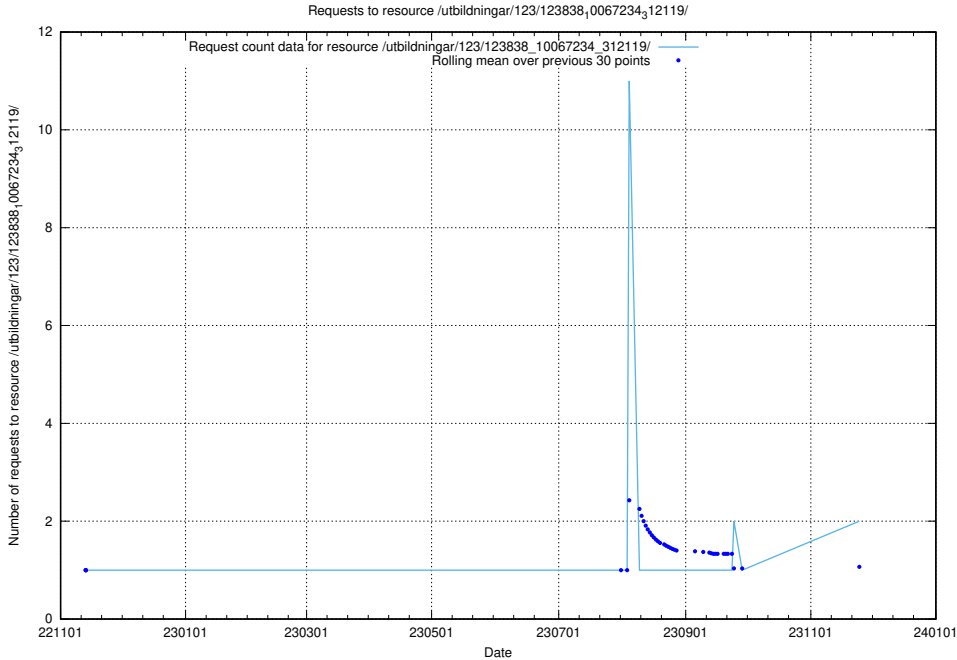

5.739 Usage of /utbildningar/123/123838_10067234_312119/

Here, we count the number of requests to resource /utbildningar/123/123838_10067234_312119/.