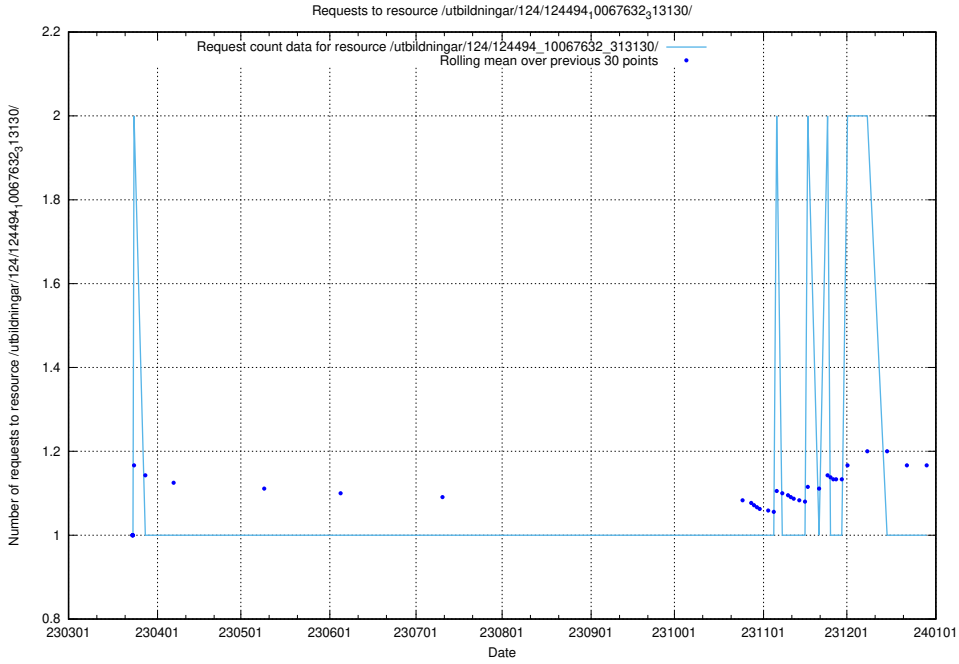

5.2400 Usage of /utbildningar/124/124494_10067632_313130/

Here, we count the number of requests to resource /utbildningar/124/124494_10067632_313130/.