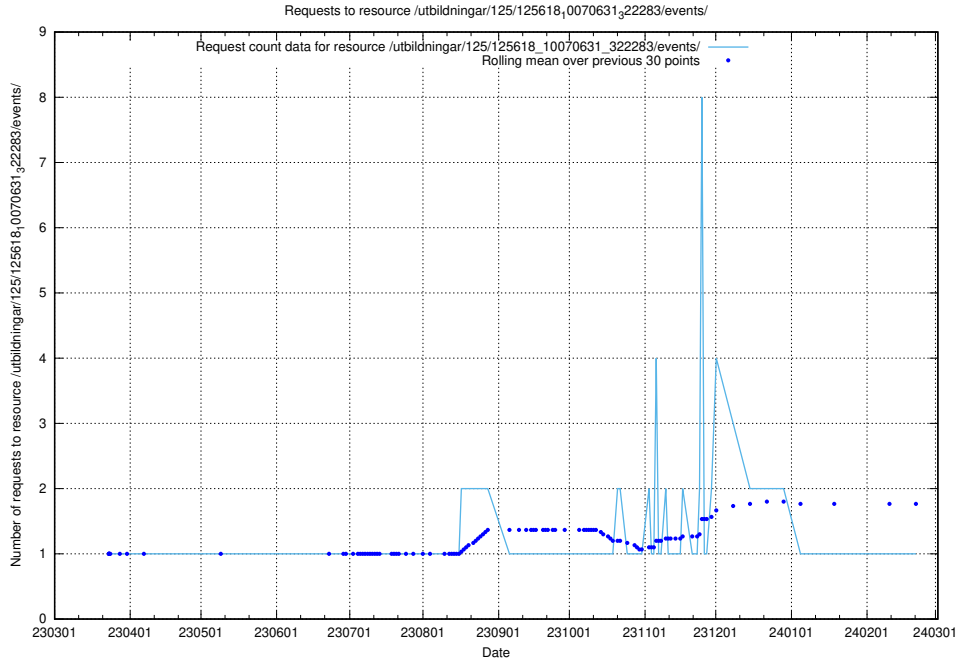

5.956 Usage of /utbildningar/125/125618_10070631_322283/events/

Here, we count the number of requests to resource /utbildningar/125/125618_10070631_322283/events/