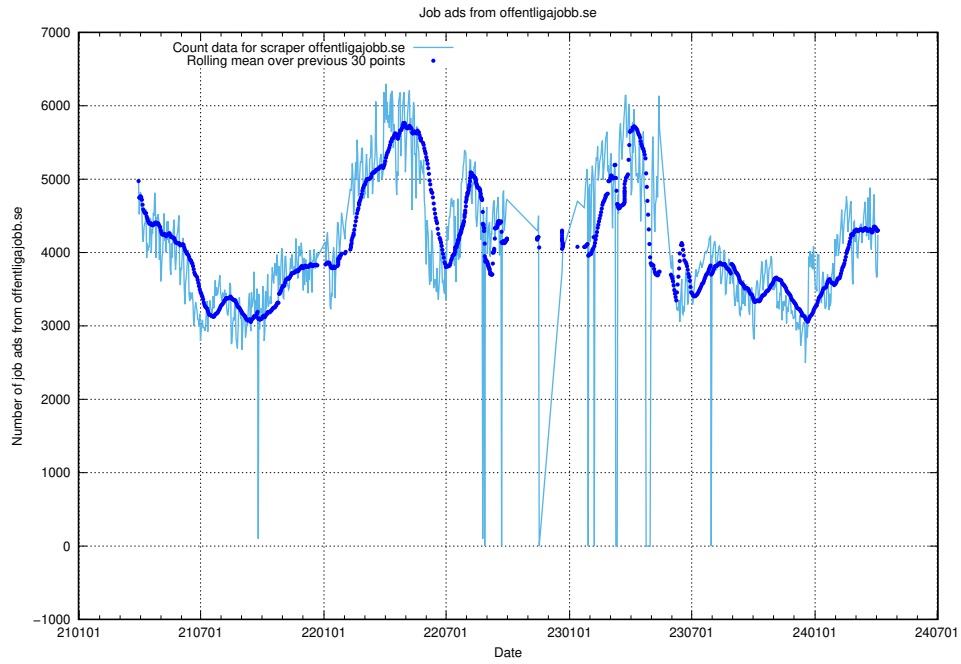

13.3 Number of ads by scraper offentligajobb.se

Here, we count the number of job ads scraped from offentligajobb.se.