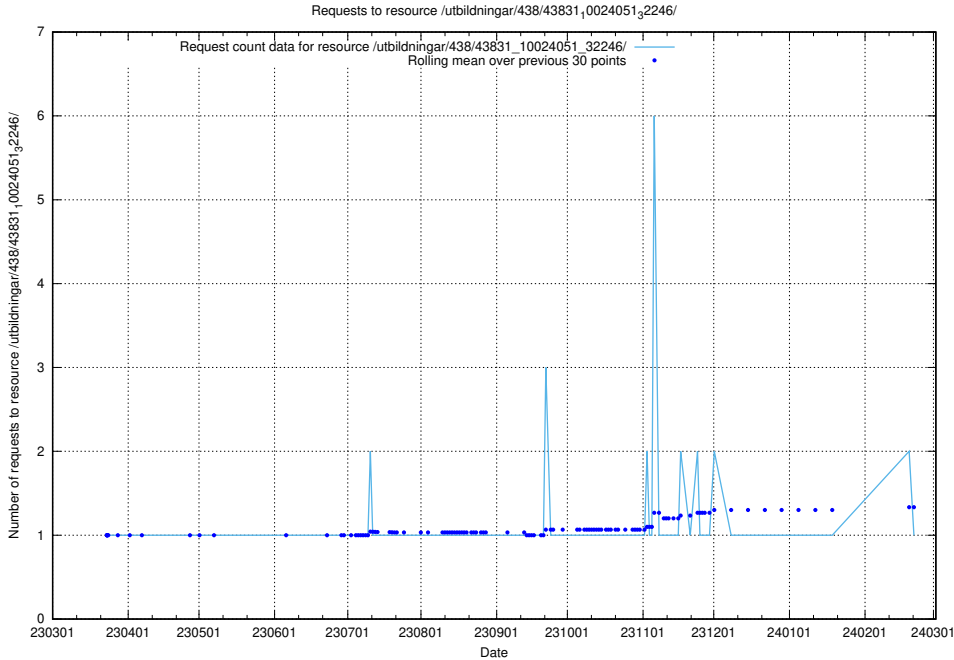

Here, we count the number of requests to resource /utbildningar/438/43836_10024038_29999/.

5.5972 Usage of /utbildningar/438/43831_10024051_32246/

Here, we count the number of requests to resource /utbildningar/438/43831_10024051_32246/.