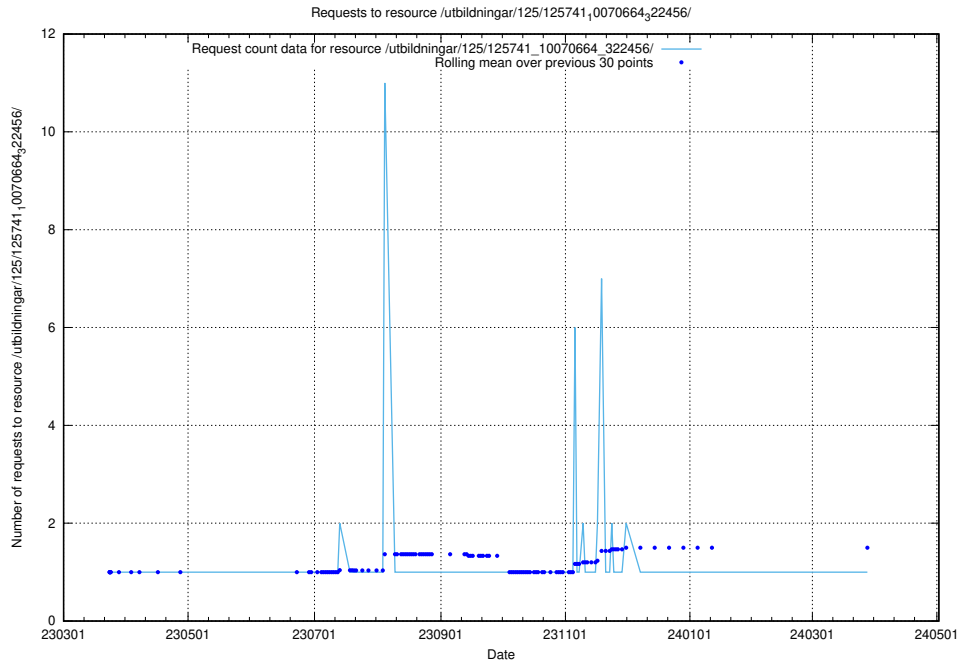

5.6144 Usage of /utbildningar/125/125741_10070664_322456/

Here, we count the number of requests to resource /utbildningar/125/125741_10070664_322456/.