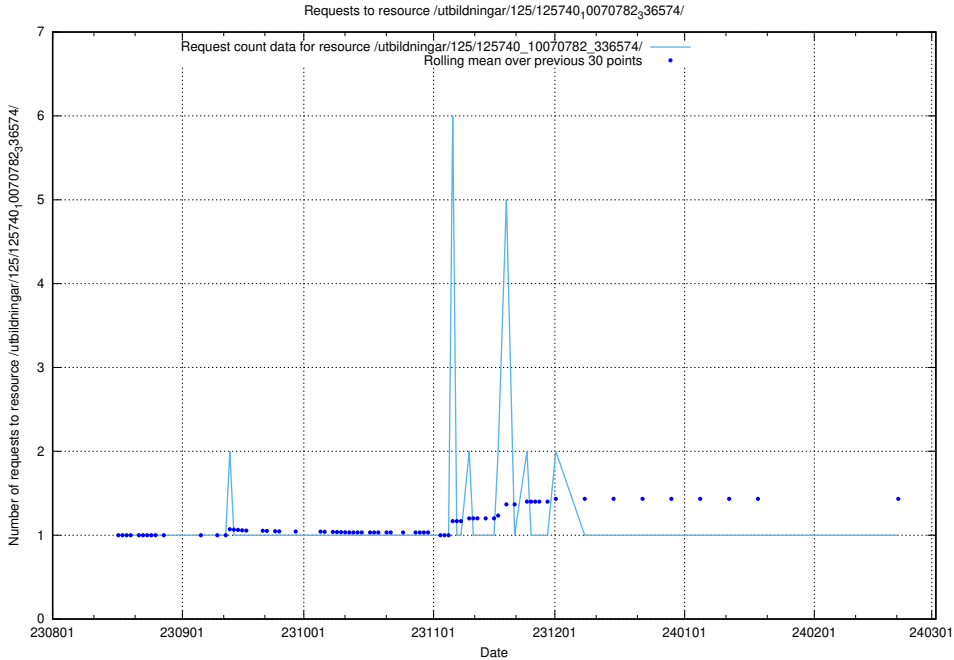

5.4438 Usage of /utbildningar/125/125740_10070782_336574/

Here, we count the number of requests to resource /utbildningar/125/125740_10070782_336574/.