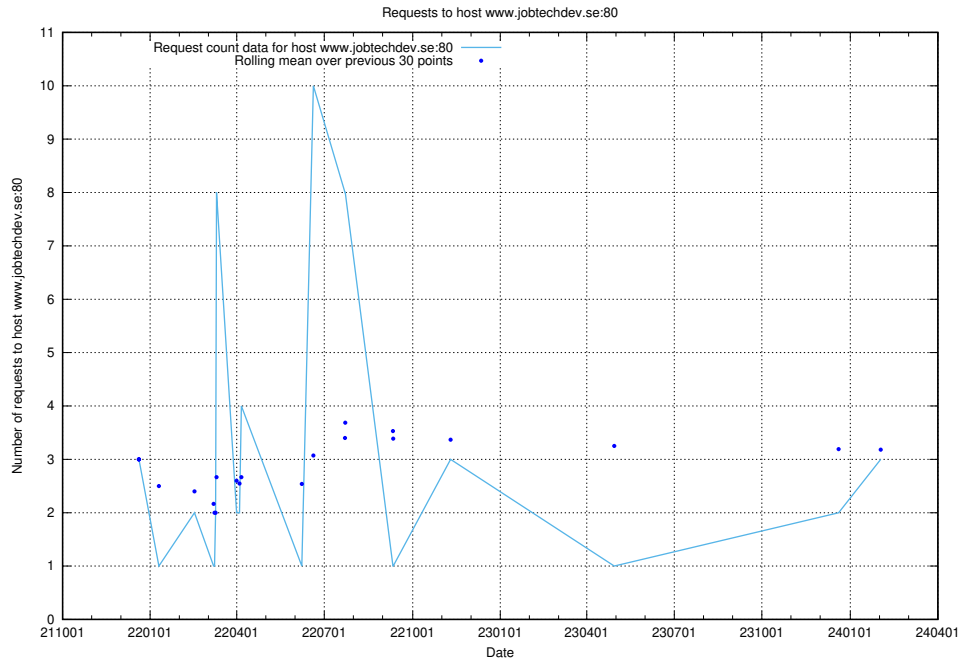

7.194 Usage of www.jobtechdev.se:80

Here, we count the number of requests to host www.jobtechdev.se:80.