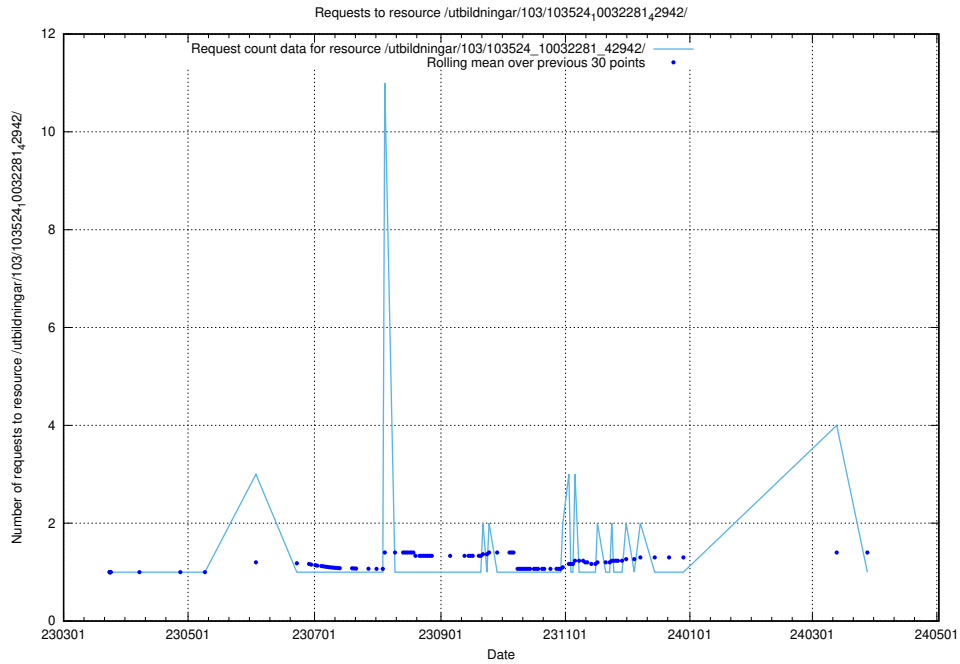

5.5108 Usage of /utbildningar/103/103524_10032281_42942/

Here, we count the number of requests to resource /utbildningar/103/103524_10032281_42942/.