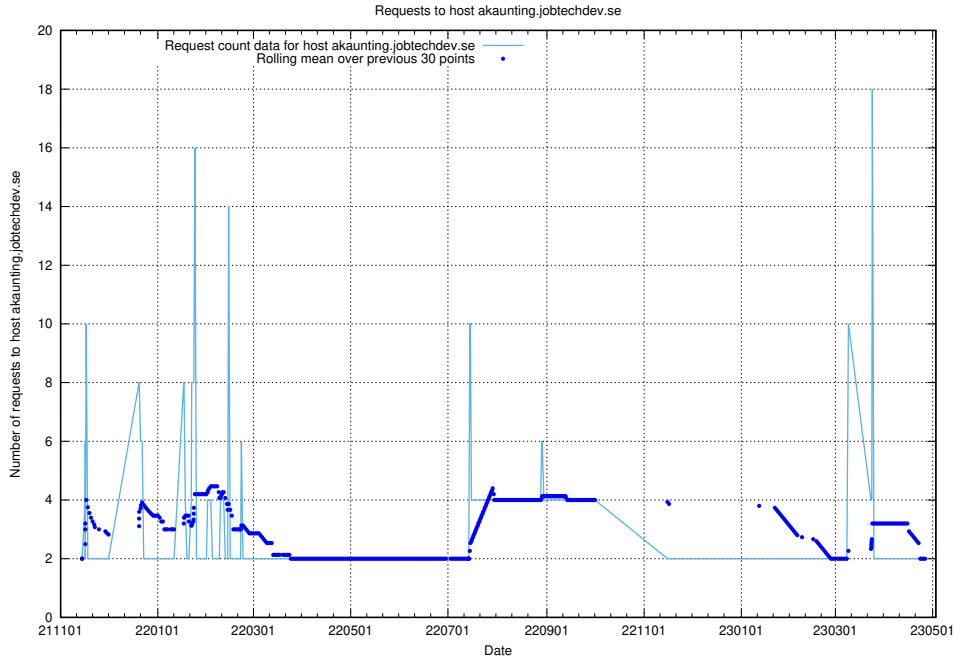

7.291 Usage of akaunting.jobtechdev.se

Here, we count the number of requests to host akaunting.jobtechdev.se.