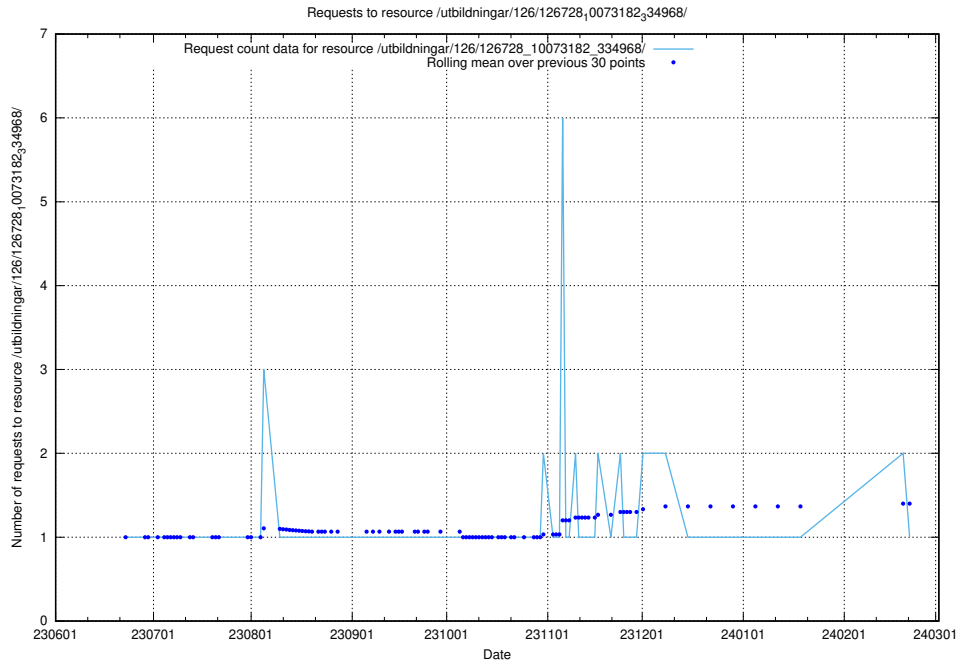

5.5250 Usage of /utbildningar/126/126728_10073182_334968/

Here, we count the number of requests to resource /utbildningar/126/126728_10073182_334968/.