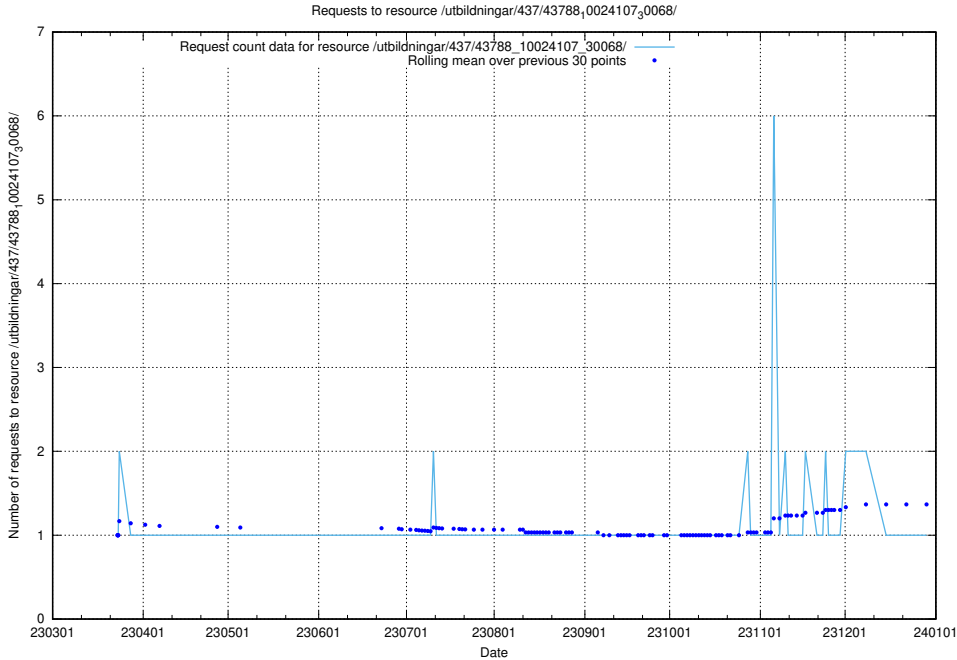

5.6000 Usage of /utbildningar/437/43788_10024107_30068/

Here, we count the number of requests to resource /utbildningar/437/43788_10024107_30068/.