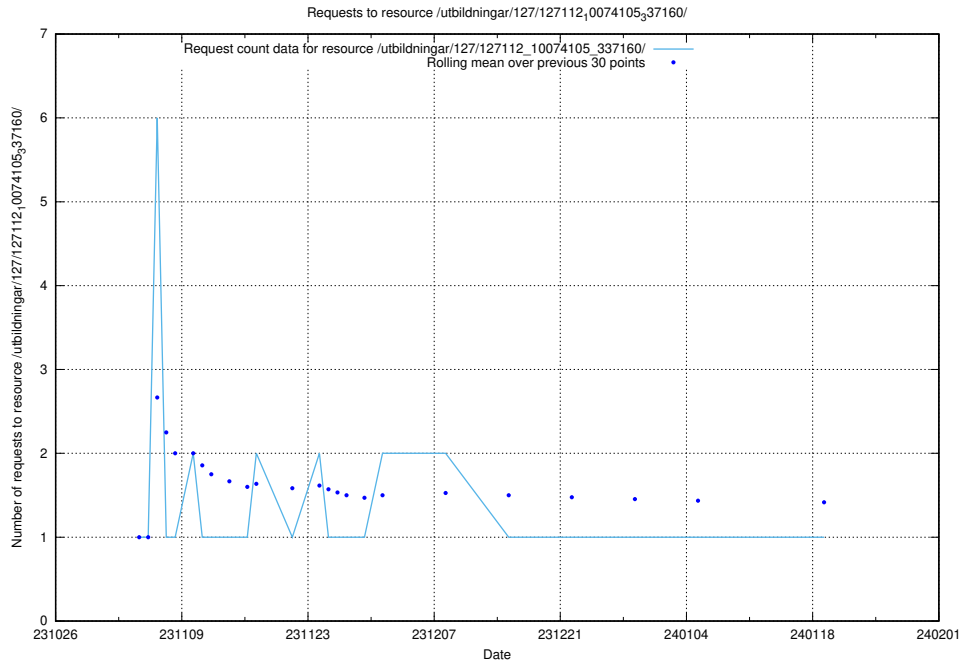

5.3765 Usage of /utbildningar/127/127112_10074105_337160/

Here, we count the number of requests to resource /utbildningar/127/127112_10074105_337160/.