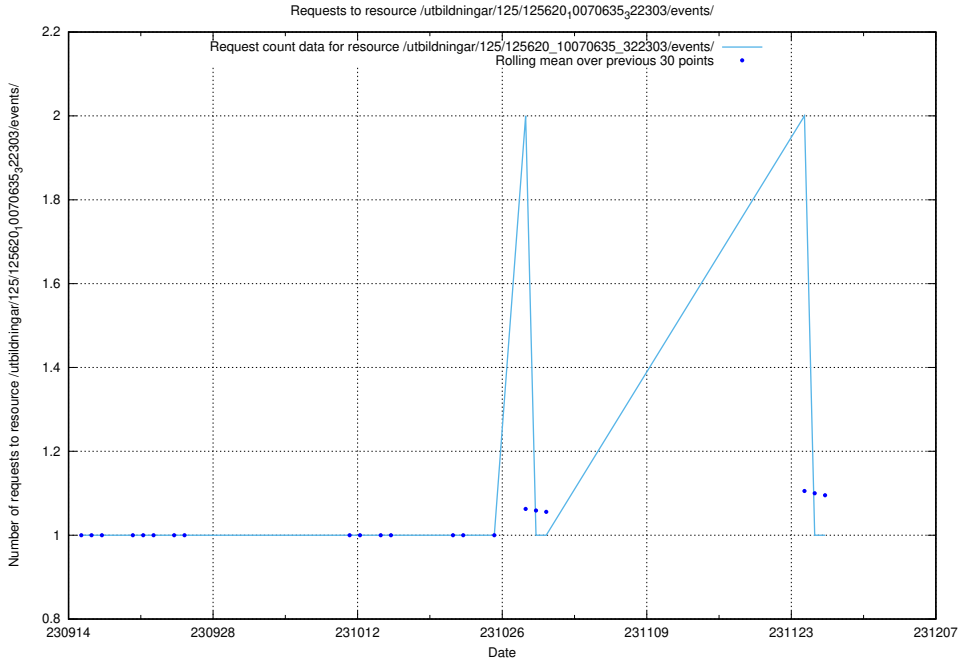

5.4221 Usage of /utbildningar/125/125620_10070635_322303/events/

Here, we count the number of requests to resource /utbildningar/125/125620_10070635_322303/events/