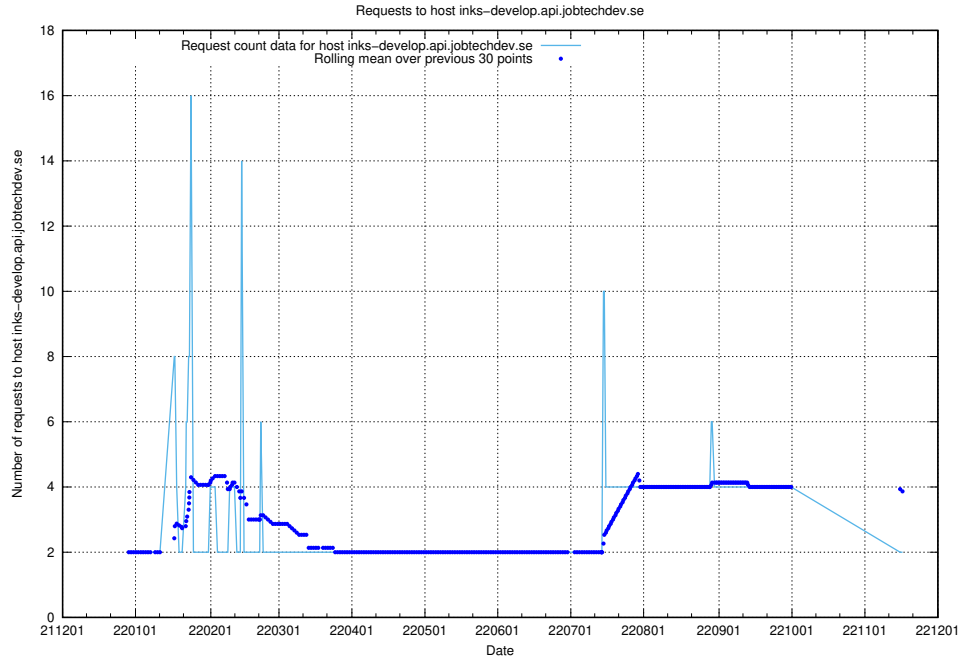

7.354 Usage of inks-develop.api.jobtechdev.se

Here, we count the number of requests to host inks-develop.api.jobtechdev.se.