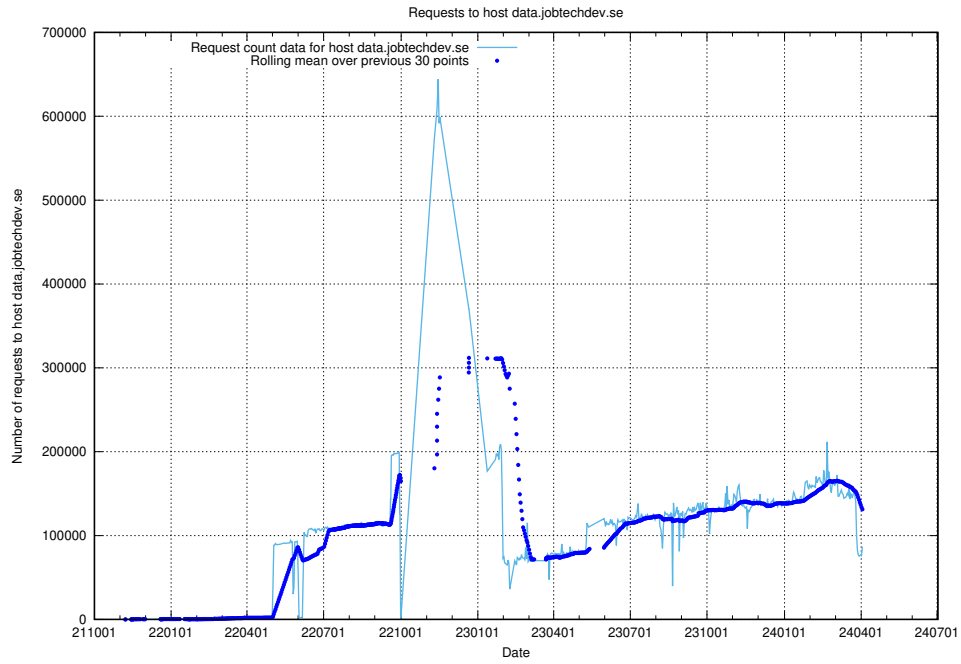

7.4 Usage of data.jobtechdev.se

Here, we count the number of requests to host data.jobtechdev.se.

7.5 Usage of app-yrkesinfo.jobtechdev.se

Here, we count the number of requests to host app-yrkesinfo.jobtechdev.se.