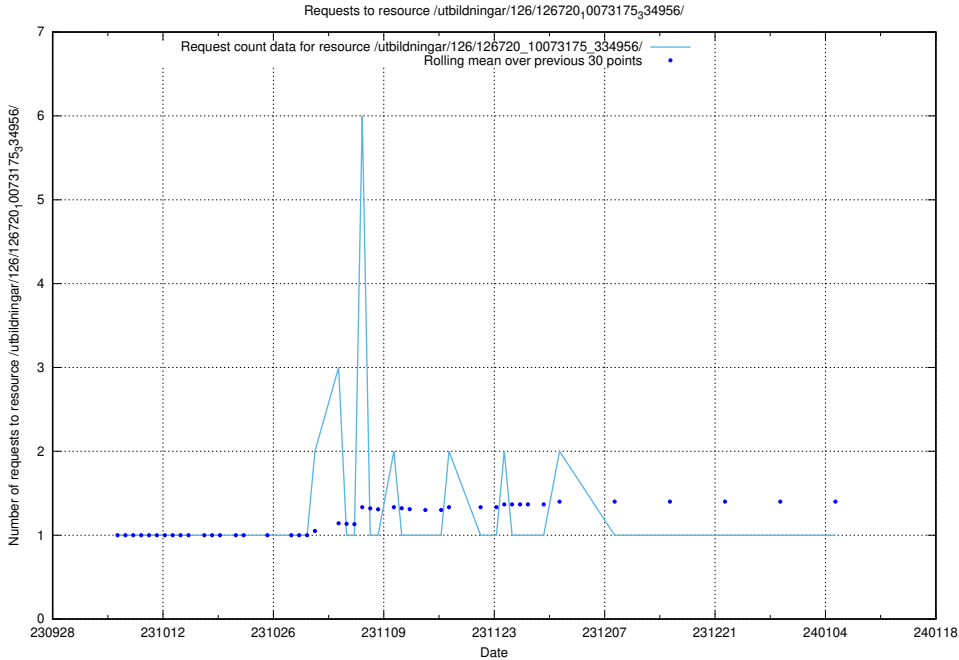

5.4043 Usage of /utbildningar/126/126720_10073175_334956/

Here, we count the number of requests to resource /utbildningar/126/126720_10073175_334956/.