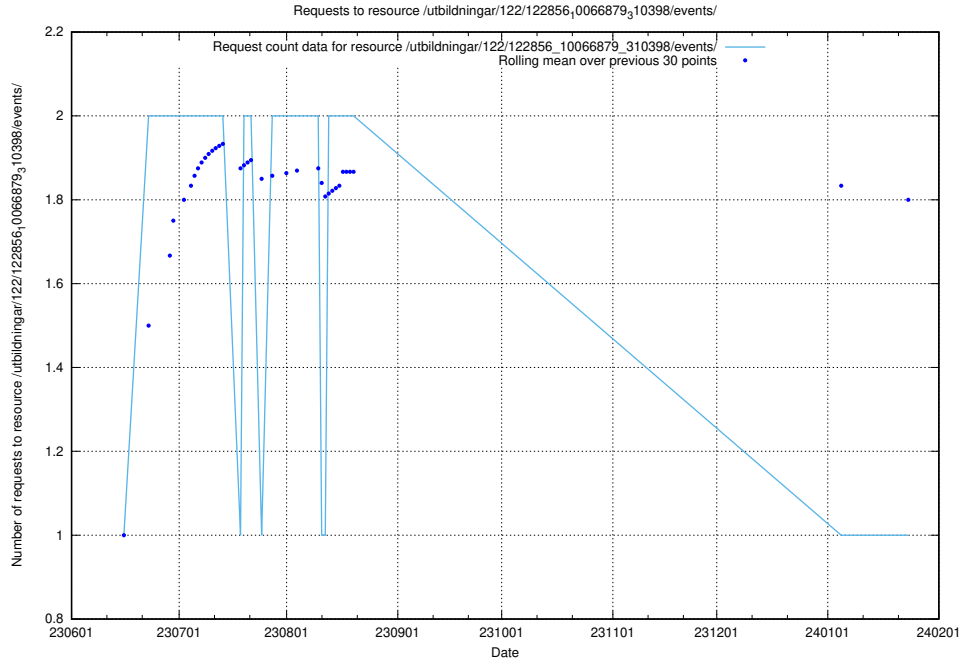

5.5553 Usage of /utbildningar/122/122856_10066879_310398/events/

Here, we count the number of requests to resource /utbildningar/122/122856_10066879_310398/events/