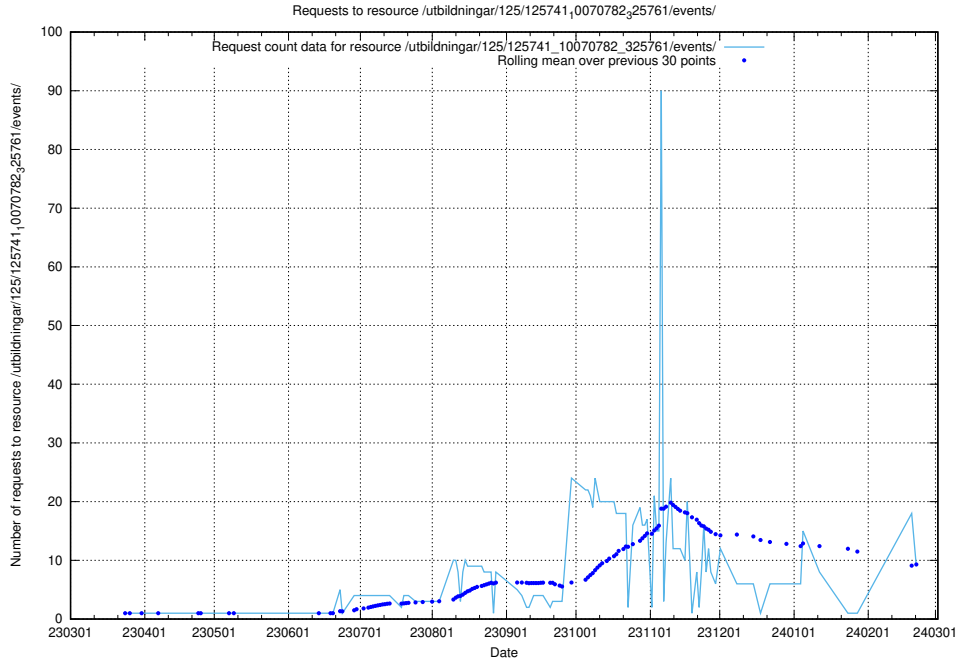

5.34 Usage of /utbildningar/125/125741_10070782_325761/events/

Here, we count the number of requests to resource /utbildningar/125/125741_10070782_325761/events/