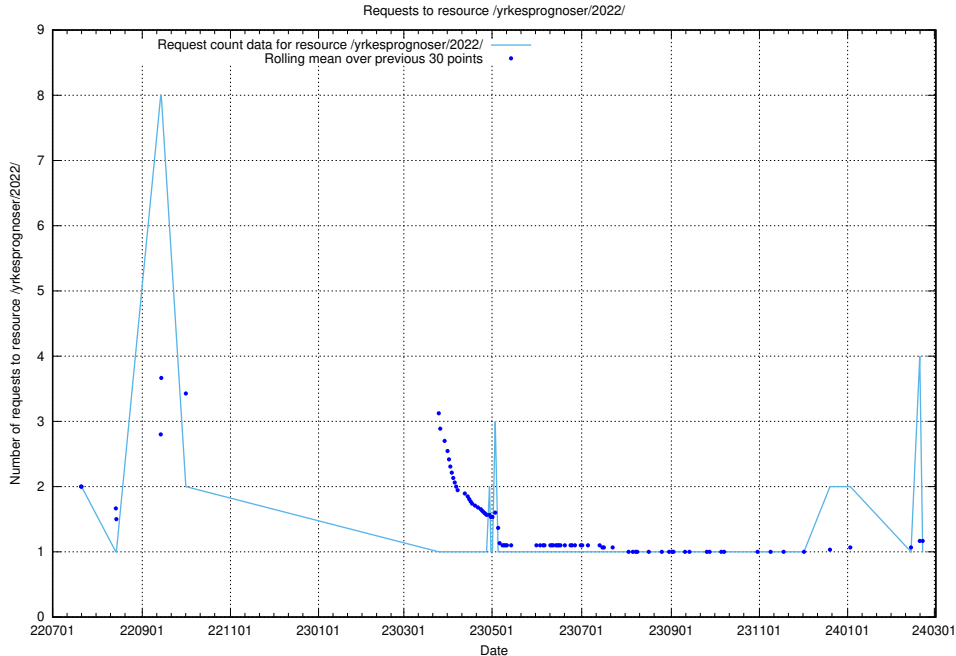

5.877 Usage of /yrkesprognoser/2022/

Here, we count the number of requests to resource /yrkesprognoser/2022/.