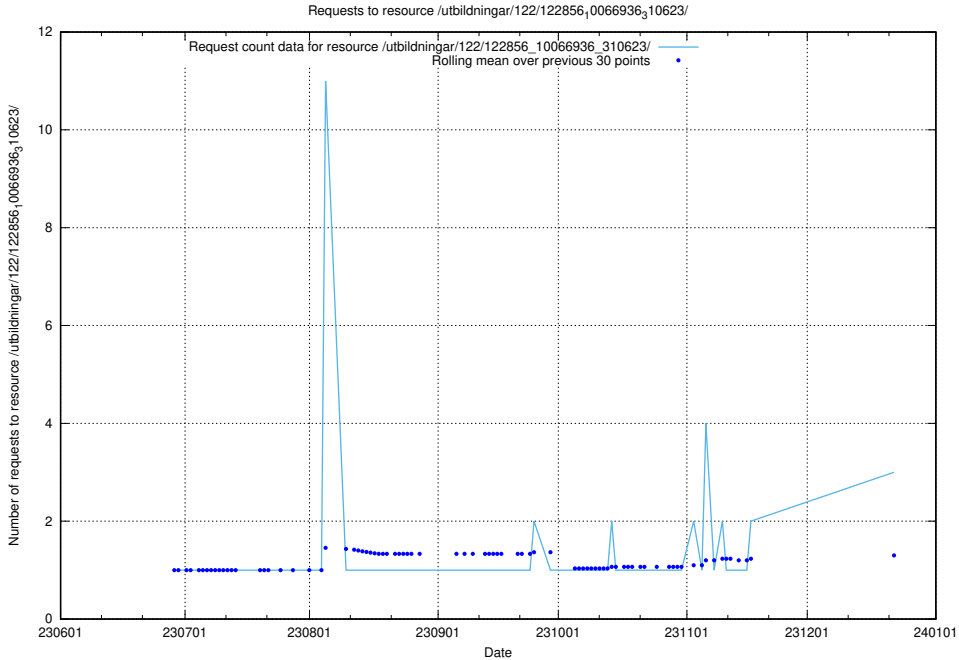

5.262 Usage of /utbildningar/122/122856_10066936_310623/

Here, we count the number of requests to resource /utbildningar/122/122856_10066936_310623/.