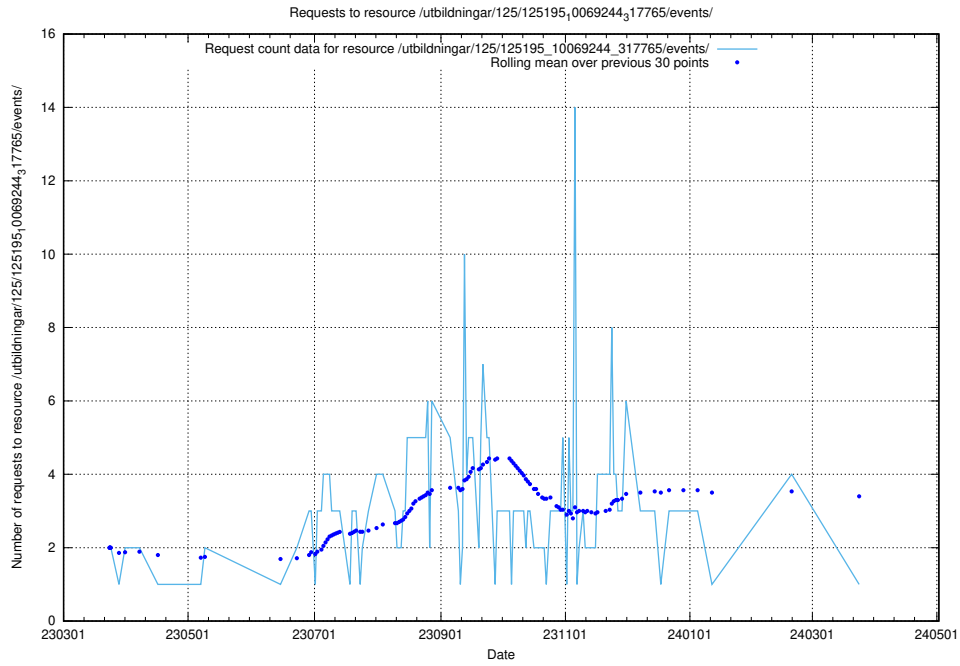

5.5929 Usage of /utbildningar/125/125195_10069244_317765/events/

Here, we count the number of requests to resource /utbildningar/125/125195_10069244_317765/events/