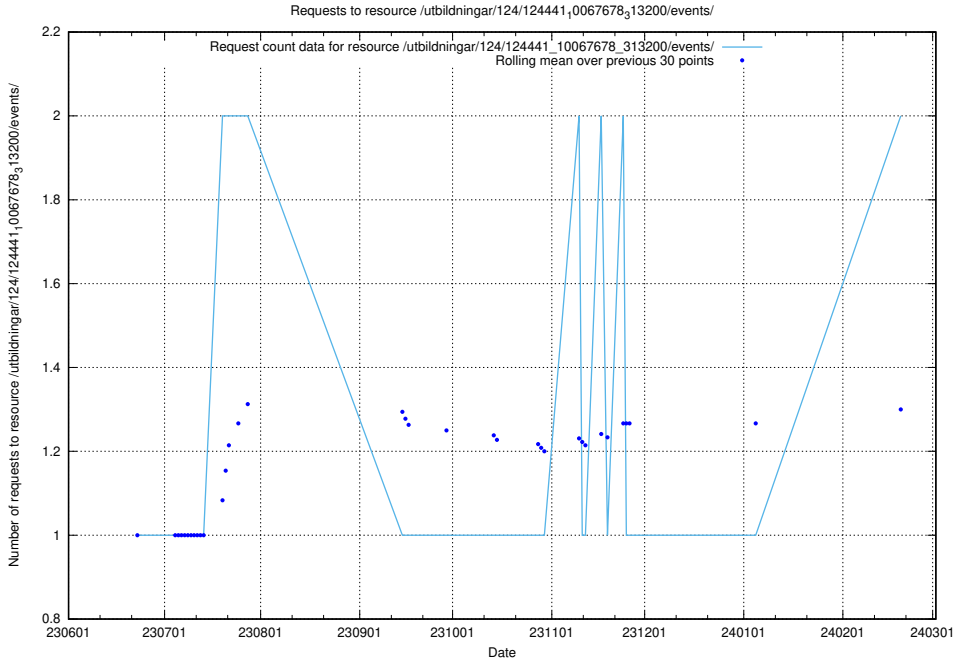

5.722 Usage of /utbildningar/124/124441_10067678_313200/events/

Here, we count the number of requests to resource /utbildningar/124/124441_10067678_313200/events/