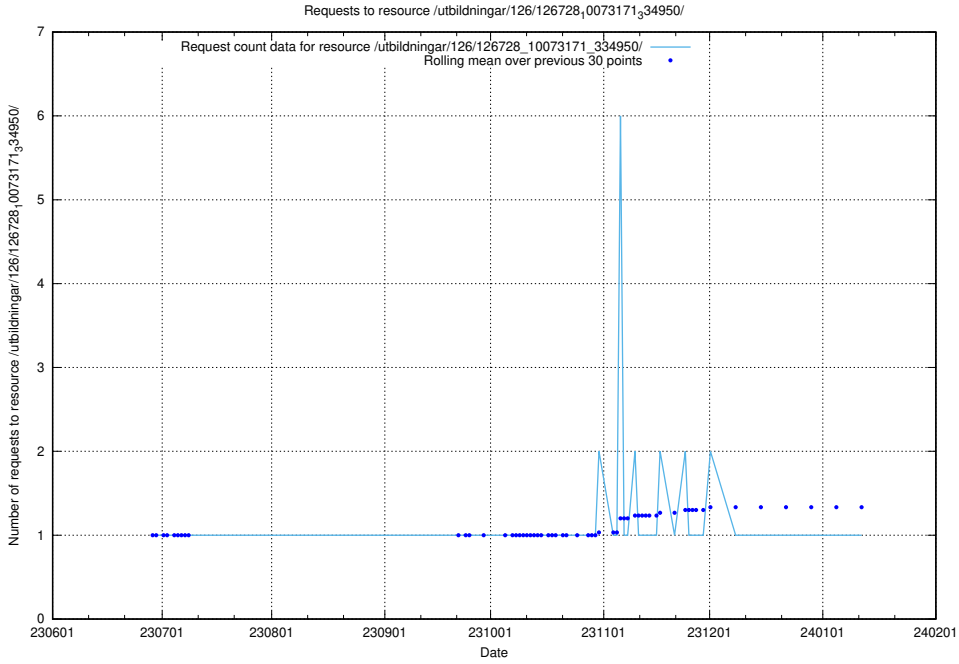

5.5099 Usage of /utbildningar/126/126728_10073171_334950/

Here, we count the number of requests to resource /utbildningar/126/126728_10073171_334950/.