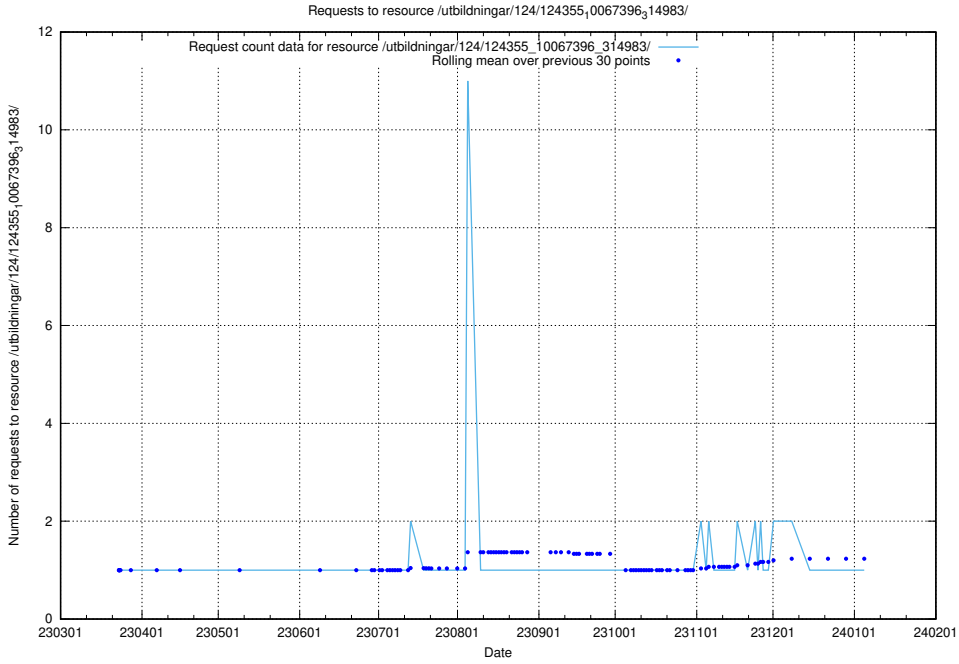

5.3518 Usage of /utbildningar/124/124355_10067396_314983/

Here, we count the number of requests to resource /utbildningar/124/124355_10067396_314983/.