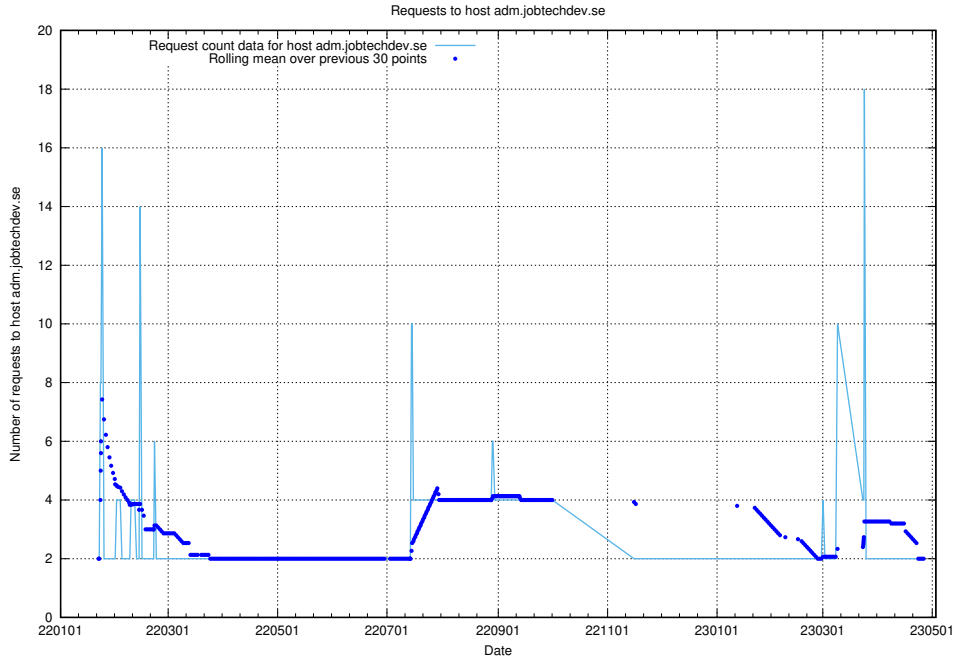

7.260 Usage of adm.jobtechdev.se

Here, we count the number of requests to host adm.jobtechdev.se.