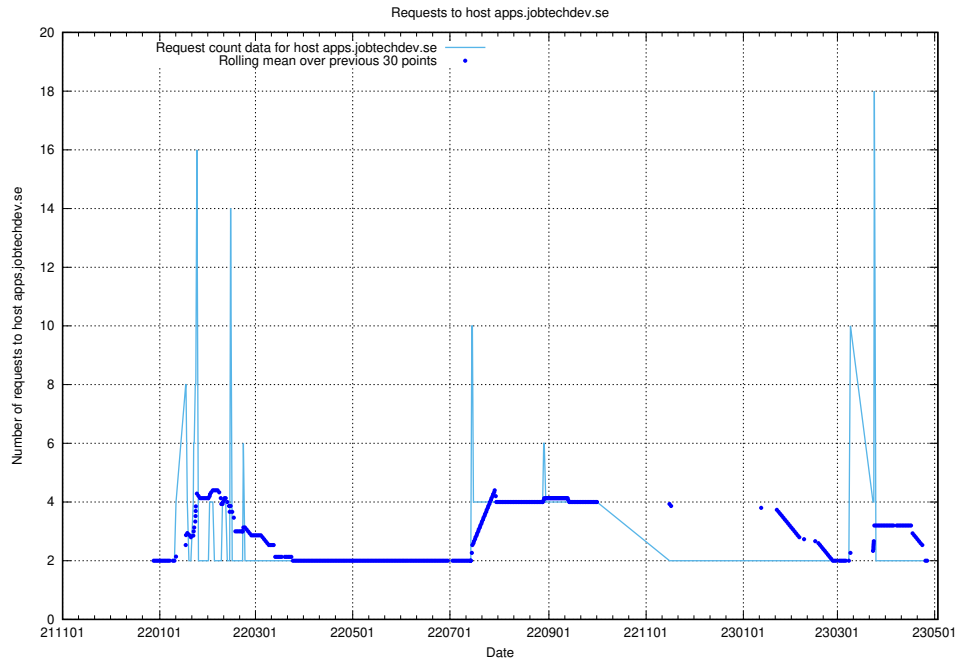

7.361 Usage of apps.jobtechdev.se

Here, we count the number of requests to host apps.jobtechdev.se.