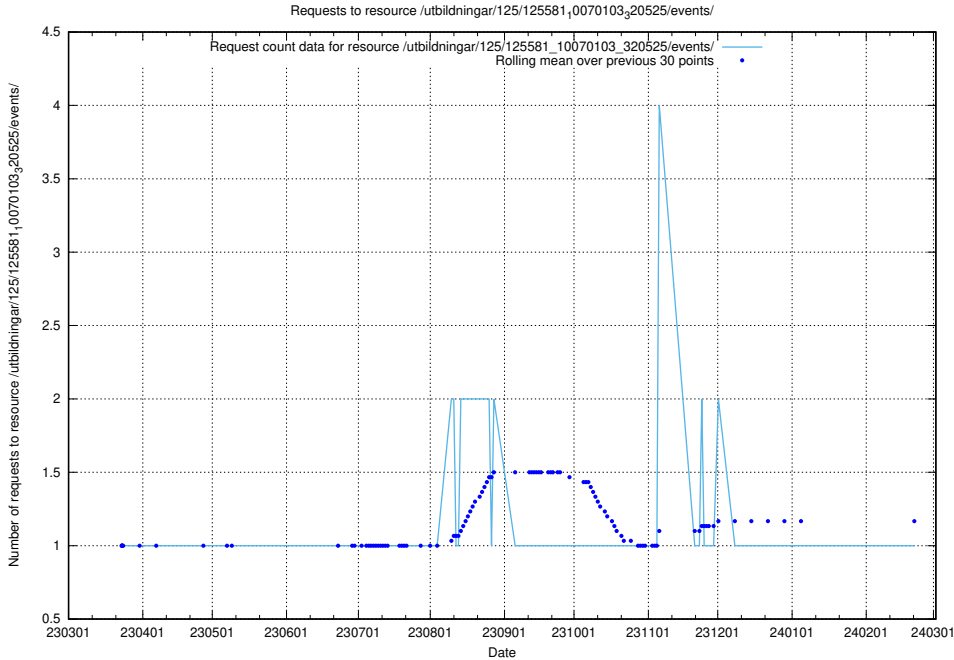

Here, we count the number of requests to resource /utbildningar/125/125581_10070104_320527/.

5.982 Usage of /utbildningar/125/125581_10070103_320525/events/

Here, we count the number of requests to resource /utbildningar/125/125581_10070103_320525/events/