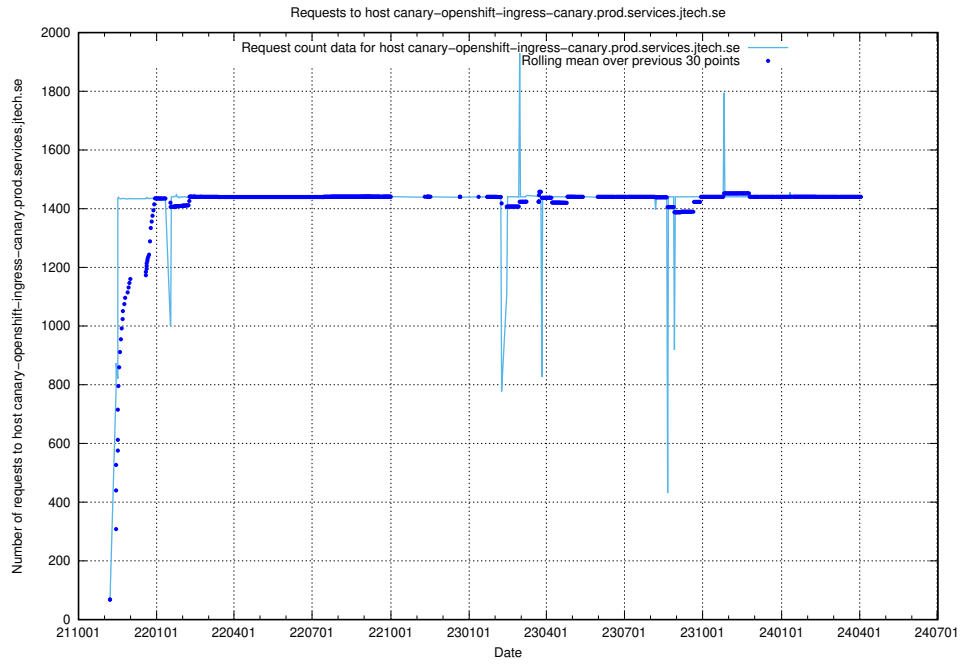

7.19 Usage of giggi.jobtechdev.se

Here, we count the number of requests to host giggi.jobtechdev.se.

7.20 Usage of canary-openshift-ingress-canary.prod.services.jtech.se

Here, we count the number of requests to host canary-openshift-ingress-canary.prod.services.jtech.se.