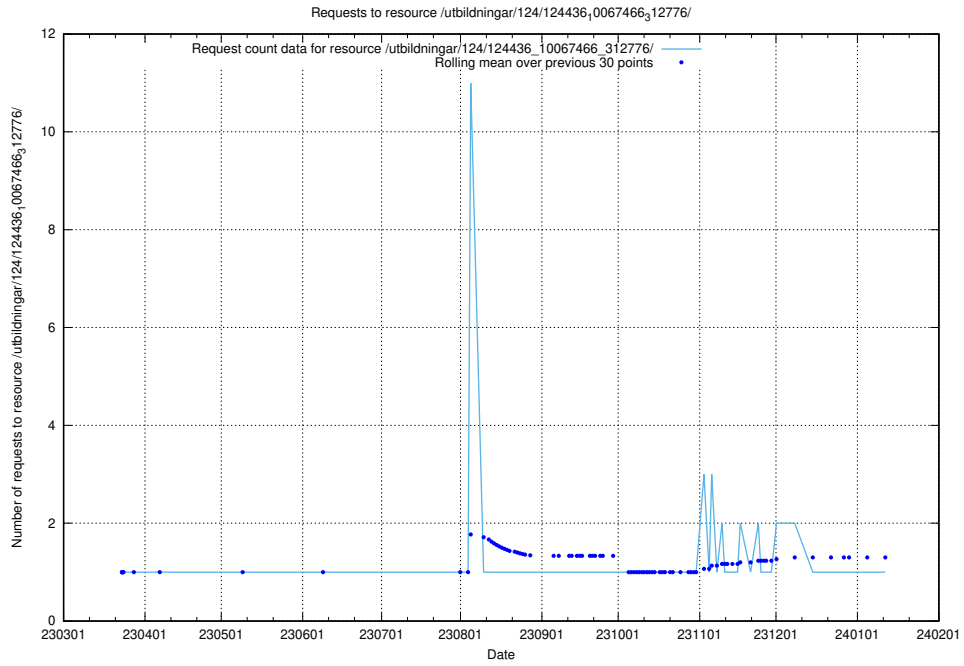

5.3378 Usage of /utbildningar/124/124436_10067466_312776/

Here, we count the number of requests to resource /utbildningar/124/124436_10067466_312776/.