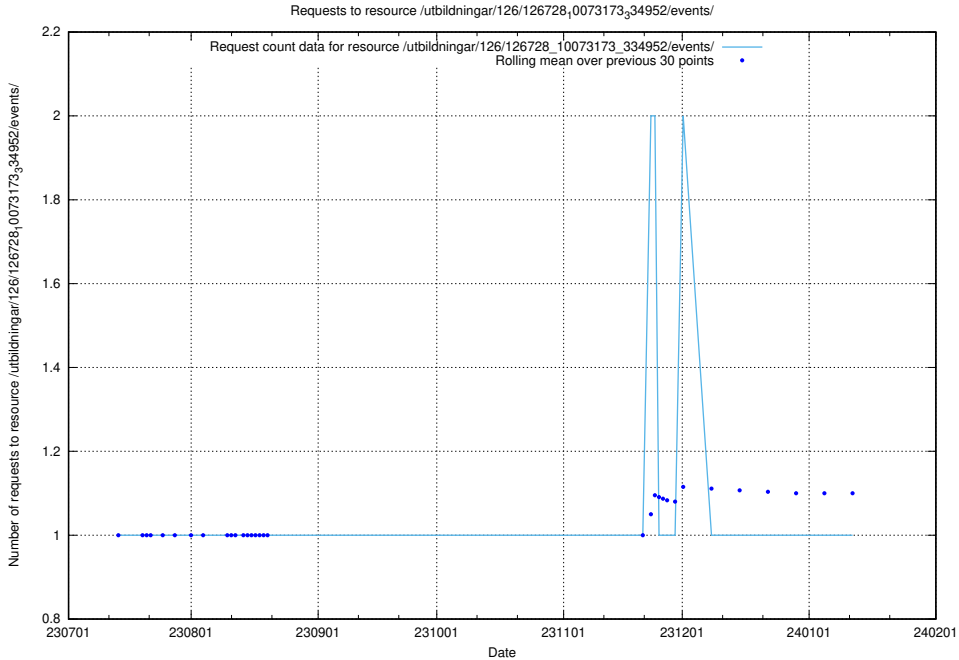

Here, we count the number of requests to resource /utbildningar/126/126728_10073173_334952/events/

5.4722 Usage of /utbildningar/126/126728_10073173_334952/

Here, we count the number of requests to resource /utbildningar/126/126728_10073173_334952/.