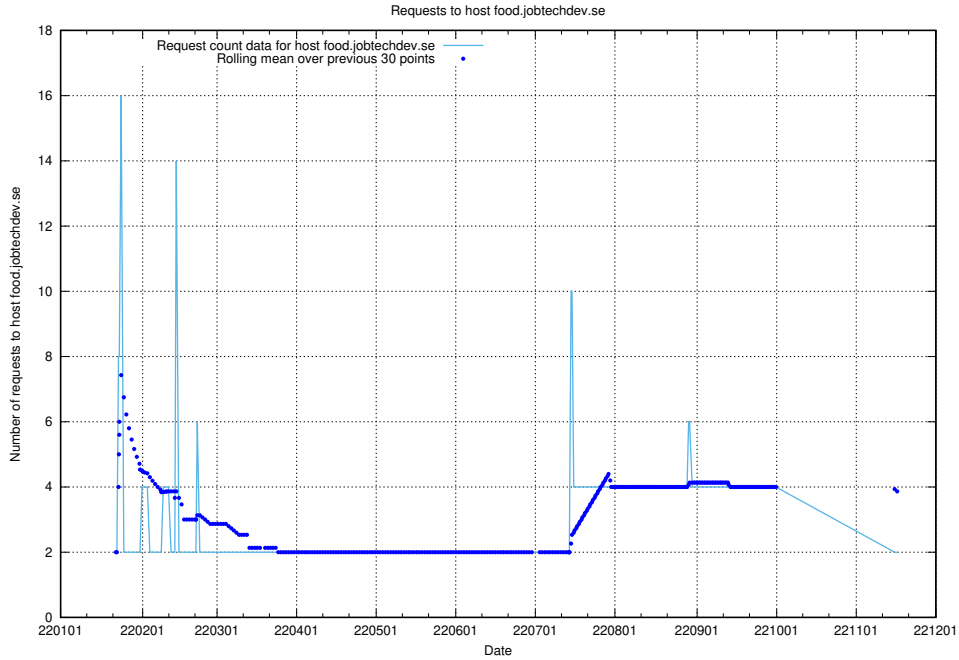

7.600 Usage of events.jobtechdev.se

Here, we count the number of requests to host events.jobtechdev.se.

7.601 Usage of hr.jobtechdev.se

Here, we count the number of requests to host hr.jobtechdev.se.

7.602 Usage of historical-ads-frontend-onprem.jobtechdev.se