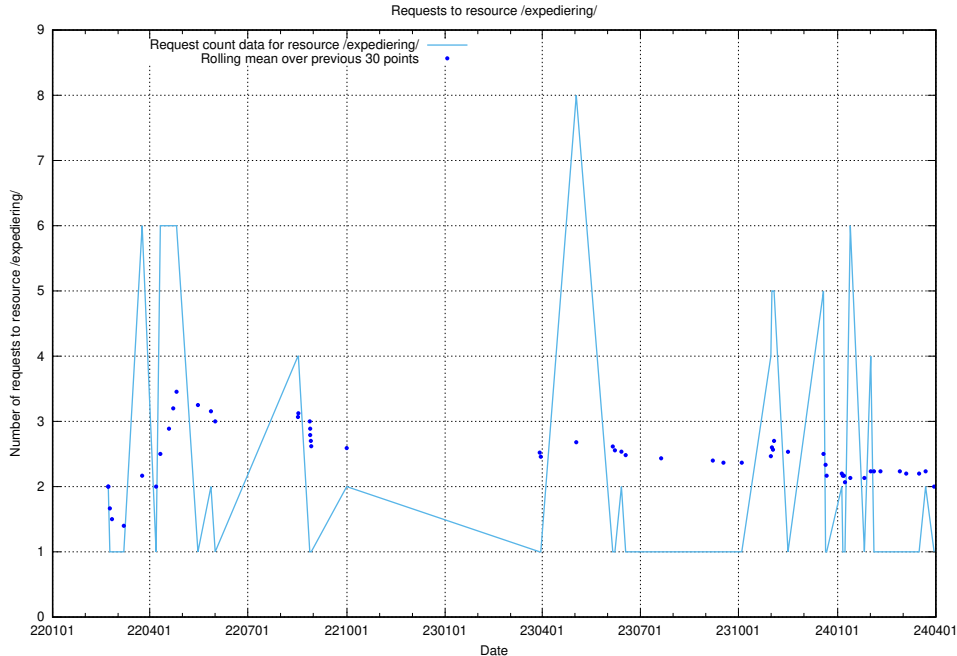

5.1127 Usage of /expediering/

Here, we count the number of requests to resource /expediering/.