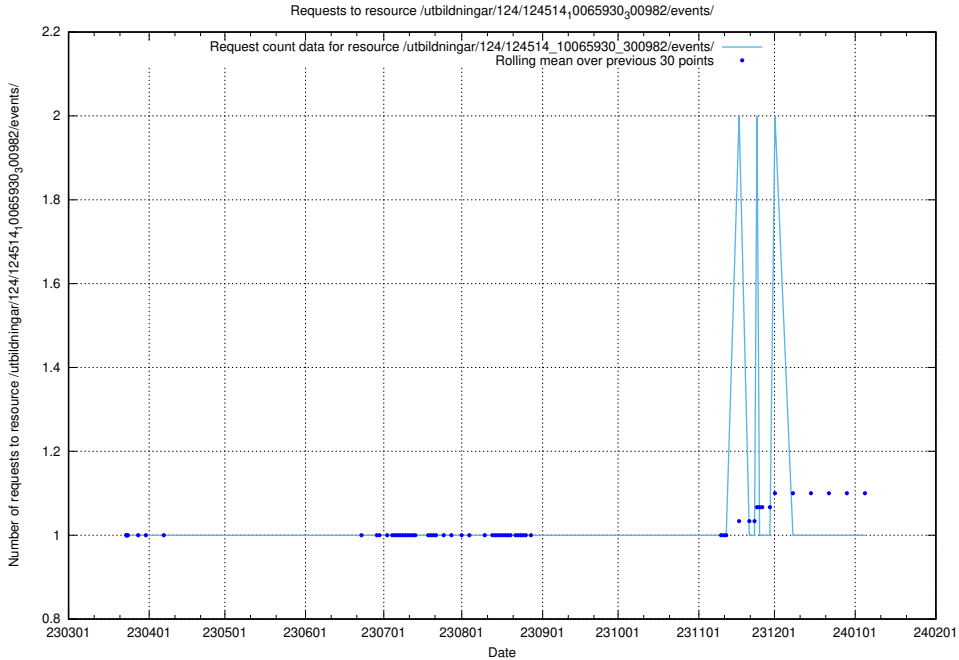

5.1531 Usage of /utbildningar/124/124514_10065930_300982/events/

Here, we count the number of requests to resource /utbildningar/124/124514_10065930_300982/events/