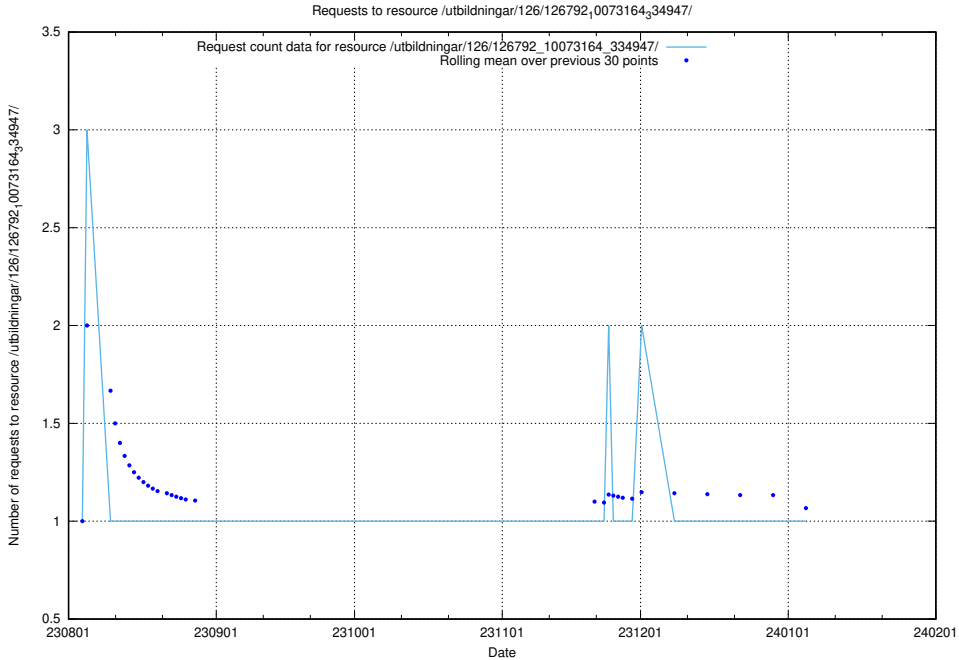

5.4523 Usage of /utbildningar/126/126792_10073164_334947/

Here, we count the number of requests to resource /utbildningar/126/126792_10073164_334947/.