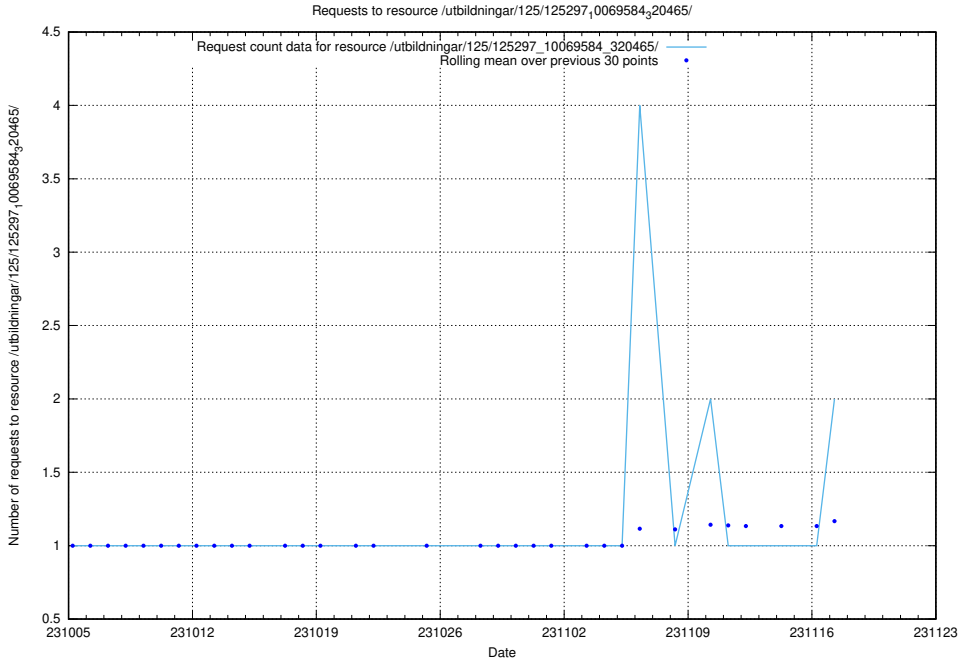

5.574 Usage of /utbildningar/125/125297_10069584_320465/

Here, we count the number of requests to resource /utbildningar/125/125297_10069584_320465/.