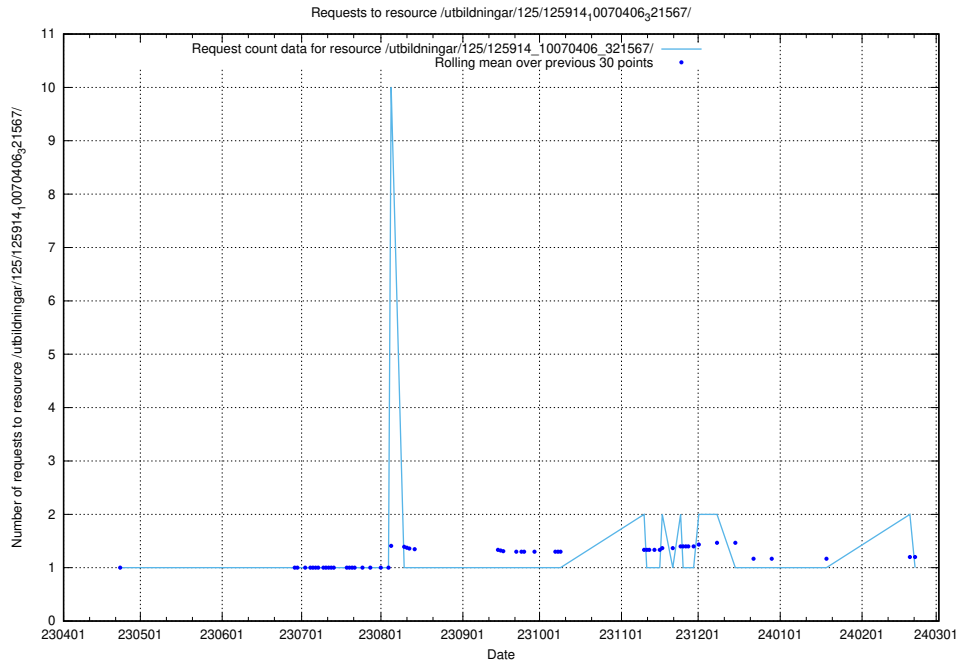

5.5699 Usage of /utbildningar/125/125914_10070406_321567/

Here, we count the number of requests to resource /utbildningar/125/125914_10070406_321567/.