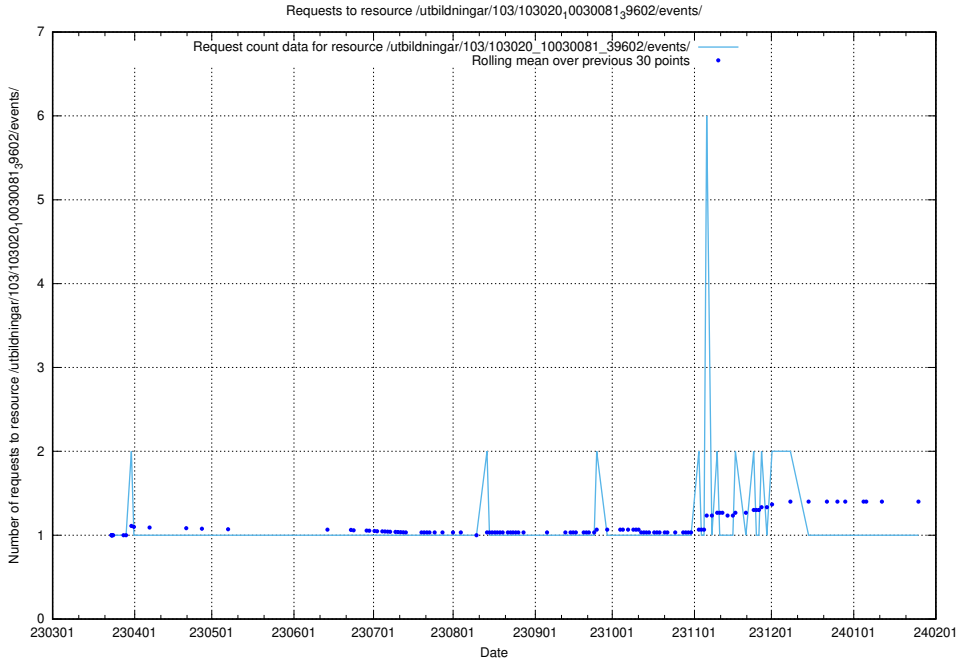

5.5155 Usage of /utbildningar/103/103020_10030081_39602/events/

Here, we count the number of requests to resource /utbildningar/103/103020_10030081_39602/events/.