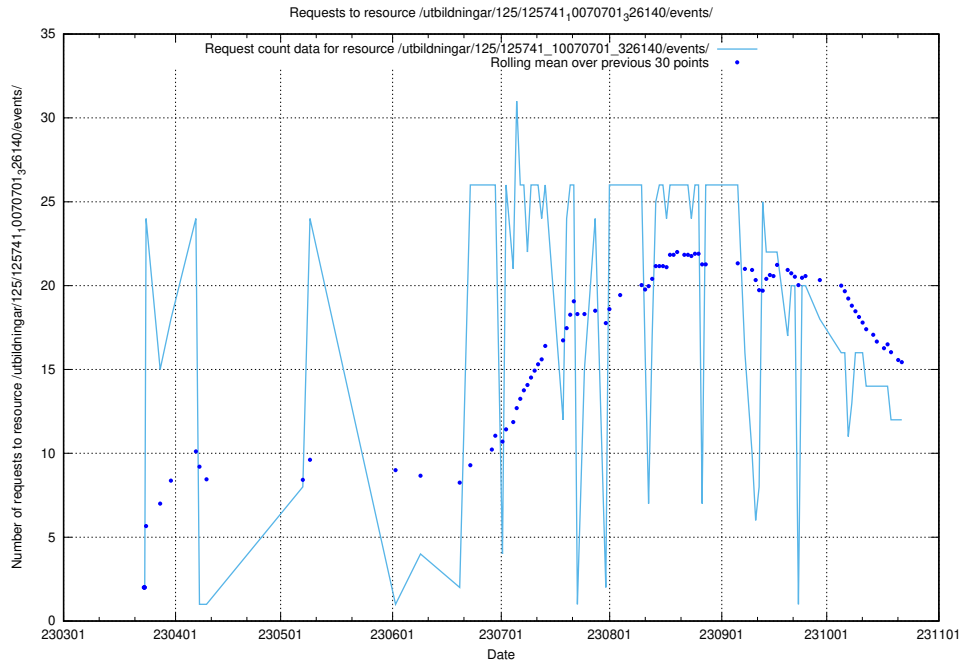

5.16 Usage of /utbildningar/125/125741_10070701_326140/events/

Here, we count the number of requests to resource /utbildningar/125/125741_10070701_326140/events/