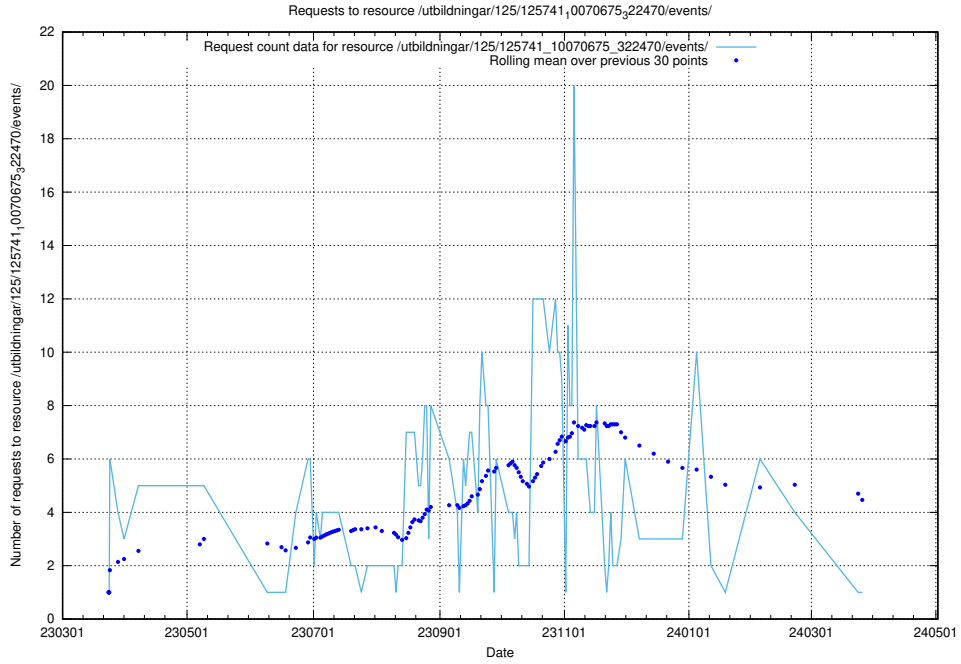

Here, we count the number of requests to resource /utbildningar/125/125741_10070679_322474/.

5.6132 Usage of /utbildningar/125/125741_10070675_322470/events/

Here, we count the number of requests to resource /utbildningar/125/125741_10070675_322470/events/