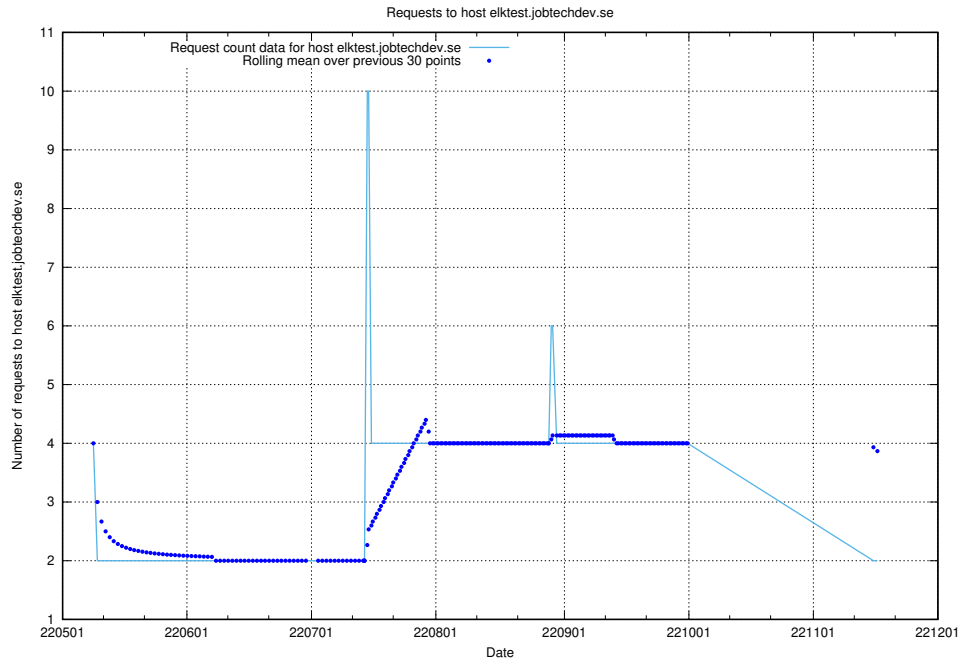

7.429 Usage of elktest.jobtechdev.se

Here, we count the number of requests to host elktest.jobtechdev.se.