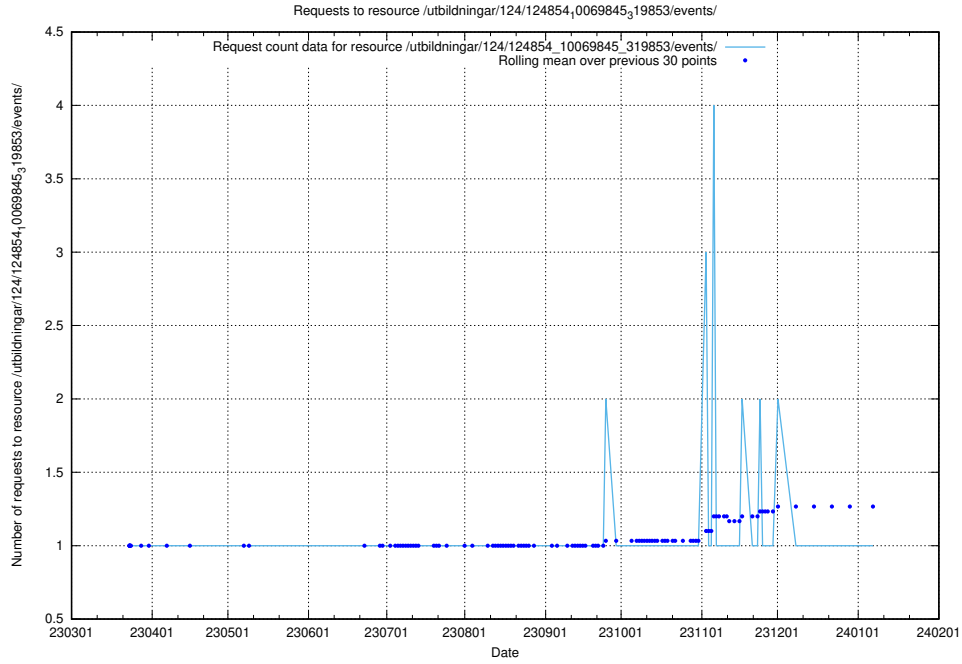

Here, we count the number of requests to resource /utbildningar/124/124854_10071121_330533/.

5.1094 Usage of /utbildningar/124/124854_10069845_319853/events/

Here, we count the number of requests to resource /utbildningar/124/124854_10069845_319853/events/