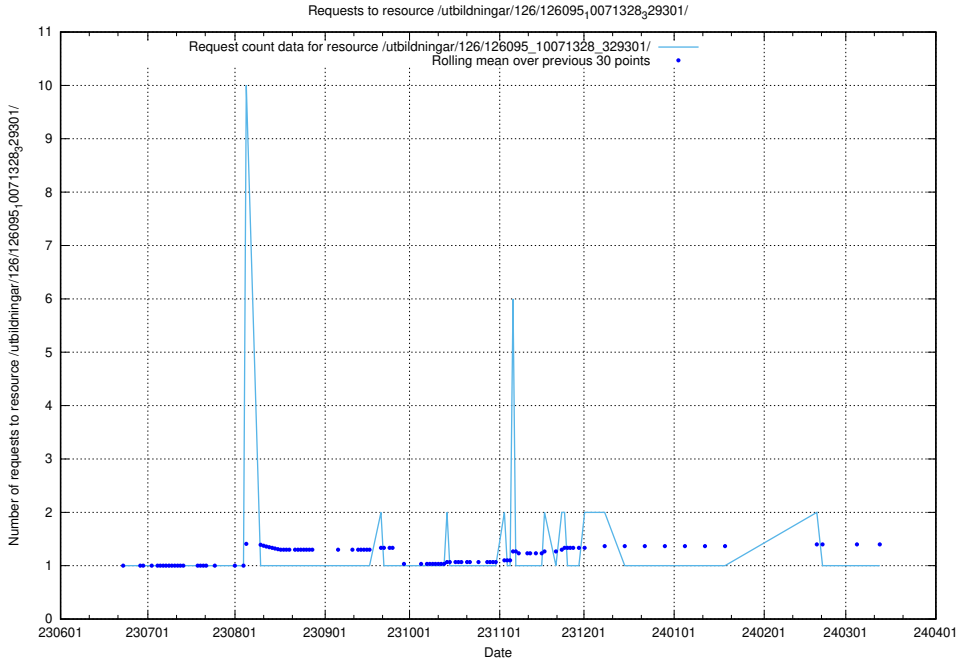

5.5332 Usage of /utbildningar/126/126095_10071328_329301/

Here, we count the number of requests to resource /utbildningar/126/126095_10071328_329301/.