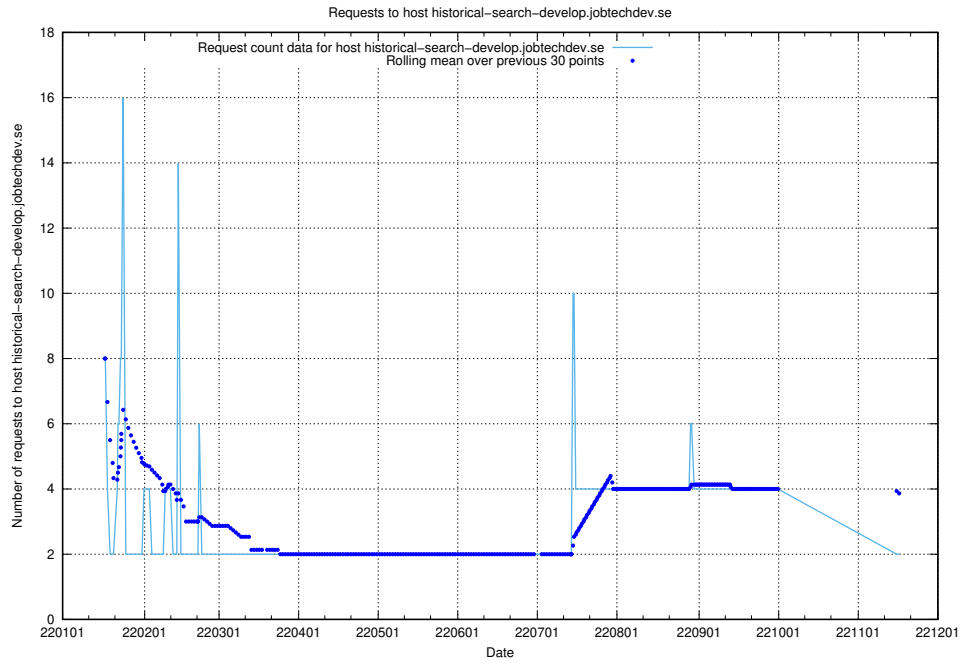

7.272 Usage of historical-search-develop.jobtechdev.se

Here, we count the number of requests to host historical-search-develop.jobtechdev.se.

7.273 Usage of jocp4.jobtechdev.se

Here, we count the number of requests to host jocp4.jobtechdev.se.