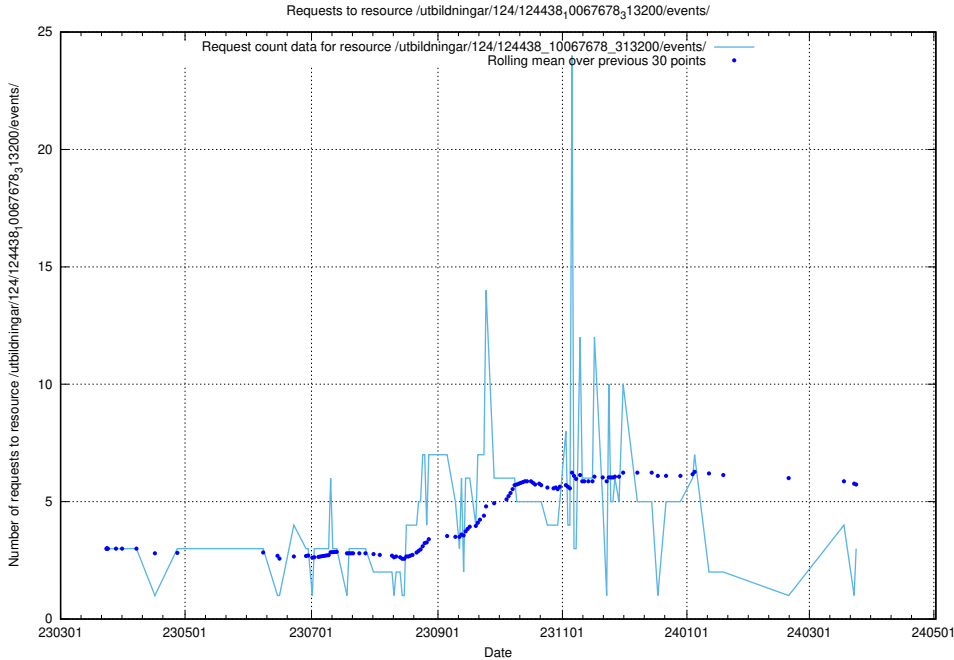

5.297 Usage of /utbildningar/124/124438_10067678_313200/events/

Here, we count the number of requests to resource /utbildningar/124/124438_10067678_313200/events/