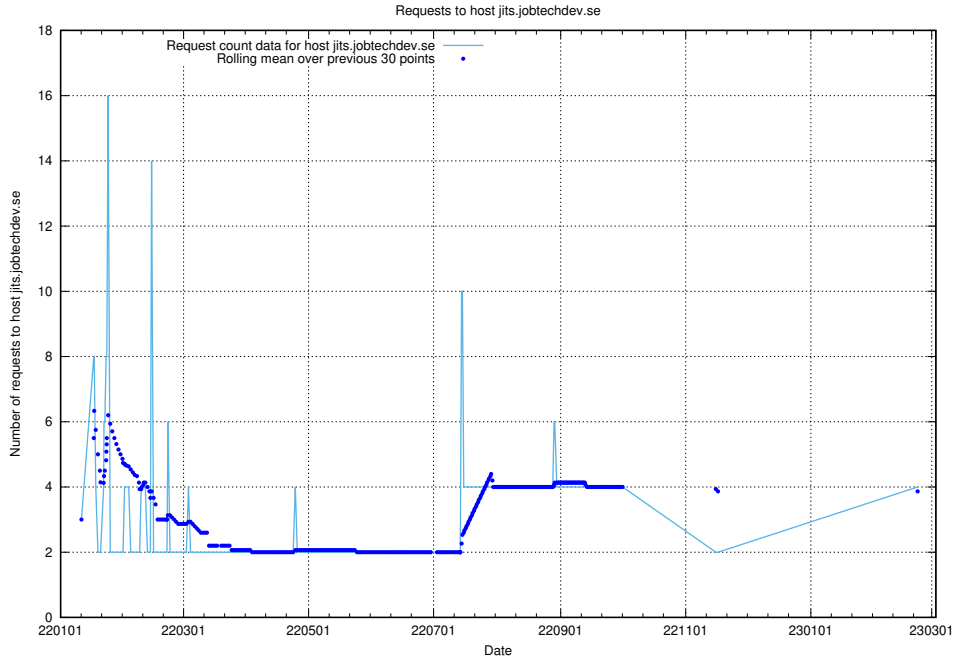

7.105 Usage of jits.jobtechdev.se

Here, we count the number of requests to host jits.jobtechdev.se.

7.106 Usage of `jobstream.api.jobtechdev.se:80`

Here, we count the number of requests to host `jobstream.api.jobtechdev.se:80`.