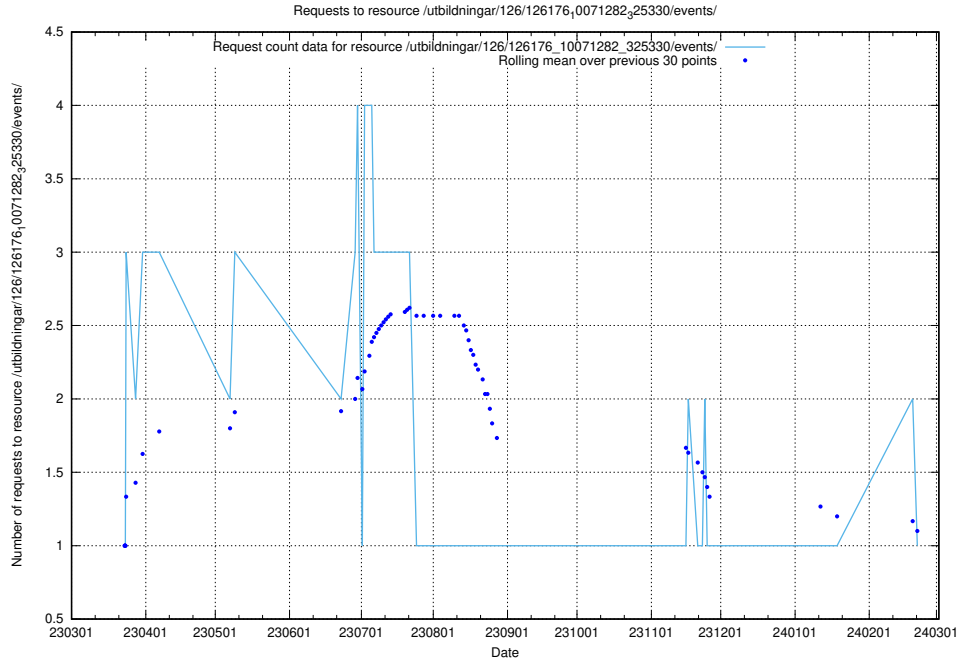

5.6065 Usage of /utbildningar/126/126176_10071282_325330/events/

Here, we count the number of requests to resource /utbildningar/126/126176_10071282_325330/events/