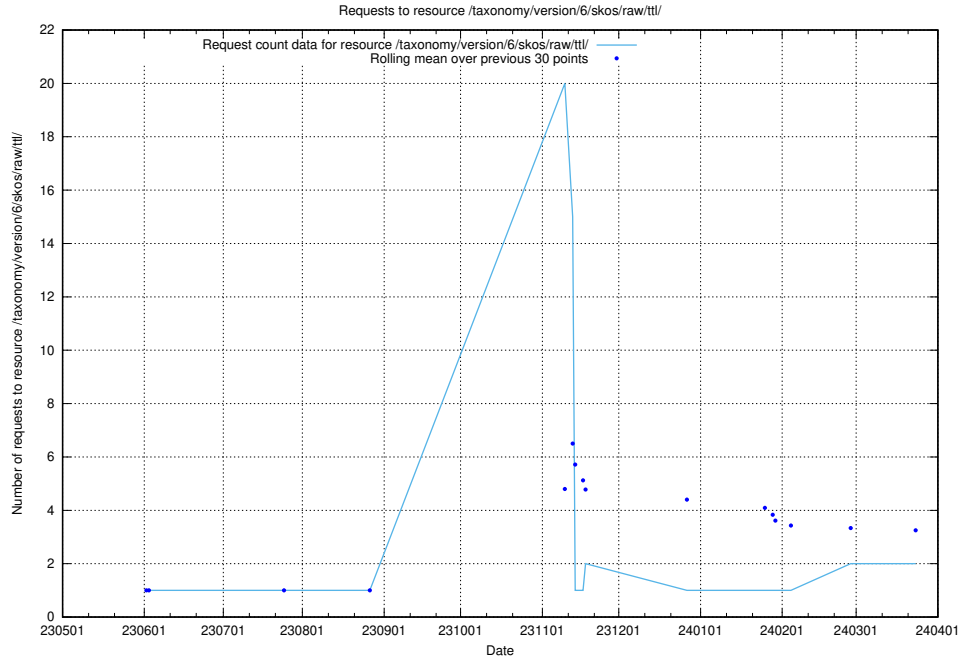

5.746 Usage of /taxonomy/version/6/skos/raw/ttl/

Here, we count the number of requests to resource /taxonomy/version/6/skos/raw/ttl/.