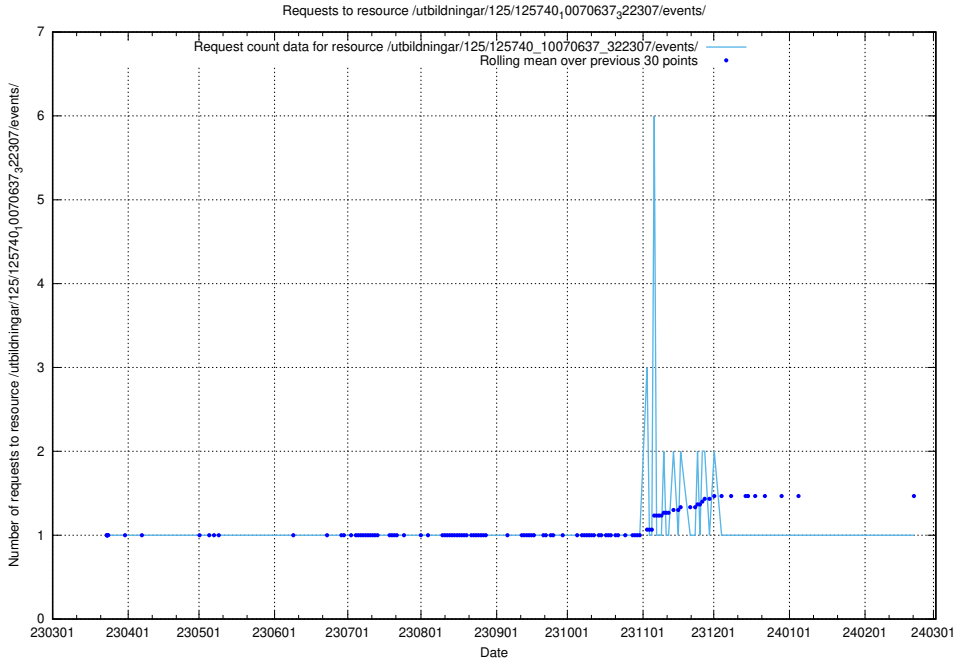

5.898 Usage of /utbildningar/125/125740_10070637_322307/events/

Here, we count the number of requests to resource /utbildningar/125/125740_10070637_322307/events/