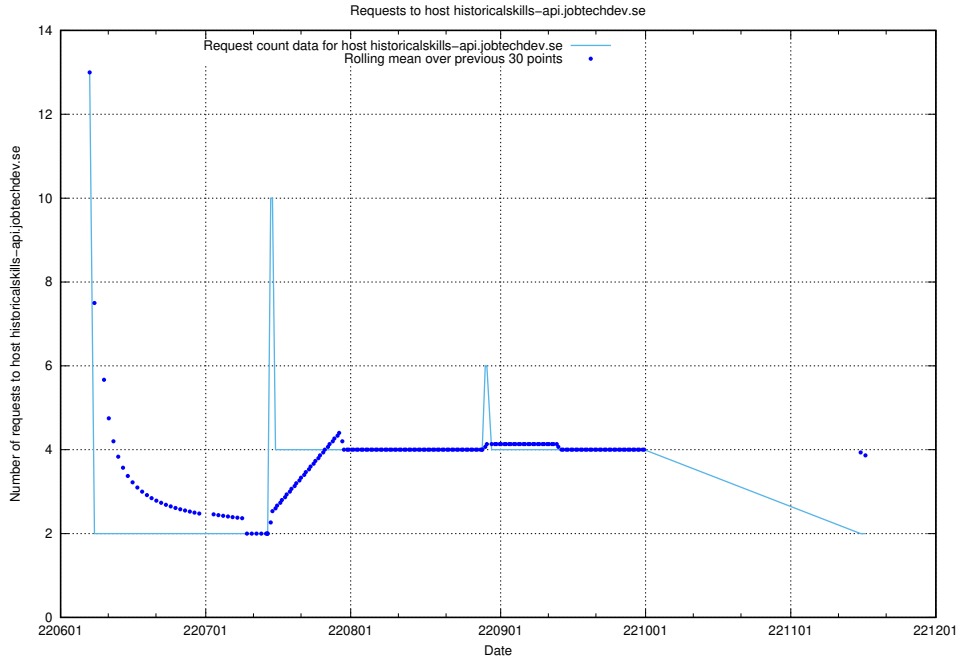

Here, we count the number of requests to host mentor-api-prod.jobtechdev.se.

7.411 Usage of historicalskills-api.jobtechdev.se

Here, we count the number of requests to host historicalskills-api.jobtechdev.se.