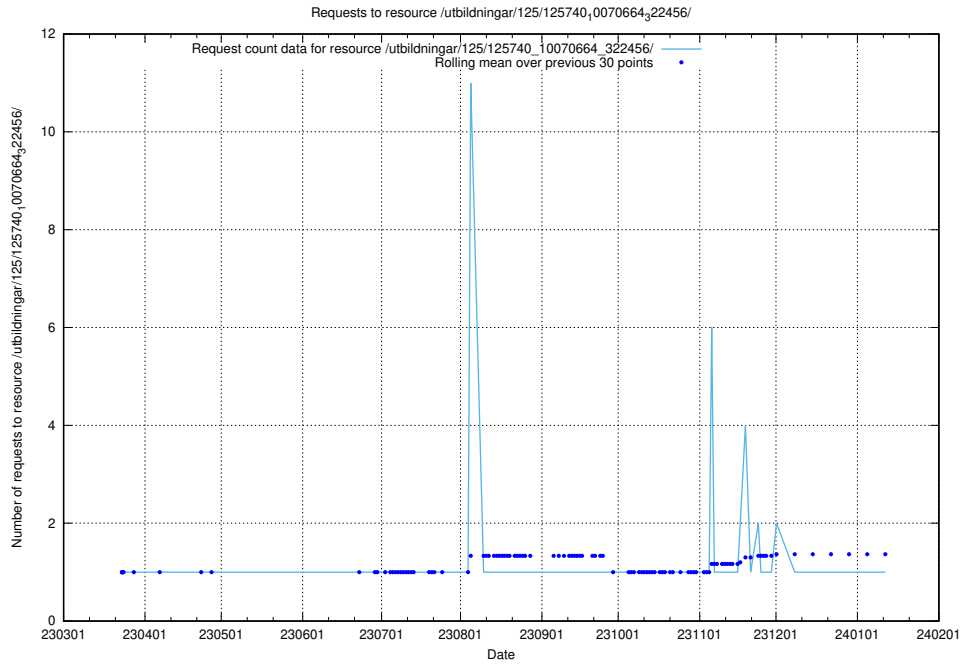

5.896 Usage of /utbildningar/125/125740_10070664_322456/

Here, we count the number of requests to resource /utbildningar/125/125740_10070664_322456/.