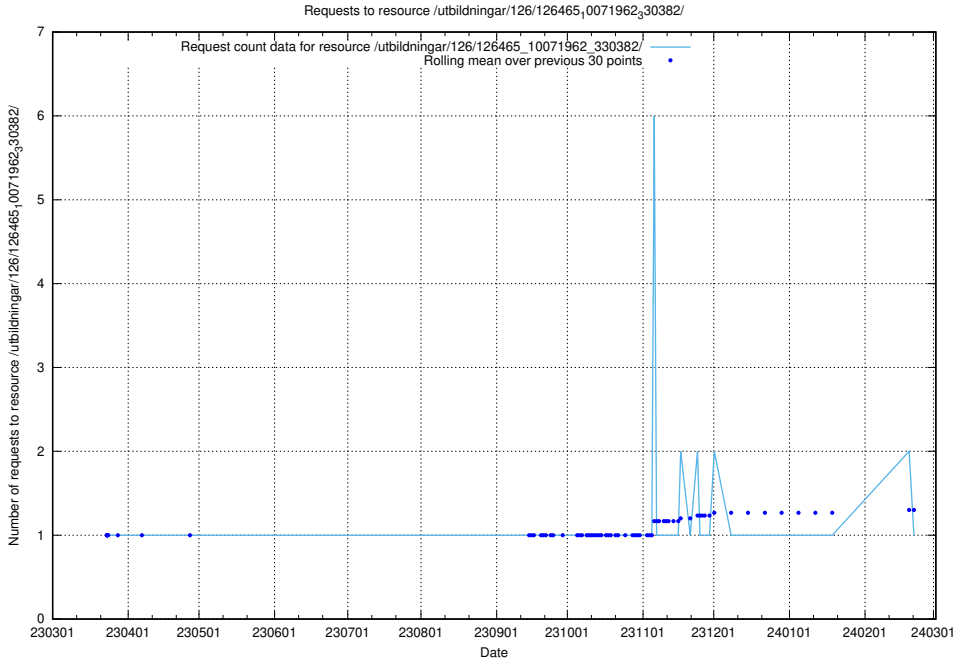

5.6057 Usage of /utbildningar/126/126465_10071962_330382/

Here, we count the number of requests to resource /utbildningar/126/126465_10071962_330382/.