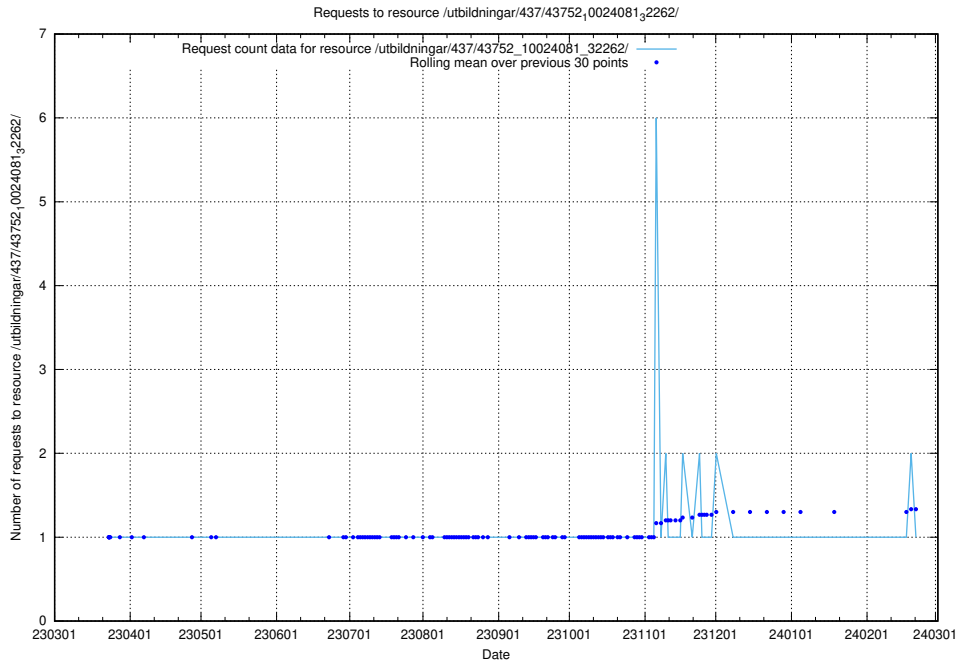

5.6016 Usage of /utbildningar/437/43752_10024081_32262/

Here, we count the number of requests to resource /utbildningar/437/43752_10024081_32262/.