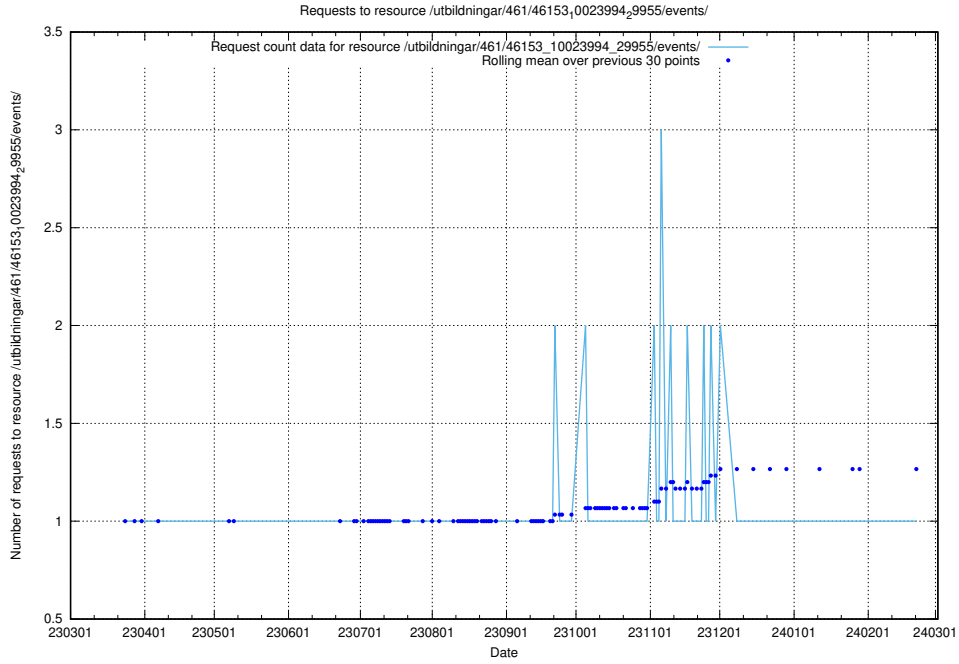

5.5815 Usage of /utbildningar/461/46153_10023994_29955/events/

Here, we count the number of requests to resource /utbildningar/461/46153_10023994_29955/events/.