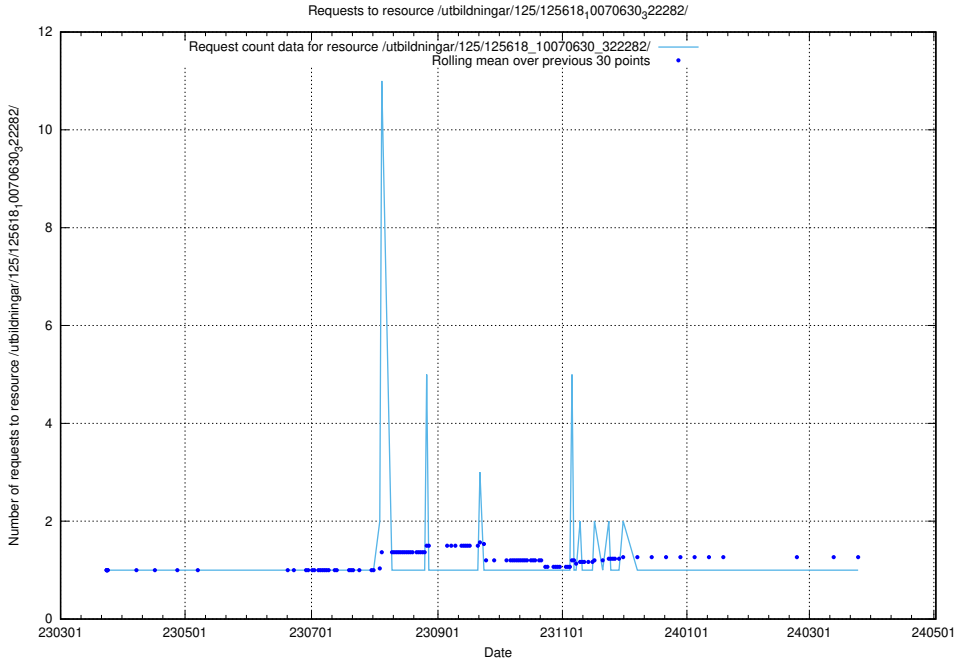

5.958 Usage of /utbildningar/125/125618_10070630_322282/

Here, we count the number of requests to resource /utbildningar/125/125618_10070630_322282/.