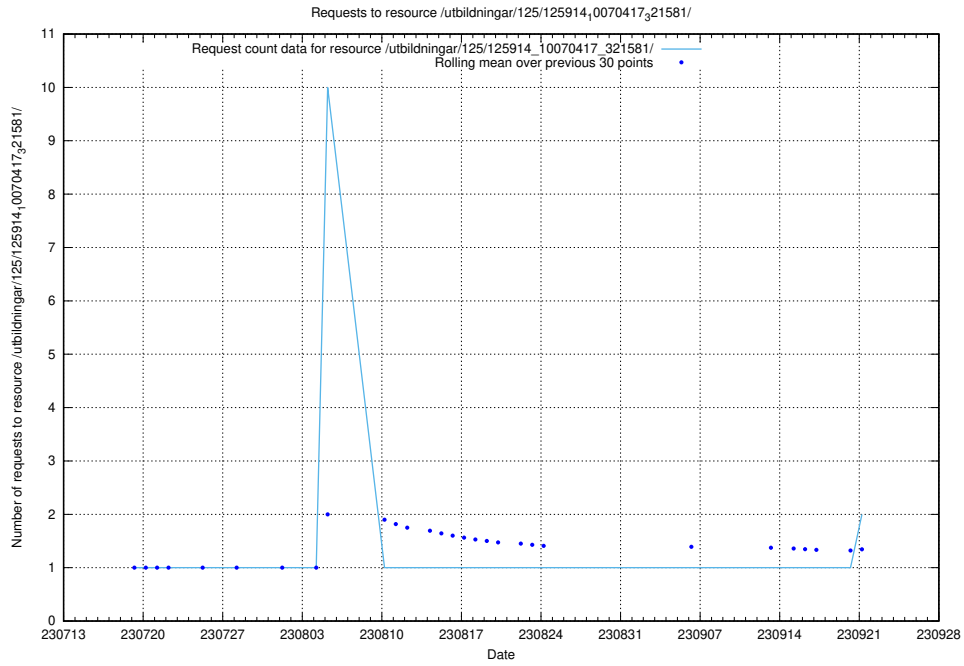

5.636 Usage of /utbildningar/125/125914_10070417_321581/

Here, we count the number of requests to resource /utbildningar/125/125914_10070417_321581/.