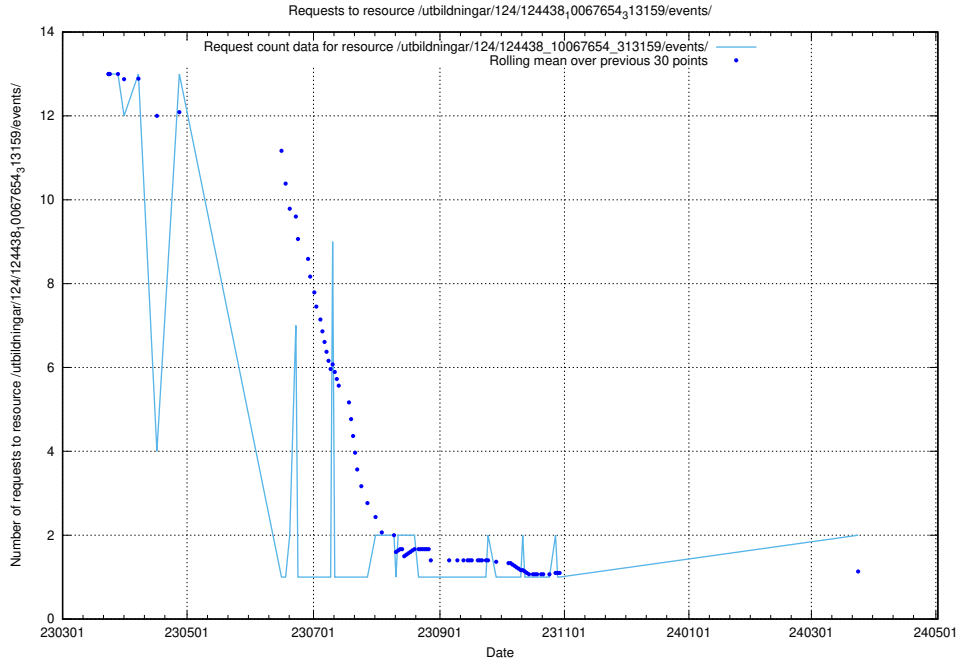

5.823 Usage of /utbildningar/124/124438_10067654_313159/events/

Here, we count the number of requests to resource /utbildningar/124/124438_10067654_313159/events/