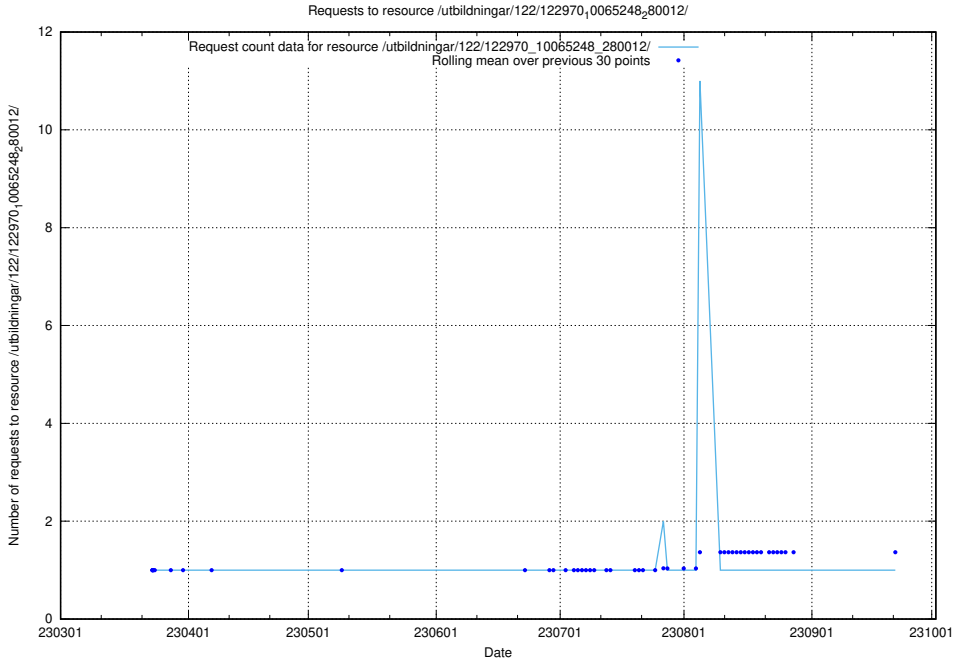

5.4632 Usage of /utbildningar/122/122970_10065248_280012/

Here, we count the number of requests to resource /utbildningar/122/122970_10065248_280012/.