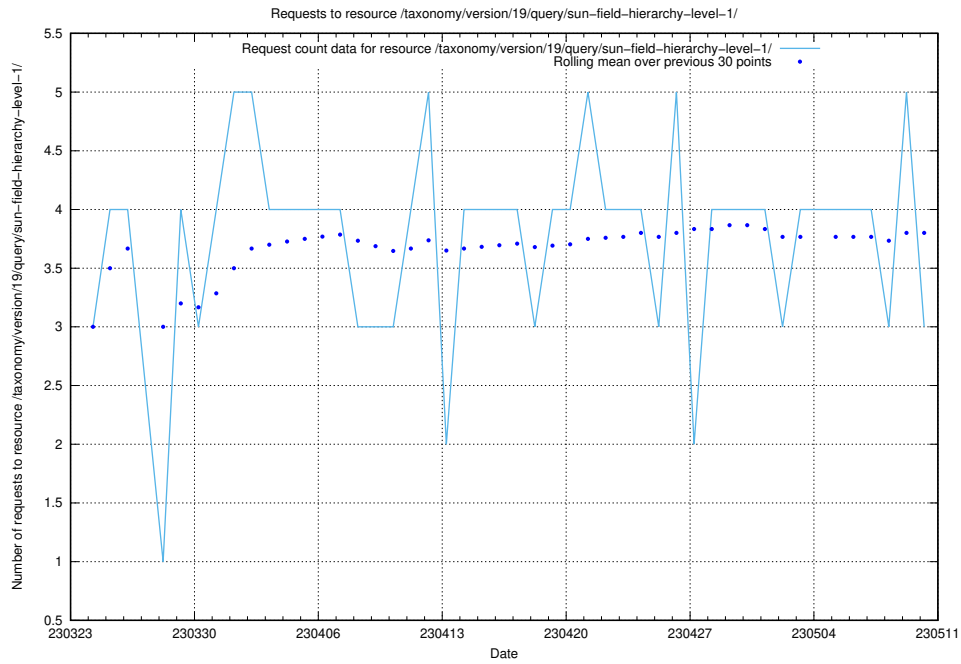

5.285 Usage of /taxonomy/version/19/query/sun-field-hierarchy-level-1/

Here, we count the number of requests to resource /taxonomy/version/19/query/sun-field-hierarchy-level-1/.