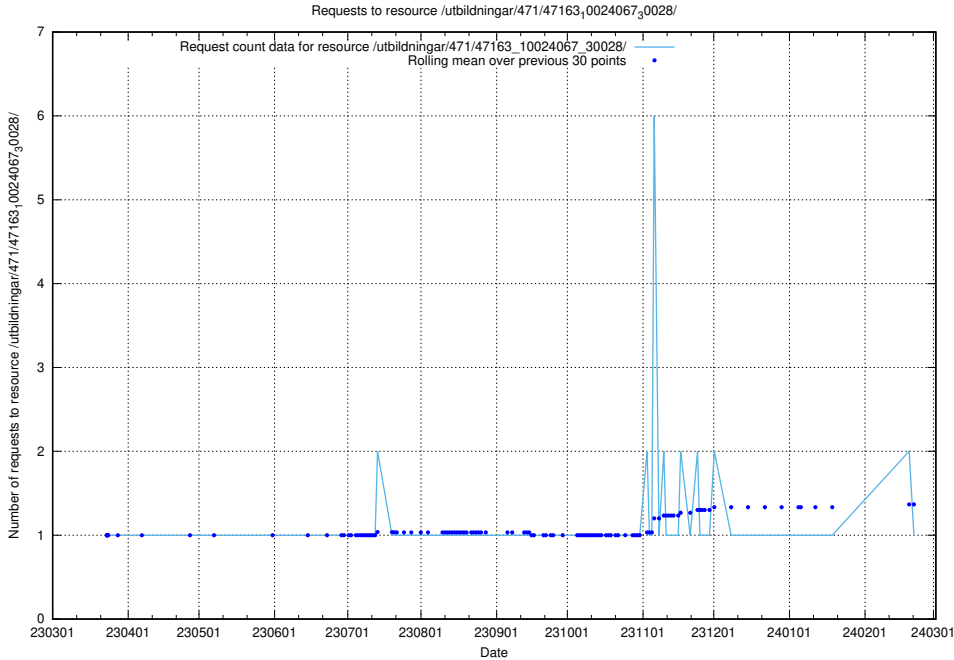

5.5953 Usage of /utbildningar/471/47163_10024067_30028/

Here, we count the number of requests to resource /utbildningar/471/47163_10024067_30028/.