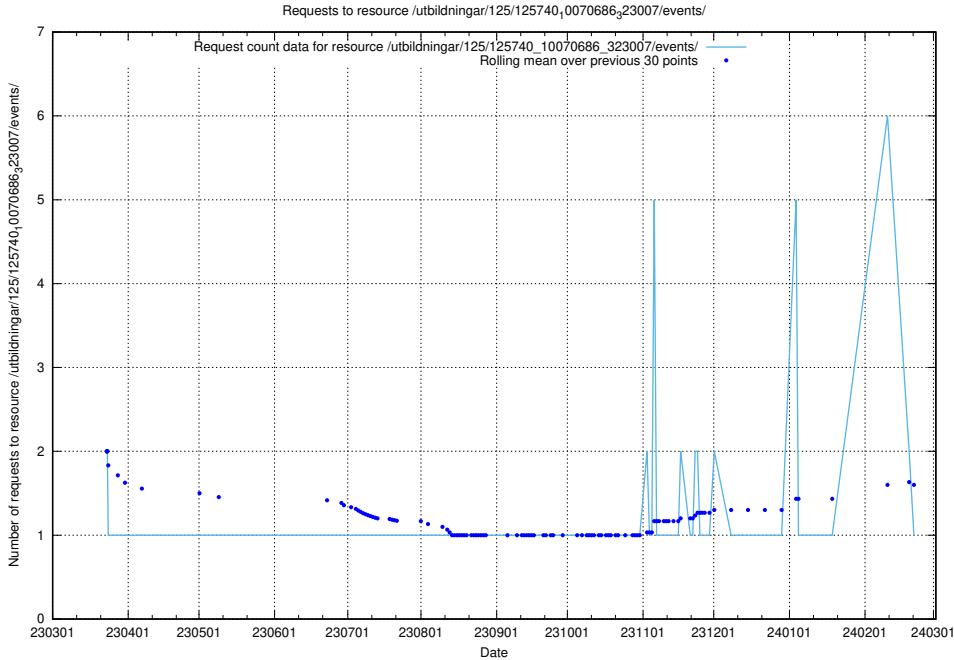

5.5919 Usage of /utbildningar/125/125740_10070686_323007/events/

Here, we count the number of requests to resource /utbildningar/125/125740_10070686_323007/events/