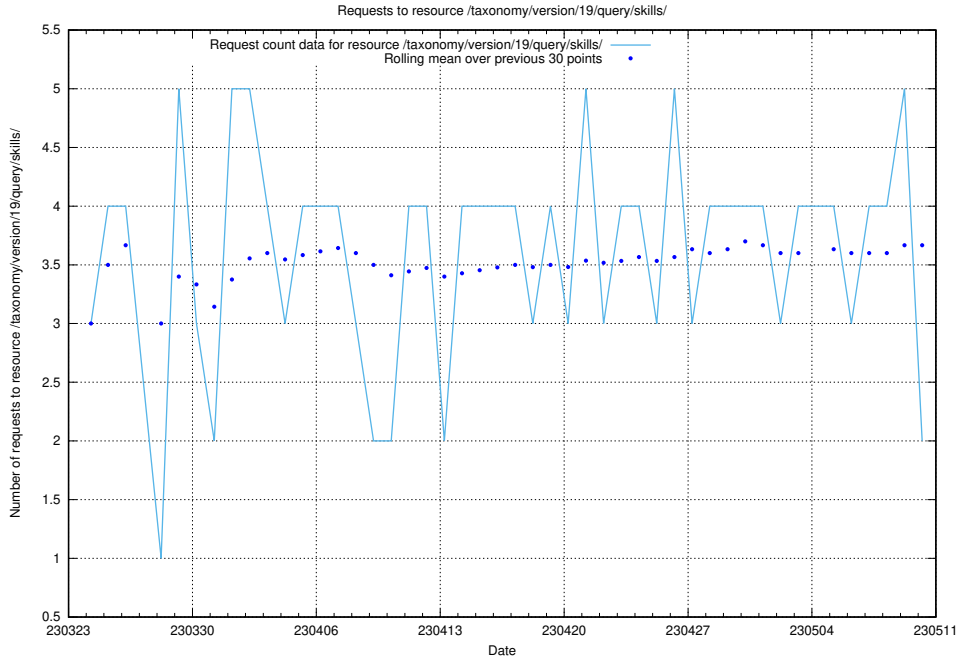

5.809 Usage of /taxonomy/version/19/query/skills/

Here, we count the number of requests to resource /taxonomy/version/19/query/skills/.