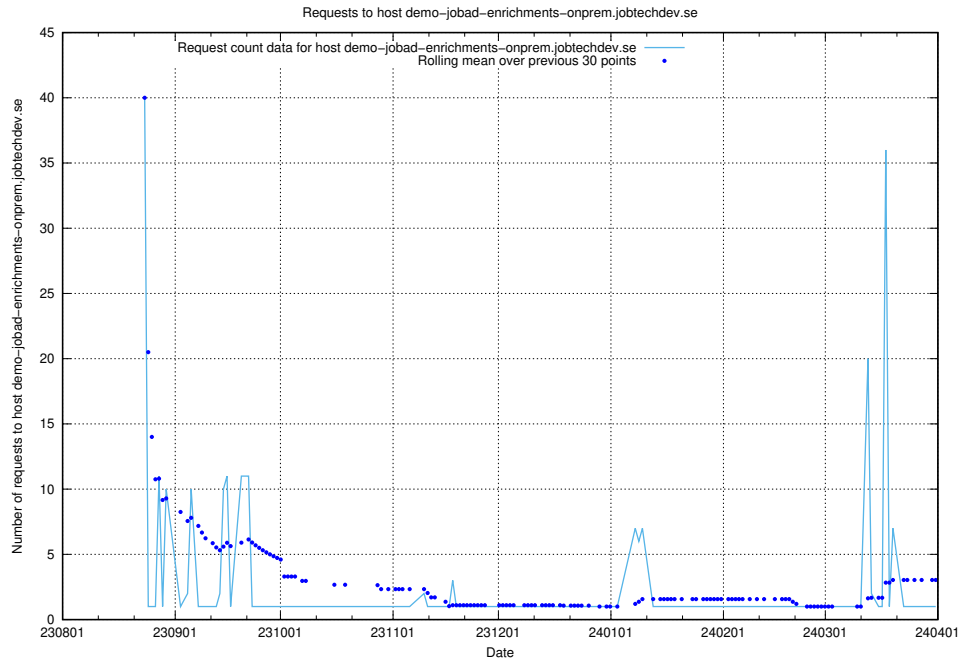

7.605 Usage of demo-jobad-enrichments-onprem.jobtechdev.se

Here, we count the number of requests to host demo-jobad-enrichments-onprem.jobtechdev.se.