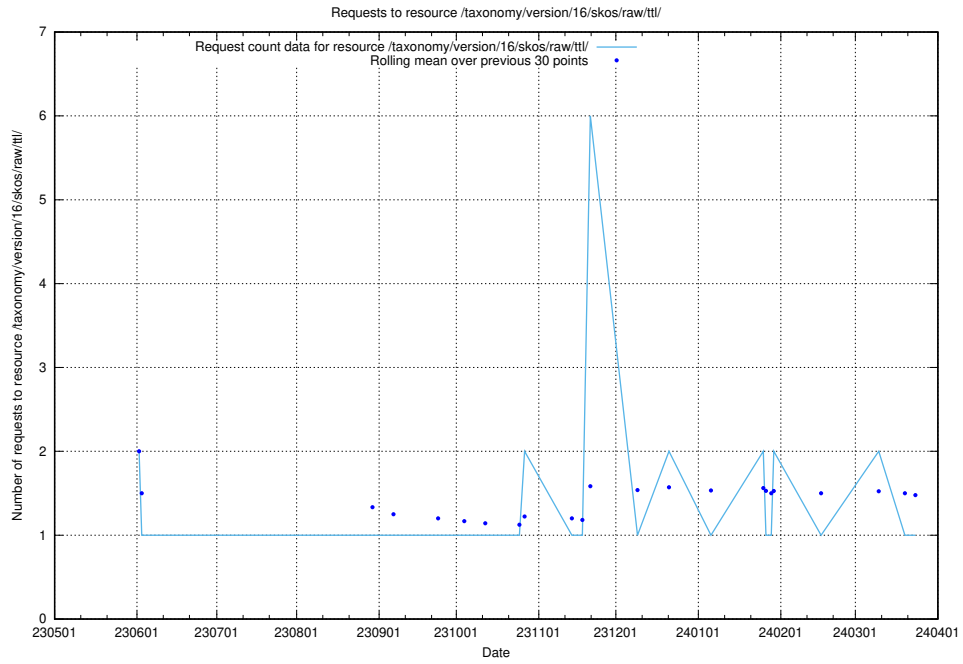

5.5593 Usage of /taxonomy/version/16/skos/raw/ttl/

Here, we count the number of requests to resource /taxonomy/version/16/skos/raw/ttl/.