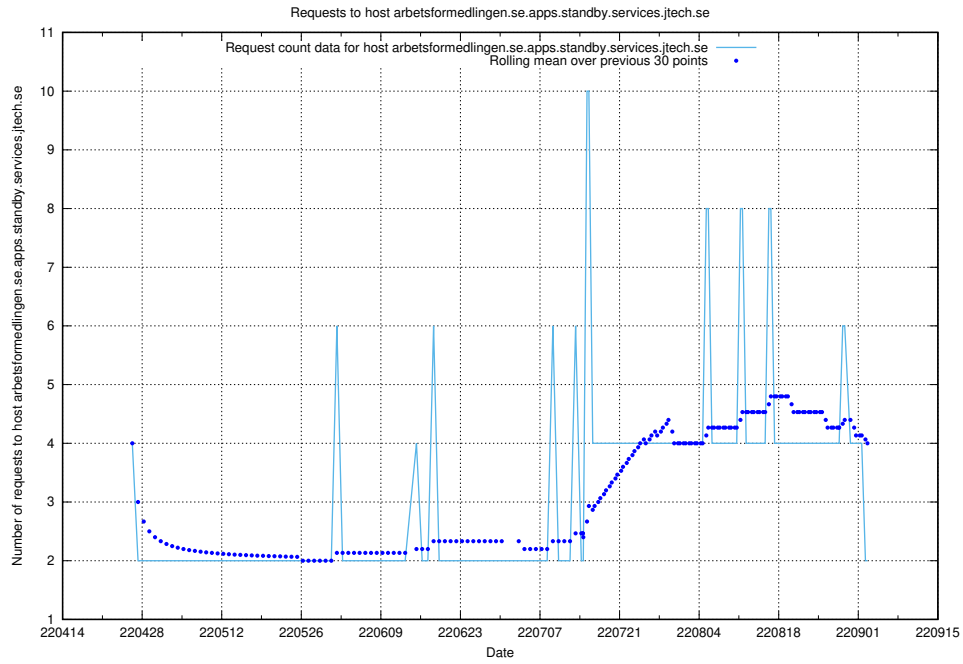

7.448 Usage of rhvms.jobtechdev.se

Here, we count the number of requests to host rhvms.jobtechdev.se.

7.449 Usage of arbetsformedlingen.se.apps.standby.services.jtech.se

Here, we count the number of requests to host arbetsformedlingen.se.apps.standby.services.jtech.se.