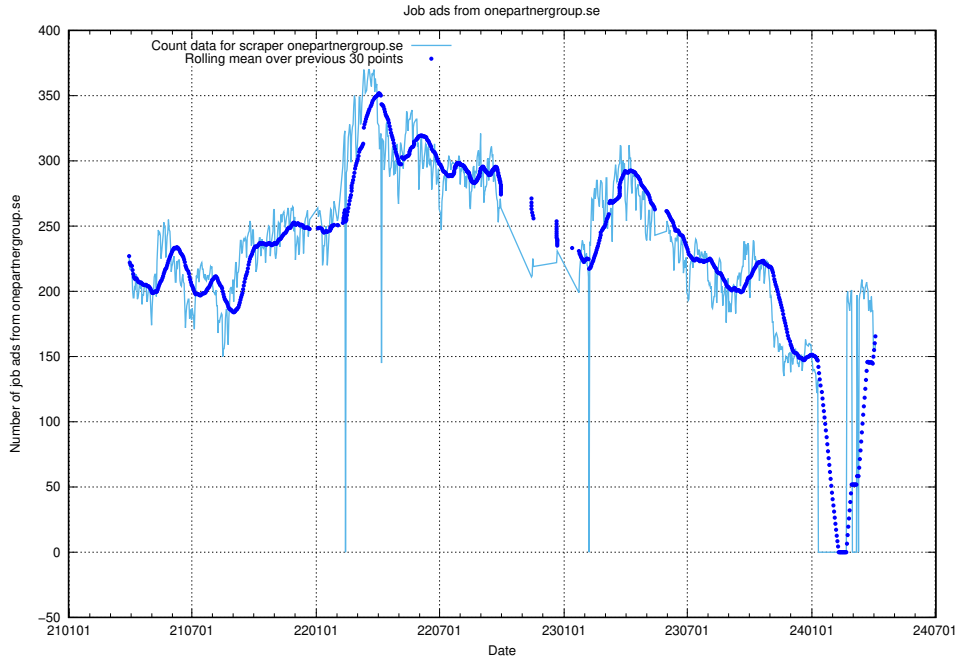

13.12 Number of ads by scraper onepartnergroup.se

Here, we count the number of job ads scraped from onepartnergroup.se.