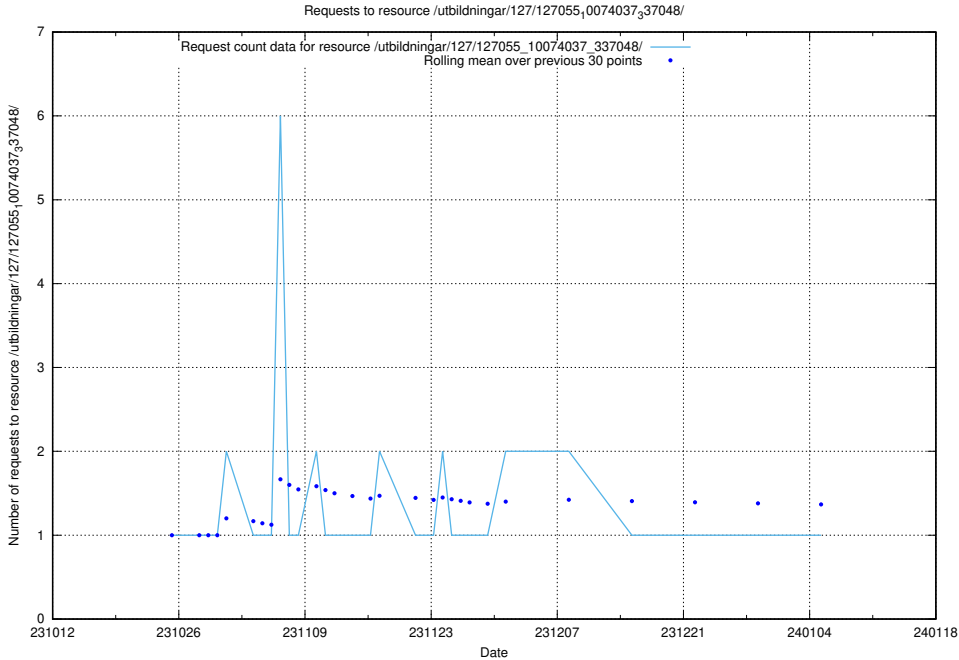

5.3853 Usage of /utbildningar/127/127055_10074037_337048/

Here, we count the number of requests to resource /utbildningar/127/127055_10074037_337048/.