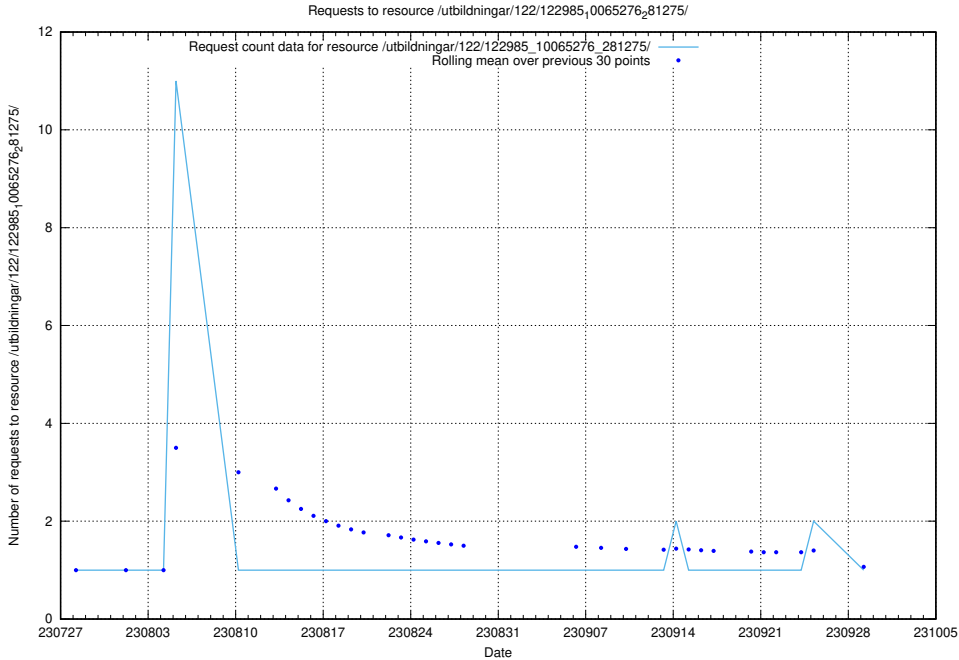

5.4570 Usage of /utbildningar/122/122985_10065276_281275/

Here, we count the number of requests to resource /utbildningar/122/122985_10065276_281275/.