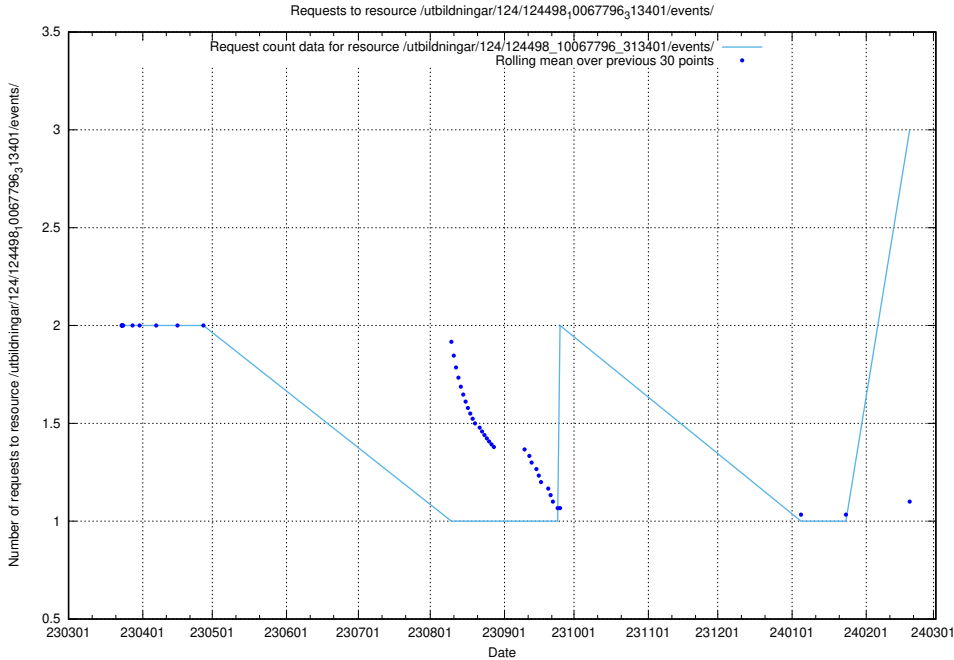

5.299 Usage of /utbildningar/124/124498_10067796_313401/events/

Here, we count the number of requests to resource /utbildningar/124/124498_10067796_313401/events/