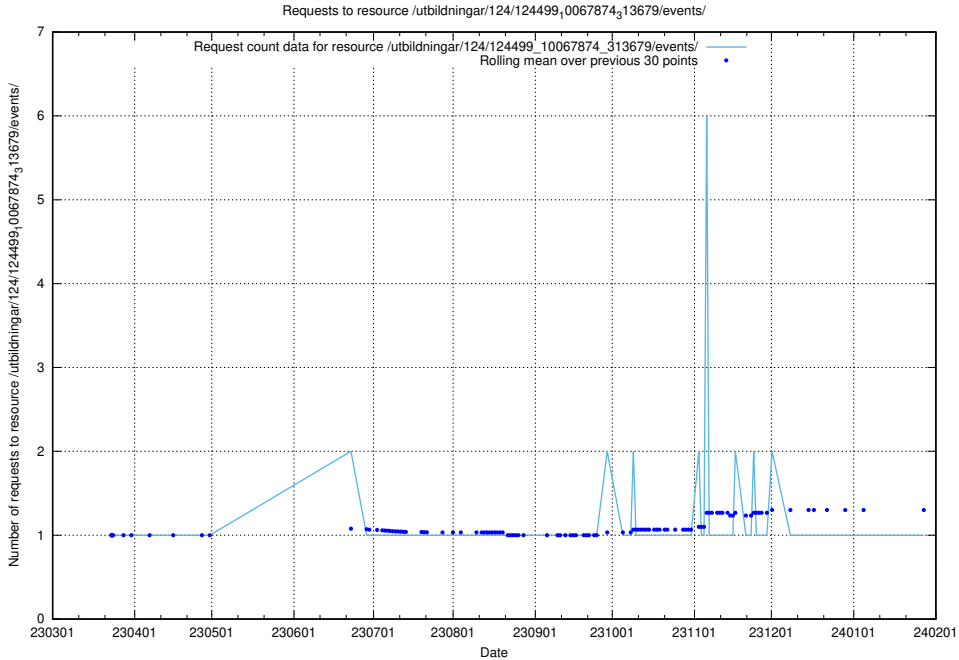

5.1983 Usage of /utbildningar/124/124499_10067874_313679/events/

Here, we count the number of requests to resource /utbildningar/124/124499_10067874_313679/events/