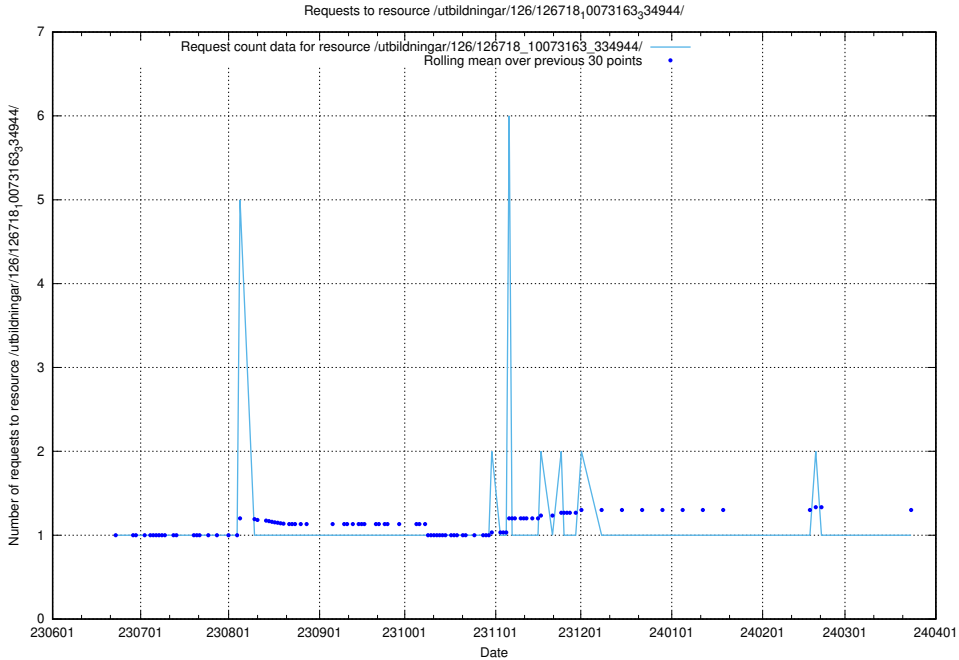

5.5268 Usage of /utbildningar/126/126718_10073163_334944/

Here, we count the number of requests to resource /utbildningar/126/126718_10073163_334944/.