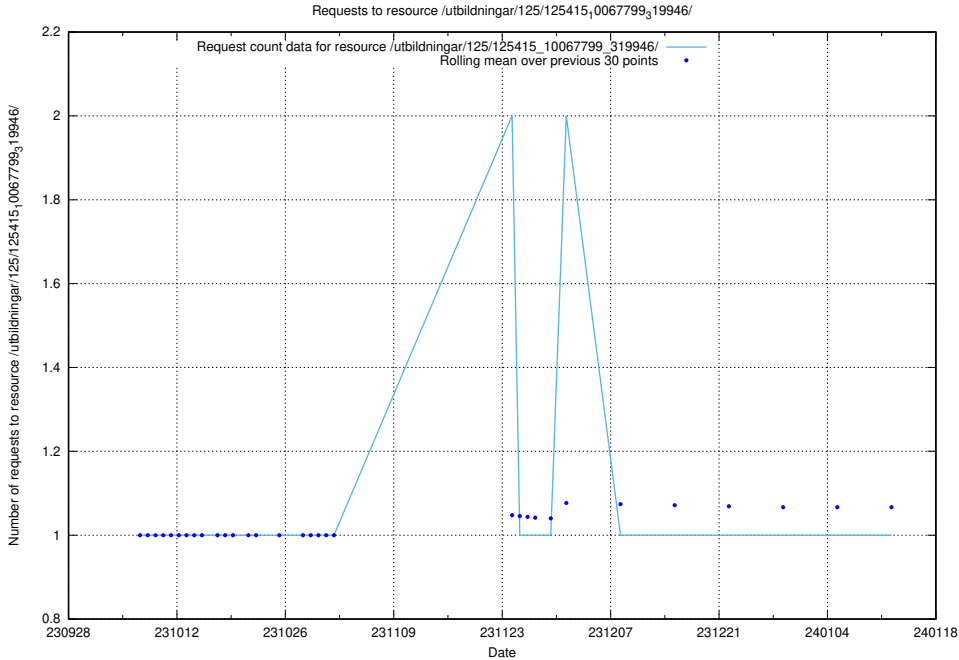

5.4038 Usage of /utbildningar/125/125415_10067799_319946/

Here, we count the number of requests to resource /utbildningar/125/125415_10067799_319946/.