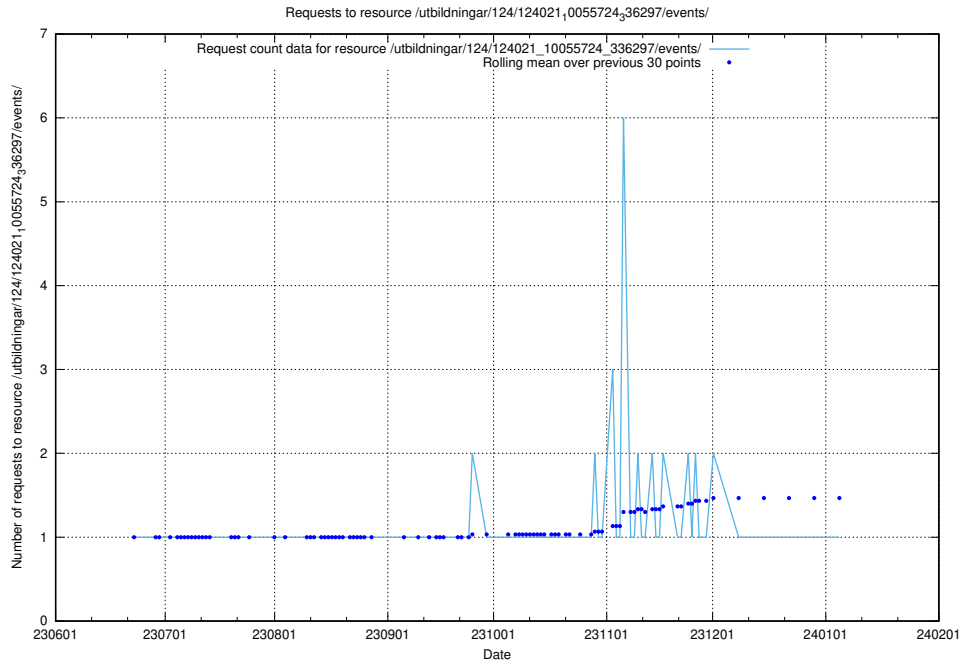

5.5485 Usage of /utbildningar/124/124021_10055724_336297/events/

Here, we count the number of requests to resource /utbildningar/124/124021_10055724_336297/events/