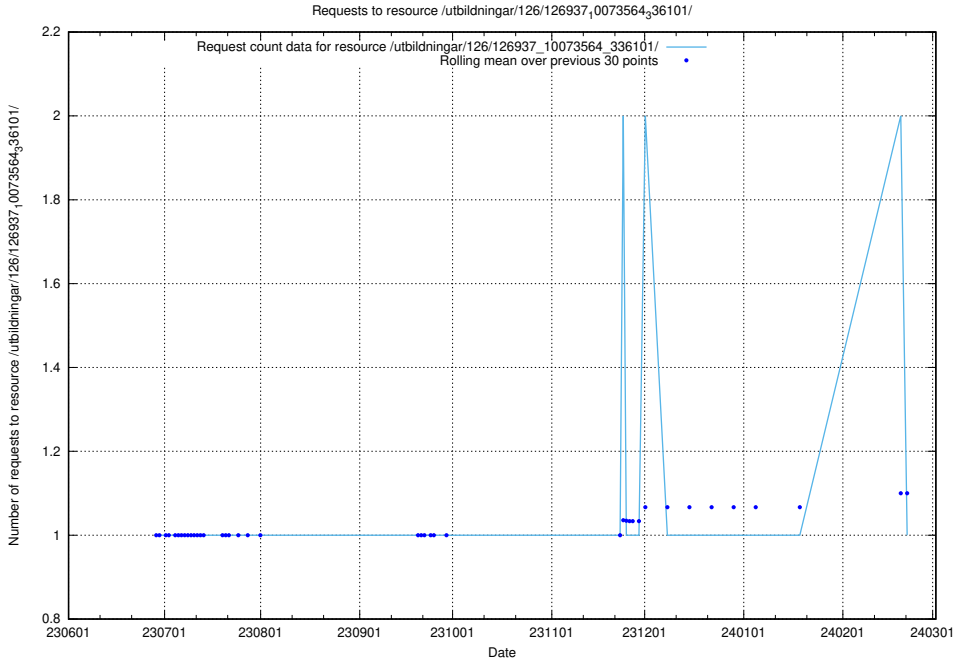

5.5090 Usage of /utbildningar/126/126937_10073564_336101/

Here, we count the number of requests to resource /utbildningar/126/126937_10073564_336101/.