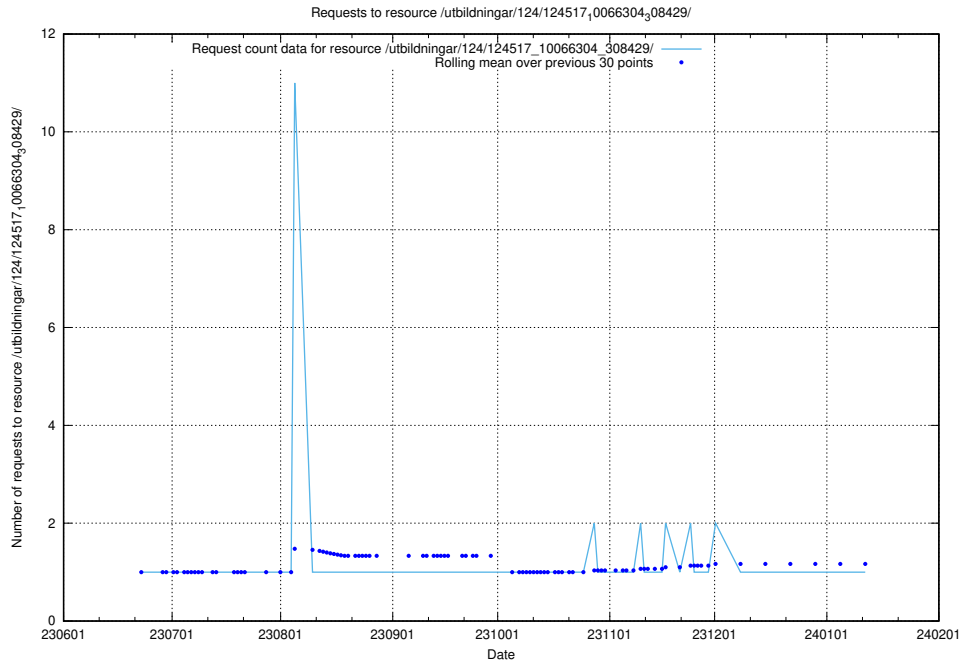

5.5419 Usage of /utbildningar/124/124517_10066304_308429/

Here, we count the number of requests to resource /utbildningar/124/124517_10066304_308429/.