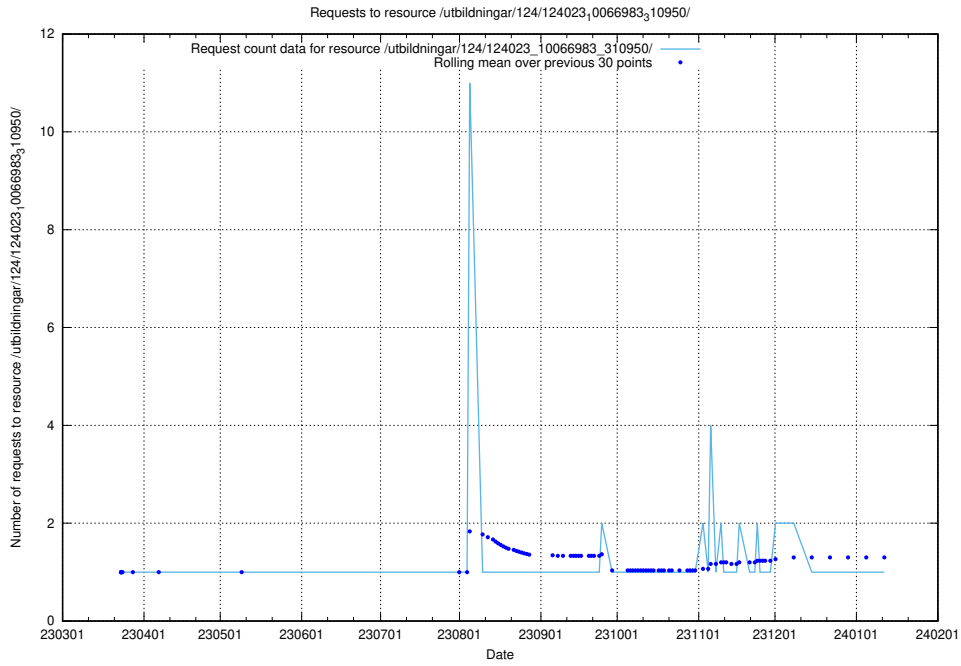

5.4111 Usage of /utbildningar/124/124023_10066983_310950/

Here, we count the number of requests to resource /utbildningar/124/124023_10066983_310950/.