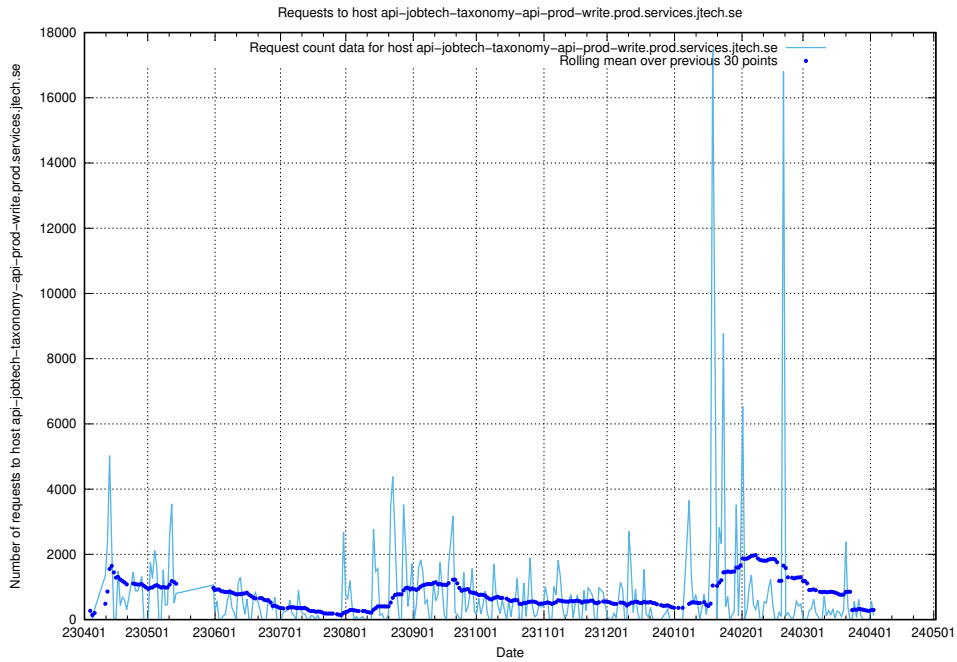

7.23 Usage of api-jobtech-taxonomy-api-prod-write.prod.services.jtech.se

Here, we count the number of requests to host api-jobtech-taxonomy-api-prod-write.prod.services.jtech.se.