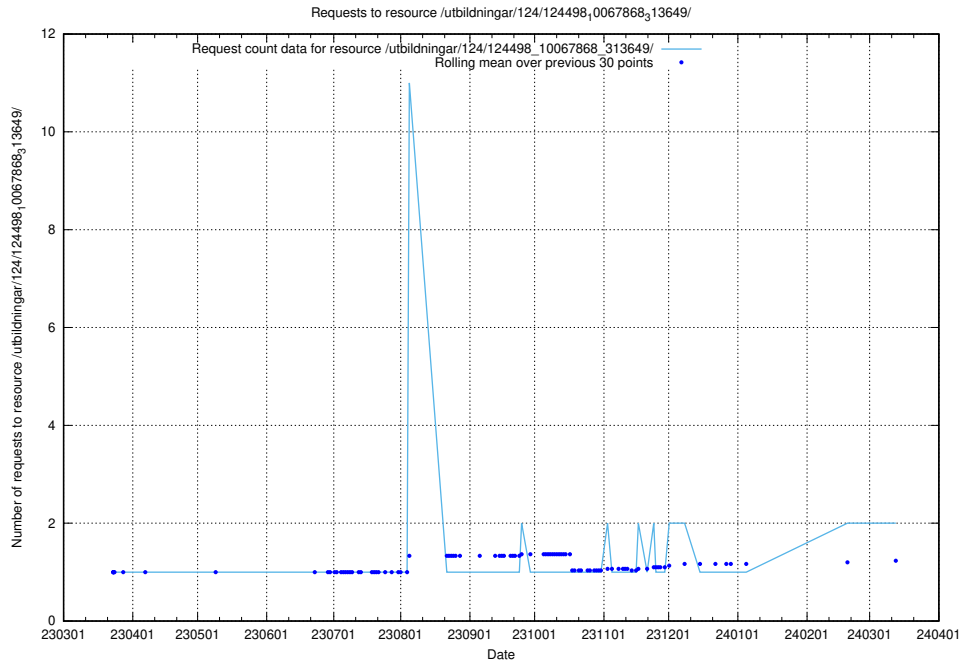

5.434 Usage of /utbildningar/124/124498_10067868_313649/

Here, we count the number of requests to resource /utbildningar/124/124498_10067868_313649/.