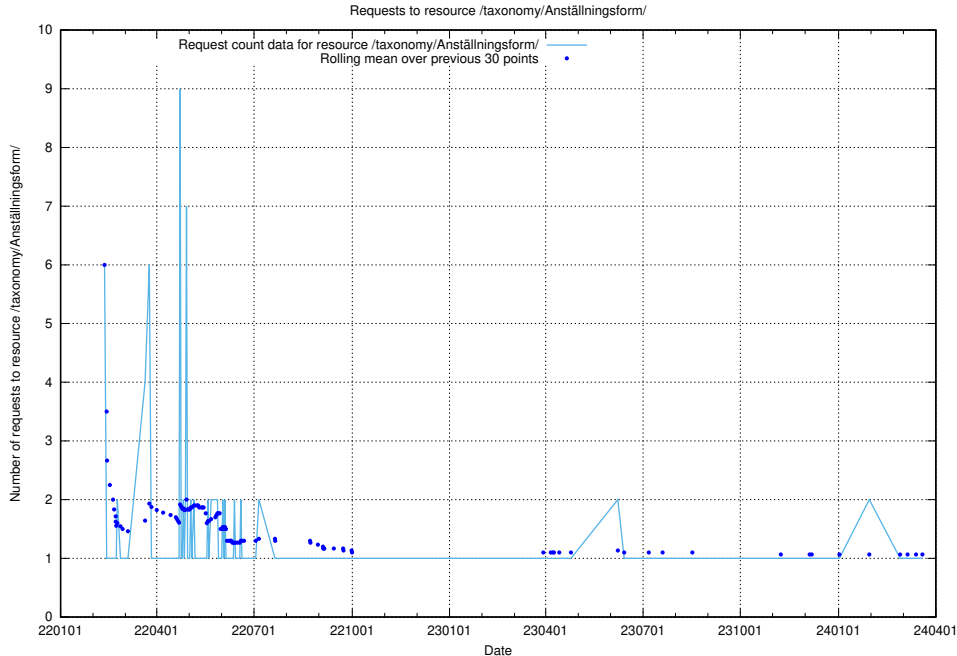

5.1177 Usage of /taxonomy/Anställningsform/

Here, we count the number of requests to resource /taxonomy/Anställningsform/.