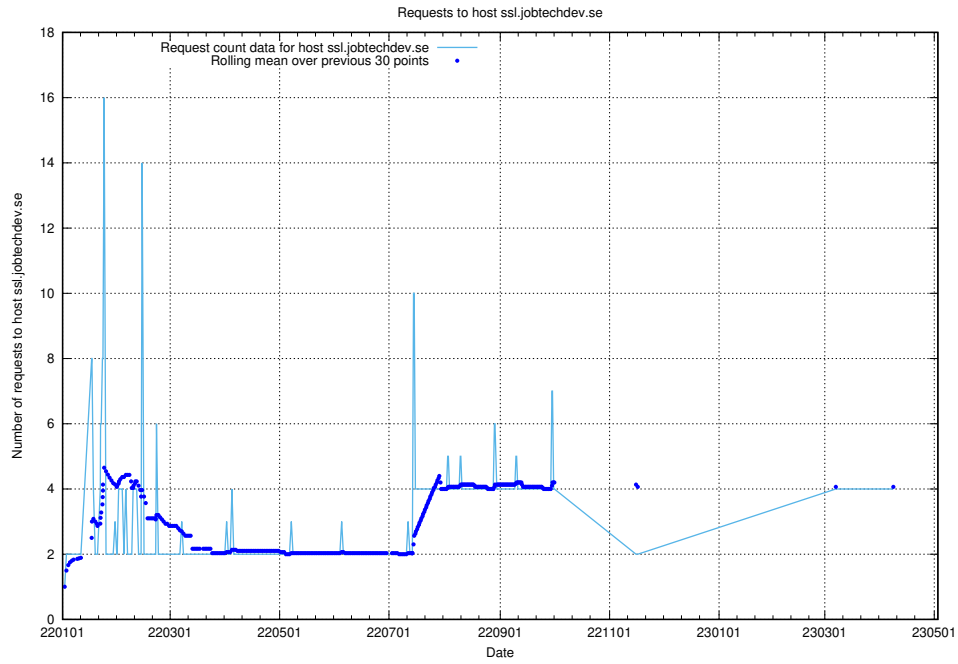

7.116 Usage of ssl.jobtechdev.se

Here, we count the number of requests to host ssl.jobtechdev.se.