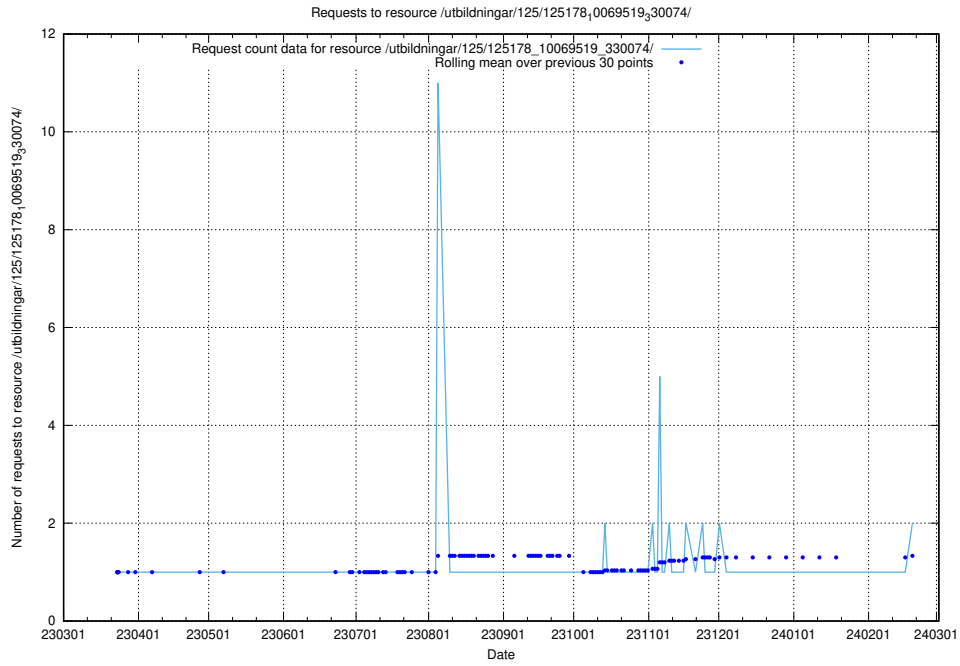

5.337 Usage of /utbildningar/125/125178_10069519_330074/

Here, we count the number of requests to resource /utbildningar/125/125178_10069519_330074/.