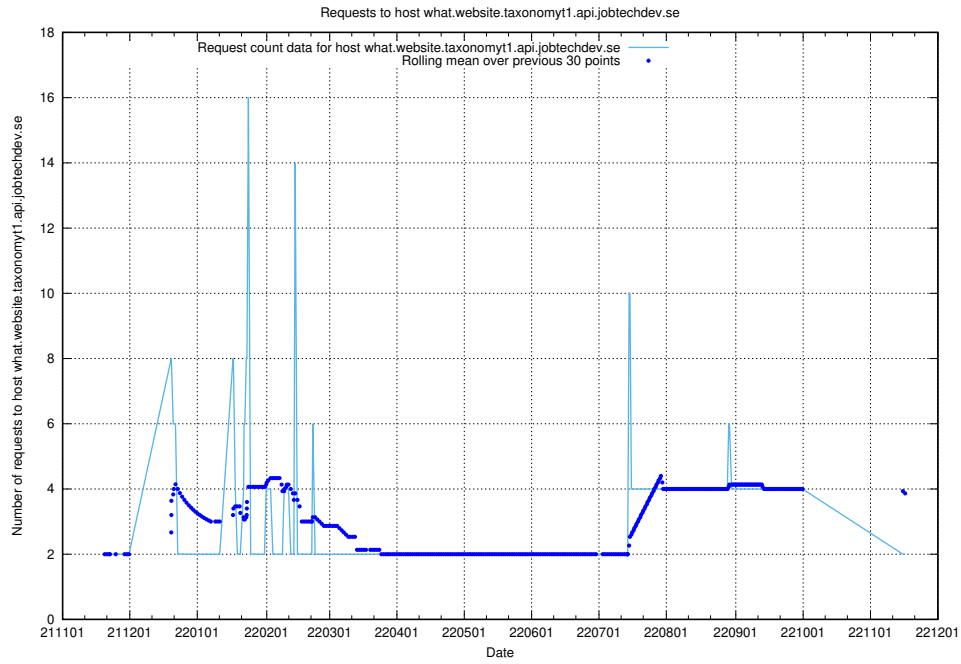

7.453 Usage of what.website.taxonomy1.api.jobtechdev.se

Here, we count the number of requests to host what.website.taxonomy1.api.jobtechdev.se.