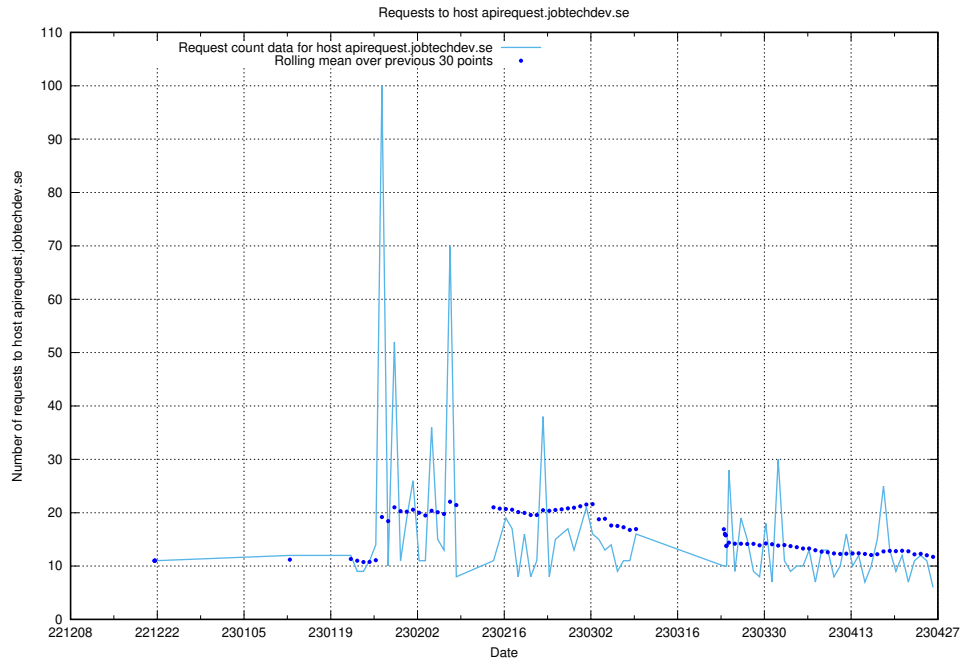

7.81 Usage of apirequest.jobtechdev.se

Here, we count the number of requests to host apirequest.jobtechdev.se.