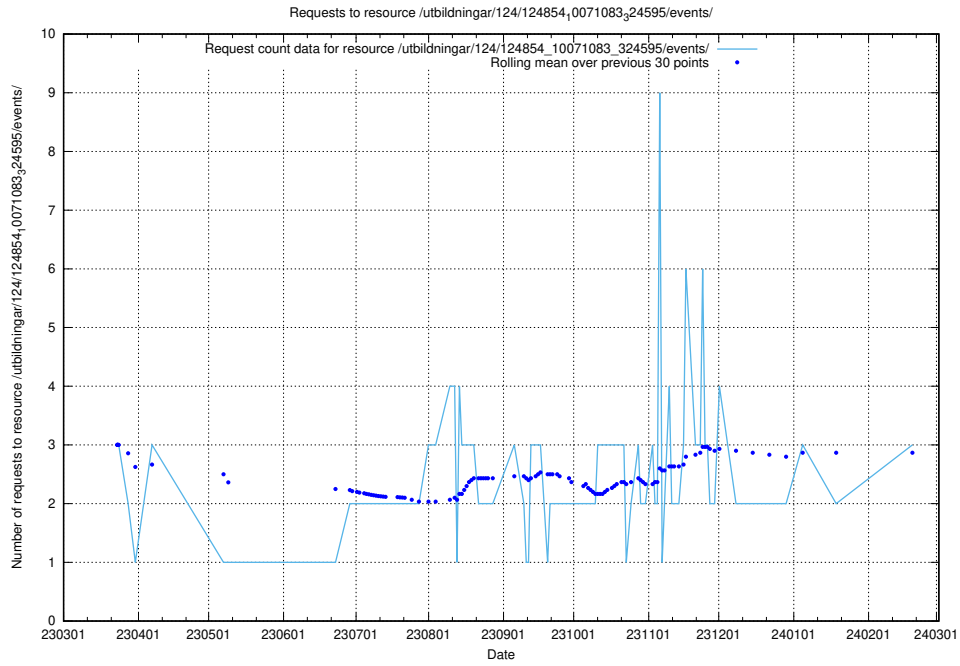

5.296 Usage of /utbildningar/124/124854_10071083_324595/events/

Here, we count the number of requests to resource /utbildningar/124/124854_10071083_324595/events/