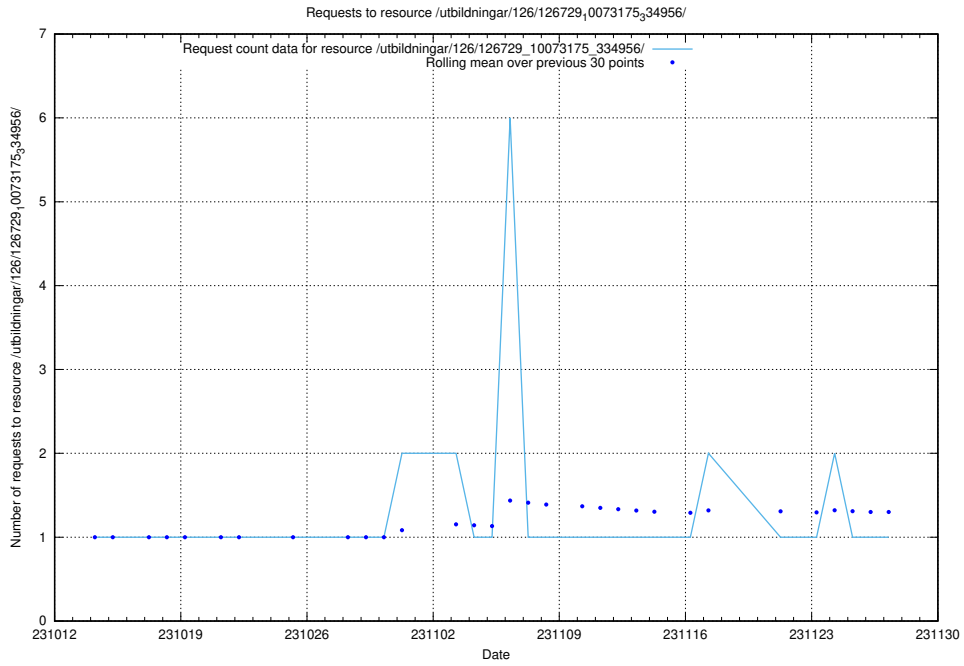

5.3973 Usage of /utbildningar/126/126729_10073175_334956/

Here, we count the number of requests to resource /utbildningar/126/126729_10073175_334956/.