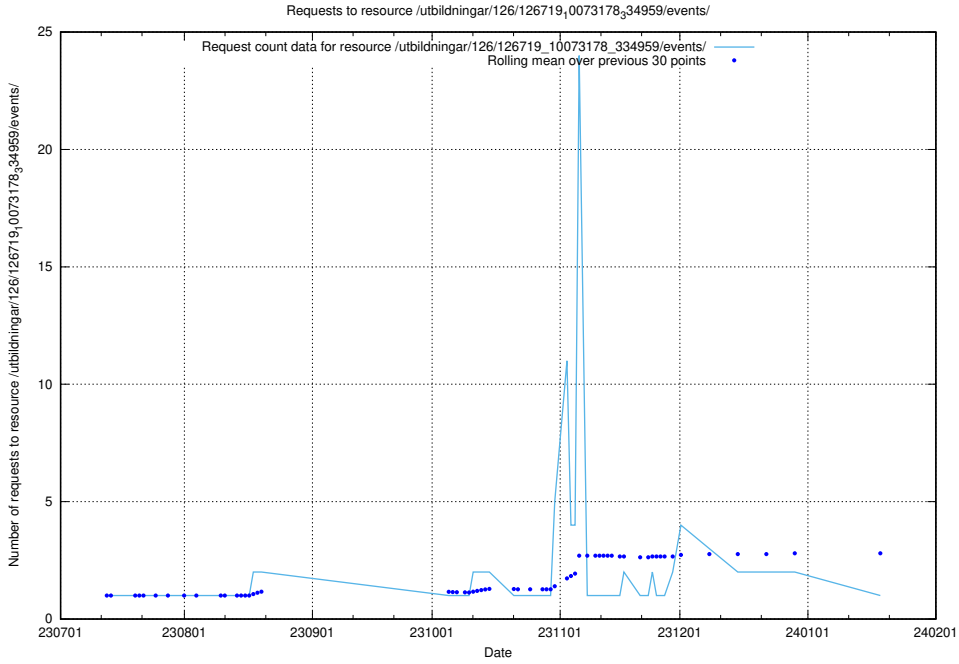

5.4757 Usage of /utbildningar/126/126719_10073178_334959/events/

Here, we count the number of requests to resource /utbildningar/126/126719_10073178_334959/events/