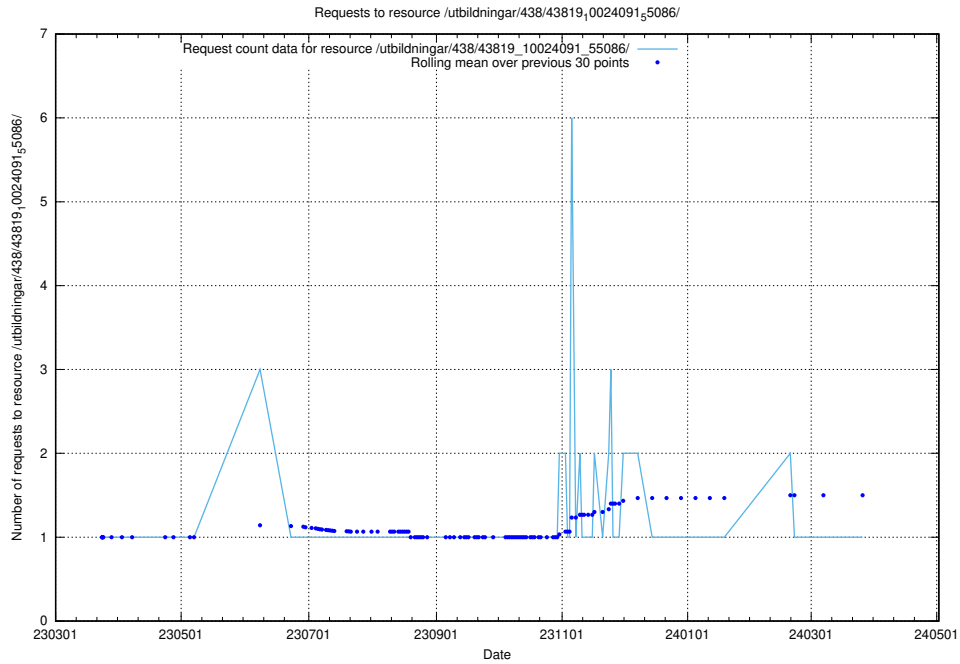

5.5980 Usage of /utbildningar/438/43819_10024091_55086/

Here, we count the number of requests to resource /utbildningar/438/43819_10024091_55086/.