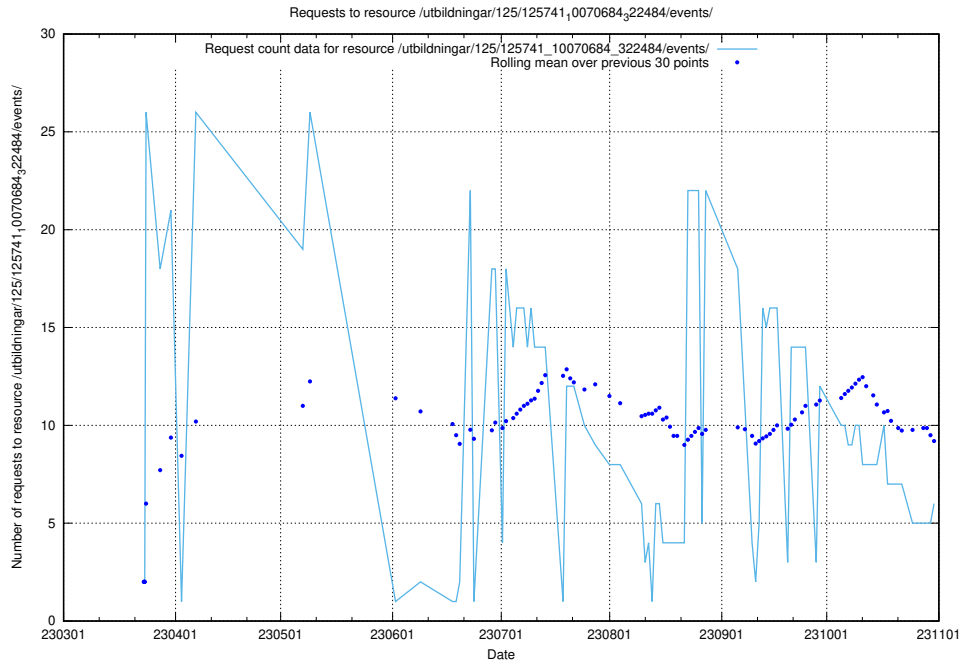

5.104 Usage of /utbildningar/125/125741_10070684_322484/events/

Here, we count the number of requests to resource /utbildningar/125/125741_10070684_322484/events/