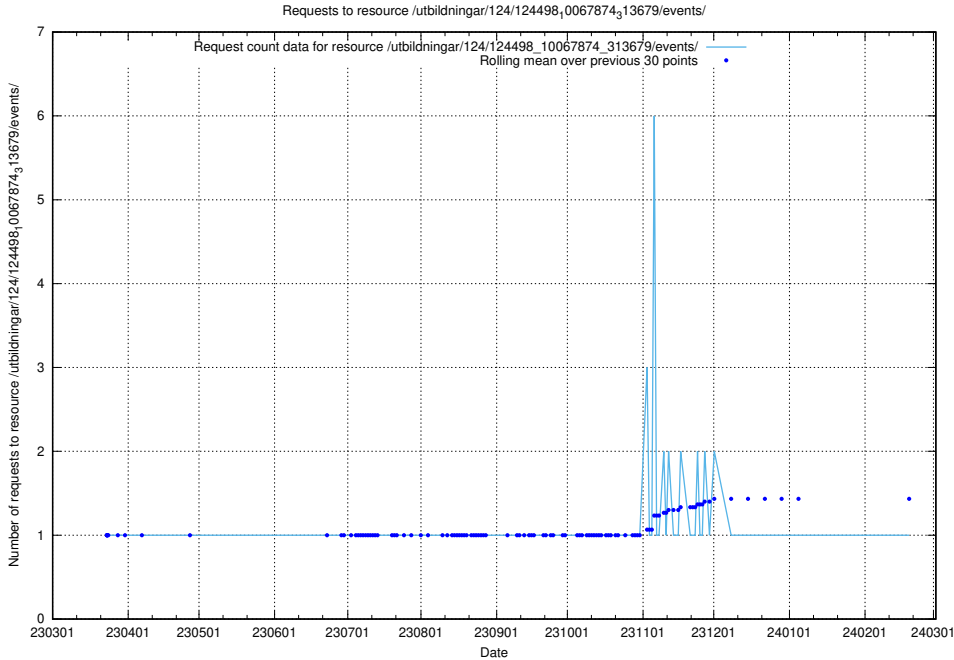

Here, we count the number of requests to resource /taxonomy/version/10/query/occupations/.

5.2259 Usage of /utbildningar/124/124498_10067874_313679/events/

Here, we count the number of requests to resource /utbildningar/124/124498_10067874_313679/events/