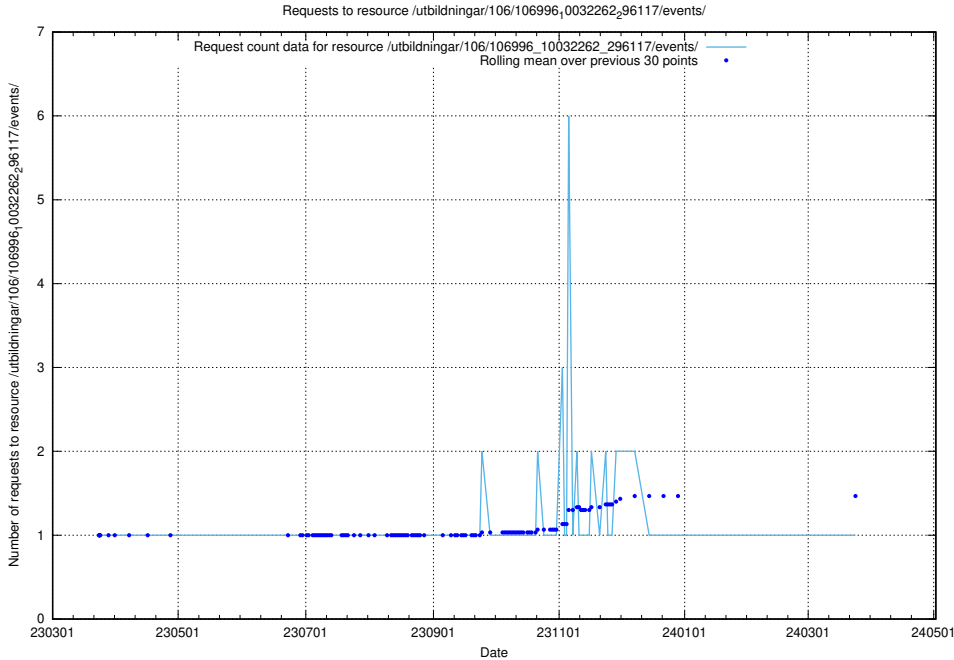

5.5059 Usage of /utbildningar/106/106996_10032262_296117/events/

Here, we count the number of requests to resource /utbildningar/106/106996_10032262_296117/events/

5.5060 Usage of /taxonomy/version/3/query/concepts-and-common-relations/