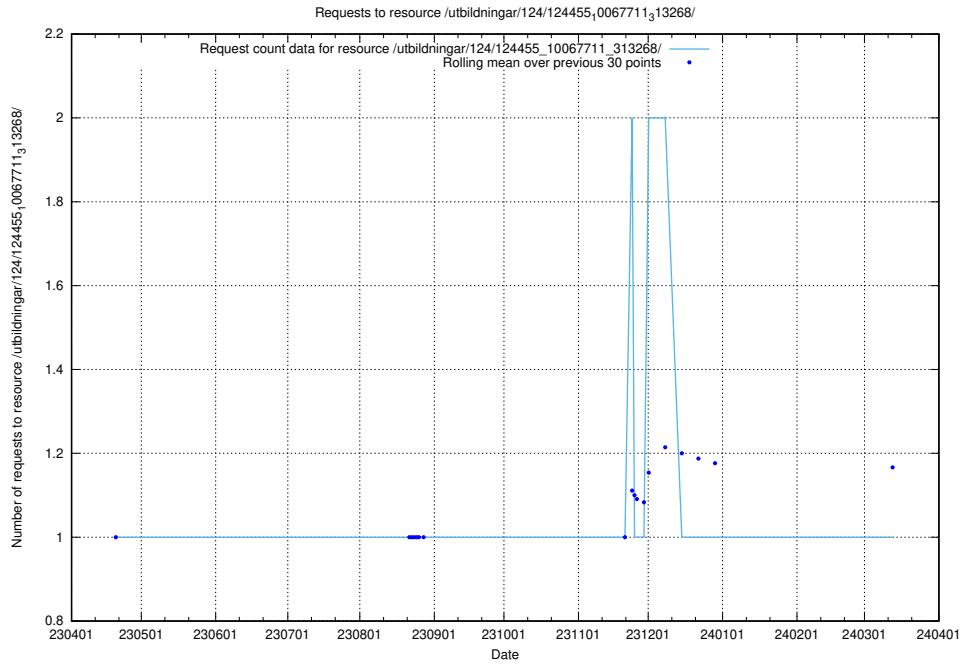

5.5721 Usage of /utbildningar/124/124455_10067711_313268/

Here, we count the number of requests to resource /utbildningar/124/124455_10067711_313268/.