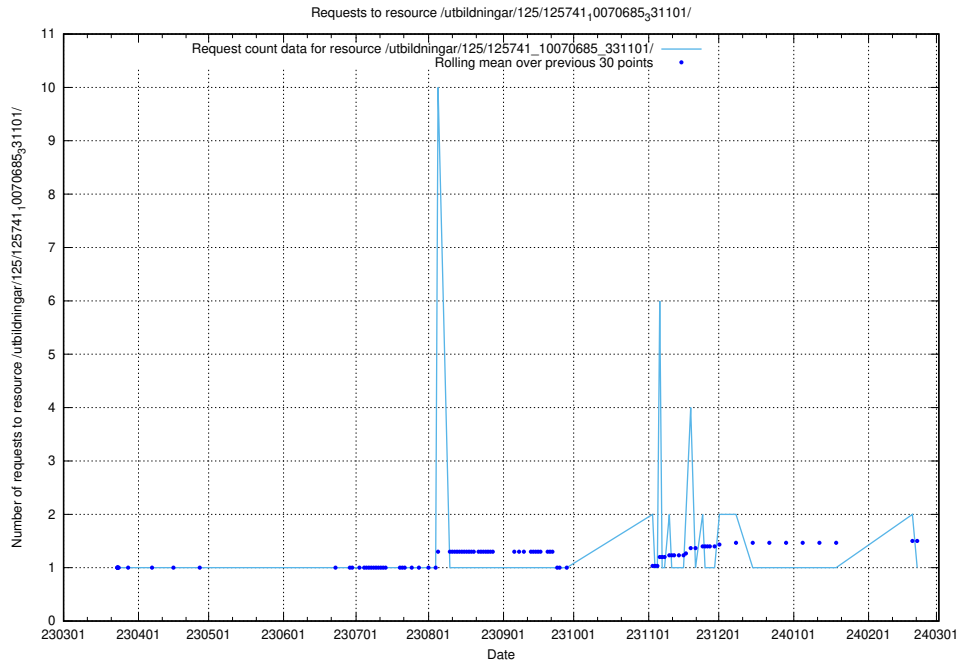

5.6126 Usage of /utbildningar/125/125741_10070685_331101/

Here, we count the number of requests to resource /utbildningar/125/125741_10070685_331101/.