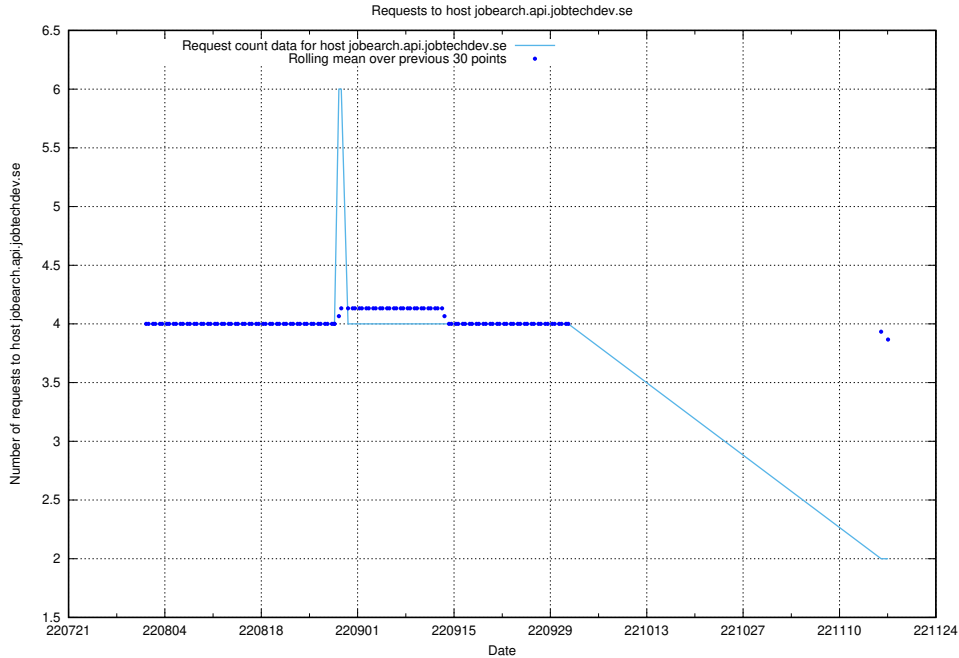

7.382 Usage of jobearch.api.jobtechdev.se

Here, we count the number of requests to host jobearch.api.jobtechdev.se.