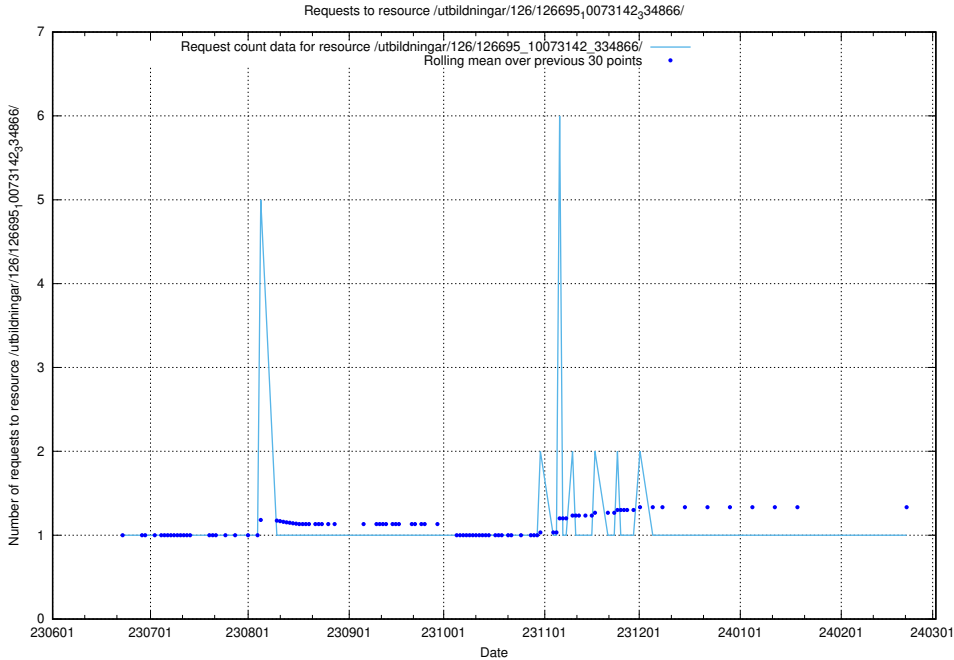

5.5284 Usage of /utbildningar/126/126695_10073142_334866/

Here, we count the number of requests to resource /utbildningar/126/126695_10073142_334866/.