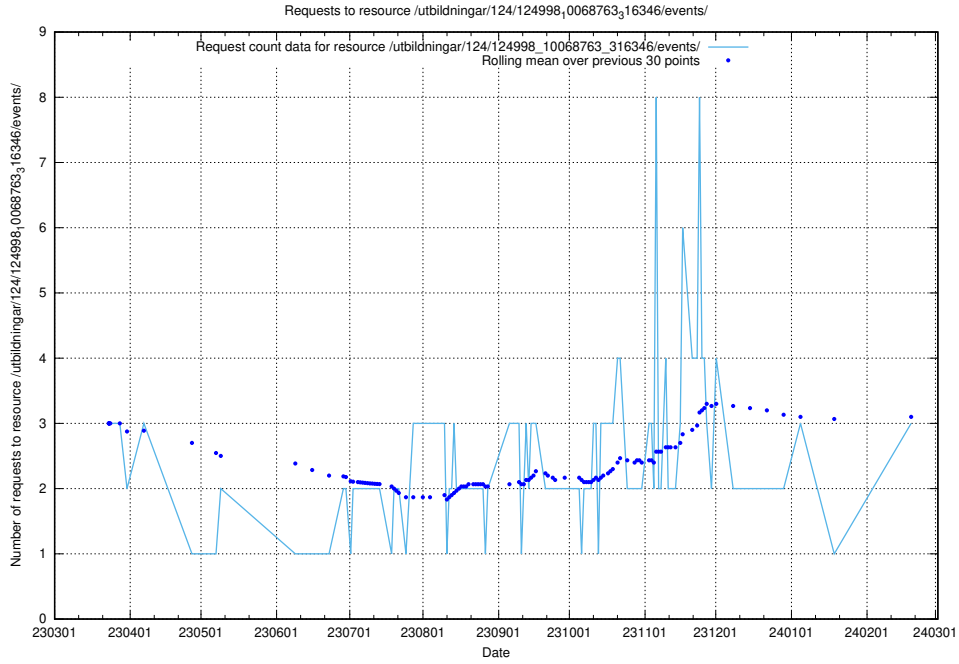

5.295 Usage of /utbildningar/124/124998_10068763_316346/events/

Here, we count the number of requests to resource /utbildningar/124/124998_10068763_316346/events/