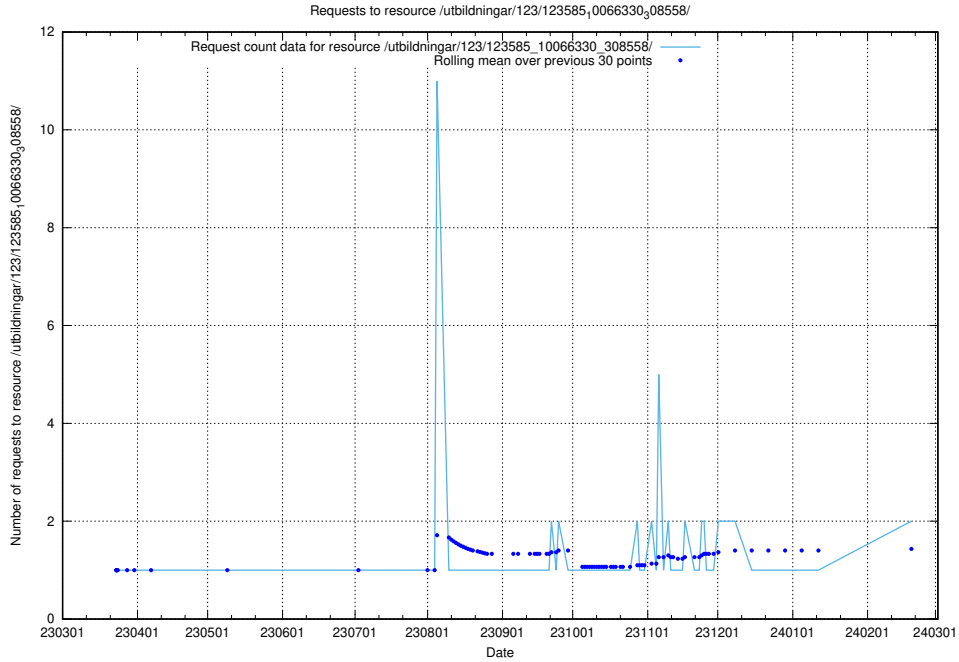

5.581 Usage of /utbildningar/123/123585_10066330_308558/

Here, we count the number of requests to resource /utbildningar/123/123585_10066330_308558/.