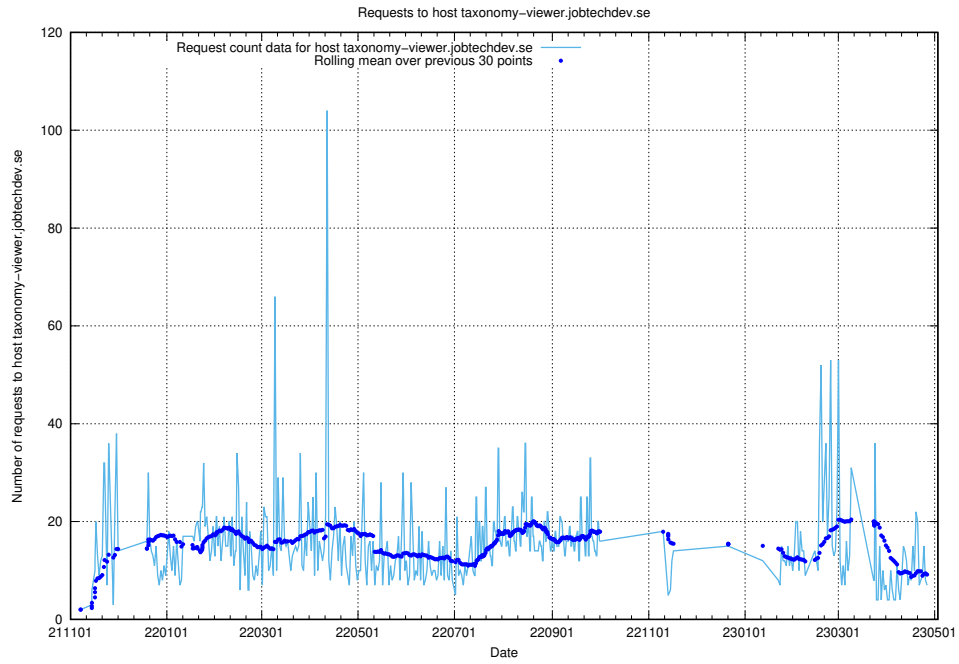

7.77 Usage of taxonomy-viewer.jobtechdev.se

Here, we count the number of requests to host taxonomy-viewer.jobtechdev.se.