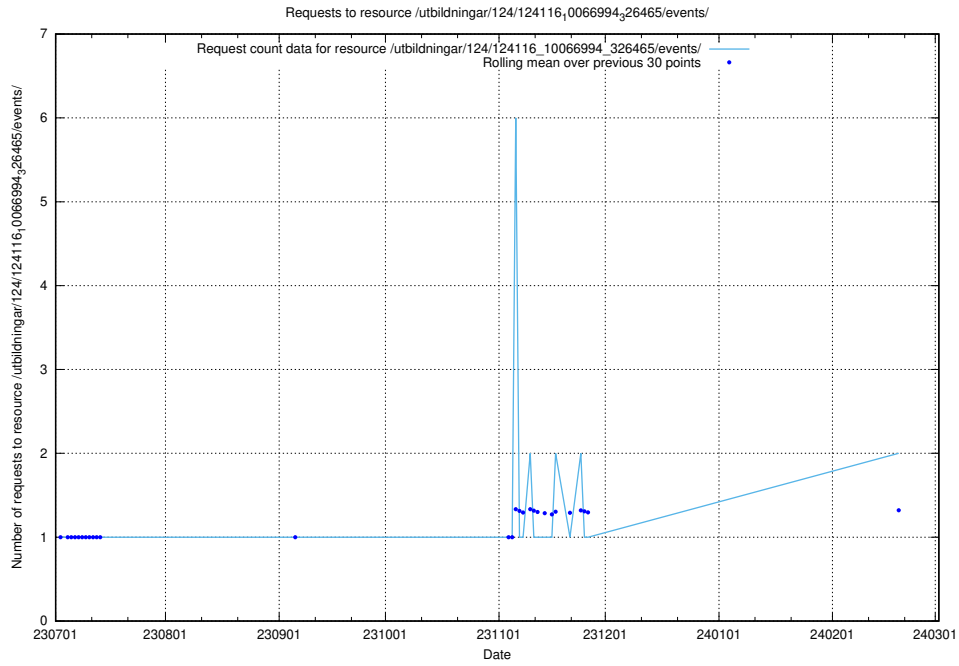

5.666 Usage of /utbildningar/124/124116_10066994_326465/events/

Here, we count the number of requests to resource /utbildningar/124/124116_10066994_326465/events/