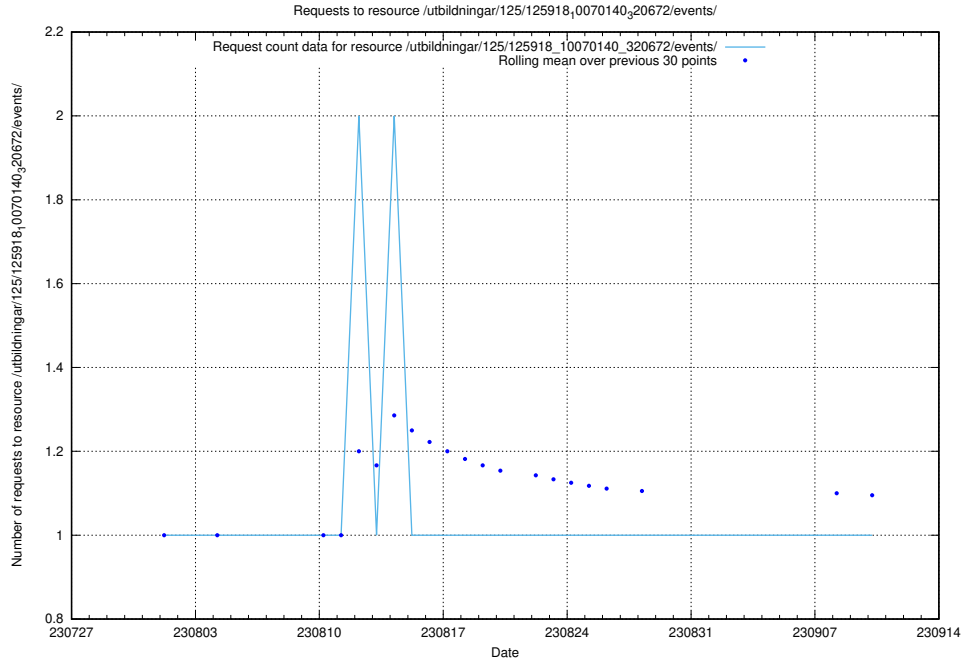

5.4550 Usage of /utbildningar/125/125918_10070140_320672/events/

Here, we count the number of requests to resource /utbildningar/125/125918_10070140_320672/events/