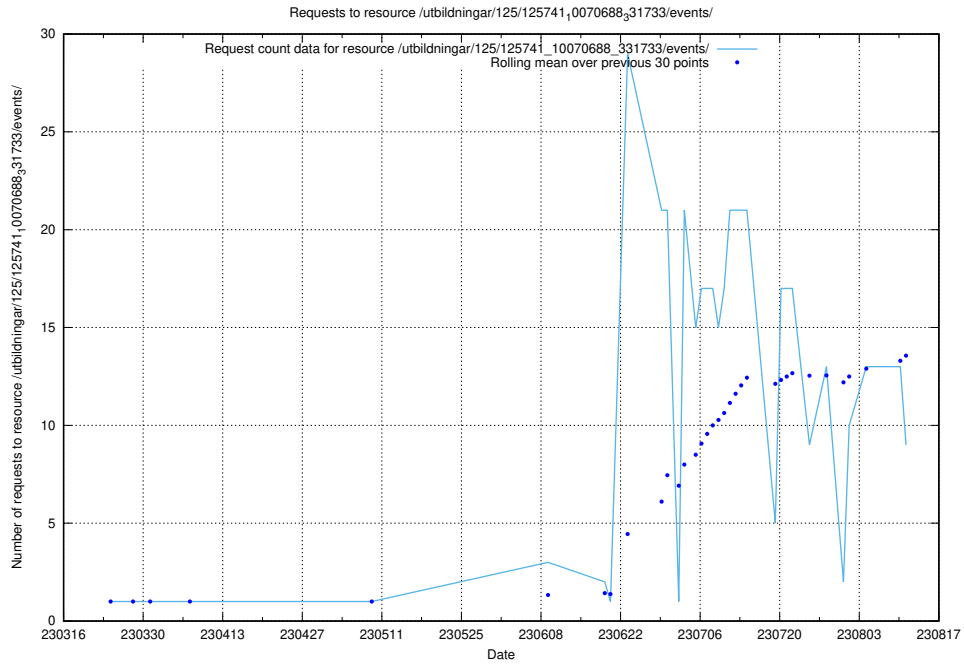

5.35 Usage of /utbildningar/125/125741_10070688_331733/events/

Here, we count the number of requests to resource /utbildningar/125/125741_10070688_331733/events/