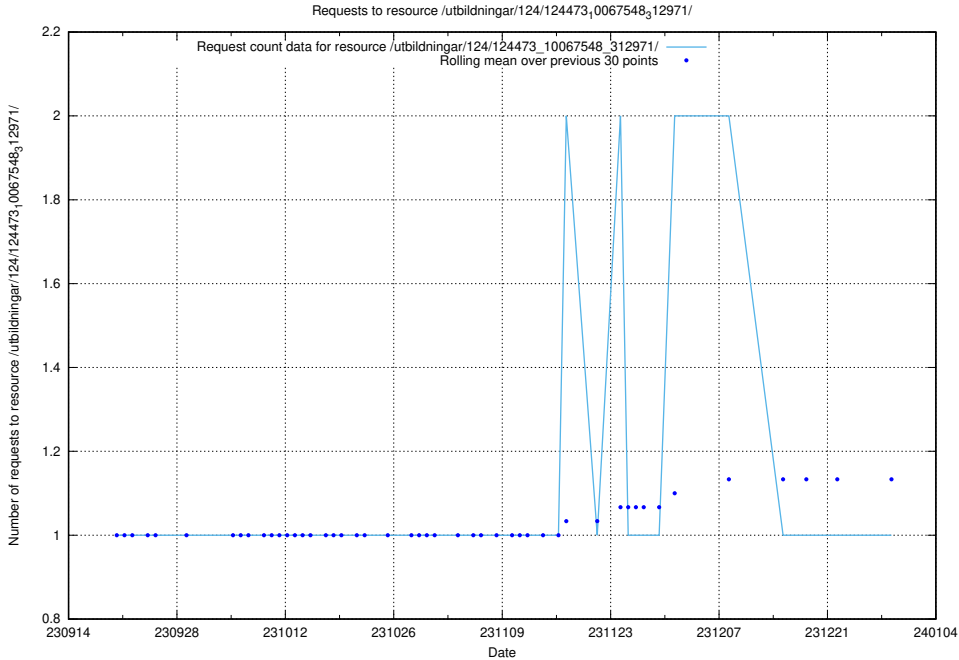

5.4184 Usage of /utbildningar/124/124473_10067548_312971/

Here, we count the number of requests to resource /utbildningar/124/124473_10067548_312971/.