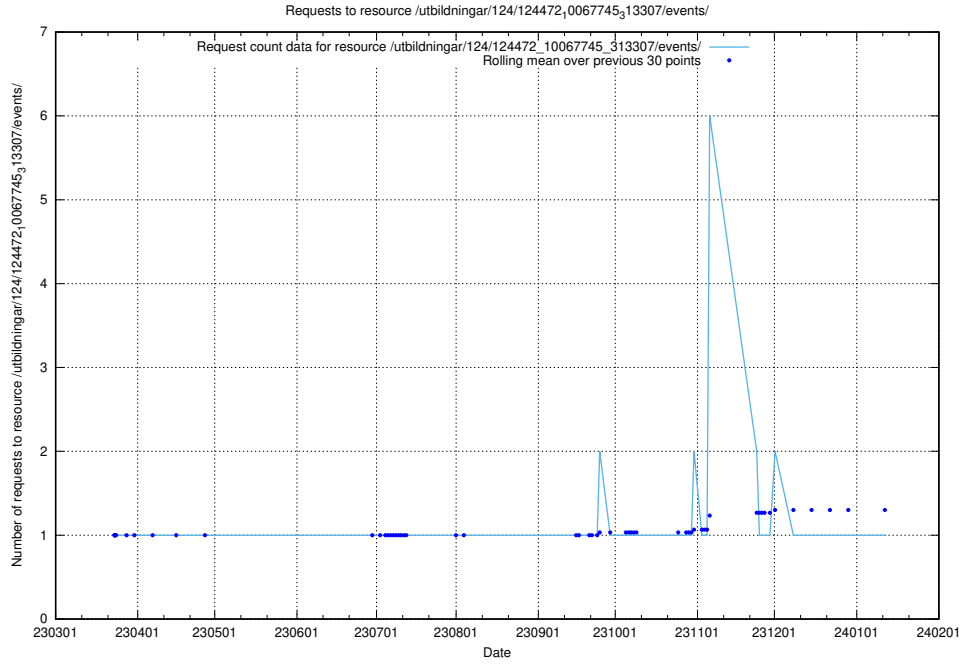

5.2627 Usage of /utbildningar/124/124472_10067745_313307/events/

Here, we count the number of requests to resource /utbildningar/124/124472_10067745_313307/events/