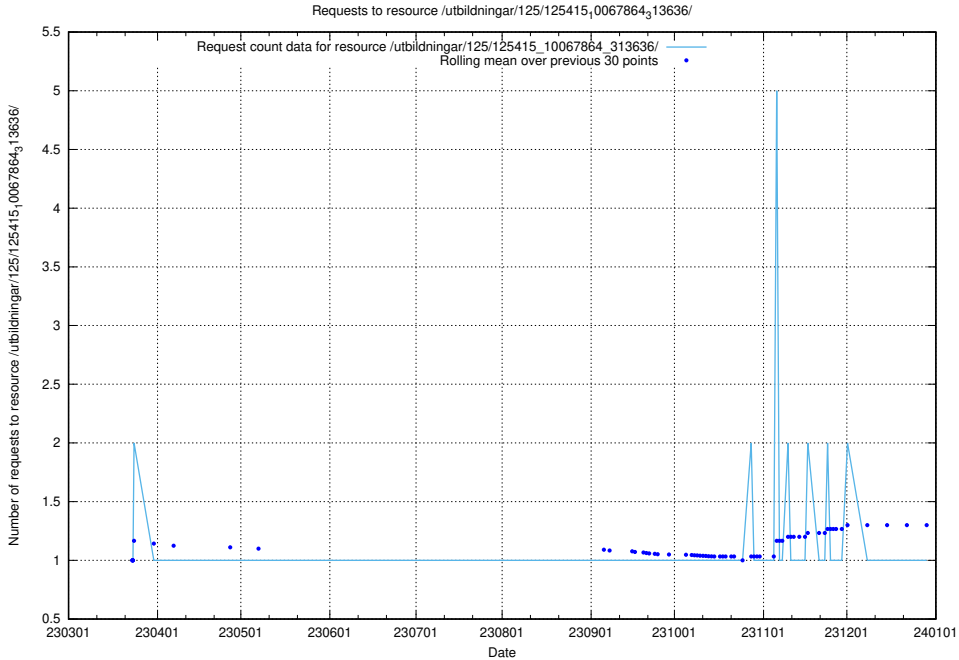

5.1000 Usage of /utbildningar/125/125415_10067864_313636/

Here, we count the number of requests to resource /utbildningar/125/125415_10067864_313636/.