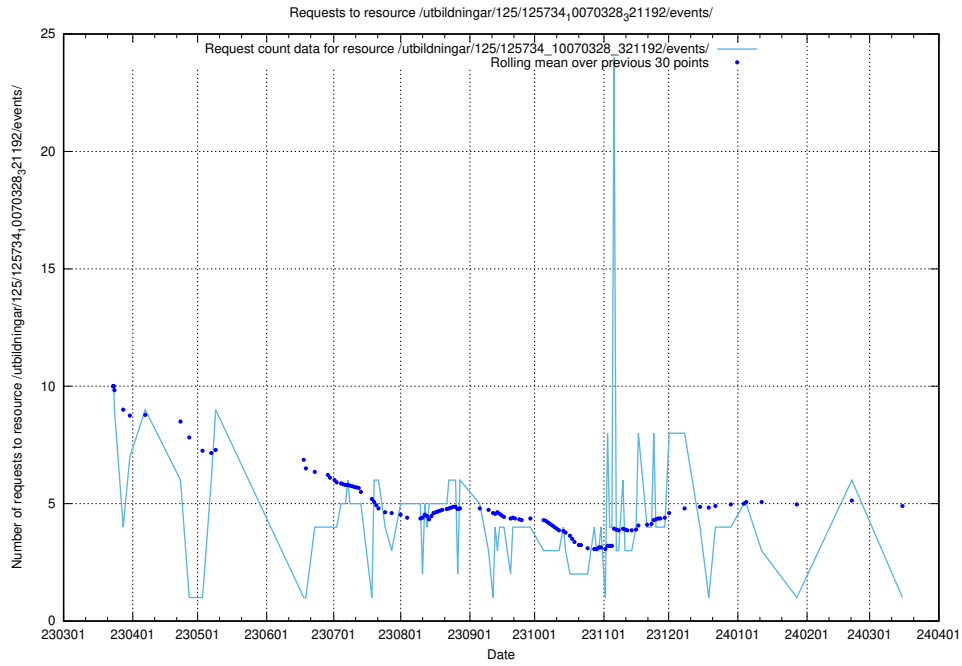

5.5897 Usage of /utbildningar/125/125734_10070328_321192/events/

Here, we count the number of requests to resource /utbildningar/125/125734_10070328_321192/events/