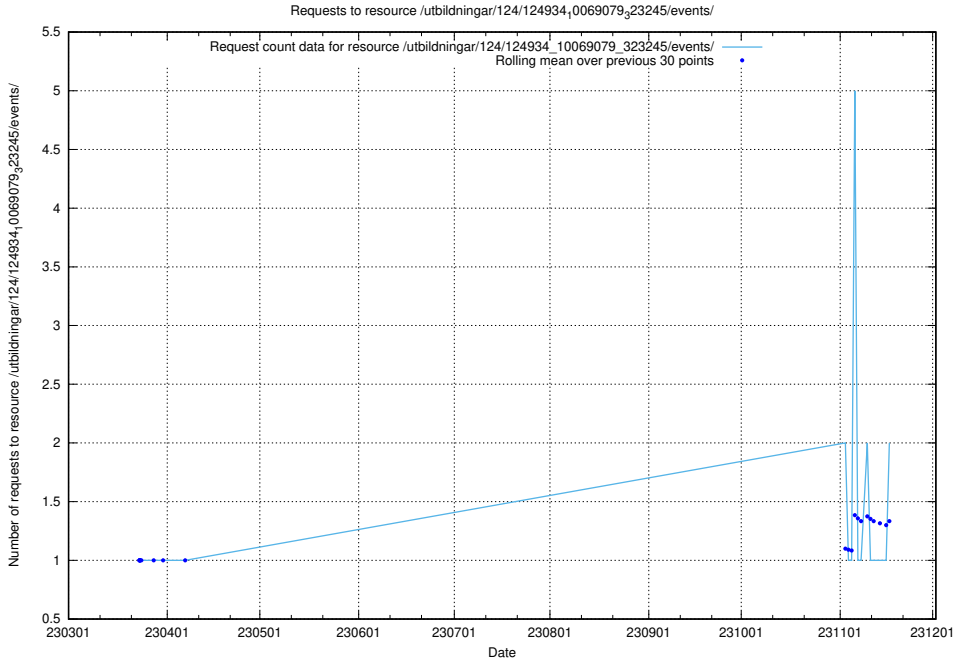

5.341 Usage of /utbildningar/124/124934_10069079_323245/events/

Here, we count the number of requests to resource /utbildningar/124/124934_10069079_323245/events/