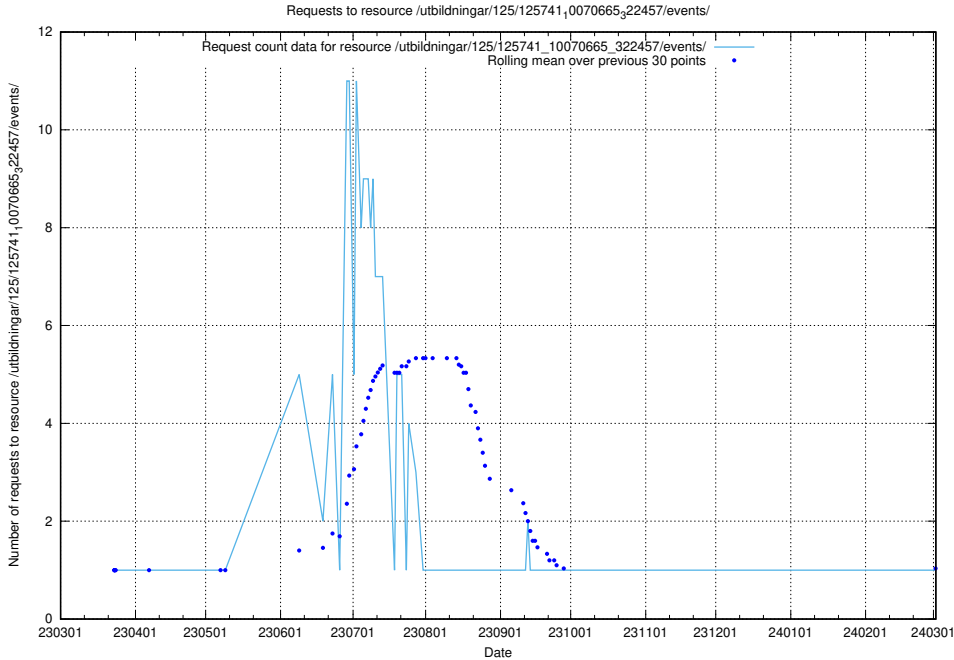

5.6142 Usage of /utbildningar/125/125741_10070665_322457/events/

Here, we count the number of requests to resource /utbildningar/125/125741_10070665_322457/events/