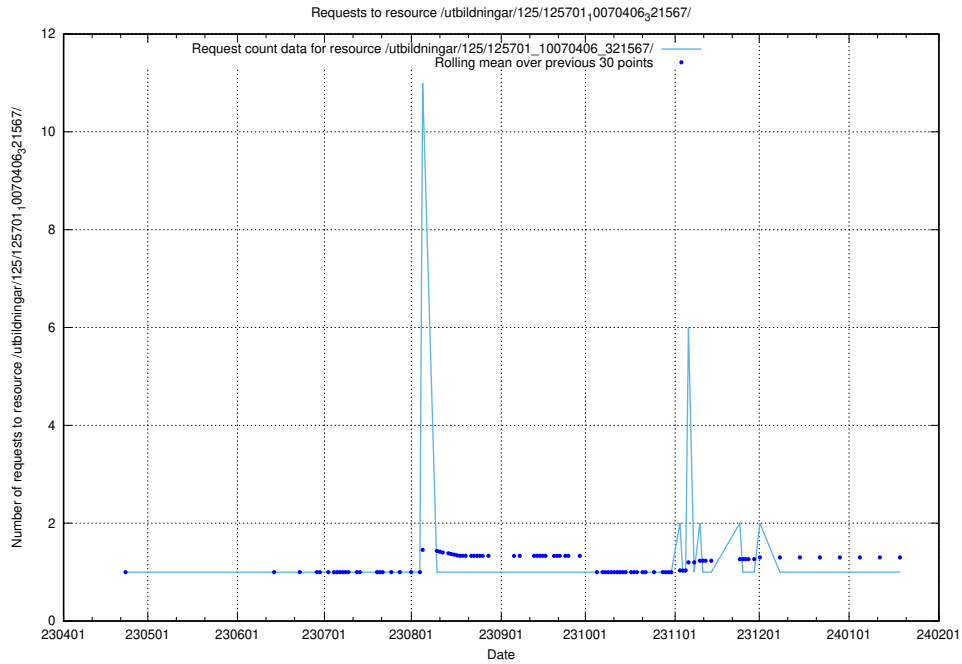

5.5704 Usage of /utbildningar/125/125701_10070406_321567/

Here, we count the number of requests to resource /utbildningar/125/125701_10070406_321567/.