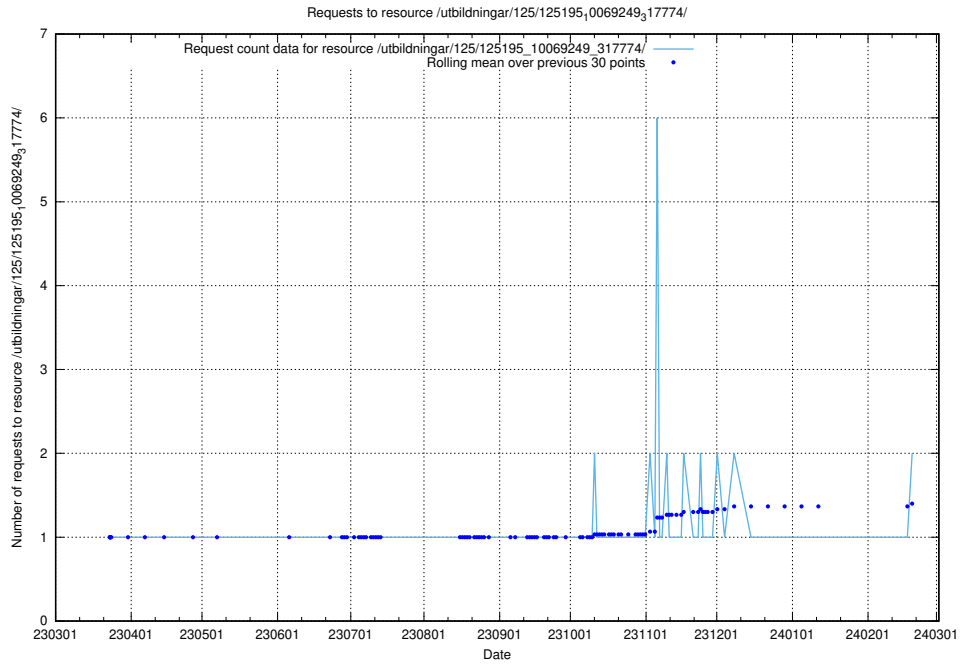

5.333 Usage of /utbildningar/125/125195_10069249_317774/

Here, we count the number of requests to resource /utbildningar/125/125195_10069249_317774/.