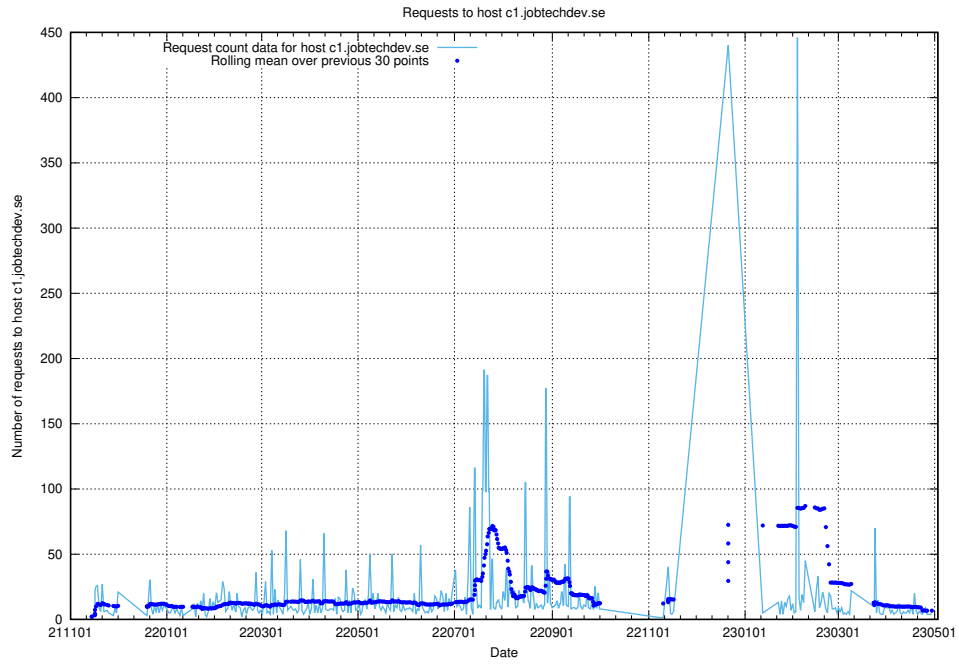

7.101 Usage of c1.jobtechdev.se

Here, we count the number of requests to host c1.jobtechdev.se.