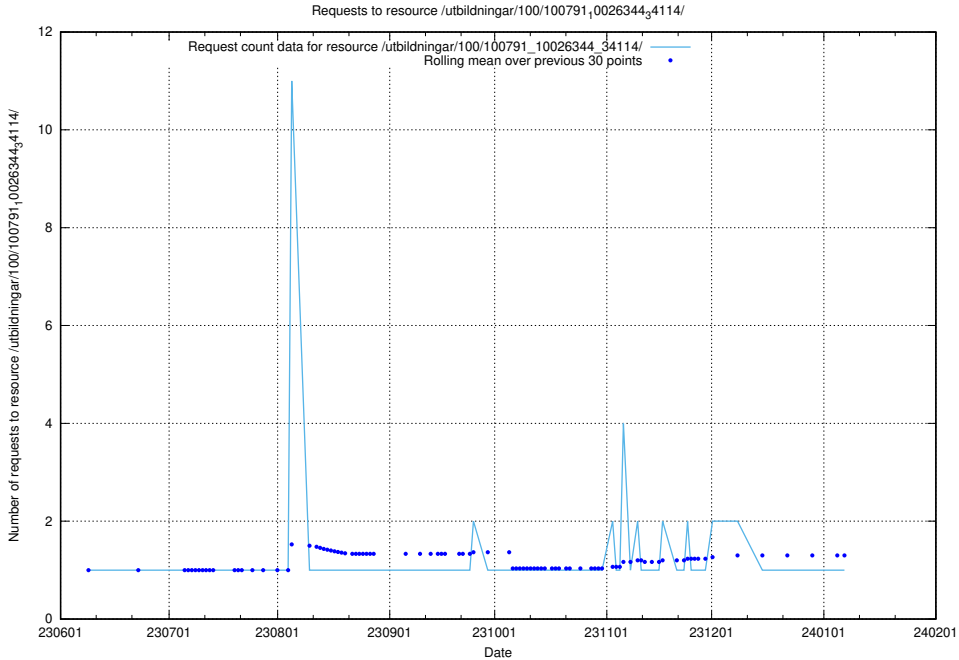

5.5576 Usage of /utbildningar/100/100791_10026344_34114/

Here, we count the number of requests to resource /utbildningar/100/100791_10026344_34114/.