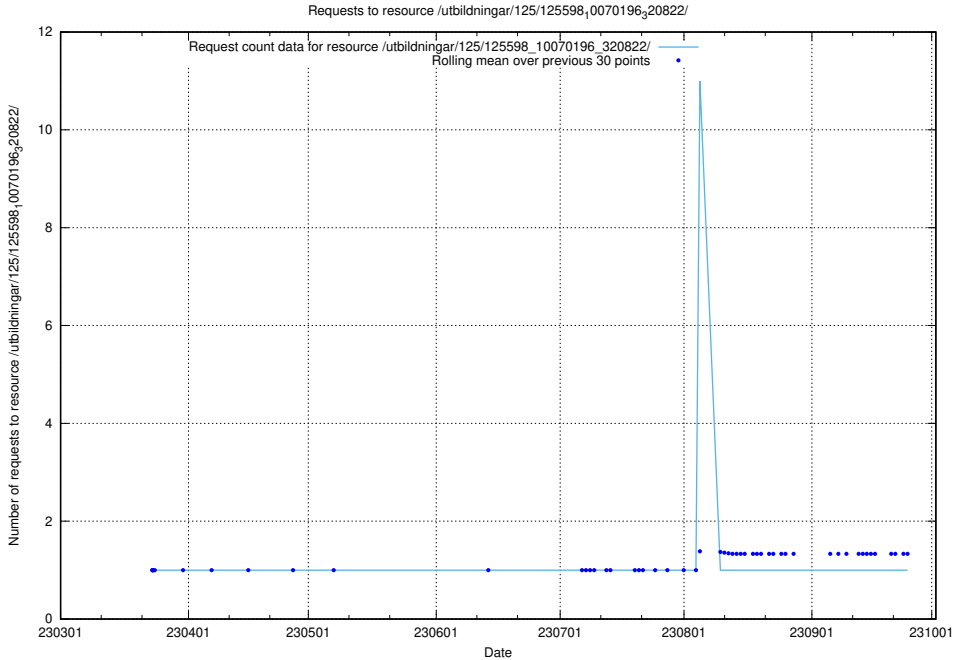

5.977 Usage of /utbildningar/125/125598_10070196_320822/

Here, we count the number of requests to resource /utbildningar/125/125598_10070196_320822/.