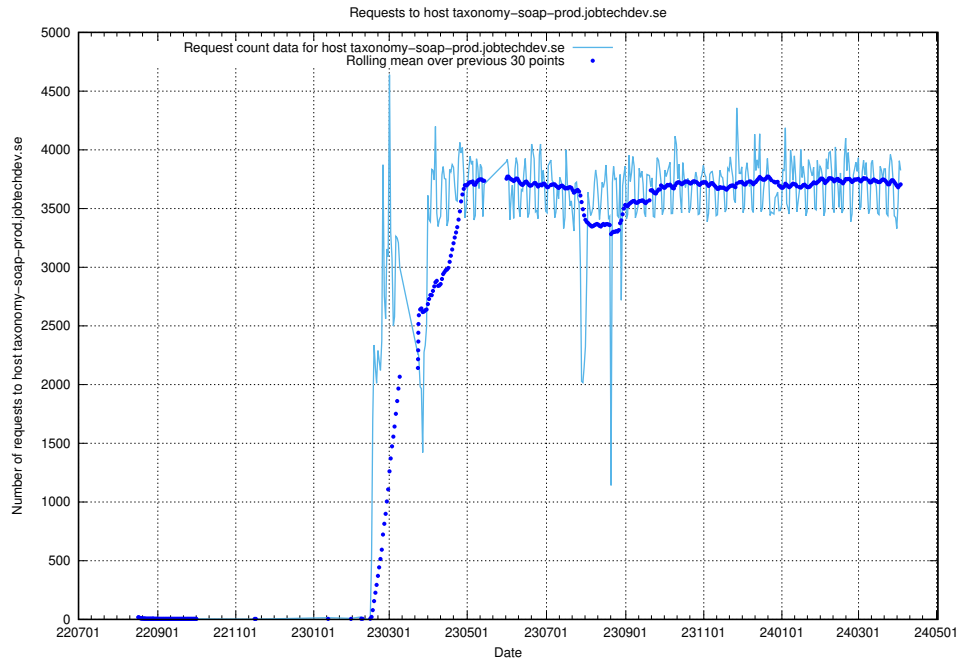

Here, we count the number of requests to host console-openshift-console.apps.standby.services.jtech.se.

7.14 Usage of taxonomy-soap-prod.jobtechdev.se

Here, we count the number of requests to host taxonomy-soap-prod.jobtechdev.se.