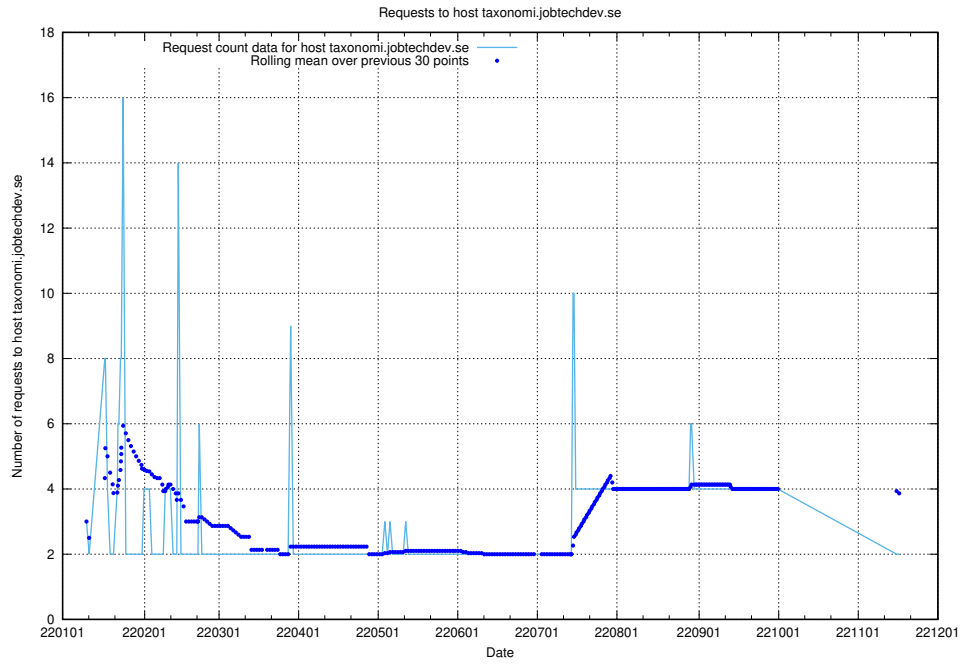

7.282 Usage of taxonomy.api.jobtechdev.se:80

Here, we count the number of requests to host taxonomy.api.jobtechdev.se:80.

7.283 Usage of taxonomi.jobtechdev.se

Here, we count the number of requests to host taxonomi.jobtechdev.se.