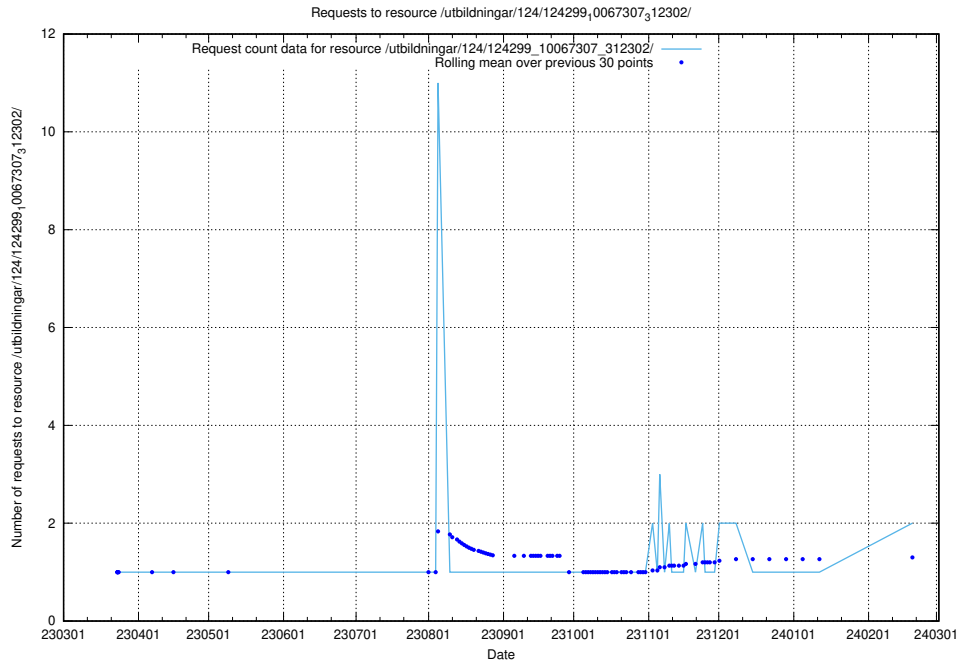

5.533 Usage of /utbildningar/124/124299_10067307_312302/

Here, we count the number of requests to resource /utbildningar/124/124299_10067307_312302/.