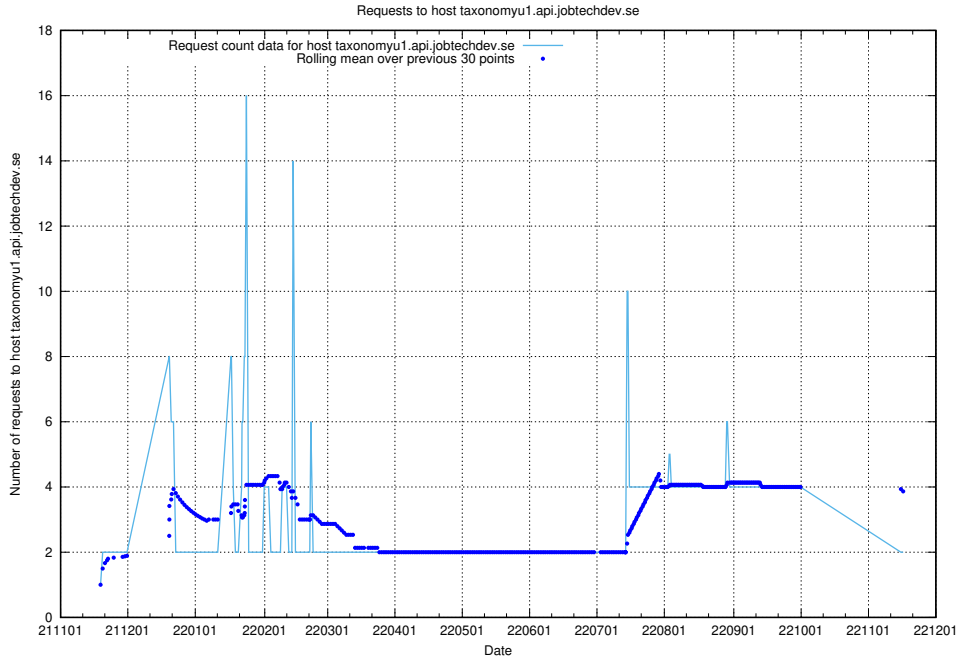

7.464 Usage of taxonomyt2.api.jobtechdev.se

Here, we count the number of requests to host taxonomyt2.api.jobtechdev.se.

7.465 Usage of widget.jobtechdev.se

Here, we count the number of requests to host widget.jobtechdev.se.