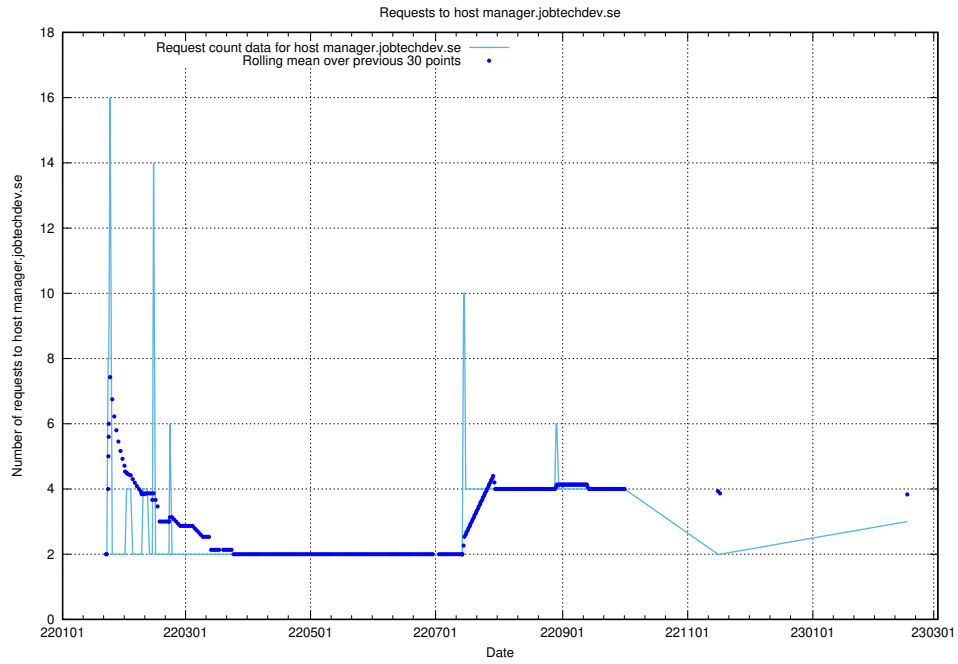

7.250 Usage of manager.jobtechdev.se

Here, we count the number of requests to host manager.jobtechdev.se.