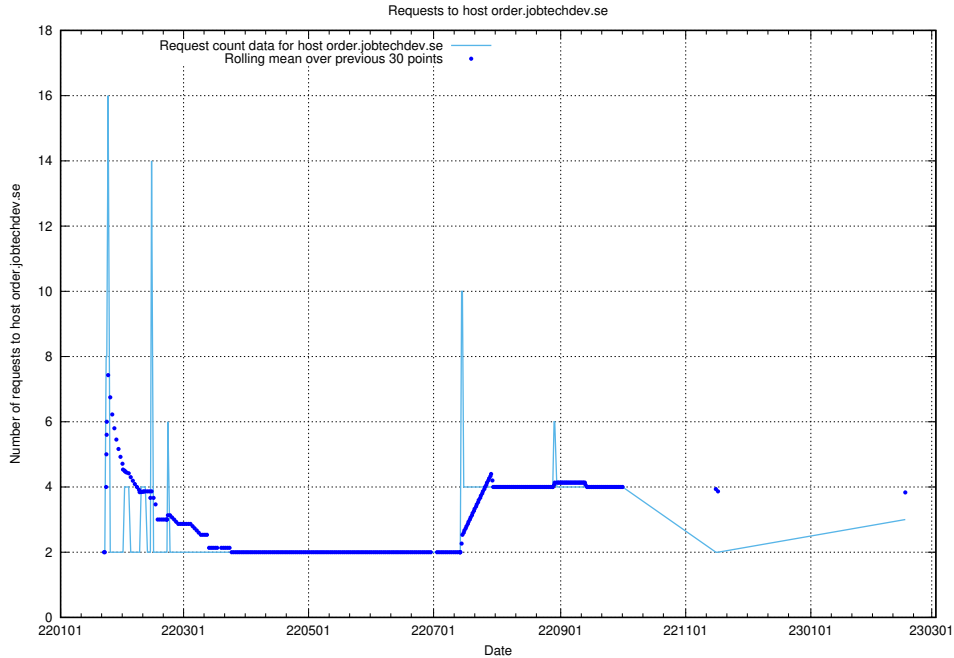

7.249 Usage of order.jobtechdev.se

Here, we count the number of requests to host order.jobtechdev.se.