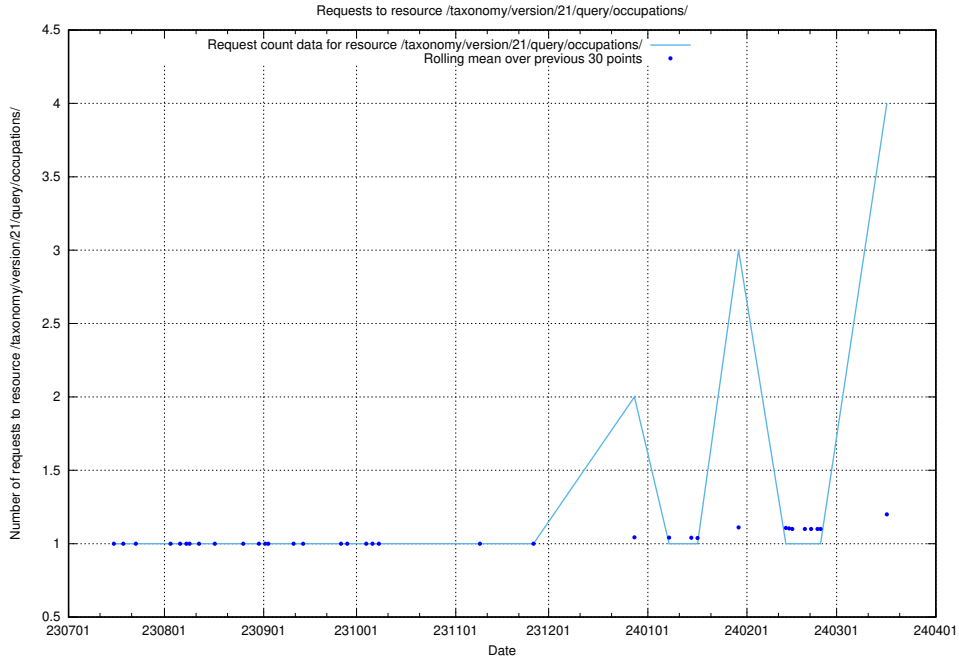

5.163 Usage of /taxonomy/version/21/query/occupations/

Here, we count the number of requests to resource /taxonomy/version/21/query/occupations/.