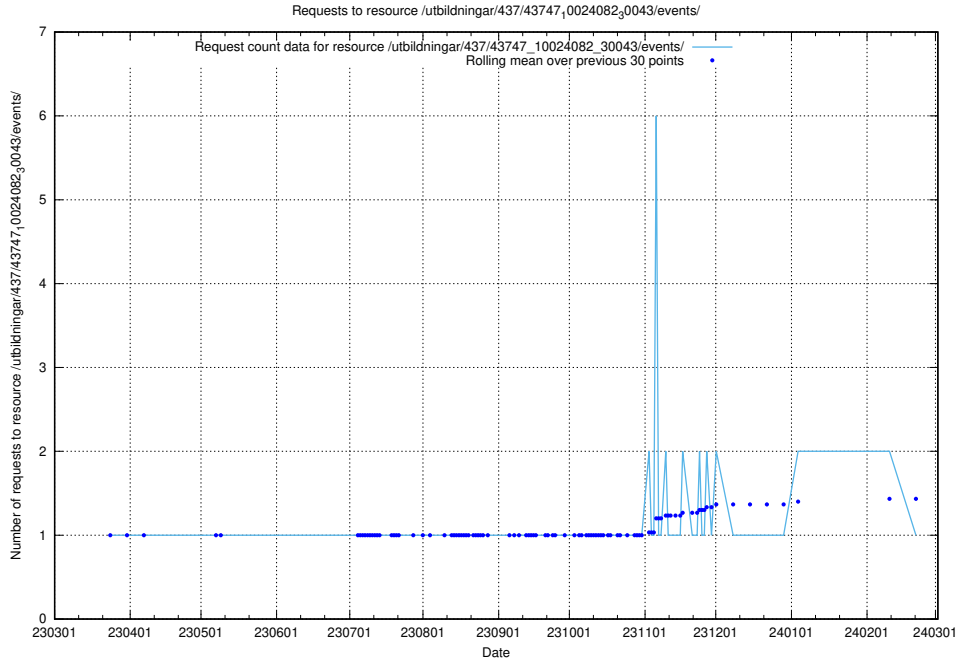

Here, we count the number of requests to resource /utbildningar/437/43750_10024057_30018/events/.

5.5851 Usage of /utbildningar/437/43747_10024082_30043/events/

Here, we count the number of requests to resource /utbildningar/437/43747_10024082_30043/events/.