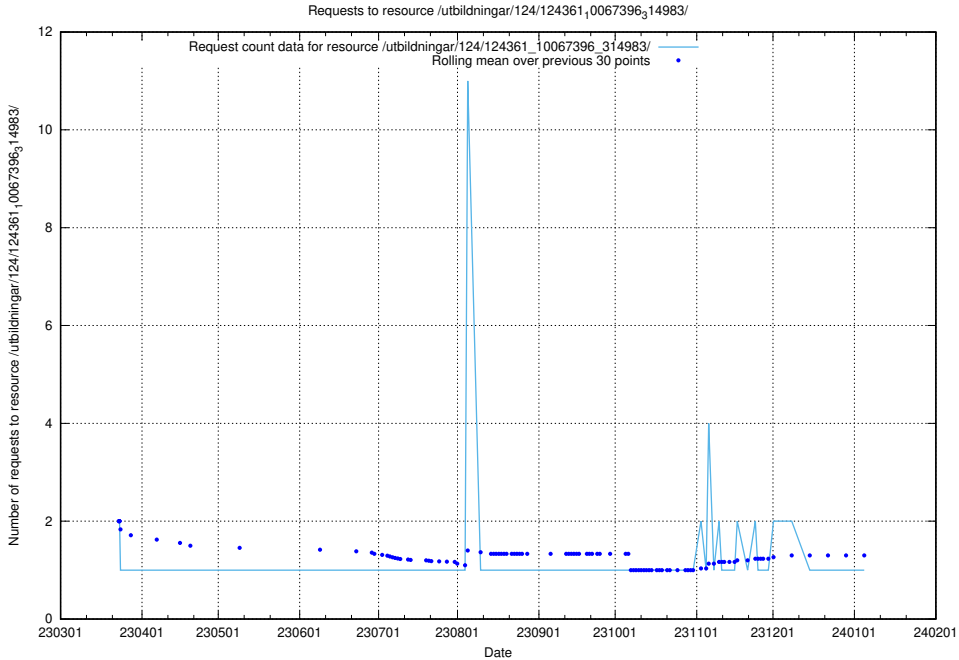

5.5942 Usage of /utbildningar/124/124361_10067396_314983/

Here, we count the number of requests to resource /utbildningar/124/124361_10067396_314983/.