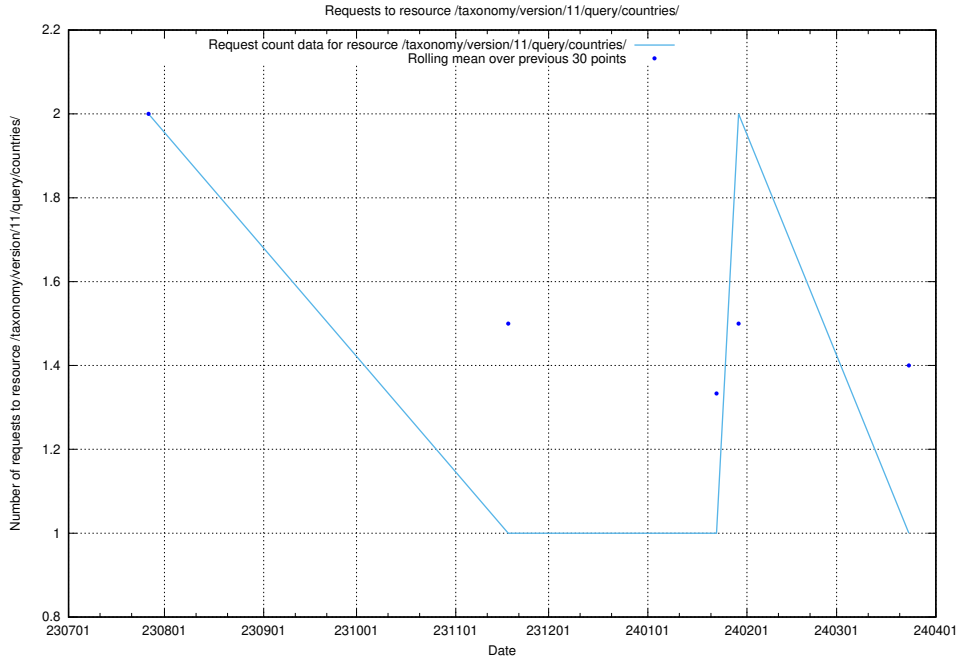

5.4584 Usage of /taxonomy/version/11/query/countries/

Here, we count the number of requests to resource /taxonomy/version/11/query/countries/.