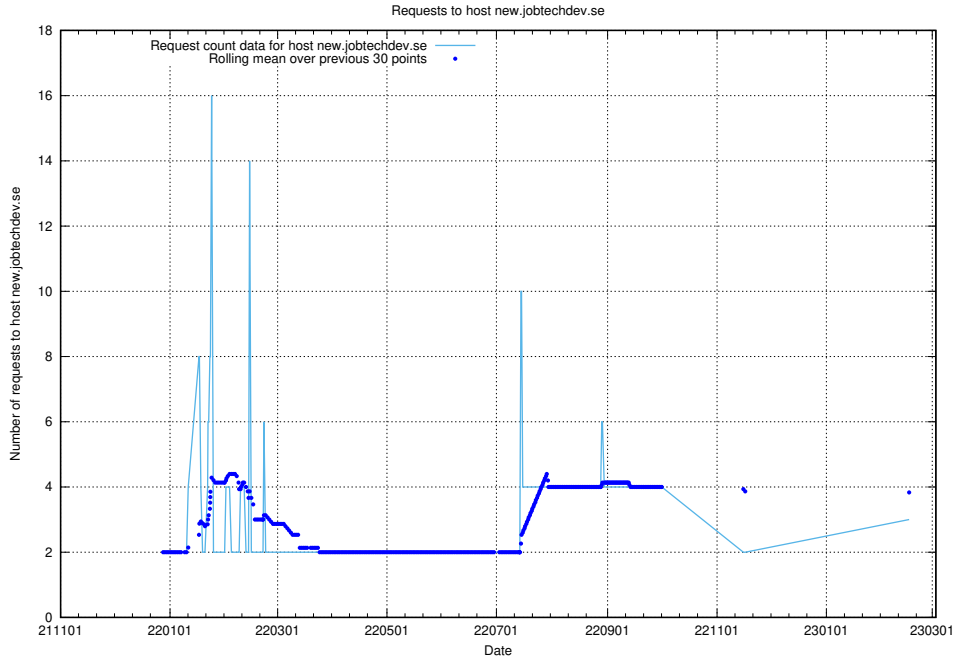

Here, we count the number of requests to host portal.jobtechdev.se.

7.191 Usage of panel.jobtechdev.se

Here, we count the number of requests to host panel.jobtechdev.se.

7.192 Usage of new.jobtechdev.se

Here, we count the number of requests to host new.jobtechdev.se.