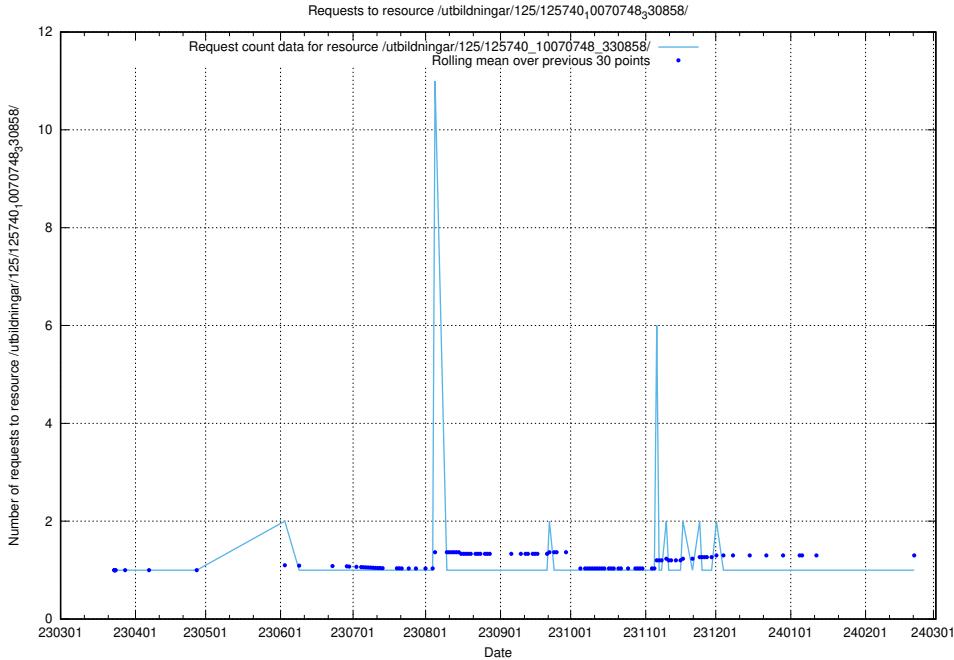

5.863 Usage of /utbildningar/125/125740_10070748_330858/

Here, we count the number of requests to resource /utbildningar/125/125740_10070748_330858/.