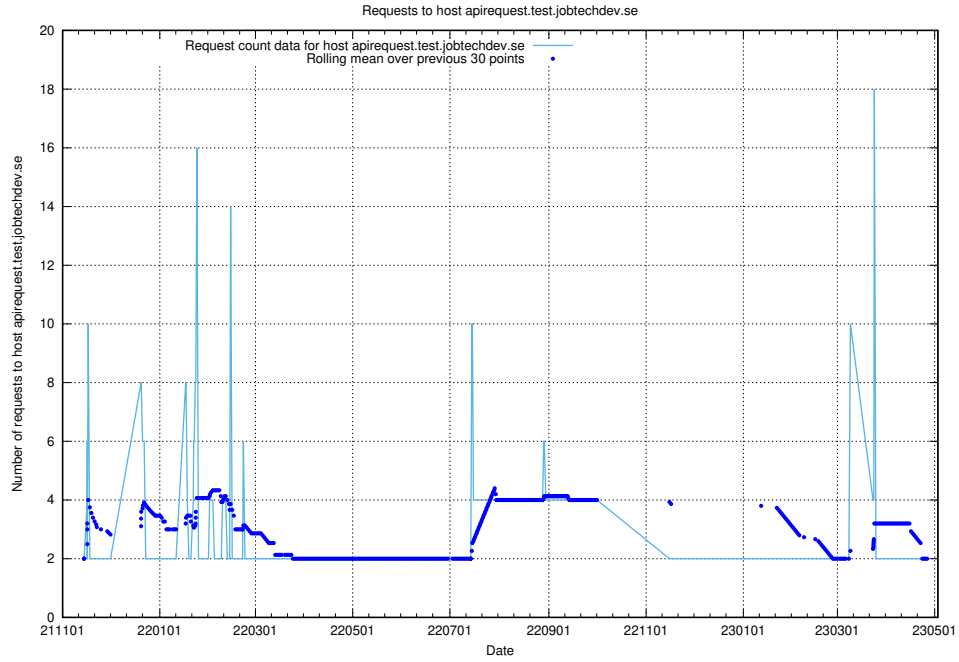

7.287 Usage of `apirequest.test.jobtechdev.se`

Here, we count the number of requests to host `apirequest.test.jobtechdev.se`.