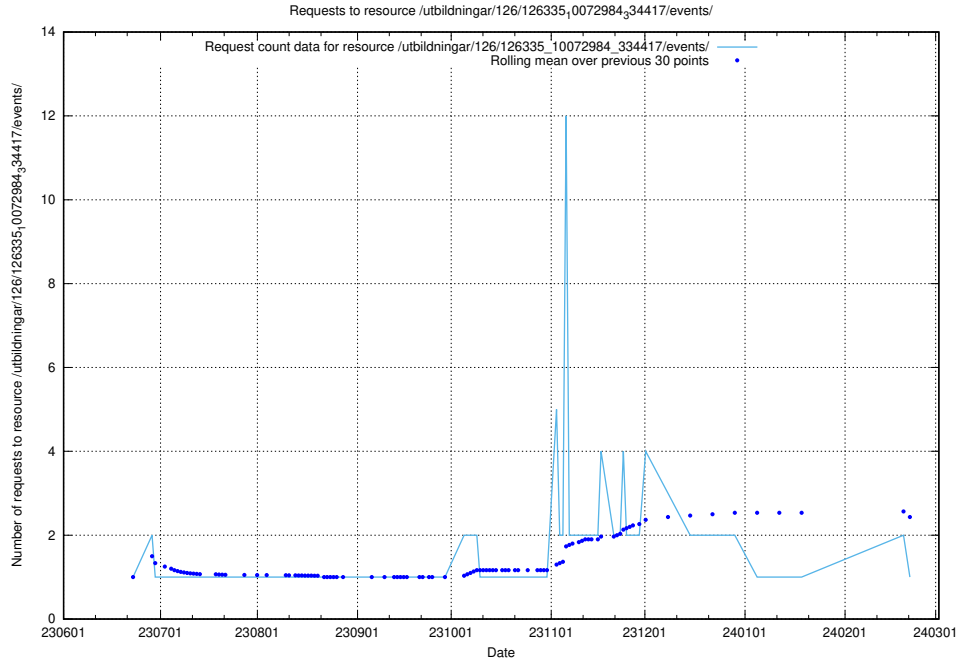

5.5322 Usage of /utbildningar/126/126335_10072984_334417/events/

Here, we count the number of requests to resource /utbildningar/126/126335_10072984_334417/events/