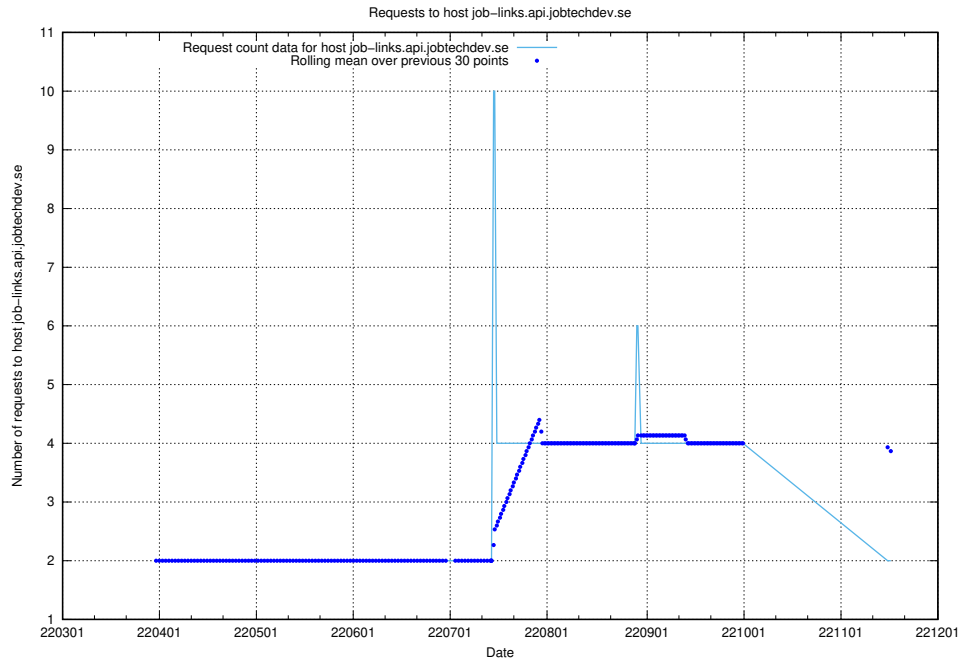

7.482 Usage of job-links.api.jobtechdev.se

Here, we count the number of requests to host job-links.api.jobtechdev.se.