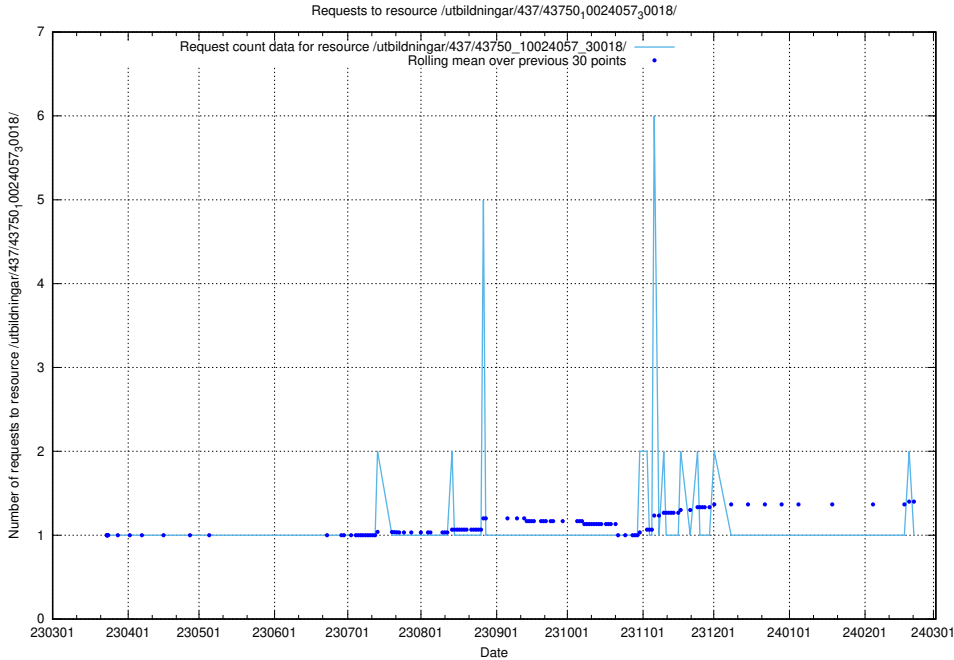

Here, we count the number of requests to resource /utbildningar/437/43750_10024057_30018/.

5.6019 Usage of /utbildningar/437/43749_10023979_29940/events/

Here, we count the number of requests to resource /utbildningar/437/43749_10023979_29940/events/.