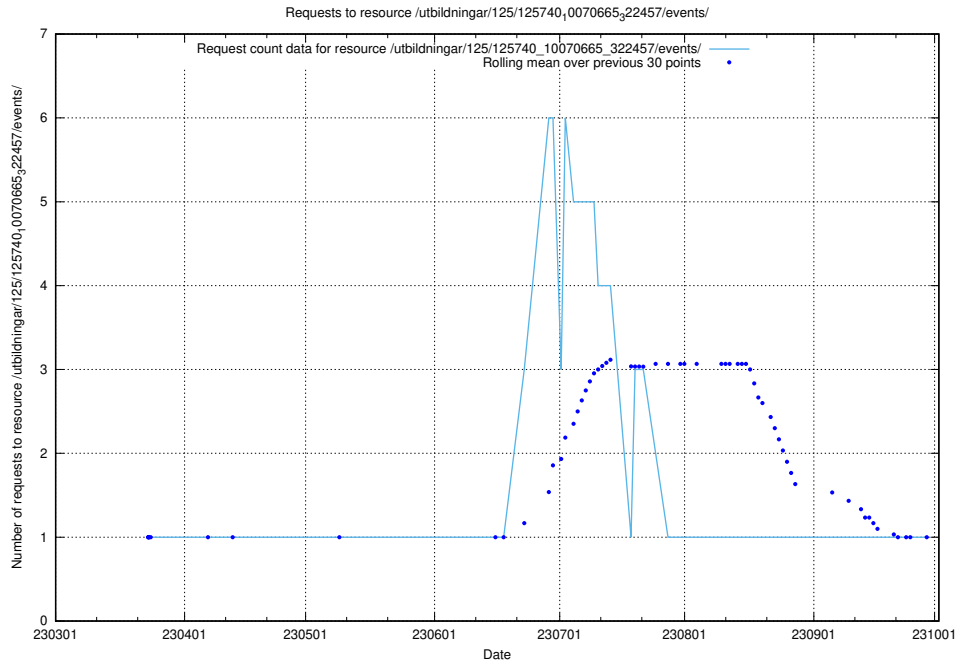

5.894 Usage of /utbildningar/125/125740_10070665_322457/events/

Here, we count the number of requests to resource /utbildningar/125/125740_10070665_322457/events/

5.895 Usage of /utbildningar/125/125740_10070665_322457/