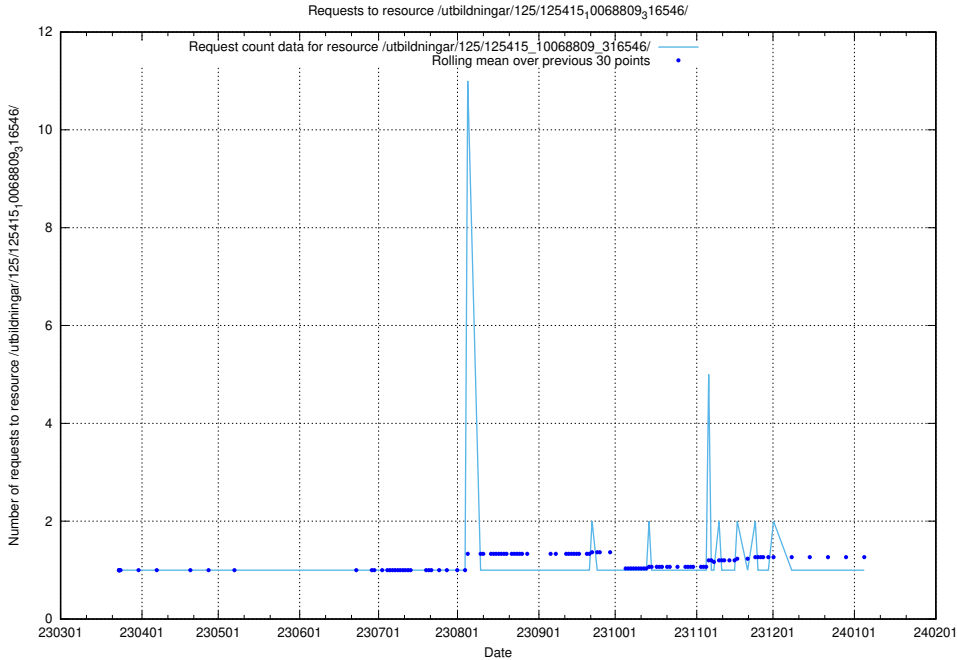

5.998 Usage of /utbildningar/125/125415_10068809_316546/

Here, we count the number of requests to resource /utbildningar/125/125415_10068809_316546/.