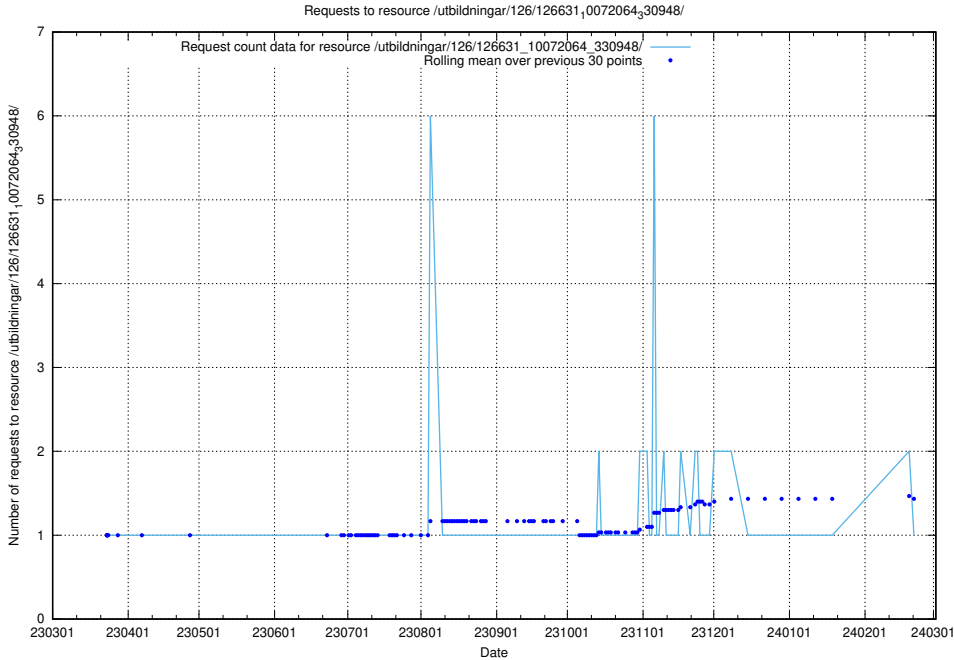

5.6034 Usage of /utbildningar/126/126631_10072064_330948/

Here, we count the number of requests to resource /utbildningar/126/126631_10072064_330948/.