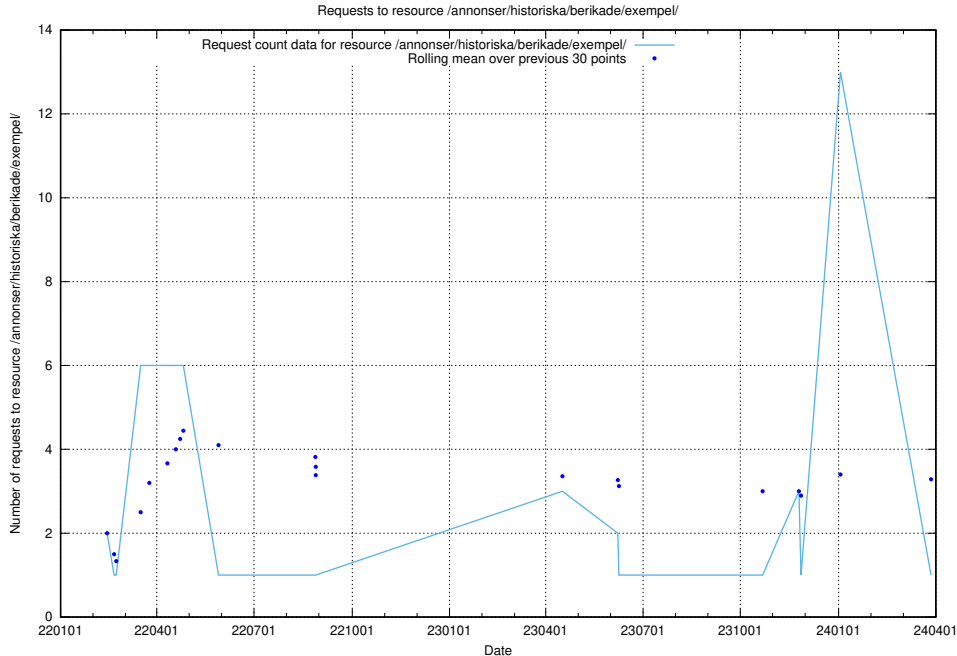

5.1167 Usage of /annonser/historiska/berikade/exempel/

Here, we count the number of requests to resource /annonser/historiska/berikade/exempel/.