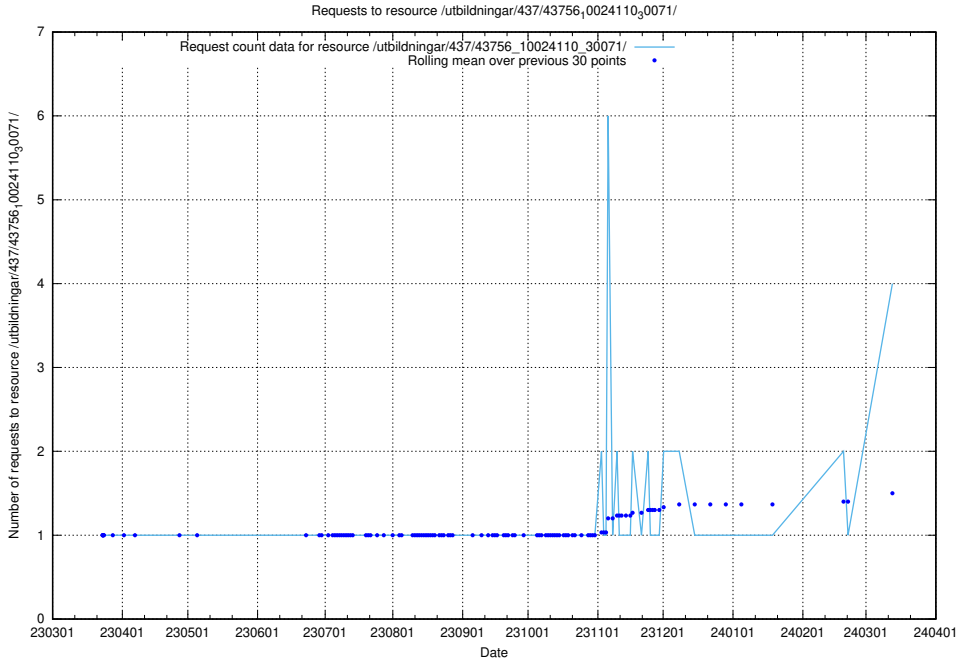

5.181 Usage of /utbildningar/437/43756_10024110_30071/

Here, we count the number of requests to resource /utbildningar/437/43756_10024110_30071/.