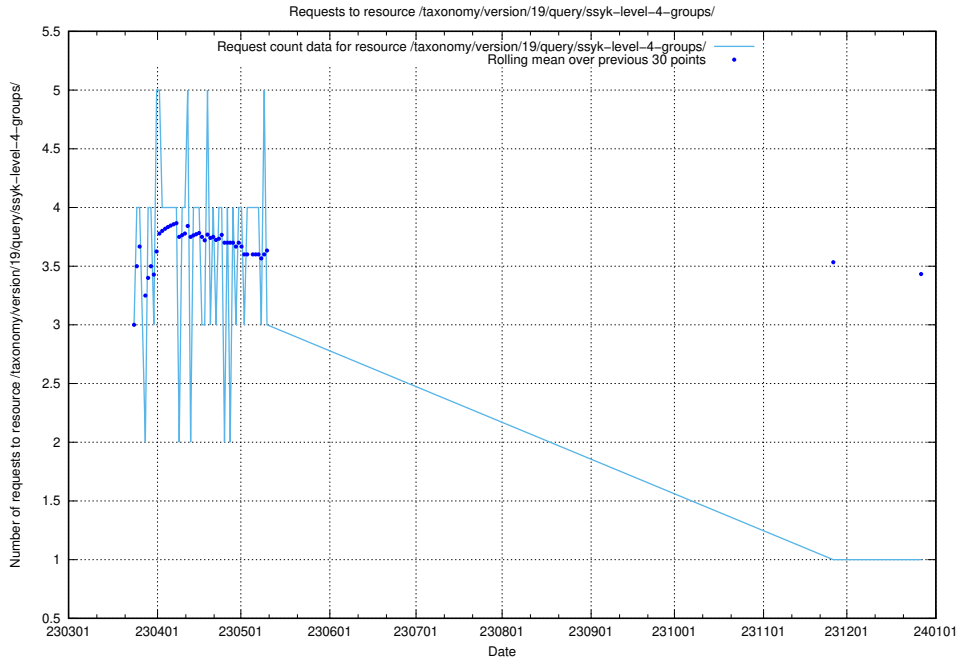

5.5783 Usage of /taxonomy/version/19/query/ssyk-level-4-groups/

Here, we count the number of requests to resource /taxonomy/version/19/query/ssyk-level-4-groups/.