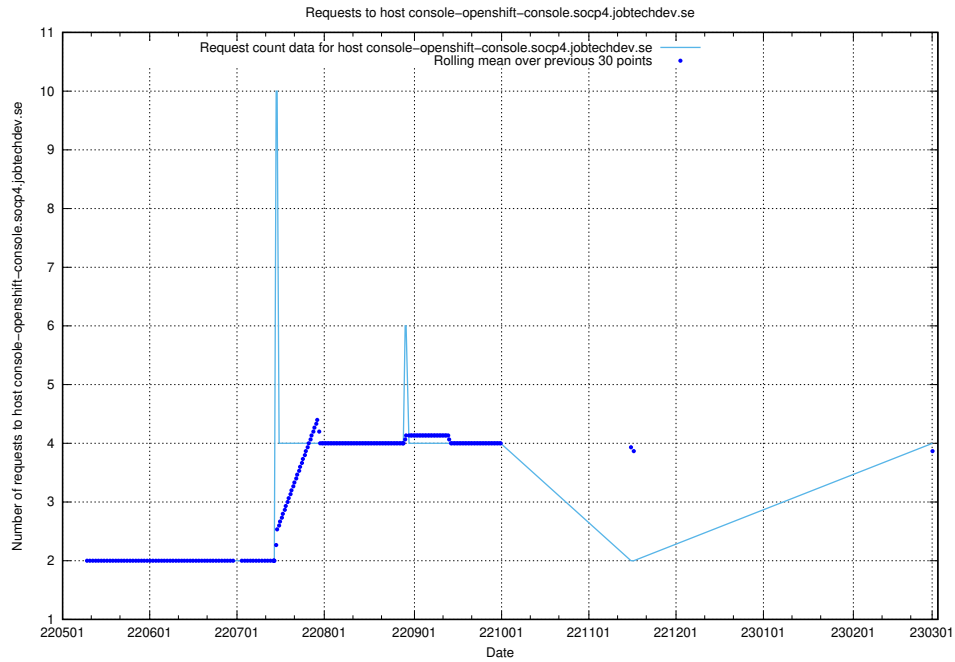

7.150 Usage of console-openshift-console.socp4.jobtechdev.se

Here, we count the number of requests to host console-openshift-console.socp4.jobtechdev.se.