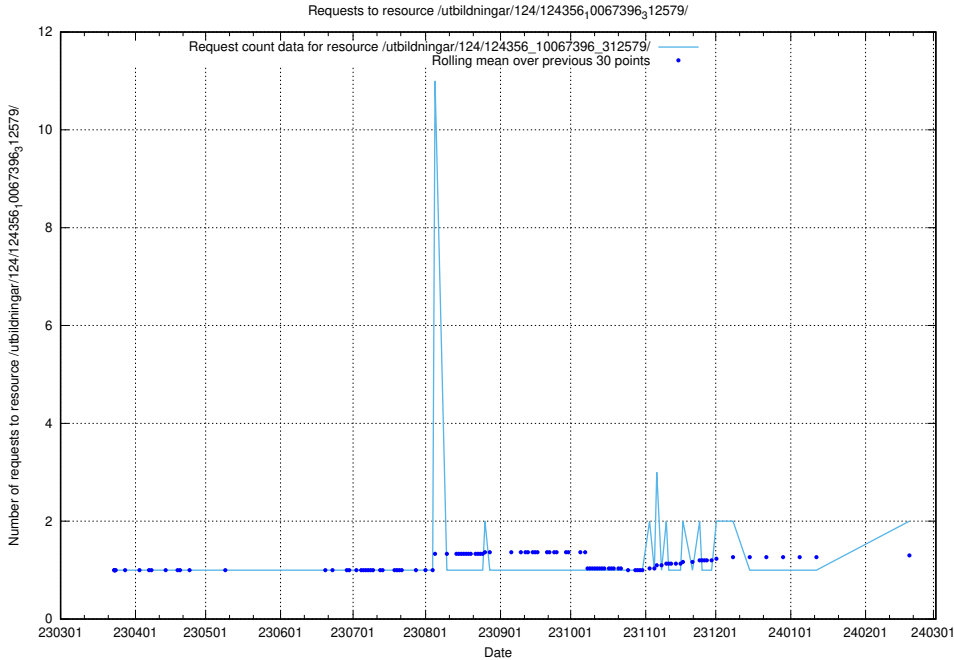

5.526 Usage of /utbildningar/124/124356_10067396_312579/

Here, we count the number of requests to resource /utbildningar/124/124356_10067396_312579/.