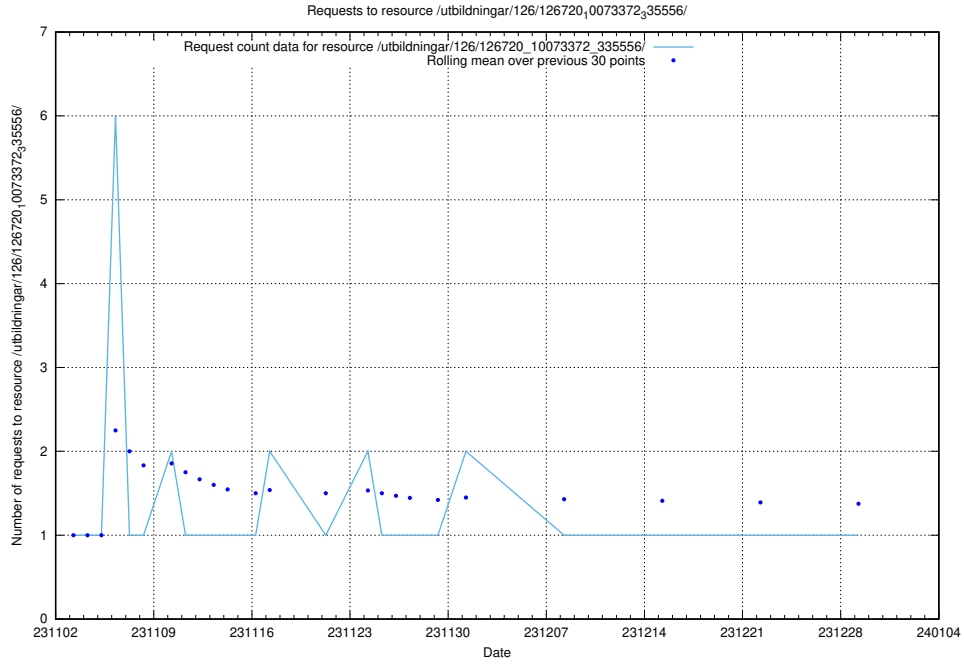

5.3791 Usage of /utbildningar/126/126720_10073372_335556/

Here, we count the number of requests to resource /utbildningar/126/126720_10073372_335556/.