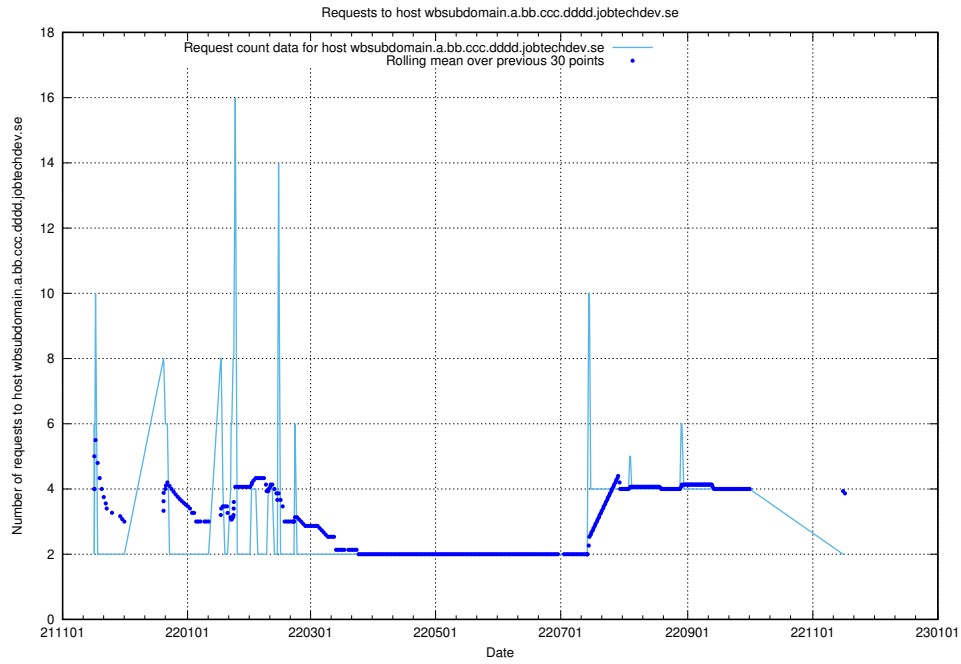

7.524 Usage of wbsubdomain.a.bb.ccc.dddd.jobtechdev.se

Here, we count the number of requests to host wbsubdomain.a.bb.ccc.dddd.jobtechdev.se.