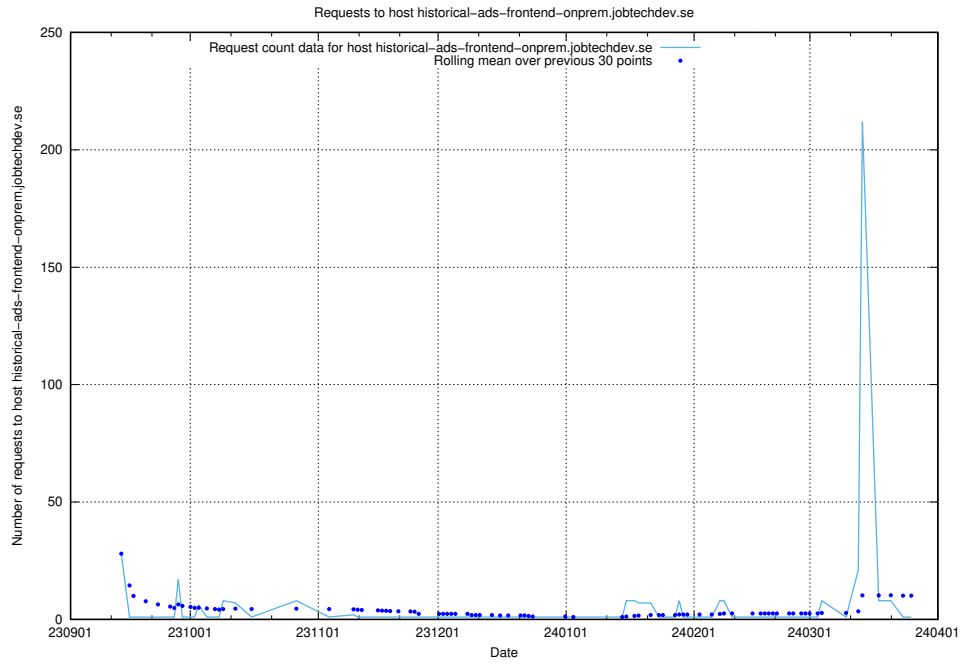

7.602 Usage of historical-ads-frontend-onprem.jobtechdev.se

Here, we count the number of requests to host historical-ads-frontend-onprem.jobtechdev.se.