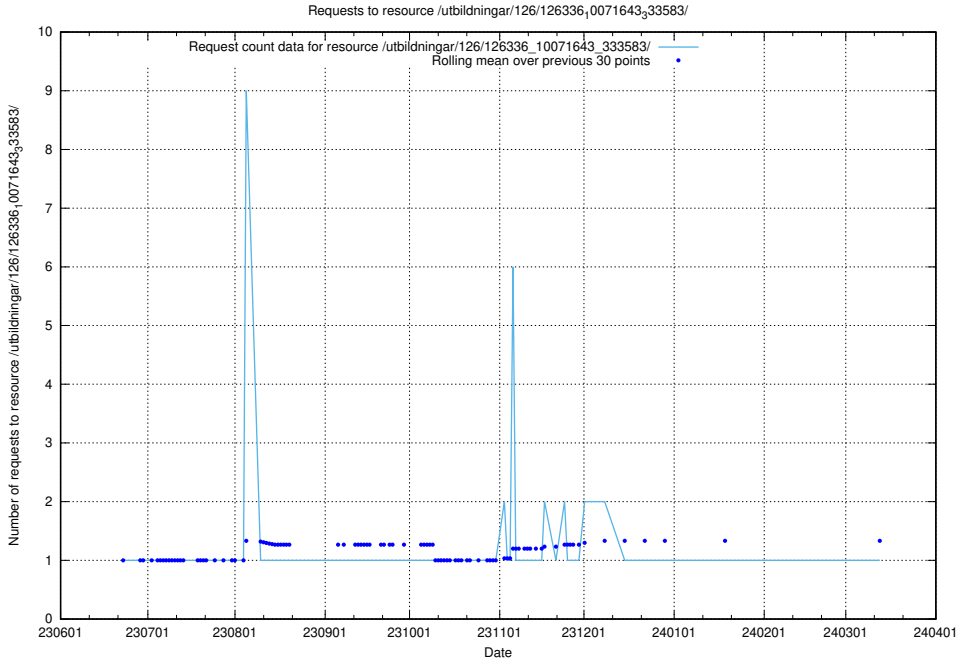

5.5321 Usage of /utbildningar/126/126336_10071643_333583/

Here, we count the number of requests to resource /utbildningar/126/126336_10071643_333583/.