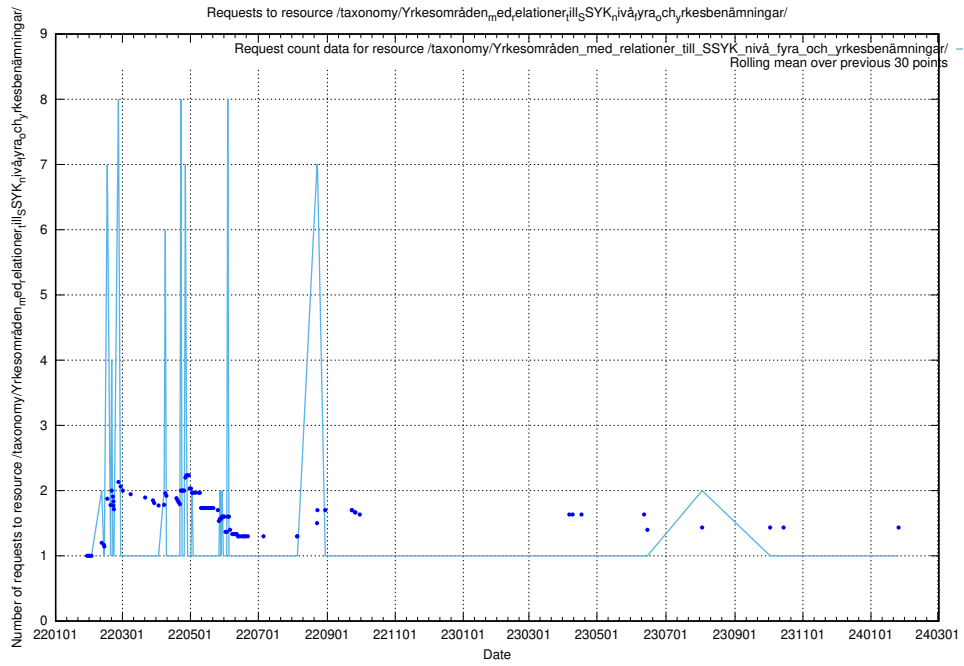

5.3379 Usage of /taxonomy/Yrkesområden_med_relationer_till_SSYK_nivå_fy

Here, we count the number of requests to resource /taxonomy/Yrkesområden_med_relationer_till_SSYK_nivå_fy