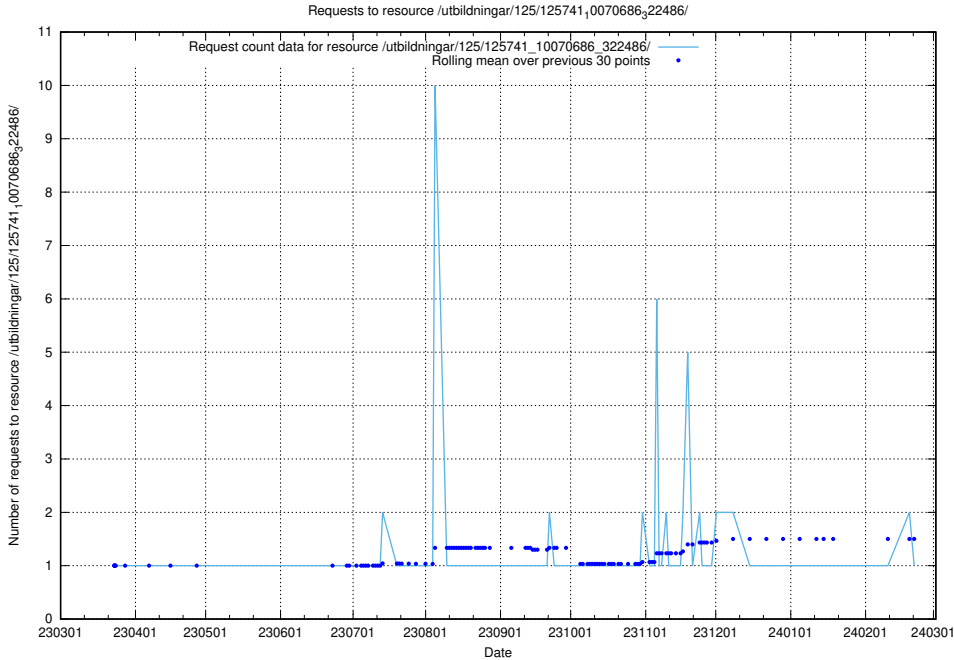

5.6125 Usage of /utbildningar/125/125741_10070686_322486/

Here, we count the number of requests to resource /utbildningar/125/125741_10070686_322486/.