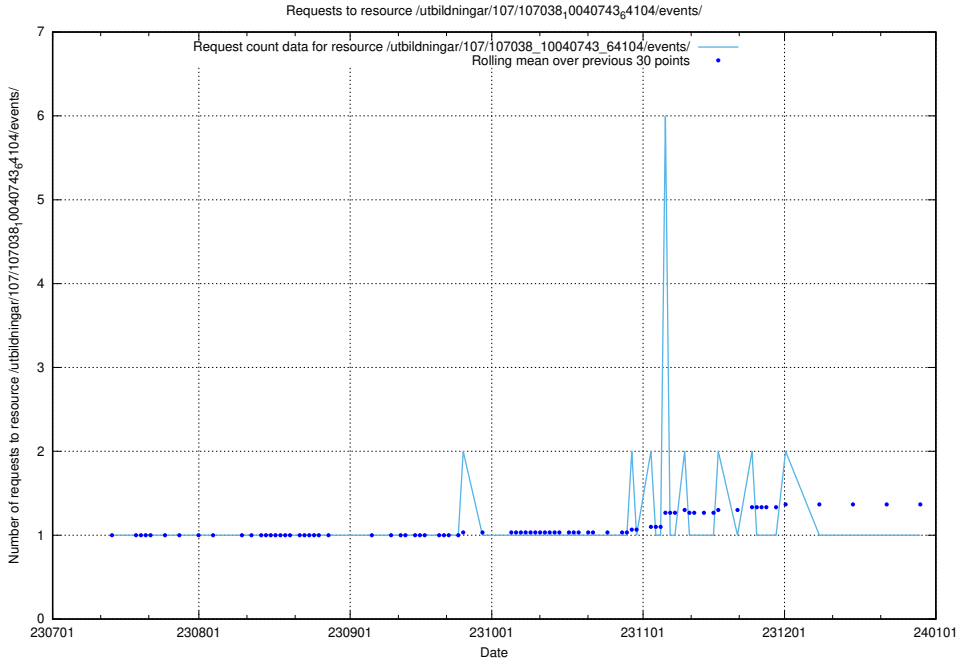

5.4729 Usage of /utbildningar/107/107038_10040743_64104/events/

Here, we count the number of requests to resource /utbildningar/107/107038_10040743_64104/events/.