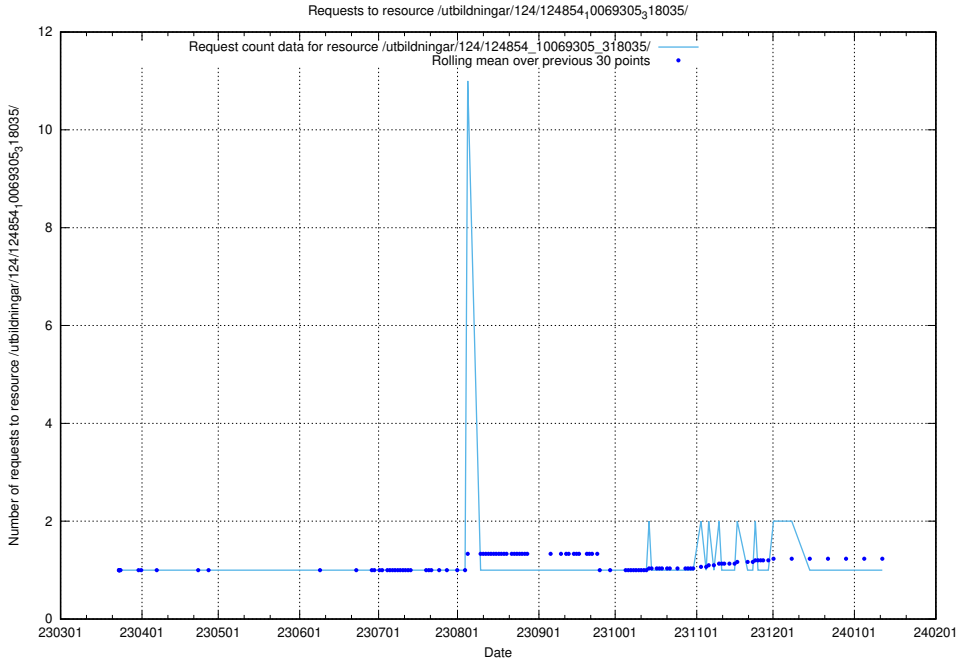

5.1098 Usage of /utbildningar/124/124854_10069305_318035/

Here, we count the number of requests to resource /utbildningar/124/124854_10069305_318035/.