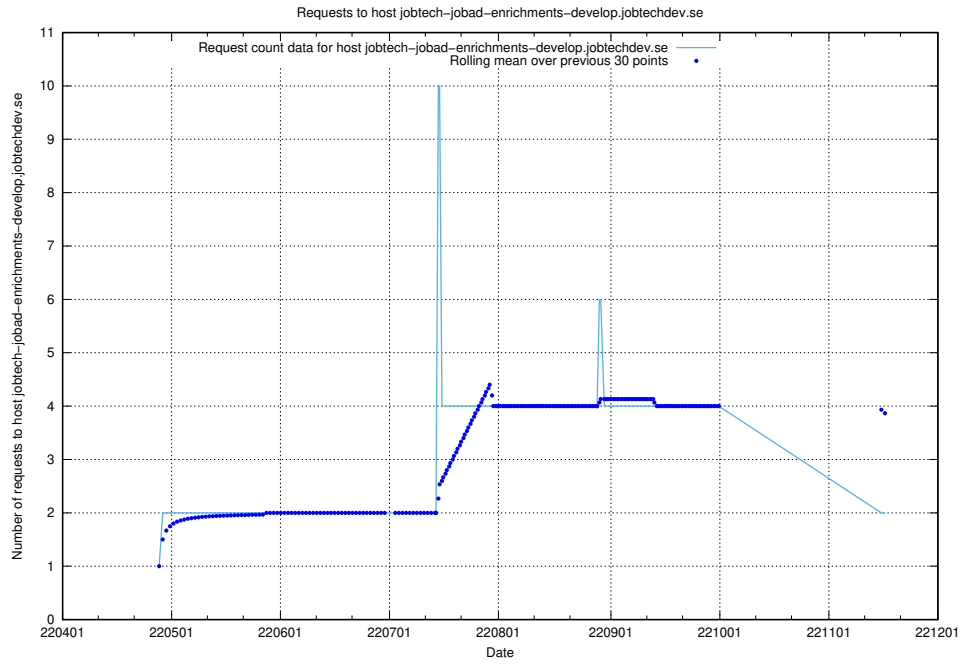

7.441 Usage of jobtech-jobad-enrichments-develop.jobtechdev.se

Here, we count the number of requests to host jobtech-jobad-enrichments-develop.jobtechdev.se.