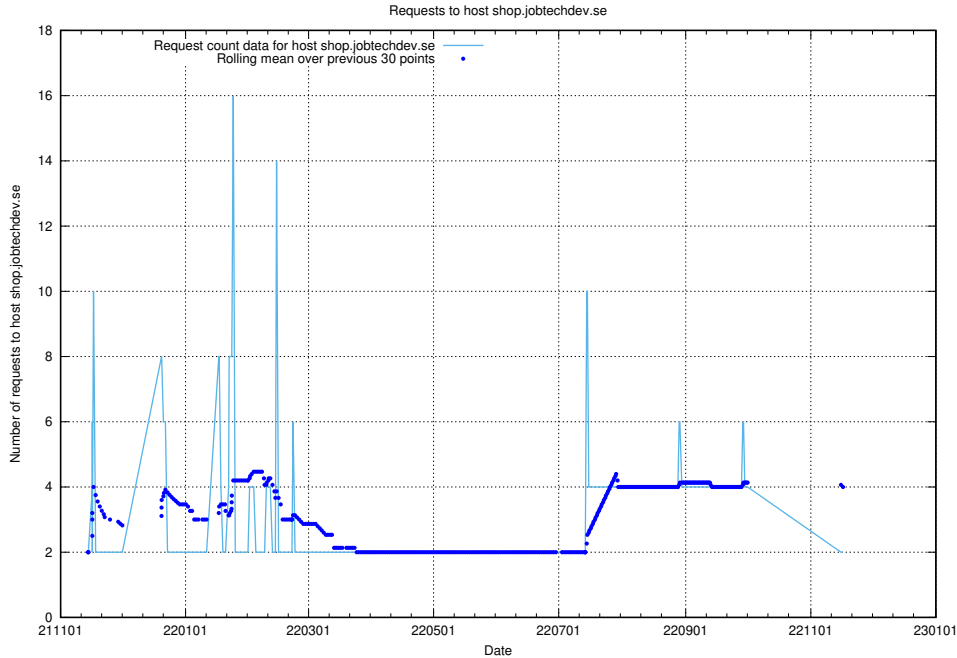

7.562 Usage of shop.jobtechdev.se

Here, we count the number of requests to host shop.jobtechdev.se.

7.563 Usage of office.jobtechdev.se

Here, we count the number of requests to host office.jobtechdev.se.