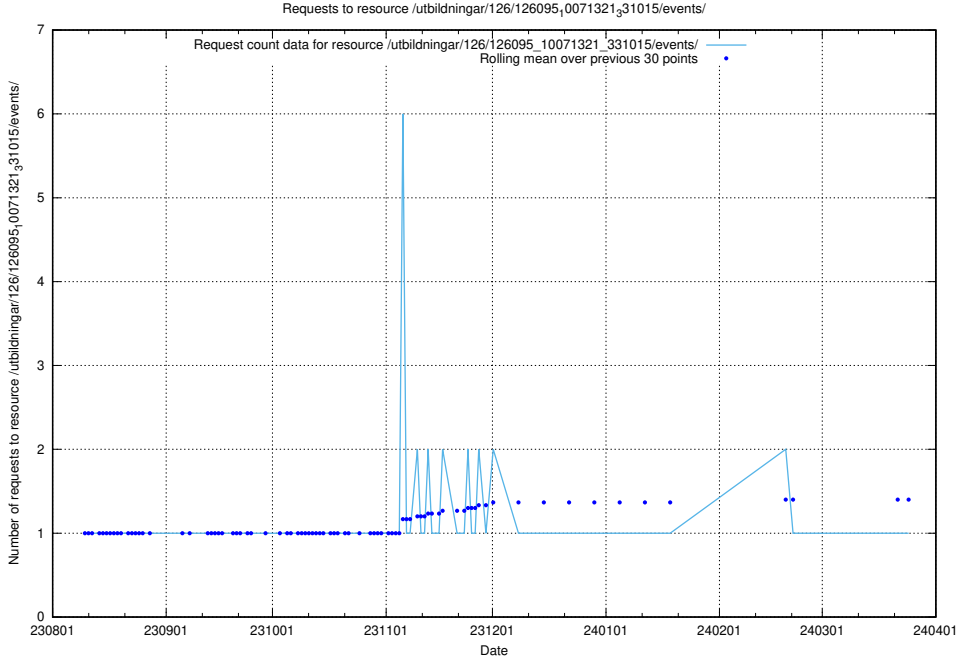

5.4483 Usage of /utbildningar/126/126095_10071321_331015/events/

Here, we count the number of requests to resource /utbildningar/126/126095_10071321_331015/events/