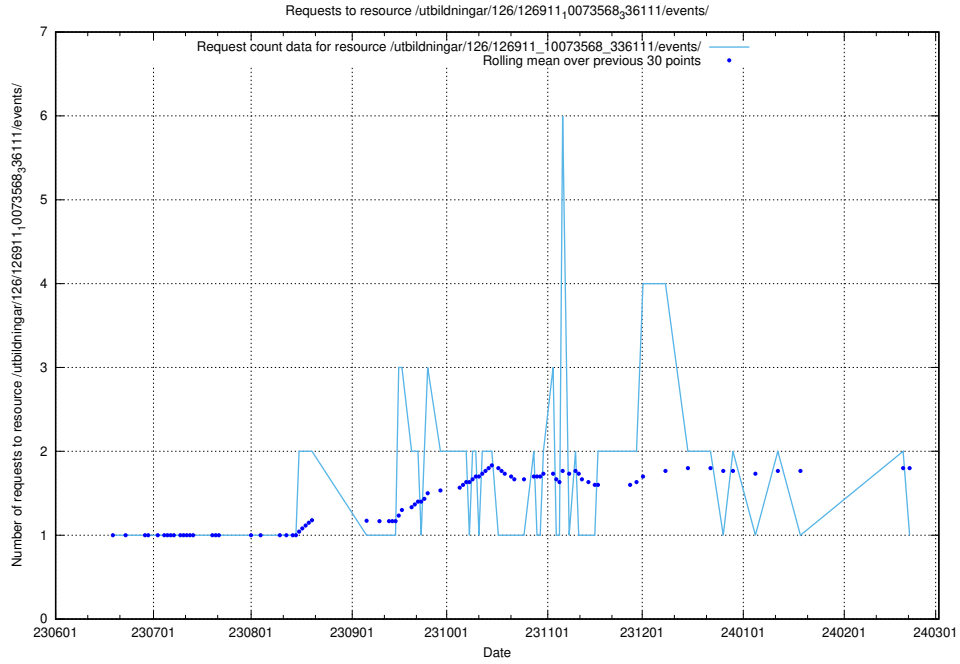

5.5513 Usage of /utbildningar/126/126911_10073568_336111/events/

Here, we count the number of requests to resource /utbildningar/126/126911_10073568_336111/events/