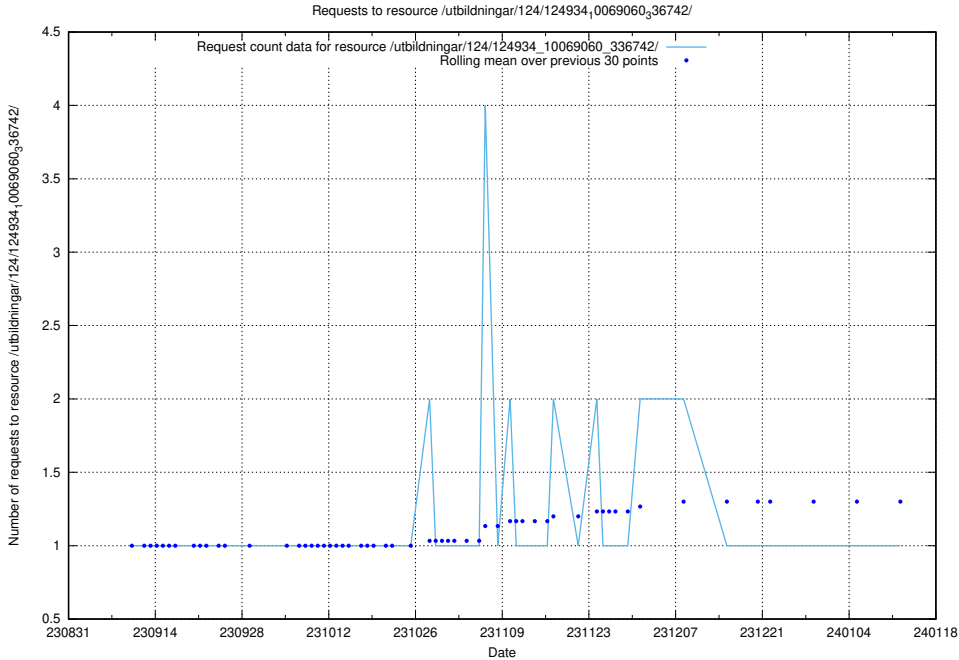

5.4259 Usage of /utbildningar/124/124934_10069060_336742/

Here, we count the number of requests to resource /utbildningar/124/124934_10069060_336742/.

5.4260 Usage of /utbildningar/124/124855_10073707_336464/events/