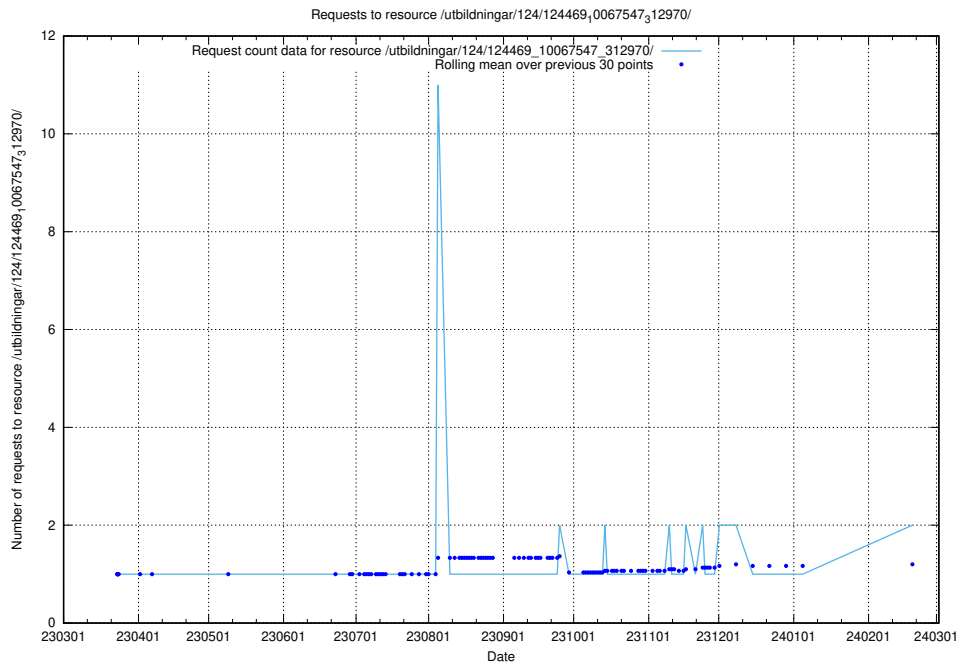

5.497 Usage of /utbildningar/124/124469_10067547_312970/

Here, we count the number of requests to resource /utbildningar/124/124469_10067547_312970/.