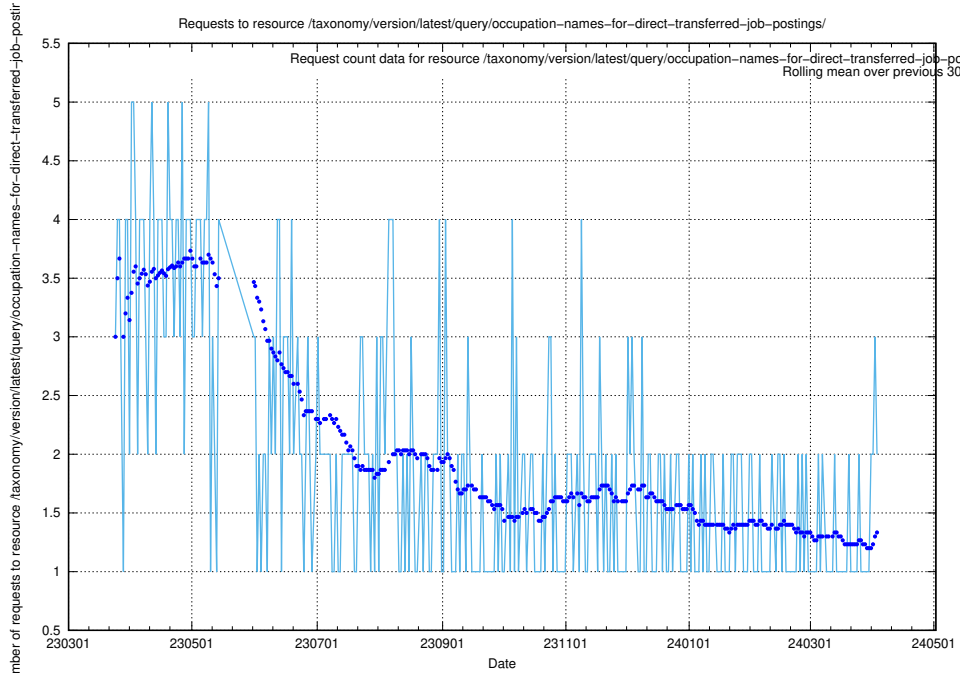

5.788 Usage of /taxonomy/version/latest/query/occupation-names-for-direct-transferred-job-postings/

Here, we count the number of requests to resource /taxonomy/version/latest/query/occupation-names-for-direct-transferred-job-postings/.