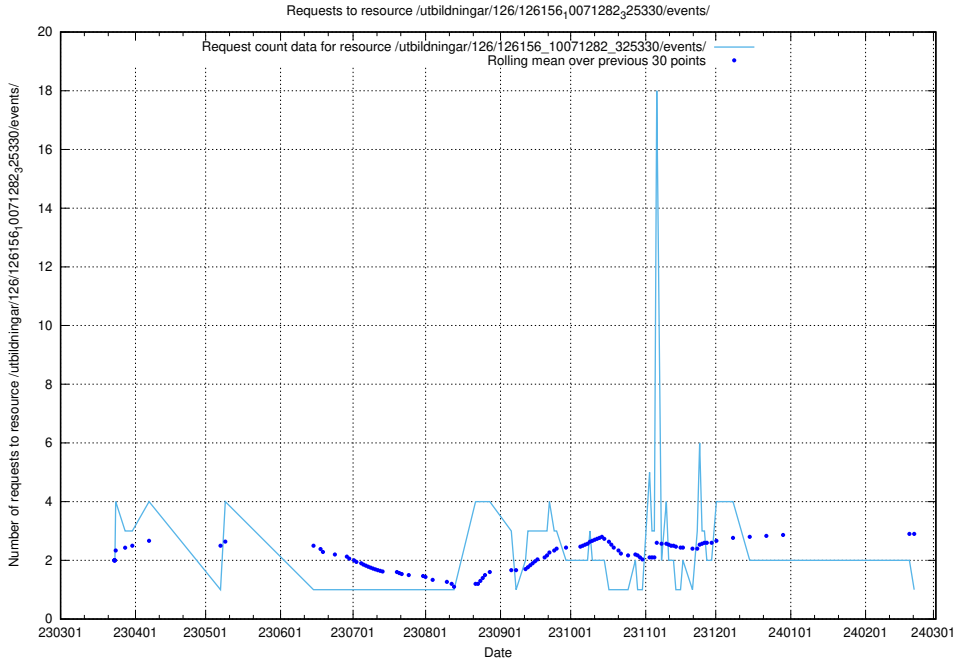

5.5914 Usage of /utbildningar/126/126156_10071282_325330/events/

Here, we count the number of requests to resource /utbildningar/126/126156_10071282_325330/events/