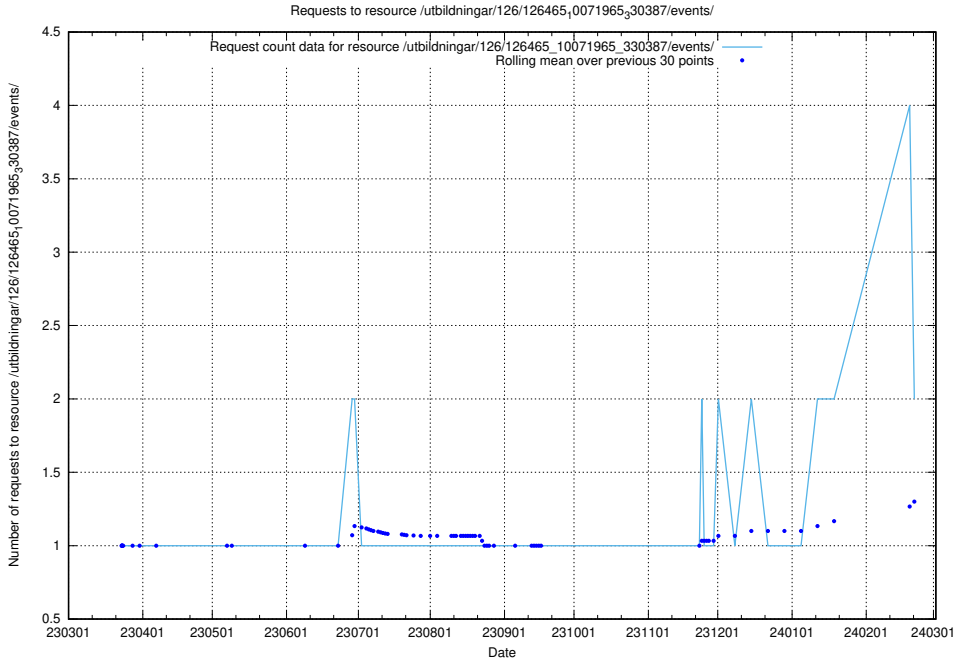

5.845 Usage of /utbildningar/126/126465_10071965_330387/events/

Here, we count the number of requests to resource /utbildningar/126/126465_10071965_330387/events/