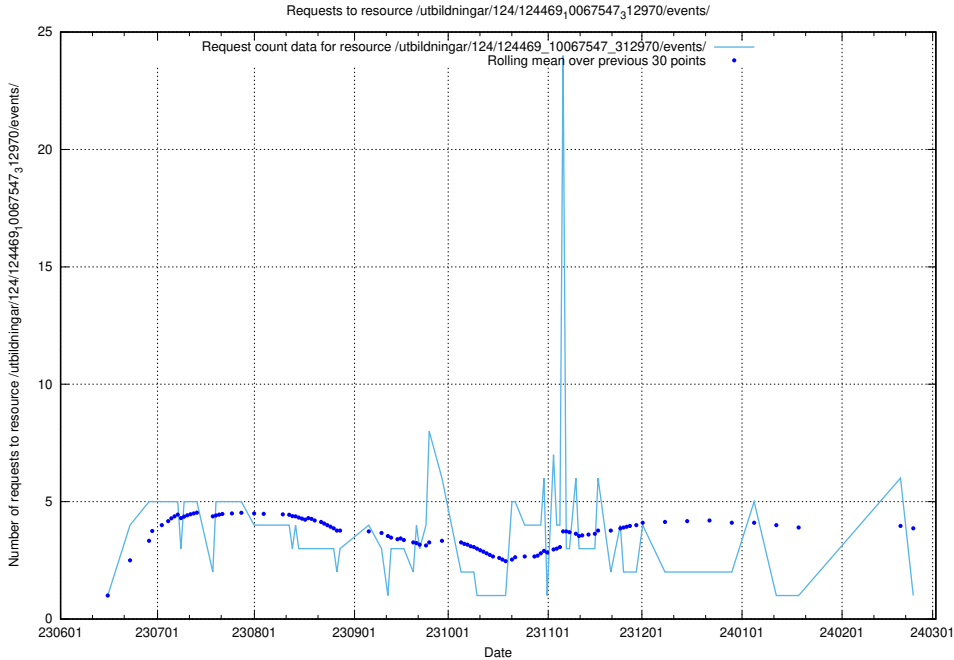

Here, we count the number of requests to resource /utbildningar/123/123839_10066432_308907/.

5.5551 Usage of /utbildningar/124/124469_10067547_312970/events/

Here, we count the number of requests to resource /utbildningar/124/124469_10067547_312970/events/