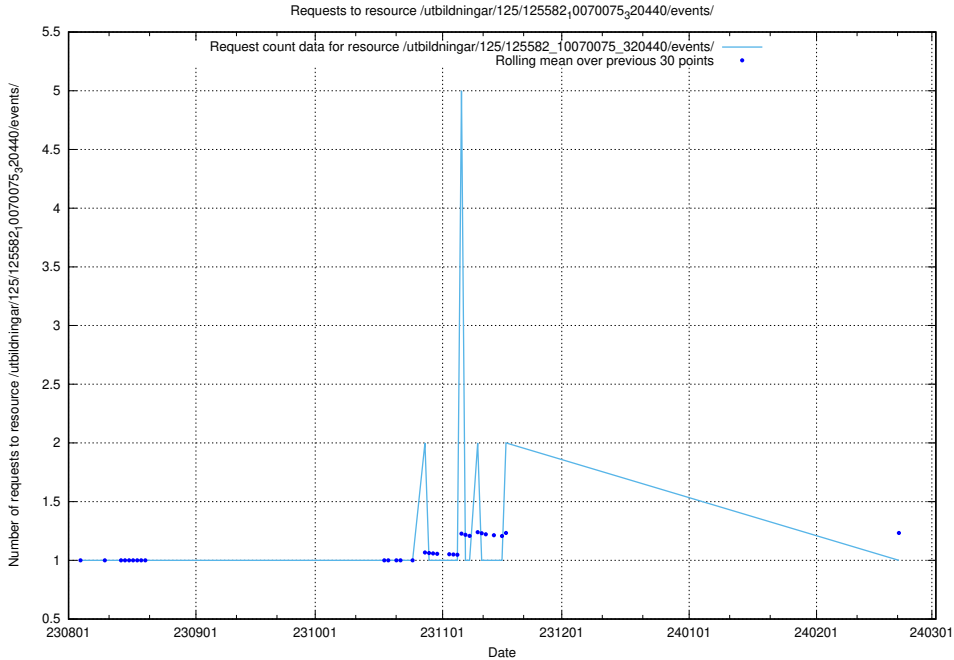

5.4531 Usage of /utbildningar/125/125582_10070075_320440/events/

Here, we count the number of requests to resource /utbildningar/125/125582_10070075_320440/events/