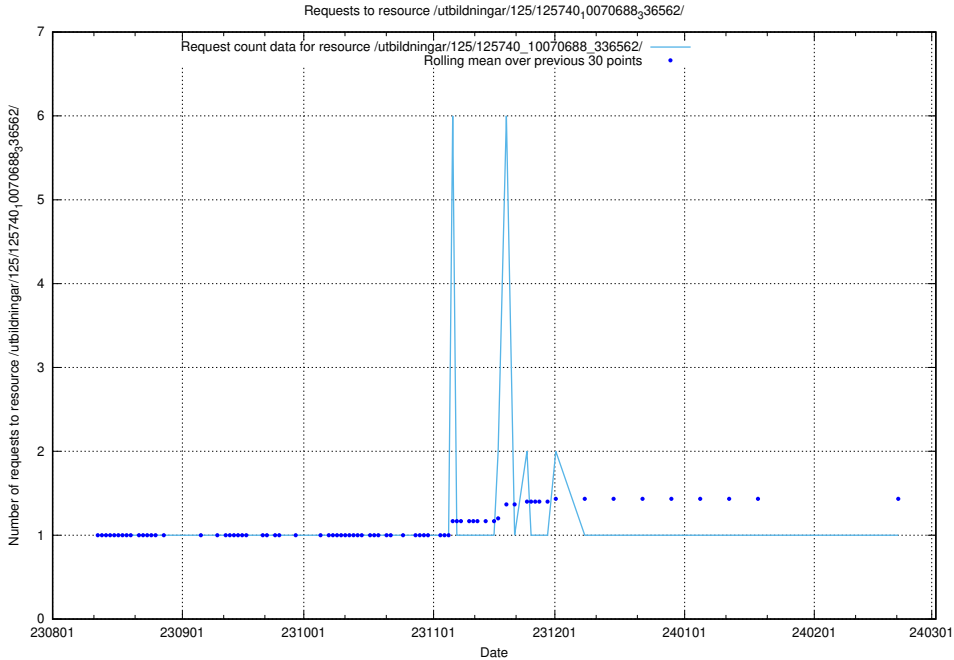

5.4462 Usage of /utbildningar/125/125740_10070688_336562/

Here, we count the number of requests to resource /utbildningar/125/125740_10070688_336562/.