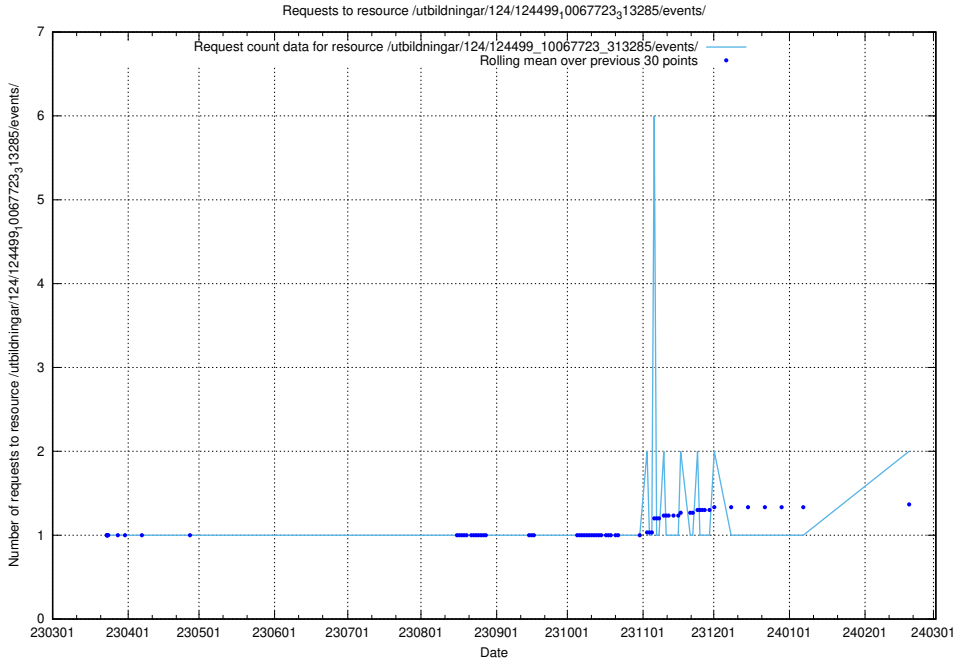

5.412 Usage of /utbildningar/124/124499_10067723_313285/events/

Here, we count the number of requests to resource /utbildningar/124/124499_10067723_313285/events/