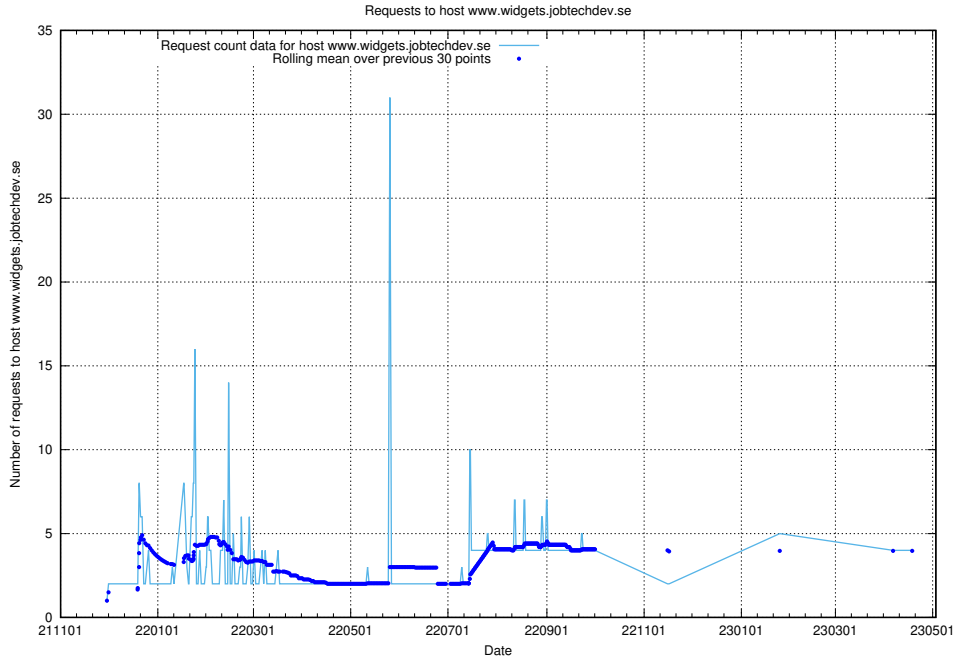

7.135 Usage of owa.api.jobtechdev.se

Here, we count the number of requests to host owa.api.jobtechdev.se.

7.136 Usage of www.widgets.jobtechdev.se

Here, we count the number of requests to host www.widgets.jobtechdev.se.