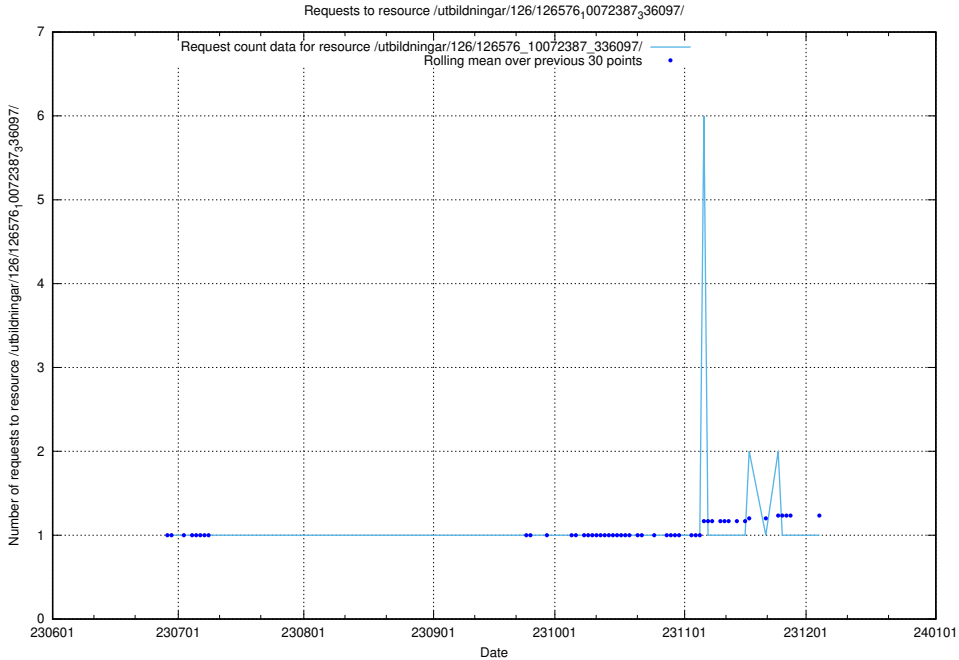

Here, we count the number of requests to resource /utbildningar/126/126576_10072387_336097/events/

5.5103 Usage of /utbildningar/126/126576_10072387_336097/

Here, we count the number of requests to resource /utbildningar/126/126576_10072387_336097/.