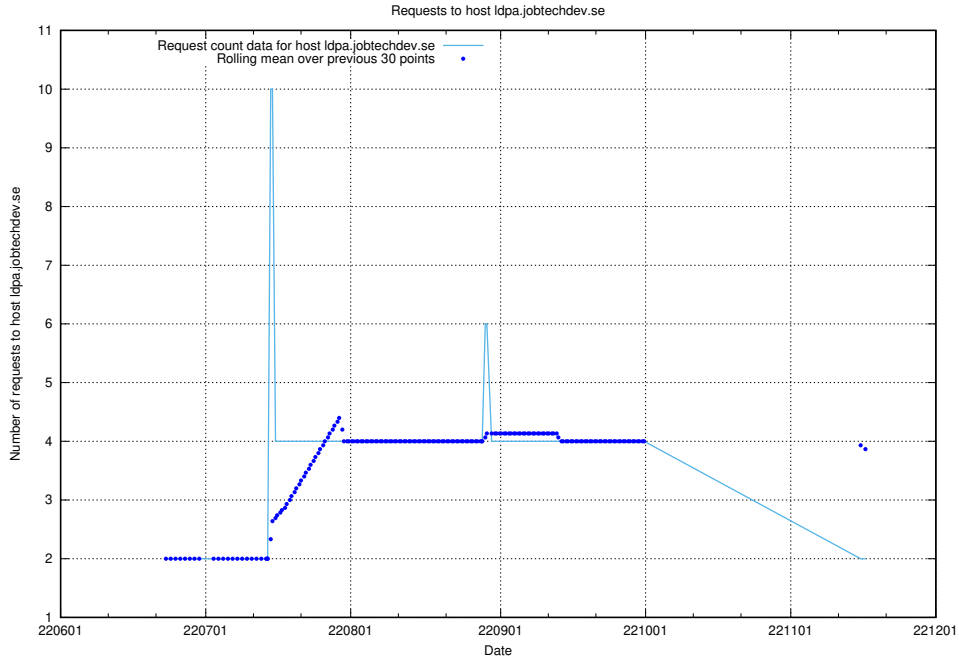

7.399 Usage of ldpa.jobtechdev.se

Here, we count the number of requests to host ldpa.jobtechdev.se.