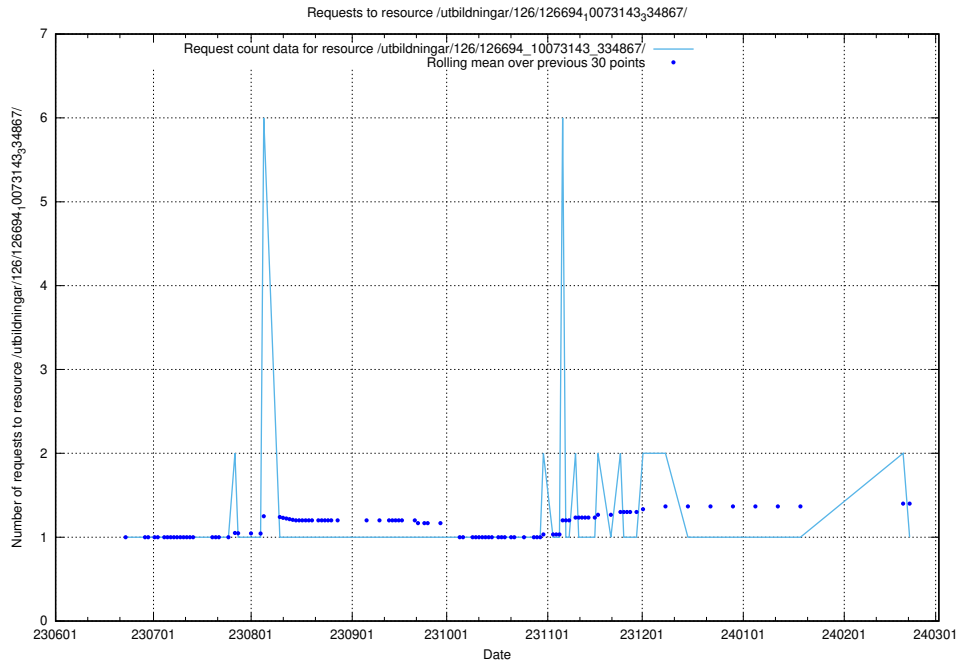

5.5288 Usage of /utbildningar/126/126694_10073143_334867/

Here, we count the number of requests to resource /utbildningar/126/126694_10073143_334867/.