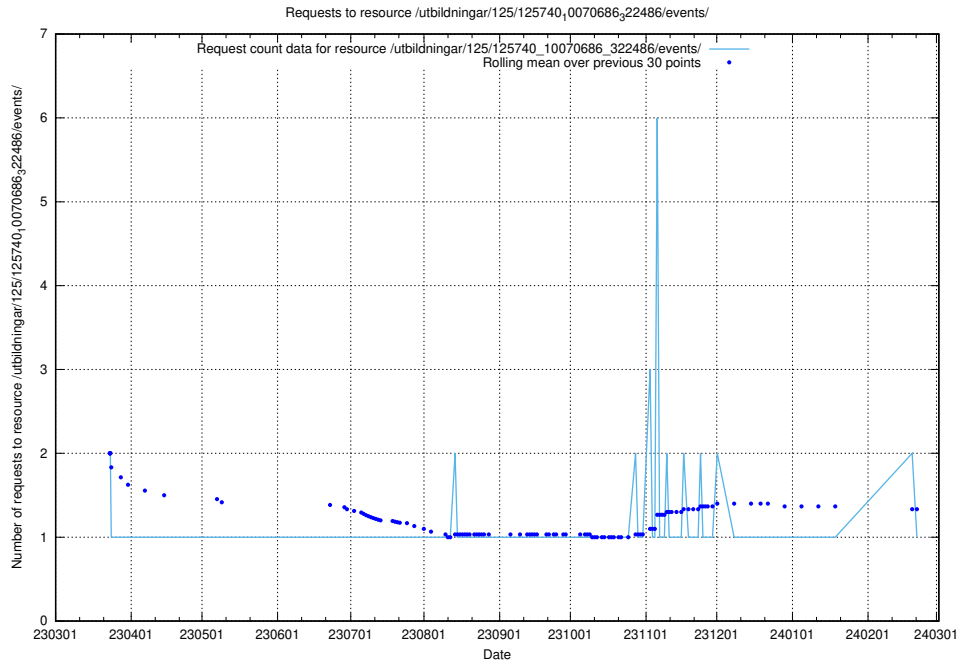

5.5920 Usage of /utbildningar/125/125740_10070686_322486/events/

Here, we count the number of requests to resource /utbildningar/125/125740_10070686_322486/events/