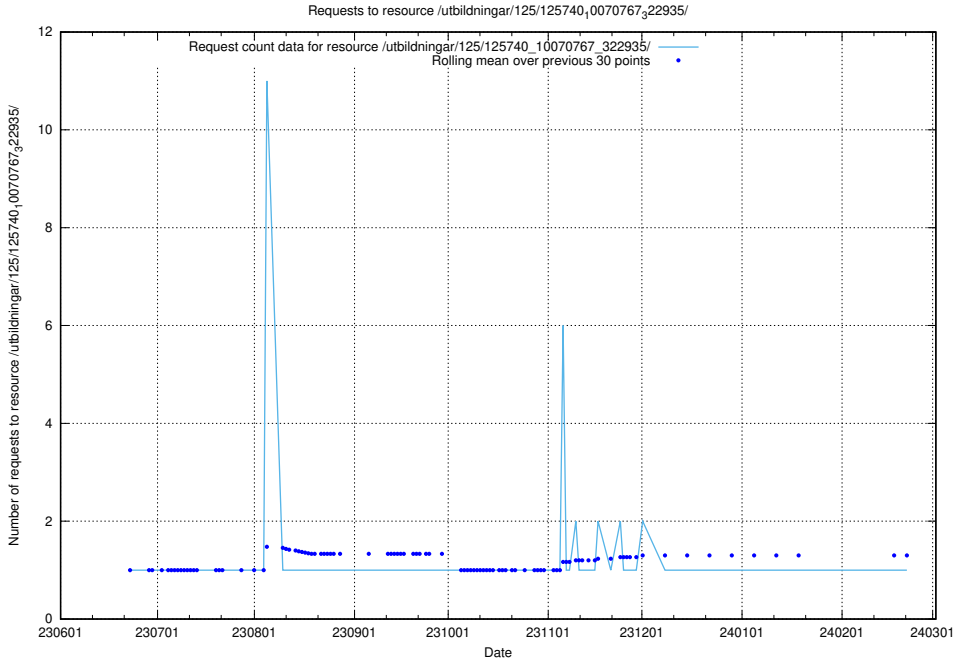

5.5351 Usage of /utbildningar/125/125740_10070767_322935/

Here, we count the number of requests to resource /utbildningar/125/125740_10070767_322935/.