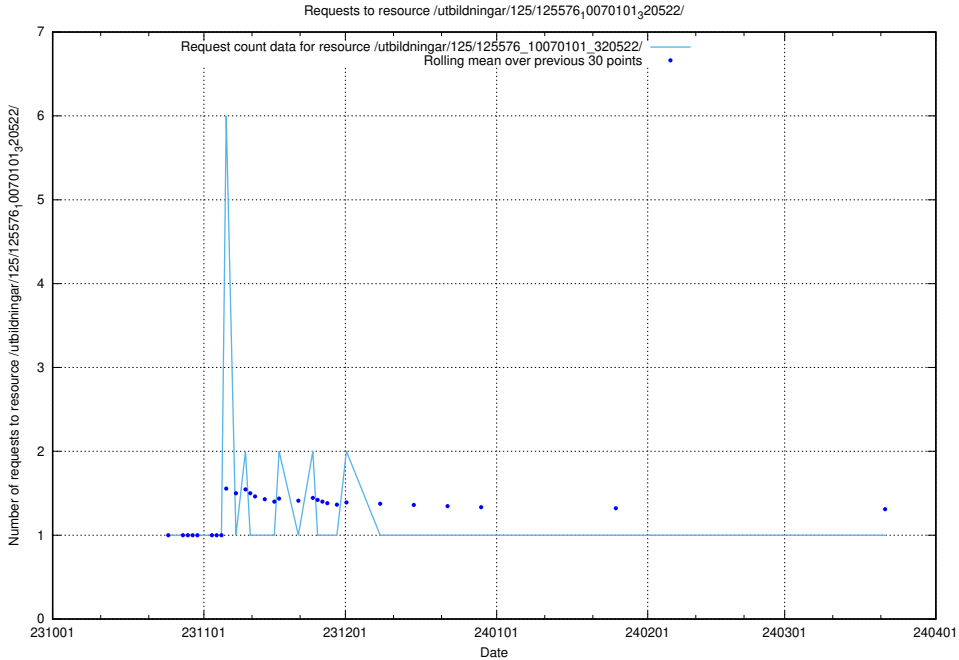

5.3862 Usage of /utbildningar/125/125576_10070101_320522/

Here, we count the number of requests to resource /utbildningar/125/125576_10070101_320522/.