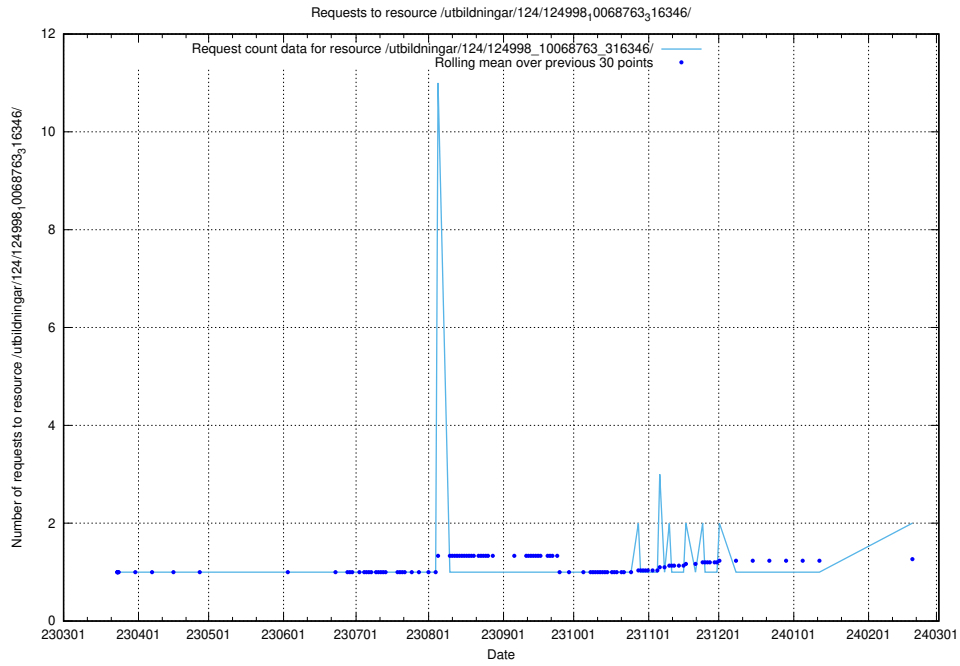

5.340 Usage of /utbildningar/124/124998_10068763_316346/

Here, we count the number of requests to resource /utbildningar/124/124998_10068763_316346/.

5.341 Usage of /utbildningar/124/124934_10069079_323245/events/