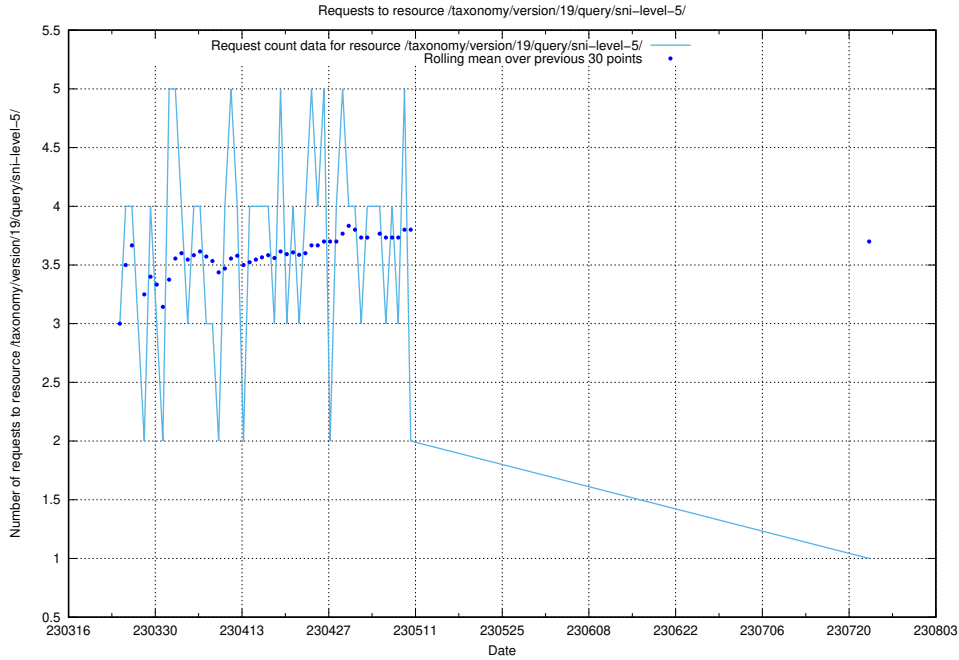

5.5788 Usage of /taxonomy/version/19/query/sni-level-5/

Here, we count the number of requests to resource /taxonomy/version/19/query/sni-level-5/.