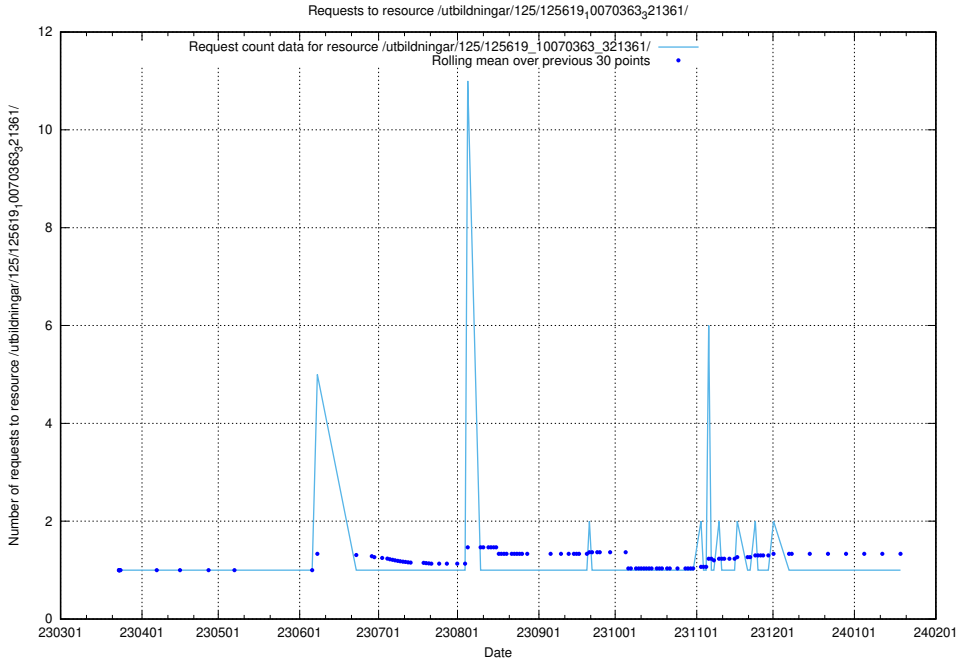

5.953 Usage of /utbildningar/125/125619_10070363_321361/

Here, we count the number of requests to resource /utbildningar/125/125619_10070363_321361/.