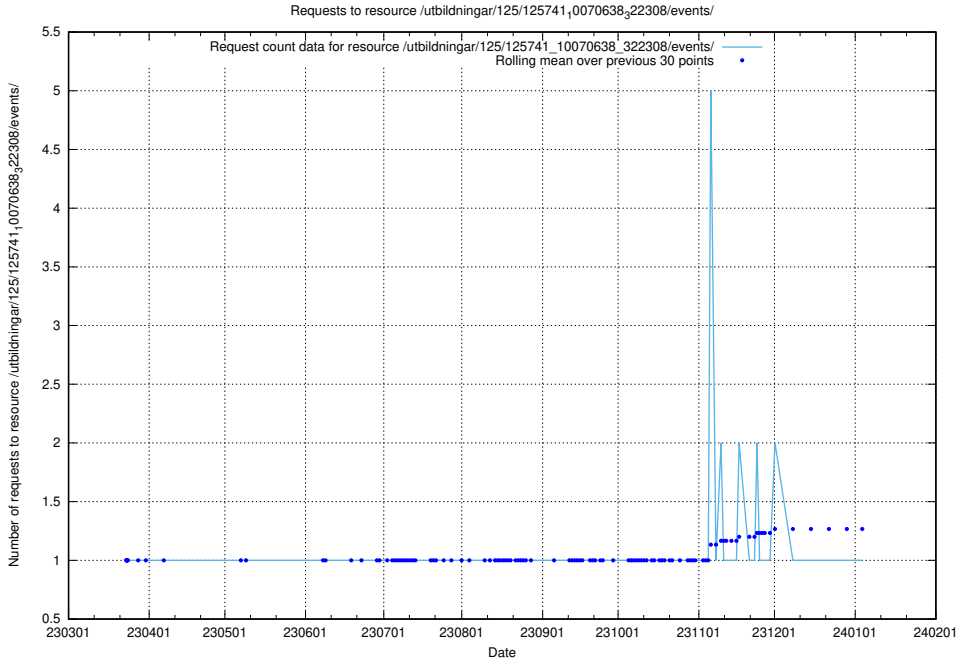

5.6145 Usage of /utbildningar/125/125741_10070638_322308/events/

Here, we count the number of requests to resource /utbildningar/125/125741_10070638_322308/events/