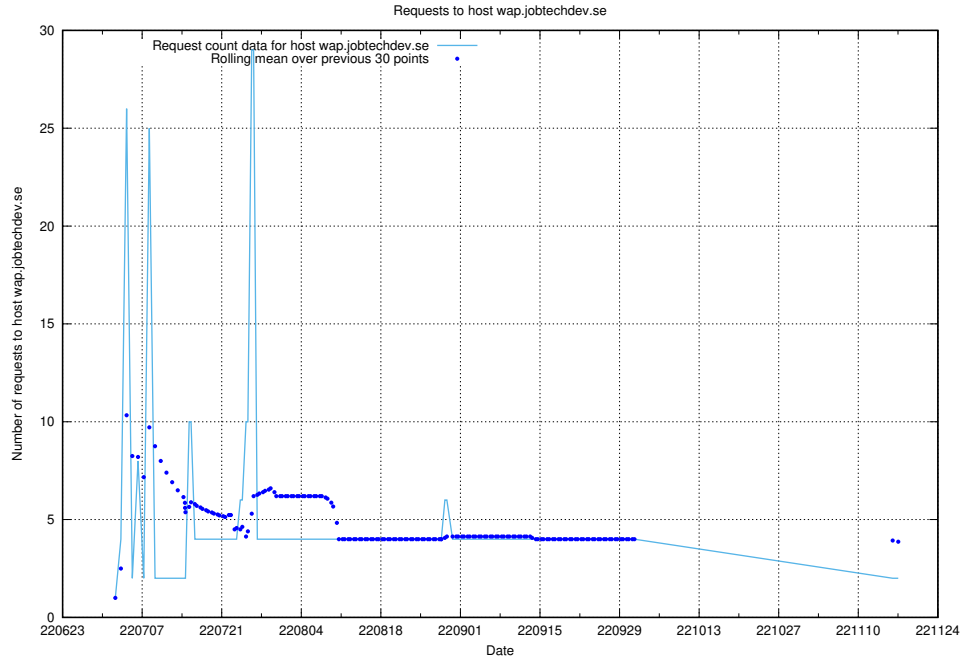

7.394 Usage of wap.jobtechdev.se

Here, we count the number of requests to host wap.jobtechdev.se.