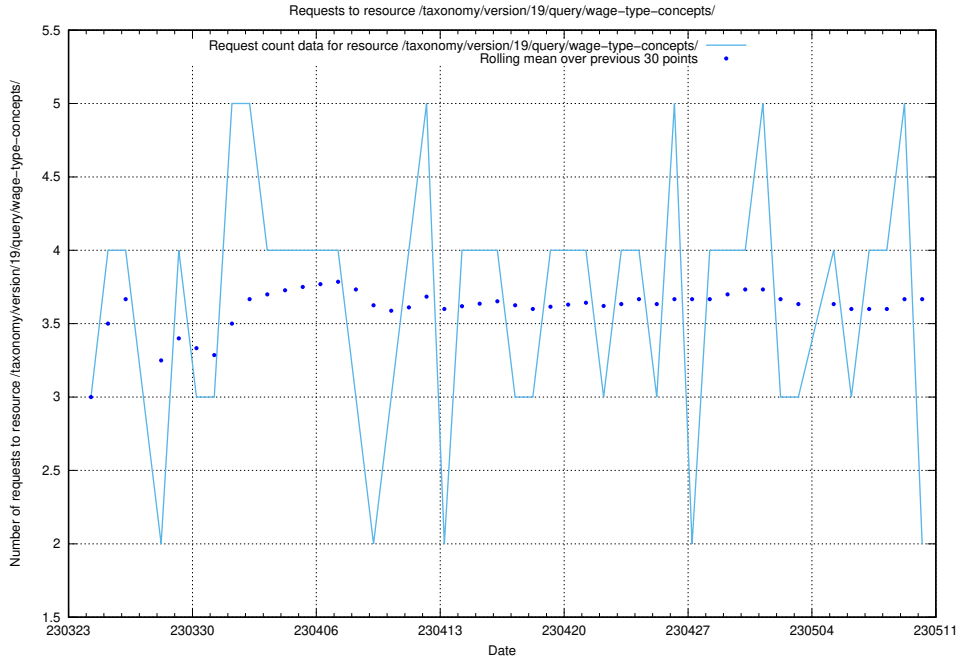

5.805 Usage of /taxonomy/version/19/query/wage-type-concepts/

Here, we count the number of requests to resource /taxonomy/version/19/query/wage-type-concepts/.