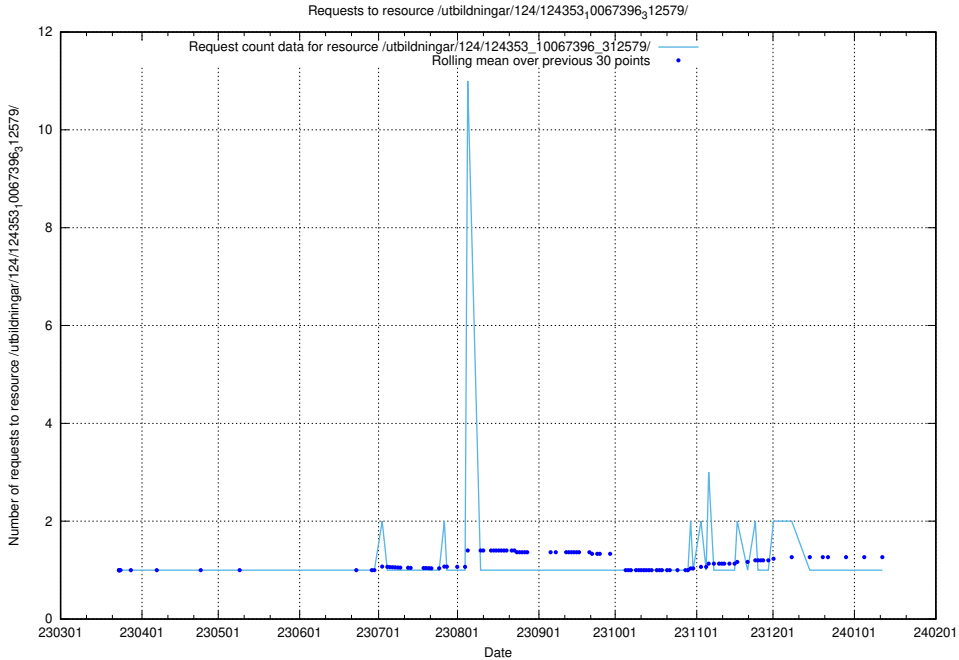

Here, we count the number of requests to resource /utbildningar/124/124517_10065859_313815/events/

5.3576 Usage of /utbildningar/124/124353_10067396_312579/

Here, we count the number of requests to resource /utbildningar/124/124353_10067396_312579/.