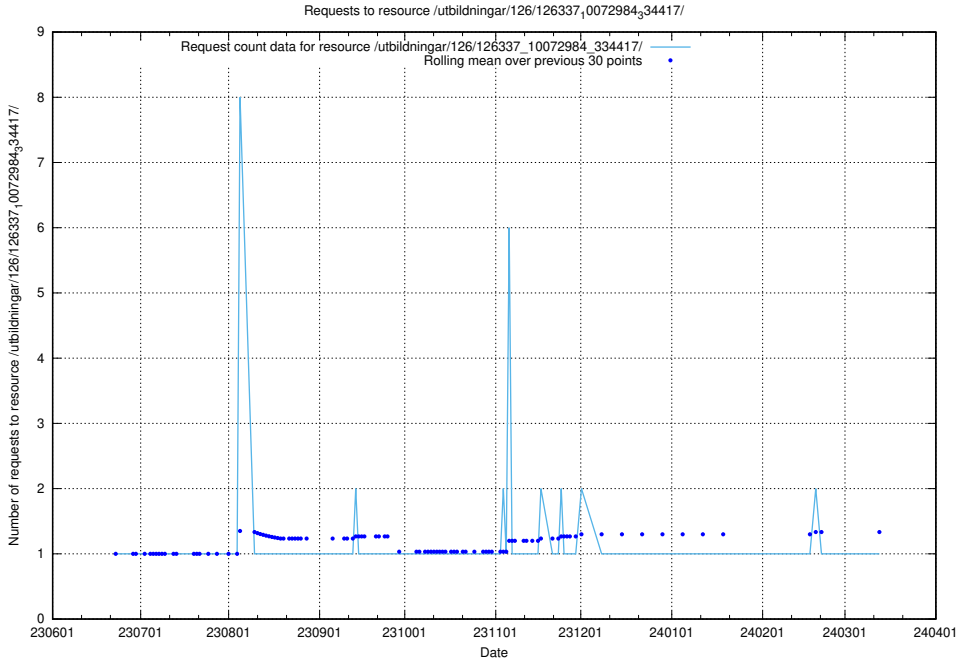

5.5316 Usage of /utbildningar/126/126337_10072984_334417/

Here, we count the number of requests to resource /utbildningar/126/126337_10072984_334417/.