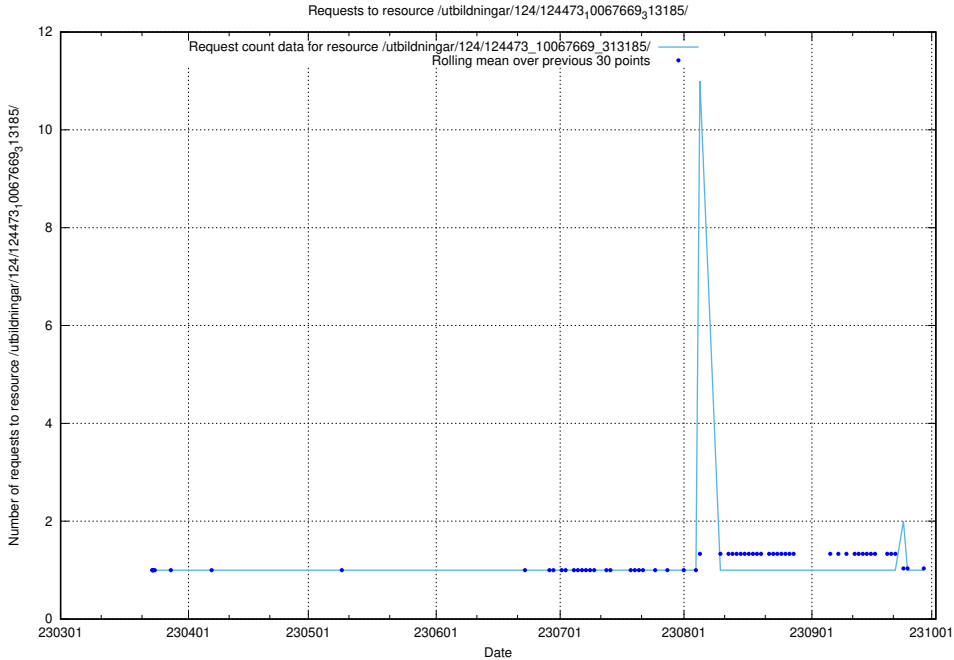

5.2554 Usage of /utbildningar/124/124473_10067669_313185/

Here, we count the number of requests to resource /utbildningar/124/124473_10067669_313185/.