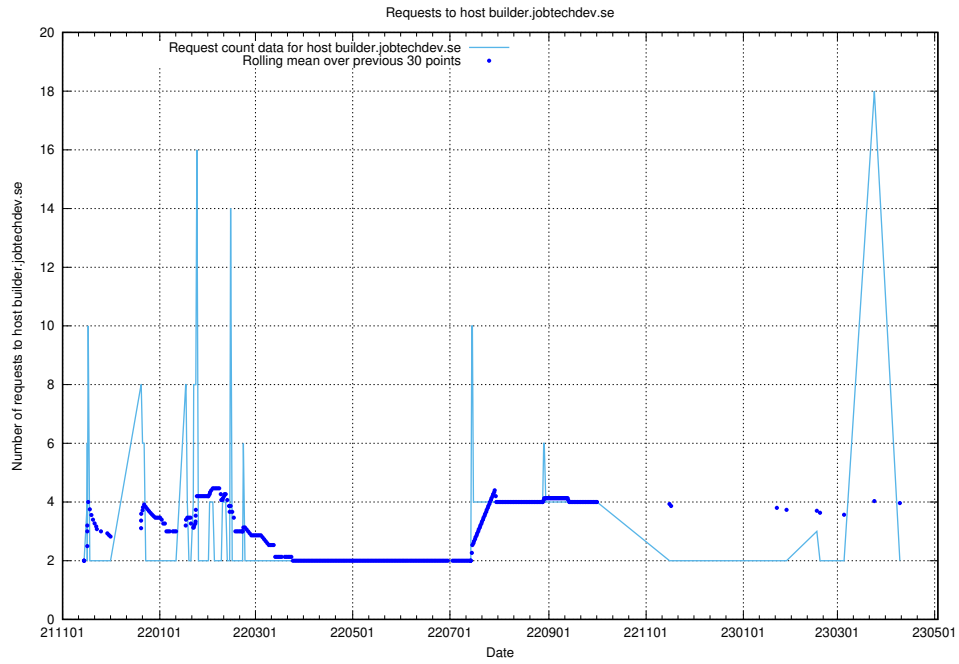

7.278 Usage of builder.jobtechdev.se

Here, we count the number of requests to host builder.jobtechdev.se.