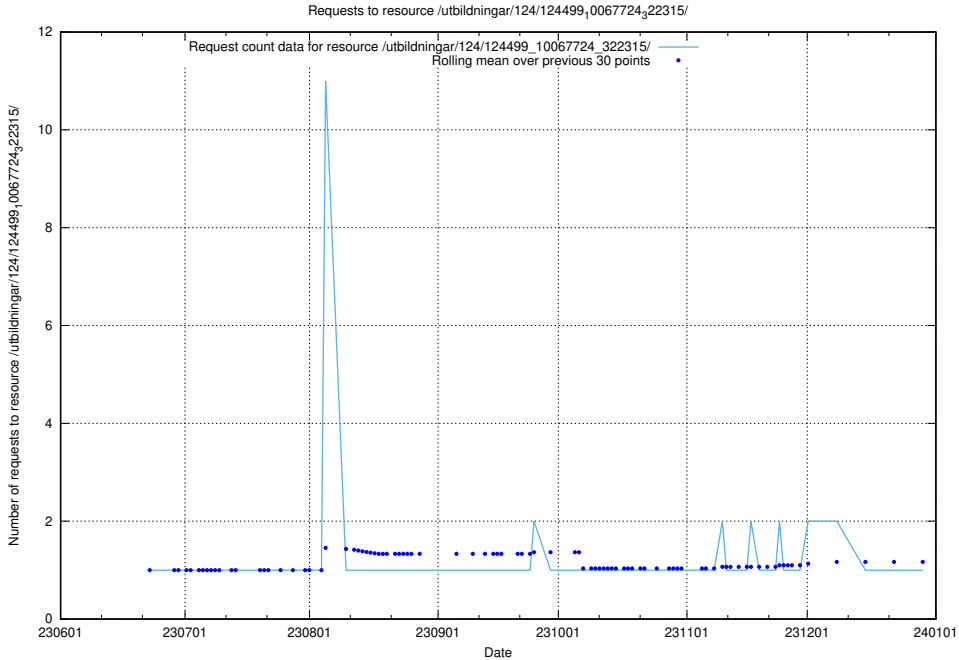

5.5441 Usage of /utbildningar/124/124499_10067724_322315/

Here, we count the number of requests to resource /utbildningar/124/124499_10067724_322315/.