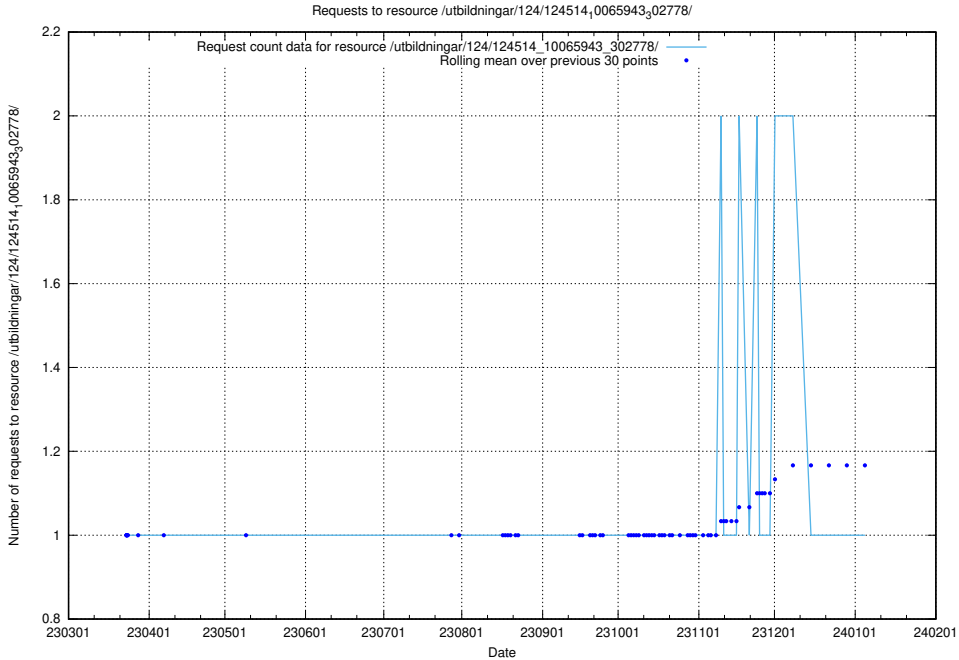

5.1497 Usage of /utbildningar/124/124514_10065943_302778/

Here, we count the number of requests to resource /utbildningar/124/124514_10065943_302778/.