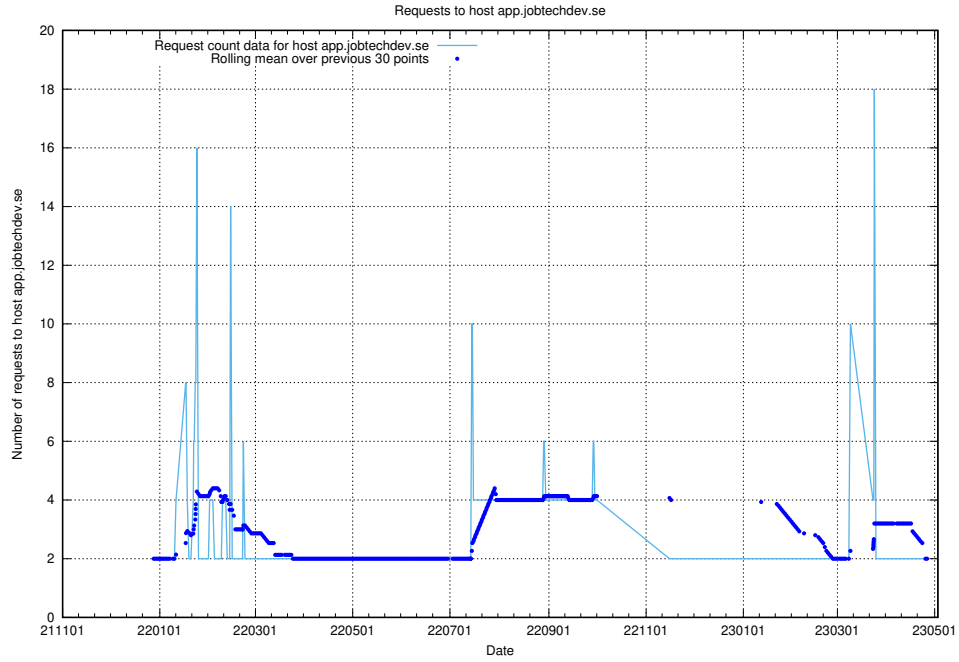

7.362 Usage of app.jobtechdev.se

Here, we count the number of requests to host app.jobtechdev.se.