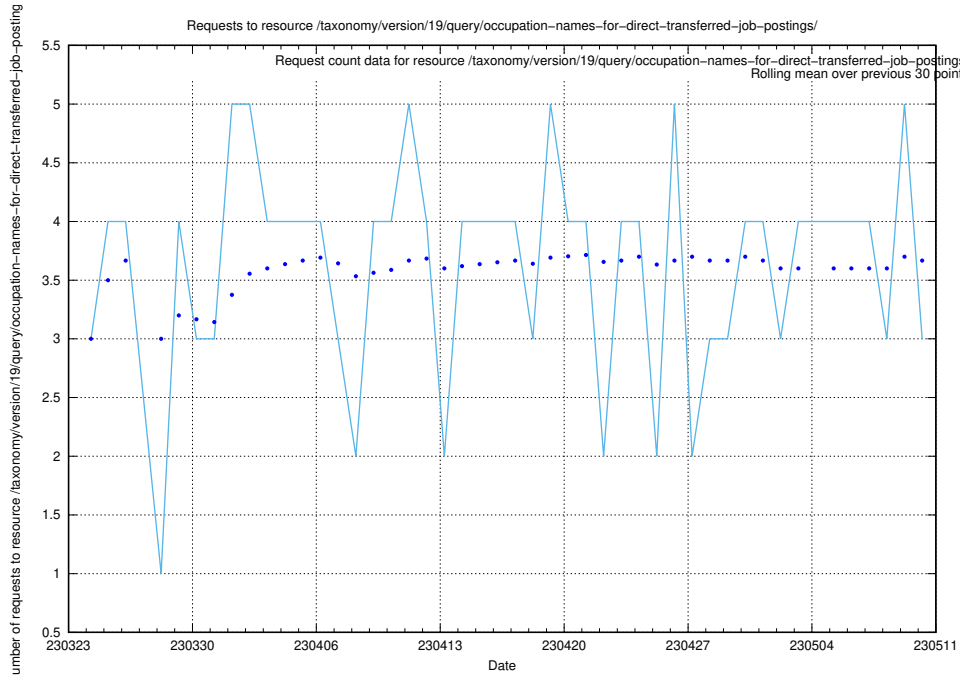

5.287 Usage of /taxonomy/version/19/query/occupation-names-for-direct-transferred-job-postings/

Here, we count the number of requests to resource /taxonomy/version/19/query/occupation-names-for-direct-transferred-job-postings/.