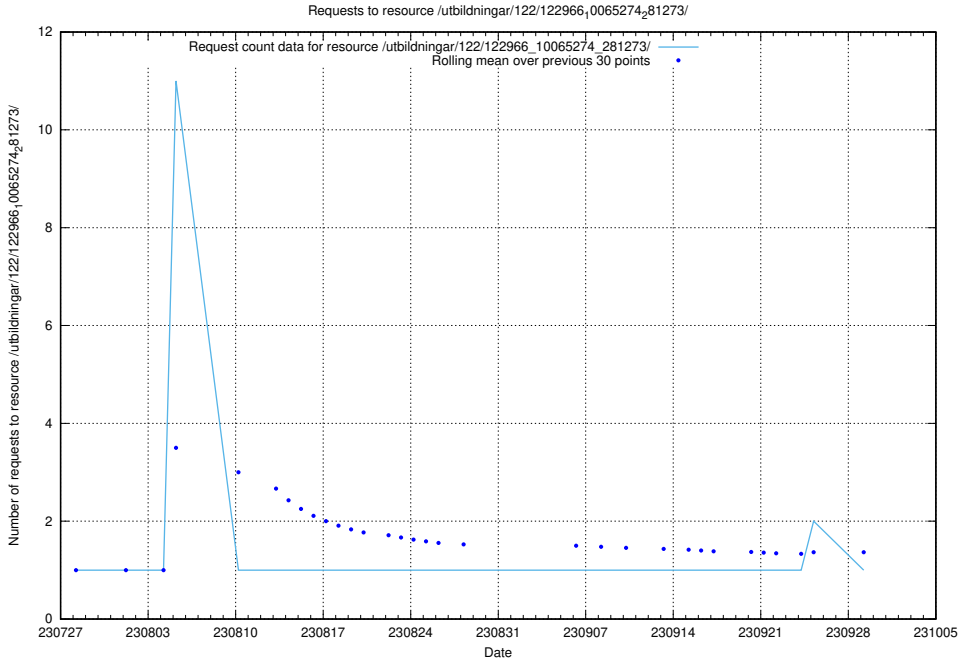

5.4571 Usage of /utbildningar/122/122966_10065274_281273/

Here, we count the number of requests to resource /utbildningar/122/122966_10065274_281273/.