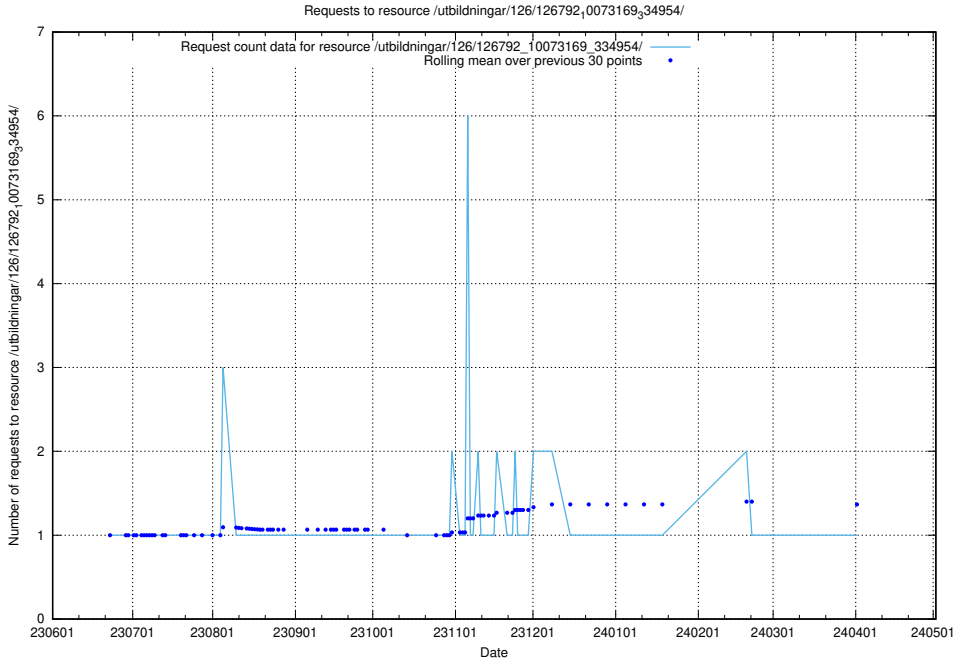

5.5244 Usage of /utbildningar/126/126792_10073169_334954/

Here, we count the number of requests to resource /utbildningar/126/126792_10073169_334954/.