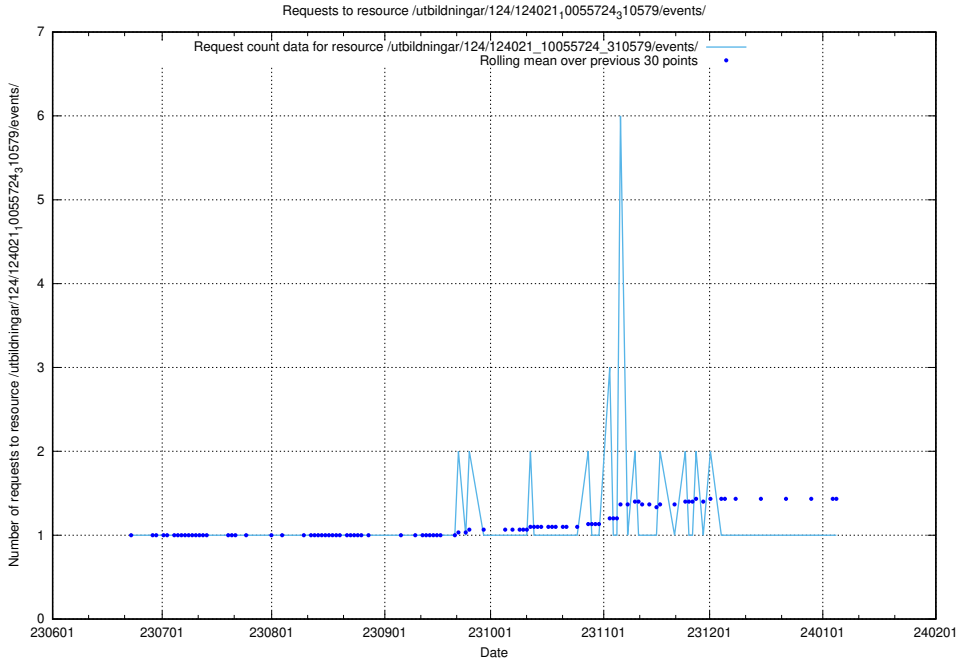

5.5486 Usage of /utbildningar/124/124021_10055724_310579/events/

Here, we count the number of requests to resource /utbildningar/124/124021_10055724_310579/events/