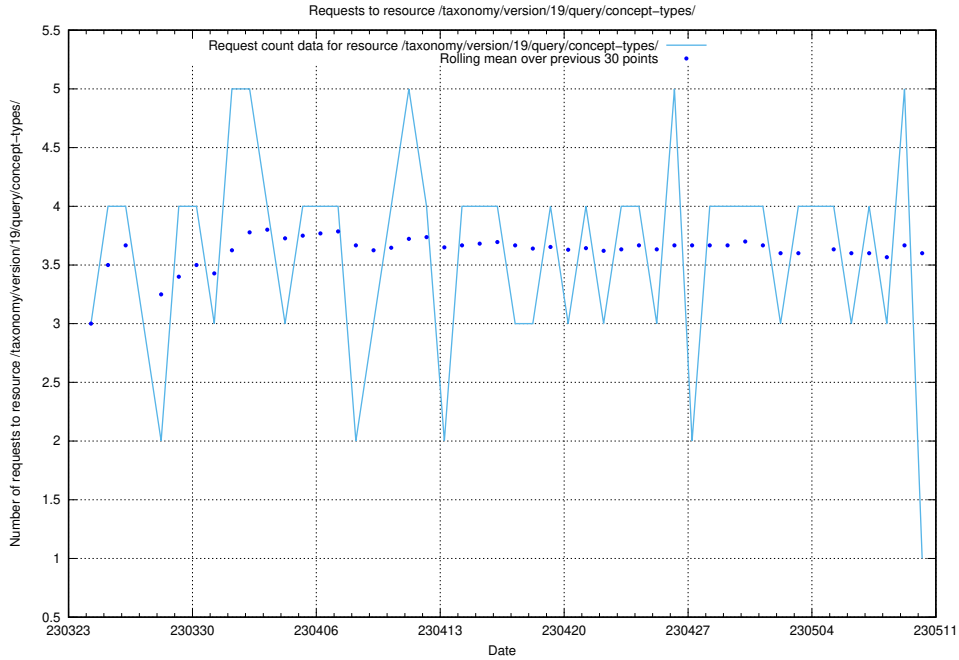

Here, we count the number of requests to resource /taxonomy/version/19/query/concept-types/.

5.5809 Usage of /taxonomy/version/19/query/all-concepts/

Here, we count the number of requests to resource /taxonomy/version/19/query/all-concepts/.