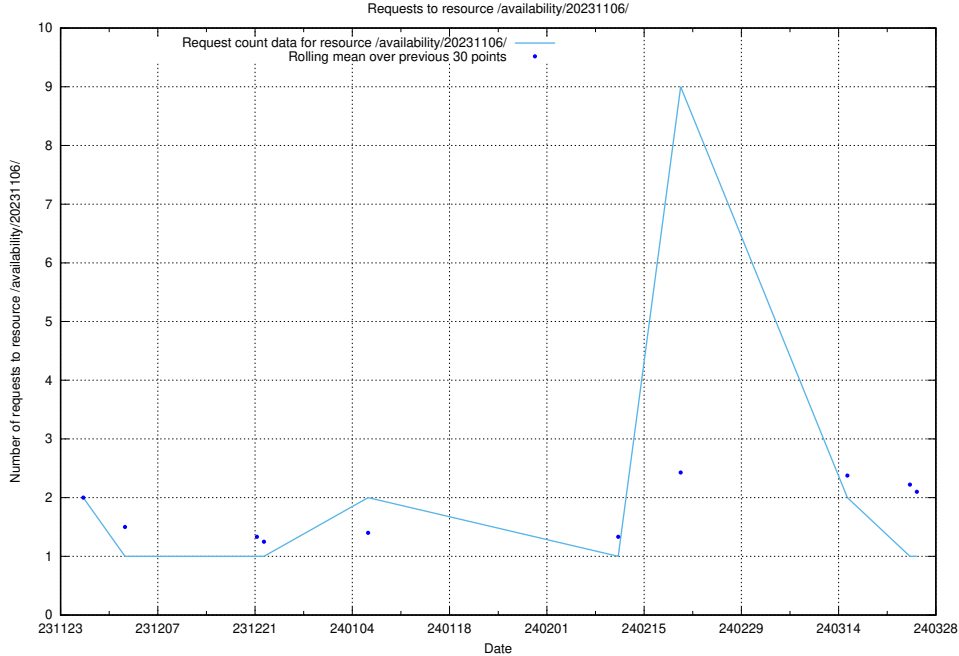

Here, we count the number of requests to resource /taxonomy/version/1/query/concepts-describing-occupation-experience-in-years/.

5.3610 Usage of /availability/20231106/

Here, we count the number of requests to resource /availability/20231106/.