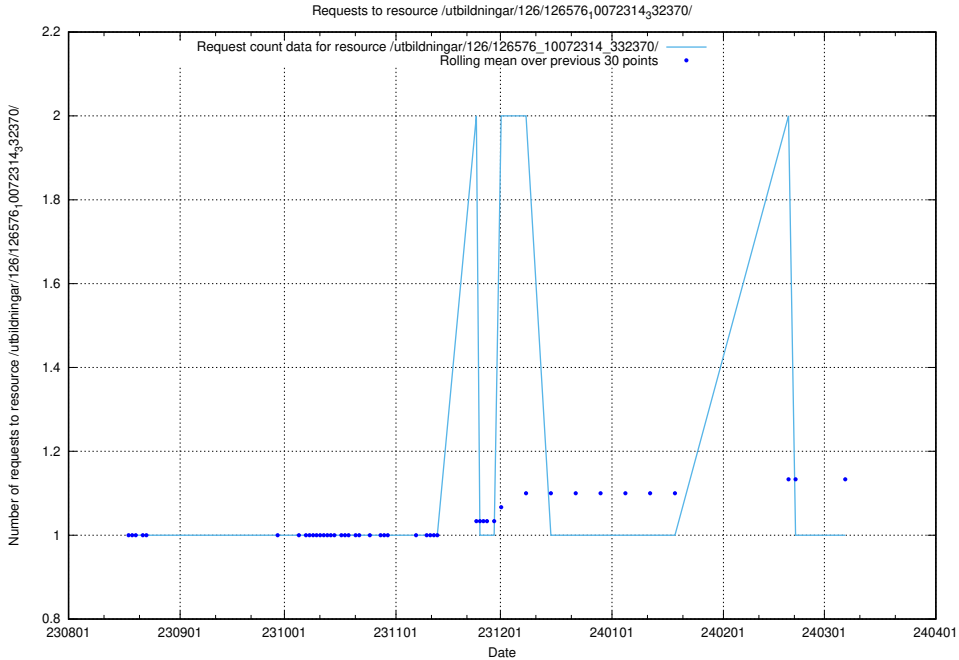

5.4422 Usage of /utbildningar/126/126576_10072314_332370/

Here, we count the number of requests to resource /utbildningar/126/126576_10072314_332370/.