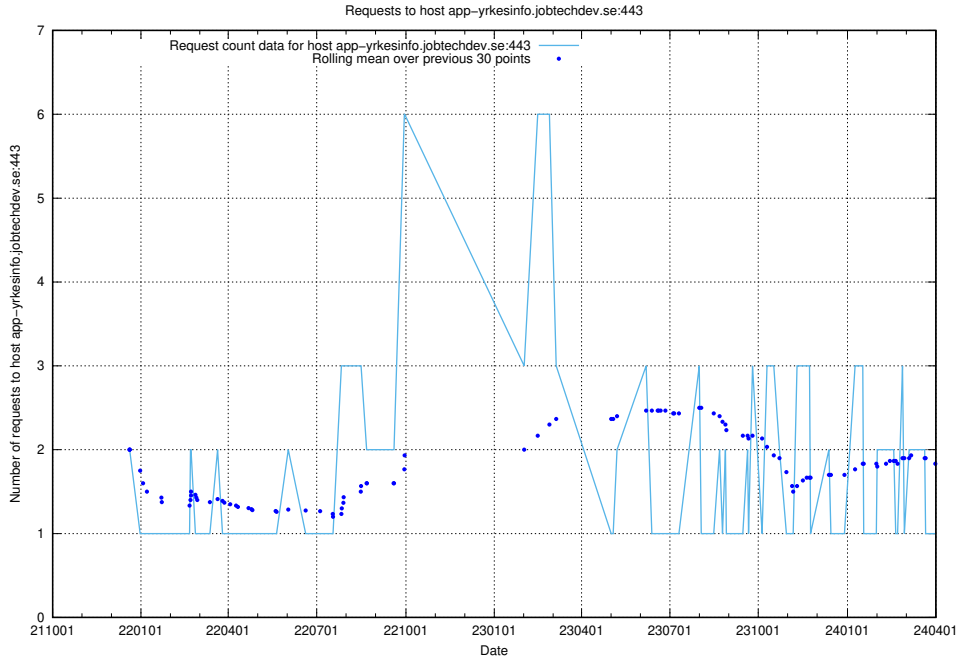

7.622 Usage of app-yrkesinfo.jobtechdev.se:443

Here, we count the number of requests to host app-yrkesinfo.jobtechdev.se:443.