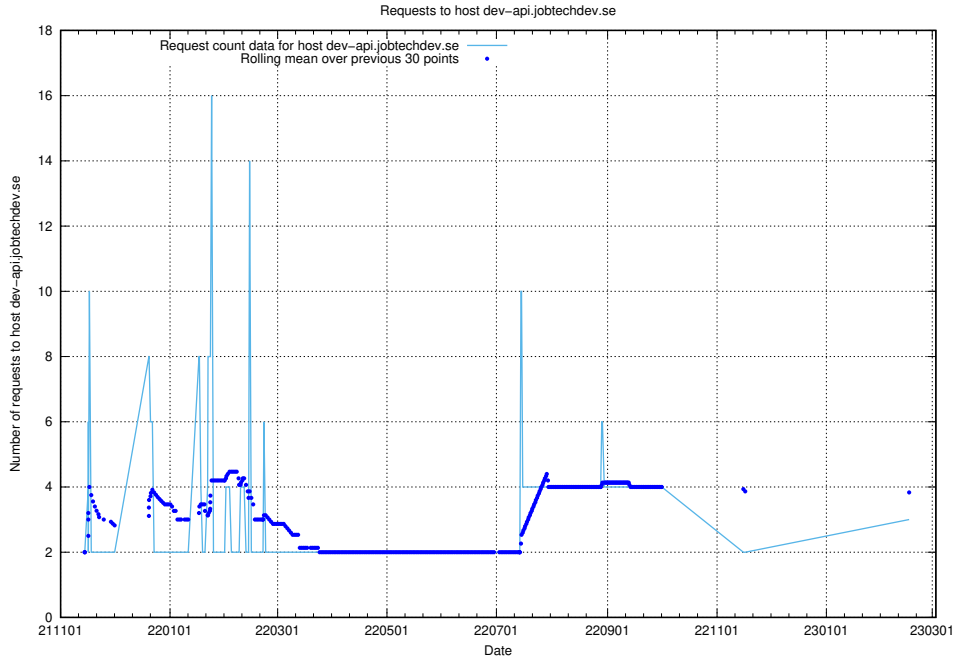

7.168 Usage of dev-api.jobtechdev.se

Here, we count the number of requests to host dev-api.jobtechdev.se.