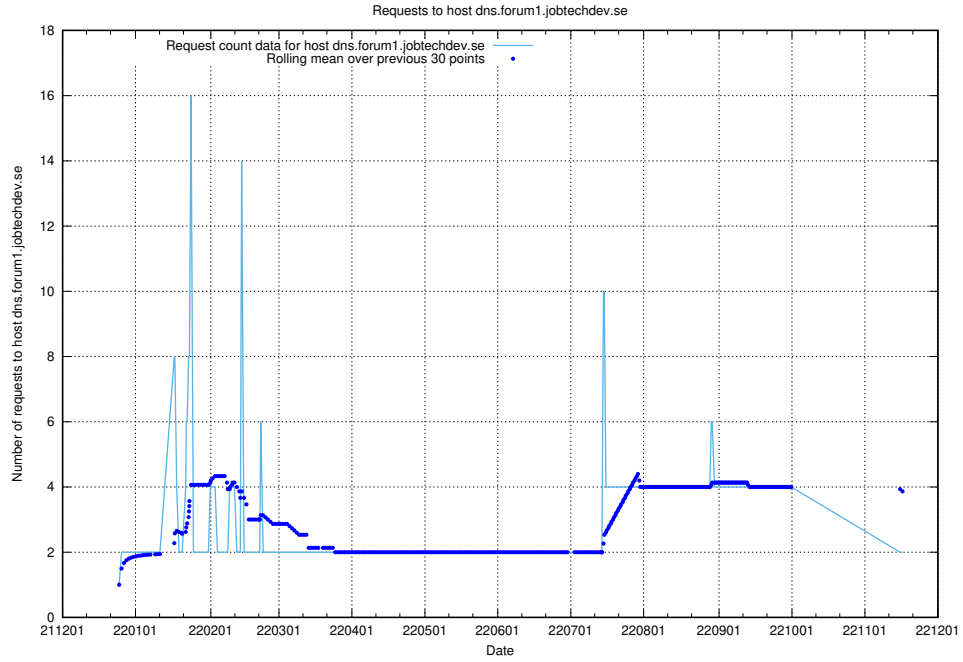

7.366 Usage of dns.forum1.jobtechdev.se

Here, we count the number of requests to host dns.forum1.jobtechdev.se.