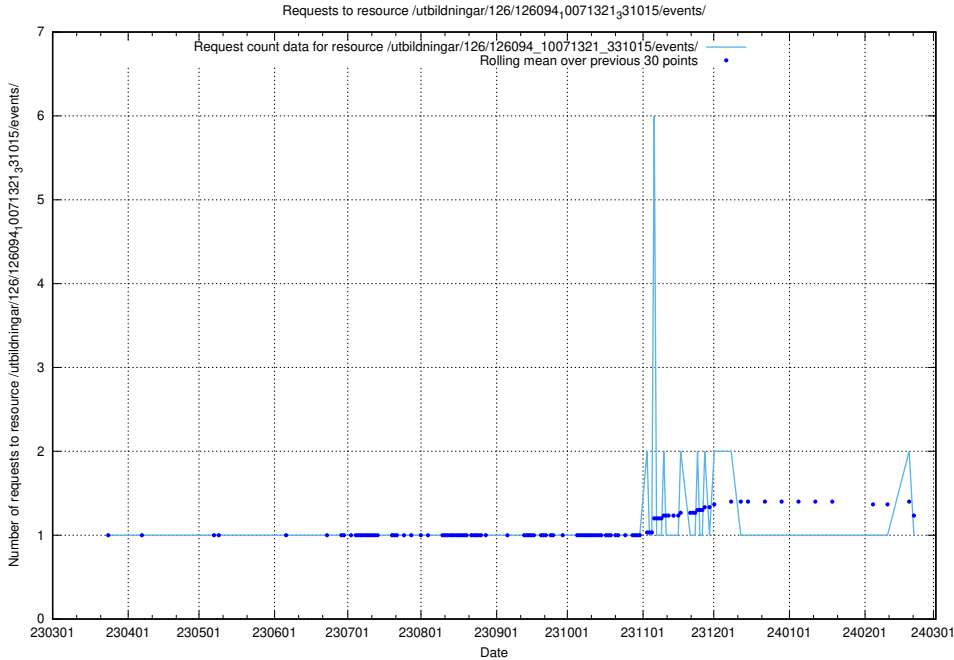

5.5861 Usage of /utbildningar/126/126094_10071321_331015/events/

Here, we count the number of requests to resource /utbildningar/126/126094_10071321_331015/events/