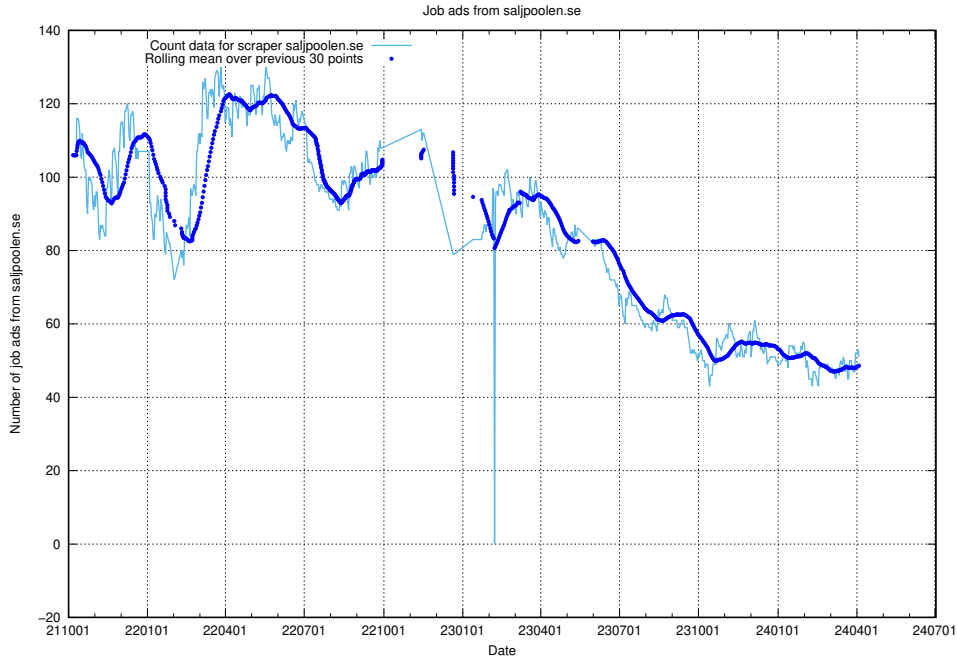

13.16 Number of ads by scraper saljpoolen.se

Here, we count the number of job ads scraped from saljpoolen.se.