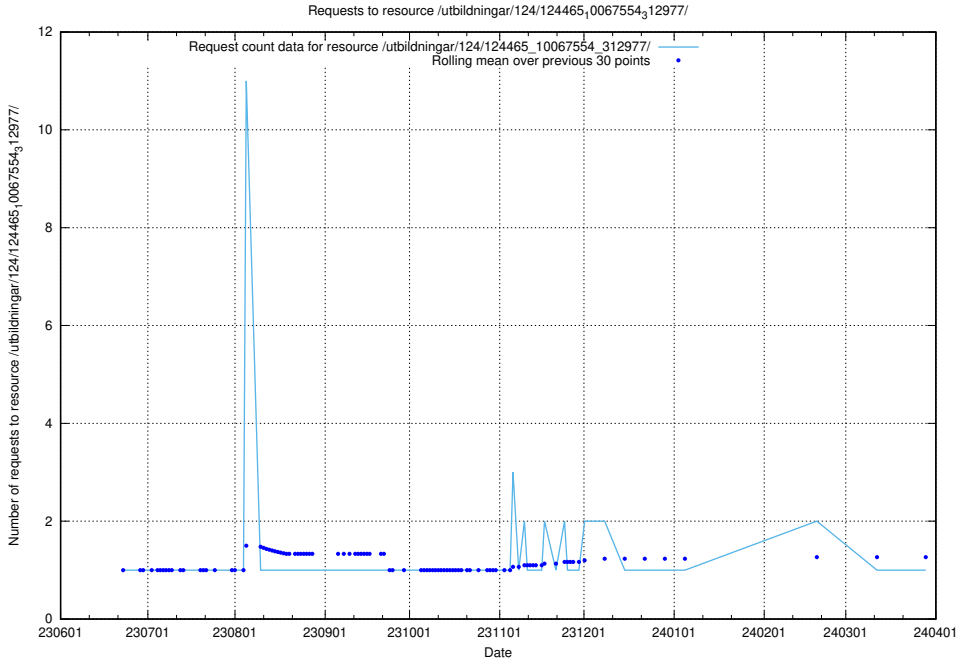

5.5471 Usage of /utbildningar/124/124465_10067554_312977/

Here, we count the number of requests to resource /utbildningar/124/124465_10067554_312977/.