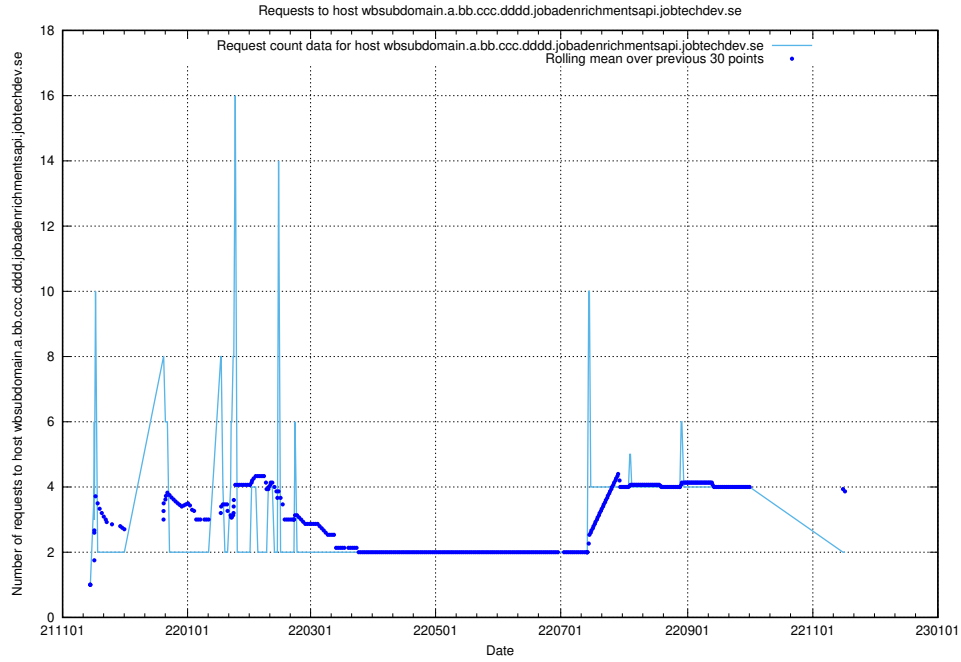

7.548 Usage of wbsubdomain.a.bb.ccc.dddd.jobadenrichmentsapi.jobtechdev.se

Here, we count the number of requests to host wbsubdomain.a.bb.ccc.dddd.jobadenrichmentsapi.jobtechdev.se