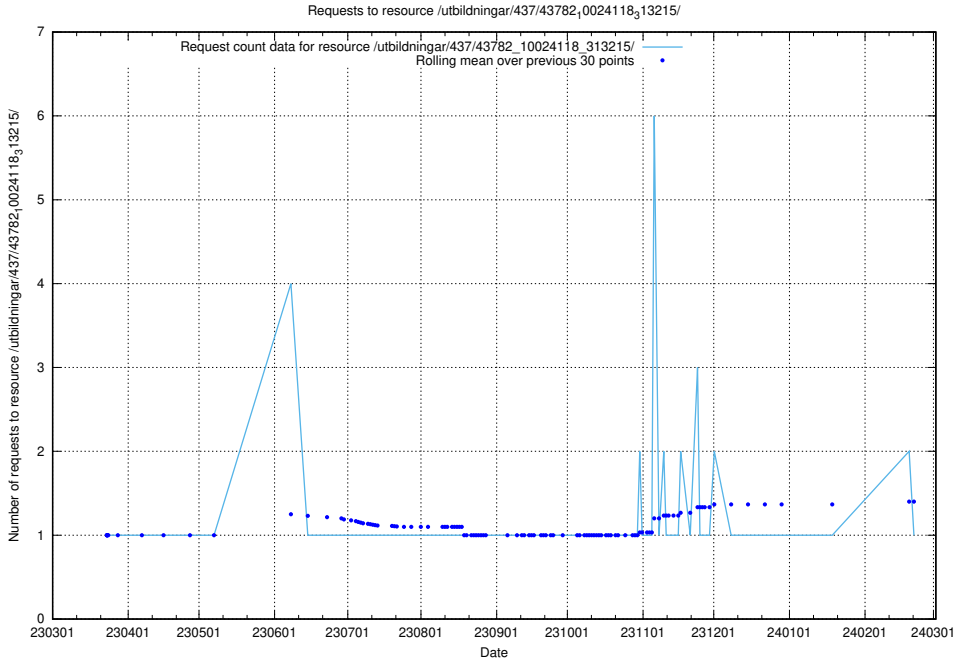

5.6005 Usage of /utbildningar/437/43782_10024118_313215/

Here, we count the number of requests to resource /utbildningar/437/43782_10024118_313215/.