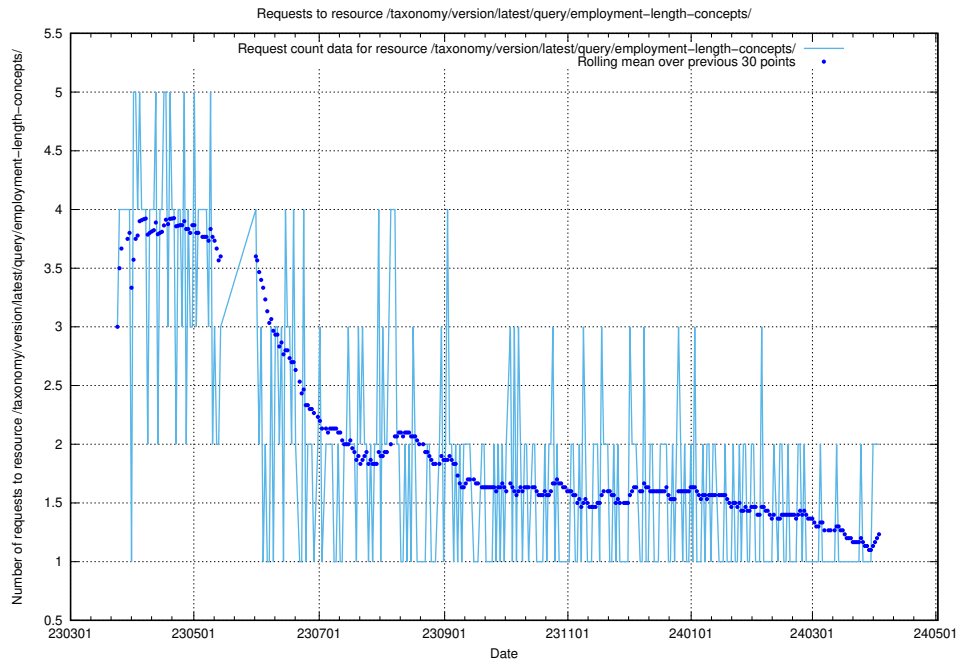

5.797 Usage of /taxonomy/version/latest/query/employment-length-concepts/

Here, we count the number of requests to resource /taxonomy/version/latest/query/employment-length-concepts/.