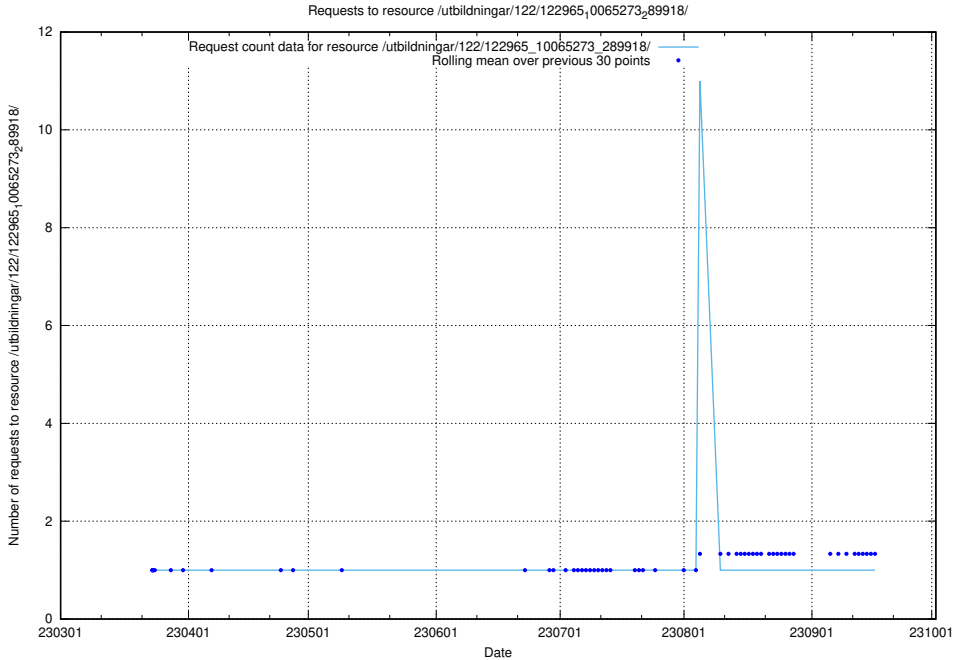

Here, we count the number of requests to resource /utbildningar/122/122965_10065273_289918/.

5.4791 Usage of /taxonomy/version/14/query/employment-variety-concepts/

Here, we count the number of requests to resource /taxonomy/version/14/query/employment-variety-concepts/.