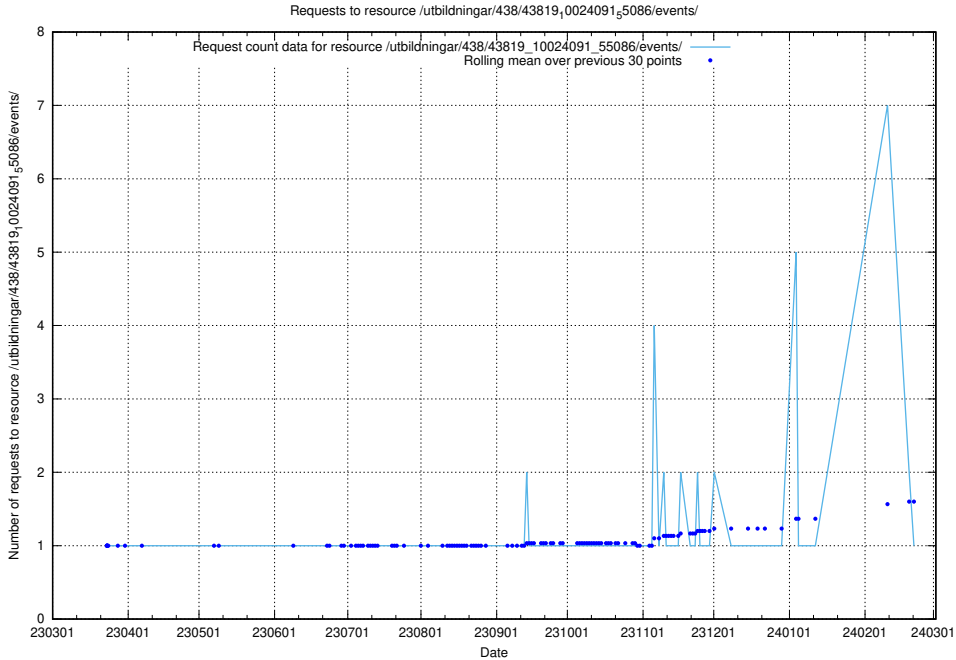

5.5979 Usage of /utbildningar/438/43819_10024091_55086/events/

Here, we count the number of requests to resource /utbildningar/438/43819_10024091_55086/events/.