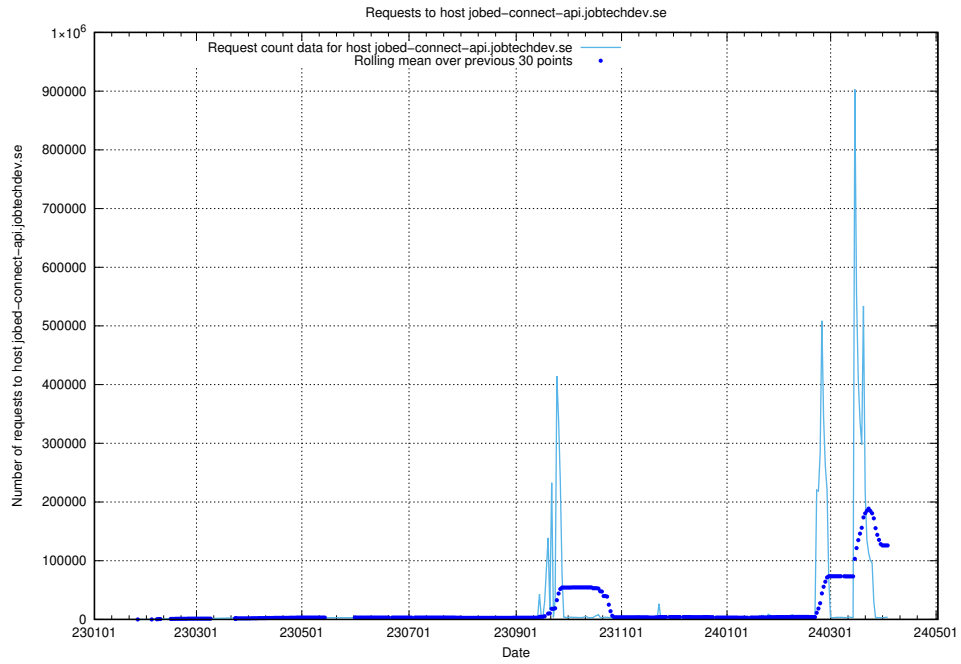

7.15 Usage of `jobed-connect-api.jobtechdev.se`

Here, we count the number of requests to host `jobed-connect-api.jobtechdev.se`.