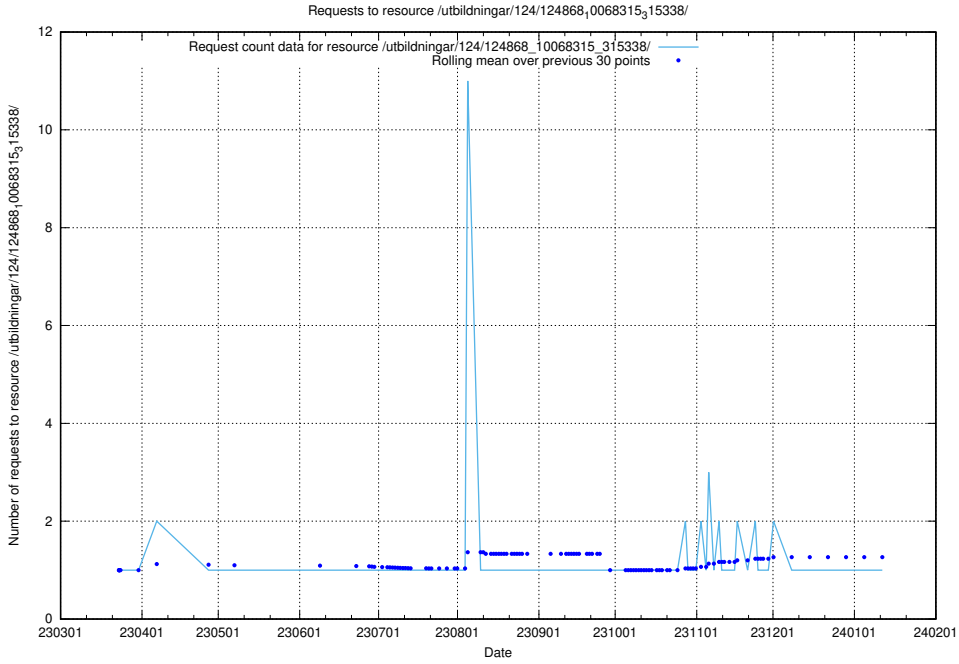

5.1053 Usage of /utbildningar/124/124868_10068315_315338/

Here, we count the number of requests to resource /utbildningar/124/124868_10068315_315338/.