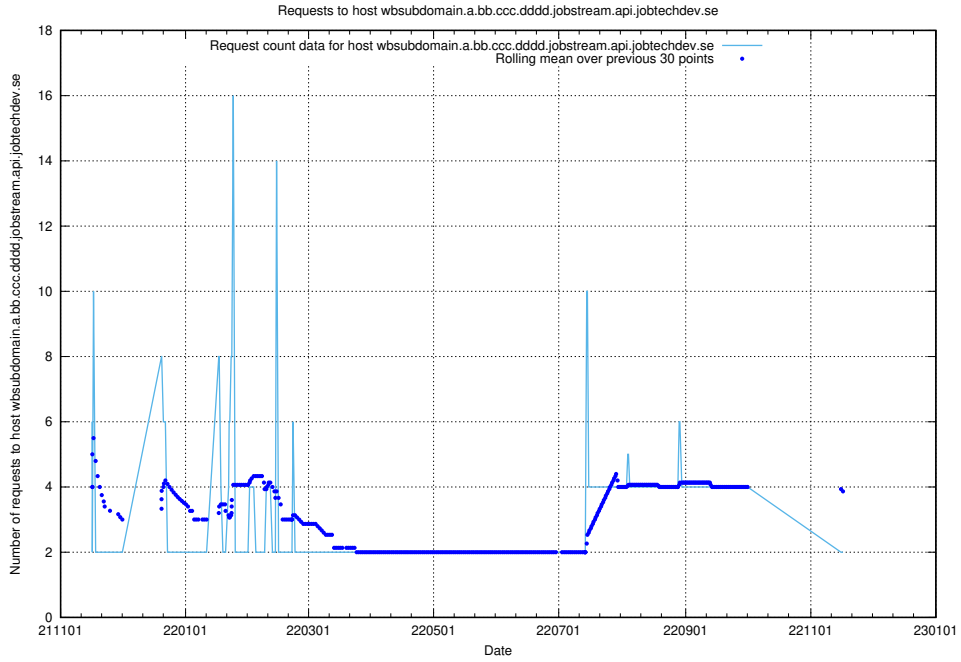

7.525 Usage of wbsubdomain.a.bb.ccc.dddd.jobstream.api.jobtechdev.se

Here, we count the number of requests to host wbsubdomain.a.bb.ccc.dddd.jobstream.api.jobtechdev.se.