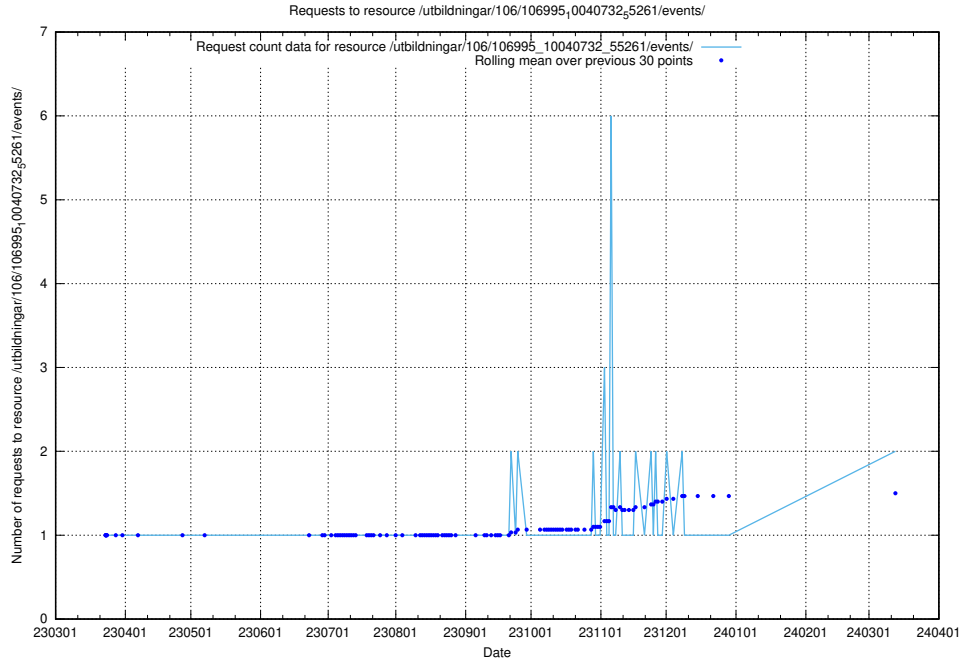

5.671 Usage of /utbildningar/106/106995_10040732_55261/events/

Here, we count the number of requests to resource /utbildningar/106/106995_10040732_55261/events/.