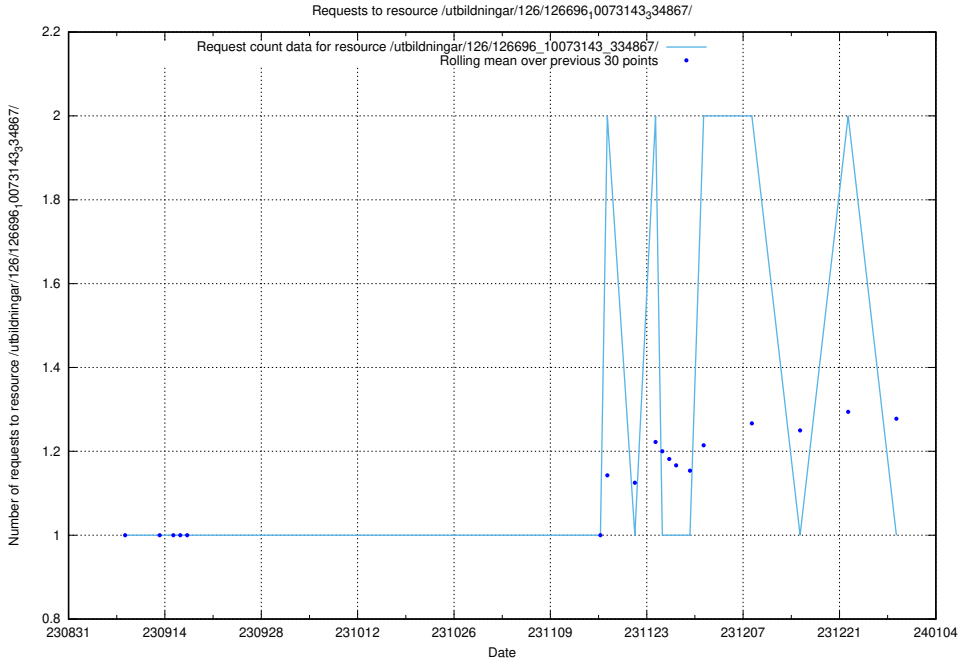

5.4283 Usage of /utbildningar/126/126696_10073143_334867/

Here, we count the number of requests to resource /utbildningar/126/126696_10073143_334867/.