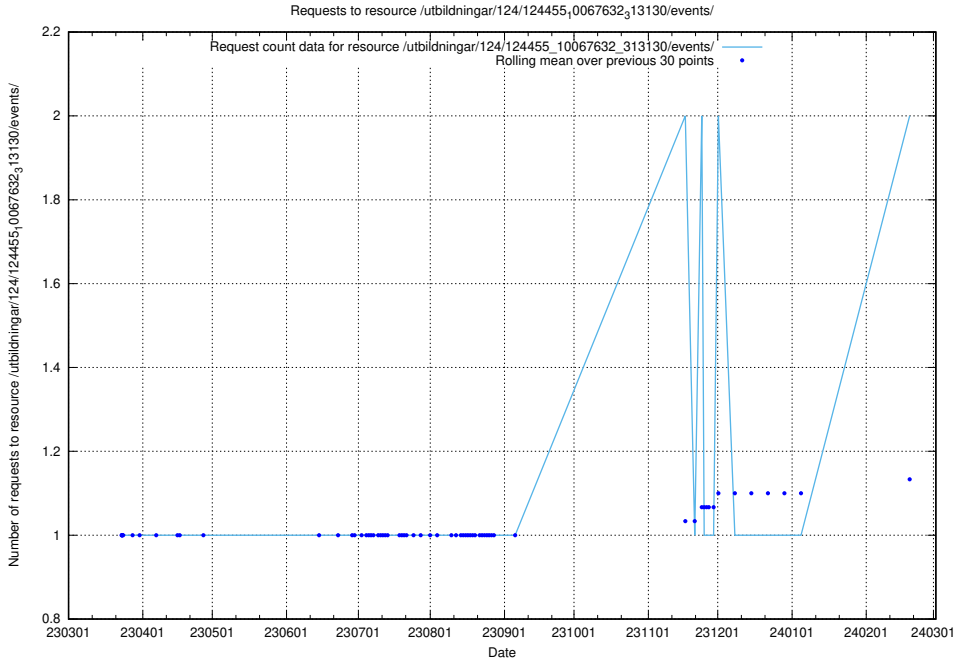

5.500 Usage of /utbildningar/124/124455_10067632_313130/events/

Here, we count the number of requests to resource /utbildningar/124/124455_10067632_313130/events/