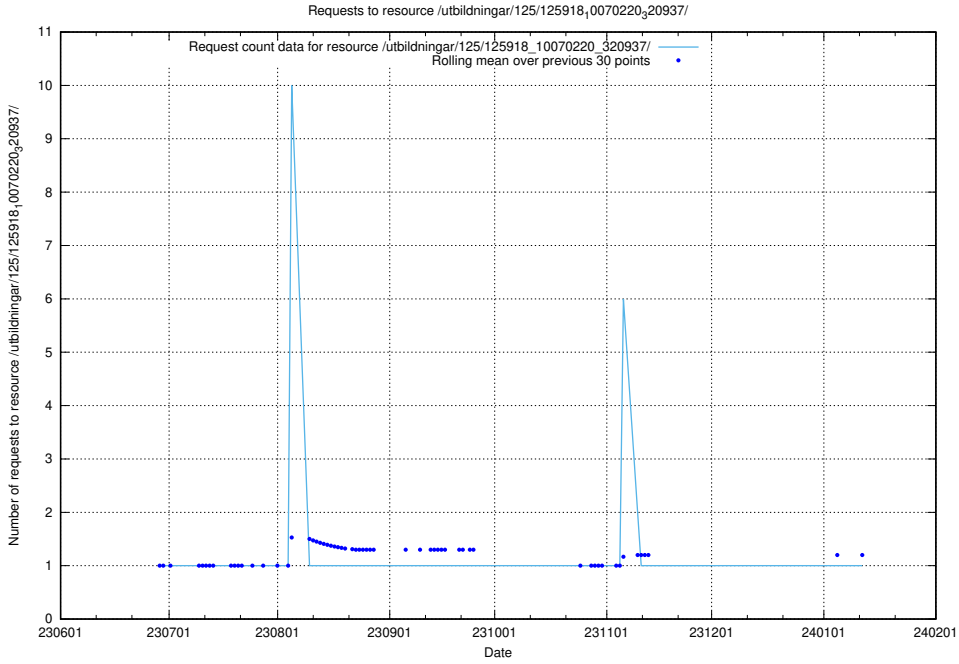

5.5115 Usage of /utbildningar/125/125918_10070220_320937/

Here, we count the number of requests to resource /utbildningar/125/125918_10070220_320937/.