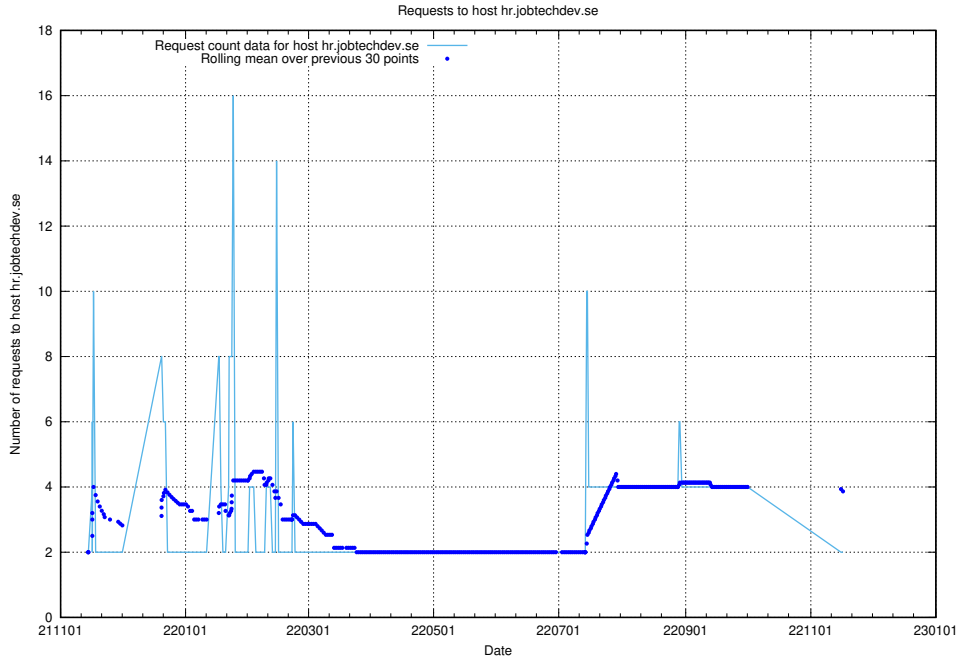

7.600 Usage of events.jobtechdev.se

Here, we count the number of requests to host events.jobtechdev.se.

7.601 Usage of hr.jobtechdev.se

Here, we count the number of requests to host hr.jobtechdev.se.

7.602 Usage of historical-ads-frontend-onprem.jobtechdev.se