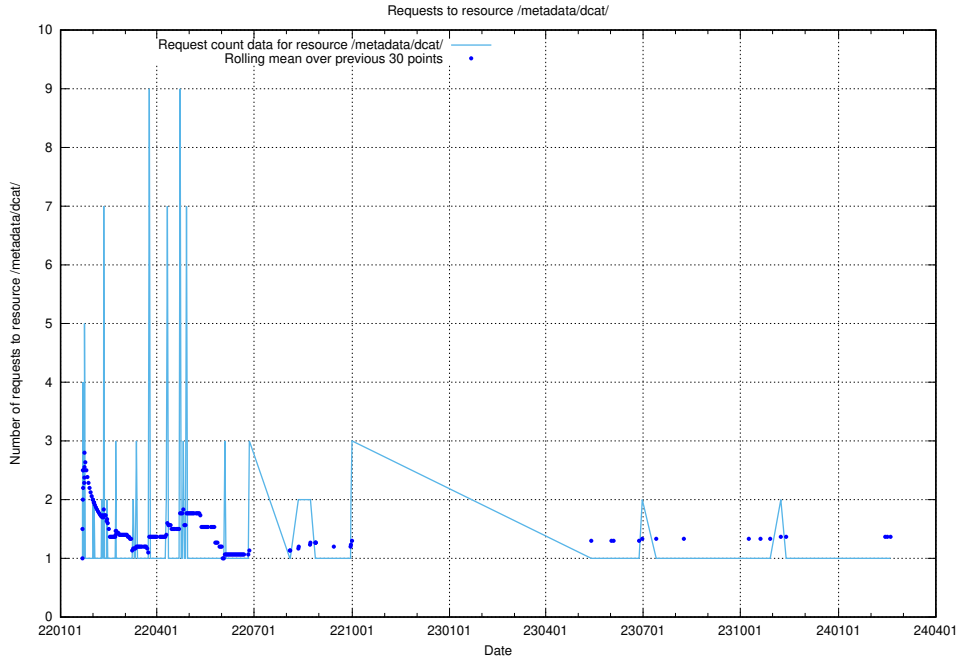

5.6148 Usage of /metadata/dcat/

Here, we count the number of requests to resource /metadata/dcat/.