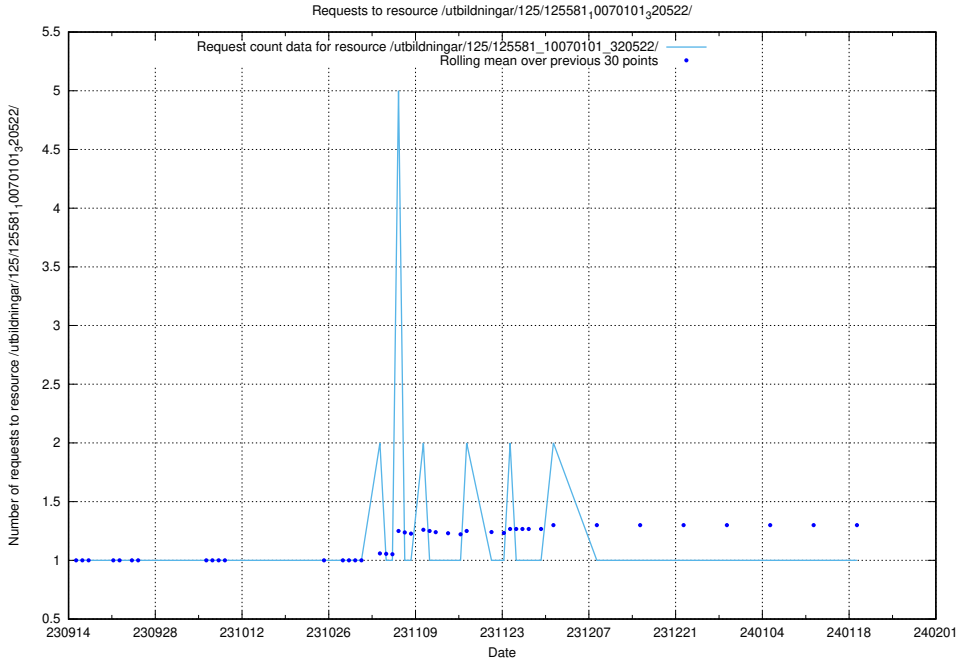

5.4223 Usage of /utbildningar/125/125581_10070101_320522/

Here, we count the number of requests to resource /utbildningar/125/125581_10070101_320522/.