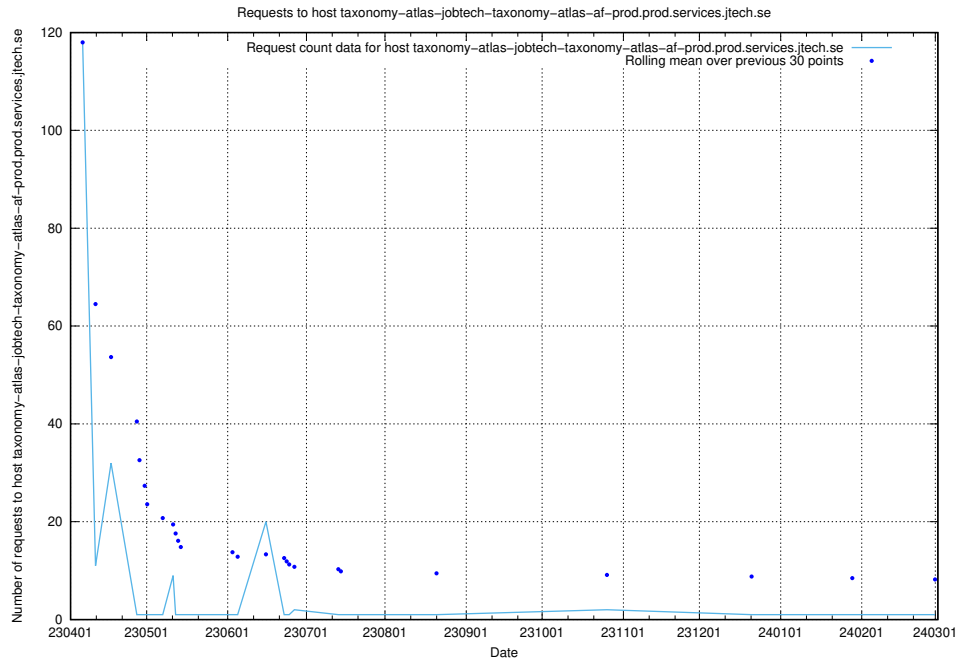

7.608 Usage of taxonomy-atlas-jobtech-taxonomy-atlas-af-prod.prod.services.jtech

Here, we count the number of requests to host taxonomy-atlas-jobtech-taxonomy-atlas-af-prod.prod.services.jtech.se.