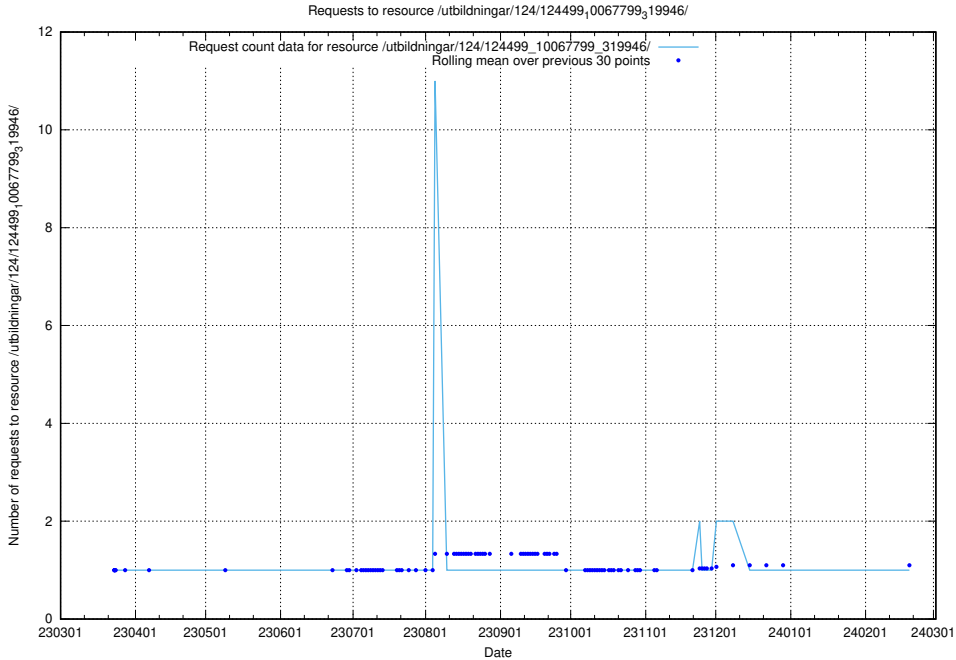

5.2106 Usage of /utbildningar/124/124499_10067799_319946/

Here, we count the number of requests to resource /utbildningar/124/124499_10067799_319946/.