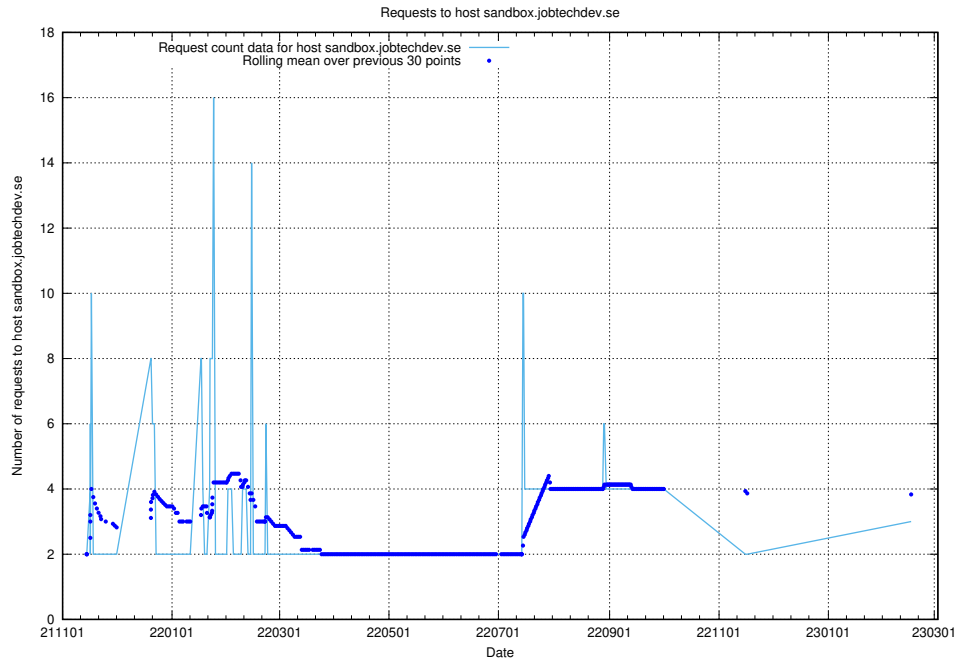

7.235 Usage of sandbox.jobtechdev.se

Here, we count the number of requests to host sandbox.jobtechdev.se.