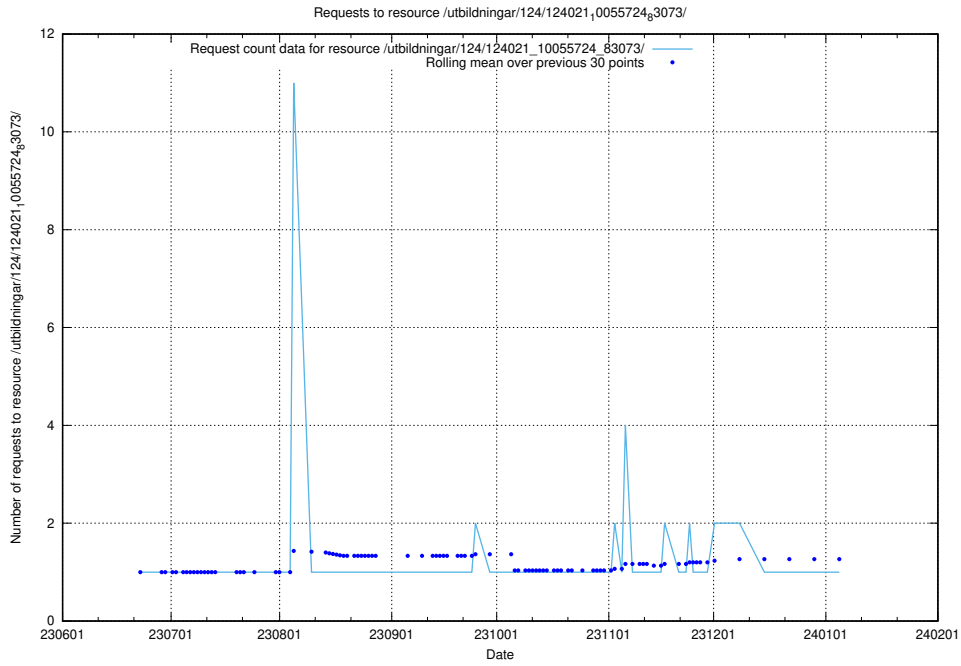

5.5484 Usage of /utbildningar/124/124021_10055724_83073/

Here, we count the number of requests to resource /utbildningar/124/124021_10055724_83073/.