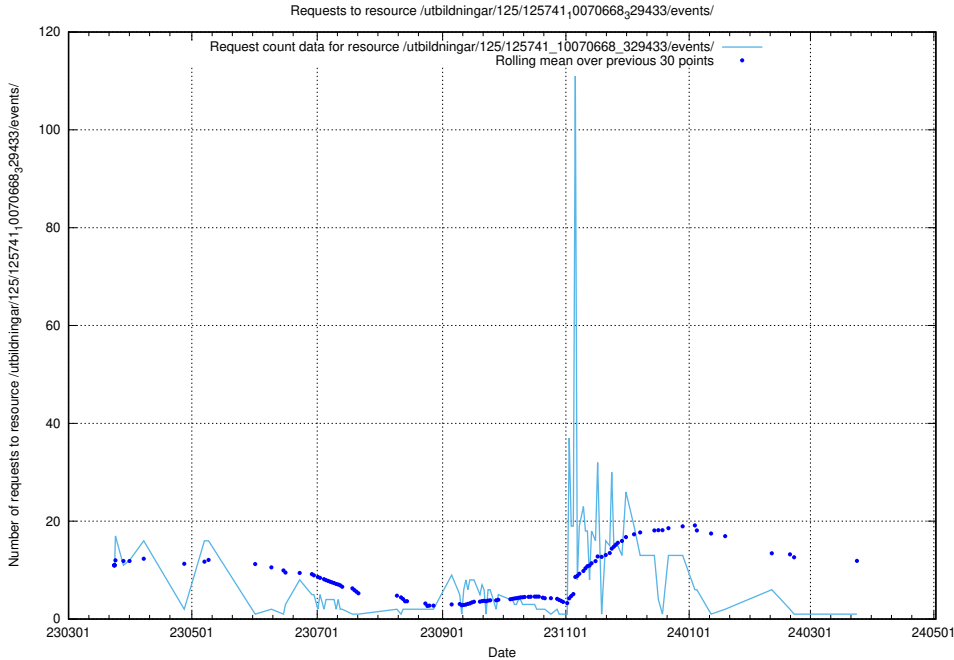

5.5896 Usage of /utbildningar/125/125741_10070668_329433/events/

Here, we count the number of requests to resource /utbildningar/125/125741_10070668_329433/events/