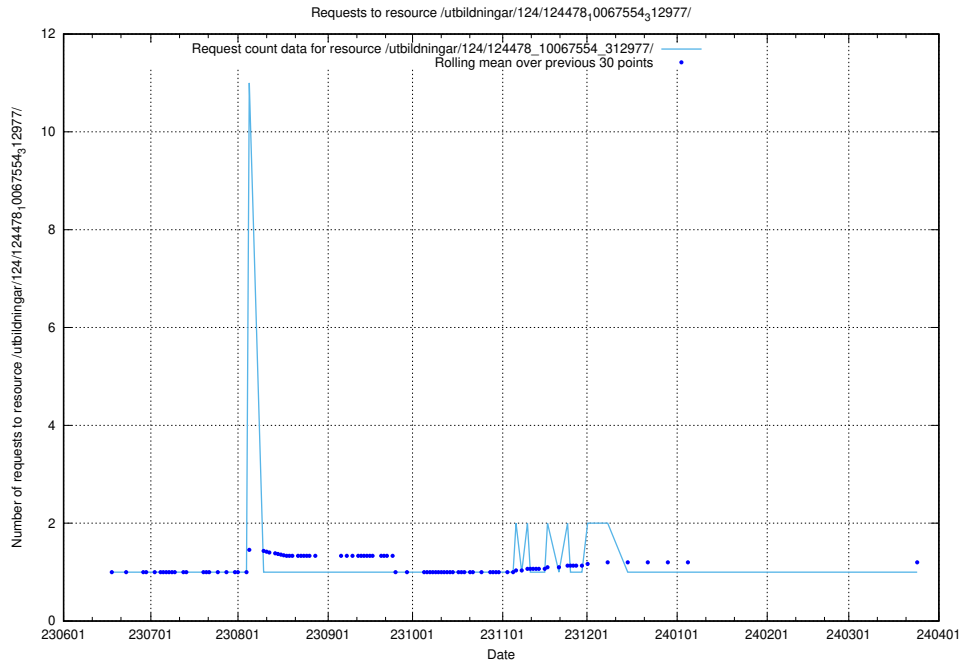

5.5529 Usage of /utbildningar/124/124478_10067554_312977/

Here, we count the number of requests to resource /utbildningar/124/124478_10067554_312977/.