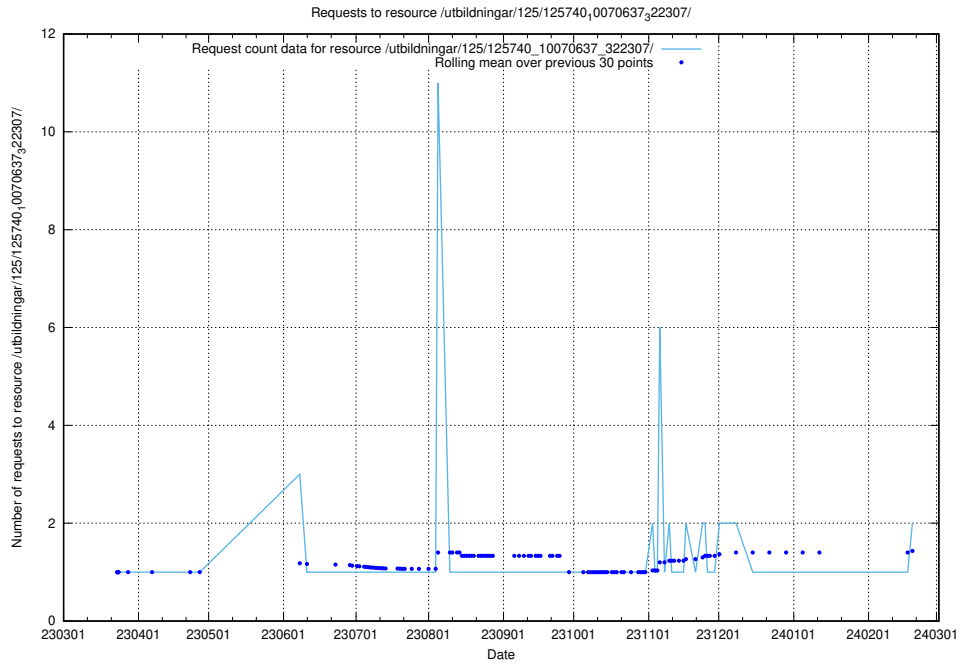

5.309 Usage of /utbildningar/125/125740_10070637_322307/

Here, we count the number of requests to resource /utbildningar/125/125740_10070637_322307/.