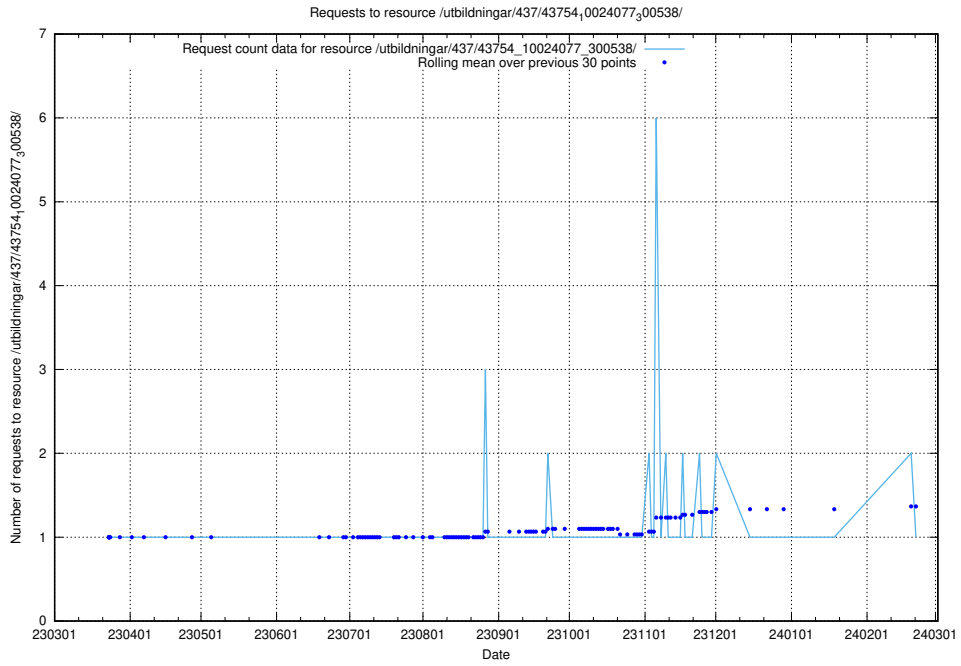

5.6014 Usage of /utbildningar/437/43754_10024077_300538/

Here, we count the number of requests to resource /utbildningar/437/43754_10024077_300538/.