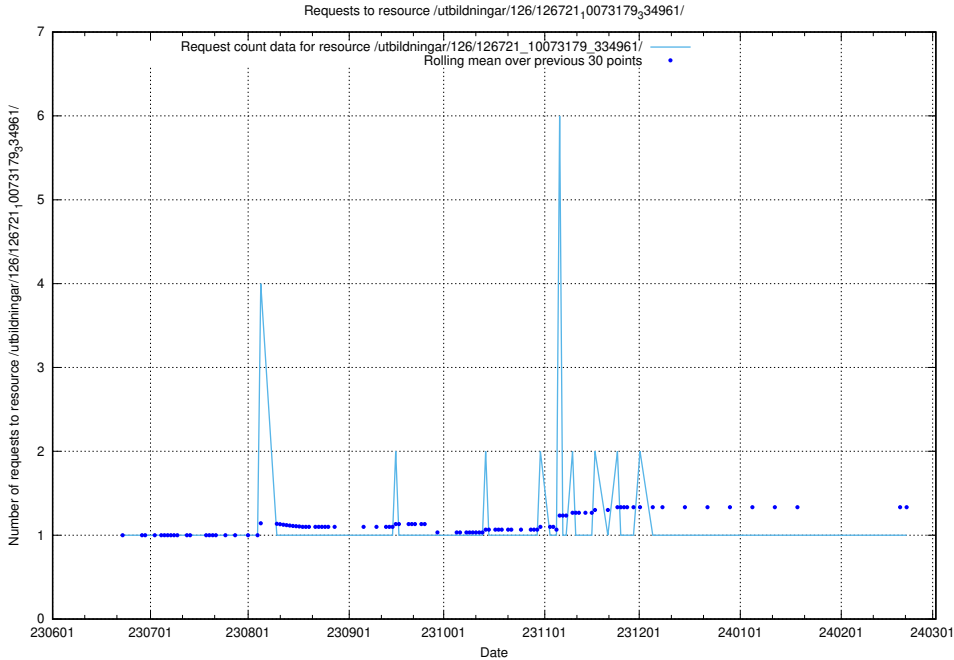

5.5258 Usage of /utbildningar/126/126721_10073179_334961/

Here, we count the number of requests to resource /utbildningar/126/126721_10073179_334961/.