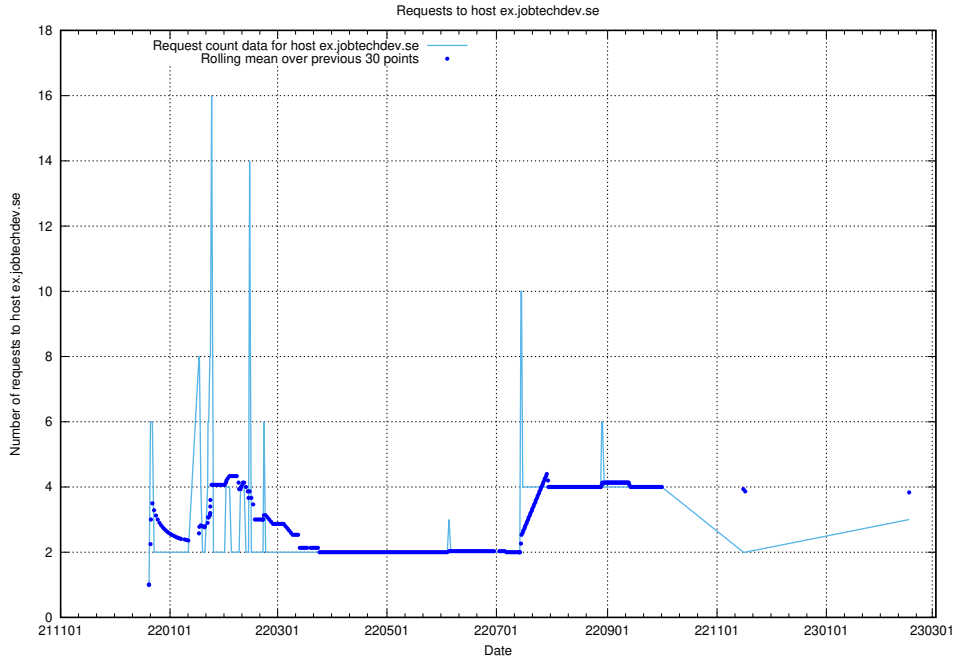

7.201 Usage of ex.jobtechdev.se

Here, we count the number of requests to host ex.jobtechdev.se.