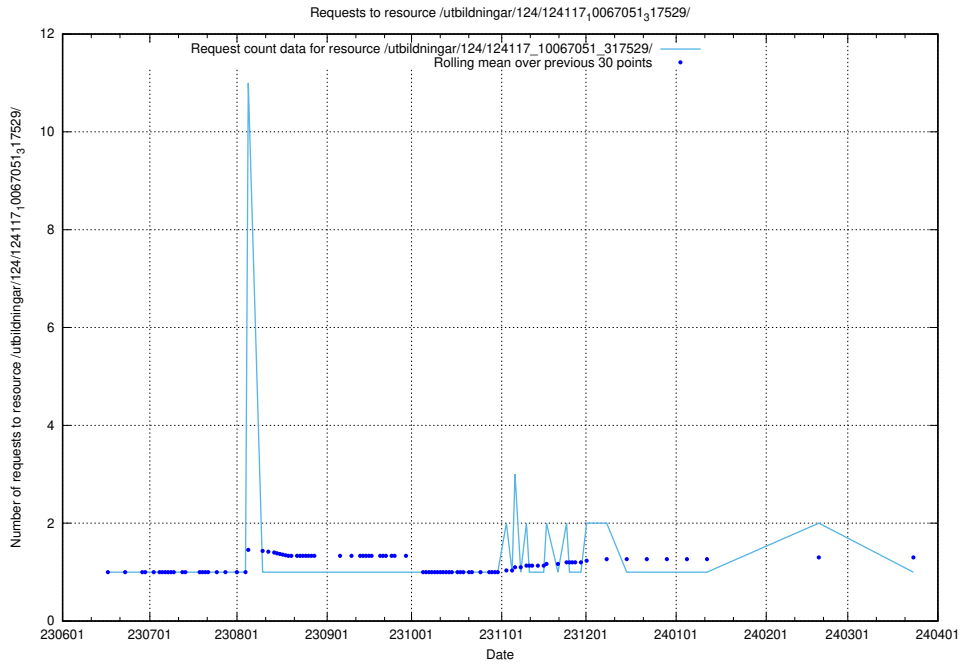

5.5538 Usage of /utbildningar/124/124117_10067051_317529/

Here, we count the number of requests to resource /utbildningar/124/124117_10067051_317529/.