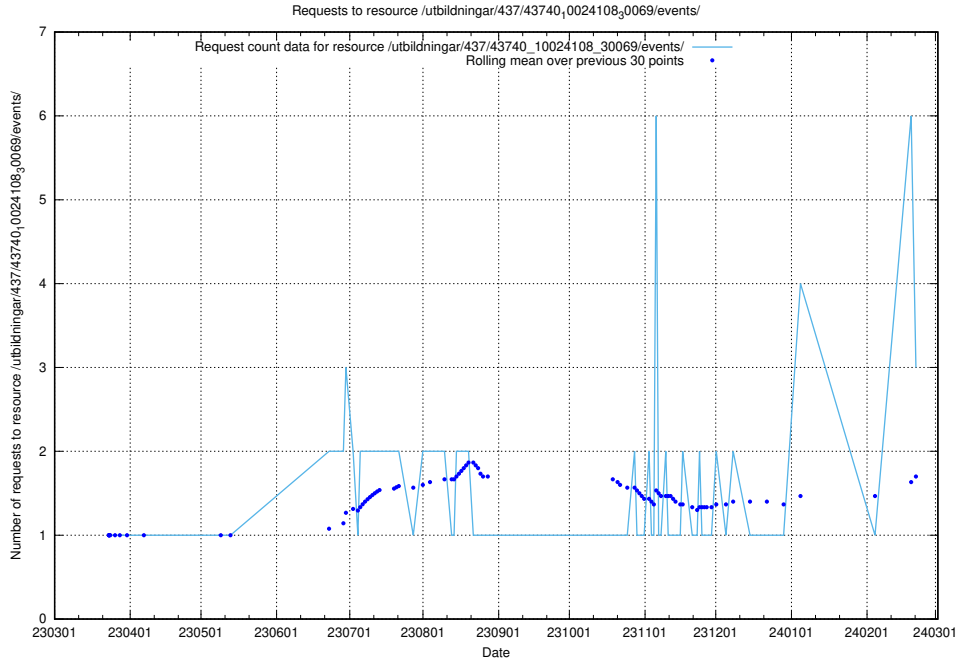

5.300 Usage of /utbildningar/437/43740_10024108_30069/events/

Here, we count the number of requests to resource /utbildningar/437/43740_10024108_30069/events/.