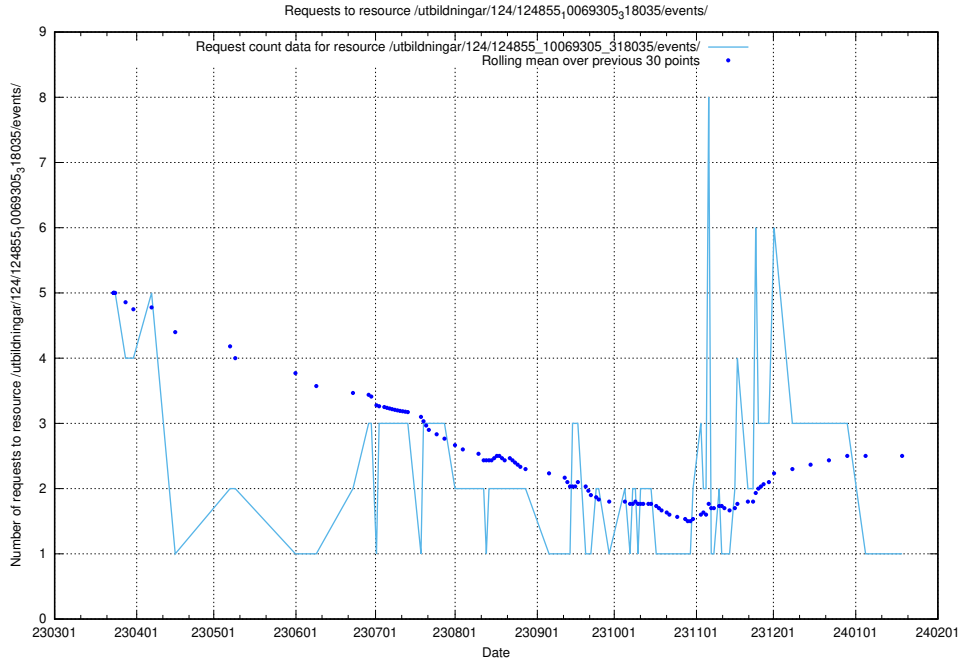

5.5898 Usage of /utbildningar/124/124855_10069305_318035/events/

Here, we count the number of requests to resource /utbildningar/124/124855_10069305_318035/events/