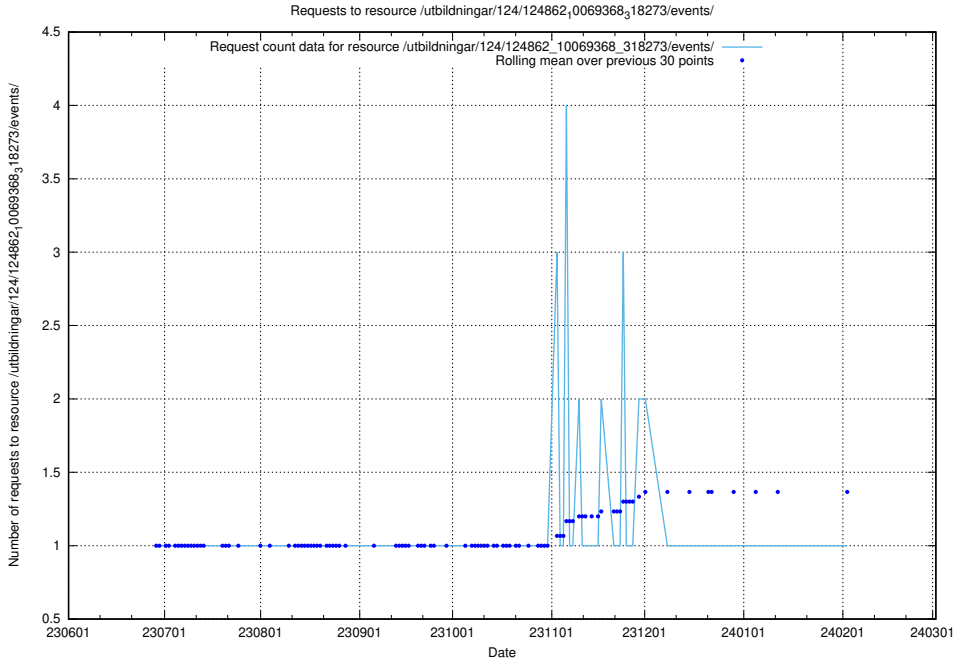

5.5129 Usage of /utbildningar/124/124862_10069368_318273/events/

Here, we count the number of requests to resource /utbildningar/124/124862_10069368_318273/events/