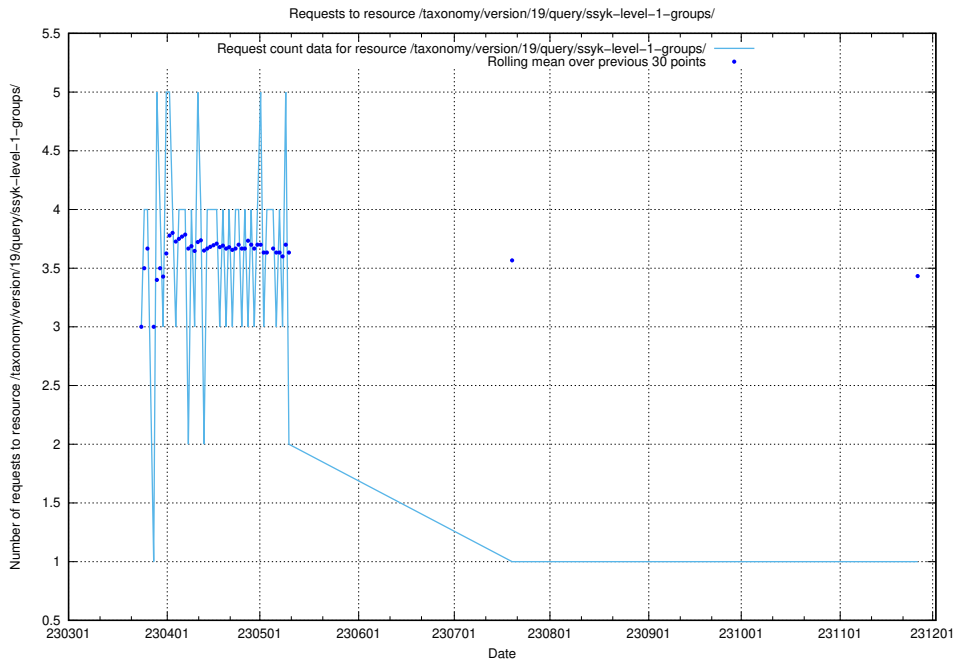

5.5786 Usage of /taxonomy/version/19/query/ssyk-level-1-groups/

Here, we count the number of requests to resource /taxonomy/version/19/query/ssyk-level-1-groups/.