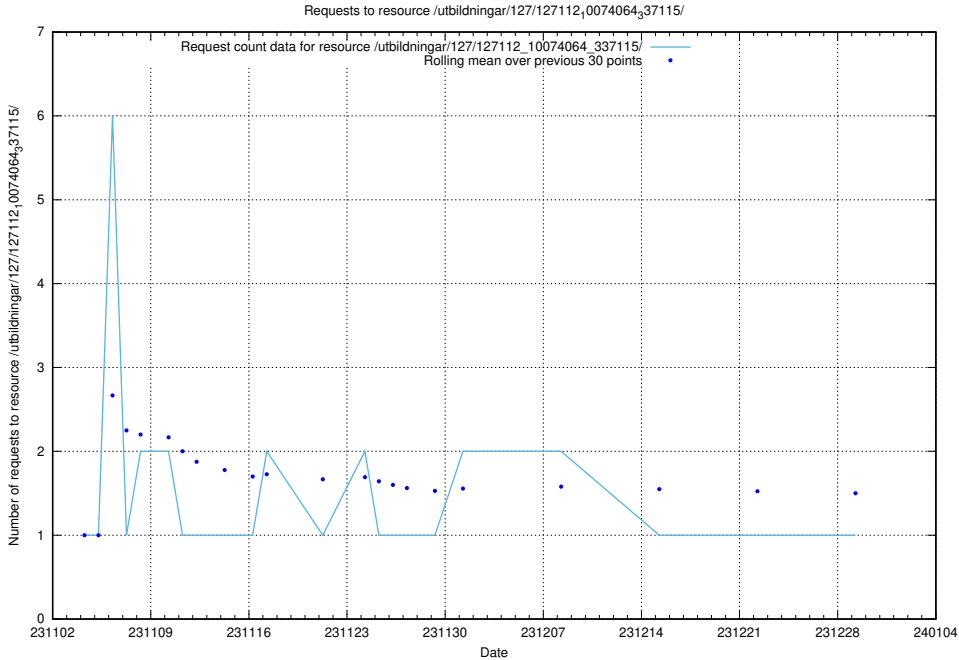

5.3768 Usage of /utbildningar/127/127112_10074064_337115/

Here, we count the number of requests to resource /utbildningar/127/127112_10074064_337115/.