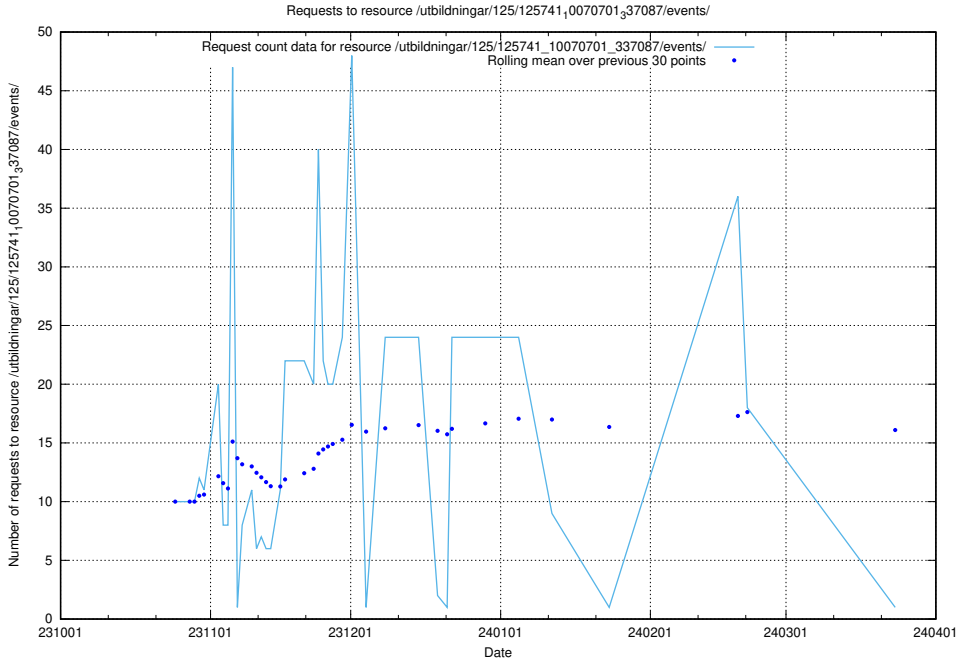

5.3840 Usage of /utbildningar/125/125741_10070701_337087/events/

Here, we count the number of requests to resource /utbildningar/125/125741_10070701_337087/events/