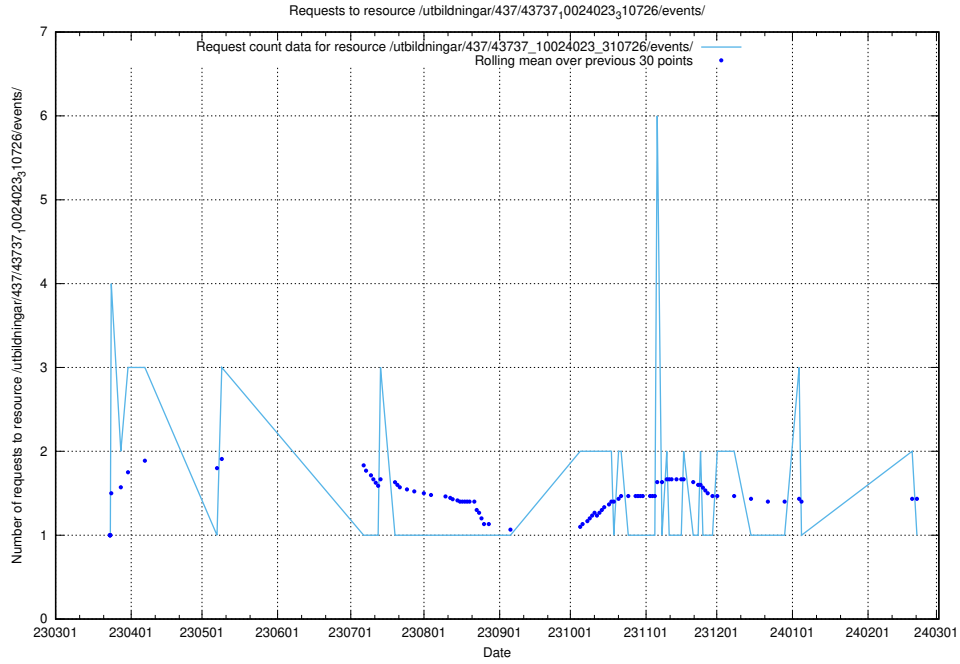

5.6033 Usage of /utbildningar/437/43737_10024023_310726/events/

Here, we count the number of requests to resource /utbildningar/437/43737_10024023_310726/events/.