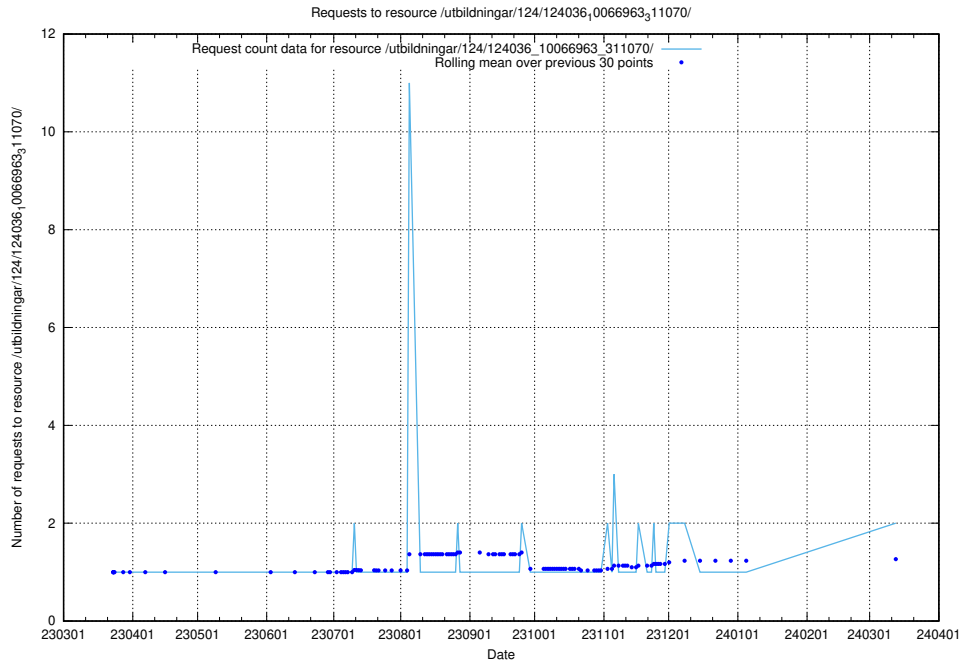

Here, we count the number of requests to resource /utbildningar/124/124465_10067631_336914/events/

5.570 Usage of /utbildningar/124/124036_10066963_311070/

Here, we count the number of requests to resource /utbildningar/124/124036_10066963_311070/.