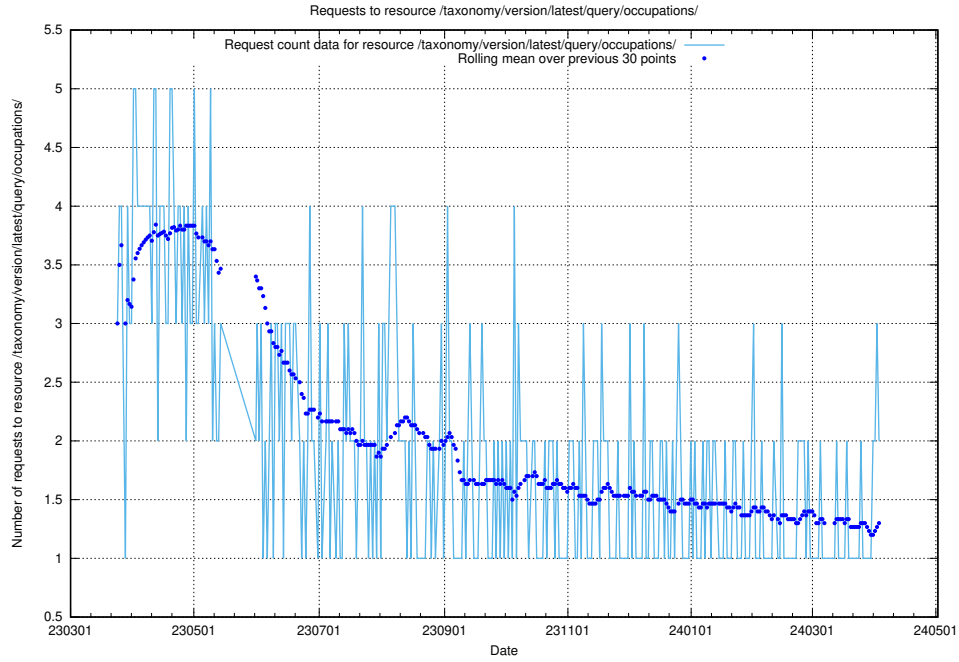

5.786 Usage of /taxonomy/version/latest/query/occupations/

Here, we count the number of requests to resource /taxonomy/version/latest/query/occupations/.