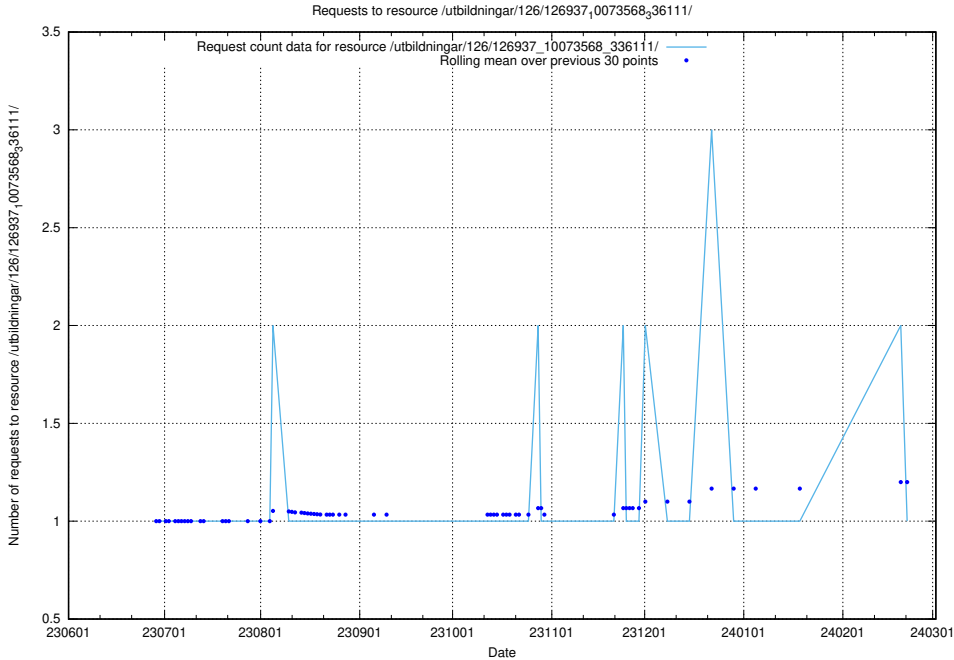

5.5087 Usage of /utbildningar/126/126937_10073568_336111/

Here, we count the number of requests to resource /utbildningar/126/126937_10073568_336111/.