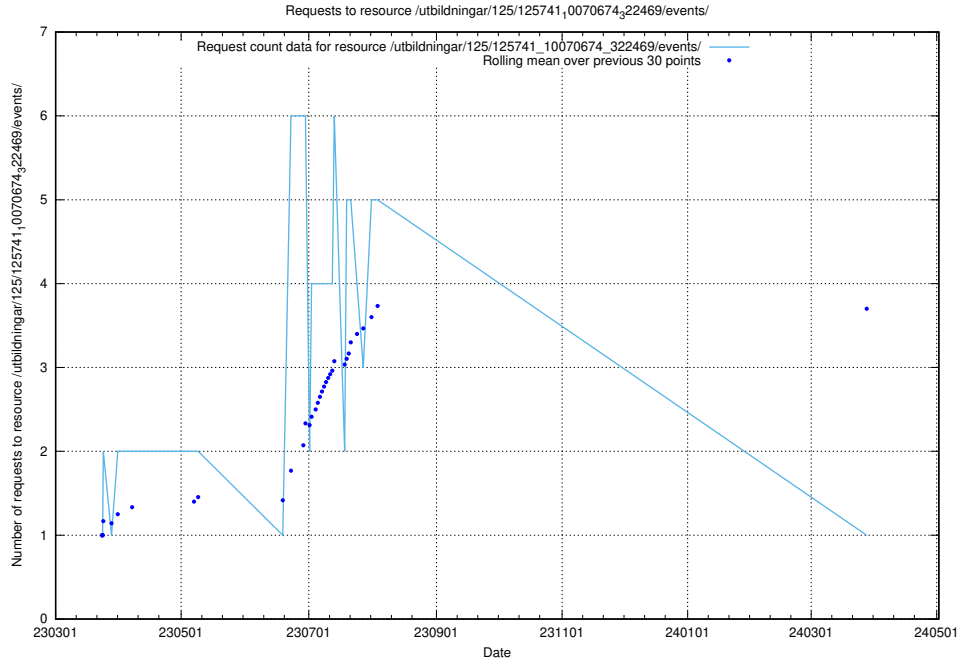

5.6136 Usage of /utbildningar/125/125741_10070674_322469/events/

Here, we count the number of requests to resource /utbildningar/125/125741_10070674_322469/events/