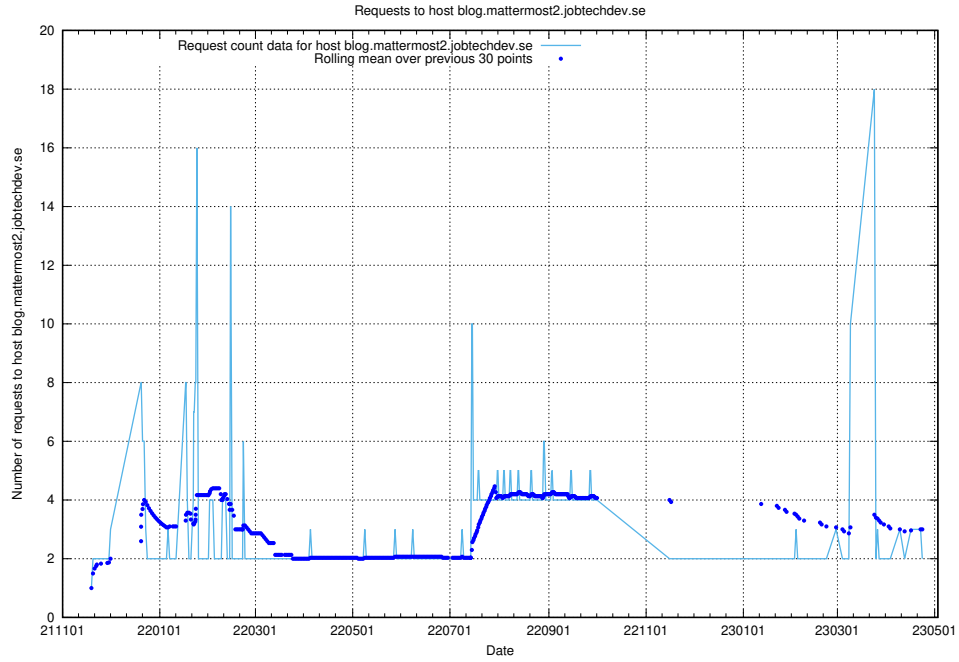

7.473 Usage of `blog.mattermost2.jobtechdev.se`

Here, we count the number of requests to host `blog.mattermost2.jobtechdev.se`.