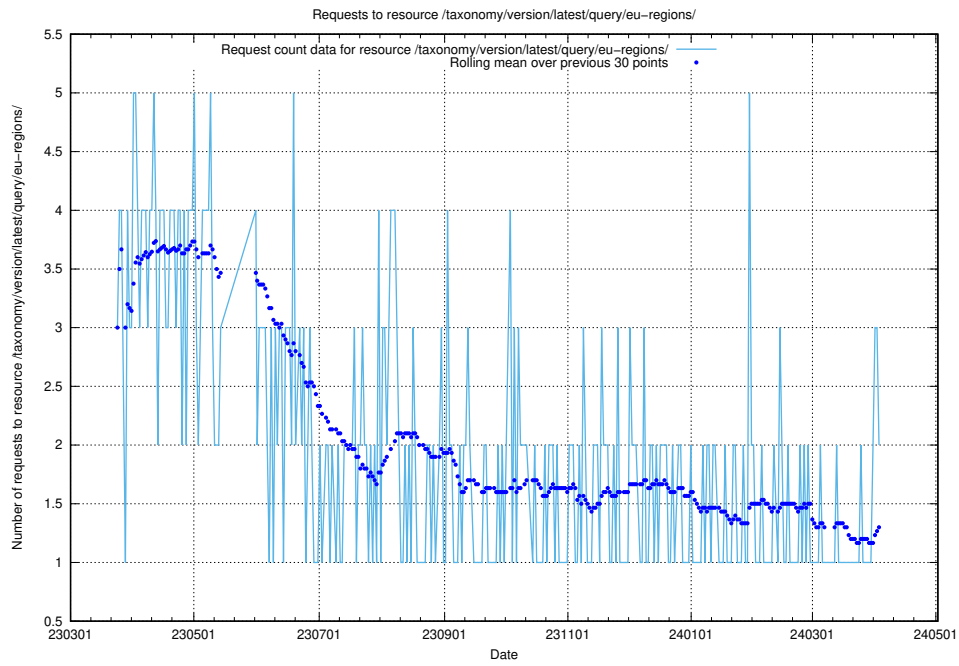

5.795 Usage of /taxonomy/version/latest/query/eu-regions/

Here, we count the number of requests to resource /taxonomy/version/latest/query/eu-regions/.