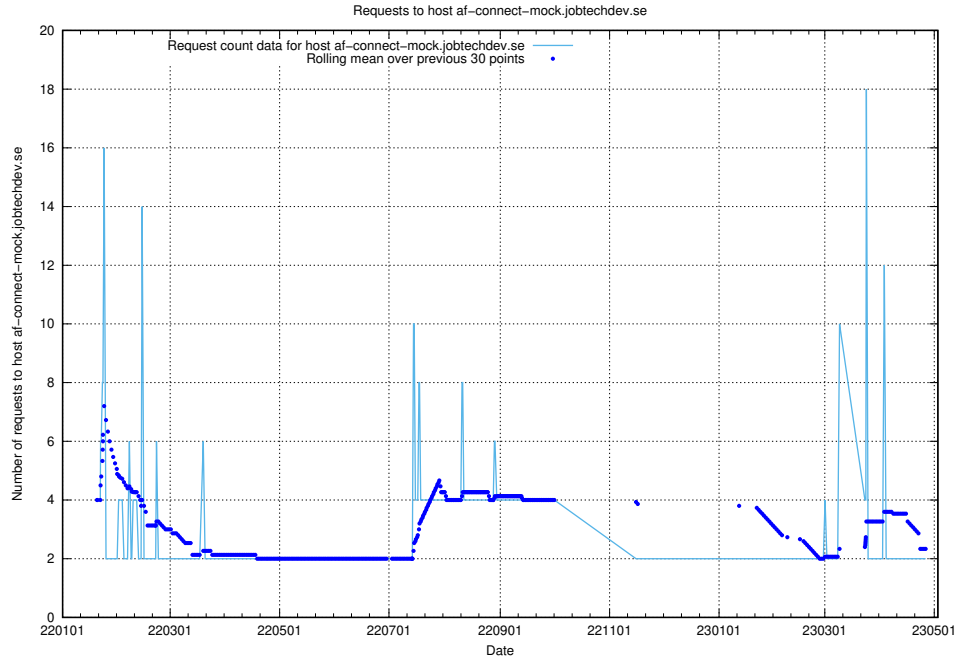

Here, we count the number of requests to host af-connect-mock.jobtechdev.se.

7.267 Usage of jittsi.jobtechdev.se

Here, we count the number of requests to host jittsi.jobtechdev.se.

7.268 Usage of `api-jobtech-taxonomy-api-test-in-prod-read.prod.services.jtech.se`