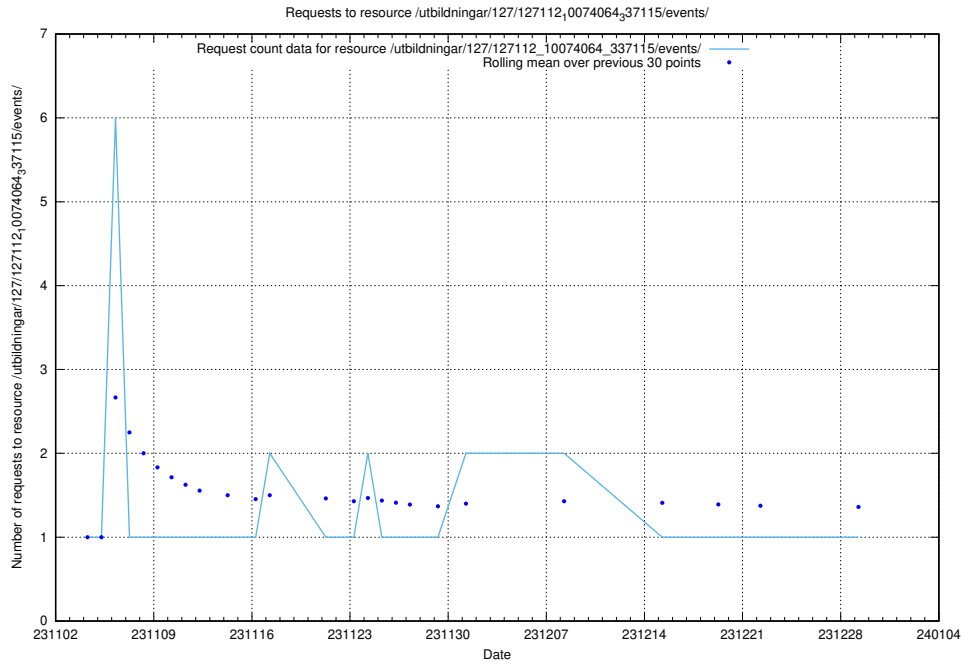

5.3767 Usage of /utbildningar/127/127112_10074064_337115/events/

Here, we count the number of requests to resource /utbildningar/127/127112_10074064_337115/events/