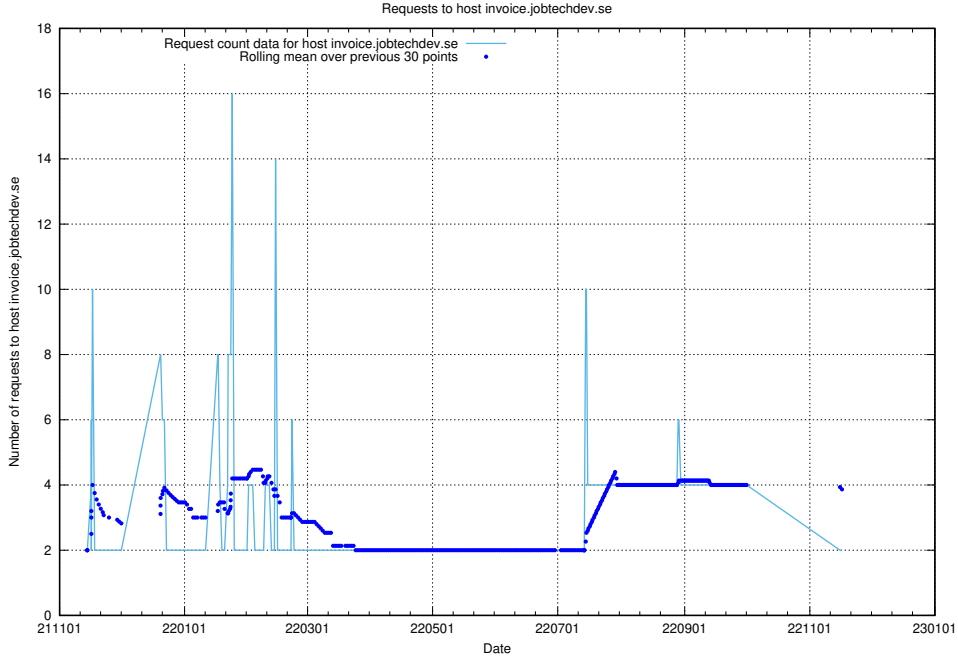

7.595 Usage of invoice.jobtechdev.se

Here, we count the number of requests to host invoice.jobtechdev.se.