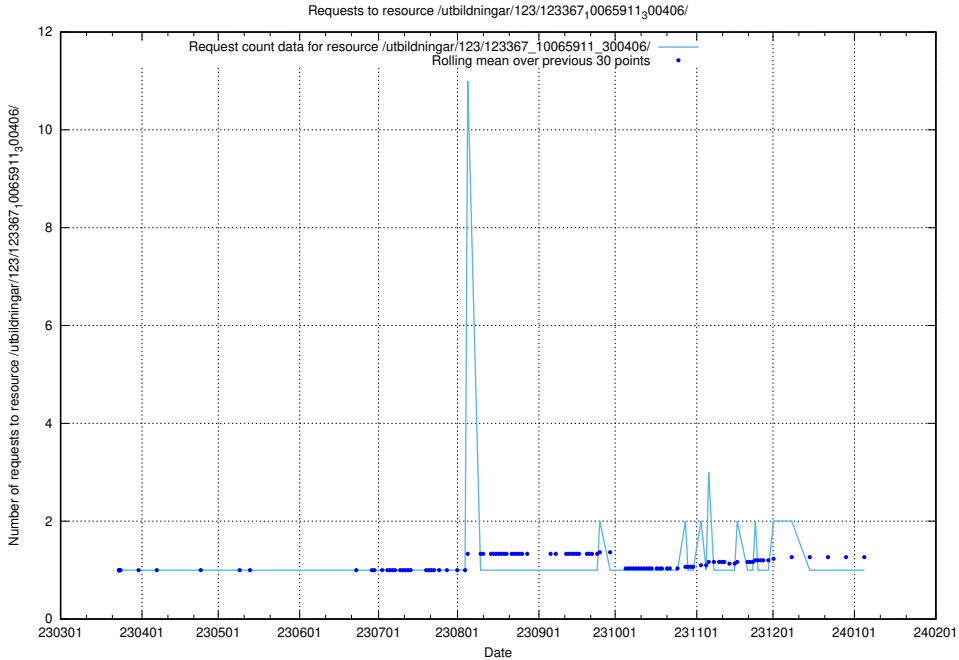

5.4377 Usage of /utbildningar/123/123367_10065911_300406/

Here, we count the number of requests to resource /utbildningar/123/123367_10065911_300406/.