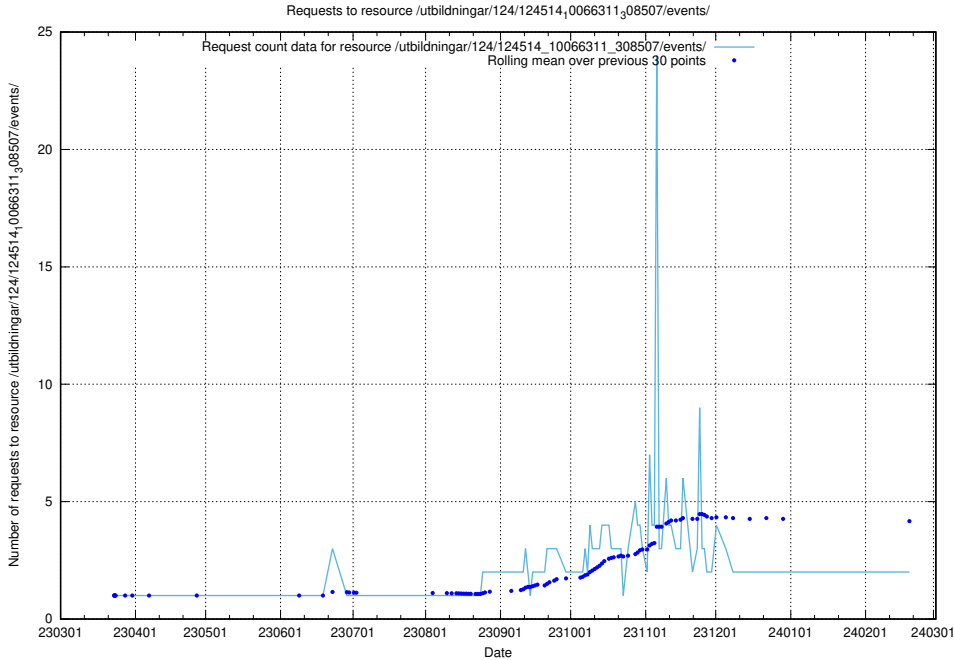

5.366 Usage of /utbildningar/124/124514_10066311_308507/events/

Here, we count the number of requests to resource /utbildningar/124/124514_10066311_308507/events/