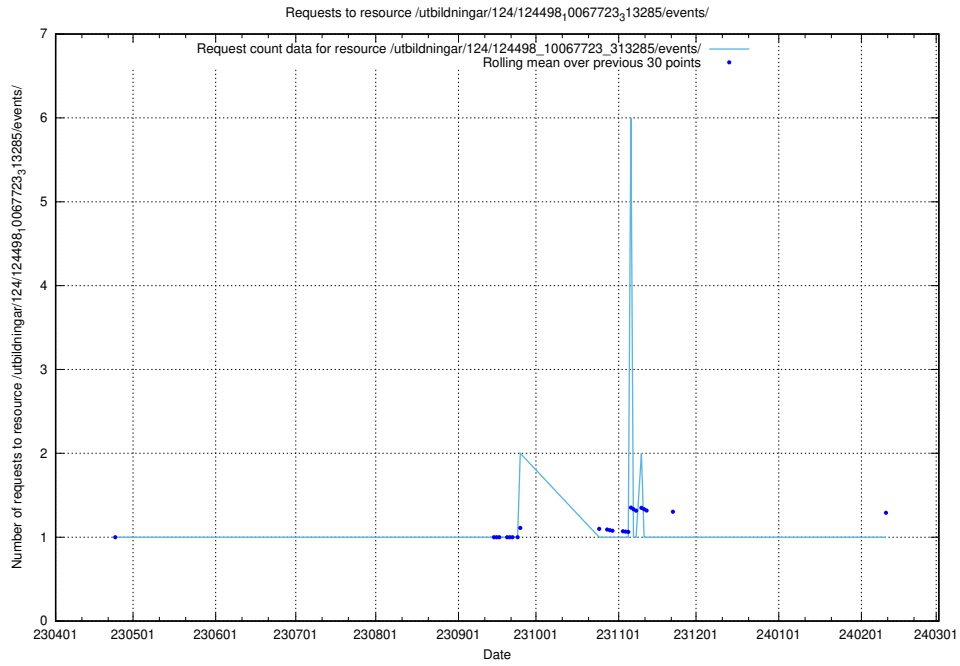

5.5680 Usage of /utbildningar/124/124498_10067723_313285/events/

Here, we count the number of requests to resource /utbildningar/124/124498_10067723_313285/events/