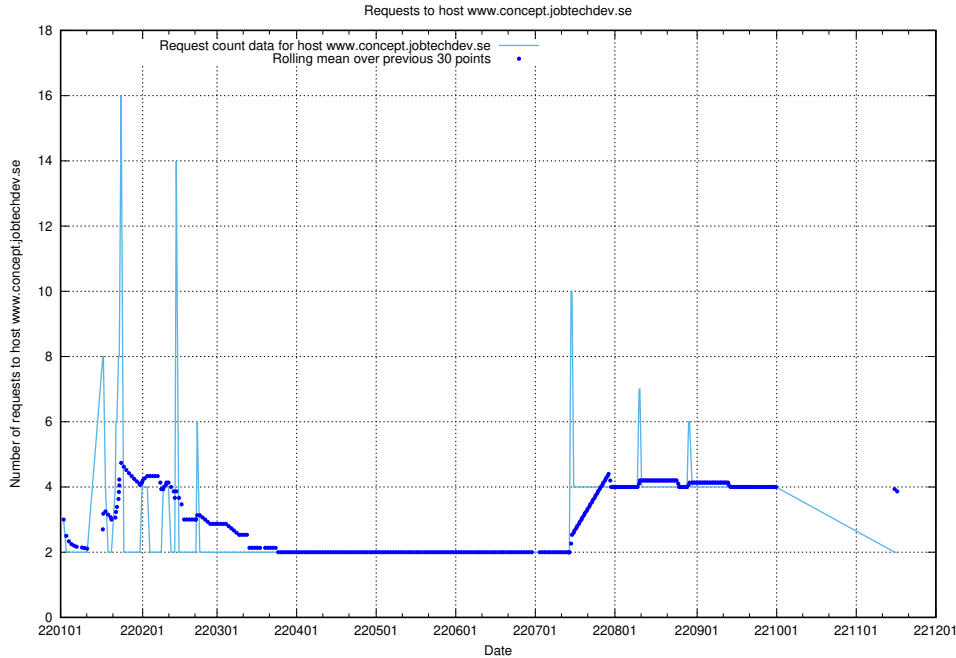

7.308 Usage of www.concept.jobtechdev.se

Here, we count the number of requests to host www.concept.jobtechdev.se.