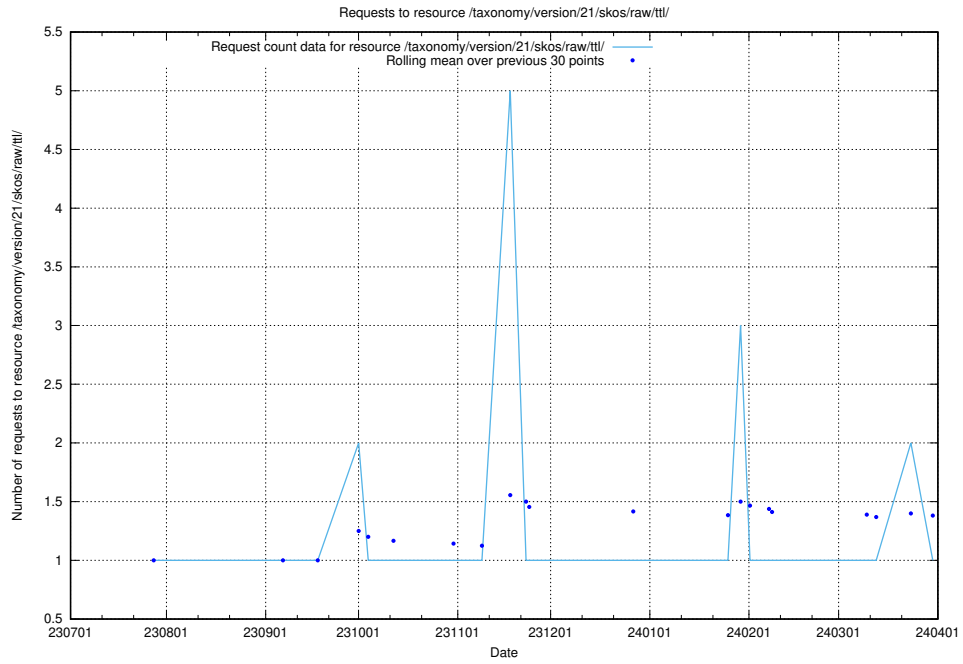

5.4573 Usage of /taxonomy/version/21/skos/raw/ttl/

Here, we count the number of requests to resource /taxonomy/version/21/skos/raw/ttl/.