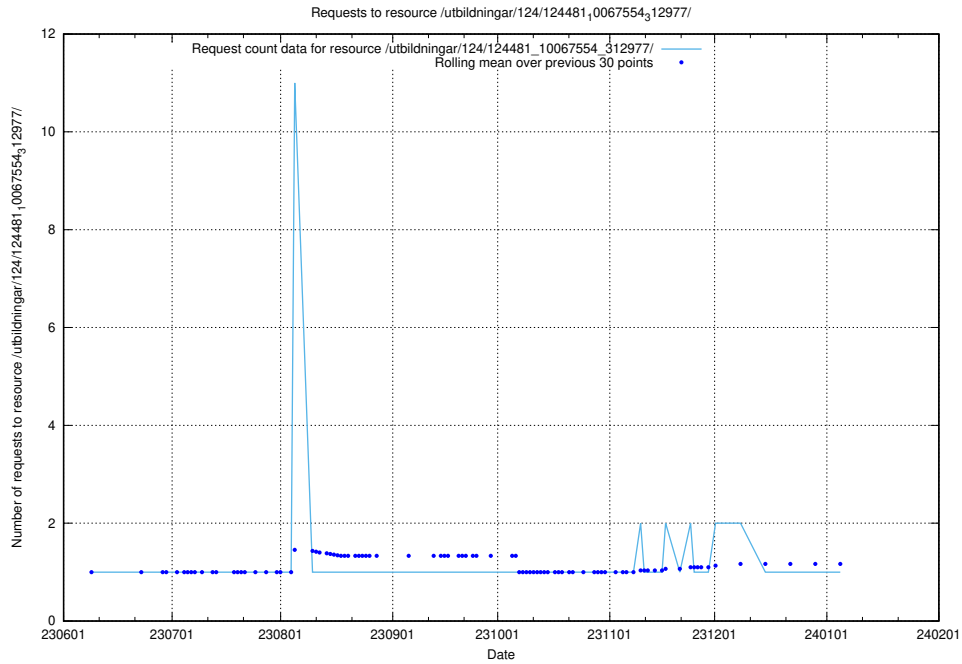

5.5568 Usage of /utbildningar/124/124481_10067554_312977/

Here, we count the number of requests to resource /utbildningar/124/124481_10067554_312977/.