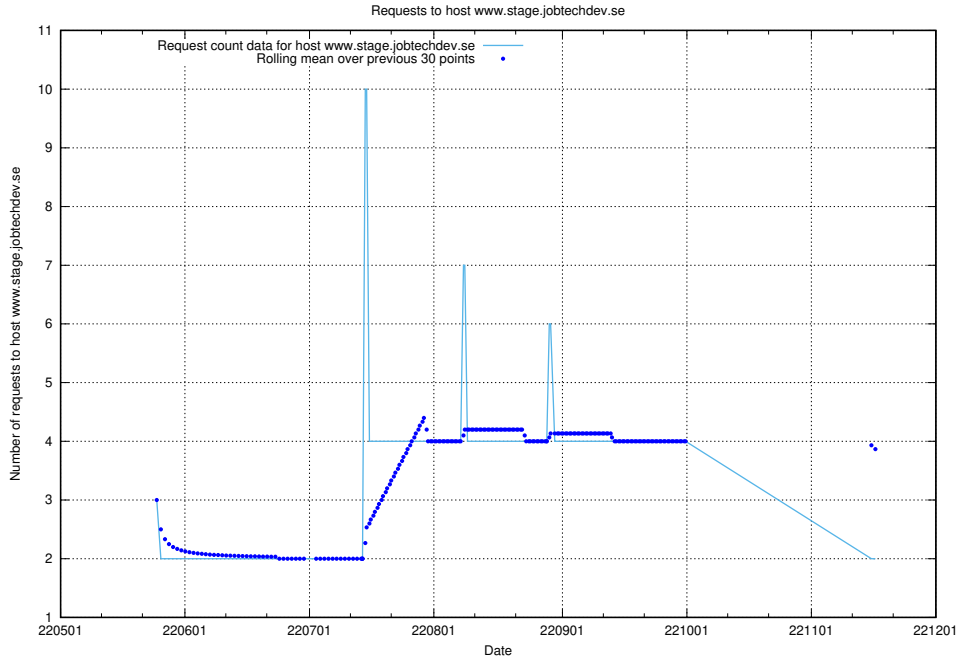

7.421 Usage of www.stage.jobtechdev.se

Here, we count the number of requests to host www.stage.jobtechdev.se.