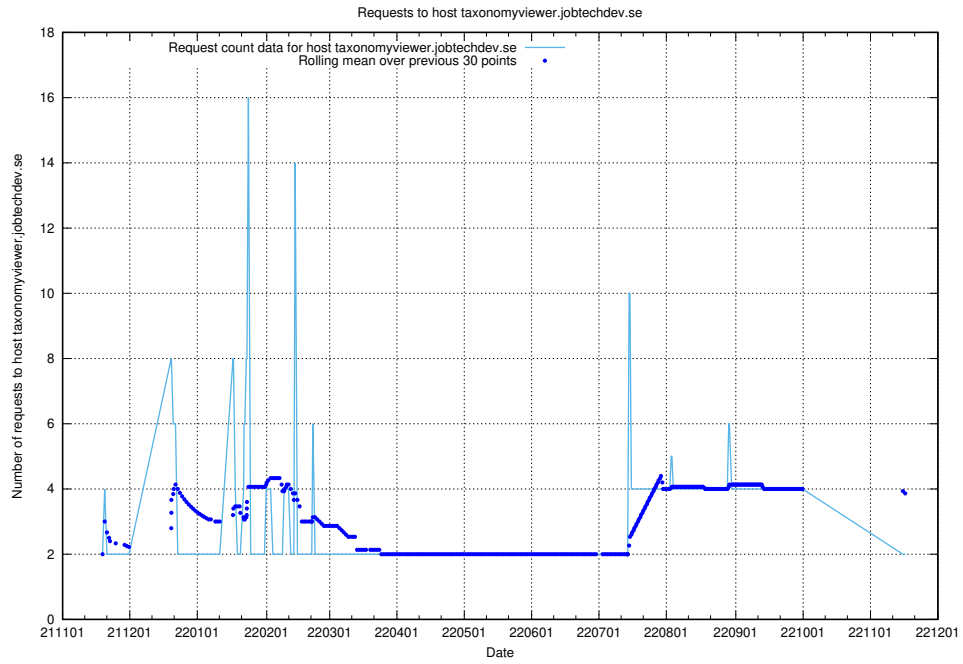

7.462 Usage of taxonomyviewer.jobtechdev.se

Here, we count the number of requests to host taxonomyviewer.jobtechdev.se.