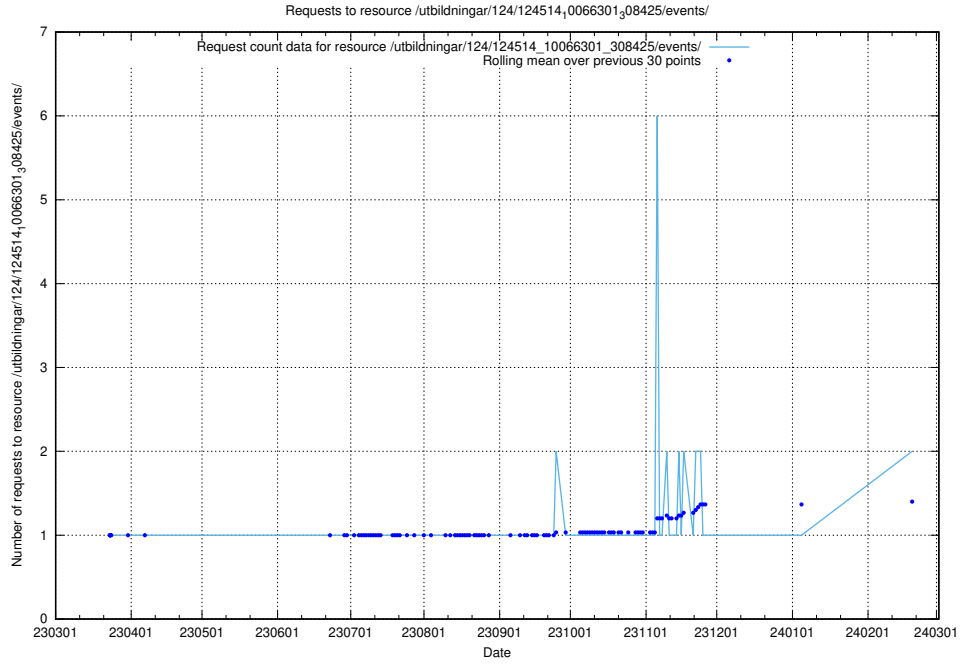

5.368 Usage of /utbildningar/124/124514_10066301_308425/events/

Here, we count the number of requests to resource /utbildningar/124/124514_10066301_308425/events/