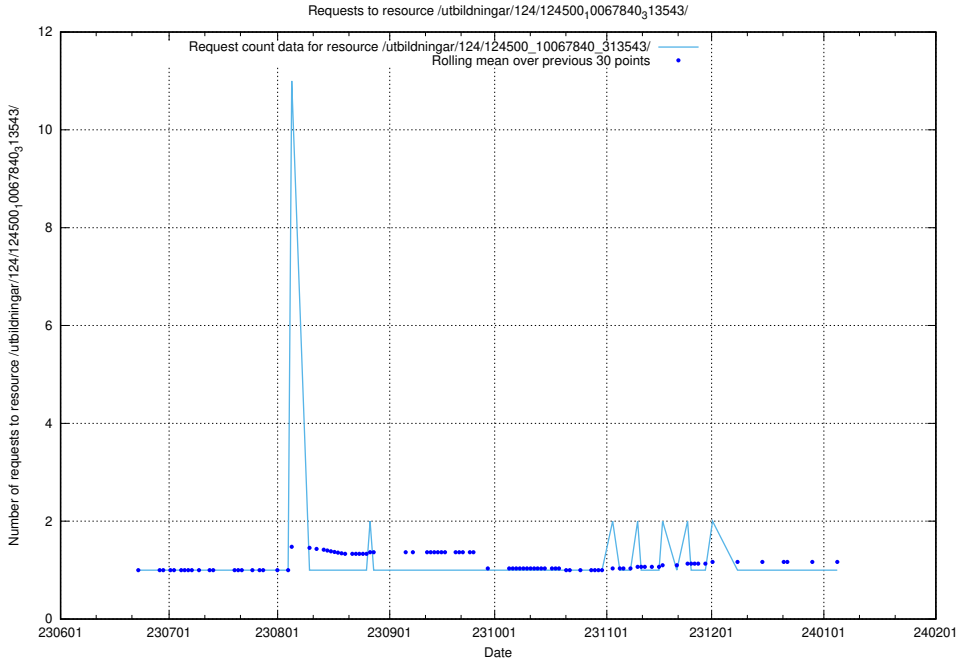

5.5434 Usage of /utbildningar/124/124500_10067840_313543/

Here, we count the number of requests to resource /utbildningar/124/124500_10067840_313543/.