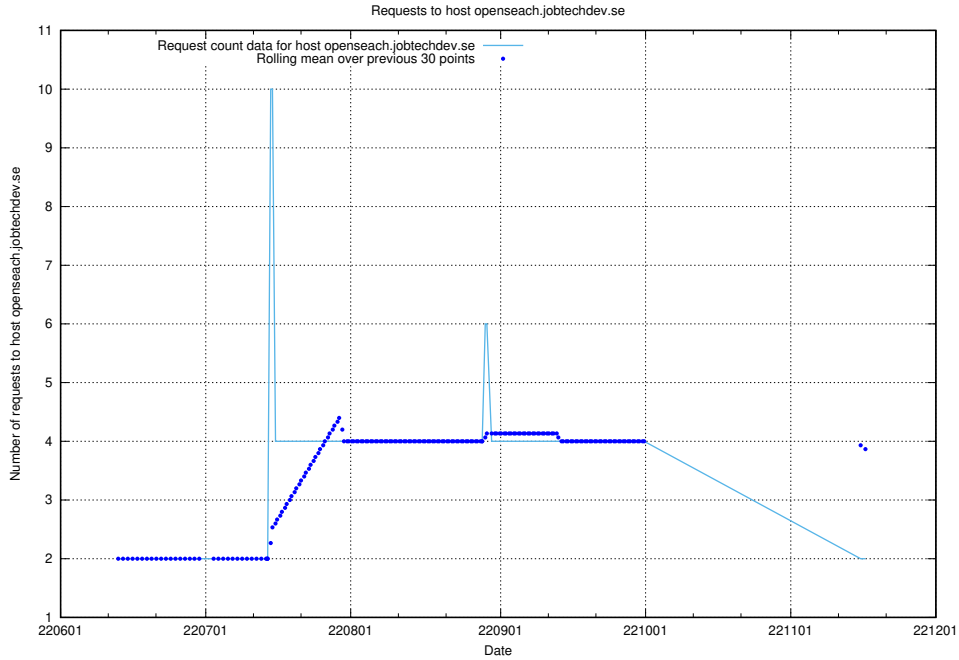

7.406 Usage of openseach.jobtechdev.se

Here, we count the number of requests to host openseach.jobtechdev.se.