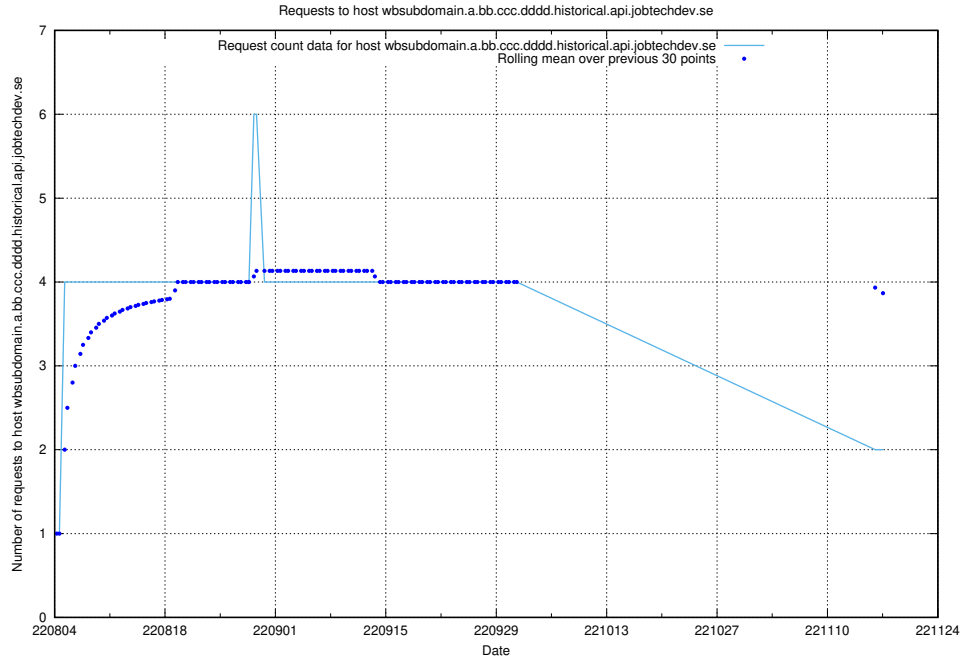

7.351 Usage of wbsubdomain.a.bb.ccc.dddd.historical.api.jobtechdev.se

Here, we count the number of requests to host wbsubdomain.a.bb.ccc.dddd.historical.api.jobtechdev.se.