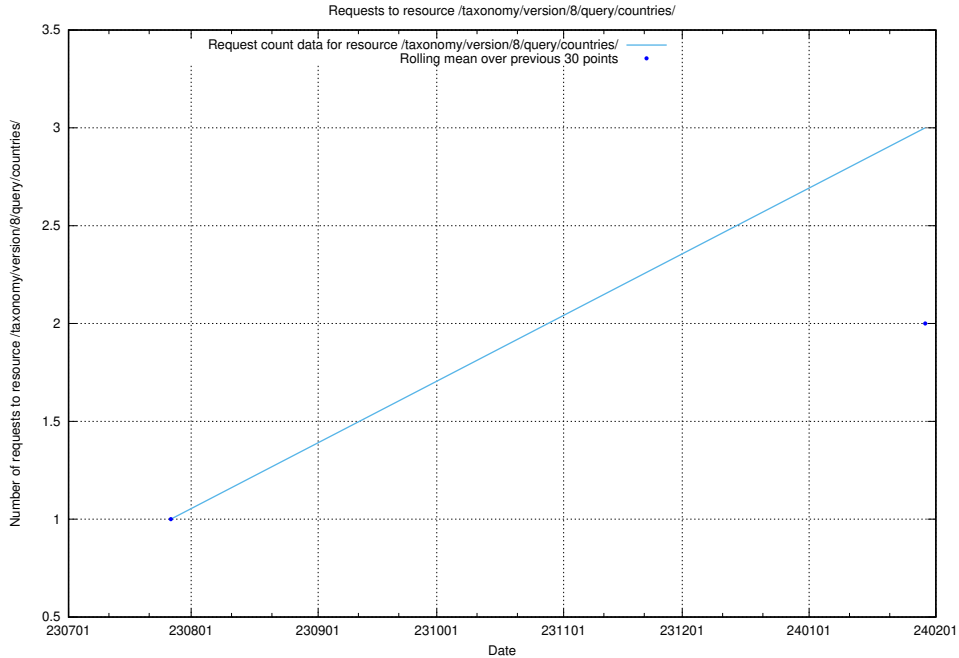

5.248 Usage of /taxonomy/version/8/query/countries/

Here, we count the number of requests to resource /taxonomy/version/8/query/countries/.