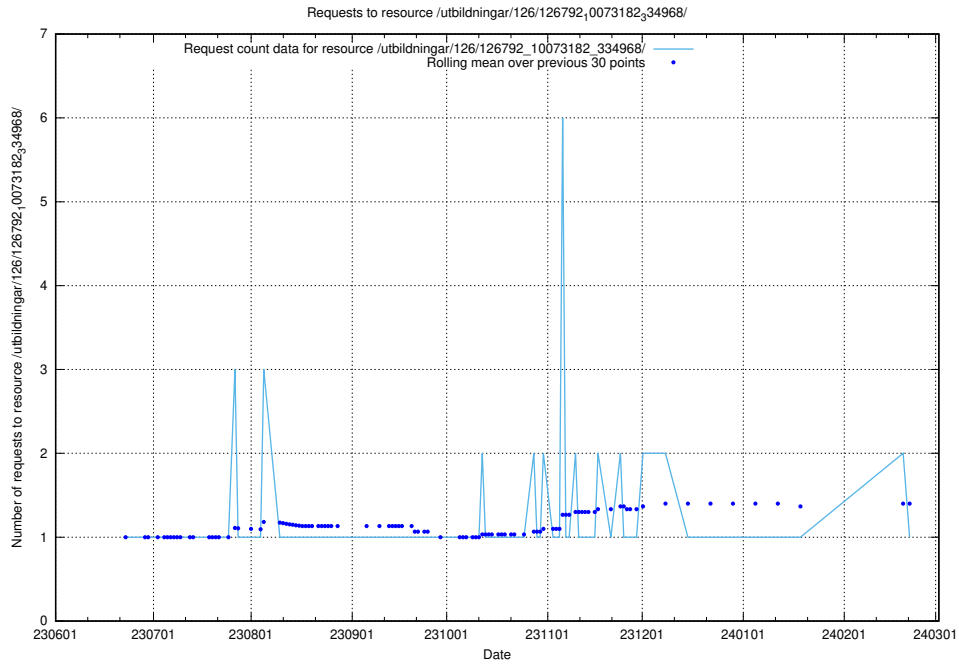

5.5243 Usage of /utbildningar/126/126792_10073182_334968/

Here, we count the number of requests to resource /utbildningar/126/126792_10073182_334968/.