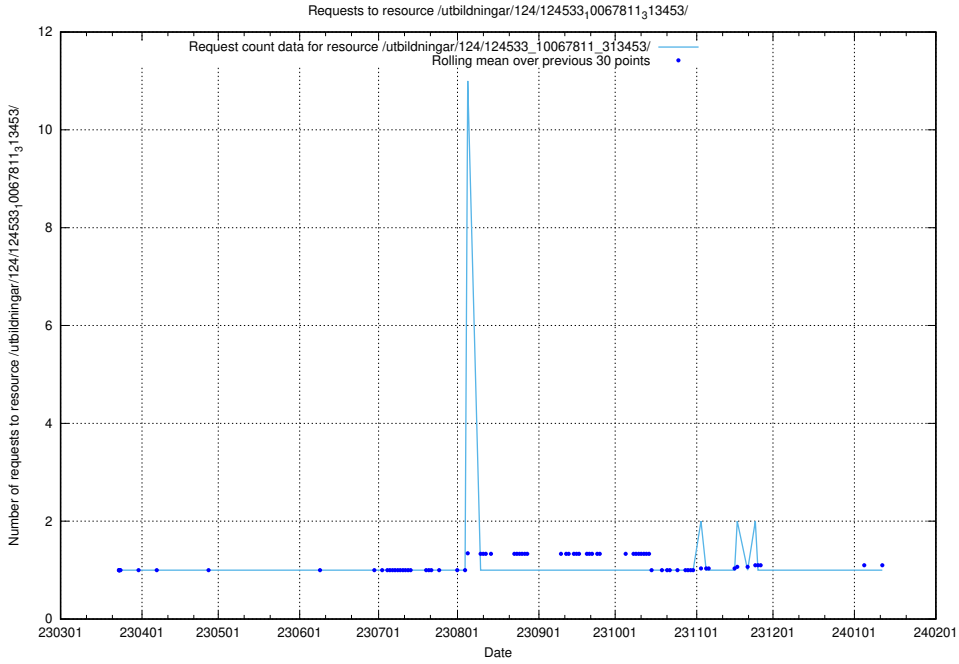

5.1114 Usage of /utbildningar/124/124533_10067811_313453/

Here, we count the number of requests to resource /utbildningar/124/124533_10067811_313453/.