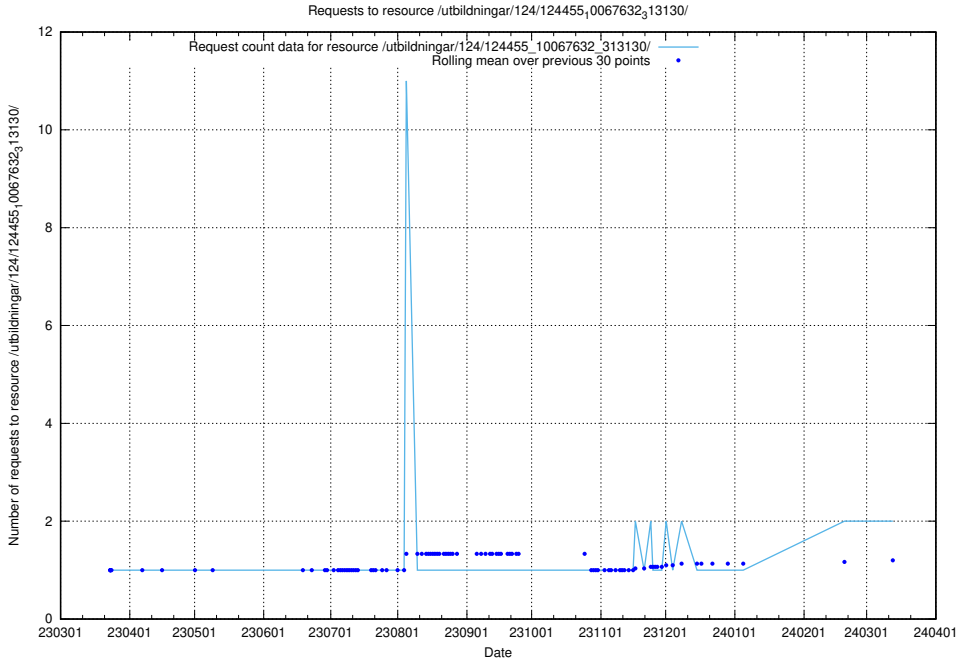

5.501 Usage of /utbildningar/124/124455_10067632_313130/

Here, we count the number of requests to resource /utbildningar/124/124455_10067632_313130/.