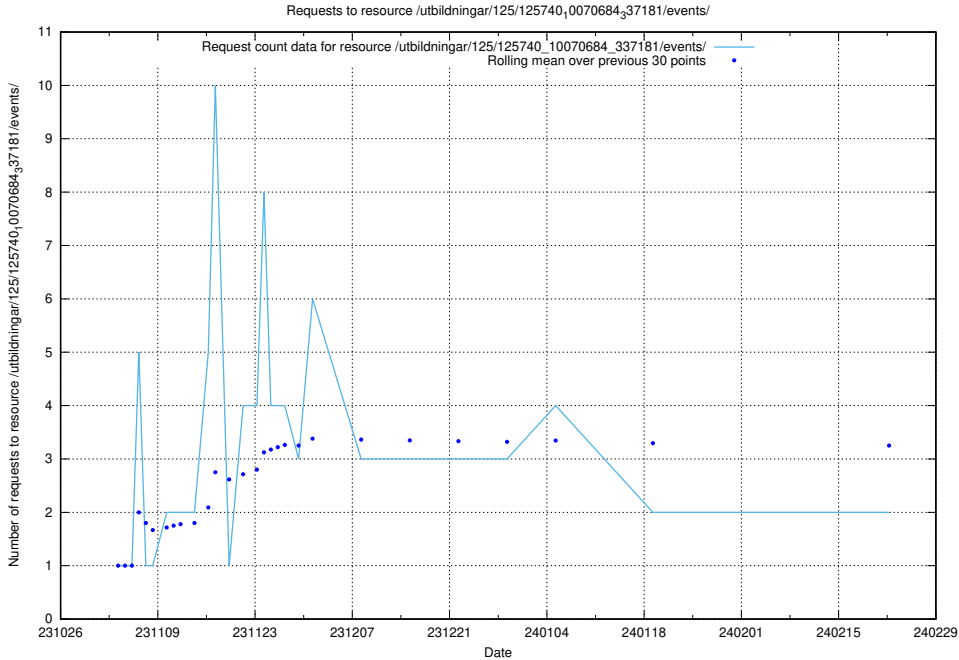

5.554 Usage of /utbildningar/125/125740_10070684_337181/events/

Here, we count the number of requests to resource /utbildningar/125/125740_10070684_337181/events/