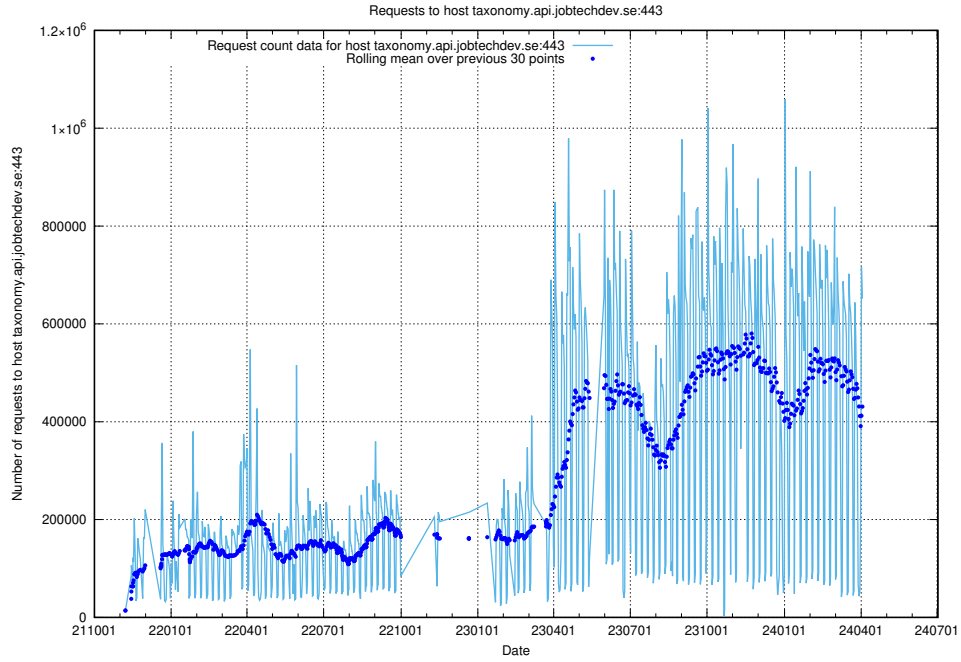

7.4 Usage of data.jobtechdev.se

Here, we count the number of requests to host data.jobtechdev.se.

7.5 Usage of app-yrkesinfo.jobtechdev.se

Here, we count the number of requests to host app-yrkesinfo.jobtechdev.se.