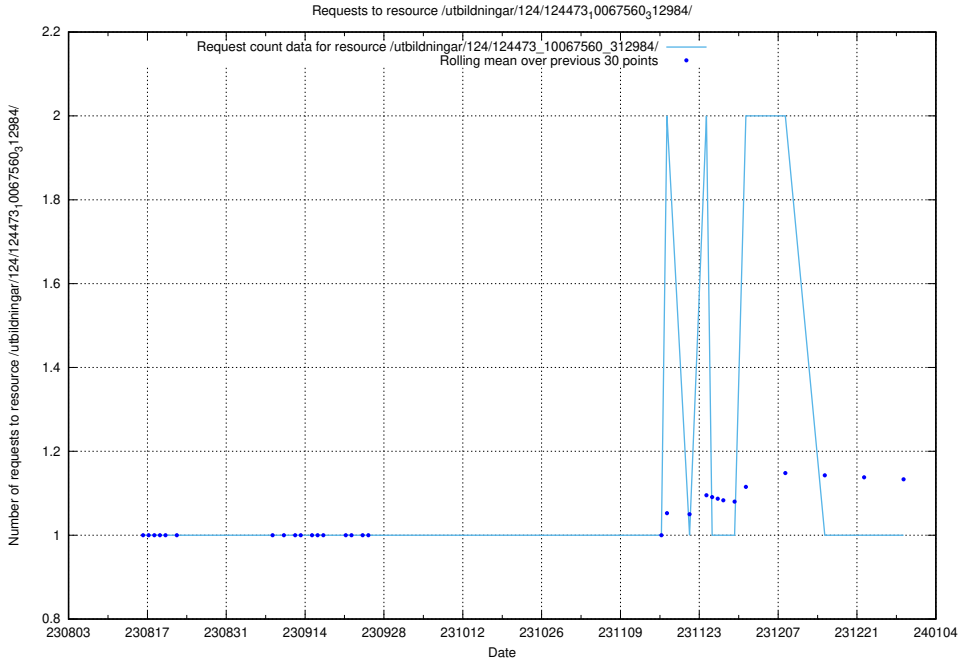

5.4448 Usage of /utbildningar/124/124473_10067560_312984/

Here, we count the number of requests to resource /utbildningar/124/124473_10067560_312984/.