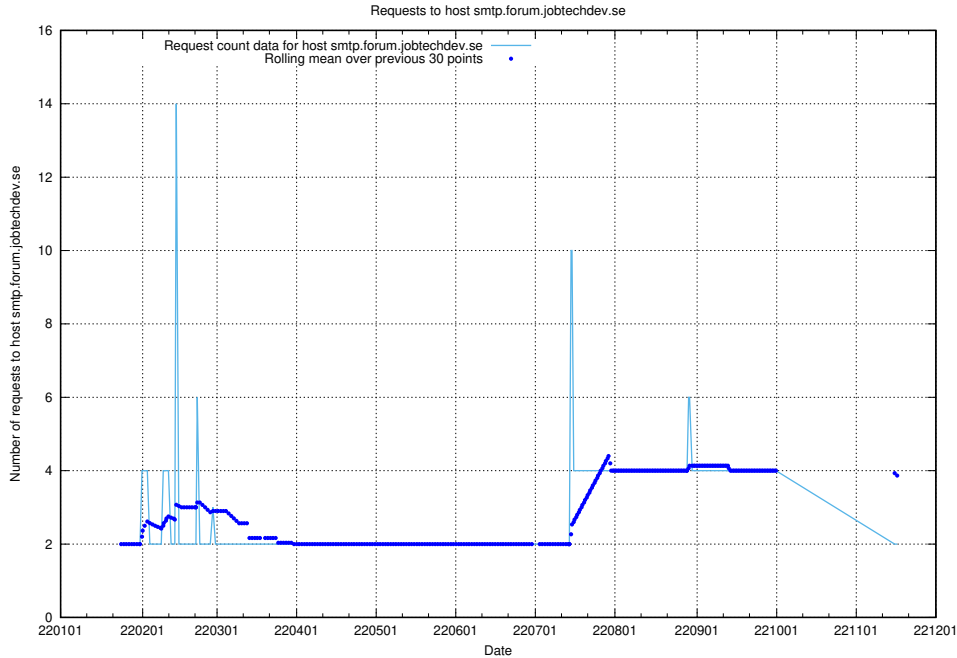

7.576 Usage of smtp.forum.jobtechdev.se

Here, we count the number of requests to host smtp.forum.jobtechdev.se.