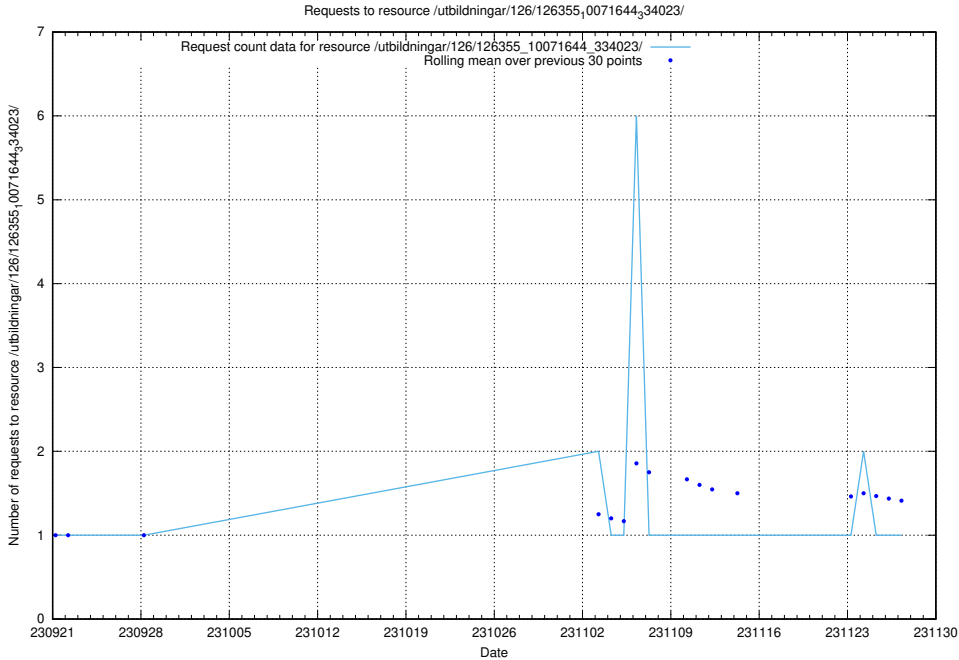

5.4170 Usage of /utbildningar/126/126355_10071644_334023/

Here, we count the number of requests to resource /utbildningar/126/126355_10071644_334023/.