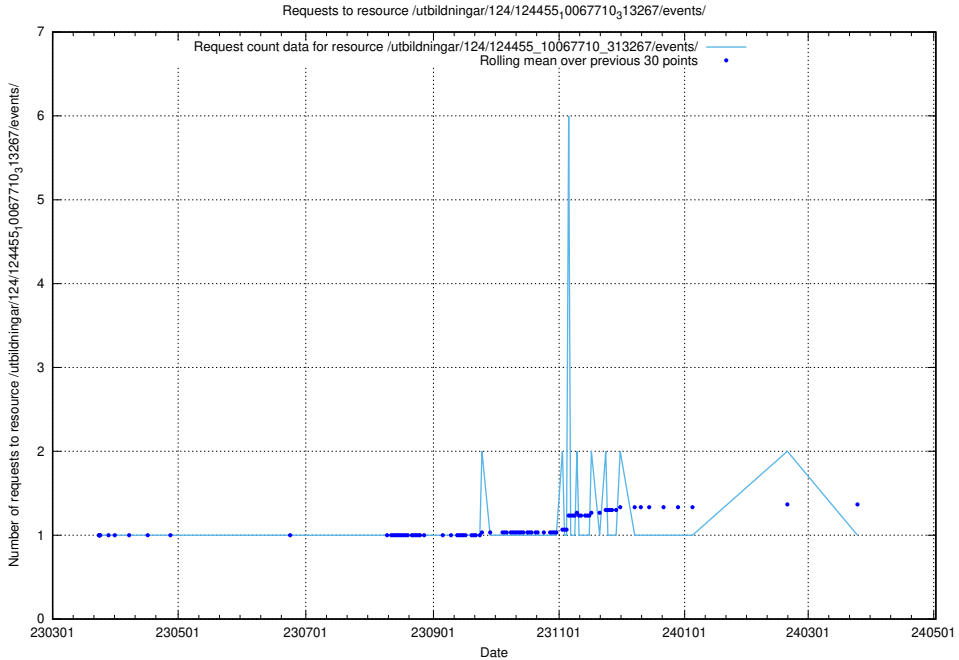

5.3064 Usage of /utbildningar/124/124455_10067710_313267/events/

Here, we count the number of requests to resource /utbildningar/124/124455_10067710_313267/events/