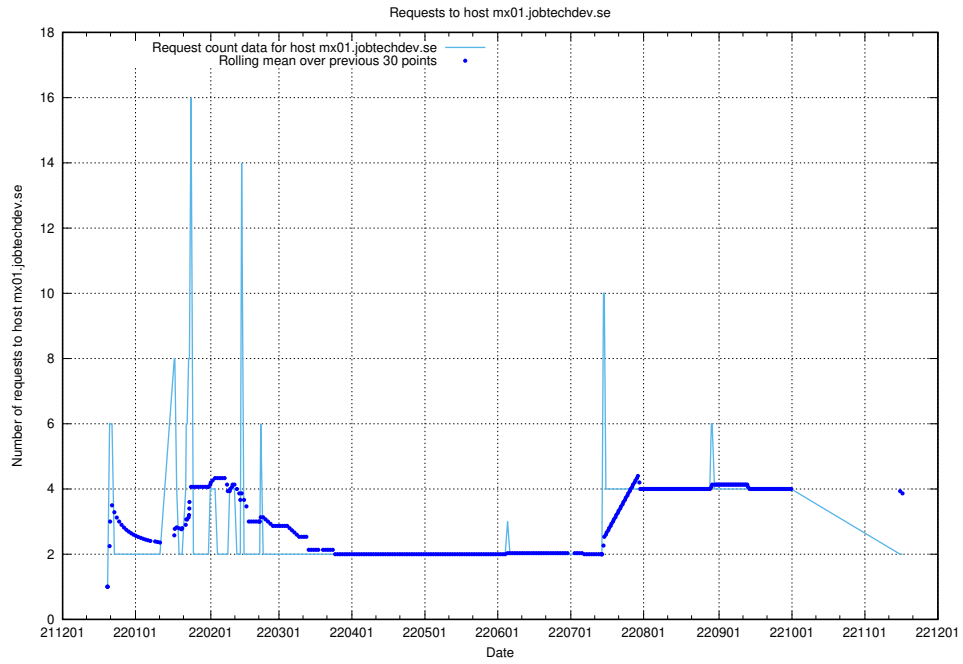

7.371 Usage of mx01.jobtechdev.se

Here, we count the number of requests to host mx01.jobtechdev.se.