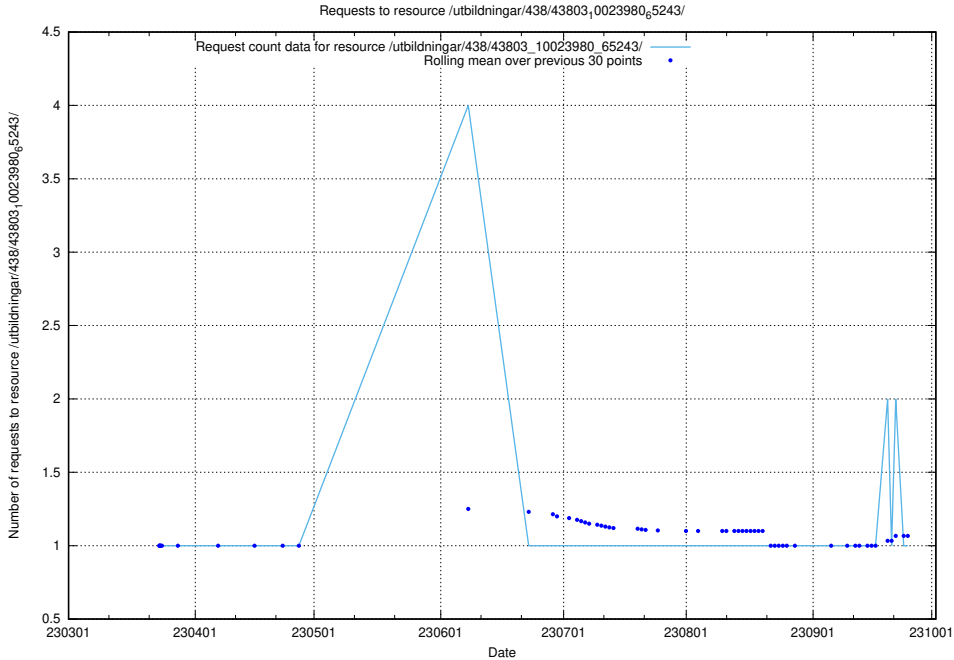

5.5986 Usage of /utbildningar/438/43803_10023980_65243/

Here, we count the number of requests to resource /utbildningar/438/43803_10023980_65243/.