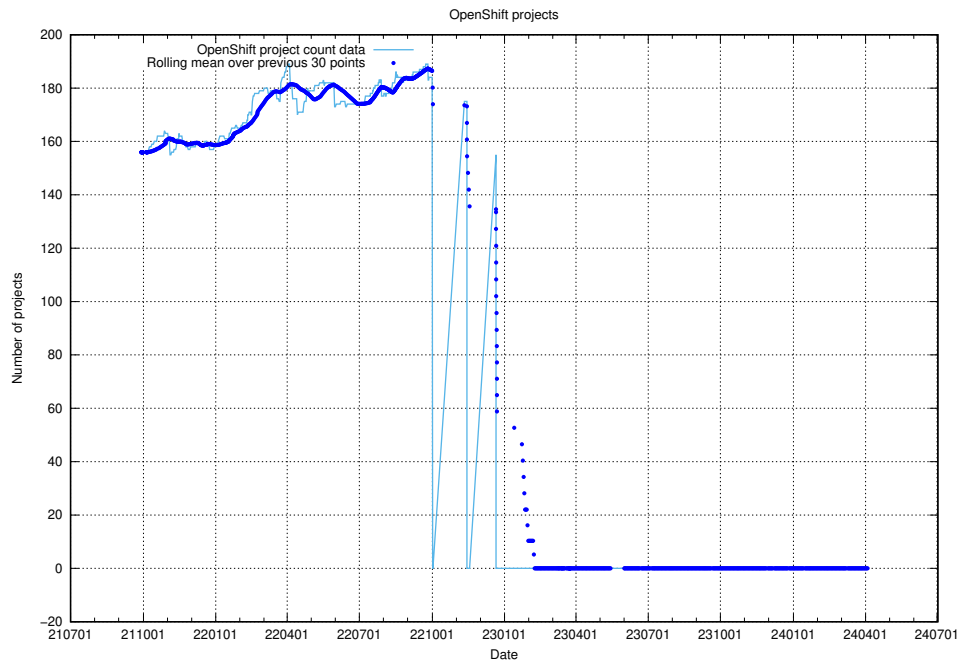

10.1 Number of projects in OpenShift

A graph of the number of projects in JobTech's production cluster of OpenShift.

¹⁰<https://console-openshift-console.prod.services.jtech.se>

11 Customer Relation Management