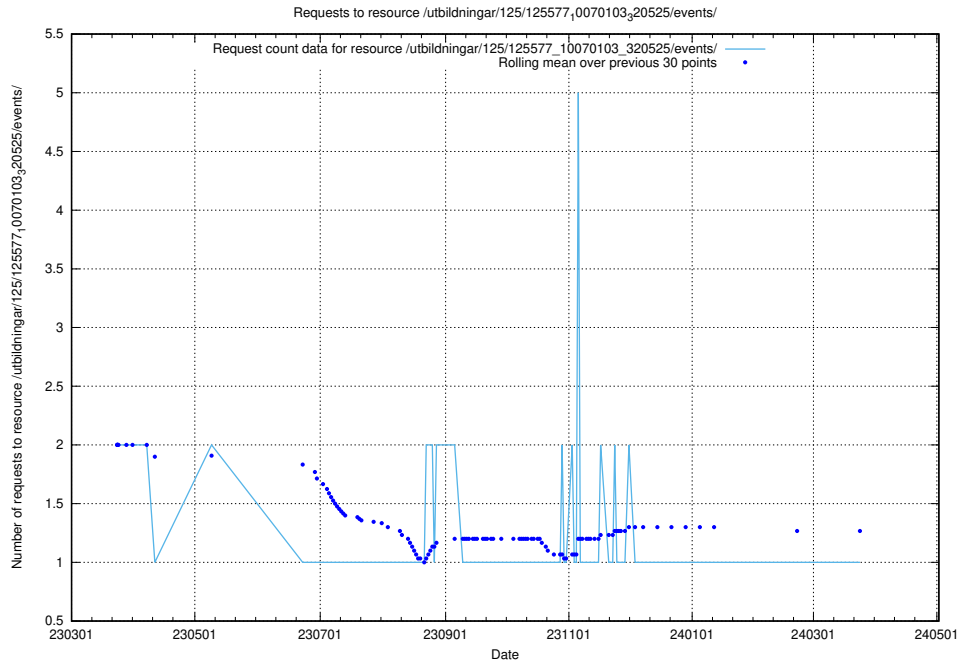

5.5925 Usage of /utbildningar/125/125577_10070103_320525/events/

Here, we count the number of requests to resource /utbildningar/125/125577_10070103_320525/events/