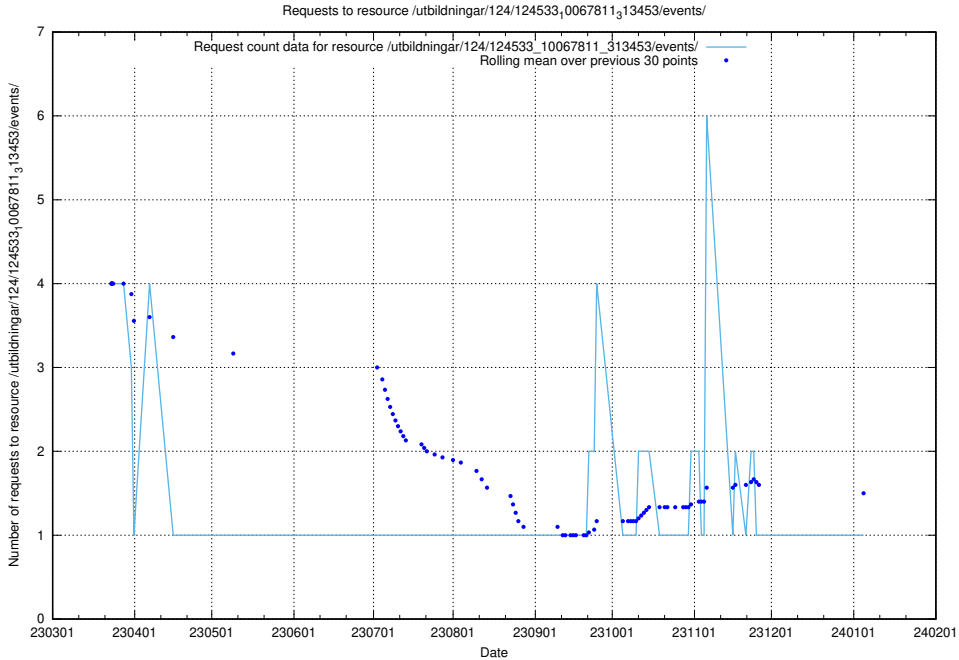

5.5900 Usage of /utbildningar/124/124533_10067811_313453/events/

Here, we count the number of requests to resource /utbildningar/124/124533_10067811_313453/events/