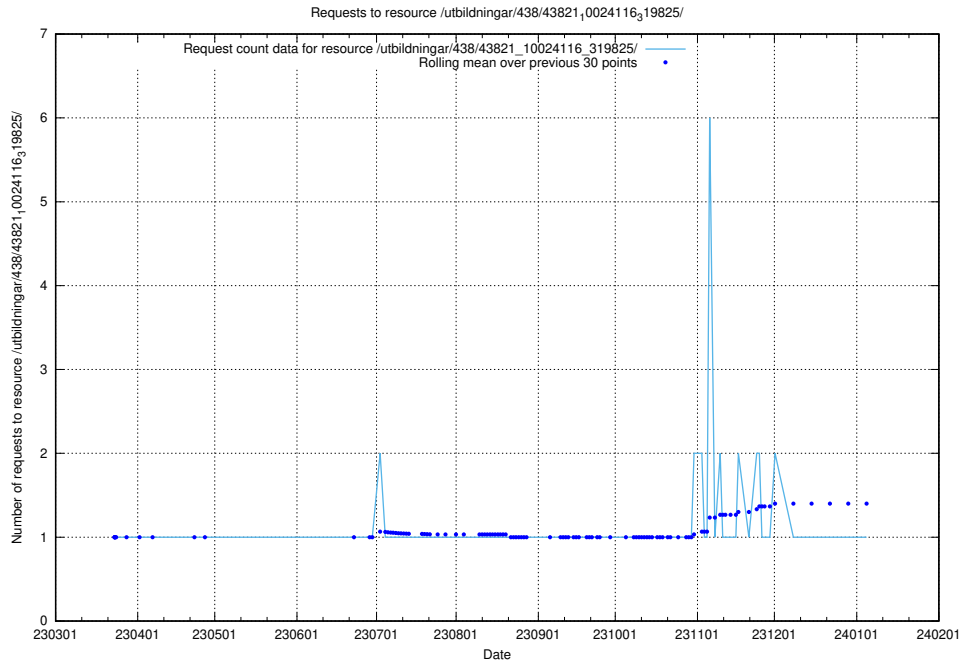

5.5976 Usage of /utbildningar/438/43821_10024116_319825/

Here, we count the number of requests to resource /utbildningar/438/43821_10024116_319825/.