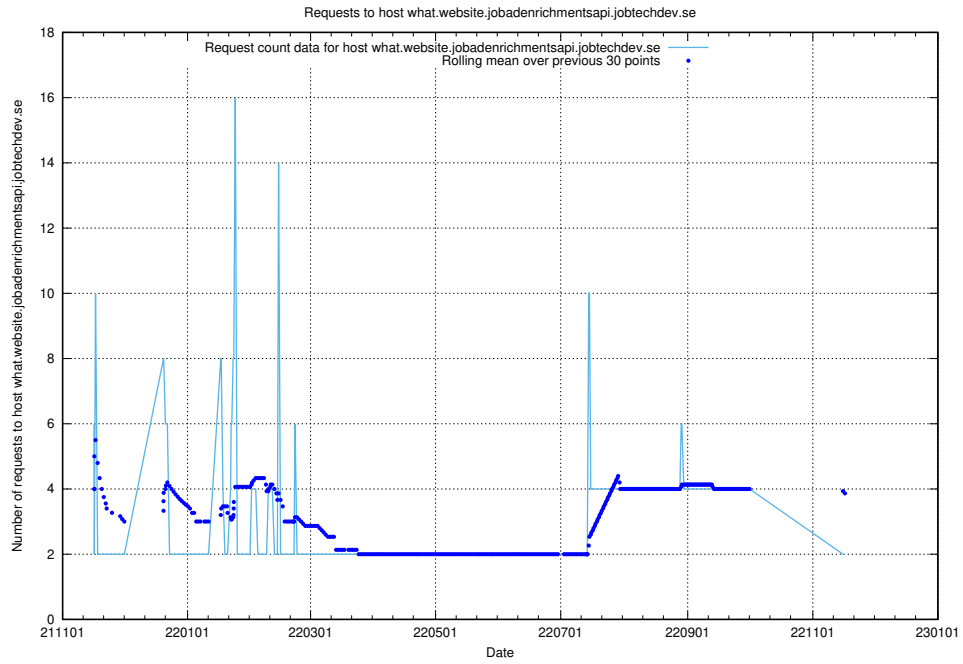

7.504 Usage of what.website.jobadenrichmentsapi.jobtechdev.se

Here, we count the number of requests to host what.website.jobadenrichmentsapi.jobtechdev.se.