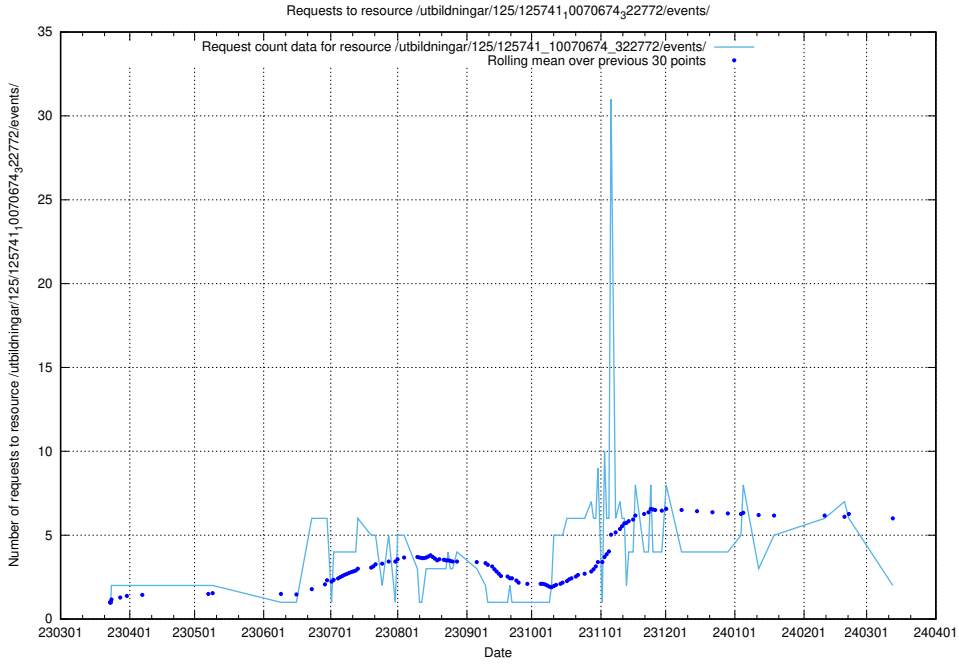

5.850 Usage of /utbildningar/125/125741_10070674_322772/events/

Here, we count the number of requests to resource /utbildningar/125/125741_10070674_322772/events/

5.851 Usage of /utbildningar/125/125741_10070674_322469/