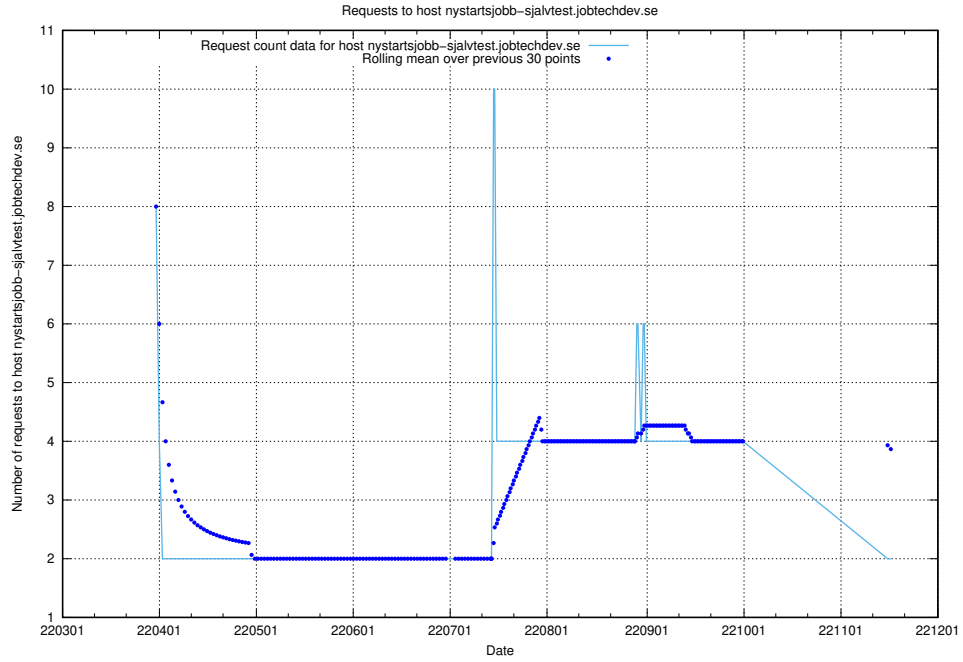

7.481 Usage of nystartsjobb-sjalvtest.jobtechdev.se

Here, we count the number of requests to host nystartsjobb-sjalvtest.jobtechdev.se.