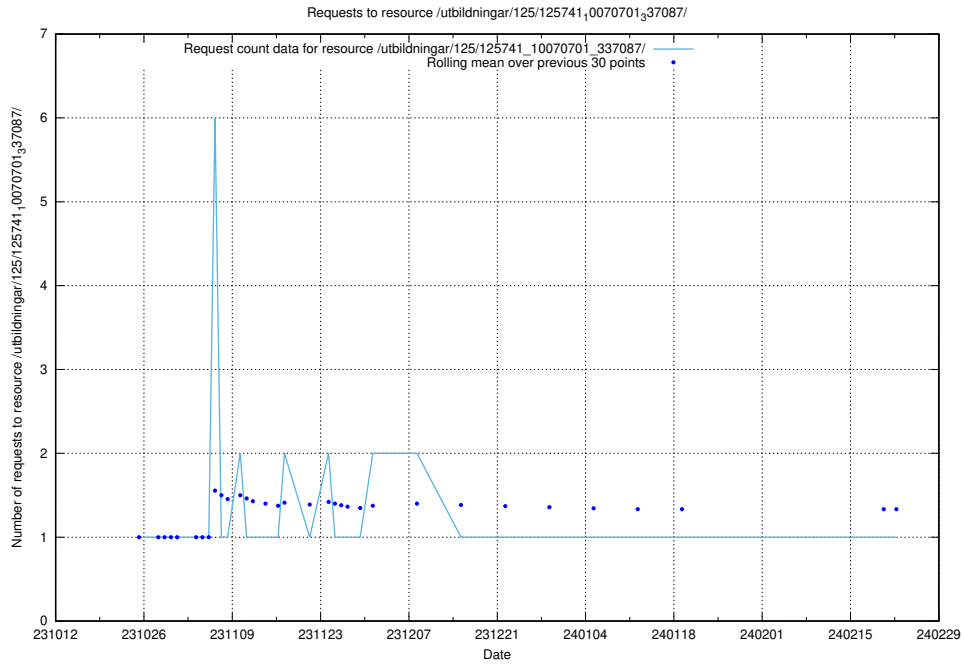

5.3858 Usage of /utbildningar/125/125741_10070701_337087/

Here, we count the number of requests to resource /utbildningar/125/125741_10070701_337087/.