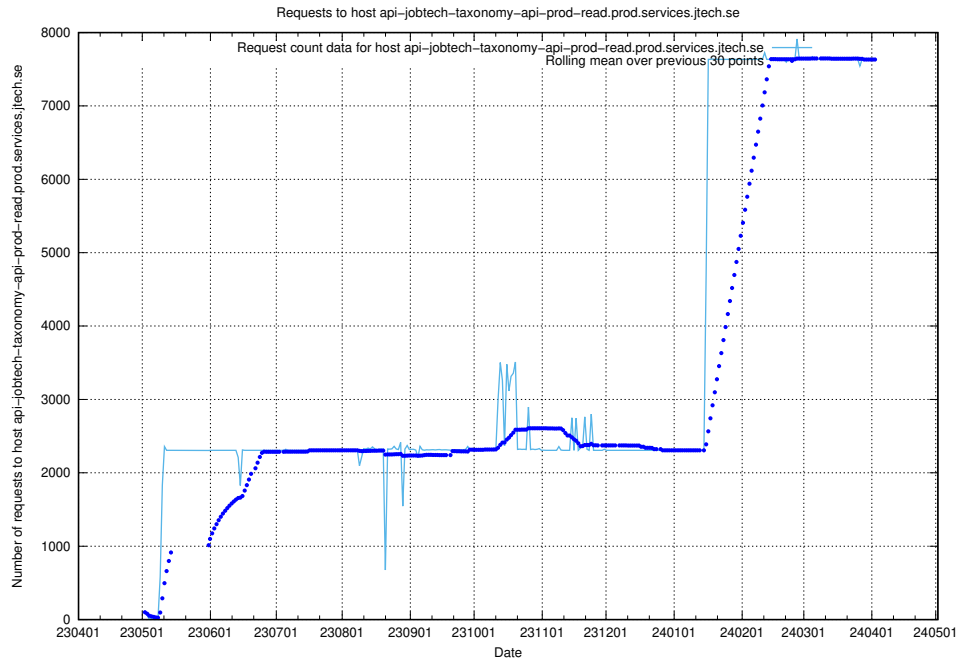

7.12 Usage of api-jobtech-taxonomy-api-prod-read.prod.services.jtech.se

Here, we count the number of requests to host api-jobtech-taxonomy-api-prod-read.prod.services.jtech.se.