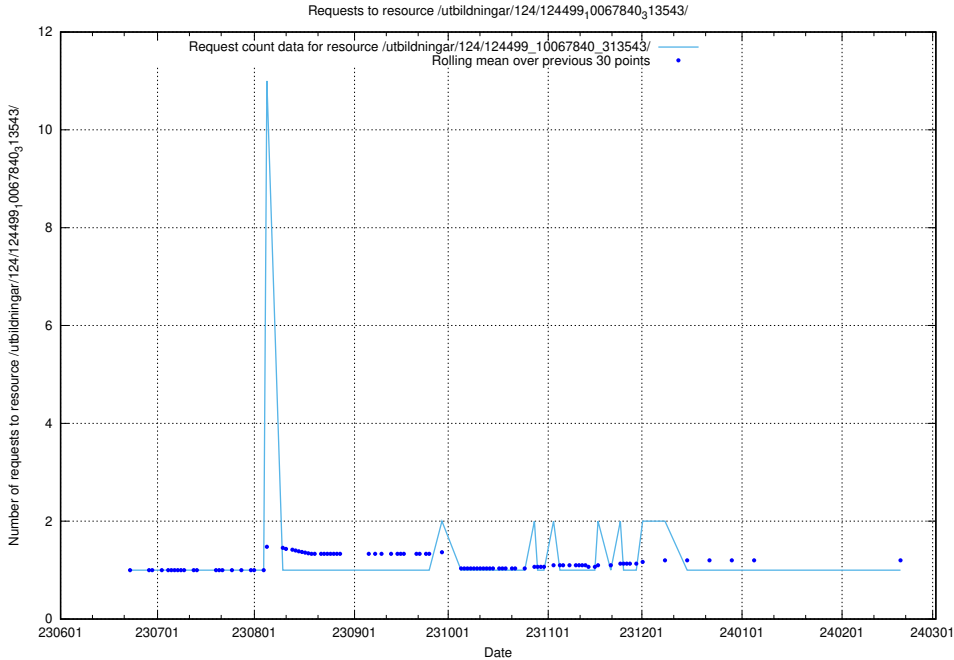

5.5438 Usage of /utbildningar/124/124499_10067840_313543/

Here, we count the number of requests to resource /utbildningar/124/124499_10067840_313543/.