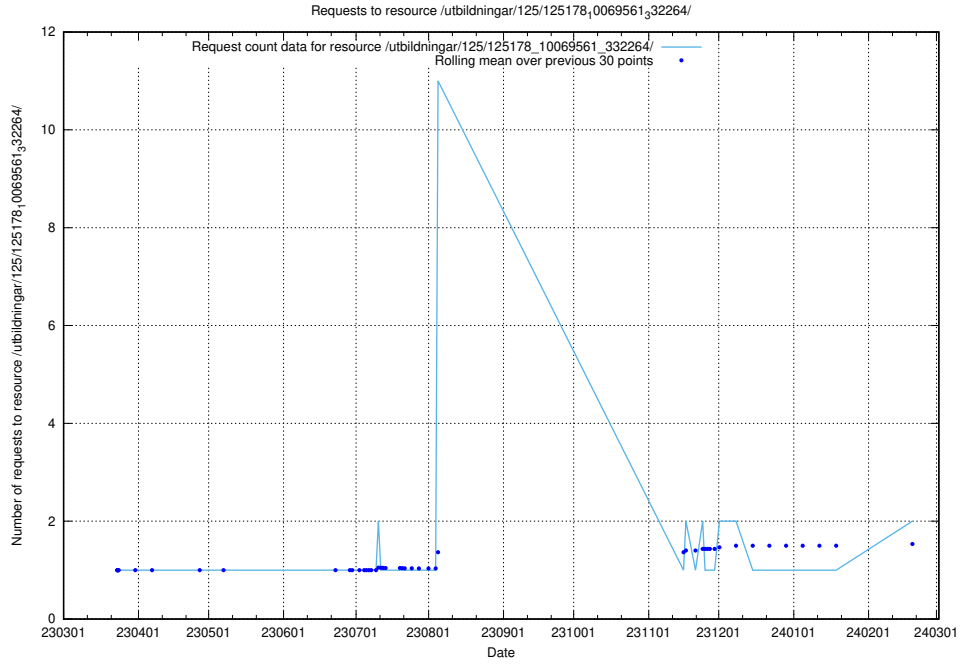

Here, we count the number of requests to resource /utbildningar/125/125178_10069561_332264/events/

5.336 Usage of /utbildningar/125/125178_10069561_332264/

Here, we count the number of requests to resource /utbildningar/125/125178_10069561_332264/.