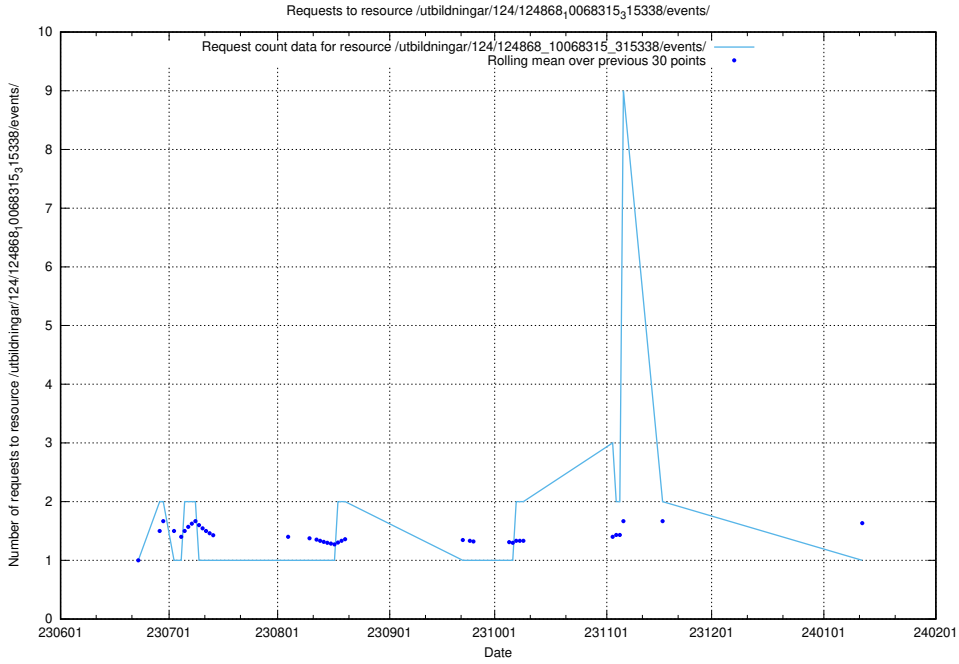

5.5388 Usage of /utbildningar/124/124868_10068315_315338/events/

Here, we count the number of requests to resource /utbildningar/124/124868_10068315_315338/events/