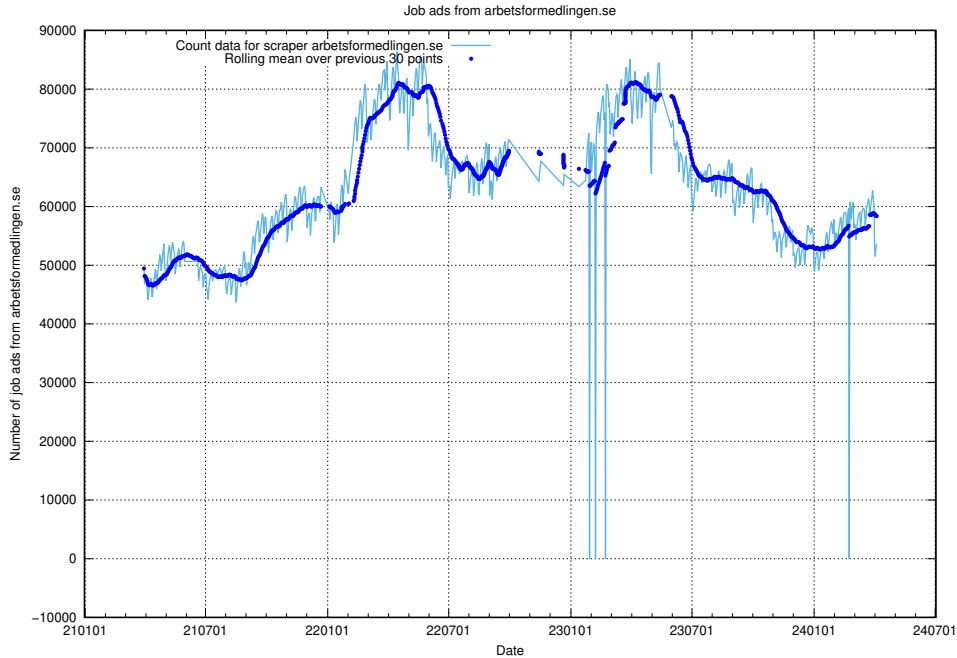

13.2 Number of ads by scraper arbetsformedlingen.se

Here, we count the number of job ads scraped from arbetsformedlingen.se.