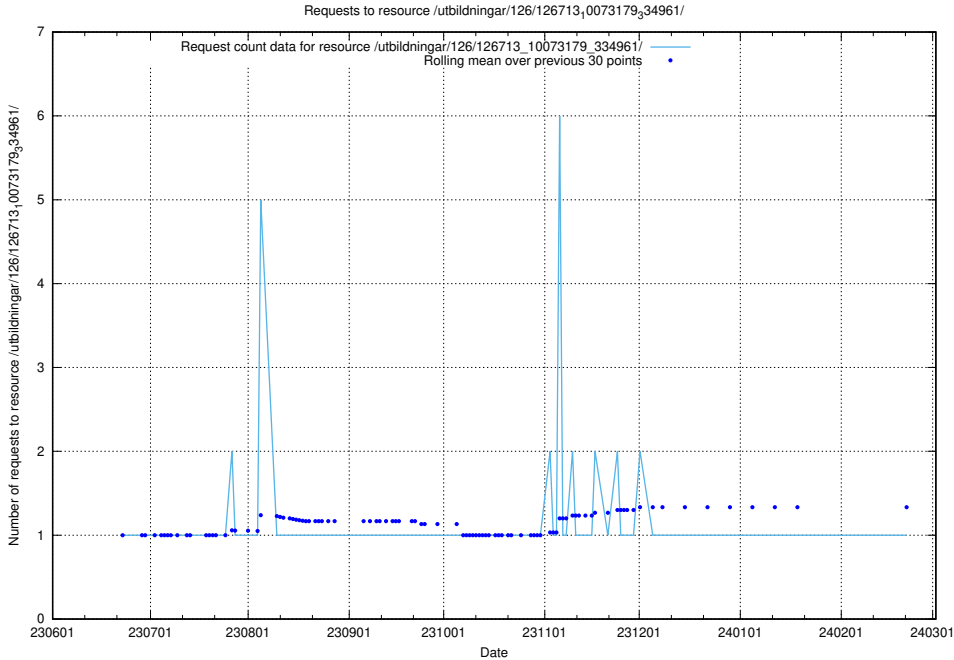

5.5273 Usage of /utbildningar/126/126713_10073179_334961/

Here, we count the number of requests to resource /utbildningar/126/126713_10073179_334961/.