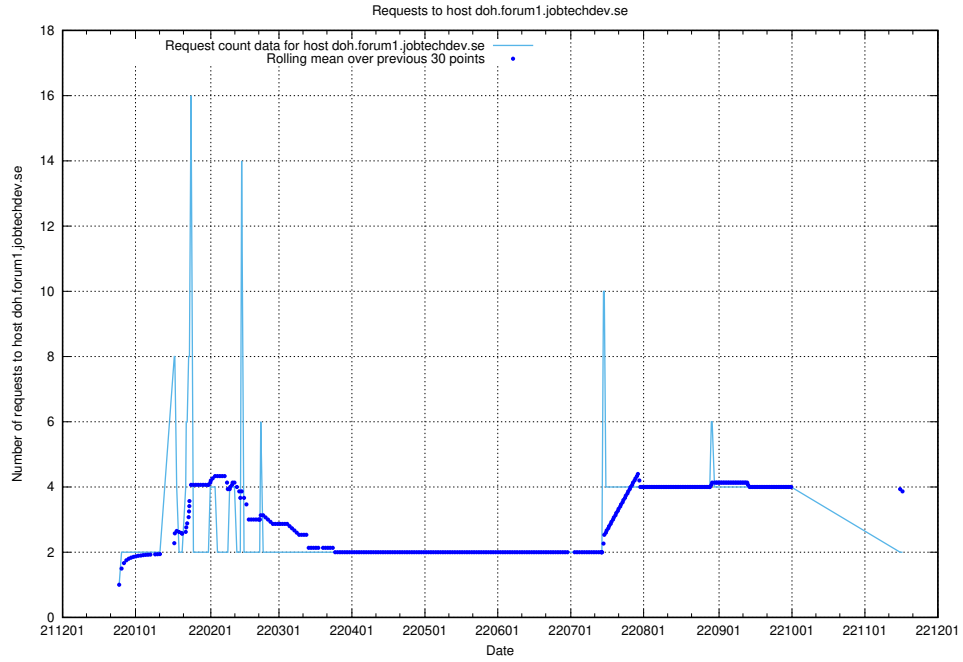

Here, we count the number of requests to host test.jobtechdev.se.

7.365 Usage of doh.forum1.jobtechdev.se

Here, we count the number of requests to host doh.forum1.jobtechdev.se.

7.366 Usage of dns.forum1.jobtechdev.se