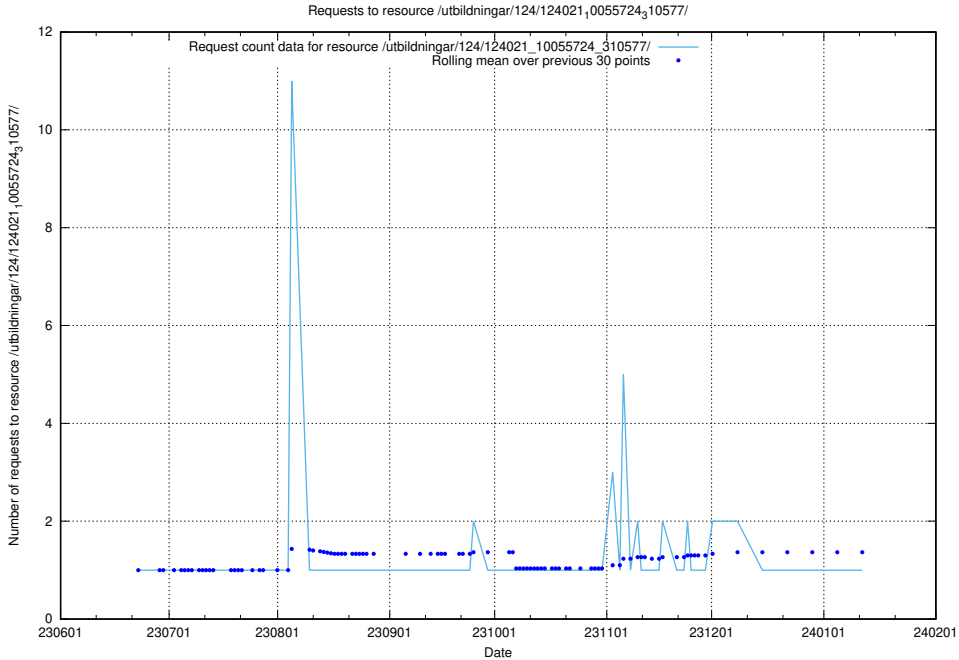

5.5490 Usage of /utbildningar/124/124021_10055724_310577/

Here, we count the number of requests to resource /utbildningar/124/124021_10055724_310577/.