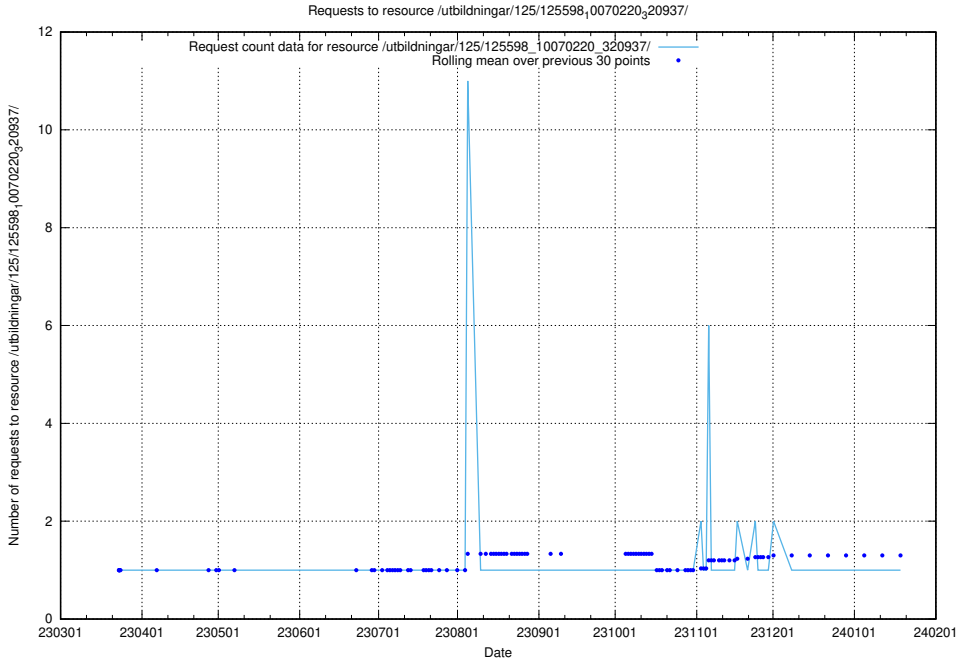

5.976 Usage of /utbildningar/125/125598_10070220_320937/

Here, we count the number of requests to resource /utbildningar/125/125598_10070220_320937/.