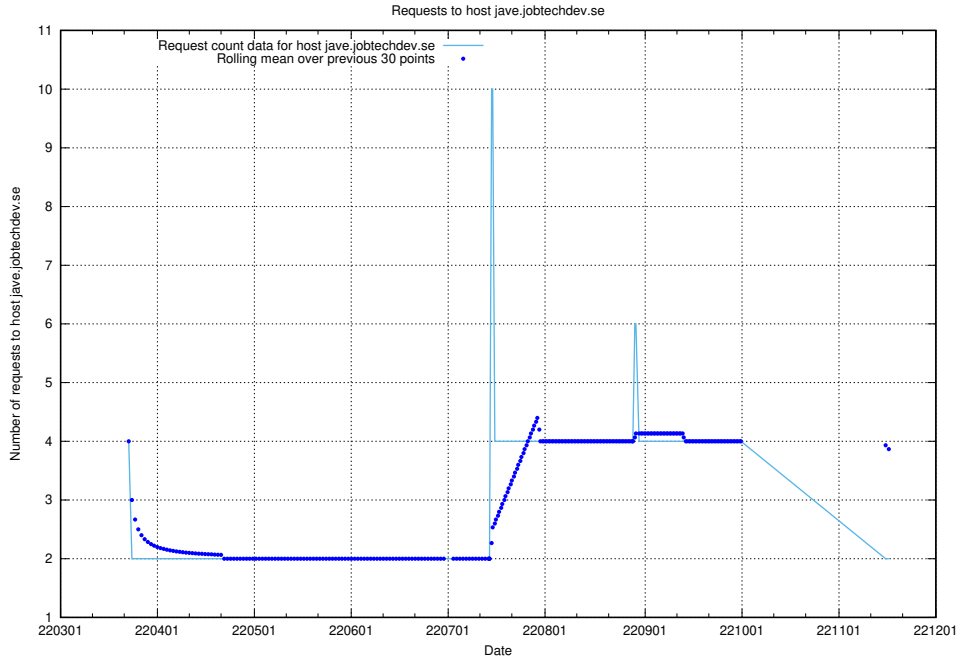

7.493 Usage of `jobstream-smoke.jobtechdev.se`

Here, we count the number of requests to host `jobstream-smoke.jobtechdev.se`.

7.494 Usage of `jobad-enrichments-internal-standby-api.jobtechdev.se`

Here, we count the number of requests to host `jobad-enrichments-internal-standby-api.jobtechdev.se`.