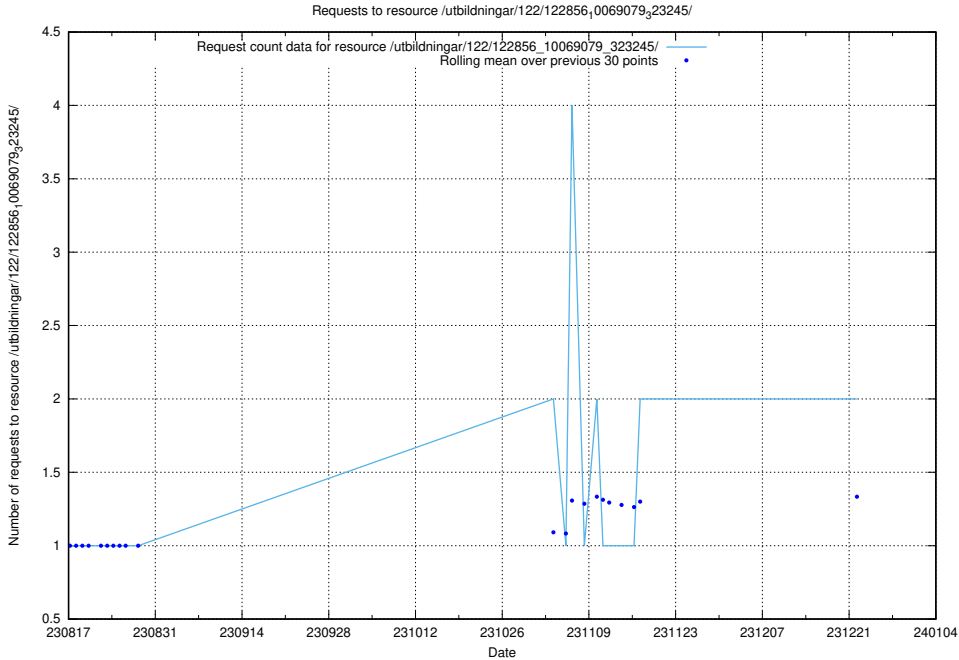

5.604 Usage of /utbildningar/122/122856_10069079_323245/

Here, we count the number of requests to resource /utbildningar/122/122856_10069079_323245/.