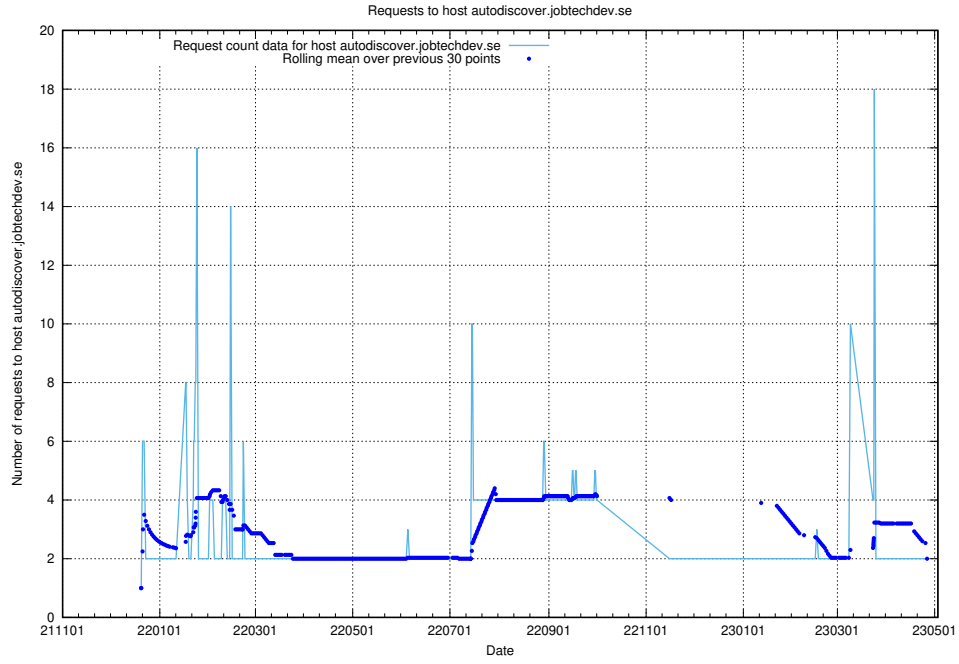

7.379 Usage of autodiscover.jobtechdev.se

Here, we count the number of requests to host autodiscover.jobtechdev.se.