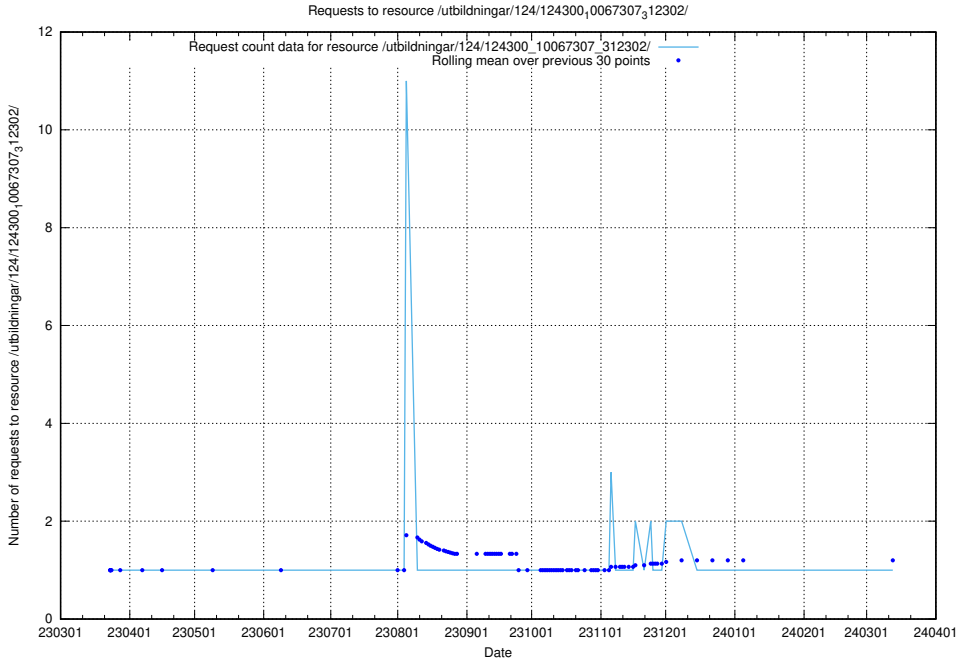

5.3585 Usage of /utbildningar/124/124300_10067307_312302/

Here, we count the number of requests to resource /utbildningar/124/124300_10067307_312302/.