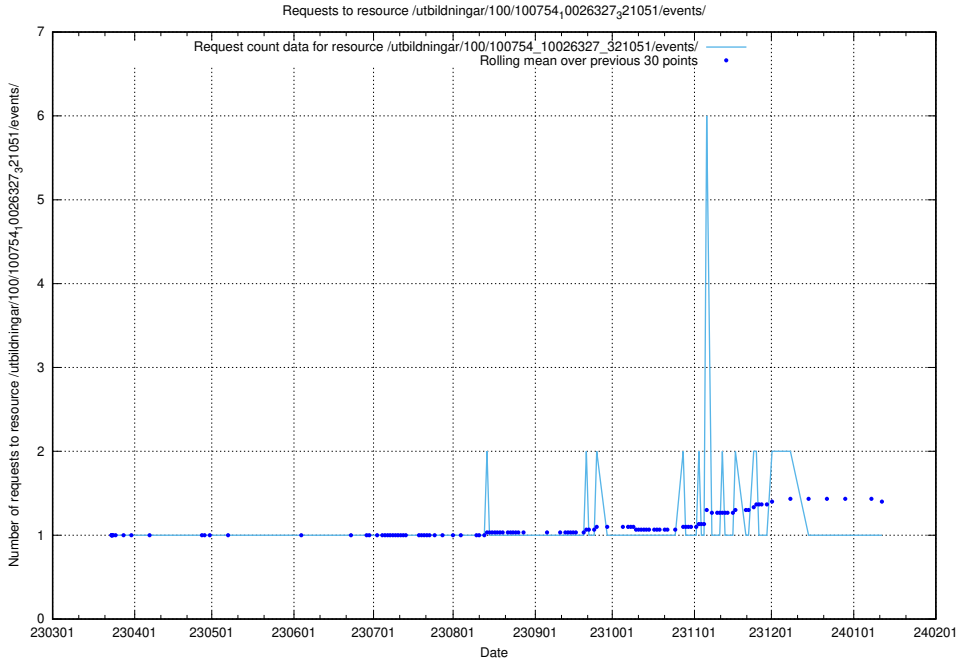

5.5246 Usage of /utbildningar/100/100754_10026327_321051/events/

Here, we count the number of requests to resource /utbildningar/100/100754_10026327_321051/events/