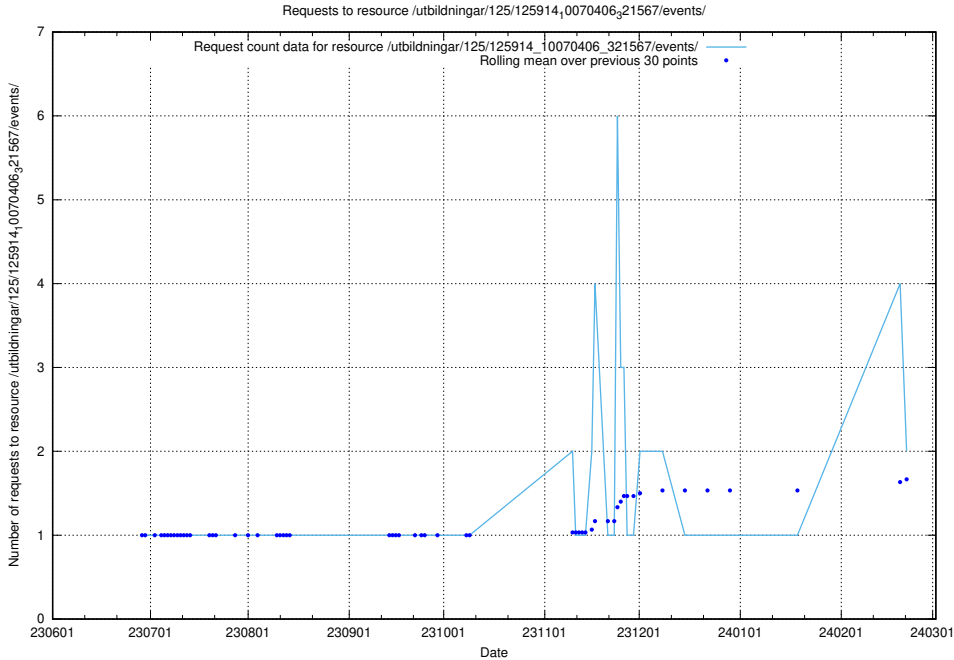

5.674 Usage of /utbildningar/125/125914_10070406_321567/events/

Here, we count the number of requests to resource /utbildningar/125/125914_10070406_321567/events/