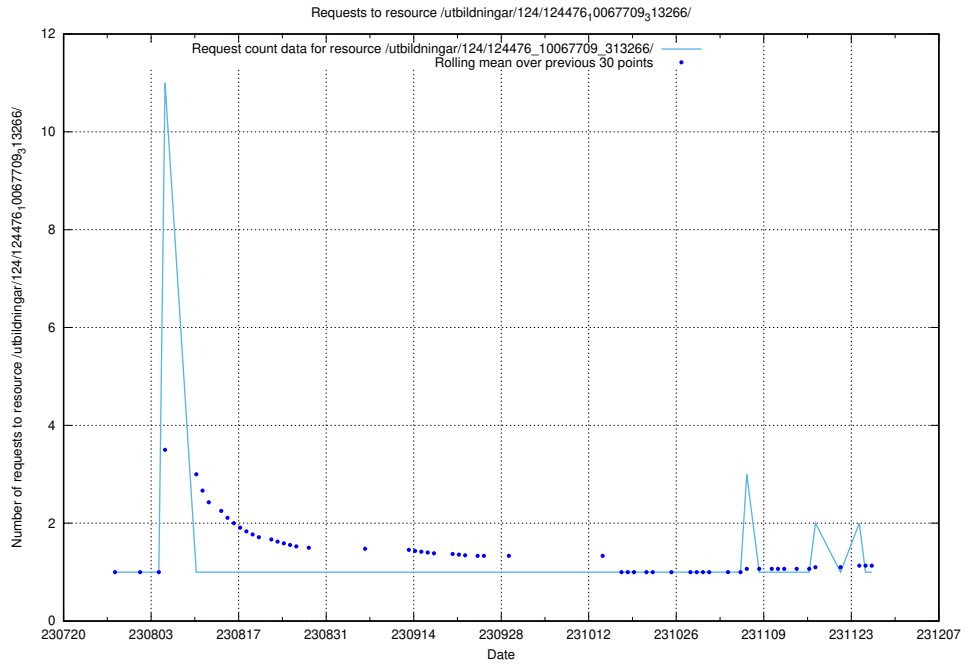

5.4566 Usage of /utbildningar/124/124476_10067709_313266/

Here, we count the number of requests to resource /utbildningar/124/124476_10067709_313266/.