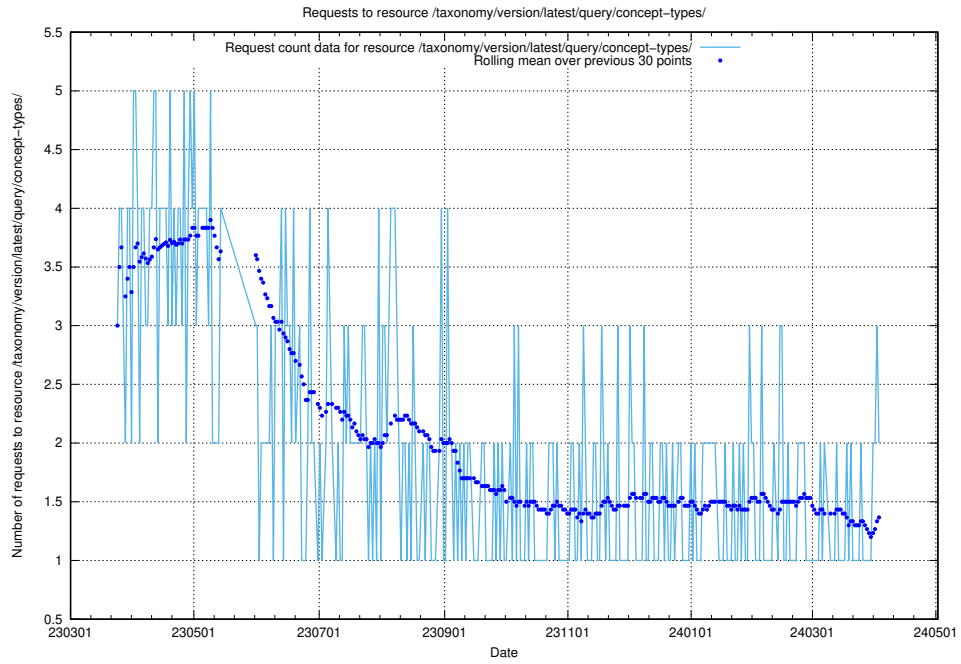

5.803 Usage of /taxonomy/version/latest/query/concept-types/

Here, we count the number of requests to resource /taxonomy/version/latest/query/concept-types/.