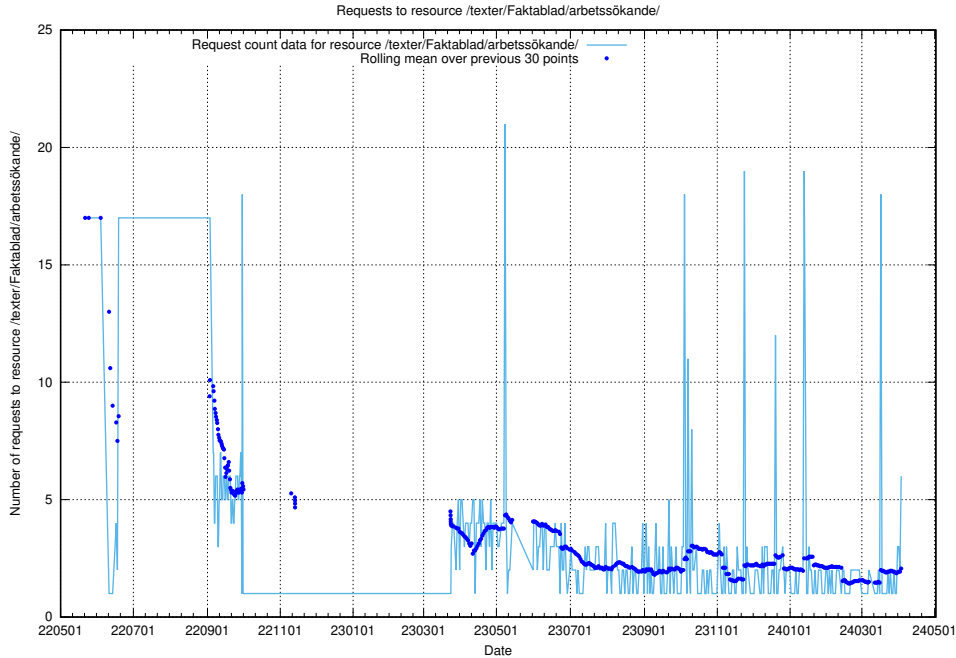

5.48 Usage of /texter/Faktablad/arbetssökande/

Here, we count the number of requests to resource /texter/Faktablad/arbetssökande/.