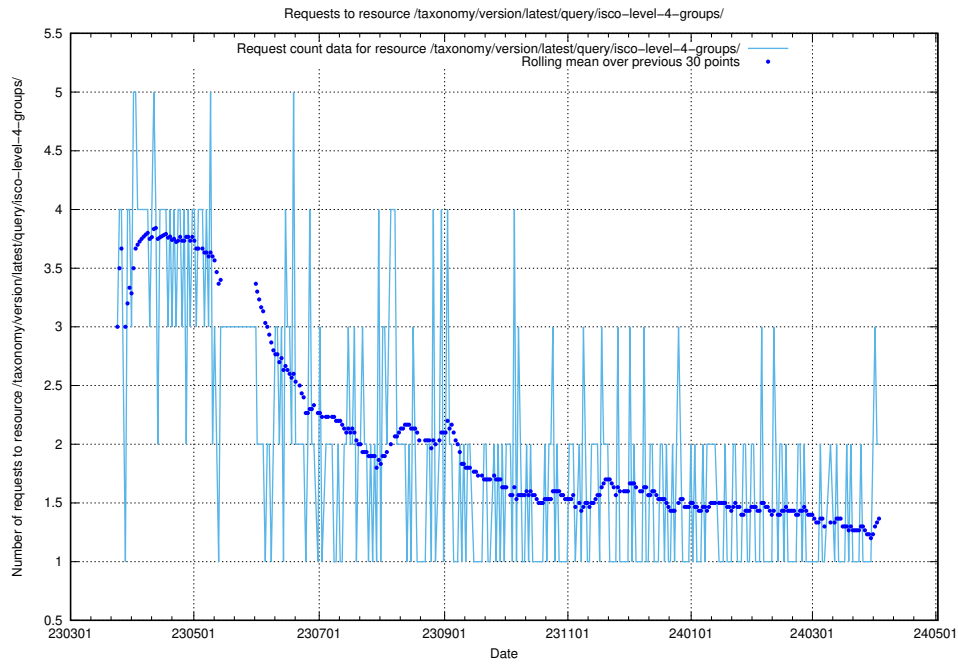

5.794 Usage of /taxonomy/version/latest/query/isco-level-4-groups/

Here, we count the number of requests to resource /taxonomy/version/latest/query/isco-level-4-groups/.