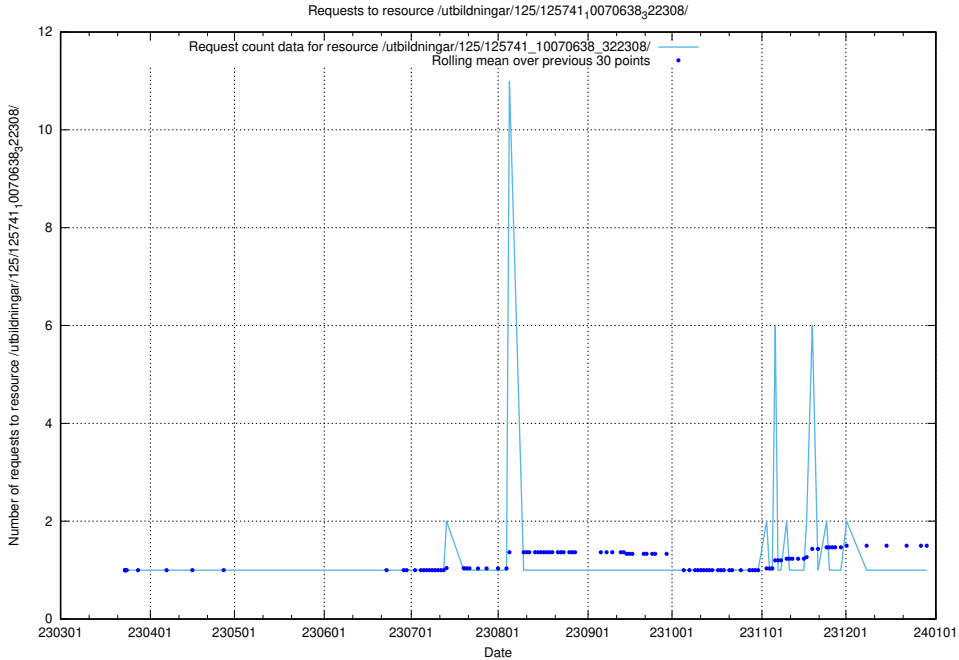

5.852 Usage of /utbildningar/125/125741_10070638_322308/

Here, we count the number of requests to resource /utbildningar/125/125741_10070638_322308/.