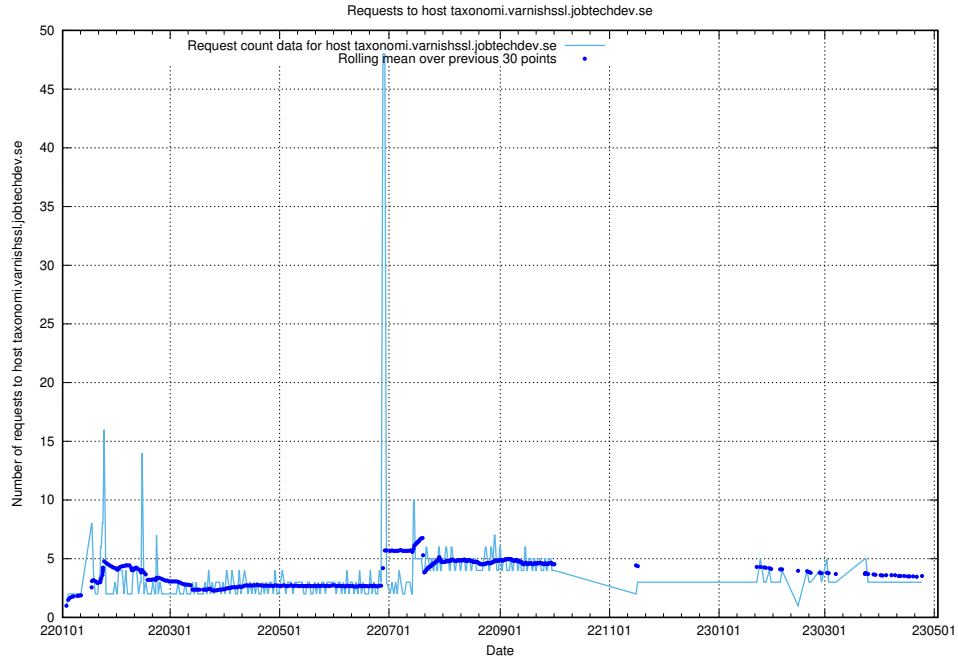

7.177 Usage of `taxonomi.varnishssl.jobtechdev.se`

Here, we count the number of requests to host `taxonomi.varnishssl.jobtechdev.se`.