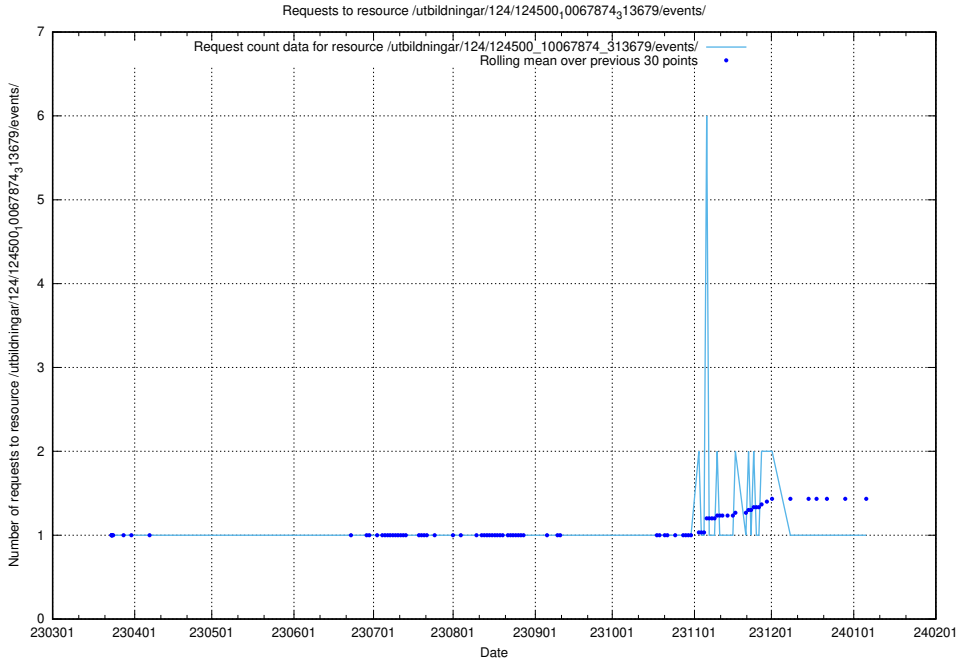

5.1923 Usage of /utbildningar/124/124500_10067874_313679/events/

Here, we count the number of requests to resource /utbildningar/124/124500_10067874_313679/events/

5.1924 Usage of /taxonomy/version/10/query/employment-length-concepts/