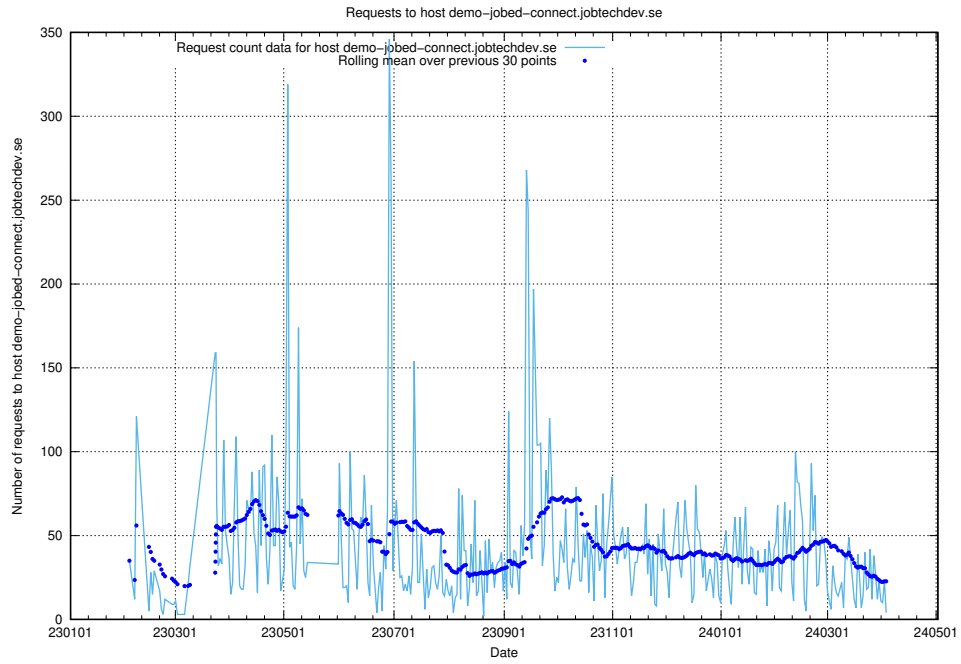

7.109 Usage of demo-jobed-connect.jobtechdev.se

Here, we count the number of requests to host demo-jobed-connect.jobtechdev.se.