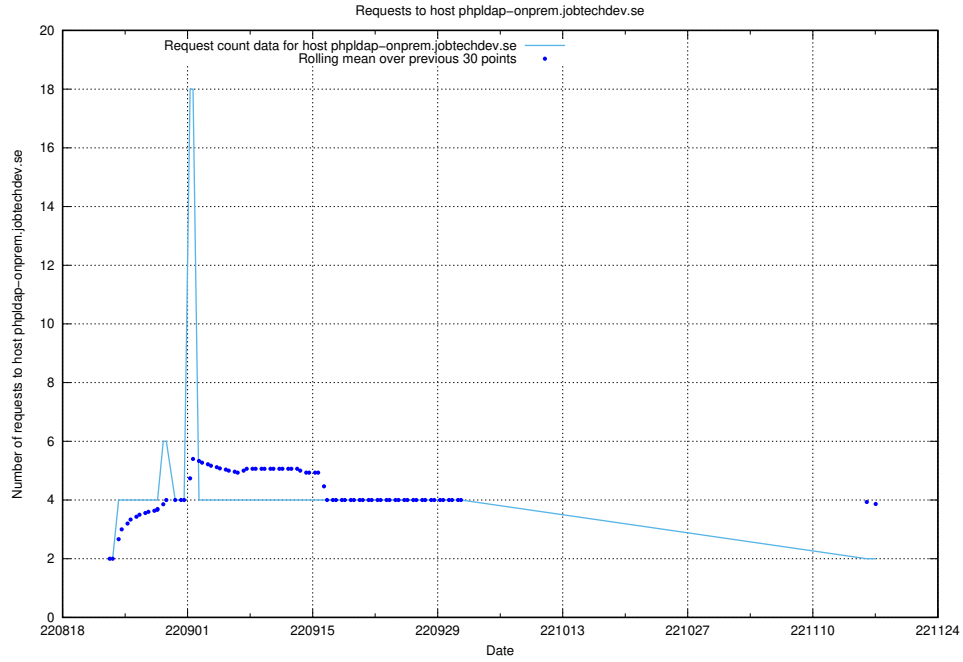

7.339 Usage of phpldap-onprem.jobtechdev.se

Here, we count the number of requests to host phpldap-onprem.jobtechdev.se.