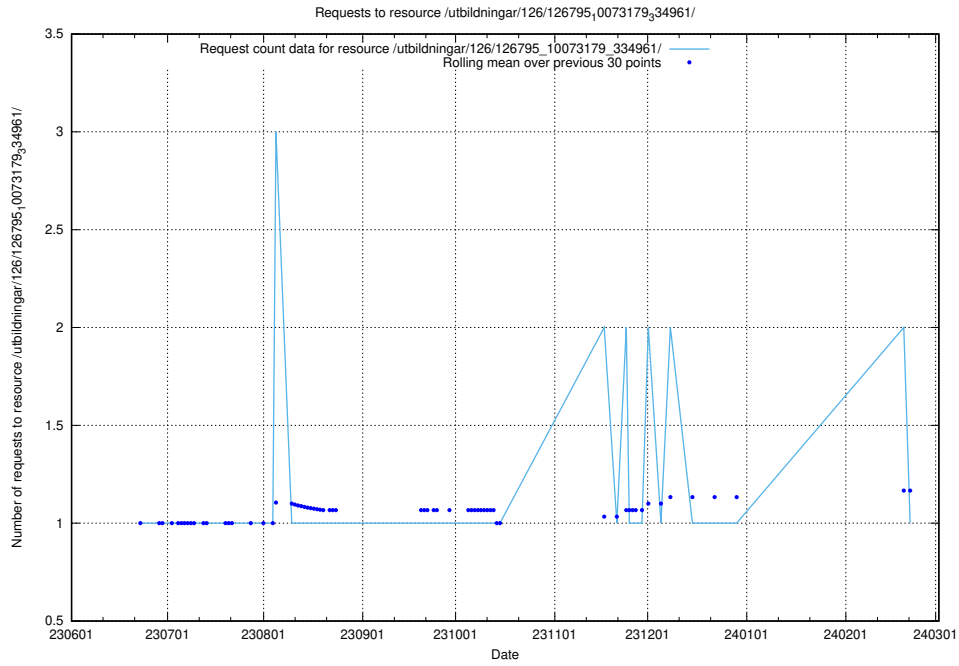

5.5236 Usage of /utbildningar/126/126795_10073179_334961/

Here, we count the number of requests to resource /utbildningar/126/126795_10073179_334961/.