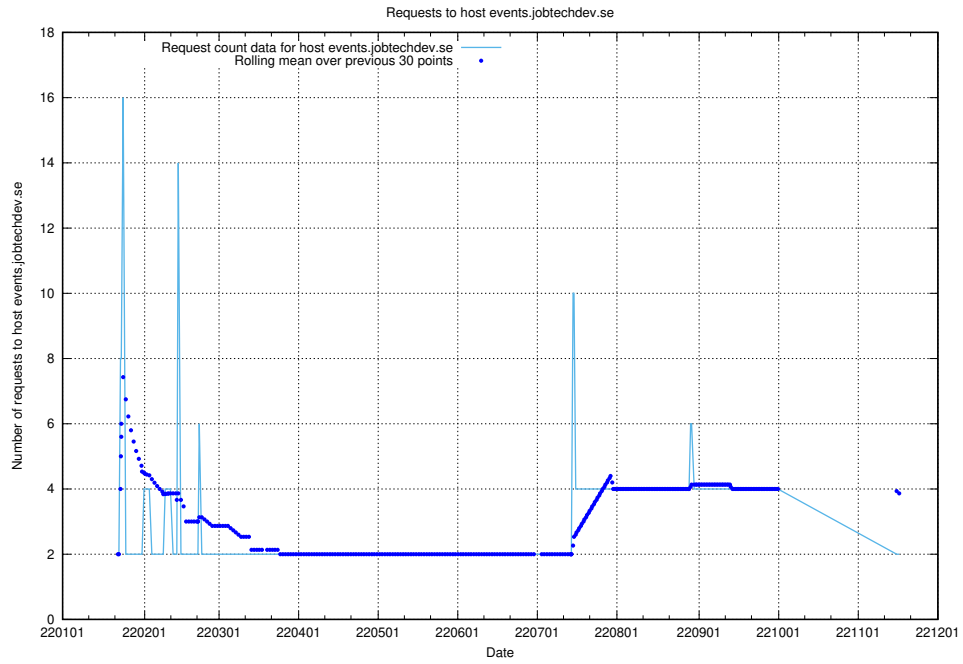

7.600 Usage of events.jobtechdev.se

Here, we count the number of requests to host events.jobtechdev.se.

7.601 Usage of hr.jobtechdev.se

Here, we count the number of requests to host hr.jobtechdev.se.

7.602 Usage of historical-ads-frontend-onprem.jobtechdev.se