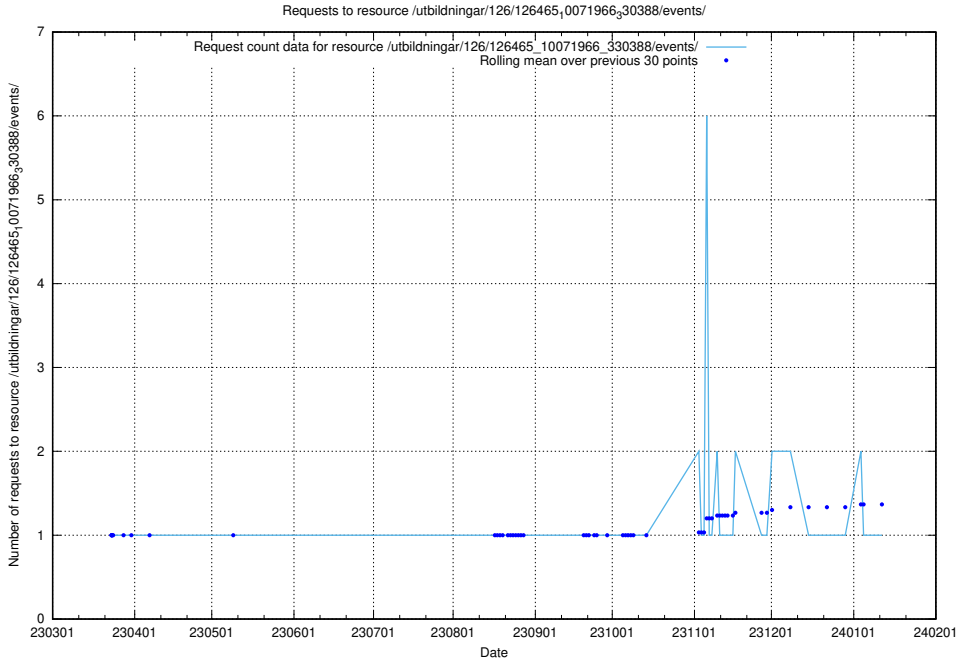

5.6053 Usage of /utbildningar/126/126465_10071966_330388/events/

Here, we count the number of requests to resource /utbildningar/126/126465_10071966_330388/events/