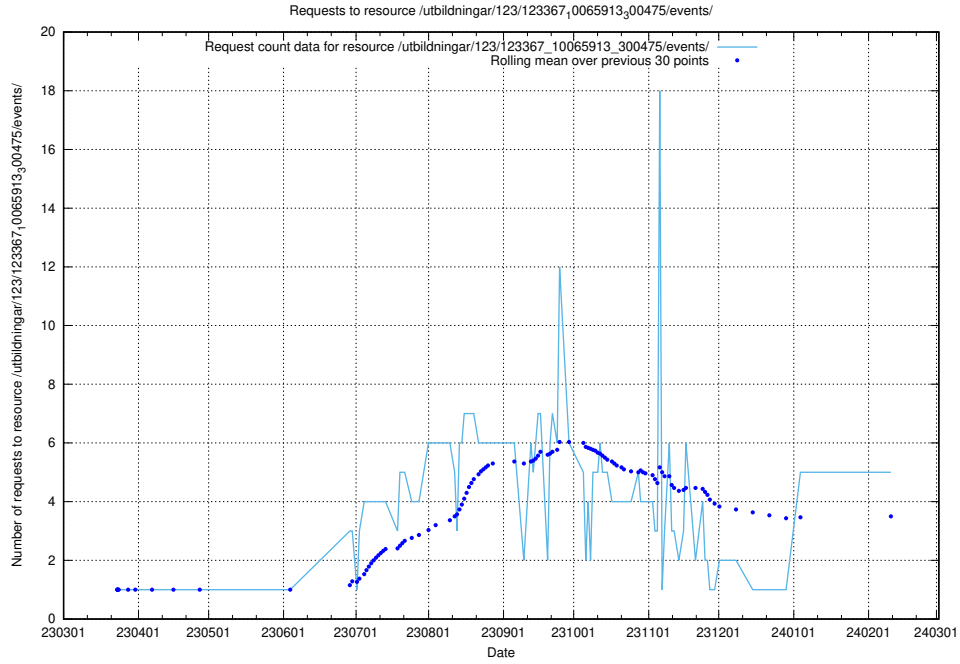

5.122 Usage of /utbildningar/123/123367_10065913_300475/events/

Here, we count the number of requests to resource /utbildningar/123/123367_10065913_300475/events/