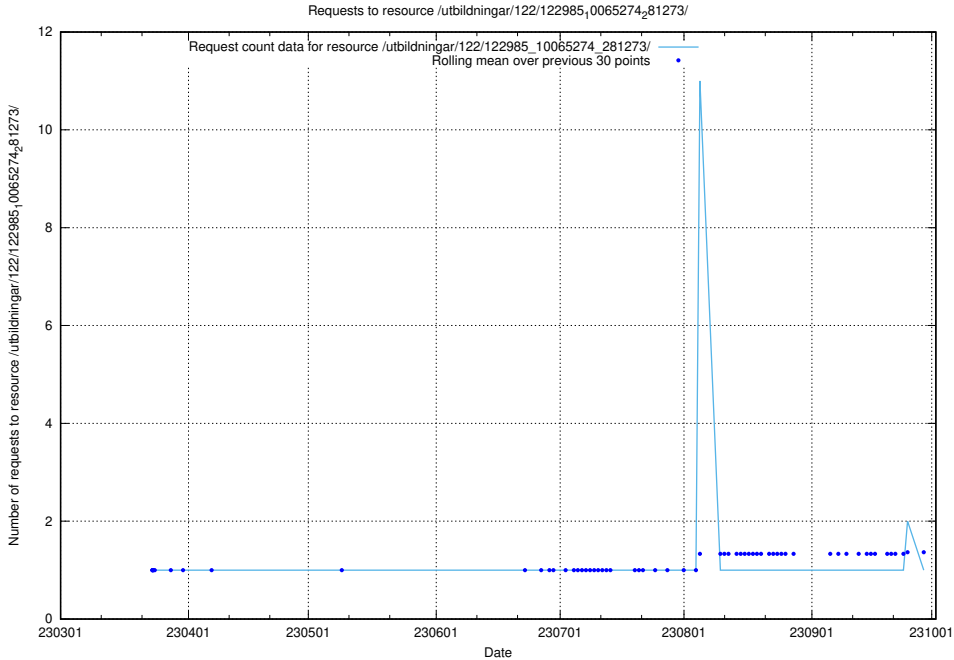

5.4579 Usage of /utbildningar/122/122985_10065274_281273/

Here, we count the number of requests to resource /utbildningar/122/122985_10065274_281273/.