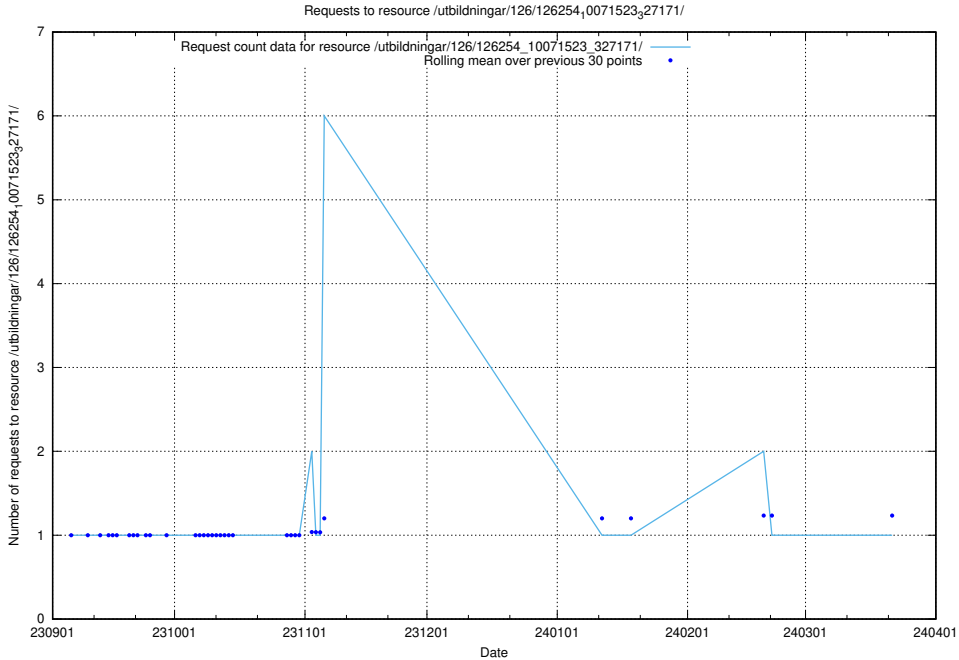

5.4317 Usage of /utbildningar/126/126254_10071523_327171/

Here, we count the number of requests to resource /utbildningar/126/126254_10071523_327171/.