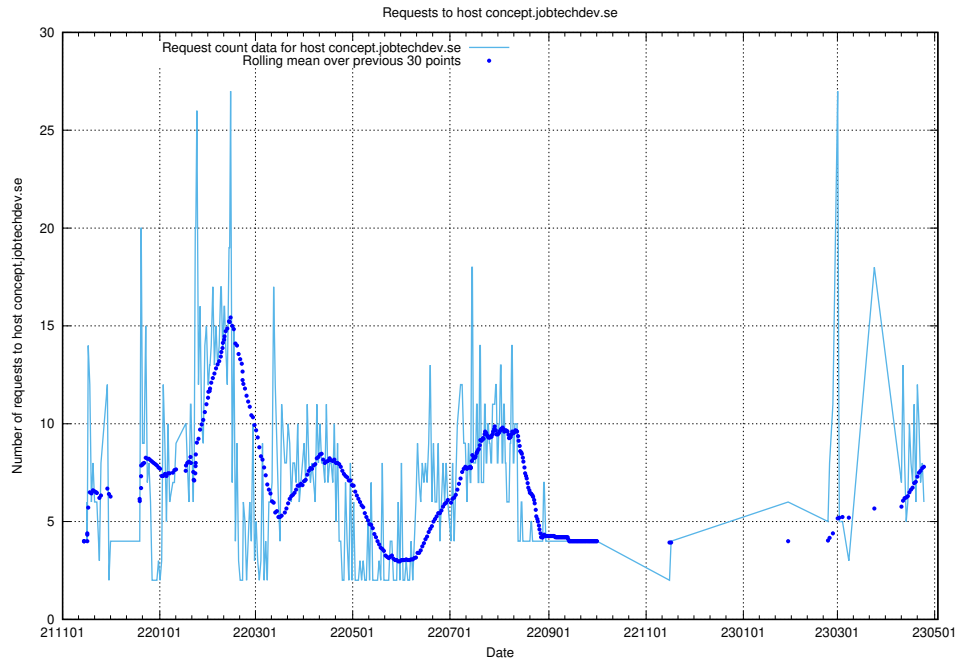

7.79 Usage of concept.jobtechdev.se

Here, we count the number of requests to host concept.jobtechdev.se.