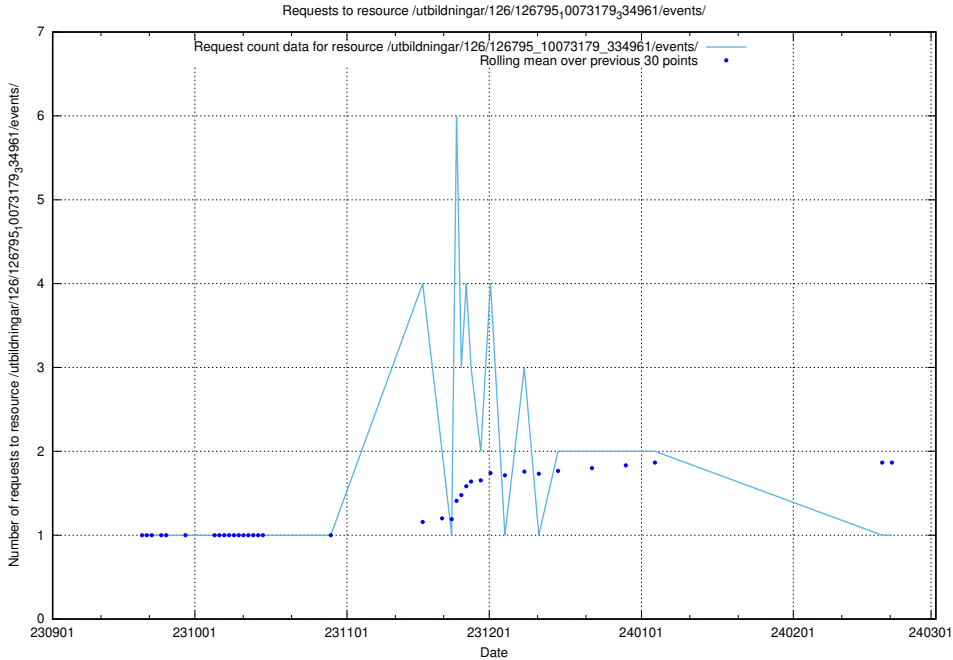

5.4174 Usage of /utbildningar/126/126795_10073179_334961/events/

Here, we count the number of requests to resource /utbildningar/126/126795_10073179_334961/events/

5.4175 Usage of /utbildningar/126/126696_10073420_335681/events/