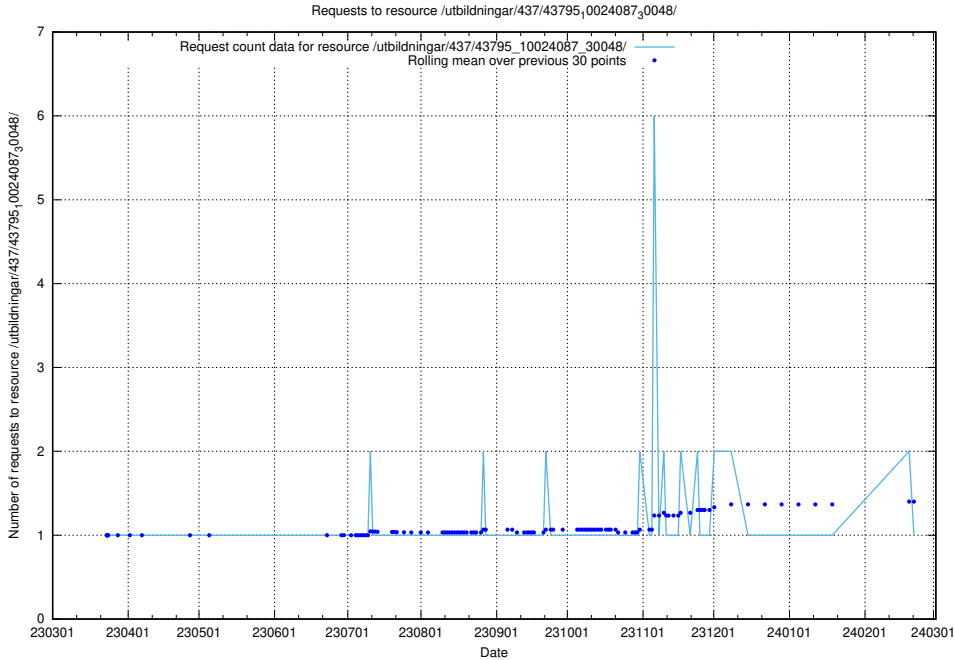

Here, we count the number of requests to resource /utbildningar/437/43795_10024087_30048/events/.

5.5998 Usage of /utbildningar/437/43795_10024087_30048/

Here, we count the number of requests to resource /utbildningar/437/43795_10024087_30048/.