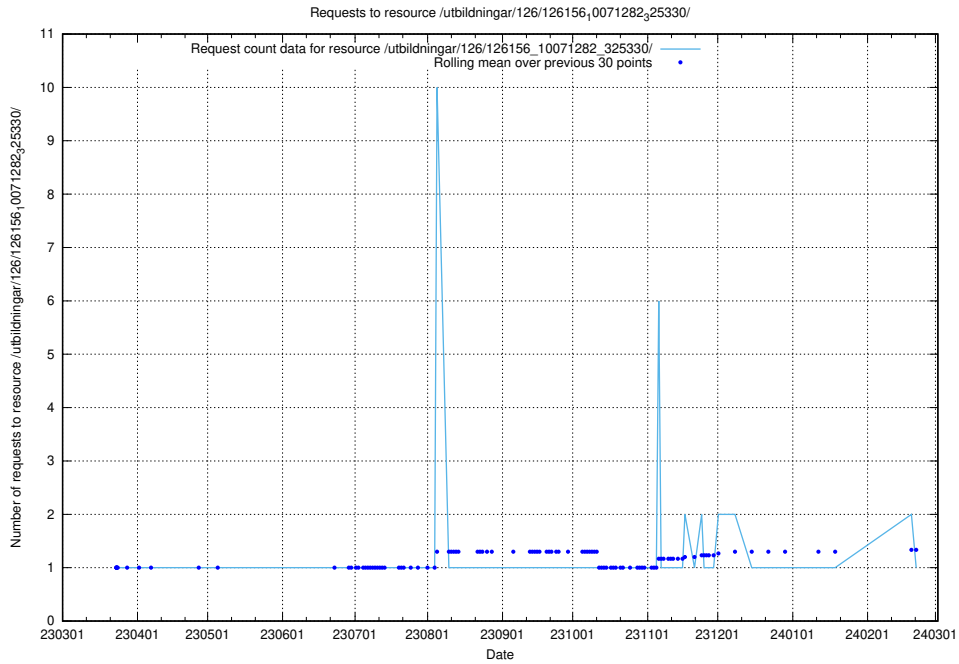

5.6068 Usage of /utbildningar/126/126156_10071282_325330/

Here, we count the number of requests to resource /utbildningar/126/126156_10071282_325330/.