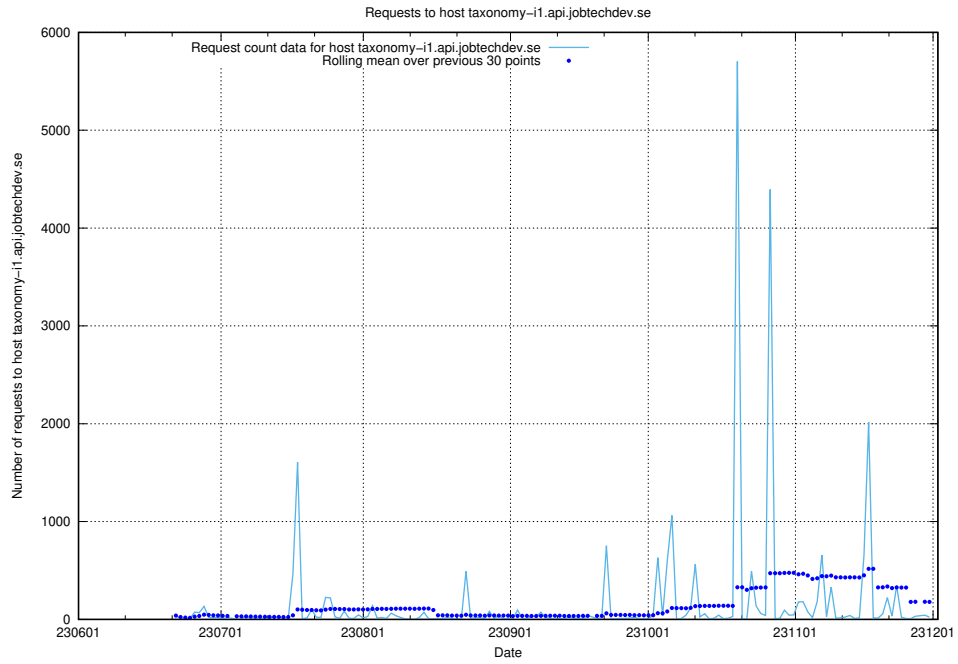

7.33 Usage of taxonomy-i1.api.jobtechdev.se

Here, we count the number of requests to host taxonomy-i1.api.jobtechdev.se.