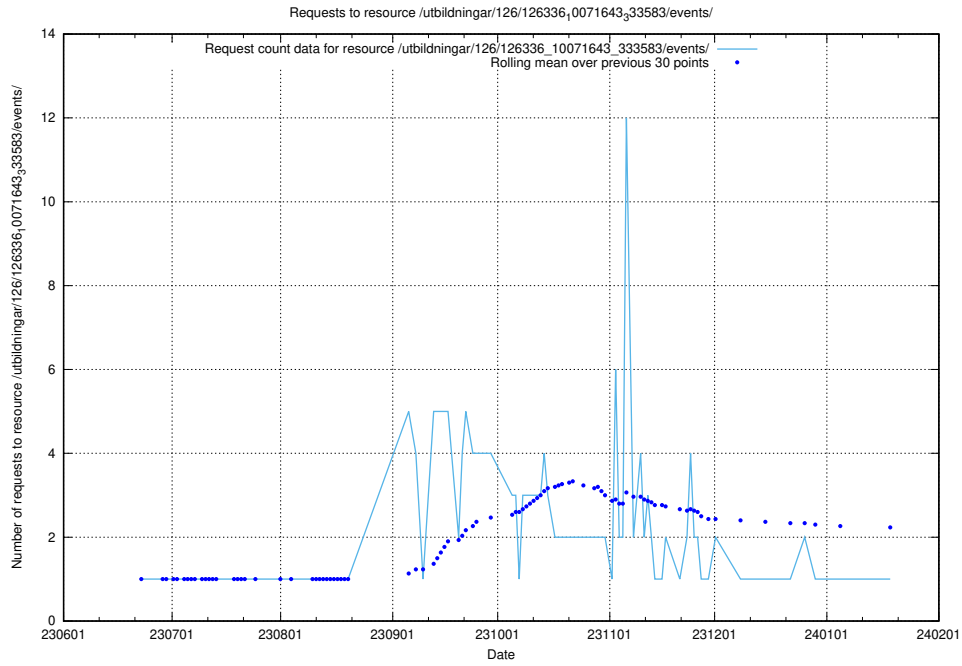

5.5320 Usage of /utbildningar/126/126336_10071643_333583/events/

Here, we count the number of requests to resource /utbildningar/126/126336_10071643_333583/events/