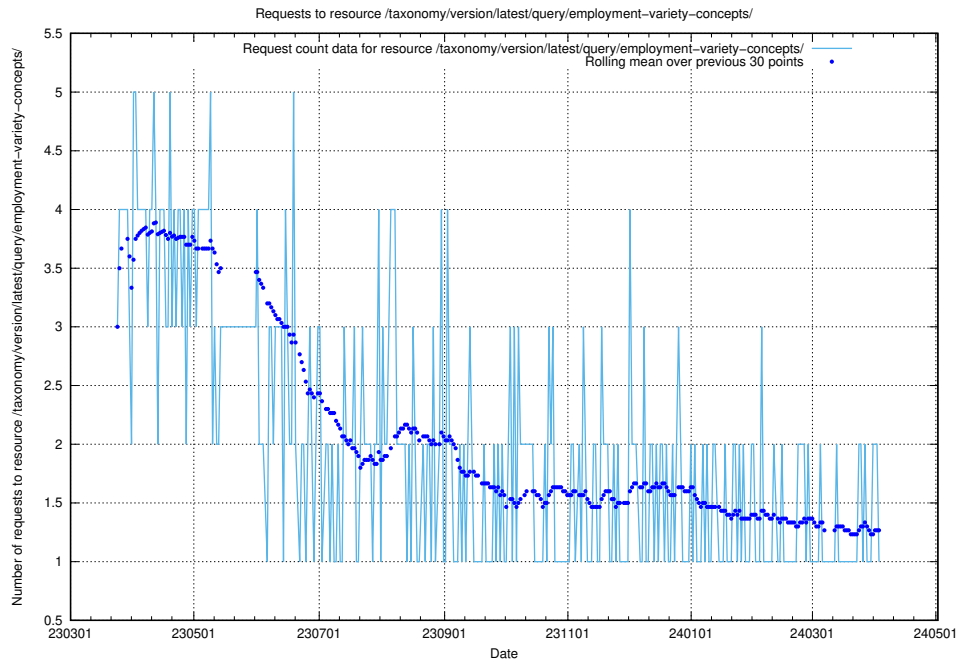

5.5768 Usage of /taxonomy/version/latest/query/employment-variety-concepts/

Here, we count the number of requests to resource /taxonomy/version/latest/query/employment-variety-concepts/.

5.5771 Usage of /taxonomy/version/19/query/the-ssyk-hierarchy-with-occupations/