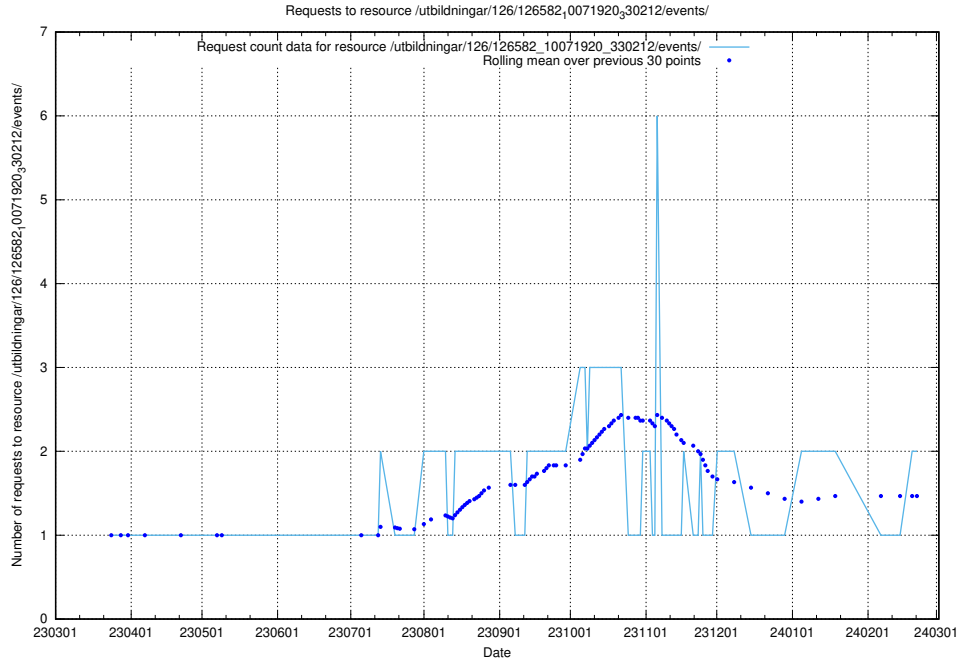

5.820 Usage of /utbildningar/126/126582_10071920_330212/events/

Here, we count the number of requests to resource /utbildningar/126/126582_10071920_330212/events/