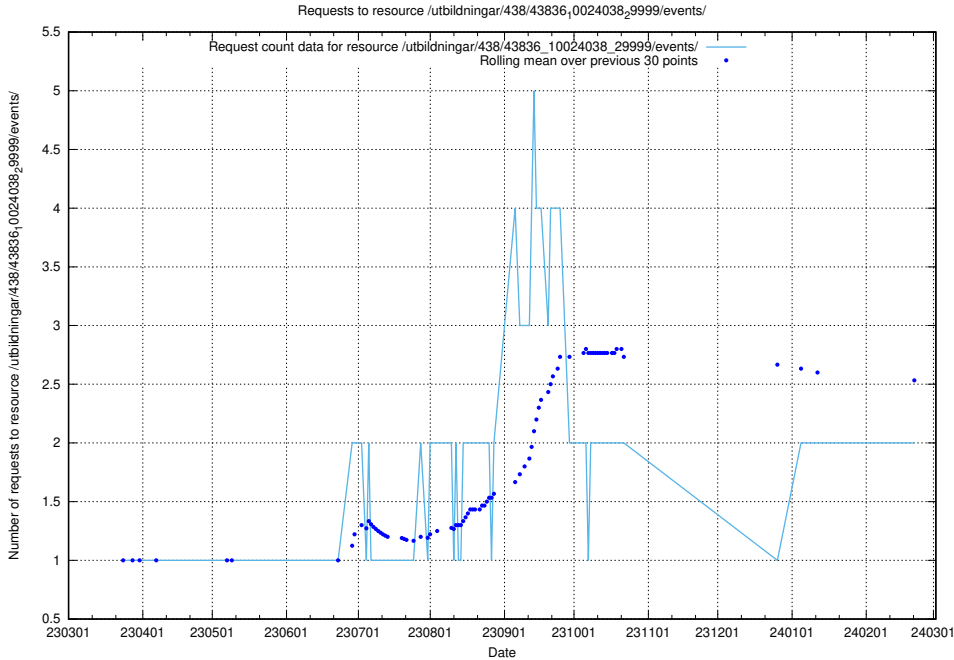

5.815 Usage of /utbildningar/438/43836_10024038_29999/events/

Here, we count the number of requests to resource /utbildningar/438/43836_10024038_29999/events/.