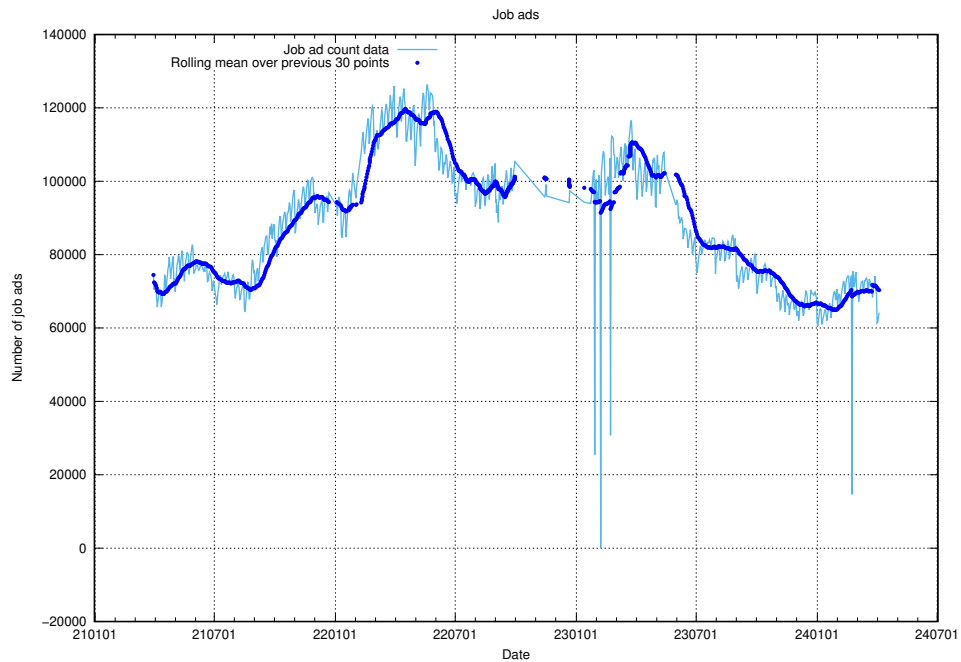

13.1 Number of job ads

Here, we count the number of job ads processed by the pipeline each night.

¹³<https://gitlab.com/arbetsformedlingen/joblinks/wiki/-/wikis/home>

13.2 Number of ads by scraper arbetsformedlingen.se