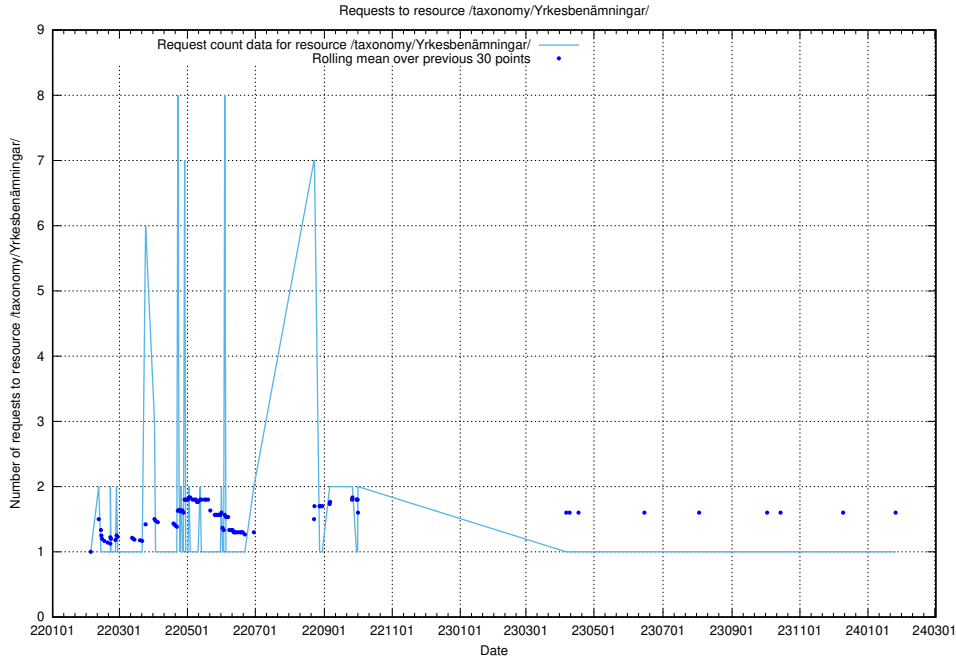

5.2271 Usage of /taxonomy/Yrkesbenämningar/

Here, we count the number of requests to resource /taxonomy/Yrkesbenämningar/.