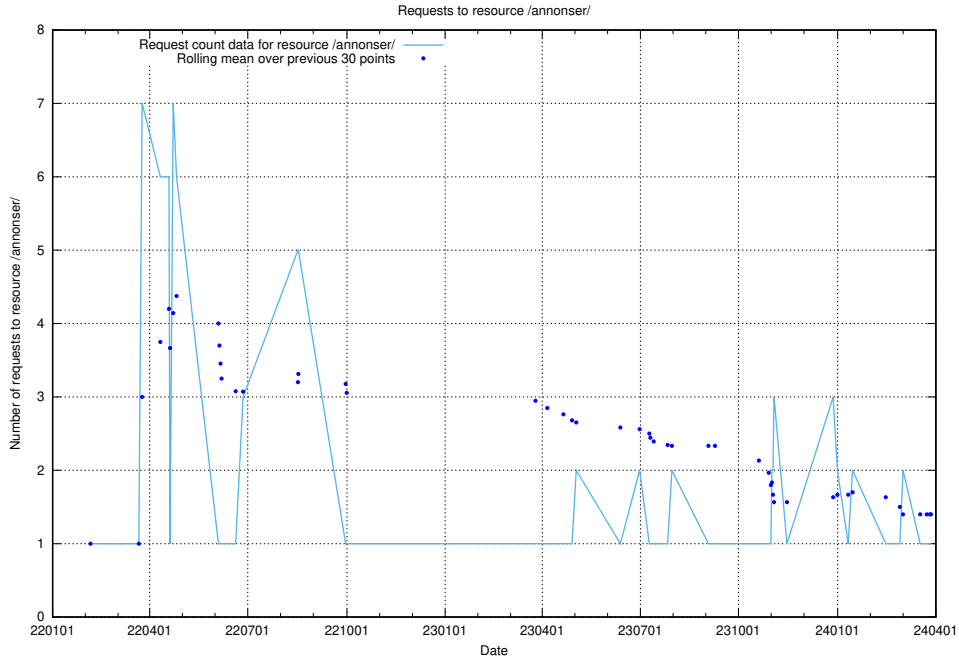

5.2181 Usage of /annonser/

Here, we count the number of requests to resource /annonser/.