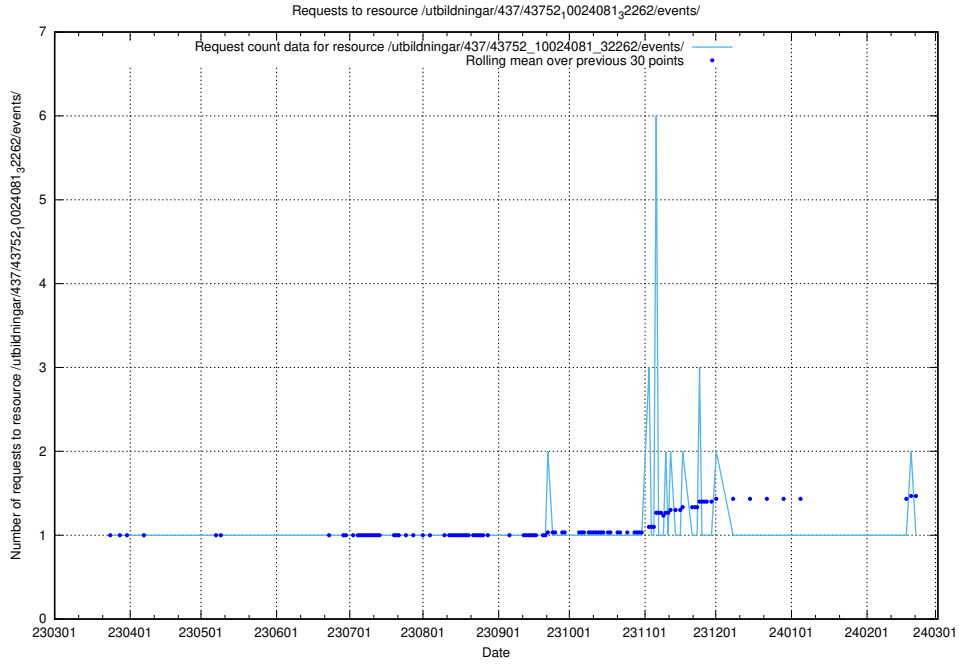

5.5848 Usage of /utbildningar/437/43752_10024081_32262/events/

Here, we count the number of requests to resource /utbildningar/437/43752_10024081_32262/events/.