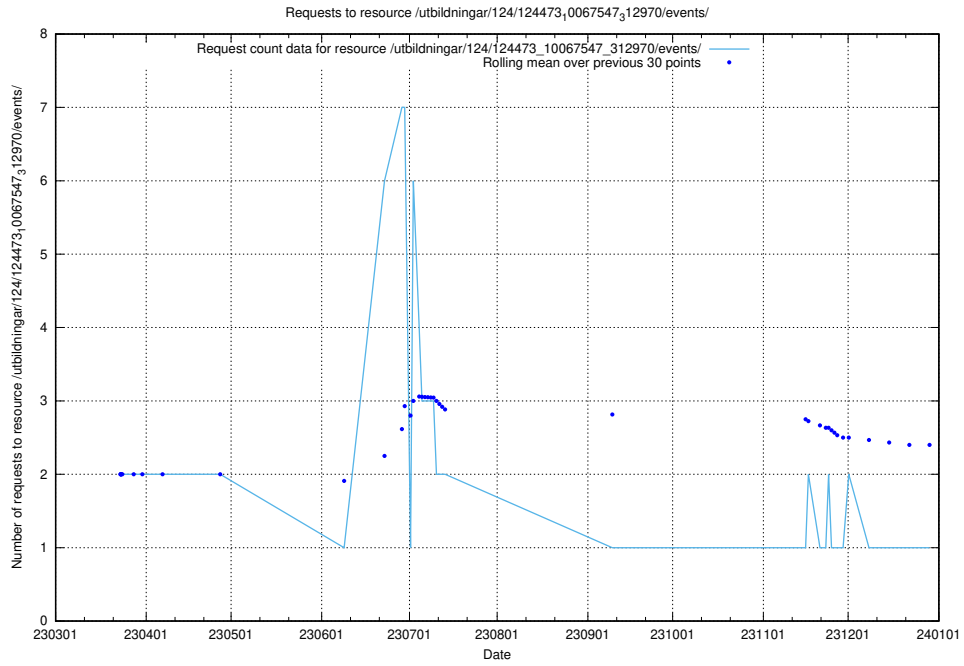

Here, we count the number of requests to resource /utbildningar/124/124499_10067846_313561/events/

5.5939 Usage of /utbildningar/124/124473_10067547_312970/events/

Here, we count the number of requests to resource /utbildningar/124/124473_10067547_312970/events/