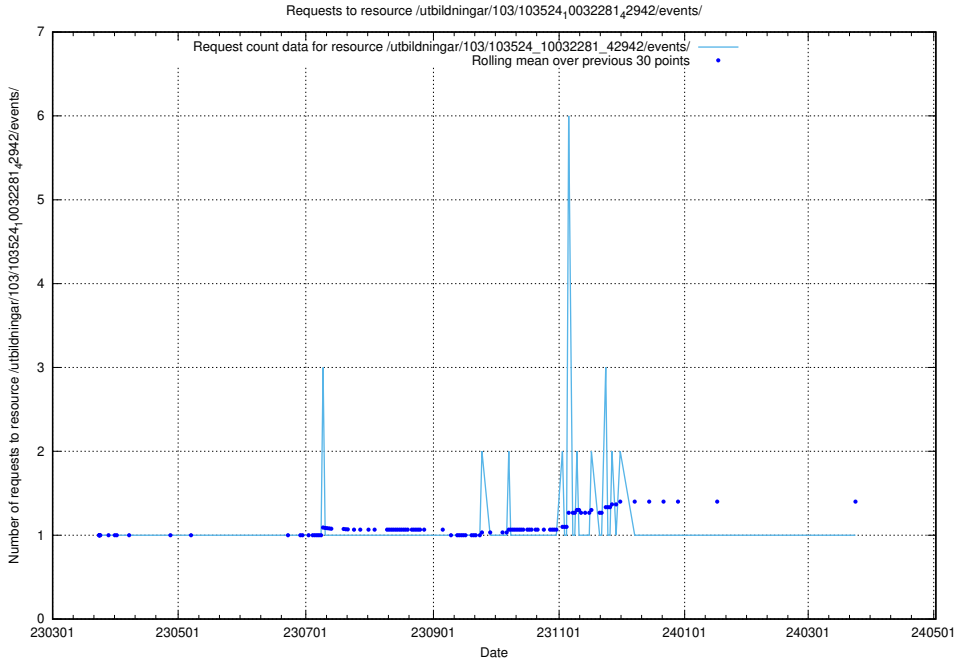

5.5096 Usage of /utbildningar/103/103524_10032281_42942/events/

Here, we count the number of requests to resource /utbildningar/103/103524_10032281_42942/events/.