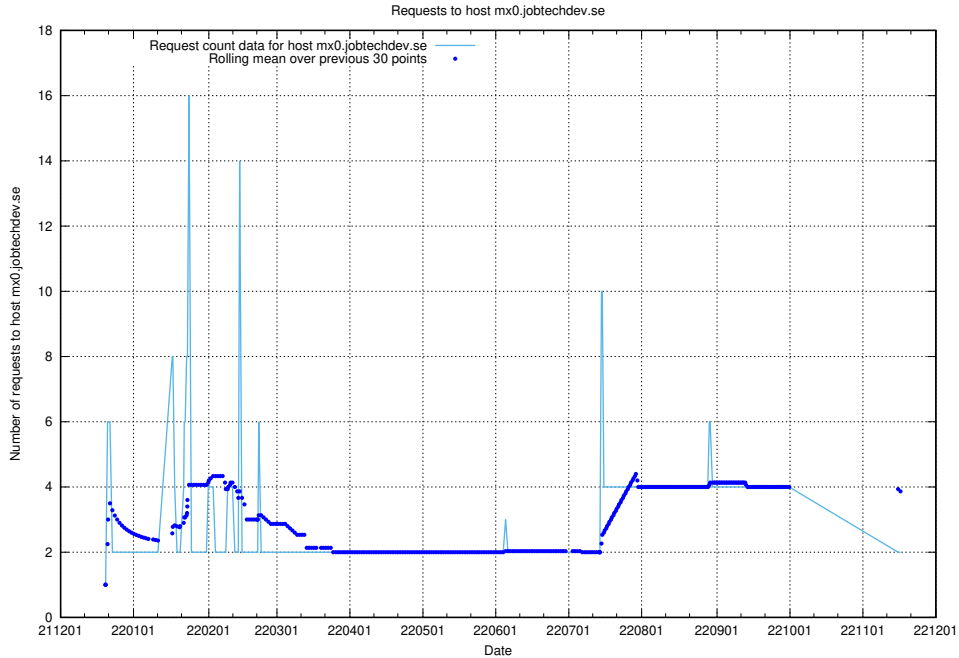

Here, we count the number of requests to host server.jobtechdev.se.

7.371 Usage of mx01.jobtechdev.se

Here, we count the number of requests to host mx01.jobtechdev.se.

7.372 Usage of mx0.jobtechdev.se

Here, we count the number of requests to host mx0.jobtechdev.se.