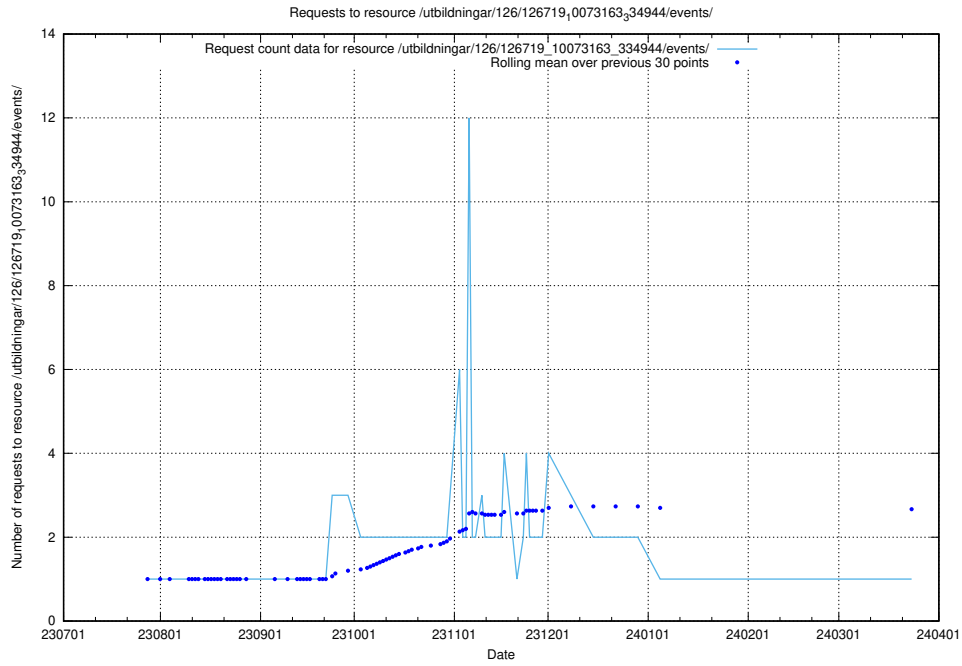

5.4560 Usage of /utbildningar/126/126719_10073163_334944/events/

Here, we count the number of requests to resource /utbildningar/126/126719_10073163_334944/events/