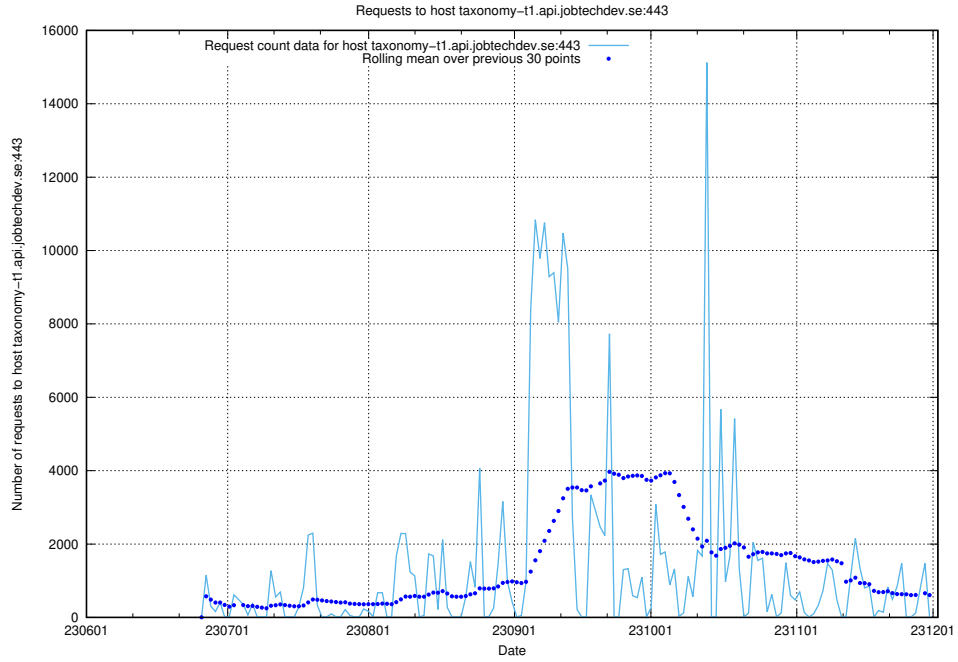

7.60 Usage of staping.jobtechdev.se

Here, we count the number of requests to host staping.jobtechdev.se.

7.61 Usage of moderated.jitsitest.jobtechdev.se

Here, we count the number of requests to host moderated.jitsitest.jobtechdev.se.