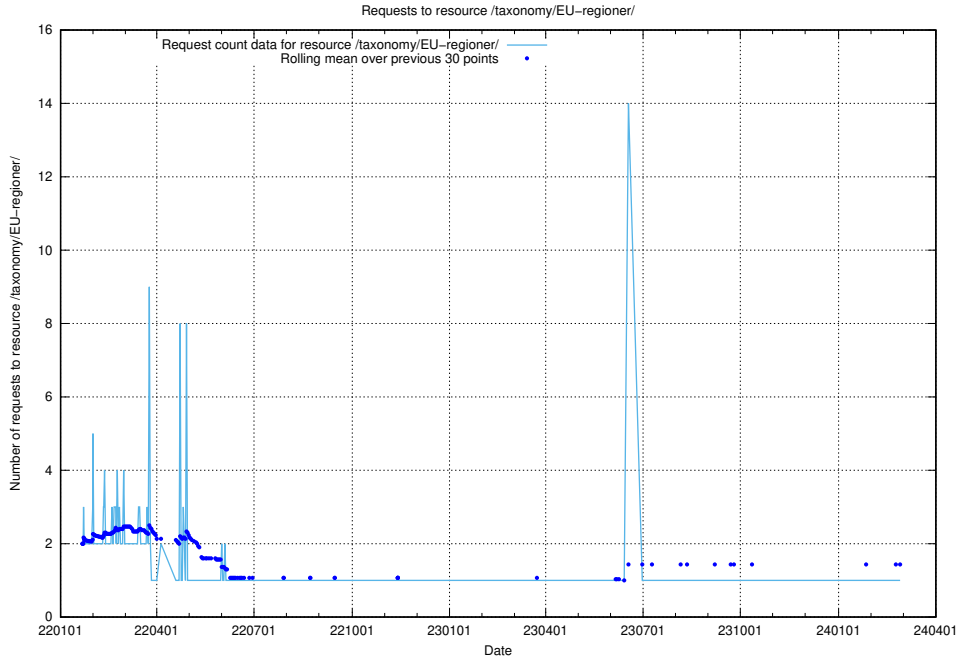

5.1026 Usage of /taxonomy/EU-regioner/

Here, we count the number of requests to resource /taxonomy/EU-regioner/.

5.1027 Usage of /utbildningar/125/125178_10069464_318666/events/

Here, we count the number of requests to resource /utbildningar/125/125178_10069464_318666/events/