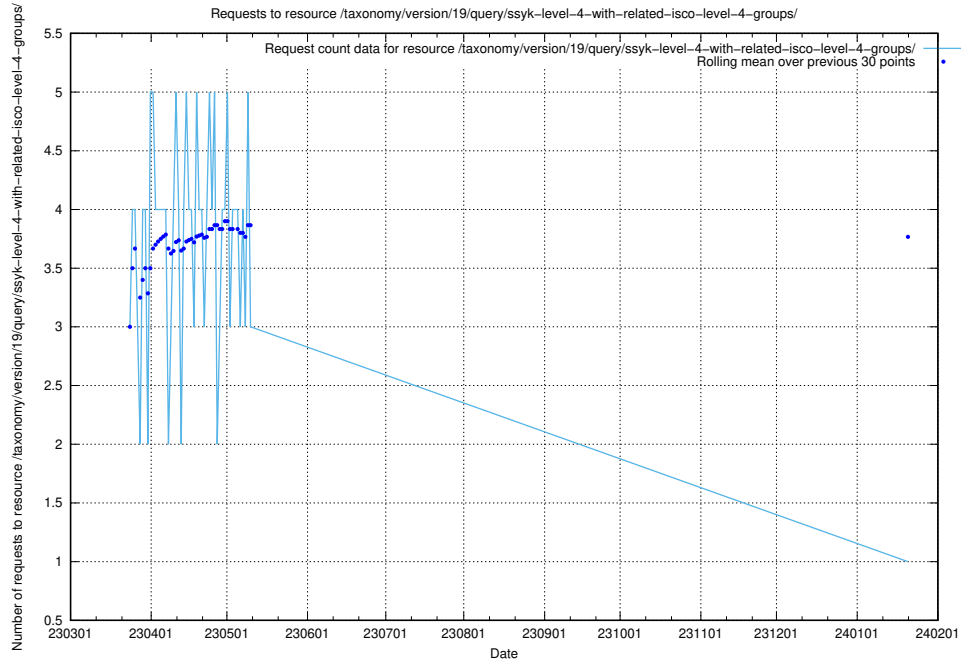

5.5782 Usage of /taxonomy/version/19/query/ssyk-level-4-with-related-isco-level-4-groups/

Here, we count the number of requests to resource /taxonomy/version/19/query/ssyk-level-4-with-related-isco-level-4-groups/.