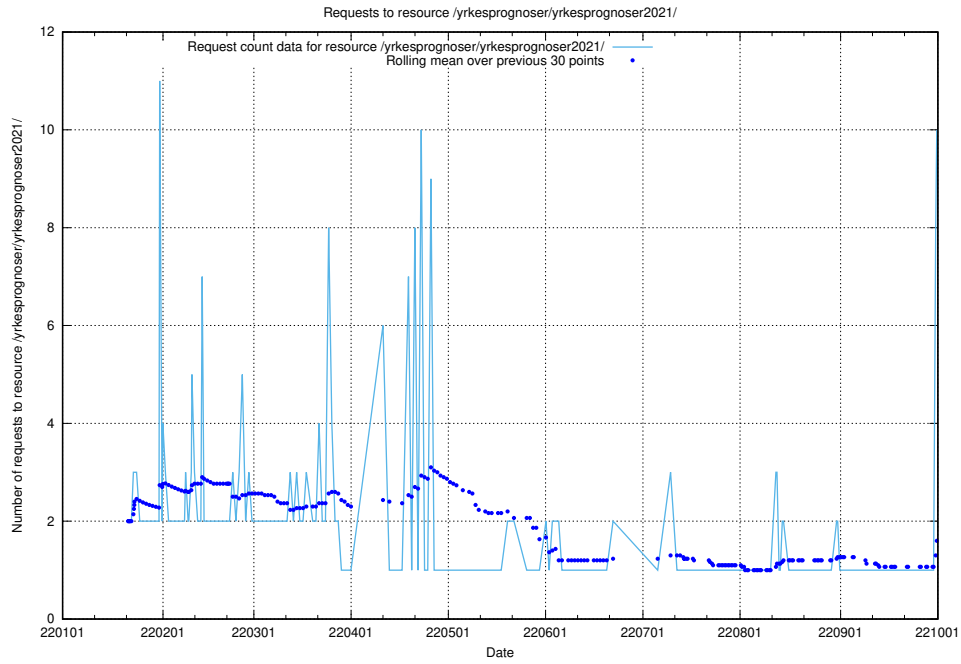

5.29 Usage of /yrkesprognoser/yrkesprognoser2021/

Here, we count the number of requests to resource /yrkesprognoser/yrkesprognoser2021/.