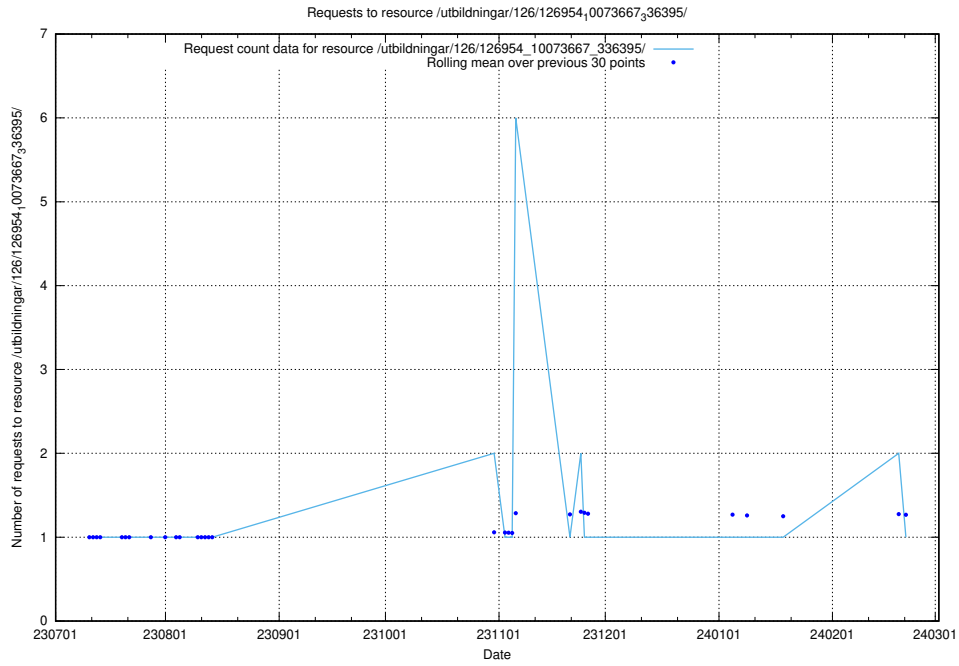

5.4766 Usage of /utbildningar/126/126954_10073667_336395/

Here, we count the number of requests to resource /utbildningar/126/126954_10073667_336395/.