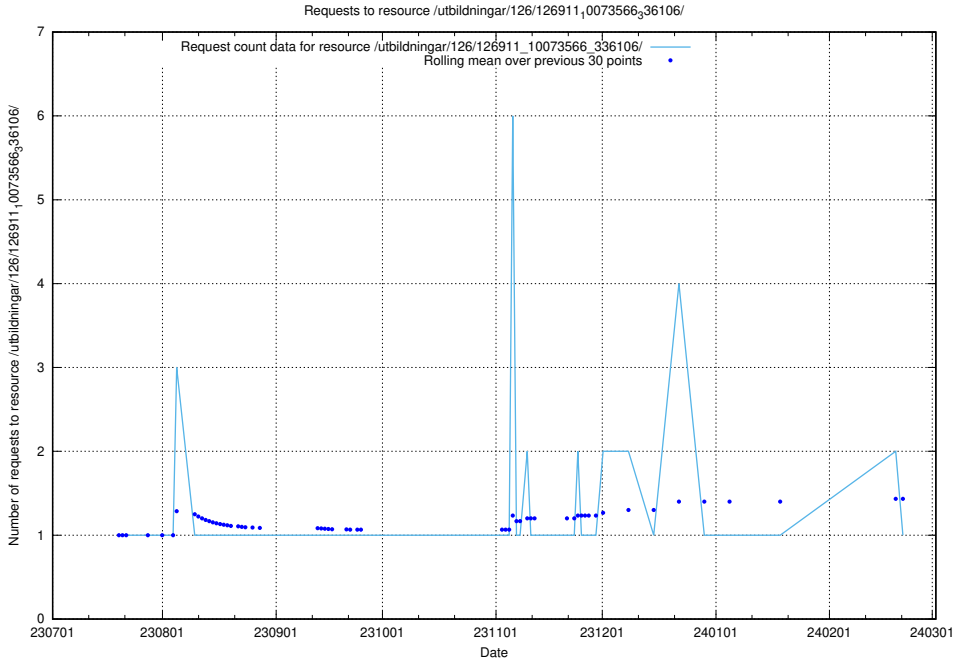

Here, we count the number of requests to resource /utbildningar/126/126911_10073566_336106/.

5.4646 Usage of /utbildningar/125/125914_10070460_321835/events/

Here, we count the number of requests to resource /utbildningar/125/125914_10070460_321835/events/