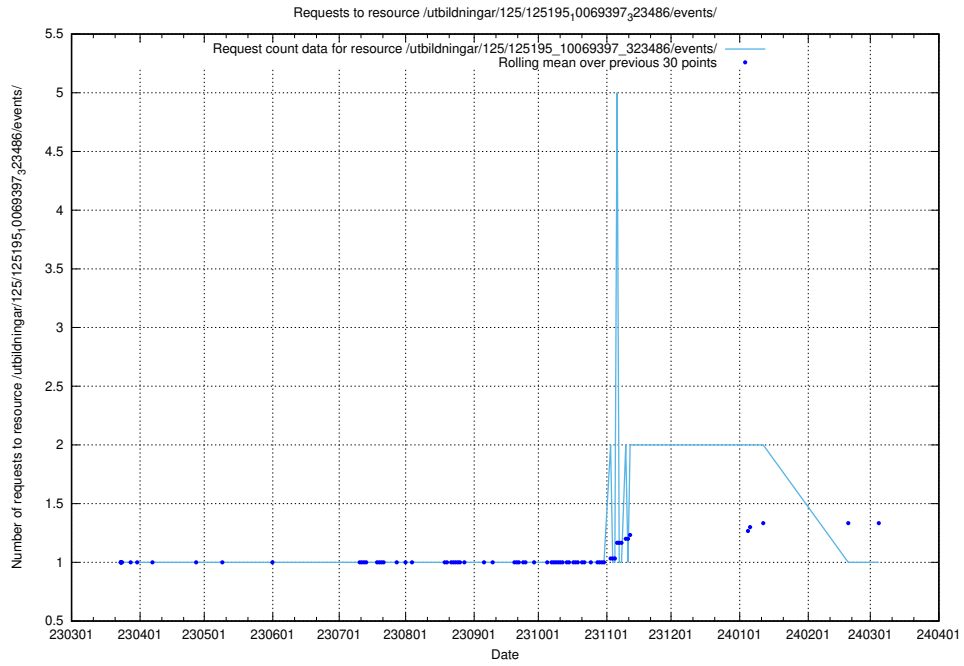

5.1020 Usage of /utbildningar/125/125195_10069397_323486/events/

Here, we count the number of requests to resource /utbildningar/125/125195_10069397_323486/events/