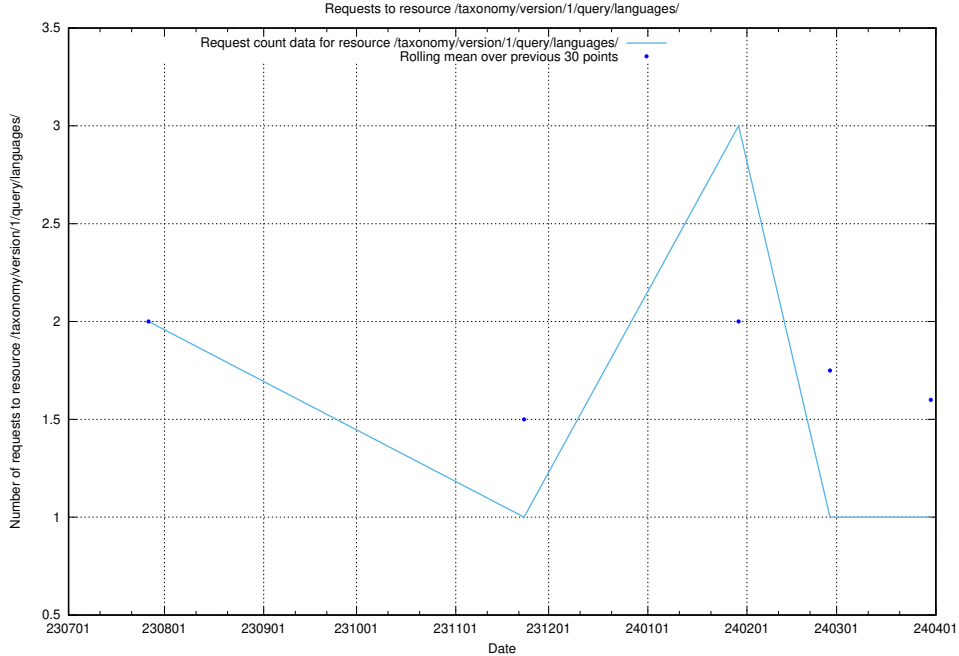

5.4586 Usage of /taxonomy/version/1/query/languages/

Here, we count the number of requests to resource /taxonomy/version/1/query/languages/.