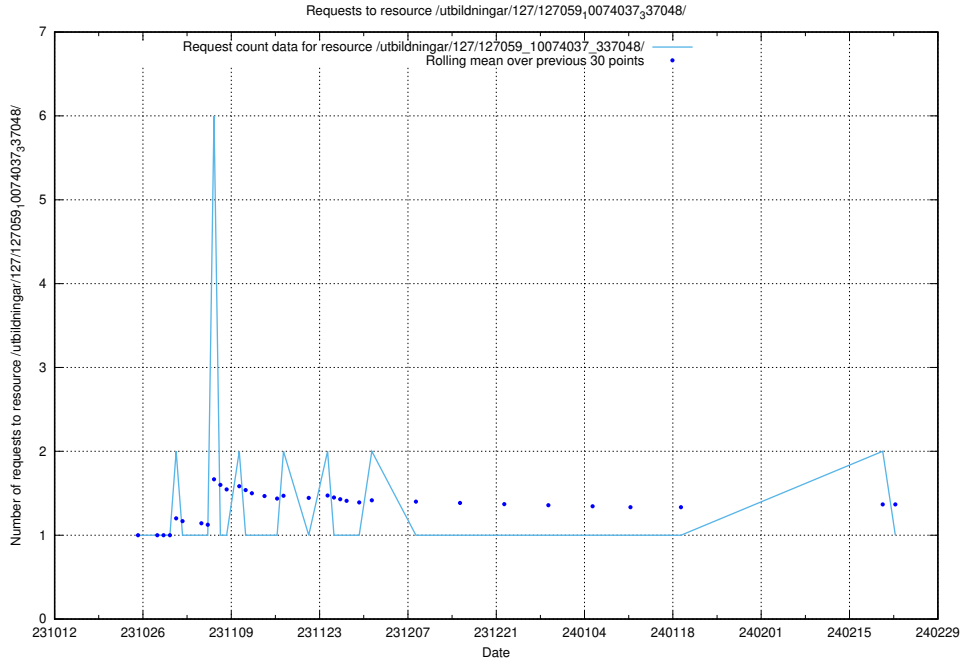

5.3844 Usage of /utbildningar/127/127059_10074037_337048/

Here, we count the number of requests to resource /utbildningar/127/127059_10074037_337048/.