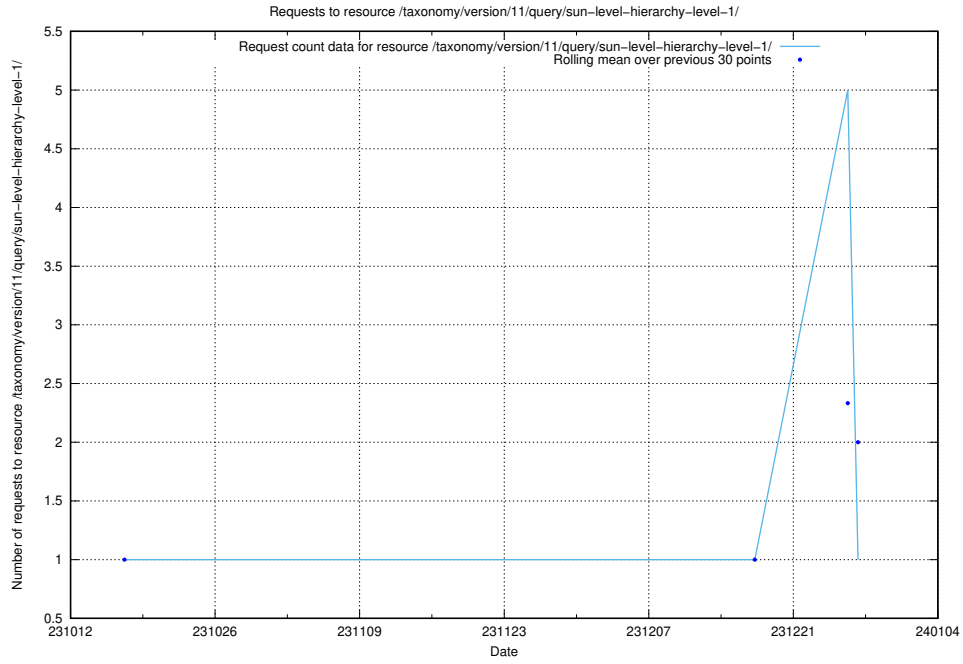

5.3958 Usage of /taxonomy/version/11/query/sun-level-hierarchy-level-1/

Here, we count the number of requests to resource /taxonomy/version/11/query/sun-level-hierarchy-level-1/.