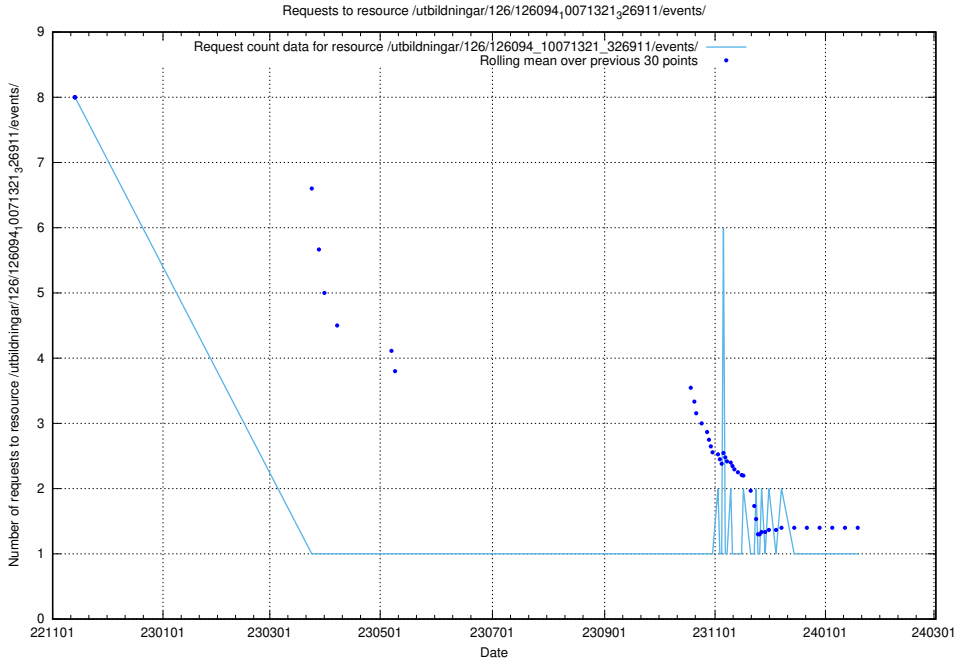

5.5421 Usage of /utbildningar/126/126094_10071321_326911/events/

Here, we count the number of requests to resource /utbildningar/126/126094_10071321_326911/events/