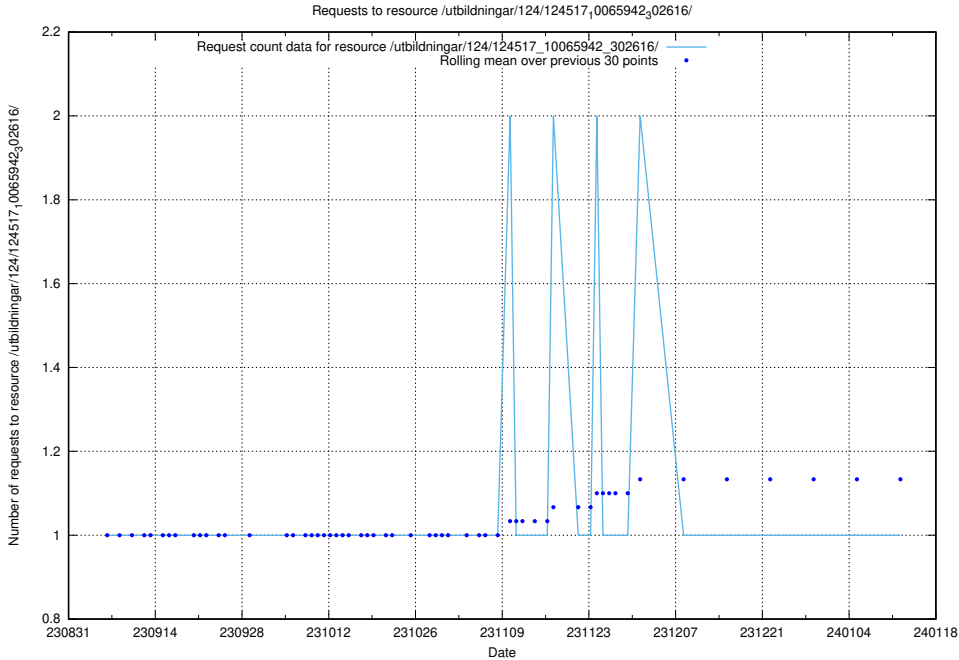

Here, we count the number of requests to resource /utbildningar/124/124520_10065912_300448/.

5.4339 Usage of /utbildningar/124/124517_10065942_302616/

Here, we count the number of requests to resource /utbildningar/124/124517_10065942_302616/.