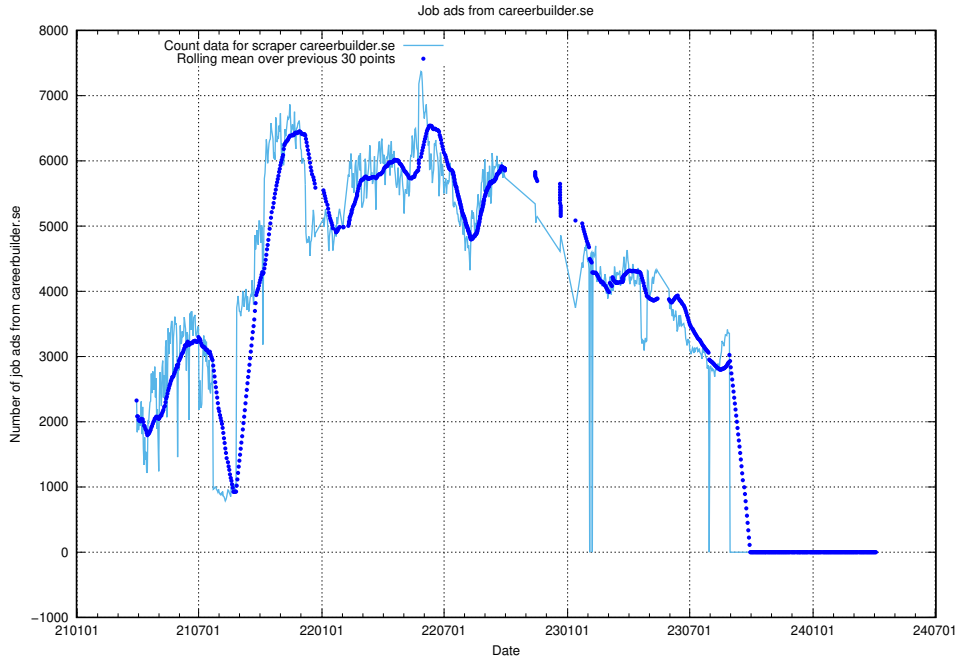

13.20 Number of ads by scraper careerbuilder.se

Here, we count the number of job ads scraped from careerbuilder.se.