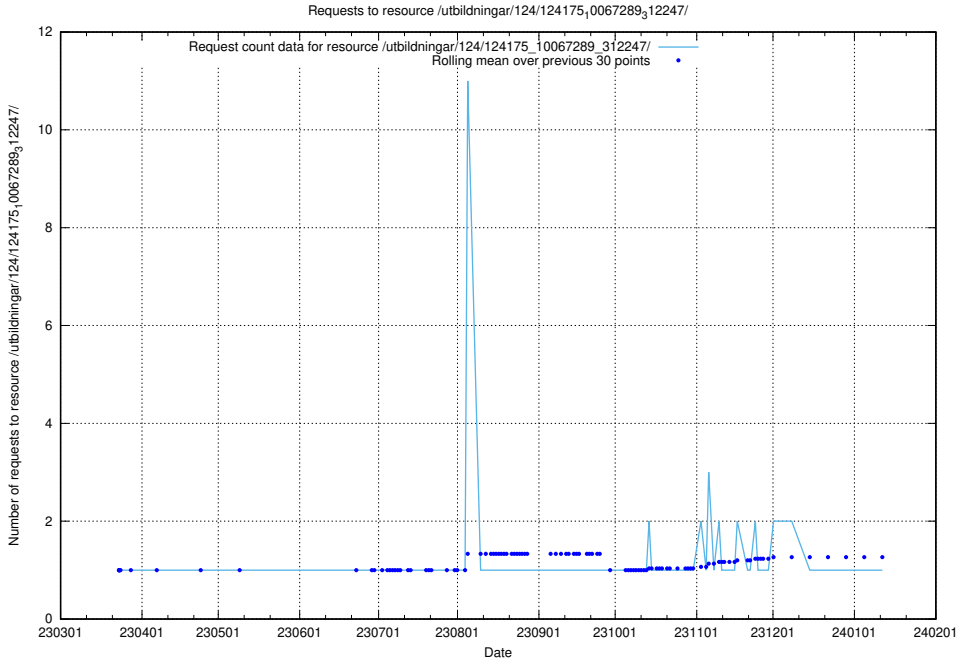

5.3678 Usage of /utbildningar/124/124175_10067289_312247/

Here, we count the number of requests to resource /utbildningar/124/124175_10067289_312247/.