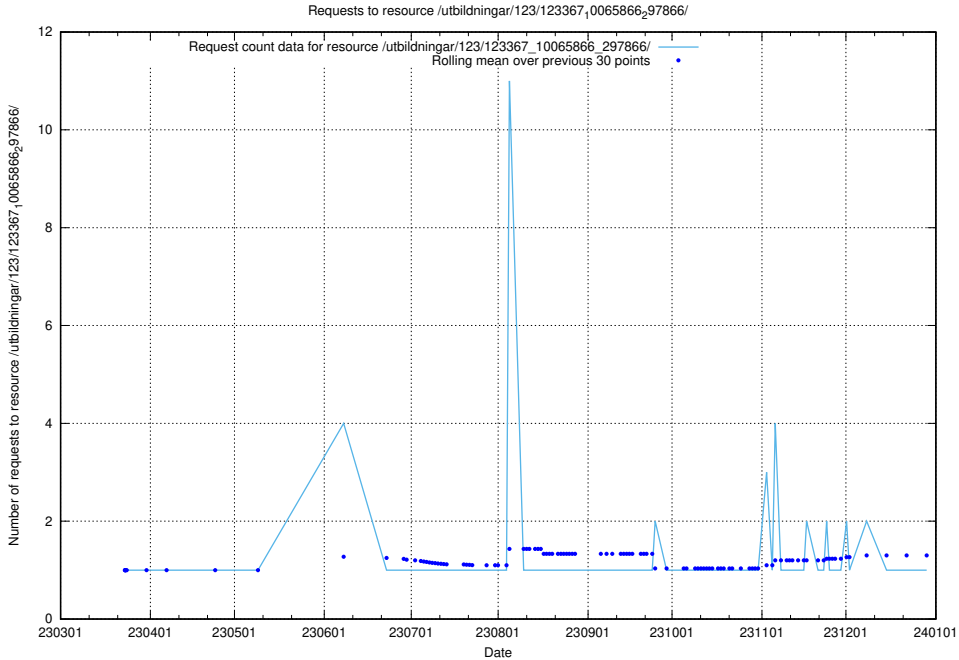

5.4429 Usage of /utbildningar/123/123367_10065866_297866/

Here, we count the number of requests to resource /utbildningar/123/123367_10065866_297866/.