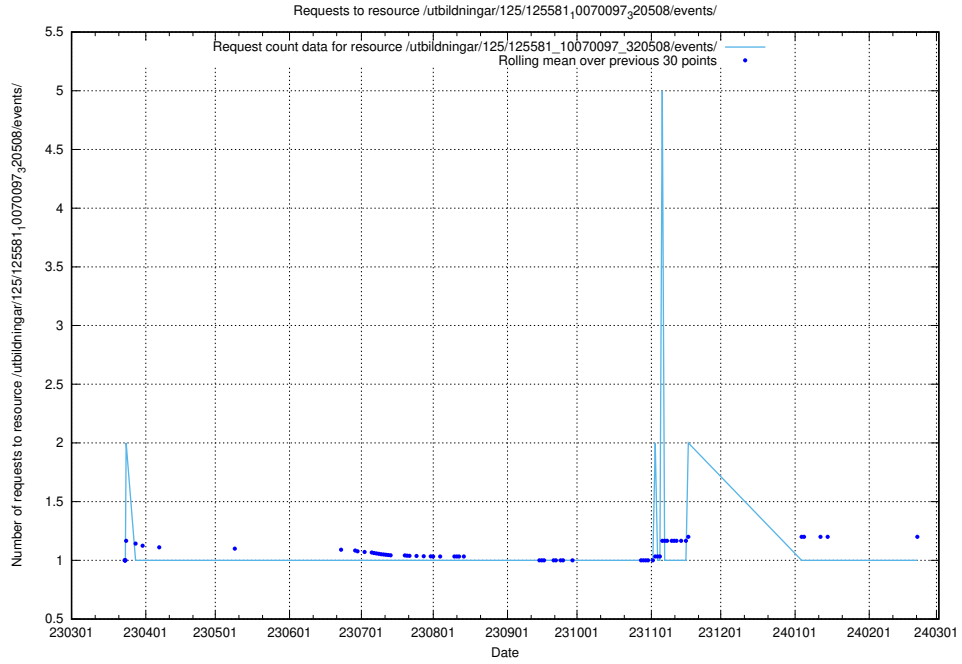

5.985 Usage of /utbildningar/125/125581_10070097_320508/events/

Here, we count the number of requests to resource /utbildningar/125/125581_10070097_320508/events/