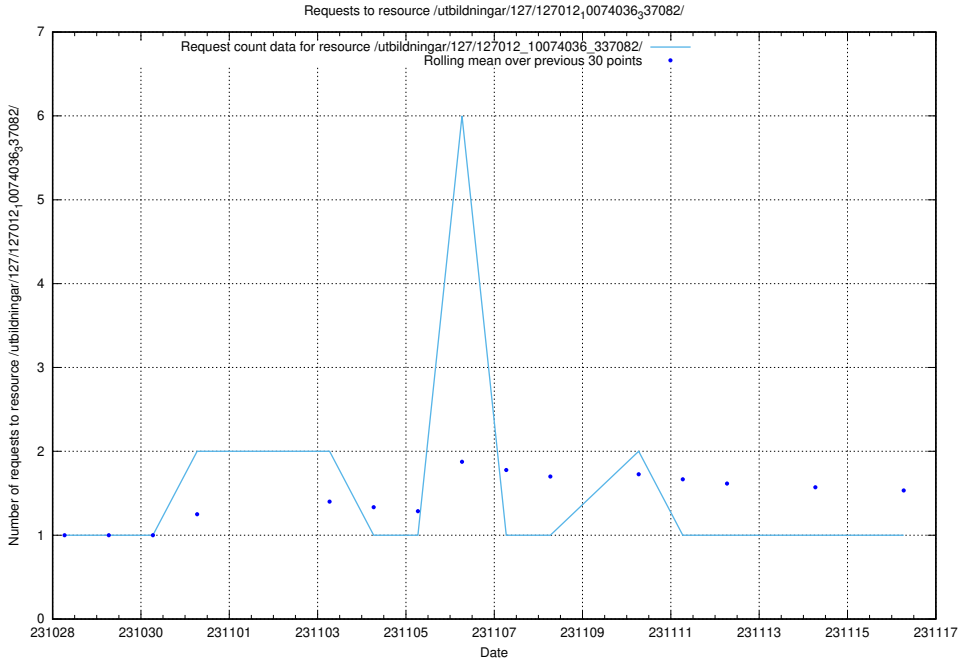

5.3825 Usage of /utbildningar/127/127012_10074036_337082/

Here, we count the number of requests to resource /utbildningar/127/127012_10074036_337082/.