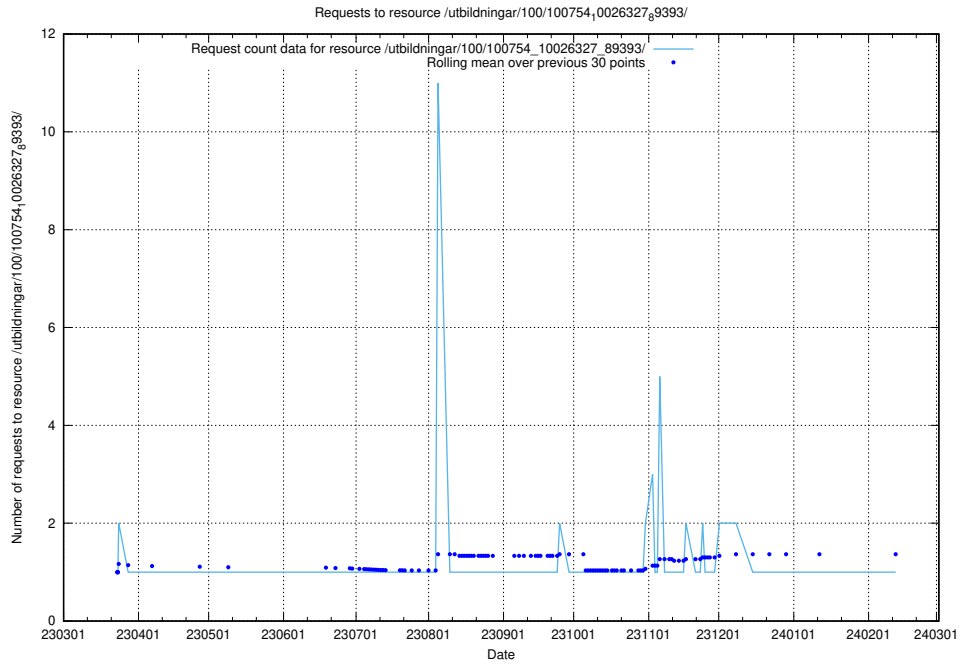

5.5217 Usage of /utbildningar/100/100754_10026327_89393/

Here, we count the number of requests to resource /utbildningar/100/100754_10026327_89393/.