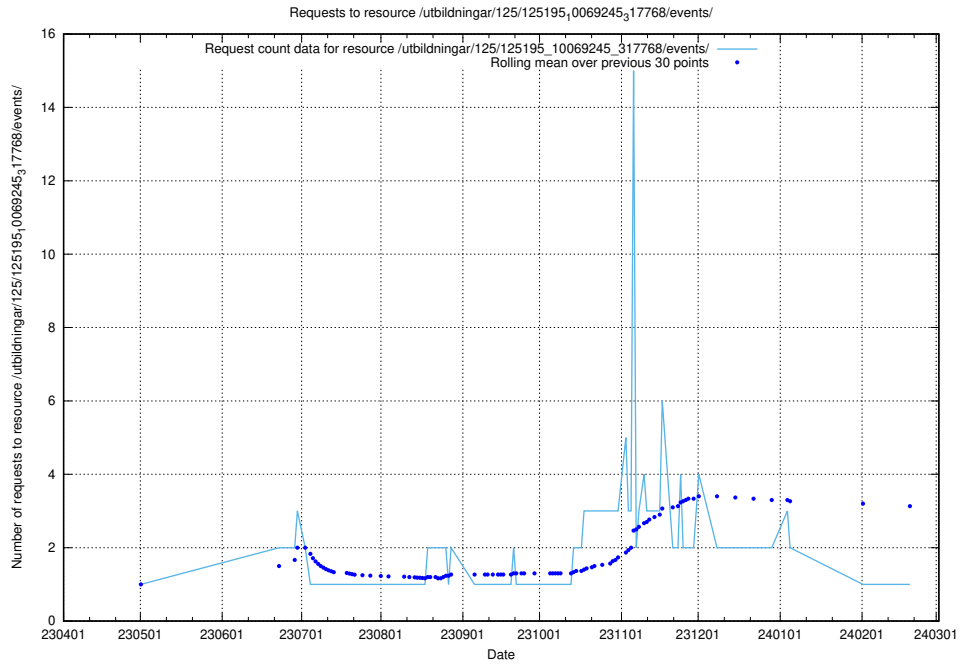

5.5669 Usage of /utbildningar/125/125195_10069245_317768/events/

Here, we count the number of requests to resource /utbildningar/125/125195_10069245_317768/events/