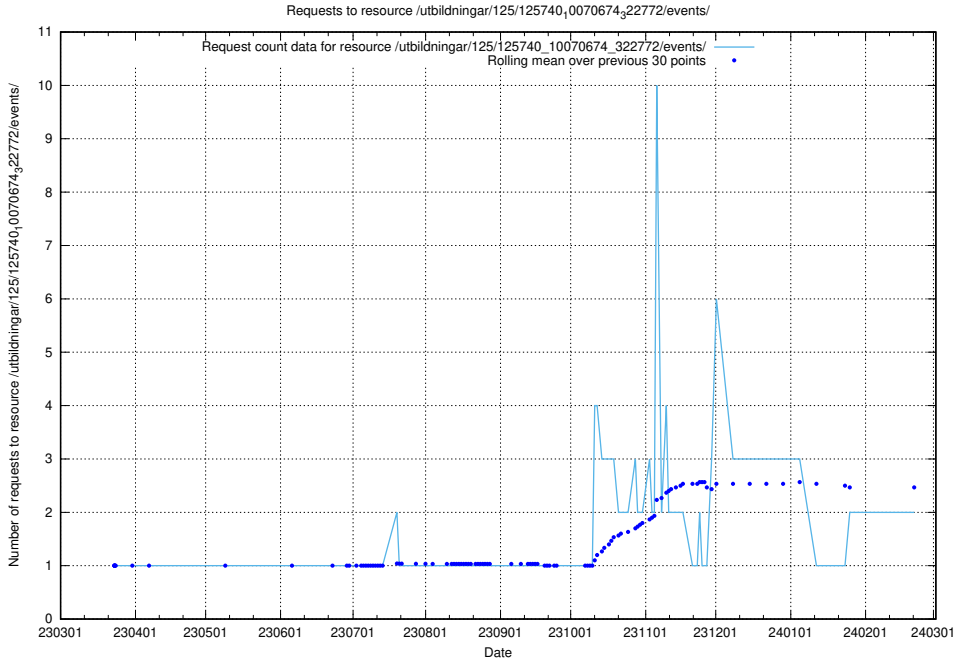

5.306 Usage of /utbildningar/125/125740_10070674_322772/events/

Here, we count the number of requests to resource /utbildningar/125/125740_10070674_322772/events/