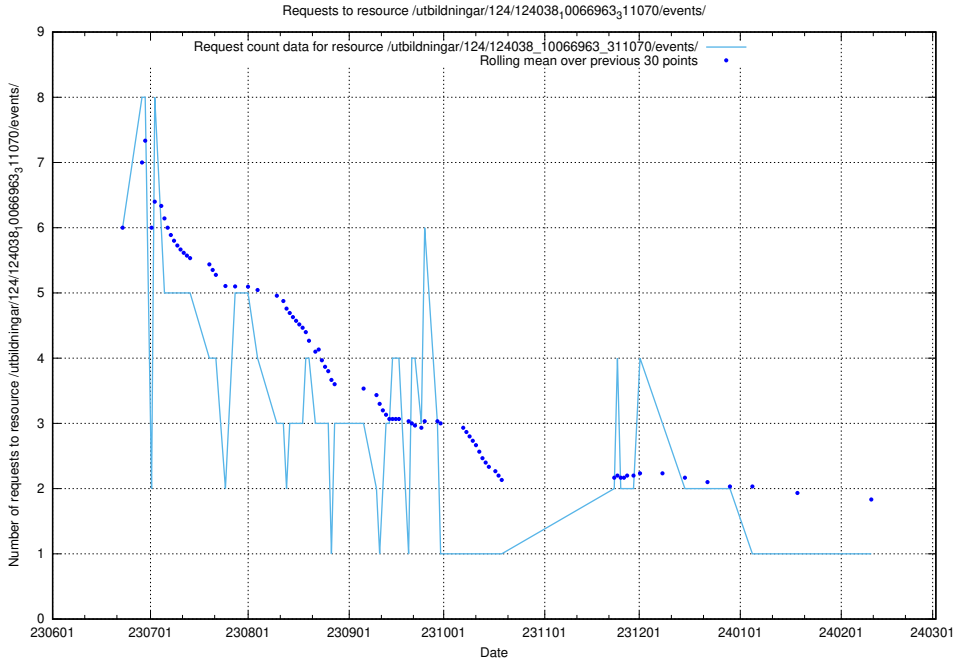

5.5211 Usage of /utbildningar/124/124038_10066963_311070/events/

Here, we count the number of requests to resource /utbildningar/124/124038_10066963_311070/events/