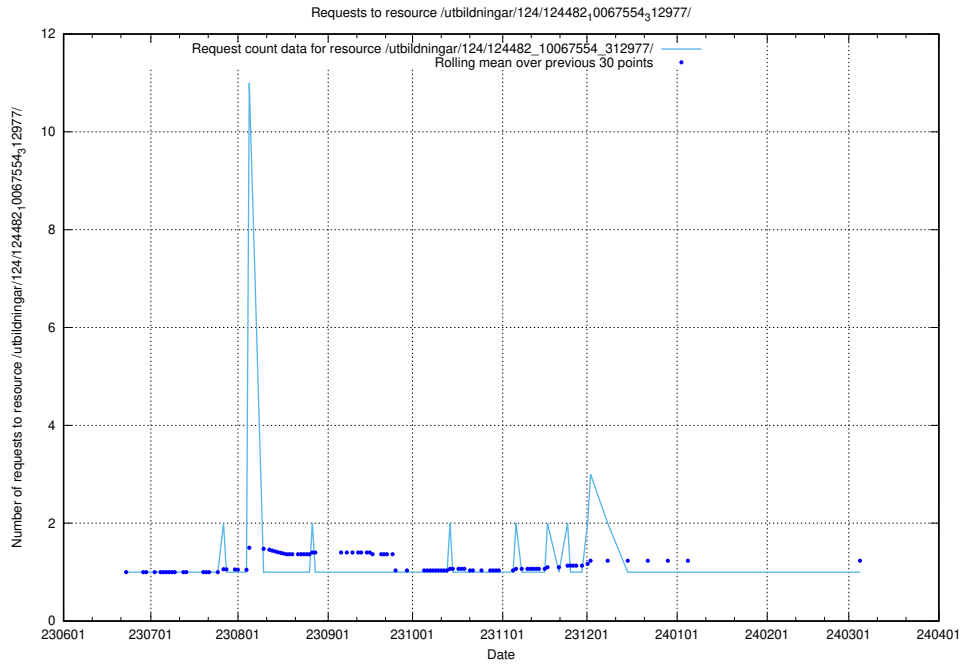

5.5450 Usage of /utbildningar/124/124482_10067554_312977/

Here, we count the number of requests to resource /utbildningar/124/124482_10067554_312977/.