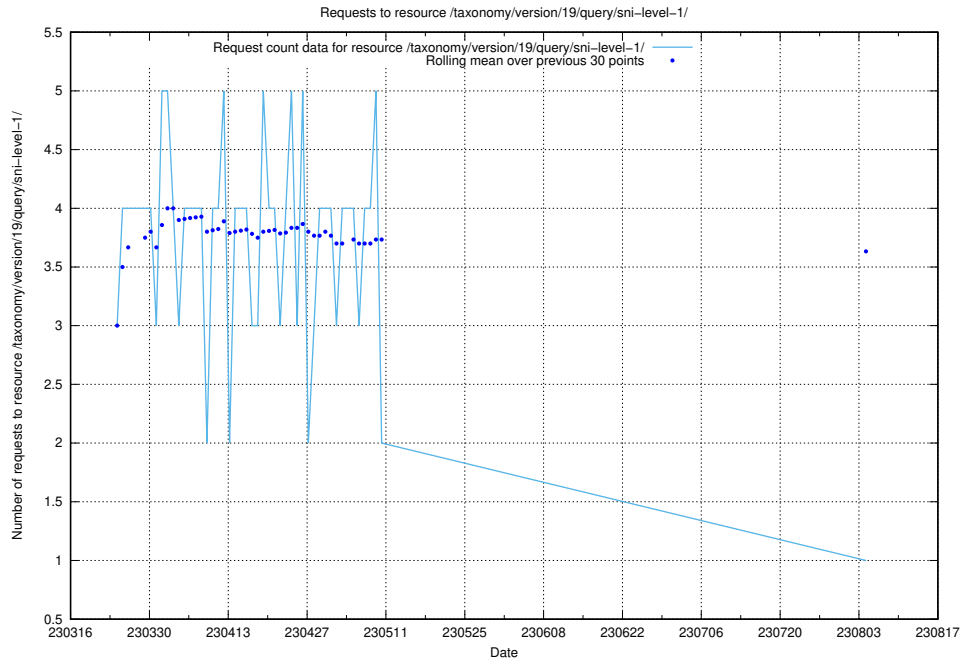

5.5791 Usage of /taxonomy/version/19/query/sni-level-1/

Here, we count the number of requests to resource /taxonomy/version/19/query/sni-level-1/.