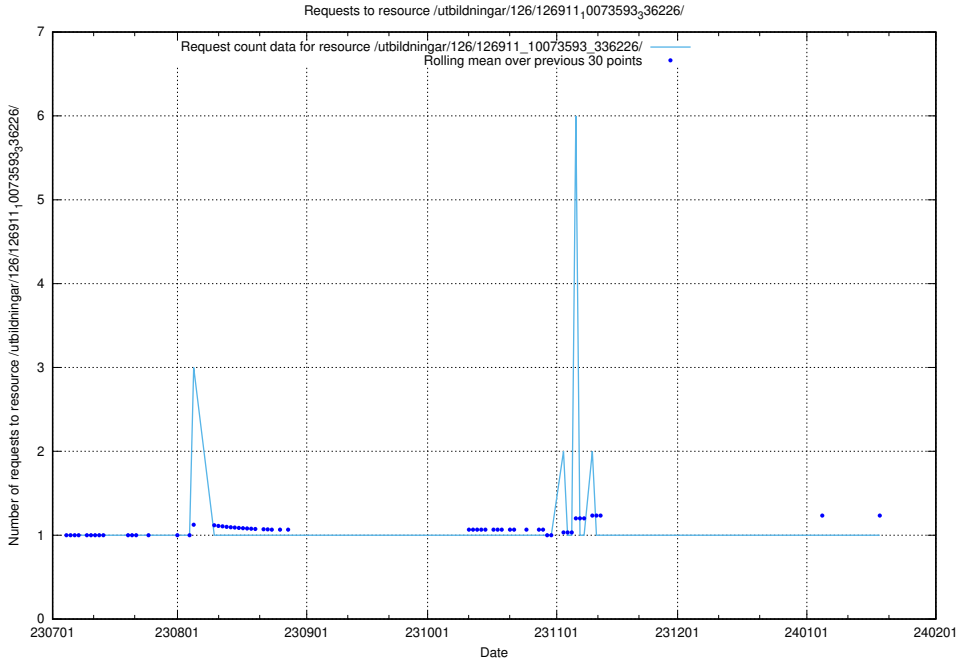

5.4994 Usage of /utbildningar/126/126911_10073593_336226/

Here, we count the number of requests to resource /utbildningar/126/126911_10073593_336226/.

5.4995 Usage of /utbildningar/126/126728_10073164_334947/events/