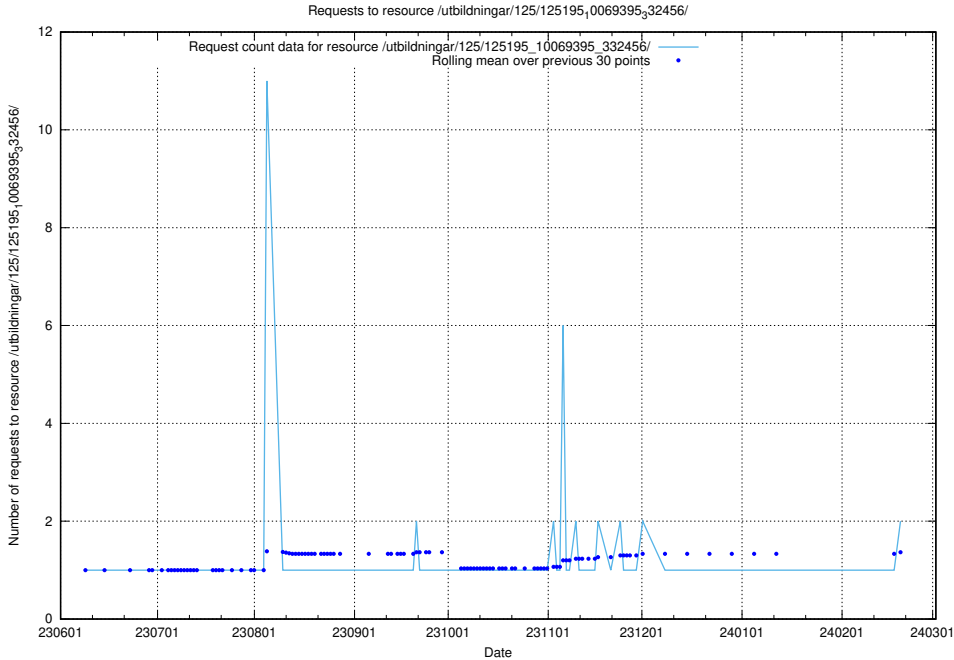

5.740 Usage of /utbildningar/125/125195_10069395_332456/

Here, we count the number of requests to resource /utbildningar/125/125195_10069395_332456/.