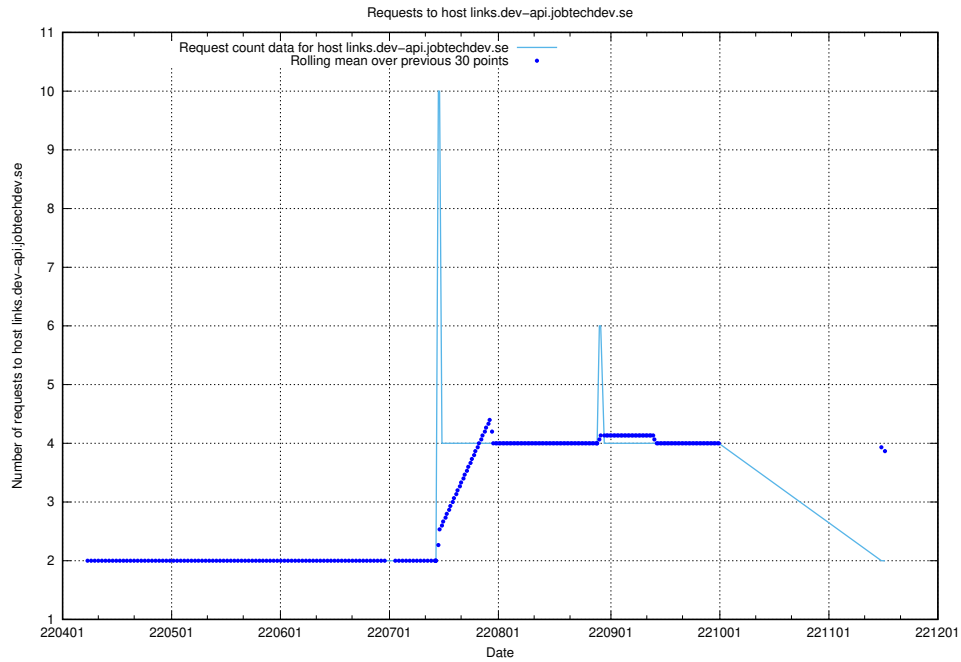

7.471 Usage of links.dev-api.jobtechdev.se

Here, we count the number of requests to host links.dev-api.jobtechdev.se.