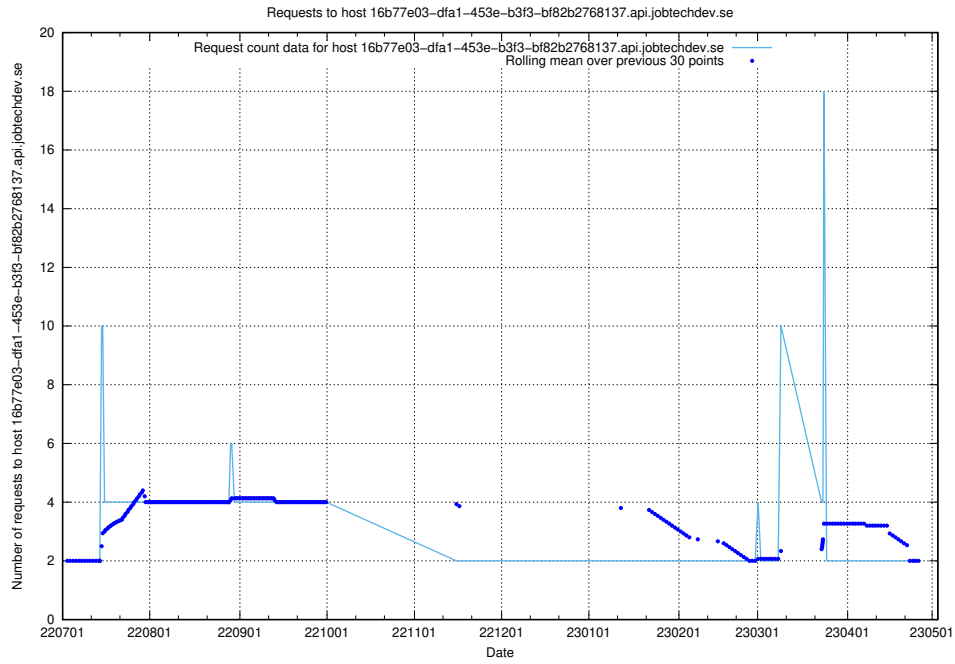

7.390 Usage of 16b77e03-dfa1-453e-b3f3-bf82b2768137.api.jobtechdev.se

Here, we count the number of requests to host 16b77e03-dfa1-453e-b3f3-bf82b2768137.api.jobtechdev.se.