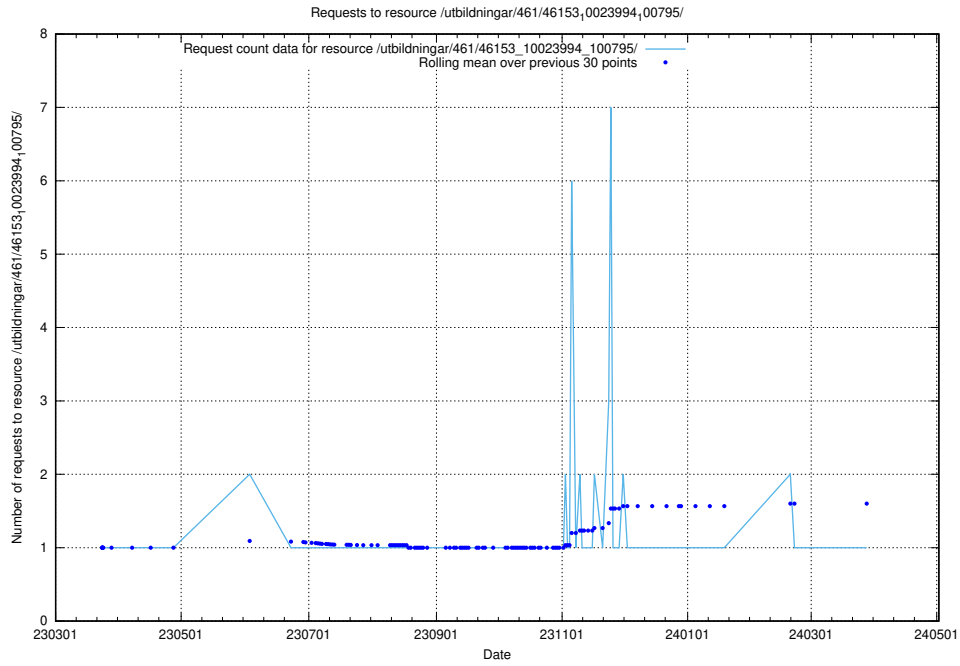

5.5956 Usage of /utbildningar/461/46153_10023994_100795/

Here, we count the number of requests to resource /utbildningar/461/46153_10023994_100795/.