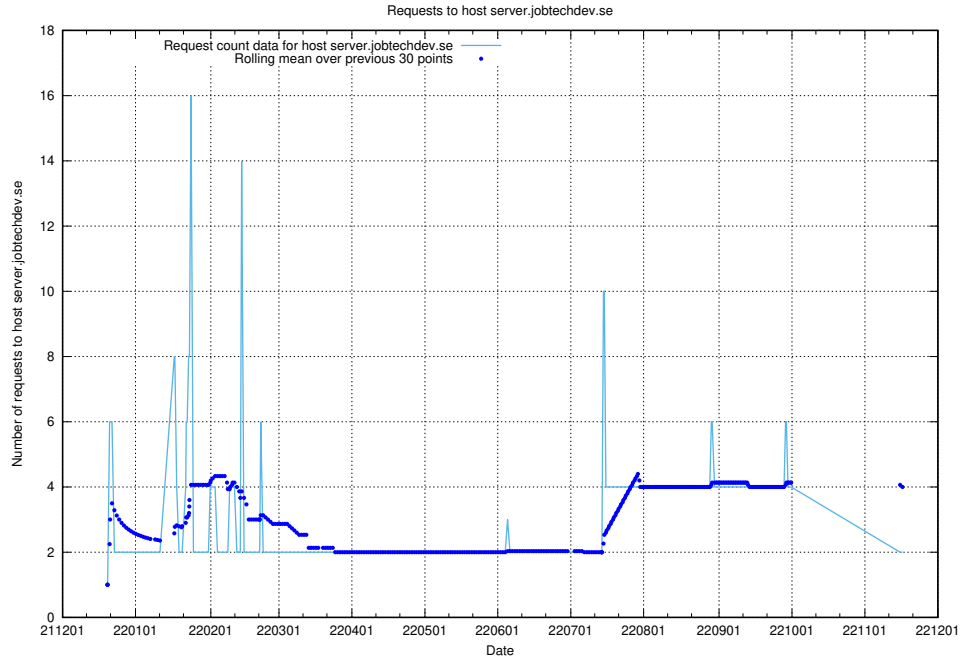

7.370 Usage of server.jobtechdev.se

Here, we count the number of requests to host server.jobtechdev.se.