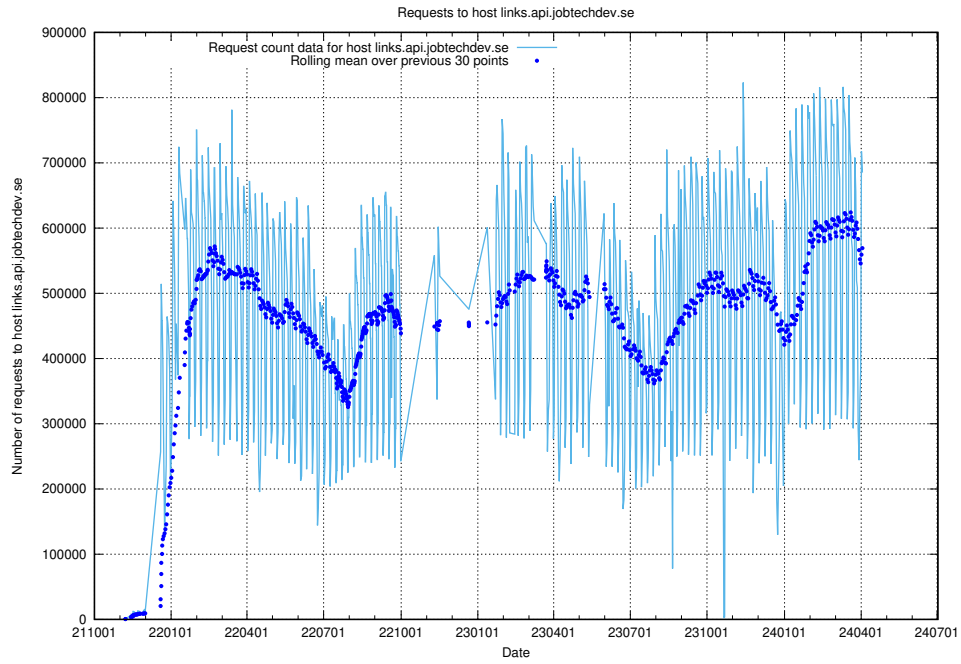

7.2 Usage of links.api.jobtechdev.se

Here, we count the number of requests to host links.api.jobtechdev.se.