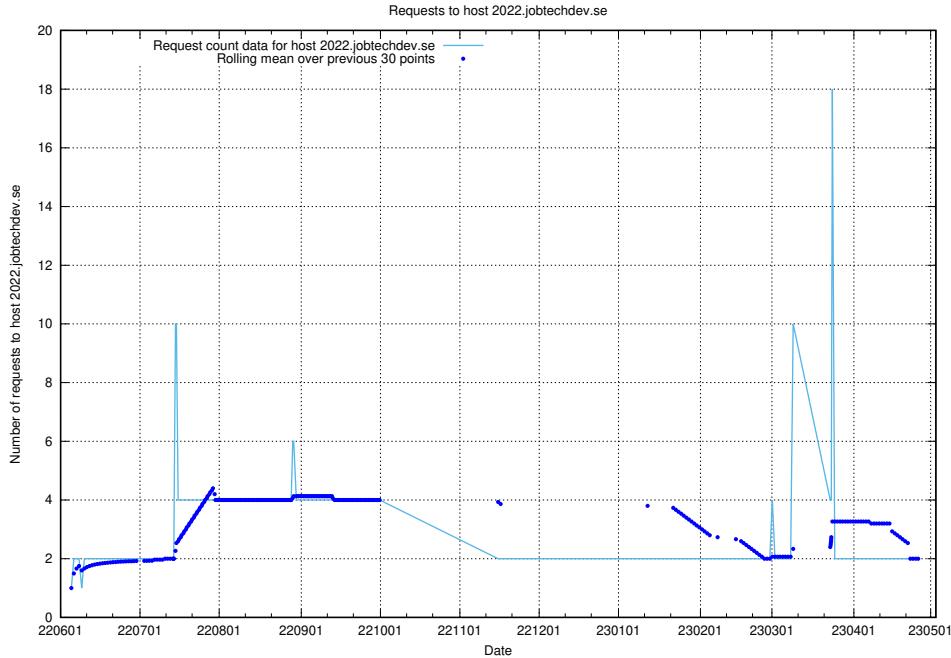

7.414 Usage of 2022.jobtechdev.se

Here, we count the number of requests to host 2022.jobtechdev.se.