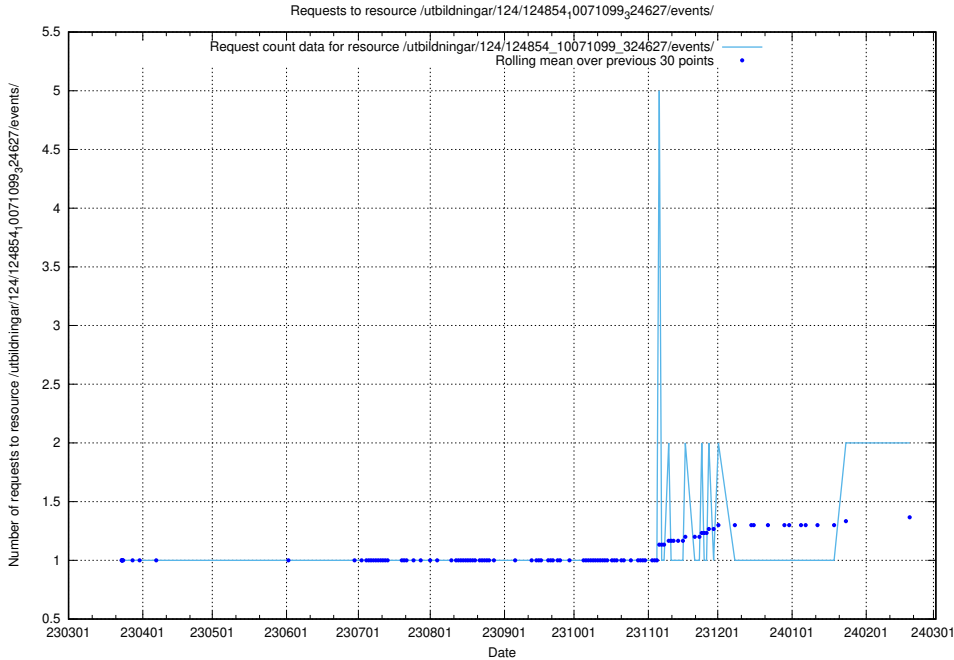

5.347 Usage of /utbildningar/124/124854_10071099_324627/events/

Here, we count the number of requests to resource /utbildningar/124/124854_10071099_324627/events/