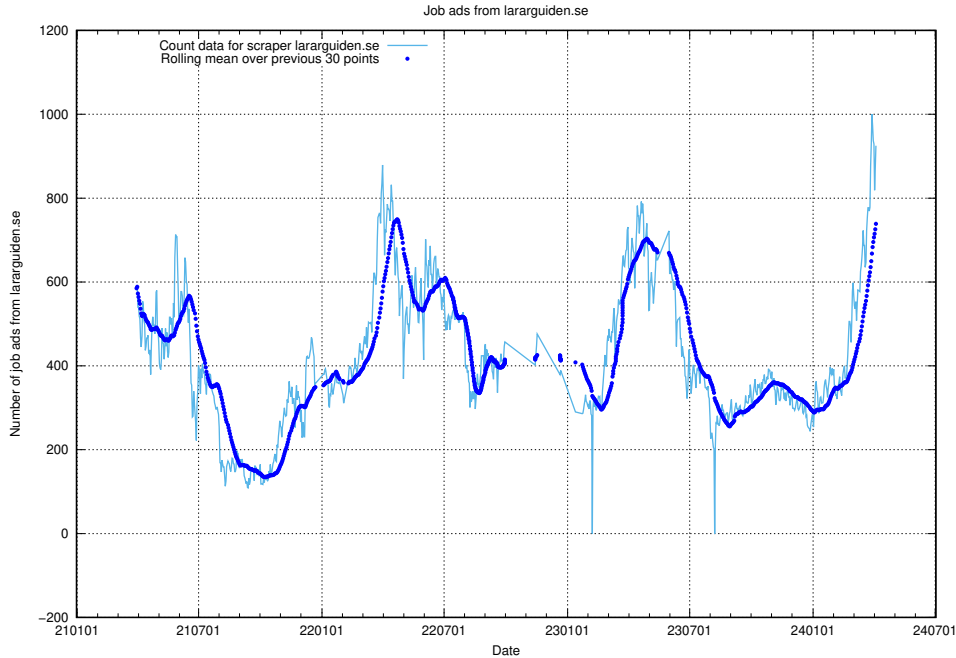

13.7 Number of ads by scraper lararguiden.se

Here, we count the number of job ads scraped from lararguiden.se.