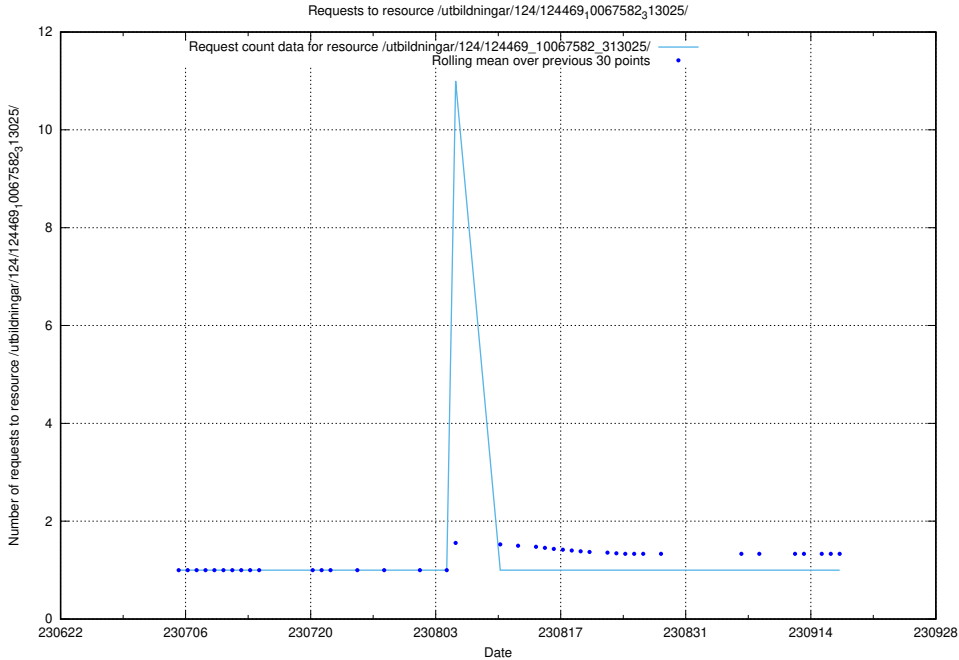

5.5006 Usage of /utbildningar/124/124469_10067582_313025/

Here, we count the number of requests to resource /utbildningar/124/124469_10067582_313025/.