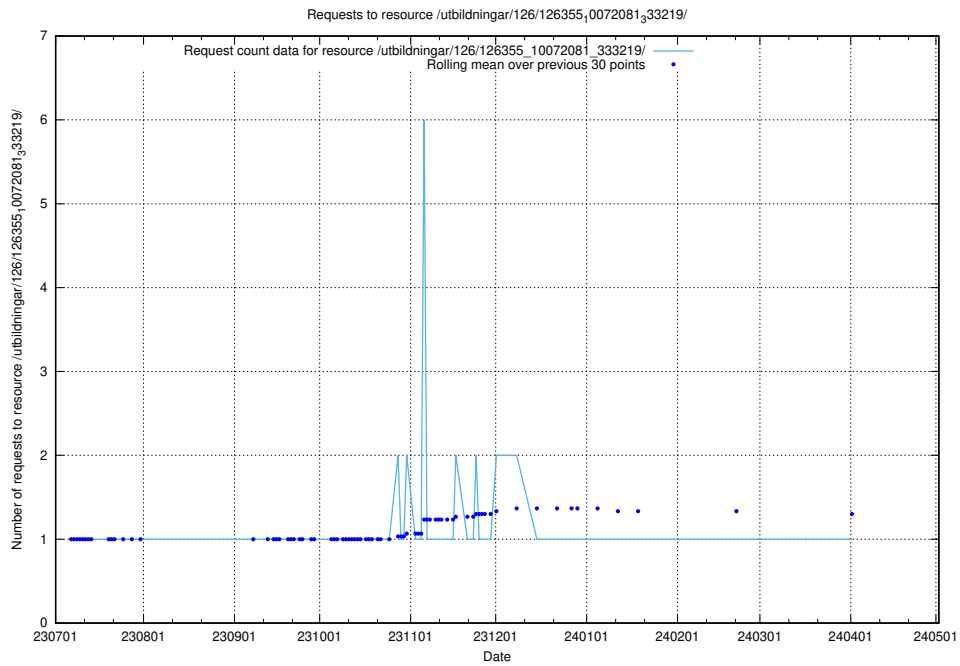

5.4953 Usage of /utbildningar/126/126355_10072081_333219/

Here, we count the number of requests to resource /utbildningar/126/126355_10072081_333219/.