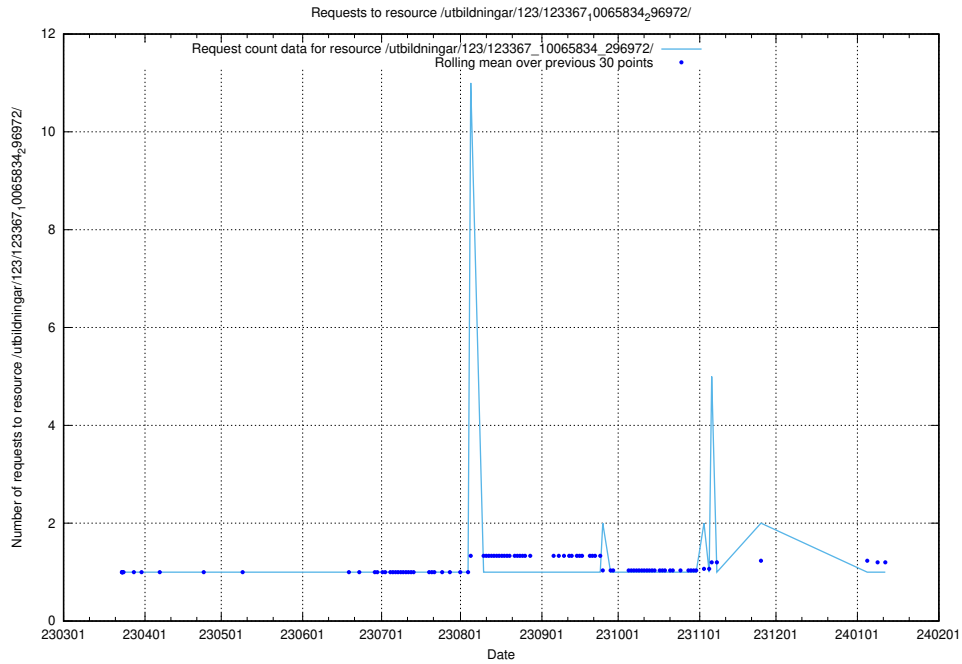

5.4525 Usage of /utbildningar/123/123367_10065834_296972/

Here, we count the number of requests to resource /utbildningar/123/123367_10065834_296972/.