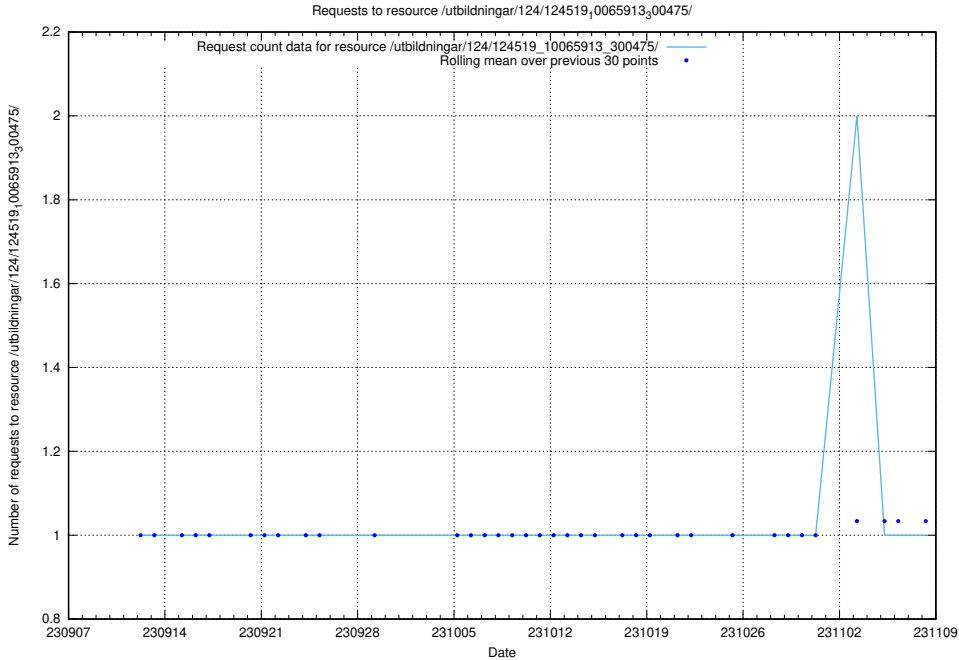

5.4247 Usage of /utbildningar/124/124519_10065913_300475/

Here, we count the number of requests to resource /utbildningar/124/124519_10065913_300475/.