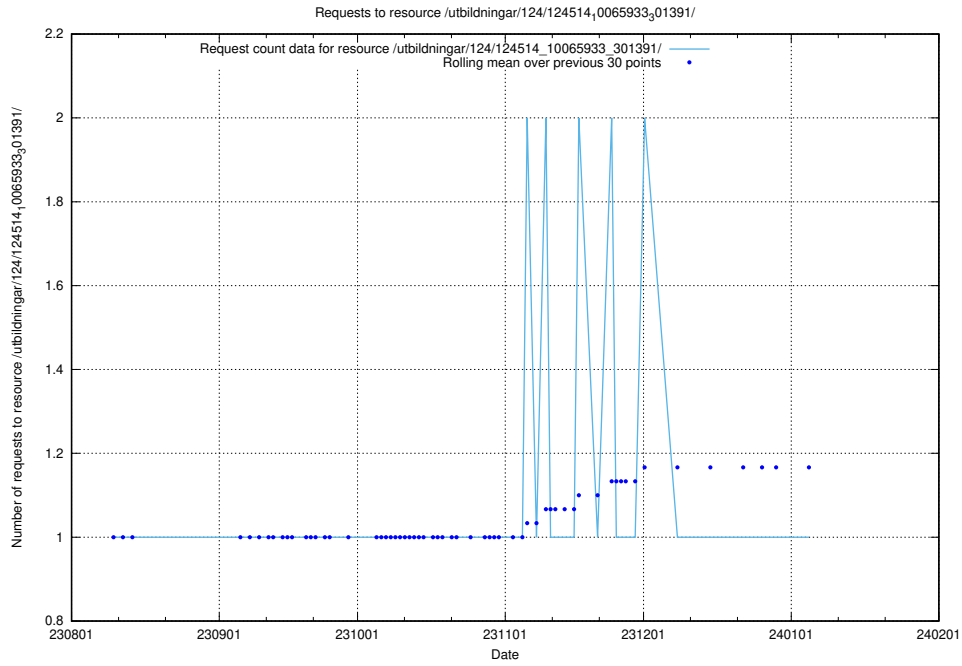

Here, we count the number of requests to resource /utbildningar/125/125178_10069634_319145/events/

5.4494 Usage of /utbildningar/124/124514_10065933_301391/

Here, we count the number of requests to resource /utbildningar/124/124514_10065933_301391/.