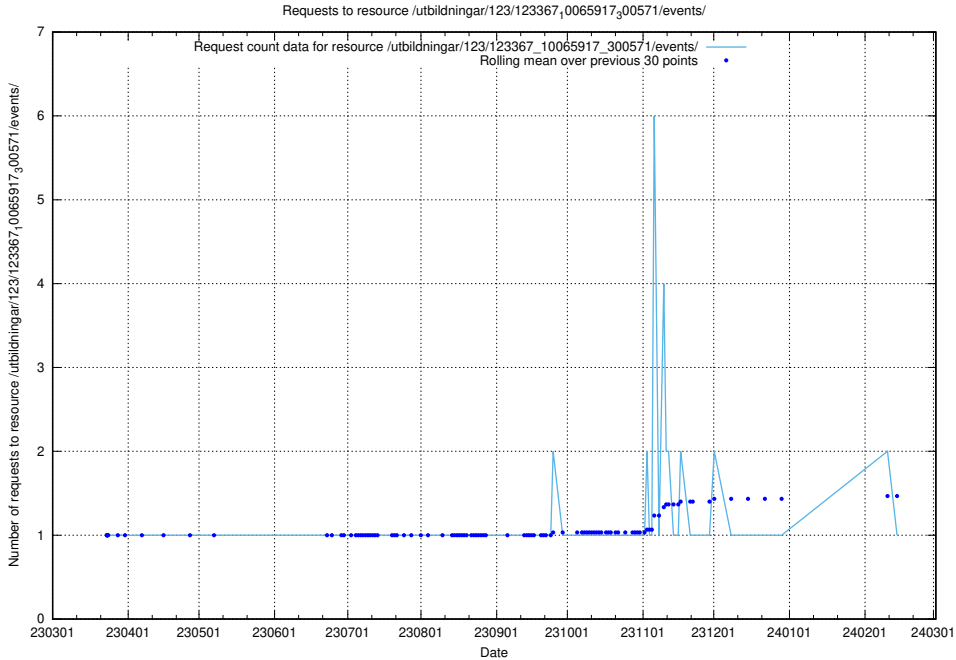

Here, we count the number of requests to resource /taxonomy/version/3/query/employment-type-concepts/.

5.4293 Usage of /utbildningar/123/123367_10065917_300571/events/

Here, we count the number of requests to resource /utbildningar/123/123367_10065917_300571/events/