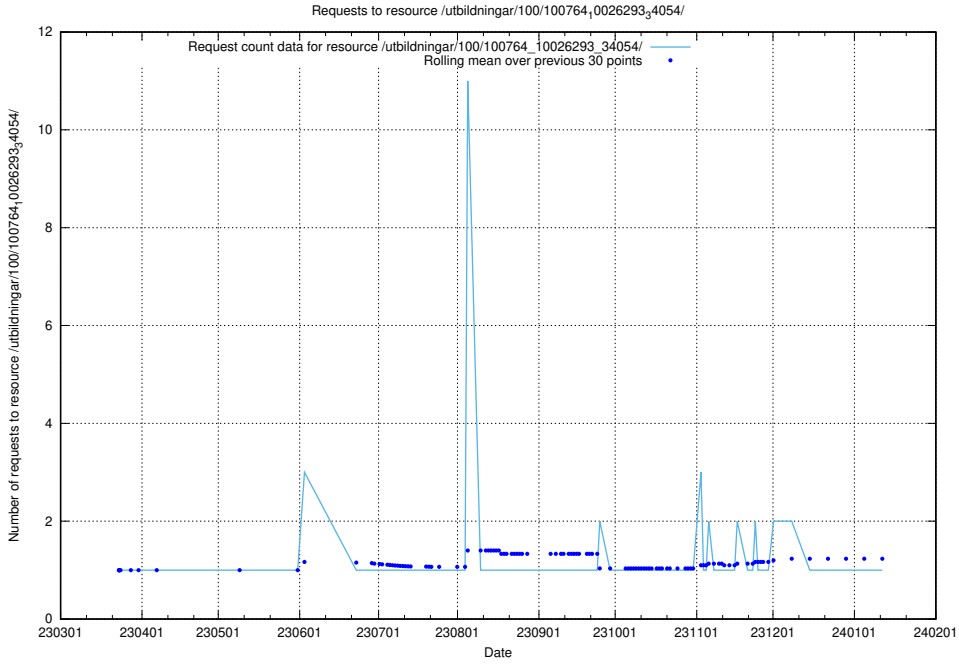

5.5197 Usage of /utbildningar/100/100764_10026293_34054/

Here, we count the number of requests to resource /utbildningar/100/100764_10026293_34054/.