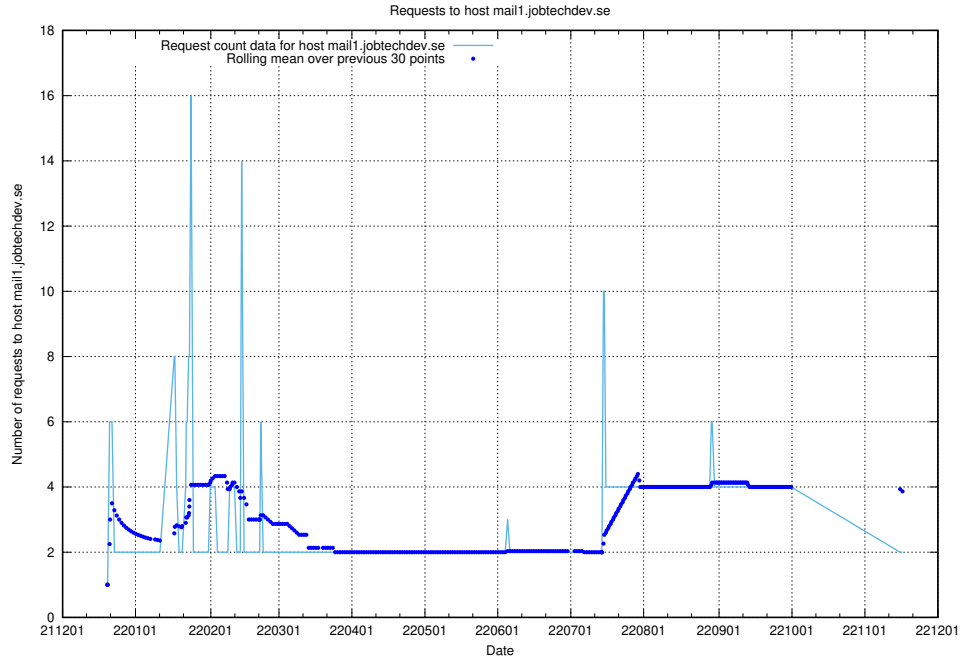

7.376 Usage of mail1.jobtechdev.se

Here, we count the number of requests to host mail1.jobtechdev.se.