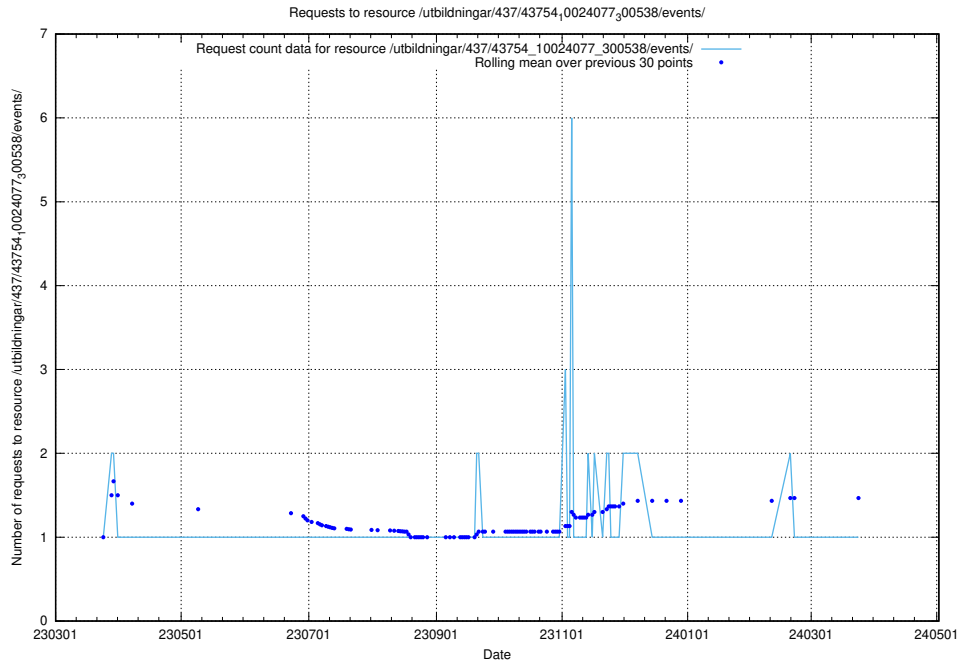

5.5846 Usage of /utbildningar/437/43754_10024077_300538/events/

Here, we count the number of requests to resource /utbildningar/437/43754_10024077_300538/events/.