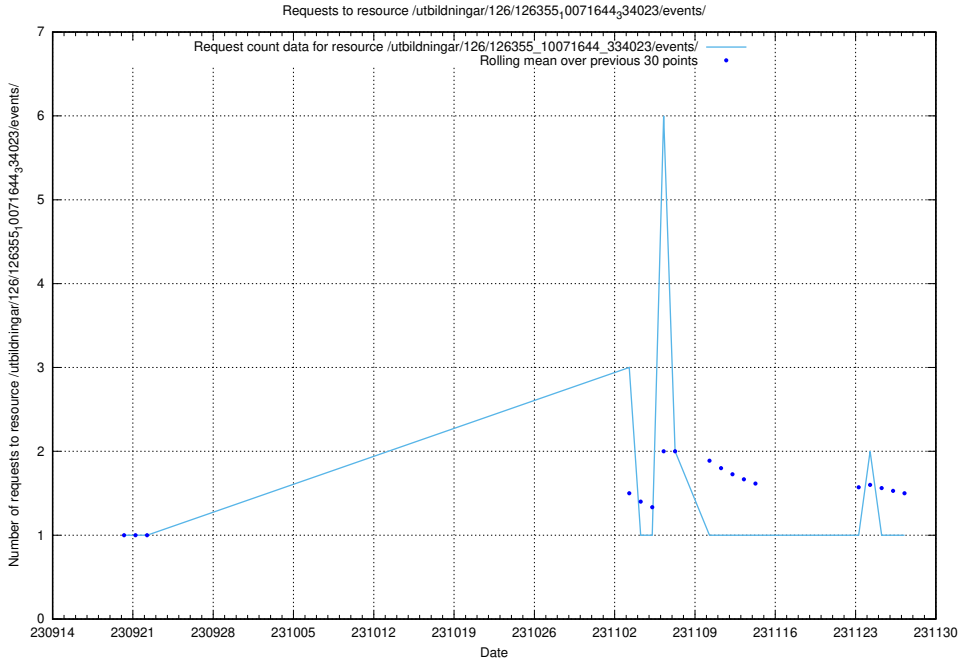

5.4176 Usage of /utbildningar/126/126355_10071644_334023/events/

Here, we count the number of requests to resource /utbildningar/126/126355_10071644_334023/events/