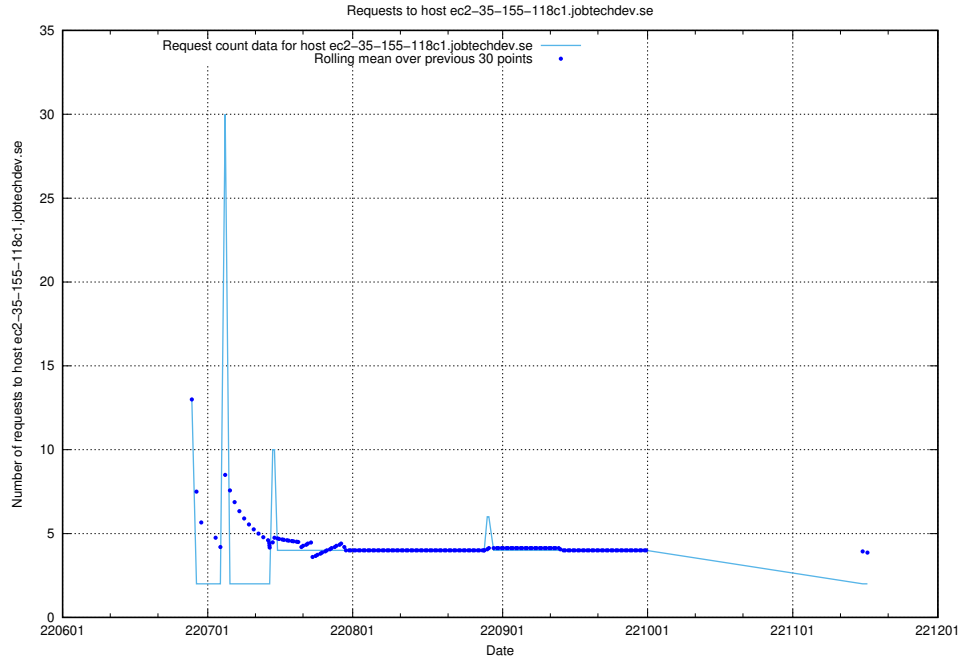

7.396 Usage of ec2-35-155-118c1.jobtechdev.se

Here, we count the number of requests to host ec2-35-155-118c1.jobtechdev.se.