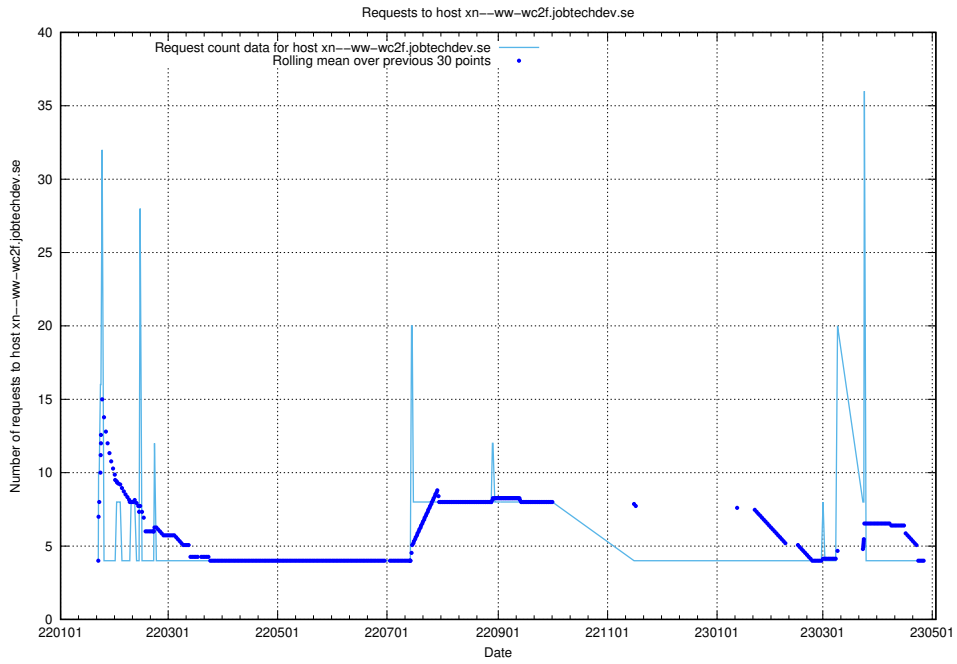

7.99 Usage of xn-ww-wc2f.jobtechdev.se

Here, we count the number of requests to host xn-ww-wc2f.jobtechdev.se.