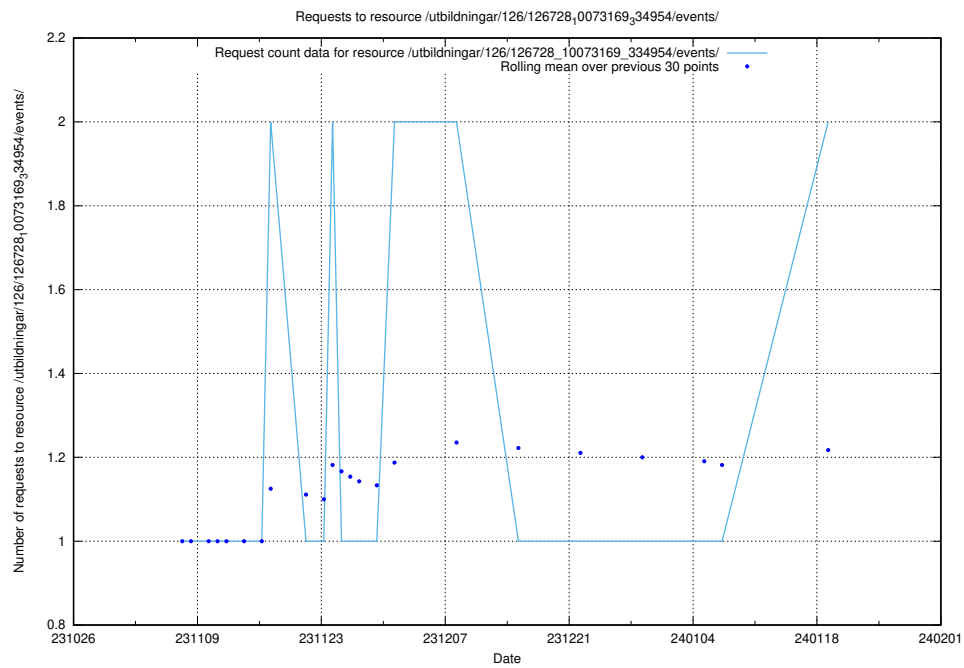

Here, we count the number of requests to resource /taxonomy/version/17/query/eu-regions/.

5.550 Usage of /utbildningar/126/126728_10073169_334954/events/

Here, we count the number of requests to resource /utbildningar/126/126728_10073169_334954/events/