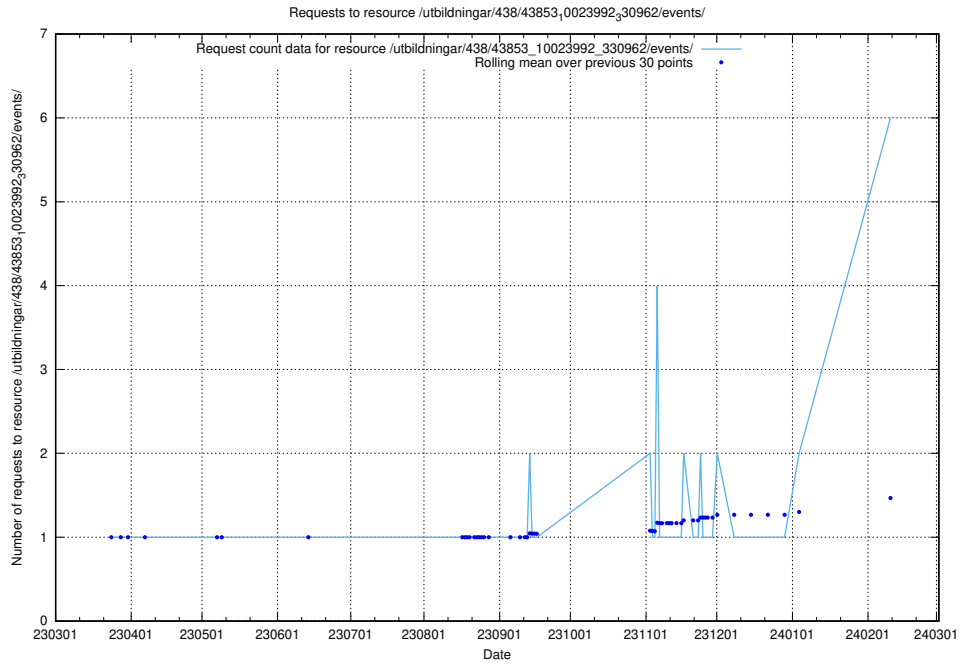

5.99 Usage of /utbildningar/438/43853_10023992_330962/events/

Here, we count the number of requests to resource /utbildningar/438/43853_10023992_330962/events/.