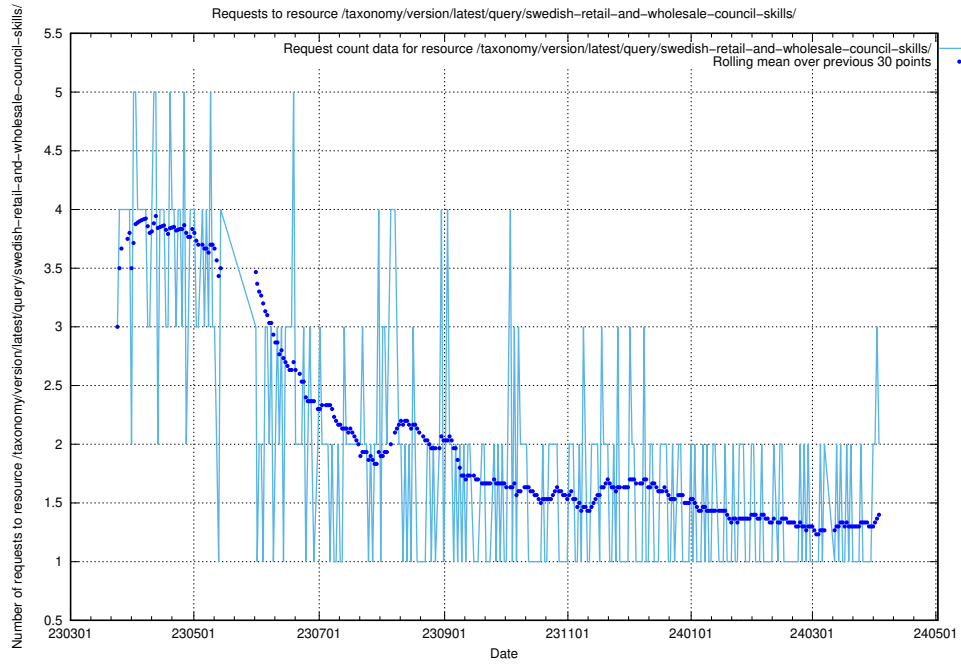

5.762 Usage of /taxonomy/version/latest/query/swedish-retail-and-wholesale-council-skills/

Here, we count the number of requests to resource /taxonomy/version/latest/query/swedish-retail-and-wholesale-council-skills/.