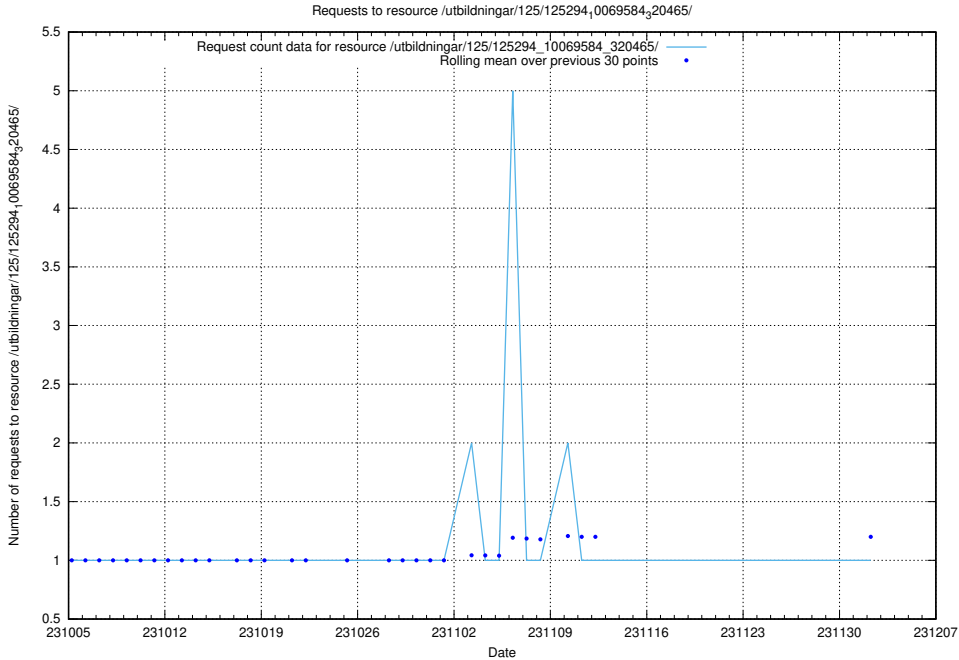

5.4066 Usage of /utbildningar/125/125294_10069584_320465/

Here, we count the number of requests to resource /utbildningar/125/125294_10069584_320465/.