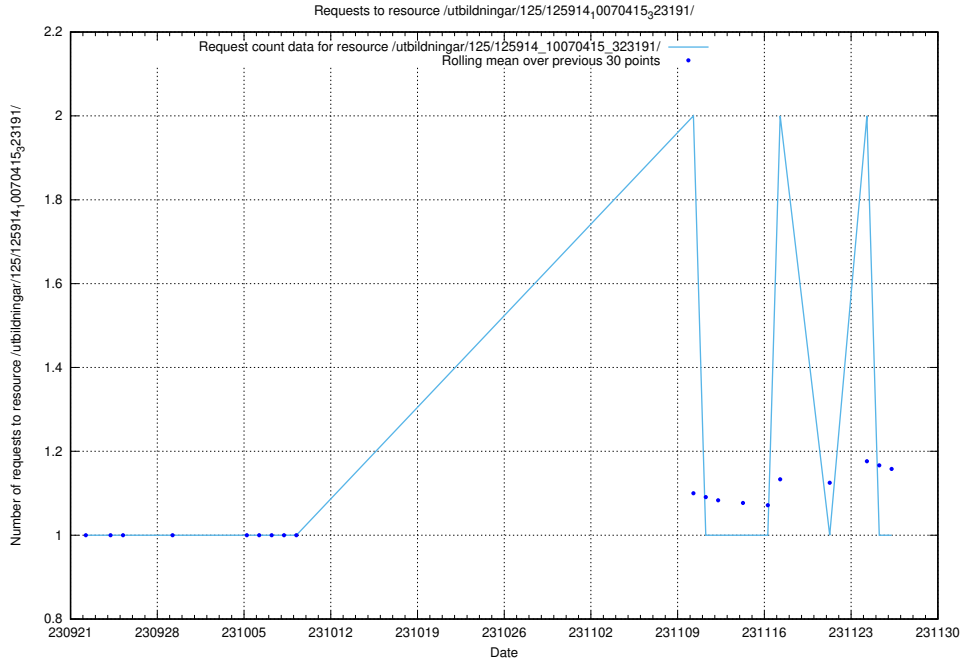

5.4151 Usage of /utbildningar/125/125914_10070415_323191/

Here, we count the number of requests to resource /utbildningar/125/125914_10070415_323191/.