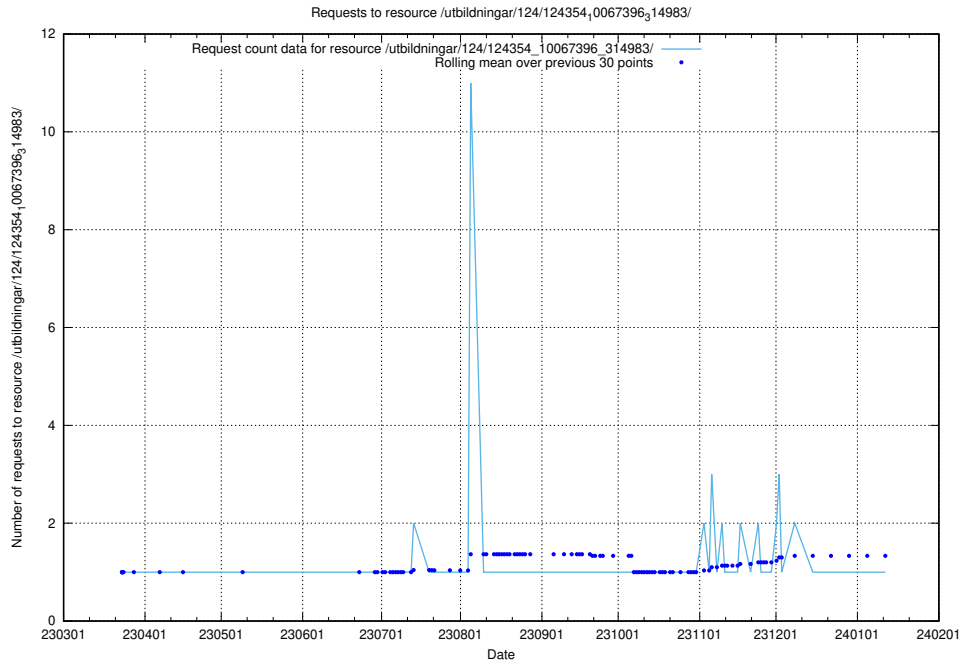

5.3535 Usage of /utbildningar/124/124354_10067396_314983/

Here, we count the number of requests to resource /utbildningar/124/124354_10067396_314983/.