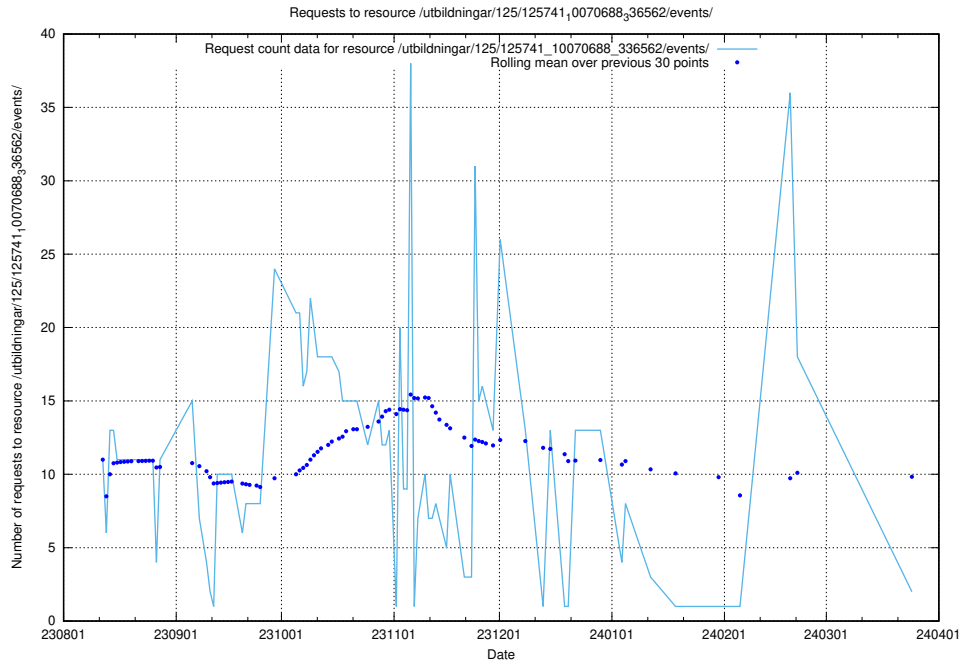

5.607 Usage of /utbildningar/125/125741_10070688_336562/events/

Here, we count the number of requests to resource /utbildningar/125/125741_10070688_336562/events/