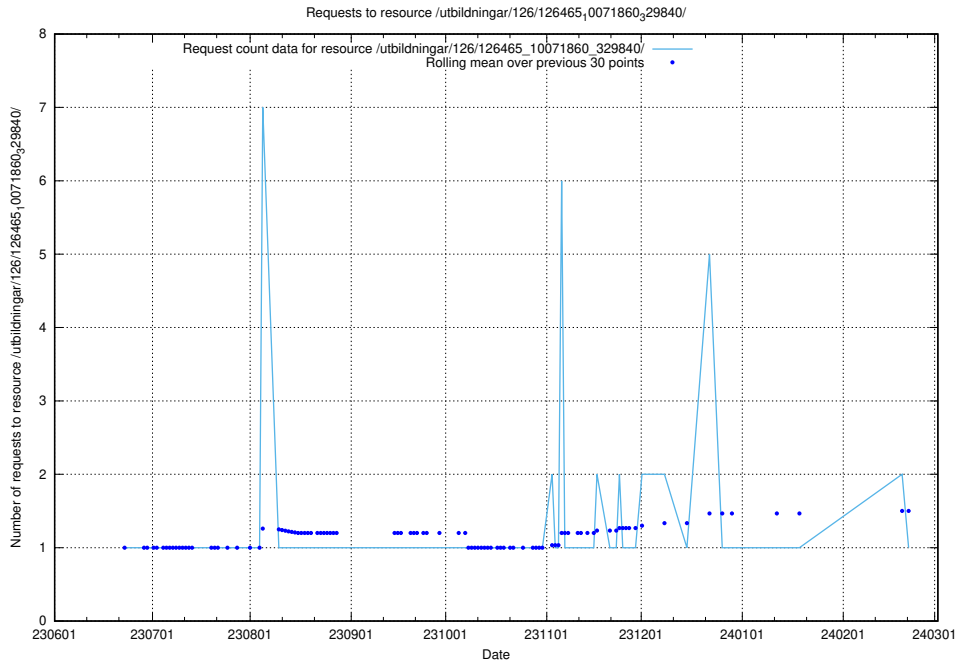

5.5307 Usage of /utbildningar/126/126465_10071860_329840/

Here, we count the number of requests to resource /utbildningar/126/126465_10071860_329840/.