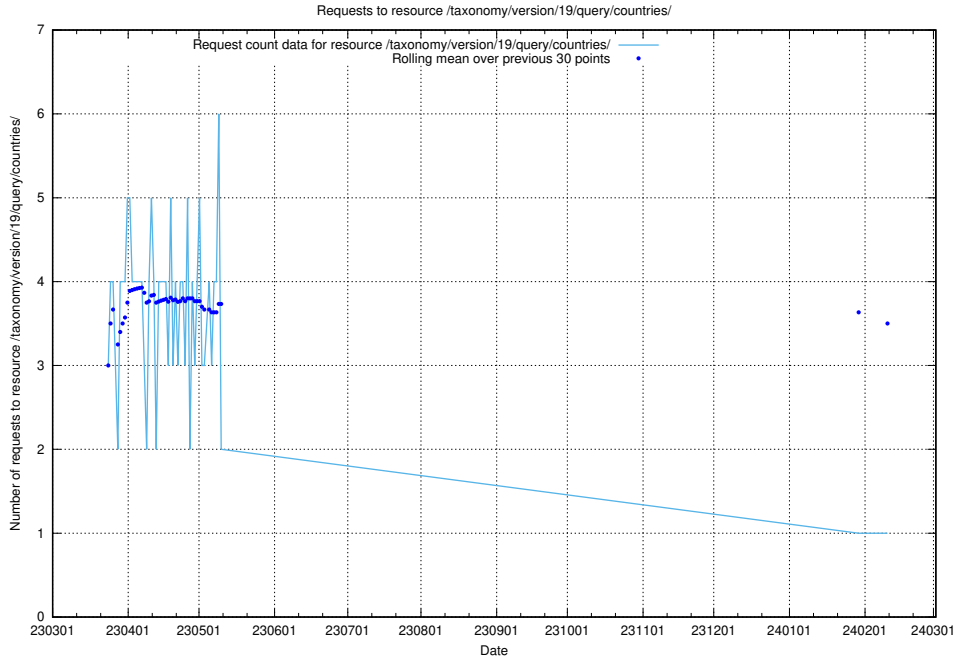

5.5805 Usage of /taxonomy/version/19/query/countries/

Here, we count the number of requests to resource /taxonomy/version/19/query/countries/.