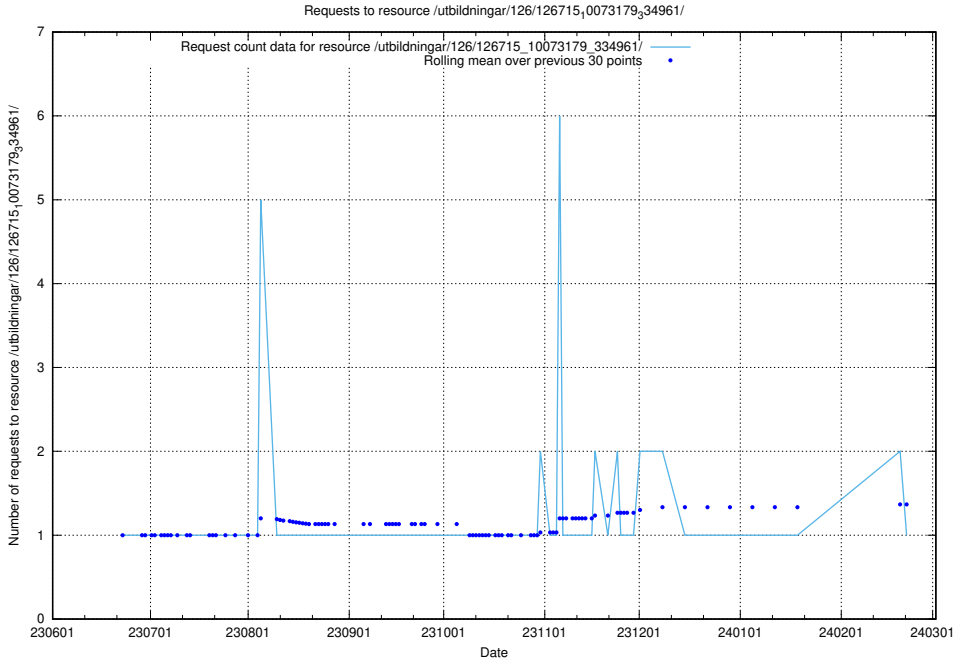

5.5271 Usage of /utbildningar/126/126715_10073179_334961/

Here, we count the number of requests to resource /utbildningar/126/126715_10073179_334961/.