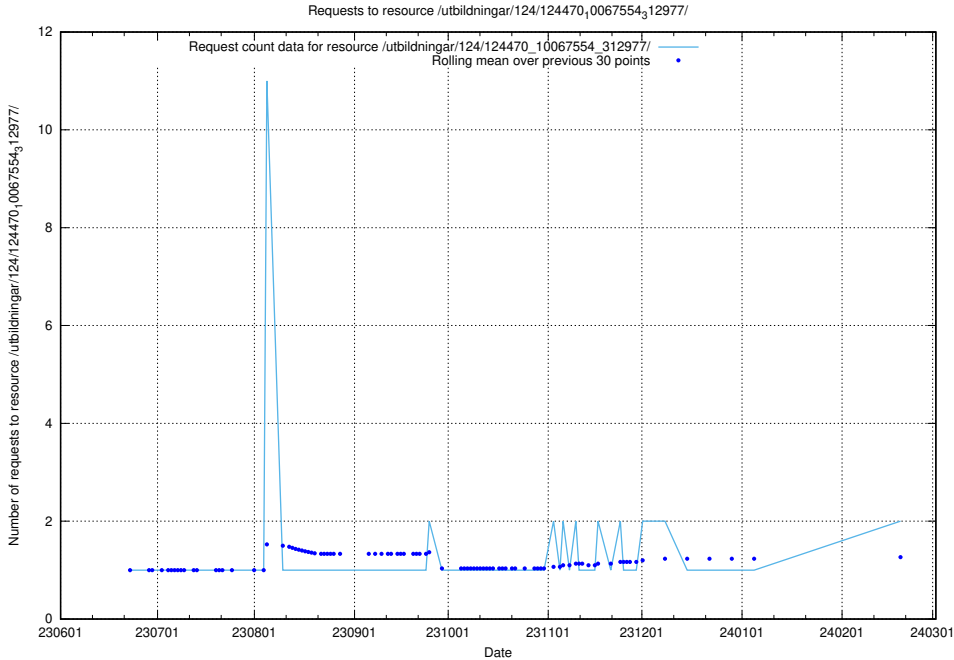

5.718 Usage of /utbildningar/124/124470_10067554_312977/

Here, we count the number of requests to resource /utbildningar/124/124470_10067554_312977/.