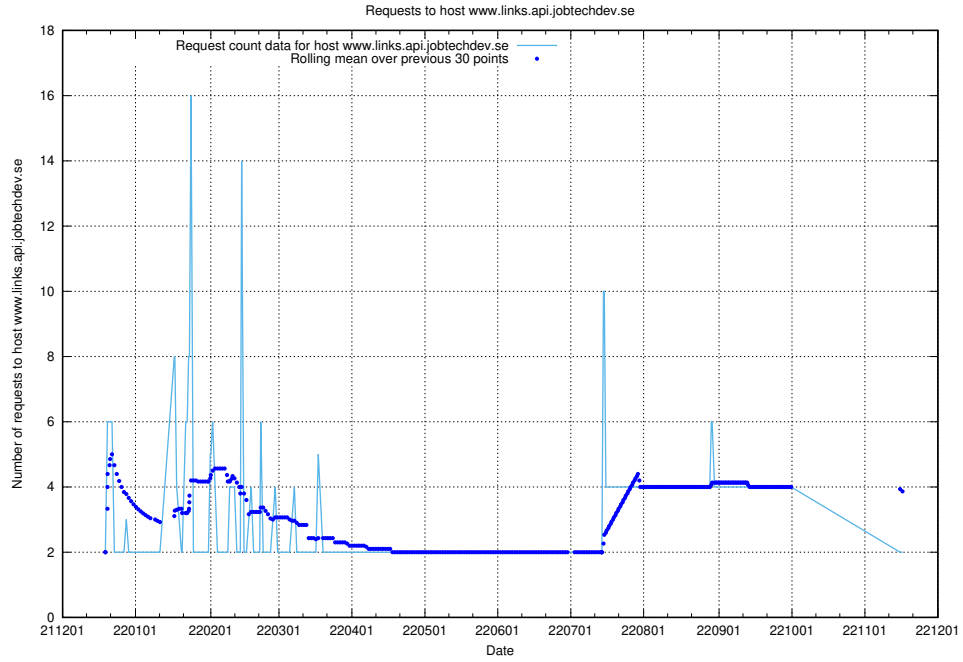

7.380 Usage of `www.links.api.jobtechdev.se`

Here, we count the number of requests to host `www.links.api.jobtechdev.se`.