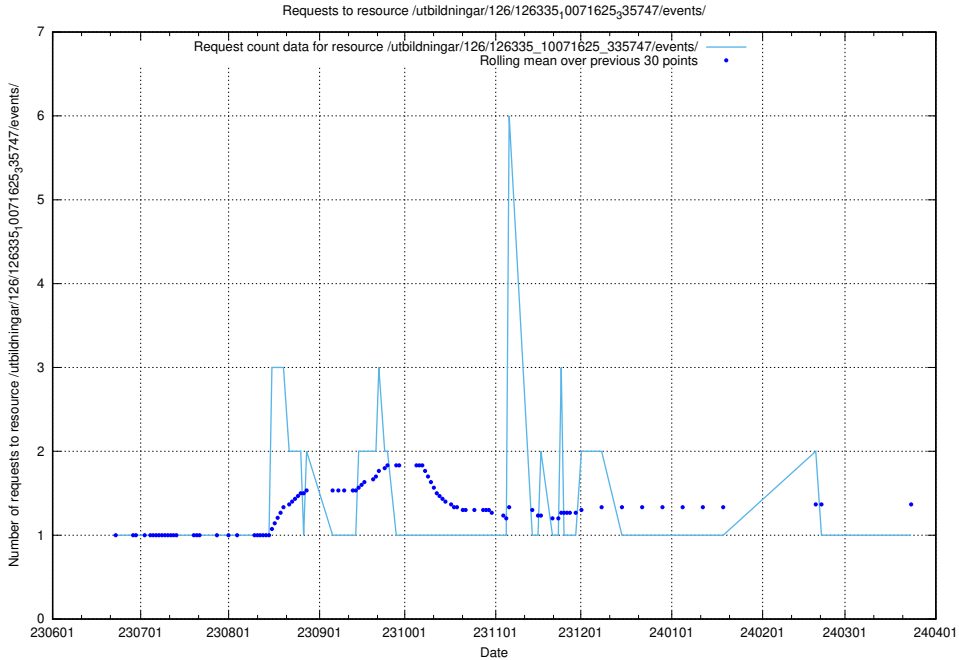

5.5325 Usage of /utbildningar/126/126335_10071625_335747/events/

Here, we count the number of requests to resource /utbildningar/126/126335_10071625_335747/events/