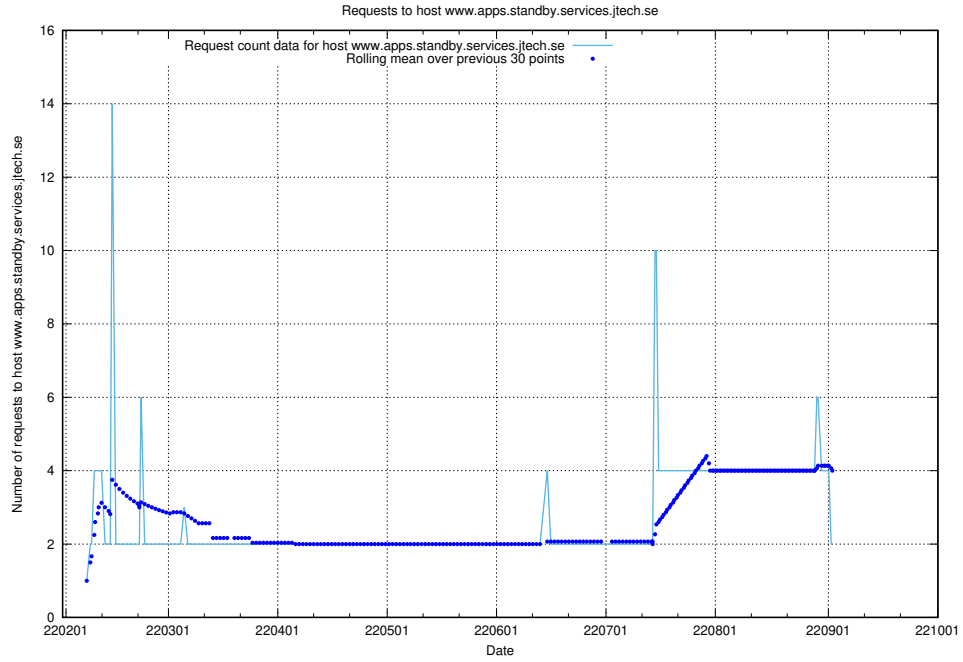

7.560 Usage of `www.apps.standby.services.jtech.se`

Here, we count the number of requests to host `www.apps.standby.services.jtech.se`.