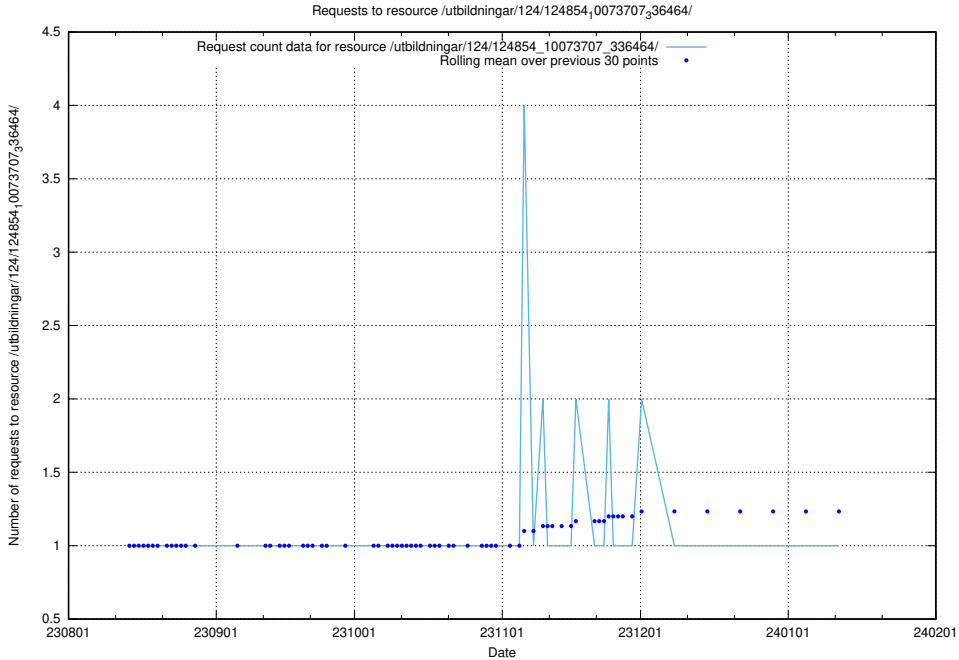

5.4453 Usage of /utbildningar/124/124854_10073707_336464/

Here, we count the number of requests to resource /utbildningar/124/124854_10073707_336464/.