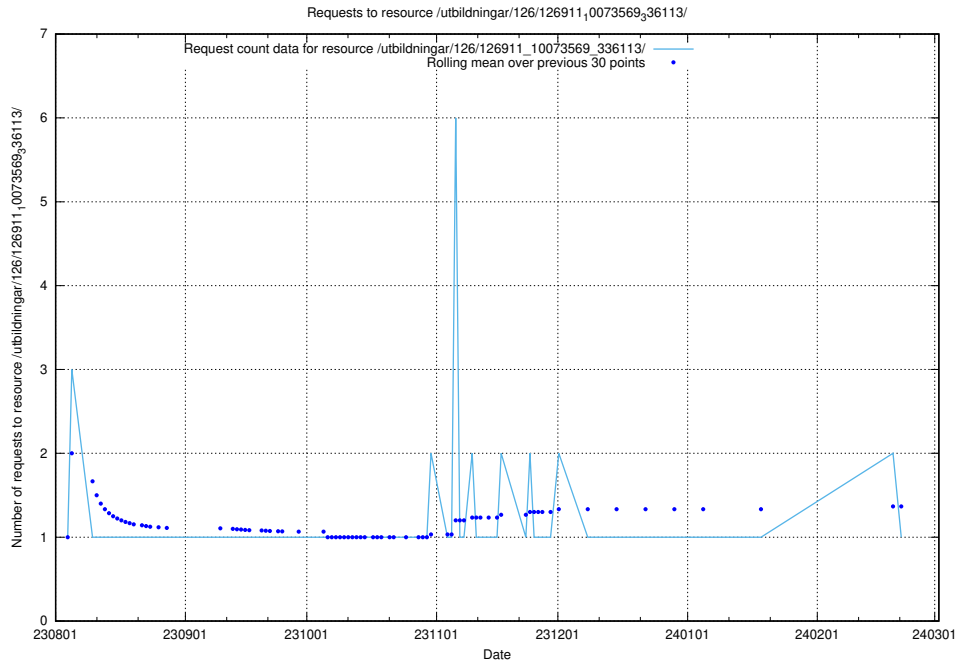

5.4521 Usage of /utbildningar/126/126911_10073569_336113/

Here, we count the number of requests to resource /utbildningar/126/126911_10073569_336113/.