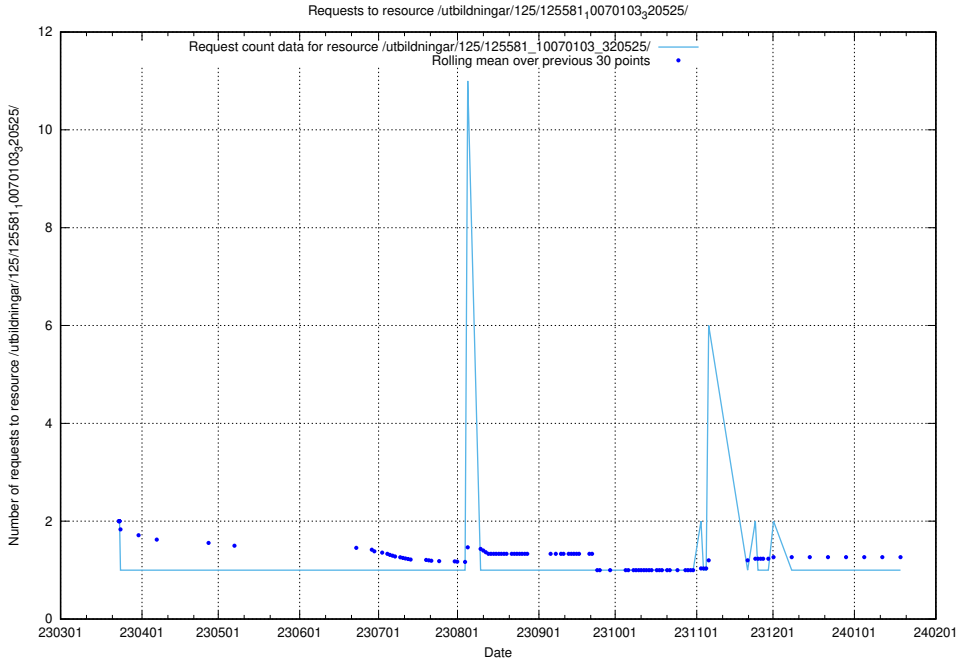

5.5924 Usage of /utbildningar/125/125581_10070103_320525/

Here, we count the number of requests to resource /utbildningar/125/125581_10070103_320525/.