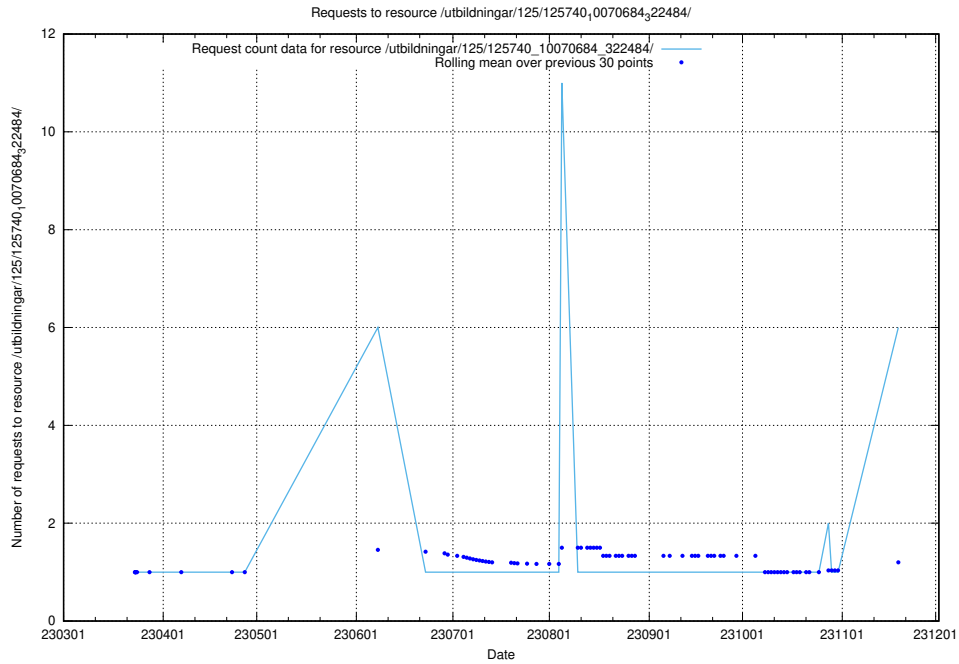

5.47 Usage of /utbildningar/125/125740_10070684_322484/

Here, we count the number of requests to resource /utbildningar/125/125740_10070684_322484/.