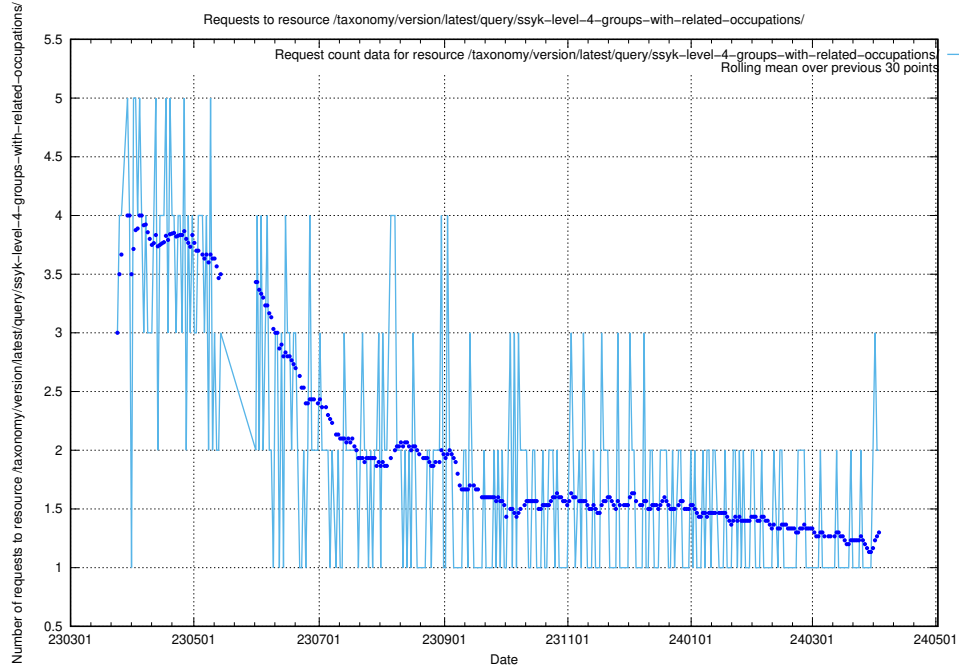

5.776 Usage of /taxonomy/version/latest/query/ssyk-level-4-groups-with-related-occupations/

Here, we count the number of requests to resource /taxonomy/version/latest/query/ssyk-level-4-groups-with-related-occupations/.