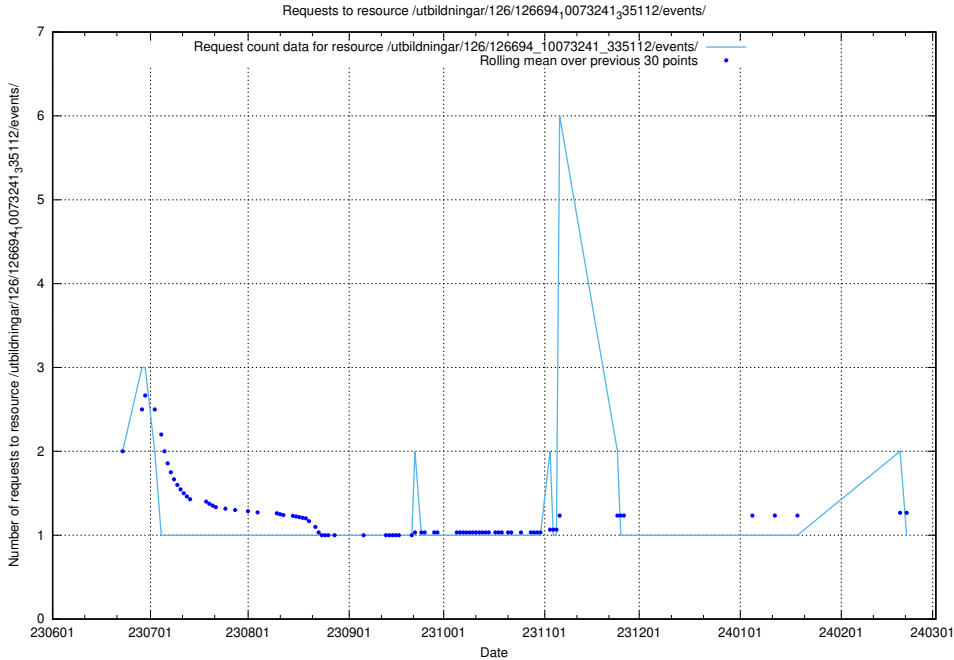

5.5215 Usage of /utbildningar/126/126694_10073241_335112/events/

Here, we count the number of requests to resource /utbildningar/126/126694_10073241_335112/events/