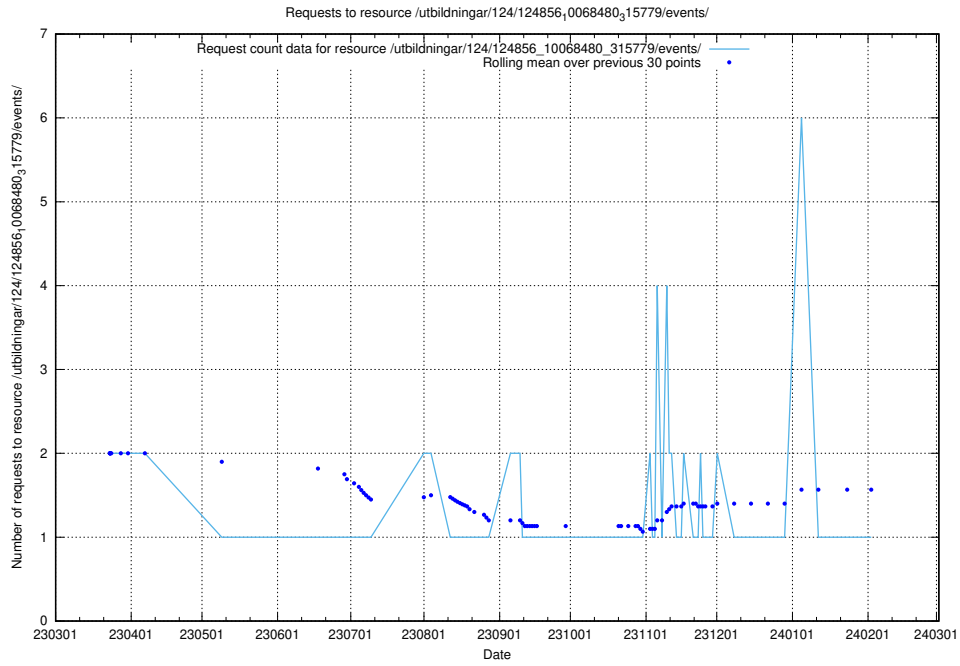

Here, we count the number of requests to resource /utbildningar/124/124856_10069305_318035/events/

5.5931 Usage of /utbildningar/124/124856_10068480_315779/events/

Here, we count the number of requests to resource /utbildningar/124/124856_10068480_315779/events/