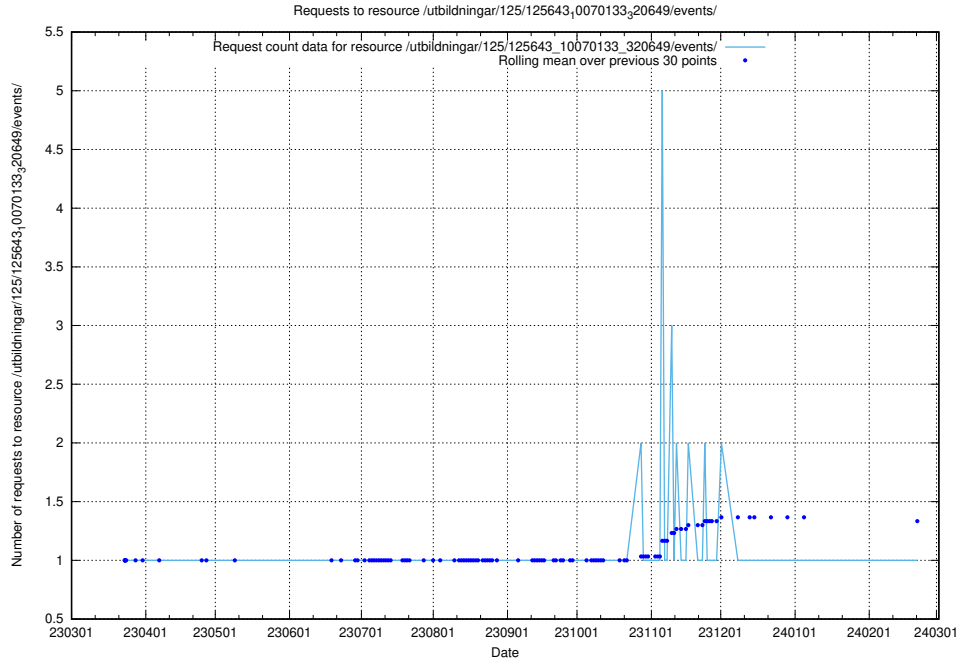

5.935 Usage of /utbildningar/125/125643_10070133_320649/events/

Here, we count the number of requests to resource /utbildningar/125/125643_10070133_320649/events/