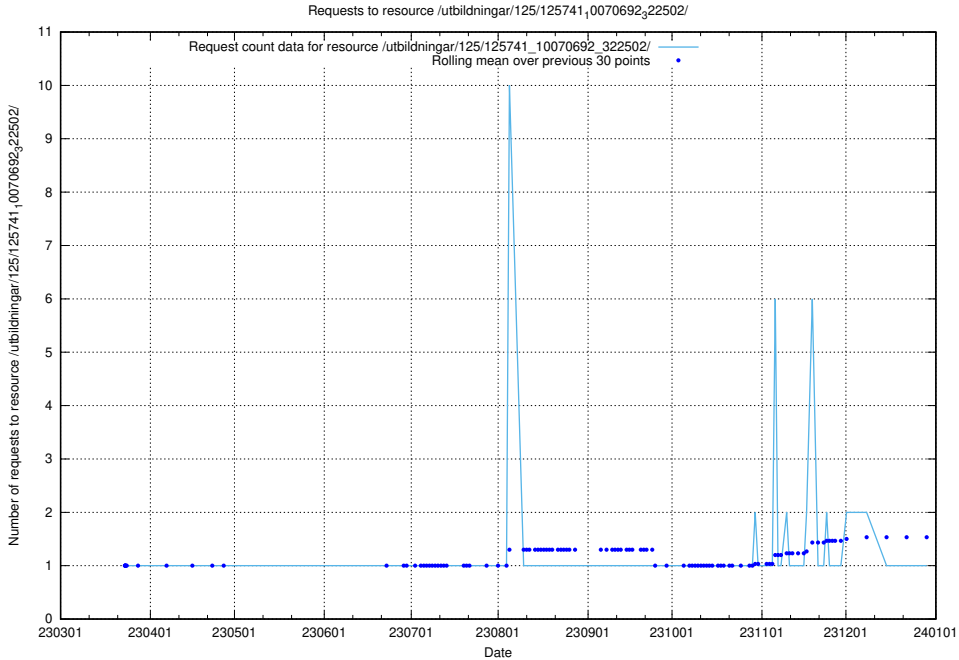

5.6120 Usage of /utbildningar/125/125741_10070692_322502/

Here, we count the number of requests to resource /utbildningar/125/125741_10070692_322502/.