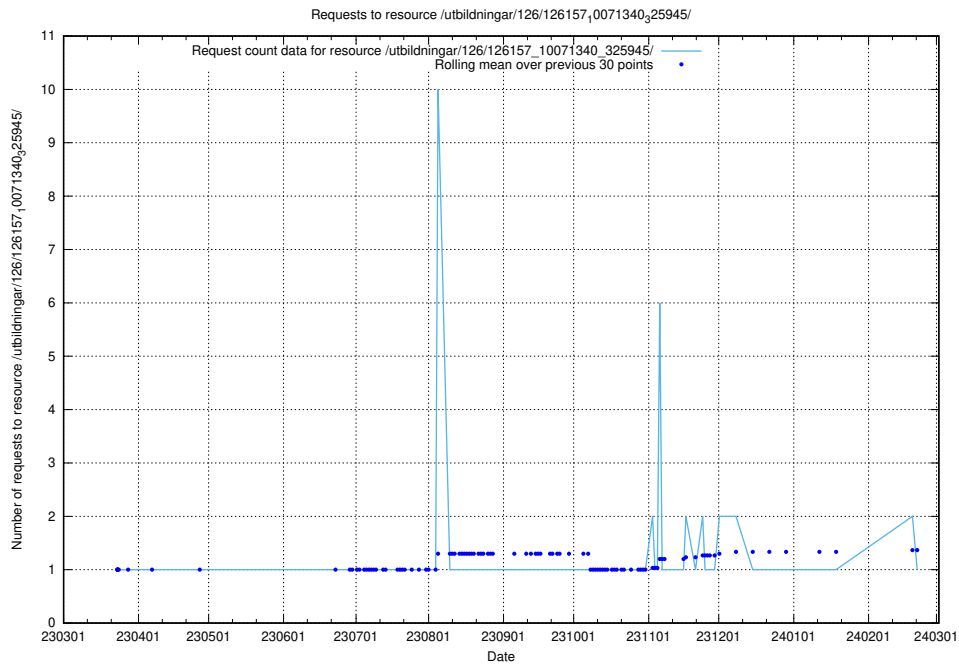

5.6067 Usage of /utbildningar/126/126157_10071340_325945/

Here, we count the number of requests to resource /utbildningar/126/126157_10071340_325945/.