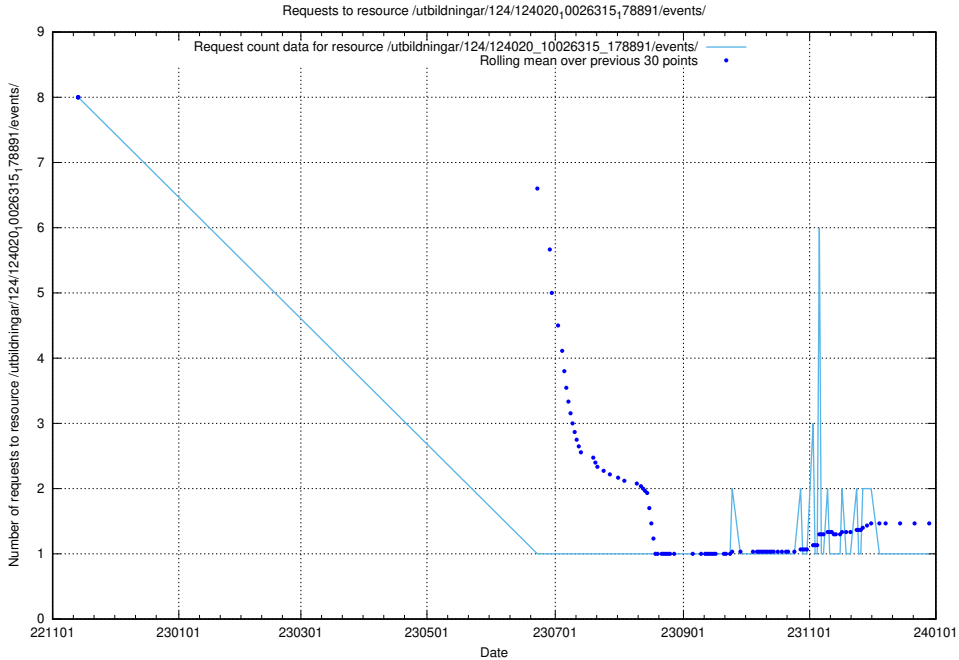

5.5430 Usage of /utbildningar/124/124020_10026315_178891/events/

Here, we count the number of requests to resource /utbildningar/124/124020_10026315_178891/events/