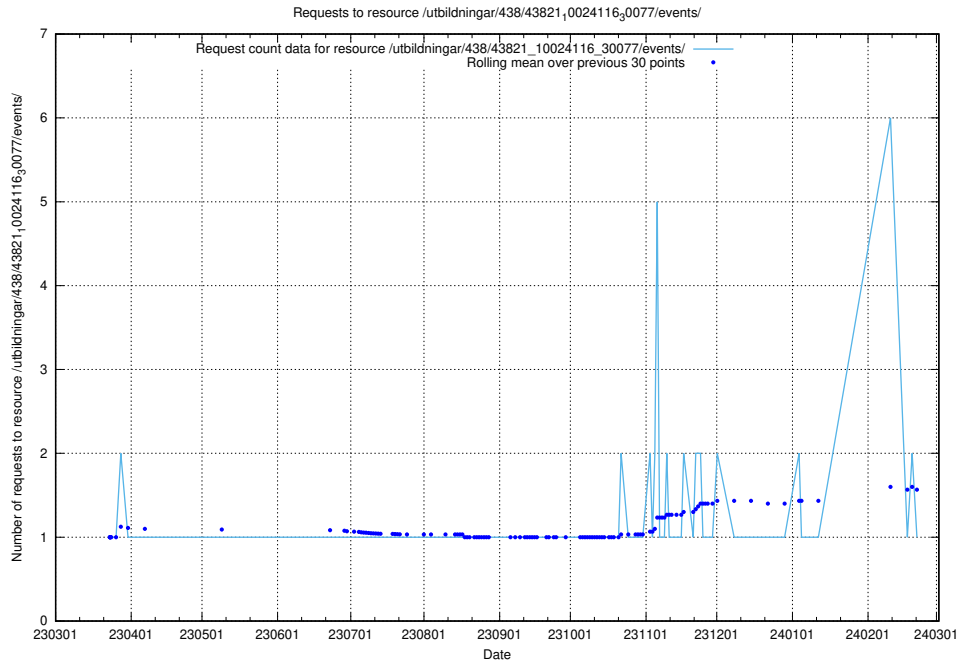

5.5977 Usage of /utbildningar/438/43821_10024116_30077/events/

Here, we count the number of requests to resource /utbildningar/438/43821_10024116_30077/events/.