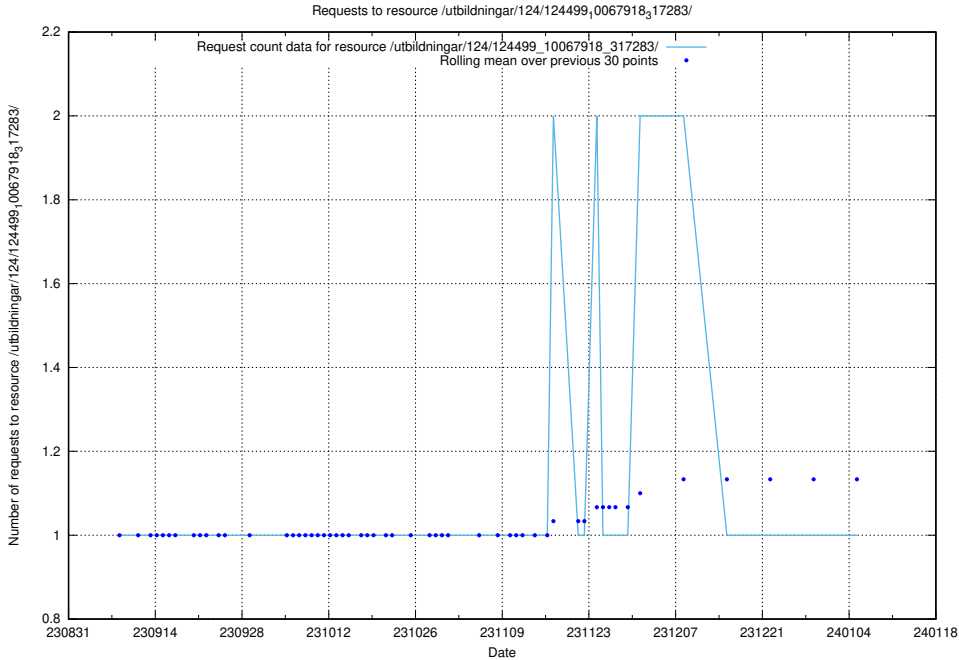

5.4289 Usage of /utbildningar/124/124499_10067918_317283/

Here, we count the number of requests to resource /utbildningar/124/124499_10067918_317283/.