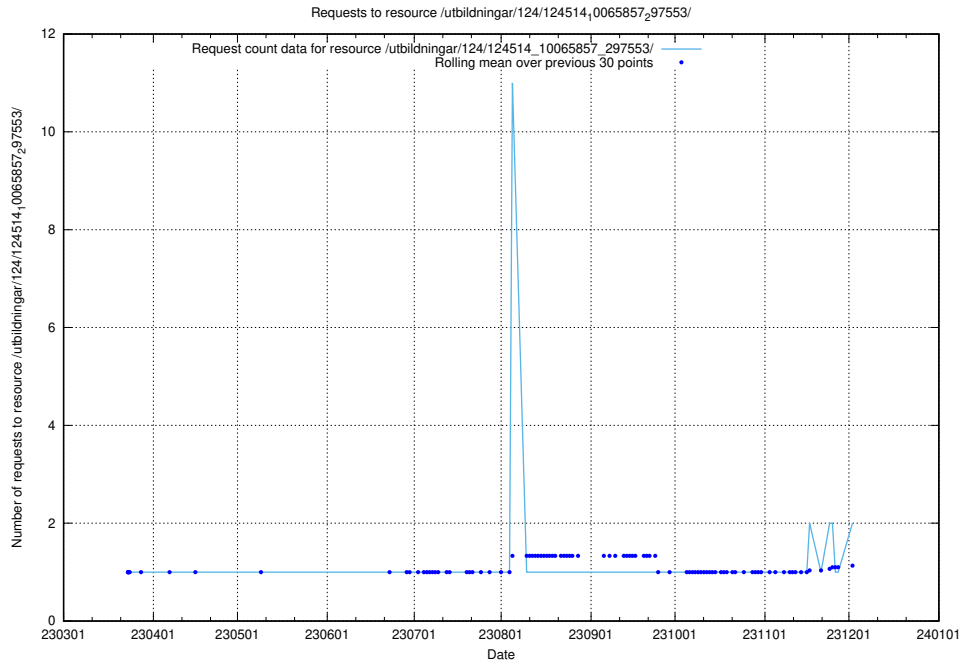

5.379 Usage of /utbildningar/124/124514_10065857_297553/

Here, we count the number of requests to resource /utbildningar/124/124514_10065857_297553/.