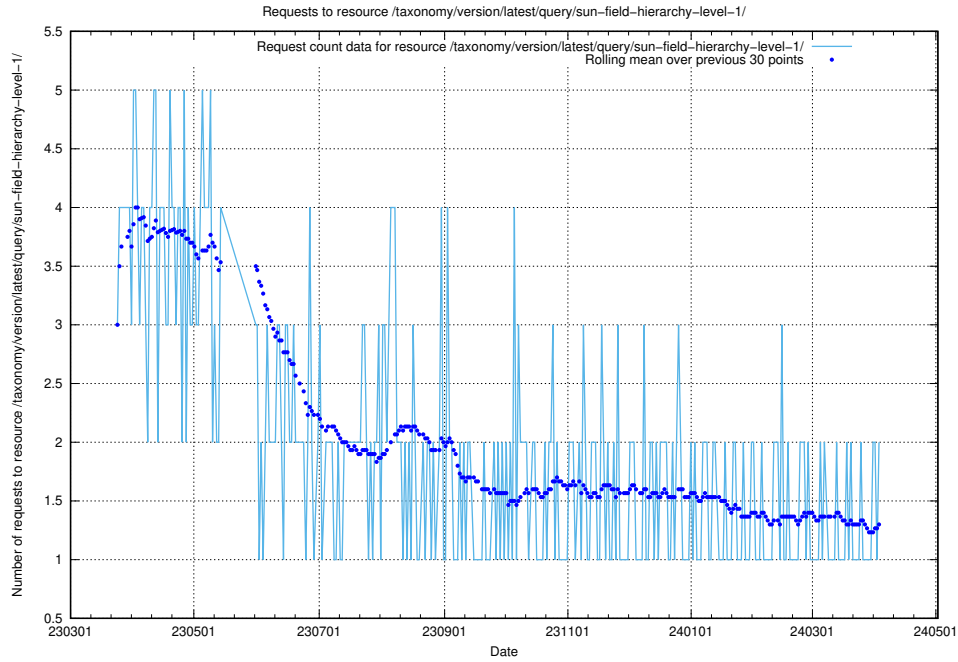

5.770 Usage of /taxonomy/version/latest/query/sun-field-hierarchy-level-1/

Here, we count the number of requests to resource /taxonomy/version/latest/query/sun-field-hierarchy-level-1/.