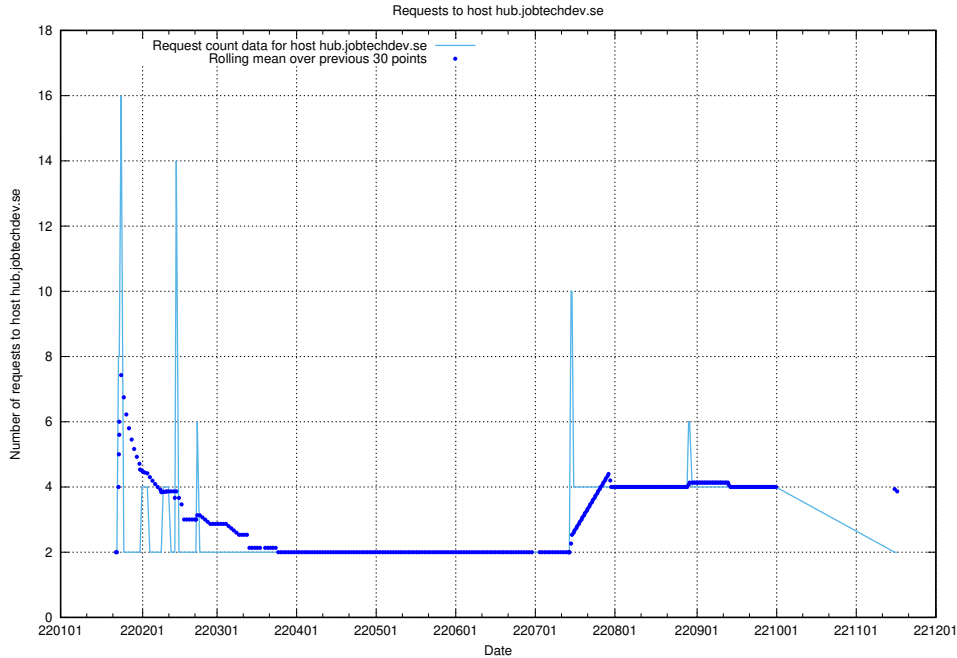

7.598 Usage of hub.jobtechdev.se

Here, we count the number of requests to host hub.jobtechdev.se.