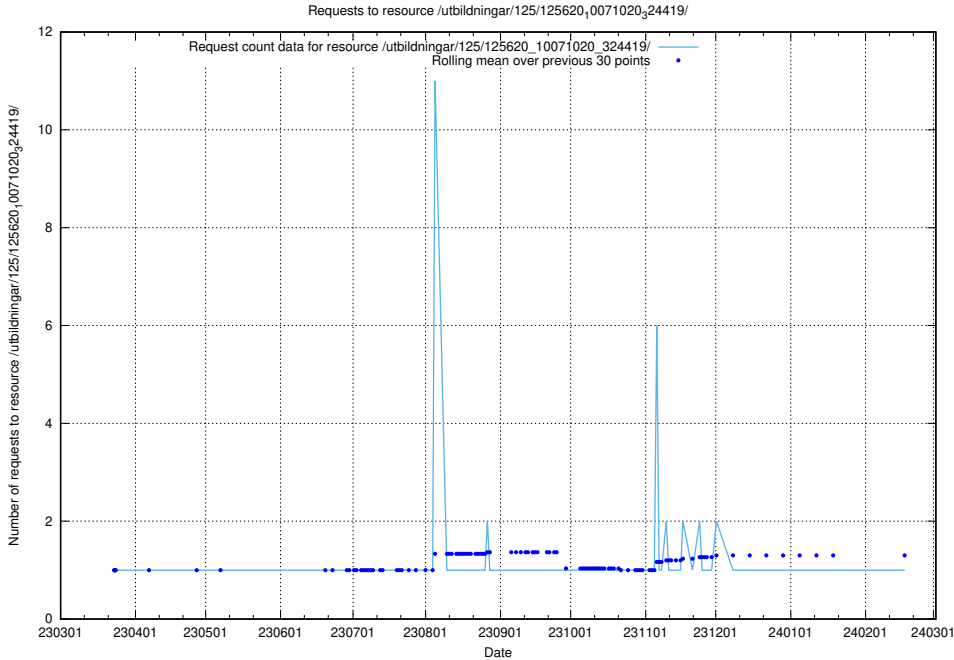

5.945 Usage of /utbildningar/125/125620_10071020_324419/

Here, we count the number of requests to resource /utbildningar/125/125620_10071020_324419/.