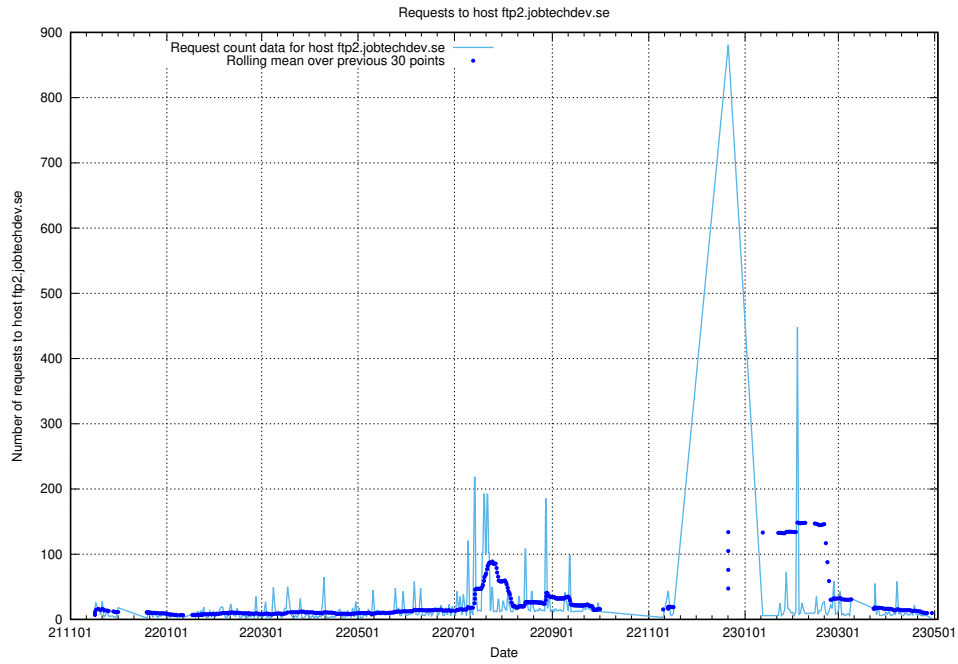

7.655 Usage of ftp2.jobtechdev.se

Here, we count the number of requests to host ftp2.jobtechdev.se.