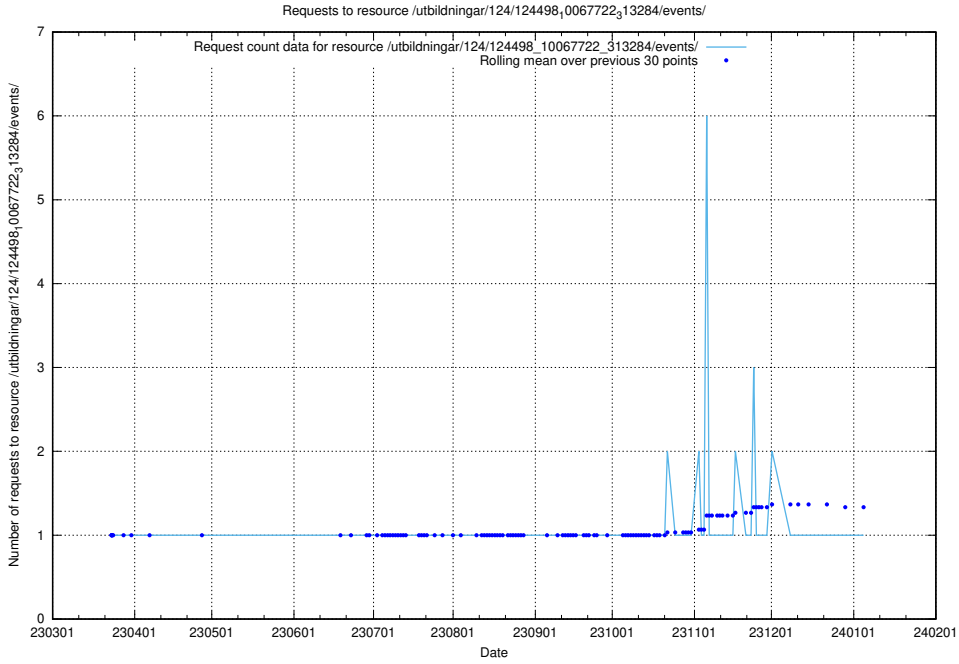

Here, we count the number of requests to resource /utbildningar/utb_emil/437/43797_10024007_32190

5.2326 Usage of /utbildningar/124/124498_10067722_313284/events/

Here, we count the number of requests to resource /utbildningar/124/124498_10067722_313284/events/