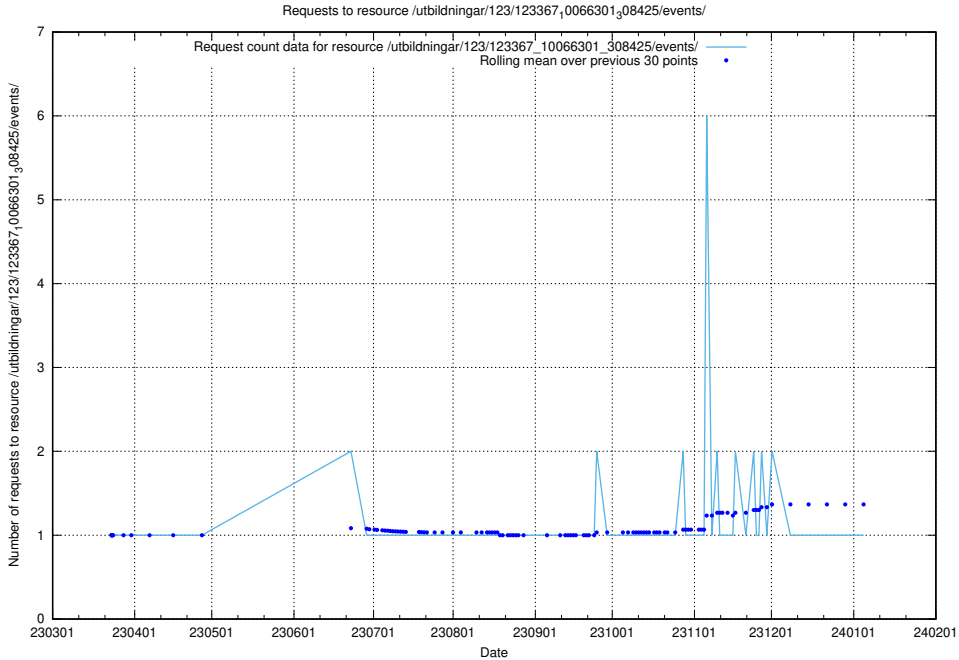

Here, we count the number of requests to resource /utbildningar/126/126254_10071449_329487/.

5.4193 Usage of /utbildningar/123/123367_10066301_308425/events/

Here, we count the number of requests to resource /utbildningar/123/123367_10066301_308425/events/