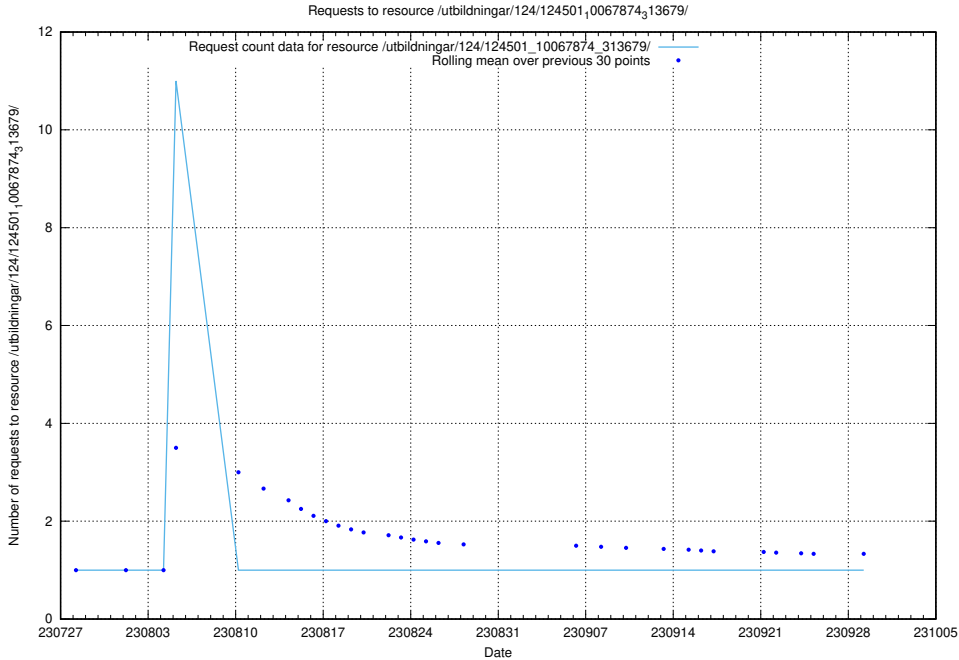

5.4565 Usage of /utbildningar/124/124501_10067874_313679/

Here, we count the number of requests to resource /utbildningar/124/124501_10067874_313679/.