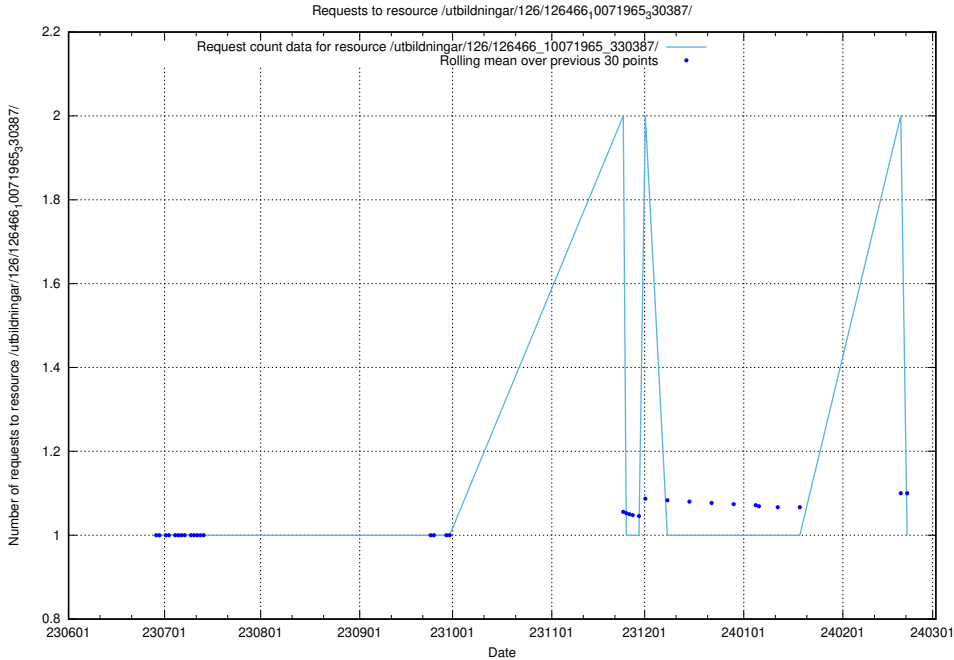

5.5105 Usage of /utbildningar/126/126466_10071965_330387/

Here, we count the number of requests to resource /utbildningar/126/126466_10071965_330387/.