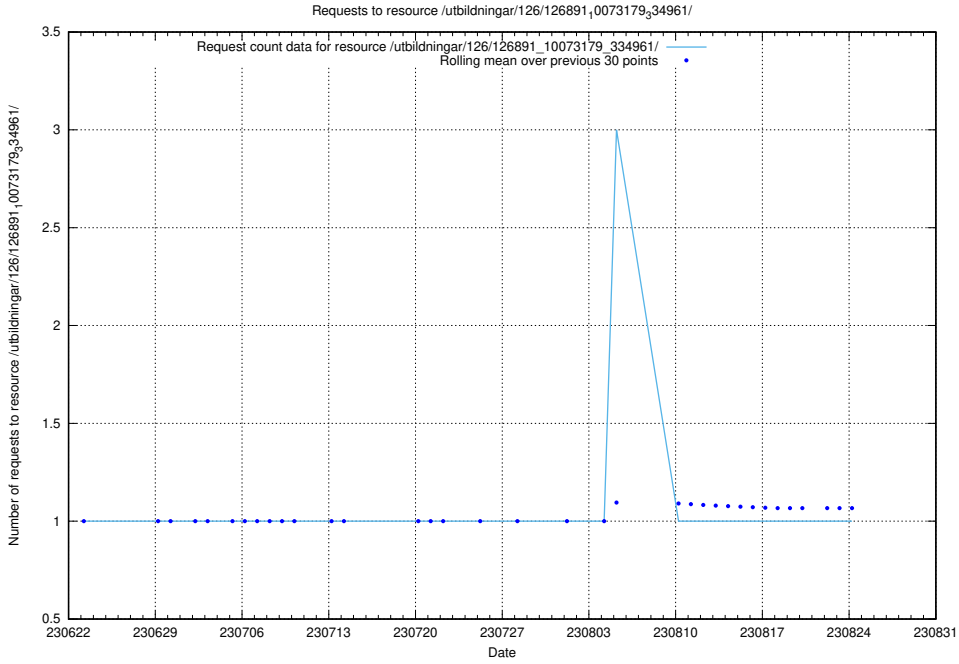

5.5234 Usage of /utbildningar/126/126891_10073179_334961/

Here, we count the number of requests to resource /utbildningar/126/126891_10073179_334961/.