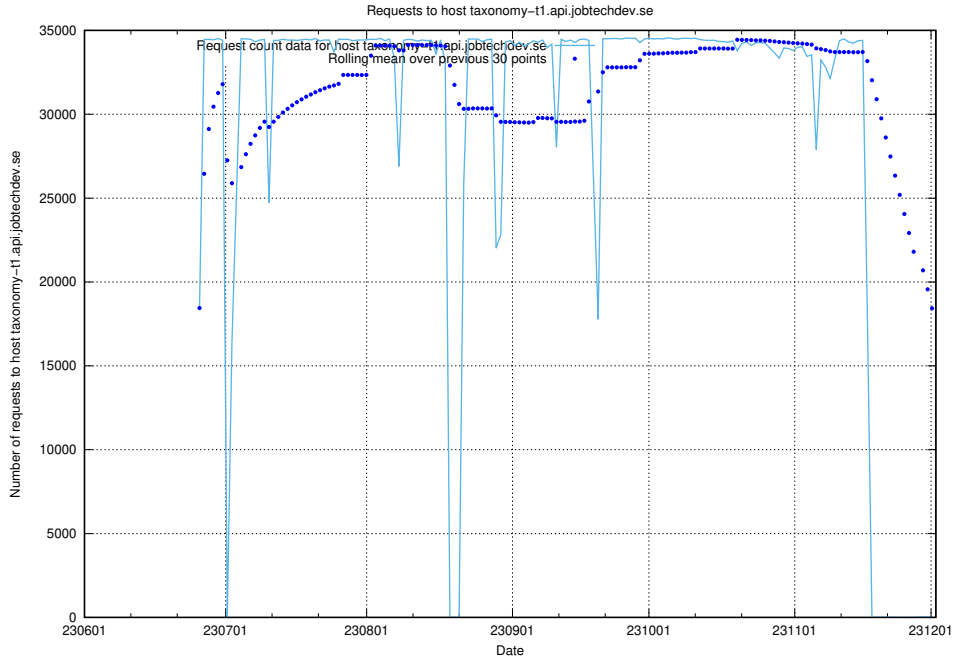

7.169 Usage of taxonomy-t1.api.jobtechdev.se

Here, we count the number of requests to host taxonomy-t1.api.jobtechdev.se.