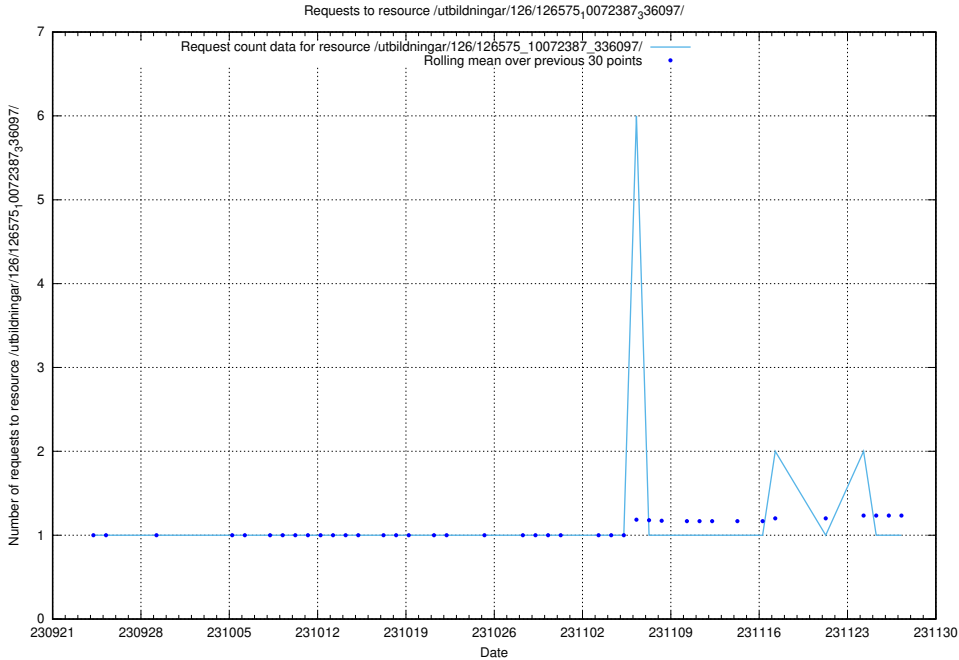

5.4126 Usage of /utbildningar/126/126575_10072387_336097/

Here, we count the number of requests to resource /utbildningar/126/126575_10072387_336097/.