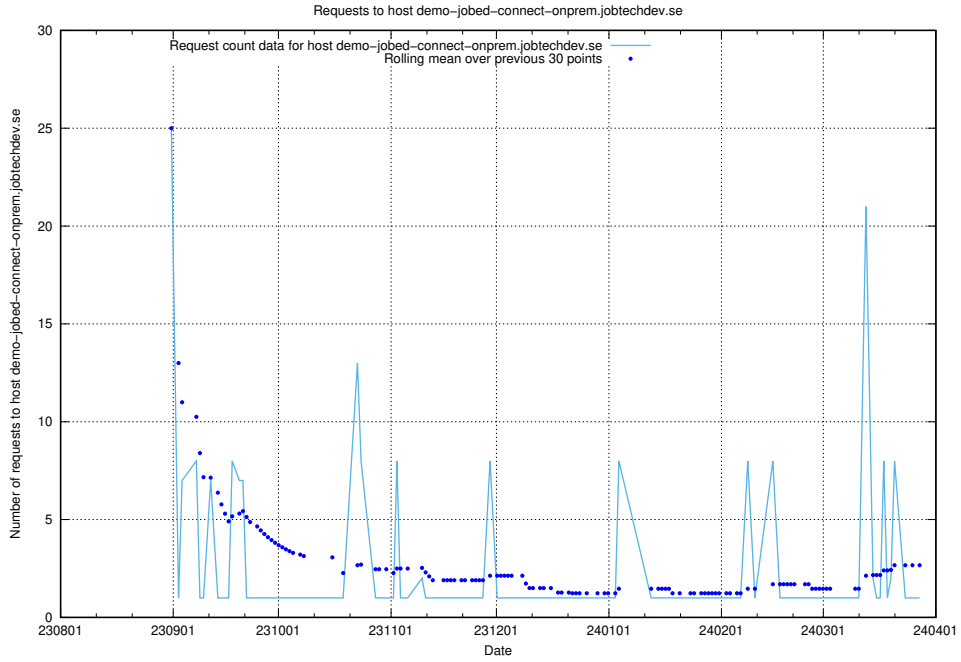

7.603 Usage of demo-jobed-connect-onprem.jobtechdev.se

Here, we count the number of requests to host demo-jobed-connect-onprem.jobtechdev.se.