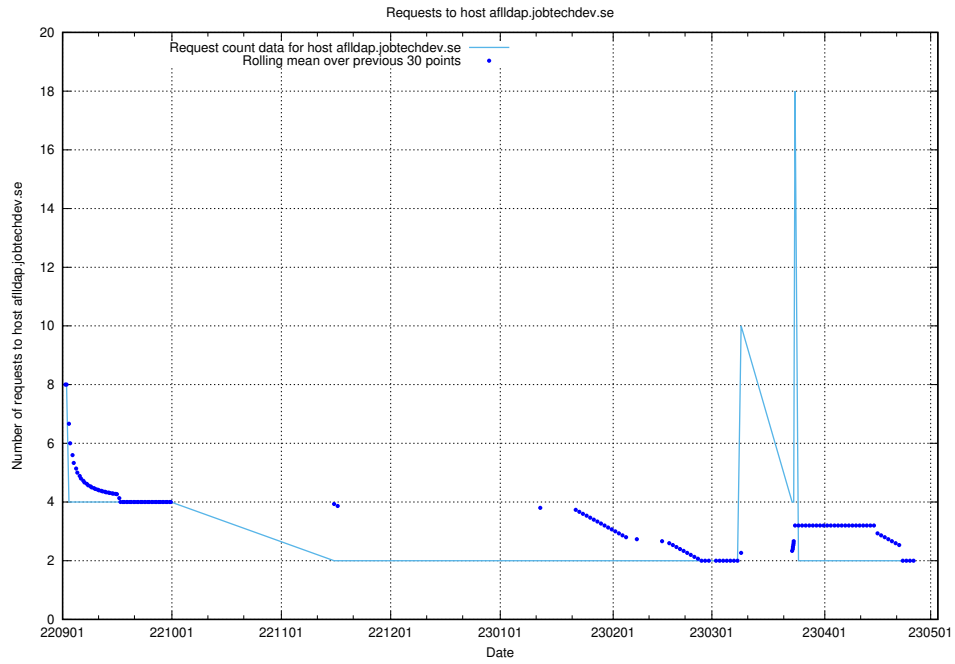

7.333 Usage of afldap.jobtechdev.se

Here, we count the number of requests to host afldap.jobtechdev.se.