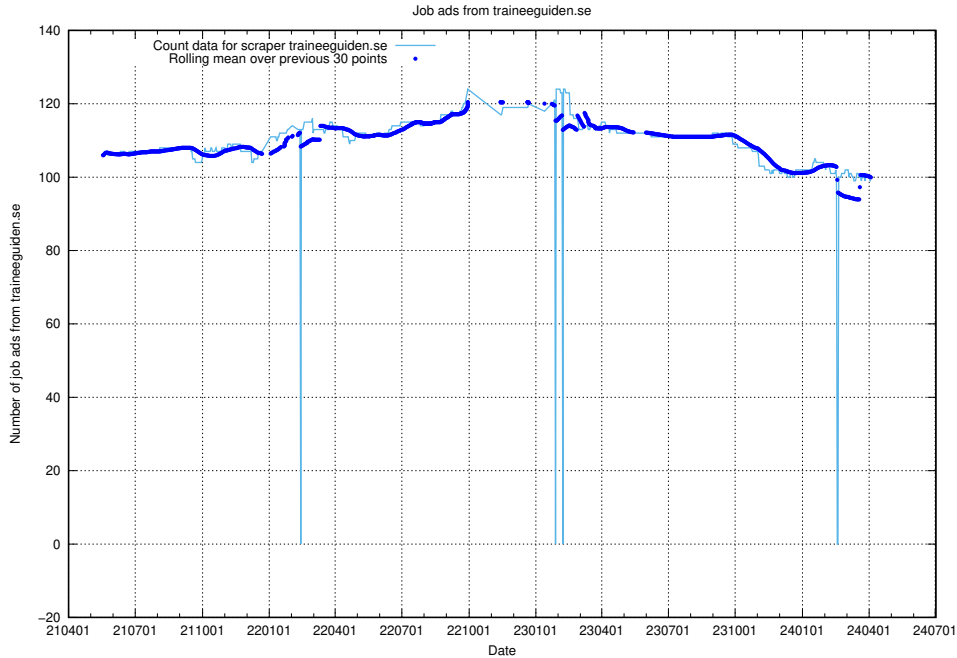

13.14 Number of ads by scraper traineeguiden.se

Here, we count the number of job ads scraped from traineeguiden.se.