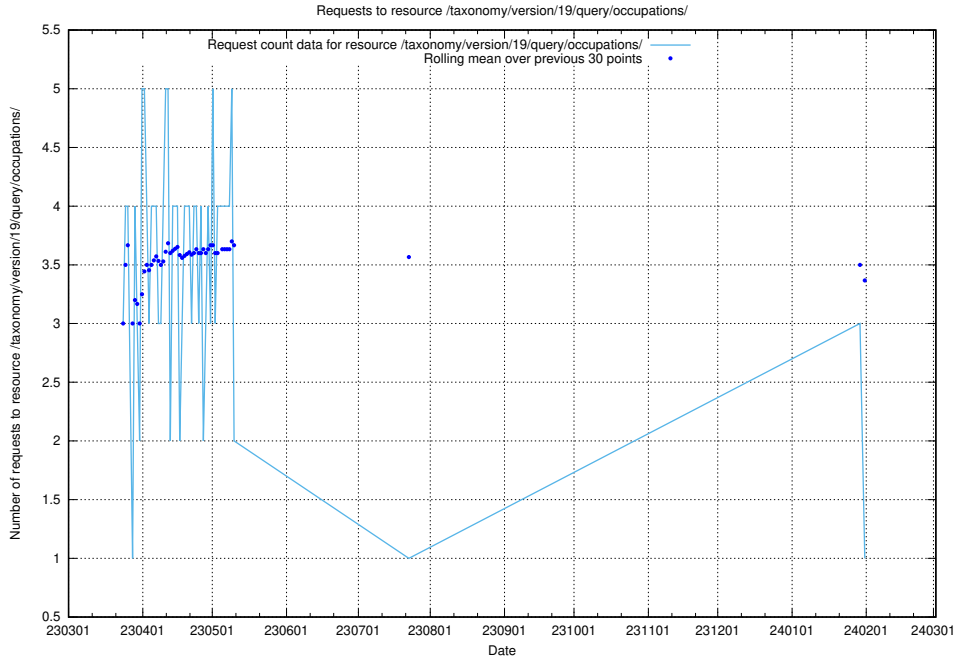

Here, we count the number of requests to resource /taxonomy/version/19/query/occupations/.

5.5794 Usage of /utbildningar/122/122290_10064538_314862/

Here, we count the number of requests to resource /utbildningar/122/122290_10064538_314862/.