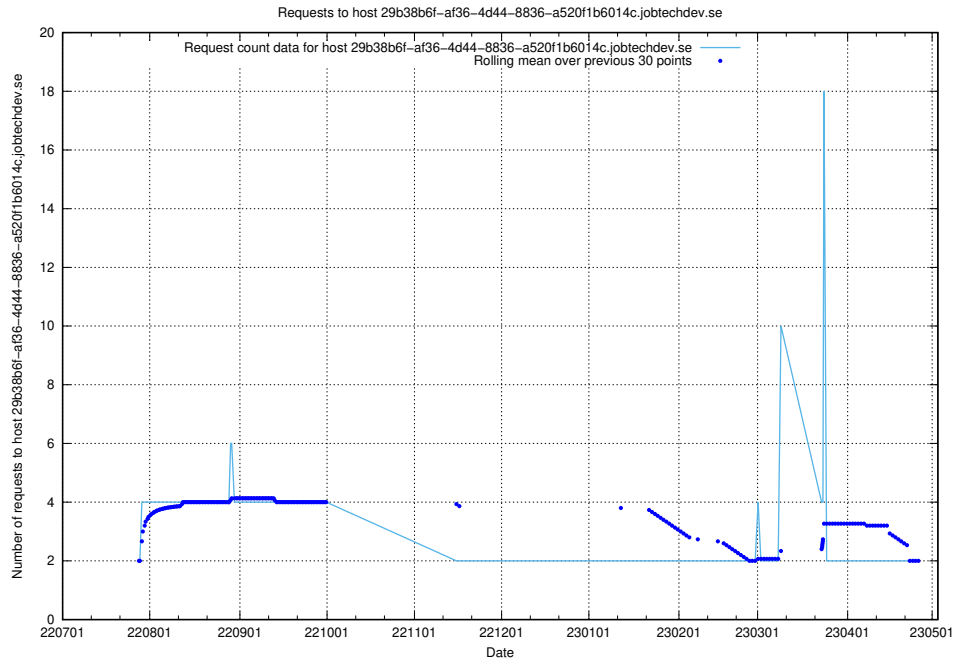

7.385 Usage of 29b38b6f-af36-4d44-8836-a520f1b6014c.jobtechdev.se

Here, we count the number of requests to host 29b38b6f-af36-4d44-8836-a520f1b6014c.jobtechdev.se.