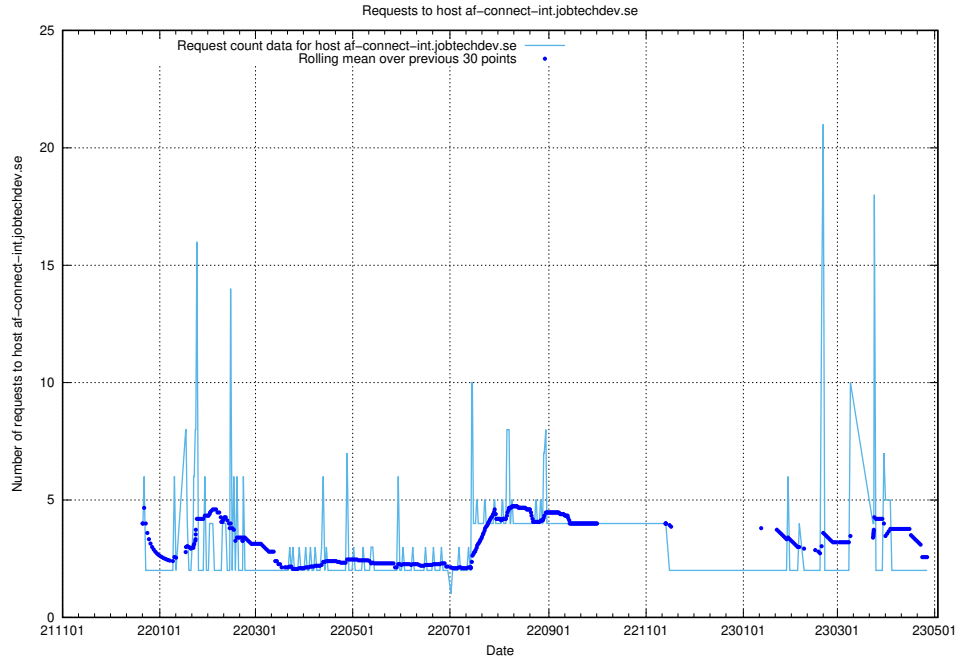

7.368 Usage of af-connect-int.jobtechdev.se

Here, we count the number of requests to host af-connect-int.jobtechdev.se.