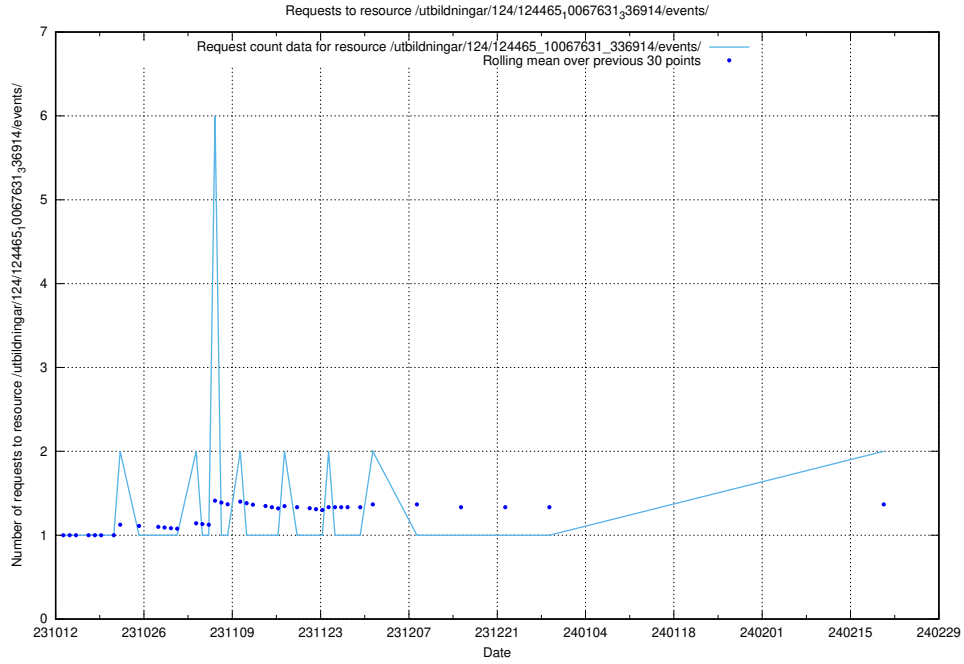

5.569 Usage of /utbildningar/124/124465_10067631_336914/events/

Here, we count the number of requests to resource /utbildningar/124/124465_10067631_336914/events/