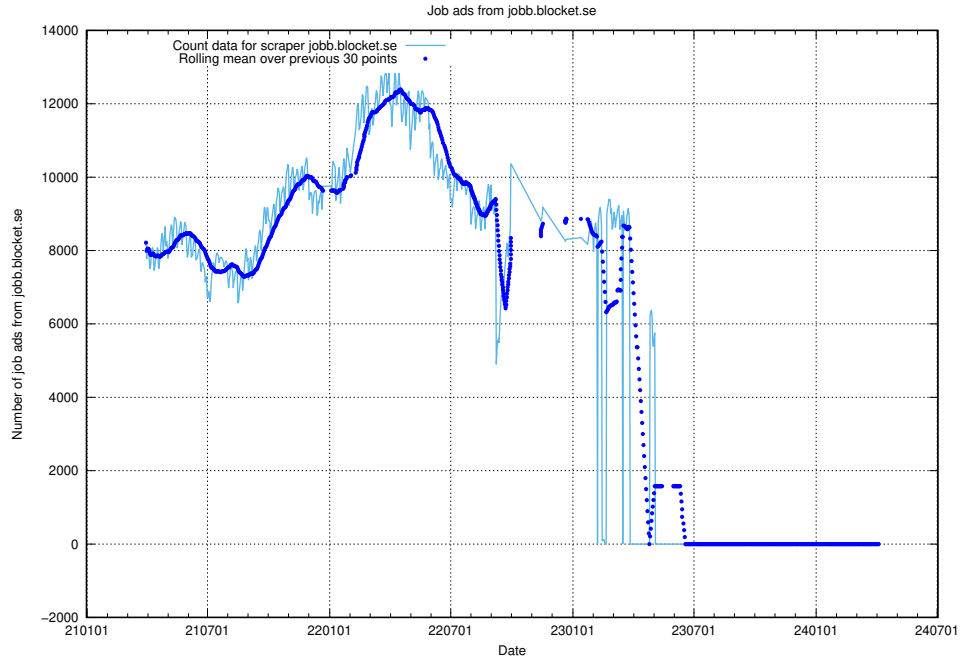

13.23 Number of ads by scraper jobb.blocket.se

Here, we count the number of job ads scraped from jobb.blocket.se.