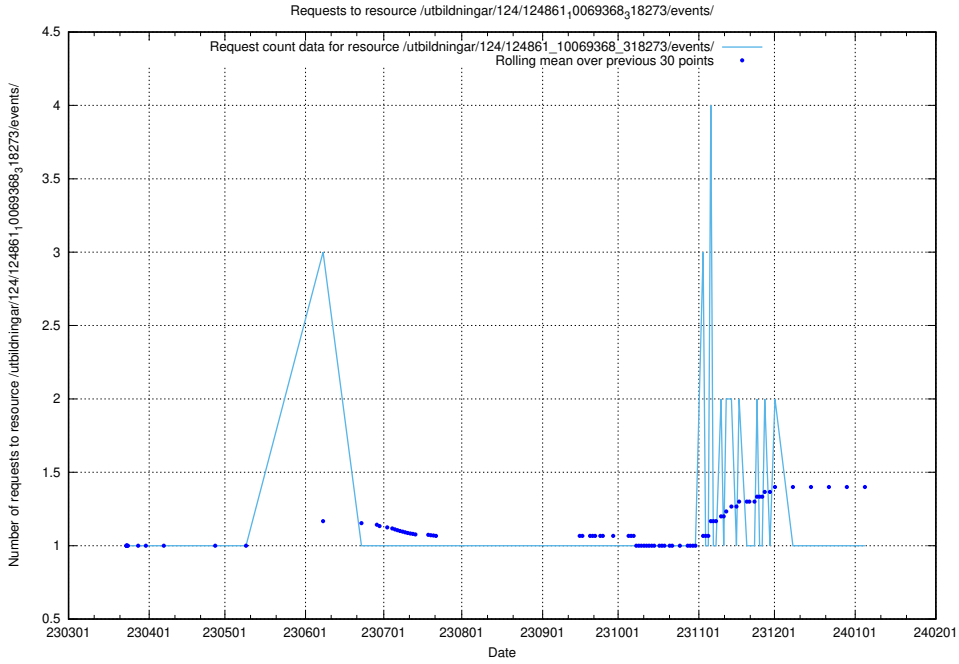

5.1058 Usage of /utbildningar/124/124861_10069368_318273/events/

Here, we count the number of requests to resource /utbildningar/124/124861_10069368_318273/events/