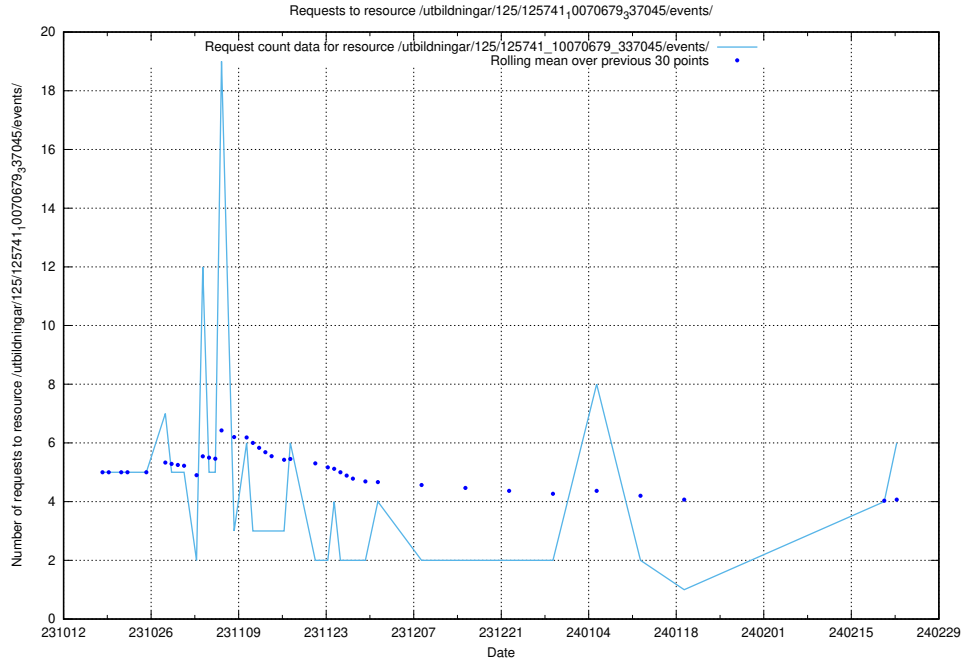

5.66 Usage of /utbildningar/125/125741_10070679_337045/events/

Here, we count the number of requests to resource /utbildningar/125/125741_10070679_337045/events/