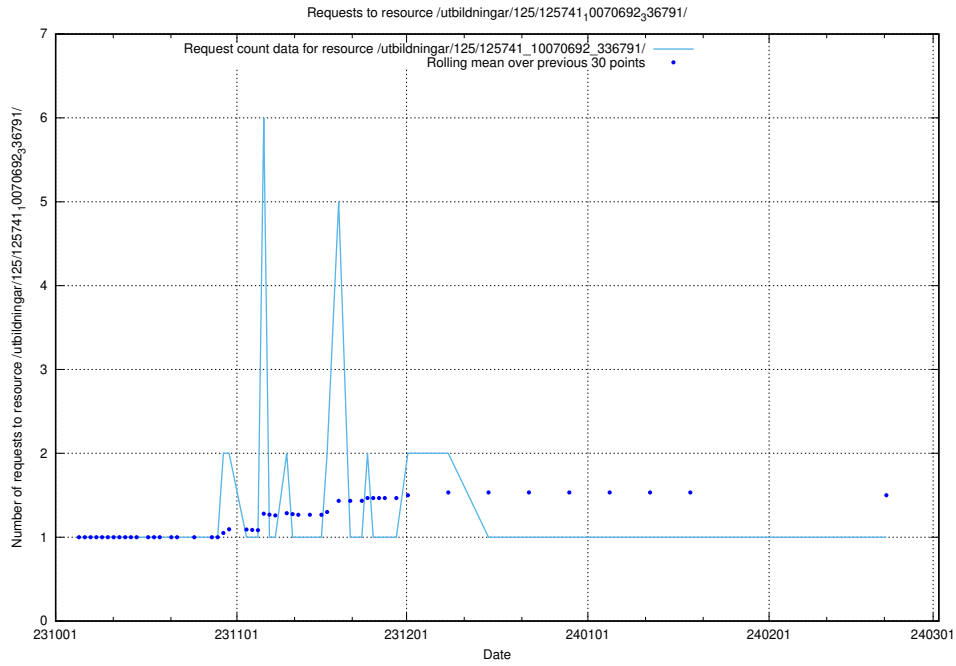

5.4055 Usage of `/utbildningar/125/125741_10070692_336791/`

Here, we count the number of requests to resource `/utbildningar/125/125741_10070692_336791/`.