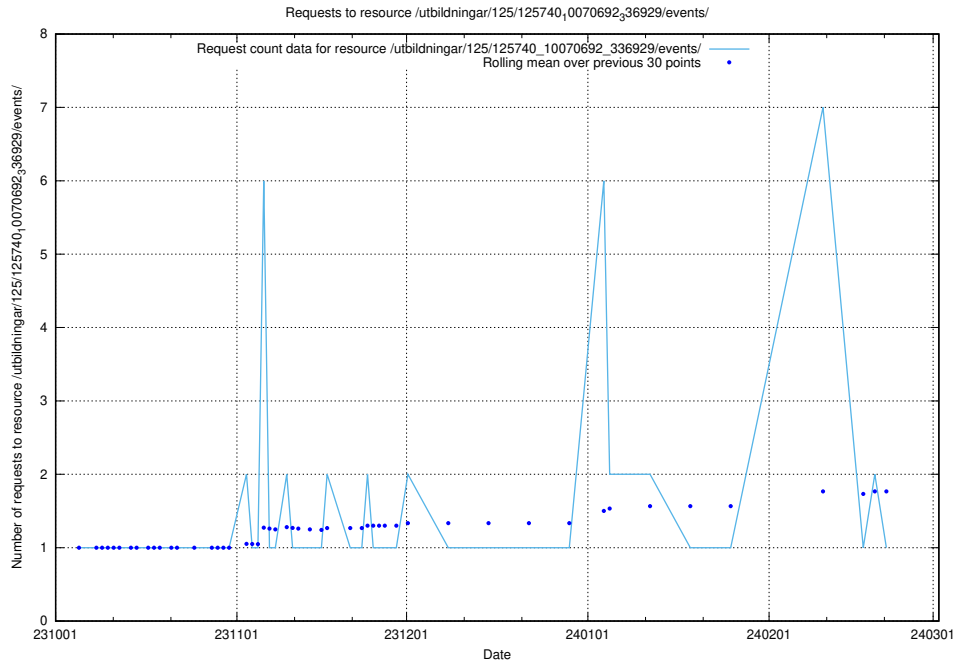

5.4056 Usage of /utbildningar/125/125740_10070692_336929/events/

Here, we count the number of requests to resource /utbildningar/125/125740_10070692_336929/events/

5.4058 Usage of /utbildningar/125/125740_10070692_336791/