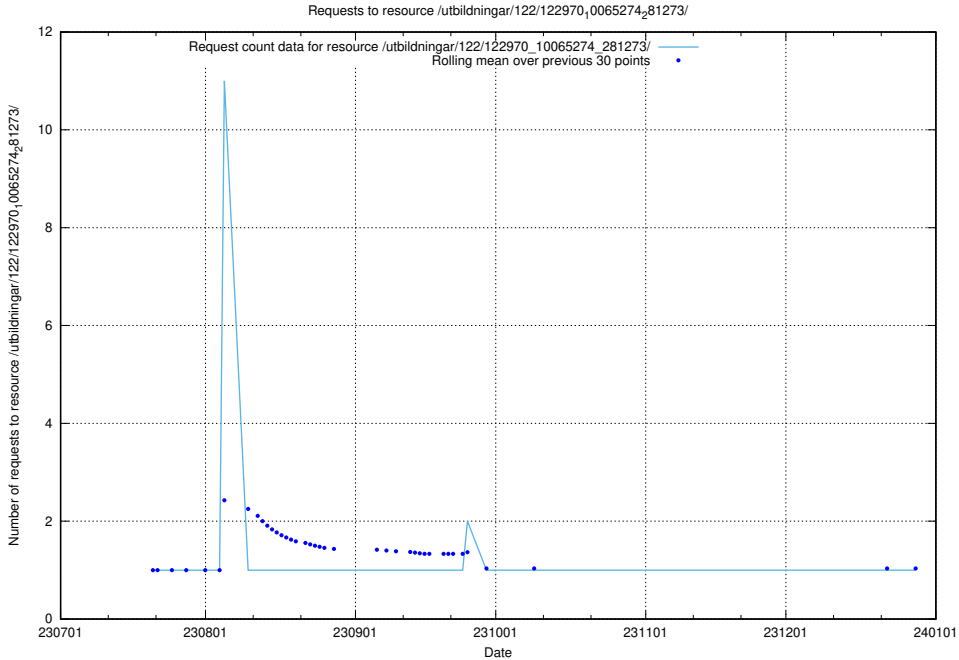

5.4638 Usage of /utbildningar/122/122970_10065274_281273/

Here, we count the number of requests to resource /utbildningar/122/122970_10065274_281273/.