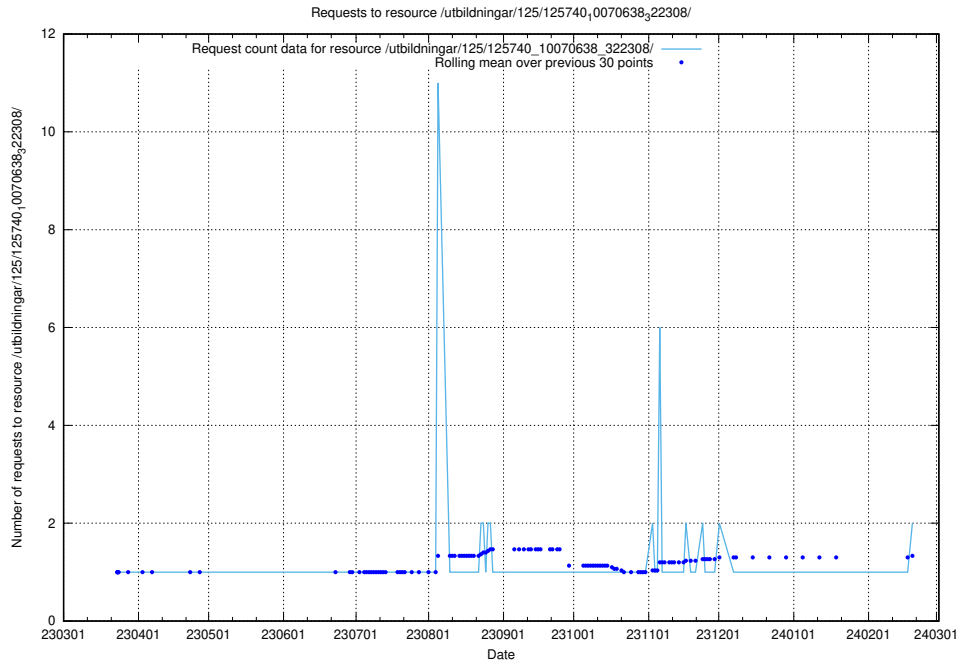

5.308 Usage of /utbildningar/125/125740_10070638_322308/

Here, we count the number of requests to resource /utbildningar/125/125740_10070638_322308/.