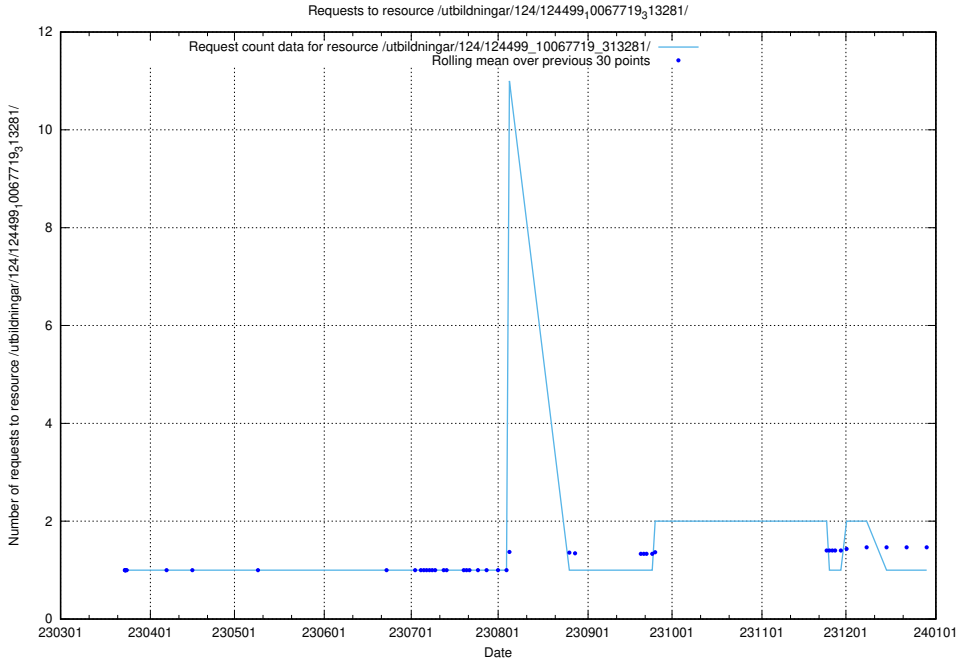

5.2180 Usage of /utbildningar/124/124499_10067719_313281/

Here, we count the number of requests to resource /utbildningar/124/124499_10067719_313281/.