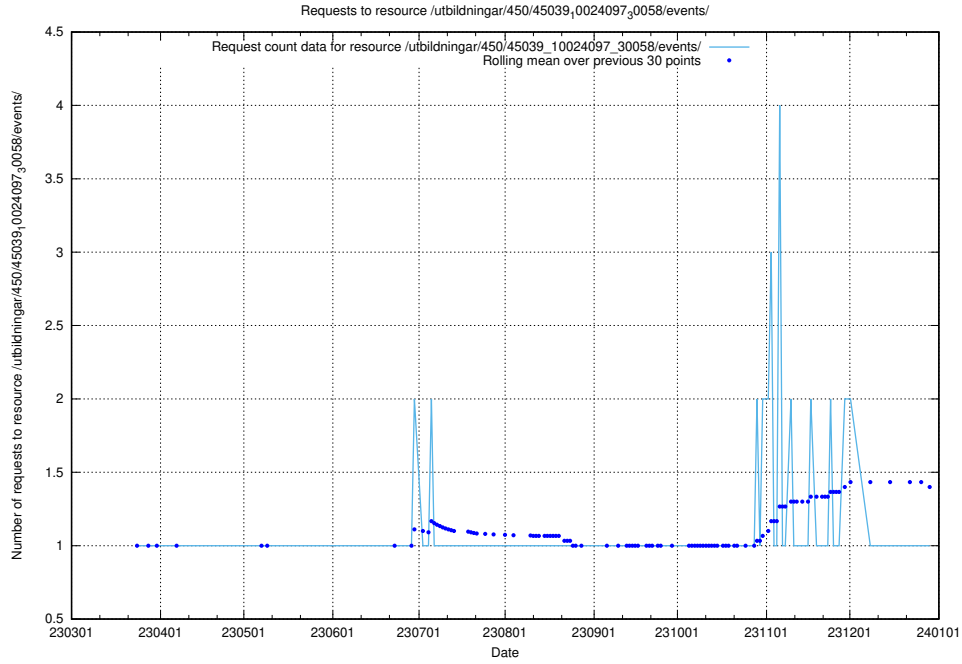

5.5818 Usage of /utbildningar/450/45039_10024097_30058/events/

Here, we count the number of requests to resource /utbildningar/450/45039_10024097_30058/events/.