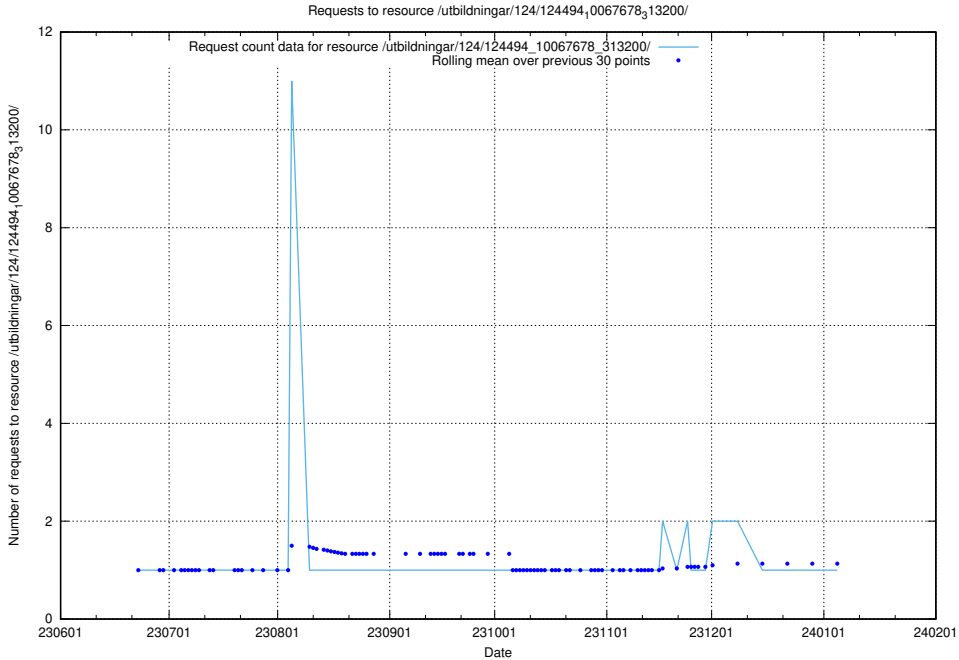

5.5449 Usage of /utbildningar/124/124494_10067678_313200/

Here, we count the number of requests to resource /utbildningar/124/124494_10067678_313200/.