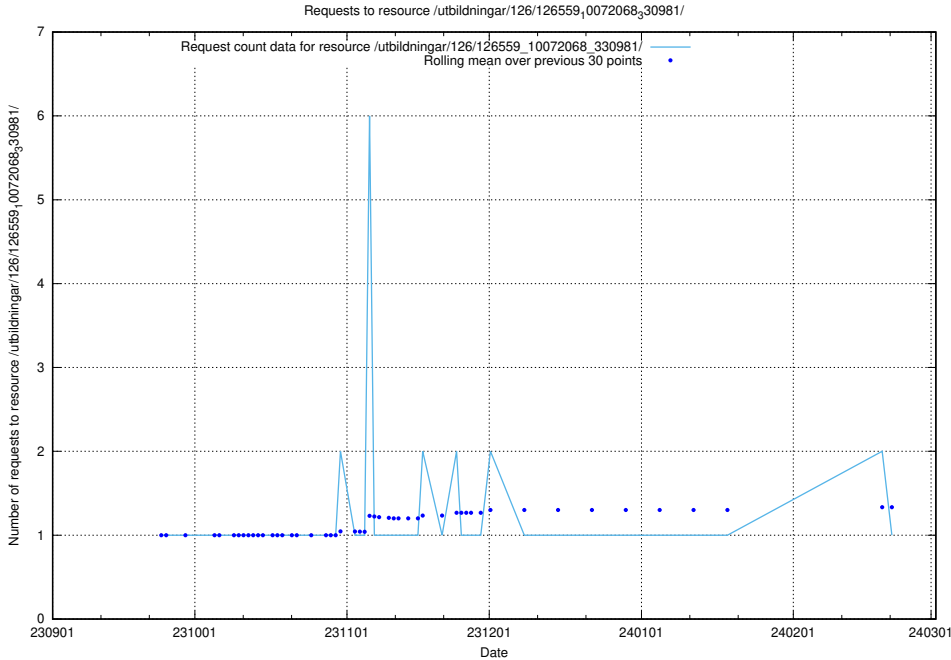

5.4127 Usage of /utbildningar/126/126559_10072068_330981/

Here, we count the number of requests to resource /utbildningar/126/126559_10072068_330981/.