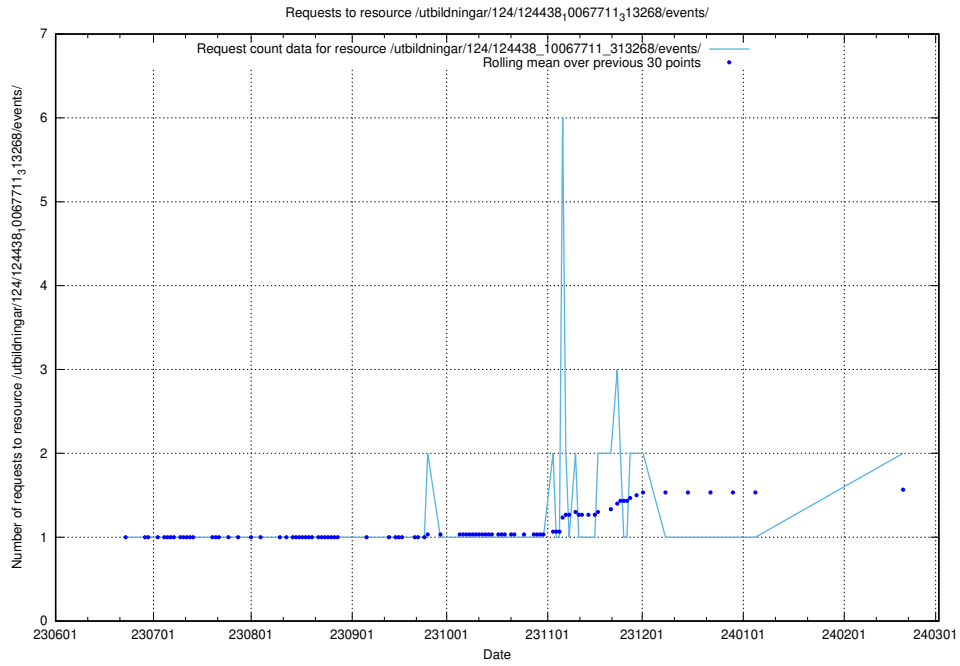

5.724 Usage of /utbildningar/124/124438_10067711_313268/events/

Here, we count the number of requests to resource /utbildningar/124/124438_10067711_313268/events/