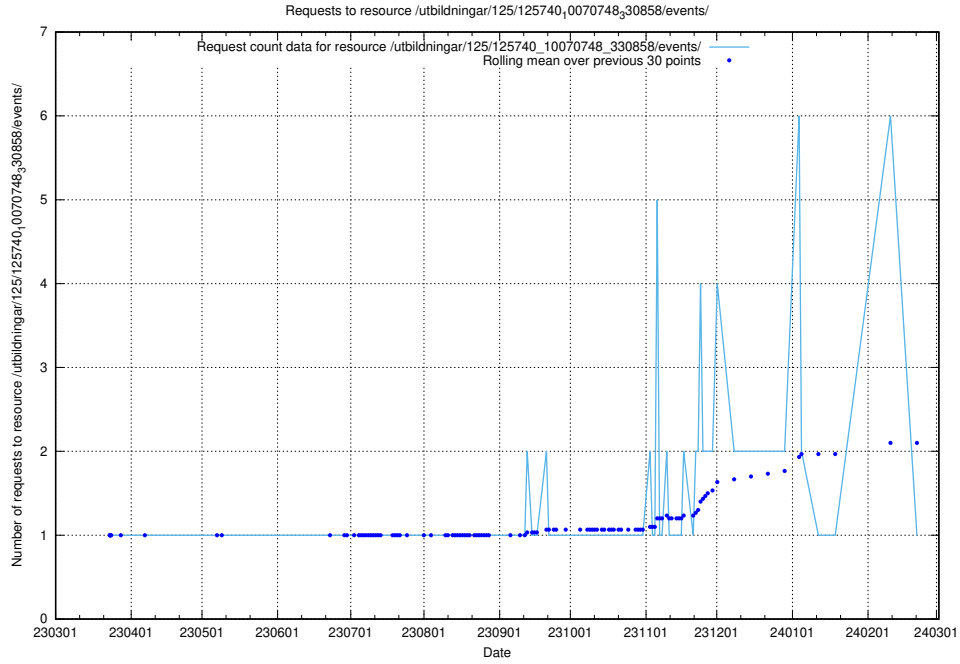

5.862 Usage of /utbildningar/125/125740_10070748_330858/events/

Here, we count the number of requests to resource /utbildningar/125/125740_10070748_330858/events/

5.863 Usage of /utbildningar/125/125740_10070748_330858/