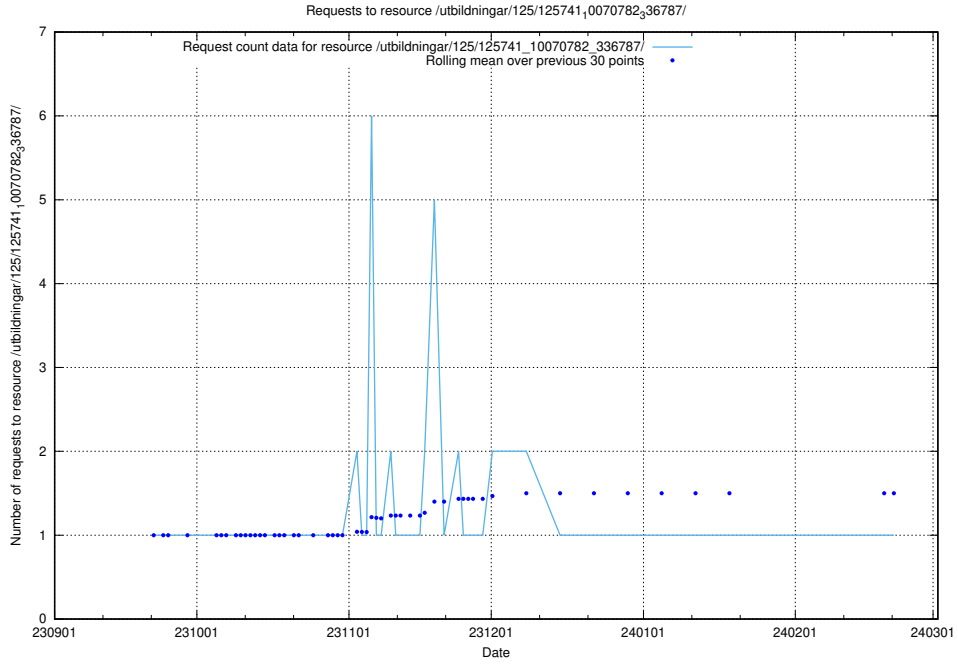

5.4152 Usage of /utbildningar/125/125741_10070782_336787/

Here, we count the number of requests to resource /utbildningar/125/125741_10070782_336787/.