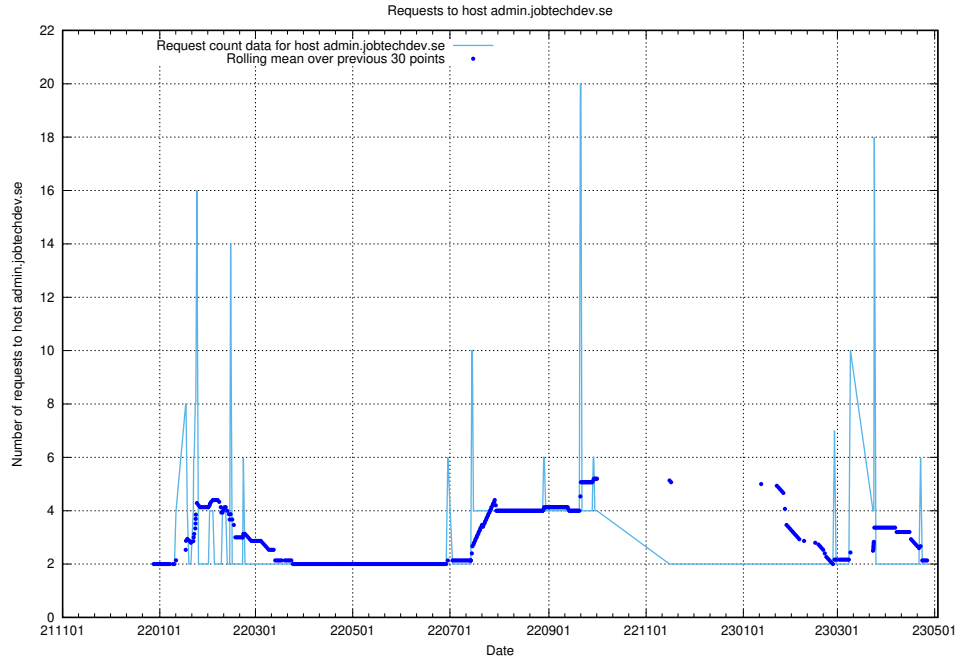

7.363 Usage of admin.jobtechdev.se

Here, we count the number of requests to host admin.jobtechdev.se.