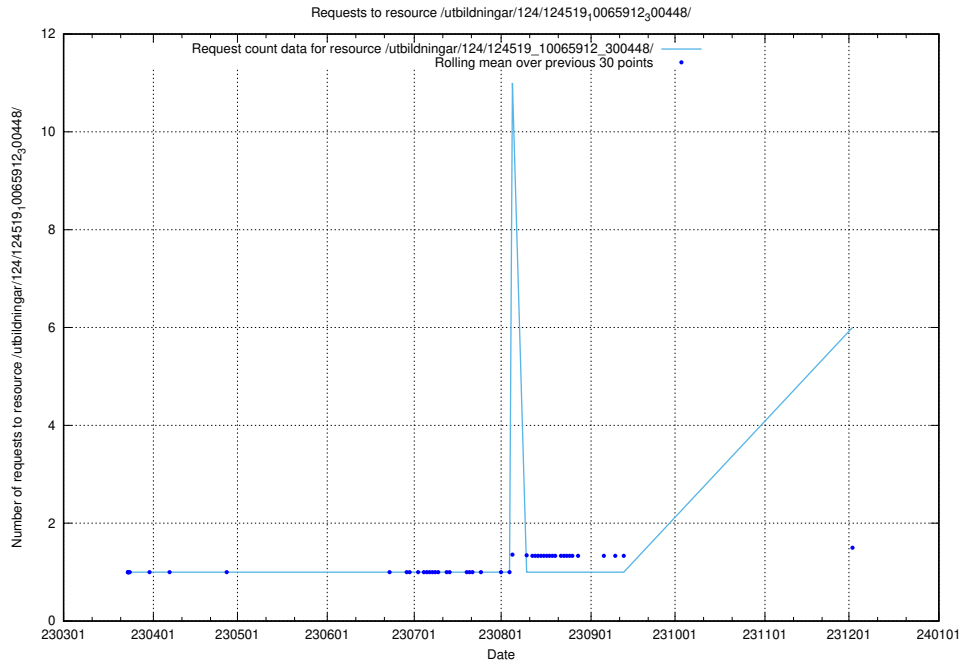

5.50 Usage of /utbildningar/124/124519_10065912_300448/

Here, we count the number of requests to resource /utbildningar/124/124519_10065912_300448/.