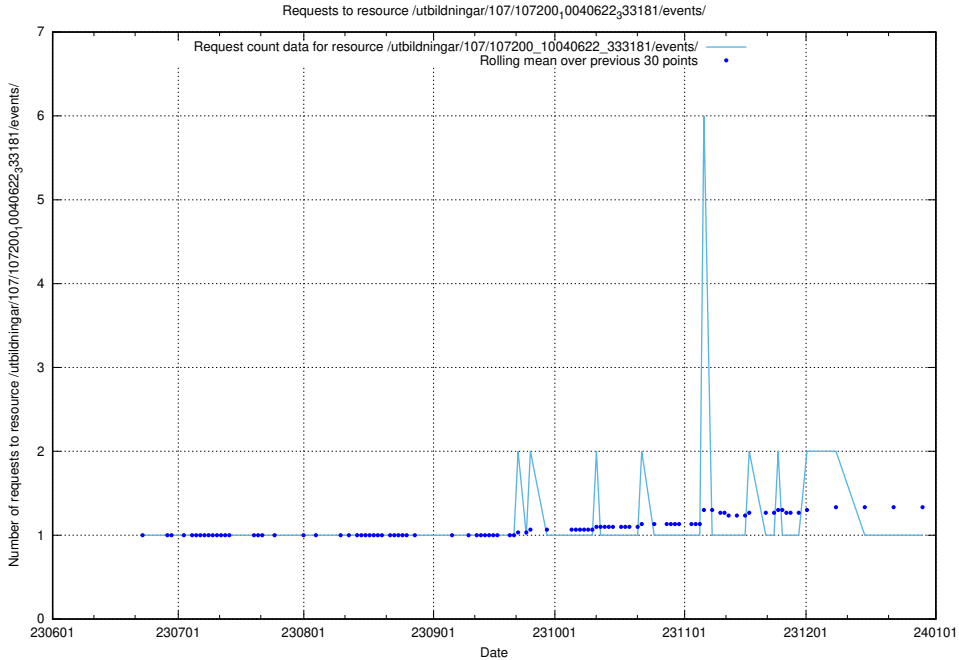

5.5504 Usage of /utbildningar/107/107200_10040622_333181/events/

Here, we count the number of requests to resource /utbildningar/107/107200_10040622_333181/events/