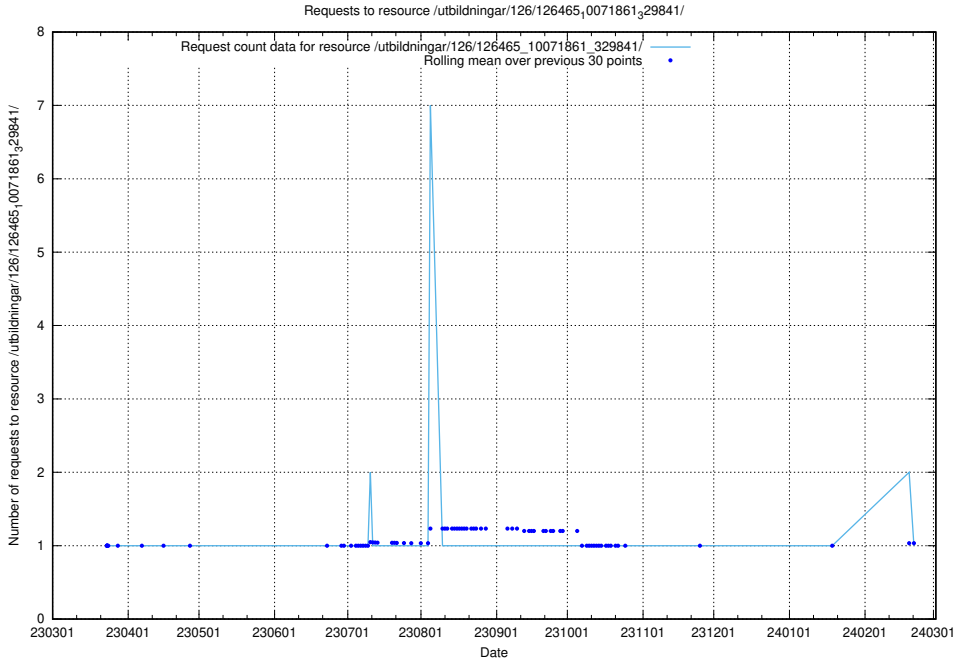

5.6058 Usage of /utbildningar/126/126465_10071861_329841/

Here, we count the number of requests to resource /utbildningar/126/126465_10071861_329841/.