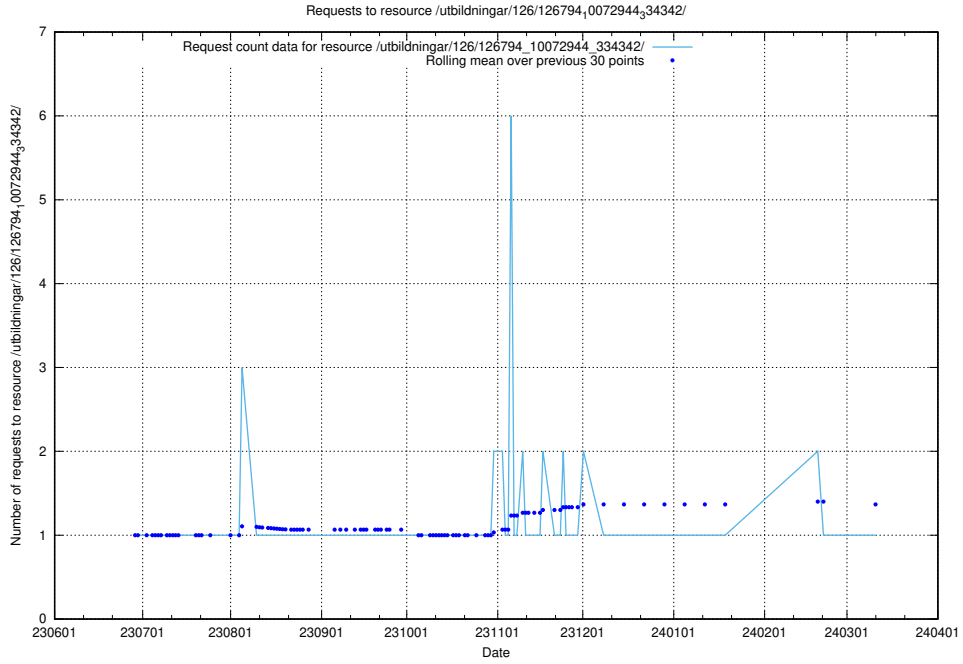

5.5092 Usage of /utbildningar/126/126794_10072944_334342/

Here, we count the number of requests to resource /utbildningar/126/126794_10072944_334342/.