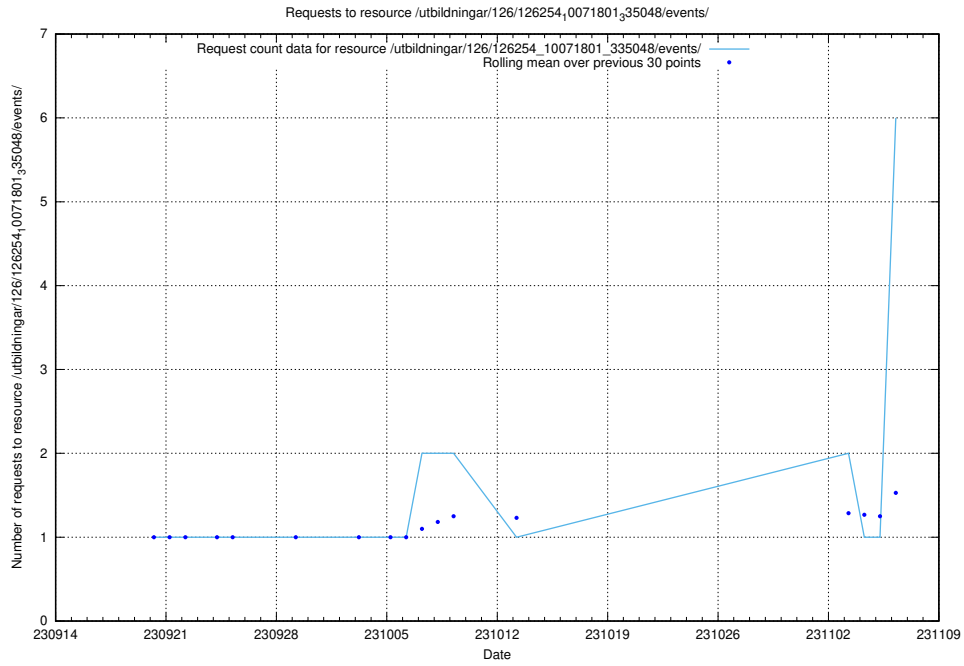

5.76 Usage of /utbildningar/126/126254_10071801_335048/events/

Here, we count the number of requests to resource /utbildningar/126/126254_10071801_335048/events/