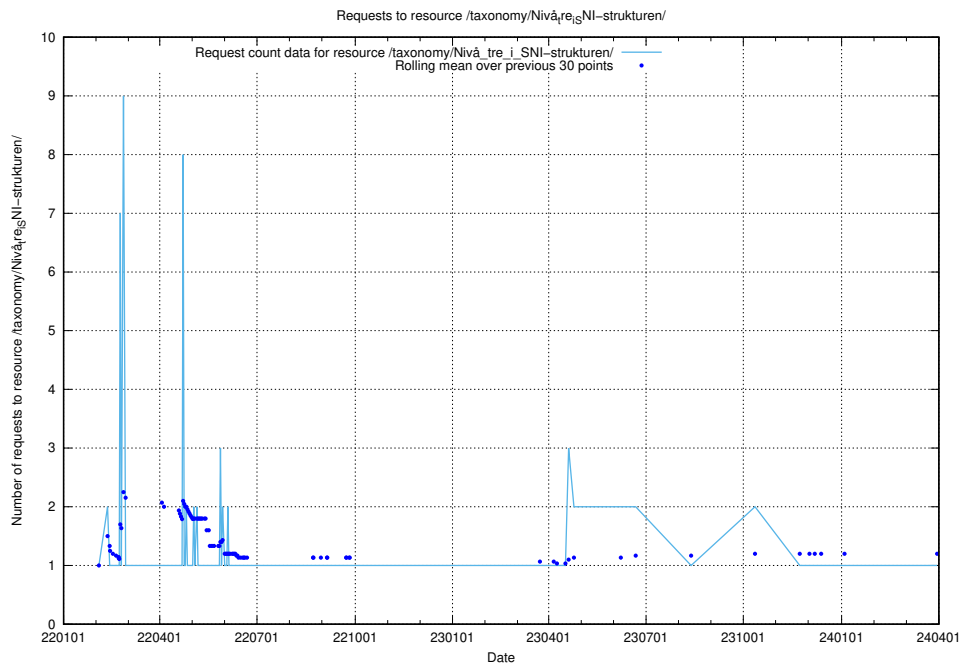

5.2647 Usage of /taxonomy/Nivå_tre_i_SNI-strukturen/

Here, we count the number of requests to resource /taxonomy/Nivå_tre_i_SNI-strukturen/.