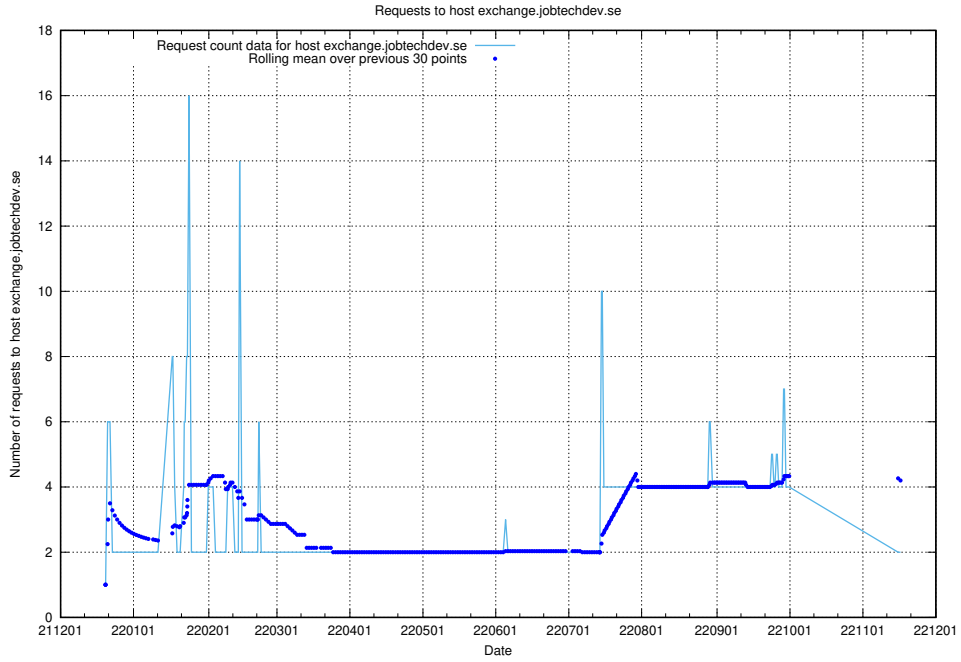

7.377 Usage of mail01.jobtechdev.se

Here, we count the number of requests to host mail01.jobtechdev.se.

7.378 Usage of exchange.jobtechdev.se

Here, we count the number of requests to host exchange.jobtechdev.se.