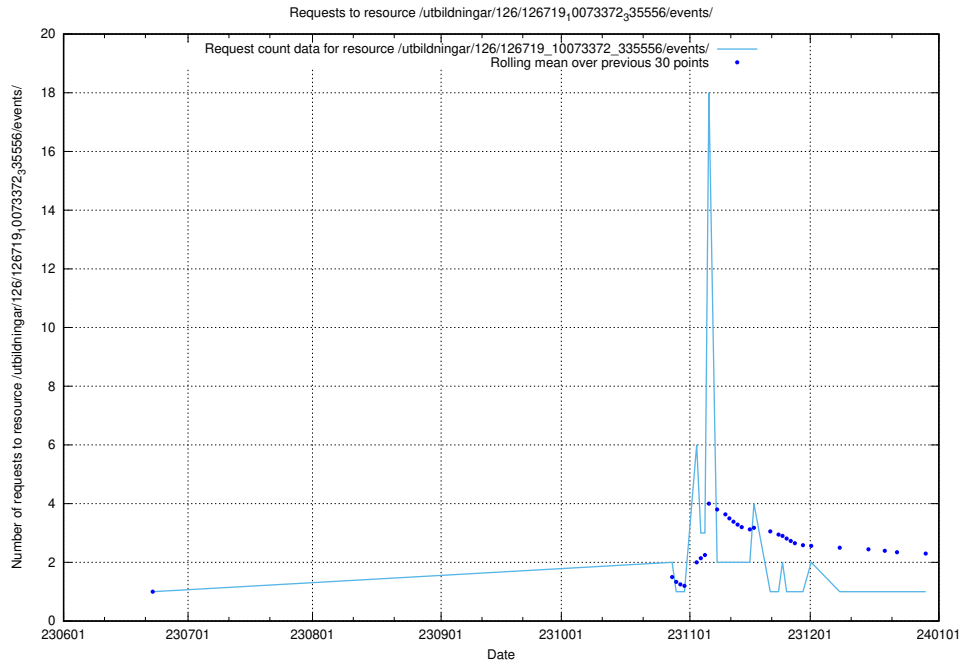

5.5260 Usage of /utbildningar/126/126719_10073372_335556/events/

Here, we count the number of requests to resource /utbildningar/126/126719_10073372_335556/events/