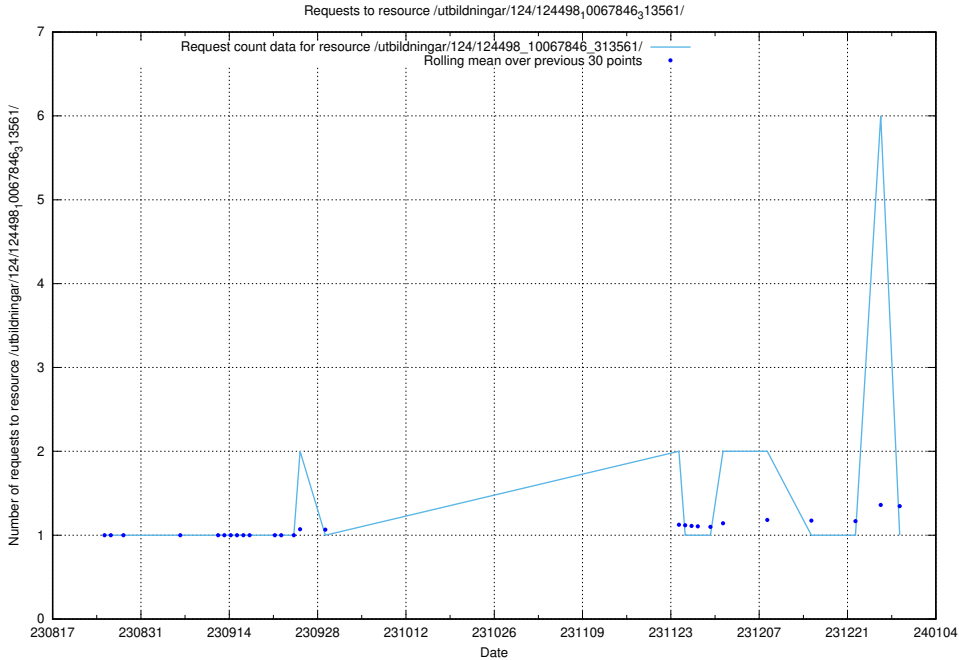

5.4373 Usage of /utbildningar/124/124498_10067846_313561/

Here, we count the number of requests to resource /utbildningar/124/124498_10067846_313561/.