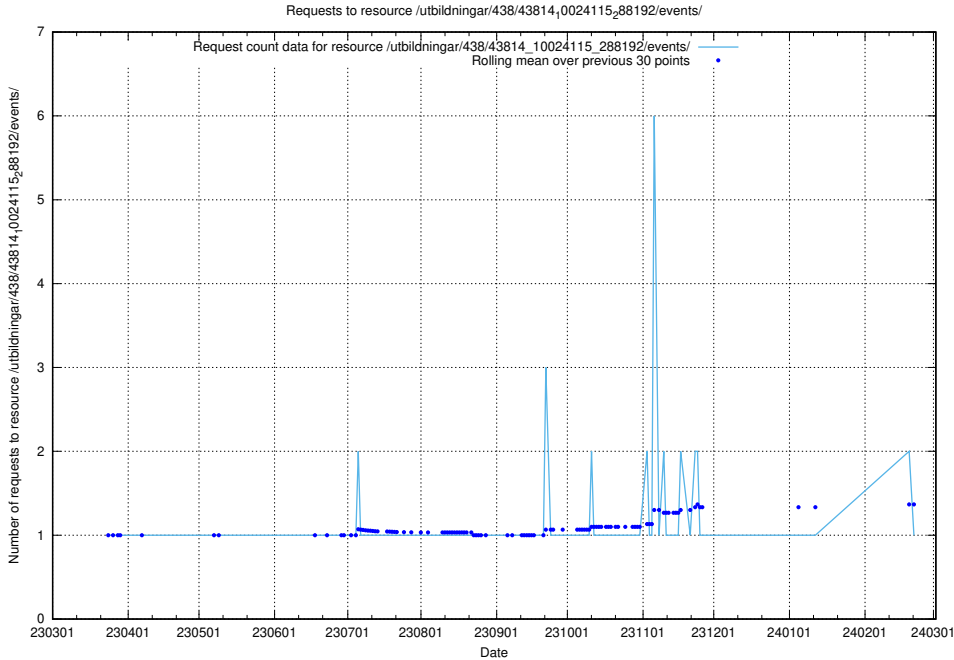

5.5826 Usage of /utbildningar/438/43814_10024115_288192/events/

Here, we count the number of requests to resource /utbildningar/438/43814_10024115_288192/events/.