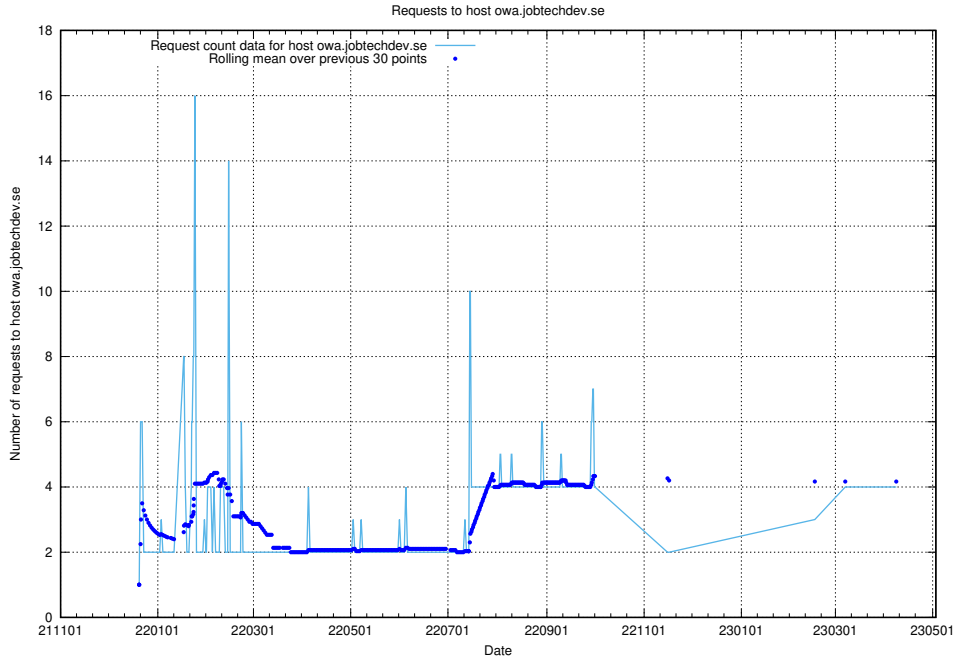

7.134 Usage of owa.jobtechdev.se

Here, we count the number of requests to host owa.jobtechdev.se.