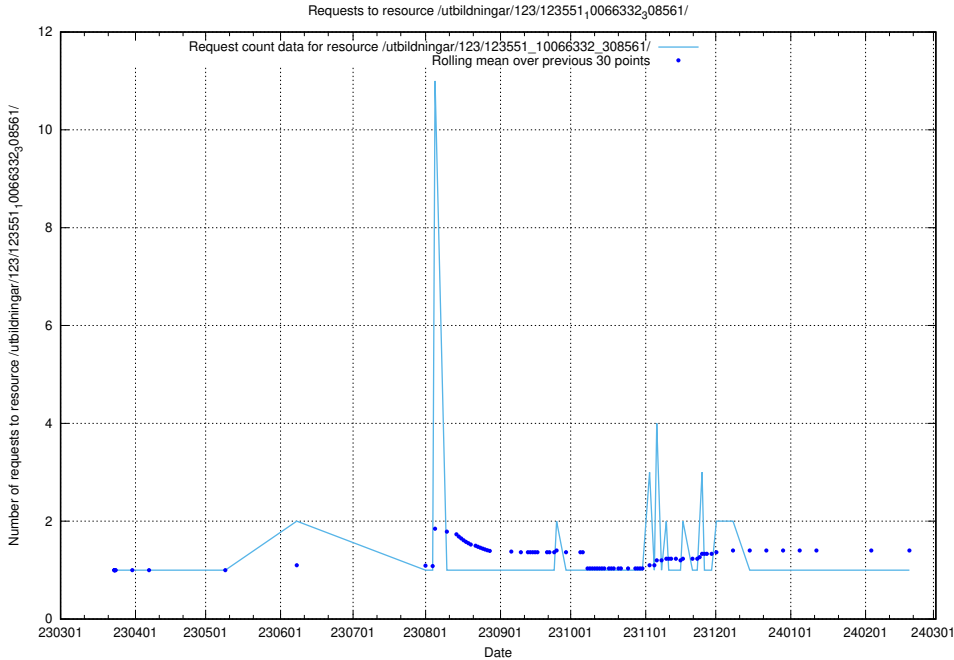

5.4139 Usage of /utbildningar/123/123551_10066332_308561/

Here, we count the number of requests to resource /utbildningar/123/123551_10066332_308561/.