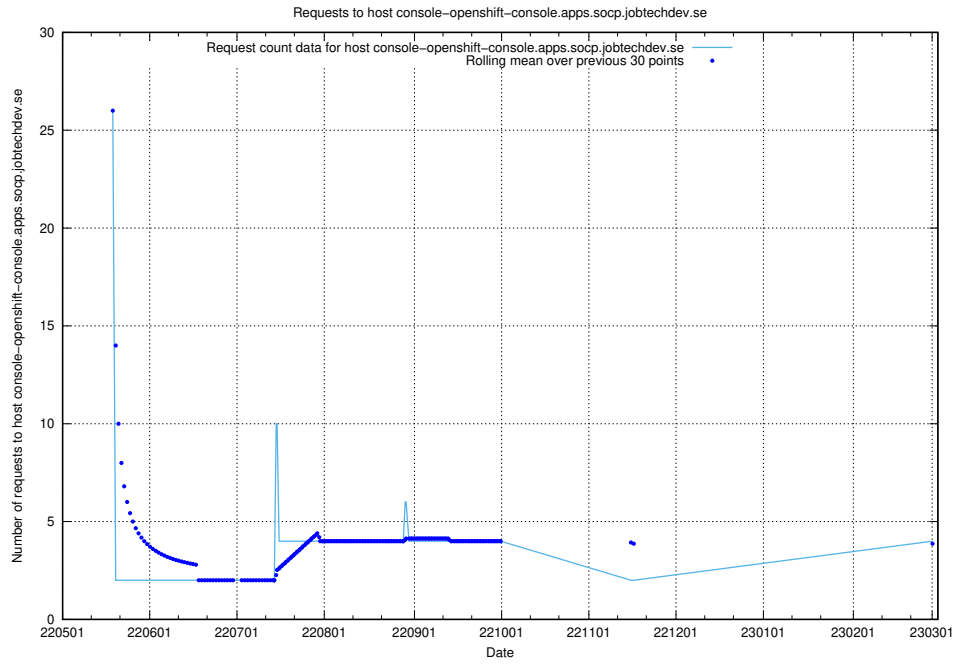

7.149 Usage of console-openshift-console.apps.socp.jobtechdev.se

Here, we count the number of requests to host console-openshift-console.apps.socp.jobtechdev.se.