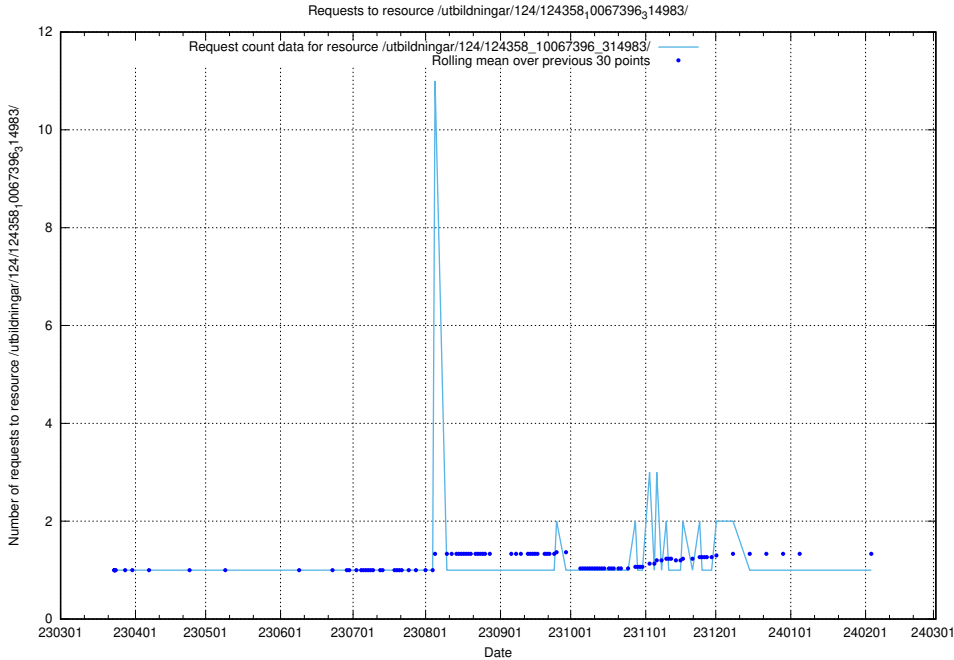

5.3461 Usage of /utbildningar/124/124358_10067396_314983/

Here, we count the number of requests to resource /utbildningar/124/124358_10067396_314983/.