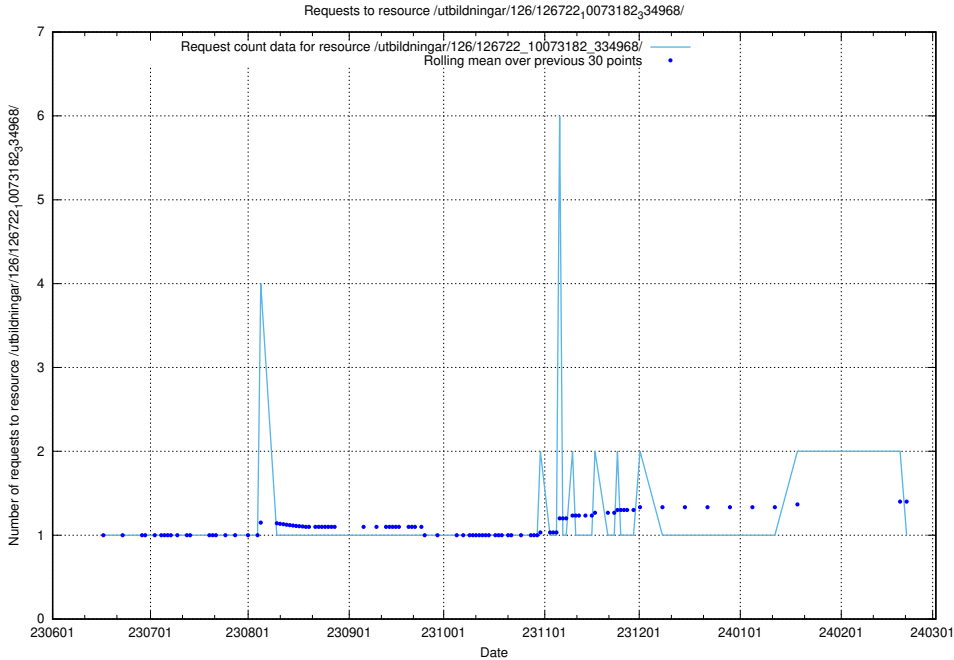

5.5532 Usage of /utbildningar/126/126722_10073182_334968/

Here, we count the number of requests to resource /utbildningar/126/126722_10073182_334968/.