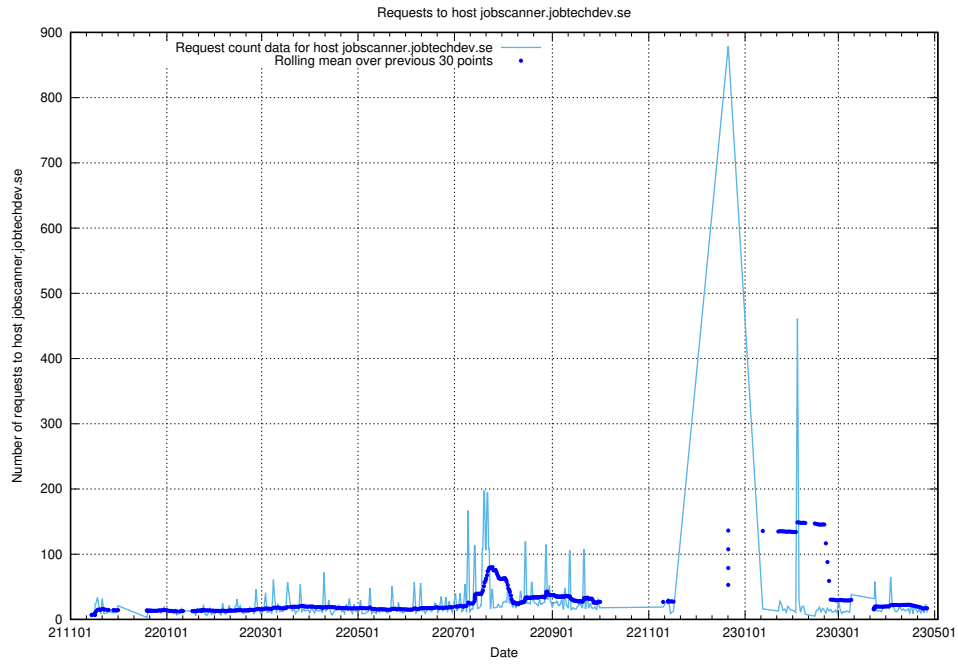

7.62 Usage of jobscanner.jobtechdev.se

Here, we count the number of requests to host jobscanner.jobtechdev.se.