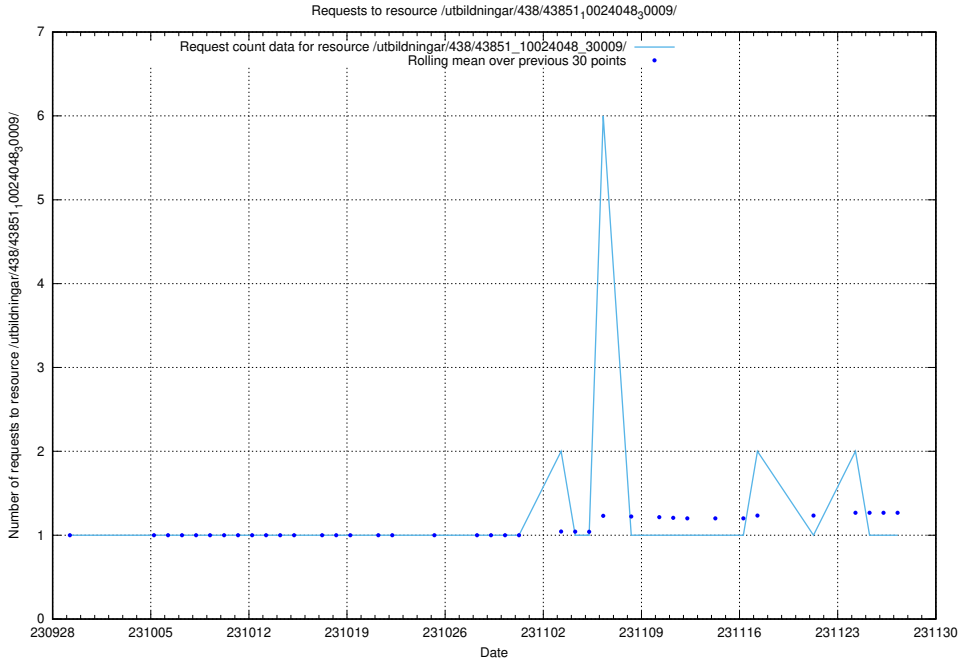

5.4090 Usage of /utbildningar/438/43851_10024048_30009/

Here, we count the number of requests to resource /utbildningar/438/43851_10024048_30009/.