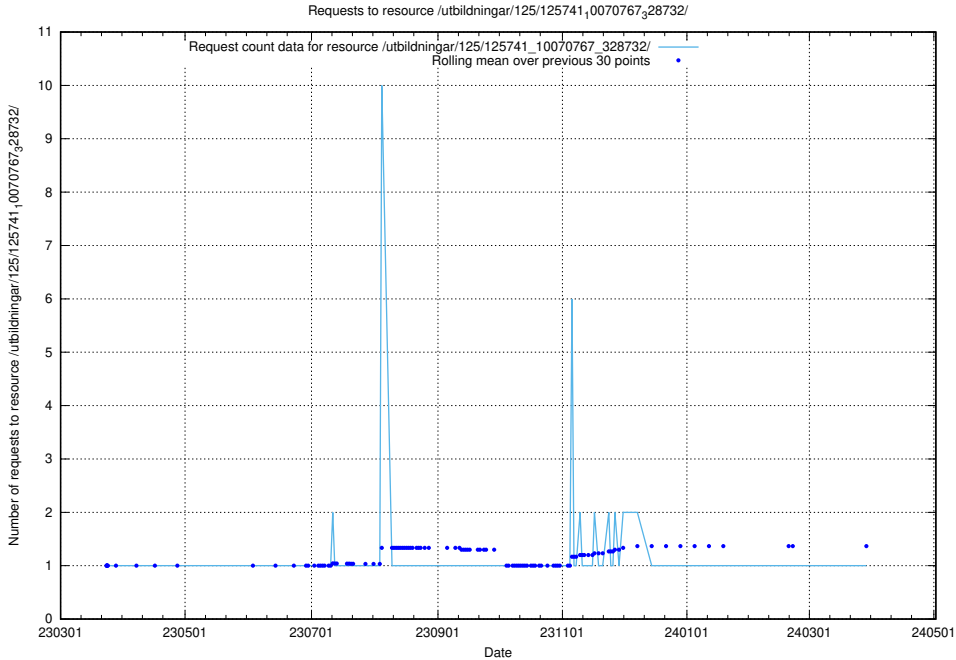

5.6112 Usage of /utbildningar/125/125741_10070767_328732/

Here, we count the number of requests to resource /utbildningar/125/125741_10070767_328732/.