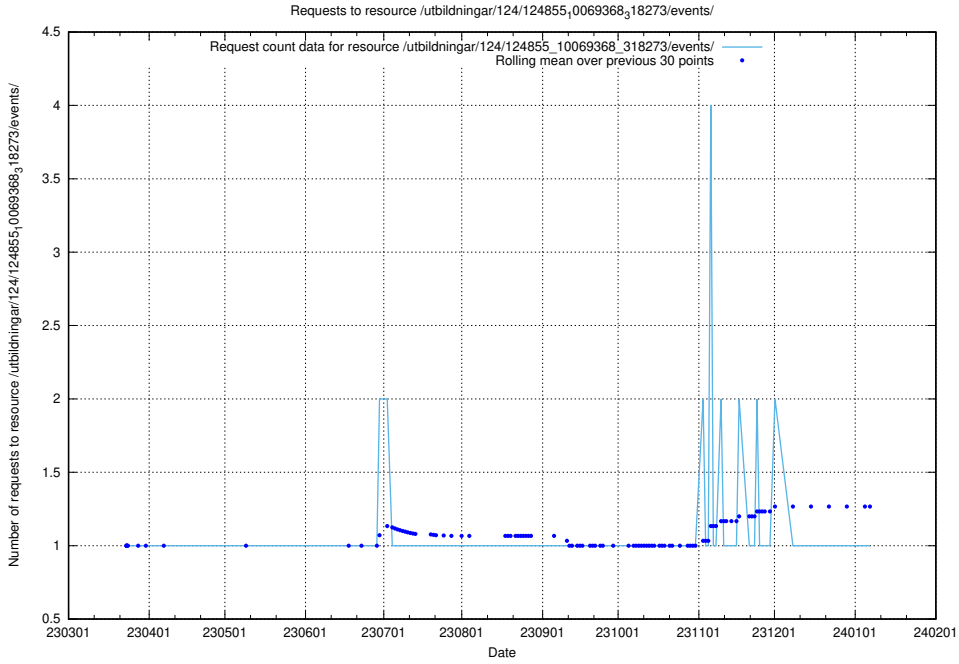

Here, we count the number of requests to resource /utbildningar/124/124855_10069845_319853/.

5.1086 Usage of /utbildningar/124/124855_10069368_318273/events/

Here, we count the number of requests to resource /utbildningar/124/124855_10069368_318273/events/