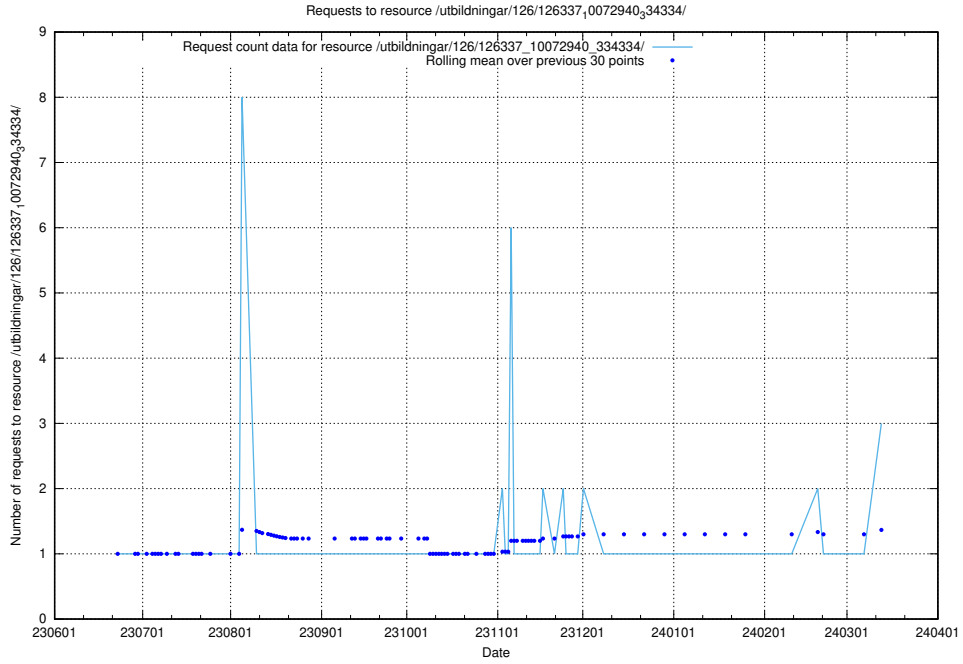

Here, we count the number of requests to resource /utbildningar/126/126337_10072940_334334/.

5.267 Usage of /utbildningar/126/126336_10072940_334334/

Here, we count the number of requests to resource /utbildningar/126/126336_10072940_334334/.