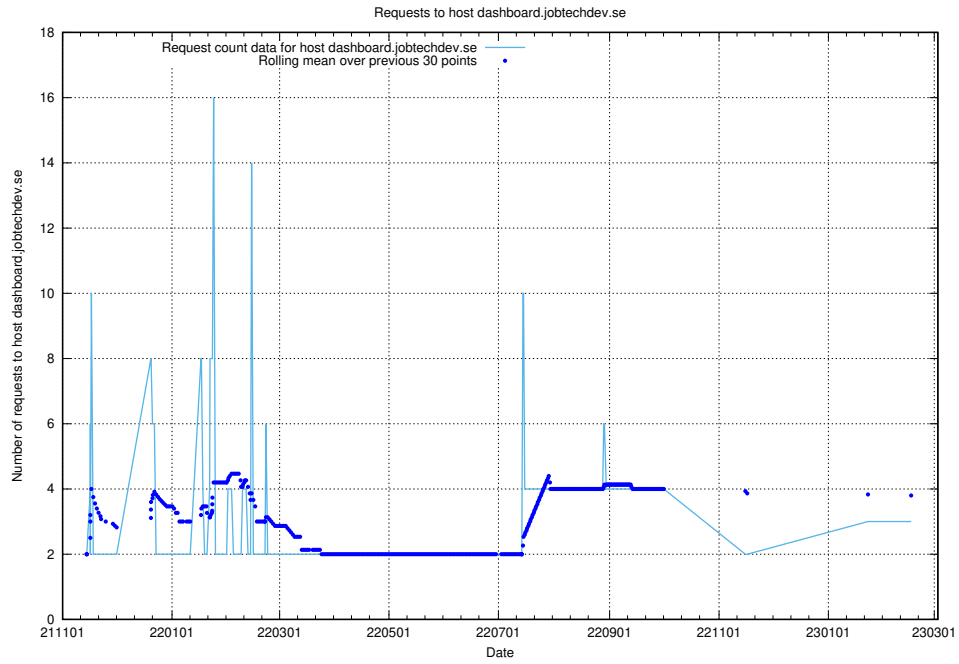

7.170 Usage of dashboard.jobtechdev.se

Here, we count the number of requests to host dashboard.jobtechdev.se.