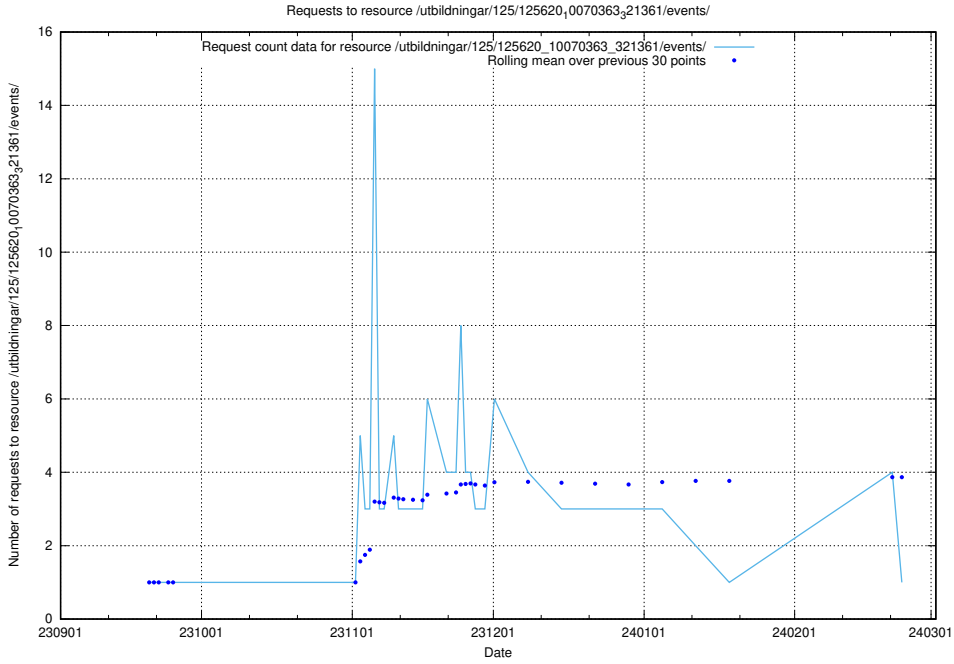

5.4179 Usage of /utbildningar/125/125620_10070363_321361/events/

Here, we count the number of requests to resource /utbildningar/125/125620_10070363_321361/events/