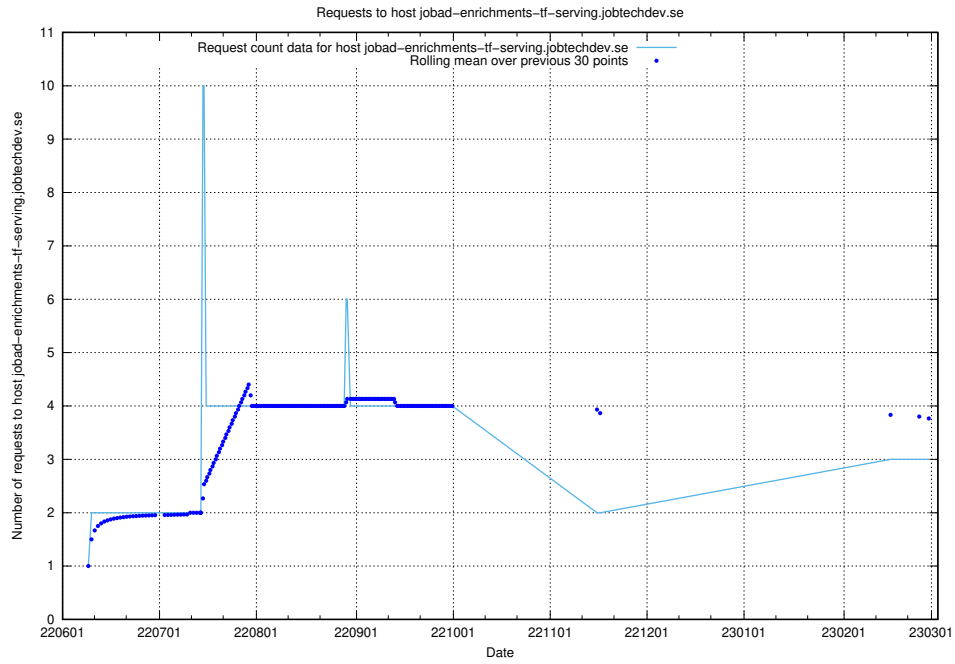

7.213 Usage of `jobad-enrichments-tf-serving.jobtechdev.se`

Here, we count the number of requests to host `jobad-enrichments-tf-serving.jobtechdev.se`.