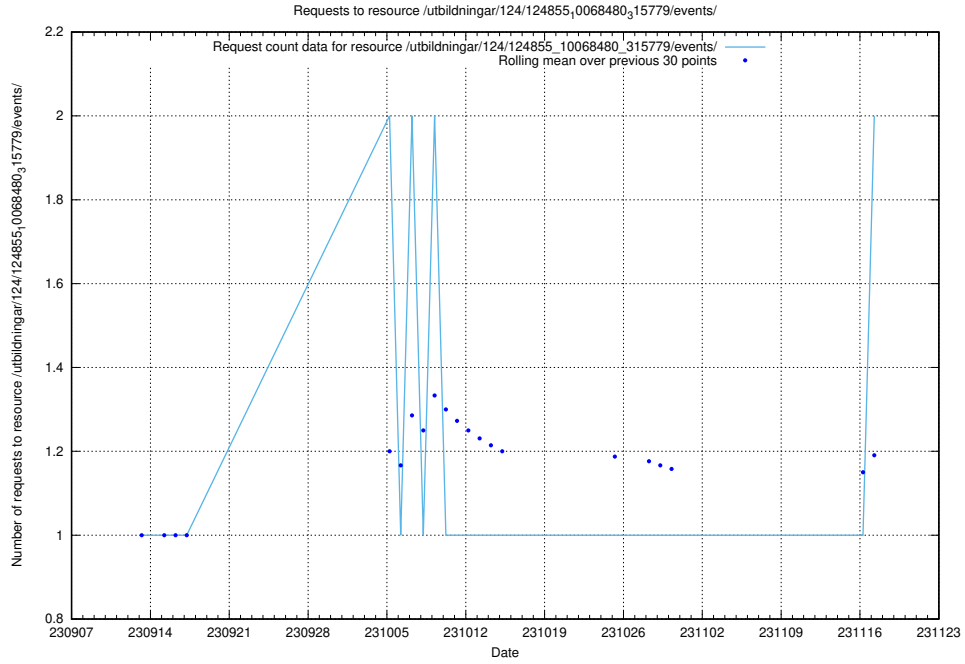

5.593 Usage of /utbildningar/124/124855_10068480_315779/events/

Here, we count the number of requests to resource /utbildningar/124/124855_10068480_315779/events/