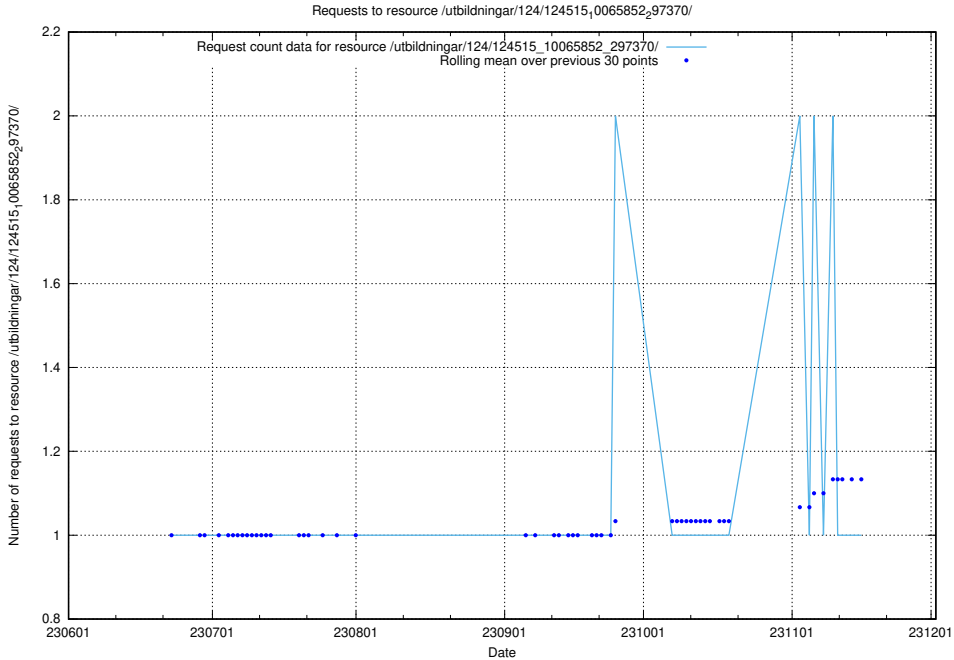

5.5426 Usage of /utbildningar/124/124515_10065852_297370/

Here, we count the number of requests to resource /utbildningar/124/124515_10065852_297370/.