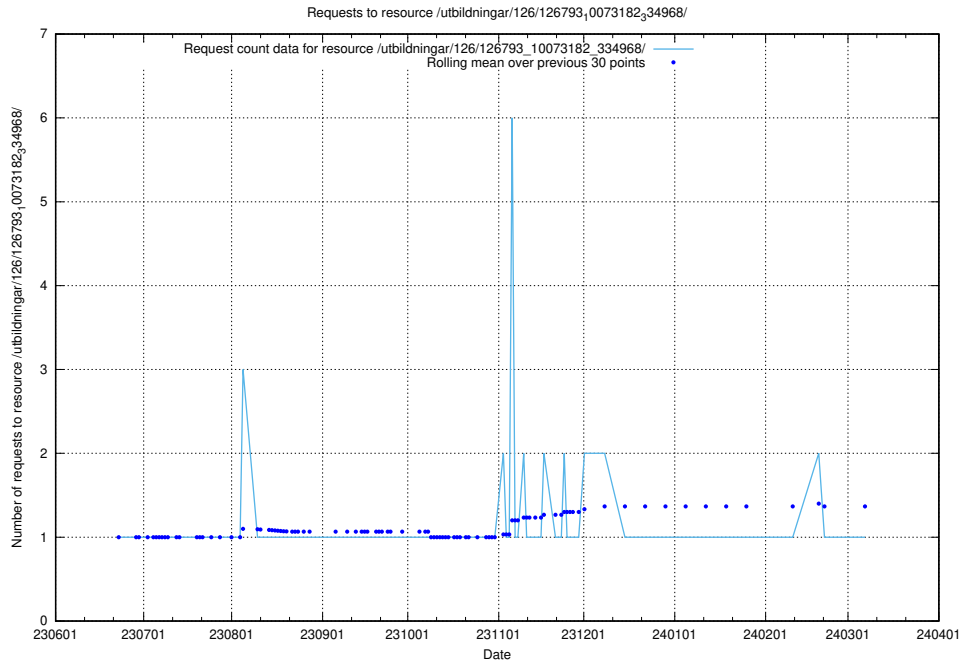

5.5241 Usage of /utbildningar/126/126793_10073182_334968/

Here, we count the number of requests to resource /utbildningar/126/126793_10073182_334968/.