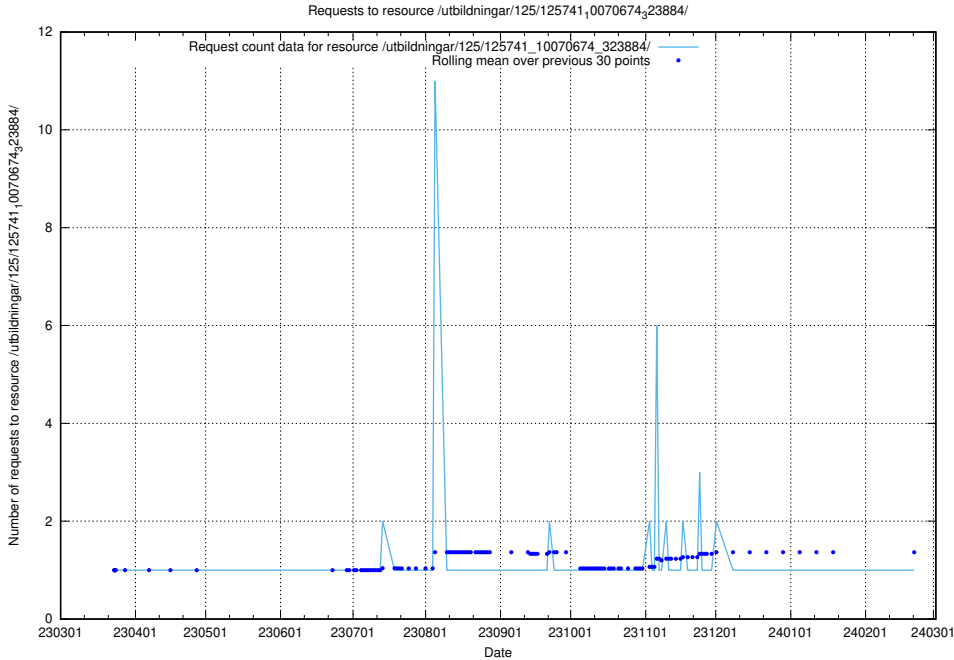

5.6134 Usage of /utbildningar/125/125741_10070674_323884/

Here, we count the number of requests to resource /utbildningar/125/125741_10070674_323884/.