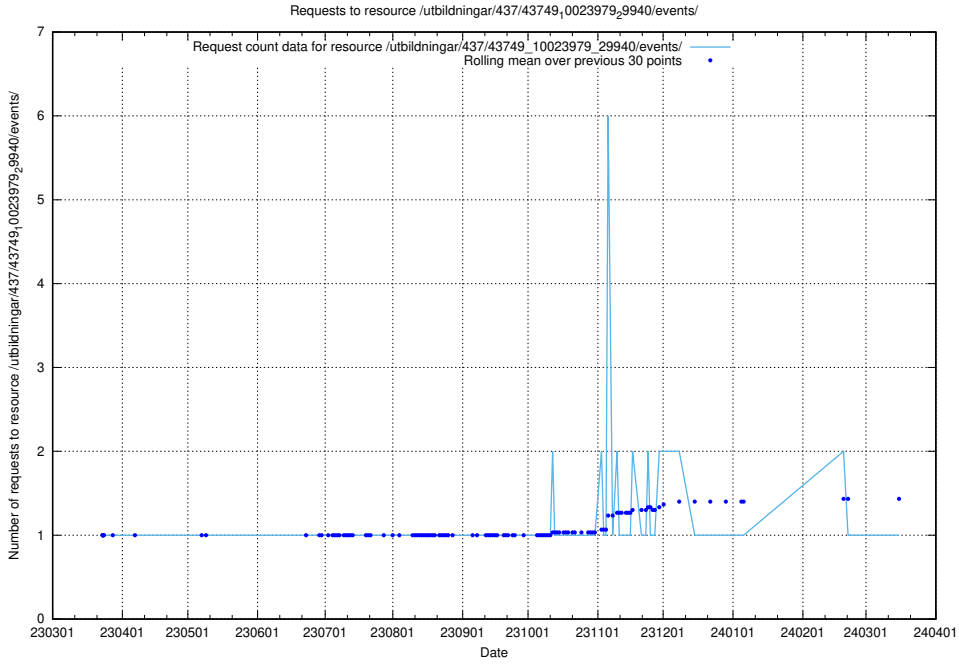

Here, we count the number of requests to resource /utbildningar/437/43750_10024057_30018/.

5.6019 Usage of /utbildningar/437/43749_10023979_29940/events/

Here, we count the number of requests to resource /utbildningar/437/43749_10023979_29940/events/.