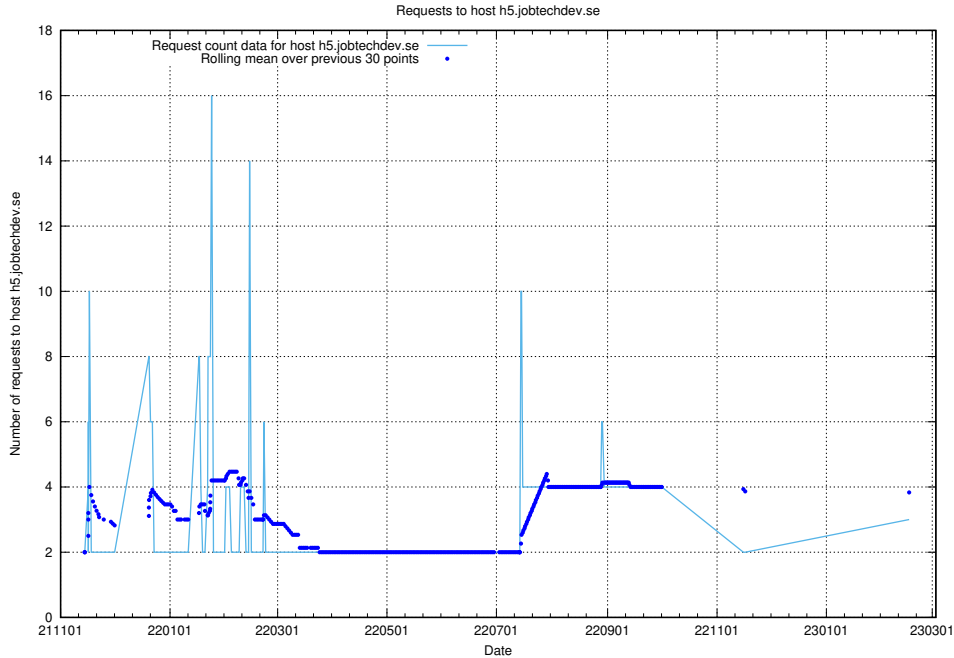

7.165 Usage of h5.jobtechdev.se

Here, we count the number of requests to host h5.jobtechdev.se.