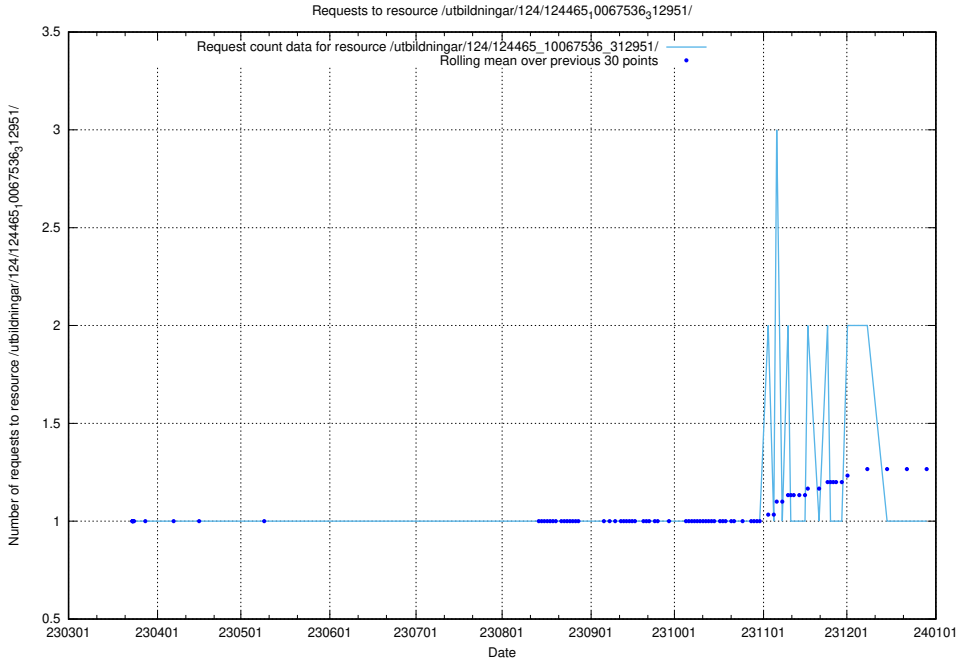

5.3053 Usage of /utbildningar/124/124465_10067536_312951/

Here, we count the number of requests to resource /utbildningar/124/124465_10067536_312951/.