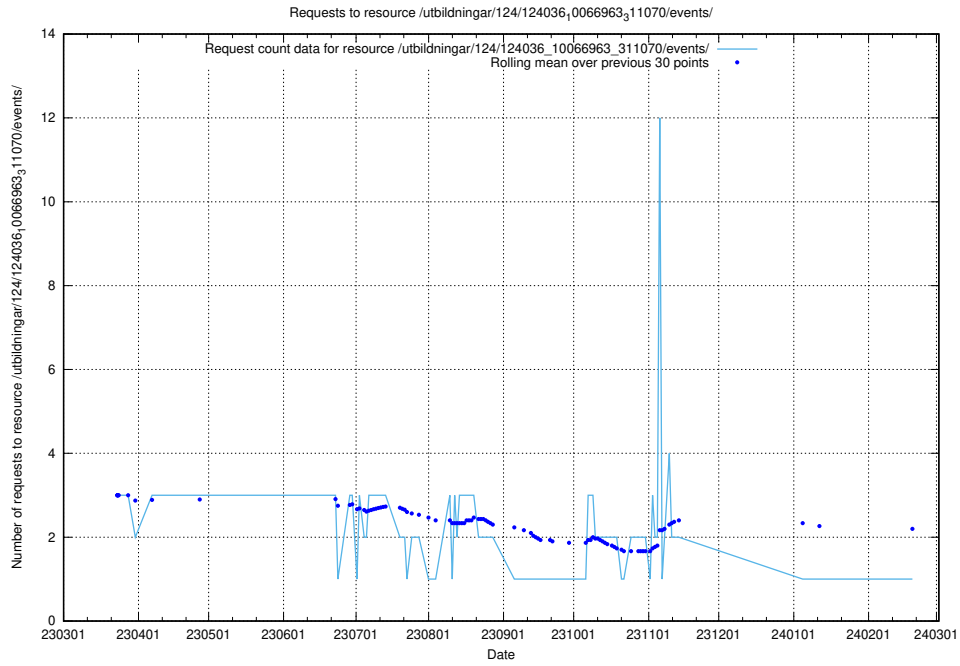

Here, we count the number of requests to resource /utbildningar/122/122985_10065532_288803/events/

5.5907 Usage of /utbildningar/124/124036_10066963_311070/events/

Here, we count the number of requests to resource /utbildningar/124/124036_10066963_311070/events/