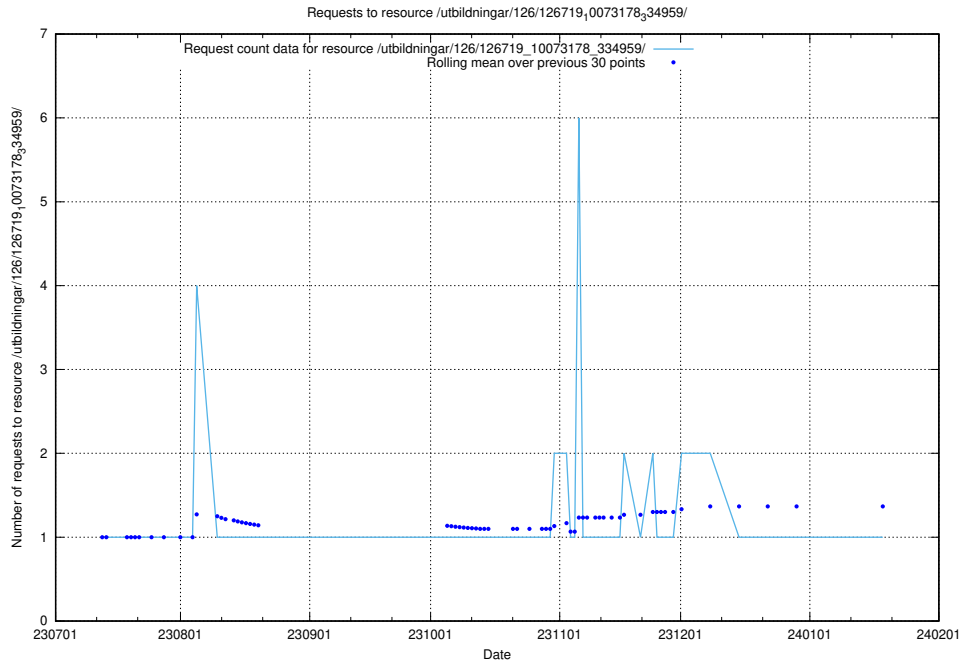

5.4758 Usage of /utbildningar/126/126719_10073178_334959/

Here, we count the number of requests to resource /utbildningar/126/126719_10073178_334959/.