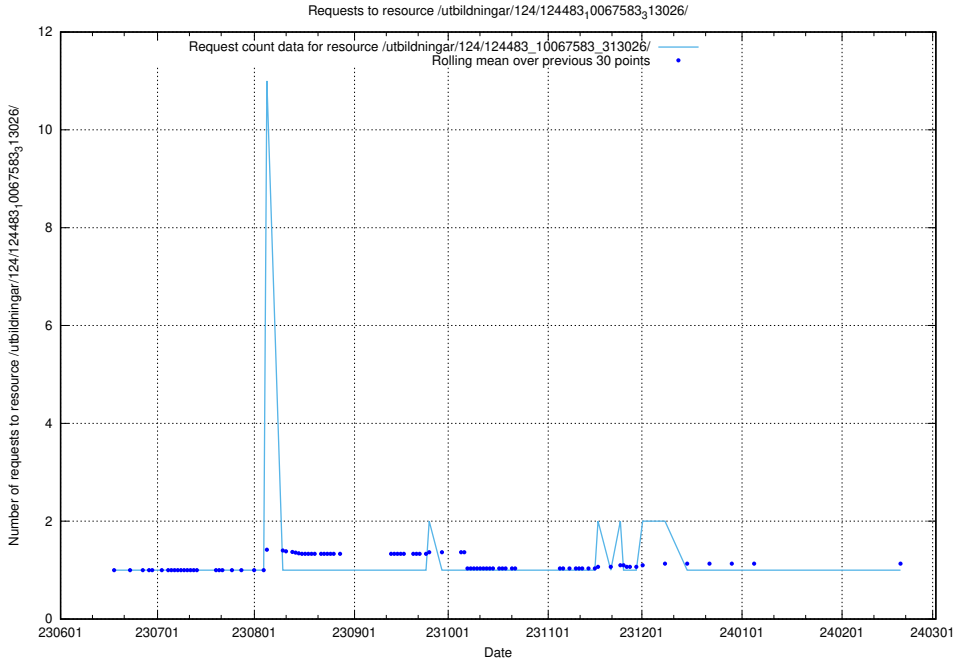

5.5528 Usage of /utbildningar/124/124483_10067583_313026/

Here, we count the number of requests to resource /utbildningar/124/124483_10067583_313026/.