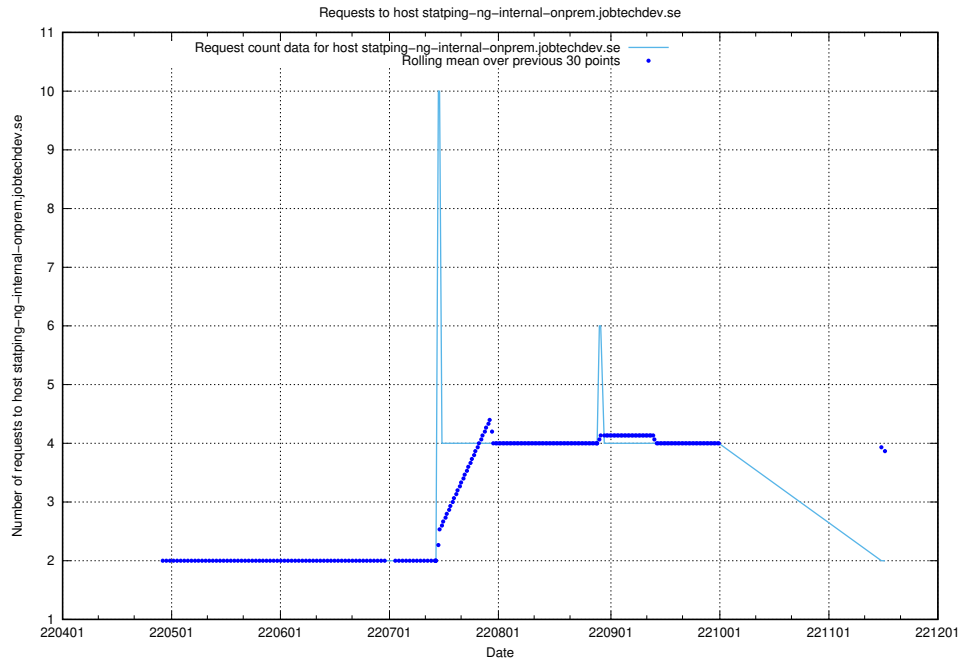

7.440 Usage of test-jobad-enrichments-api.jobtechdev.se

Here, we count the number of requests to host test-jobad-enrichments-api.jobtechdev.se.

7.441 Usage of jobtech-jobad-enrichments-develop.jobtechdev.se