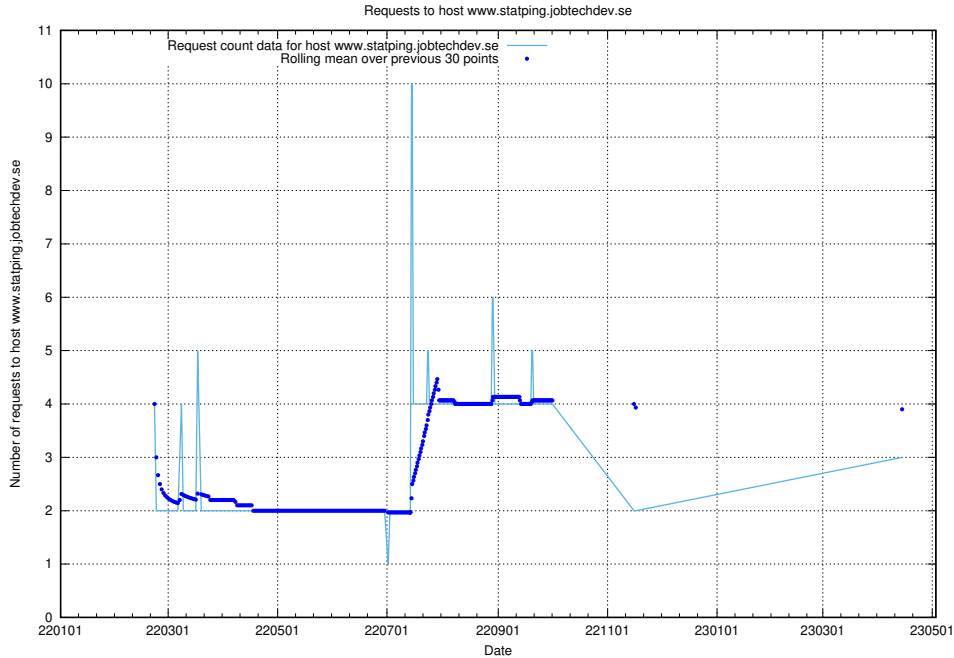

7.225 Usage of `www.statping.jobtechdev.se`

Here, we count the number of requests to host `www.statping.jobtechdev.se`.