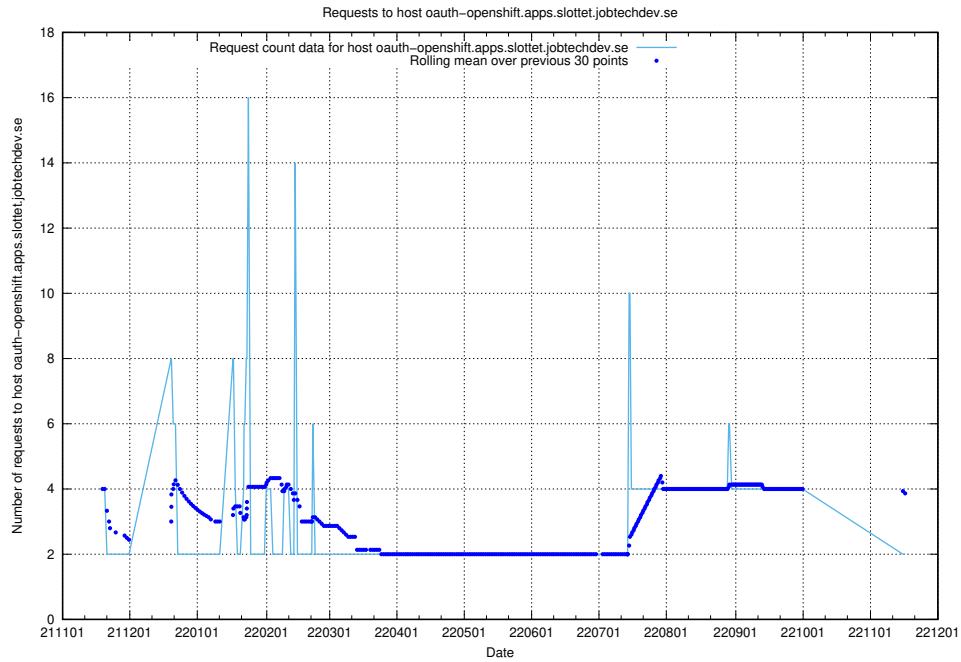

7.469 Usage of `oauth-openshift.apps.slottet.jobtechdev.se`

Here, we count the number of requests to host `oauth-openshift.apps.slottet.jobtechdev.se`.