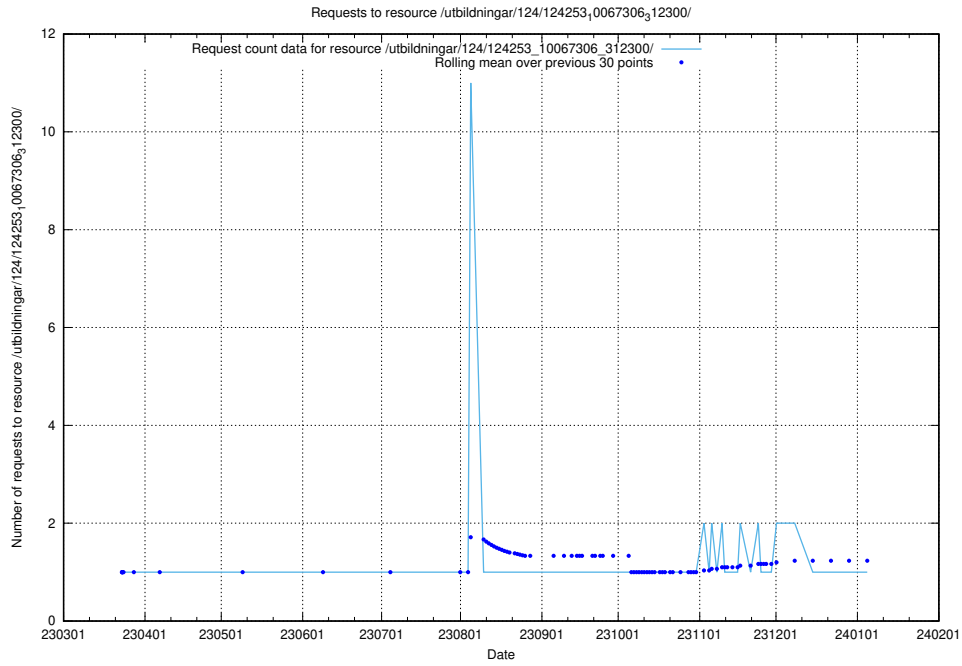

Here, we count the number of requests to resource /taxonomy/version/13/query/keyword-concepts-with-relations/.

5.3633 Usage of /utbildningar/124/124253_10067306_312300/

Here, we count the number of requests to resource /utbildningar/124/124253_10067306_312300/.