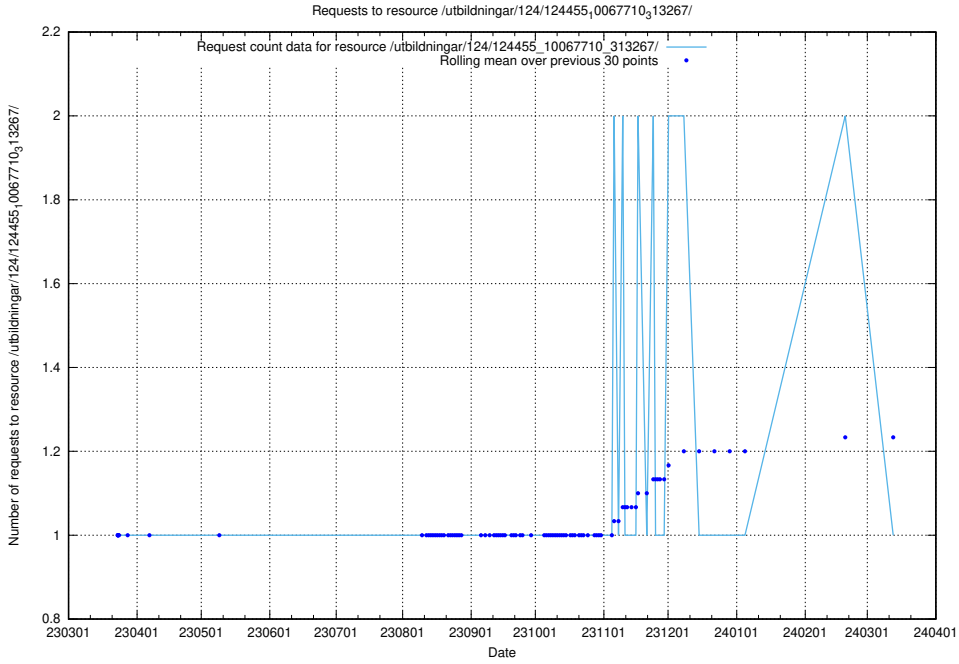

5.3076 Usage of /utbildningar/124/124455_10067710_313267/

Here, we count the number of requests to resource /utbildningar/124/124455_10067710_313267/.