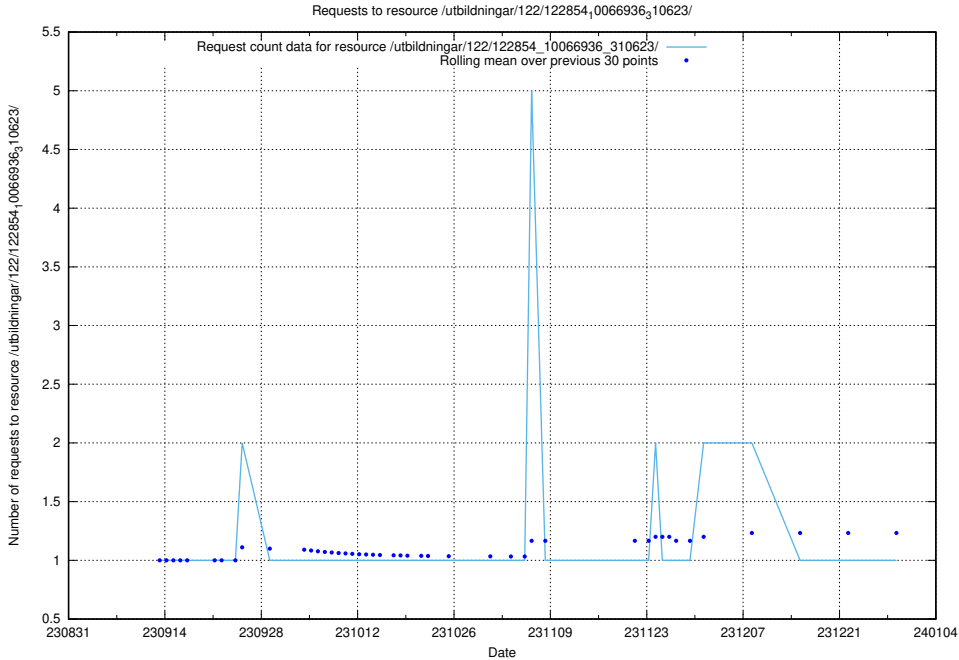

5.4243 Usage of /utbildningar/122/122854_10066936_310623/

Here, we count the number of requests to resource /utbildningar/122/122854_10066936_310623/.