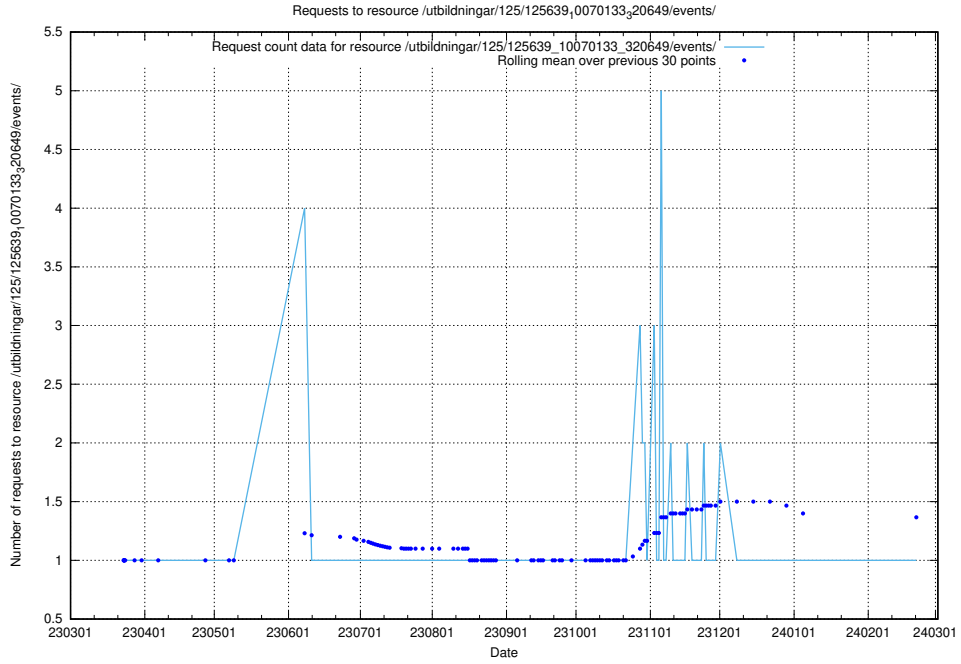

5.944 Usage of /utbildningar/125/125639_10070133_320649/events/

Here, we count the number of requests to resource /utbildningar/125/125639_10070133_320649/events/