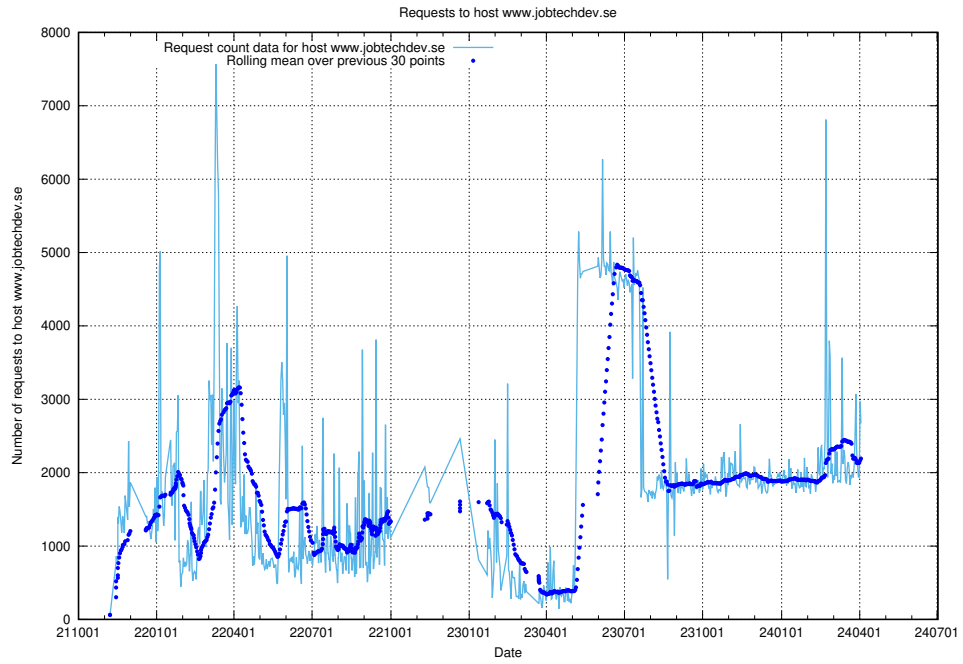

7.19 Usage of giggi.jobtechdev.se

Here, we count the number of requests to host giggi.jobtechdev.se.

7.20 Usage of canary-openshift-ingress-canary.prod.services.jtech.se

Here, we count the number of requests to host canary-openshift-ingress-canary.prod.services.jtech.se.