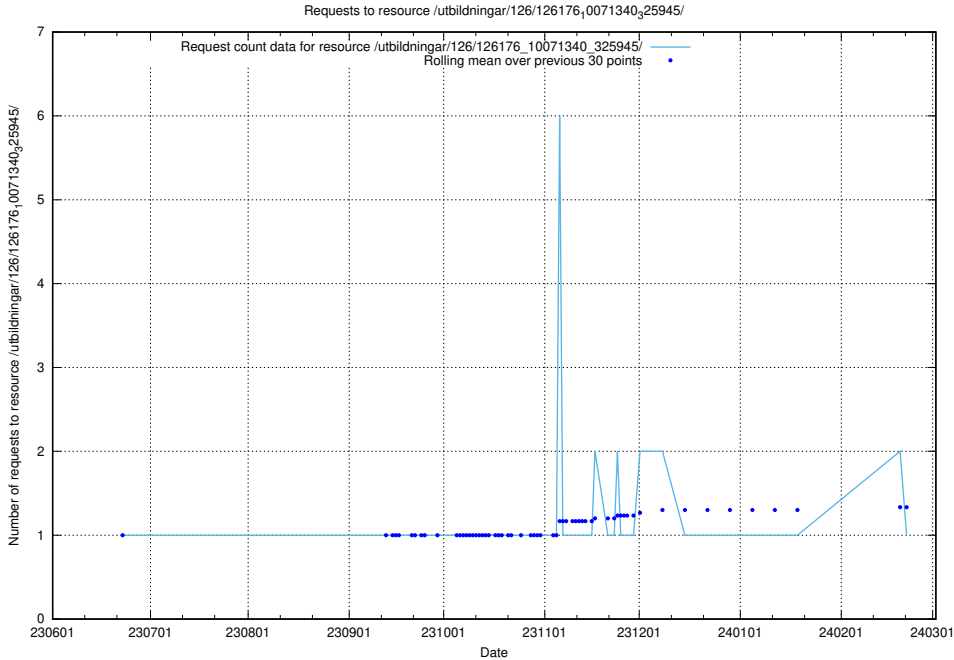

5.5330 Usage of /utbildningar/126/126176_10071340_325945/

Here, we count the number of requests to resource /utbildningar/126/126176_10071340_325945/.