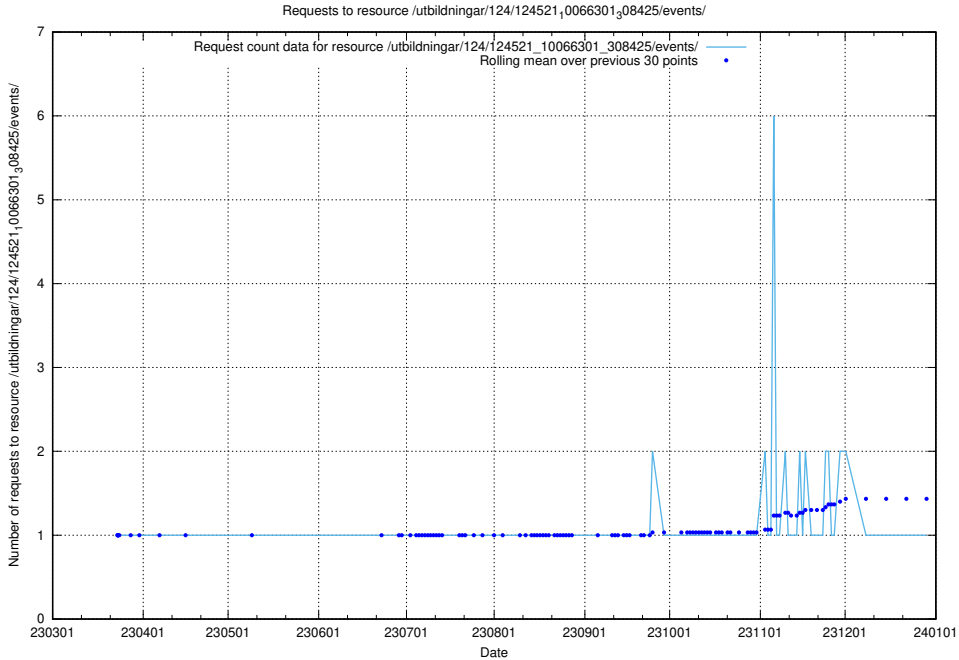

5.1119 Usage of /utbildningar/124/124521_10066301_308425/events/

Here, we count the number of requests to resource /utbildningar/124/124521_10066301_308425/events/