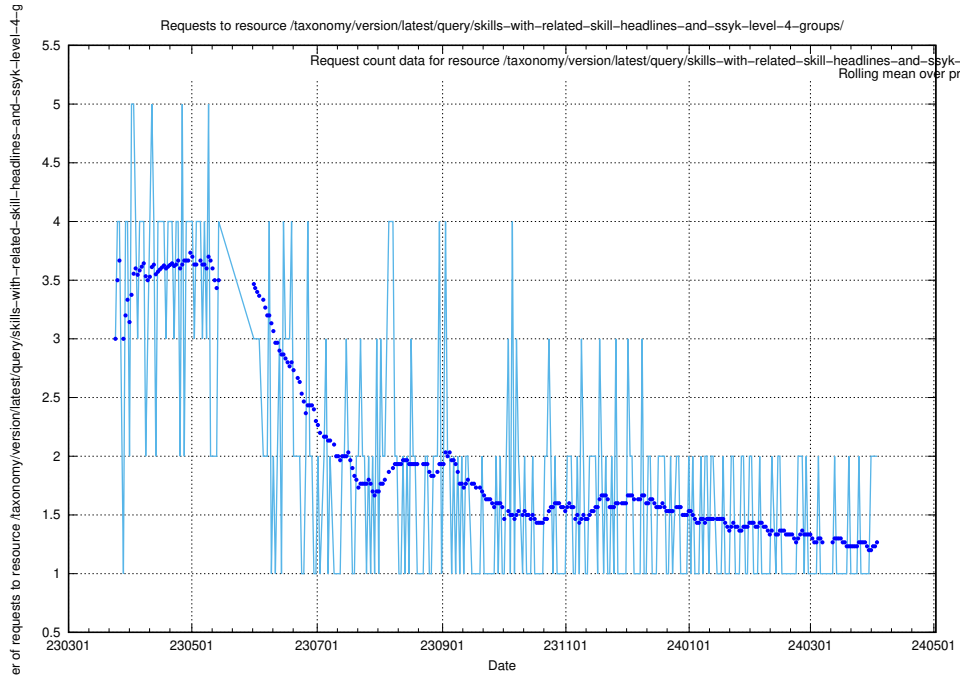

5.784 Usage of /taxonomy/version/latest/query/skills-with-related-skill-headlines-and-ssyk-level-4-groups/

Here, we count the number of requests to resource /taxonomy/version/latest/query/skills-with-related-skill-headlines-and-ssyk-level-4-groups/.