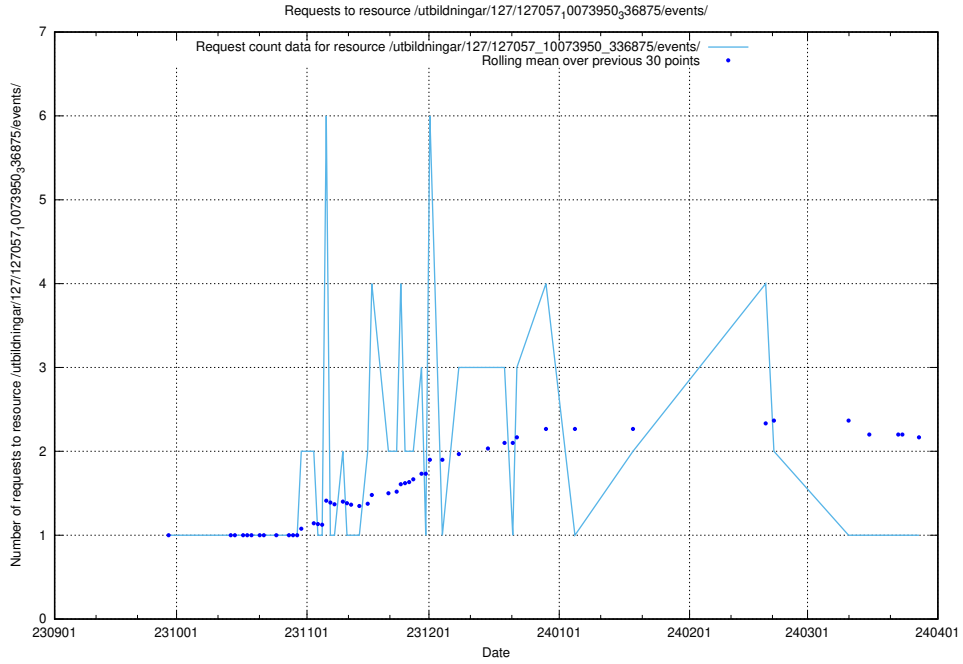

5.4093 Usage of /utbildningar/127/127057_10073950_336875/events/

Here, we count the number of requests to resource /utbildningar/127/127057_10073950_336875/events/