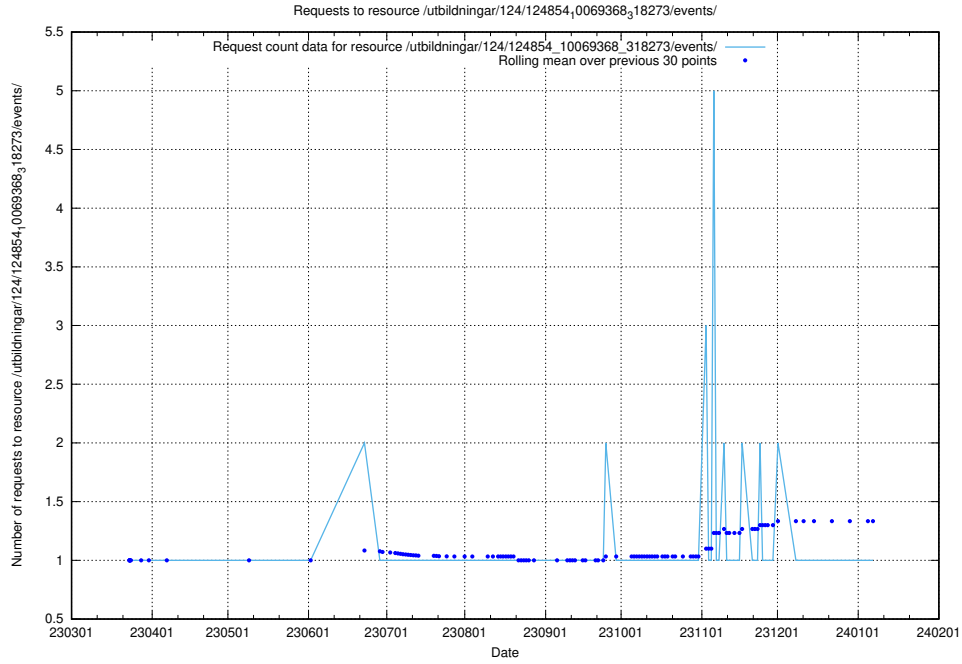

5.1096 Usage of /utbildningar/124/124854_10069368_318273/events/

Here, we count the number of requests to resource /utbildningar/124/124854_10069368_318273/events/