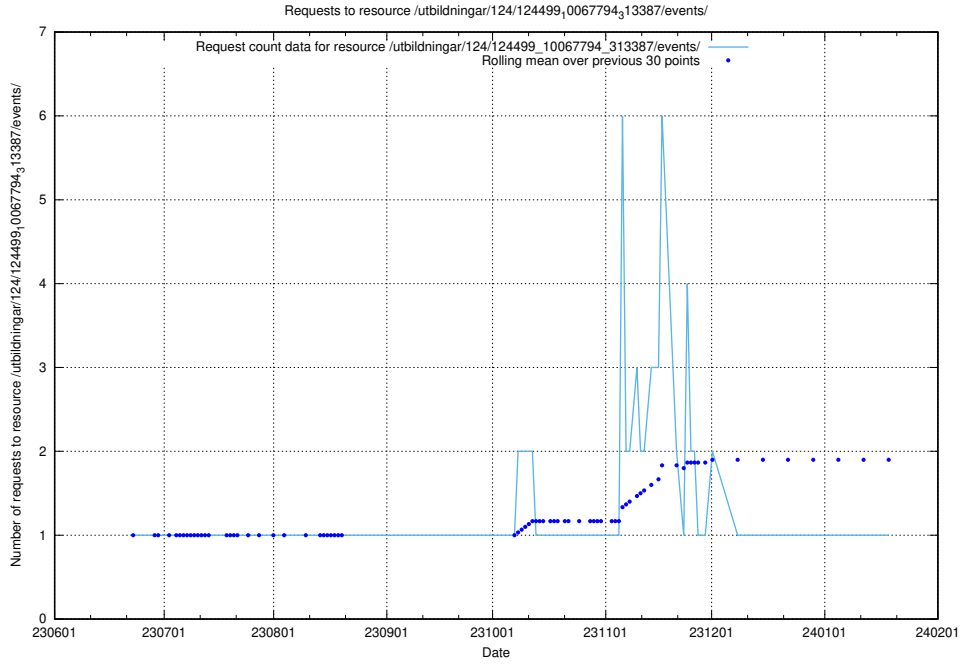

5.5439 Usage of /utbildningar/124/124499_10067794_313387/events/

Here, we count the number of requests to resource /utbildningar/124/124499_10067794_313387/events/