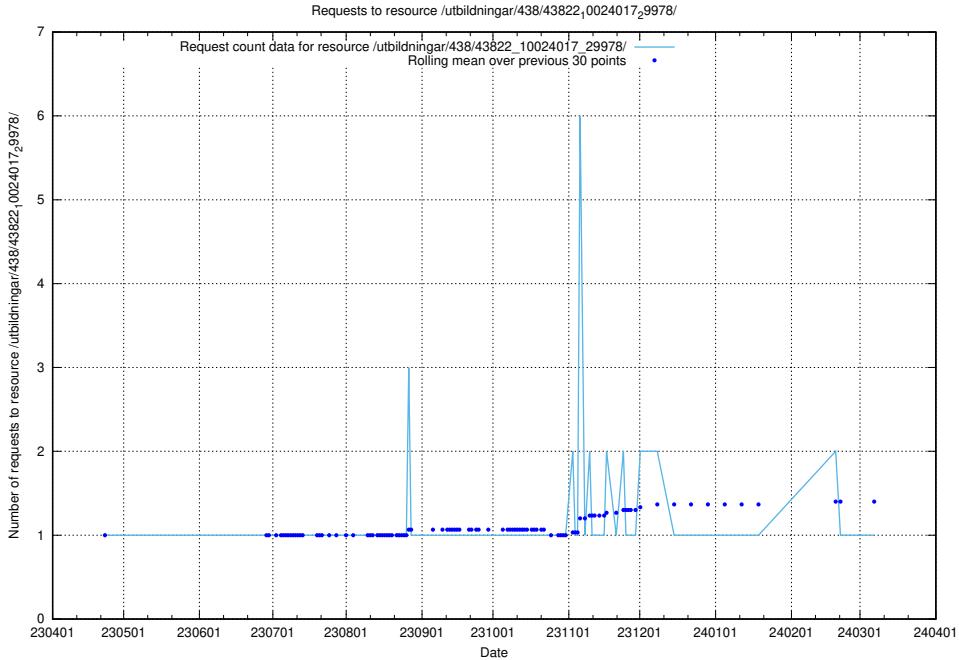

5.5698 Usage of /utbildningar/438/43822_10024017_29978/

Here, we count the number of requests to resource /utbildningar/438/43822_10024017_29978/.