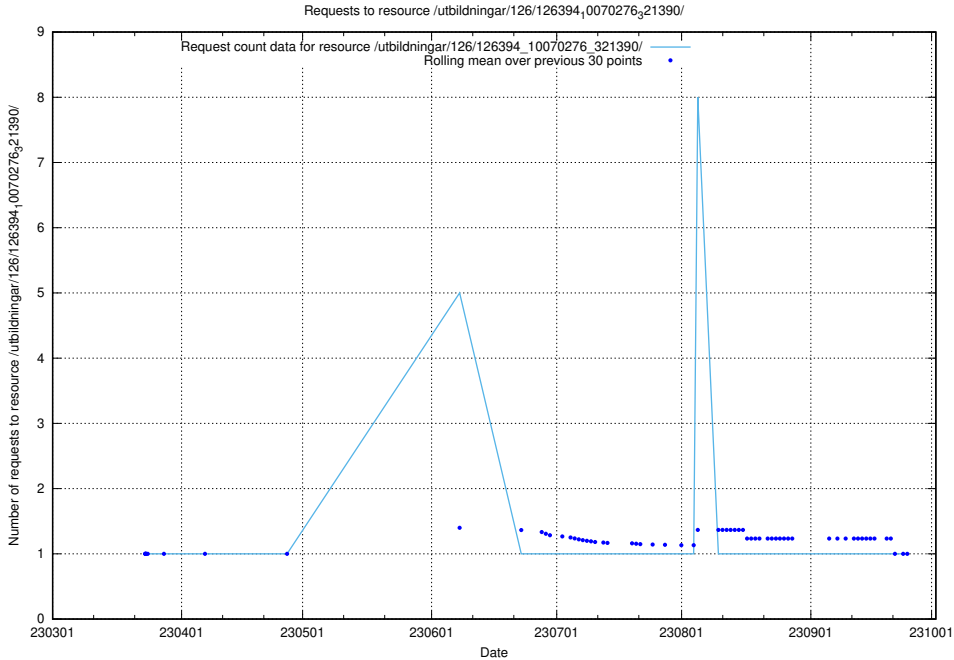

5.6061 Usage of /utbildningar/126/126394_10070276_321390/

Here, we count the number of requests to resource /utbildningar/126/126394_10070276_321390/.