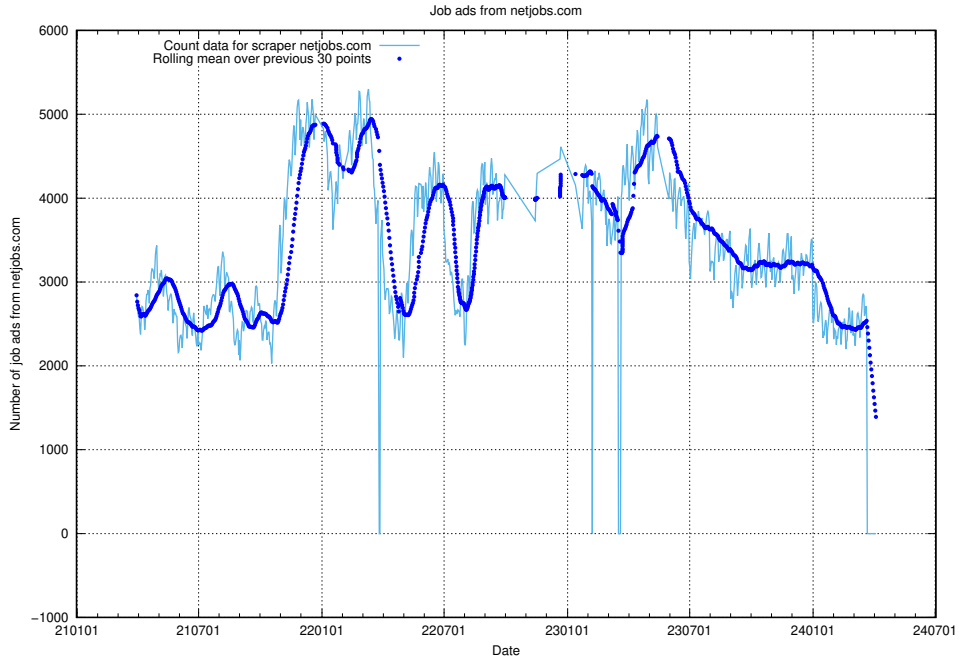

13.19 Number of ads by scraper netjobs.com

Here, we count the number of job ads scraped from netjobs.com.