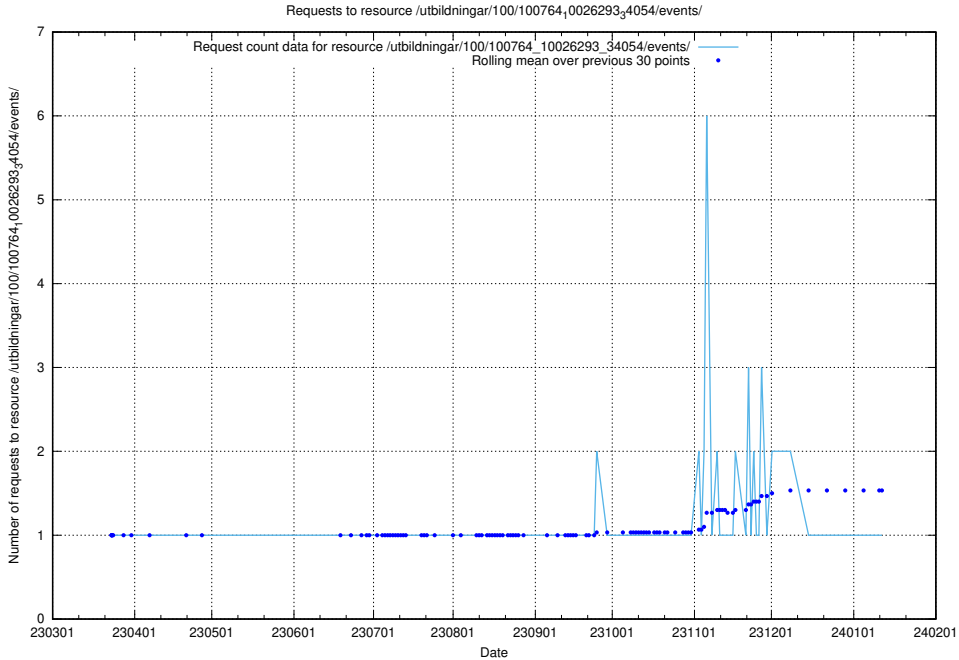

5.5186 Usage of /utbildningar/100/100764_10026293_34054/events/

Here, we count the number of requests to resource /utbildningar/100/100764_10026293_34054/events/.