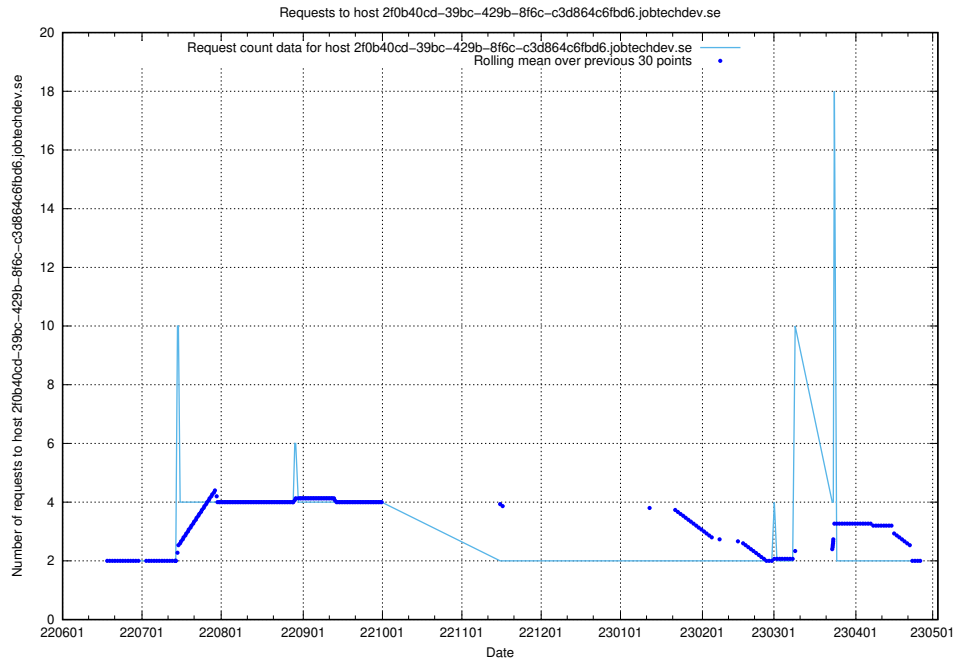

7.401 Usage of 2f0b40cd-39bc-429b-8f6c-c3d864c6fbd6.jobtechdev.se

Here, we count the number of requests to host 2f0b40cd-39bc-429b-8f6c-c3d864c6fbd6.jobtechdev.se.