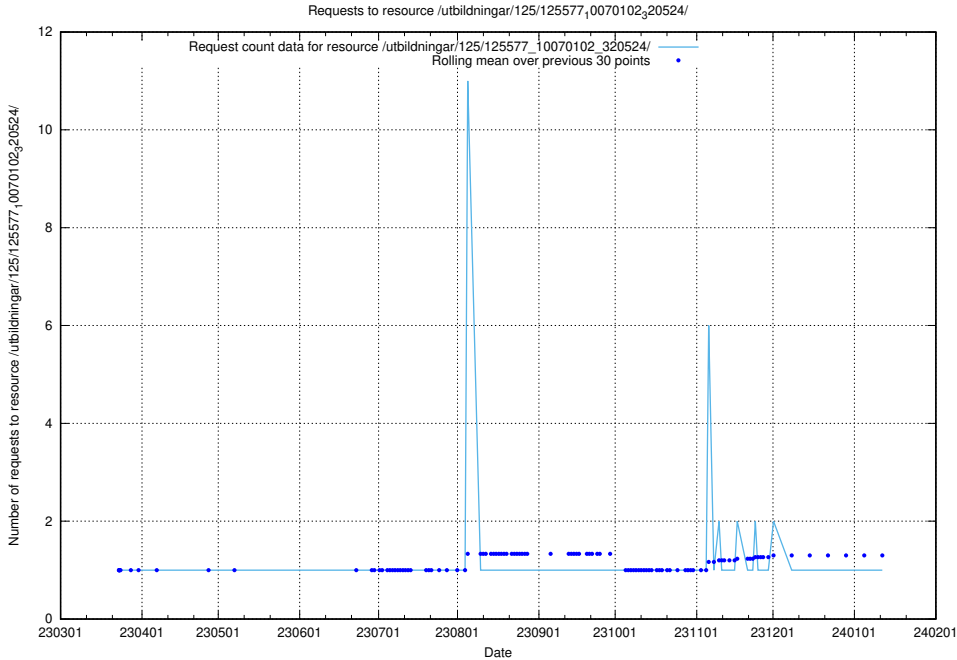

5.991 Usage of /utbildningar/125/125577_10070102_320524/

Here, we count the number of requests to resource /utbildningar/125/125577_10070102_320524/.