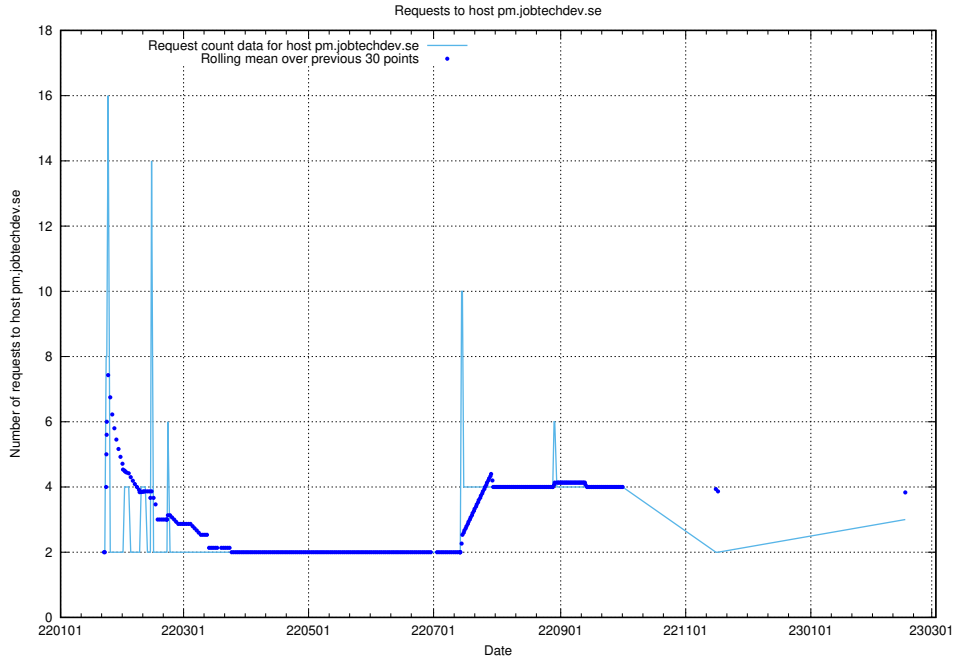

7.248 Usage of pm.jobtechdev.se

Here, we count the number of requests to host pm.jobtechdev.se.