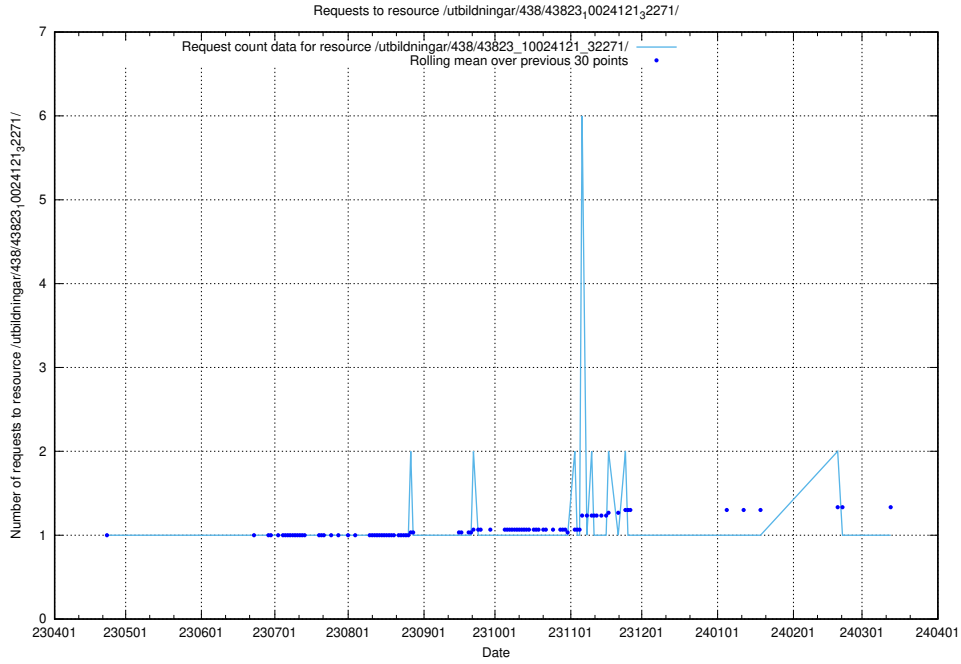

5.5697 Usage of /utbildningar/438/43823_10024121_32271/

Here, we count the number of requests to resource /utbildningar/438/43823_10024121_32271/.