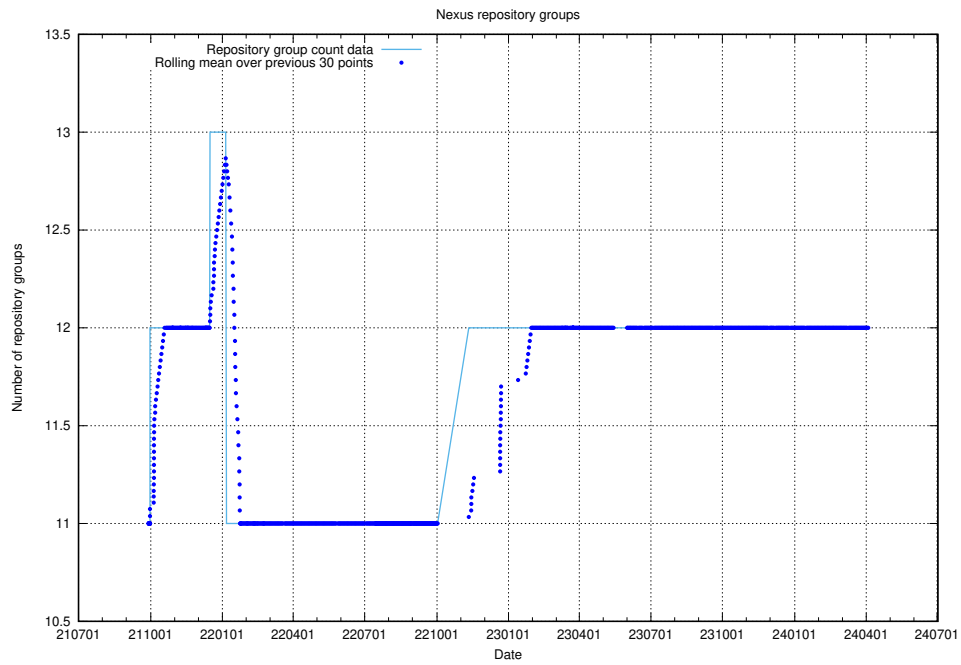

9 Nexus

This section contains statistics from the [image and package repositories](#)⁹ of JobTech.

9.1 Number of repository groups in Nexus

A graph showing the number of repository groups.

⁹<https://nexus.jobtechdev.se>