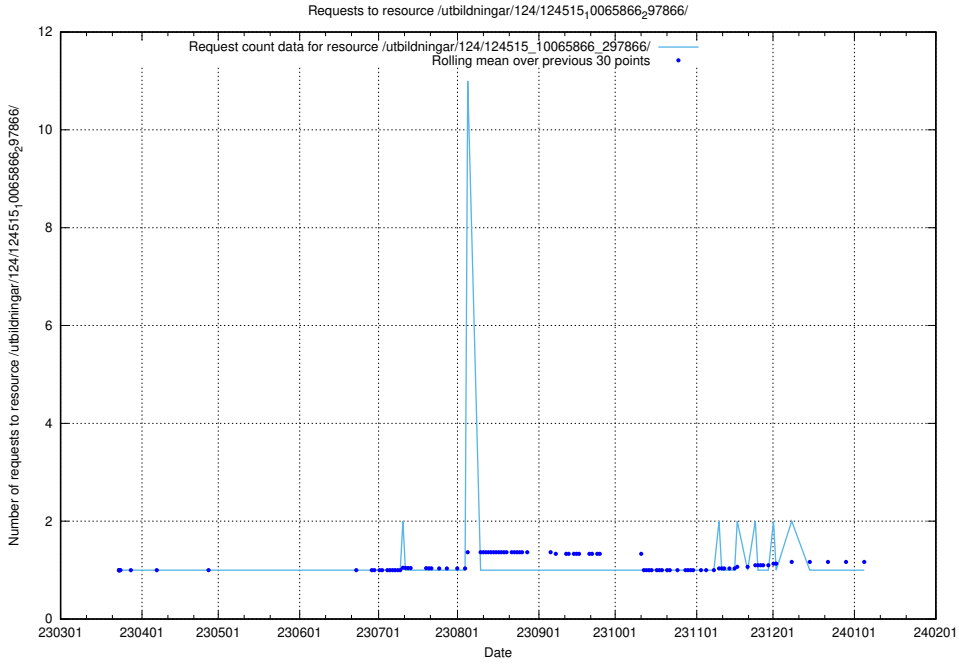

5.1338 Usage of /utbildningar/124/124515_10065866_297866/

Here, we count the number of requests to resource /utbildningar/124/124515_10065866_297866/.