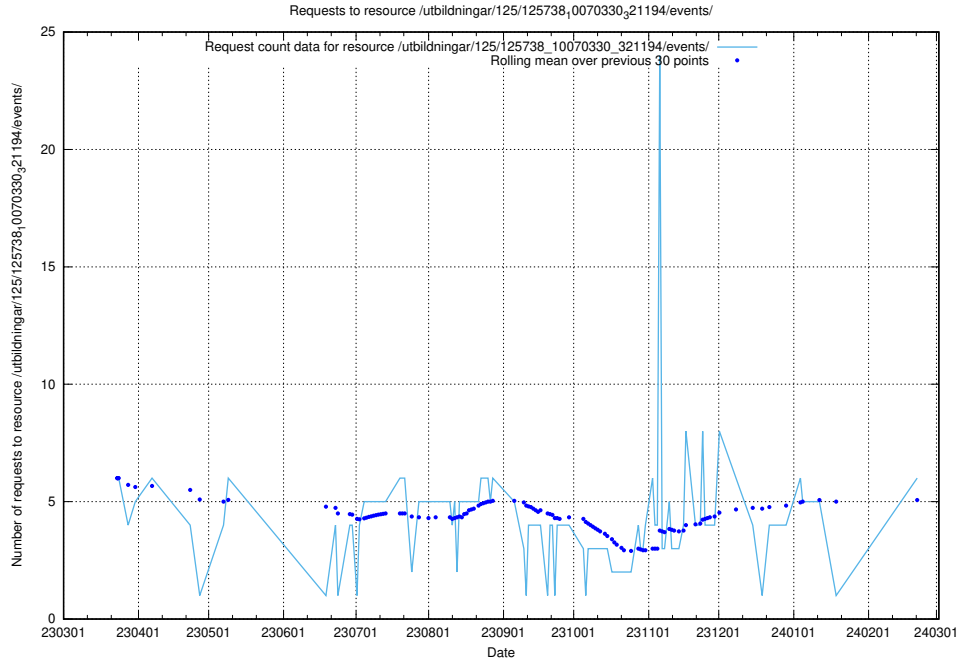

5.101 Usage of /utbildningar/125/125738_10070330_321194/events/

Here, we count the number of requests to resource /utbildningar/125/125738_10070330_321194/events/