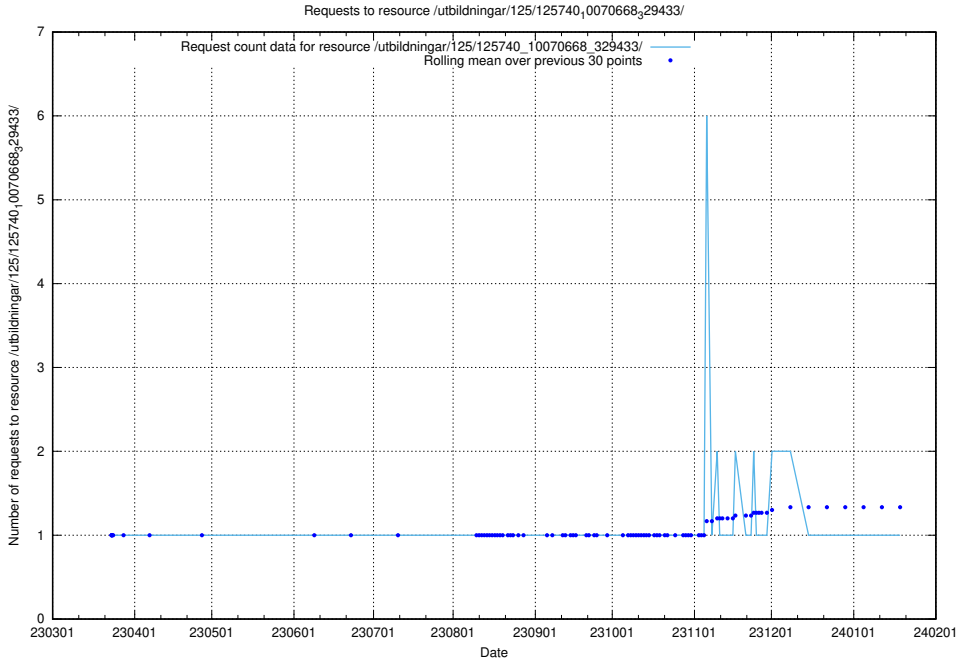

5.892 Usage of /utbildningar/125/125740_10070668_329433/

Here, we count the number of requests to resource /utbildningar/125/125740_10070668_329433/.