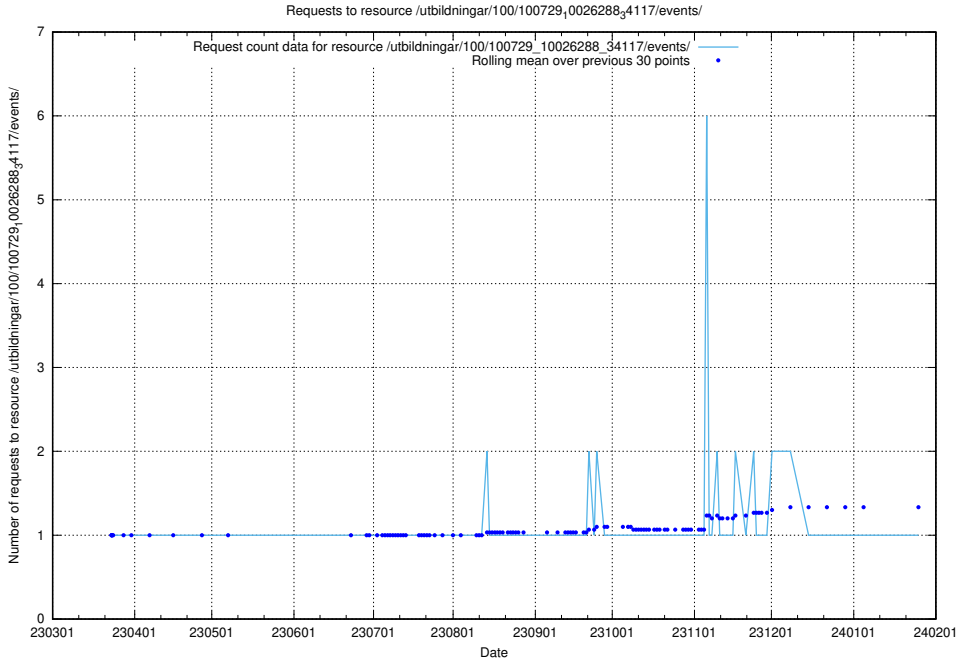

5.5327 Usage of /utbildningar/100/100729_10026288_34117/events/

Here, we count the number of requests to resource /utbildningar/100/100729_10026288_34117/events/.