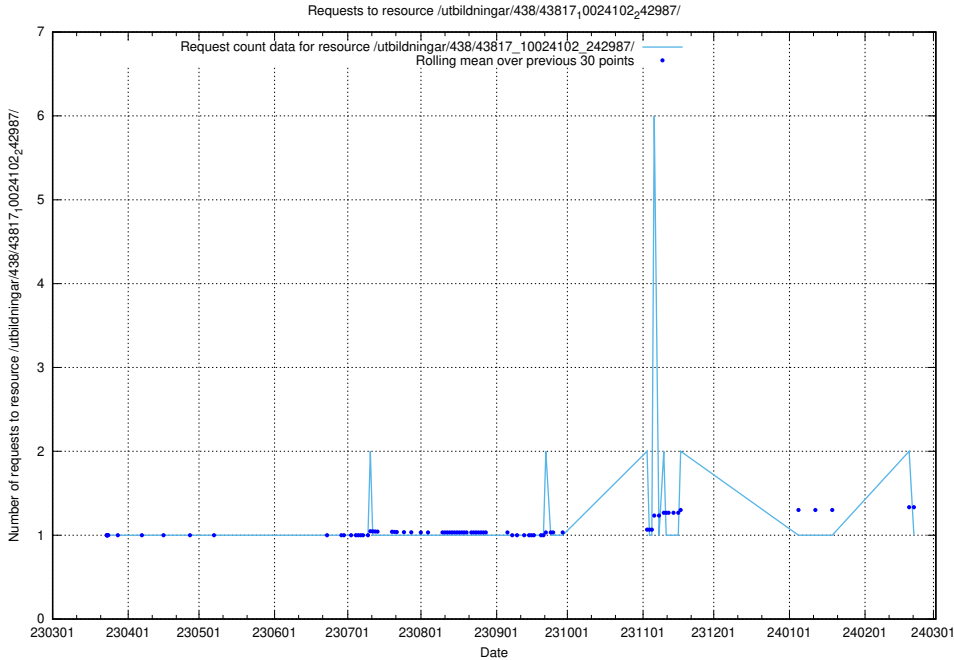

5.5983 Usage of /utbildningar/438/43817_10024102_242987/

Here, we count the number of requests to resource /utbildningar/438/43817_10024102_242987/.