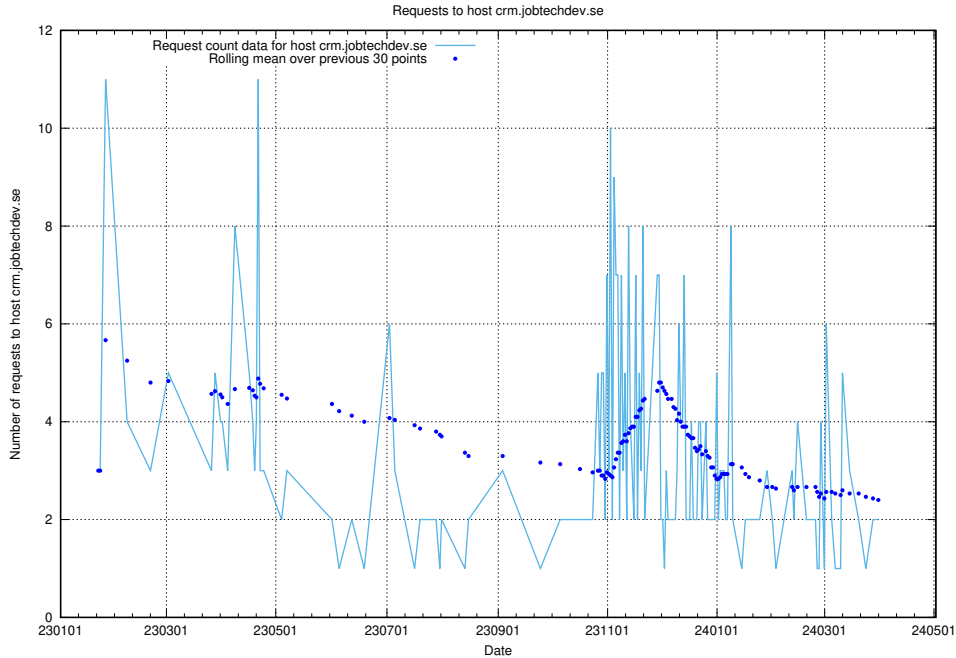

7.297 Usage of crm.jobtechdev.se

Here, we count the number of requests to host crm.jobtechdev.se.