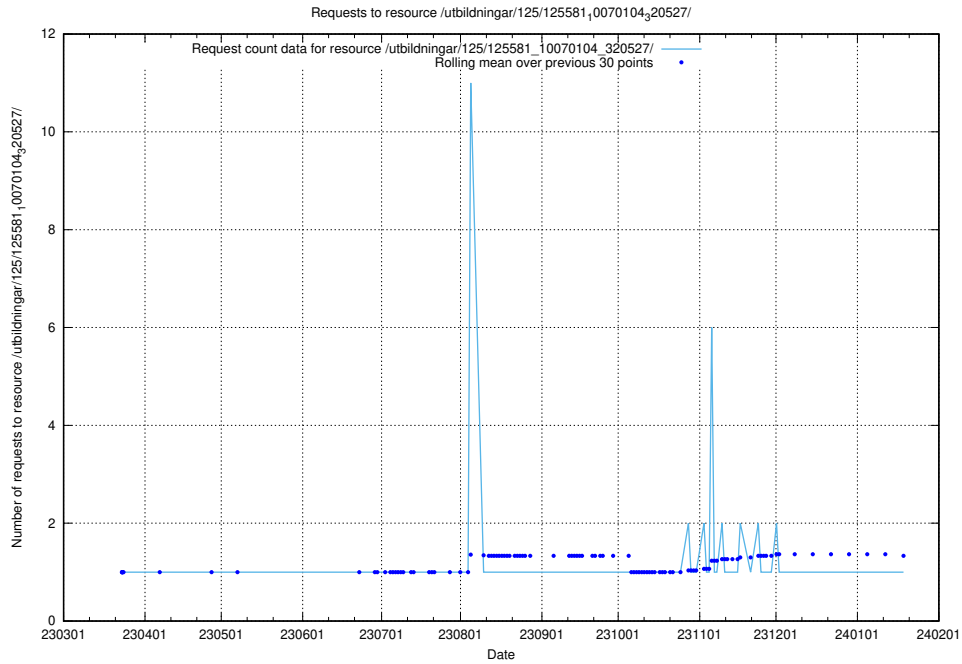

5.981 Usage of /utbildningar/125/125581_10070104_320527/

Here, we count the number of requests to resource /utbildningar/125/125581_10070104_320527/.