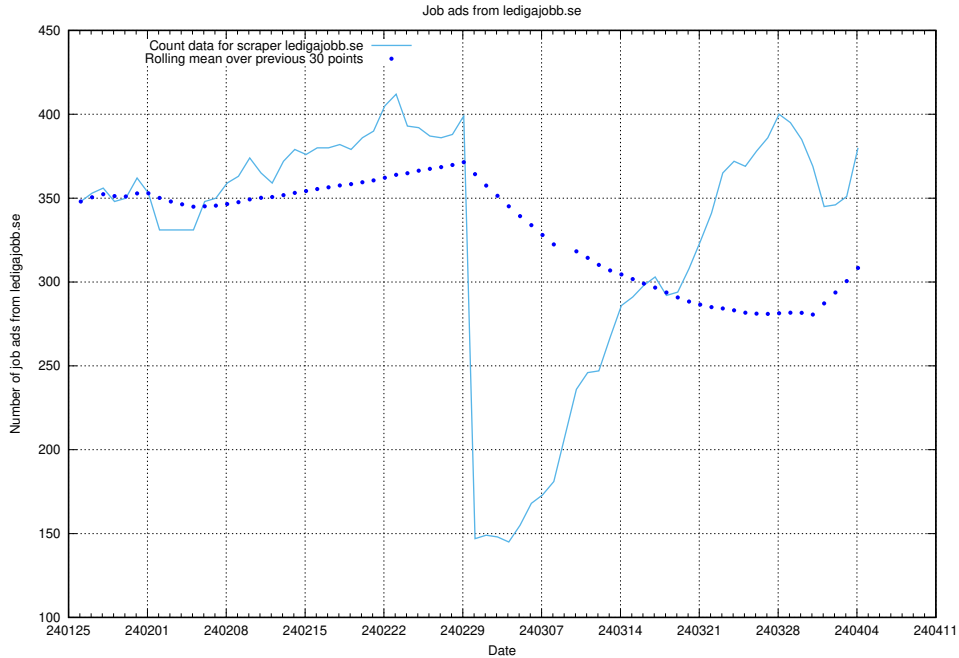

Here, we count the number of job ads scraped from ledigajobb.se.

13.11 Number of ads by scraper thehub.io

Here, we count the number of job ads scraped from thehub.io.

13.12 Number of ads by scraper onepartnergroup.se