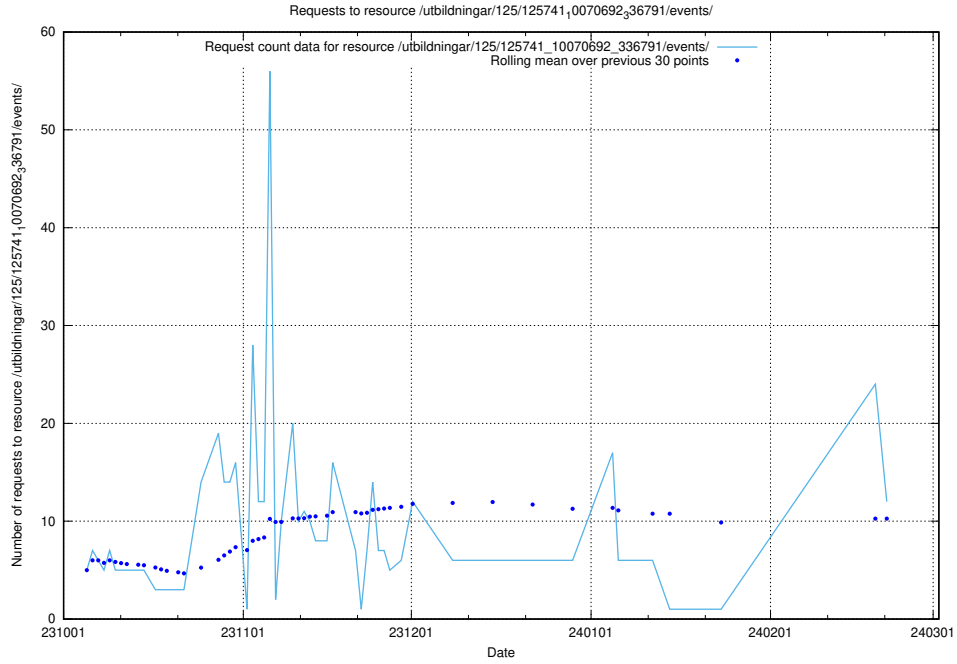

5.15 Usage of /utbildningar/125/125741_10070692_336791/events/

Here, we count the number of requests to resource /utbildningar/125/125741_10070692_336791/events/