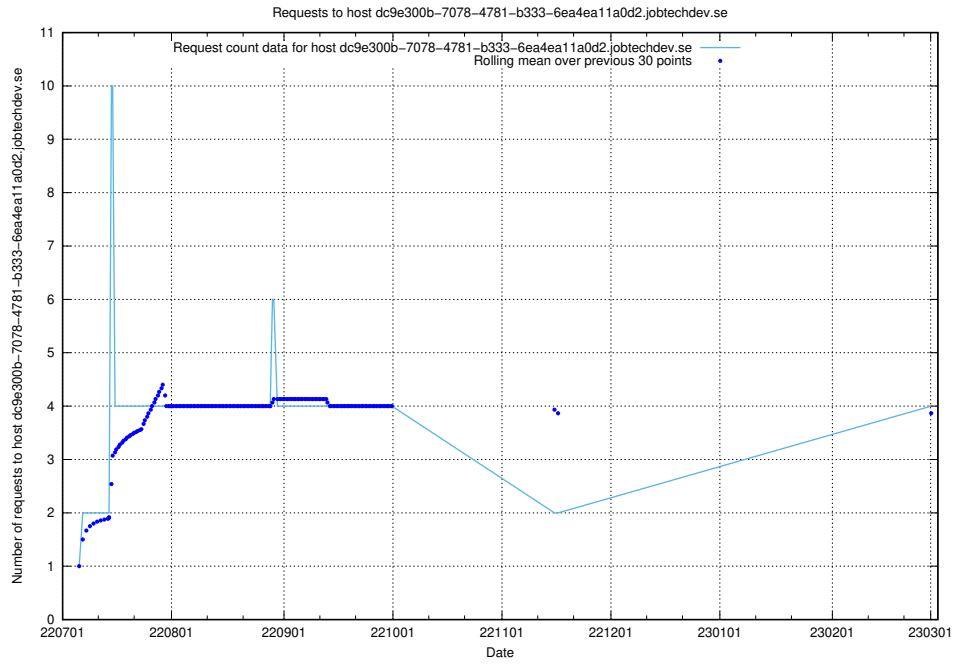

7.139 Usage of dc9e300b-7078-4781-b333-6ea4ea11a0d2.jobtechdev.se

Here, we count the number of requests to host dc9e300b-7078-4781-b333-6ea4ea11a0d2.jobtechdev.se.

7.140 Usage of dbe517d0-1a0b-4541-afc3-729929ef0020.jobtechdev.se