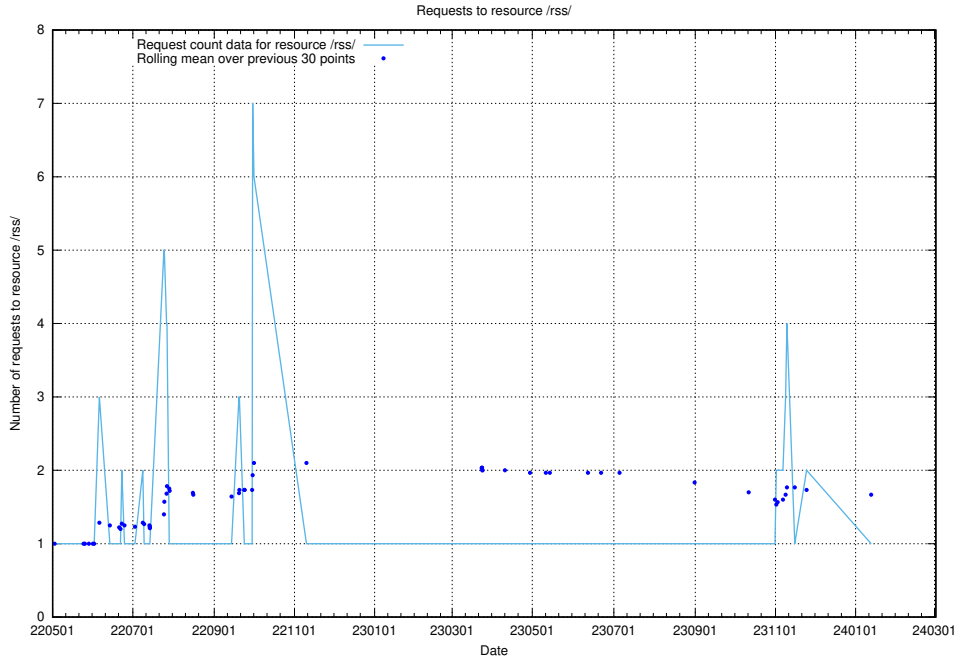

5.965 Usage of /rss/

Here, we count the number of requests to resource /rss/.