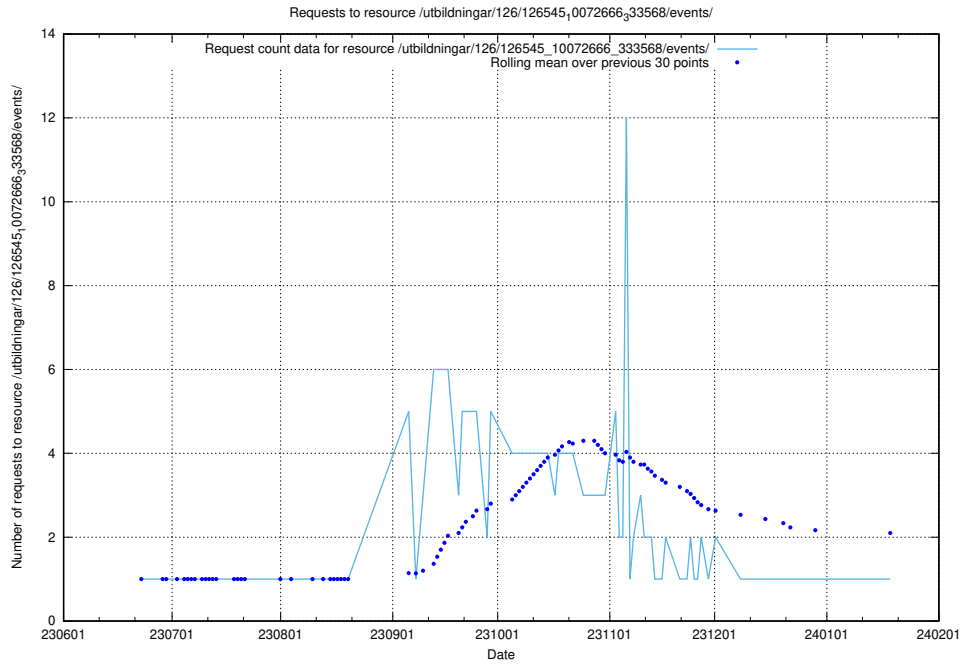

5.5301 Usage of /utbildningar/126/126545_10072666_333568/events/

Here, we count the number of requests to resource /utbildningar/126/126545_10072666_333568/events/