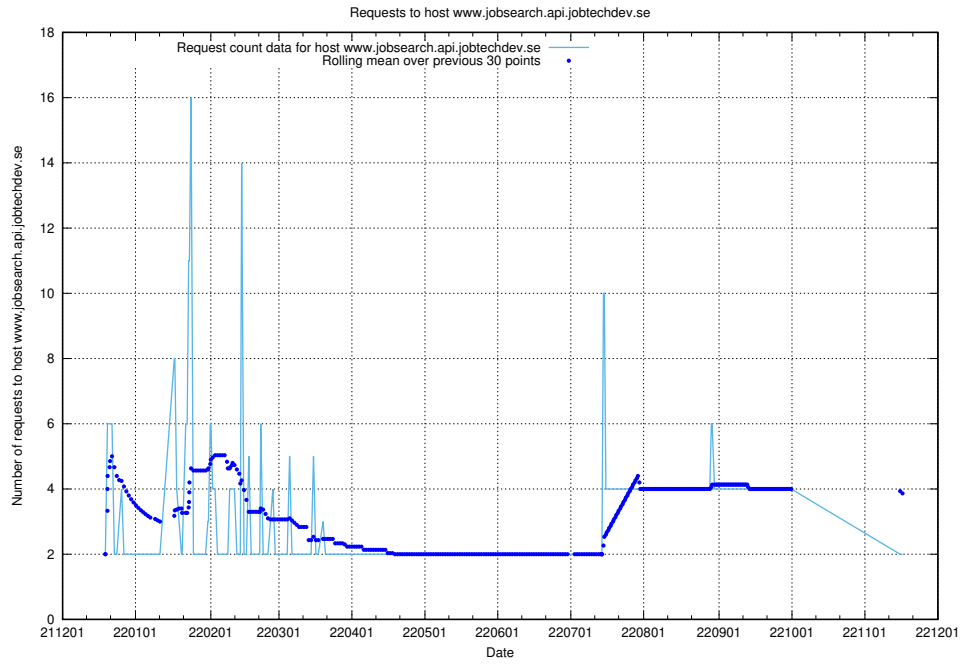

7.381 Usage of www.jobsearch.api.jobtechdev.se

Here, we count the number of requests to host www.jobsearch.api.jobtechdev.se.