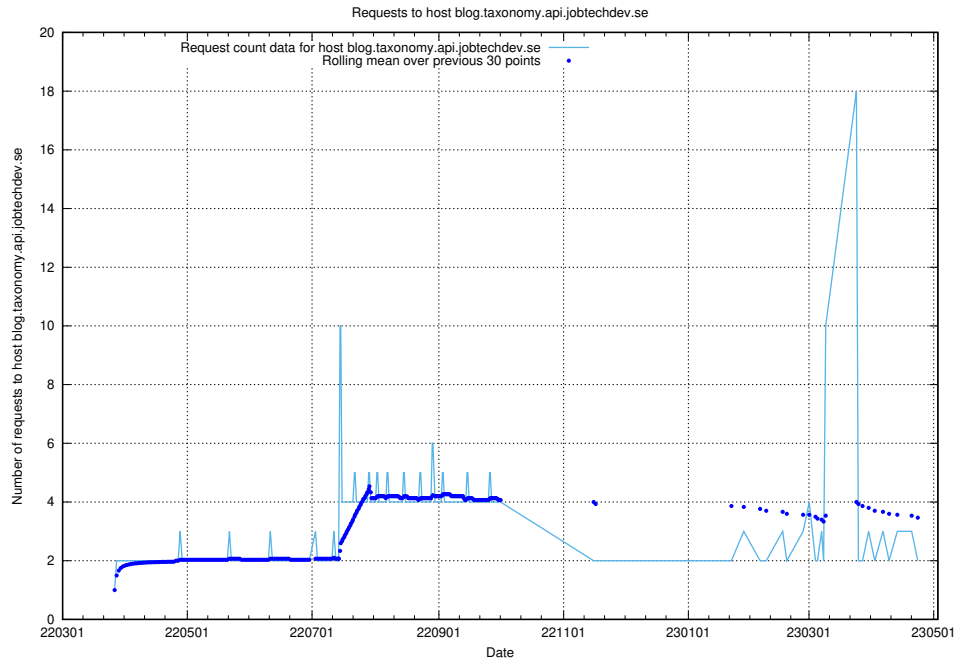

7.490 Usage of `blog.taxonomy.api.jobtechdev.se`

Here, we count the number of requests to host `blog.taxonomy.api.jobtechdev.se`.