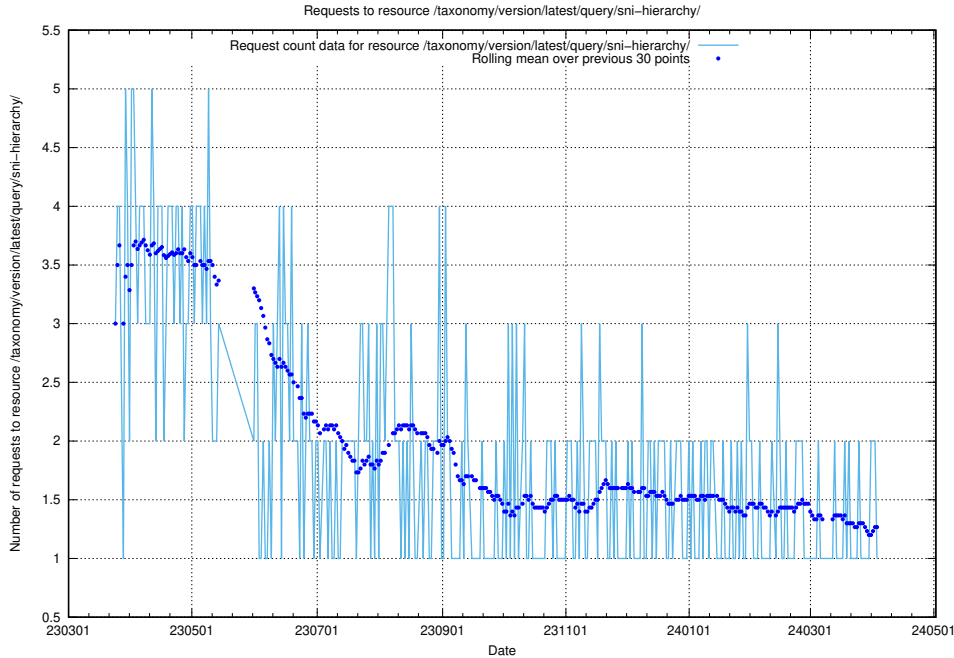

5.5766 Usage of /taxonomy/version/latest/query/sni-hierarchy/

Here, we count the number of requests to resource /taxonomy/version/latest/query/sni-hierarchy/.