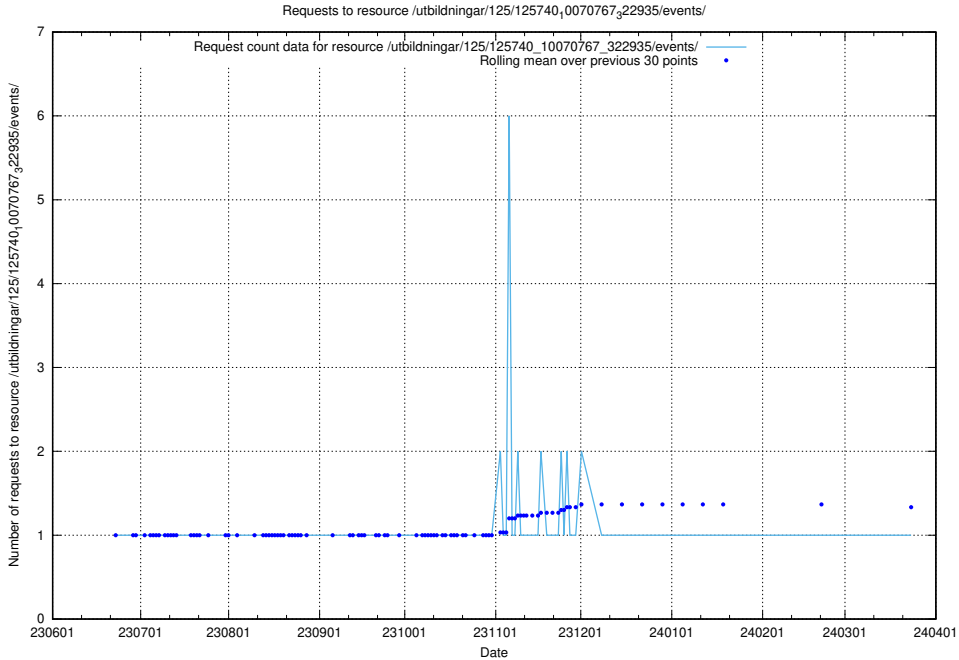

5.5350 Usage of /utbildningar/125/125740_10070767_322935/events/

Here, we count the number of requests to resource /utbildningar/125/125740_10070767_322935/events/