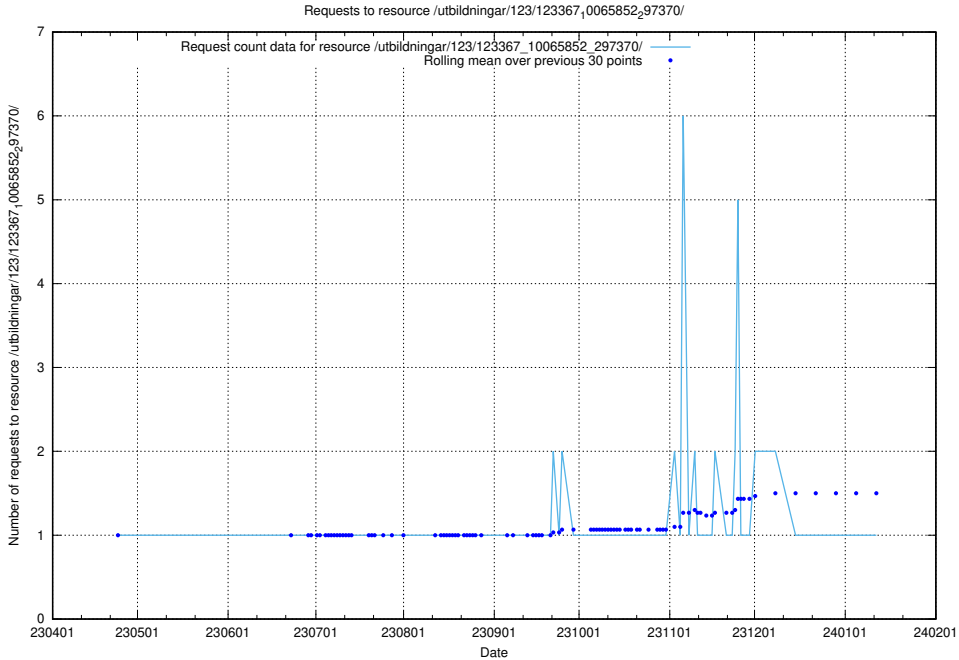

5.5682 Usage of /utbildningar/123/123367_10065852_297370/

Here, we count the number of requests to resource /utbildningar/123/123367_10065852_297370/.