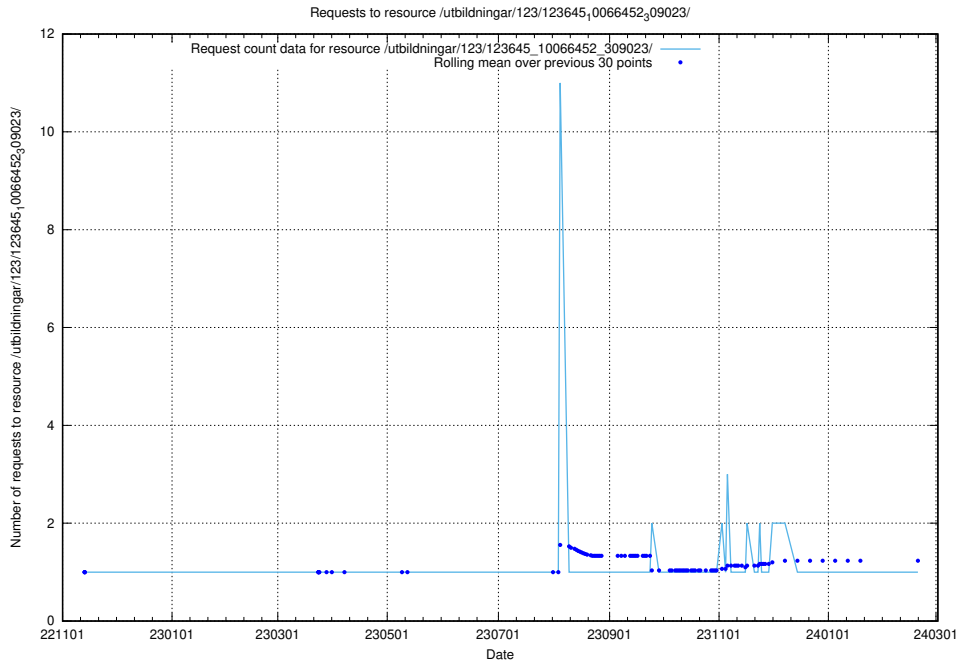

Here, we count the number of requests to resource /taxonomy/version/13/query/employment-variety-concepts/.

5.5613 Usage of /utbildningar/123/123645_10066452_309023/

Here, we count the number of requests to resource /utbildningar/123/123645_10066452_309023/.