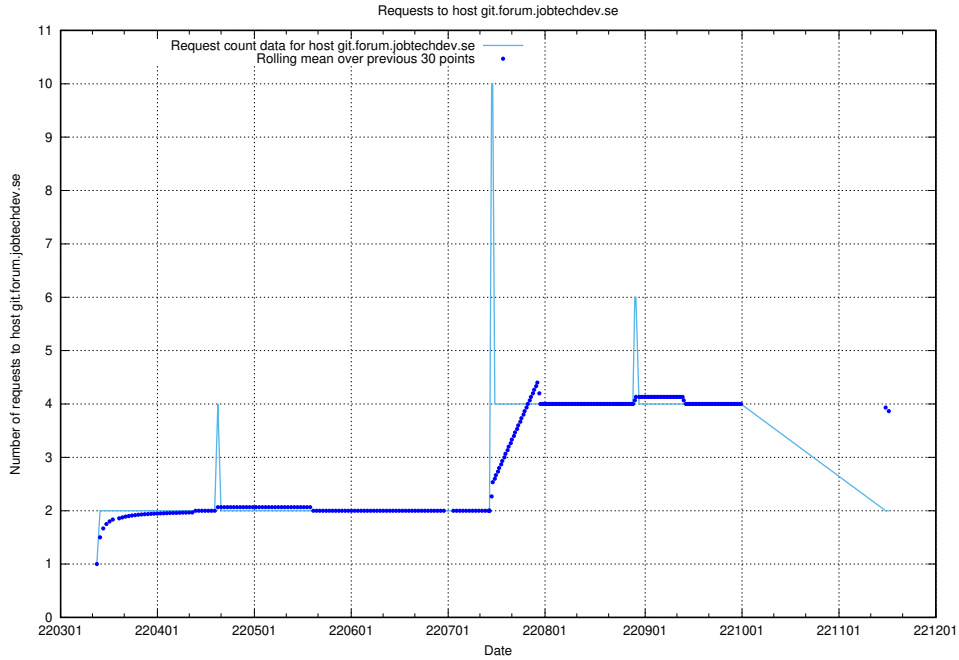

7.501 Usage of git.forum.jobtechdev.se

Here, we count the number of requests to host git.forum.jobtechdev.se.