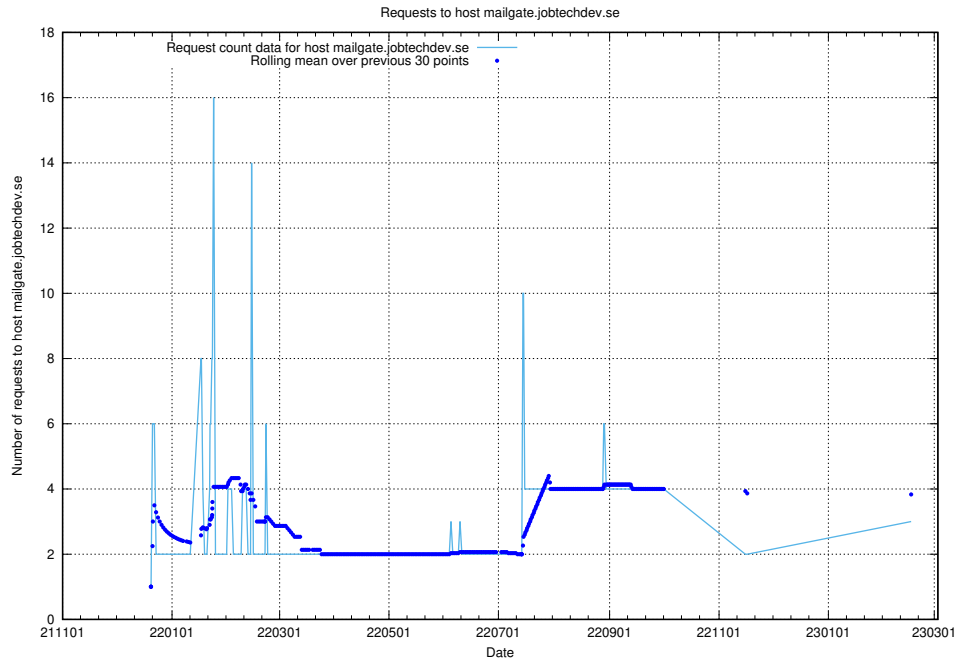

7.200 Usage of mailgate.jobtechdev.se

Here, we count the number of requests to host mailgate.jobtechdev.se.