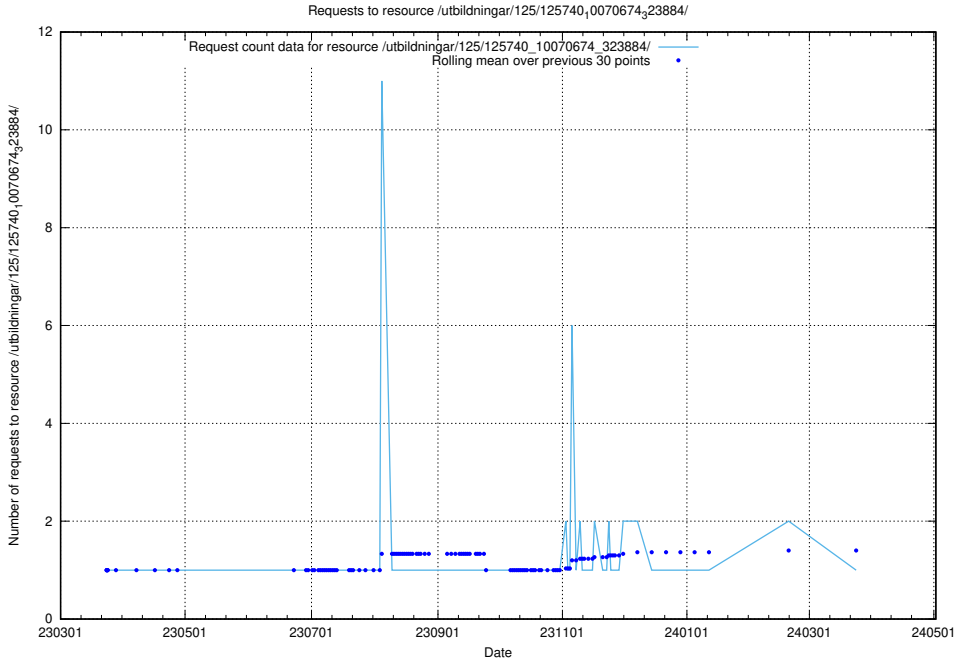

5.884 Usage of /utbildningar/125/125740_10070674_323884/

Here, we count the number of requests to resource /utbildningar/125/125740_10070674_323884/.