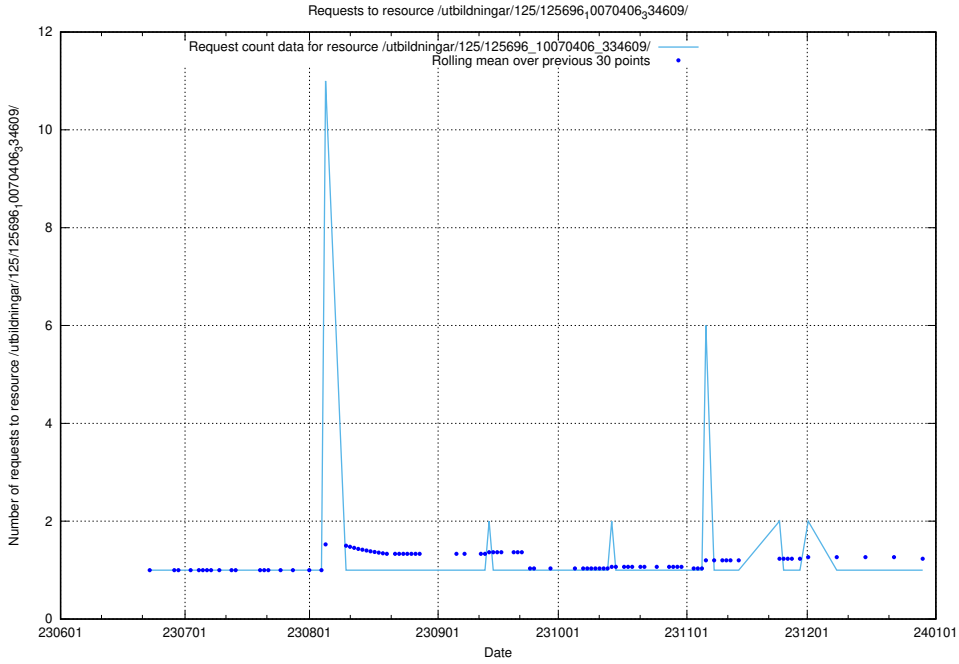

5.5367 Usage of /utbildningar/125/125696_10070406_334609/

Here, we count the number of requests to resource /utbildningar/125/125696_10070406_334609/.