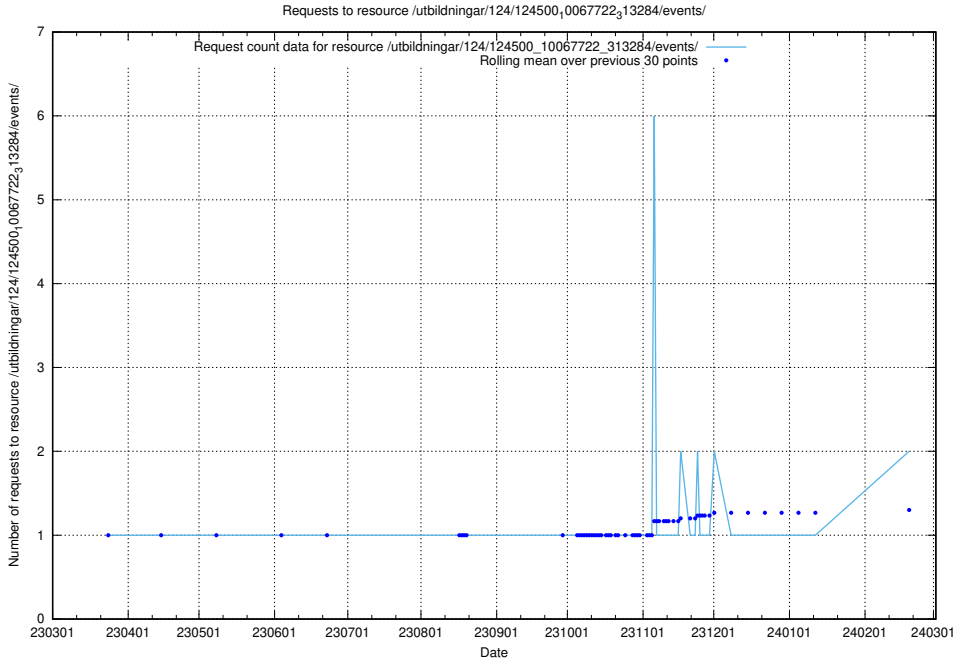

5.822 Usage of /utbildningar/124/124500_10067722_313284/events/

Here, we count the number of requests to resource /utbildningar/124/124500_10067722_313284/events/