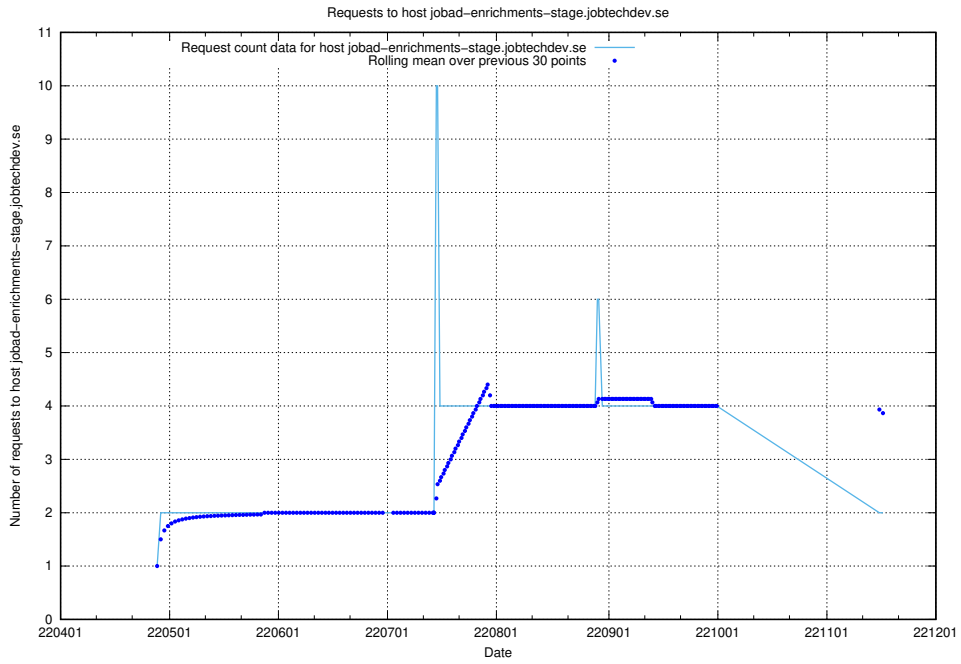

7.443 Usage of jobad-enrichments-stage.jobtechdev.se

Here, we count the number of requests to host jobad-enrichments-stage.jobtechdev.se.