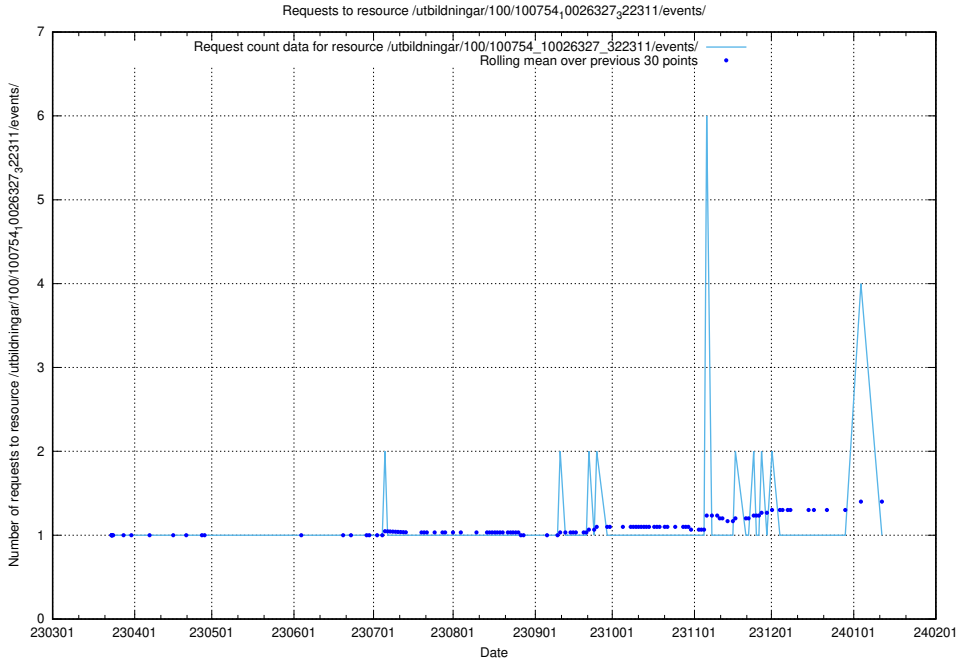

5.5226 Usage of /utbildningar/100/100754_10026327_322311/events/

Here, we count the number of requests to resource /utbildningar/100/100754_10026327_322311/events/