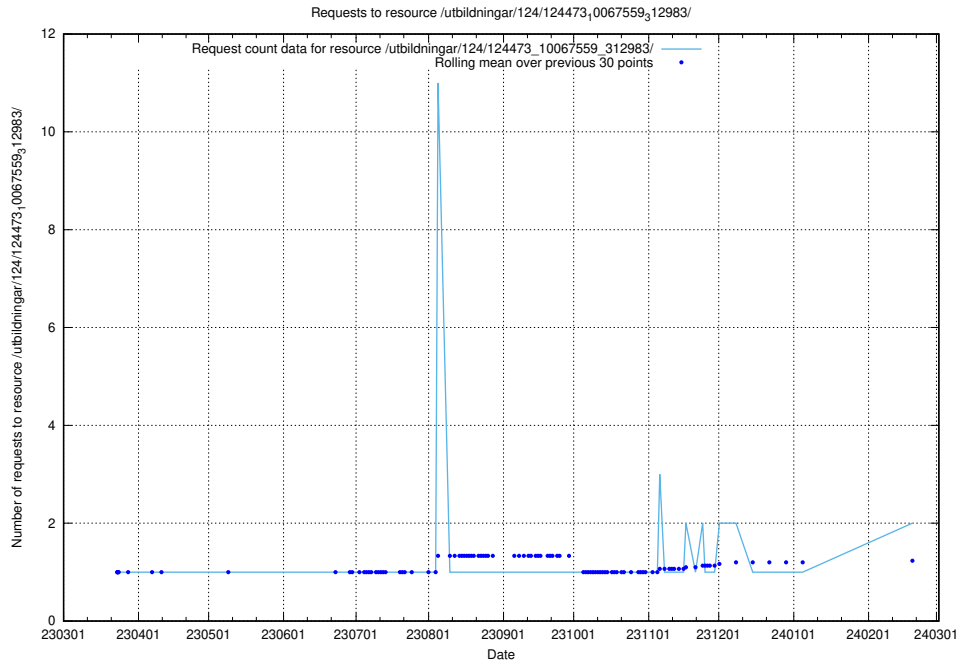

5.474 Usage of /utbildningar/124/124473_10067559_312983/

Here, we count the number of requests to resource /utbildningar/124/124473_10067559_312983/.