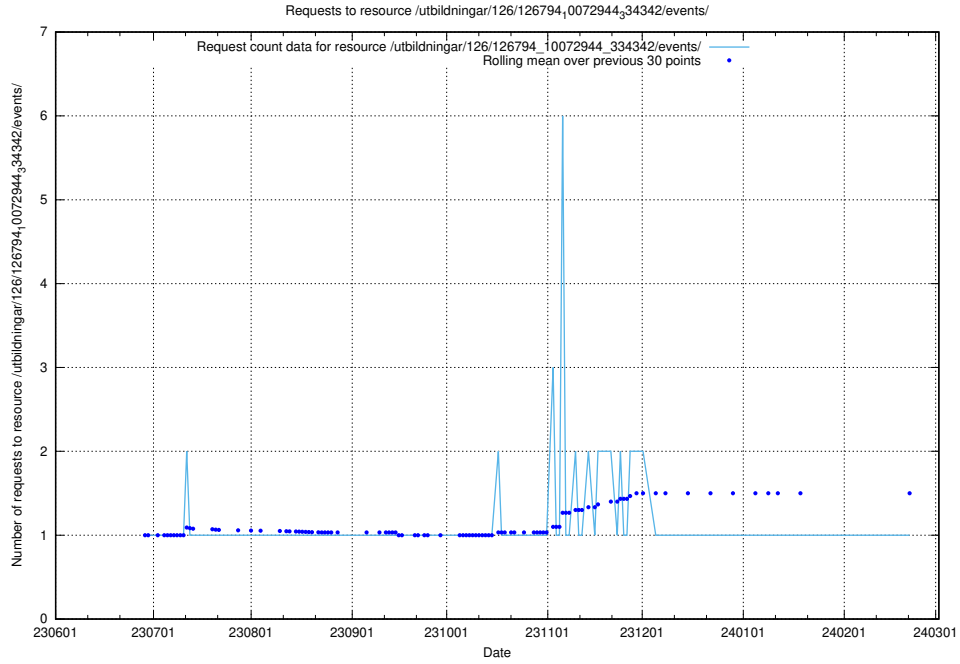

Here, we count the number of requests to resource /utbildningar/126/126937_10073564_336101/.

5.5091 Usage of /utbildningar/126/126794_10072944_334342/events/

Here, we count the number of requests to resource /utbildningar/126/126794_10072944_334342/events/