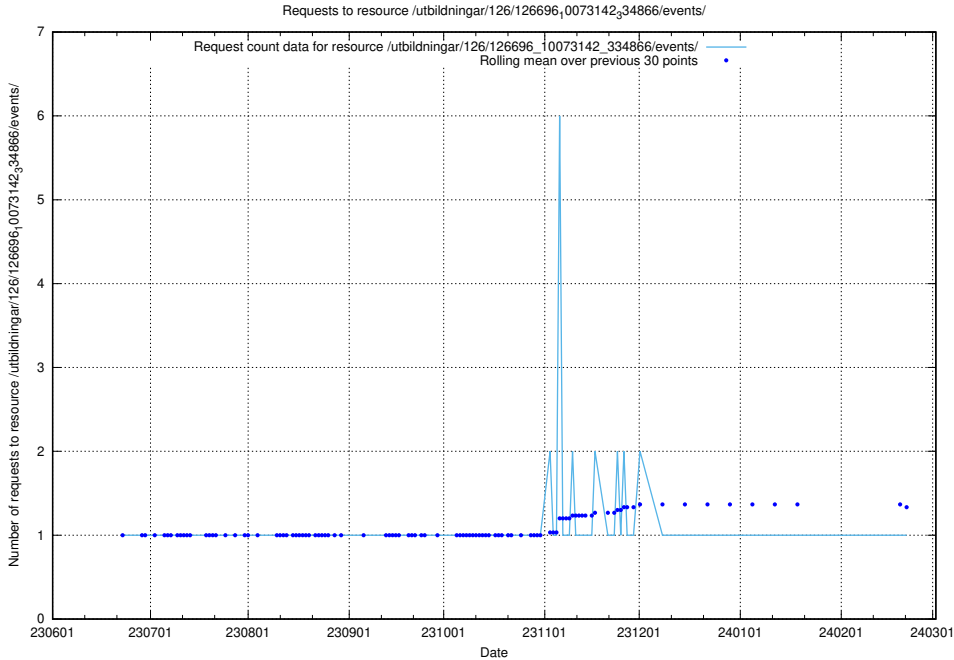

Here, we count the number of requests to resource /utbildningar/126/126696_10073241_335112/.

5.5276 Usage of /utbildningar/126/126696_10073142_334866/events/

Here, we count the number of requests to resource /utbildningar/126/126696_10073142_334866/events/