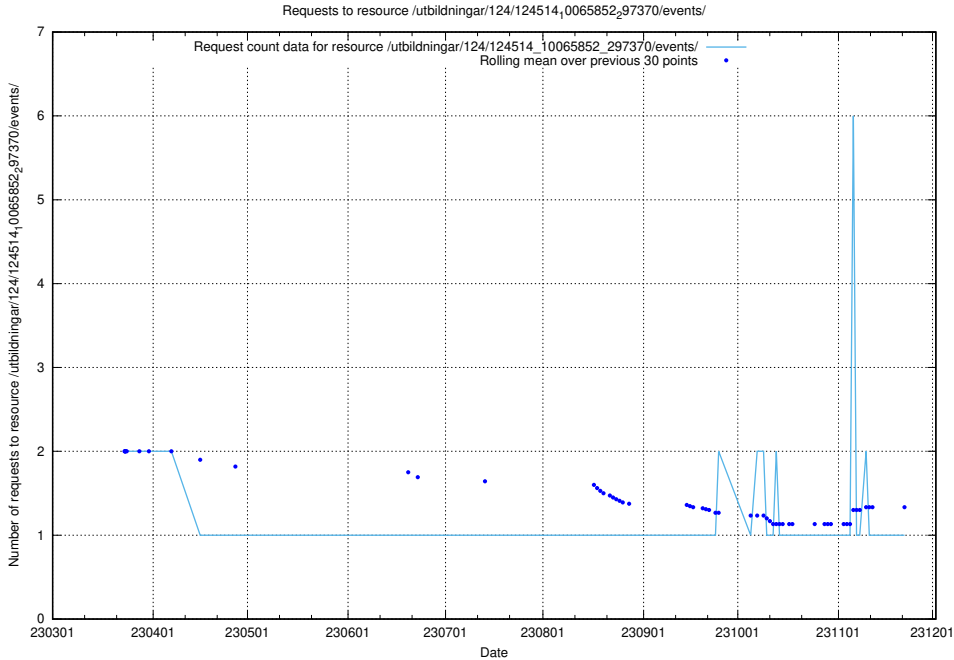

5.5937 Usage of /utbildningar/124/124514_10065852_297370/events/

Here, we count the number of requests to resource /utbildningar/124/124514_10065852_297370/events/