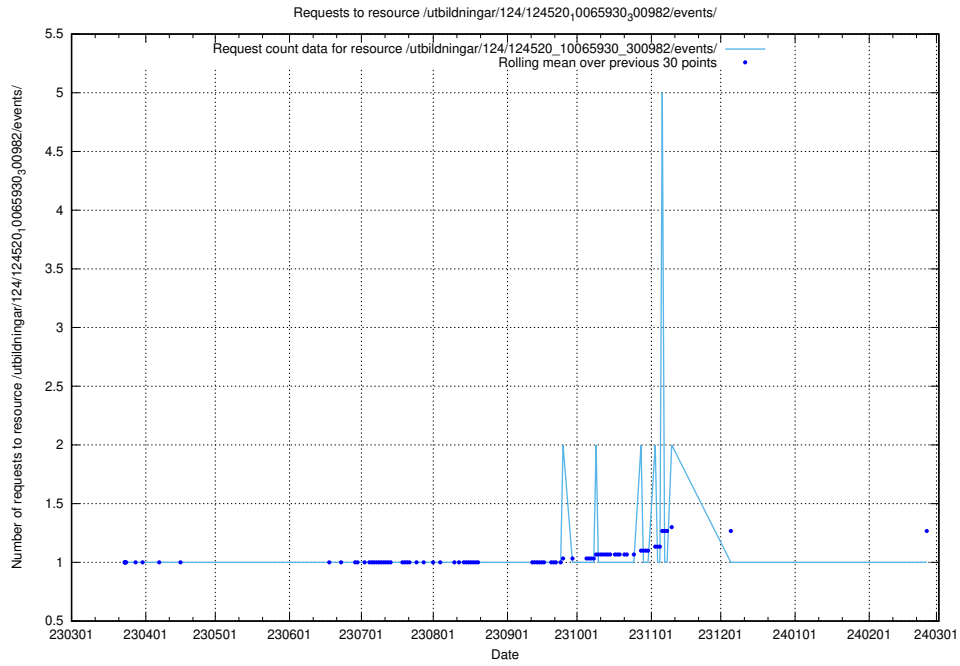

5.1144 Usage of /utbildningar/124/124520_10065930_300982/events/

Here, we count the number of requests to resource /utbildningar/124/124520_10065930_300982/events/