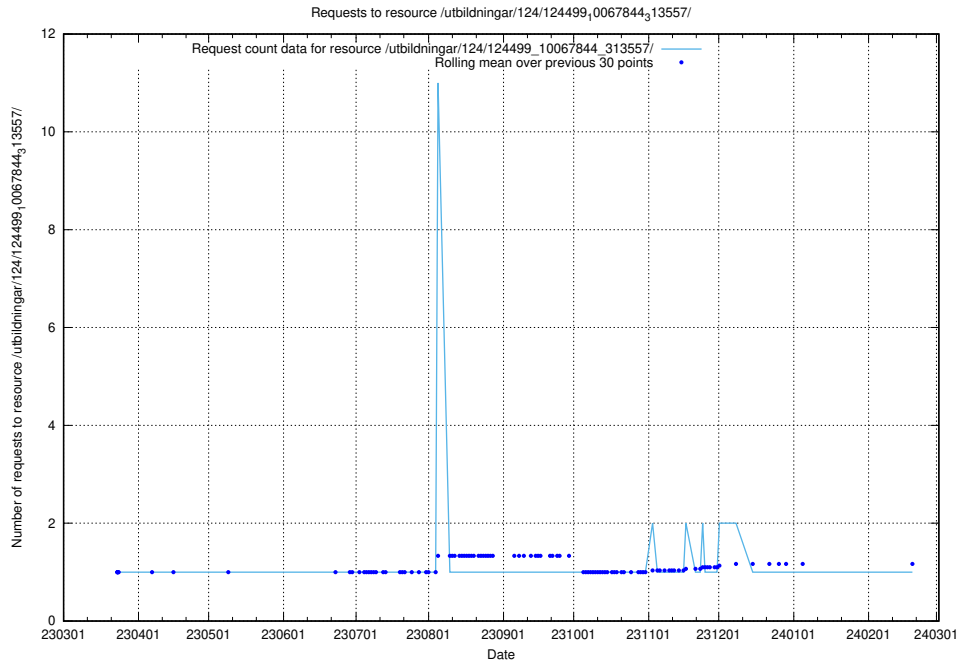

5.2064 Usage of /utbildningar/124/124499_10067844_313557/

Here, we count the number of requests to resource /utbildningar/124/124499_10067844_313557/.