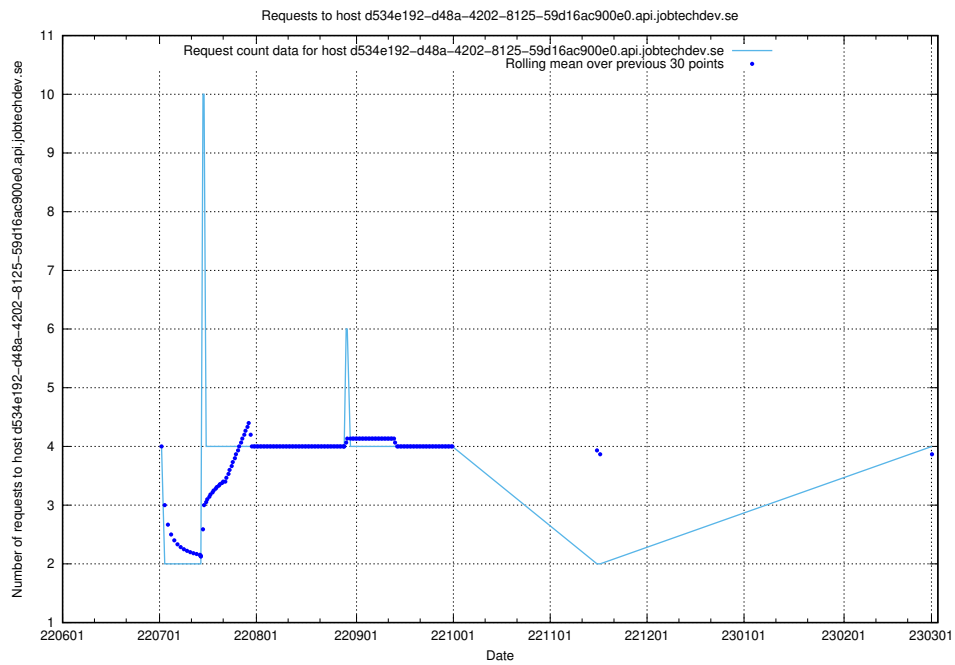

7.141 Usage of d534e192-d48a-4202-8125-59d16ac900e0.api.jobtechdev.se

Here, we count the number of requests to host d534e192-d48a-4202-8125-59d16ac900e0.api.jobtechdev.se.