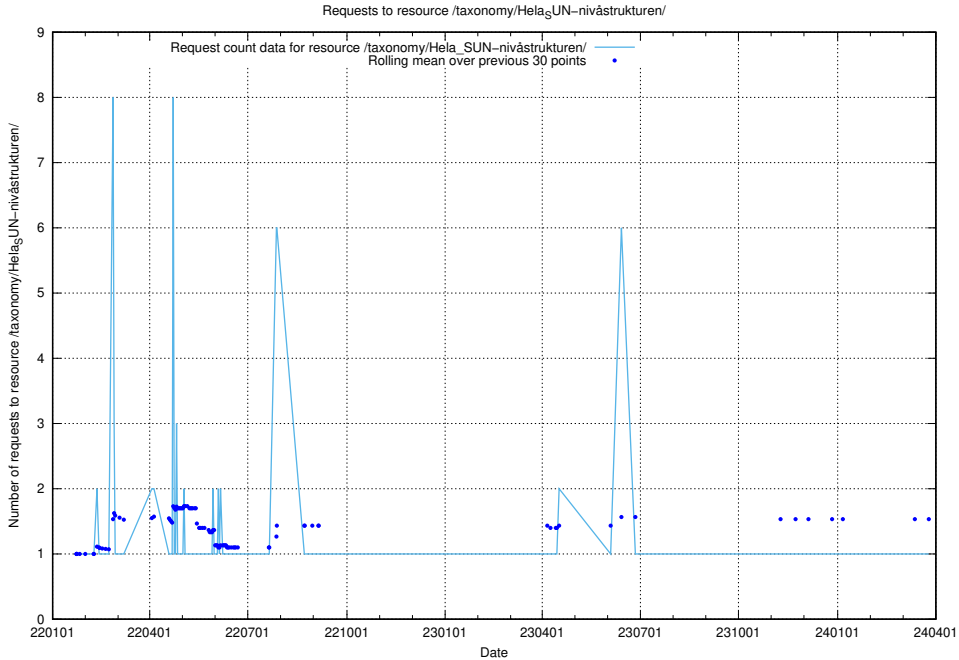

5.3948 Usage of /taxonomy/Hela_SUN-nivåstrukturen/

Here, we count the number of requests to resource /taxonomy/Hela_SUN-nivåstrukturen/.