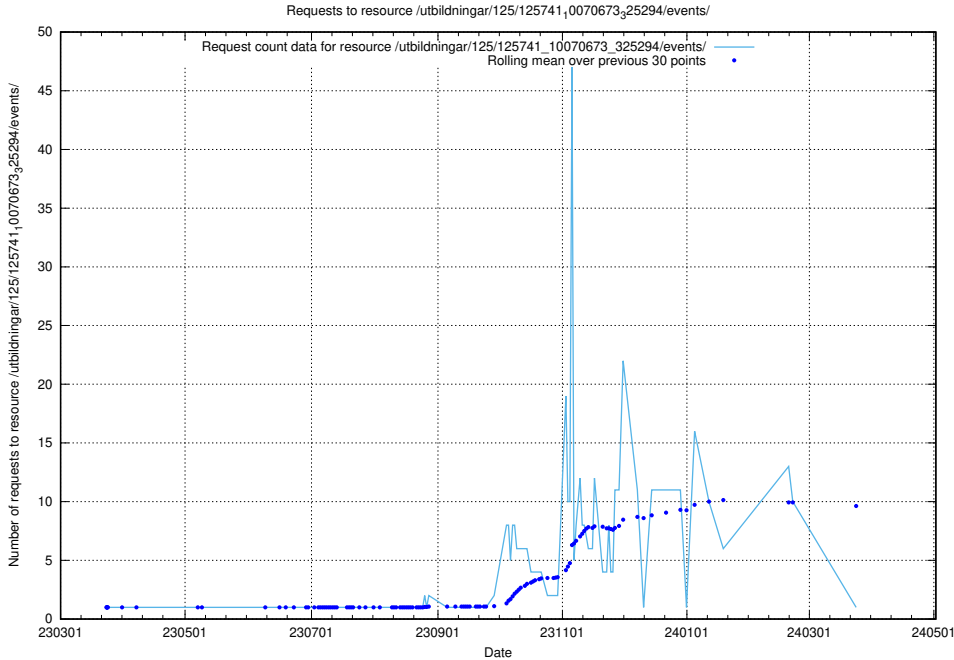

5.6138 Usage of /utbildningar/125/125741_10070673_325294/events/

Here, we count the number of requests to resource /utbildningar/125/125741_10070673_325294/events/