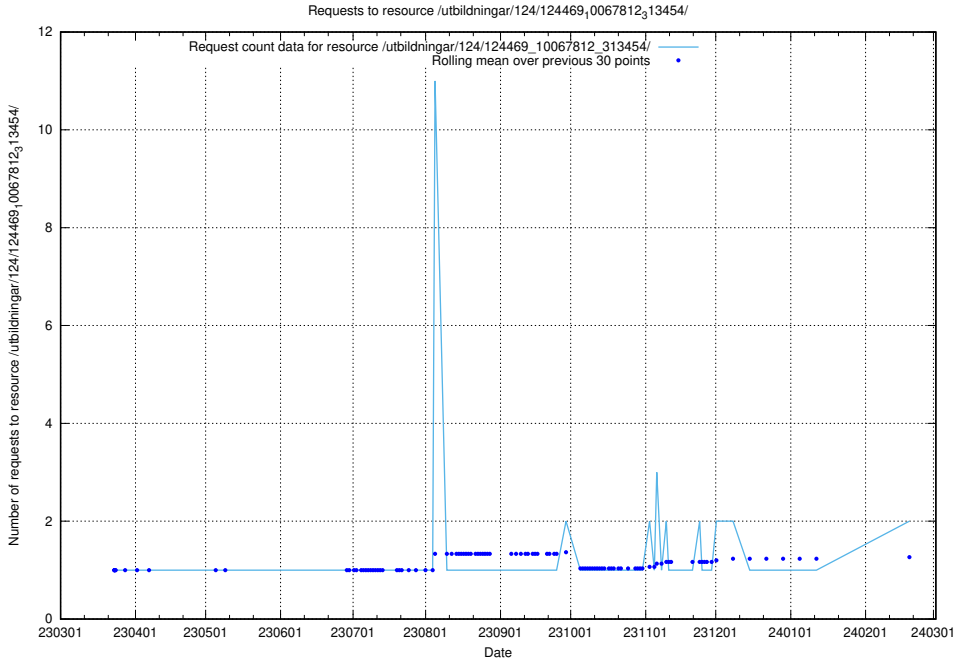

5.485 Usage of /utbildningar/124/124469_10067812_313454/

Here, we count the number of requests to resource /utbildningar/124/124469_10067812_313454/.