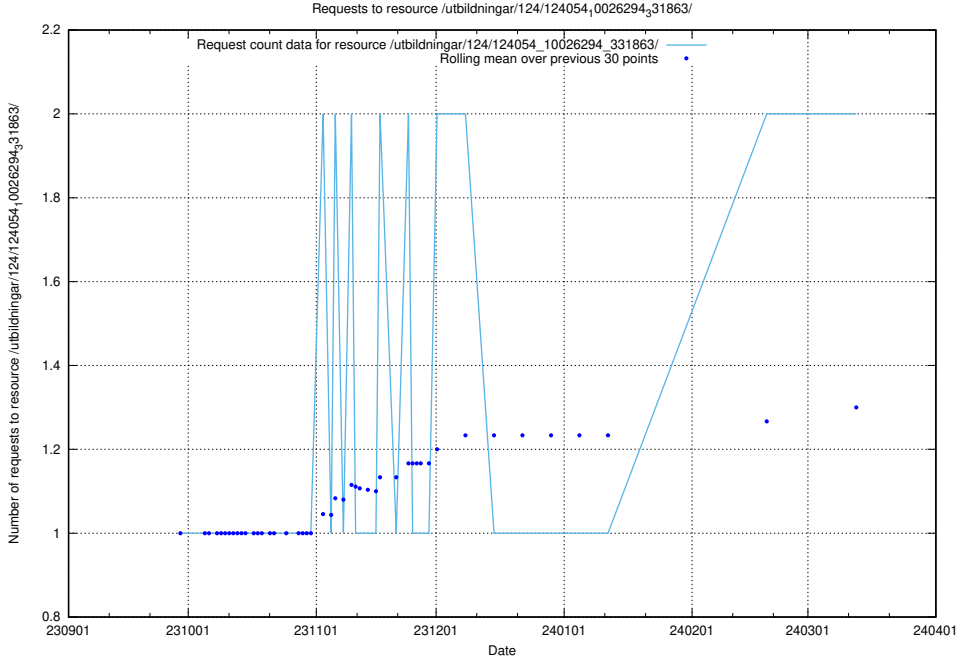

5.580 Usage of /utbildningar/124/124054_10026294_331863/

Here, we count the number of requests to resource /utbildningar/124/124054_10026294_331863/.