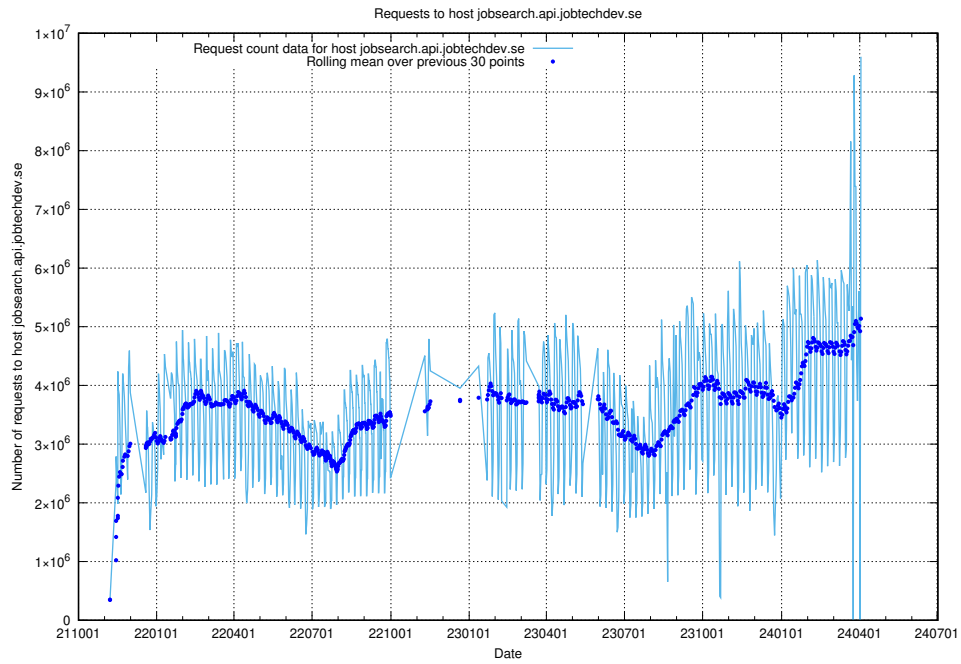

7 Log Stack

This section contains request statistics from [JobTech's log stack](#)⁸.

7.1 Usage of jobsearch.api.jobtechdev.se

Here, we count the number of requests to host jobsearch.api.jobtechdev.se.

---

⁸<https://elk.jobtechdev.se>