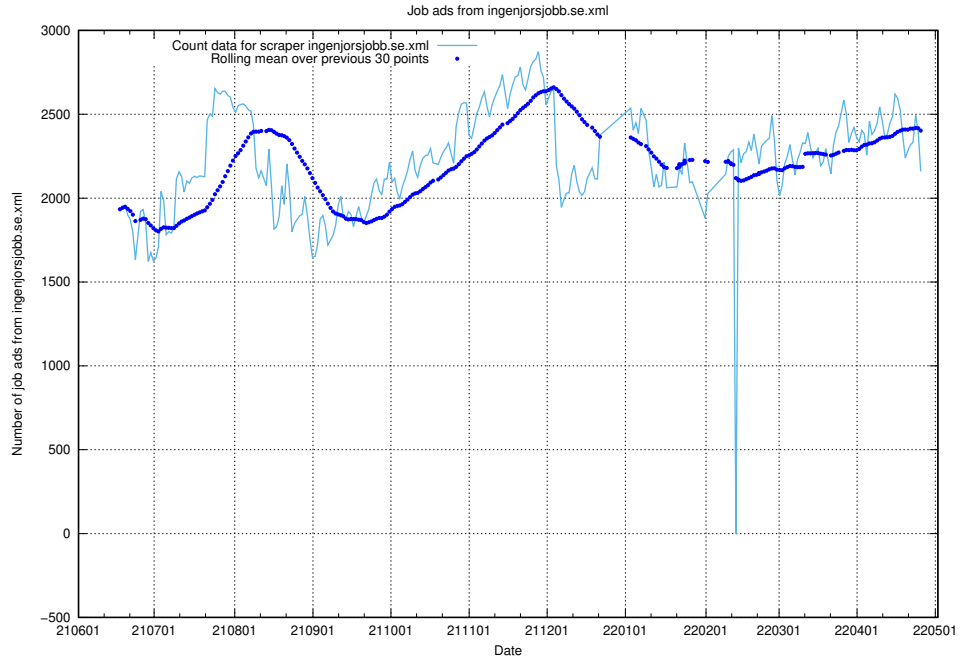

13.5 Number of ads by scraper ingenjorsjobb.se.xml

Here, we count the number of job ads scraped from ingenjorsjobb.se.xml.