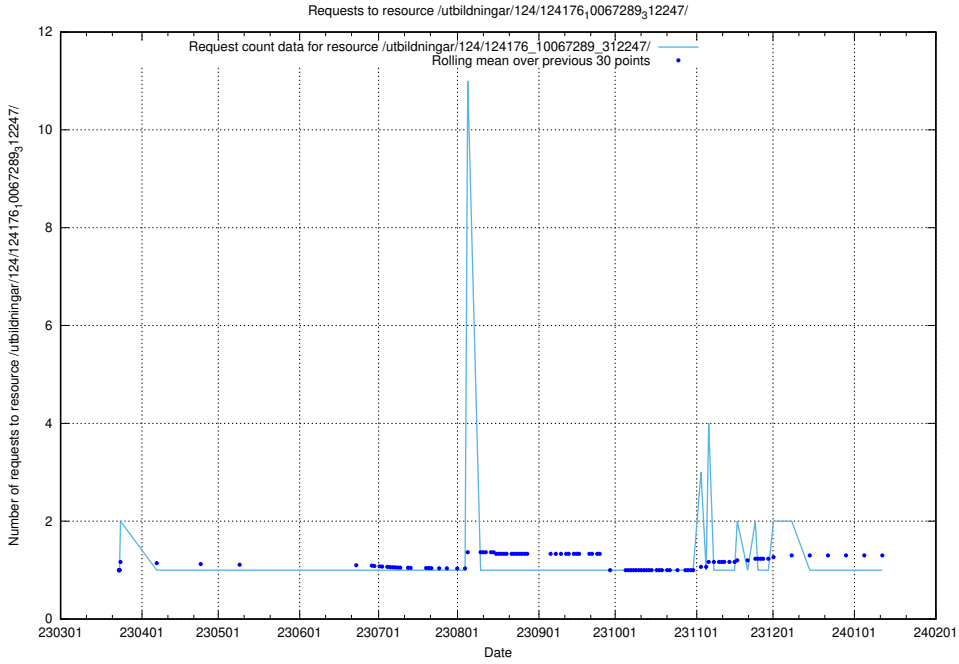

5.3667 Usage of /utbildningar/124/124176_10067289_312247/

Here, we count the number of requests to resource /utbildningar/124/124176_10067289_312247/.