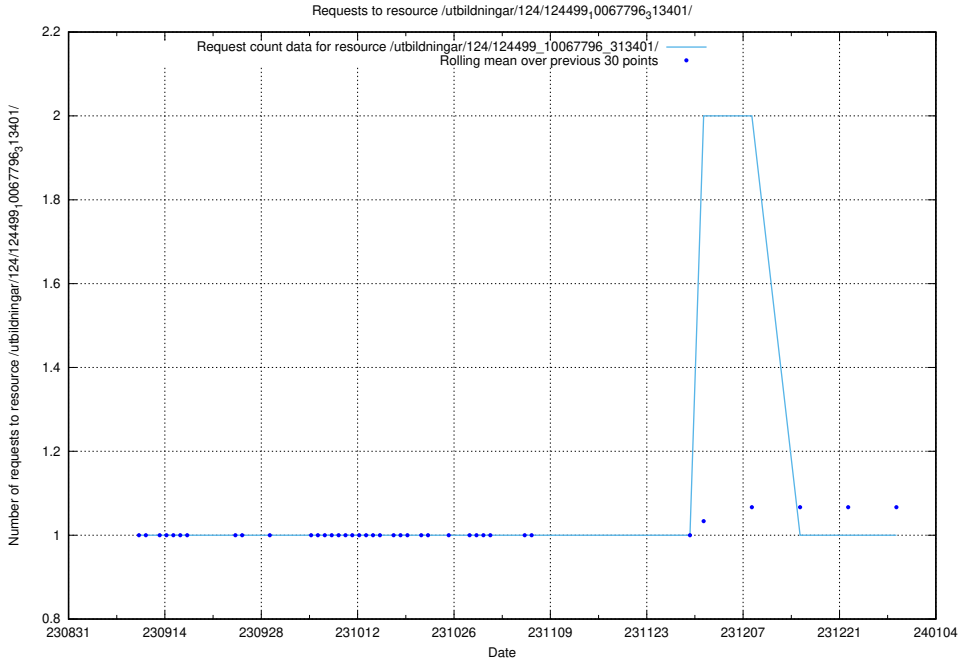

5.4266 Usage of /utbildningar/124/124499_10067796_313401/

Here, we count the number of requests to resource /utbildningar/124/124499_10067796_313401/.