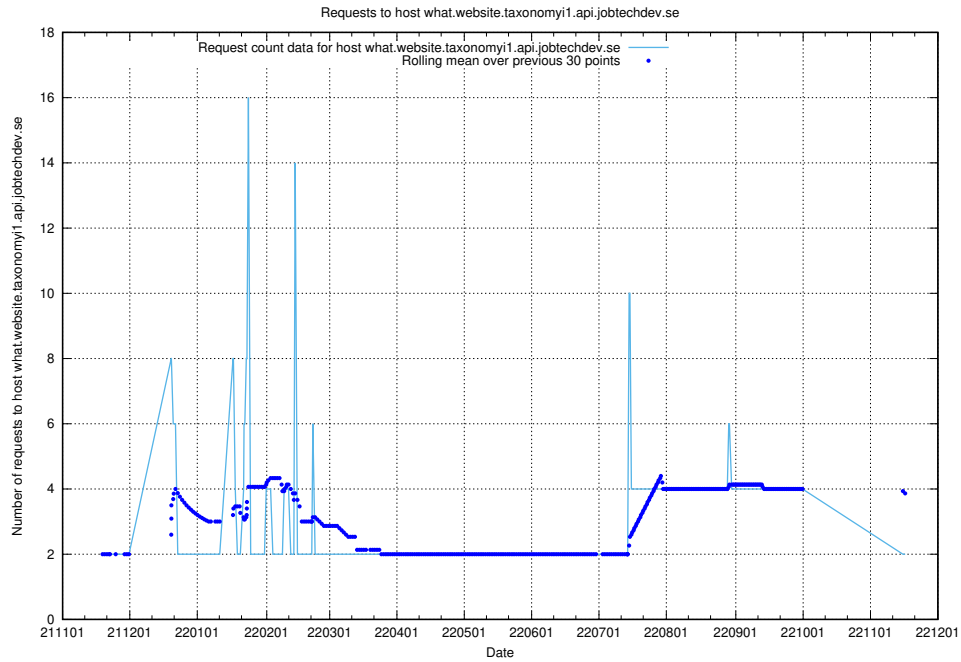

7.456 Usage of what.website.taxonomy1.api.jobtechdev.se

Here, we count the number of requests to host what.website.taxonomy1.api.jobtechdev.se.