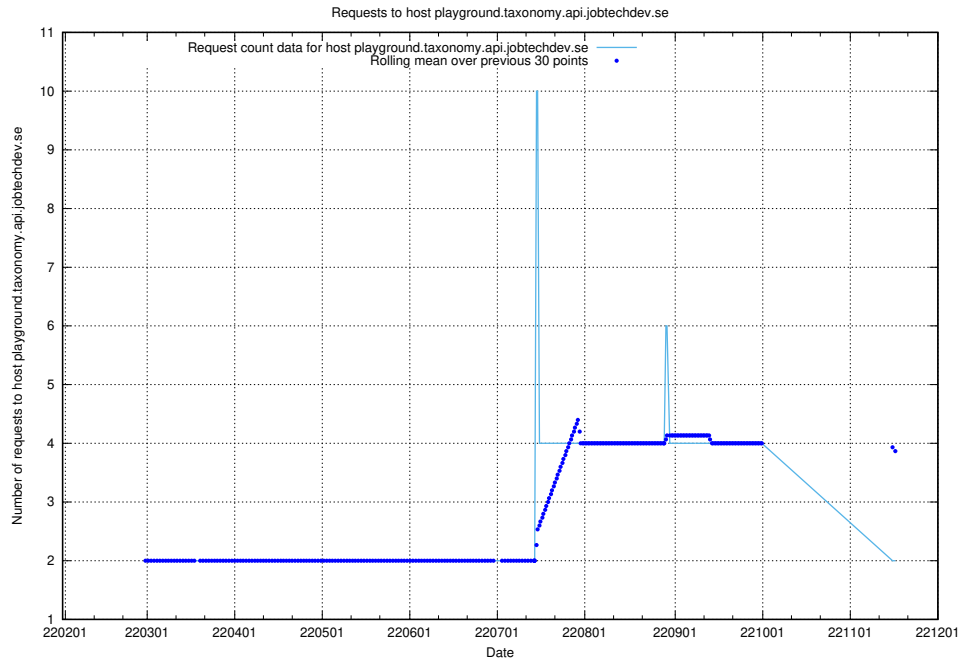

7.509 Usage of playground.taxonomy.api.jobtechdev.se

Here, we count the number of requests to host playground.taxonomy.api.jobtechdev.se.