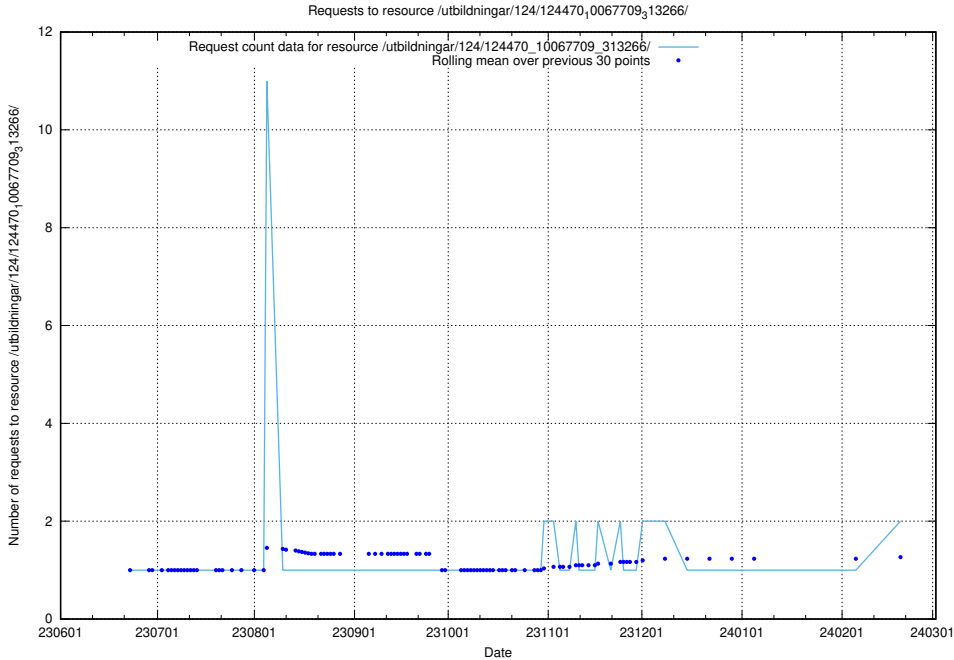

5.717 Usage of /utbildningar/124/124470_10067709_313266/

Here, we count the number of requests to resource /utbildningar/124/124470_10067709_313266/.