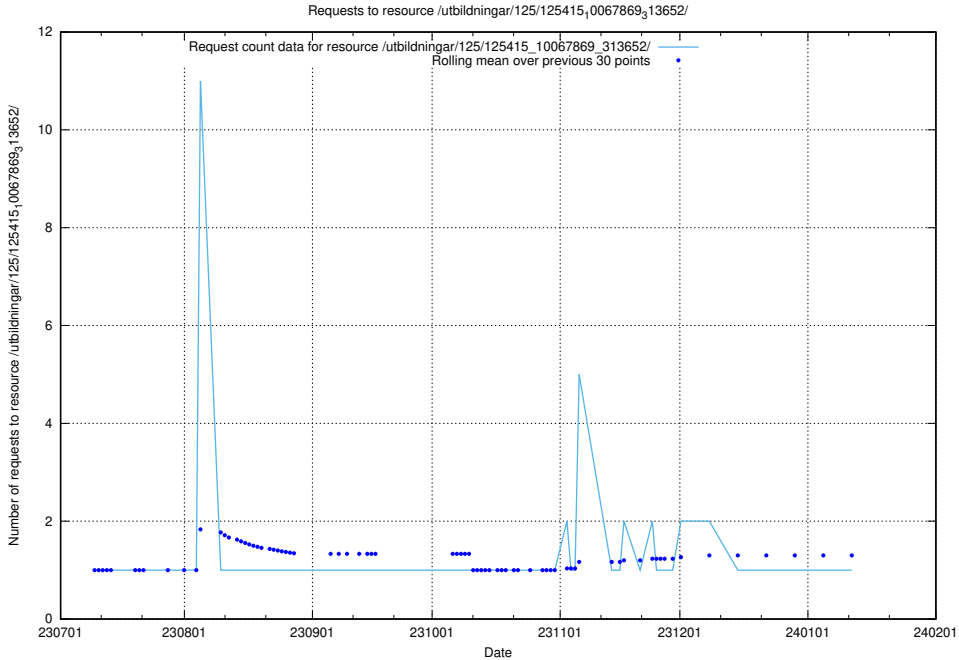

5.4773 Usage of /utbildningar/125/125415_10067869_313652/

Here, we count the number of requests to resource /utbildningar/125/125415_10067869_313652/.