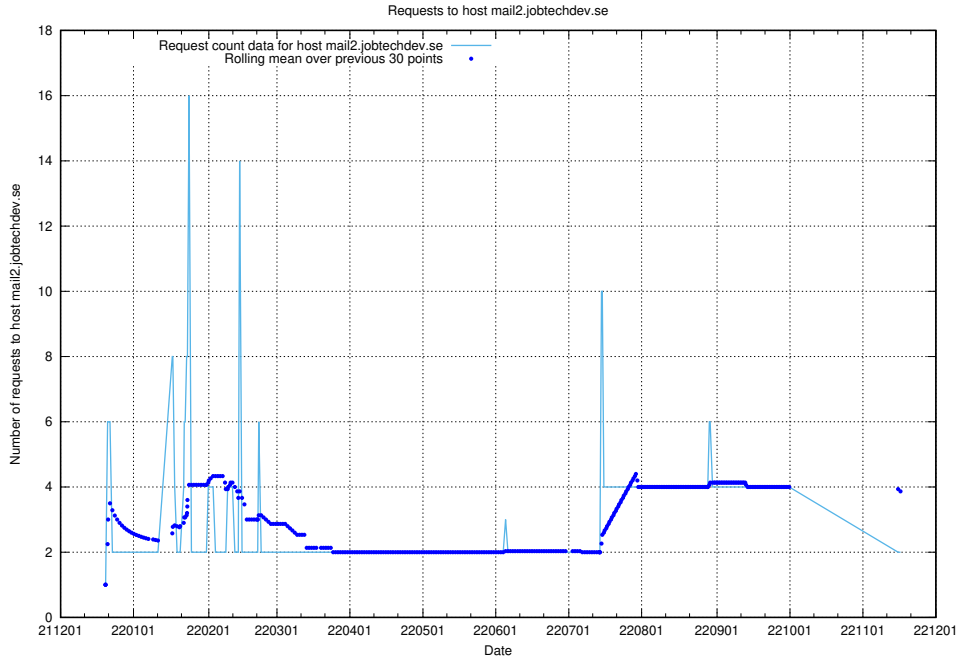

7.375 Usage of mail2.jobtechdev.se

Here, we count the number of requests to host mail2.jobtechdev.se.