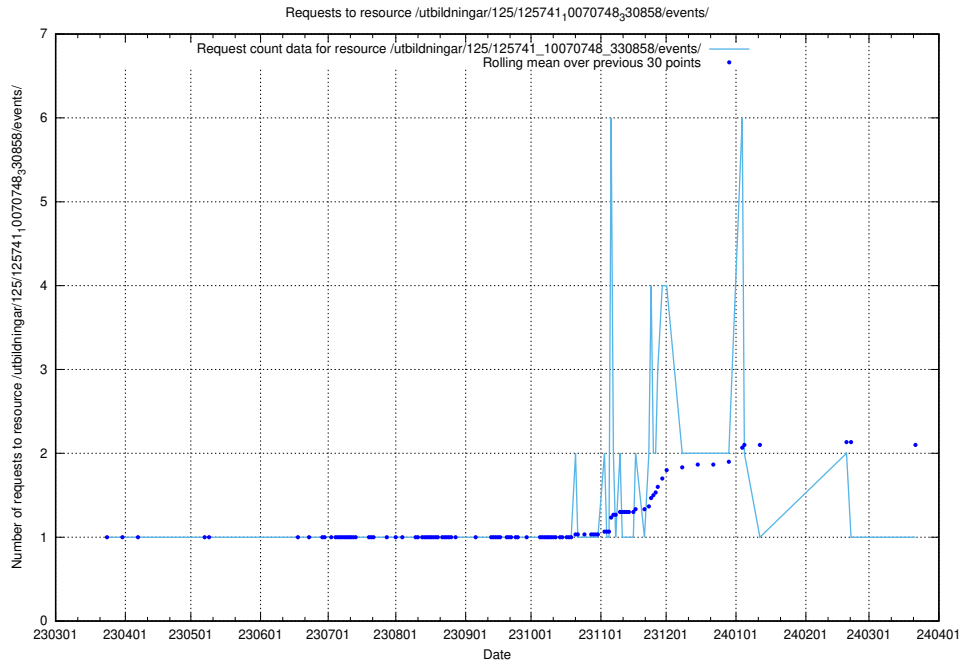

5.5879 Usage of /utbildningar/125/125741_10070748_330858/events/

Here, we count the number of requests to resource /utbildningar/125/125741_10070748_330858/events/