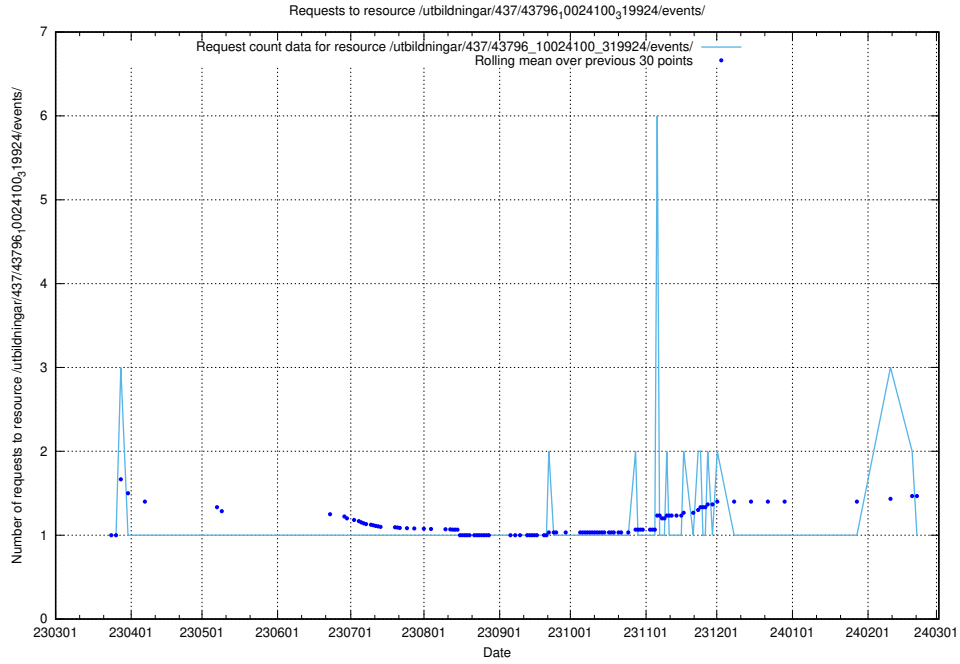

5.5834 Usage of /utbildningar/437/43796_10024100_319924/events/

Here, we count the number of requests to resource /utbildningar/437/43796_10024100_319924/events/.