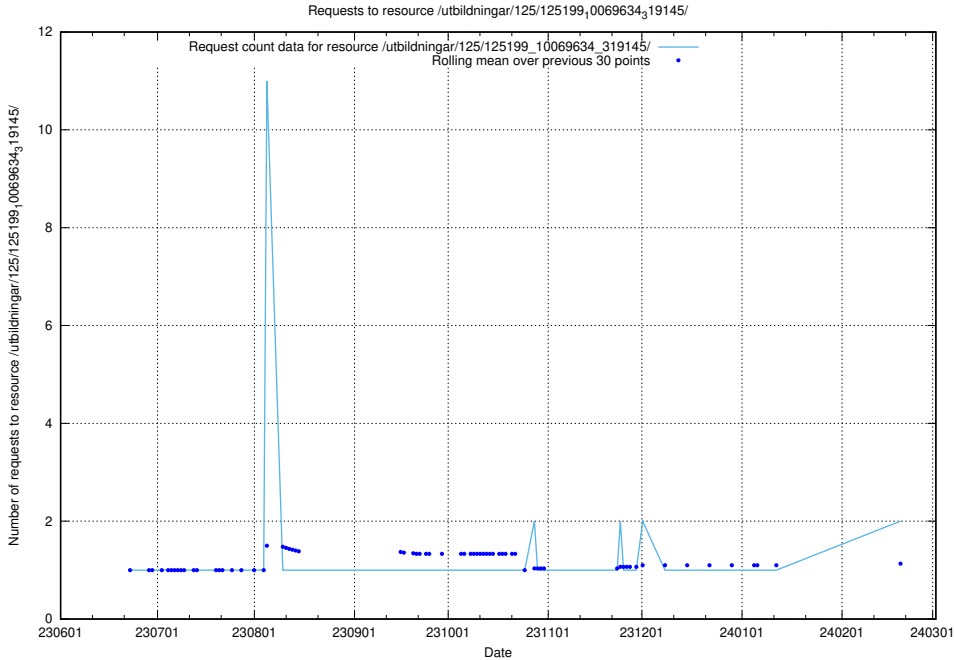

5.702 Usage of /utbildningar/125/125199_10069634_319145/

Here, we count the number of requests to resource /utbildningar/125/125199_10069634_319145/.