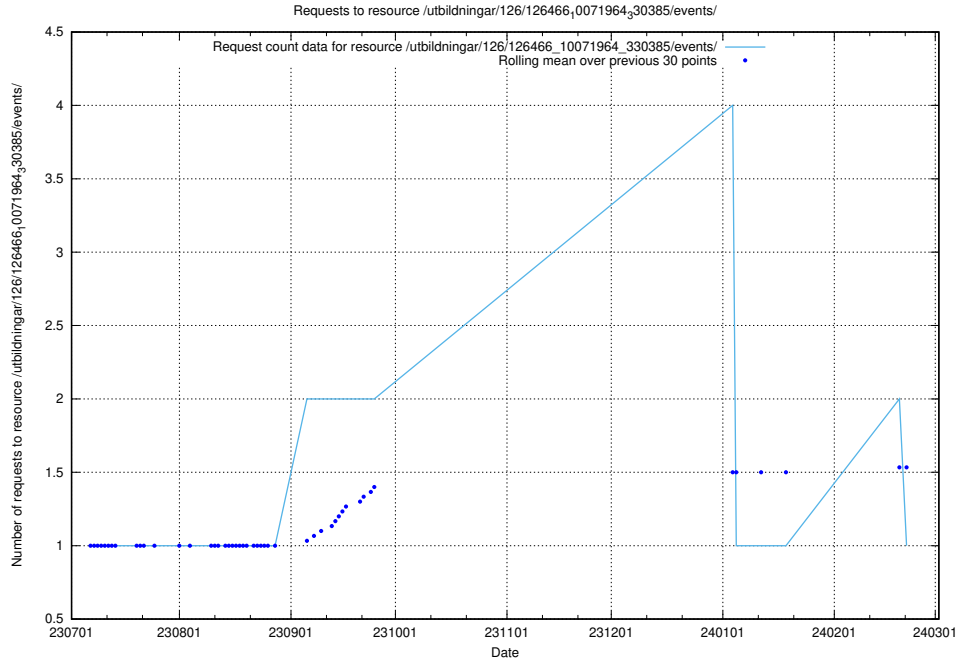

5.4948 Usage of /utbildningar/126/126466_10071964_330385/events/

Here, we count the number of requests to resource /utbildningar/126/126466_10071964_330385/events/