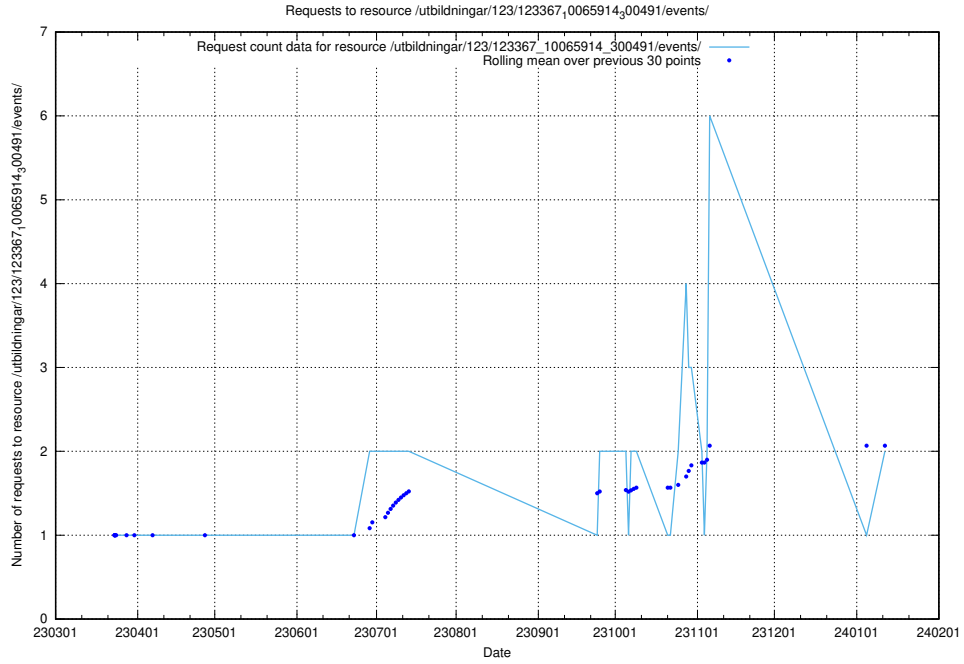

5.599 Usage of /utbildningar/123/123367_10065914_300491/events/

Here, we count the number of requests to resource /utbildningar/123/123367_10065914_300491/events/