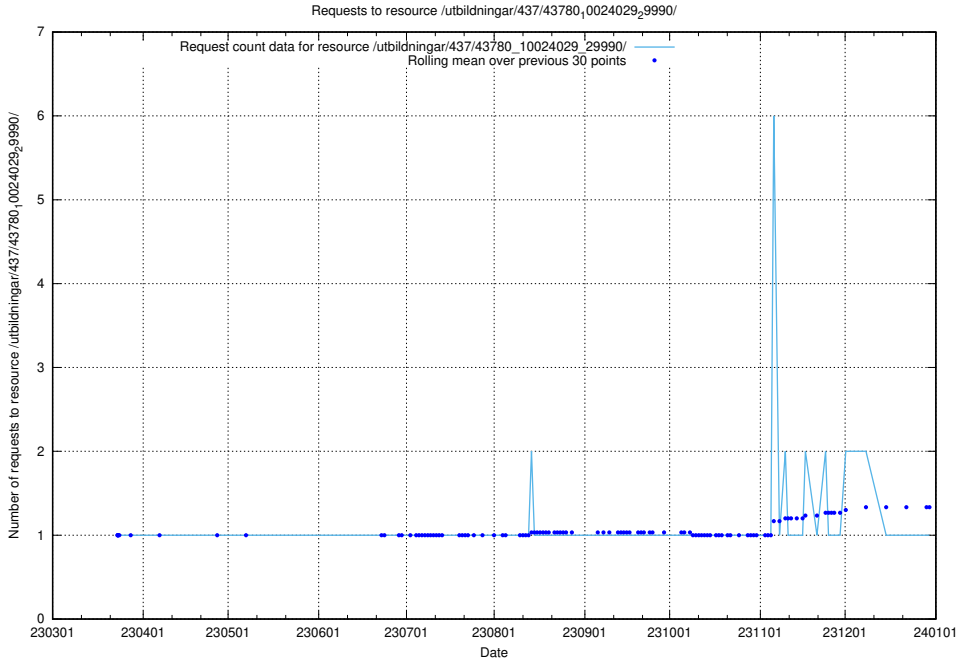

5.6006 Usage of /utbildningar/437/43780_10024029_29990/

Here, we count the number of requests to resource /utbildningar/437/43780_10024029_29990/.