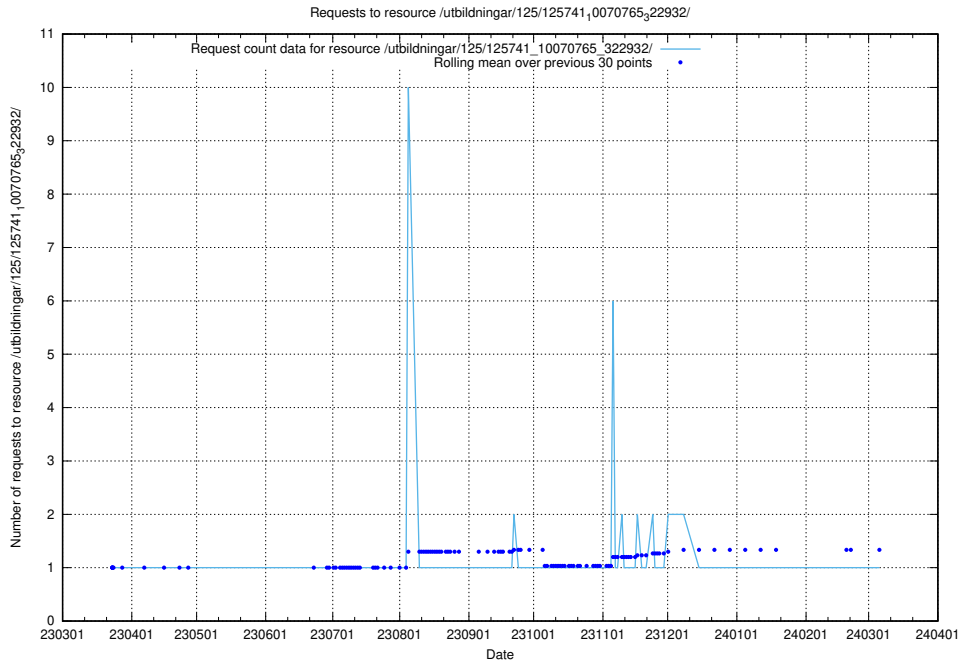

5.6114 Usage of /utbildningar/125/125741_10070765_322932/

Here, we count the number of requests to resource /utbildningar/125/125741_10070765_322932/.