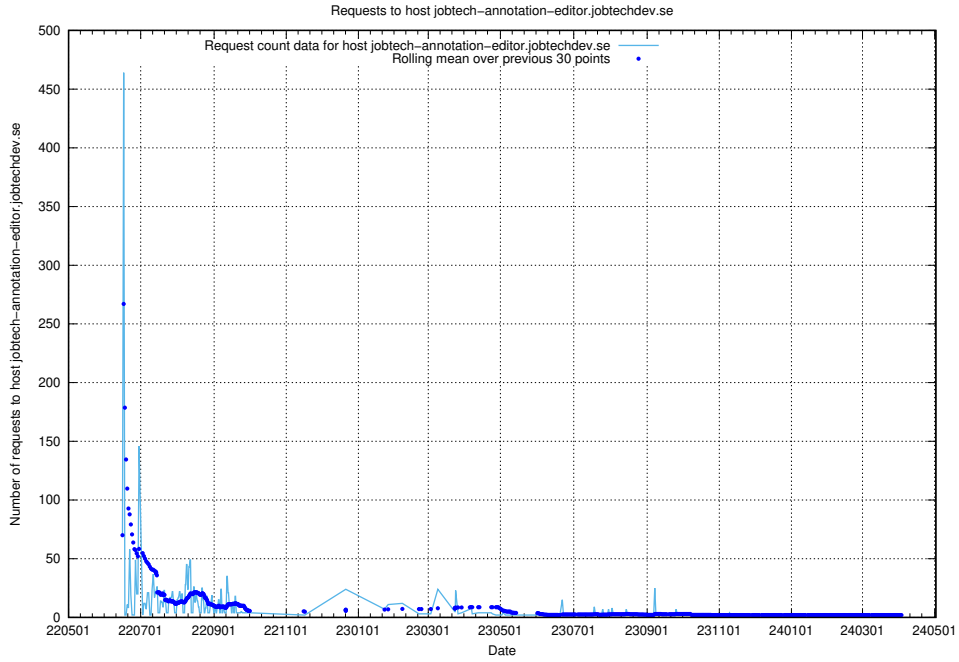

7.404 Usage of `jobtech-annotation-editor.jobtechdev.se`

Here, we count the number of requests to host `jobtech-annotation-editor.jobtechdev.se`.