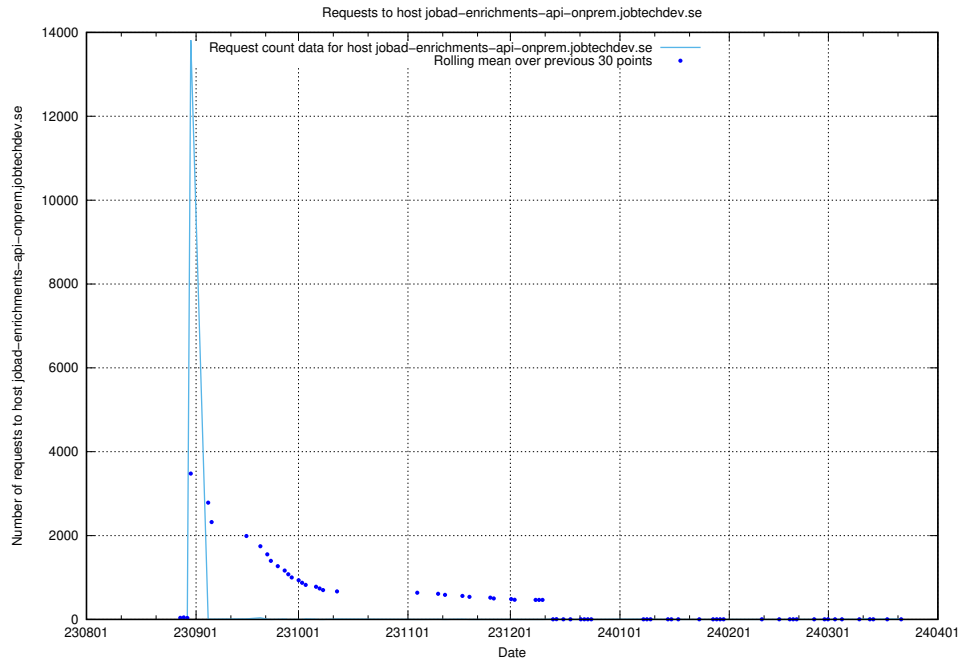

7.64 Usage of jobad-enrichments-api-onprem.jobtechdev.se

Here, we count the number of requests to host jobad-enrichments-api-onprem.jobtechdev.se.