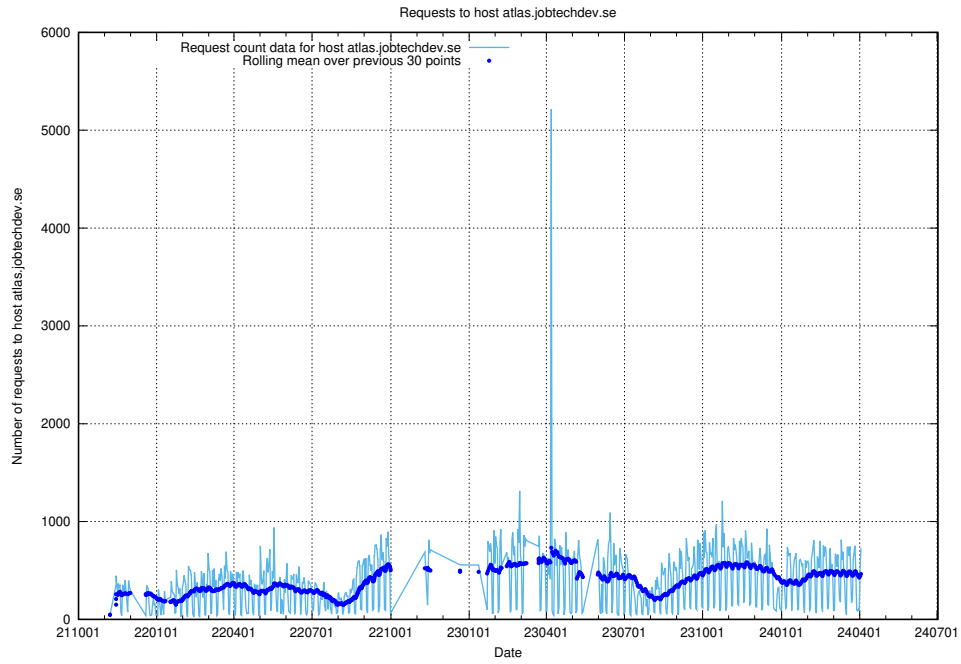

7.21 Usage of atlas.jobtechdev.se

Here, we count the number of requests to host atlas.jobtechdev.se.