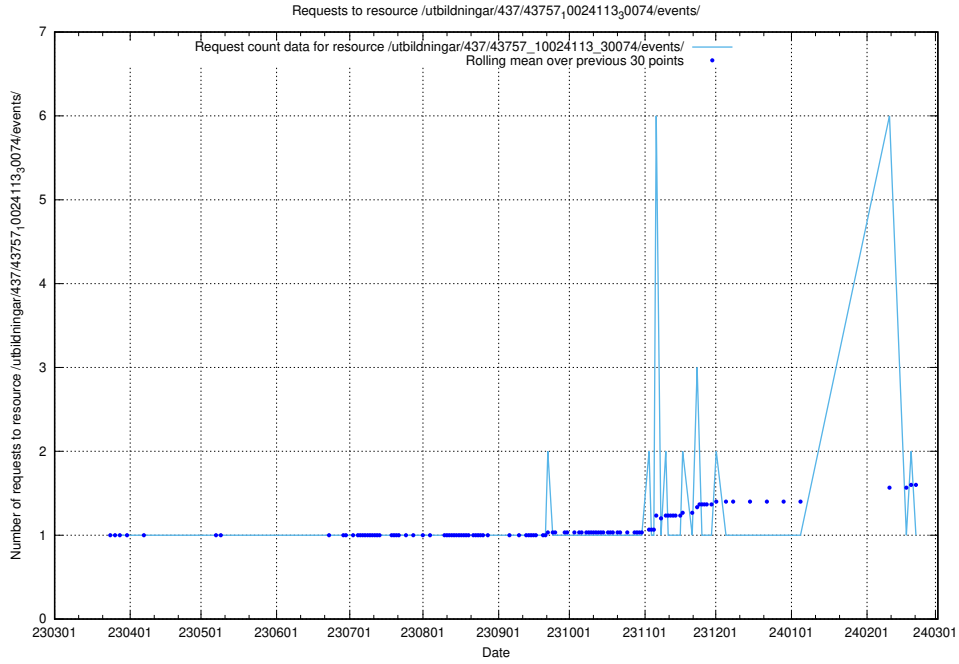

5.5843 Usage of /utbildningar/437/43757_10024113_30074/events/

Here, we count the number of requests to resource /utbildningar/437/43757_10024113_30074/events/.