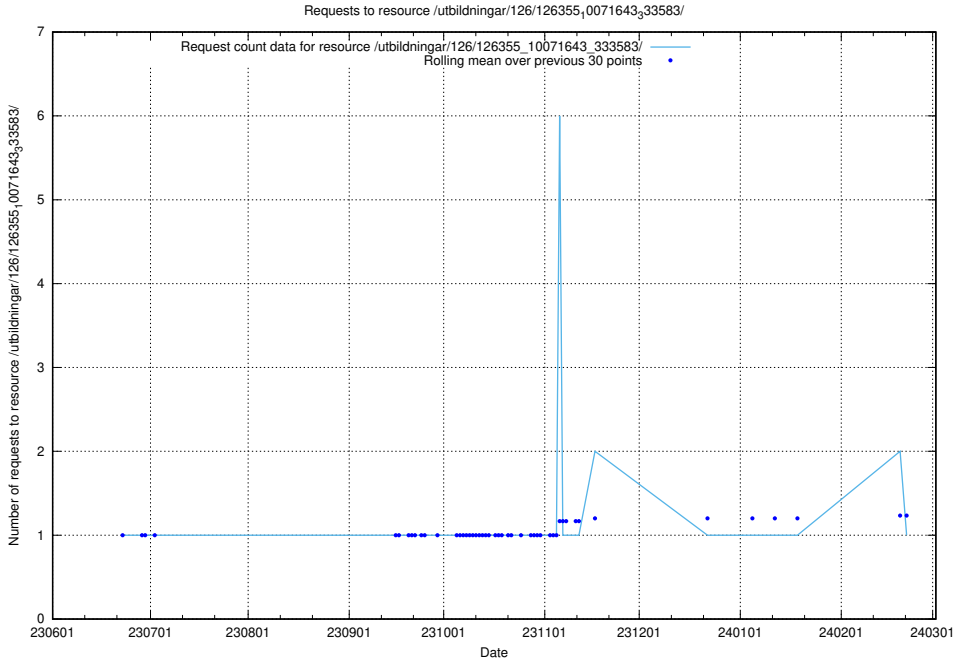

5.5312 Usage of /utbildningar/126/126355_10071643_333583/

Here, we count the number of requests to resource /utbildningar/126/126355_10071643_333583/.