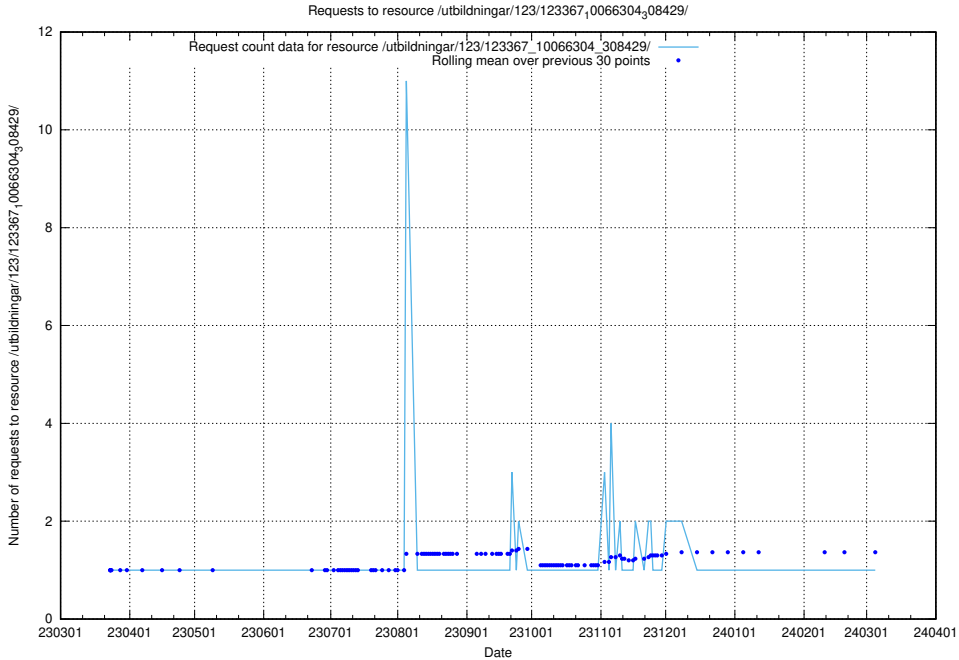

Here, we count the number of requests to resource /utbildningar/124/124473_10067548_312971/events/

5.4186 Usage of /utbildningar/123/123367_10066304_308429/

Here, we count the number of requests to resource /utbildningar/123/123367_10066304_308429/.