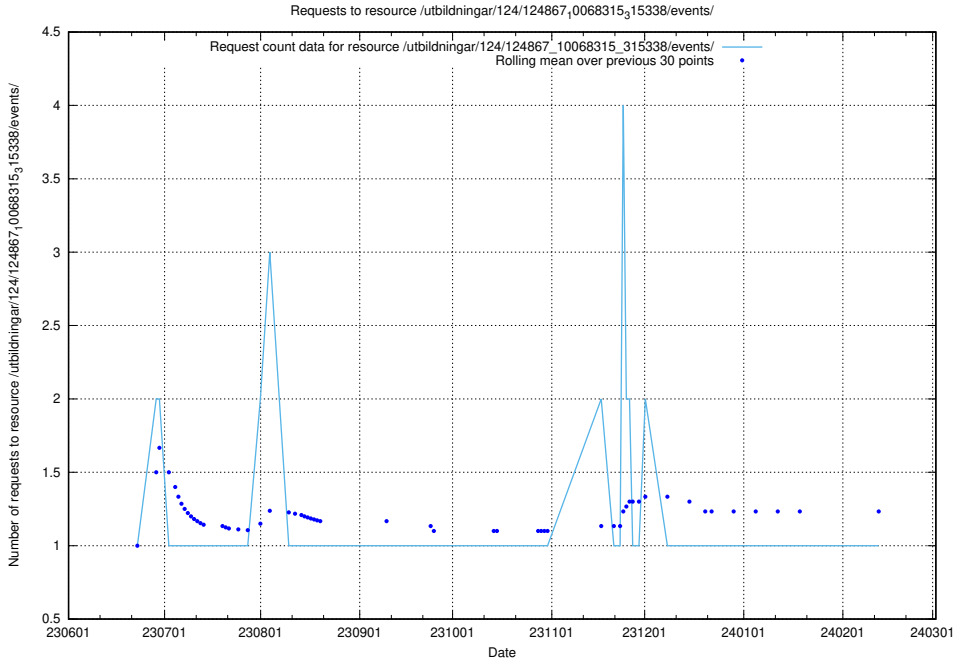

5.5392 Usage of /utbildningar/124/124867_10068315_315338/events/

Here, we count the number of requests to resource /utbildningar/124/124867_10068315_315338/events/