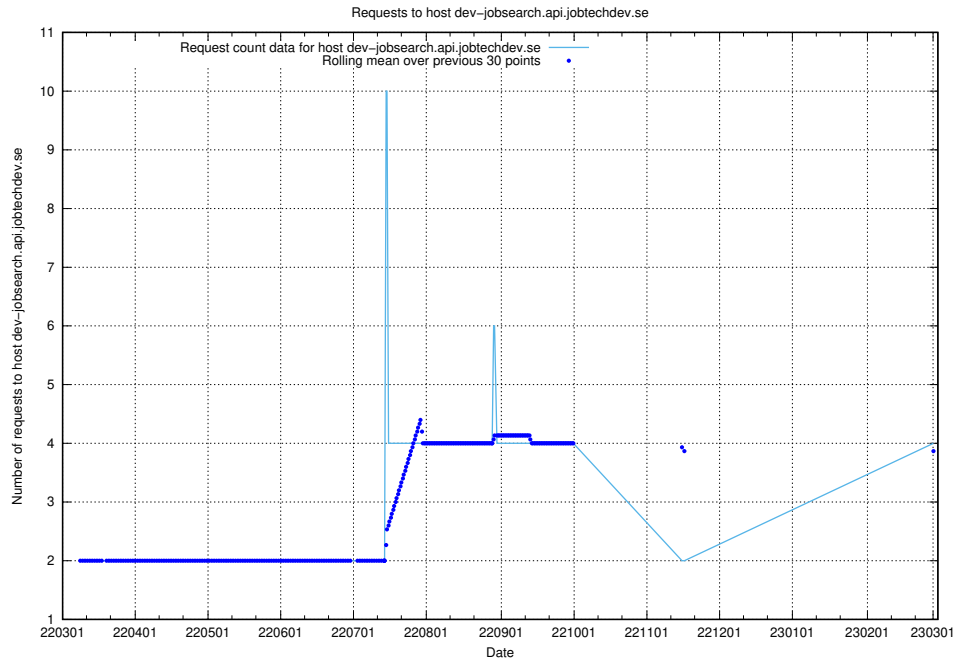

7.152 Usage of dev-jobsearch.api.jobtechdev.se

Here, we count the number of requests to host dev-jobsearch.api.jobtechdev.se.