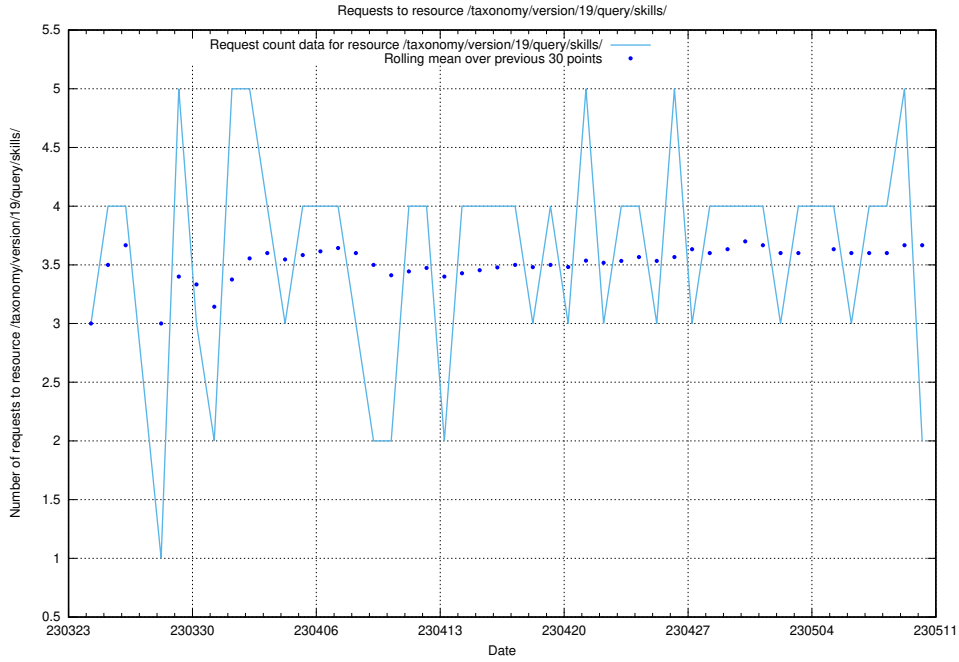

5.812 Usage of /taxonomy/version/19/query/skills/

Here, we count the number of requests to resource /taxonomy/version/19/query/skills/.