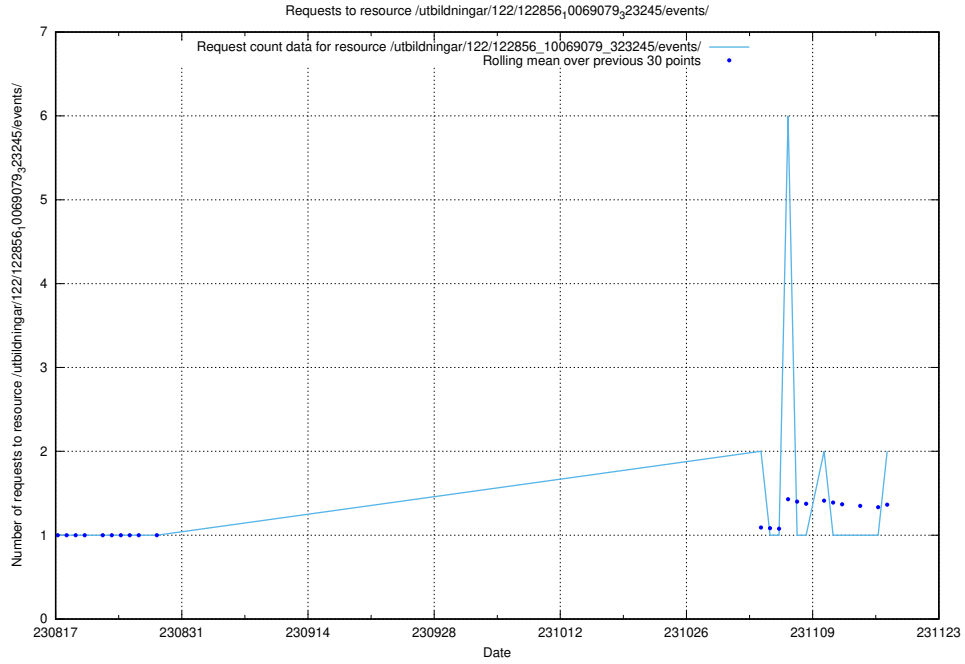

5.624 Usage of /utbildningar/122/122856_10069079_323245/events/

Here, we count the number of requests to resource /utbildningar/122/122856_10069079_323245/events/