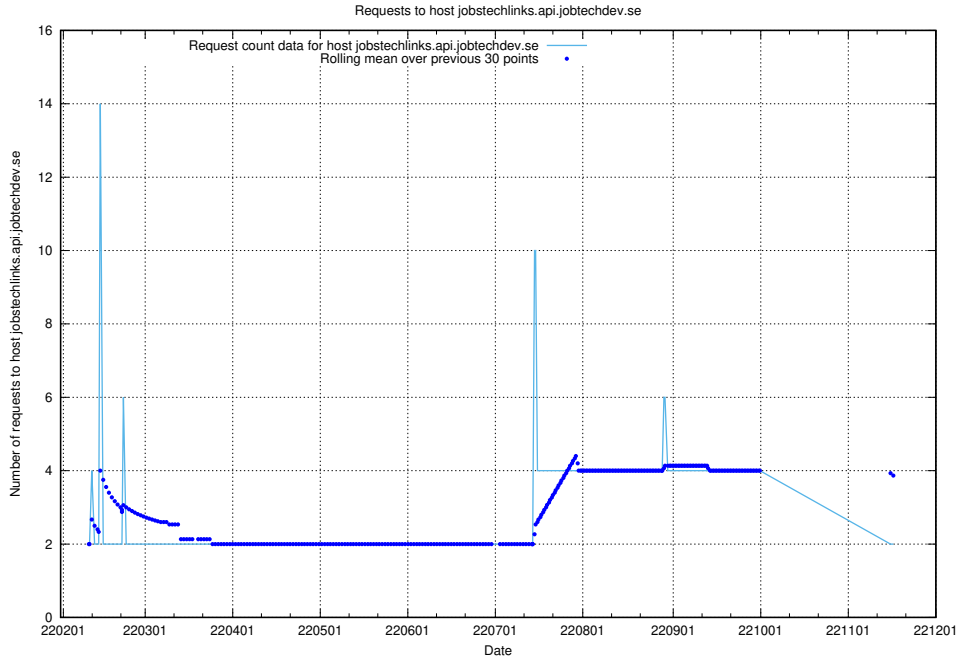

7.555 Usage of jobstechlinks.api.jobtechdev.se

Here, we count the number of requests to host jobstechlinks.api.jobtechdev.se.