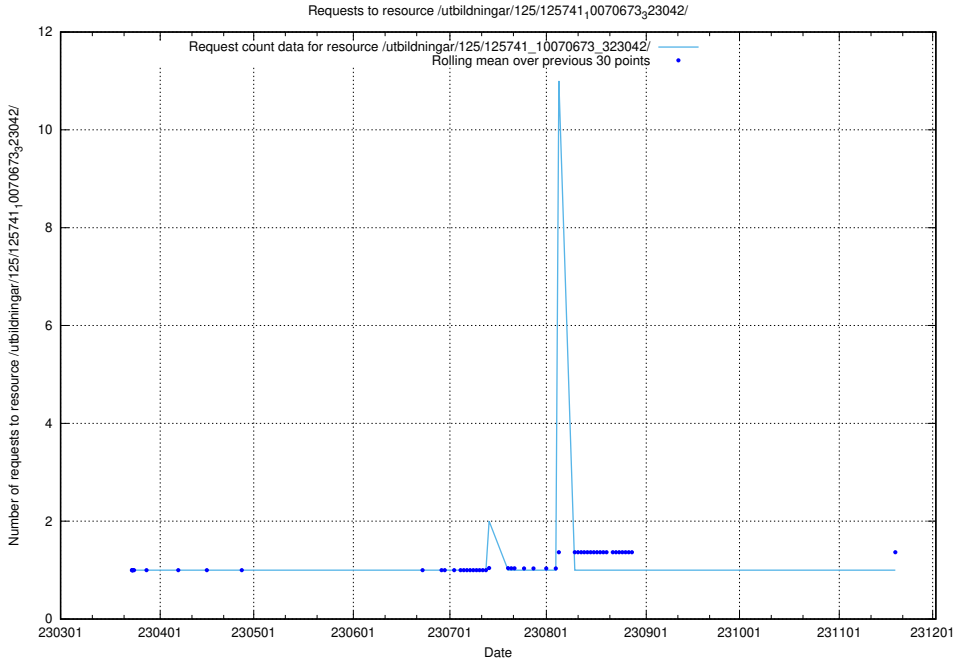

Here, we count the number of requests to resource /utbildningar/125/125741_10070673_323042/.

5.6140 Usage of /utbildningar/125/125741_10070668_329433/

Here, we count the number of requests to resource /utbildningar/125/125741_10070668_329433/.