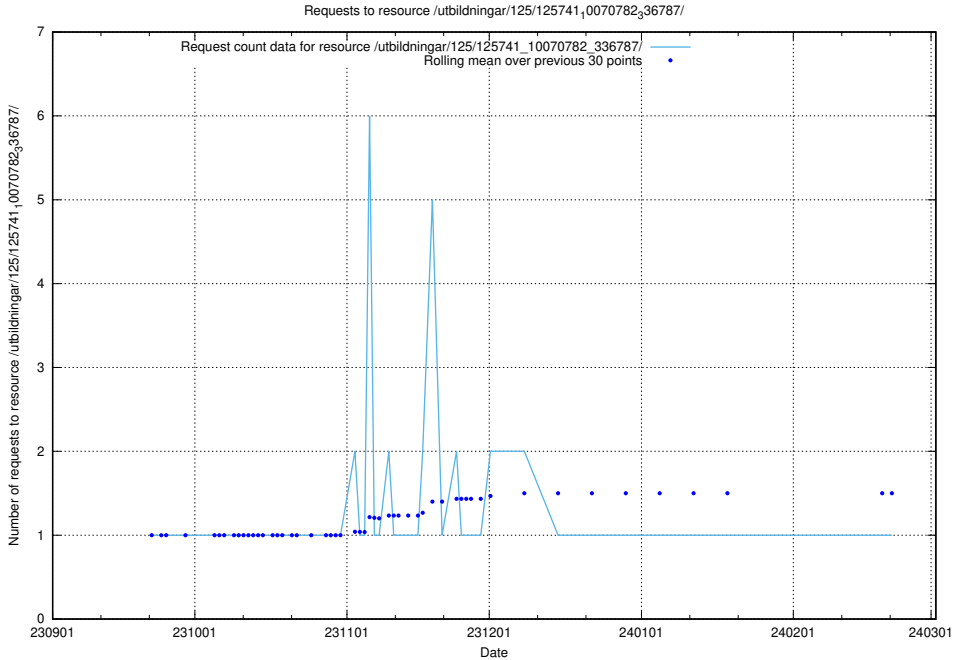

5.4155 Usage of /utbildningar/125/125741_10070782_336787/

Here, we count the number of requests to resource /utbildningar/125/125741_10070782_336787/.