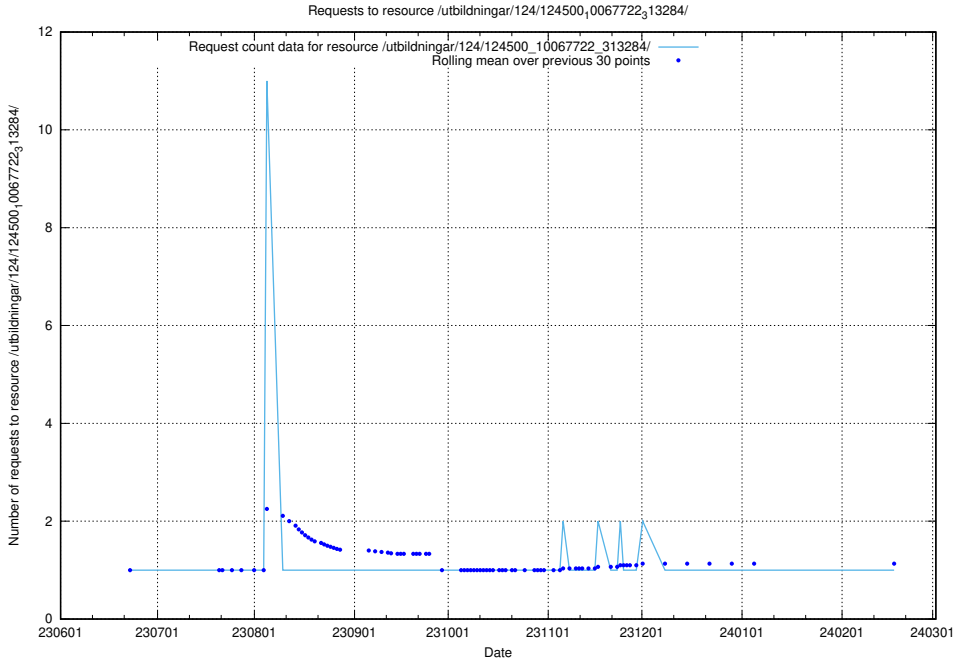

5.5439 Usage of /utbildningar/124/124500_10067722_313284/

Here, we count the number of requests to resource /utbildningar/124/124500_10067722_313284/.