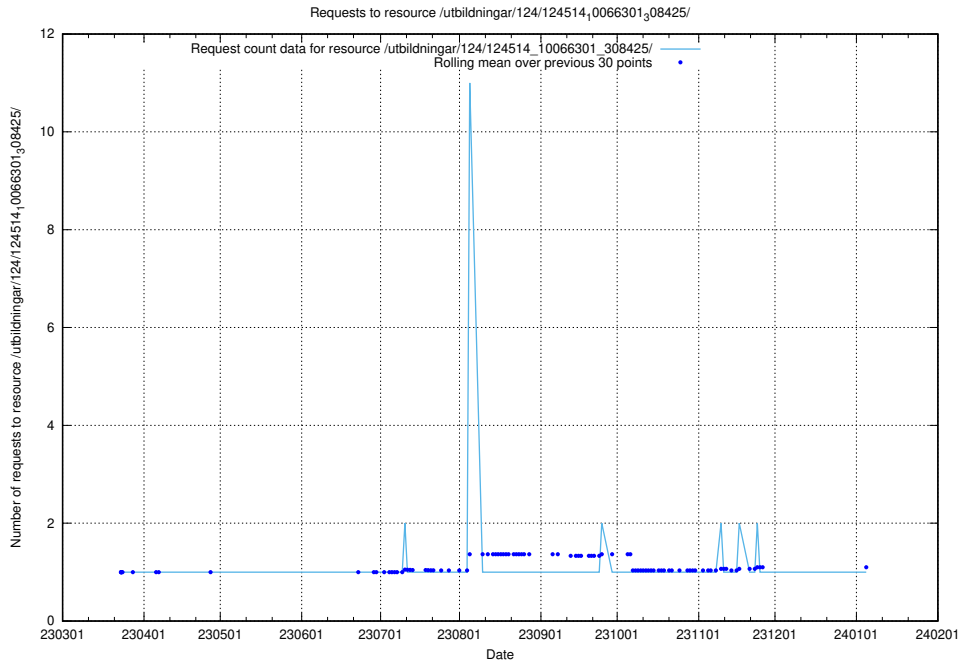

5.1479 Usage of /utbildningar/124/124514_10066301_308425/

Here, we count the number of requests to resource /utbildningar/124/124514_10066301_308425/.