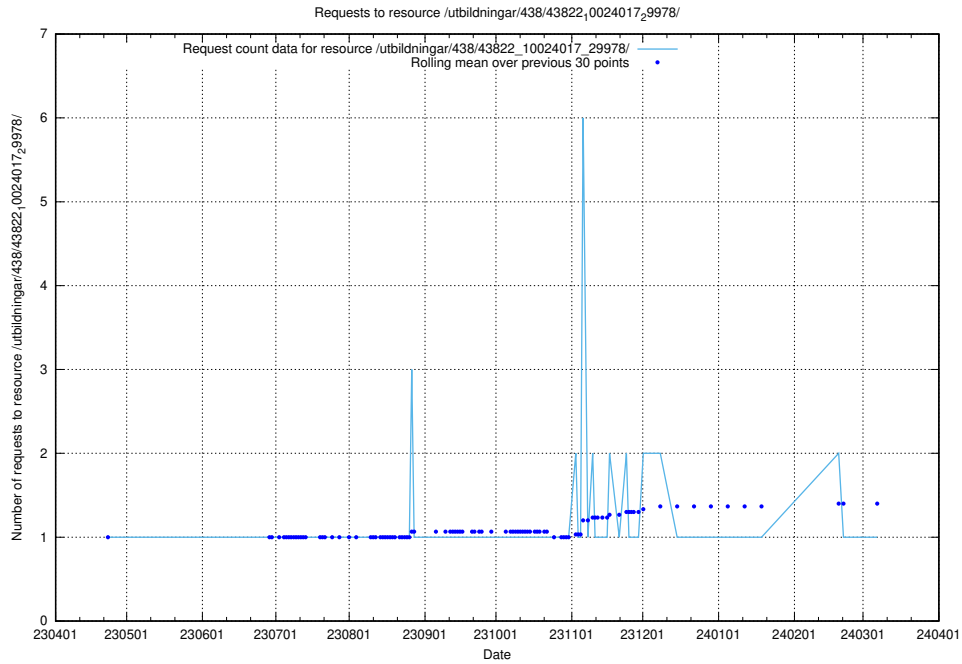

5.5701 Usage of /utbildningar/438/43822_10024017_29978/

Here, we count the number of requests to resource /utbildningar/438/43822_10024017_29978/.