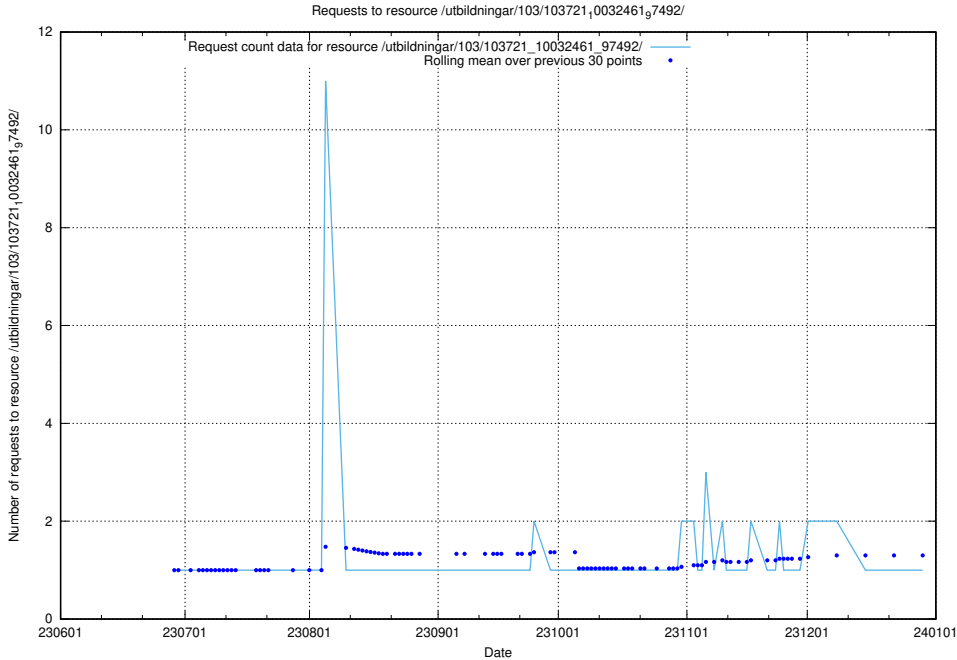

5.5188 Usage of /utbildningar/103/103721_10032461_97492/

Here, we count the number of requests to resource /utbildningar/103/103721_10032461_97492/.