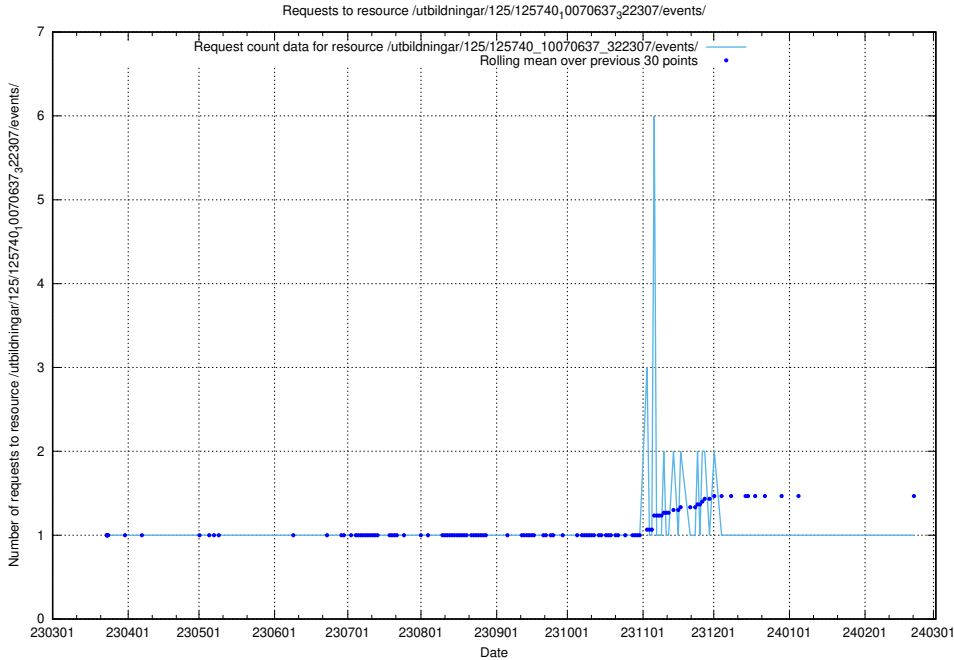

5.902 Usage of /utbildningar/125/125740_10070637_322307/events/

Here, we count the number of requests to resource /utbildningar/125/125740_10070637_322307/events/