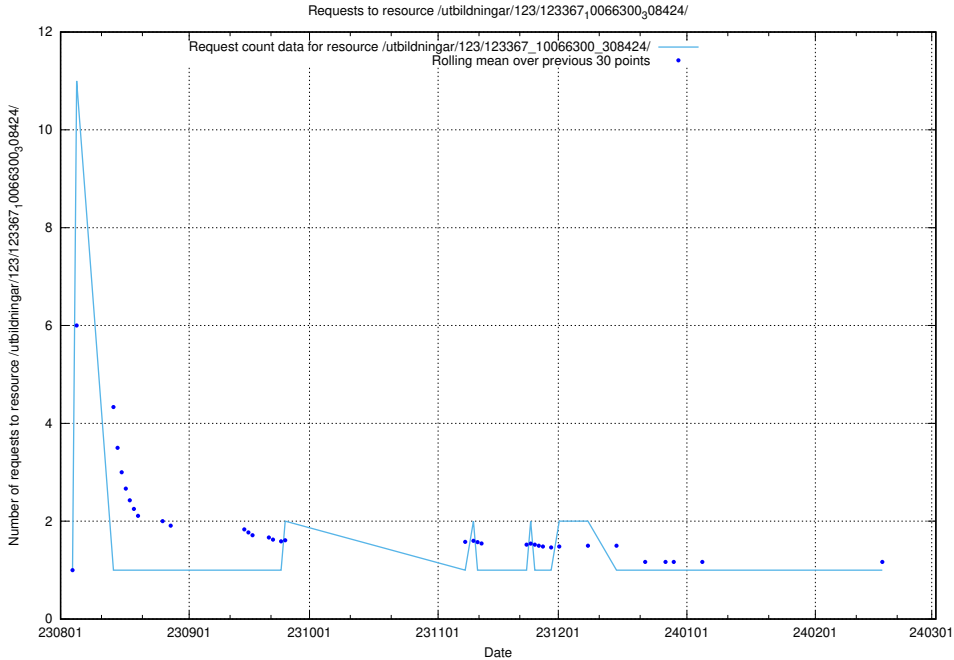

Here, we count the number of requests to resource /utbildningar/123/123367_10066300_308424/events/

5.4547 Usage of /utbildningar/123/123367_10066300_308424/

Here, we count the number of requests to resource /utbildningar/123/123367_10066300_308424/.