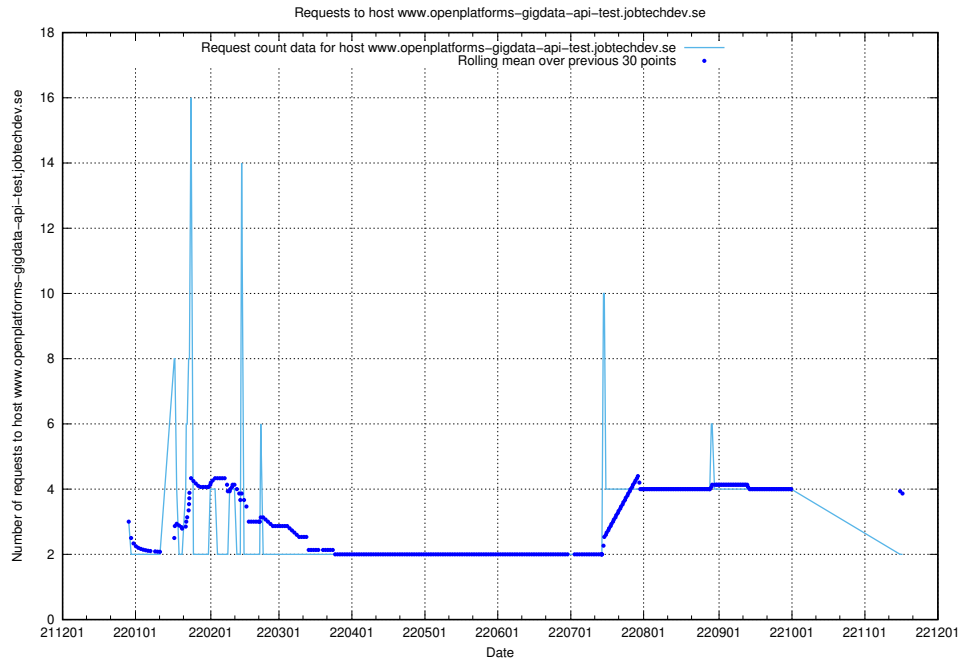

7.351 Usage of www.openplatforms-gigdata-api-test.jobtechdev.se

Here, we count the number of requests to host www.openplatforms-gigdata-api-test.jobtechdev.se.