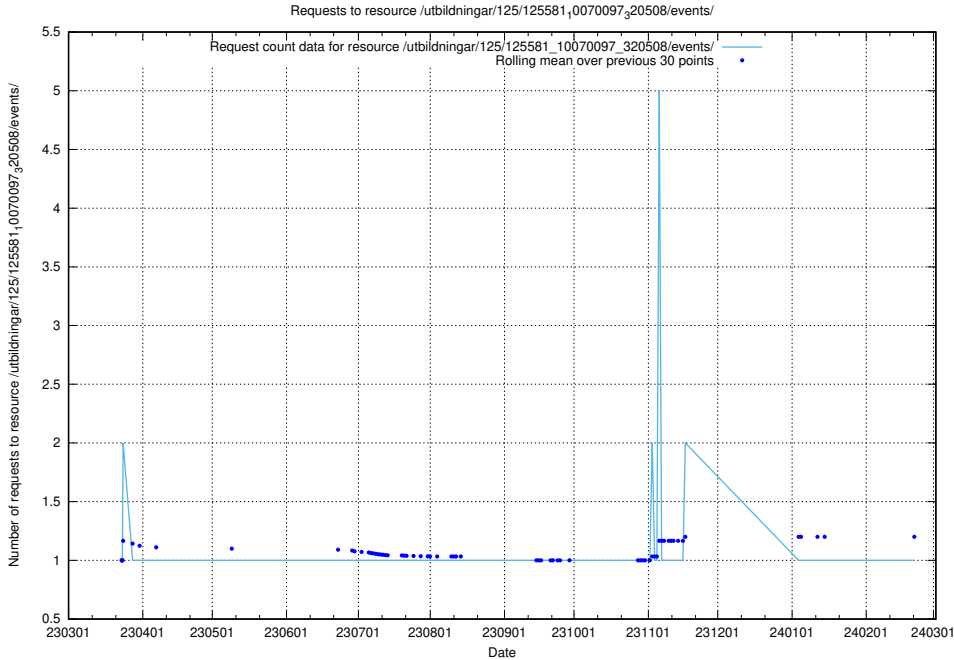

5.989 Usage of /utbildningar/125/125581_10070097_320508/events/

Here, we count the number of requests to resource /utbildningar/125/125581_10070097_320508/events/