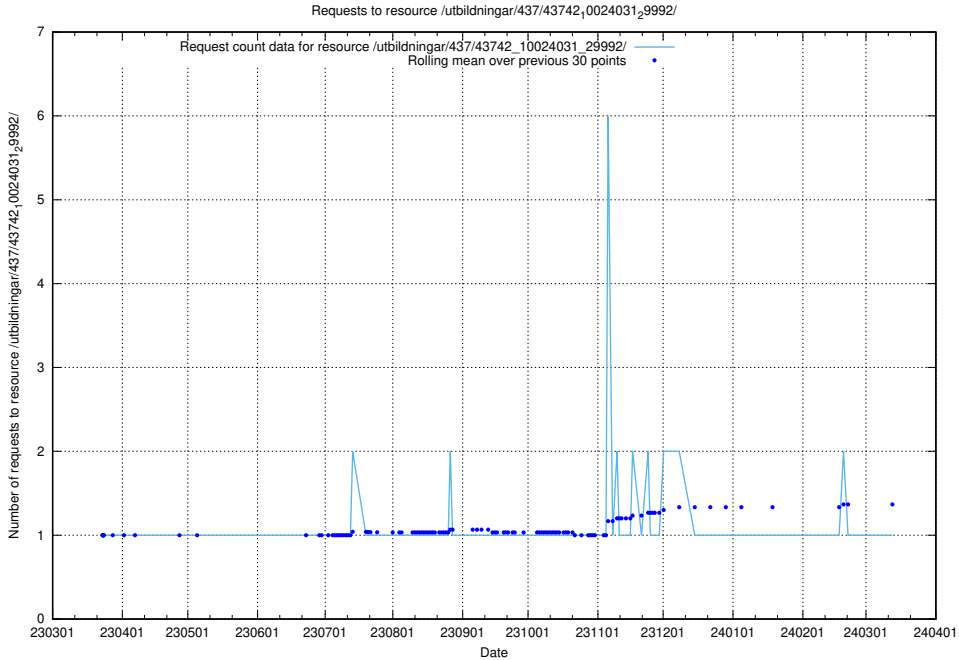

5.6028 Usage of /utbildningar/437/43742_10024031_29992/

Here, we count the number of requests to resource /utbildningar/437/43742_10024031_29992/.