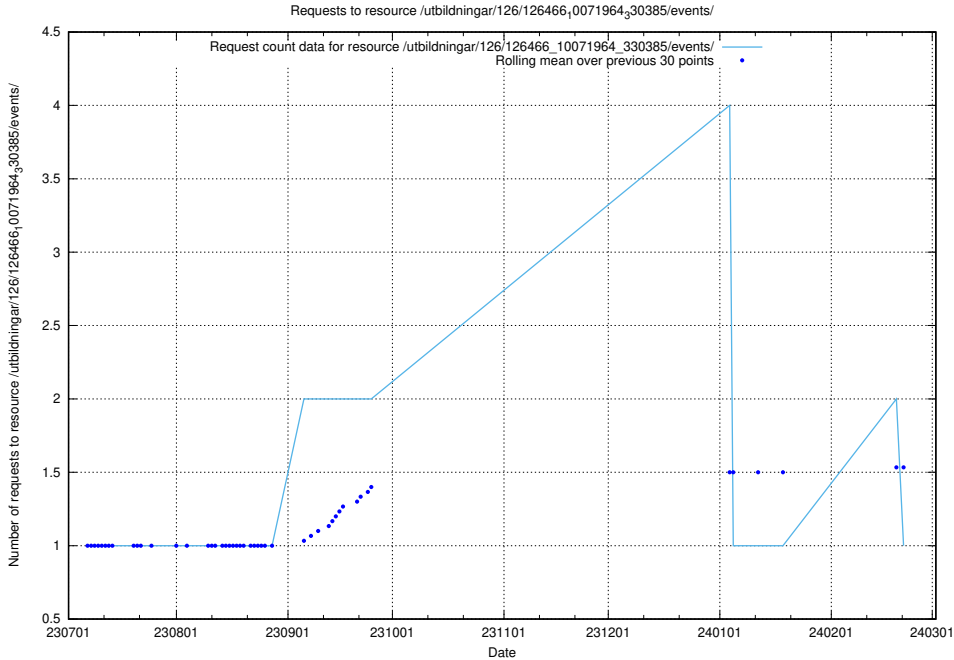

5.4951 Usage of /utbildningar/126/126466_10071964_330385/events/

Here, we count the number of requests to resource /utbildningar/126/126466_10071964_330385/events/