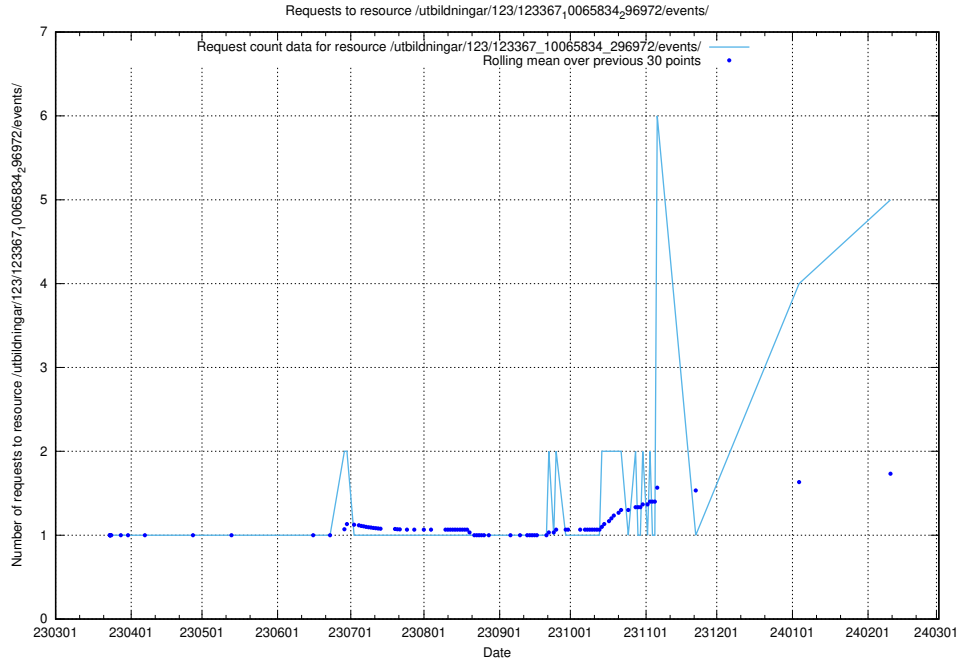

5.123 Usage of /utbildningar/123/123367_10065834_296972/events/

Here, we count the number of requests to resource /utbildningar/123/123367_10065834_296972/events/