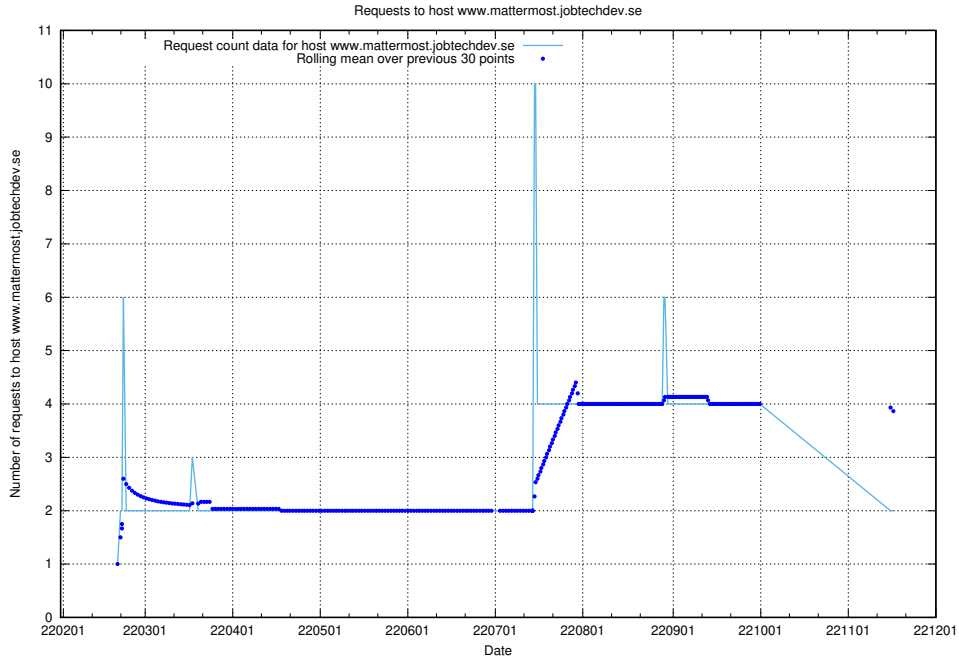

7.525 Usage of www.mattermost.jobtechdev.se

Here, we count the number of requests to host www.mattermost.jobtechdev.se.

7.526 Usage of dddd.jobstream.api.jobtechdev.se

Here, we count the number of requests to host dddd.jobstream.api.jobtechdev.se.