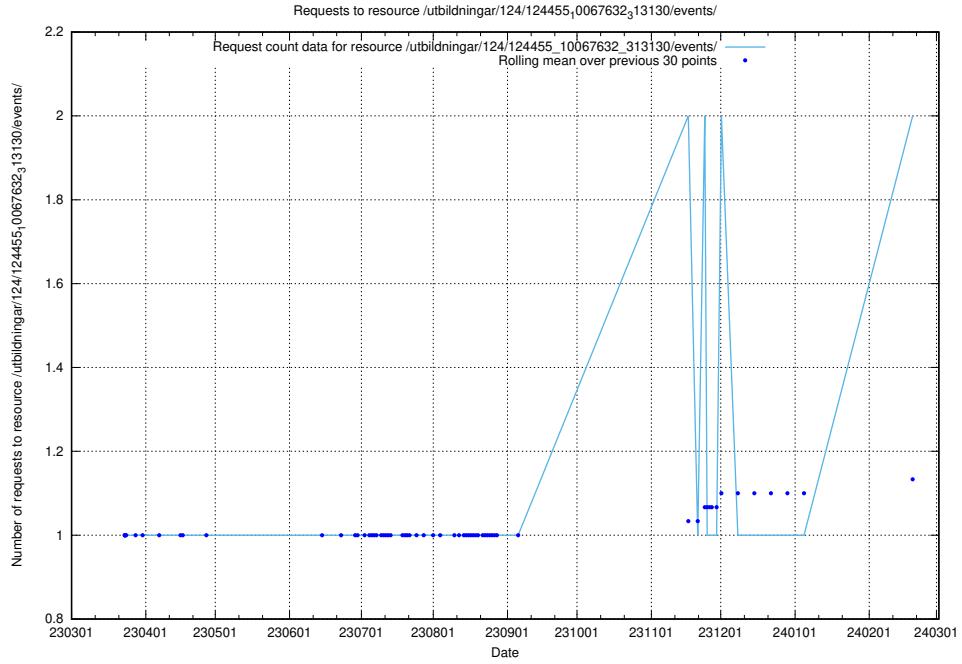

5.521 Usage of /utbildningar/124/124455_10067632_313130/events/

Here, we count the number of requests to resource /utbildningar/124/124455_10067632_313130/events/