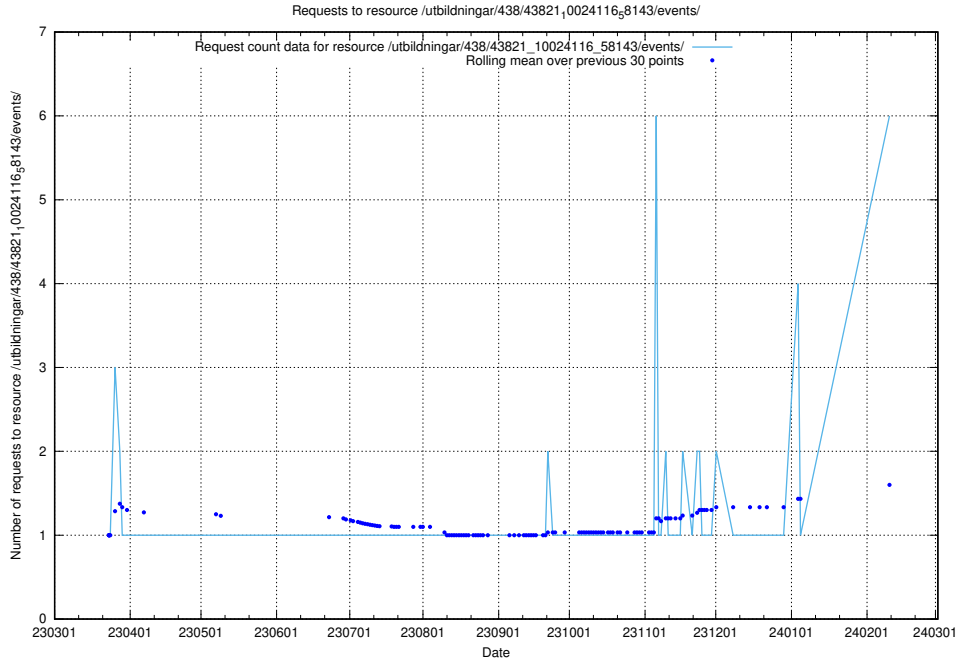

5.106 Usage of /utbildningar/438/43821_10024116_58143/events/

Here, we count the number of requests to resource /utbildningar/438/43821_10024116_58143/events/.