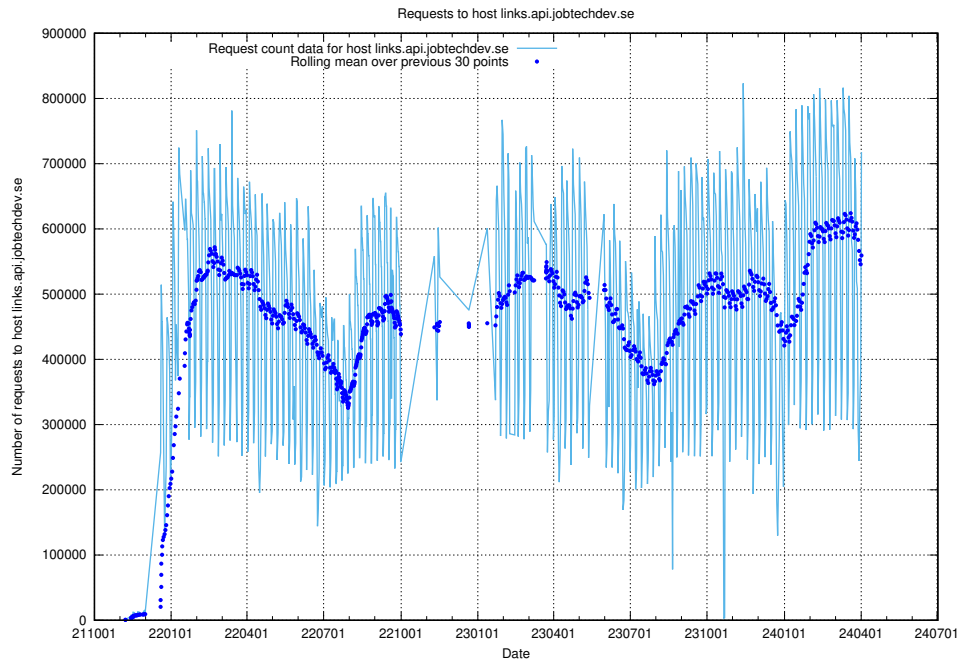

7 Log Stack

This section contains request statistics from [JobTech's log stack](#)⁸.

7.1 Usage of links.api.jobtechdev.se

Here, we count the number of requests to host links.api.jobtechdev.se.

---

⁸<https://elk.jobtechdev.se>