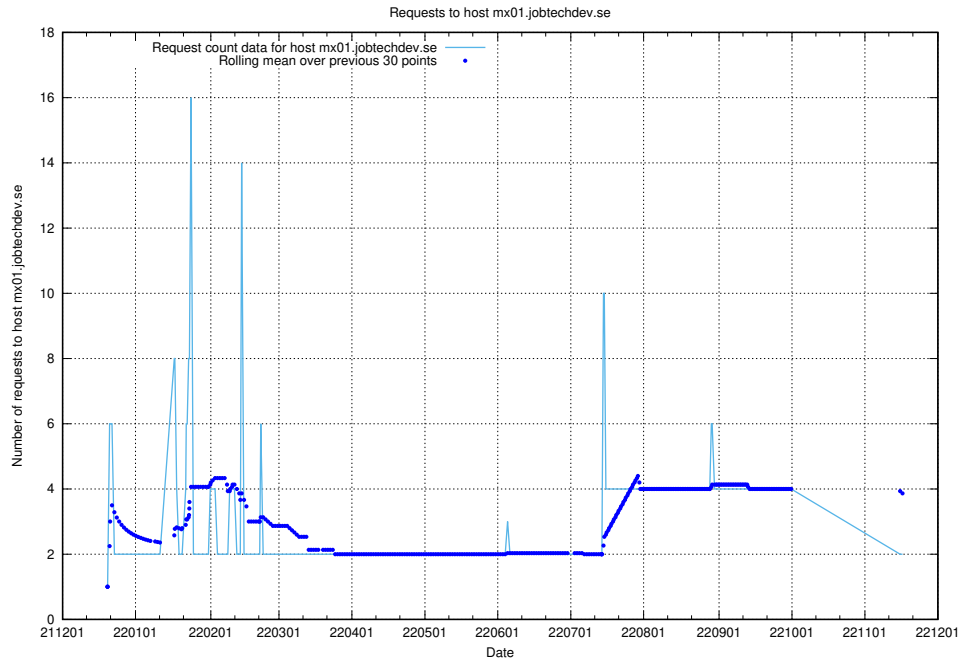

7.369 Usage of mx01.jobtechdev.se

Here, we count the number of requests to host mx01.jobtechdev.se.