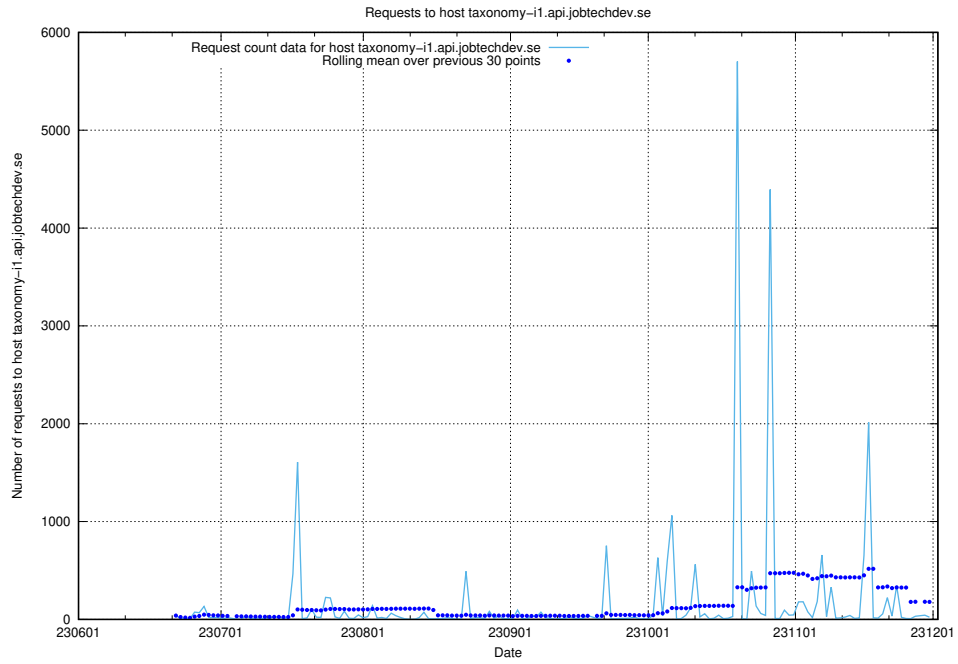

7.32 Usage of taxonomy-i1.api.jobtechdev.se

Here, we count the number of requests to host taxonomy-i1.api.jobtechdev.se.

7.33 Usage of demo-jobed-connect.jobtechdev.se

Here, we count the number of requests to host demo-jobed-connect.jobtechdev.se.