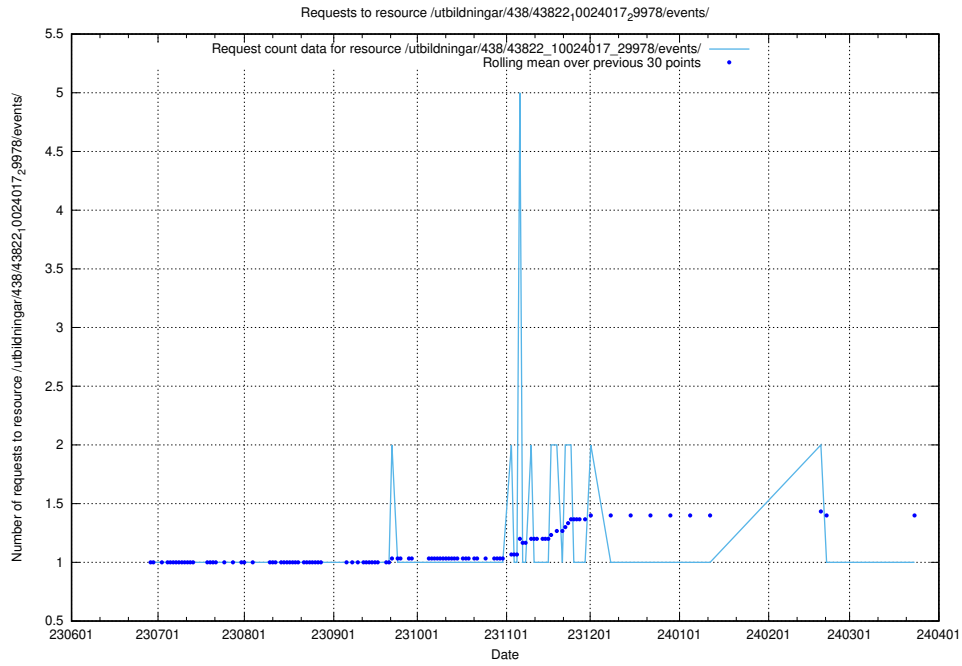

5.5080 Usage of /utbildningar/438/43822_10024017_29978/events/

Here, we count the number of requests to resource /utbildningar/438/43822_10024017_29978/events/.