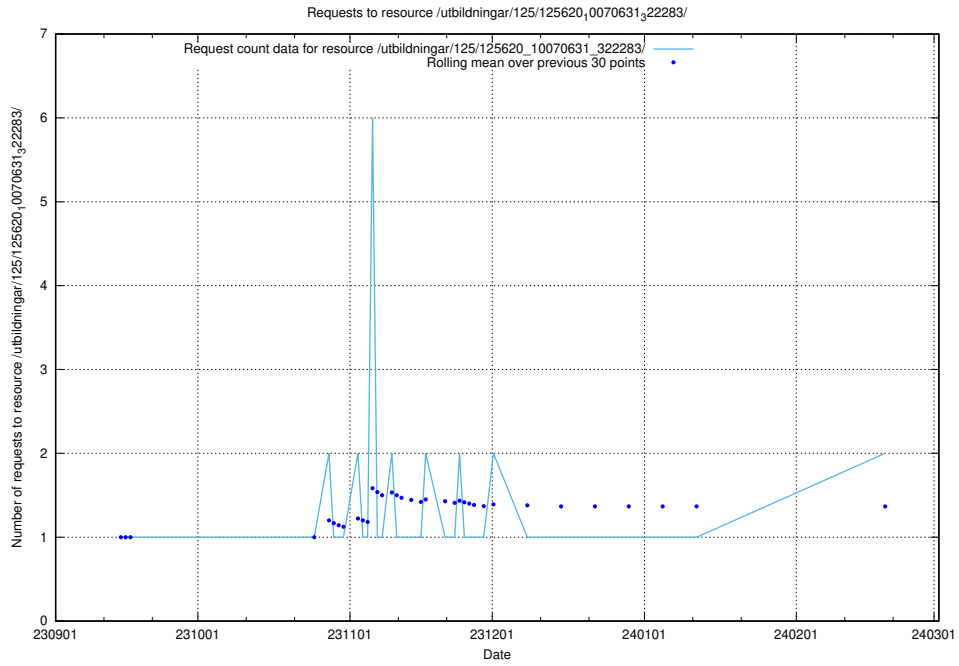

5.611 Usage of /utbildningar/125/125620_10070631_322283/

Here, we count the number of requests to resource /utbildningar/125/125620_10070631_322283/.