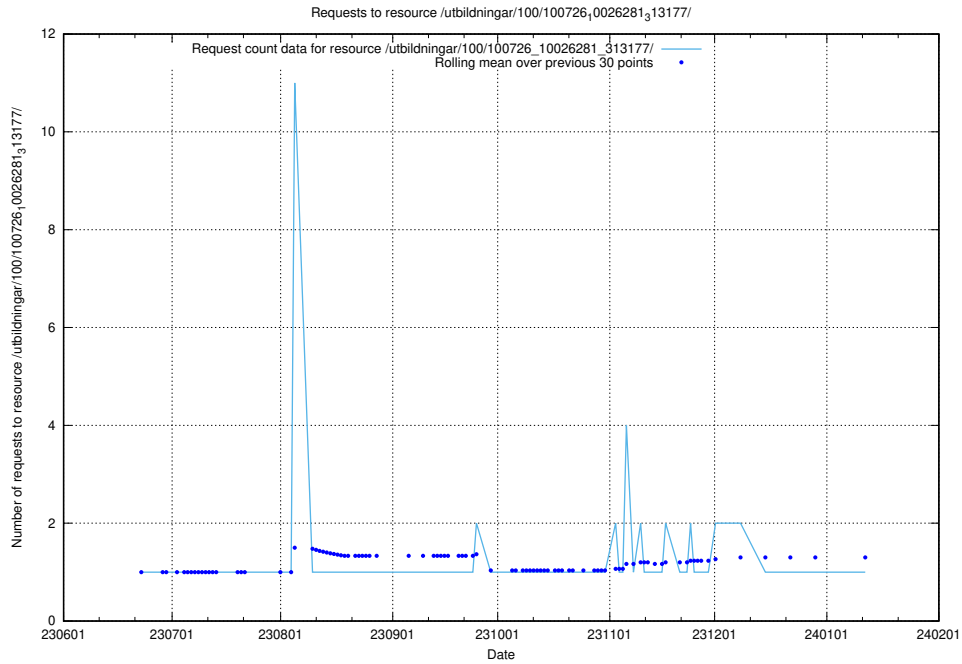

5.5510 Usage of /utbildningar/100/100726_10026281_313177/

Here, we count the number of requests to resource /utbildningar/100/100726_10026281_313177/.