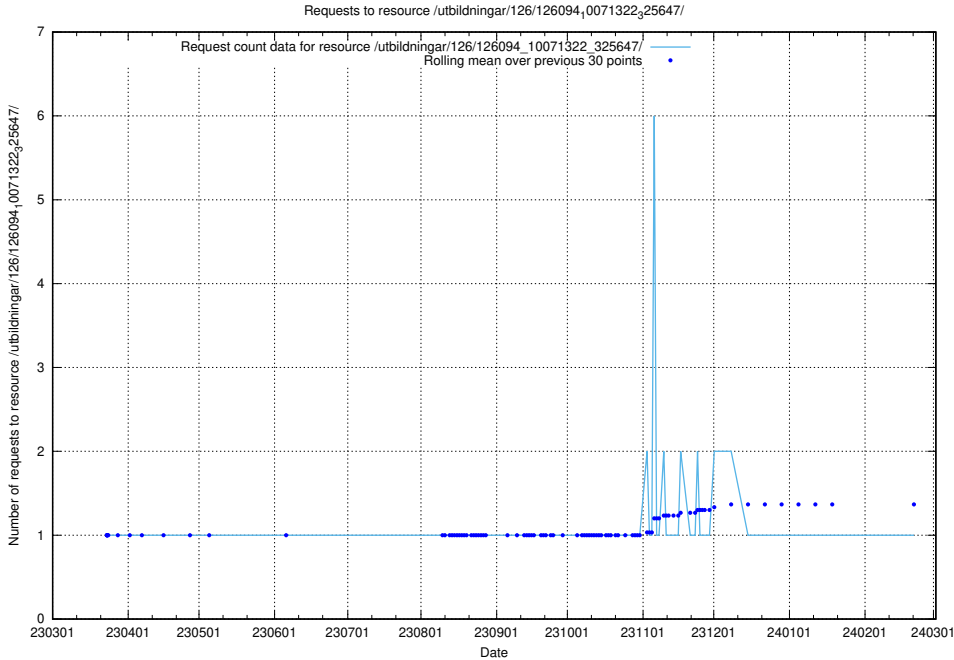

5.6072 Usage of /utbildningar/126/126094_10071322_325647/

Here, we count the number of requests to resource /utbildningar/126/126094_10071322_325647/.