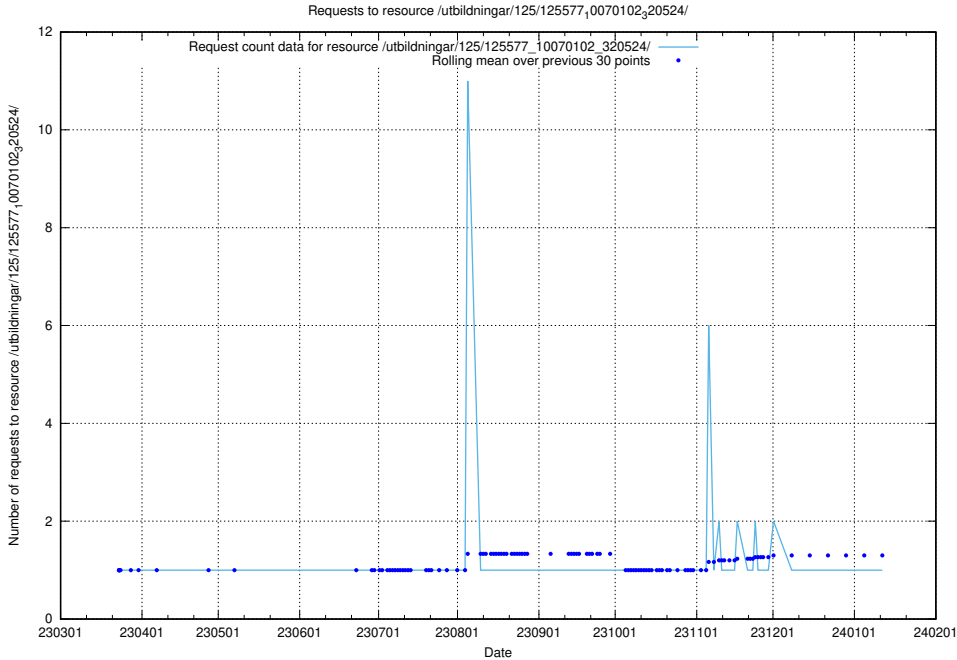

5.995 Usage of /utbildningar/125/125577_10070102_320524/

Here, we count the number of requests to resource /utbildningar/125/125577_10070102_320524/.