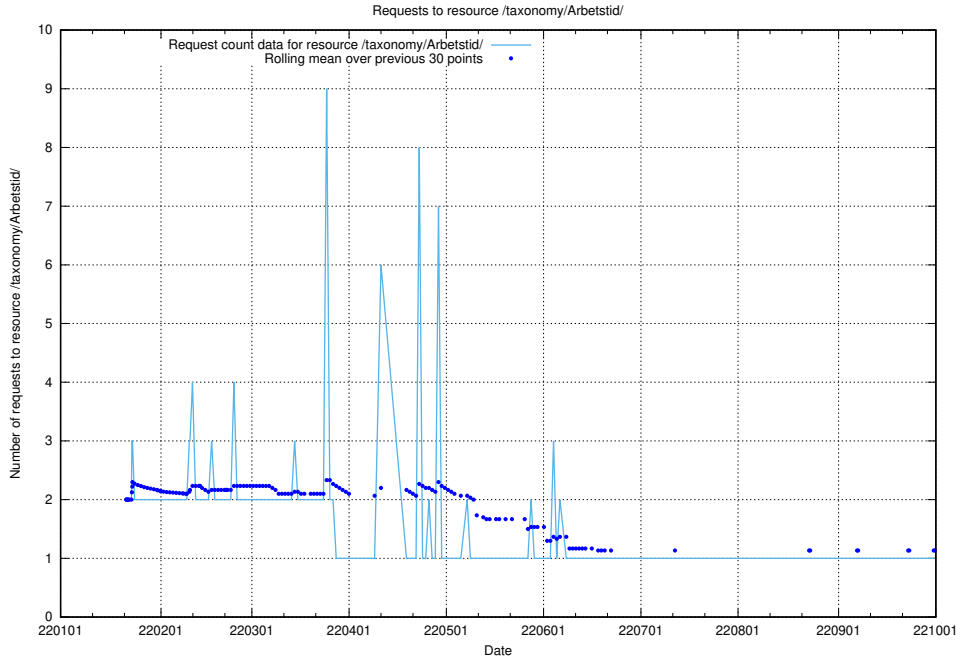

5.1366 Usage of /taxonomy/Arbetstid/

Here, we count the number of requests to resource /taxonomy/Arbetstid/.