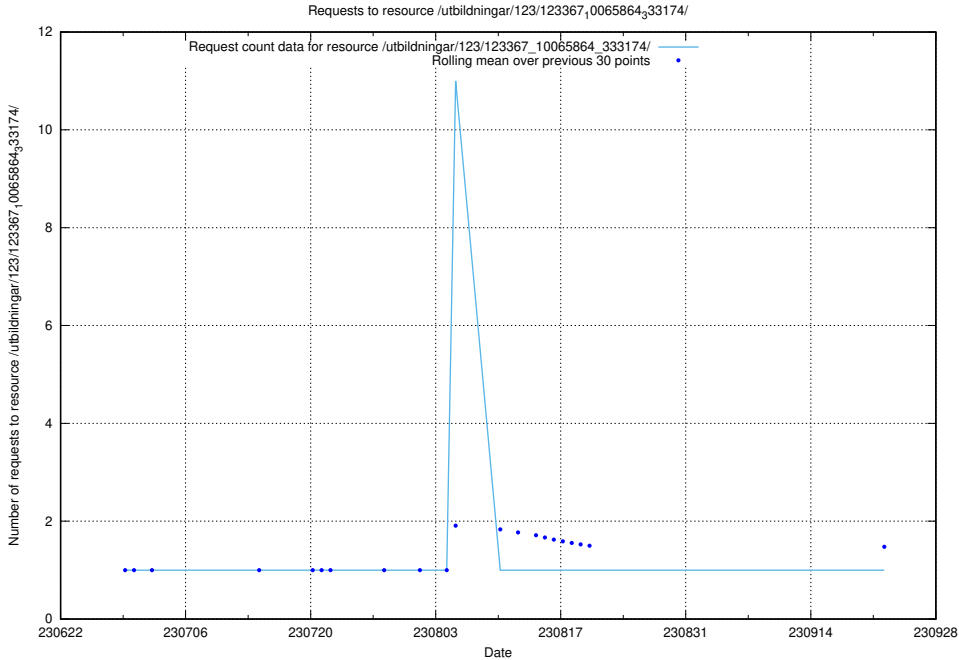

5.5186 Usage of /utbildningar/123/123367_10065864_333174/

Here, we count the number of requests to resource /utbildningar/123/123367_10065864_333174/.