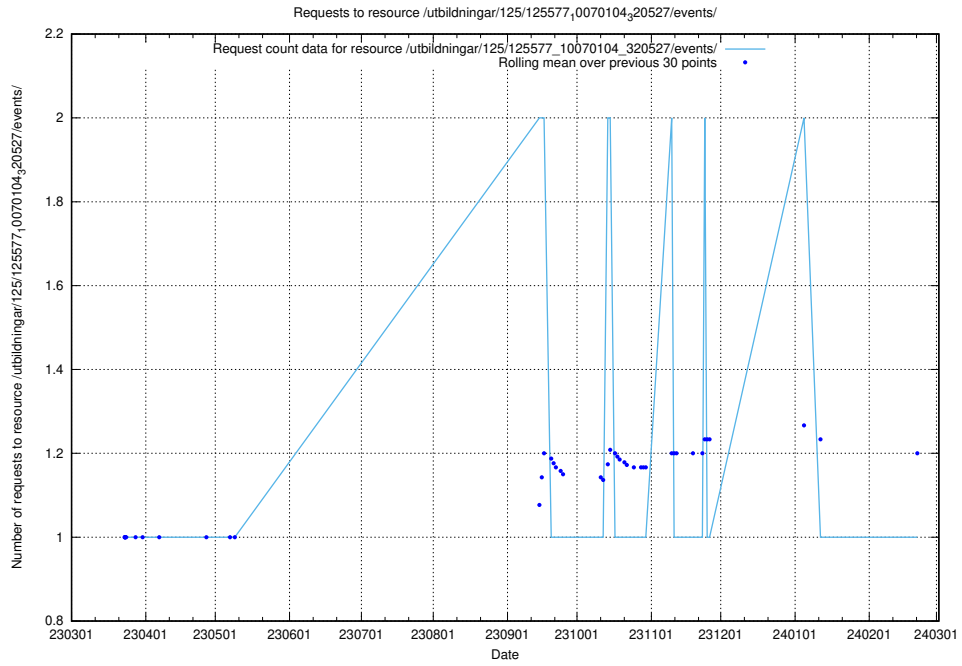

5.991 Usage of /utbildningar/125/125577_10070104_320527/events/

Here, we count the number of requests to resource /utbildningar/125/125577_10070104_320527/events/