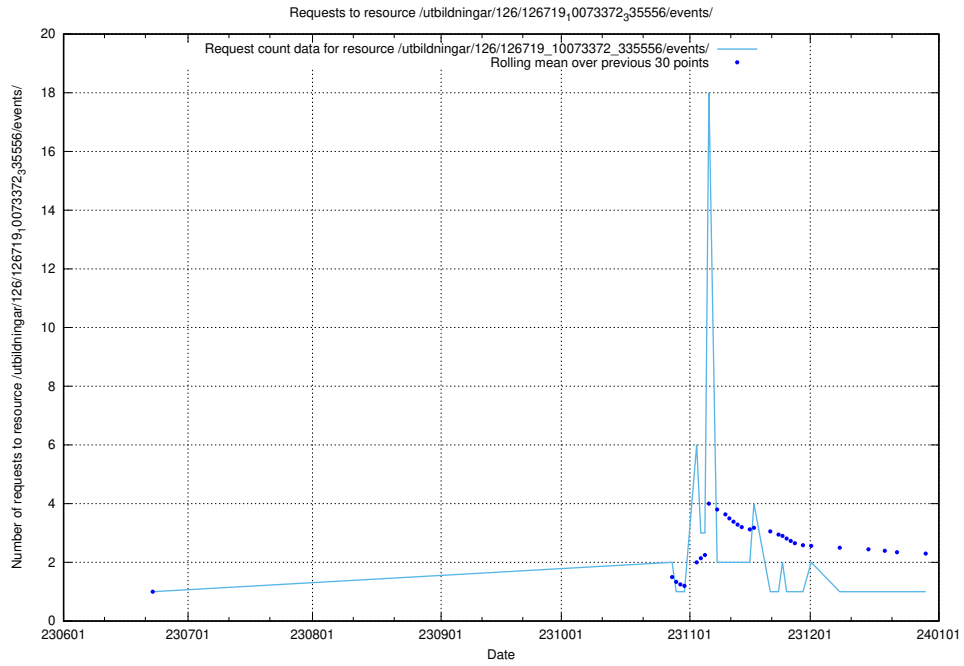

5.5263 Usage of /utbildningar/126/126719_10073372_335556/events/

Here, we count the number of requests to resource /utbildningar/126/126719_10073372_335556/events/