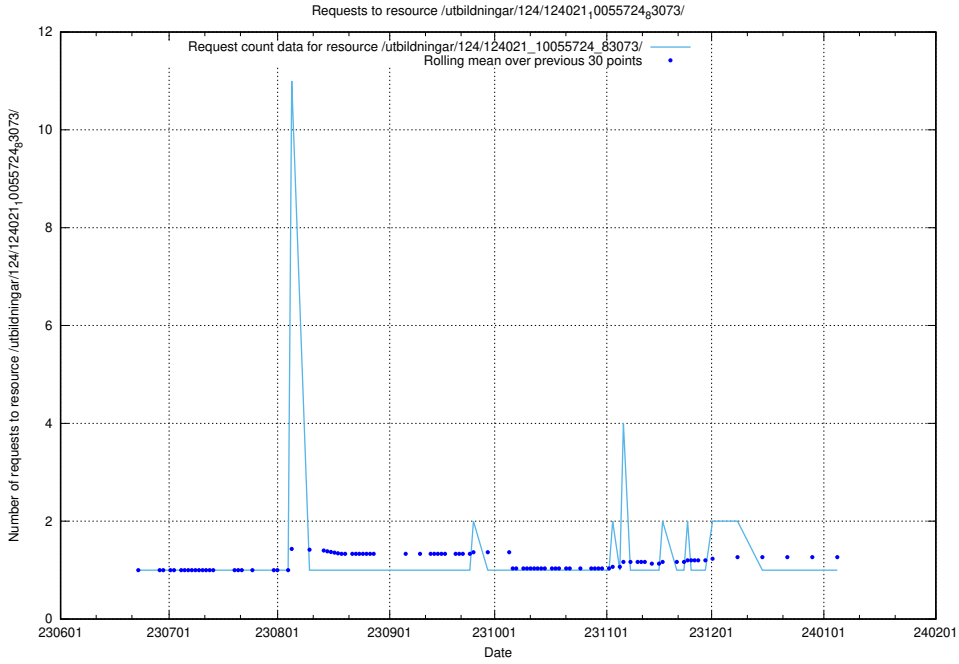

5.5487 Usage of /utbildningar/124/124021_10055724_83073/

Here, we count the number of requests to resource /utbildningar/124/124021_10055724_83073/.