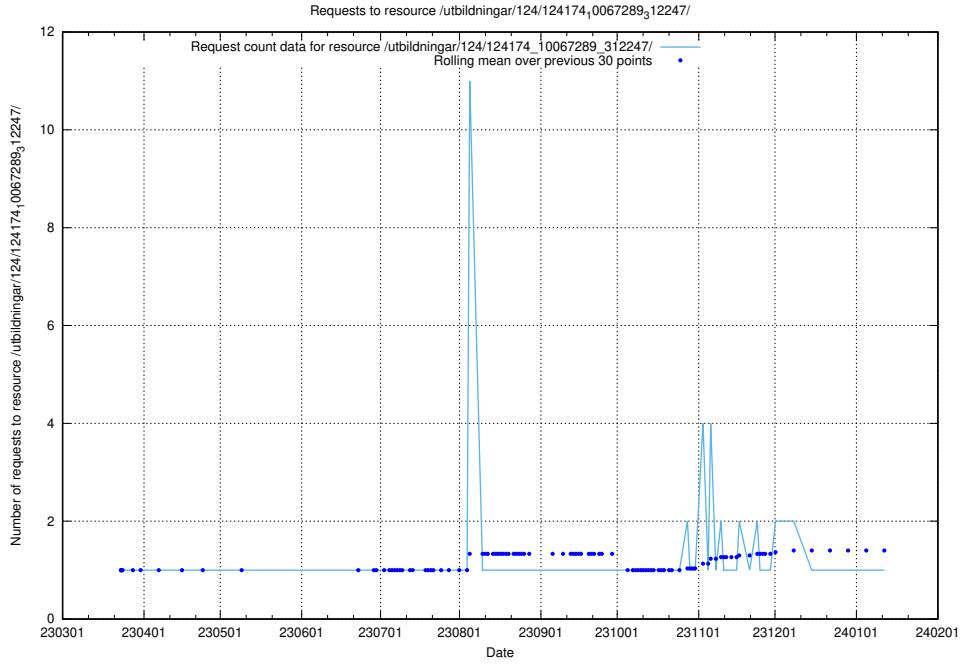

5.3691 Usage of /utbildningar/124/124174_10067289_312247/

Here, we count the number of requests to resource /utbildningar/124/124174_10067289_312247/.