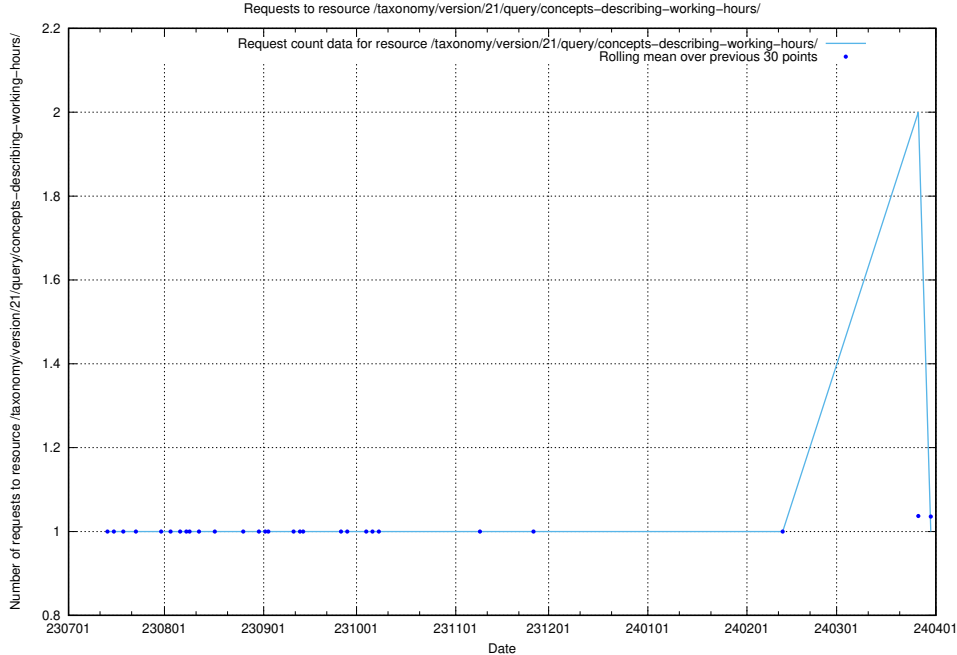

5.4754 Usage of /taxonomy/version/21/query/concepts-describing-working-hours/

Here, we count the number of requests to resource /taxonomy/version/21/query/concepts-describing-working-hours/.