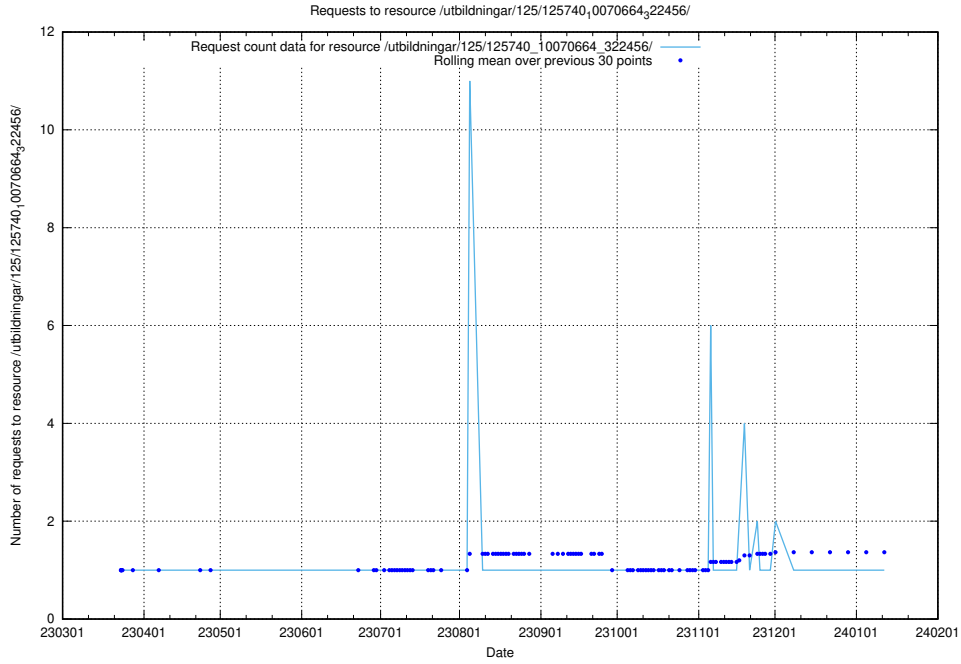

5.900 Usage of /utbildningar/125/125740_10070664_322456/

Here, we count the number of requests to resource /utbildningar/125/125740_10070664_322456/.