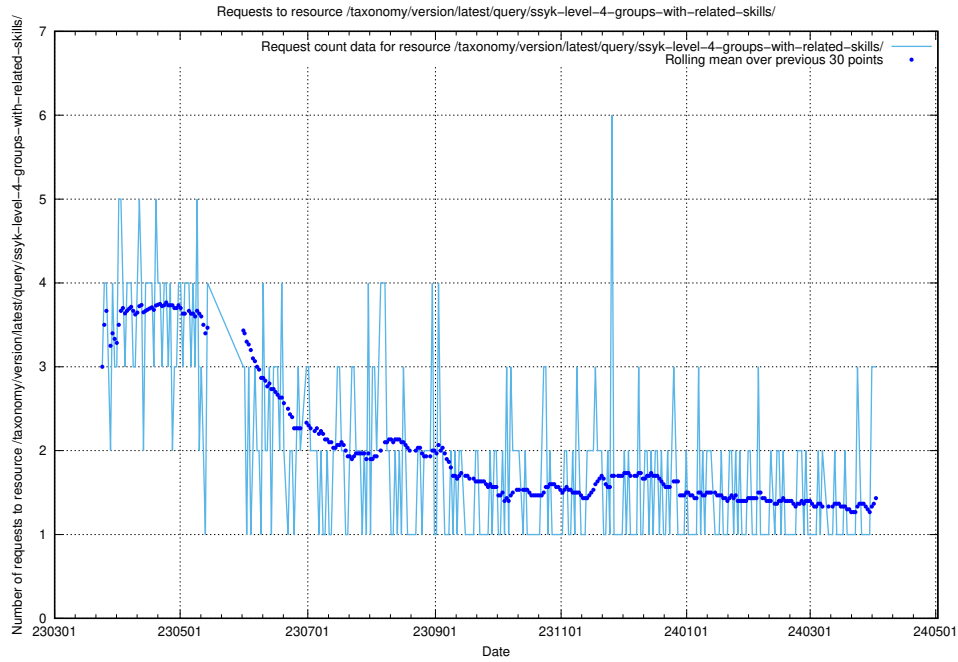

5.288 Usage of /taxonomy/version/latest/query/ssyk-level-4-groups-with-related-skills/

Here, we count the number of requests to resource /taxonomy/version/latest/query/ssyk-level-4-groups-with-related-skills/.