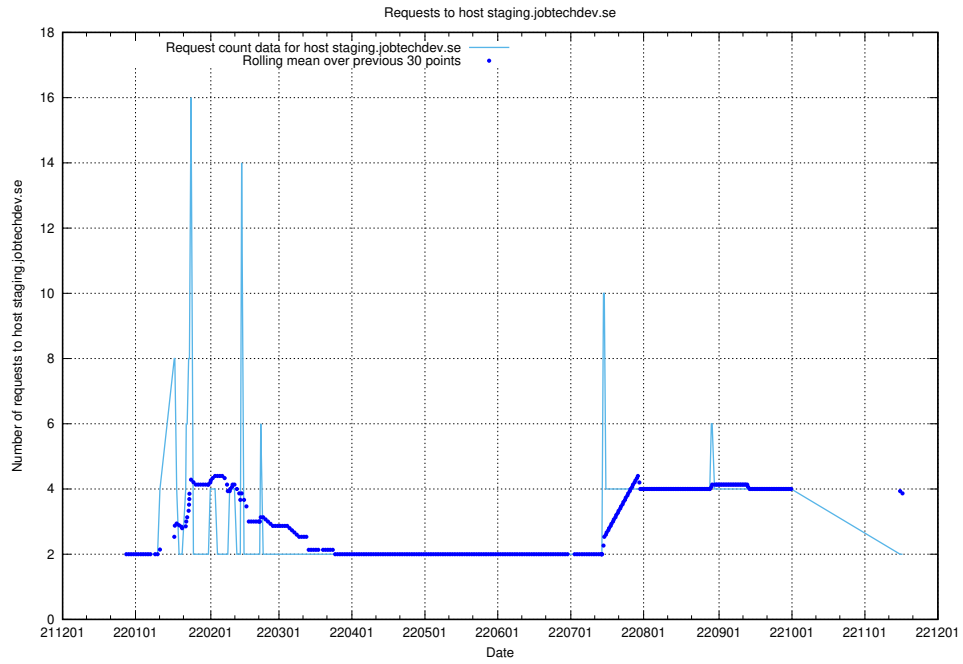

7.356 Usage of staging.jobtechdev.se

Here, we count the number of requests to host staging.jobtechdev.se.