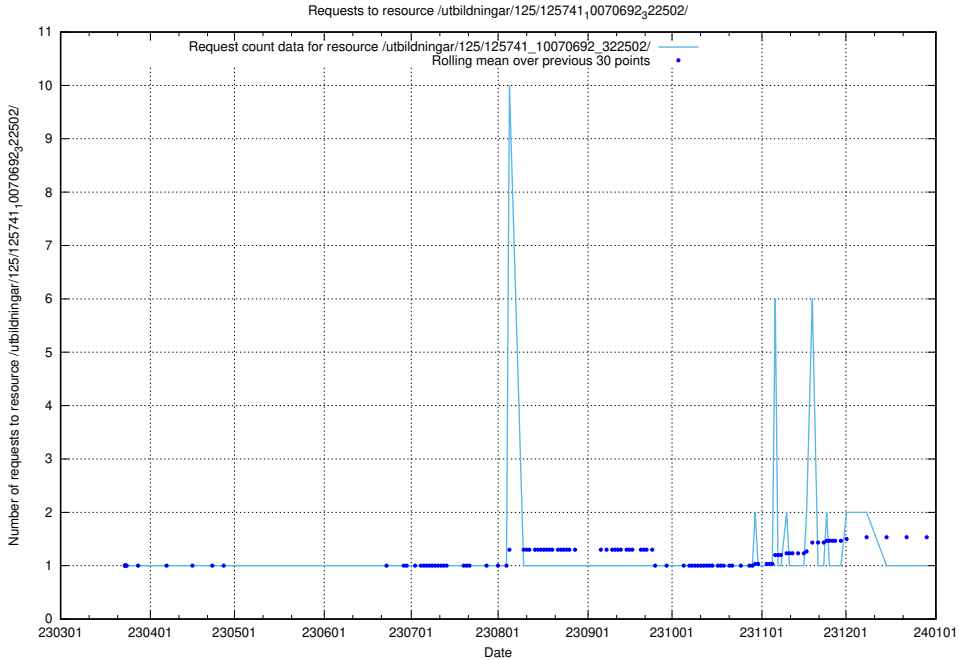

5.6119 Usage of /utbildningar/125/125741_10070692_322502/

Here, we count the number of requests to resource /utbildningar/125/125741_10070692_322502/.