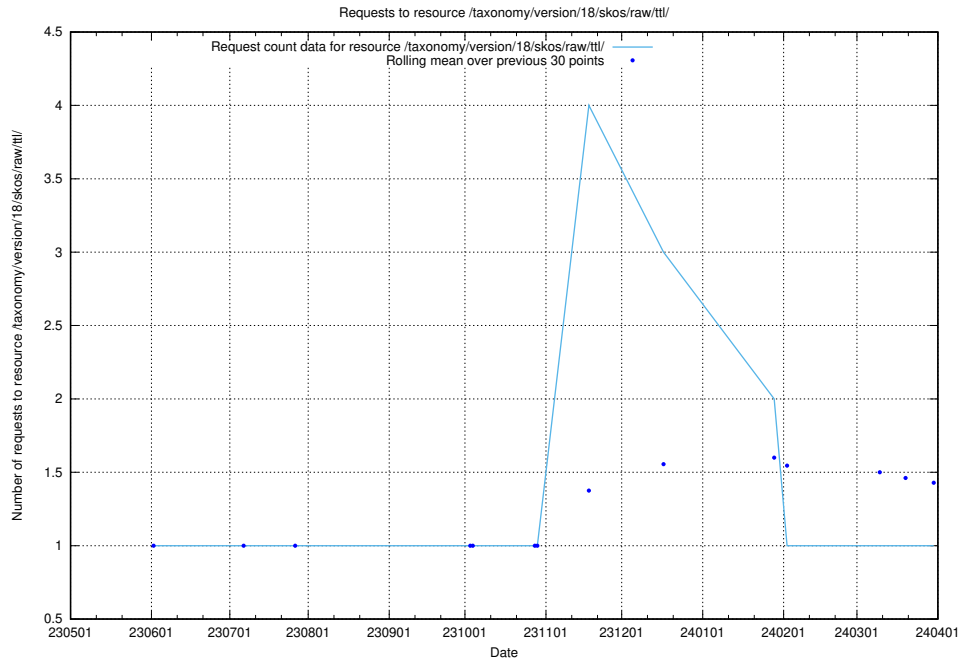

5.5601 Usage of /taxonomy/version/18/skos/raw/ttl/

Here, we count the number of requests to resource /taxonomy/version/18/skos/raw/ttl/.