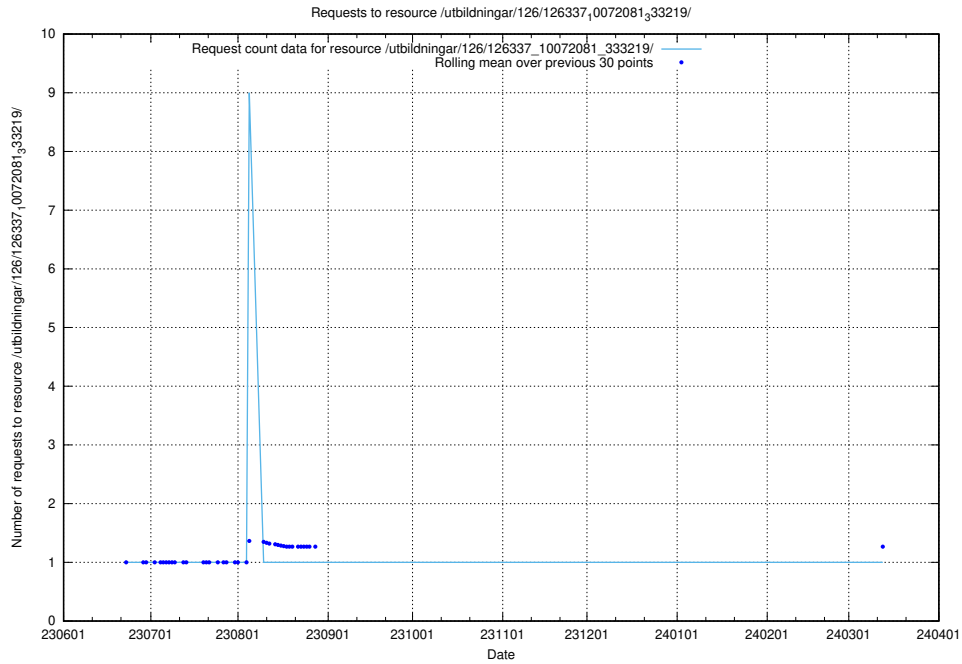

5.5320 Usage of /utbildningar/126/126337_10072081_333219/

Here, we count the number of requests to resource /utbildningar/126/126337_10072081_333219/.