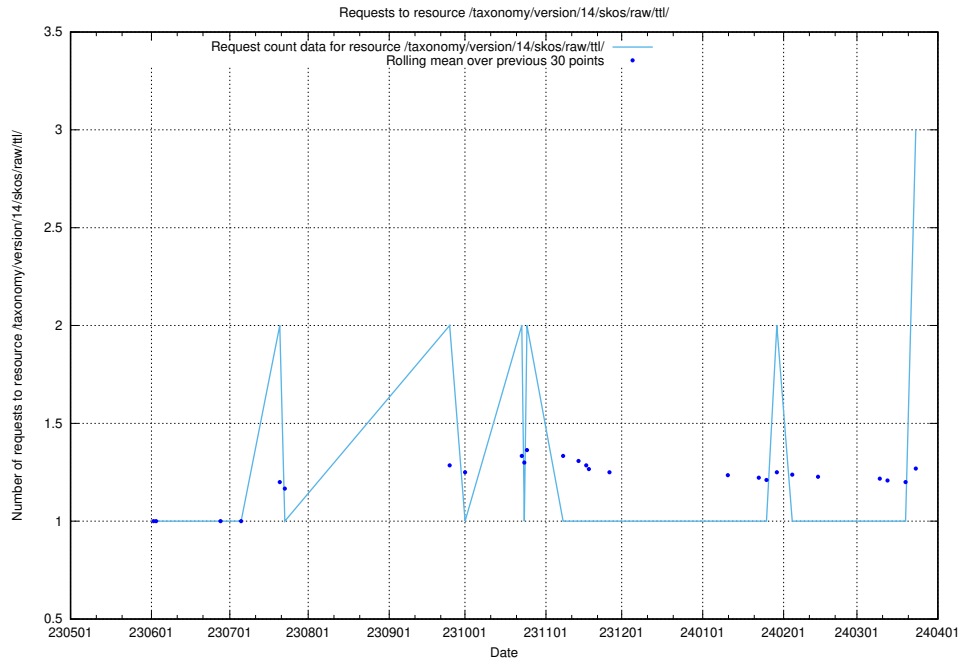

5.271 Usage of /taxonomy/version/14/skos/raw/ttl/

Here, we count the number of requests to resource /taxonomy/version/14/skos/raw/ttl/.