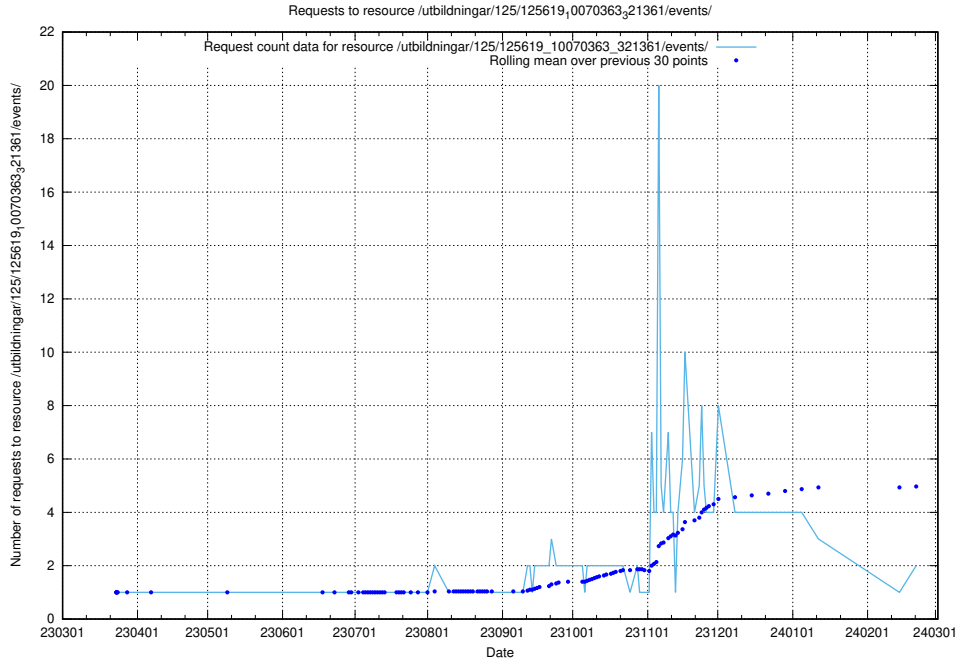

5.338 Usage of /utbildningar/125/125619_10070363_321361/events/

Here, we count the number of requests to resource /utbildningar/125/125619_10070363_321361/events/