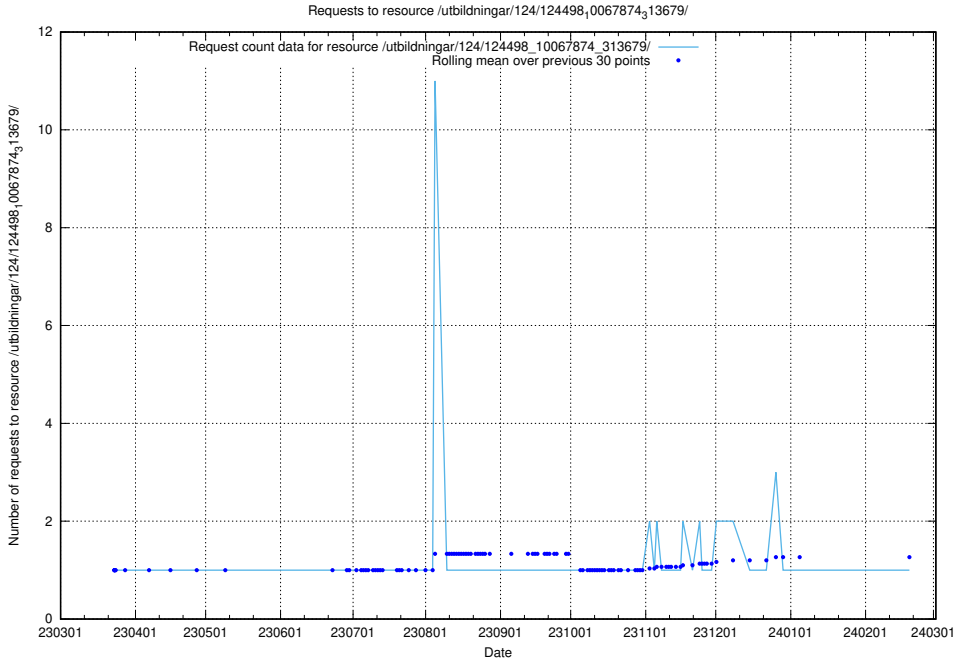

Here, we count the number of requests to resource /taxonomy/version/18/query/all-concepts/.

5.2274 Usage of /utbildningar/124/124498_10067874_313679/

Here, we count the number of requests to resource /utbildningar/124/124498_10067874_313679/.