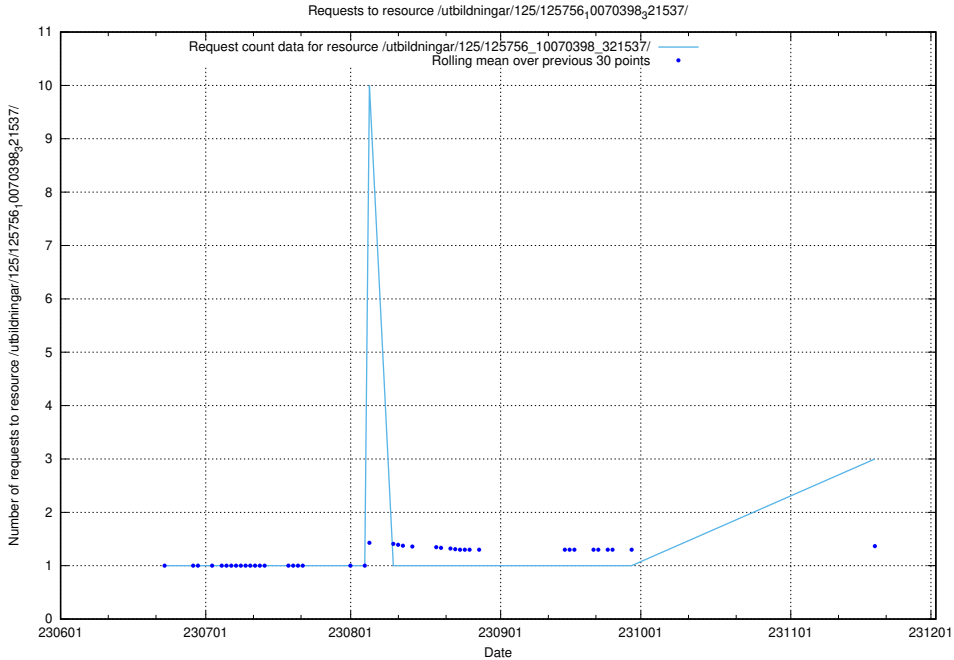

5.269 Usage of /utbildningar/125/125756_10070398_321537/

Here, we count the number of requests to resource /utbildningar/125/125756_10070398_321537/.