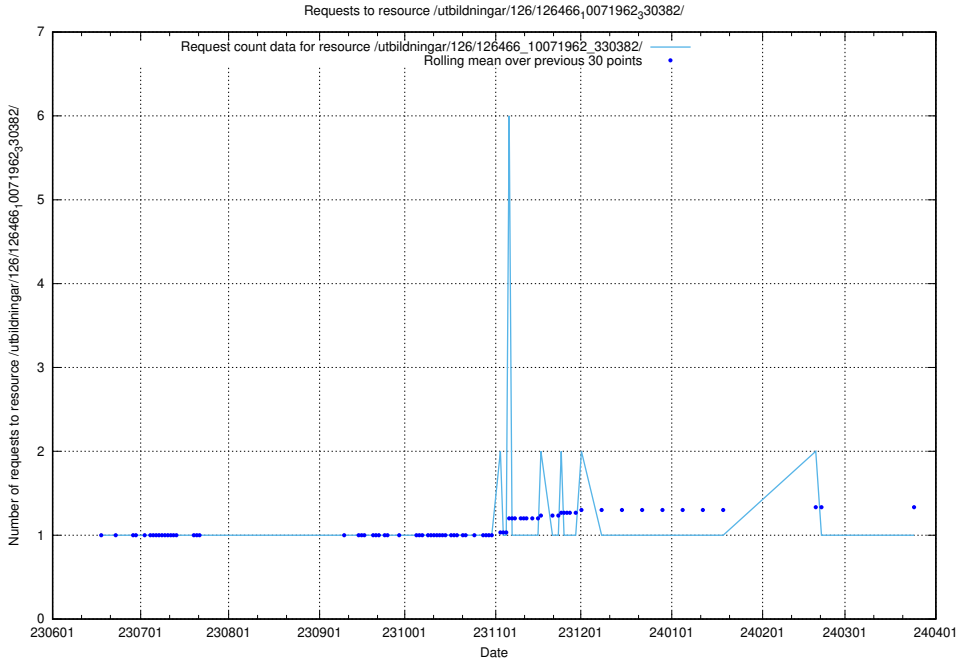

5.5526 Usage of /utbildningar/126/126466_10071962_330382/

Here, we count the number of requests to resource /utbildningar/126/126466_10071962_330382/.