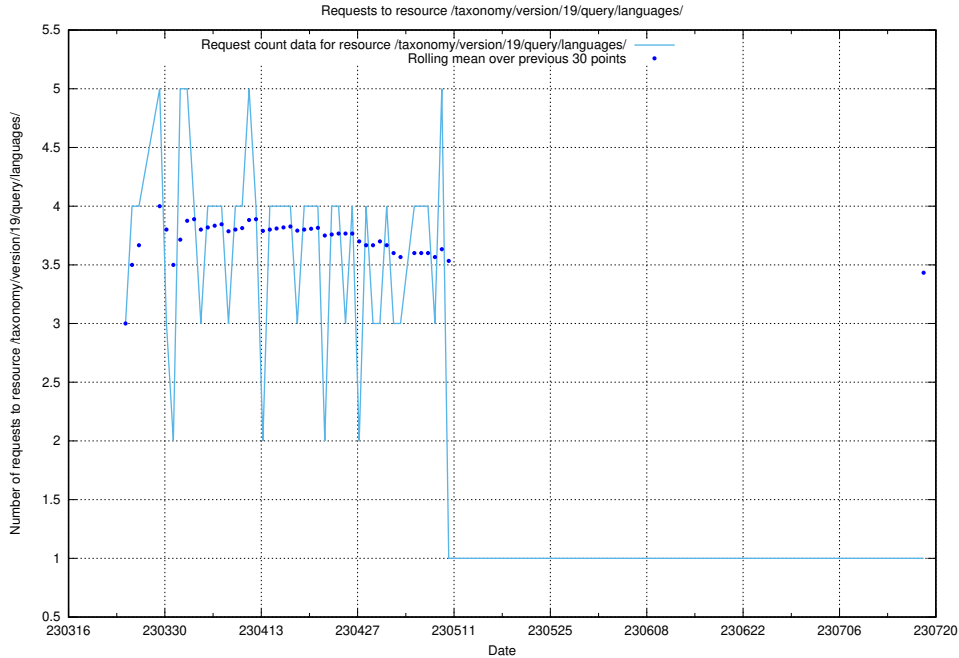

5.5798 Usage of /taxonomy/version/19/query/languages/

Here, we count the number of requests to resource /taxonomy/version/19/query/languages/.