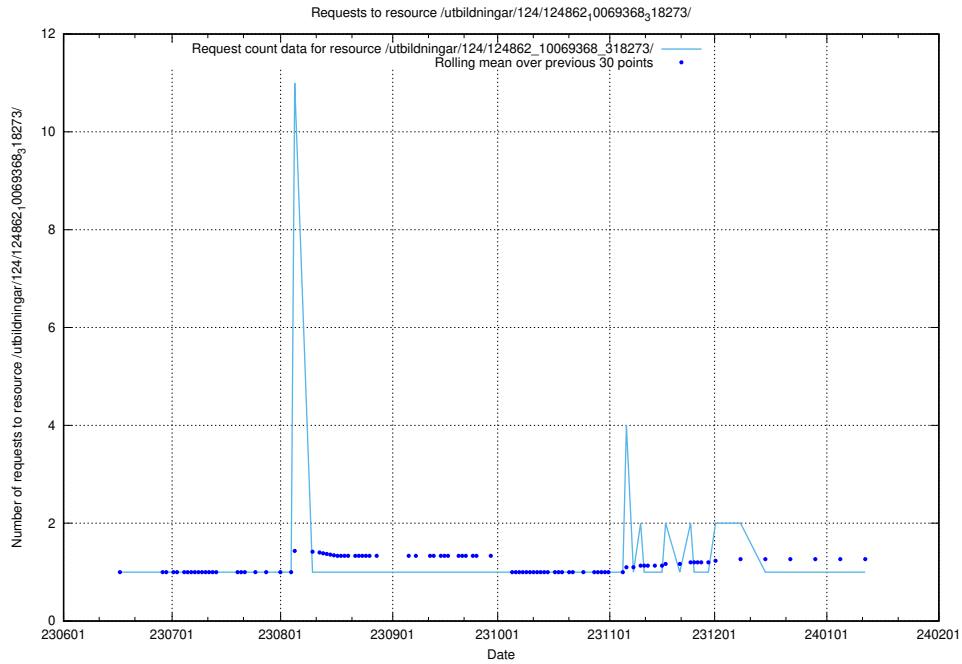

5.5540 Usage of /utbildningar/124/124862_10069368_318273/

Here, we count the number of requests to resource /utbildningar/124/124862_10069368_318273/.