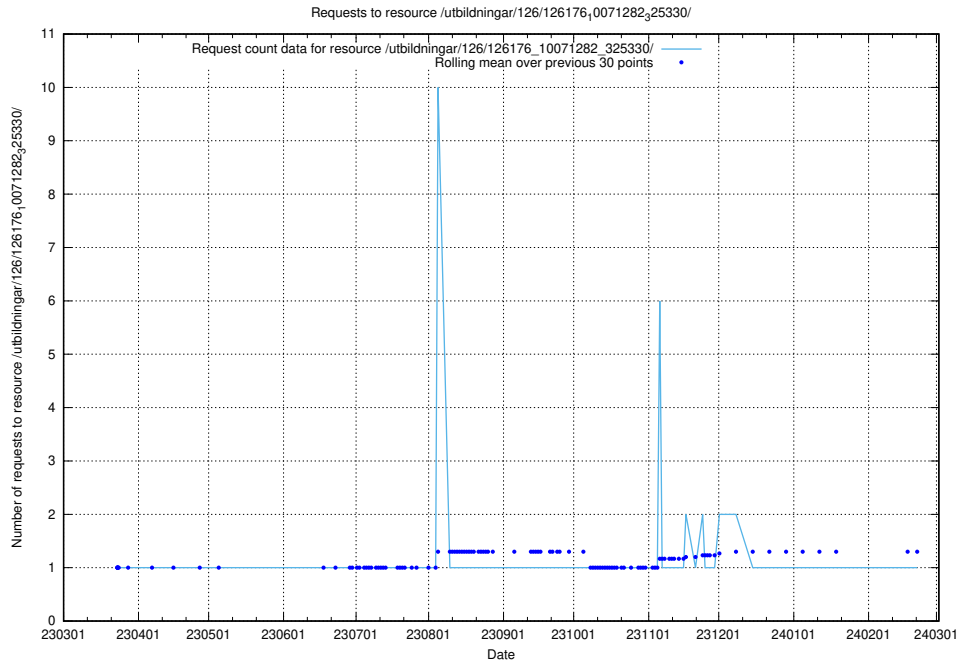

5.6065 Usage of /utbildningar/126/126176_10071282_325330/

Here, we count the number of requests to resource /utbildningar/126/126176_10071282_325330/.