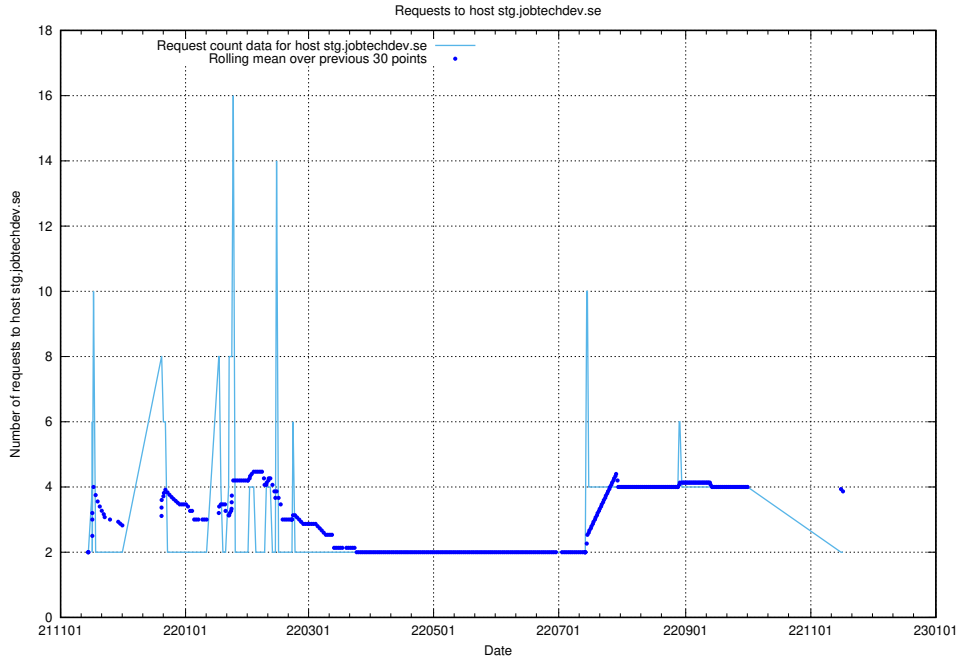

7.557 Usage of stg.jobtechdev.se

Here, we count the number of requests to host stg.jobtechdev.se.

7.558 Usage of `www.apps.standby.services.jtech.se`

Here, we count the number of requests to host `www.apps.standby.services.jtech.se`.