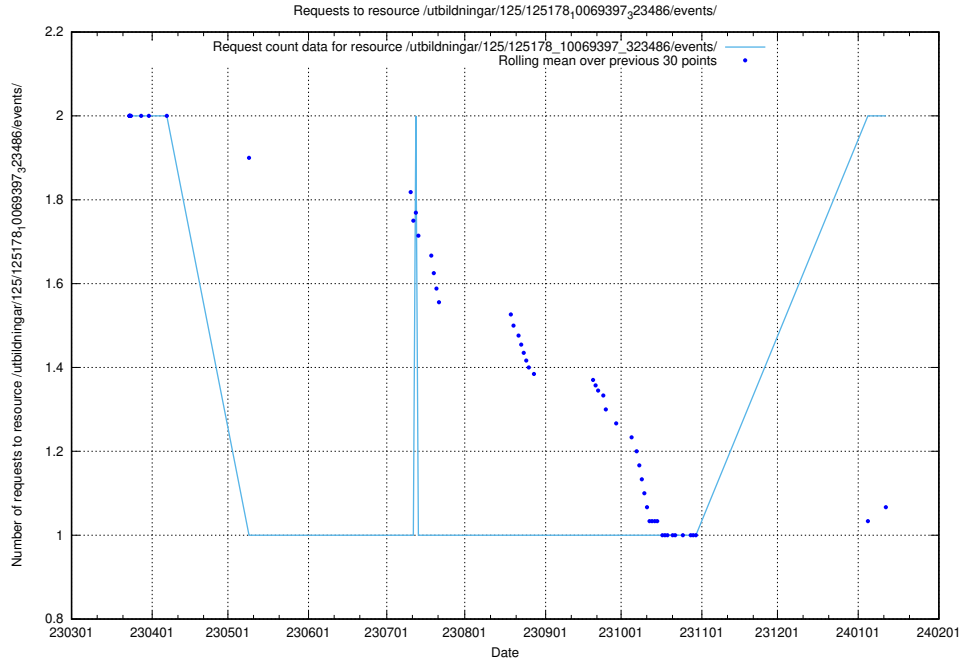

5.838 Usage of /utbildningar/125/125178_10069397_323486/events/

Here, we count the number of requests to resource /utbildningar/125/125178_10069397_323486/events/