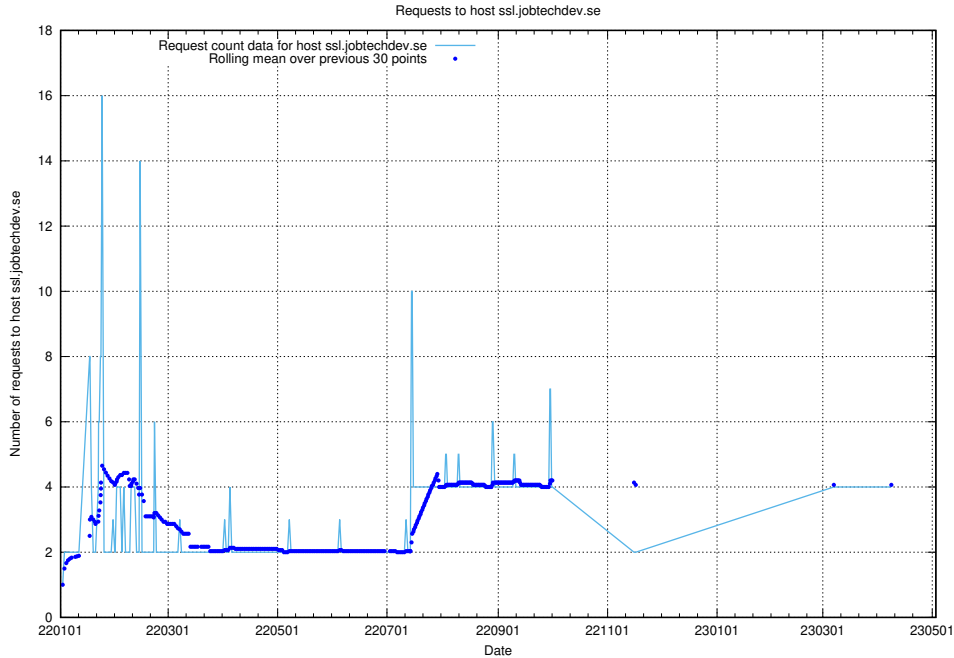

7.114 Usage of ssl.jobtechdev.se

Here, we count the number of requests to host ssl.jobtechdev.se.