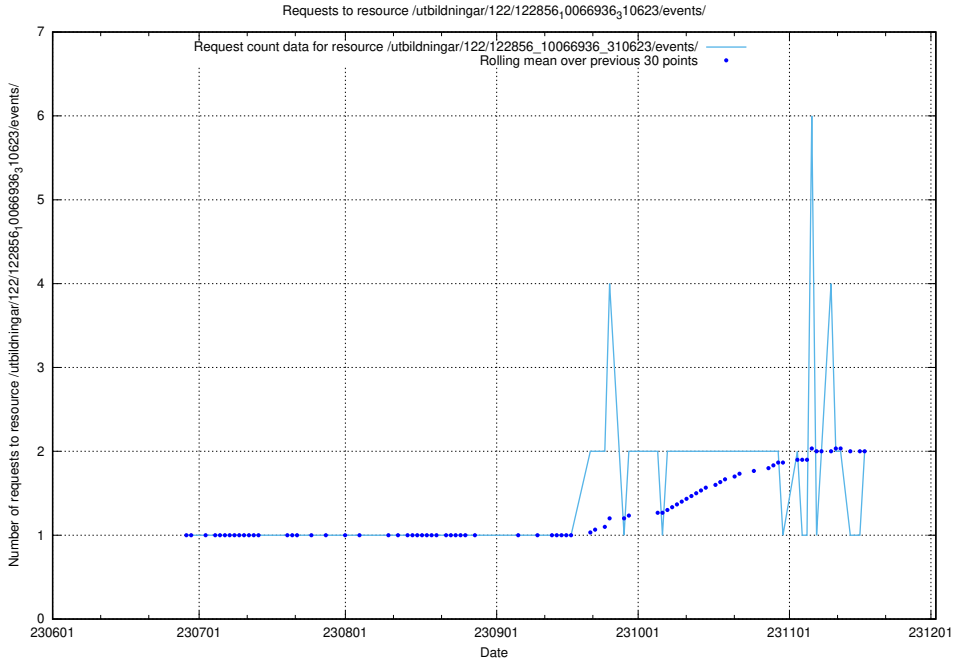

5.708 Usage of /utbildningar/122/122856_10066936_310623/events/

Here, we count the number of requests to resource /utbildningar/122/122856_10066936_310623/events/