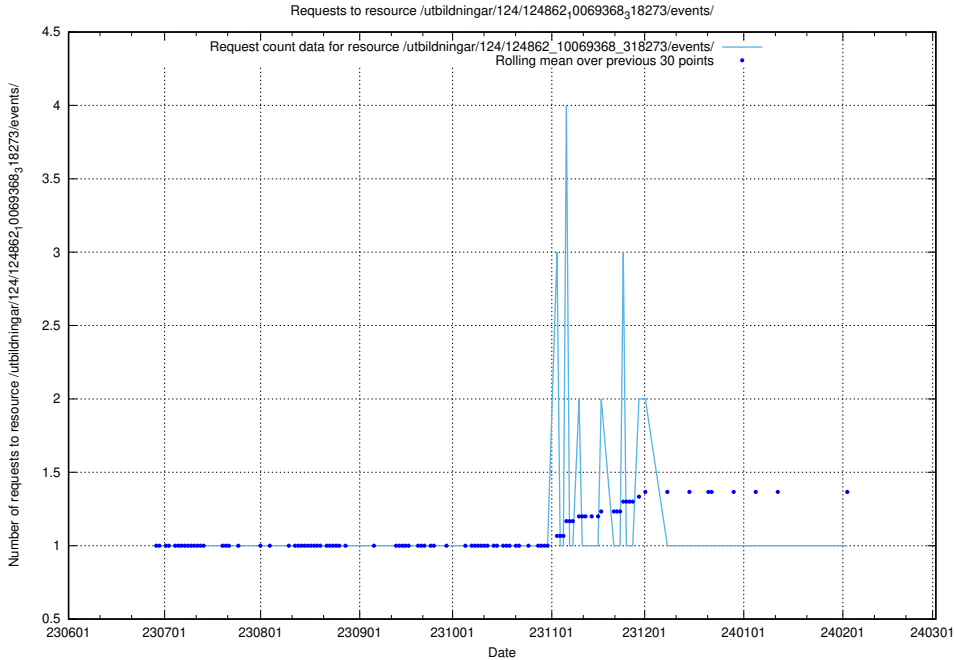

5.5132 Usage of /utbildningar/124/124862_10069368_318273/events/

Here, we count the number of requests to resource /utbildningar/124/124862_10069368_318273/events/