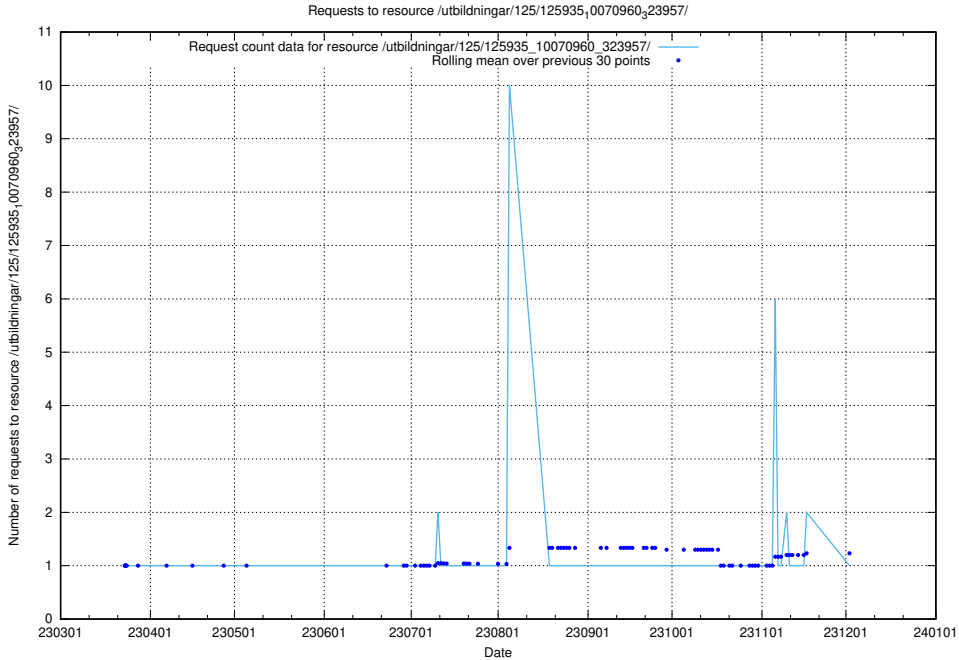

5.6076 Usage of /utbildningar/125/125935_10070960_323957/

Here, we count the number of requests to resource /utbildningar/125/125935_10070960_323957/.