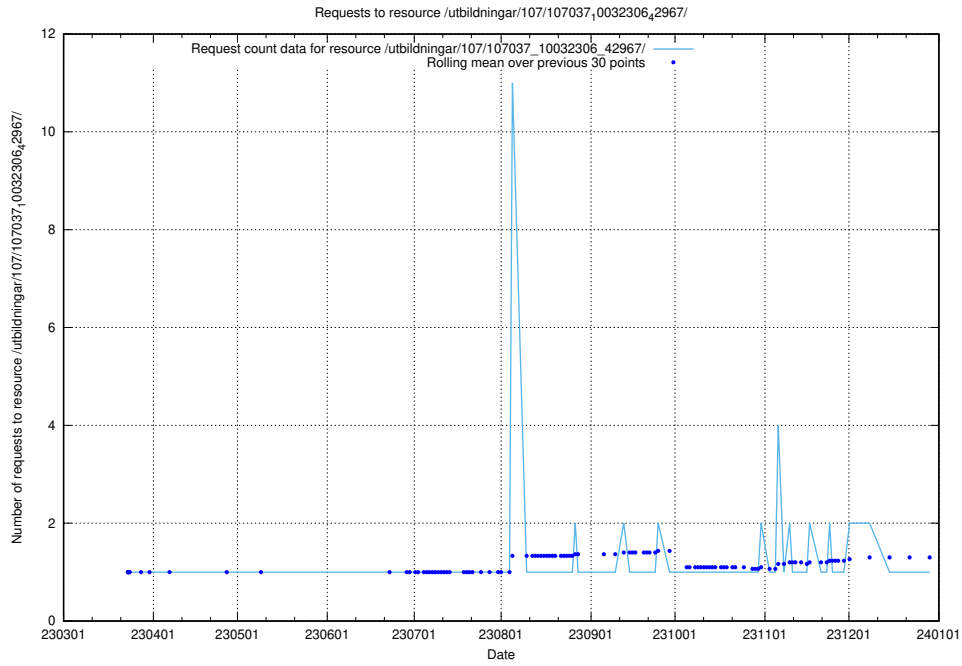

5.5029 Usage of /utbildningar/107/107037_10032306_42967/

Here, we count the number of requests to resource /utbildningar/107/107037_10032306_42967/.