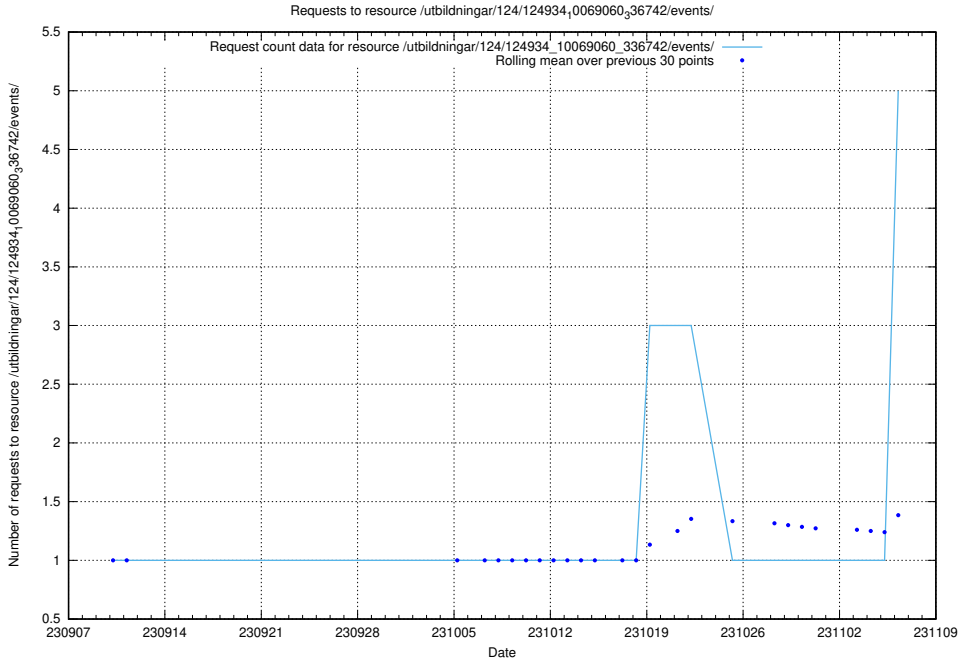

5.120 Usage of /utbildningar/124/124934_10069060_336742/events/

Here, we count the number of requests to resource /utbildningar/124/124934_10069060_336742/events/