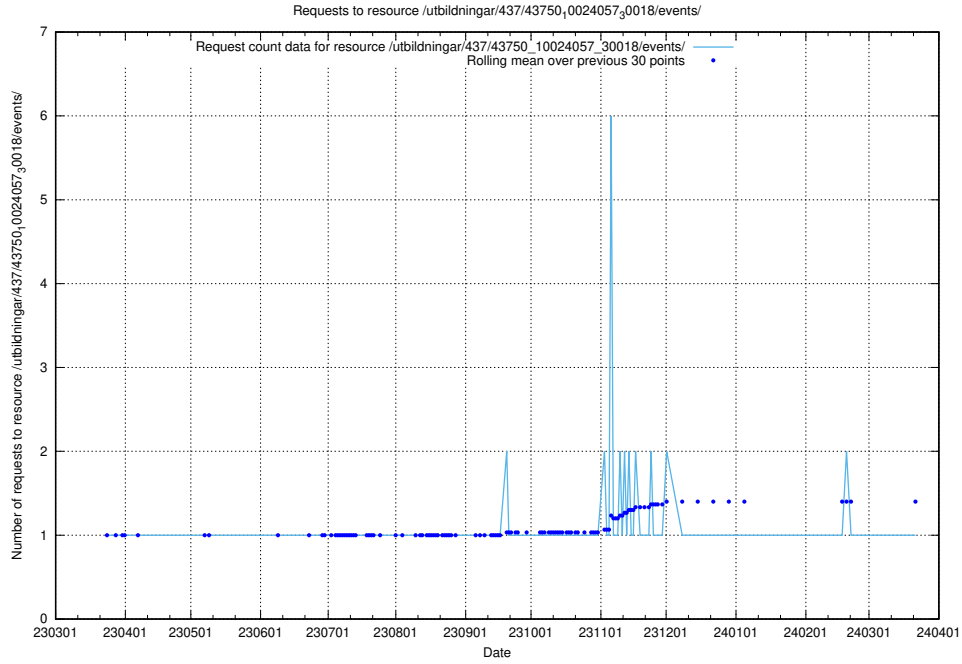

5.5850 Usage of /utbildningar/437/43750_10024057_30018/events/

Here, we count the number of requests to resource /utbildningar/437/43750_10024057_30018/events/.