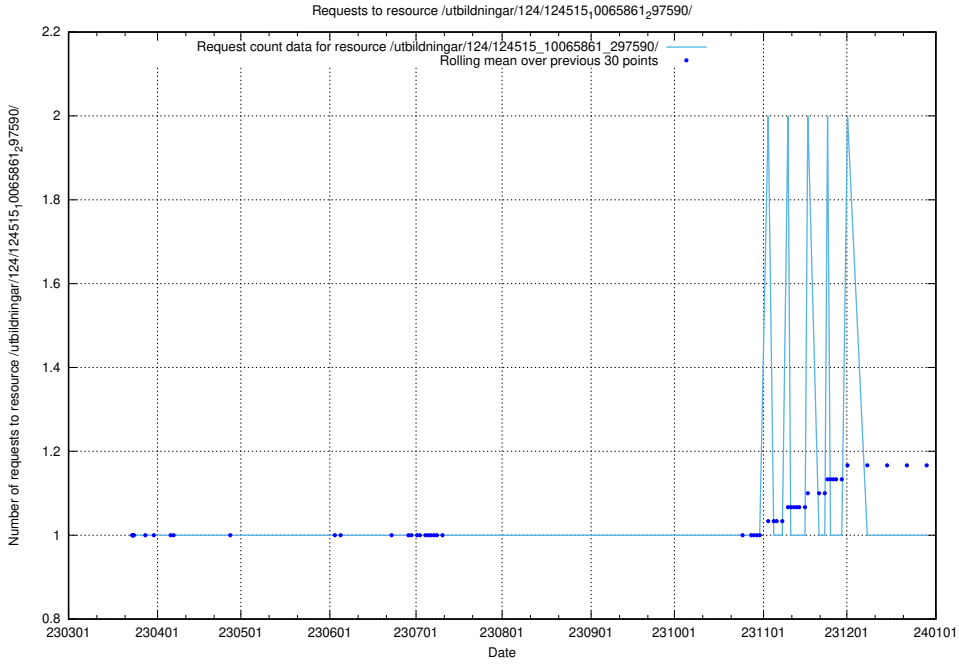

5.1373 Usage of /utbildningar/124/124515_10065861_297590/

Here, we count the number of requests to resource /utbildningar/124/124515_10065861_297590/.