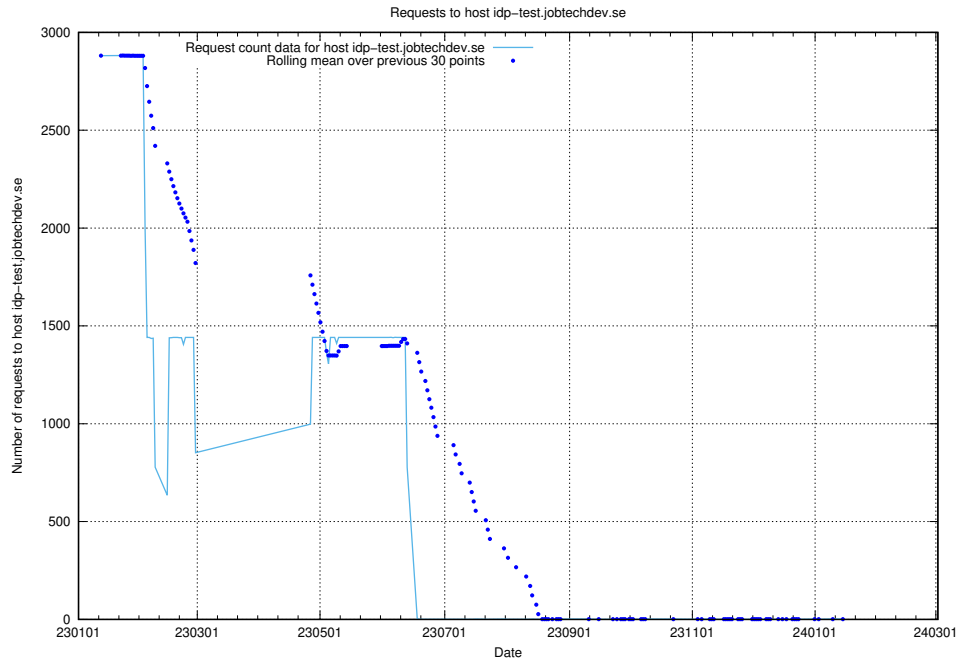

Here, we count the number of requests to host idp-test.jobtechdev.se.

7.303 Usage of jobstore.jobtechdev.se

Here, we count the number of requests to host jobstore.jobtechdev.se.

7.304 Usage of academy.jobtechdev.se