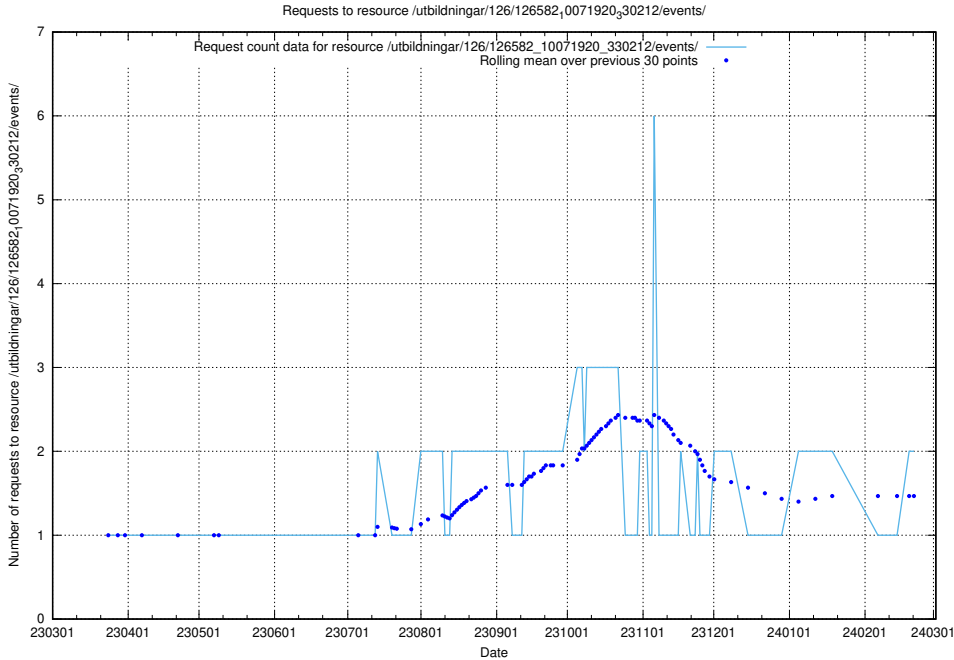

5.823 Usage of /utbildningar/126/126582_10071920_330212/events/

Here, we count the number of requests to resource /utbildningar/126/126582_10071920_330212/events/