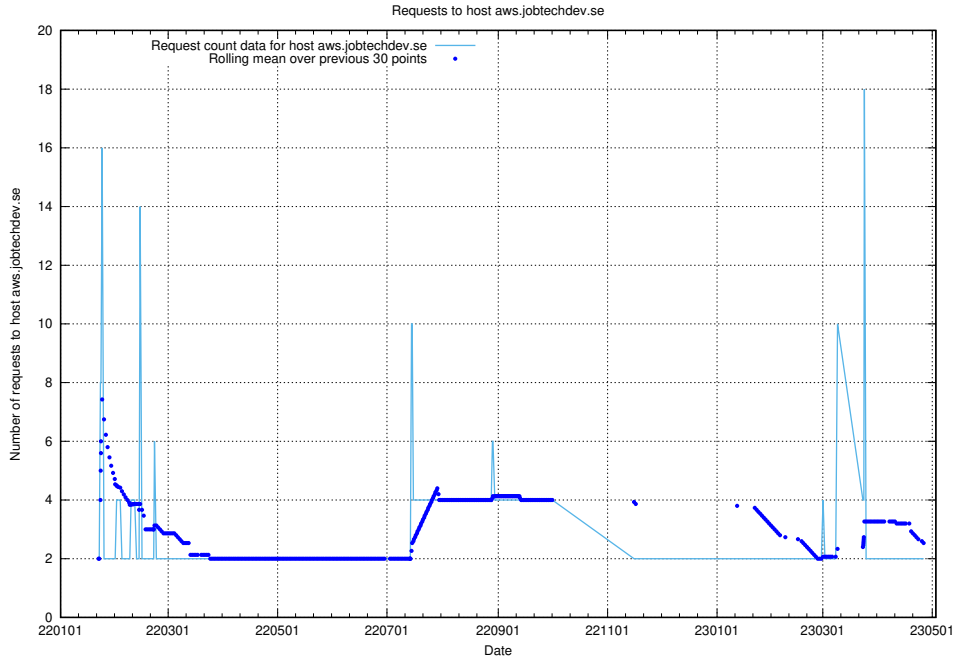

7.256 Usage of aws.jobtechdev.se

Here, we count the number of requests to host aws.jobtechdev.se.