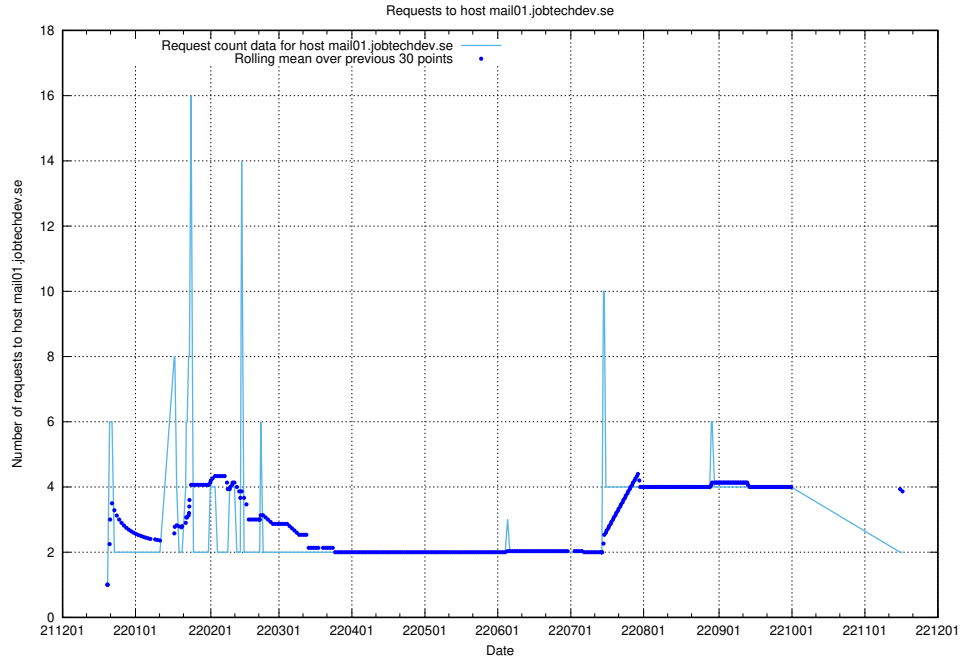

7.375 Usage of mail01.jobtechdev.se

Here, we count the number of requests to host mail01.jobtechdev.se.

7.376 Usage of exchange.jobtechdev.se

Here, we count the number of requests to host exchange.jobtechdev.se.