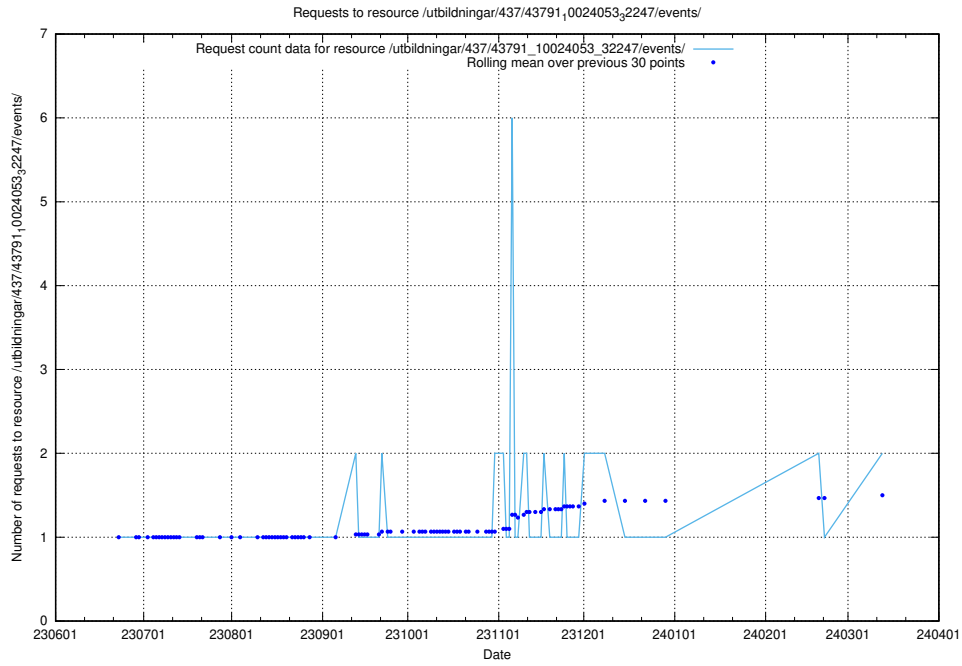

5.712 Usage of /utbildningar/437/43791_10024053_32247/events/

Here, we count the number of requests to resource /utbildningar/437/43791_10024053_32247/events/.