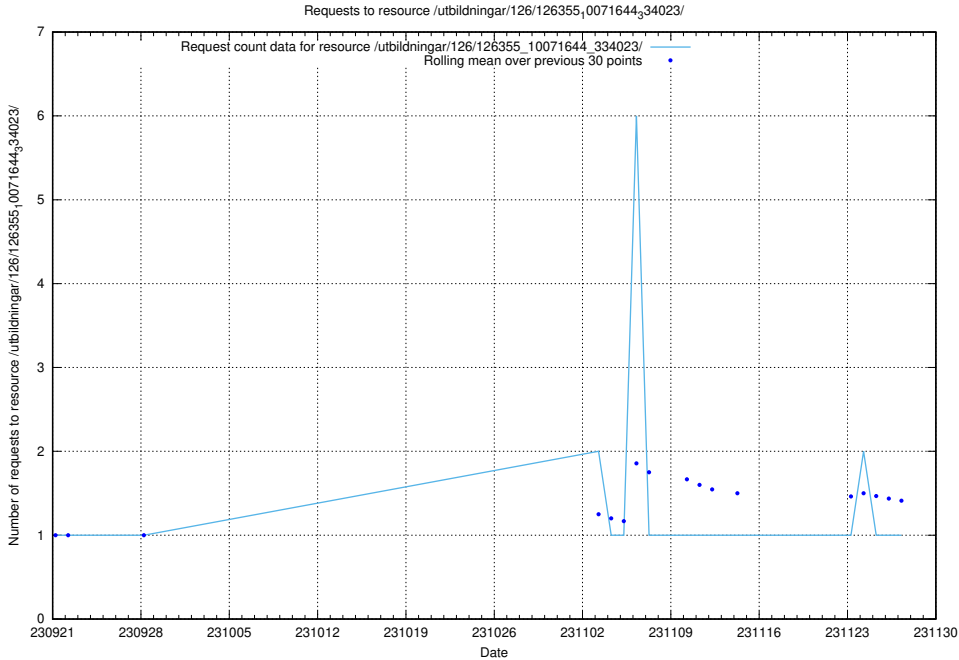

5.4173 Usage of /utbildningar/126/126355_10071644_334023/

Here, we count the number of requests to resource /utbildningar/126/126355_10071644_334023/.