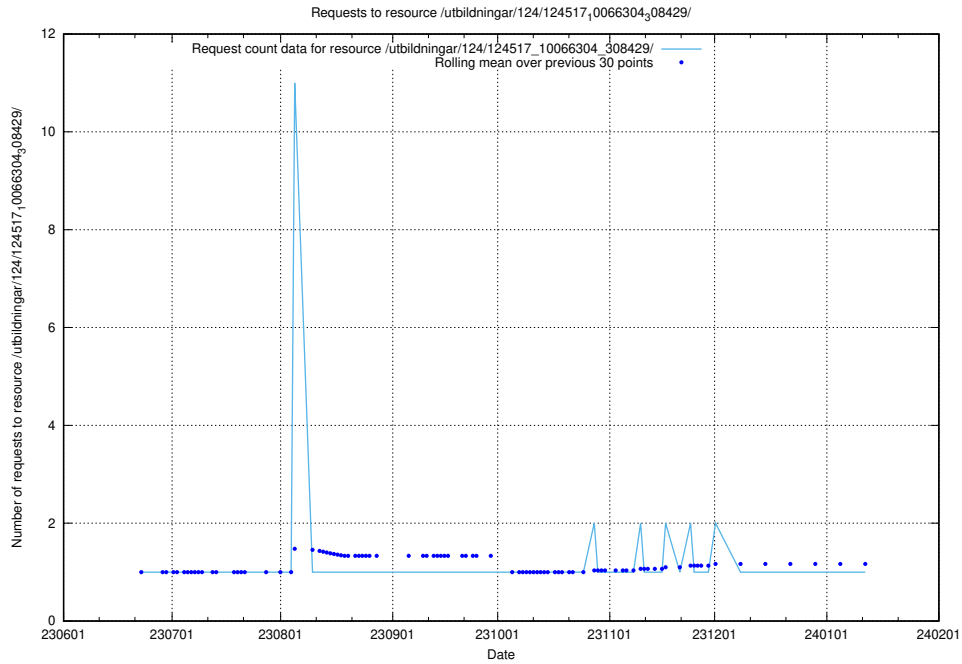

5.5422 Usage of /utbildningar/124/124517_10066304_308429/

Here, we count the number of requests to resource /utbildningar/124/124517_10066304_308429/.