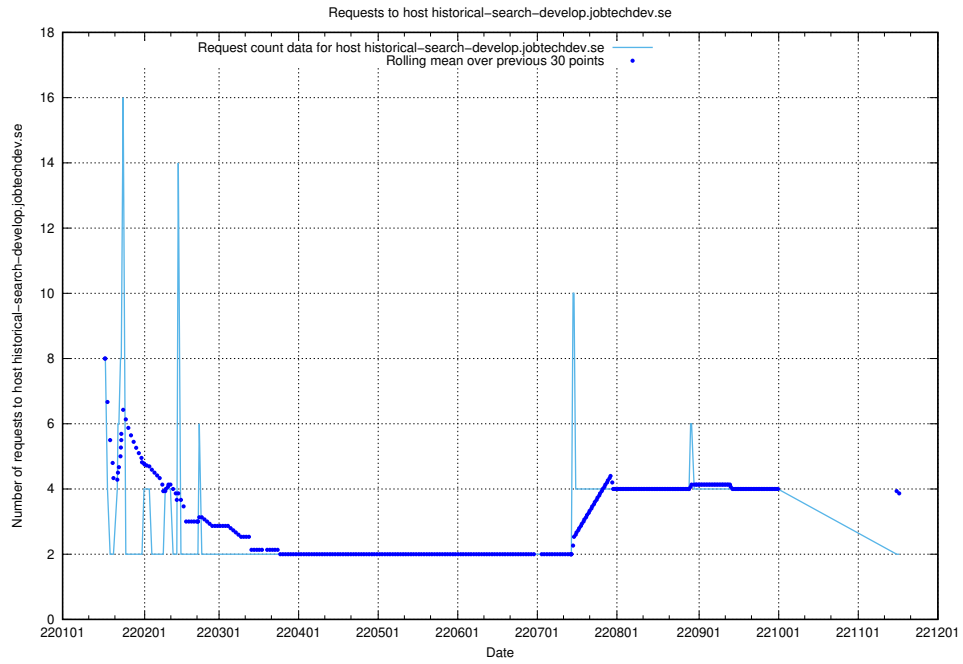

7.270 Usage of historical-search-develop.jobtechdev.se

Here, we count the number of requests to host historical-search-develop.jobtechdev.se.

7.271 Usage of jocp4.jobtechdev.se

Here, we count the number of requests to host jocp4.jobtechdev.se.