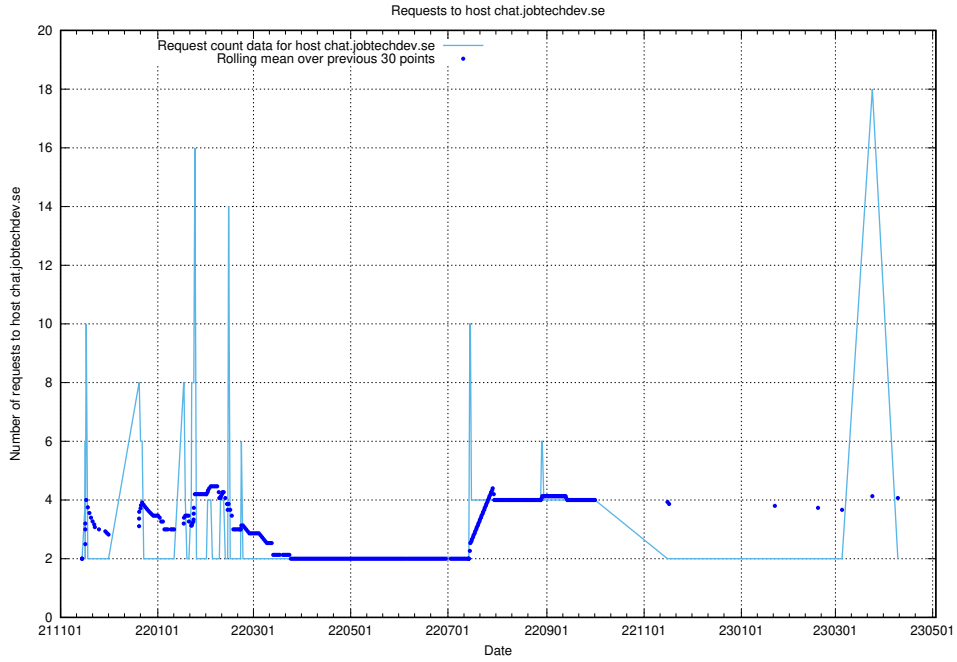

7.273 Usage of chat.jobtechdev.se

Here, we count the number of requests to host chat.jobtechdev.se.