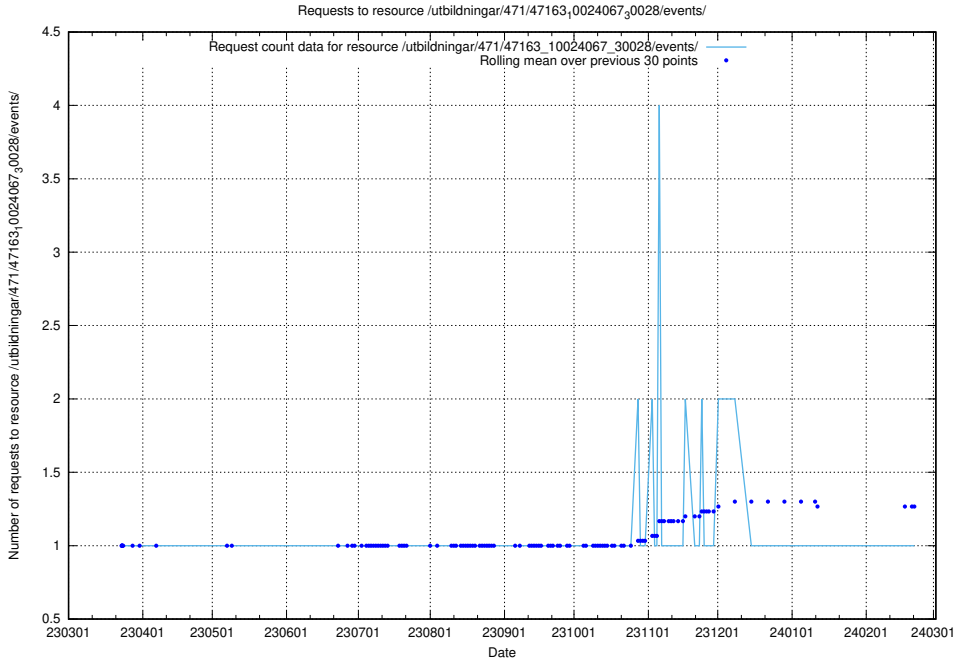

5.5952 Usage of /utbildningar/471/47163_10024067_30028/events/

Here, we count the number of requests to resource /utbildningar/471/47163_10024067_30028/events/.