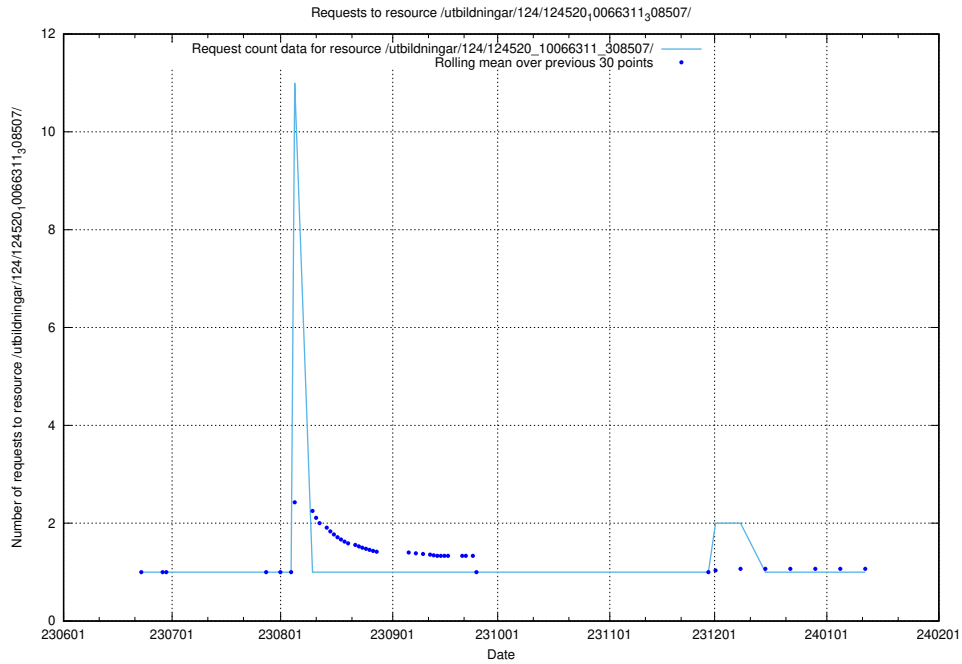

5.5412 Usage of /utbildningar/124/124520_10066311_308507/

Here, we count the number of requests to resource /utbildningar/124/124520_10066311_308507/.