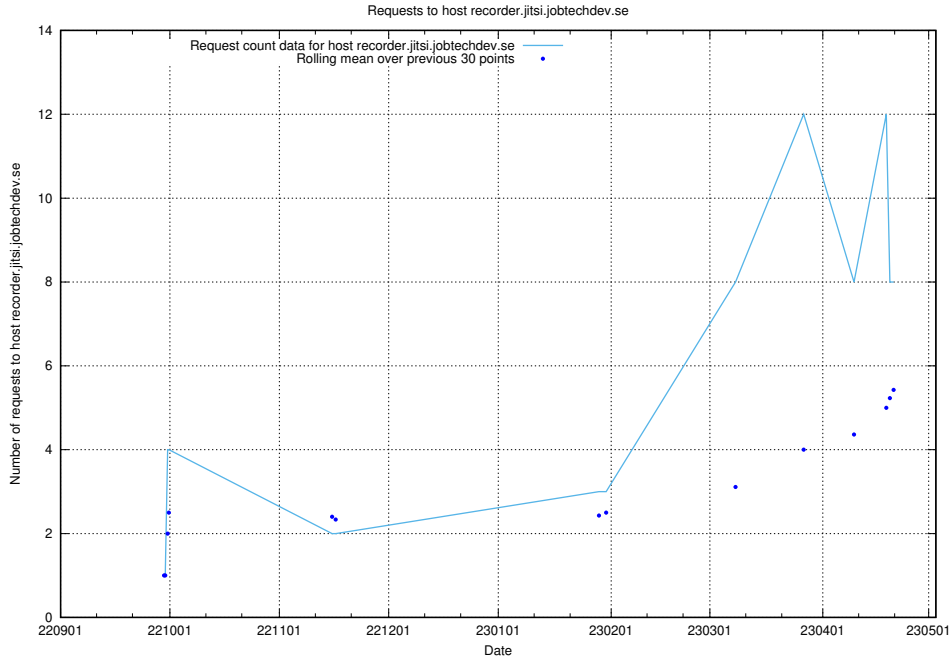

7.68 Usage of recorder.jitsi.jobtechdev.se

Here, we count the number of requests to host recorder.jitsi.jobtechdev.se.