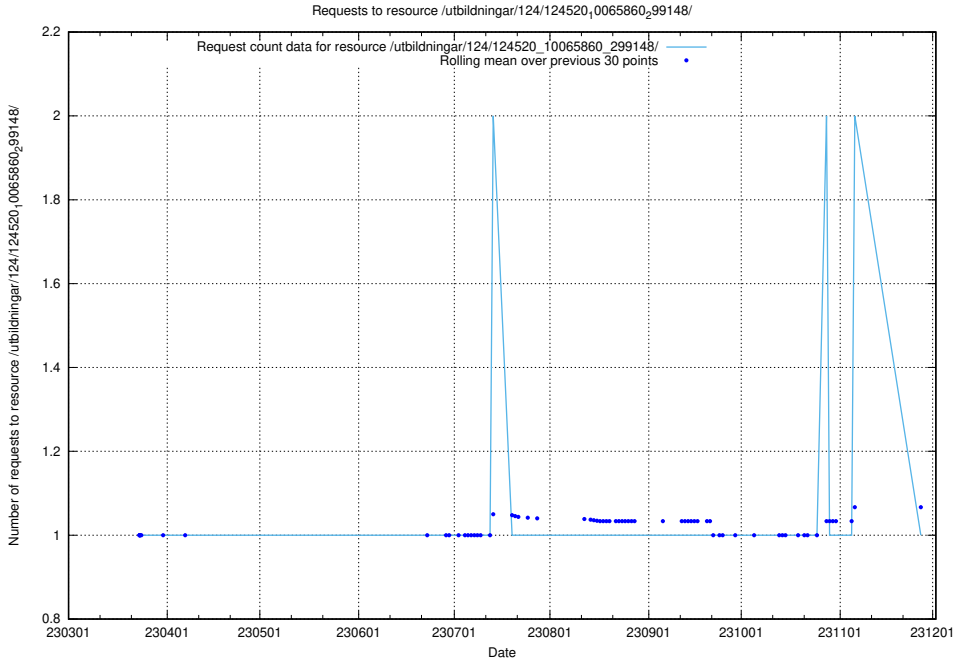

5.1165 Usage of /utbildningar/124/124520_10065860_299148/

Here, we count the number of requests to resource /utbildningar/124/124520_10065860_299148/.