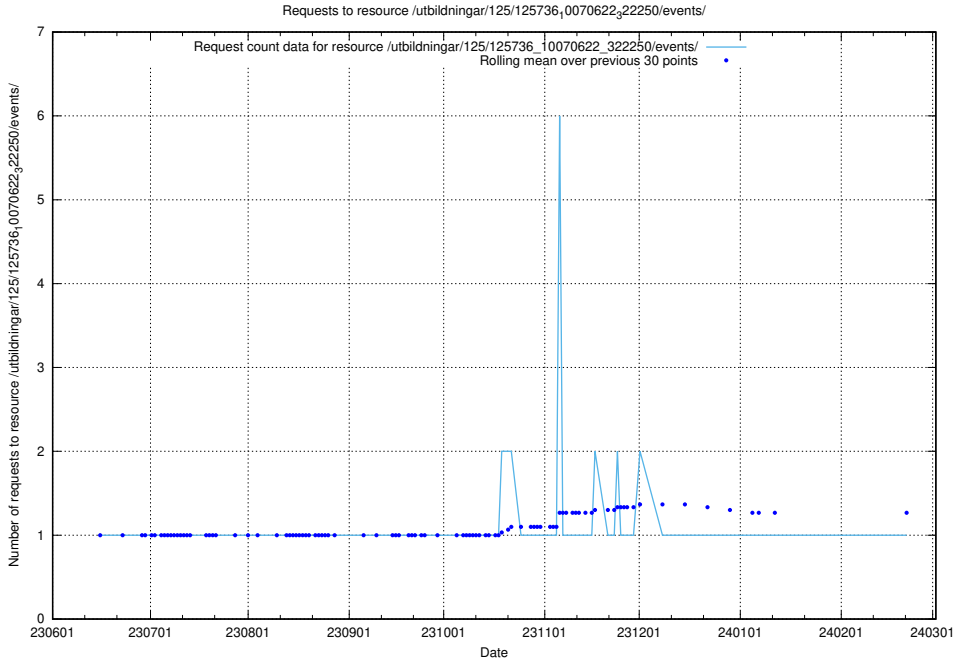

5.5547 Usage of /utbildningar/125/125736_10070622_322250/events/

Here, we count the number of requests to resource /utbildningar/125/125736_10070622_322250/events/