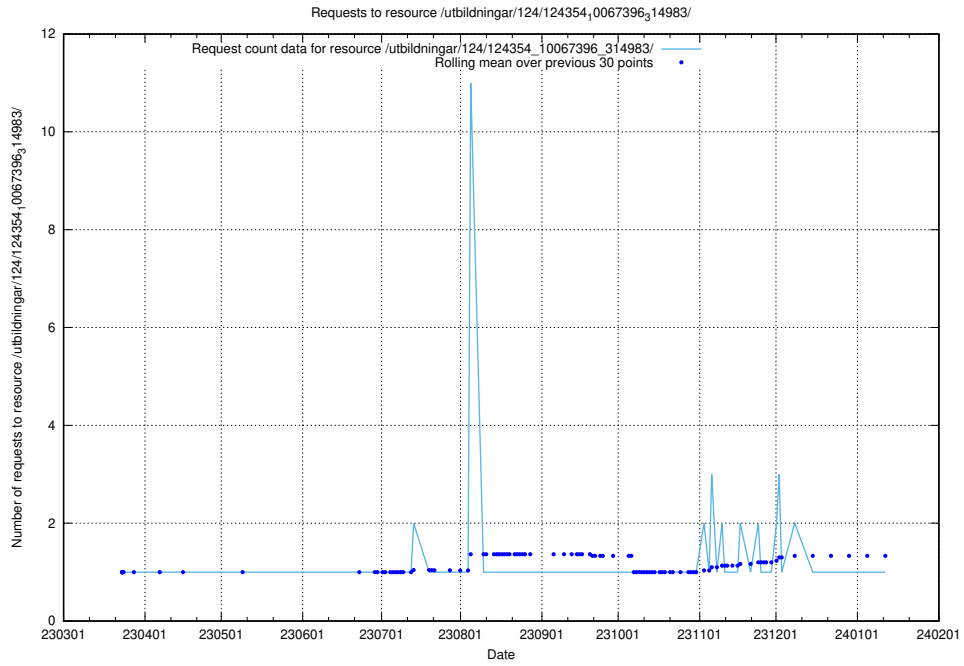

5.3538 Usage of /utbildningar/124/124354_10067396_314983/

Here, we count the number of requests to resource /utbildningar/124/124354_10067396_314983/.