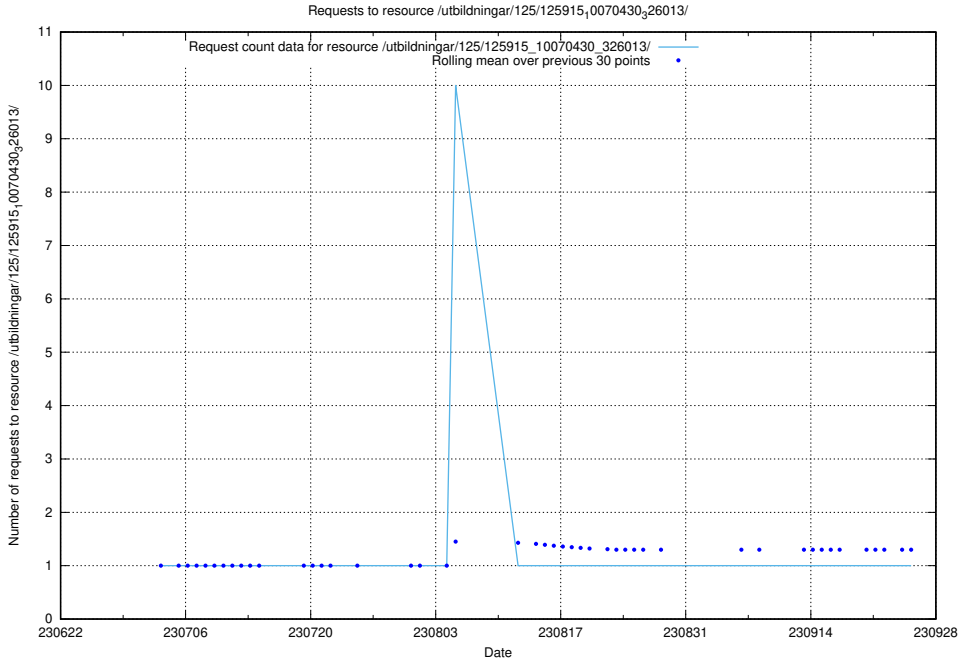

5.5019 Usage of /utbildningar/125/125915_10070430_326013/

Here, we count the number of requests to resource /utbildningar/125/125915_10070430_326013/.