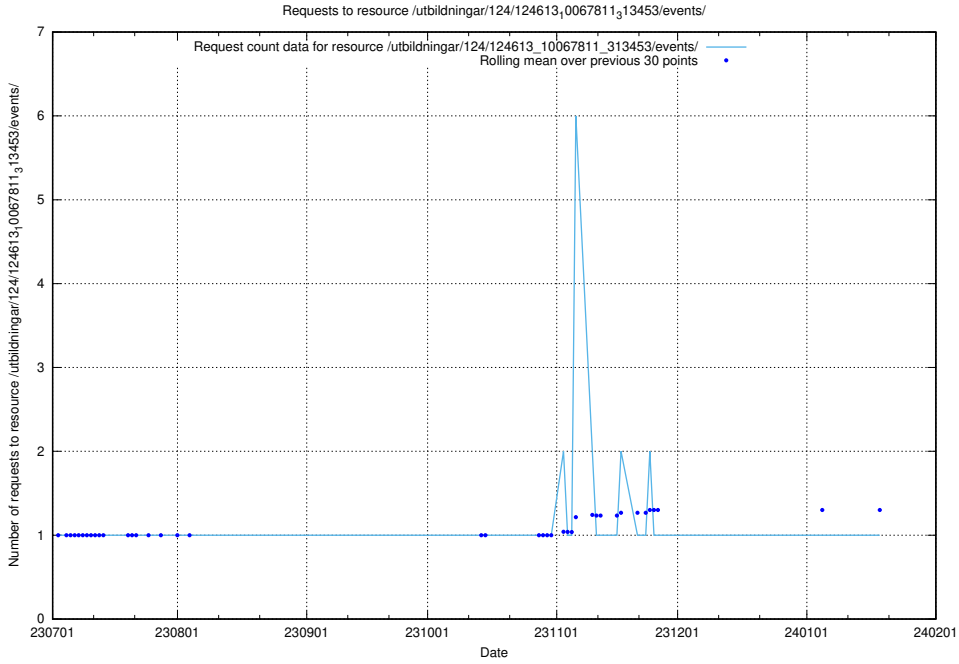

5.5023 Usage of /utbildningar/124/124613_10067811_313453/events/

Here, we count the number of requests to resource /utbildningar/124/124613_10067811_313453/events/