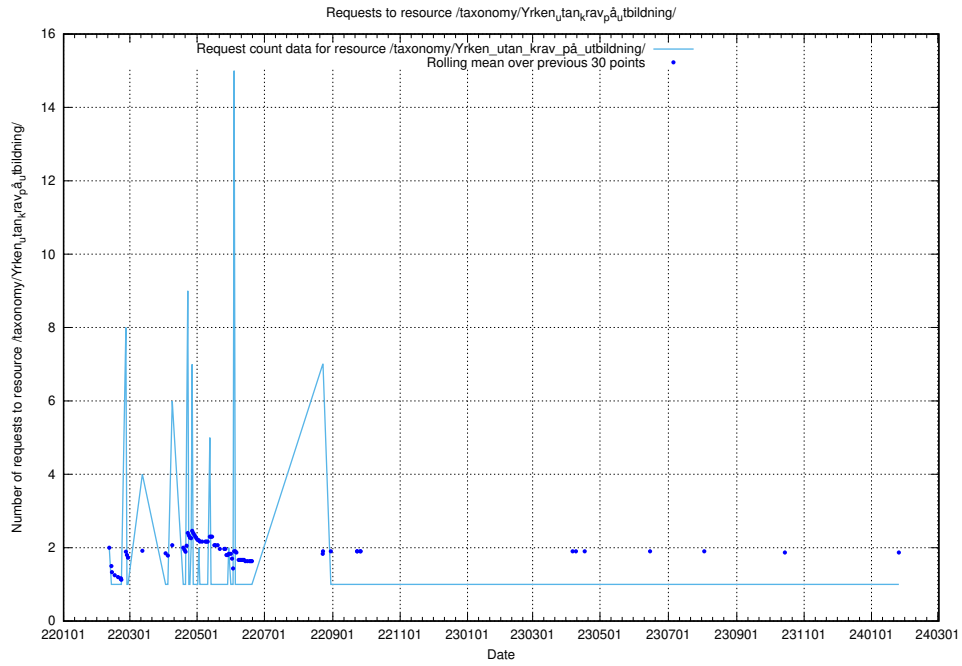

5.1191 Usage of /taxonomy/Yrken_utan_krav_på_utbildning/

Here, we count the number of requests to resource /taxonomy/Yrken_utan_krav_på_utbildning/.