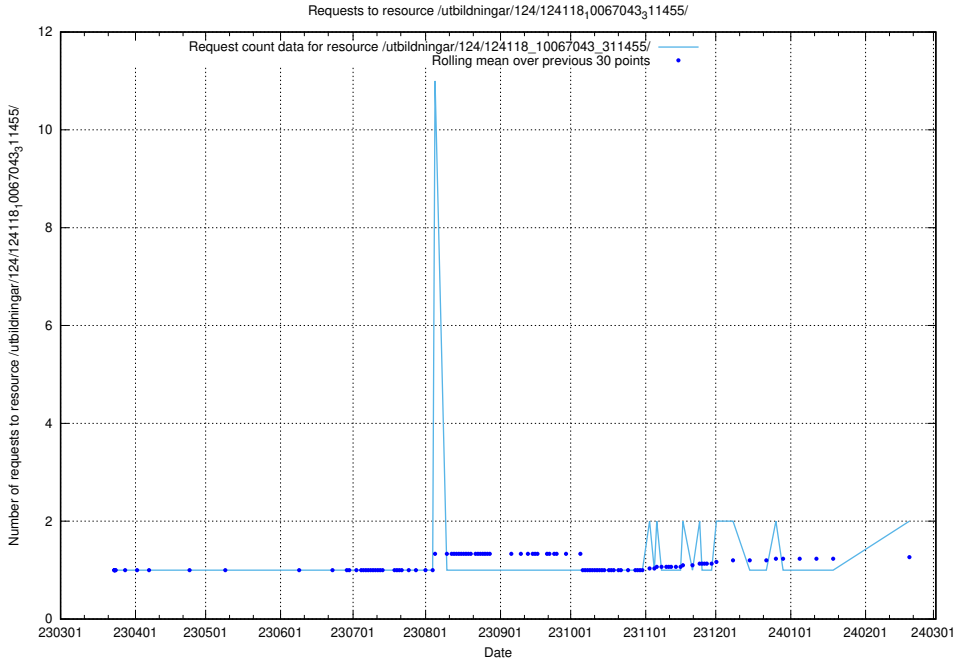

5.578 Usage of /utbildningar/124/124118_10067043_311455/

Here, we count the number of requests to resource /utbildningar/124/124118_10067043_311455/.