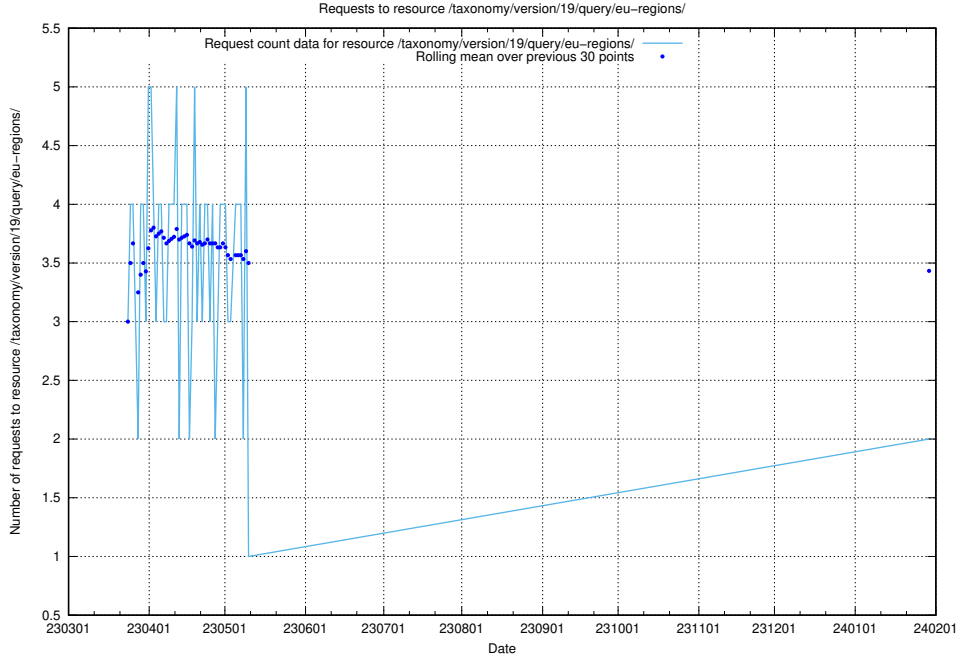

5.816 Usage of /taxonomy/version/19/query/concepts-describing-working-hours/

Here, we count the number of requests to resource /taxonomy/version/19/query/concepts-describing-working-hours/.

5.817 Usage of /utbildningar/125/125754_10070136_324706/events/