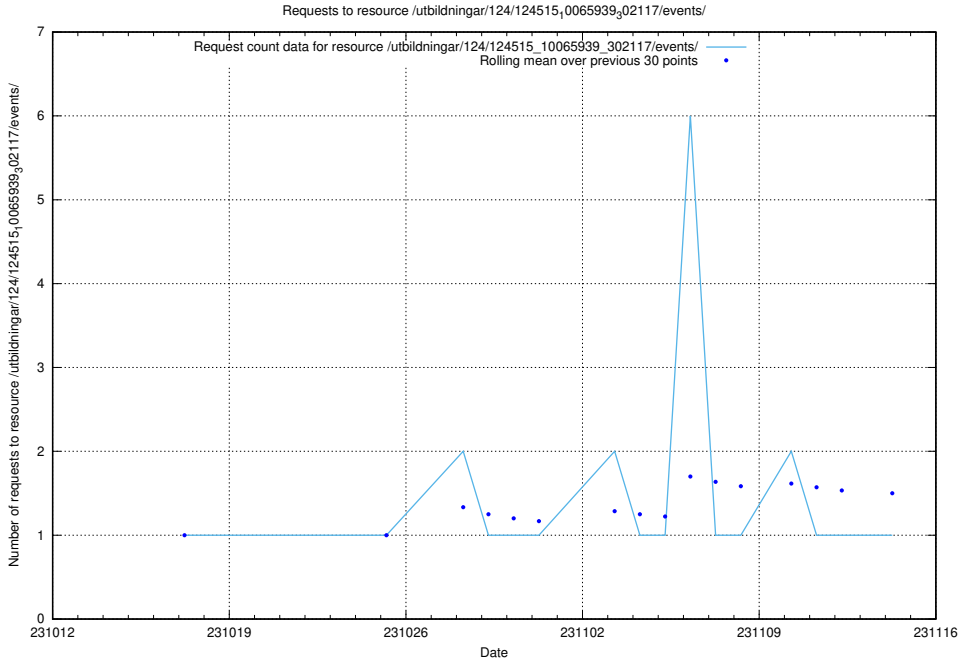

Here, we count the number of requests to resource /utbildningar/124/124894_10068682_316220/.

5.3955 Usage of /utbildningar/124/124515_10065939_302117/events/

Here, we count the number of requests to resource /utbildningar/124/124515_10065939_302117/events/