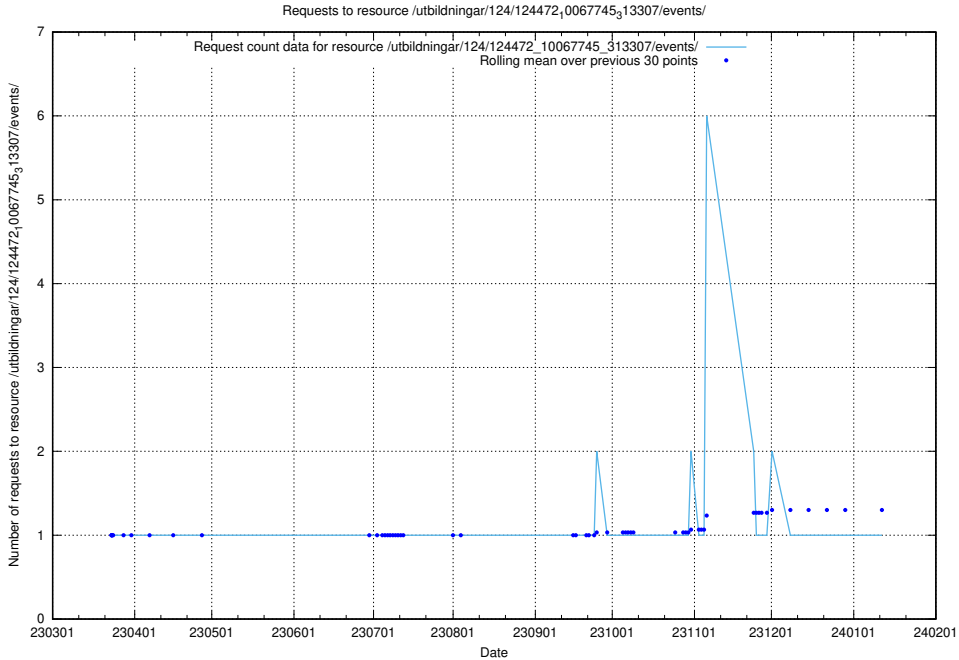

Here, we count the number of requests to resource /utbildningar/utb_emil/127/127057_10073950_336875/

5.2631 Usage of /utbildningar/124/124472_10067745_313307/events/

Here, we count the number of requests to resource /utbildningar/124/124472_10067745_313307/events/