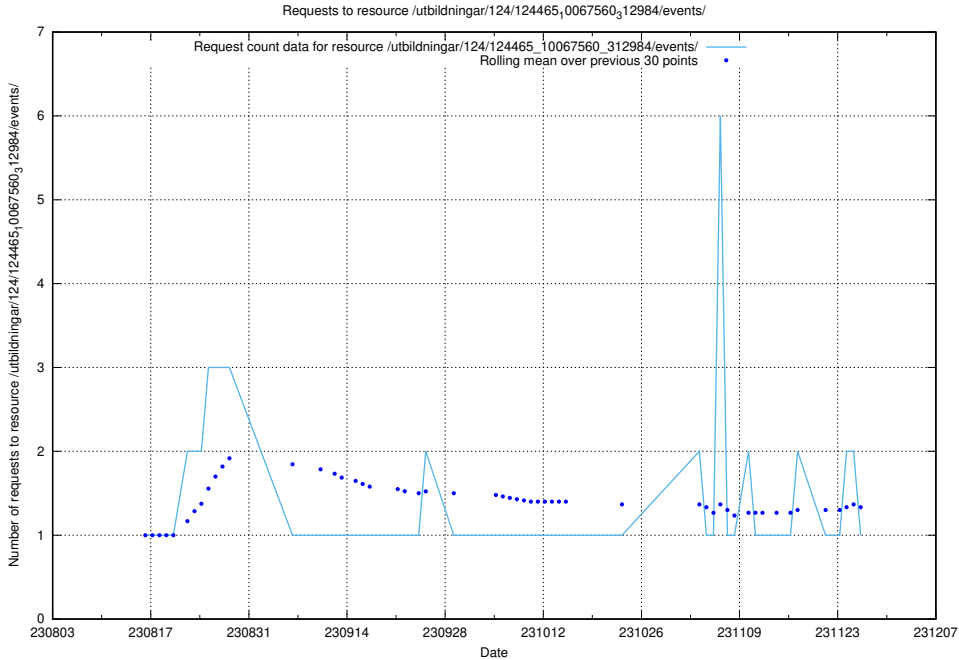

5.4452 Usage of /utbildningar/124/124465_10067560_312984/events/

Here, we count the number of requests to resource /utbildningar/124/124465_10067560_312984/events/