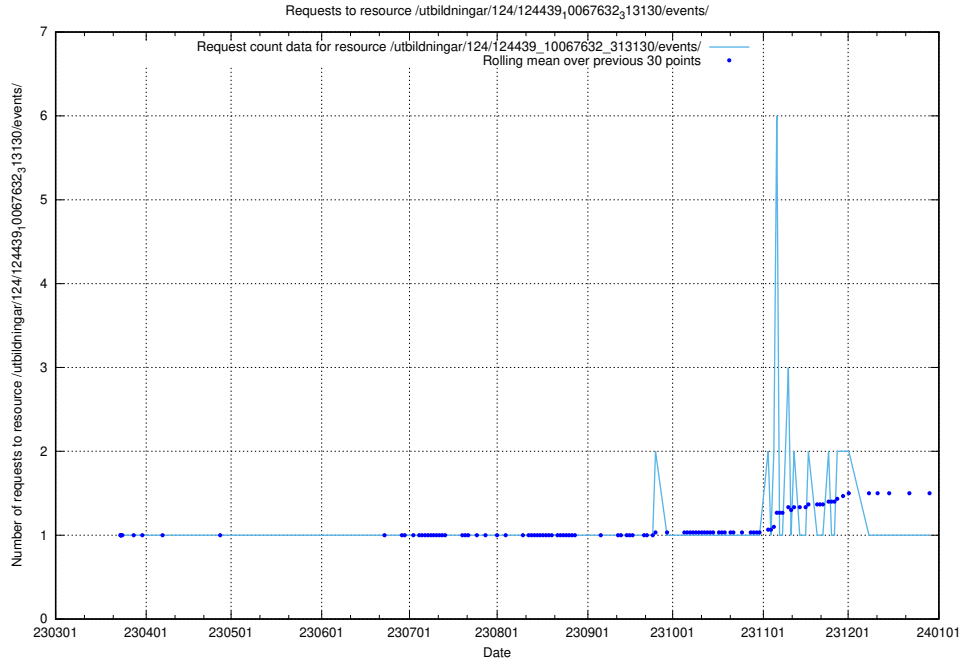

5.3291 Usage of /utbildningar/124/124439_10067632_313130/events/

Here, we count the number of requests to resource /utbildningar/124/124439_10067632_313130/events/