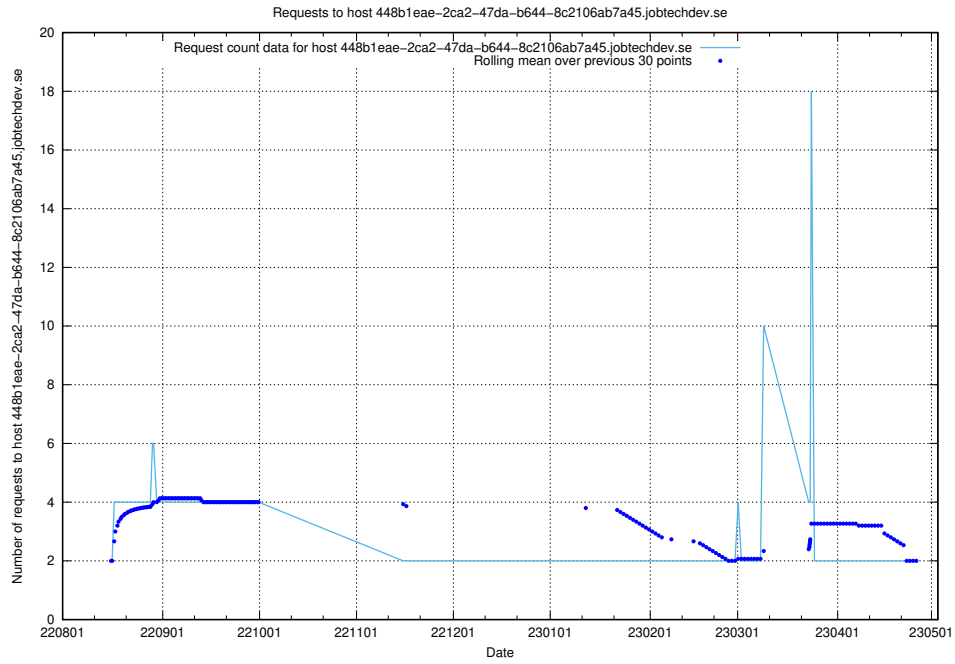

7.344 Usage of 448b1eae-2ca2-47da-b644-8c2106ab7a45.jobtechdev.se

Here, we count the number of requests to host 448b1eae-2ca2-47da-b644-8c2106ab7a45.jobtechdev.se.