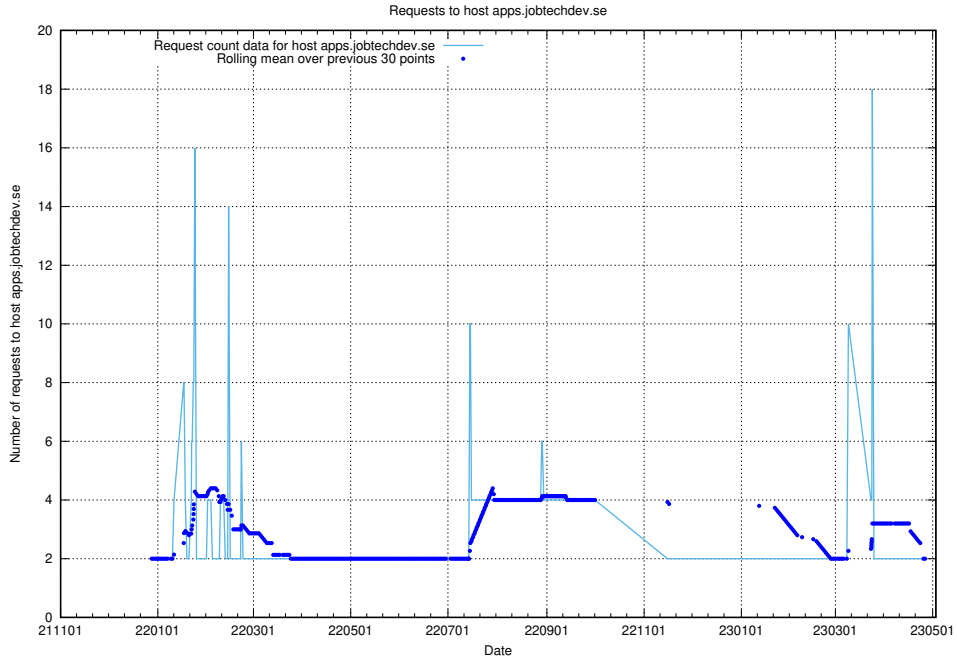

7.359 Usage of apps.jobtechdev.se

Here, we count the number of requests to host apps.jobtechdev.se.