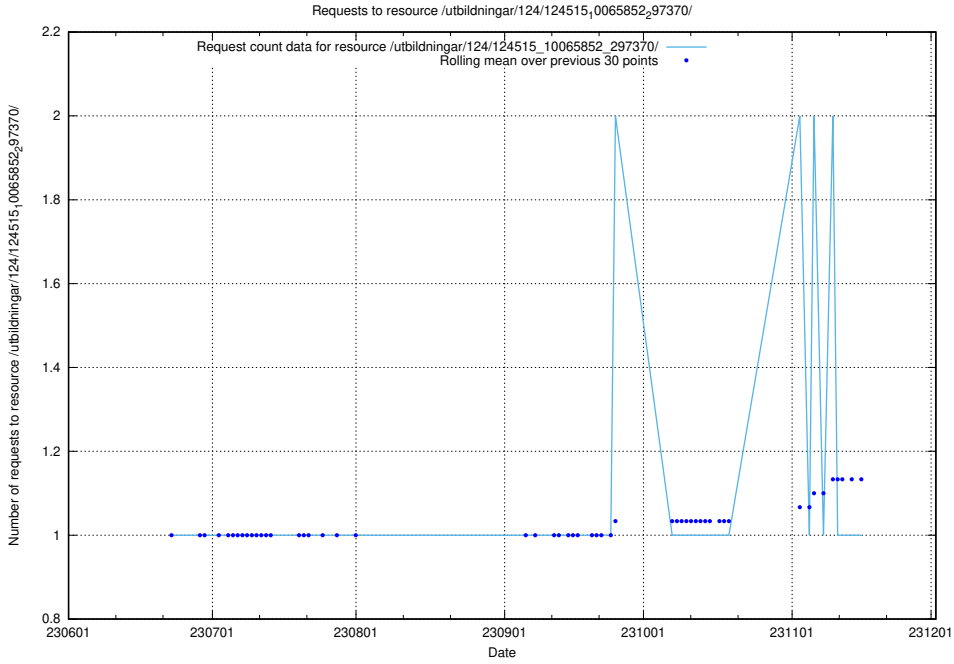

5.5429 Usage of /utbildningar/124/124515_10065852_297370/

Here, we count the number of requests to resource /utbildningar/124/124515_10065852_297370/.