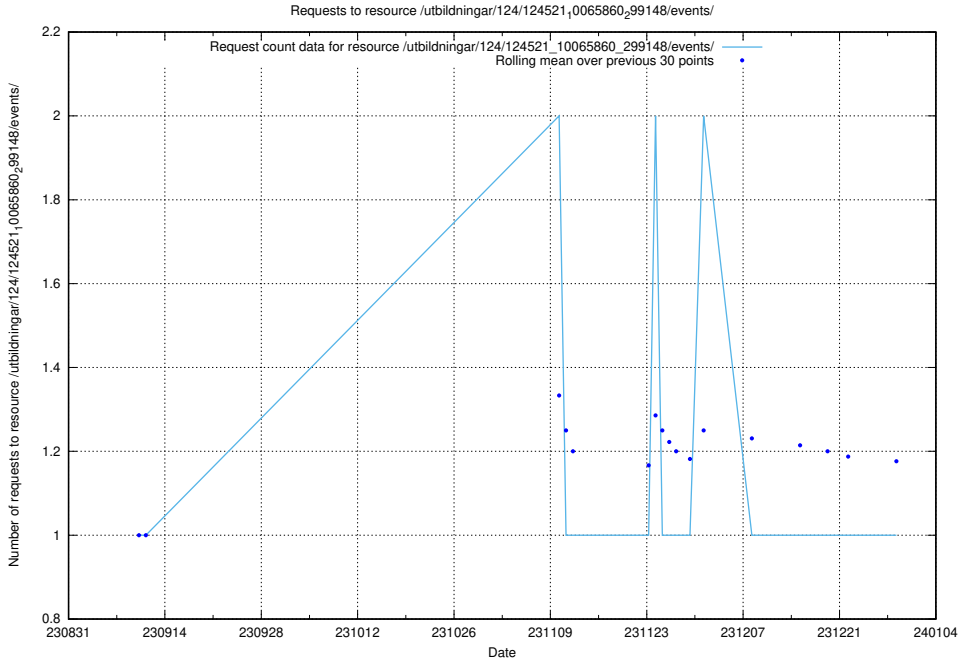

5.4266 Usage of /utbildningar/124/124521_10065860_299148/events/

Here, we count the number of requests to resource /utbildningar/124/124521_10065860_299148/events/