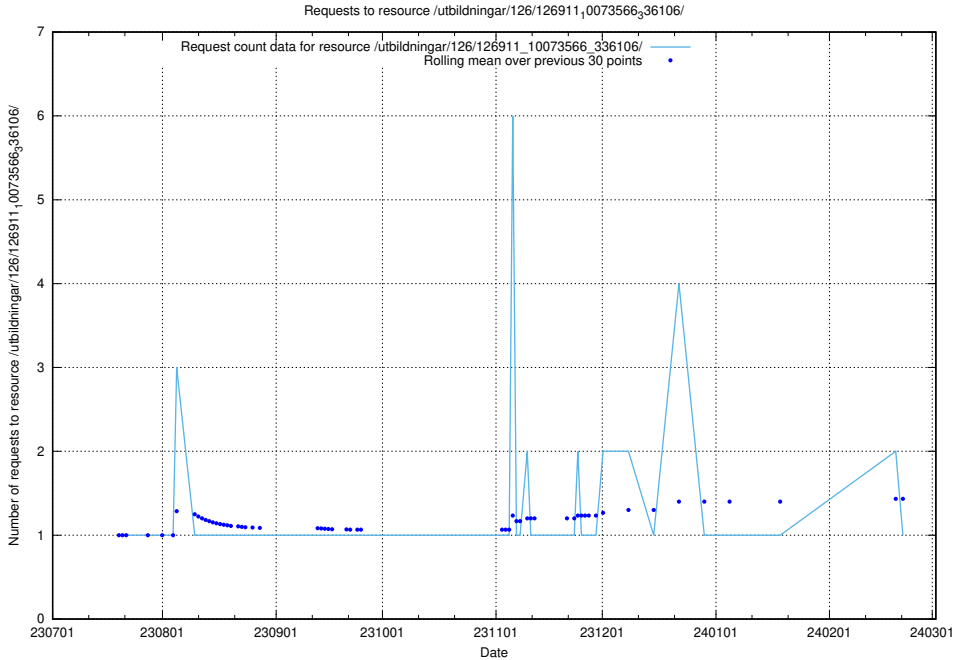

Here, we count the number of requests to resource /utbildningar/126/126911_10073566_336106/.

5.4649 Usage of /utbildningar/125/125914_10070460_321835/events/

Here, we count the number of requests to resource /utbildningar/125/125914_10070460_321835/events/