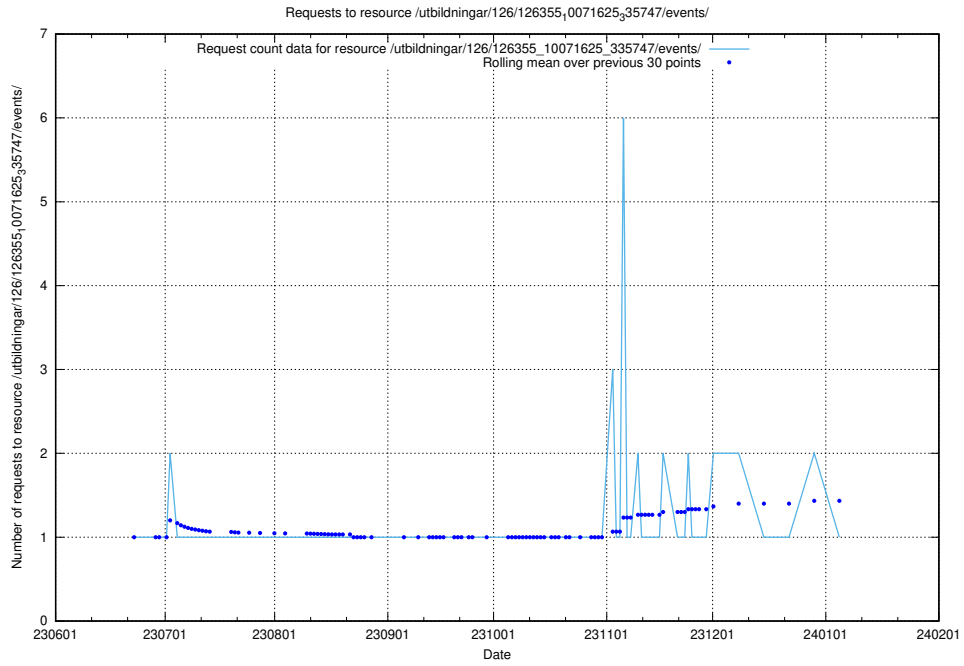

5.5313 Usage of /utbildningar/126/126355_10071625_335747/events/

Here, we count the number of requests to resource /utbildningar/126/126355_10071625_335747/events/