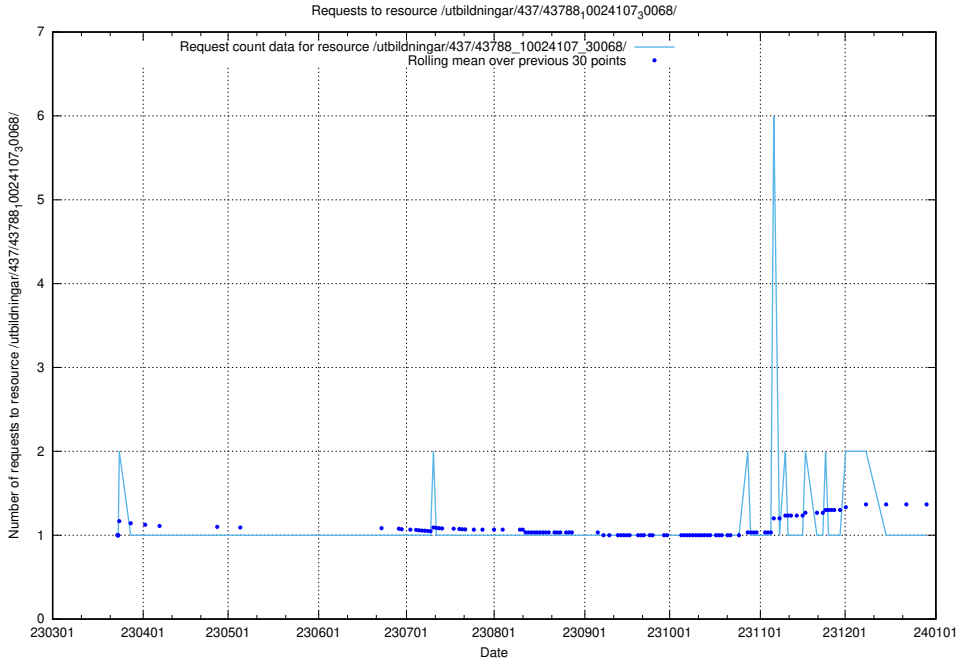

5.6000 Usage of /utbildningar/437/43788_10024107_30068/

Here, we count the number of requests to resource /utbildningar/437/43788_10024107_30068/.