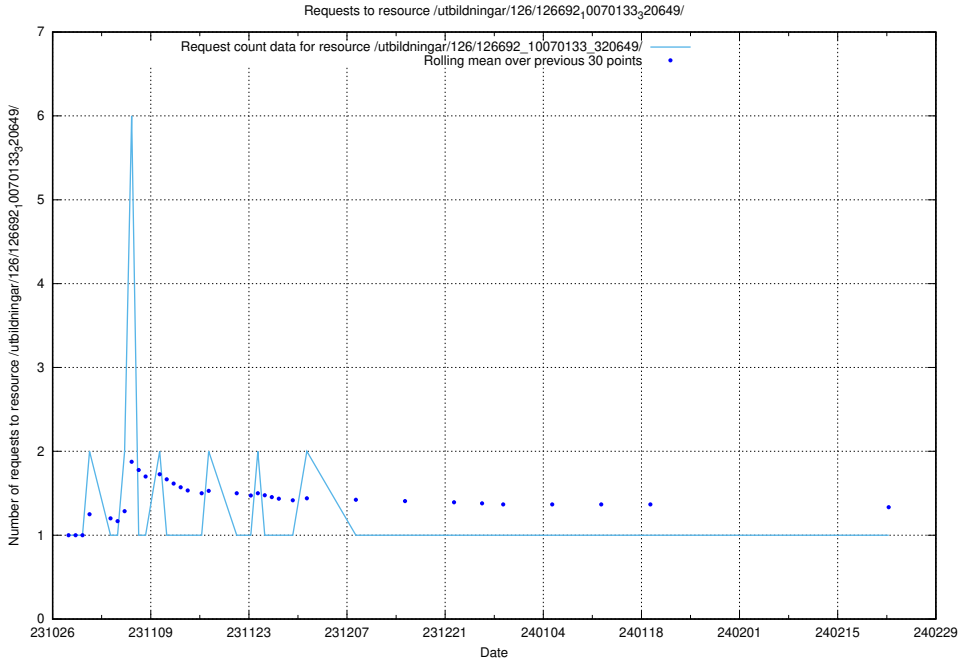

5.3834 Usage of /utbildningar/126/126692_10070133_320649/

Here, we count the number of requests to resource /utbildningar/126/126692_10070133_320649/.