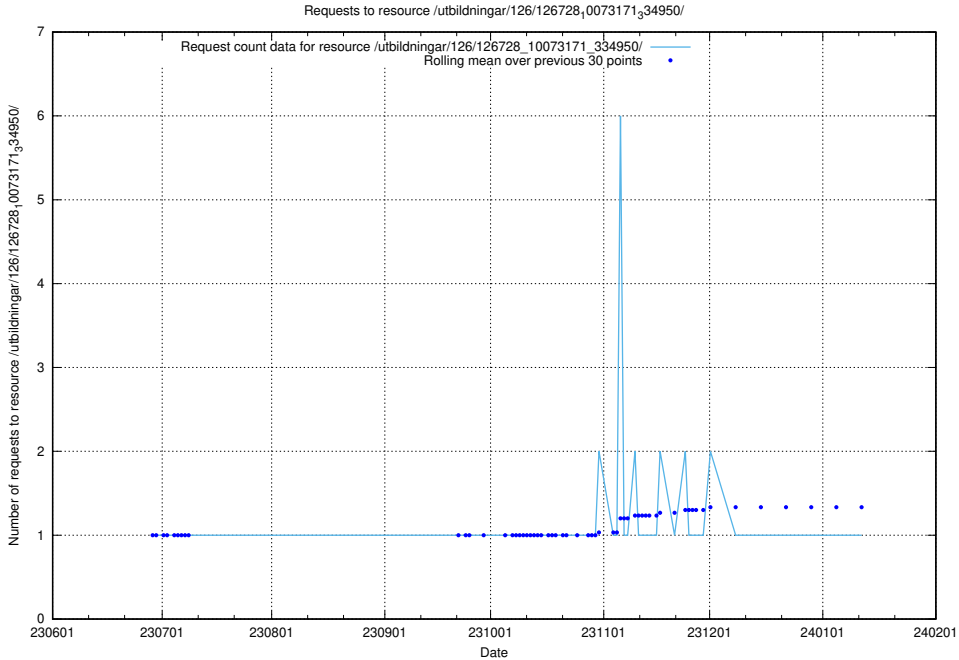

5.5102 Usage of /utbildningar/126/126728_10073171_334950/

Here, we count the number of requests to resource /utbildningar/126/126728_10073171_334950/.

5.5103 Usage of /utbildningar/126/126728_10073151_334946/events/