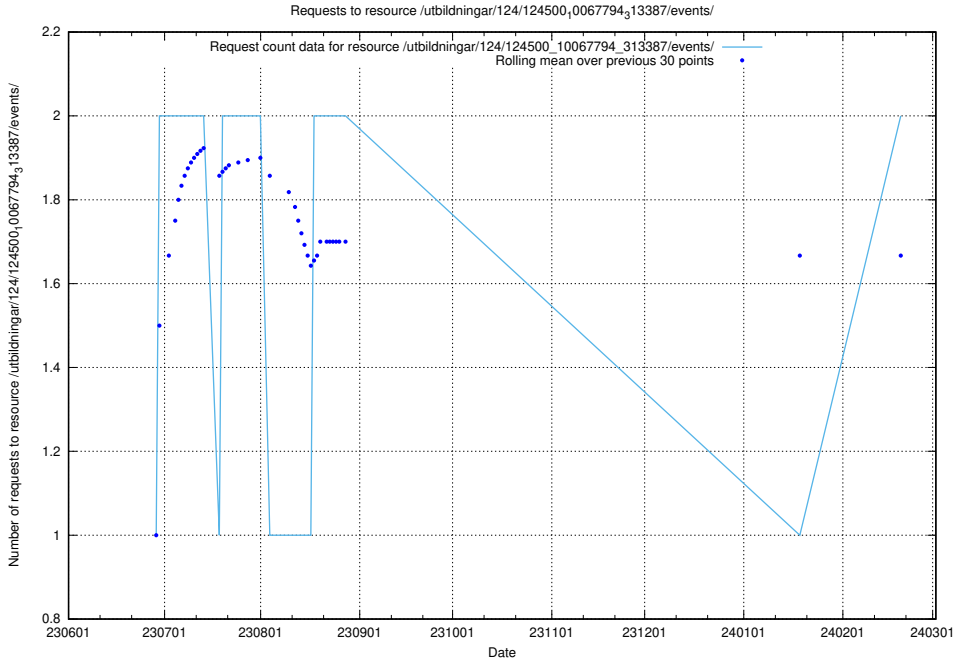

5.701 Usage of /utbildningar/124/124500_10067794_313387/events/

Here, we count the number of requests to resource /utbildningar/124/124500_10067794_313387/events/