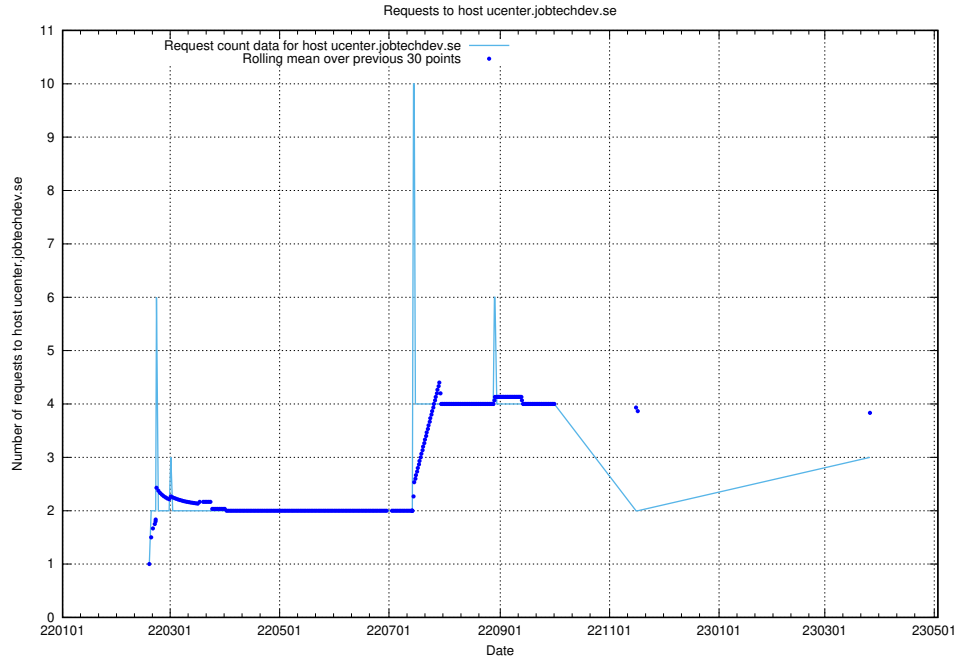

7.225 Usage of ucenter.jobtechdev.se

Here, we count the number of requests to host ucenter.jobtechdev.se.