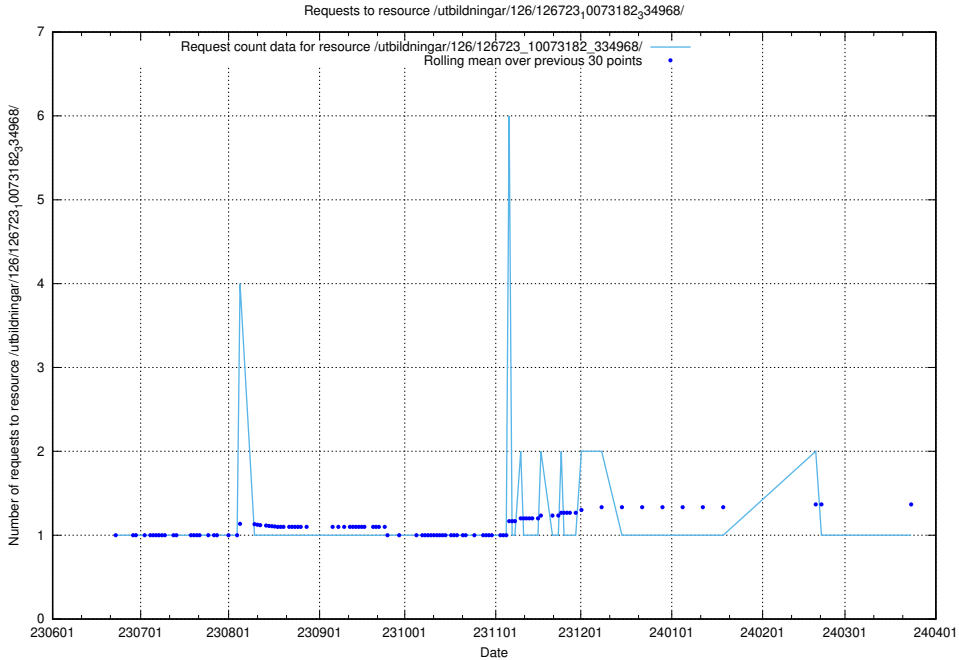

5.5257 Usage of /utbildningar/126/126723_10073182_334968/

Here, we count the number of requests to resource /utbildningar/126/126723_10073182_334968/.