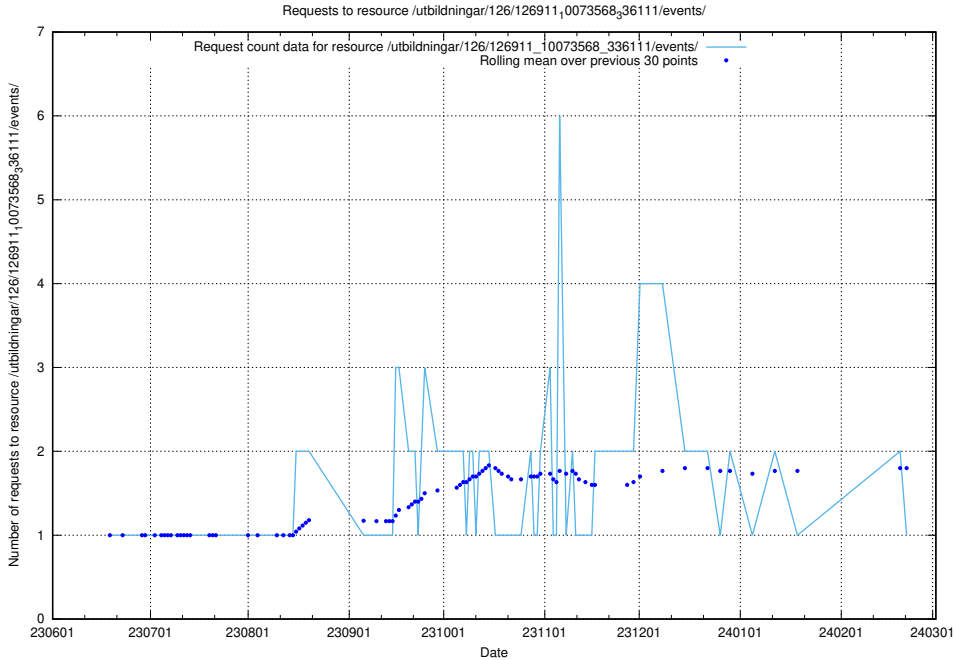

5.5516 Usage of /utbildningar/126/126911_10073568_336111/events/

Here, we count the number of requests to resource /utbildningar/126/126911_10073568_336111/events/