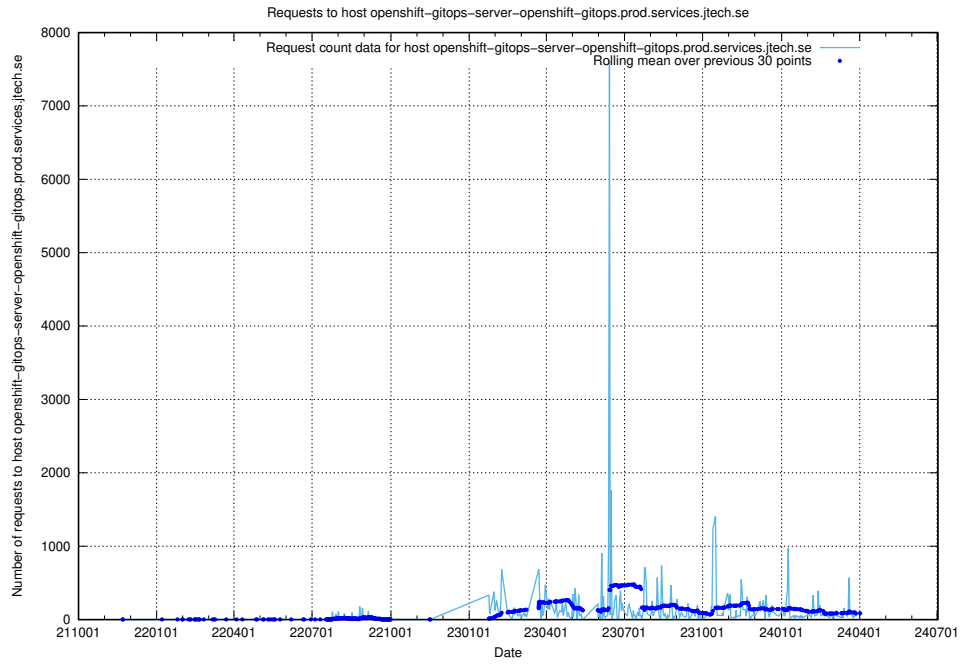

7.22 Usage of atlas.jobtechdev.se

Here, we count the number of requests to host atlas.jobtechdev.se.

7.23 Usage of openshift-gitops-server-openshift-gitops.prod.services.jtech.se

Here, we count the number of requests to host openshift-gitops-server-openshift-gitops.prod.services.jtech.se.