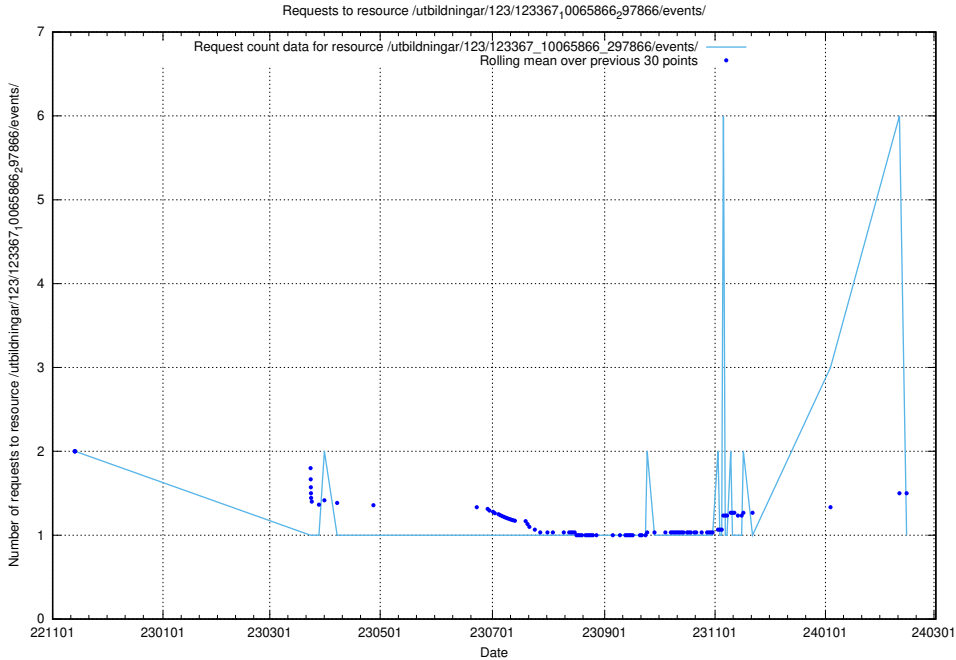

5.5498 Usage of /utbildningar/123/123367_10065866_297866/events/

Here, we count the number of requests to resource /utbildningar/123/123367_10065866_297866/events/