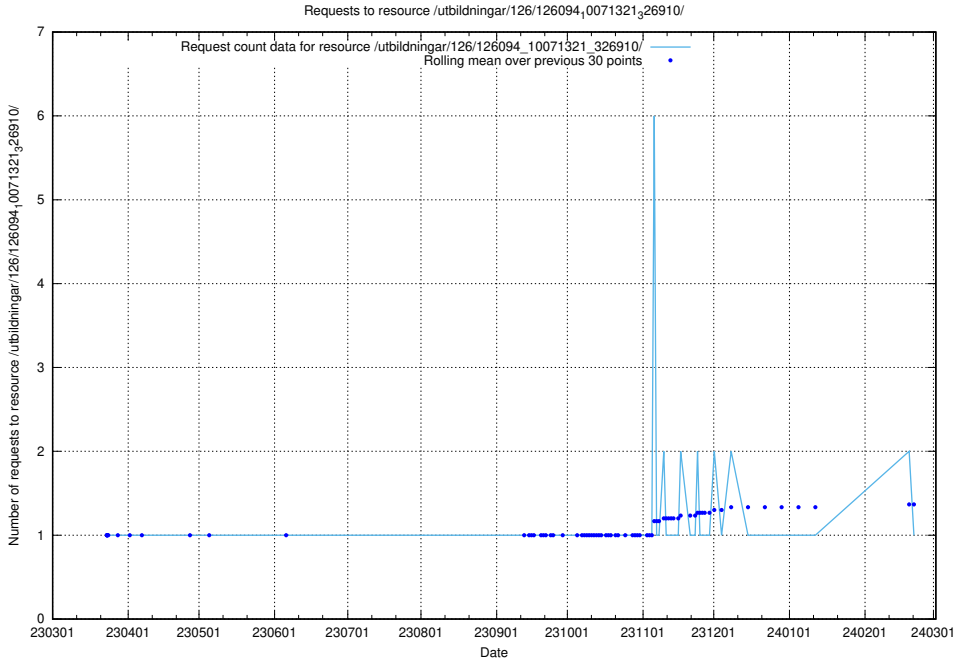

5.6075 Usage of /utbildningar/126/126094_10071321_326910/

Here, we count the number of requests to resource /utbildningar/126/126094_10071321_326910/.