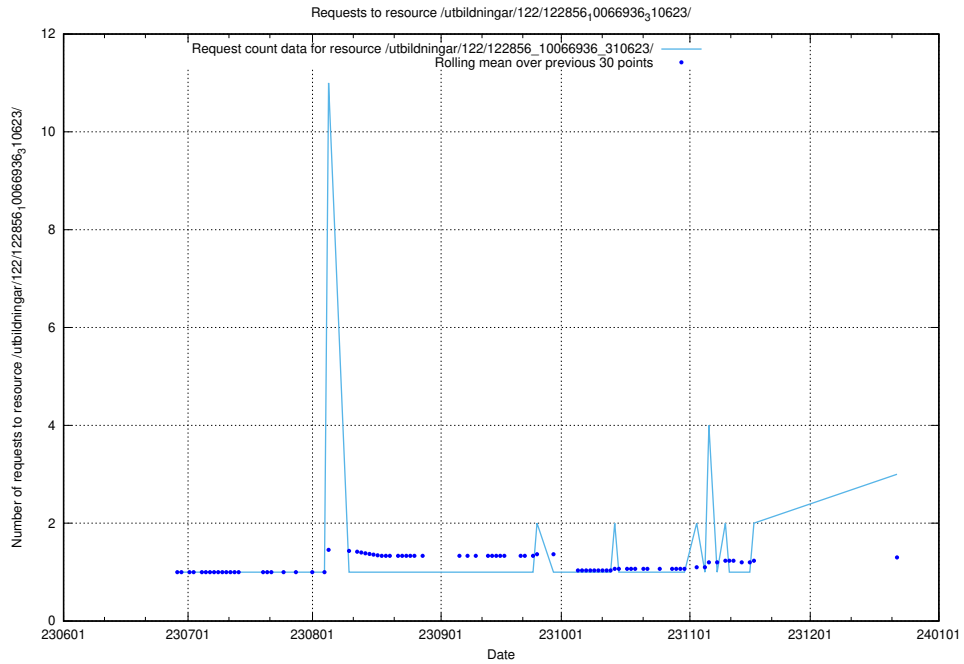

5.261 Usage of /utbildningar/122/122856_10066936_310623/

Here, we count the number of requests to resource /utbildningar/122/122856_10066936_310623/.