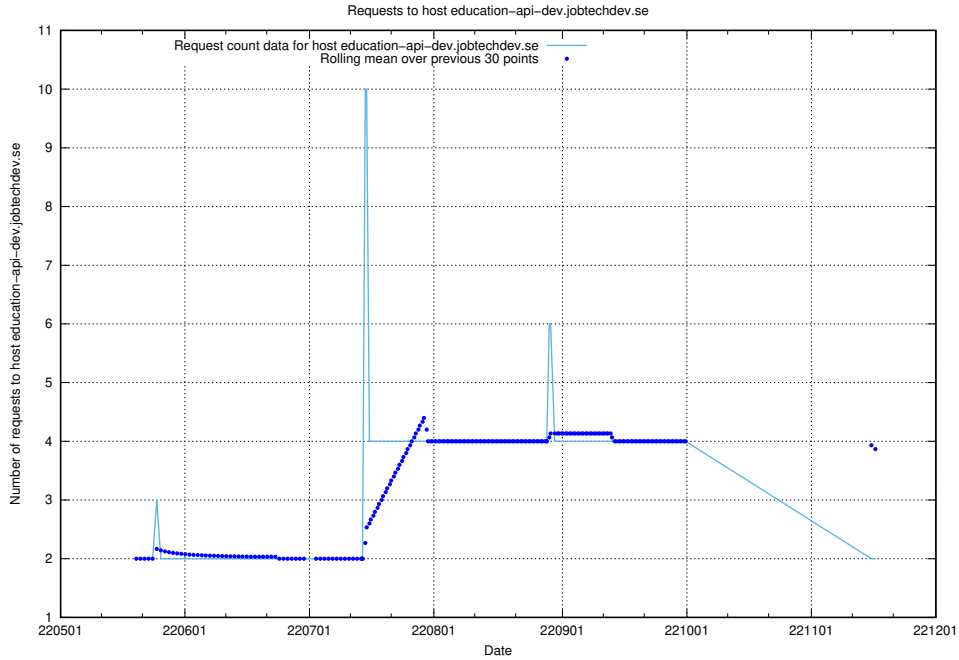

7.422 Usage of education-api-dev.jobtechdev.se

Here, we count the number of requests to host education-api-dev.jobtechdev.se.