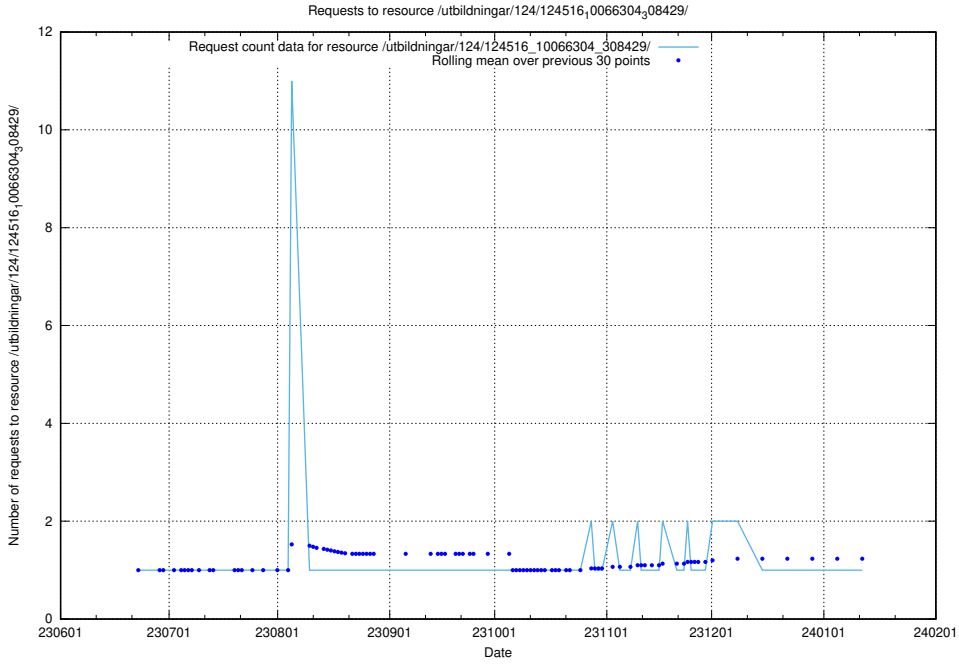

5.5423 Usage of /utbildningar/124/124516_10066304_308429/

Here, we count the number of requests to resource /utbildningar/124/124516_10066304_308429/.

5.5424 Usage of /utbildningar/126/126094_10071321_326911/events/