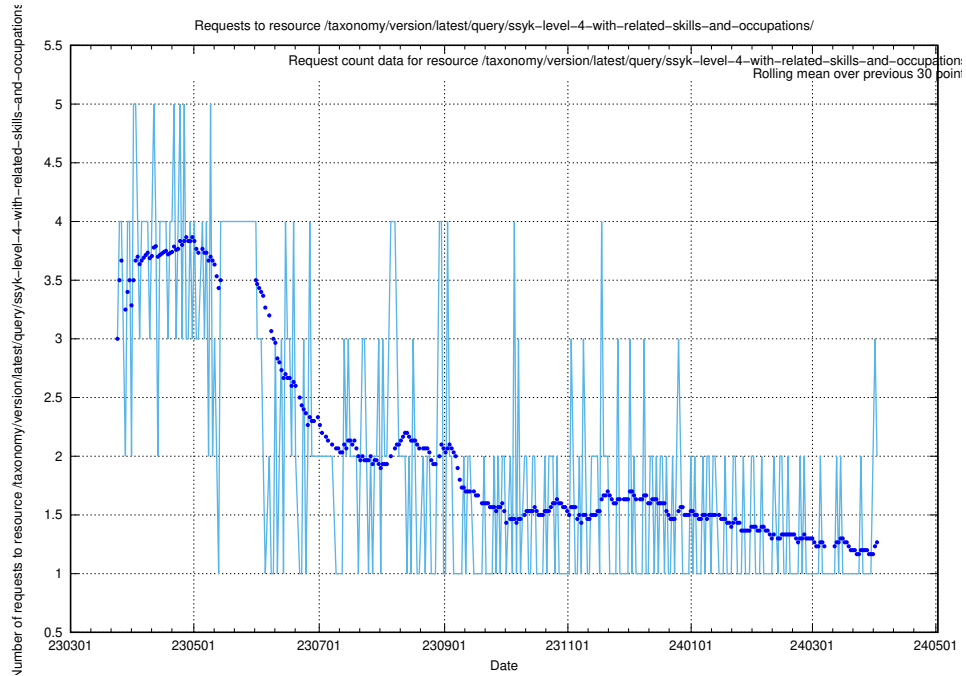

5.789 Usage of /taxonomy/version/latest/query/ssyk-level-4-with-related-skills-and-occupations/

Here, we count the number of requests to resource /taxonomy/version/latest/query/ssyk-level-4-with-related-skills-and-occupations/.