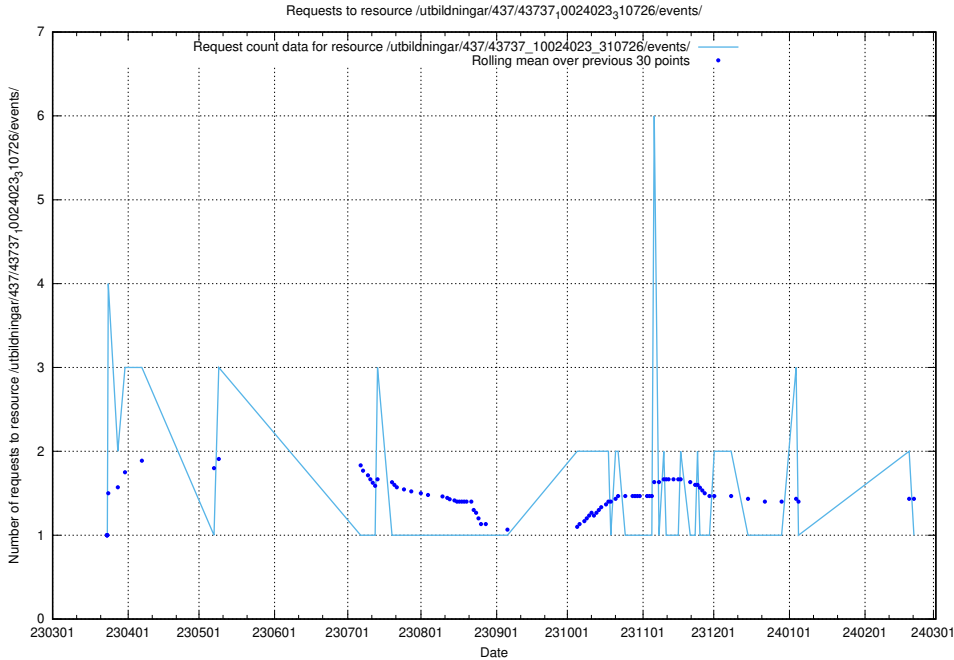

5.6033 Usage of /utbildningar/437/43737_10024023_310726/events/

Here, we count the number of requests to resource /utbildningar/437/43737_10024023_310726/events/.