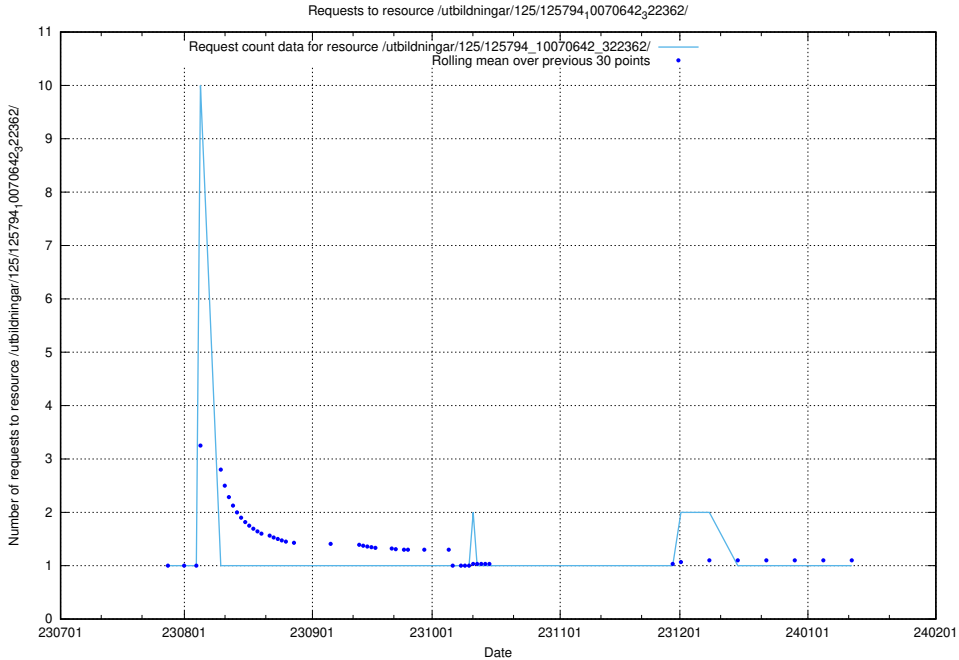

5.4564 Usage of /utbildningar/125/125794_10070642_322362/

Here, we count the number of requests to resource /utbildningar/125/125794_10070642_322362/.