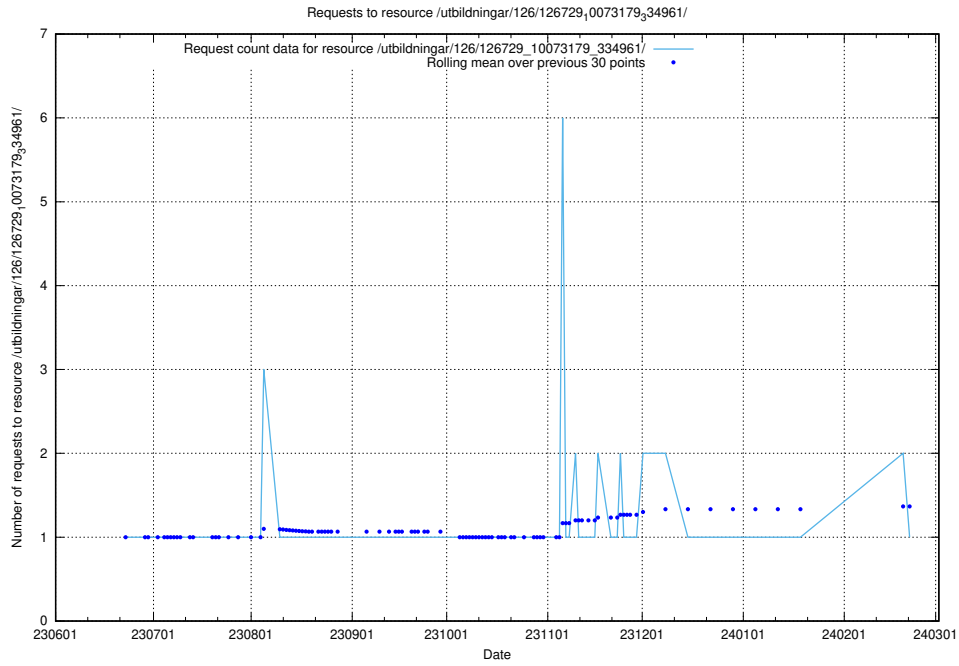

5.5251 Usage of /utbildningar/126/126729_10073179_334961/

Here, we count the number of requests to resource /utbildningar/126/126729_10073179_334961/.