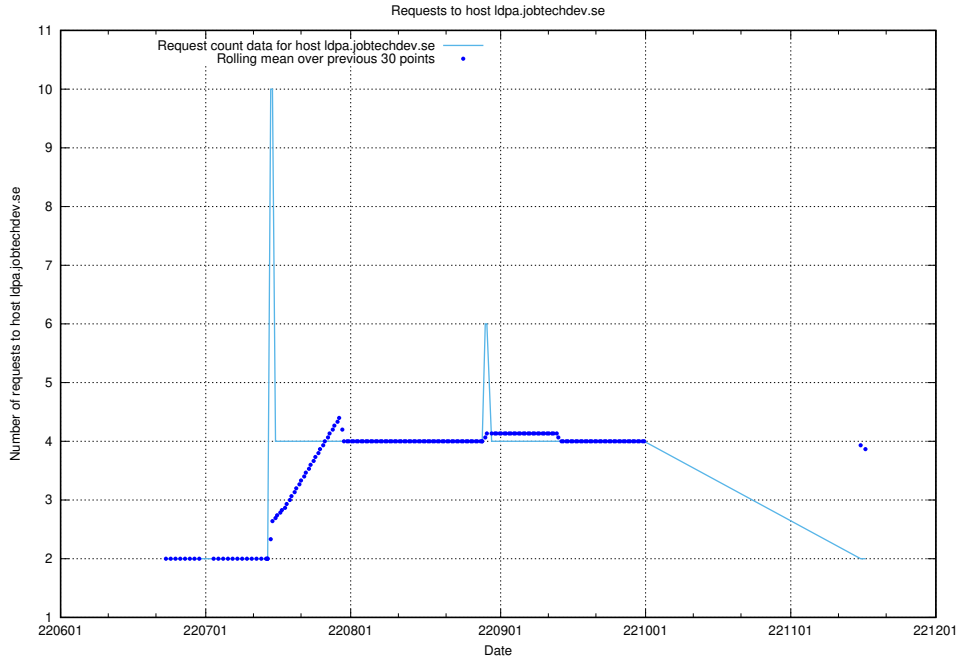

7.398 Usage of e9247d8d-3e59-4039-9174-370decc78ec5.api.jobtechdev.se

Here, we count the number of requests to host e9247d8d-3e59-4039-9174-370decc78ec5.api.jobtechdev.se.

7.399 Usage of 2f0b40cd-39bc-429b-8f6c-c3d864c6fbd6.jobtechdev.se