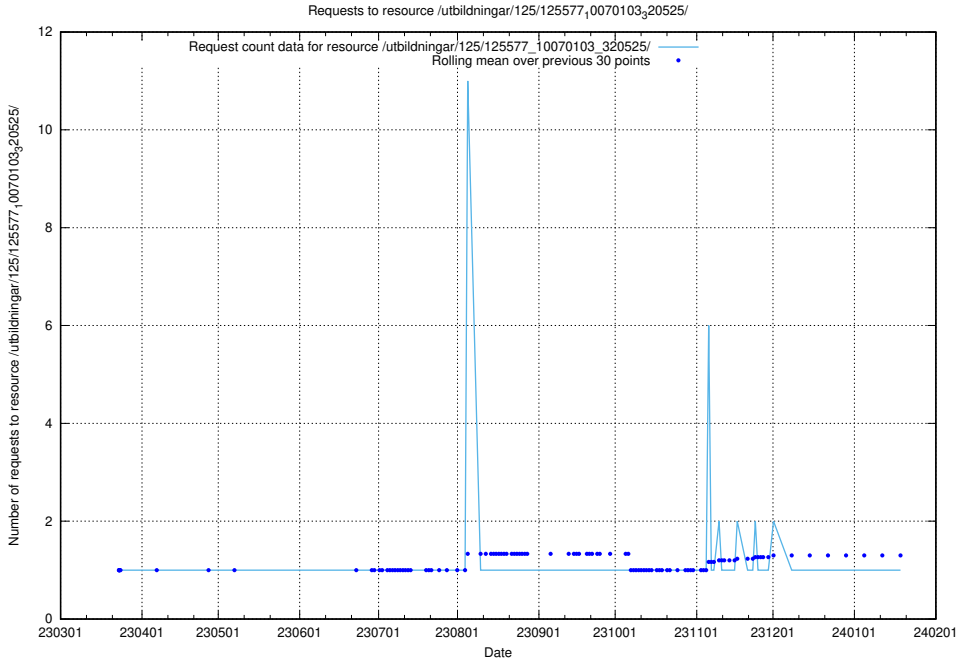

5.993 Usage of /utbildningar/125/125577_10070103_320525/

Here, we count the number of requests to resource /utbildningar/125/125577_10070103_320525/.