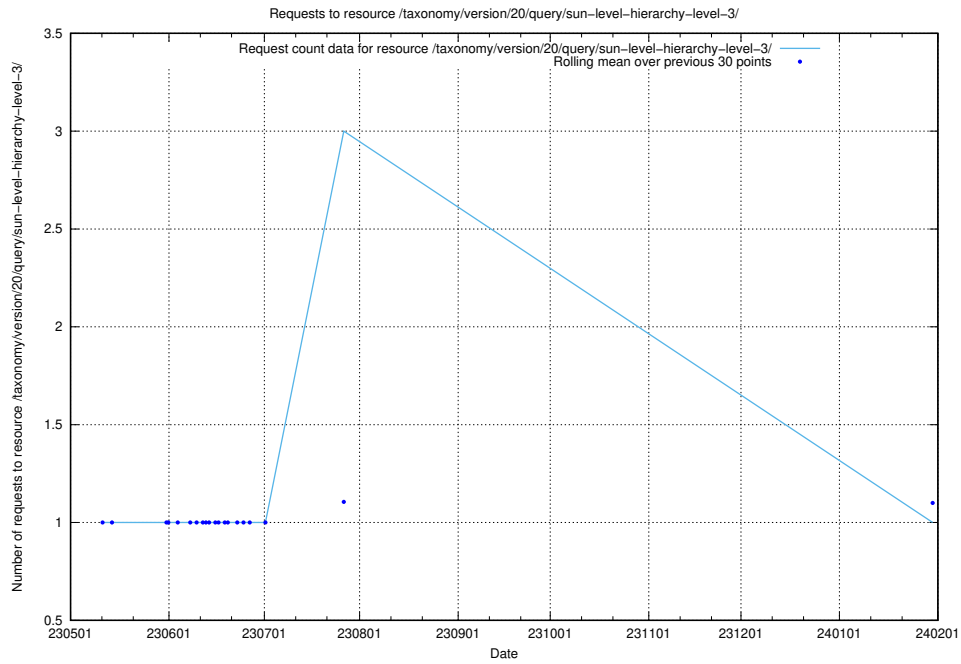

5.5627 Usage of /taxonomy/version/20/query/sun-level-hierarchy-level-3/

Here, we count the number of requests to resource /taxonomy/version/20/query/sun-level-hierarchy-level-3/.