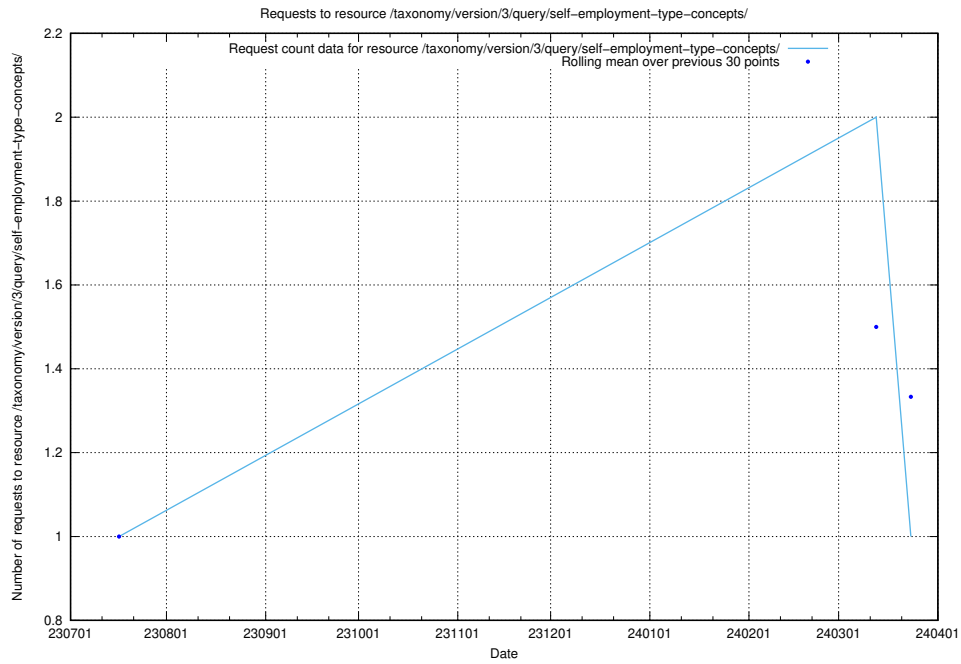

Here, we count the number of requests to resource /taxonomy/version/3/query/self-employment-type-concepts/.

5.4709 Usage of /taxonomy/version/21/query/concepts-and-common-relations/

Here, we count the number of requests to resource /taxonomy/version/21/query/concepts-and-common-relations/.