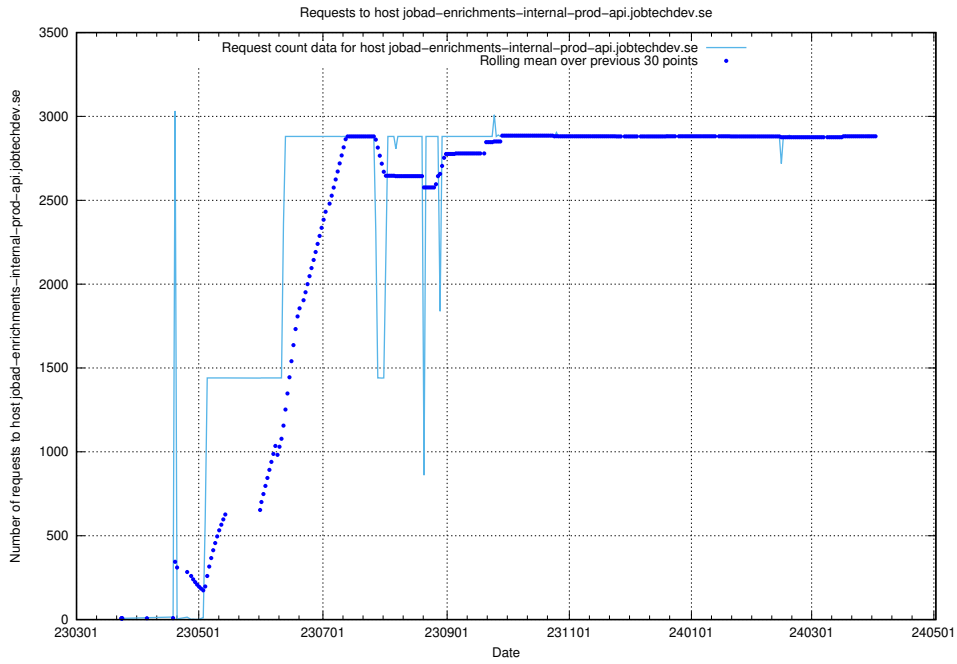

7.17 Usage of jobad-enrichments-internal-prod-api.jobtechdev.se

Here, we count the number of requests to host jobad-enrichments-internal-prod-api.jobtechdev.se.