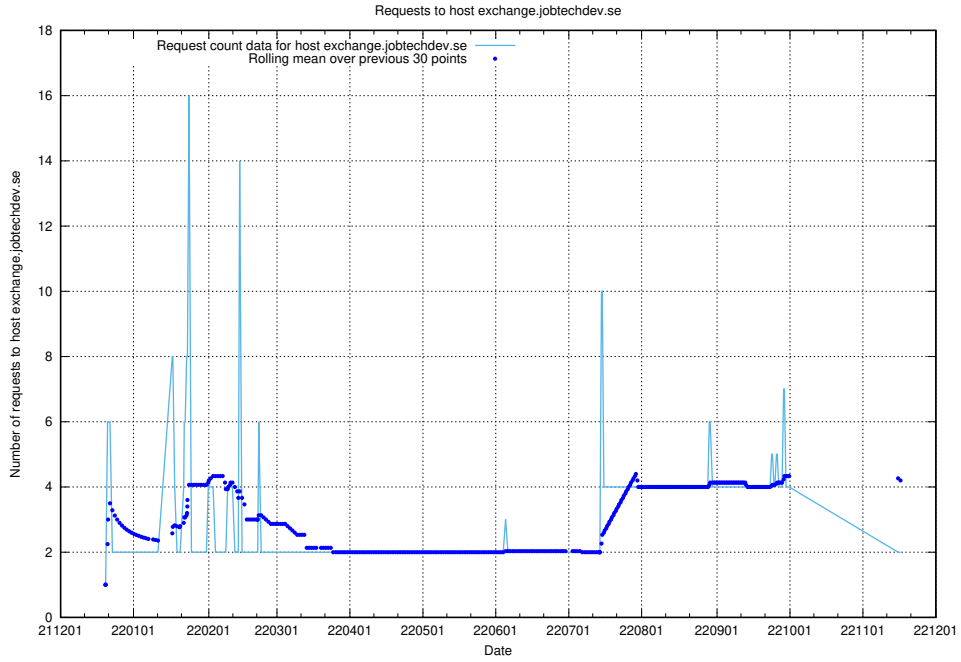

7.375 Usage of mail01.jobtechdev.se

Here, we count the number of requests to host mail01.jobtechdev.se.

7.376 Usage of exchange.jobtechdev.se

Here, we count the number of requests to host exchange.jobtechdev.se.