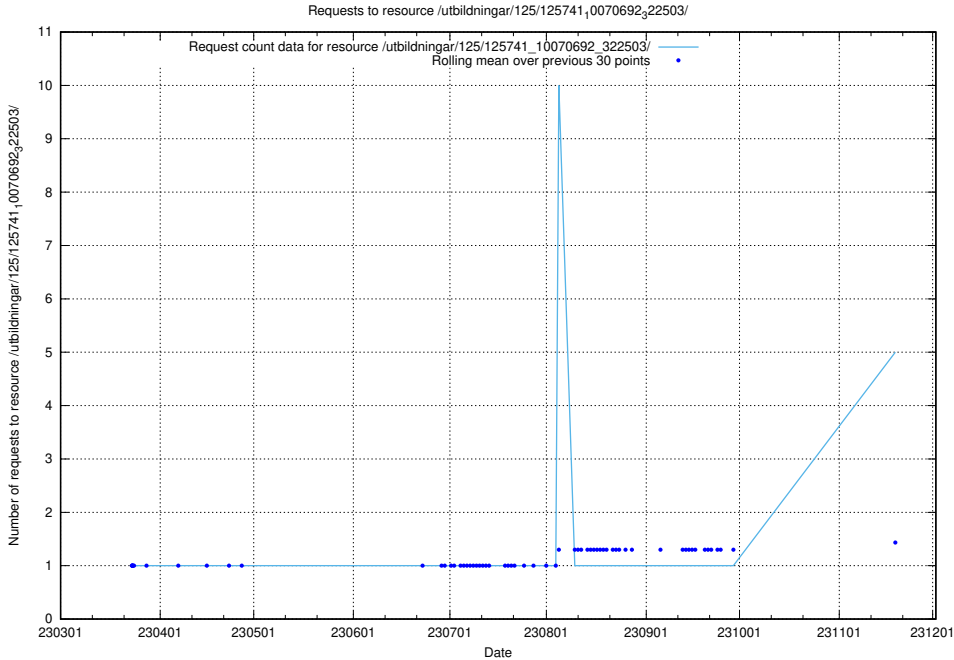

5.130 Usage of /utbildningar/125/125741_10070692_322503/

Here, we count the number of requests to resource /utbildningar/125/125741_10070692_322503/.