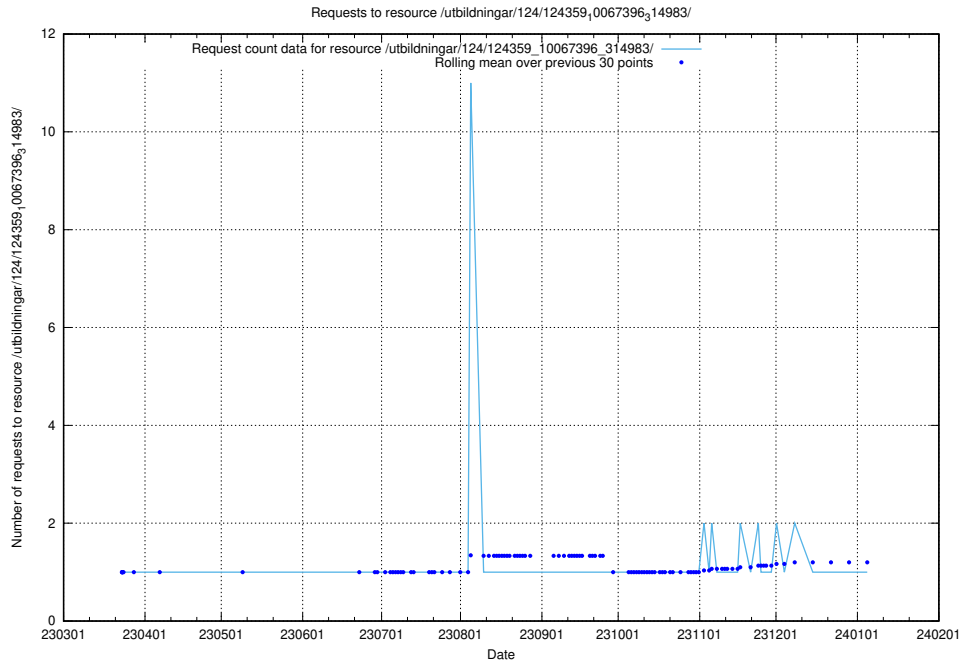

5.3445 Usage of /utbildningar/124/124359_10067396_314983/

Here, we count the number of requests to resource /utbildningar/124/124359_10067396_314983/.