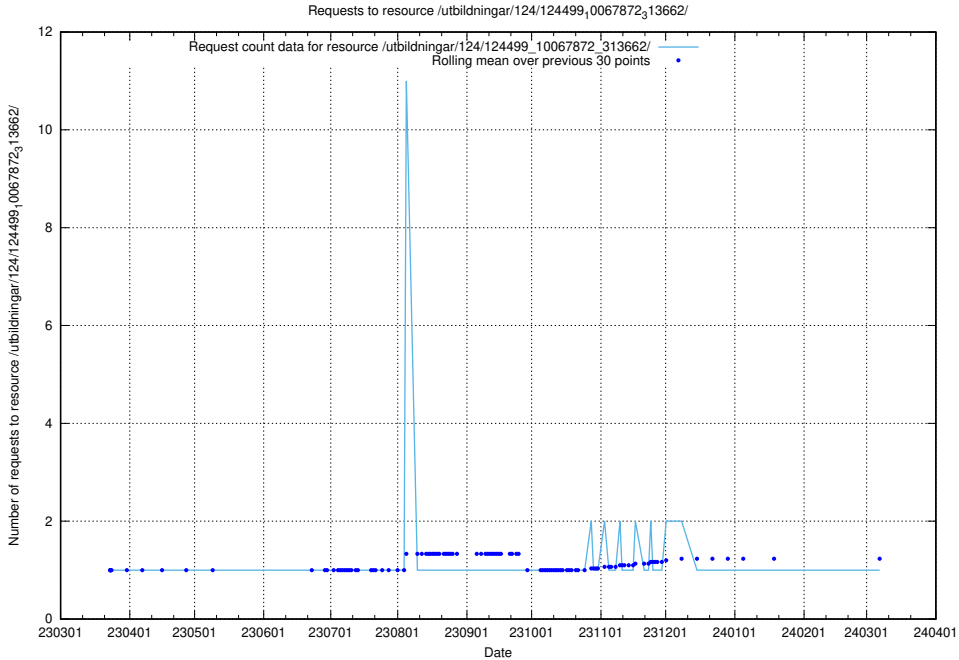

5.2008 Usage of /utbildningar/124/124499_10067872_313662/

Here, we count the number of requests to resource /utbildningar/124/124499_10067872_313662/.