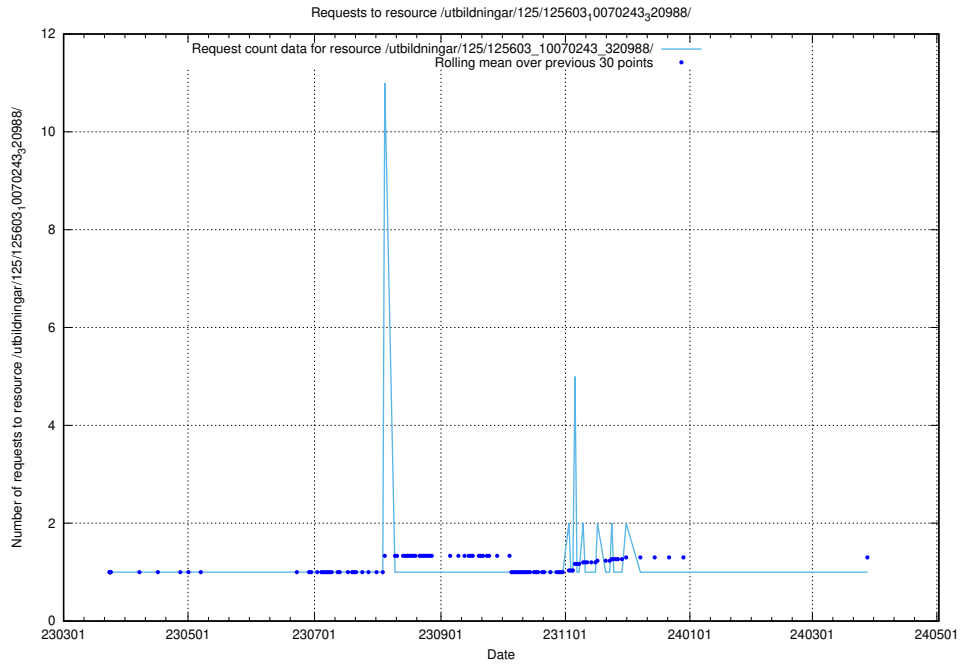

5.970 Usage of /utbildningar/125/125603_10070243_320988/

Here, we count the number of requests to resource /utbildningar/125/125603_10070243_320988/.