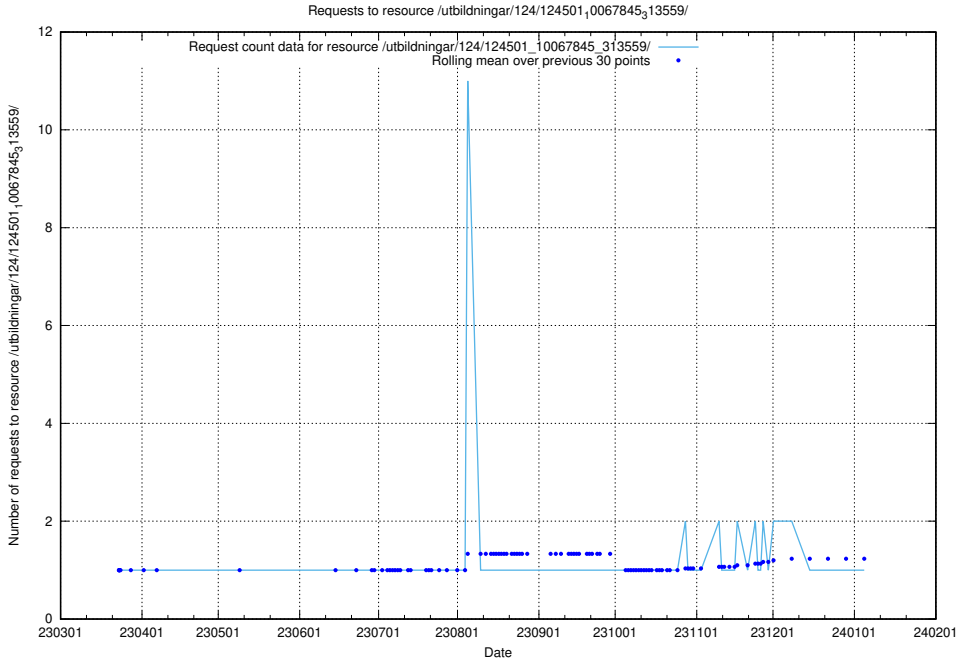

5.1864 Usage of /utbildningar/124/124501_10067845_313559/

Here, we count the number of requests to resource /utbildningar/124/124501_10067845_313559/.