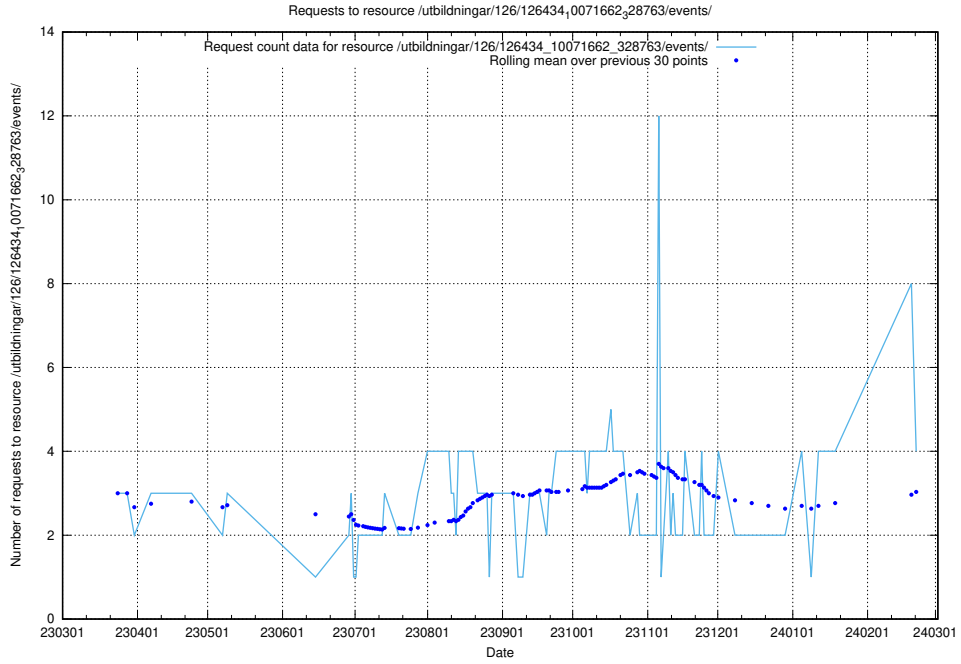

5.173 Usage of /utbildningar/126/126434_10071662_328763/events/

Here, we count the number of requests to resource /utbildningar/126/126434_10071662_328763/events/