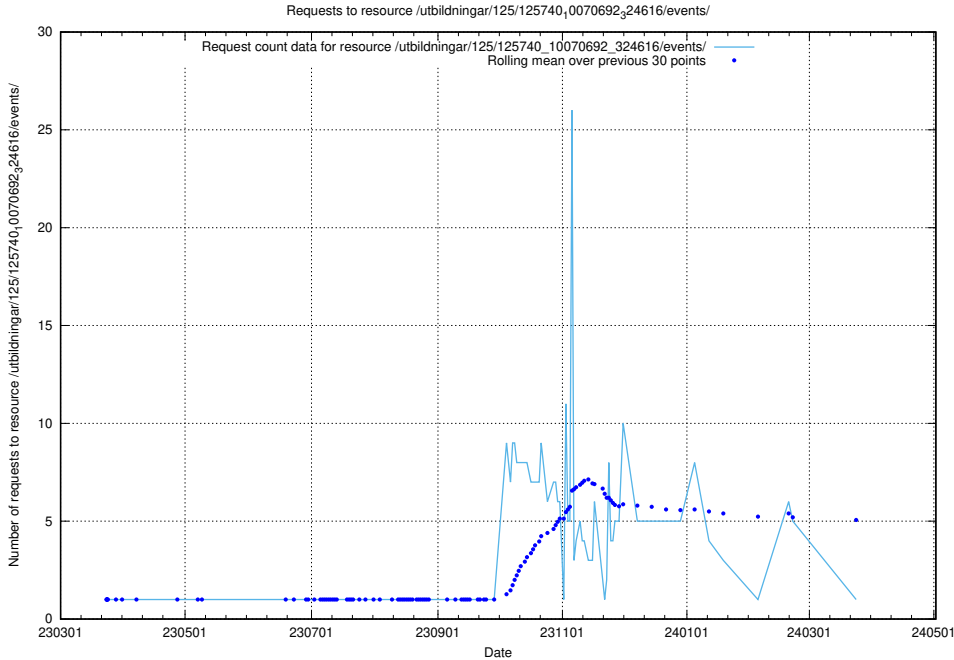

5.868 Usage of /utbildningar/125/125740_10070692_324616/events/

Here, we count the number of requests to resource /utbildningar/125/125740_10070692_324616/events/