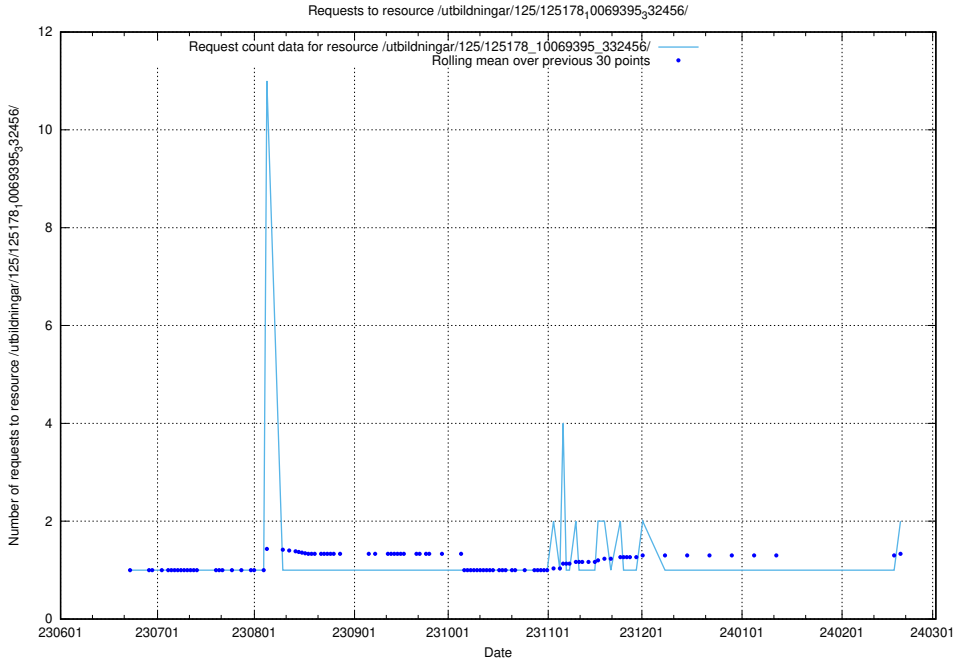

5.725 Usage of /utbildningar/125/125178_10069395_332456/

Here, we count the number of requests to resource /utbildningar/125/125178_10069395_332456/.