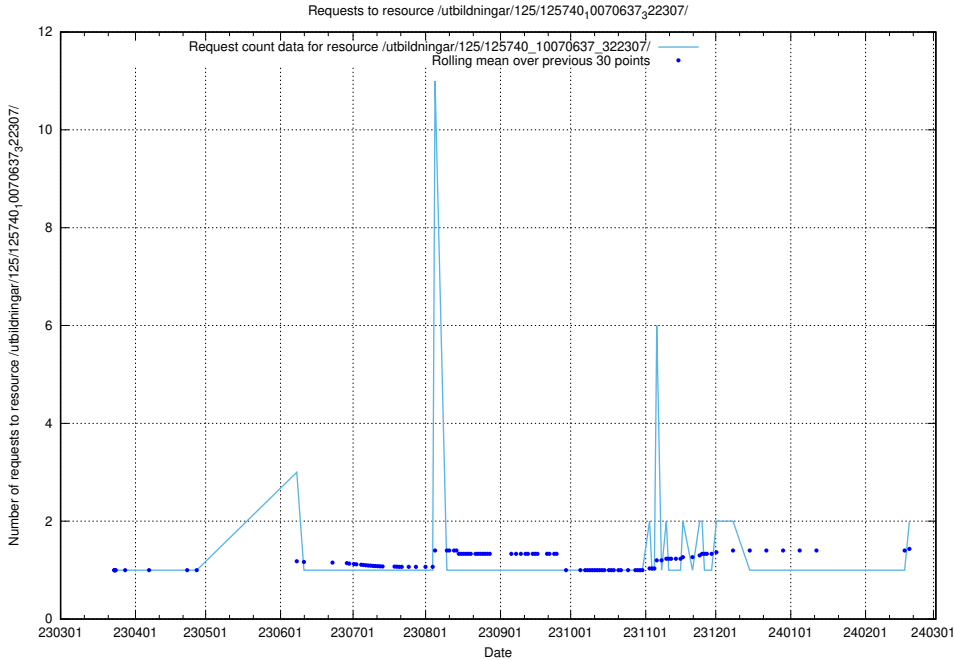

5.329 Usage of /utbildningar/125/125740_10070637_322307/

Here, we count the number of requests to resource /utbildningar/125/125740_10070637_322307/.