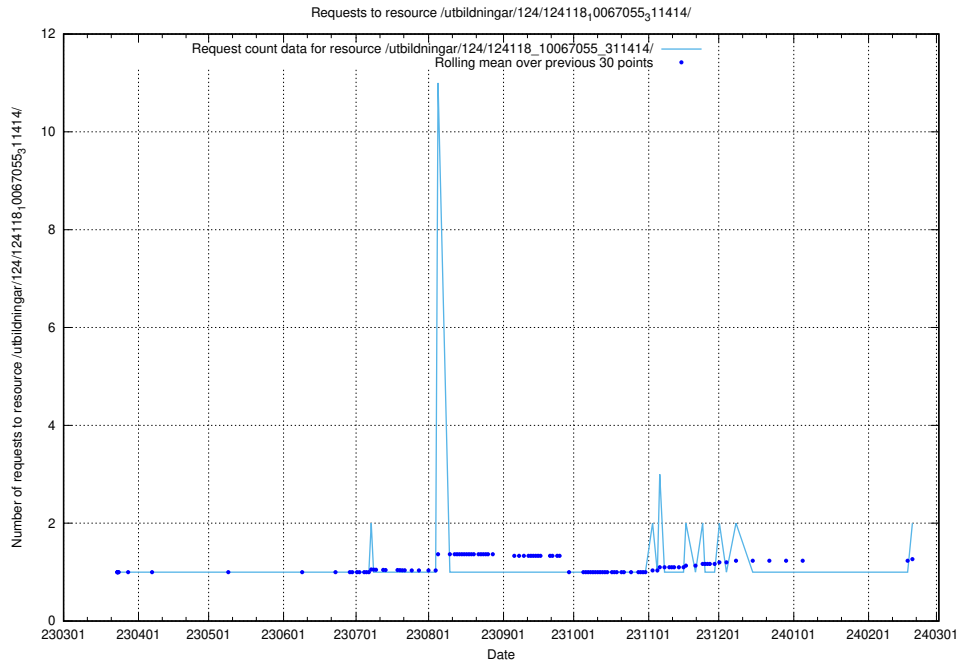

5.572 Usage of /utbildningar/124/124118_10067055_311414/

Here, we count the number of requests to resource /utbildningar/124/124118_10067055_311414/.