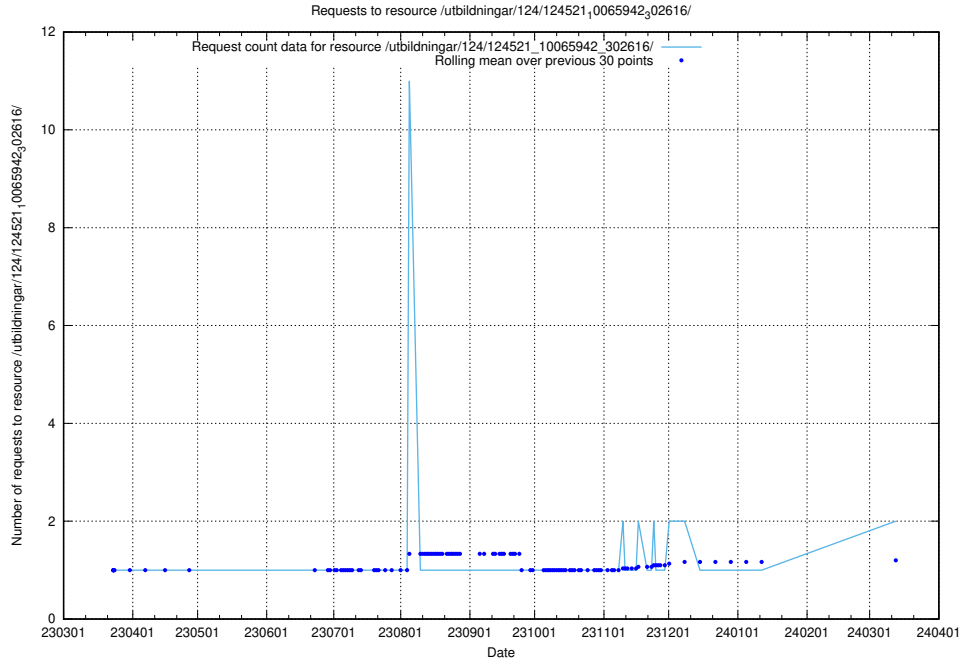

5.372 Usage of /utbildningar/124/124521_10065942_302616/

Here, we count the number of requests to resource /utbildningar/124/124521_10065942_302616/.