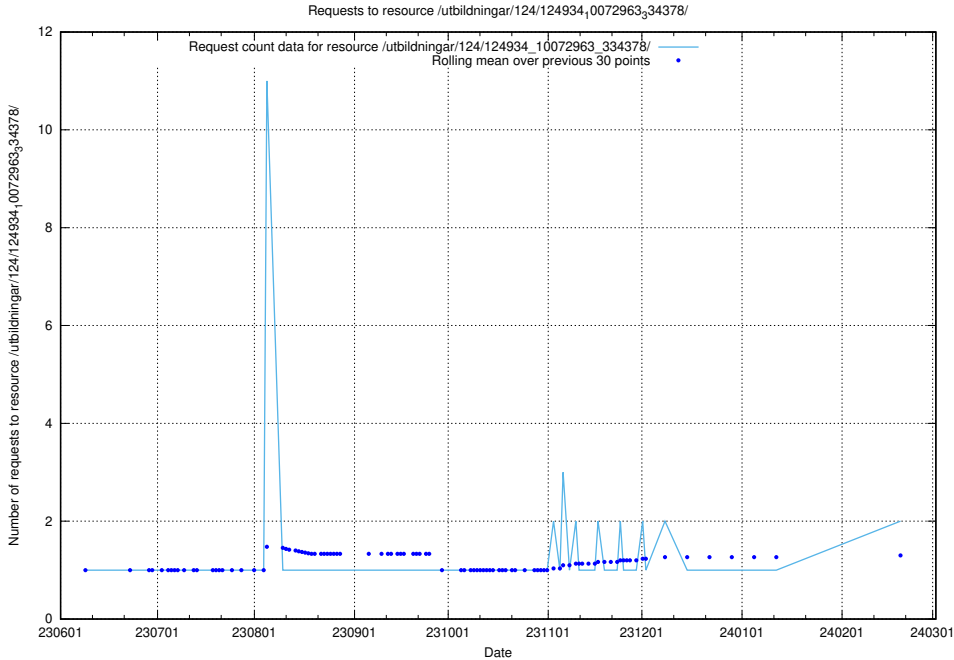

5.763 Usage of /utbildningar/124/124934_10072963_334378/

Here, we count the number of requests to resource /utbildningar/124/124934_10072963_334378/.

5.764 Usage of /utbildningar/124/124514_10065933_301391/events/