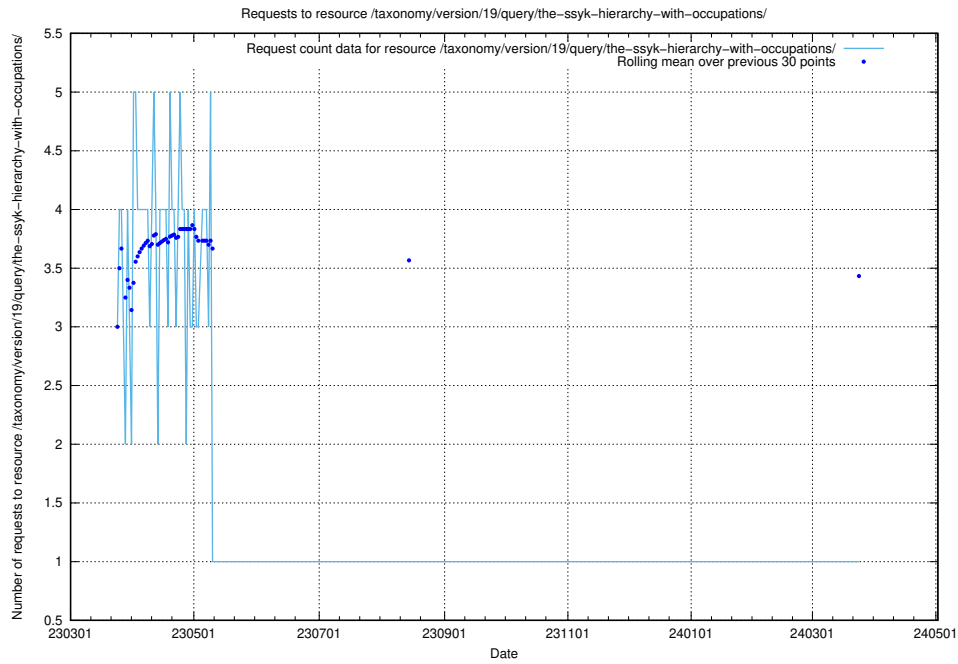

5.5771 Usage of /taxonomy/version/19/query/the-ssyk-hierarchy-with-occupations/

Here, we count the number of requests to resource /taxonomy/version/19/query/the-ssyk-hierarchy-with-occupations/.