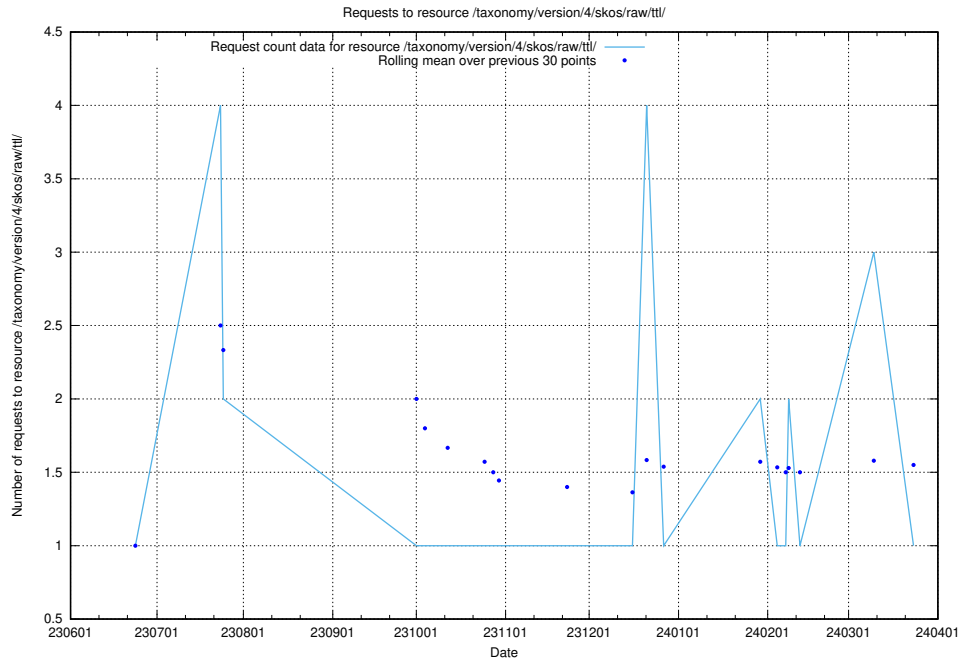

5.5212 Usage of /taxonomy/version/4/skos/raw/ttl/

Here, we count the number of requests to resource /taxonomy/version/4/skos/raw/ttl/.