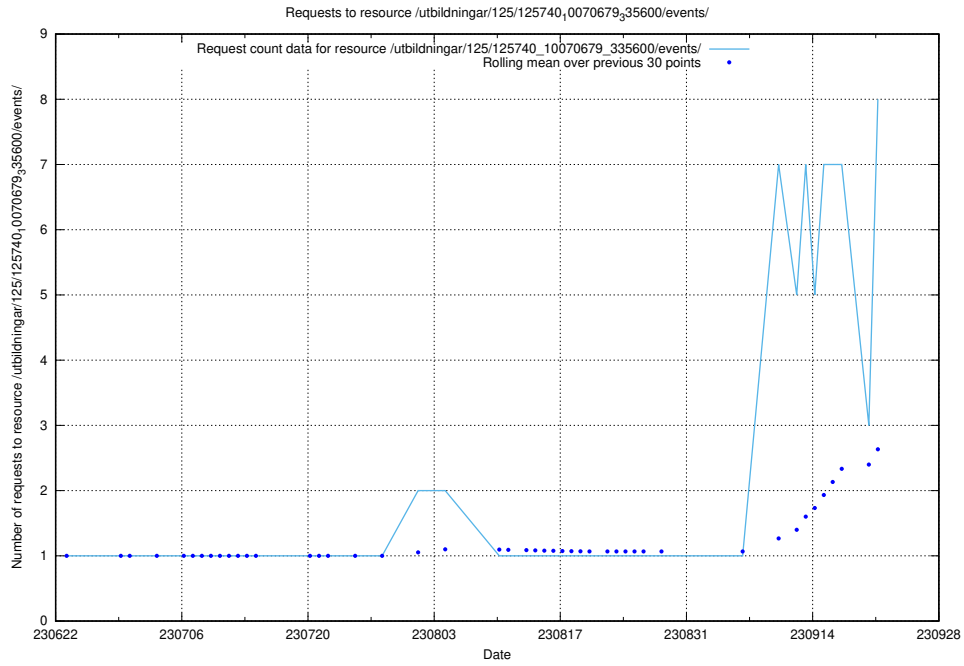

5.41 Usage of /utbildningar/125/125740_10070679_335600/events/

Here, we count the number of requests to resource /utbildningar/125/125740_10070679_335600/events/