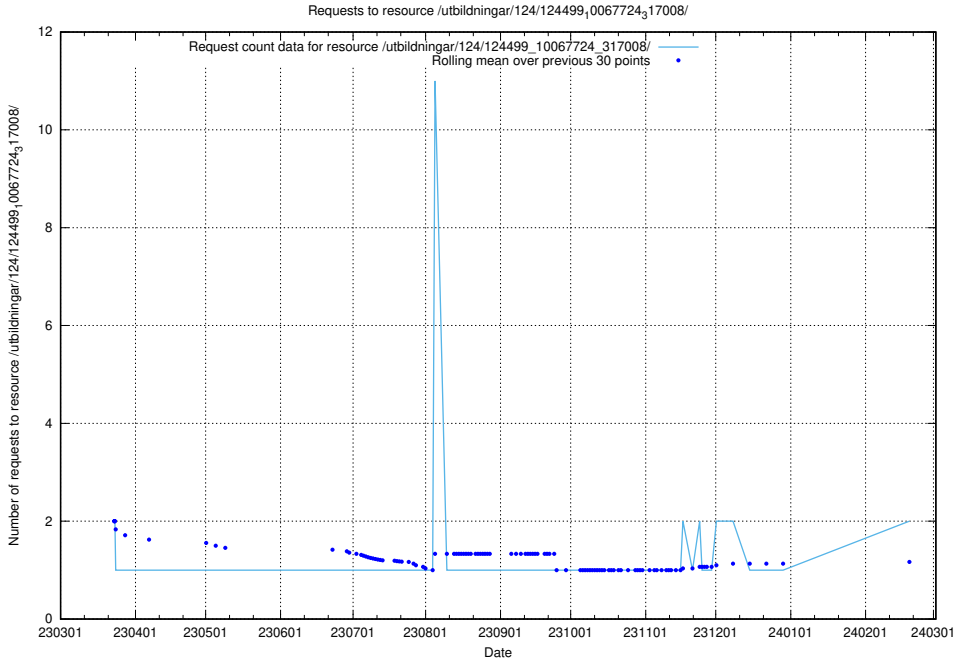

5.840 Usage of /utbildningar/124/124499_10067724_317008/

Here, we count the number of requests to resource /utbildningar/124/124499_10067724_317008/.