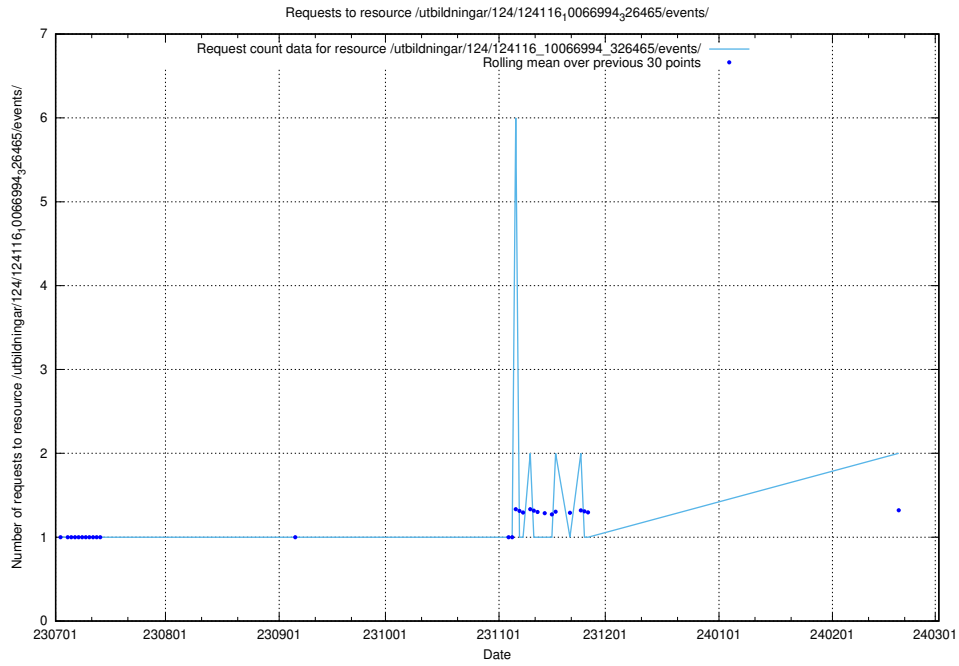

5.687 Usage of /utbildningar/124/124116_10066994_326465/events/

Here, we count the number of requests to resource /utbildningar/124/124116_10066994_326465/events/