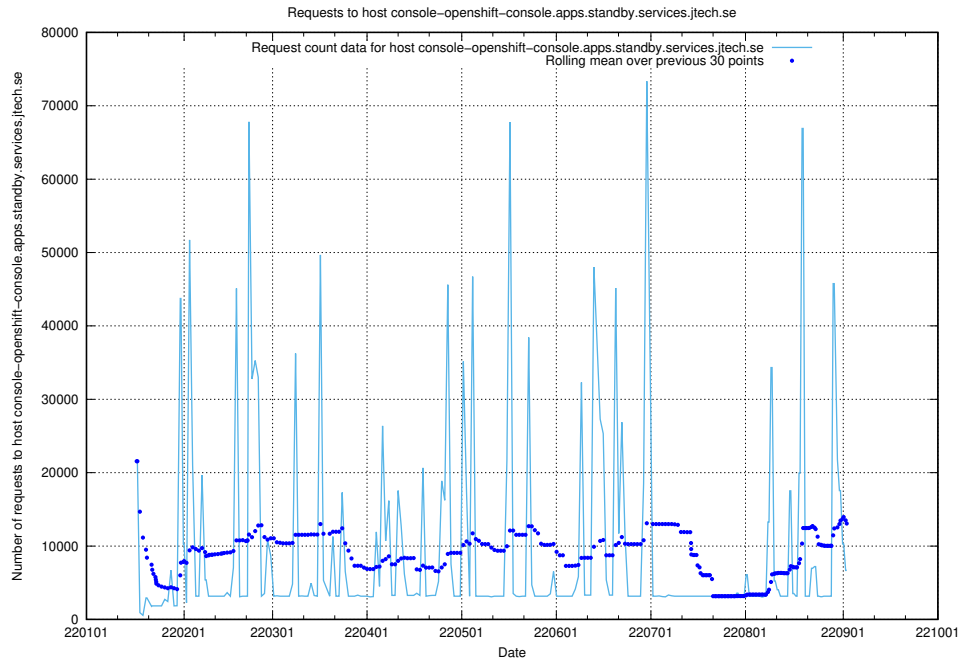

7.12 Usage of console-openshift-console.apps.standby.services.jtech.se

Here, we count the number of requests to host console-openshift-console.apps.standby.services.jtech.se.

7.13 Usage of taxonomy-soap-prod.jobtechdev.se