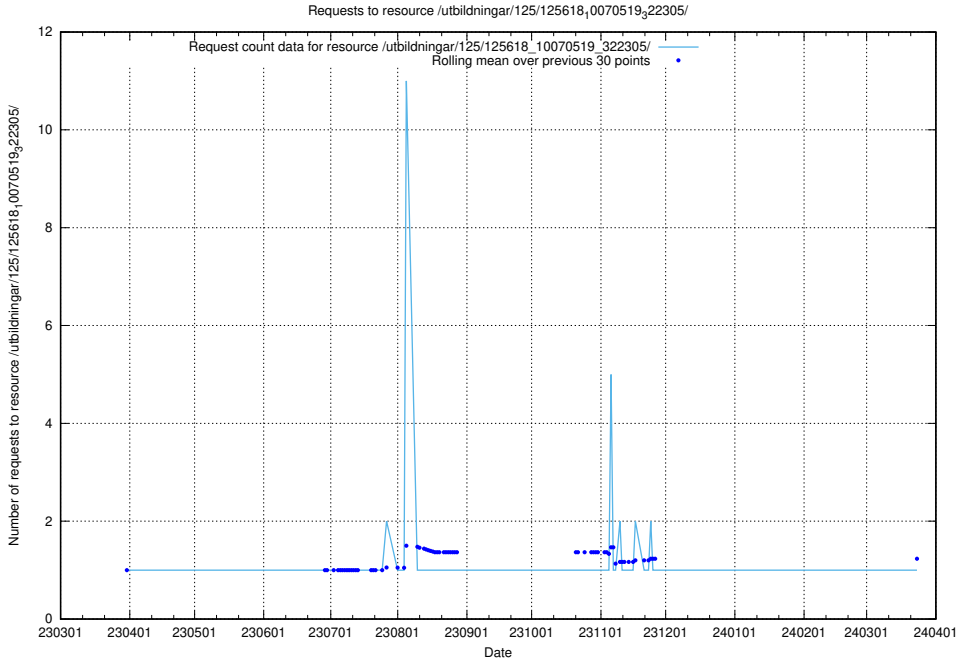

5.5737 Usage of /utbildningar/125/125618_10070519_322305/

Here, we count the number of requests to resource /utbildningar/125/125618_10070519_322305/.