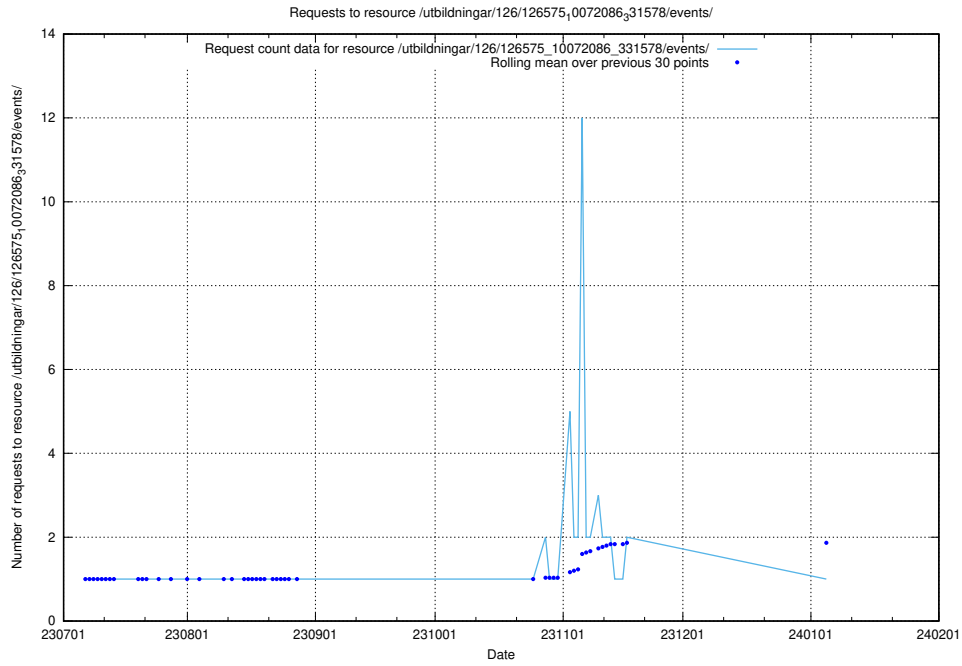

5.4950 Usage of /utbildningar/126/126575_10072086_331578/events/

Here, we count the number of requests to resource /utbildningar/126/126575_10072086_331578/events/