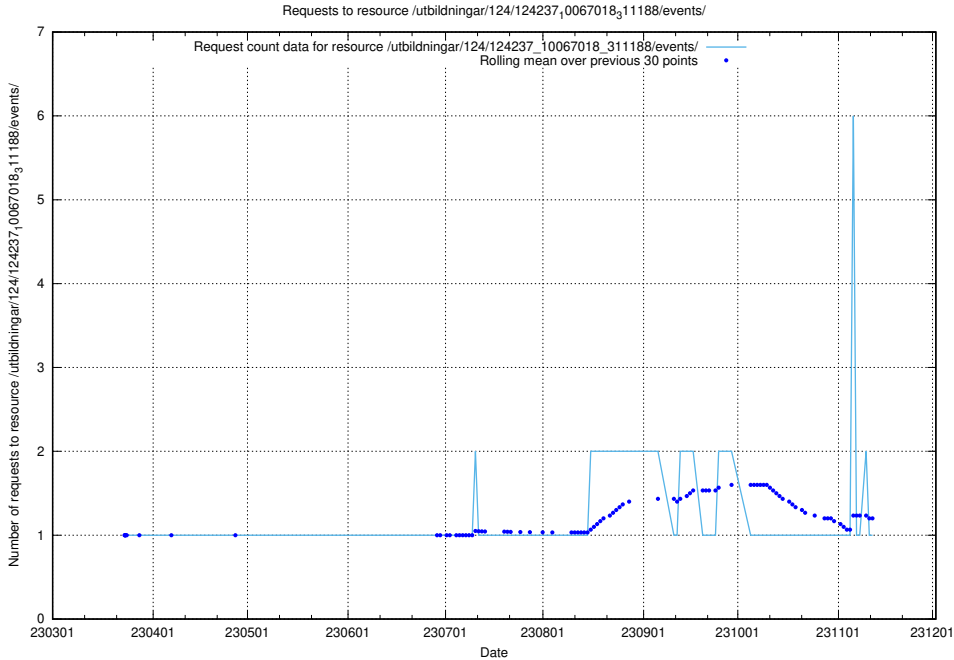

5.3643 Usage of /utbildningar/124/124237_10067018_311188/events/

Here, we count the number of requests to resource /utbildningar/124/124237_10067018_311188/events/