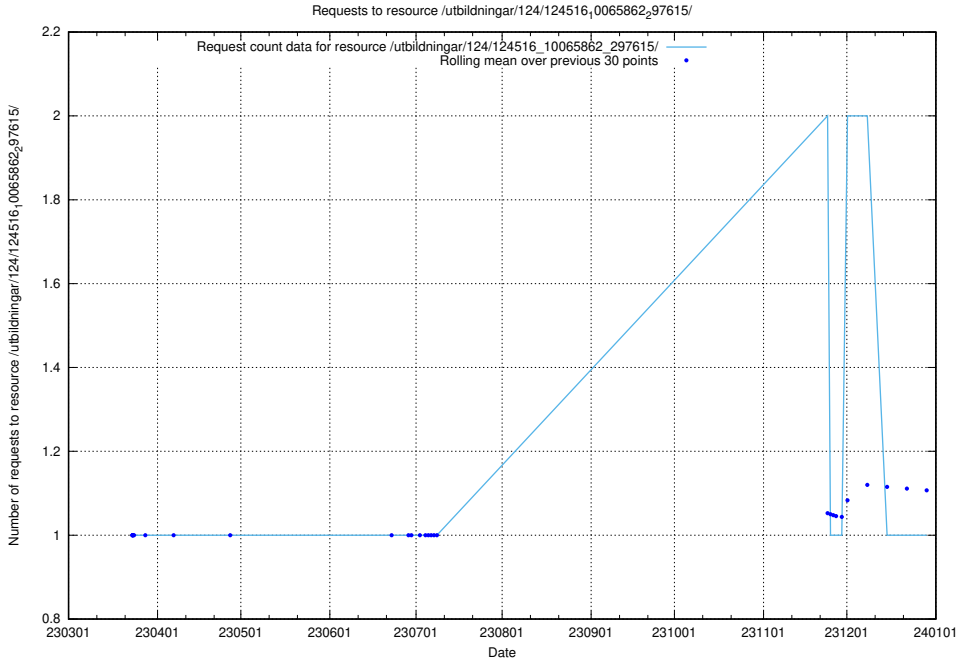

5.1197 Usage of /utbildningar/124/124516_10065862_297615/

Here, we count the number of requests to resource /utbildningar/124/124516_10065862_297615/.