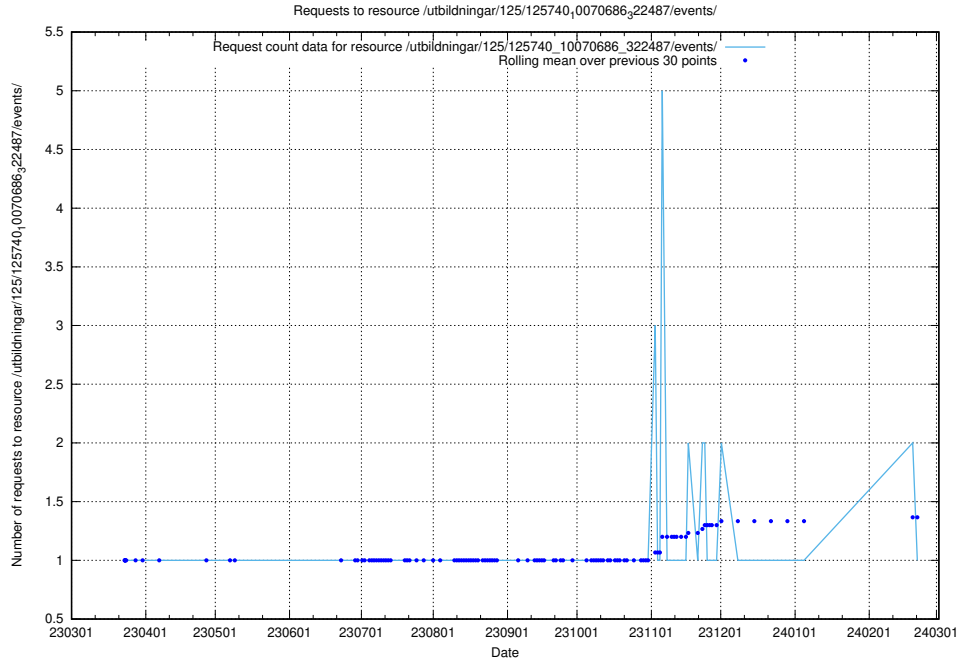

5.876 Usage of /utbildningar/125/125740_10070686_322487/events/

Here, we count the number of requests to resource /utbildningar/125/125740_10070686_322487/events/