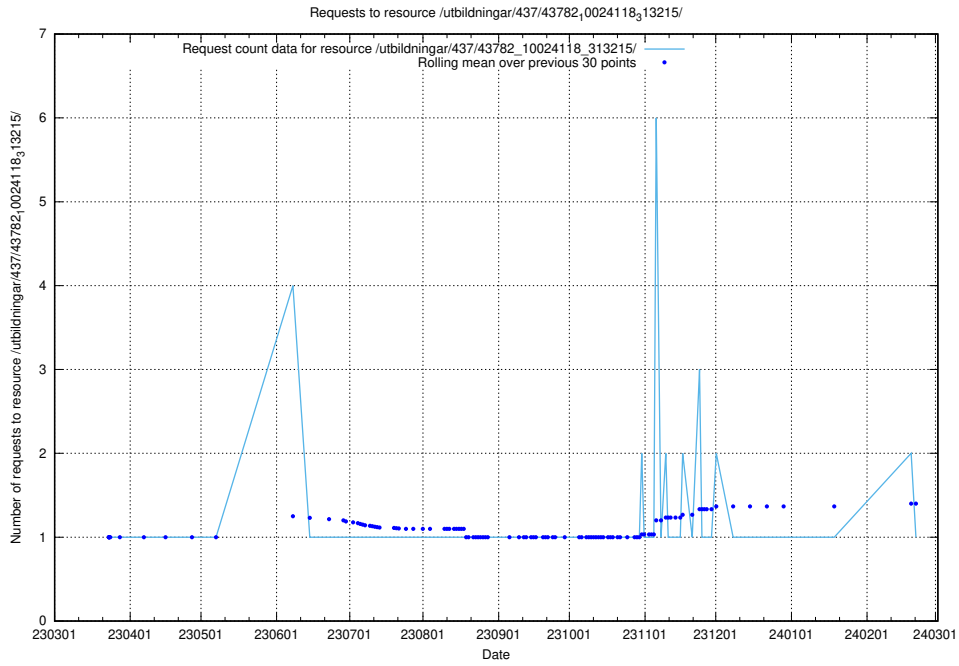

5.6005 Usage of /utbildningar/437/43782_10024118_313215/

Here, we count the number of requests to resource /utbildningar/437/43782_10024118_313215/.