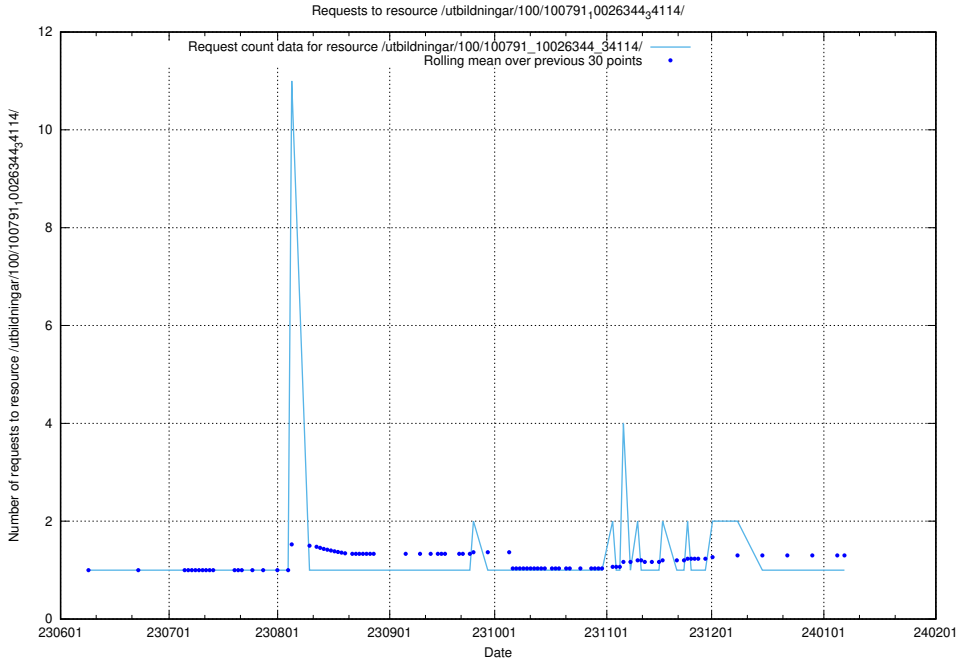

5.5579 Usage of /utbildningar/100/100791_10026344_34114/

Here, we count the number of requests to resource /utbildningar/100/100791_10026344_34114/.