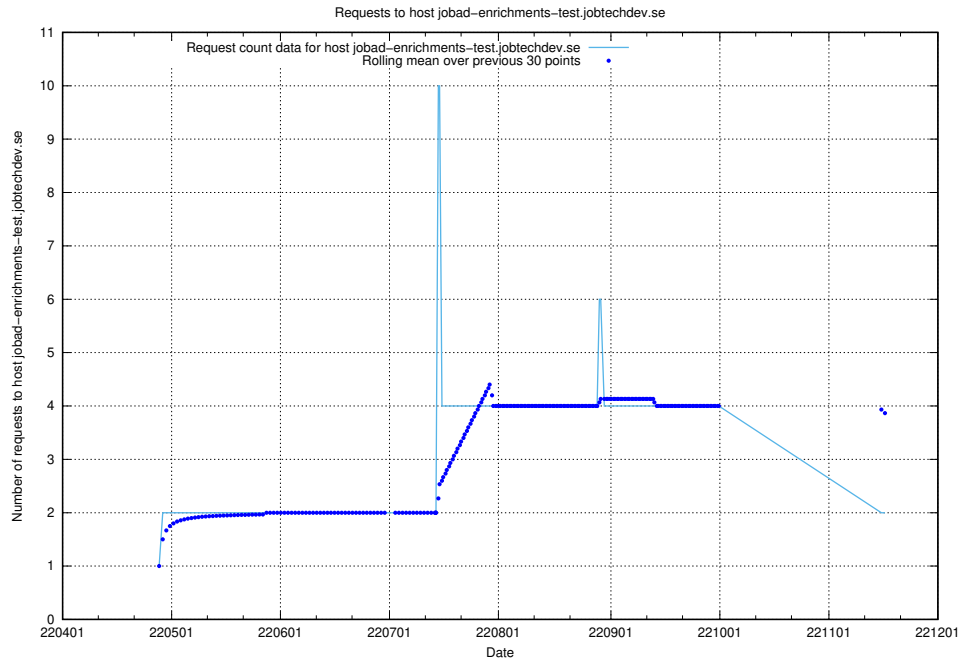

7.440 Usage of `jobad-enrichments-test.jobtechdev.se`

Here, we count the number of requests to host `jobad-enrichments-test.jobtechdev.se`.