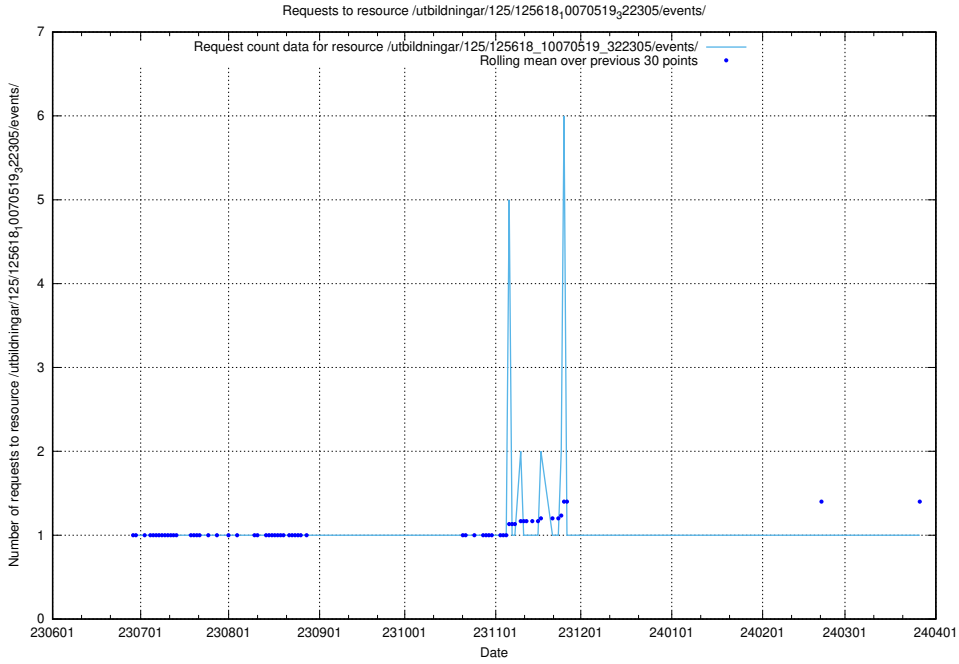

5.5126 Usage of /utbildningar/125/125618_10070519_322305/events/

Here, we count the number of requests to resource /utbildningar/125/125618_10070519_322305/events/