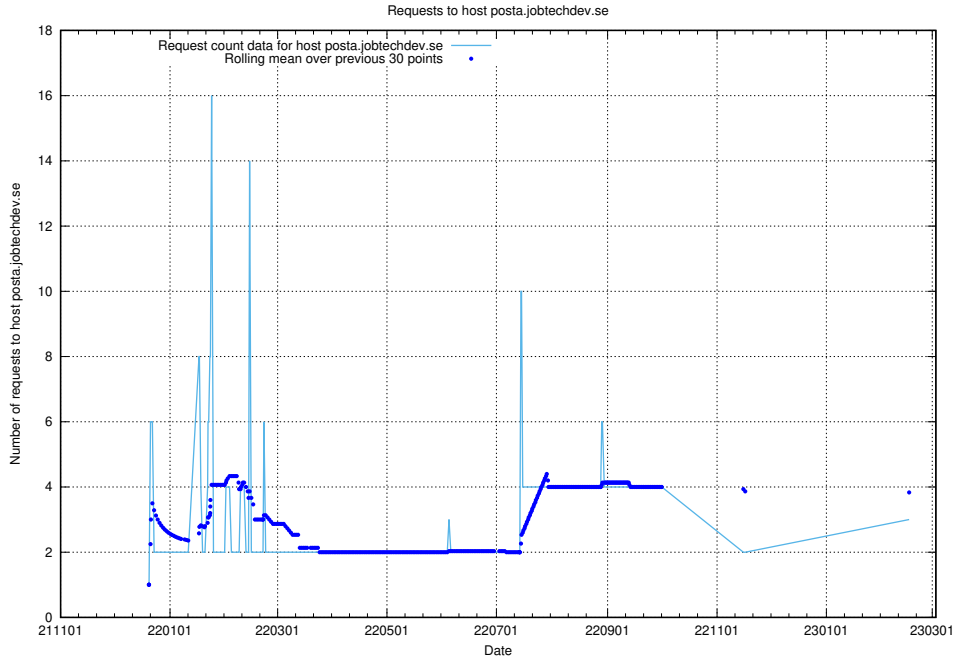

7.194 Usage of `posta.jobtechdev.se`

Here, we count the number of requests to host `posta.jobtechdev.se`.