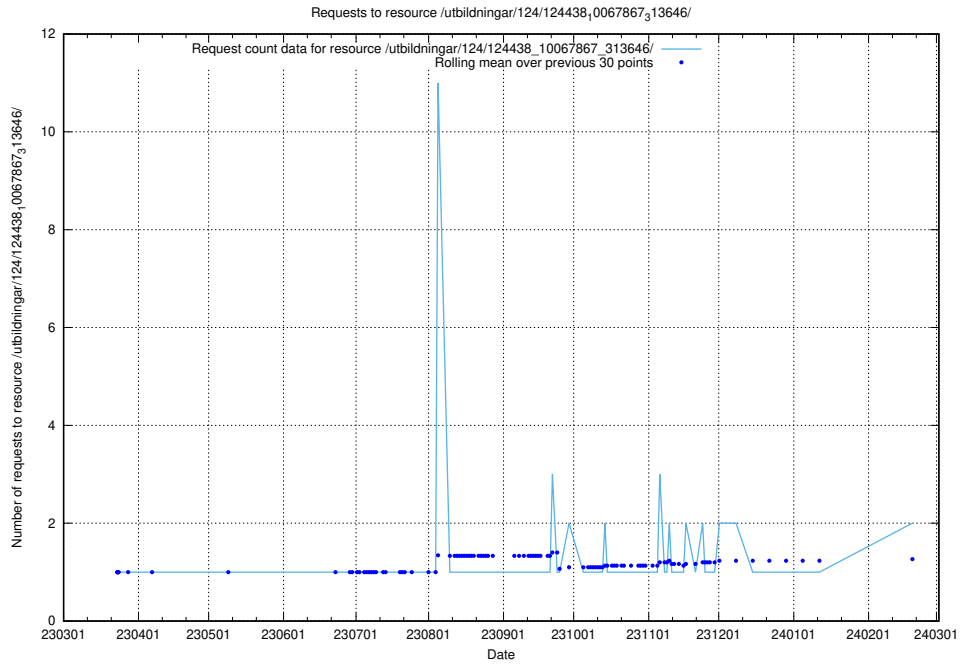

Here, we count the number of requests to resource /utbildningar/utb_emil/124/124498_10067832_313513/events/

5.531 Usage of /utbildningar/124/124438_10067867_313646/

Here, we count the number of requests to resource /utbildningar/124/124438_10067867_313646/.