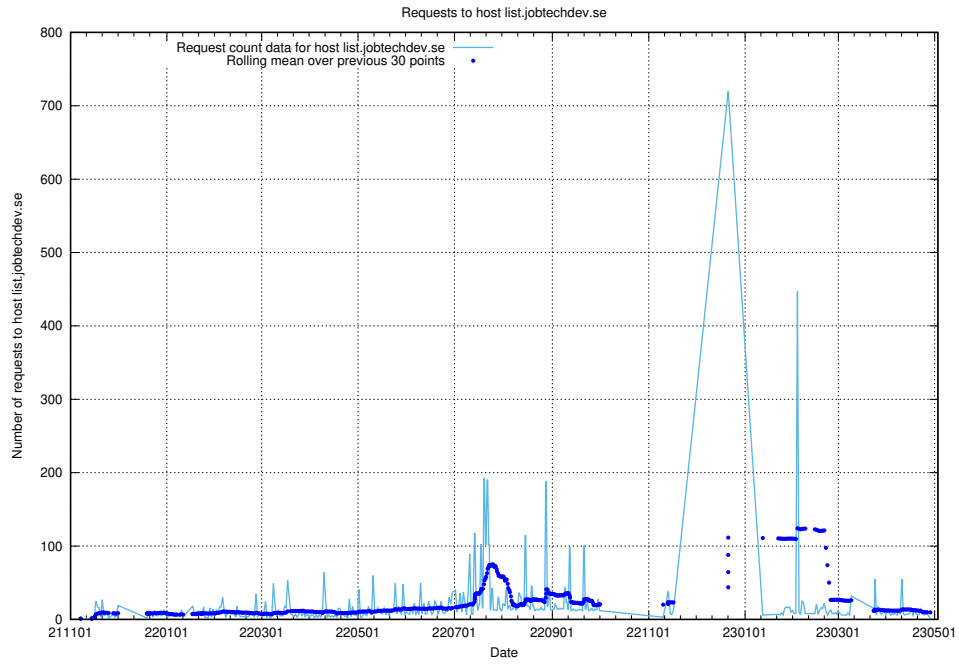

7.625 Usage of list.jobtechdev.se

Here, we count the number of requests to host list.jobtechdev.se.