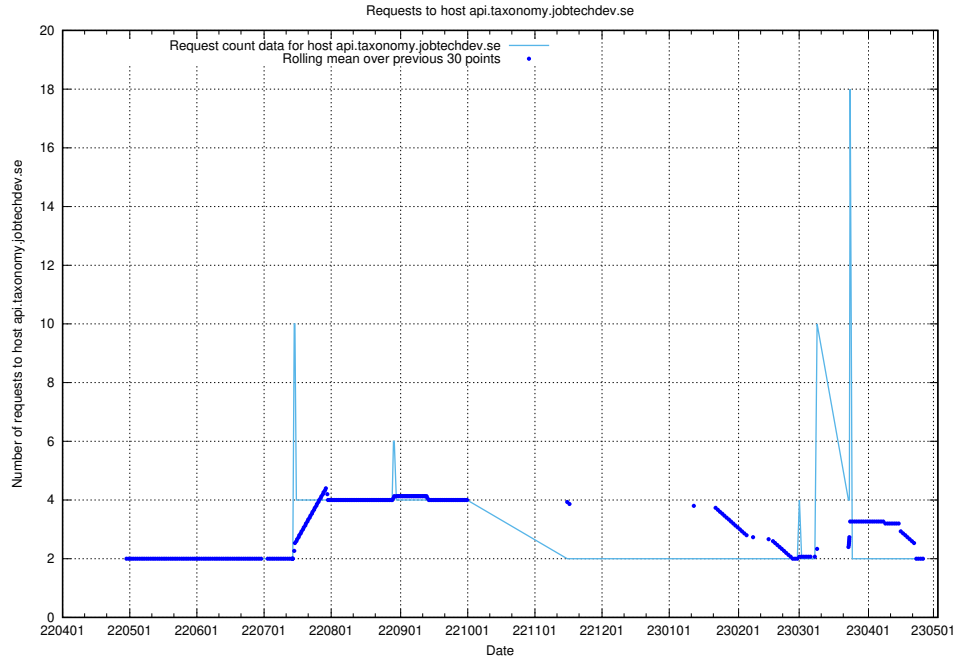

7.436 Usage of api.taxonomy.jobtechdev.se

Here, we count the number of requests to host api.taxonomy.jobtechdev.se.