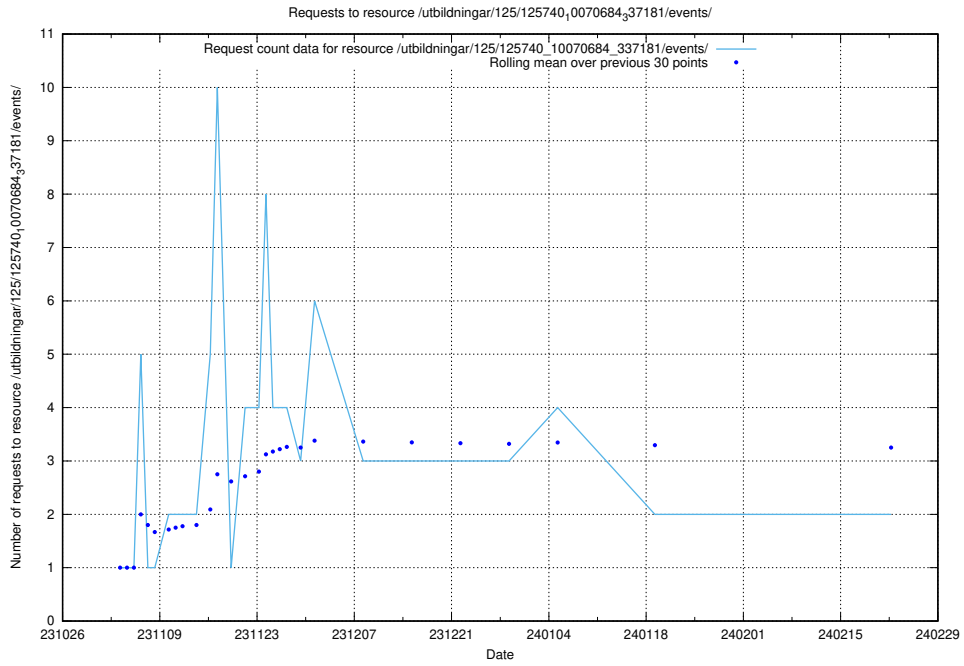

5.575 Usage of /utbildningar/125/125740_10070684_337181/events/

Here, we count the number of requests to resource /utbildningar/125/125740_10070684_337181/events/