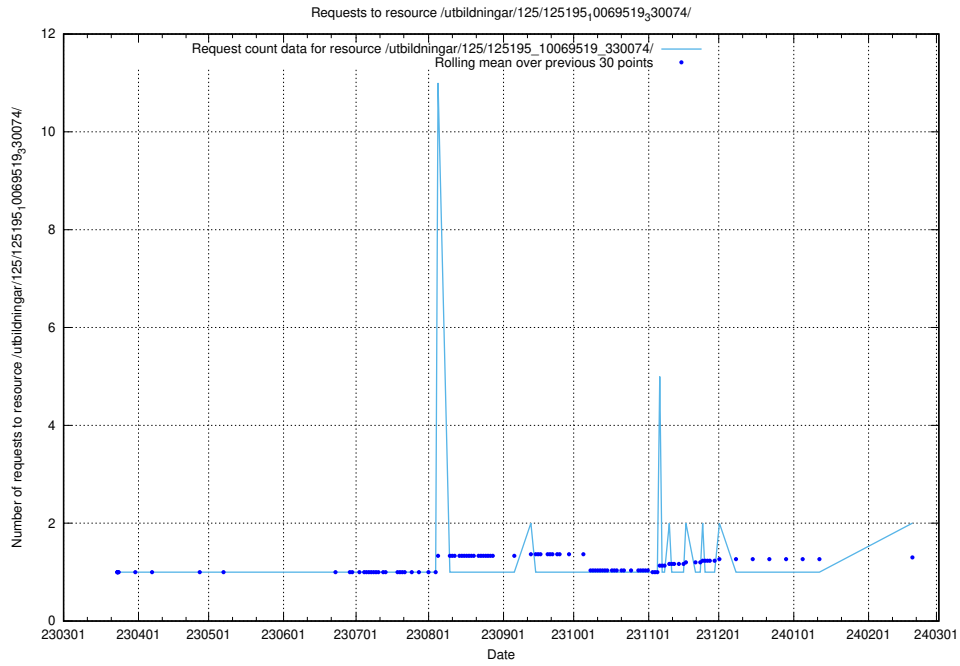

Here, we count the number of requests to resource /utbildningar/125/125195_10069561_332264/.

5.351 Usage of /utbildningar/125/125195_10069519_330074/

Here, we count the number of requests to resource /utbildningar/125/125195_10069519_330074/.