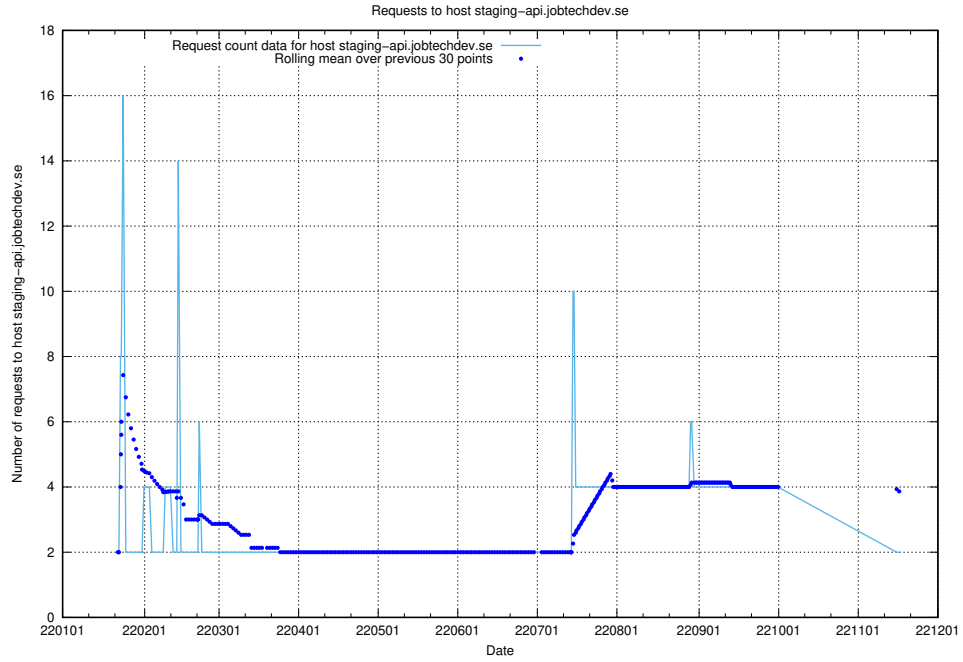

7.582 Usage of staging-api.jobtechdev.se

Here, we count the number of requests to host staging-api.jobtechdev.se.