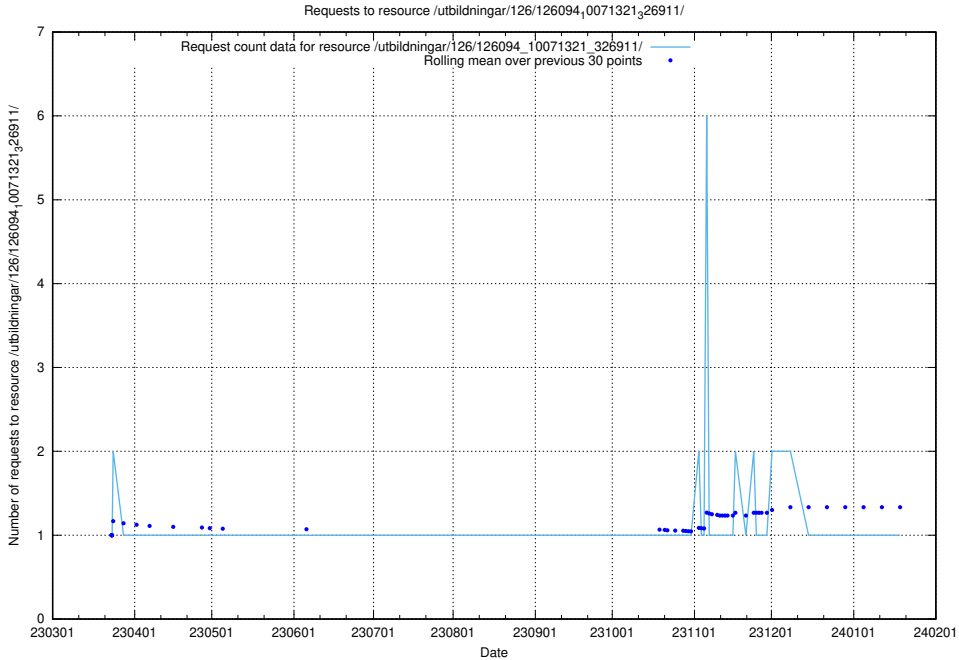

5.6074 Usage of /utbildningar/126/126094_10071321_326911/

Here, we count the number of requests to resource /utbildningar/126/126094_10071321_326911/.