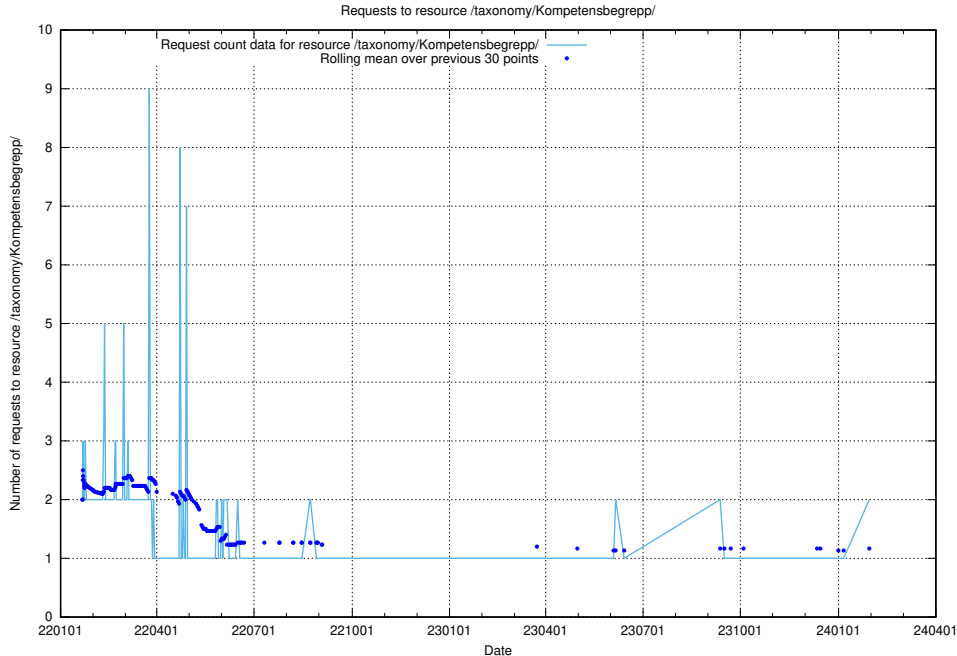

5.848 Usage of /taxonomy/Kompetensbegrepp/

Here, we count the number of requests to resource /taxonomy/Kompetensbegrepp/.