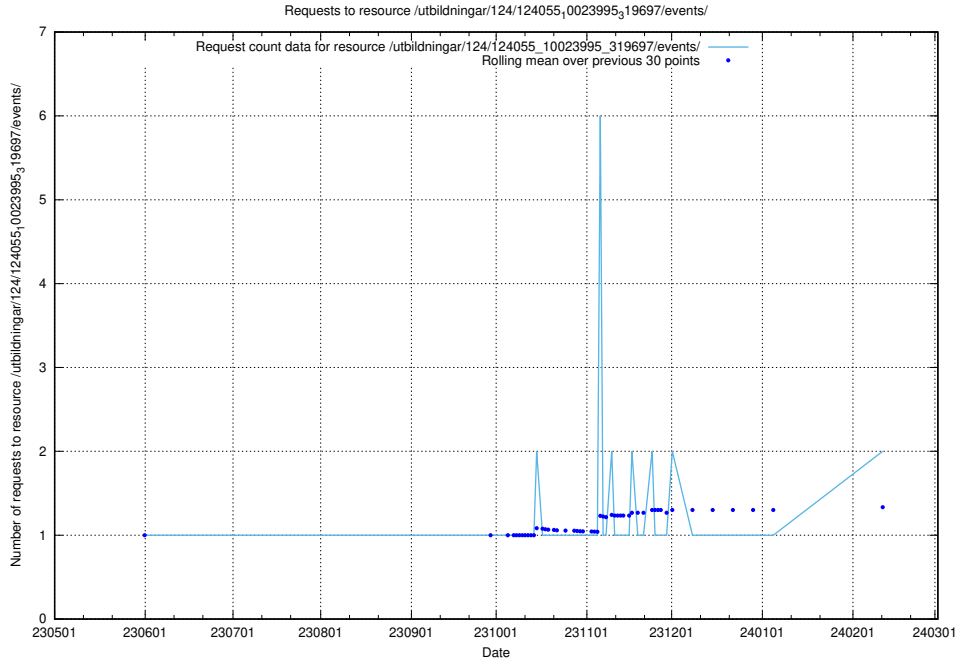

5.769 Usage of /utbildningar/124/124055_10023995_319697/events/

Here, we count the number of requests to resource /utbildningar/124/124055_10023995_319697/events/