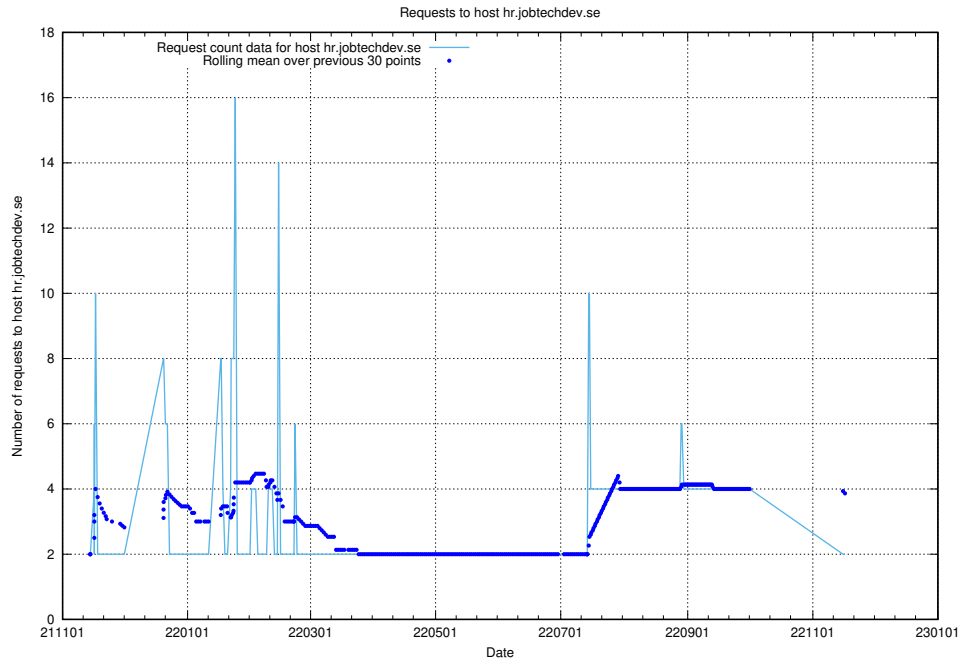

7.598 Usage of events.jobtechdev.se

Here, we count the number of requests to host events.jobtechdev.se.

7.599 Usage of hr.jobtechdev.se

Here, we count the number of requests to host hr.jobtechdev.se.

7.600 Usage of historical-ads-frontend-onprem.jobtechdev.se