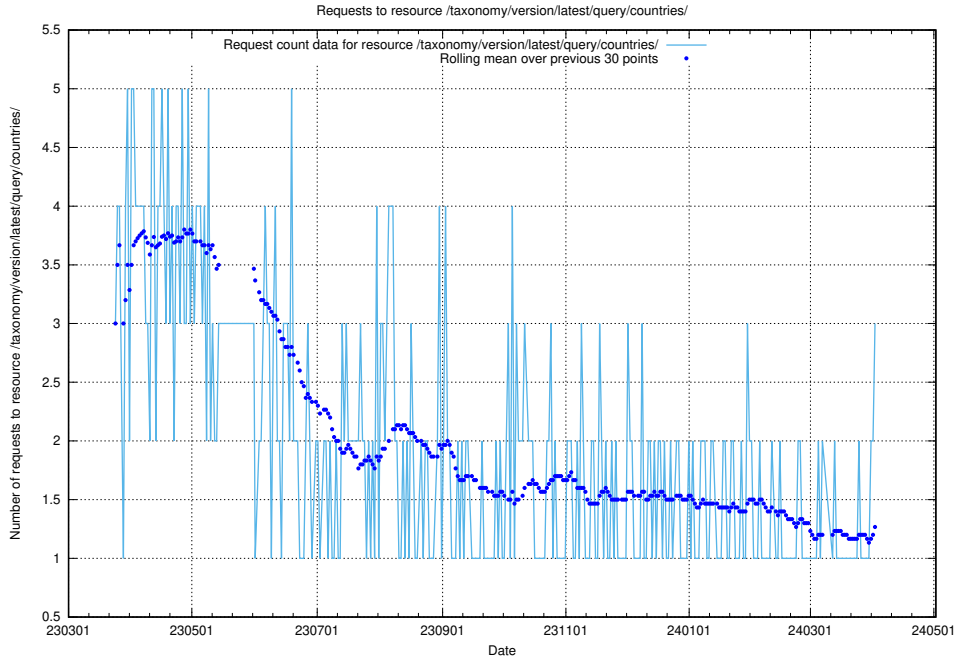

5.301 Usage of /taxonomy/version/latest/query/countries/

Here, we count the number of requests to resource /taxonomy/version/latest/query/countries/.