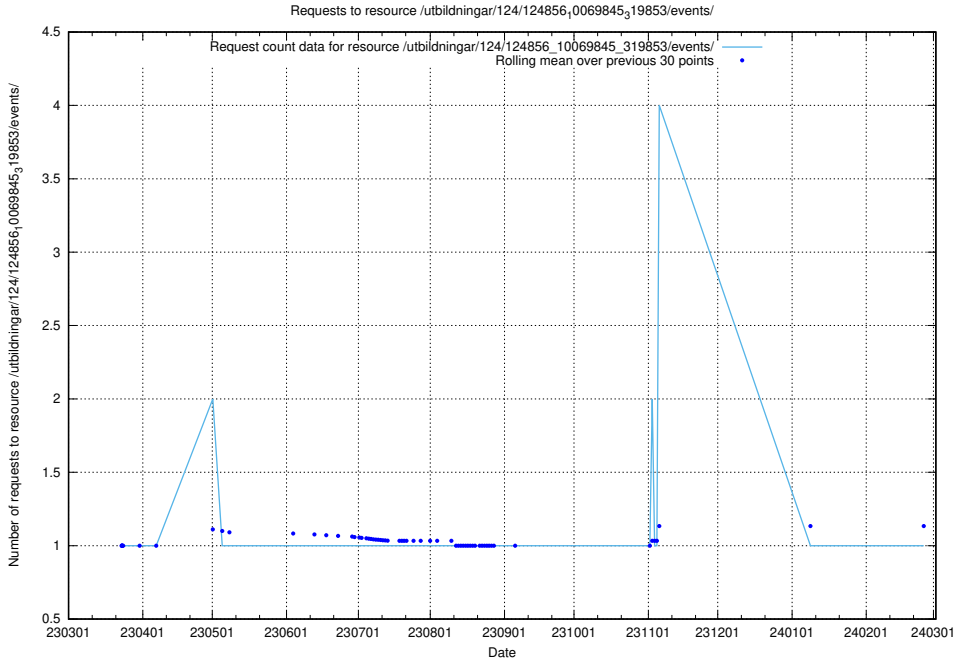

5.1079 Usage of /utbildningar/124/124856_10069845_319853/events/

Here, we count the number of requests to resource /utbildningar/124/124856_10069845_319853/events/