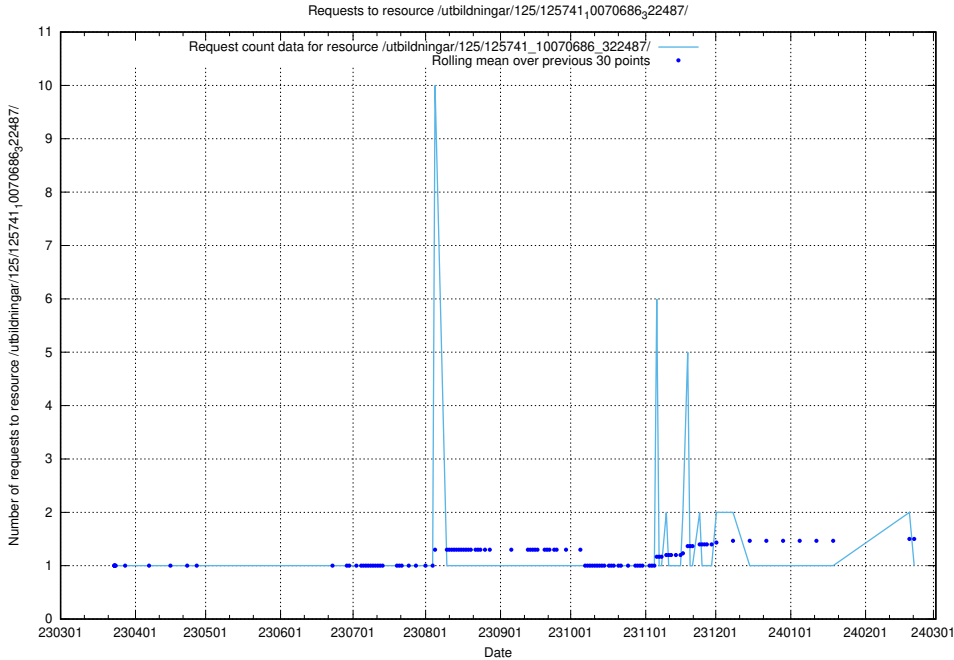

5.6123 Usage of /utbildningar/125/125741_10070686_322487/

Here, we count the number of requests to resource /utbildningar/125/125741_10070686_322487/.