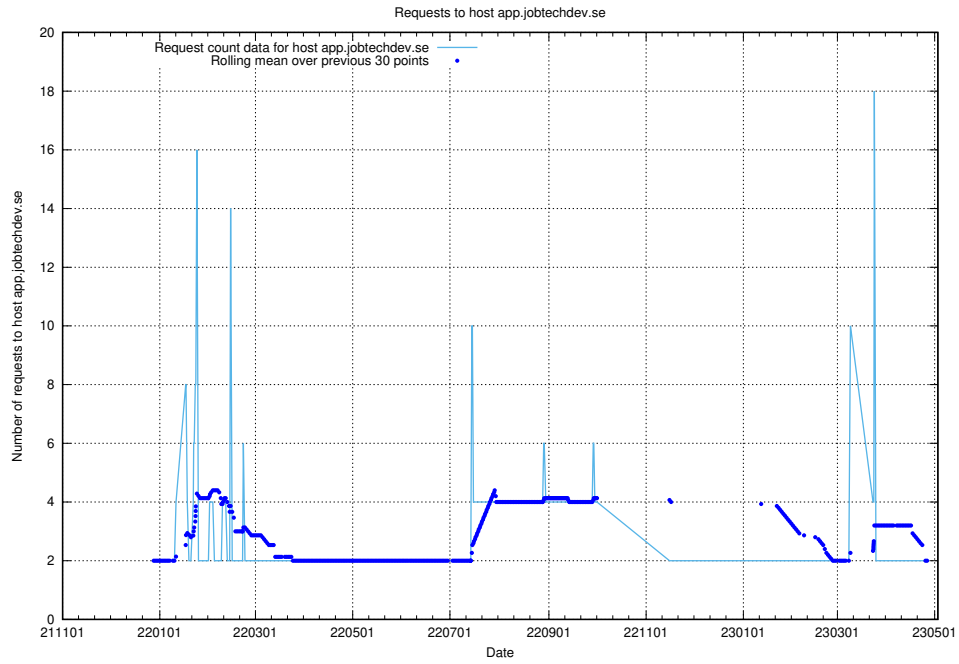

7.360 Usage of app.jobtechdev.se

Here, we count the number of requests to host app.jobtechdev.se.