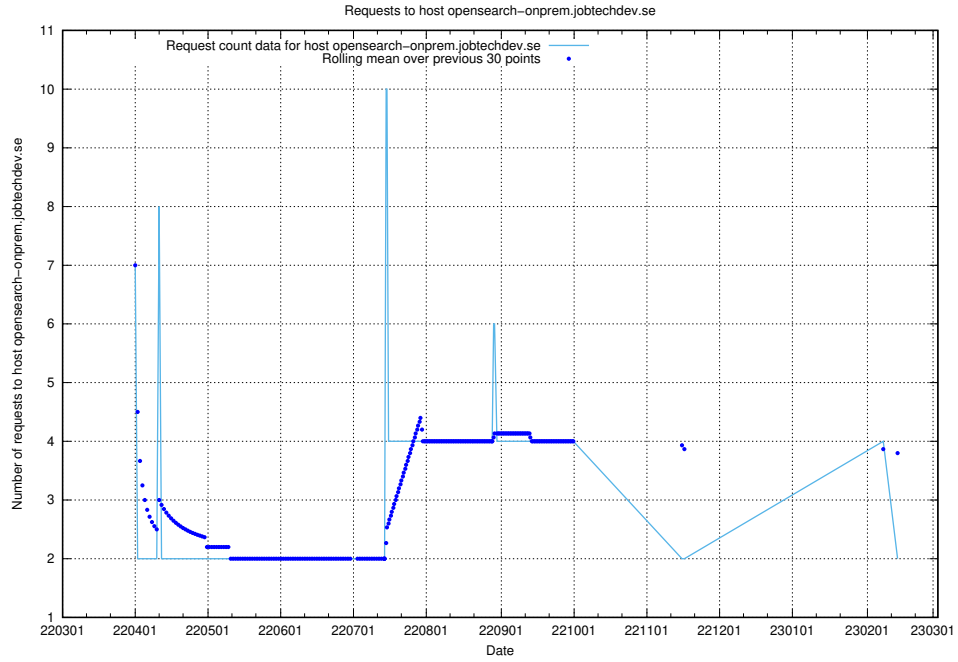

7.477 Usage of gitlab.forum.jobtechdev.se

Here, we count the number of requests to host gitlab.forum.jobtechdev.se.

7.478 Usage of opensearch.jobtechdev.se

Here, we count the number of requests to host opensearch.jobtechdev.se.