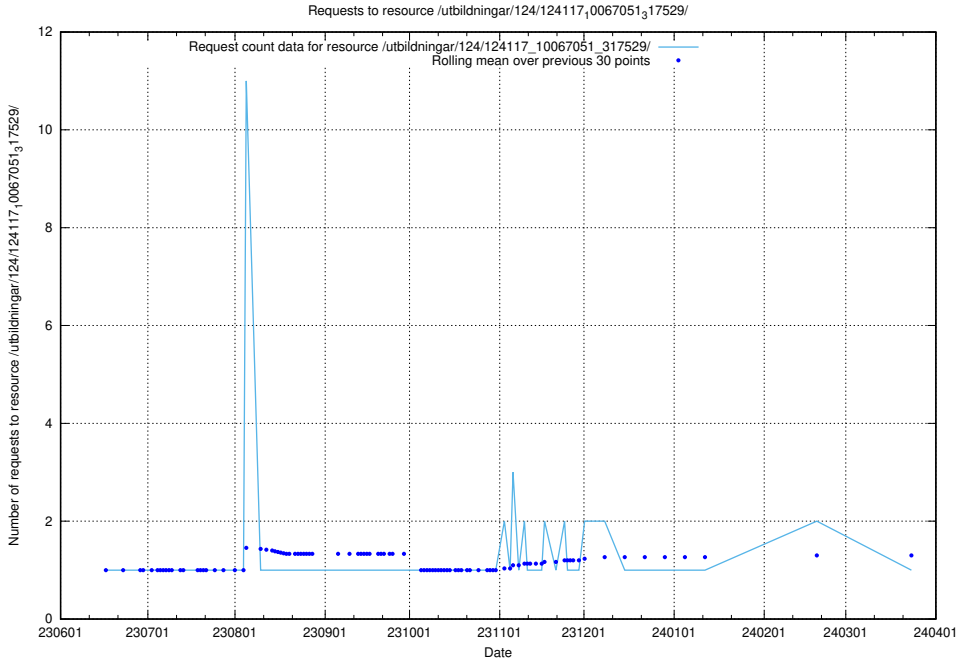

5.5541 Usage of /utbildningar/124/124117_10067051_317529/

Here, we count the number of requests to resource /utbildningar/124/124117_10067051_317529/.