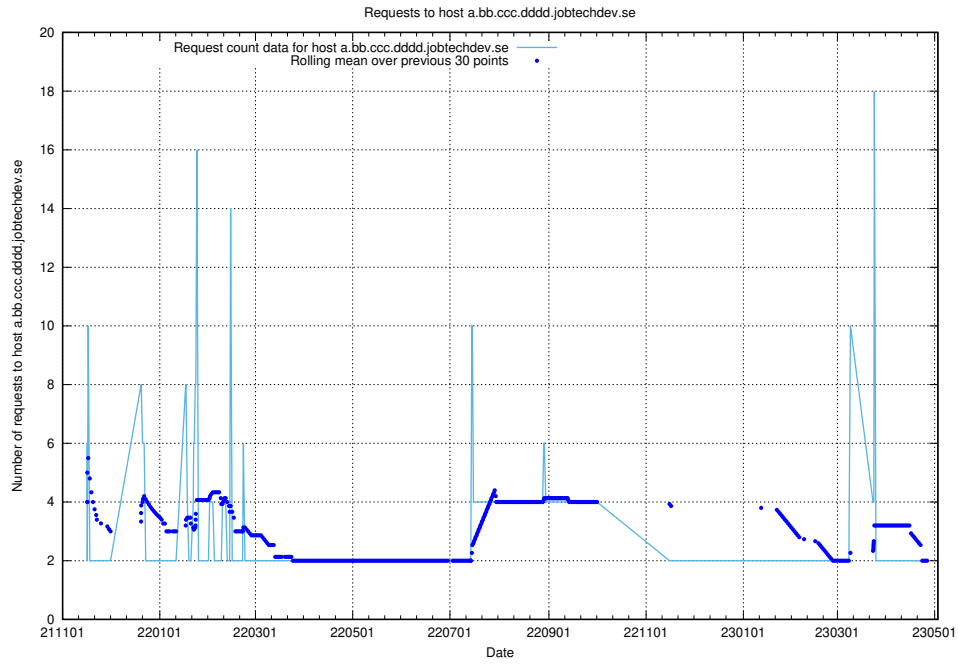

7.529 Usage of a.bb.ccc.dddd.jobtechdev.se

Here, we count the number of requests to host a.bb.ccc.dddd.jobtechdev.se.