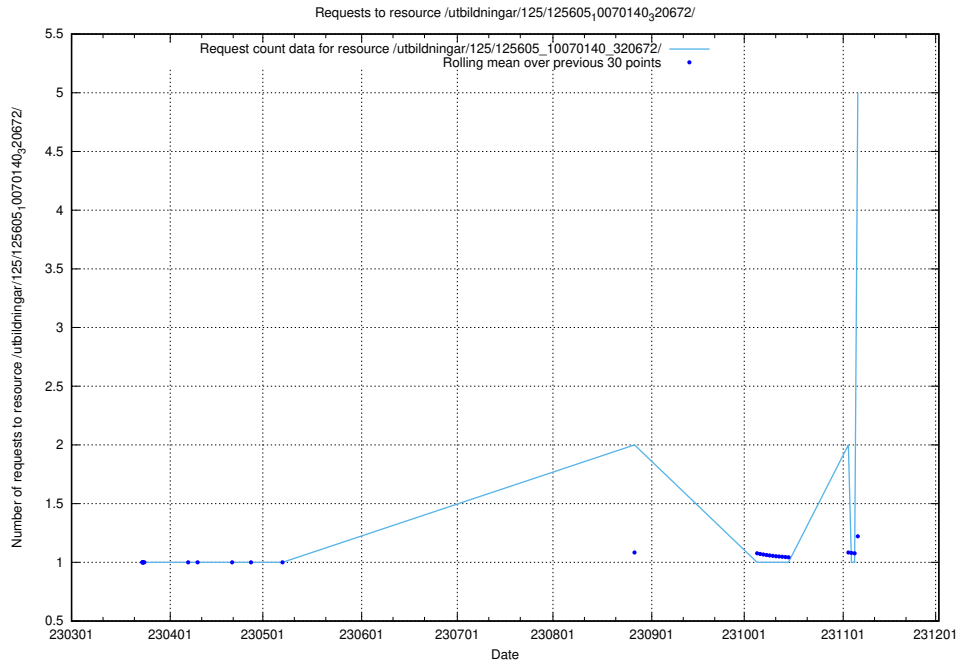

5.111 Usage of /utbildningar/125/125605_10070140_320672/

Here, we count the number of requests to resource /utbildningar/125/125605_10070140_320672/.