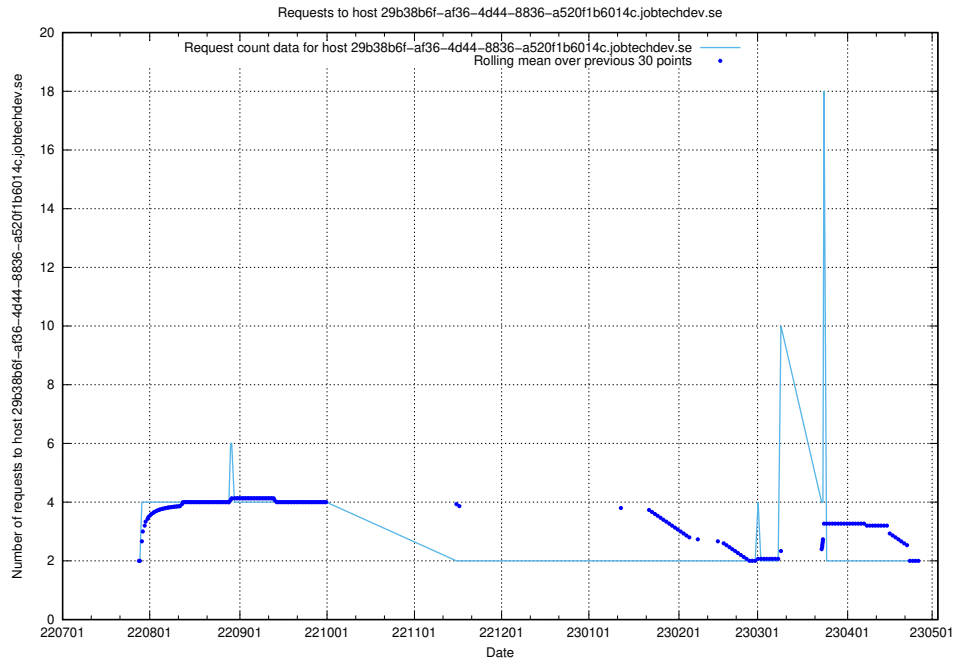

7.383 Usage of 29b38b6f-af36-4d44-8836-a520f1b6014c.jobtechdev.se

Here, we count the number of requests to host 29b38b6f-af36-4d44-8836-a520f1b6014c.jobtechdev.se.

7.384 Usage of f3a814f1-4873-498e-b9ee-af3d3efa533f.jobtechdev.se