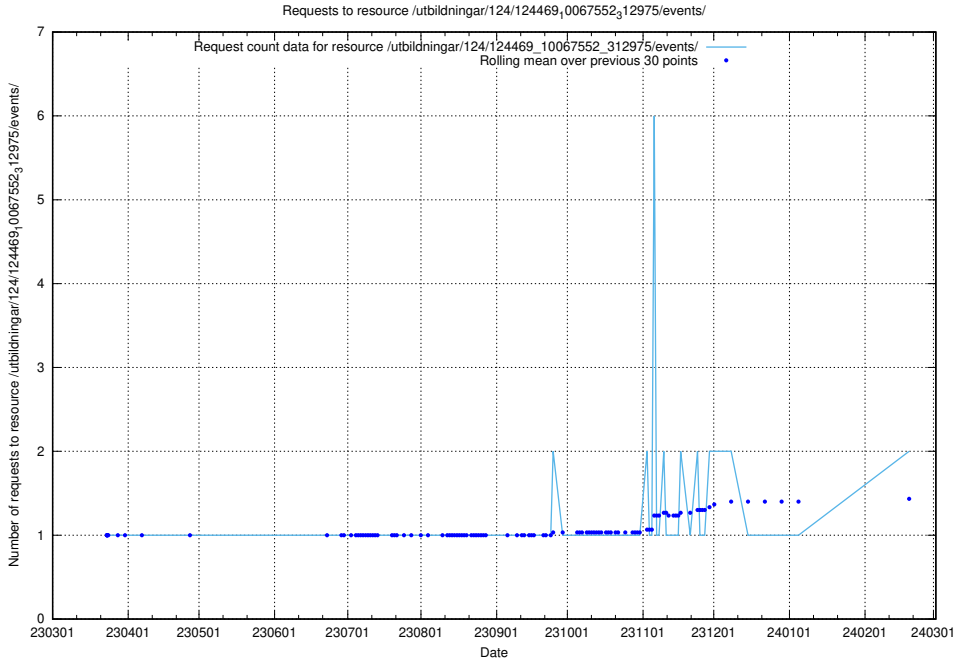

5.516 Usage of /utbildningar/124/124469_10067552_312975/events/

Here, we count the number of requests to resource /utbildningar/124/124469_10067552_312975/events/