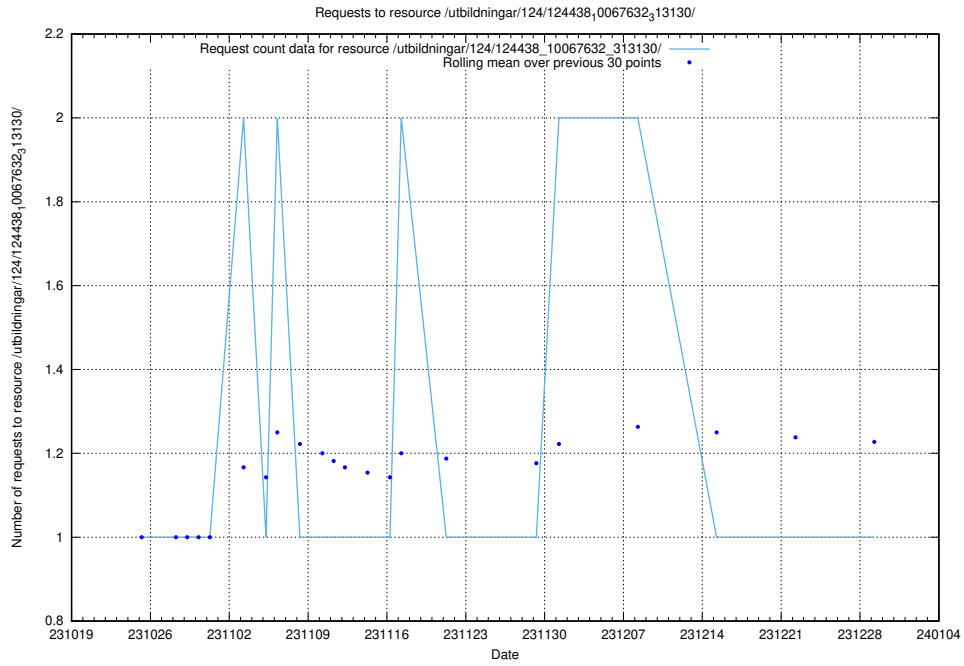

5.3871 Usage of /utbildningar/124/124438_10067632_313130/

Here, we count the number of requests to resource /utbildningar/124/124438_10067632_313130/.