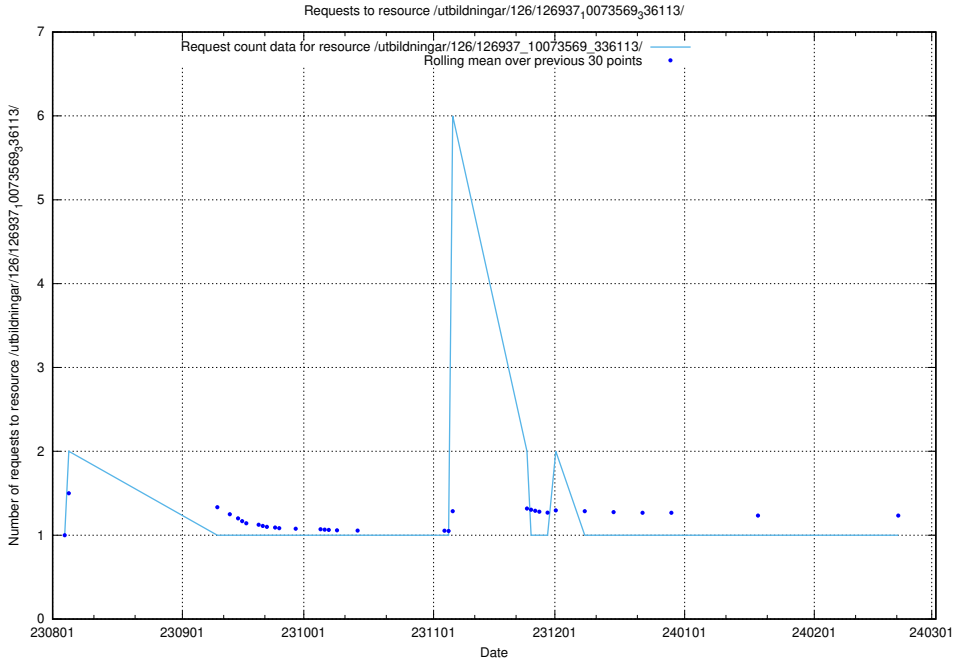

5.4522 Usage of /utbildningar/126/126937_10073569_336113/

Here, we count the number of requests to resource /utbildningar/126/126937_10073569_336113/.