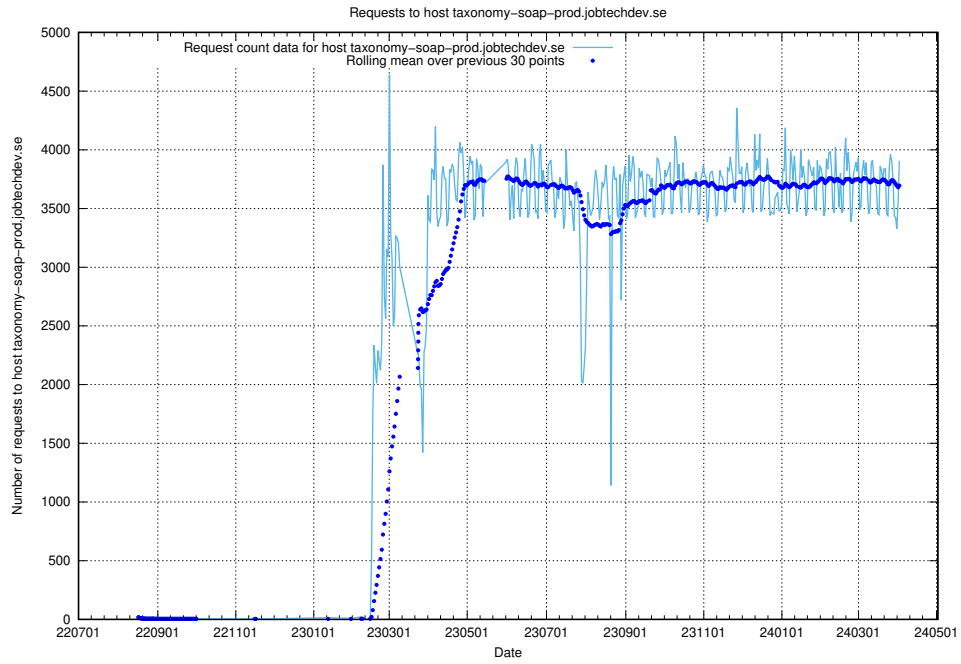

7.13 Usage of taxonomy-soap-prod.jobtechdev.se

Here, we count the number of requests to host taxonomy-soap-prod.jobtechdev.se.