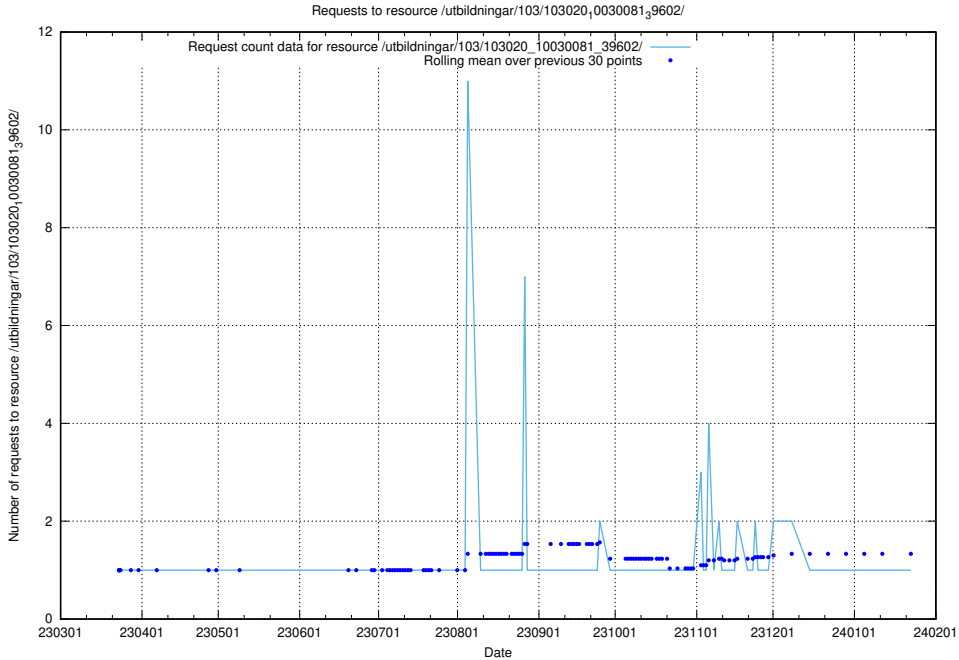

5.5166 Usage of /utbildningar/103/103020_10030081_39602/

Here, we count the number of requests to resource /utbildningar/103/103020_10030081_39602/.