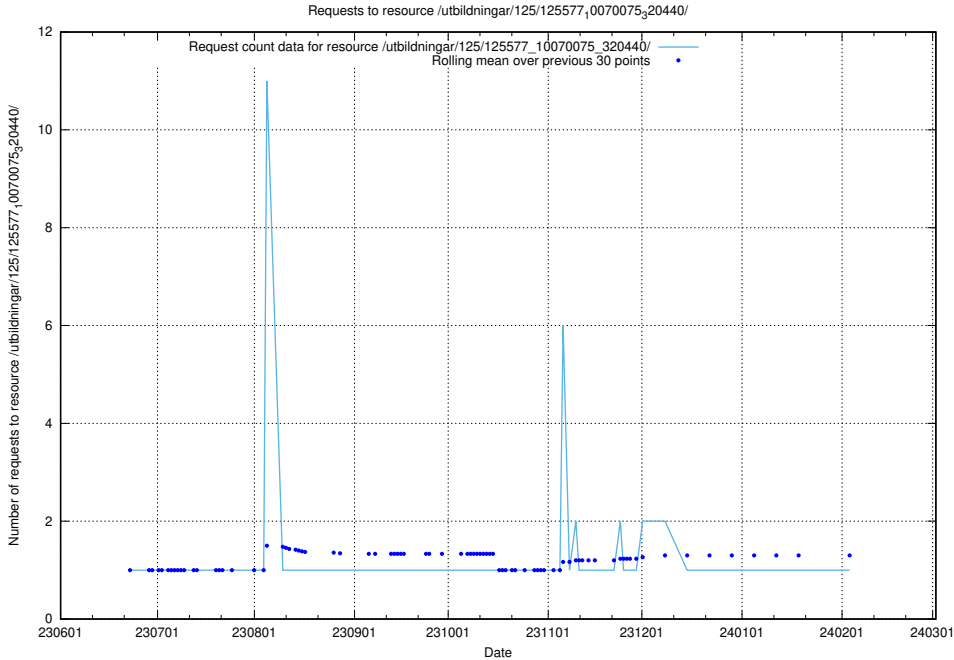

5.5378 Usage of /utbildningar/125/125577_10070075_320440/

Here, we count the number of requests to resource /utbildningar/125/125577_10070075_320440/.