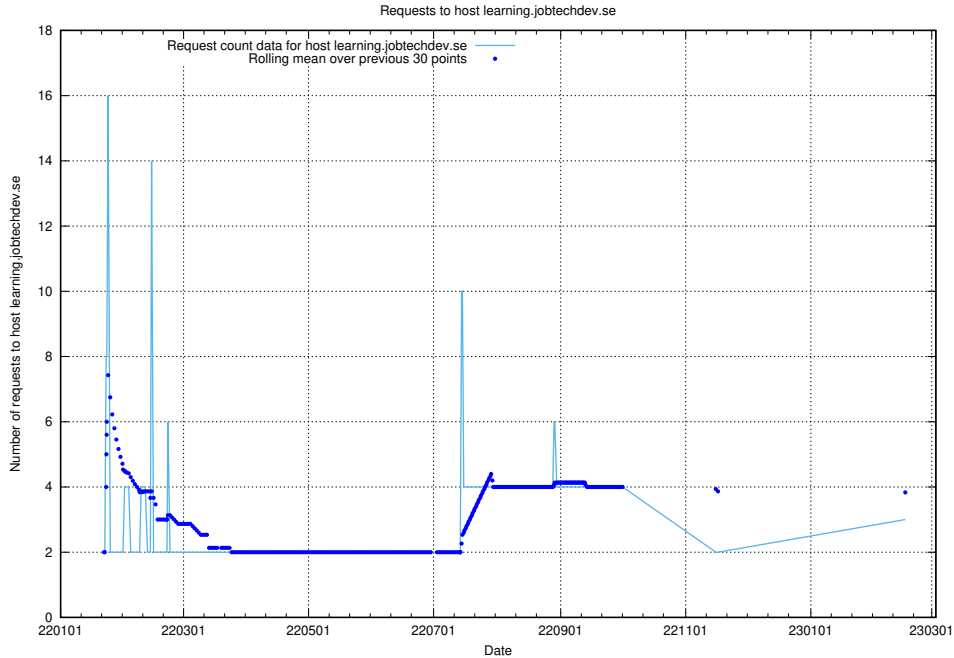

Here, we count the number of requests to host learning.jobtechdev.se.

7.252 Usage of intranet.jobtechdev.se

Here, we count the number of requests to host intranet.jobtechdev.se.

7.253 Usage of ecommerce.jobtechdev.se