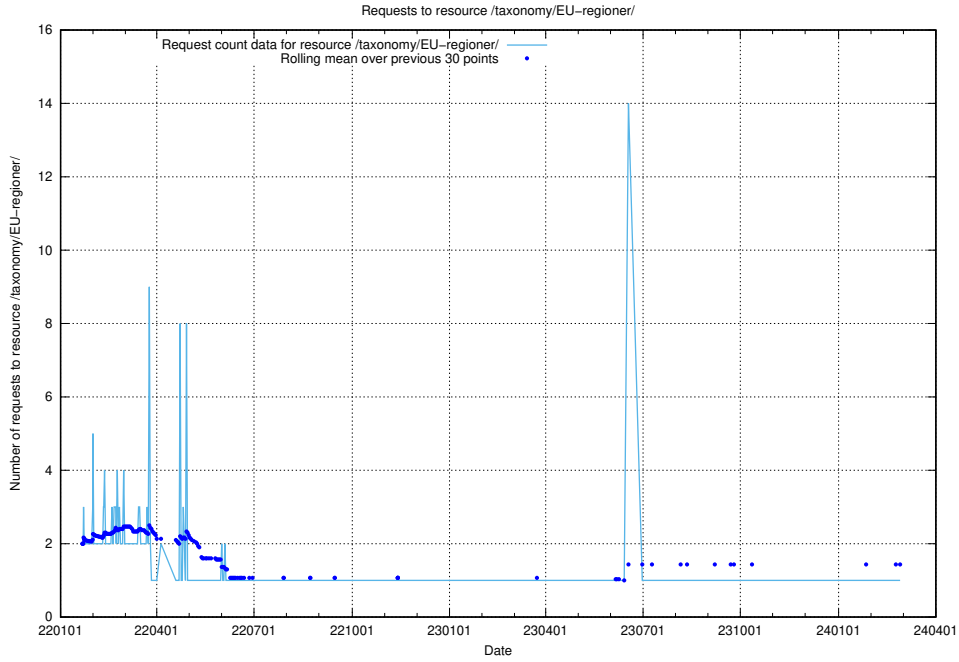

5.1030 Usage of /taxonomy/EU-regioner/

Here, we count the number of requests to resource /taxonomy/EU-regioner/.