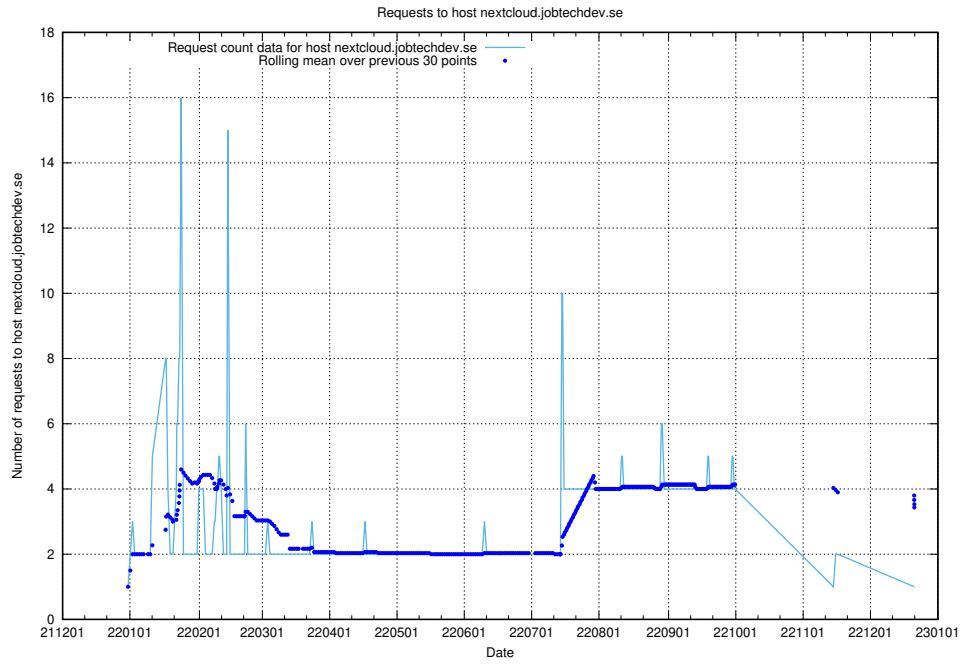

7.618 Usage of nextcloud.jobtechdev.se

Here, we count the number of requests to host nextcloud.jobtechdev.se.