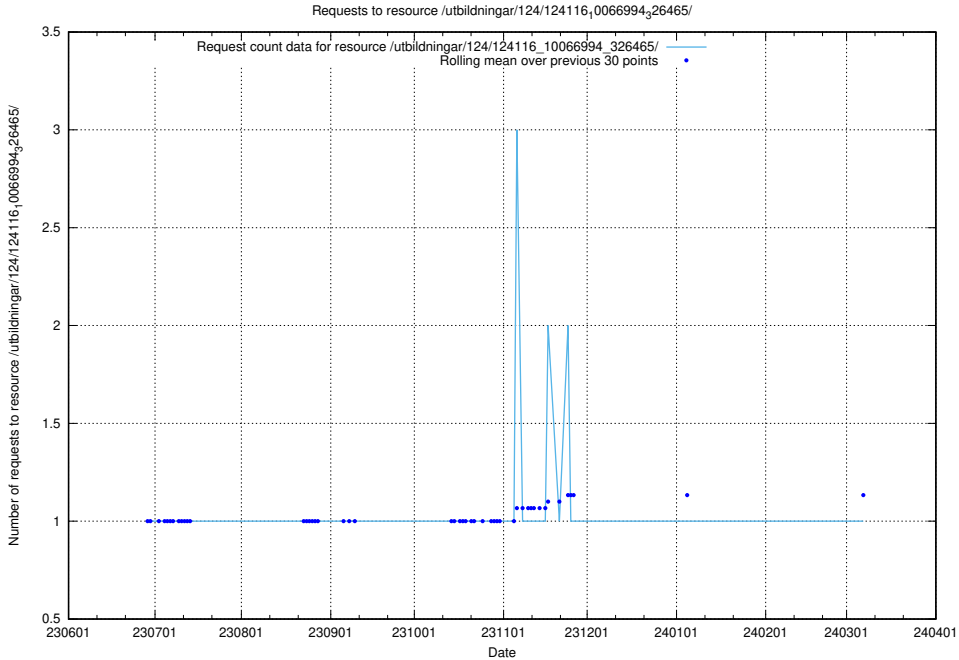

5.5180 Usage of /utbildningar/124/124116_10066994_326465/

Here, we count the number of requests to resource /utbildningar/124/124116_10066994_326465/.