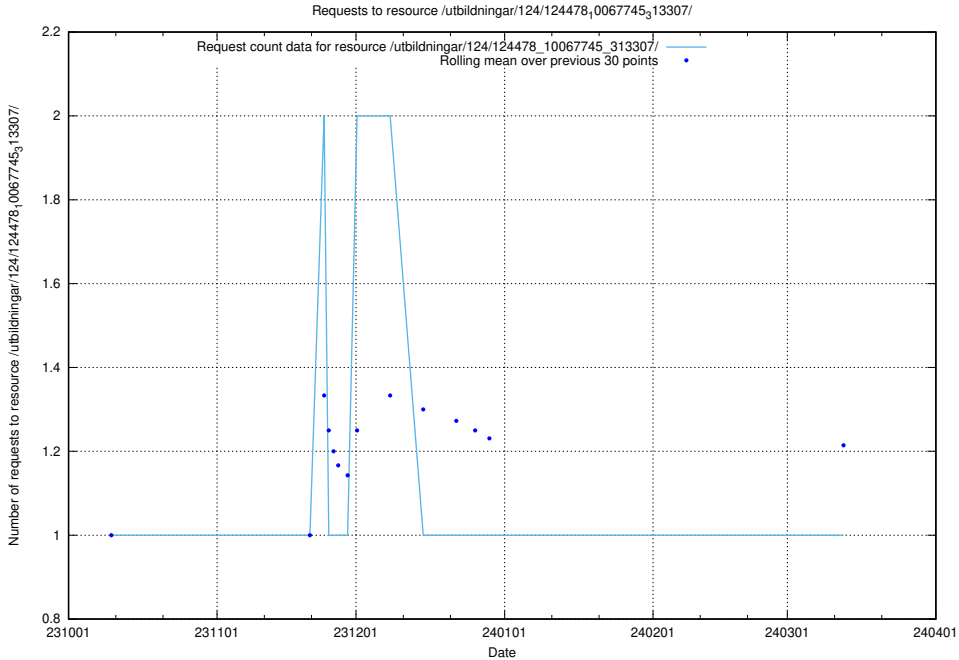

5.4030 Usage of /utbildningar/124/124478_10067745_313307/

Here, we count the number of requests to resource /utbildningar/124/124478_10067745_313307/.