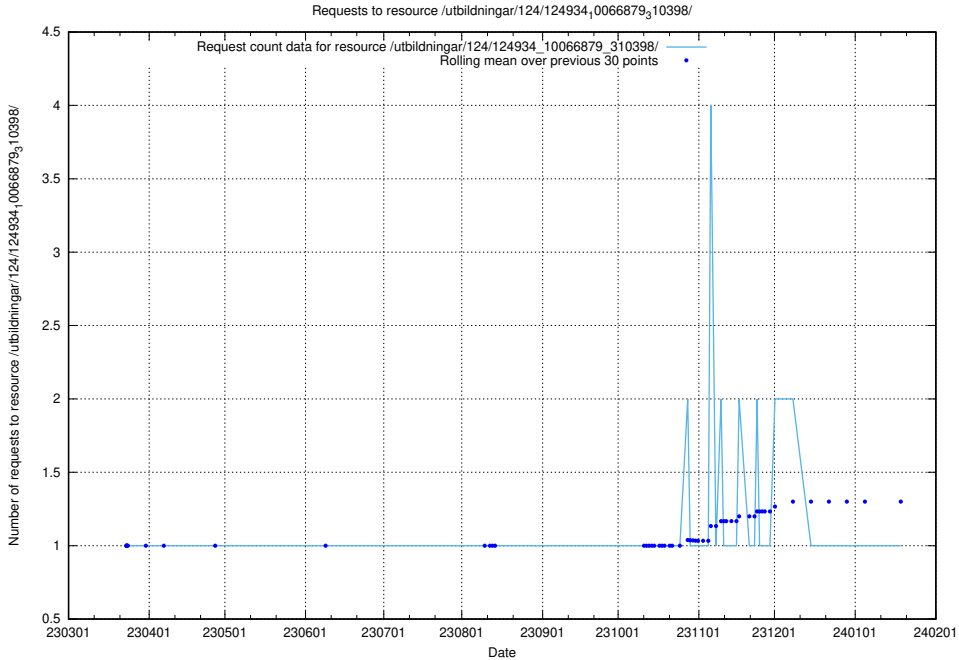

5.1048 Usage of /utbildningar/124/124934_10066879_310398/

Here, we count the number of requests to resource /utbildningar/124/124934_10066879_310398/.