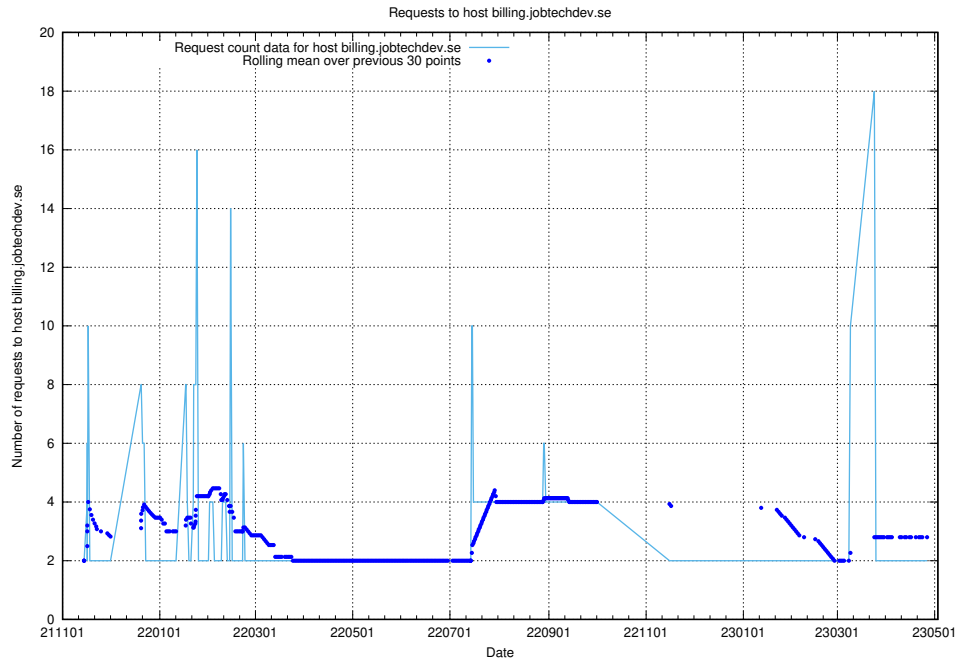

7.283 Usage of billing.jobtechdev.se

Here, we count the number of requests to host billing.jobtechdev.se.