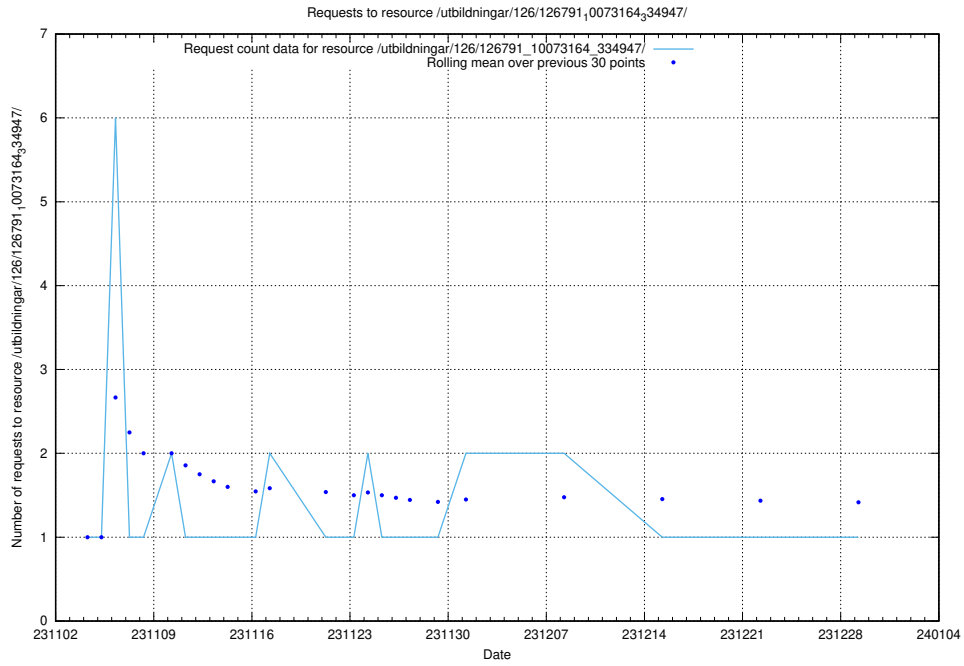

5.3773 Usage of /utbildningar/126/126791_10073164_334947/

Here, we count the number of requests to resource /utbildningar/126/126791_10073164_334947/.