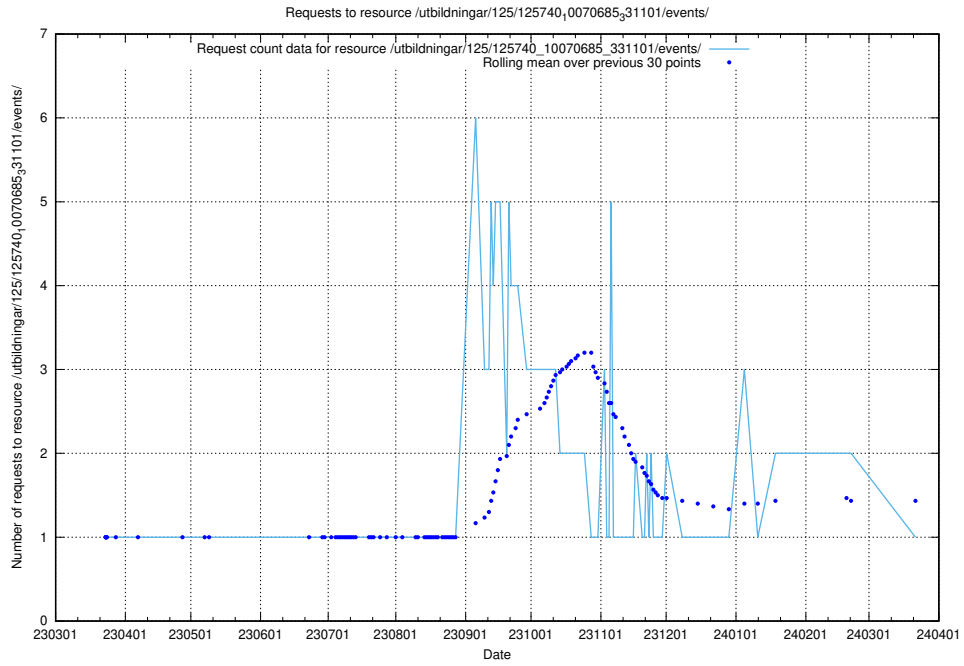

5.879 Usage of /utbildningar/125/125740_10070685_331101/events/

Here, we count the number of requests to resource /utbildningar/125/125740_10070685_331101/events/