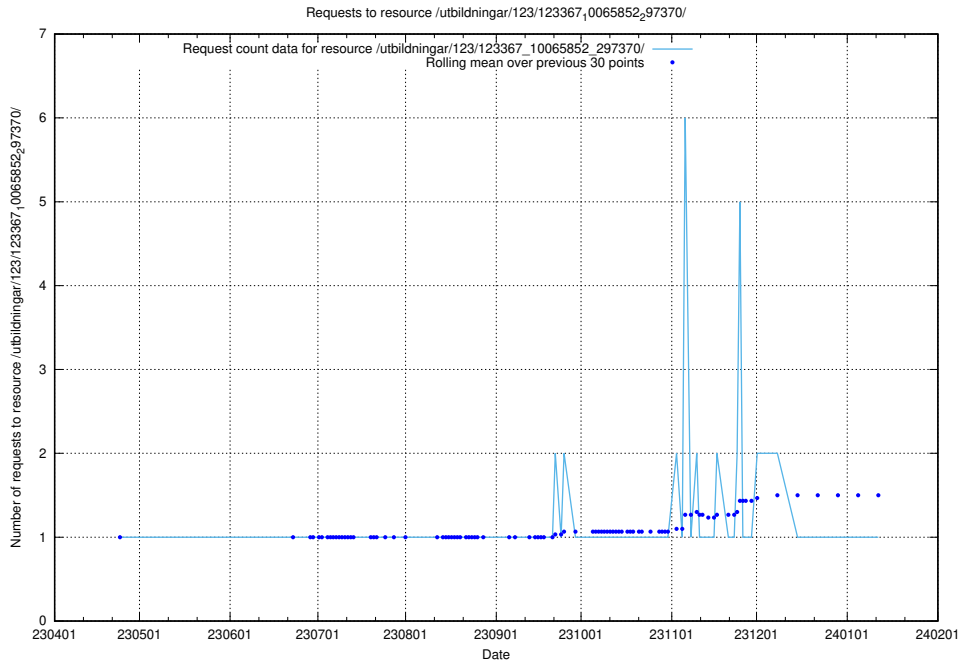

5.5685 Usage of /utbildningar/123/123367_10065852_297370/

Here, we count the number of requests to resource /utbildningar/123/123367_10065852_297370/.