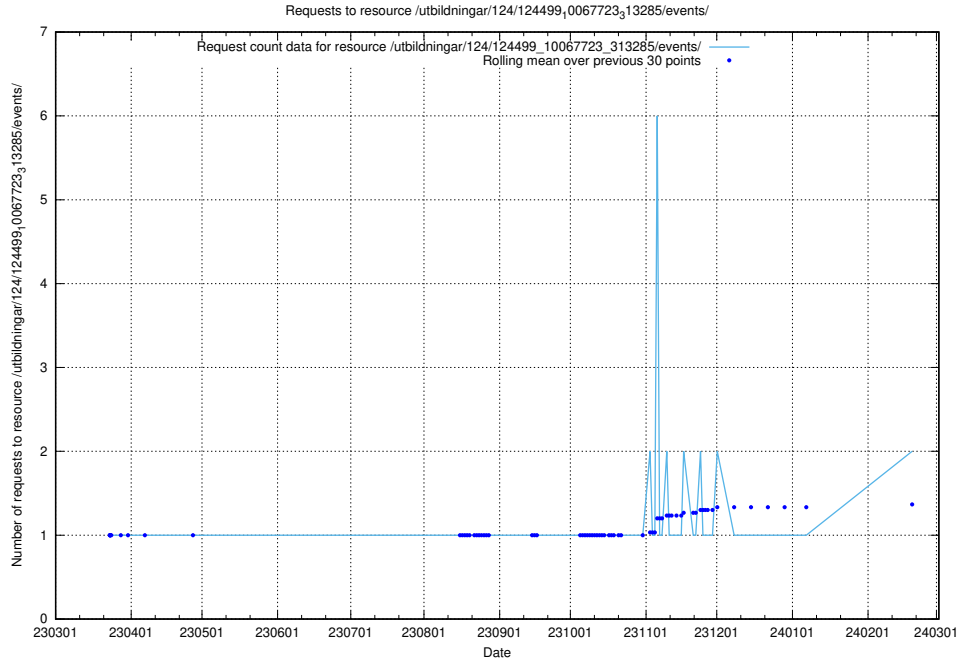

5.433 Usage of /utbildningar/124/124499_10067723_313285/events/

Here, we count the number of requests to resource /utbildningar/124/124499_10067723_313285/events/