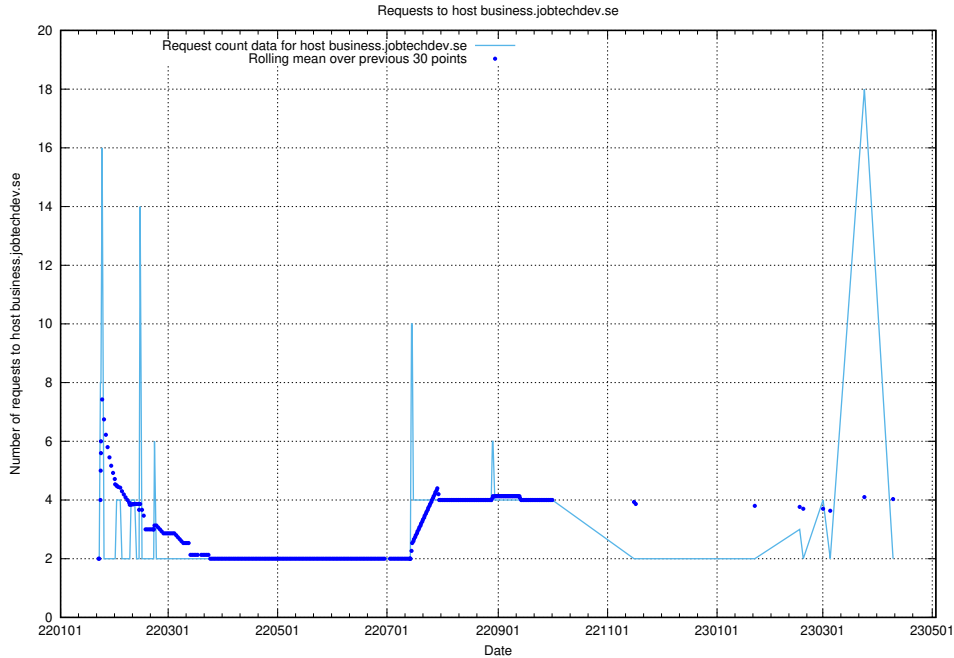

7.254 Usage of business.jobtechdev.se

Here, we count the number of requests to host business.jobtechdev.se.