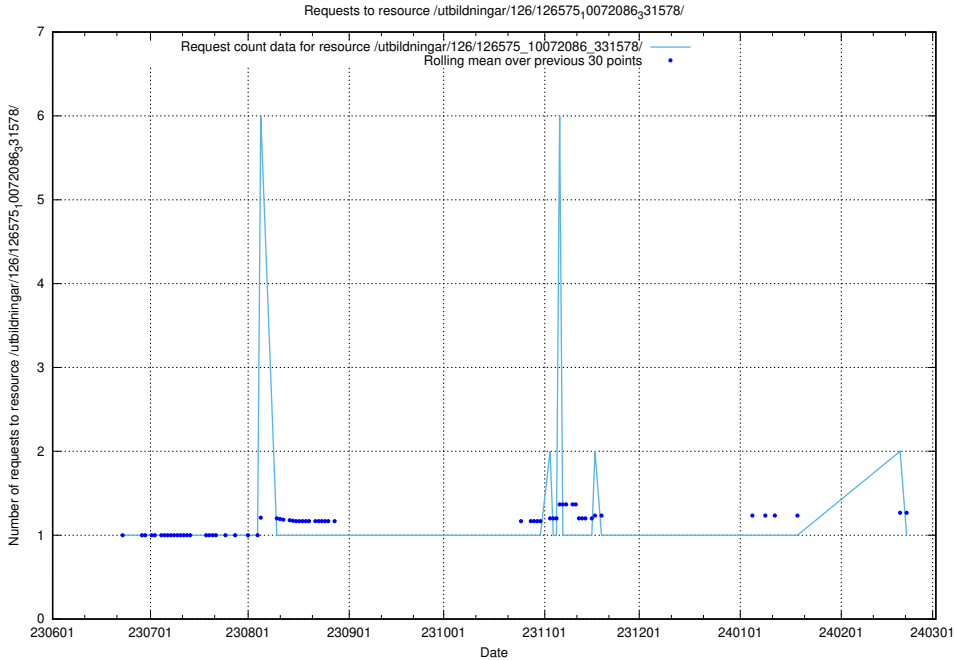

5.5302 Usage of /utbildningar/126/126575_10072086_331578/

Here, we count the number of requests to resource /utbildningar/126/126575_10072086_331578/.