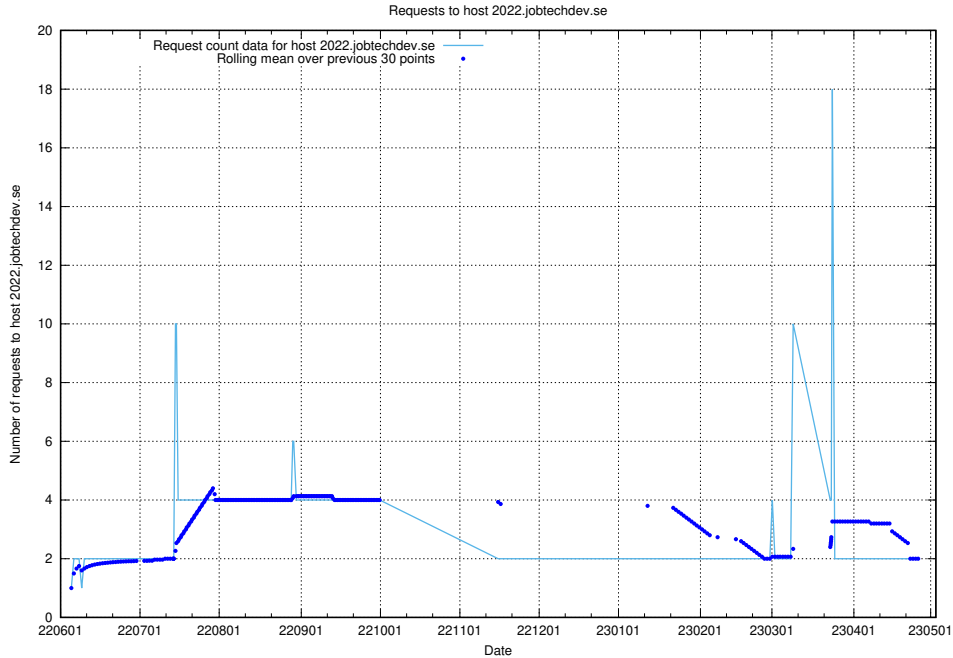

7.412 Usage of 2022.jobtechdev.se

Here, we count the number of requests to host 2022.jobtechdev.se.