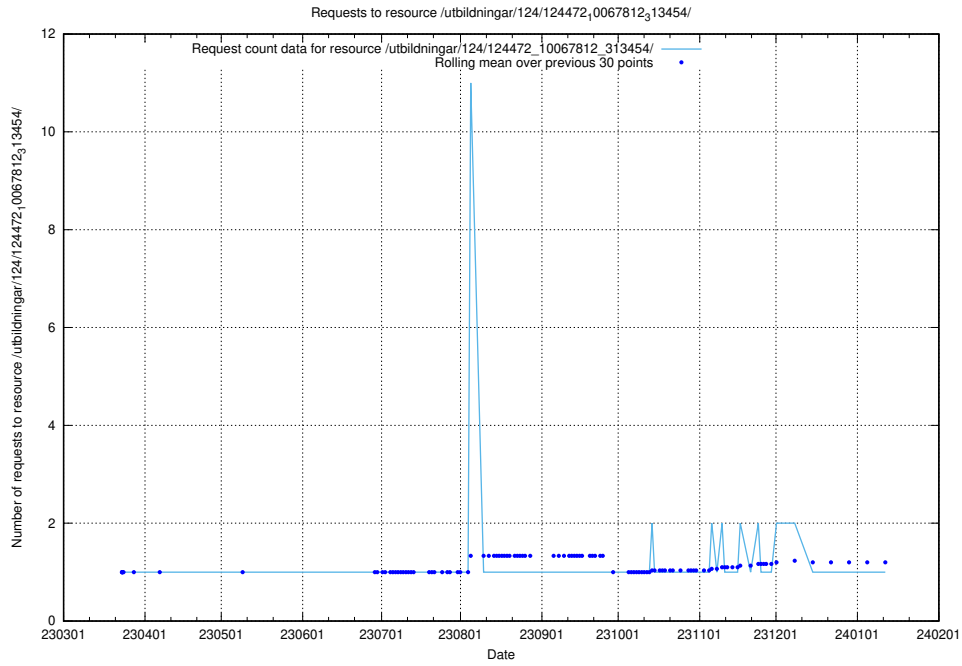

5.2620 Usage of /utbildningar/124/124472_10067812_313454/

Here, we count the number of requests to resource /utbildningar/124/124472_10067812_313454/.