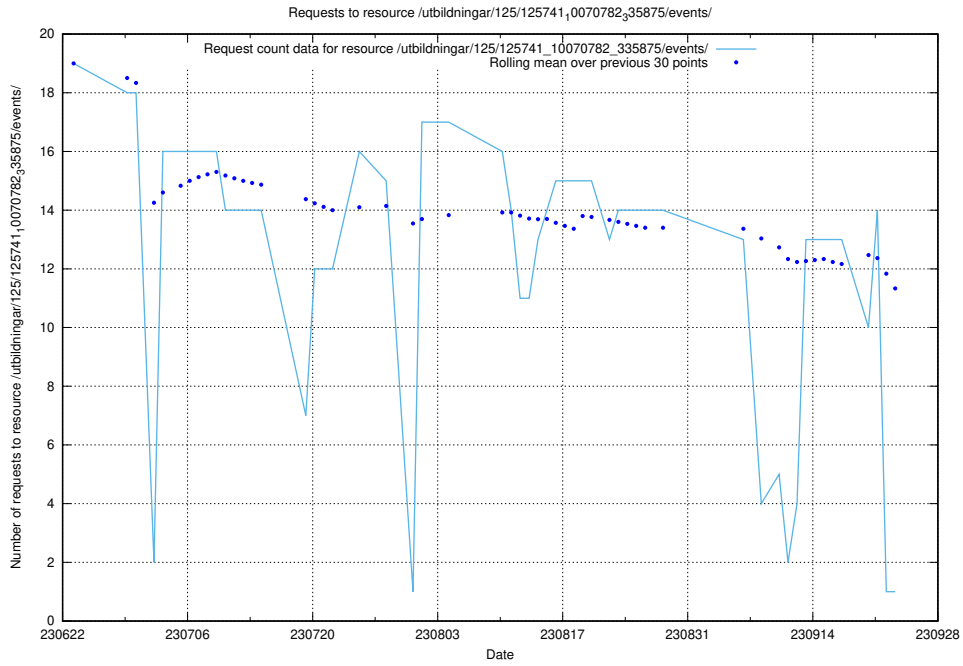

5.5214 Usage of /utbildningar/124/124038_10066963_311070/events/

Here, we count the number of requests to resource /utbildningar/124/124038_10066963_311070/events/

5.5215 Usage of /utbildningar/124/124474_10067547_312970/events/