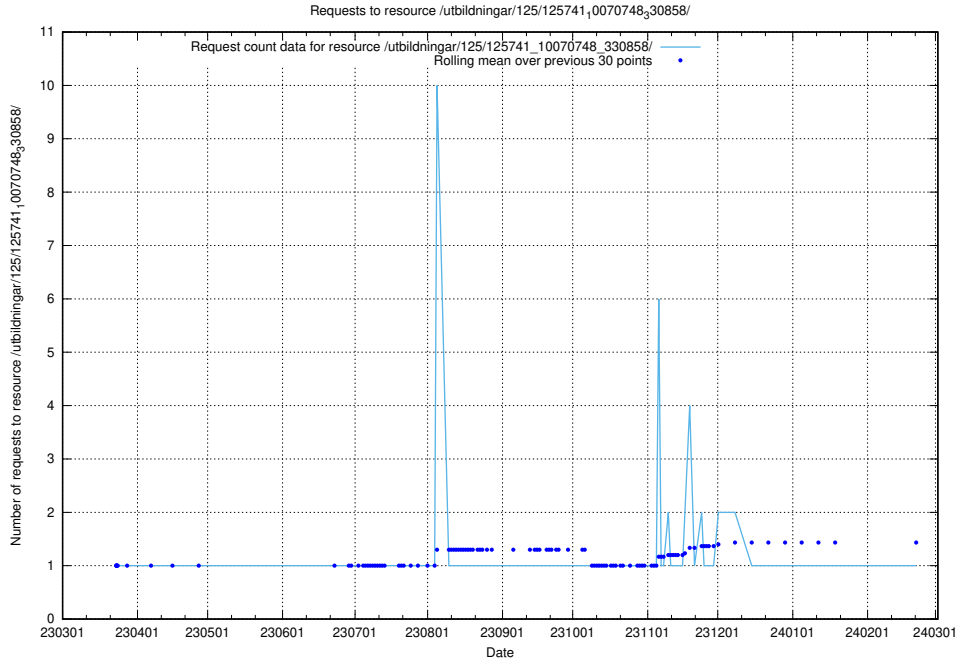

5.6114 Usage of /utbildningar/125/125741_10070748_330858/

Here, we count the number of requests to resource /utbildningar/125/125741_10070748_330858/.