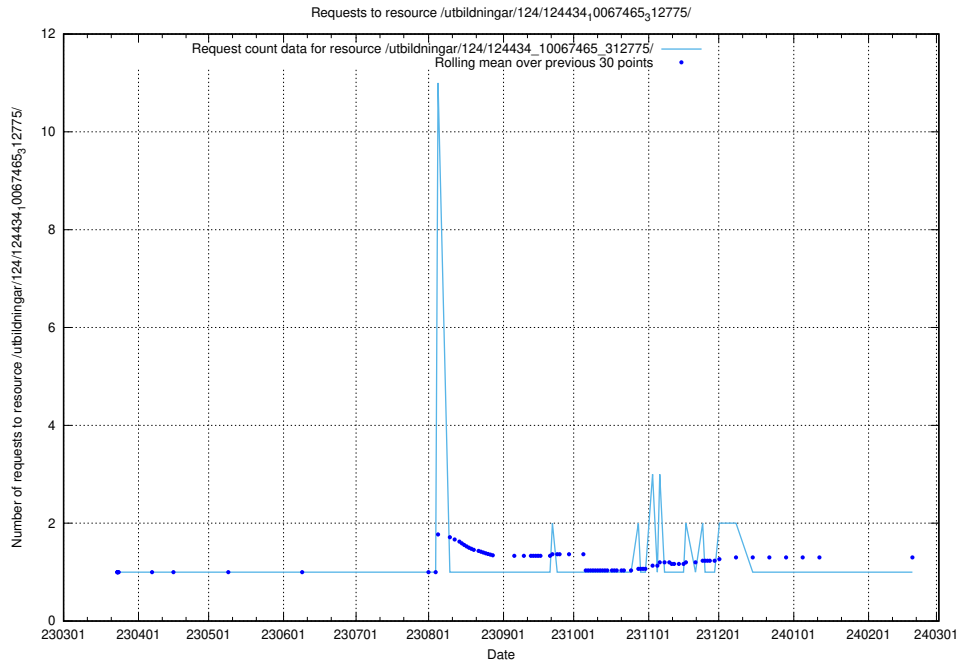

5.3403 Usage of /utbildningar/124/124434_10067465_312775/

Here, we count the number of requests to resource /utbildningar/124/124434_10067465_312775/.