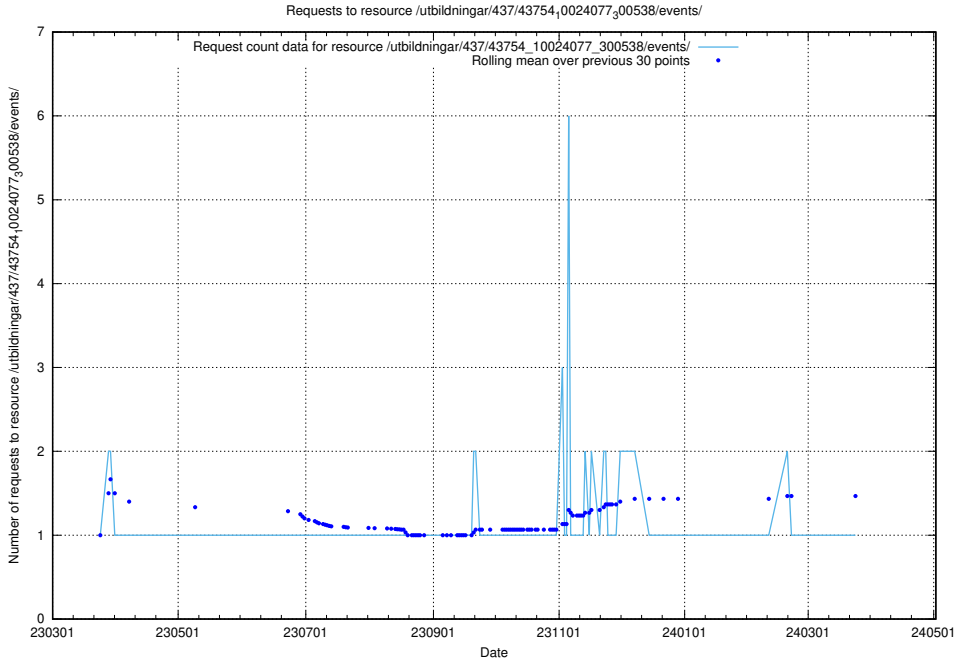

5.5846 Usage of /utbildningar/437/43754_10024077_300538/events/

Here, we count the number of requests to resource /utbildningar/437/43754_10024077_300538/events/.