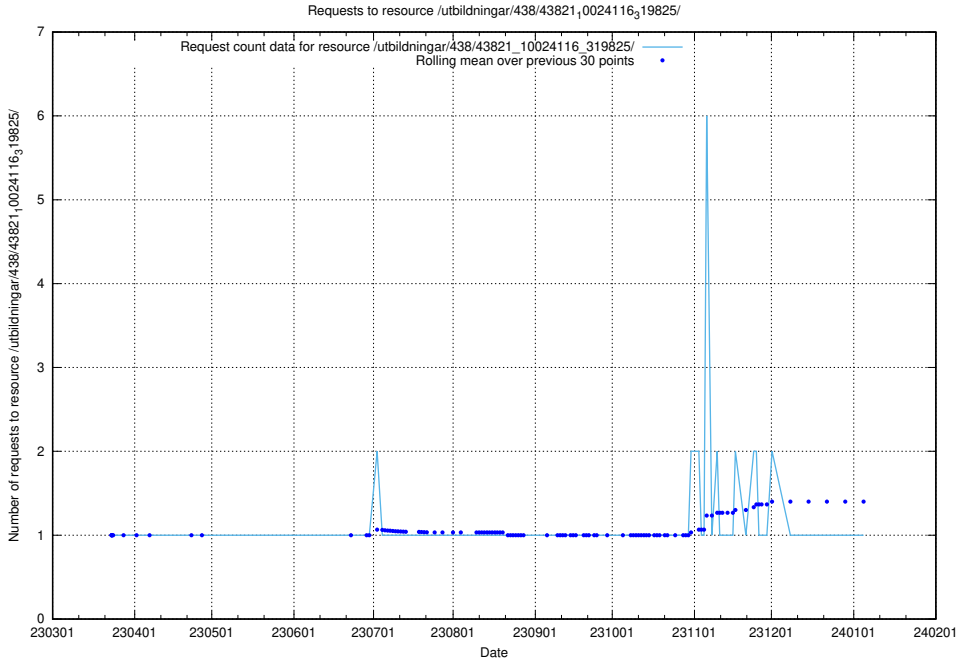

5.5976 Usage of /utbildningar/438/43821_10024116_319825/

Here, we count the number of requests to resource /utbildningar/438/43821_10024116_319825/.