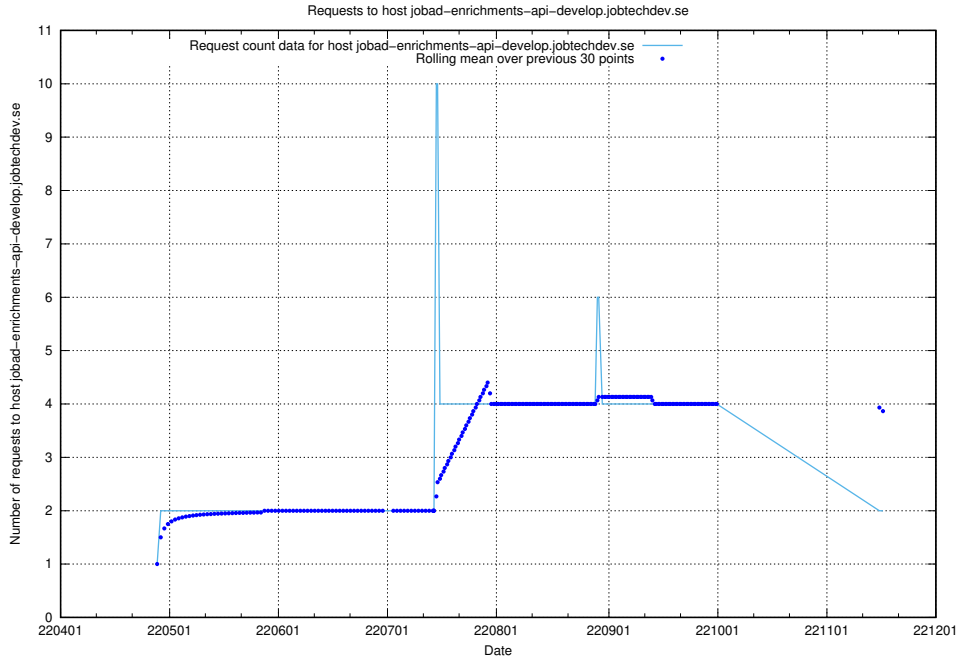

7.445 Usage of jobad-enrichments-api-develop.jobtechdev.se

Here, we count the number of requests to host jobad-enrichments-api-develop.jobtechdev.se.