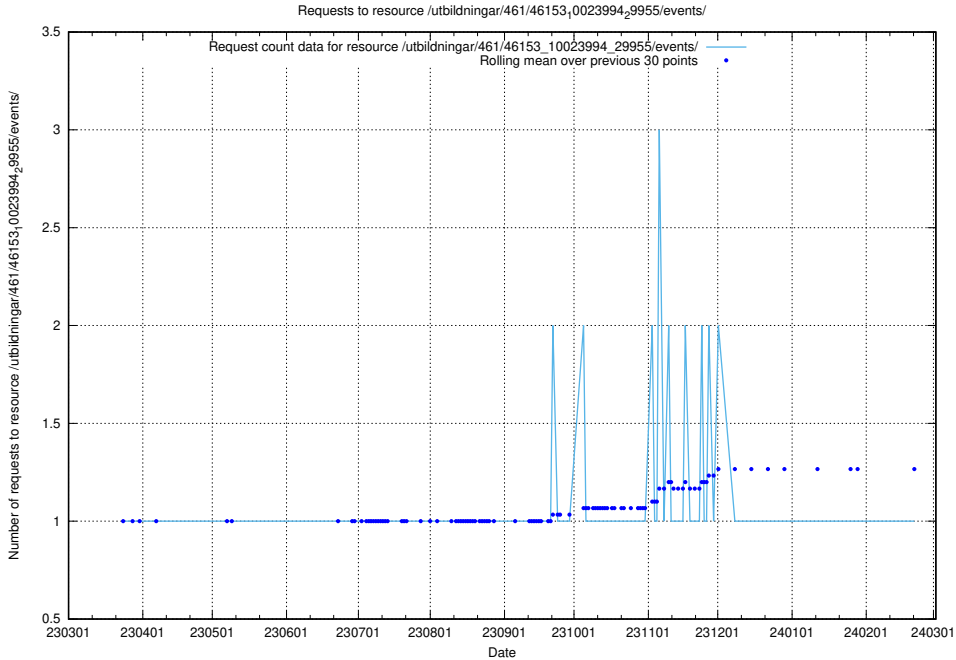

5.5815 Usage of /utbildningar/461/46153_10023994_29955/events/

Here, we count the number of requests to resource /utbildningar/461/46153_10023994_29955/events/.