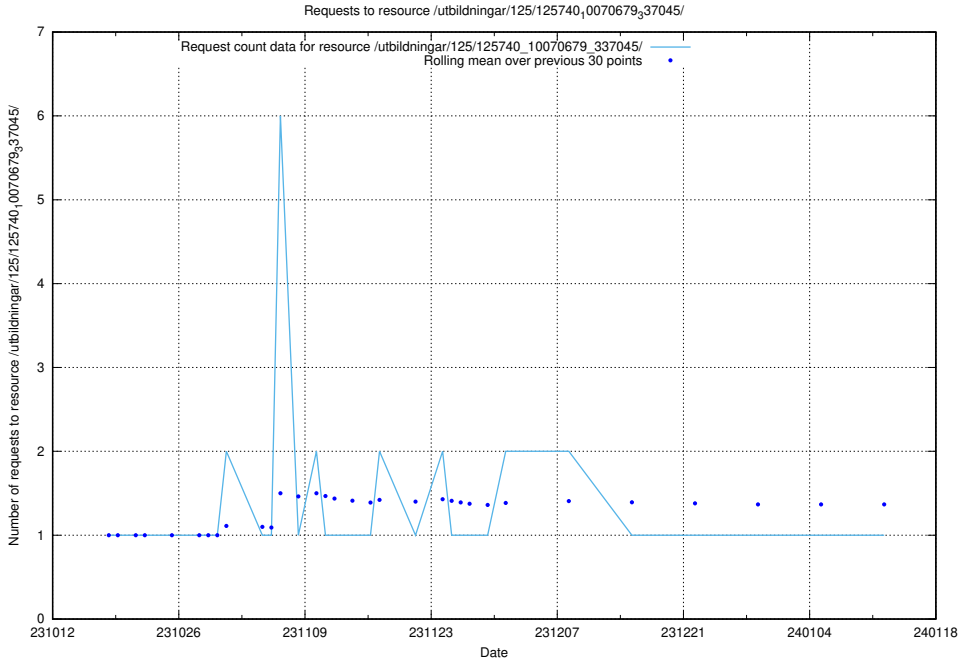

5.3933 Usage of /utbildningar/125/125740_10070679_337045/

Here, we count the number of requests to resource /utbildningar/125/125740_10070679_337045/.