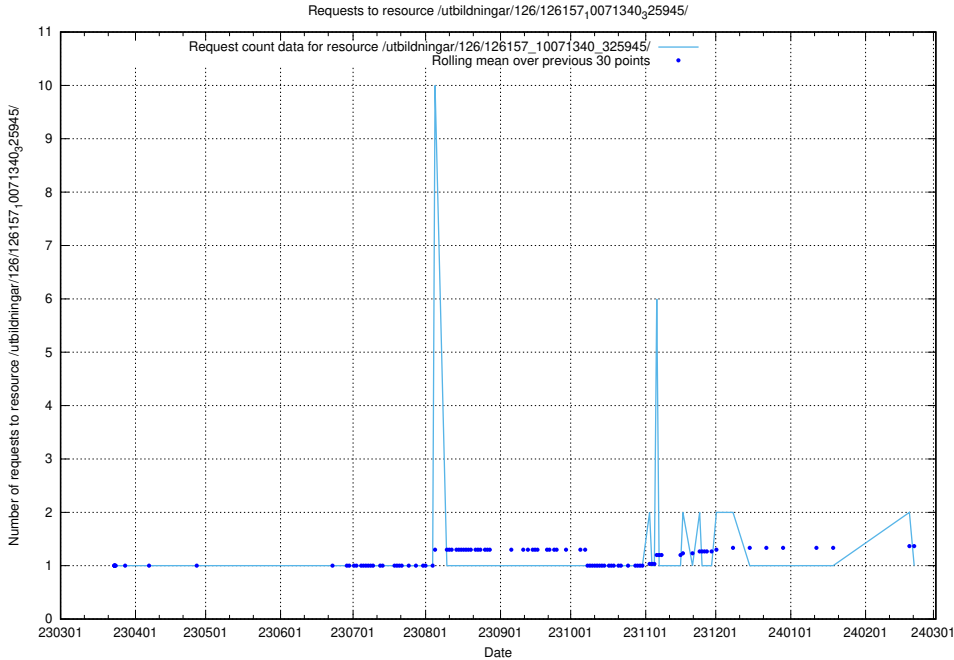

5.6066 Usage of /utbildningar/126/126157_10071340_325945/

Here, we count the number of requests to resource /utbildningar/126/126157_10071340_325945/.