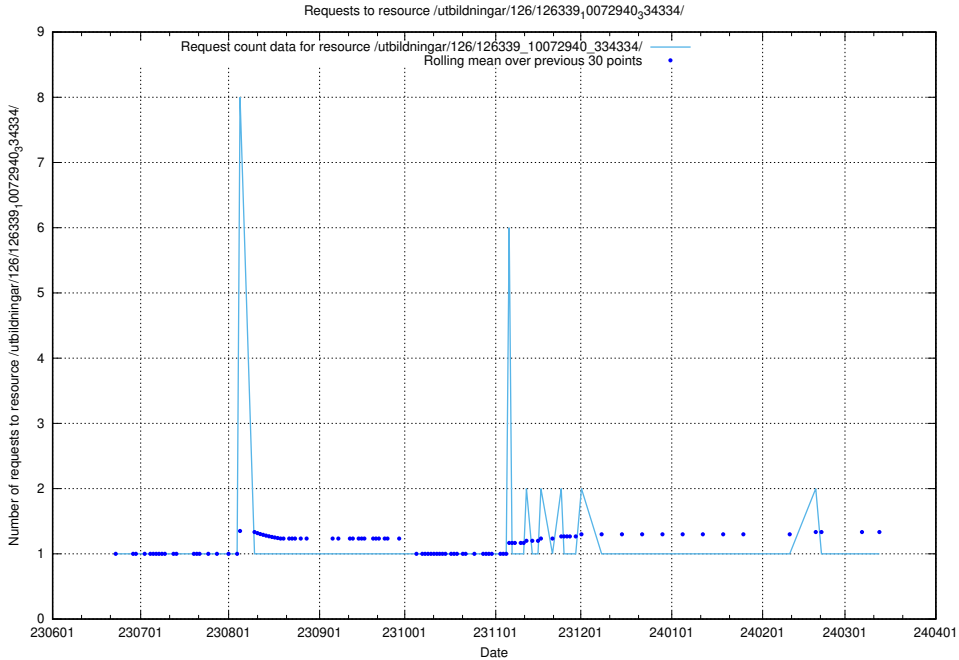

5.5315 Usage of /utbildningar/126/126339_10072940_334334/

Here, we count the number of requests to resource /utbildningar/126/126339_10072940_334334/.