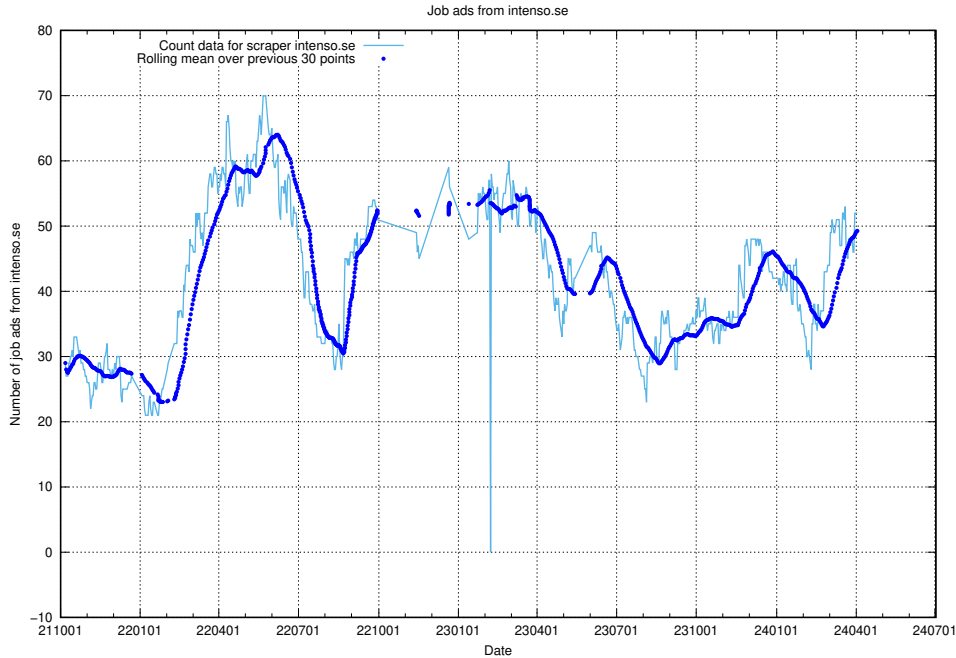

Here, we count the number of job ads scraped from intenso.se.

13.17 Number of ads by scraper studentjob.se

Here, we count the number of job ads scraped from studentjob.se.

13.18 Number of ads by scraper gronajobb.se