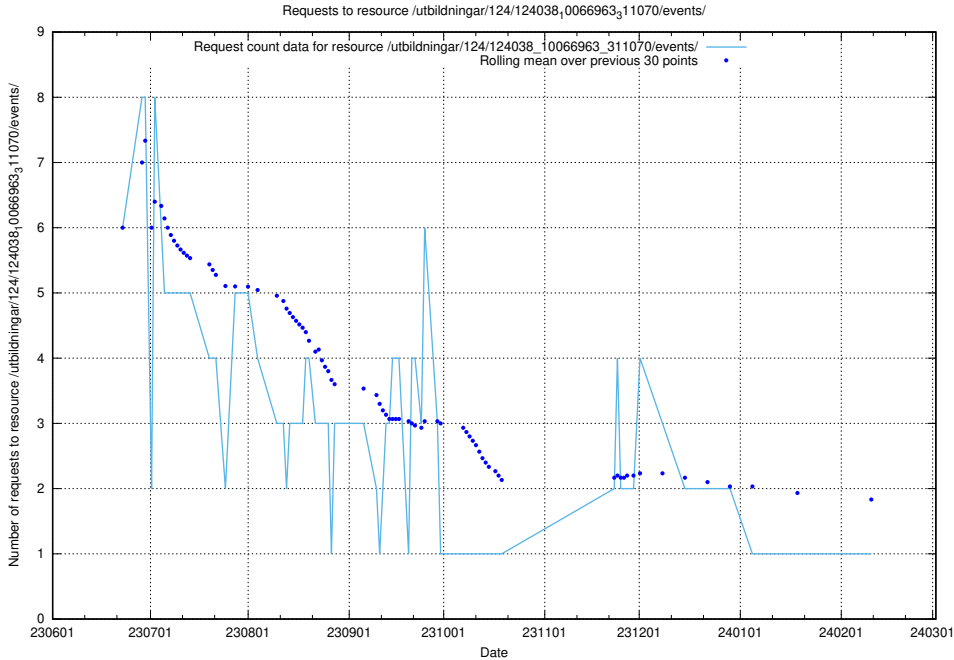

5.5214 Usage of /utbildningar/124/124038_10066963_311070/events/

Here, we count the number of requests to resource /utbildningar/124/124038_10066963_311070/events/

5.5215 Usage of /utbildningar/124/124474_10067547_312970/events/