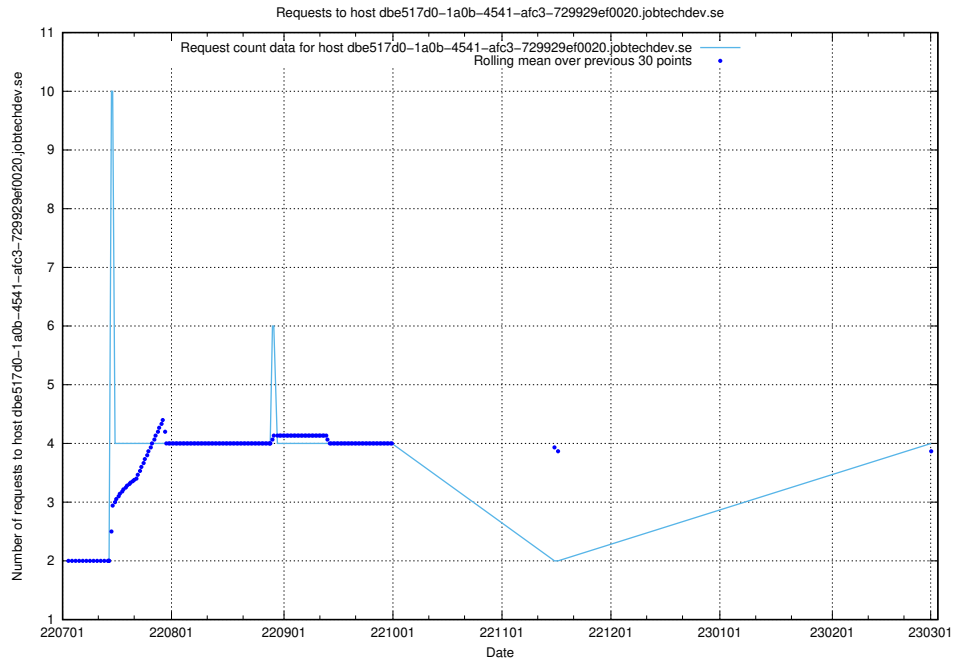

7.138 Usage of db517d0-1a0b-4541-afc3-729929ef0020.jobtechdev.se

Here, we count the number of requests to host db517d0-1a0b-4541-afc3-729929ef0020.jobtechdev.se.