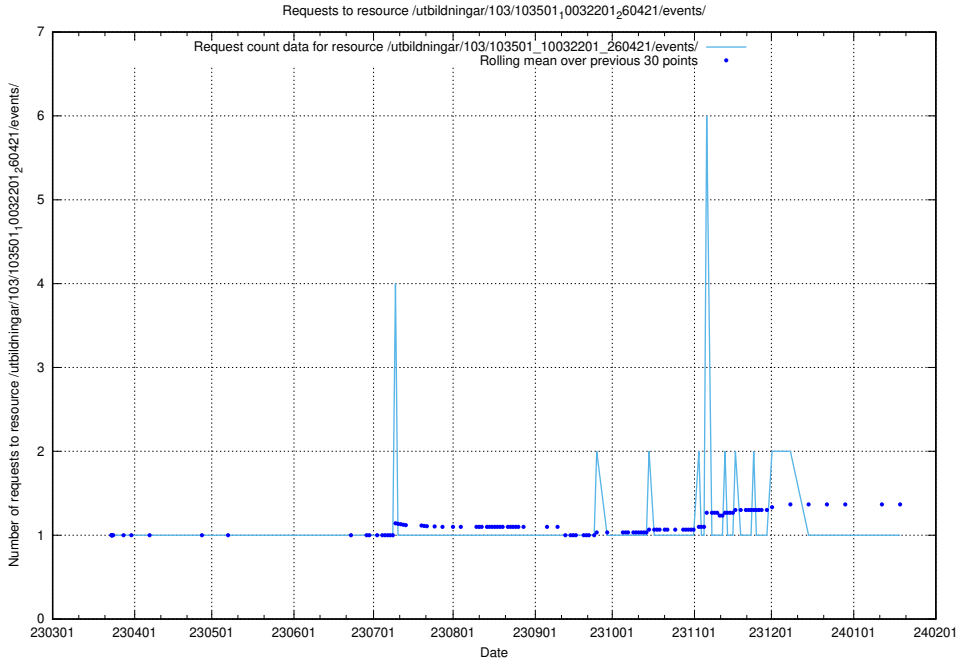

5.5120 Usage of /utbildningar/103/103501_10032201_260421/events/

Here, we count the number of requests to resource /utbildningar/103/103501_10032201_260421/events/