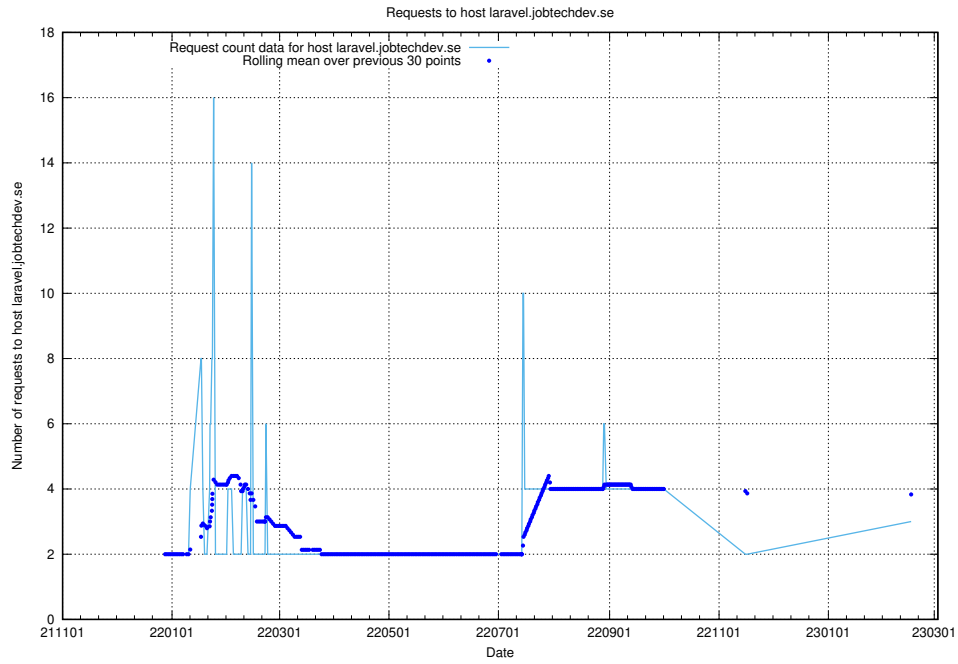

7.191 Usage of laravel.jobtechdev.se

Here, we count the number of requests to host laravel.jobtechdev.se.