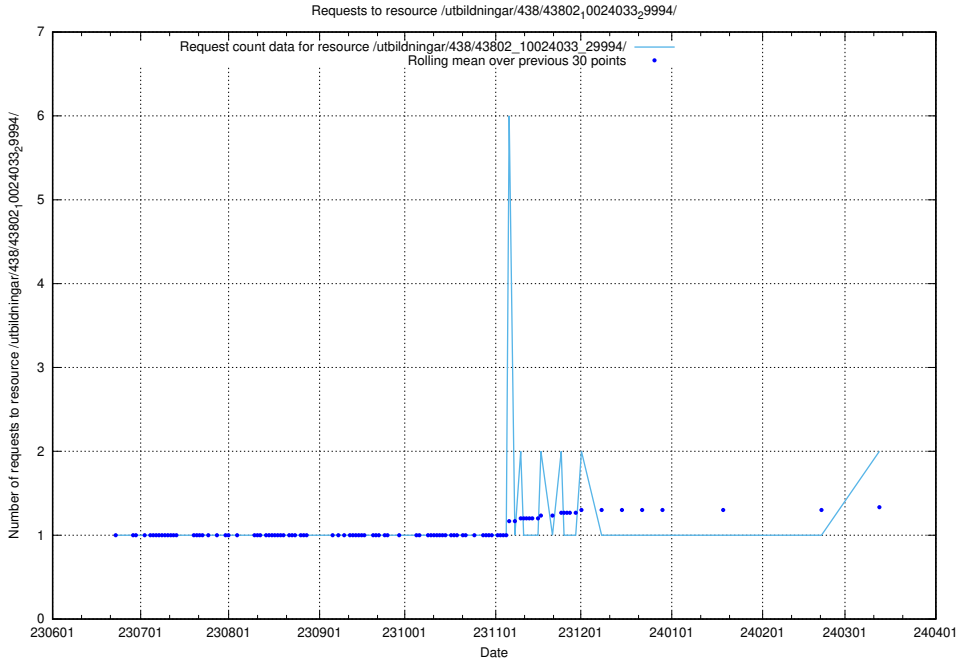

5.711 Usage of /utbildningar/438/43802_10024033_29994/

Here, we count the number of requests to resource /utbildningar/438/43802_10024033_29994/.