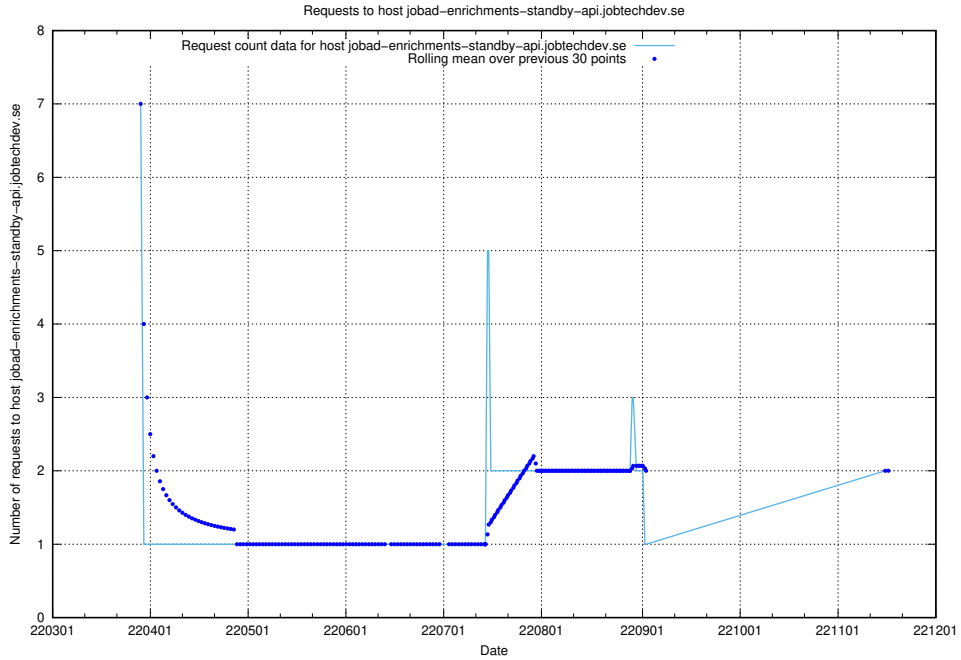

7.483 Usage of jobad-enrichments-standby-api.jobtechdev.se

Here, we count the number of requests to host jobad-enrichments-standby-api.jobtechdev.se.