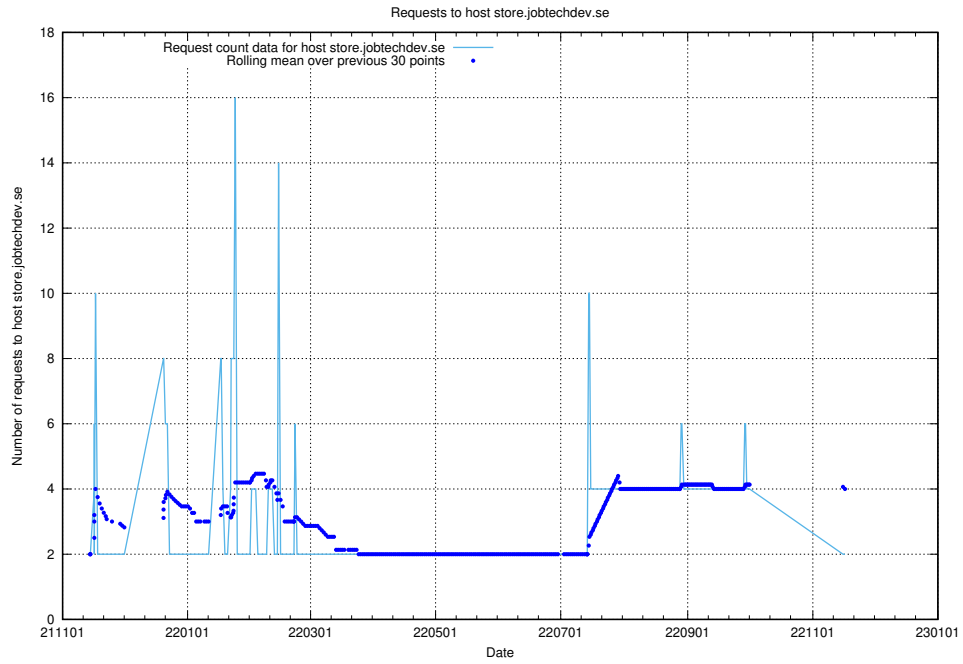

7.553 Usage of store.jobtechdev.se

Here, we count the number of requests to host store.jobtechdev.se.