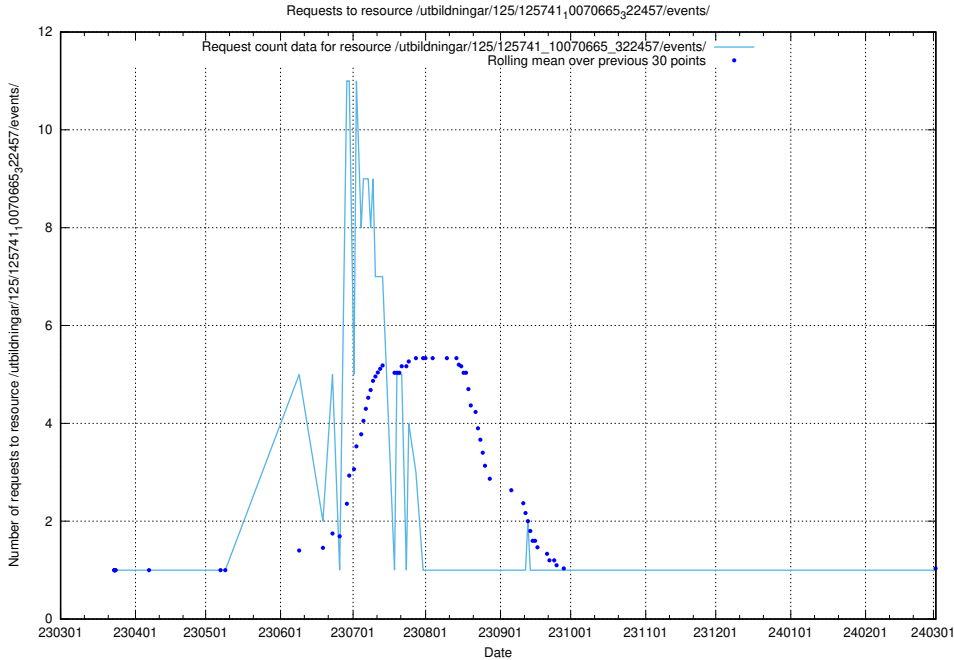

5.6141 Usage of /utbildningar/125/125741_10070665_322457/events/

Here, we count the number of requests to resource /utbildningar/125/125741_10070665_322457/events/