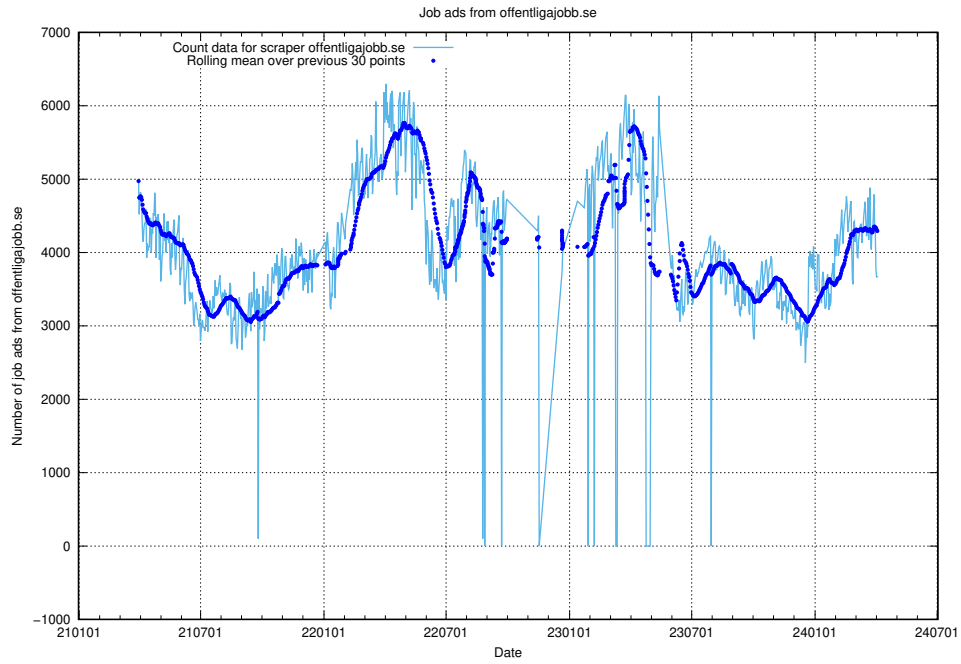

13.3 Number of ads by scraper offentligajobb.se

Here, we count the number of job ads scraped from offentligajobb.se.