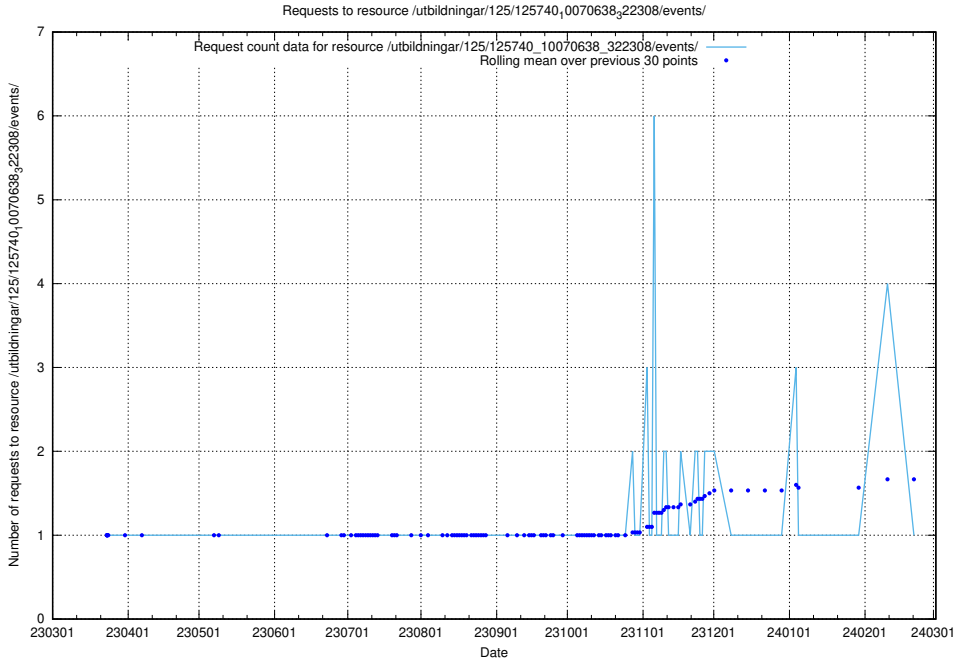

5.901 Usage of /utbildningar/125/125740_10070638_322308/events/

Here, we count the number of requests to resource /utbildningar/125/125740_10070638_322308/events/