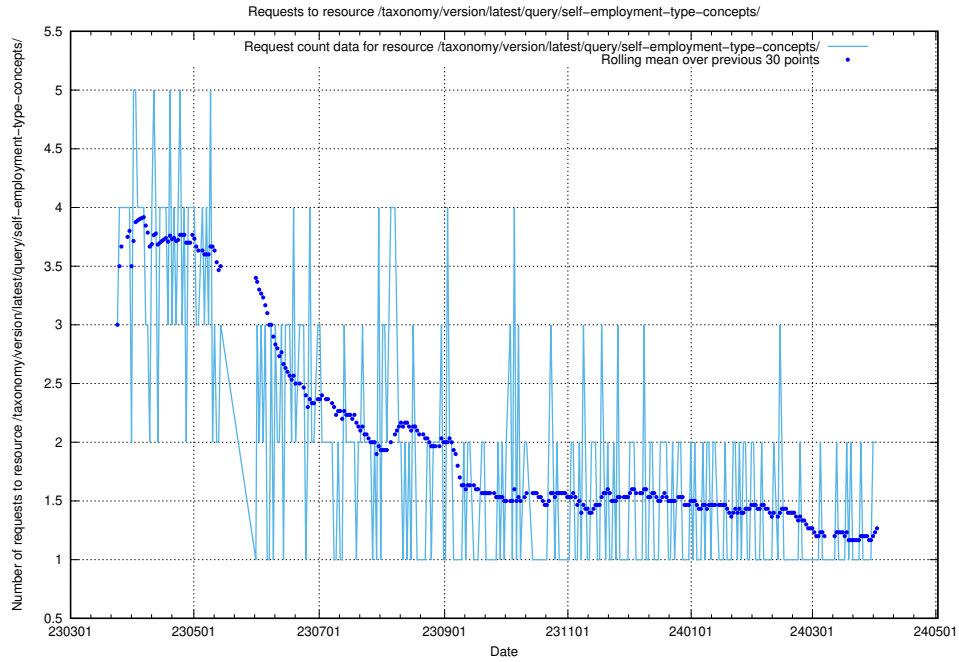

5.797 Usage of /taxonomy/version/latest/query/self-employment-type-concepts/

Here, we count the number of requests to resource /taxonomy/version/latest/query/self-employment-type-concepts/.