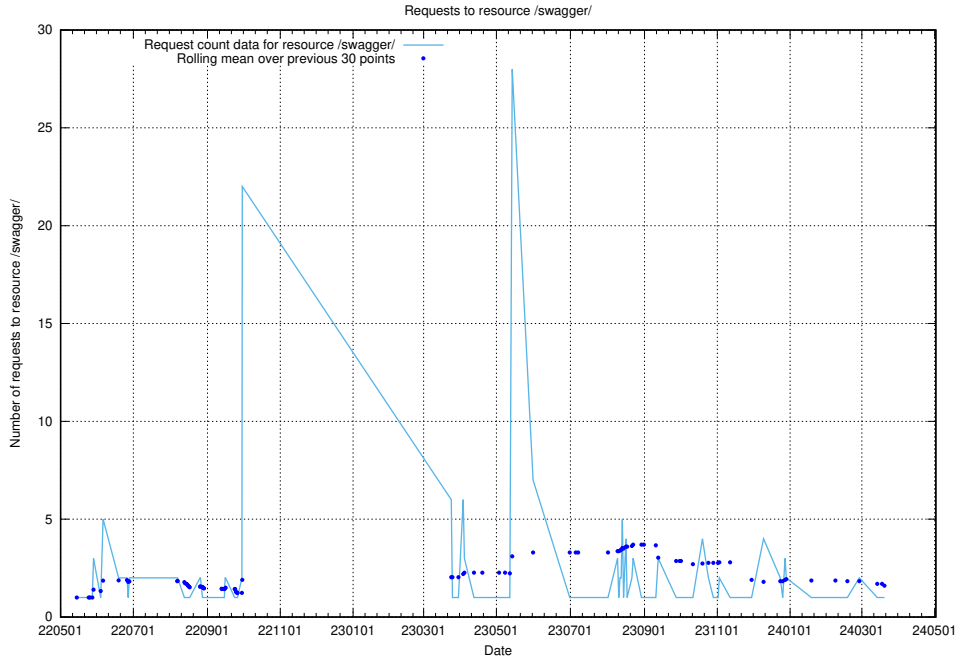

5.961 Usage of /swagger/

Here, we count the number of requests to resource /swagger/.