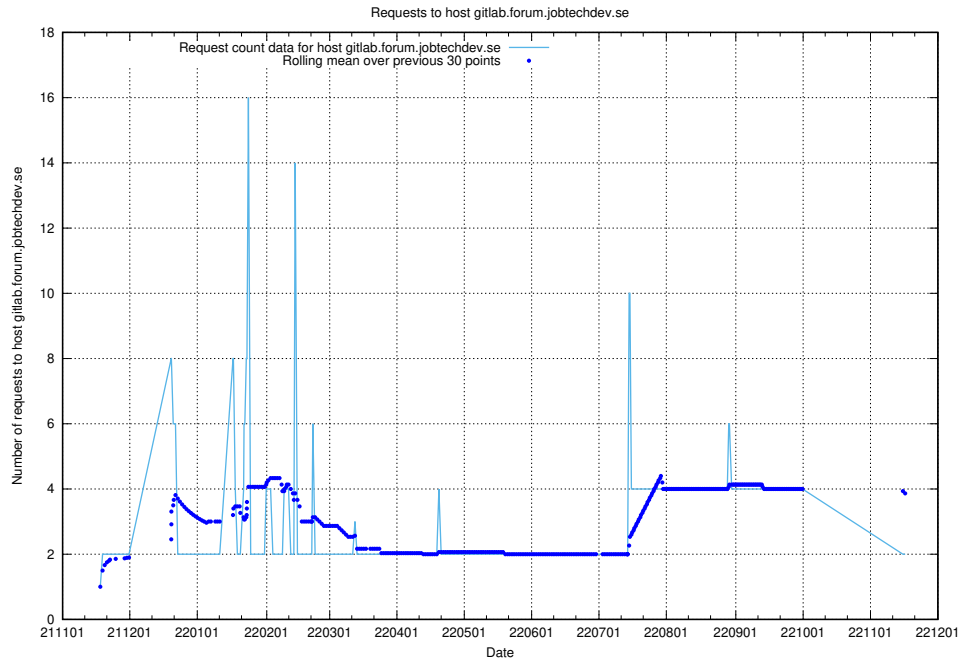

7.477 Usage of gitlab.forum.jobtechdev.se

Here, we count the number of requests to host gitlab.forum.jobtechdev.se.

7.478 Usage of opensearch.jobtechdev.se

Here, we count the number of requests to host opensearch.jobtechdev.se.