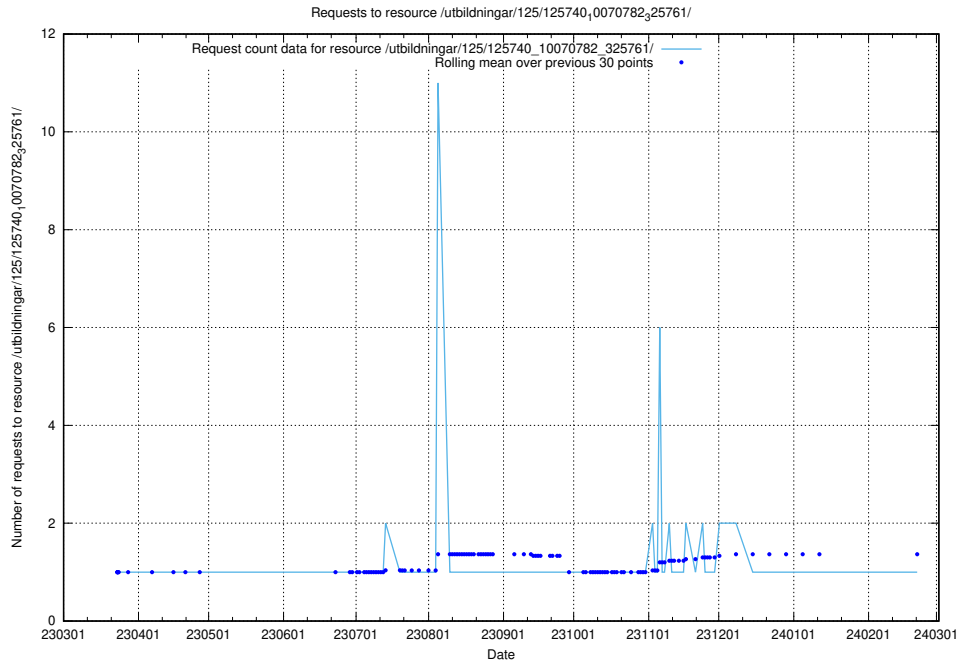

5.859 Usage of /utbildningar/125/125740_10070782_325761/

Here, we count the number of requests to resource /utbildningar/125/125740_10070782_325761/.