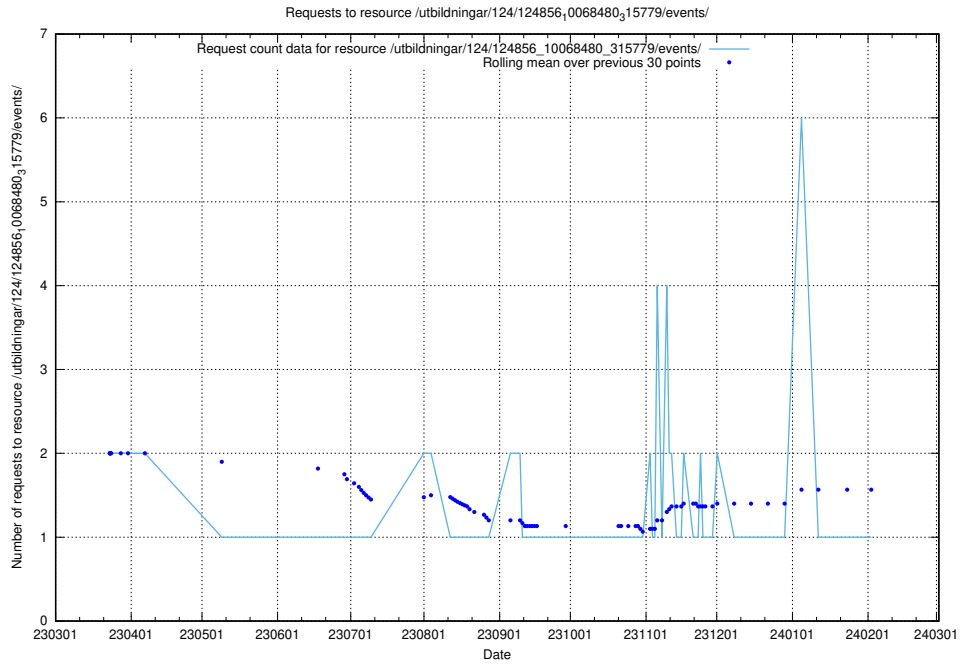

Here, we count the number of requests to resource /utbildningar/124/124856_10069305_318035/events/

5.5931 Usage of /utbildningar/124/124856_10068480_315779/events/

Here, we count the number of requests to resource /utbildningar/124/124856_10068480_315779/events/