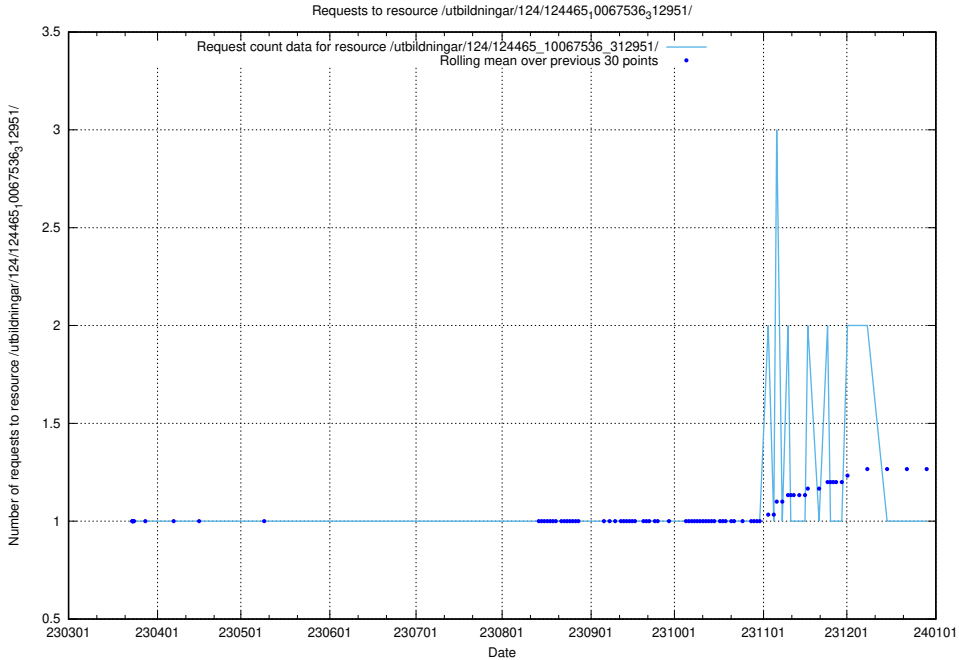

5.3057 Usage of /utbildningar/124/124465_10067536_312951/

Here, we count the number of requests to resource /utbildningar/124/124465_10067536_312951/.