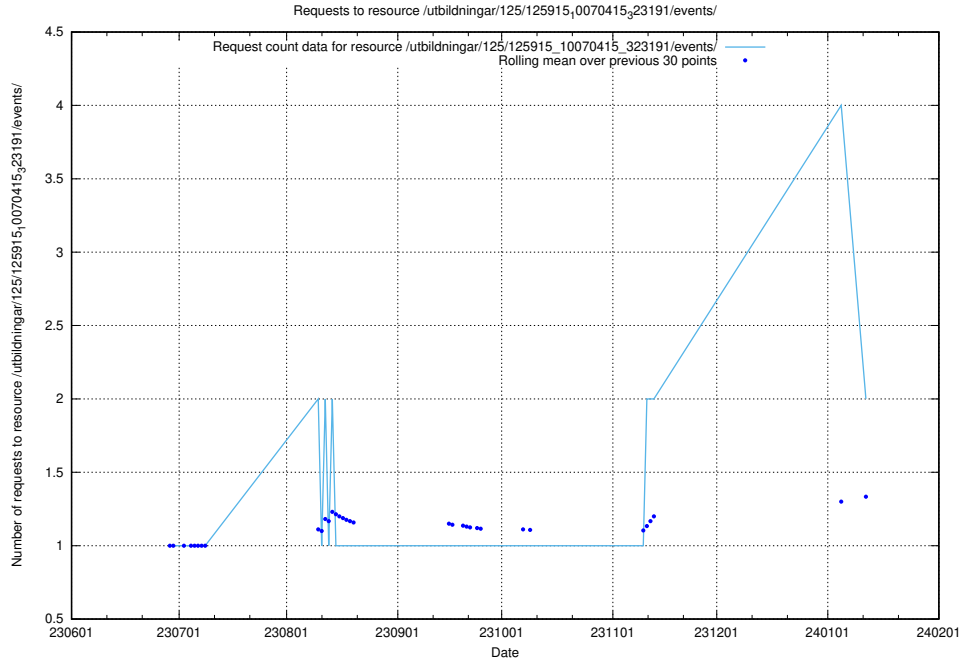

5.694 Usage of /utbildningar/125/125915_10070415_323191/events/

Here, we count the number of requests to resource /utbildningar/125/125915_10070415_323191/events/