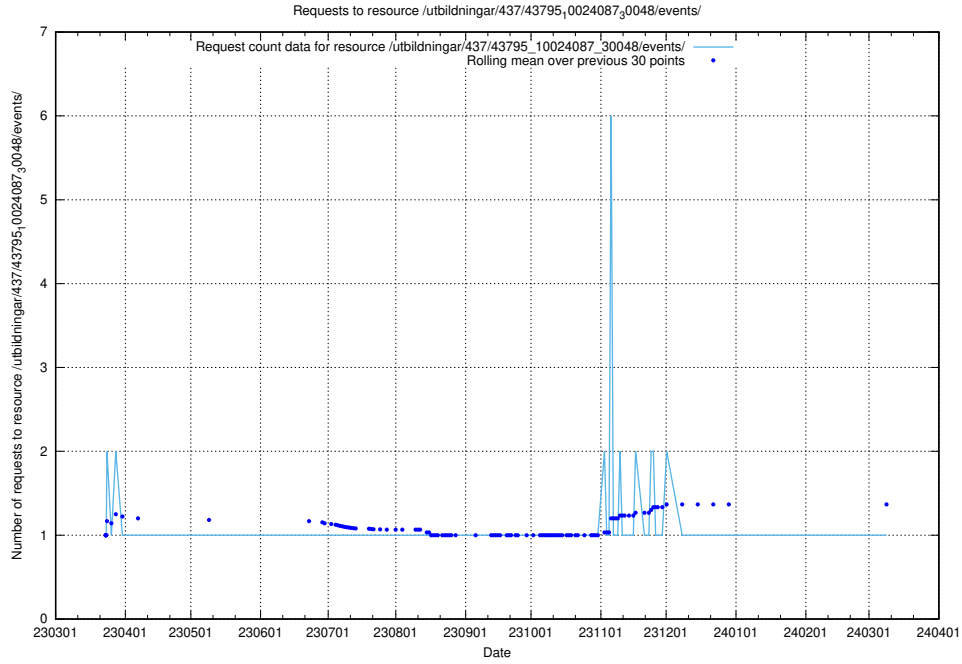

Here, we count the number of requests to resource /utbildningar/437/43795_10024087_30048/events/.

5.5998 Usage of /utbildningar/437/43795_10024087_30048/

Here, we count the number of requests to resource /utbildningar/437/43795_10024087_30048/.