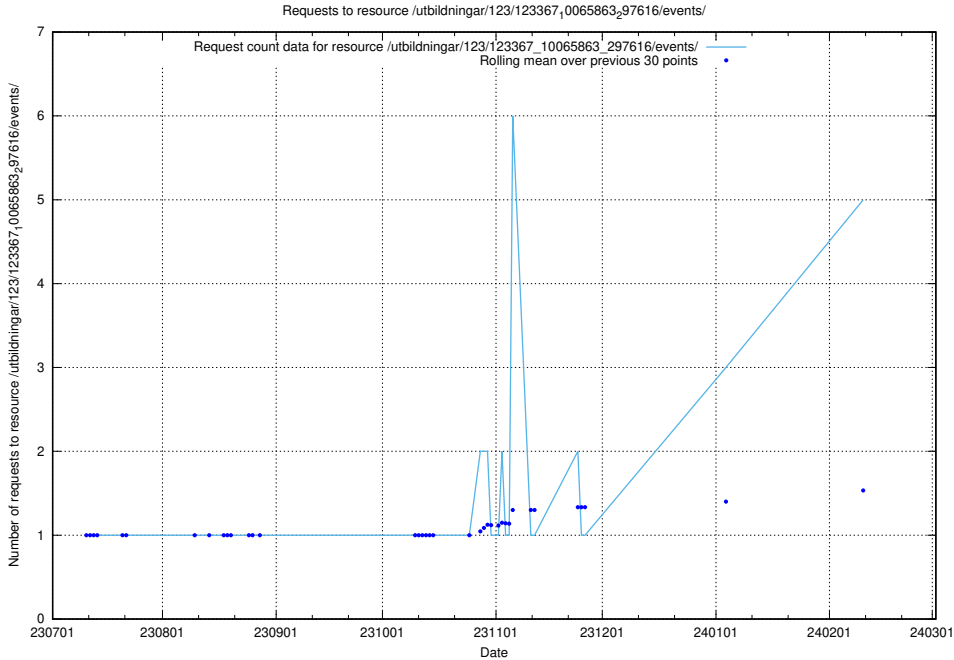

Here, we count the number of requests to resource /utbildningar/123/123367_10065834_296972/events/

5.124 Usage of /utbildningar/123/123367_10065863_297616/events/

Here, we count the number of requests to resource /utbildningar/123/123367_10065863_297616/events/