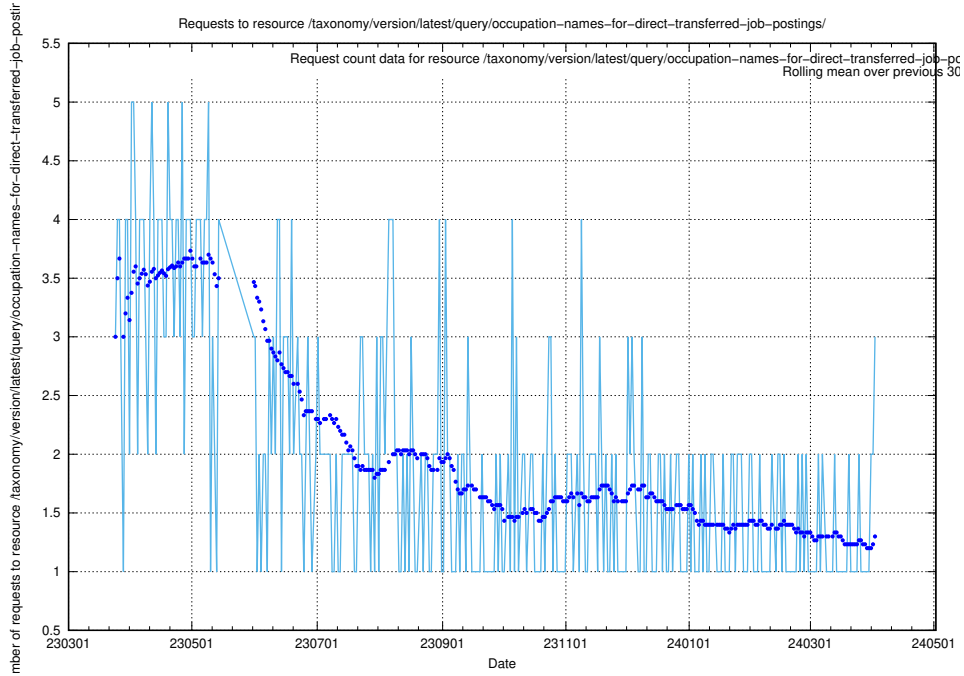

5.296 Usage of /taxonomy/version/latest/query/occupation-names-for-direct-transferred-job-postings/

Here, we count the number of requests to resource /taxonomy/version/latest/query/occupation-names-for-direct-transferred-job-postings/.