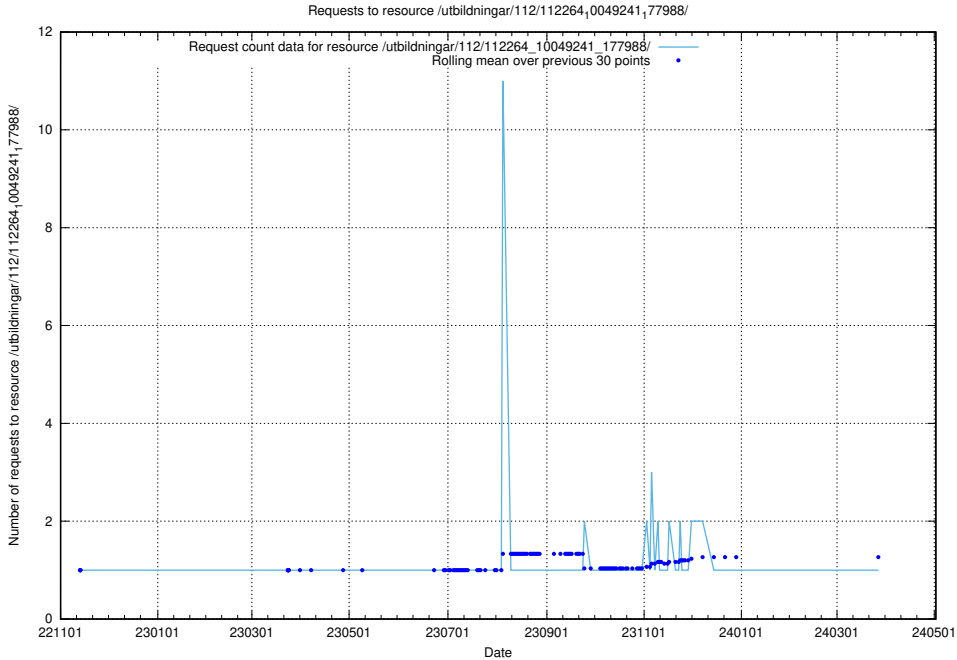

5.5845 Usage of /utbildningar/112/112264_10049241_177988/

Here, we count the number of requests to resource /utbildningar/112/112264_10049241_177988/.