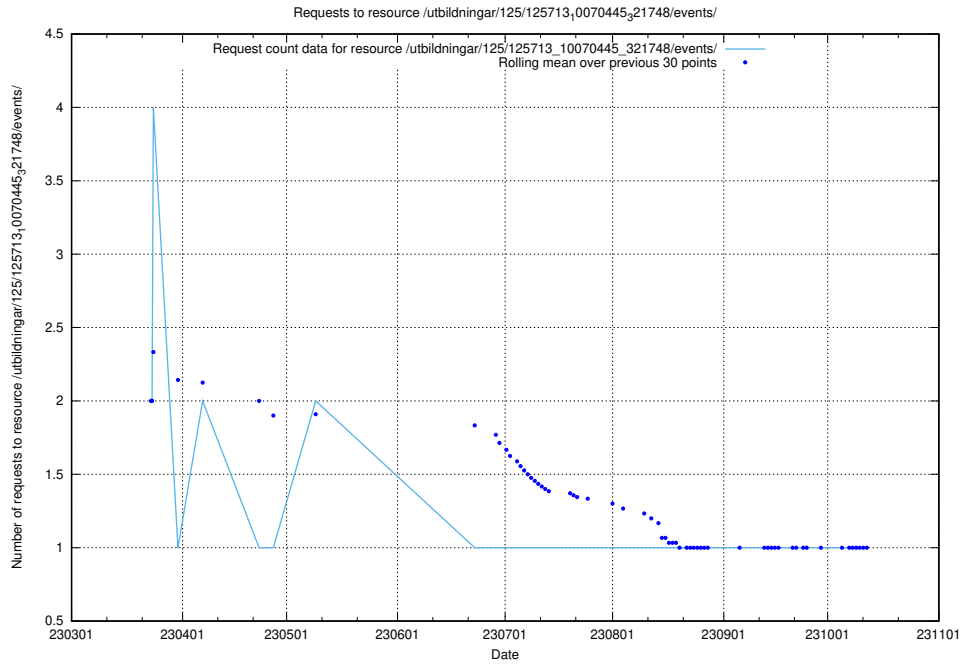

5.5922 Usage of /utbildningar/125/125713_10070445_321748/events/

Here, we count the number of requests to resource /utbildningar/125/125713_10070445_321748/events/