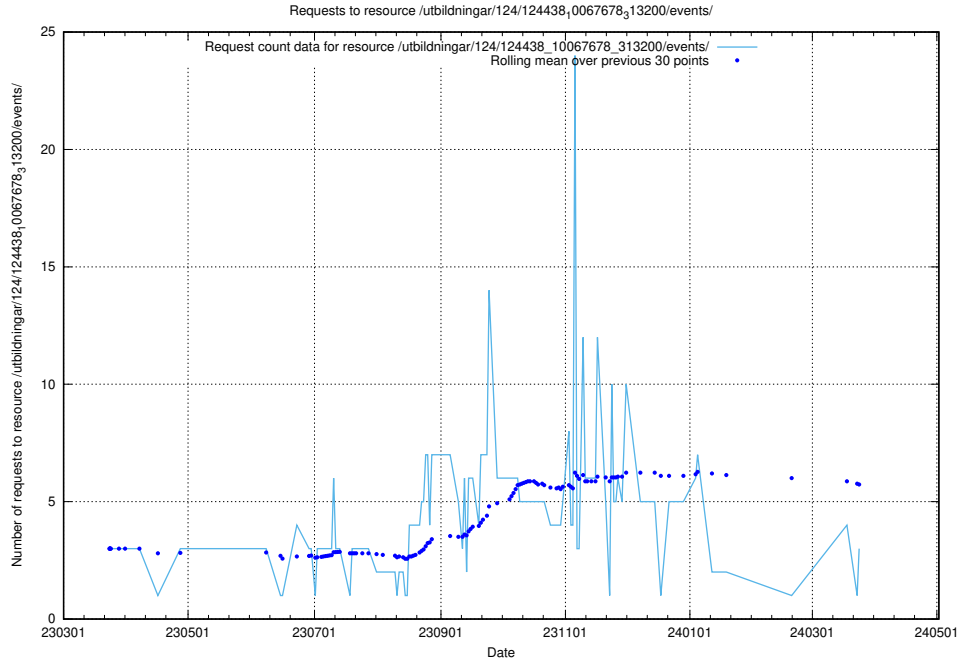

5.318 Usage of /utbildningar/124/124438_10067678_313200/events/

Here, we count the number of requests to resource /utbildningar/124/124438_10067678_313200/events/