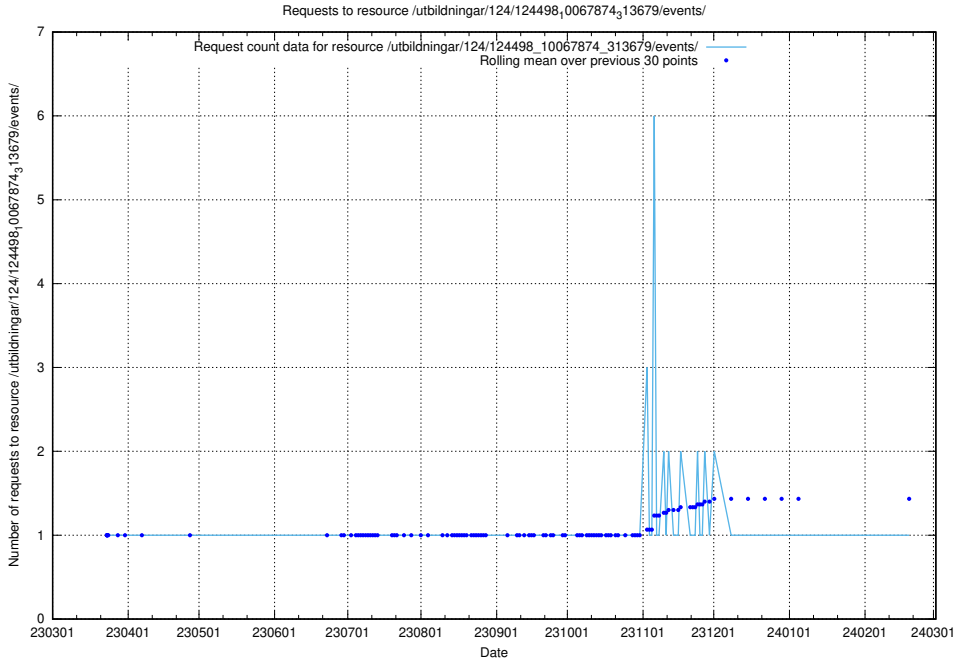

5.2263 Usage of /utbildningar/124/124498_10067874_313679/events/

Here, we count the number of requests to resource /utbildningar/124/124498_10067874_313679/events/