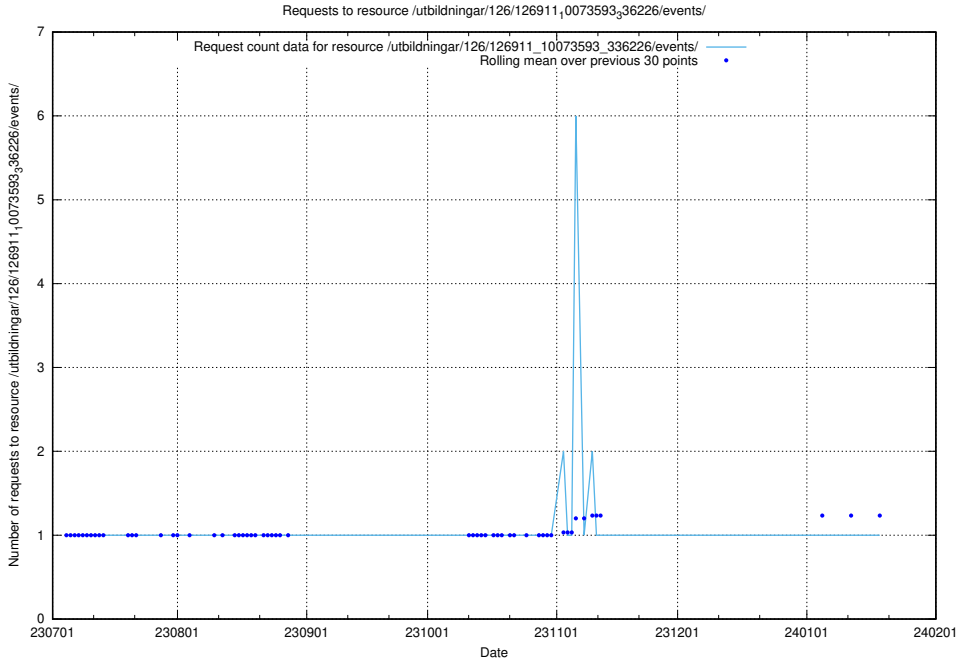

5.4997 Usage of /utbildningar/126/126911_10073593_336226/

Here, we count the number of requests to resource /utbildningar/126/126911_10073593_336226/.

5.4998 Usage of /utbildningar/126/126728_10073164_334947/events/