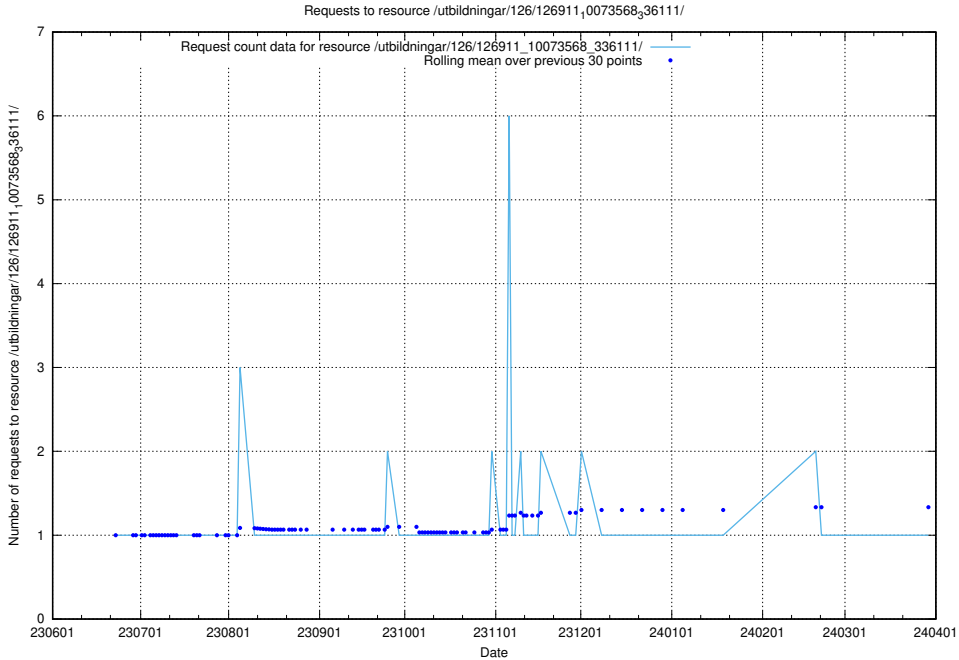

5.5234 Usage of /utbildningar/126/126911_10073568_336111/

Here, we count the number of requests to resource /utbildningar/126/126911_10073568_336111/.