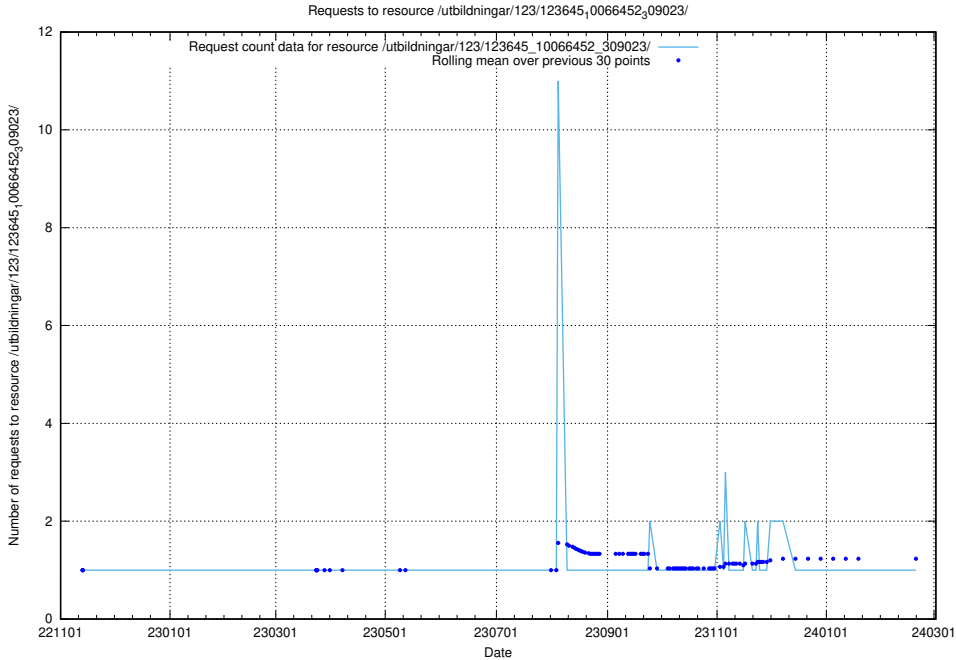

Here, we count the number of requests to resource /taxonomy/version/13/query/employment-variety-concepts/.

5.5616 Usage of /utbildningar/123/123645_10066452_309023/

Here, we count the number of requests to resource /utbildningar/123/123645_10066452_309023/.