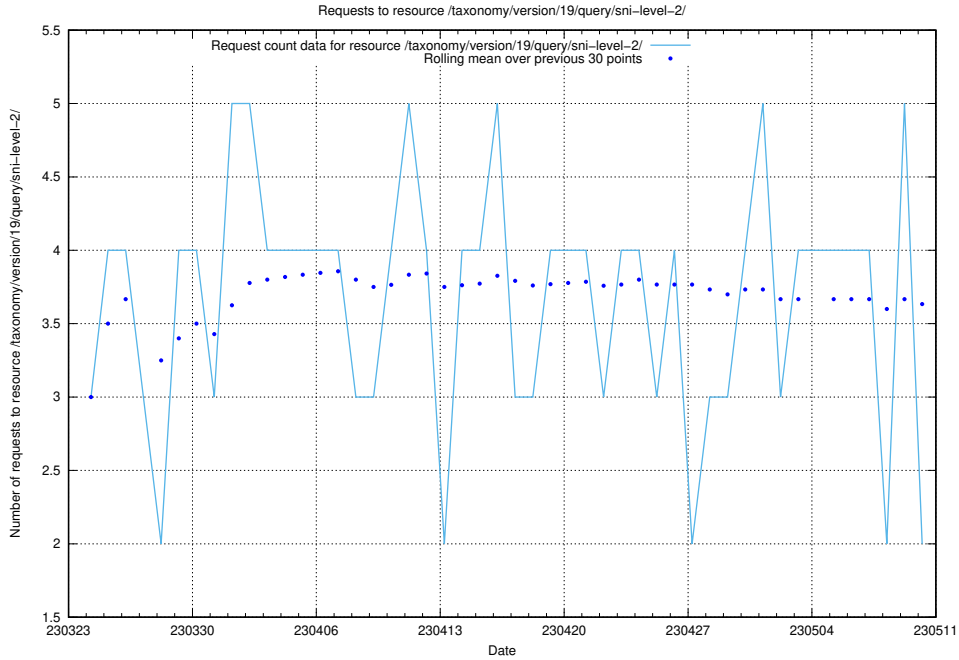

5.811 Usage of /taxonomy/version/19/query/sni-level-2/

Here, we count the number of requests to resource /taxonomy/version/19/query/sni-level-2/.