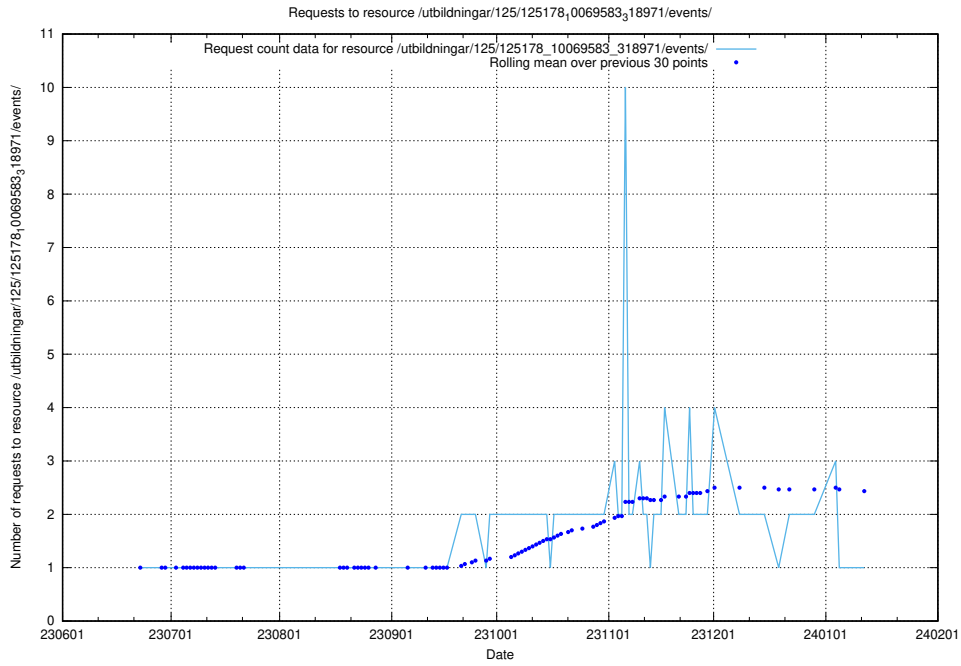

5.5384 Usage of /utbildningar/125/125178_10069583_318971/events/

Here, we count the number of requests to resource /utbildningar/125/125178_10069583_318971/events/