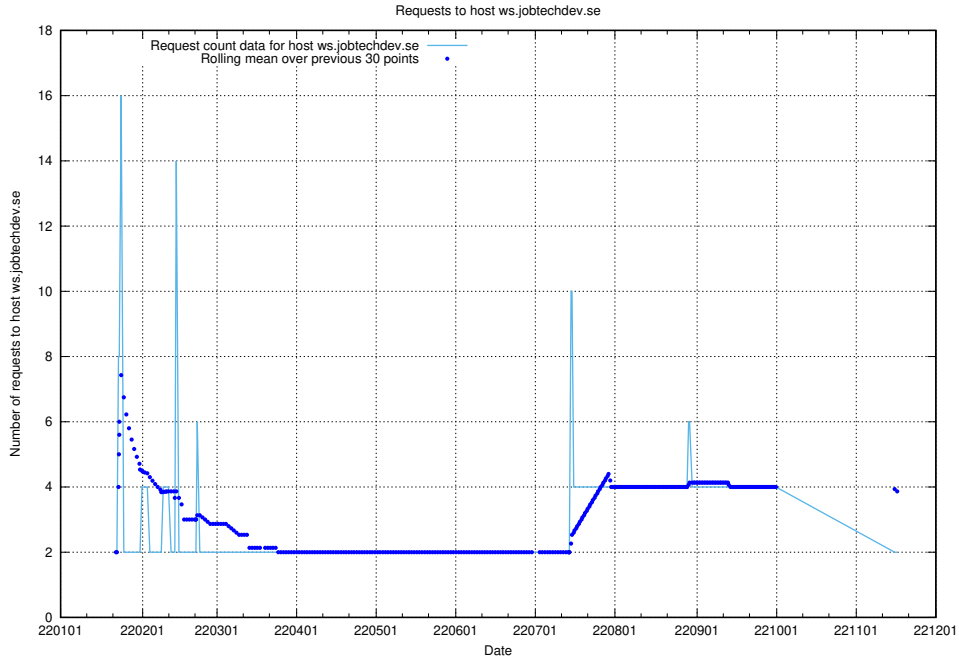

7.576 Usage of ws.jobtechdev.se

Here, we count the number of requests to host ws.jobtechdev.se.