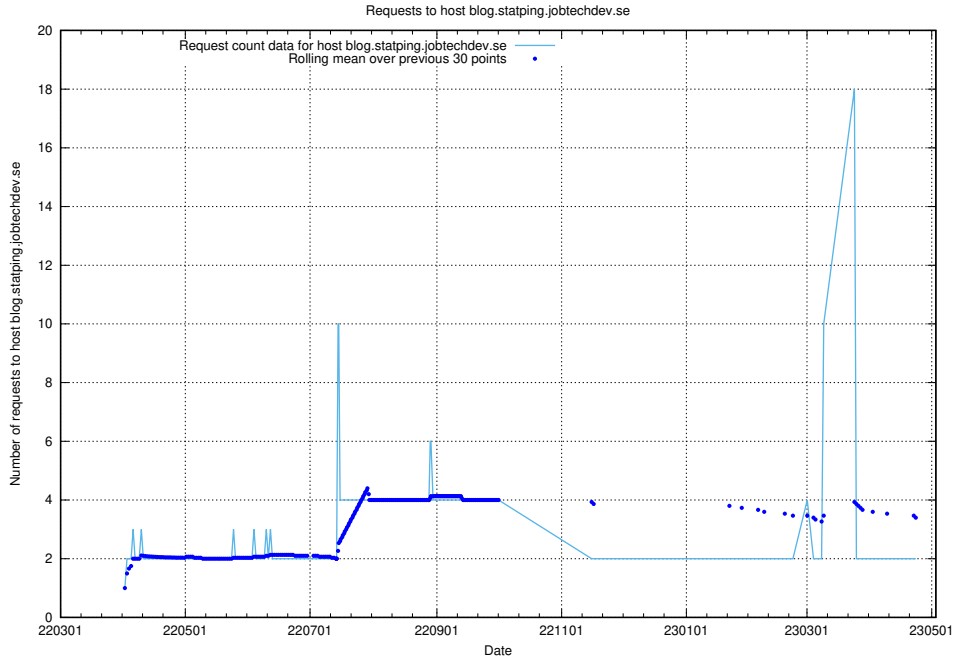

7.475 Usage of blog.statping.jobtechdev.se

Here, we count the number of requests to host blog.statping.jobtechdev.se.