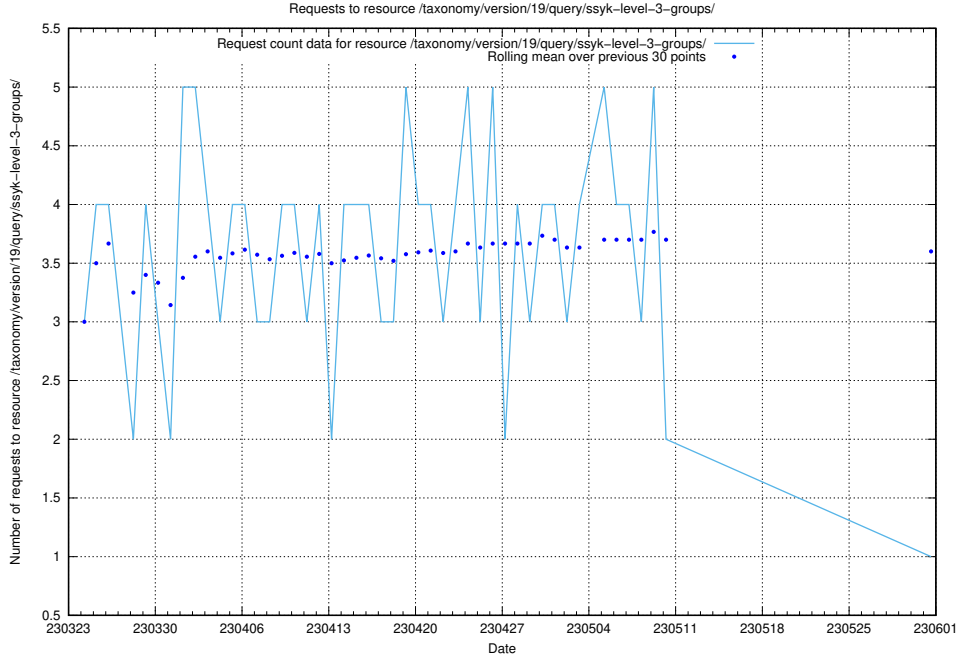

5.5784 Usage of /taxonomy/version/19/query/ssyk-level-3-groups/

Here, we count the number of requests to resource /taxonomy/version/19/query/ssyk-level-3-groups/.