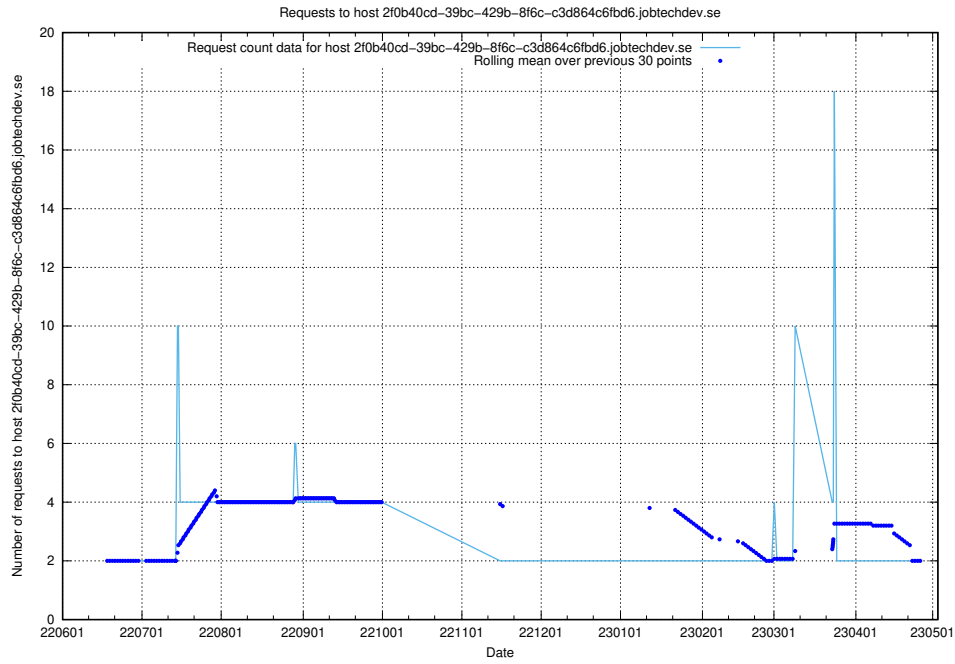

Here, we count the number of requests to host 2f0b40cd-39bc-429b-8f6c-c3d864c6fbd6.jobtechdev.se.

7.400 Usage of openserch-test.jobtechdev.se

Here, we count the number of requests to host openserch-test.jobtechdev.se.