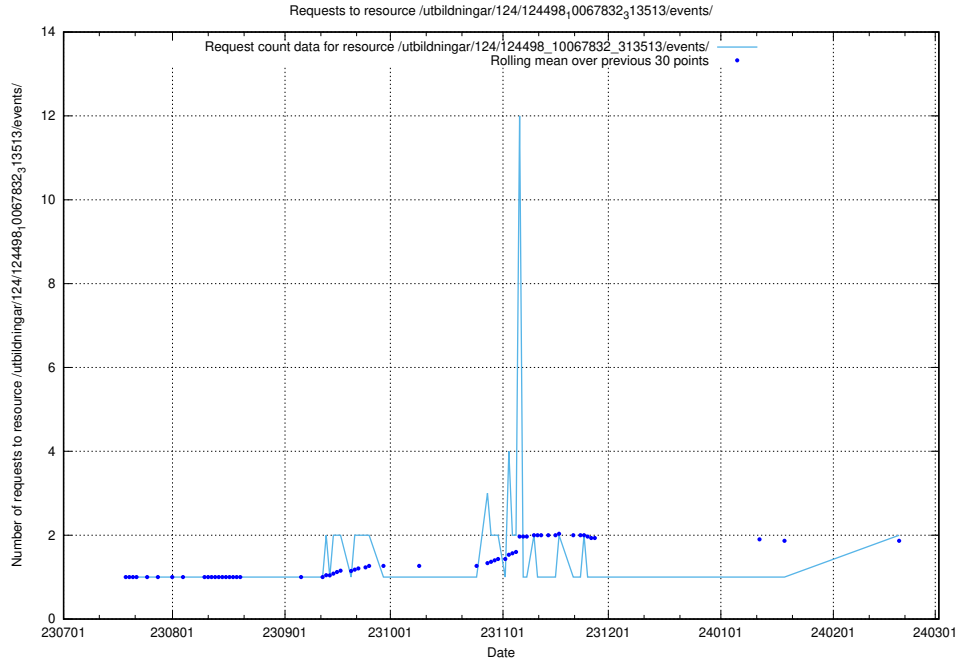

5.658 Usage of /utbildningar/124/124498_10067832_313513/events/

Here, we count the number of requests to resource /utbildningar/124/124498_10067832_313513/events/