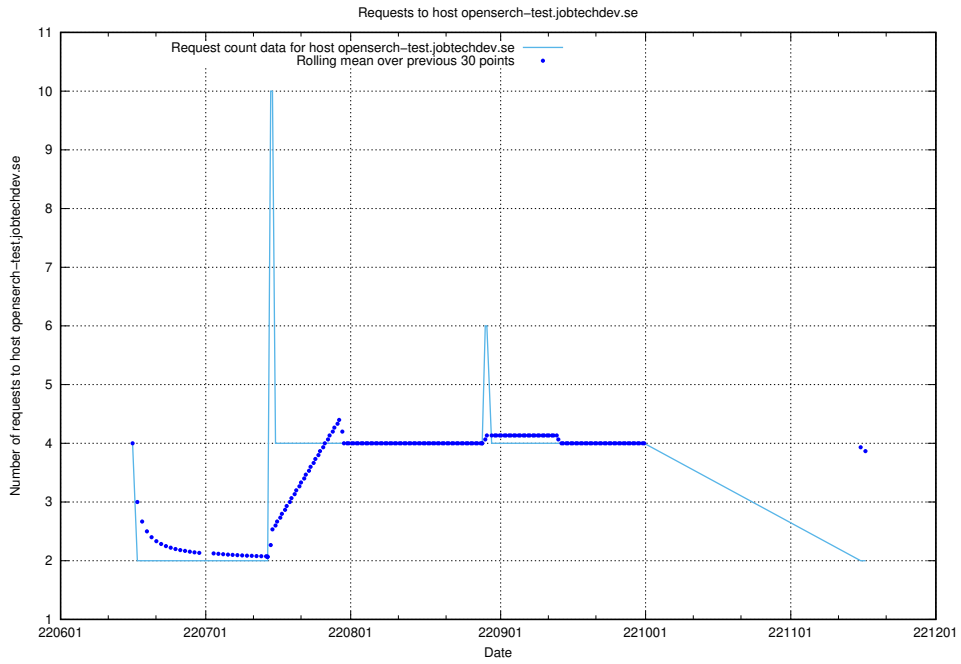

Here, we count the number of requests to host 2f0b40cd-39bc-429b-8f6c-c3d864c6fbd6.jobtechdev.se.

7.400 Usage of openserch-test.jobtechdev.se

Here, we count the number of requests to host openserch-test.jobtechdev.se.