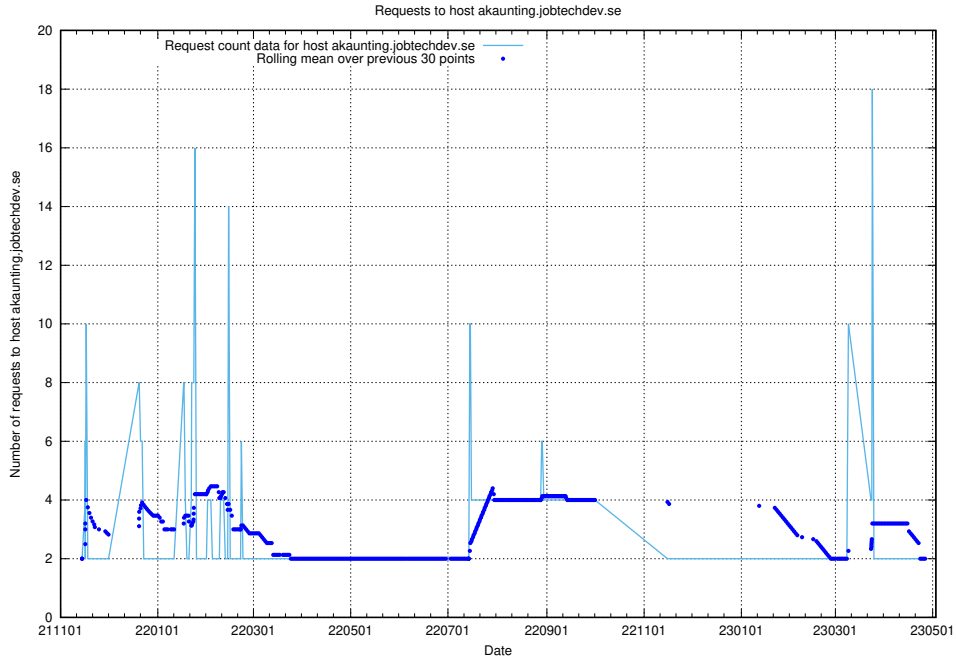

7.288 Usage of cms-test.jobtechdev.se

Here, we count the number of requests to host cms-test.jobtechdev.se.

7.289 Usage of akaunting.jobtechdev.se

Here, we count the number of requests to host akaunting.jobtechdev.se.