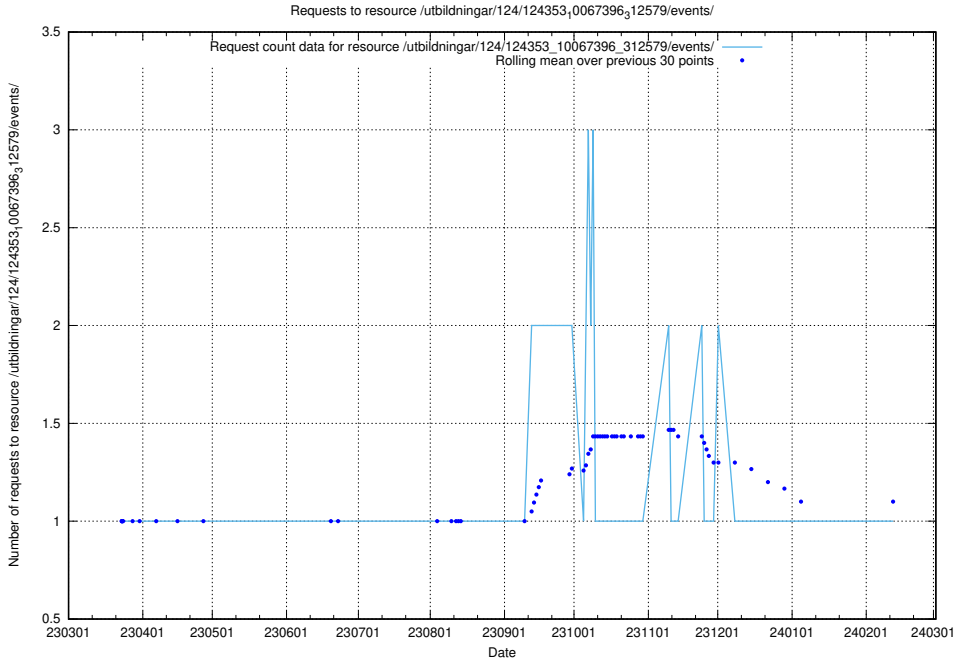

5.3569 Usage of /utbildningar/124/124353_10067396_312579/events/

Here, we count the number of requests to resource /utbildningar/124/124353_10067396_312579/events/