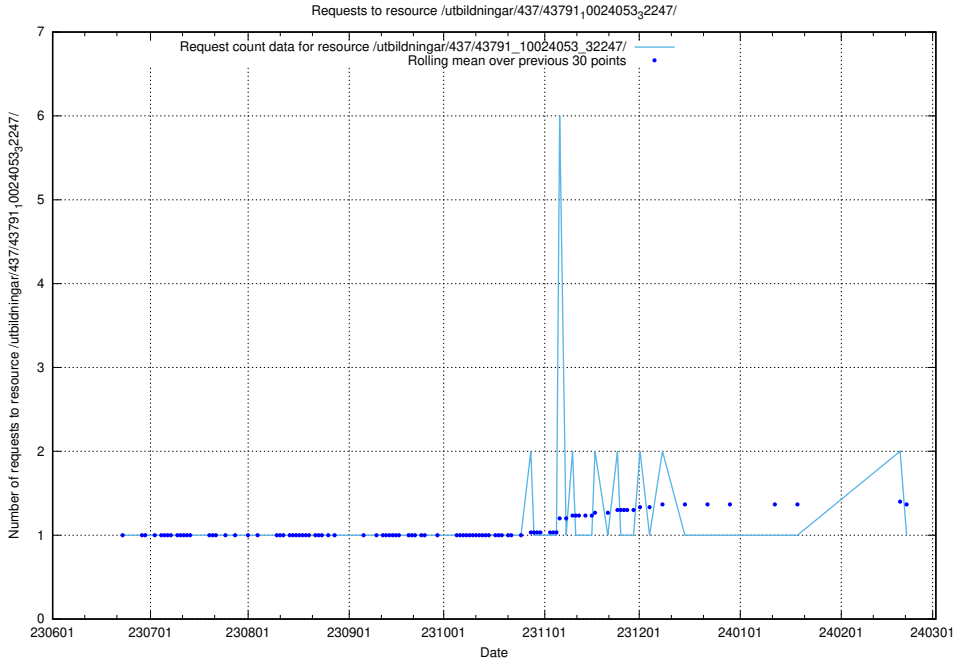

5.5227 Usage of /utbildningar/437/43791_10024053_32247/

Here, we count the number of requests to resource /utbildningar/437/43791_10024053_32247/.