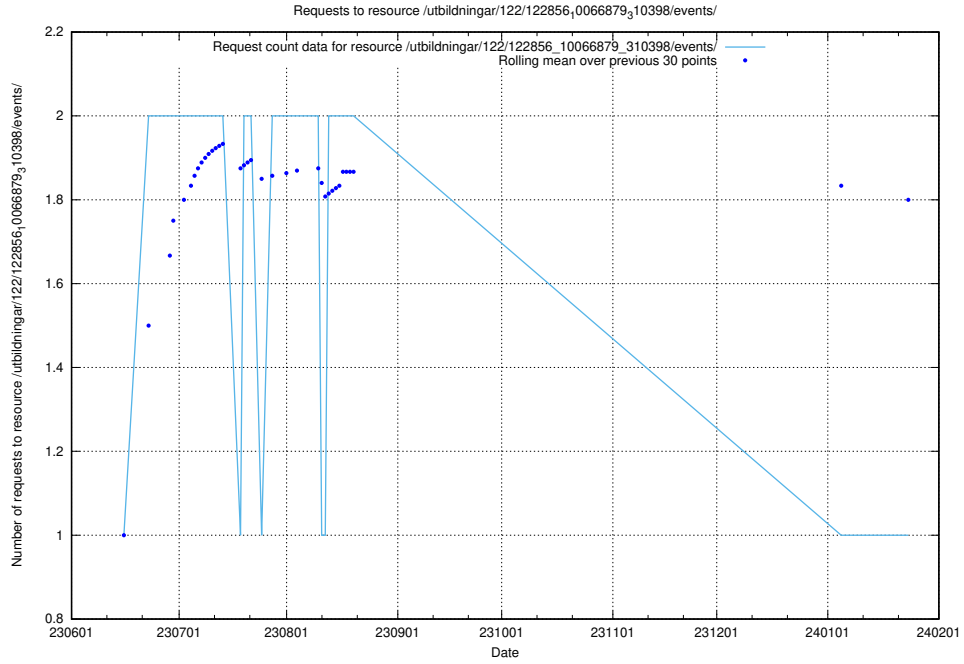

5.5556 Usage of /utbildningar/122/122856_10066879_310398/events/

Here, we count the number of requests to resource /utbildningar/122/122856_10066879_310398/events/