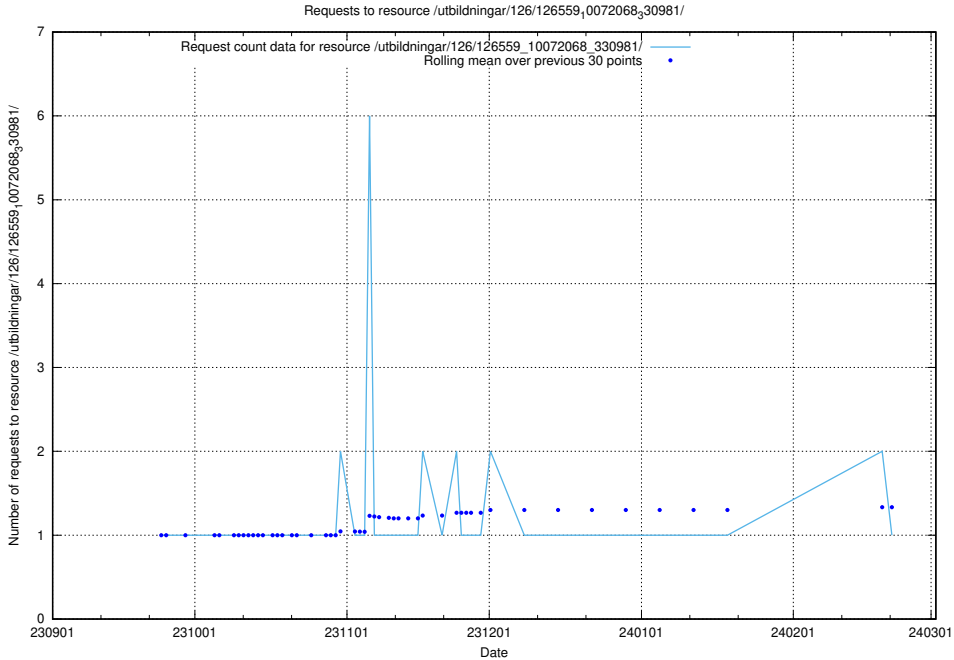

5.4130 Usage of /utbildningar/126/126559_10072068_330981/

Here, we count the number of requests to resource /utbildningar/126/126559_10072068_330981/.