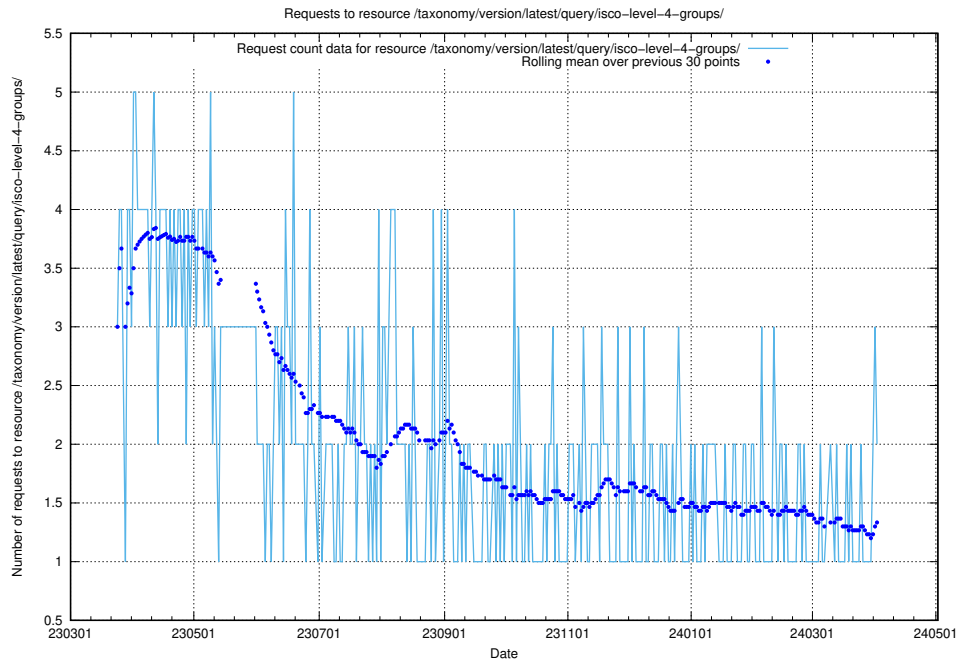

5.803 Usage of /taxonomy/version/latest/query/isco-level-4-groups/

Here, we count the number of requests to resource /taxonomy/version/latest/query/isco-level-4-groups/.