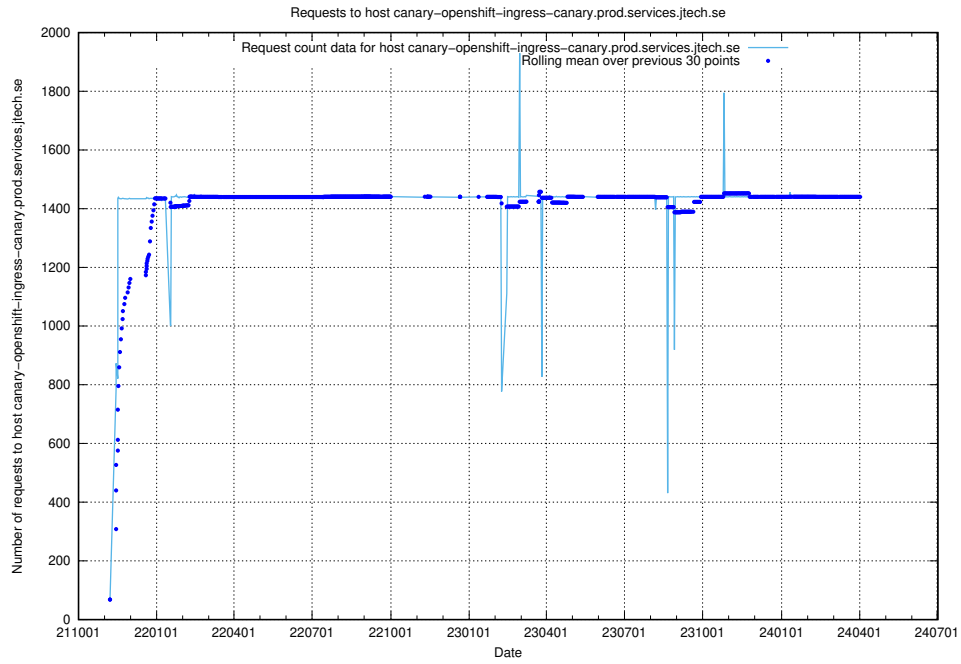

7.19 Usage of canary-openshift-ingress-canary.prod.services.jtech.se

Here, we count the number of requests to host canary-openshift-ingress-canary.prod.services.jtech.se.

7.20 Usage of canary-openshift-ingress-canary.apps.standby.services.jtech.se