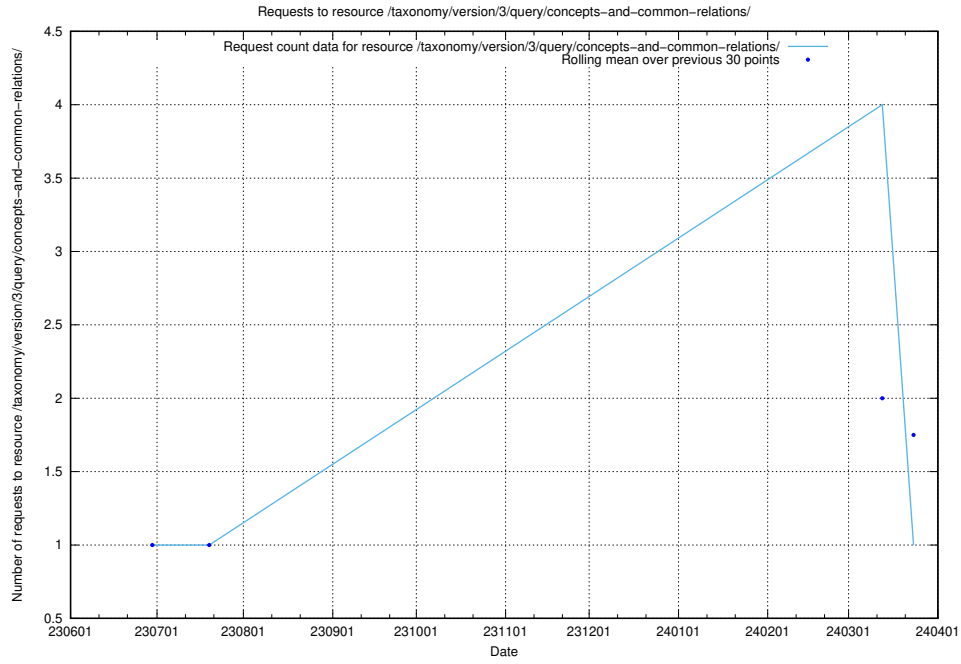

5.5063 Usage of /taxonomy/version/3/query/concepts-and-common-relations/

Here, we count the number of requests to resource /taxonomy/version/3/query/concepts-and-common-relations/.