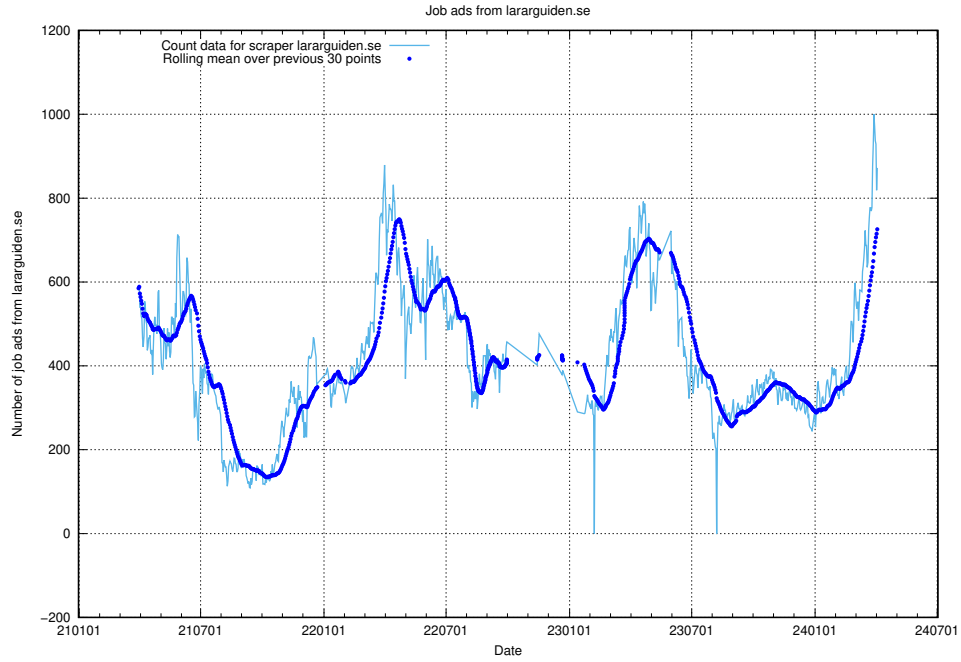

13.7 Number of ads by scraper lararguiden.se

Here, we count the number of job ads scraped from lararguiden.se.