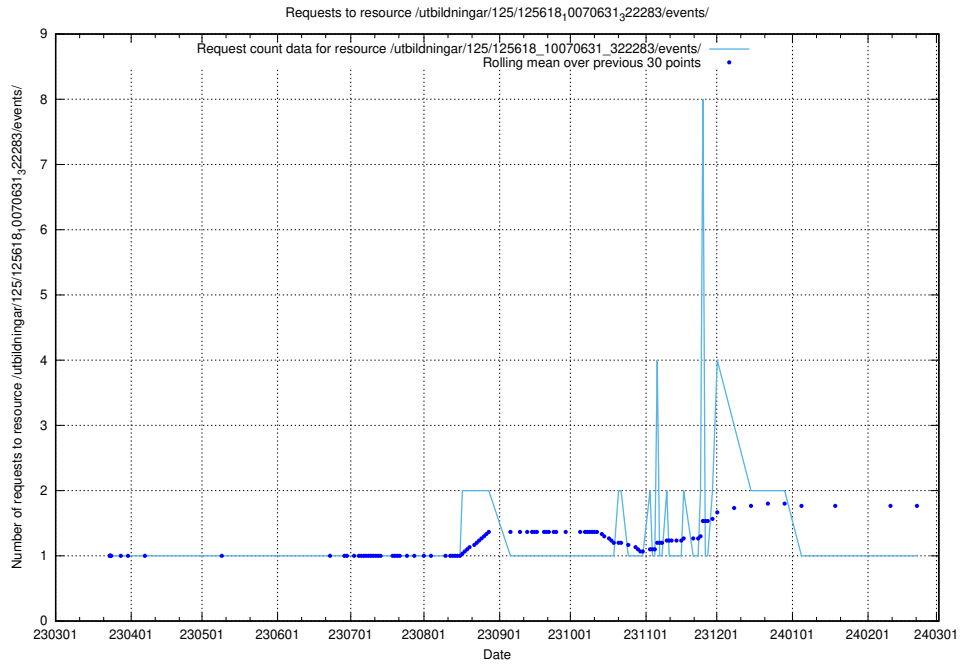

5.960 Usage of /utbildningar/125/125618_10070631_322283/events/

Here, we count the number of requests to resource /utbildningar/125/125618_10070631_322283/events/