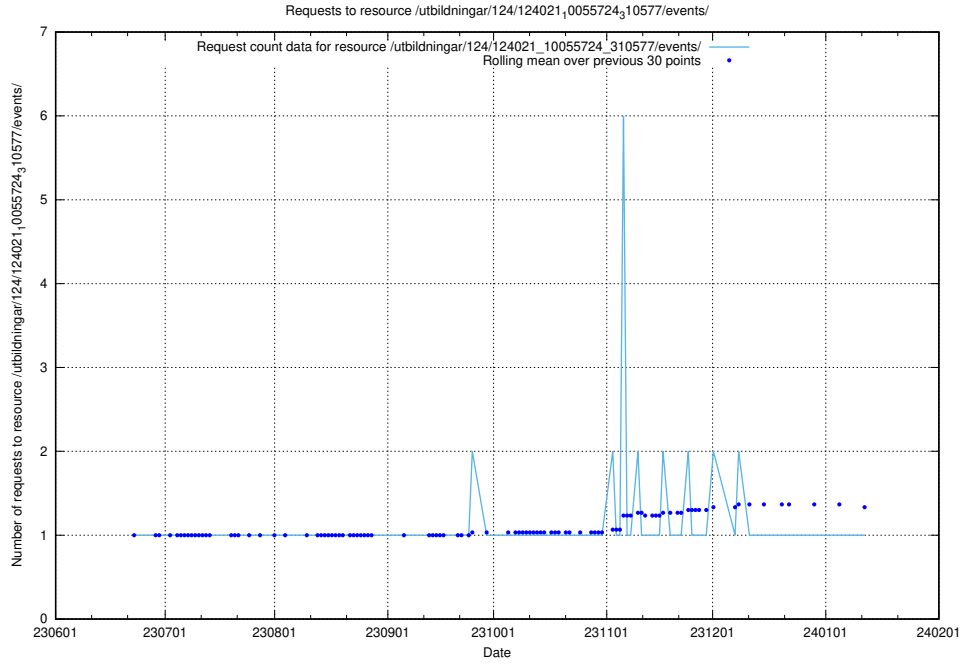

5.5492 Usage of /utbildningar/124/124021_10055724_310577/events/

Here, we count the number of requests to resource /utbildningar/124/124021_10055724_310577/events/