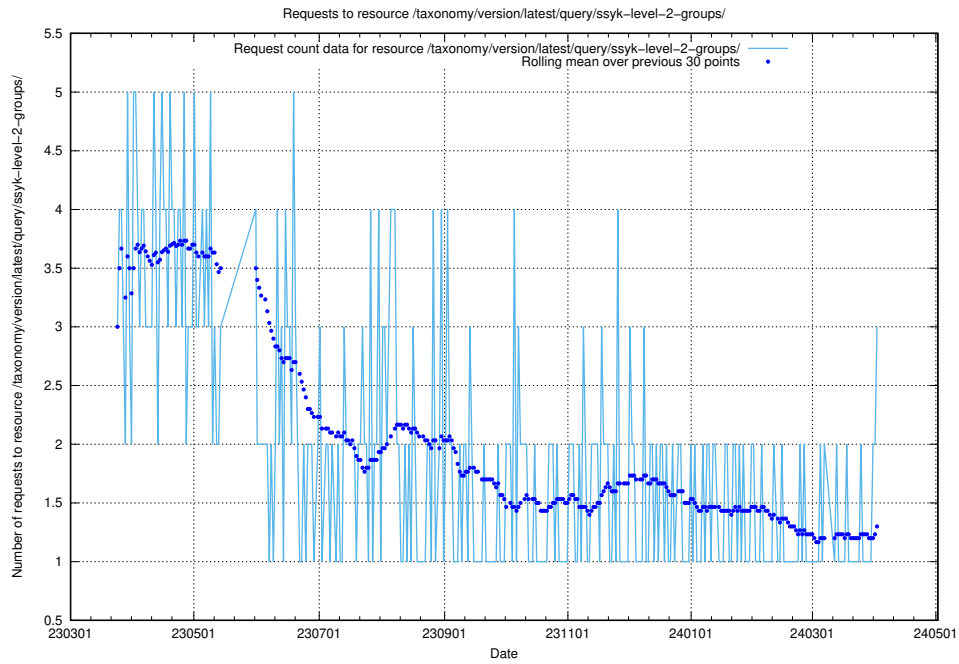

5.290 Usage of /taxonomy/version/latest/query/ssyk-level-2-groups/

Here, we count the number of requests to resource /taxonomy/version/latest/query/ssyk-level-2-groups/.