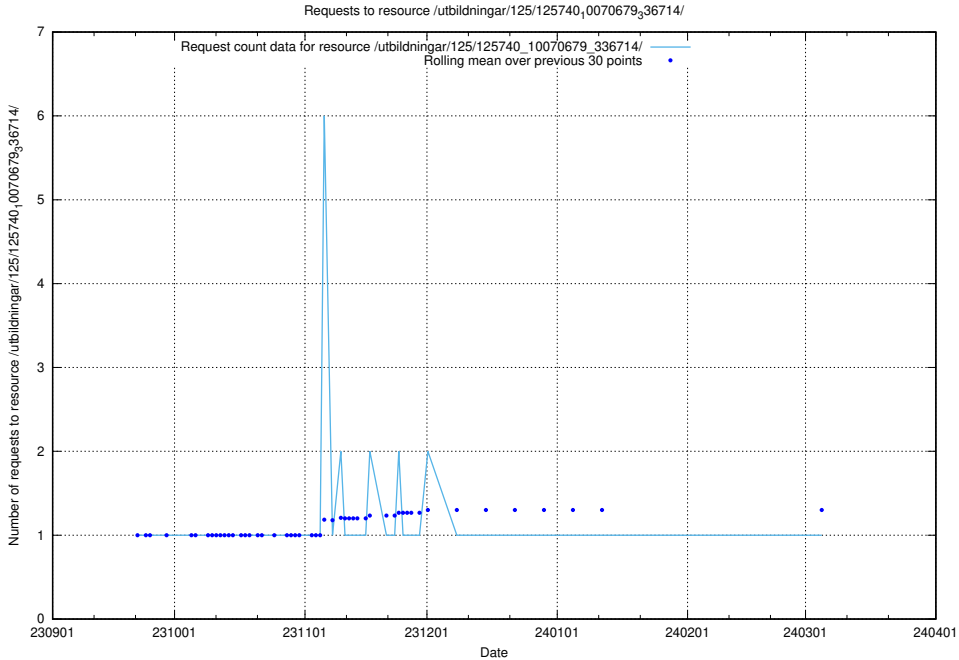

Here, we count the number of requests to resource /utbildningar/125/125740_10070679_336789/.

5.4160 Usage of /utbildningar/125/125740_10070679_336714/

Here, we count the number of requests to resource /utbildningar/125/125740_10070679_336714/.