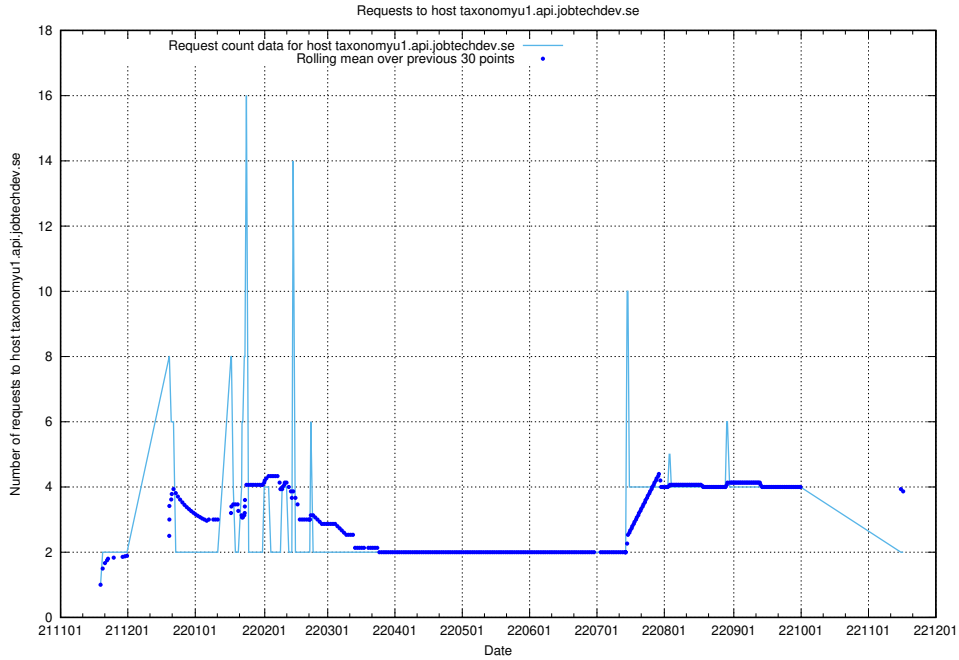

7.462 Usage of taxonomyt2.api.jobtechdev.se

Here, we count the number of requests to host taxonomyt2.api.jobtechdev.se.

7.463 Usage of widget.jobtechdev.se

Here, we count the number of requests to host widget.jobtechdev.se.