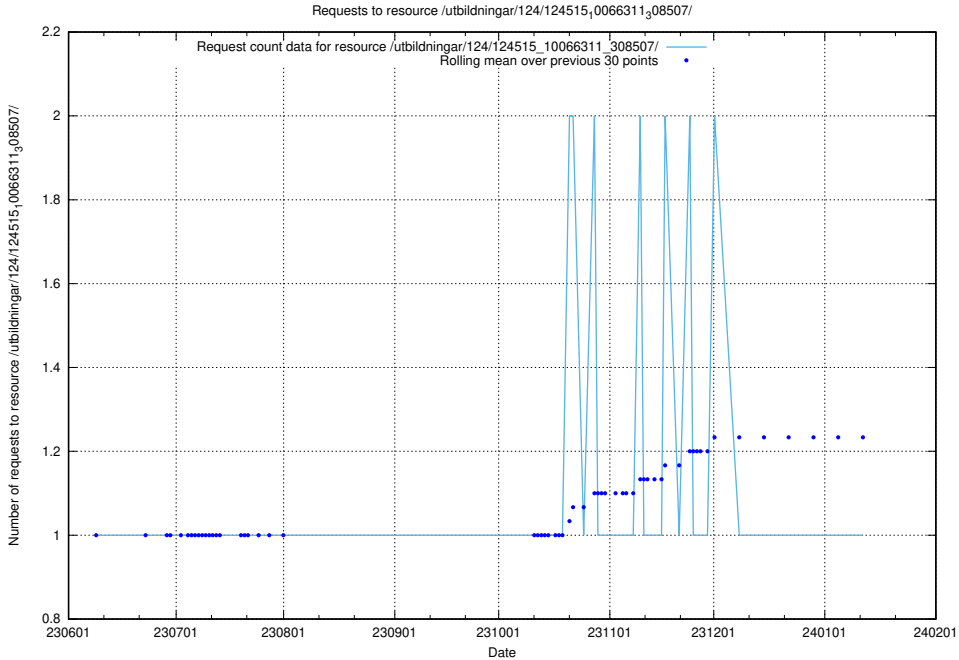

5.5566 Usage of /utbildningar/124/124515_10066311_308507/

Here, we count the number of requests to resource /utbildningar/124/124515_10066311_308507/.