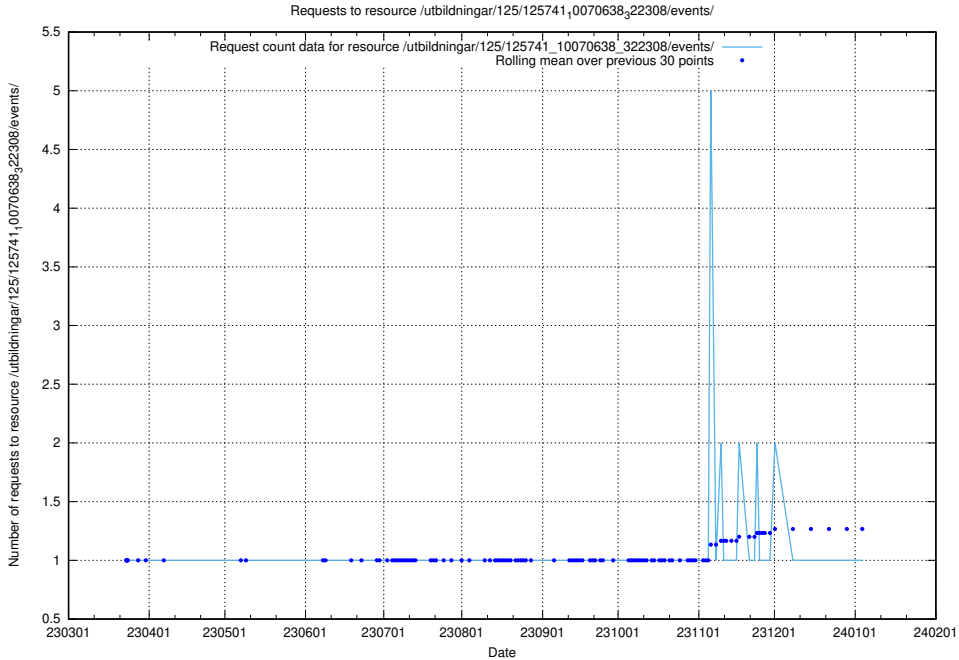

5.6144 Usage of /utbildningar/125/125741_10070638_322308/events/

Here, we count the number of requests to resource /utbildningar/125/125741_10070638_322308/events/