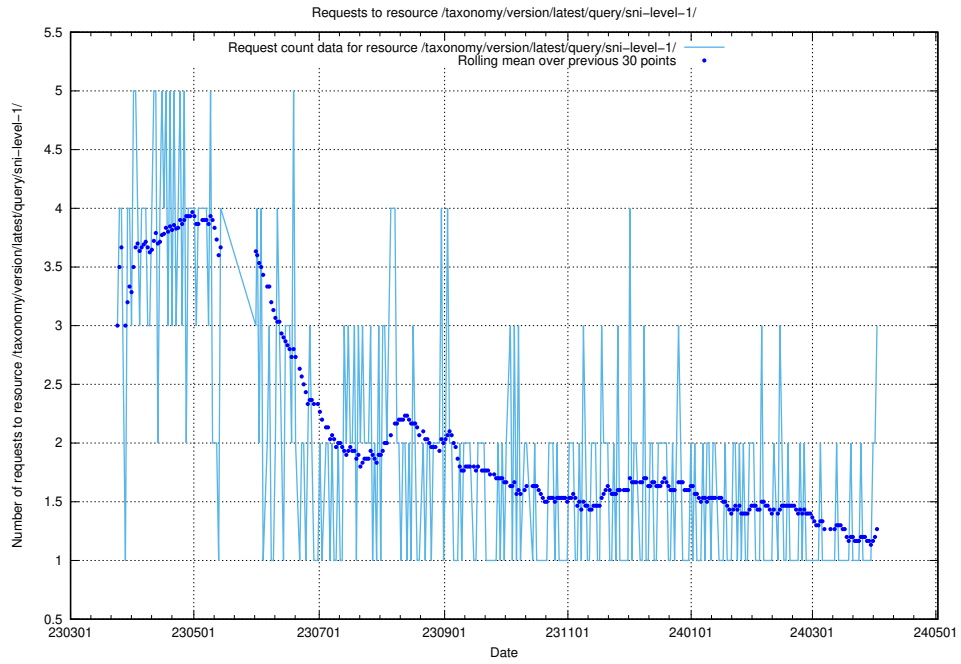

5.293 Usage of /taxonomy/version/latest/query/sni-level-1/

Here, we count the number of requests to resource /taxonomy/version/latest/query/sni-level-1/.