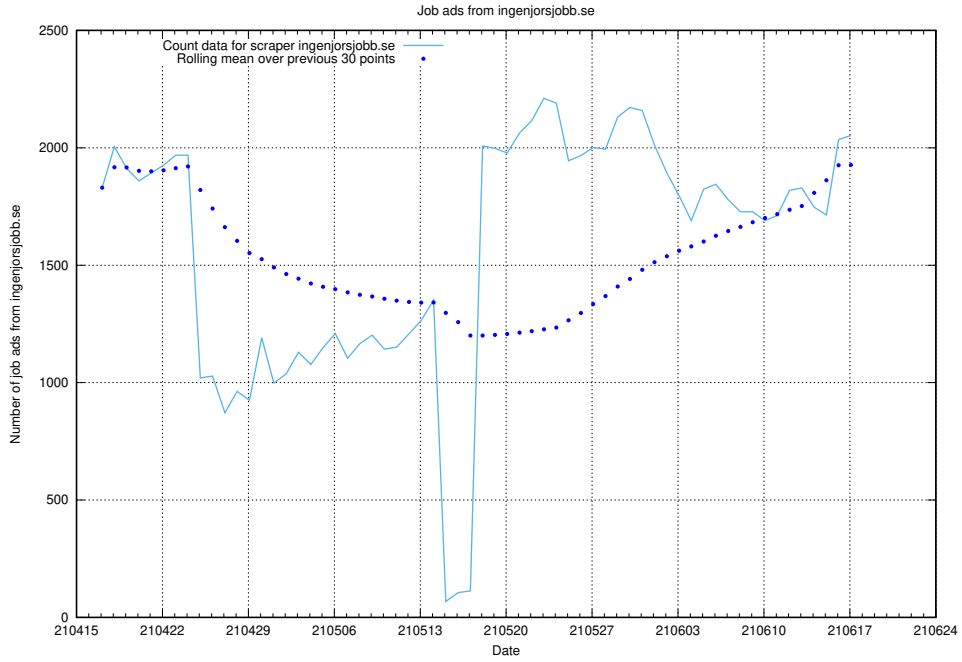

13.6 Number of ads by scraper ingenjorsjobb.se

Here, we count the number of job ads scraped from ingenjorsjobb.se.