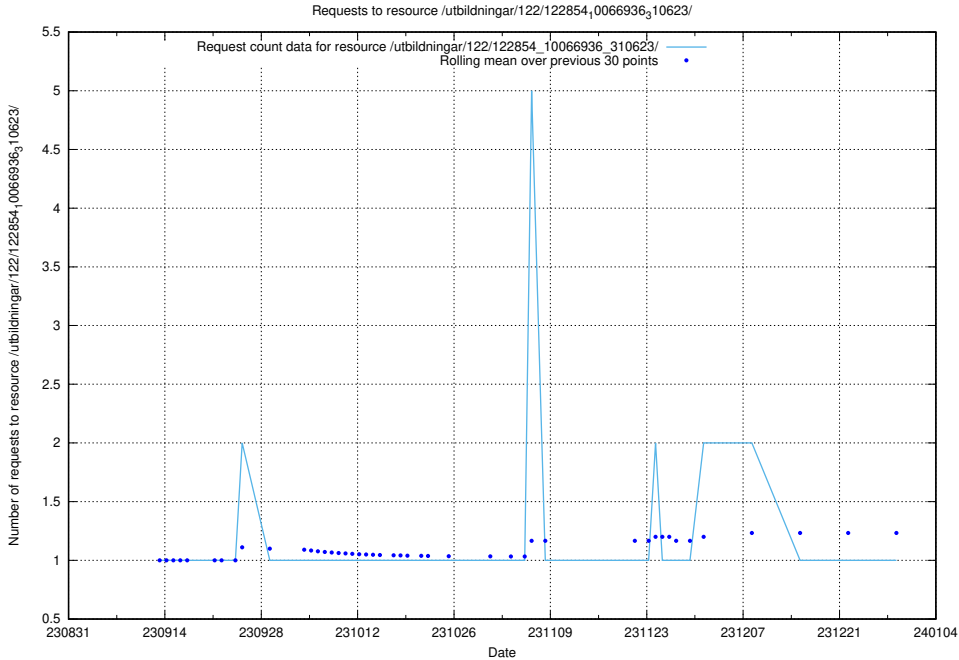

5.4246 Usage of /utbildningar/122/122854_10066936_310623/

Here, we count the number of requests to resource /utbildningar/122/122854_10066936_310623/.