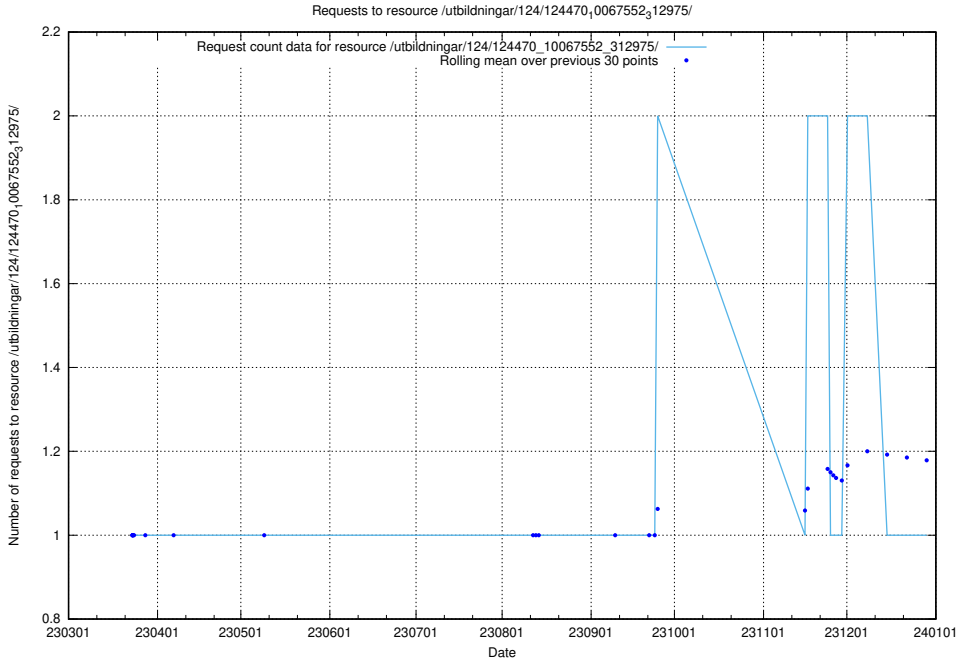

5.2819 Usage of /utbildningar/124/124470_10067552_312975/

Here, we count the number of requests to resource /utbildningar/124/124470_10067552_312975/.