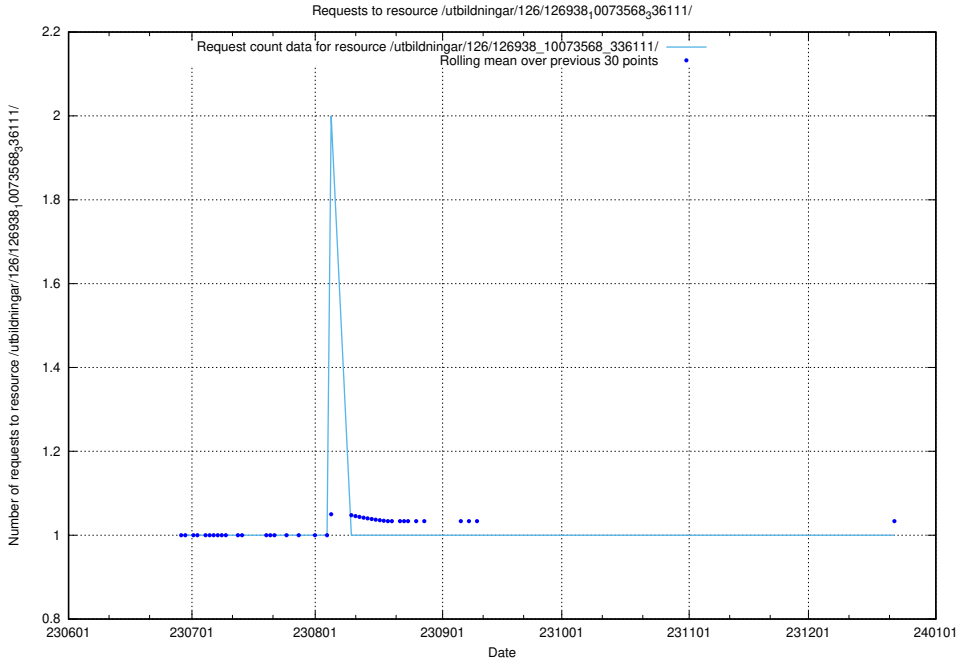

5.5086 Usage of /utbildningar/126/126938_10073568_336111/

Here, we count the number of requests to resource /utbildningar/126/126938_10073568_336111/.