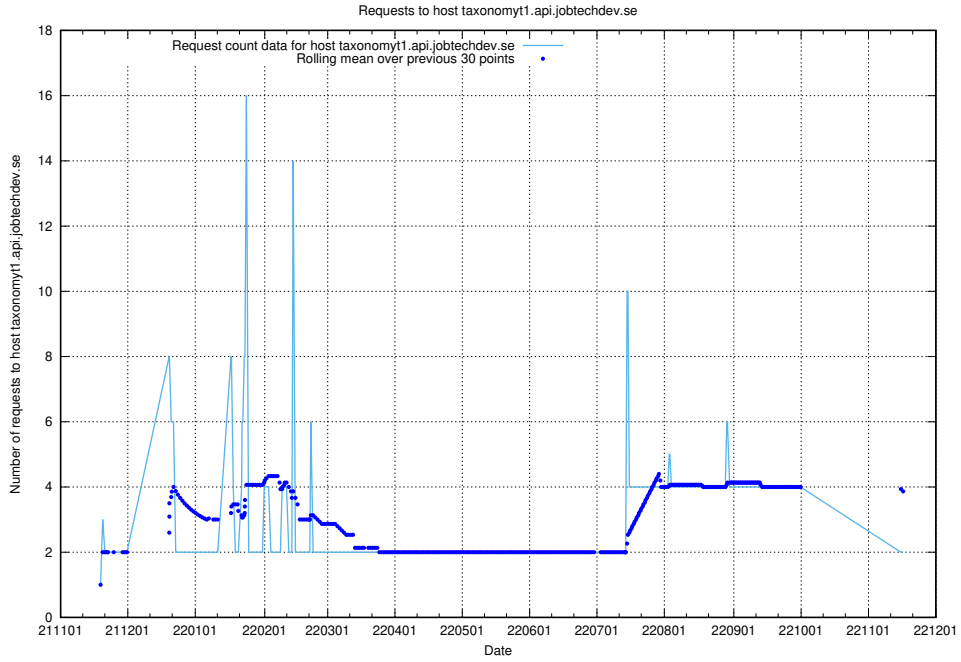

7.464 Usage of taxonomyt1.api.jobtechdev.se

Here, we count the number of requests to host taxonomyt1.api.jobtechdev.se.