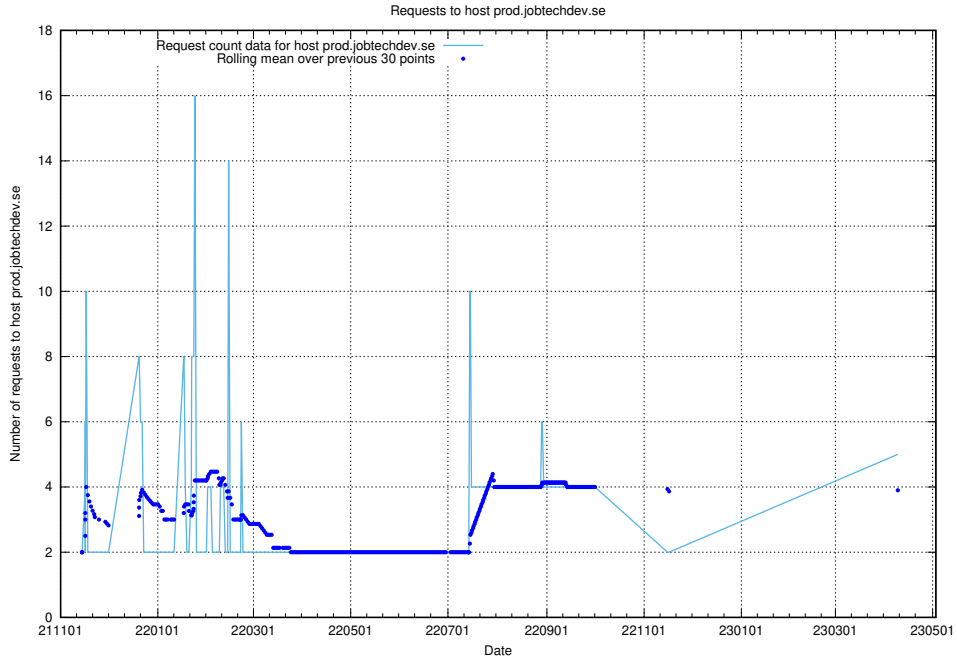

7.94 Usage of prod.jobtechdev.se

Here, we count the number of requests to host prod.jobtechdev.se.