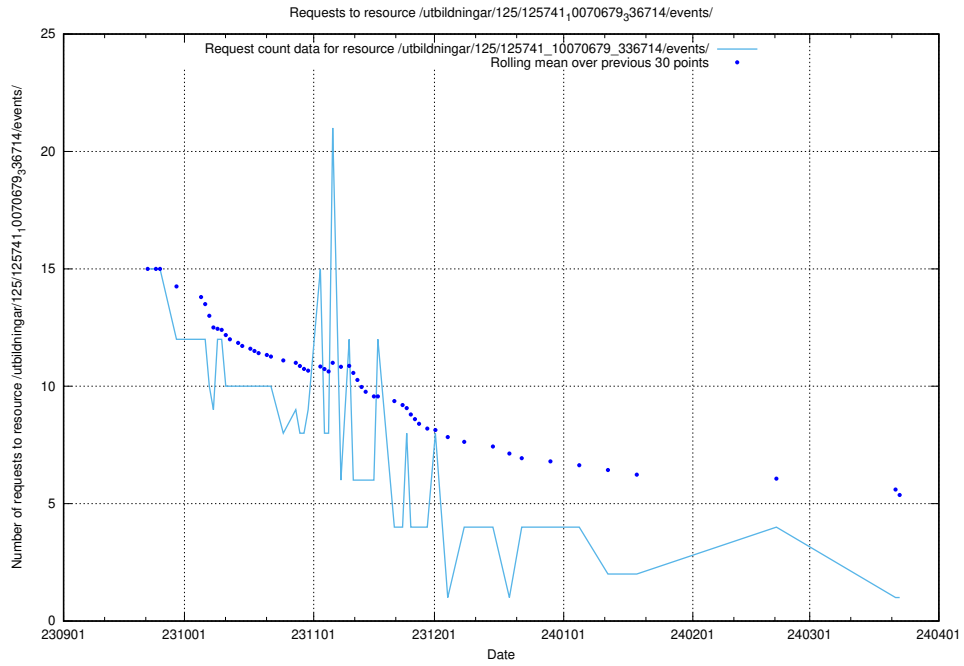

5.4146 Usage of /utbildningar/125/125741_10070679_336714/events/

Here, we count the number of requests to resource /utbildningar/125/125741_10070679_336714/events/