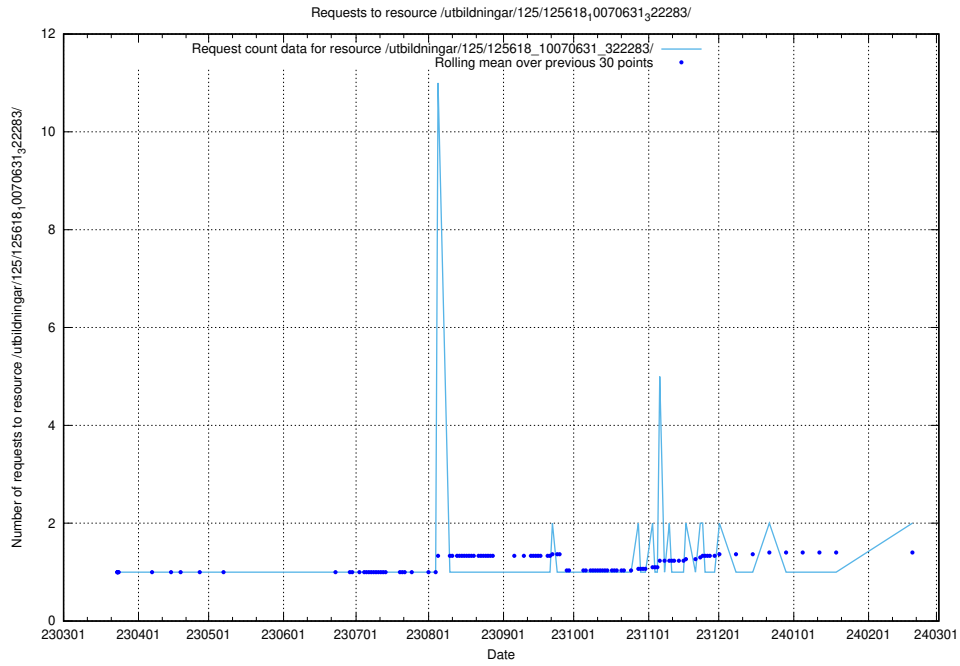

5.339 Usage of /utbildningar/125/125618_10070631_322283/

Here, we count the number of requests to resource /utbildningar/125/125618_10070631_322283/.