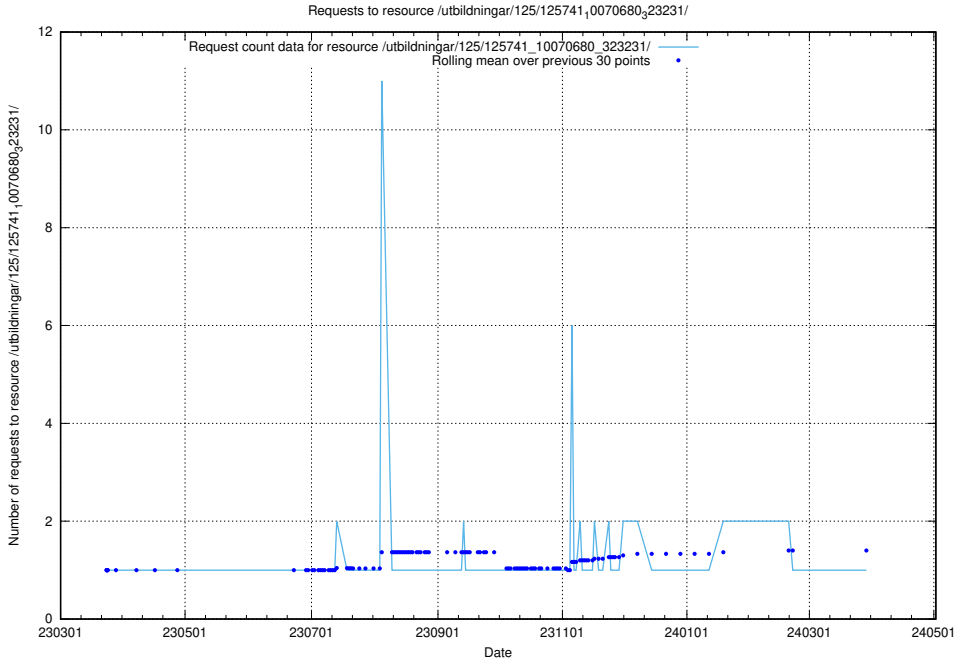

5.6126 Usage of /utbildningar/125/125741_10070680_323231/

Here, we count the number of requests to resource /utbildningar/125/125741_10070680_323231/.