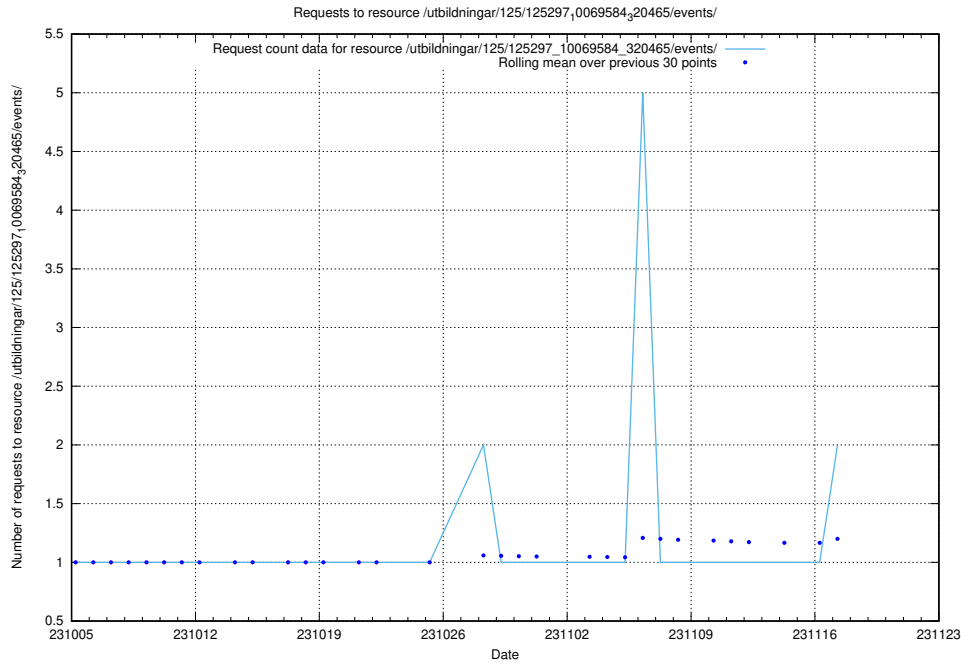

5.594 Usage of /utbildningar/125/125297_10069584_320465/events/

Here, we count the number of requests to resource /utbildningar/125/125297_10069584_320465/events/