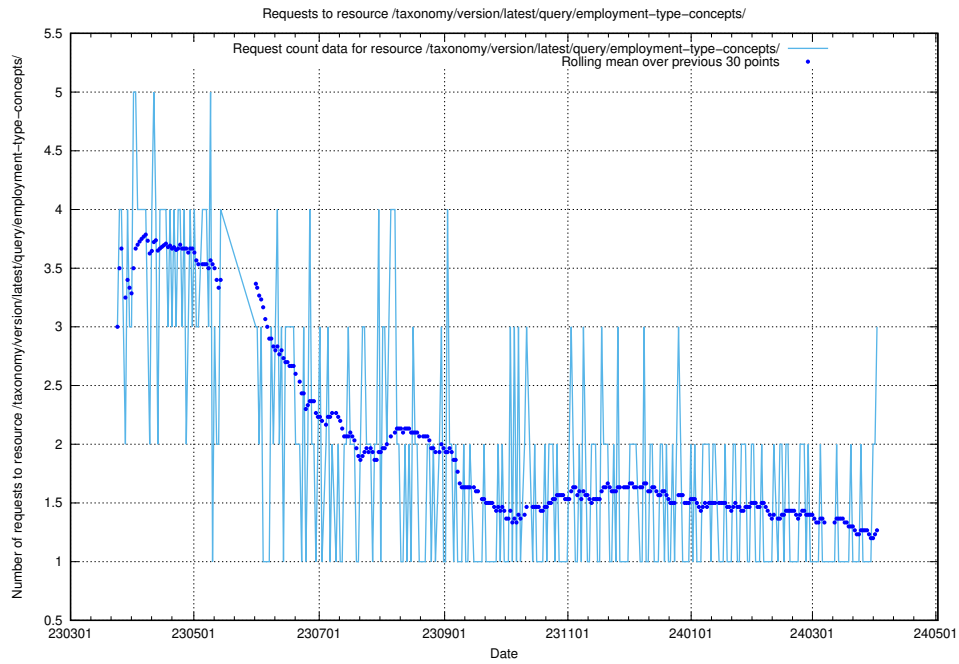

5.299 Usage of /taxonomy/version/latest/query/employment-type-concepts/

Here, we count the number of requests to resource /taxonomy/version/latest/query/employment-type-concepts/.