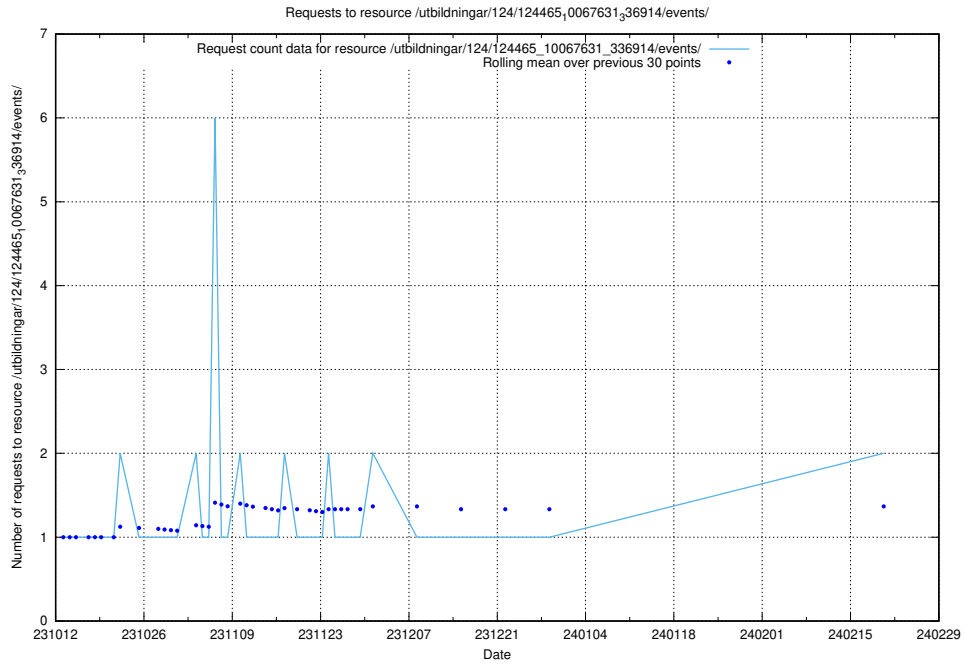

5.590 Usage of /utbildningar/124/124465_10067631_336914/events/

Here, we count the number of requests to resource /utbildningar/124/124465_10067631_336914/events/