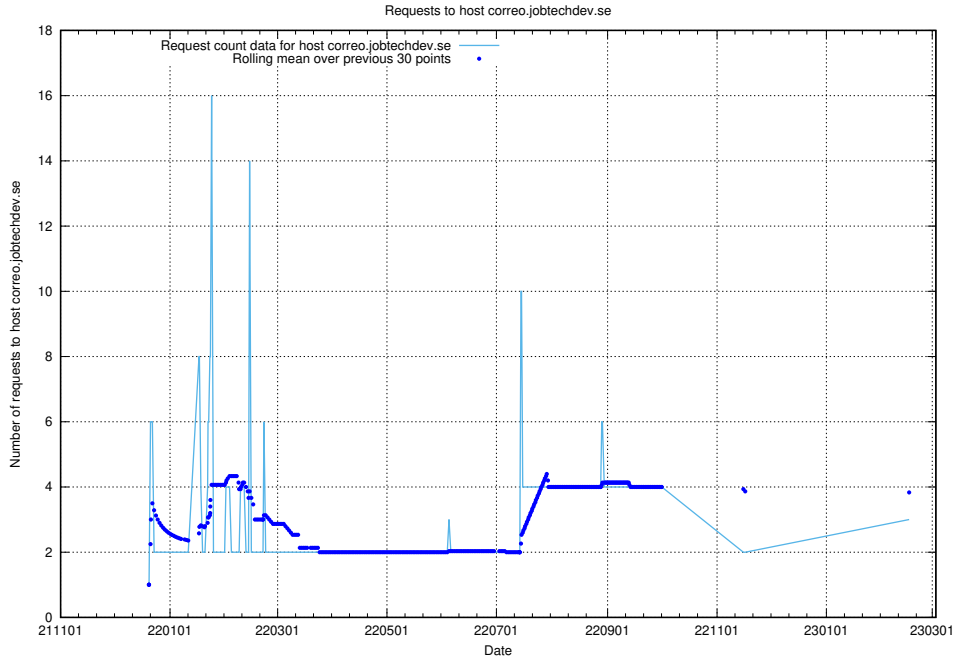

7.200 Usage of email.jobtechdev.se

Here, we count the number of requests to host email.jobtechdev.se.

7.201 Usage of correo.jobtechdev.se

Here, we count the number of requests to host correo.jobtechdev.se.