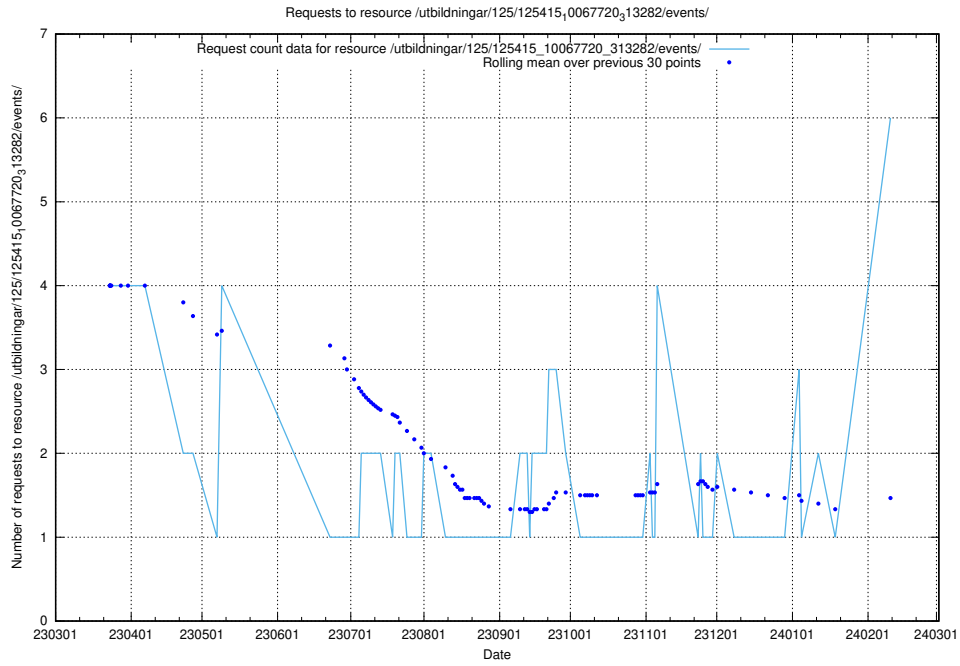

5.102 Usage of /utbildningar/125/125415_10067720_313282/events/

Here, we count the number of requests to resource /utbildningar/125/125415_10067720_313282/events/