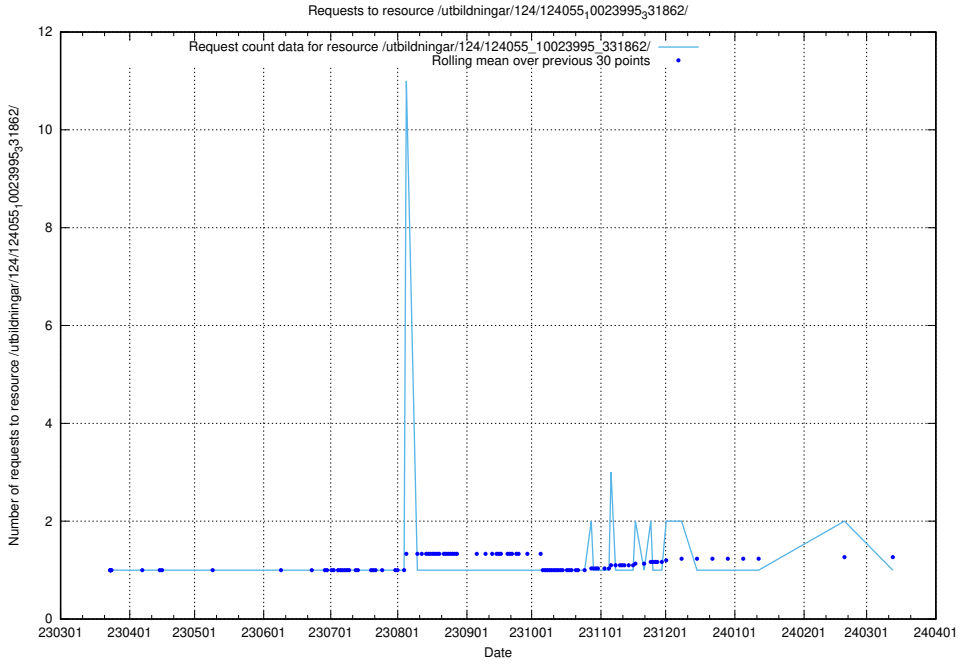

5.3939 Usage of /utbildningar/124/124055_10023995_331862/

Here, we count the number of requests to resource /utbildningar/124/124055_10023995_331862/.