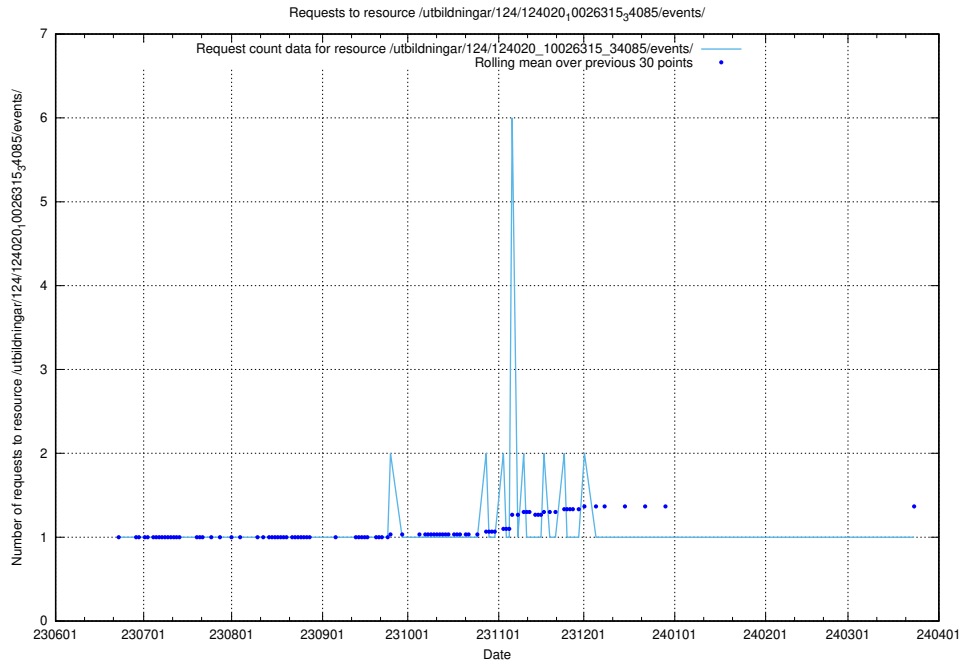

5.5496 Usage of /utbildningar/124/124020_10026315_34085/events/

Here, we count the number of requests to resource /utbildningar/124/124020_10026315_34085/events/.