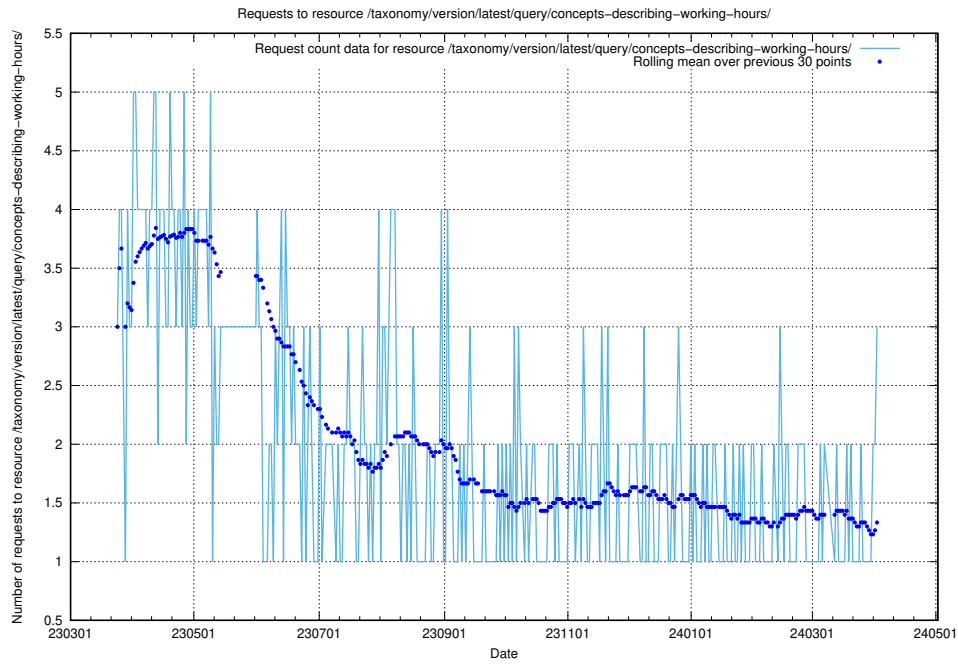

5.302 Usage of /taxonomy/version/latest/query/concepts-describing-working-hours/

Here, we count the number of requests to resource /taxonomy/version/latest/query/concepts-describing-working-hours/.