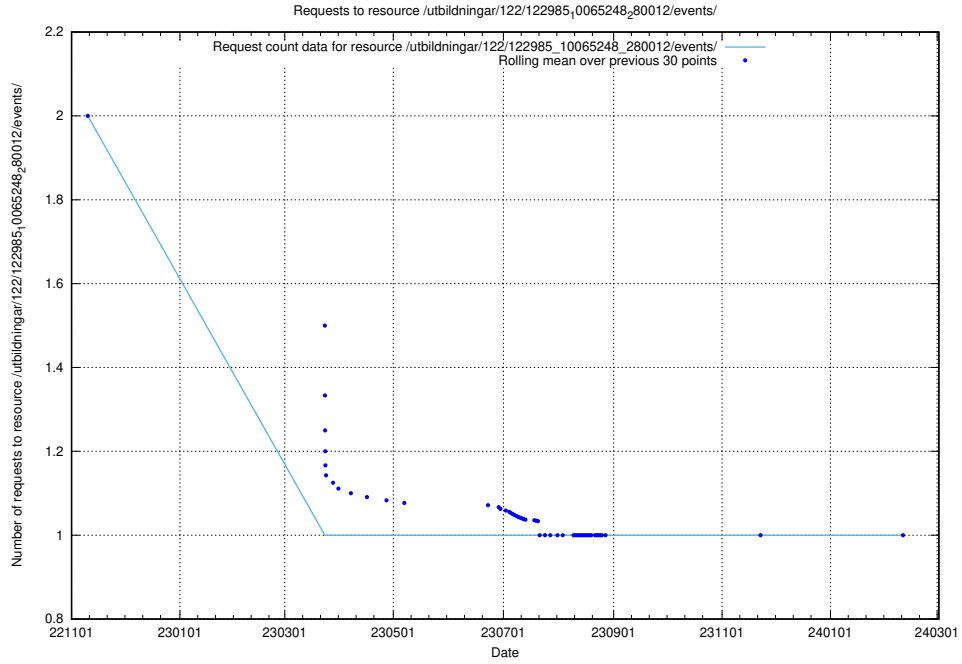

Here, we count the number of requests to resource /utbildningar/126/126466_10071861_329841/.

5.5913 Usage of /utbildningar/122/122985_10065248_280012/events/

Here, we count the number of requests to resource /utbildningar/122/122985_10065248_280012/events/