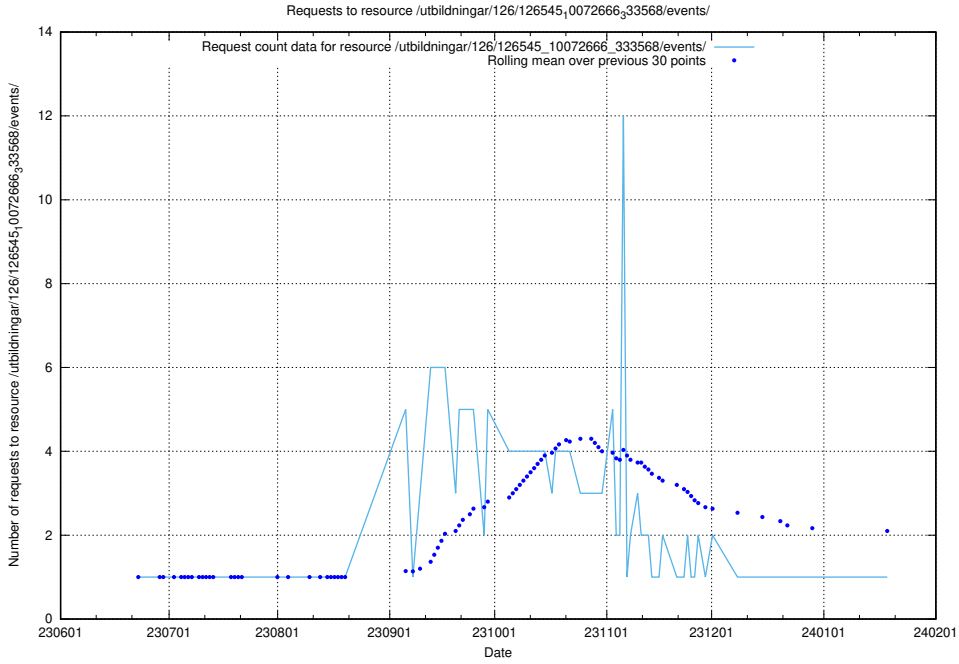

Here, we count the number of requests to resource /utbildningar/126/126546_10072944_334342/.

5.5304 Usage of /utbildningar/126/126545_10072666_333568/events/

Here, we count the number of requests to resource /utbildningar/126/126545_10072666_333568/events/