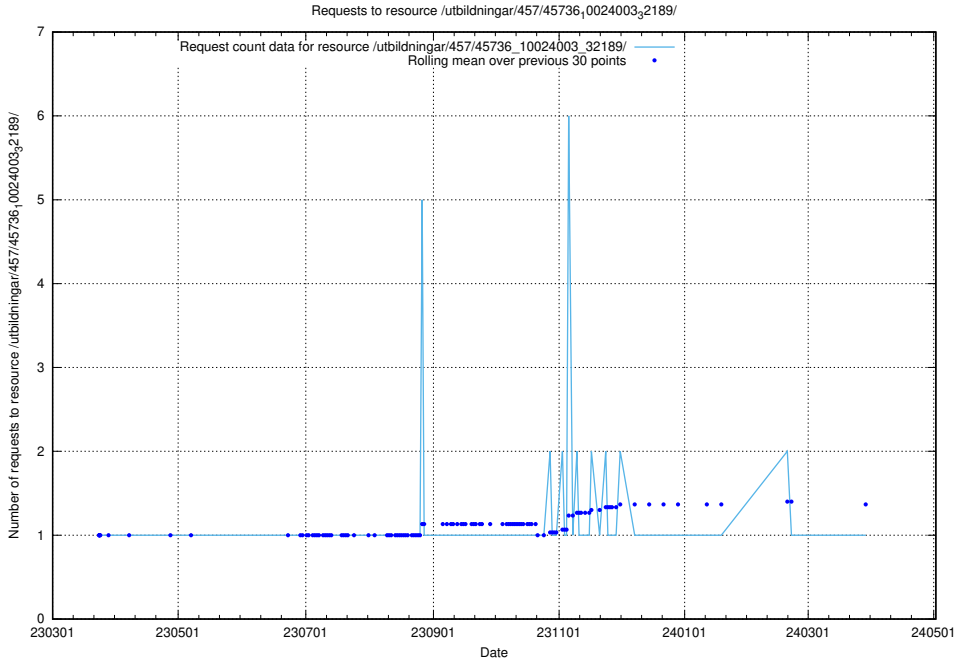

5.5959 Usage of /utbildningar/457/45736_10024003_32189/

Here, we count the number of requests to resource /utbildningar/457/45736_10024003_32189/.