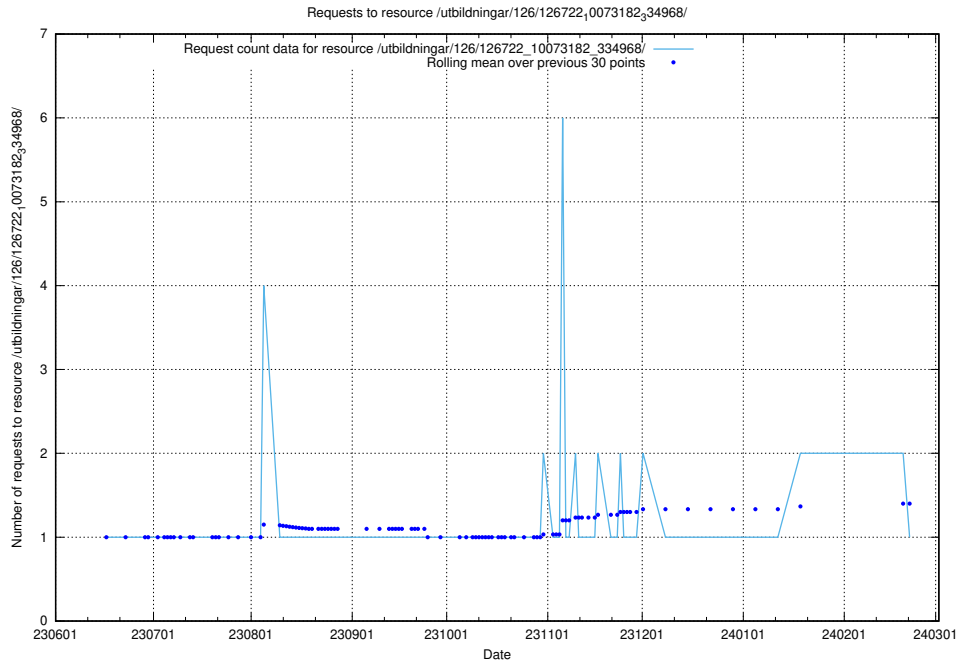

5.5535 Usage of /utbildningar/126/126722_10073182_334968/

Here, we count the number of requests to resource /utbildningar/126/126722_10073182_334968/.