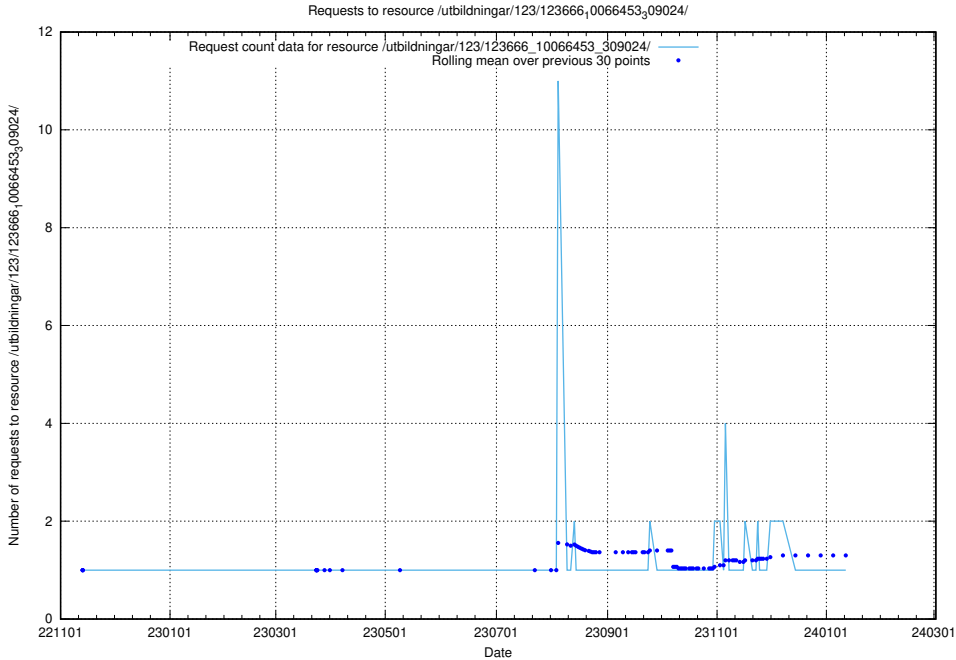

5.5599 Usage of /utbildningar/123/123666_10066453_309024/

Here, we count the number of requests to resource /utbildningar/123/123666_10066453_309024/.