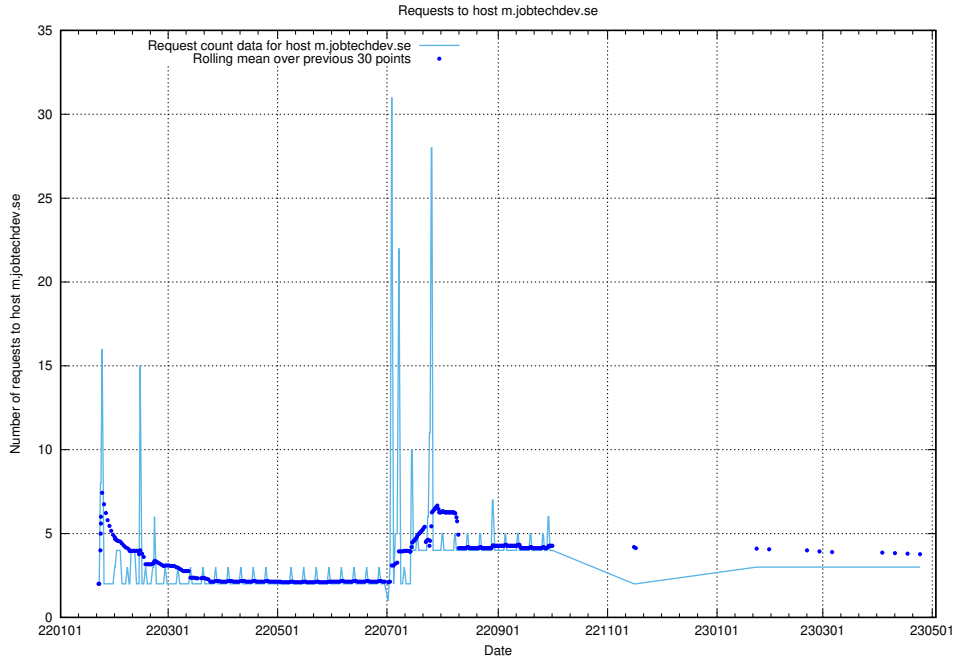

7.249 Usage of m.jobtechdev.se

Here, we count the number of requests to host m.jobtechdev.se.