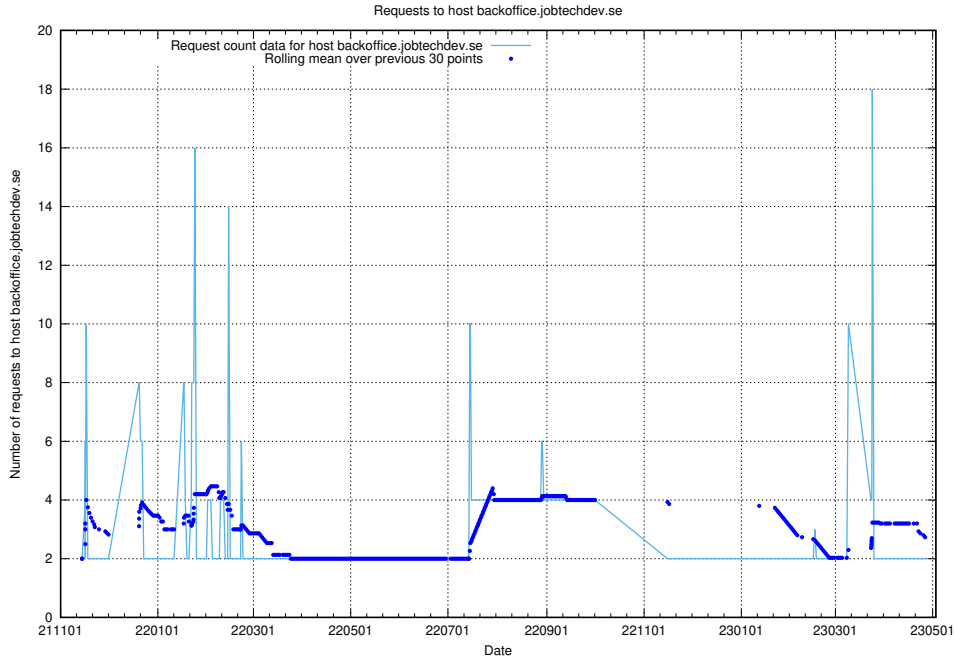

7.284 Usage of backoffice.jobtechdev.se

Here, we count the number of requests to host backoffice.jobtechdev.se.