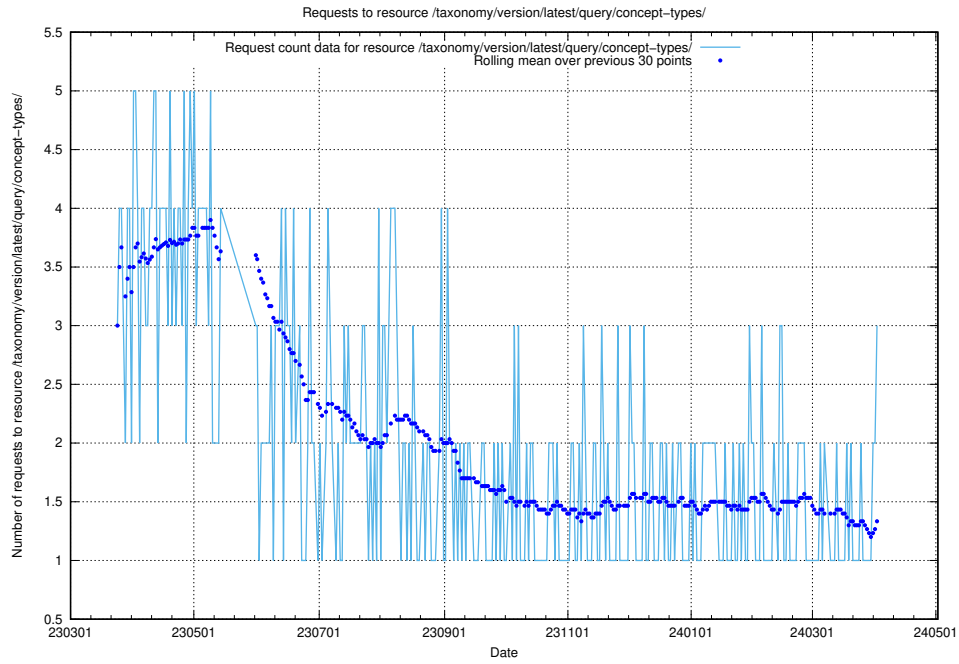

5.303 Usage of /taxonomy/version/latest/query/concept-types/

Here, we count the number of requests to resource /taxonomy/version/latest/query/concept-types/.