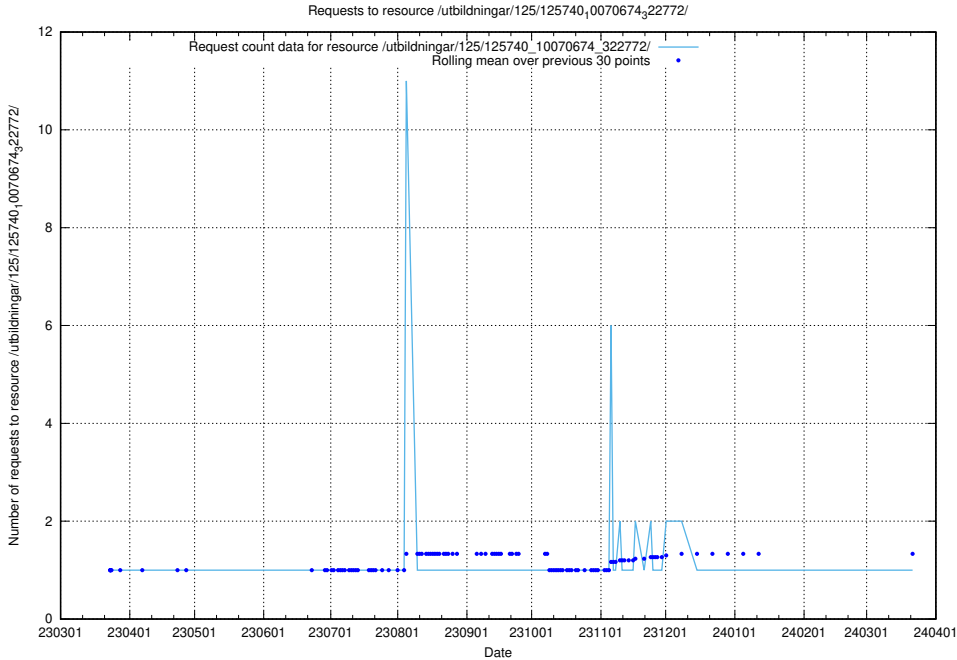

5.890 Usage of /utbildningar/125/125740_10070674_322772/

Here, we count the number of requests to resource /utbildningar/125/125740_10070674_322772/.

5.891 Usage of /utbildningar/125/125740_10070674_322469/events/