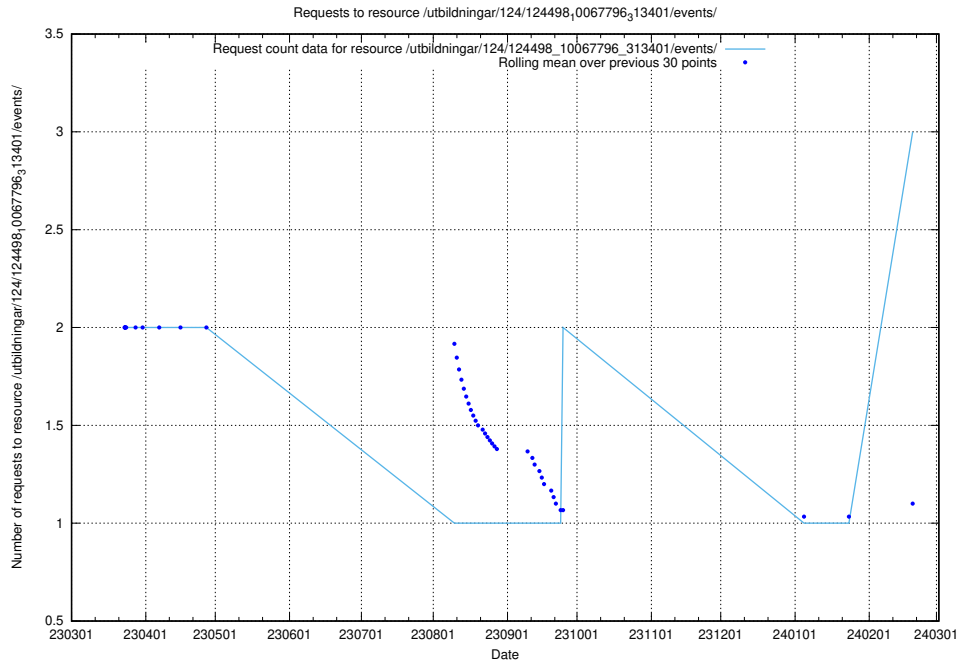

5.320 Usage of /utbildningar/124/124498_10067796_313401/events/

Here, we count the number of requests to resource /utbildningar/124/124498_10067796_313401/events/