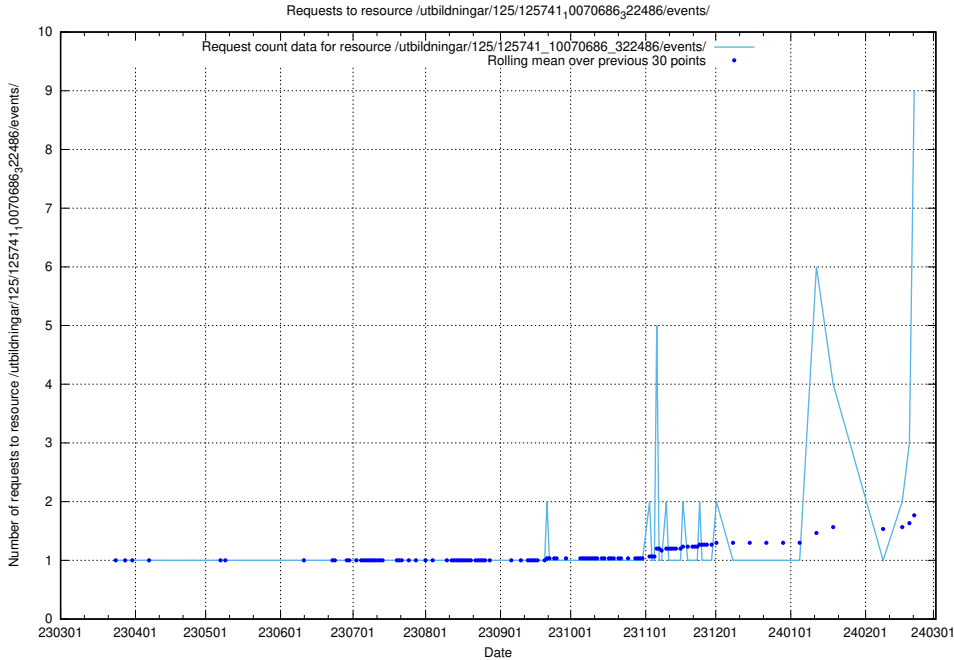

5.39 Usage of /utbildningar/125/125741_10070686_322486/events/

Here, we count the number of requests to resource /utbildningar/125/125741_10070686_322486/events/