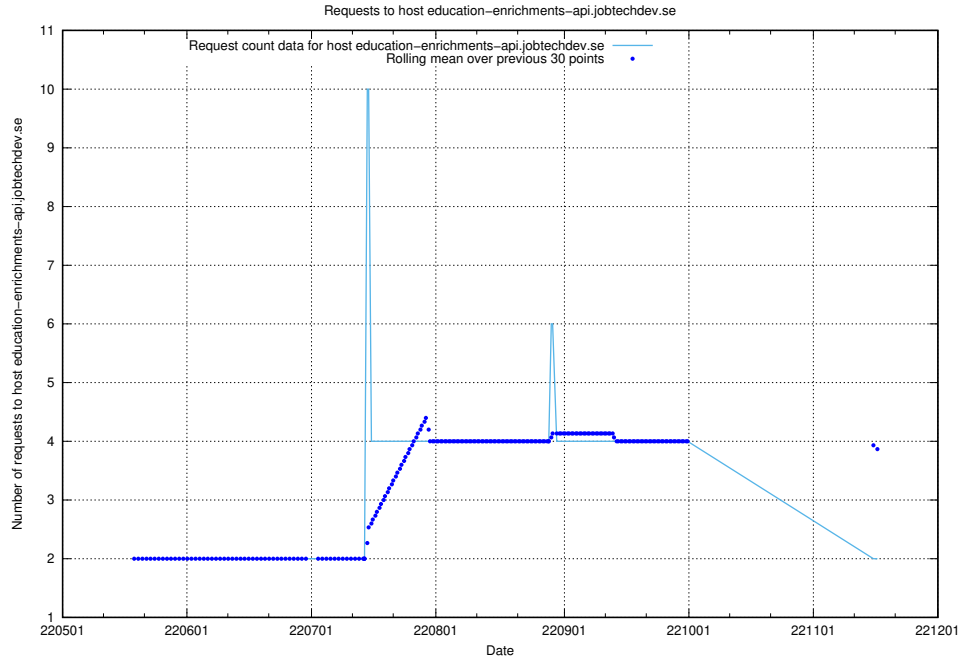

7.423 Usage of education-enrichments-api.jobtechdev.se

Here, we count the number of requests to host education-enrichments-api.jobtechdev.se.