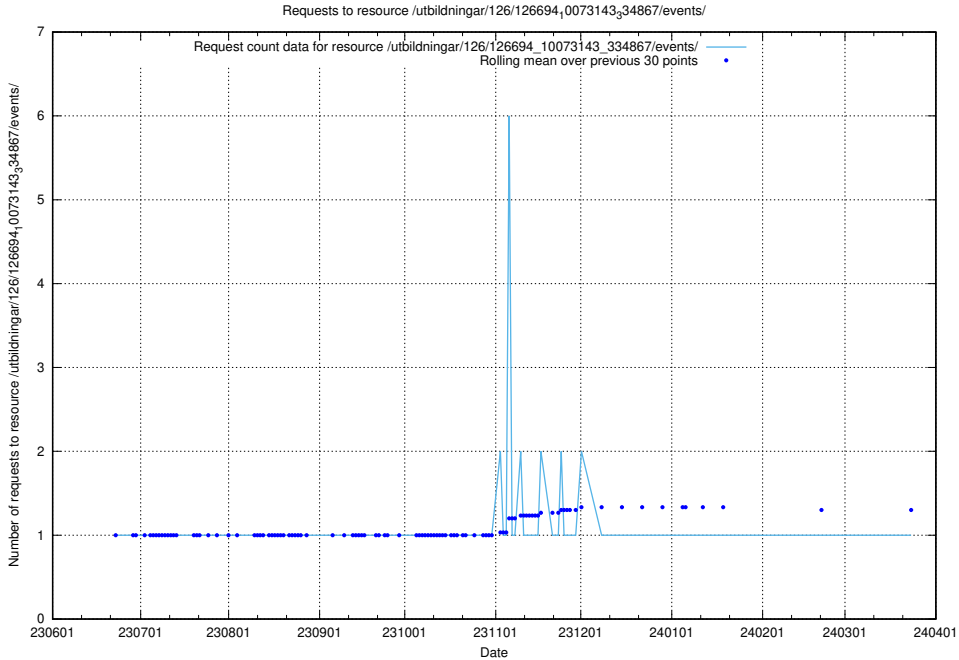

5.5290 Usage of /utbildningar/126/126694_10073143_334867/events/

Here, we count the number of requests to resource /utbildningar/126/126694_10073143_334867/events/