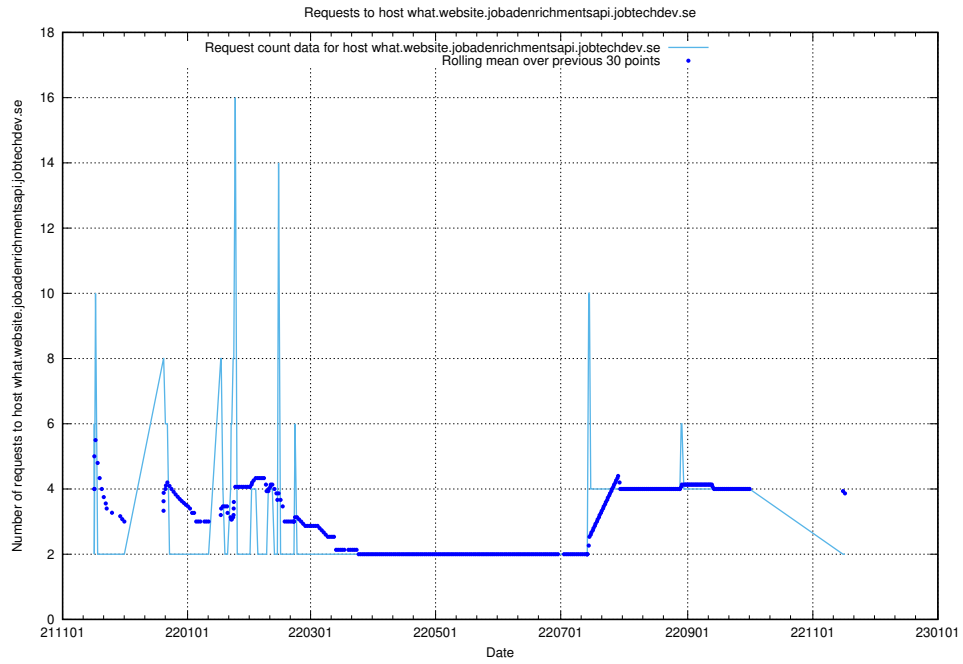

7.502 Usage of what.website.jobadenrichmentsapi.jobtechdev.se

Here, we count the number of requests to host what.website.jobadenrichmentsapi.jobtechdev.se.