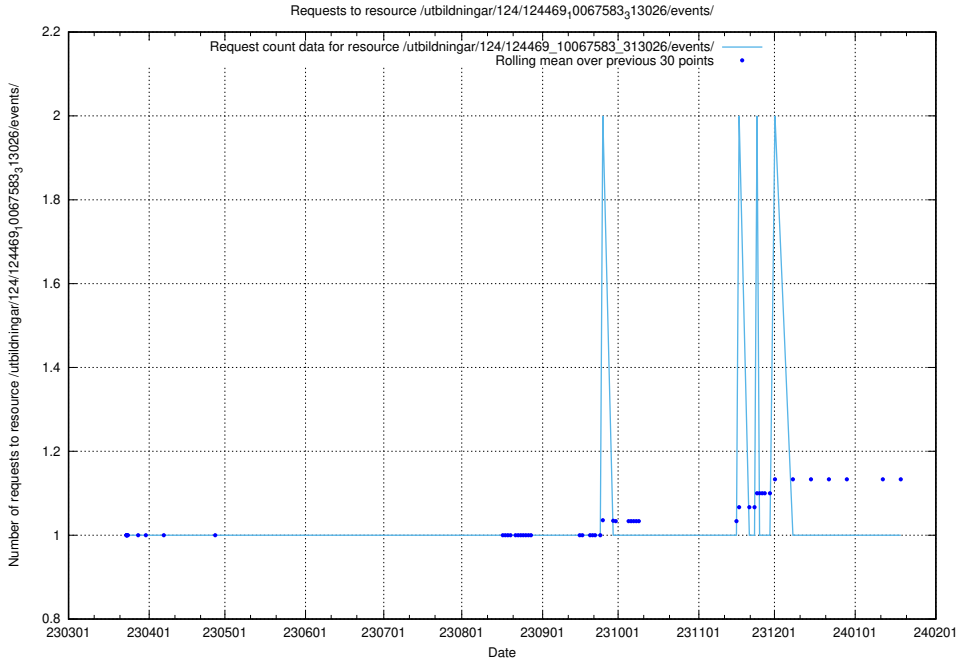

5.2912 Usage of /utbildningar/124/124469_10067583_313026/events/

Here, we count the number of requests to resource /utbildningar/124/124469_10067583_313026/events/