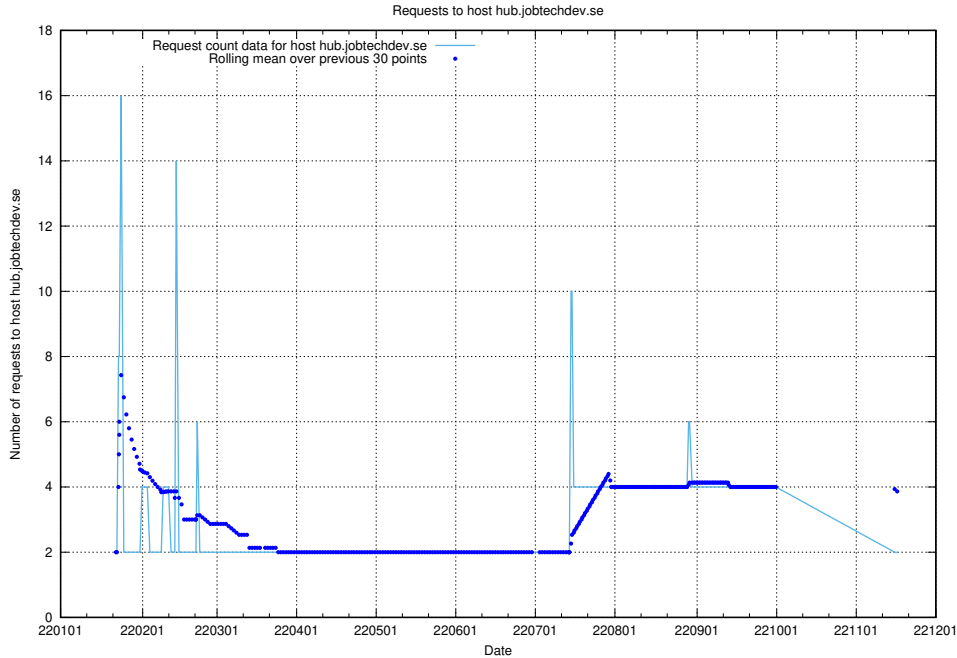

7.596 Usage of hub.jobtechdev.se

Here, we count the number of requests to host hub.jobtechdev.se.