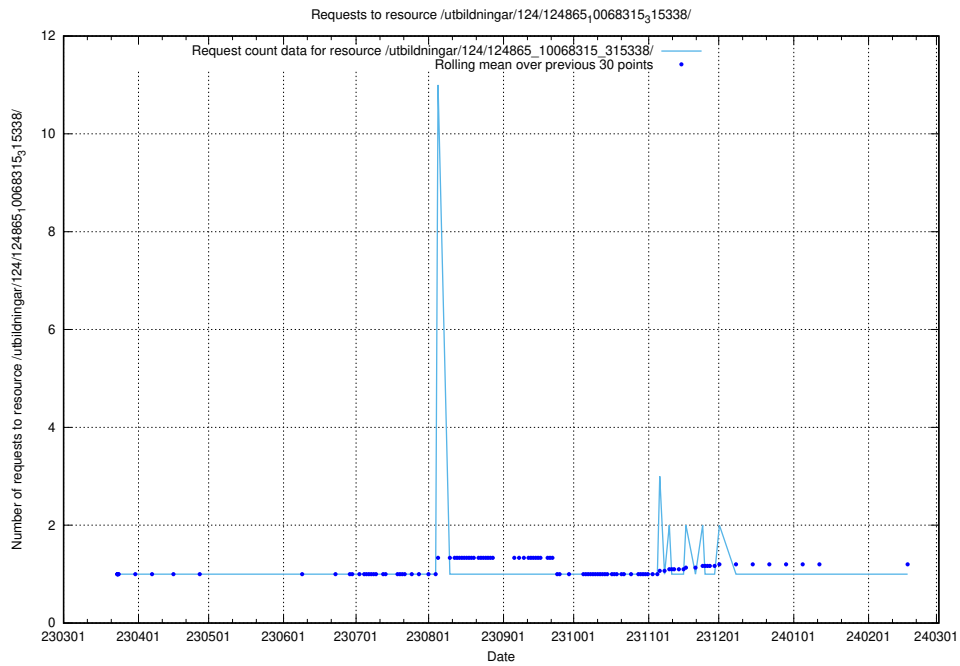

5.1058 Usage of /utbildningar/124/124865_10068315_315338/

Here, we count the number of requests to resource /utbildningar/124/124865_10068315_315338/.