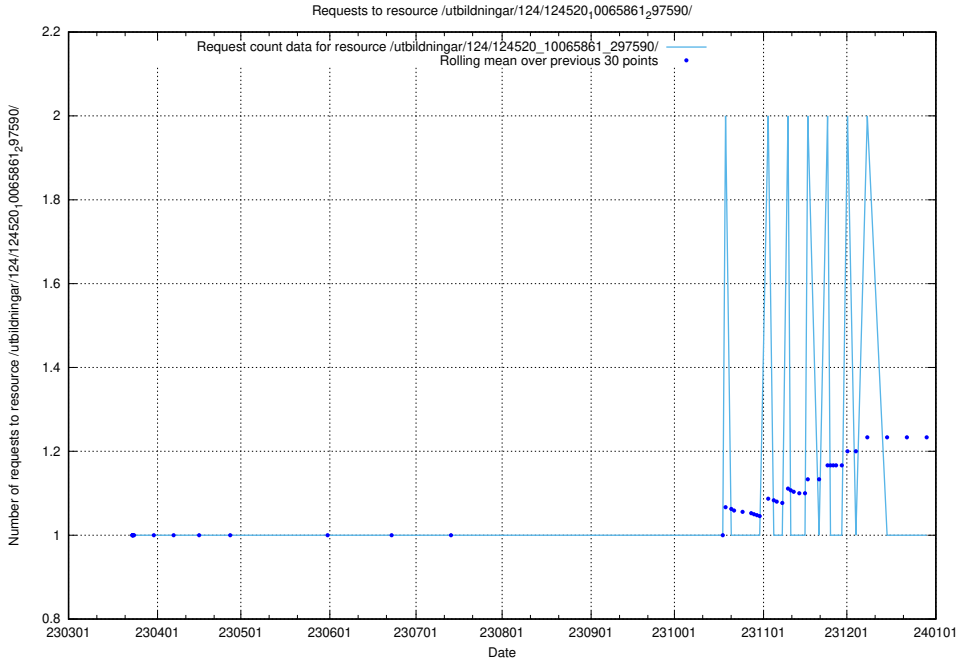

Here, we count the number of requests to resource /utbildningar/124/124520_10065861_297590/events/

5.1163 Usage of /utbildningar/124/124520_10065861_297590/

Here, we count the number of requests to resource /utbildningar/124/124520_10065861_297590/.