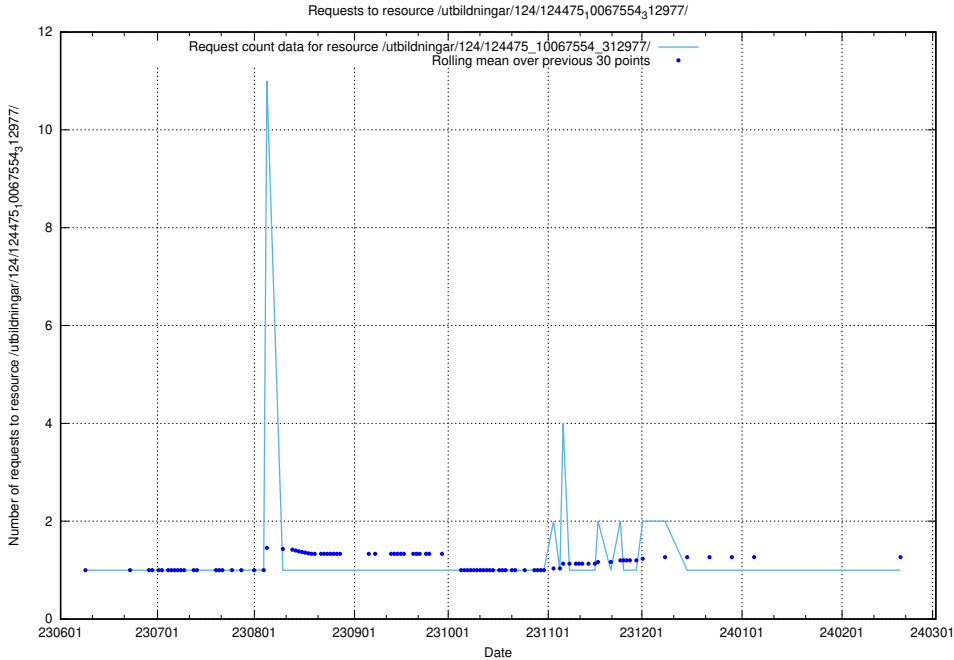

5.5572 Usage of /utbildningar/124/124475_10067554_312977/

Here, we count the number of requests to resource /utbildningar/124/124475_10067554_312977/.