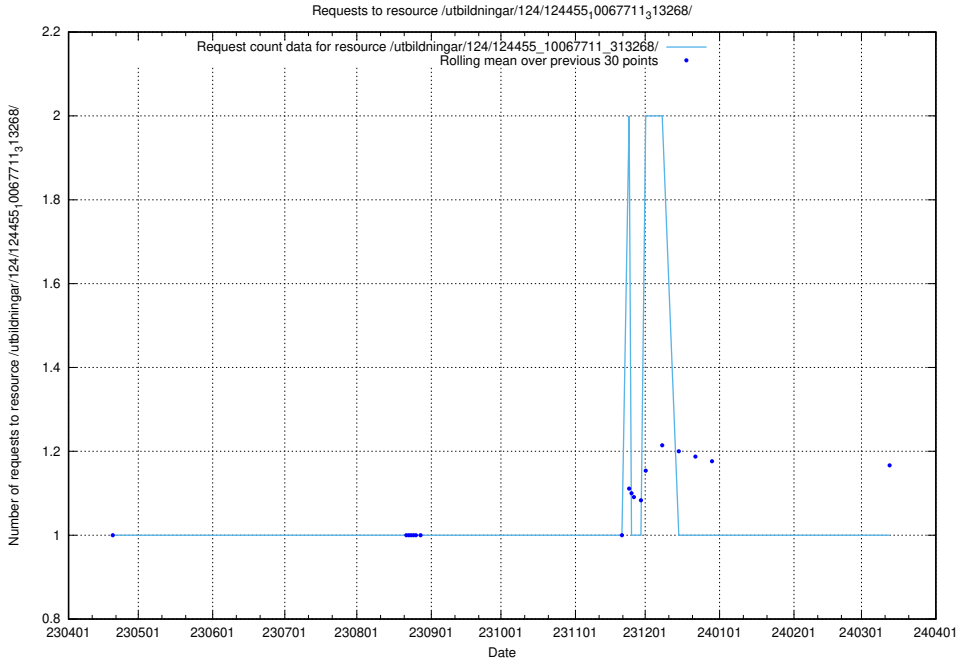

5.5724 Usage of /utbildningar/124/124455_10067711_313268/

Here, we count the number of requests to resource /utbildningar/124/124455_10067711_313268/.