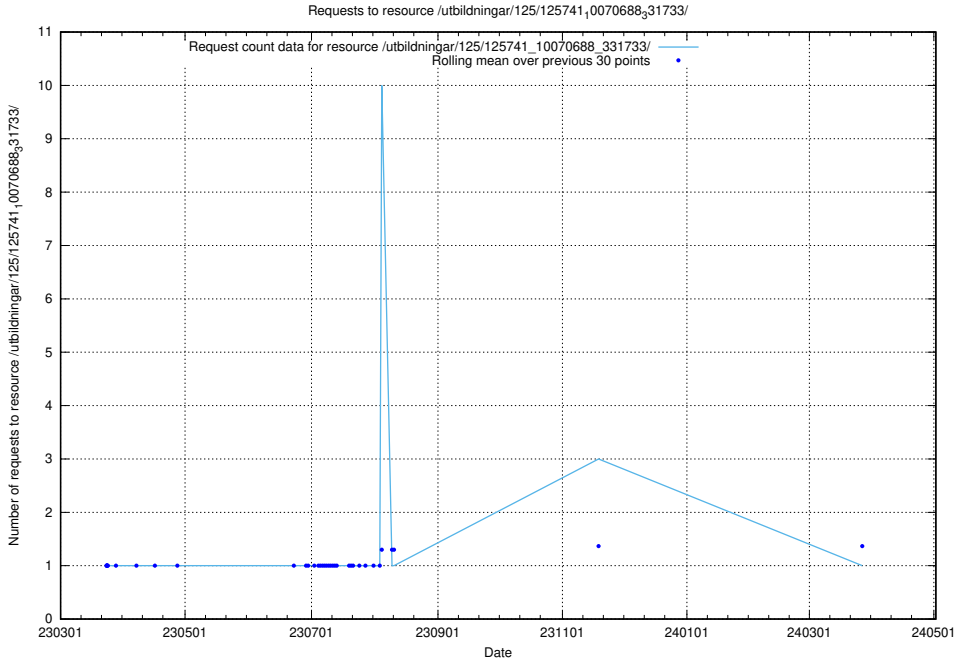

5.6121 Usage of /utbildningar/125/125741_10070688_331733/

Here, we count the number of requests to resource /utbildningar/125/125741_10070688_331733/.