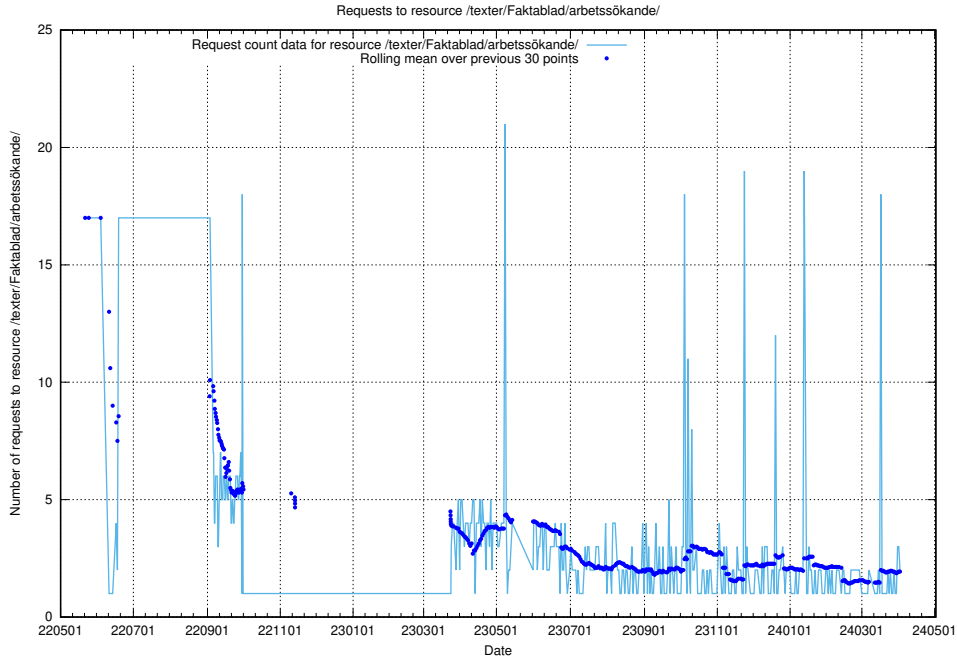

5.336 Usage of /texter/Faktablad/arbetssökande/

Here, we count the number of requests to resource /texter/Faktablad/arbetssökande/.