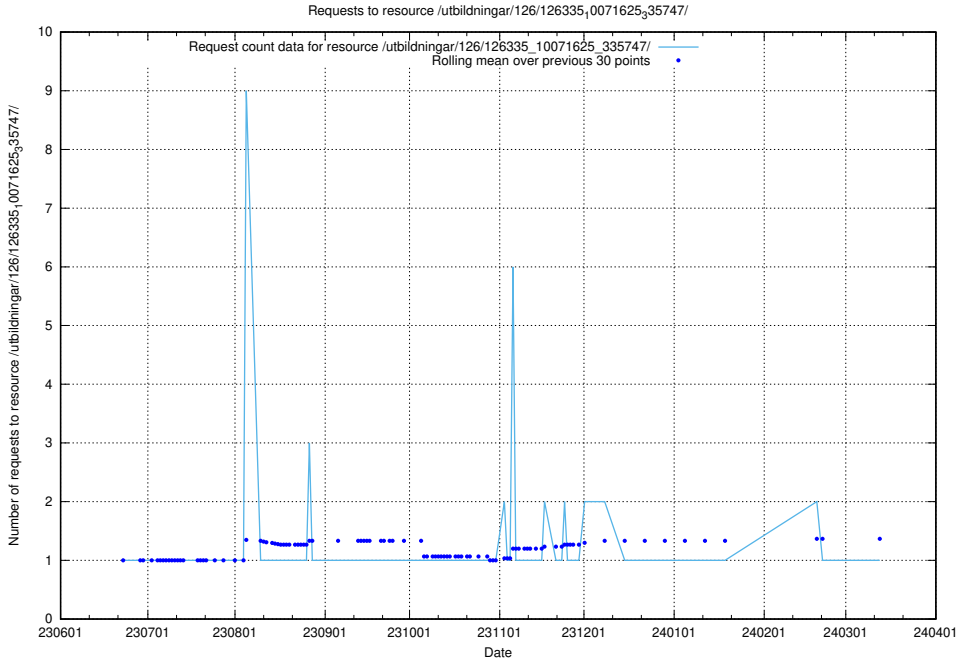

5.5329 Usage of /utbildningar/126/126335_10071625_335747/

Here, we count the number of requests to resource /utbildningar/126/126335_10071625_335747/.