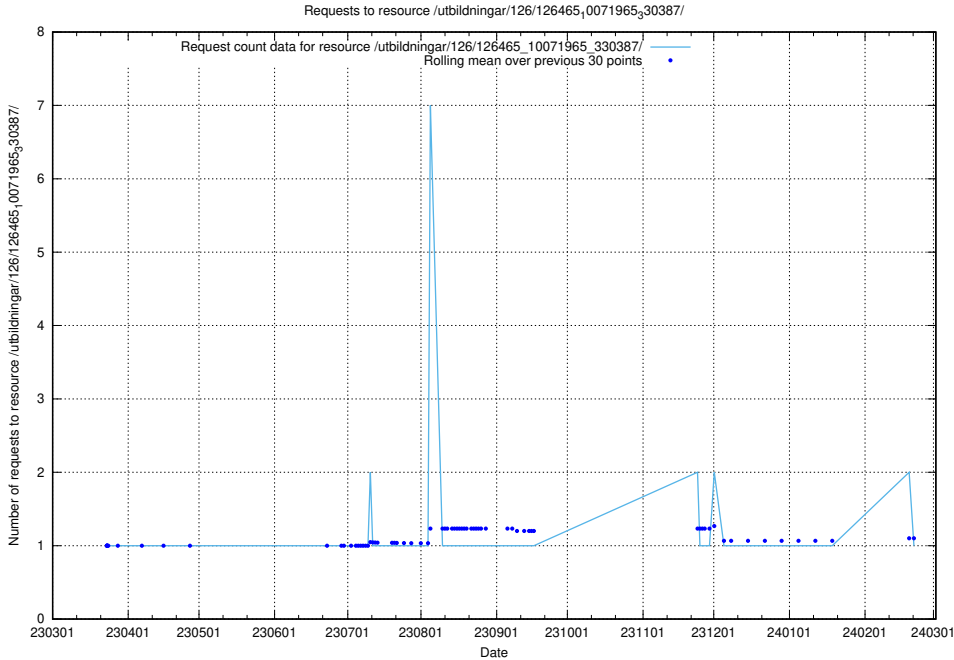

5.6054 Usage of /utbildningar/126/126465_10071965_330387/

Here, we count the number of requests to resource /utbildningar/126/126465_10071965_330387/.