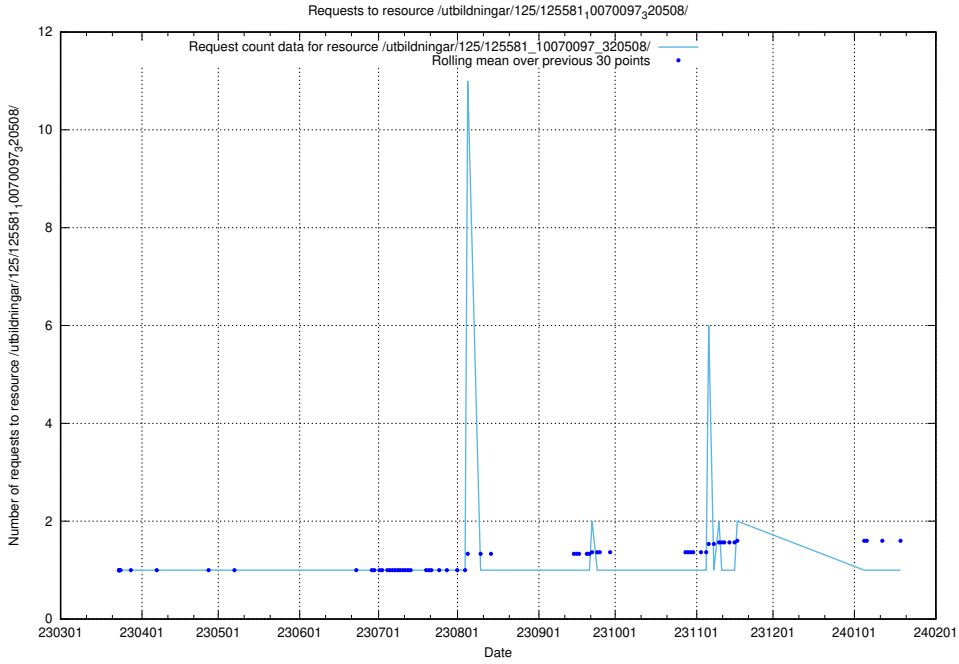

5.990 Usage of /utbildningar/125/125581_10070097_320508/

Here, we count the number of requests to resource /utbildningar/125/125581_10070097_320508/.