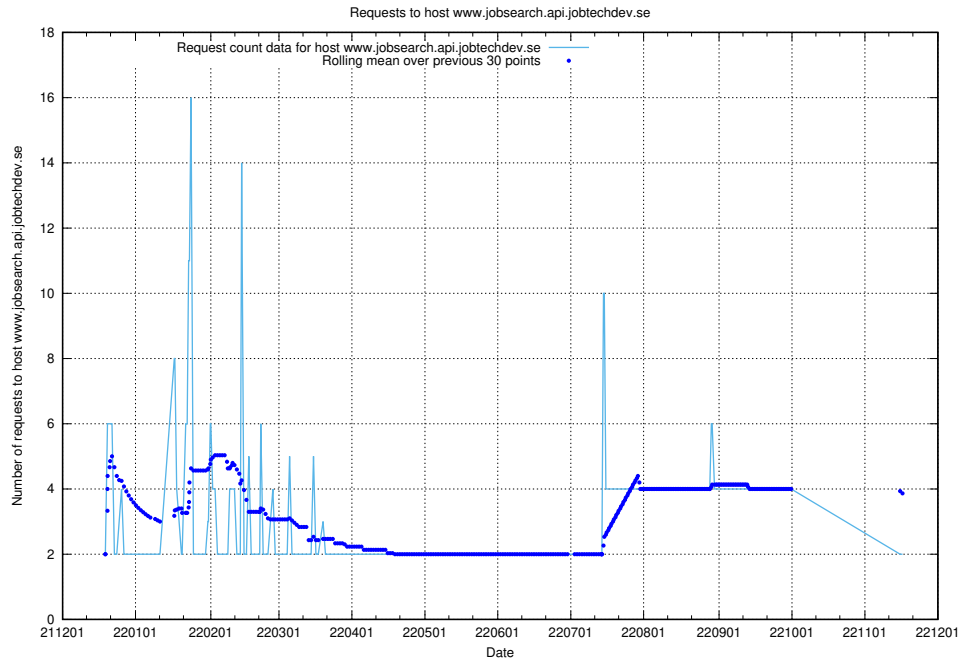

7.379 Usage of www.jobsearch.api.jobtechdev.se

Here, we count the number of requests to host www.jobsearch.api.jobtechdev.se.