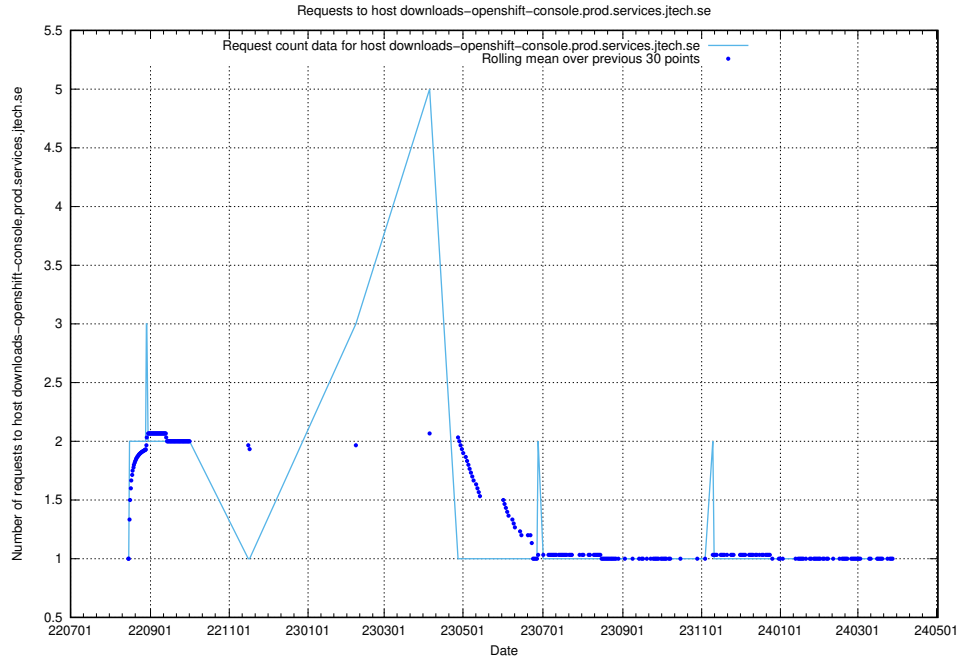

7.616 Usage of downloads-openshift-console.prod.services.jtech.se

Here, we count the number of requests to host downloads-openshift-console.prod.services.jtech.se.