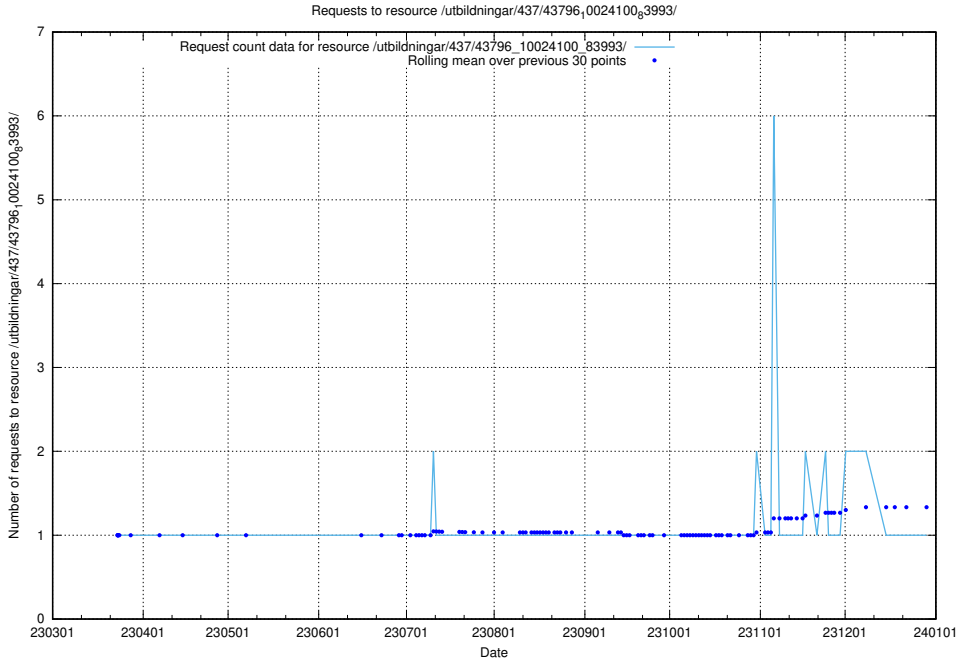

5.5991 Usage of /utbildningar/437/43796_10024100_83993/

Here, we count the number of requests to resource /utbildningar/437/43796_10024100_83993/.