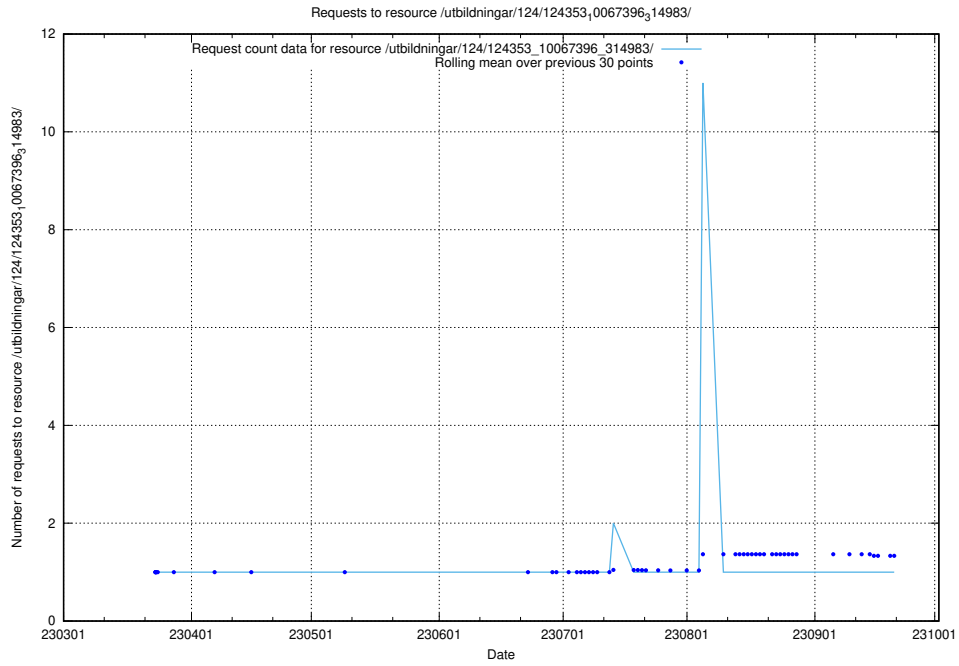

5.3560 Usage of /utbildningar/124/124353_10067396_314983/

Here, we count the number of requests to resource /utbildningar/124/124353_10067396_314983/.

5.3561 Usage of /taxonomy/version/4/query/all-concepts/