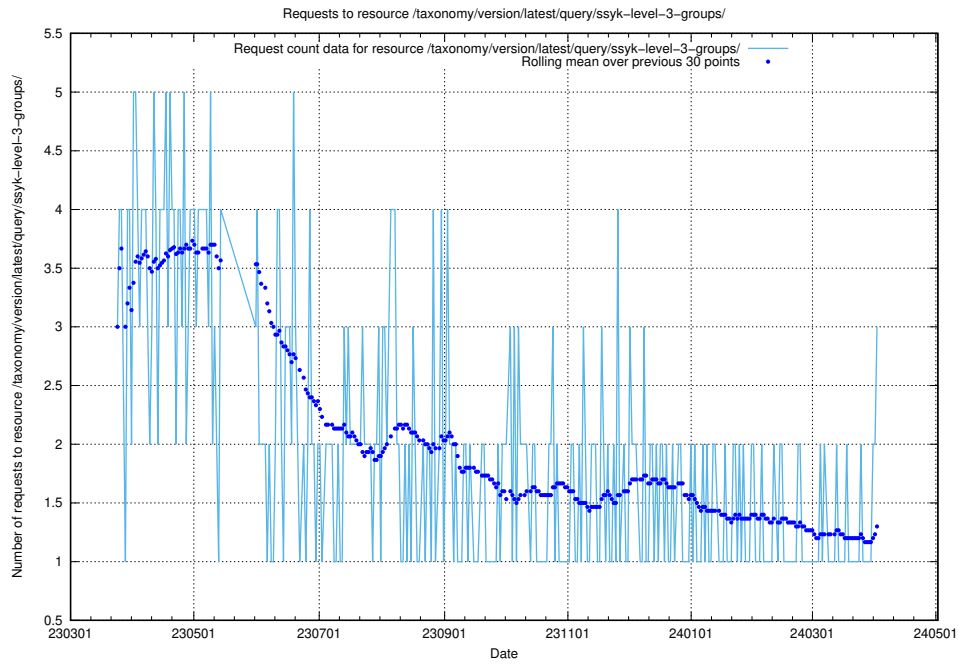

5.289 Usage of /taxonomy/version/latest/query/ssyk-level-3-groups/

Here, we count the number of requests to resource /taxonomy/version/latest/query/ssyk-level-3-groups/.