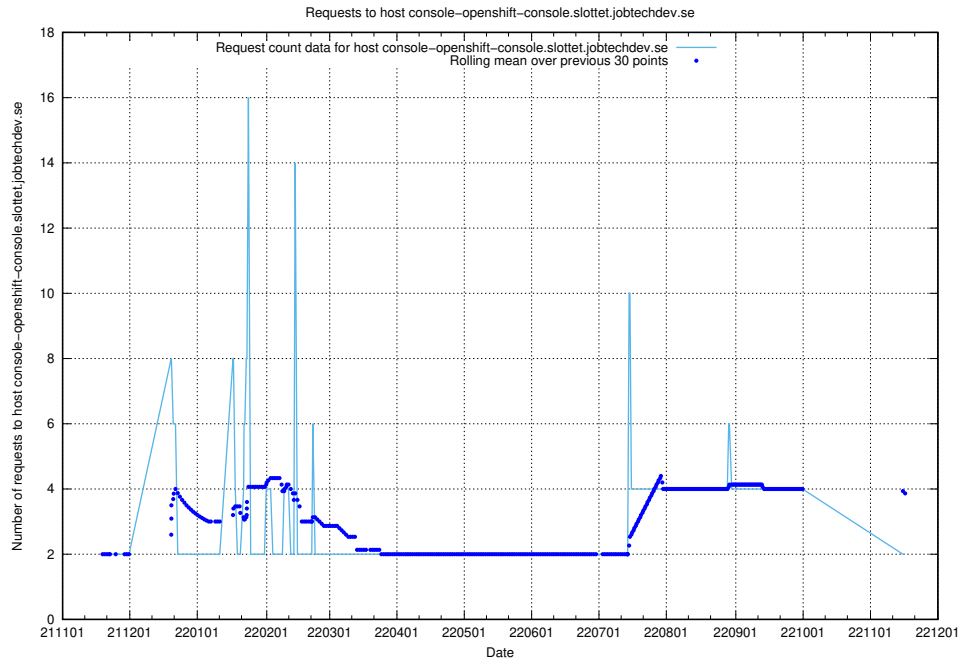

7.470 Usage of console-openshift-console.slottet.jobtechdev.se

Here, we count the number of requests to host console-openshift-console.slottet.jobtechdev.se.