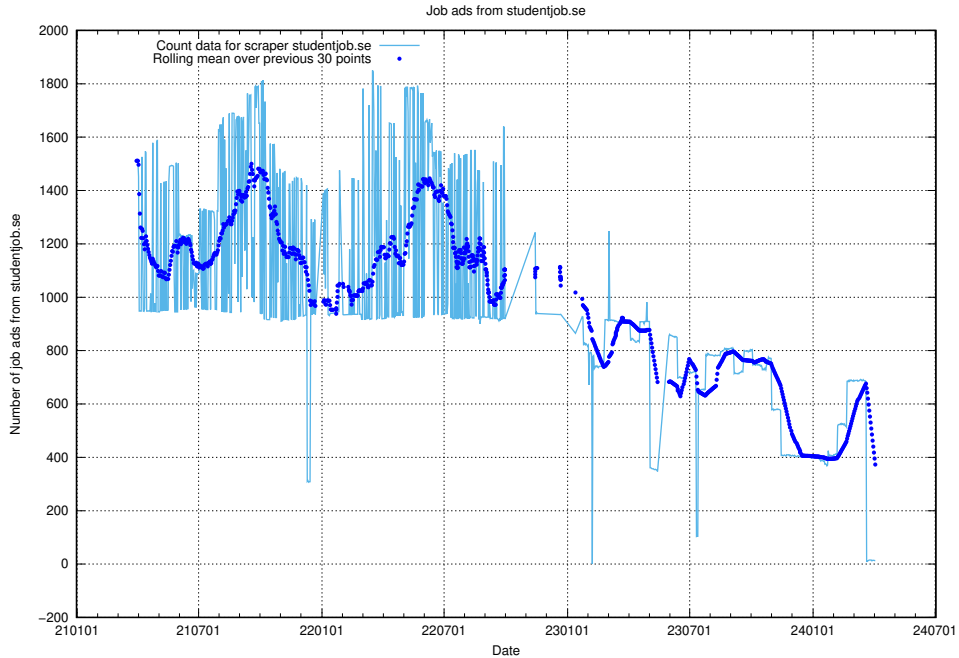

Here, we count the number of job ads scraped from intenso.se.

13.17 Number of ads by scraper studentjob.se

Here, we count the number of job ads scraped from studentjob.se.

13.18 Number of ads by scraper gronajobb.se