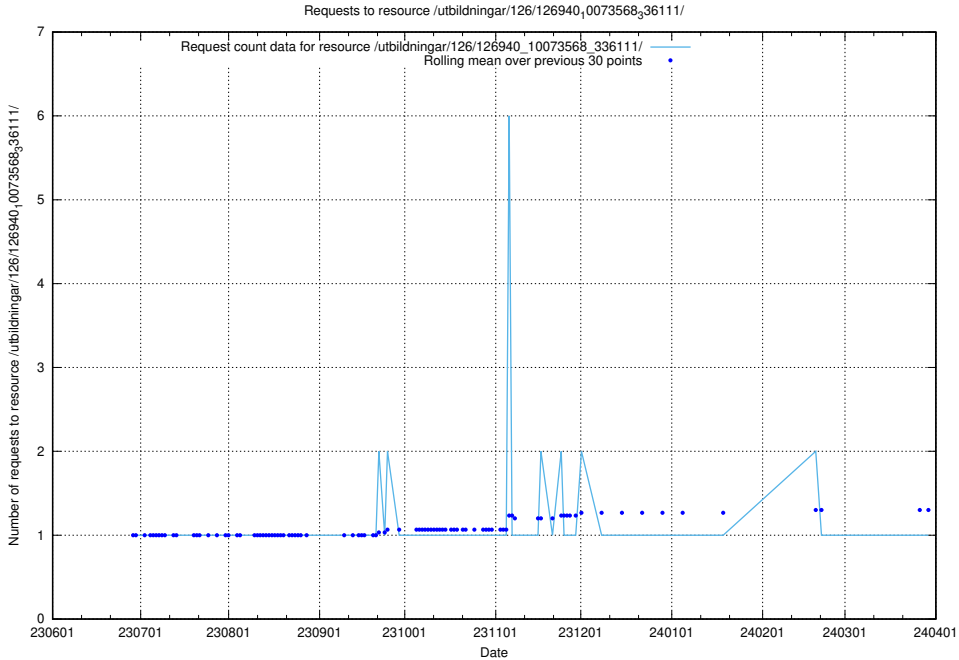

5.5083 Usage of /utbildningar/126/126940_10073568_336111/

Here, we count the number of requests to resource /utbildningar/126/126940_10073568_336111/.