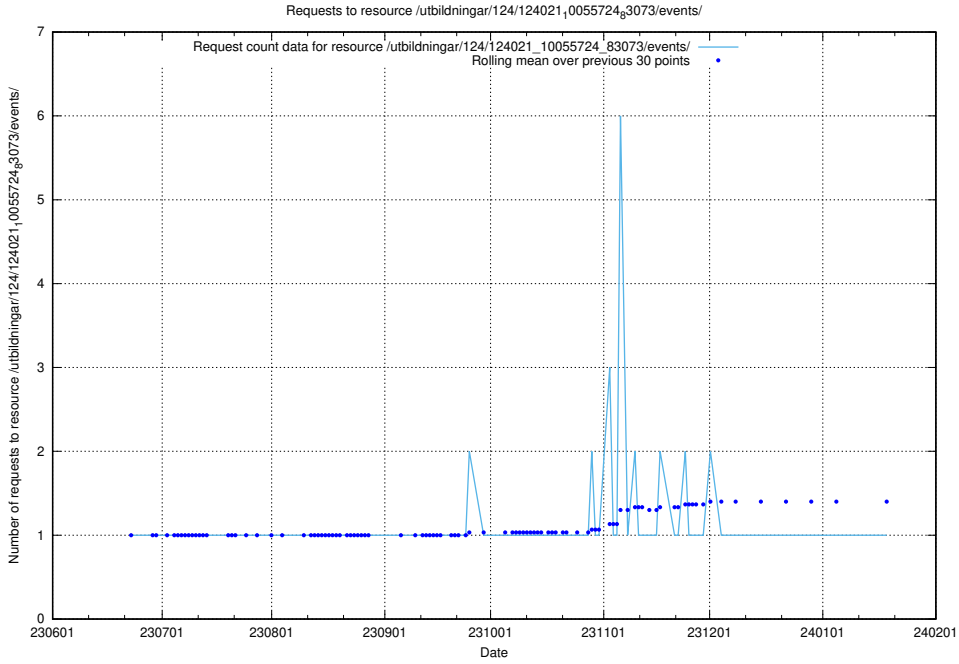

5.5486 Usage of /utbildningar/124/124021_10055724_83073/events/

Here, we count the number of requests to resource /utbildningar/124/124021_10055724_83073/events/.