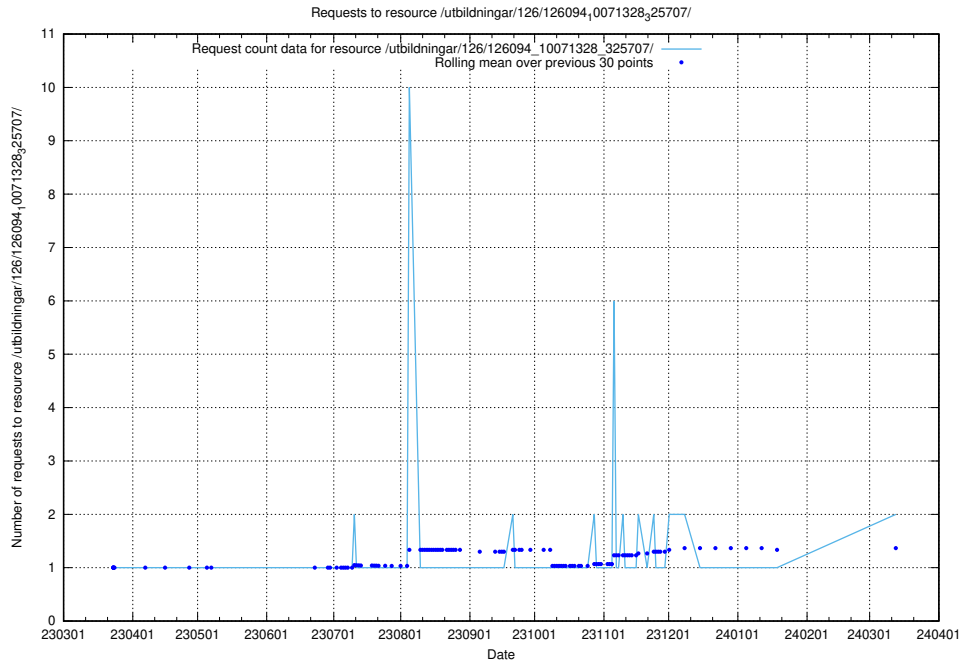

5.851 Usage of /utbildningar/126/126094_10071328_325707/

Here, we count the number of requests to resource /utbildningar/126/126094_10071328_325707/.