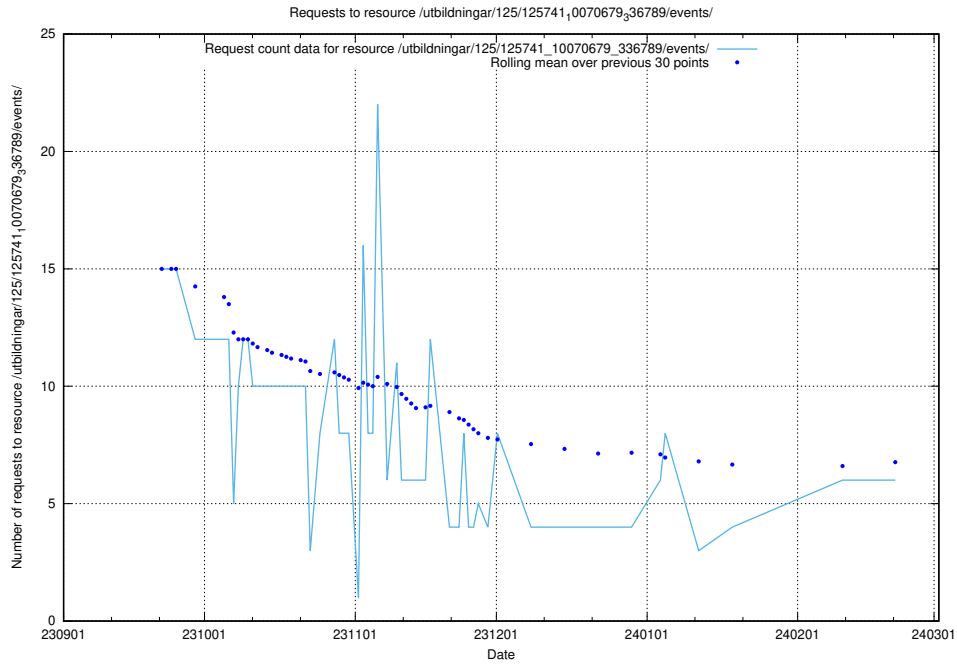

5.74 Usage of /utbildningar/125/125741_10070679_336789/events/

Here, we count the number of requests to resource /utbildningar/125/125741_10070679_336789/events/