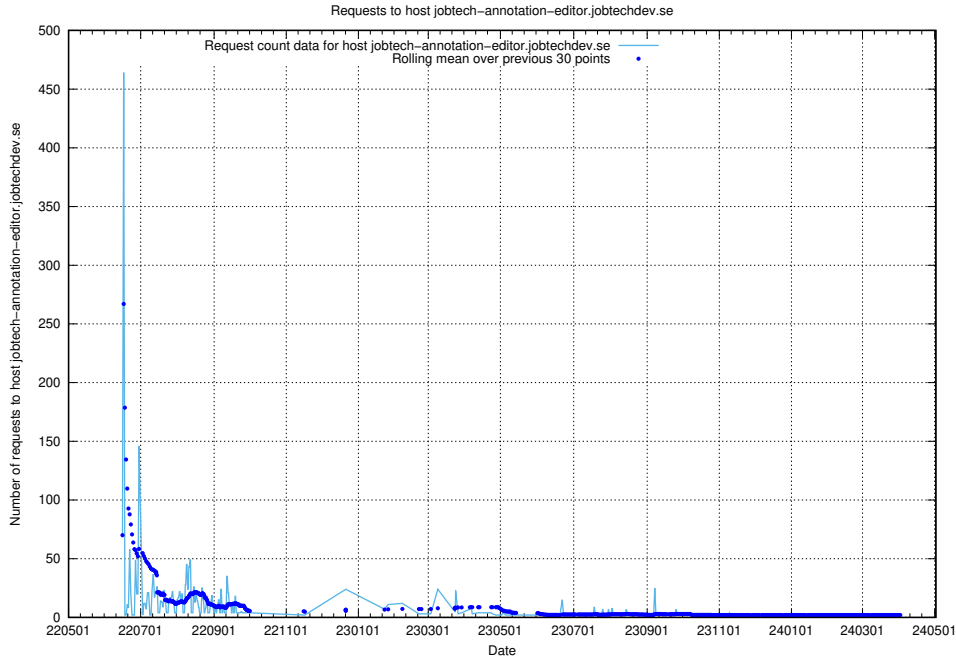

7.402 Usage of `jobtech-annotation-editor.jobtechdev.se`

Here, we count the number of requests to host `jobtech-annotation-editor.jobtechdev.se`.