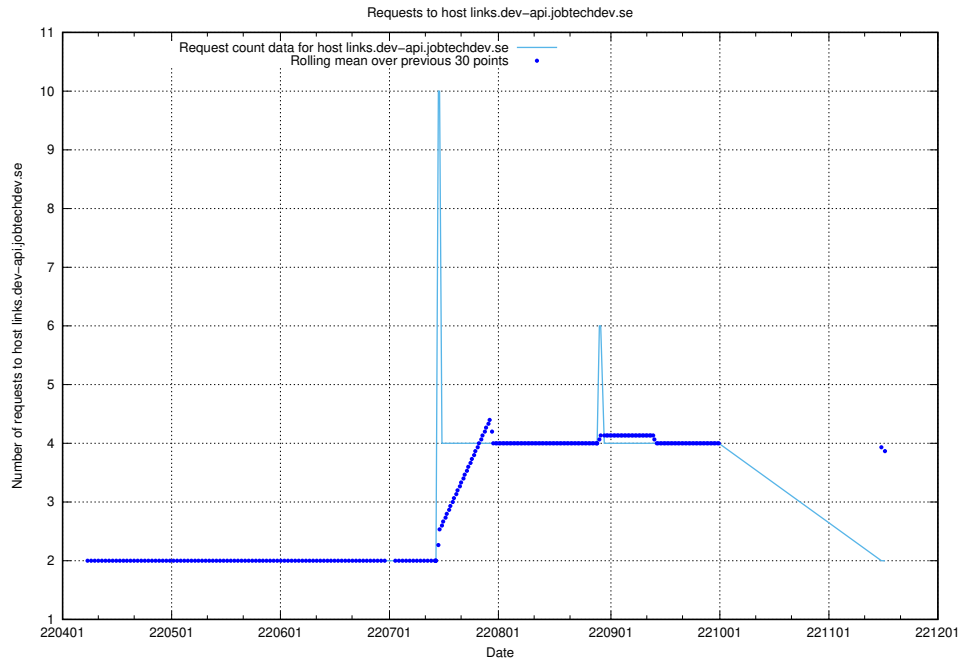

7.469 Usage of links.dev-api.jobtechdev.se

Here, we count the number of requests to host links.dev-api.jobtechdev.se.