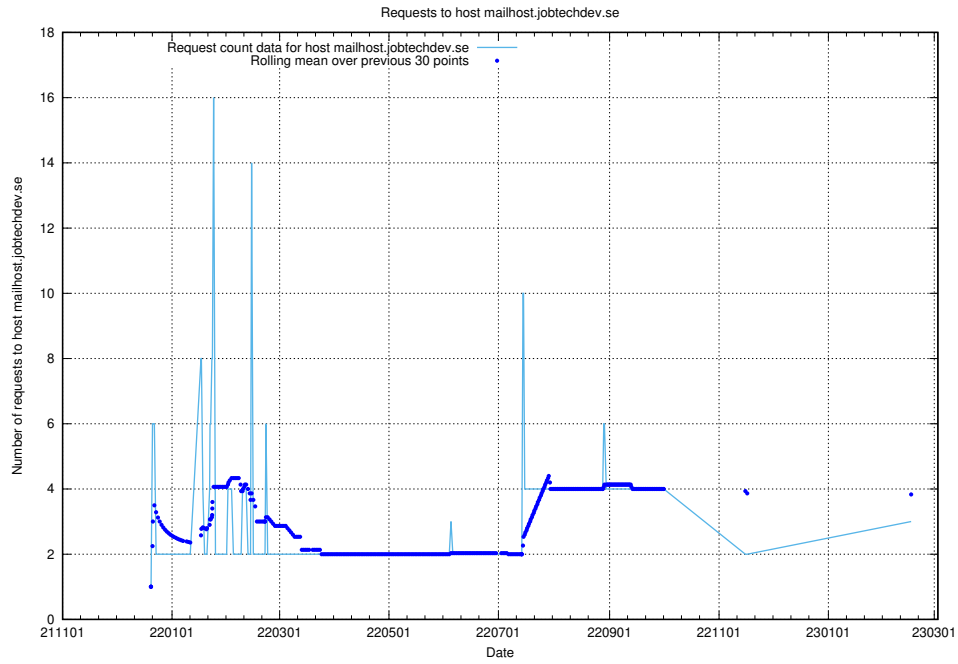

7.196 Usage of mx1.jobtechdev.se

Here, we count the number of requests to host mx1.jobtechdev.se.

7.197 Usage of mailhost.jobtechdev.se

Here, we count the number of requests to host mailhost.jobtechdev.se.