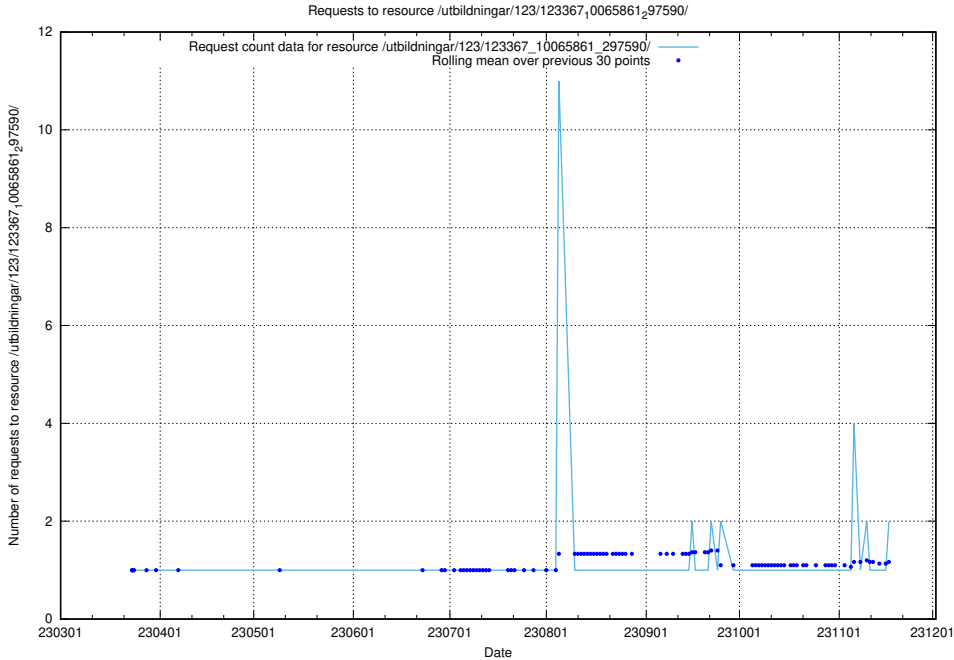

5.630 Usage of /utbildningar/123/123367_10065861_297590/

Here, we count the number of requests to resource /utbildningar/123/123367_10065861_297590/.