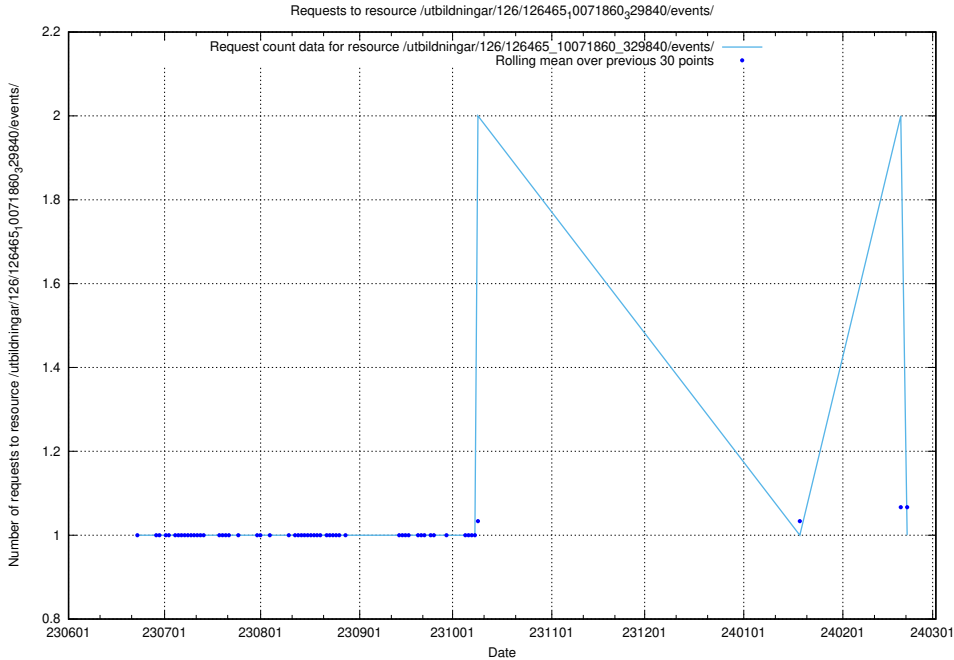

5.5309 Usage of /utbildningar/126/126465_10071860_329840/events/

Here, we count the number of requests to resource /utbildningar/126/126465_10071860_329840/events/