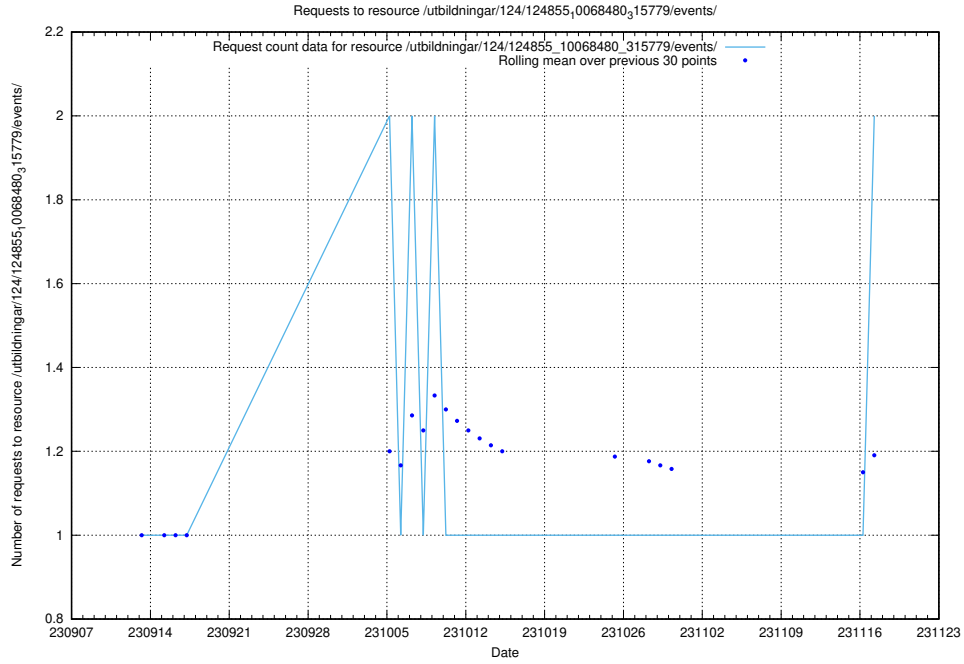

5.614 Usage of /utbildningar/124/124855_10068480_315779/events/

Here, we count the number of requests to resource /utbildningar/124/124855_10068480_315779/events/