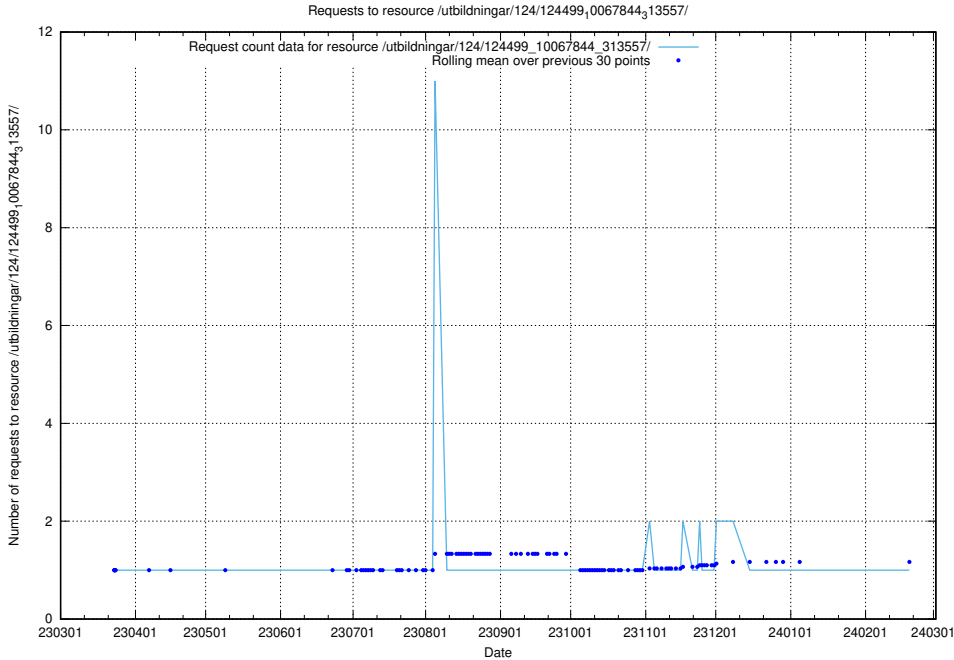

5.2068 Usage of /utbildningar/124/124499_10067844_313557/

Here, we count the number of requests to resource /utbildningar/124/124499_10067844_313557/.