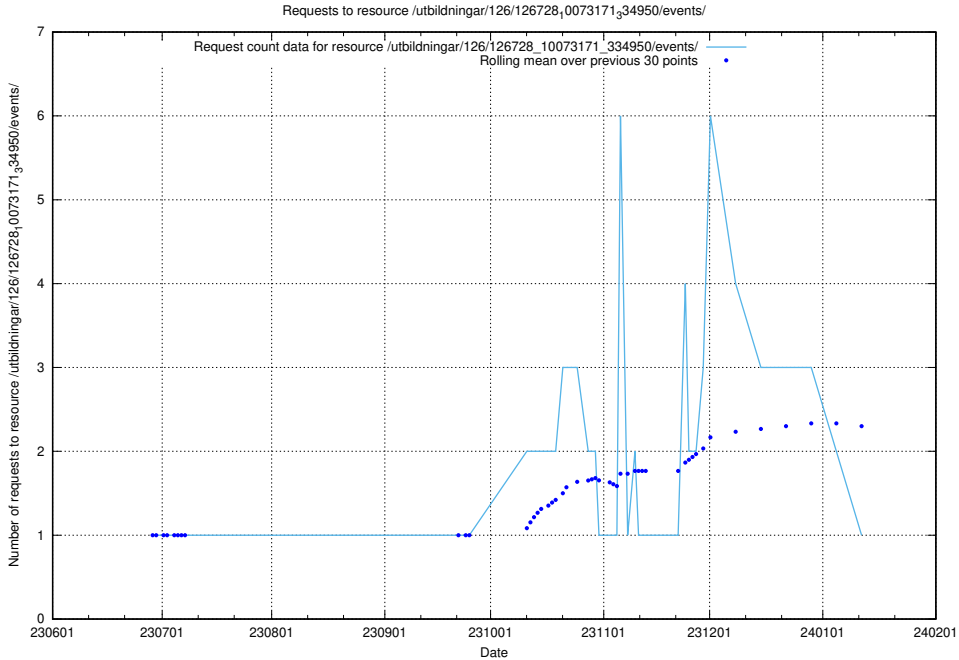

5.5102 Usage of /utbildningar/126/126728_10073171_334950/

Here, we count the number of requests to resource /utbildningar/126/126728_10073171_334950/.

5.5103 Usage of /utbildningar/126/126728_10073151_334946/events/