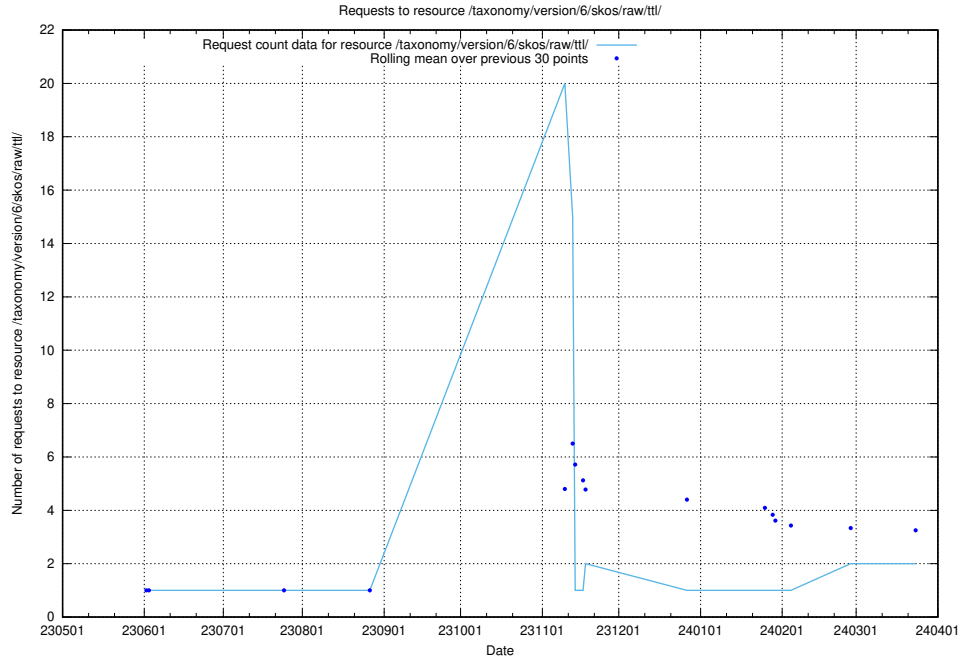

5.768 Usage of /taxonomy/version/6/skos/raw/ttl/

Here, we count the number of requests to resource /taxonomy/version/6/skos/raw/ttl/.