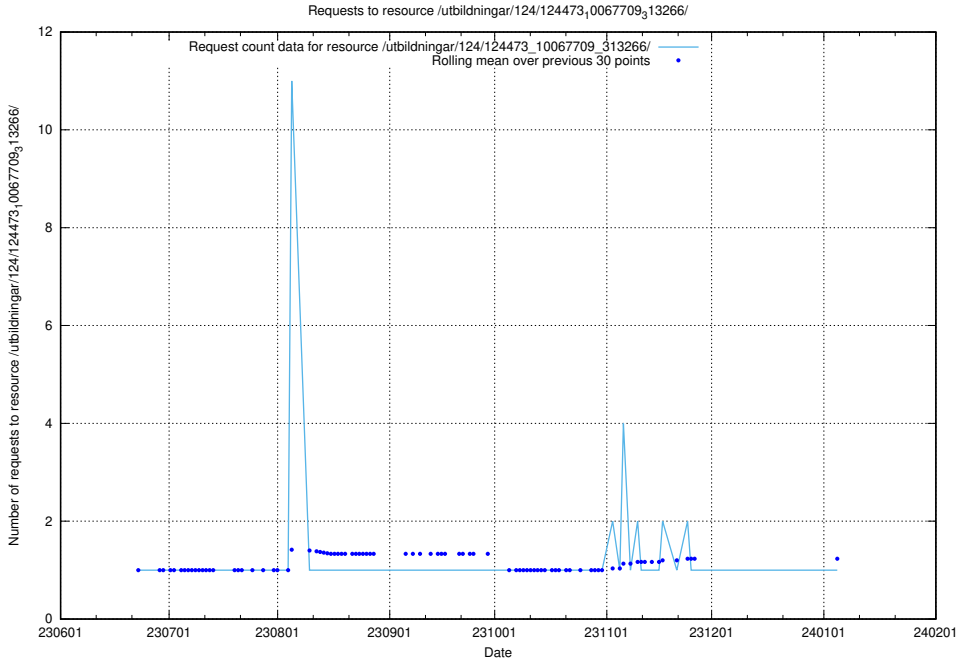

5.5465 Usage of /utbildningar/124/124473_10067709_313266/

Here, we count the number of requests to resource /utbildningar/124/124473_10067709_313266/.