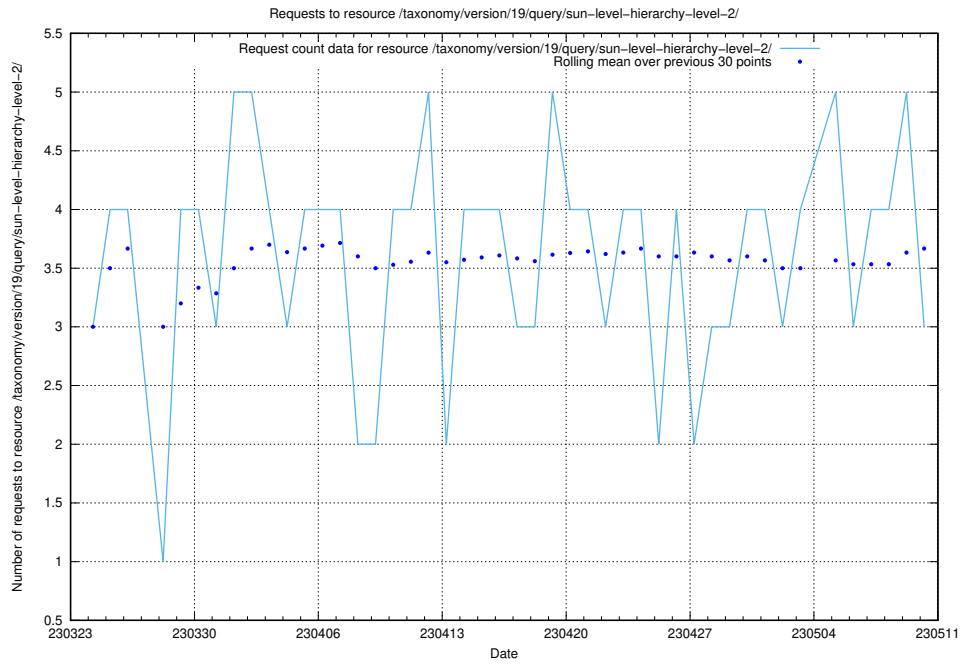

5.305 Usage of /taxonomy/version/19/query/sun-level-hierarchy-level-2/

Here, we count the number of requests to resource /taxonomy/version/19/query/sun-level-hierarchy-level-2/.