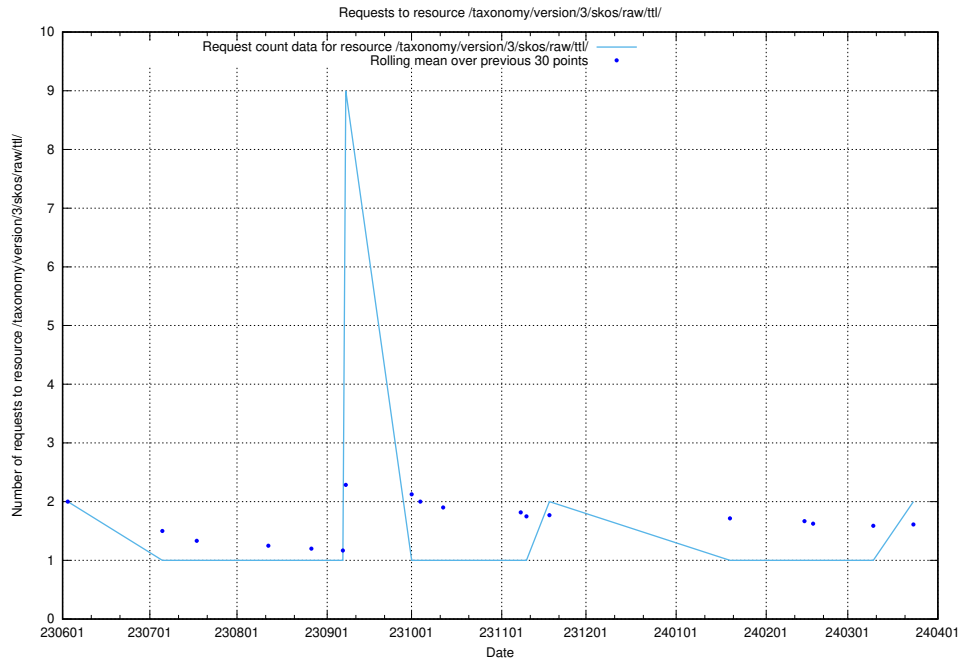

5.767 Usage of /taxonomy/version/3/skos/raw/ttl/

Here, we count the number of requests to resource /taxonomy/version/3/skos/raw/ttl/.