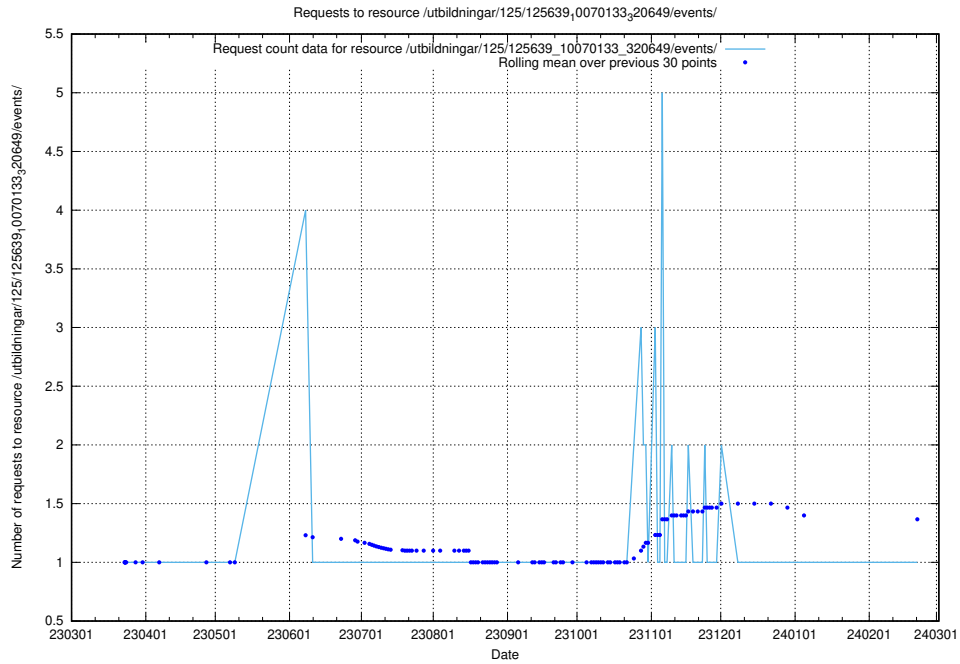

5.948 Usage of /utbildningar/125/125639_10070133_320649/events/

Here, we count the number of requests to resource /utbildningar/125/125639_10070133_320649/events/