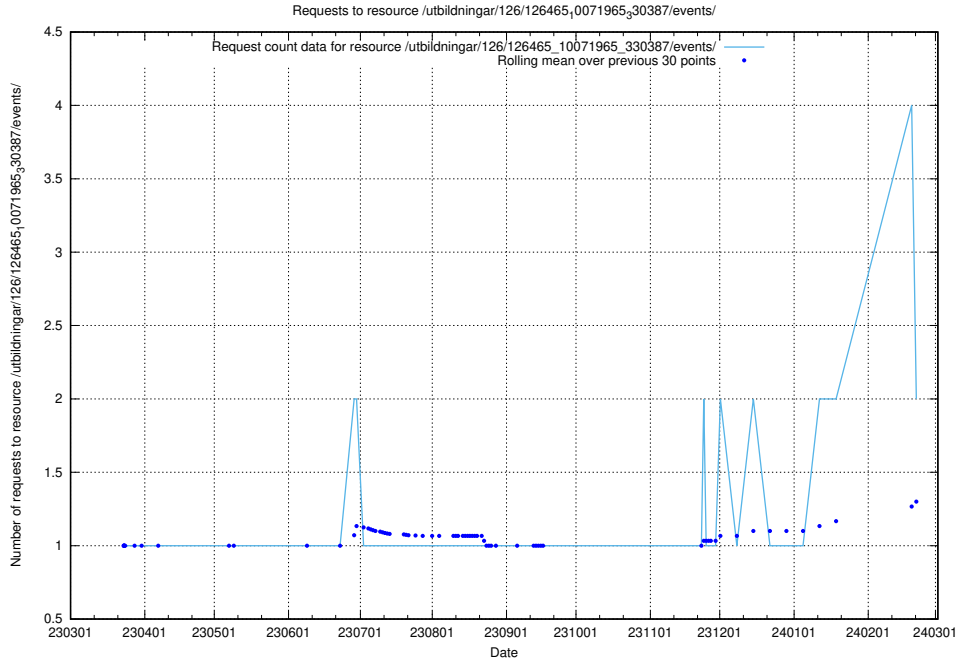

5.849 Usage of /utbildningar/126/126465_10071965_330387/events/

Here, we count the number of requests to resource /utbildningar/126/126465_10071965_330387/events/