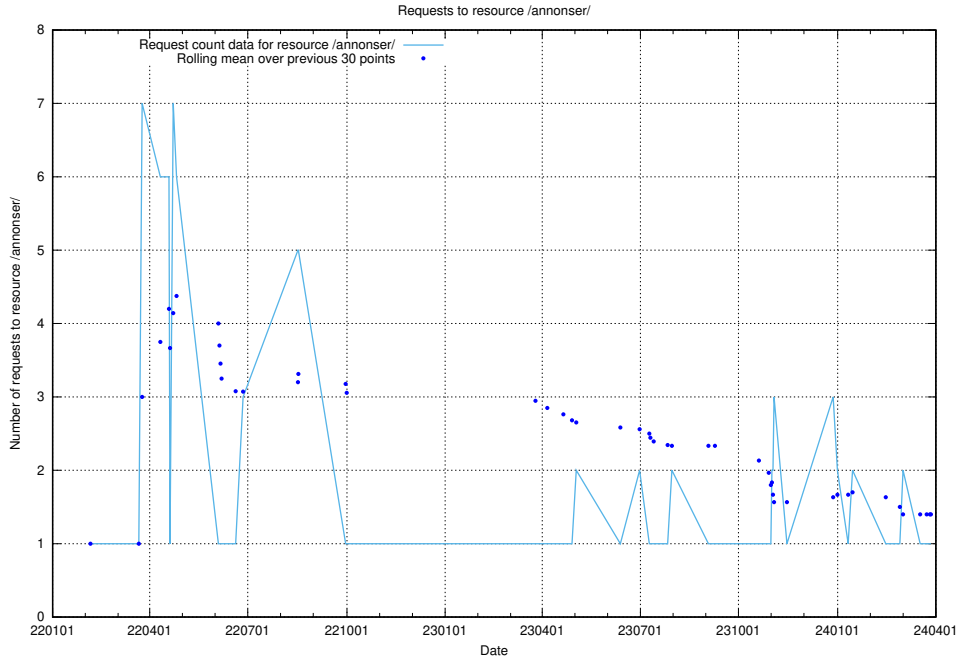

5.2185 Usage of /annonser/

Here, we count the number of requests to resource /annonser/.