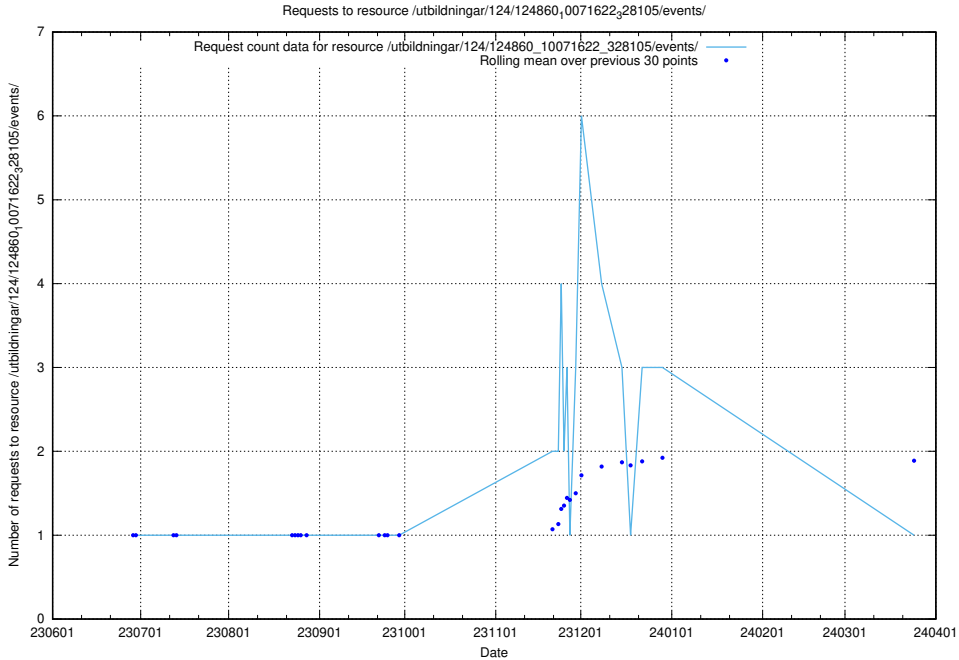

5.5138 Usage of /utbildningar/124/124860_10071622_328105/events/

Here, we count the number of requests to resource /utbildningar/124/124860_10071622_328105/events/