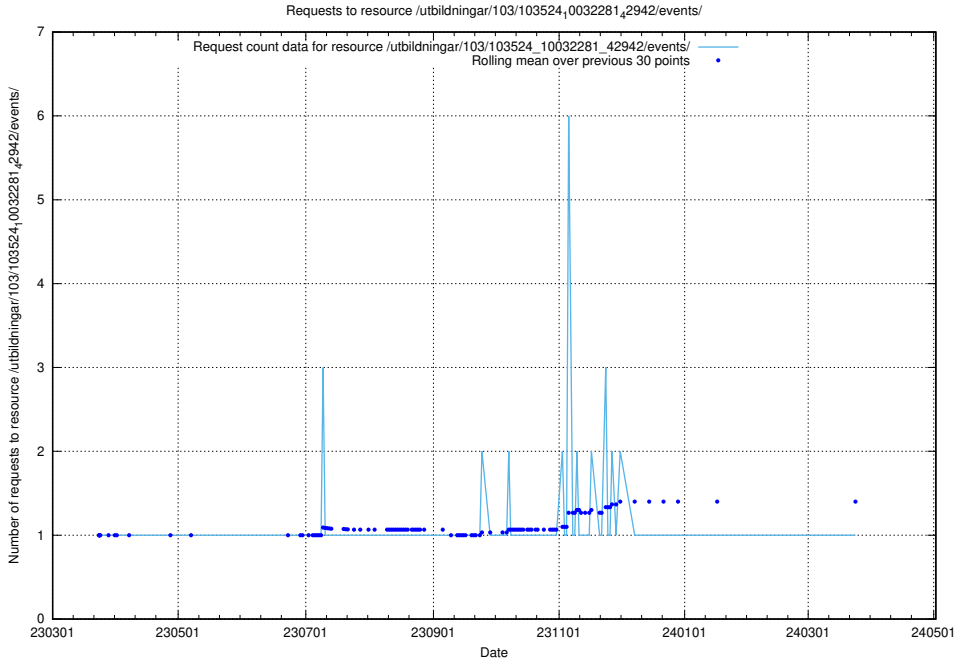

5.5099 Usage of /utbildningar/103/103524_10032281_42942/events/

Here, we count the number of requests to resource /utbildningar/103/103524_10032281_42942/events/.