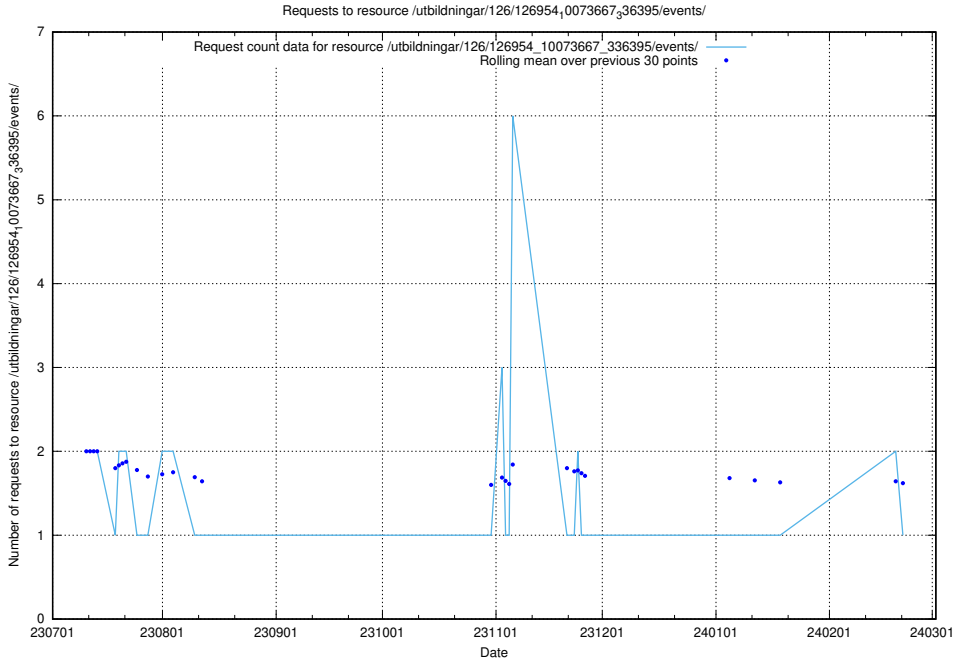

5.4768 Usage of /utbildningar/126/126954_10073667_336395/events/

Here, we count the number of requests to resource /utbildningar/126/126954_10073667_336395/events/