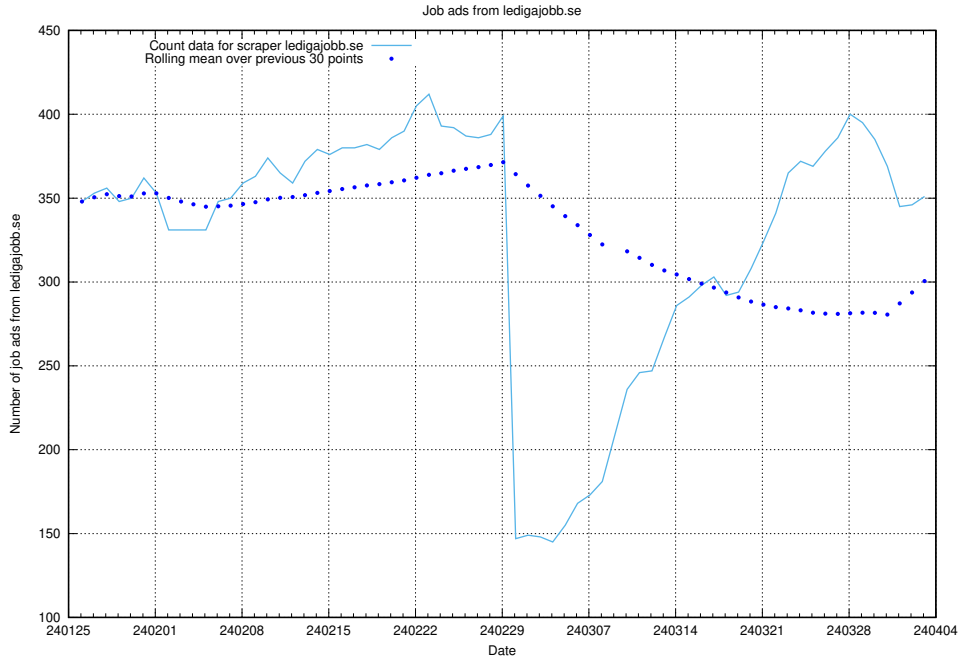

Here, we count the number of job ads scraped from ledigajobb.se.

13.11 Number of ads by scraper thehub.io

Here, we count the number of job ads scraped from thehub.io.

13.12 Number of ads by scraper onepartnergroup.se