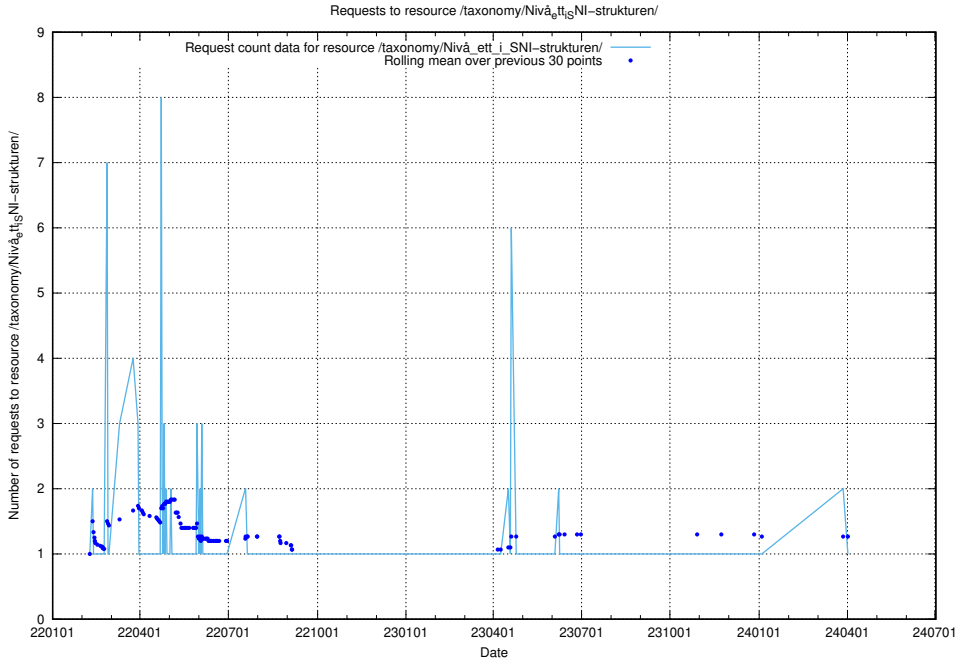

5.1876 Usage of /taxonomy/Nivå_ett_i_SNI-strukturen/

Here, we count the number of requests to resource /taxonomy/Nivå_ett_i_SNI-strukturen/.