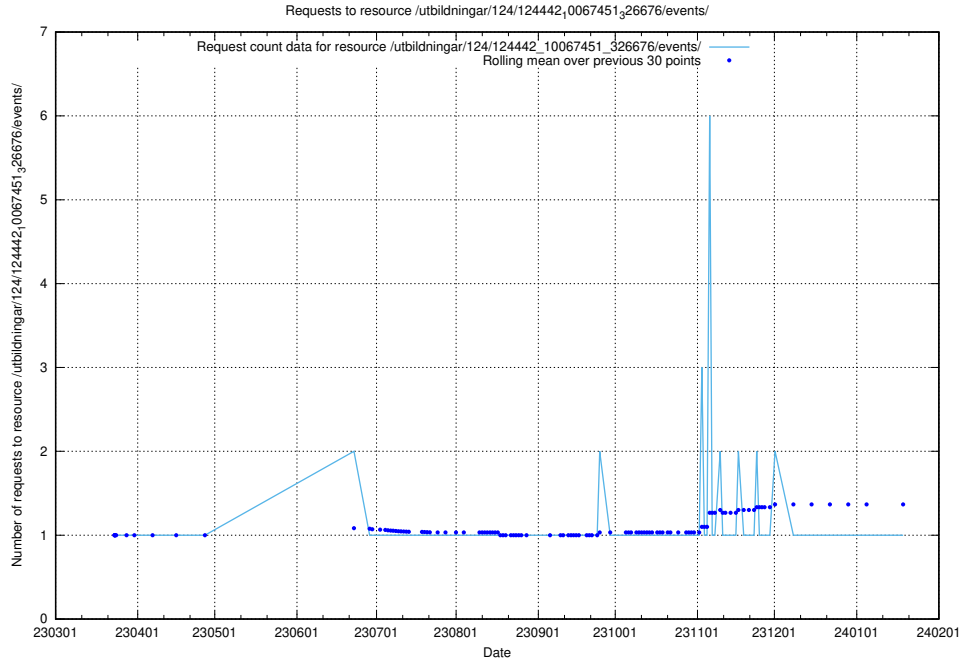

5.3133 Usage of /utbildningar/124/124442_10067451_326676/events/

Here, we count the number of requests to resource /utbildningar/124/124442_10067451_326676/events/