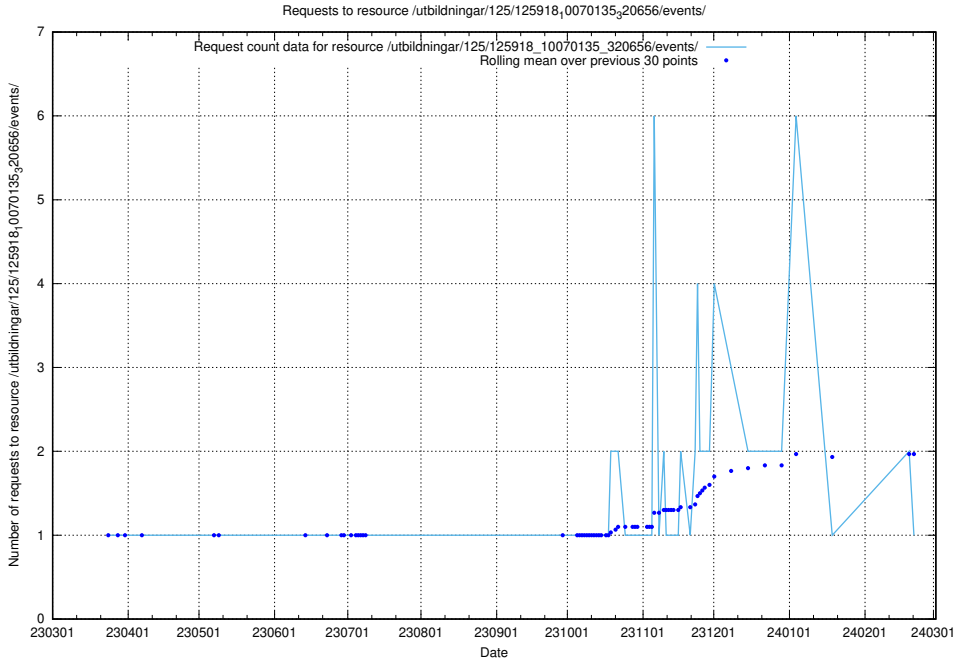

5.5863 Usage of /utbildningar/125/125918_10070135_320656/events/

Here, we count the number of requests to resource /utbildningar/125/125918_10070135_320656/events/