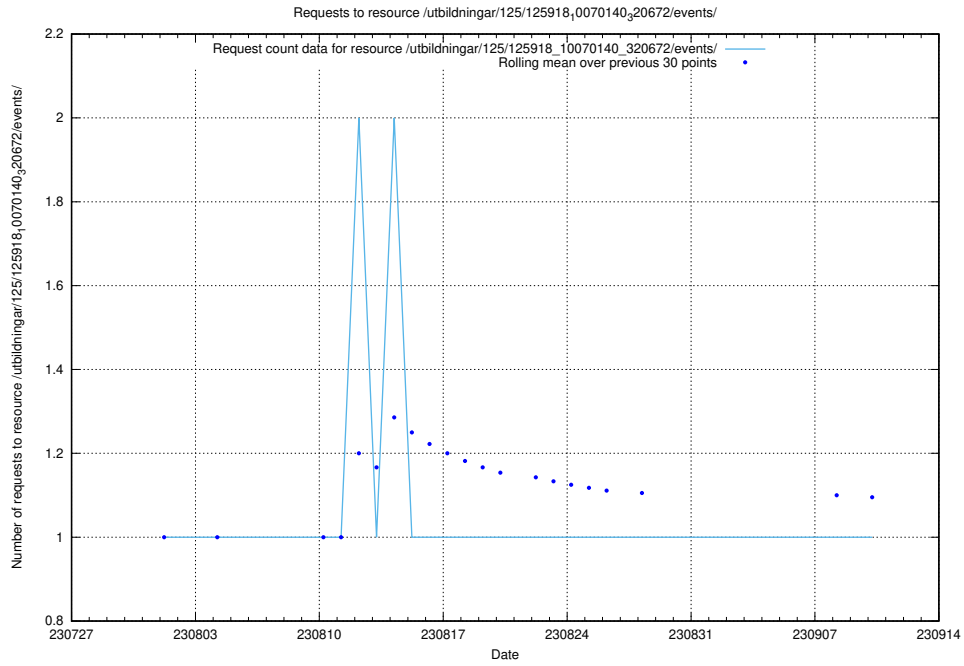

5.4553 Usage of /utbildningar/125/125918_10070140_320672/events/

Here, we count the number of requests to resource /utbildningar/125/125918_10070140_320672/events/