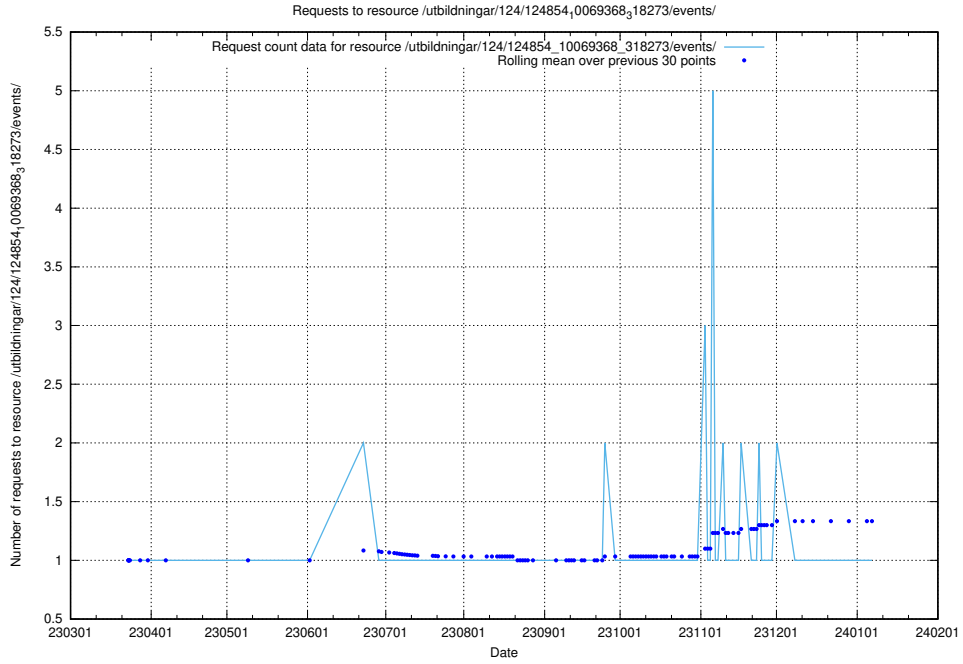

Here, we count the number of requests to resource /utbildningar/124/124854_10069845_319853/.

5.1100 Usage of /utbildningar/124/124854_10069368_318273/events/

Here, we count the number of requests to resource /utbildningar/124/124854_10069368_318273/events/