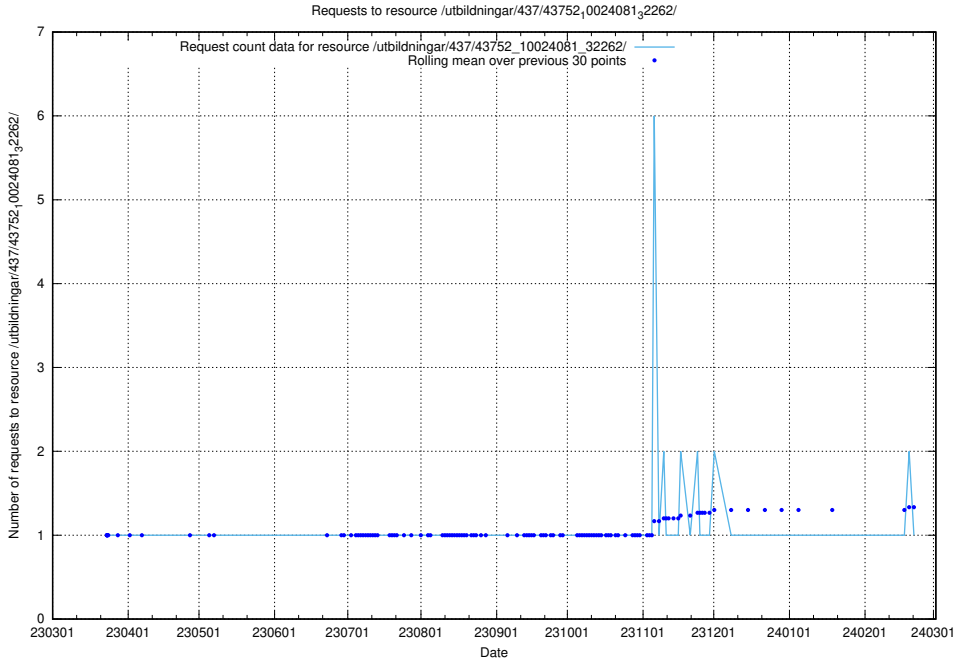

5.6016 Usage of /utbildningar/437/43752_10024081_32262/

Here, we count the number of requests to resource /utbildningar/437/43752_10024081_32262/.