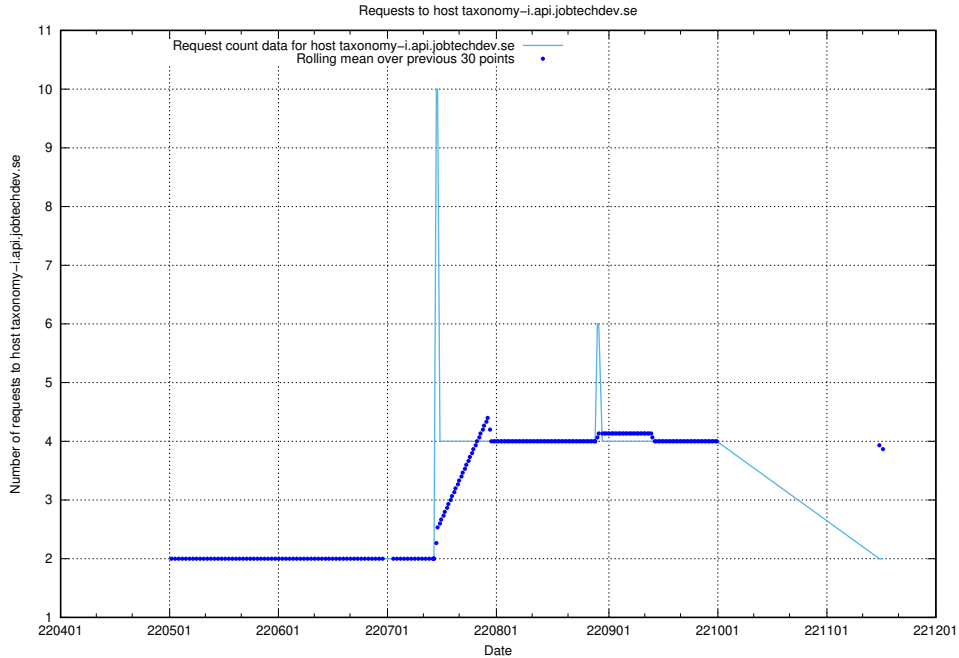

7.432 Usage of `oauth-openshift.prod.services.jtech.se`

Here, we count the number of requests to host `oauth-openshift.prod.services.jtech.se`.

7.433 Usage of taxonomy-i.api.jobtechdev.se

Here, we count the number of requests to host taxonomy-i.api.jobtechdev.se.