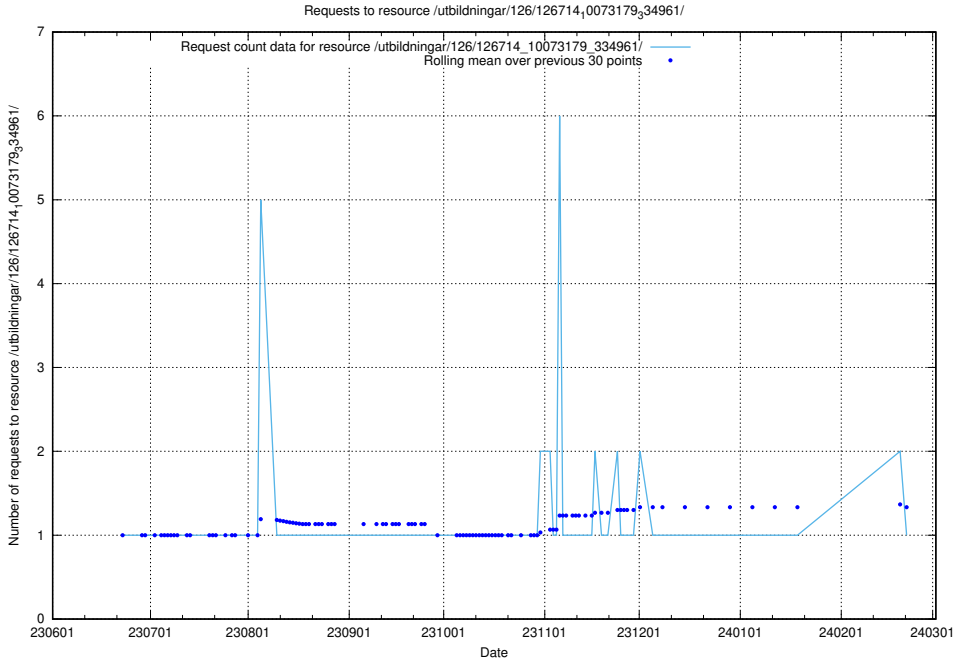

5.5275 Usage of /utbildningar/126/126714_10073179_334961/

Here, we count the number of requests to resource /utbildningar/126/126714_10073179_334961/.