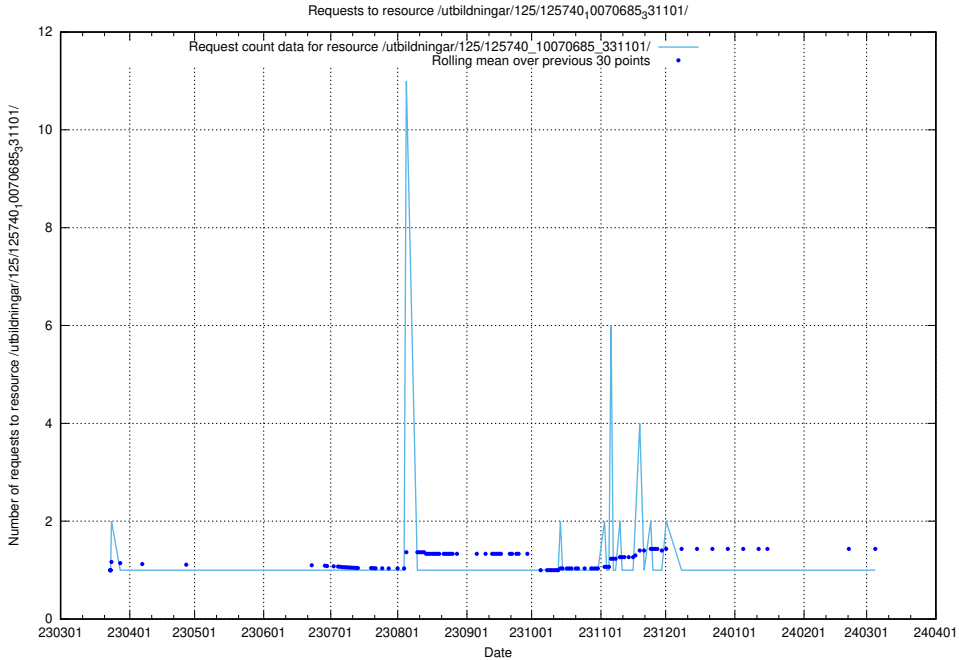

5.880 Usage of /utbildningar/125/125740_10070685_331101/

Here, we count the number of requests to resource /utbildningar/125/125740_10070685_331101/.