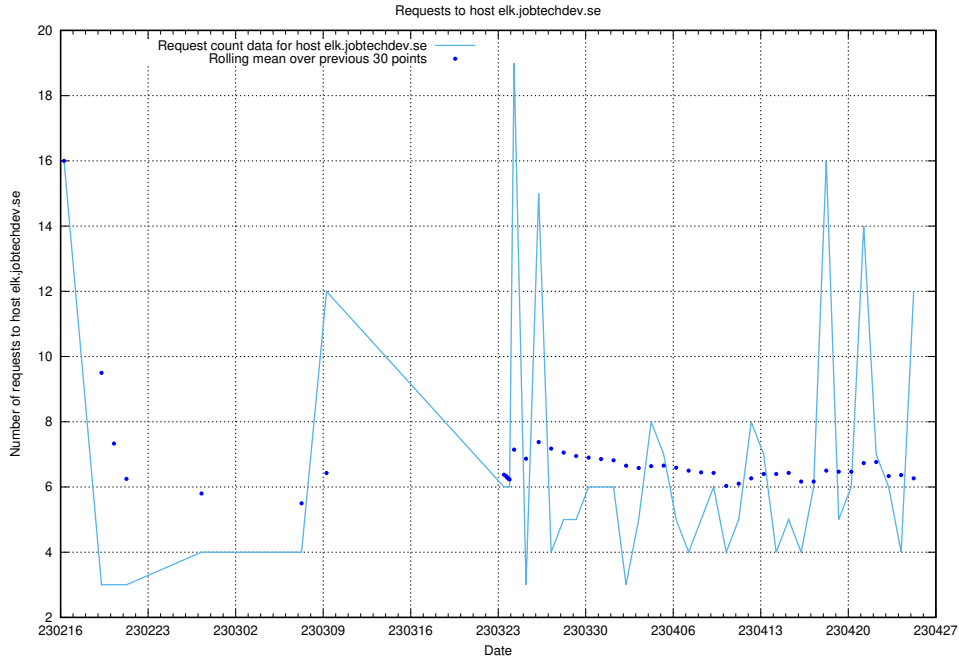

7.47 Usage of elk.jobtechdev.se

Here, we count the number of requests to host elk.jobtechdev.se.