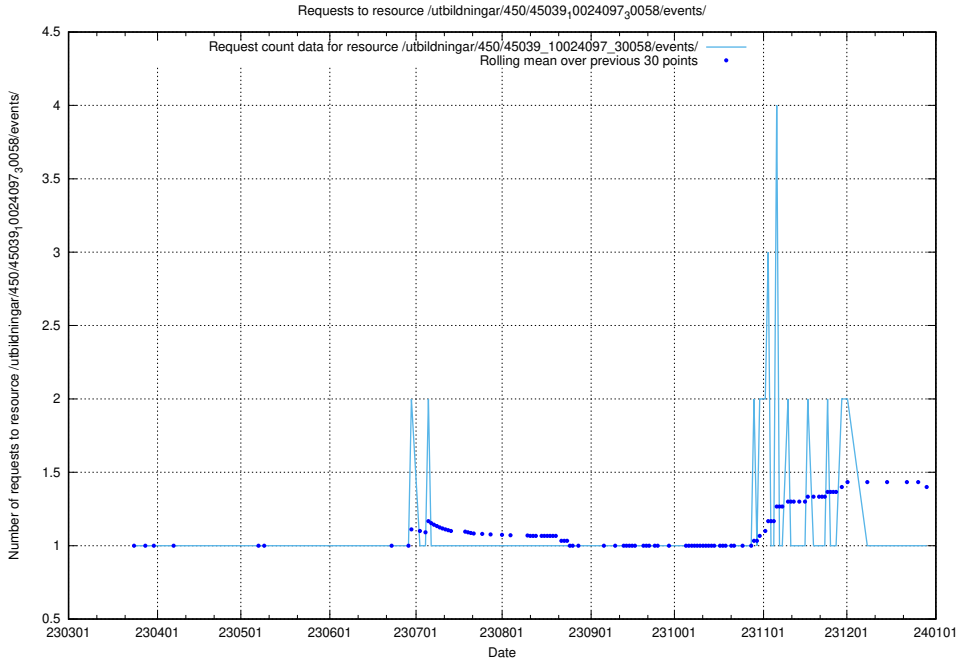

5.5818 Usage of /utbildningar/450/45039_10024097_30058/events/

Here, we count the number of requests to resource /utbildningar/450/45039_10024097_30058/events/.