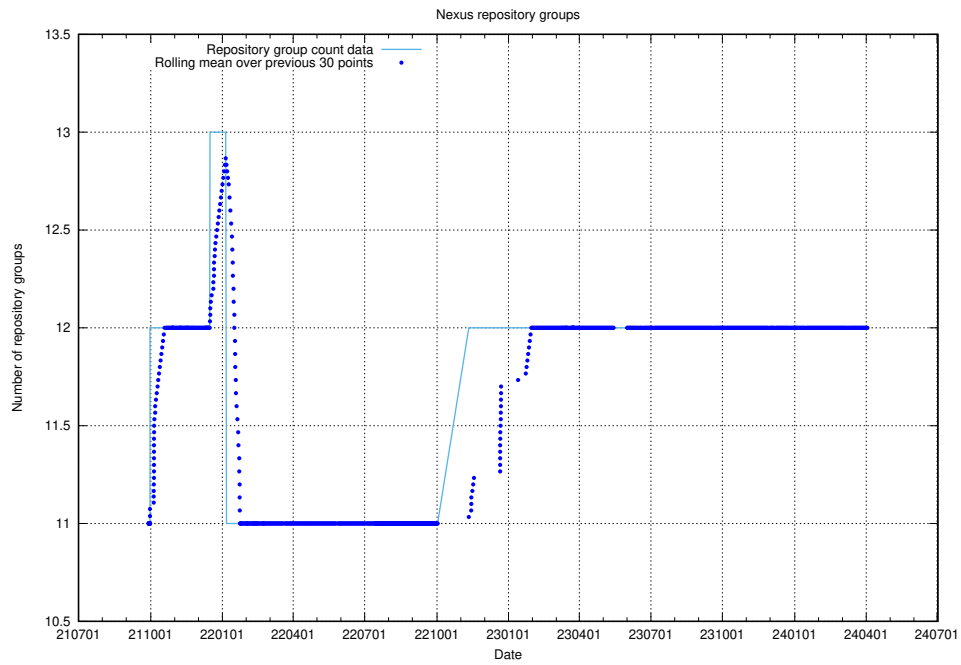

9 Nexus

This section contains statistics from the [image and package repositories](https://nexus.jobtechdev.se)⁹ of JobTech.

9.1 Number of repository groups in Nexus

A graph showing the number of repository groups.

⁹<https://nexus.jobtechdev.se>