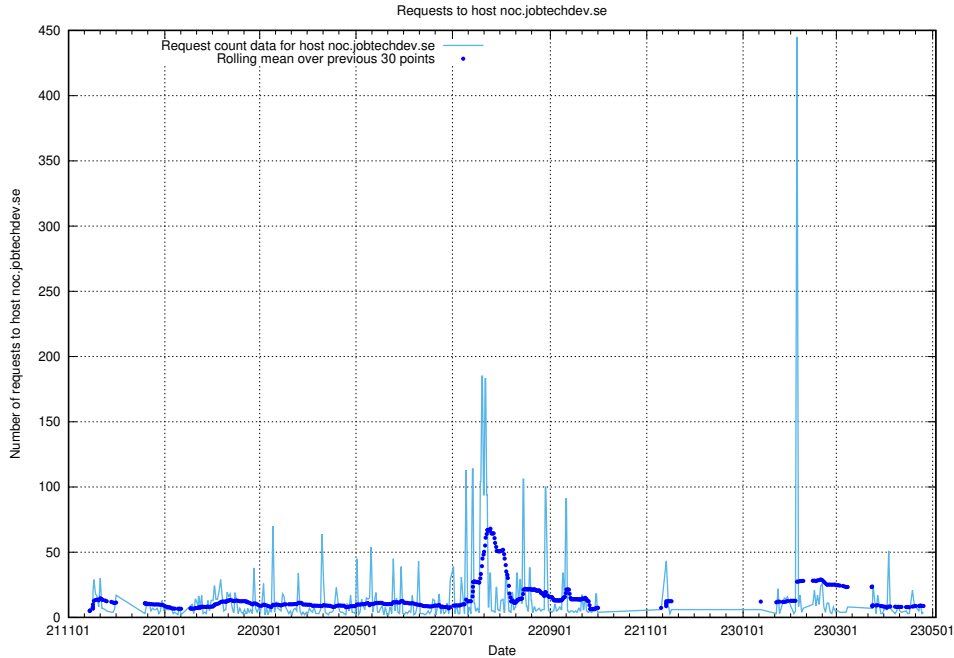

7.161 Usage of noc.jobtechdev.se

Here, we count the number of requests to host noc.jobtechdev.se.