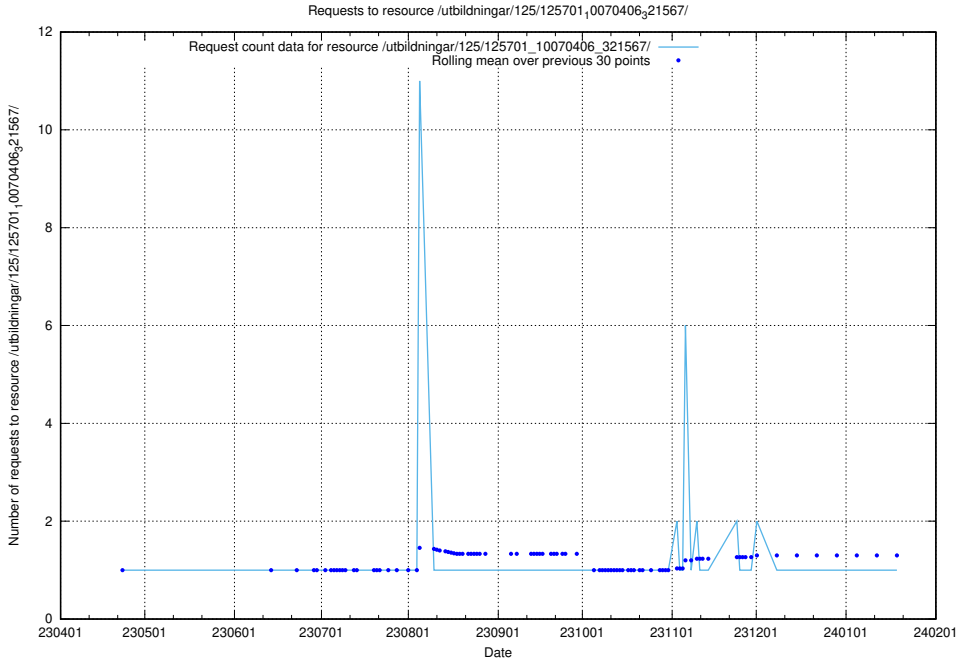

5.5707 Usage of /utbildningar/125/125701_10070406_321567/

Here, we count the number of requests to resource /utbildningar/125/125701_10070406_321567/.