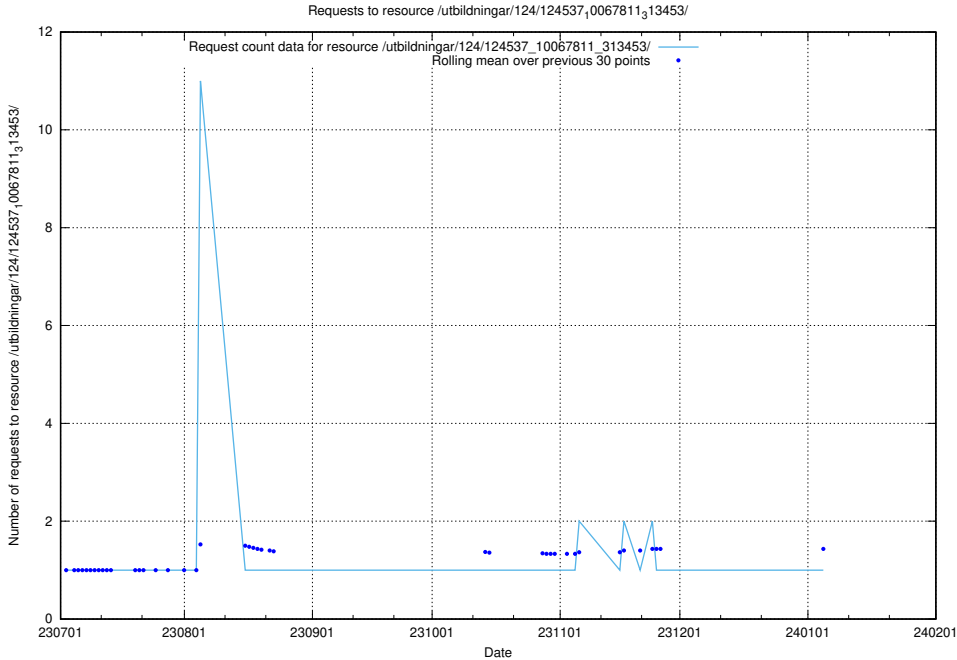

5.5024 Usage of /utbildningar/124/124537_10067811_313453/

Here, we count the number of requests to resource /utbildningar/124/124537_10067811_313453/.