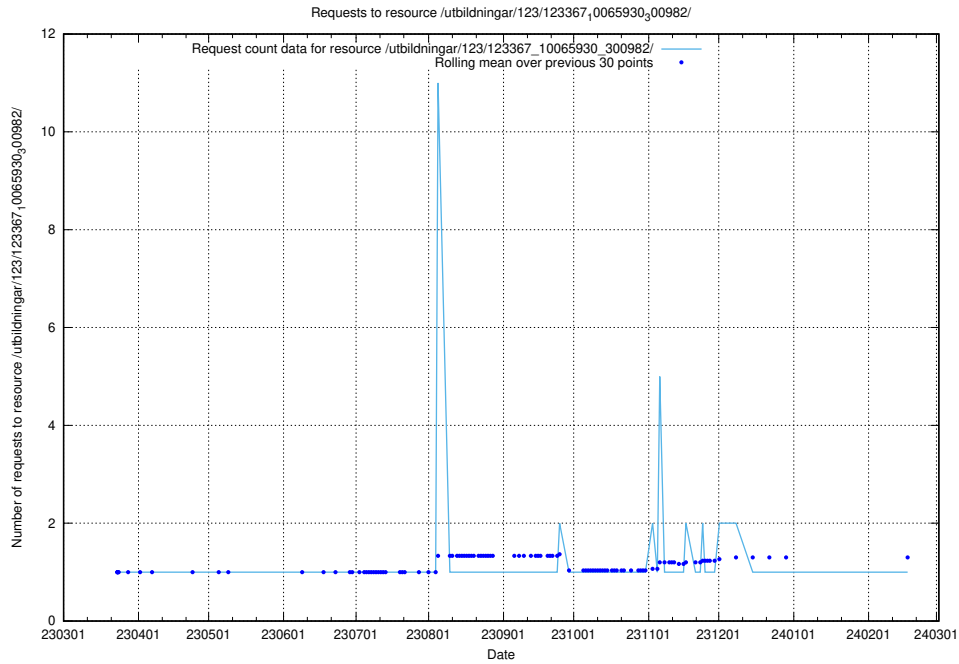

5.4285 Usage of /utbildningar/123/123367_10065930_300982/

Here, we count the number of requests to resource /utbildningar/123/123367_10065930_300982/.