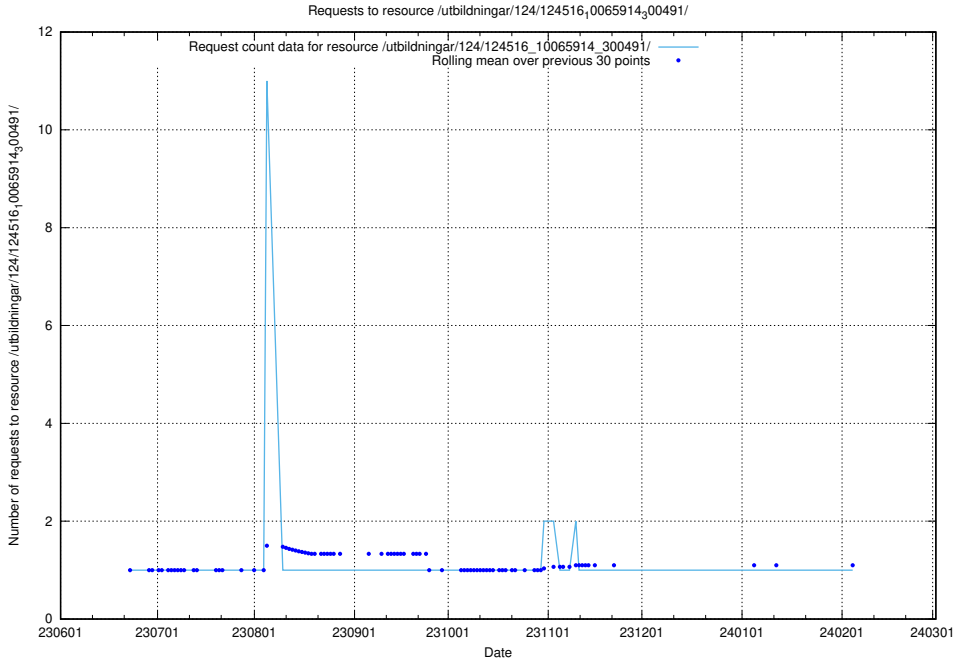

5.5425 Usage of /utbildningar/124/124516_10065914_300491/

Here, we count the number of requests to resource /utbildningar/124/124516_10065914_300491/.