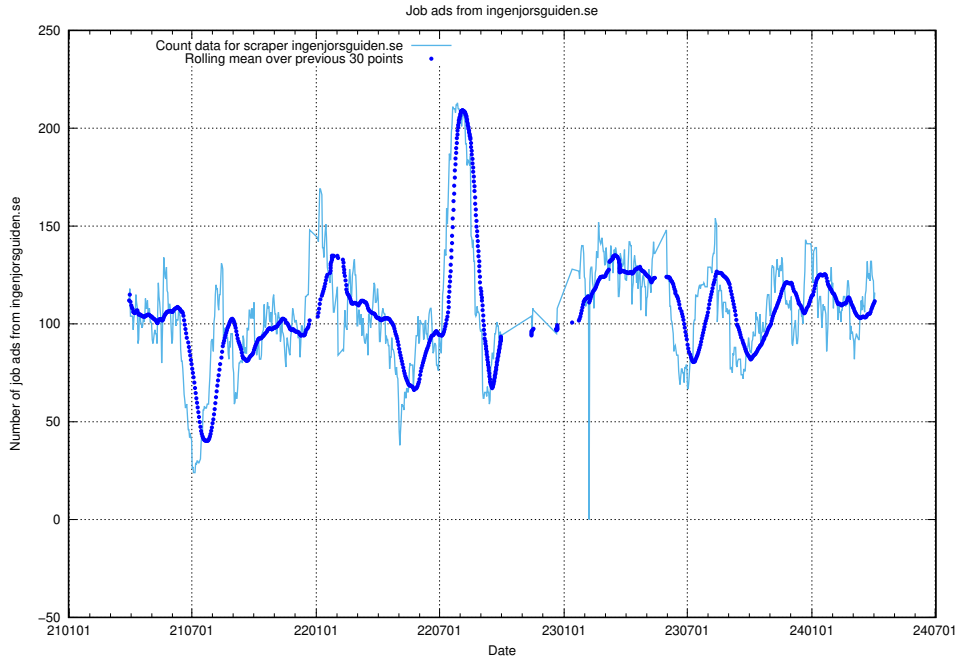

13.13 Number of ads by scraper ingenjorsguiden.se

Here, we count the number of job ads scraped from ingenjorsguiden.se.