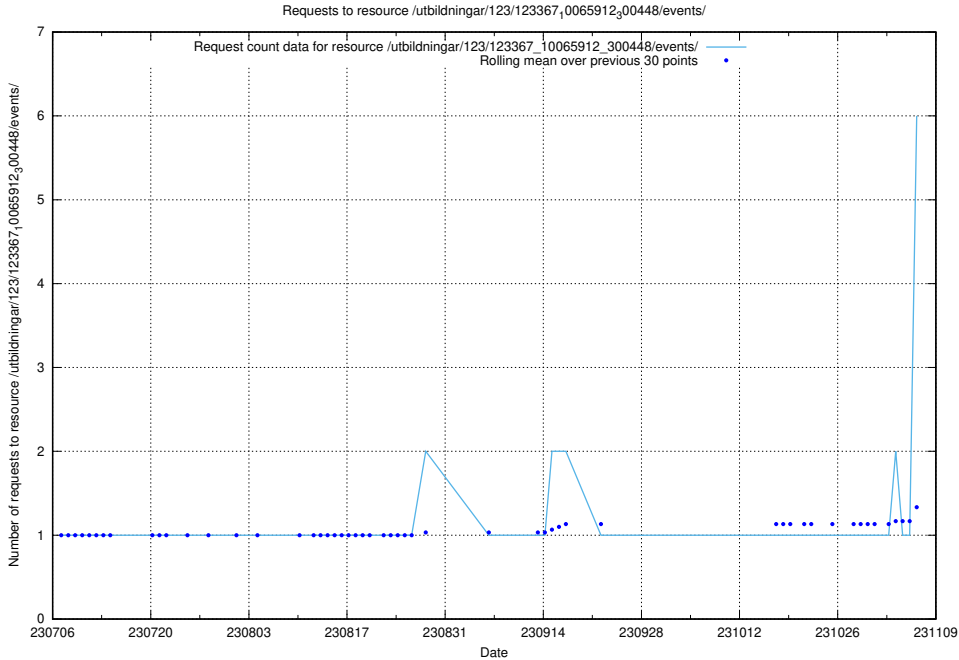

Here, we count the number of requests to resource /taxonomy/version/6/query/employment-variety-concepts/.

5.87 Usage of /utbildningar/123/123367_10065912_300448/events/

Here, we count the number of requests to resource /utbildningar/123/123367_10065912_300448/events/