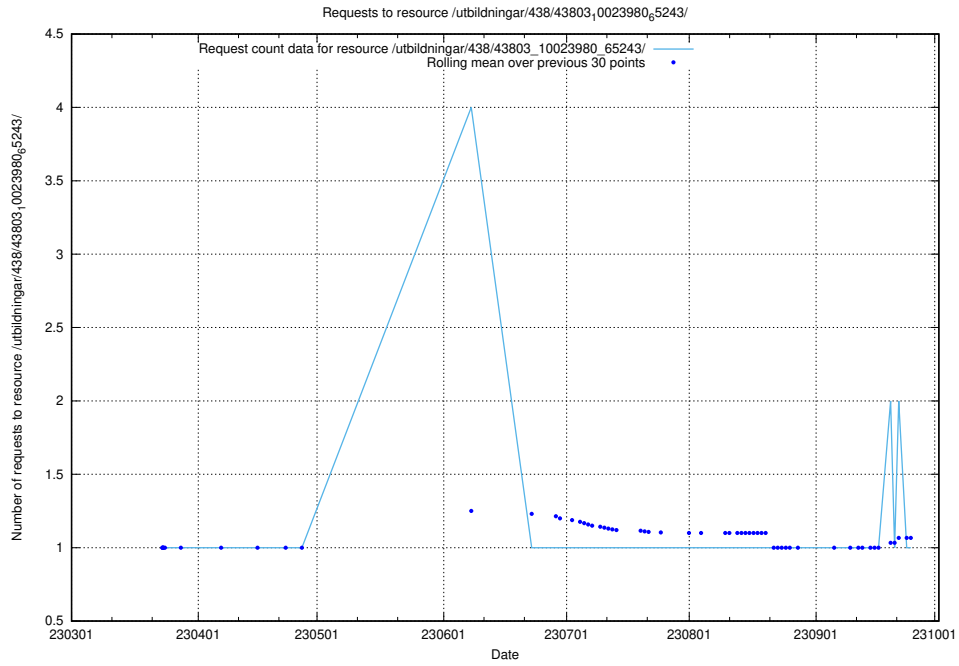

5.5986 Usage of /utbildningar/438/43803_10023980_65243/

Here, we count the number of requests to resource /utbildningar/438/43803_10023980_65243/.