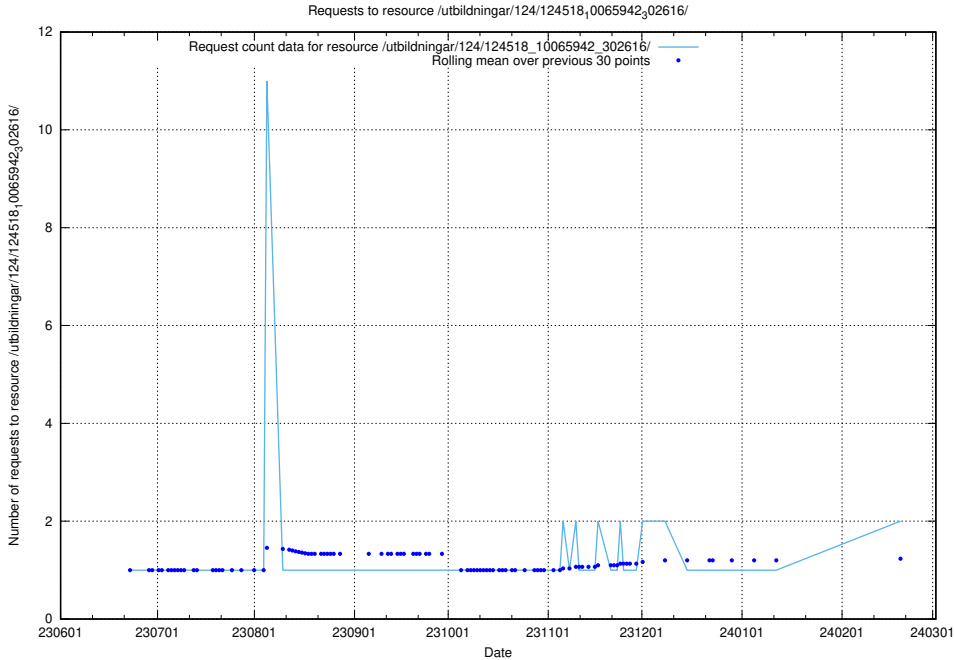

Here, we count the number of requests to resource /utbildningar/124/124934_10072963_334378/events/

5.727 Usage of /utbildningar/124/124518_10065942_302616/

Here, we count the number of requests to resource /utbildningar/124/124518_10065942_302616/.