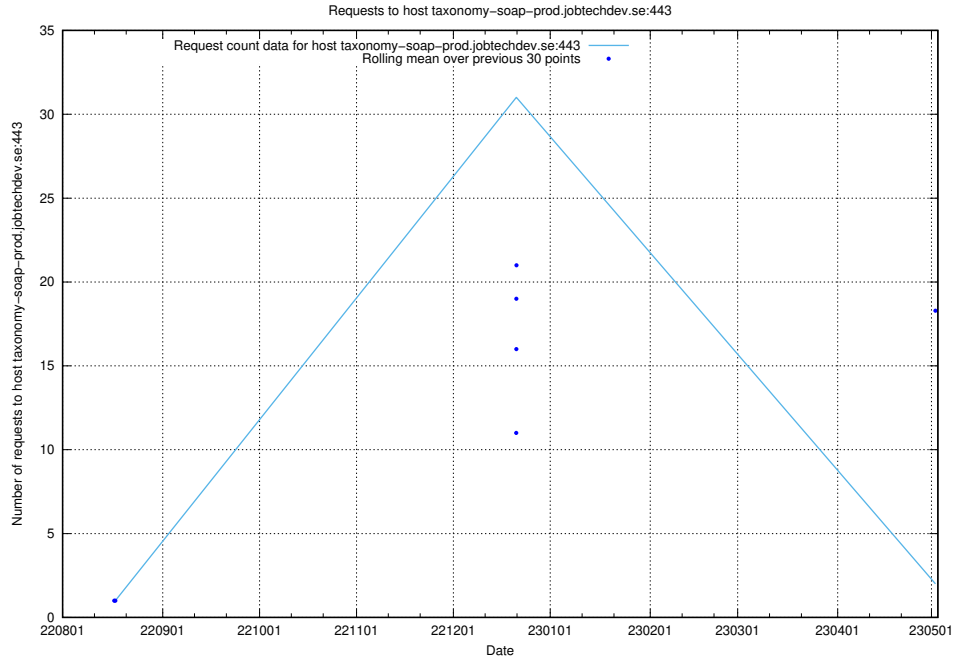

Here, we count the number of requests to host taxonomy-soap-prod.jobtechdev.se:443.

7.342 Usage of historical-develop.jobtechdev.se

Here, we count the number of requests to host historical-develop.jobtechdev.se.