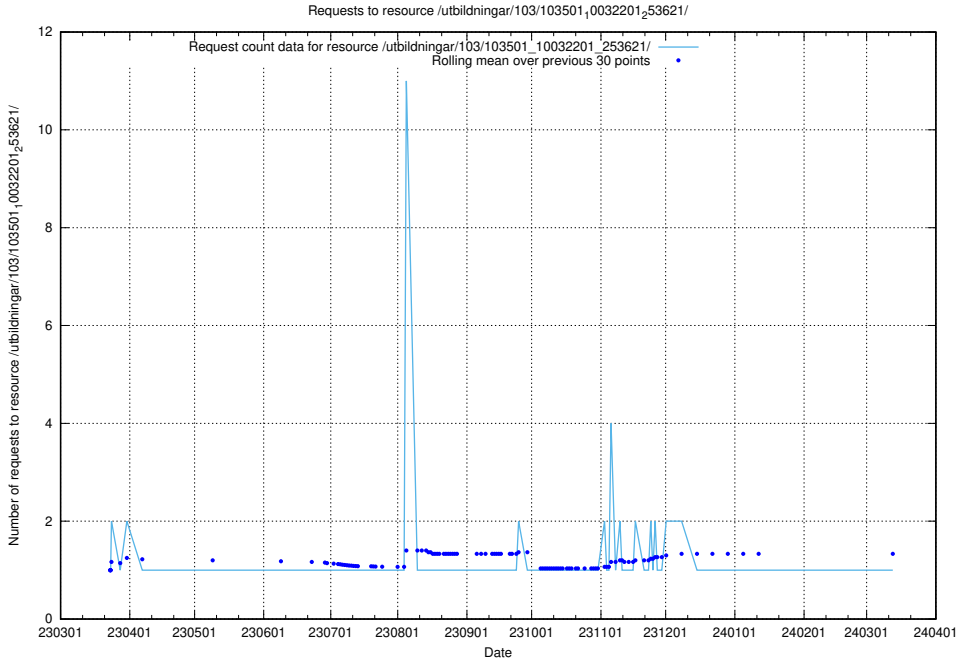

5.5147 Usage of /utbildningar/103/103501_10032201_253621/

Here, we count the number of requests to resource /utbildningar/103/103501_10032201_253621/.