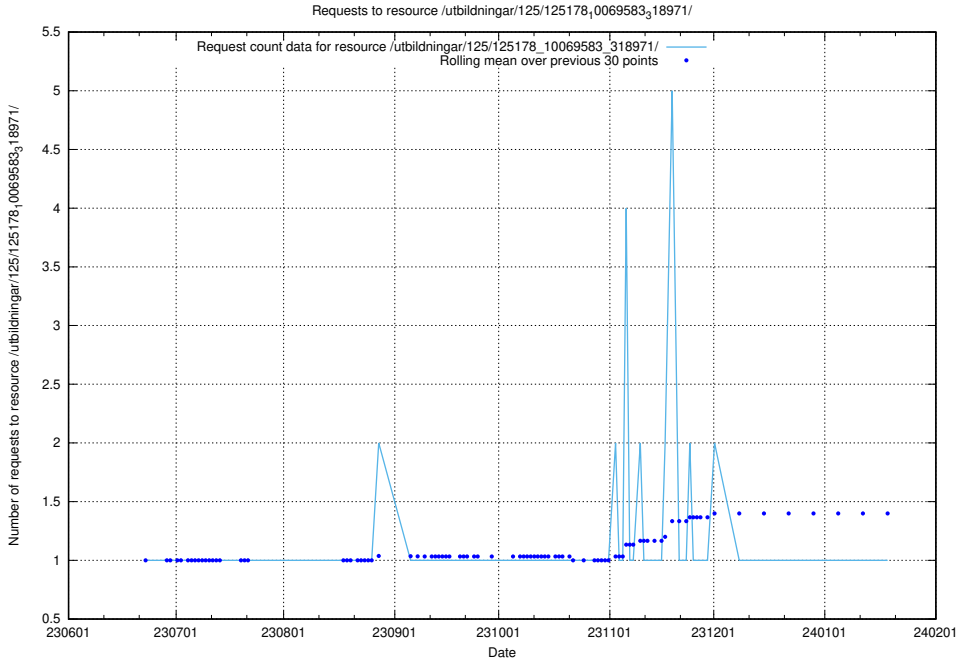

5.5385 Usage of /utbildningar/125/125178_10069583_318971/

Here, we count the number of requests to resource /utbildningar/125/125178_10069583_318971/.