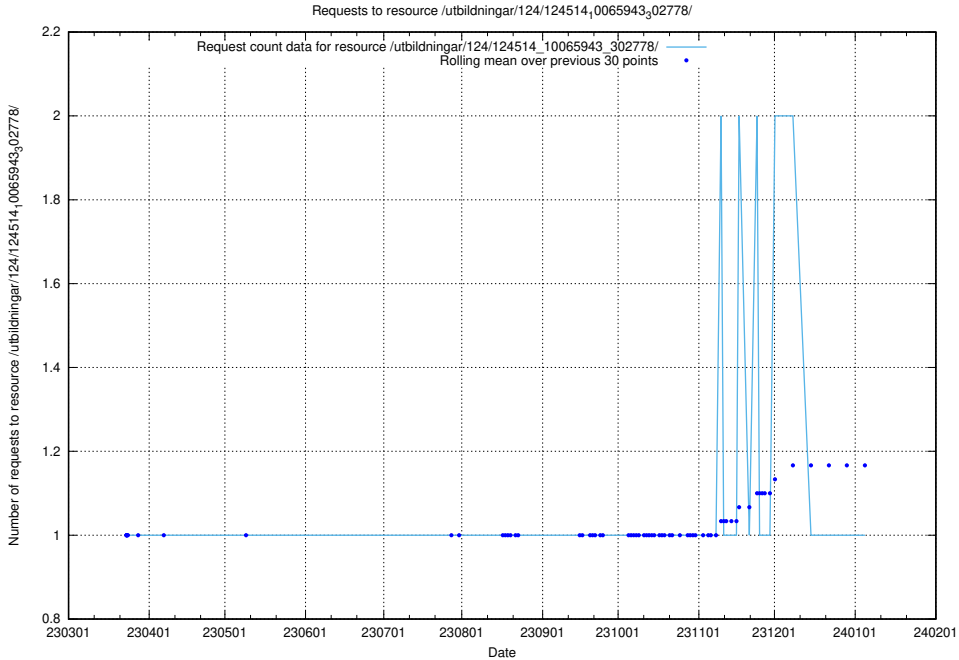

Here, we count the number of requests to resource /utbildningar/utb_emil/122/122969_10065275_281274/

5.1501 Usage of /utbildningar/124/124514_10065943_302778/

Here, we count the number of requests to resource /utbildningar/124/124514_10065943_302778/.