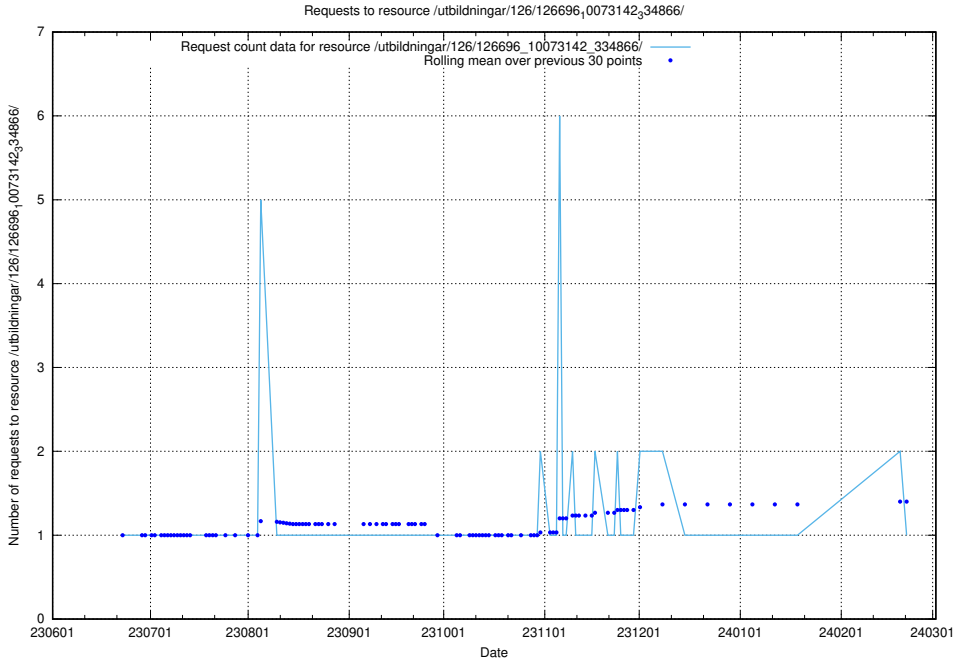

5.5280 Usage of /utbildningar/126/126696_10073142_334866/

Here, we count the number of requests to resource /utbildningar/126/126696_10073142_334866/.