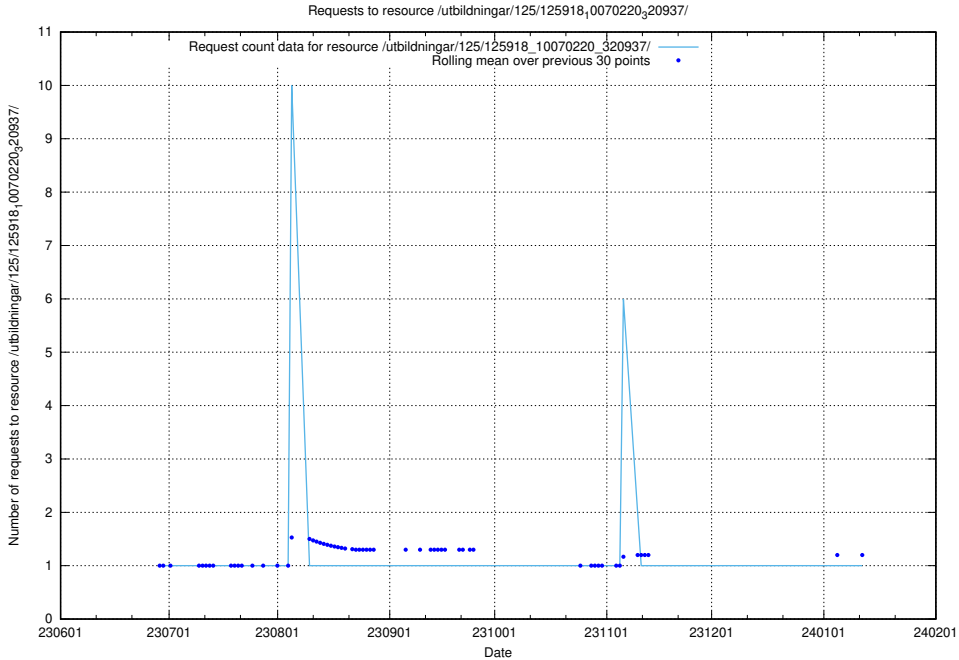

5.5118 Usage of /utbildningar/125/125918_10070220_320937/

Here, we count the number of requests to resource /utbildningar/125/125918_10070220_320937/.