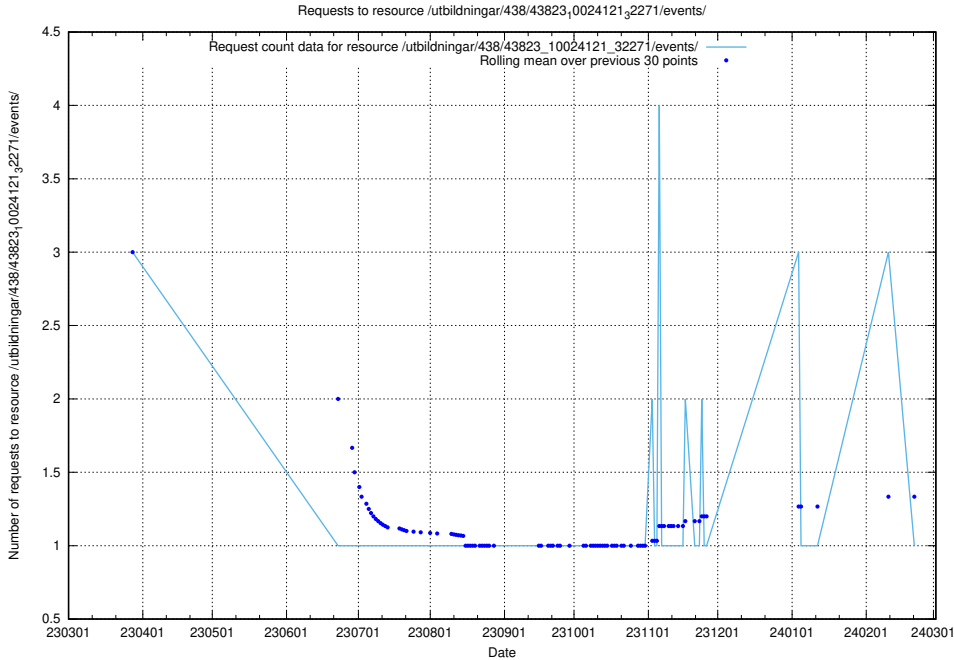

5.5747 Usage of /utbildningar/438/43823_10024121_32271/events/

Here, we count the number of requests to resource /utbildningar/438/43823_10024121_32271/events/.