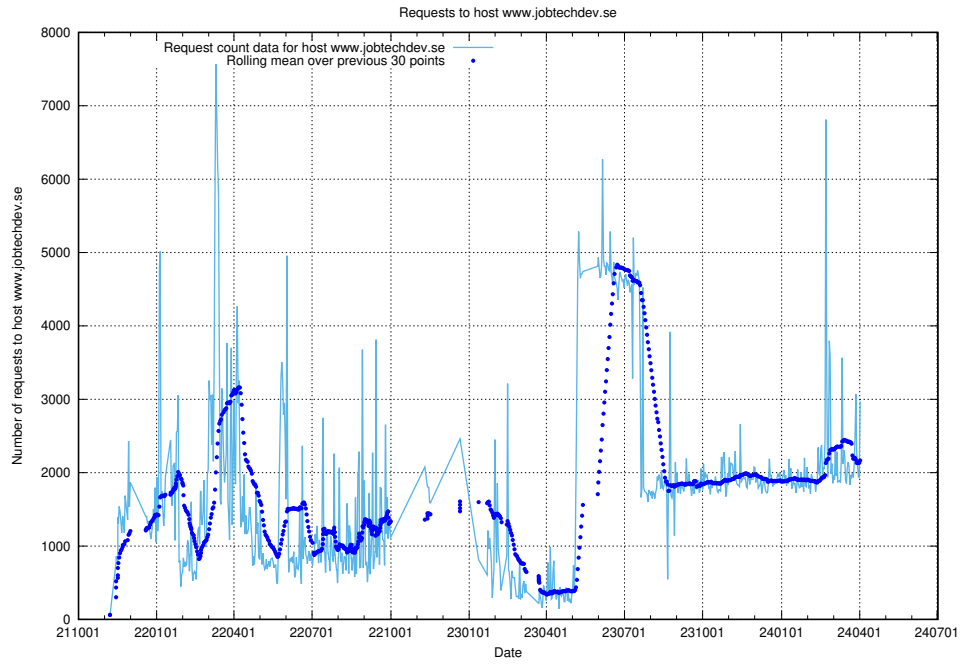

7.16 Usage of www.jobtechdev.se

Here, we count the number of requests to host www.jobtechdev.se.