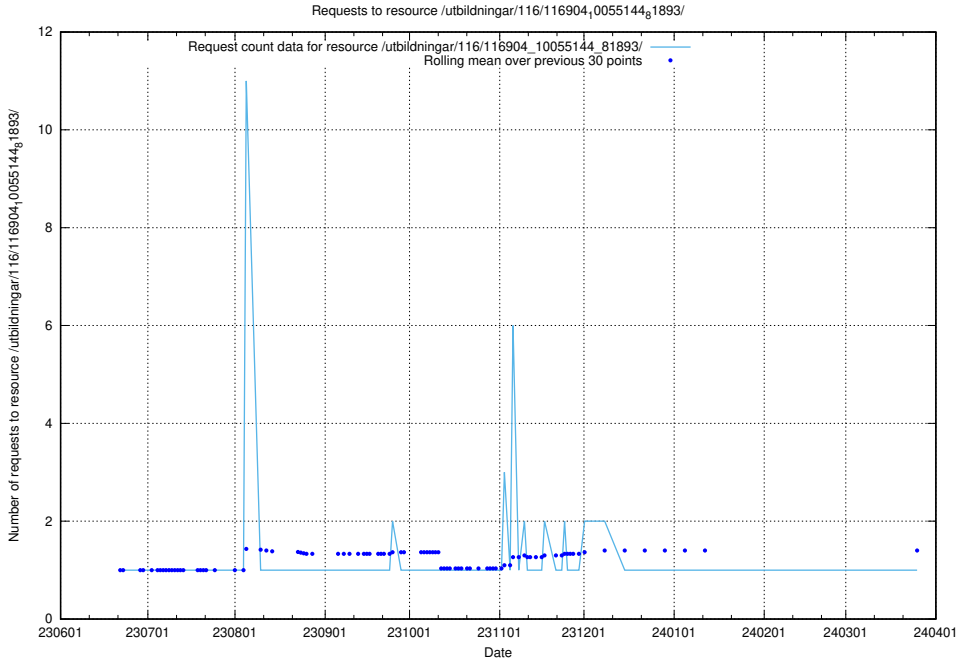

5.5512 Usage of /utbildningar/116/116904_10055144_81893/

Here, we count the number of requests to resource /utbildningar/116/116904_10055144_81893/.