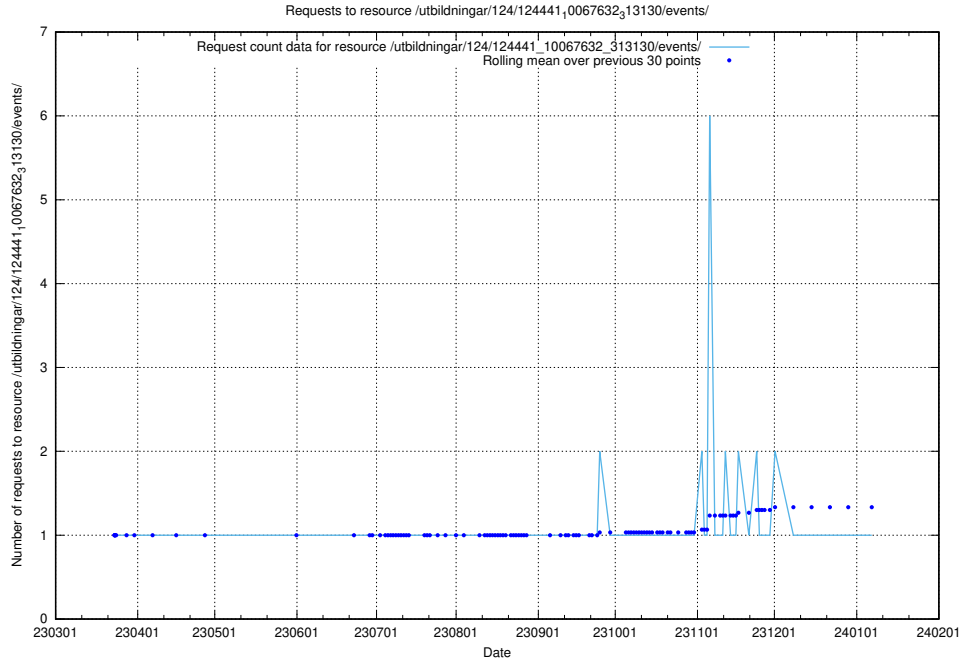

Here, we count the number of requests to resource /utbildningar/utb_emil/124/124520_10066301_308425/

5.3186 Usage of /utbildningar/124/124441_10067632_313130/events/

Here, we count the number of requests to resource /utbildningar/124/124441_10067632_313130/events/