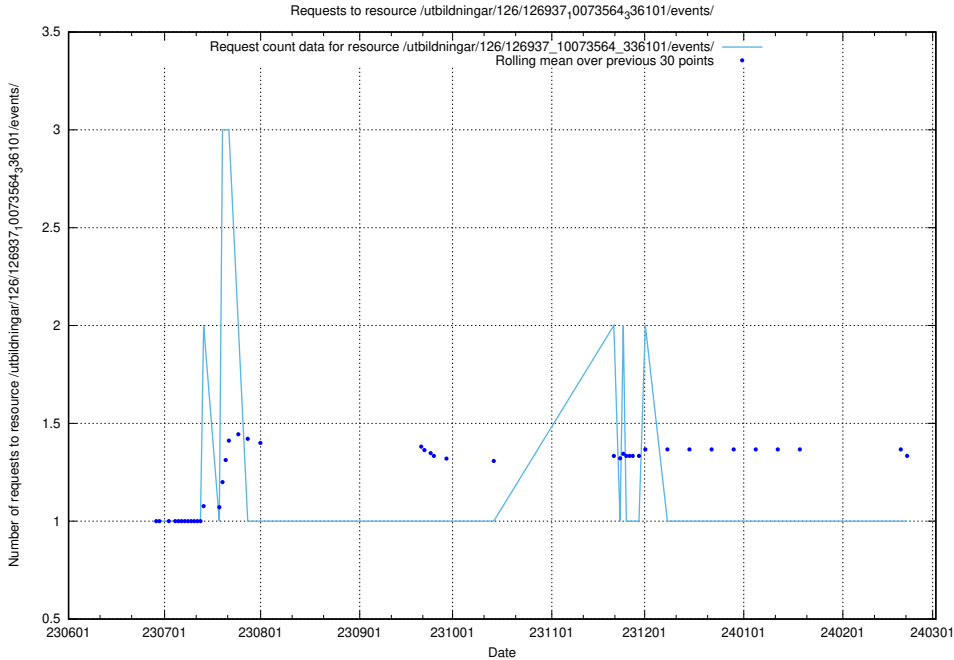

Here, we count the number of requests to resource /utbildningar/126/126937_10073566_336106/.

5.5092 Usage of /utbildningar/126/126937_10073564_336101/events/

Here, we count the number of requests to resource /utbildningar/126/126937_10073564_336101/events/