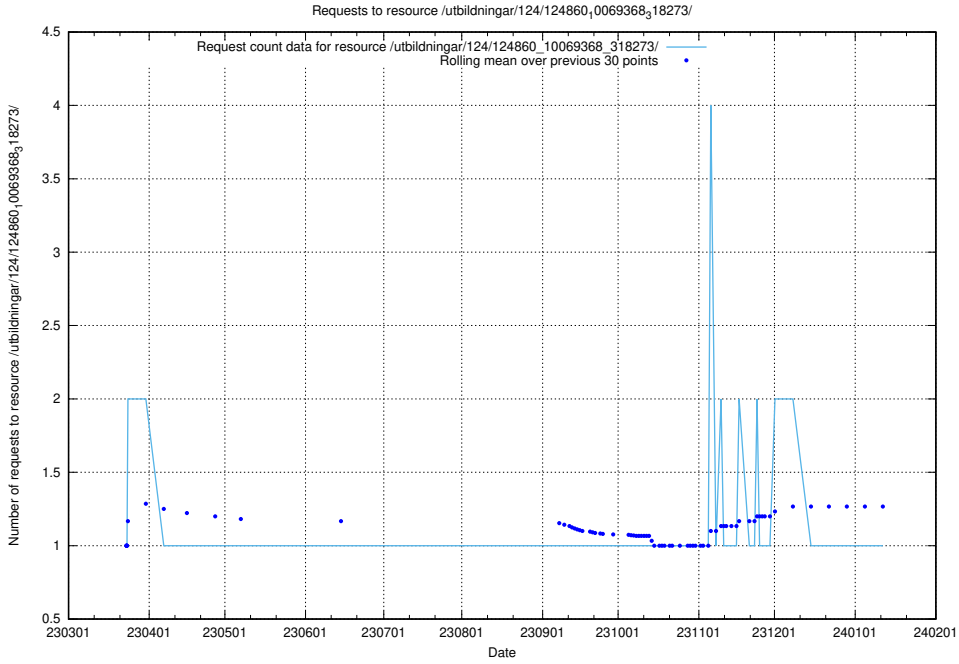

5.1070 Usage of /utbildningar/124/124860_10069368_318273/

Here, we count the number of requests to resource /utbildningar/124/124860_10069368_318273/.