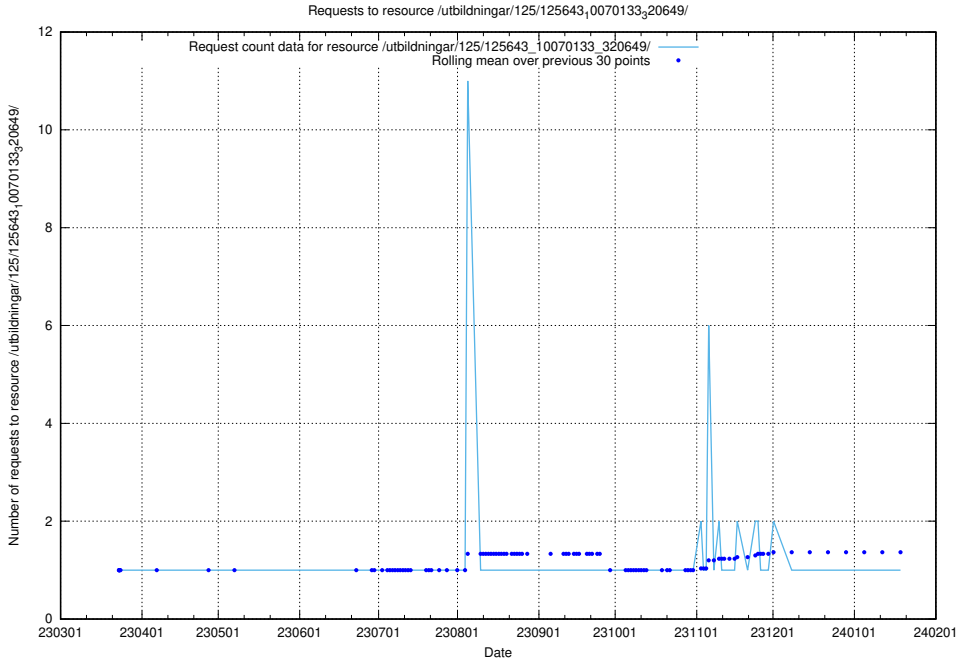

5.940 Usage of /utbildningar/125/125643_10070133_320649/

Here, we count the number of requests to resource /utbildningar/125/125643_10070133_320649/.