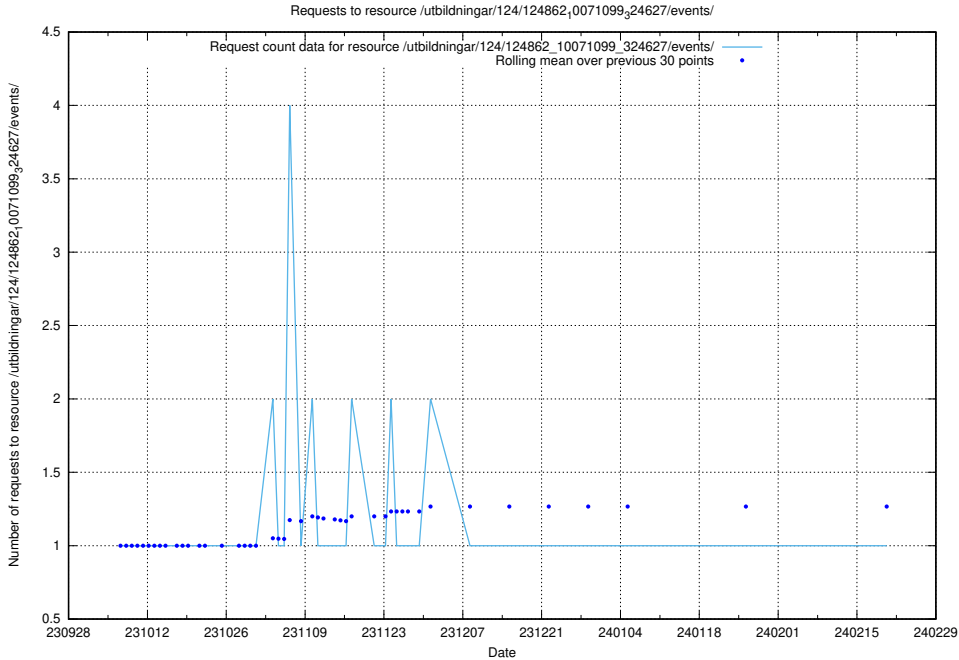

5.4042 Usage of /utbildningar/124/124862_10071099_324627/events/

Here, we count the number of requests to resource /utbildningar/124/124862_10071099_324627/events/