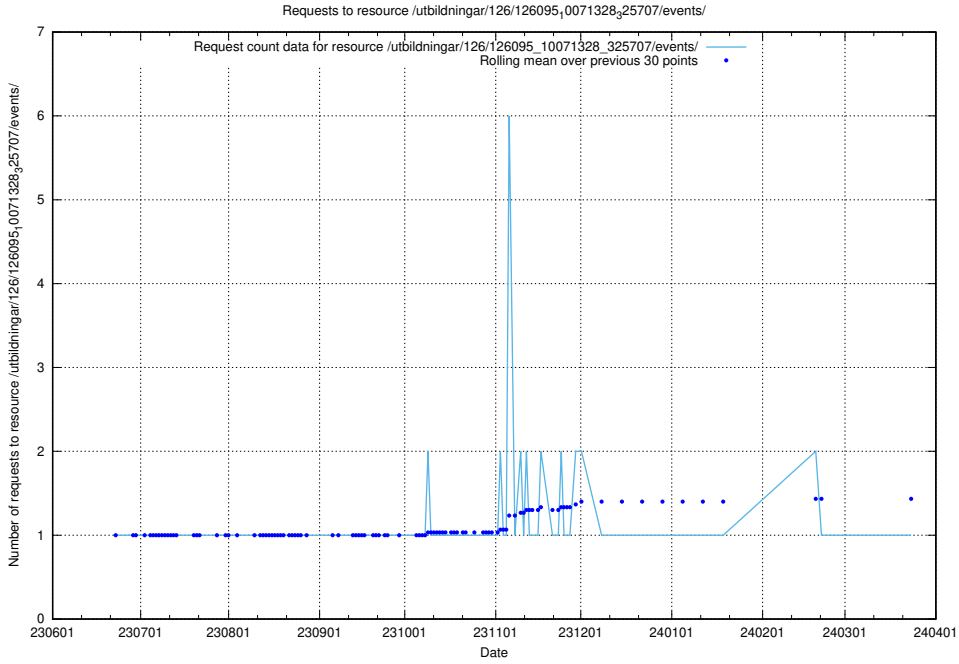

5.5336 Usage of /utbildningar/126/126095_10071328_325707/events/

Here, we count the number of requests to resource /utbildningar/126/126095_10071328_325707/events/