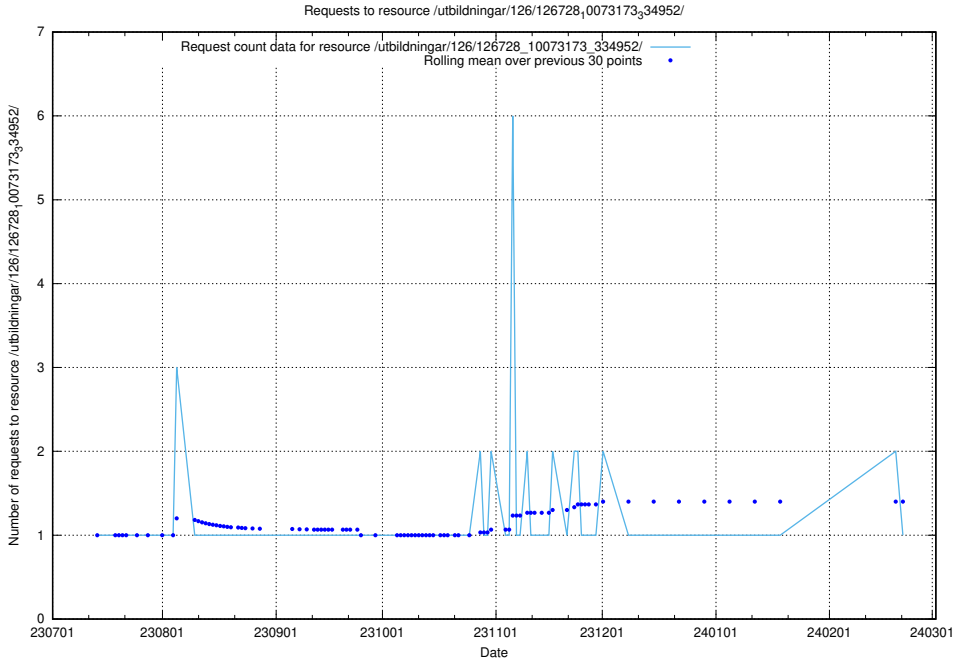

Here, we count the number of requests to resource /utbildningar/126/126728_10073173_334952/events/

5.4725 Usage of /utbildningar/126/126728_10073173_334952/

Here, we count the number of requests to resource /utbildningar/126/126728_10073173_334952/.