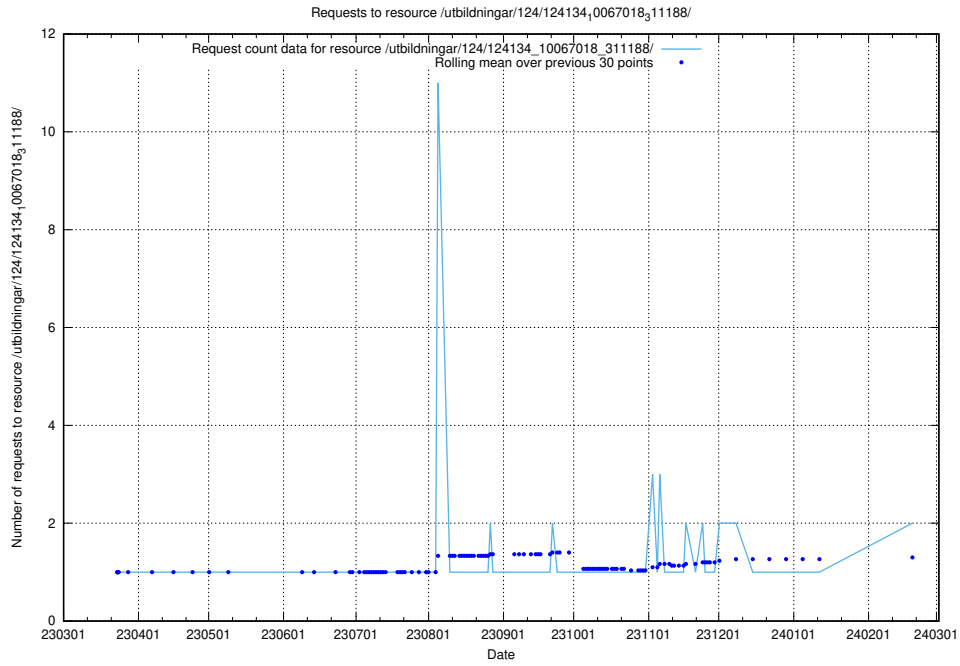

5.567 Usage of /utbildningar/124/124134_10067018_311188/

Here, we count the number of requests to resource /utbildningar/124/124134_10067018_311188/.