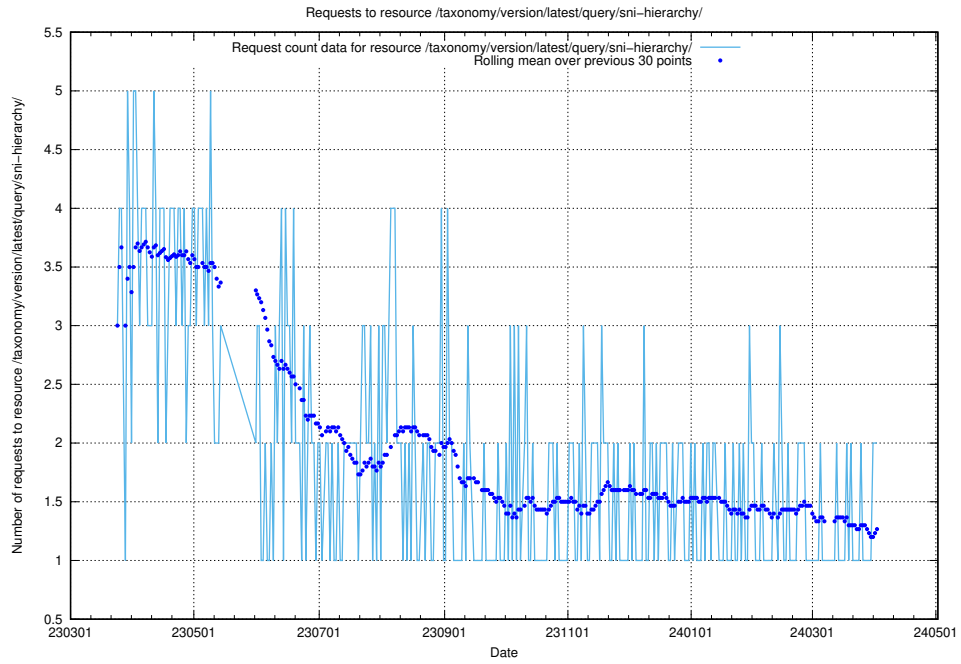

5.795 Usage of /taxonomy/version/latest/query/sni-hierarchy/

Here, we count the number of requests to resource /taxonomy/version/latest/query/sni-hierarchy/.