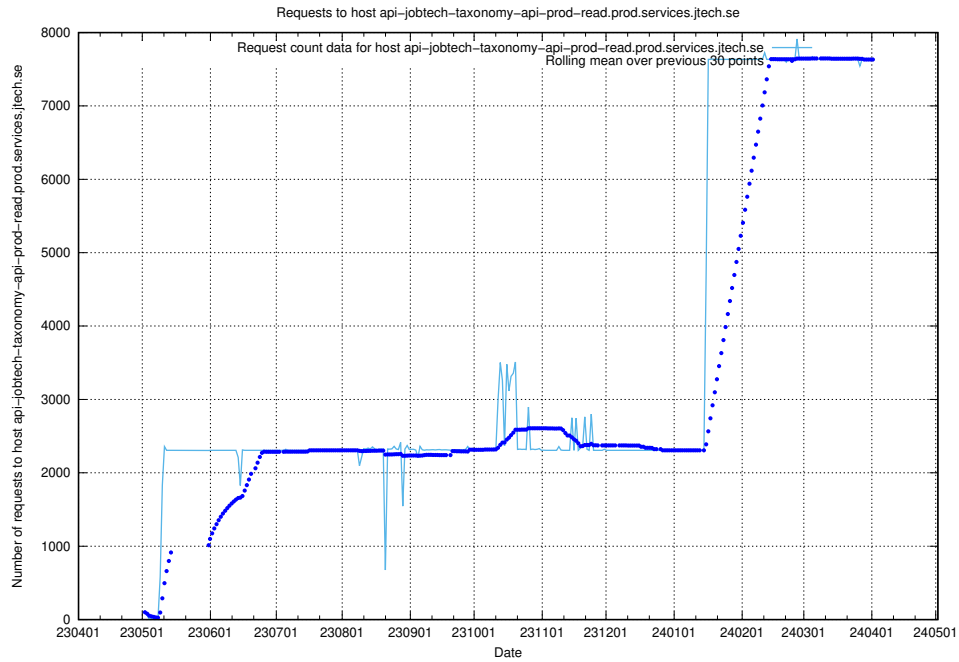

7.12 Usage of console-openshift-console.apps.standby.services.jtech.se

Here, we count the number of requests to host console-openshift-console.apps.standby.services.jtech.se.

7.13 Usage of taxonomy-soap-prod.jobtechdev.se