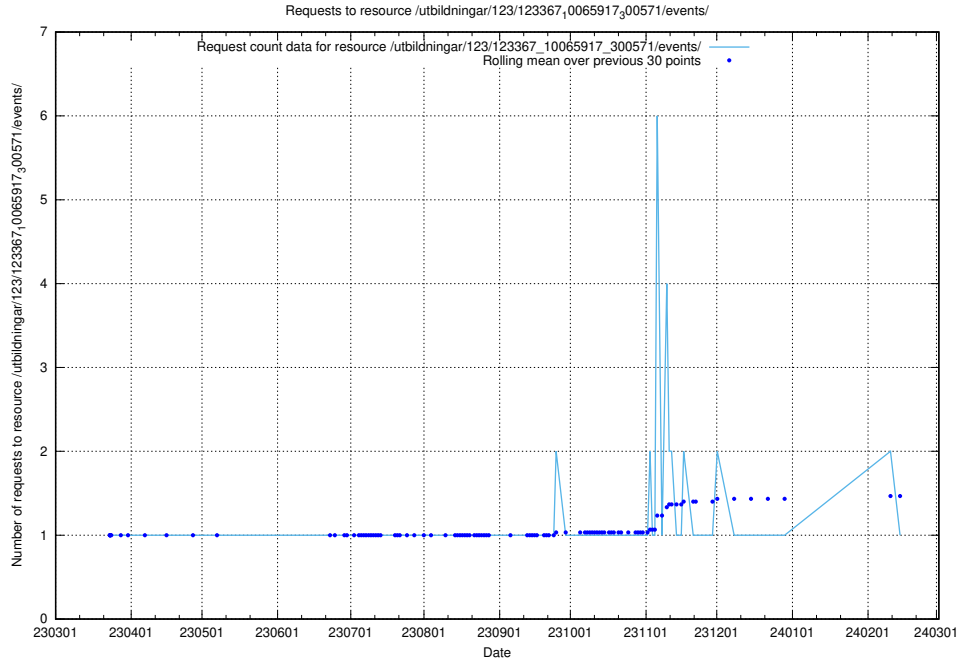

Here, we count the number of requests to resource /taxonomy/version/3/query/employment-type-concepts/.

5.4296 Usage of /utbildningar/123/123367_10065917_300571/events/

Here, we count the number of requests to resource /utbildningar/123/123367_10065917_300571/events/