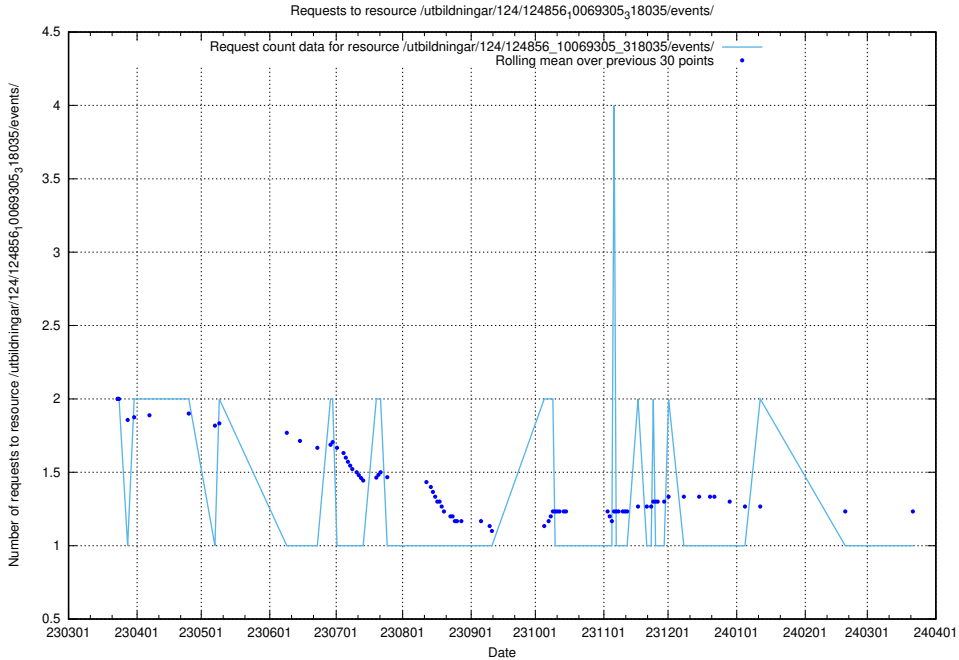

5.5930 Usage of /utbildningar/124/124856_10069305_318035/events/

Here, we count the number of requests to resource /utbildningar/124/124856_10069305_318035/events/