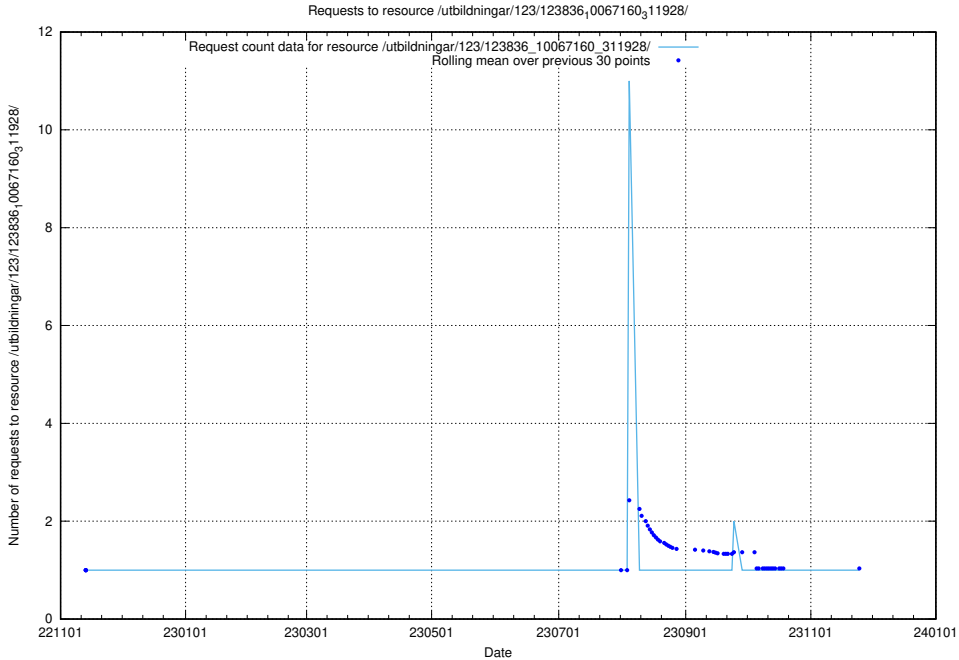

5.5569 Usage of /utbildningar/123/123836_10067160_311928/

Here, we count the number of requests to resource /utbildningar/123/123836_10067160_311928/.