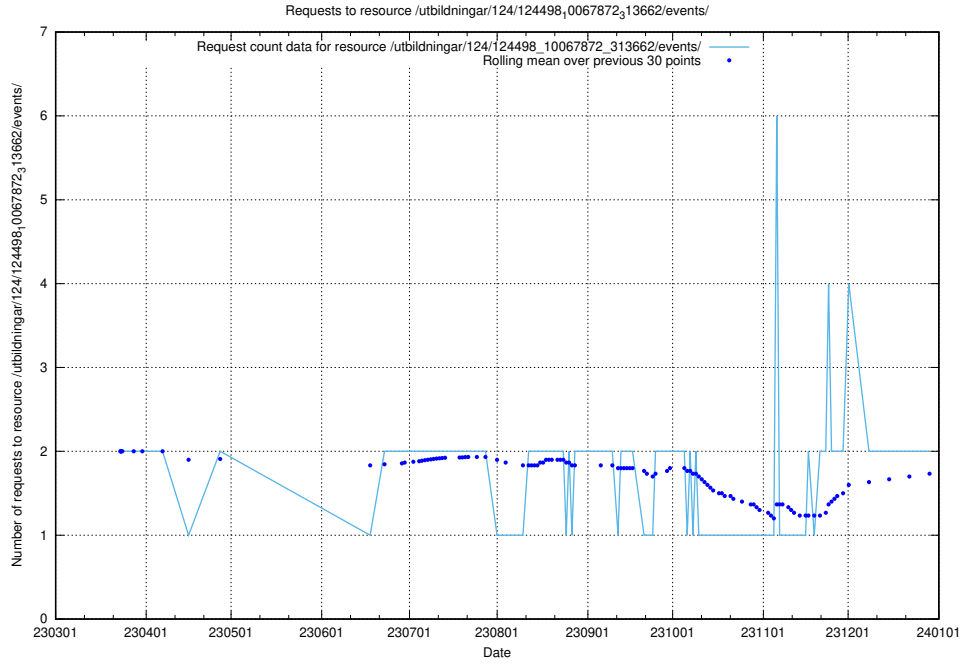

5.841 Usage of /utbildningar/124/124498_10067872_313662/events/

Here, we count the number of requests to resource /utbildningar/124/124498_10067872_313662/events/