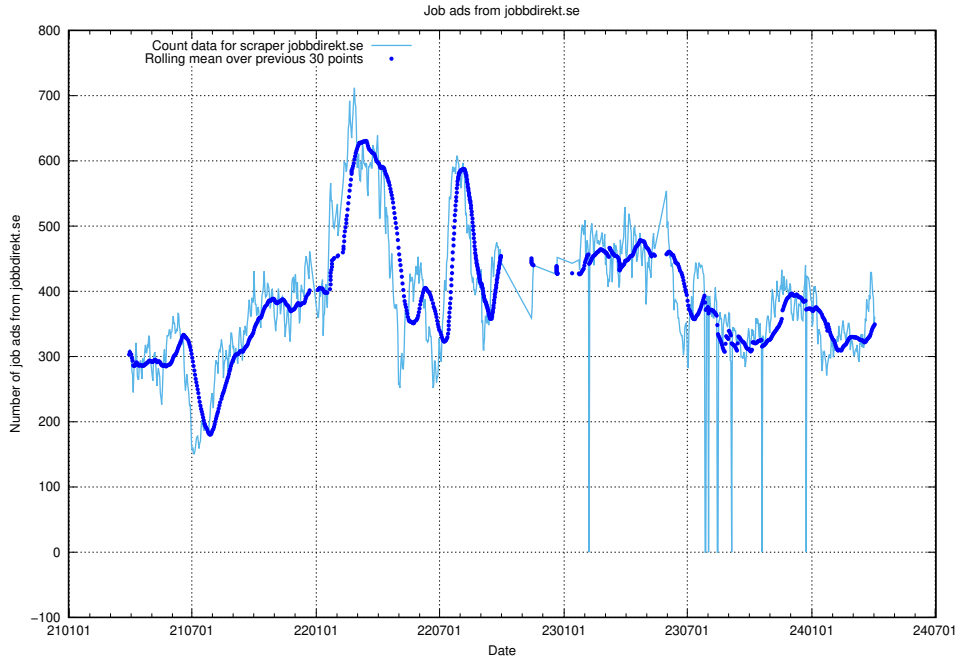

13.9 Number of ads by scraper jobbdirekt.se

Here, we count the number of job ads scraped from jobbdirekt.se.