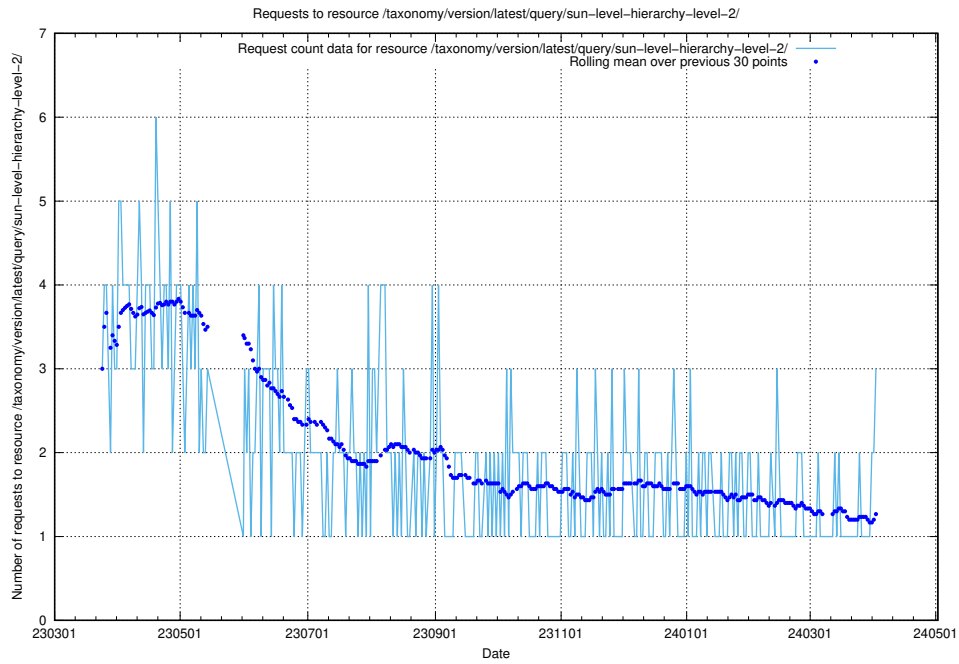

5.284 Usage of /taxonomy/version/latest/query/sun-level-hierarchy-level-2/

Here, we count the number of requests to resource /taxonomy/version/latest/query/sun-level-hierarchy-level-2/.