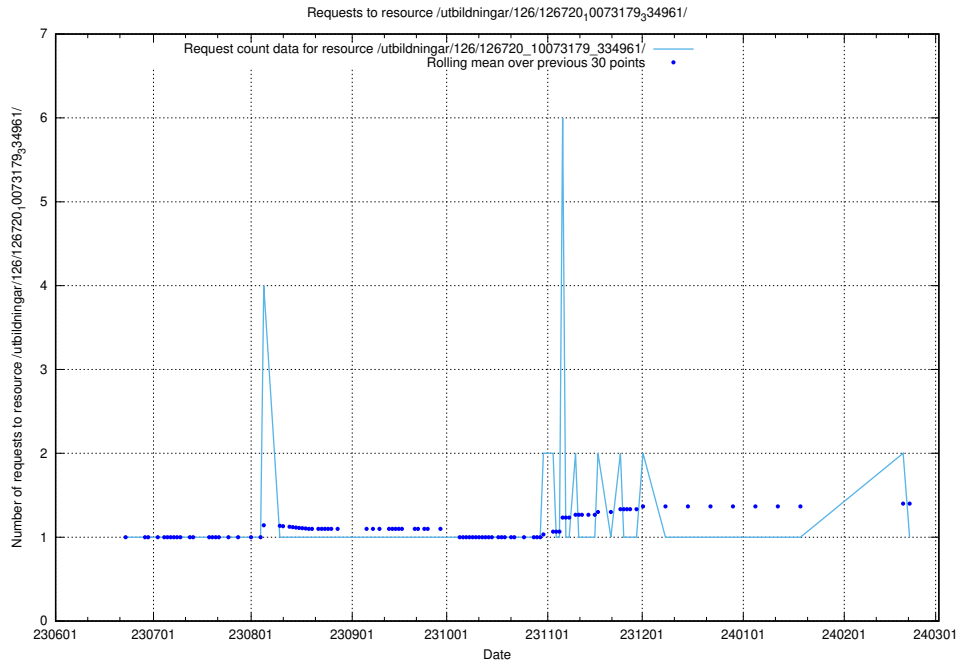

5.5262 Usage of /utbildningar/126/126720_10073179_334961/

Here, we count the number of requests to resource /utbildningar/126/126720_10073179_334961/.