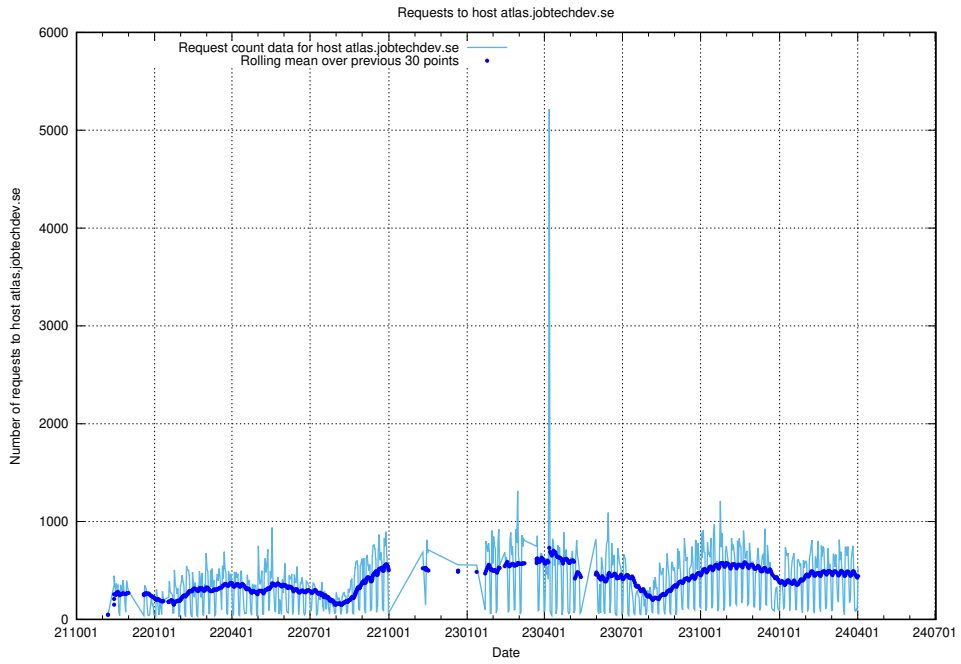

7.22 Usage of atlas.jobtechdev.se

Here, we count the number of requests to host atlas.jobtechdev.se.