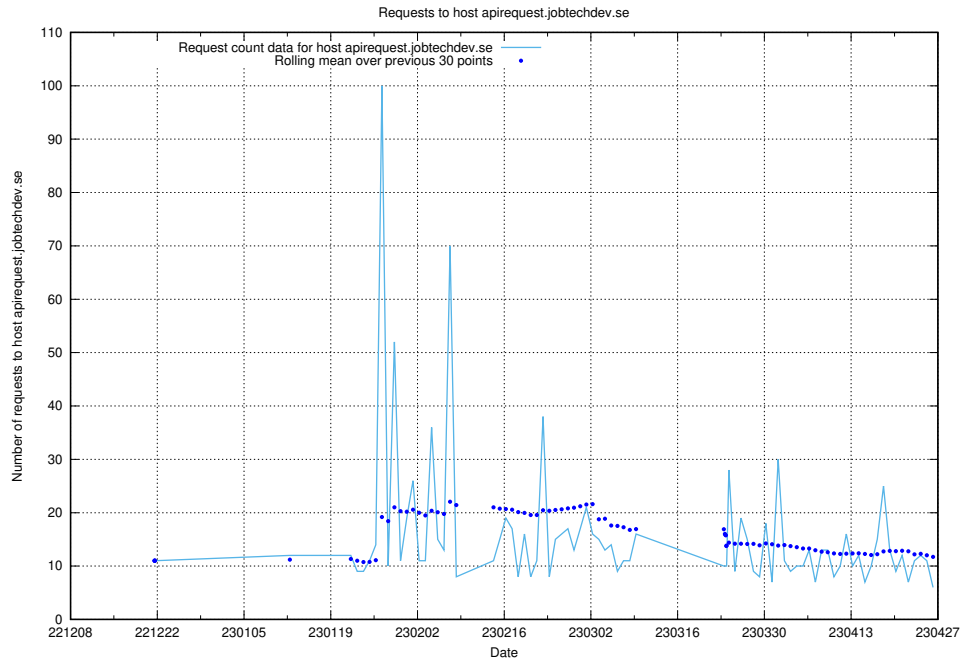

7.80 Usage of apirequest.jobtechdev.se

Here, we count the number of requests to host apirequest.jobtechdev.se.