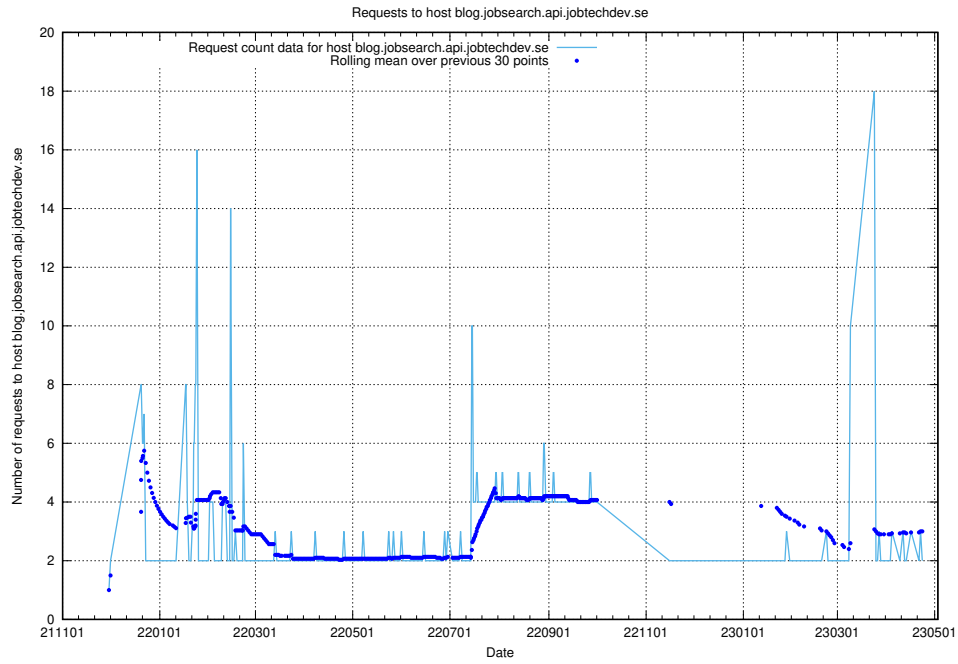

7.382 Usage of `blog.jobsearch.api.jobtechdev.se`

Here, we count the number of requests to host `blog.jobsearch.api.jobtechdev.se`.