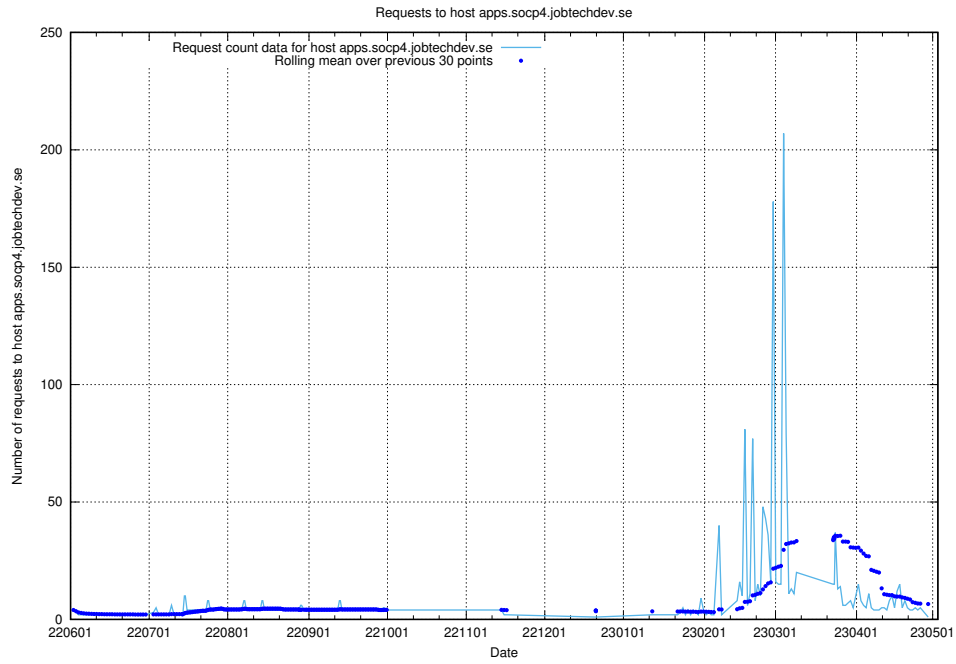

7.629 Usage of apps.socp4.jobtechdev.se

Here, we count the number of requests to host apps.socp4.jobtechdev.se.