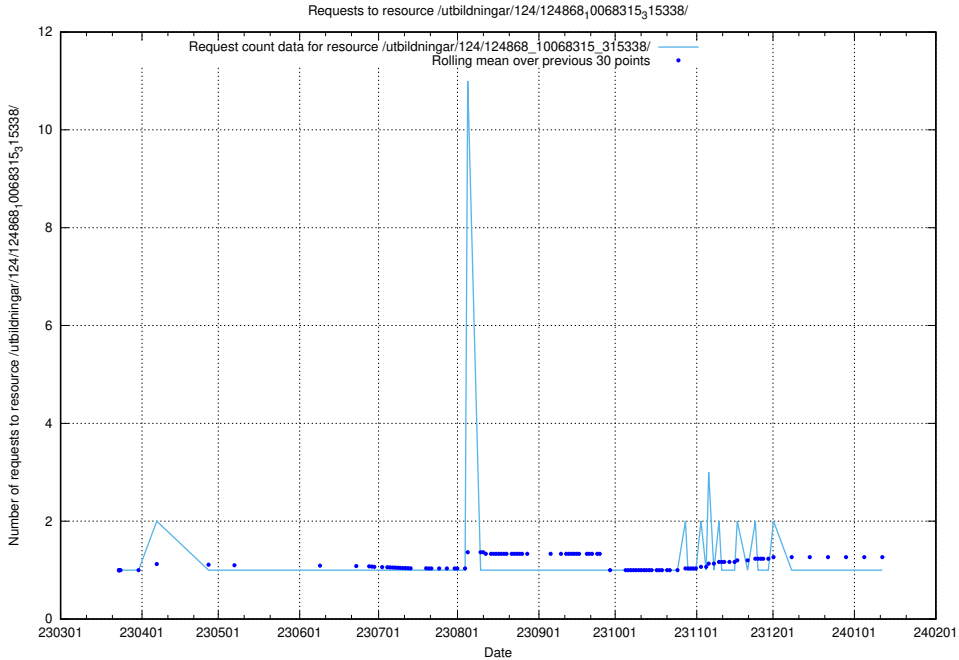

5.1057 Usage of /utbildningar/124/124868_10068315_315338/

Here, we count the number of requests to resource /utbildningar/124/124868_10068315_315338/.