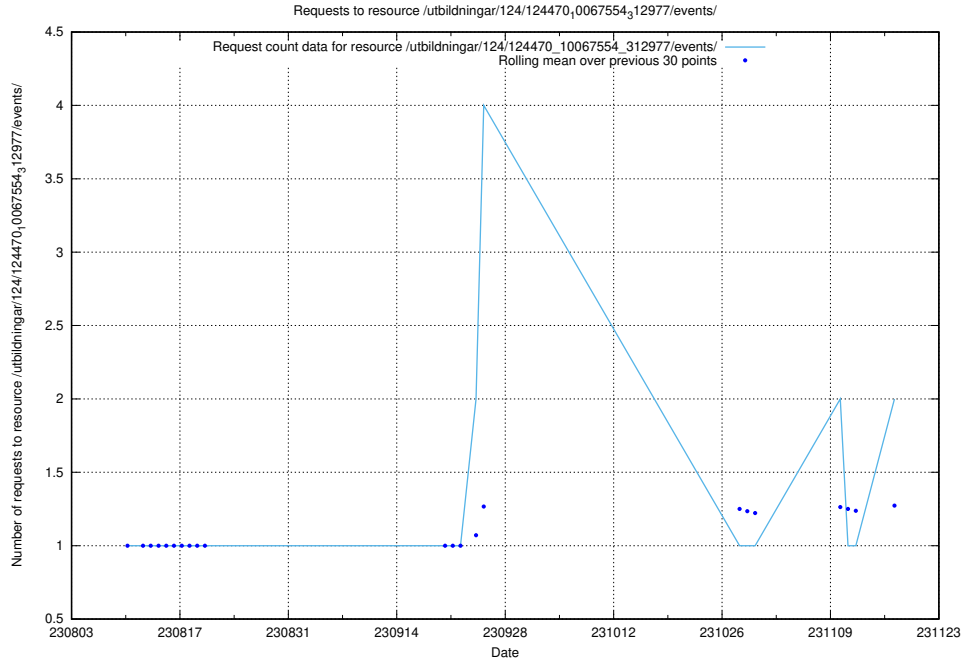

5.639 Usage of /utbildningar/124/124470_10067554_312977/events/

Here, we count the number of requests to resource /utbildningar/124/124470_10067554_312977/events/