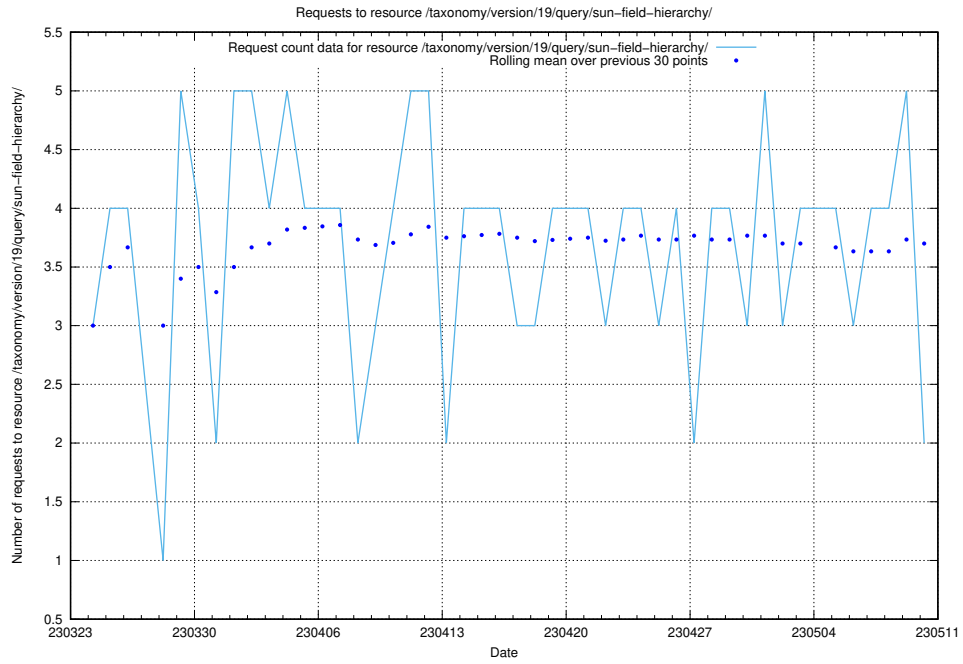

5.809 Usage of /taxonomy/version/19/query/sun-field-hierarchy/

Here, we count the number of requests to resource /taxonomy/version/19/query/sun-field-hierarchy/.