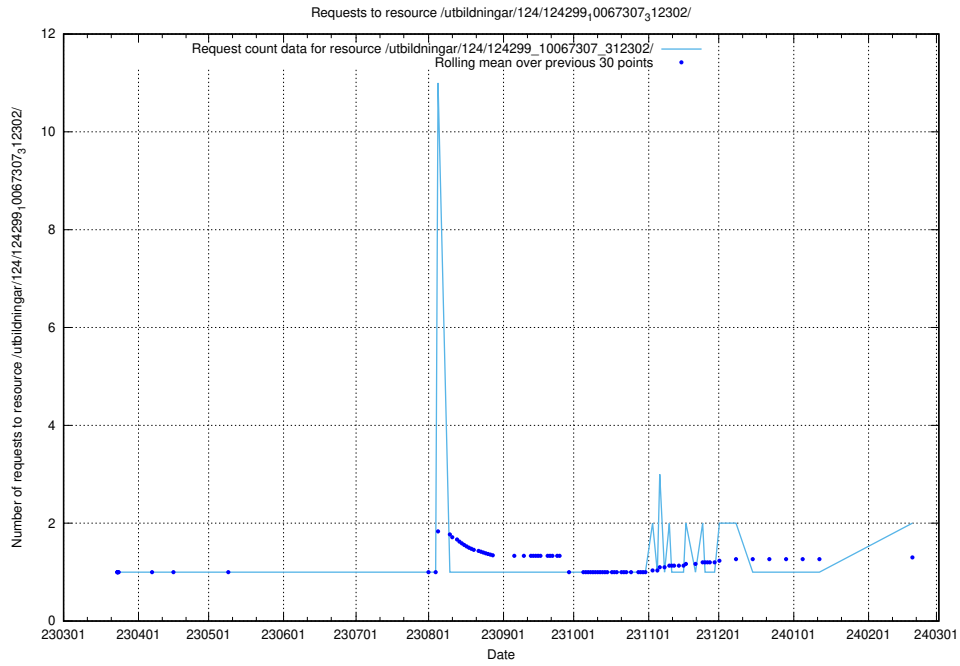

5.554 Usage of /utbildningar/124/124299_10067307_312302/

Here, we count the number of requests to resource /utbildningar/124/124299_10067307_312302/.