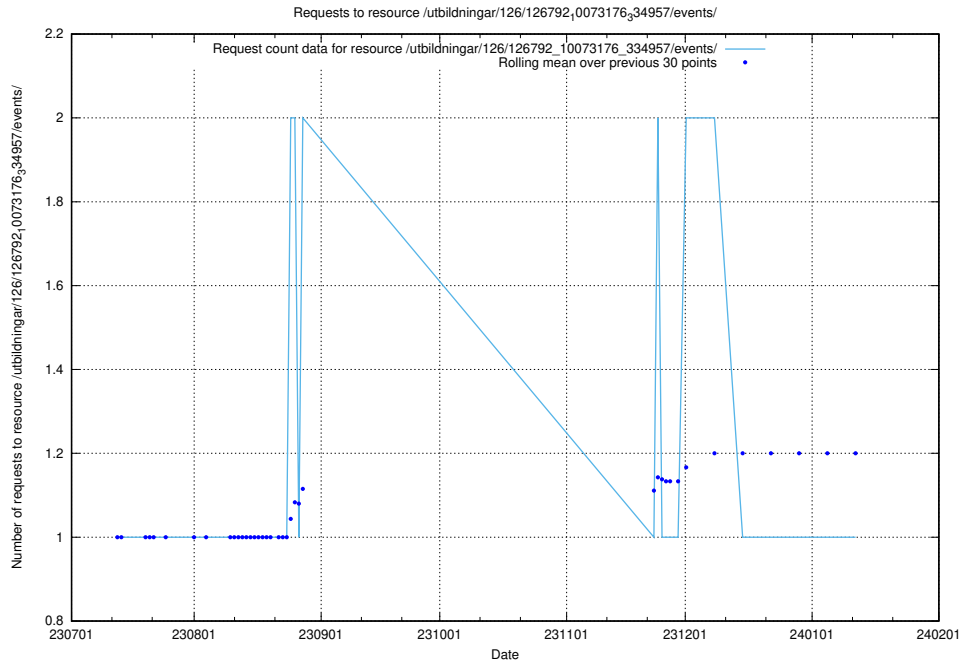

5.4758 Usage of /utbildningar/126/126792_10073176_334957/events/

Here, we count the number of requests to resource /utbildningar/126/126792_10073176_334957/events/