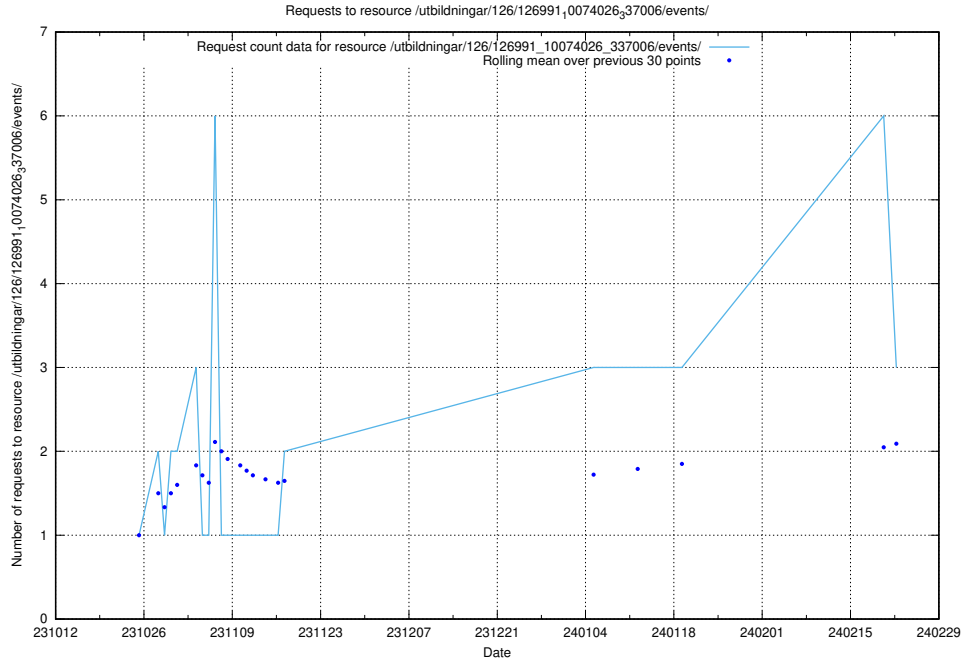

5.231 Usage of /utbildningar/126/126991_10074026_337006/events/

Here, we count the number of requests to resource /utbildningar/126/126991_10074026_337006/events/