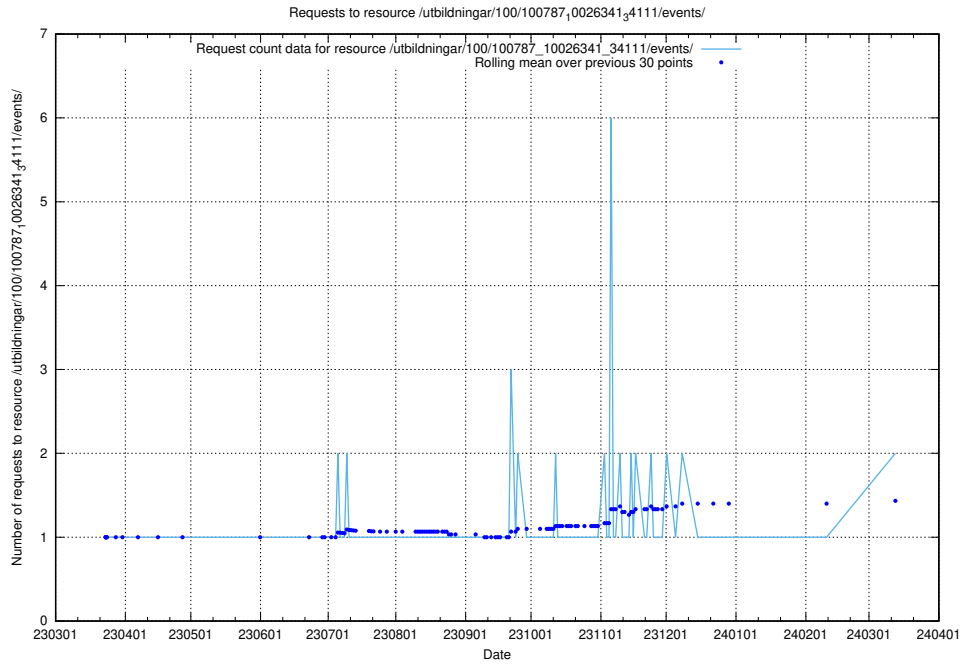

5.705 Usage of /utbildningar/100/100787_10026341_34111/events/

Here, we count the number of requests to resource /utbildningar/100/100787_10026341_34111/events/.