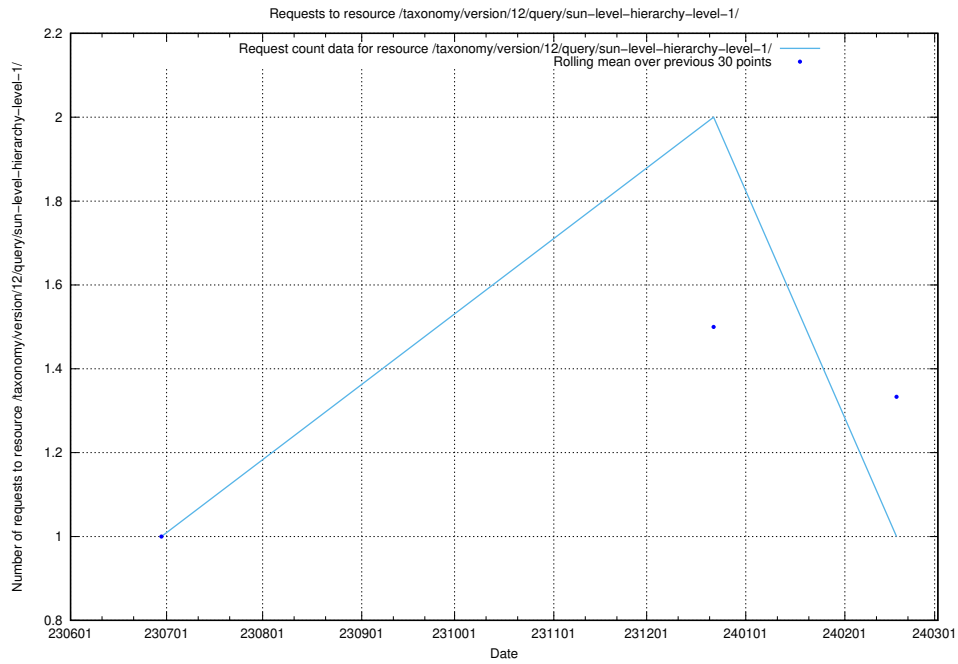

5.5066 Usage of /taxonomy/version/12/query/sun-level-hierarchy-level-1/

Here, we count the number of requests to resource /taxonomy/version/12/query/sun-level-hierarchy-level-1/.