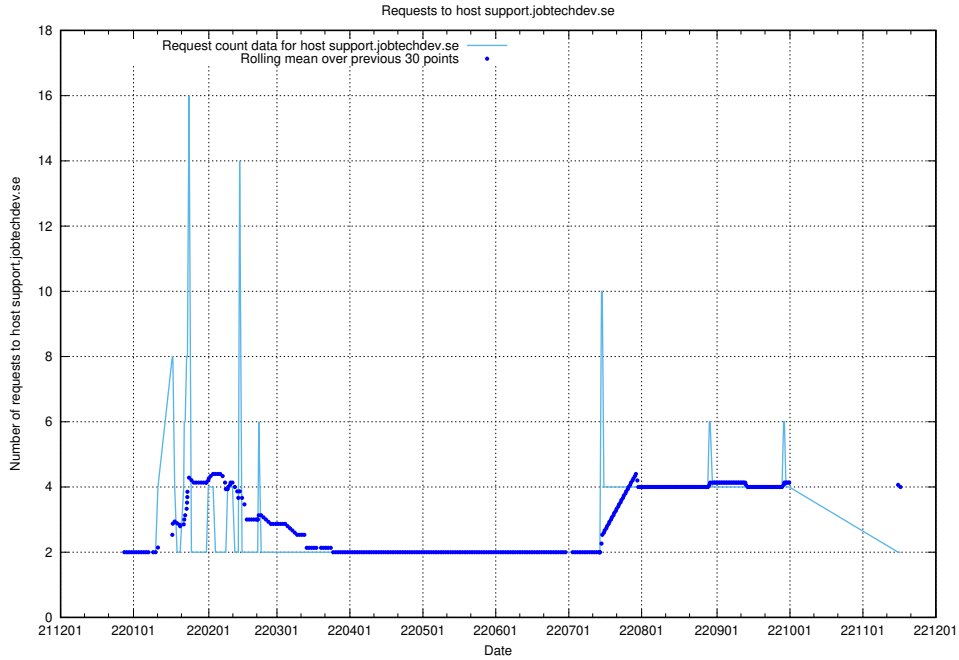

7.355 Usage of support.jobtechdev.se

Here, we count the number of requests to host support.jobtechdev.se.