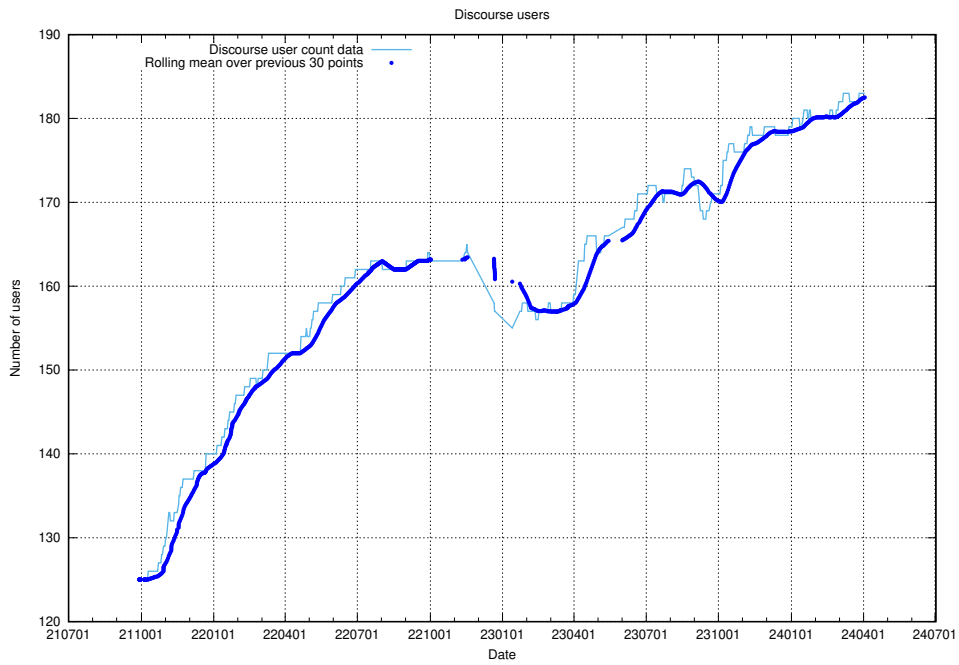

4 Discourse

This section summarises activities from the [JobTech Discourse Forum](https://forum.jobtechdev.se)⁵.

4.1 User count

A table of the number of users in Discourse.

---

⁵<https://forum.jobtechdev.se>