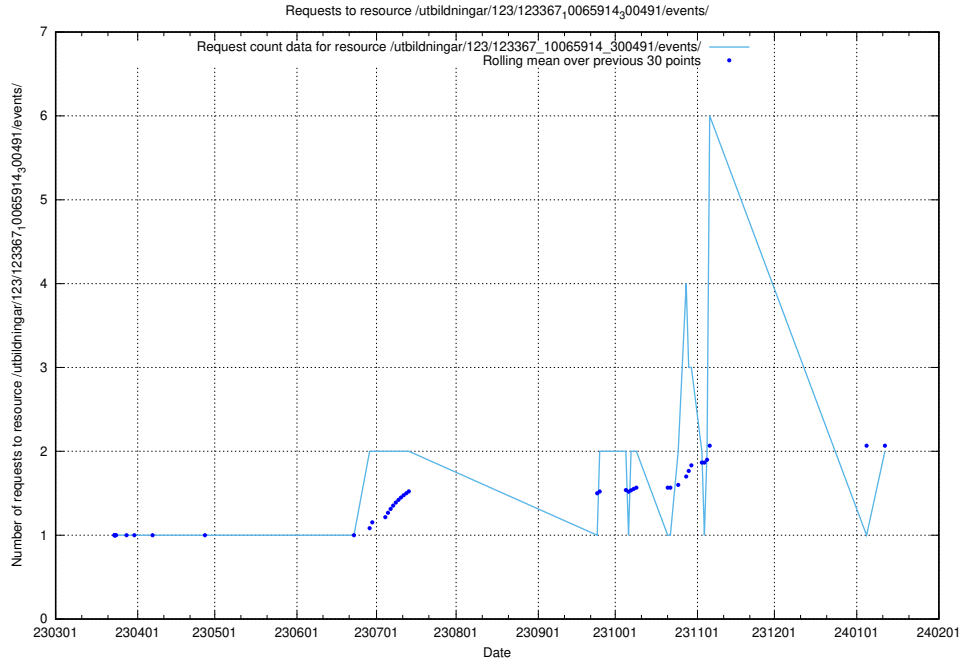

5.620 Usage of /utbildningar/123/123367_10065914_300491/events/

Here, we count the number of requests to resource /utbildningar/123/123367_10065914_300491/events/

5.621 Usage of /utbildningar/124/124480_10067583_313026/