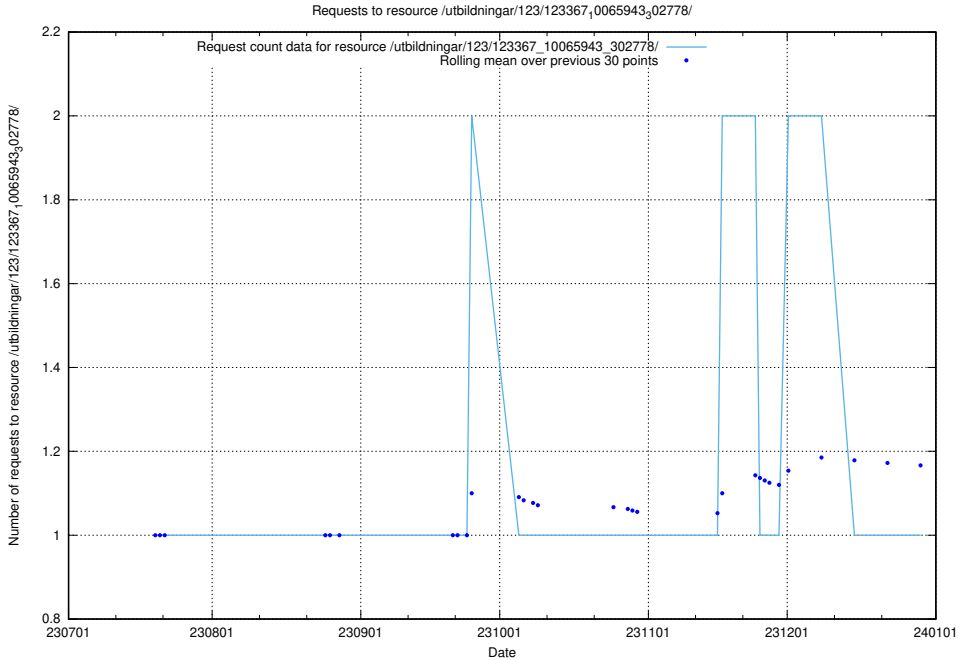

5.4662 Usage of /utbildningar/123/123367_10065943_302778/

Here, we count the number of requests to resource /utbildningar/123/123367_10065943_302778/.