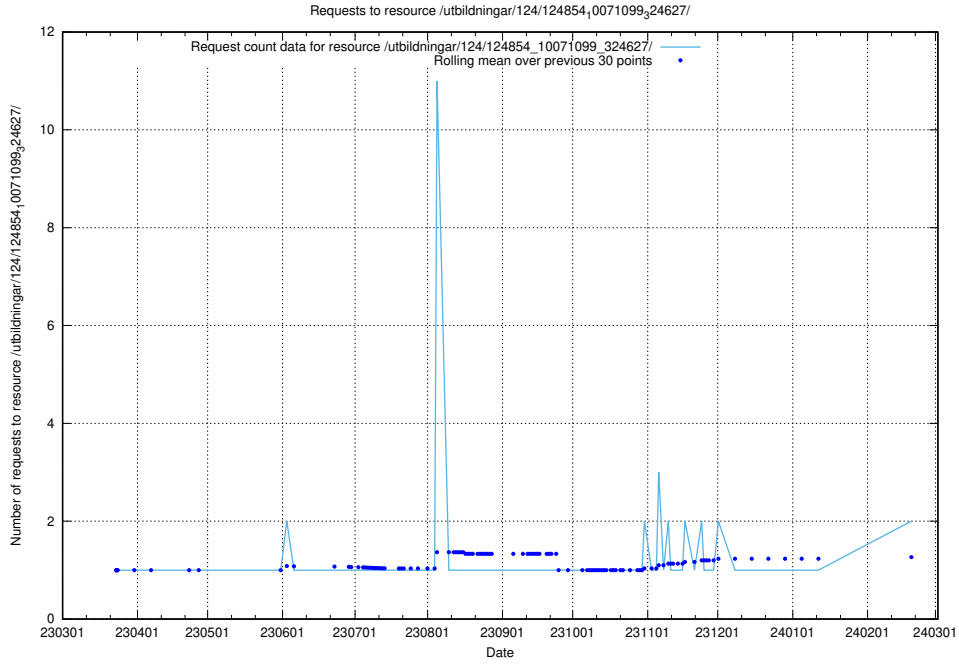

5.369 Usage of /utbildningar/124/124854_10071099_324627/

Here, we count the number of requests to resource /utbildningar/124/124854_10071099_324627/.