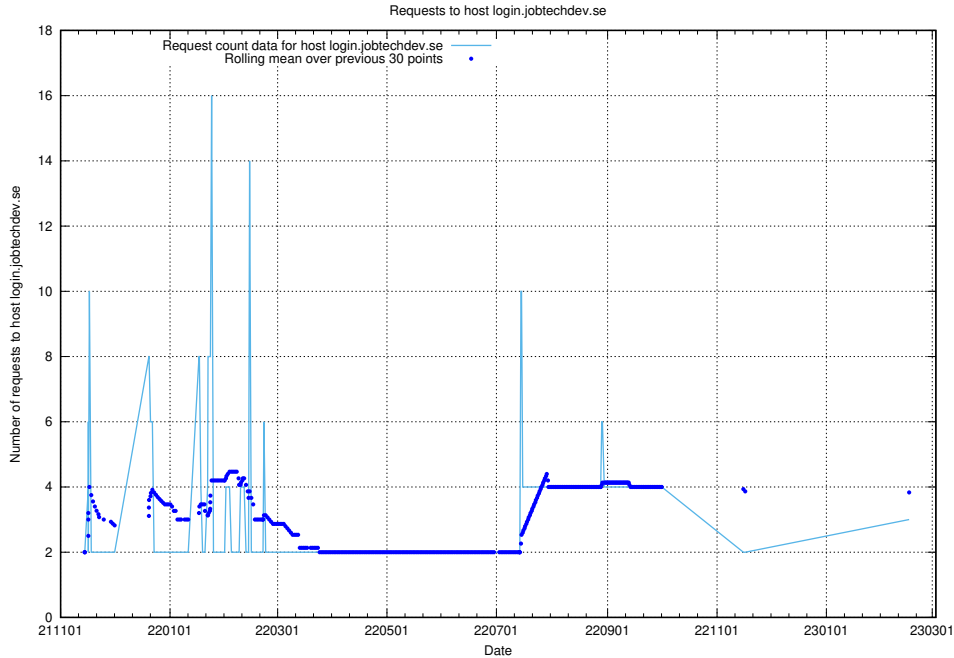

7.243 Usage of login.jobtechdev.se

Here, we count the number of requests to host login.jobtechdev.se.