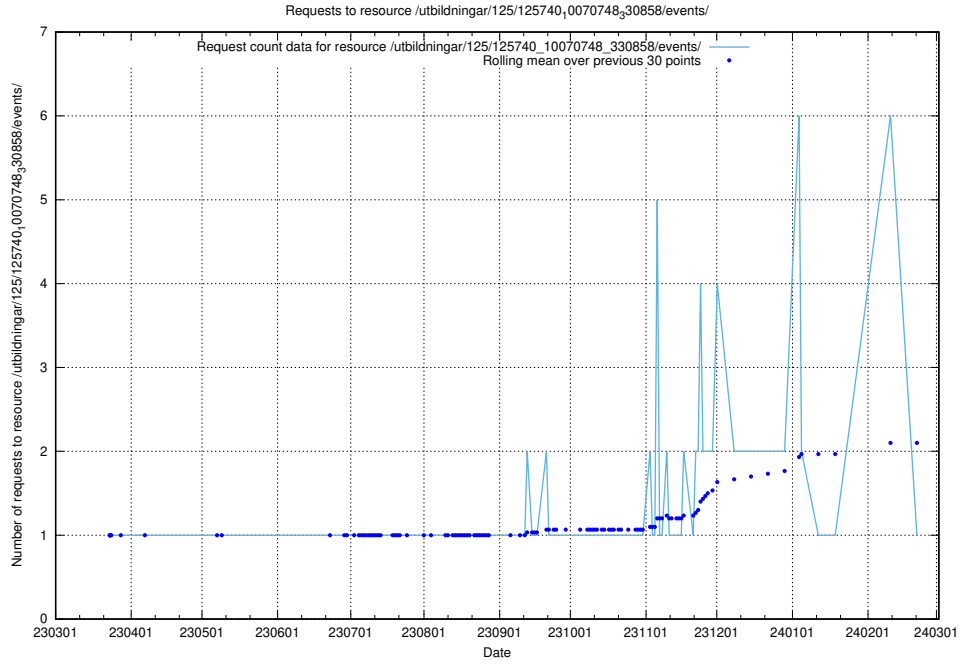

5.866 Usage of /utbildningar/125/125740_10070748_330858/events/

Here, we count the number of requests to resource /utbildningar/125/125740_10070748_330858/events/