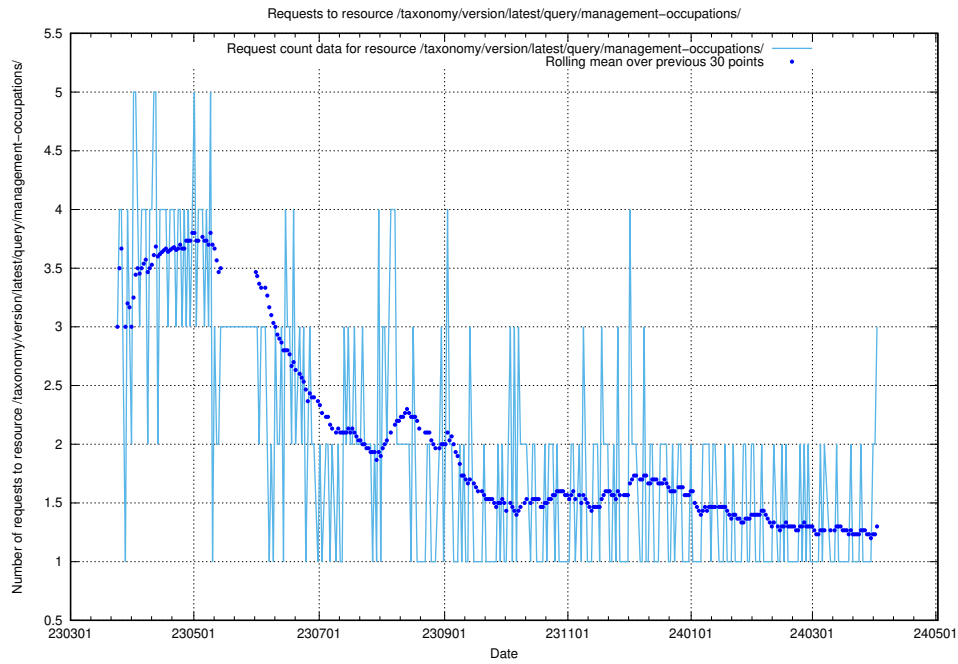

5.297 Usage of /taxonomy/version/latest/query/management-occupations/

Here, we count the number of requests to resource /taxonomy/version/latest/query/management-occupations/.