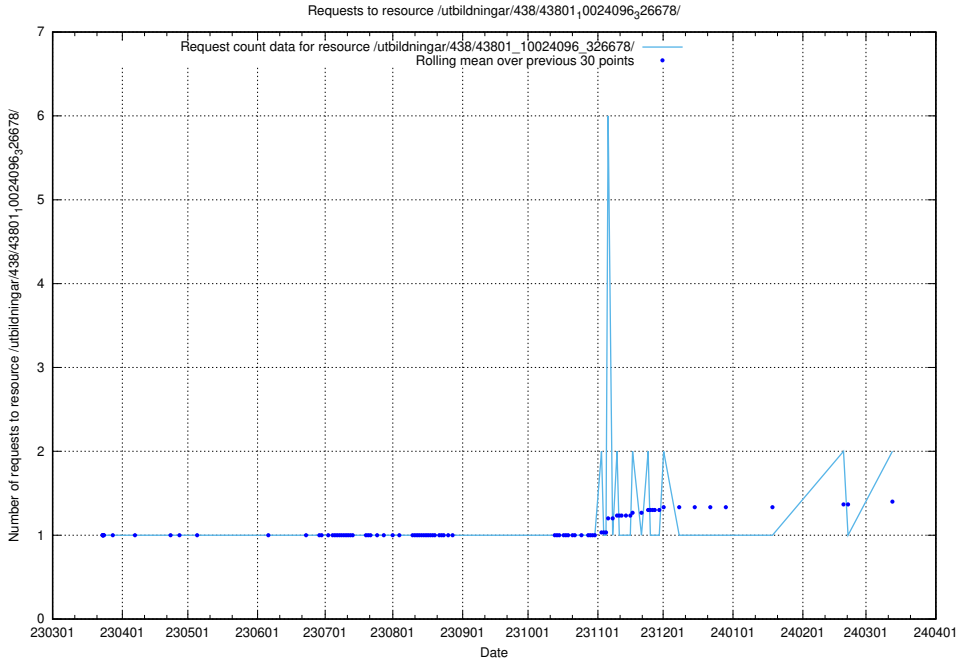

5.846 Usage of /utbildningar/438/43801_10024096_326678/

Here, we count the number of requests to resource /utbildningar/438/43801_10024096_326678/.