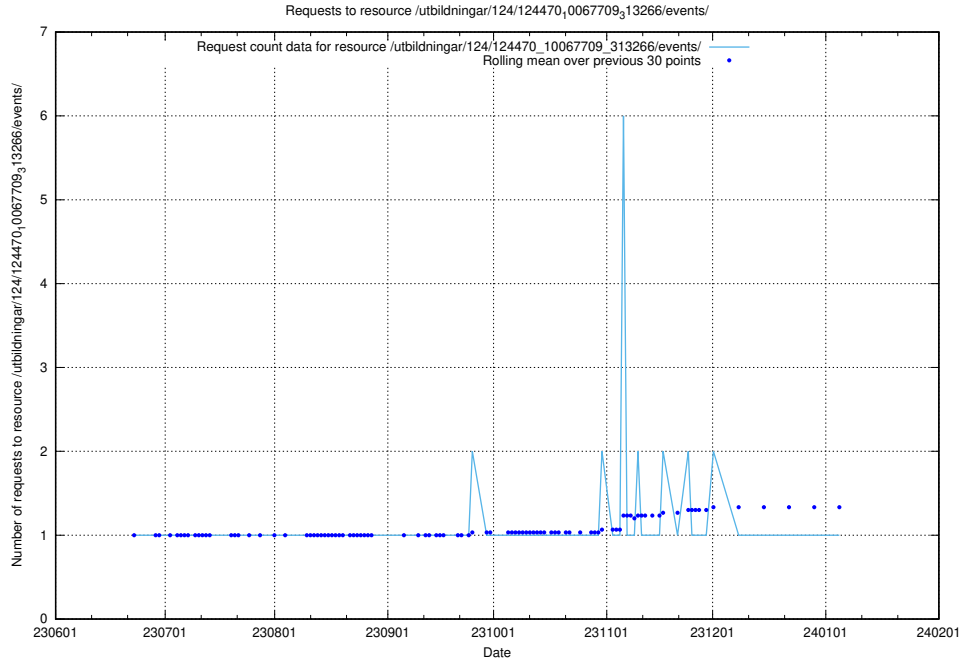

5.5469 Usage of /utbildningar/124/124470_10067709_313266/events/

Here, we count the number of requests to resource /utbildningar/124/124470_10067709_313266/events/