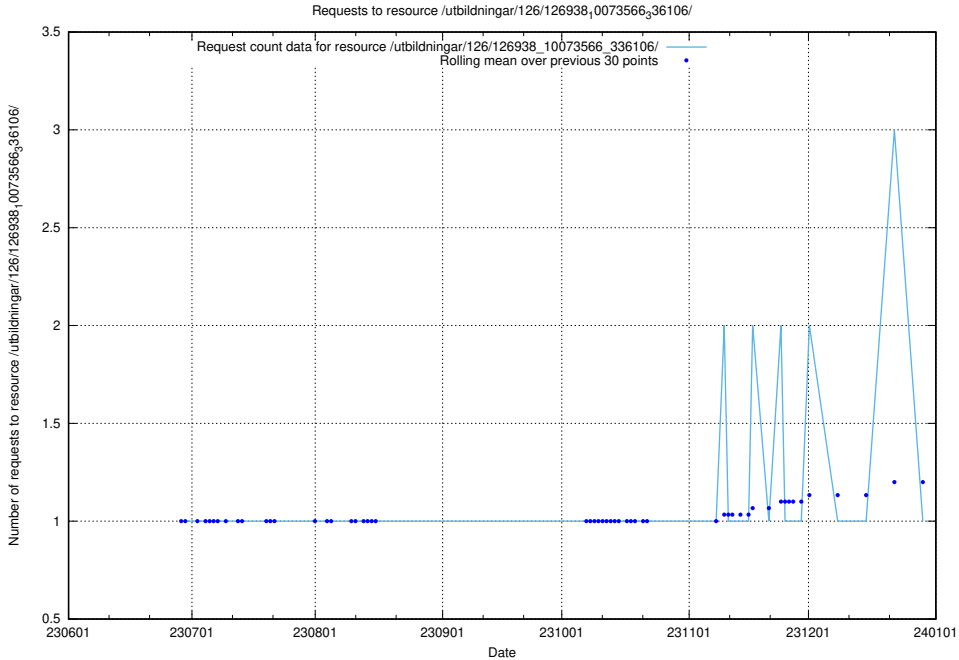

5.5087 Usage of /utbildningar/126/126938_10073566_336106/

Here, we count the number of requests to resource /utbildningar/126/126938_10073566_336106/.