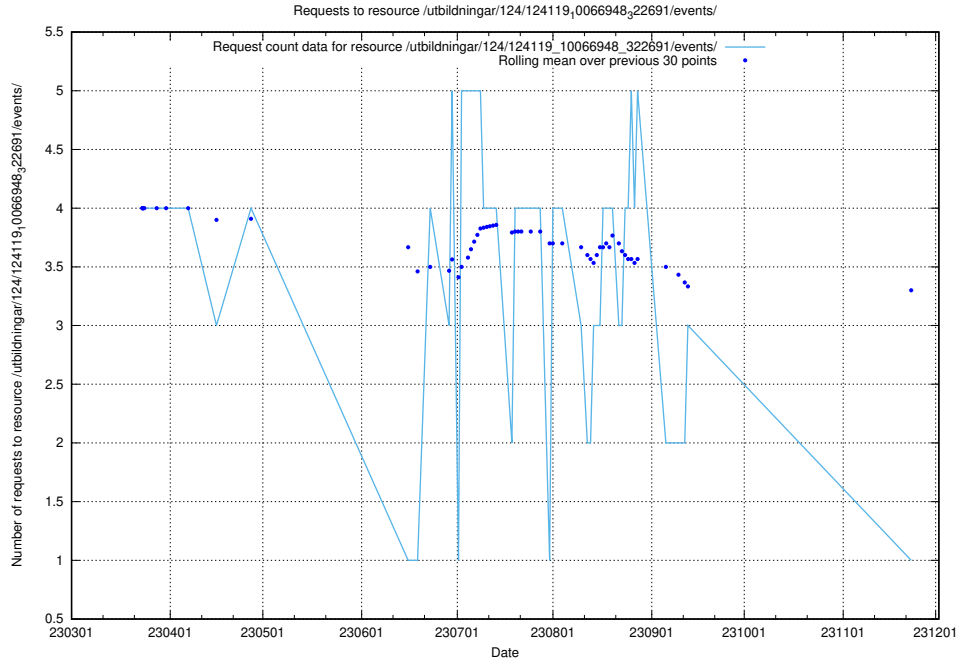

5.5903 Usage of /utbildningar/124/124119_10066948_322691/events/

Here, we count the number of requests to resource /utbildningar/124/124119_10066948_322691/events/