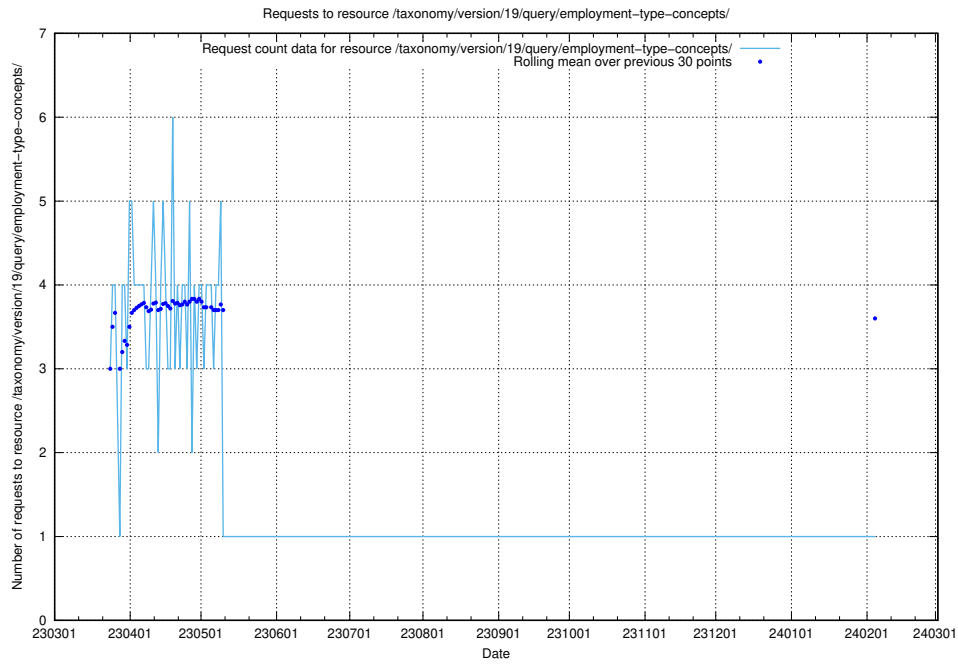

5.5802 Usage of /taxonomy/version/19/query/employment-type-concepts/

Here, we count the number of requests to resource /taxonomy/version/19/query/employment-type-concepts/.