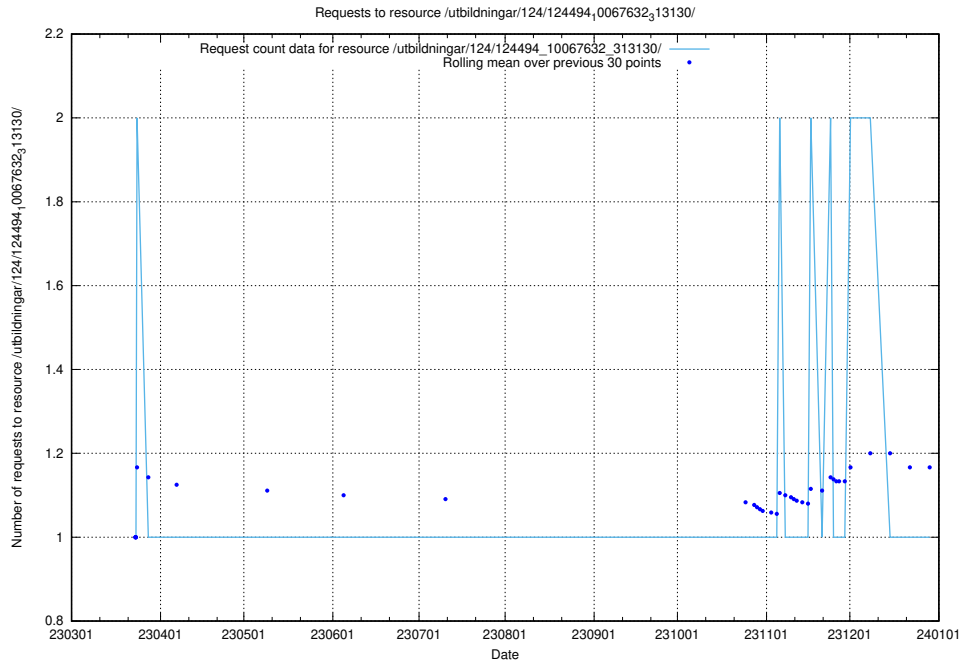

5.2404 Usage of /utbildningar/124/124494_10067632_313130/

Here, we count the number of requests to resource /utbildningar/124/124494_10067632_313130/.