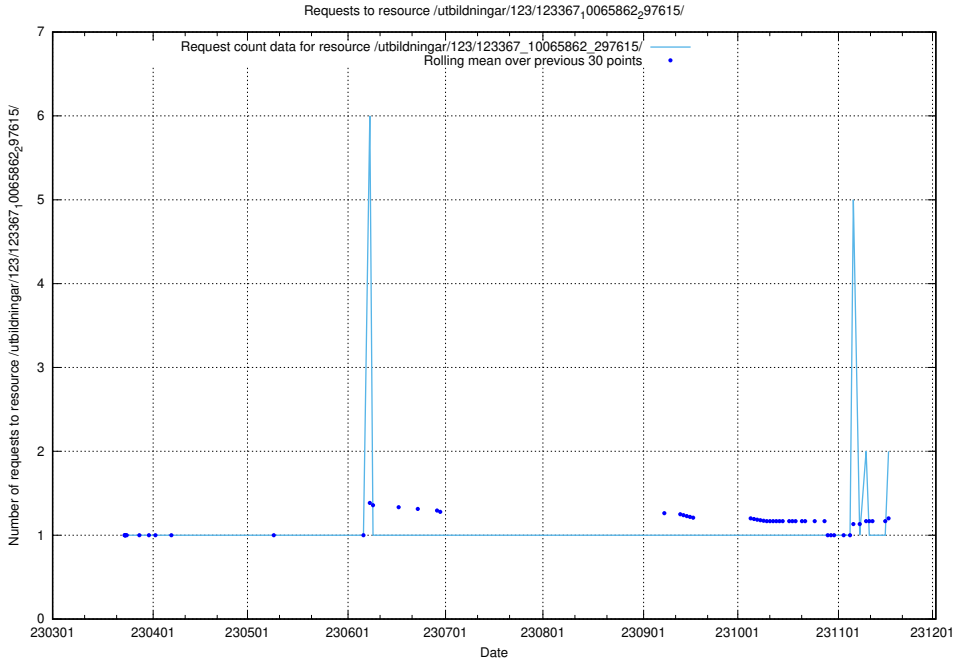

5.627 Usage of /utbildningar/123/123367_10065862_297615/

Here, we count the number of requests to resource /utbildningar/123/123367_10065862_297615/.