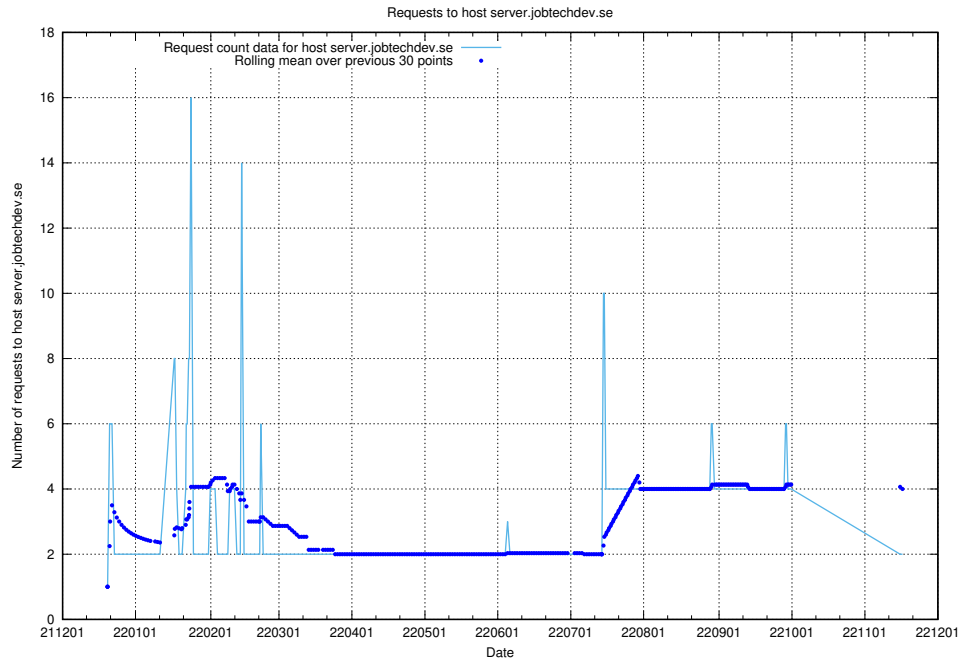

7.368 Usage of server.jobtechdev.se

Here, we count the number of requests to host server.jobtechdev.se.