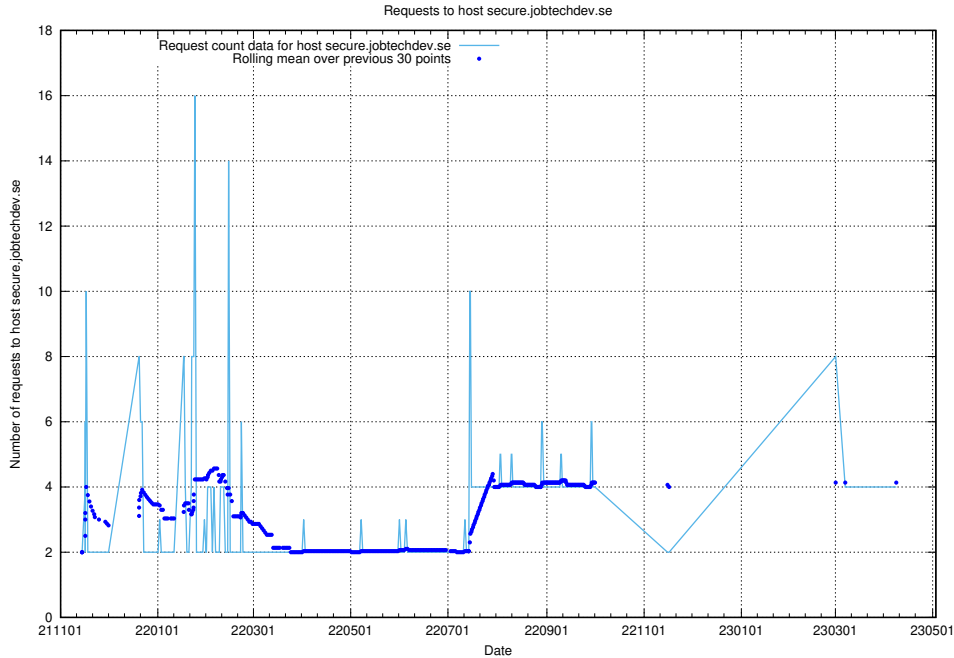

Here, we count the number of requests to host secure.jobtechdev.se.

7.160 Usage of dex-test.jobtechdev.se

Here, we count the number of requests to host dex-test.jobtechdev.se.

7.161 Usage of noc.jobtechdev.se