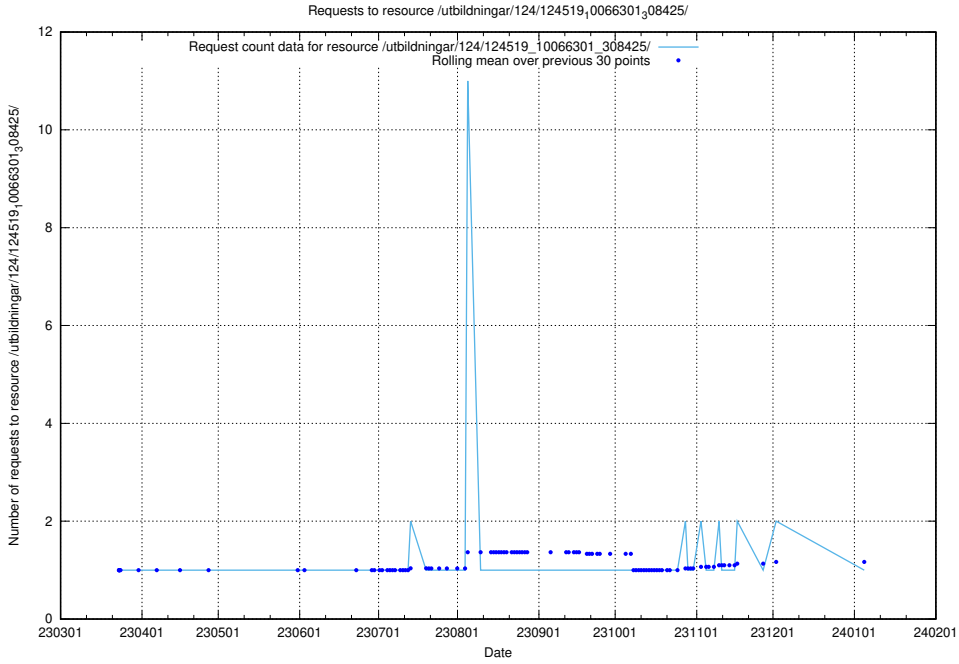

5.1172 Usage of /utbildningar/124/124519_10066301_308425/

Here, we count the number of requests to resource /utbildningar/124/124519_10066301_308425/.