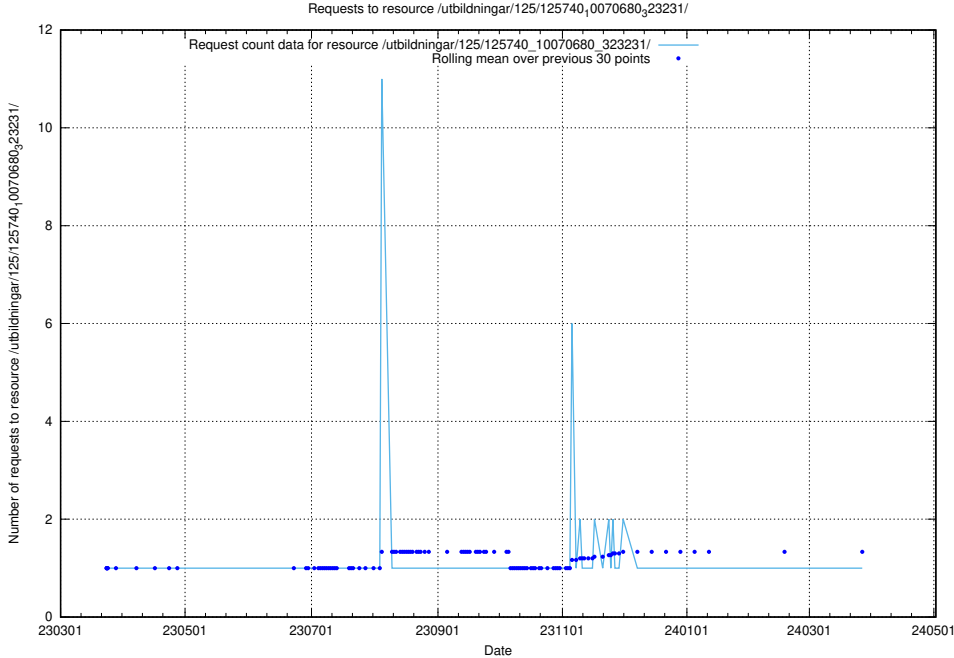

5.883 Usage of /utbildningar/125/125740_10070680_323231/

Here, we count the number of requests to resource /utbildningar/125/125740_10070680_323231/.