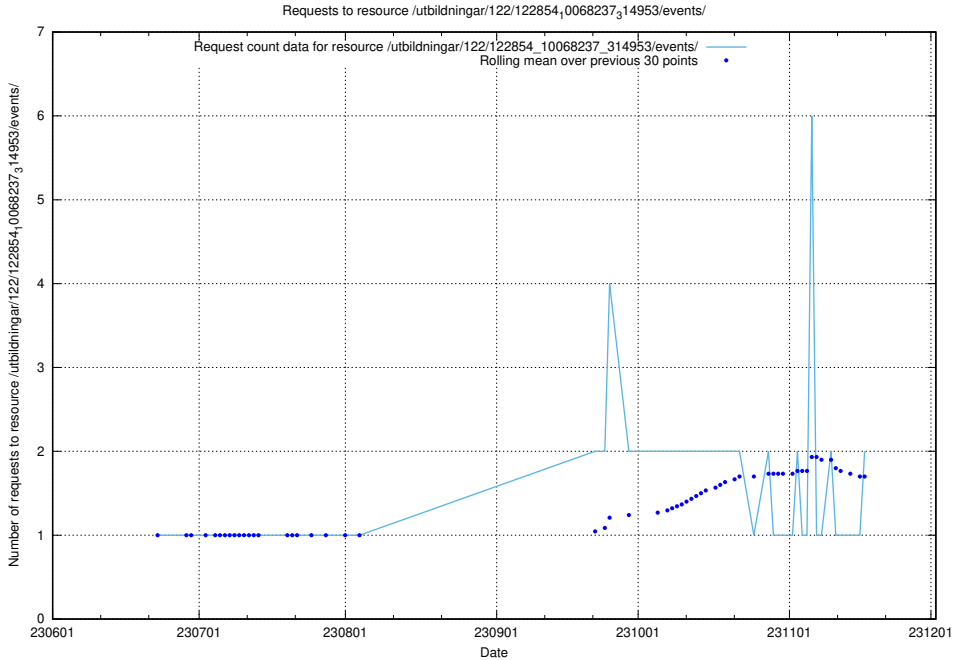

5.749 Usage of /utbildningar/122/122854_10068237_314953/events/

Here, we count the number of requests to resource /utbildningar/122/122854_10068237_314953/events/