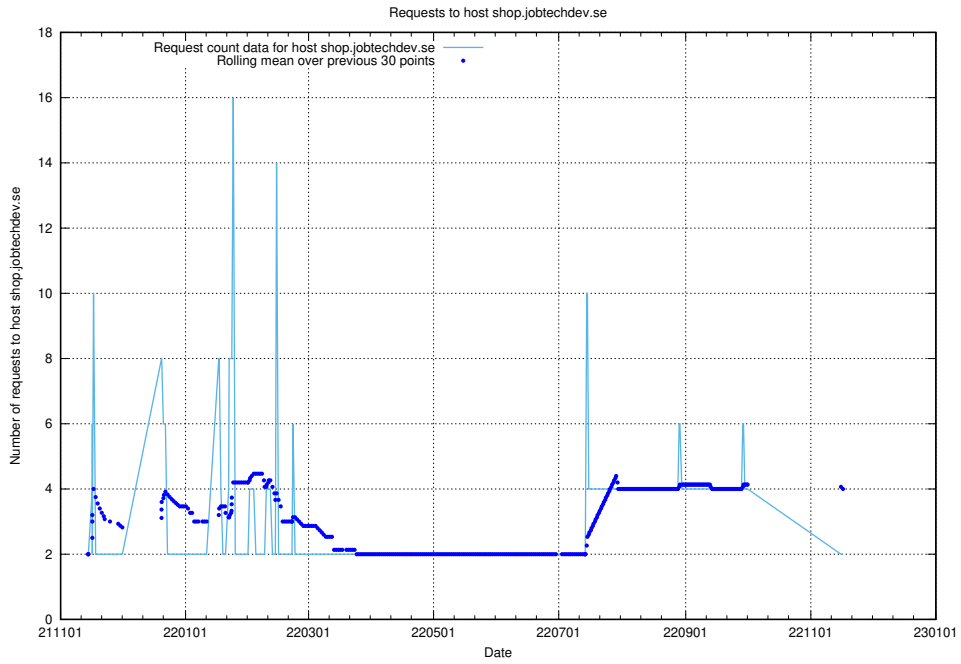

7.560 Usage of shop.jobtechdev.se

Here, we count the number of requests to host shop.jobtechdev.se.