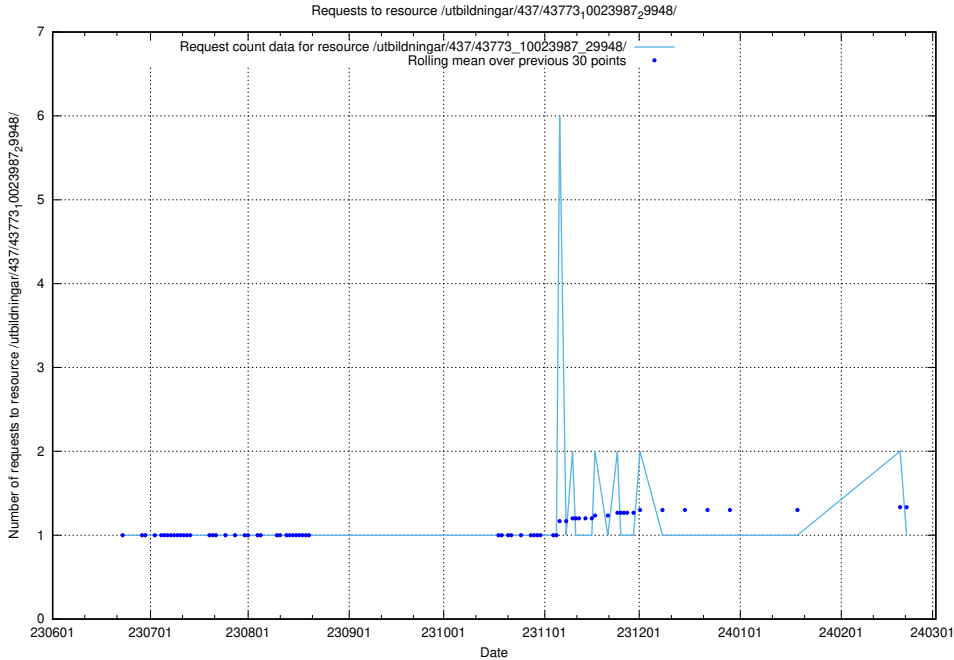

5.5230 Usage of /utbildningar/437/43773_10023987_29948/

Here, we count the number of requests to resource /utbildningar/437/43773_10023987_29948/.