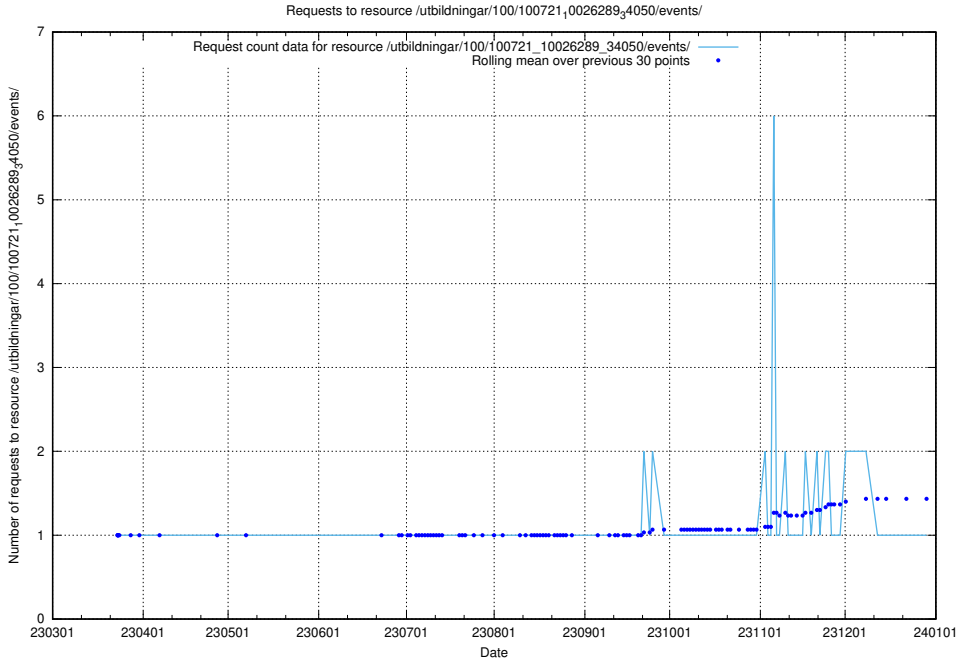

5.5349 Usage of /utbildningar/100/100721_10026289_34050/events/

Here, we count the number of requests to resource /utbildningar/100/100721_10026289_34050/events/.