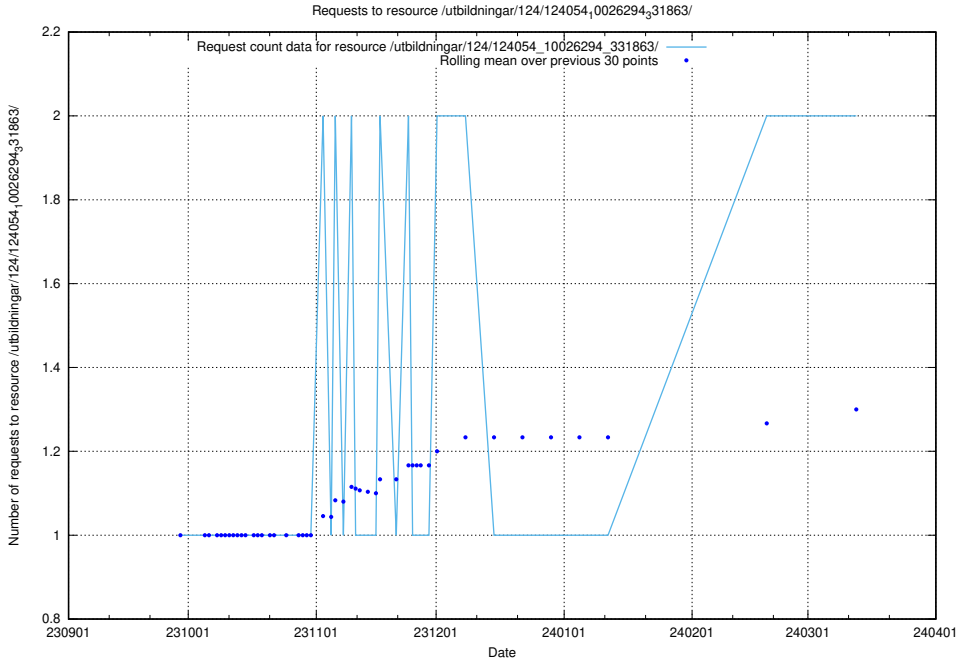

5.601 Usage of /utbildningar/124/124054_10026294_331863/

Here, we count the number of requests to resource /utbildningar/124/124054_10026294_331863/.