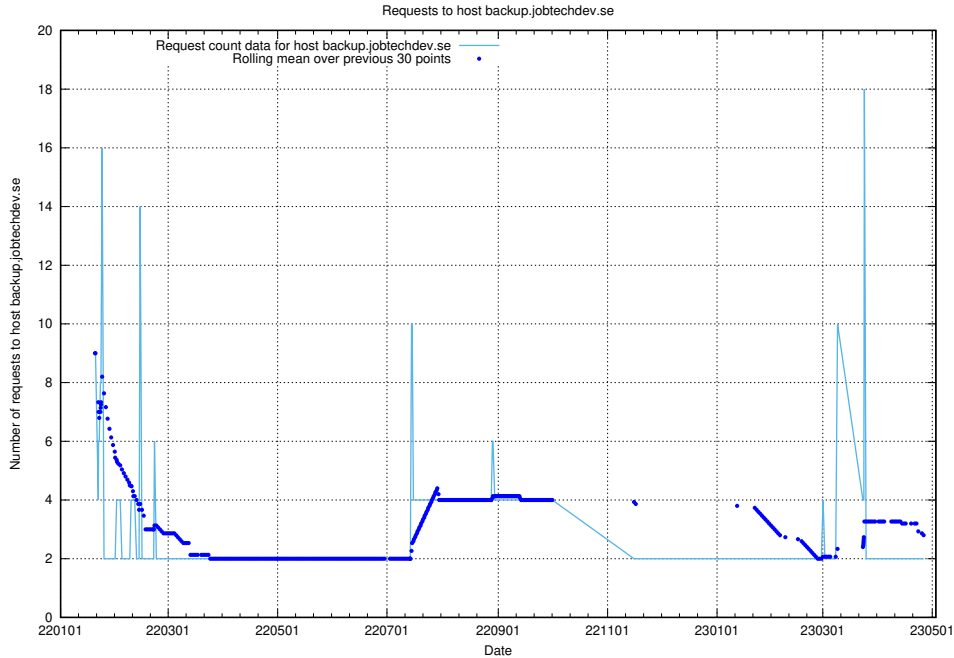

7.263 Usage of backup.jobtechdev.se

Here, we count the number of requests to host backup.jobtechdev.se.