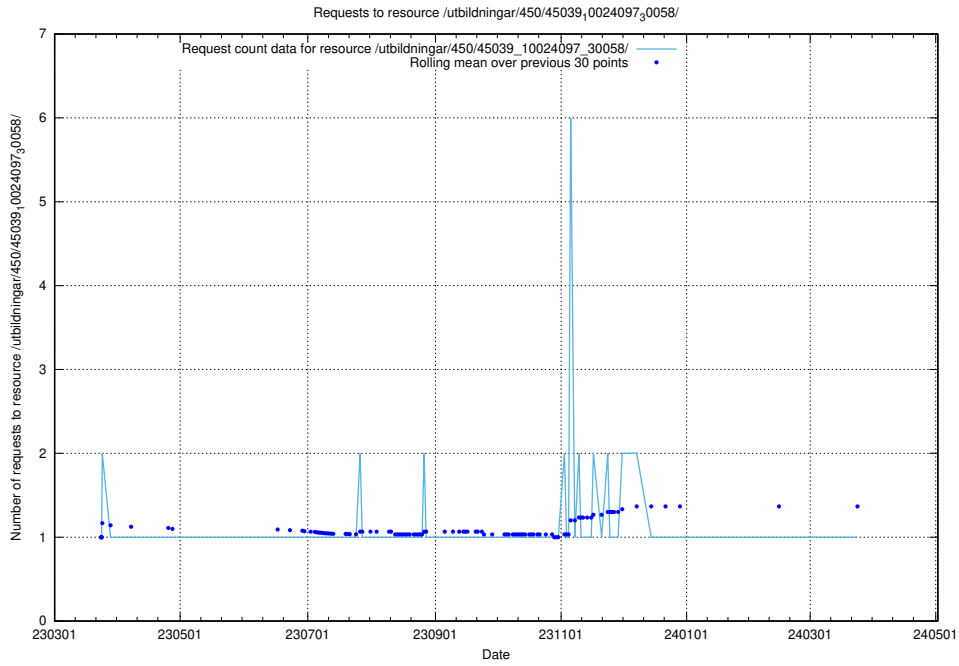

Here, we count the number of requests to resource /utbildningar/457/45736_10024003_32189/.

5.5960 Usage of /utbildningar/450/45039_10024097_30058/

Here, we count the number of requests to resource /utbildningar/450/45039_10024097_30058/.