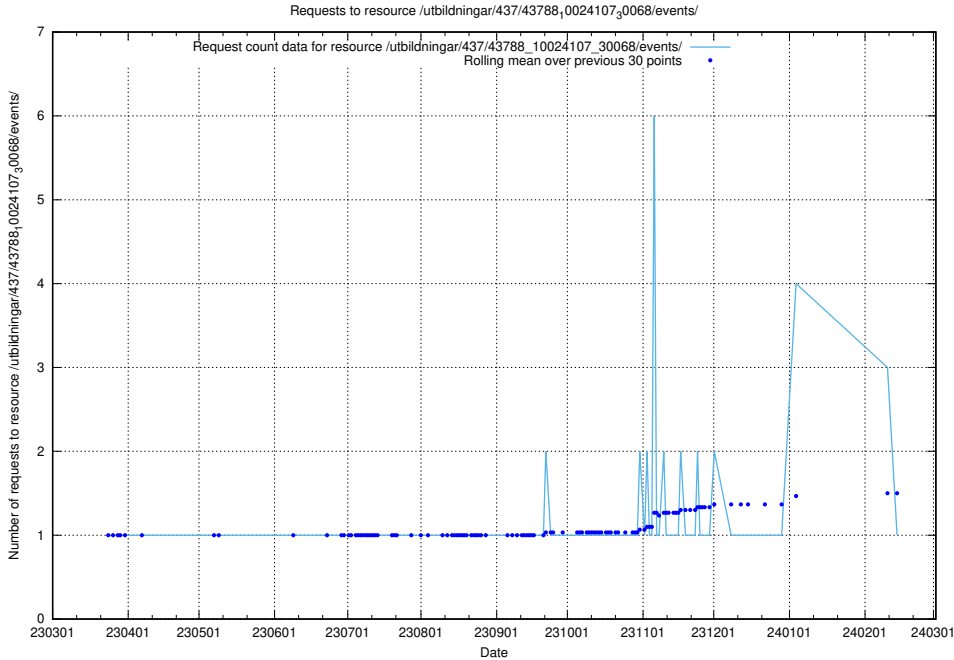

5.5835 Usage of /utbildningar/437/43788_10024107_30068/events/

Here, we count the number of requests to resource /utbildningar/437/43788_10024107_30068/events/.