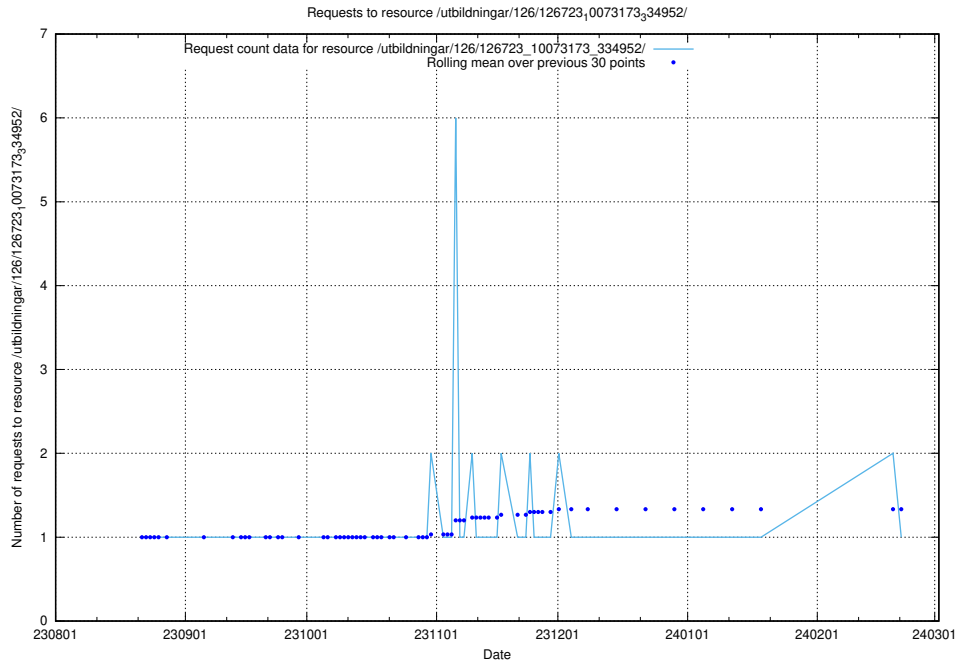

5.4396 Usage of /utbildningar/126/126723_10073173_334952/

Here, we count the number of requests to resource /utbildningar/126/126723_10073173_334952/.