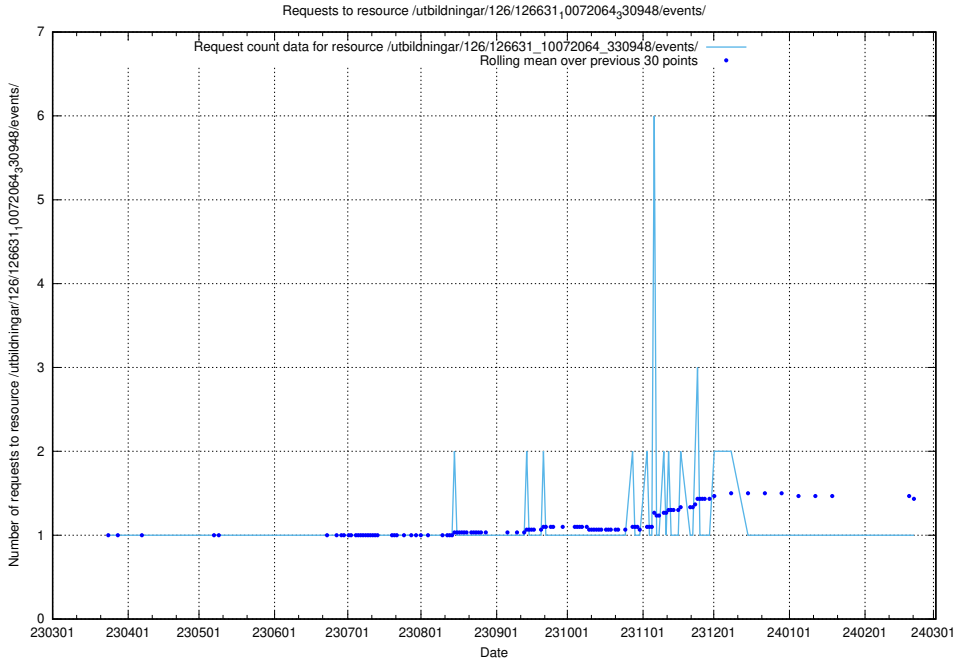

5.5855 Usage of /utbildningar/126/126631_10072064_330948/events/

Here, we count the number of requests to resource /utbildningar/126/126631_10072064_330948/events/