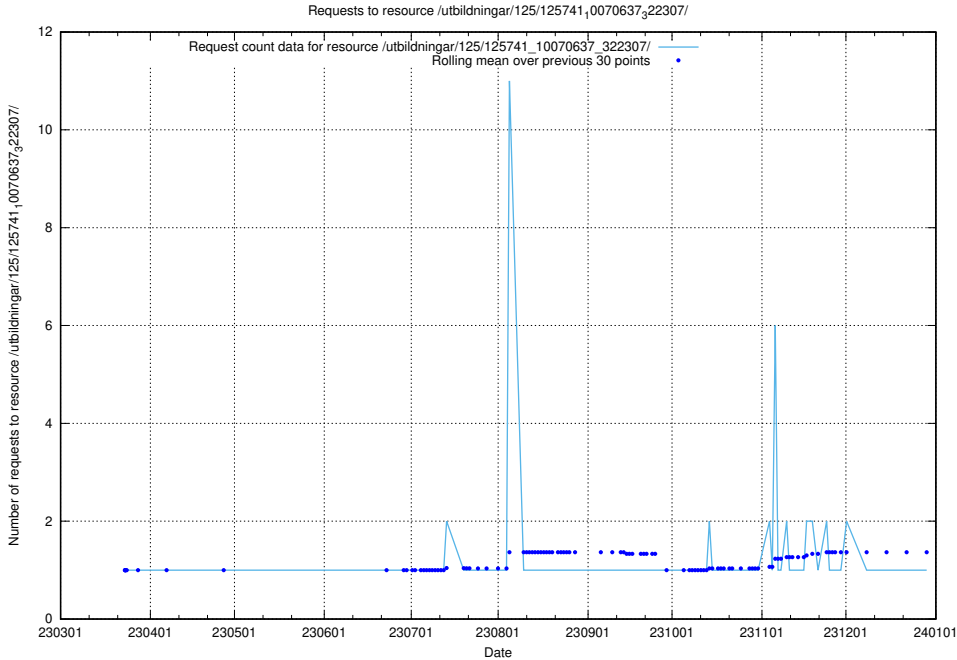

5.858 Usage of /utbildningar/125/125741_10070637_322307/

Here, we count the number of requests to resource /utbildningar/125/125741_10070637_322307/.