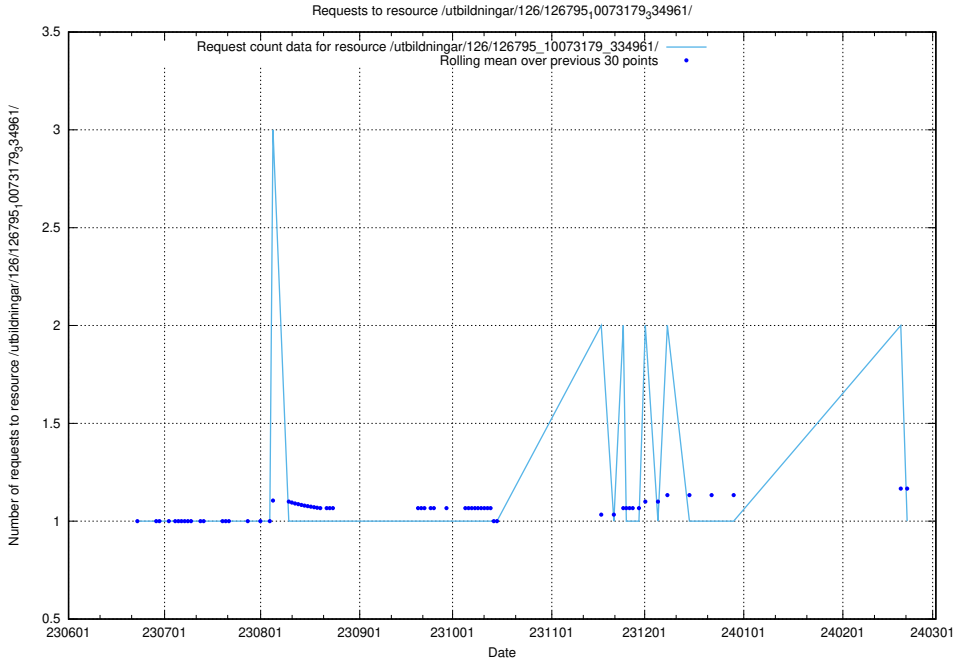

5.5239 Usage of /utbildningar/126/126795_10073179_334961/

Here, we count the number of requests to resource /utbildningar/126/126795_10073179_334961/.