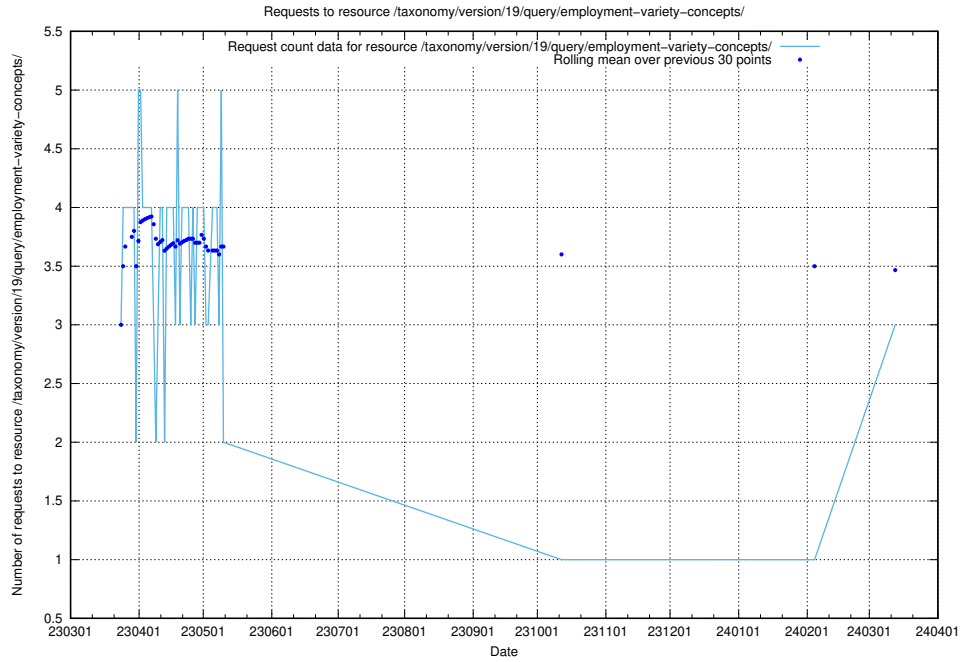

Here, we count the number of requests to resource /taxonomy/version/19/query/employment-variety-concepts/.

5.311 Usage of /utbildningar/438/43817_10024102_242987/events/

Here, we count the number of requests to resource /utbildningar/438/43817_10024102_242987/events/.