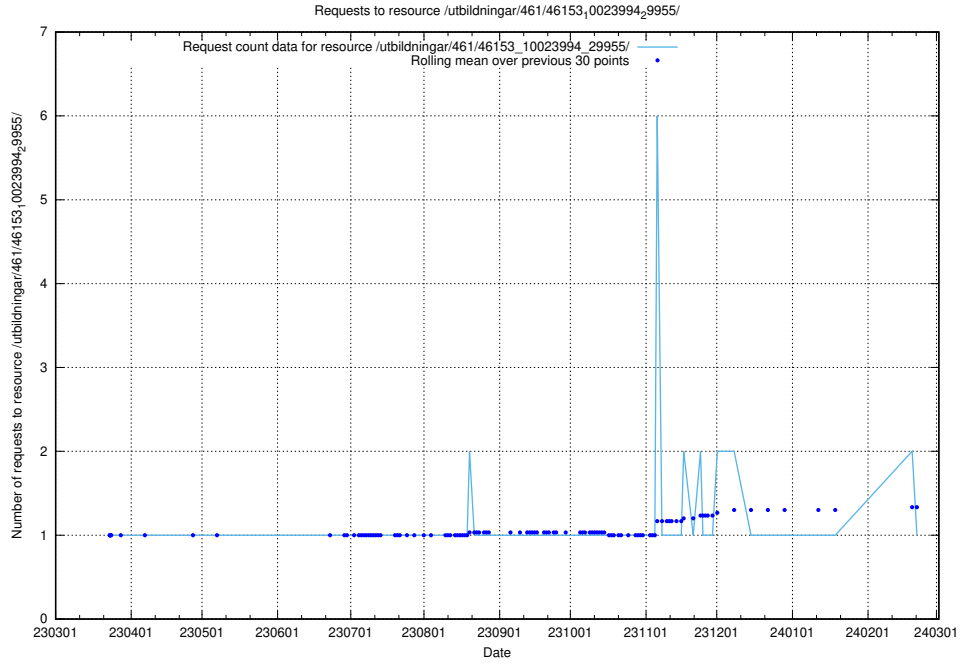

5.5955 Usage of /utbildningar/461/46153_10023994_29955/

Here, we count the number of requests to resource /utbildningar/461/46153_10023994_29955/.