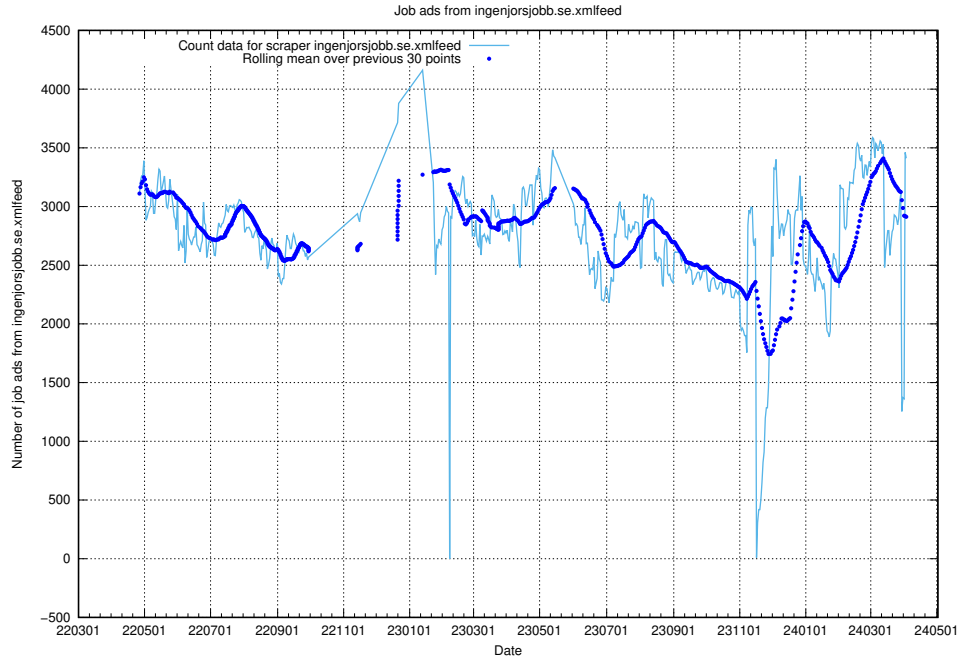

13.4 Number of ads by scraper ingenjorsjobb.se.xmlfeed

Here, we count the number of job ads scraped from ingenjorsjobb.se.xmlfeed.