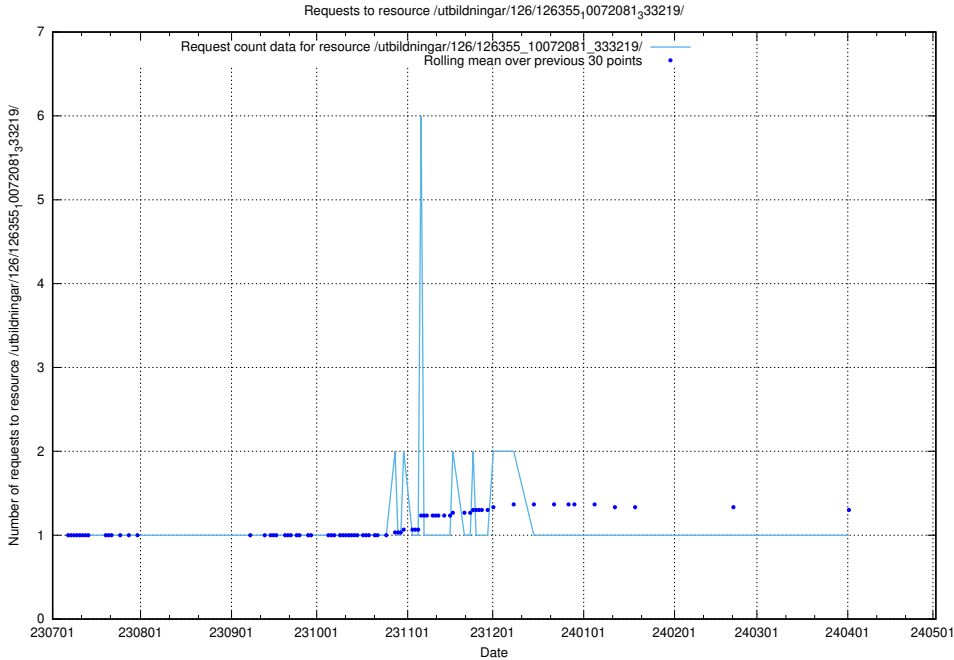

5.4956 Usage of /utbildningar/126/126355_10072081_333219/

Here, we count the number of requests to resource /utbildningar/126/126355_10072081_333219/.