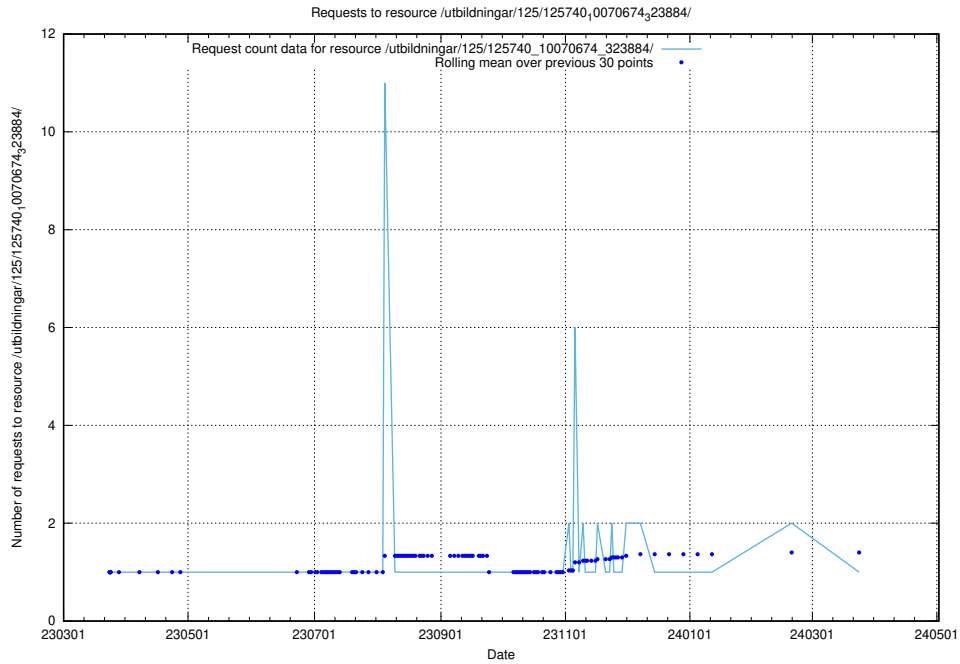

5.888 Usage of /utbildningar/125/125740_10070674_323884/

Here, we count the number of requests to resource /utbildningar/125/125740_10070674_323884/.