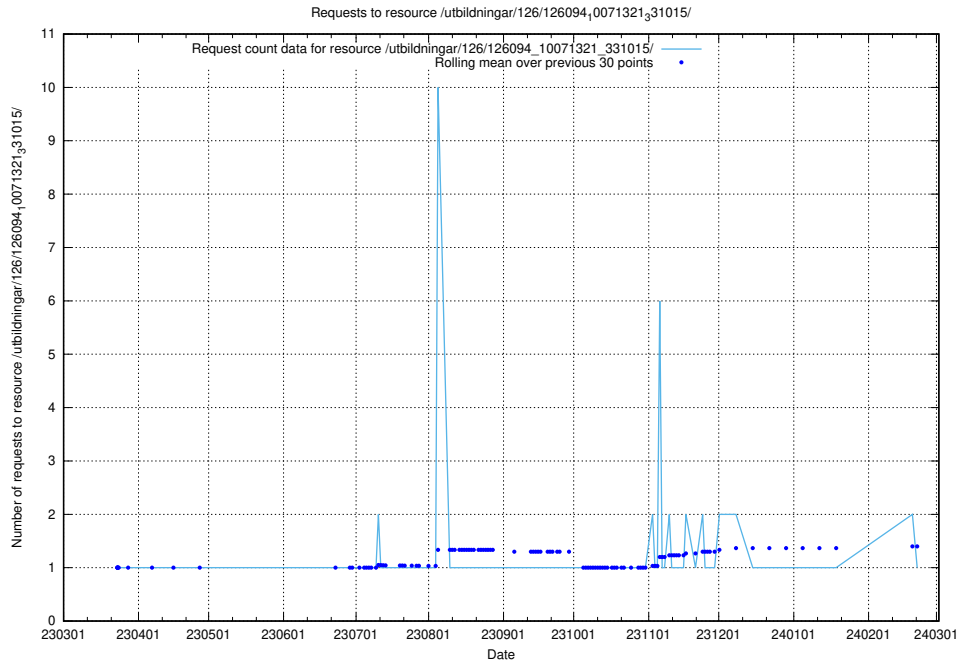

5.6073 Usage of /utbildningar/126/126094_10071321_331015/

Here, we count the number of requests to resource /utbildningar/126/126094_10071321_331015/.