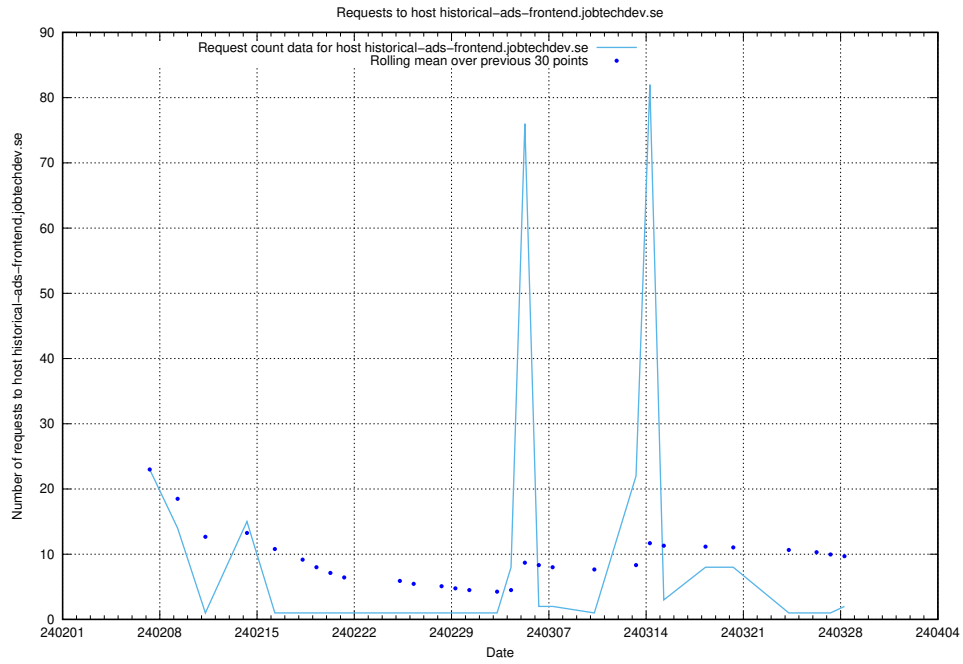

7.562 Usage of historical-ads-frontend.jobtechdev.se

Here, we count the number of requests to host historical-ads-frontend.jobtechdev.se.