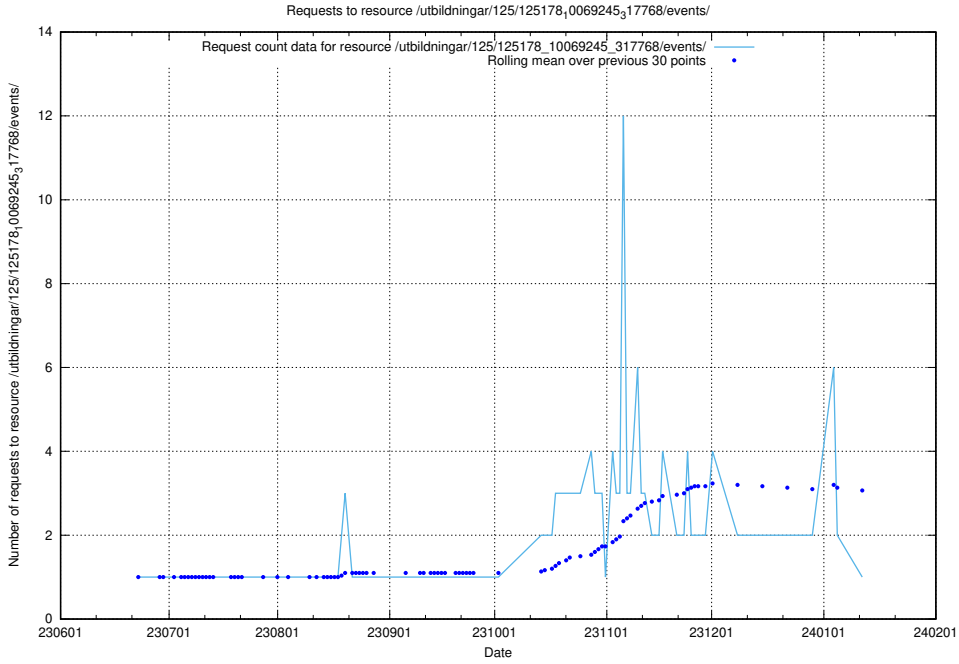

5.5387 Usage of /utbildningar/125/125178_10069245_317768/events/

Here, we count the number of requests to resource /utbildningar/125/125178_10069245_317768/events/