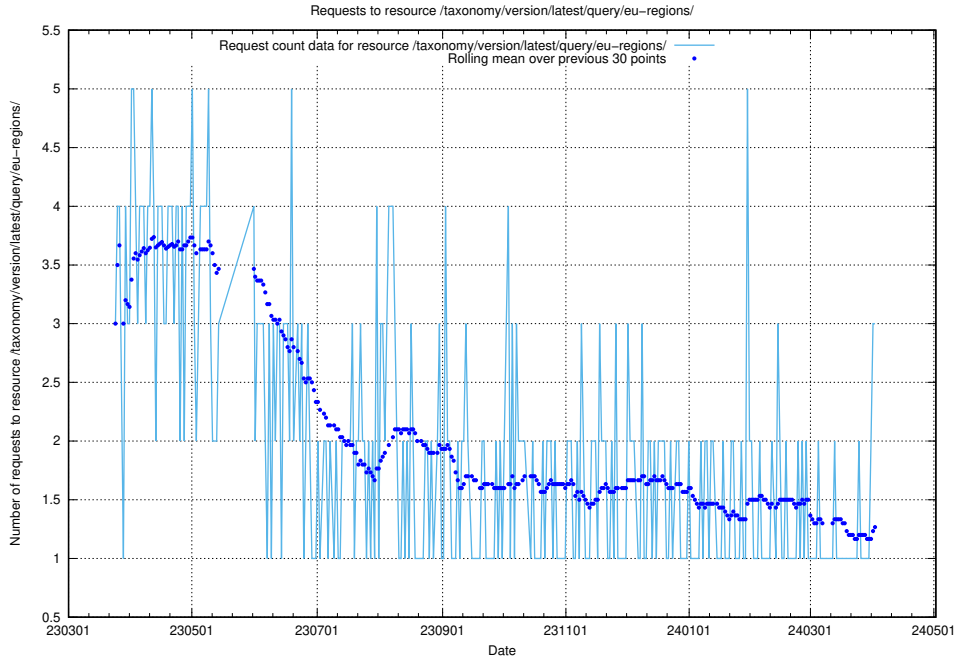

5.298 Usage of /taxonomy/version/latest/query/eu-regions/

Here, we count the number of requests to resource /taxonomy/version/latest/query/eu-regions/.