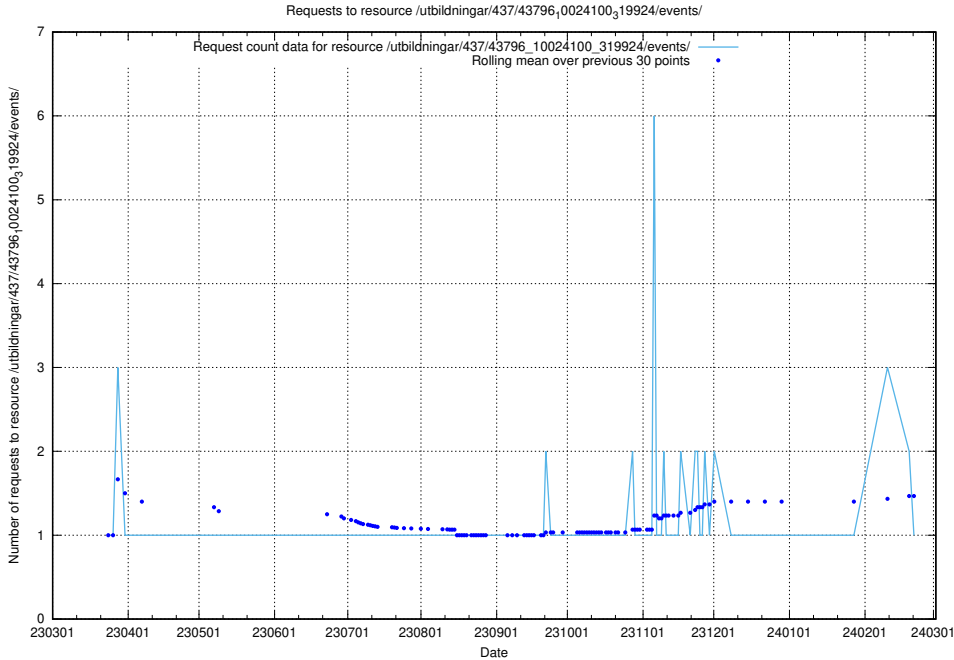

5.5834 Usage of /utbildningar/437/43796_10024100_319924/events/

Here, we count the number of requests to resource /utbildningar/437/43796_10024100_319924/events/.