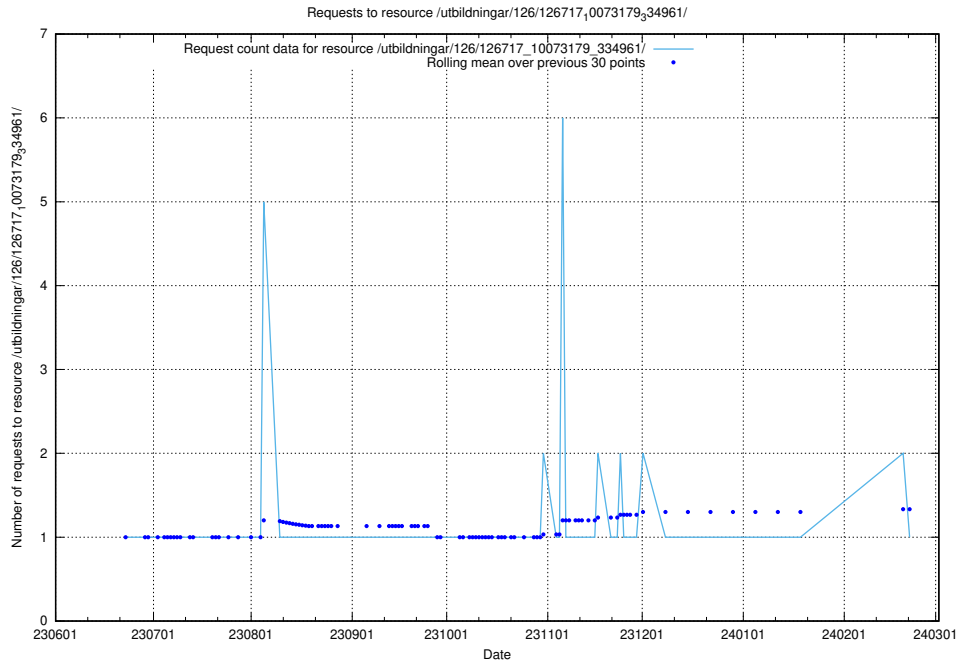

5.5272 Usage of /utbildningar/126/126717_10073179_334961/

Here, we count the number of requests to resource /utbildningar/126/126717_10073179_334961/.