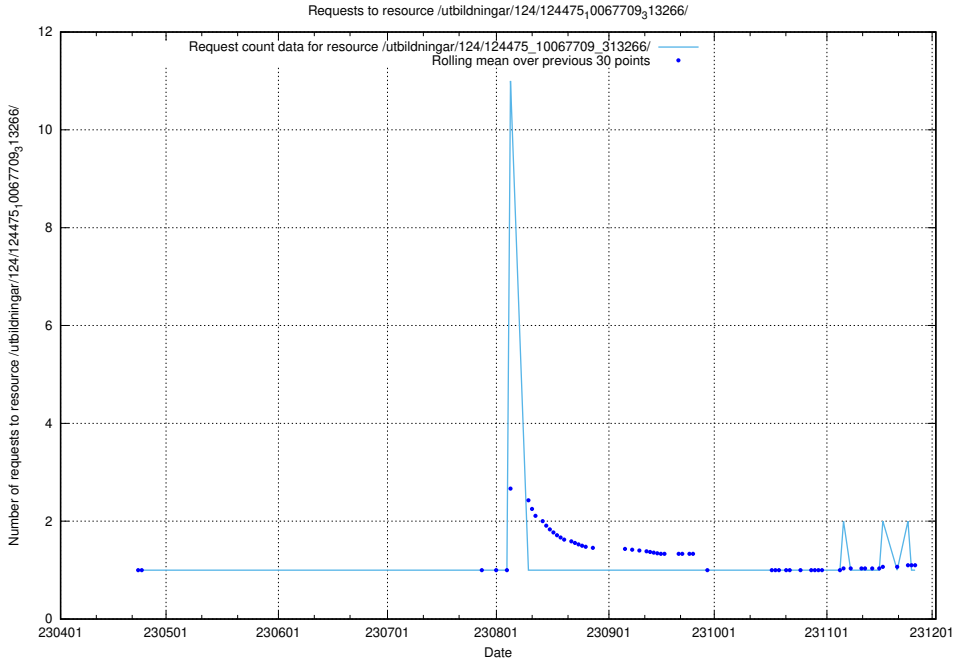

5.5712 Usage of /utbildningar/124/124475_10067709_313266/

Here, we count the number of requests to resource /utbildningar/124/124475_10067709_313266/.