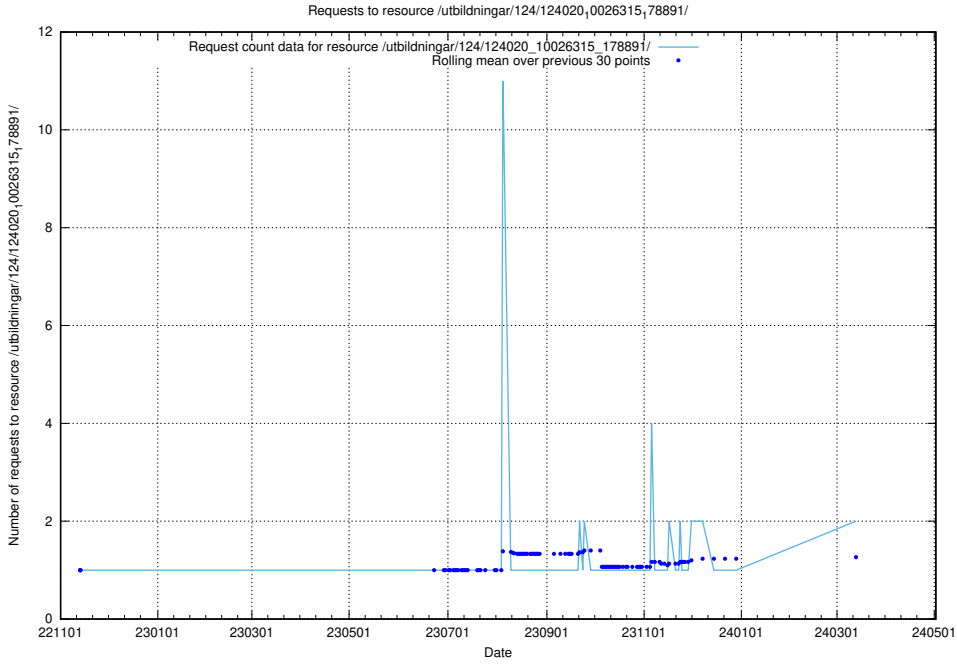

5.756 Usage of /utbildningar/124/124020_10026315_178891/

Here, we count the number of requests to resource /utbildningar/124/124020_10026315_178891/.