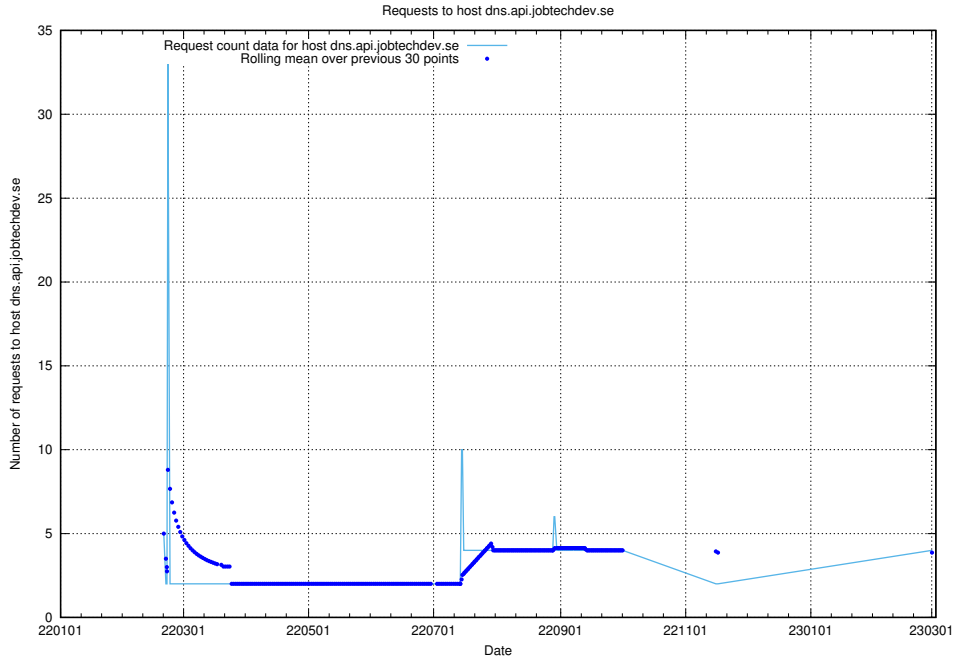

7.156 Usage of dns.api.jobtechdev.se

Here, we count the number of requests to host dns.api.jobtechdev.se.