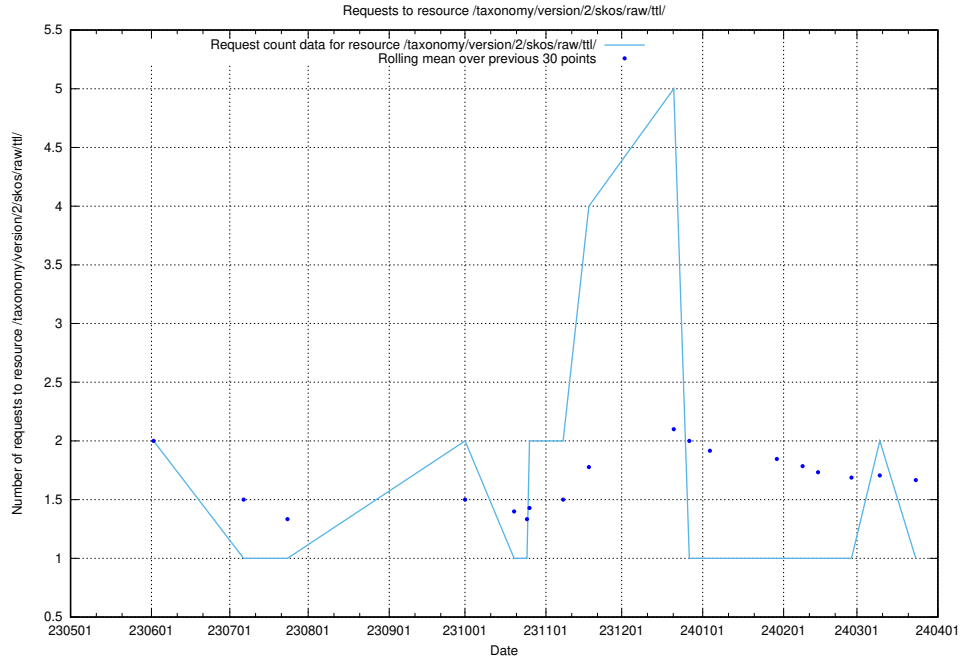

5.5595 Usage of /taxonomy/version/2/skos/raw/ttl/

Here, we count the number of requests to resource /taxonomy/version/2/skos/raw/ttl/.