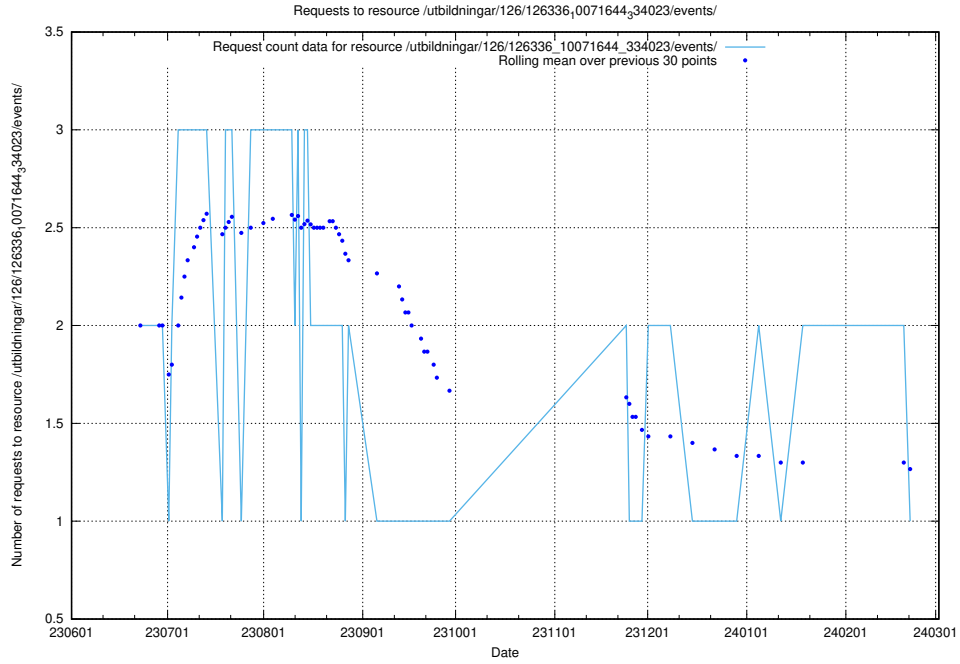

5.5219 Usage of /utbildningar/126/126336_10071644_334023/events/

Here, we count the number of requests to resource /utbildningar/126/126336_10071644_334023/events/