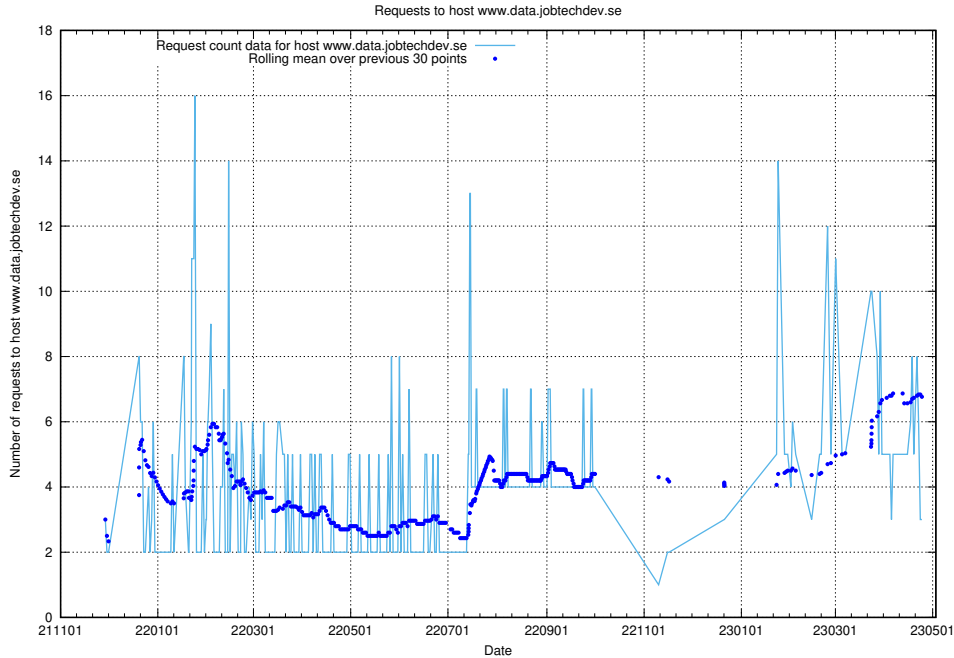

7.206 Usage of www.jobad-enrichments-api.jobtechdev.se

Here, we count the number of requests to host www.jobad-enrichments-api.jobtechdev.se.

7.207 Usage of magazine.jobtechdev.se

Here, we count the number of requests to host magazine.jobtechdev.se.