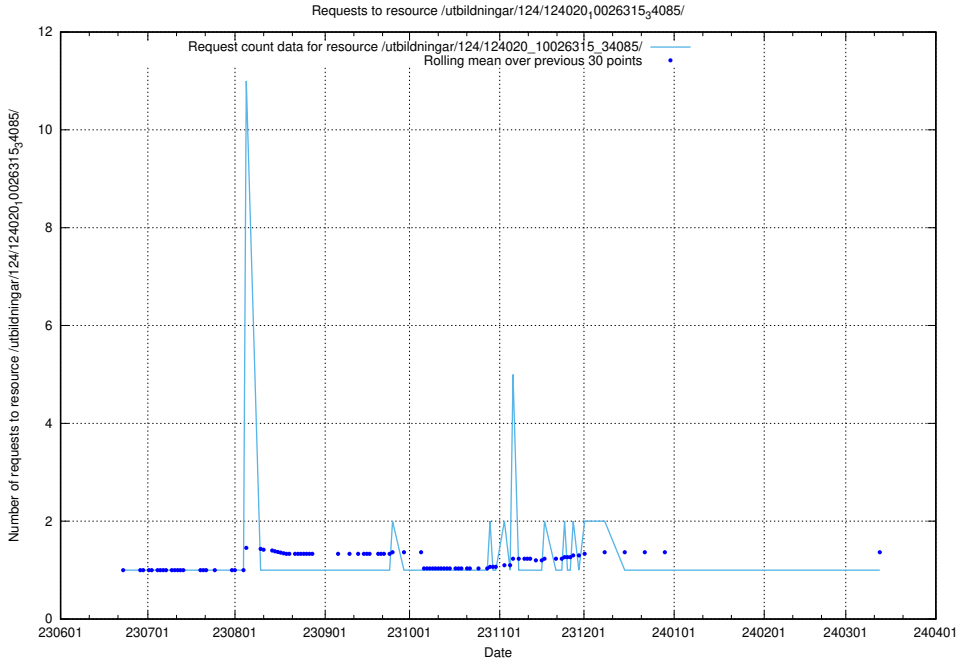

5.5497 Usage of /utbildningar/124/124020_10026315_34085/

Here, we count the number of requests to resource /utbildningar/124/124020_10026315_34085/.