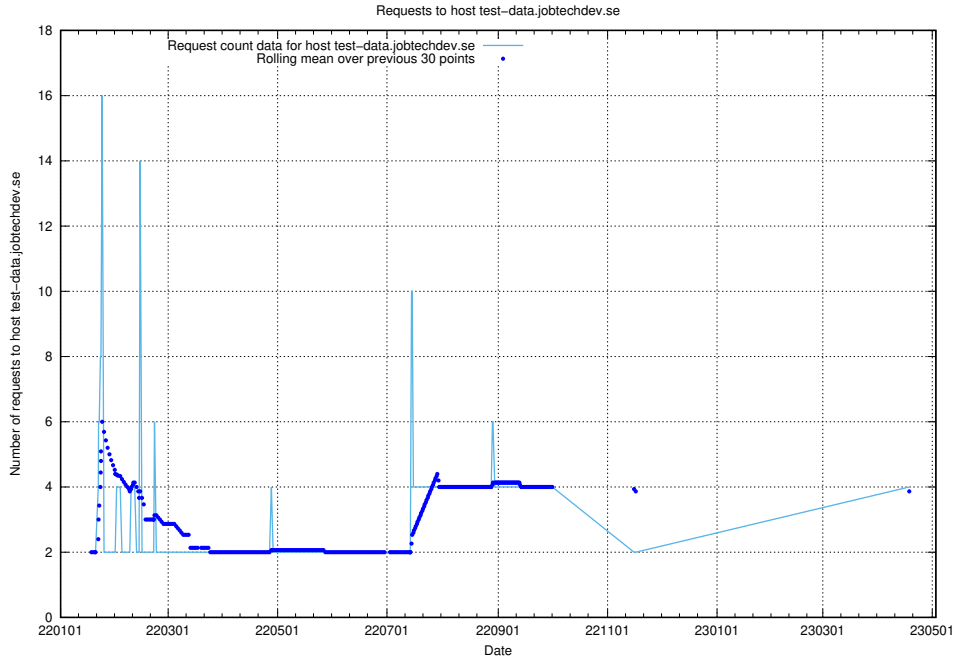

7.99 Usage of test-data.jobtechdev.se

Here, we count the number of requests to host test-data.jobtechdev.se.