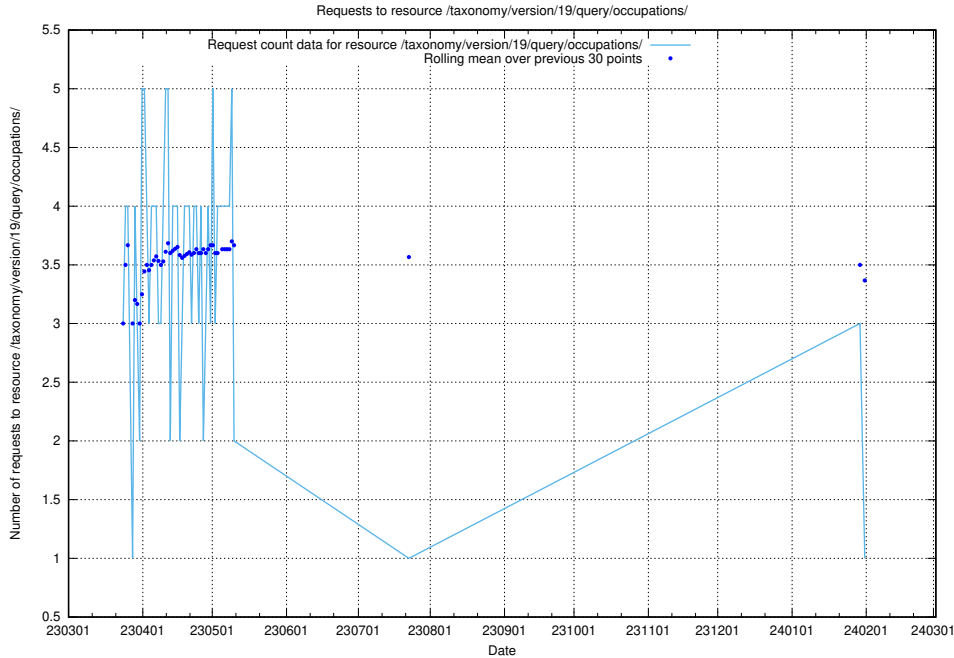

5.5793 Usage of /taxonomy/version/19/query/occupations/

Here, we count the number of requests to resource /taxonomy/version/19/query/occupations/.