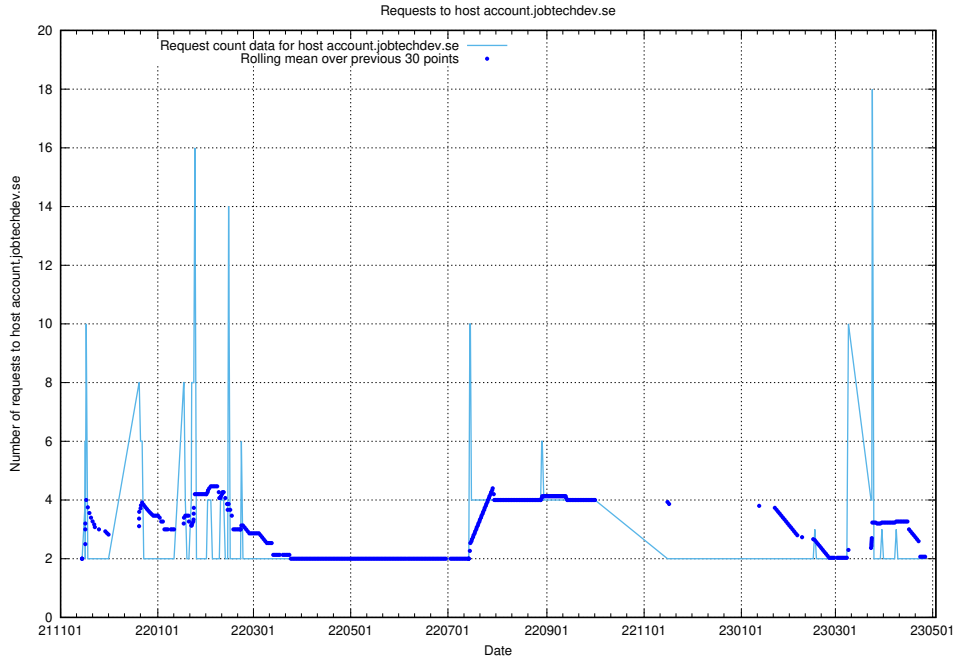

7.296 Usage of account.jobtechdev.se

Here, we count the number of requests to host account.jobtechdev.se.

7.297 Usage of 8d79pjf0c6xyg8us57w.jobtechdev.se

Here, we count the number of requests to host 8d79pjf0c6xyg8us57w.jobtechdev.se.