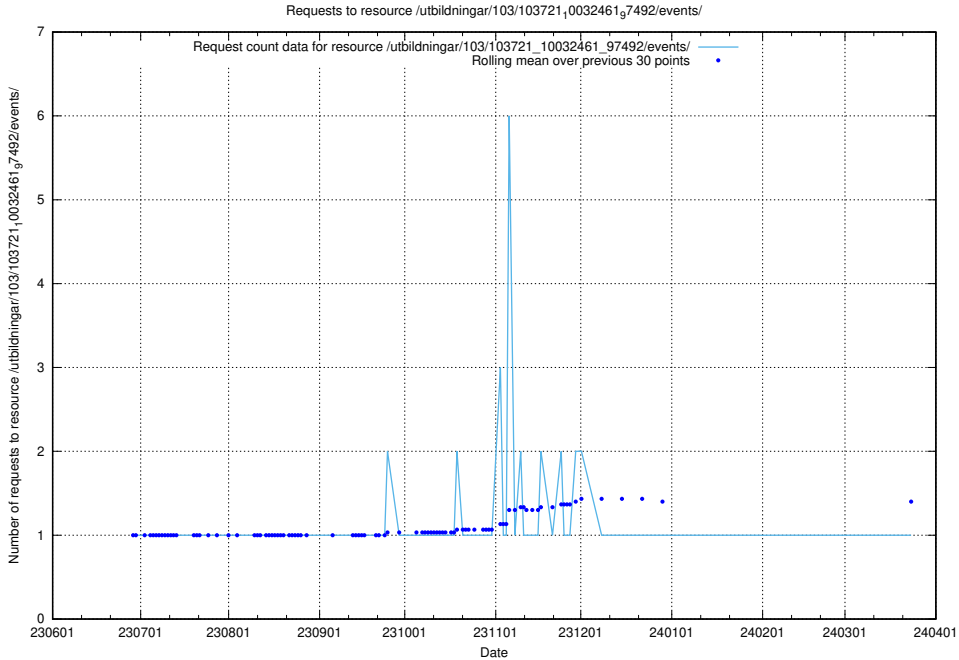

5.5187 Usage of /utbildningar/103/103721_10032461_97492/events/

Here, we count the number of requests to resource /utbildningar/103/103721_10032461_97492/events/.