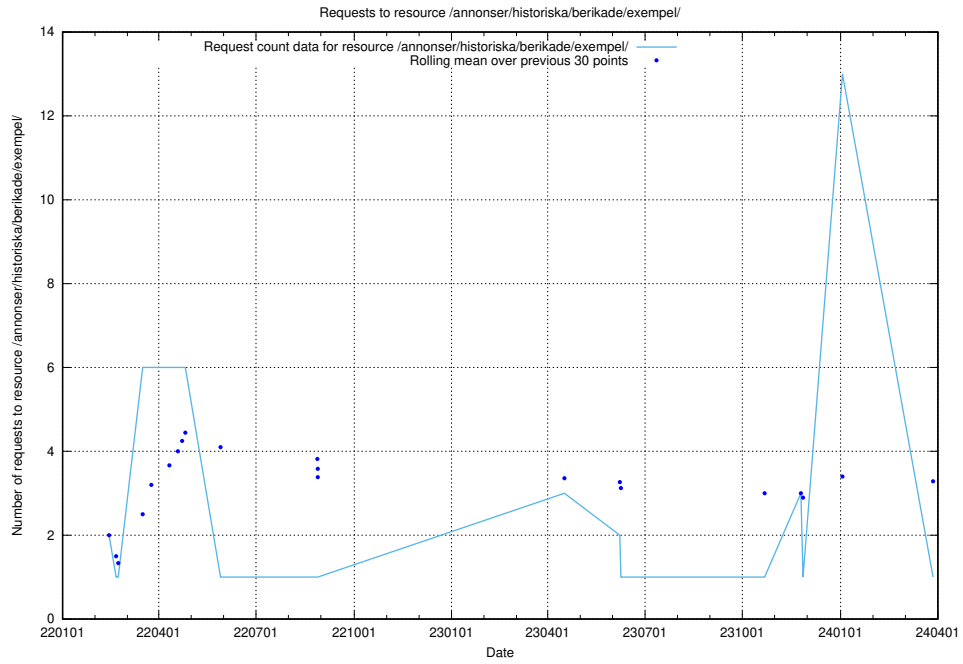

5.1171 Usage of /annonser/historiska/berikade/exempel/

Here, we count the number of requests to resource /annonser/historiska/berikade/exempel/.