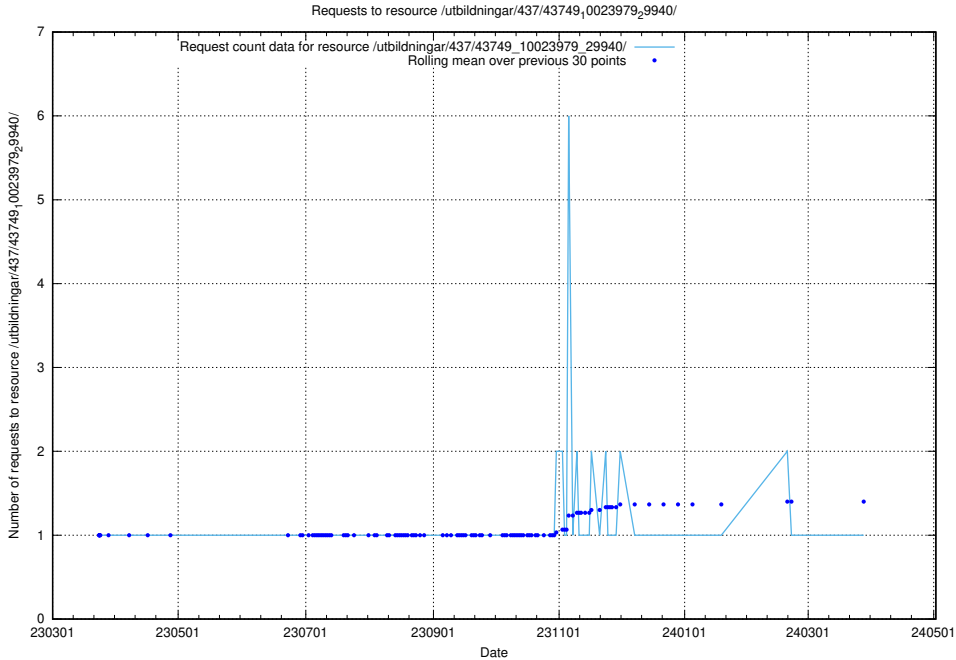

5.6021 Usage of /utbildningar/437/43749_10023979_29940/

Here, we count the number of requests to resource /utbildningar/437/43749_10023979_29940/.