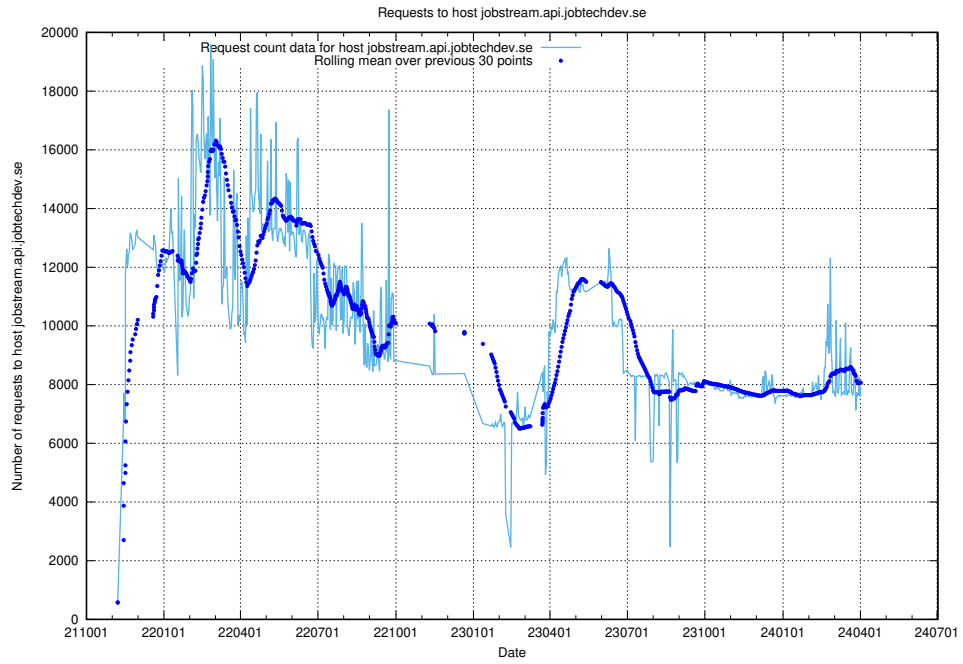

7.10 Usage of jobstream.api.jobtechdev.se

Here, we count the number of requests to host jobstream.api.jobtechdev.se.