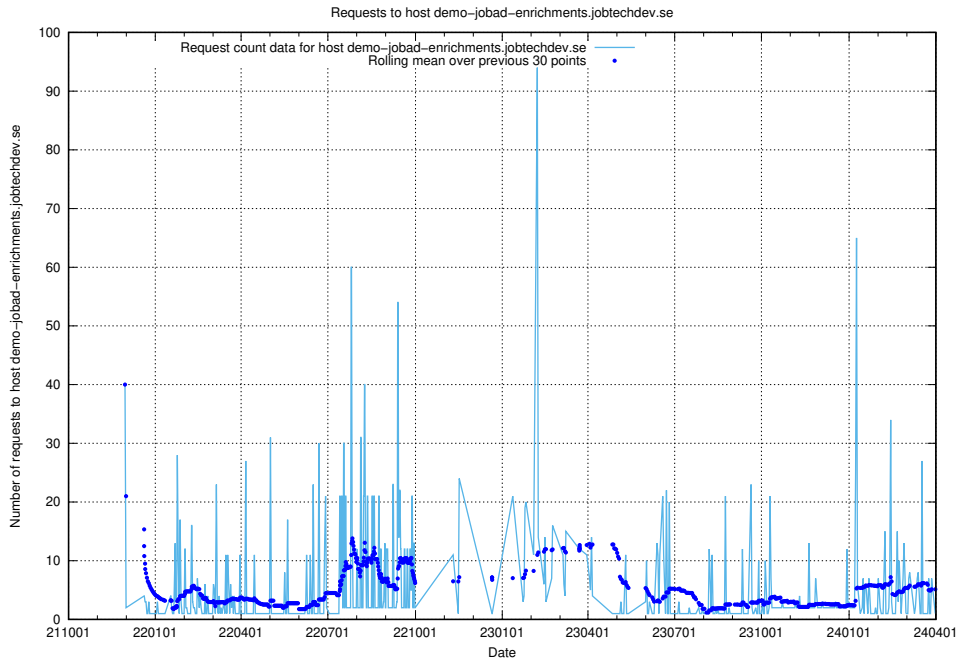

7.622 Usage of demo-jobad-enrichments.jobtechdev.se

Here, we count the number of requests to host demo-jobad-enrichments.jobtechdev.se.

7.623 Usage of q.jobtechdev.se

Here, we count the number of requests to host q.jobtechdev.se.