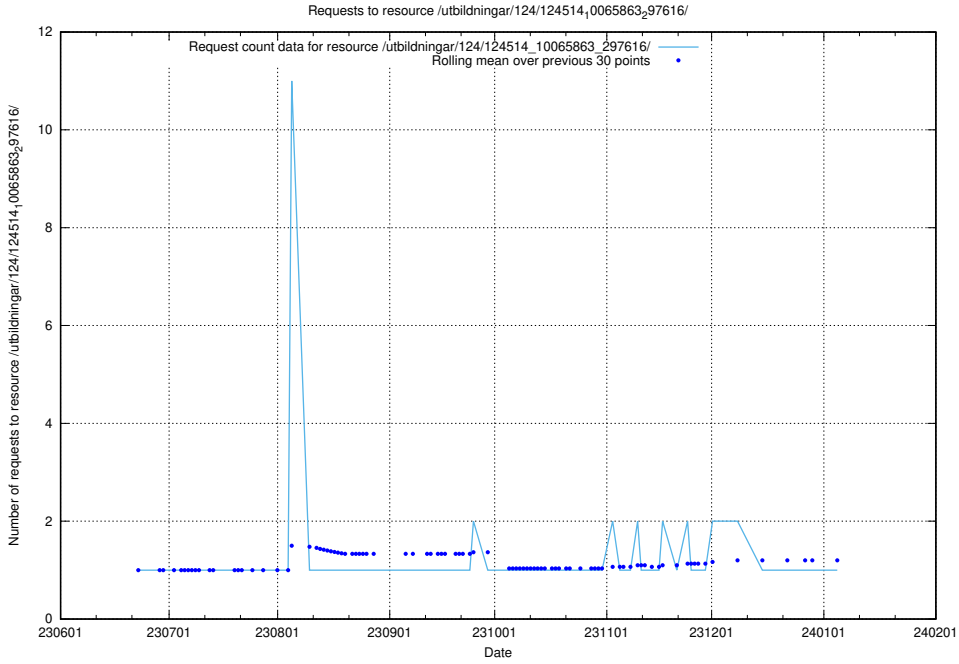

5.5435 Usage of /utbildningar/124/124514_10065863_297616/

Here, we count the number of requests to resource /utbildningar/124/124514_10065863_297616/.