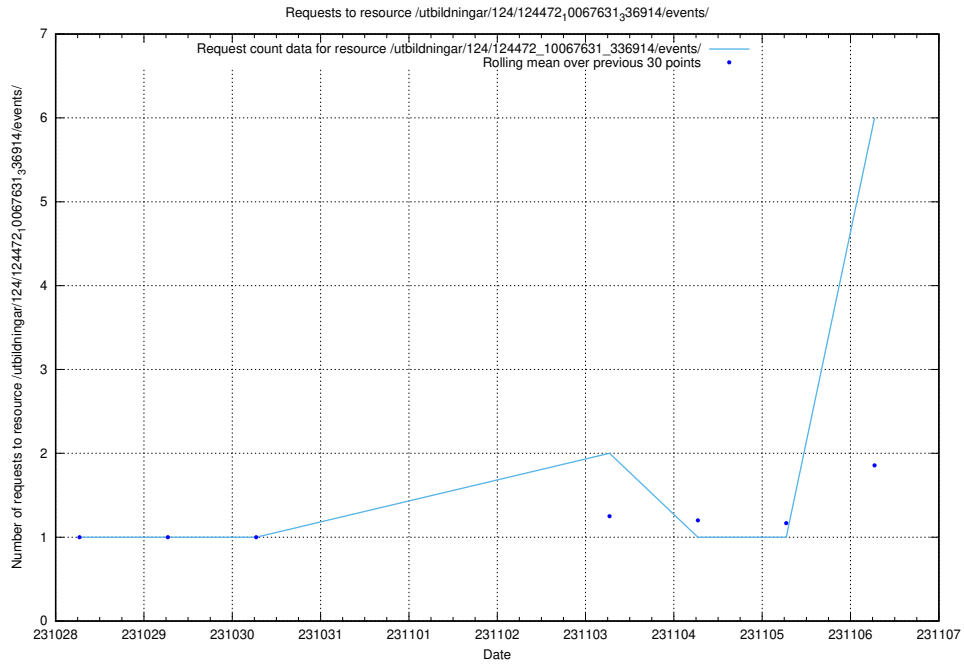

Here, we count the number of requests to resource /utbildningar/127/127057_10073954_336883/events/

5.66 Usage of /utbildningar/124/124472_10067631_336914/events/

Here, we count the number of requests to resource /utbildningar/124/124472_10067631_336914/events/