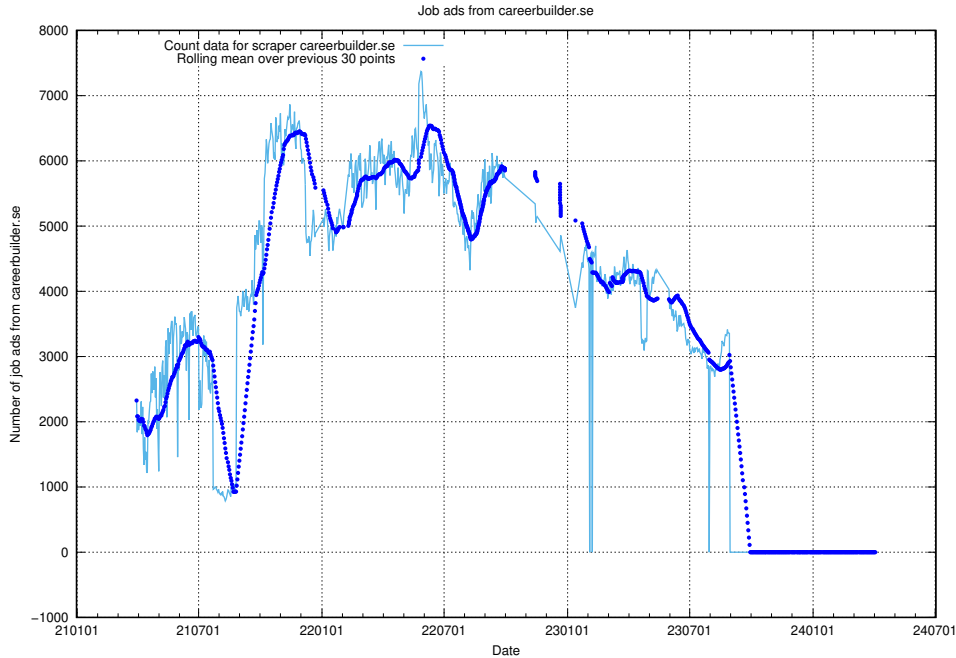

13.20 Number of ads by scraper careerbuilder.se

Here, we count the number of job ads scraped from careerbuilder.se.