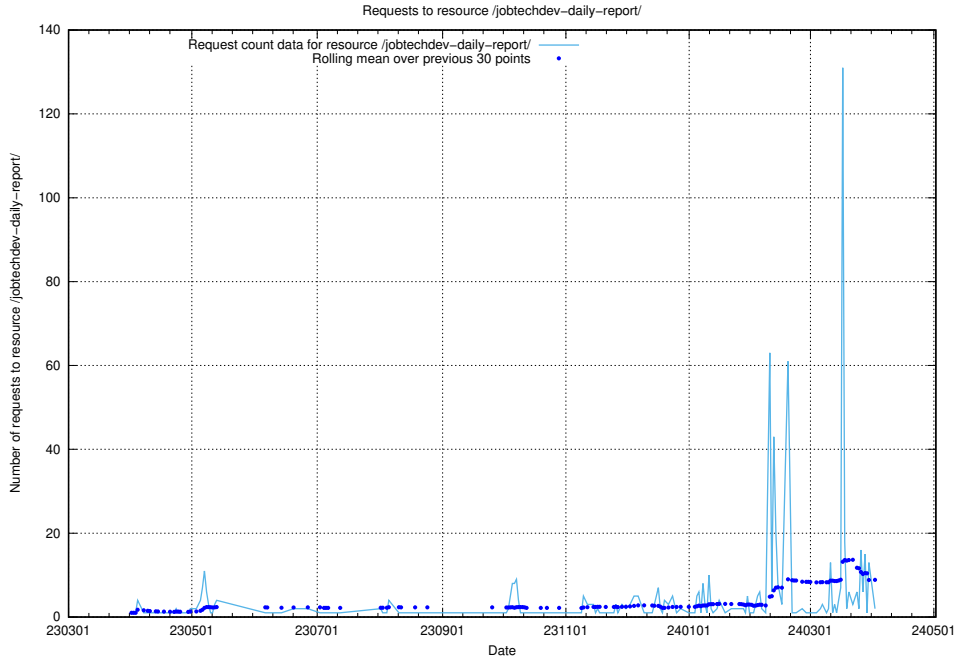

5.781 Usage of /jobtechdev-daily-report/

Here, we count the number of requests to resource /jobtechdev-daily-report/.