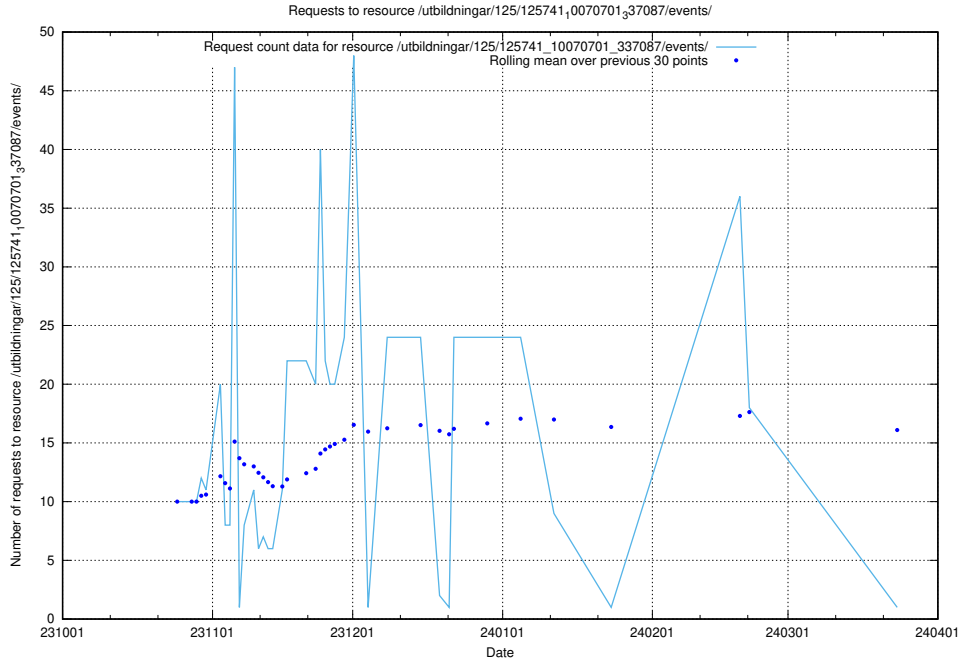

5.3843 Usage of /utbildningar/125/125741_10070701_337087/events/

Here, we count the number of requests to resource /utbildningar/125/125741_10070701_337087/events/