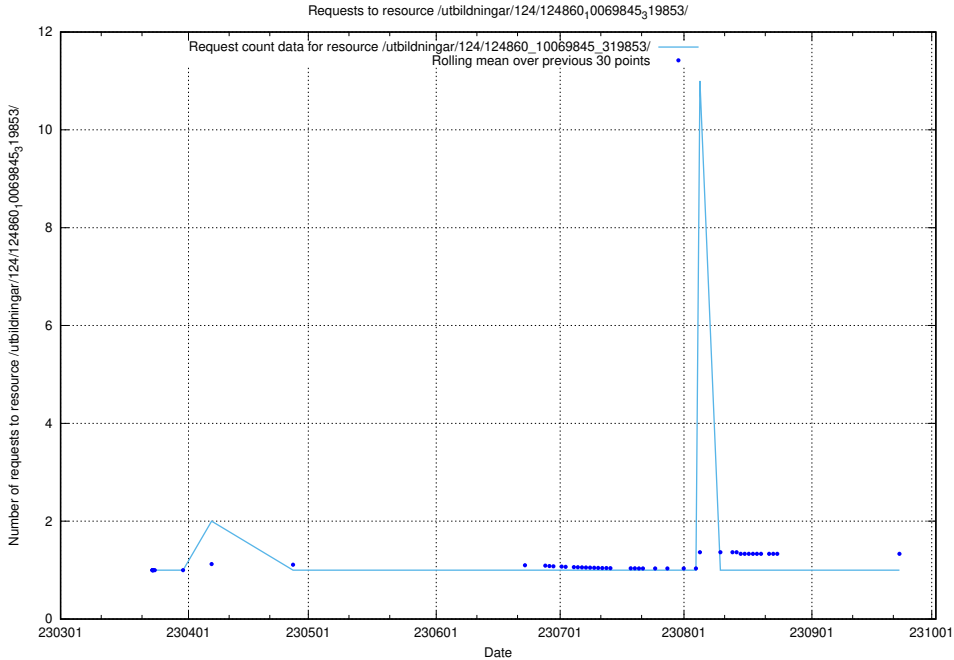

5.1068 Usage of /utbildningar/124/124860_10069845_319853/

Here, we count the number of requests to resource /utbildningar/124/124860_10069845_319853/.