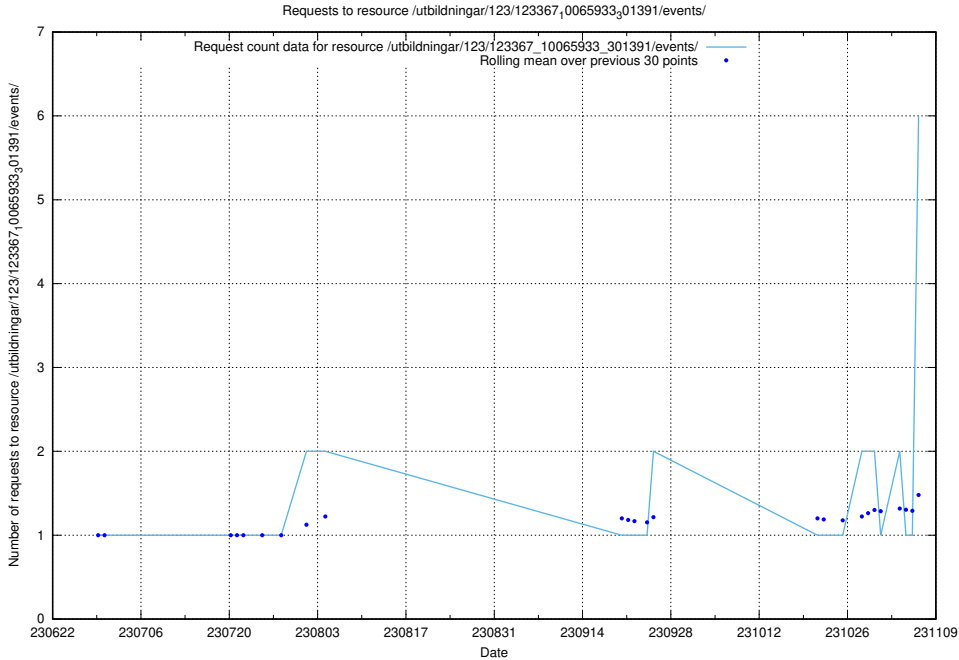

5.90 Usage of /utbildningar/123/123367_10065933_301391/events/

Here, we count the number of requests to resource /utbildningar/123/123367_10065933_301391/events/