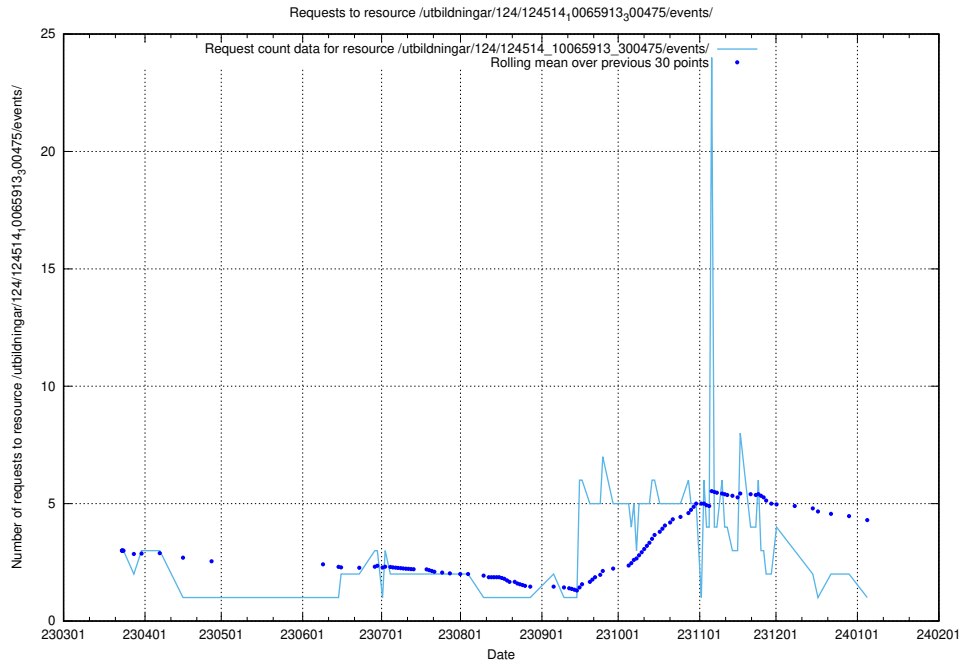

5.5905 Usage of /utbildningar/124/124514_10065913_300475/events/

Here, we count the number of requests to resource /utbildningar/124/124514_10065913_300475/events/