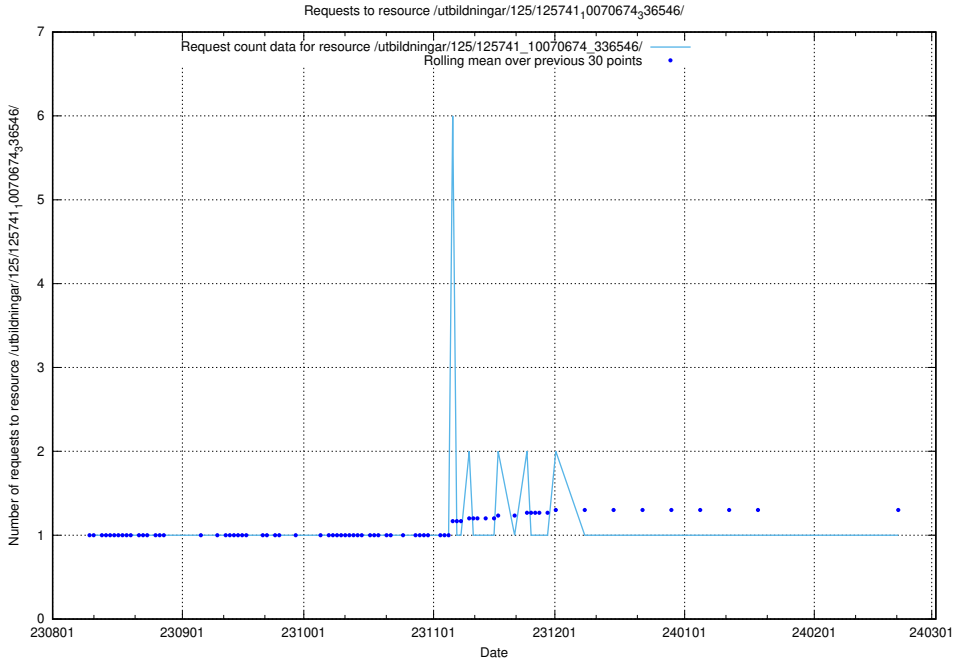

5.4489 Usage of /utbildningar/125/125741_10070674_336546/

Here, we count the number of requests to resource /utbildningar/125/125741_10070674_336546/.