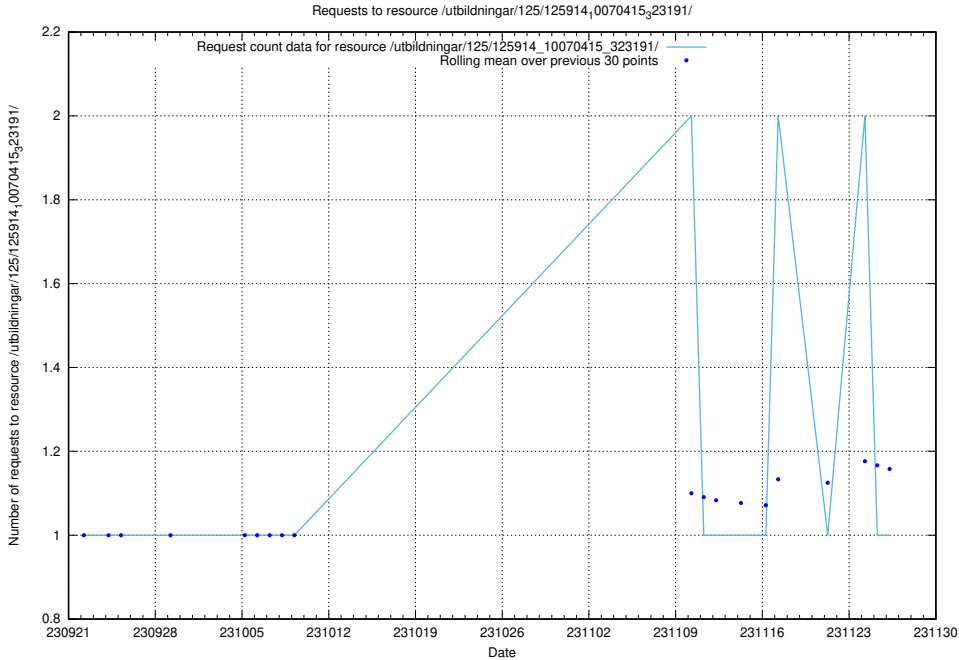

5.4154 Usage of /utbildningar/125/125914_10070415_323191/

Here, we count the number of requests to resource /utbildningar/125/125914_10070415_323191/.