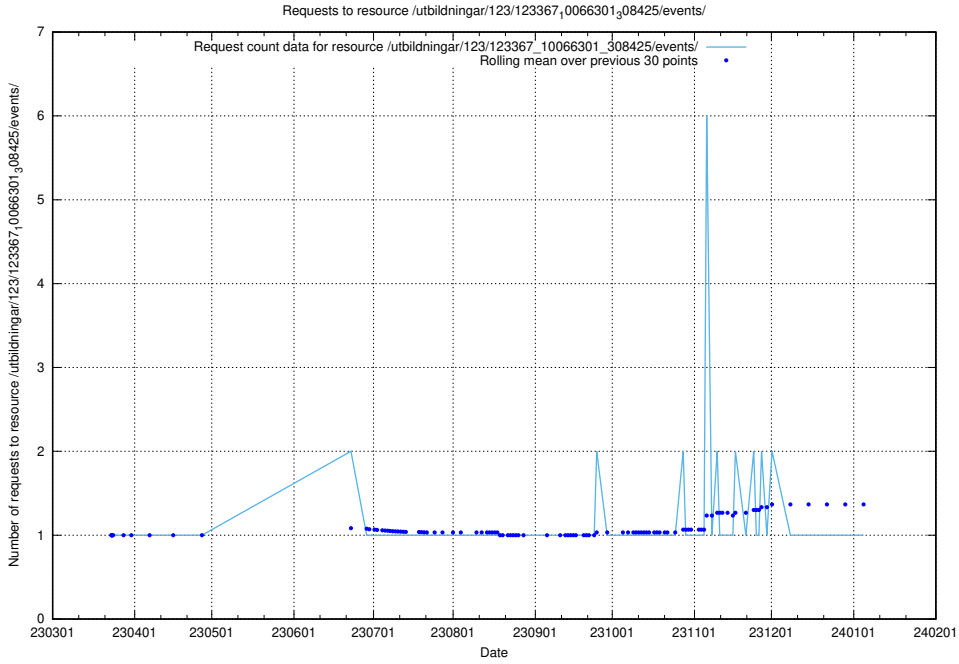

5.4196 Usage of /utbildningar/123/123367_10066301_308425/events/

Here, we count the number of requests to resource /utbildningar/123/123367_10066301_308425/events/