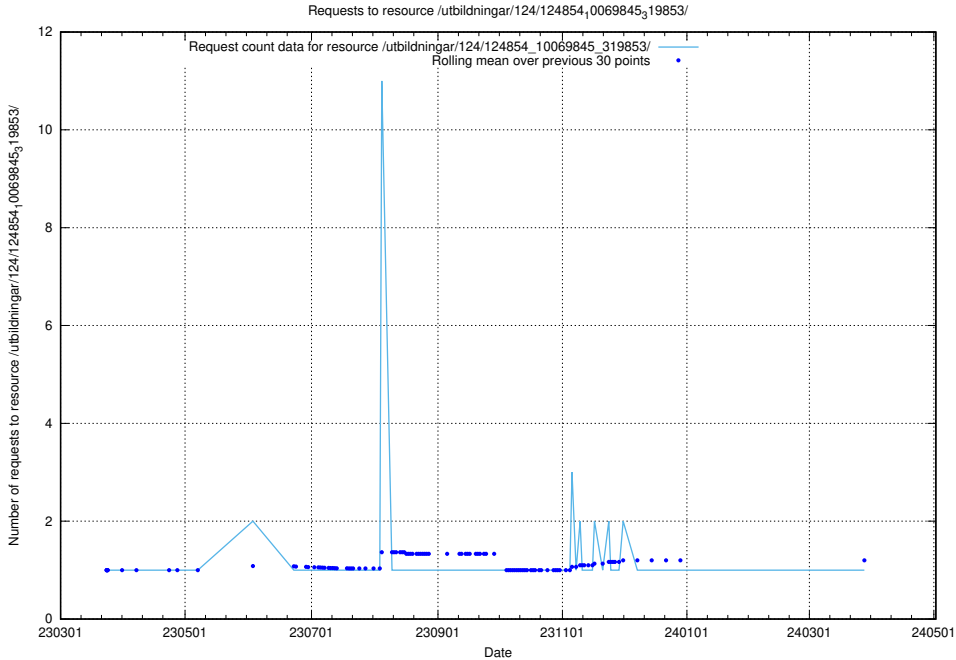

5.1099 Usage of /utbildningar/124/124854_10069845_319853/

Here, we count the number of requests to resource /utbildningar/124/124854_10069845_319853/.