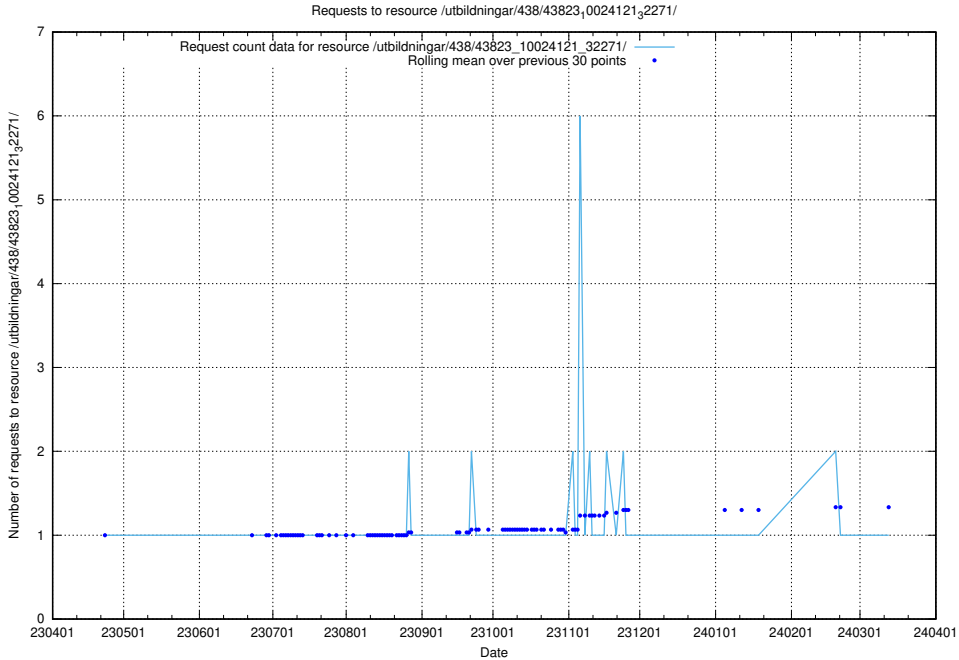

5.5700 Usage of /utbildningar/438/43823_10024121_32271/

Here, we count the number of requests to resource /utbildningar/438/43823_10024121_32271/.