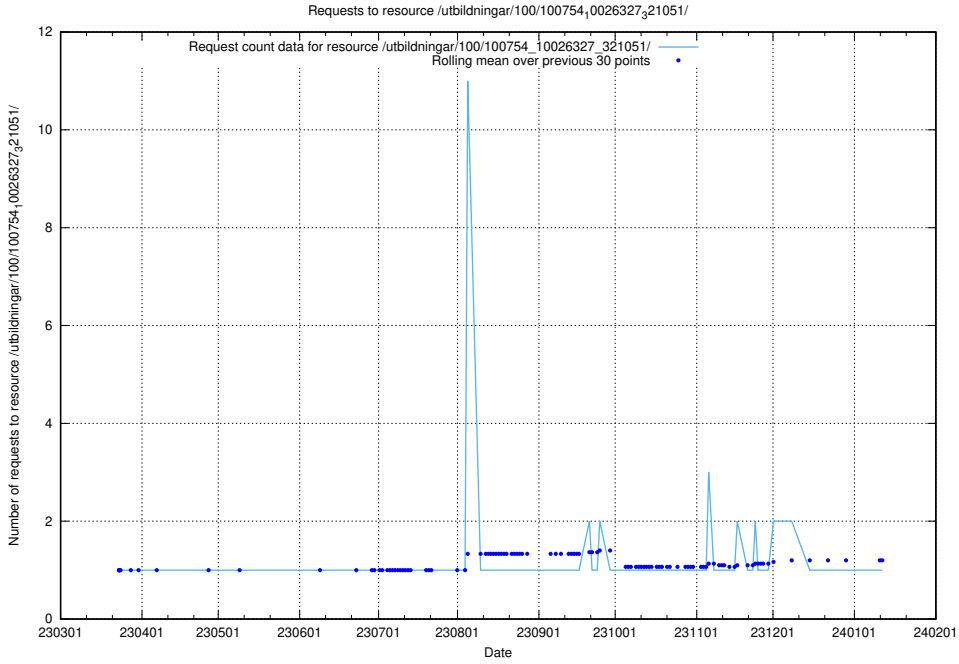

5.5260 Usage of /utbildningar/100/100754_10026327_321051/

Here, we count the number of requests to resource /utbildningar/100/100754_10026327_321051/.