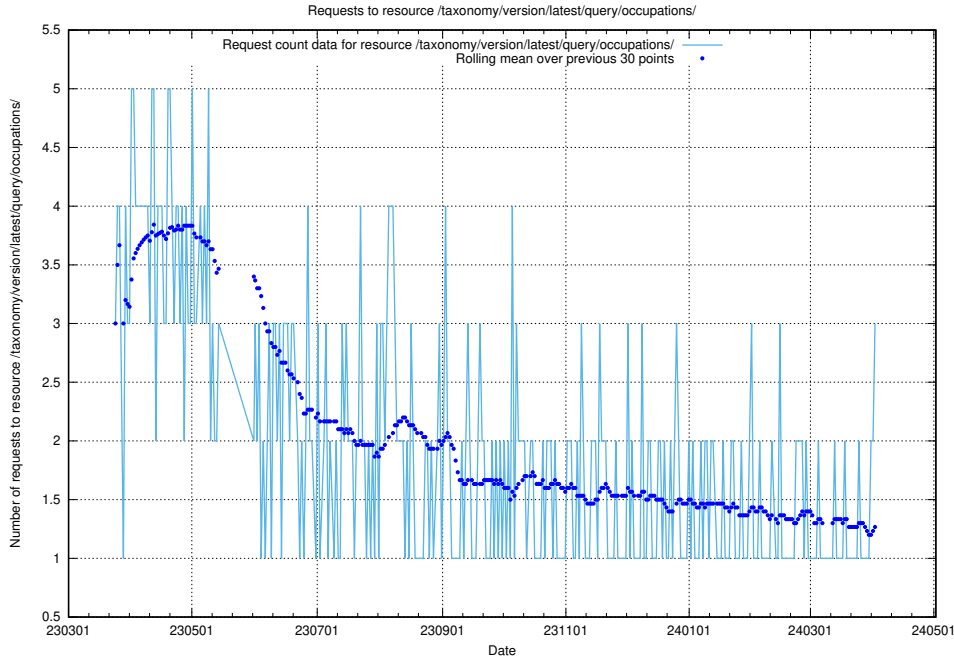

5.295 Usage of /taxonomy/version/latest/query/occupations/

Here, we count the number of requests to resource /taxonomy/version/latest/query/occupations/.