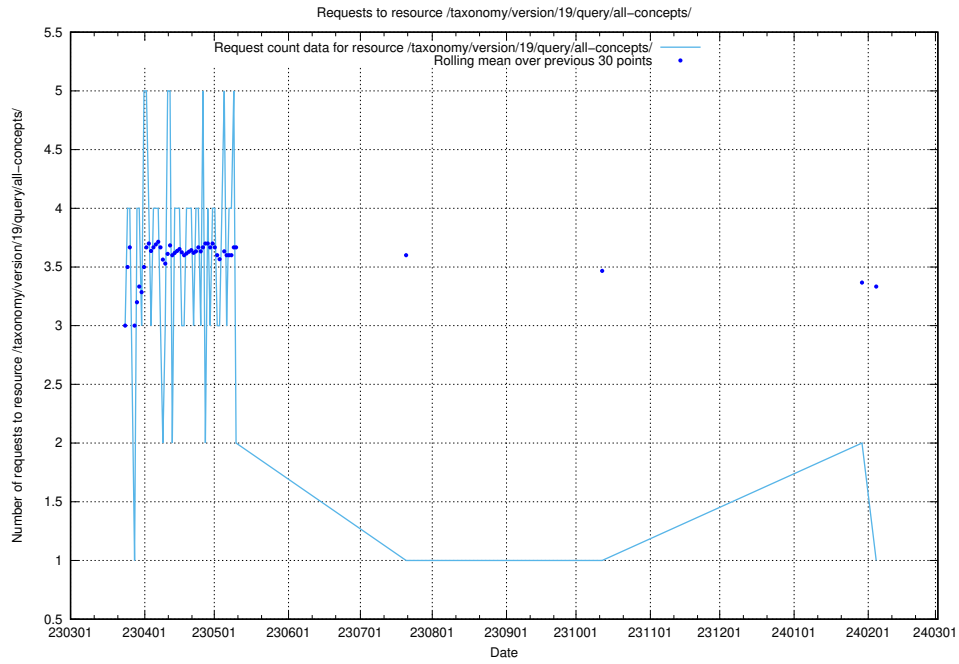

Here, we count the number of requests to resource /taxonomy/version/19/query/concept-types/.

5.5809 Usage of /taxonomy/version/19/query/all-concepts/

Here, we count the number of requests to resource /taxonomy/version/19/query/all-concepts/.