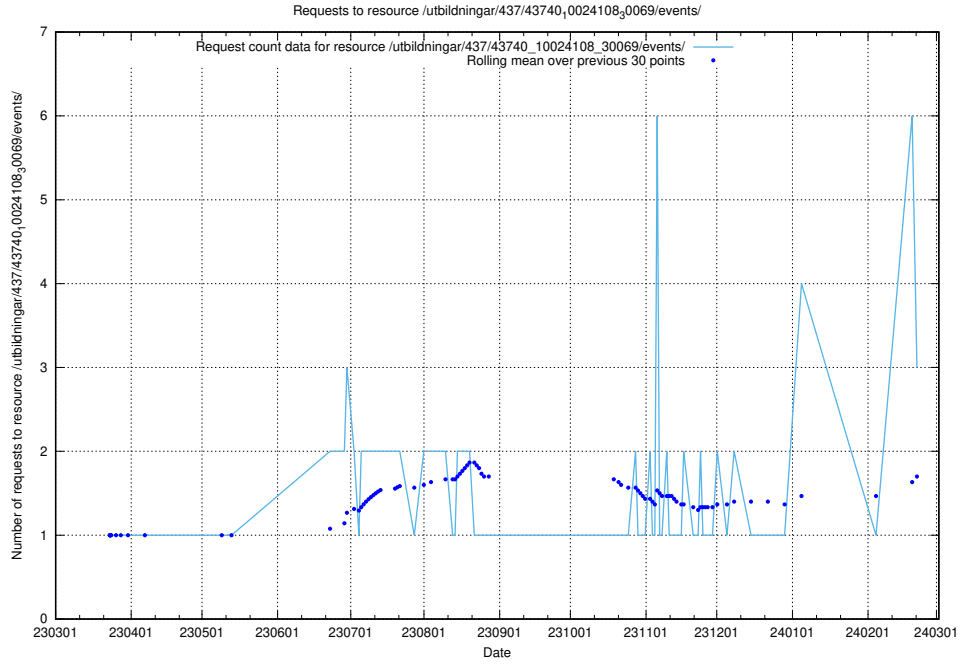

5.321 Usage of /utbildningar/437/43740_10024108_30069/events/

Here, we count the number of requests to resource /utbildningar/437/43740_10024108_30069/events/.