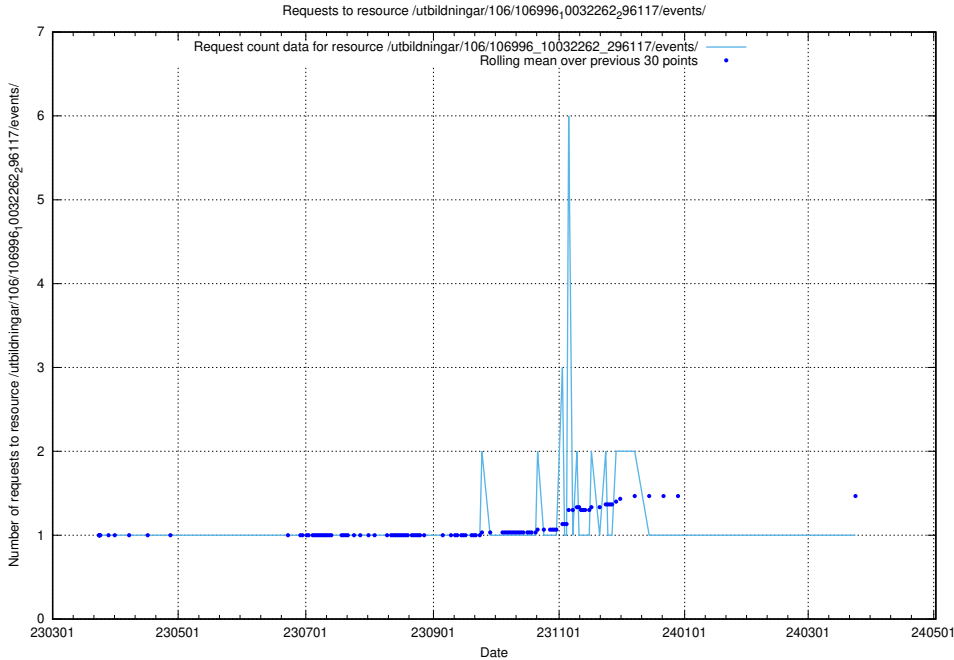

5.5062 Usage of /utbildningar/106/106996_10032262_296117/events/

Here, we count the number of requests to resource /utbildningar/106/106996_10032262_296117/events/

5.5063 Usage of /taxonomy/version/3/query/concepts-and-common-relations/