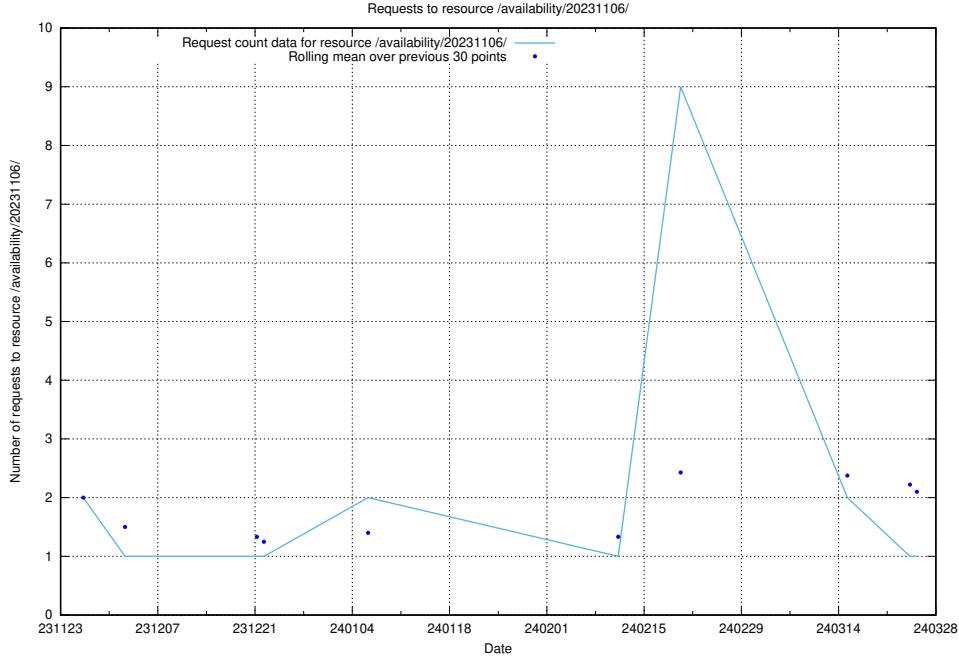

Here, we count the number of requests to resource /taxonomy/version/1/query/concepts-describing-occupation-experience-in-years/.

5.3613 Usage of /availability/20231106/

Here, we count the number of requests to resource /availability/20231106/.