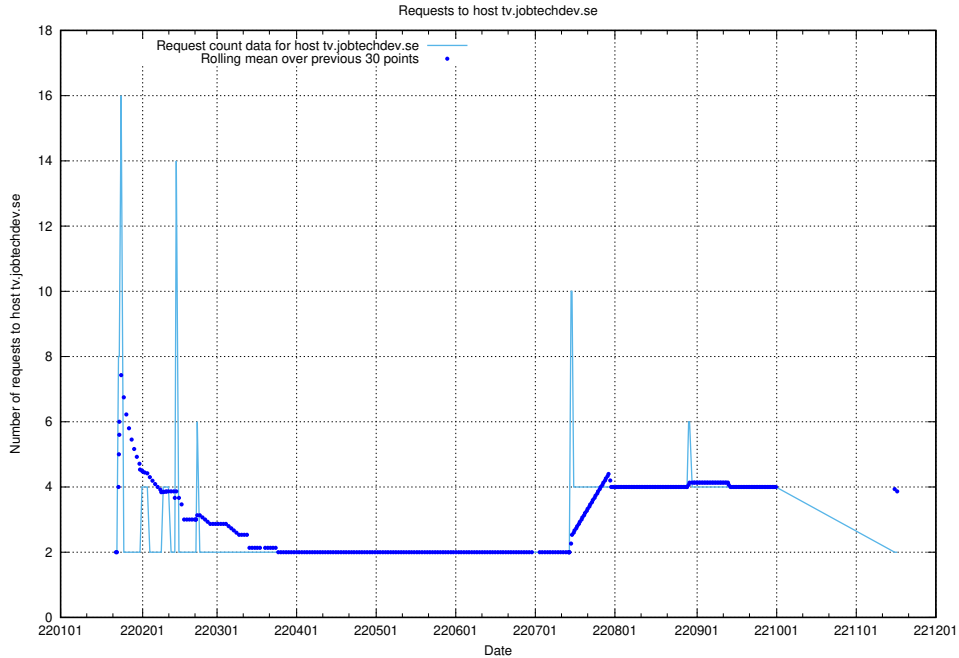

7.581 Usage of tv.jobtechdev.se

Here, we count the number of requests to host tv.jobtechdev.se.