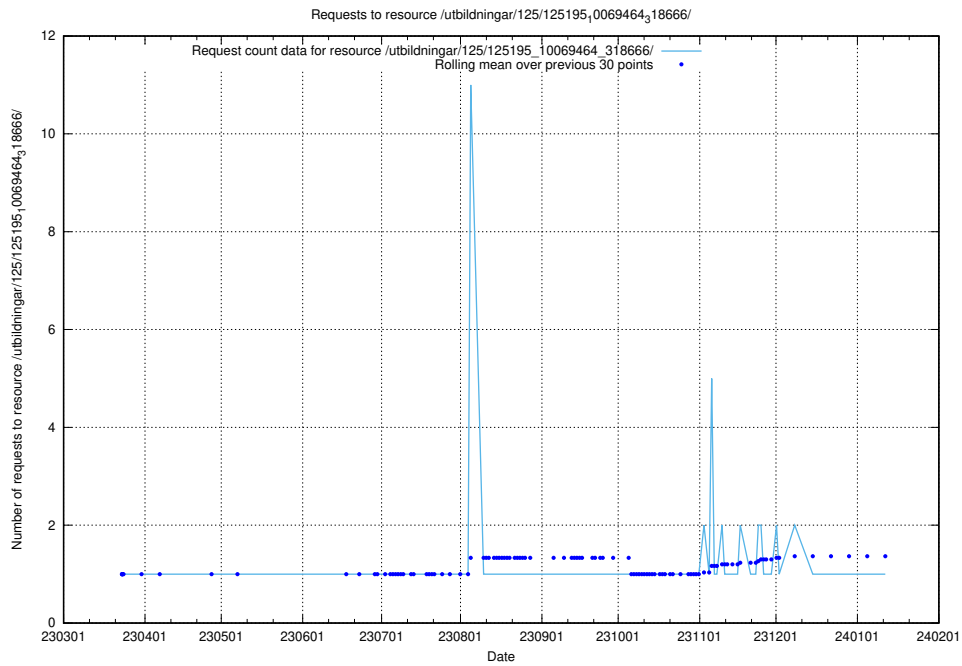

5.1022 Usage of /utbildningar/125/125195_10069464_318666/

Here, we count the number of requests to resource /utbildningar/125/125195_10069464_318666/.