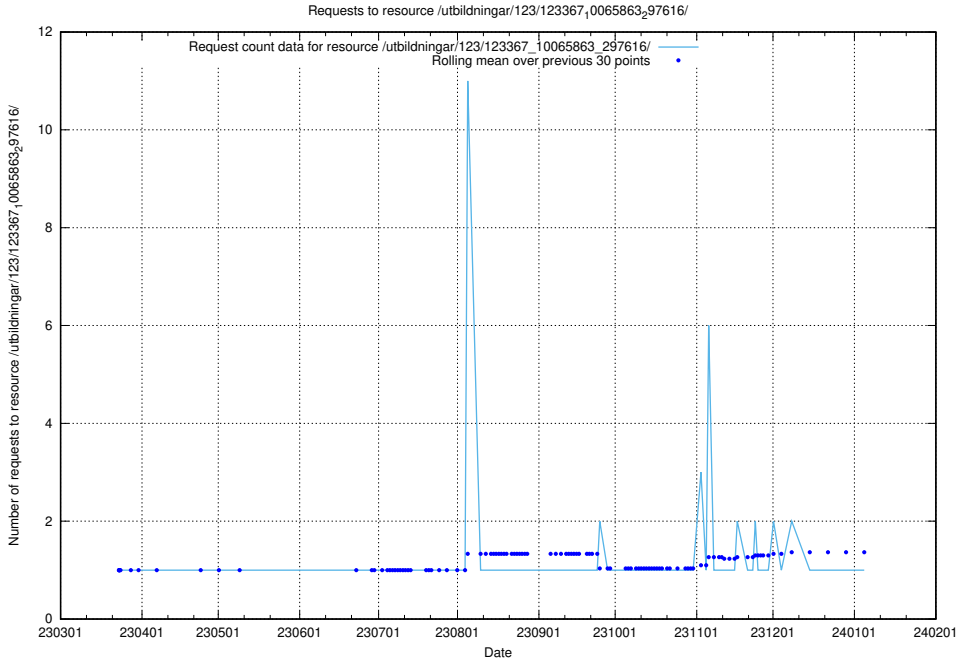

Here, we count the number of requests to resource /utbildningar/124/124854_10073707_336464/events/

5.4443 Usage of /utbildningar/123/123367_10065863_297616/

Here, we count the number of requests to resource /utbildningar/123/123367_10065863_297616/.