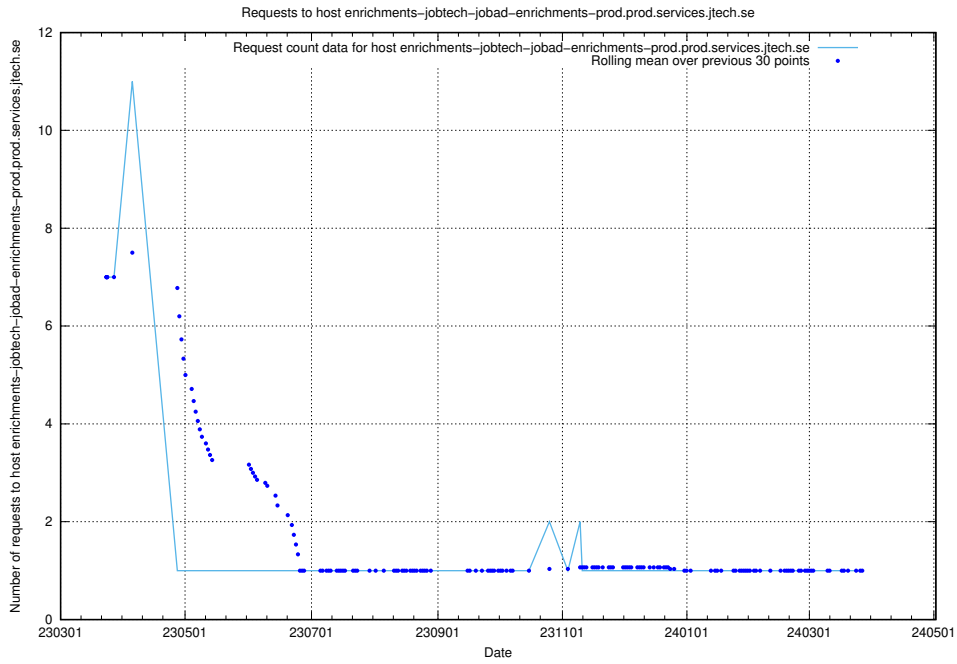

Here, we count the number of requests to host enrichments-jobtech-jobad-enrichments-prod.prod.services.jtech.se.

7.608 Usage of test.jobtechdev.se:443

Here, we count the number of requests to host test.jobtechdev.se:443.