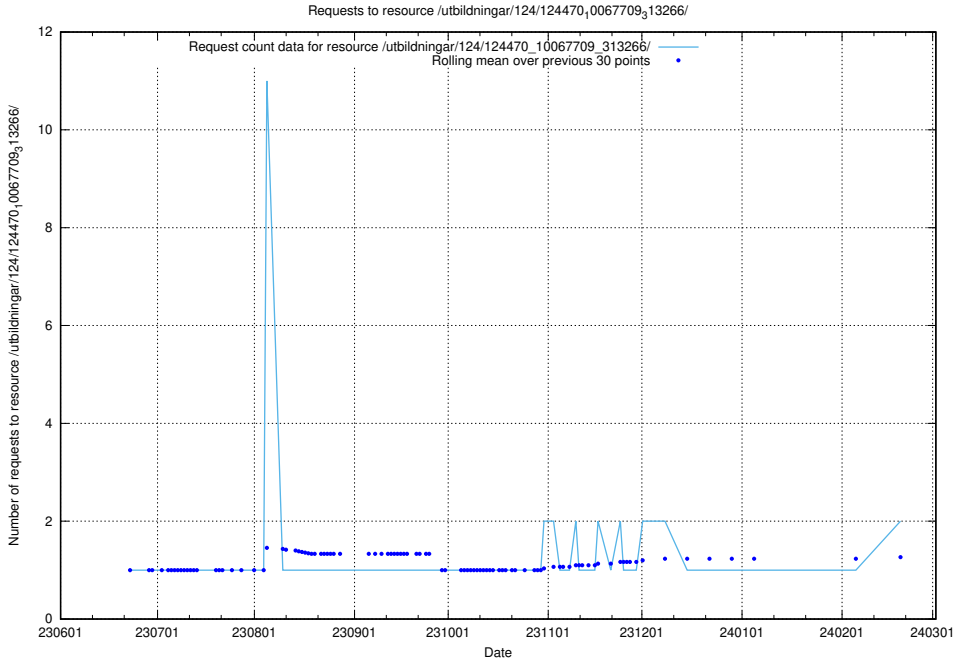

5.738 Usage of /utbildningar/124/124470_10067709_313266/

Here, we count the number of requests to resource /utbildningar/124/124470_10067709_313266/.