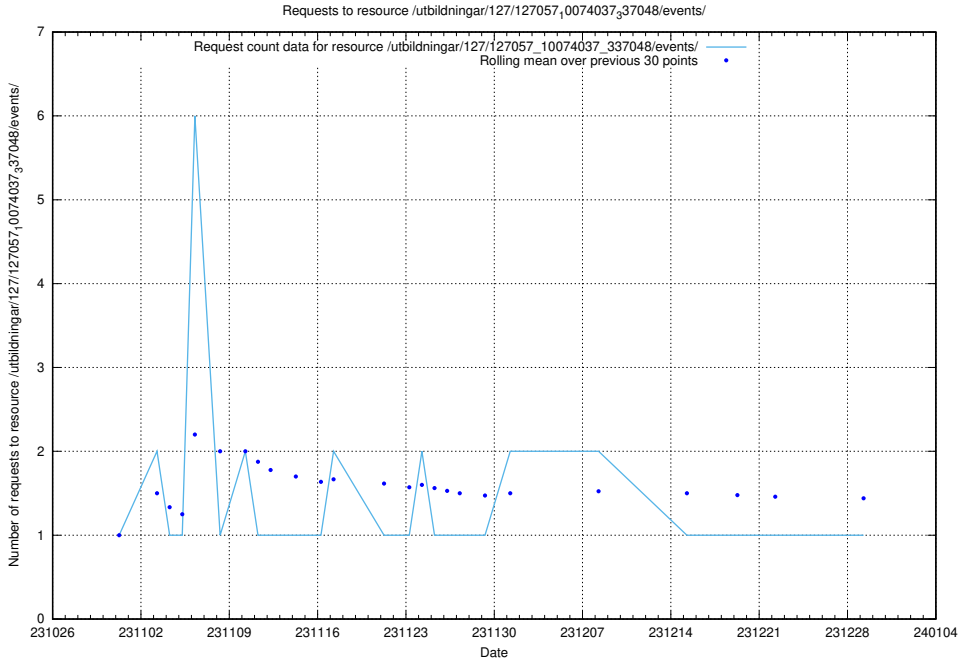

5.3807 Usage of /utbildningar/127/127057_10074037_337048/events/

Here, we count the number of requests to resource /utbildningar/127/127057_10074037_337048/events/