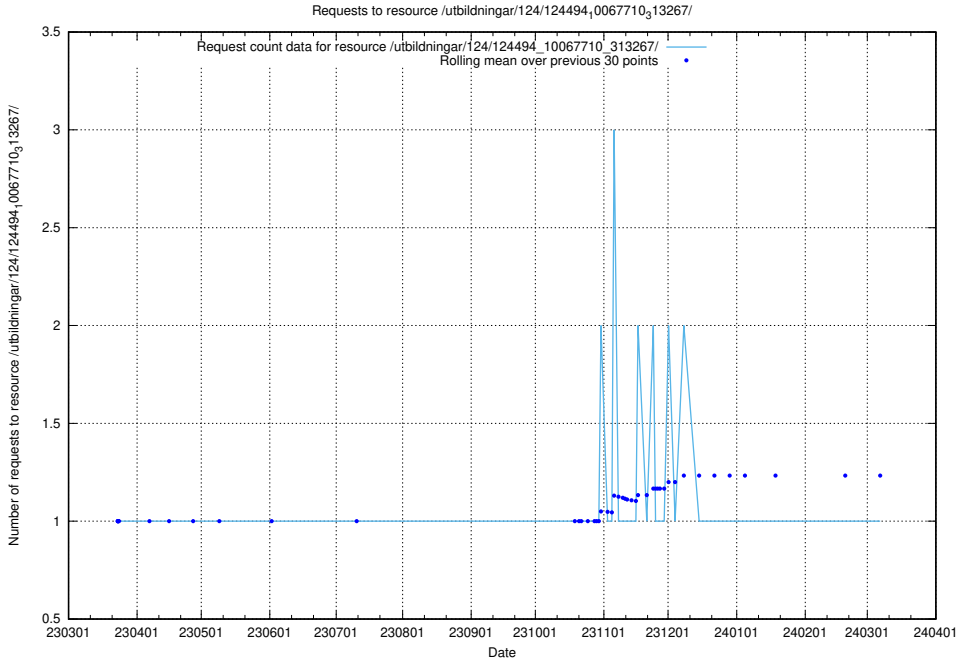

5.2375 Usage of /utbildningar/124/124494_10067710_313267/

Here, we count the number of requests to resource /utbildningar/124/124494_10067710_313267/.