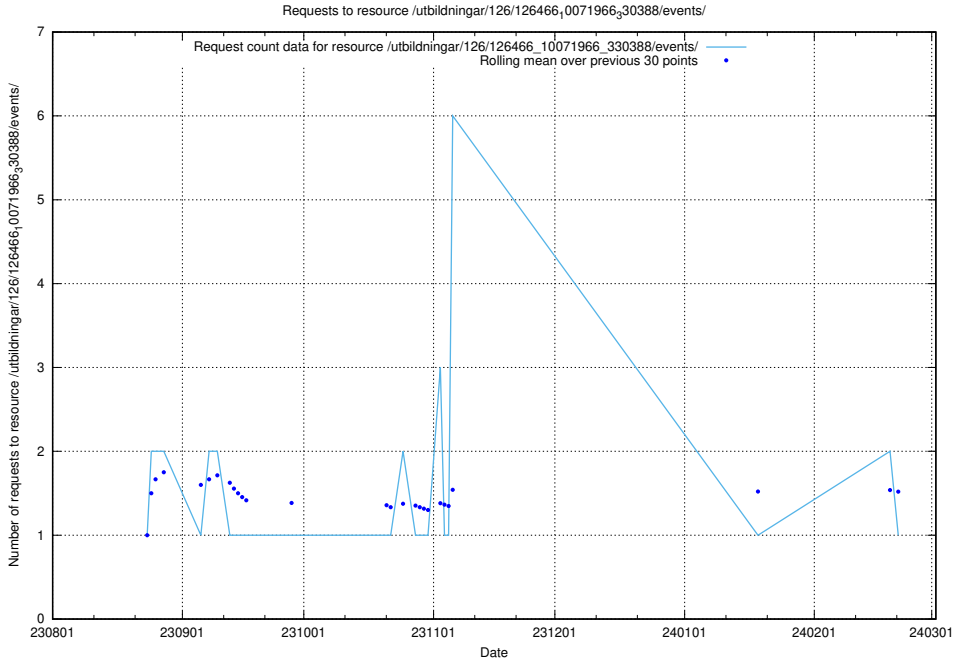

5.4379 Usage of /utbildningar/126/126466_10071966_330388/events/

Here, we count the number of requests to resource /utbildningar/126/126466_10071966_330388/events/