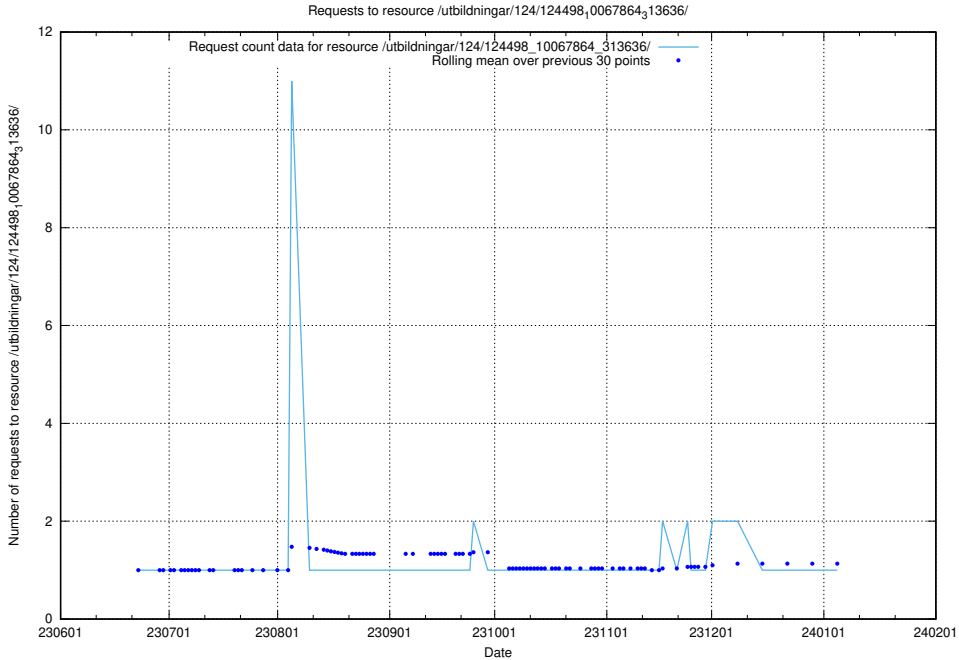

5.5447 Usage of /utbildningar/124/124498_10067864_313636/

Here, we count the number of requests to resource /utbildningar/124/124498_10067864_313636/.