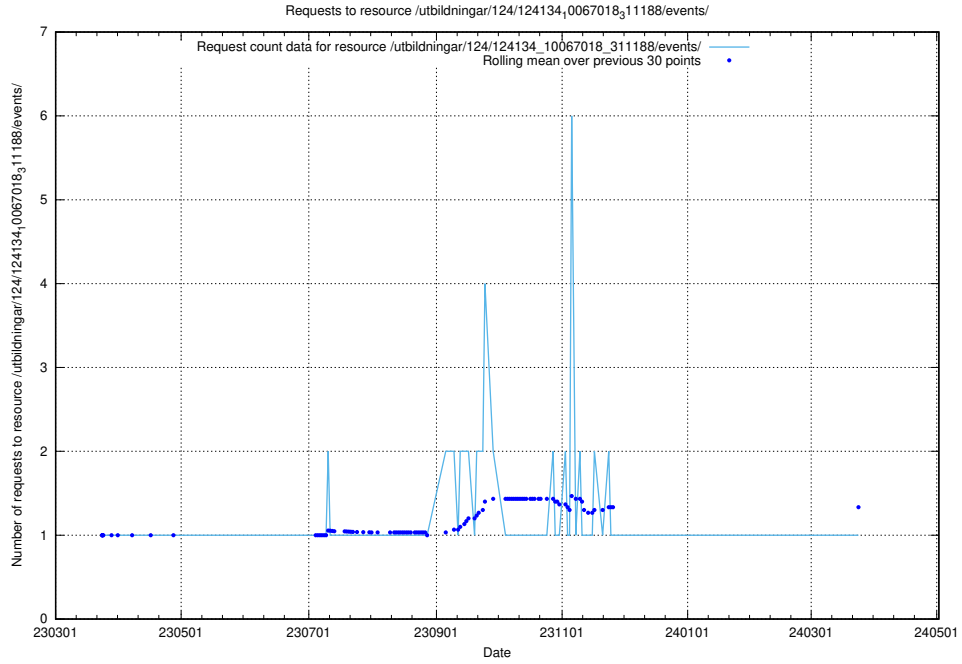

5.3721 Usage of /utbildningar/124/124134_10067018_311188/events/

Here, we count the number of requests to resource /utbildningar/124/124134_10067018_311188/events/