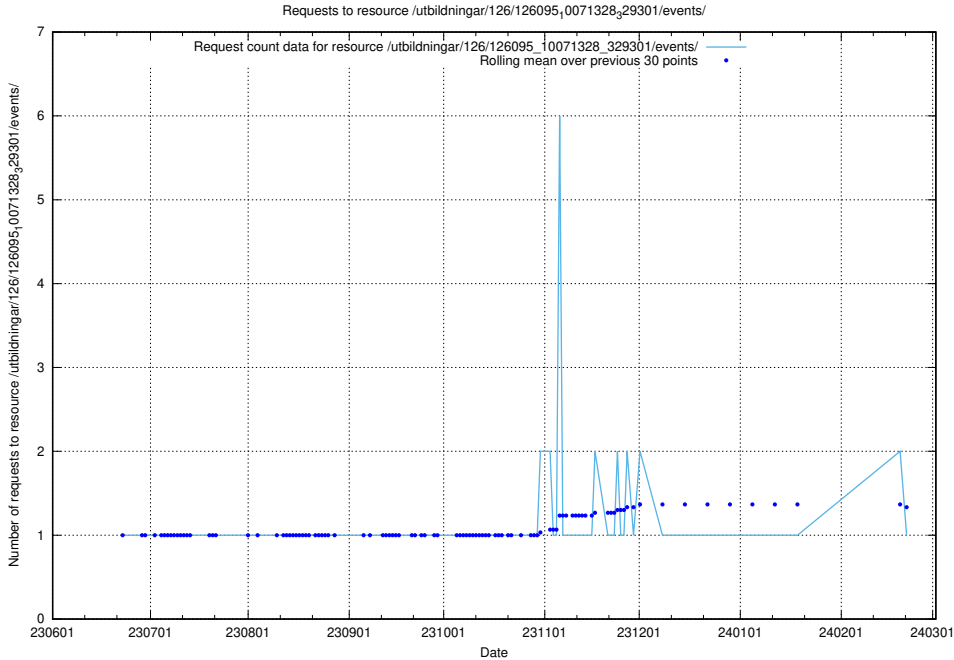

5.5334 Usage of /utbildningar/126/126095_10071328_329301/events/

Here, we count the number of requests to resource /utbildningar/126/126095_10071328_329301/events/