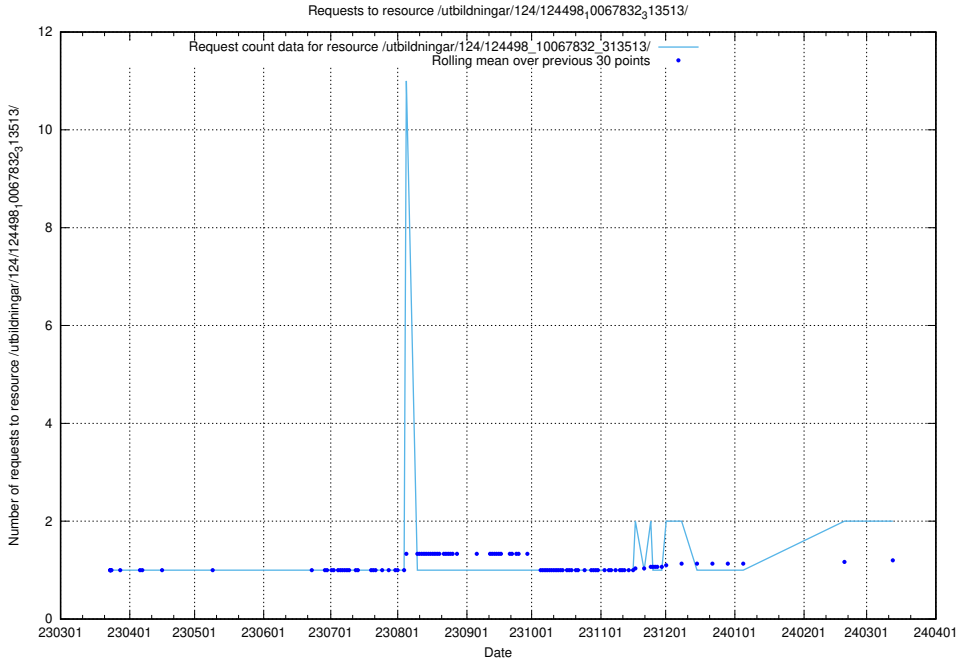

5.460 Usage of /utbildningar/124/124498_10067832_313513/

Here, we count the number of requests to resource /utbildningar/124/124498_10067832_313513/.