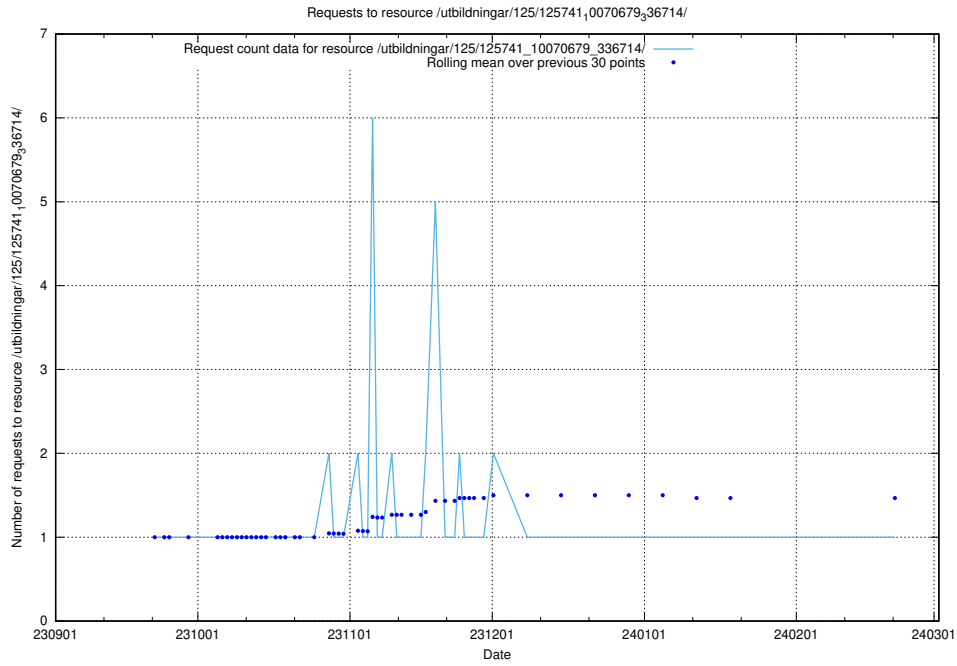

5.4157 Usage of /utbildningar/125/125741_10070679_336714/

Here, we count the number of requests to resource /utbildningar/125/125741_10070679_336714/.