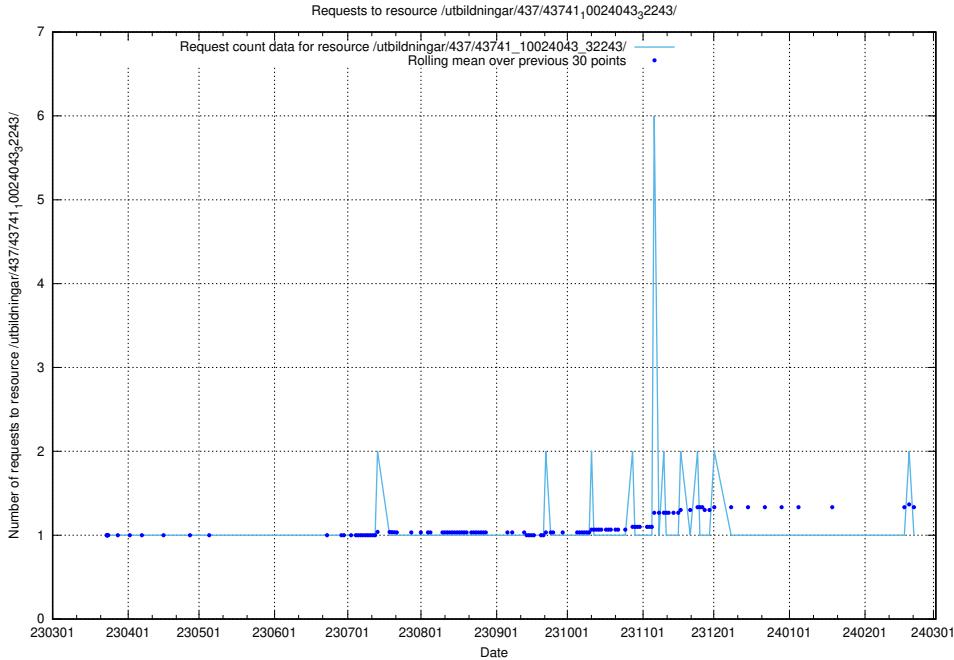

5.6029 Usage of /utbildningar/437/43741_10024043_32243/

Here, we count the number of requests to resource /utbildningar/437/43741_10024043_32243/.