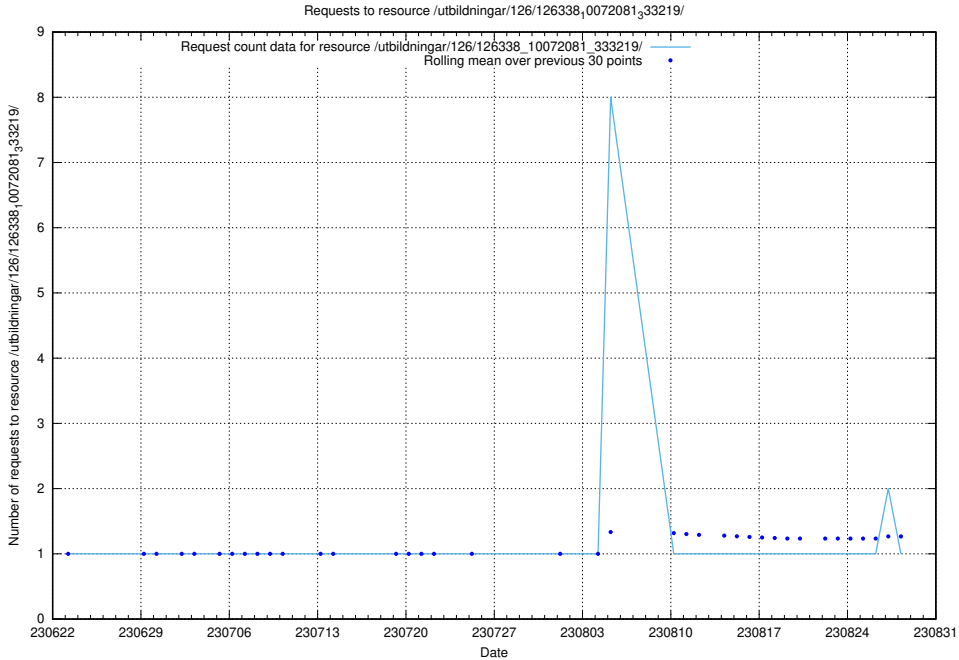

5.5318 Usage of /utbildningar/126/126338_10072081_333219/

Here, we count the number of requests to resource /utbildningar/126/126338_10072081_333219/.