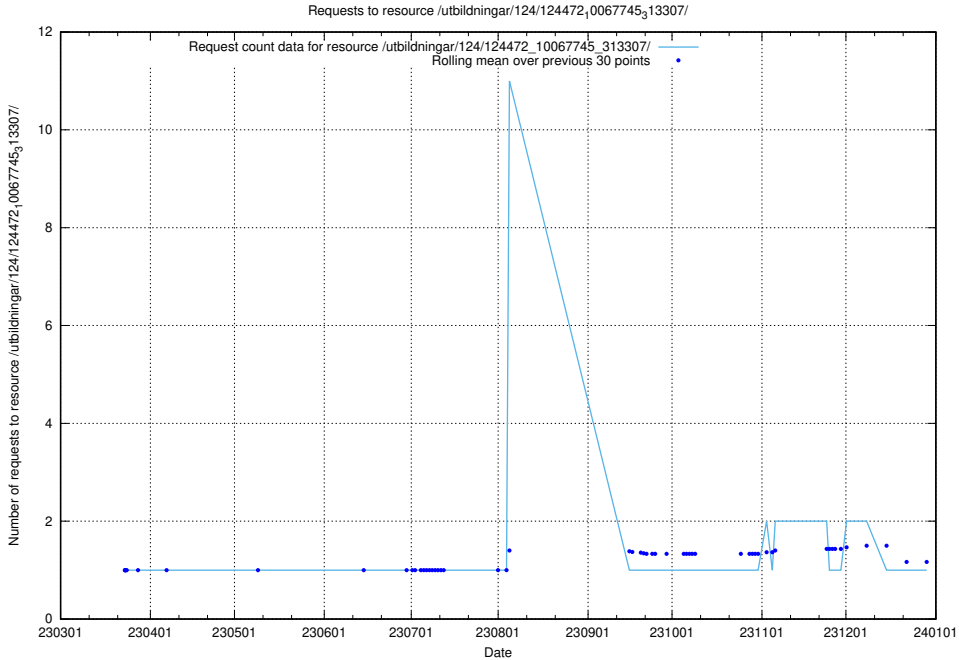

5.2642 Usage of /utbildningar/124/124472_10067745_313307/

Here, we count the number of requests to resource /utbildningar/124/124472_10067745_313307/.