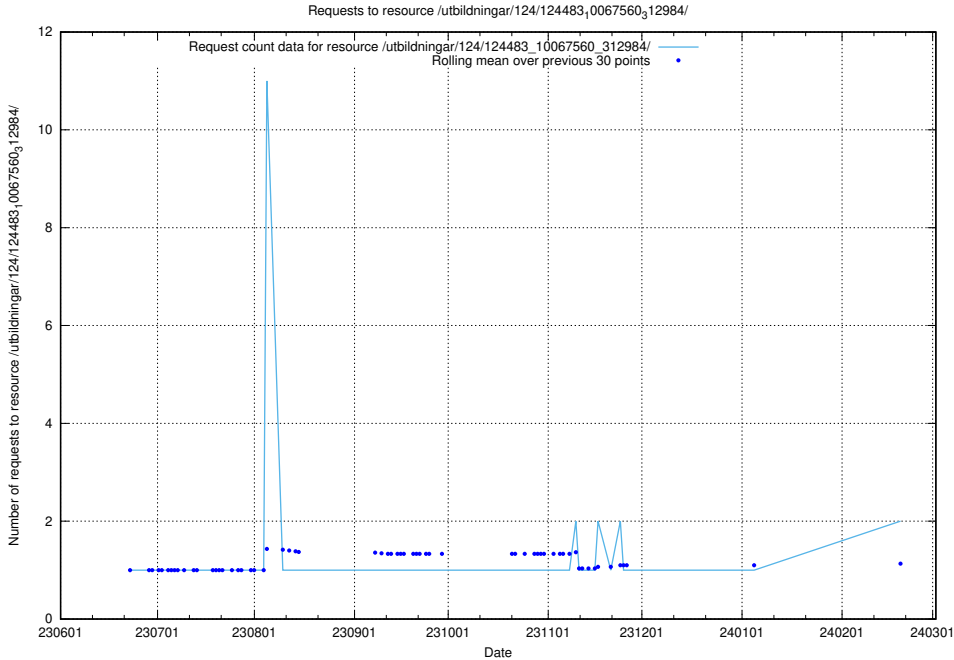

5.734 Usage of /utbildningar/124/124483_10067560_312984/

Here, we count the number of requests to resource /utbildningar/124/124483_10067560_312984/.