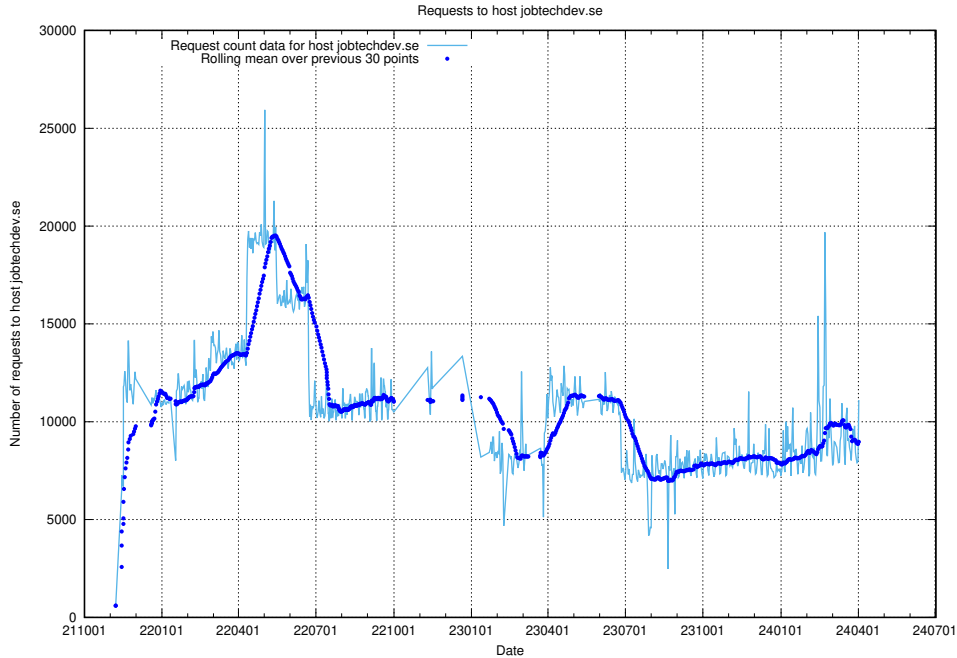

7.9 Usage of jobtechdev.se

Here, we count the number of requests to host jobtechdev.se.