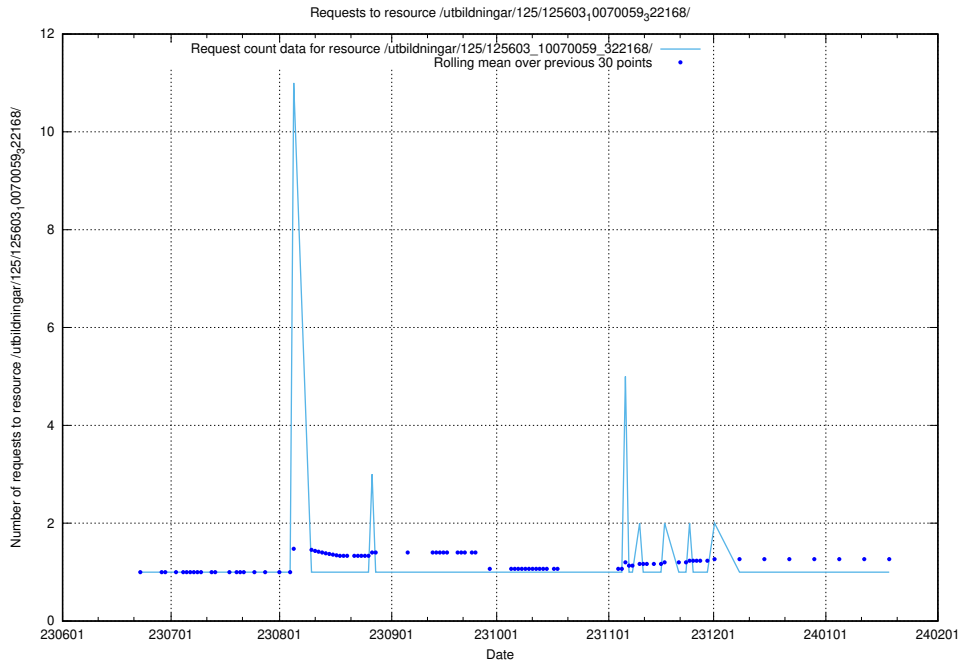

5.5376 Usage of /utbildningar/125/125603_10070059_322168/

Here, we count the number of requests to resource /utbildningar/125/125603_10070059_322168/.