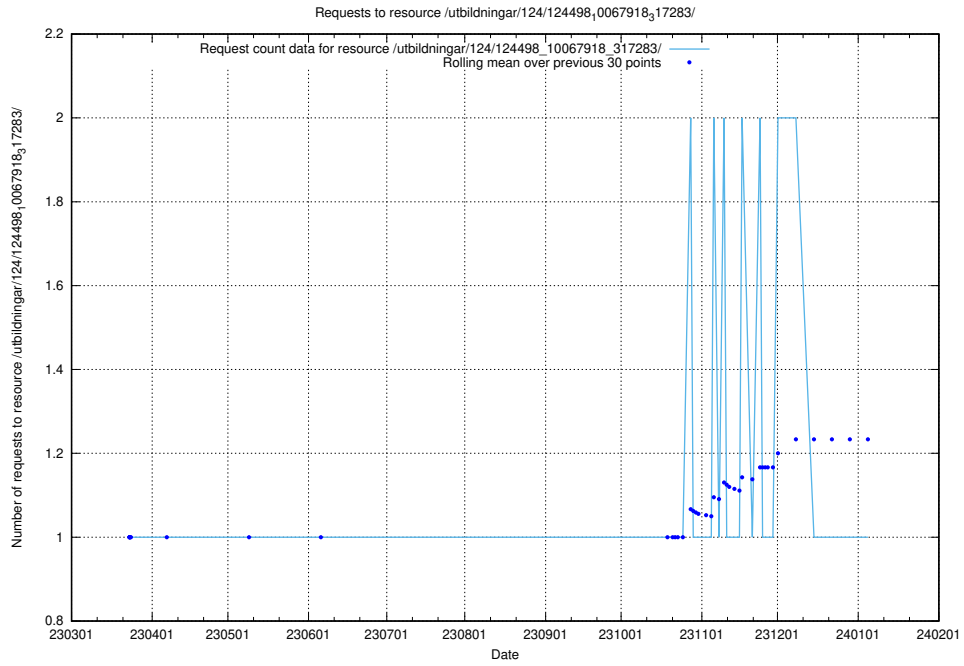

5.2249 Usage of /utbildningar/124/124498_10067918_317283/

Here, we count the number of requests to resource /utbildningar/124/124498_10067918_317283/.