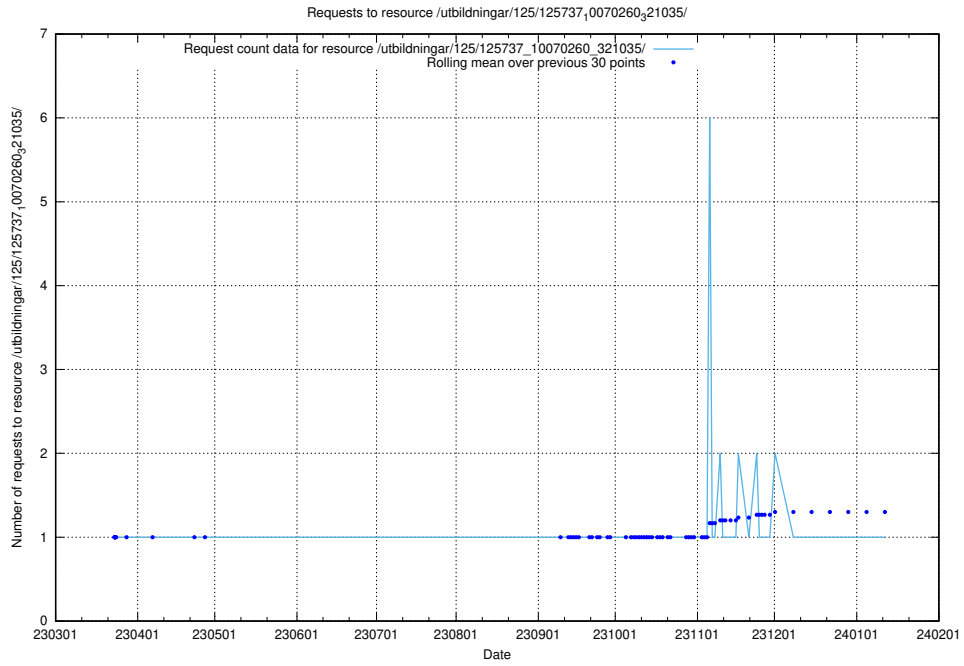

5.905 Usage of /utbildningar/125/125737_10070260_321035/

Here, we count the number of requests to resource /utbildningar/125/125737_10070260_321035/.