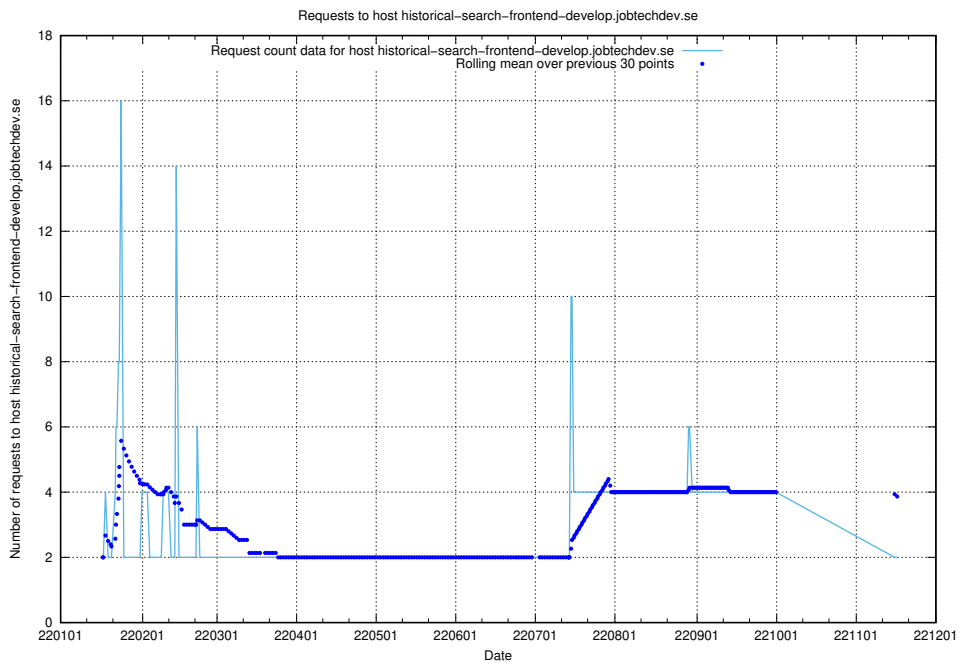

7.269 Usage of historical-search-frontend-develop.jobtechdev.se

Here, we count the number of requests to host historical-search-frontend-develop.jobtechdev.se.