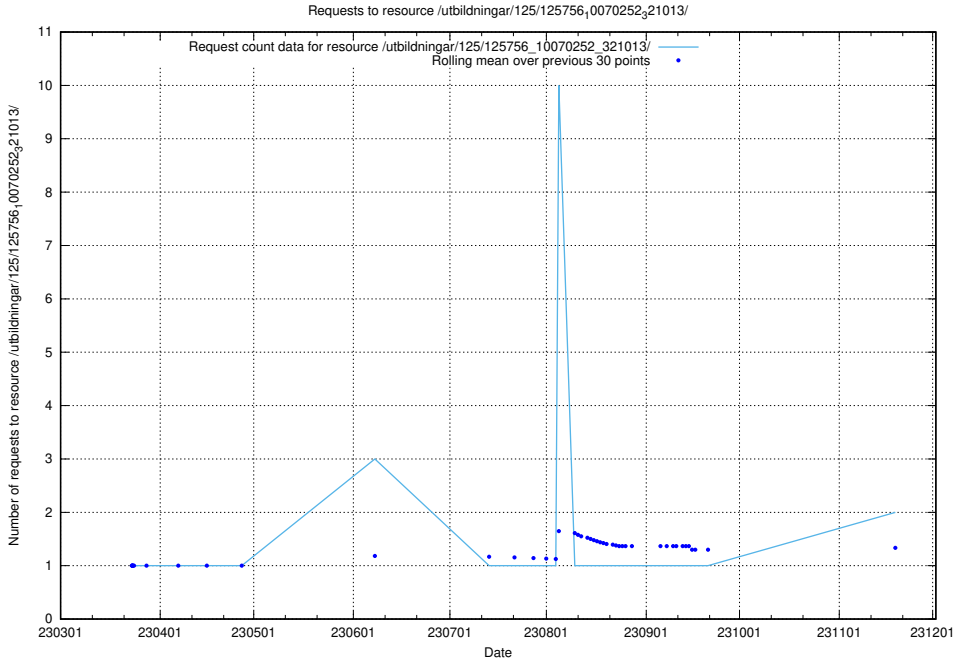

5.852 Usage of /utbildningar/125/125756_10070252_321013/

Here, we count the number of requests to resource /utbildningar/125/125756_10070252_321013/.