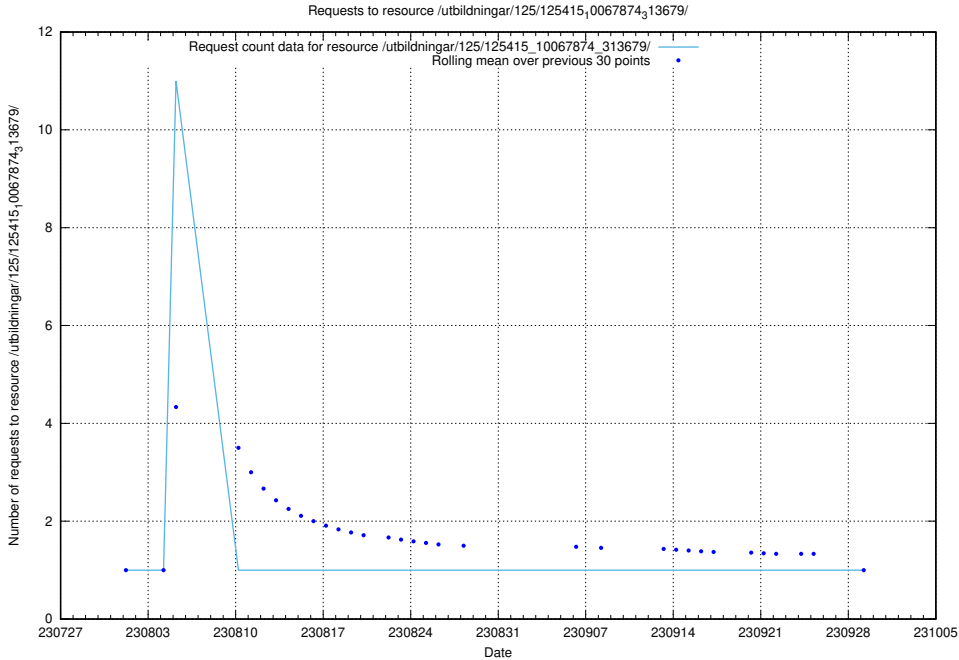

5.4556 Usage of /utbildningar/125/125415_10067874_313679/

Here, we count the number of requests to resource /utbildningar/125/125415_10067874_313679/.