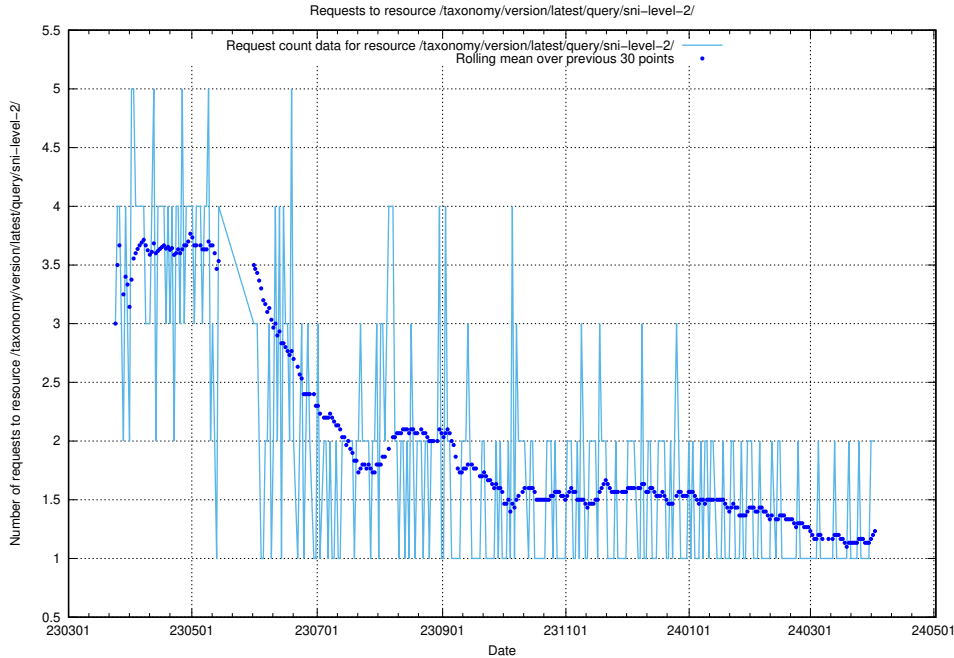

5.794 Usage of /taxonomy/version/latest/query/sni-level-2/

Here, we count the number of requests to resource /taxonomy/version/latest/query/sni-level-2/.