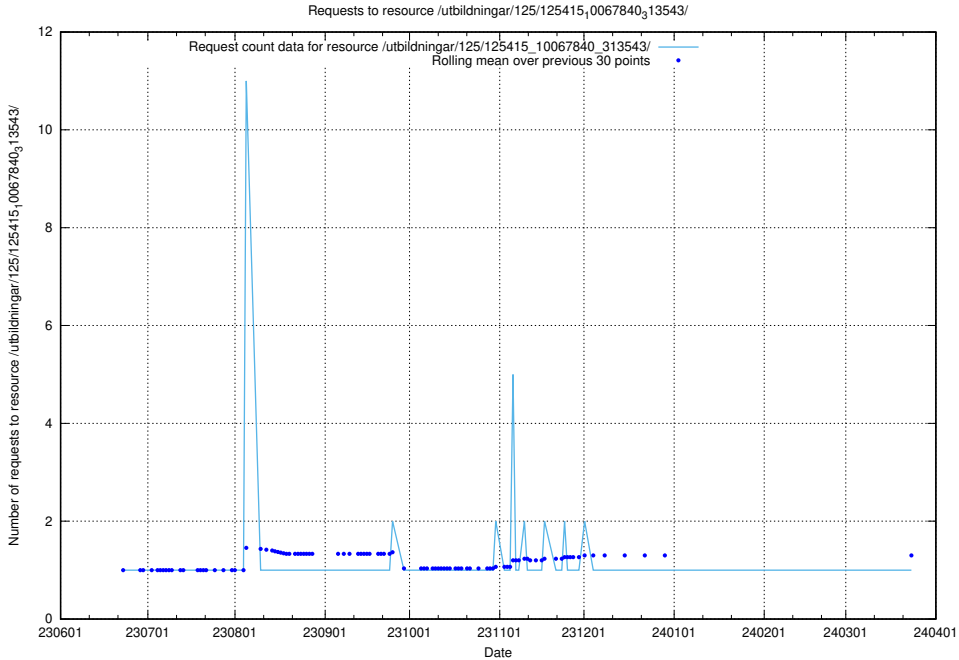

5.5379 Usage of /utbildningar/125/125415_10067840_313543/

Here, we count the number of requests to resource /utbildningar/125/125415_10067840_313543/.