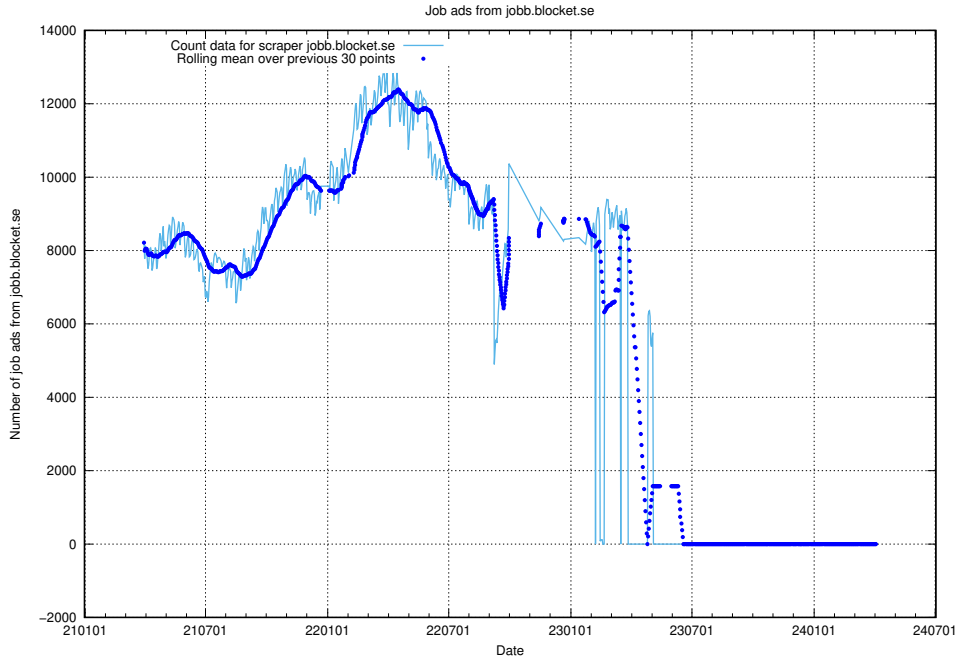

13.23 Number of ads by scraper jobb.blocket.se

Here, we count the number of job ads scraped from jobb.blocket.se.