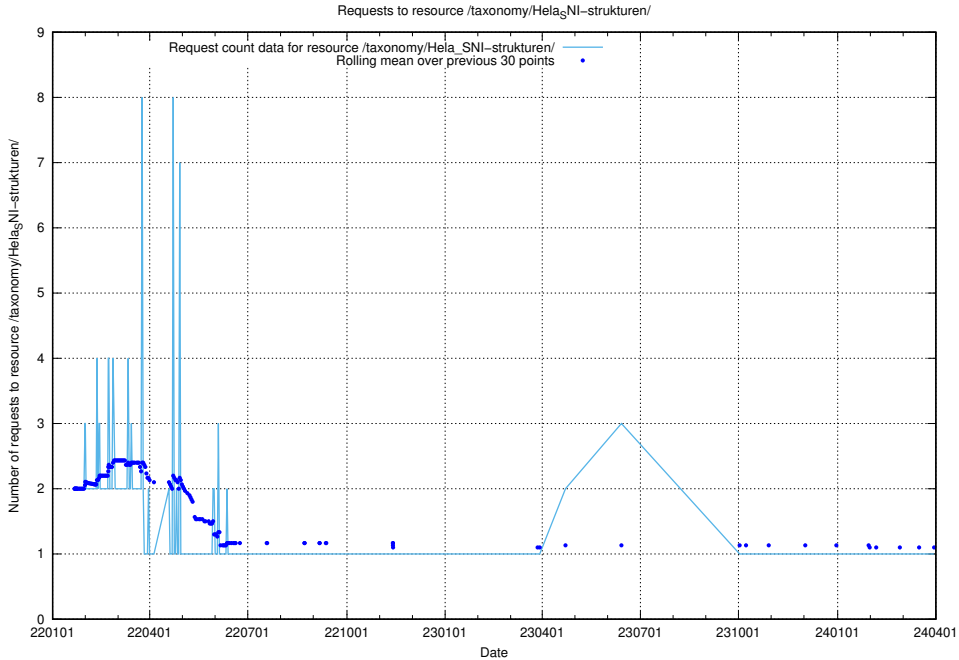

5.943 Usage of /taxonomy/Hela_SNI-strukturen/

Here, we count the number of requests to resource /taxonomy/Hela_SNI-strukturen/.