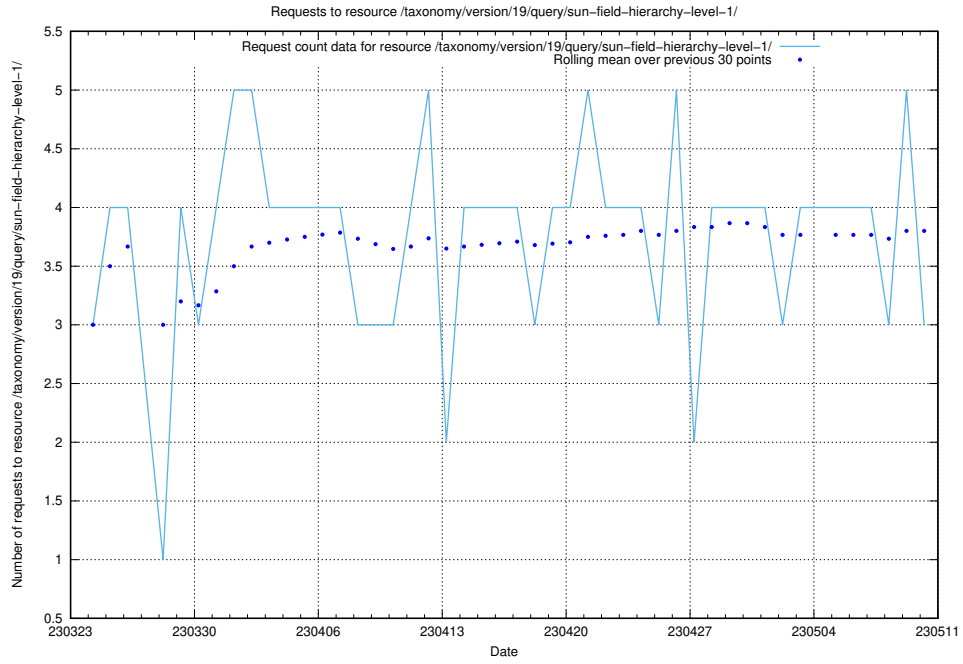

5.306 Usage of /taxonomy/version/19/query/sun-field-hierarchy-level-1/

Here, we count the number of requests to resource /taxonomy/version/19/query/sun-field-hierarchy-level-1/.