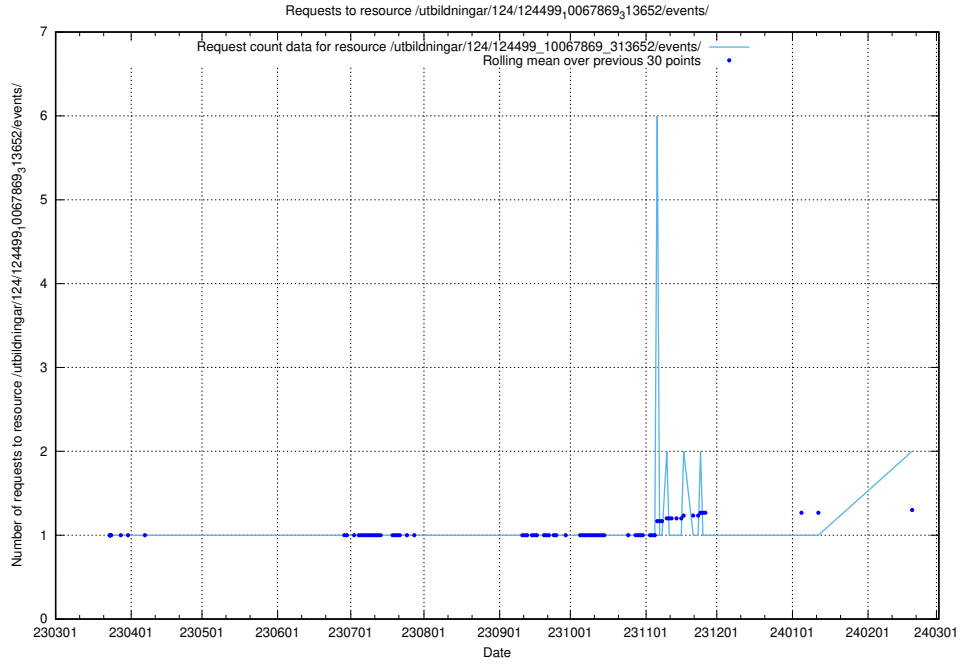

5.425 Usage of /utbildningar/124/124499_10067869_313652/events/

Here, we count the number of requests to resource /utbildningar/124/124499_10067869_313652/events/