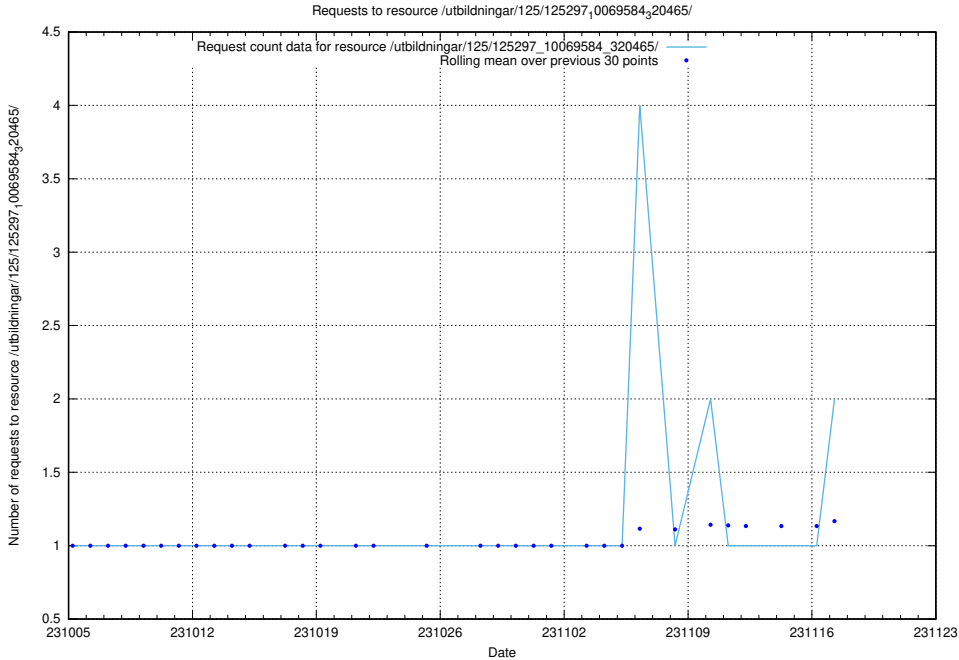

5.595 Usage of /utbildningar/125/125297_10069584_320465/

Here, we count the number of requests to resource /utbildningar/125/125297_10069584_320465/.