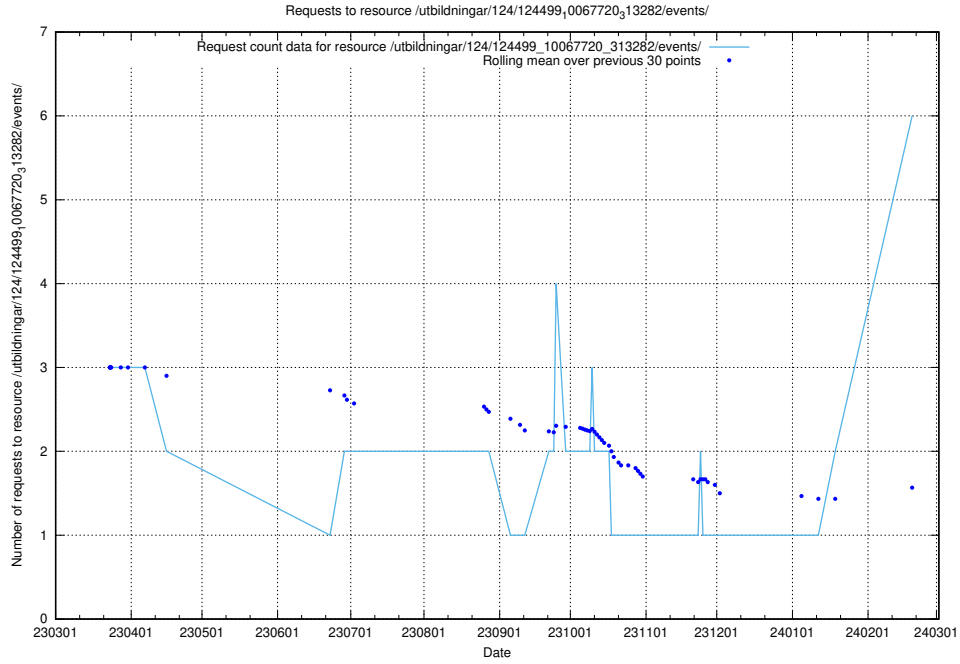

5.103 Usage of /utbildningar/124/124499_10067720_313282/events/

Here, we count the number of requests to resource /utbildningar/124/124499_10067720_313282/events/