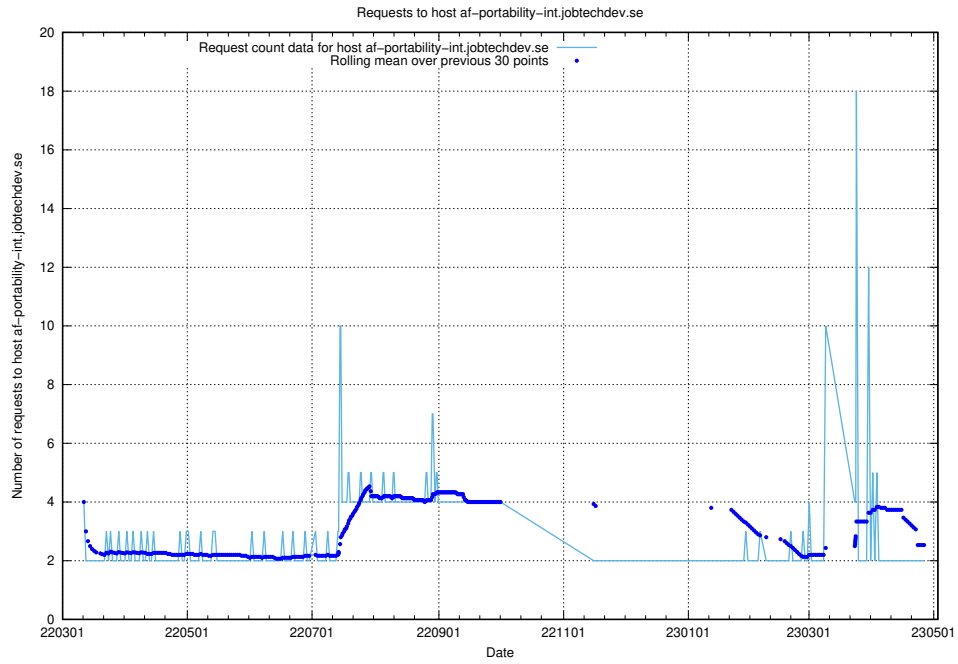

7.500 Usage of af-portability-int.jobtechdev.se

Here, we count the number of requests to host af-portability-int.jobtechdev.se.