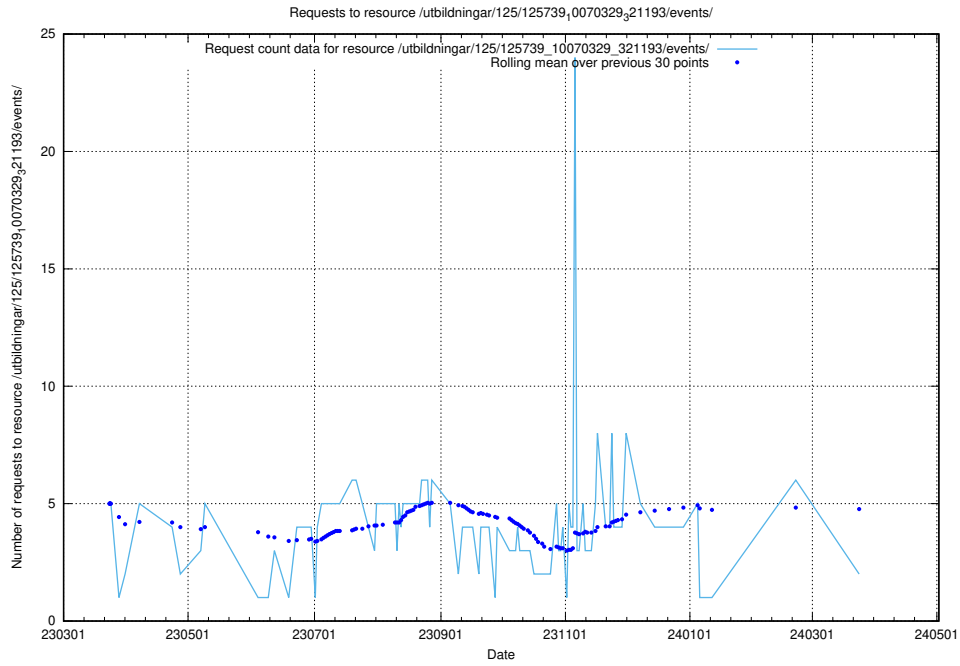

5.827 Usage of /utbildningar/125/125739_10070329_321193/events/

Here, we count the number of requests to resource /utbildningar/125/125739_10070329_321193/events/