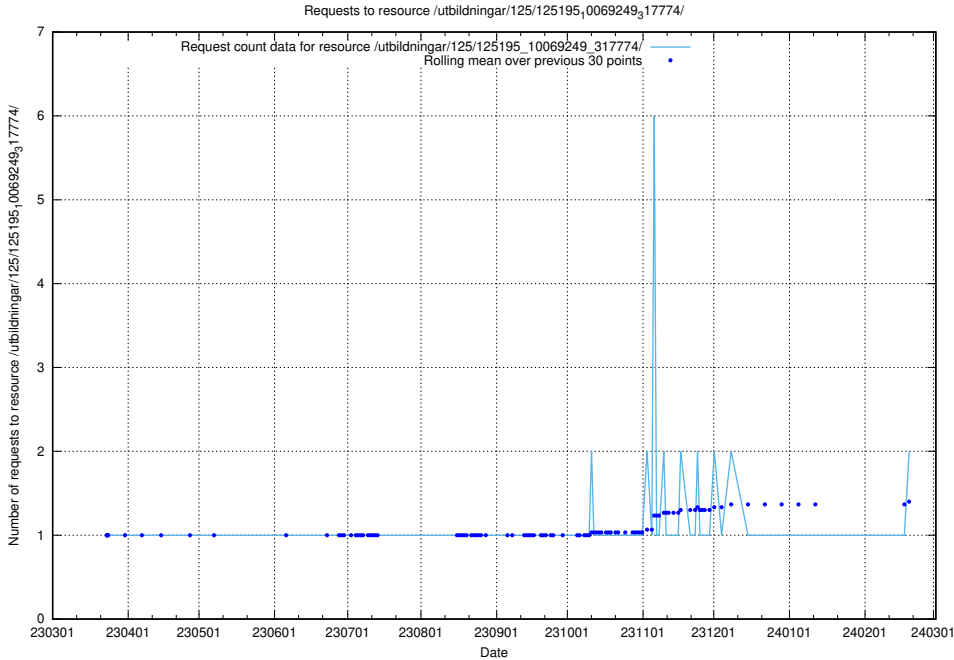

5.354 Usage of /utbildningar/125/125195_10069249_317774/

Here, we count the number of requests to resource /utbildningar/125/125195_10069249_317774/.