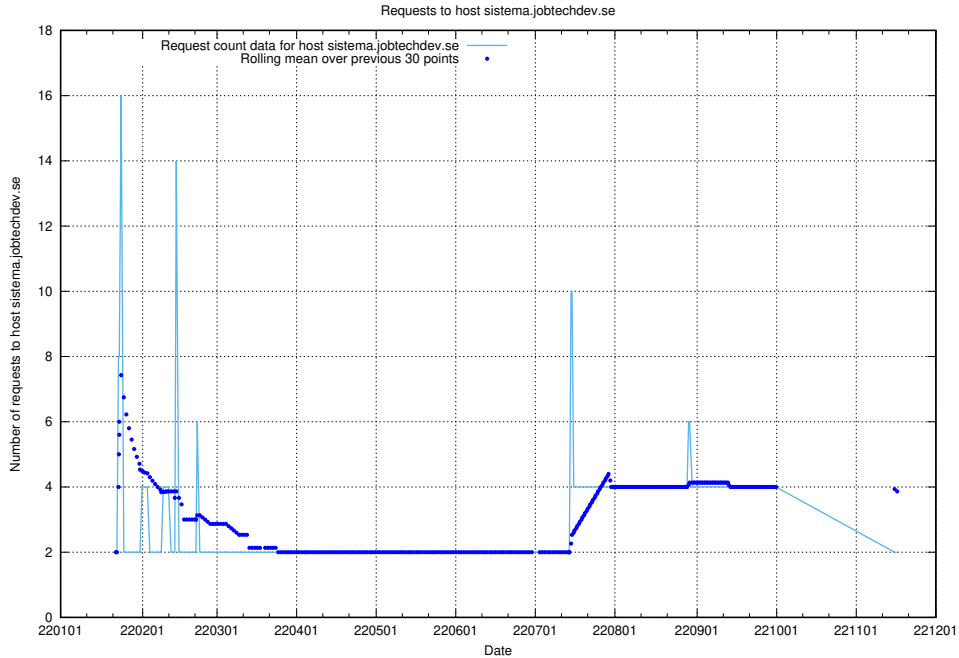

7.585 Usage of shopify.jobtechdev.se

Here, we count the number of requests to host shopify.jobtechdev.se.

7.586 Usage of jijitsi.jobtechdev.se

Here, we count the number of requests to host jijitsi.jobtechdev.se.