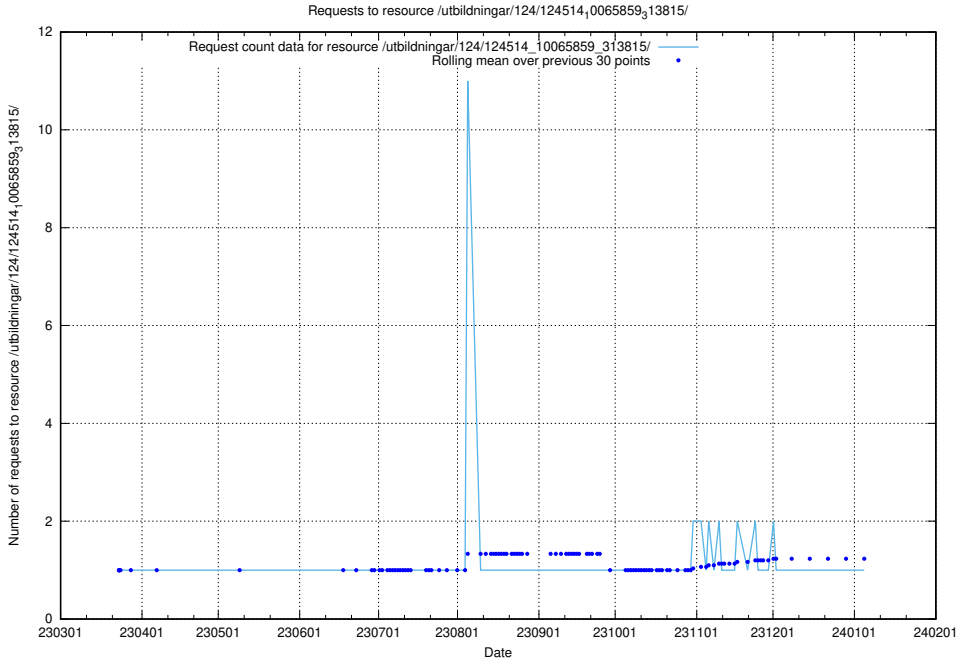

5.1714 Usage of /utbildningar/124/124514_10065859_313815/

Here, we count the number of requests to resource /utbildningar/124/124514_10065859_313815/.