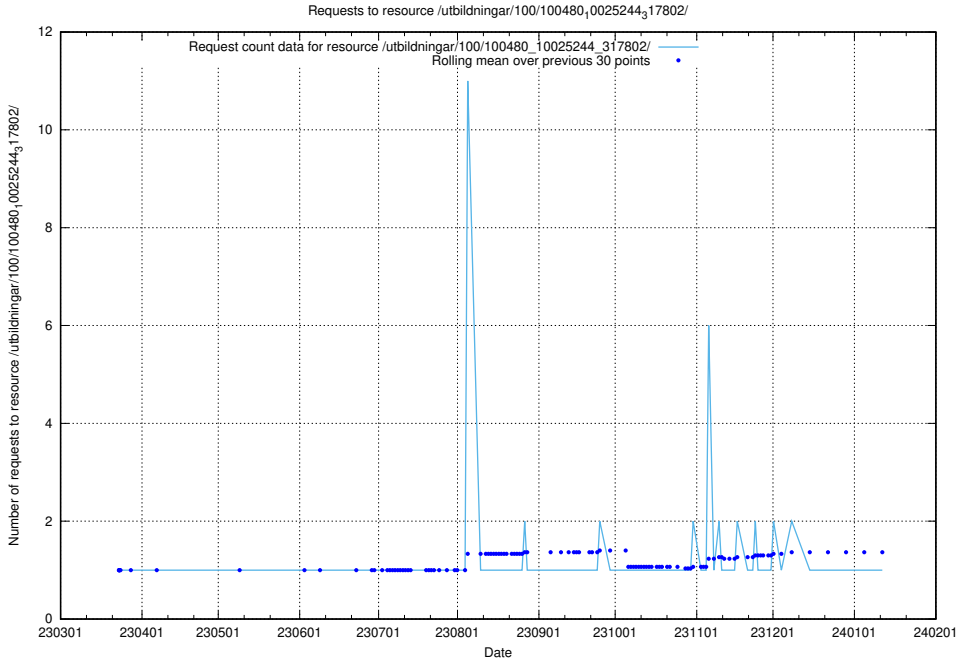

5.5369 Usage of /utbildningar/100/100480_10025244_317802/

Here, we count the number of requests to resource /utbildningar/100/100480_10025244_317802/.