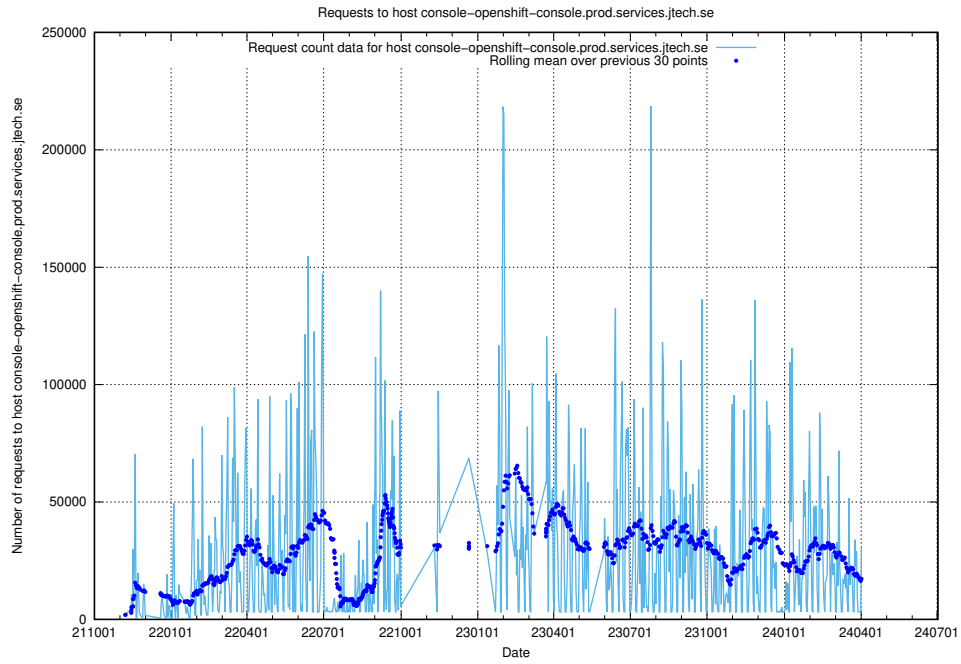

7.6 Usage of console-openshift-console.prod.services.jtech.se

Here, we count the number of requests to host console-openshift-console.prod.services.jtech.se.