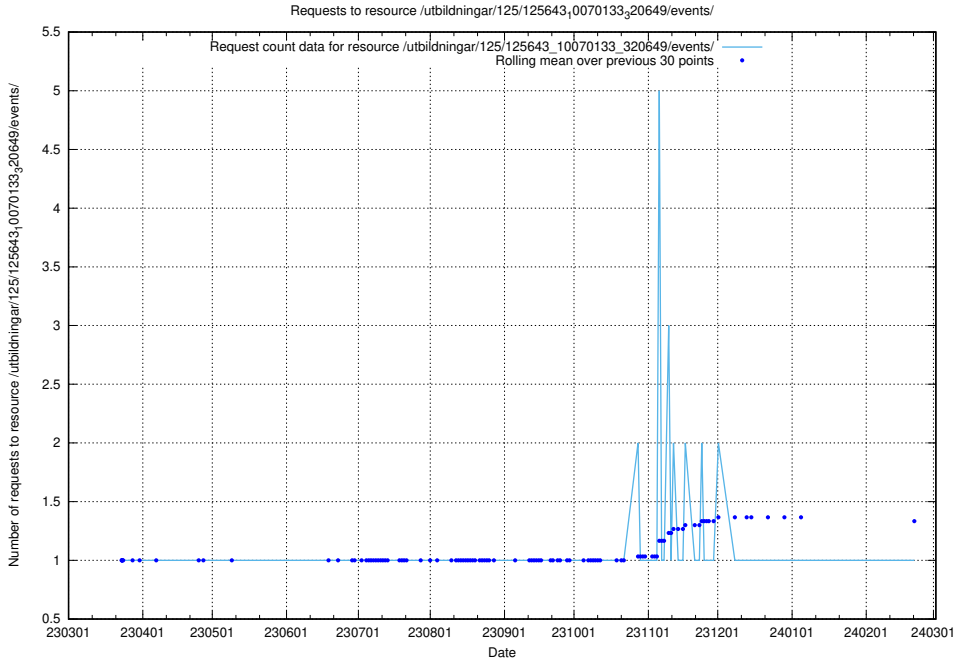

5.939 Usage of /utbildningar/125/125643_10070133_320649/events/

Here, we count the number of requests to resource /utbildningar/125/125643_10070133_320649/events/