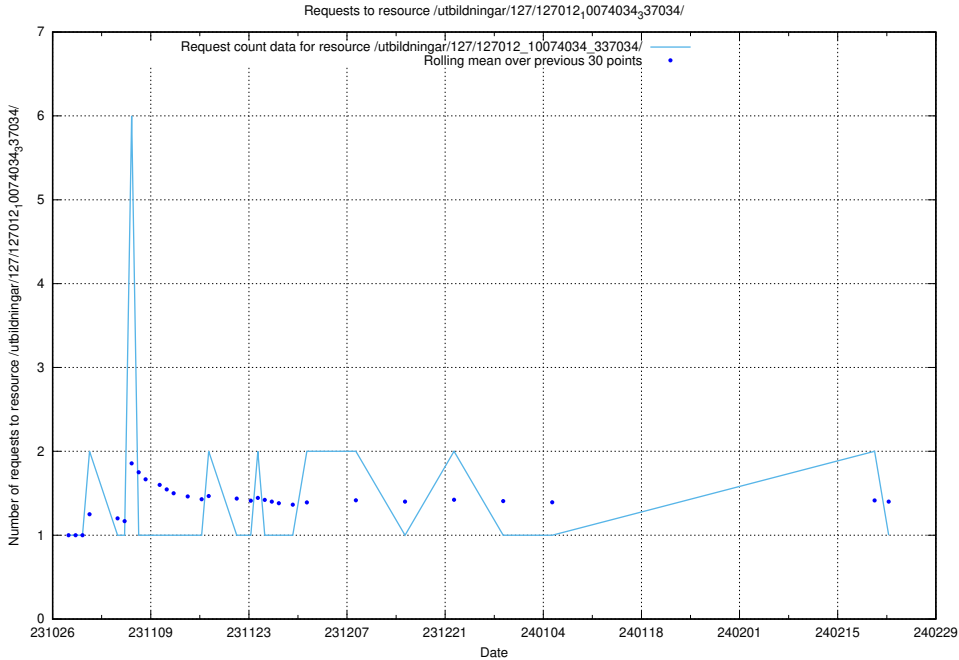

5.3829 Usage of /utbildningar/127/127012_10074034_337034/

Here, we count the number of requests to resource /utbildningar/127/127012_10074034_337034/.