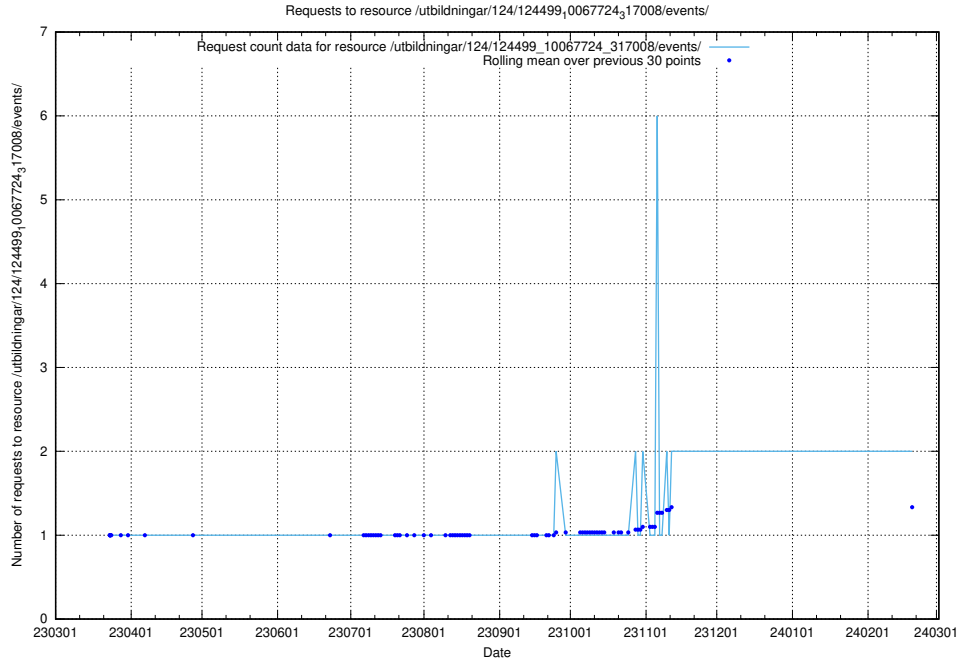

5.432 Usage of /utbildningar/124/124499_10067724_317008/events/

Here, we count the number of requests to resource /utbildningar/124/124499_10067724_317008/events/