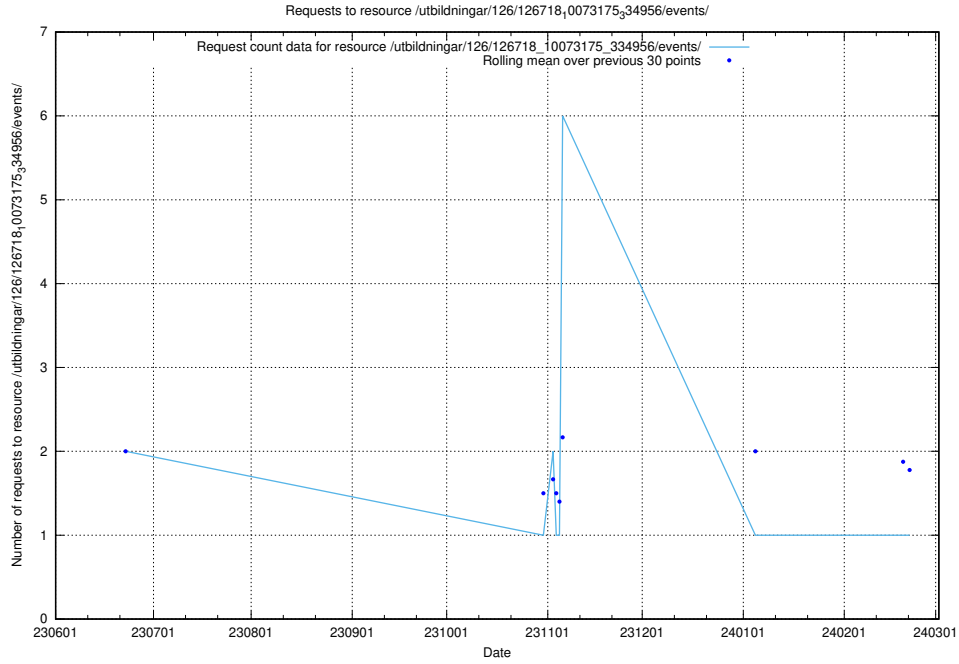

5.5216 Usage of /utbildningar/126/126718_10073175_334956/events/

Here, we count the number of requests to resource /utbildningar/126/126718_10073175_334956/events/