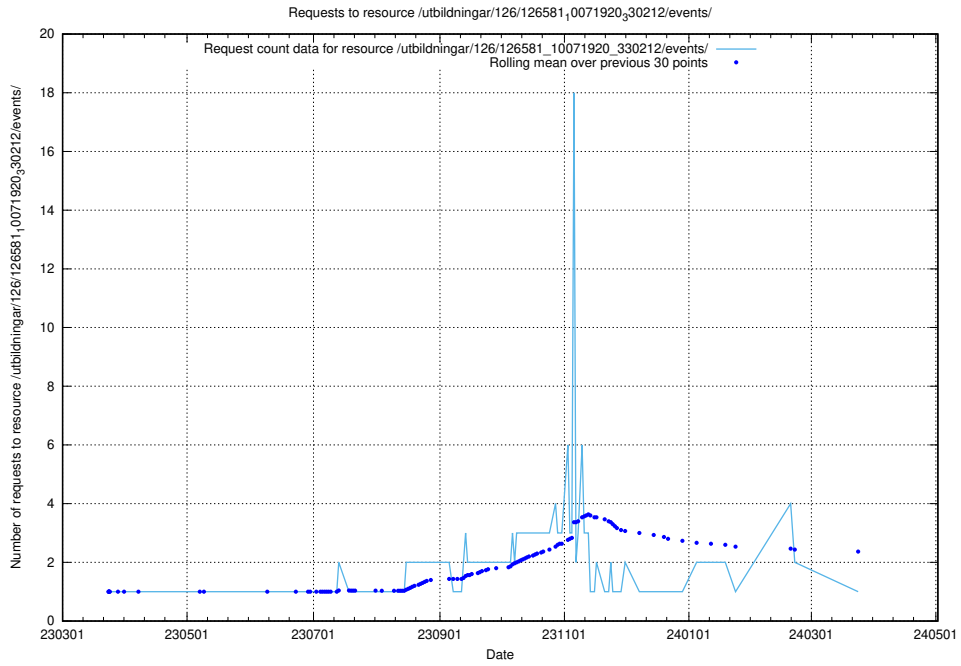

5.6037 Usage of /utbildningar/126/126581_10071920_330212/events/

Here, we count the number of requests to resource /utbildningar/126/126581_10071920_330212/events/