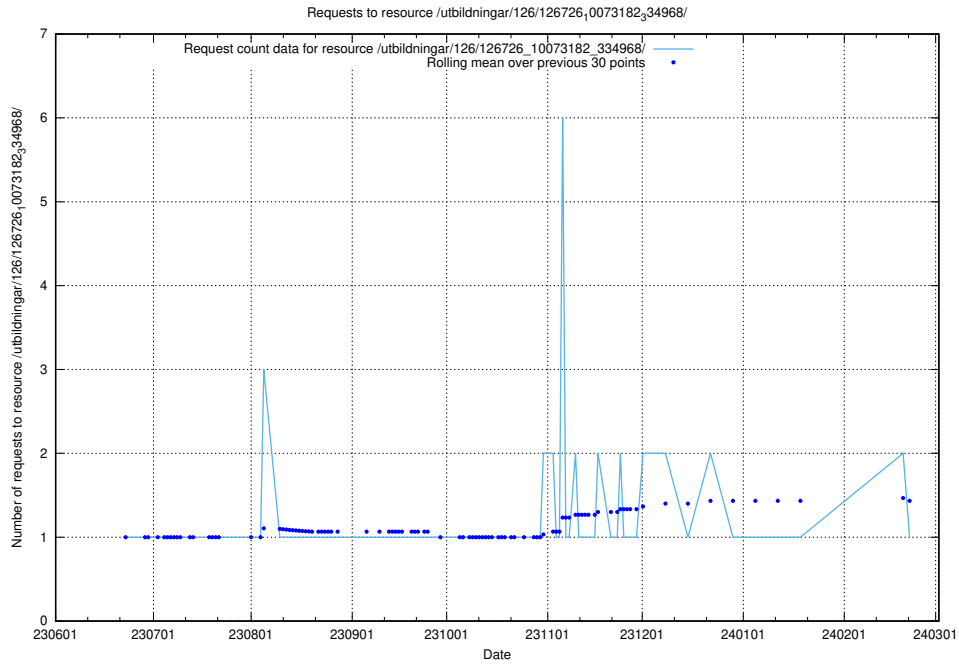

5.5255 Usage of /utbildningar/126/126726_10073182_334968/

Here, we count the number of requests to resource /utbildningar/126/126726_10073182_334968/.