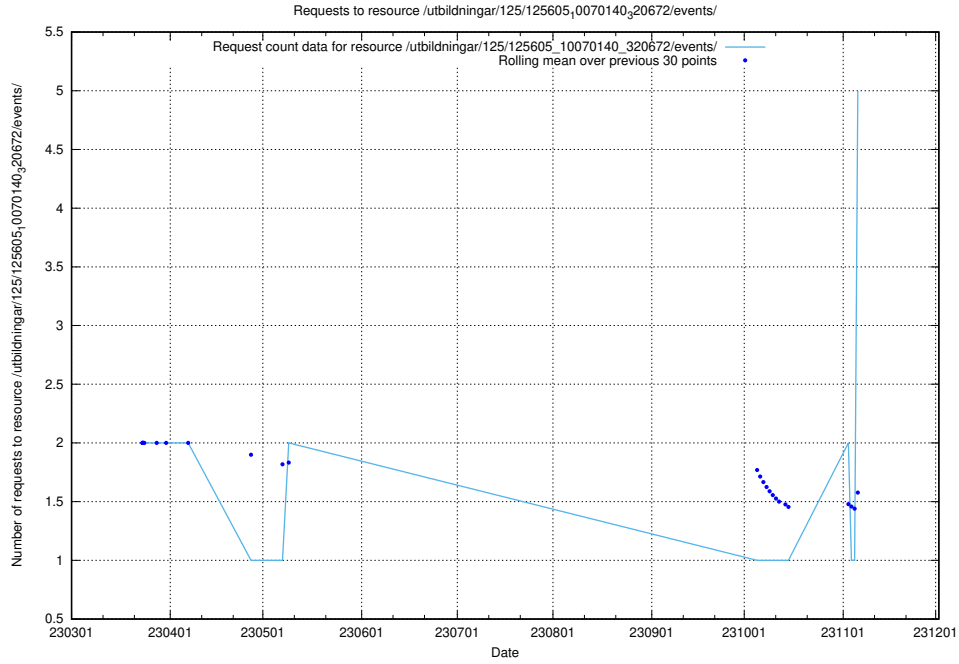

5.128 Usage of /utbildningar/125/125605_10070140_320672/events/

Here, we count the number of requests to resource /utbildningar/125/125605_10070140_320672/events/