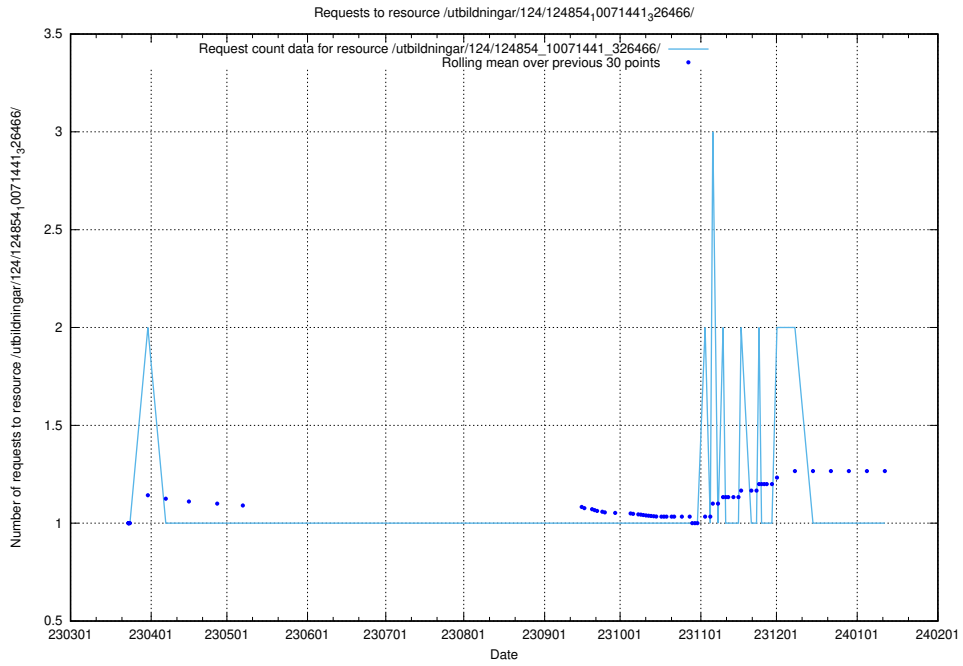

5.1096 Usage of /utbildningar/124/124854_10071441_326466/

Here, we count the number of requests to resource /utbildningar/124/124854_10071441_326466/.