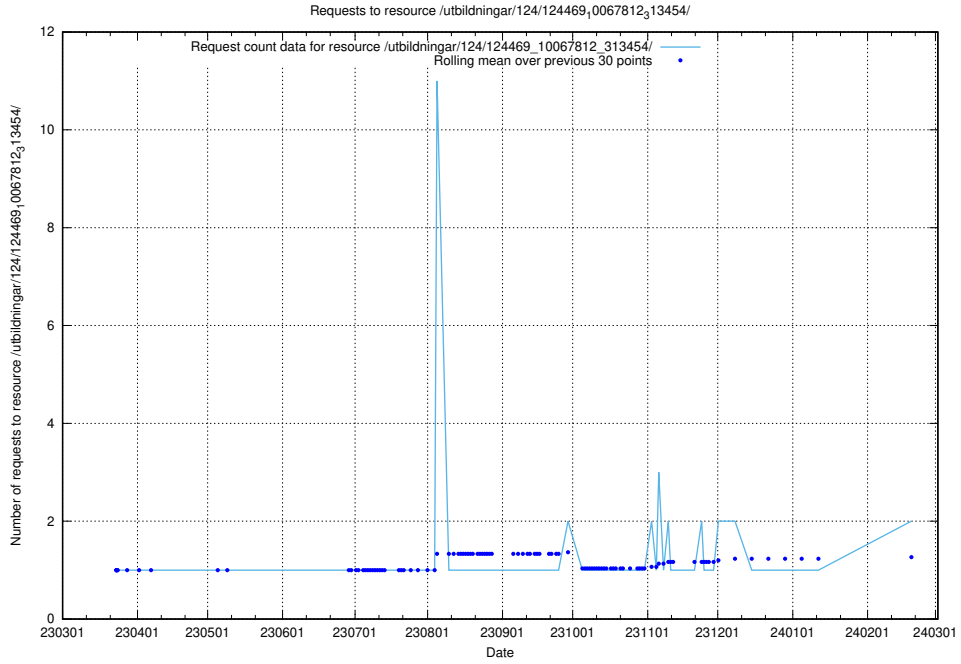

5.506 Usage of /utbildningar/124/124469_10067812_313454/

Here, we count the number of requests to resource /utbildningar/124/124469_10067812_313454/.