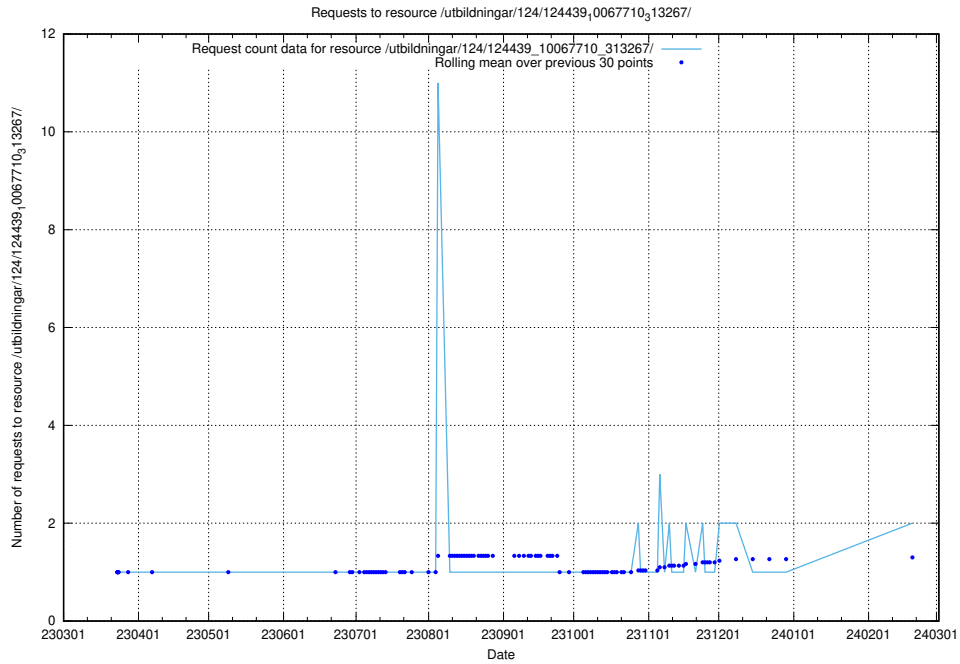

5.529 Usage of /utbildningar/124/124439_10067710_313267/

Here, we count the number of requests to resource /utbildningar/124/124439_10067710_313267/.