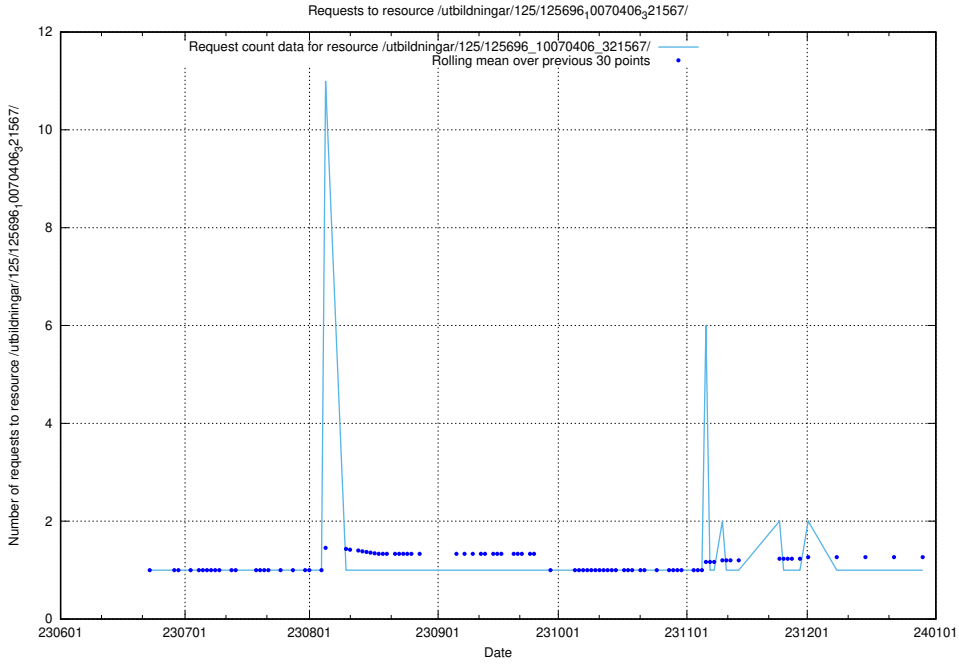

Here, we count the number of requests to resource /utbildningar/125/125696_10070406_334609/.

5.5371 Usage of /utbildningar/125/125696_10070406_321567/

Here, we count the number of requests to resource /utbildningar/125/125696_10070406_321567/.