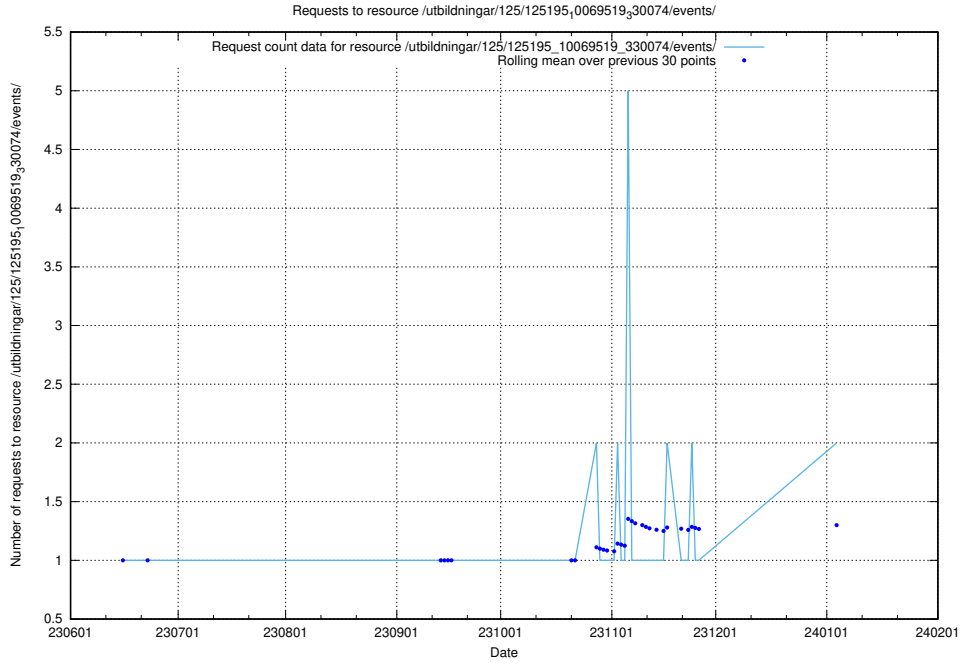

5.757 Usage of /utbildningar/125/125195_10069519_330074/events/

Here, we count the number of requests to resource /utbildningar/125/125195_10069519_330074/events/