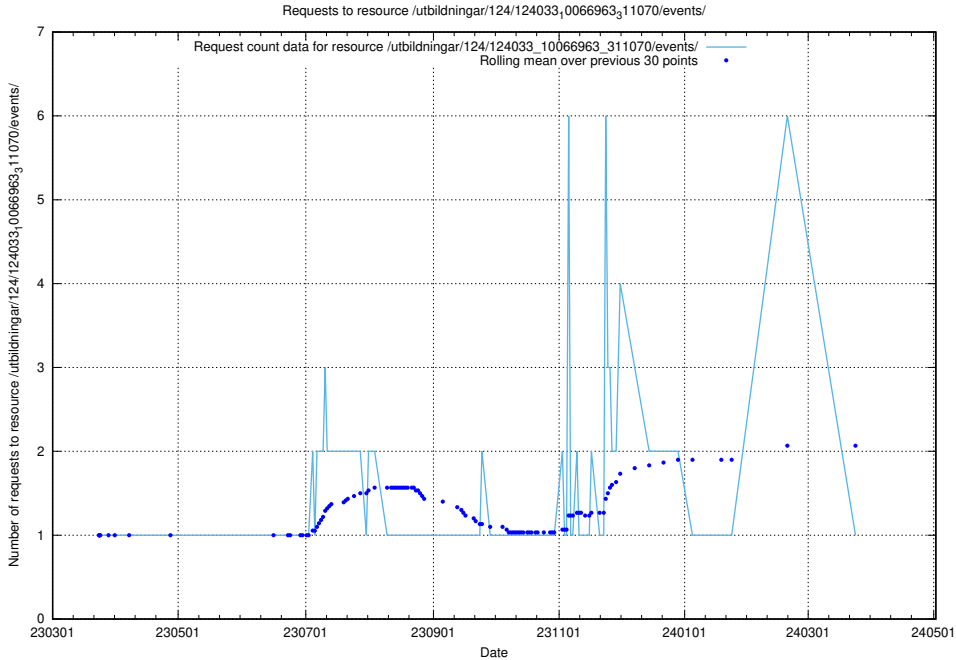

5.4094 Usage of /utbildningar/124/124033_10066963_311070/events/

Here, we count the number of requests to resource /utbildningar/124/124033_10066963_311070/events/