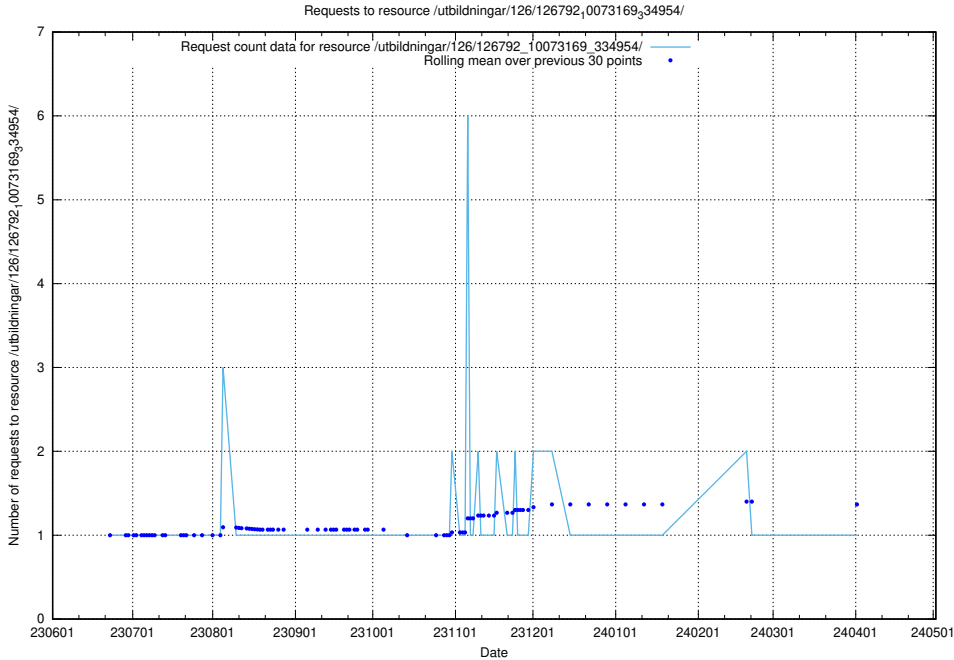

5.5247 Usage of /utbildningar/126/126792_10073169_334954/

Here, we count the number of requests to resource /utbildningar/126/126792_10073169_334954/.