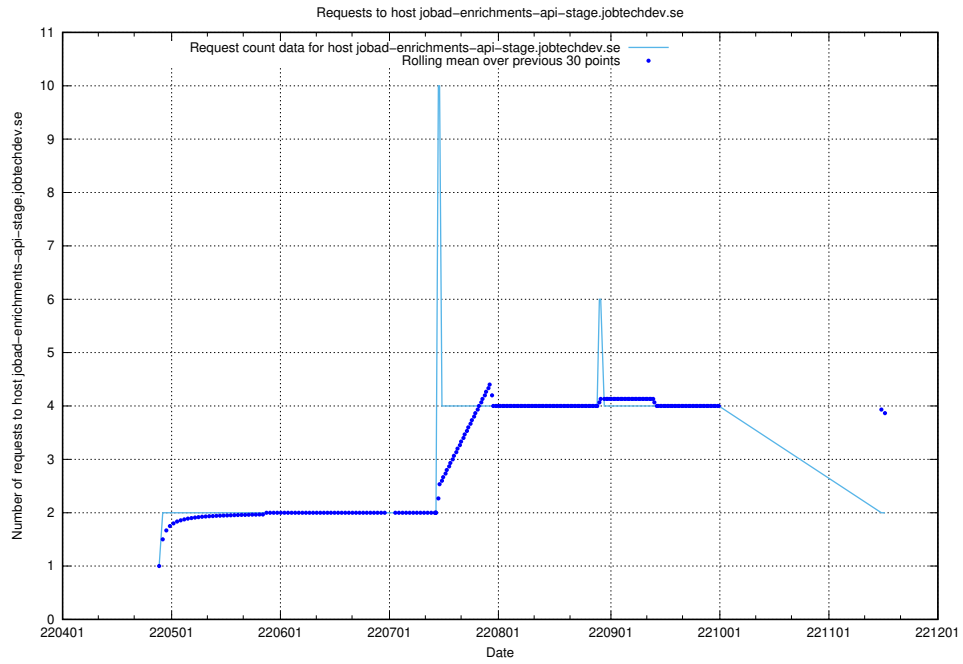

7.444 Usage of `jobad-enrichments-api-stage.jobtechdev.se`

Here, we count the number of requests to host `jobad-enrichments-api-stage.jobtechdev.se`.