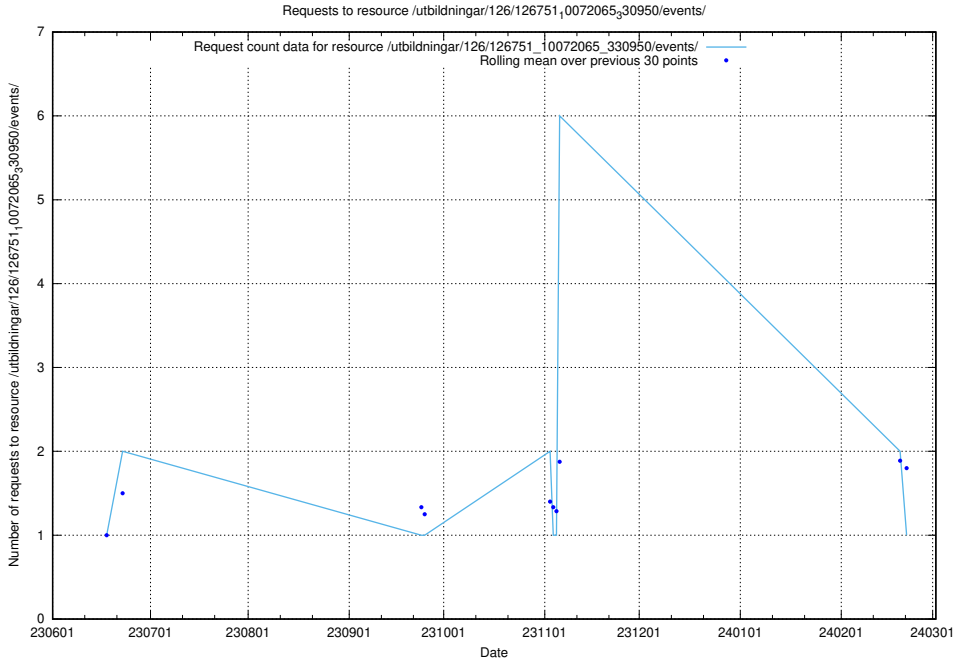

5.5522 Usage of /utbildningar/126/126751_10072065_330950/events/

Here, we count the number of requests to resource /utbildningar/126/126751_10072065_330950/events/