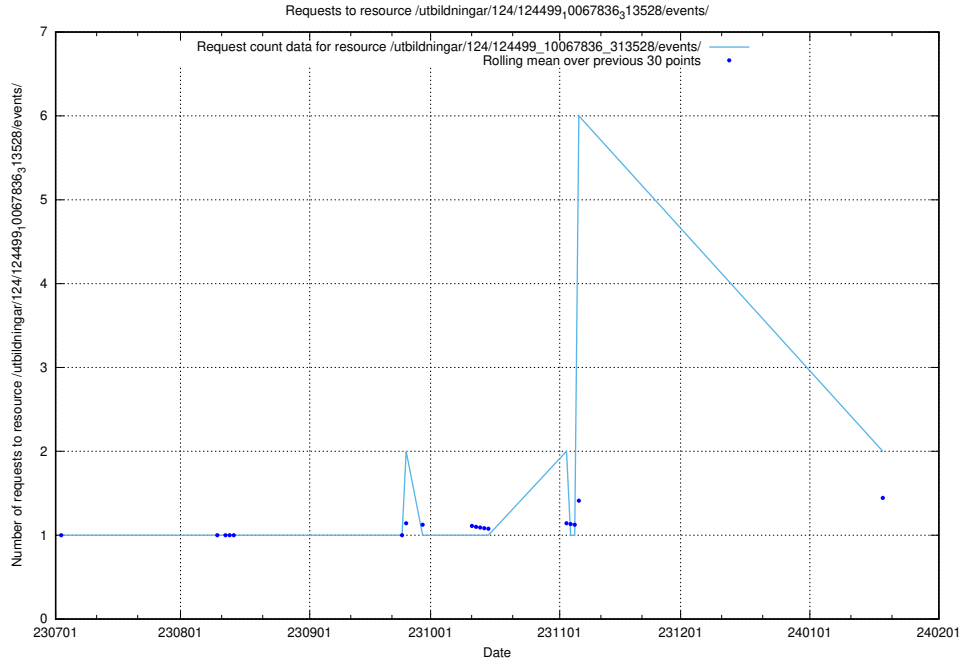

5.685 Usage of /utbildningar/124/124499_10067836_313528/events/

Here, we count the number of requests to resource /utbildningar/124/124499_10067836_313528/events/