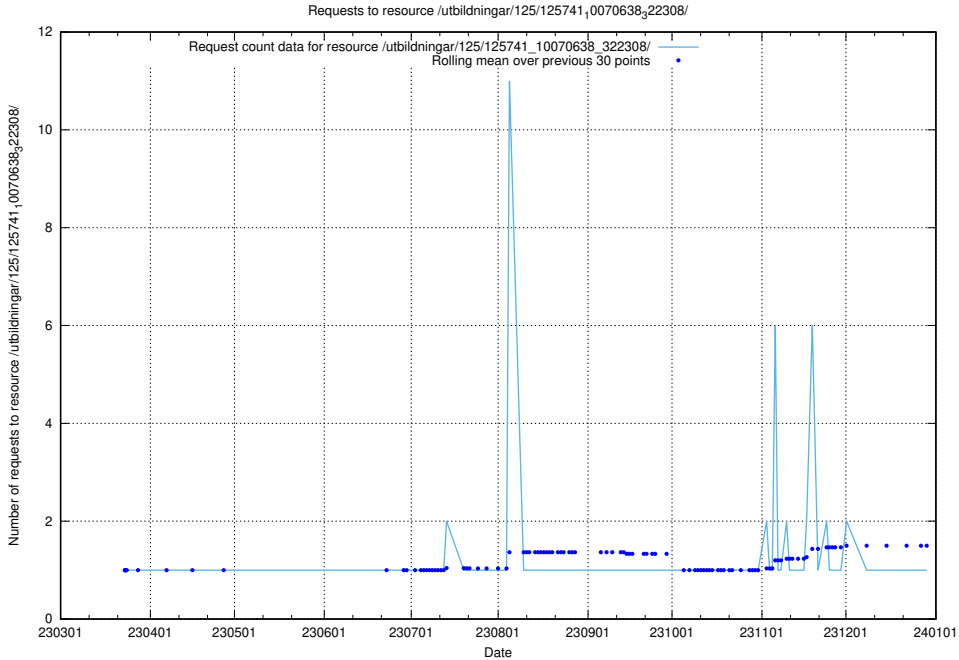

5.856 Usage of /utbildningar/125/125741_10070638_322308/

Here, we count the number of requests to resource /utbildningar/125/125741_10070638_322308/.