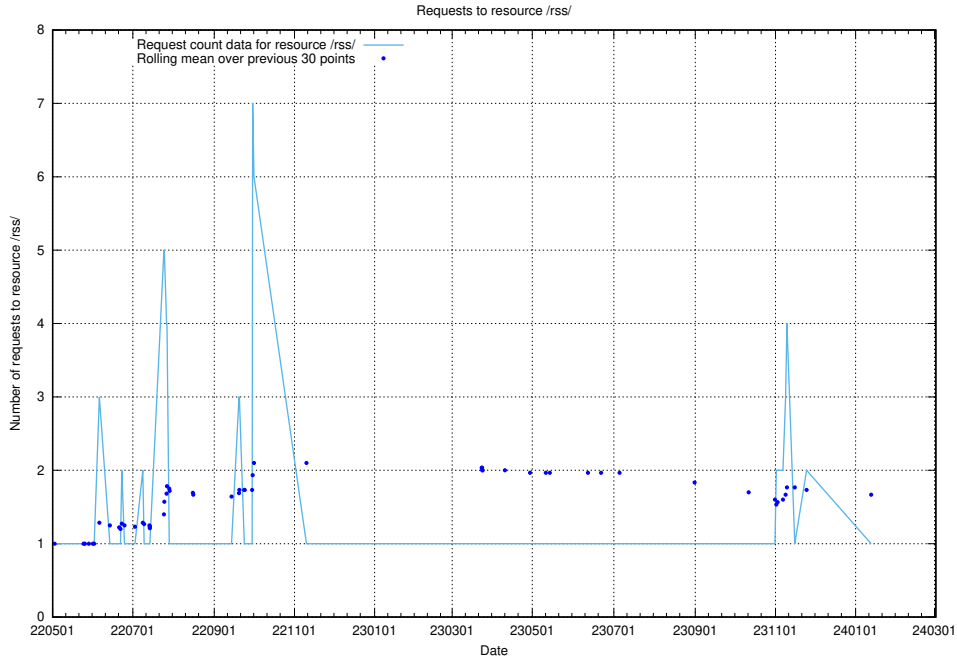

5.969 Usage of /rss/

Here, we count the number of requests to resource /rss/.