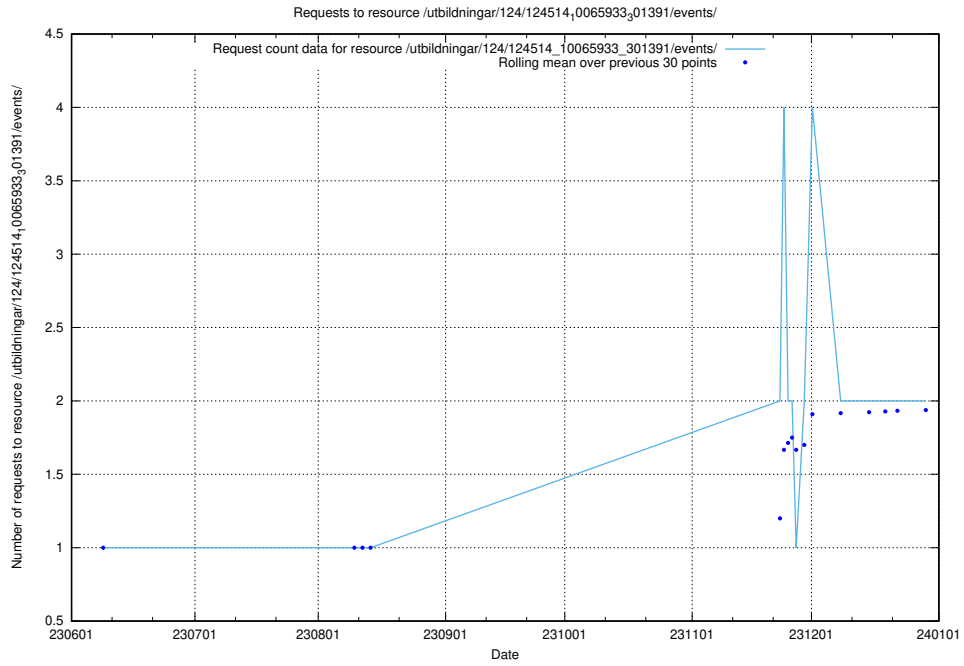

5.764 Usage of /utbildningar/124/124514_10065933_301391/events/

Here, we count the number of requests to resource /utbildningar/124/124514_10065933_301391/events/