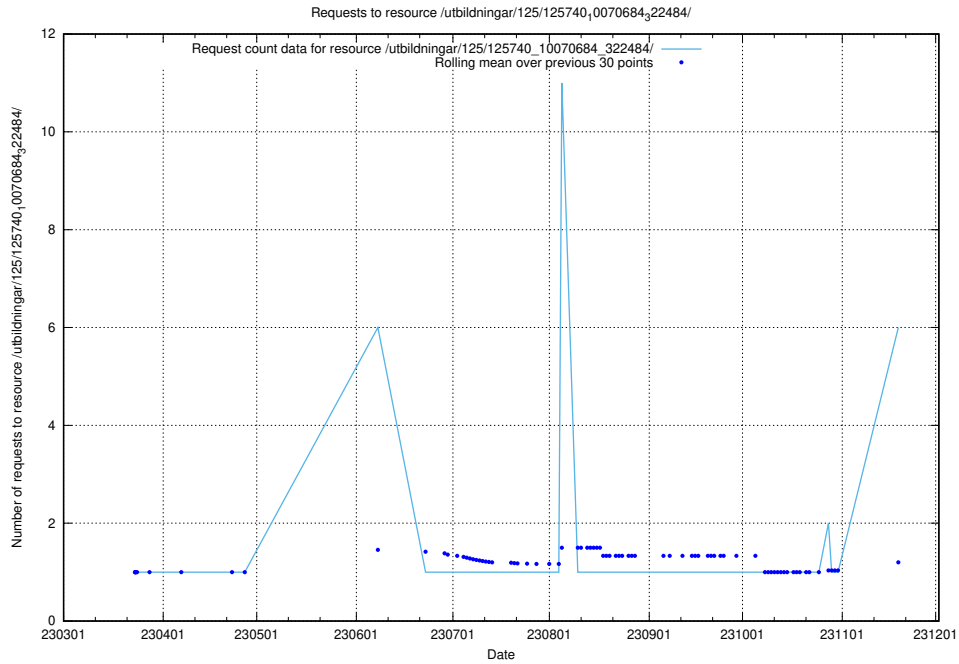

5.48 Usage of /utbildningar/125/125740_10070684_322484/

Here, we count the number of requests to resource /utbildningar/125/125740_10070684_322484/.