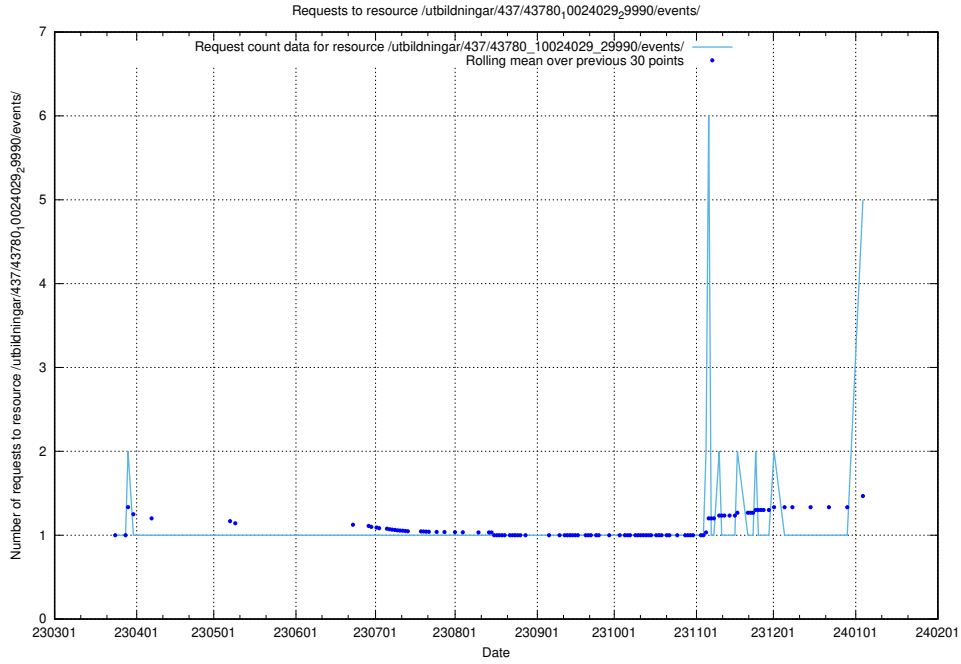

5.127 Usage of /utbildningar/437/43780_10024029_29990/events/

Here, we count the number of requests to resource /utbildningar/437/43780_10024029_29990/events/.