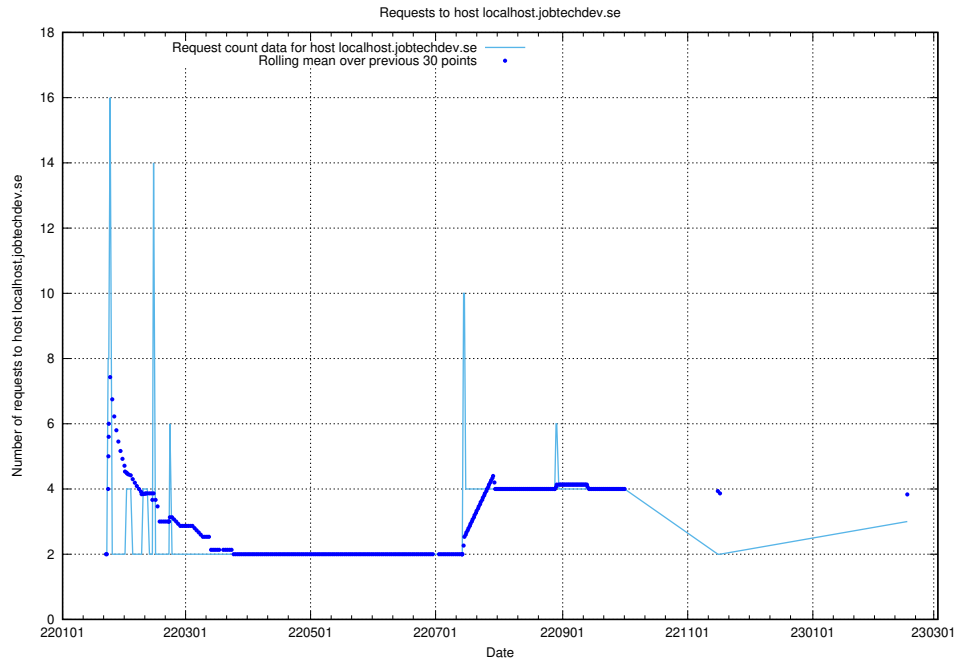

7.250 Usage of localhost.jobtechdev.se

Here, we count the number of requests to host localhost.jobtechdev.se.