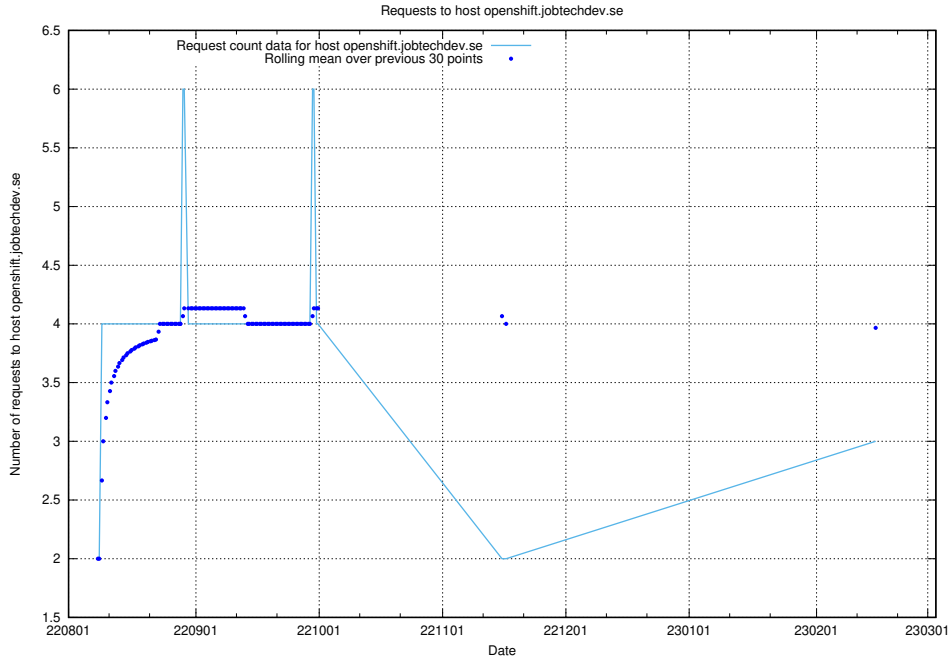

7.182 Usage of data.jobtechdev.se:443

Here, we count the number of requests to host data.jobtechdev.se:443.

7.183 Usage of openshift.jobtechdev.se

Here, we count the number of requests to host openshift.jobtechdev.se.