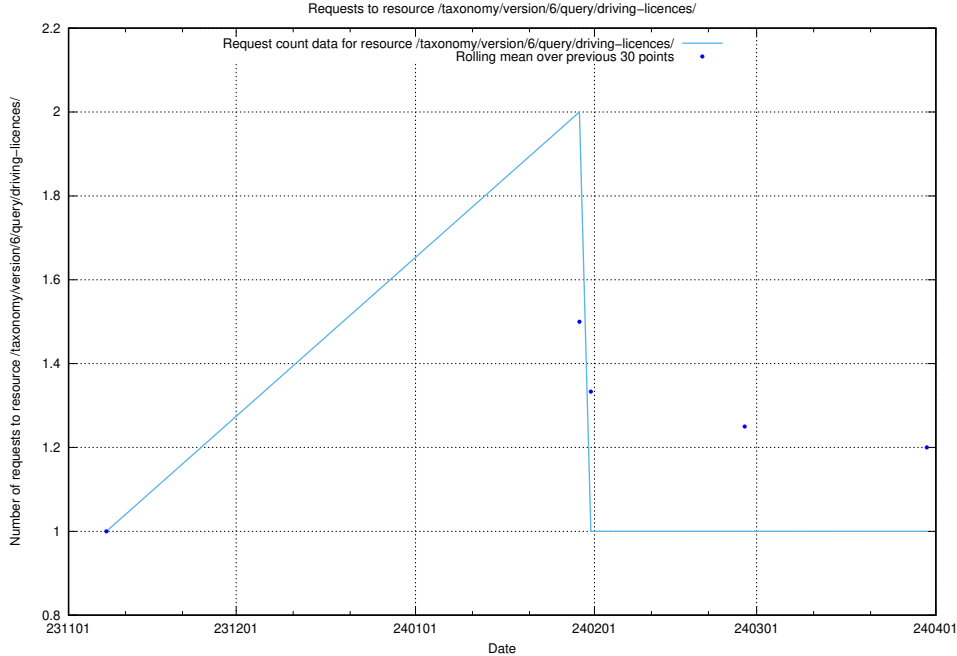

5.3750 Usage of /taxonomy/version/6/query/driving-licences/

Here, we count the number of requests to resource /taxonomy/version/6/query/driving-licences/.