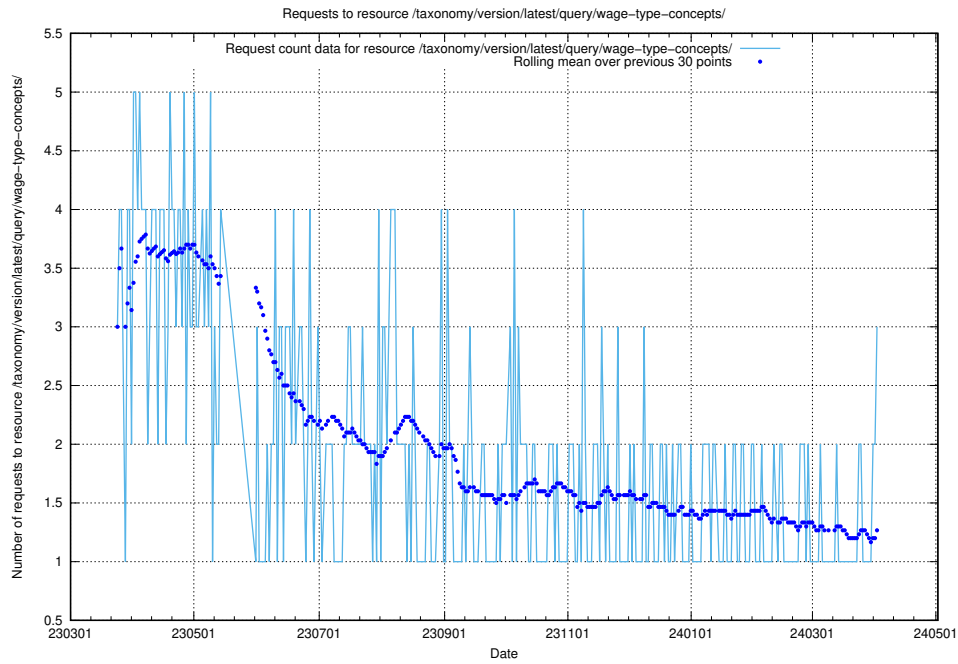

5.282 Usage of /taxonomy/version/latest/query/wage-type-concepts/

Here, we count the number of requests to resource /taxonomy/version/latest/query/wage-type-concepts/.