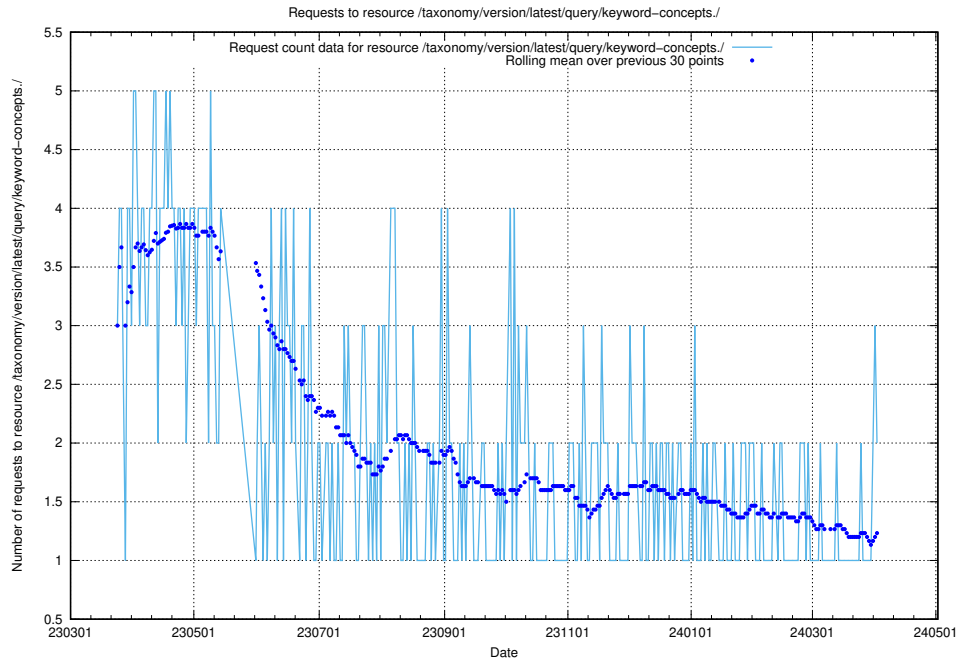

5.801 Usage of /taxonomy/version/latest/query/keyword-concepts./

Here, we count the number of requests to resource /taxonomy/version/latest/query/keyword-concepts./.