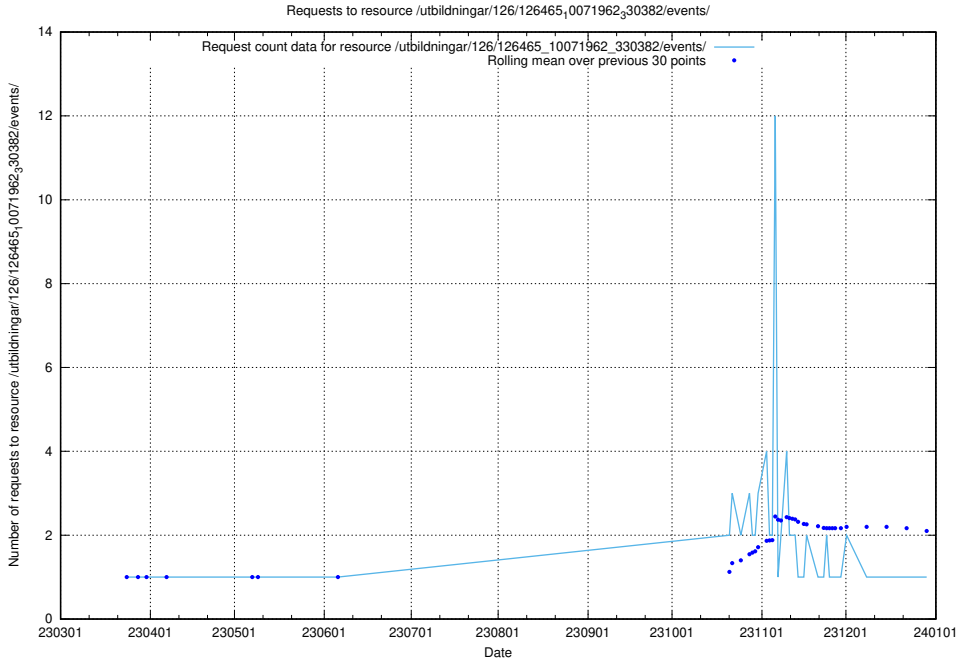

5.5856 Usage of /utbildningar/126/126465_10071962_330382/events/

Here, we count the number of requests to resource /utbildningar/126/126465_10071962_330382/events/