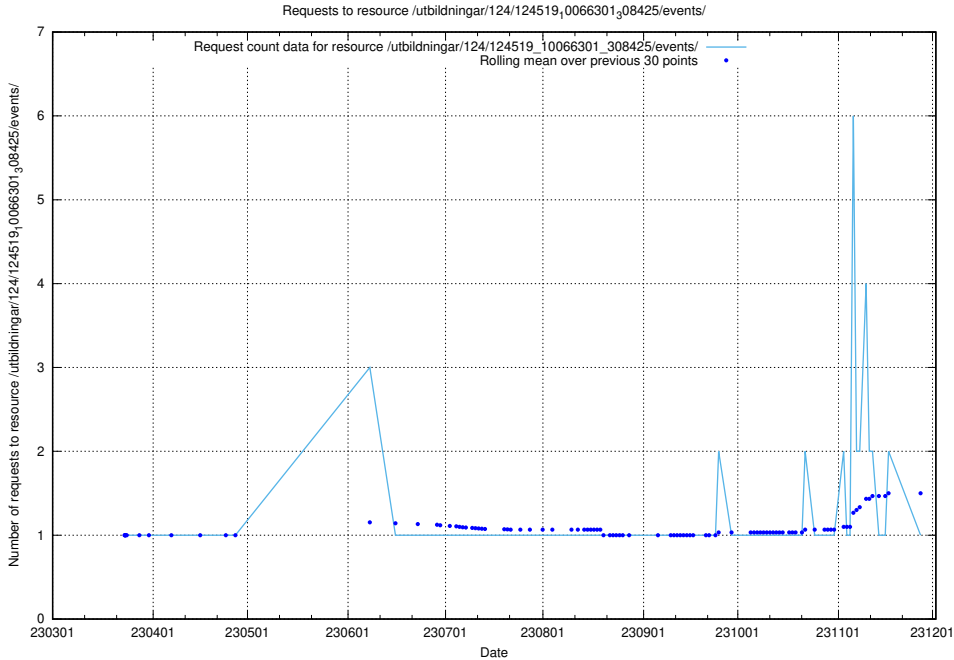

5.1170 Usage of /utbildningar/124/124519_10066301_308425/events/

Here, we count the number of requests to resource /utbildningar/124/124519_10066301_308425/events/