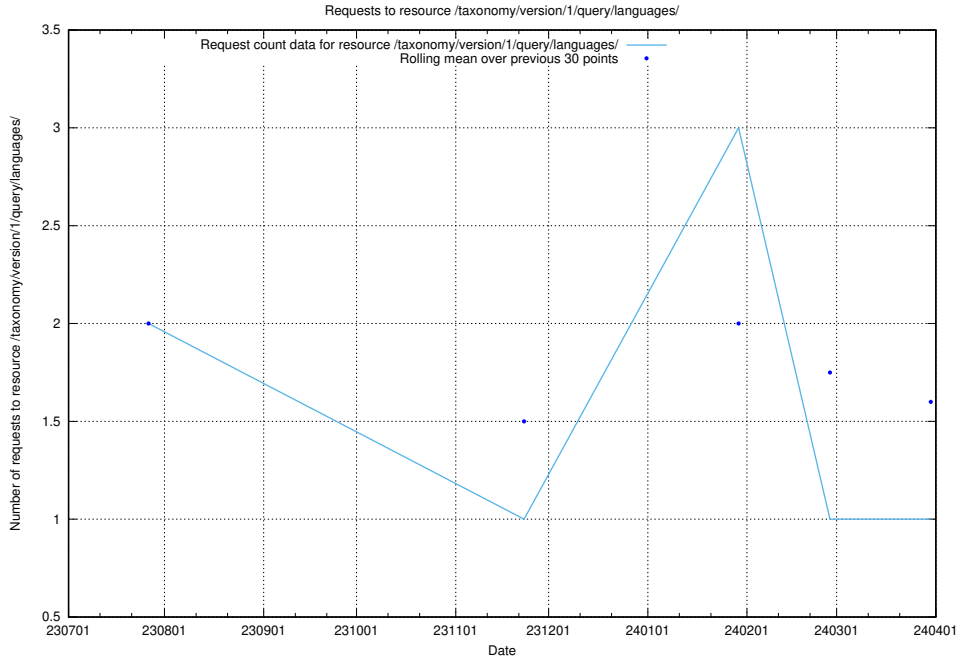

5.4589 Usage of /taxonomy/version/1/query/languages/

Here, we count the number of requests to resource /taxonomy/version/1/query/languages/.