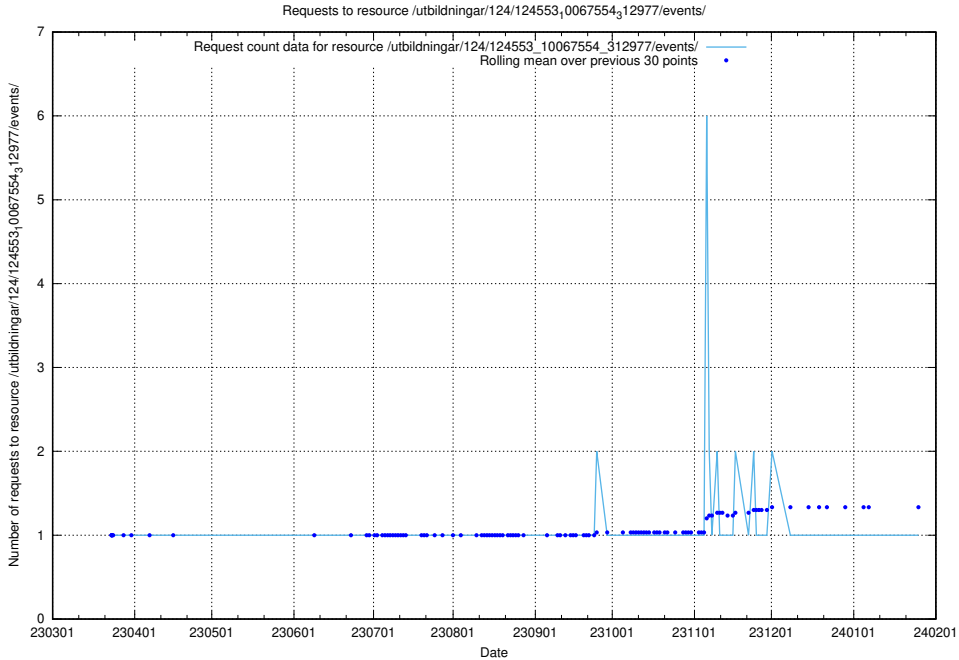

5.1110 Usage of /utbildningar/124/124553_10067554_312977/events/

Here, we count the number of requests to resource /utbildningar/124/124553_10067554_312977/events/