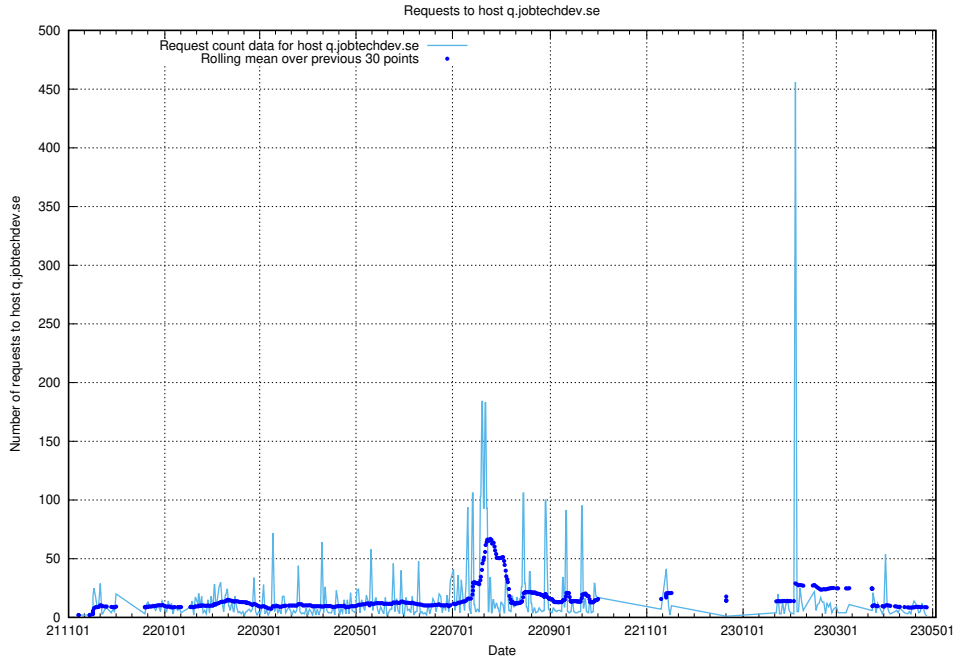

7.622 Usage of demo-jobad-enrichments.jobtechdev.se

Here, we count the number of requests to host demo-jobad-enrichments.jobtechdev.se.

7.623 Usage of q.jobtechdev.se

Here, we count the number of requests to host q.jobtechdev.se.