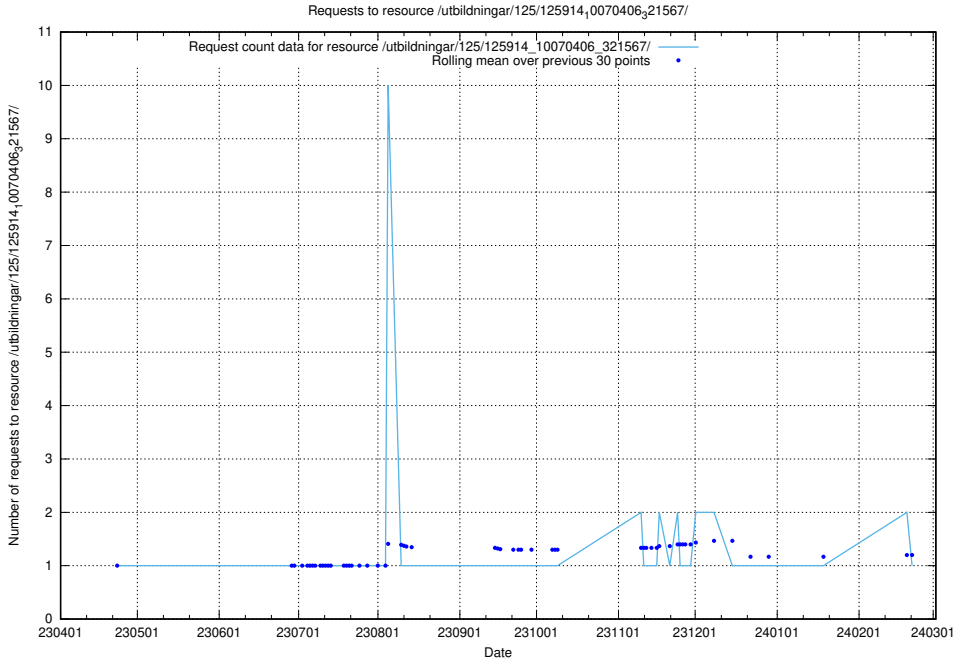

5.5702 Usage of /utbildningar/125/125914_10070406_321567/

Here, we count the number of requests to resource /utbildningar/125/125914_10070406_321567/.