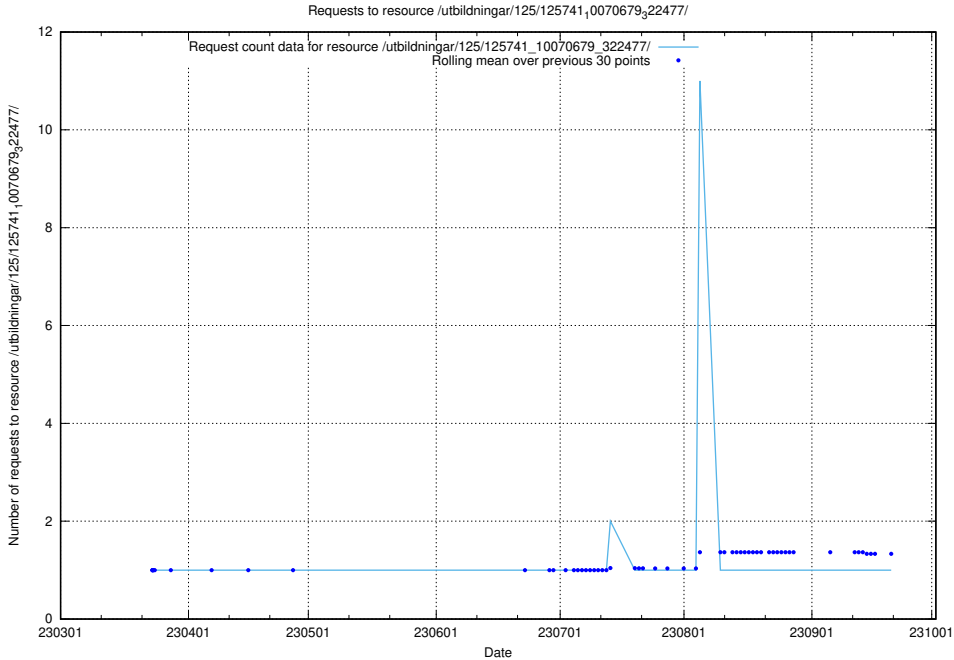

5.6128 Usage of /utbildningar/125/125741_10070679_322477/

Here, we count the number of requests to resource /utbildningar/125/125741_10070679_322477/.