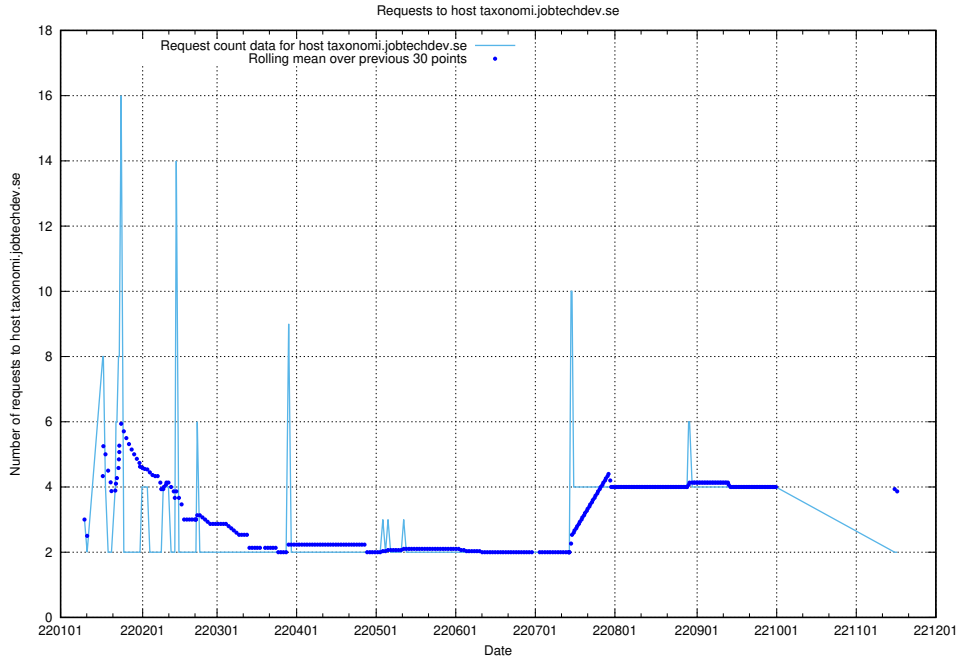

7.280 Usage of taxonomy.api.jobtechdev.se:80

Here, we count the number of requests to host taxonomy.api.jobtechdev.se:80.

7.281 Usage of taxonomi.jobtechdev.se

Here, we count the number of requests to host taxonomi.jobtechdev.se.