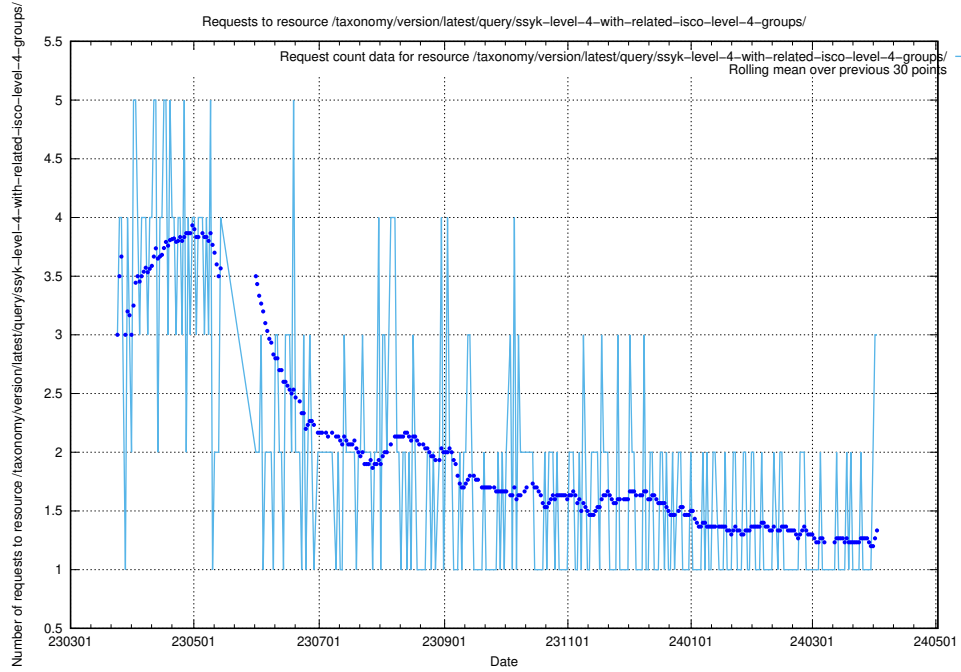

5.287 Usage of /taxonomy/version/latest/query/ssyk-level-4-with-related-isco-level-4-groups/

Here, we count the number of requests to resource /taxonomy/version/latest/query/ssyk-level-4-with-related-isco-level-4-groups/.