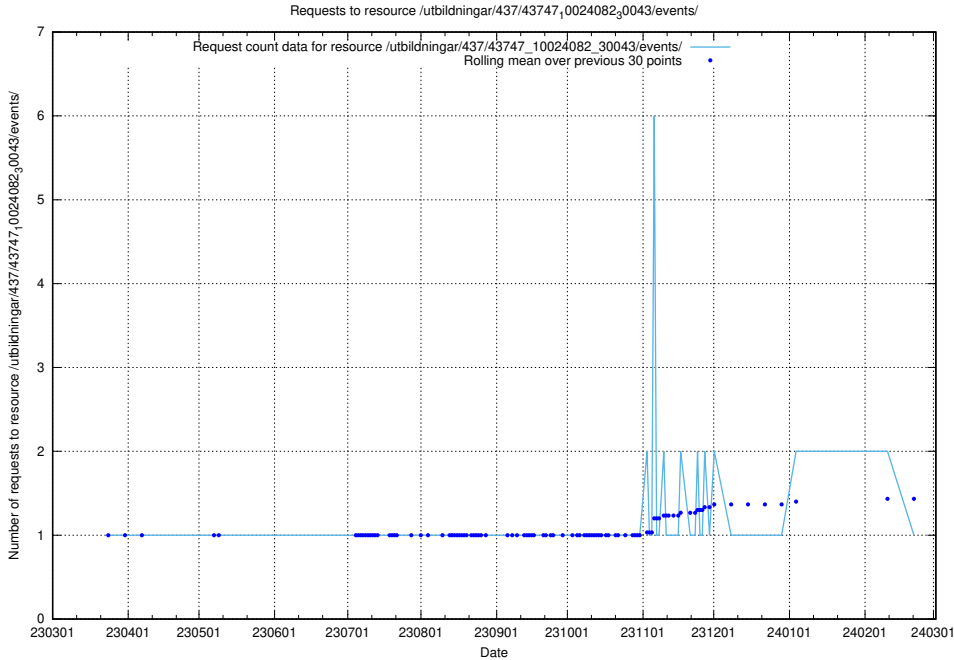

Here, we count the number of requests to resource /utbildningar/437/43750_10024057_30018/events/.

5.5851 Usage of /utbildningar/437/43747_10024082_30043/events/

Here, we count the number of requests to resource /utbildningar/437/43747_10024082_30043/events/.