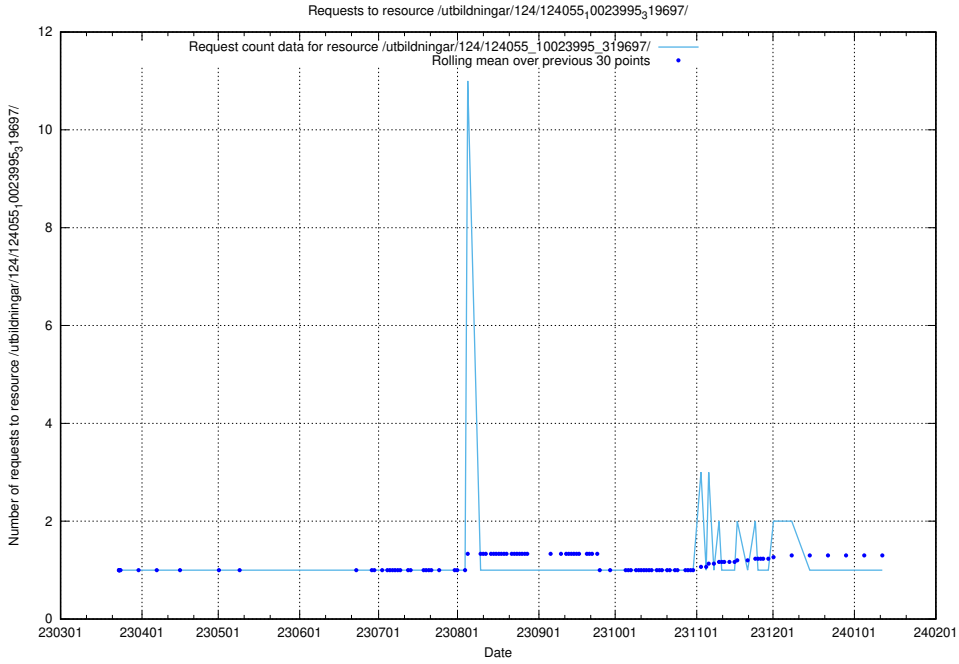

Here, we count the number of requests to resource /utbildningar/124/124055_10023995_331862/.

5.3940 Usage of /utbildningar/124/124055_10023995_319697/

Here, we count the number of requests to resource /utbildningar/124/124055_10023995_319697/.