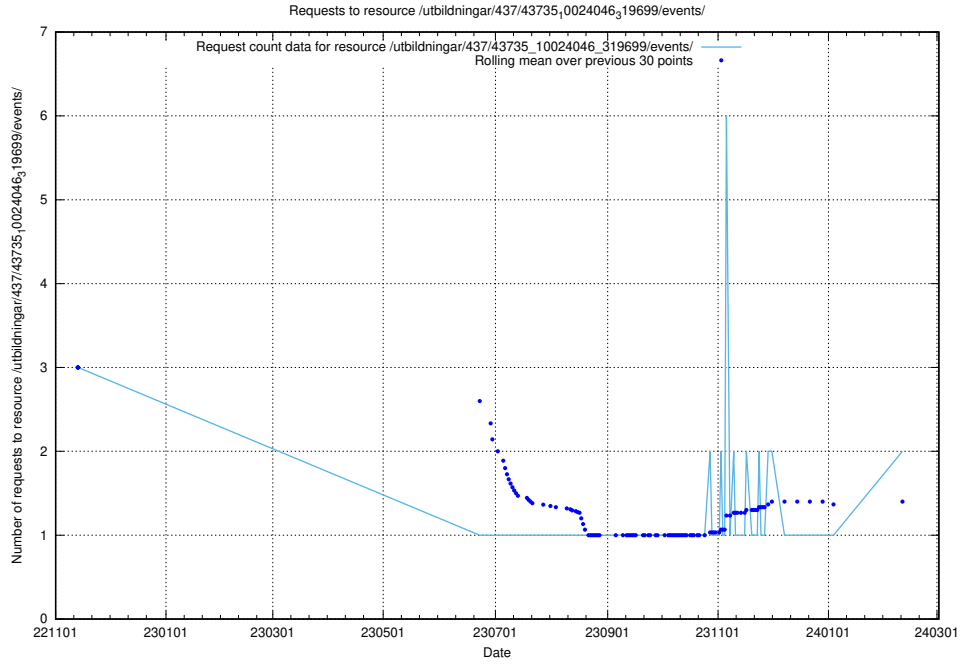

5.742 Usage of /utbildningar/437/43735_10024046_319699/events/

Here, we count the number of requests to resource /utbildningar/437/43735_10024046_319699/events/.