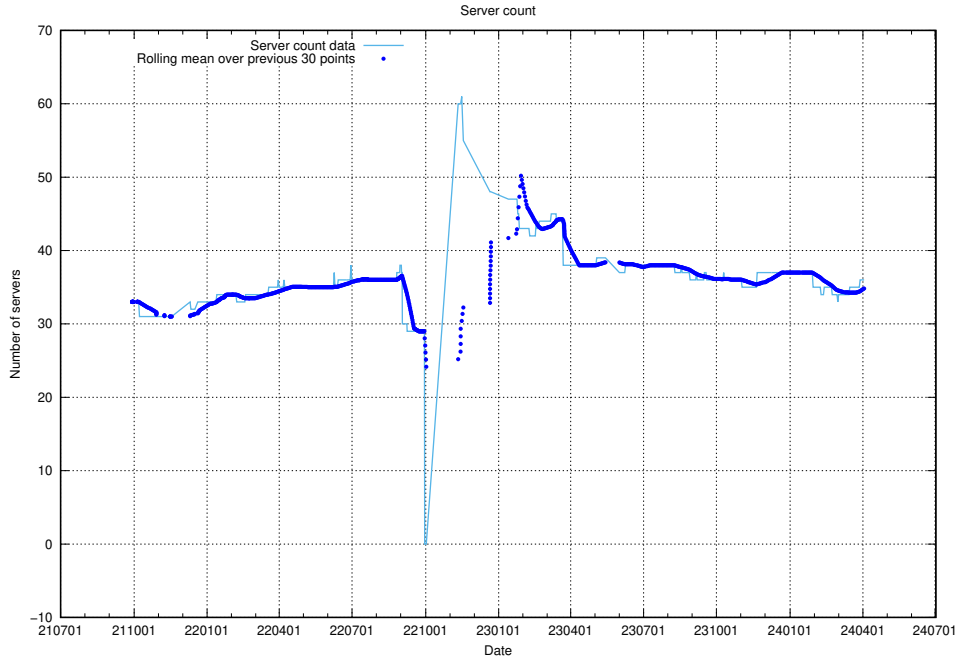

2.2 Number of servers in the JobTech production region

A graph of the servers in AWS region eu-north-1.