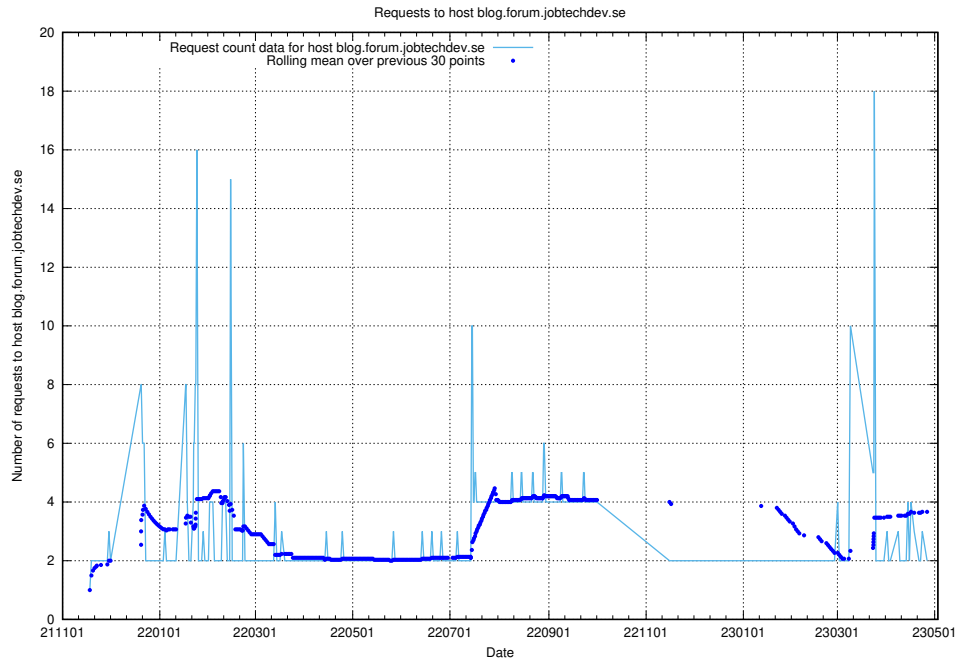

7.484 Usage of `blog.forum.jobtechdev.se`

Here, we count the number of requests to host `blog.forum.jobtechdev.se`.