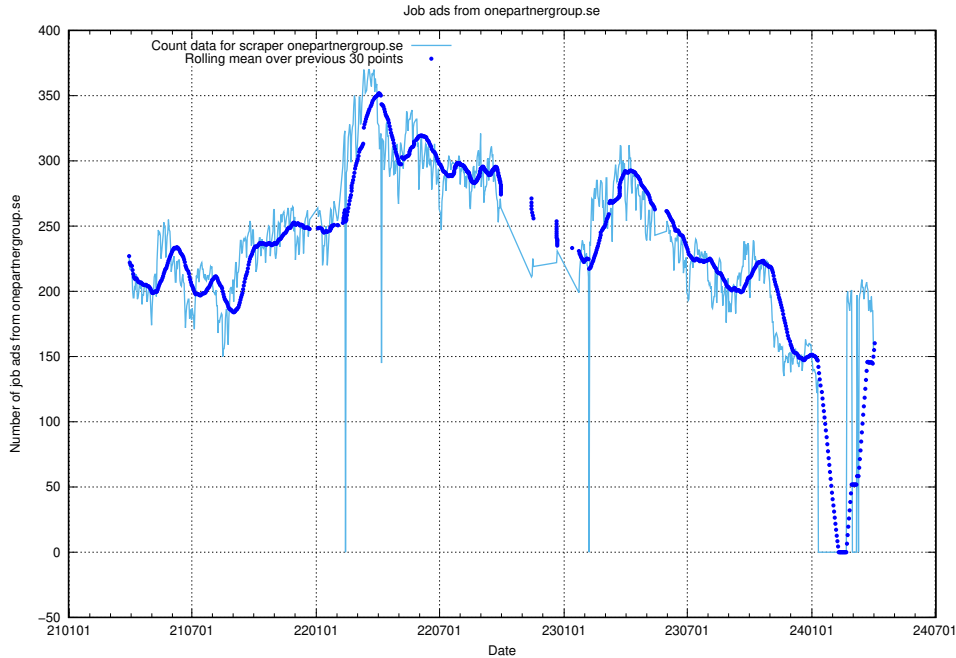

13.12 Number of ads by scraper onepartnergroup.se

Here, we count the number of job ads scraped from onepartnergroup.se.