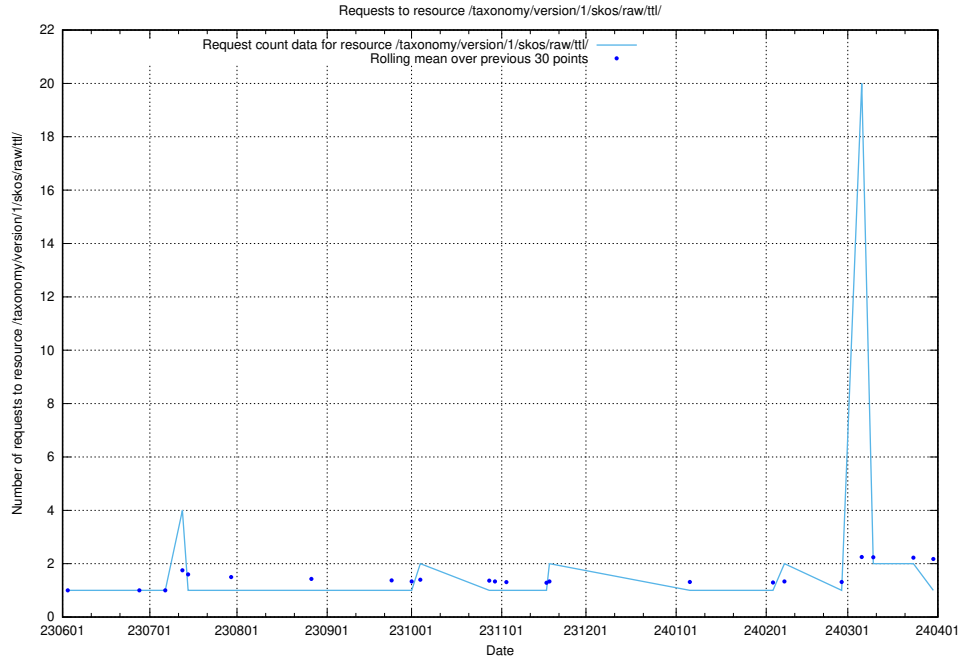

5.5594 Usage of /taxonomy/version/1/skos/raw/ttl/

Here, we count the number of requests to resource /taxonomy/version/1/skos/raw/ttl/.