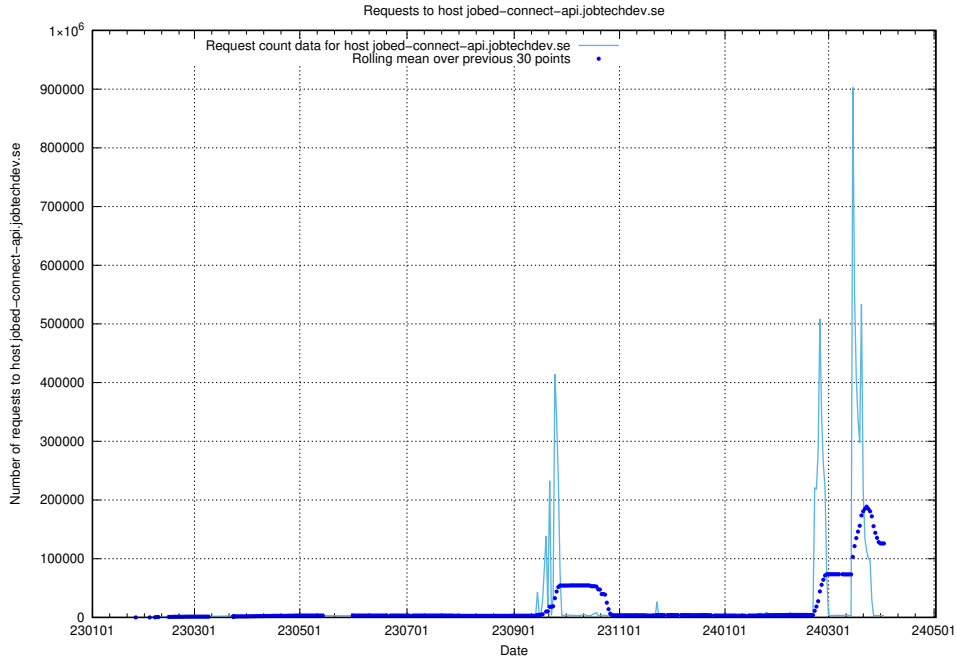

7.14 Usage of jobed-connect-api.jobtechdev.se

Here, we count the number of requests to host jobed-connect-api.jobtechdev.se.