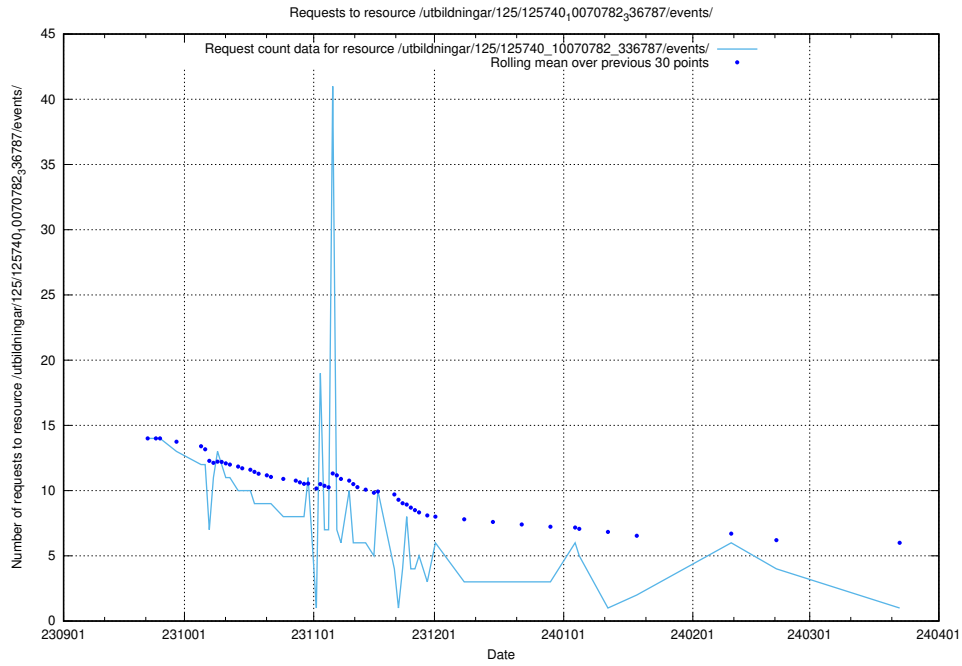

5.4147 Usage of /utbildningar/125/125740_10070782_336787/events/

Here, we count the number of requests to resource /utbildningar/125/125740_10070782_336787/events/