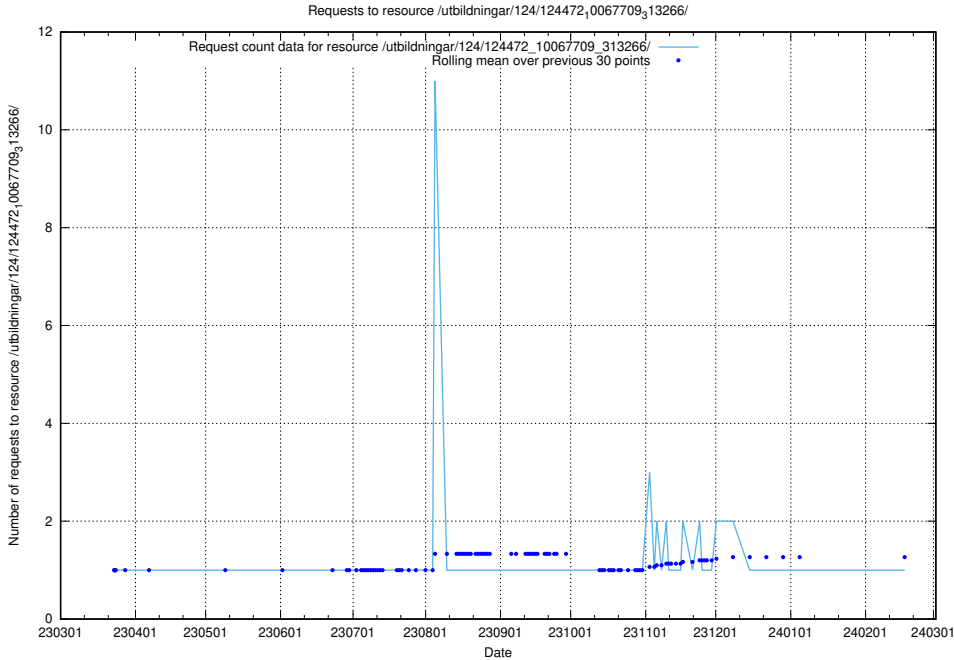

5.2680 Usage of /utbildningar/124/124472_10067709_313266/

Here, we count the number of requests to resource /utbildningar/124/124472_10067709_313266/.