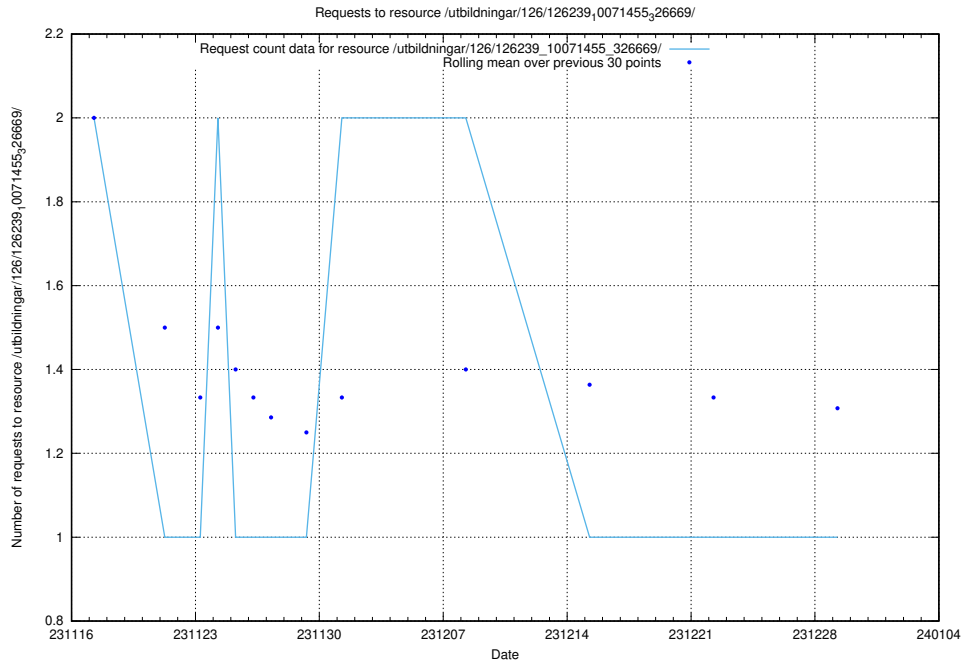

5.3715 Usage of /utbildningar/126/126239_10071455_326669/

Here, we count the number of requests to resource /utbildningar/126/126239_10071455_326669/.