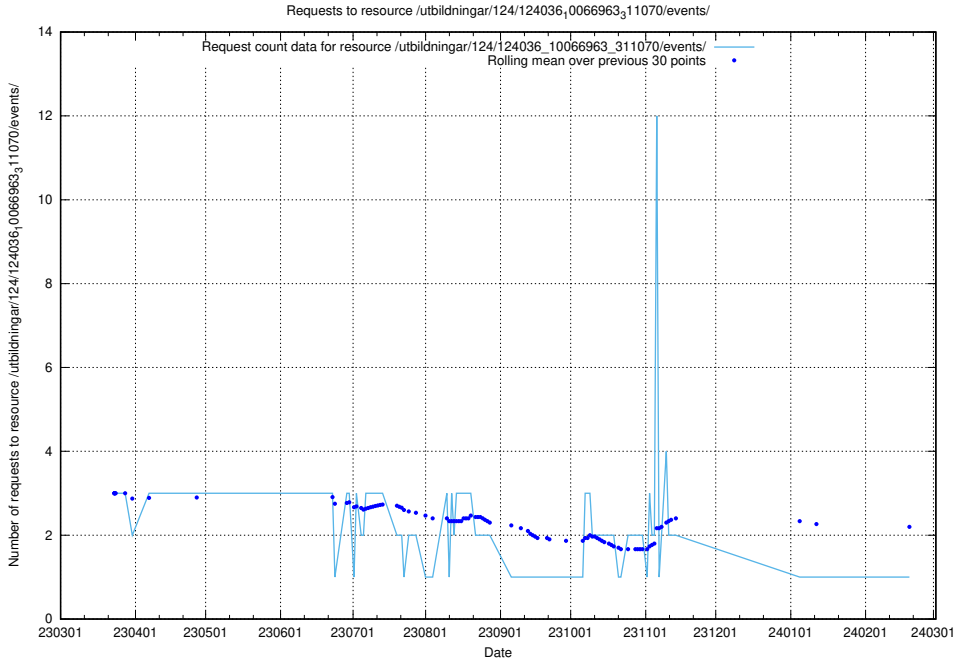

Here, we count the number of requests to resource /utbildningar/122/122985_10065532_288803/events/

5.5907 Usage of /utbildningar/124/124036_10066963_311070/events/

Here, we count the number of requests to resource /utbildningar/124/124036_10066963_311070/events/