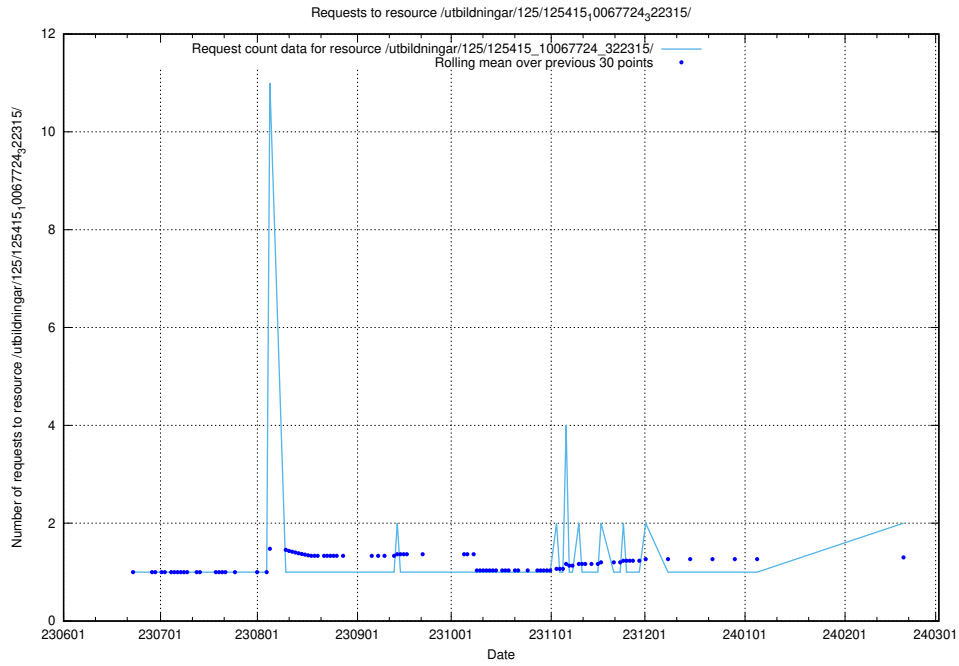

5.721 Usage of /utbildningar/125/125415_10067724_322315/

Here, we count the number of requests to resource /utbildningar/125/125415_10067724_322315/.