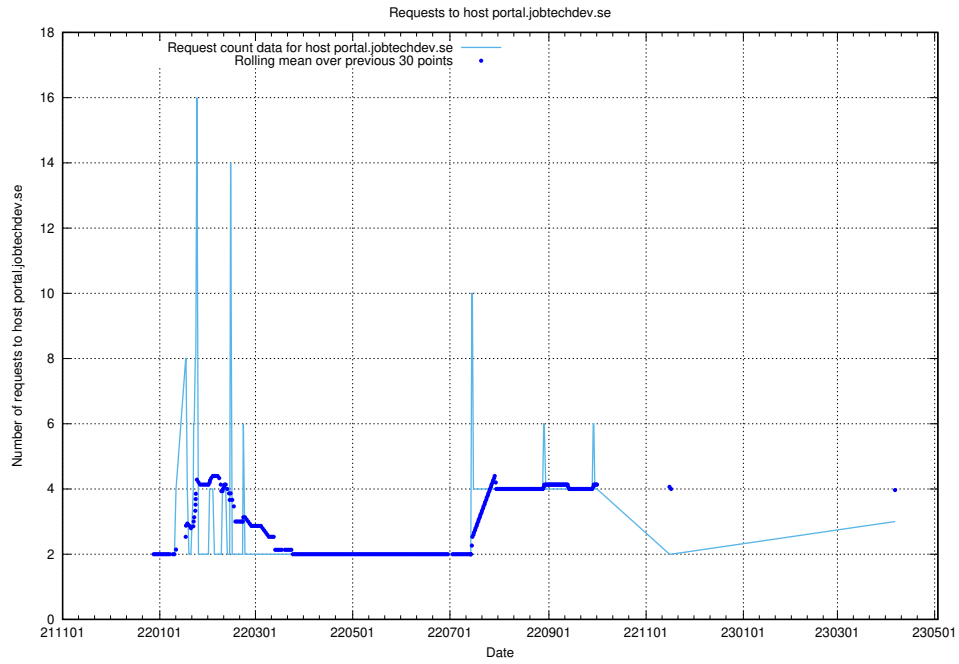

7.188 Usage of portal.jobtechdev.se

Here, we count the number of requests to host portal.jobtechdev.se.

7.189 Usage of panel.jobtechdev.se

Here, we count the number of requests to host panel.jobtechdev.se.