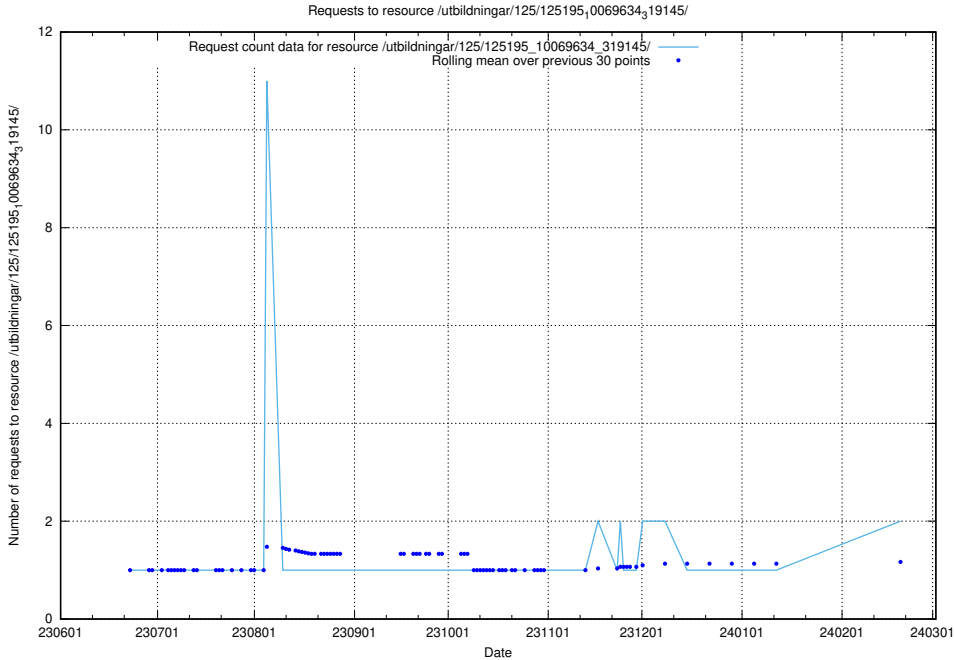

Here, we count the number of requests to resource /utbildningar/125/125199_10069634_319145/.

5.724 Usage of /utbildningar/125/125195_10069634_319145/

Here, we count the number of requests to resource /utbildningar/125/125195_10069634_319145/.