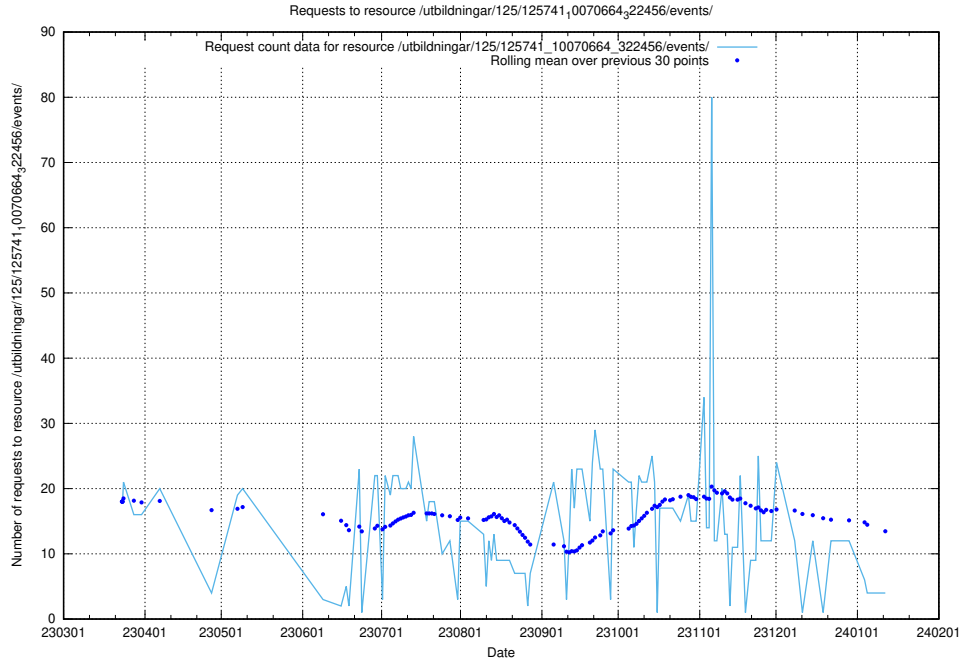

5.175 Usage of /utbildningar/125/125741_10070664_322456/events/

Here, we count the number of requests to resource /utbildningar/125/125741_10070664_322456/events/