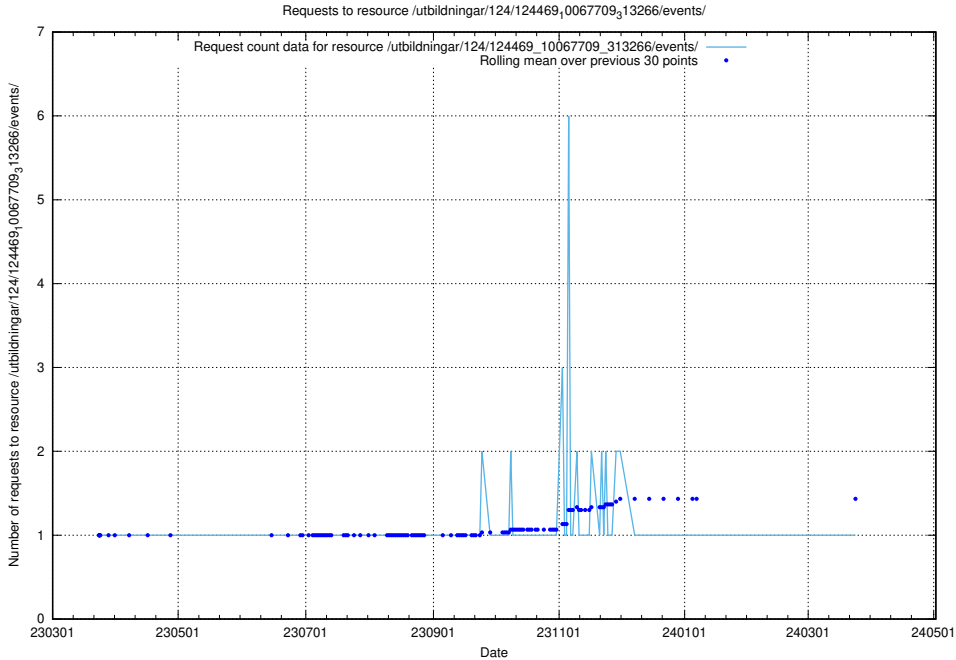

5.2868 Usage of /utbildningar/124/124469_10067709_313266/events/

Here, we count the number of requests to resource /utbildningar/124/124469_10067709_313266/events/