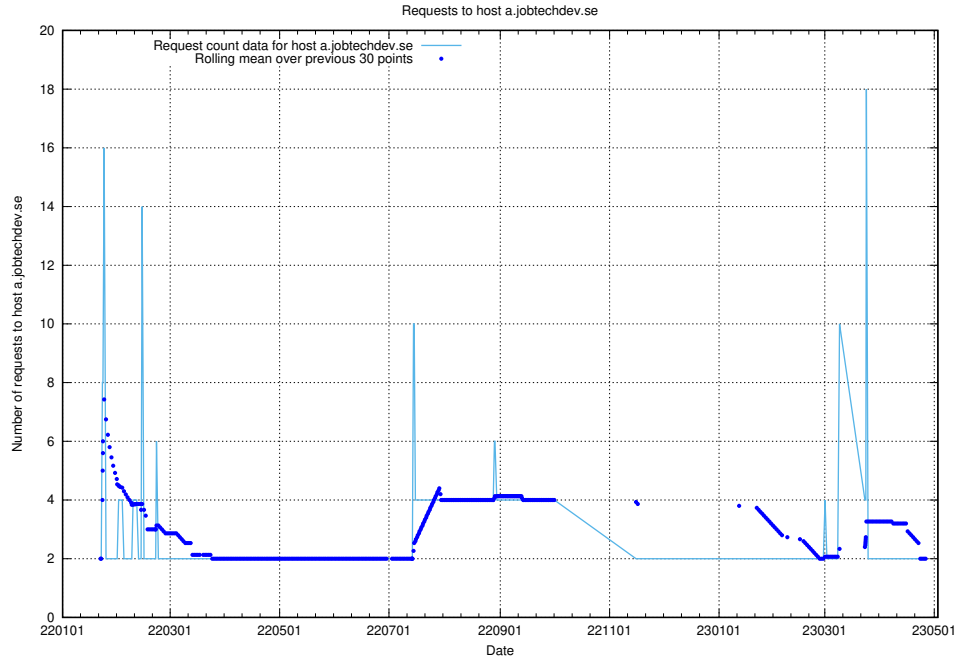

Here, we count the number of requests to host accounting.jobtechdev.se.

7.260 Usage of a.jobtechdev.se

Here, we count the number of requests to host a.jobtechdev.se.

7.261 Usage of game.jobtechdev.se

Here, we count the number of requests to host game.jobtechdev.se.