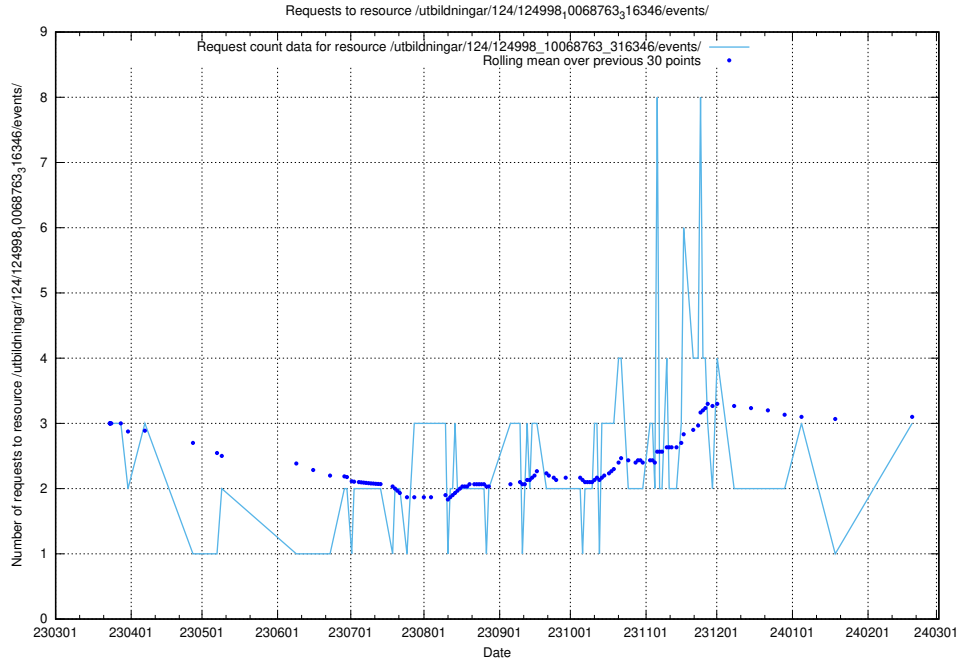

5.316 Usage of /utbildningar/124/124998_10068763_316346/events/

Here, we count the number of requests to resource /utbildningar/124/124998_10068763_316346/events/