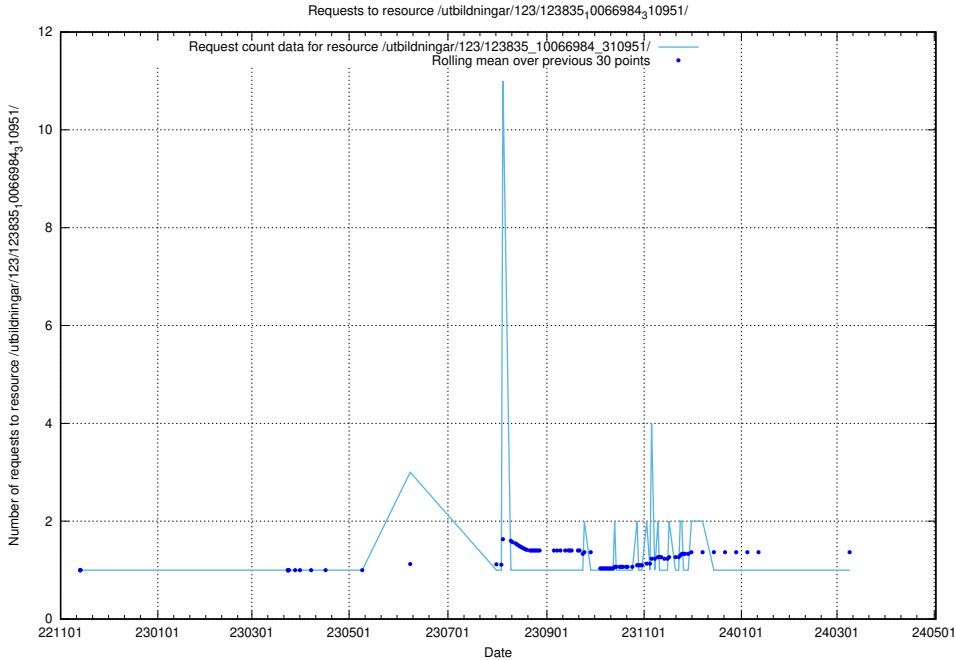

5.5578 Usage of /utbildningar/123/123835_10066984_310951/

Here, we count the number of requests to resource /utbildningar/123/123835_10066984_310951/.