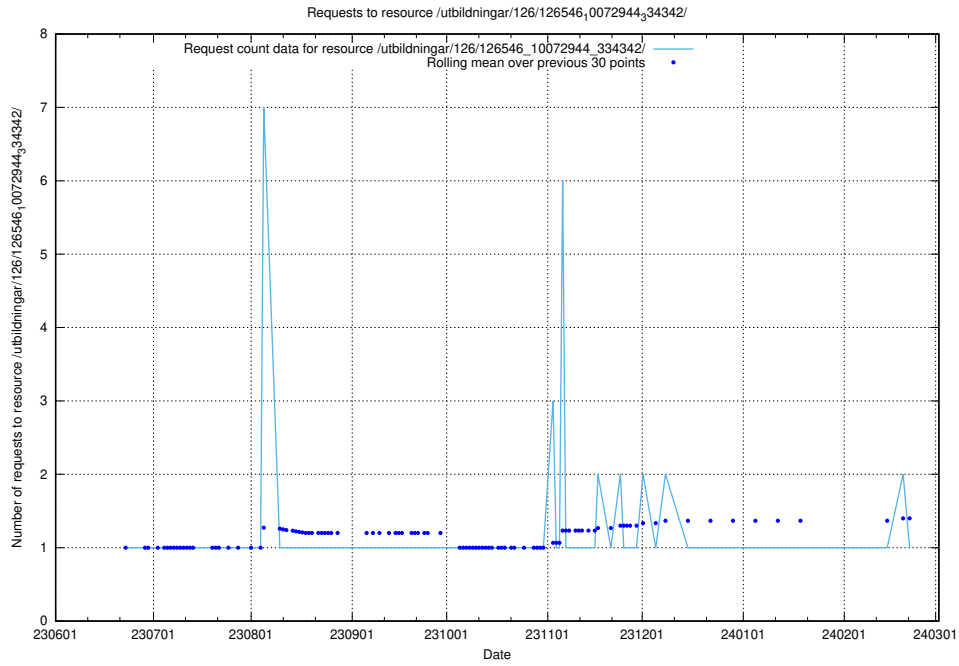

5.5303 Usage of /utbildningar/126/126546_10072944_334342/

Here, we count the number of requests to resource /utbildningar/126/126546_10072944_334342/.