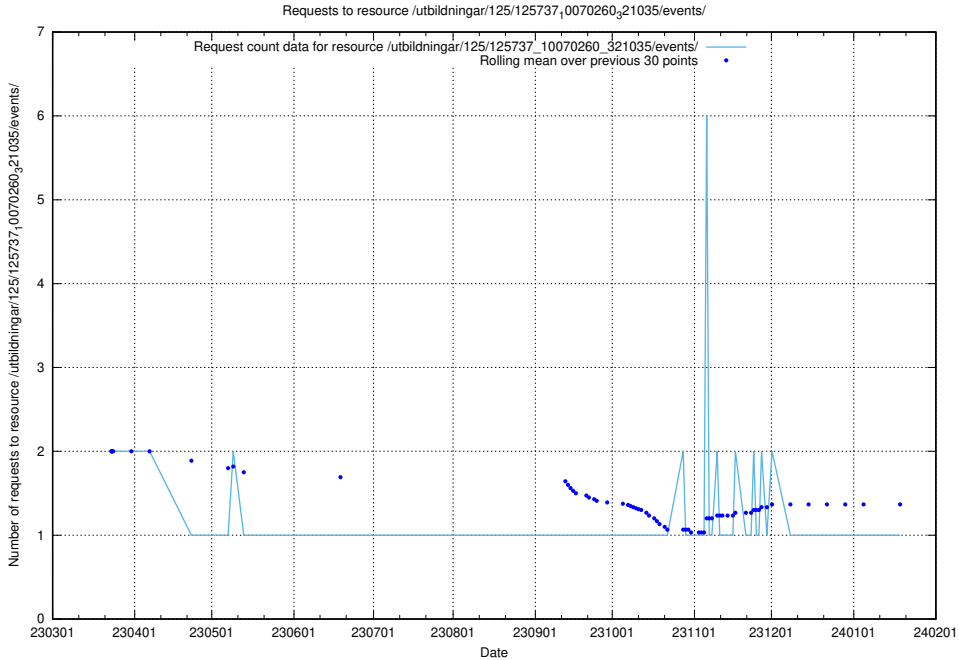

5.5921 Usage of /utbildningar/125/125737_10070260_321035/events/

Here, we count the number of requests to resource /utbildningar/125/125737_10070260_321035/events/