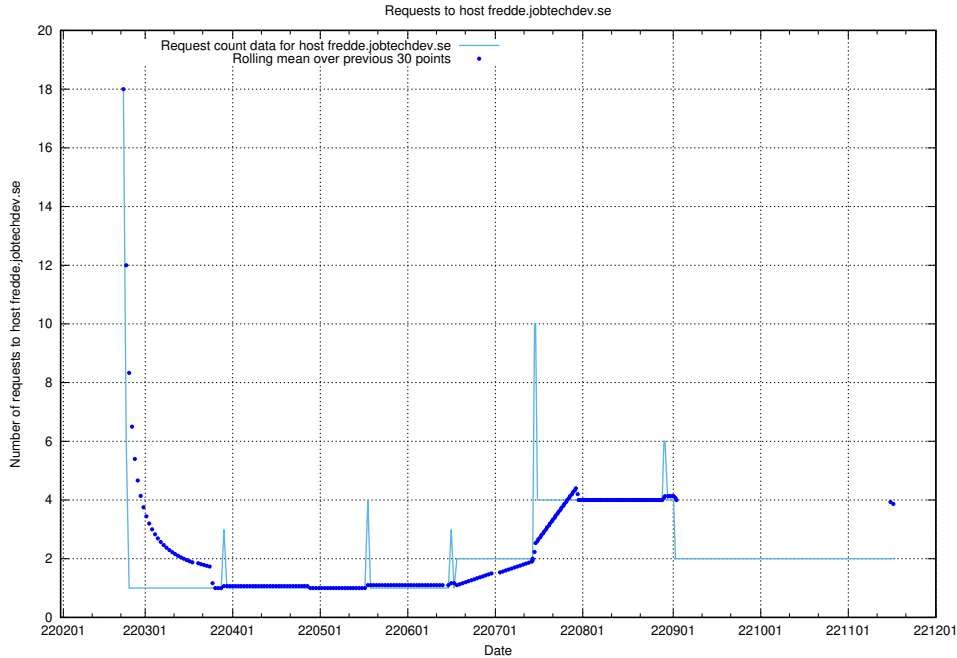

7.517 Usage of fredde.jobtechdev.se

Here, we count the number of requests to host fredde.jobtechdev.se.