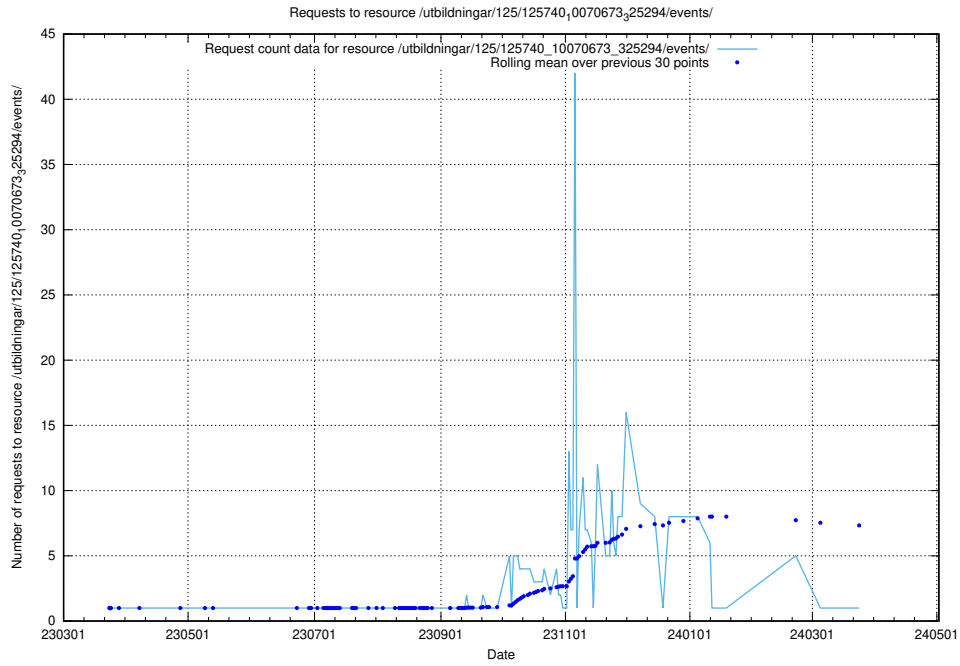

5.892 Usage of /utbildningar/125/125740_10070673_325294/events/

Here, we count the number of requests to resource /utbildningar/125/125740_10070673_325294/events/