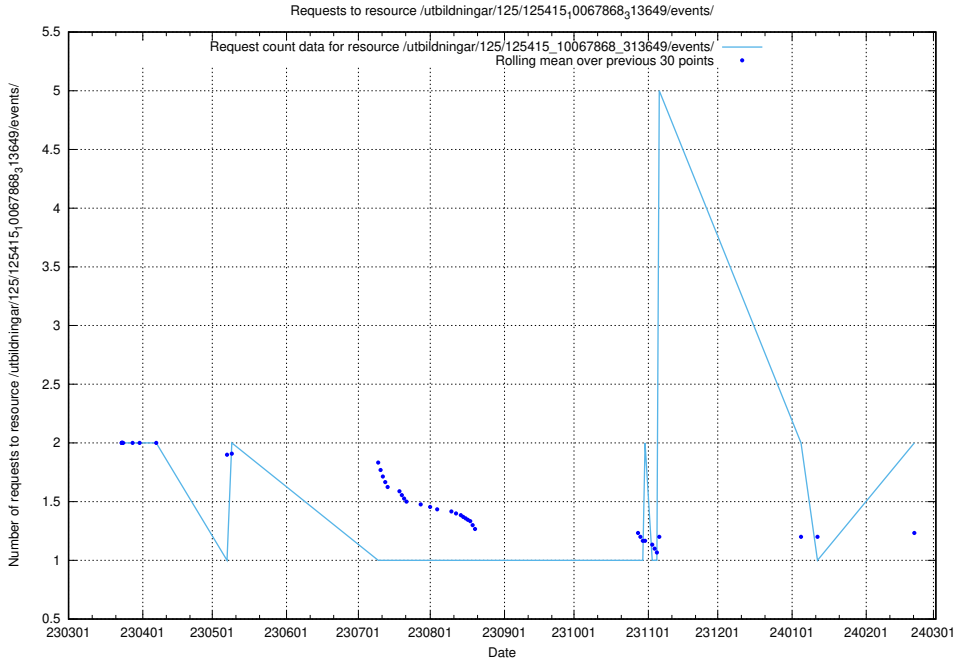

5.836 Usage of /utbildningar/125/125415_10067868_313649/events/

Here, we count the number of requests to resource /utbildningar/125/125415_10067868_313649/events/