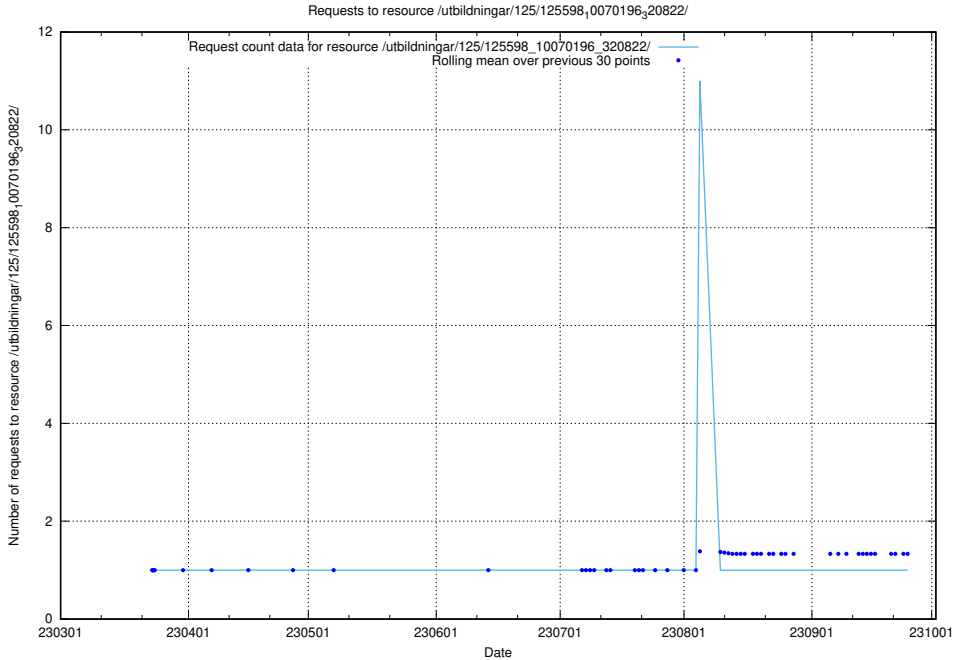

5.981 Usage of /utbildningar/125/125598_10070196_320822/

Here, we count the number of requests to resource /utbildningar/125/125598_10070196_320822/.