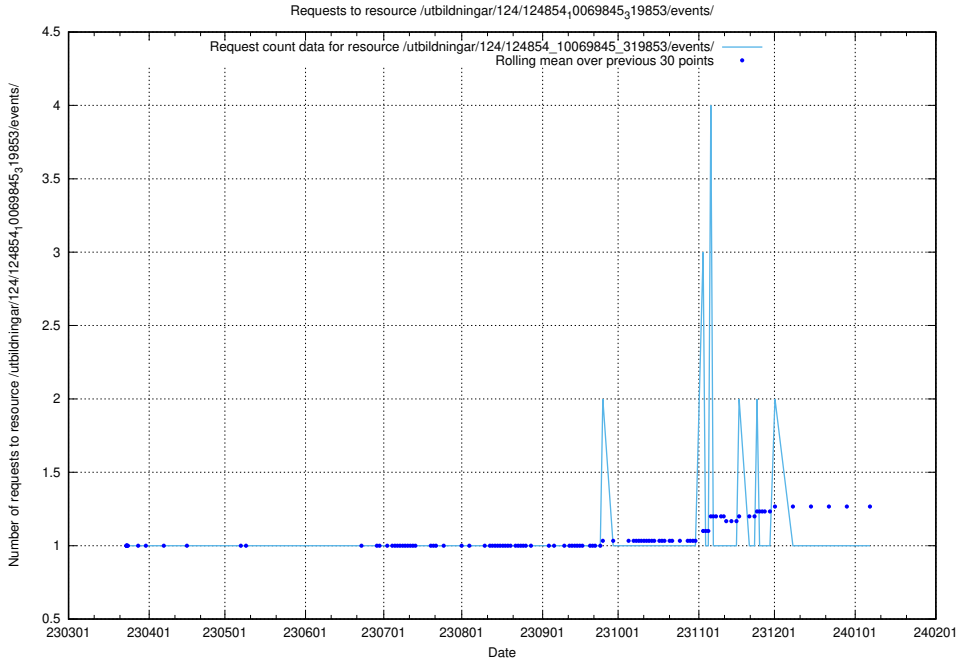

5.1098 Usage of /utbildningar/124/124854_10069845_319853/events/

Here, we count the number of requests to resource /utbildningar/124/124854_10069845_319853/events/