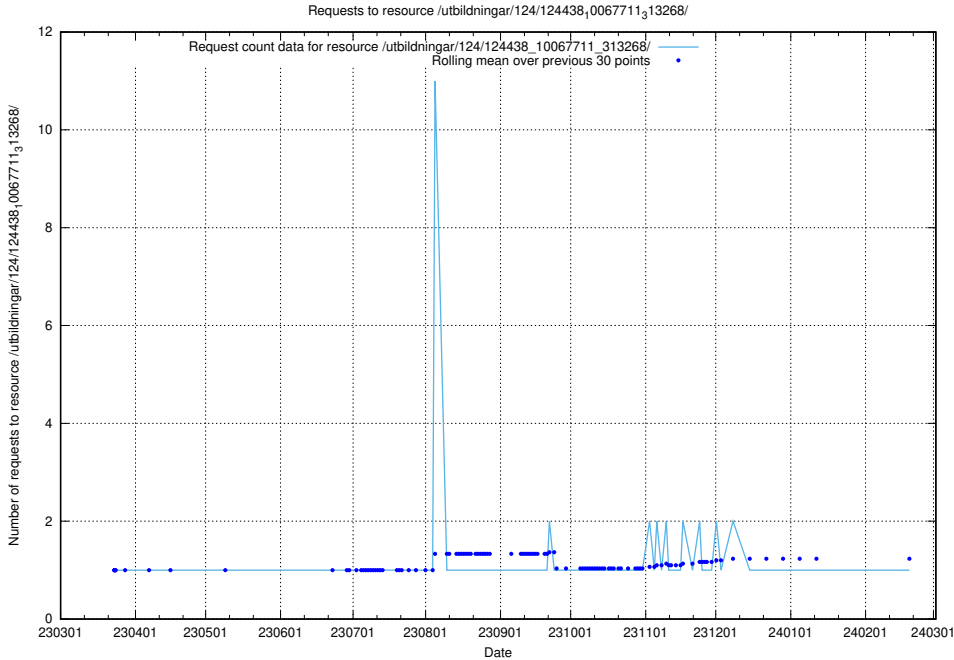

5.3343 Usage of /utbildningar/124/124438_10067711_313268/

Here, we count the number of requests to resource /utbildningar/124/124438_10067711_313268/.