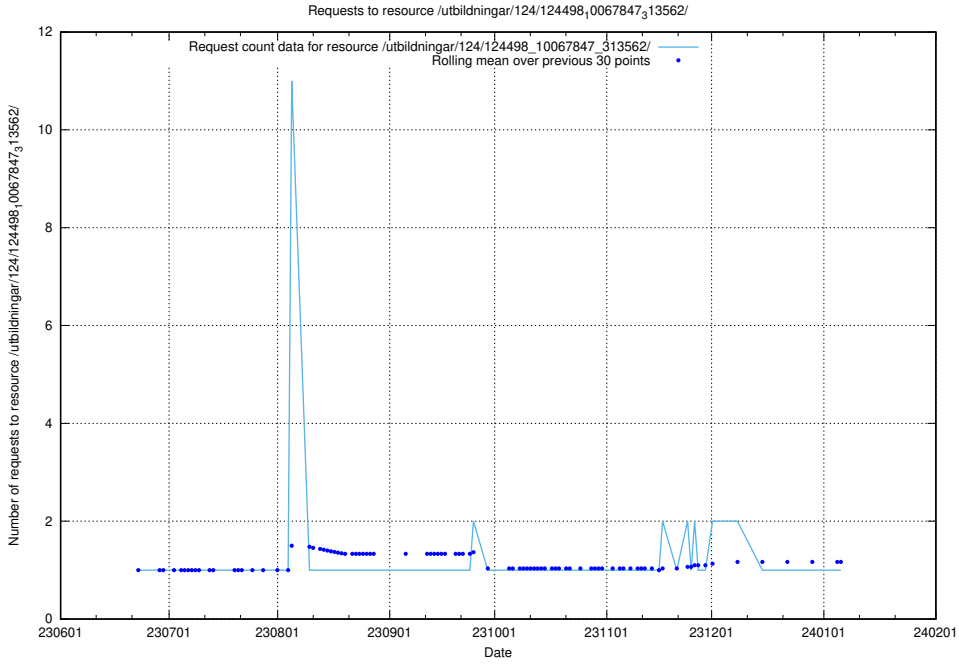

5.5448 Usage of /utbildningar/124/124498_10067847_313562/

Here, we count the number of requests to resource /utbildningar/124/124498_10067847_313562/.