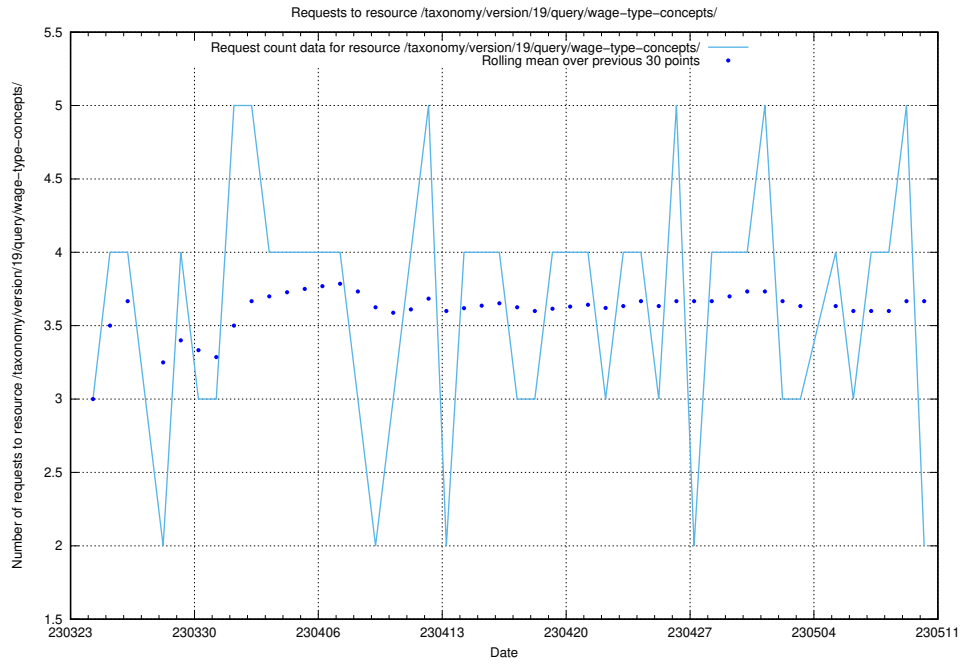

5.808 Usage of /taxonomy/version/19/query/wage-type-concepts/

Here, we count the number of requests to resource /taxonomy/version/19/query/wage-type-concepts/.