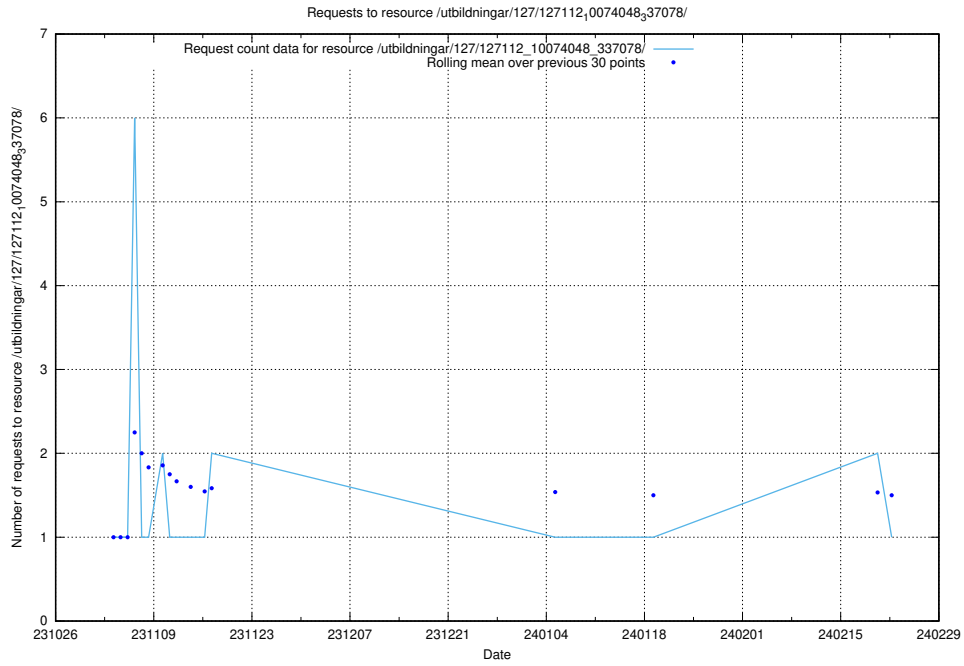

5.3791 Usage of /utbildningar/127/127112_10074048_337078/

Here, we count the number of requests to resource /utbildningar/127/127112_10074048_337078/.