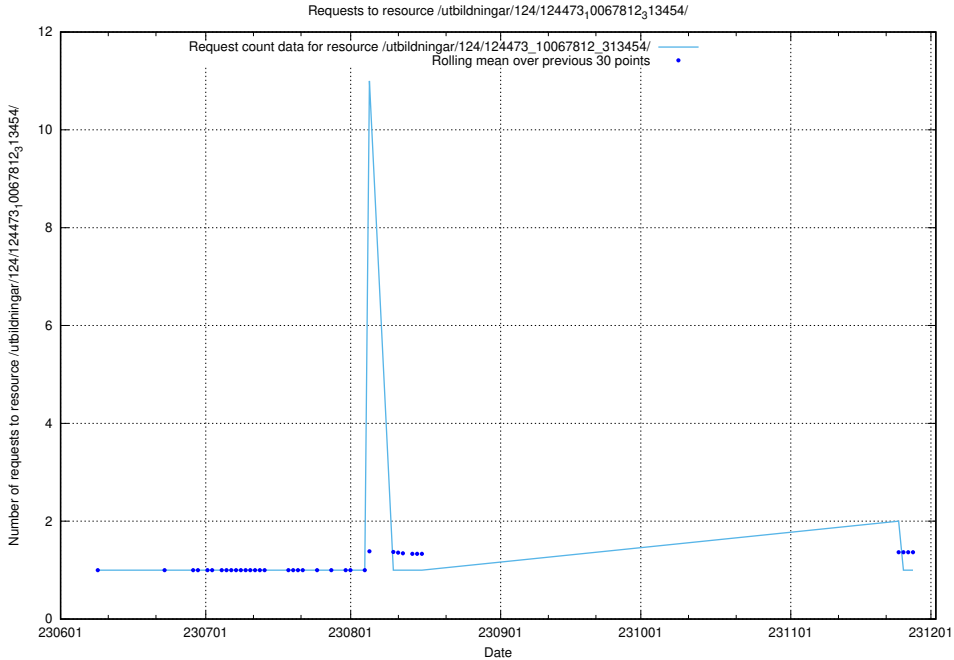

Here, we count the number of requests to resource /utbildningar/124/124475_10067554_312977/.

5.5573 Usage of /utbildningar/124/124473_10067812_313454/

Here, we count the number of requests to resource /utbildningar/124/124473_10067812_313454/.