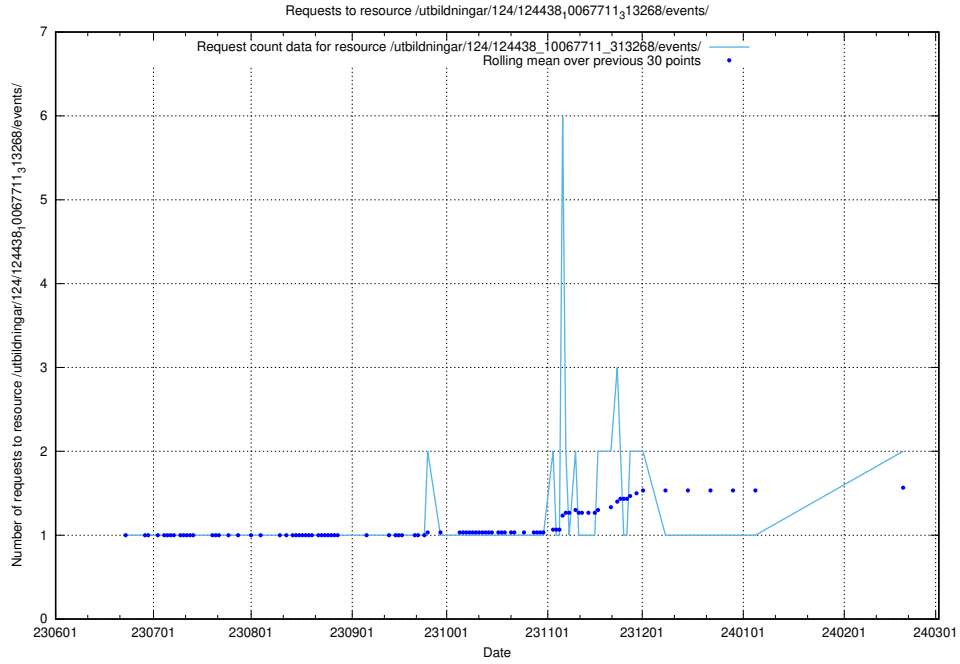

5.745 Usage of /utbildningar/124/124438_10067711_313268/events/

Here, we count the number of requests to resource /utbildningar/124/124438_10067711_313268/events/