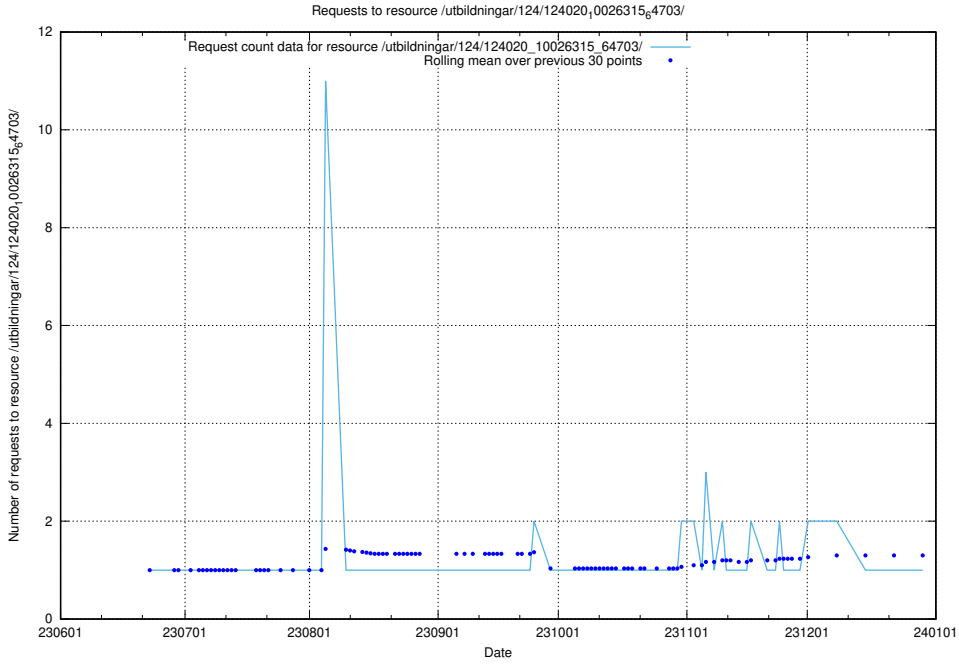

Here, we count the number of requests to resource /utbildningar/124/124020_10026315_64703/events/.

5.5495 Usage of /utbildningar/124/124020_10026315_64703/

Here, we count the number of requests to resource /utbildningar/124/124020_10026315_64703/.