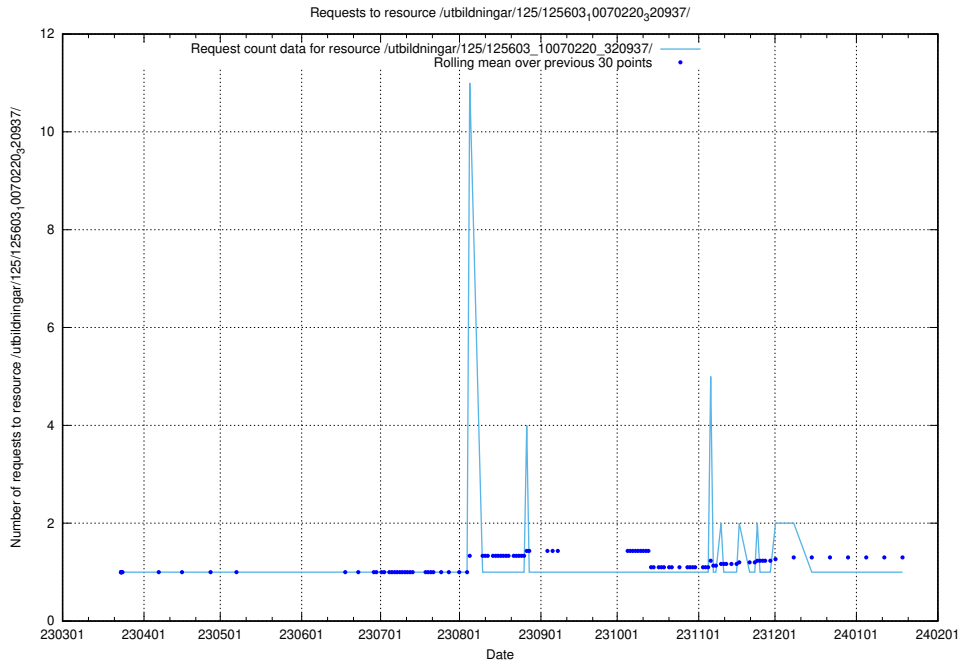

5.971 Usage of /utbildningar/125/125603_10070220_320937/

Here, we count the number of requests to resource /utbildningar/125/125603_10070220_320937/.