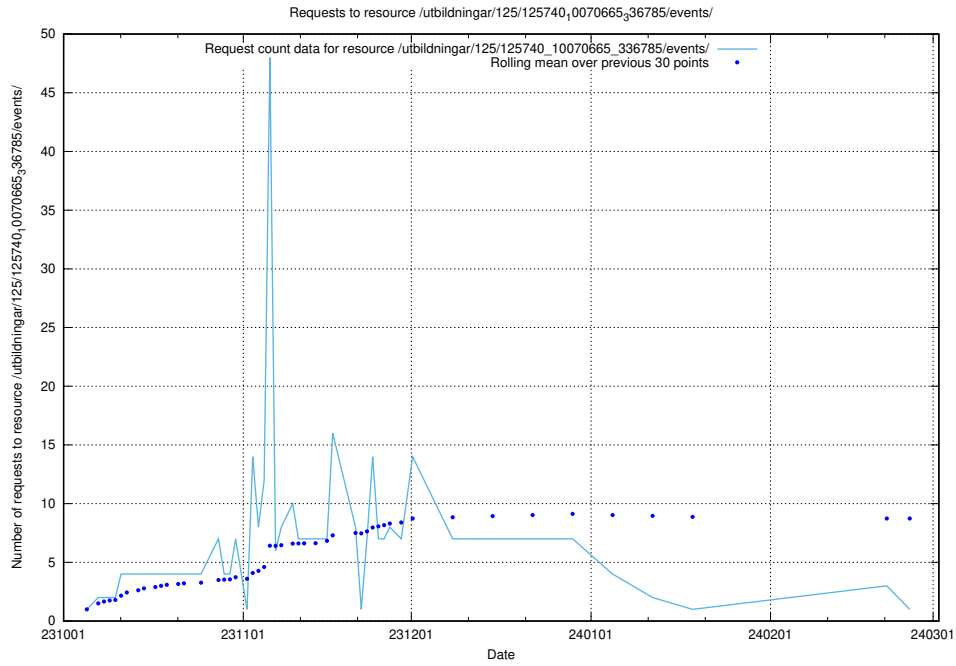

5.4062 Usage of /utbildningar/125/125740_10070665_336785/events/

Here, we count the number of requests to resource /utbildningar/125/125740_10070665_336785/events/