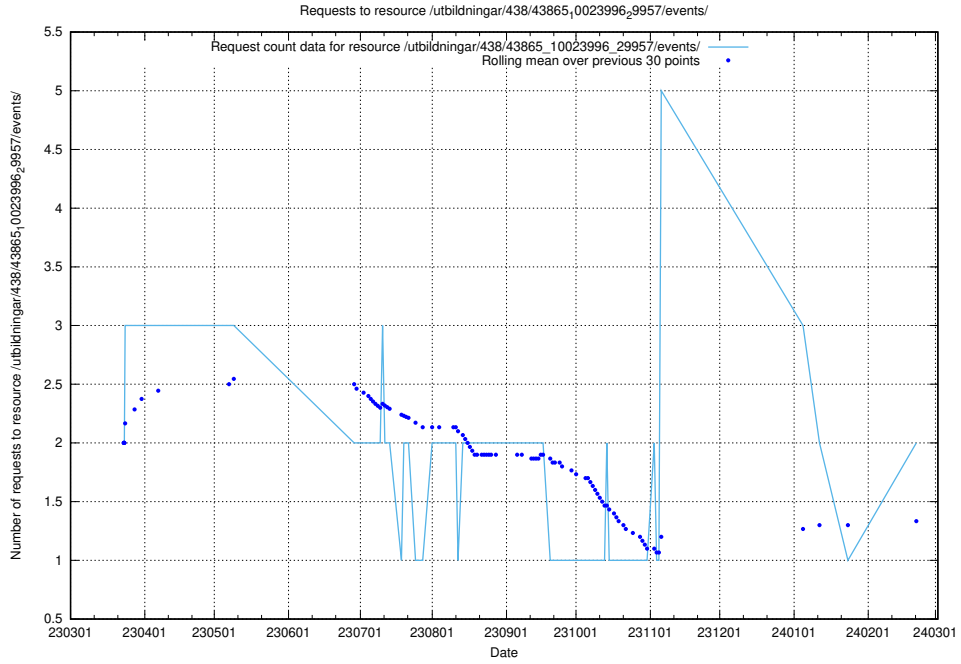

5.830 Usage of /utbildningar/438/43865_10023996_29957/events/

Here, we count the number of requests to resource /utbildningar/438/43865_10023996_29957/events/.