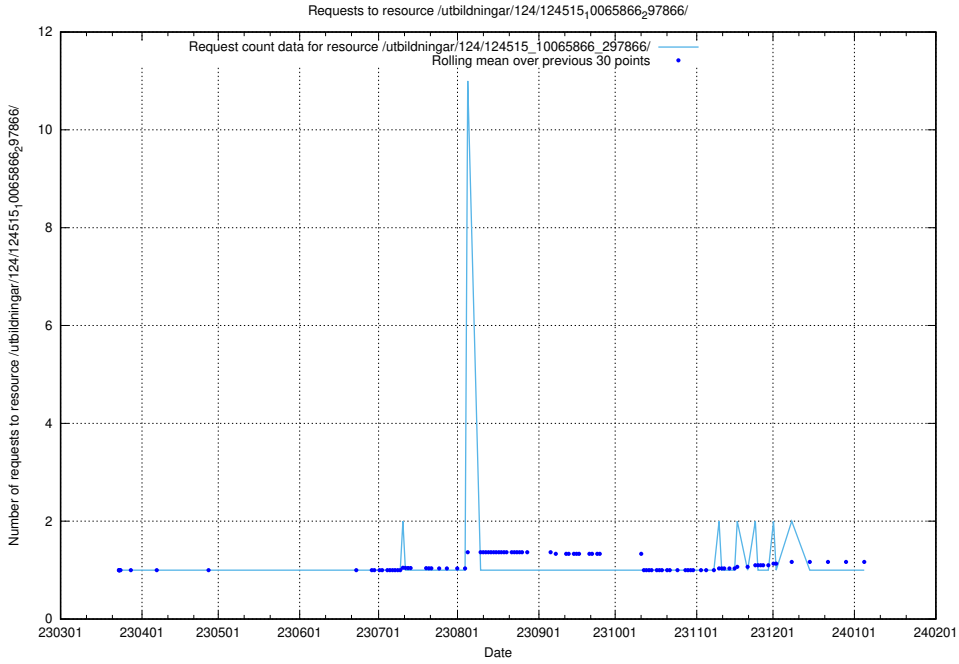

5.1342 Usage of /utbildningar/124/124515_10065866_297866/

Here, we count the number of requests to resource /utbildningar/124/124515_10065866_297866/.