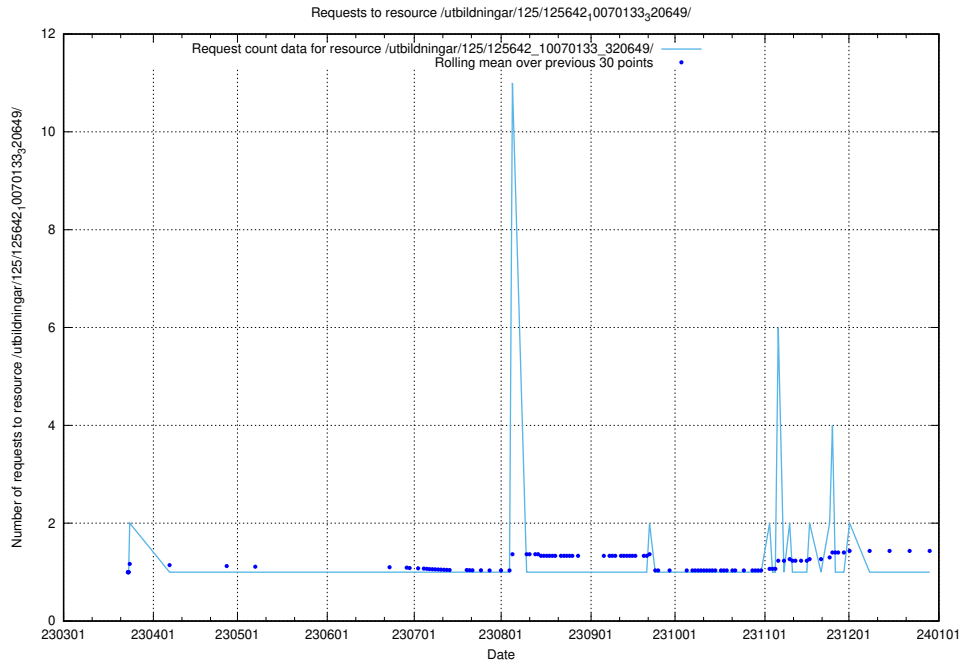

5.942 Usage of /utbildningar/125/125642_10070133_320649/

Here, we count the number of requests to resource /utbildningar/125/125642_10070133_320649/.