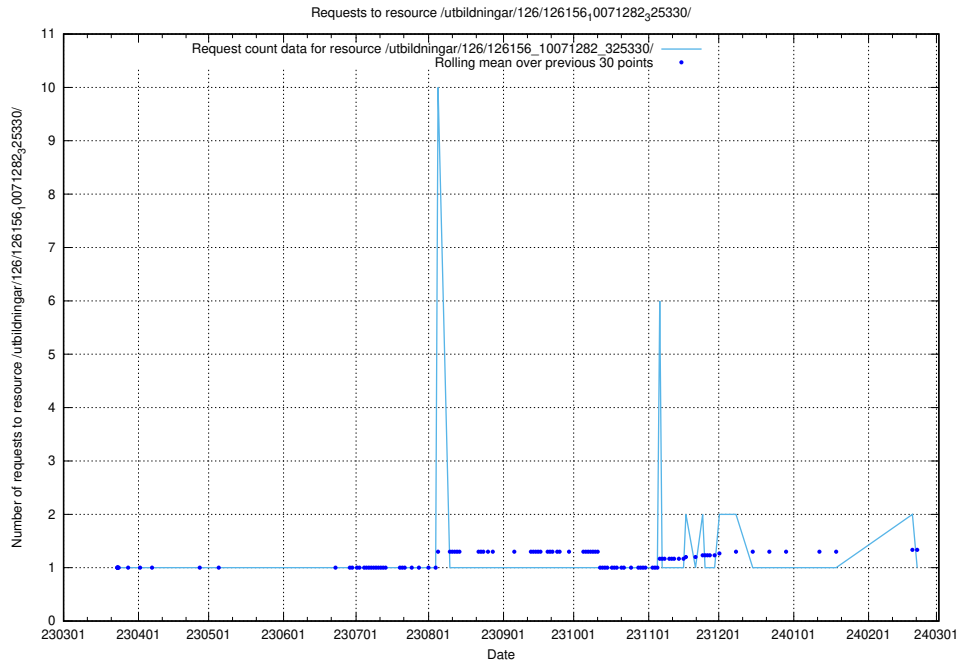

5.6067 Usage of /utbildningar/126/126156_10071282_325330/

Here, we count the number of requests to resource /utbildningar/126/126156_10071282_325330/.