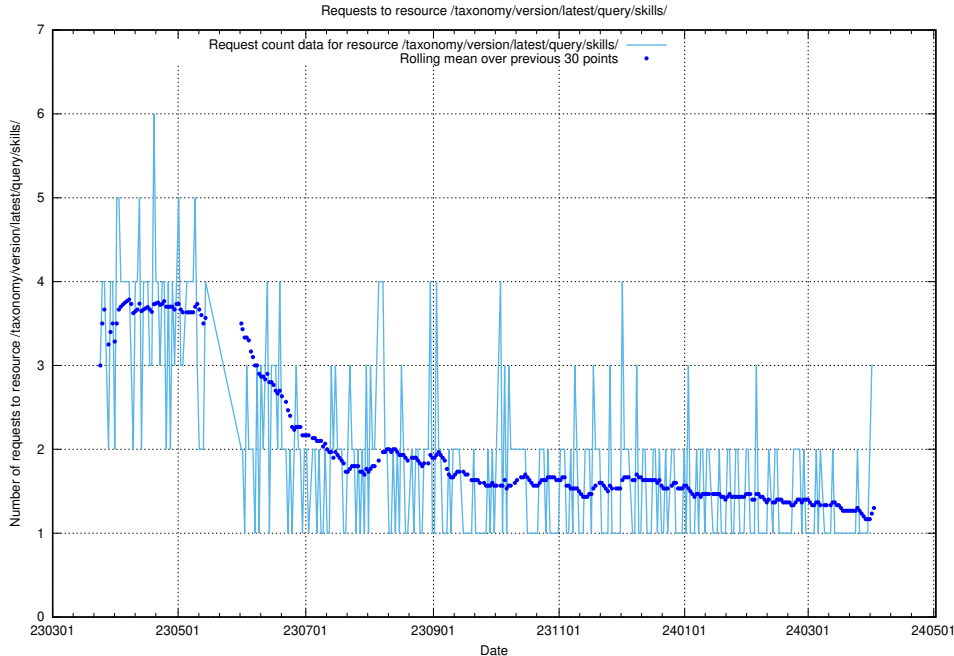

5.294 Usage of /taxonomy/version/latest/query/skills/

Here, we count the number of requests to resource /taxonomy/version/latest/query/skills/.