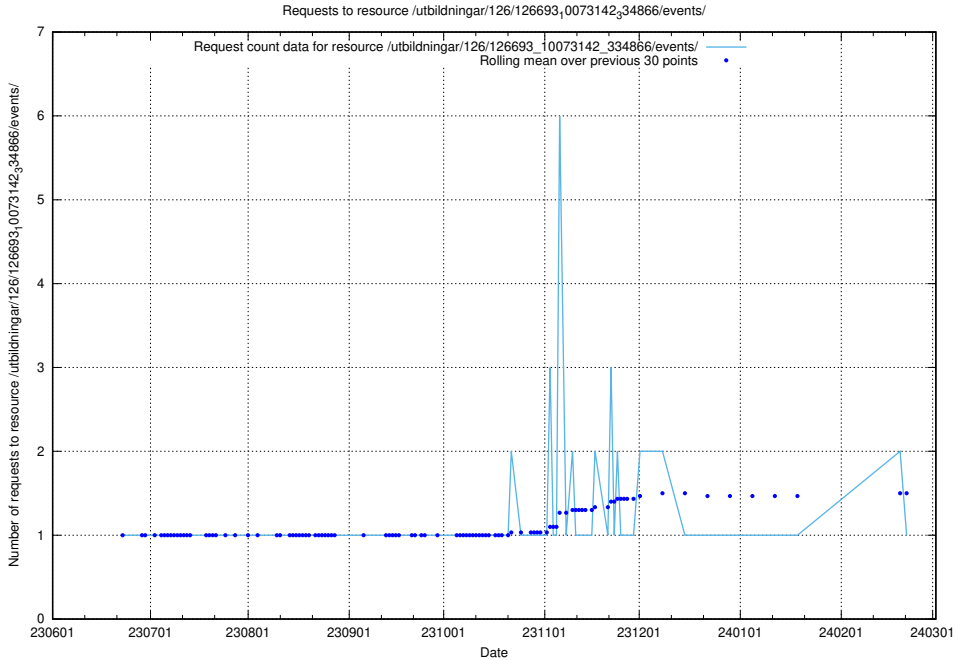

5.5300 Usage of /utbildningar/126/126693_10073142_334866/events/

Here, we count the number of requests to resource /utbildningar/126/126693_10073142_334866/events/