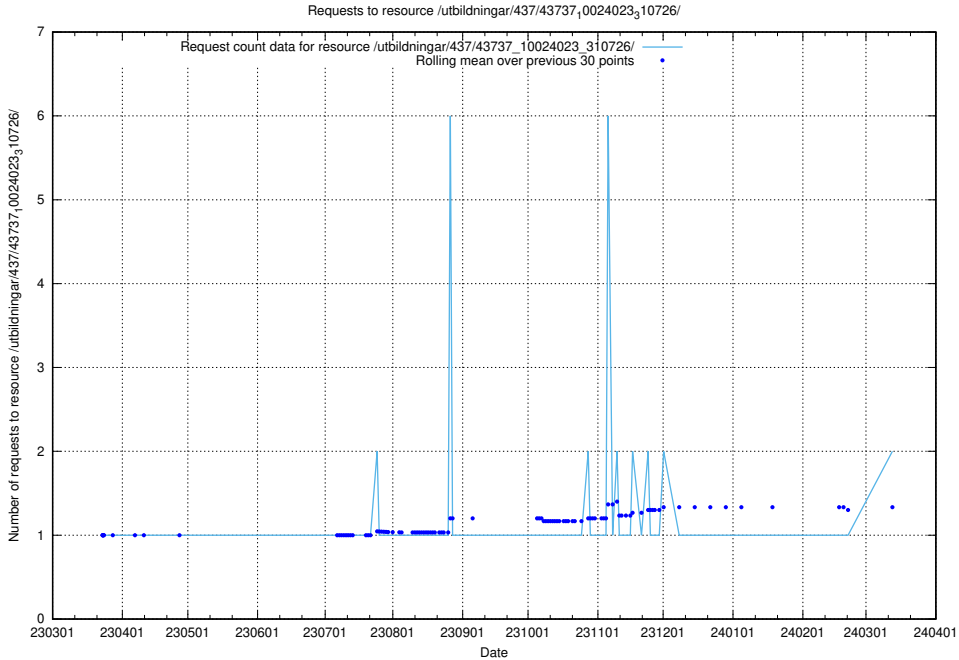

5.847 Usage of /utbildningar/437/43737_10024023_310726/

Here, we count the number of requests to resource /utbildningar/437/43737_10024023_310726/.