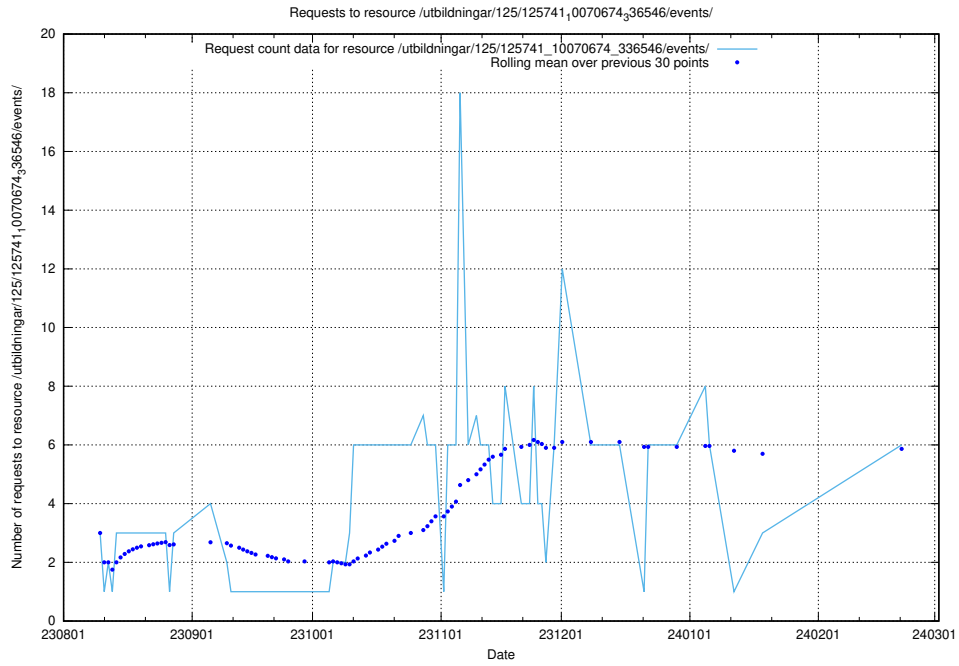

5.81 Usage of /utbildningar/125/125741_10070674_336546/events/

Here, we count the number of requests to resource /utbildningar/125/125741_10070674_336546/events/