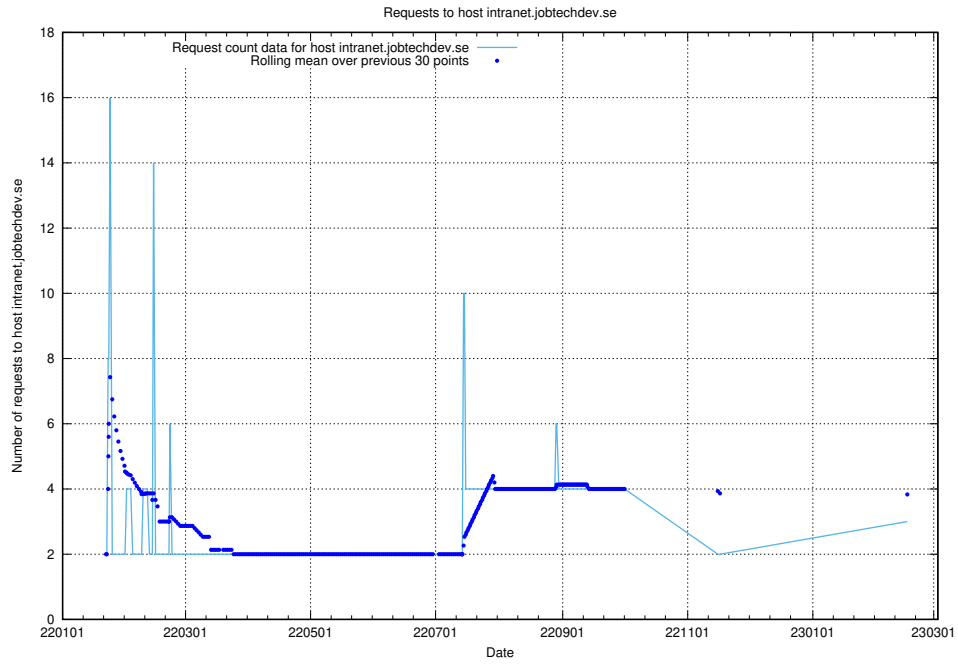

Here, we count the number of requests to host learning.jobtechdev.se.

7.252 Usage of intranet.jobtechdev.se

Here, we count the number of requests to host intranet.jobtechdev.se.

7.253 Usage of ecommerce.jobtechdev.se