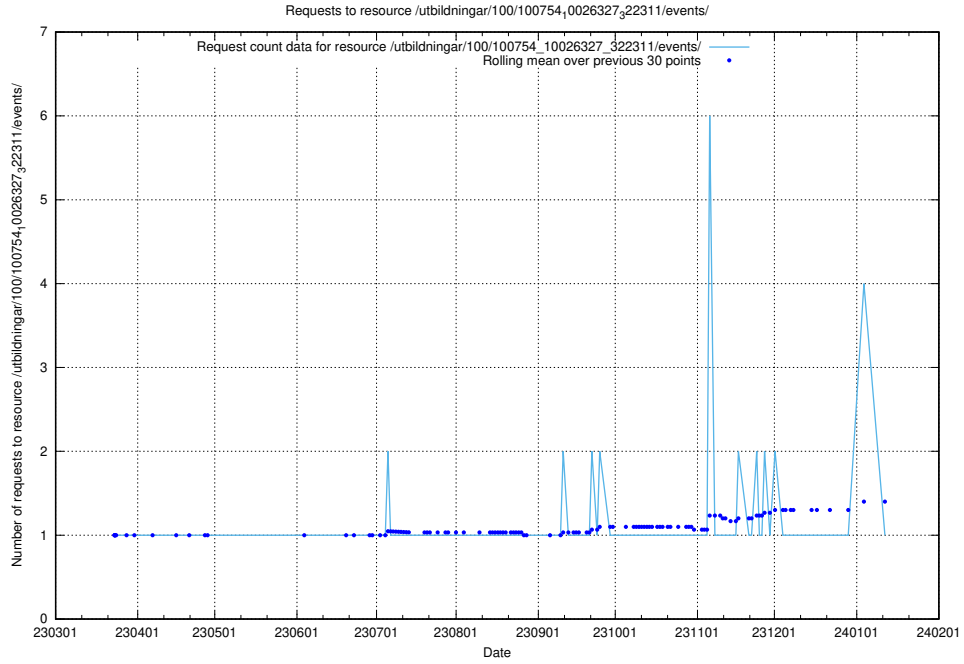

5.5229 Usage of /utbildningar/100/100754_10026327_322311/events/

Here, we count the number of requests to resource /utbildningar/100/100754_10026327_322311/events/