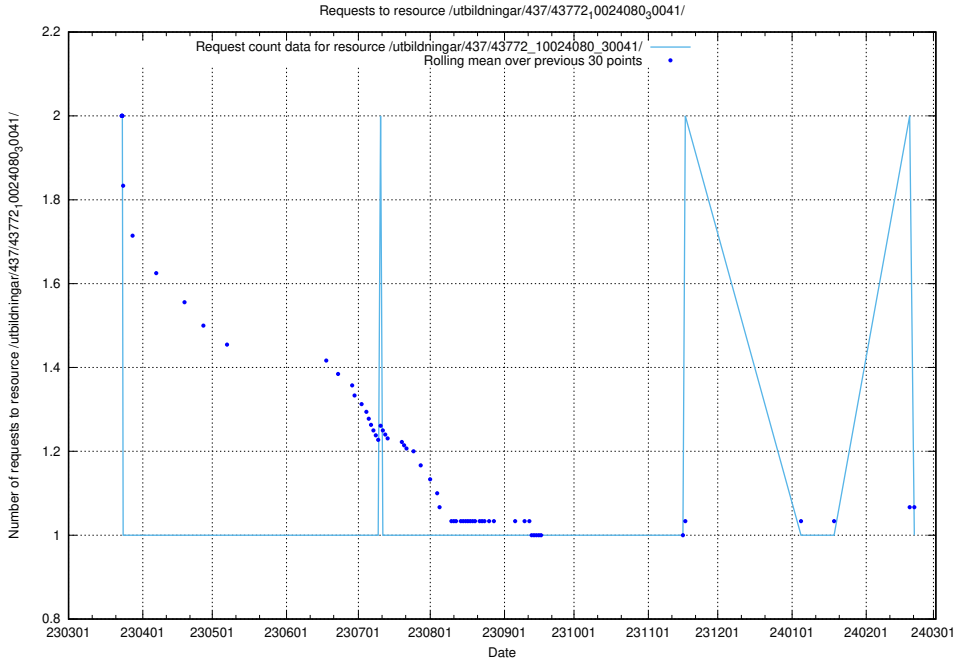

5.5910 Usage of /utbildningar/437/43772_10024080_30041/

Here, we count the number of requests to resource /utbildningar/437/43772_10024080_30041/.