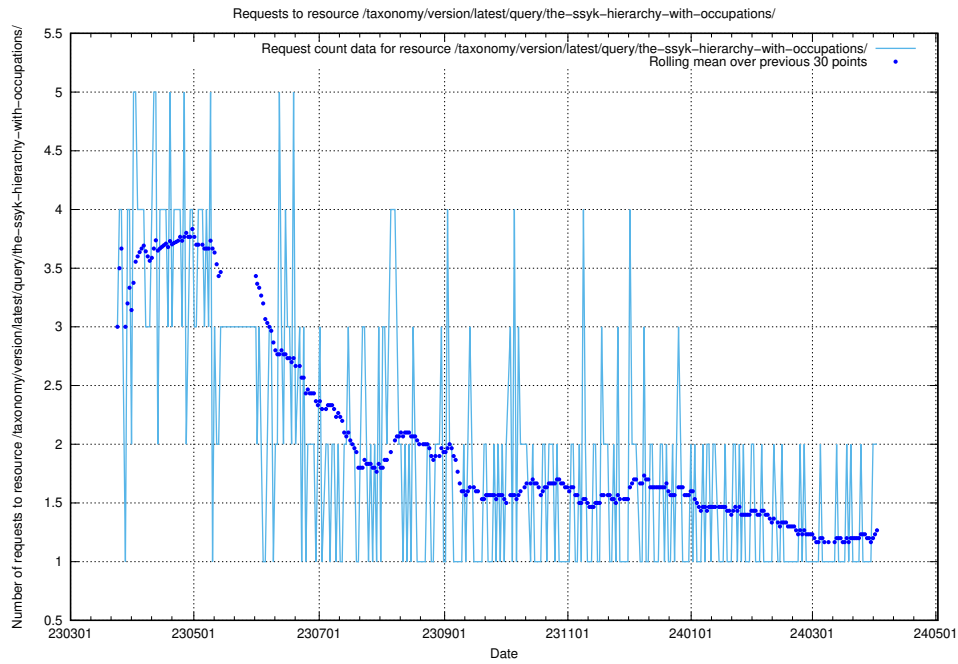

5.783 Usage of /taxonomy/version/latest/query/the-ssyk-hierarchy-with-occupations/

Here, we count the number of requests to resource /taxonomy/version/latest/query/the-ssyk-hierarchy-with-occupations/.