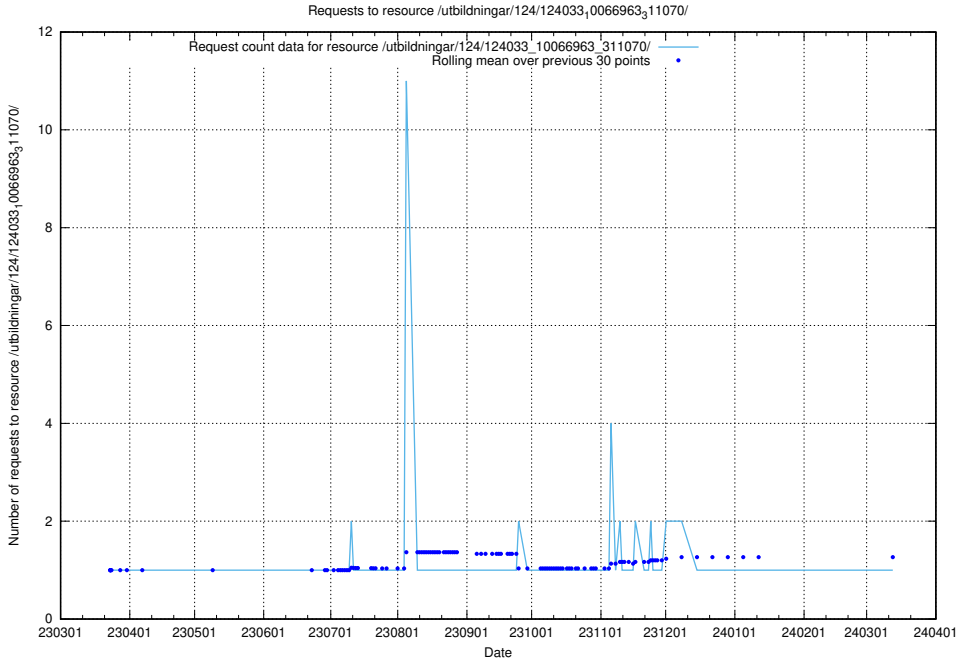

5.4103 Usage of /utbildningar/124/124033_10066963_311070/

Here, we count the number of requests to resource /utbildningar/124/124033_10066963_311070/.