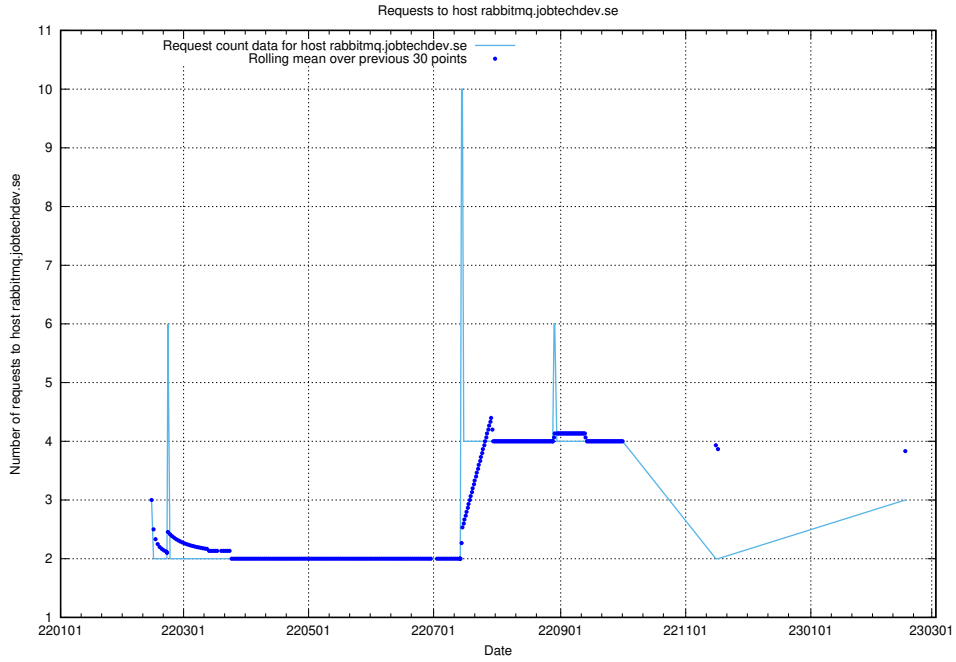

7.229 Usage of rabbitmq.jobtechdev.se

Here, we count the number of requests to host rabbitmq.jobtechdev.se.

7.230 Usage of kam-openshift-gitops.prod.services.jtech.se

Here, we count the number of requests to host kam-openshift-gitops.prod.services.jtech.se.