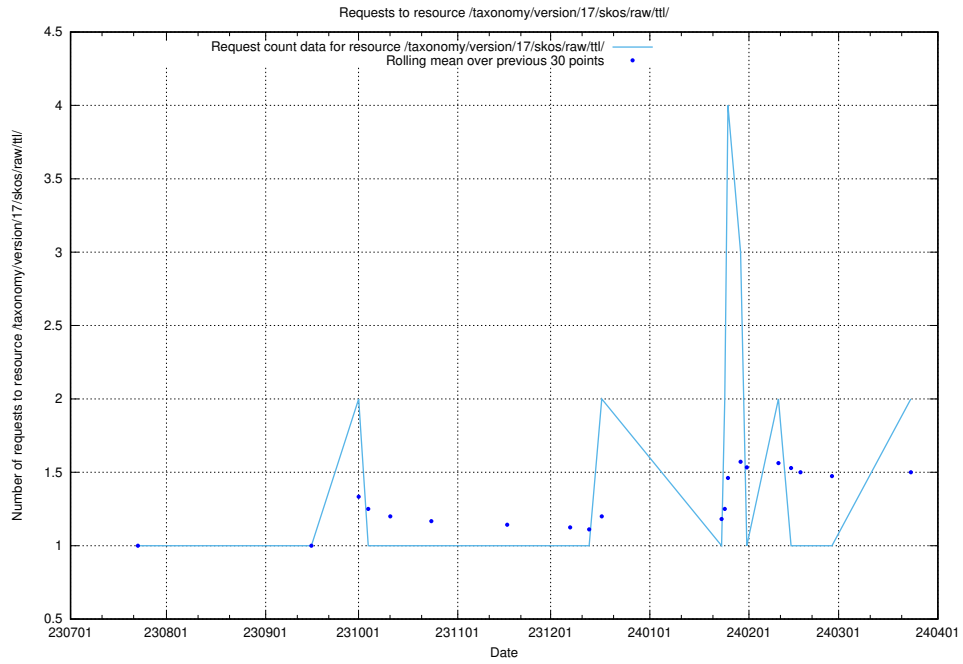

5.652 Usage of `/taxonomy/version/17/skos/raw/ttl/`

Here, we count the number of requests to resource `/taxonomy/version/17/skos/raw/ttl/`.