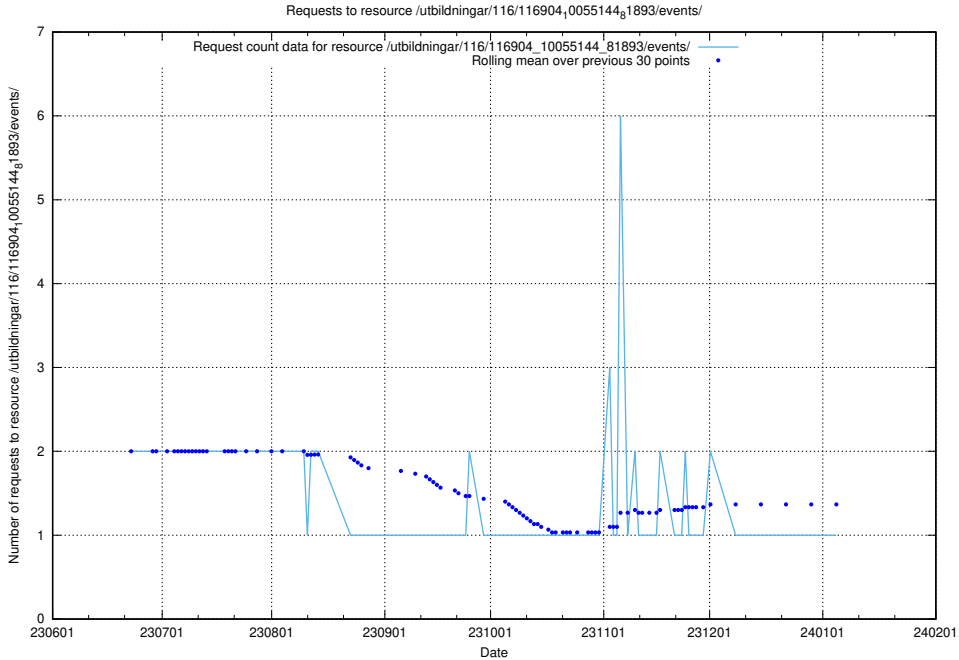

5.5224 Usage of /utbildningar/116/116904_10055144_81893/events/

Here, we count the number of requests to resource /utbildningar/116/116904_10055144_81893/events/.