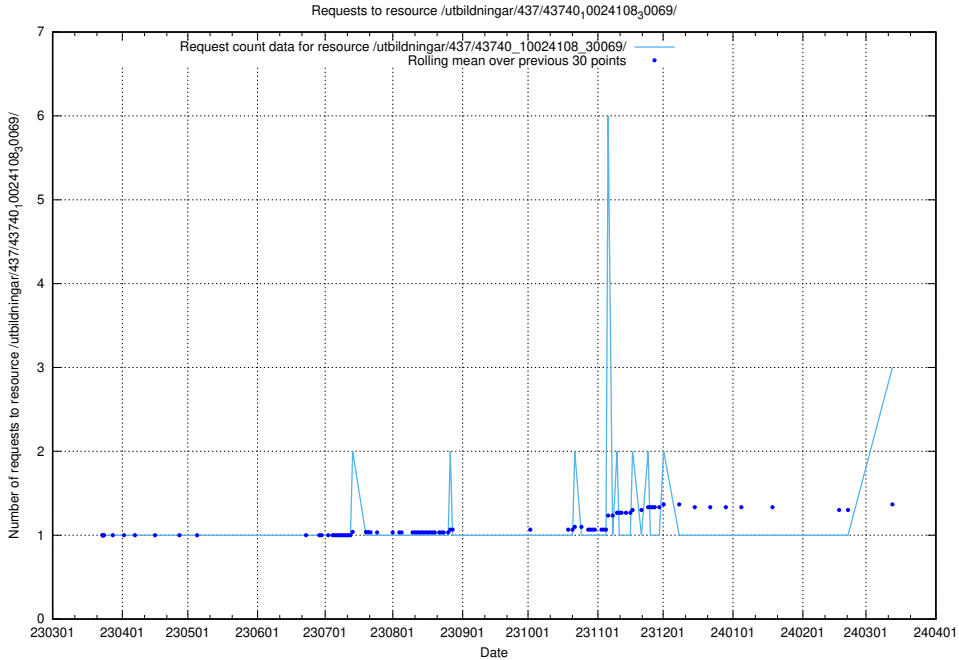

5.322 Usage of /utbildningar/437/43740_10024108_30069/

Here, we count the number of requests to resource /utbildningar/437/43740_10024108_30069/.