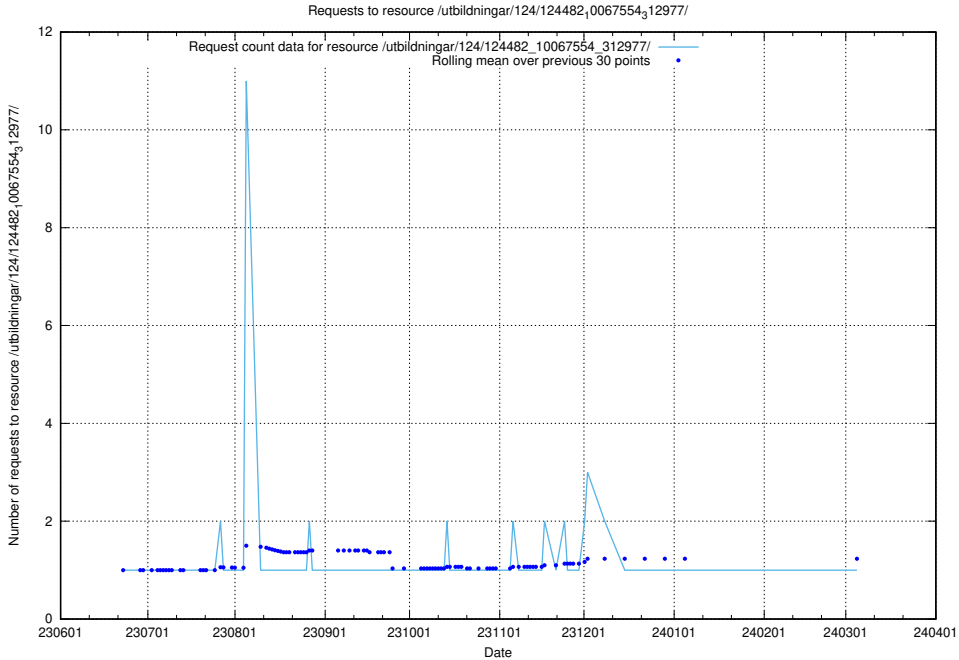

5.5453 Usage of /utbildningar/124/124482_10067554_312977/

Here, we count the number of requests to resource /utbildningar/124/124482_10067554_312977/.