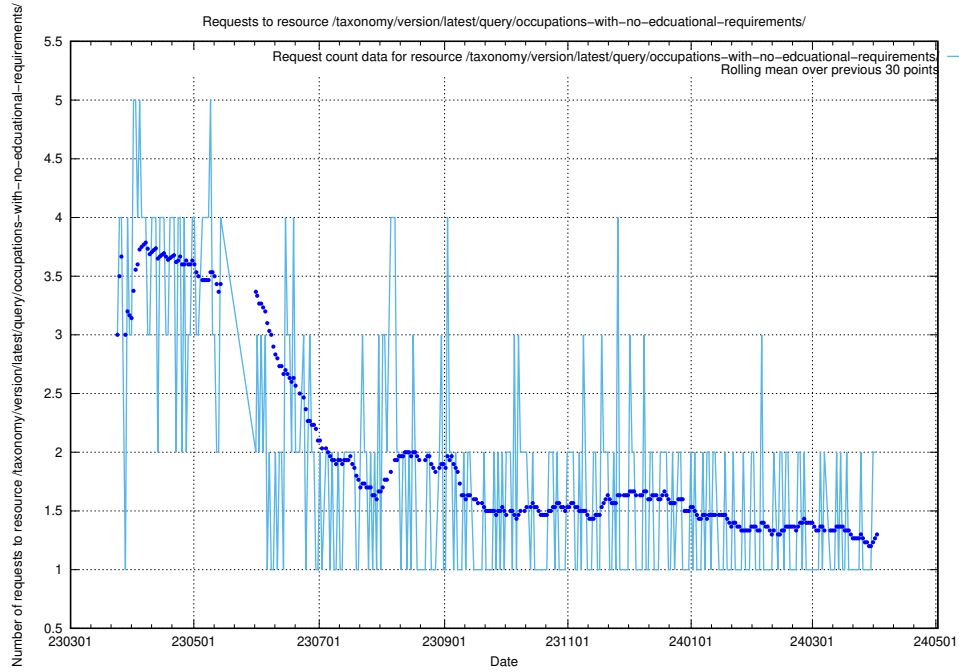

5.798 Usage of /taxonomy/version/latest/query/occupations-with-no-educational-requirements/

Here, we count the number of requests to resource /taxonomy/version/latest/query/occupations-with-no-educational-requirements/.