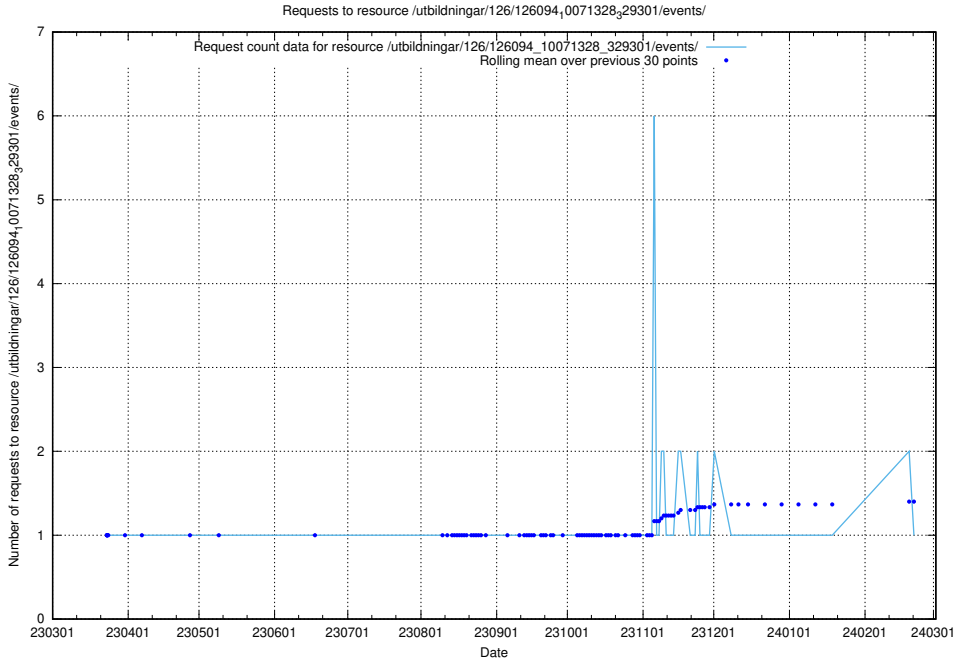

5.6068 Usage of /utbildningar/126/126094_10071328_329301/events/

Here, we count the number of requests to resource /utbildningar/126/126094_10071328_329301/events/