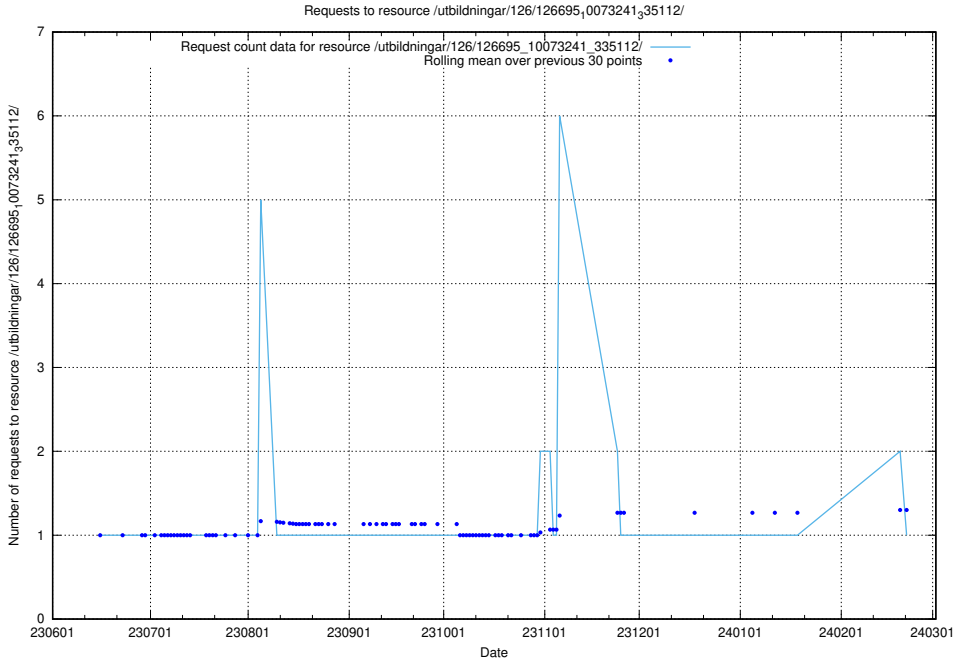

5.5544 Usage of /utbildningar/126/126695_10073241_335112/

Here, we count the number of requests to resource /utbildningar/126/126695_10073241_335112/.