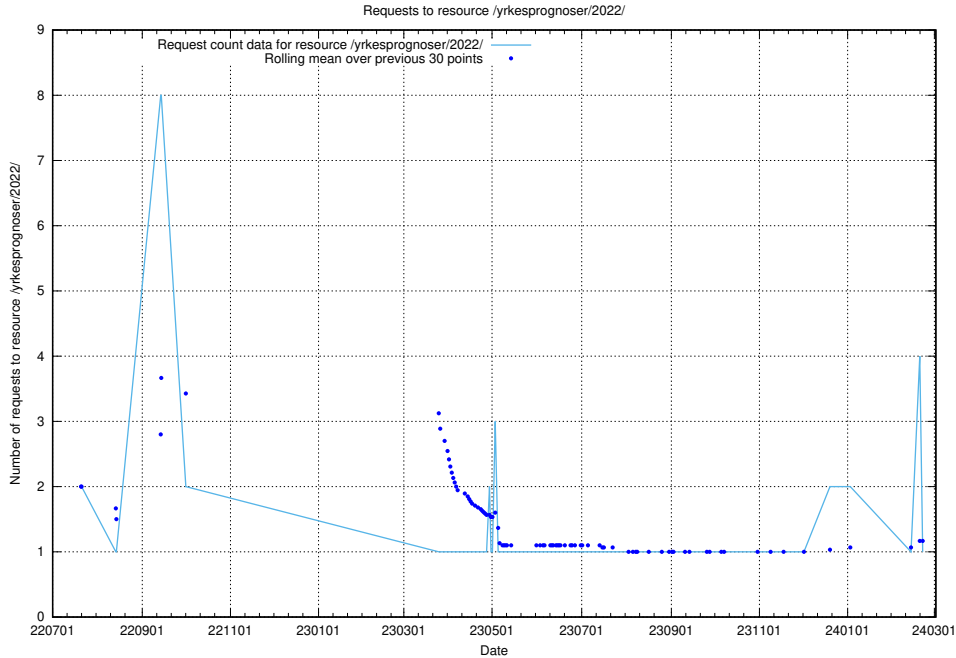

5.881 Usage of /yrkesprognoser/2022/

Here, we count the number of requests to resource /yrkesprognoser/2022/.