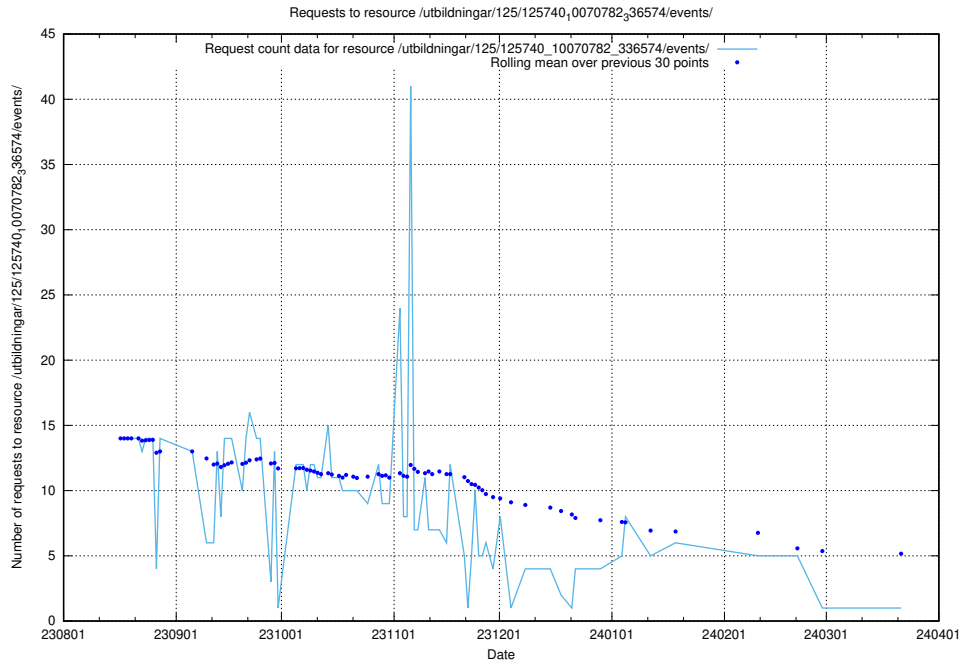

5.4433 Usage of /utbildningar/125/125740_10070782_336574/events/

Here, we count the number of requests to resource /utbildningar/125/125740_10070782_336574/events/