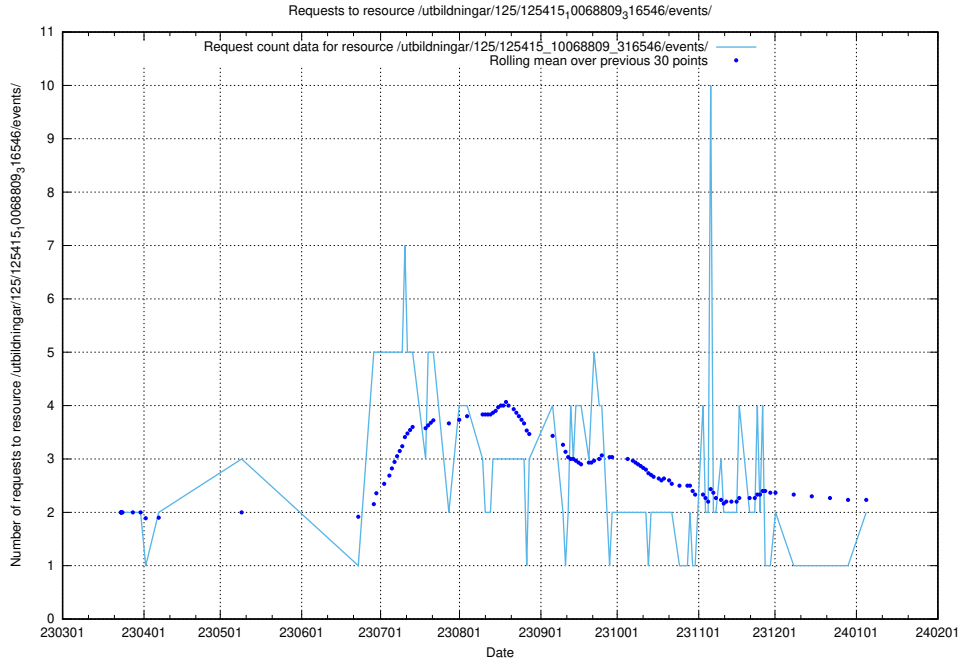

5.835 Usage of /utbildningar/125/125415_10068809_316546/events/

Here, we count the number of requests to resource /utbildningar/125/125415_10068809_316546/events/