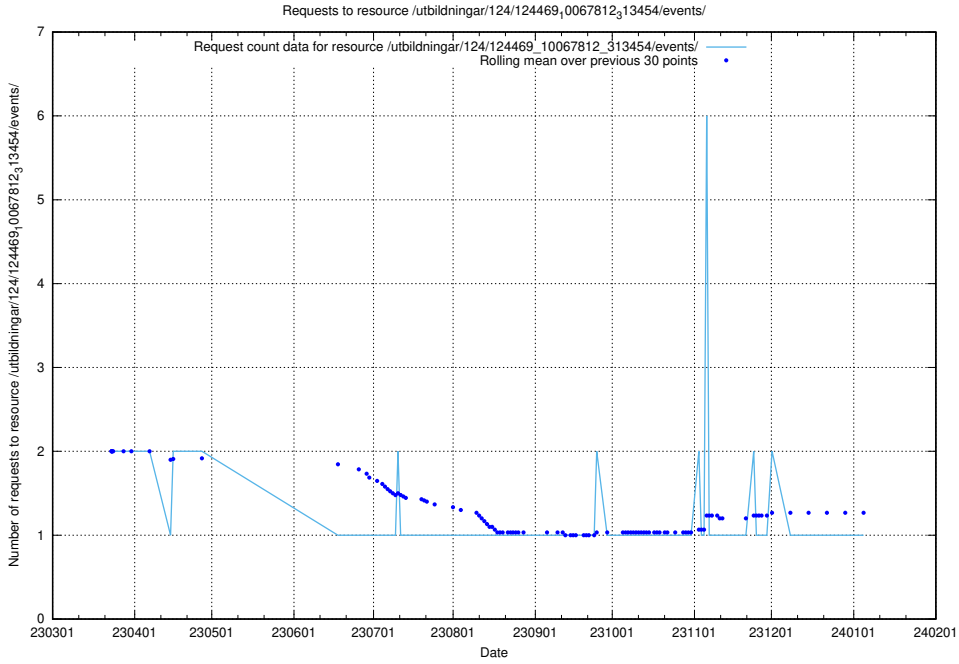

5.5941 Usage of /utbildningar/124/124469_10067812_313454/events/

Here, we count the number of requests to resource /utbildningar/124/124469_10067812_313454/events/