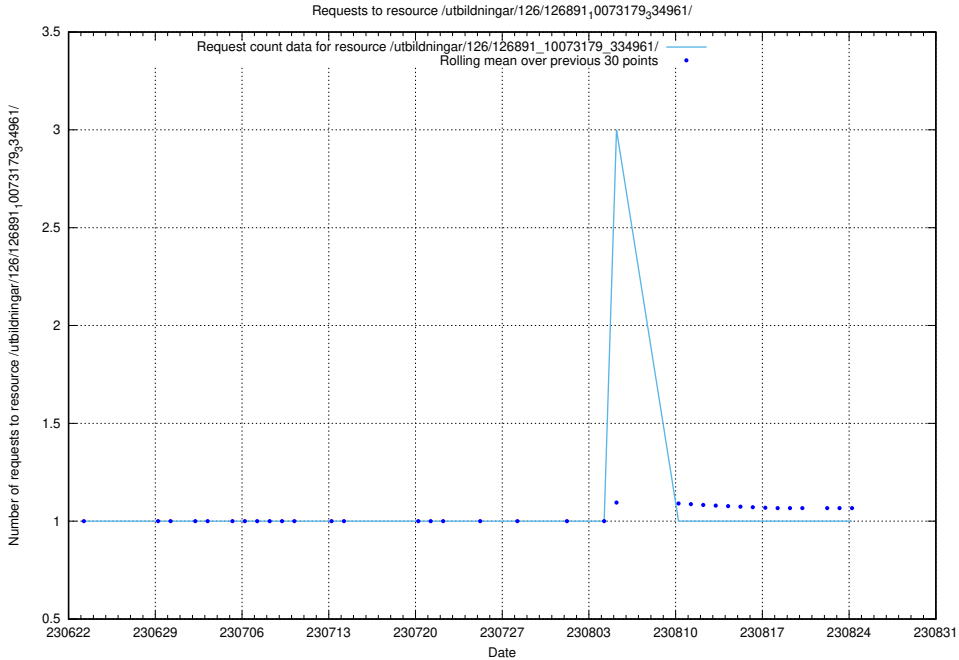

5.5237 Usage of /utbildningar/126/126891_10073179_334961/

Here, we count the number of requests to resource /utbildningar/126/126891_10073179_334961/.