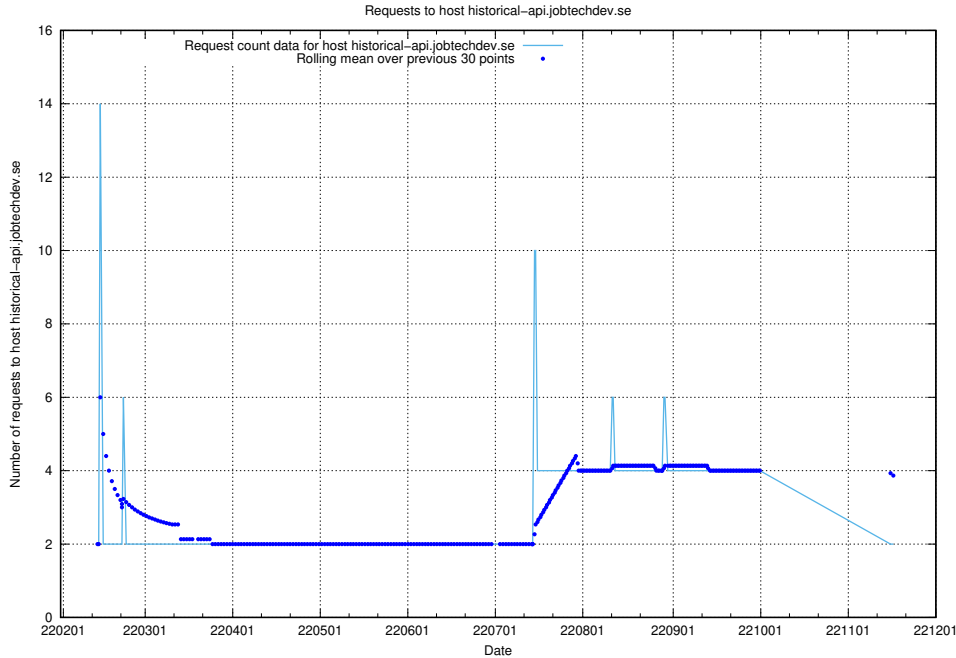

7.542 Usage of historical-api.jobtechdev.se

Here, we count the number of requests to host historical-api.jobtechdev.se.