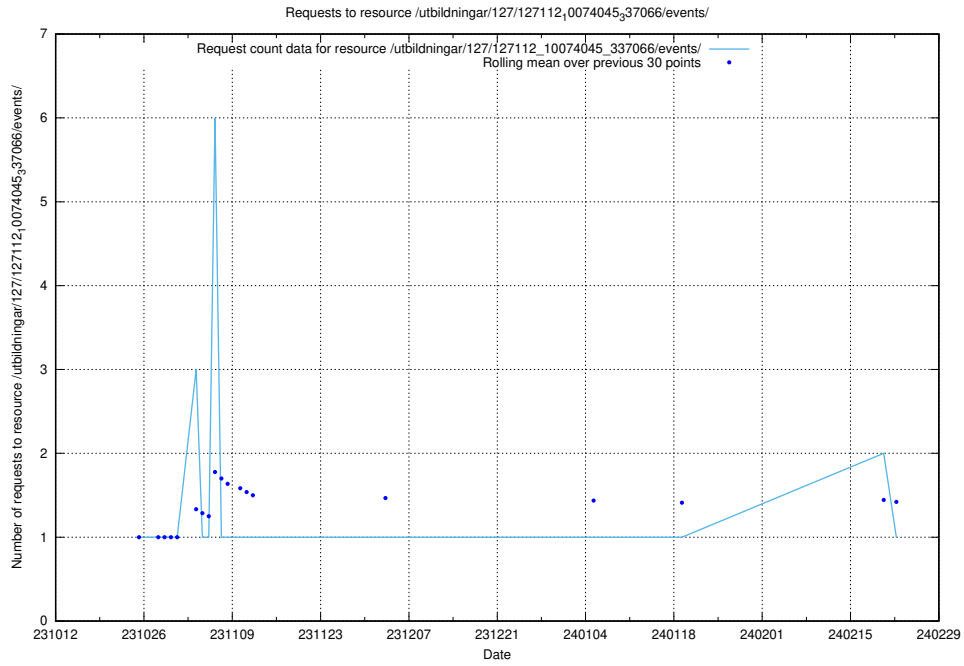

5.3845 Usage of /utbildningar/127/127112_10074045_337066/events/

Here, we count the number of requests to resource /utbildningar/127/127112_10074045_337066/events/