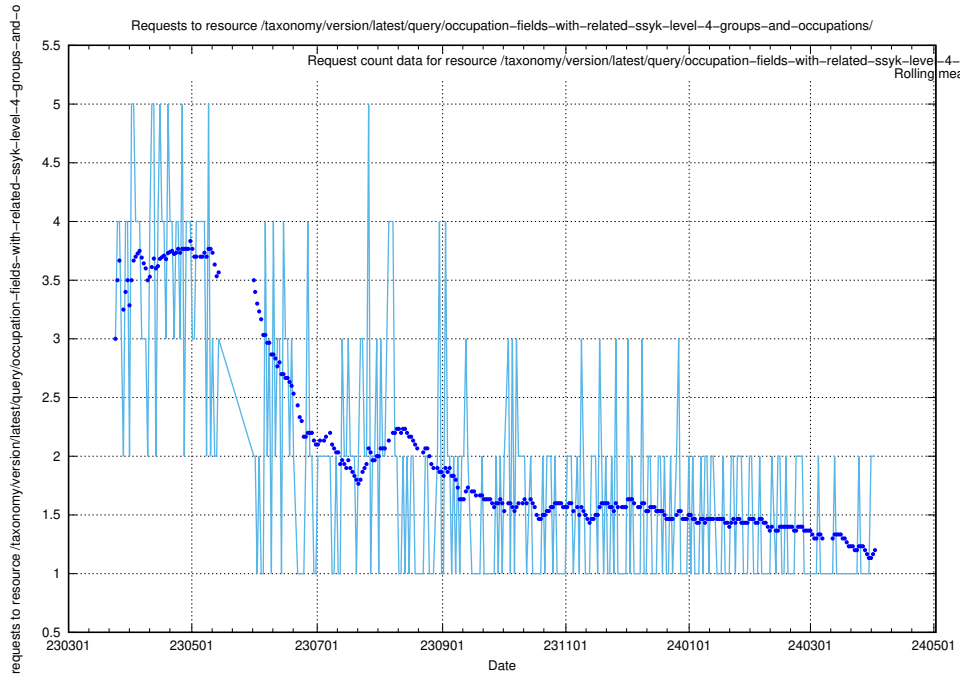

5.799 Usage of /taxonomy/version/latest/query/occupation-fields-with-related-ssyk-level-4-groups-and-occupations/

Here, we count the number of requests to resource /taxonomy/version/latest/query/occupation-fields-with-related-ssyk-level-4-groups-and-occupations/.