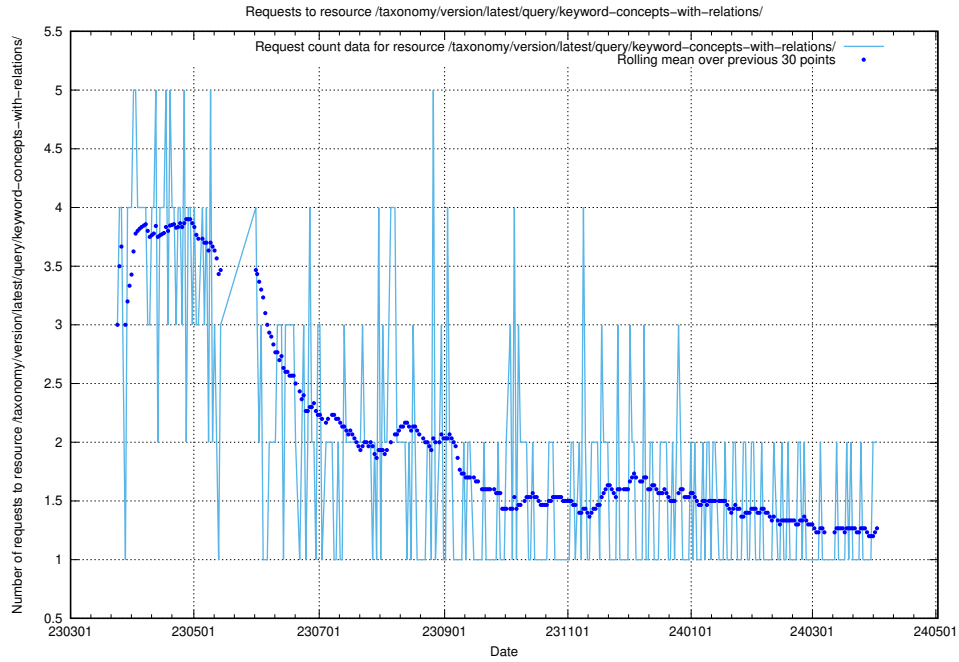

5.802 Usage of /taxonomy/version/latest/query/keyword-concepts-with-relations/

Here, we count the number of requests to resource /taxonomy/version/latest/query/keyword-concepts-with-relations/.

5.803 Usage of /taxonomy/version/latest/query/isco-level-4-groups/