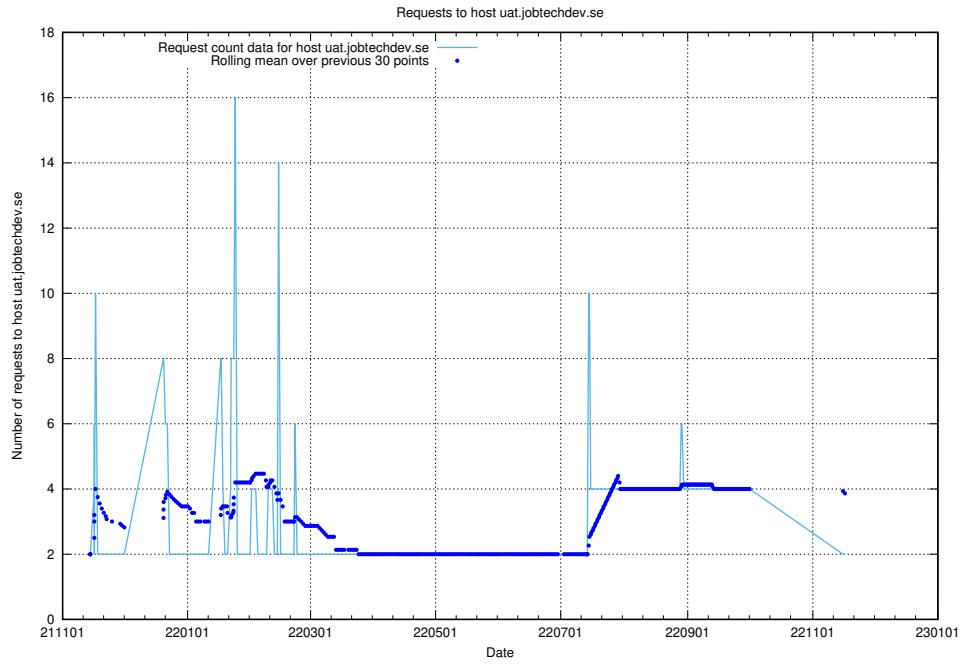

Here, we count the number of requests to host uat.jobtechdev.se.

7.552 Usage of system.jobtechdev.se

Here, we count the number of requests to host system.jobtechdev.se.

7.553 Usage of store.jobtechdev.se