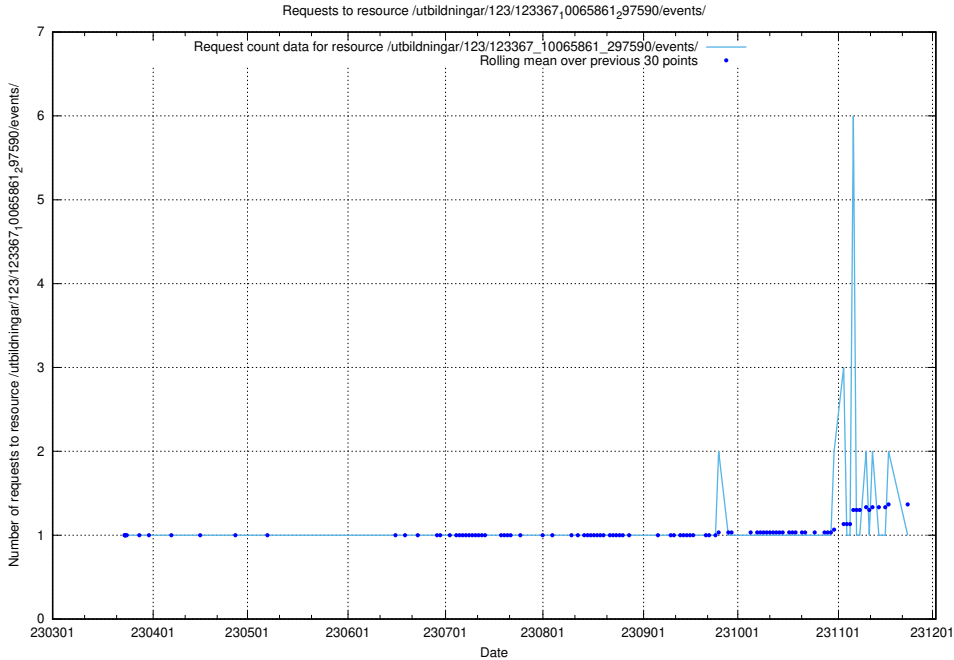

5.4460 Usage of /utbildningar/123/123367_10065861_297590/events/

Here, we count the number of requests to resource /utbildningar/123/123367_10065861_297590/events/