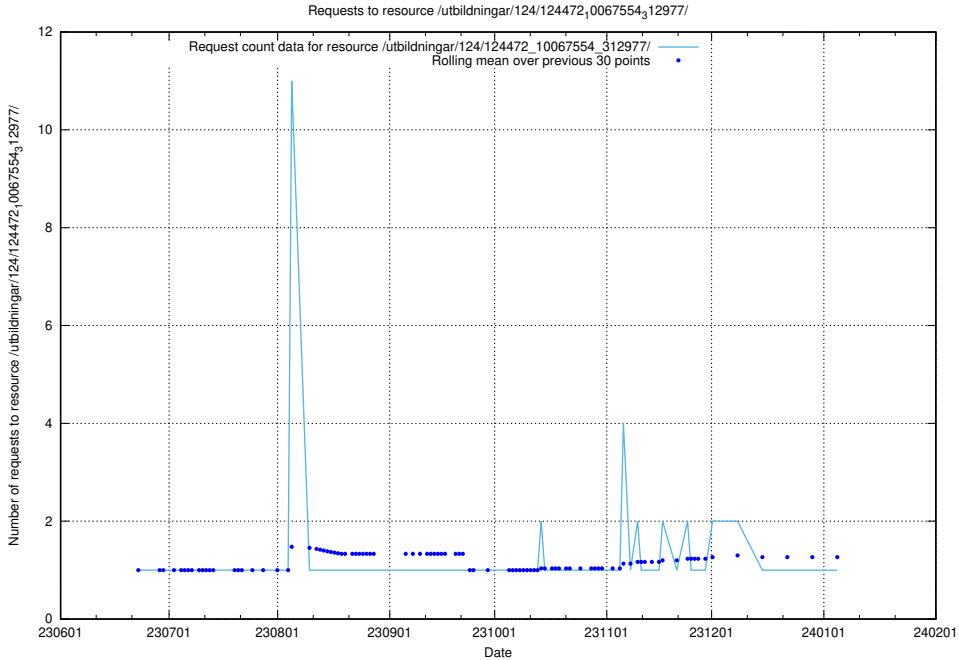

5.5468 Usage of /utbildningar/124/124472_10067554_312977/

Here, we count the number of requests to resource /utbildningar/124/124472_10067554_312977/.