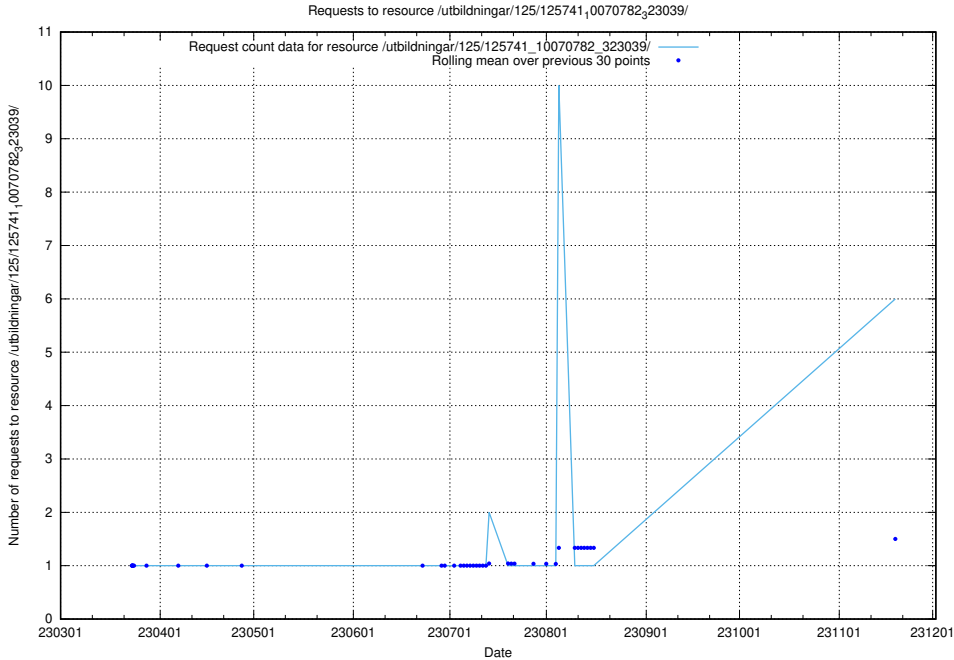

Here, we count the number of requests to resource /utbildningar/438/43821_10024116_58143/events/.

5.107 Usage of /utbildningar/125/125741_10070782_323039/

Here, we count the number of requests to resource /utbildningar/125/125741_10070782_323039/.