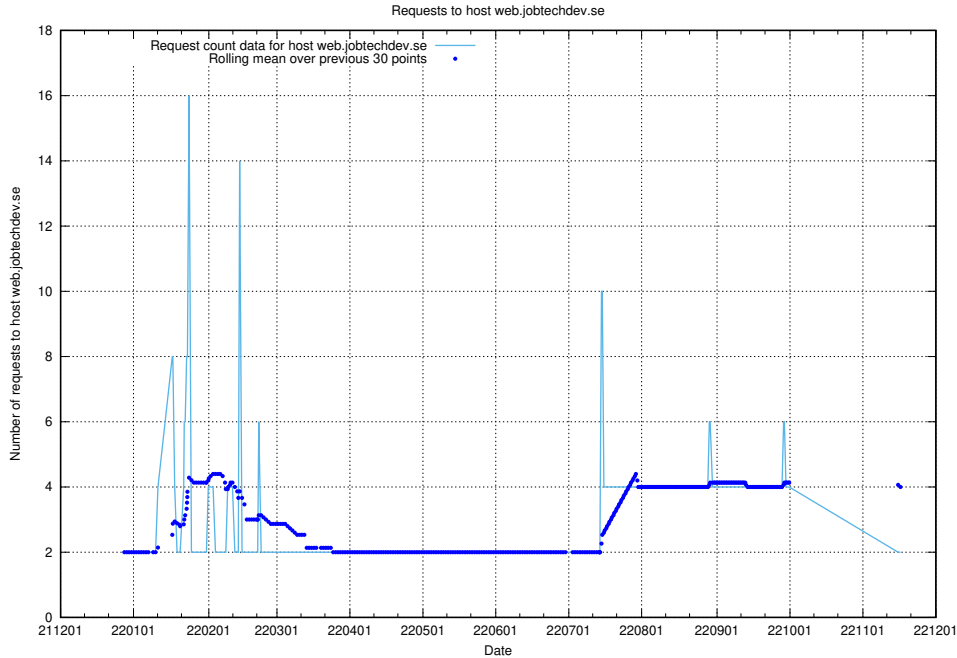

7.354 Usage of testing.jobtechdev.se

Here, we count the number of requests to host testing.jobtechdev.se.

7.355 Usage of support.jobtechdev.se

Here, we count the number of requests to host support.jobtechdev.se.