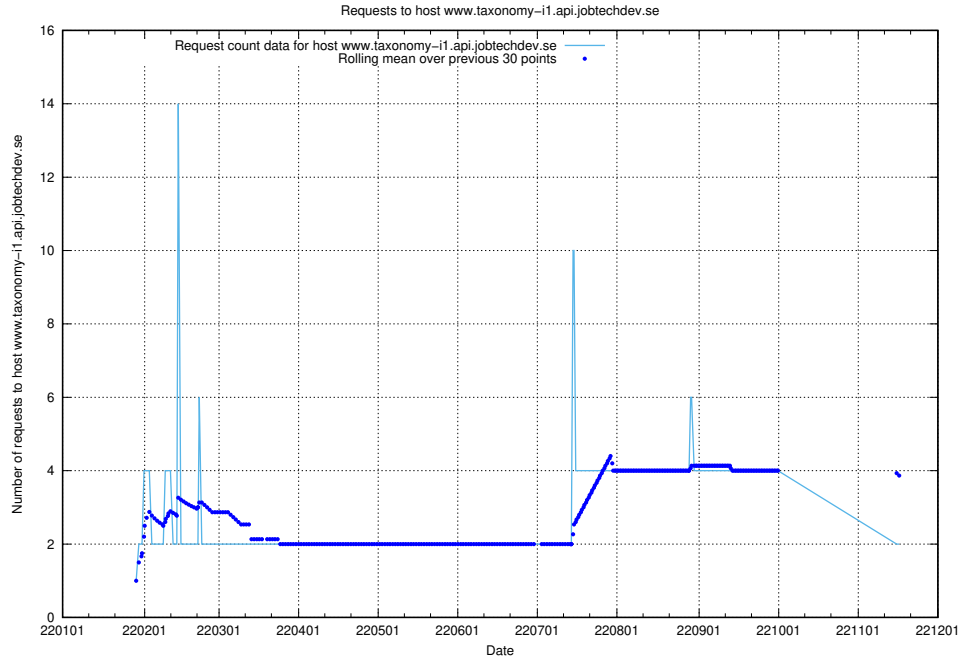

7.566 Usage of `www.taxonomy-i1.api.jobtechdev.se`

Here, we count the number of requests to host `www.taxonomy-i1.api.jobtechdev.se`.