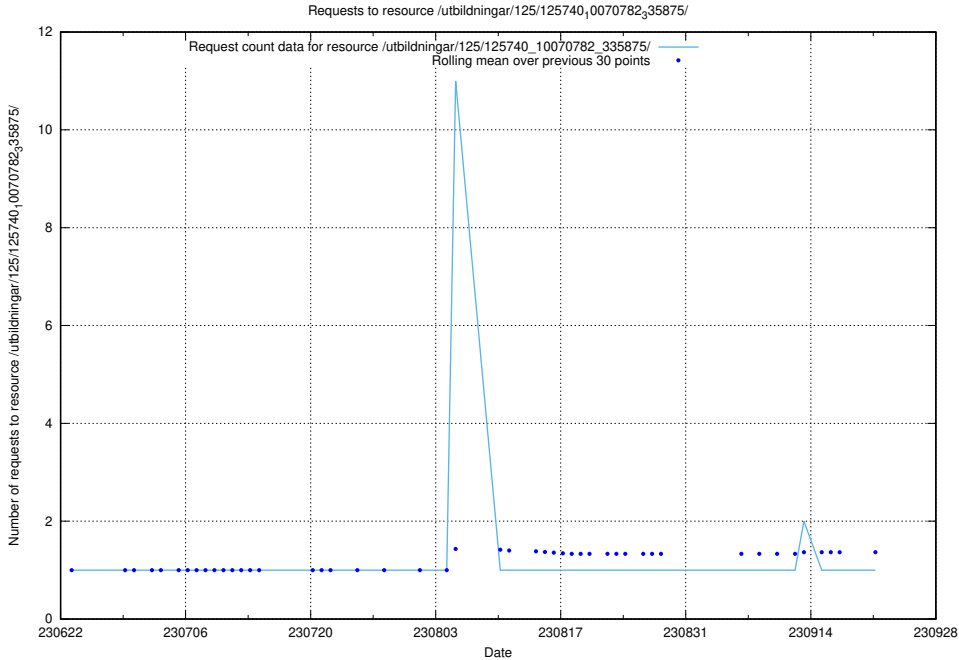

5.5352 Usage of /utbildningar/125/125740_10070782_335875/

Here, we count the number of requests to resource /utbildningar/125/125740_10070782_335875/.