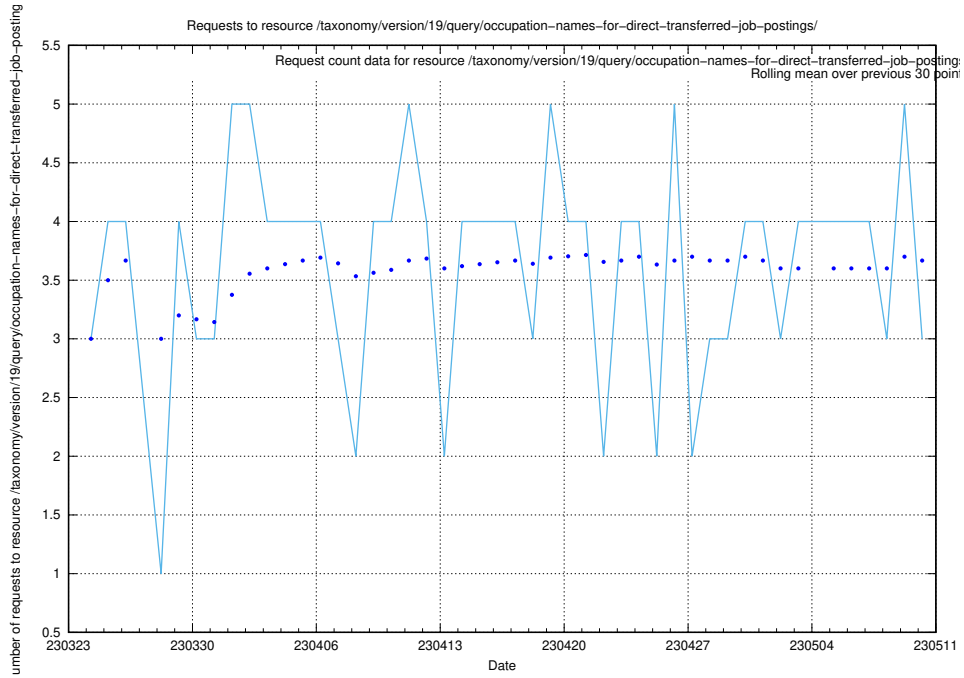

5.308 Usage of /taxonomy/version/19/query/occupation-names-for-direct-transferred-job-postings/

Here, we count the number of requests to resource /taxonomy/version/19/query/occupation-names-for-direct-transferred-job-postings/.