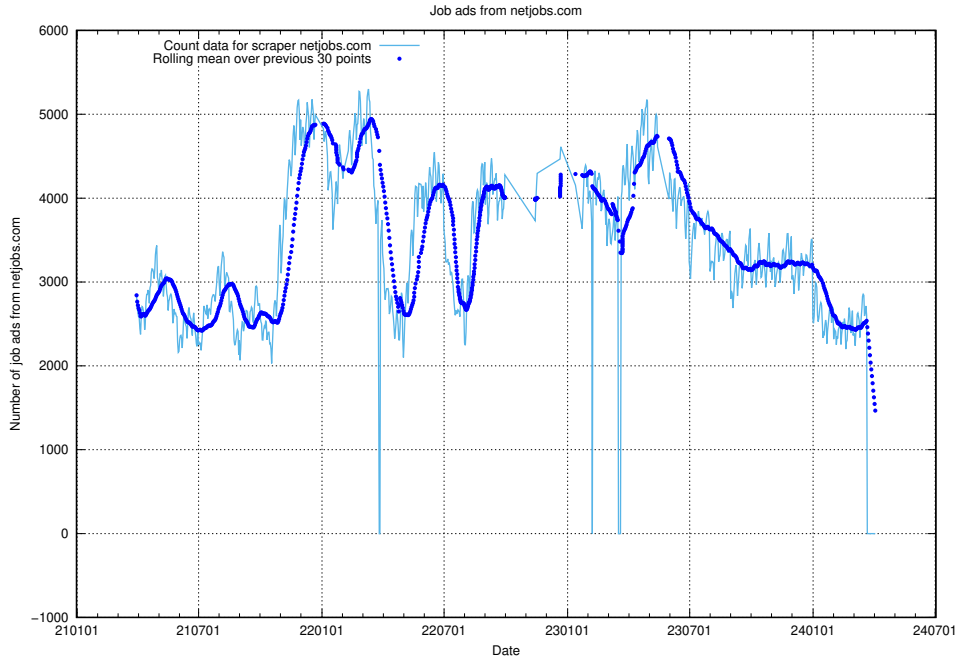

13.19 Number of ads by scraper netjobs.com

Here, we count the number of job ads scraped from netjobs.com.