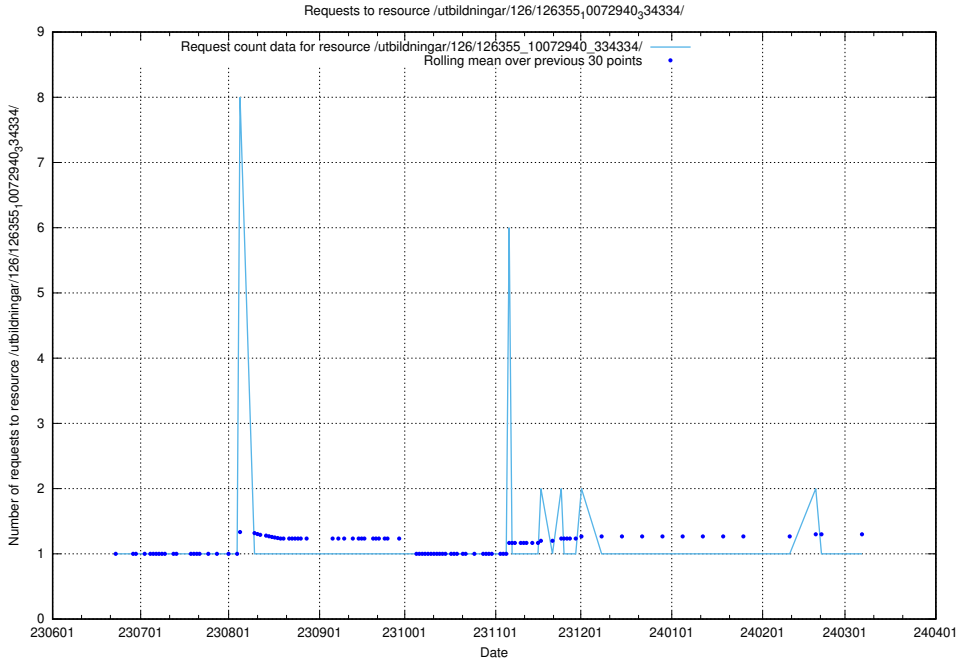

5.5311 Usage of /utbildningar/126/126355_10072940_334334/

Here, we count the number of requests to resource /utbildningar/126/126355_10072940_334334/.