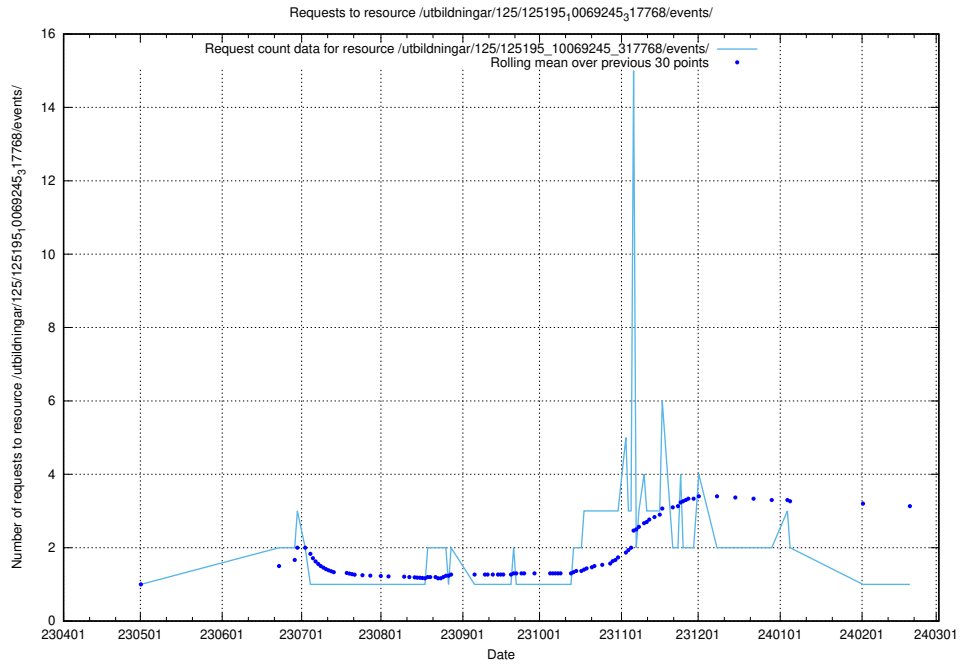

5.5672 Usage of /utbildningar/125/125195_10069245_317768/events/

Here, we count the number of requests to resource /utbildningar/125/125195_10069245_317768/events/