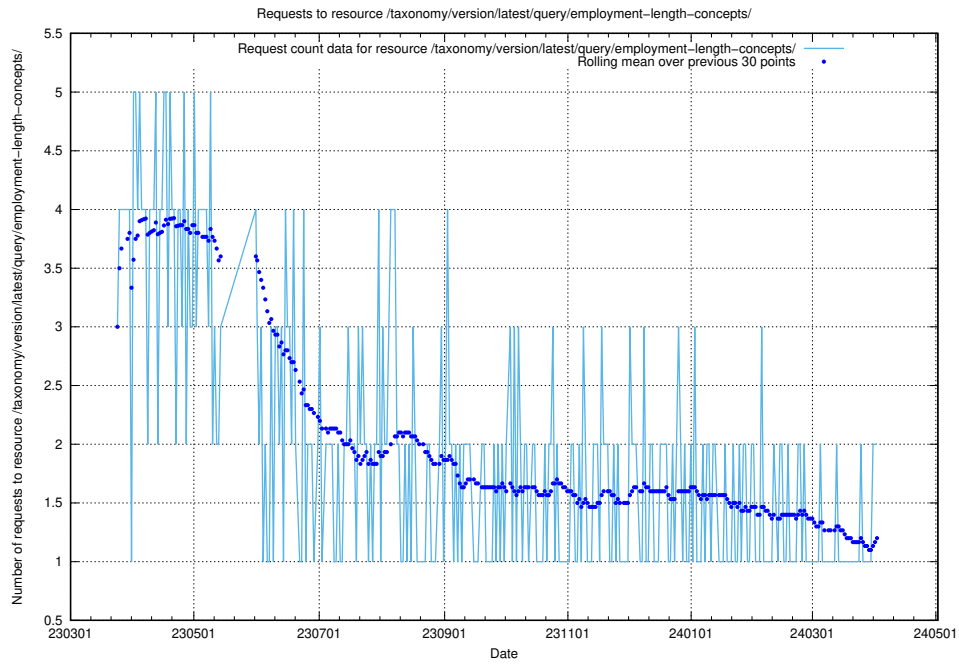

5.805 Usage of /taxonomy/version/latest/query/employment-length-concepts/

Here, we count the number of requests to resource /taxonomy/version/latest/query/employment-length-concepts/.