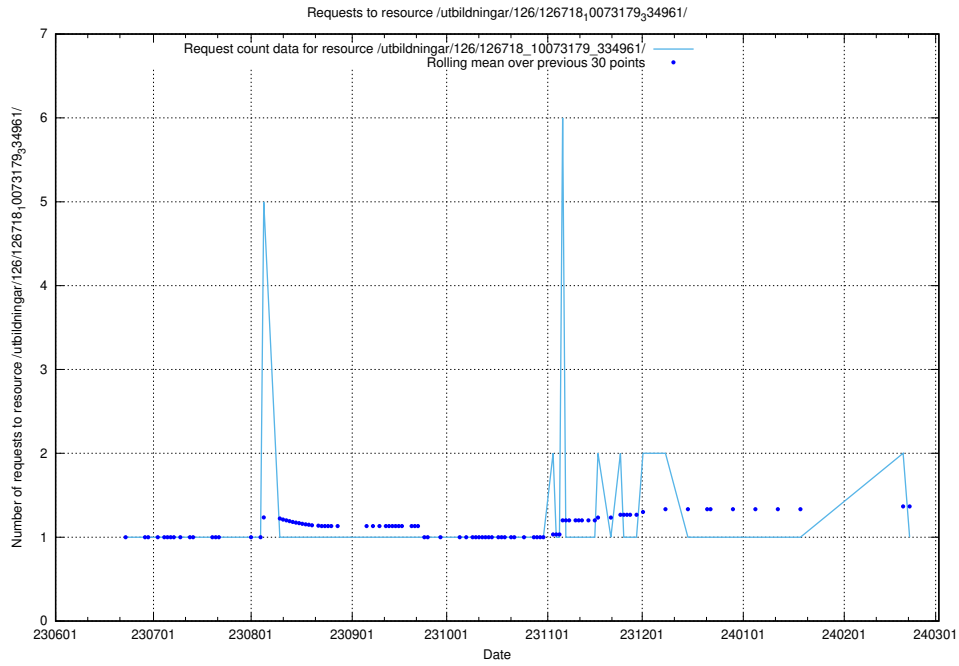

5.5268 Usage of /utbildningar/126/126718_10073179_334961/

Here, we count the number of requests to resource /utbildningar/126/126718_10073179_334961/.