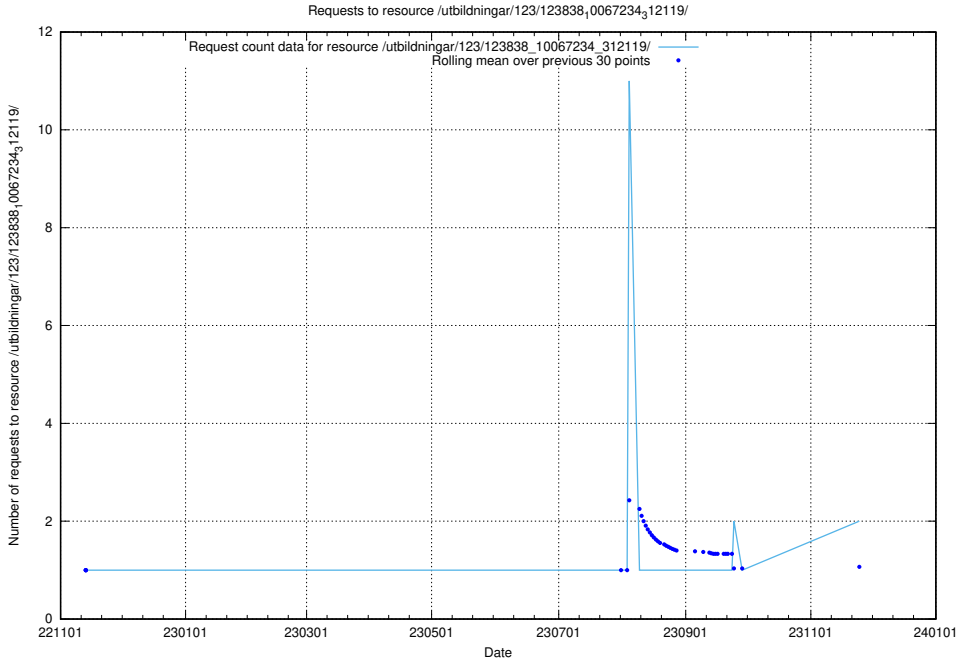

5.761 Usage of /utbildningar/123/123838_10067234_312119/

Here, we count the number of requests to resource /utbildningar/123/123838_10067234_312119/.