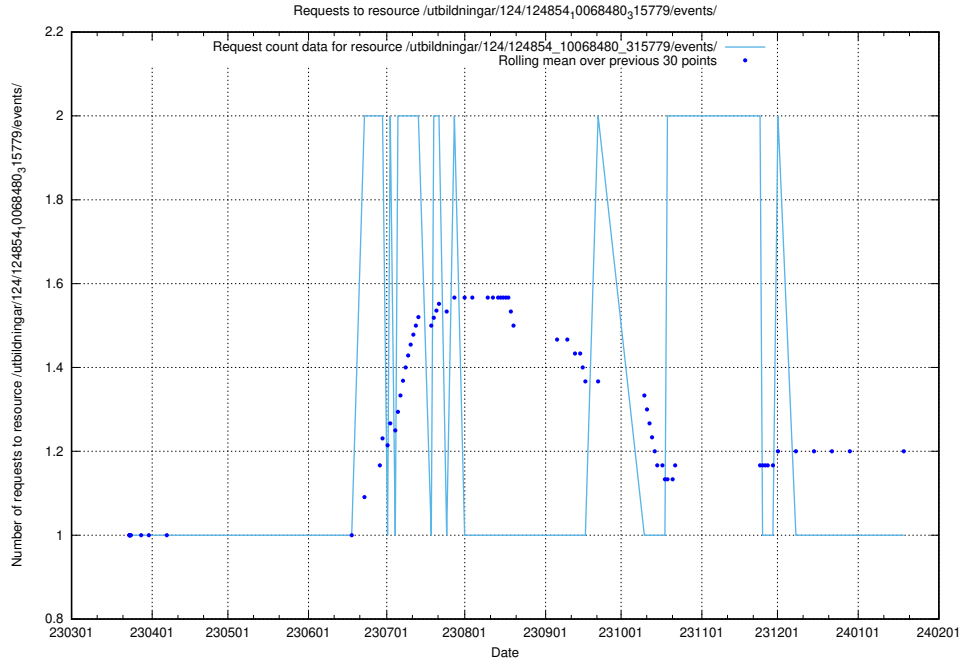

Here, we count the number of requests to resource /utbildningar/124/124854_10068689_316240/.

5.1106 Usage of /utbildningar/124/124854_10068480_315779/events/

Here, we count the number of requests to resource /utbildningar/124/124854_10068480_315779/events/