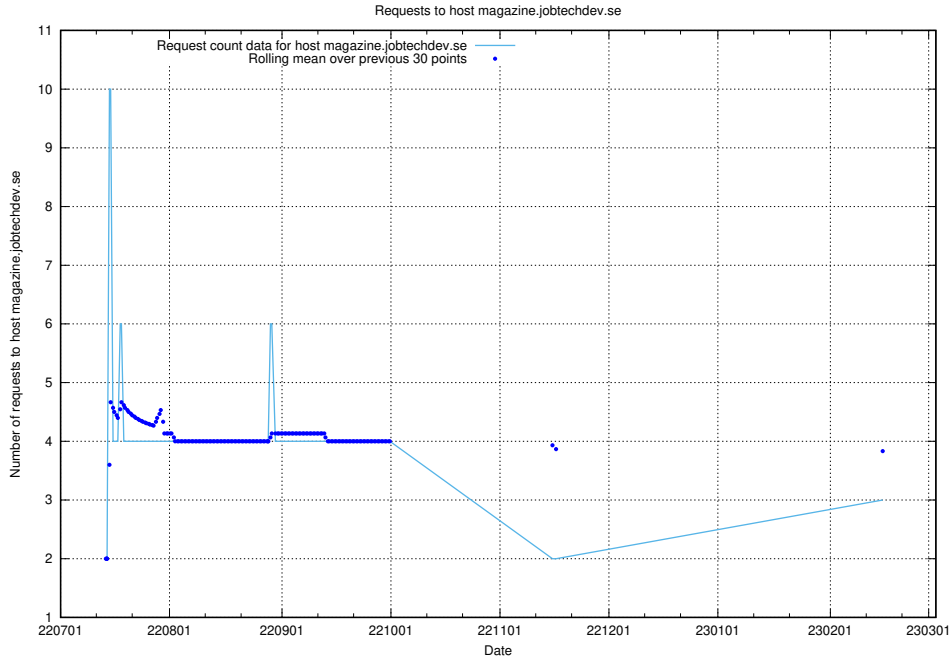

7.206 Usage of www.jobad-enrichments-api.jobtechdev.se

Here, we count the number of requests to host www.jobad-enrichments-api.jobtechdev.se.

7.207 Usage of magazine.jobtechdev.se

Here, we count the number of requests to host magazine.jobtechdev.se.