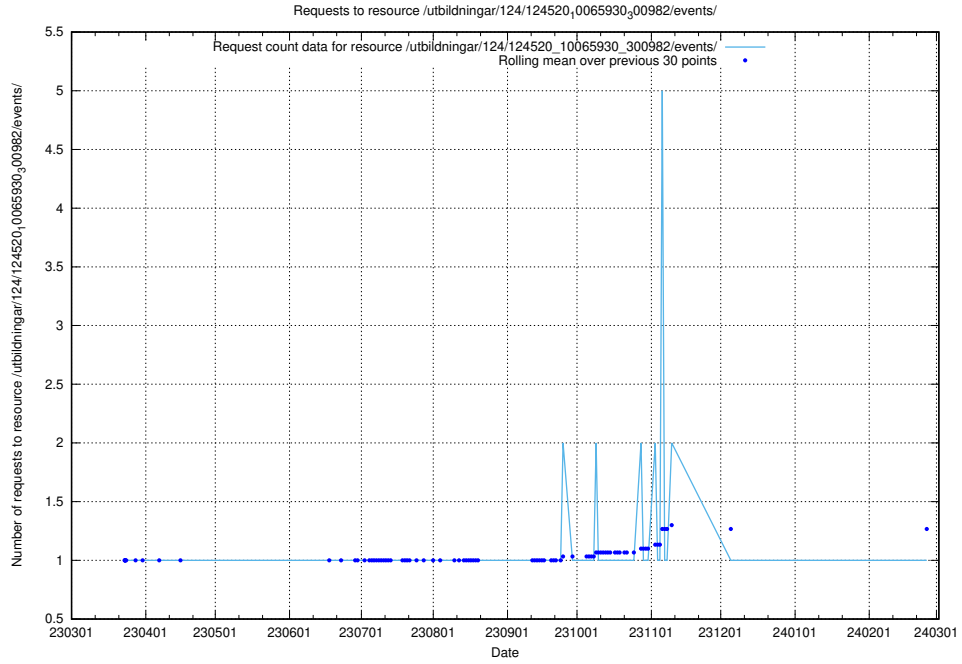

5.1148 Usage of /utbildningar/124/124520_10065930_300982/events/

Here, we count the number of requests to resource /utbildningar/124/124520_10065930_300982/events/