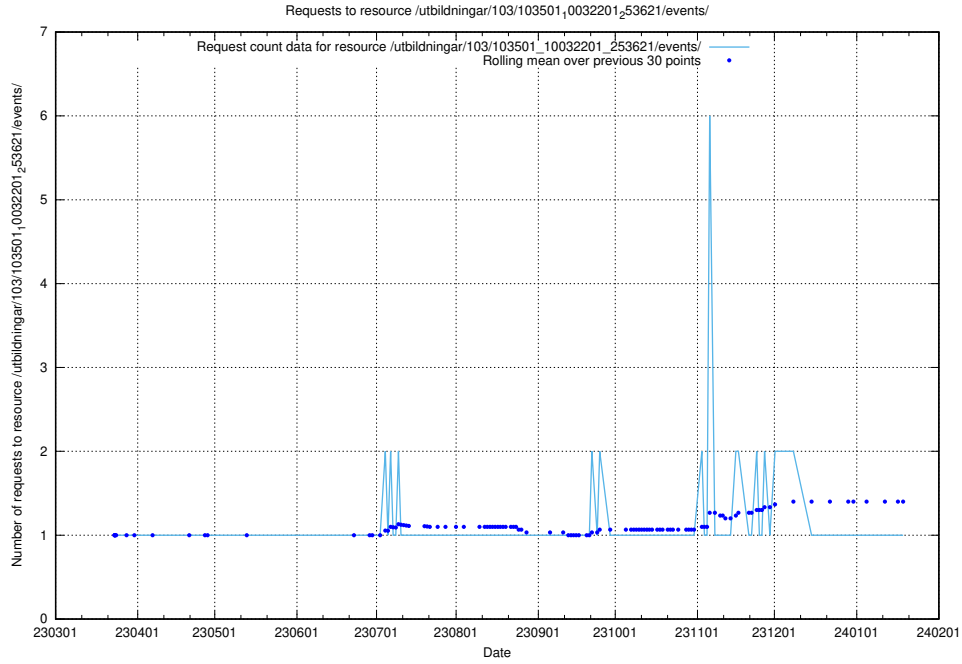

5.5136 Usage of /utbildningar/103/103501_10032201_253621/events/

Here, we count the number of requests to resource /utbildningar/103/103501_10032201_253621/events/