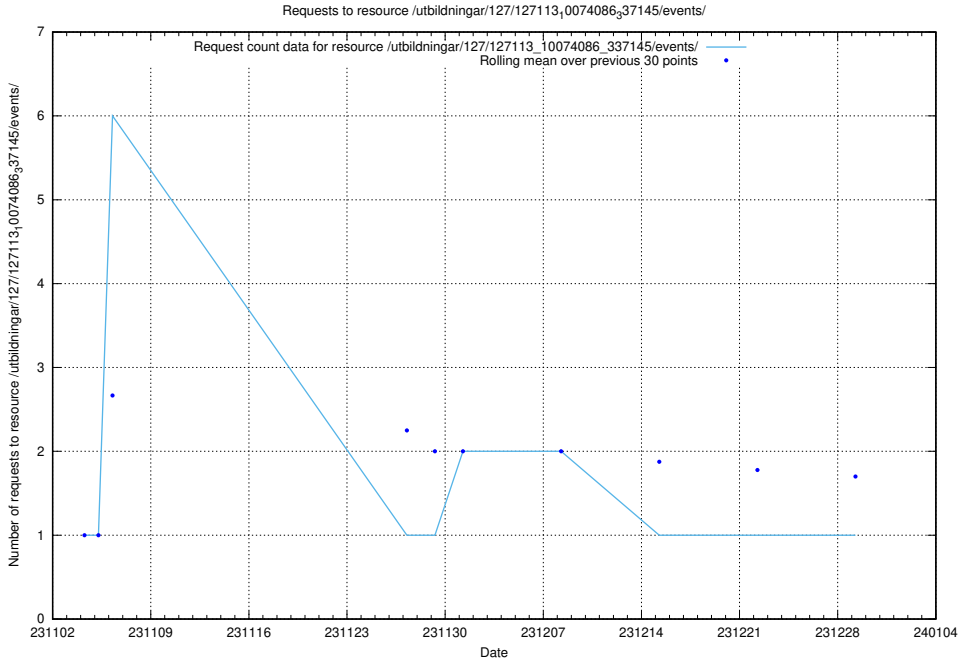

5.3764 Usage of /utbildningar/127/127113_10074086_337145/events/

Here, we count the number of requests to resource /utbildningar/127/127113_10074086_337145/events/

5.3765 Usage of /utbildningar/127/127113_10074086_337145/