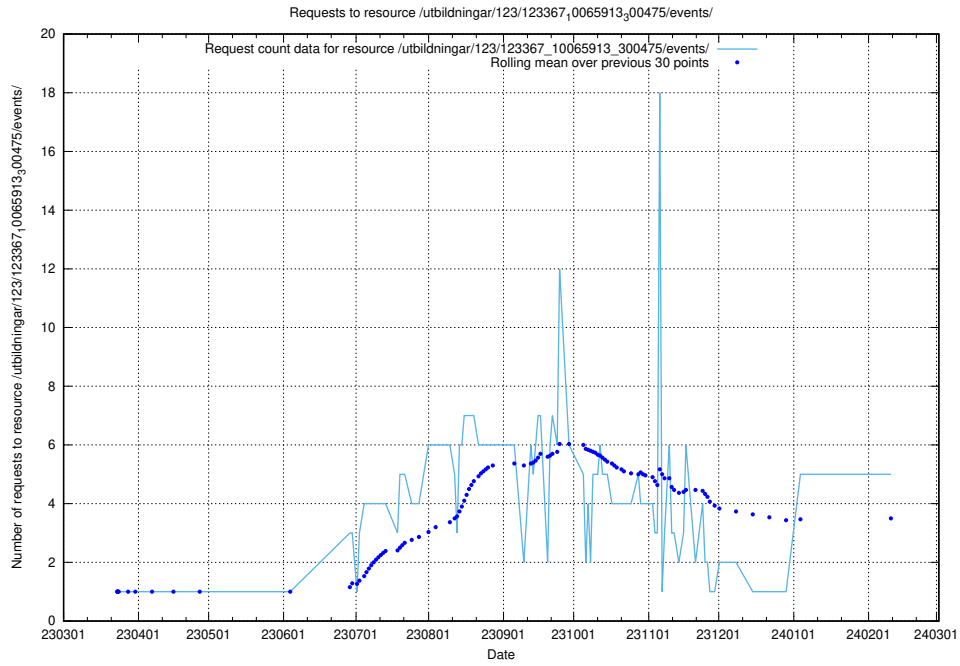

5.121 Usage of /utbildningar/123/123367_10065913_300475/events/

Here, we count the number of requests to resource /utbildningar/123/123367_10065913_300475/events/