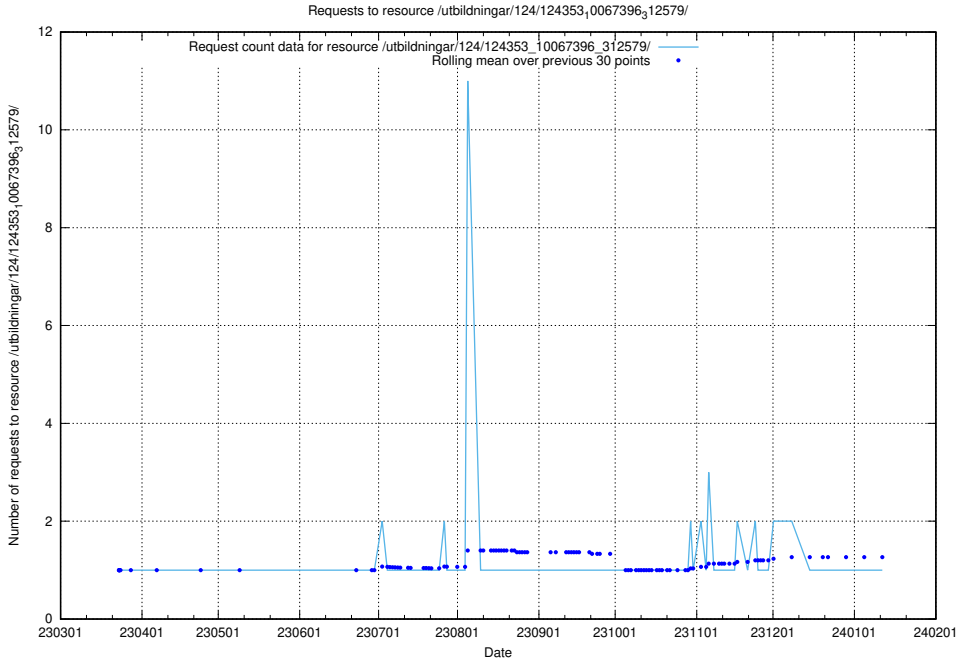

5.3579 Usage of /utbildningar/124/124353_10067396_312579/

Here, we count the number of requests to resource /utbildningar/124/124353_10067396_312579/.