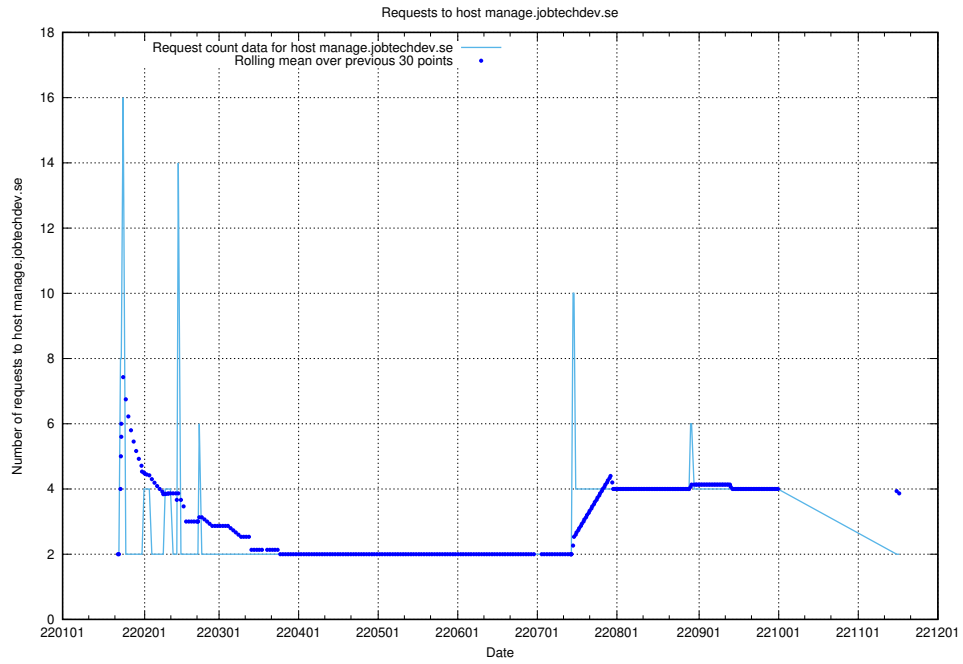

7.594 Usage of manage.jobtechdev.se

Here, we count the number of requests to host manage.jobtechdev.se.