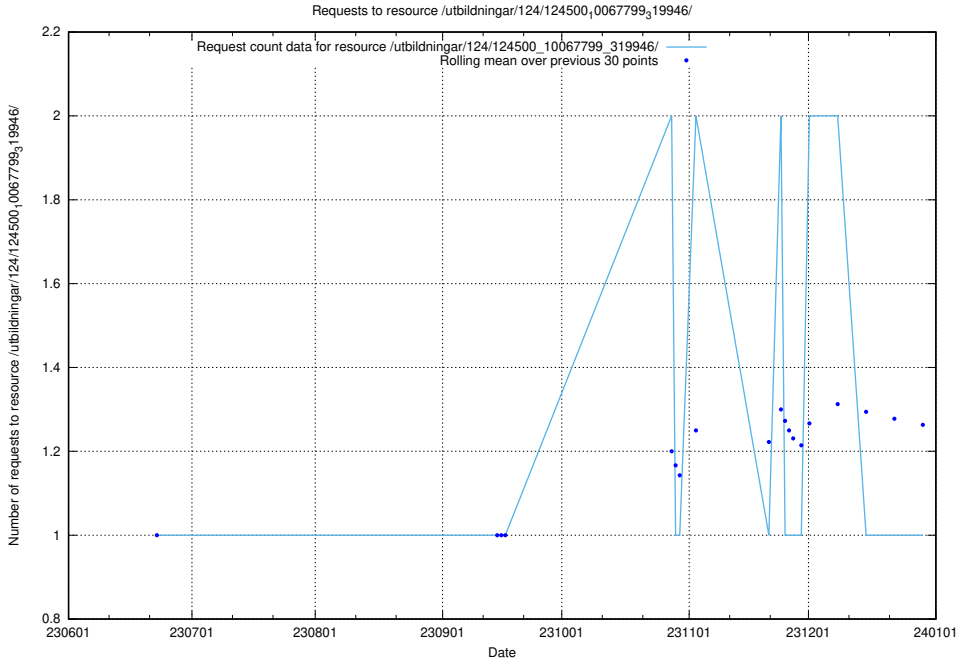

5.5438 Usage of /utbildningar/124/124500_10067799_319946/

Here, we count the number of requests to resource /utbildningar/124/124500_10067799_319946/.