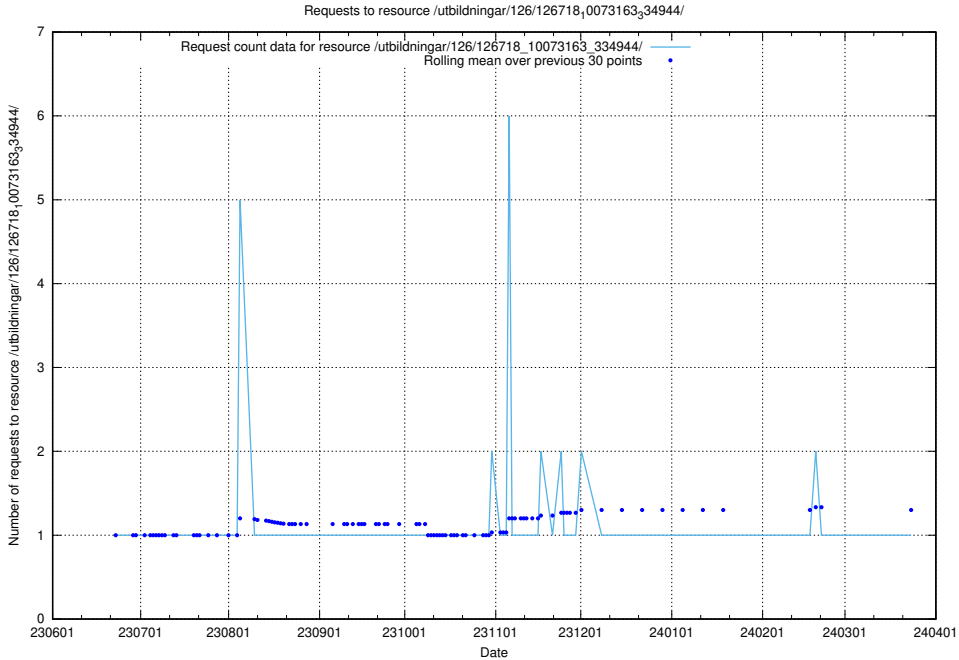

5.5271 Usage of /utbildningar/126/126718_10073163_334944/

Here, we count the number of requests to resource /utbildningar/126/126718_10073163_334944/.