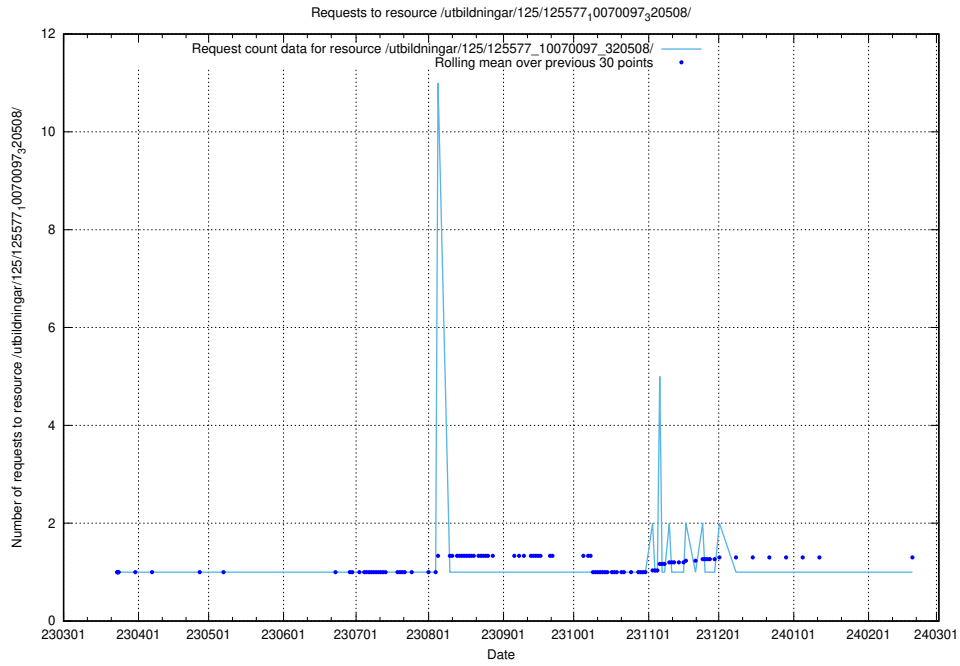

5.997 Usage of /utbildningar/125/125577_10070097_320508/

Here, we count the number of requests to resource /utbildningar/125/125577_10070097_320508/.