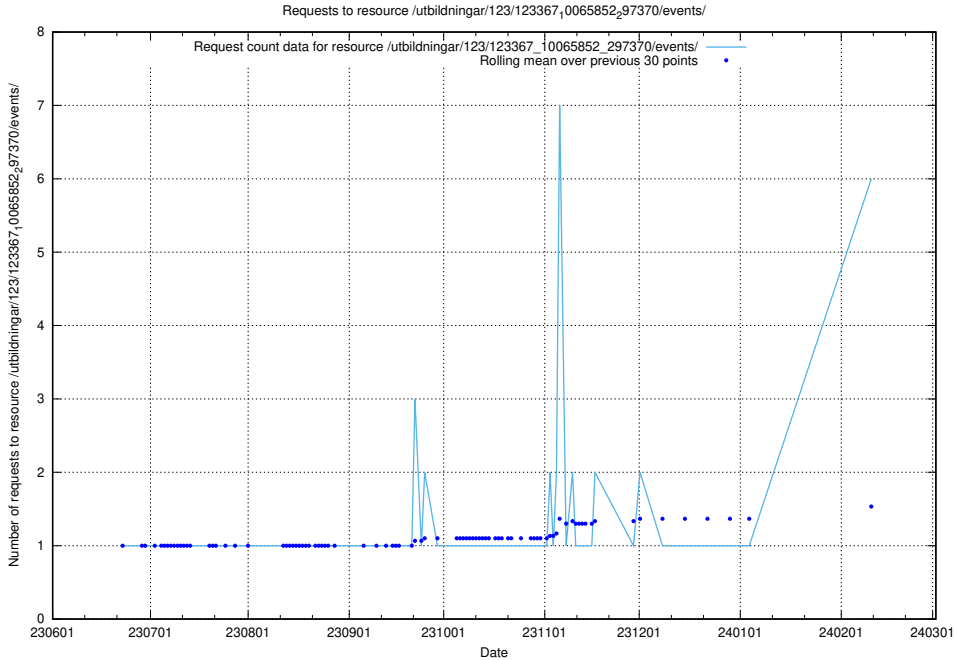

5.95 Usage of /utbildningar/123/123367_10065852_297370/events/

Here, we count the number of requests to resource /utbildningar/123/123367_10065852_297370/events/