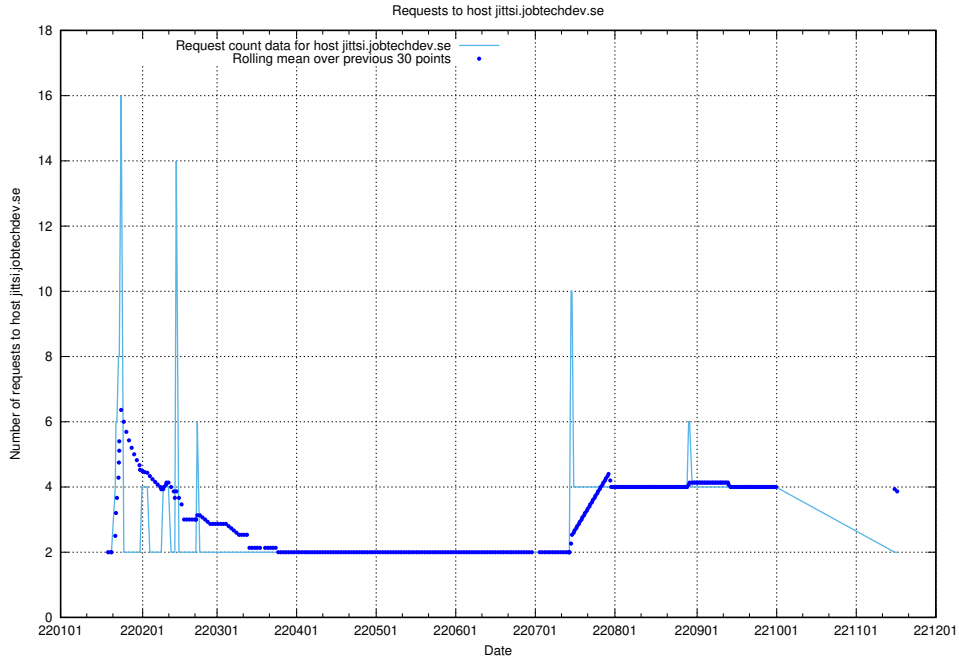

Here, we count the number of requests to host af-connect-mock.jobtechdev.se.

7.265 Usage of jittsi.jobtechdev.se

Here, we count the number of requests to host jittsi.jobtechdev.se.

7.266 Usage of api-jobtech-taxonomy-api-test-in-prod-read.prod.services.jtech.se