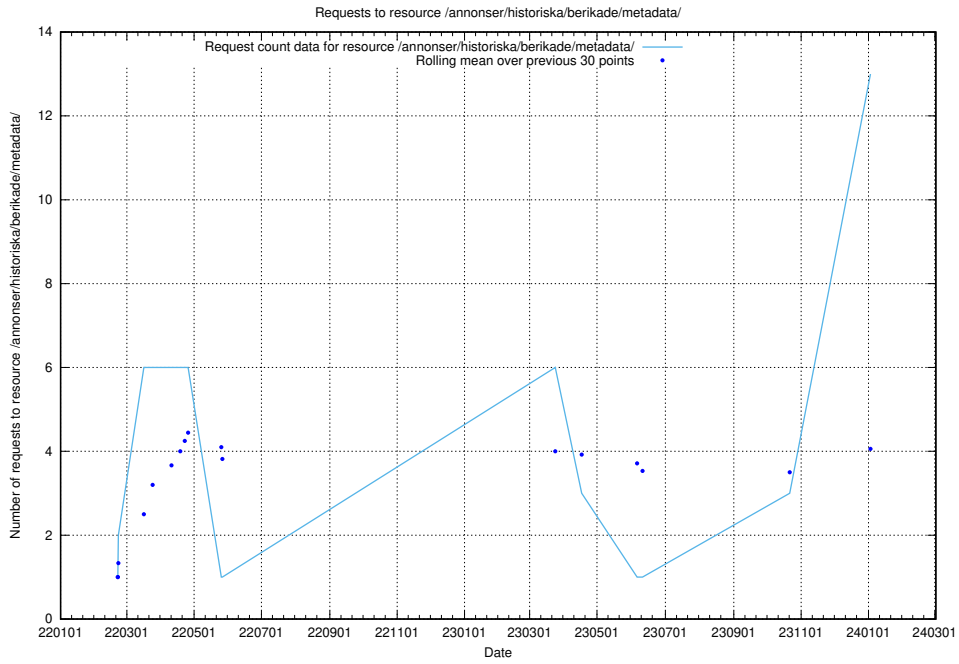

5.12 Usage of /annonser/historiska/berikade/metadata/

Here, we count the number of requests to resource /annonser/historiska/berikade/metadata/.