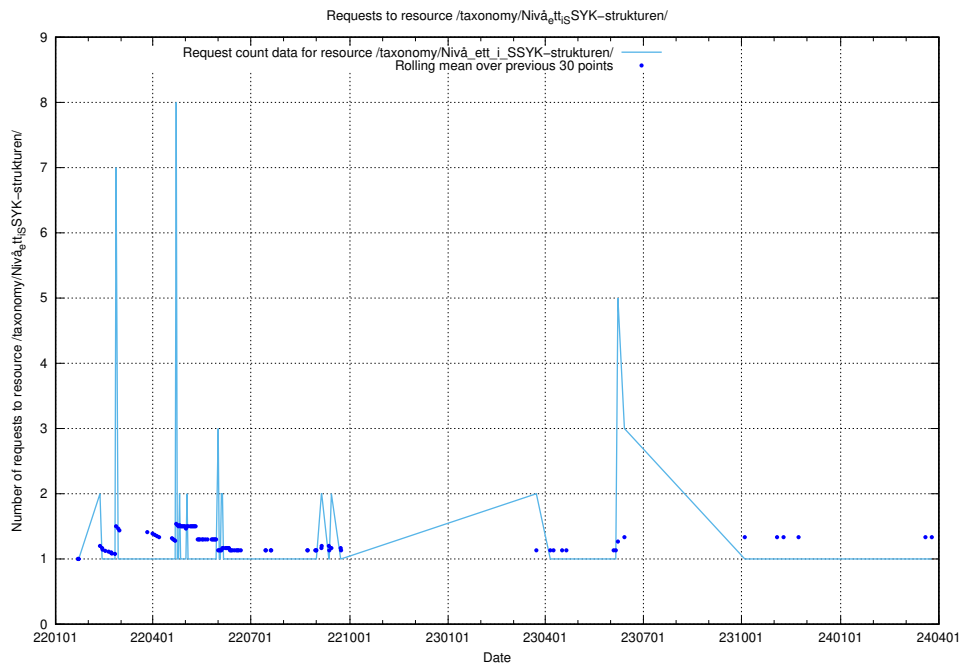

5.5293 Usage of /taxonomy/Nivå_ett_i_SSYK-strukturen/

Here, we count the number of requests to resource /taxonomy/Nivå_ett_i_SSYK-strukturen/.