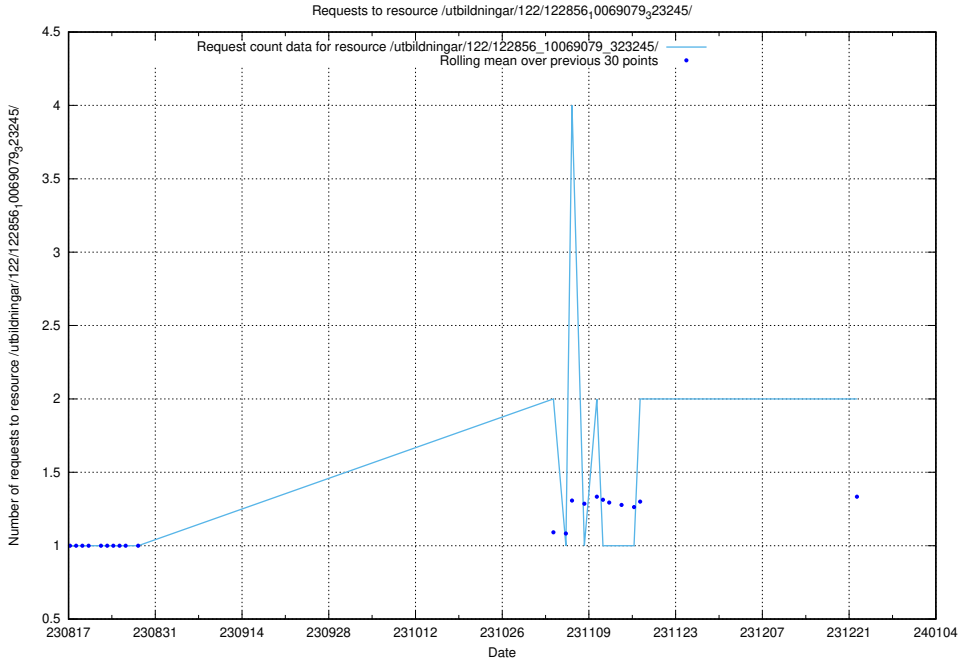

5.625 Usage of /utbildningar/122/122856_10069079_323245/

Here, we count the number of requests to resource /utbildningar/122/122856_10069079_323245/.