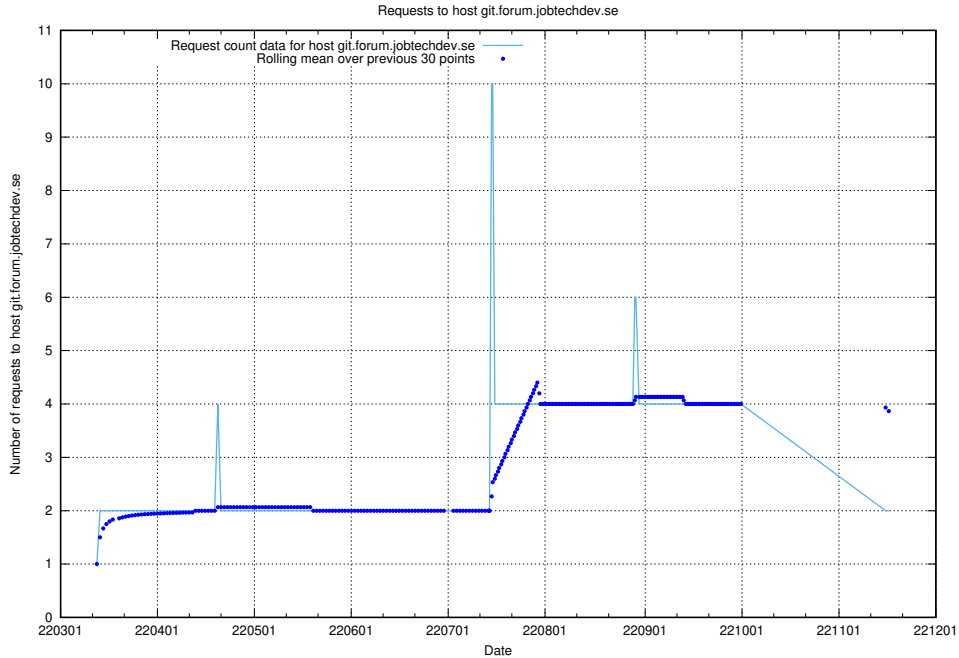

7.499 Usage of git.forum.jobtechdev.se

Here, we count the number of requests to host git.forum.jobtechdev.se.