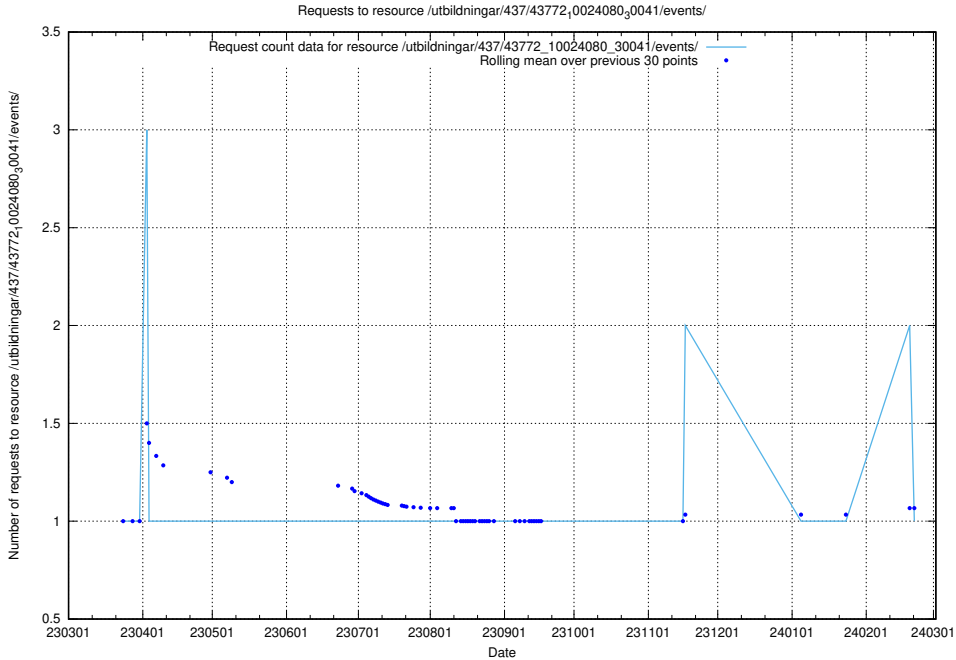

Here, we count the number of requests to resource /utbildningar/437/43784_10024037_29998/events/.

5.5839 Usage of /utbildningar/437/43772_10024080_30041/events/

Here, we count the number of requests to resource /utbildningar/437/43772_10024080_30041/events/.