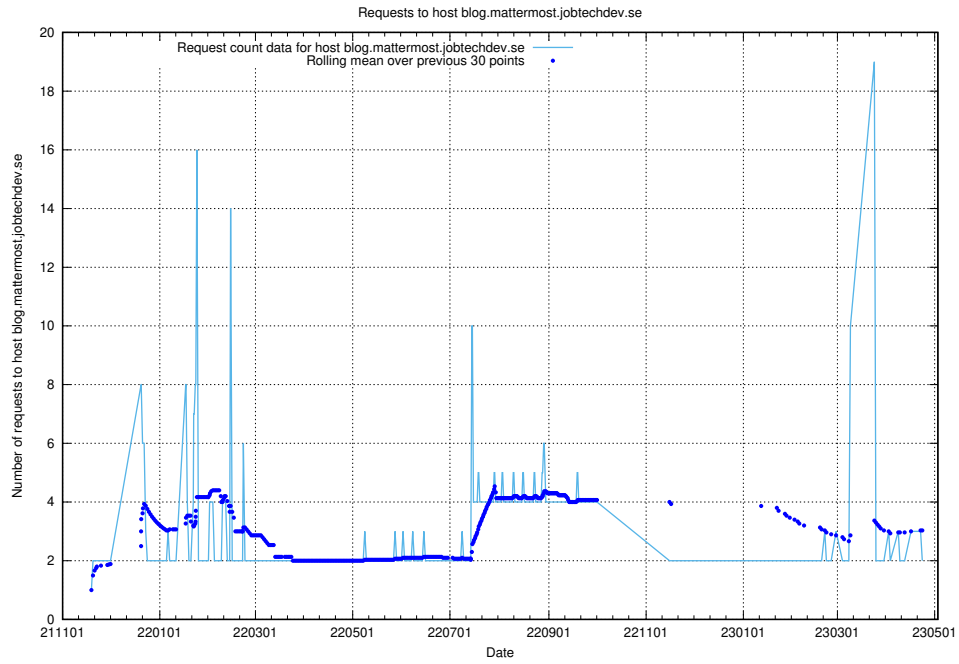

7.472 Usage of `blog.mattermost.jobtechdev.se`

Here, we count the number of requests to host `blog.mattermost.jobtechdev.se`.