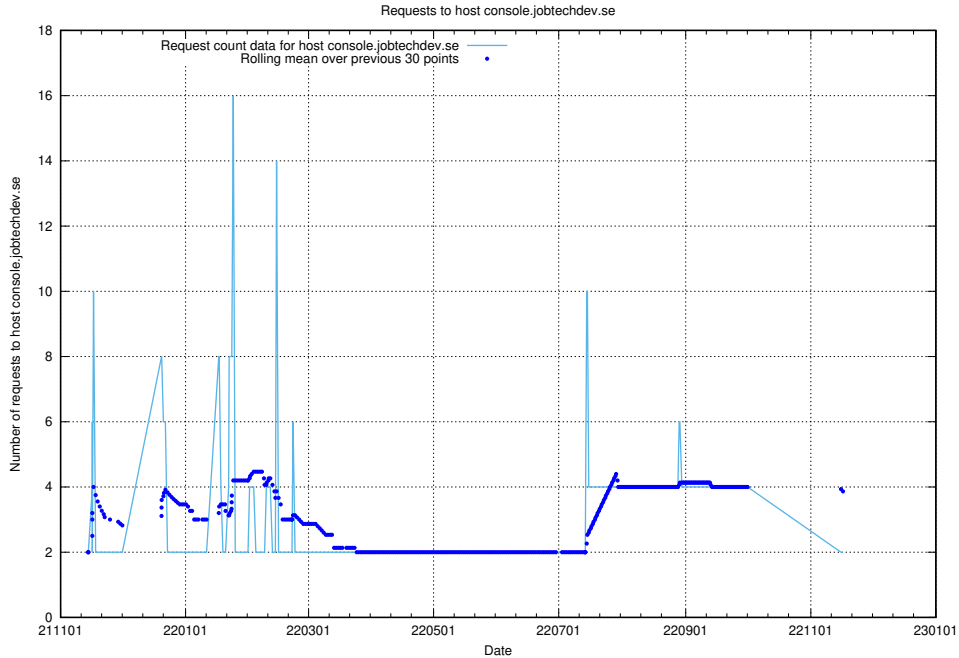

7.267 Usage of console.jobtechdev.se

Here, we count the number of requests to host console.jobtechdev.se.