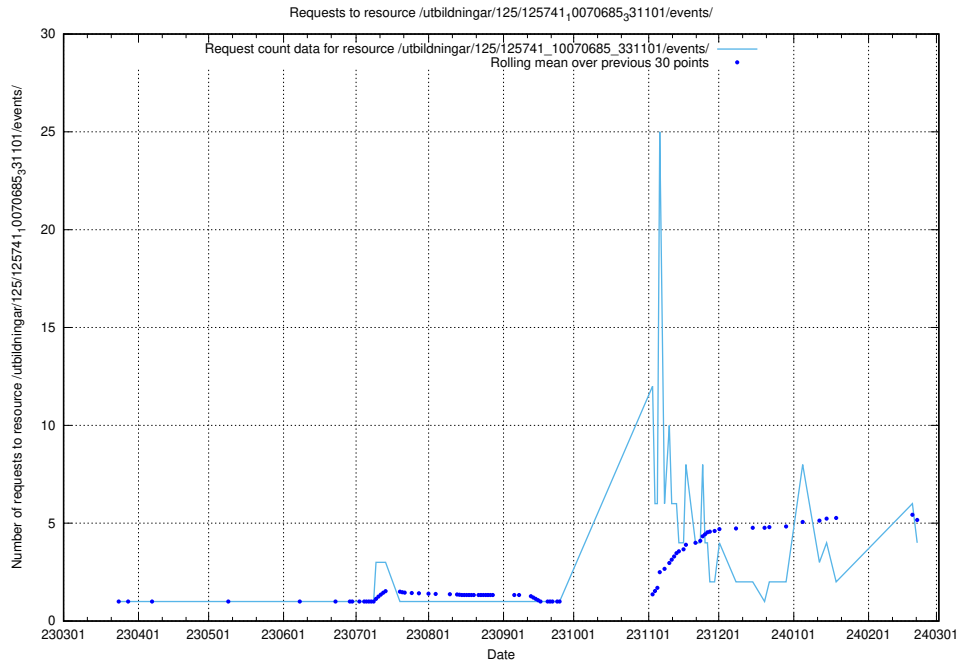

5.174 Usage of /utbildningar/125/125741_10070685_331101/events/

Here, we count the number of requests to resource /utbildningar/125/125741_10070685_331101/events/