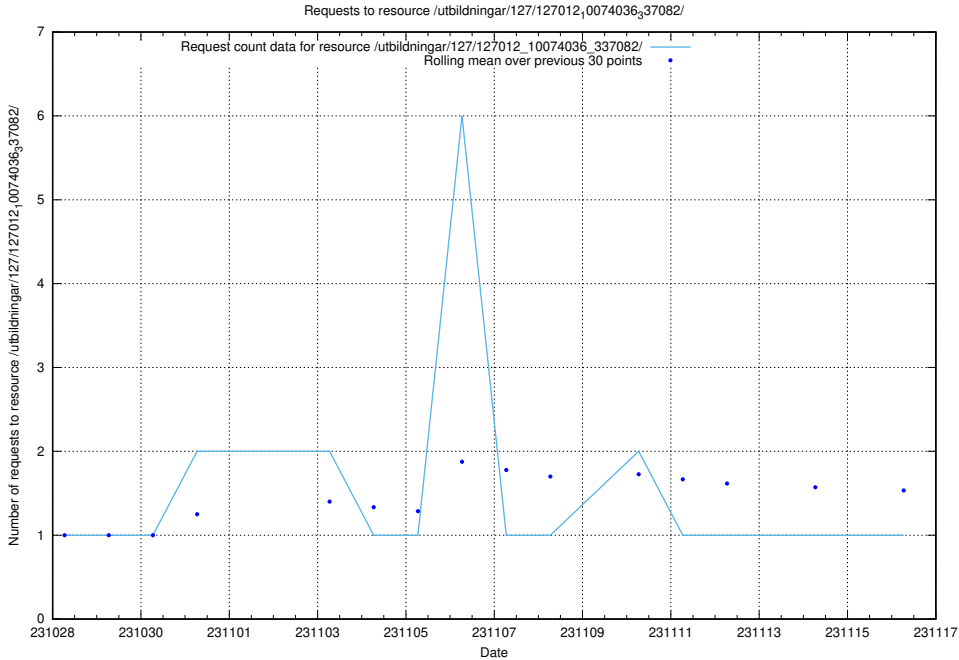

Here, we count the number of requests to resource /utbildningar/124/124494_10067678_313200/events/

5.3828 Usage of /utbildningar/127/127012_10074036_337082/

Here, we count the number of requests to resource /utbildningar/127/127012_10074036_337082/.