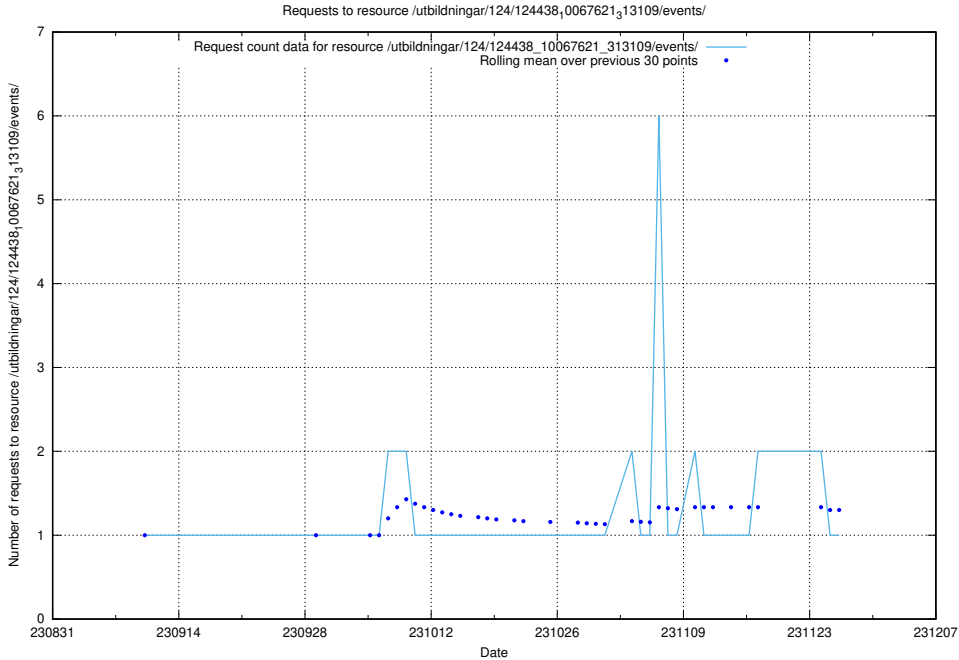

5.4275 Usage of /utbildningar/124/124438_10067621_313109/events/

Here, we count the number of requests to resource /utbildningar/124/124438_10067621_313109/events/