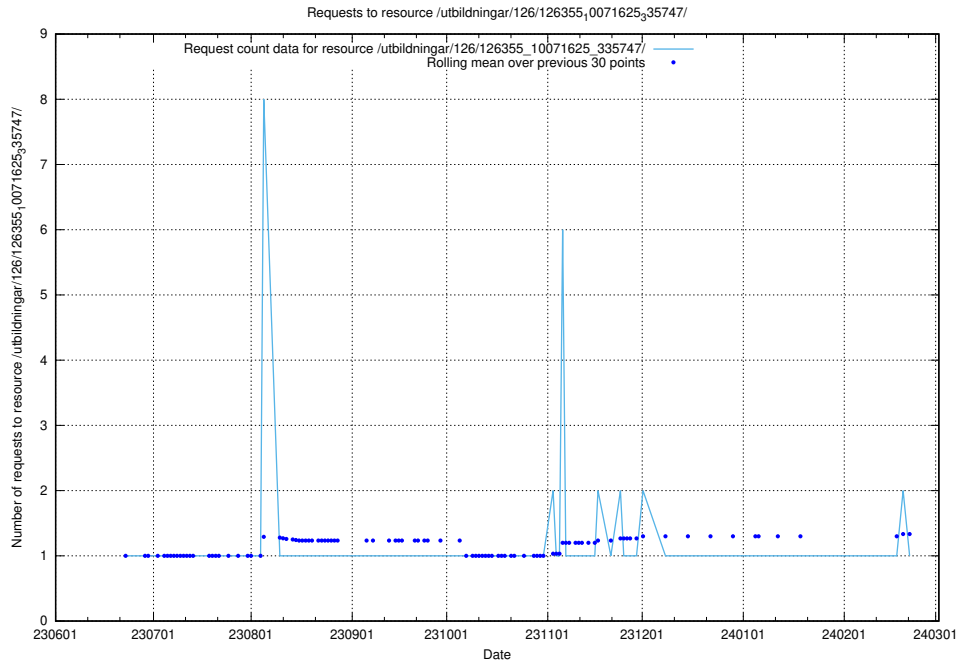

5.5314 Usage of /utbildningar/126/126355_10071625_335747/

Here, we count the number of requests to resource /utbildningar/126/126355_10071625_335747/.