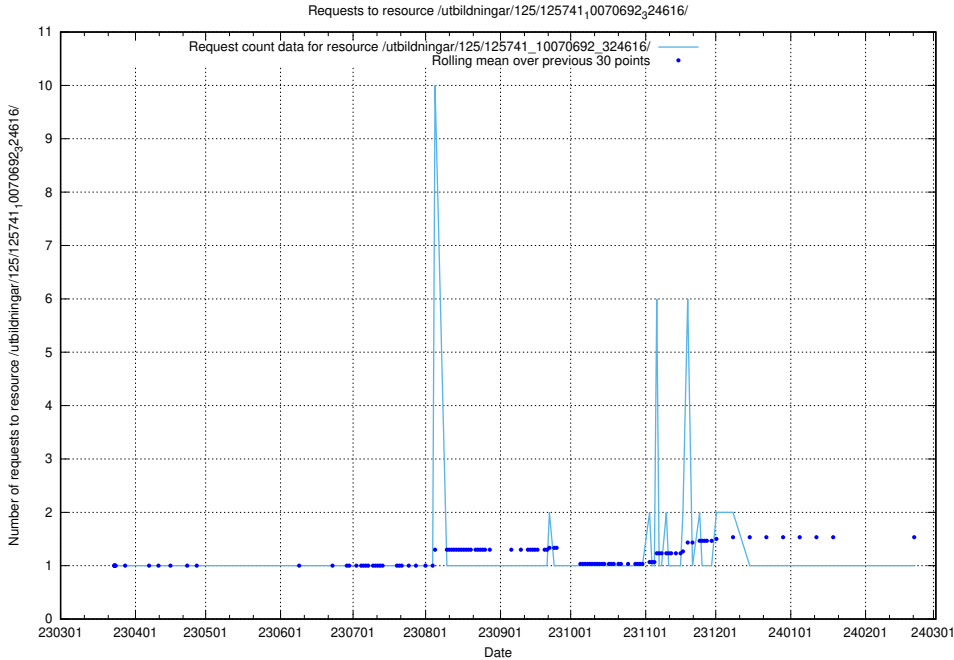

5.6116 Usage of /utbildningar/125/125741_10070692_324616/

Here, we count the number of requests to resource /utbildningar/125/125741_10070692_324616/.