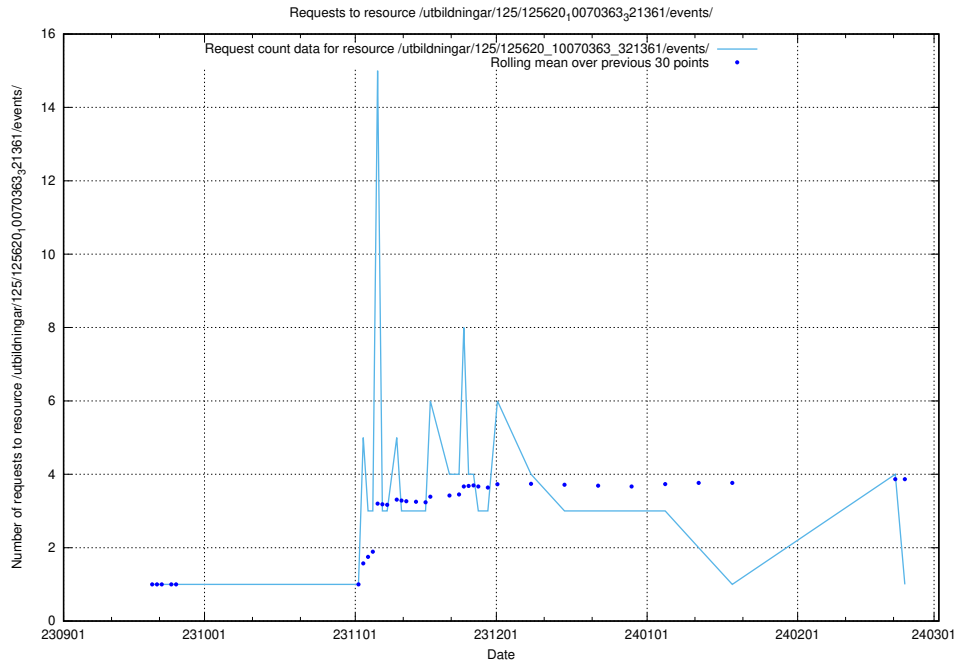

5.4182 Usage of /utbildningar/125/125620_10070363_321361/events/

Here, we count the number of requests to resource /utbildningar/125/125620_10070363_321361/events/