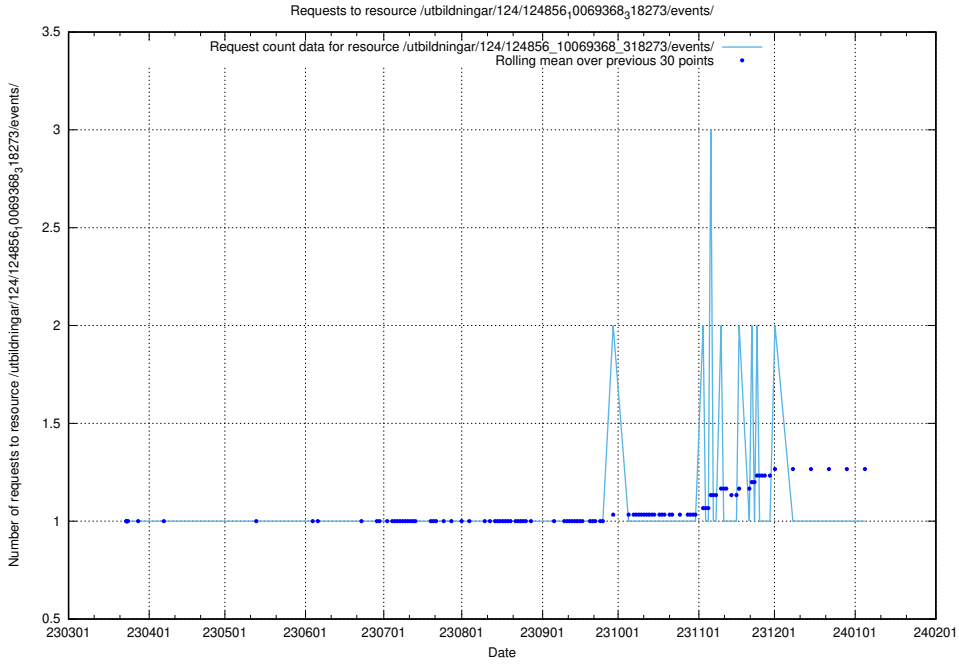

5.1080 Usage of /utbildningar/124/124856_10069368_318273/events/

Here, we count the number of requests to resource /utbildningar/124/124856_10069368_318273/events/