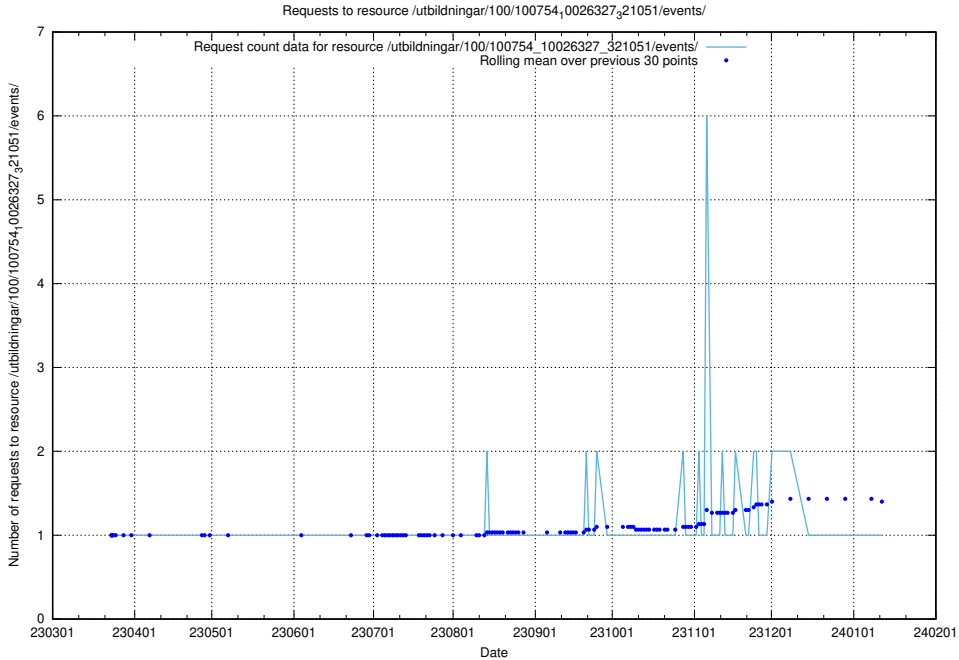

5.5249 Usage of /utbildningar/100/100754_10026327_321051/events/

Here, we count the number of requests to resource /utbildningar/100/100754_10026327_321051/events/