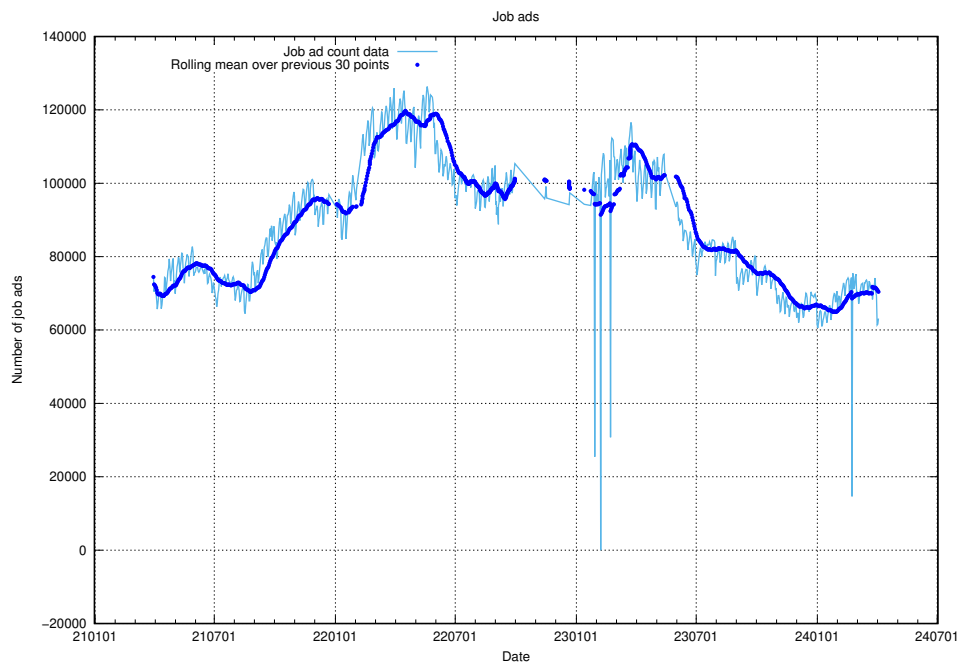

13.1 Number of job ads

Here, we count the number of job ads processed by the pipeline each night.

¹³<https://gitlab.com/arbetsformedlingen/joblinks/wiki/-/wikis/home>

13.2 Number of ads by scraper arbetsformedlingen.se