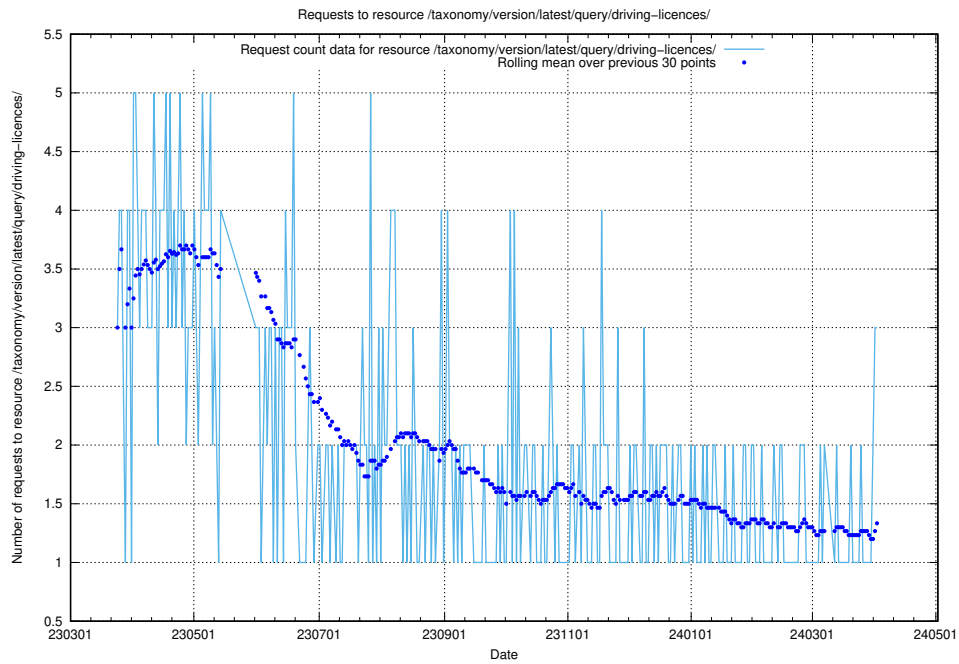

5.300 Usage of /taxonomy/version/latest/query/driving-licences/

Here, we count the number of requests to resource /taxonomy/version/latest/query/driving-licences/.