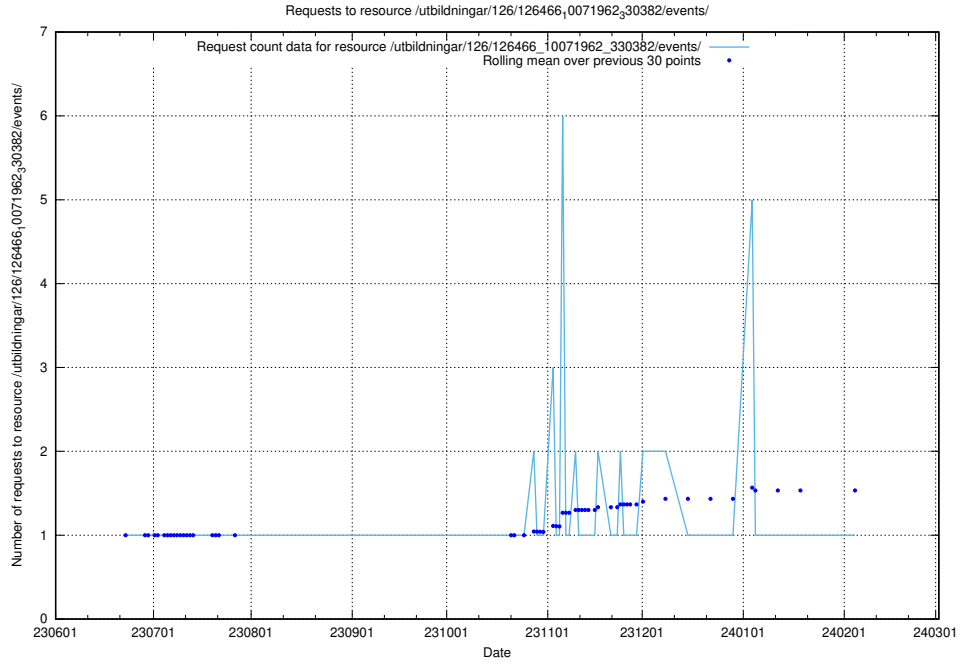

5.5308 Usage of /utbildningar/126/126466_10071962_330382/events/

Here, we count the number of requests to resource /utbildningar/126/126466_10071962_330382/events/

5.5309 Usage of /utbildningar/126/126465_10071860_329840/events/