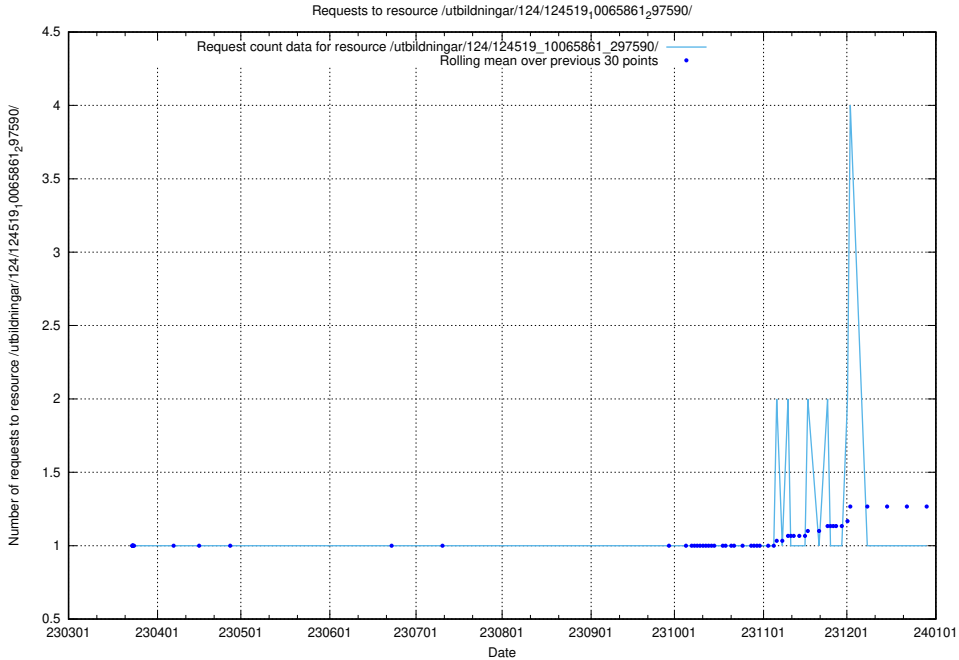

Here, we count the number of requests to resource /utbildningar/124/124519_10065861_297590/events/

5.1184 Usage of /utbildningar/124/124519_10065861_297590/

Here, we count the number of requests to resource /utbildningar/124/124519_10065861_297590/.