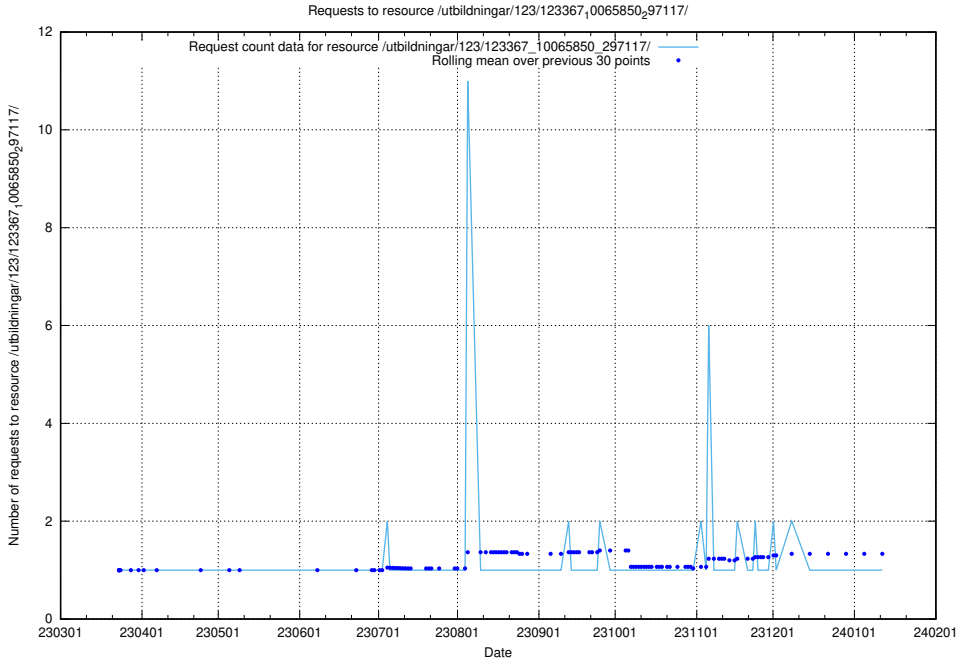

5.4510 Usage of /utbildningar/123/123367_10065850_297117/

Here, we count the number of requests to resource /utbildningar/123/123367_10065850_297117/.