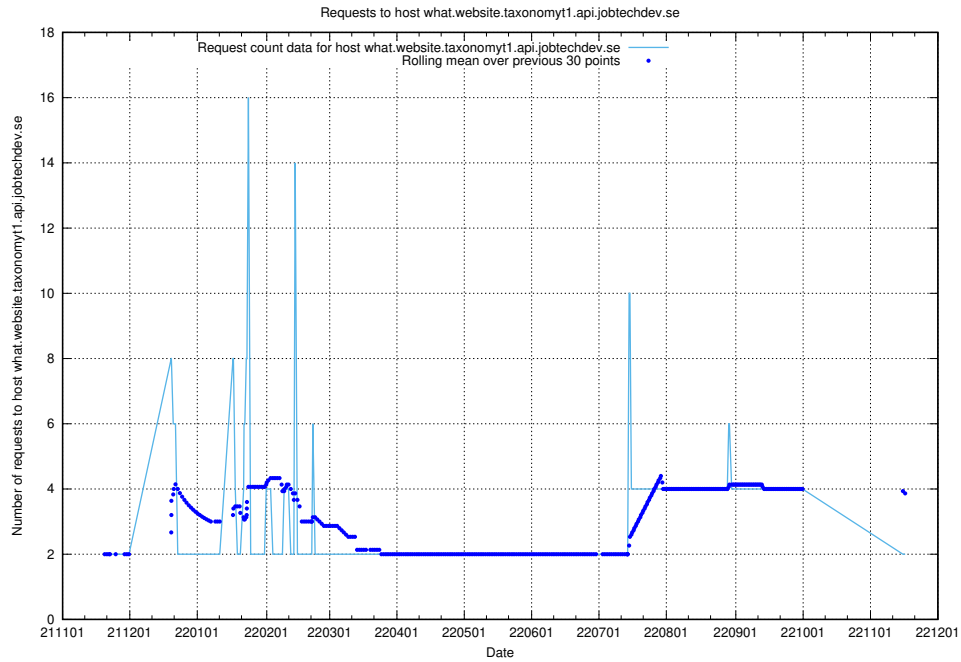

7.451 Usage of what.website.taxonomyt1.api.jobtechdev.se

Here, we count the number of requests to host what.website.taxonomyt1.api.jobtechdev.se.