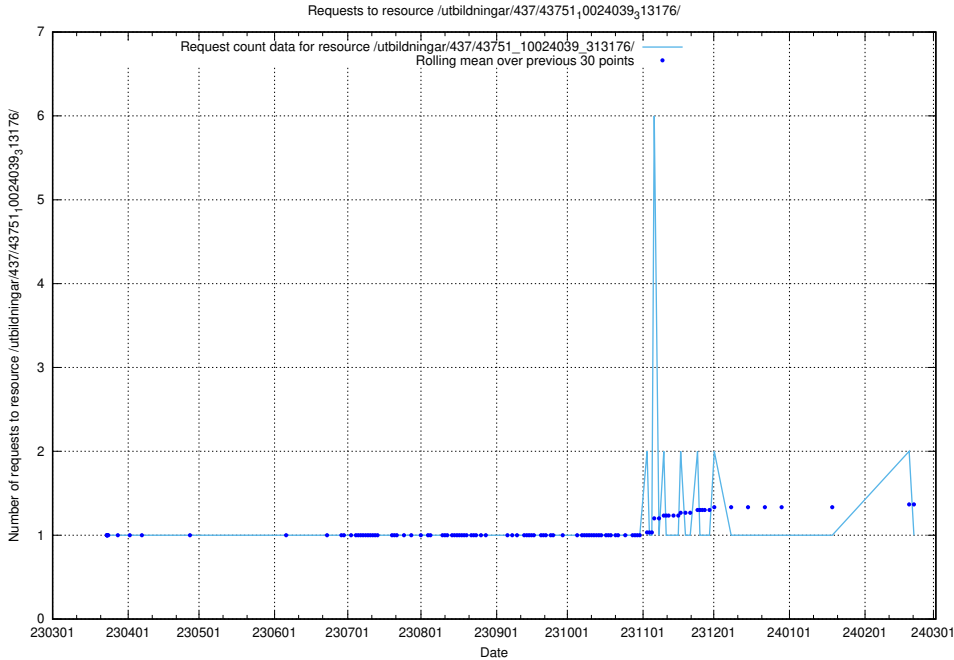

5.6017 Usage of /utbildningar/437/43751_10024039_313176/

Here, we count the number of requests to resource /utbildningar/437/43751_10024039_313176/.