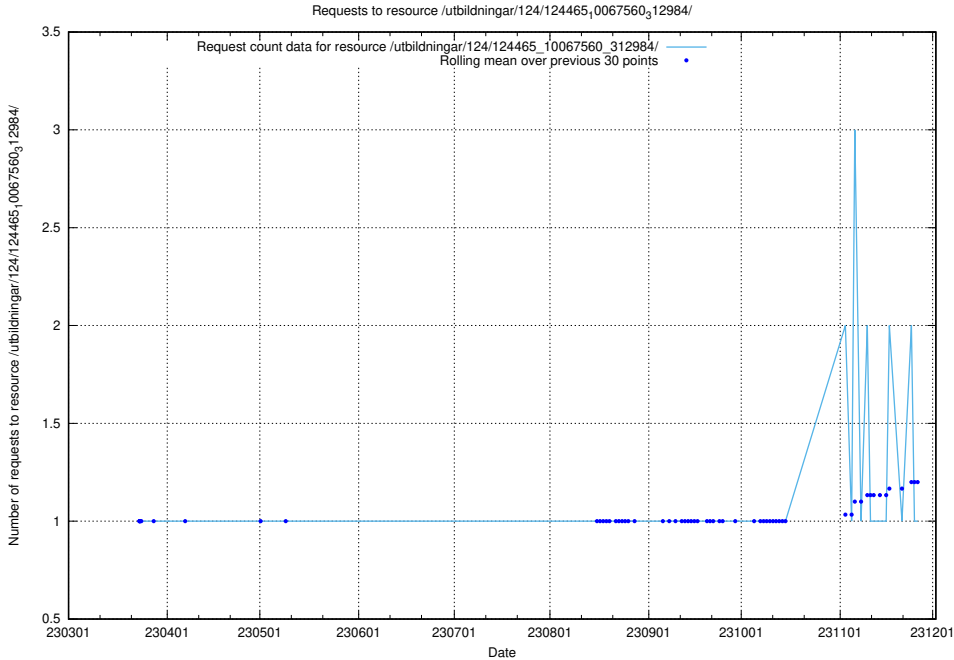

Here, we count the number of requests to resource /utbildningar/utb_emil/125/125577_10070075_320440/events/

5.3046 Usage of /utbildningar/124/124465_10067560_312984/

Here, we count the number of requests to resource /utbildningar/124/124465_10067560_312984/.