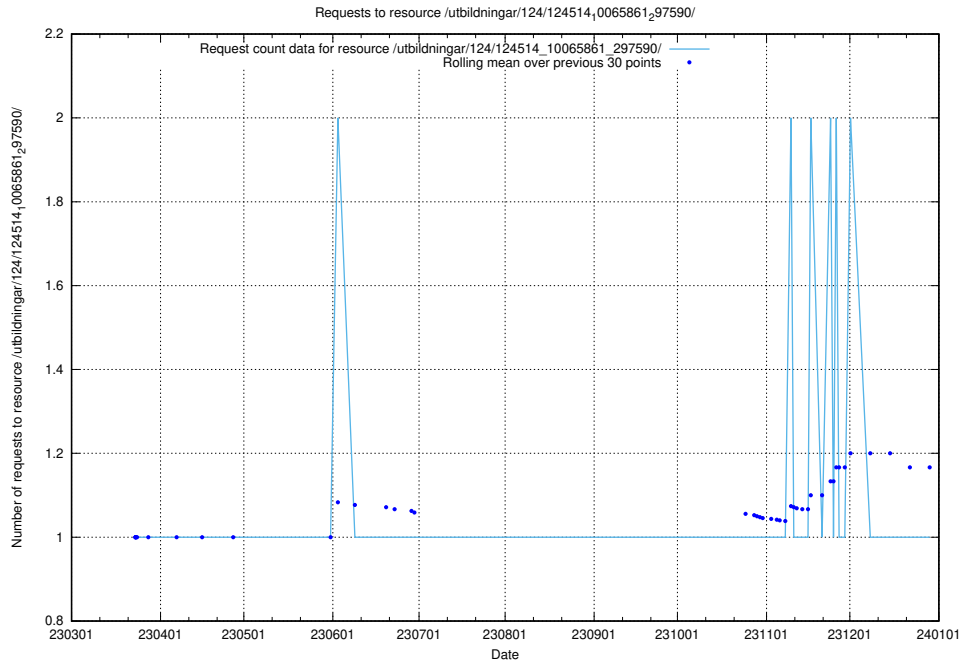

5.1685 Usage of /utbildningar/124/124514_10065861_297590/

Here, we count the number of requests to resource /utbildningar/124/124514_10065861_297590/.