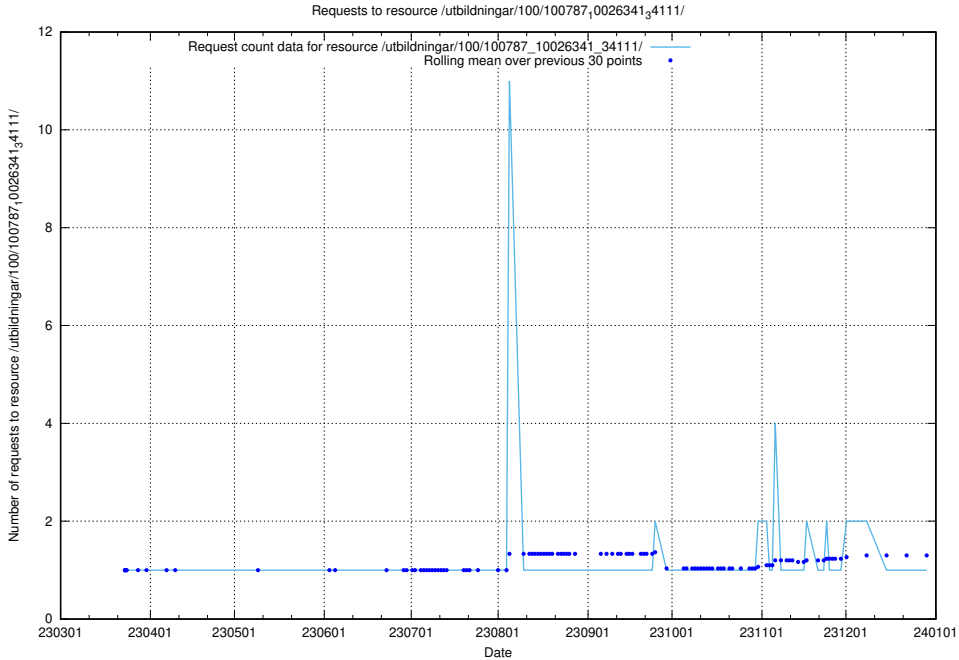

5.5181 Usage of /utbildningar/100/100787_10026341_34111/

Here, we count the number of requests to resource /utbildningar/100/100787_10026341_34111/.