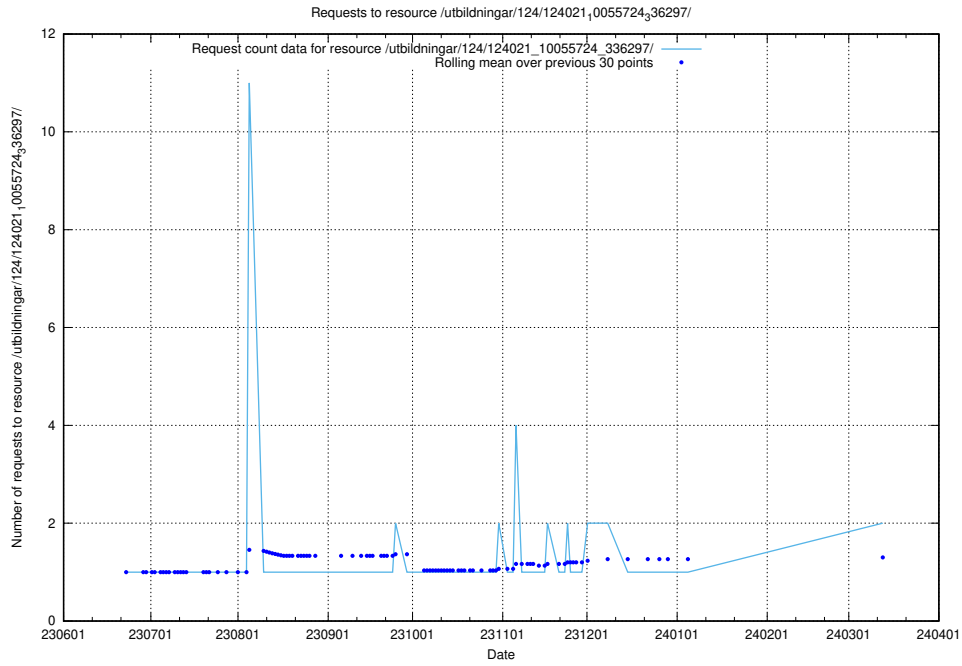

5.747 Usage of /utbildningar/124/124021_10055724_336297/

Here, we count the number of requests to resource /utbildningar/124/124021_10055724_336297/.