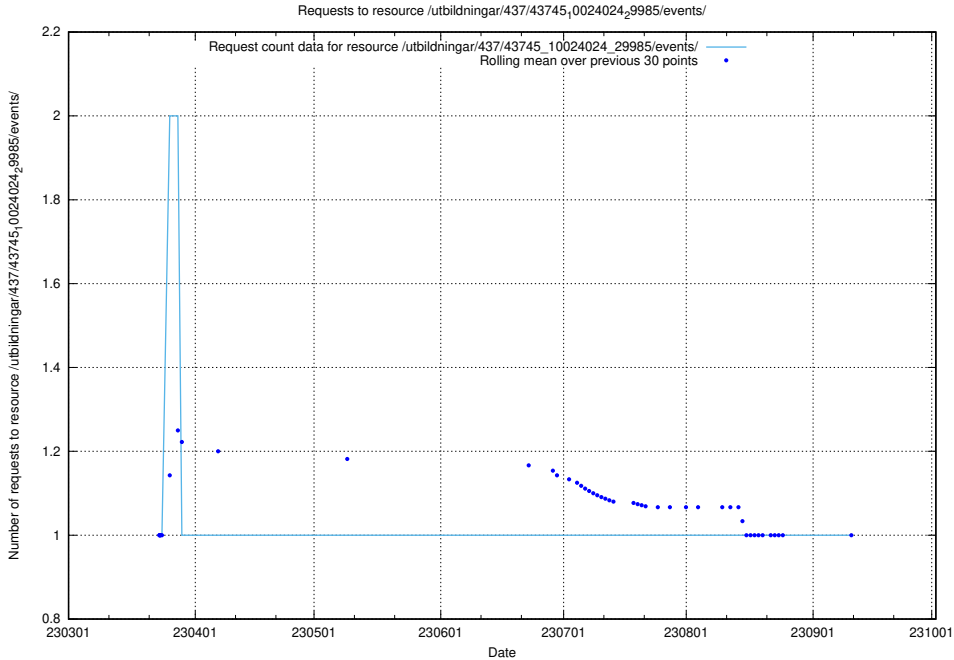

5.6025 Usage of /utbildningar/437/43745_10024024_29985/events/

Here, we count the number of requests to resource /utbildningar/437/43745_10024024_29985/events/.