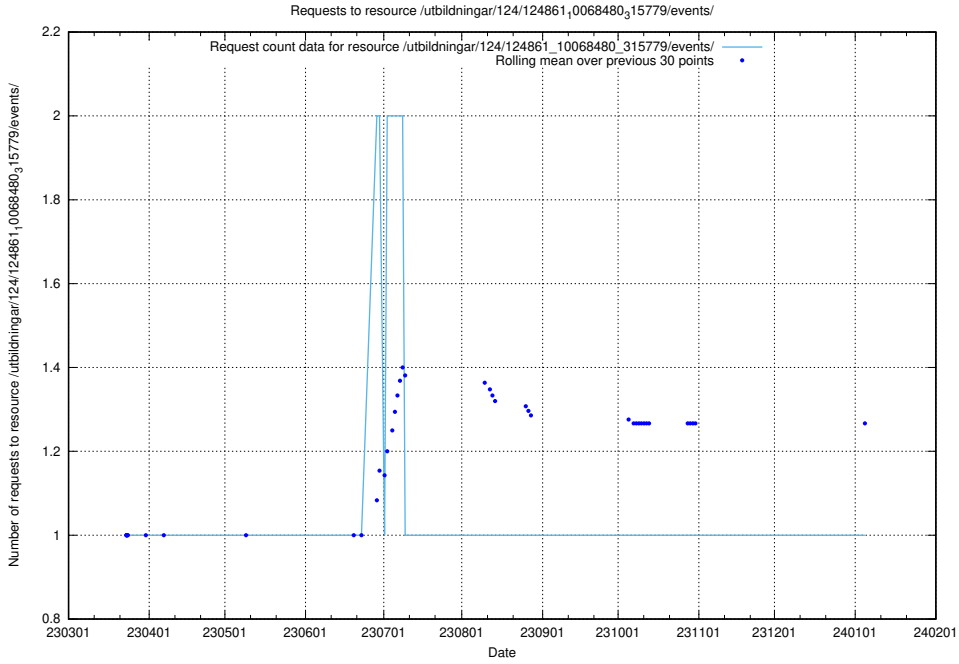

5.1064 Usage of /utbildningar/124/124861_10068480_315779/events/

Here, we count the number of requests to resource /utbildningar/124/124861_10068480_315779/events/