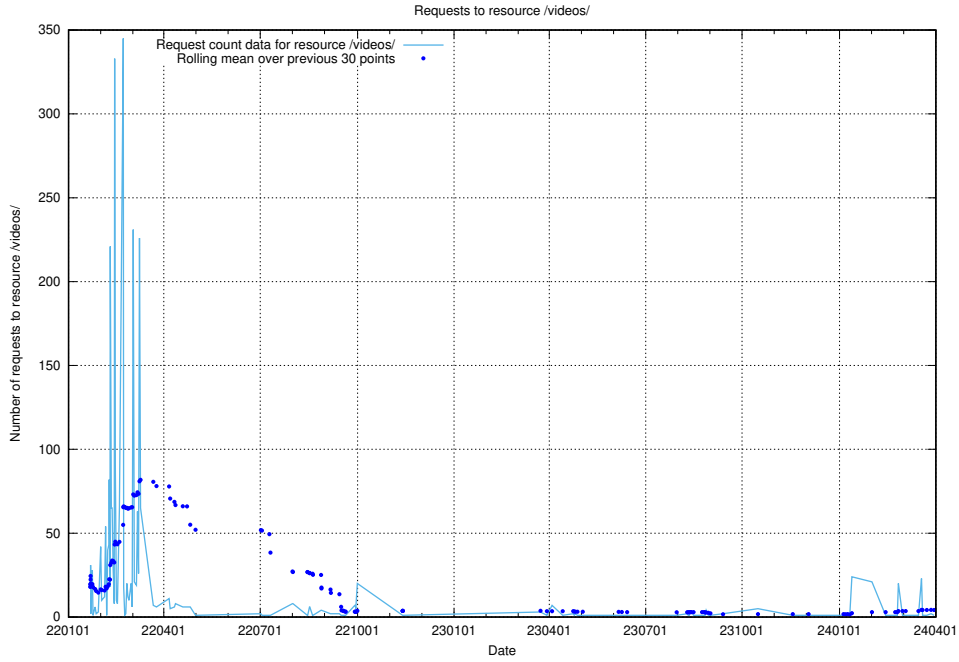

5.5653 Usage of /videos/

Here, we count the number of requests to resource /videos/.