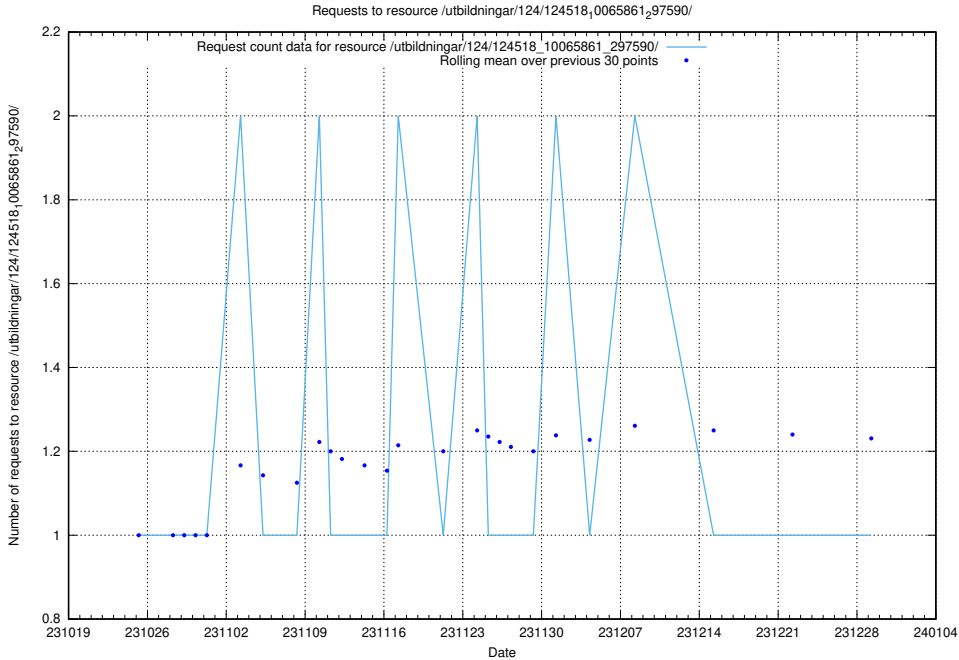

5.3866 Usage of /utbildningar/124/124518_10065861_297590/

Here, we count the number of requests to resource /utbildningar/124/124518_10065861_297590/.