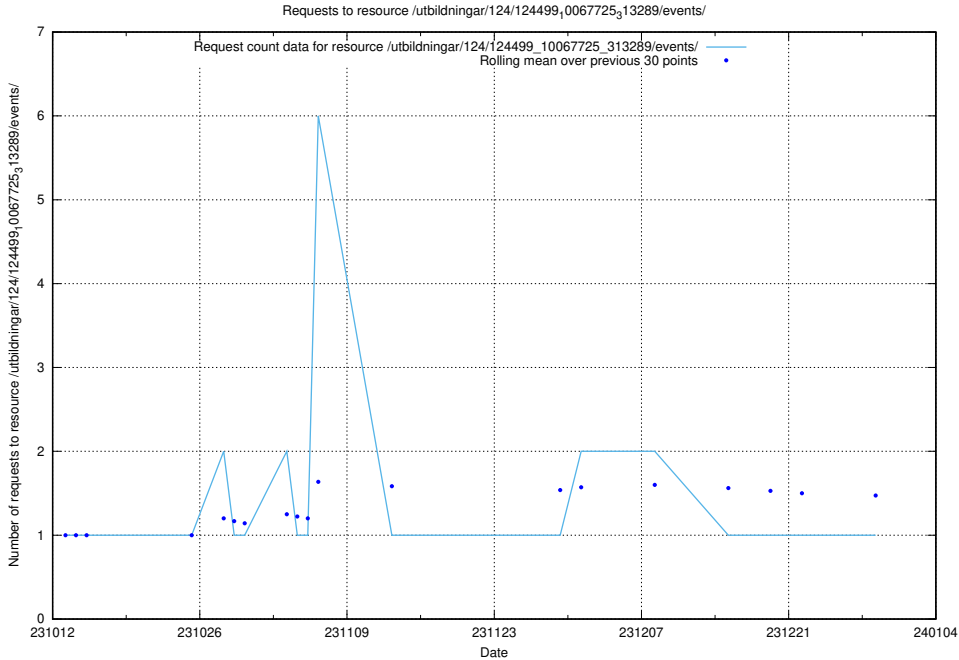

Here, we count the number of requests to resource /utbildningar/124/124499_10067725_313289/events/

5.4005 Usage of /taxonomy/version/8/query/employment-variety-concepts/

Here, we count the number of requests to resource /taxonomy/version/8/query/employment-variety-concepts/.