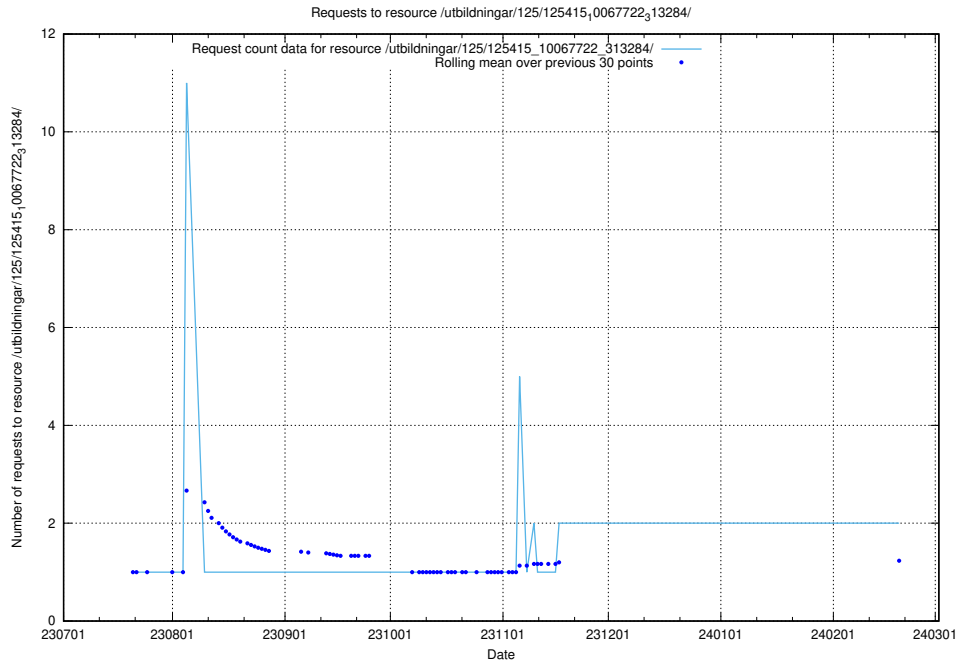

5.654 Usage of /utbildningar/125/125415_10067722_313284/

Here, we count the number of requests to resource /utbildningar/125/125415_10067722_313284/.