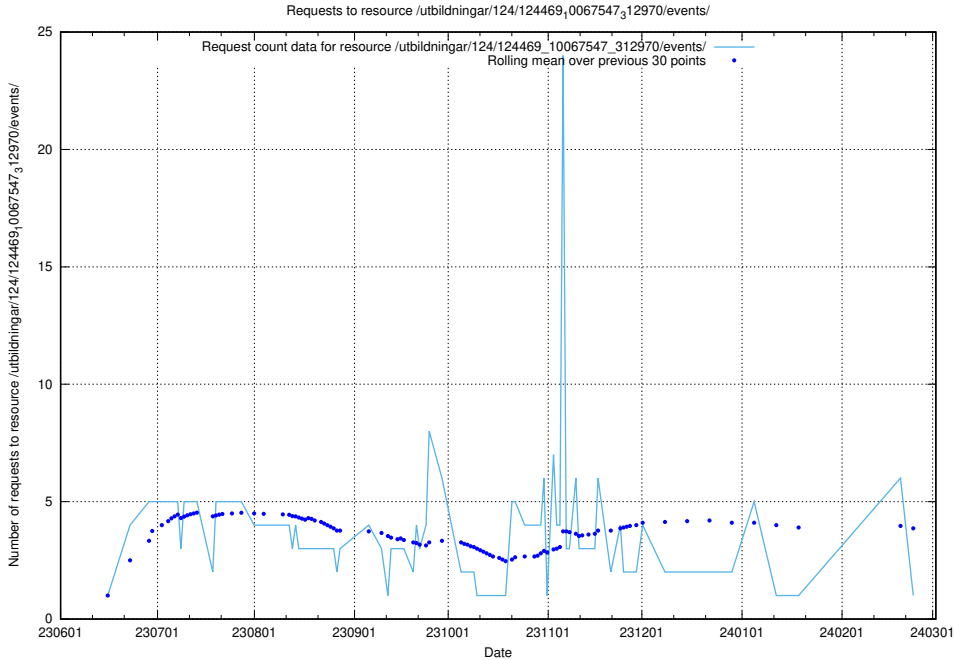

5.5554 Usage of /utbildningar/124/124469_10067547_312970/events/

Here, we count the number of requests to resource /utbildningar/124/124469_10067547_312970/events/