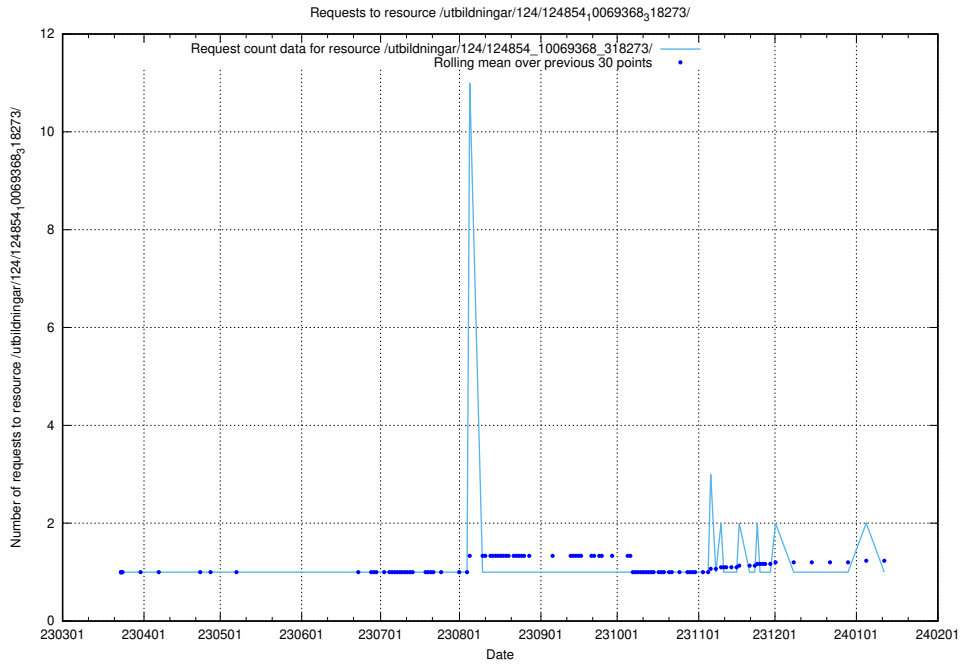

5.1101 Usage of /utbildningar/124/124854_10069368_318273/

Here, we count the number of requests to resource /utbildningar/124/124854_10069368_318273/.