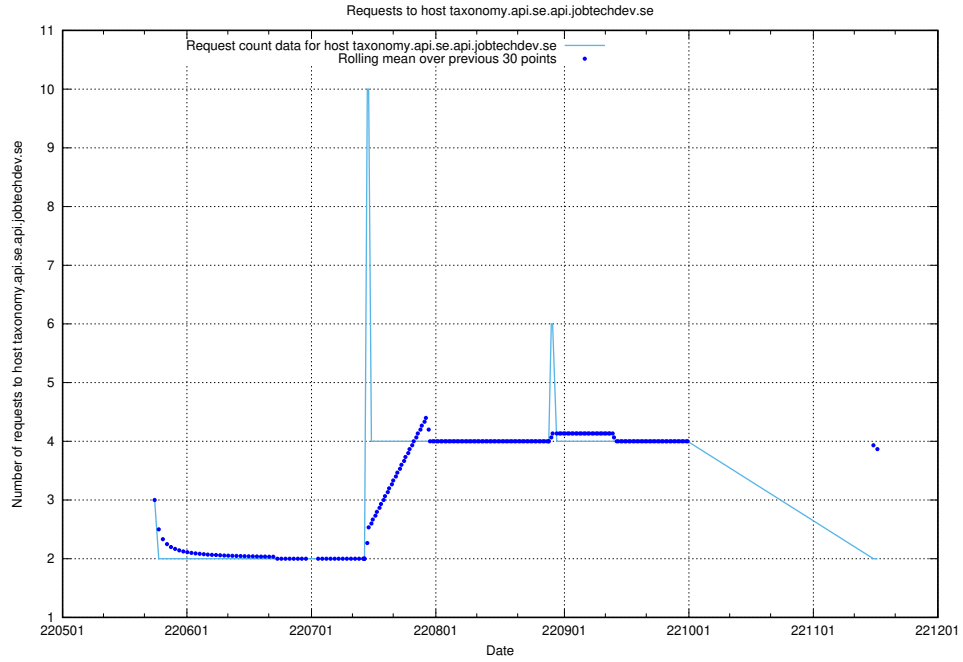

7.420 Usage of taxonomy.api.se.api.jobtechdev.se

Here, we count the number of requests to host taxonomy.api.se.api.jobtechdev.se.

7.421 Usage of education-dev-api.jobtechdev.se

Here, we count the number of requests to host education-dev-api.jobtechdev.se.