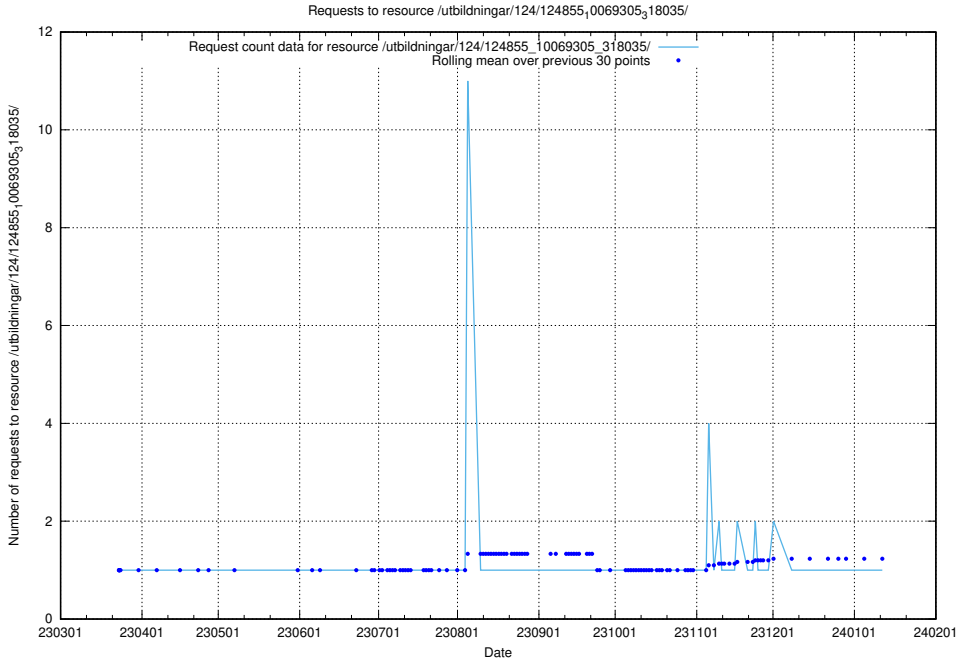

5.1092 Usage of /utbildningar/124/124855_10069305_318035/

Here, we count the number of requests to resource /utbildningar/124/124855_10069305_318035/.