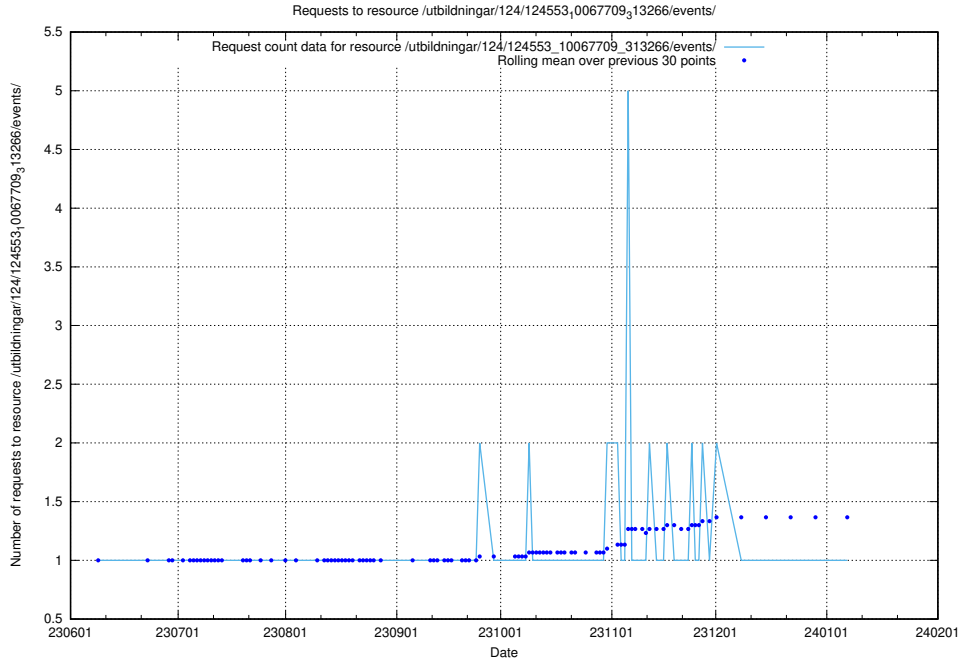

5.5563 Usage of /utbildningar/124/124553_10067709_313266/events/

Here, we count the number of requests to resource /utbildningar/124/124553_10067709_313266/events/