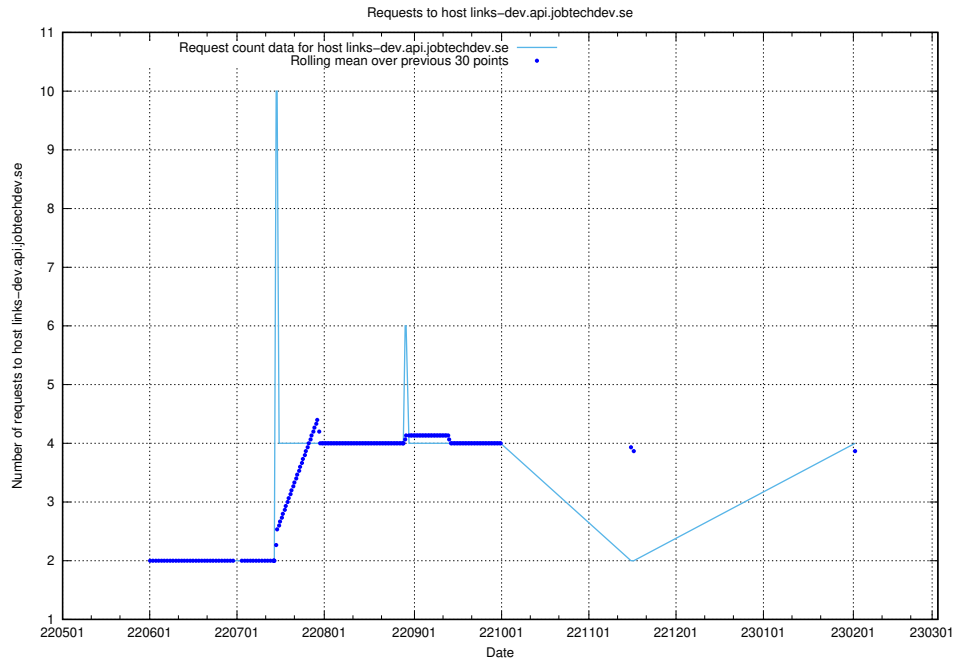

7.146 Usage of links-dev.api.jobtechdev.se

Here, we count the number of requests to host links-dev.api.jobtechdev.se.