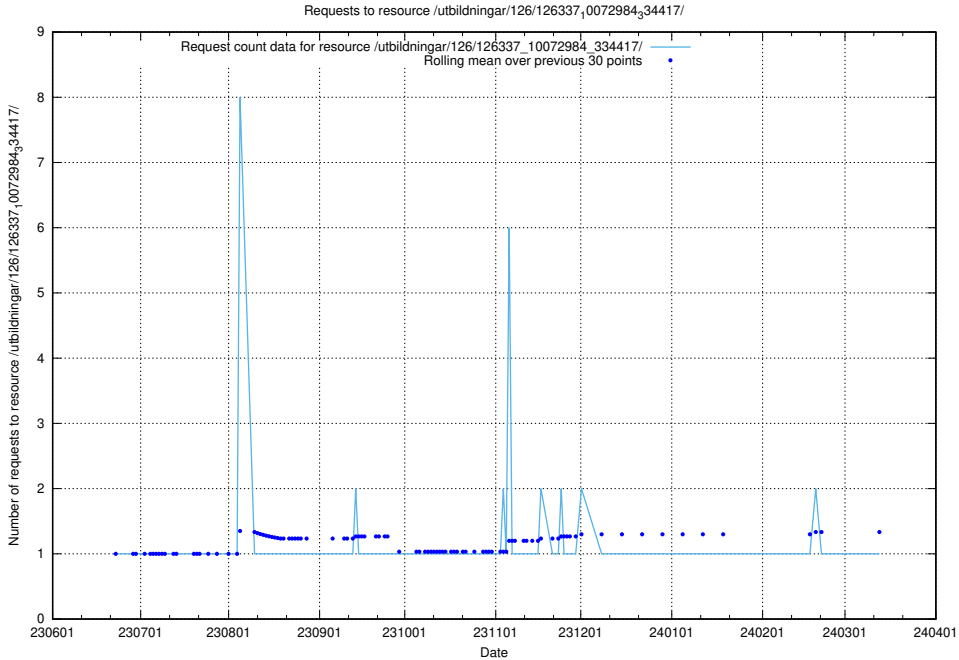

5.5319 Usage of /utbildningar/126/126337_10072984_334417/

Here, we count the number of requests to resource /utbildningar/126/126337_10072984_334417/.