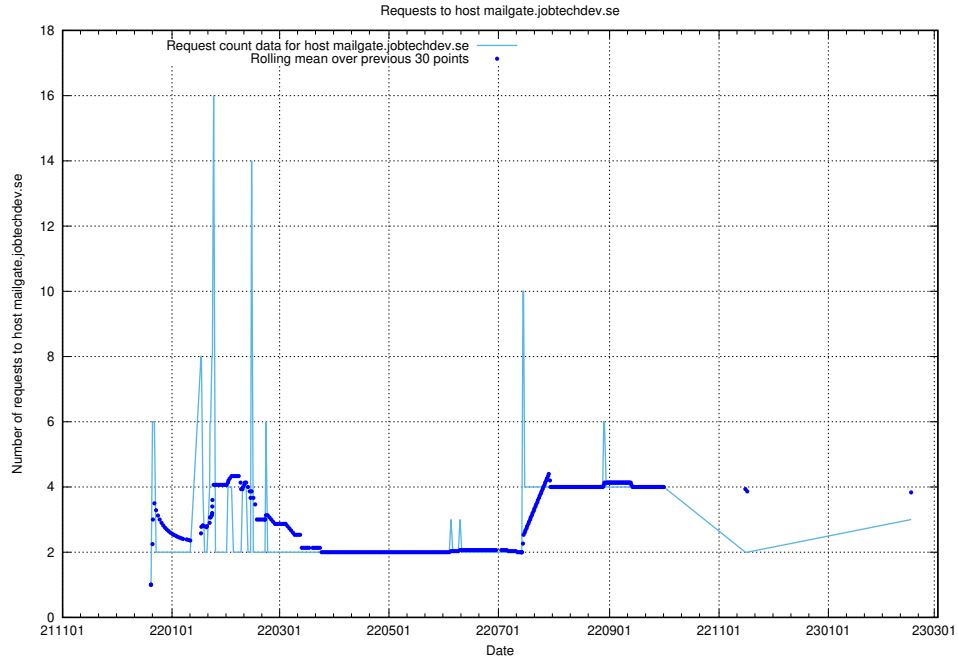

7.198 Usage of mailgate.jobtechdev.se

Here, we count the number of requests to host mailgate.jobtechdev.se.