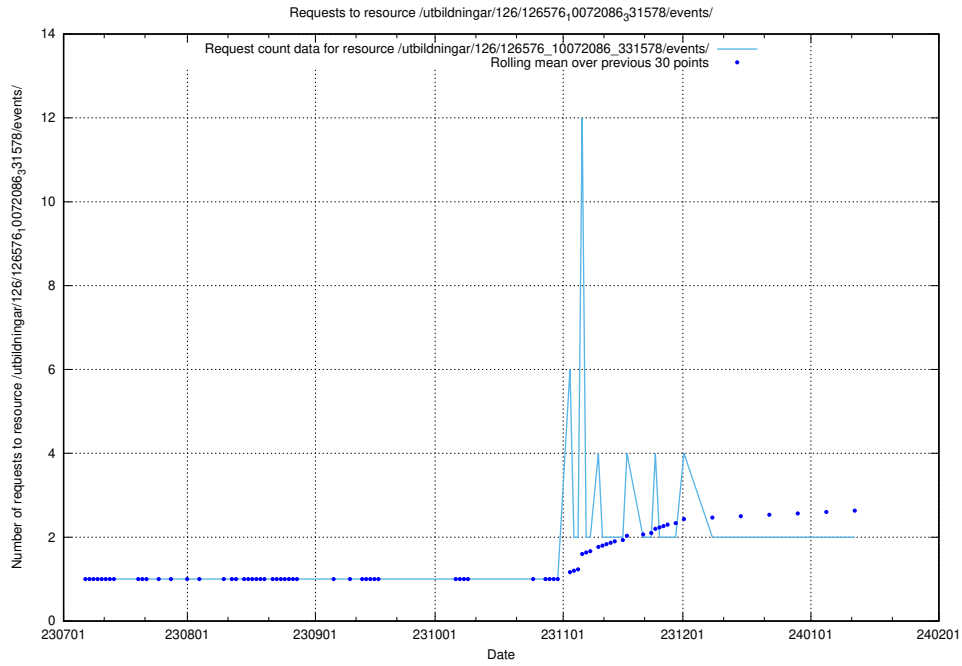

5.681 Usage of /utbildningar/126/126576_10072086_331578/events/

Here, we count the number of requests to resource /utbildningar/126/126576_10072086_331578/events/