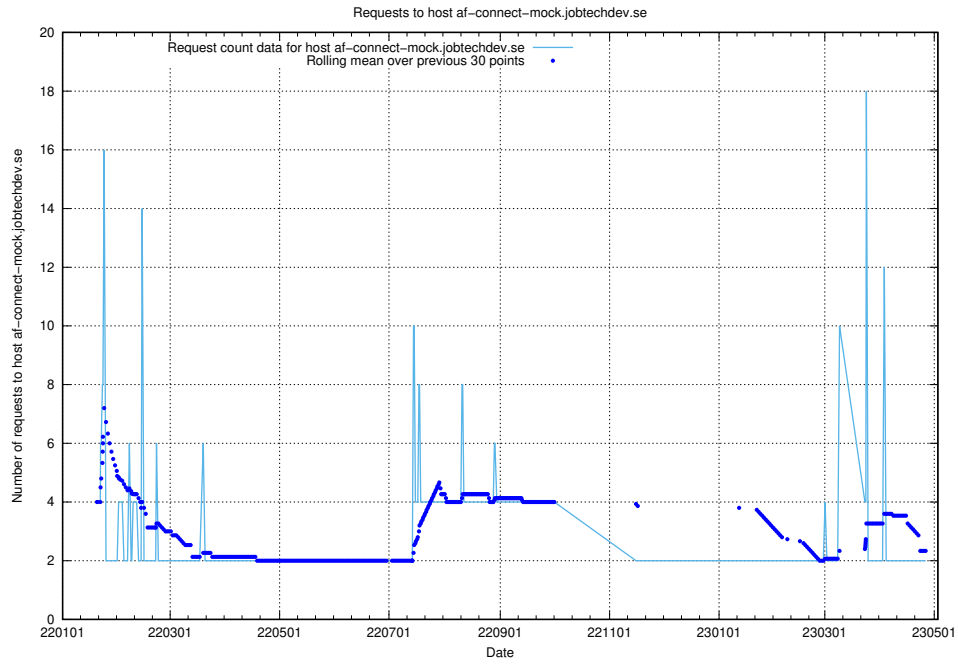

Here, we count the number of requests to host af-connect-mock.jobtechdev.se.

7.265 Usage of jittsi.jobtechdev.se

Here, we count the number of requests to host jittsi.jobtechdev.se.

7.266 Usage of api-jobtech-taxonomy-api-test-in-prod-read.prod.services.jtech.se