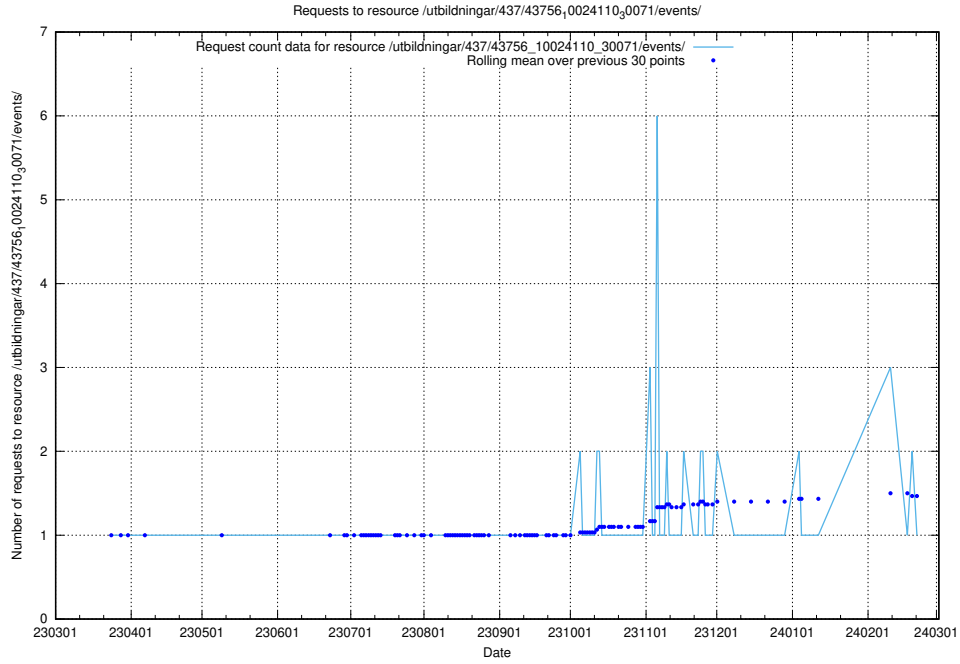

5.5844 Usage of /utbildningar/437/43756_10024110_30071/events/

Here, we count the number of requests to resource /utbildningar/437/43756_10024110_30071/events/.