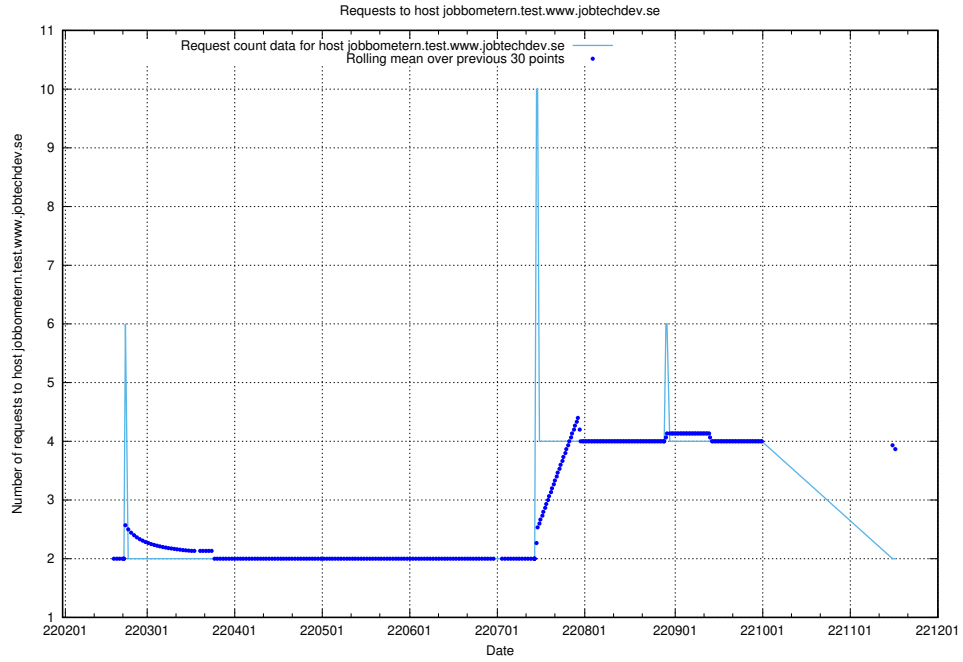

7.532 Usage of `jobbometern.test.www.jobtechdev.se`

Here, we count the number of requests to host `jobbometern.test.www.jobtechdev.se`.