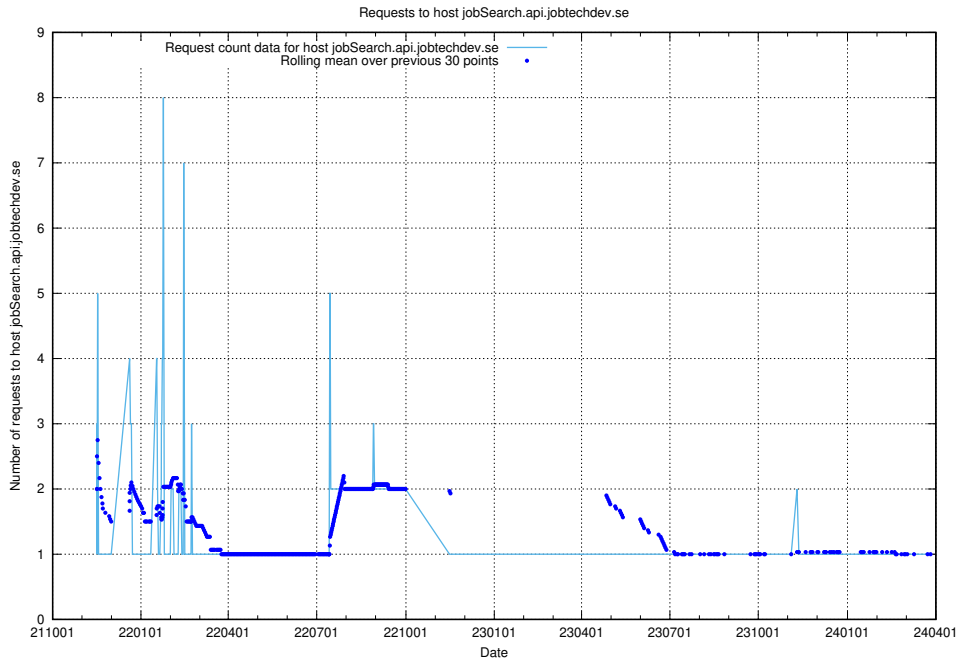

7.647 Usage of jobSearch.api.jobtechdev.se

Here, we count the number of requests to host jobSearch.api.jobtechdev.se.