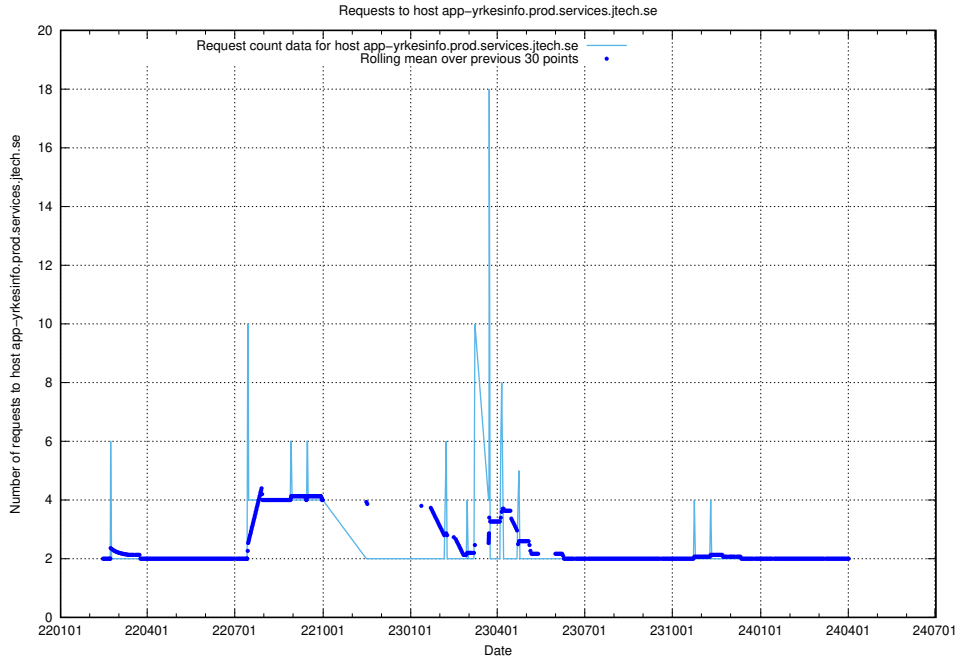

7.539 Usage of nisse.jobtechdev.se

Here, we count the number of requests to host nisse.jobtechdev.se.

7.540 Usage of app-yrkesinfo.prod.services.jtech.se

Here, we count the number of requests to host app-yrkesinfo.prod.services.jtech.se.