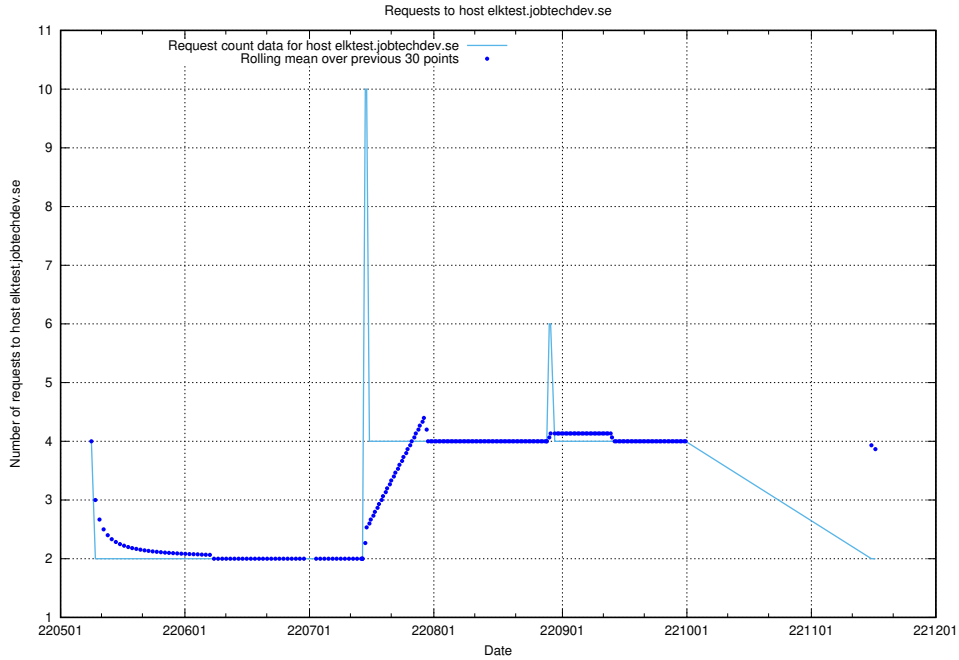

7.427 Usage of elktest.jobtechdev.se

Here, we count the number of requests to host elktest.jobtechdev.se.