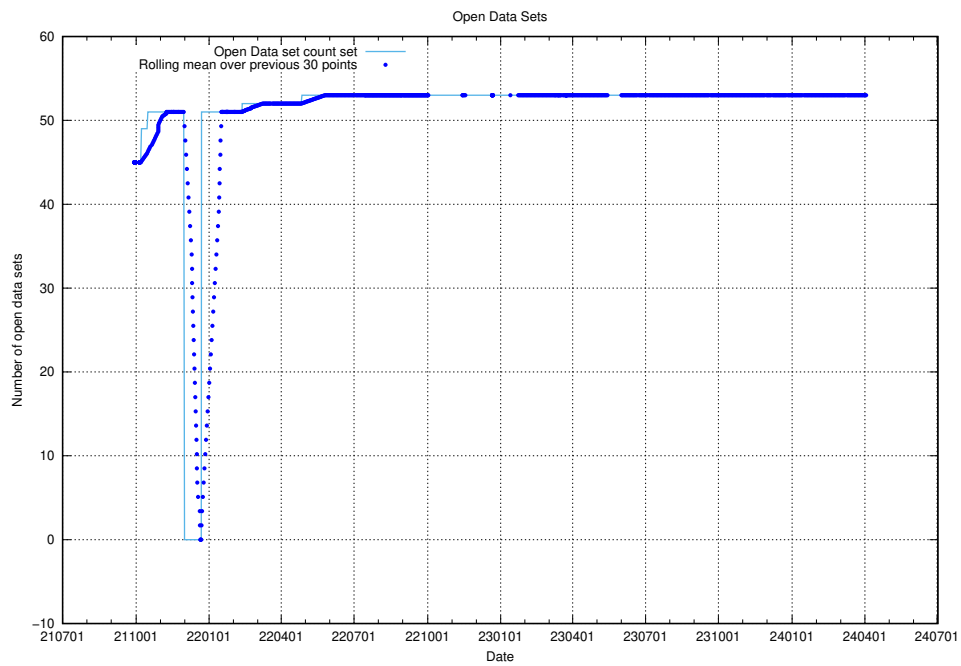

12 Open Data

This section contains statistics about JobTech's published open data in DIGG's [Sweden's data portal](https://www.dataportal.se)¹².

12.1 Number of open data sets

The tables shows the number of open data sets published by JobTech on DIGG's data portal.

¹²<https://www.dataportal.se>