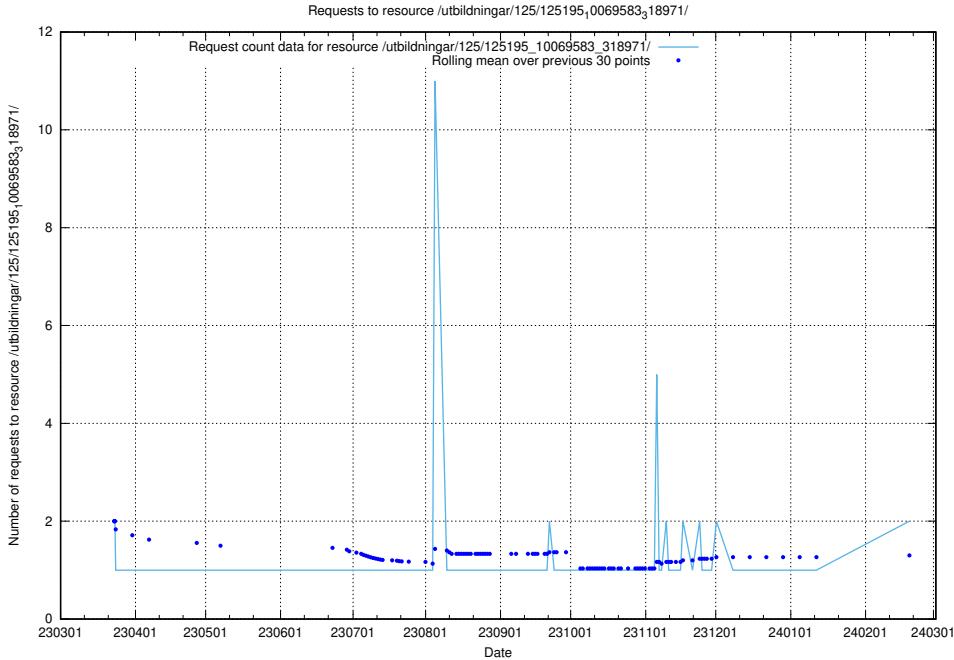

5.837 Usage of /utbildningar/125/125195_10069583_318971/

Here, we count the number of requests to resource /utbildningar/125/125195_10069583_318971/.