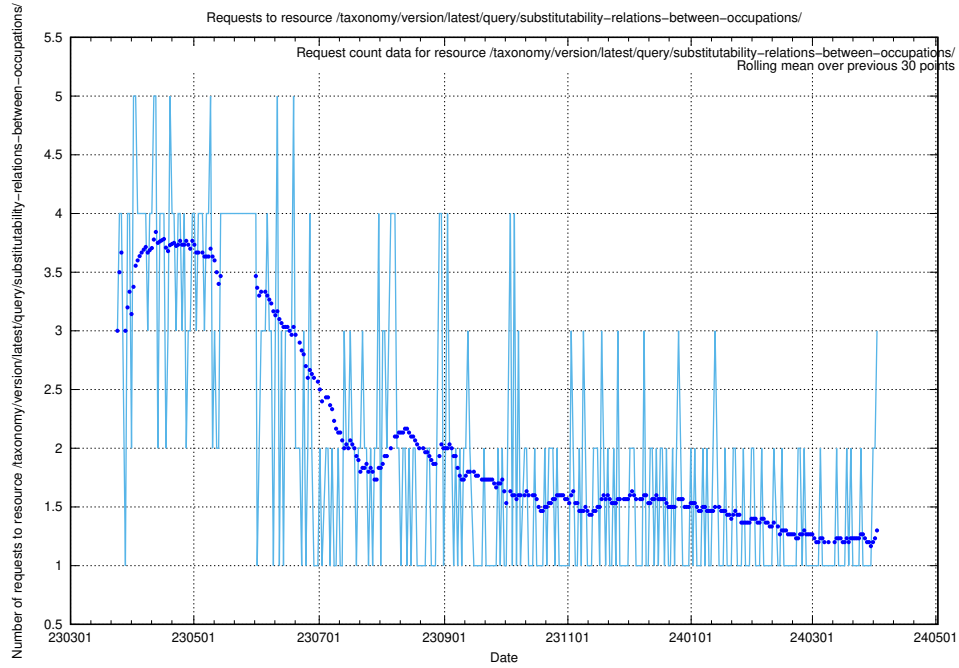

5.286 Usage of /taxonomy/version/latest/query/substitutability-relations-between-occupations/

Here, we count the number of requests to resource /taxonomy/version/latest/query/substitutability-relations-between-occupations/.