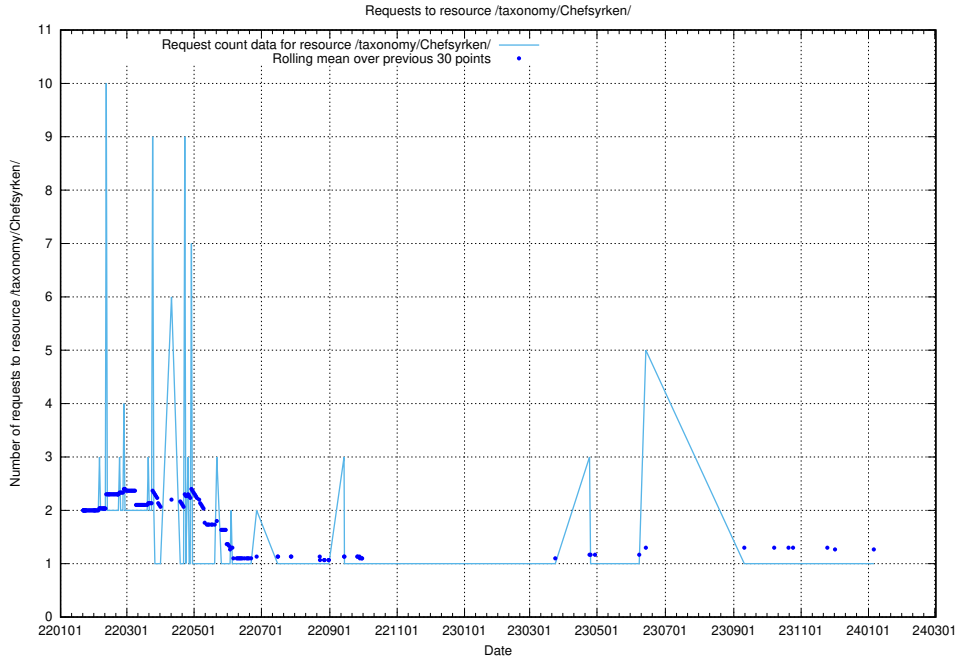

Here, we count the number of requests to resource /taxonomy/Chefsyrken/.

5.1123 Usage of /utbildningar/124/124521_10066301_308425/events/

Here, we count the number of requests to resource /utbildningar/124/124521_10066301_308425/events/