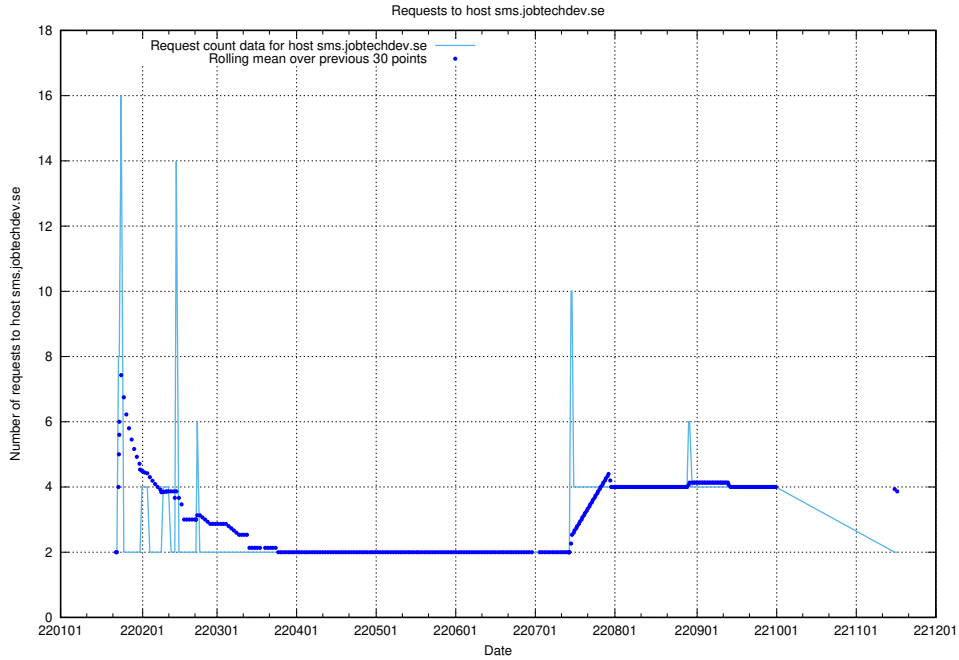

7.583 Usage of sms.jobtechdev.se

Here, we count the number of requests to host sms.jobtechdev.se.