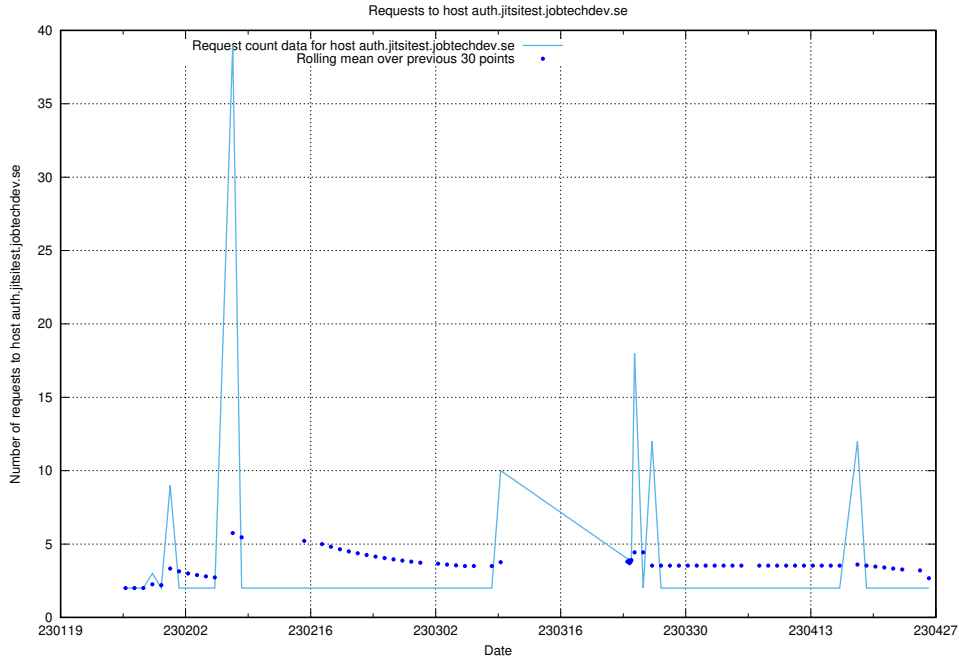

7.292 Usage of auth.jitsitest.jobtechdev.se

Here, we count the number of requests to host auth.jitsitest.jobtechdev.se.