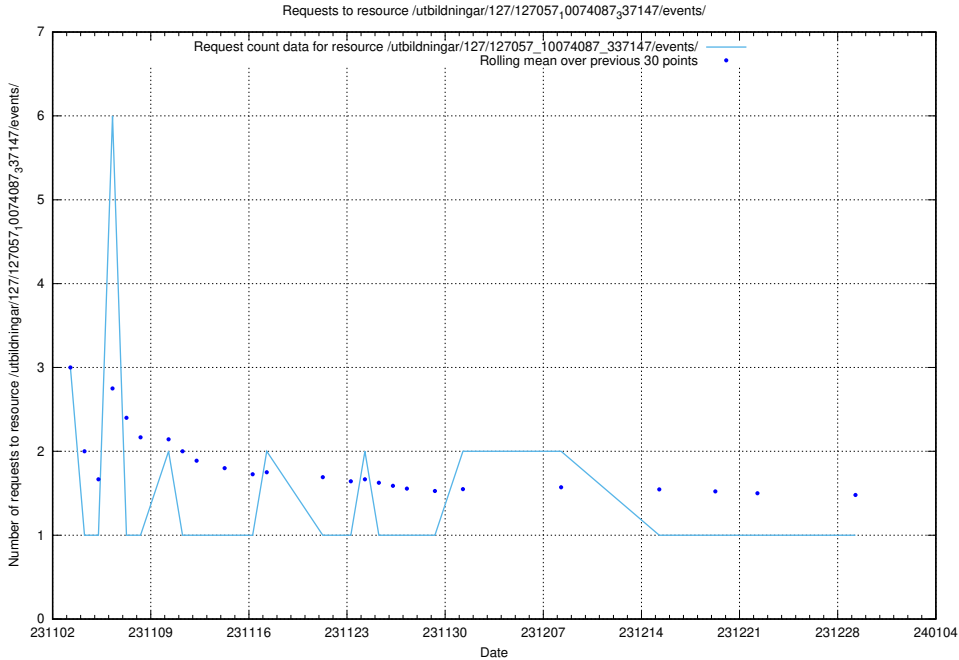

5.3780 Usage of /utbildningar/127/127057_10074087_337147/events/

Here, we count the number of requests to resource /utbildningar/127/127057_10074087_337147/events/