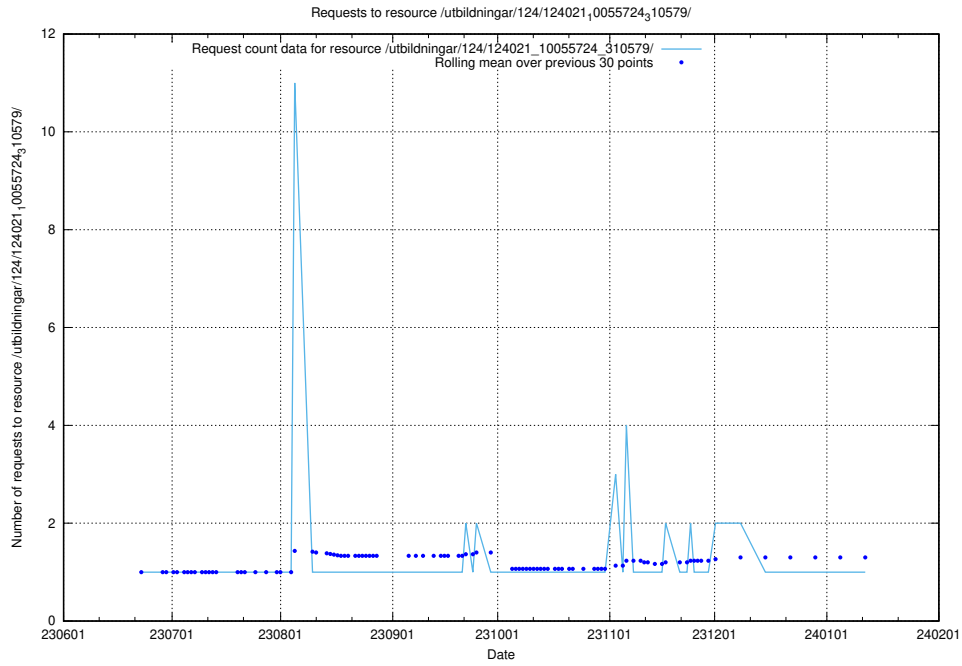

5.5491 Usage of /utbildningar/124/124021_10055724_310579/

Here, we count the number of requests to resource /utbildningar/124/124021_10055724_310579/.