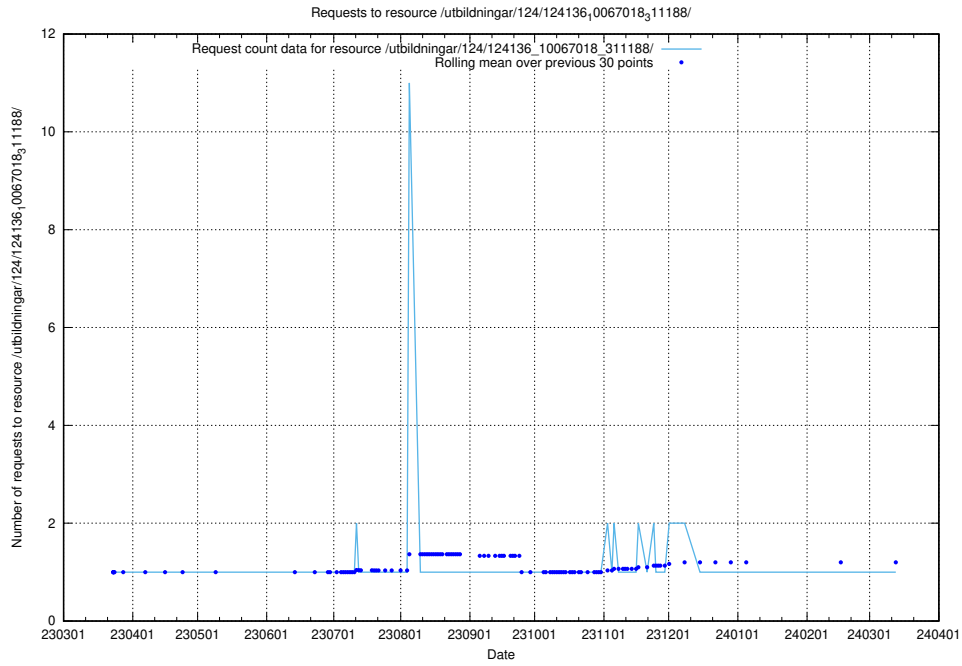

5.3701 Usage of /utbildningar/124/124136_10067018_311188/

Here, we count the number of requests to resource /utbildningar/124/124136_10067018_311188/.