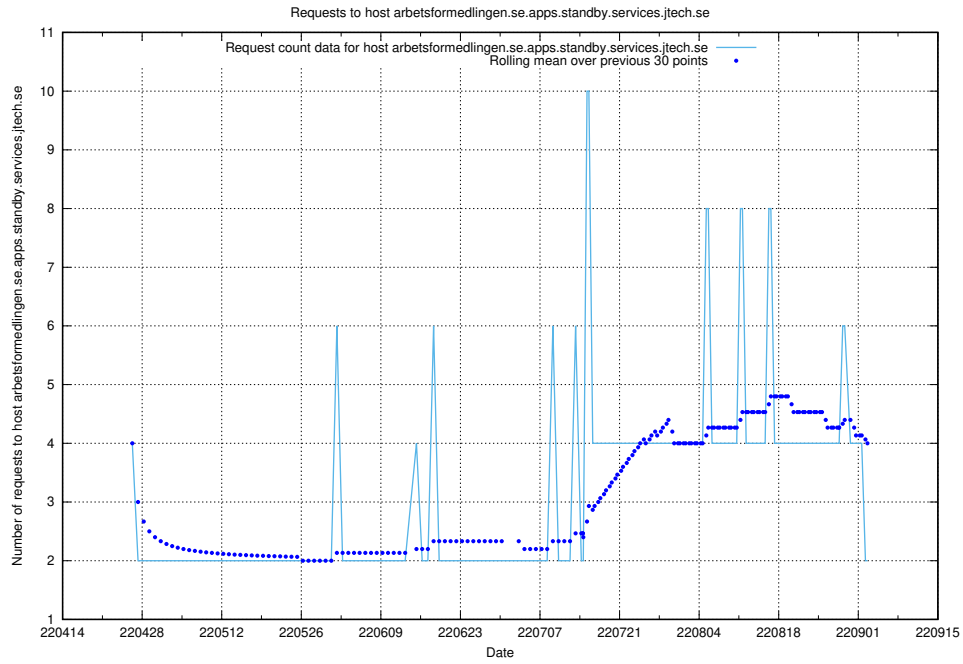

7.446 Usage of rhvms.jobtechdev.se

Here, we count the number of requests to host rhvms.jobtechdev.se.

7.447 Usage of arbetsformedlingen.se.apps.standby.services.jtech.se

Here, we count the number of requests to host arbetsformedlingen.se.apps.standby.services.jtech.se.