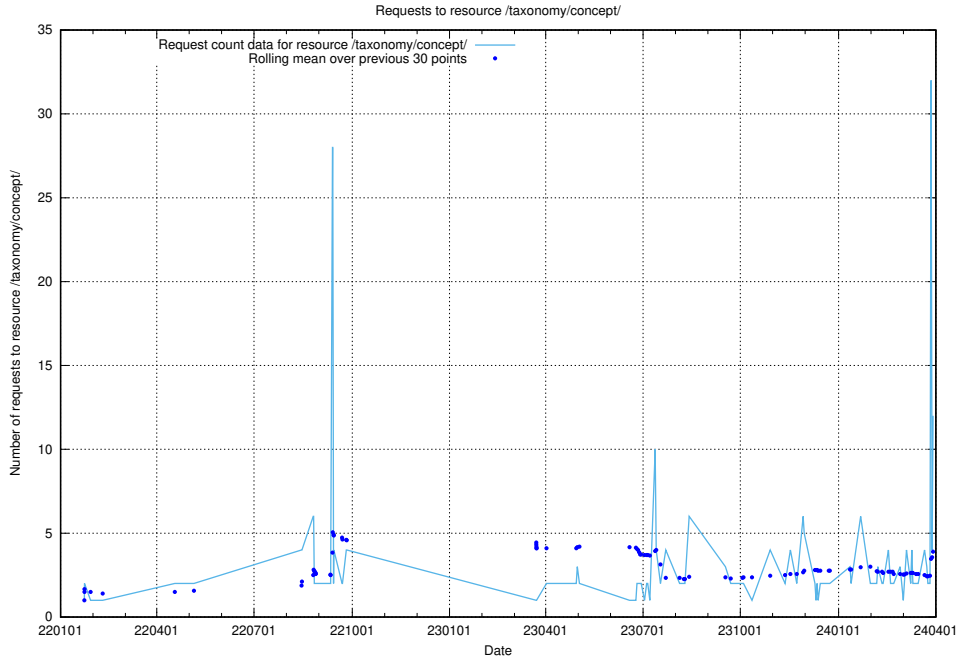

Here, we count the number of requests to resource /utbildningar/125/125741_10070692_336929/events/

5.14 Usage of /taxonomy/concept/

Here, we count the number of requests to resource /taxonomy/concept/.

5.15 Usage of /utbildningar/125/125741_10070692_336791/events/