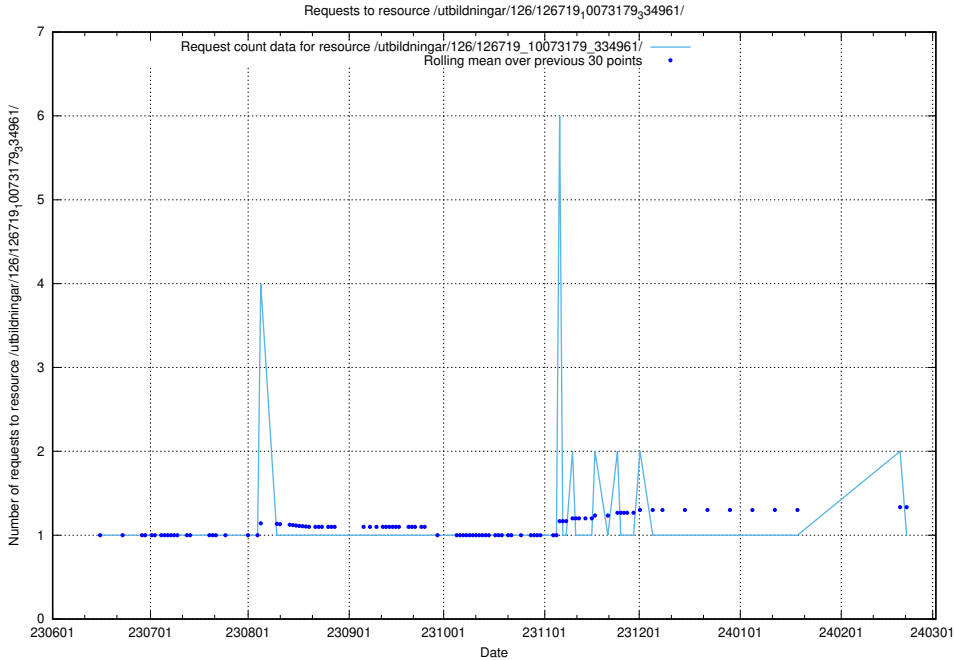

5.5543 Usage of /utbildningar/126/126719_10073179_334961/

Here, we count the number of requests to resource /utbildningar/126/126719_10073179_334961/.