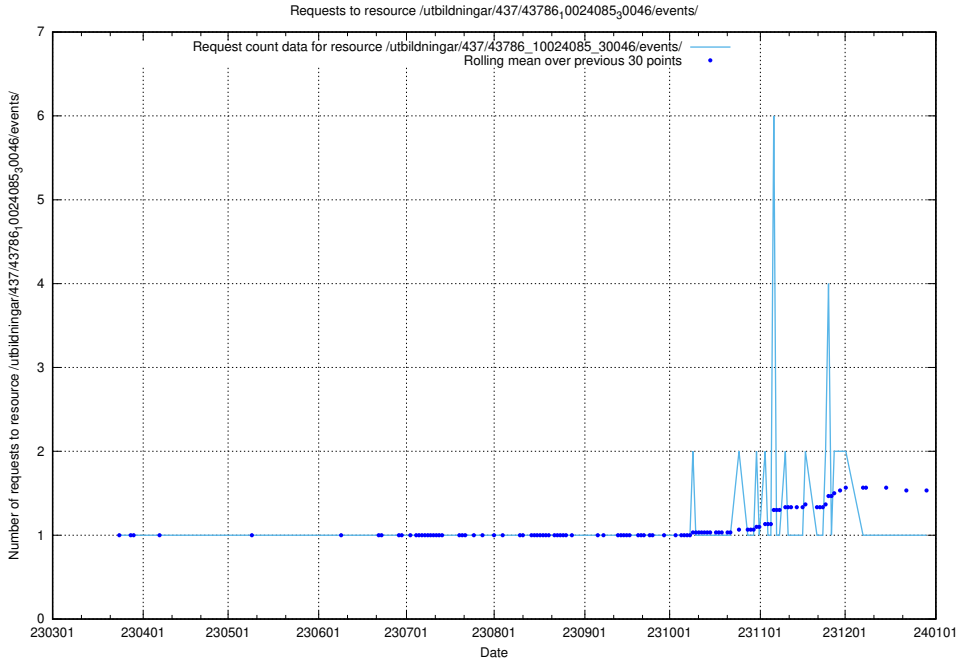

5.5837 Usage of /utbildningar/437/43786_10024085_30046/events/

Here, we count the number of requests to resource /utbildningar/437/43786_10024085_30046/events/.