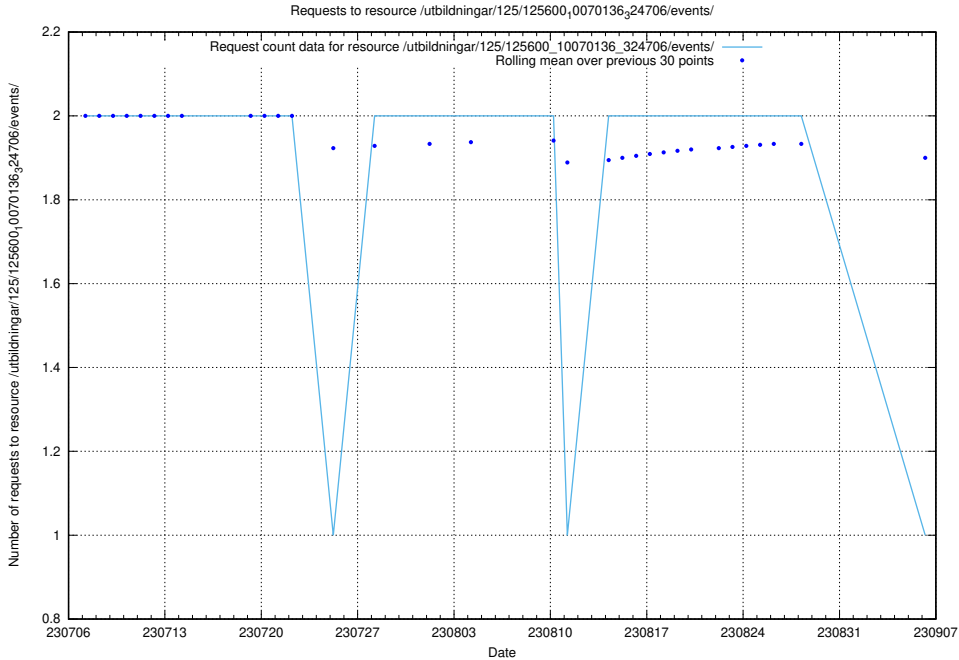

Here, we count the number of requests to resource /utbildningar/125/125600_10070136_324706/events/

5.4949 Usage of /utbildningar/126/126576_10072086_331578/

Here, we count the number of requests to resource /utbildningar/126/126576_10072086_331578/.