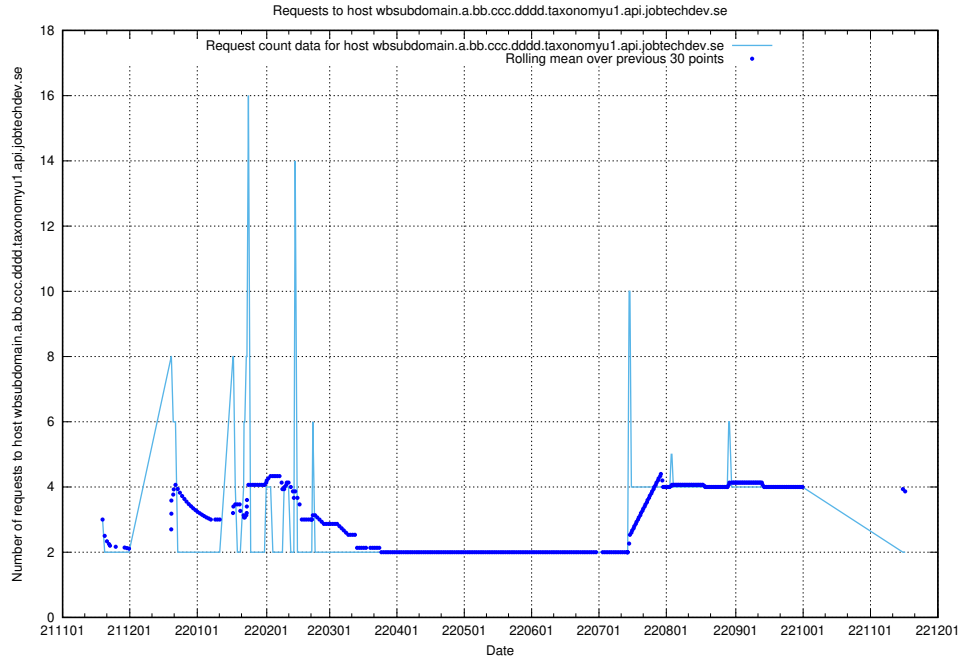

7.456 Usage of wbsubdomain.a.bb.ccc.dddd.taxonomy1.api.jobtechdev.se

Here, we count the number of requests to host wbsubdomain.a.bb.ccc.dddd.taxonomy1.api.jobtechdev.se