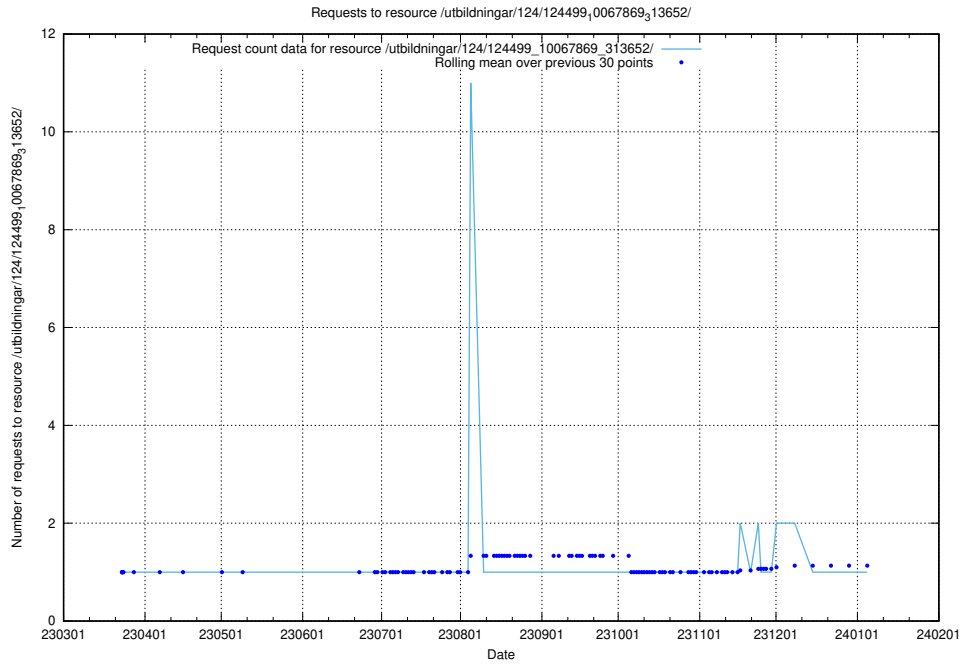

5.2027 Usage of /utbildningar/124/124499_10067869_313652/

Here, we count the number of requests to resource /utbildningar/124/124499_10067869_313652/.