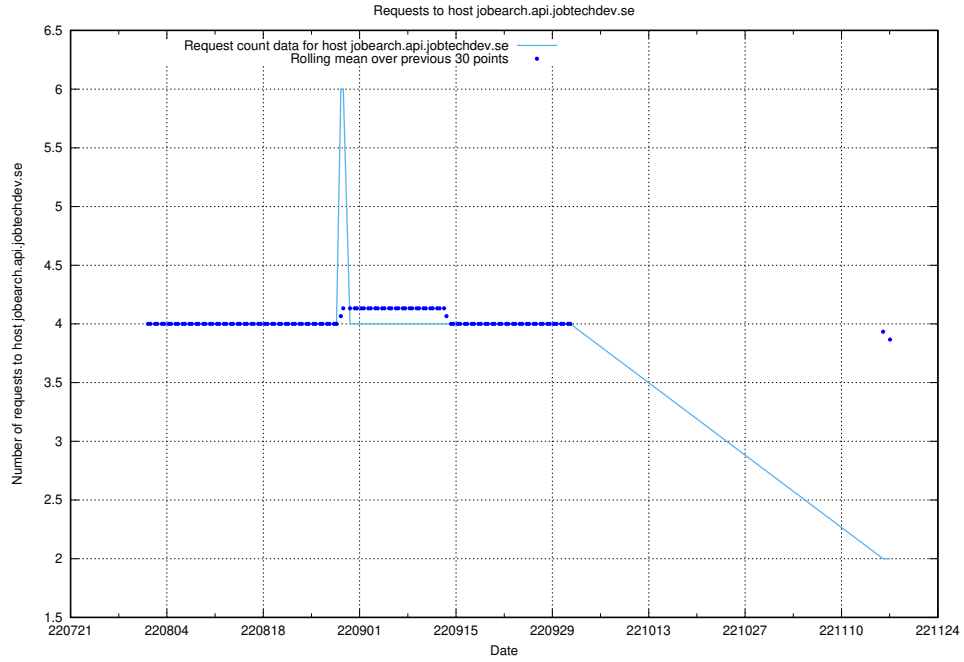

7.380 Usage of jobearch.api.jobtechdev.se

Here, we count the number of requests to host jobearch.api.jobtechdev.se.