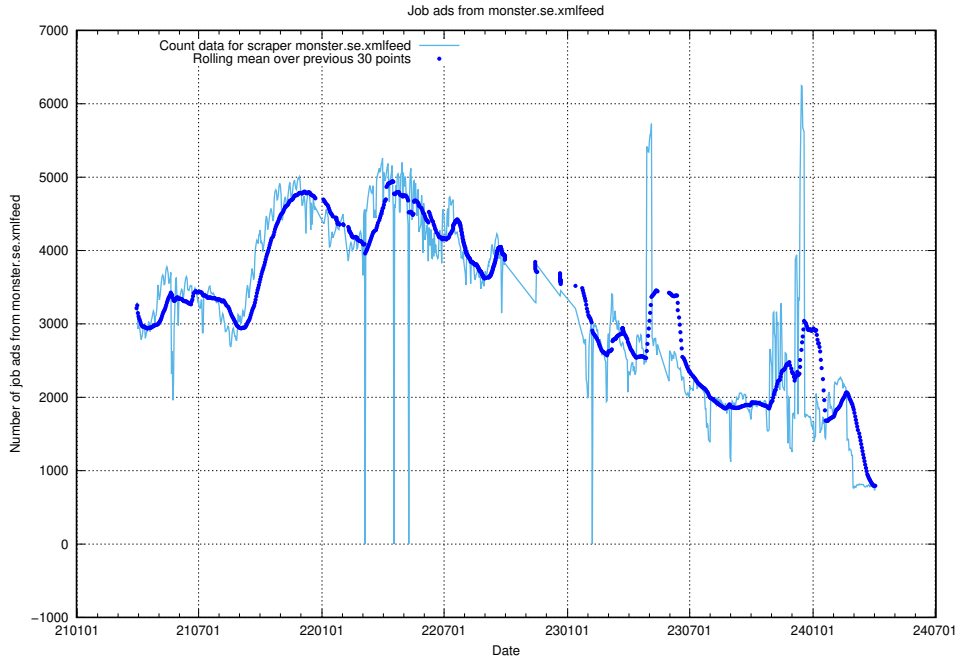

13.8 Number of ads by scraper monster.se.xmlfeed

Here, we count the number of job ads scraped from monster.se.xmlfeed.