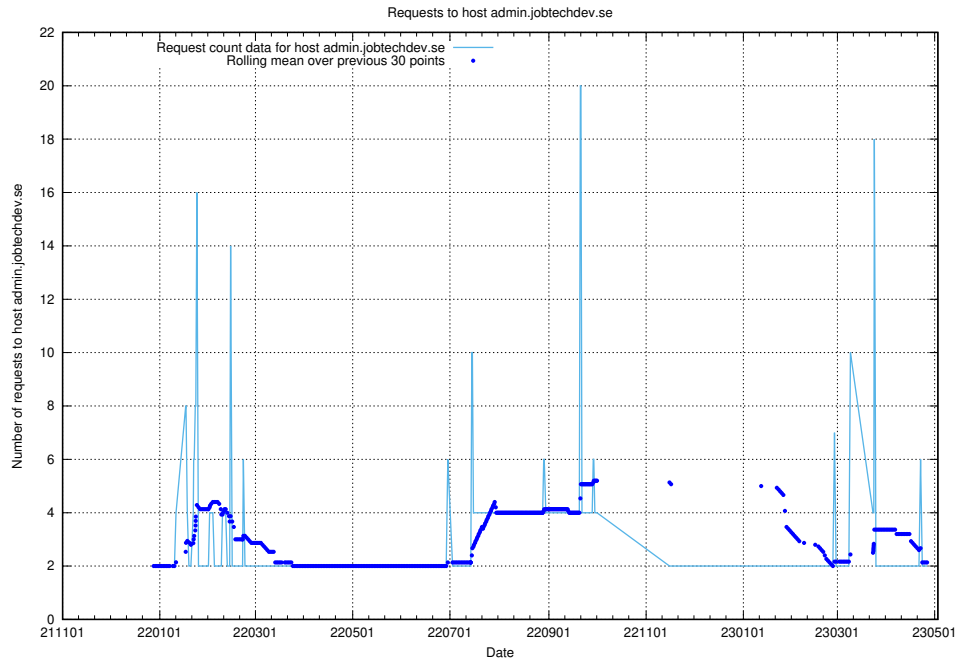

7.361 Usage of admin.jobtechdev.se

Here, we count the number of requests to host admin.jobtechdev.se.