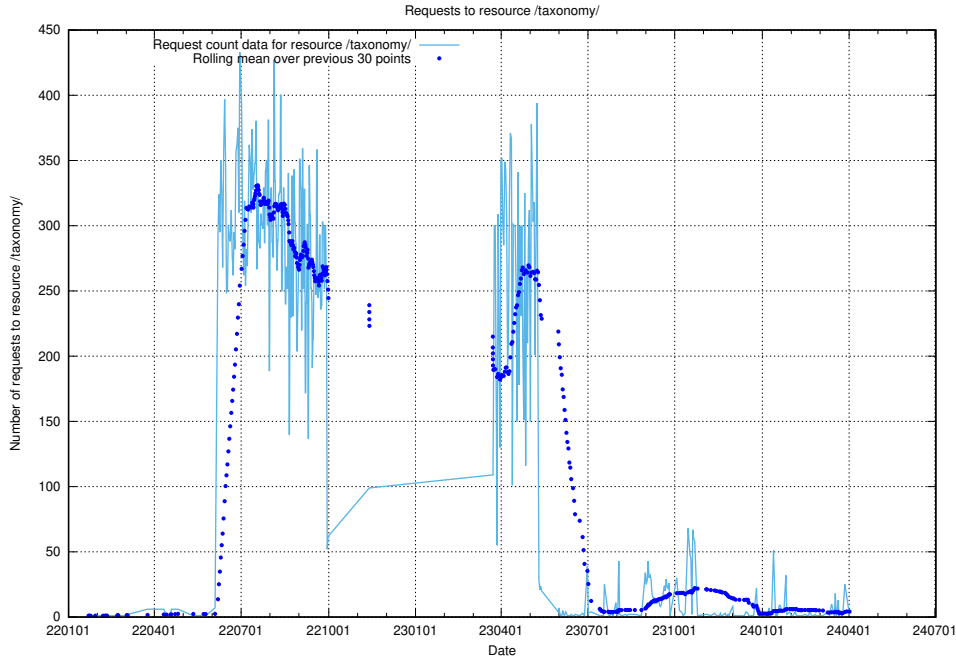

5.4904 Usage of /taxonomy/

Here, we count the number of requests to resource /taxonomy/.