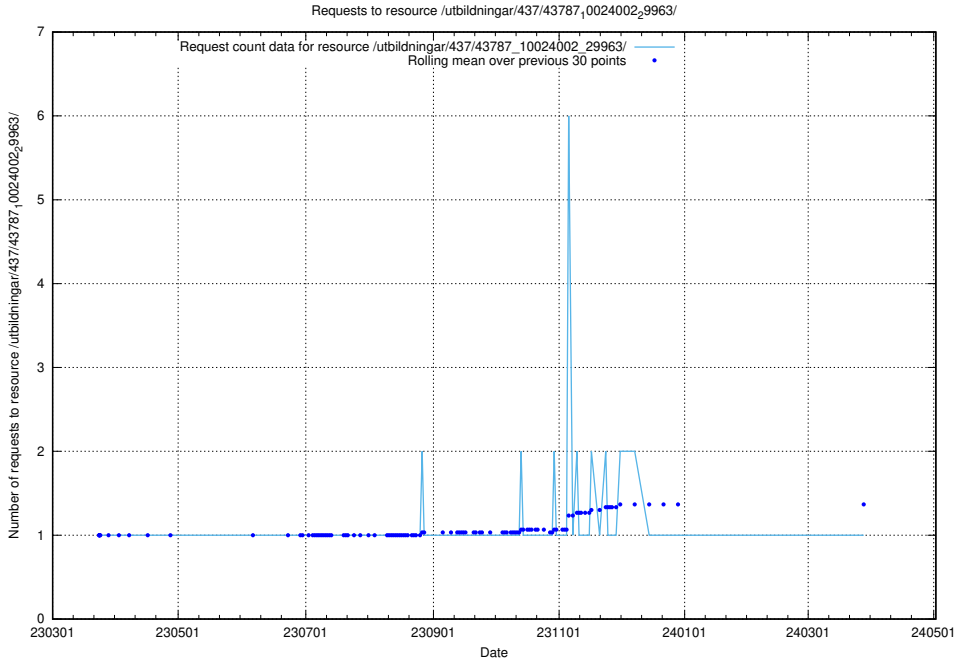

5.6001 Usage of /utbildningar/437/43787_10024002_29963/

Here, we count the number of requests to resource /utbildningar/437/43787_10024002_29963/.