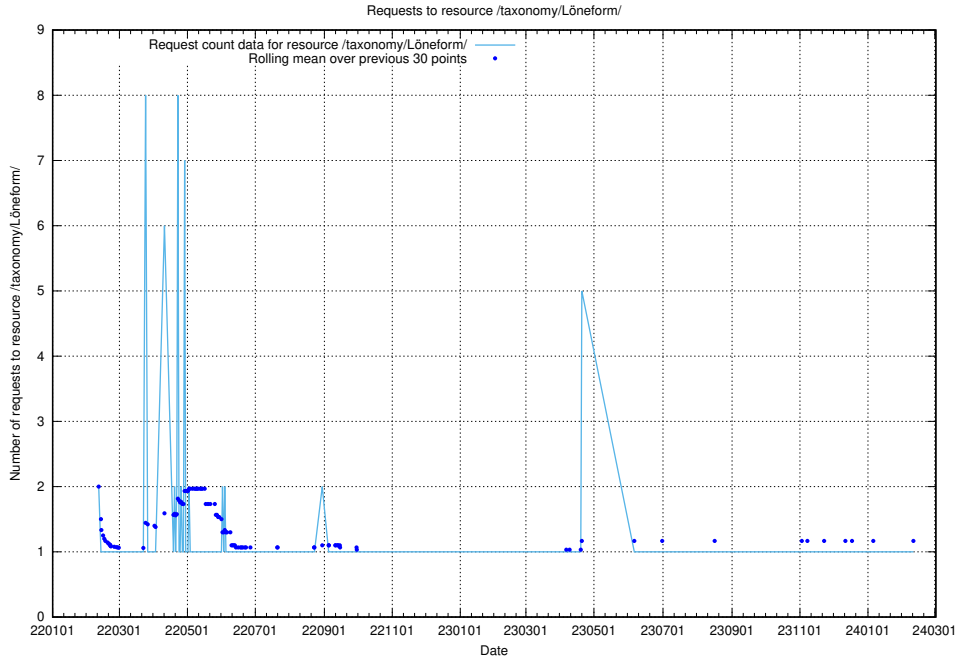

5.1202 Usage of /taxonomy/Löneform/

Here, we count the number of requests to resource /taxonomy/Löneform/.