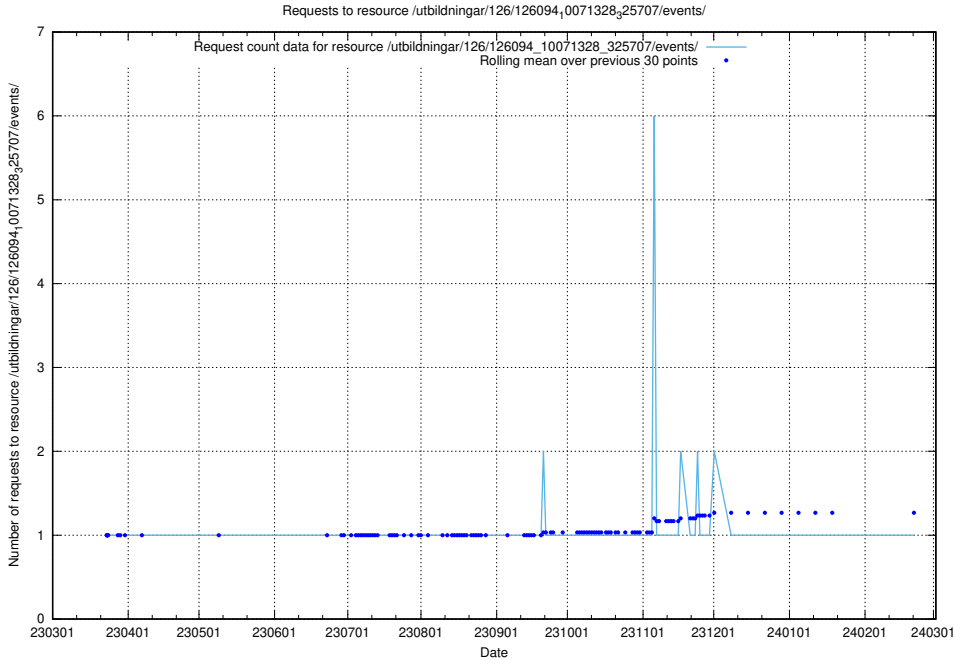

5.6070 Usage of /utbildningar/126/126094_10071328_325707/events/

Here, we count the number of requests to resource /utbildningar/126/126094_10071328_325707/events/