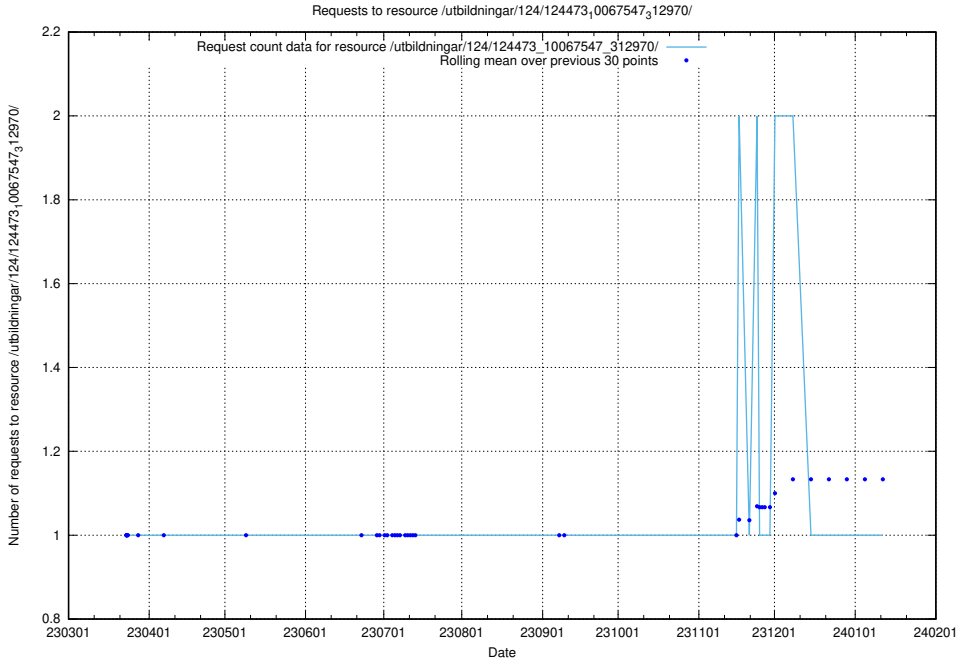

5.2599 Usage of /utbildningar/124/124473_10067547_312970/

Here, we count the number of requests to resource /utbildningar/124/124473_10067547_312970/.