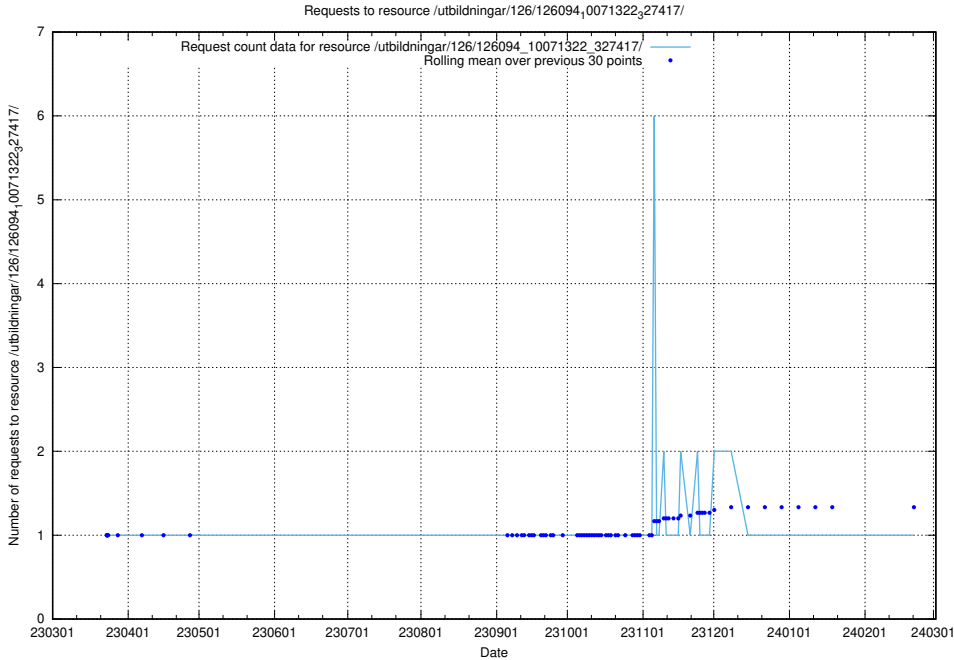

5.6071 Usage of /utbildningar/126/126094_10071322_327417/

Here, we count the number of requests to resource /utbildningar/126/126094_10071322_327417/.