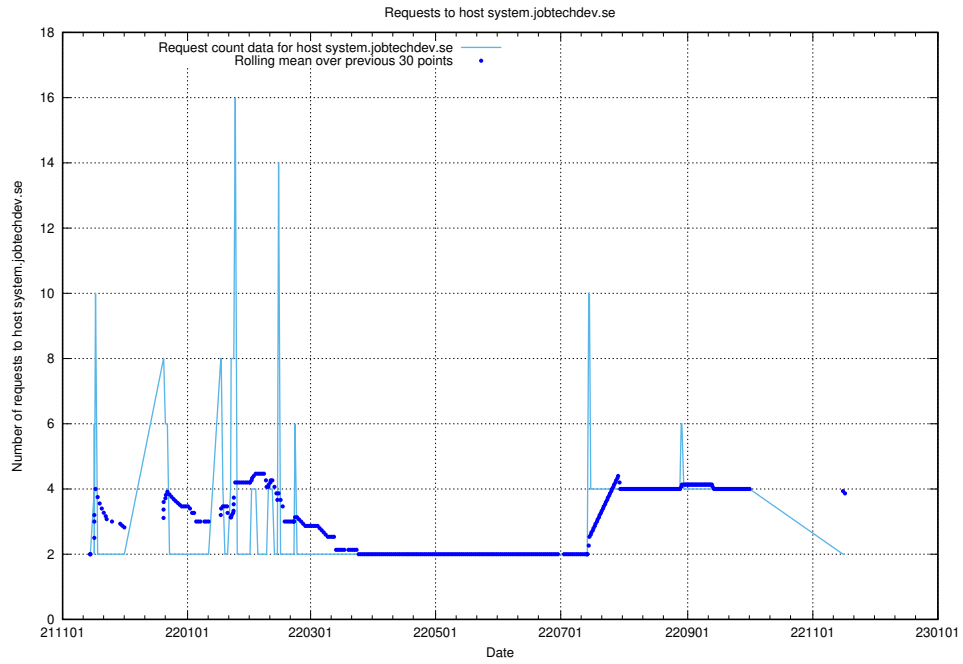

Here, we count the number of requests to host uat.jobtechdev.se.

7.552 Usage of system.jobtechdev.se

Here, we count the number of requests to host system.jobtechdev.se.

7.553 Usage of store.jobtechdev.se