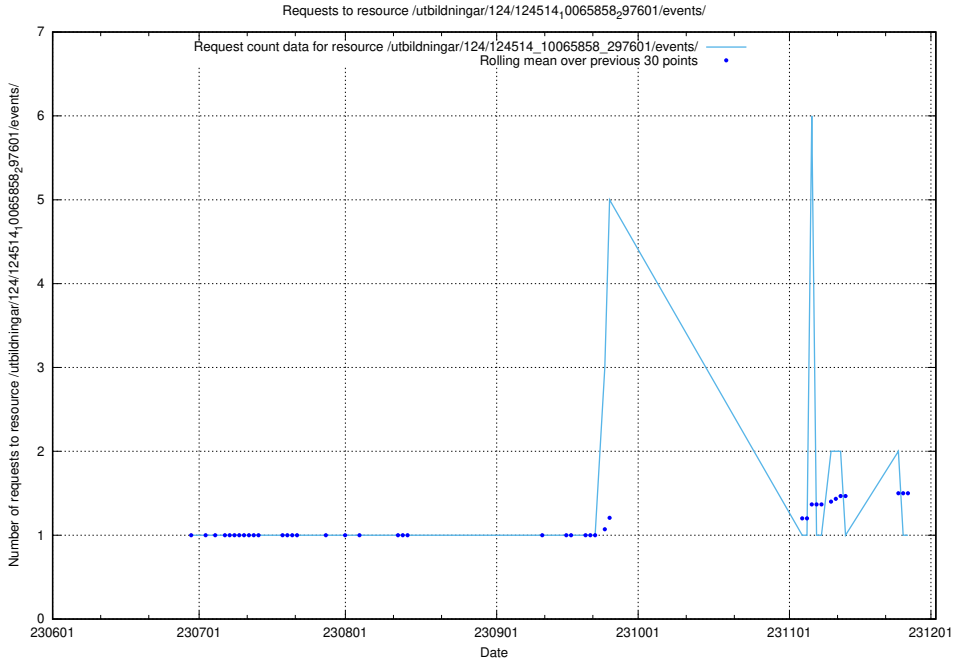

5.5048 Usage of /utbildningar/124/124514_10065858_297601/events/

Here, we count the number of requests to resource /utbildningar/124/124514_10065858_297601/events/