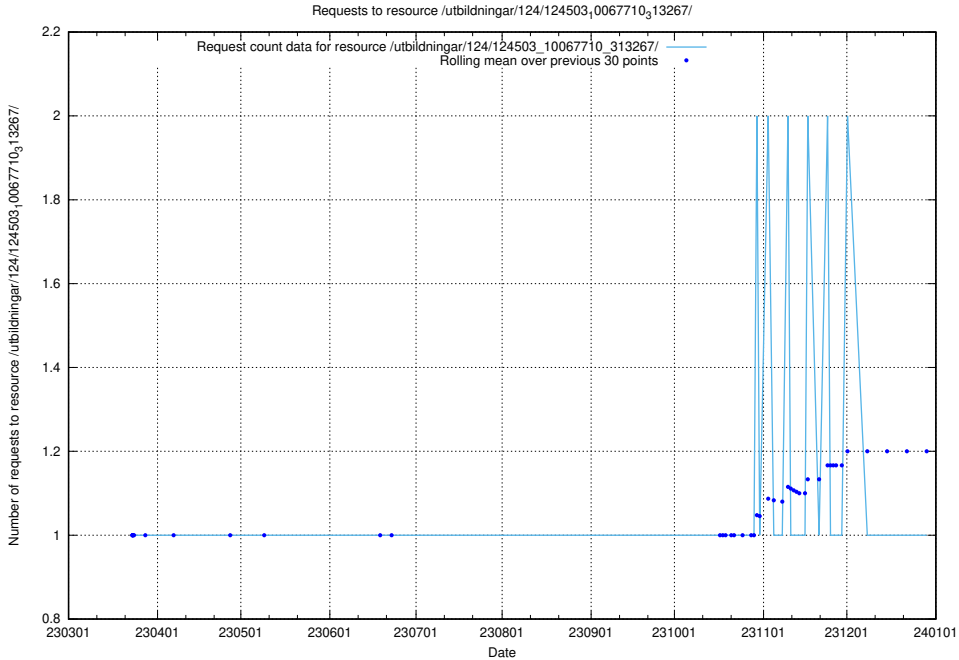

5.1783 Usage of /utbildningar/124/124503_10067710_313267/

Here, we count the number of requests to resource /utbildningar/124/124503_10067710_313267/.