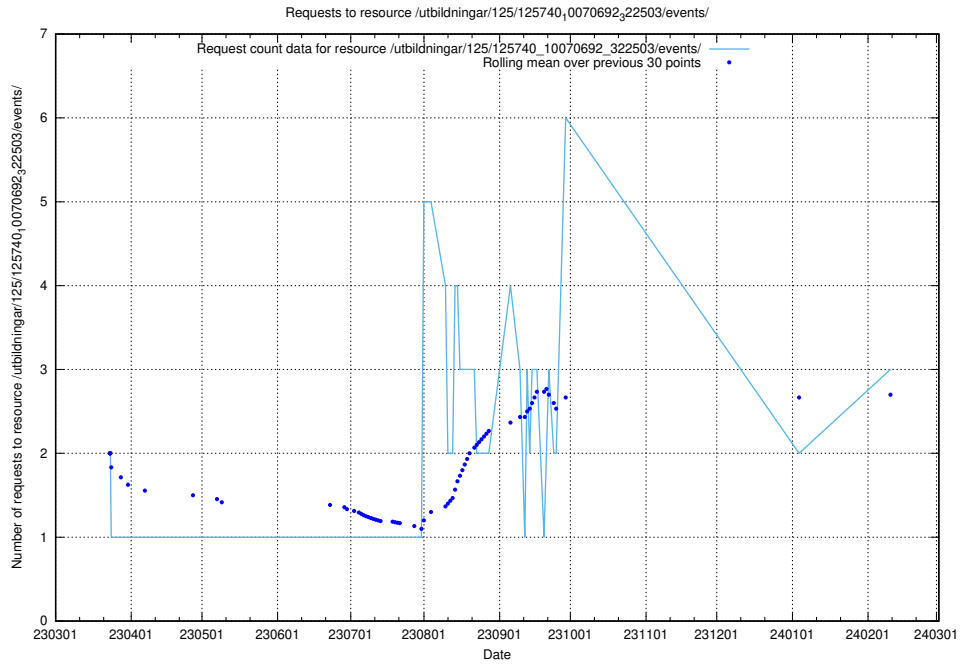

5.319 Usage of /utbildningar/125/125740_10070692_322503/events/

Here, we count the number of requests to resource /utbildningar/125/125740_10070692_322503/events/