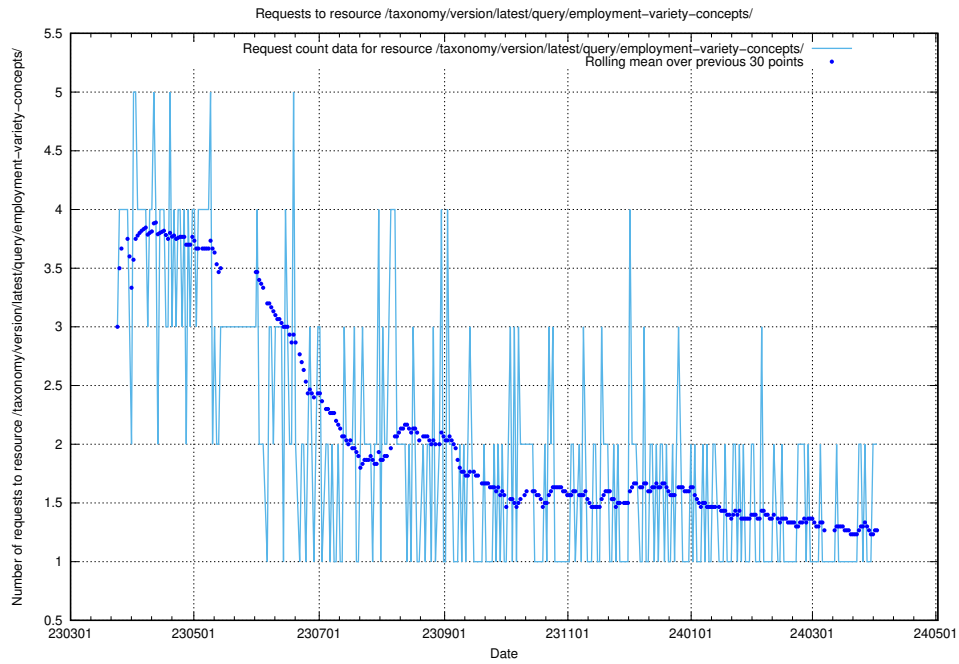

5.804 Usage of /taxonomy/version/latest/query/employment-variety-concepts/

Here, we count the number of requests to resource /taxonomy/version/latest/query/employment-variety-concepts/.