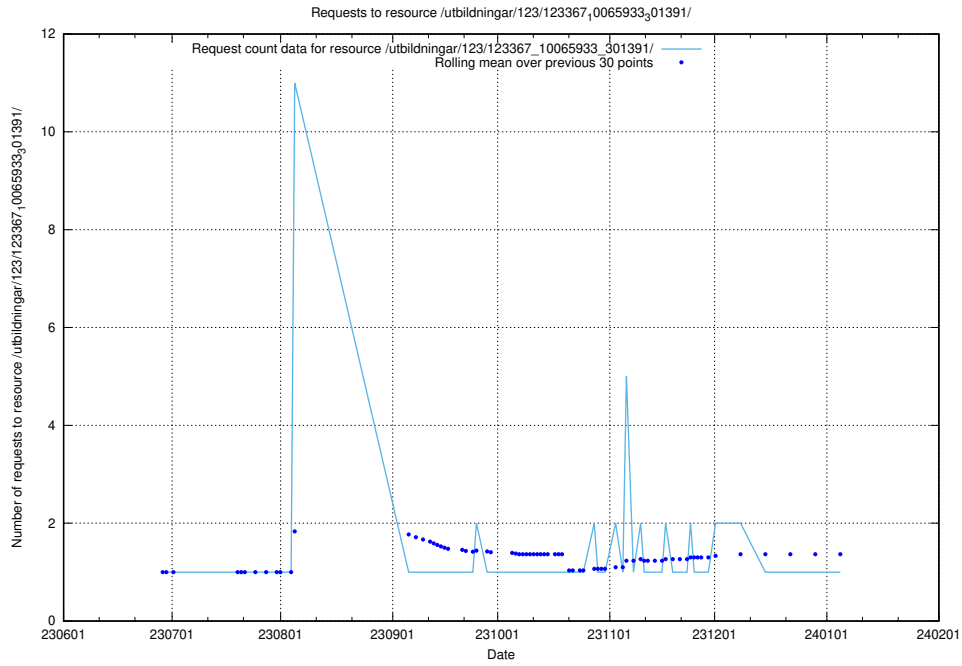

5.5185 Usage of /utbildningar/123/123367_10065933_301391/

Here, we count the number of requests to resource /utbildningar/123/123367_10065933_301391/.