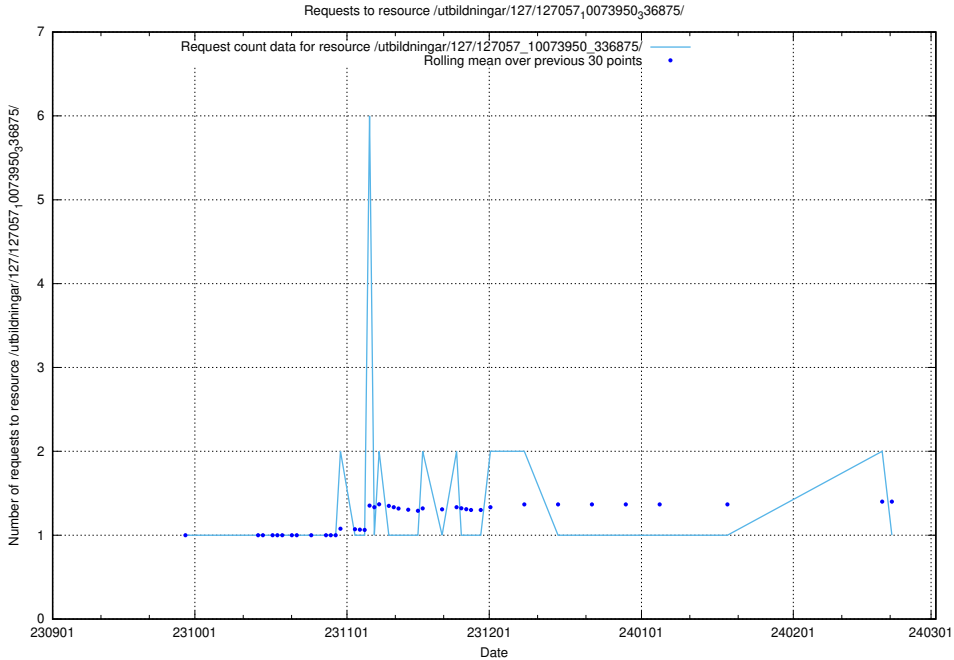

5.4097 Usage of /utbildningar/127/127057_10073950_336875/

Here, we count the number of requests to resource /utbildningar/127/127057_10073950_336875/.