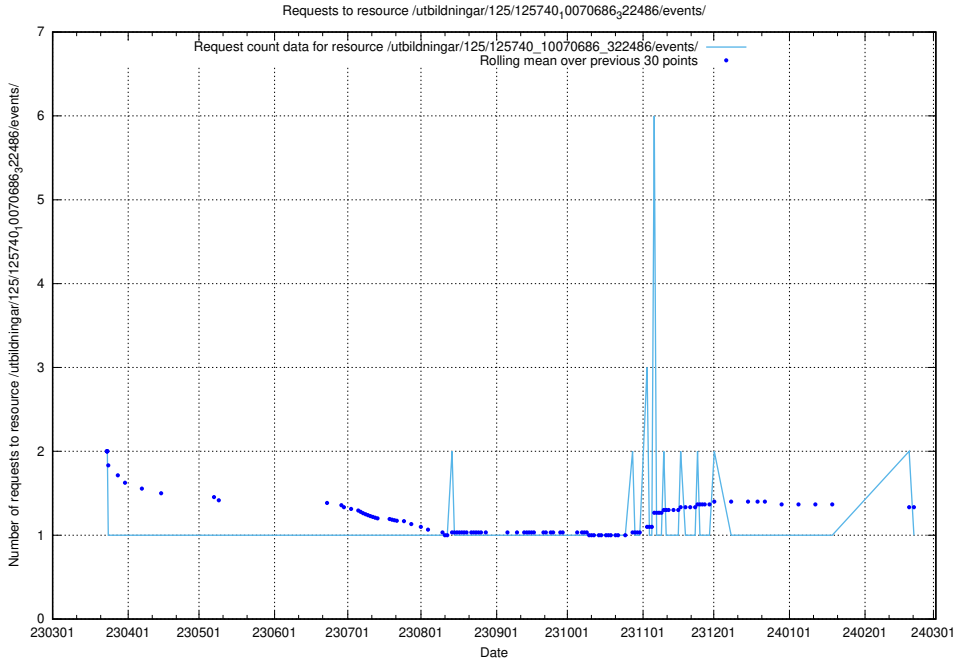

5.5920 Usage of /utbildningar/125/125740_10070686_322486/events/

Here, we count the number of requests to resource /utbildningar/125/125740_10070686_322486/events/