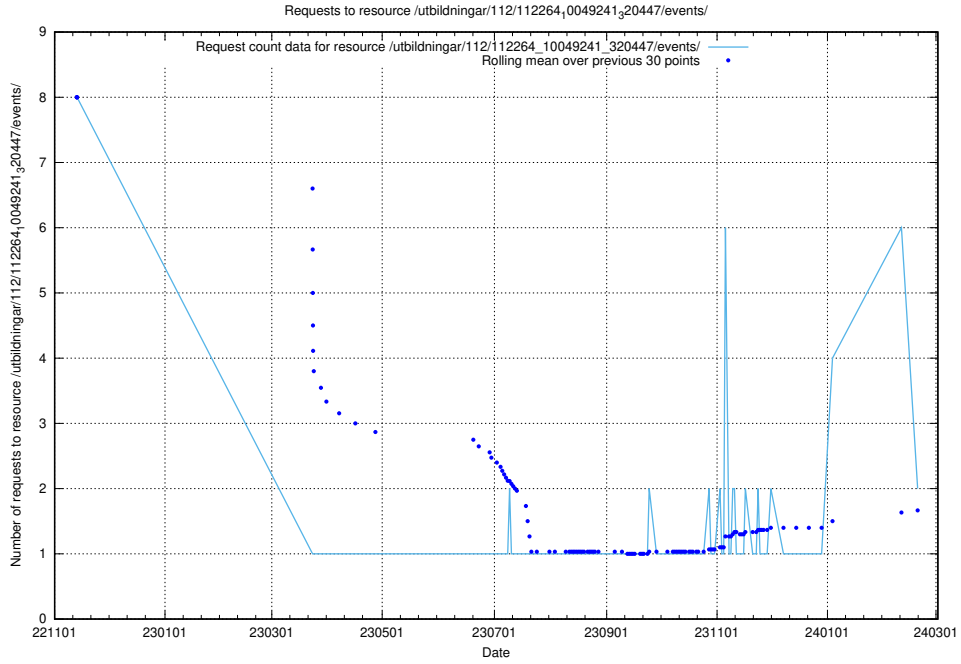

5.731 Usage of /utbildningar/112/112264_10049241_320447/events/

Here, we count the number of requests to resource /utbildningar/112/112264_10049241_320447/events/