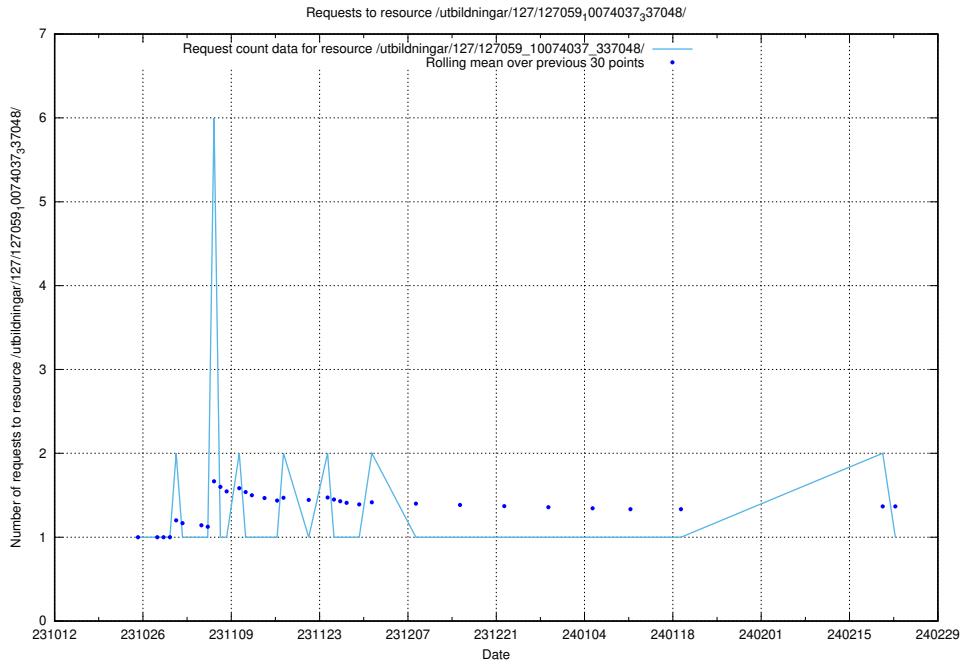

5.3847 Usage of /utbildningar/127/127059_10074037_337048/

Here, we count the number of requests to resource /utbildningar/127/127059_10074037_337048/.