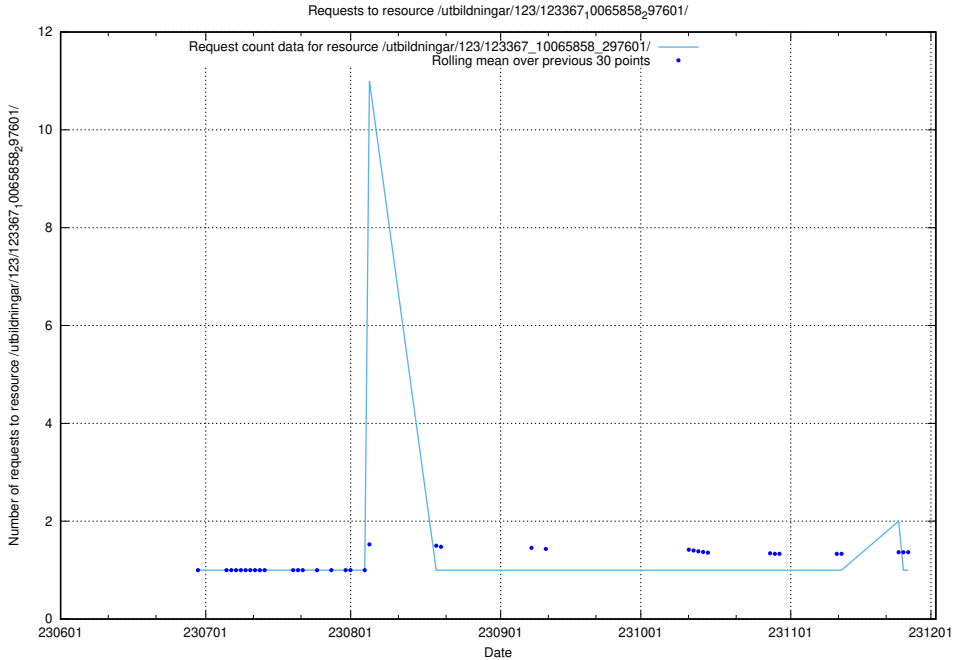

Here, we count the number of requests to resource /utbildningar/123/123367_10065858_297601/events/

5.5055 Usage of /utbildningar/123/123367_10065858_297601/

Here, we count the number of requests to resource /utbildningar/123/123367_10065858_297601/.