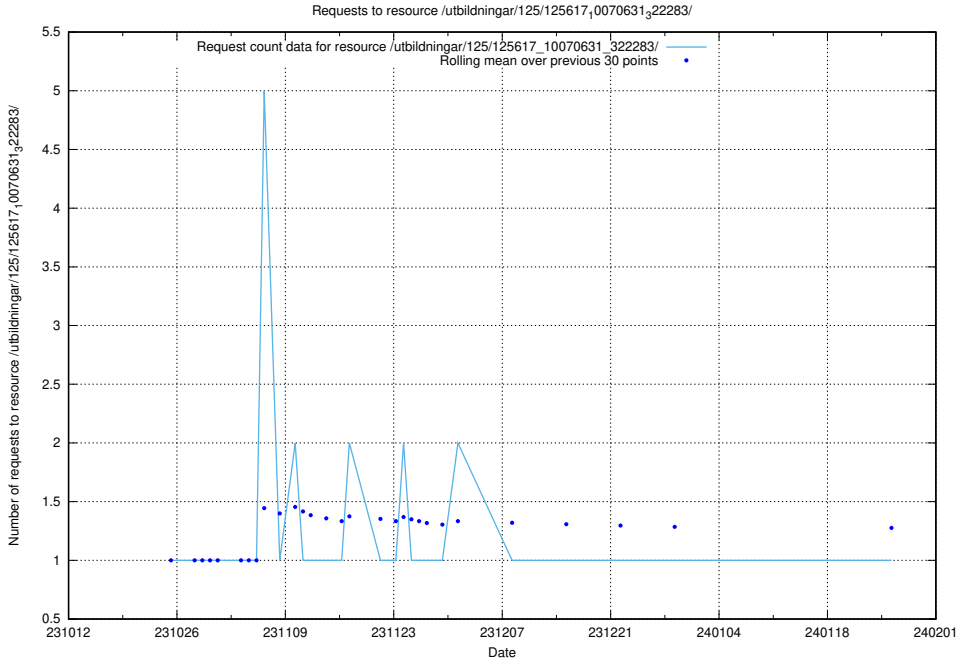

Here, we count the number of requests to resource /utbildningar/125/125740_10070701_337087/.

5.3863 Usage of /utbildningar/125/125617_10070631_322283/

Here, we count the number of requests to resource /utbildningar/125/125617_10070631_322283/.