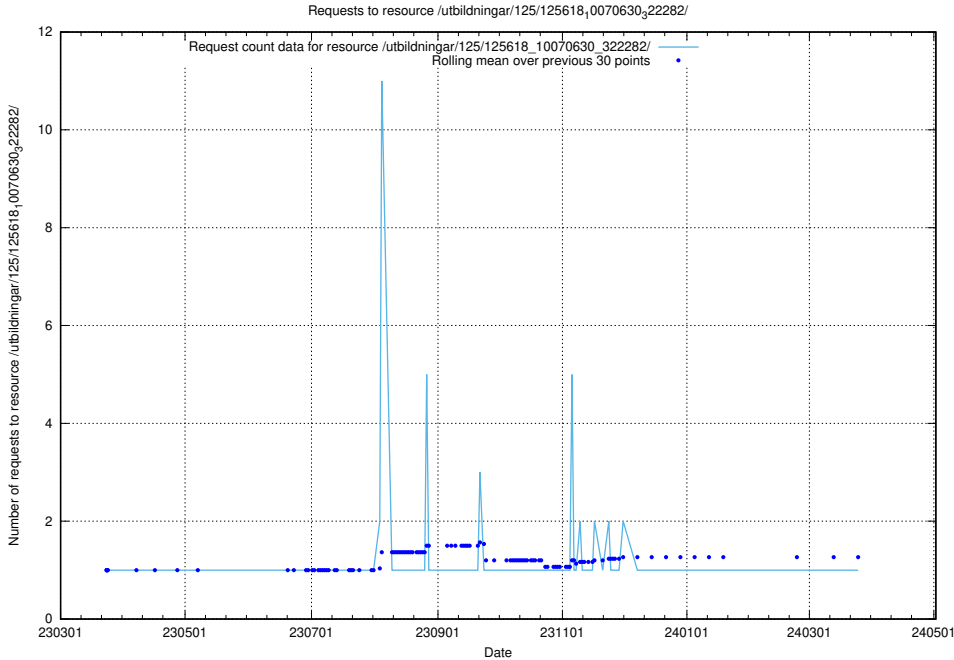

5.962 Usage of /utbildningar/125/125618_10070630_322282/

Here, we count the number of requests to resource /utbildningar/125/125618_10070630_322282/.