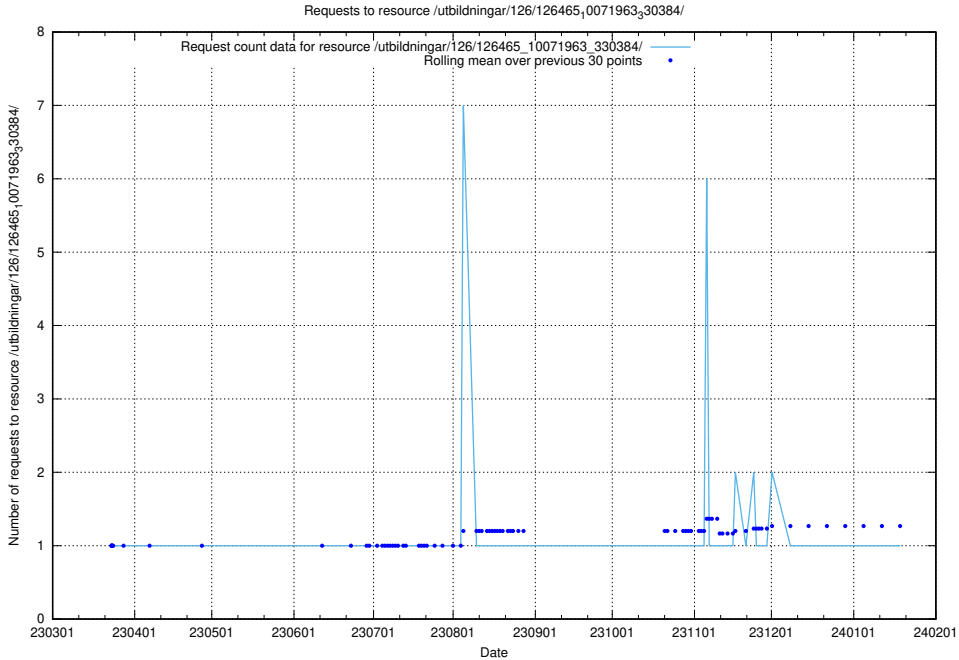

5.6055 Usage of /utbildningar/126/126465_10071963_330384/

Here, we count the number of requests to resource /utbildningar/126/126465_10071963_330384/.