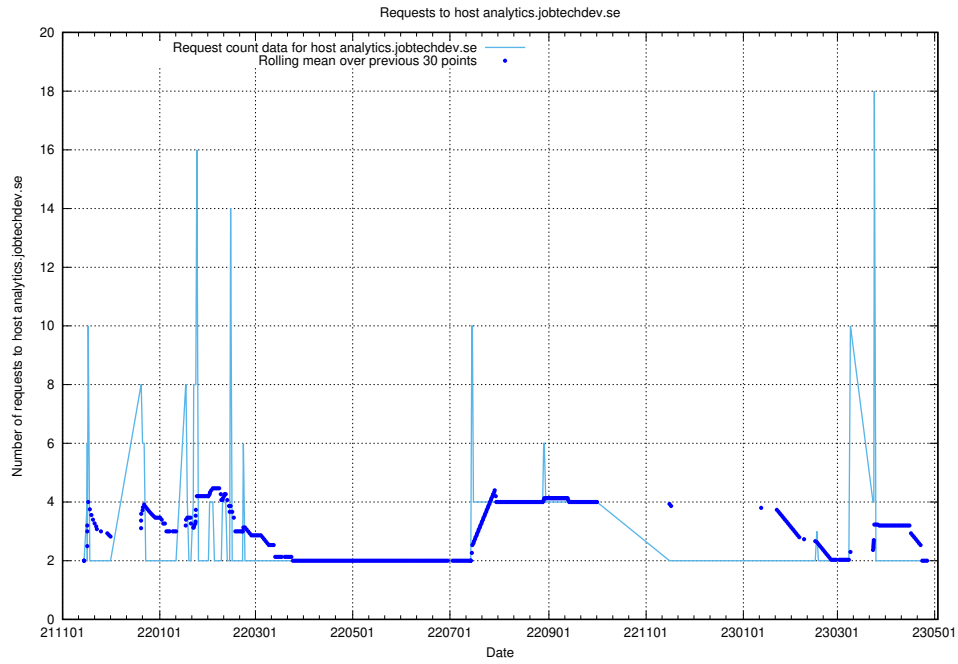

7.286 Usage of analytics.jobtechdev.se

Here, we count the number of requests to host analytics.jobtechdev.se.