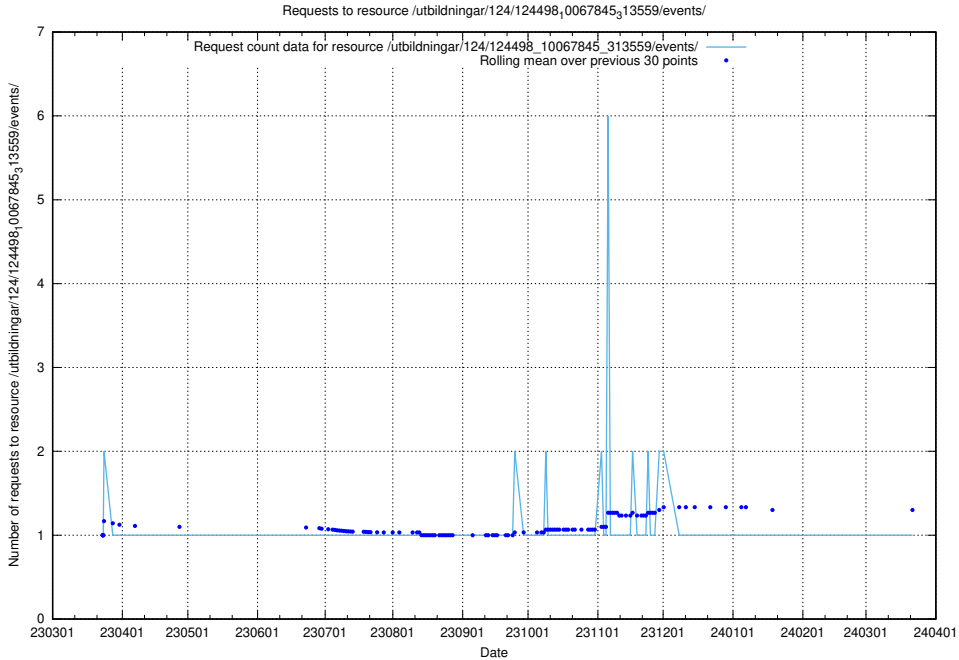

5.2307 Usage of /utbildningar/124/124498_10067845_313559/events/

Here, we count the number of requests to resource /utbildningar/124/124498_10067845_313559/events/