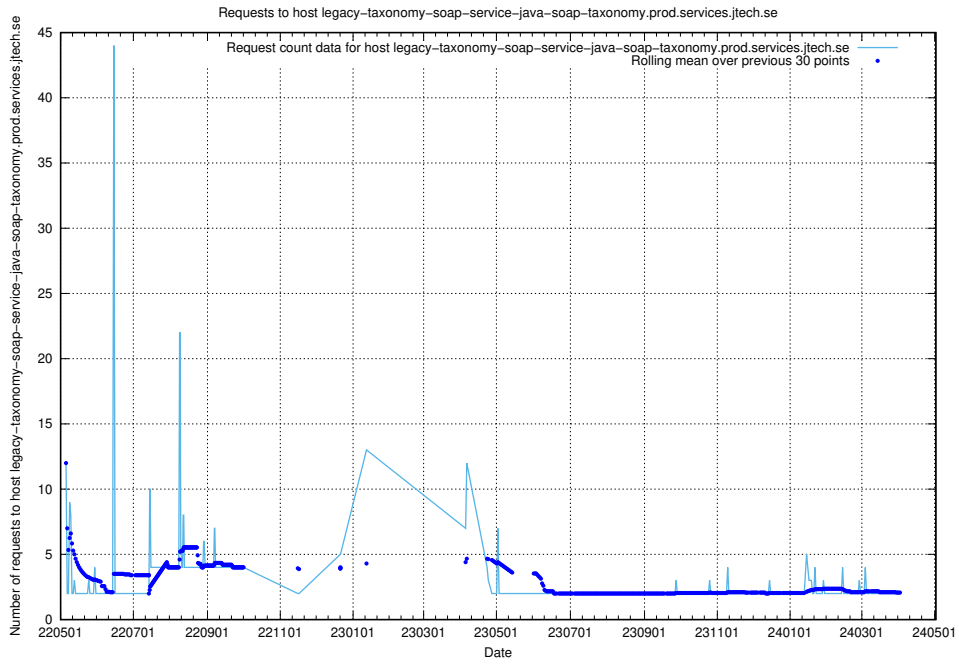

7.432 Usage of `oauth-openshift.prod.services.jtech.se`

Here, we count the number of requests to host `oauth-openshift.prod.services.jtech.se`.

7.433 Usage of taxonomy-i.api.jobtechdev.se

Here, we count the number of requests to host taxonomy-i.api.jobtechdev.se.