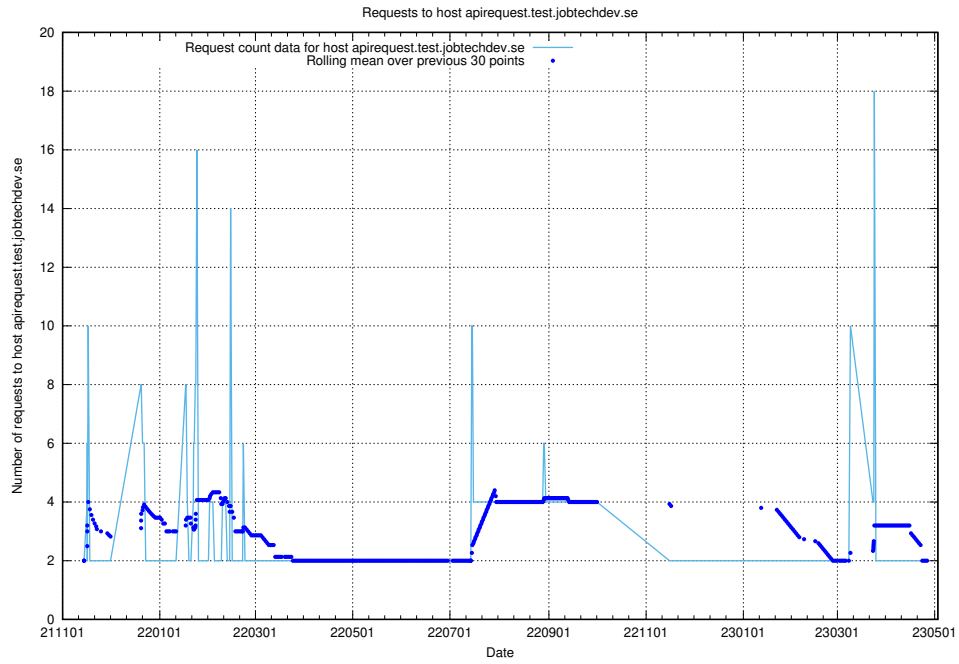

7.285 Usage of `apirequest.test.jobtechdev.se`

Here, we count the number of requests to host `apirequest.test.jobtechdev.se`.