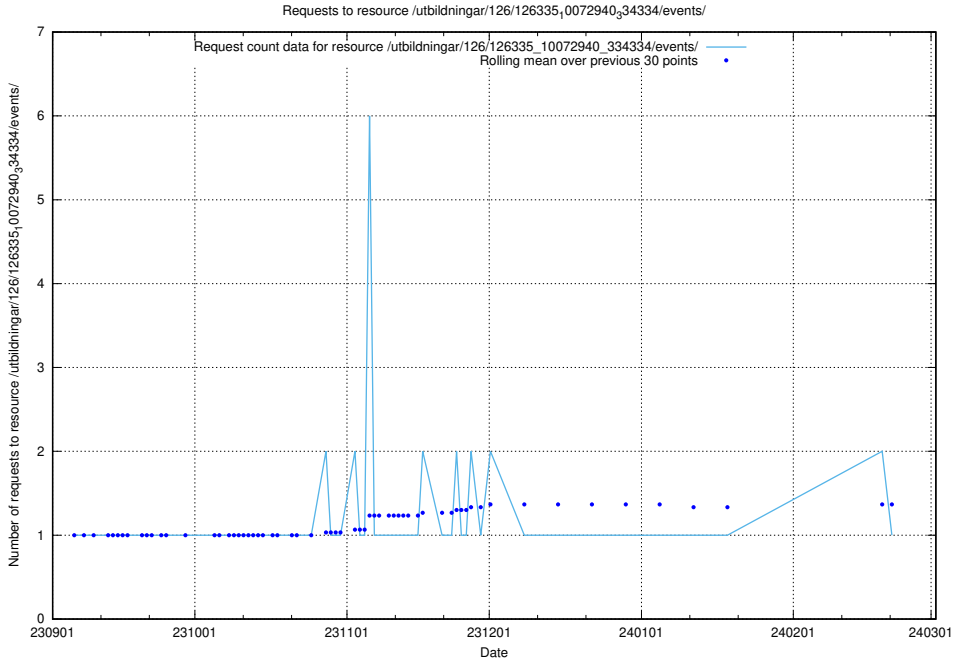

5.4318 Usage of /utbildningar/126/126335_10072940_334334/events/

Here, we count the number of requests to resource /utbildningar/126/126335_10072940_334334/events/