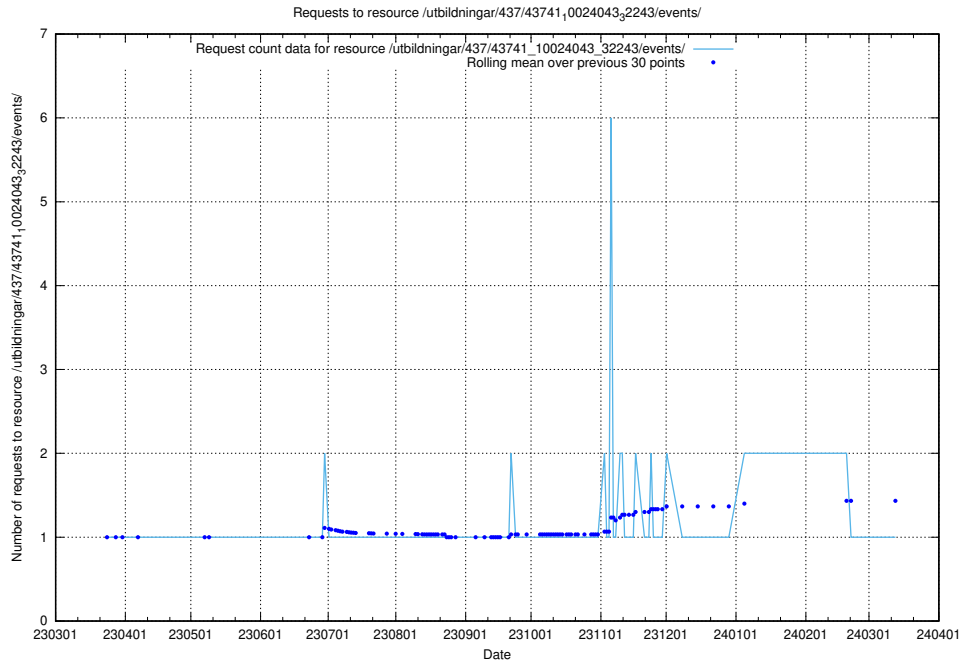

Here, we count the number of requests to resource /utbildningar/437/43745_10024024_325478/events/.

5.5854 Usage of /utbildningar/437/43741_10024043_32243/events/

Here, we count the number of requests to resource /utbildningar/437/43741_10024043_32243/events/.