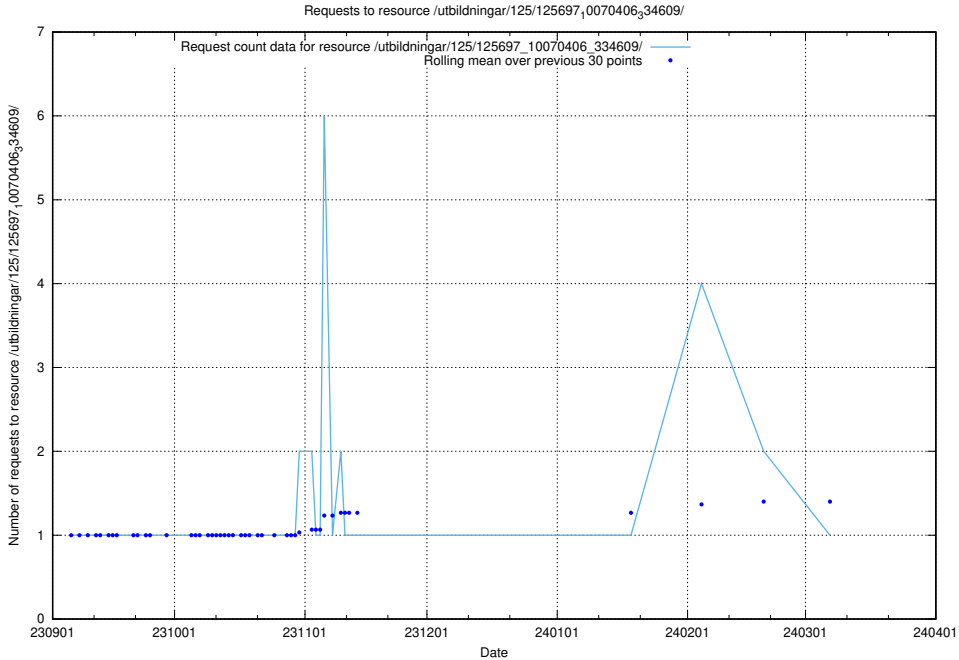

5.4330 Usage of /utbildningar/125/125697_10070406_334609/

Here, we count the number of requests to resource /utbildningar/125/125697_10070406_334609/.