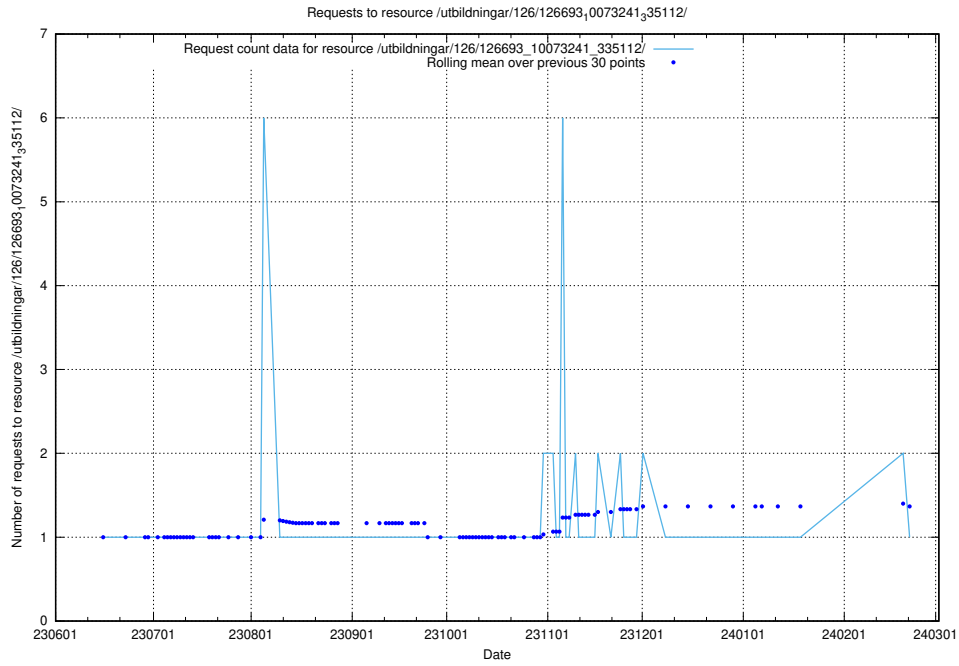

5.5545 Usage of /utbildningar/126/126693_10073241_335112/

Here, we count the number of requests to resource /utbildningar/126/126693_10073241_335112/.