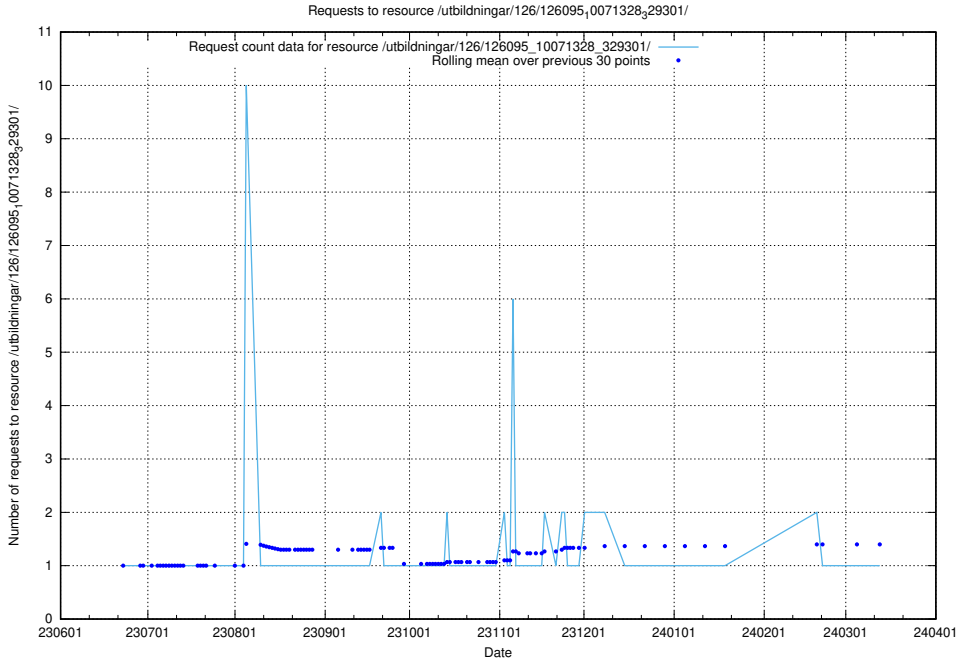

5.5335 Usage of /utbildningar/126/126095_10071328_329301/

Here, we count the number of requests to resource /utbildningar/126/126095_10071328_329301/.