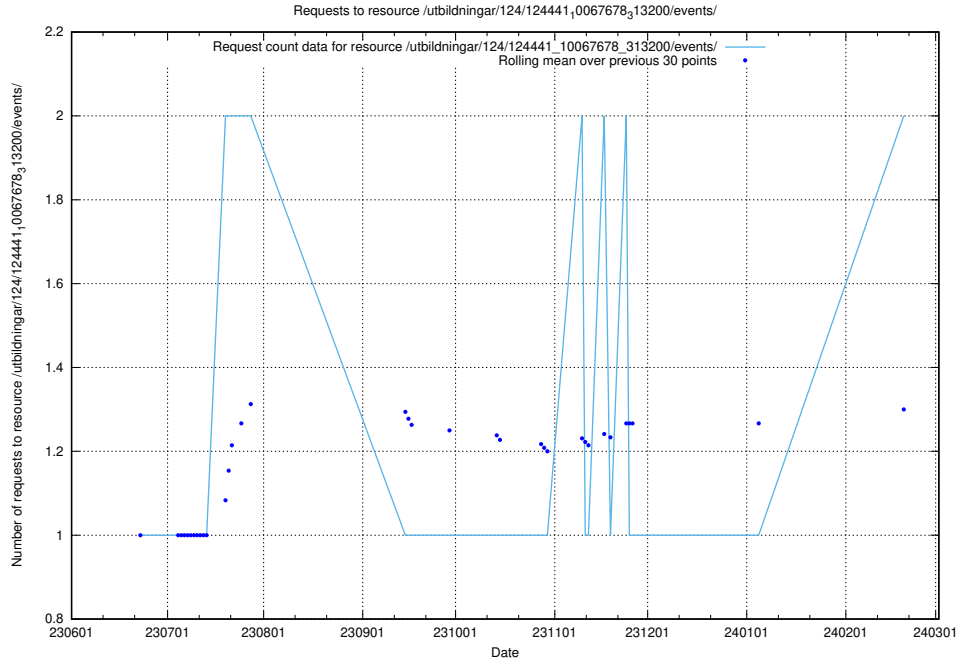

5.743 Usage of /utbildningar/124/124441_10067678_313200/events/

Here, we count the number of requests to resource /utbildningar/124/124441_10067678_313200/events/