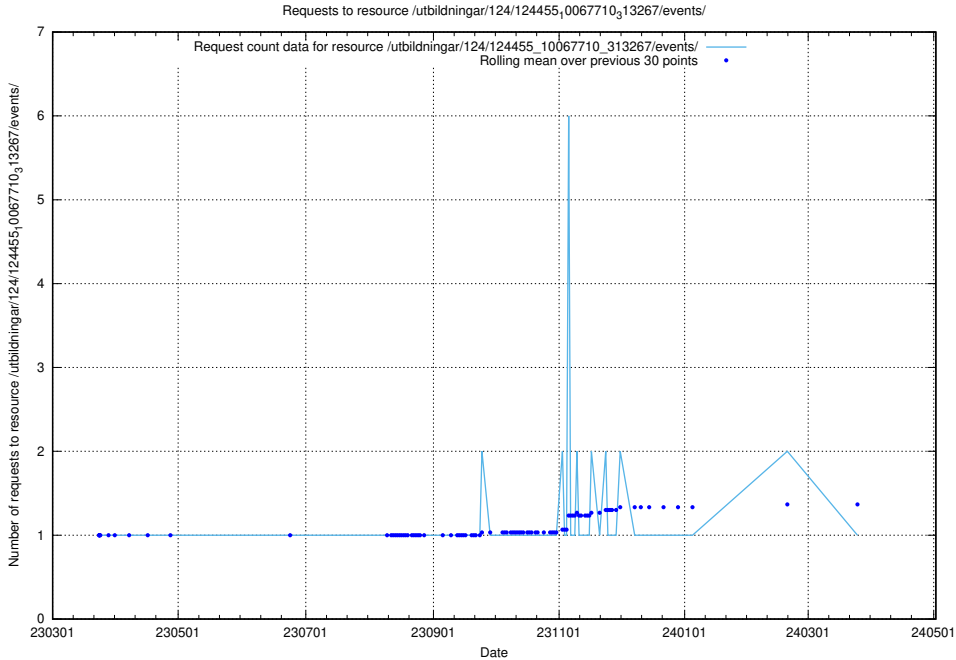

5.3068 Usage of /utbildningar/124/124455_10067710_313267/events/

Here, we count the number of requests to resource /utbildningar/124/124455_10067710_313267/events/