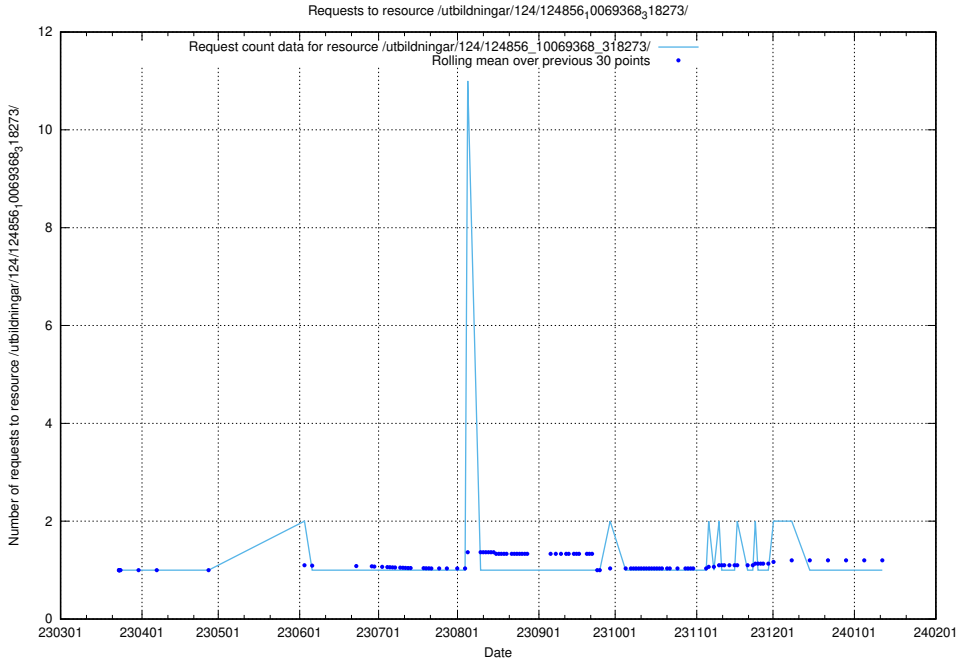

5.1081 Usage of /utbildningar/124/124856_10069368_318273/

Here, we count the number of requests to resource /utbildningar/124/124856_10069368_318273/.