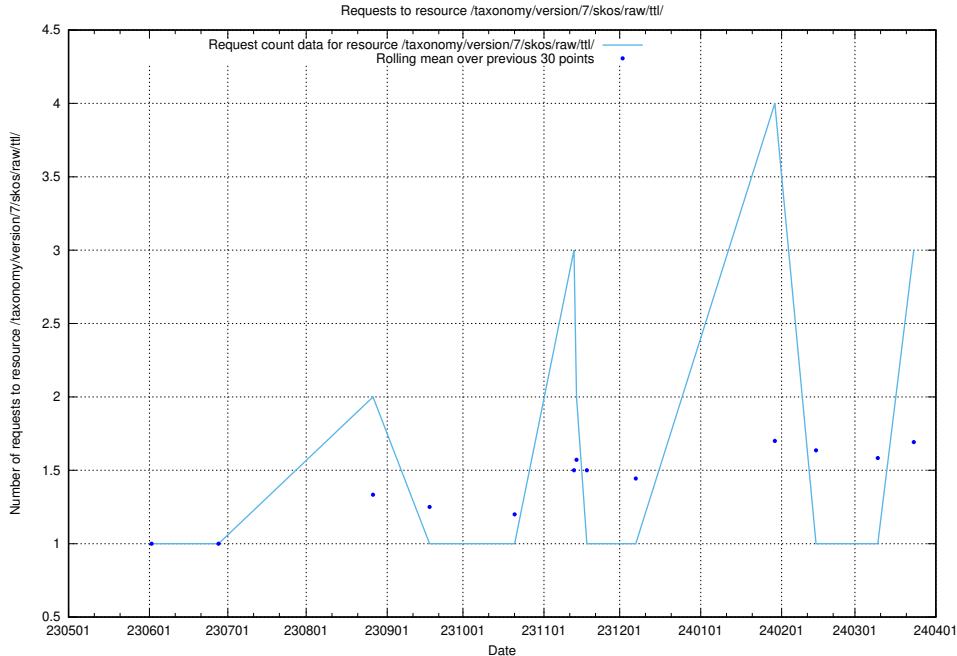

5.270 Usage of /taxonomy/version/7/skos/raw/ttl/

Here, we count the number of requests to resource /taxonomy/version/7/skos/raw/ttl/.