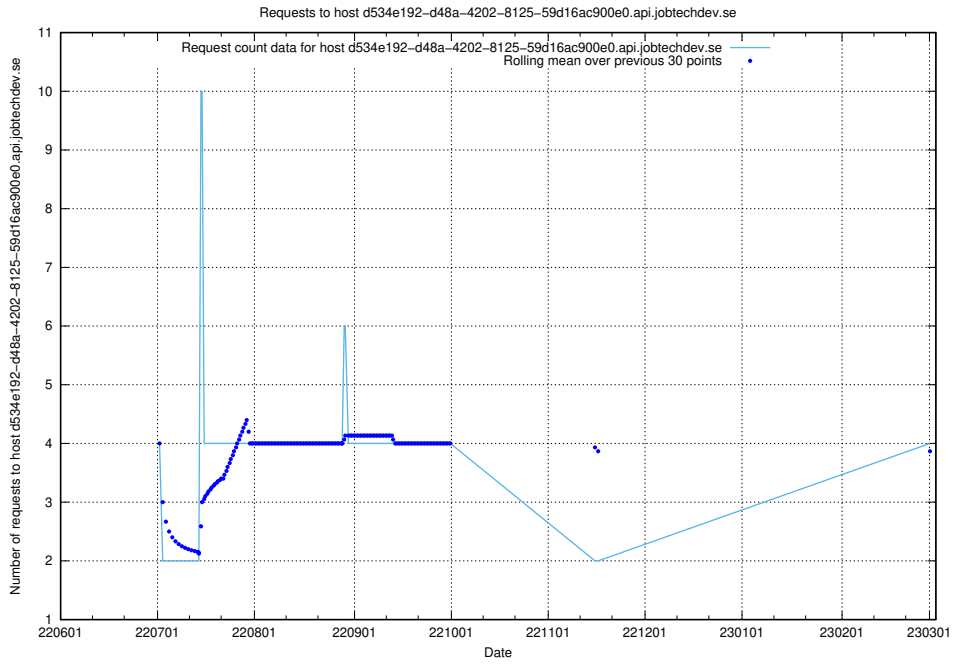

7.139 Usage of d534e192-d48a-4202-8125-59d16ac900e0.api.jobtechdev.se

Here, we count the number of requests to host d534e192-d48a-4202-8125-59d16ac900e0.api.jobtechdev.se.