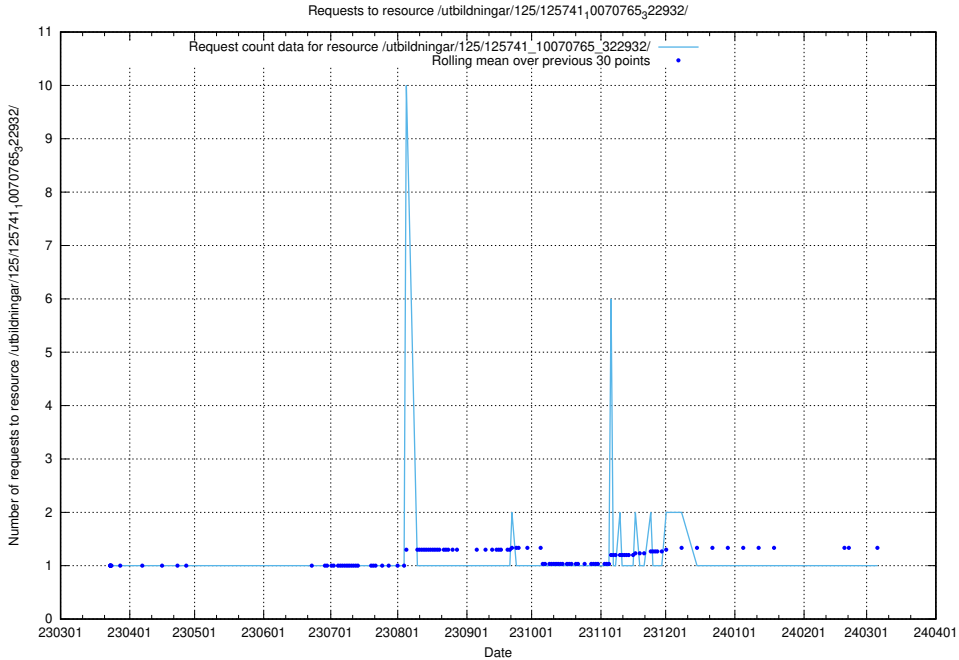

5.6113 Usage of /utbildningar/125/125741_10070765_322932/

Here, we count the number of requests to resource /utbildningar/125/125741_10070765_322932/.