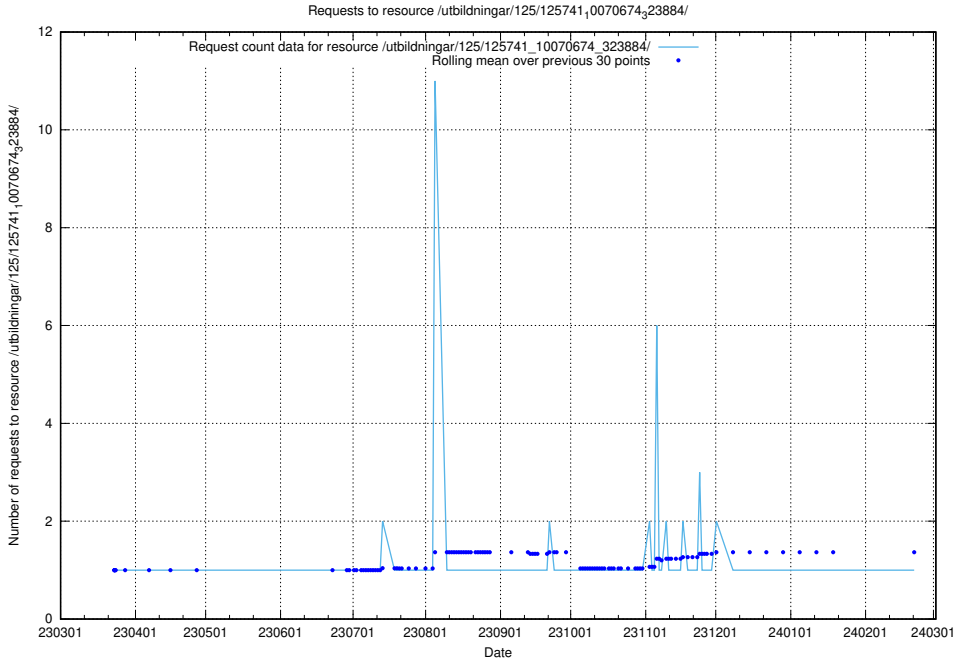

5.6133 Usage of /utbildningar/125/125741_10070674_323884/

Here, we count the number of requests to resource /utbildningar/125/125741_10070674_323884/.