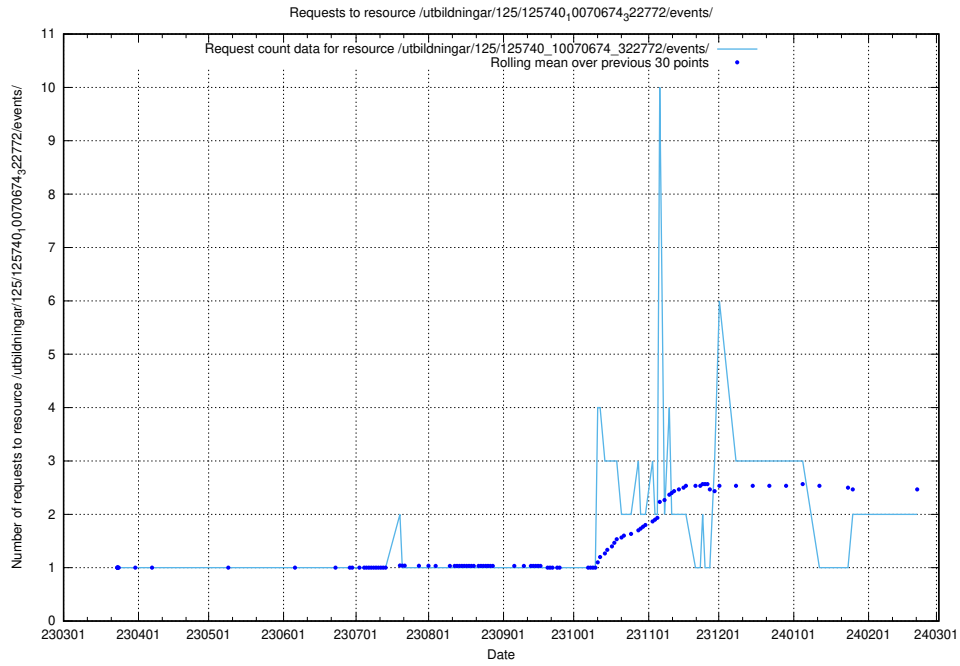

Here, we count the number of requests to resource /utbildningar/125/125740_10070674_323884/events/

5.326 Usage of /utbildningar/125/125740_10070674_322772/events/

Here, we count the number of requests to resource /utbildningar/125/125740_10070674_322772/events/