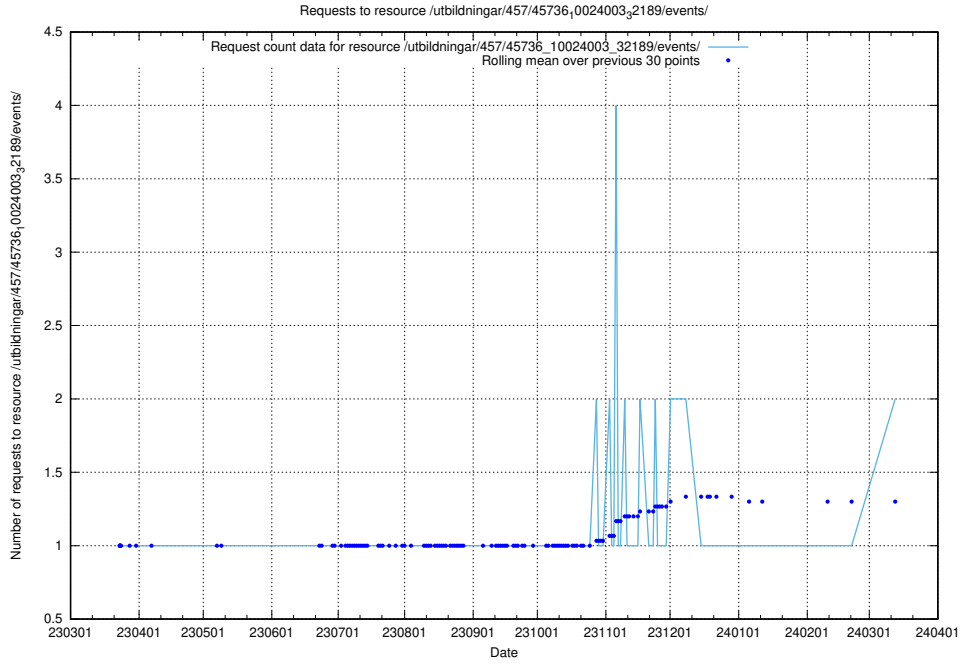

5.845 Usage of /utbildningar/457/45736_10024003_32189/events/

Here, we count the number of requests to resource /utbildningar/457/45736_10024003_32189/events/.