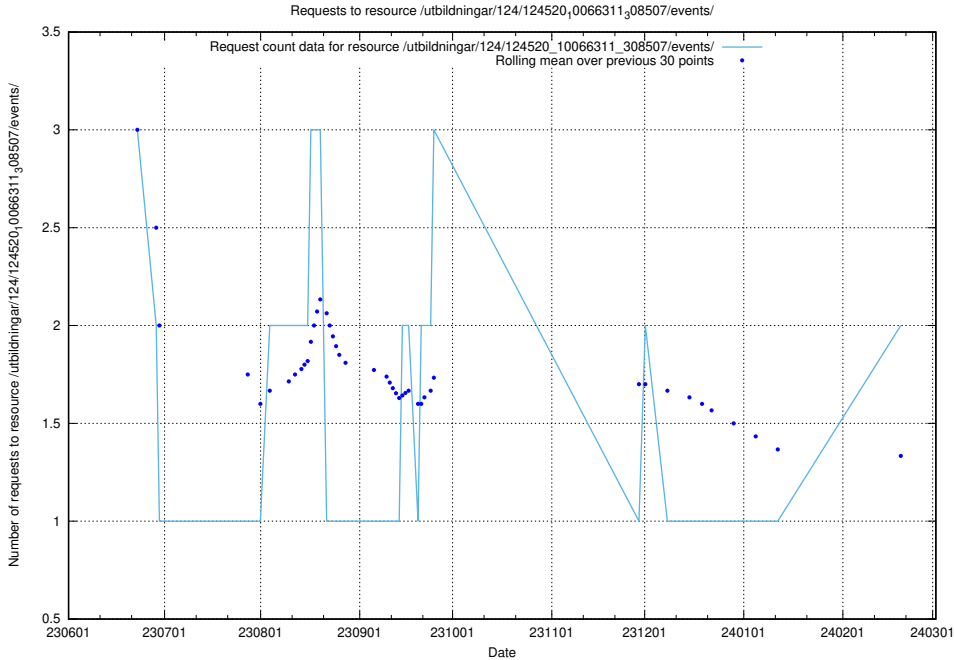

5.710 Usage of /utbildningar/124/124520_10066311_308507/events/

Here, we count the number of requests to resource /utbildningar/124/124520_10066311_308507/events/