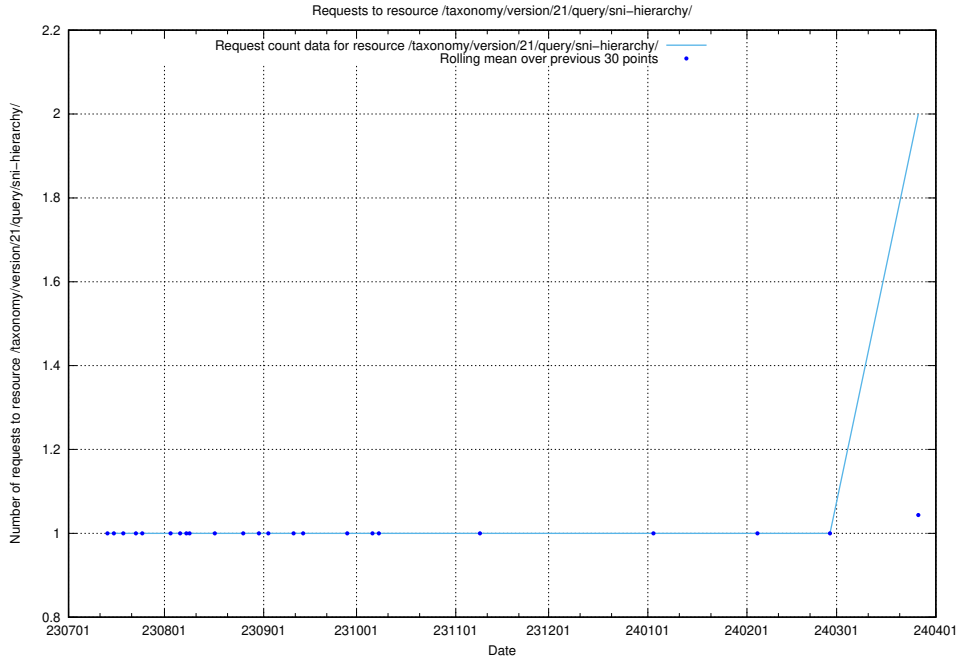

5.667 Usage of /taxonomy/version/21/query/sni-hierarchy/

Here, we count the number of requests to resource /taxonomy/version/21/query/sni-hierarchy/.