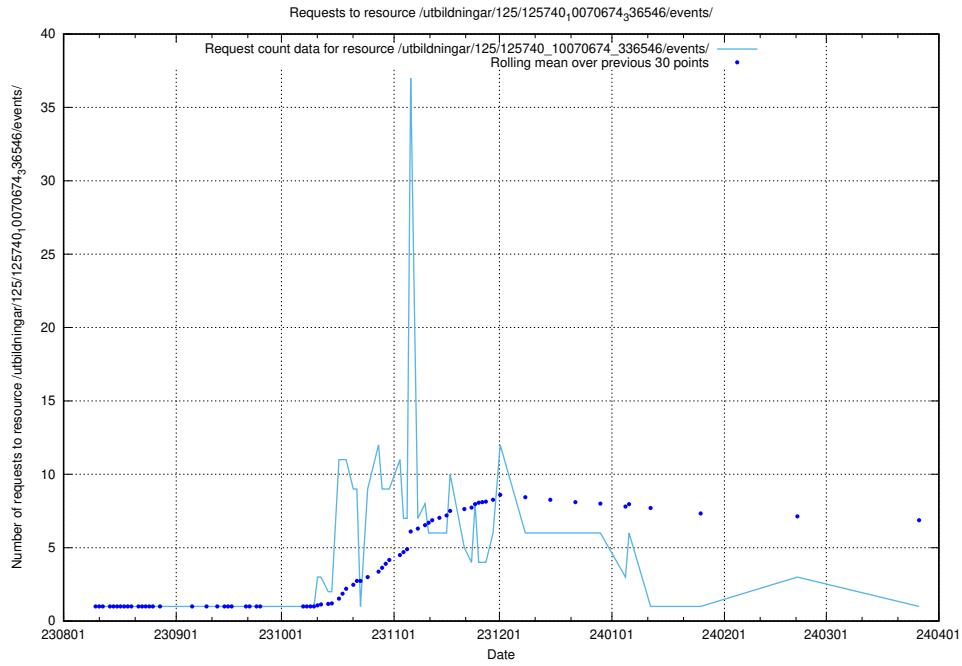

5.4490 Usage of /utbildningar/125/125740_10070674_336546/events/

Here, we count the number of requests to resource /utbildningar/125/125740_10070674_336546/events/