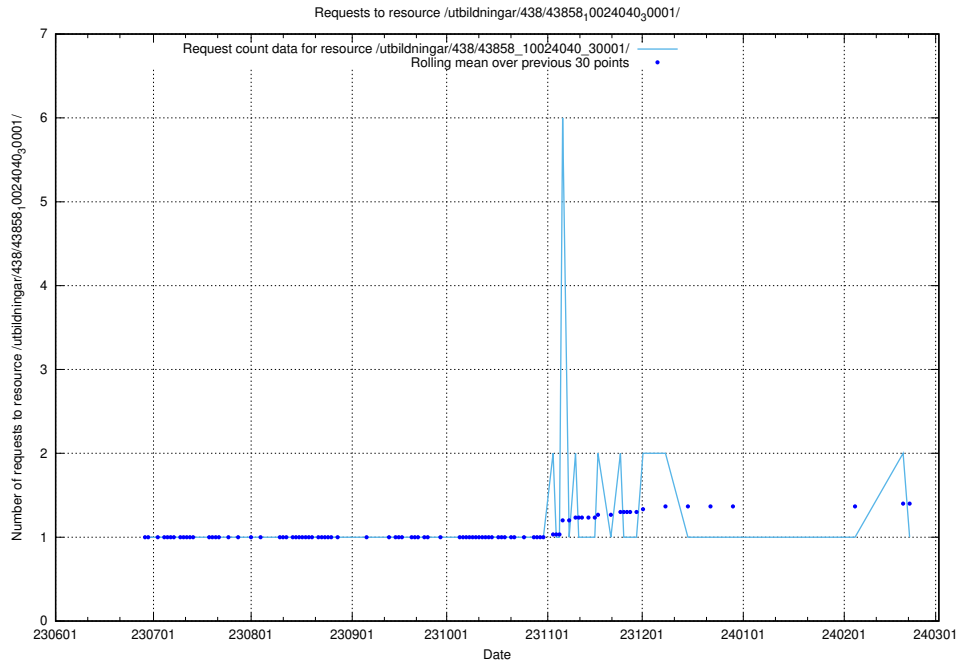

5.5075 Usage of /utbildningar/438/43858_10024040_30001/

Here, we count the number of requests to resource /utbildningar/438/43858_10024040_30001/.