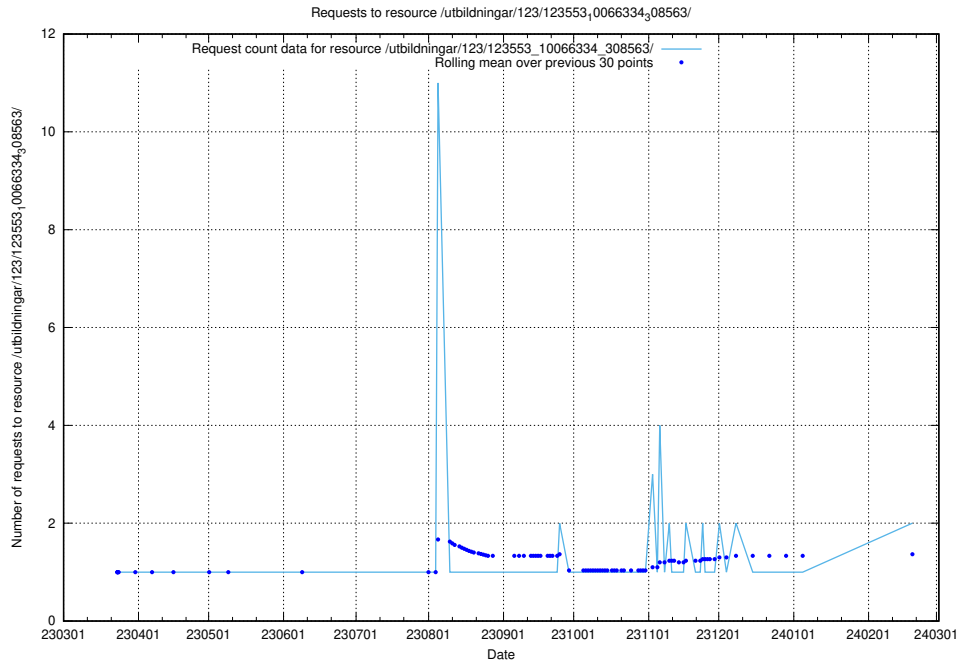

5.603 Usage of /utbildningar/123/123553_10066334_308563/

Here, we count the number of requests to resource /utbildningar/123/123553_10066334_308563/.