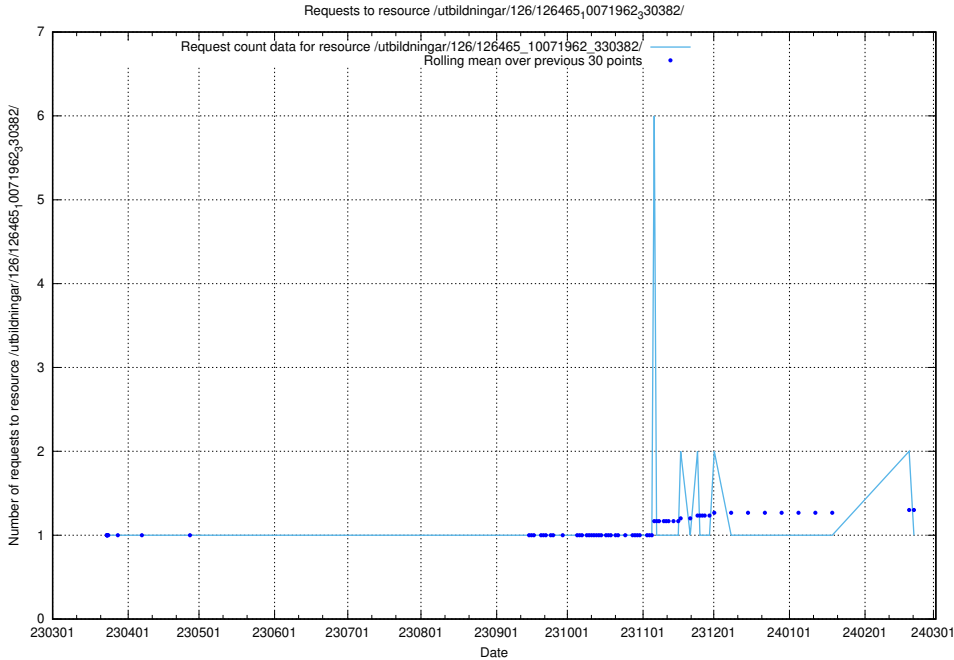

5.6056 Usage of /utbildningar/126/126465_10071962_330382/

Here, we count the number of requests to resource /utbildningar/126/126465_10071962_330382/.