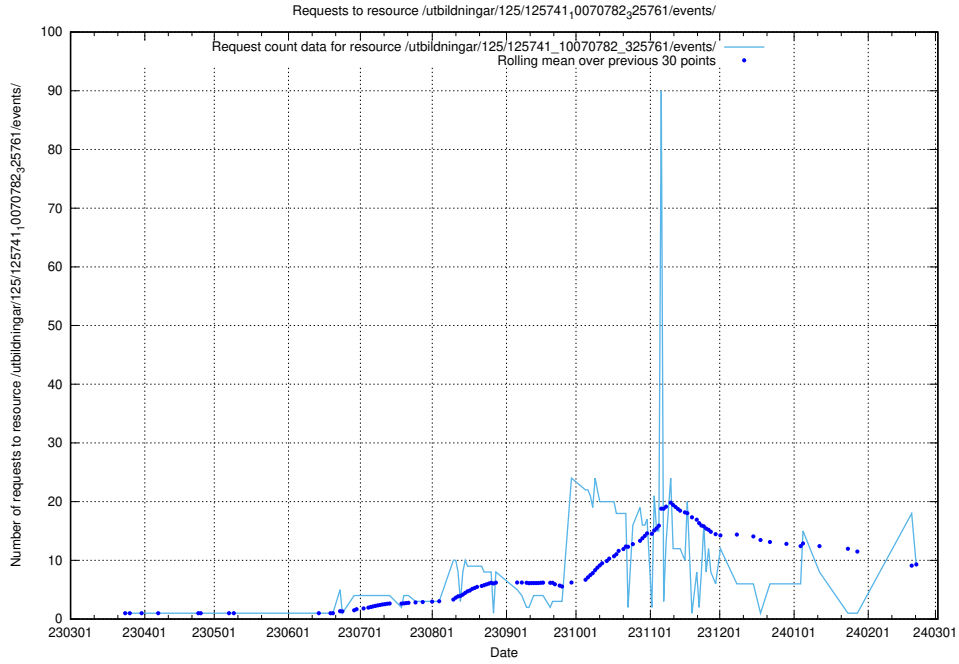

5.35 Usage of /utbildningar/125/125741_10070782_325761/events/

Here, we count the number of requests to resource /utbildningar/125/125741_10070782_325761/events/