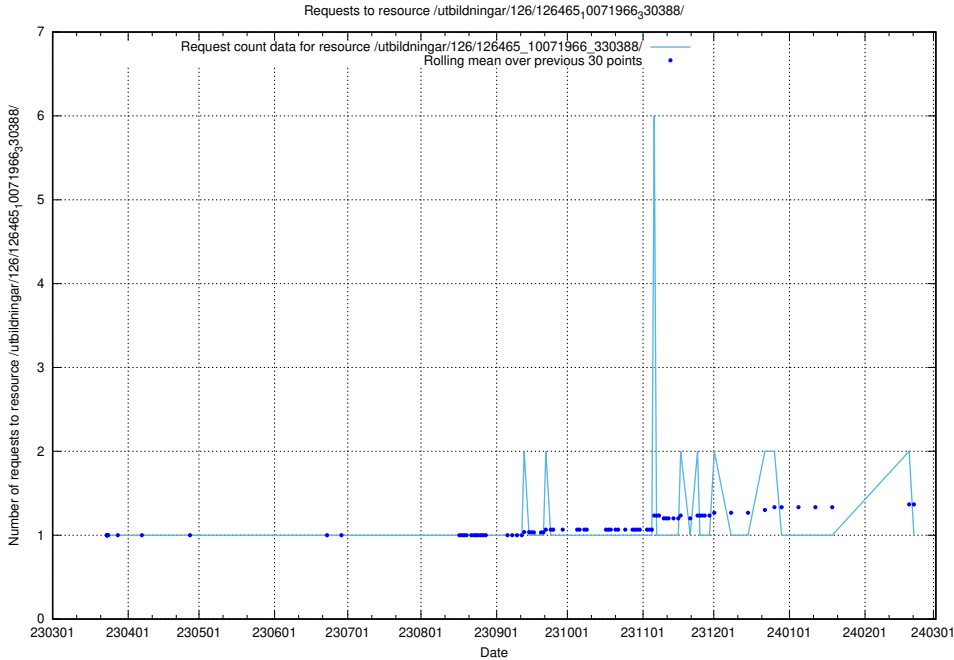

5.6053 Usage of /utbildningar/126/126465_10071966_330388/

Here, we count the number of requests to resource /utbildningar/126/126465_10071966_330388/.