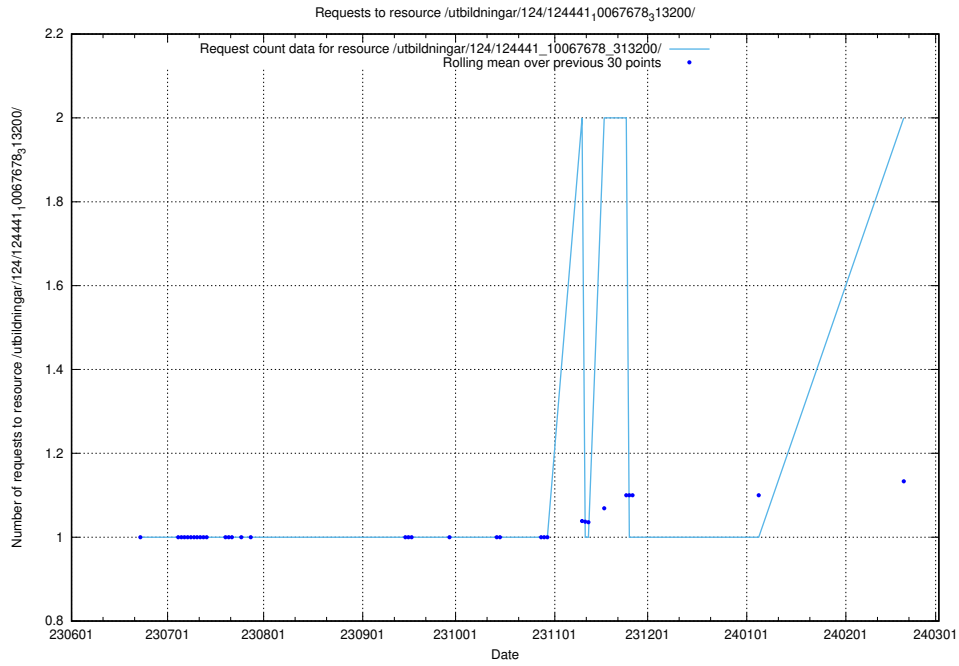

5.744 Usage of /utbildningar/124/124441_10067678_313200/

Here, we count the number of requests to resource /utbildningar/124/124441_10067678_313200/.