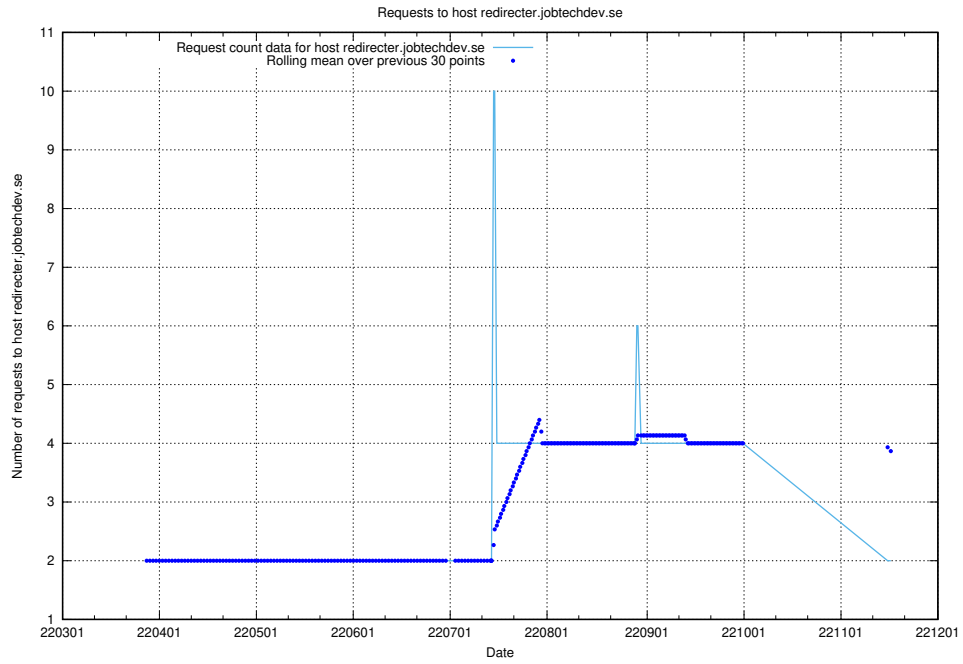

7.485 Usage of redirecter.jobtechdev.se

Here, we count the number of requests to host redirecter.jobtechdev.se.