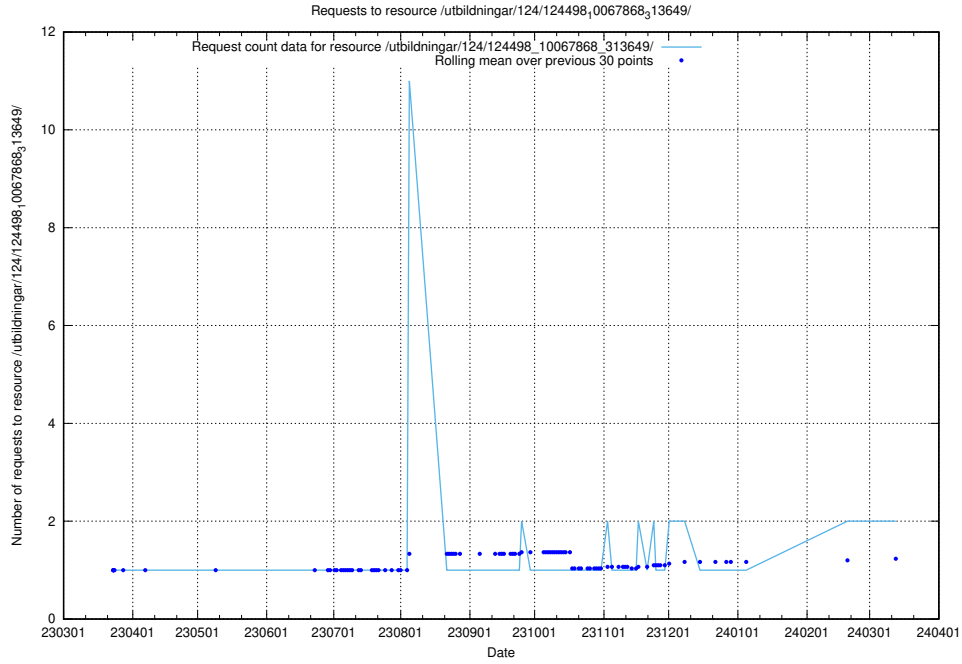

5.455 Usage of /utbildningar/124/124498_10067868_313649/

Here, we count the number of requests to resource /utbildningar/124/124498_10067868_313649/.