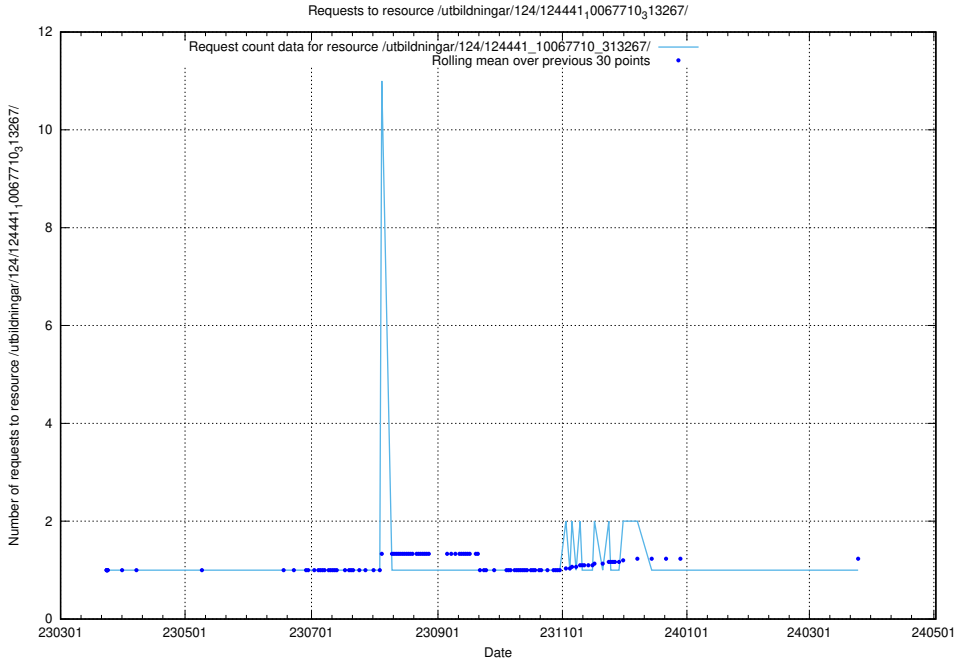

5.3165 Usage of /utbildningar/124/124441_10067710_313267/

Here, we count the number of requests to resource /utbildningar/124/124441_10067710_313267/.