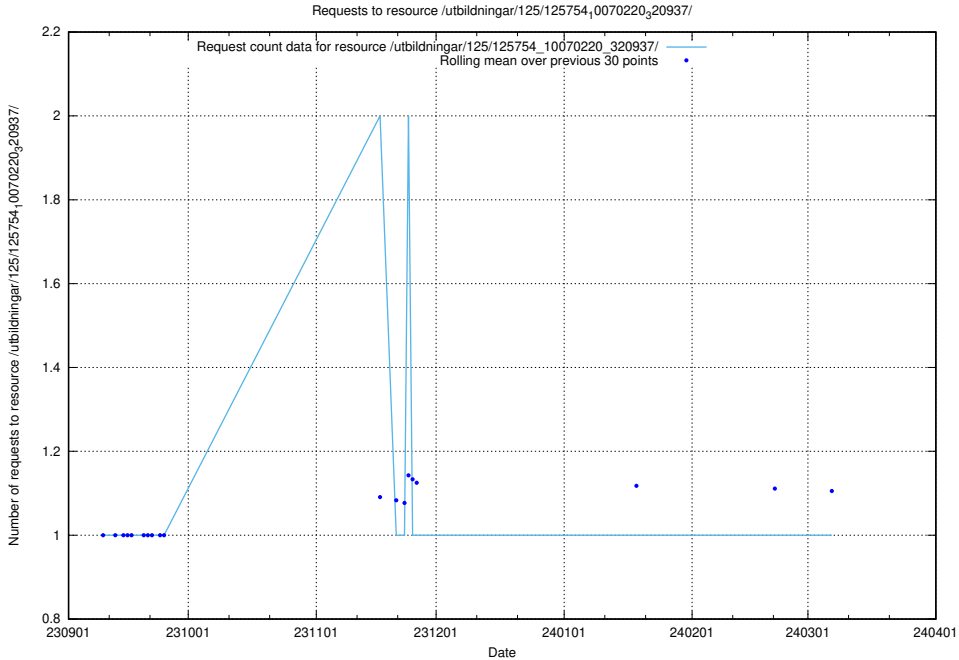

5.4259 Usage of /utbildningar/125/125754_10070220_320937/

Here, we count the number of requests to resource /utbildningar/125/125754_10070220_320937/.