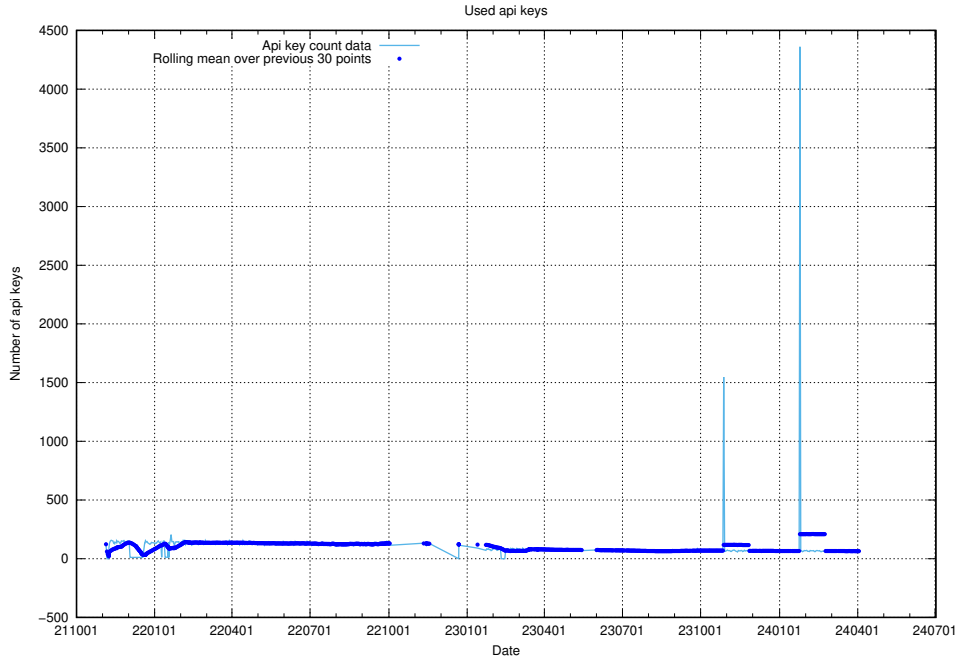

8.3 Number of used api keys

Here we extract the number of keys that were used for at least one request.