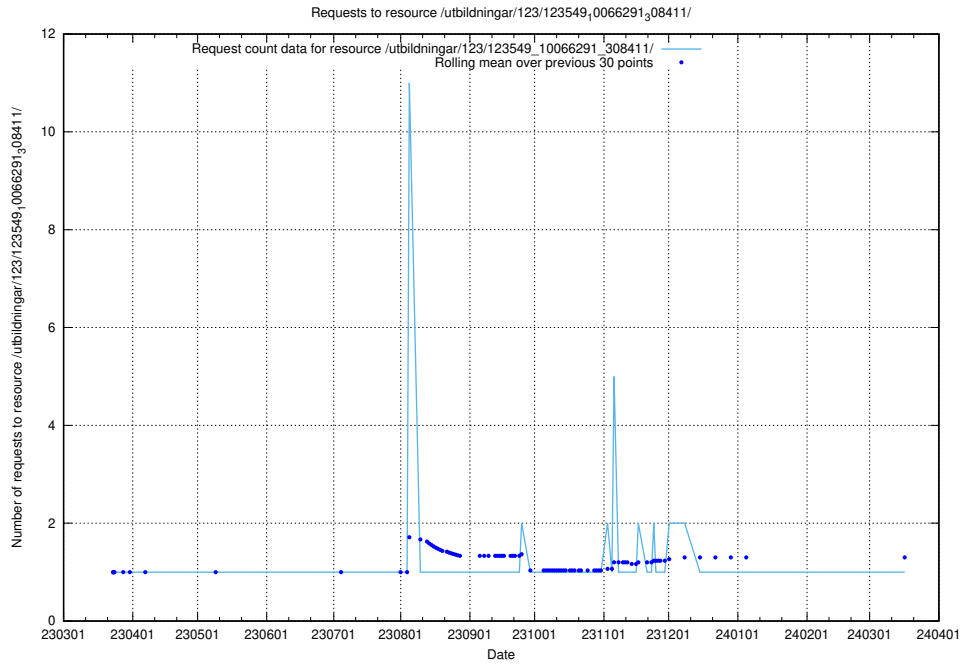

5.4161 Usage of /utbildningar/123/123549_10066291_308411/

Here, we count the number of requests to resource /utbildningar/123/123549_10066291_308411/.