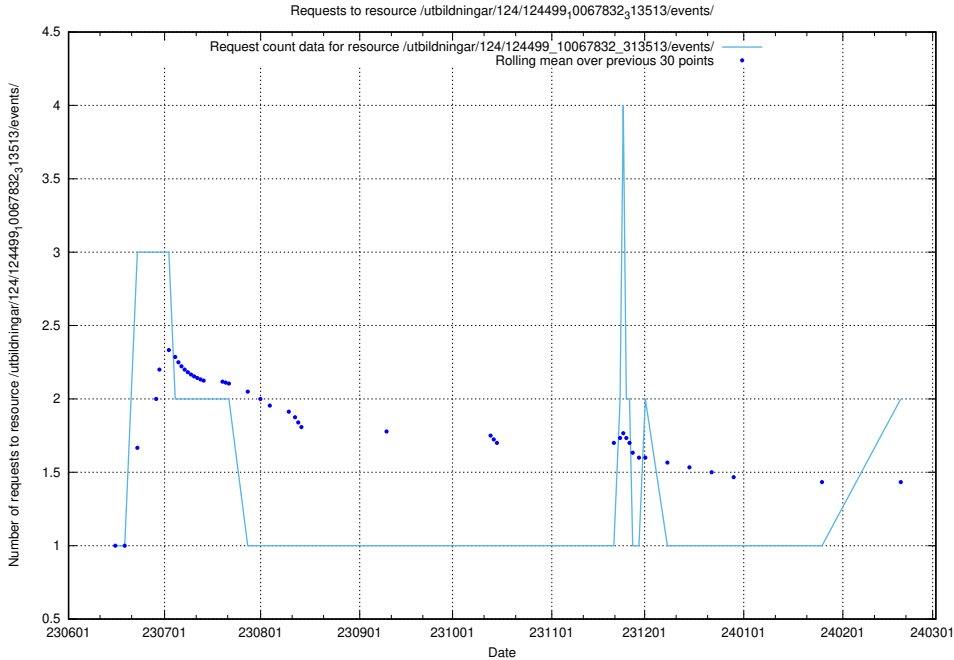

5.758 Usage of /utbildningar/124/124499_10067832_313513/events/

Here, we count the number of requests to resource /utbildningar/124/124499_10067832_313513/events/