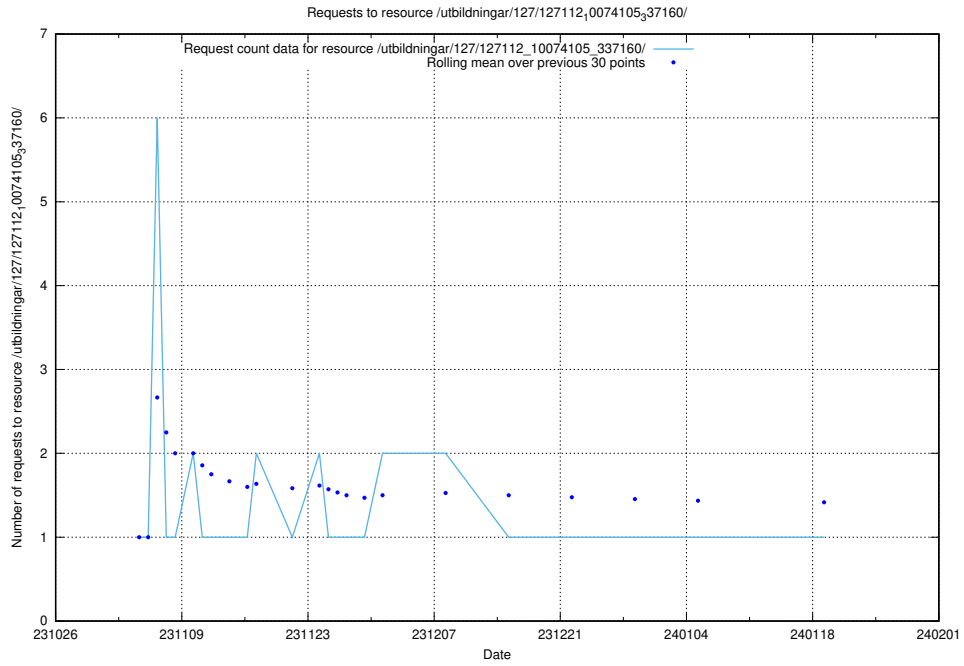

5.3768 Usage of /utbildningar/127/127112_10074105_337160/

Here, we count the number of requests to resource /utbildningar/127/127112_10074105_337160/.