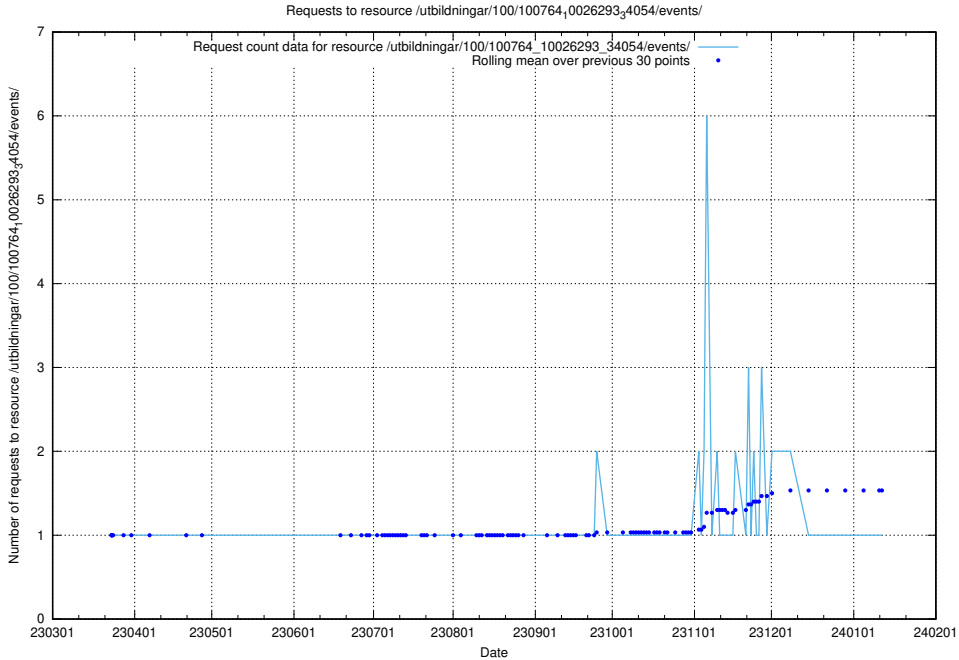

5.5189 Usage of /utbildningar/100/100764_10026293_34054/events/

Here, we count the number of requests to resource /utbildningar/100/100764_10026293_34054/events/.