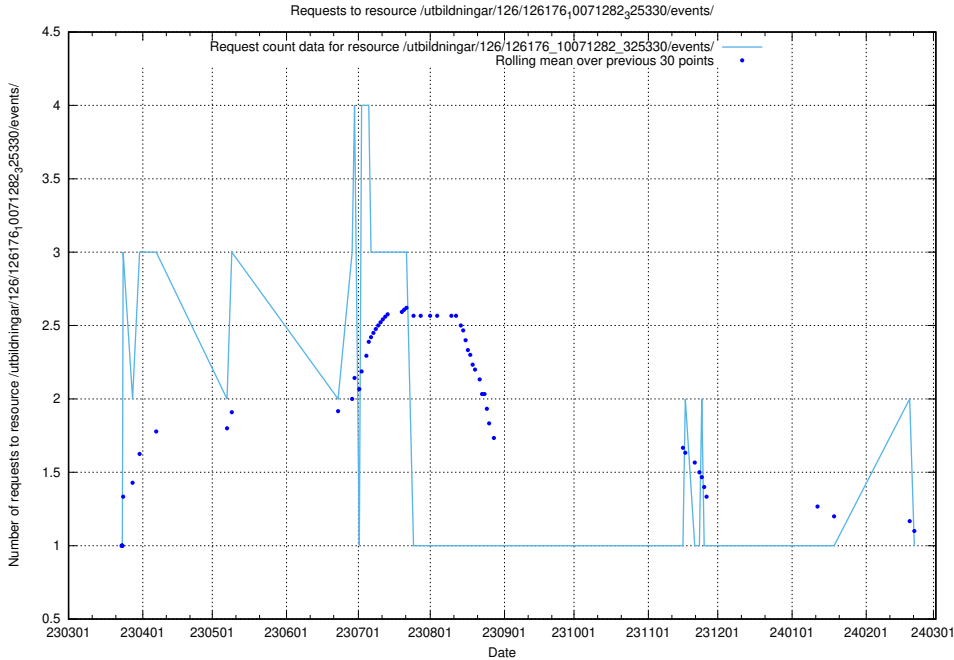

5.6064 Usage of /utbildningar/126/126176_10071282_325330/events/

Here, we count the number of requests to resource /utbildningar/126/126176_10071282_325330/events/