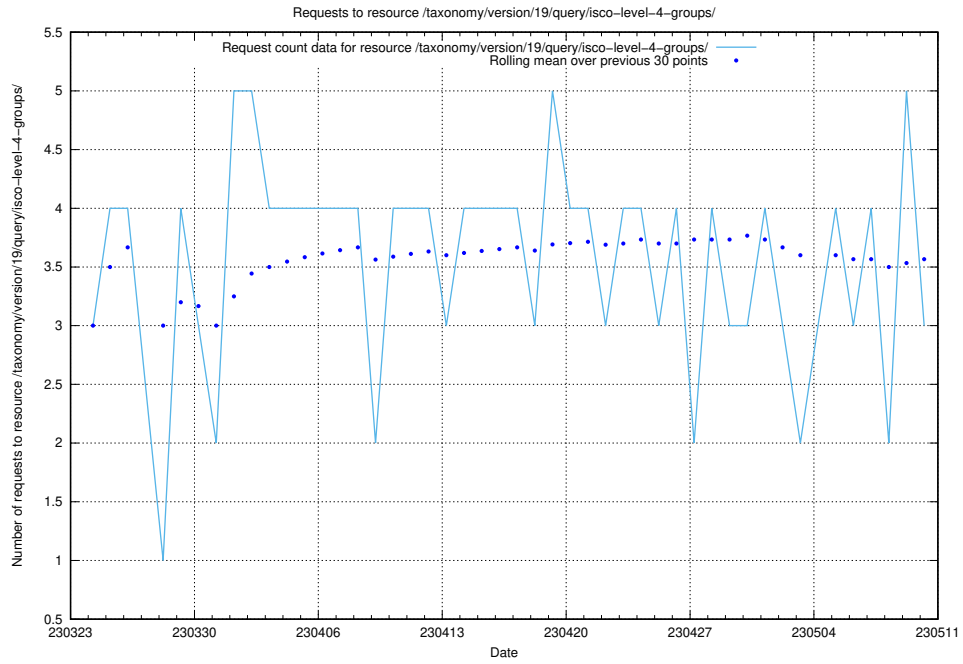

5.309 Usage of /taxonomy/version/19/query/isco-level-4-groups/

Here, we count the number of requests to resource /taxonomy/version/19/query/isco-level-4-groups/.