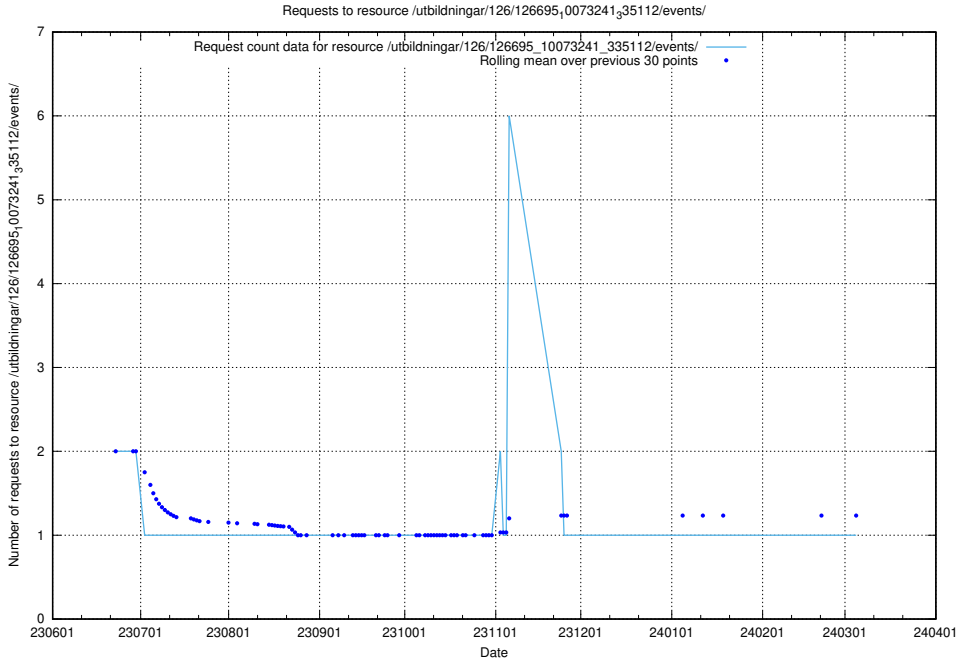

5.5217 Usage of /utbildningar/126/126695_10073241_335112/events/

Here, we count the number of requests to resource /utbildningar/126/126695_10073241_335112/events/