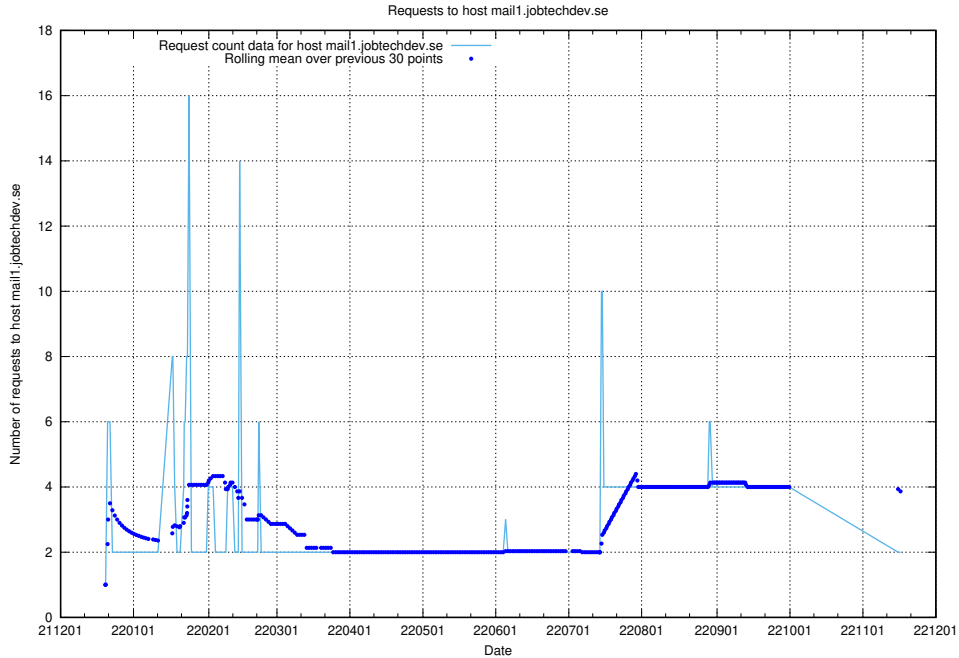

7.374 Usage of mail1.jobtechdev.se

Here, we count the number of requests to host mail1.jobtechdev.se.