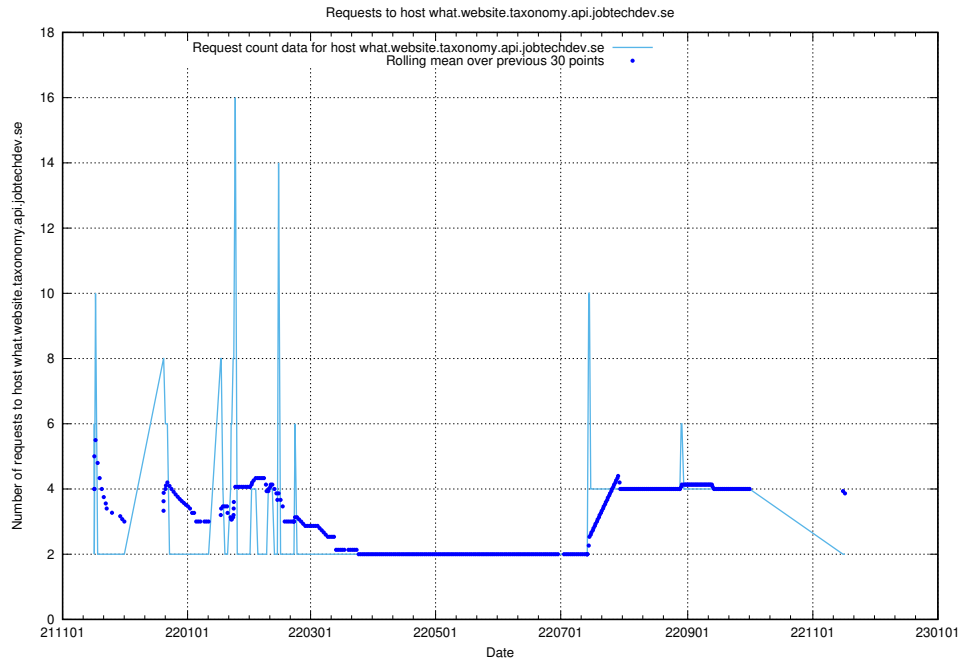

7.519 Usage of what.website.taxonomy.api.jobtechdev.se

Here, we count the number of requests to host what.website.taxonomy.api.jobtechdev.se.