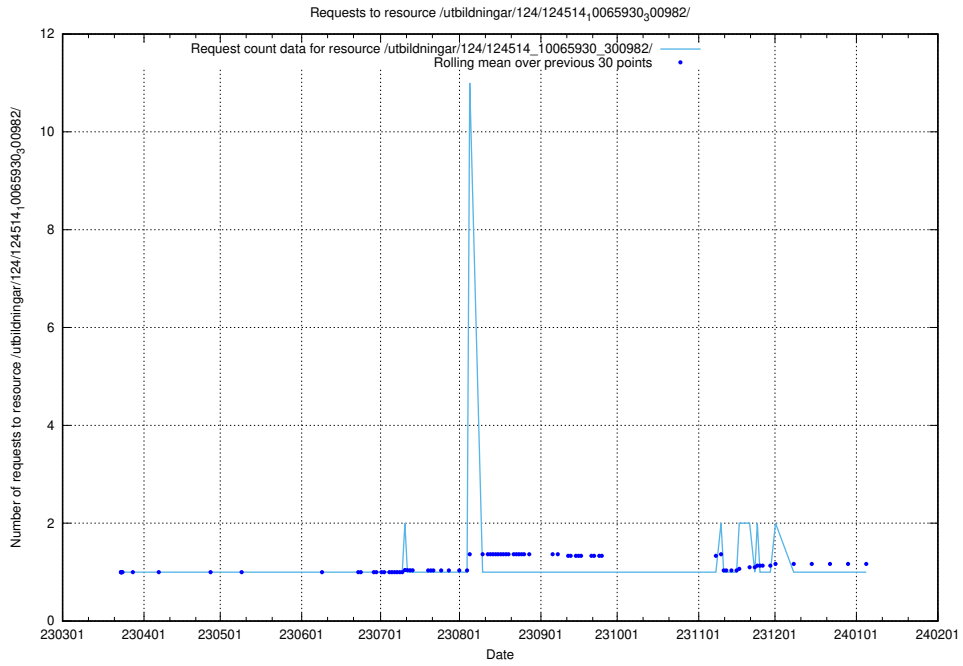

5.1546 Usage of /utbildningar/124/124514_10065930_300982/

Here, we count the number of requests to resource /utbildningar/124/124514_10065930_300982/.