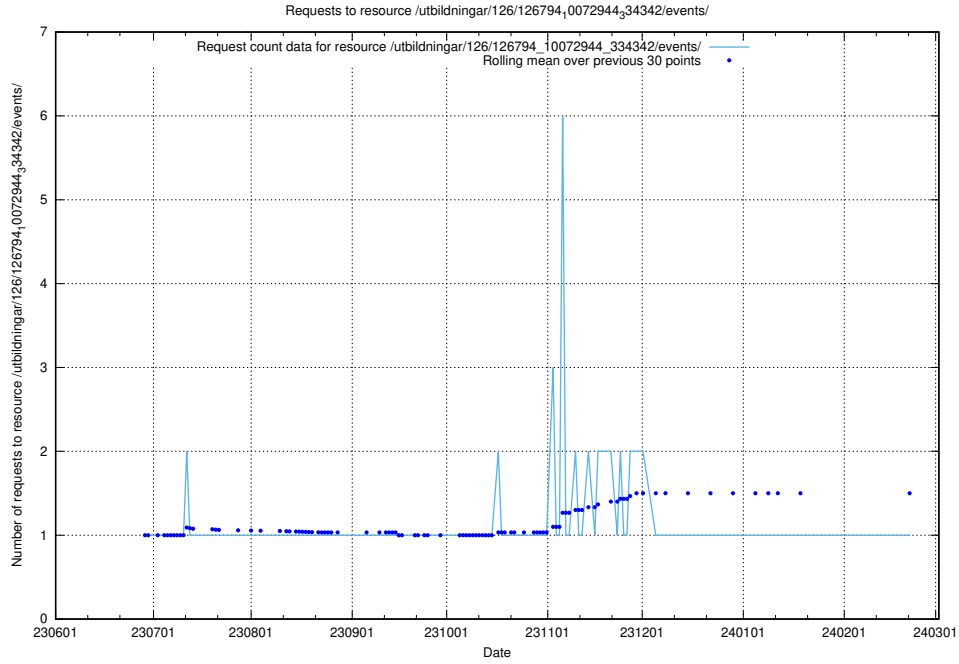

5.5094 Usage of /utbildningar/126/126794_10072944_334342/events/

Here, we count the number of requests to resource /utbildningar/126/126794_10072944_334342/events/