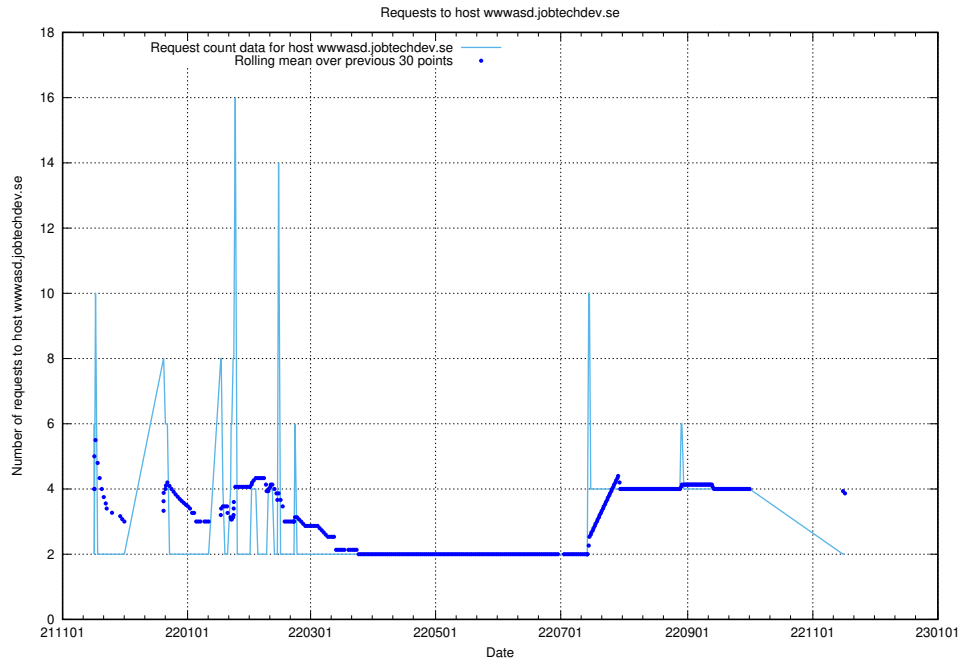

7.535 Usage of wwwasd.jobtechdev.se

Here, we count the number of requests to host wwwasd.jobtechdev.se.