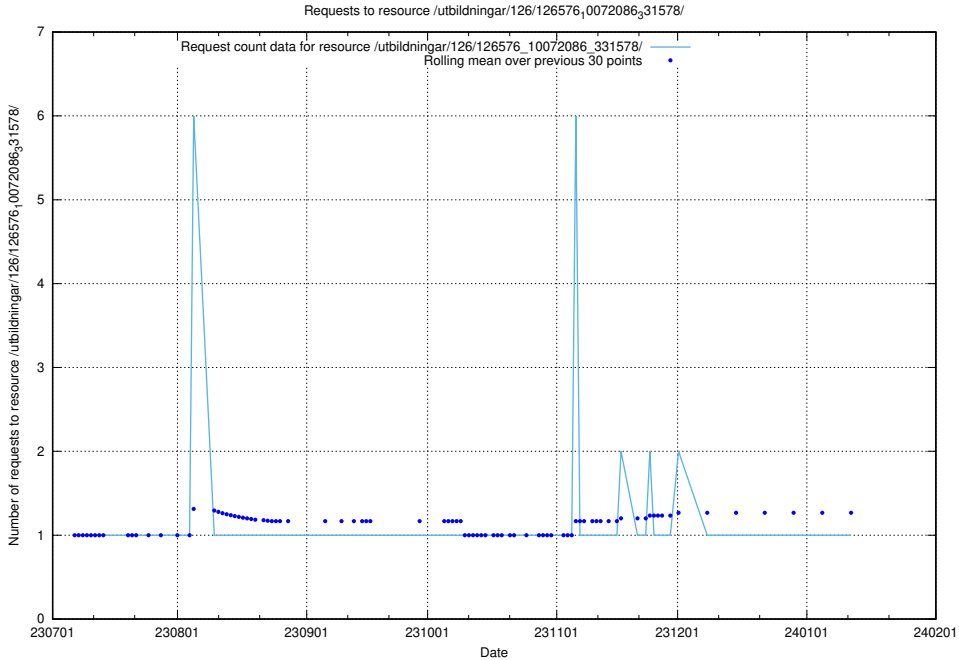

Here, we count the number of requests to resource /utbildningar/125/125600_10070136_324706/events/

5.4949 Usage of /utbildningar/126/126576_10072086_331578/

Here, we count the number of requests to resource /utbildningar/126/126576_10072086_331578/.