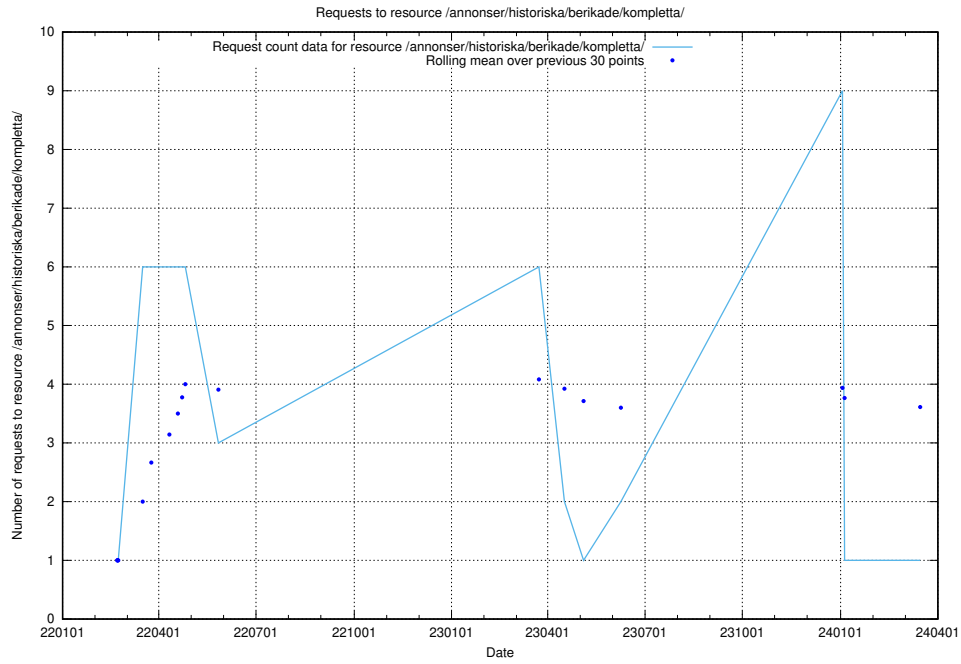

5.1151 Usage of /annonser/historiska/berikade/komplett/

Here, we count the number of requests to resource /annonser/historiska/berikade/komplett/.