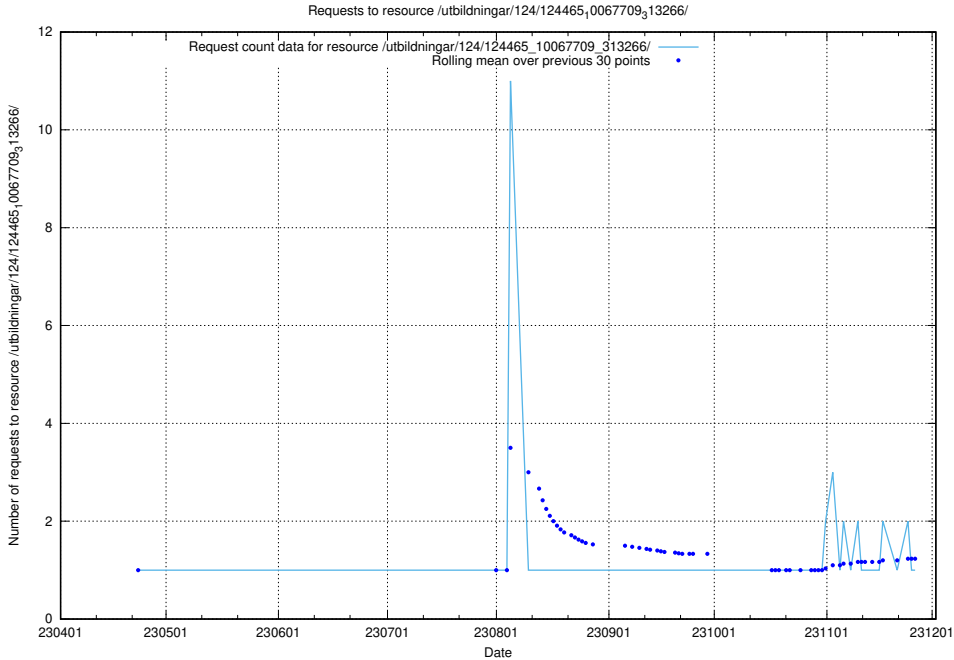

5.5714 Usage of /utbildningar/124/124465_10067709_313266/

Here, we count the number of requests to resource /utbildningar/124/124465_10067709_313266/.