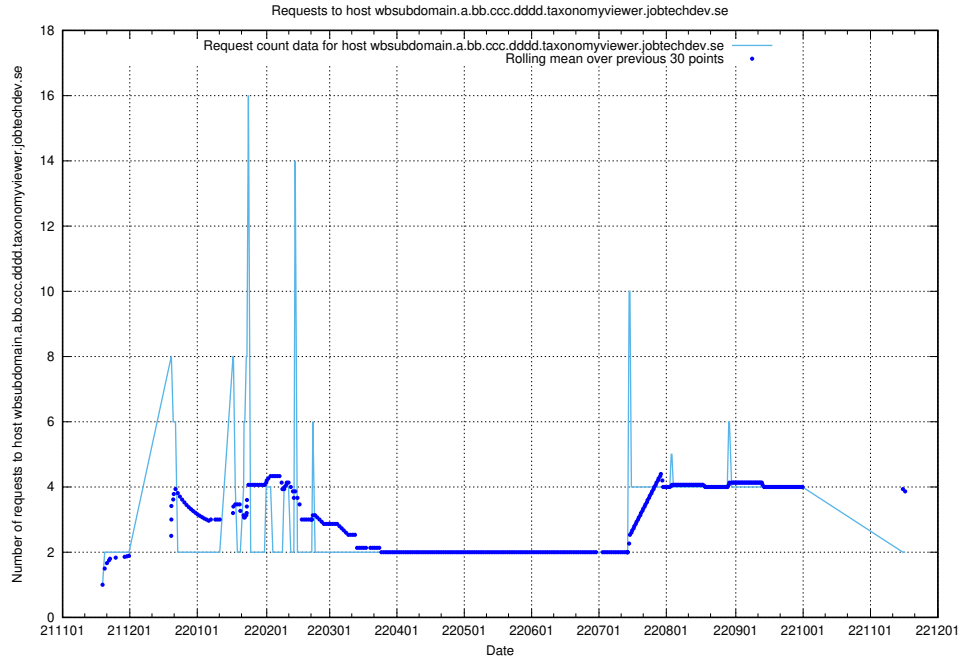

7.455 Usage of wbsubdomain.a.bb.ccc.dddd.taxonomyviewer.jobtechdev.se

Here, we count the number of requests to host wbsubdomain.a.bb.ccc.dddd.taxonomyviewer.jobtechdev.se