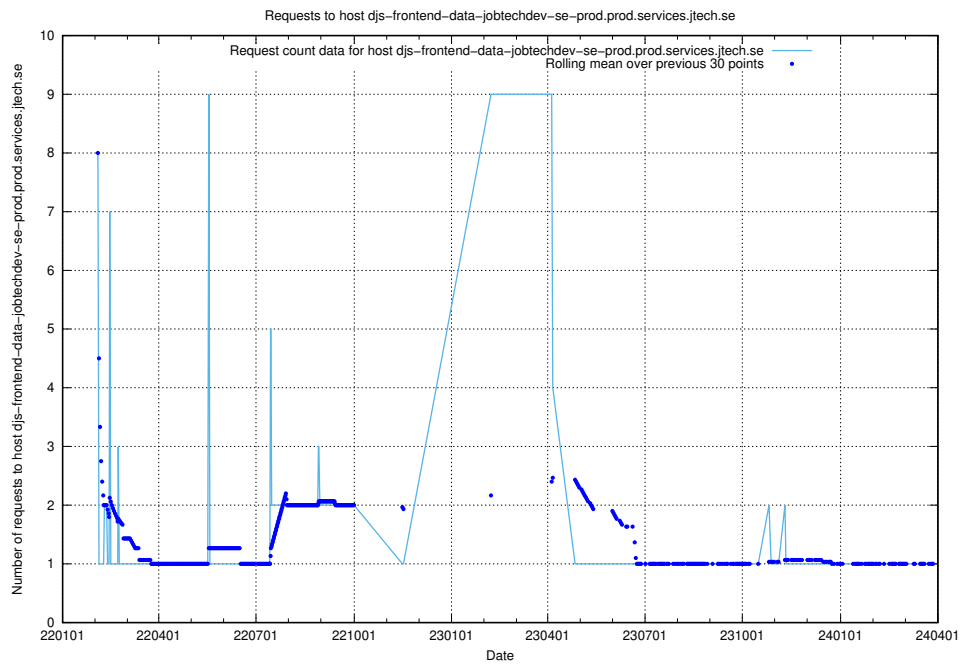

Here, we count the number of requests to host djs-frontend-data-jobtechdev-se-prod.prod.services.jtech.se.

7.658 Usage of lw.jobtechdev.se

Here, we count the number of requests to host lw.jobtechdev.se.