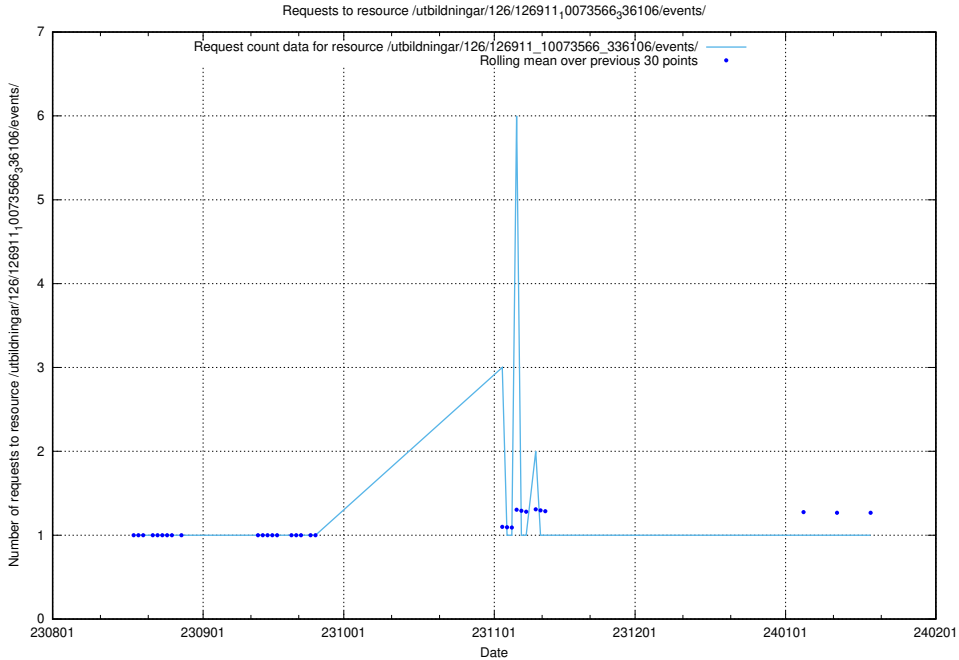

5.4423 Usage of /utbildningar/126/126911_10073566_336106/events/

Here, we count the number of requests to resource /utbildningar/126/126911_10073566_336106/events/