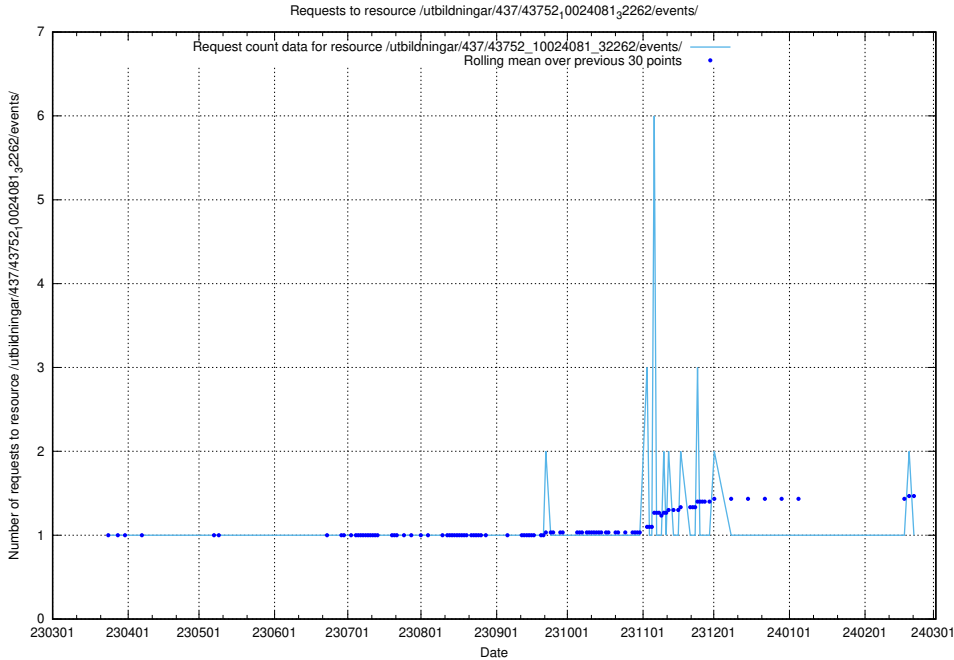

5.5848 Usage of /utbildningar/437/43752_10024081_32262/events/

Here, we count the number of requests to resource /utbildningar/437/43752_10024081_32262/events/.