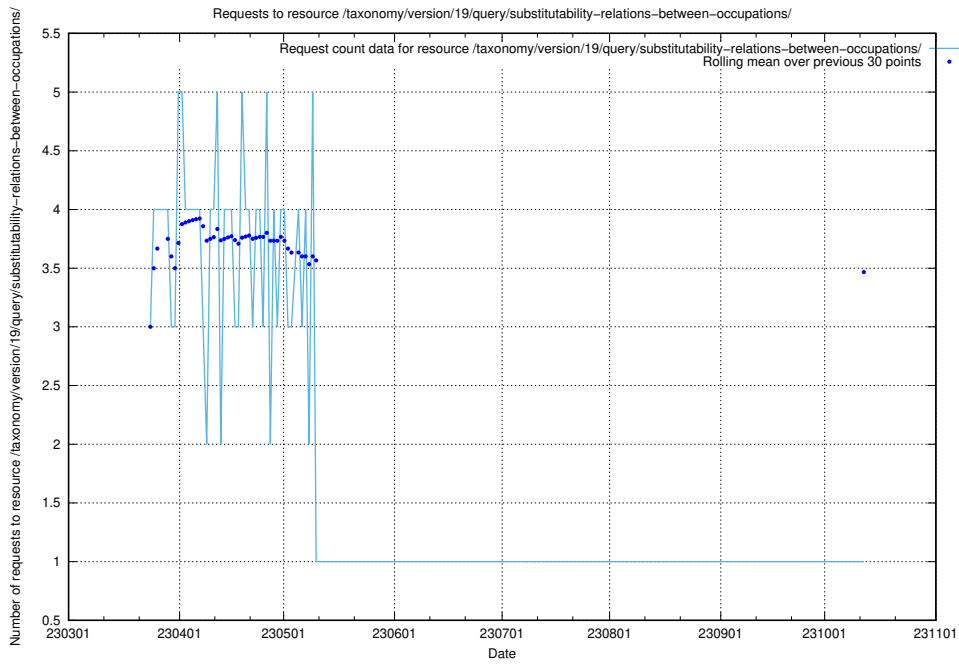

5.5780 Usage of /taxonomy/version/19/query/substitutability-relations-between-occupations/

Here, we count the number of requests to resource /taxonomy/version/19/query/substitutability-relations-between-occupations/.