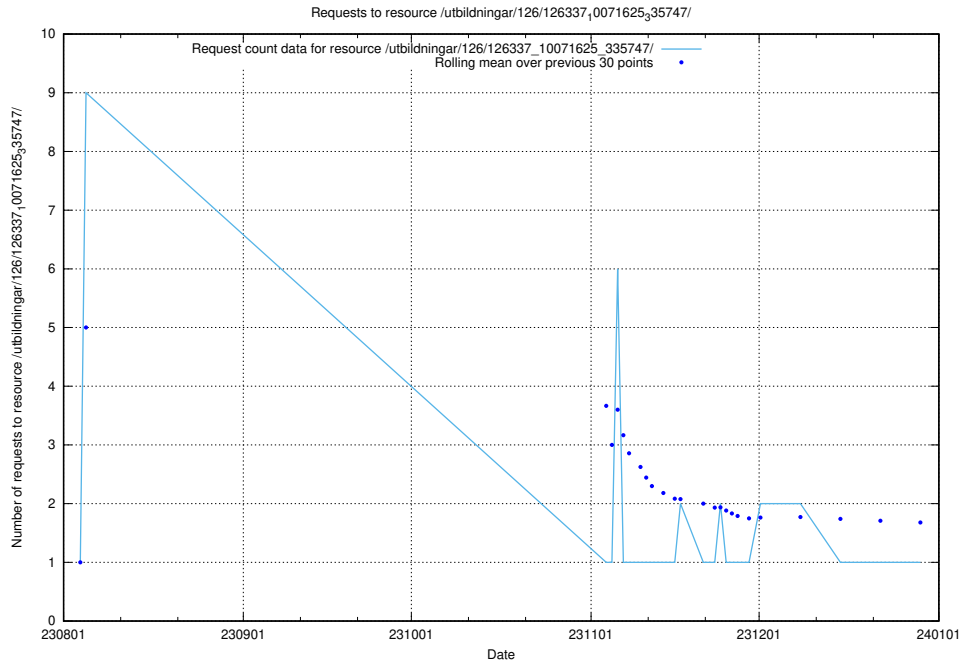

5.4531 Usage of /utbildningar/126/126337_10071625_335747/

Here, we count the number of requests to resource /utbildningar/126/126337_10071625_335747/.