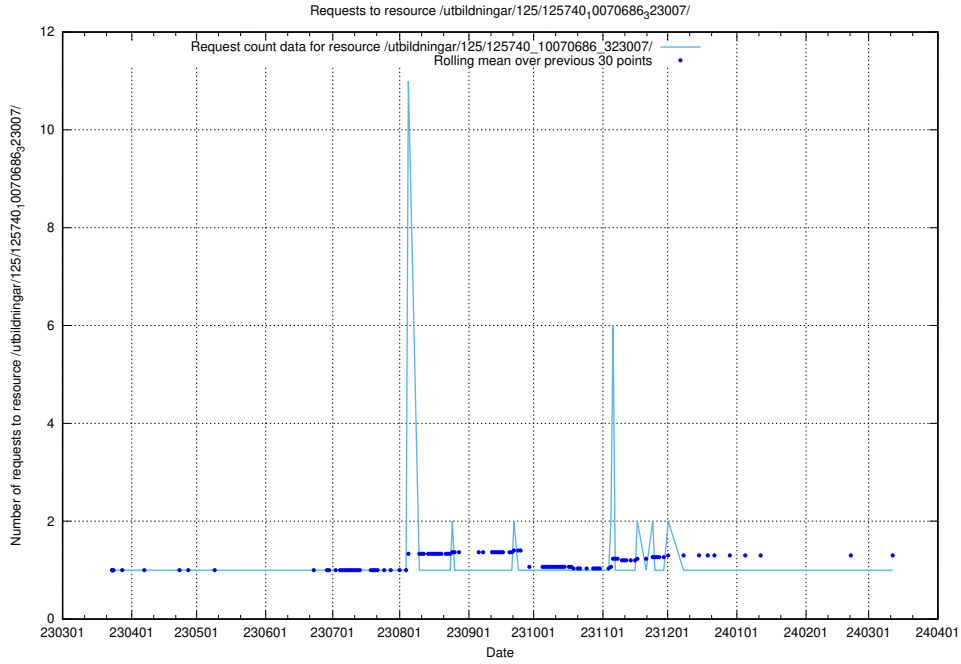

5.875 Usage of /utbildningar/125/125740_10070686_323007/

Here, we count the number of requests to resource /utbildningar/125/125740_10070686_323007/.