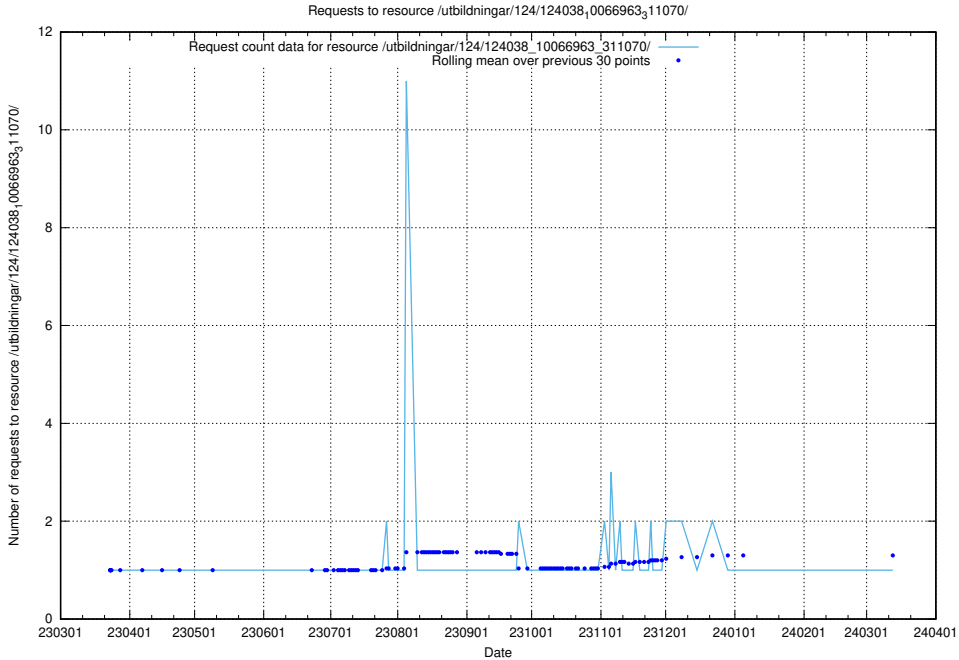

5.4009 Usage of /utbildningar/124/124038_10066963_311070/

Here, we count the number of requests to resource /utbildningar/124/124038_10066963_311070/.