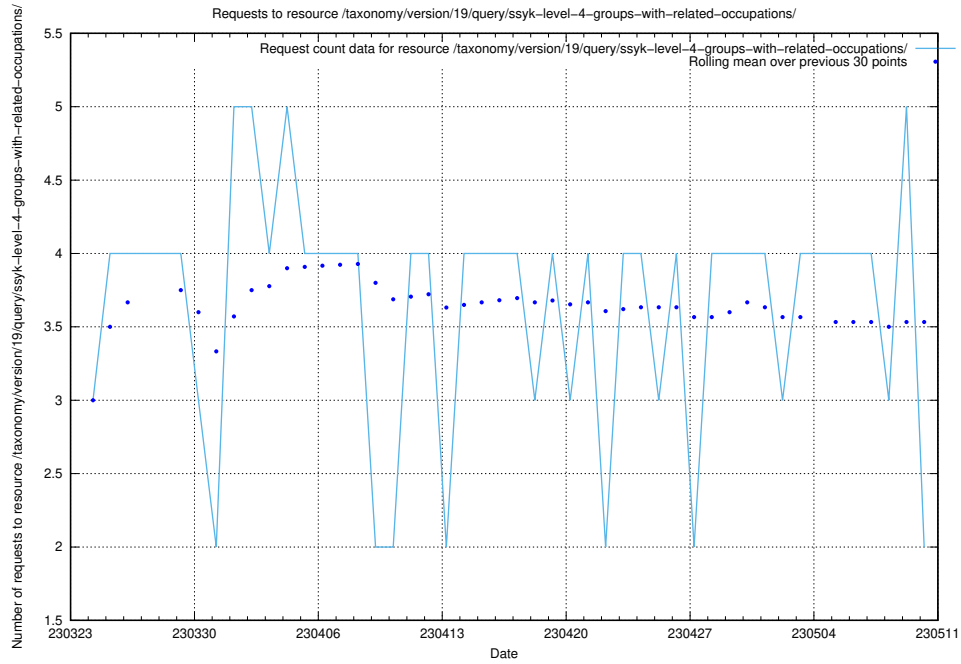

5.810 Usage of /taxonomy/version/19/query/ssyk-level-4-groups-with-related-occupations/

Here, we count the number of requests to resource /taxonomy/version/19/query/ssyk-level-4-groups-with-related-occupations/.