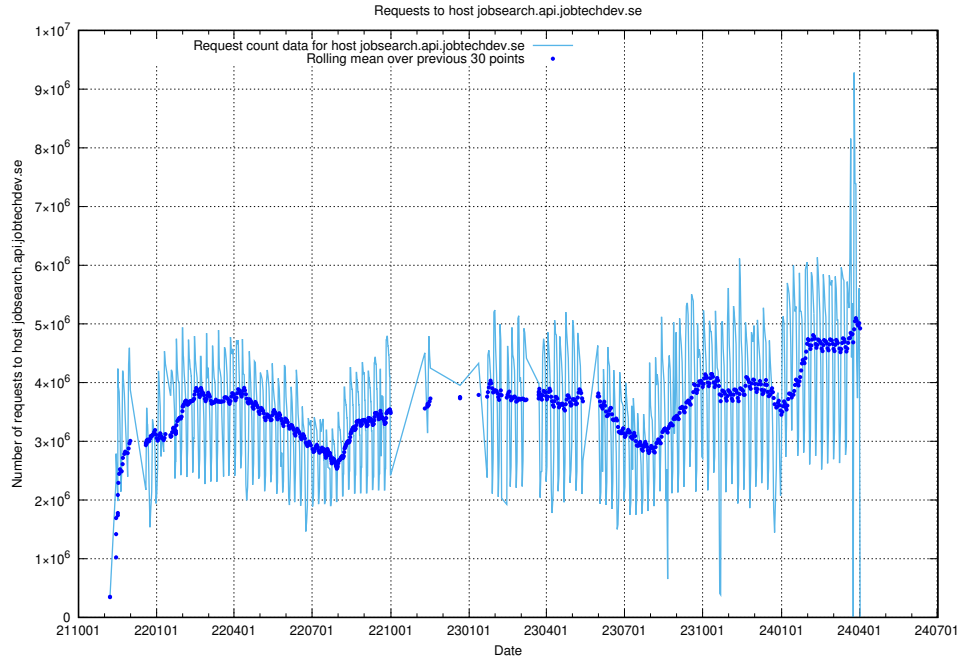

7.626 Usage of `jobsearch.api.jobtechdev.se`

Here, we count the number of requests to host `jobsearch.api.jobtechdev.se`.