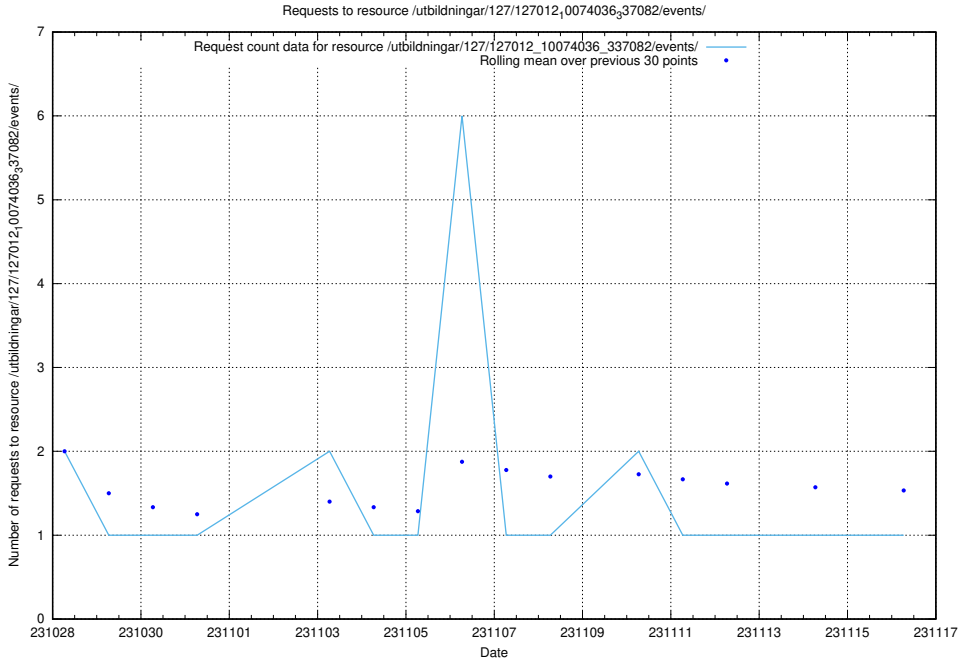

Here, we count the number of requests to resource /utbildningar/127/127012_10074036_337082/events/

5.3825 Usage of /utbildningar/126/126795_10073175_334956/events/

Here, we count the number of requests to resource /utbildningar/126/126795_10073175_334956/events/