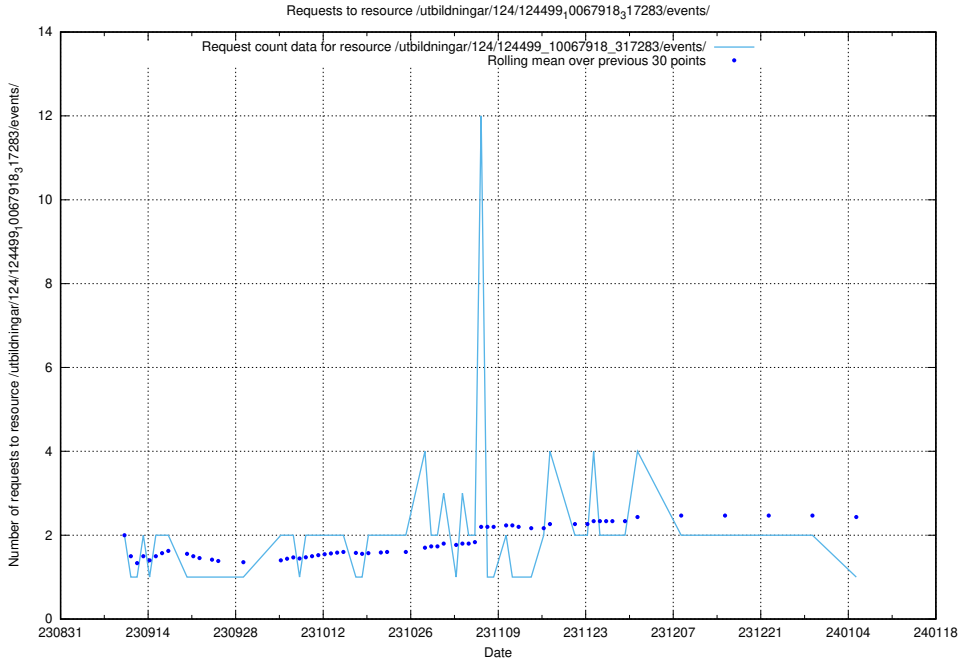

Here, we count the number of requests to resource /utbildningar/124/124520_10065933_301391/events/

5.4254 Usage of /utbildningar/124/124499_10067918_317283/events/

Here, we count the number of requests to resource /utbildningar/124/124499_10067918_317283/events/