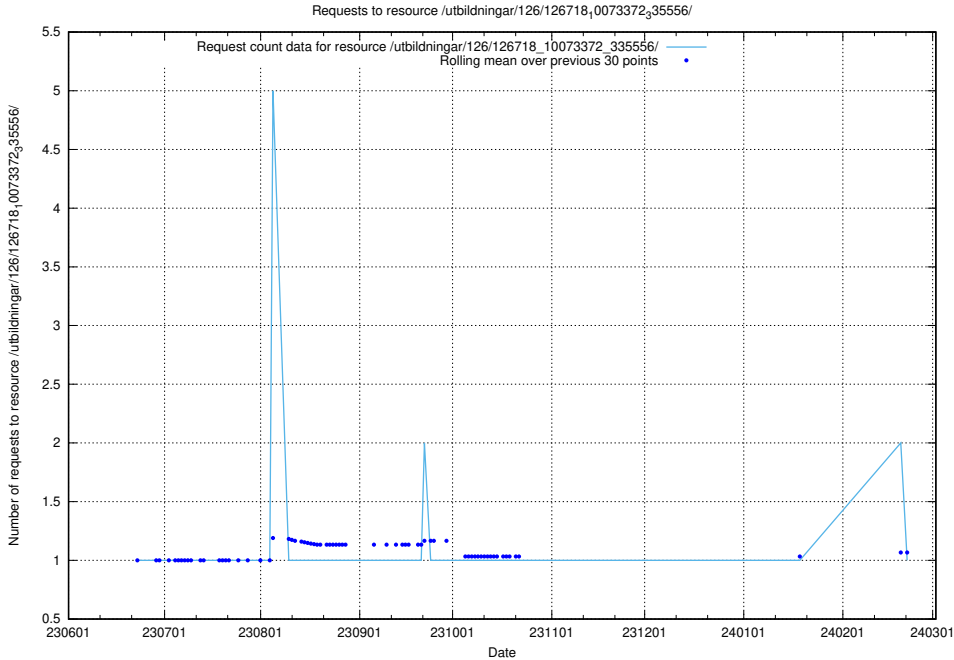

5.5267 Usage of /utbildningar/126/126718_10073372_335556/

Here, we count the number of requests to resource /utbildningar/126/126718_10073372_335556/.