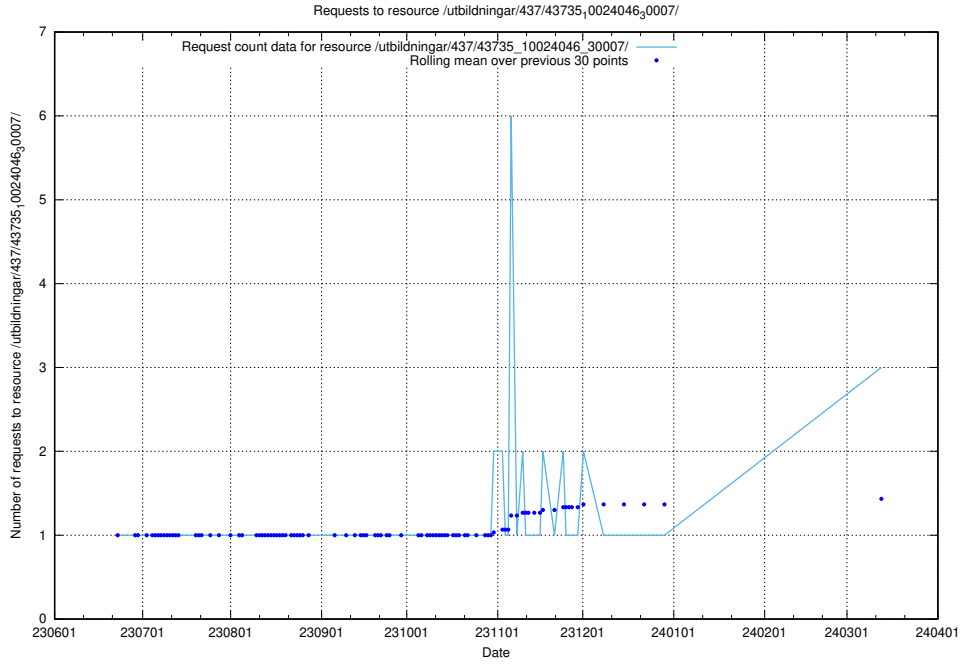

5.263 Usage of /utbildningar/437/43735_10024046_30007/

Here, we count the number of requests to resource /utbildningar/437/43735_10024046_30007/.