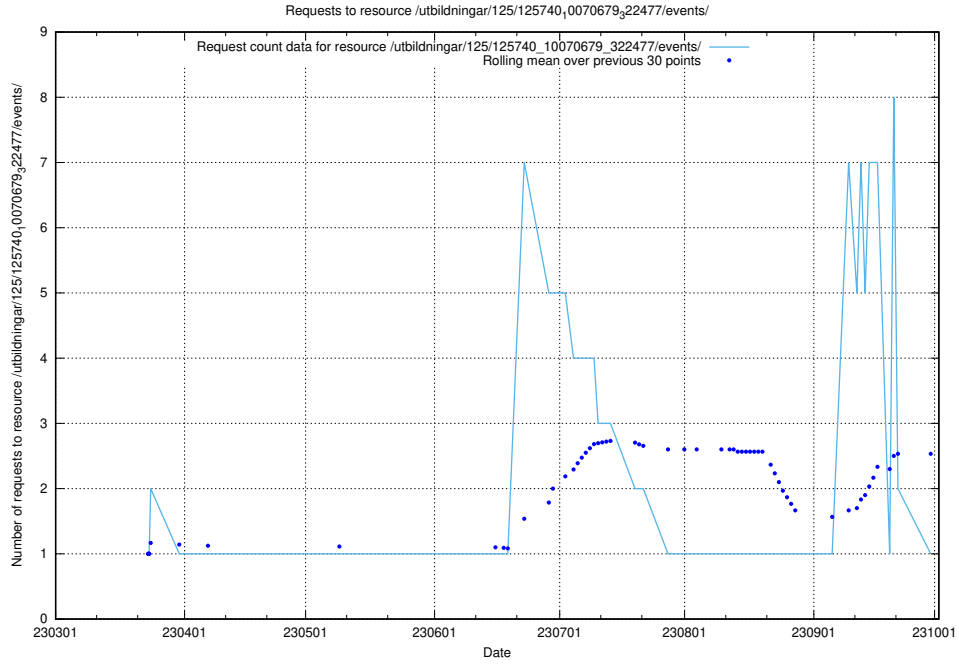

5.884 Usage of /utbildningar/125/125740_10070679_322477/events/

Here, we count the number of requests to resource /utbildningar/125/125740_10070679_322477/events/