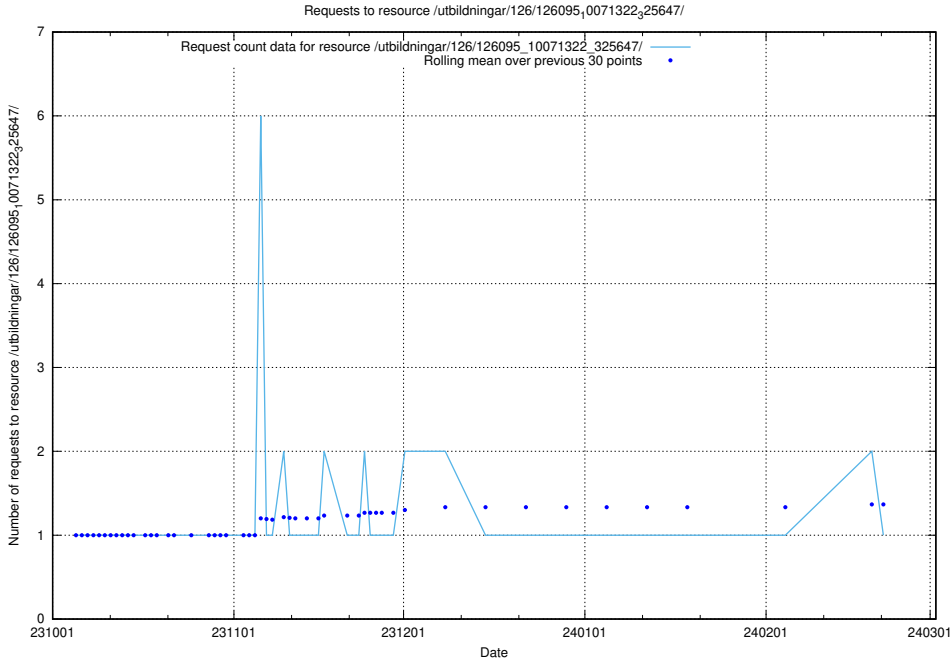

5.4056 Usage of /utbildningar/126/126095_10071322_325647/

Here, we count the number of requests to resource /utbildningar/126/126095_10071322_325647/.