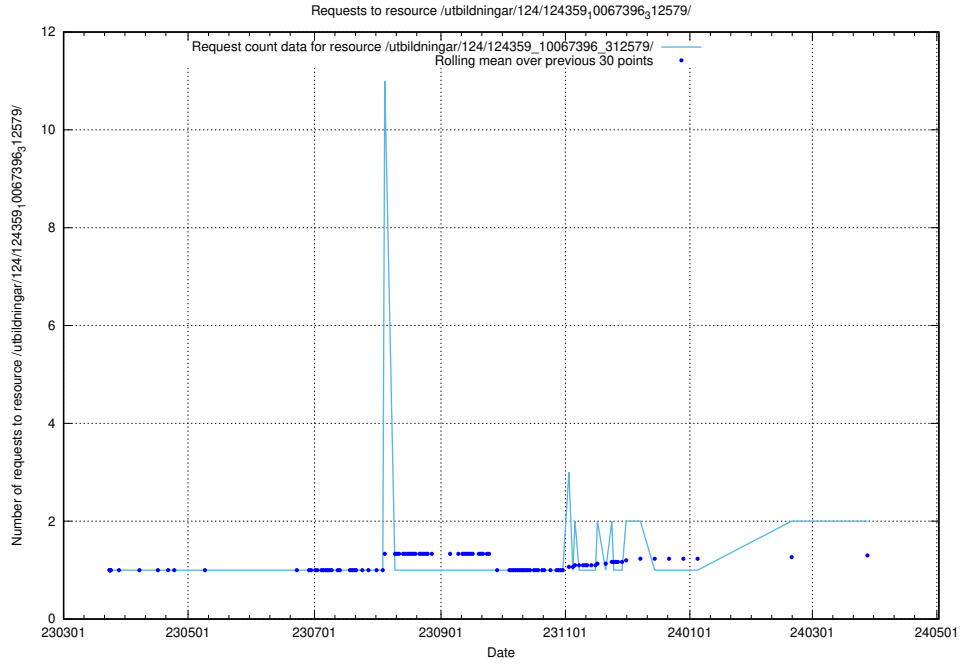

5.539 Usage of /utbildningar/124/124359_10067396_312579/

Here, we count the number of requests to resource /utbildningar/124/124359_10067396_312579/.