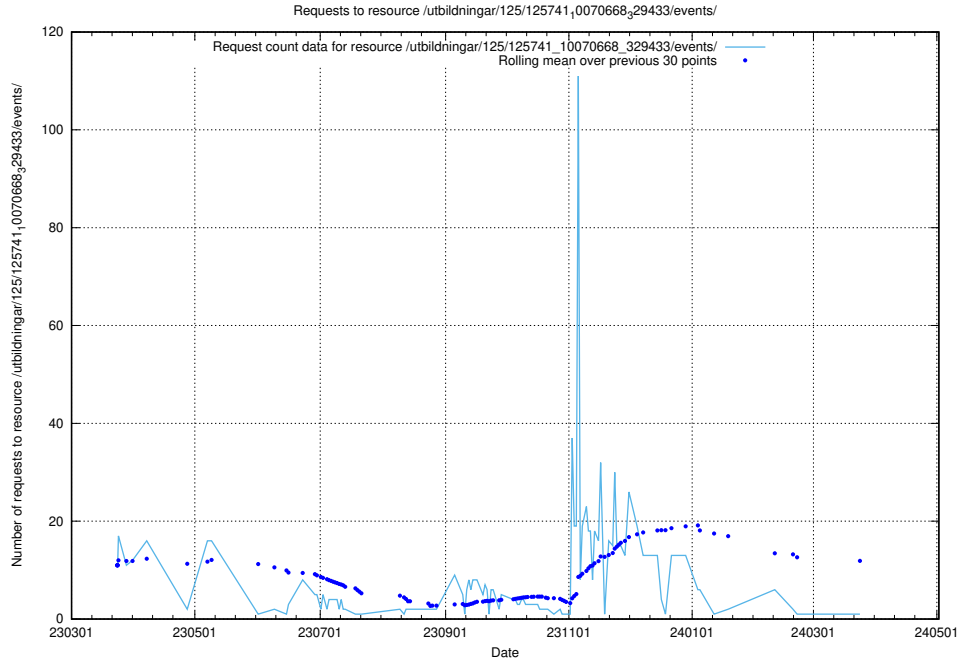

5.5896 Usage of /utbildningar/125/125741_10070668_329433/events/

Here, we count the number of requests to resource /utbildningar/125/125741_10070668_329433/events/