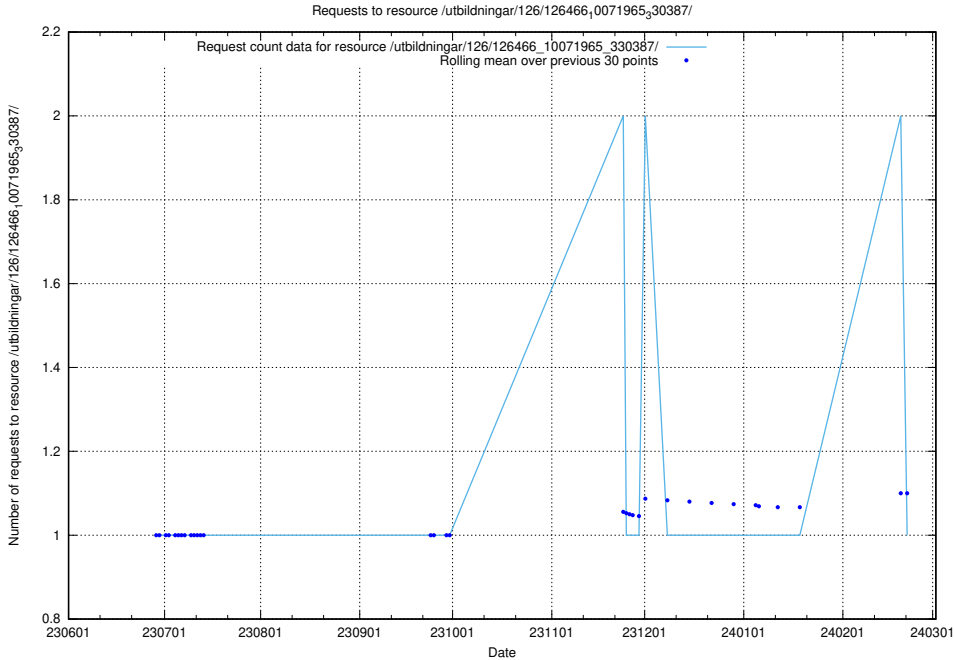

5.5108 Usage of /utbildningar/126/126466_10071965_330387/

Here, we count the number of requests to resource /utbildningar/126/126466_10071965_330387/.