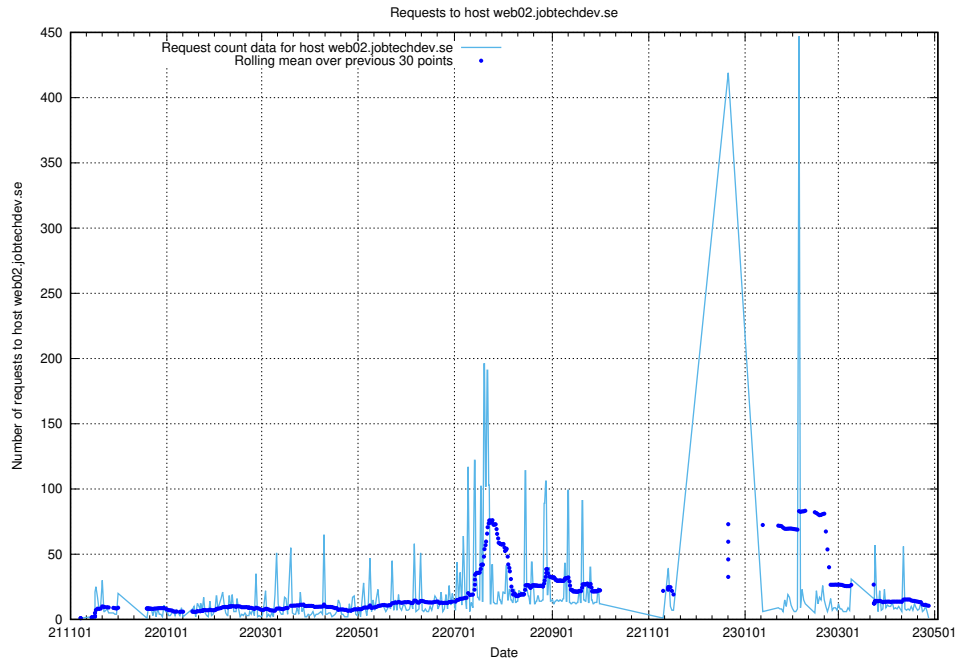

7.622 Usage of demo-jobad-enrichments.jobtechdev.se

Here, we count the number of requests to host demo-jobad-enrichments.jobtechdev.se.

7.623 Usage of q.jobtechdev.se

Here, we count the number of requests to host q.jobtechdev.se.