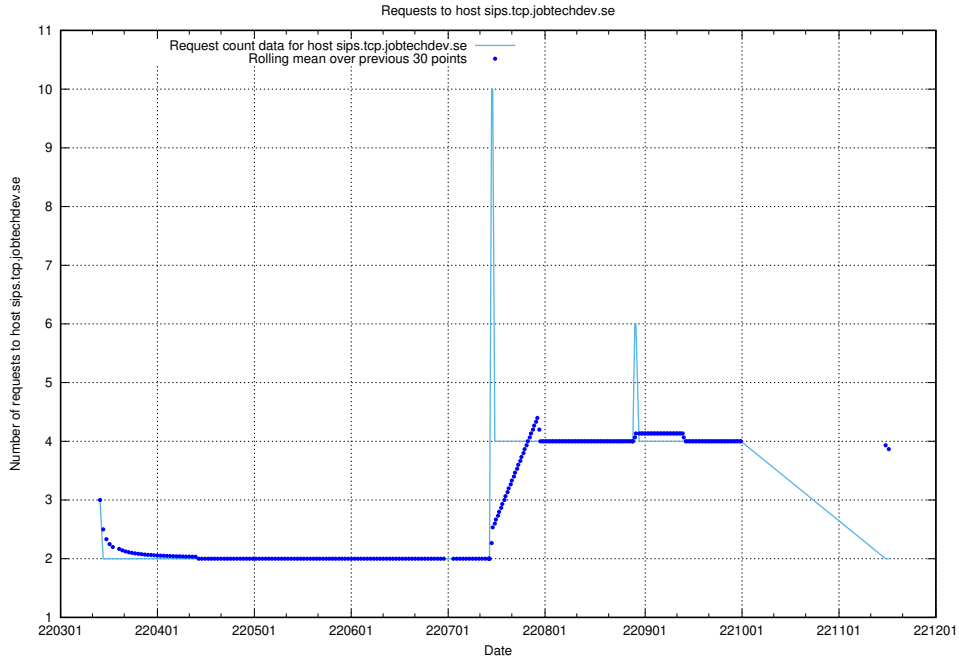

7.498 Usage of sips.tcp.jobtechdev.se

Here, we count the number of requests to host sips.tcp.jobtechdev.se.