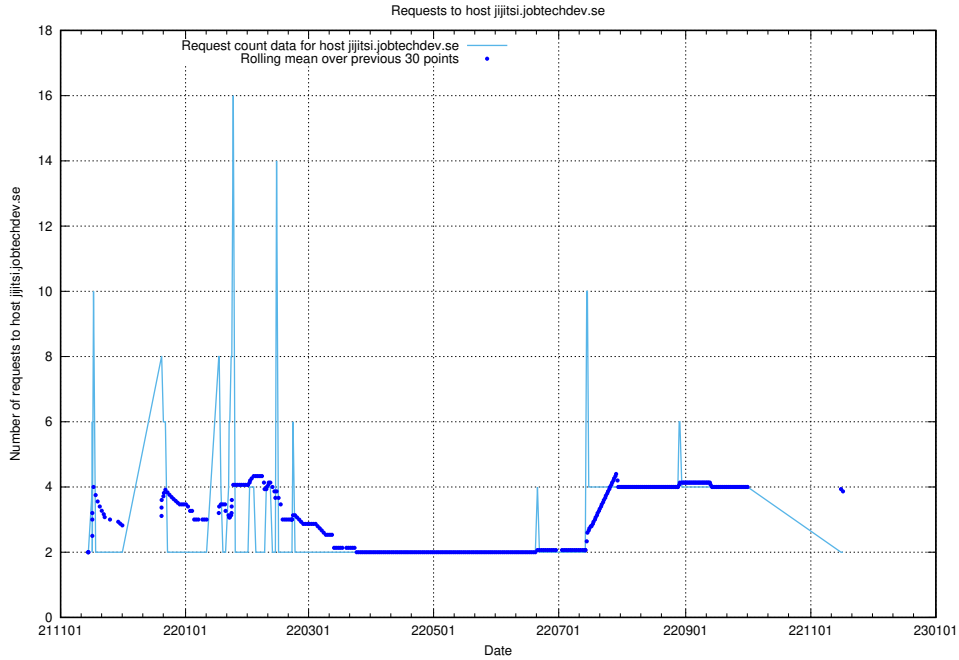

7.585 Usage of shopify.jobtechdev.se

Here, we count the number of requests to host shopify.jobtechdev.se.

7.586 Usage of jijitsi.jobtechdev.se

Here, we count the number of requests to host jijitsi.jobtechdev.se.