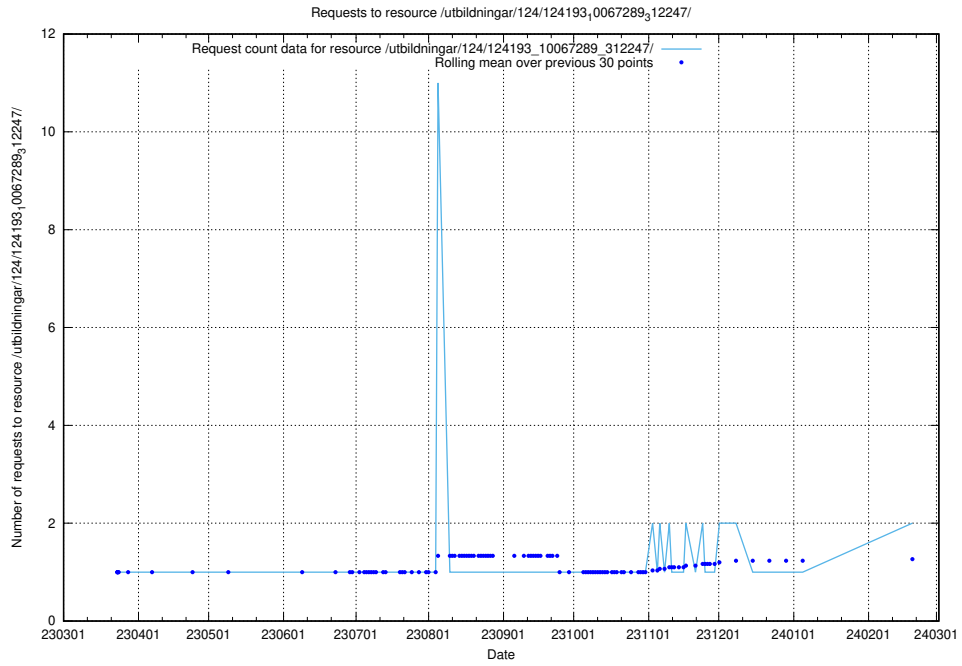

5.561 Usage of /utbildningar/124/124193_10067289_312247/

Here, we count the number of requests to resource /utbildningar/124/124193_10067289_312247/.