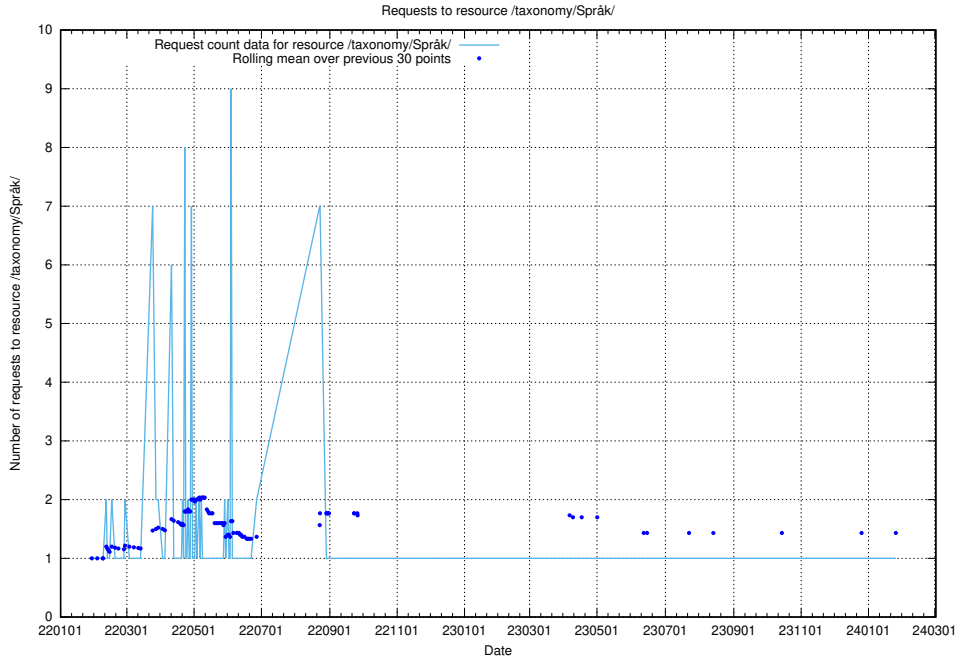

5.3483 Usage of /taxonomy/Språk/

Here, we count the number of requests to resource /taxonomy/Språk/.