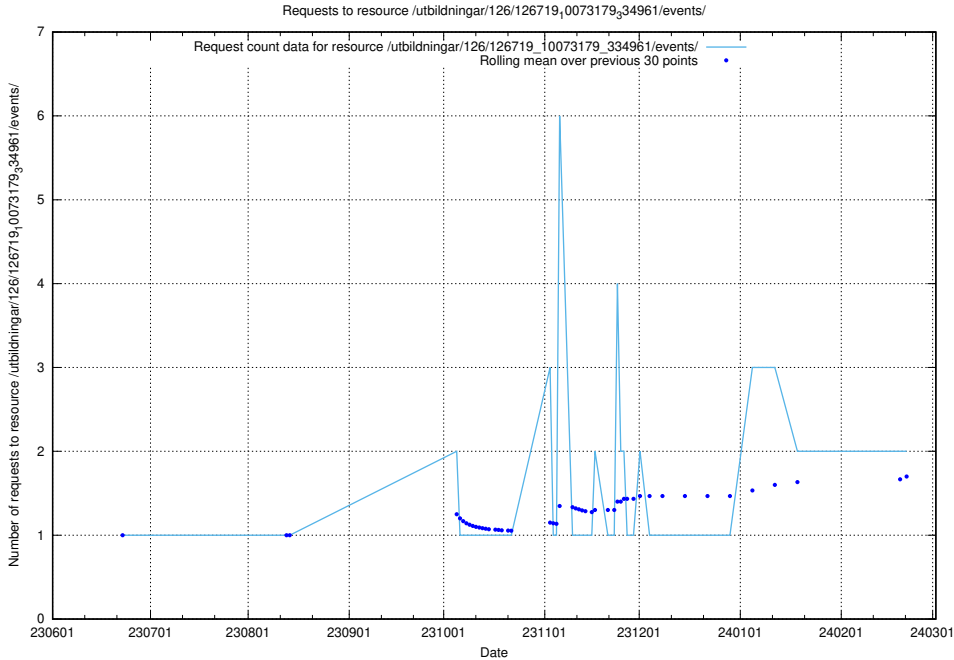

5.713 Usage of /utbildningar/126/126719_10073179_334961/events/

Here, we count the number of requests to resource /utbildningar/126/126719_10073179_334961/events/