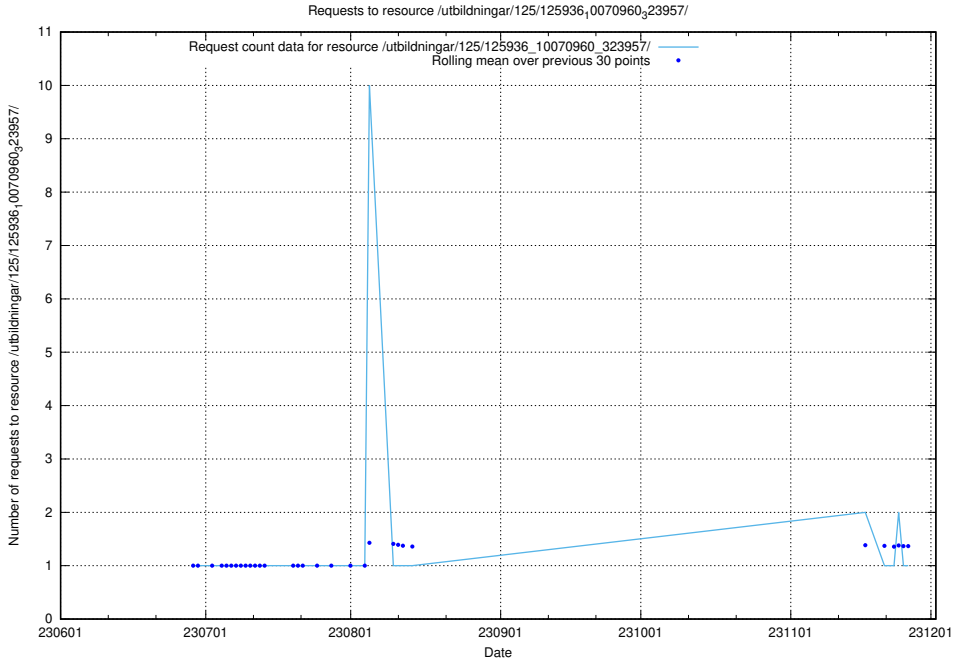

5.5116 Usage of /utbildningar/125/125936_10070960_323957/

Here, we count the number of requests to resource /utbildningar/125/125936_10070960_323957/.