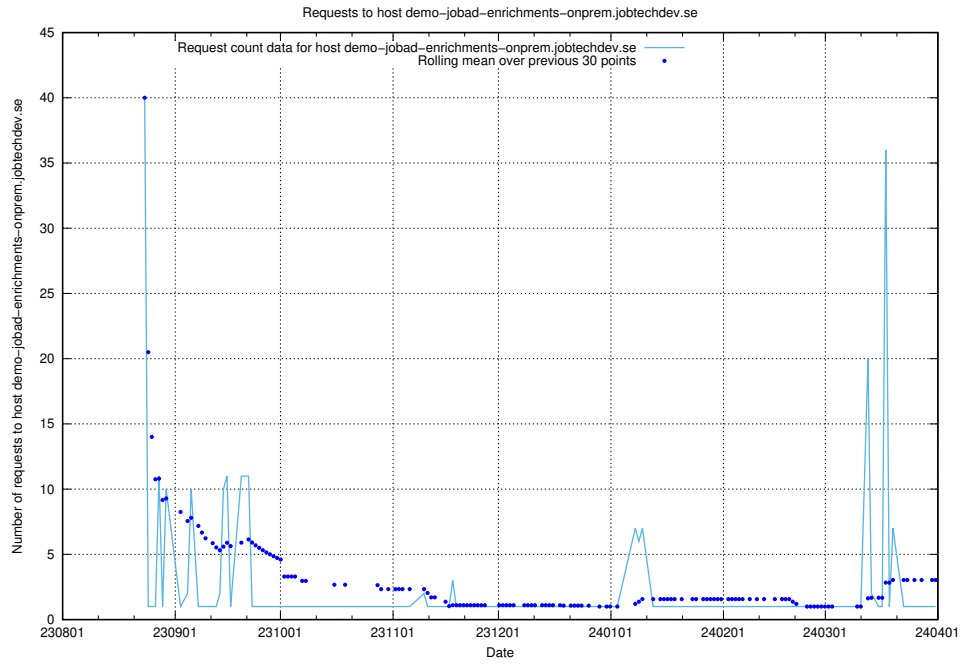

7.603 Usage of demo-jobad-enrichments-onprem.jobtechdev.se

Here, we count the number of requests to host demo-jobad-enrichments-onprem.jobtechdev.se.