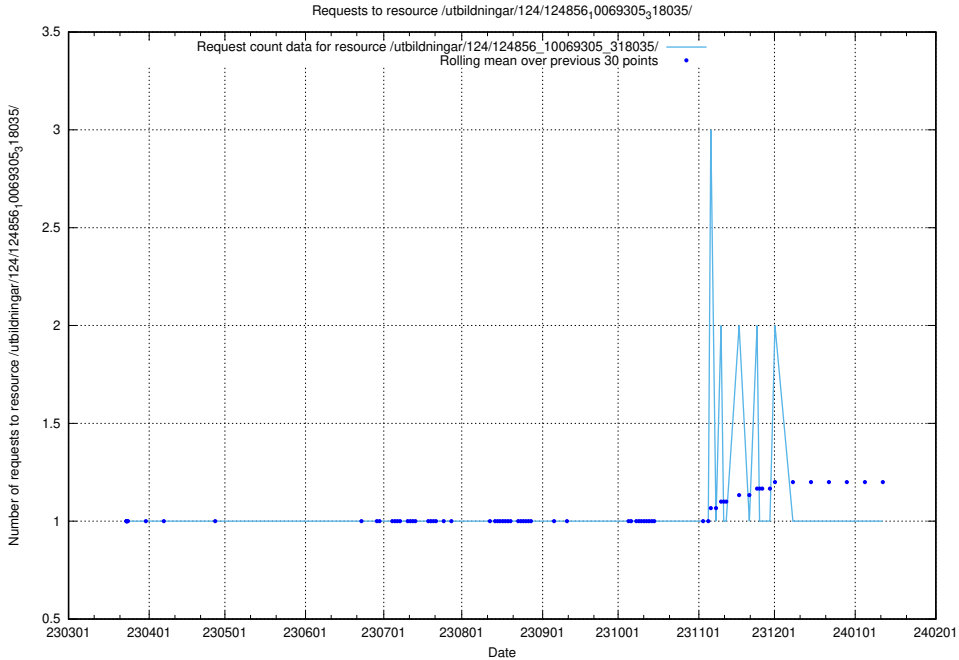

5.1082 Usage of /utbildningar/124/124856_10069305_318035/

Here, we count the number of requests to resource /utbildningar/124/124856_10069305_318035/.