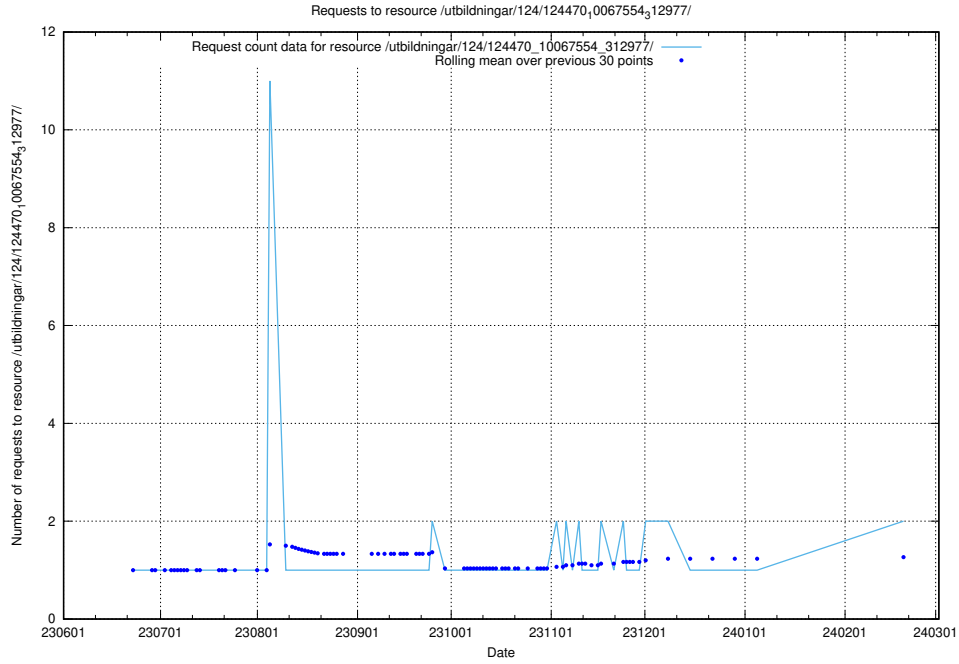

5.739 Usage of /utbildningar/124/124470_10067554_312977/

Here, we count the number of requests to resource /utbildningar/124/124470_10067554_312977/.