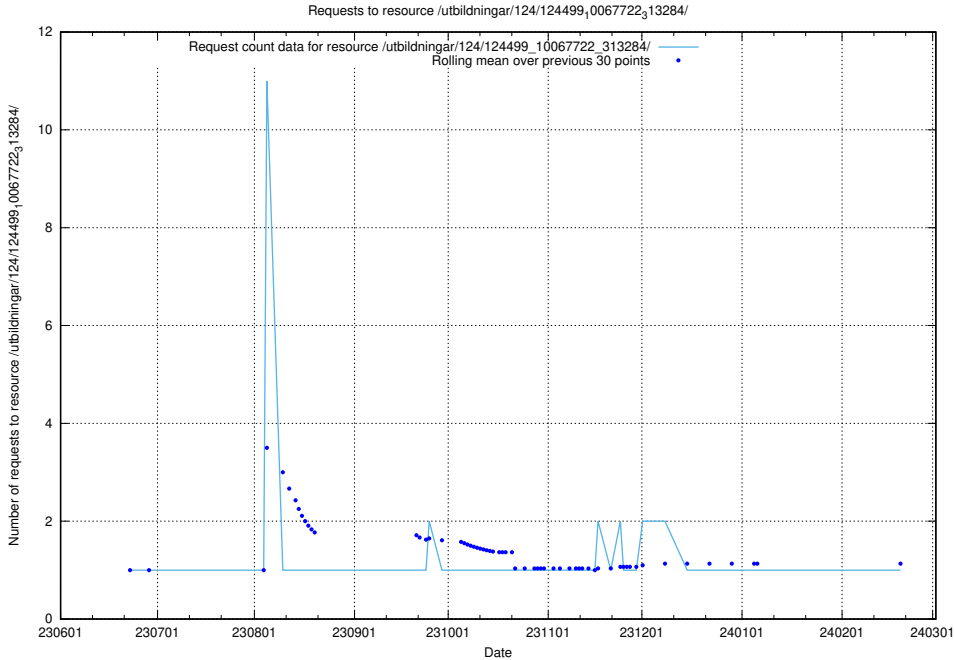

5.5445 Usage of /utbildningar/124/124499_10067722_313284/

Here, we count the number of requests to resource /utbildningar/124/124499_10067722_313284/.