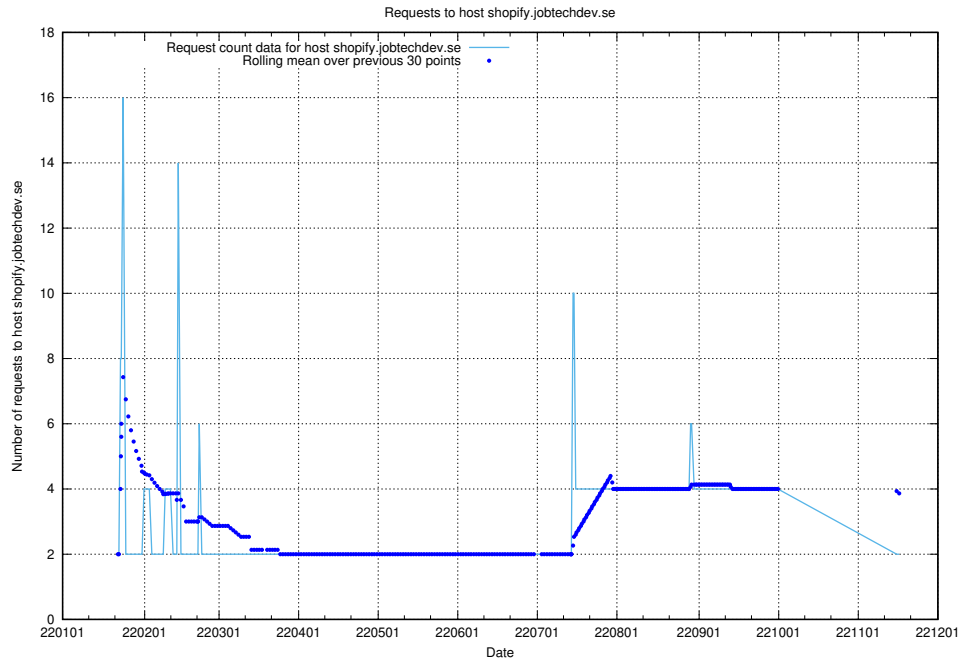

7.585 Usage of shopify.jobtechdev.se

Here, we count the number of requests to host shopify.jobtechdev.se.

7.586 Usage of jijitsi.jobtechdev.se

Here, we count the number of requests to host jijitsi.jobtechdev.se.