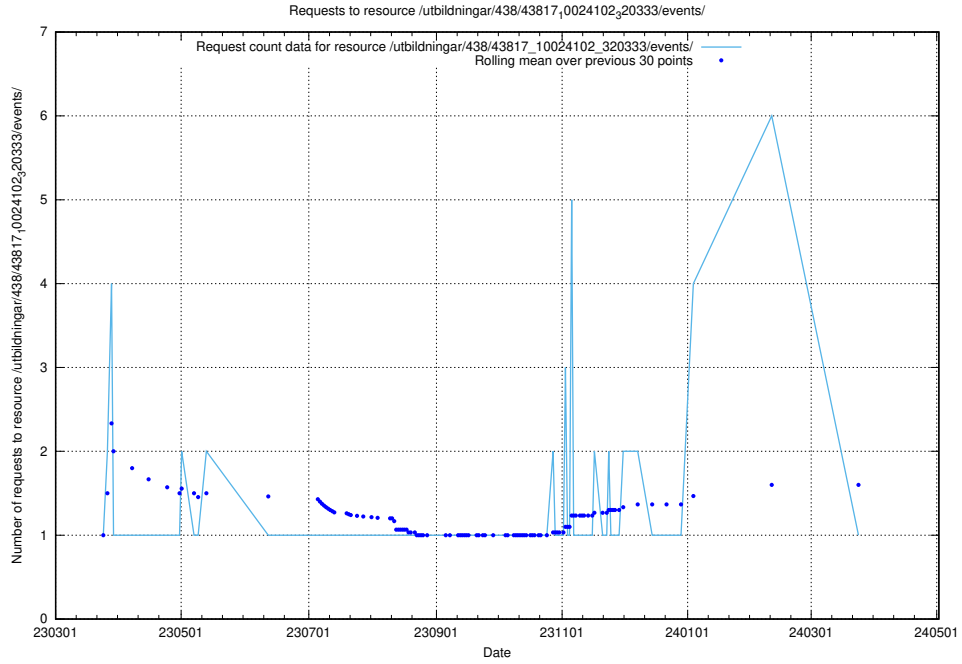

5.5825 Usage of /utbildningar/438/43817_10024102_320333/events/

Here, we count the number of requests to resource /utbildningar/438/43817_10024102_320333/events/.