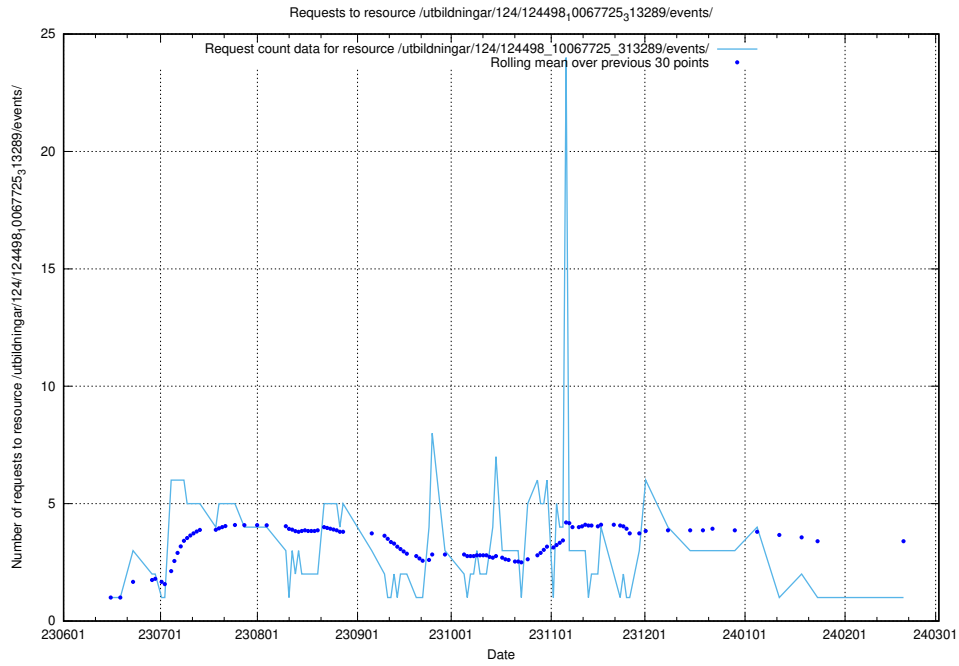

5.5552 Usage of /utbildningar/124/124498_10067725_313289/events/

Here, we count the number of requests to resource /utbildningar/124/124498_10067725_313289/events/