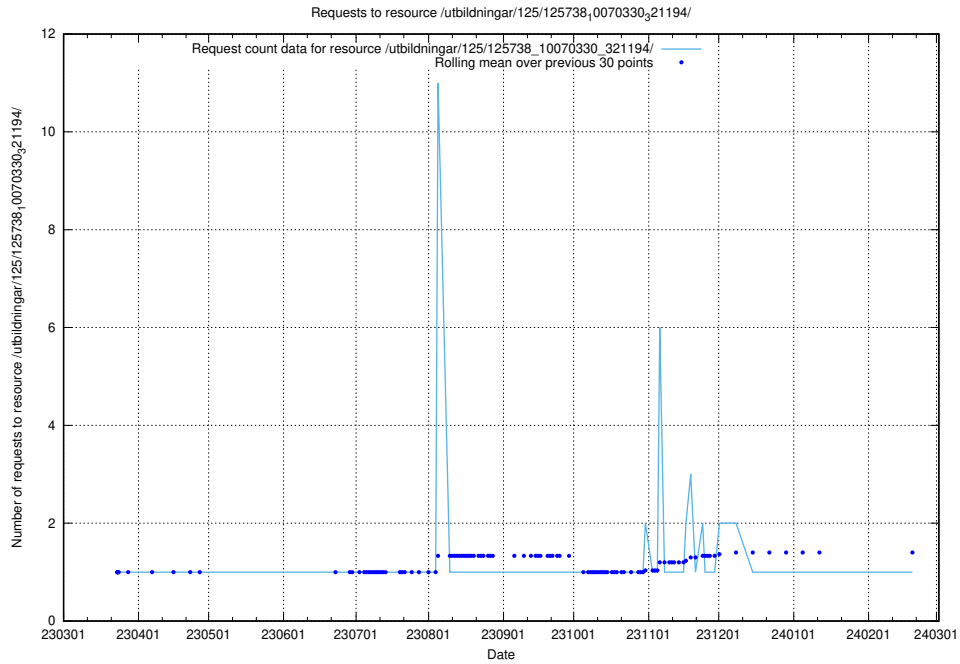

5.904 Usage of /utbildningar/125/125738_10070330_321194/

Here, we count the number of requests to resource /utbildningar/125/125738_10070330_321194/.