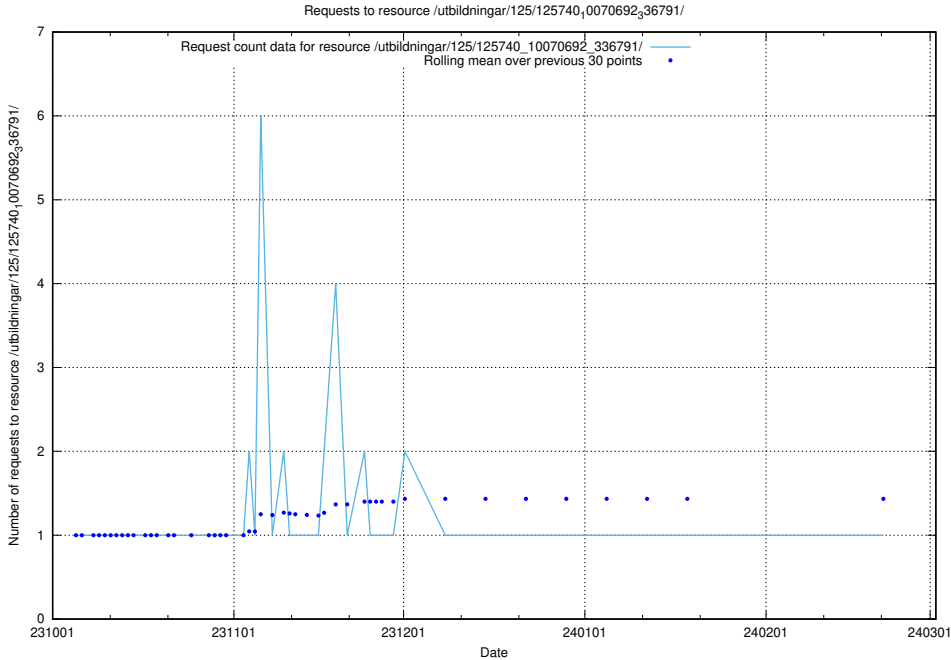

5.4061 Usage of /utbildningar/125/125740_10070692_336791/

Here, we count the number of requests to resource /utbildningar/125/125740_10070692_336791/.