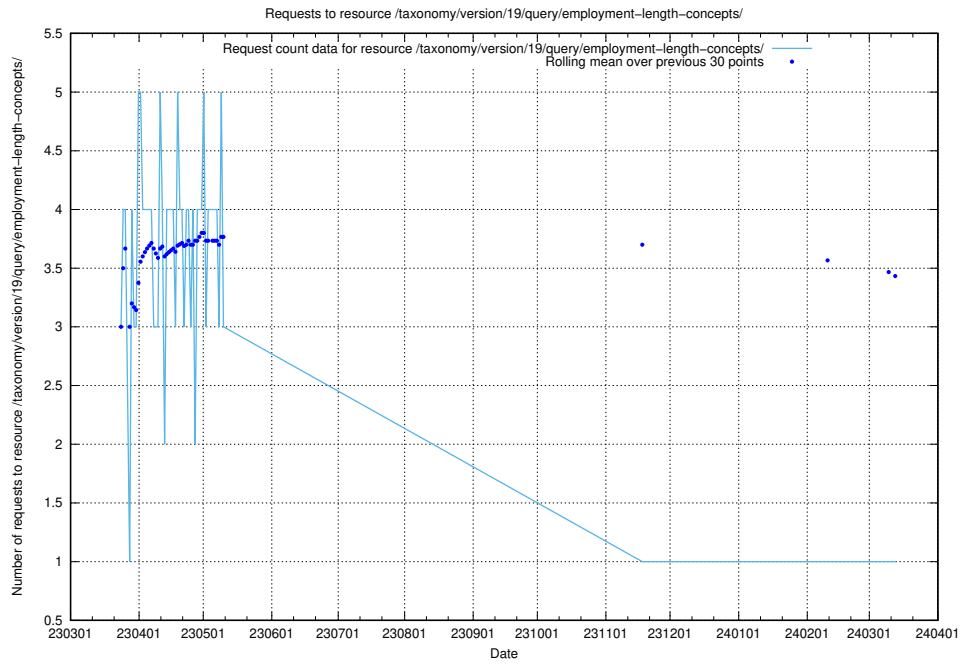

5.5803 Usage of /taxonomy/version/19/query/employment-length-concepts/

Here, we count the number of requests to resource /taxonomy/version/19/query/employment-length-concepts/.