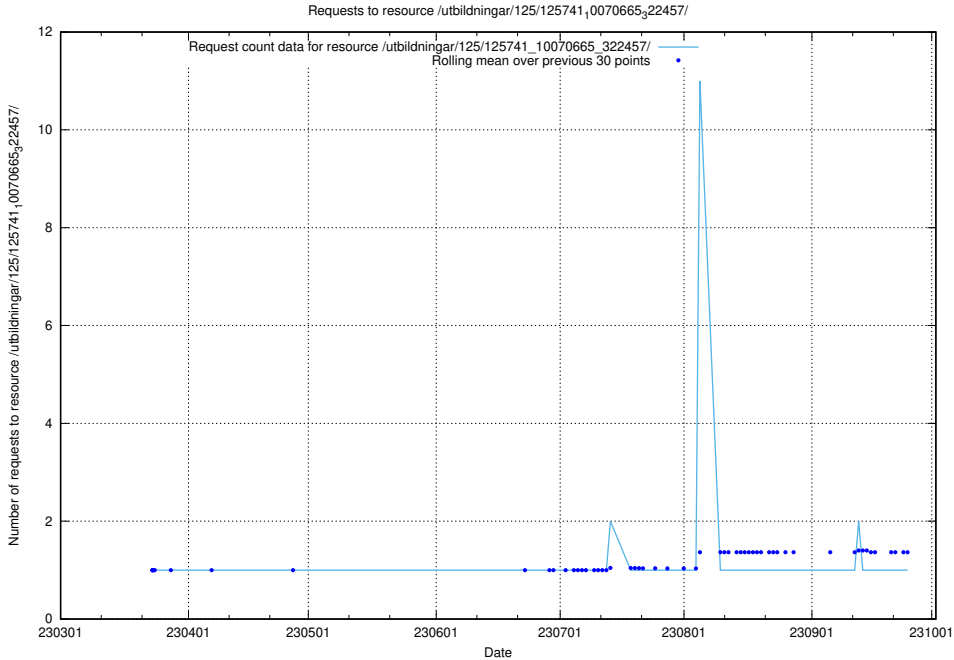

5.6142 Usage of /utbildningar/125/125741_10070665_322457/

Here, we count the number of requests to resource /utbildningar/125/125741_10070665_322457/.