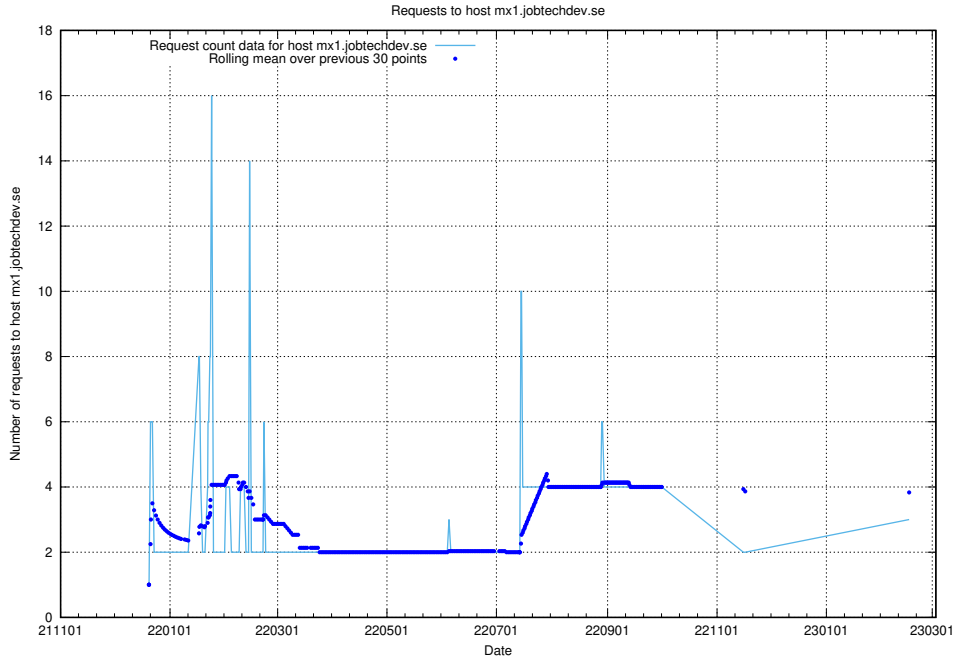

7.196 Usage of mx1.jobtechdev.se

Here, we count the number of requests to host mx1.jobtechdev.se.

7.197 Usage of mailhost.jobtechdev.se

Here, we count the number of requests to host mailhost.jobtechdev.se.