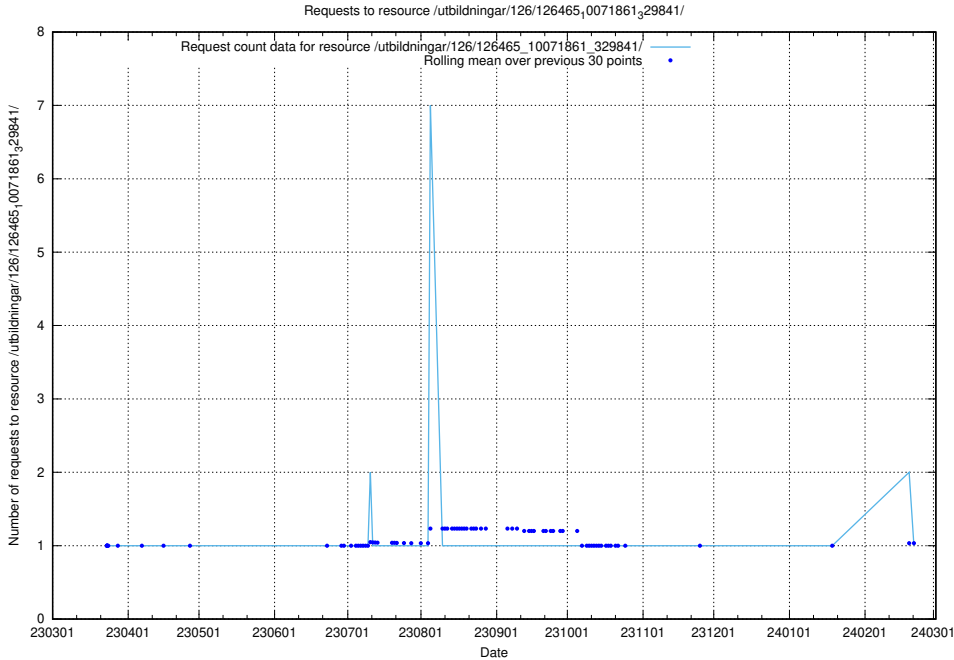

5.6057 Usage of /utbildningar/126/126465_10071861_329841/

Here, we count the number of requests to resource /utbildningar/126/126465_10071861_329841/.