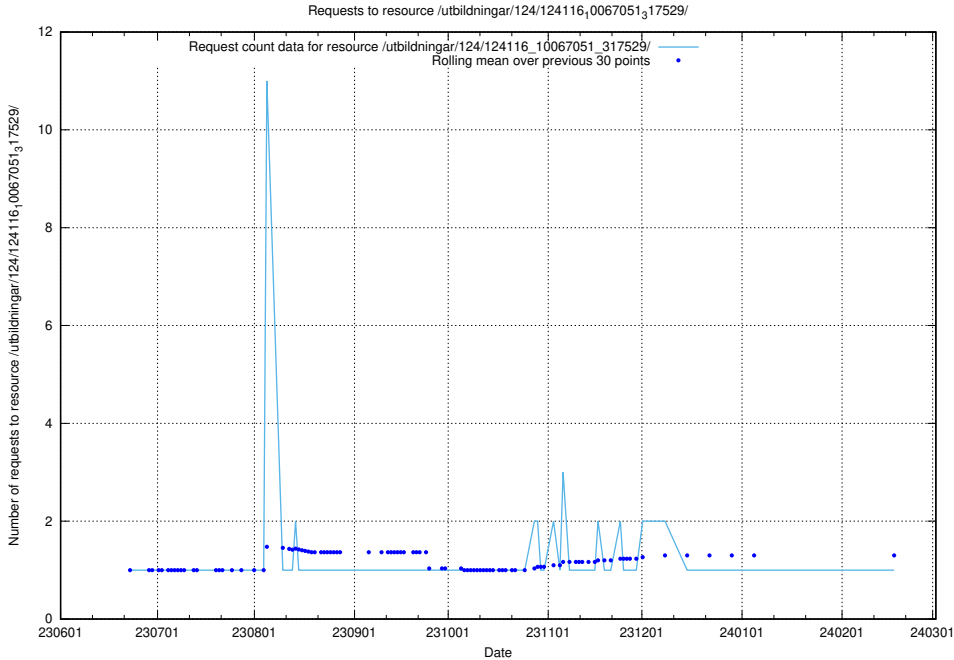

5.5484 Usage of /utbildningar/124/124116_10067051_317529/

Here, we count the number of requests to resource /utbildningar/124/124116_10067051_317529/.