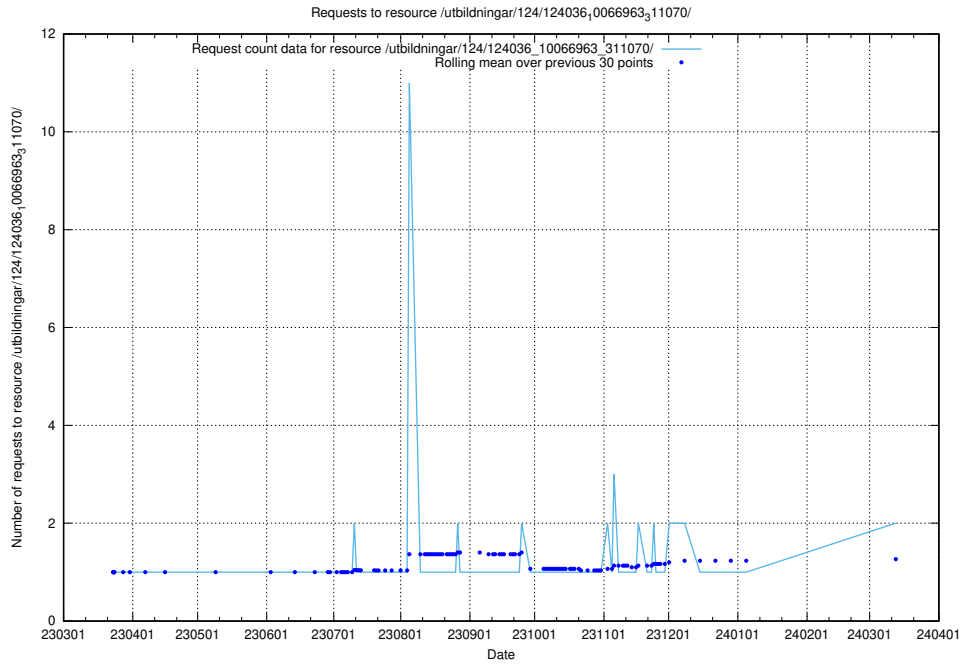

5.591 Usage of /utbildningar/124/124036_10066963_311070/

Here, we count the number of requests to resource /utbildningar/124/124036_10066963_311070/.