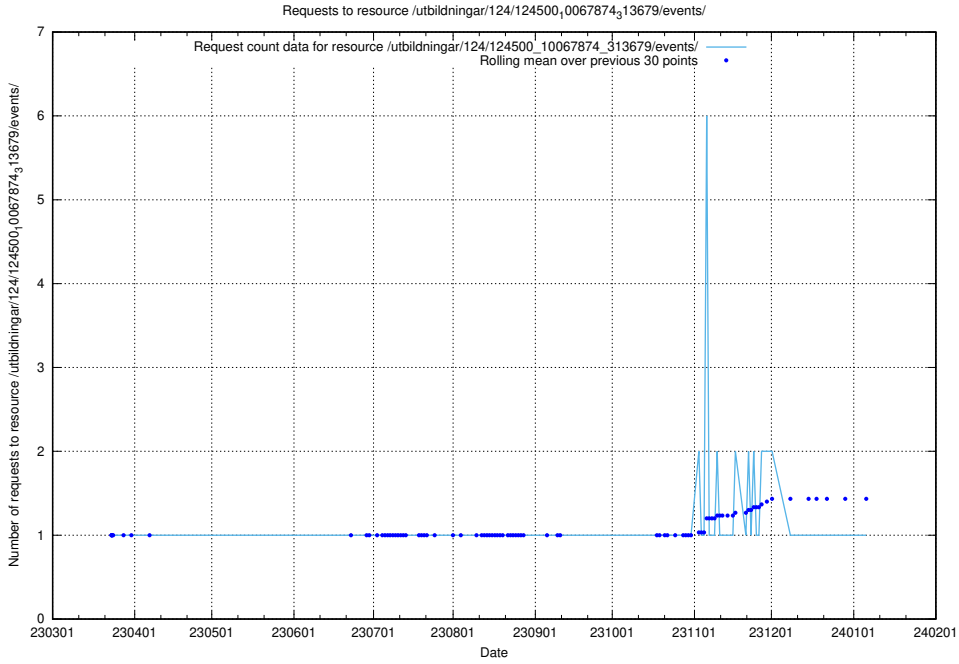

5.1927 Usage of /utbildningar/124/124500_10067874_313679/events/

Here, we count the number of requests to resource /utbildningar/124/124500_10067874_313679/events/

5.1928 Usage of /taxonomy/version/10/query/employment-length-concepts/