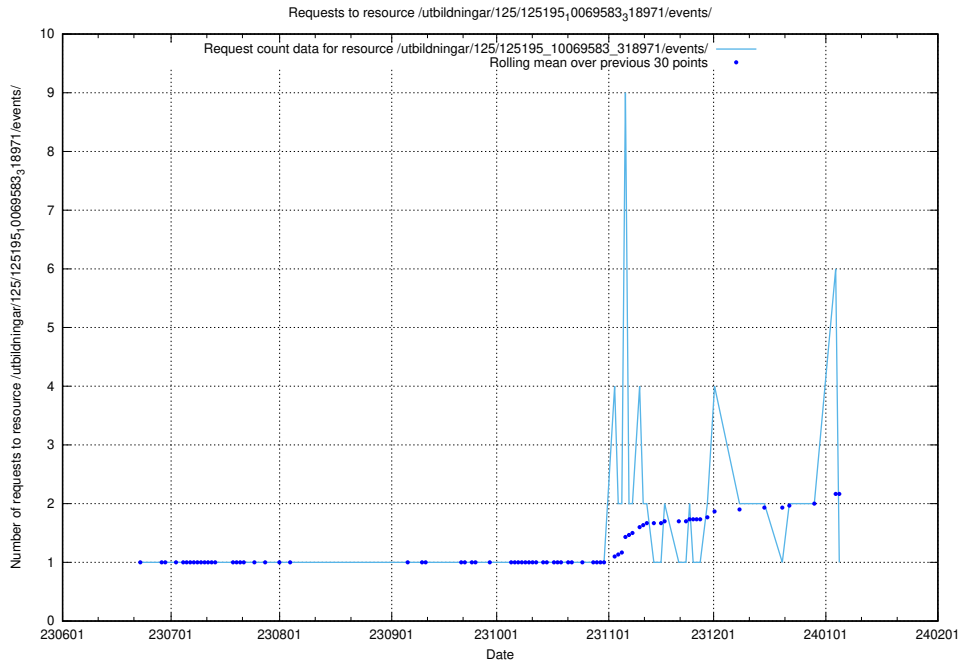

Here, we count the number of requests to resource /utbildningar/125/125197_10069634_319145/.

5.5383 Usage of /utbildningar/125/125195_10069583_318971/events/

Here, we count the number of requests to resource /utbildningar/125/125195_10069583_318971/events/