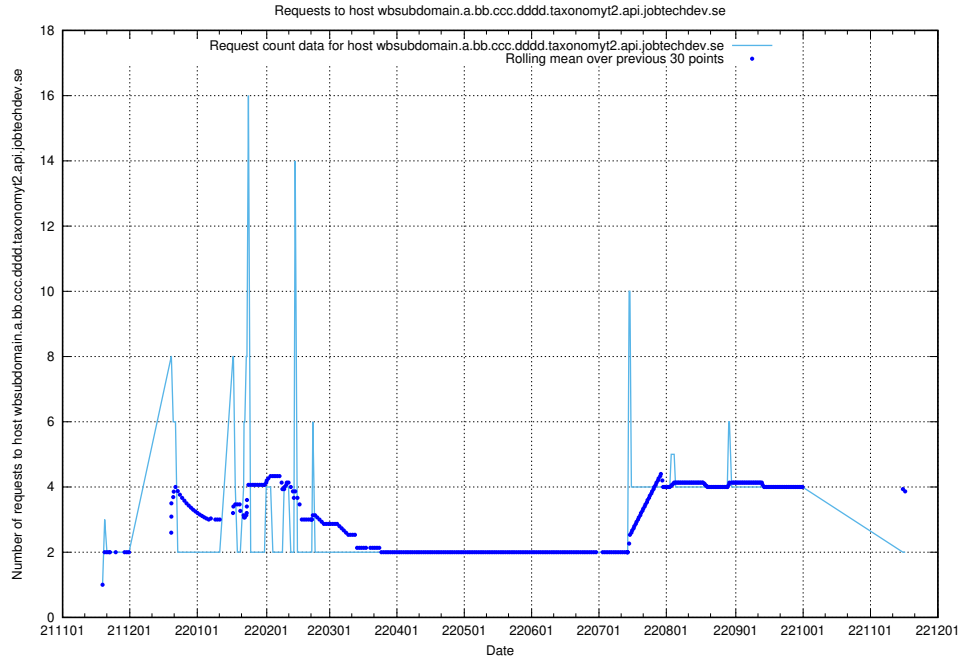

7.457 Usage of wbsubdomain.a.bb.ccc.dddd.taxonomy2.api.jobtechdev.se

Here, we count the number of requests to host wbsubdomain.a.bb.ccc.dddd.taxonomy2.api.jobtechdev.se