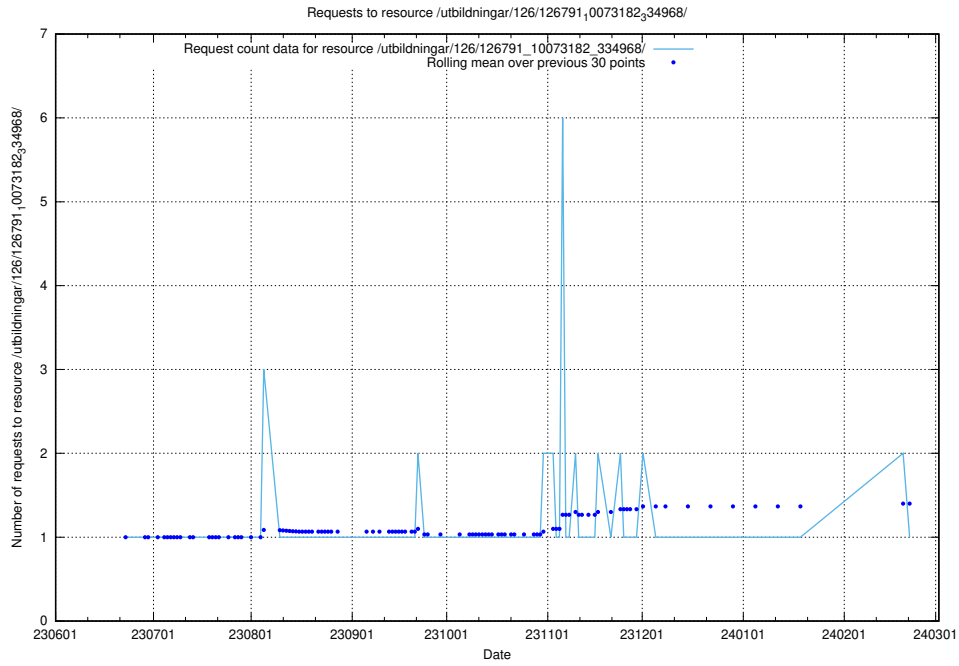

5.5248 Usage of /utbildningar/126/126791_10073182_334968/

Here, we count the number of requests to resource /utbildningar/126/126791_10073182_334968/.