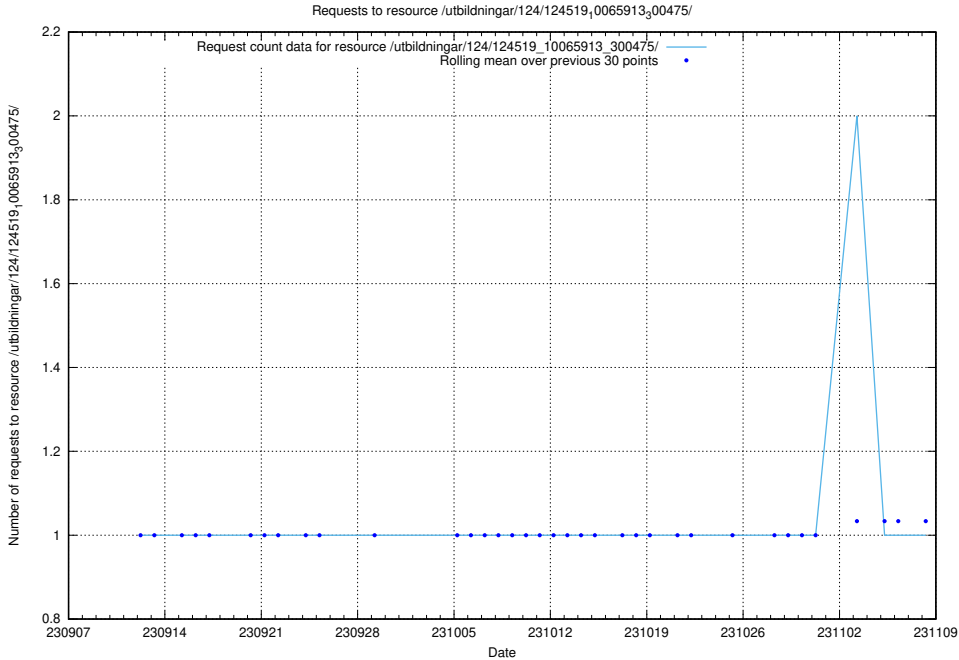

5.4250 Usage of /utbildningar/124/124519_10065913_300475/

Here, we count the number of requests to resource /utbildningar/124/124519_10065913_300475/.