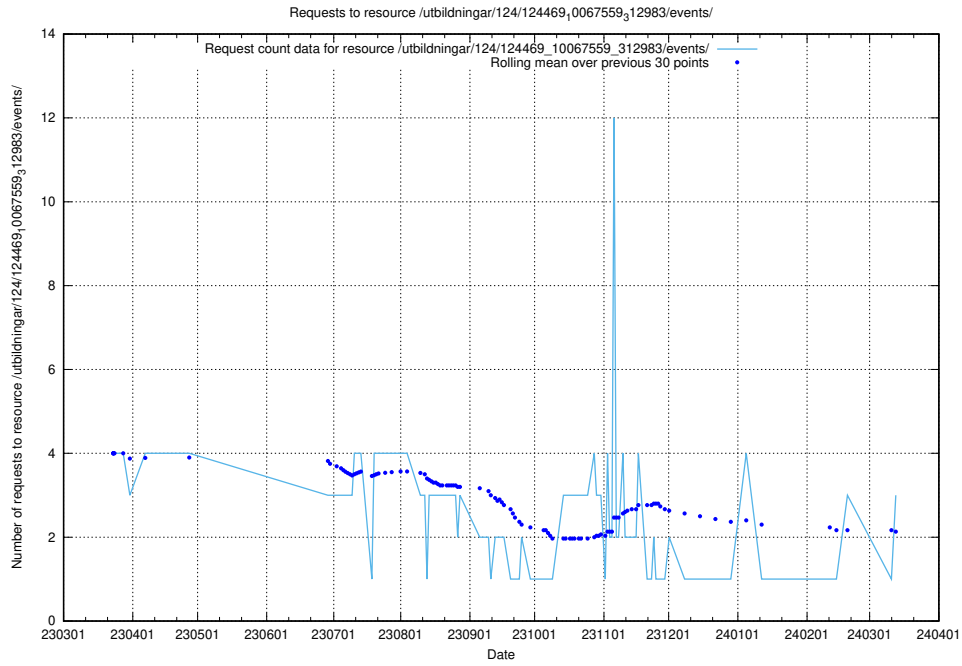

5.314 Usage of /utbildningar/124/124469_10067559_312983/events/

Here, we count the number of requests to resource /utbildningar/124/124469_10067559_312983/events/