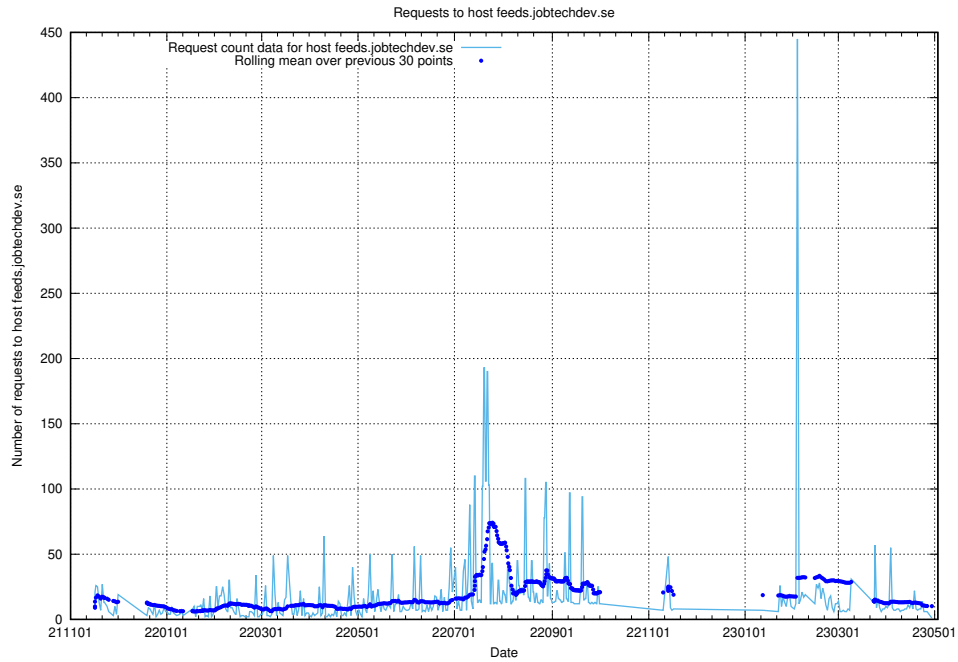

7.654 Usage of feeds.jobtechdev.se

Here, we count the number of requests to host feeds.jobtechdev.se.