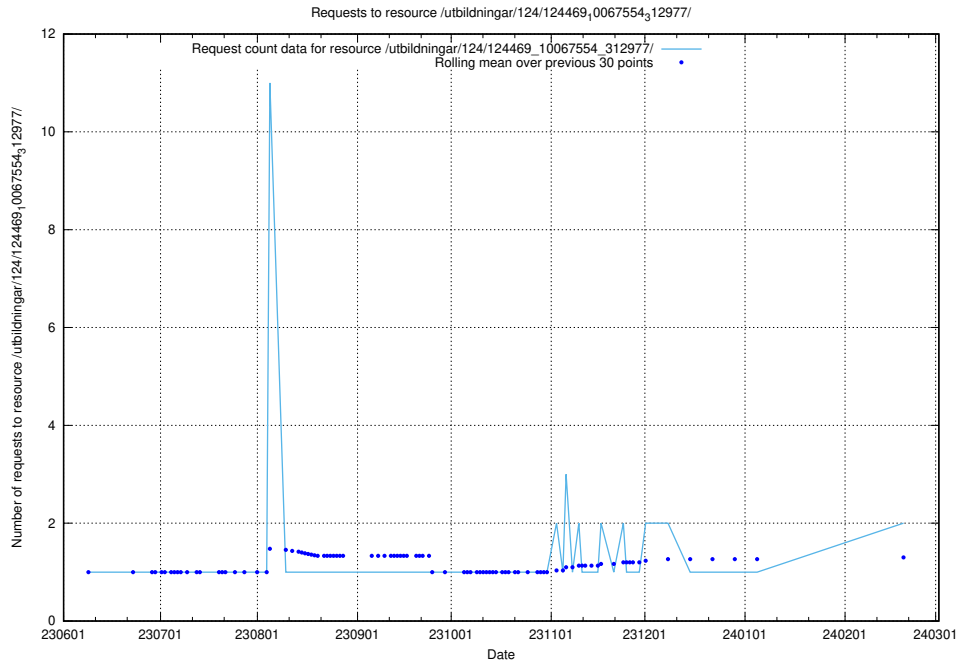

5.765 Usage of /utbildningar/124/124469_10067554_312977/

Here, we count the number of requests to resource /utbildningar/124/124469_10067554_312977/.