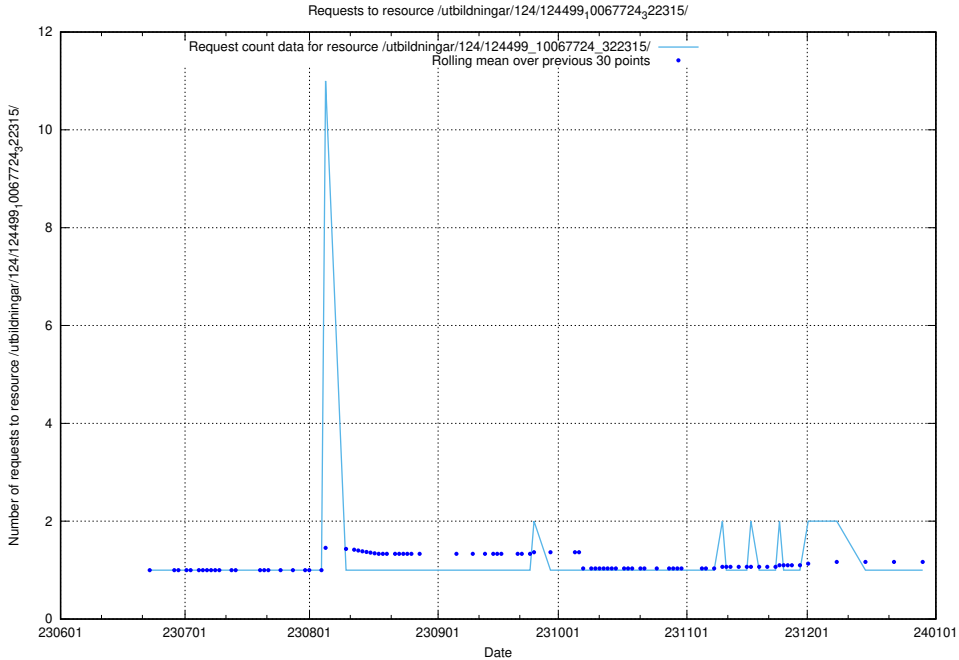

5.5444 Usage of /utbildningar/124/124499_10067724_322315/

Here, we count the number of requests to resource /utbildningar/124/124499_10067724_322315/.