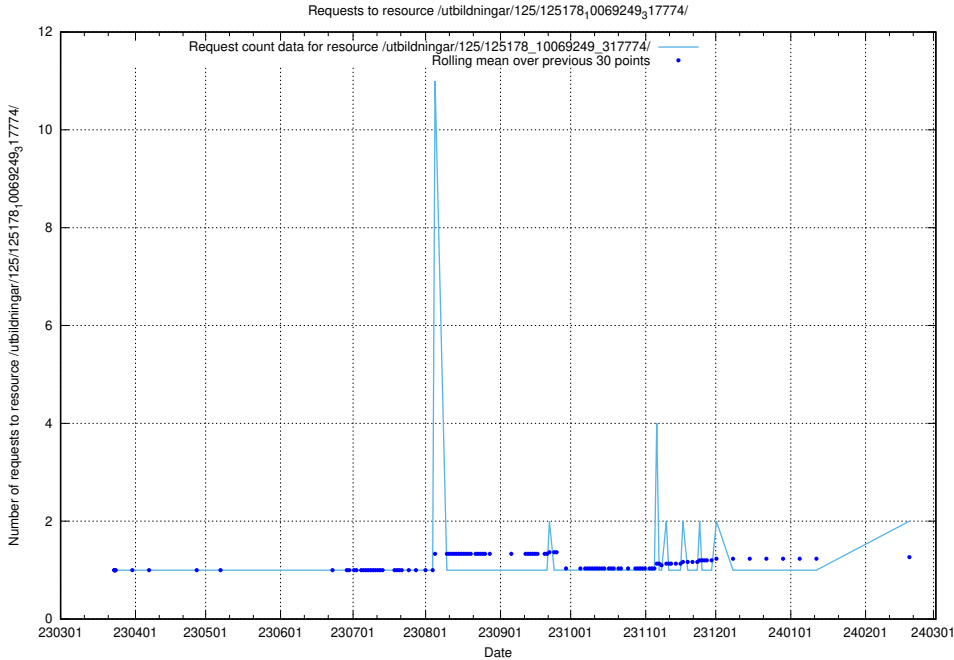

5.359 Usage of /utbildningar/125/125178_10069249_317774/

Here, we count the number of requests to resource /utbildningar/125/125178_10069249_317774/.