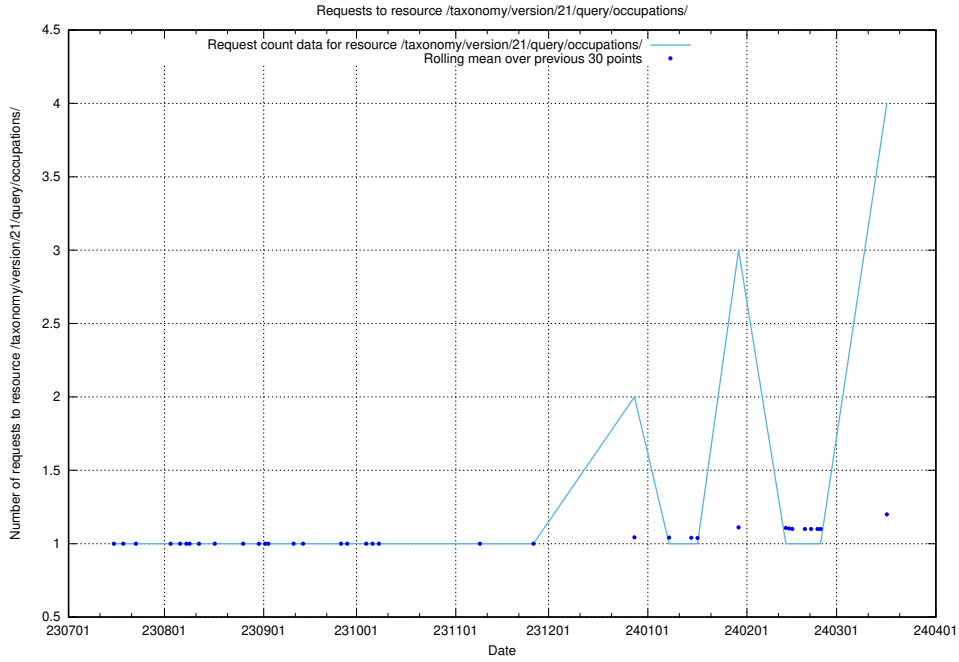

5.162 Usage of /taxonomy/version/21/query/occupations/

Here, we count the number of requests to resource /taxonomy/version/21/query/occupations/.