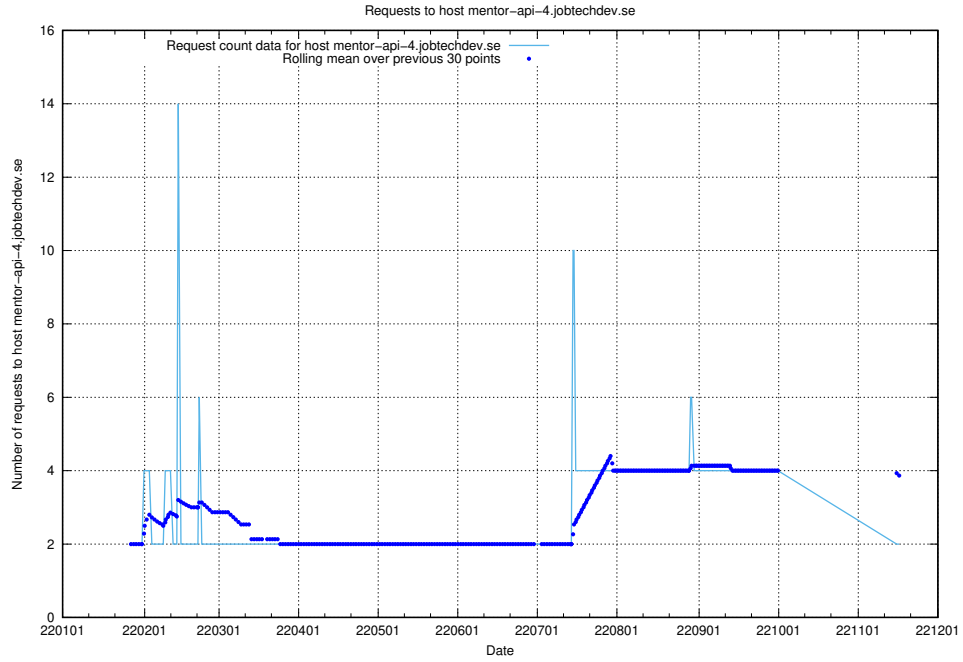

7.571 Usage of mentor-api-4.openshift.jobtechdev.se

Here, we count the number of requests to host mentor-api-4.openshift.jobtechdev.se.

7.572 Usage of mentor-api-4.jobtechdev.se

Here, we count the number of requests to host mentor-api-4.jobtechdev.se.