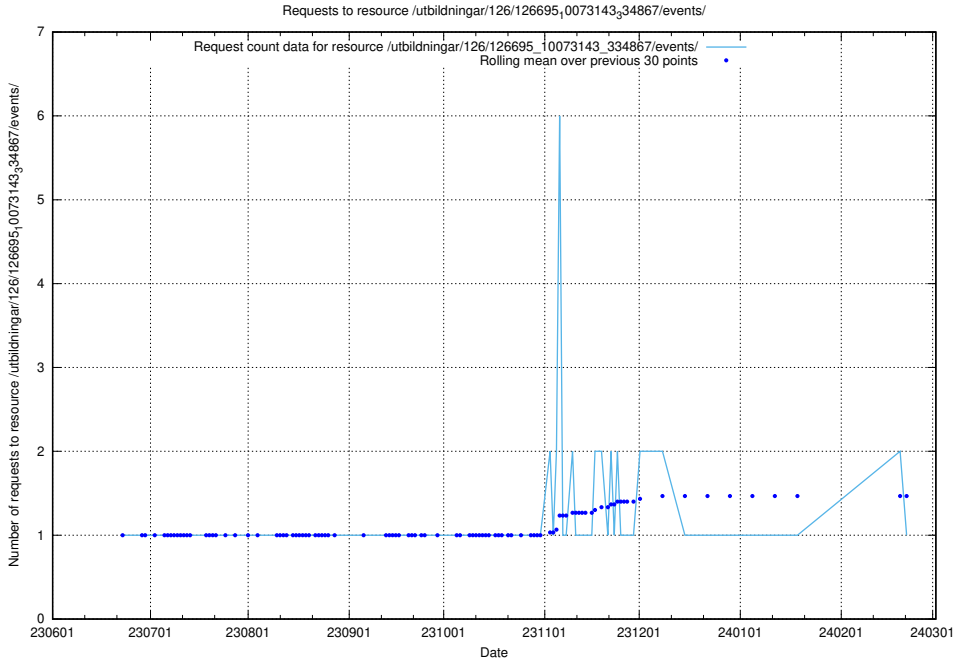

5.5284 Usage of /utbildningar/126/126695_10073143_334867/events/

Here, we count the number of requests to resource /utbildningar/126/126695_10073143_334867/events/