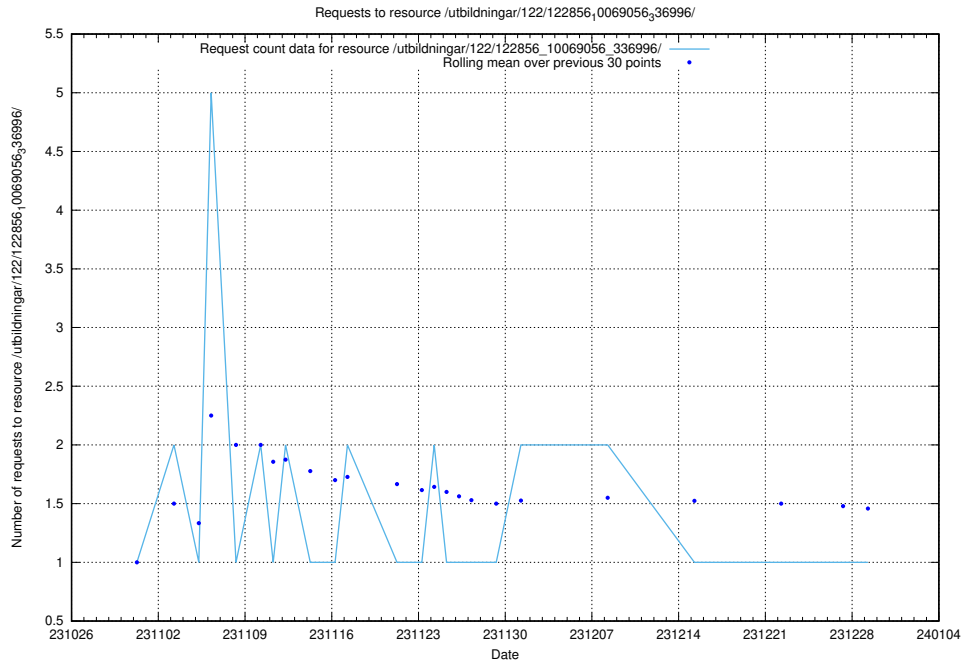

5.3810 Usage of /utbildningar/122/122856_10069056_336996/

Here, we count the number of requests to resource /utbildningar/122/122856_10069056_336996/.