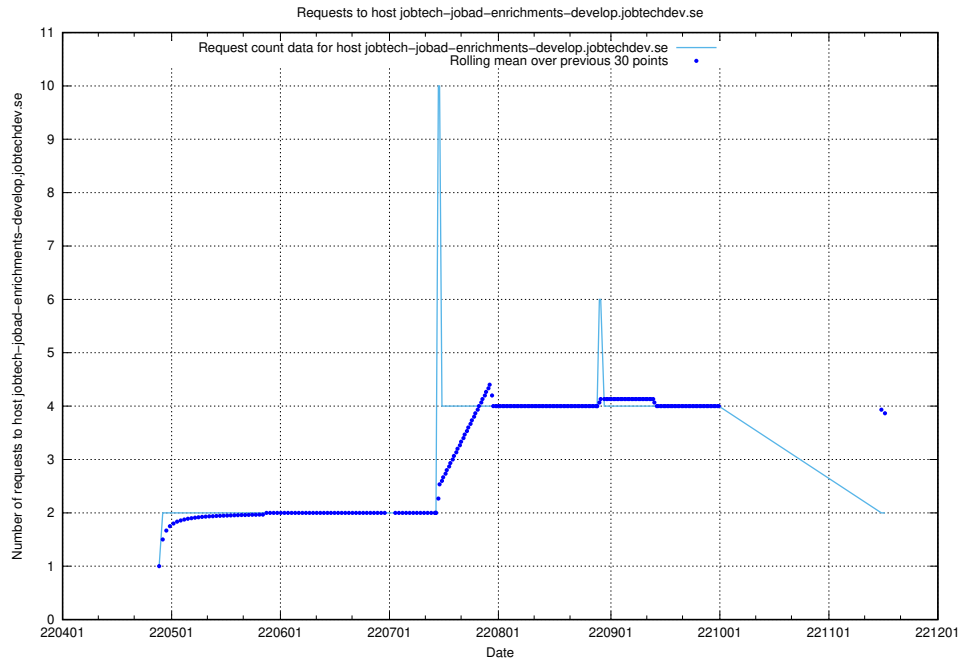

Here, we count the number of requests to host jobtech-jobad-enrichments-develop.jobtechdev.se.

7.440 Usage of `jobad-enrichments-test.jobtechdev.se`

Here, we count the number of requests to host `jobad-enrichments-test.jobtechdev.se`.