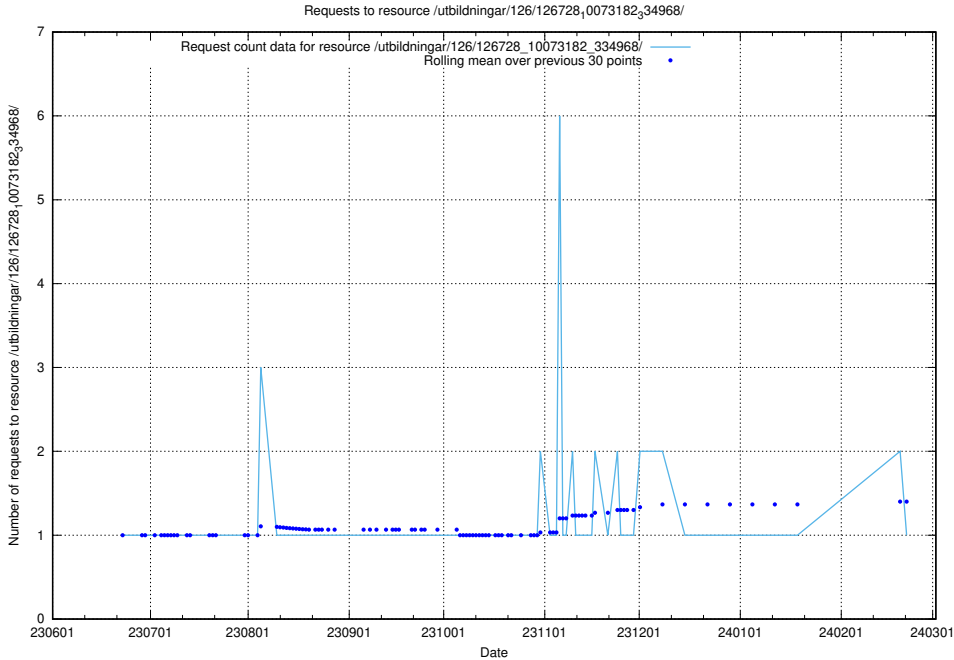

5.5253 Usage of /utbildningar/126/126728_10073182_334968/

Here, we count the number of requests to resource /utbildningar/126/126728_10073182_334968/.