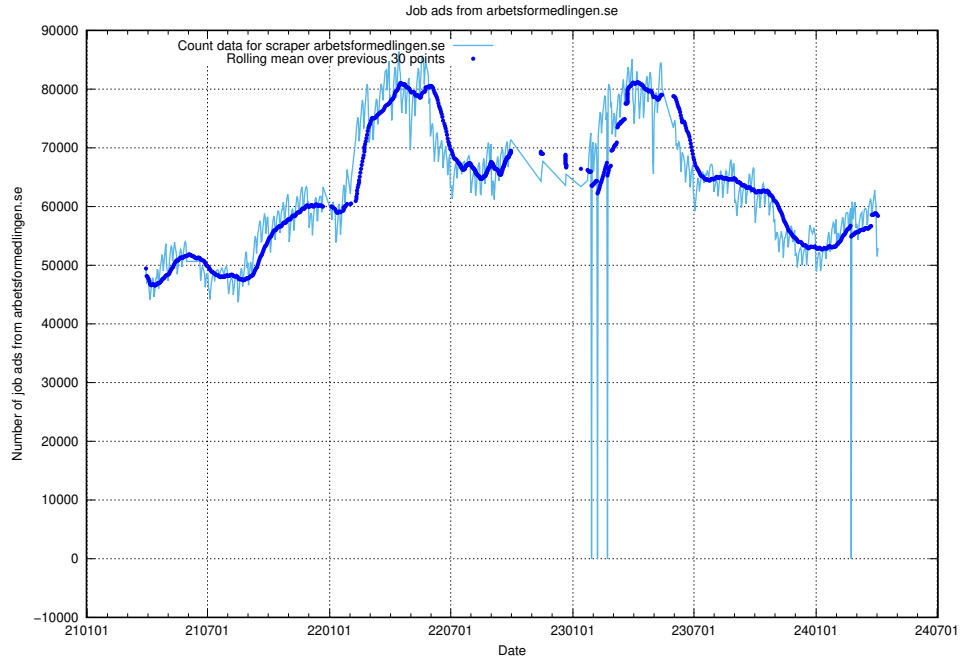

13.2 Number of ads by scraper arbetsformedlingen.se

Here, we count the number of job ads scraped from arbetsformedlingen.se.