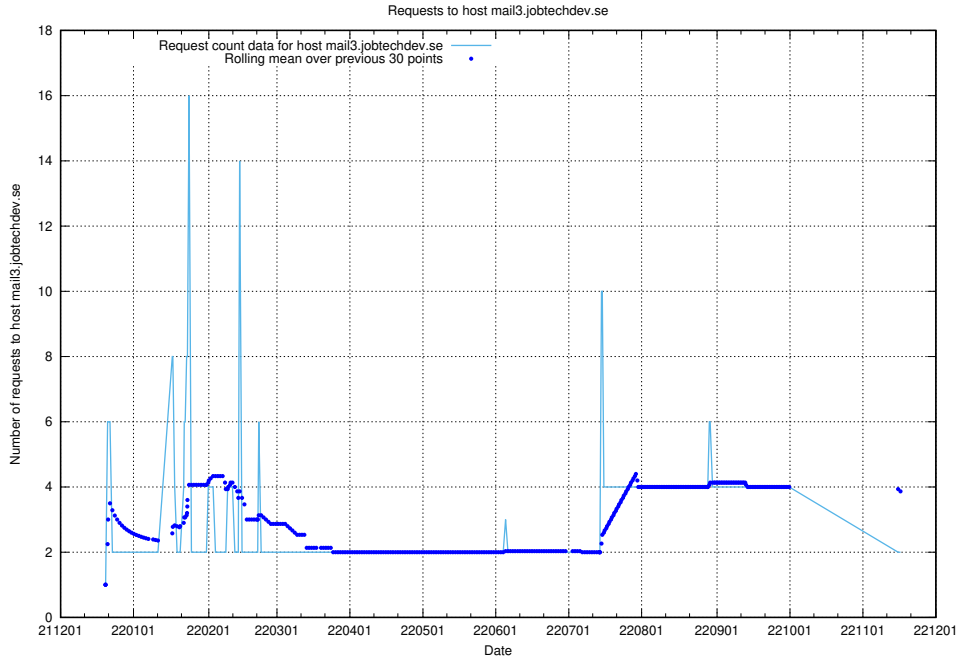

7.372 Usage of mail3.jobtechdev.se

Here, we count the number of requests to host mail3.jobtechdev.se.