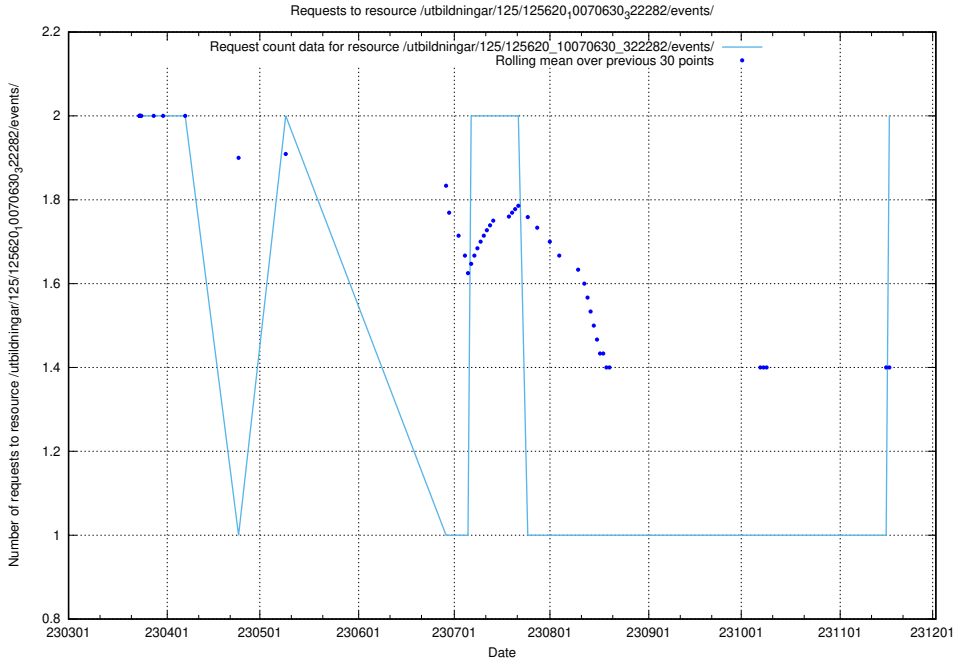

5.834 Usage of /utbildningar/125/125620_10070630_322282/events/

Here, we count the number of requests to resource /utbildningar/125/125620_10070630_322282/events/