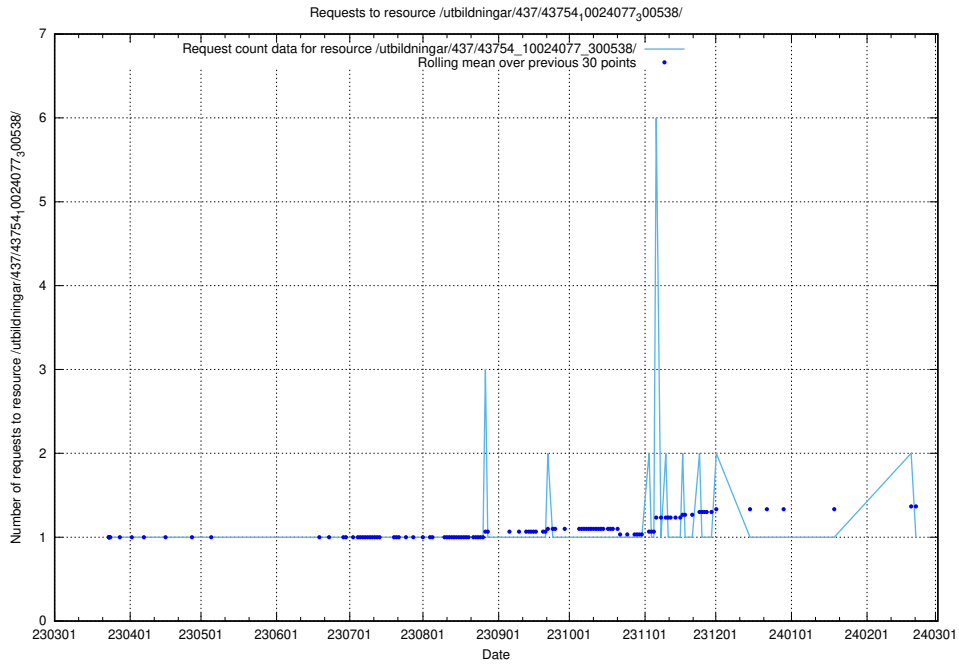

5.6014 Usage of /utbildningar/437/43754_10024077_300538/

Here, we count the number of requests to resource /utbildningar/437/43754_10024077_300538/.