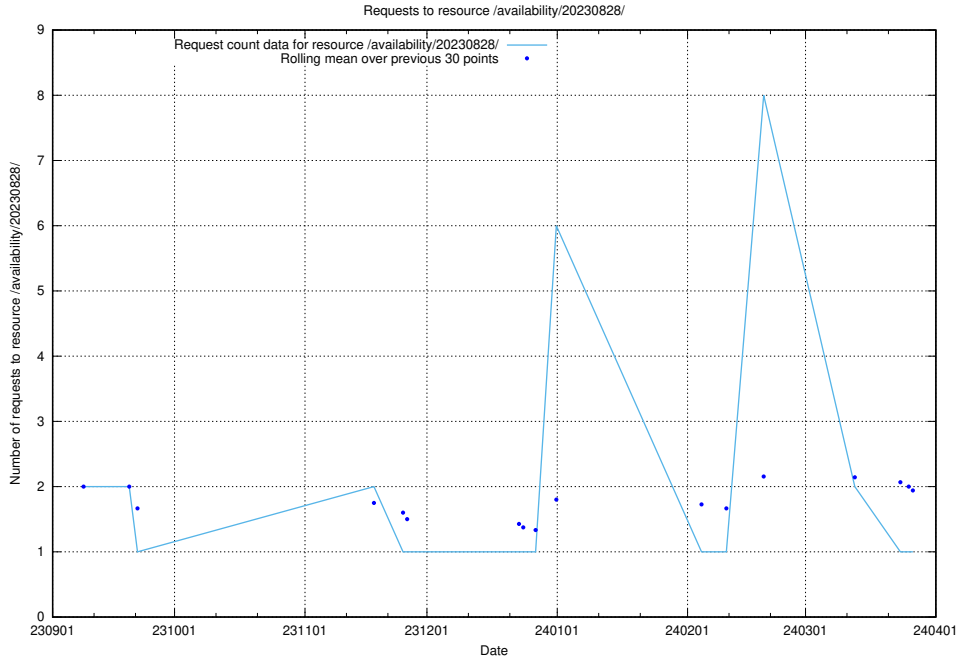

5.4284 Usage of /availability/20230828/

Here, we count the number of requests to resource /availability/20230828/.