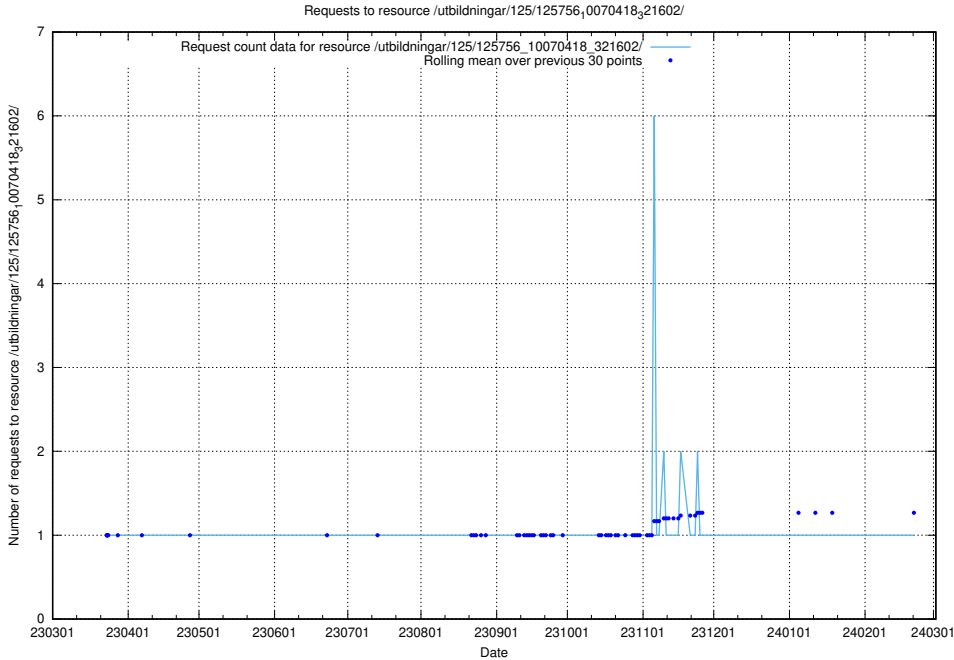

5.6098 Usage of /utbildningar/125/125756_10070418_321602/

Here, we count the number of requests to resource /utbildningar/125/125756_10070418_321602/.