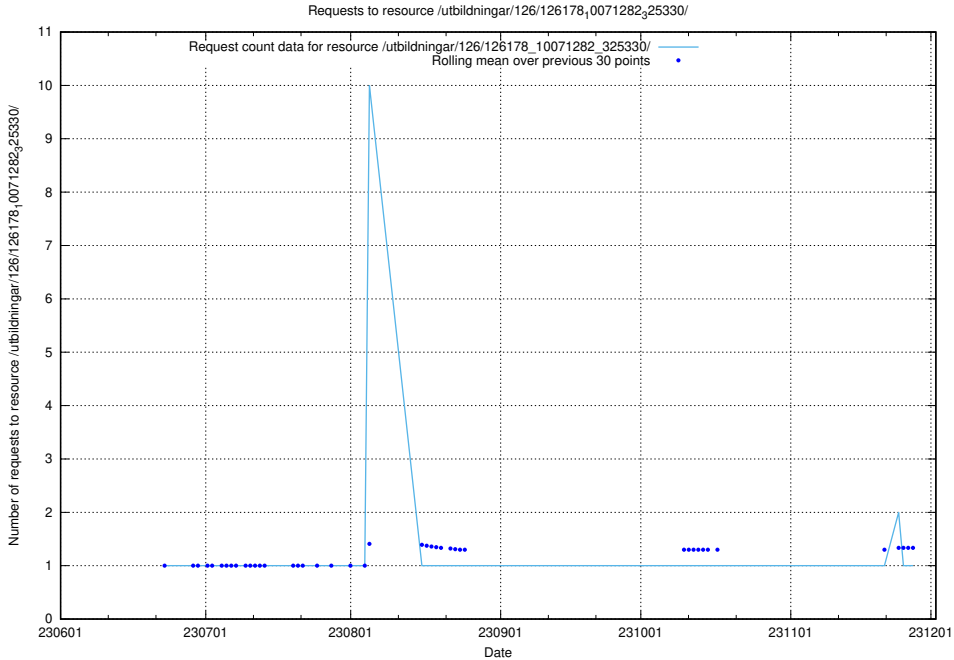

5.5333 Usage of /utbildningar/126/126176_10071340_325945/

Here, we count the number of requests to resource /utbildningar/126/126176_10071340_325945/.

5.5334 Usage of /utbildningar/126/126095_10071328_329301/events/