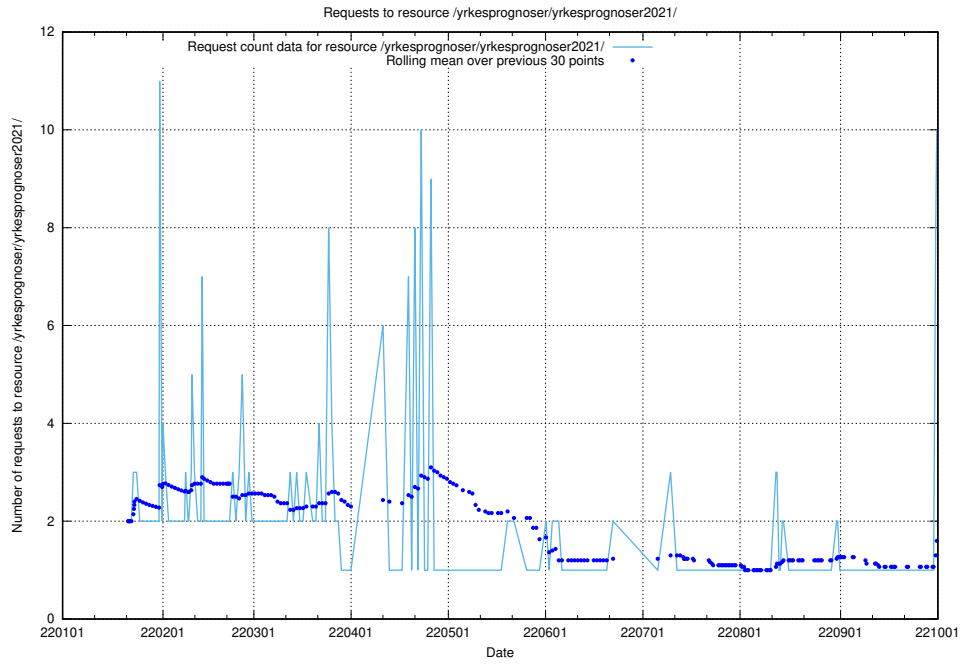

5.30 Usage of /yrkesprognoser/yrkesprognoser2021/

Here, we count the number of requests to resource /yrkesprognoser/yrkesprognoser2021/.