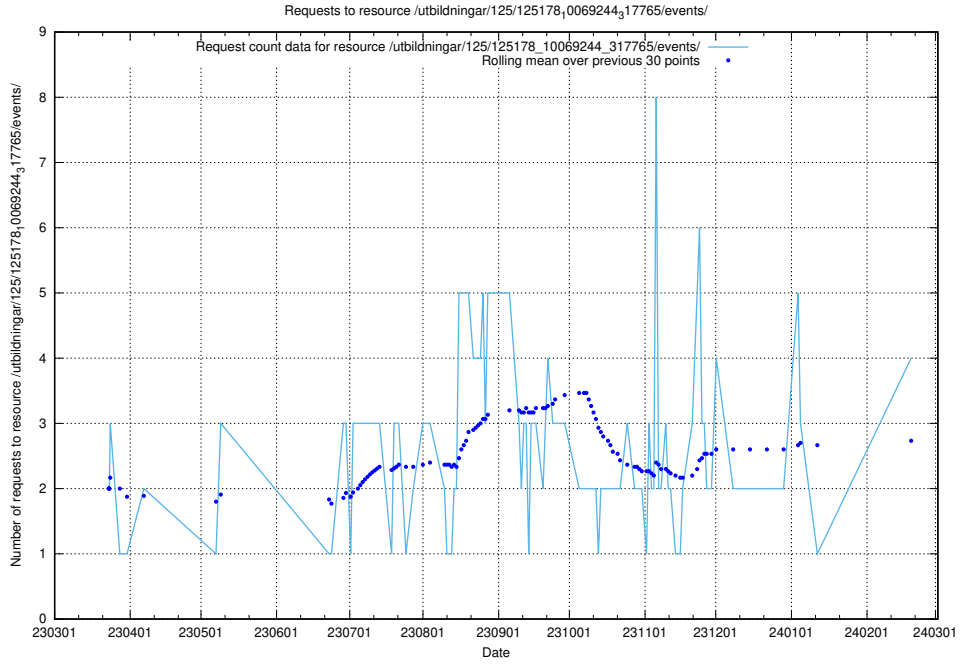

5.179 Usage of /utbildningar/125/125178_10069244_317765/events/

Here, we count the number of requests to resource /utbildningar/125/125178_10069244_317765/events/