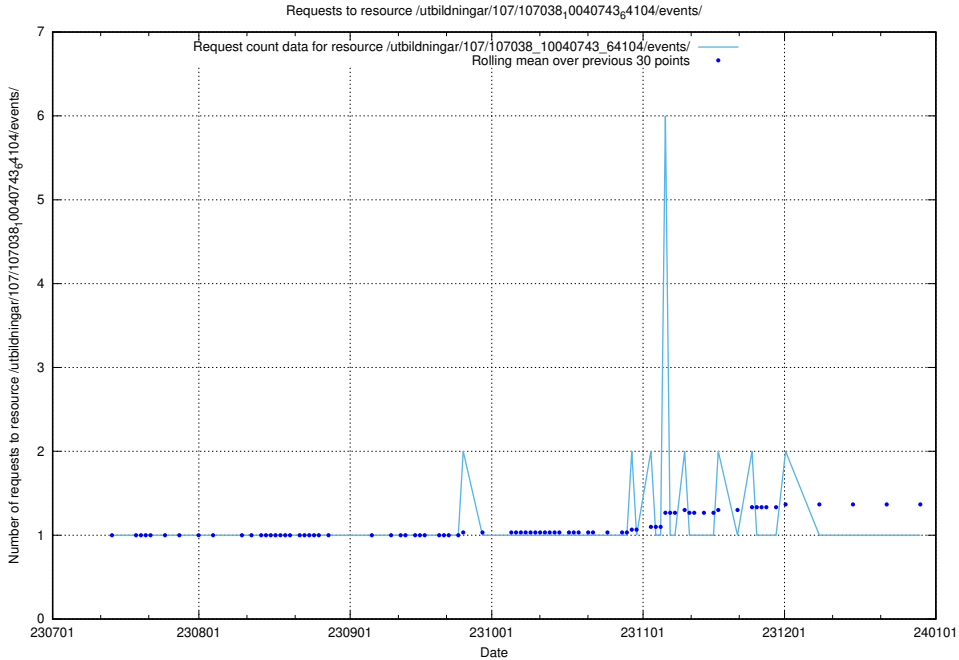

5.4732 Usage of /utbildningar/107/107038_10040743_64104/events/

Here, we count the number of requests to resource /utbildningar/107/107038_10040743_64104/events/.