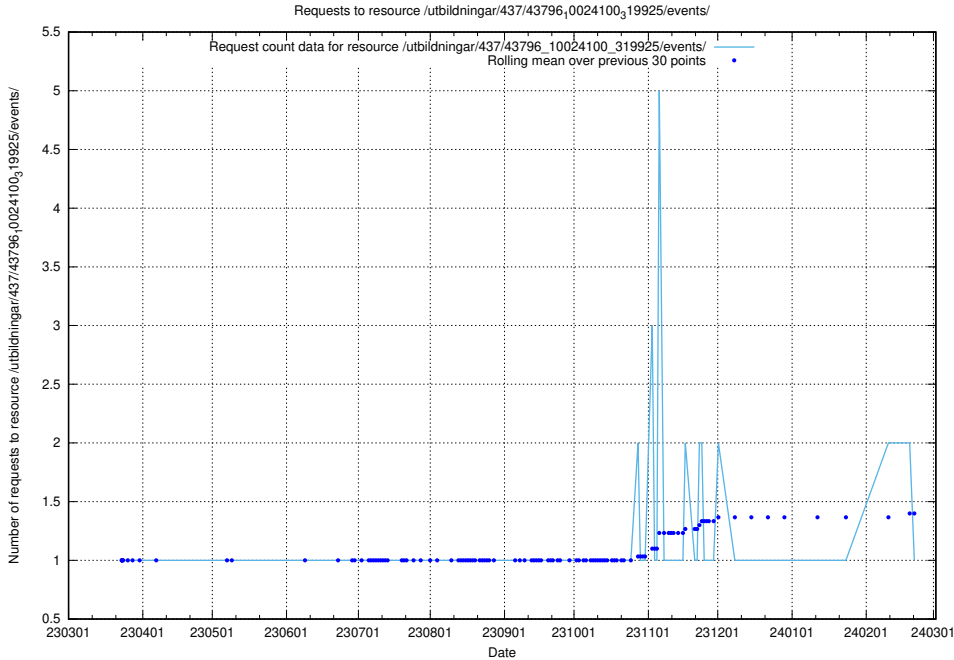

5.5993 Usage of /utbildningar/437/43796_10024100_319925/events/

Here, we count the number of requests to resource /utbildningar/437/43796_10024100_319925/events/.