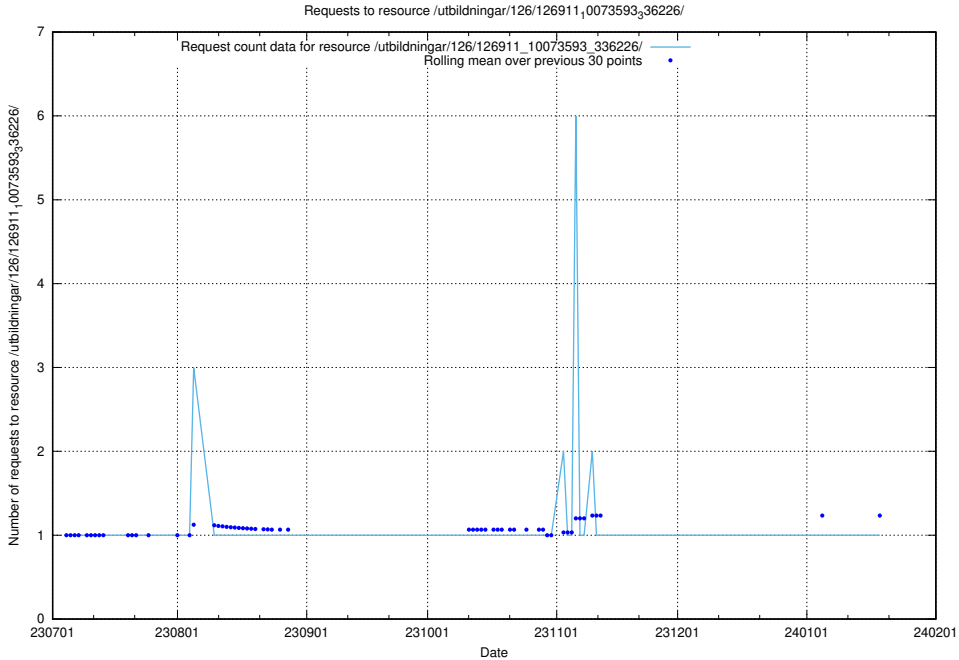

5.4997 Usage of /utbildningar/126/126911_10073593_336226/

Here, we count the number of requests to resource /utbildningar/126/126911_10073593_336226/.

5.4998 Usage of /utbildningar/126/126728_10073164_334947/events/