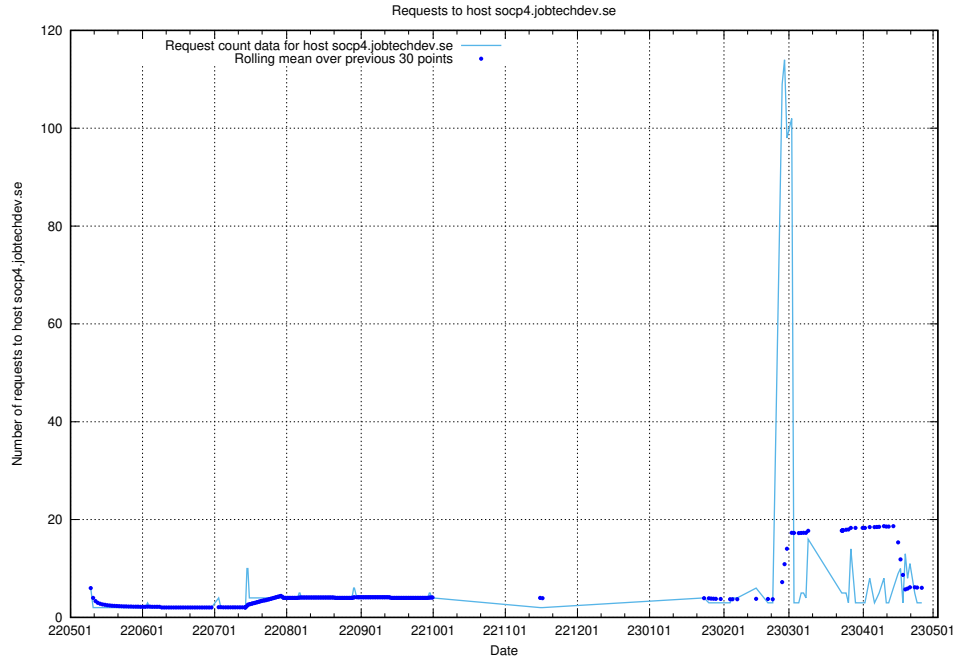

7.214 Usage of socp4.jobtechdev.se

Here, we count the number of requests to host socp4.jobtechdev.se.