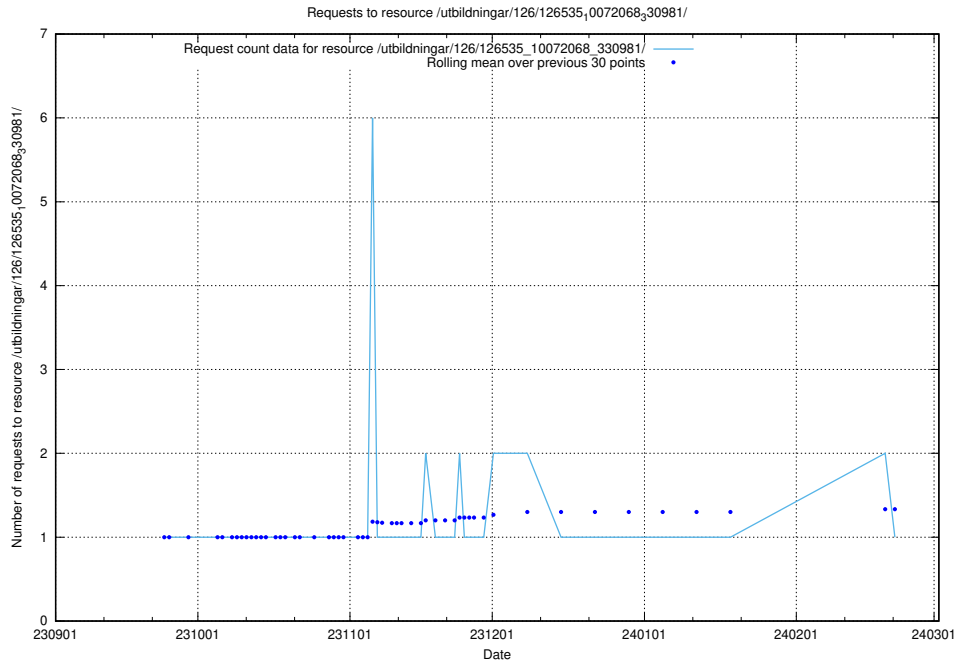

Here, we count the number of requests to resource /utbildningar/126/126535_10072068_330981/.

5.4132 Usage of /utbildningar/126/126095_10071321_326911/events/

Here, we count the number of requests to resource /utbildningar/126/126095_10071321_326911/events/