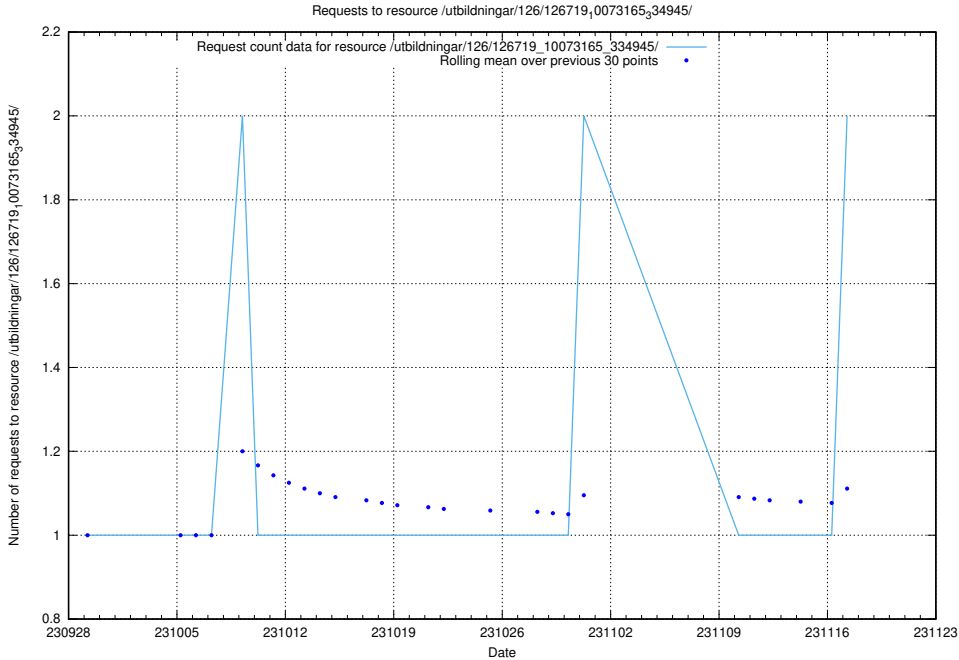

5.598 Usage of /utbildningar/126/126719_10073165_334945/

Here, we count the number of requests to resource /utbildningar/126/126719_10073165_334945/.