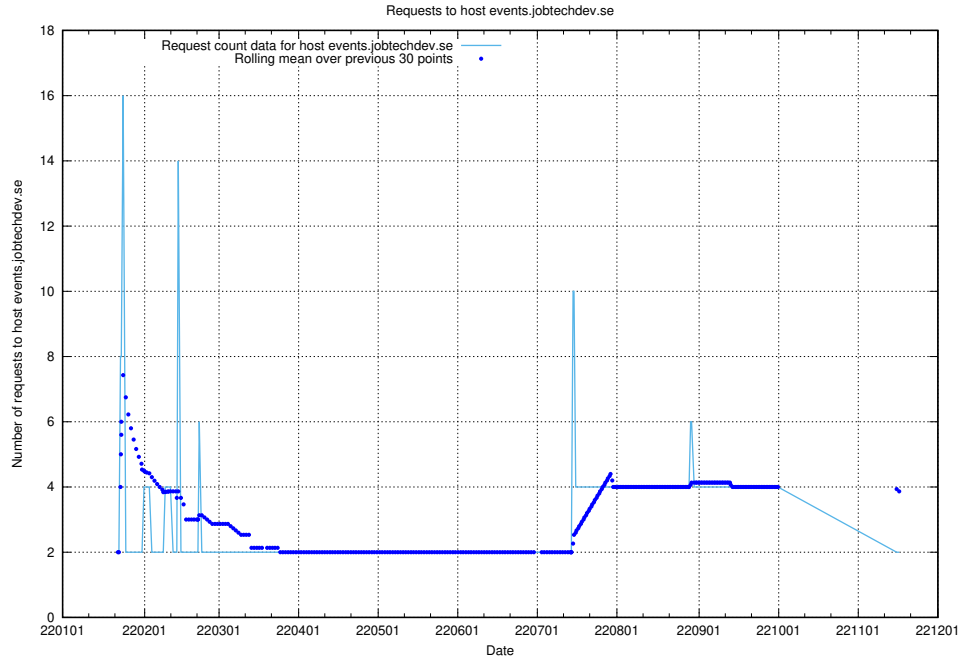

7.598 Usage of events.jobtechdev.se

Here, we count the number of requests to host events.jobtechdev.se.

7.599 Usage of hr.jobtechdev.se

Here, we count the number of requests to host hr.jobtechdev.se.

7.600 Usage of historical-ads-frontend-onprem.jobtechdev.se