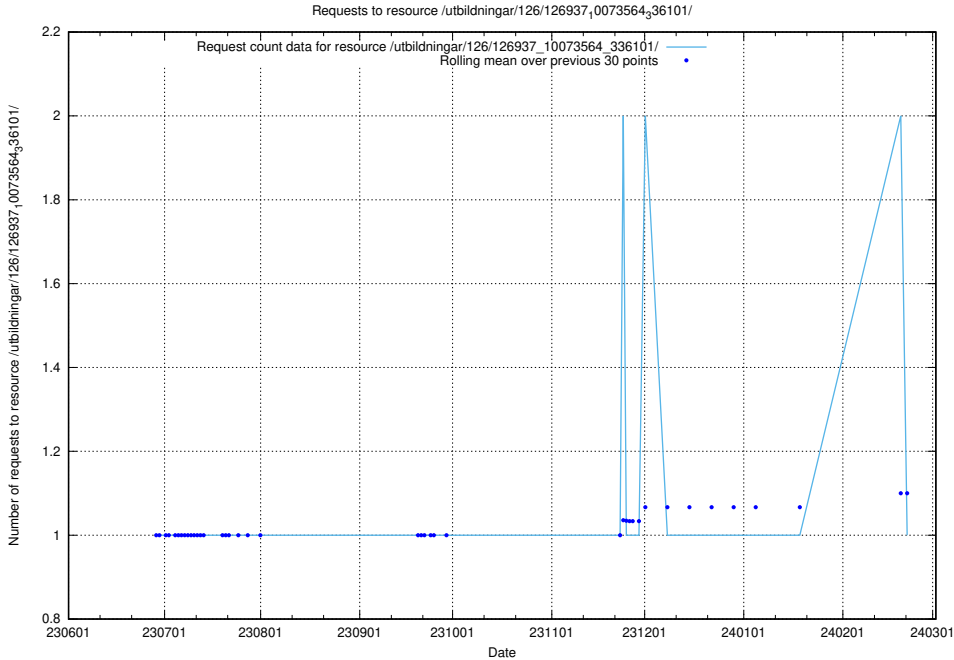

5.5093 Usage of /utbildningar/126/126937_10073564_336101/

Here, we count the number of requests to resource /utbildningar/126/126937_10073564_336101/.