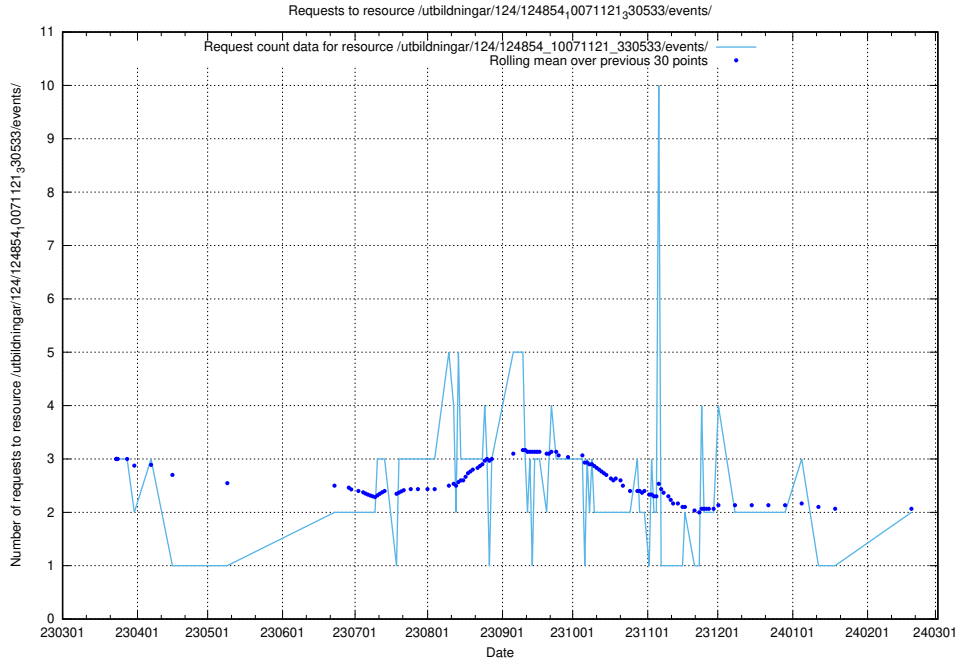

5.829 Usage of /utbildningar/124/124854_10071121_330533/events/

Here, we count the number of requests to resource /utbildningar/124/124854_10071121_330533/events/