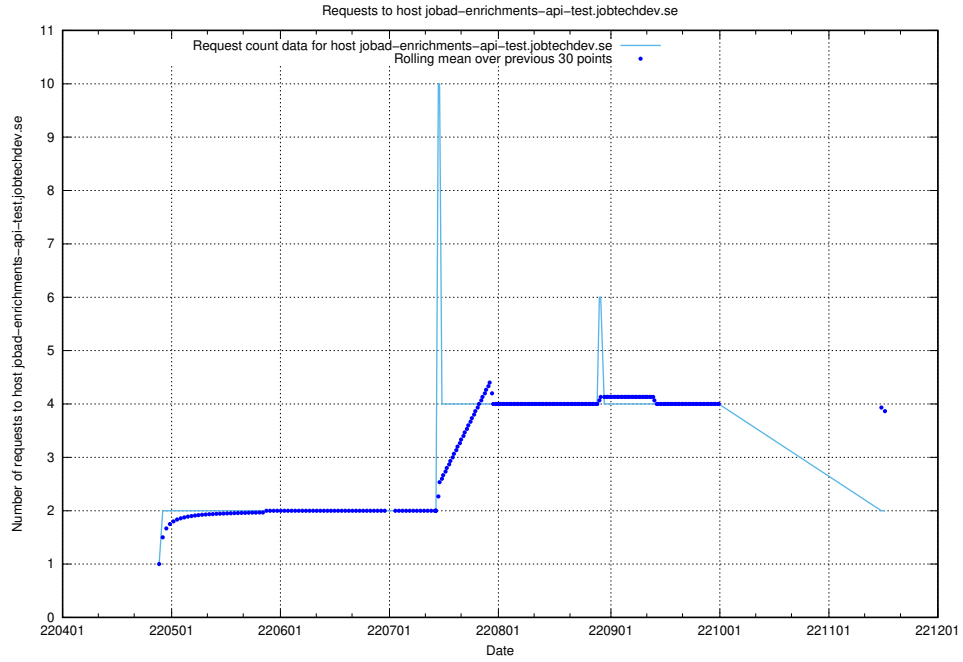

7.443 Usage of jobad-enrichments-api-test.jobtechdev.se

Here, we count the number of requests to host jobad-enrichments-api-test.jobtechdev.se.