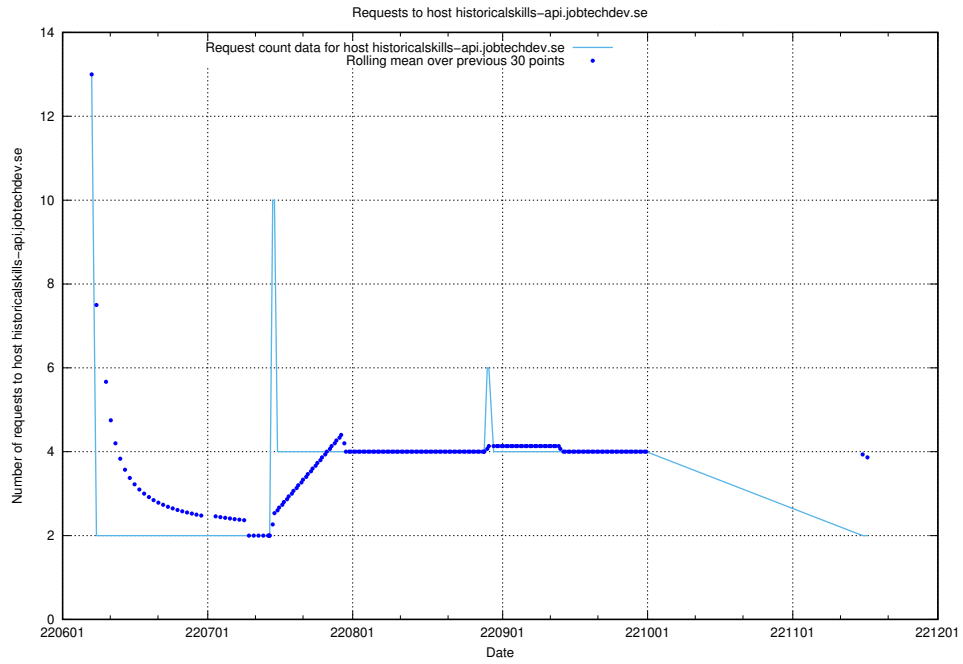

7.409 Usage of `historicalskills-api.jobtechdev.se`

Here, we count the number of requests to host `historicalskills-api.jobtechdev.se`.