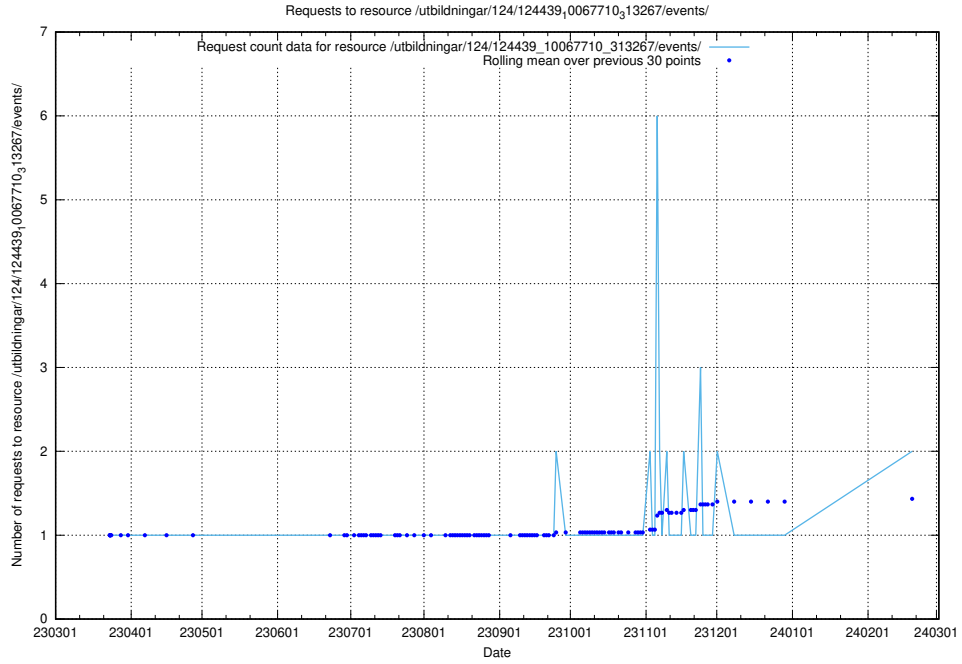

5.528 Usage of /utbildningar/124/124439_10067710_313267/events/

Here, we count the number of requests to resource /utbildningar/124/124439_10067710_313267/events/