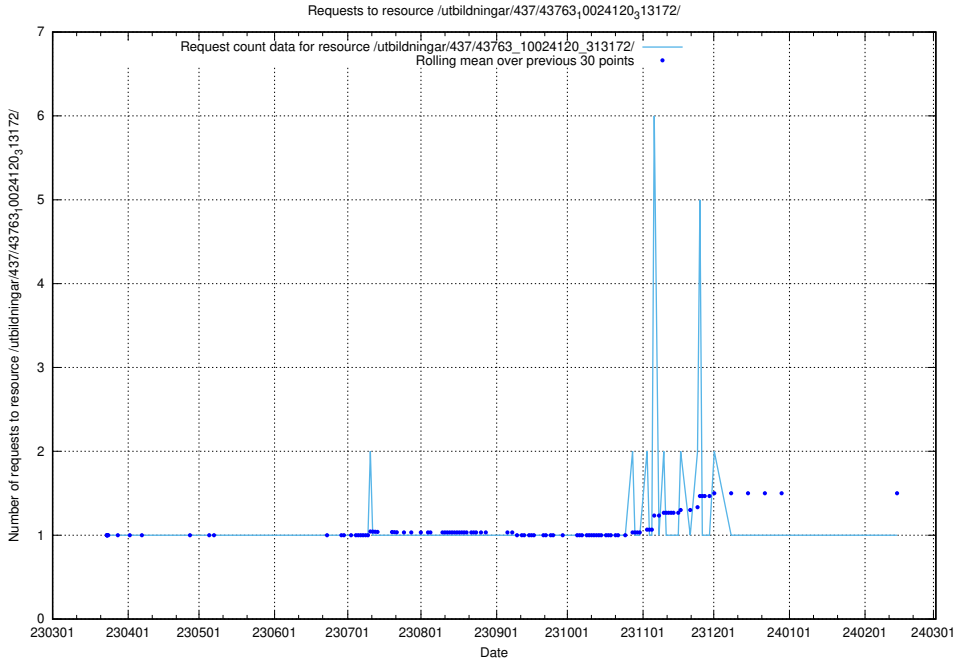

5.6008 Usage of /utbildningar/437/43763_10024120_313172/

Here, we count the number of requests to resource /utbildningar/437/43763_10024120_313172/.