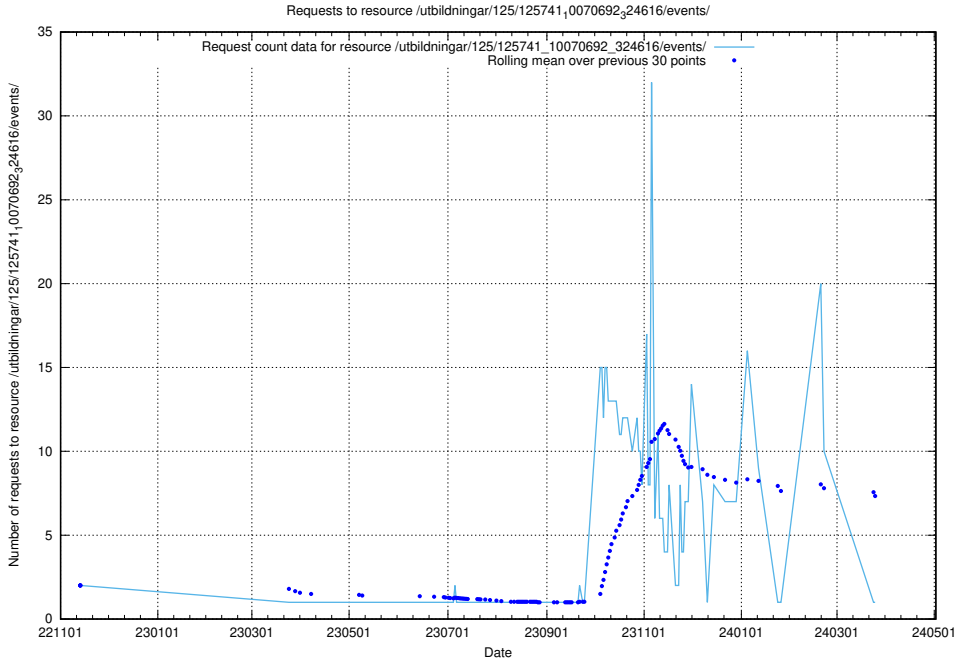

5.5480 Usage of /utbildningar/125/125741_10070692_324616/events/

Here, we count the number of requests to resource /utbildningar/125/125741_10070692_324616/events/