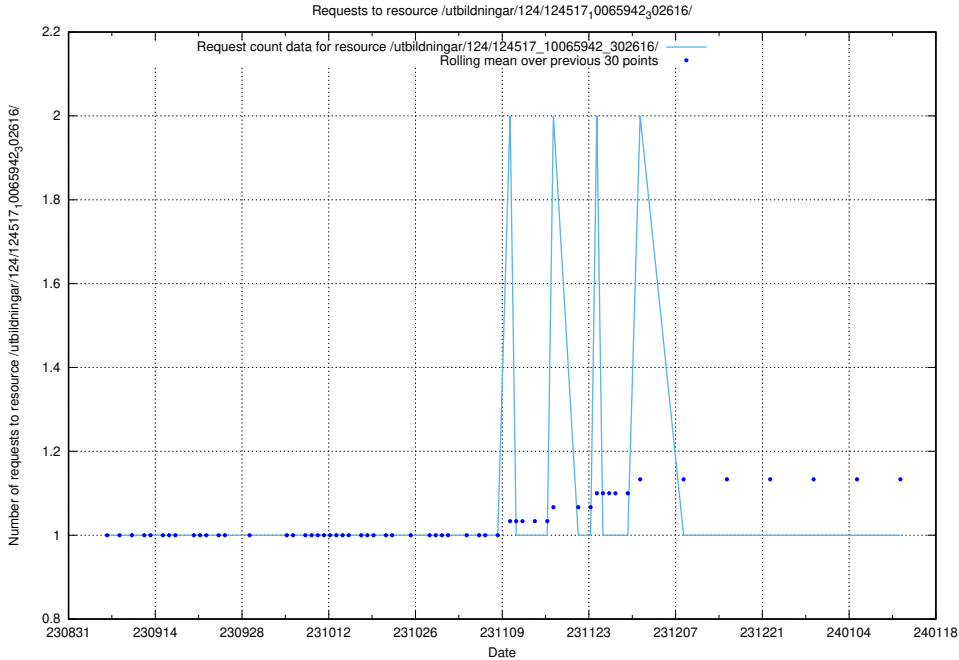

Here, we count the number of requests to resource /utbildningar/124/124520_10065912_300448/.

5.4342 Usage of /utbildningar/124/124517_10065942_302616/

Here, we count the number of requests to resource /utbildningar/124/124517_10065942_302616/.