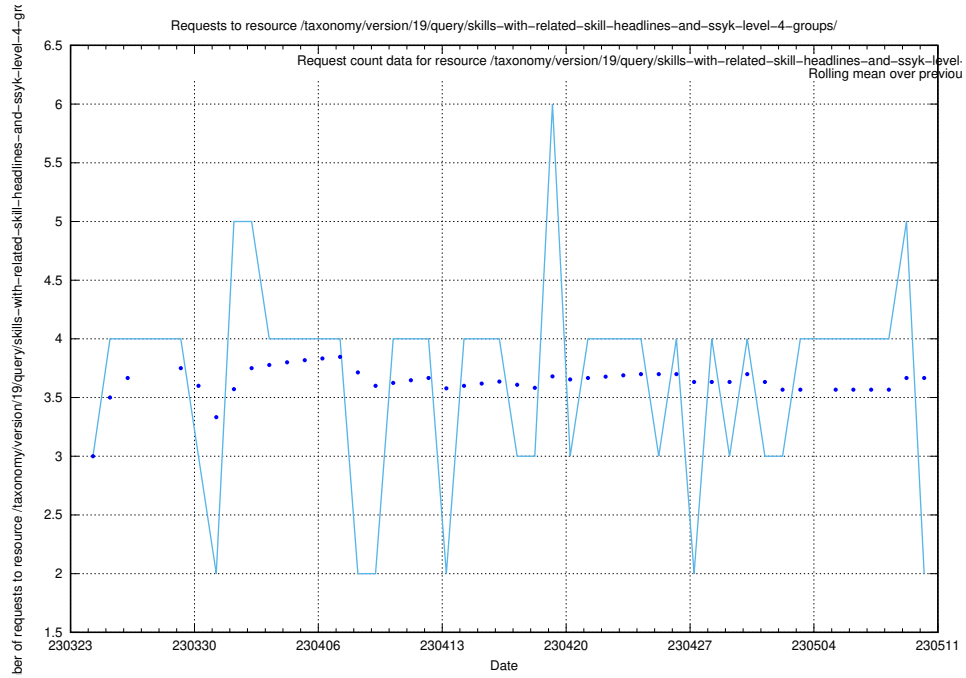

5.813 Usage of /taxonomy/version/19/query/skills-with-related-skill-headlines-and-ssyk-level-4-groups/

Here, we count the number of requests to resource /taxonomy/version/19/query/skills-with-related-skill-headlines-and-ssyk-level-4-groups/.