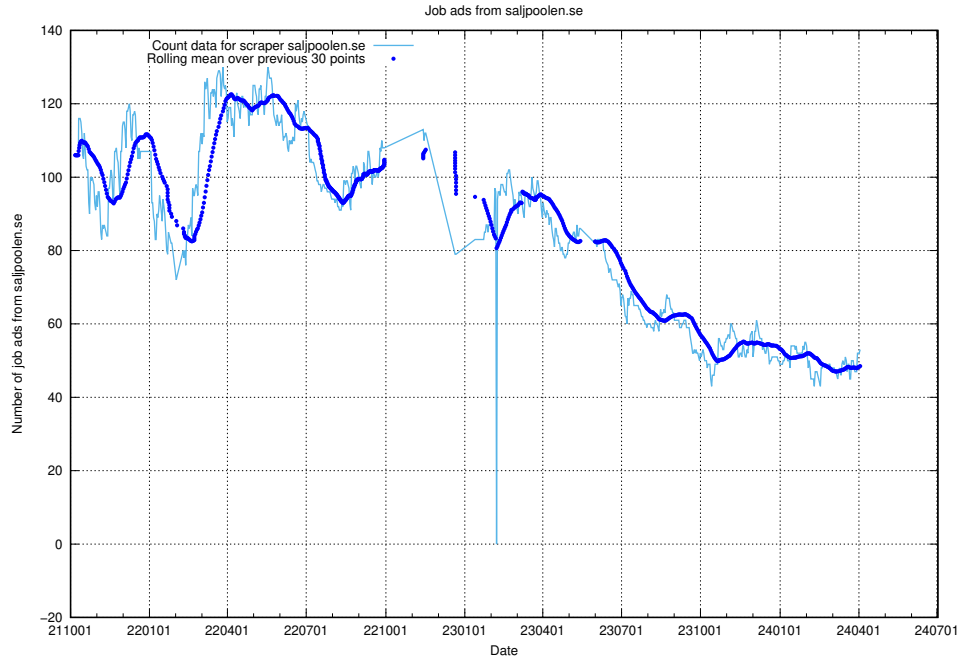

13.15 Number of ads by scraper saljpoolen.se

Here, we count the number of job ads scraped from saljpoolen.se.