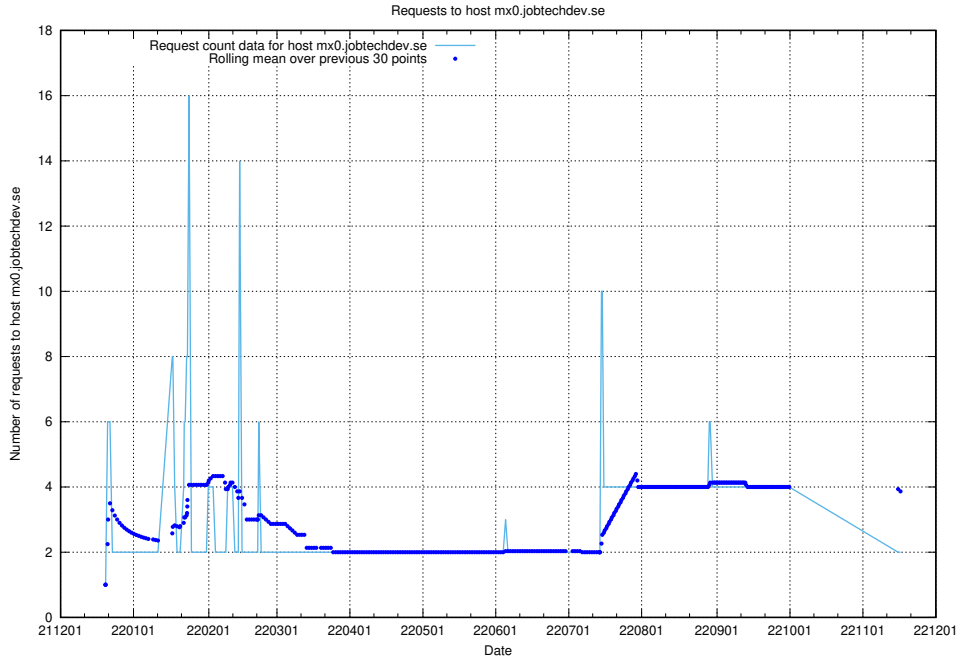

Here, we count the number of requests to host server.jobtechdev.se.

7.369 Usage of mx01.jobtechdev.se

Here, we count the number of requests to host mx01.jobtechdev.se.

7.370 Usage of mx0.jobtechdev.se

Here, we count the number of requests to host mx0.jobtechdev.se.