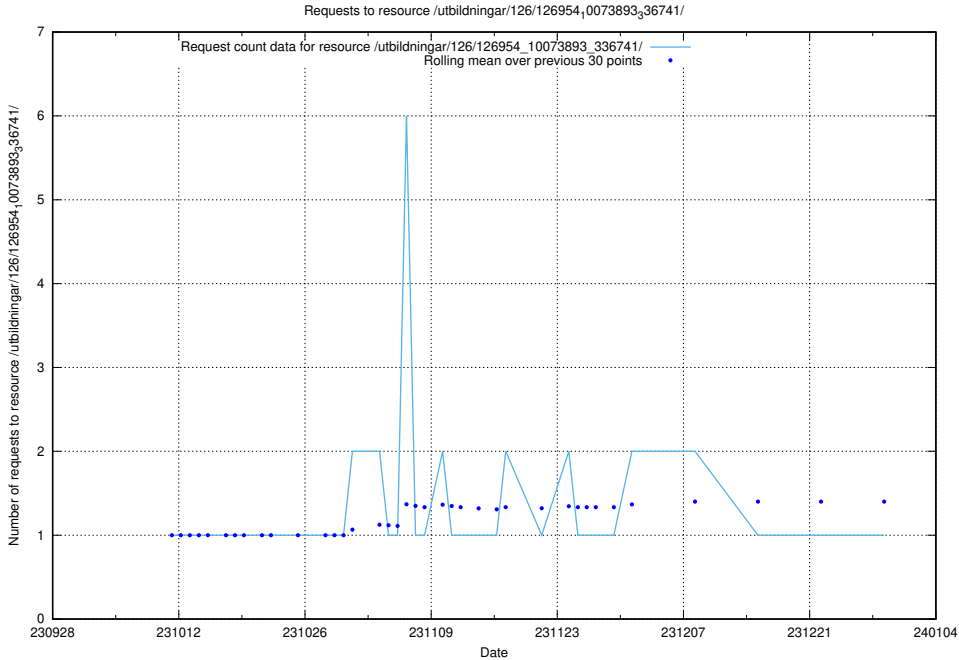

Here, we count the number of requests to resource /utbildningar/126/126954_10073893_336741/.

5.4015 Usage of /utbildningar/126/126751_10072075_331197/events/

Here, we count the number of requests to resource /utbildningar/126/126751_10072075_331197/events/