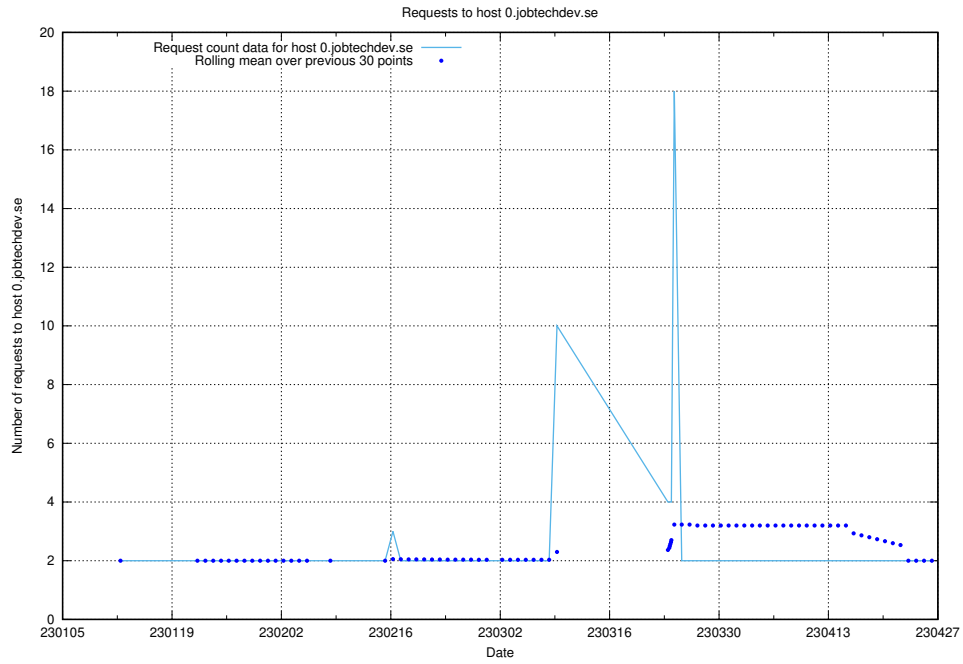

7.300 Usage of 0.jobtechdev.se

Here, we count the number of requests to host 0.jobtechdev.se.