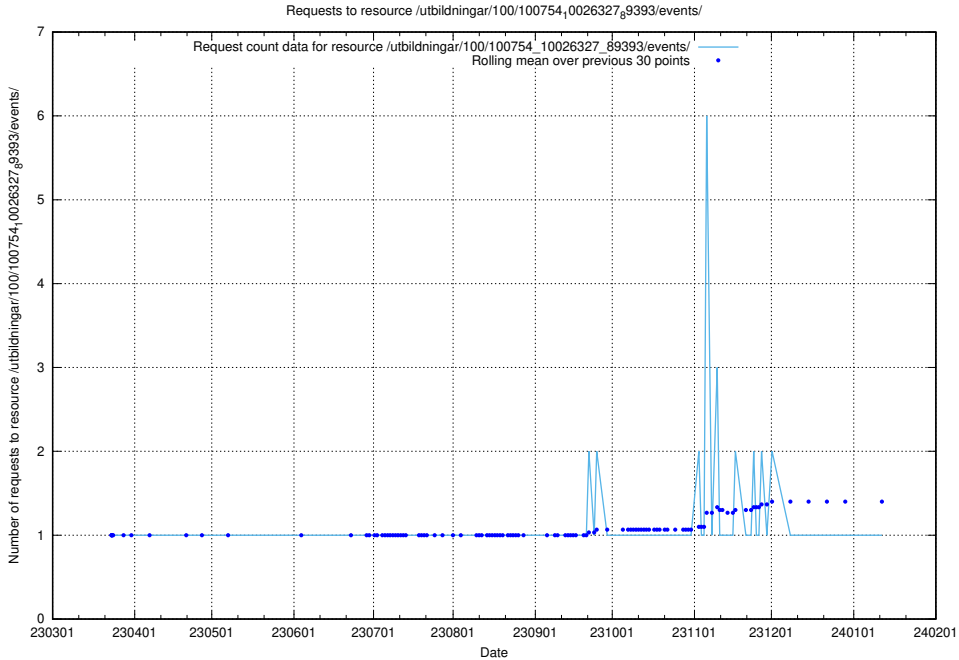

5.5211 Usage of /utbildningar/100/100754_10026327_89393/events/

Here, we count the number of requests to resource /utbildningar/100/100754_10026327_89393/events/.