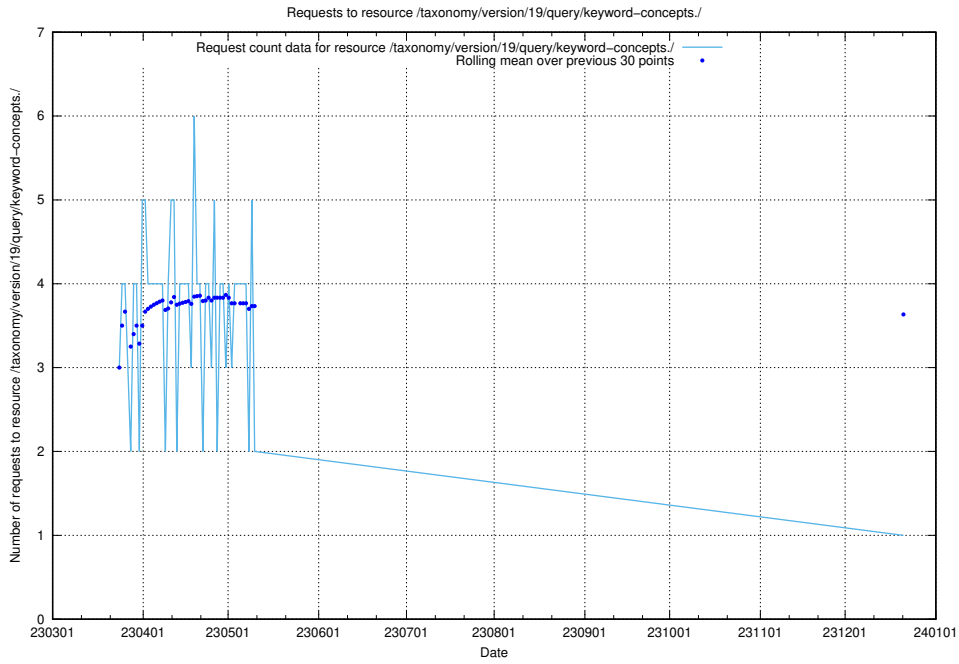

5.5800 Usage of /taxonomy/version/19/query/keyword-concepts-with-relations/

Here, we count the number of requests to resource /taxonomy/version/19/query/keyword-concepts-with-relations/.

5.5801 Usage of /utbildningar/122/122290_10064537_291120/