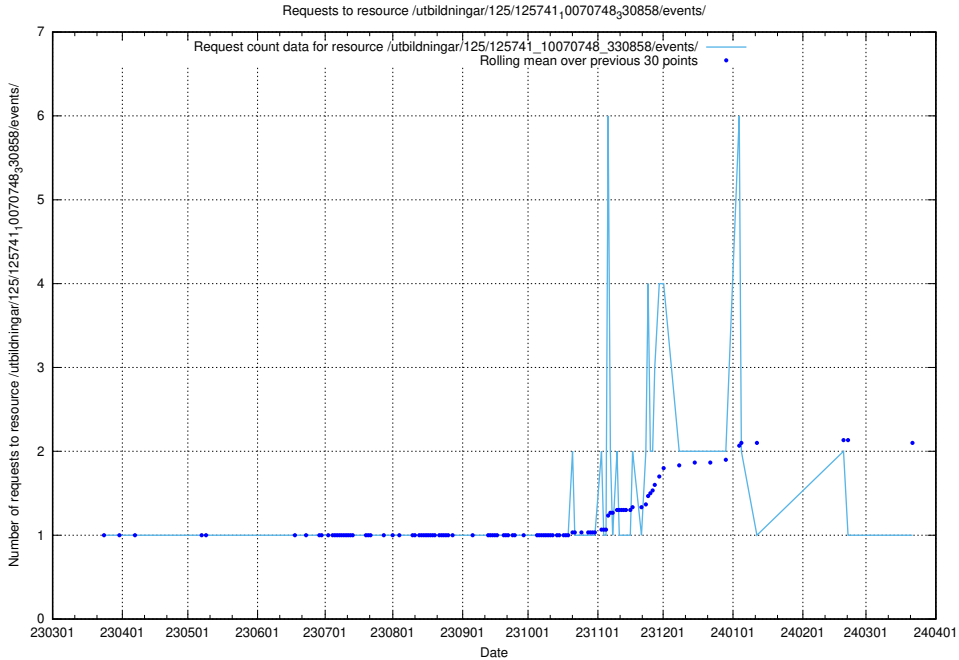

5.5879 Usage of /utbildningar/125/125741_10070748_330858/events/

Here, we count the number of requests to resource /utbildningar/125/125741_10070748_330858/events/