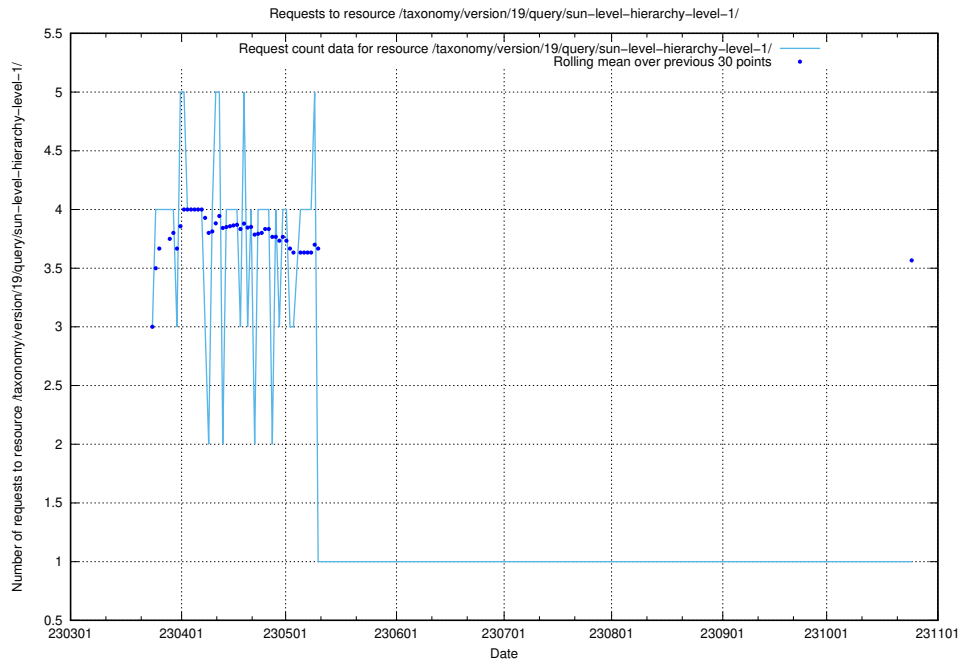

5.5775 Usage of /taxonomy/version/19/query/sun-level-hierarchy-level-1/

Here, we count the number of requests to resource /taxonomy/version/19/query/sun-level-hierarchy-level-1/.