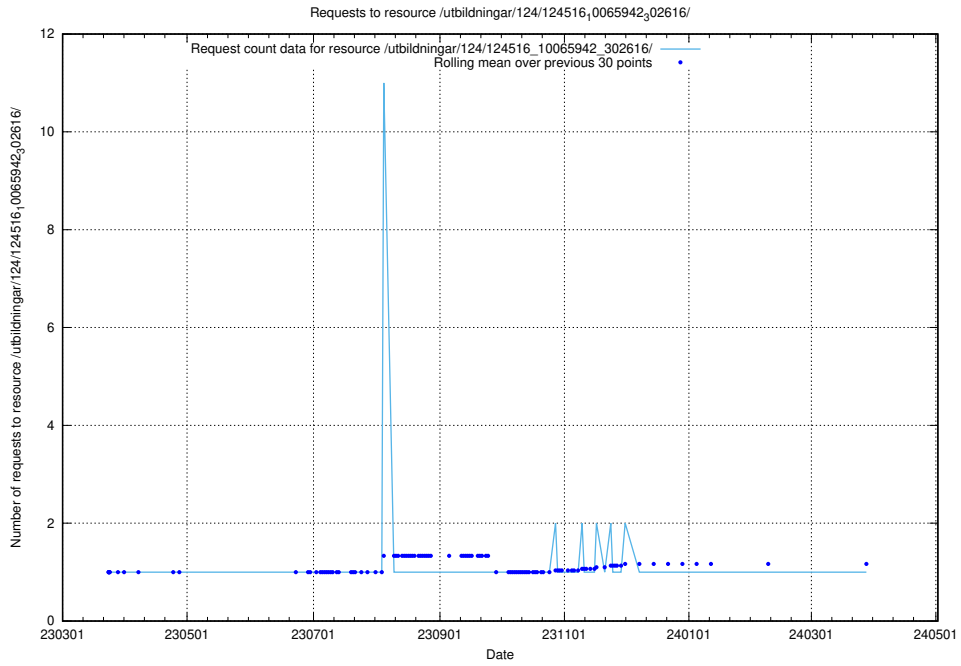

5.1195 Usage of /utbildningar/124/124516_10065942_302616/

Here, we count the number of requests to resource /utbildningar/124/124516_10065942_302616/.