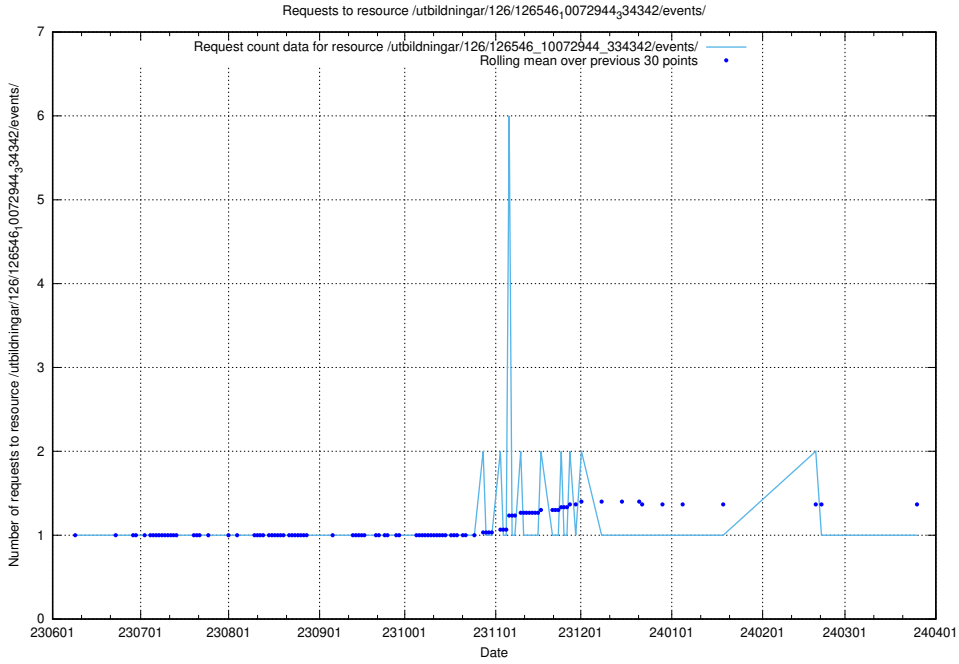

5.5562 Usage of /utbildningar/126/126546_10072944_334342/events/

Here, we count the number of requests to resource /utbildningar/126/126546_10072944_334342/events/