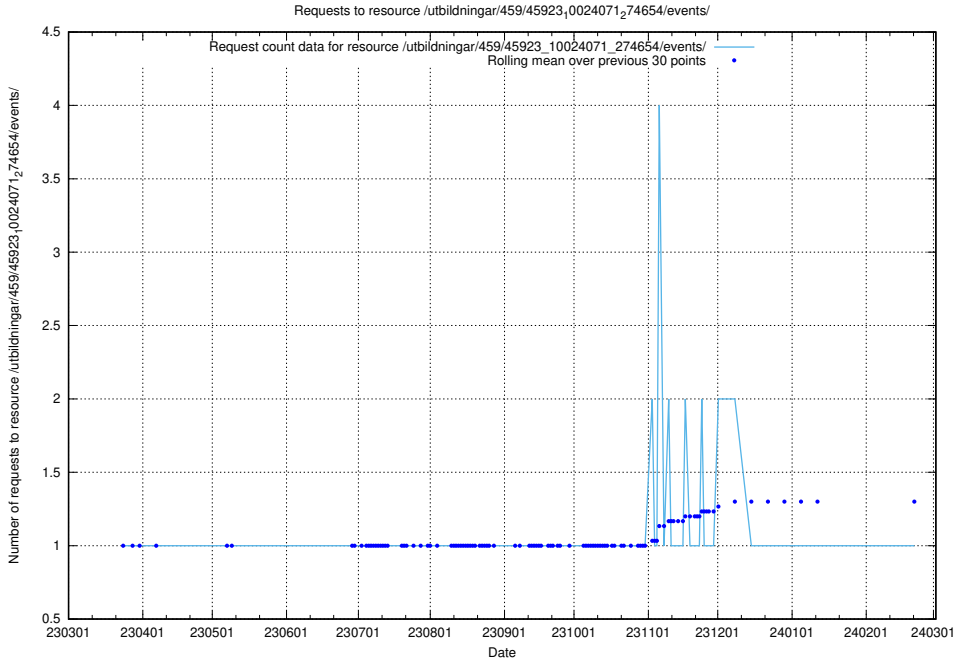

5.5817 Usage of /utbildningar/459/45923_10024071_274654/events/

Here, we count the number of requests to resource /utbildningar/459/45923_10024071_274654/events/.