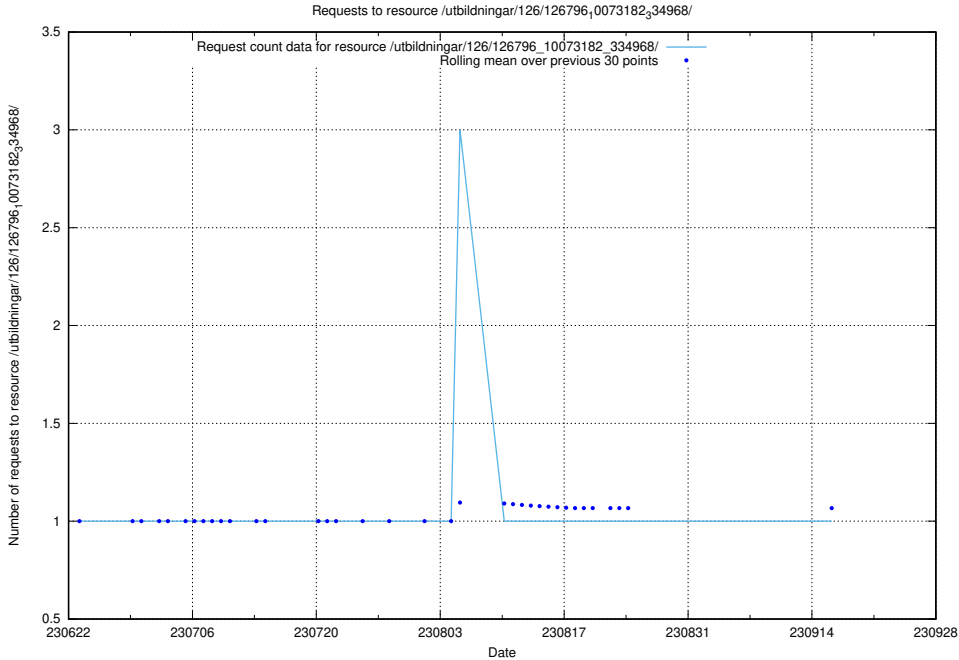

5.5238 Usage of /utbildningar/126/126796_10073182_334968/

Here, we count the number of requests to resource /utbildningar/126/126796_10073182_334968/.