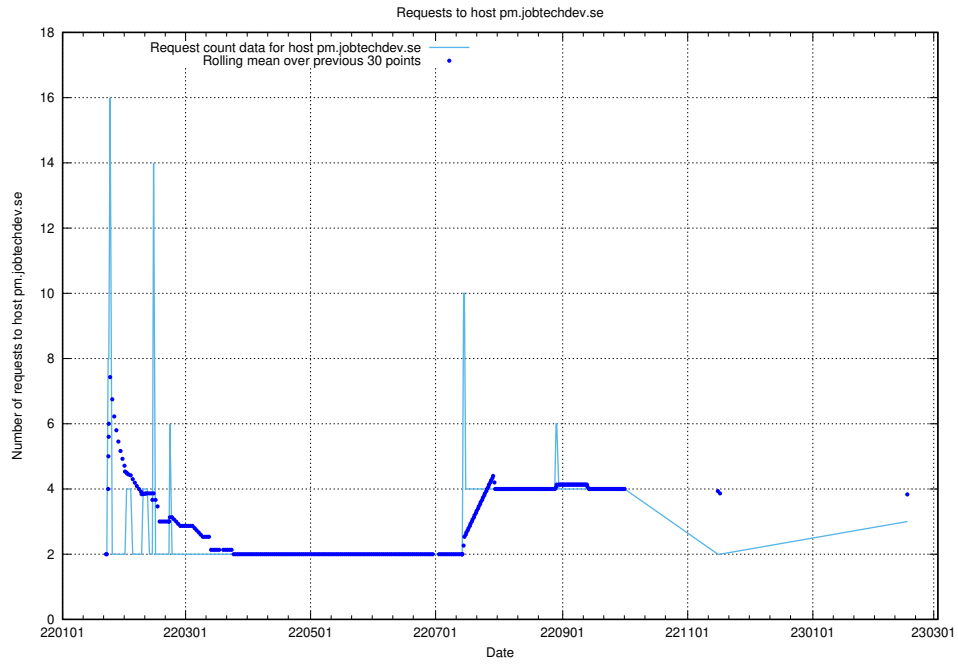

7.246 Usage of pm.jobtechdev.se

Here, we count the number of requests to host pm.jobtechdev.se.