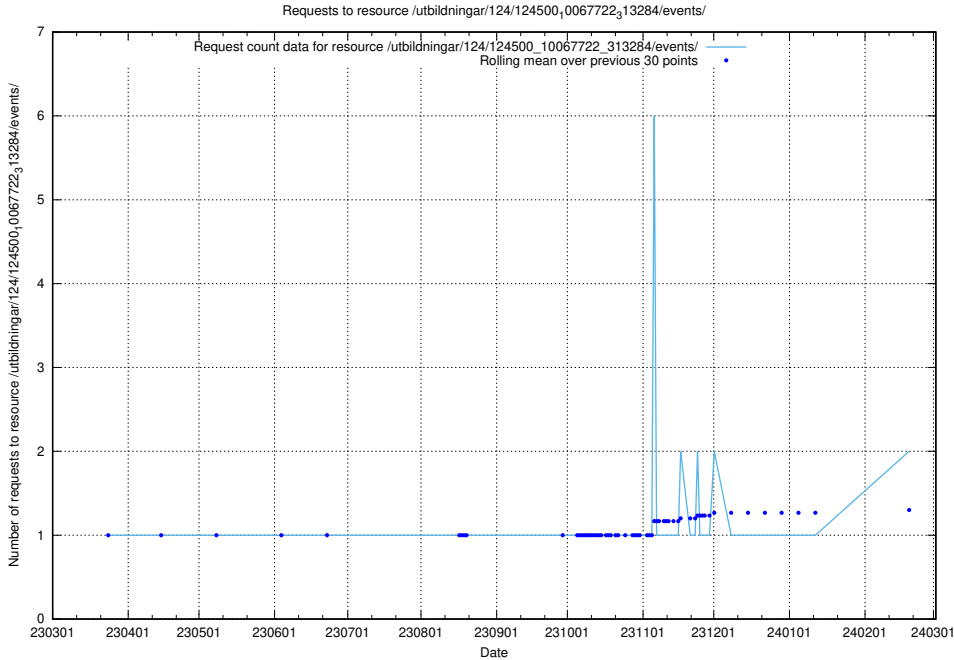

5.825 Usage of /utbildningar/124/124500_10067722_313284/events/

Here, we count the number of requests to resource /utbildningar/124/124500_10067722_313284/events/