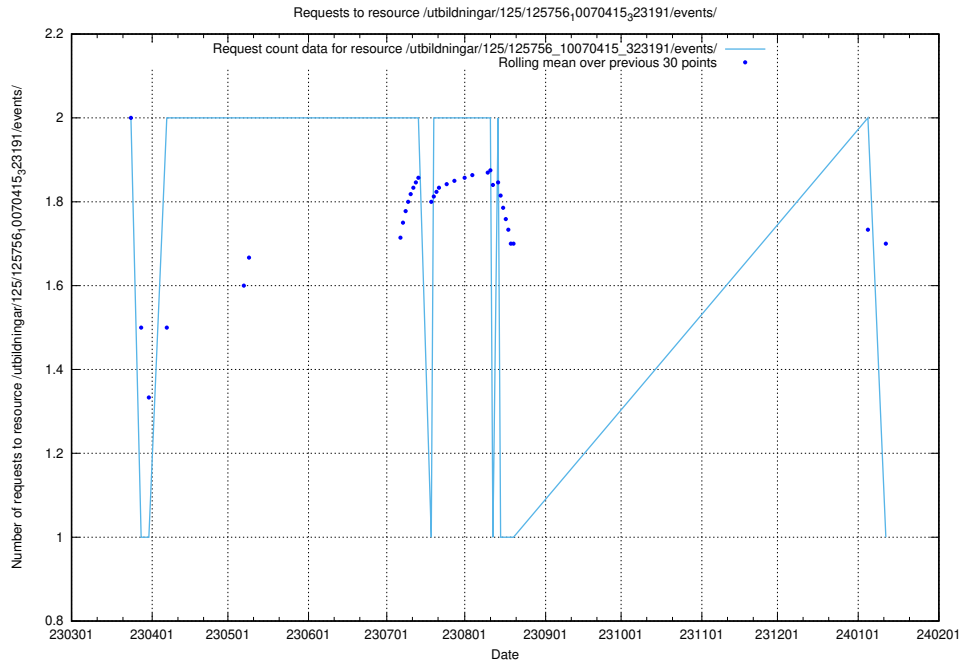

5.5813 Usage of /utbildningar/125/125756_10070415_323191/events/

Here, we count the number of requests to resource /utbildningar/125/125756_10070415_323191/events/