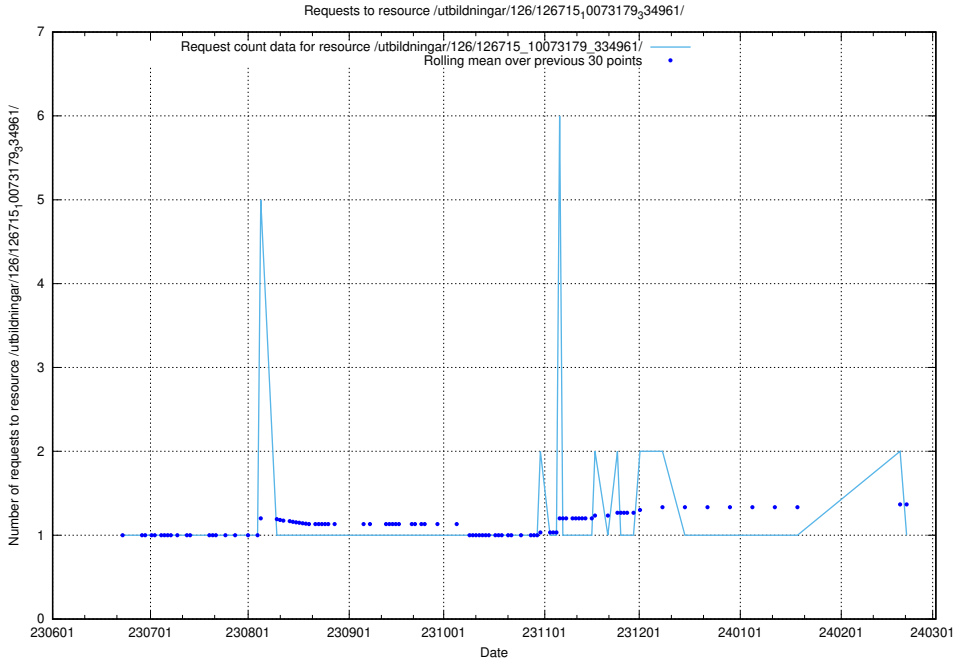

5.5274 Usage of /utbildningar/126/126715_10073179_334961/

Here, we count the number of requests to resource /utbildningar/126/126715_10073179_334961/.