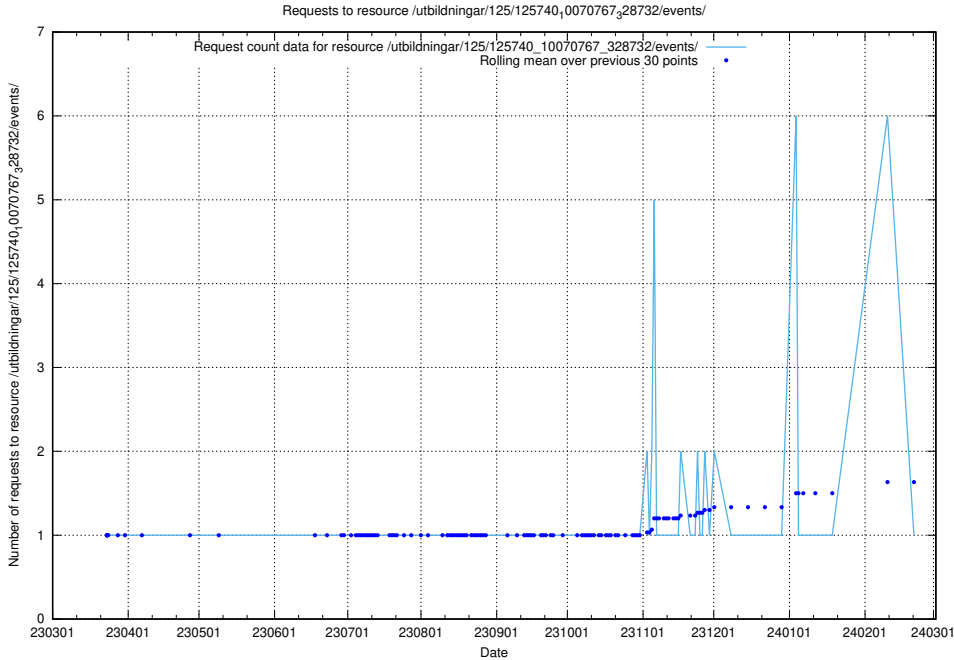

5.862 Usage of /utbildningar/125/125740_10070767_328732/events/

Here, we count the number of requests to resource /utbildningar/125/125740_10070767_328732/events/