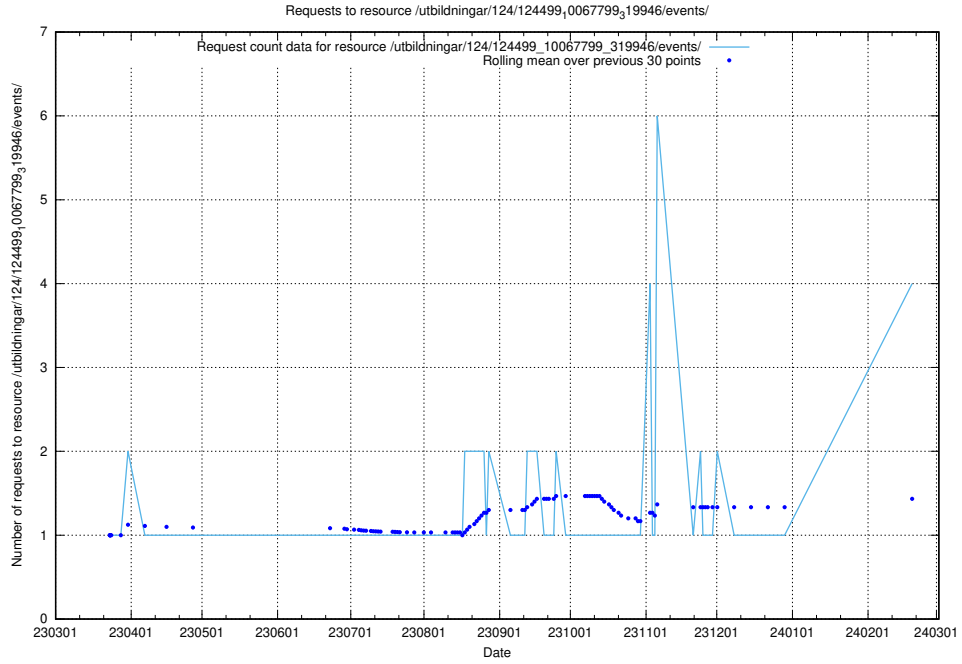

5.139 Usage of /utbildningar/124/124499_10067799_319946/events/

Here, we count the number of requests to resource /utbildningar/124/124499_10067799_319946/events/