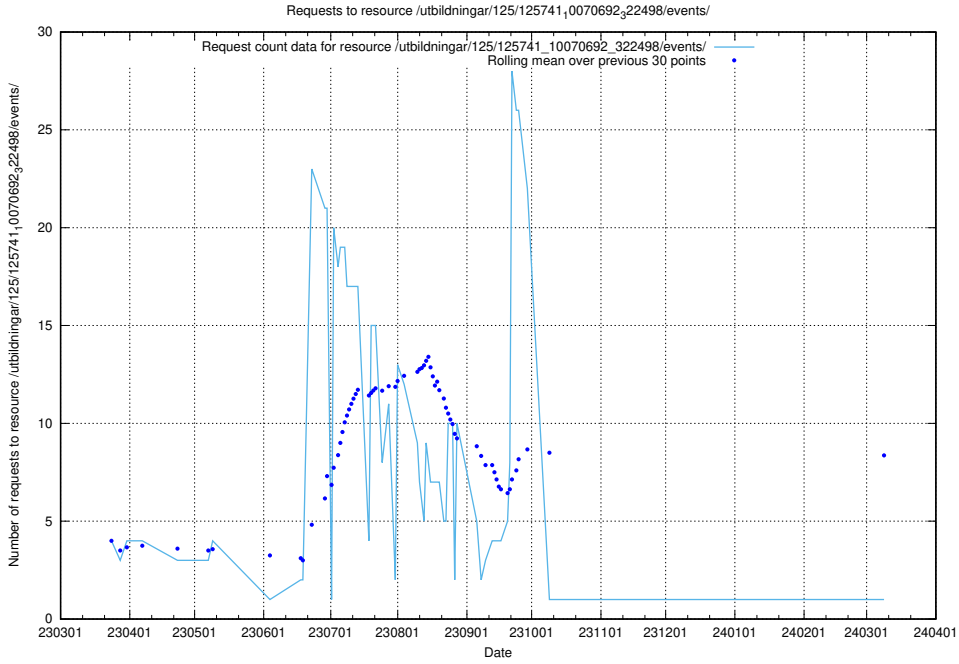

5.5761 Usage of /utbildningar/125/125741_10070692_322498/events/

Here, we count the number of requests to resource /utbildningar/125/125741_10070692_322498/events/