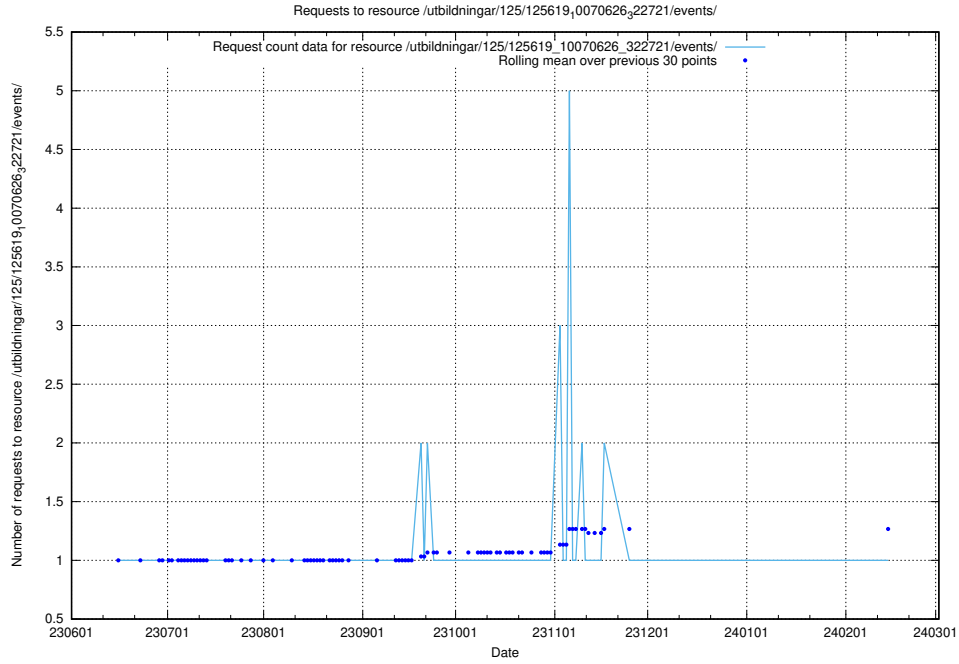

5.5548 Usage of /utbildningar/125/125619_10070626_322721/events/

Here, we count the number of requests to resource /utbildningar/125/125619_10070626_322721/events/