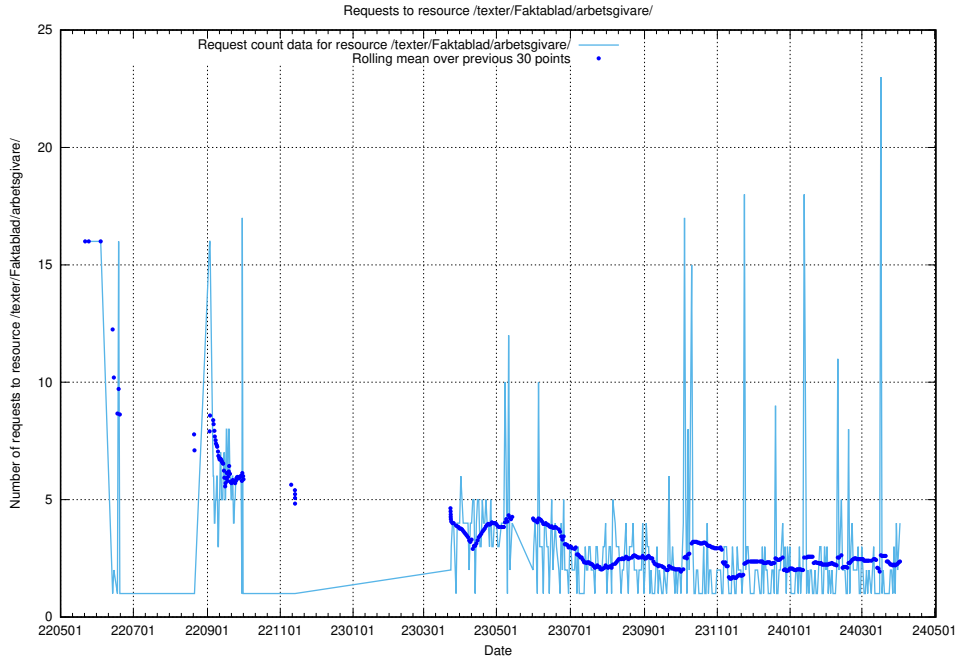

5.133 Usage of /texter/Faktablad/arbetsgivare/

Here, we count the number of requests to resource /texter/Faktablad/arbetsgivare/.