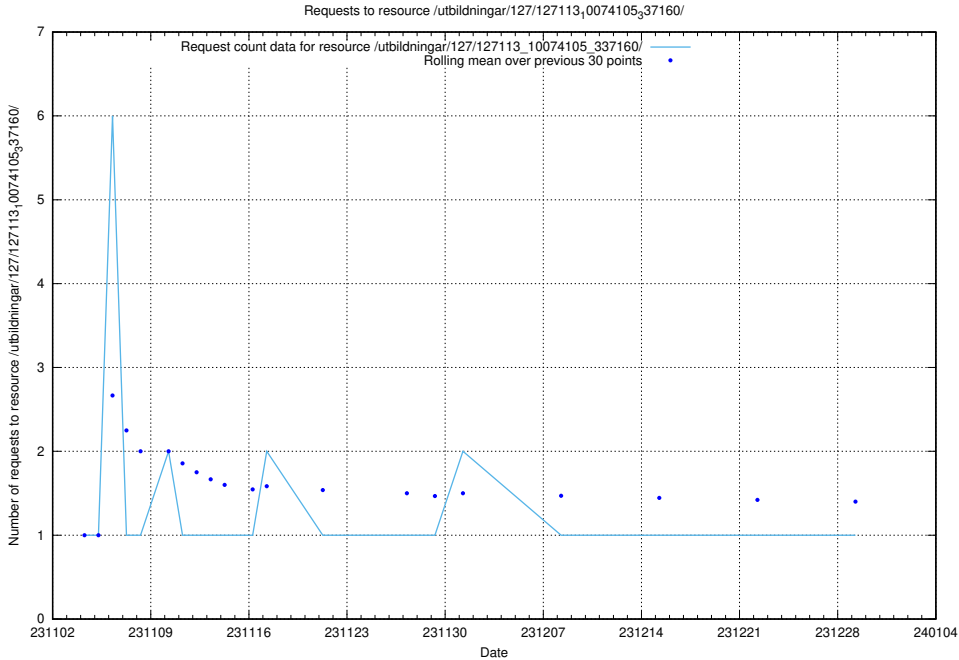

5.3763 Usage of /utbildningar/127/127113_10074105_337160/

Here, we count the number of requests to resource /utbildningar/127/127113_10074105_337160/.