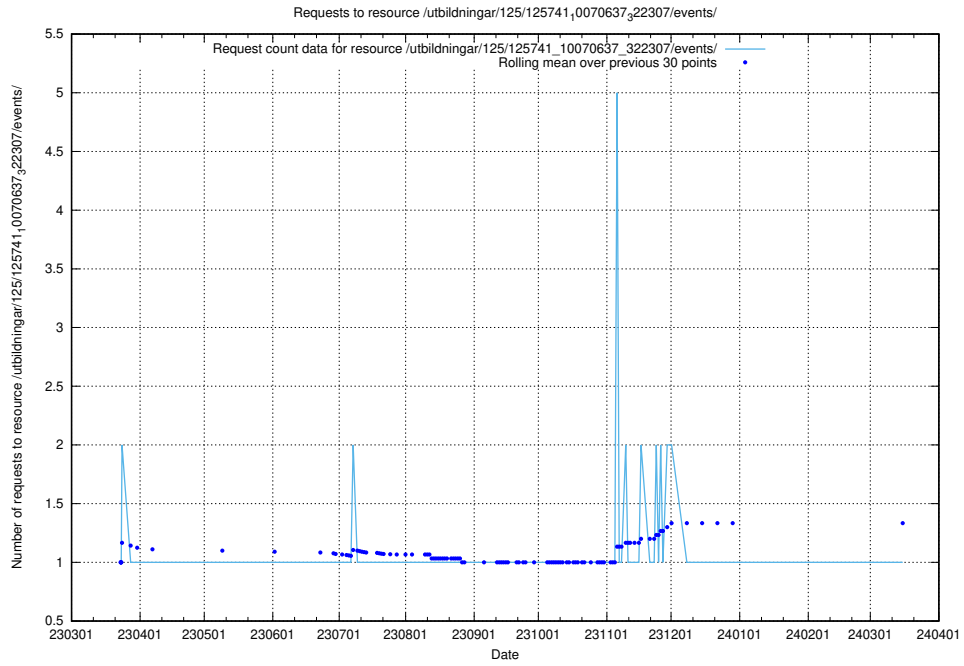

5.857 Usage of /utbildningar/125/125741_10070637_322307/events/

Here, we count the number of requests to resource /utbildningar/125/125741_10070637_322307/events/