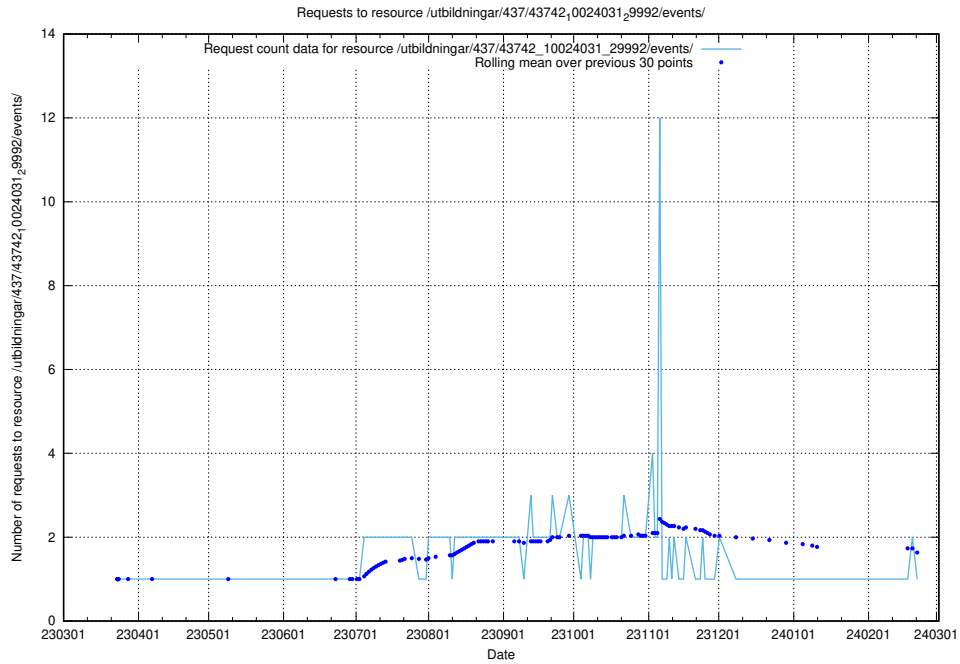

5.6027 Usage of /utbildningar/437/43742_10024031_29992/events/

Here, we count the number of requests to resource /utbildningar/437/43742_10024031_29992/events/.