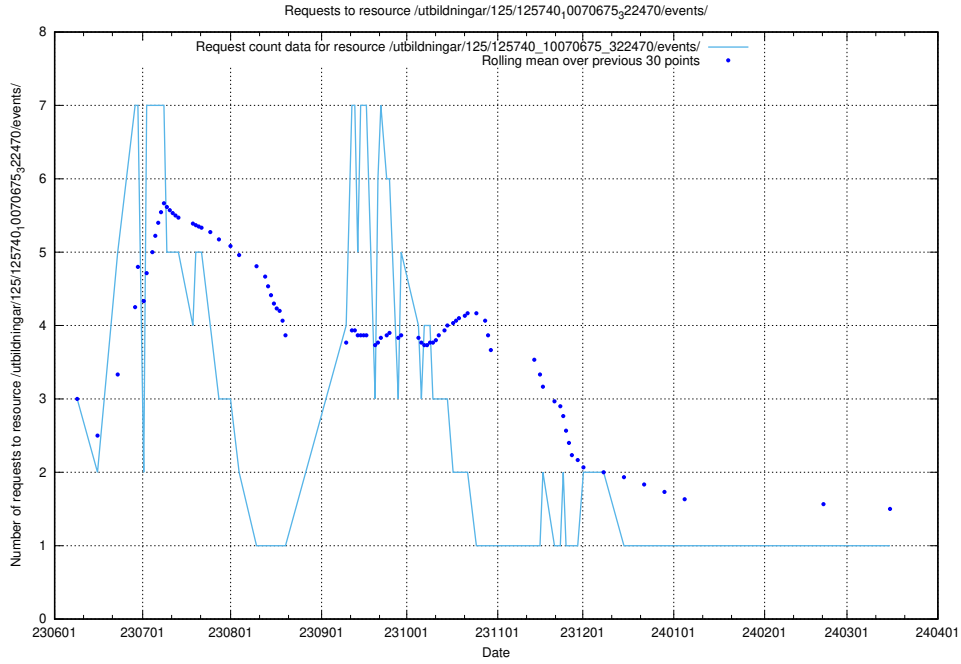

5.5559 Usage of /utbildningar/125/125740_10070675_322470/events/

Here, we count the number of requests to resource /utbildningar/125/125740_10070675_322470/events/