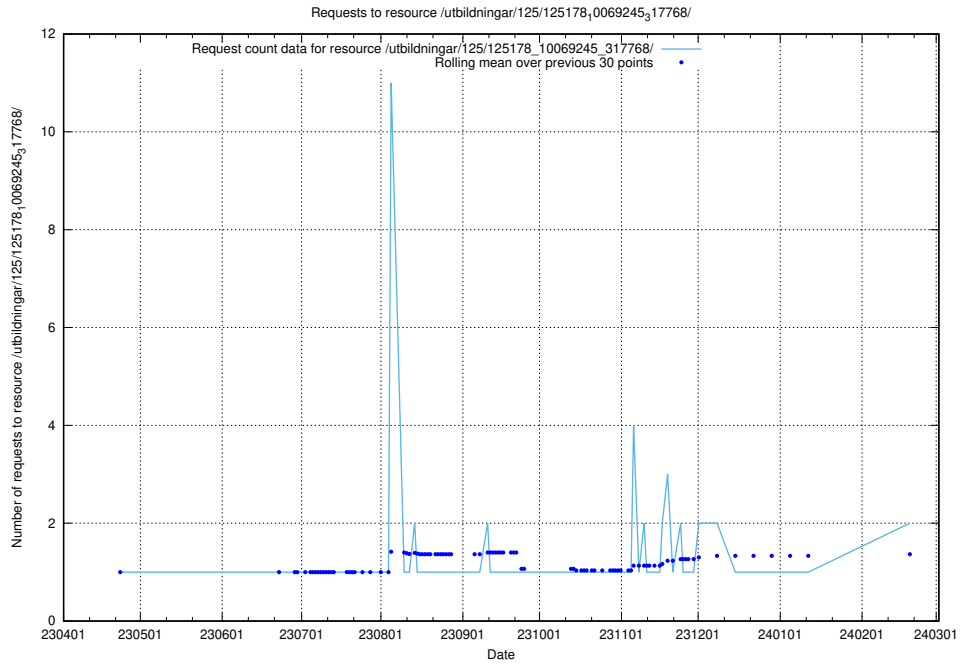

5.778 Usage of /utbildningar/125/125178_10069245_317768/

Here, we count the number of requests to resource /utbildningar/125/125178_10069245_317768/.