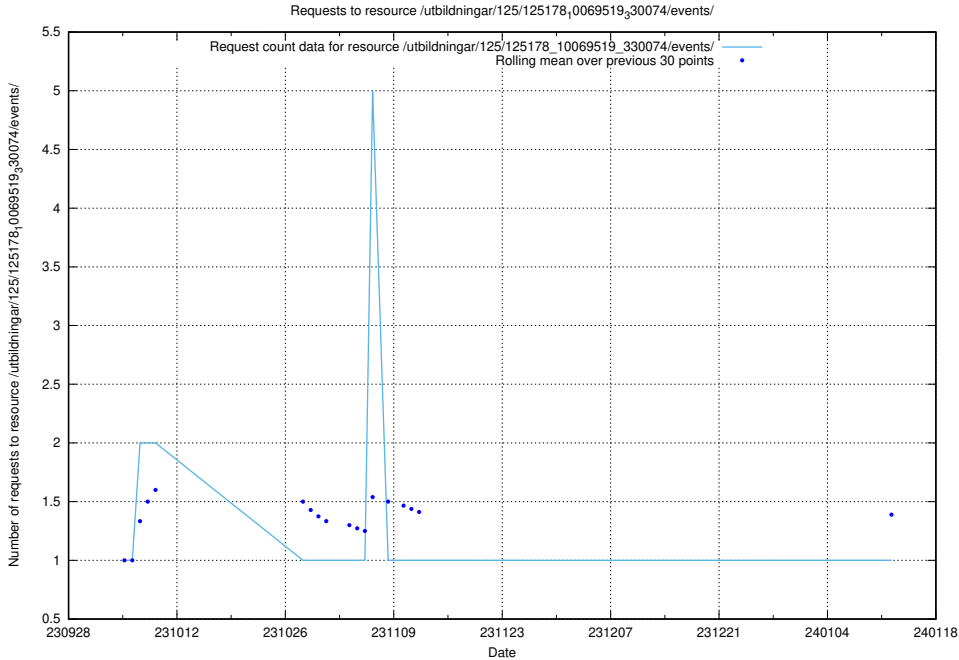

5.4070 Usage of /utbildningar/125/125178_10069519_330074/events/

Here, we count the number of requests to resource /utbildningar/125/125178_10069519_330074/events/