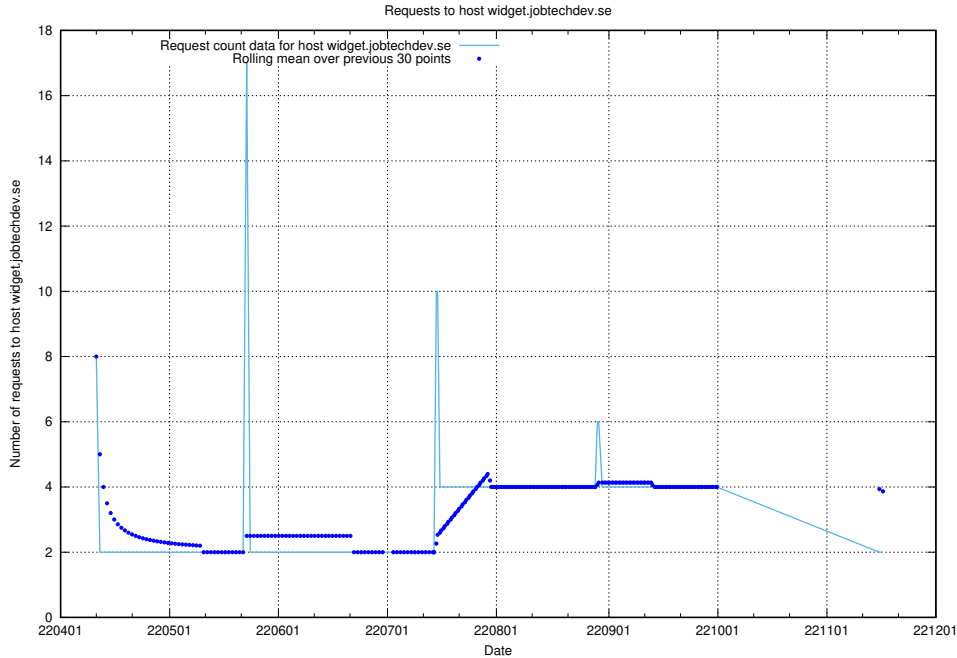

7.462 Usage of taxonomyt2.api.jobtechdev.se

Here, we count the number of requests to host taxonomyt2.api.jobtechdev.se.

7.463 Usage of widget.jobtechdev.se

Here, we count the number of requests to host widget.jobtechdev.se.