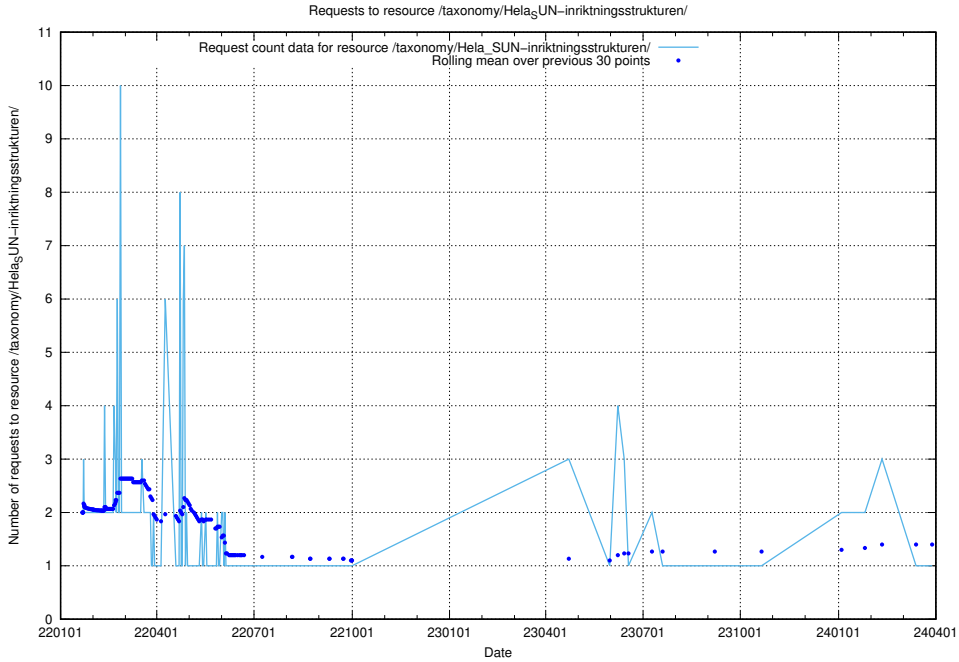

5.6146 Usage of /taxonomy/Hela_SUN-inriktningsstrukturen/

Here, we count the number of requests to resource /taxonomy/Hela_SUN-inriktningsstrukturen/.