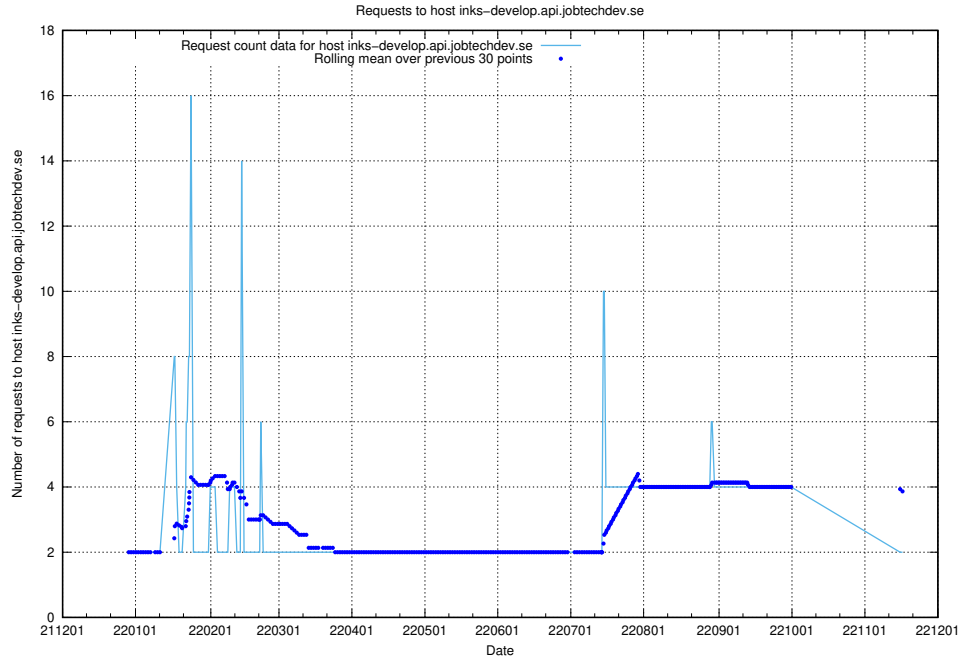

7.352 Usage of inks-develop.api.jobtechdev.se

Here, we count the number of requests to host inks-develop.api.jobtechdev.se.