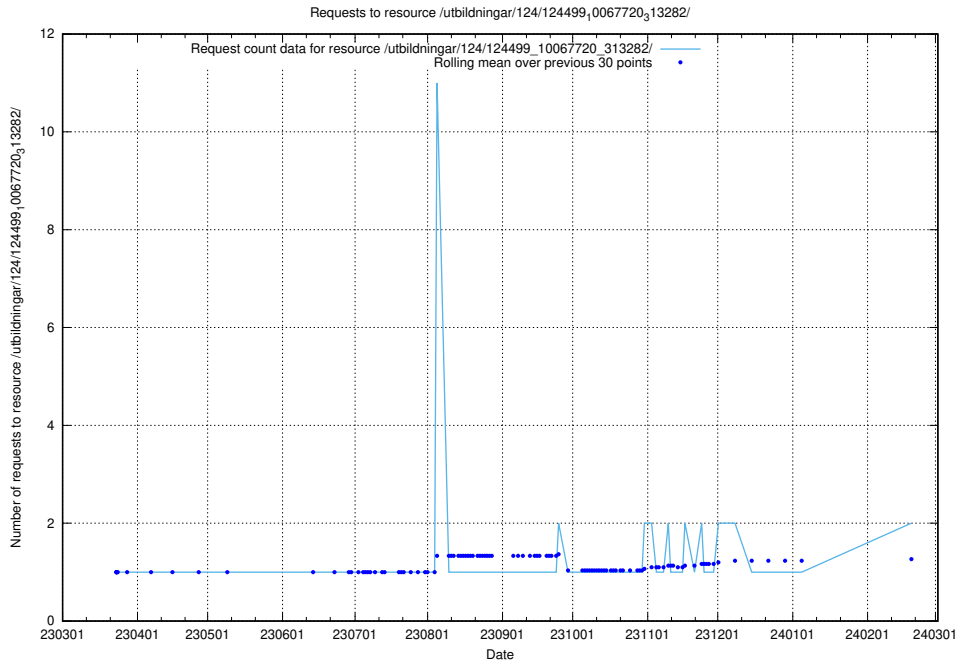

5.434 Usage of /utbildningar/124/124499_10067720_313282/

Here, we count the number of requests to resource /utbildningar/124/124499_10067720_313282/.