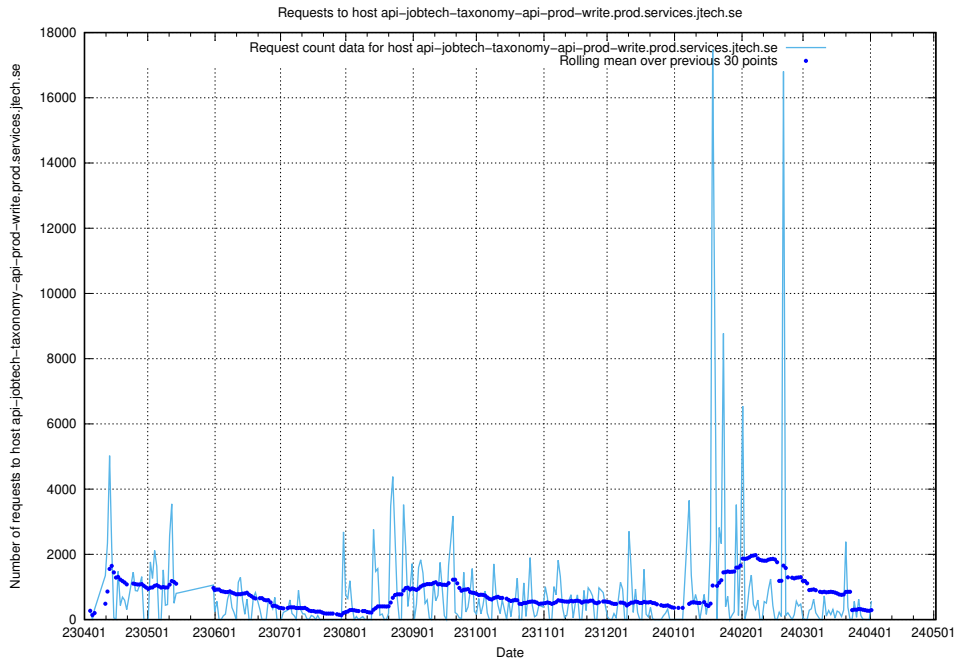

7.21 Usage of api-jobtech-taxonomy-api-prod-write.prod.services.jtech.se

Here, we count the number of requests to host api-jobtech-taxonomy-api-prod-write.prod.services.jtech.se.