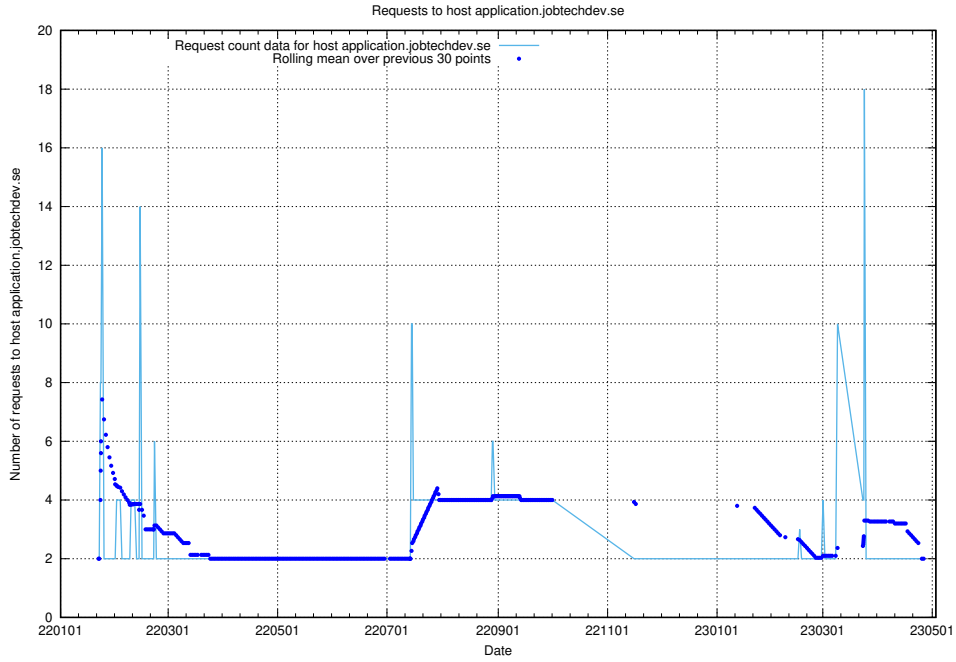

7.257 Usage of application.jobtechdev.se

Here, we count the number of requests to host application.jobtechdev.se.