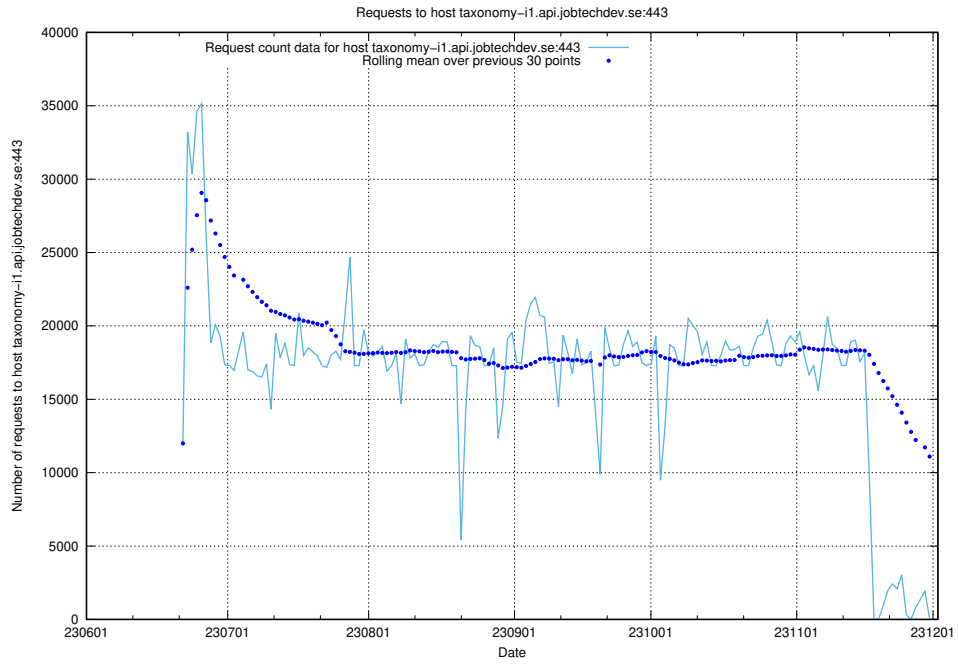

7.41 Usage of taxonomy-i1.api.jobtechdev.se:443

Here, we count the number of requests to host taxonomy-i1.api.jobtechdev.se:443.

7.42 Usage of `www.apirequest.jobtechdev.se`

Here, we count the number of requests to host `www.apirequest.jobtechdev.se`.