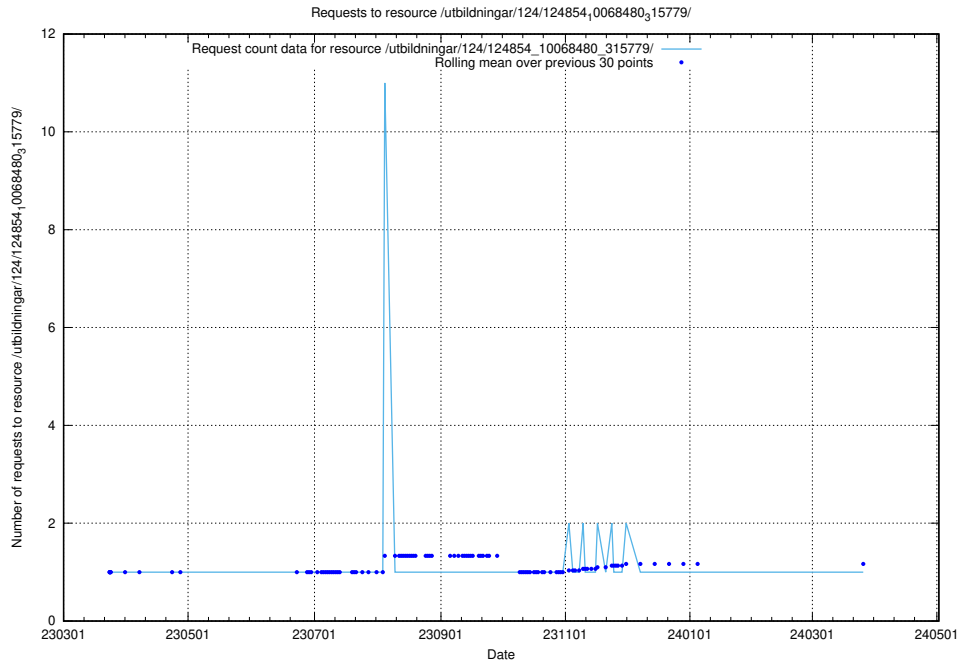

5.1107 Usage of /utbildningar/124/124854_10068480_315779/

Here, we count the number of requests to resource /utbildningar/124/124854_10068480_315779/.