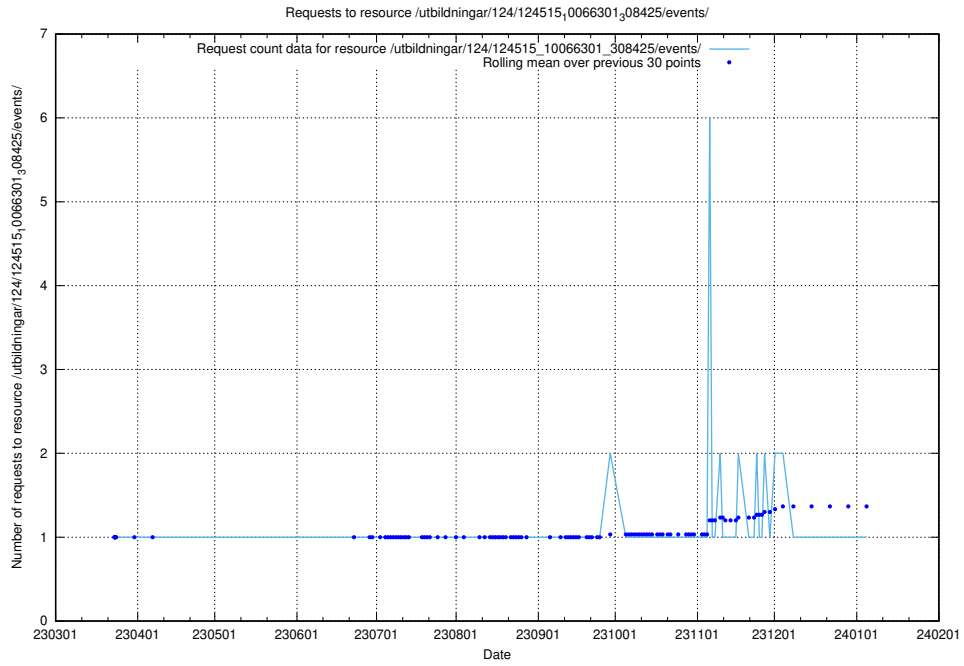

5.1199 Usage of /utbildningar/124/124515_10066301_308425/events/

Here, we count the number of requests to resource /utbildningar/124/124515_10066301_308425/events/