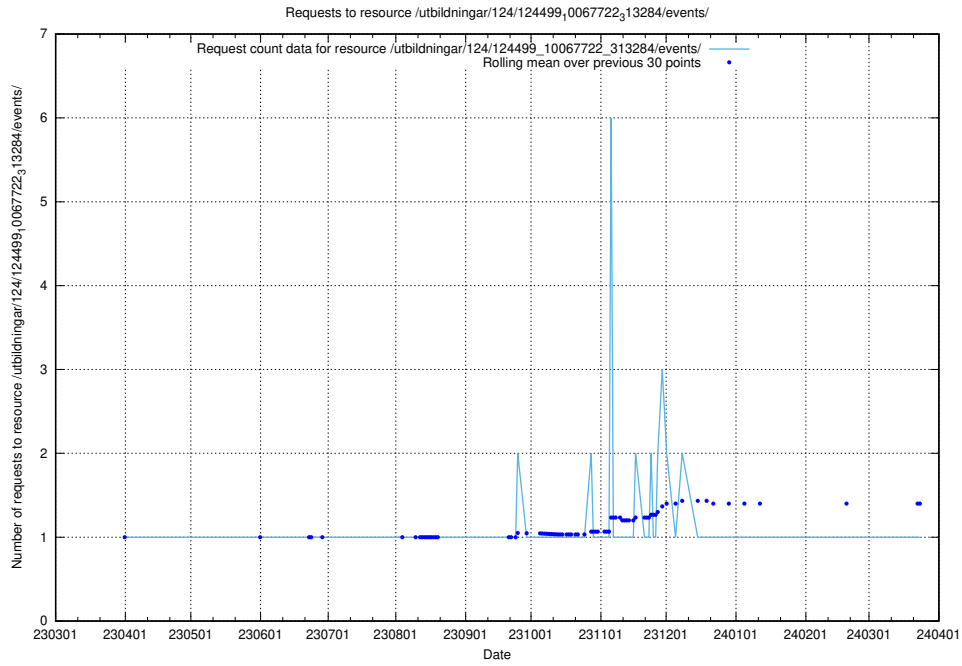

5.5735 Usage of /utbildningar/124/124499_10067722_313284/events/

Here, we count the number of requests to resource /utbildningar/124/124499_10067722_313284/events/