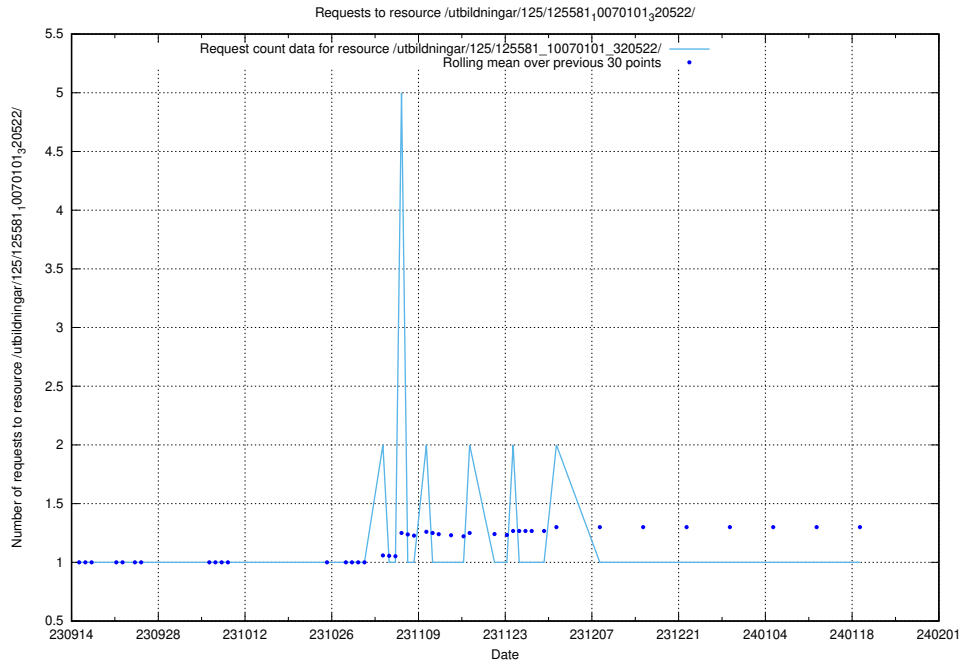

5.4226 Usage of /utbildningar/125/125581_10070101_320522/

Here, we count the number of requests to resource /utbildningar/125/125581_10070101_320522/.