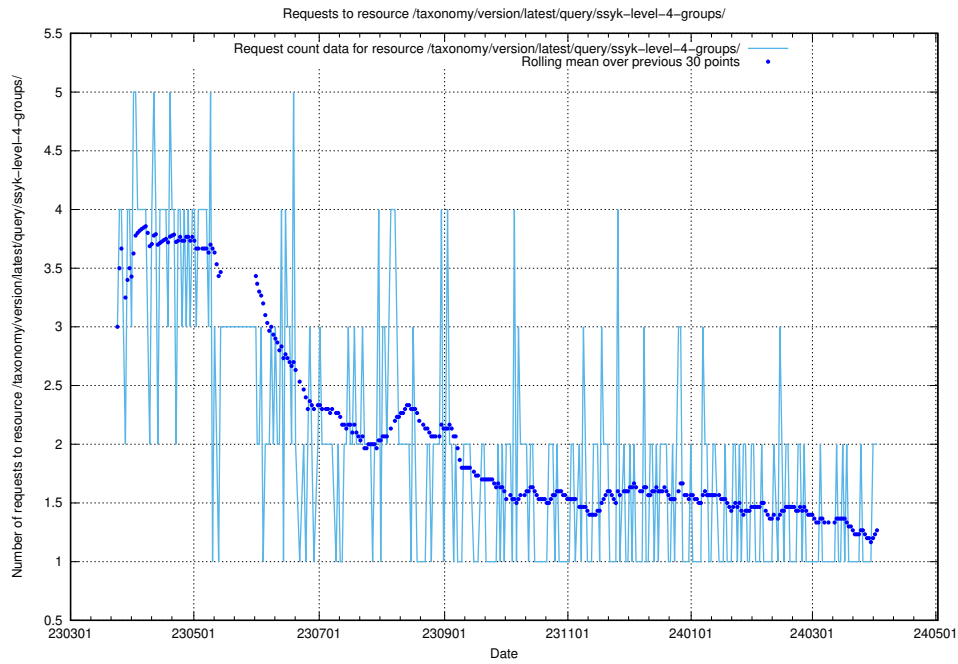

Here, we count the number of requests to resource /taxonomy/version/latest/query/ssyk-level-4-with-related-skills-and-occupations/.

5.790 Usage of /taxonomy/version/latest/query/ssyk-level-4-groups/

Here, we count the number of requests to resource /taxonomy/version/latest/query/ssyk-level-4-groups/.