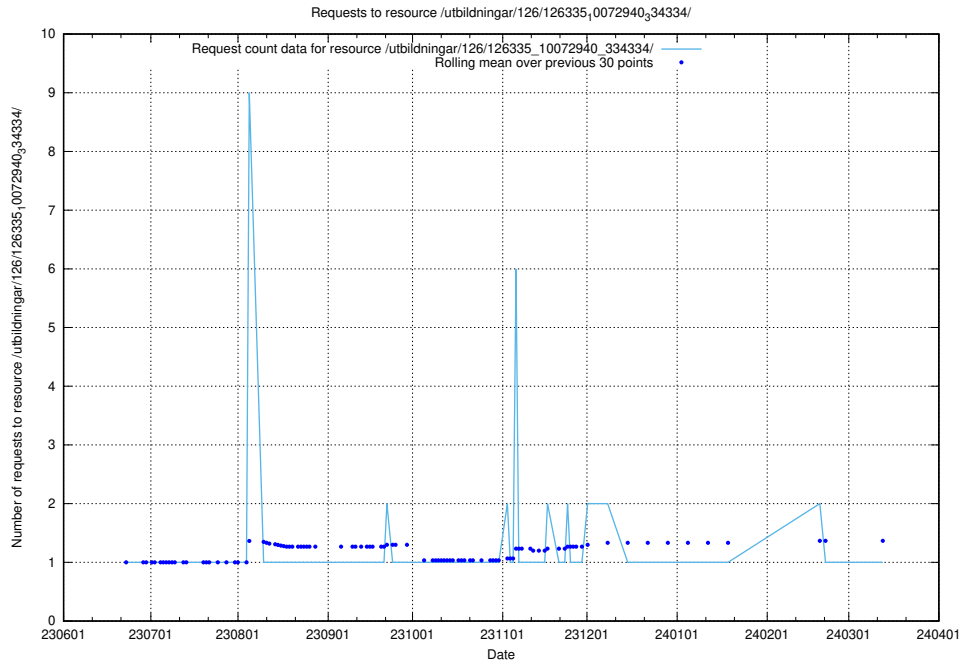

5.5327 Usage of /utbildningar/126/126335_10072940_334334/

Here, we count the number of requests to resource /utbildningar/126/126335_10072940_334334/.