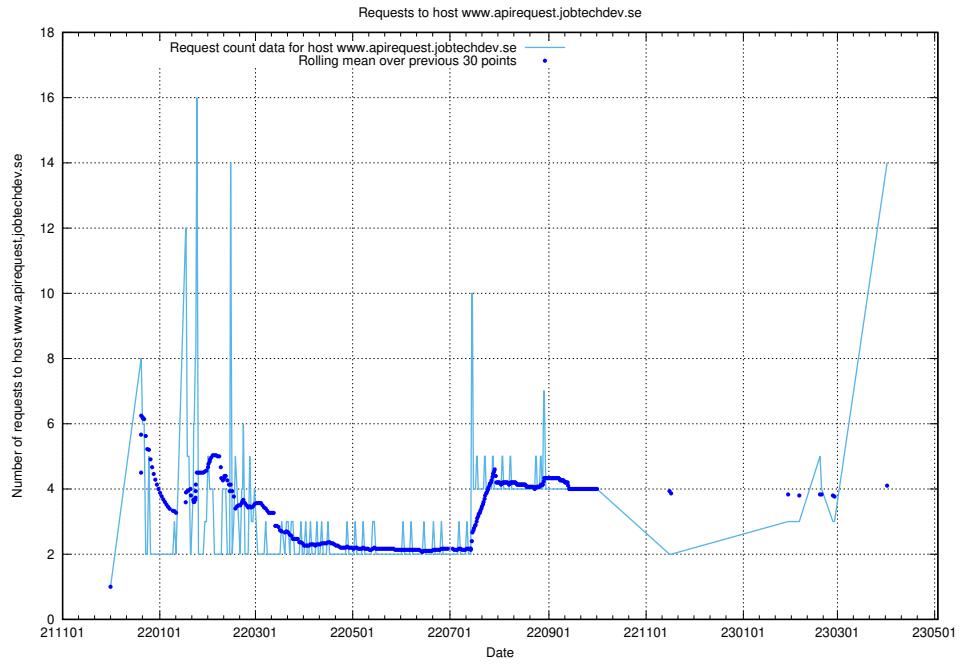

7.41 Usage of taxonomy-i1.api.jobtechdev.se:443

Here, we count the number of requests to host taxonomy-i1.api.jobtechdev.se:443.

7.42 Usage of `www.apirequest.jobtechdev.se`

Here, we count the number of requests to host `www.apirequest.jobtechdev.se`.