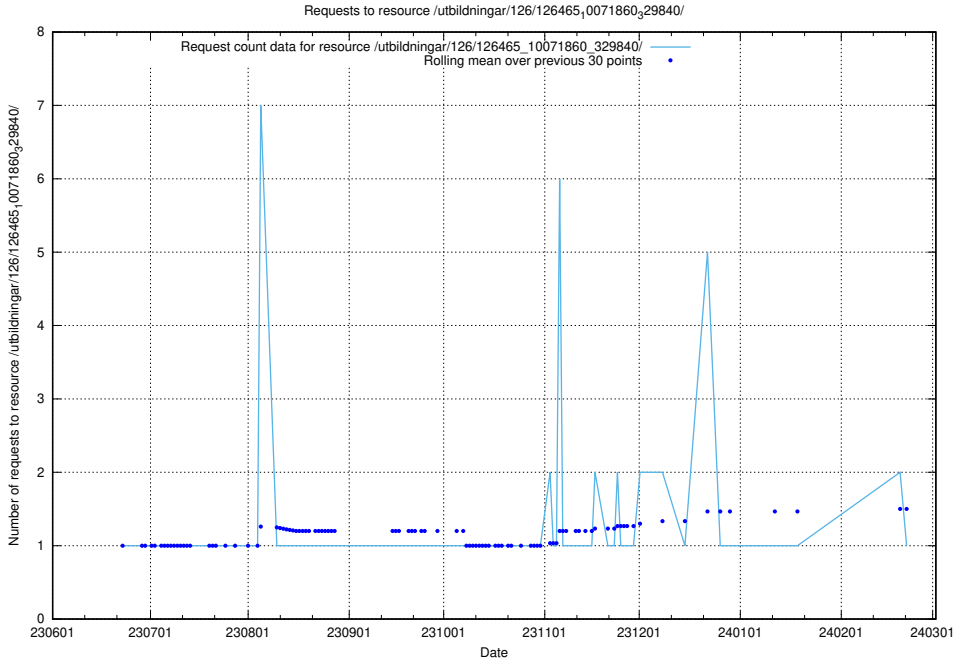

5.5310 Usage of /utbildningar/126/126465_10071860_329840/

Here, we count the number of requests to resource /utbildningar/126/126465_10071860_329840/.