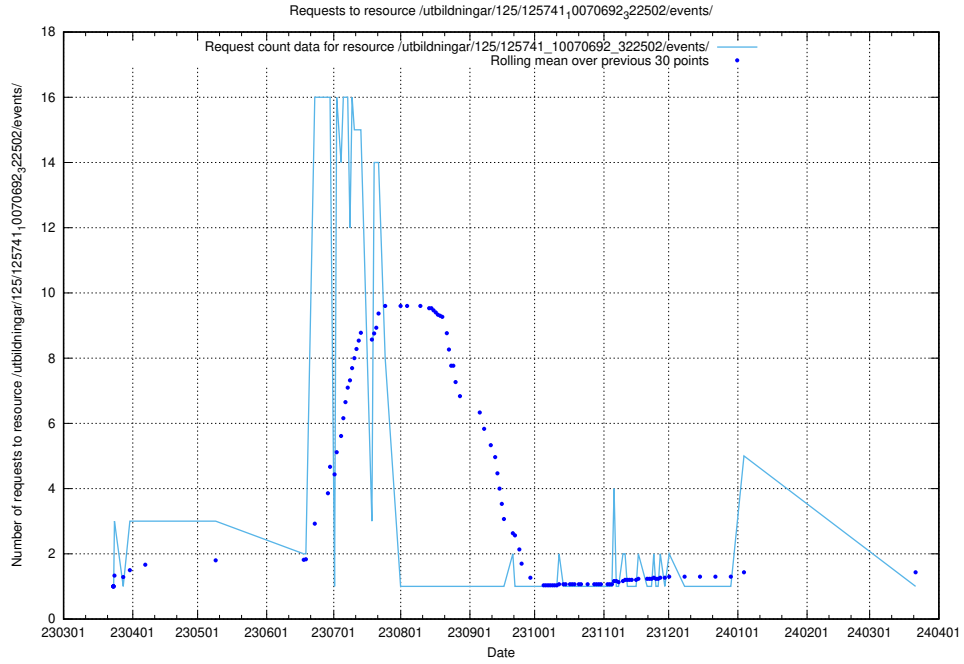

Here, we count the number of requests to resource /utbildningar/125/125741_10070692_324616/.

5.6118 Usage of /utbildningar/125/125741_10070692_322502/events/

Here, we count the number of requests to resource /utbildningar/125/125741_10070692_322502/events/