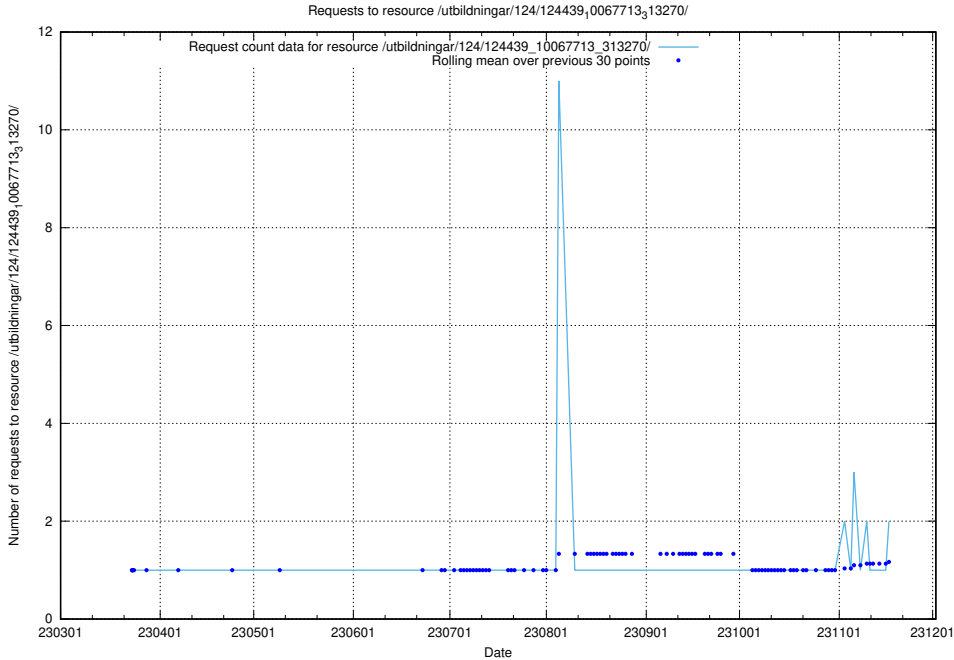

5.526 Usage of /utbildningar/124/124439_10067713_313270/

Here, we count the number of requests to resource /utbildningar/124/124439_10067713_313270/.