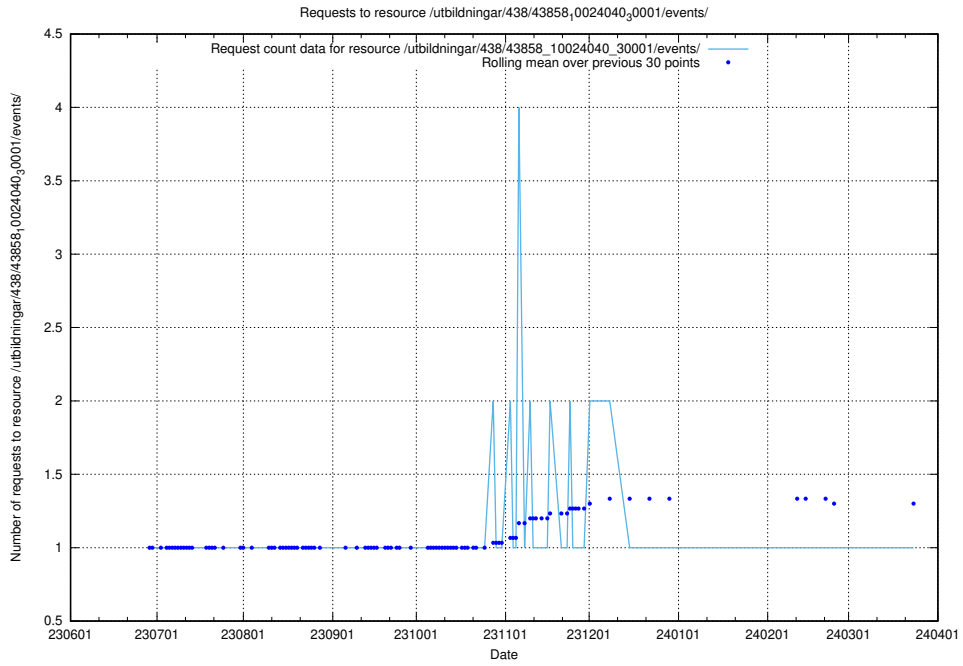

5.5074 Usage of /utbildningar/438/43858_10024040_30001/events/

Here, we count the number of requests to resource /utbildningar/438/43858_10024040_30001/events/.