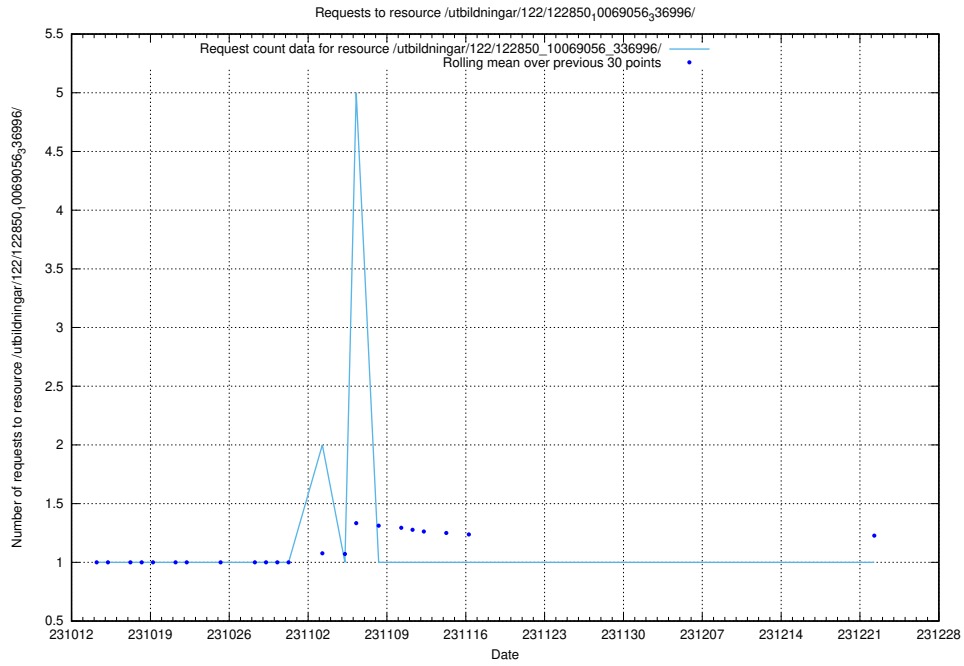

5.3990 Usage of /utbildningar/122/122850_10069056_336996/

Here, we count the number of requests to resource /utbildningar/122/122850_10069056_336996/.