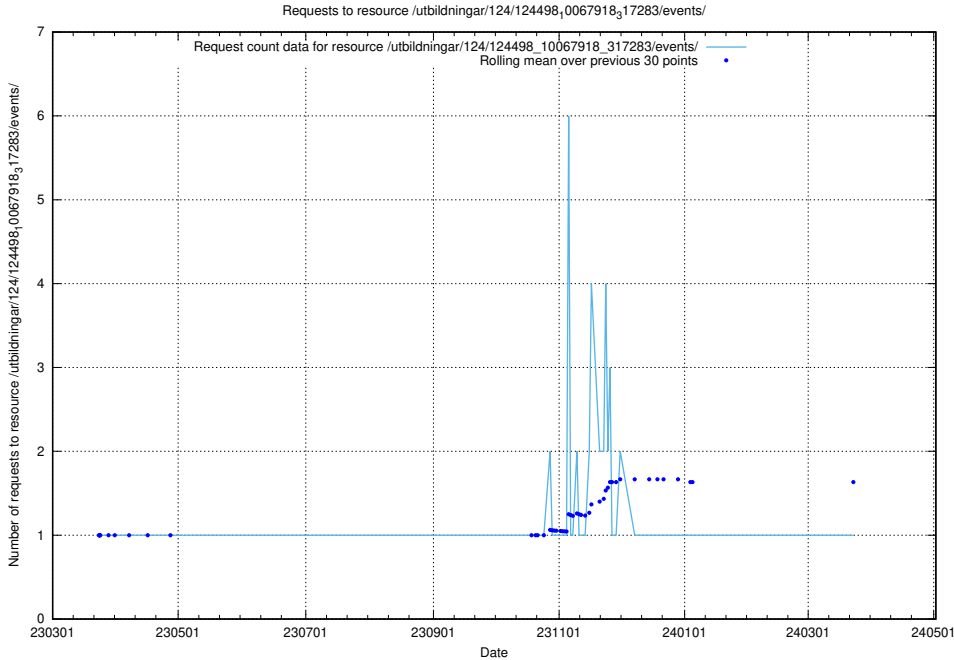

5.2238 Usage of /utbildningar/124/124498_10067918_317283/events/

Here, we count the number of requests to resource /utbildningar/124/124498_10067918_317283/events/