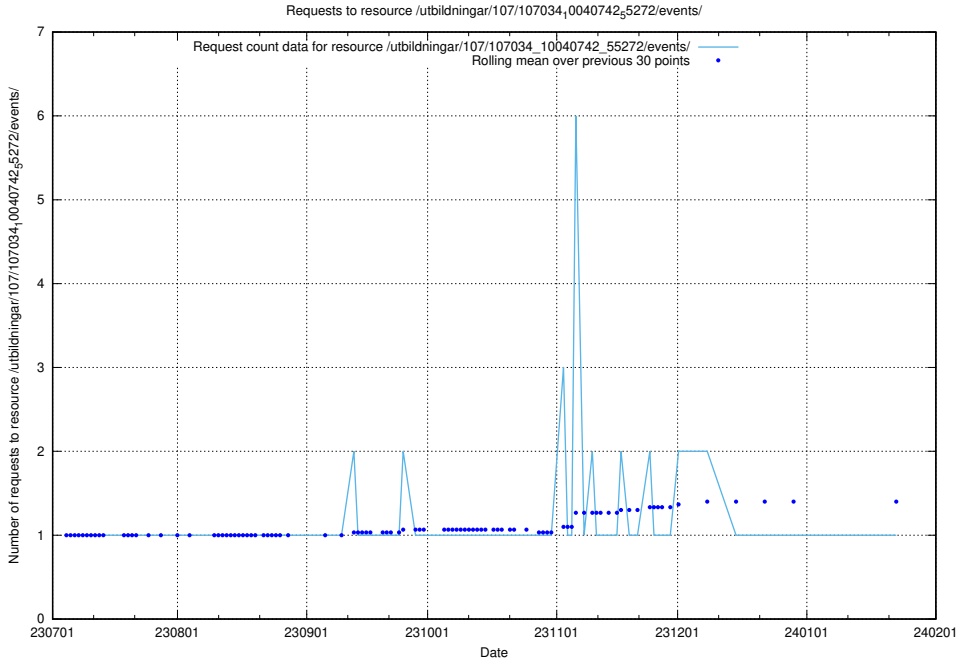

5.5011 Usage of /utbildningar/107/107034_10040742_55272/events/

Here, we count the number of requests to resource /utbildningar/107/107034_10040742_55272/events/.