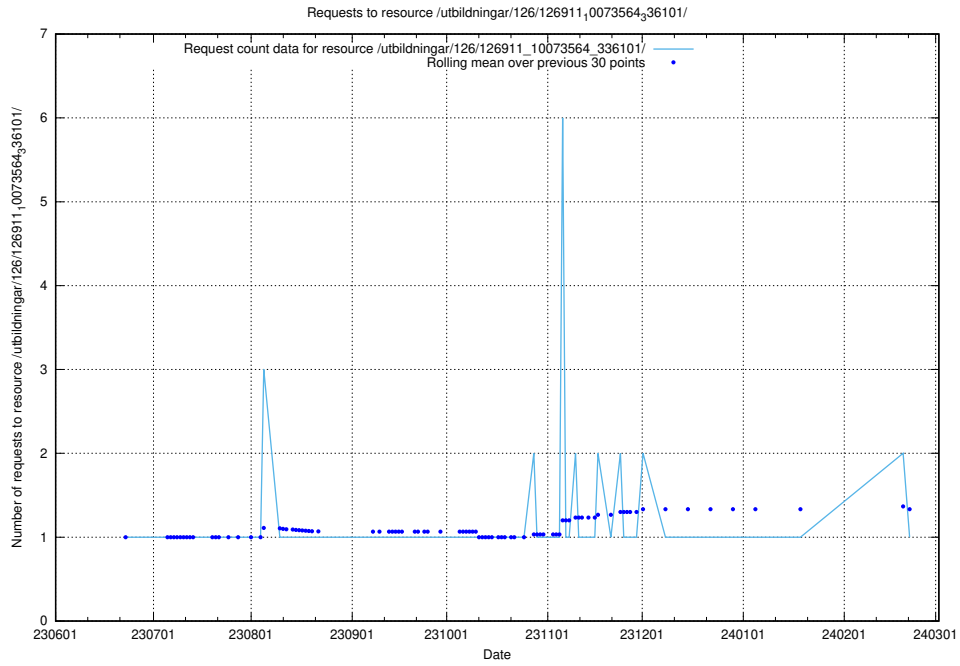

5.5236 Usage of /utbildningar/126/126911_10073564_336101/

Here, we count the number of requests to resource /utbildningar/126/126911_10073564_336101/.