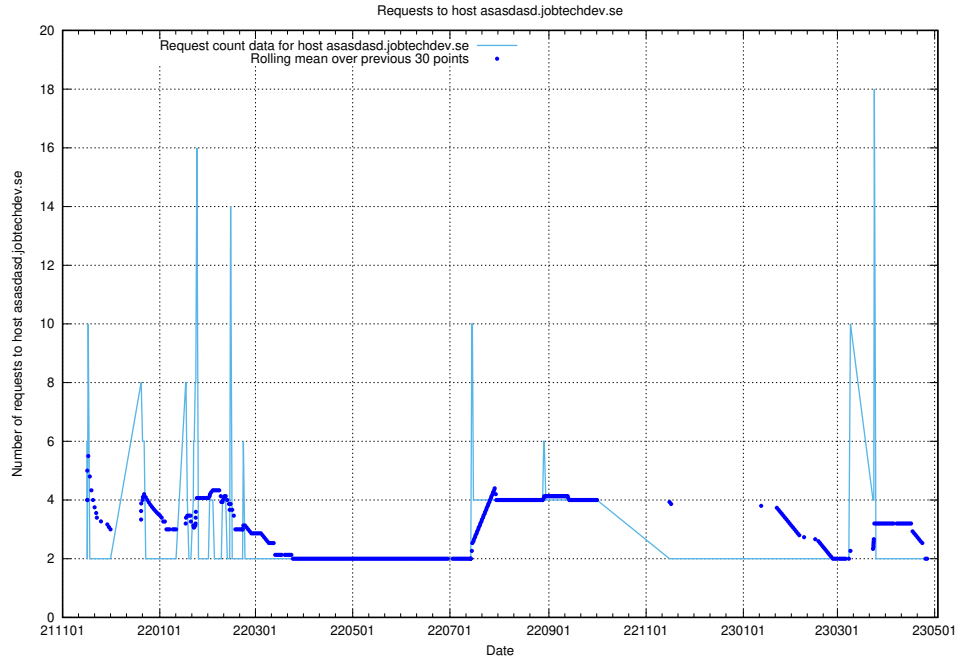

7.539 Usage of nisse.jobtechdev.se

Here, we count the number of requests to host nisse.jobtechdev.se.

7.540 Usage of app-yrkesinfo.prod.services.jtech.se

Here, we count the number of requests to host app-yrkesinfo.prod.services.jtech.se.