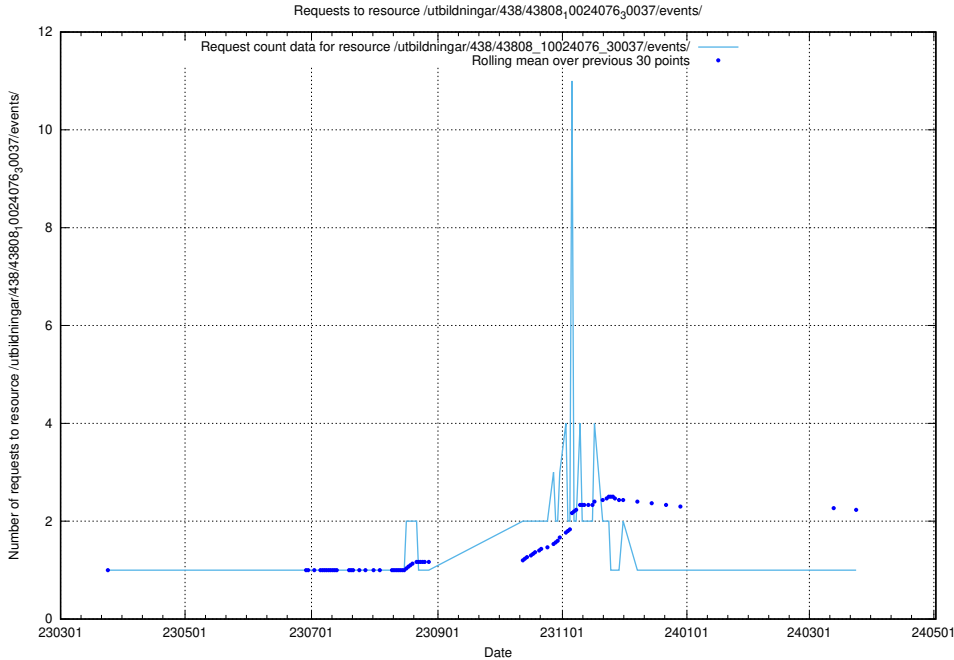

5.5829 Usage of /utbildningar/438/43808_10024076_30037/events/

Here, we count the number of requests to resource /utbildningar/438/43808_10024076_30037/events/.