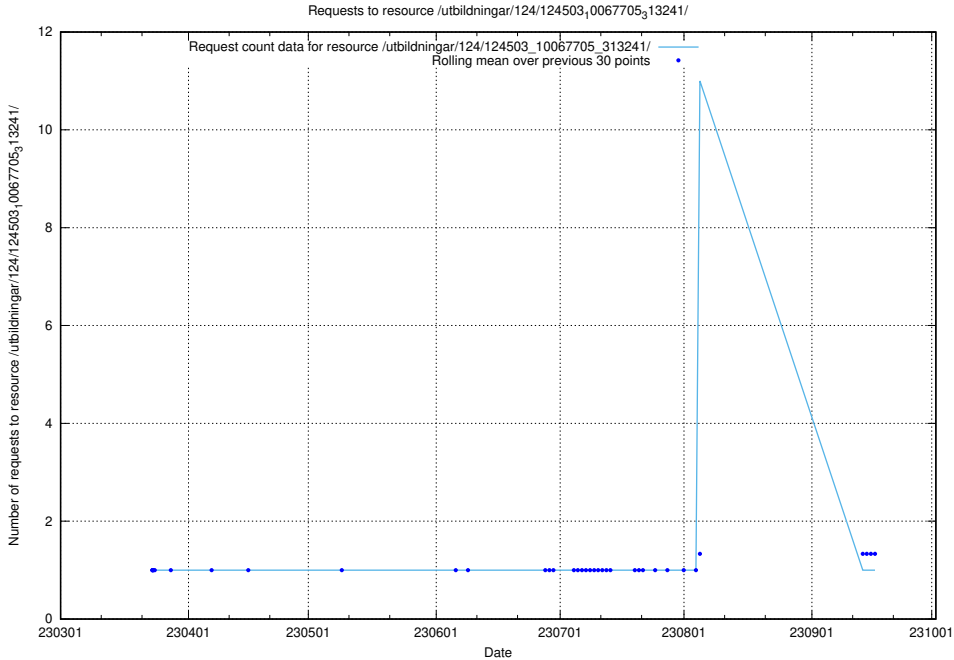

5.1794 Usage of /utbildningar/124/124503_10067705_313241/

Here, we count the number of requests to resource /utbildningar/124/124503_10067705_313241/.