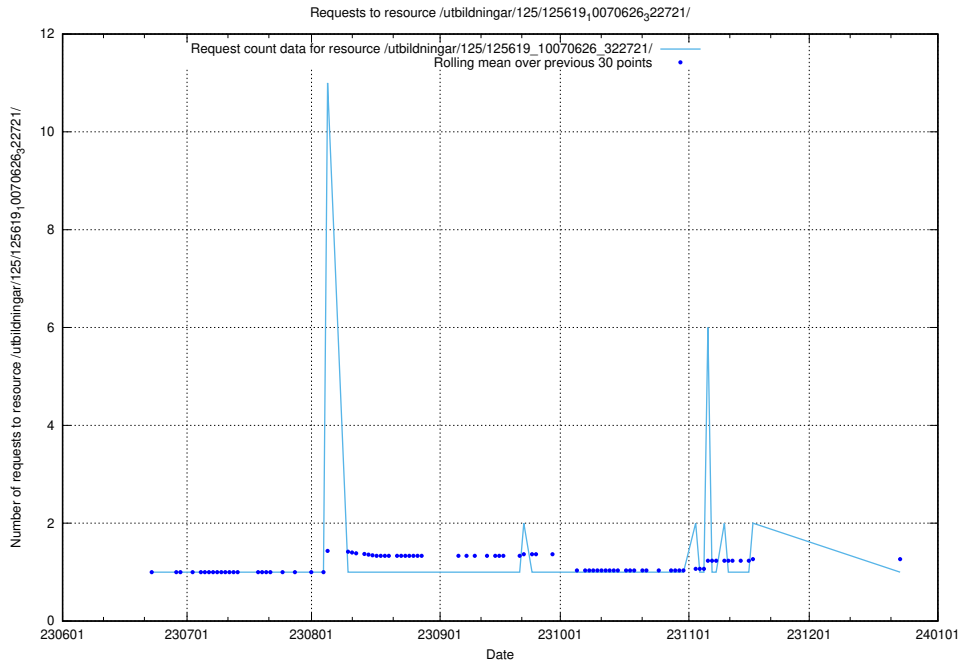

5.5374 Usage of /utbildningar/125/125619_10070626_322721/

Here, we count the number of requests to resource /utbildningar/125/125619_10070626_322721/.