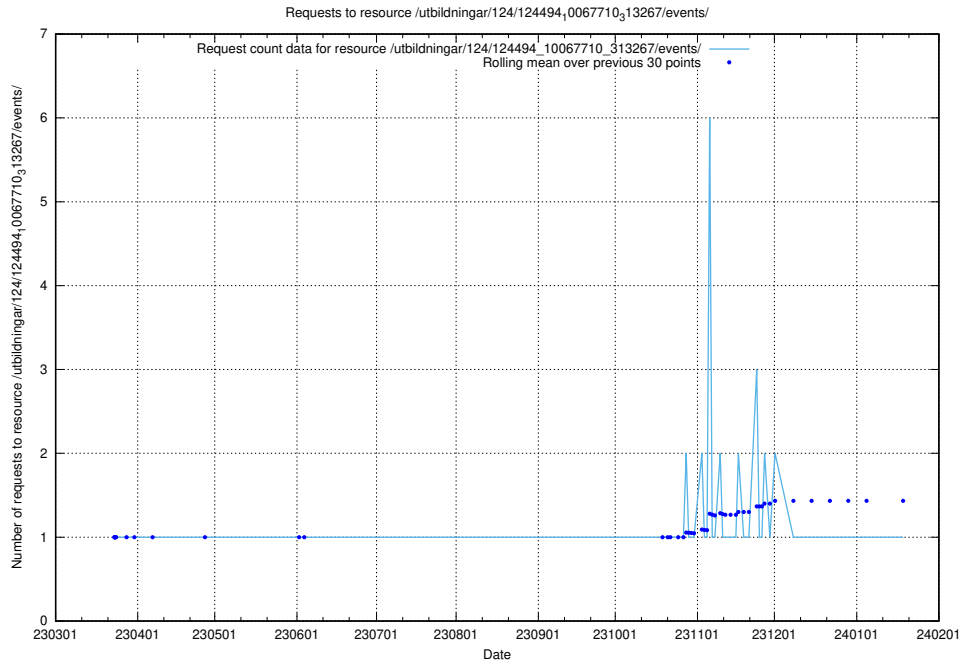

5.2365 Usage of /utbildningar/124/124494_10067710_313267/events/

Here, we count the number of requests to resource /utbildningar/124/124494_10067710_313267/events/