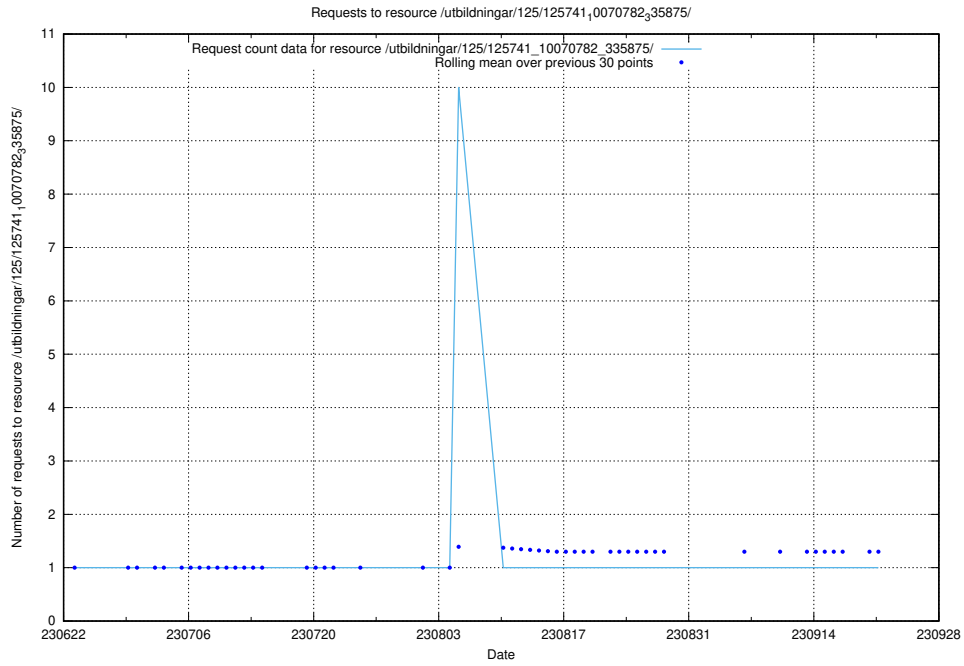

5.5348 Usage of /utbildningar/125/125741_10070782_335875/

Here, we count the number of requests to resource /utbildningar/125/125741_10070782_335875/.