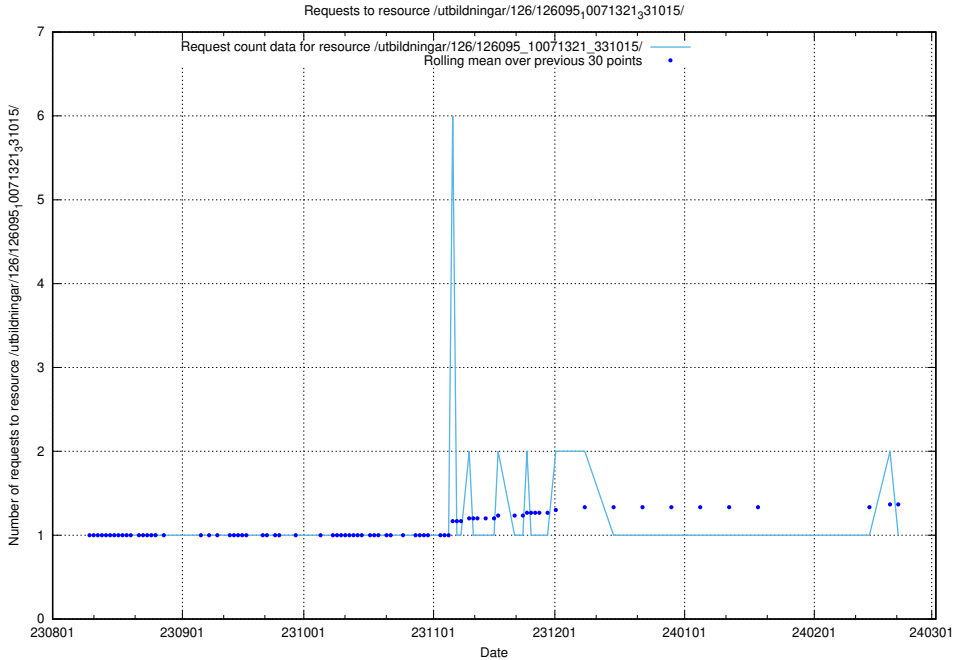

5.4487 Usage of /utbildningar/126/126095_10071321_331015/

Here, we count the number of requests to resource /utbildningar/126/126095_10071321_331015/.