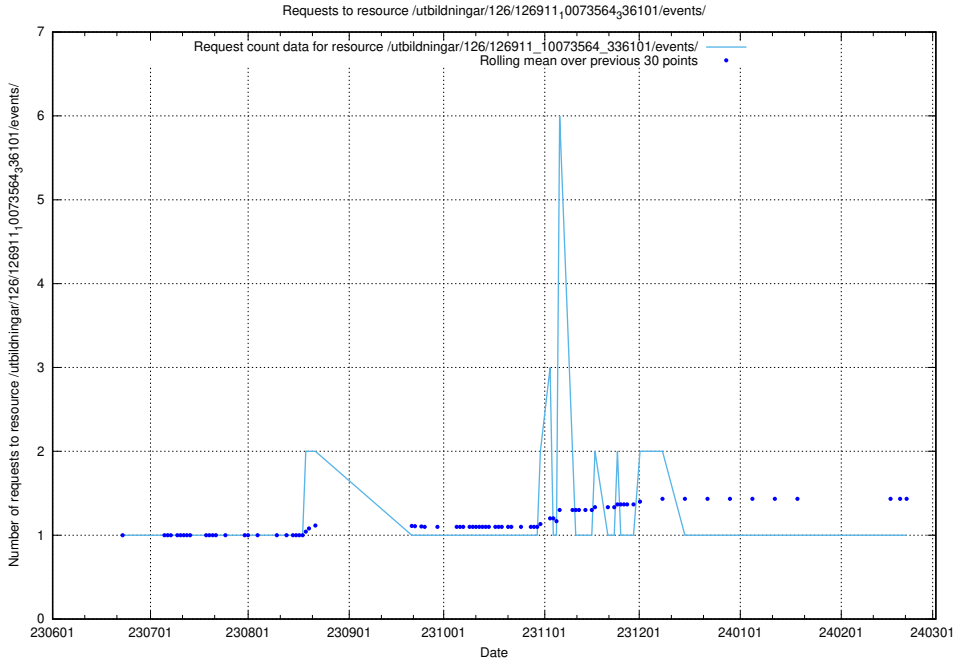

5.5235 Usage of /utbildningar/126/126911_10073564_336101/events/

Here, we count the number of requests to resource /utbildningar/126/126911_10073564_336101/events/