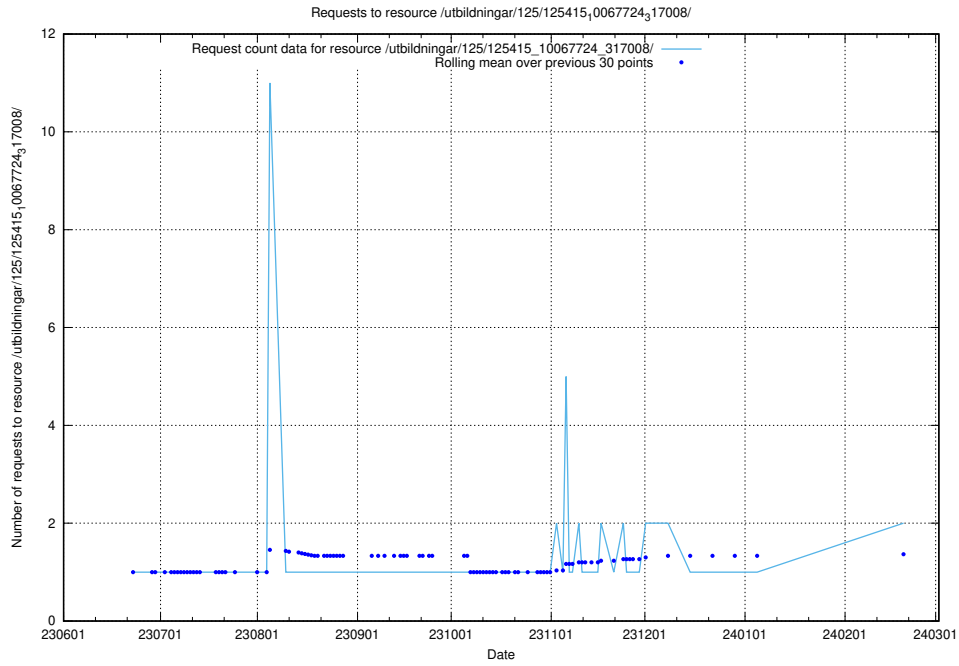

5.722 Usage of /utbildningar/125/125415_10067724_317008/

Here, we count the number of requests to resource /utbildningar/125/125415_10067724_317008/.