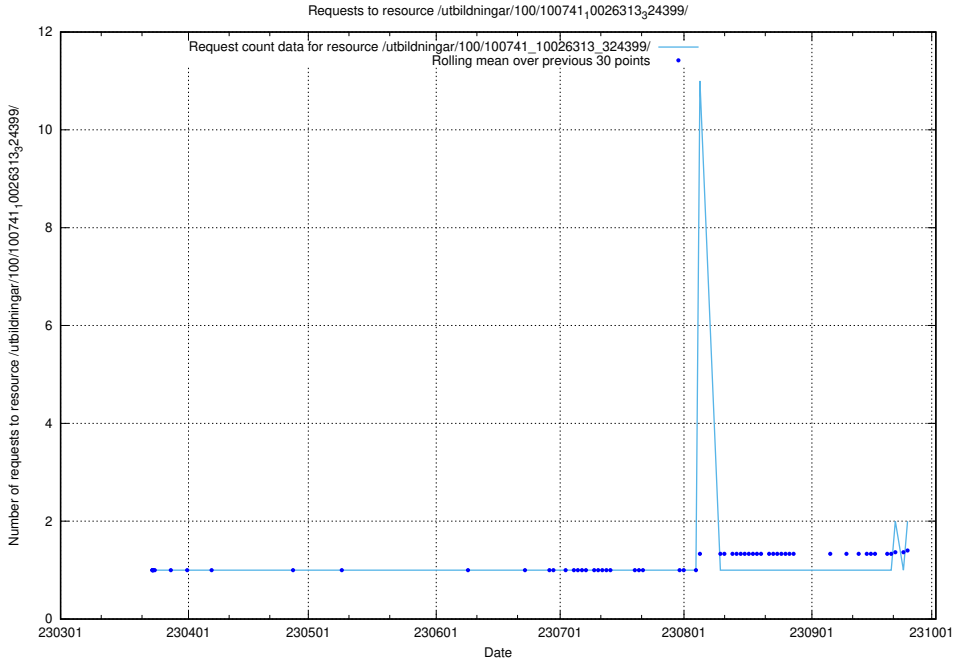

5.716 Usage of /utbildningar/100/100741_10026313_324399/

Here, we count the number of requests to resource /utbildningar/100/100741_10026313_324399/.