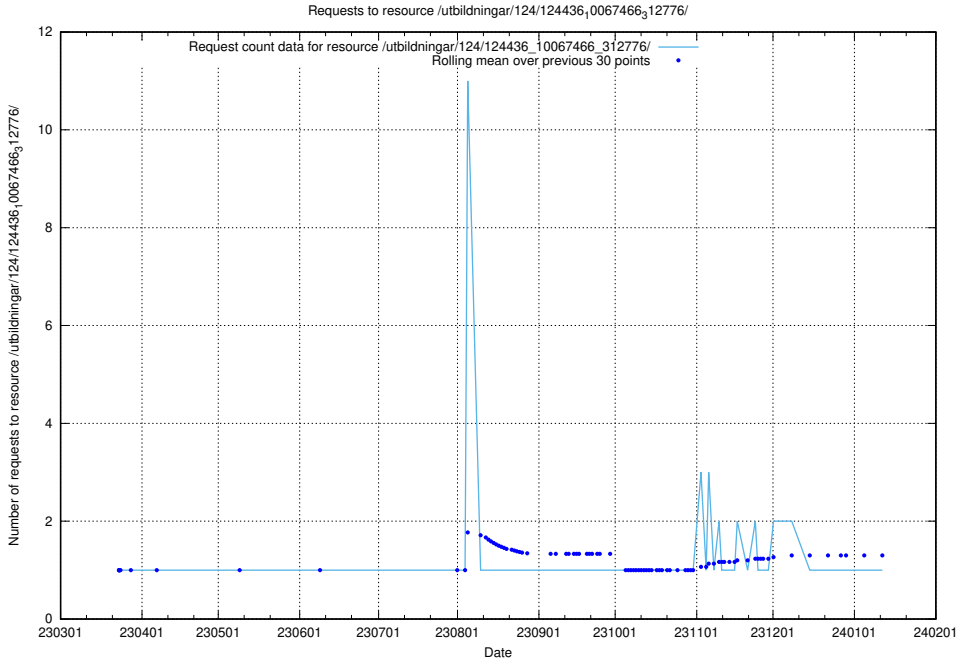

5.3381 Usage of /utbildningar/124/124436_10067466_312776/

Here, we count the number of requests to resource /utbildningar/124/124436_10067466_312776/.