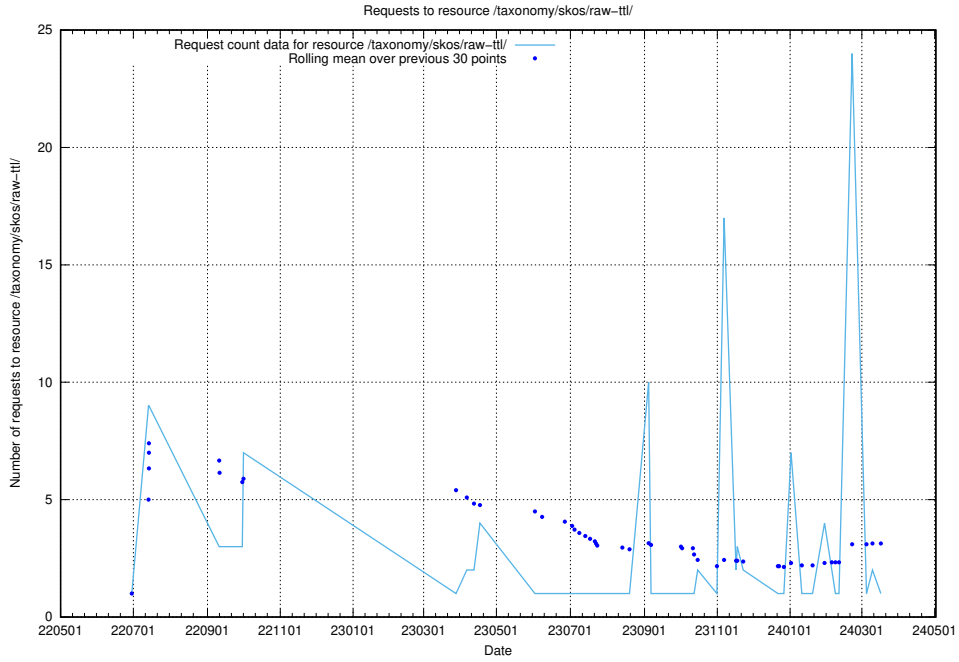

5.897 Usage of /taxonomy/skos/raw-ttl/

Here, we count the number of requests to resource /taxonomy/skos/raw-ttl/.