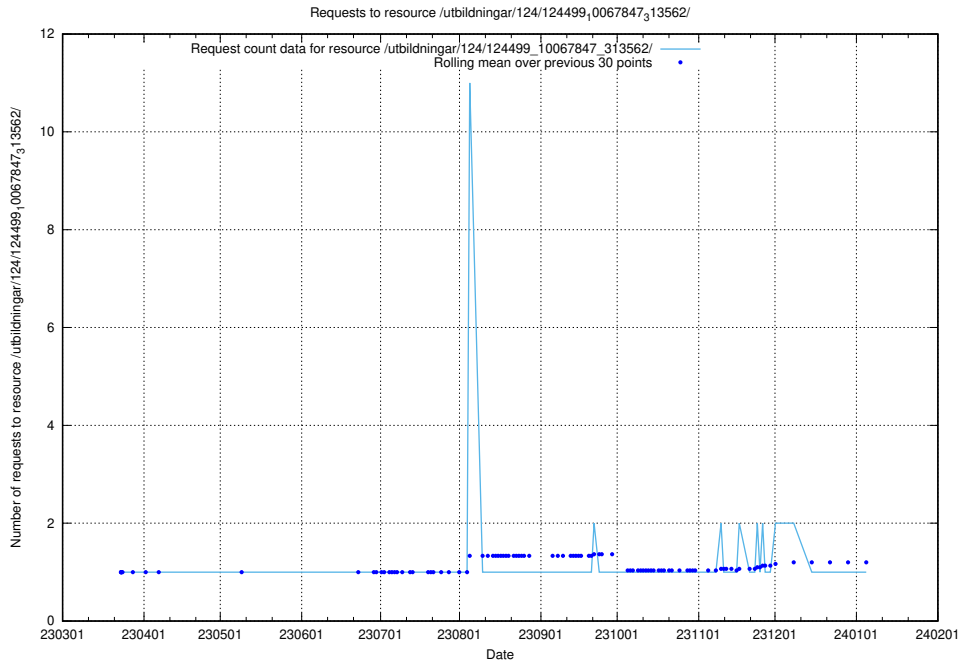

5.2035 Usage of /utbildningar/124/124499_10067847_313562/

Here, we count the number of requests to resource /utbildningar/124/124499_10067847_313562/.