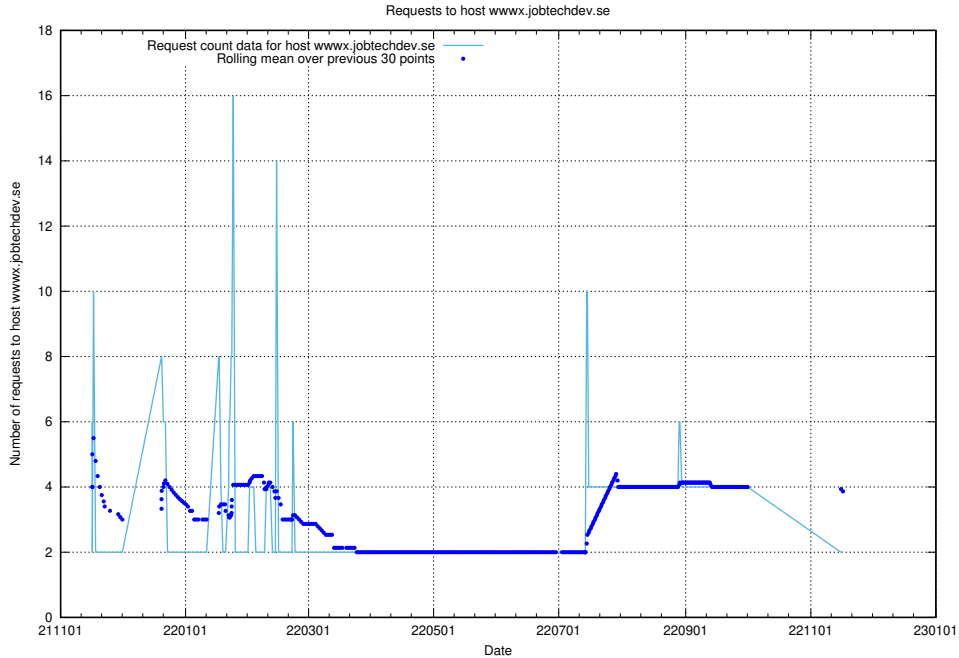

7.534 Usage of www.jobtechdev.se

Here, we count the number of requests to host www.jobtechdev.se.