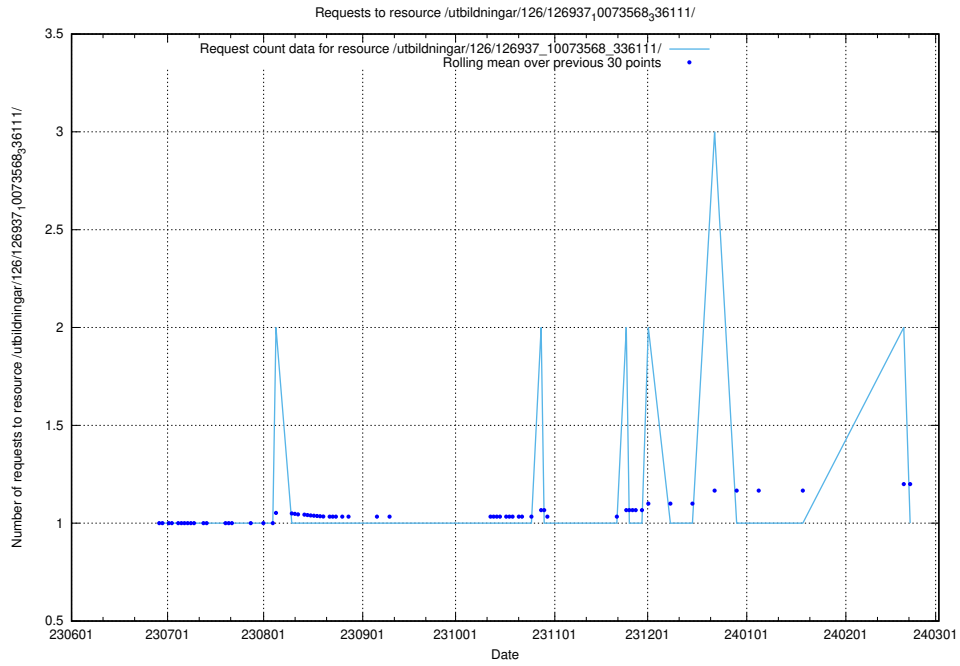

5.5090 Usage of /utbildningar/126/126937_10073568_336111/

Here, we count the number of requests to resource /utbildningar/126/126937_10073568_336111/.