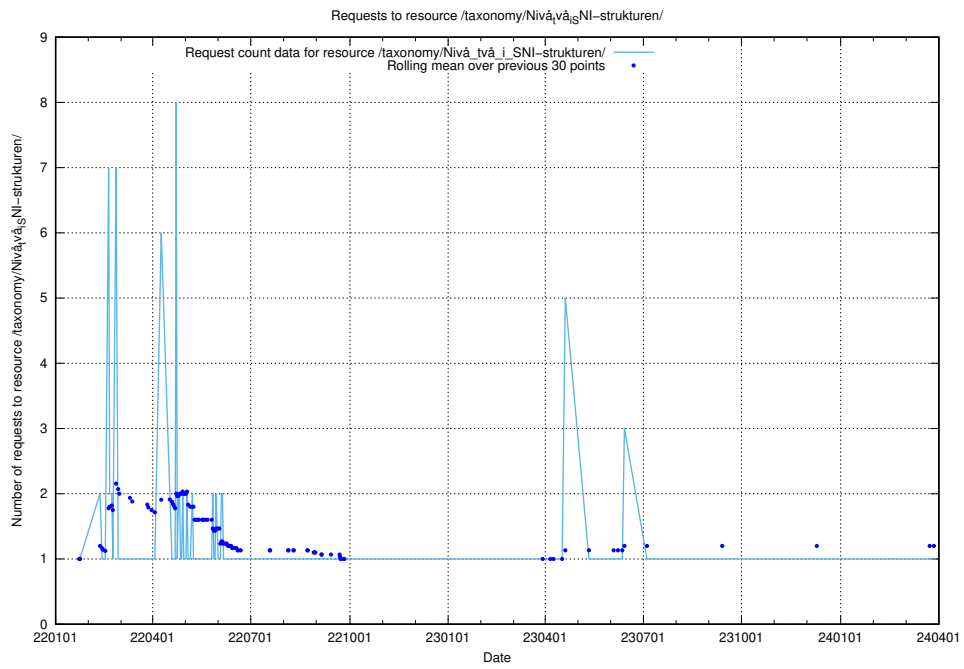

5.3859 Usage of /taxonomy/Nivå_två_i_SNI-strukturen/

Here, we count the number of requests to resource /taxonomy/Nivå_två_i_SNI-strukturen/.