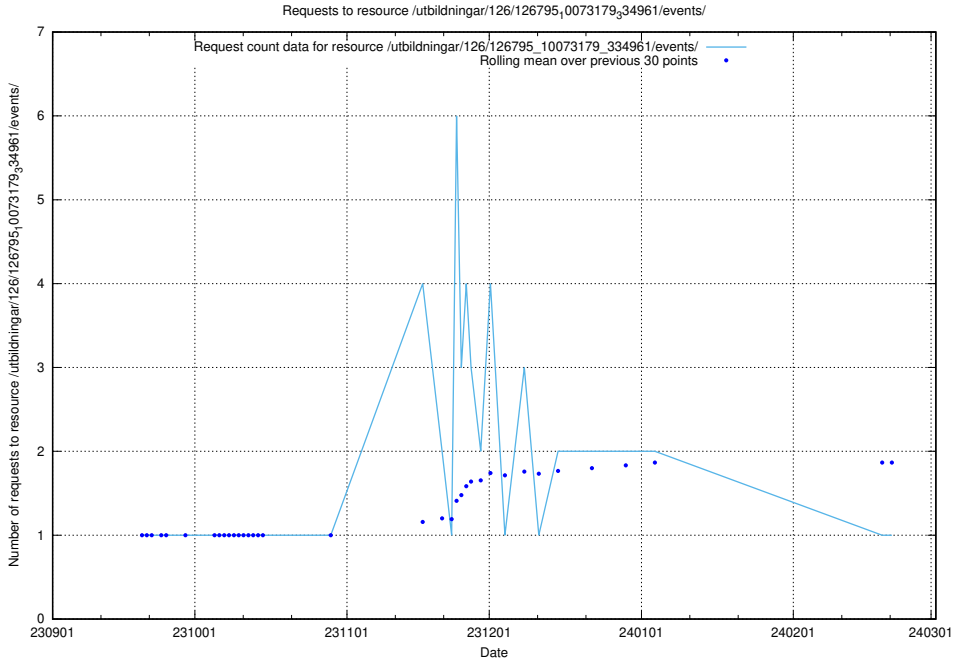

Here, we count the number of requests to resource /taxonomy/version/11/query/keyword-concepts-with-relations/.

5.4177 Usage of /utbildningar/126/126795_10073179_334961/events/

Here, we count the number of requests to resource /utbildningar/126/126795_10073179_334961/events/