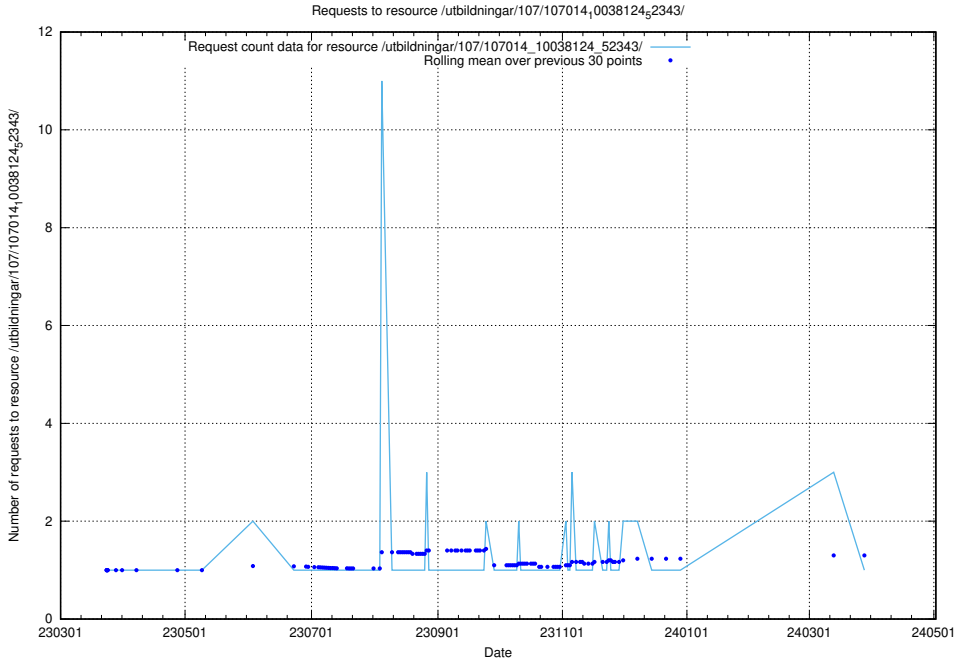

5.5051 Usage of /utbildningar/107/107014_10038124_52343/

Here, we count the number of requests to resource /utbildningar/107/107014_10038124_52343/.