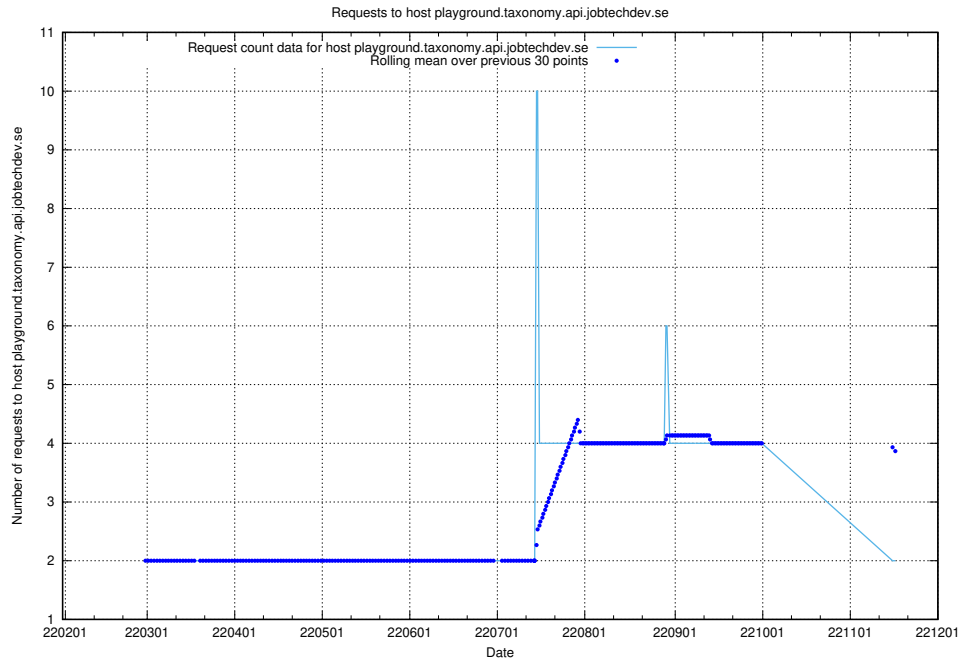

7.507 Usage of playground.taxonomy.api.jobtechdev.se

Here, we count the number of requests to host playground.taxonomy.api.jobtechdev.se.

7.508 Usage of jobscanner.jobtechdev.se:443

Here, we count the number of requests to host jobscanner.jobtechdev.se:443.