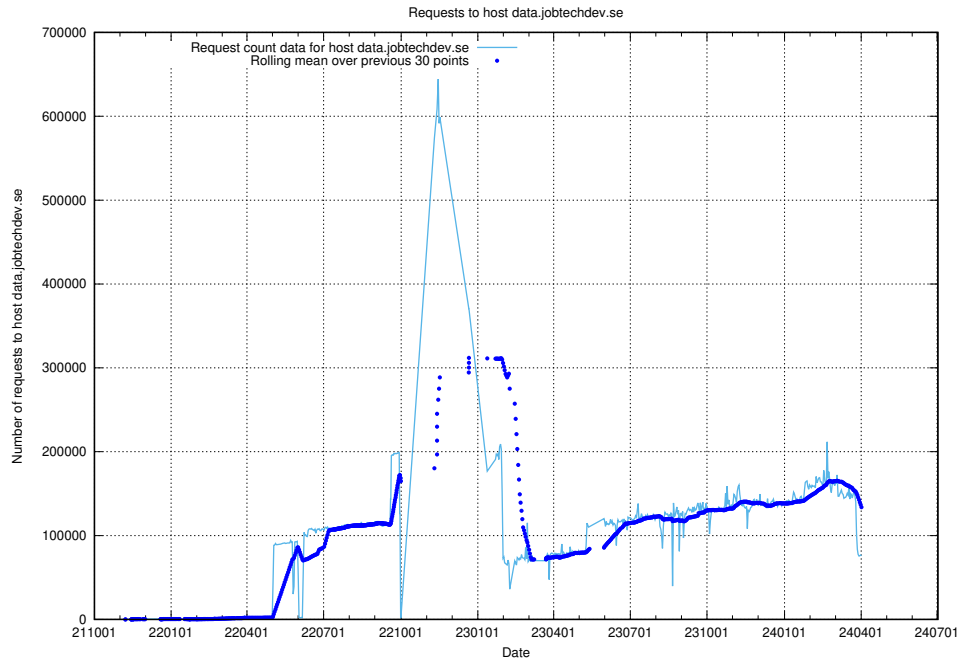

⁸<https://elk.jobtechdev.se>

7.2 Usage of taxonomy.api.jobtechdev.se:443

Here, we count the number of requests to host taxonomy.api.jobtechdev.se:443.

7.3 Usage of data.jobtechdev.se

Here, we count the number of requests to host data.jobtechdev.se.