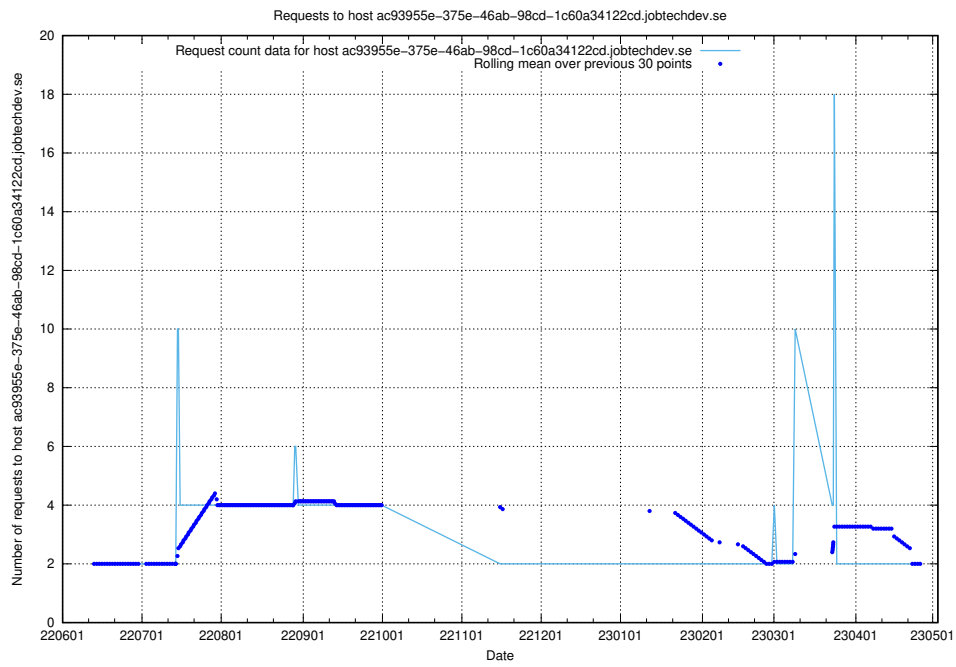

7.405 Usage of fourm.jobtechdev.se

Here, we count the number of requests to host fourm.jobtechdev.se.

7.406 Usage of ac93955e-375e-46ab-98cd-1c60a34122cd.jobtechdev.se

Here, we count the number of requests to host ac93955e-375e-46ab-98cd-1c60a34122cd.jobtechdev.se.