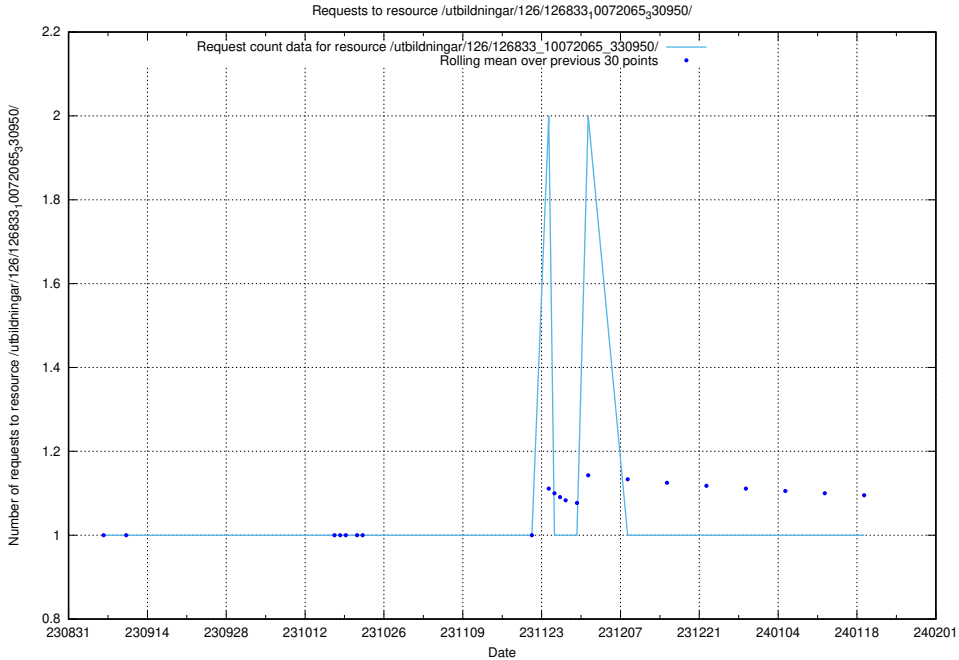

Here, we count the number of requests to resource /utbildningar/126/126833_10072065_330950/events/

5.4316 Usage of /utbildningar/126/126833_10072065_330950/

Here, we count the number of requests to resource /utbildningar/126/126833_10072065_330950/.