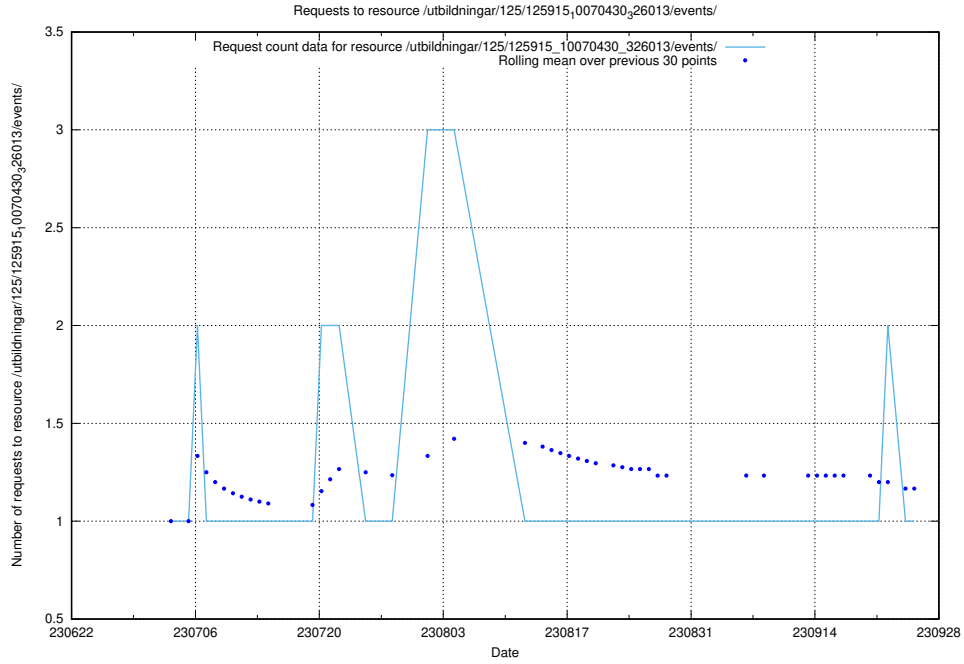

5.5018 Usage of /utbildningar/125/125915_10070430_326013/events/

Here, we count the number of requests to resource /utbildningar/125/125915_10070430_326013/events/