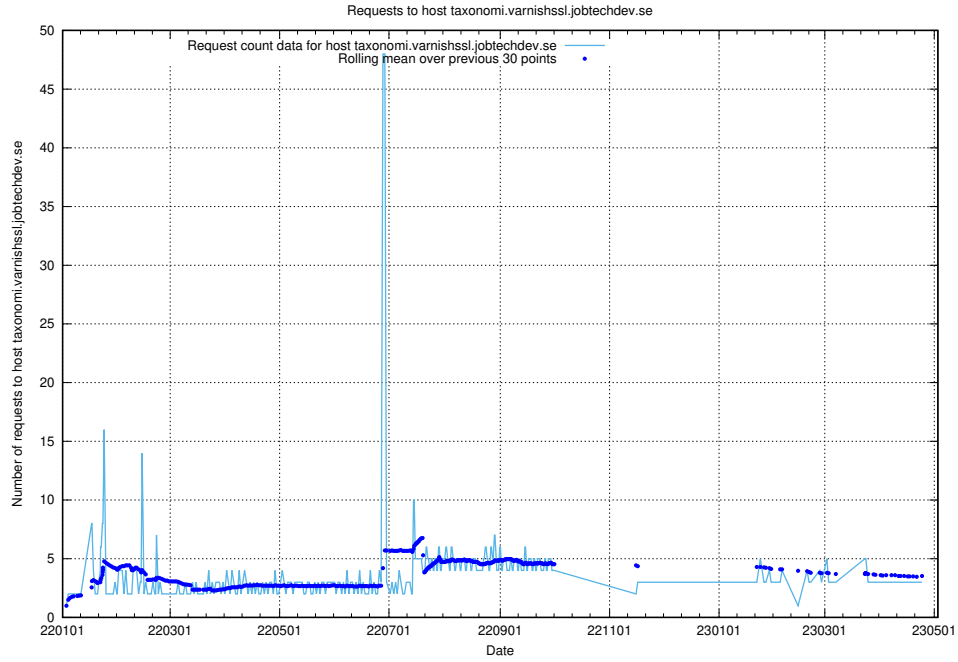

7.175 Usage of `taxonomi.varnishssl.jobtechdev.se`

Here, we count the number of requests to host `taxonomi.varnishssl.jobtechdev.se`.