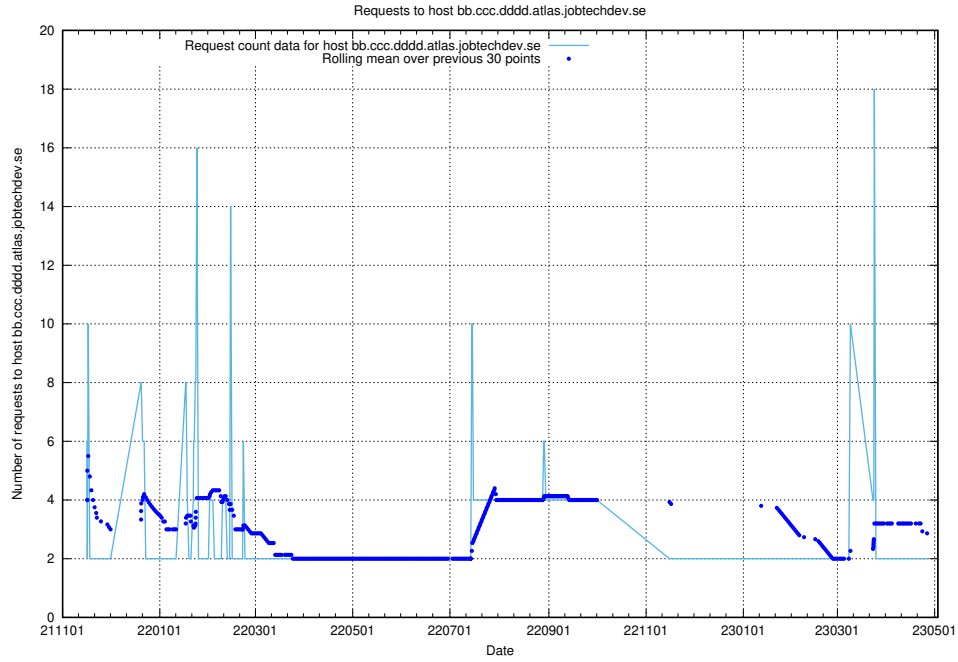

7.528 Usage of bb.ccc.dddd.atlas.jobtechdev.se

Here, we count the number of requests to host bb.ccc.dddd.atlas.jobtechdev.se.