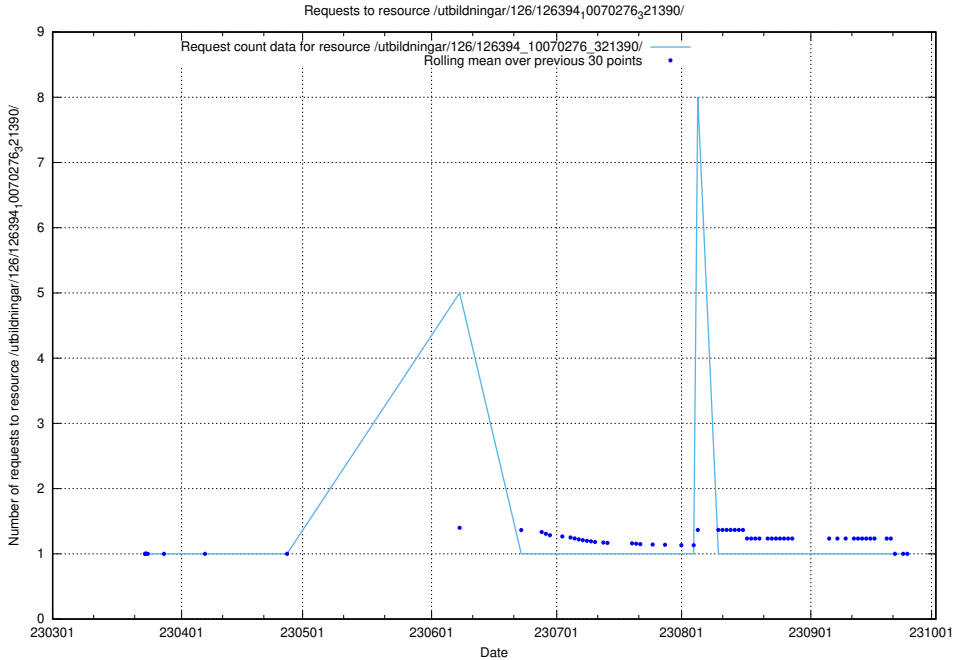

5.6060 Usage of /utbildningar/126/126394_10070276_321390/

Here, we count the number of requests to resource /utbildningar/126/126394_10070276_321390/.