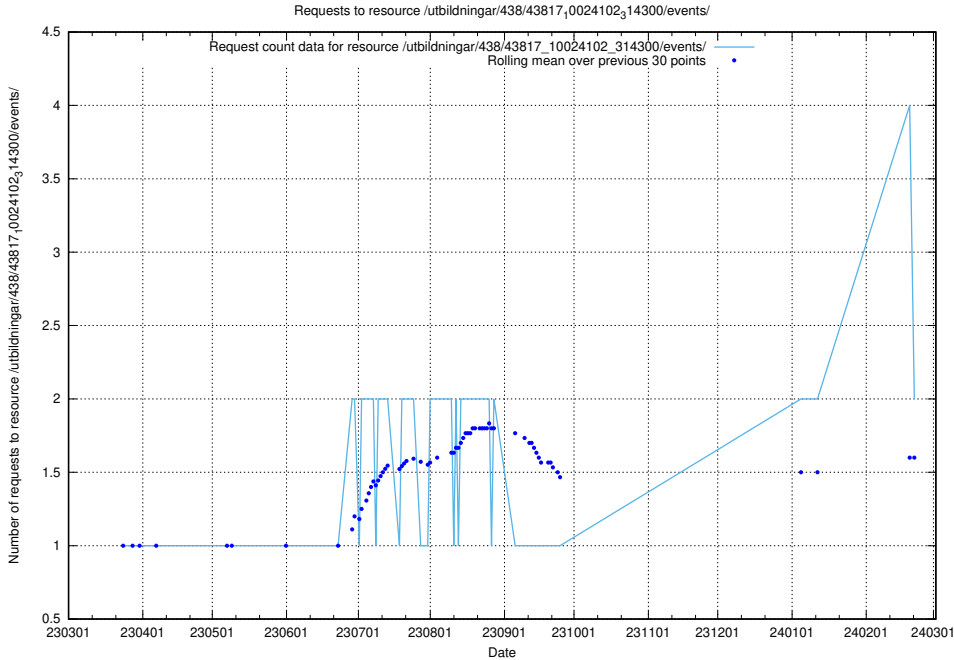

5.819 Usage of /utbildningar/438/43817_10024102_314300/events/

Here, we count the number of requests to resource /utbildningar/438/43817_10024102_314300/events/.