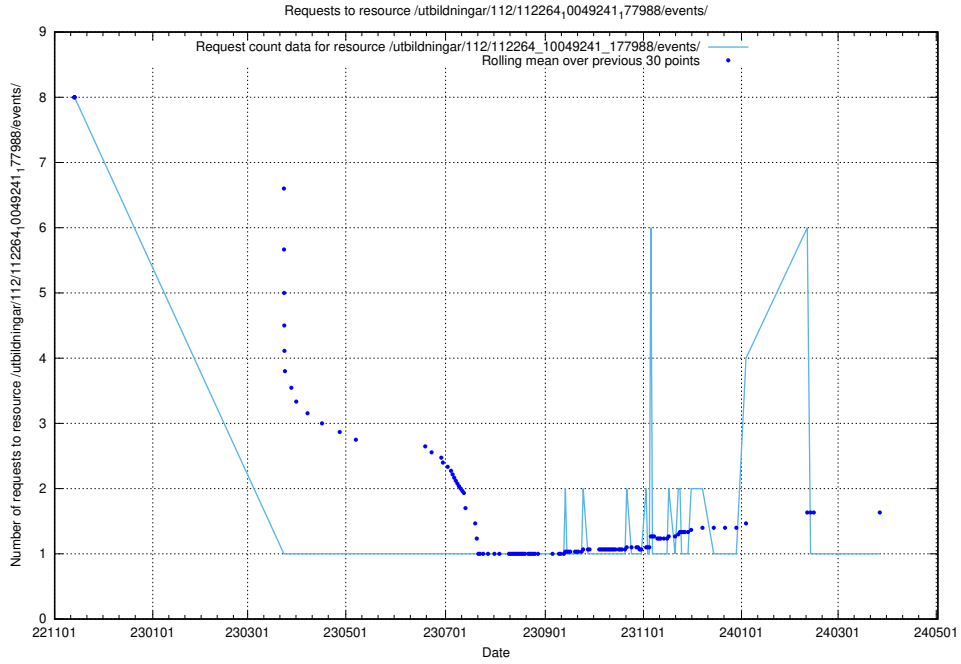

5.5449 Usage of /utbildningar/112/112264_10049241_177988/events/

Here, we count the number of requests to resource /utbildningar/112/112264_10049241_177988/events/