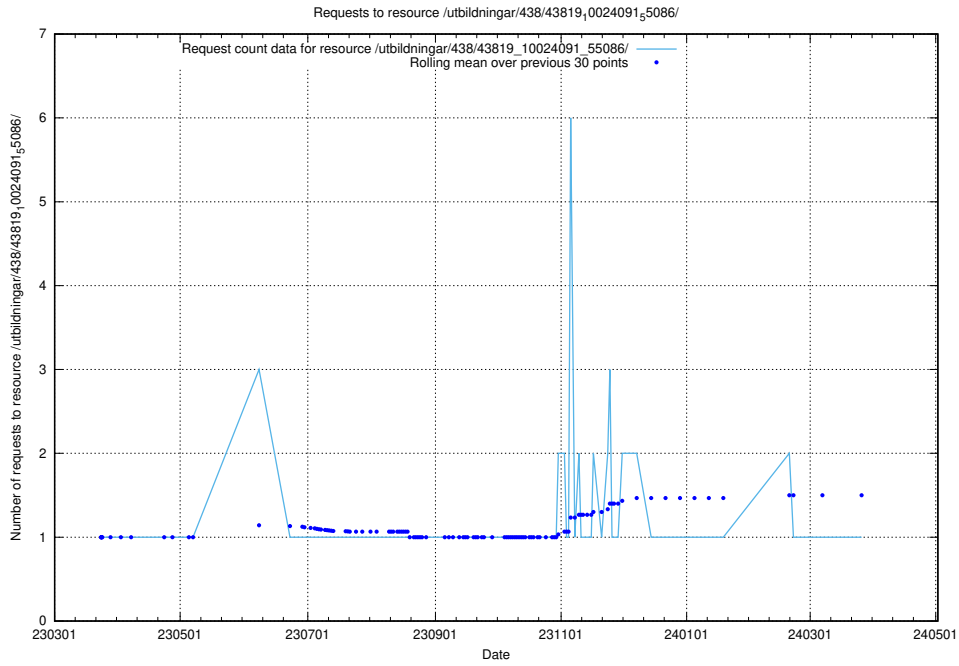

5.5980 Usage of /utbildningar/438/43819_10024091_55086/

Here, we count the number of requests to resource /utbildningar/438/43819_10024091_55086/.