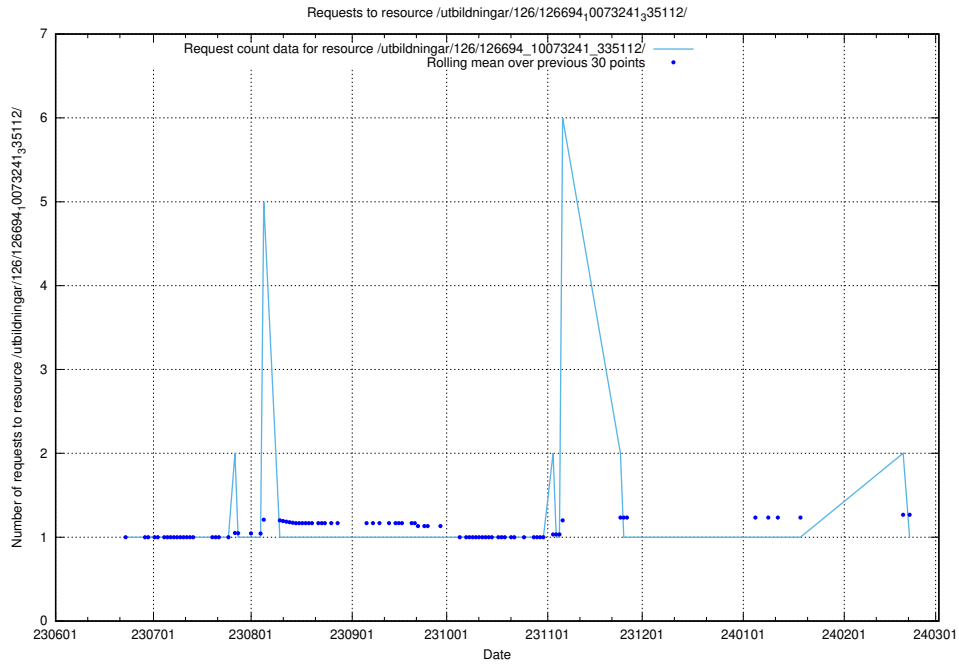

5.5289 Usage of /utbildningar/126/126694_10073241_335112/

Here, we count the number of requests to resource /utbildningar/126/126694_10073241_335112/.