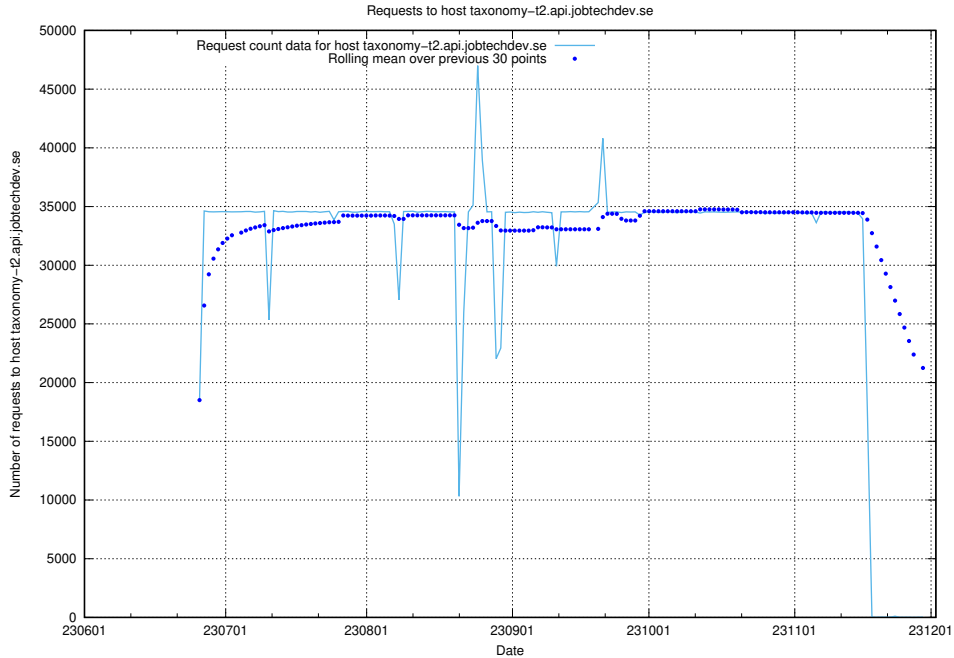

7.39 Usage of taxonomy-t2.api.jobtechdev.se

Here, we count the number of requests to host taxonomy-t2.api.jobtechdev.se.