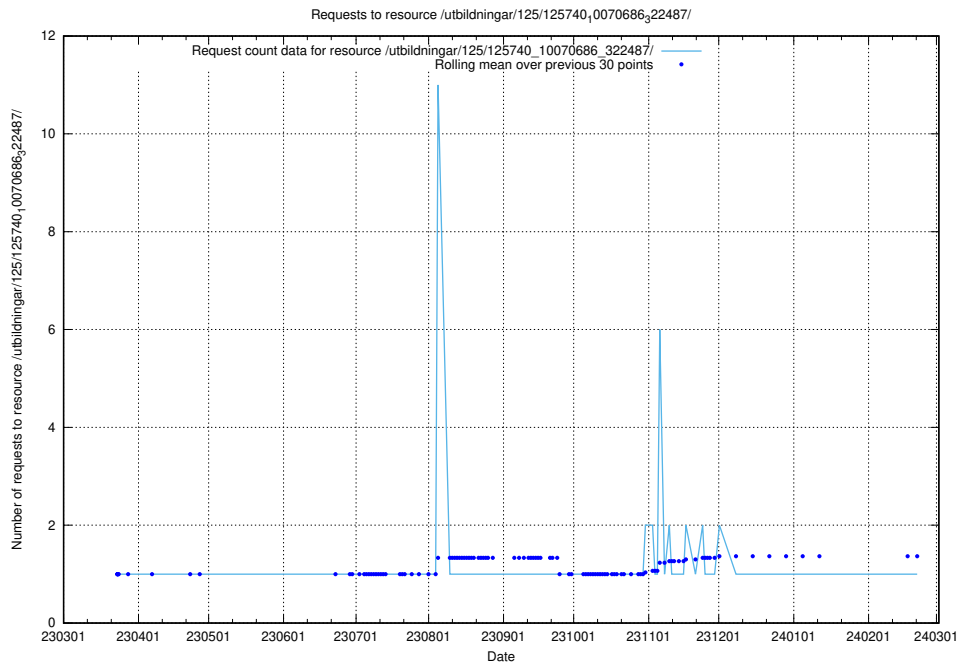

5.877 Usage of /utbildningar/125/125740_10070686_322487/

Here, we count the number of requests to resource /utbildningar/125/125740_10070686_322487/.