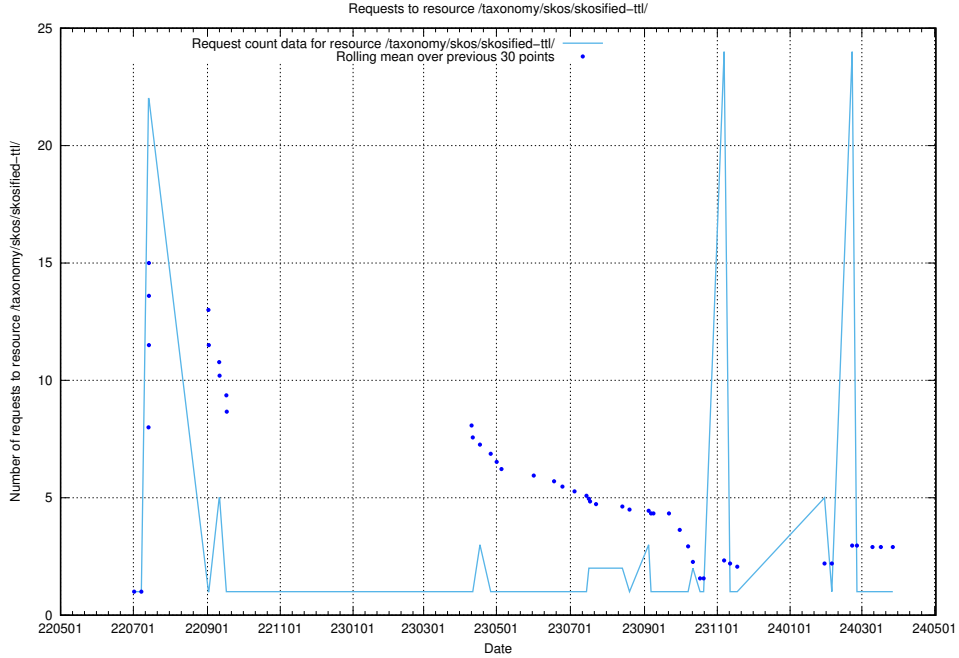

5.889 Usage of /taxonomy/skos/skosified-ttl/

Here, we count the number of requests to resource /taxonomy/skos/skosified-ttl/.