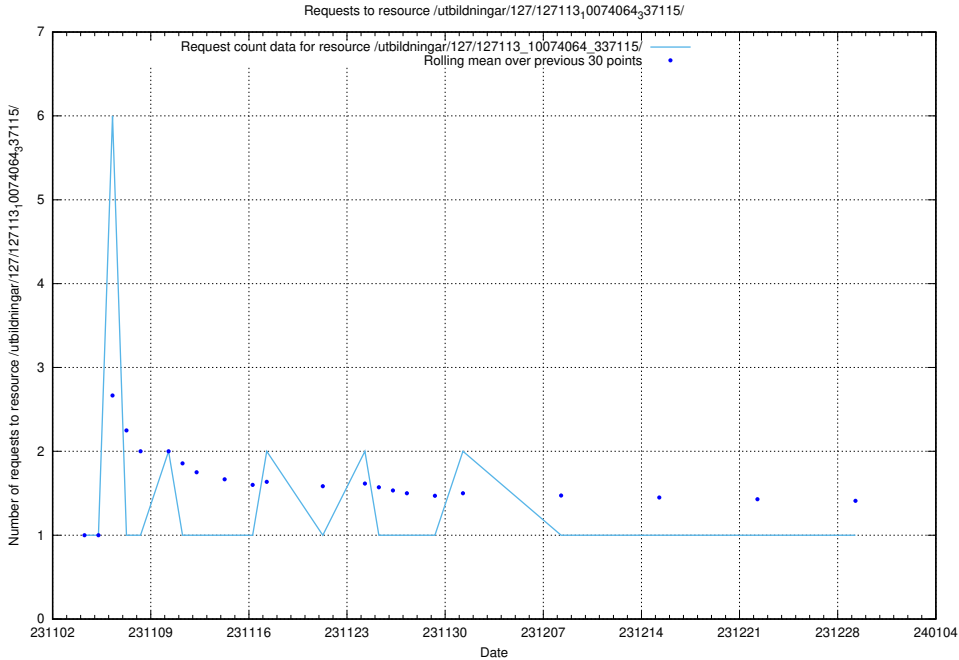

5.3766 Usage of /utbildningar/127/127113_10074064_337115/

Here, we count the number of requests to resource /utbildningar/127/127113_10074064_337115/.