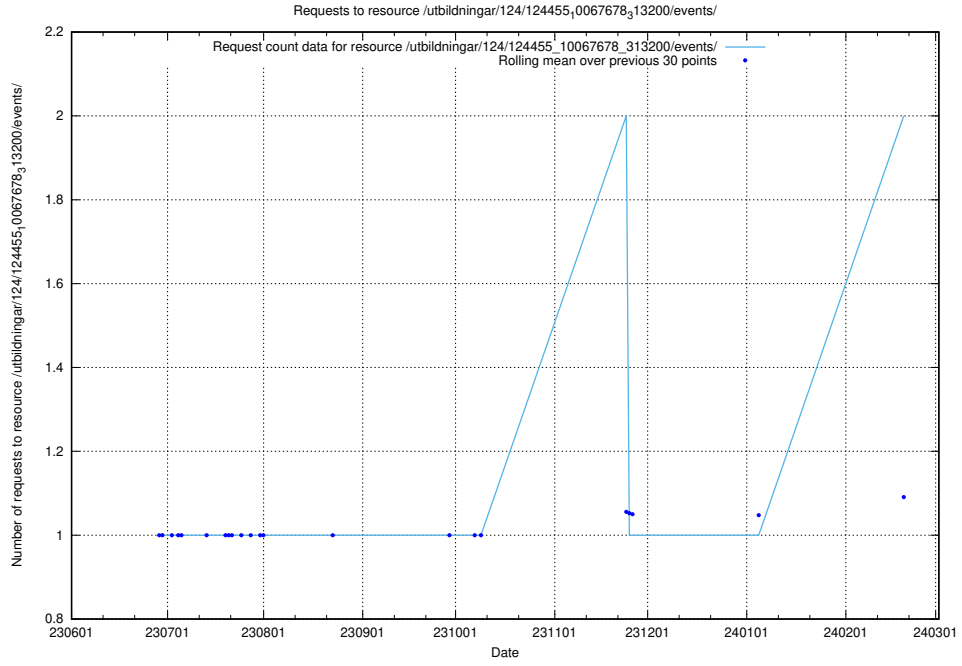

5.704 Usage of /utbildningar/124/124455_10067678_313200/events/

Here, we count the number of requests to resource /utbildningar/124/124455_10067678_313200/events/