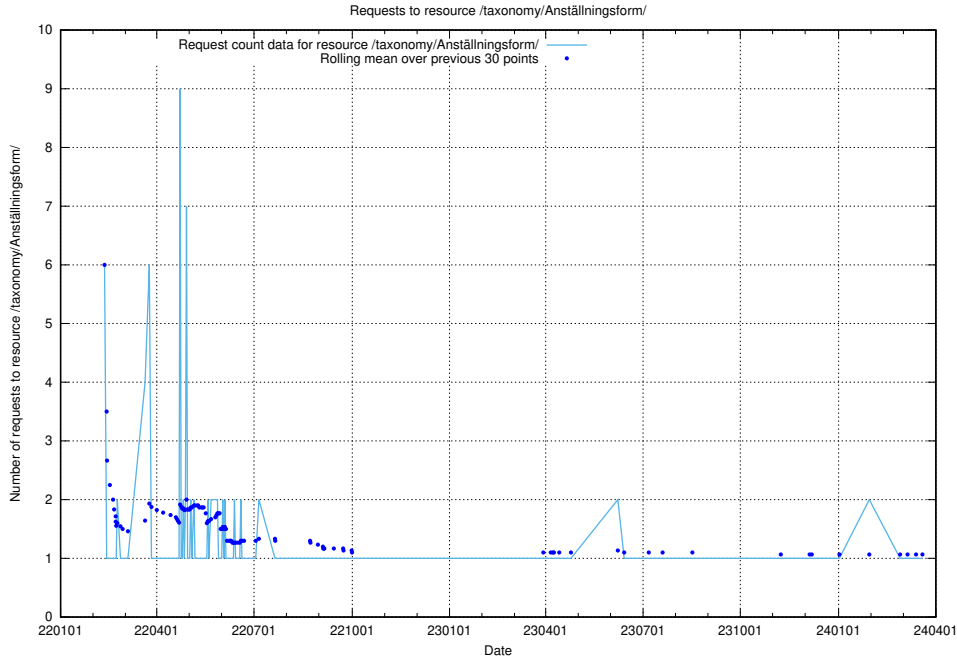

5.1181 Usage of /taxonomy/Anställningsform/

Here, we count the number of requests to resource /taxonomy/Anställningsform/.