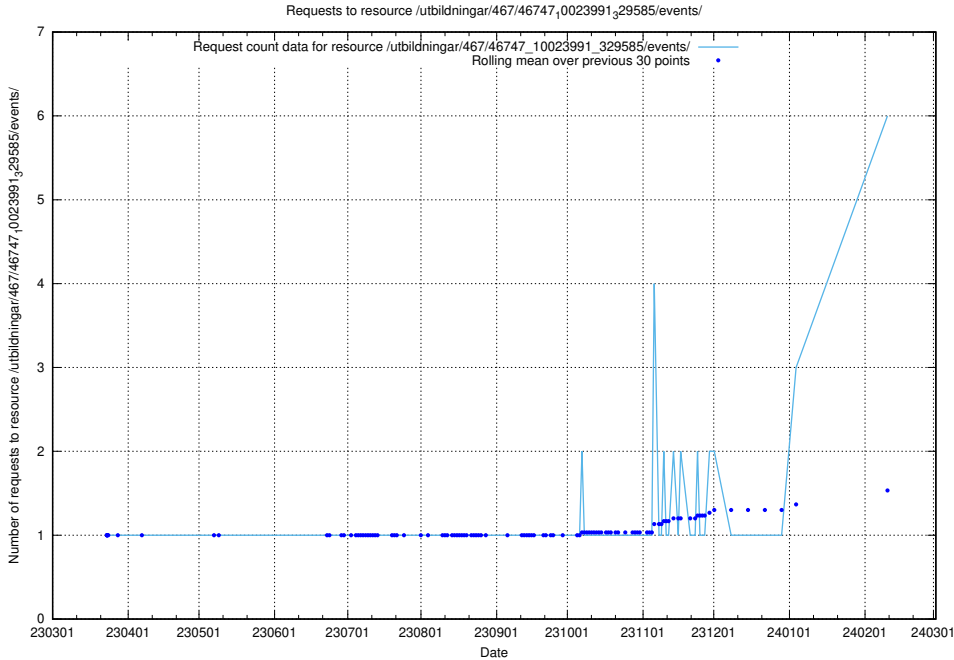

5.105 Usage of /utbildningar/467/46747_10023991_329585/events/

Here, we count the number of requests to resource /utbildningar/467/46747_10023991_329585/events/.