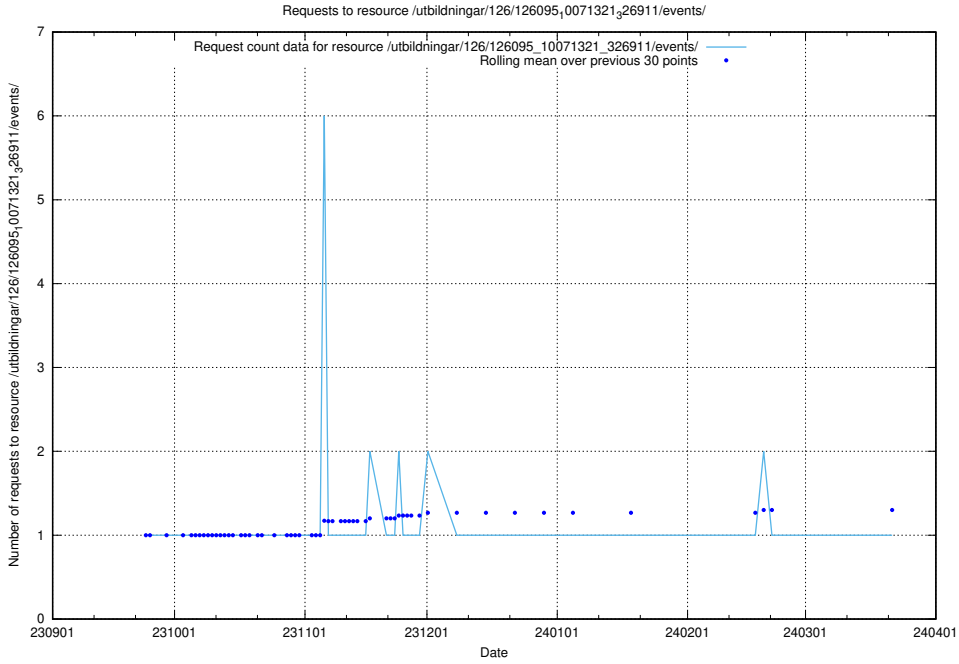

Here, we count the number of requests to resource /utbildningar/126/126535_10072068_330981/.

5.4132 Usage of /utbildningar/126/126095_10071321_326911/events/

Here, we count the number of requests to resource /utbildningar/126/126095_10071321_326911/events/