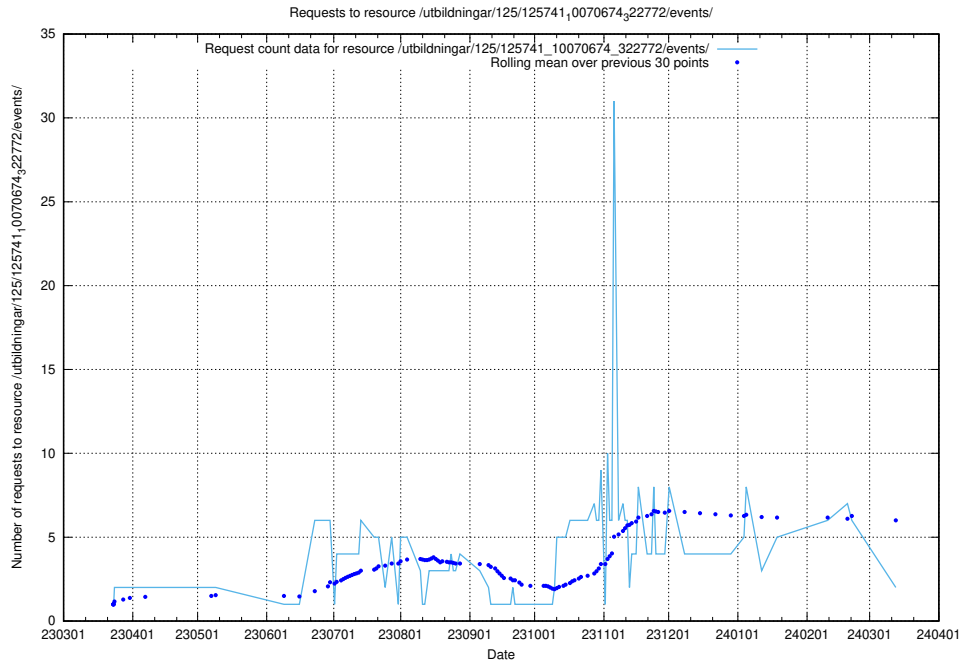

Here, we count the number of requests to resource /utbildningar/125/125741_10070684_322484/.

5.854 Usage of /utbildningar/125/125741_10070674_322772/events/

Here, we count the number of requests to resource /utbildningar/125/125741_10070674_322772/events/