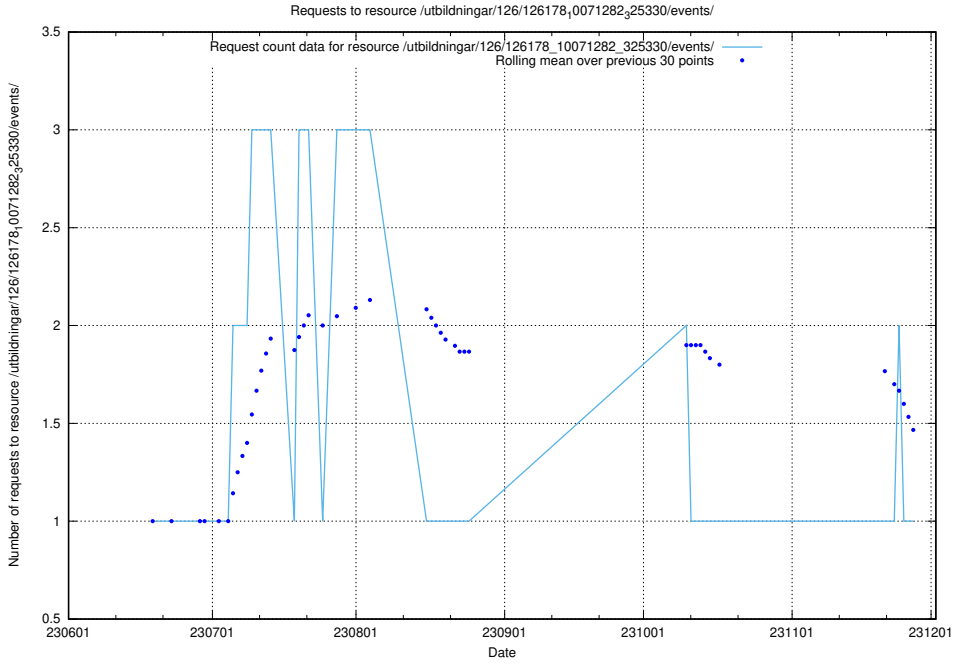

5.5518 Usage of /utbildningar/126/126178_10071282_325330/events/

Here, we count the number of requests to resource /utbildningar/126/126178_10071282_325330/events/