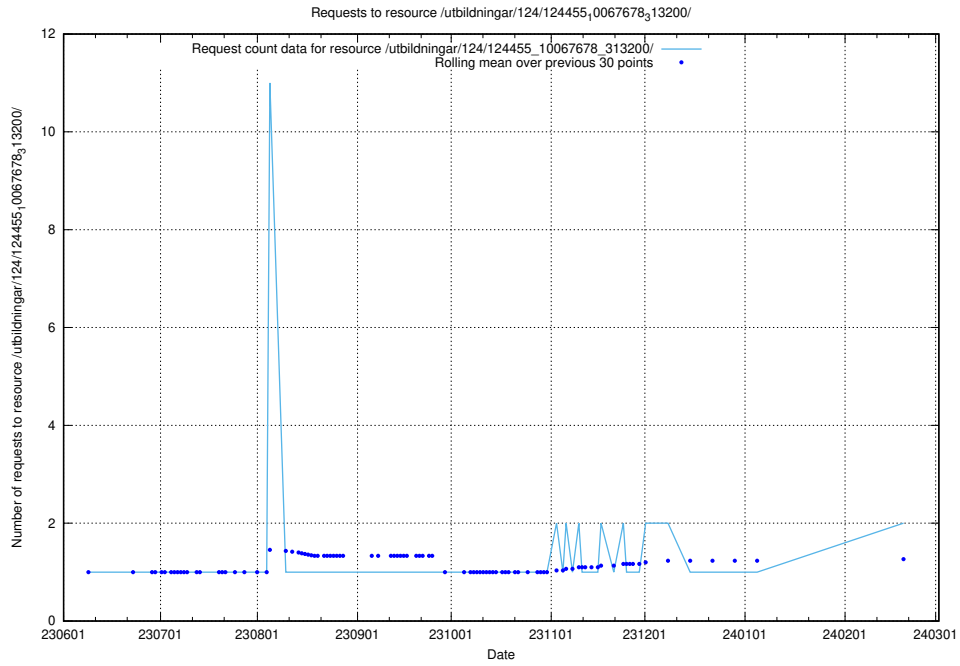

5.766 Usage of /utbildningar/124/124455_10067678_313200/

Here, we count the number of requests to resource /utbildningar/124/124455_10067678_313200/.