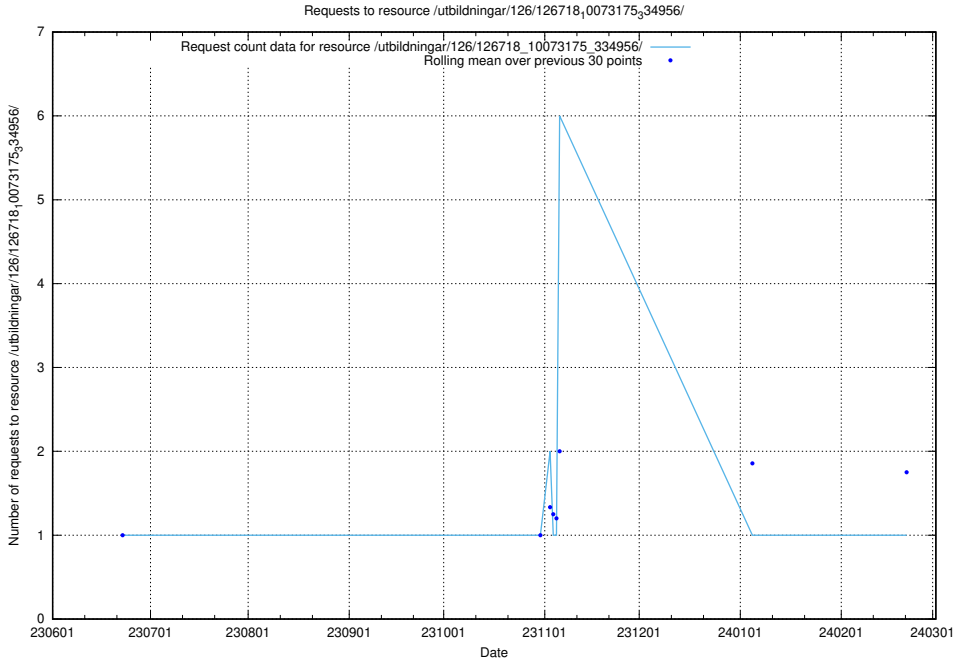

5.5269 Usage of /utbildningar/126/126718_10073175_334956/

Here, we count the number of requests to resource /utbildningar/126/126718_10073175_334956/.