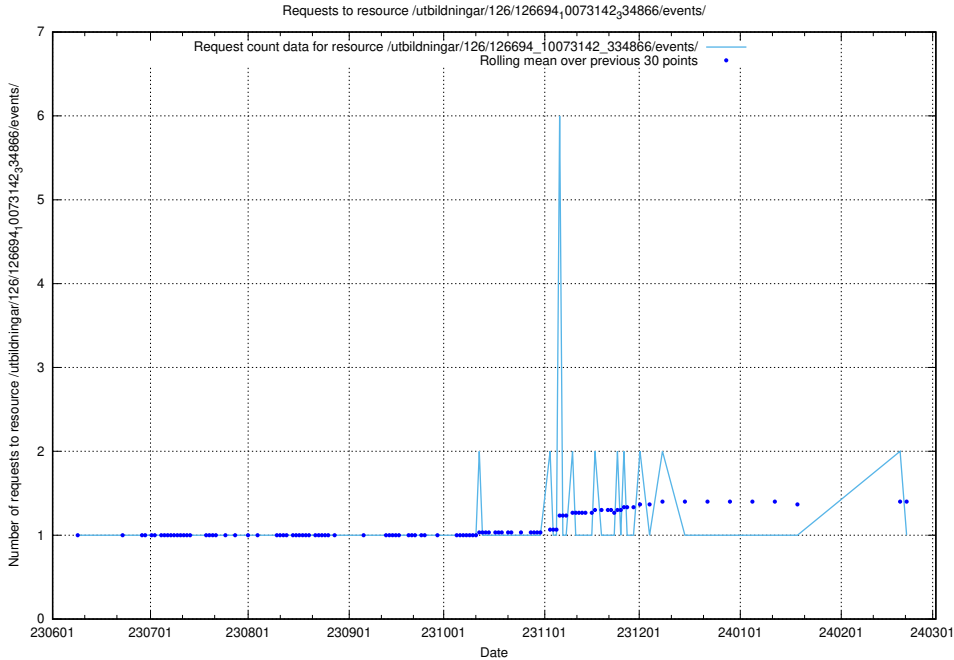

5.5560 Usage of /utbildningar/126/126694_10073142_334866/events/

Here, we count the number of requests to resource /utbildningar/126/126694_10073142_334866/events/