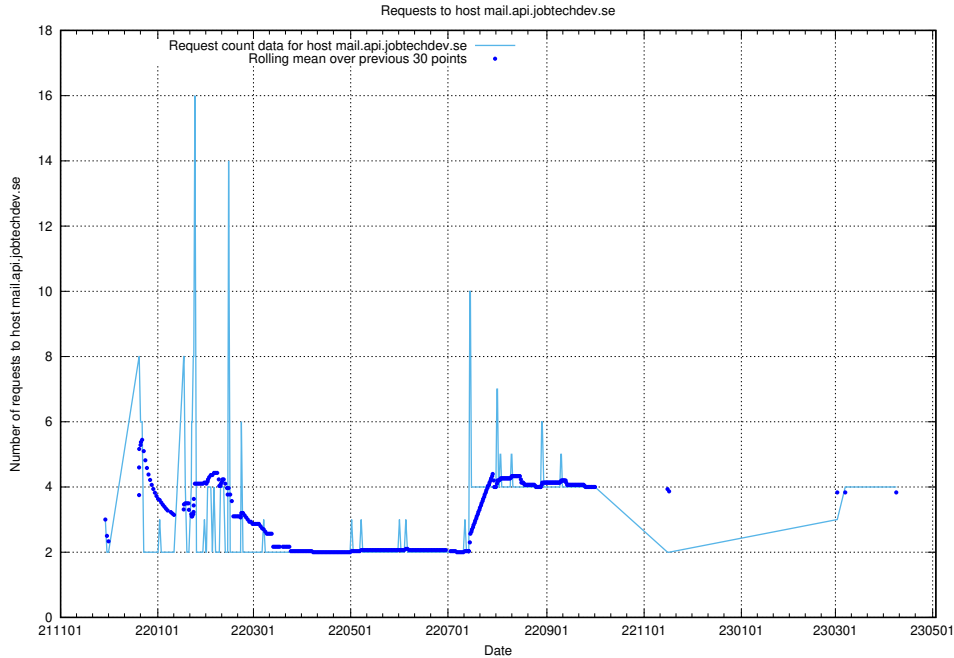

7.135 Usage of mail.api.jobtechdev.se

Here, we count the number of requests to host mail.api.jobtechdev.se.