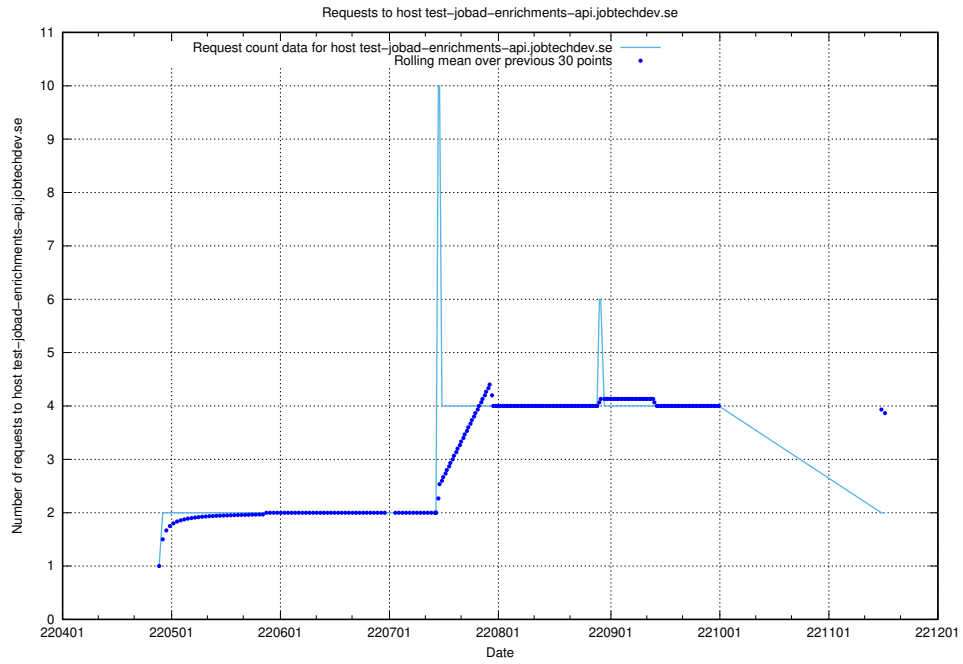

7.438 Usage of test-jobad-enrichments-api.jobtechdev.se

Here, we count the number of requests to host test-jobad-enrichments-api.jobtechdev.se.