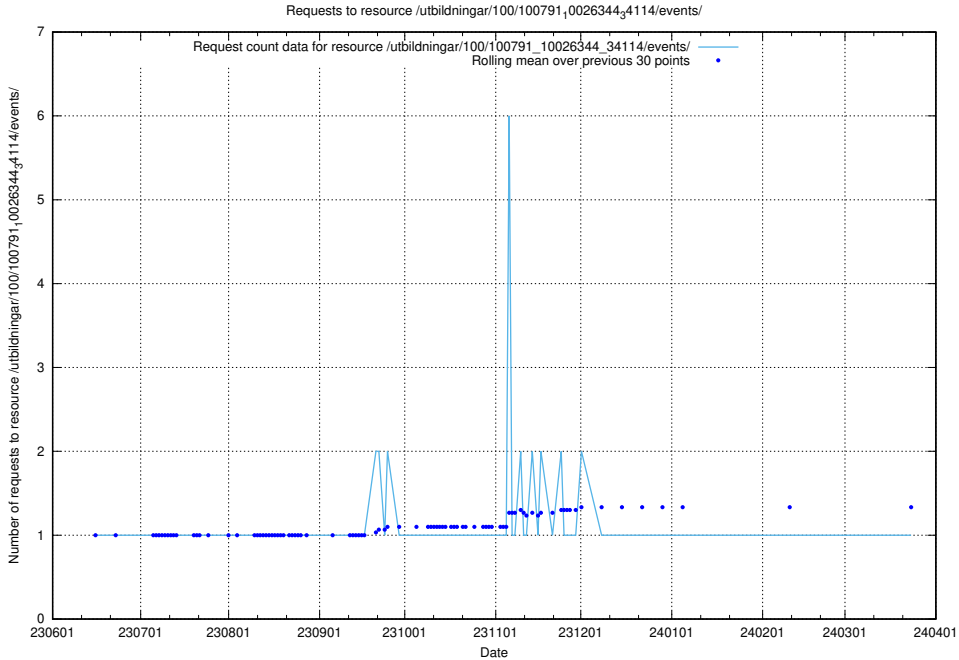

5.5557 Usage of /utbildningar/100/100791_10026344_34114/events/

Here, we count the number of requests to resource /utbildningar/100/100791_10026344_34114/events/.