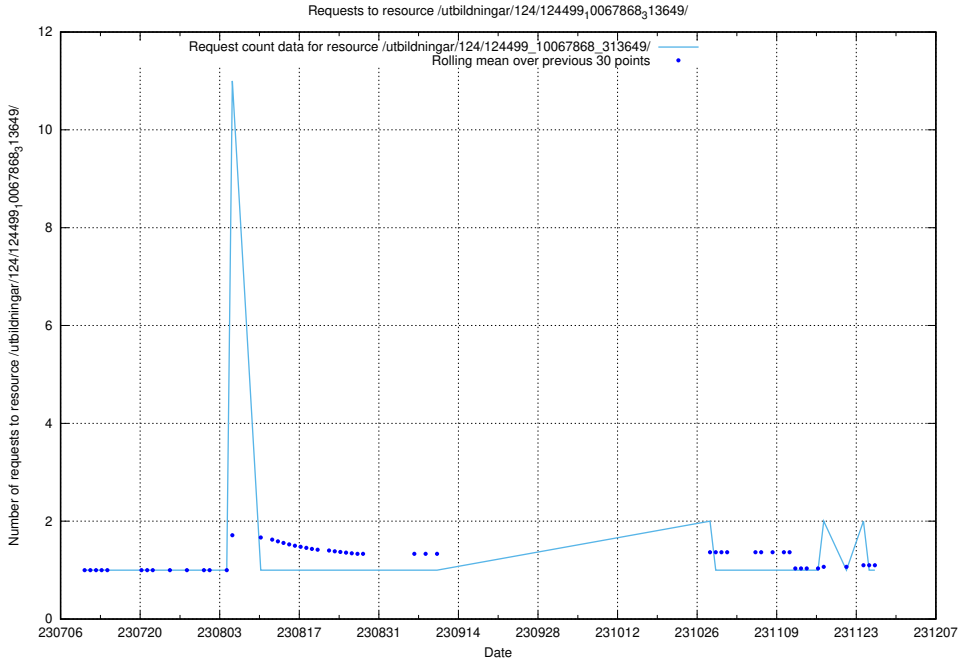

5.4778 Usage of /utbildningar/124/124499_10067868_313649/

Here, we count the number of requests to resource /utbildningar/124/124499_10067868_313649/.