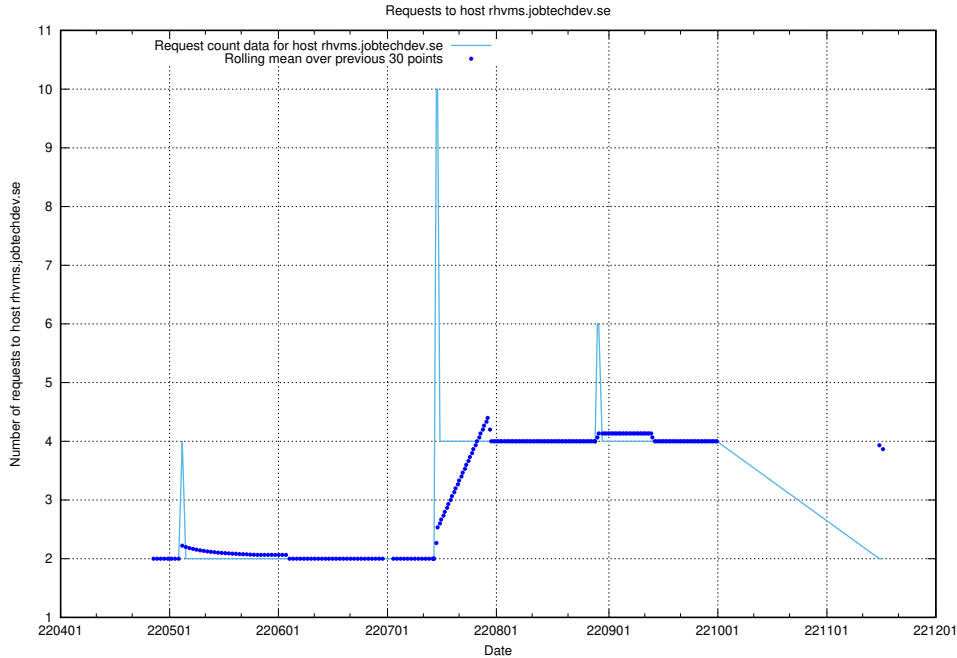

7.446 Usage of rhvms.jobtechdev.se

Here, we count the number of requests to host rhvms.jobtechdev.se.

7.447 Usage of arbetsformedlingen.se.apps.standby.services.jtech.se

Here, we count the number of requests to host arbetsformedlingen.se.apps.standby.services.jtech.se.