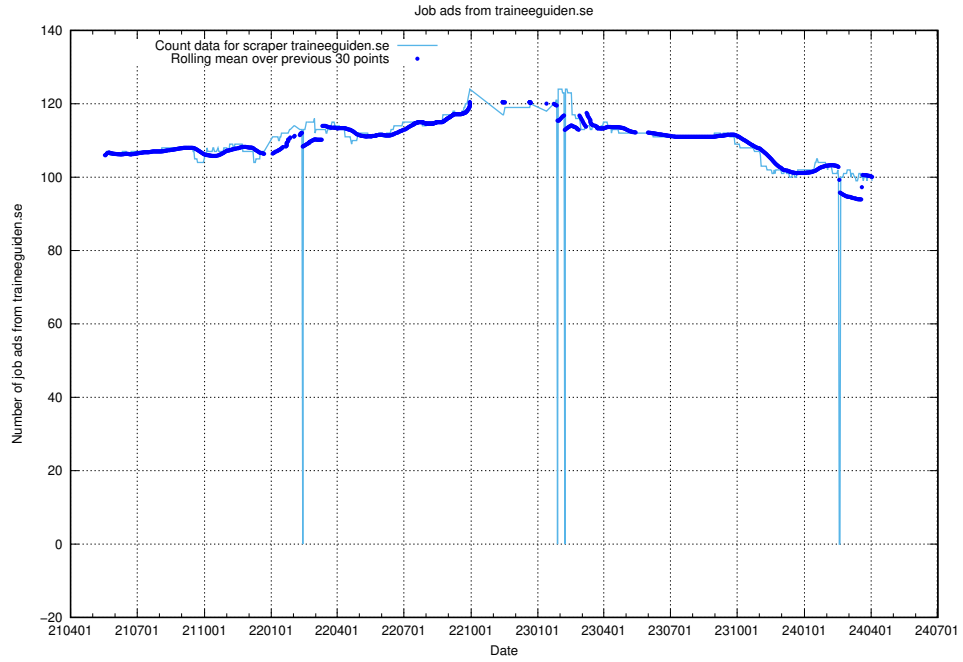

13.14 Number of ads by scraper traineeguiden.se

Here, we count the number of job ads scraped from traineeguiden.se.