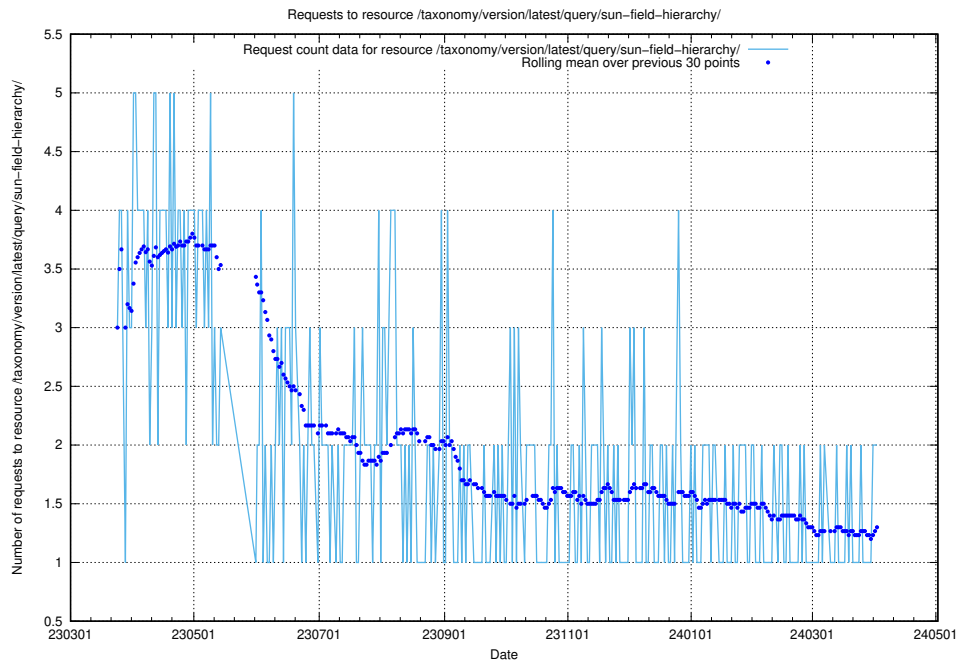

5.787 Usage of /taxonomy/version/latest/query/sun-field-hierarchy/

Here, we count the number of requests to resource /taxonomy/version/latest/query/sun-field-hierarchy/.