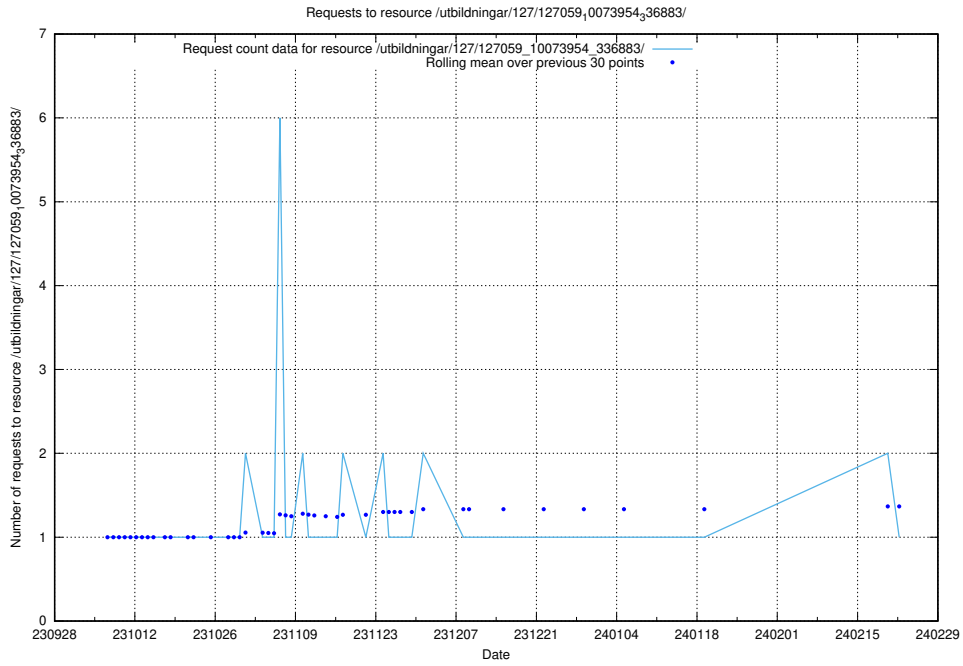

5.4036 Usage of /utbildningar/127/127059_10073954_336883/

Here, we count the number of requests to resource /utbildningar/127/127059_10073954_336883/.