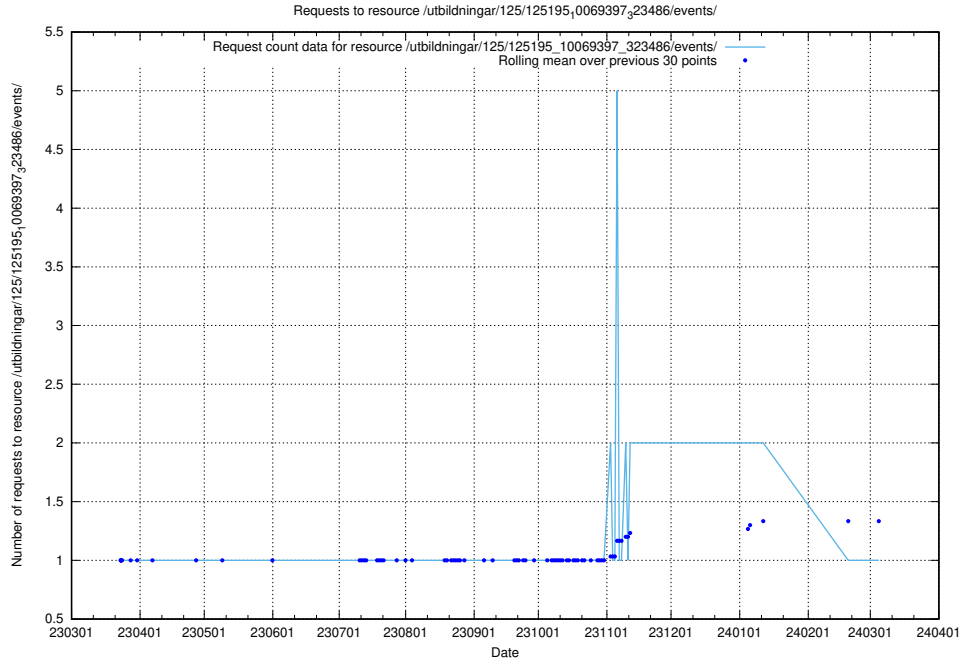

5.1024 Usage of /utbildningar/125/125195_10069397_323486/events/

Here, we count the number of requests to resource /utbildningar/125/125195_10069397_323486/events/