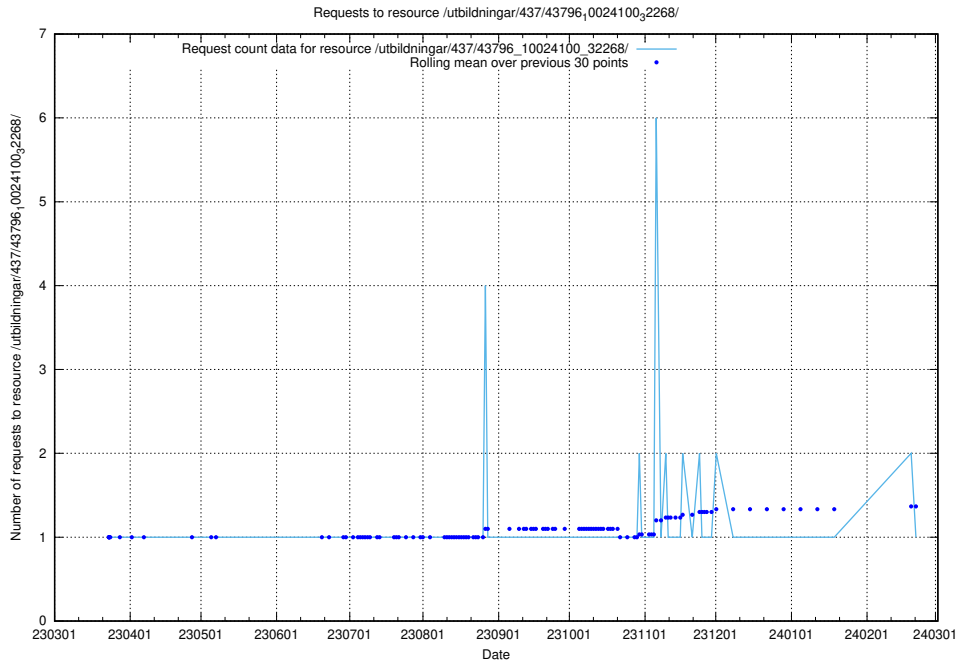

5.5992 Usage of /utbildningar/437/43796_10024100_32268/

Here, we count the number of requests to resource /utbildningar/437/43796_10024100_32268/.