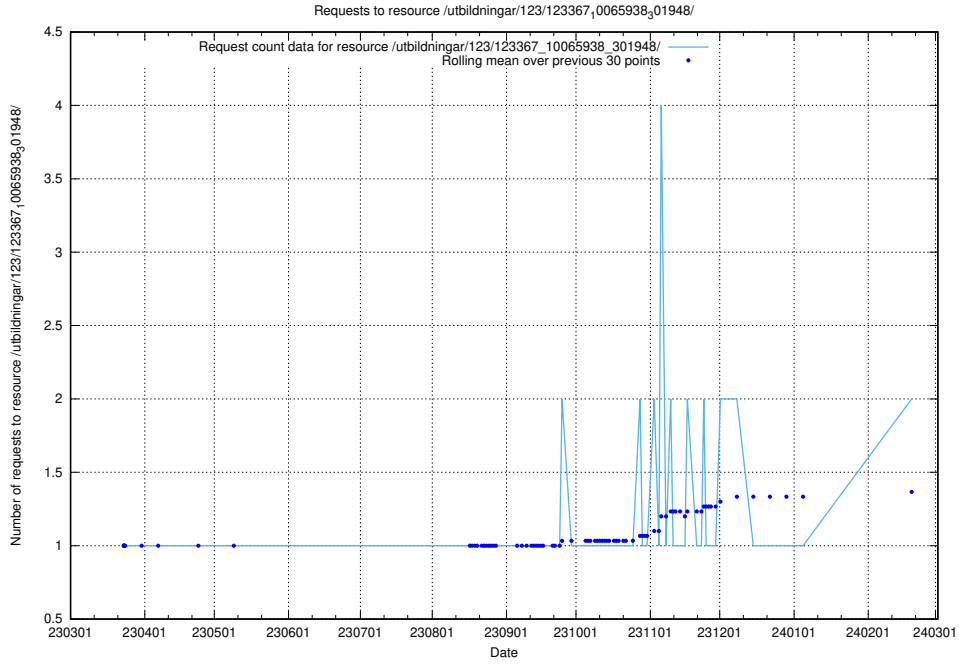

5.616 Usage of /utbildningar/123/123367_10065938_301948/

Here, we count the number of requests to resource /utbildningar/123/123367_10065938_301948/.