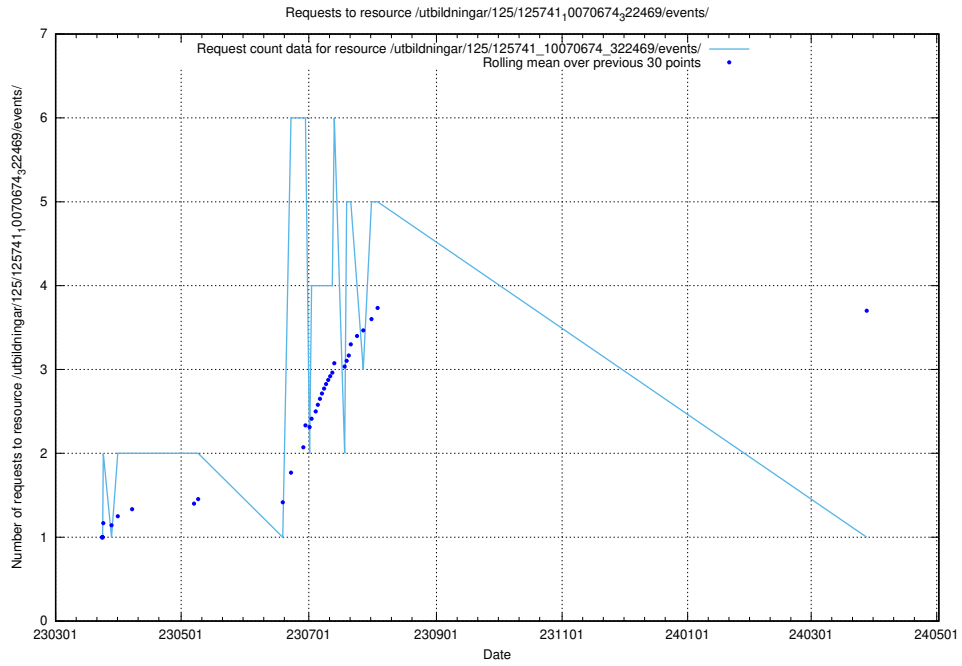

5.6135 Usage of /utbildningar/125/125741_10070674_322469/events/

Here, we count the number of requests to resource /utbildningar/125/125741_10070674_322469/events/