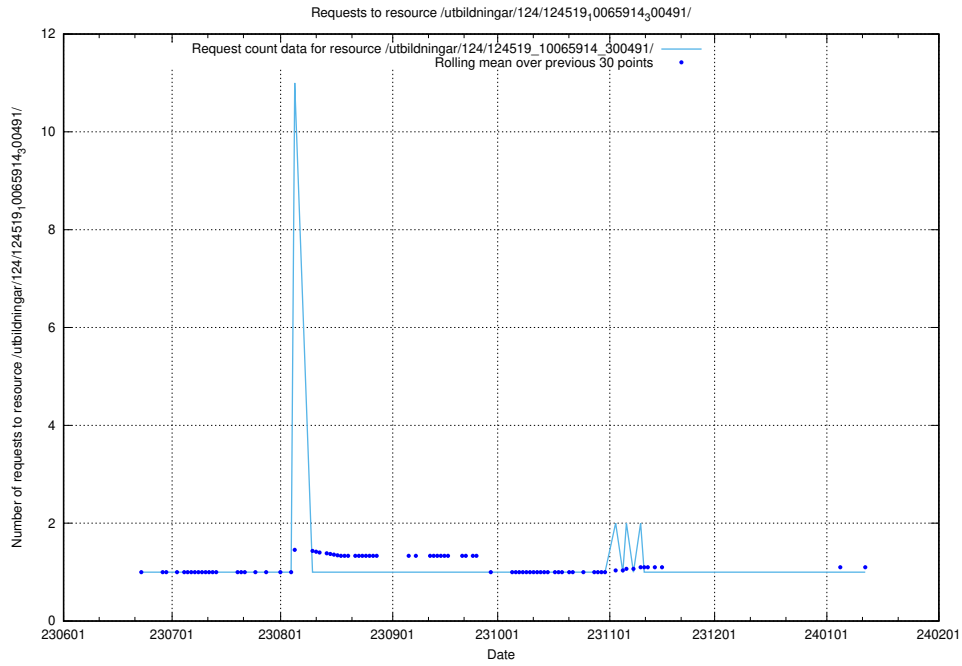

5.5418 Usage of /utbildningar/124/124519_10065914_300491/

Here, we count the number of requests to resource /utbildningar/124/124519_10065914_300491/.