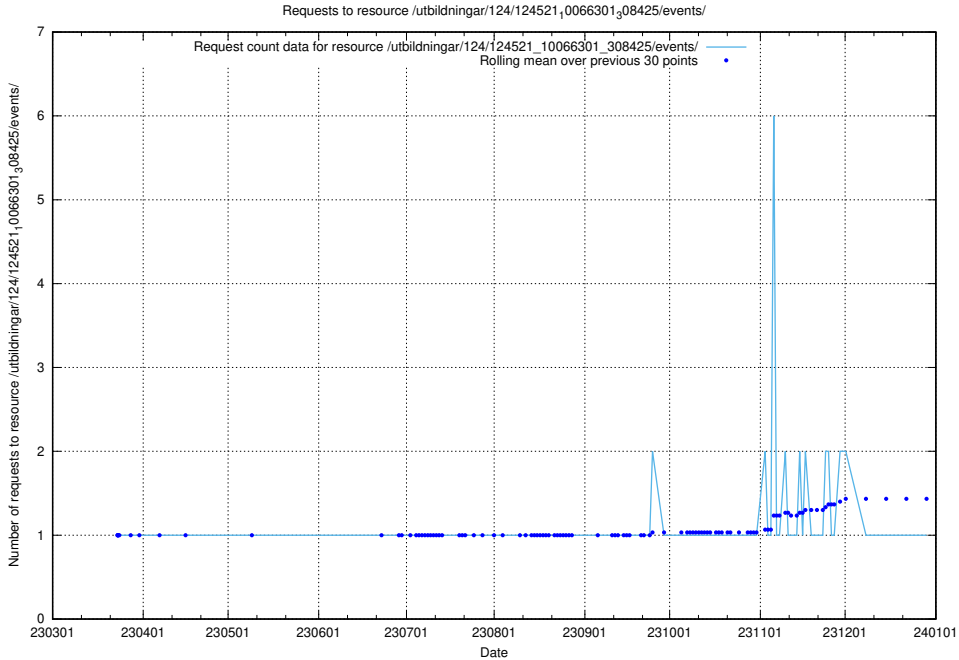

Here, we count the number of requests to resource /taxonomy/Chefsyrken/.

5.1123 Usage of /utbildningar/124/124521_10066301_308425/events/

Here, we count the number of requests to resource /utbildningar/124/124521_10066301_308425/events/