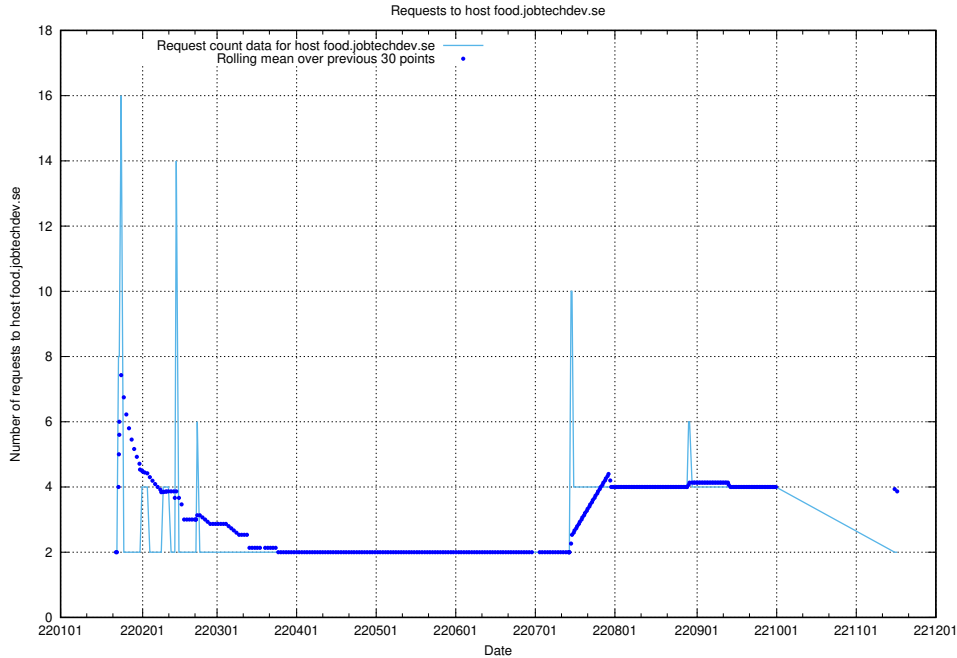

7.598 Usage of events.jobtechdev.se

Here, we count the number of requests to host events.jobtechdev.se.

7.599 Usage of hr.jobtechdev.se

Here, we count the number of requests to host hr.jobtechdev.se.

7.600 Usage of historical-ads-frontend-onprem.jobtechdev.se