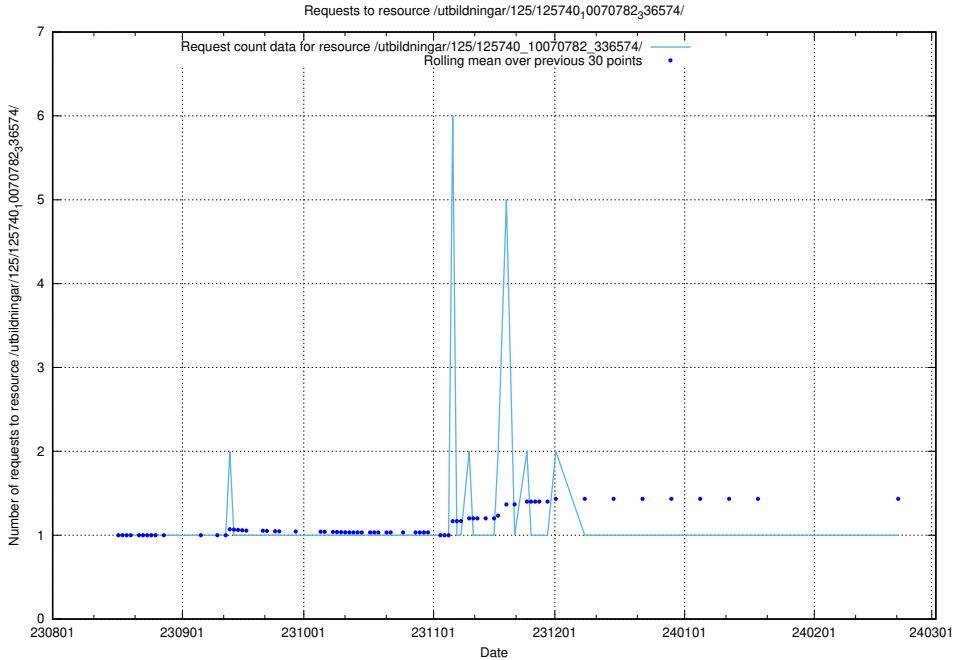

5.4441 Usage of /utbildningar/125/125740_10070782_336574/

Here, we count the number of requests to resource /utbildningar/125/125740_10070782_336574/.