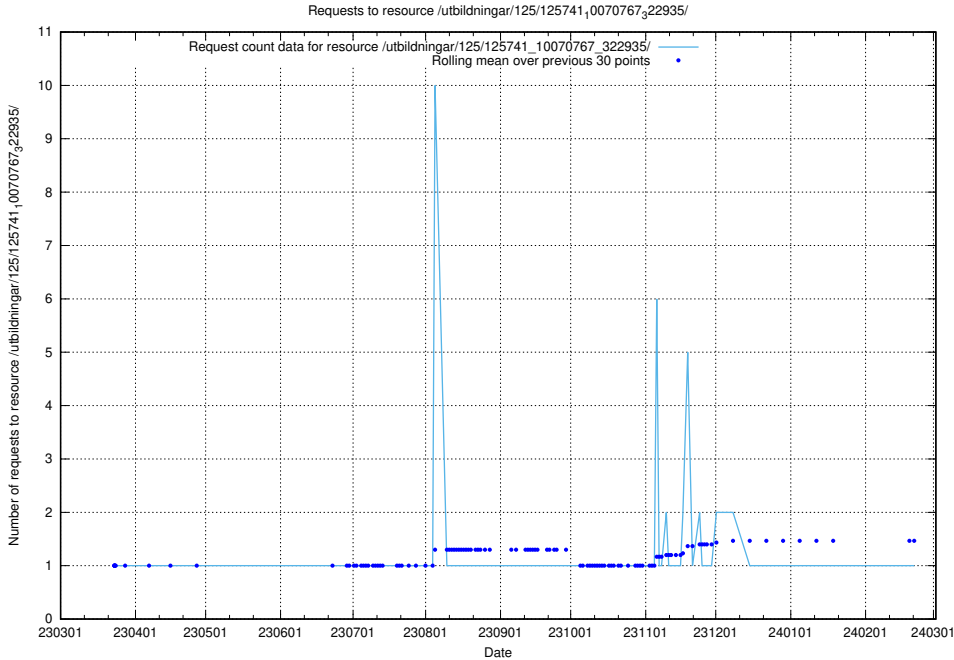

5.6112 Usage of /utbildningar/125/125741_10070767_322935/

Here, we count the number of requests to resource /utbildningar/125/125741_10070767_322935/.