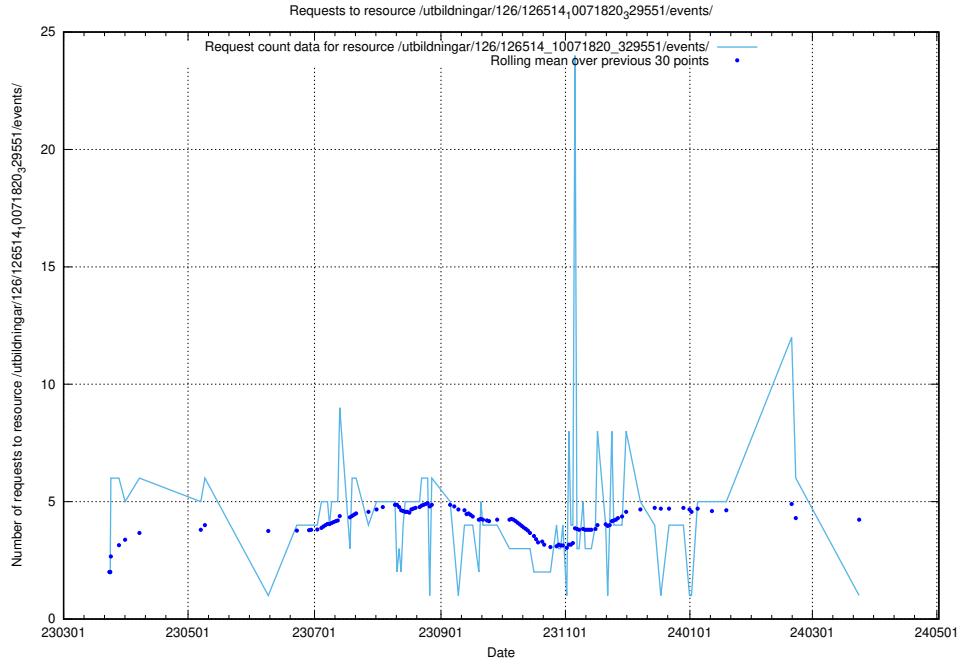

5.5911 Usage of /utbildningar/126/126514_10071820_329551/events/

Here, we count the number of requests to resource /utbildningar/126/126514_10071820_329551/events/