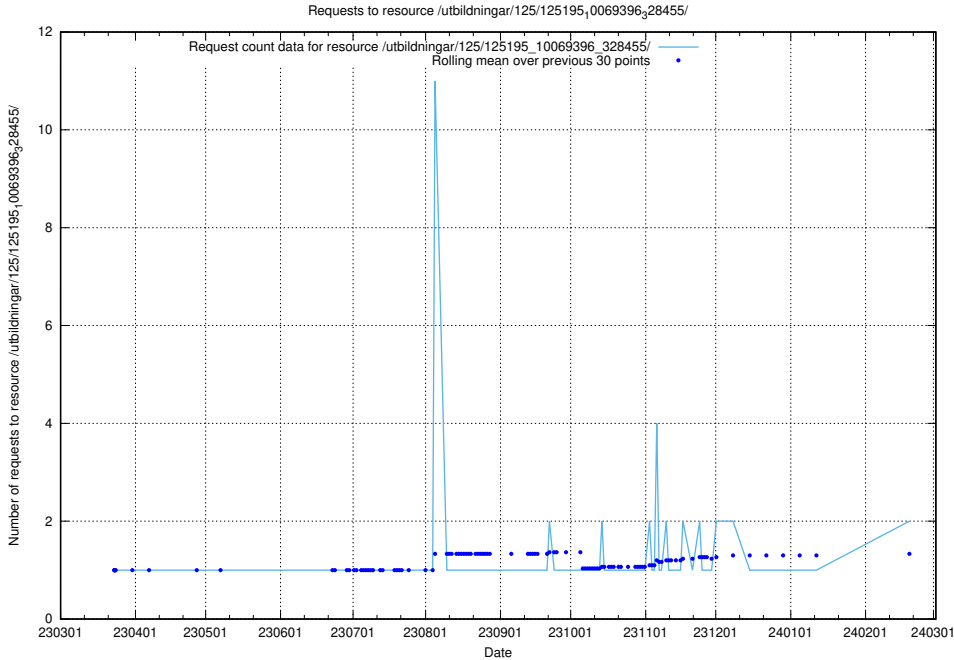

5.353 Usage of /utbildningar/125/125195_10069396_328455/

Here, we count the number of requests to resource /utbildningar/125/125195_10069396_328455/.