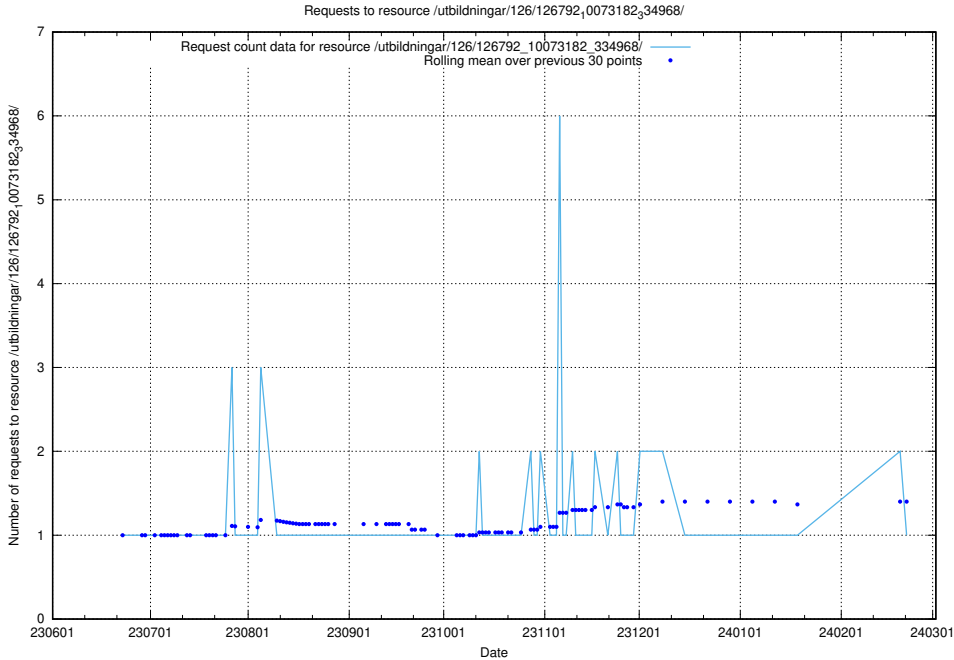

5.5246 Usage of /utbildningar/126/126792_10073182_334968/

Here, we count the number of requests to resource /utbildningar/126/126792_10073182_334968/.