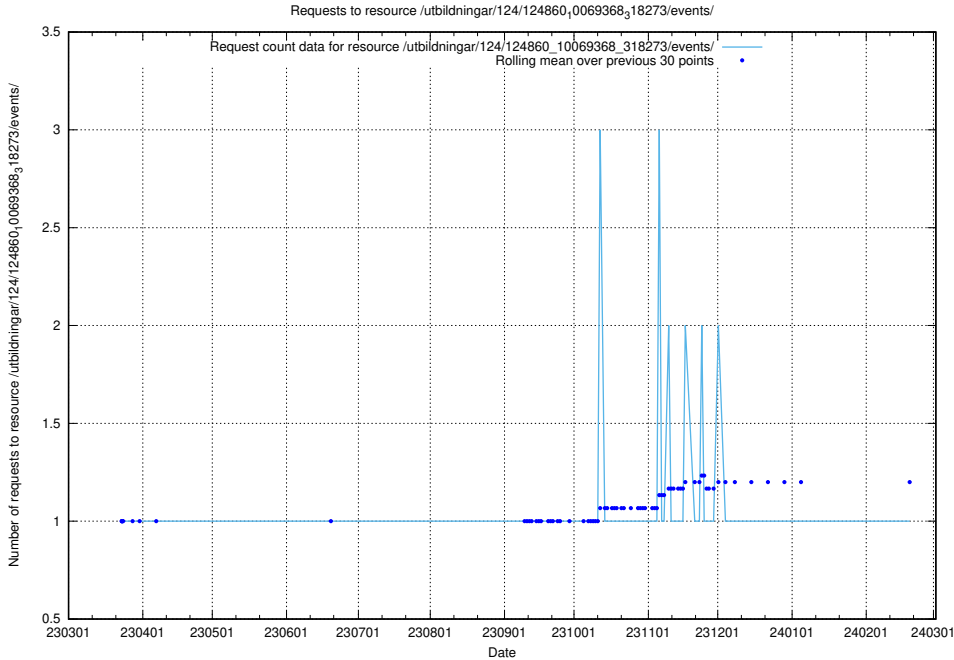

5.1069 Usage of /utbildningar/124/124860_10069368_318273/events/

Here, we count the number of requests to resource /utbildningar/124/124860_10069368_318273/events/