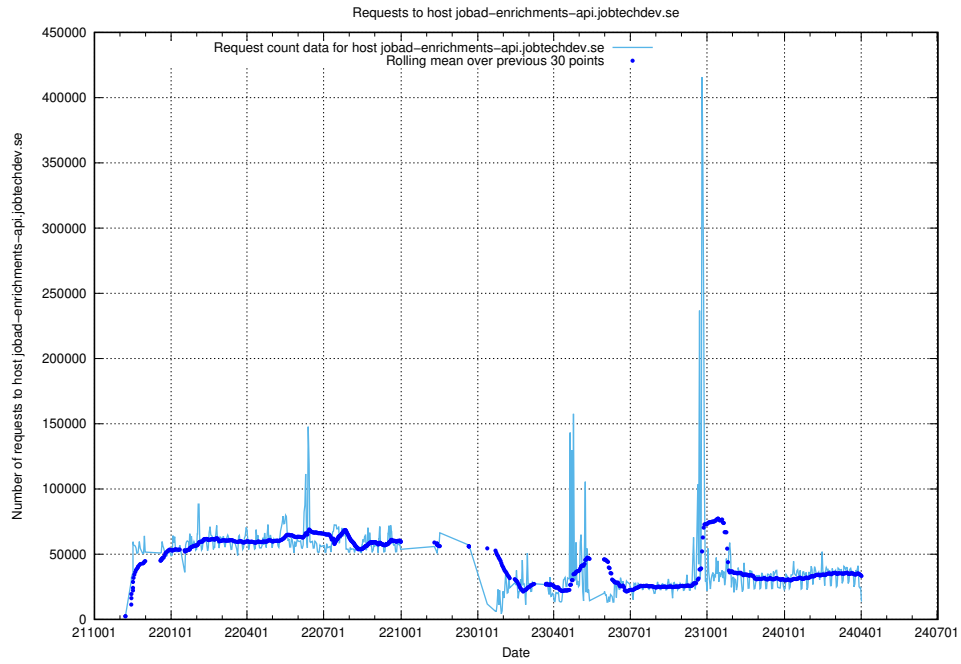

7.8 Usage of jobad-enrichments-api.jobtechdev.se

Here, we count the number of requests to host jobad-enrichments-api.jobtechdev.se.