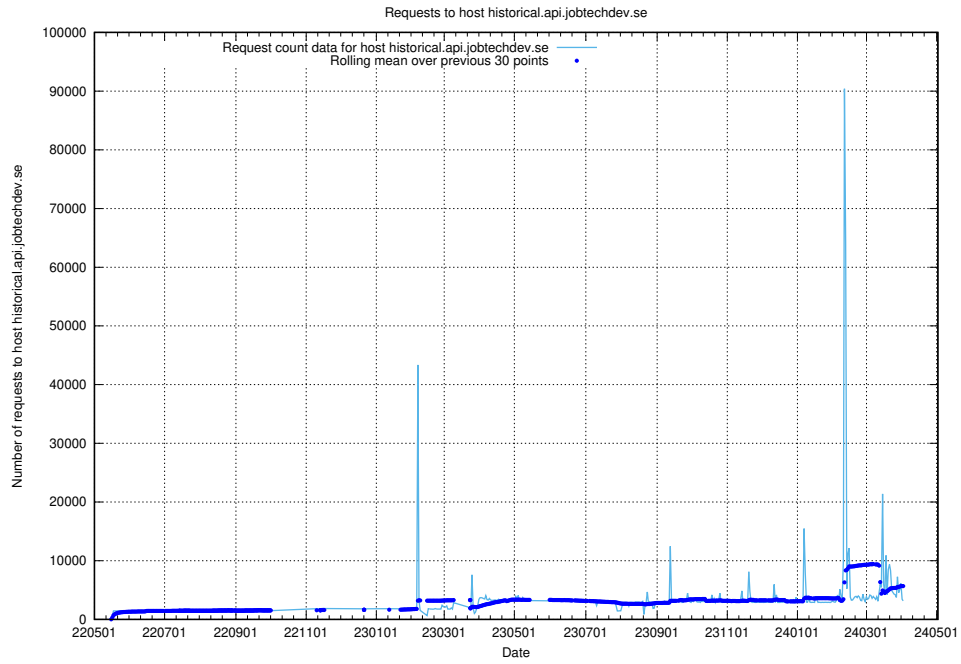

7.15 Usage of `historical.api.jobtechdev.se`

Here, we count the number of requests to host `historical.api.jobtechdev.se`.