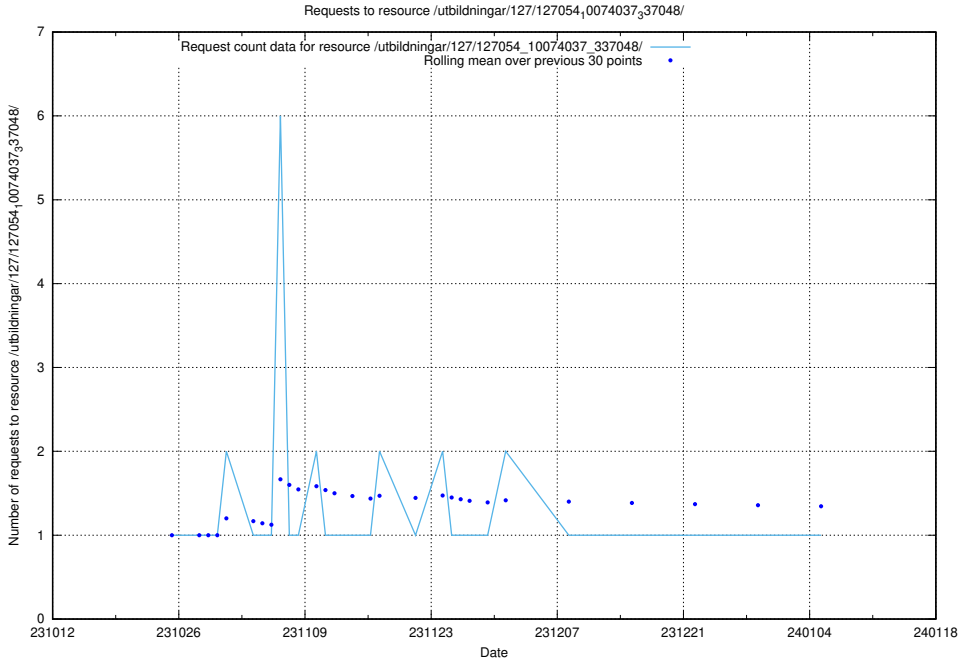

5.3857 Usage of /utbildningar/127/127054_10074037_337048/

Here, we count the number of requests to resource /utbildningar/127/127054_10074037_337048/.