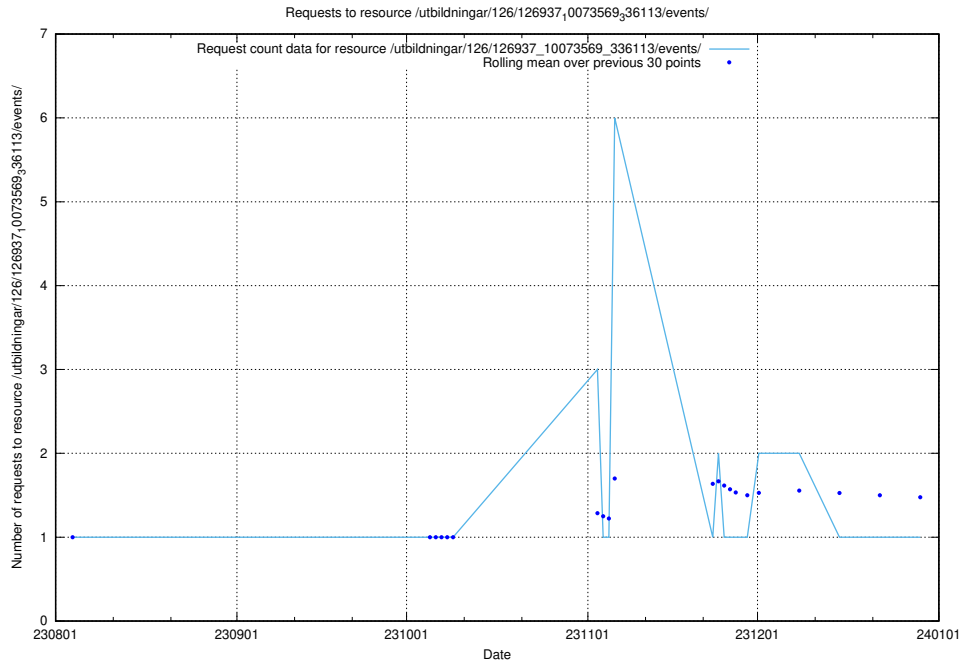

5.4521 Usage of /utbildningar/126/126937_10073569_336113/events/

Here, we count the number of requests to resource /utbildningar/126/126937_10073569_336113/events/