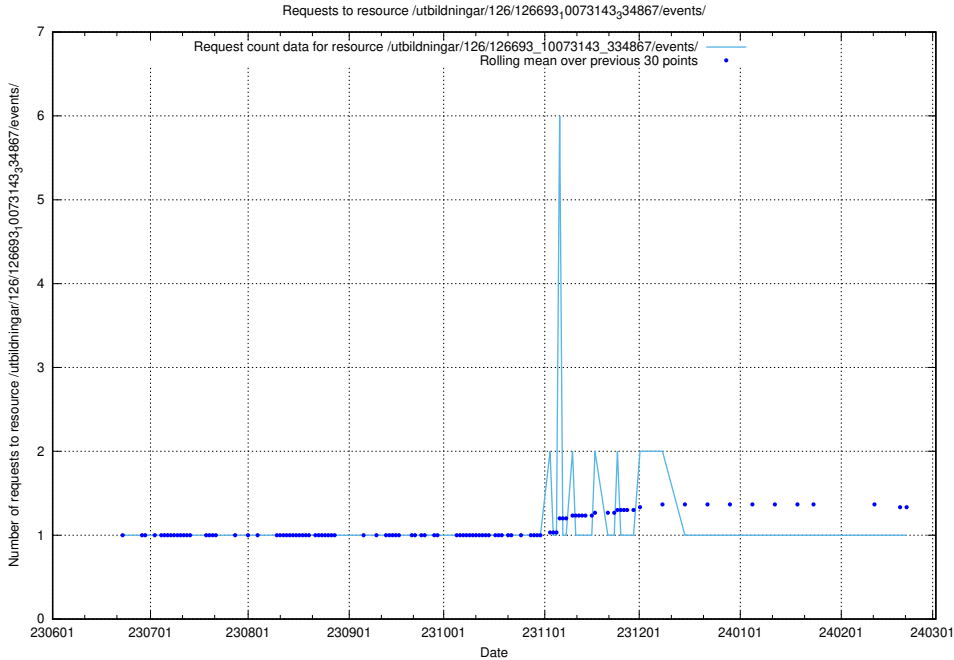

5.5298 Usage of /utbildningar/126/126693_10073143_334867/events/

Here, we count the number of requests to resource /utbildningar/126/126693_10073143_334867/events/