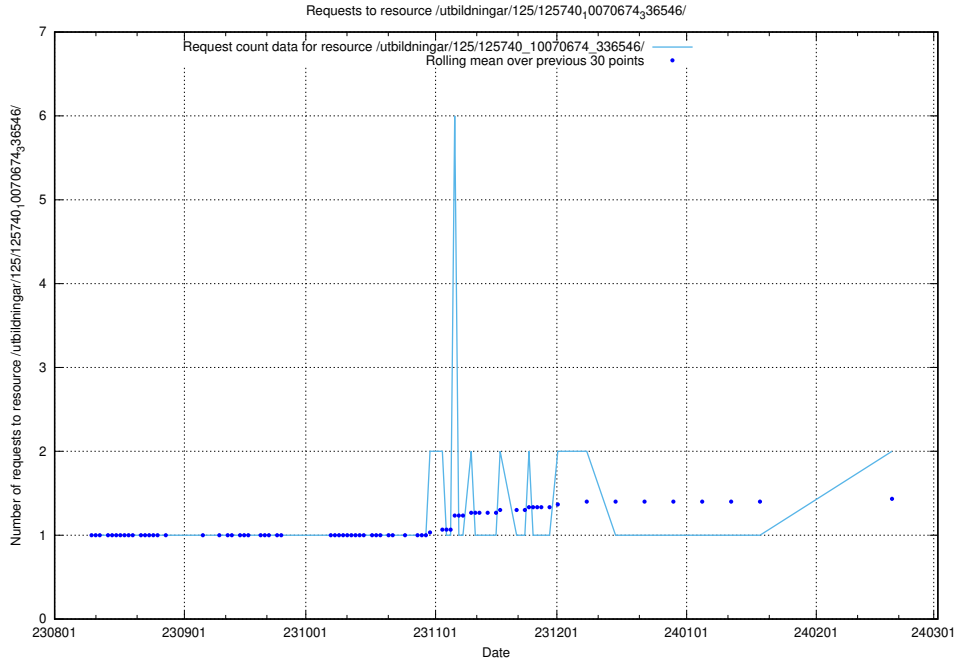

5.635 Usage of /utbildningar/125/125740_10070674_336546/

Here, we count the number of requests to resource /utbildningar/125/125740_10070674_336546/.