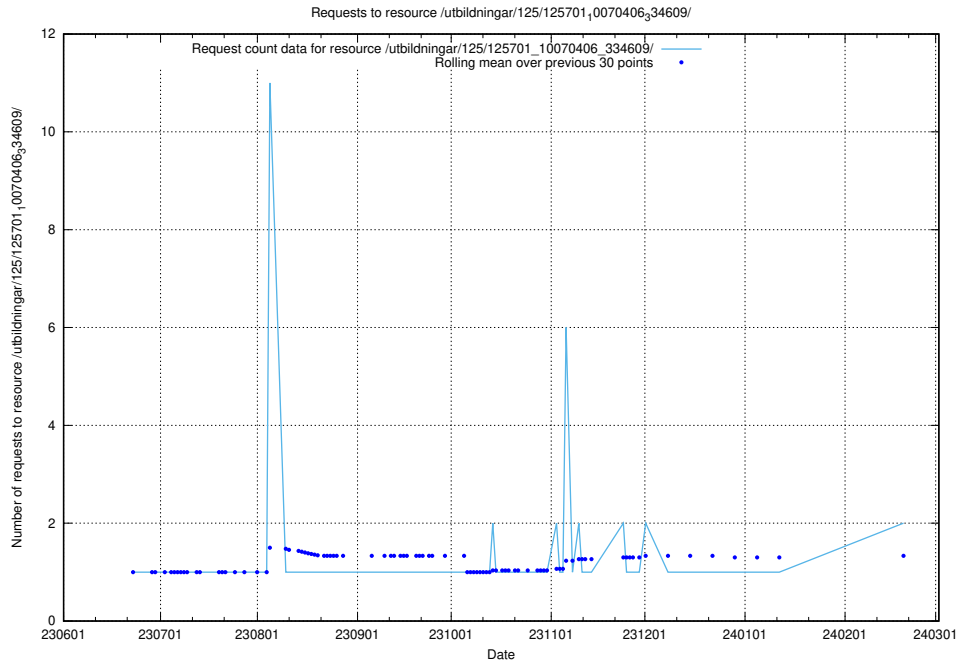

5.720 Usage of /utbildningar/125/125701_10070406_334609/

Here, we count the number of requests to resource /utbildningar/125/125701_10070406_334609/.