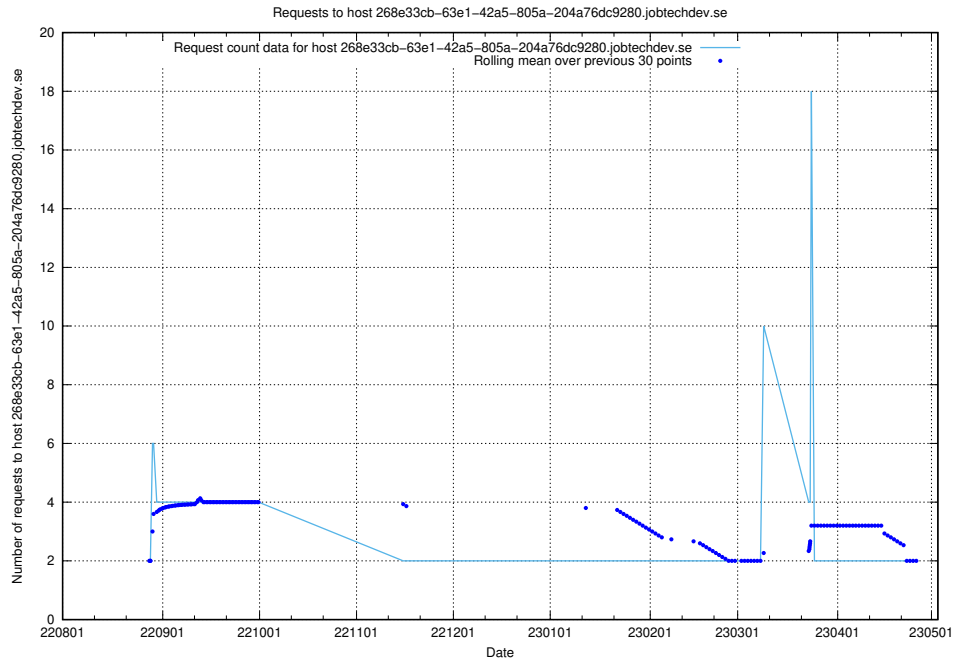

7.336 Usage of 268e33cb-63e1-42a5-805a-204a76dc9280.jobtechdev.se

Here, we count the number of requests to host 268e33cb-63e1-42a5-805a-204a76dc9280.jobtechdev.se.