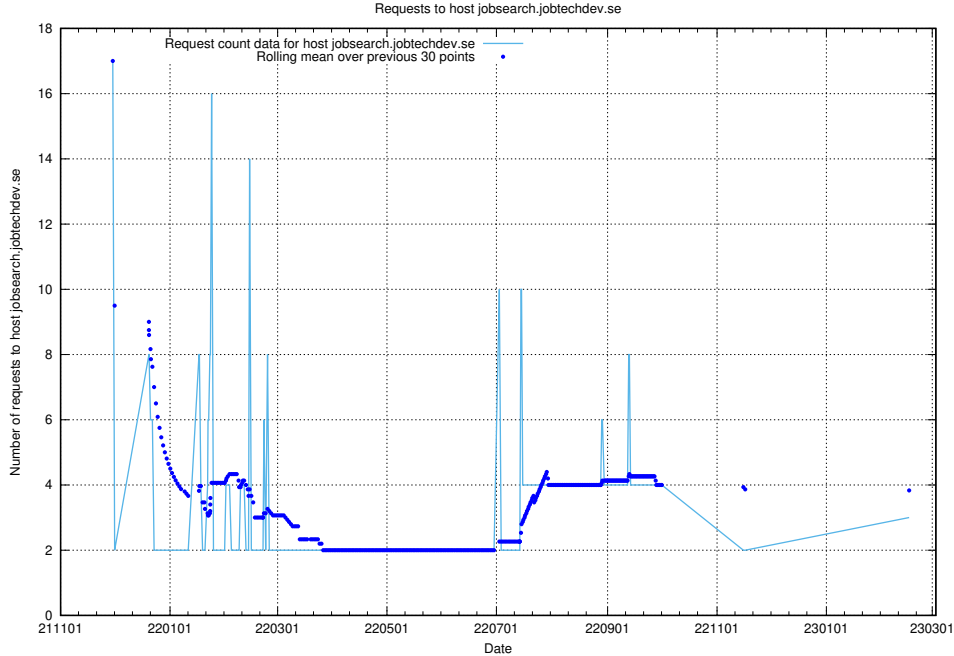

7.204 Usage of jobsearch.jobtechdev.se

Here, we count the number of requests to host jobsearch.jobtechdev.se.