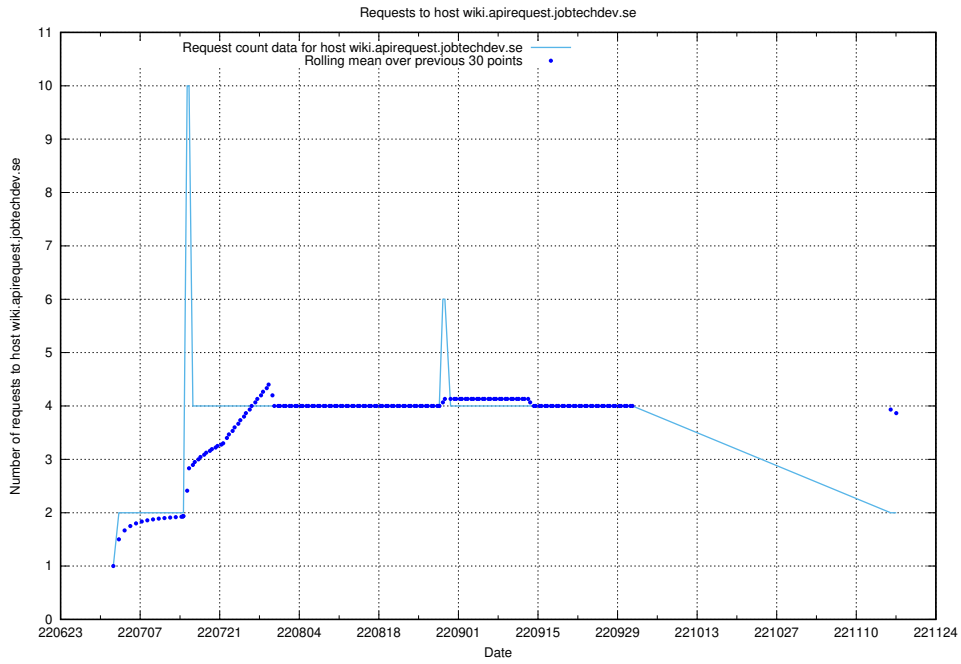

7.390 Usage of wiki.apirequest.jobtechdev.se

Here, we count the number of requests to host wiki.apirequest.jobtechdev.se.

7.391 Usage of wiki.api.jobtechdev.se

Here, we count the number of requests to host wiki.api.jobtechdev.se.