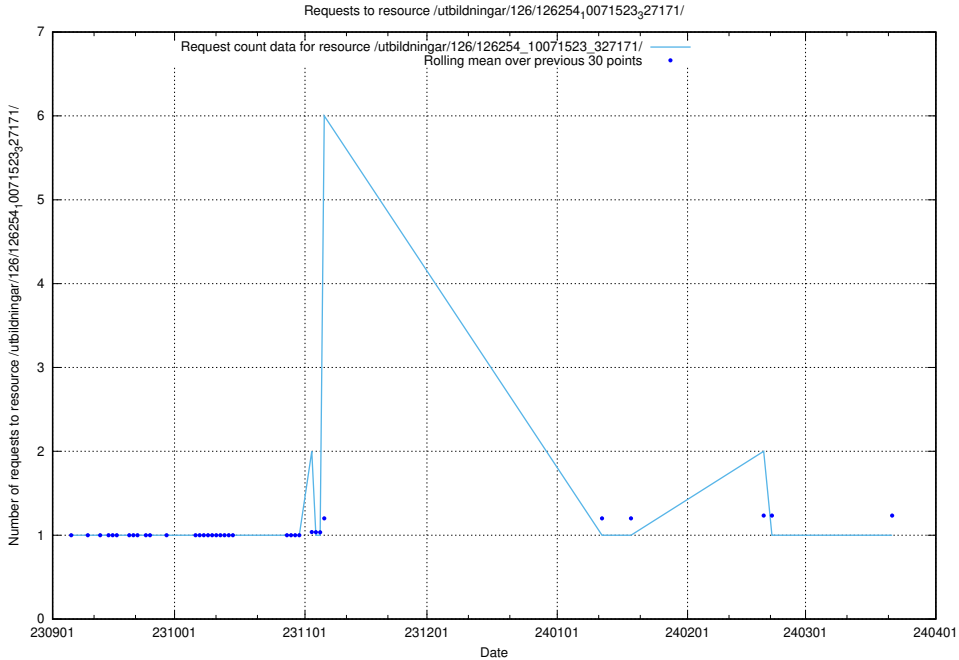

5.4320 Usage of /utbildningar/126/126254_10071523_327171/

Here, we count the number of requests to resource /utbildningar/126/126254_10071523_327171/.