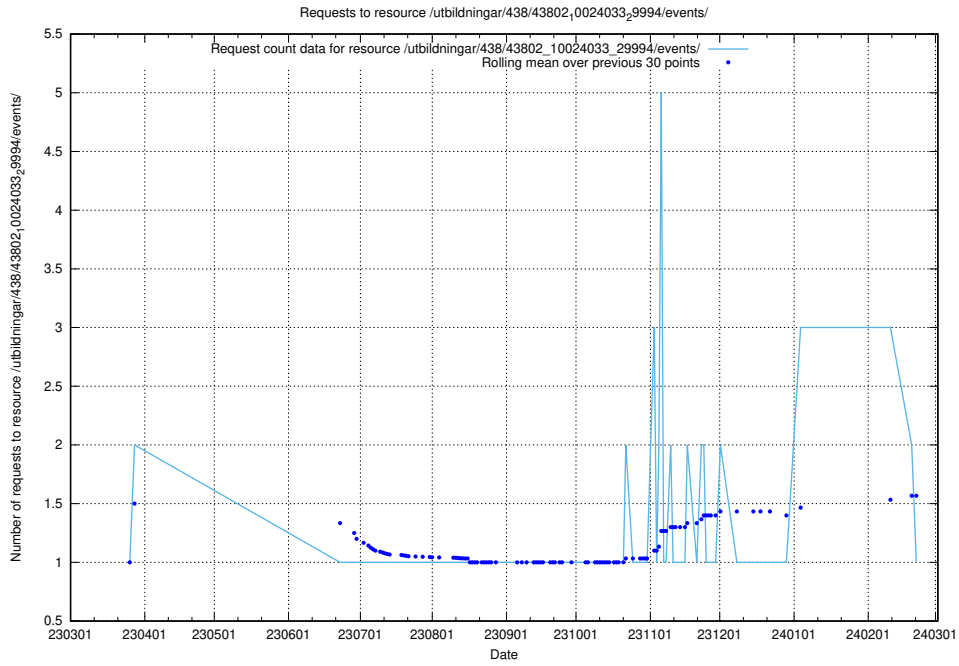

5.5752 Usage of /utbildningar/438/43802_10024033_29994/events/

Here, we count the number of requests to resource /utbildningar/438/43802_10024033_29994/events/.