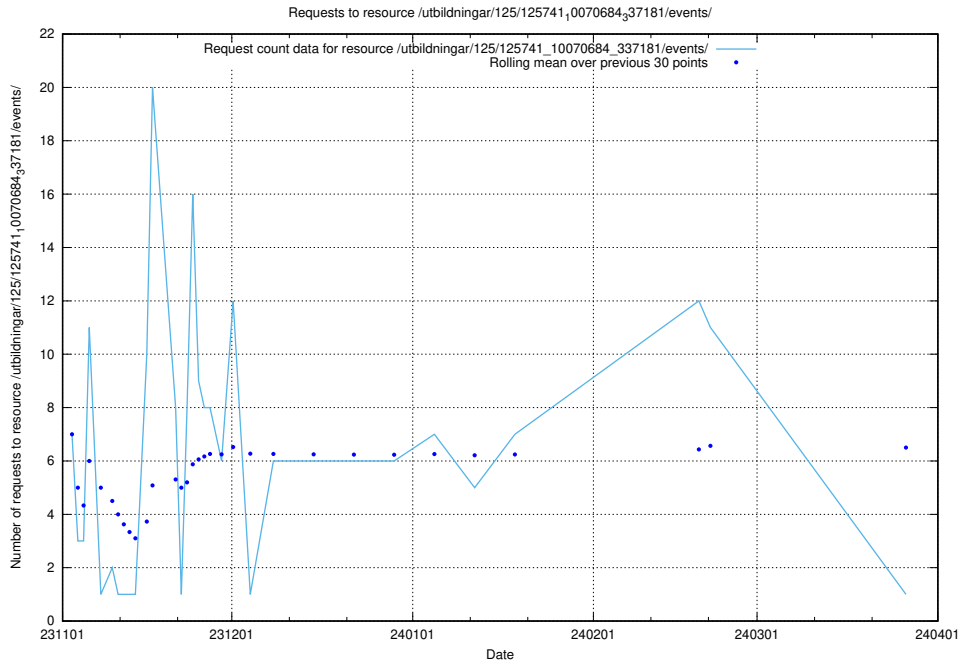

5.3777 Usage of /utbildningar/125/125741_10070684_337181/events/

Here, we count the number of requests to resource /utbildningar/125/125741_10070684_337181/events/