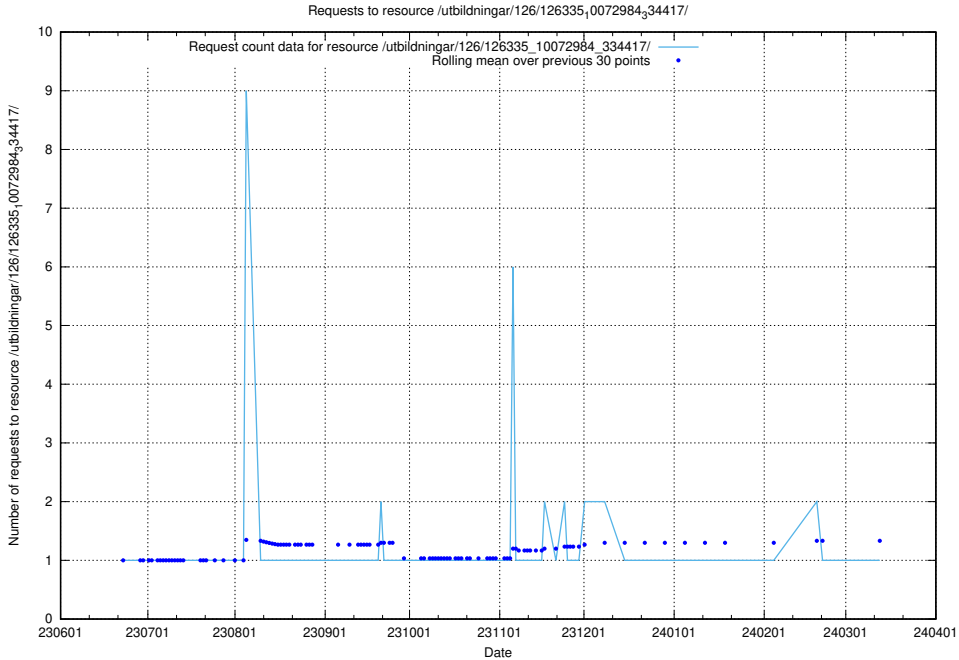

5.5326 Usage of /utbildningar/126/126335_10072984_334417/

Here, we count the number of requests to resource /utbildningar/126/126335_10072984_334417/.