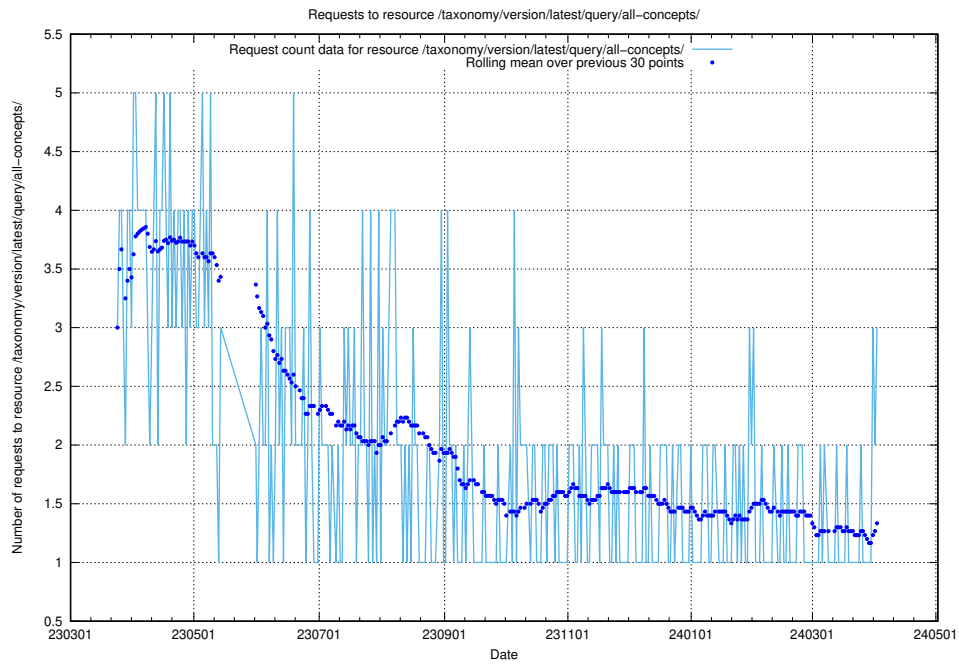

5.304 Usage of /taxonomy/version/latest/query/all-concepts/

Here, we count the number of requests to resource /taxonomy/version/latest/query/all-concepts/.