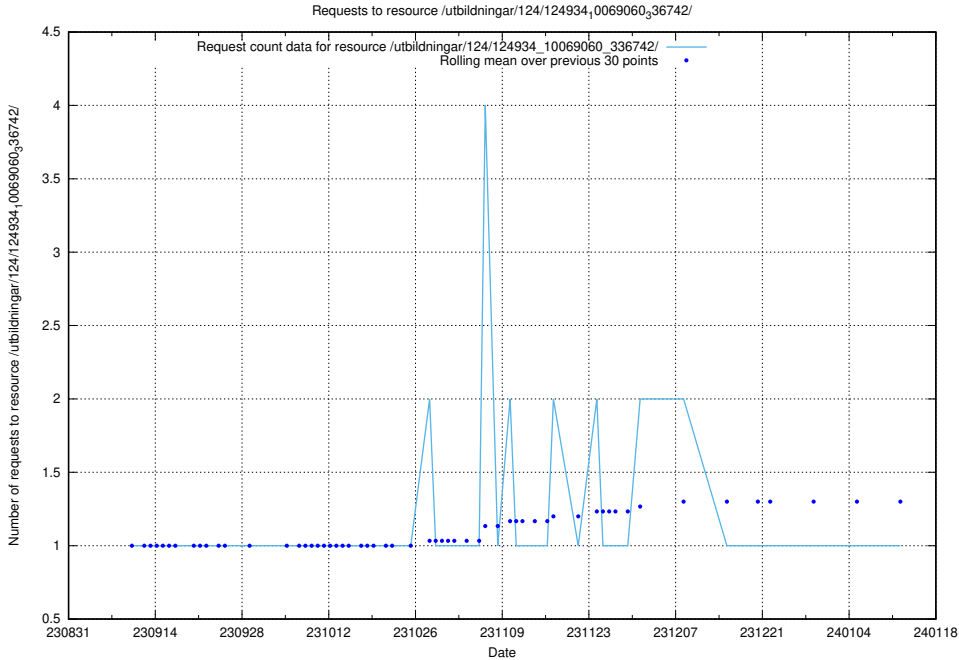

5.4262 Usage of /utbildningar/124/124934_10069060_336742/

Here, we count the number of requests to resource /utbildningar/124/124934_10069060_336742/.

5.4263 Usage of /utbildningar/124/124855_10073707_336464/events/