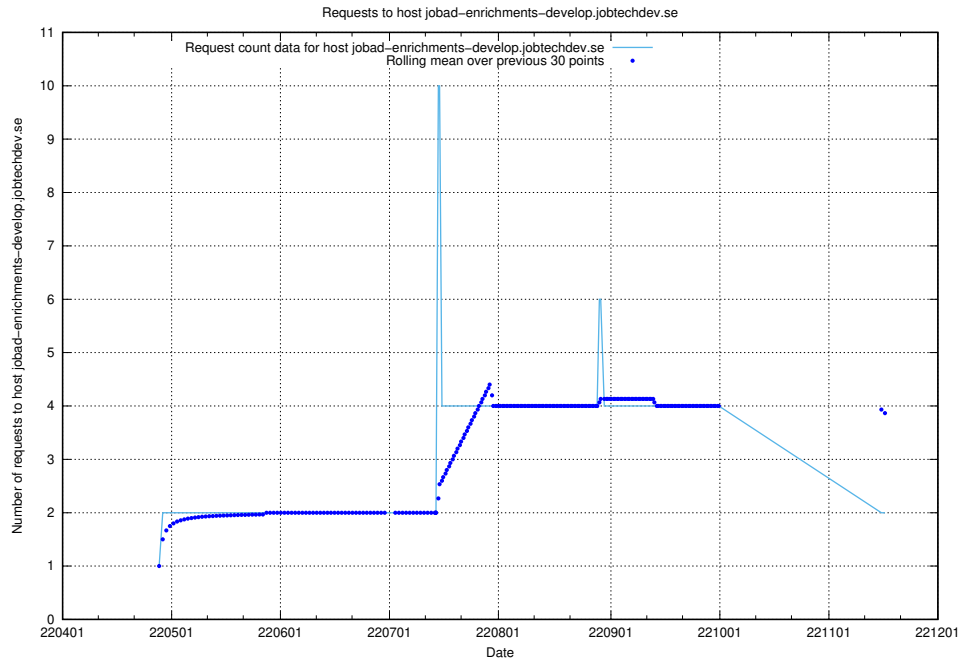

7.442 Usage of `jobad-enrichments-develop.jobtechdev.se`

Here, we count the number of requests to host `jobad-enrichments-develop.jobtechdev.se`.