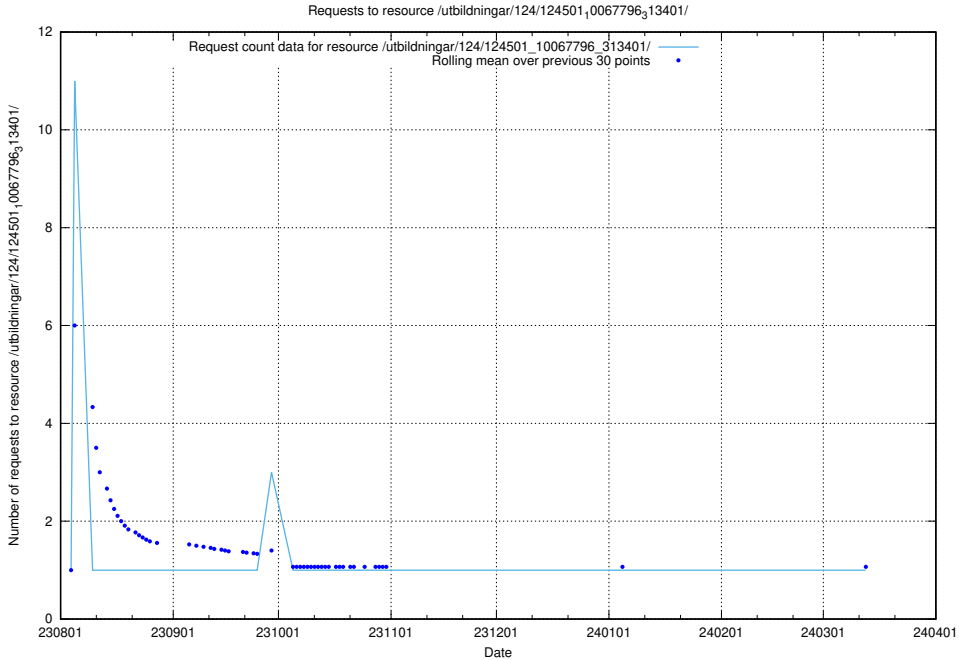

5.4540 Usage of /utbildningar/124/124501_10067796_313401/

Here, we count the number of requests to resource /utbildningar/124/124501_10067796_313401/.