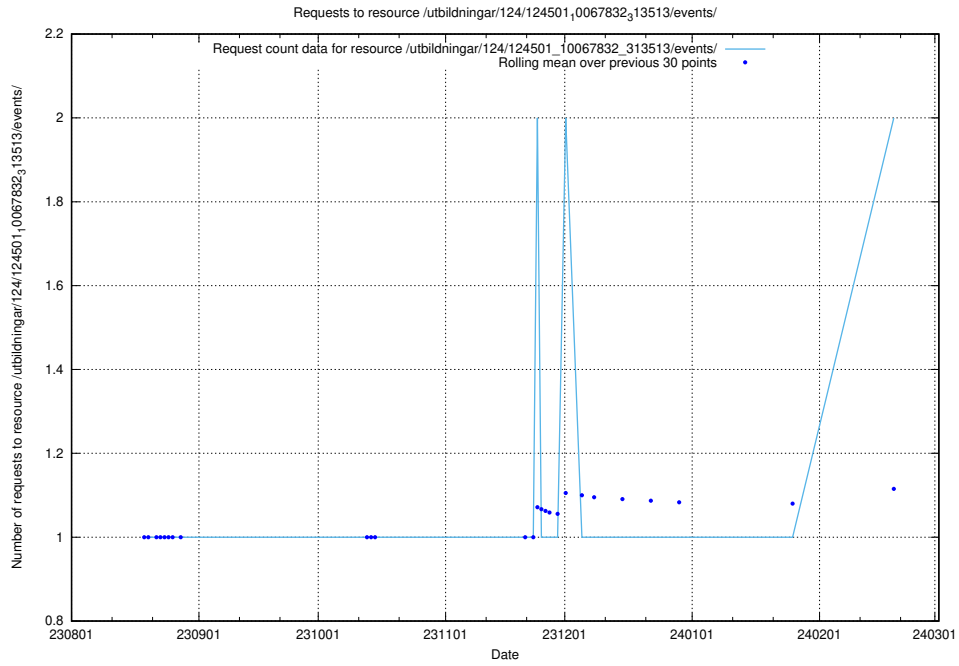

5.623 Usage of /utbildningar/124/124501_10067832_313513/events/

Here, we count the number of requests to resource /utbildningar/124/124501_10067832_313513/events/