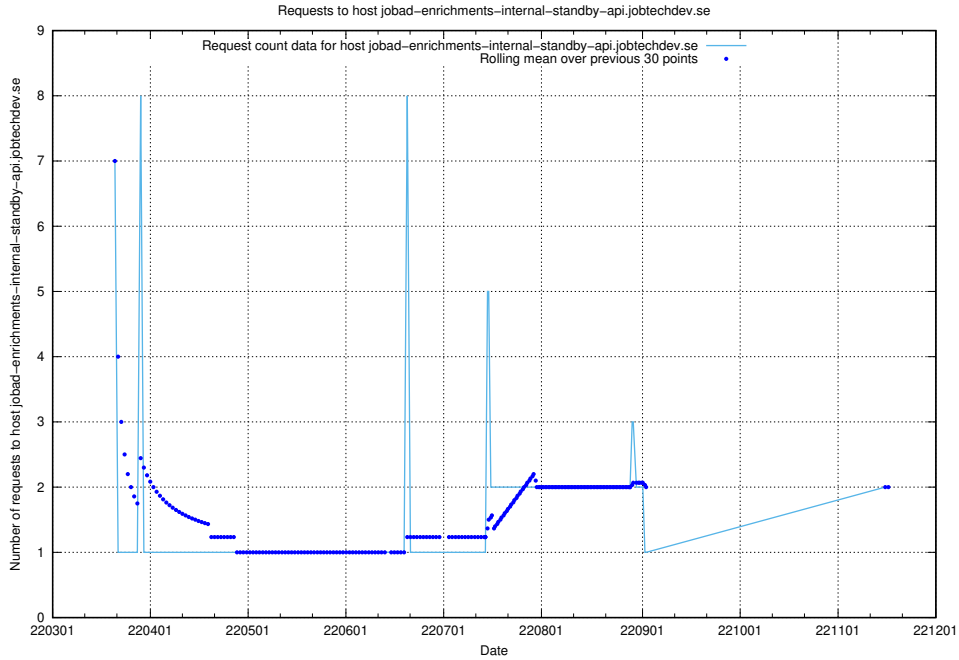

7.492 Usage of jobad-enrichments-internal-standby-api.jobtechdev.se

Here, we count the number of requests to host jobad-enrichments-internal-standby-api.jobtechdev.se.