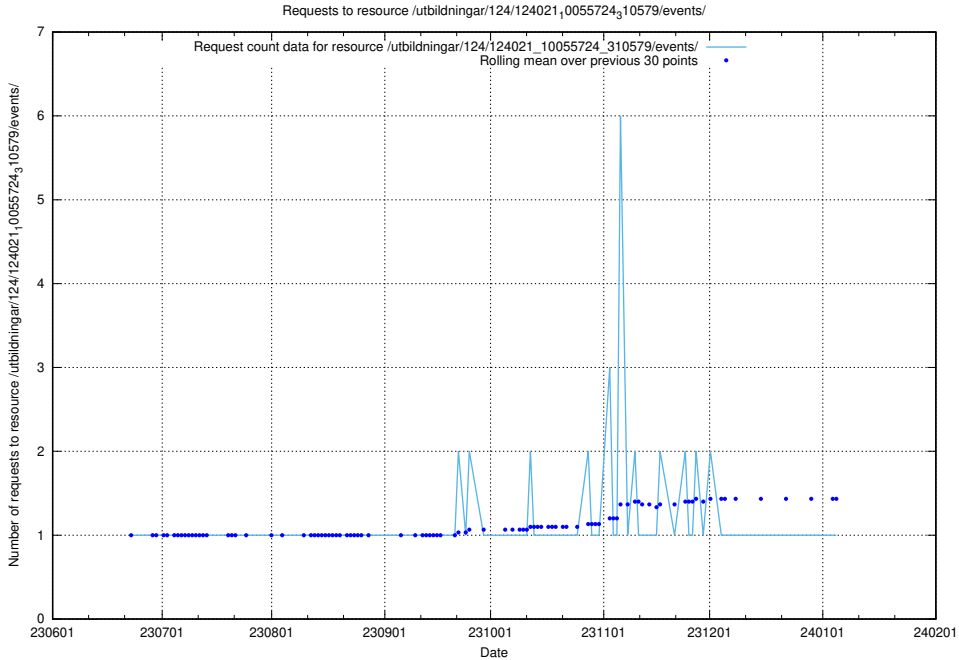

5.5489 Usage of /utbildningar/124/124021_10055724_310579/events/

Here, we count the number of requests to resource /utbildningar/124/124021_10055724_310579/events/