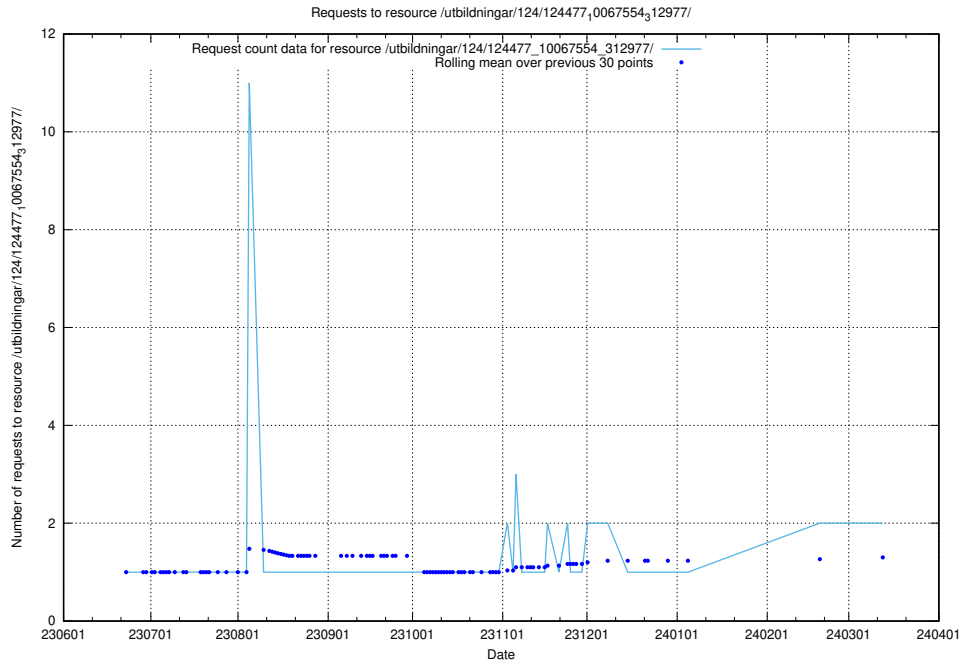

5.735 Usage of /utbildningar/124/124477_10067554_312977/

Here, we count the number of requests to resource /utbildningar/124/124477_10067554_312977/.