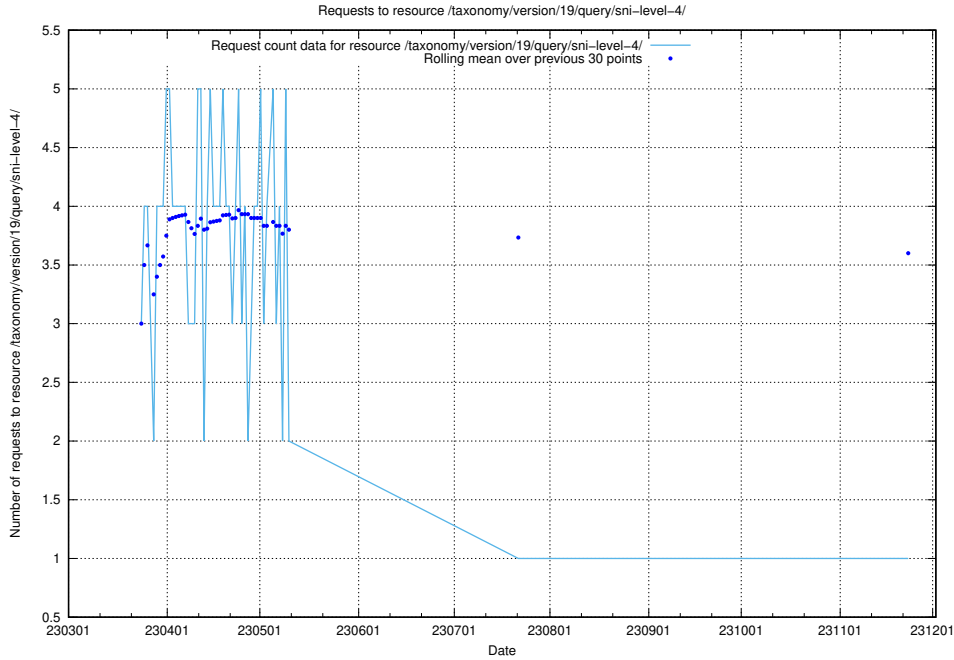

5.5789 Usage of /taxonomy/version/19/query/sni-level-4/

Here, we count the number of requests to resource /taxonomy/version/19/query/sni-level-4/.