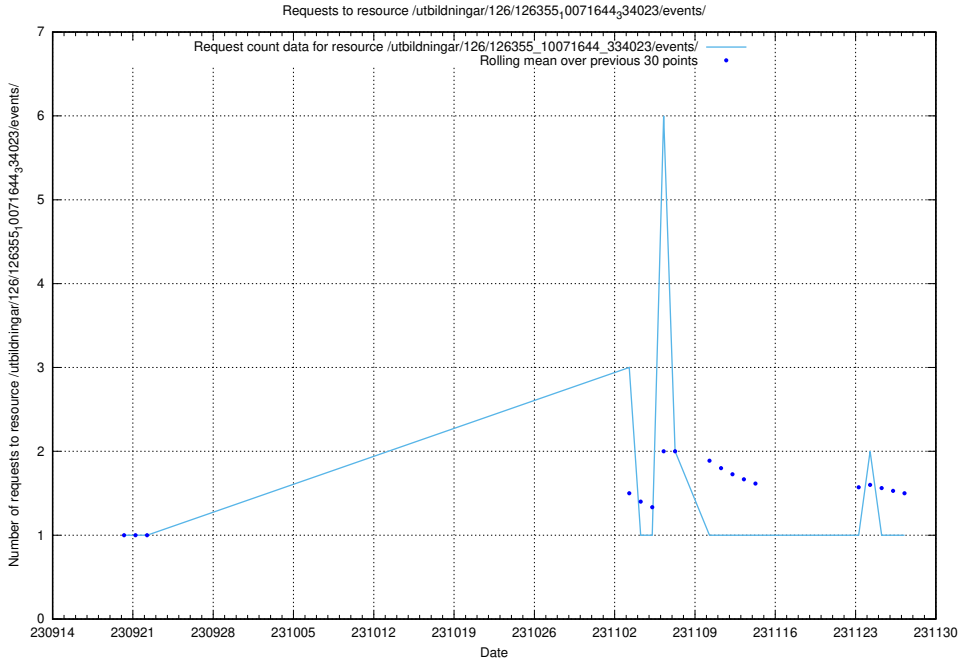

5.4179 Usage of /utbildningar/126/126355_10071644_334023/events/

Here, we count the number of requests to resource /utbildningar/126/126355_10071644_334023/events/