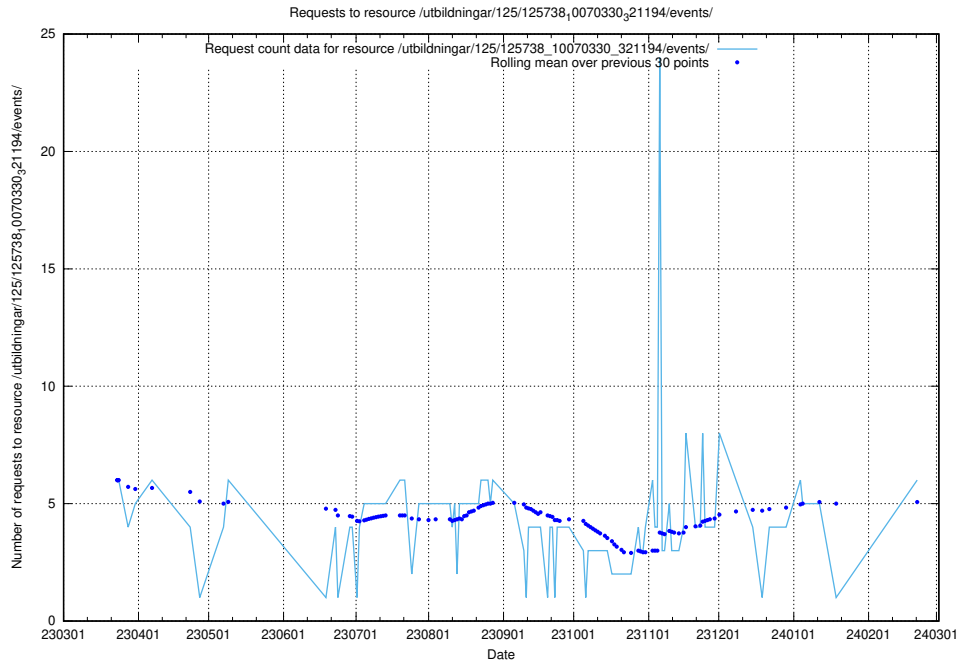

5.101 Usage of /utbildningar/125/125738_10070330_321194/events/

Here, we count the number of requests to resource /utbildningar/125/125738_10070330_321194/events/