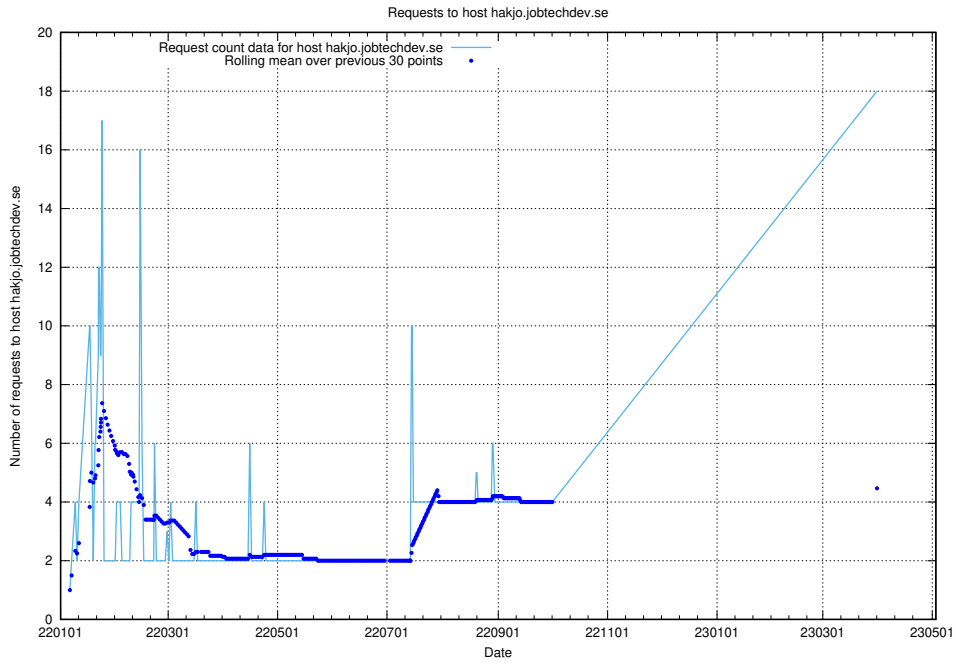

7.37 Usage of hakjo.jobtechdev.se

Here, we count the number of requests to host hakjo.jobtechdev.se.