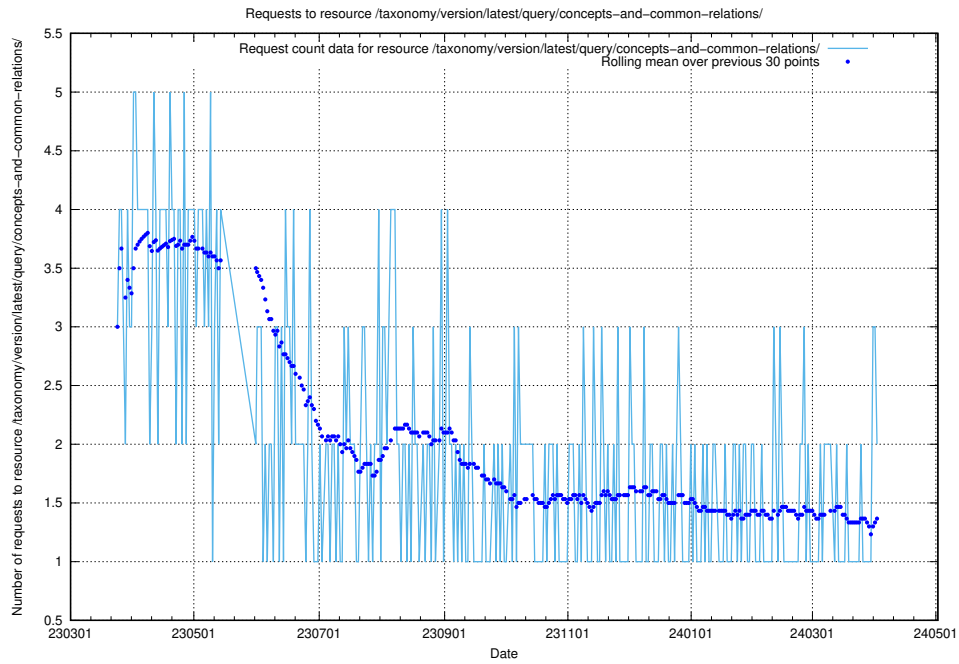

5.807 Usage of /taxonomy/version/latest/query/concepts-and-common-relations/

Here, we count the number of requests to resource /taxonomy/version/latest/query/concepts-and-common-relations/.