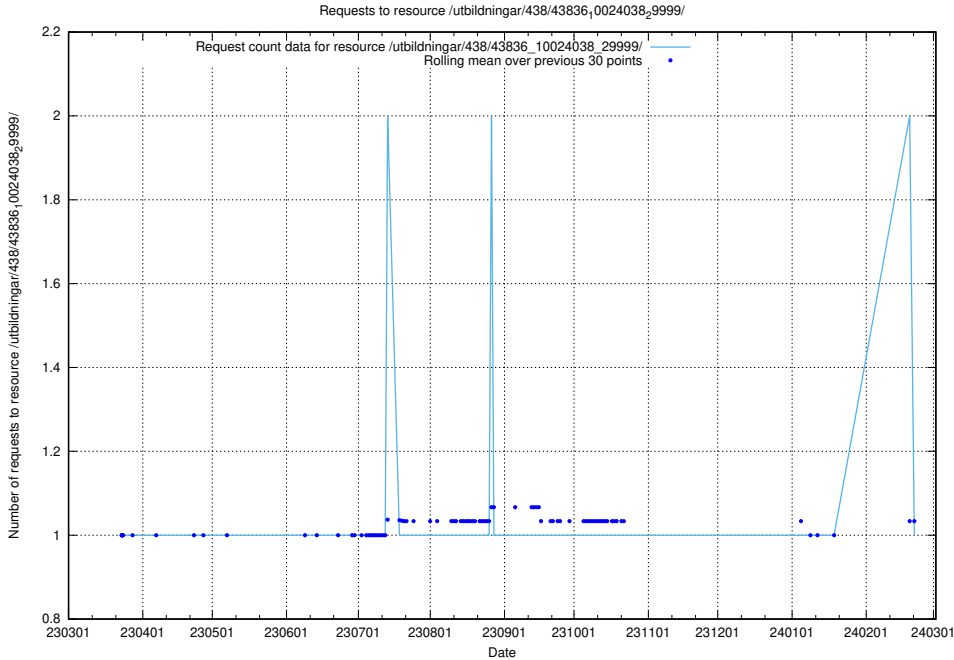

Here, we count the number of requests to resource /utbildningar/438/43836_10024038_29999/.

5.5972 Usage of /utbildningar/438/43831_10024051_32246/

Here, we count the number of requests to resource /utbildningar/438/43831_10024051_32246/.