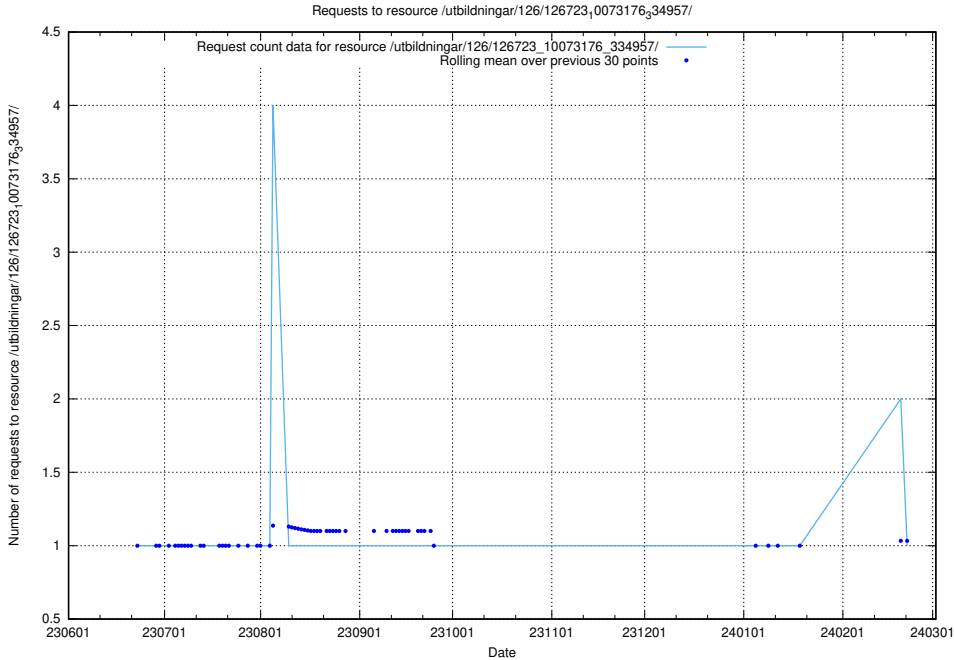

Here, we count the number of requests to resource /utbildningar/126/126723_10073182_334968/.

5.5258 Usage of /utbildningar/126/126723_10073176_334957/

Here, we count the number of requests to resource /utbildningar/126/126723_10073176_334957/.