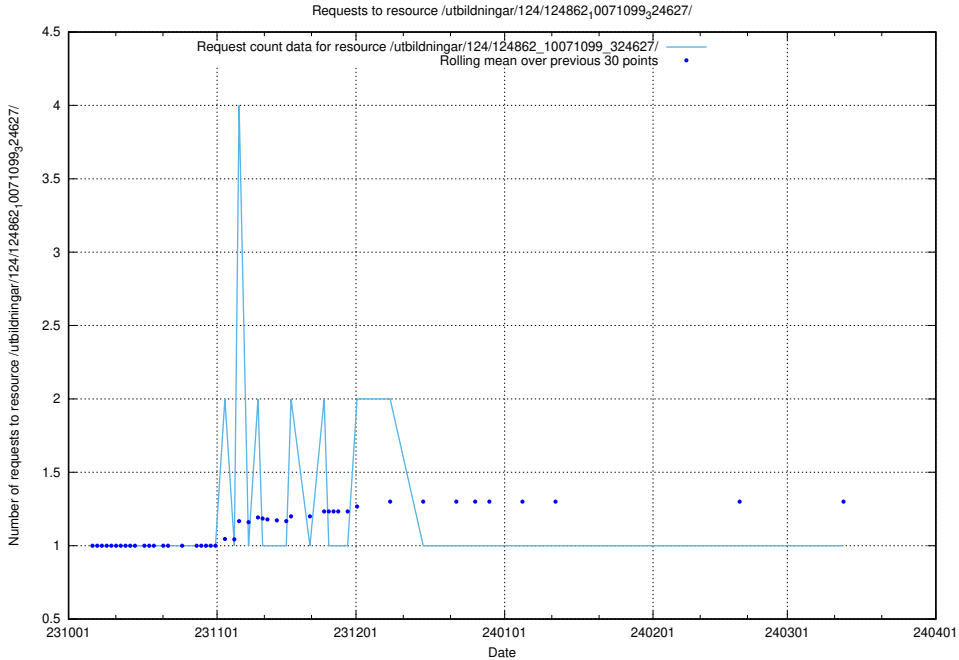

5.4047 Usage of /utbildningar/124/124862_10071099_324627/

Here, we count the number of requests to resource /utbildningar/124/124862_10071099_324627/.

5.4048 Usage of /utbildningar/124/124476_10067554_312977/events/