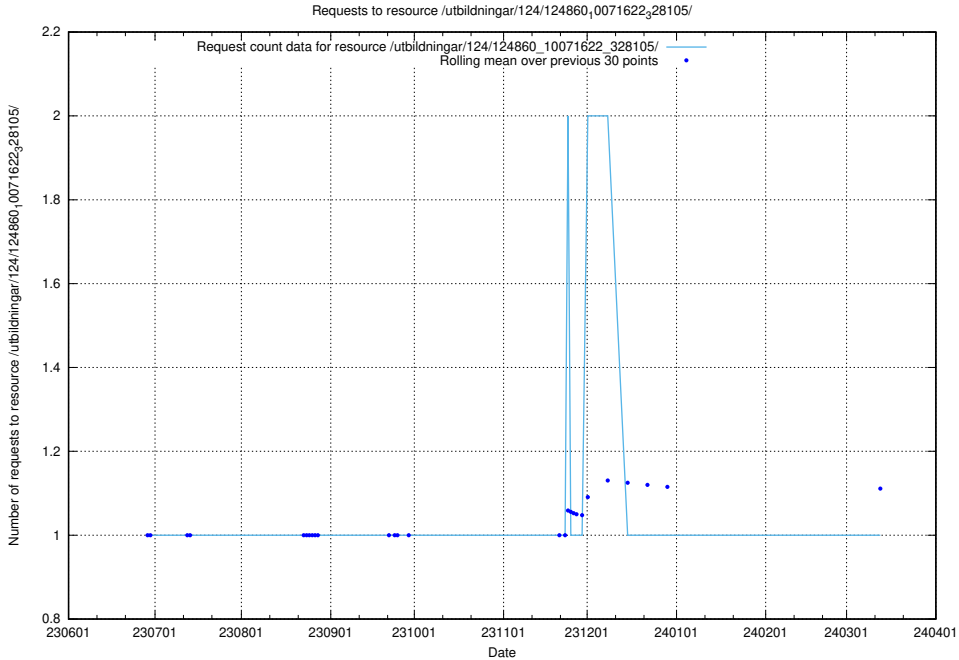

5.5139 Usage of /utbildningar/124/124860_10071622_328105/

Here, we count the number of requests to resource /utbildningar/124/124860_10071622_328105/.