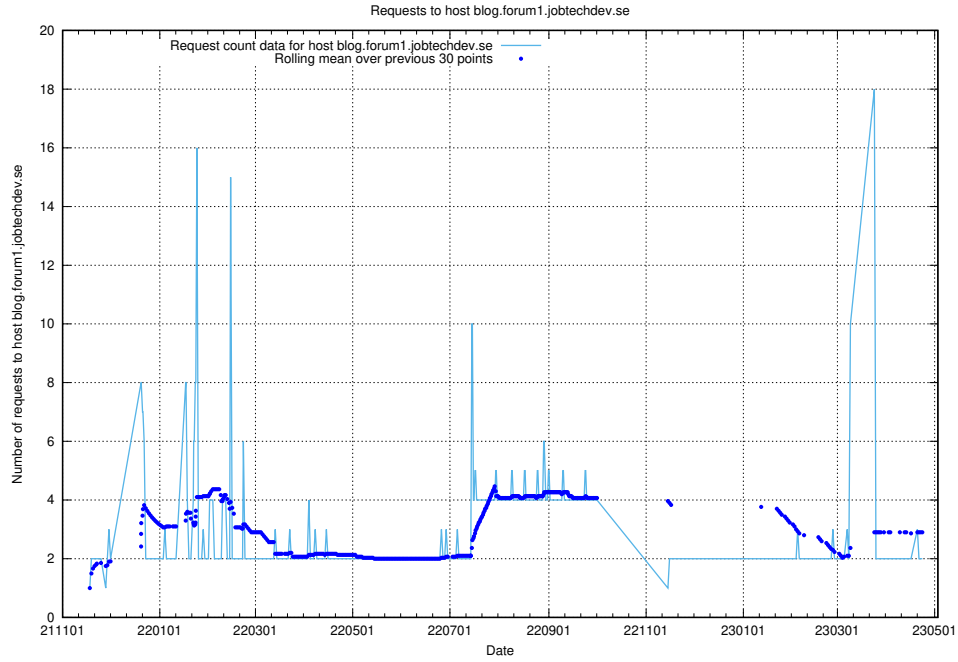

7.482 Usage of `blog.forum1.jobtechdev.se`

Here, we count the number of requests to host `blog.forum1.jobtechdev.se`.