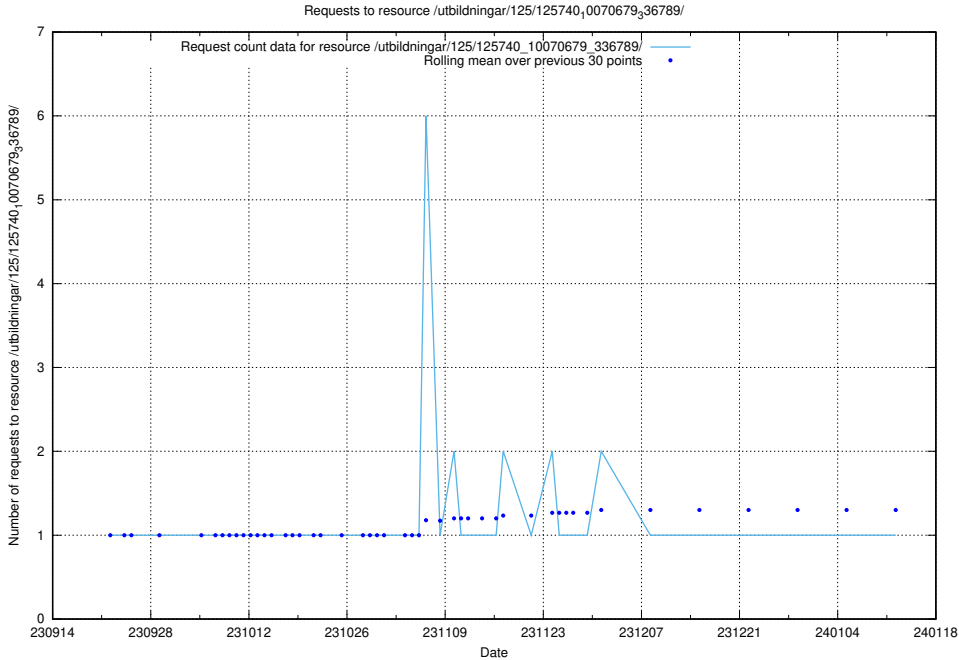

5.4159 Usage of /utbildningar/125/125740_10070679_336789/

Here, we count the number of requests to resource /utbildningar/125/125740_10070679_336789/.