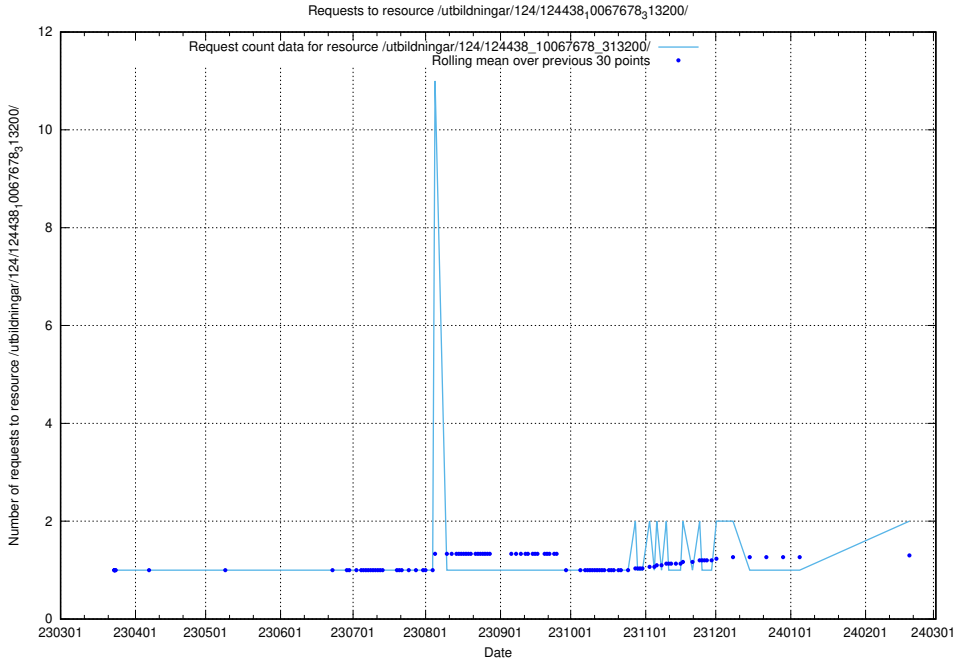

5.535 Usage of /utbildningar/124/124438_10067678_313200/

Here, we count the number of requests to resource /utbildningar/124/124438_10067678_313200/.