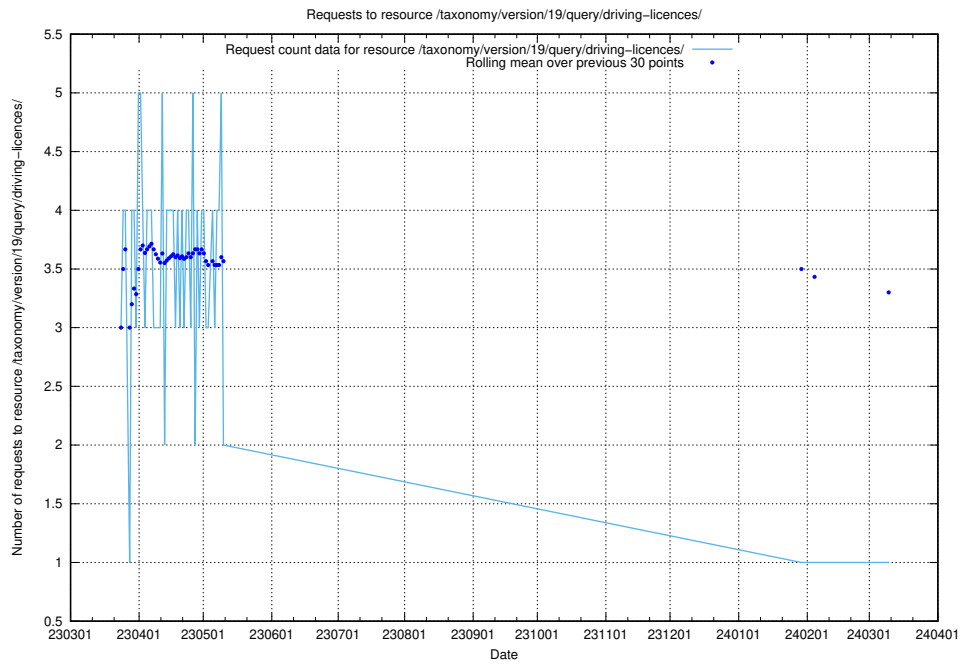

5.5804 Usage of /taxonomy/version/19/query/driving-licences/

Here, we count the number of requests to resource /taxonomy/version/19/query/driving-licences/.