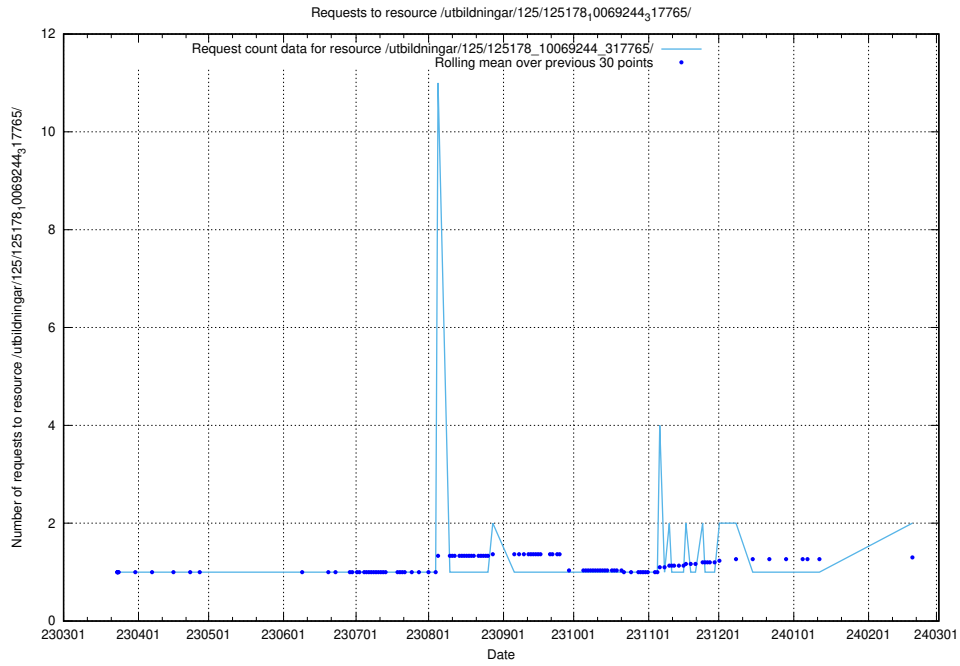

5.360 Usage of /utbildningar/125/125178_10069244_317765/

Here, we count the number of requests to resource /utbildningar/125/125178_10069244_317765/.