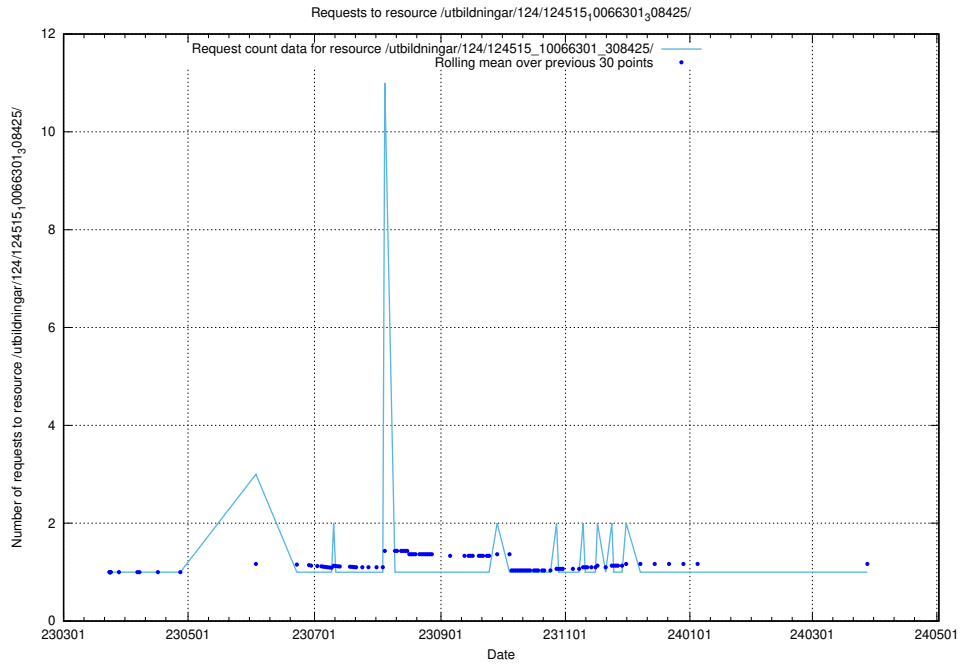

5.1200 Usage of /utbildningar/124/124515_10066301_308425/

Here, we count the number of requests to resource /utbildningar/124/124515_10066301_308425/.