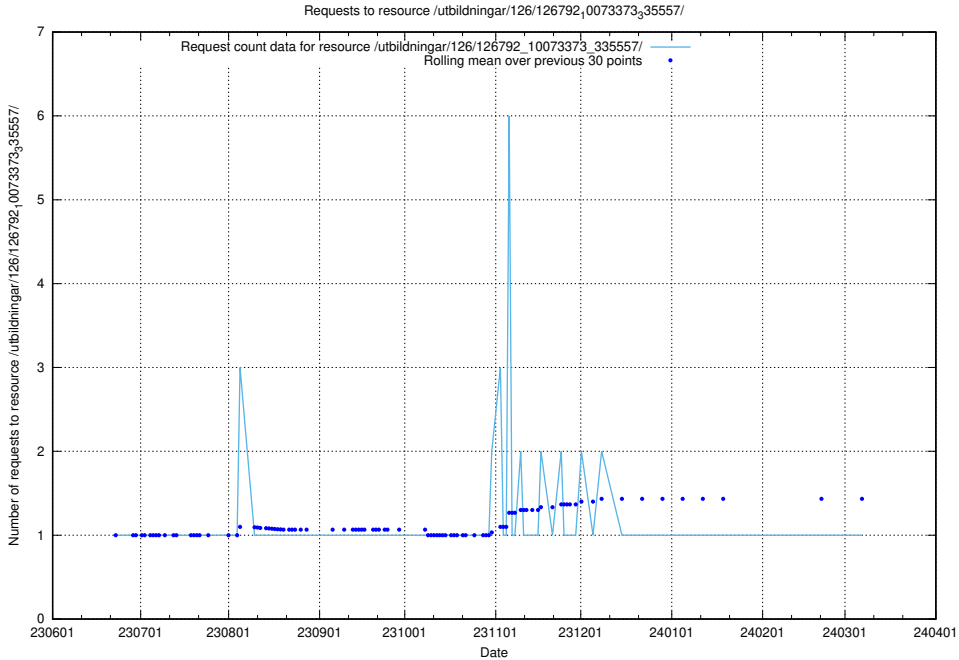

5.5245 Usage of /utbildningar/126/126792_10073373_335557/

Here, we count the number of requests to resource /utbildningar/126/126792_10073373_335557/.