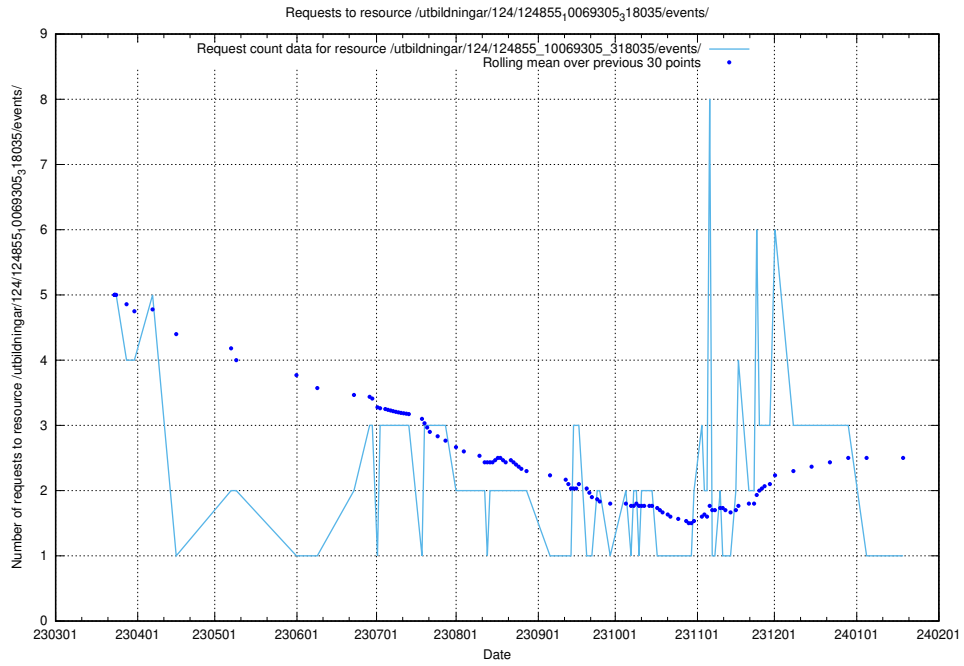

5.5898 Usage of /utbildningar/124/124855_10069305_318035/events/

Here, we count the number of requests to resource /utbildningar/124/124855_10069305_318035/events/