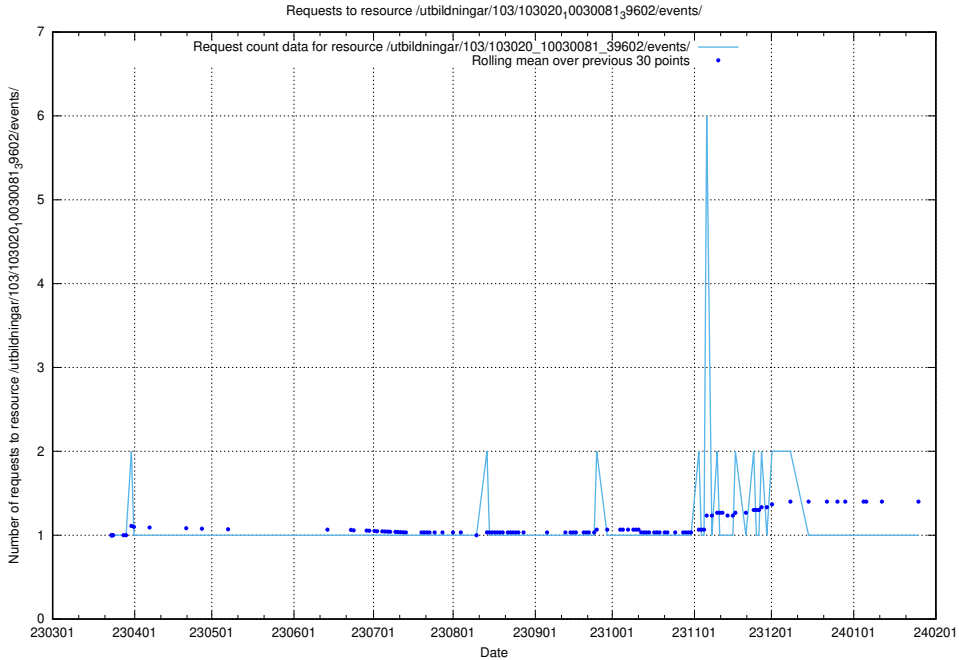

5.5158 Usage of /utbildningar/103/103020_10030081_39602/events/

Here, we count the number of requests to resource /utbildningar/103/103020_10030081_39602/events/.