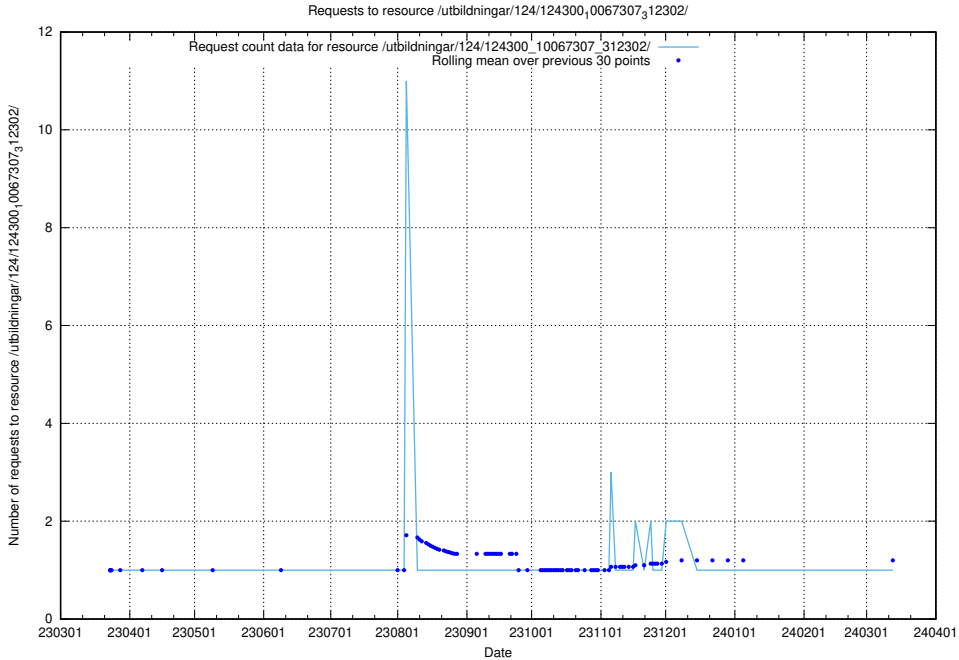

5.3588 Usage of /utbildningar/124/124300_10067307_312302/

Here, we count the number of requests to resource /utbildningar/124/124300_10067307_312302/.