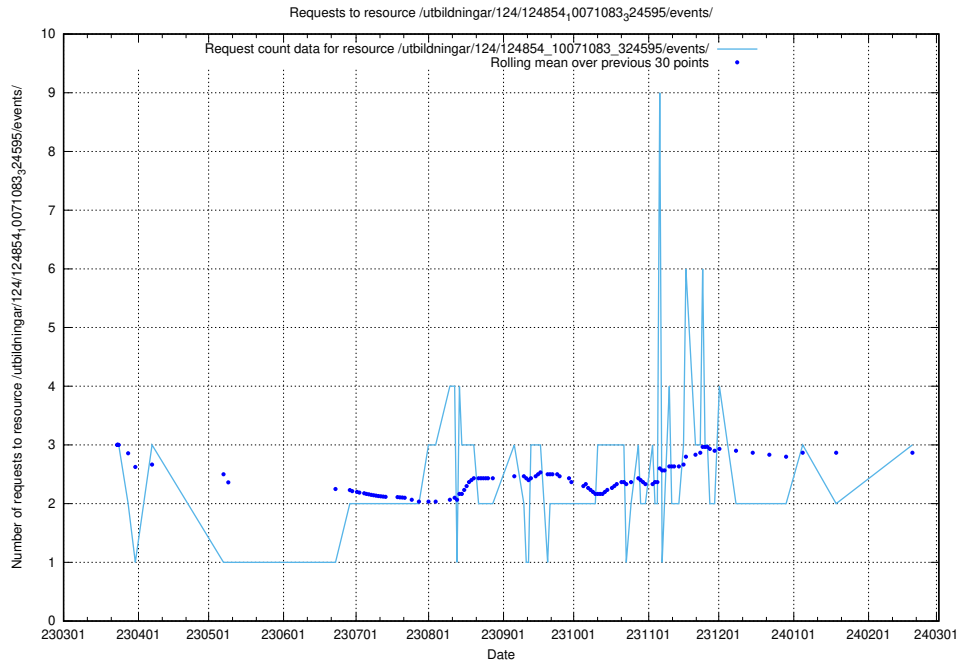

5.317 Usage of /utbildningar/124/124854_10071083_324595/events/

Here, we count the number of requests to resource /utbildningar/124/124854_10071083_324595/events/