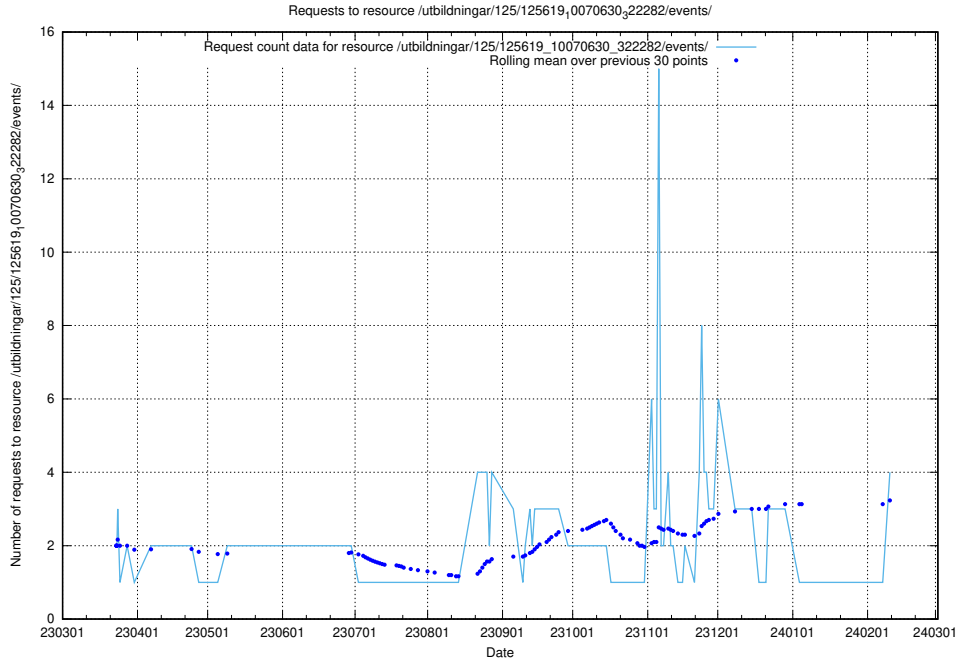

5.178 Usage of /utbildningar/125/125619_10070630_322282/events/

Here, we count the number of requests to resource /utbildningar/125/125619_10070630_322282/events/