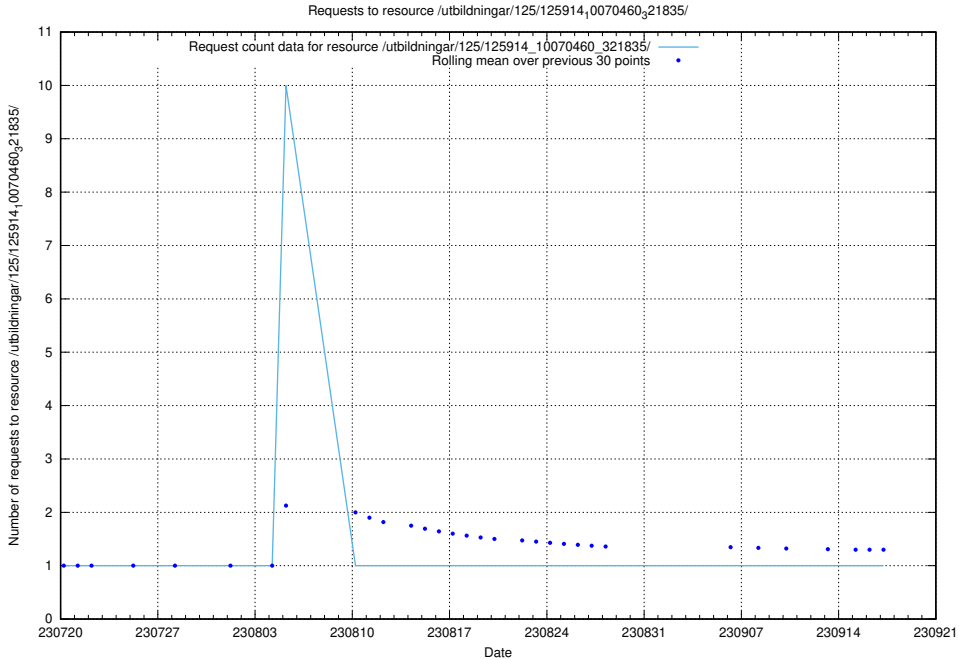

5.4650 Usage of /utbildningar/125/125914_10070460_321835/

Here, we count the number of requests to resource /utbildningar/125/125914_10070460_321835/.