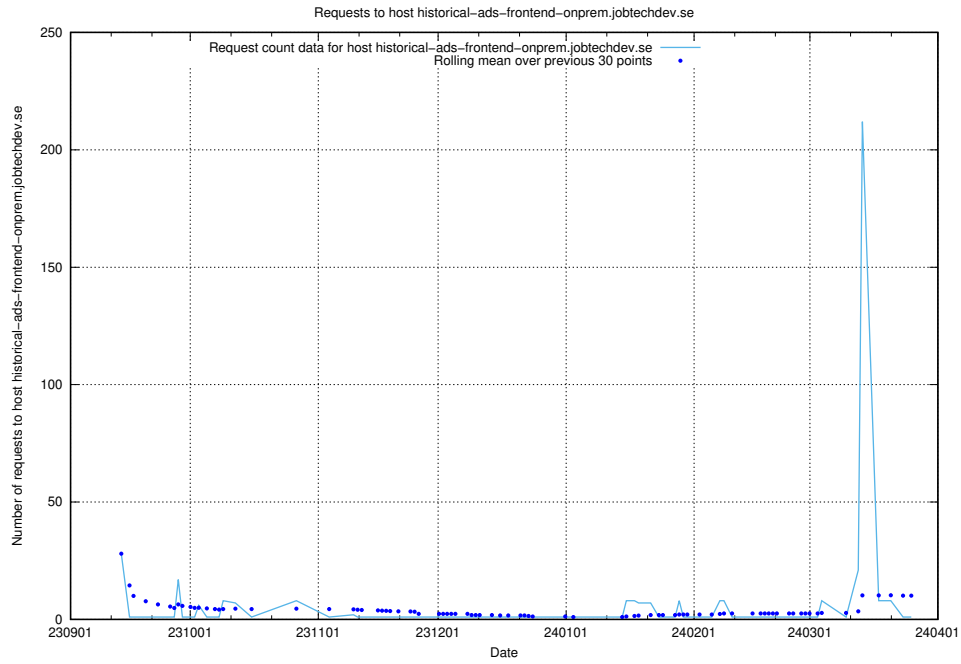

7.600 Usage of historical-ads-frontend-onprem.jobtechdev.se

Here, we count the number of requests to host historical-ads-frontend-onprem.jobtechdev.se.