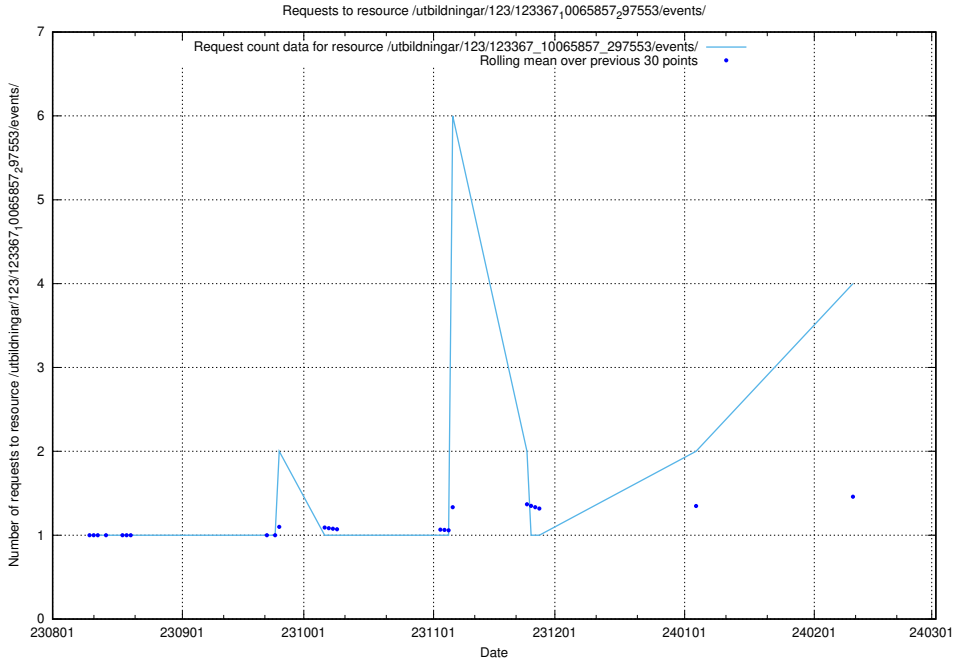

5.157 Usage of /utbildningar/123/123367_10065857_297553/events/

Here, we count the number of requests to resource /utbildningar/123/123367_10065857_297553/events/