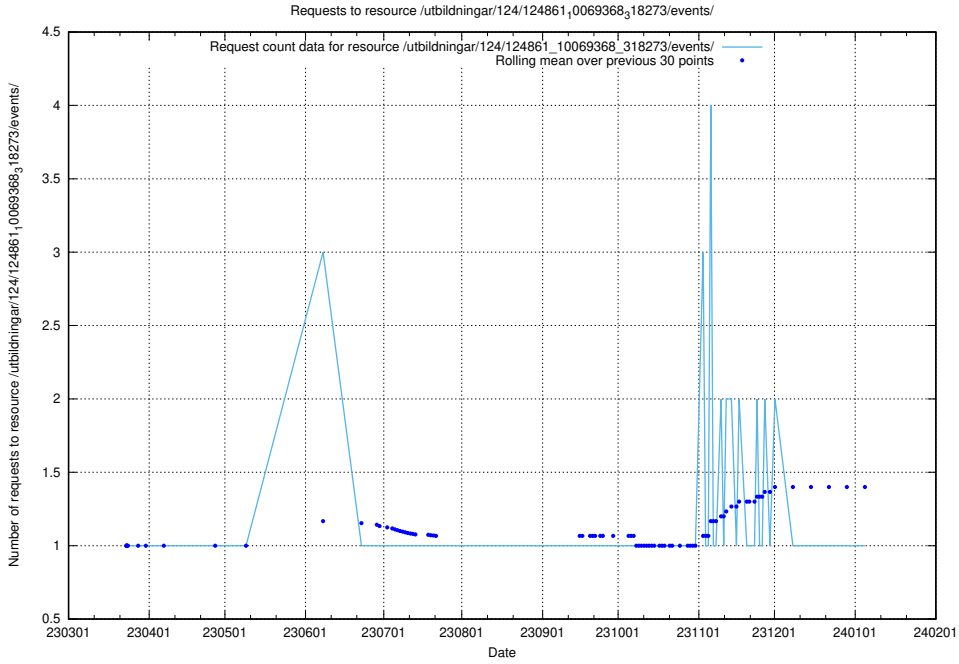

5.1062 Usage of /utbildningar/124/124861_10069368_318273/events/

Here, we count the number of requests to resource /utbildningar/124/124861_10069368_318273/events/