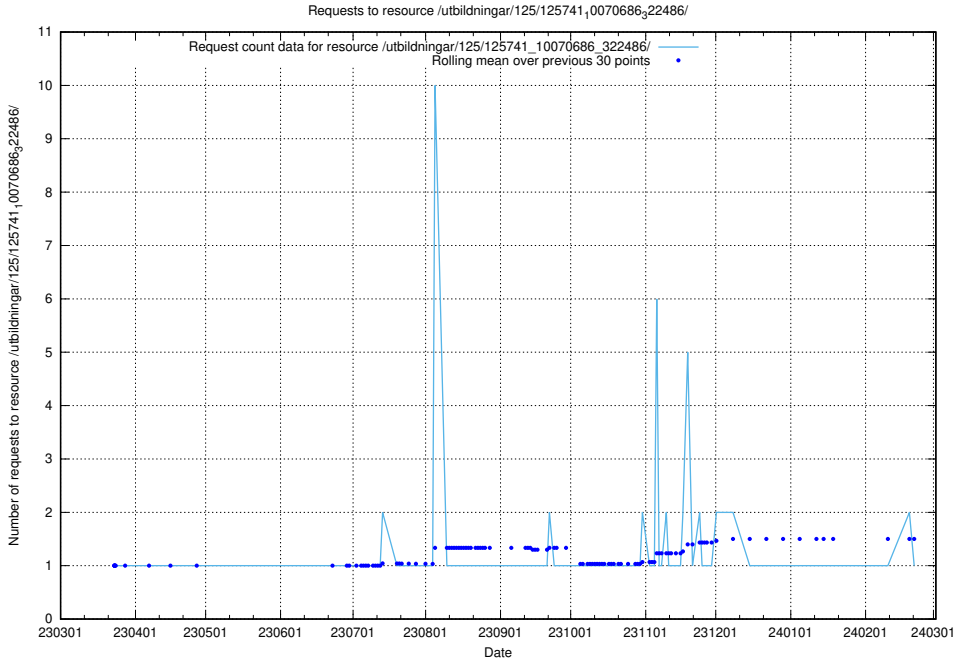

5.6124 Usage of /utbildningar/125/125741_10070686_322486/

Here, we count the number of requests to resource /utbildningar/125/125741_10070686_322486/.