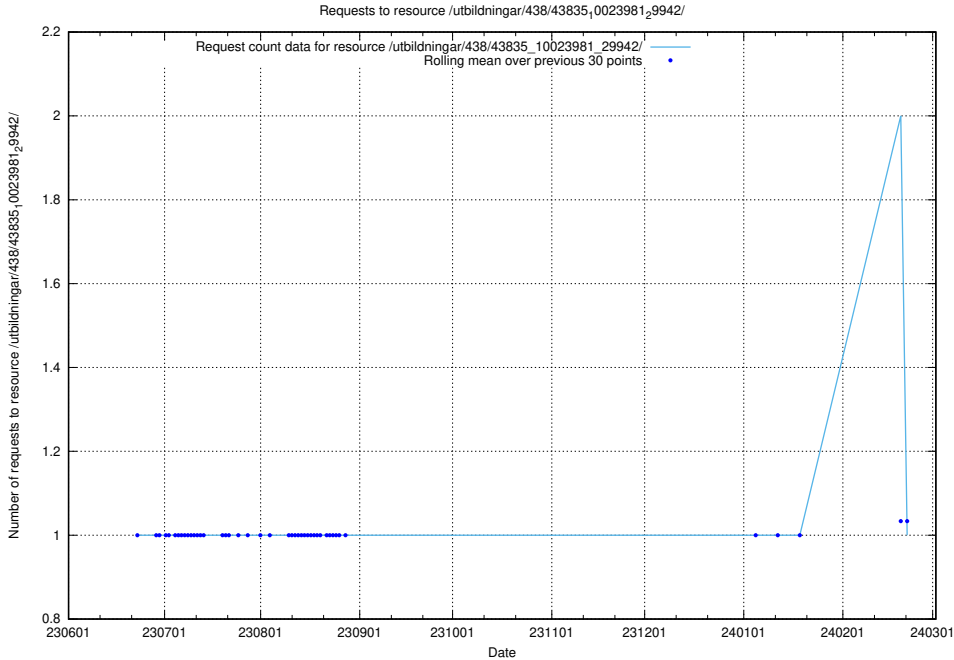

5.5226 Usage of /utbildningar/438/43835_10023981_29942/

Here, we count the number of requests to resource /utbildningar/438/43835_10023981_29942/.