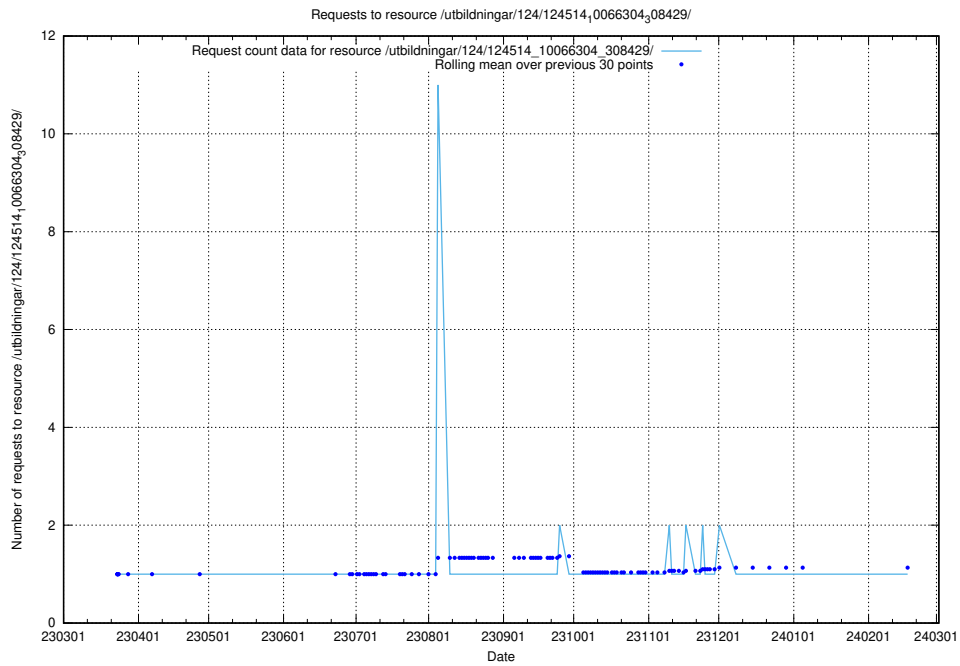

5.1458 Usage of /utbildningar/124/124514_10066304_308429/

Here, we count the number of requests to resource /utbildningar/124/124514_10066304_308429/.