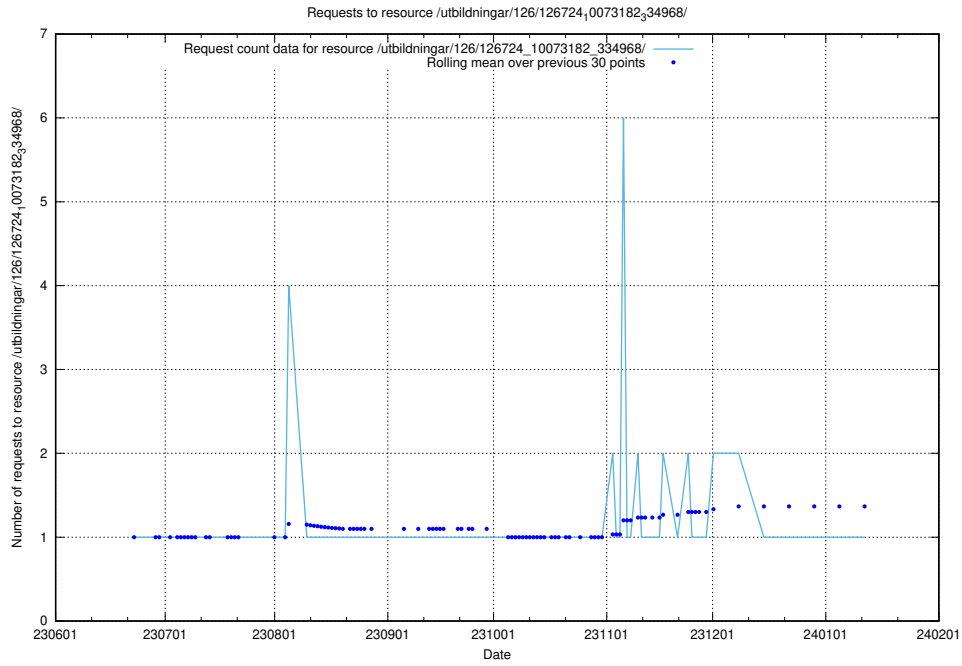

5.5256 Usage of /utbildningar/126/126724_10073182_334968/

Here, we count the number of requests to resource /utbildningar/126/126724_10073182_334968/.