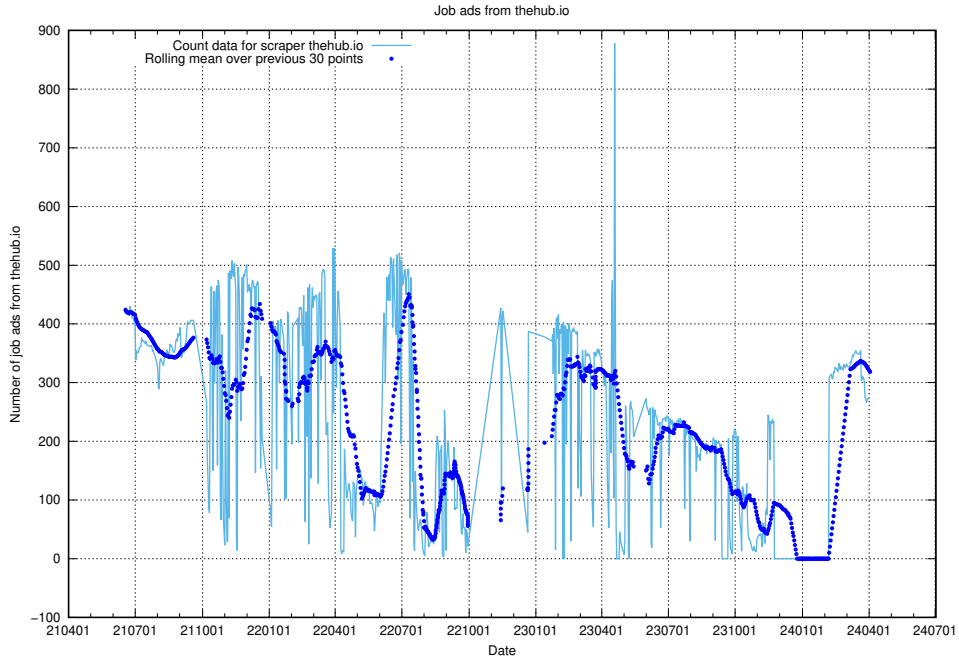

Here, we count the number of job ads scraped from ledigajobb.se.

13.11 Number of ads by scraper thehub.io

Here, we count the number of job ads scraped from thehub.io.

13.12 Number of ads by scraper onepartnergroup.se