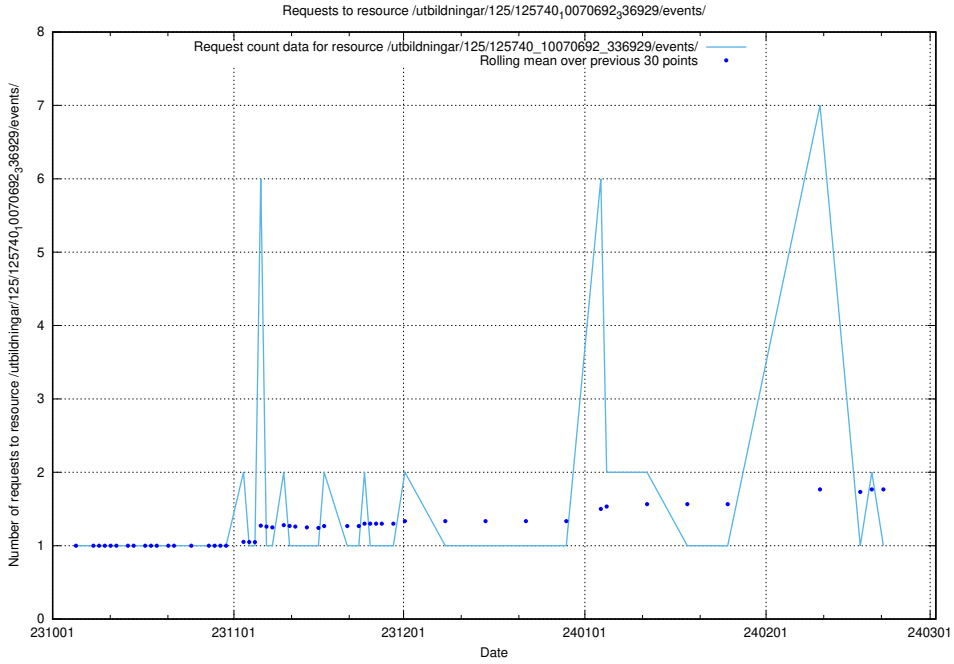

5.4059 Usage of /utbildningar/125/125740_10070692_336929/events/

Here, we count the number of requests to resource /utbildningar/125/125740_10070692_336929/events/

5.4060 Usage of /utbildningar/125/125740_10070692_336929/