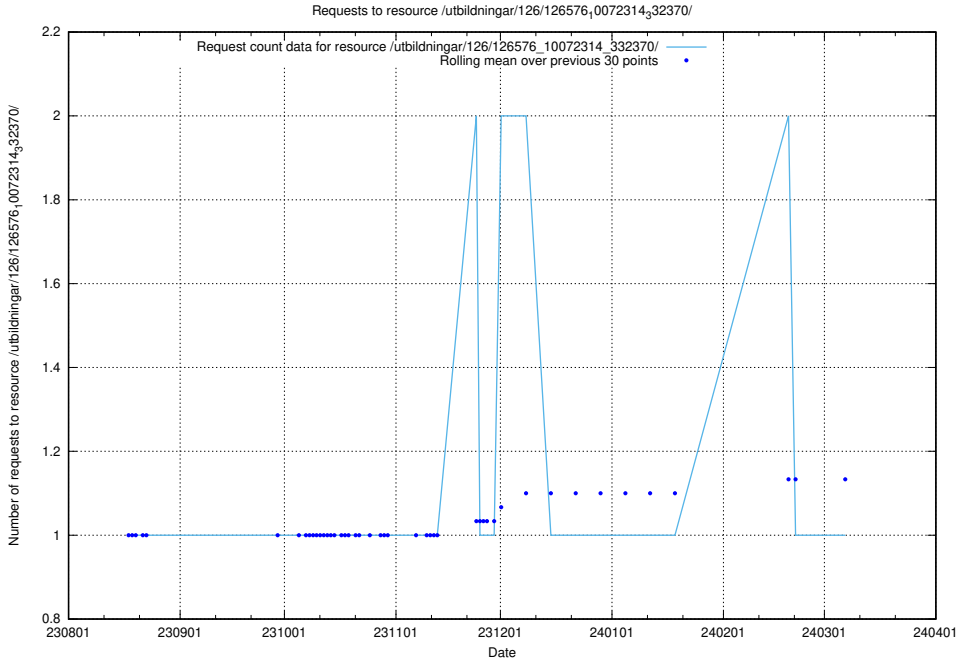

Here, we count the number of requests to resource /utbildningar/126/126576_10072314_332370/events/

5.4425 Usage of /utbildningar/126/126576_10072314_332370/

Here, we count the number of requests to resource /utbildningar/126/126576_10072314_332370/.