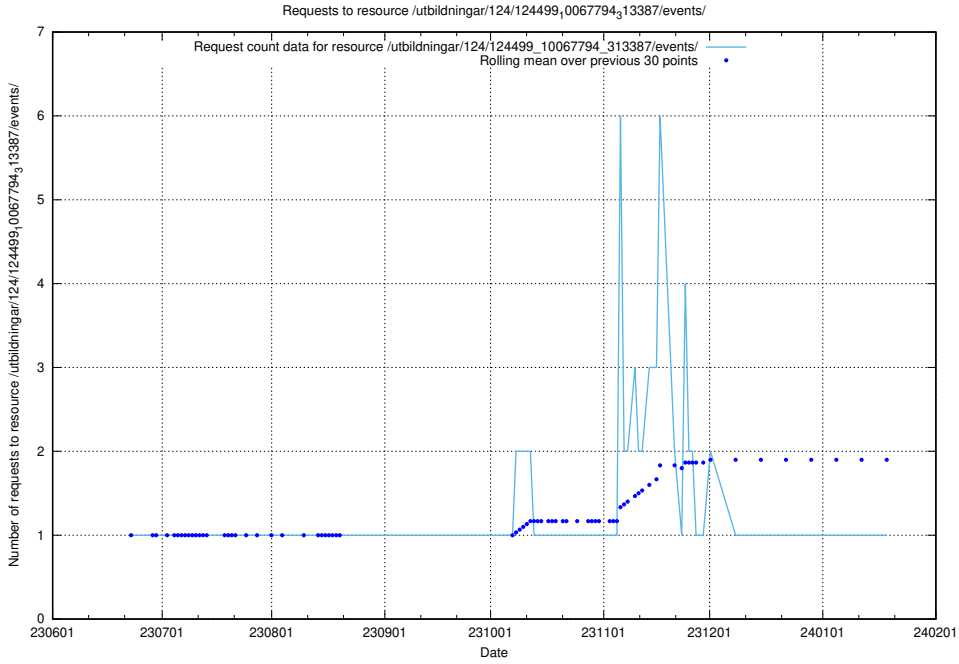

5.5442 Usage of /utbildningar/124/124499_10067794_313387/events/

Here, we count the number of requests to resource /utbildningar/124/124499_10067794_313387/events/