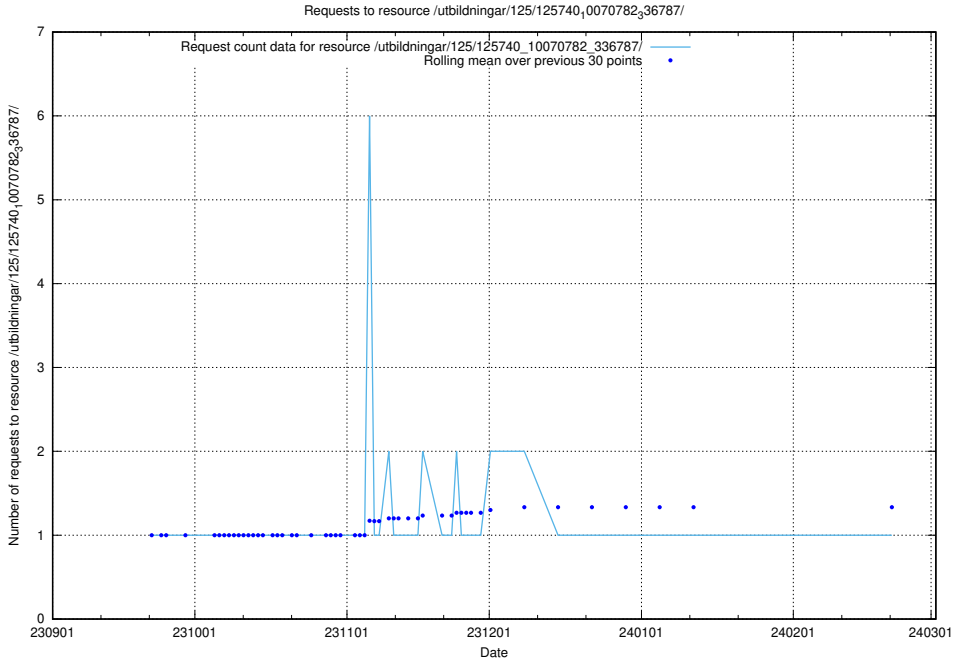

5.4158 Usage of /utbildningar/125/125740_10070782_336787/

Here, we count the number of requests to resource /utbildningar/125/125740_10070782_336787/.