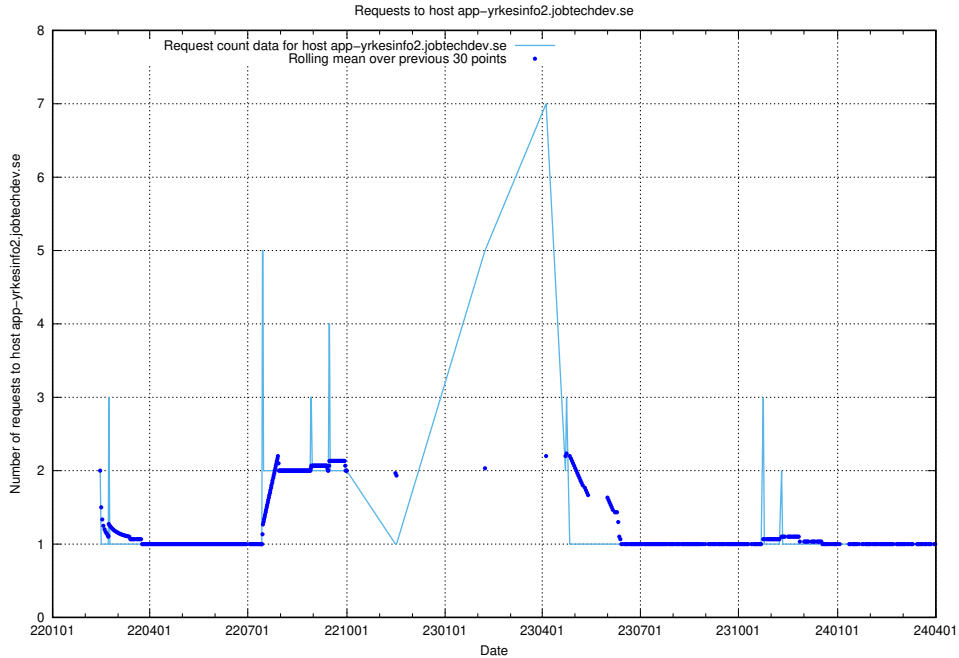

7.656 Usage of app-yrkesinfo2.jobtechdev.se

Here, we count the number of requests to host app-yrkesinfo2.jobtechdev.se.