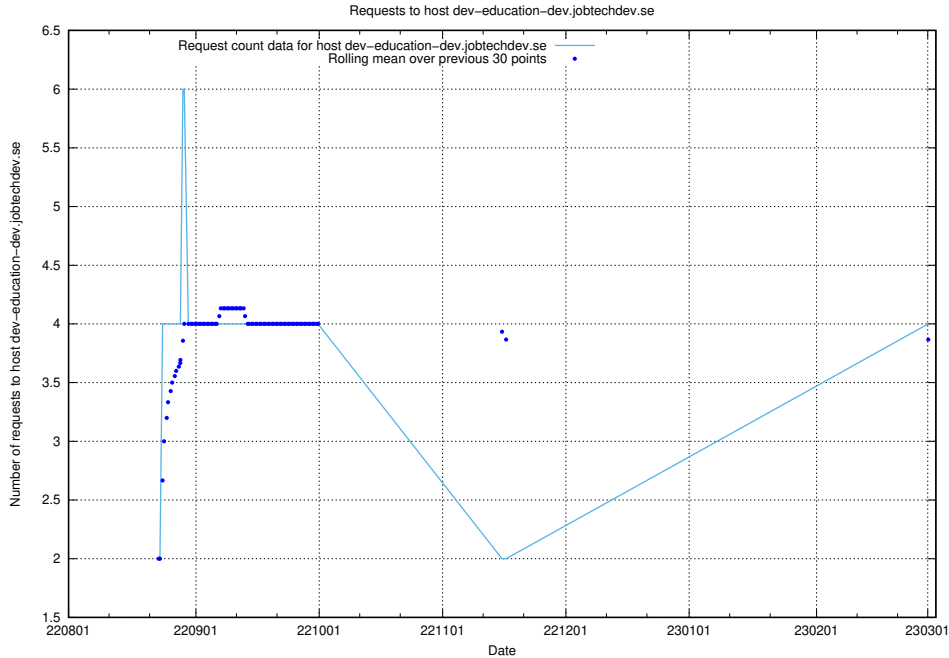

7.123 Usage of platform-gig.api.jobtechdev.se

Here, we count the number of requests to host platform-gig.api.jobtechdev.se.

7.124 Usage of dev-education-dev.jobtechdev.se

Here, we count the number of requests to host dev-education-dev.jobtechdev.se.