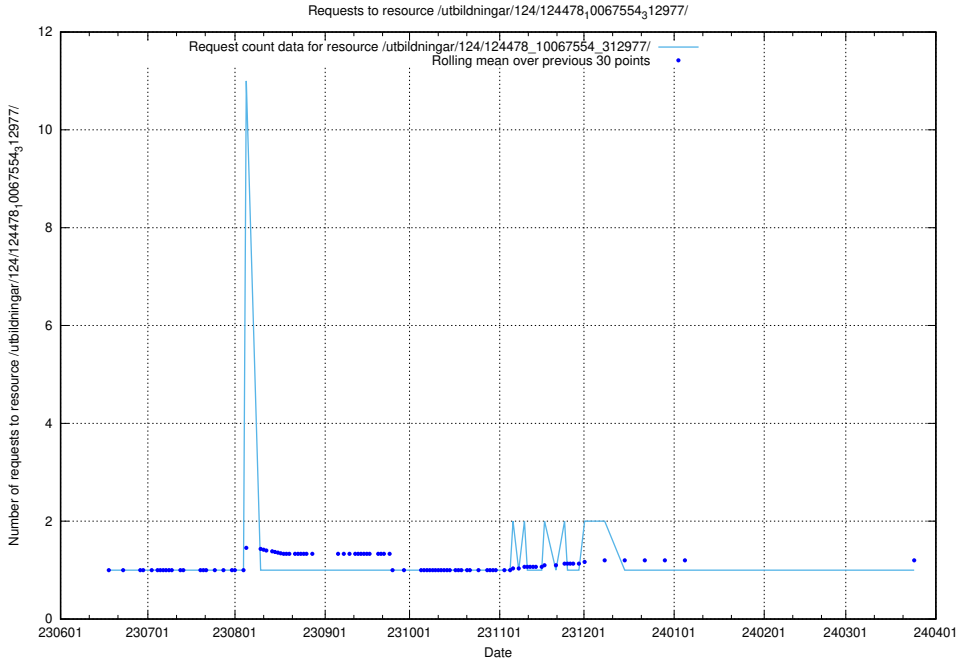

5.5532 Usage of /utbildningar/124/124478_10067554_312977/

Here, we count the number of requests to resource /utbildningar/124/124478_10067554_312977/.