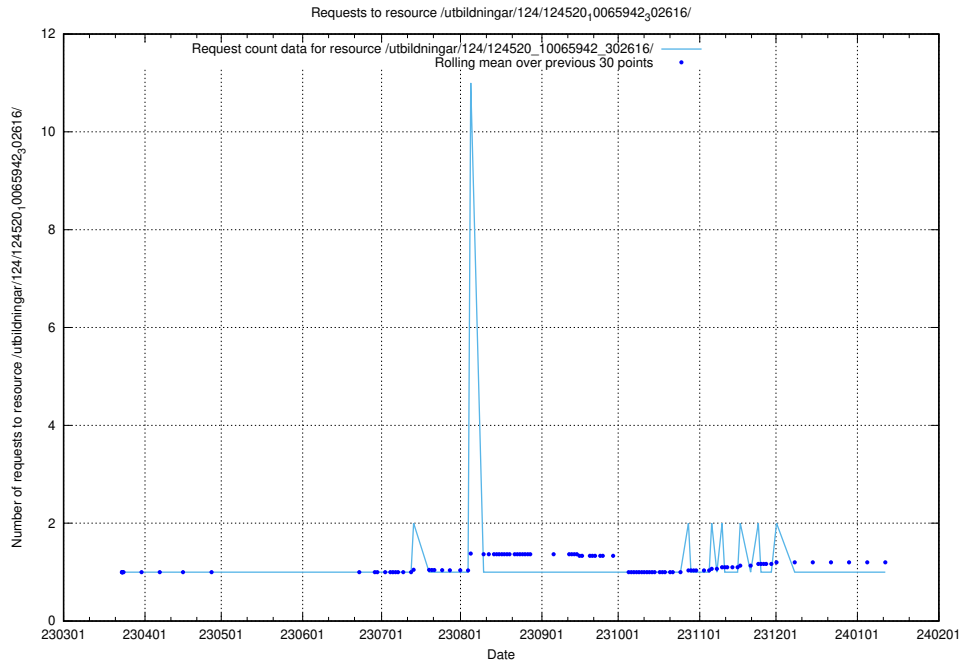

5.1147 Usage of /utbildningar/124/124520_10065942_302616/

Here, we count the number of requests to resource /utbildningar/124/124520_10065942_302616/.