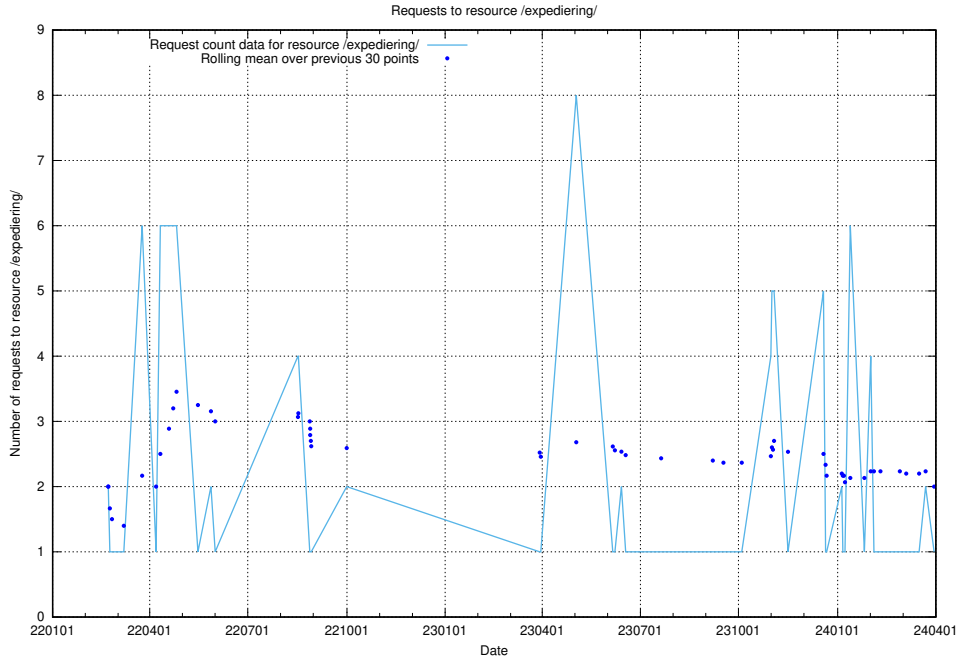

5.1131 Usage of /expediering/

Here, we count the number of requests to resource /expediering/.