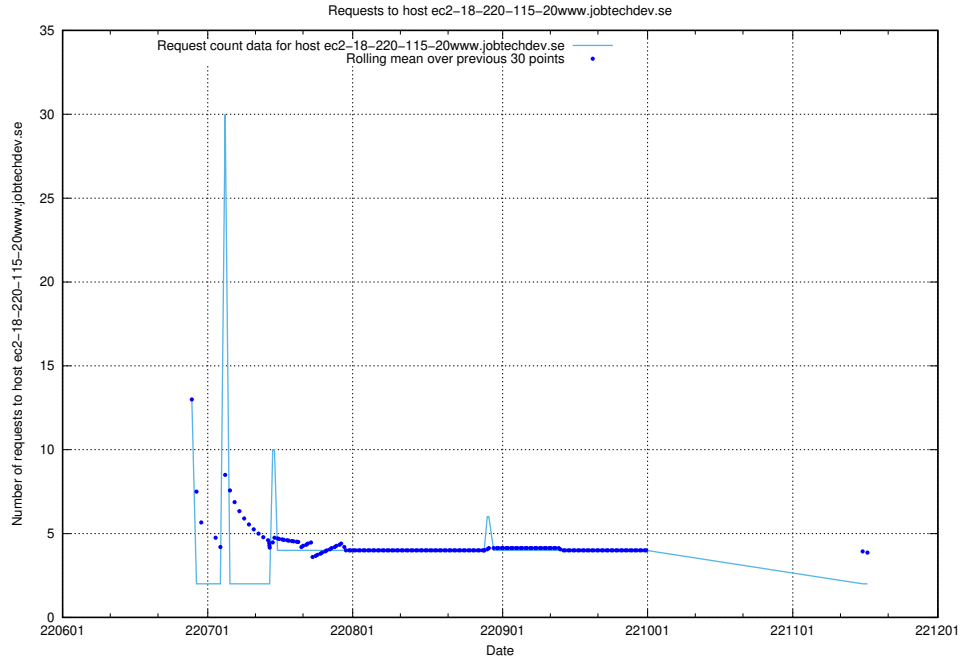

7.395 Usage of ec2-18-220-115-20www.jobtechdev.se

Here, we count the number of requests to host ec2-18-220-115-20www.jobtechdev.se.