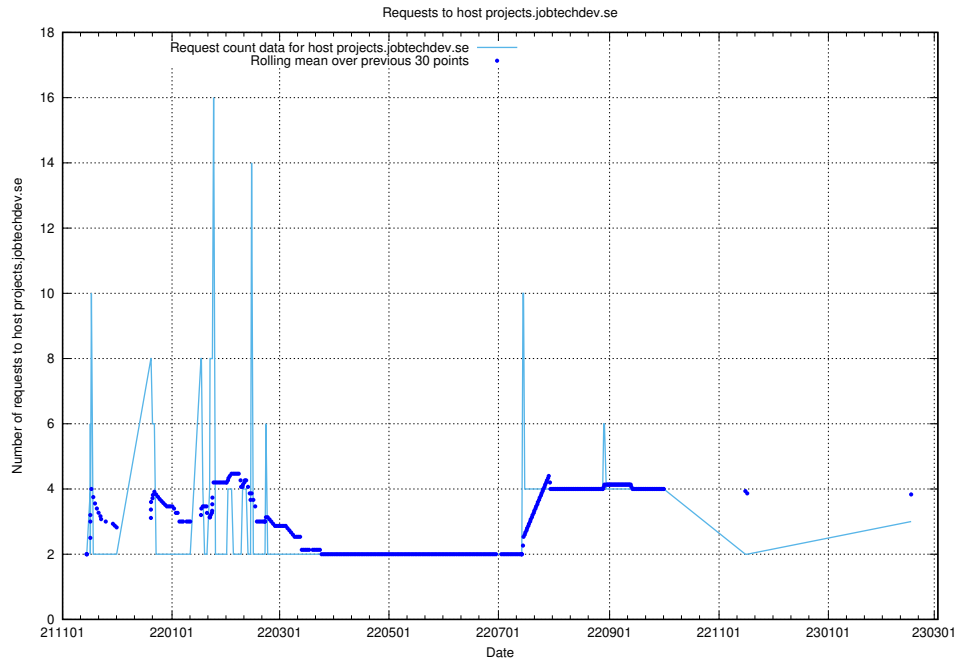

7.234 Usage of projects.jobtechdev.se

Here, we count the number of requests to host projects.jobtechdev.se.