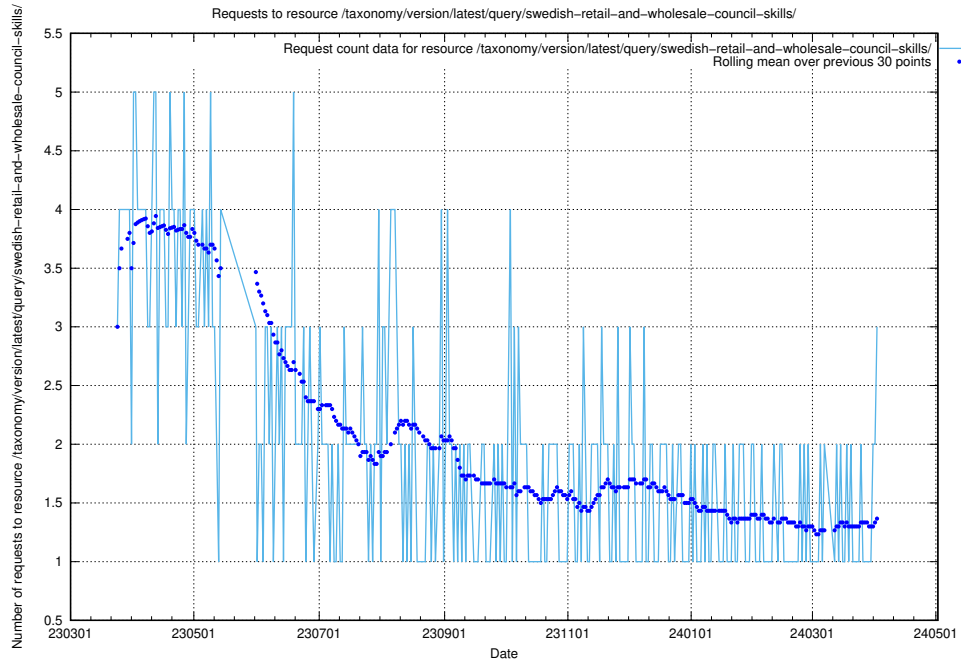

5.283 Usage of /taxonomy/version/latest/query/swedish-retail-and-wholesale-council-skills/

Here, we count the number of requests to resource /taxonomy/version/latest/query/swedish-retail-and-wholesale-council-skills/.