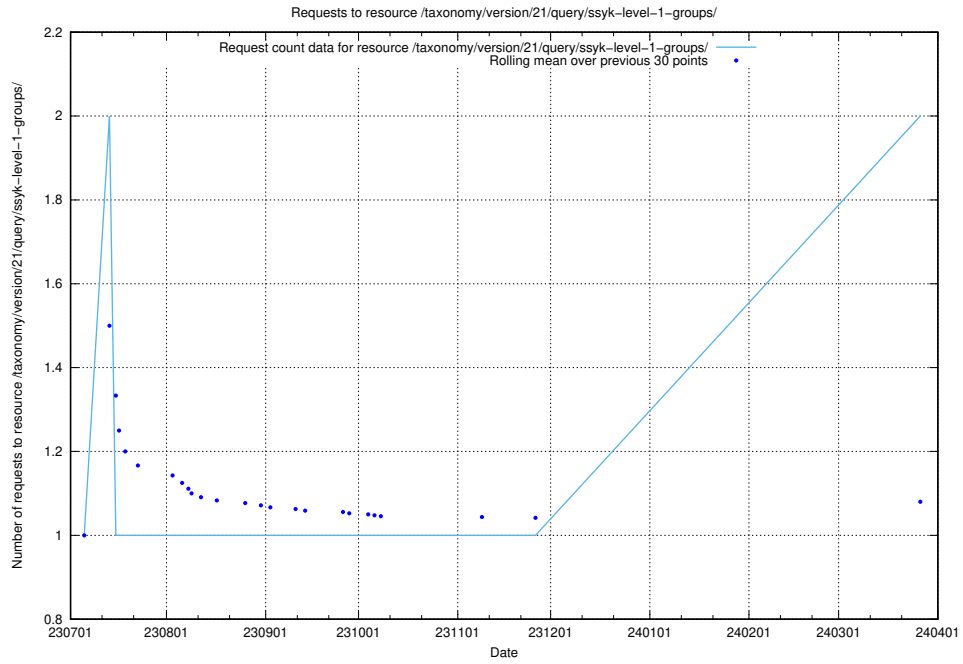

5.684 Usage of /taxonomy/version/21/query/ssyk-level-1-groups/

Here, we count the number of requests to resource /taxonomy/version/21/query/ssyk-level-1-groups/.