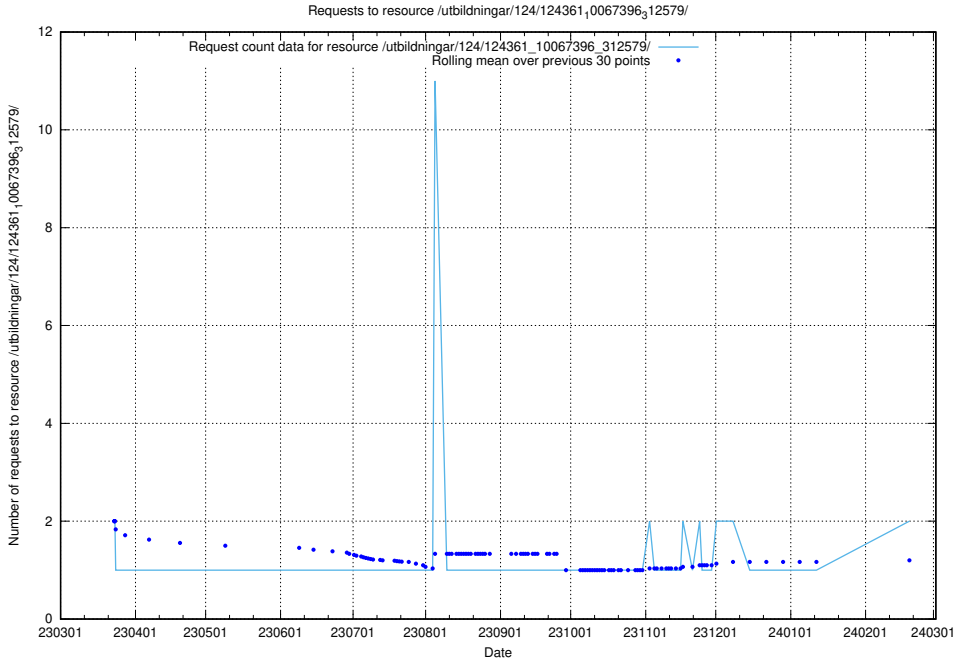

5.843 Usage of /utbildningar/124/124361_10067396_312579/

Here, we count the number of requests to resource /utbildningar/124/124361_10067396_312579/.