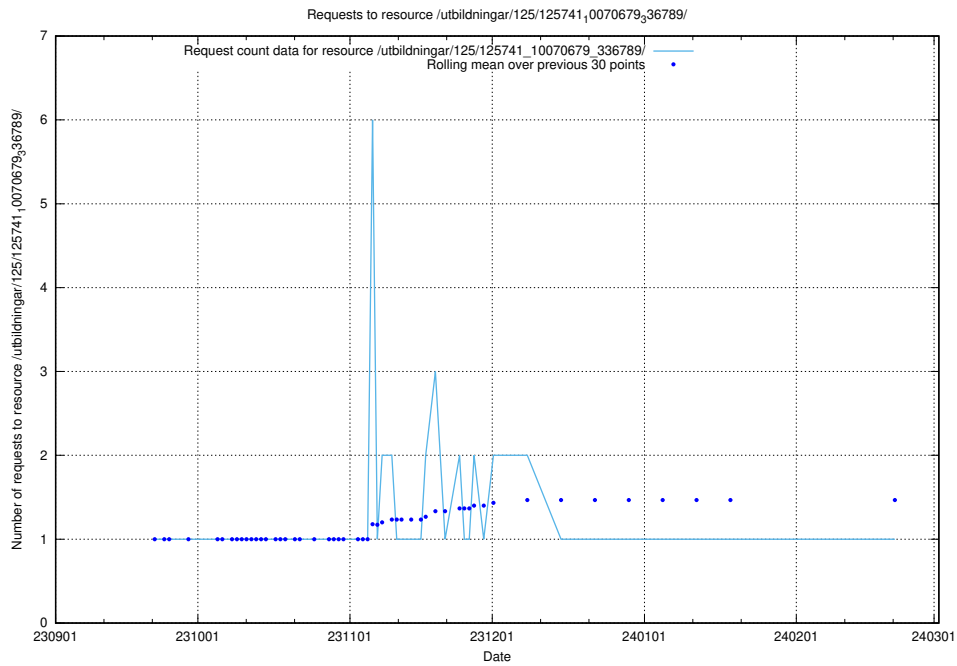

5.4156 Usage of /utbildningar/125/125741_10070679_336789/

Here, we count the number of requests to resource /utbildningar/125/125741_10070679_336789/.