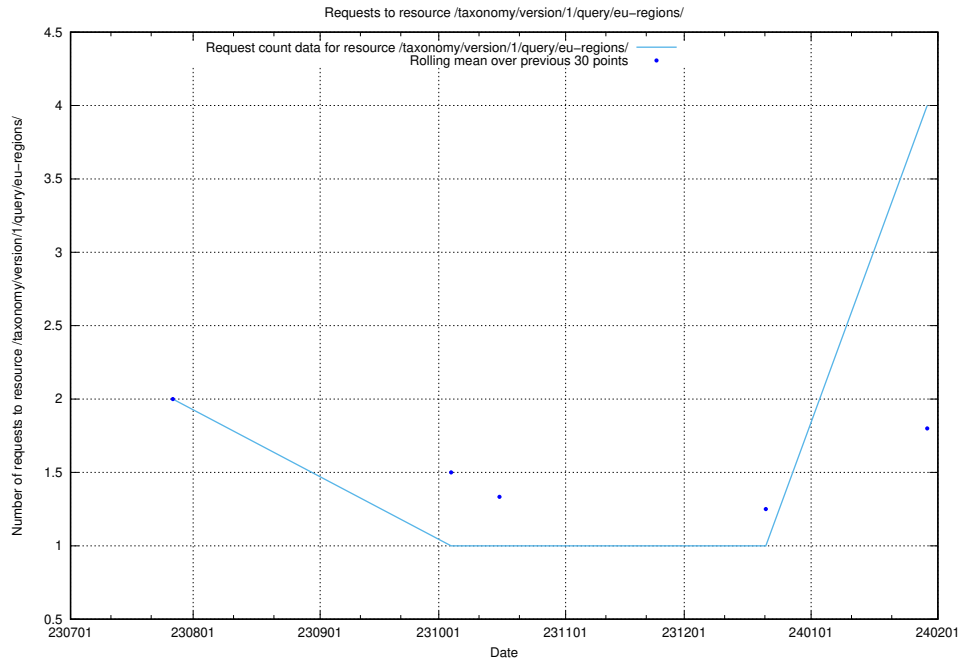

5.161 Usage of `/taxonomy/version/1/query/eu-regions/`

Here, we count the number of requests to resource `/taxonomy/version/1/query/eu-regions/`.