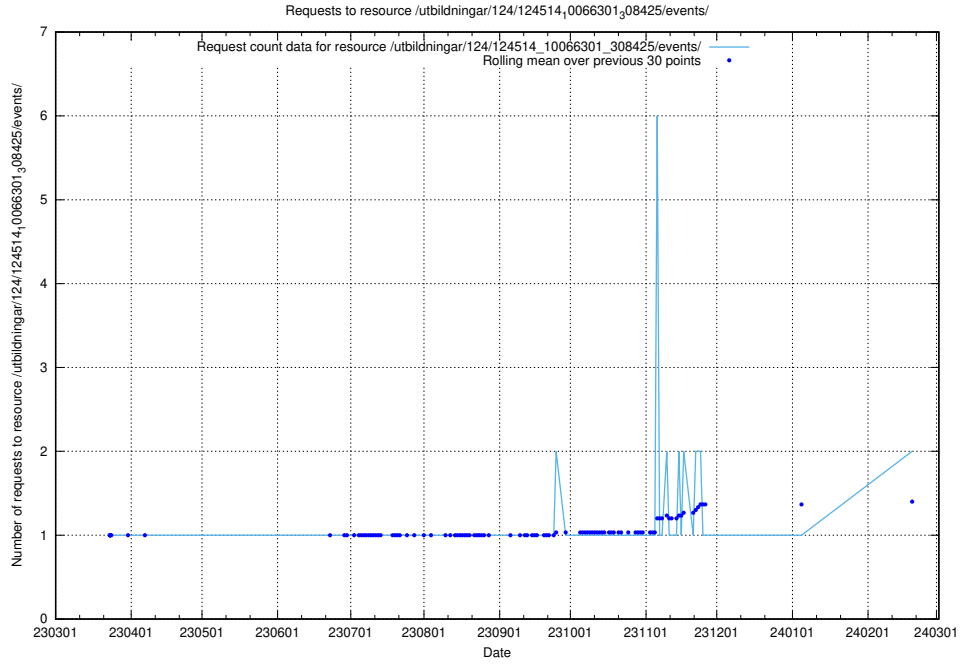

5.389 Usage of /utbildningar/124/124514_10066301_308425/events/

Here, we count the number of requests to resource /utbildningar/124/124514_10066301_308425/events/