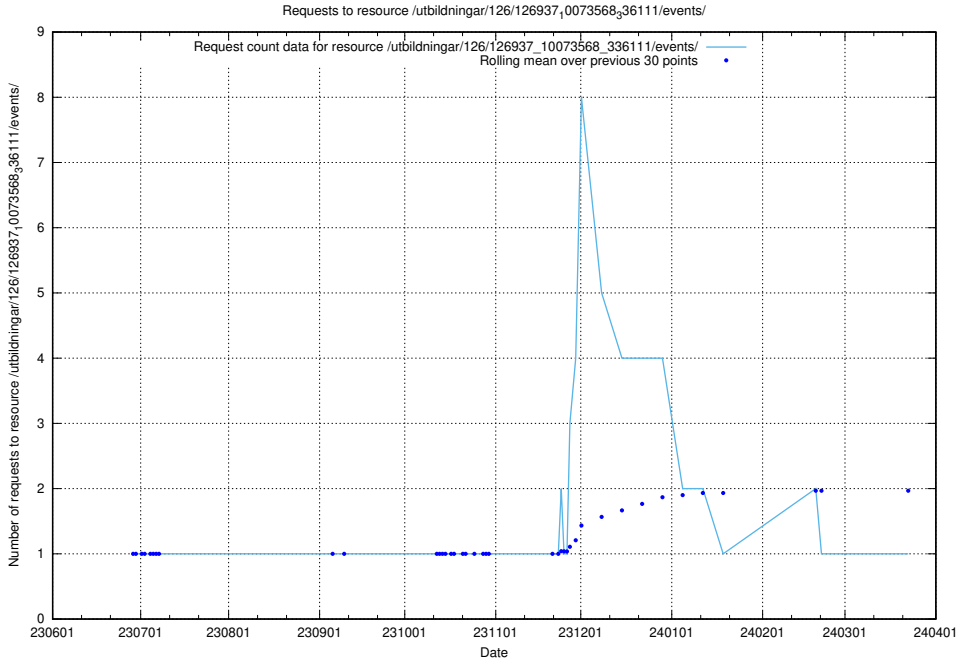

Here, we count the number of requests to resource /utbildningar/106/106995_10040732_55261/.

5.5089 Usage of /utbildningar/126/126937_10073568_336111/events/

Here, we count the number of requests to resource /utbildningar/126/126937_10073568_336111/events/