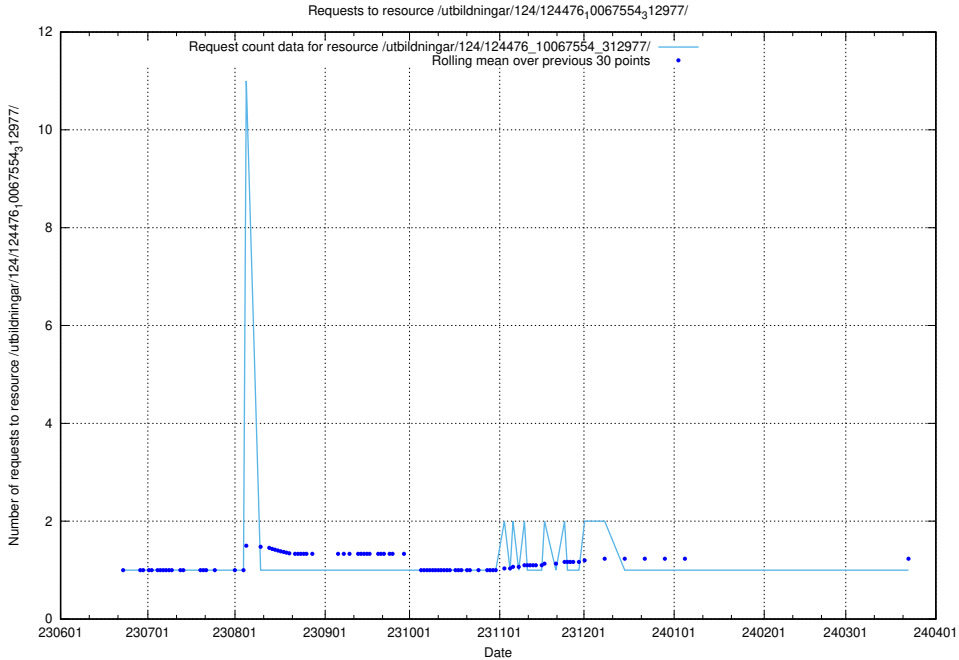

5.5462 Usage of /utbildningar/124/124476_10067554_312977/

Here, we count the number of requests to resource /utbildningar/124/124476_10067554_312977/.