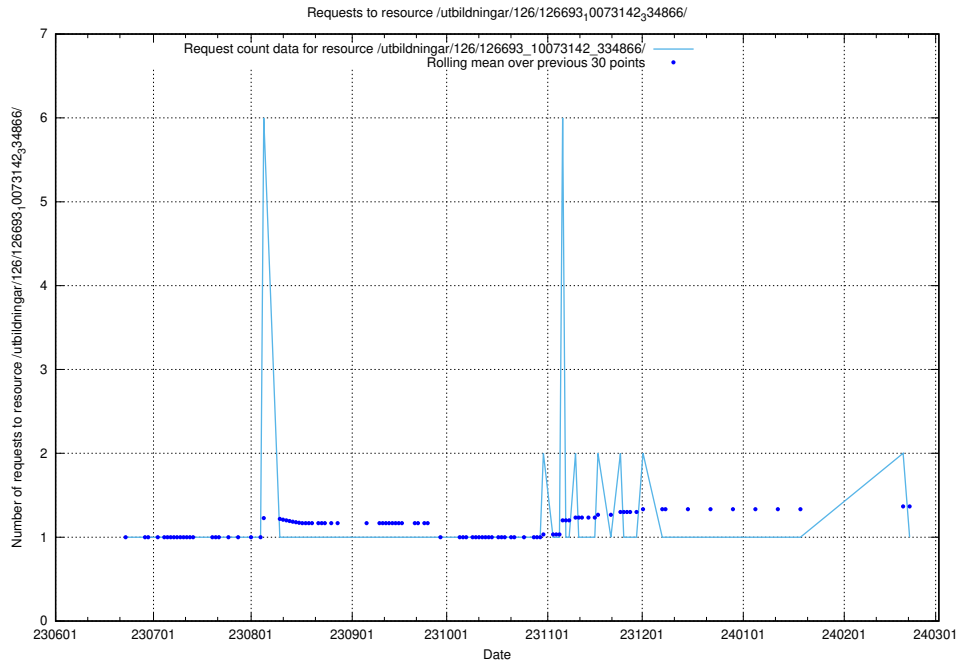

5.5301 Usage of /utbildningar/126/126693_10073142_334866/

Here, we count the number of requests to resource /utbildningar/126/126693_10073142_334866/.