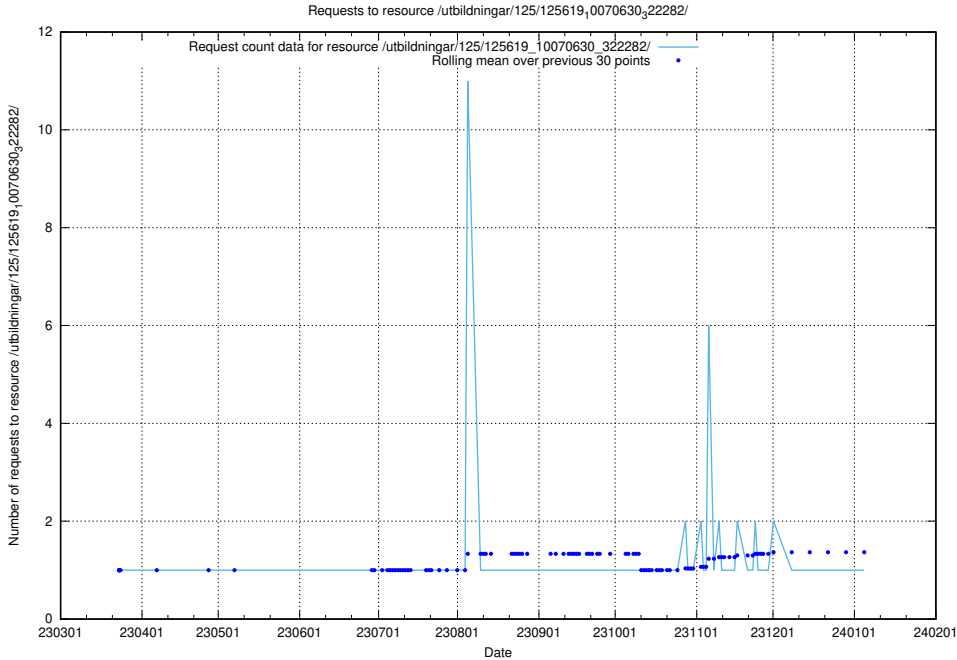

5.956 Usage of /utbildningar/125/125619_10070630_322282/

Here, we count the number of requests to resource /utbildningar/125/125619_10070630_322282/.