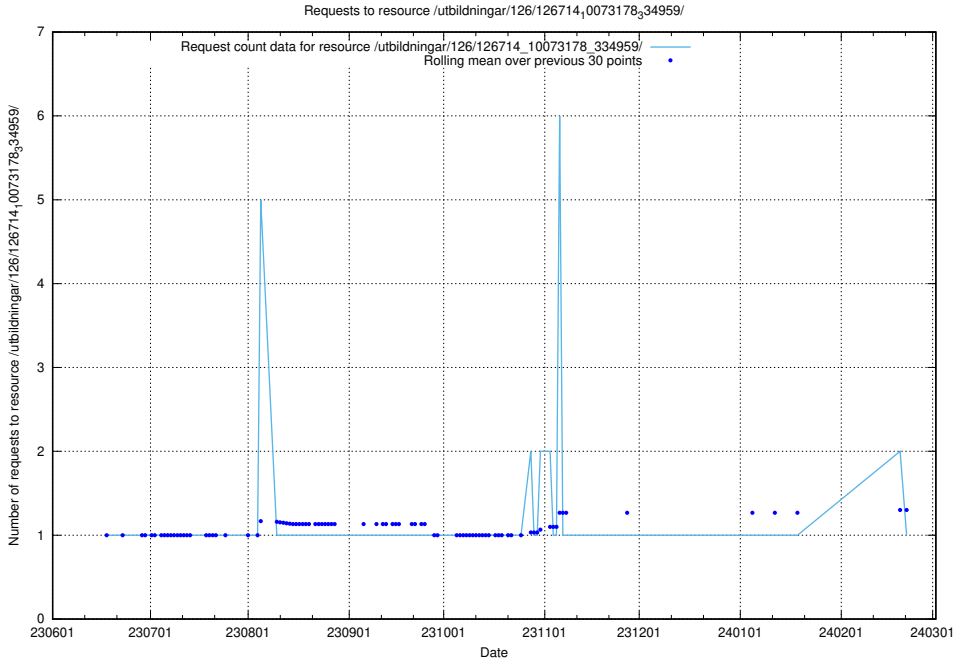

5.5524 Usage of /utbildningar/126/126714_10073178_334959/

Here, we count the number of requests to resource /utbildningar/126/126714_10073178_334959/.