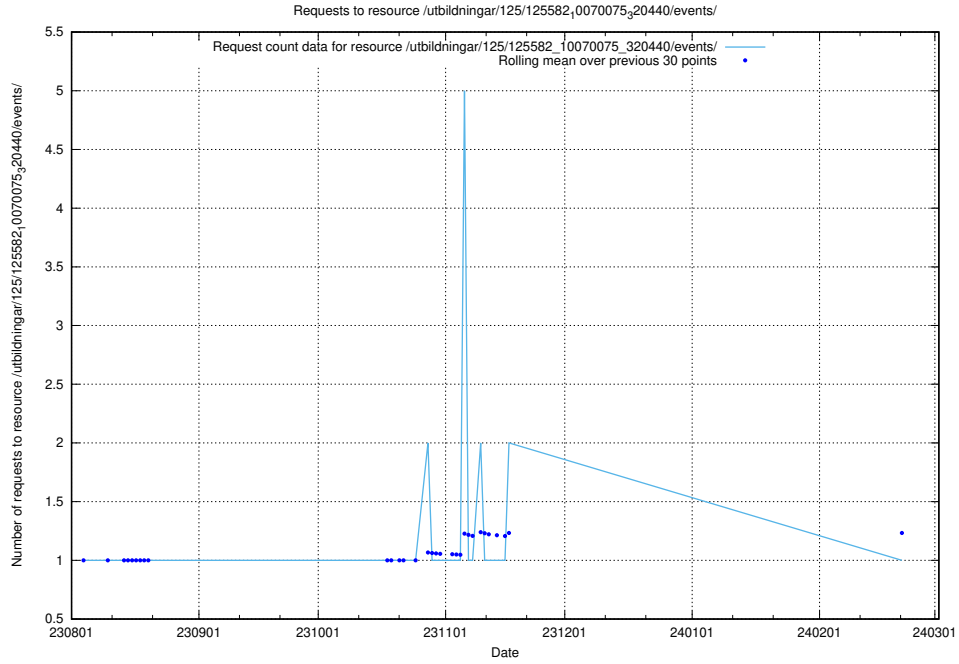

5.4534 Usage of /utbildningar/125/125582_10070075_320440/events/

Here, we count the number of requests to resource /utbildningar/125/125582_10070075_320440/events/