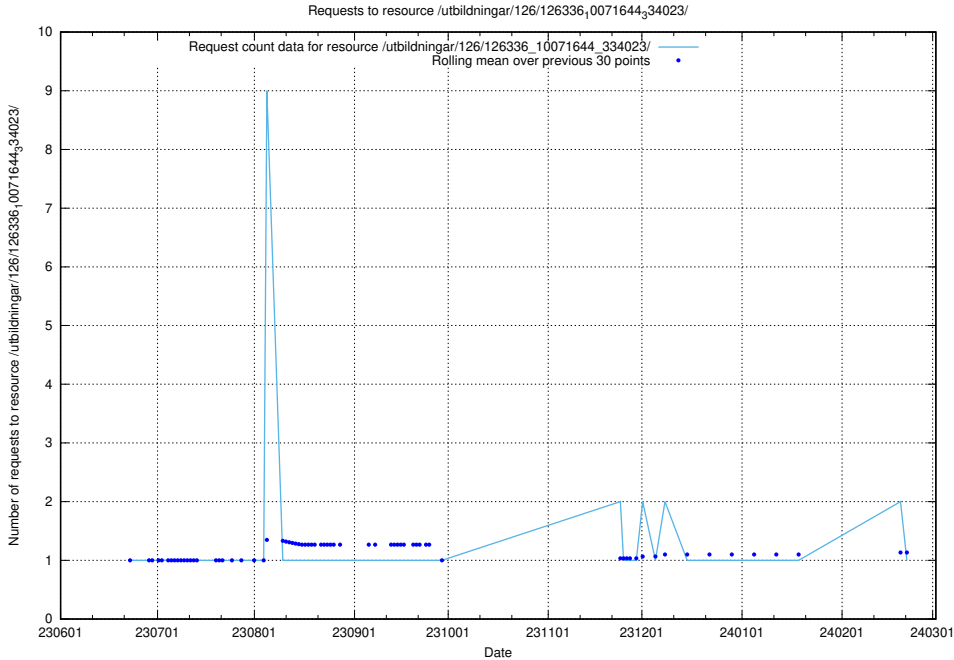

5.5322 Usage of /utbildningar/126/126336_10071644_334023/

Here, we count the number of requests to resource /utbildningar/126/126336_10071644_334023/.