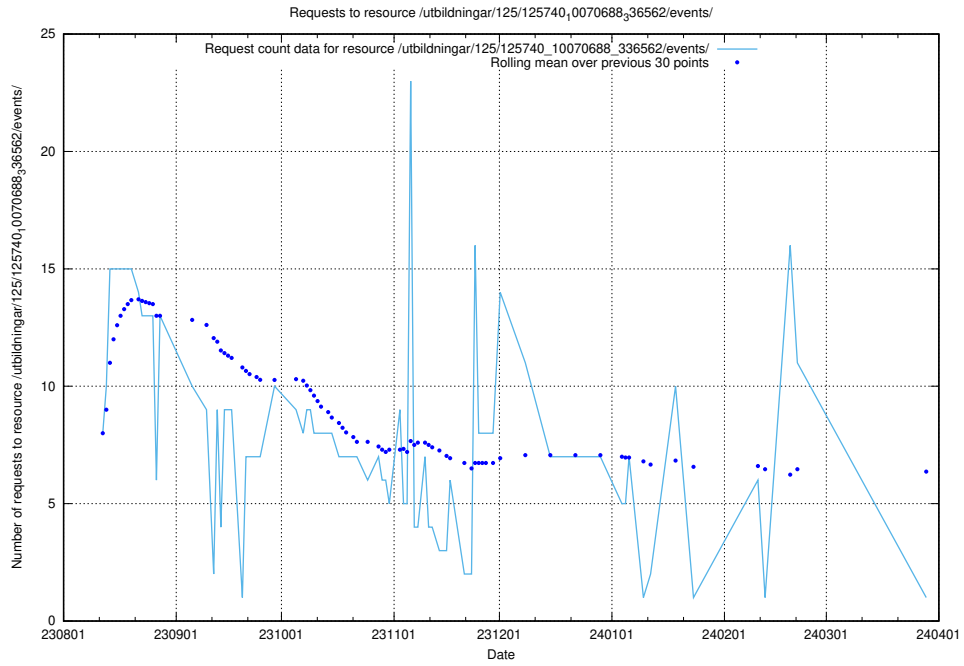

5.4459 Usage of /utbildningar/125/125740_10070688_336562/events/

Here, we count the number of requests to resource /utbildningar/125/125740_10070688_336562/events/