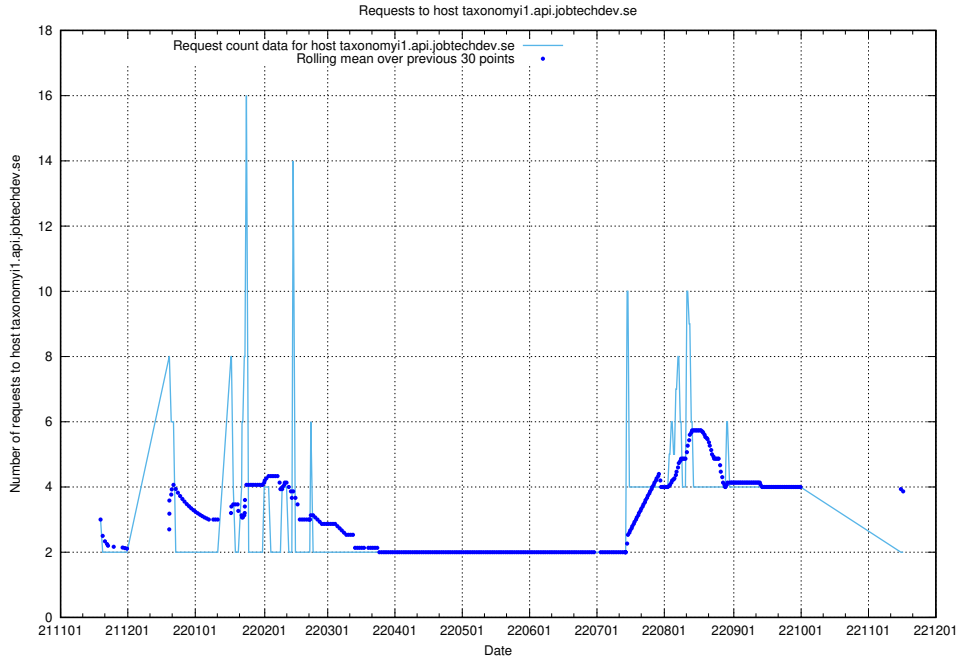

7.465 Usage of taxonomy1.api.jobtechdev.se

Here, we count the number of requests to host taxonomy1.api.jobtechdev.se.