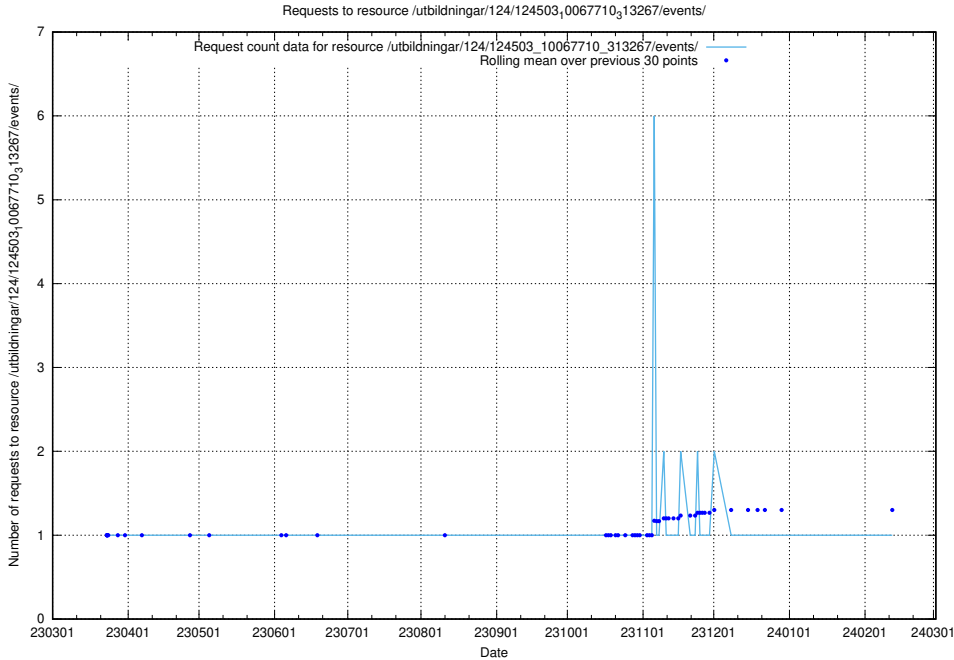

5.1772 Usage of /utbildningar/124/124503_10067710_313267/events/

Here, we count the number of requests to resource /utbildningar/124/124503_10067710_313267/events/