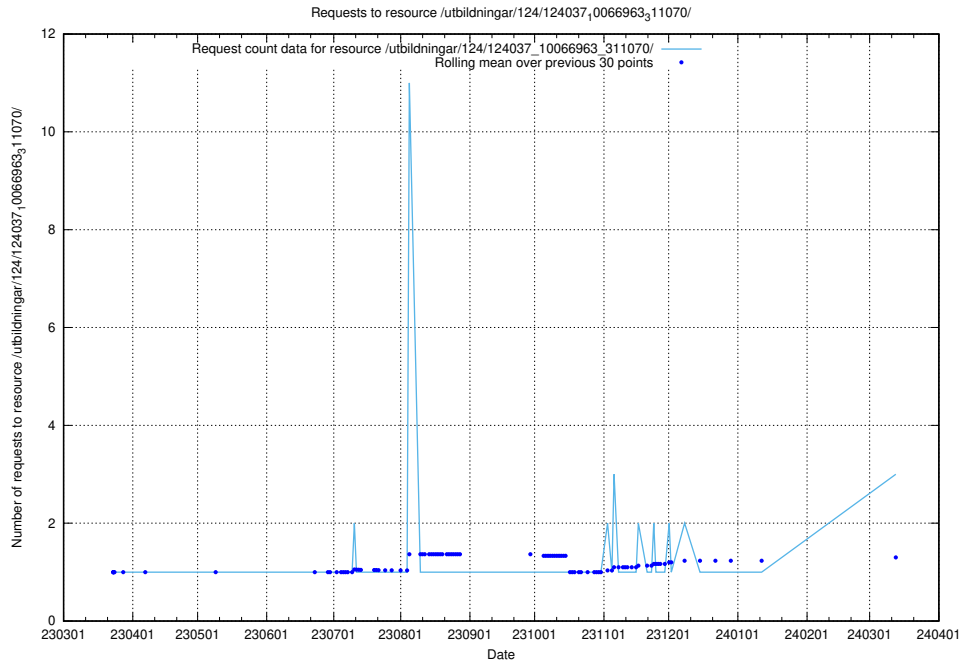

5.237 Usage of /utbildningar/124/124037_10066963_311070/

Here, we count the number of requests to resource /utbildningar/124/124037_10066963_311070/.