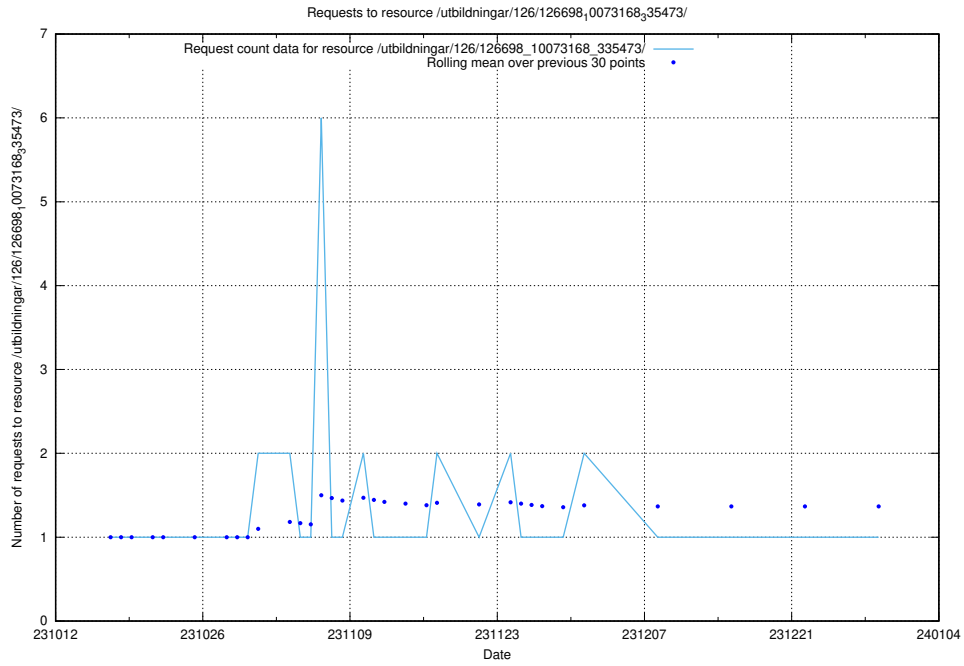

5.3943 Usage of /utbildningar/126/126698_10073168_335473/

Here, we count the number of requests to resource /utbildningar/126/126698_10073168_335473/.