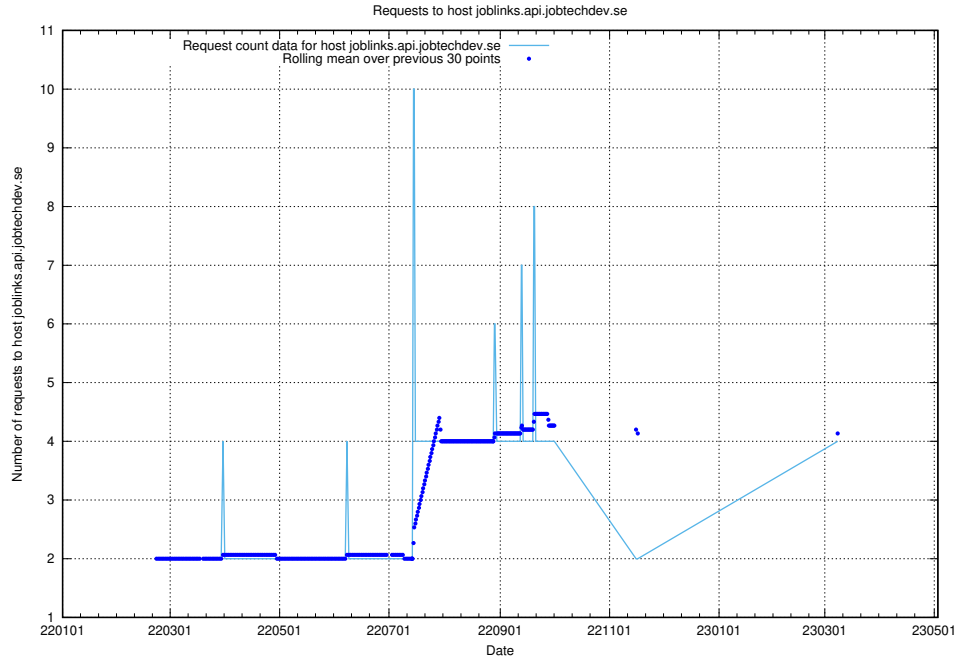

7.154 Usage of `joblinks.api.jobtechdev.se`

Here, we count the number of requests to host `joblinks.api.jobtechdev.se`.