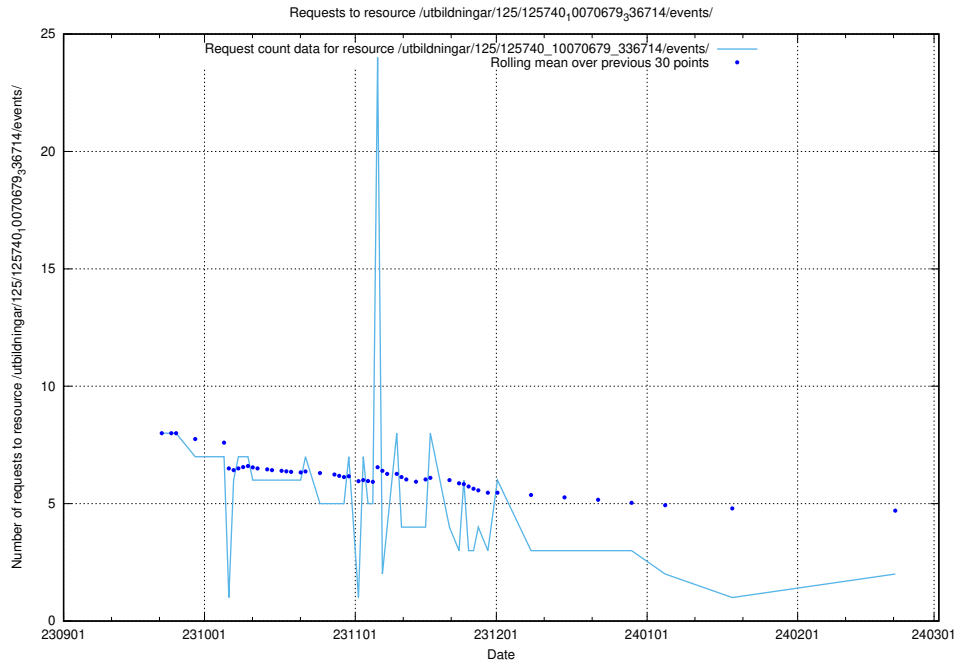

5.604 Usage of /utbildningar/125/125740_10070679_336714/events/

Here, we count the number of requests to resource /utbildningar/125/125740_10070679_336714/events/