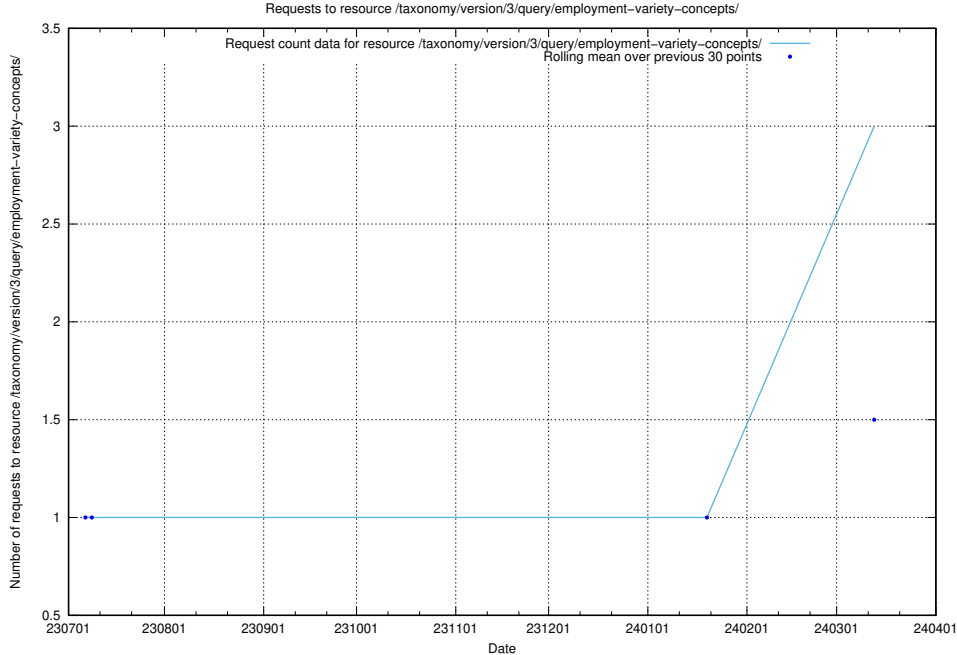

5.258 Usage of /taxonomy/version/3/query/employment-variety-concepts/

Here, we count the number of requests to resource /taxonomy/version/3/query/employment-variety-concepts/.