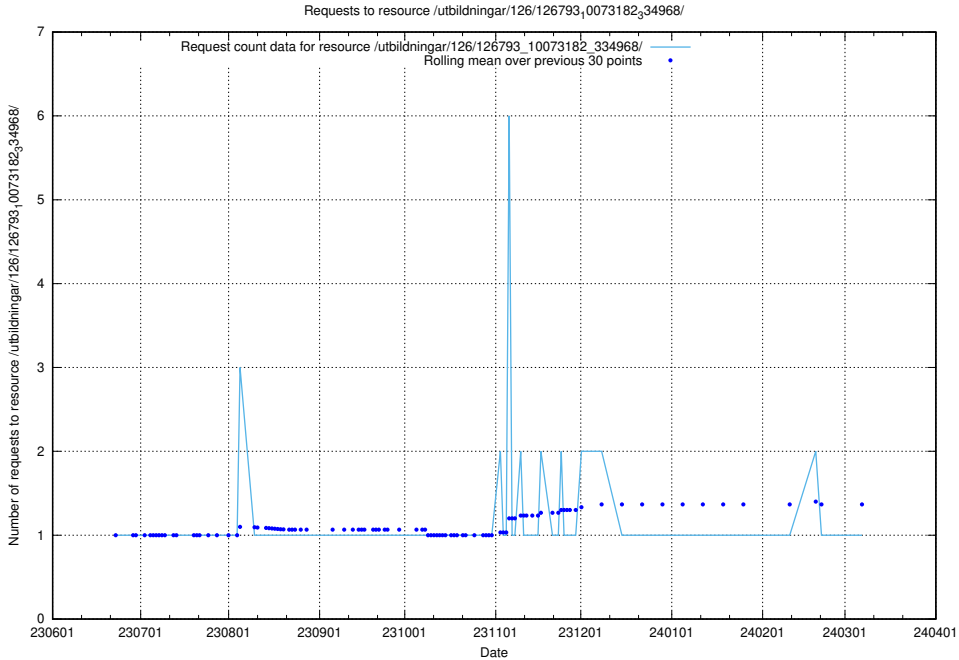

5.5244 Usage of /utbildningar/126/126793_10073182_334968/

Here, we count the number of requests to resource /utbildningar/126/126793_10073182_334968/.