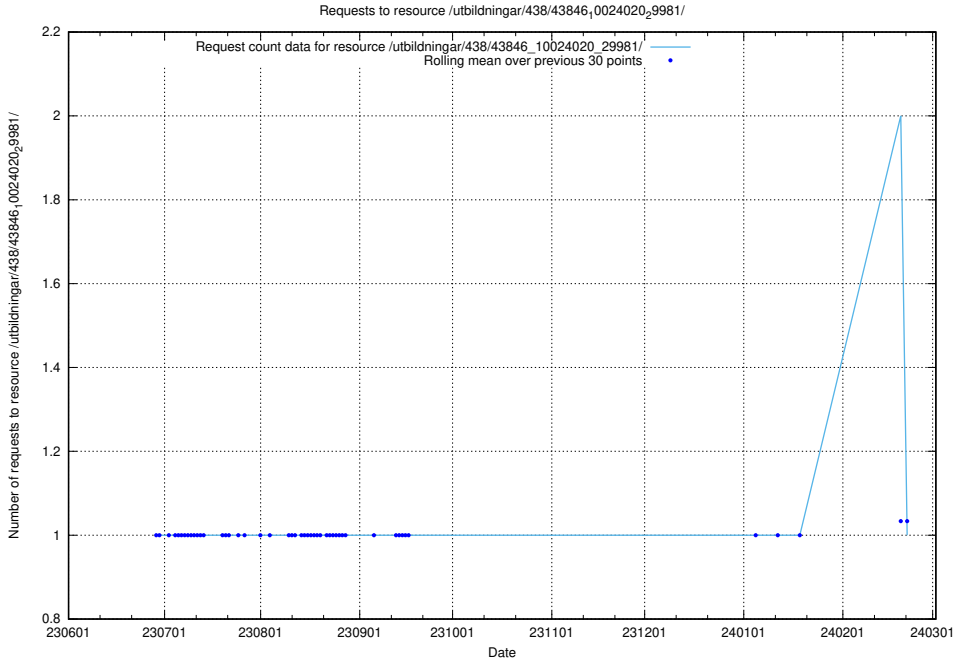

5.5077 Usage of /utbildningar/438/43846_10024020_29981/

Here, we count the number of requests to resource /utbildningar/438/43846_10024020_29981/.