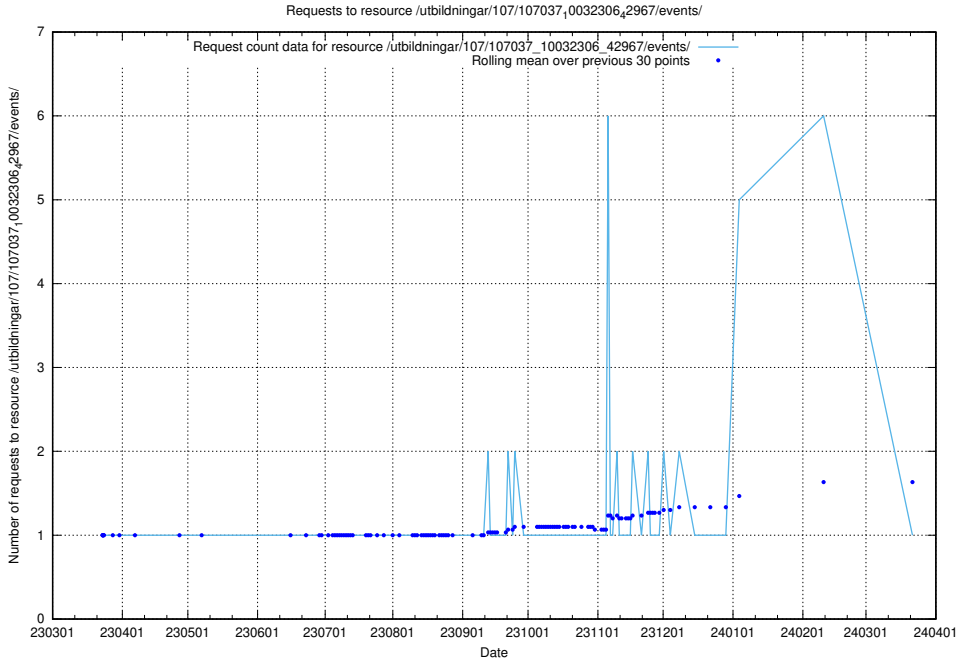

5.5022 Usage of /utbildningar/107/107037_10032306_42967/events/

Here, we count the number of requests to resource /utbildningar/107/107037_10032306_42967/events/.