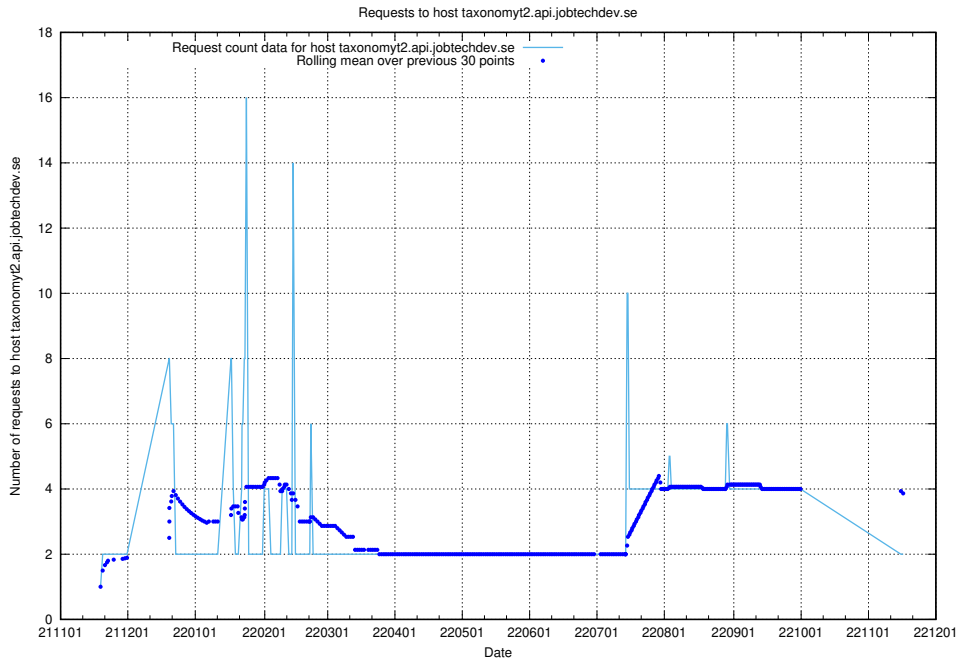

7.462 Usage of taxonomyt2.api.jobtechdev.se

Here, we count the number of requests to host taxonomyt2.api.jobtechdev.se.

7.463 Usage of widget.jobtechdev.se

Here, we count the number of requests to host widget.jobtechdev.se.