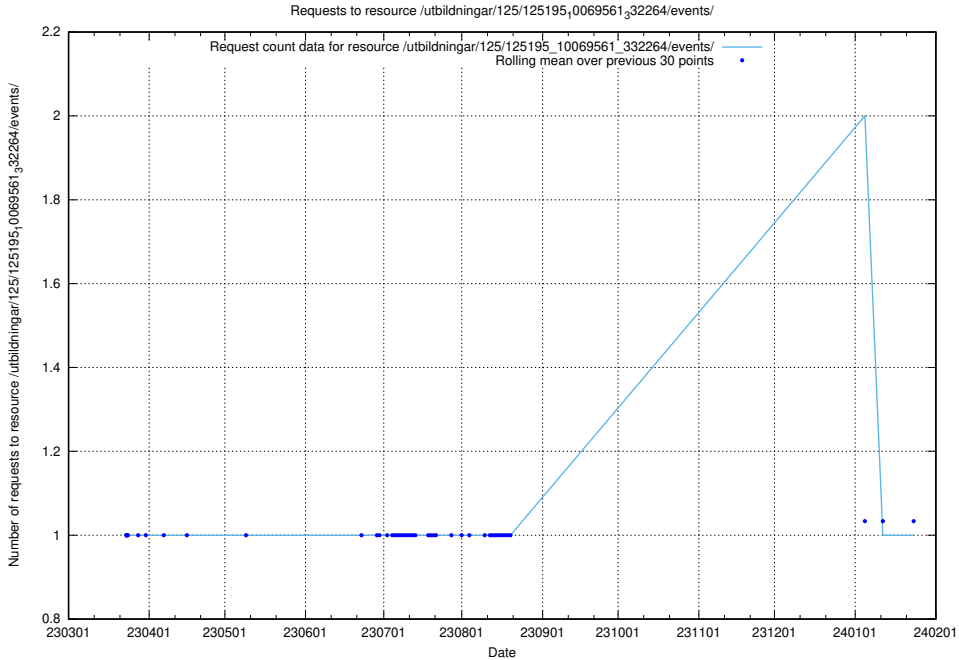

Here, we count the number of requests to resource /utbildningar/125/125195_10071447_326589/.

5.1020 Usage of /utbildningar/125/125195_10069561_332264/events/

Here, we count the number of requests to resource /utbildningar/125/125195_10069561_332264/events/