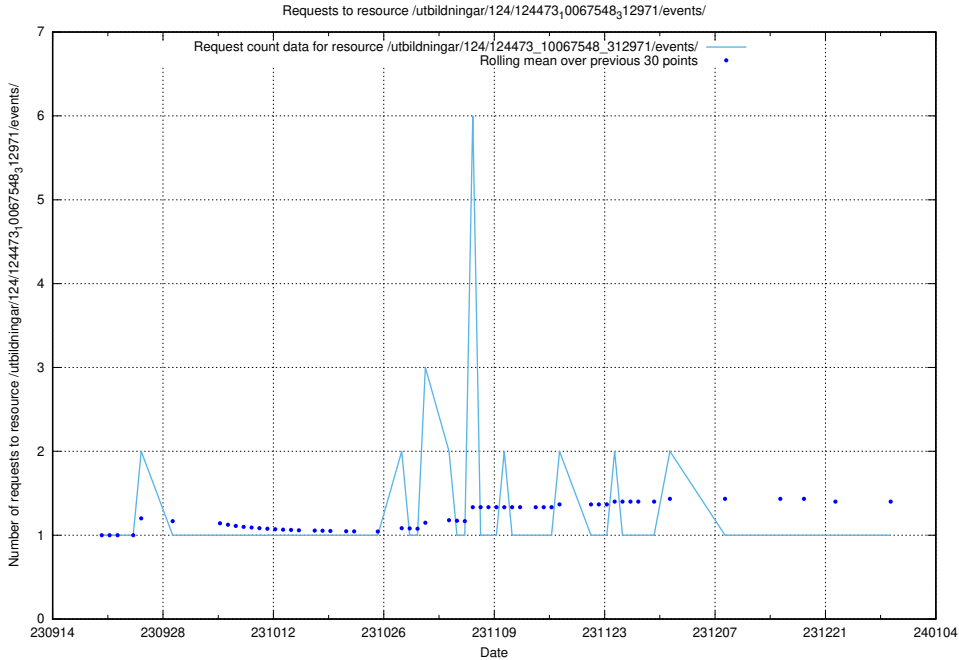

5.4185 Usage of /utbildningar/124/124473_10067548_312971/events/

Here, we count the number of requests to resource /utbildningar/124/124473_10067548_312971/events/