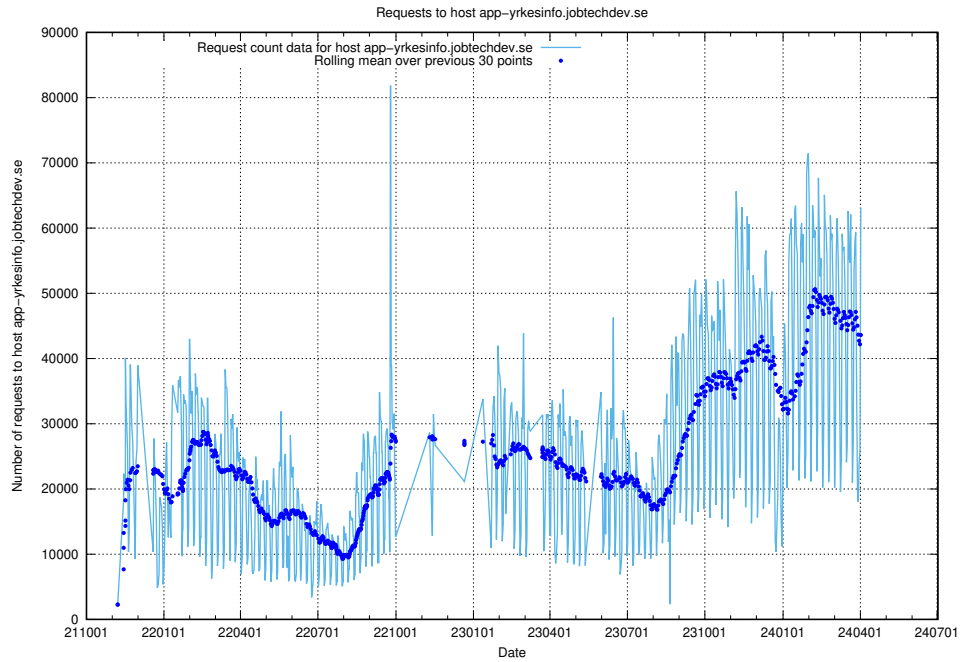

7.4 Usage of app-yrkesinfo.jobtechdev.se

Here, we count the number of requests to host app-yrkesinfo.jobtechdev.se.