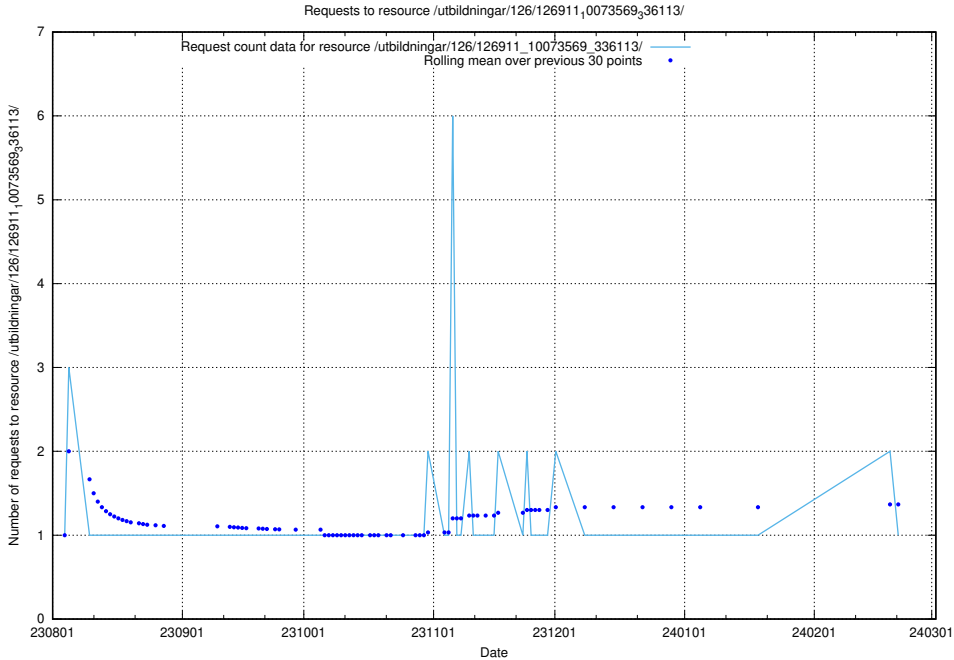

Here, we count the number of requests to resource /utbildningar/126/126911_10073569_336113/events/

5.4524 Usage of /utbildningar/126/126911_10073569_336113/

Here, we count the number of requests to resource /utbildningar/126/126911_10073569_336113/.