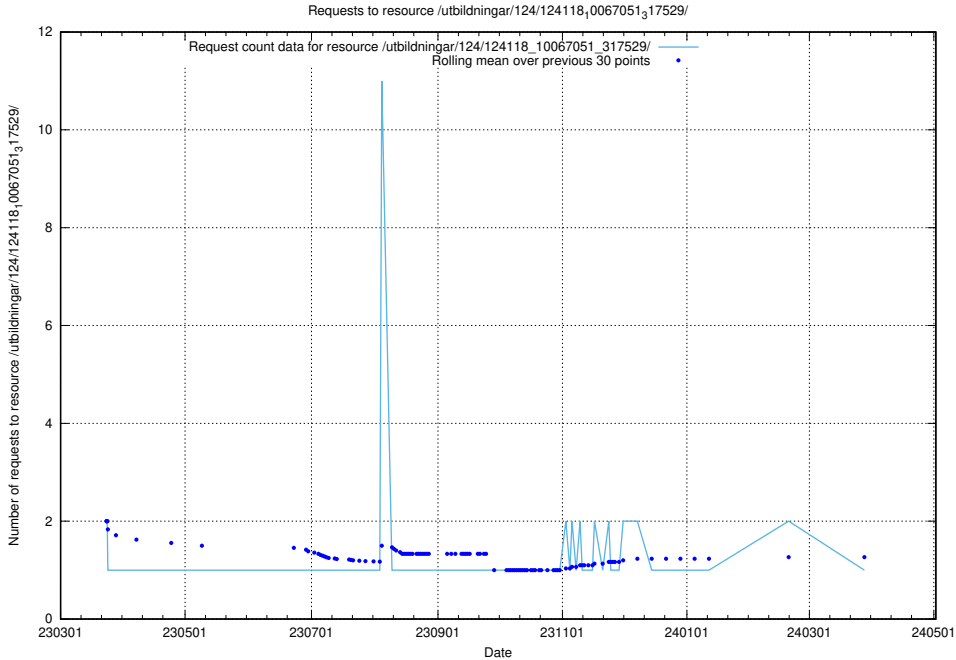

5.5945 Usage of /utbildningar/124/124118_10067051_317529/

Here, we count the number of requests to resource /utbildningar/124/124118_10067051_317529/.