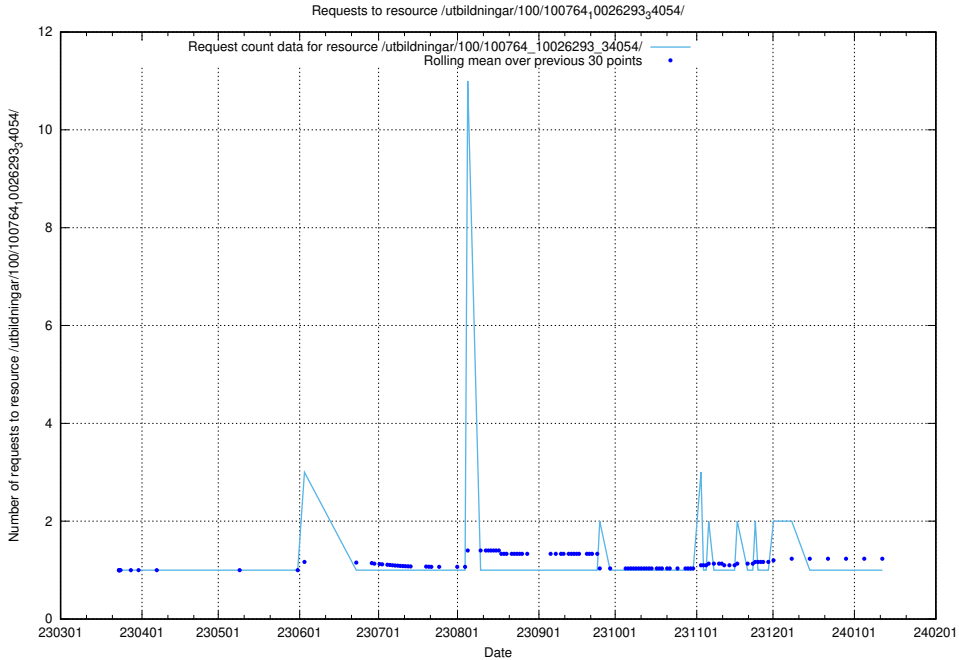

5.5200 Usage of /utbildningar/100/100764_10026293_34054/

Here, we count the number of requests to resource /utbildningar/100/100764_10026293_34054/.