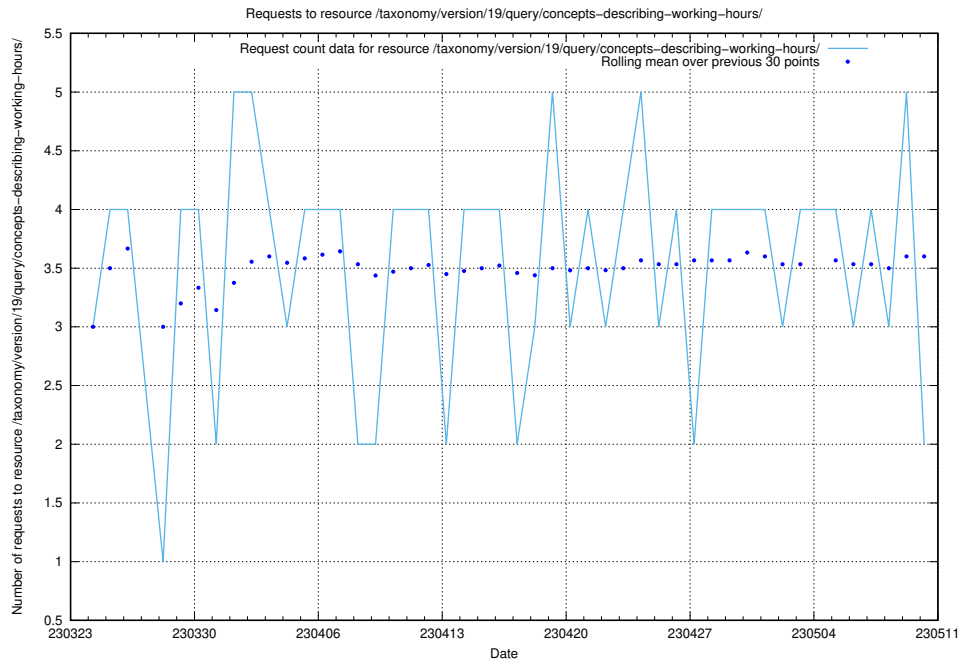

5.816 Usage of /taxonomy/version/19/query/concepts-describing-working-hours/

Here, we count the number of requests to resource /taxonomy/version/19/query/concepts-describing-working-hours/.

5.817 Usage of /utbildningar/125/125754_10070136_324706/events/