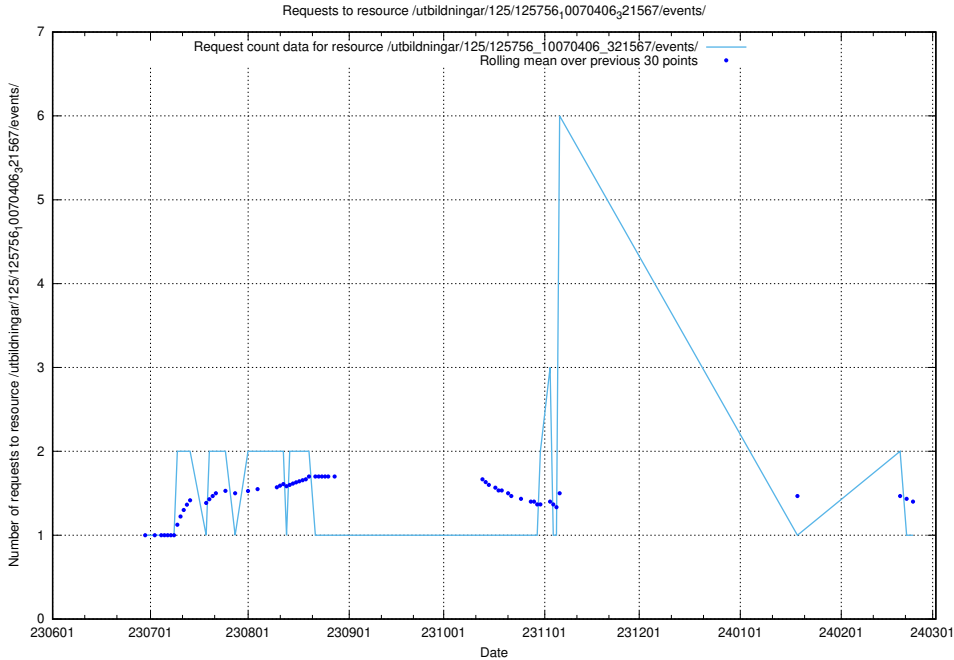

5.5036 Usage of /utbildningar/125/125756_10070406_321567/events/

Here, we count the number of requests to resource /utbildningar/125/125756_10070406_321567/events/