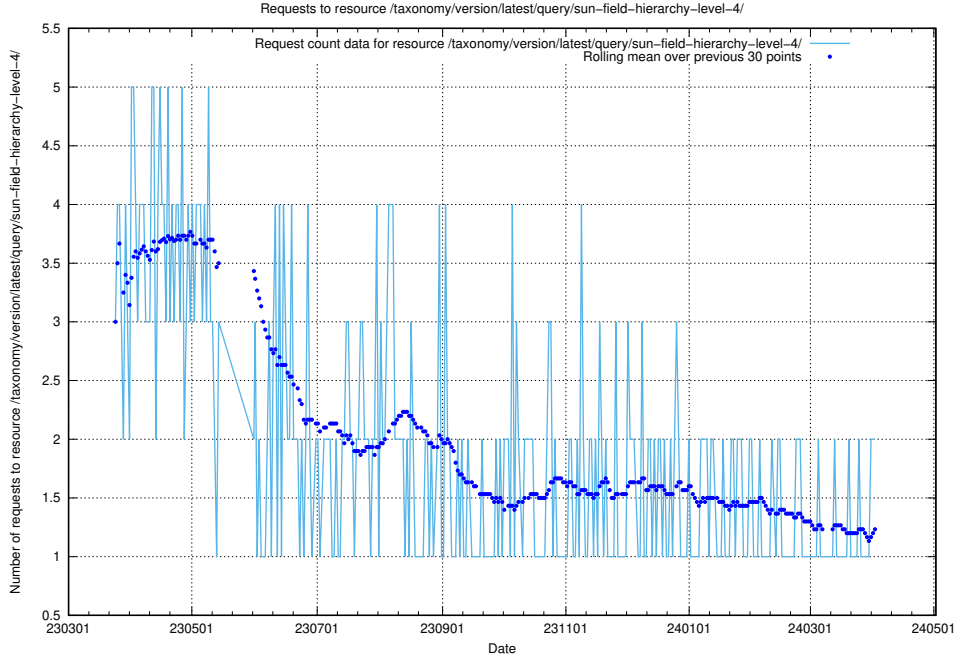

5.788 Usage of /taxonomy/version/latest/query/sun-field-hierarchy-level-4/

Here, we count the number of requests to resource /taxonomy/version/latest/query/sun-field-hierarchy-level-4/.