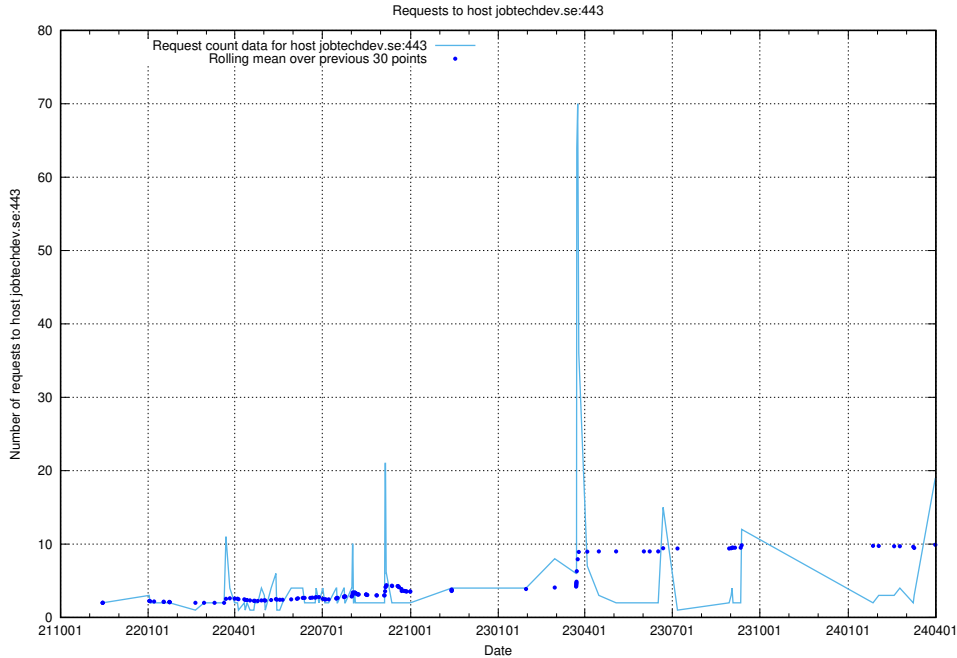

7.34 Usage of jobtechdev.se:443

Here, we count the number of requests to host jobtechdev.se:443.