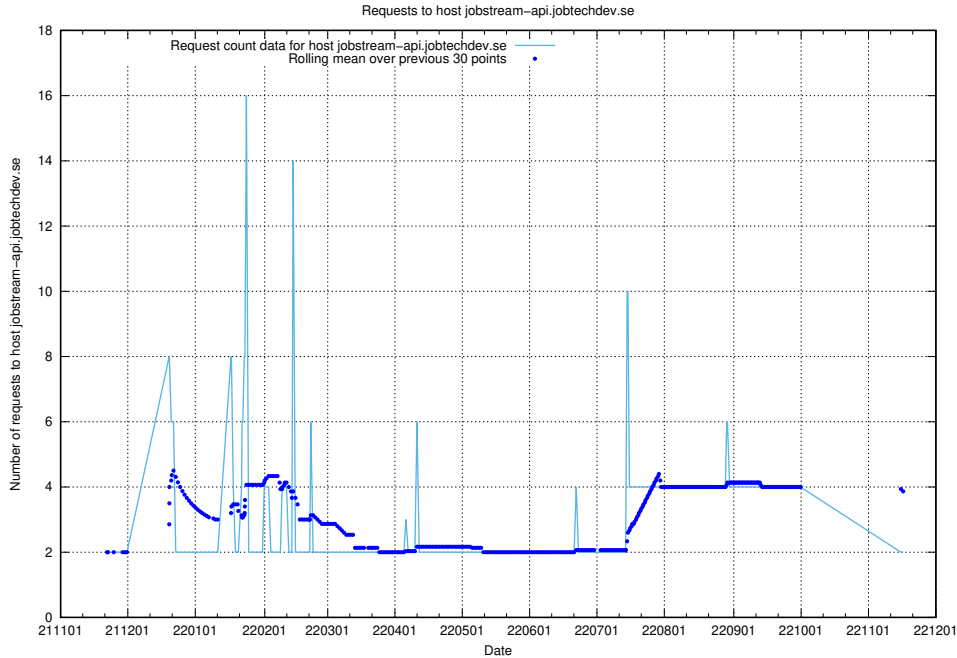

7.435 Usage of jobstream-api.jobtechdev.se

Here, we count the number of requests to host jobstream-api.jobtechdev.se.