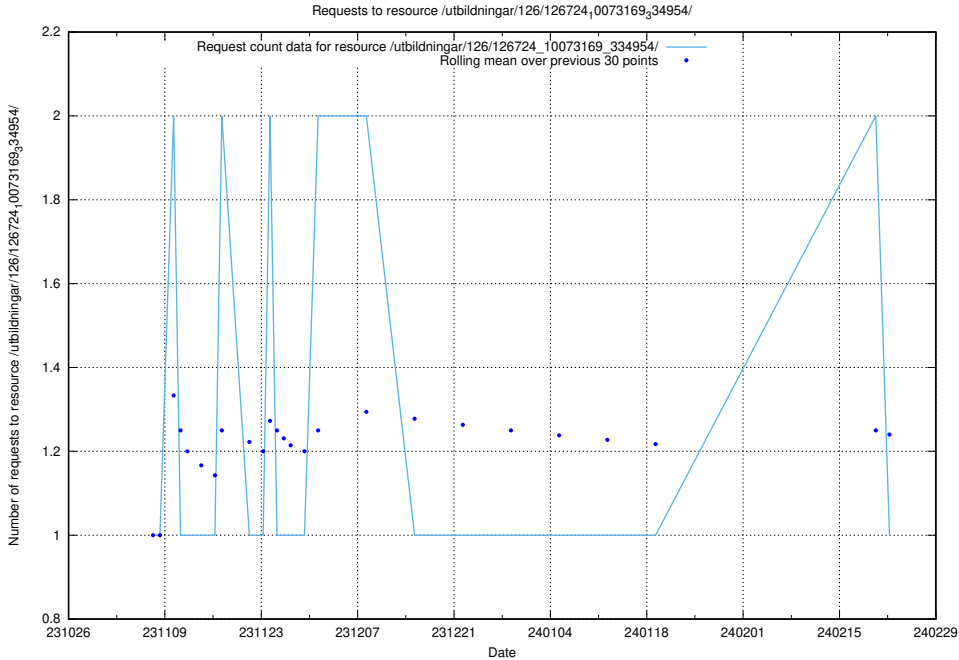

5.3760 Usage of /utbildningar/126/126724_10073169_334954/

Here, we count the number of requests to resource /utbildningar/126/126724_10073169_334954/.