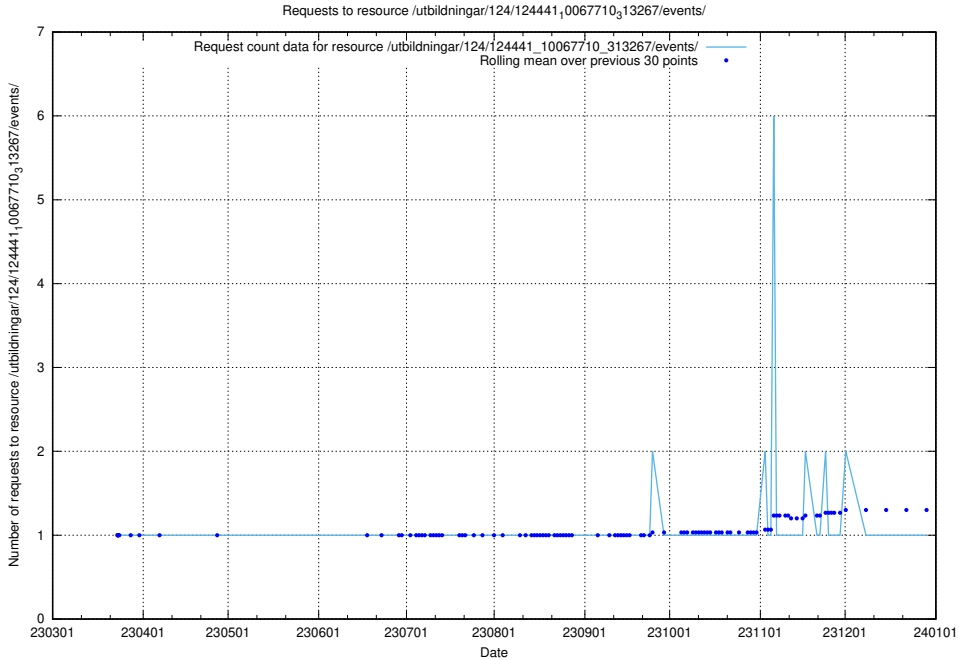

5.3154 Usage of /utbildningar/124/124441_10067710_313267/events/

Here, we count the number of requests to resource /utbildningar/124/124441_10067710_313267/events/