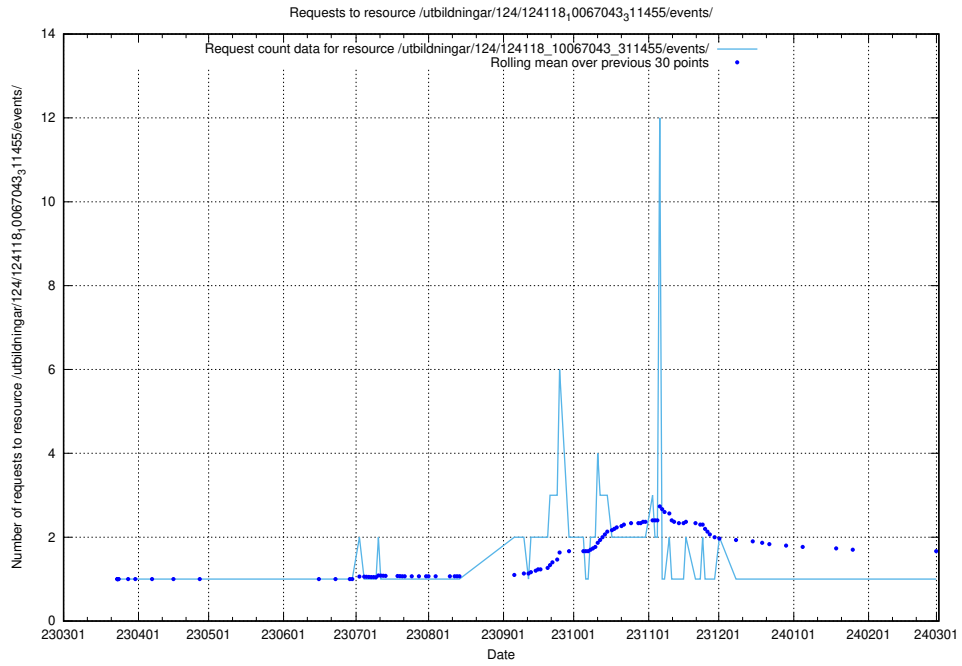

5.3813 Usage of /utbildningar/124/124118_10067043_311455/events/

Here, we count the number of requests to resource /utbildningar/124/124118_10067043_311455/events/