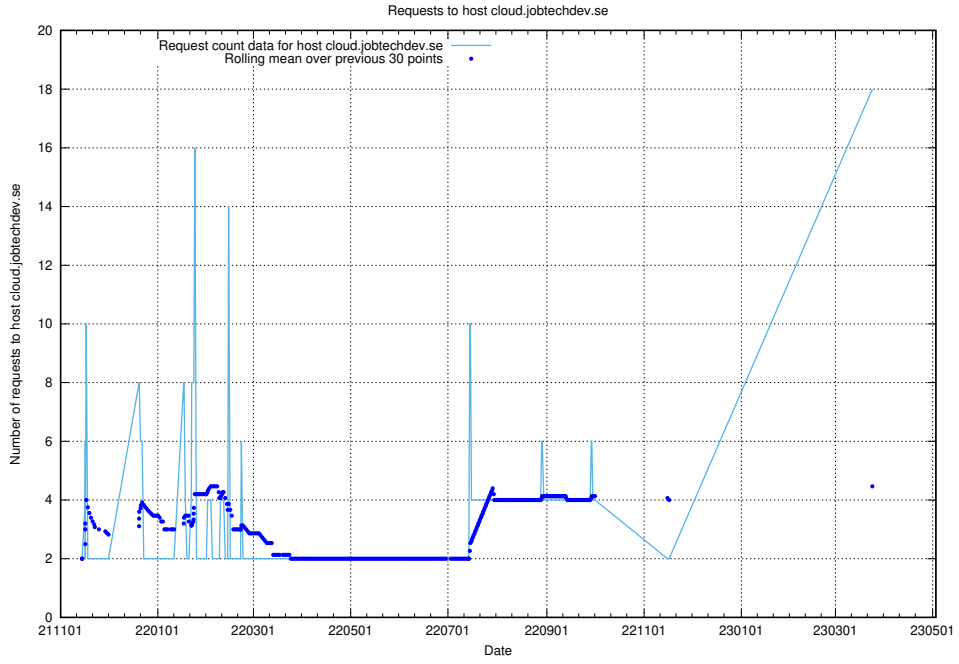

7.36 Usage of cloud.jobtechdev.se

Here, we count the number of requests to host cloud.jobtechdev.se.