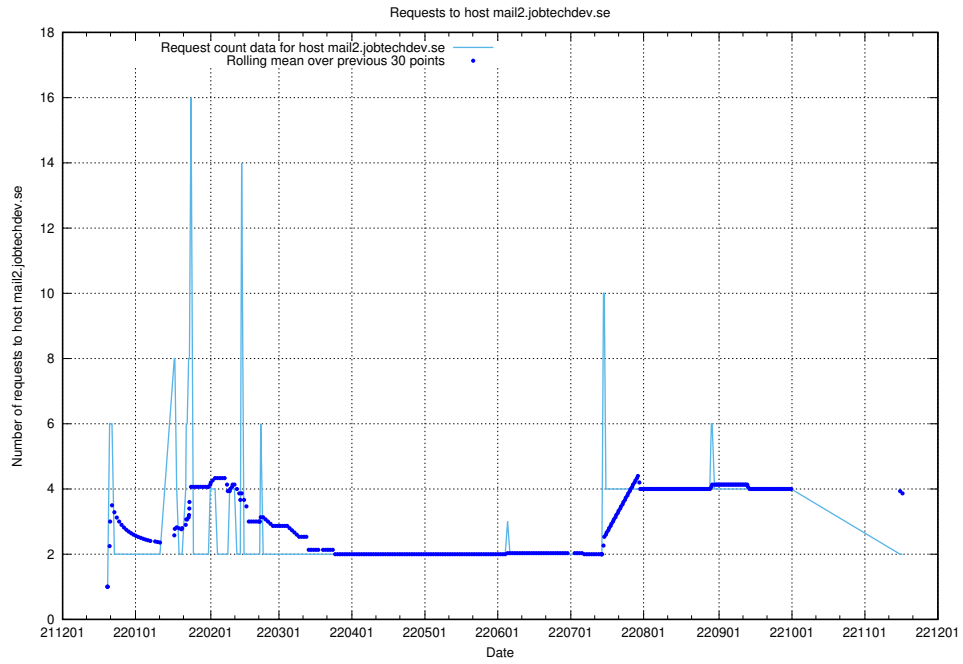

7.373 Usage of mail2.jobtechdev.se

Here, we count the number of requests to host mail2.jobtechdev.se.