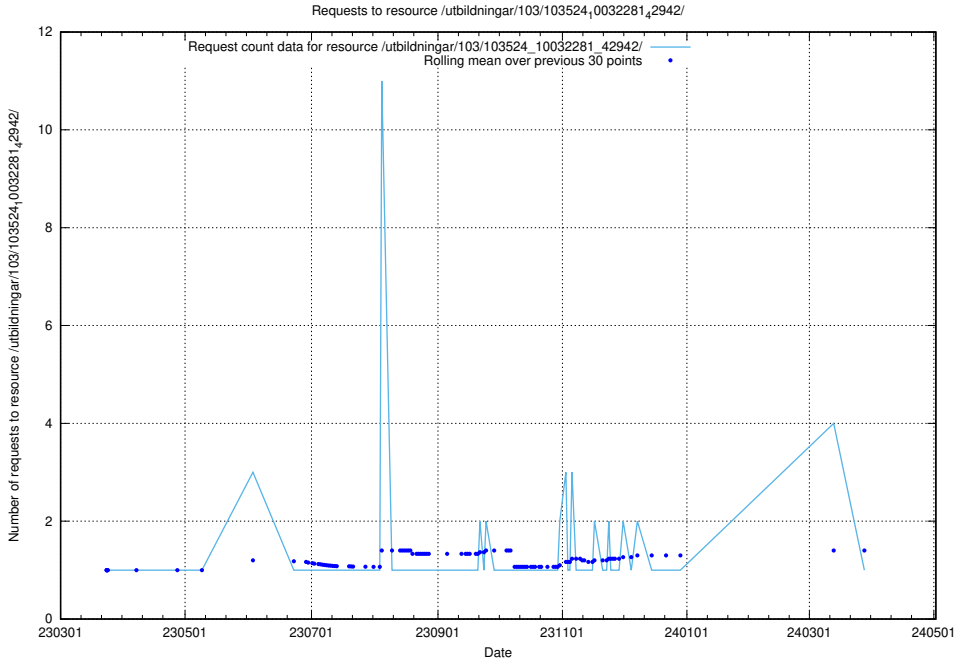

5.5111 Usage of /utbildningar/103/103524_10032281_42942/

Here, we count the number of requests to resource /utbildningar/103/103524_10032281_42942/.