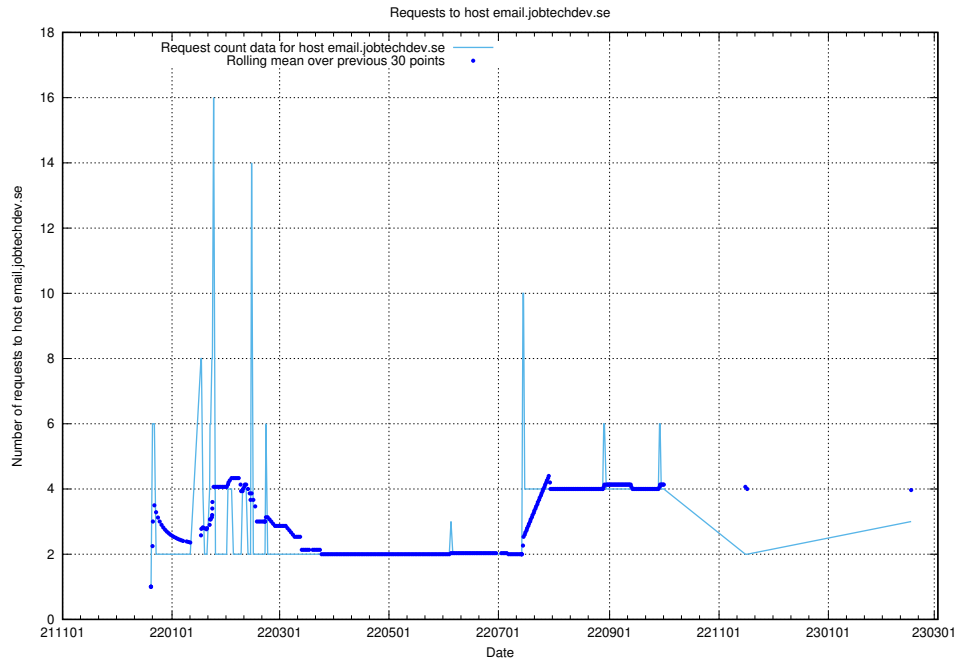

7.200 Usage of email.jobtechdev.se

Here, we count the number of requests to host email.jobtechdev.se.

7.201 Usage of correo.jobtechdev.se

Here, we count the number of requests to host correo.jobtechdev.se.