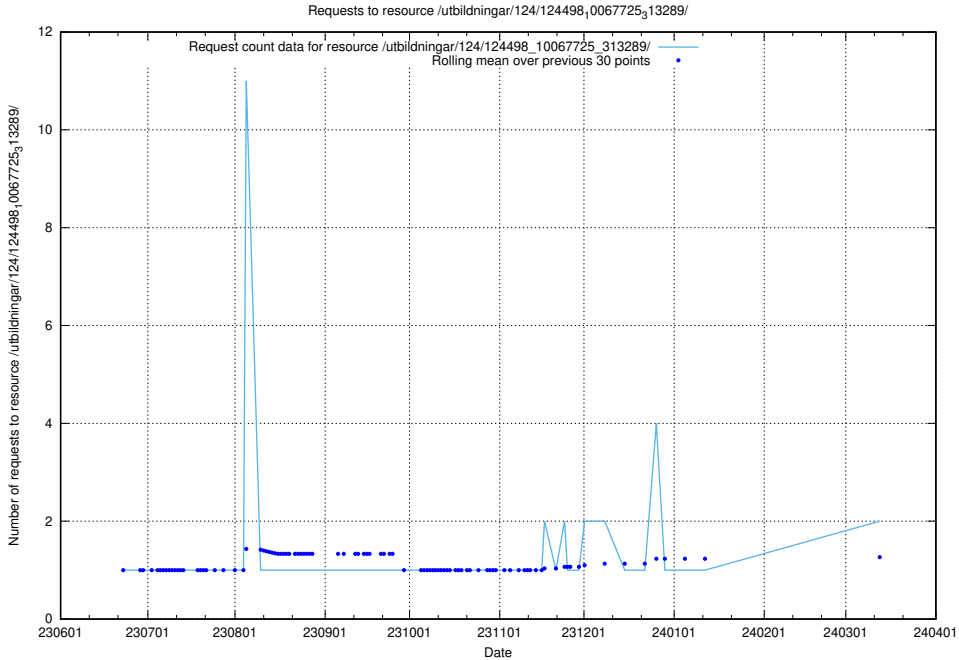

5.733 Usage of /utbildningar/124/124498_10067725_313289/

Here, we count the number of requests to resource /utbildningar/124/124498_10067725_313289/.