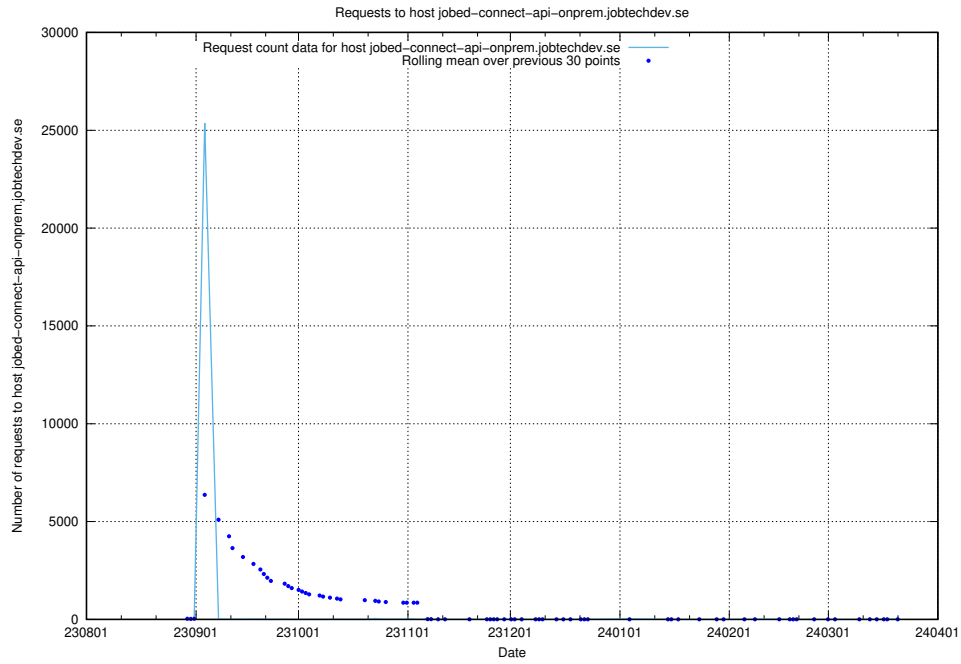

7.41 Usage of taxonomy-i1.api.jobtechdev.se:443

Here, we count the number of requests to host taxonomy-i1.api.jobtechdev.se:443.

7.42 Usage of `www.apirequest.jobtechdev.se`

Here, we count the number of requests to host `www.apirequest.jobtechdev.se`.