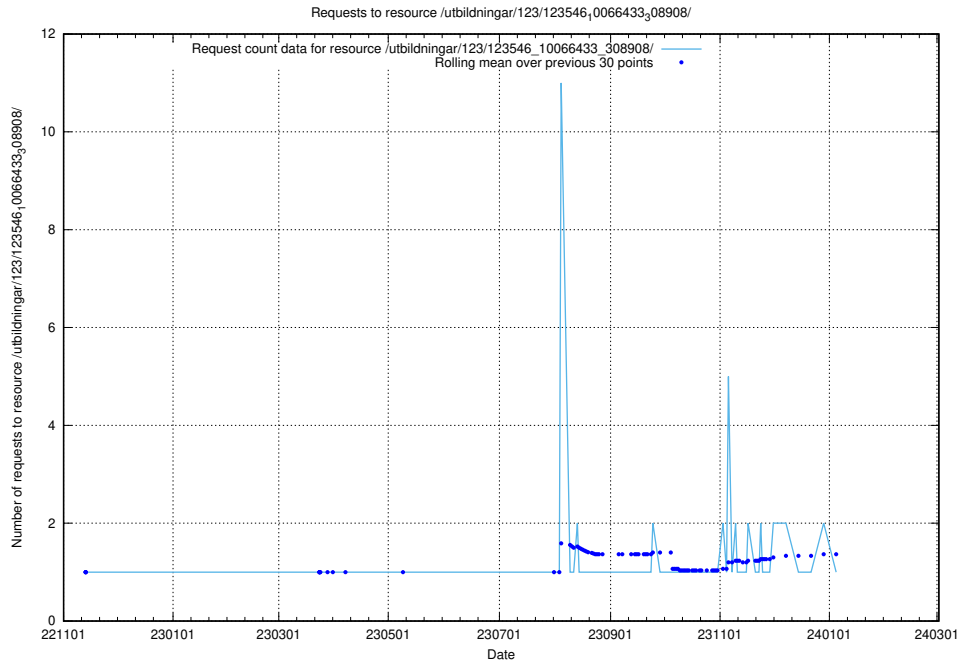

5.5624 Usage of /utbildningar/123/123546_10066433_308908/

Here, we count the number of requests to resource /utbildningar/123/123546_10066433_308908/.