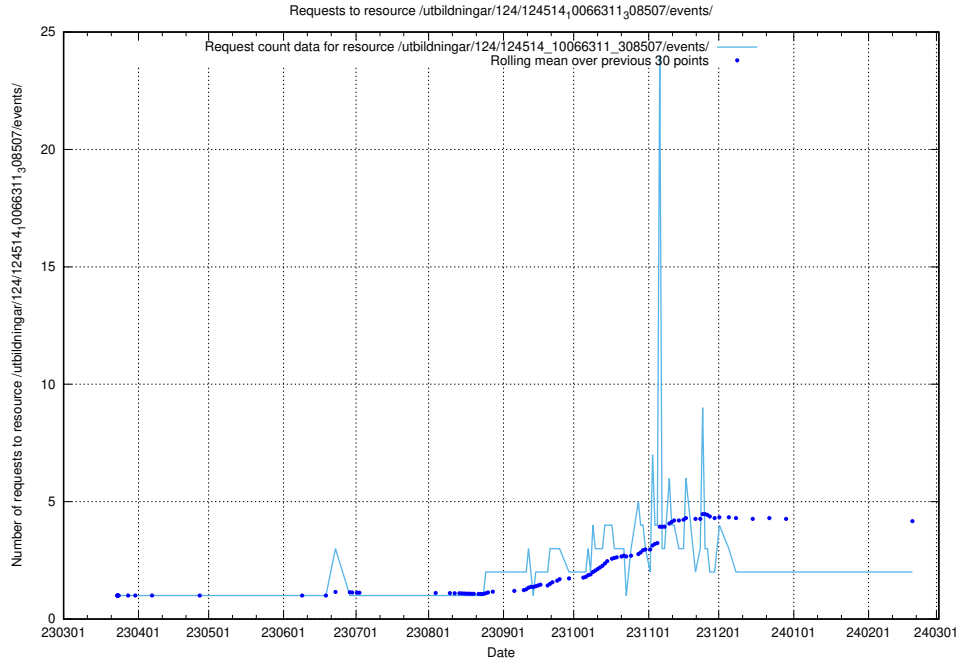

5.387 Usage of /utbildningar/124/124514_10066311_308507/events/

Here, we count the number of requests to resource /utbildningar/124/124514_10066311_308507/events/