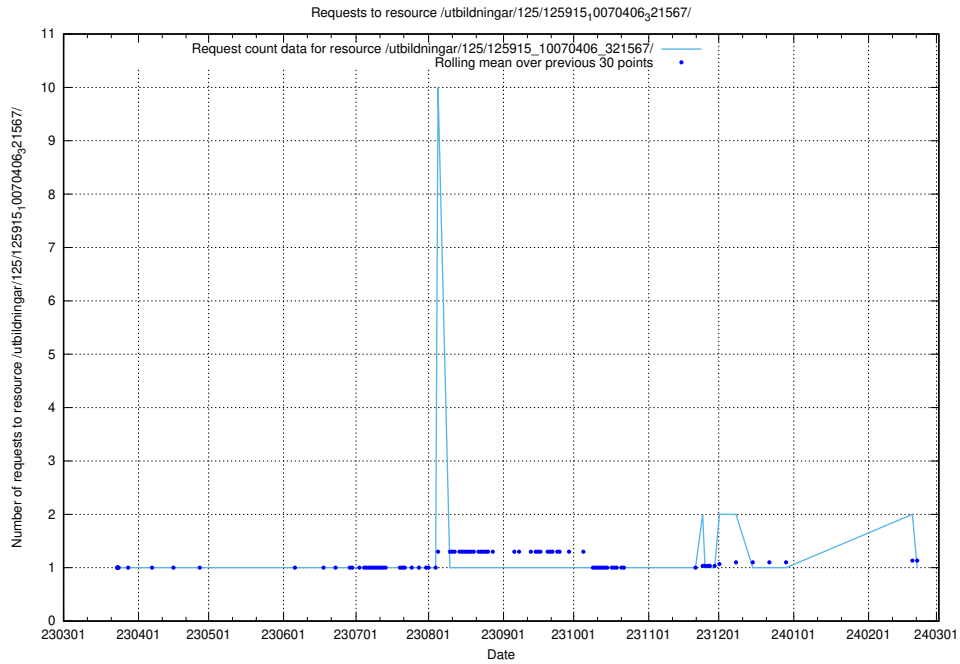

5.6084 Usage of /utbildningar/125/125915_10070406_321567/

Here, we count the number of requests to resource /utbildningar/125/125915_10070406_321567/.