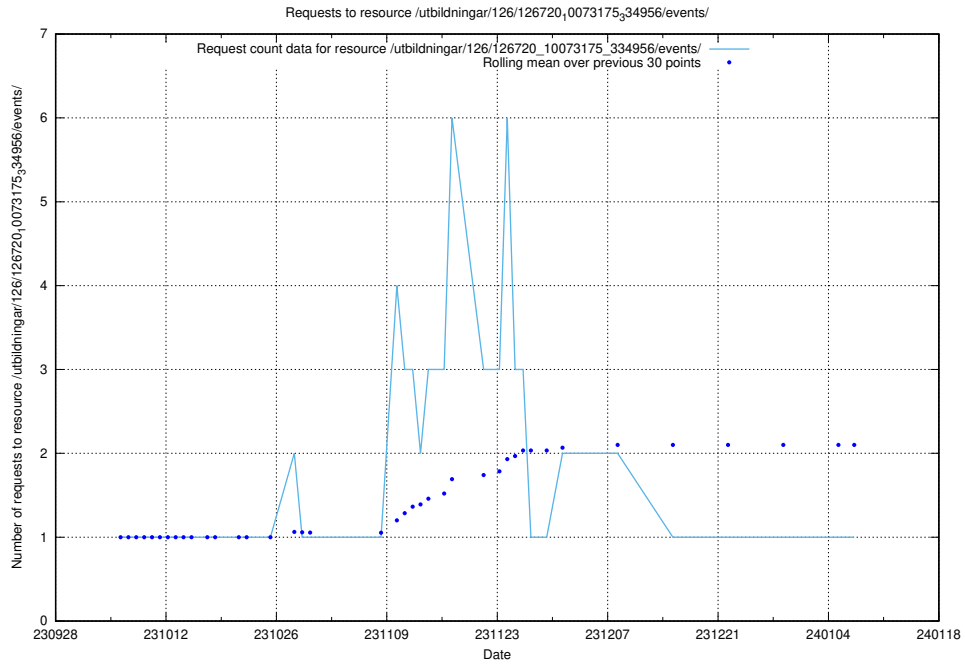

5.4045 Usage of /utbildningar/126/126720_10073175_334956/events/

Here, we count the number of requests to resource /utbildningar/126/126720_10073175_334956/events/