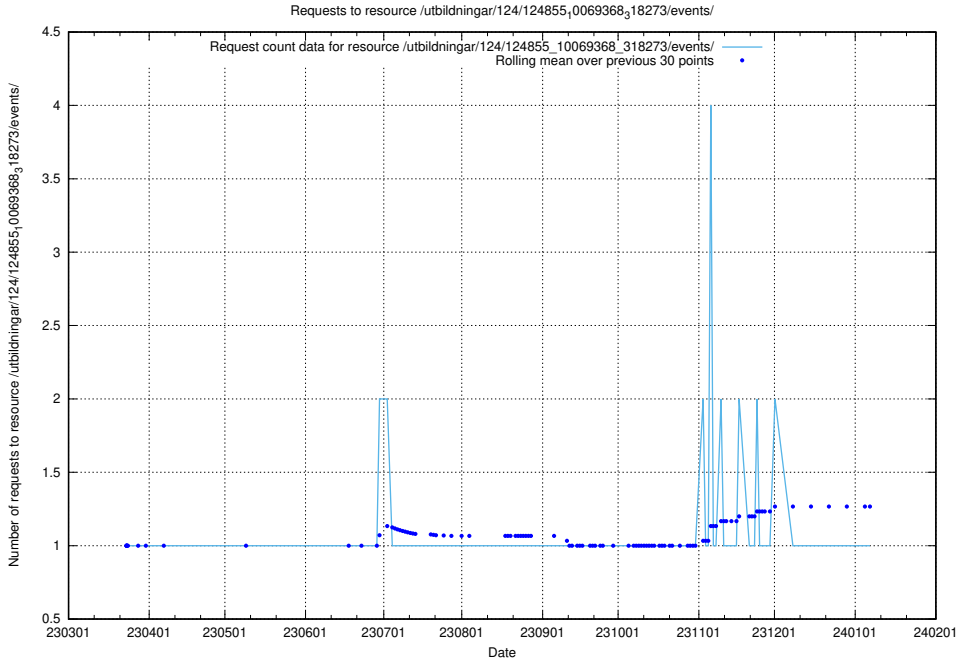

5.1090 Usage of /utbildningar/124/124855_10069368_318273/events/

Here, we count the number of requests to resource /utbildningar/124/124855_10069368_318273/events/