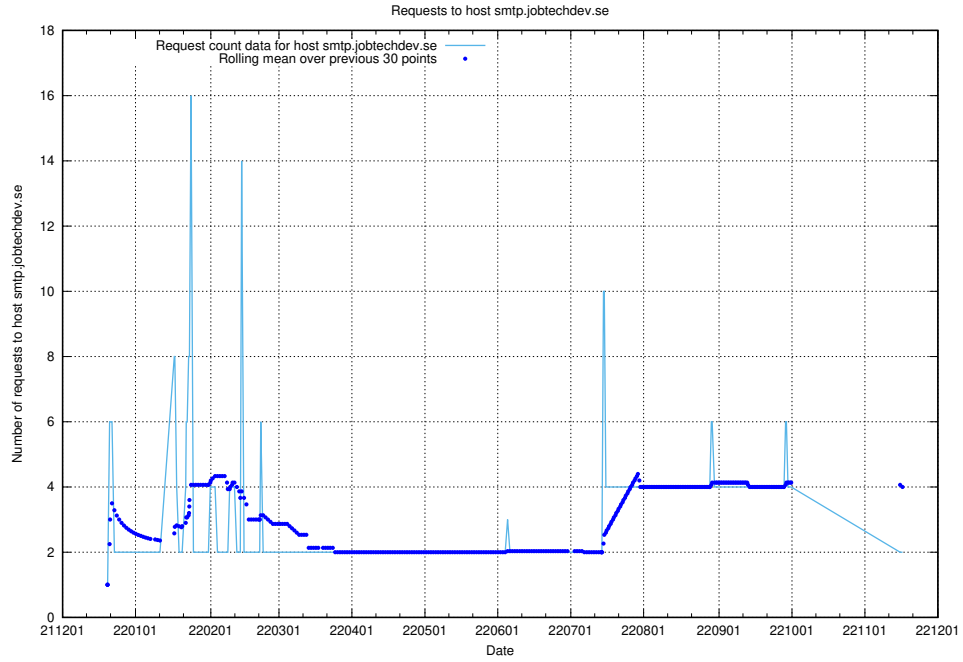

Here, we count the number of requests to host af-connect-int.jobtechdev.se.

7.367 Usage of smtp.jobtechdev.se

Here, we count the number of requests to host smtp.jobtechdev.se.

7.368 Usage of server.jobtechdev.se