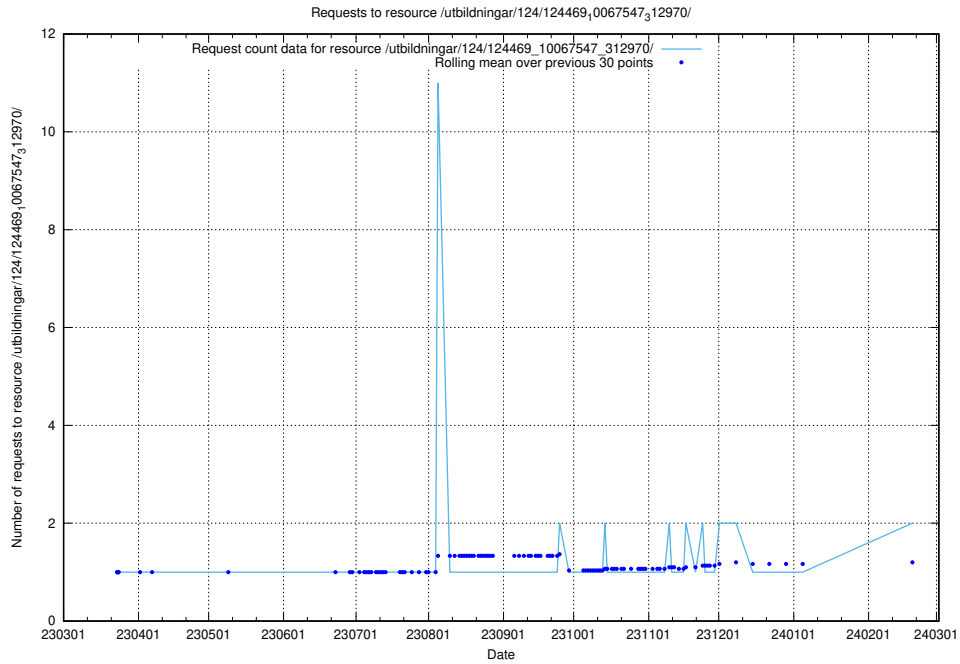

5.518 Usage of /utbildningar/124/124469_10067547_312970/

Here, we count the number of requests to resource /utbildningar/124/124469_10067547_312970/.