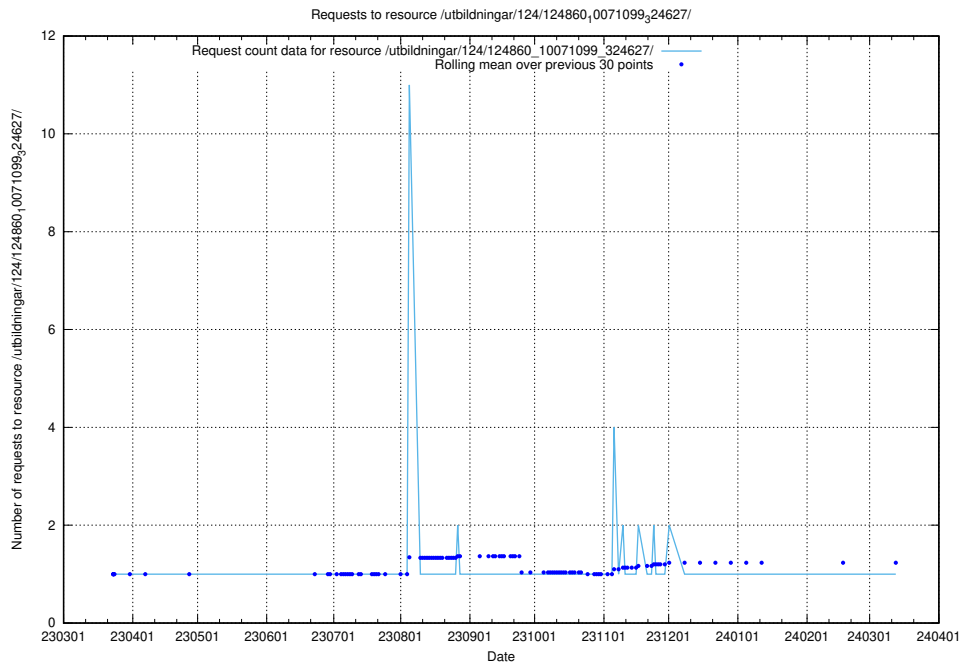

5.1066 Usage of /utbildningar/124/124860_10071099_324627/

Here, we count the number of requests to resource /utbildningar/124/124860_10071099_324627/.