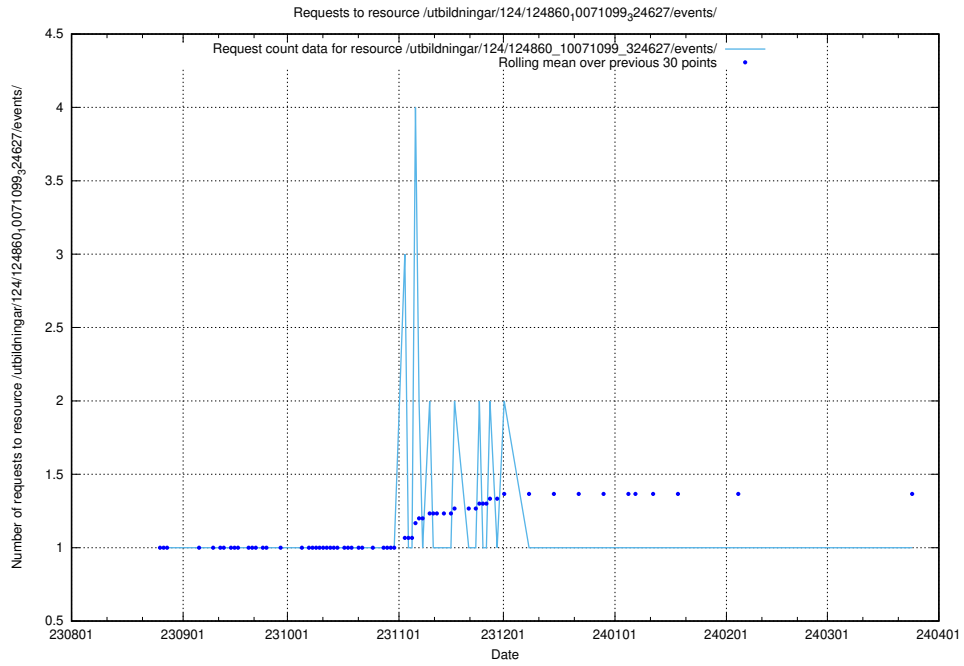

5.4364 Usage of /utbildningar/124/124860_10071099_324627/events/

Here, we count the number of requests to resource /utbildningar/124/124860_10071099_324627/events/

5.4365 Usage of /utbildningar/124/124855_10071083_324595/events/