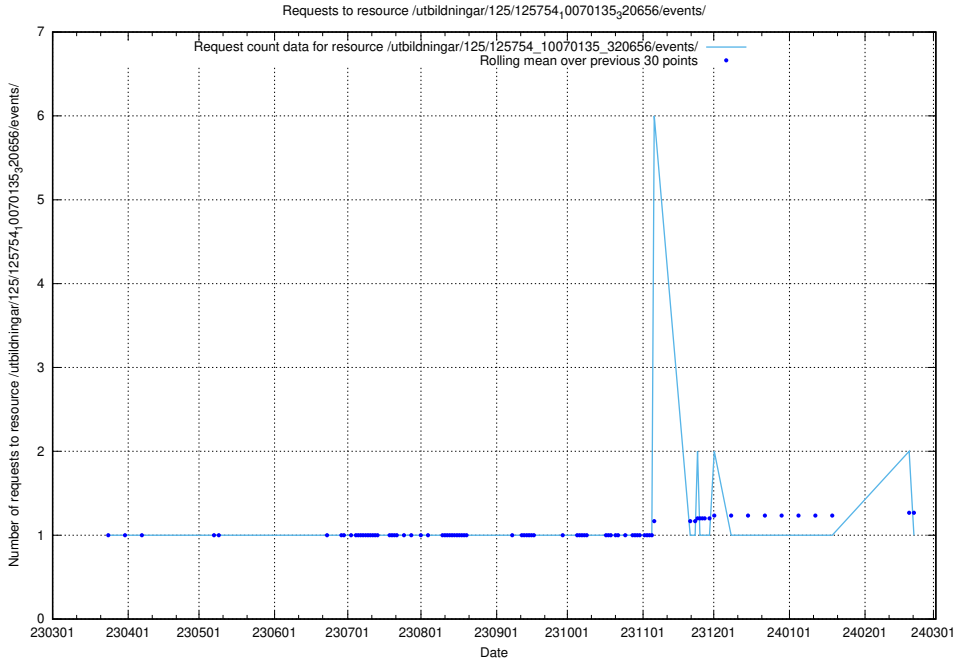

5.5875 Usage of /utbildningar/125/125754_10070135_320656/events/

Here, we count the number of requests to resource /utbildningar/125/125754_10070135_320656/events/