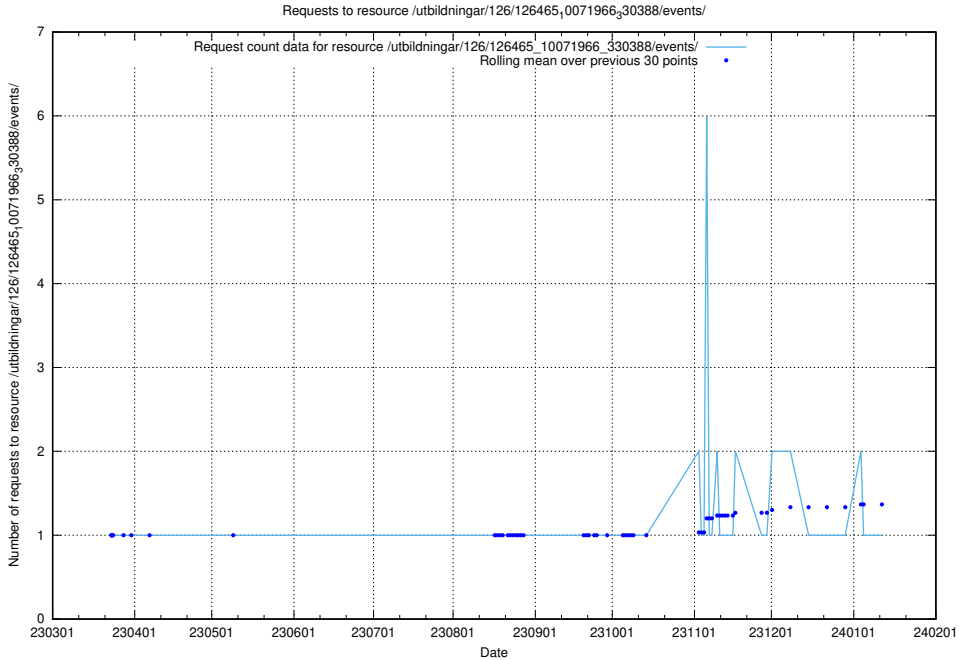

5.6052 Usage of /utbildningar/126/126465_10071966_330388/events/

Here, we count the number of requests to resource /utbildningar/126/126465_10071966_330388/events/