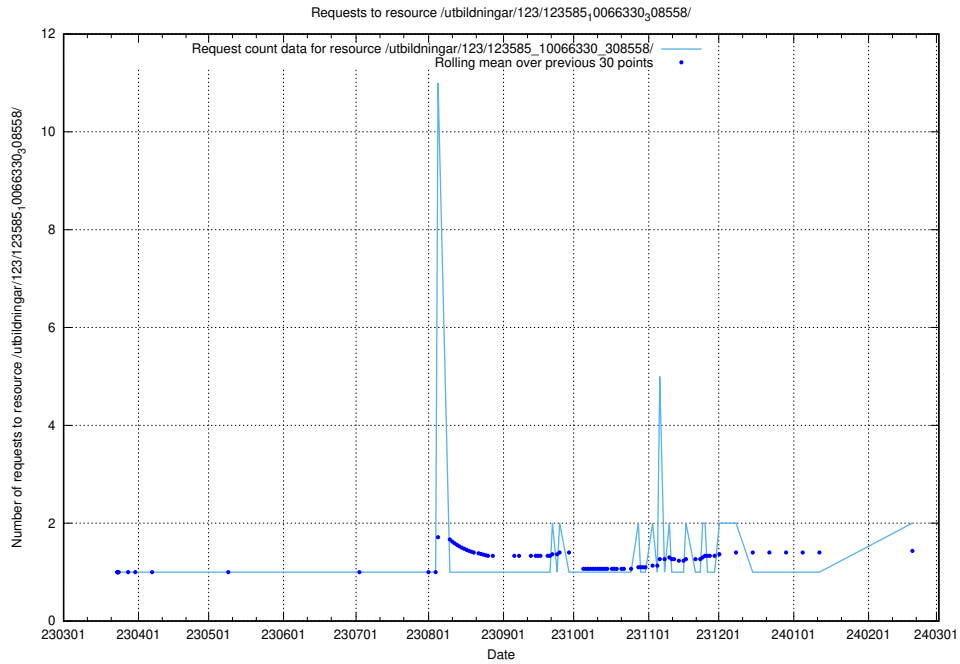

5.602 Usage of /utbildningar/123/123585_10066330_308558/

Here, we count the number of requests to resource /utbildningar/123/123585_10066330_308558/.