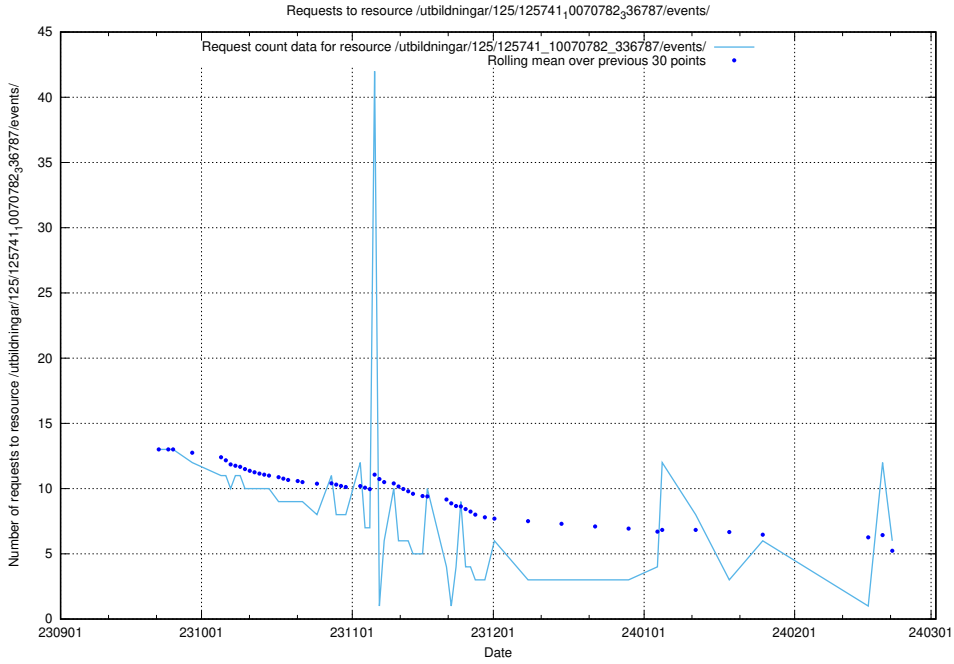

5.75 Usage of /utbildningar/125/125741_10070782_336787/events/

Here, we count the number of requests to resource /utbildningar/125/125741_10070782_336787/events/