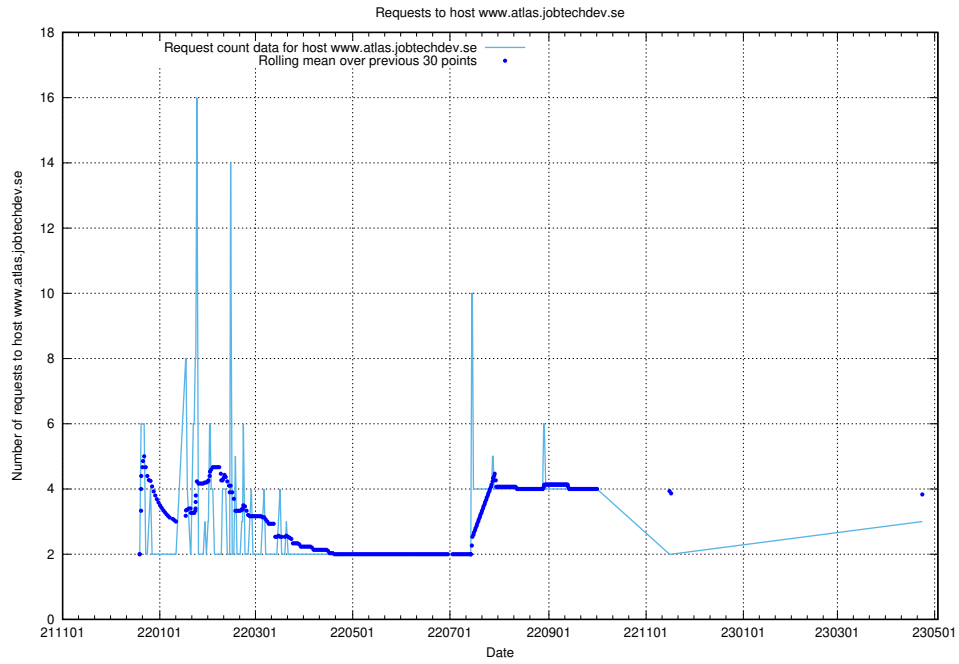

7.202 Usage of www.atlas.jobtechdev.se

Here, we count the number of requests to host www.atlas.jobtechdev.se.