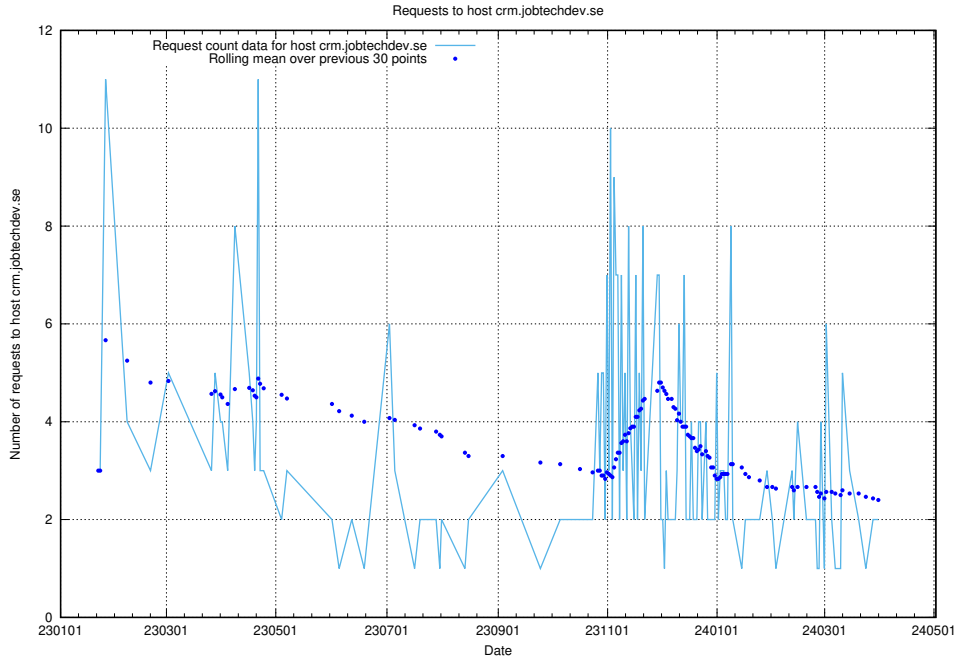

7.295 Usage of crm.jobtechdev.se

Here, we count the number of requests to host crm.jobtechdev.se.