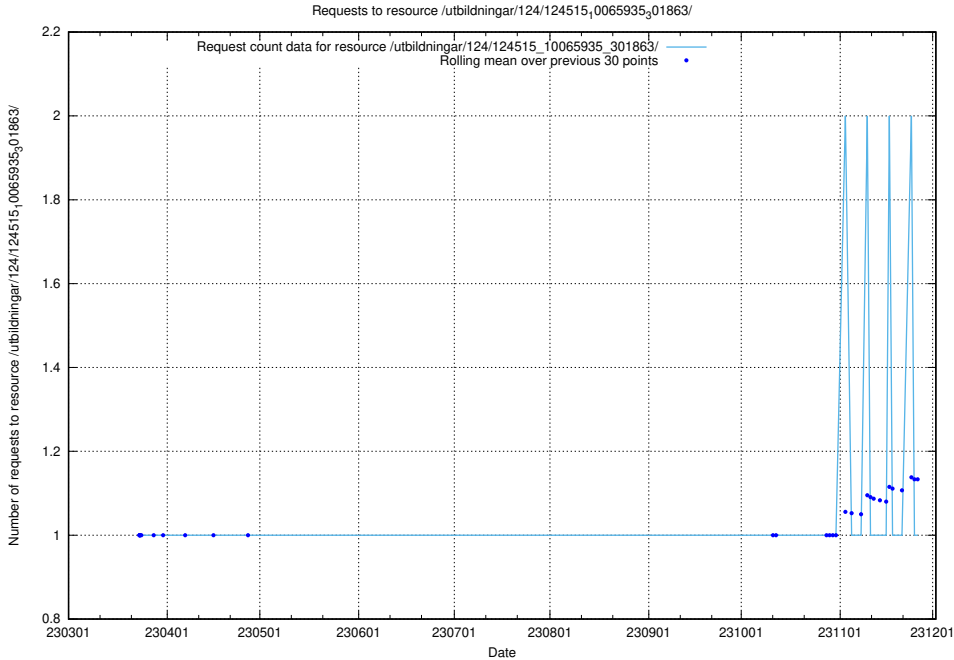

5.1207 Usage of /utbildningar/124/124515_10065935_301863/

Here, we count the number of requests to resource /utbildningar/124/124515_10065935_301863/.