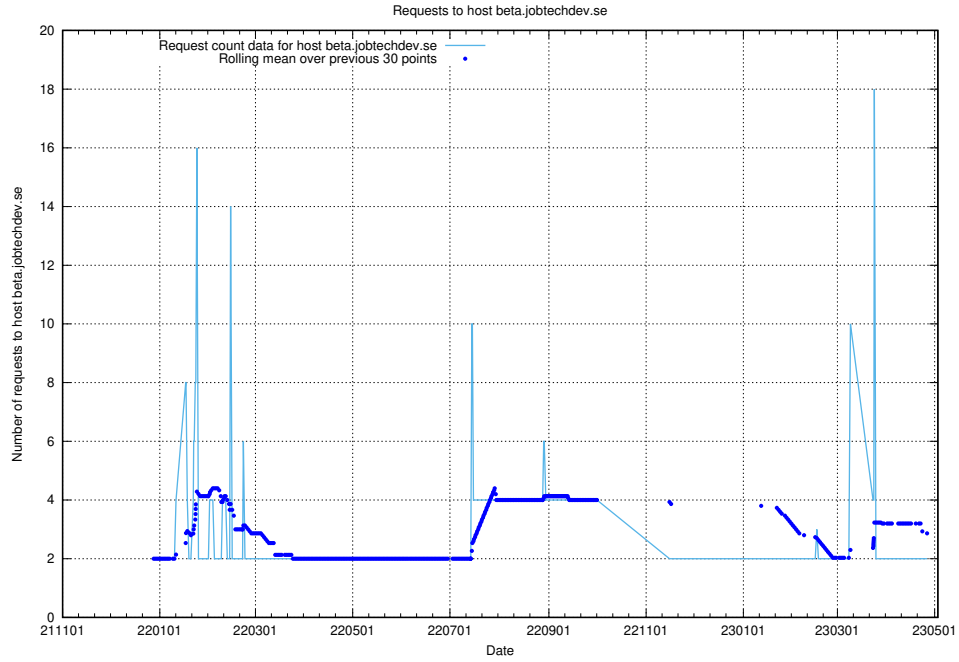

7.357 Usage of beta.jobtechdev.se

Here, we count the number of requests to host beta.jobtechdev.se.