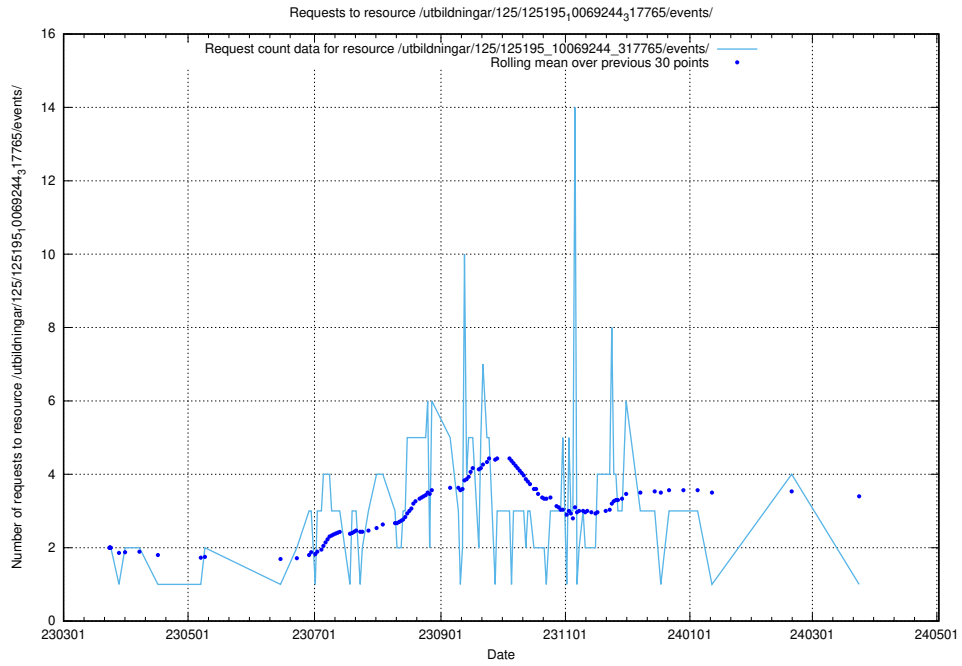

5.5929 Usage of /utbildningar/125/125195_10069244_317765/events/

Here, we count the number of requests to resource /utbildningar/125/125195_10069244_317765/events/