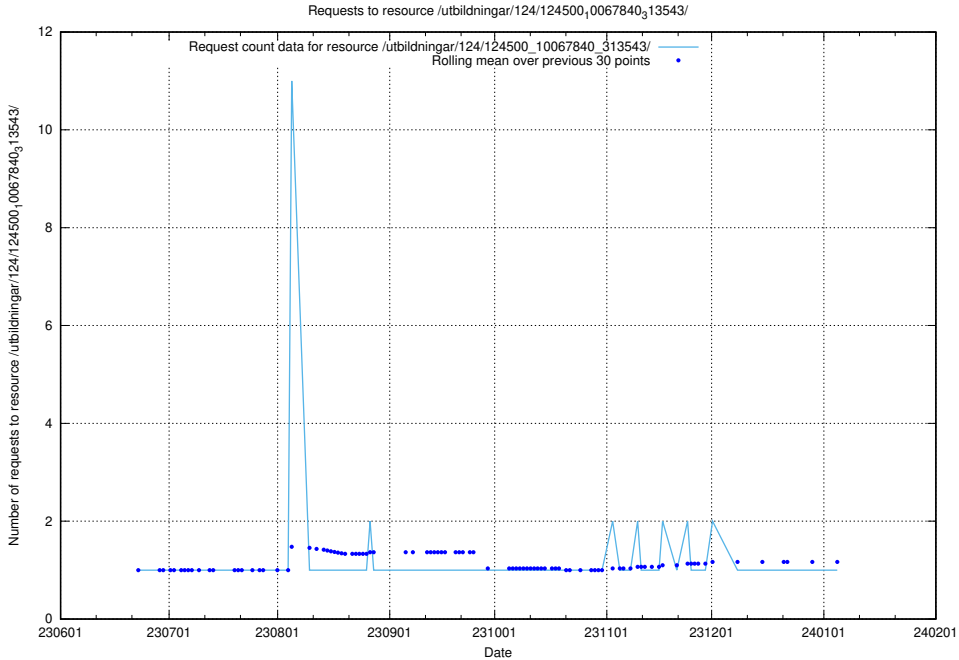

5.5437 Usage of /utbildningar/124/124500_10067840_313543/

Here, we count the number of requests to resource /utbildningar/124/124500_10067840_313543/.