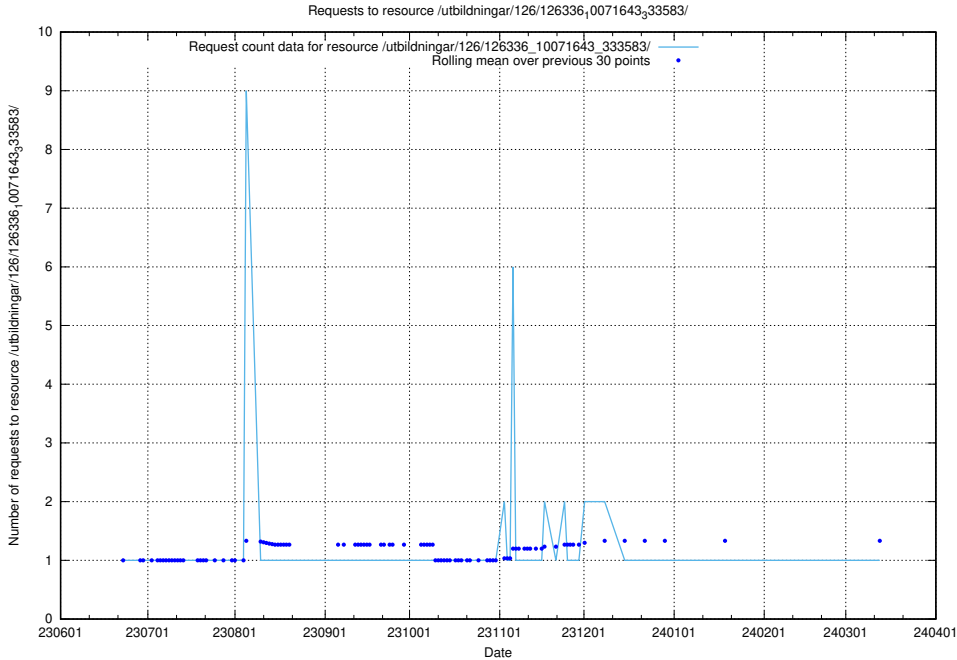

5.5324 Usage of /utbildningar/126/126336_10071643_333583/

Here, we count the number of requests to resource /utbildningar/126/126336_10071643_333583/.