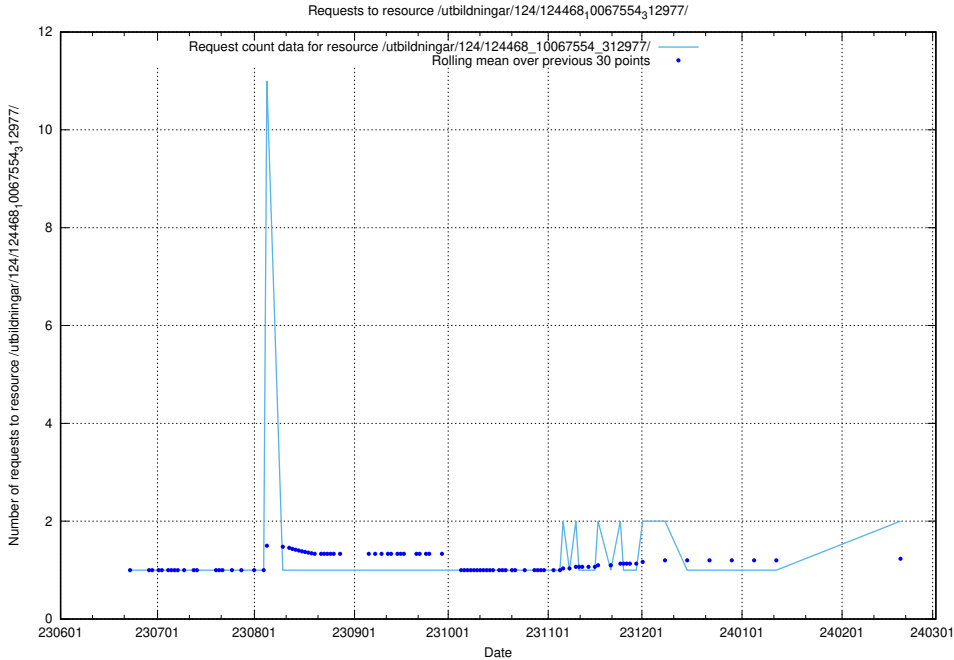

5.741 Usage of /utbildningar/124/124468_10067554_312977/

Here, we count the number of requests to resource /utbildningar/124/124468_10067554_312977/.