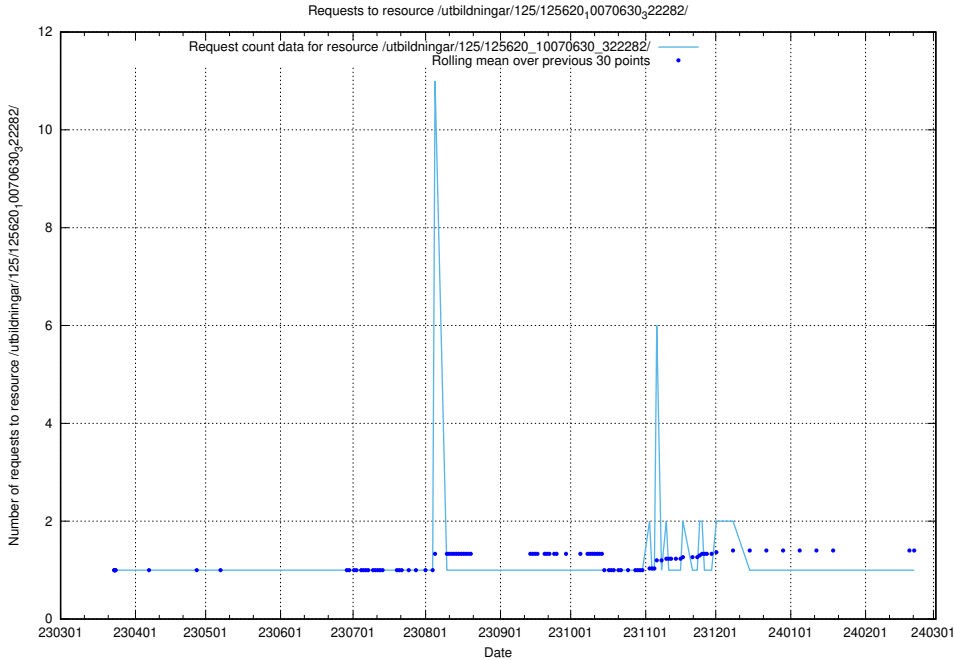

5.952 Usage of /utbildningar/125/125620_10070630_322282/

Here, we count the number of requests to resource /utbildningar/125/125620_10070630_322282/.