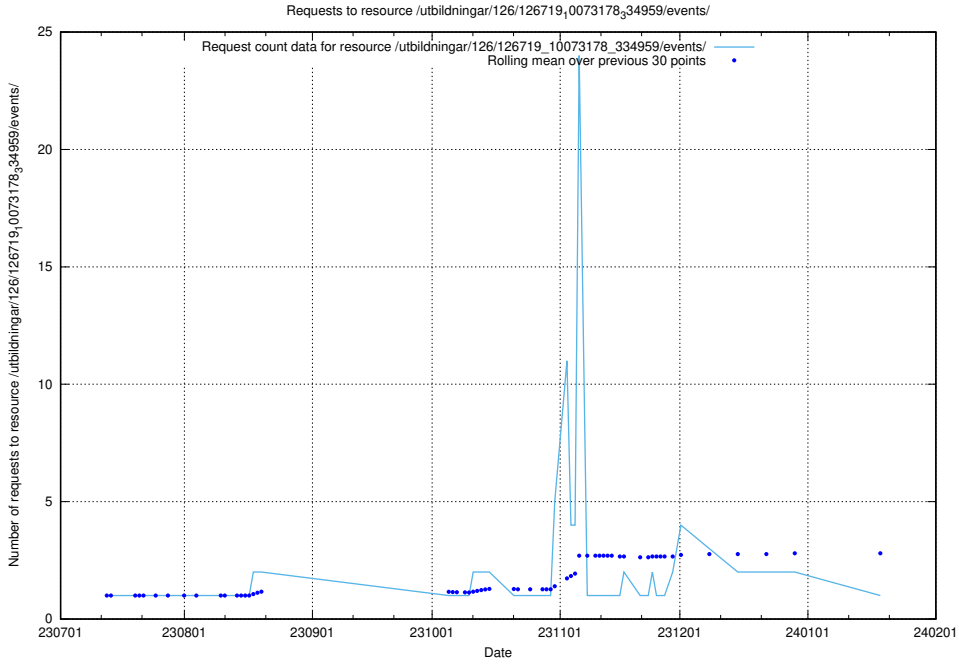

5.4760 Usage of /utbildningar/126/126719_10073178_334959/events/

Here, we count the number of requests to resource /utbildningar/126/126719_10073178_334959/events/