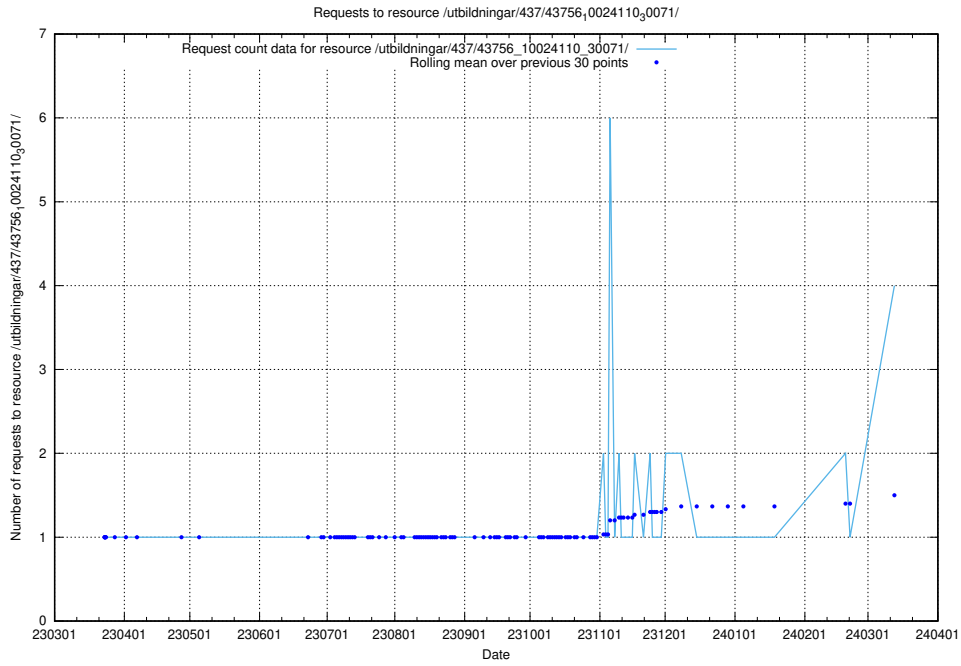

5.180 Usage of /utbildningar/437/43756_10024110_30071/

Here, we count the number of requests to resource /utbildningar/437/43756_10024110_30071/.