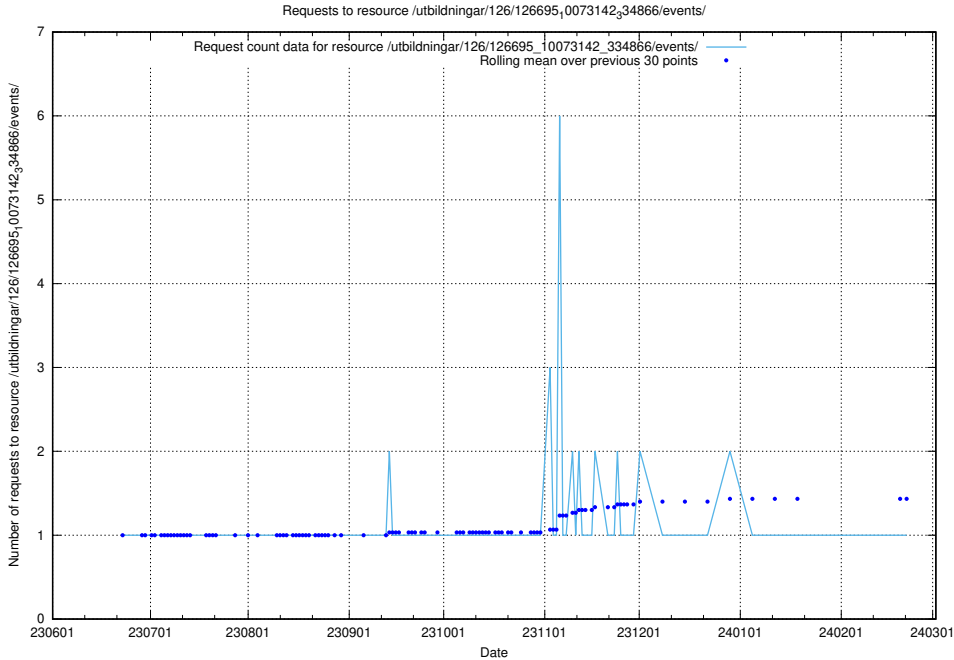

5.5286 Usage of /utbildningar/126/126695_10073142_334866/events/

Here, we count the number of requests to resource /utbildningar/126/126695_10073142_334866/events/