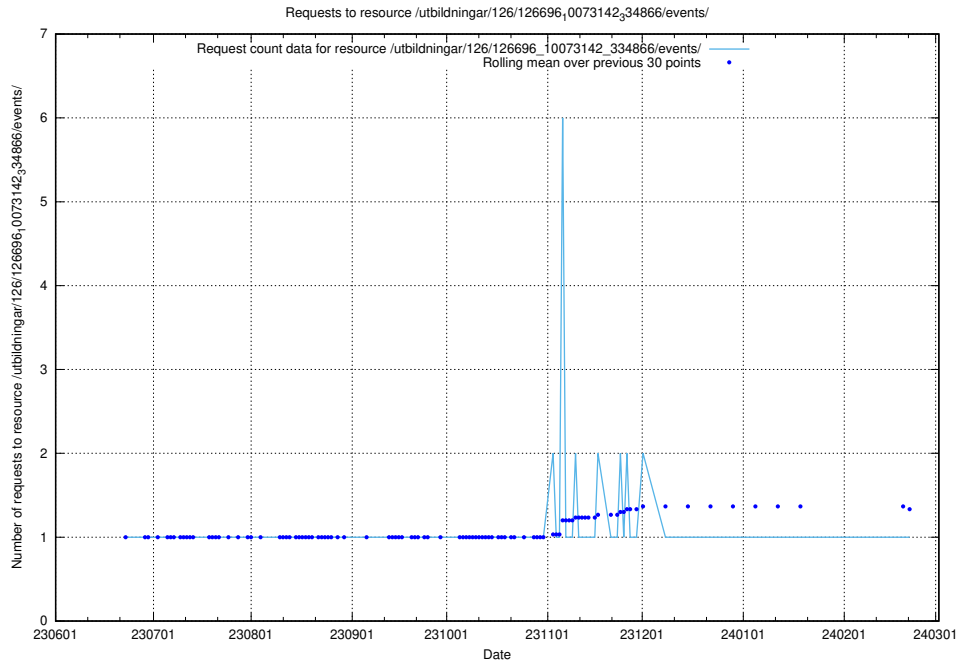

5.5279 Usage of /utbildningar/126/126696_10073142_334866/events/

Here, we count the number of requests to resource /utbildningar/126/126696_10073142_334866/events/