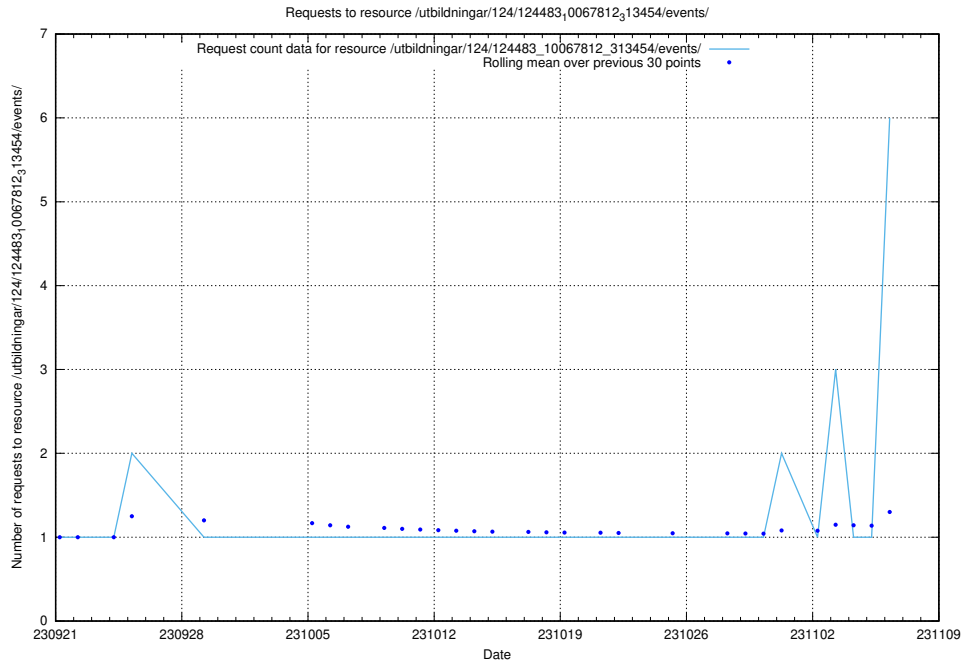

5.76 Usage of /utbildningar/124/124483_10067812_313454/events/

Here, we count the number of requests to resource /utbildningar/124/124483_10067812_313454/events/