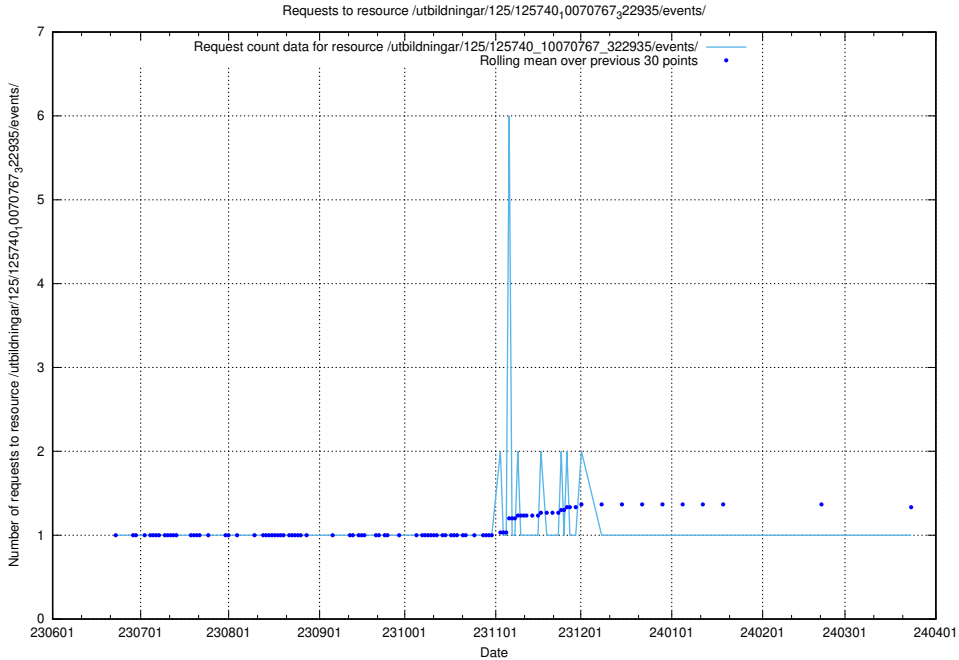

Here, we count the number of requests to resource /utbildningar/125/125740_10070782_335875/.

5.5353 Usage of /utbildningar/125/125740_10070767_322935/events/

Here, we count the number of requests to resource /utbildningar/125/125740_10070767_322935/events/