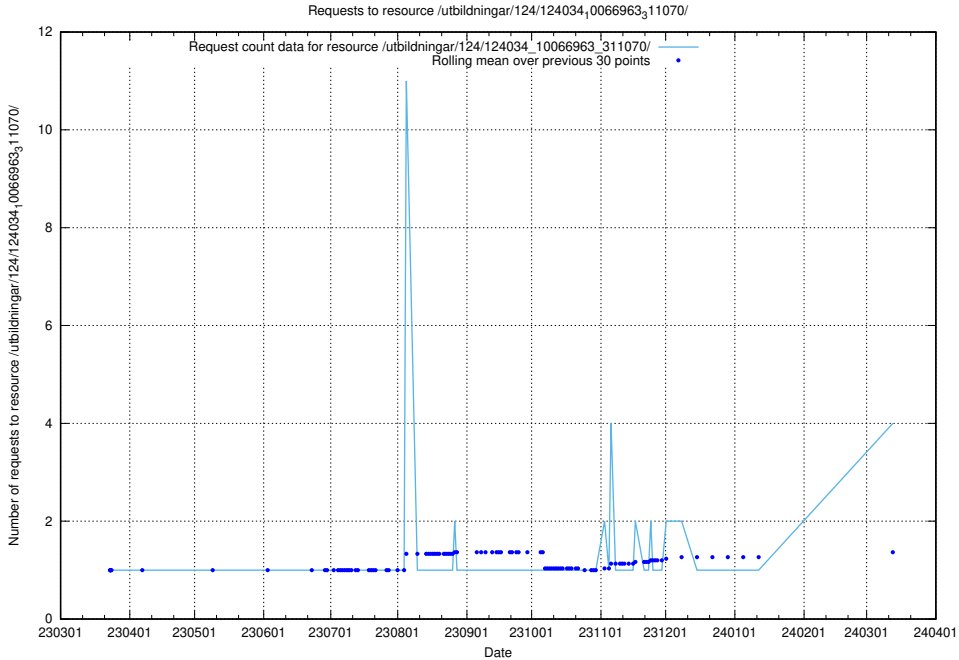

Here, we count the number of requests to resource /utbildningar/125/125741_10070665_336785/events/

5.155 Usage of /utbildningar/124/124034_10066963_311070/

Here, we count the number of requests to resource /utbildningar/124/124034_10066963_311070/.