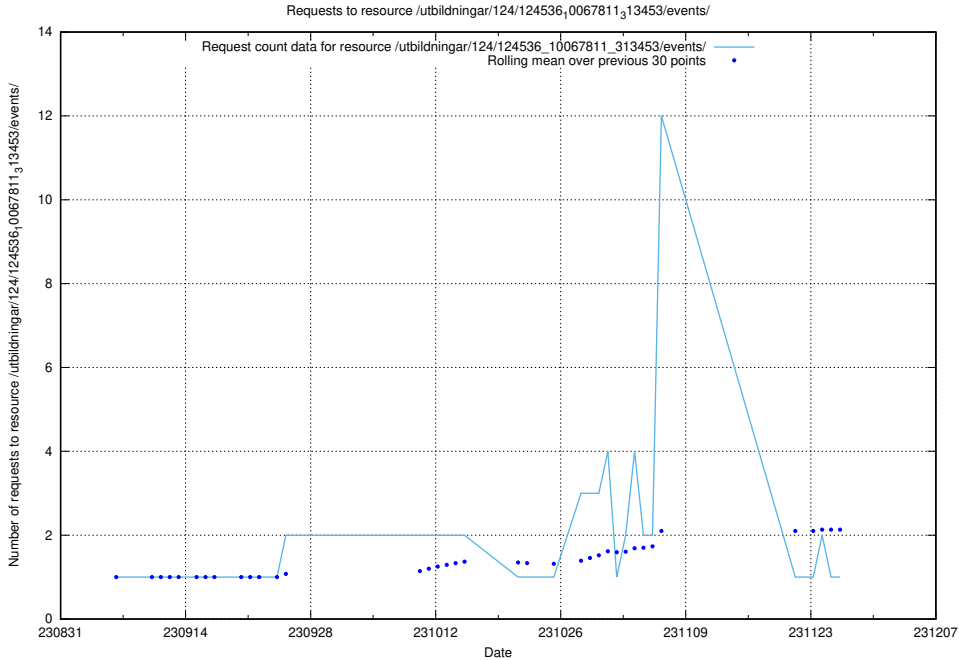

5.4339 Usage of /utbildningar/124/124536_10067811_313453/events/

Here, we count the number of requests to resource /utbildningar/124/124536_10067811_313453/events/