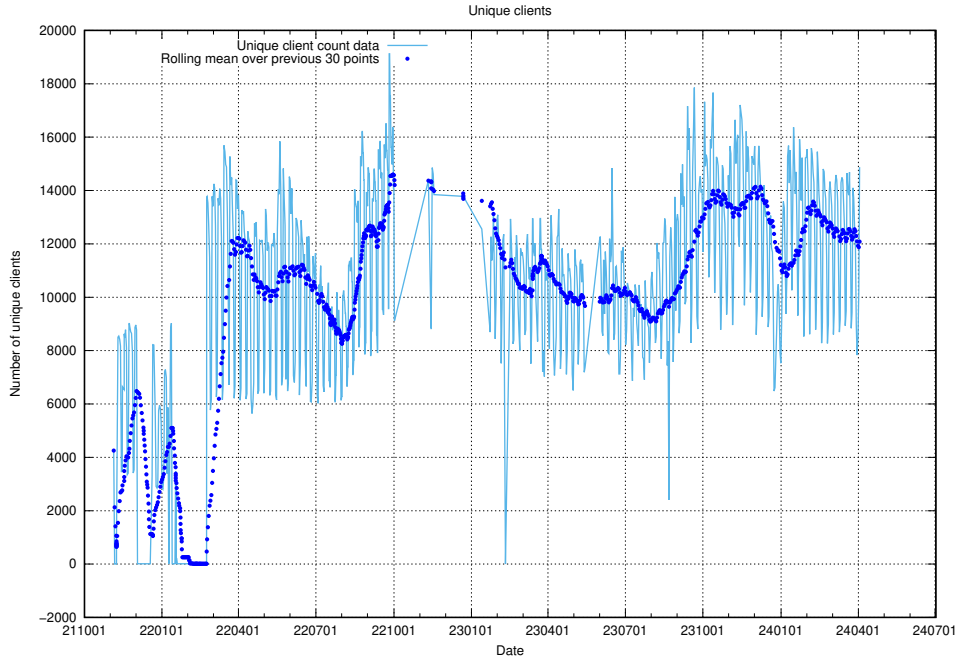

8.2 Number of unique clients

Here we extract the number of unique clients that have used our APIs.