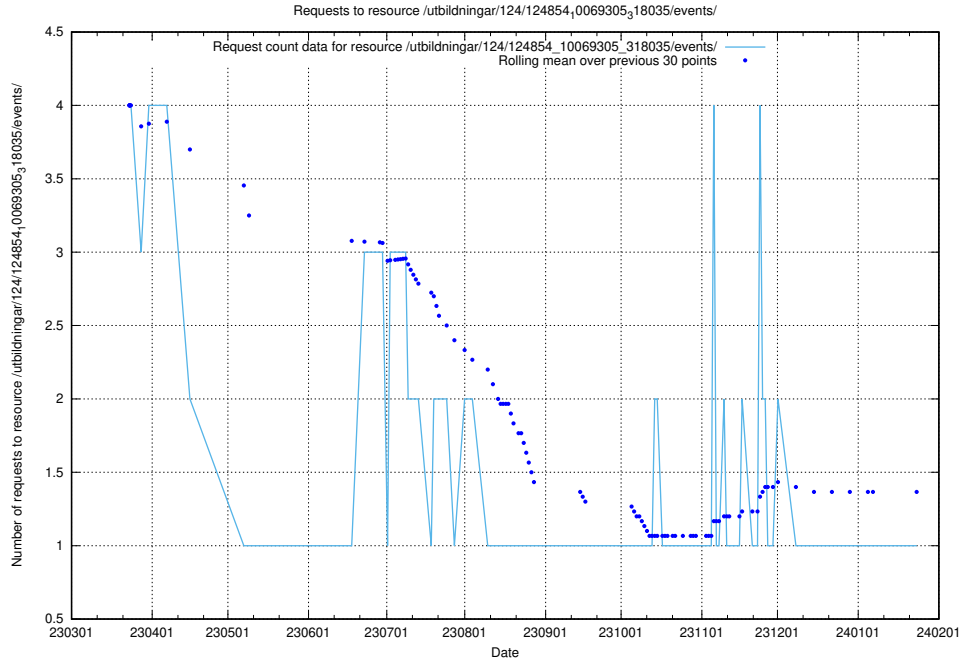

5.5899 Usage of /utbildningar/124/124854_10069305_318035/events/

Here, we count the number of requests to resource /utbildningar/124/124854_10069305_318035/events/