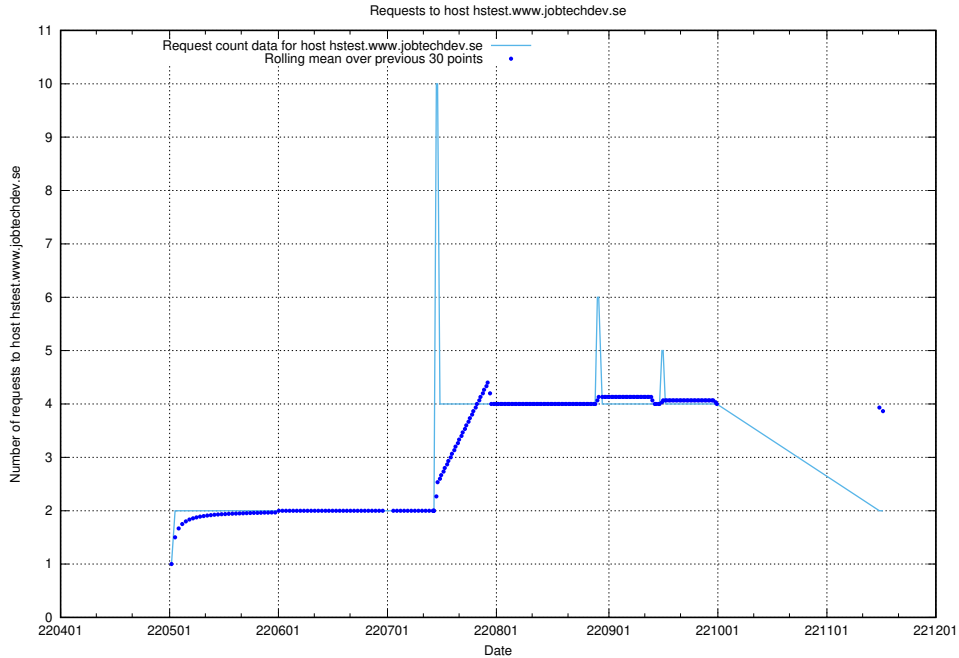

7.434 Usage of hstest.www.jobtechdev.se

Here, we count the number of requests to host hstest.www.jobtechdev.se.