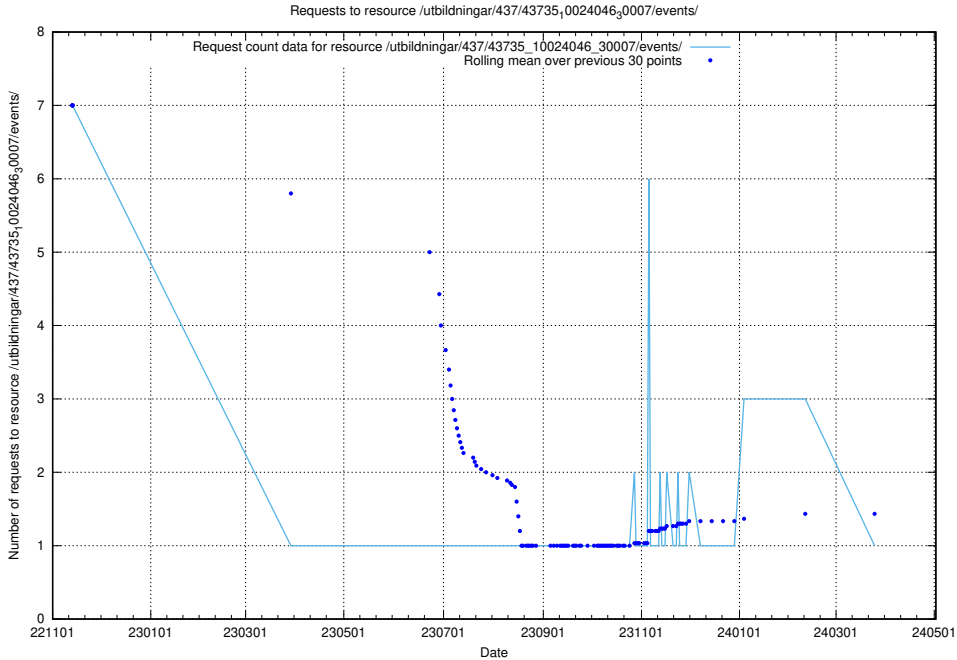

5.5458 Usage of /utbildningar/437/43735_10024046_30007/events/

Here, we count the number of requests to resource /utbildningar/437/43735_10024046_30007/events/.