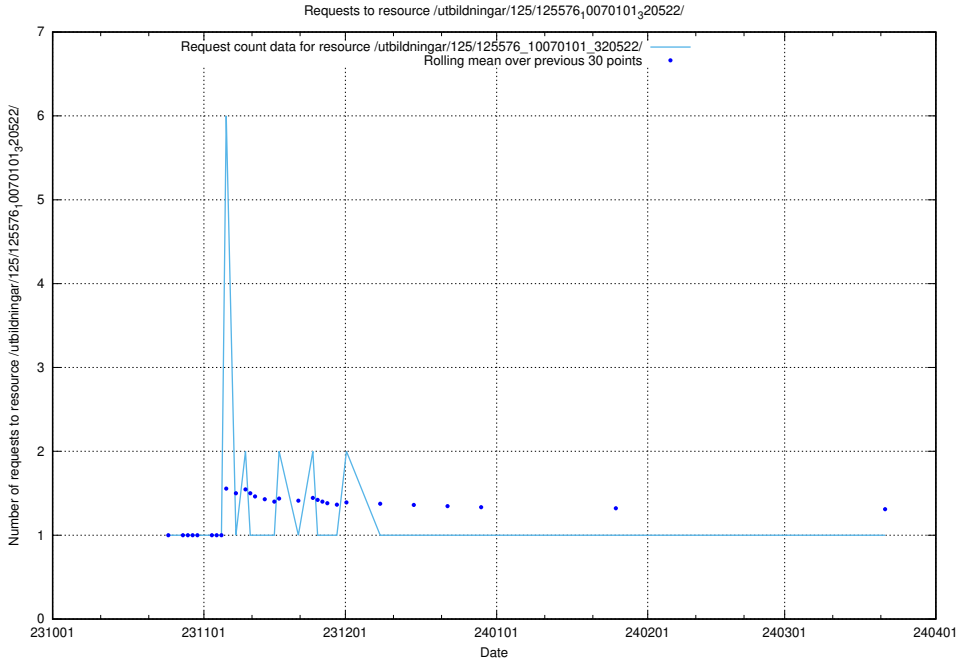

5.3865 Usage of /utbildningar/125/125576_10070101_320522/

Here, we count the number of requests to resource /utbildningar/125/125576_10070101_320522/.