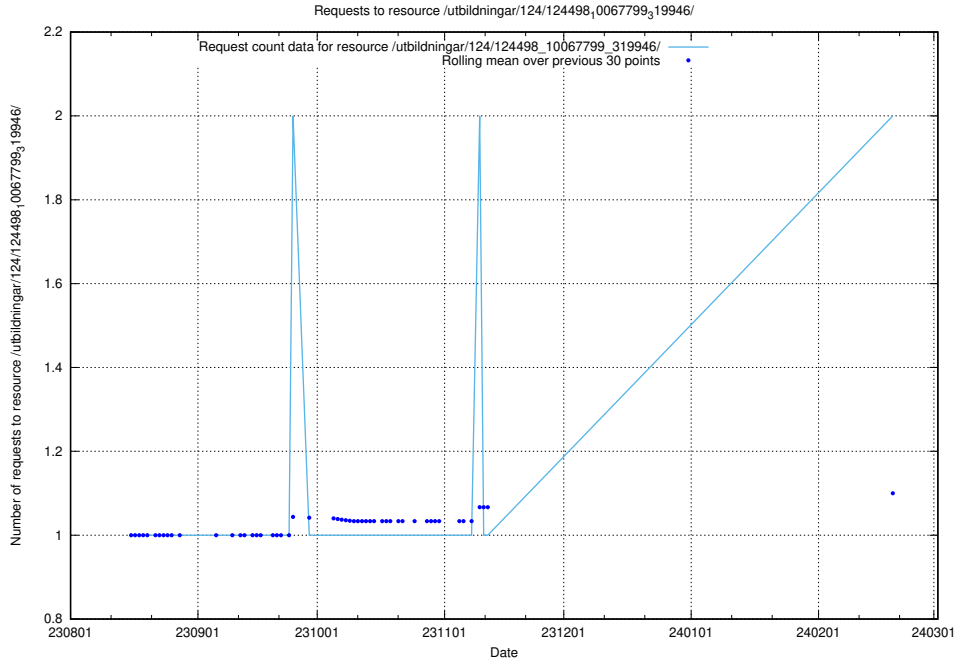

5.626 Usage of /utbildningar/124/124498_10067799_319946/

Here, we count the number of requests to resource /utbildningar/124/124498_10067799_319946/.