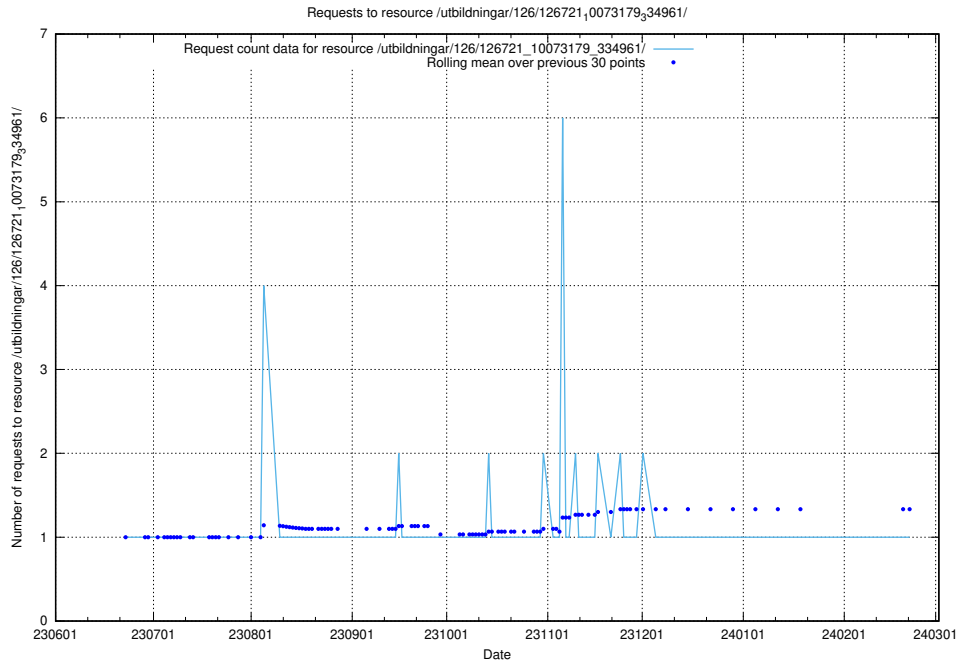

5.5261 Usage of /utbildningar/126/126721_10073179_334961/

Here, we count the number of requests to resource /utbildningar/126/126721_10073179_334961/.