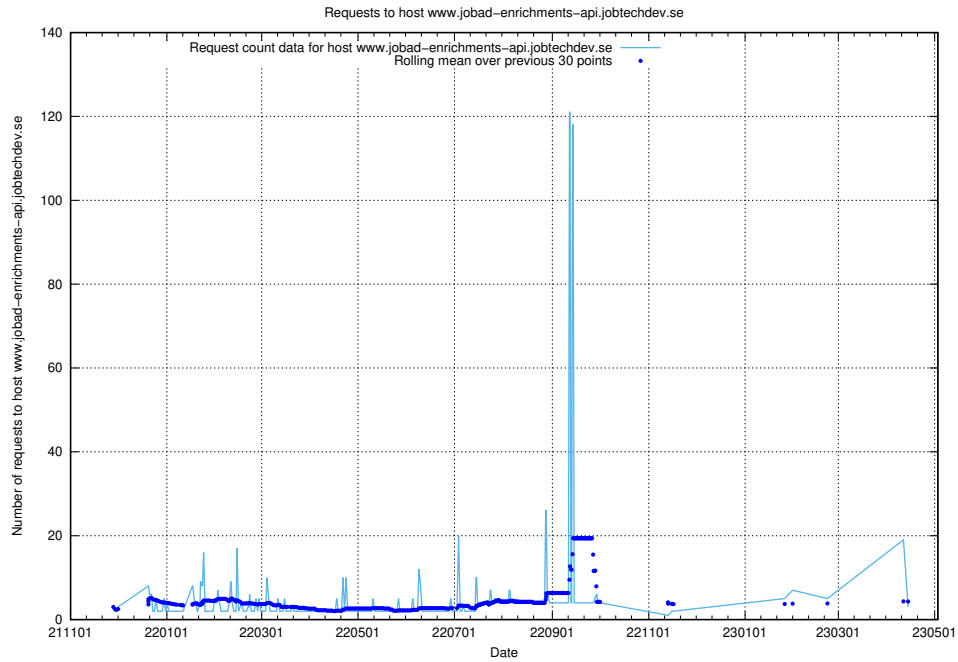

7.206 Usage of www.jobad-enrichments-api.jobtechdev.se

Here, we count the number of requests to host www.jobad-enrichments-api.jobtechdev.se.

7.207 Usage of magazine.jobtechdev.se

Here, we count the number of requests to host magazine.jobtechdev.se.