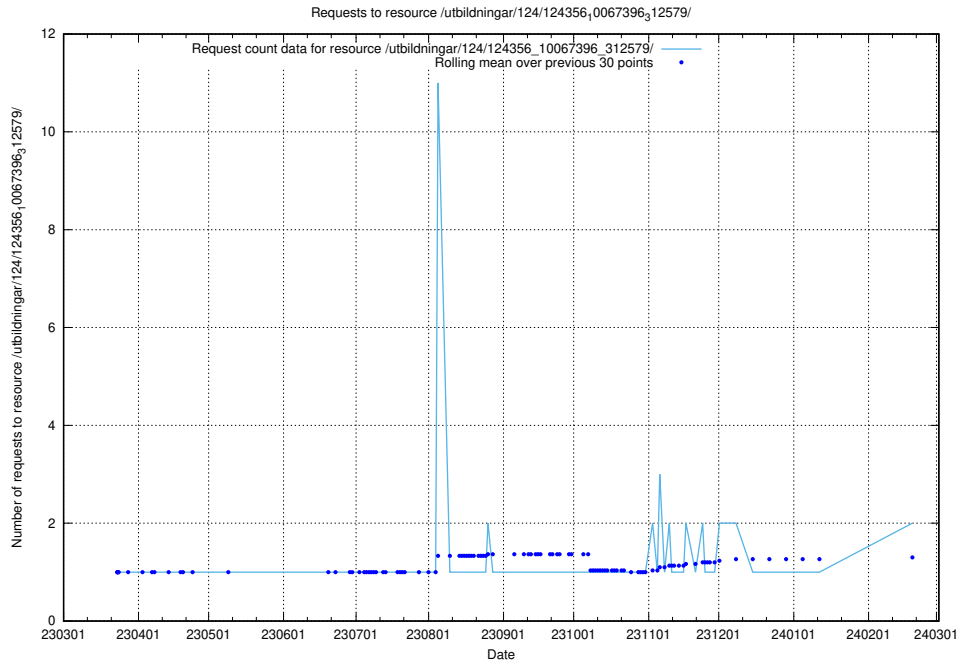

5.547 Usage of /utbildningar/124/124356_10067396_312579/

Here, we count the number of requests to resource /utbildningar/124/124356_10067396_312579/.