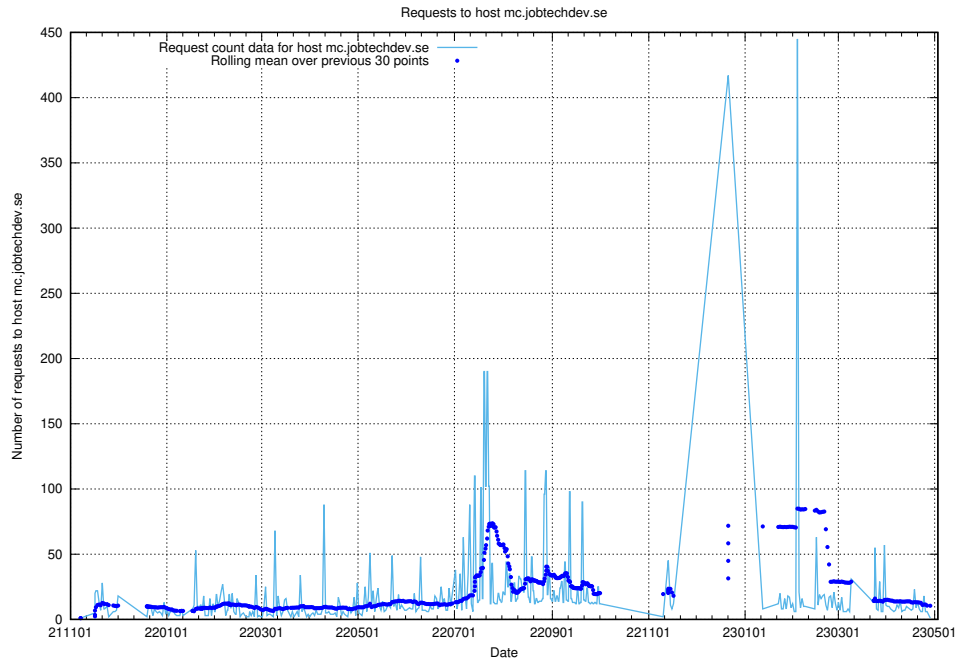

7.624 Usage of mc.jobtechdev.se

Here, we count the number of requests to host mc.jobtechdev.se.