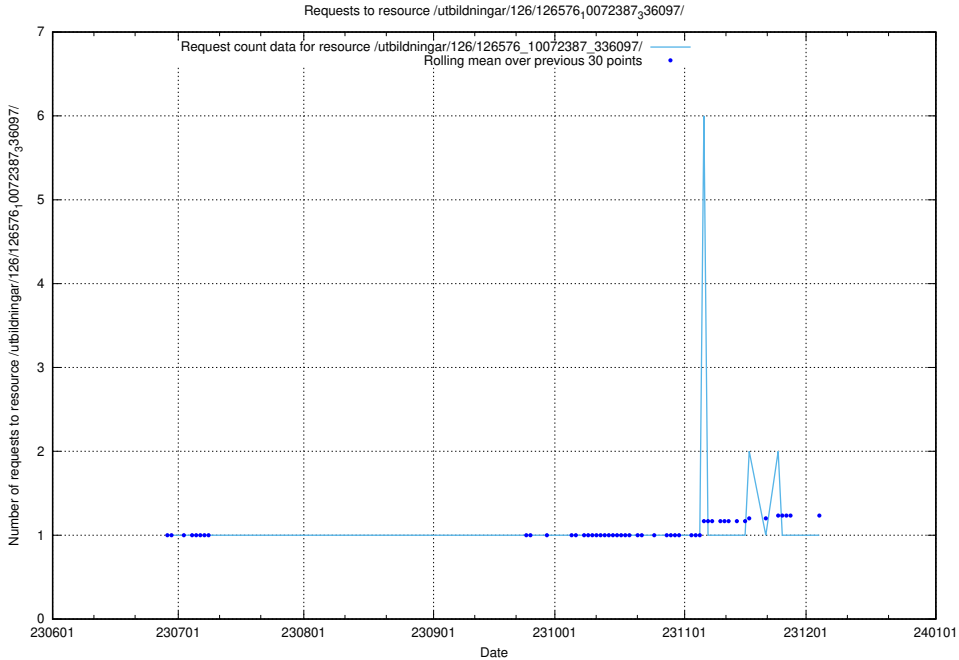

5.5106 Usage of /utbildningar/126/126576_10072387_336097/

Here, we count the number of requests to resource /utbildningar/126/126576_10072387_336097/.