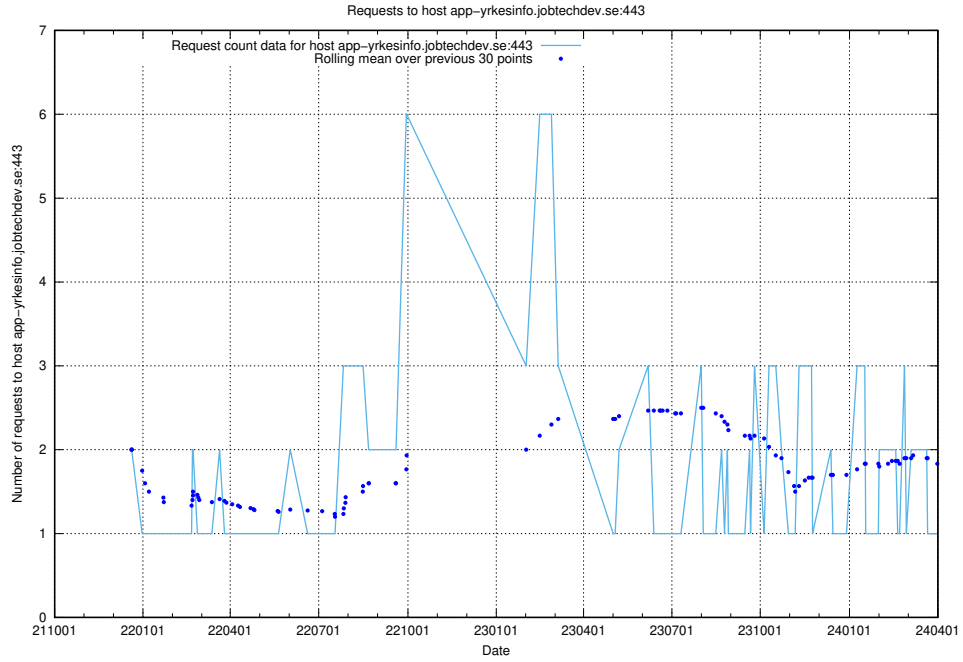

7.620 Usage of app-yrkesinfo.jobtechdev.se:443

Here, we count the number of requests to host app-yrkesinfo.jobtechdev.se:443.