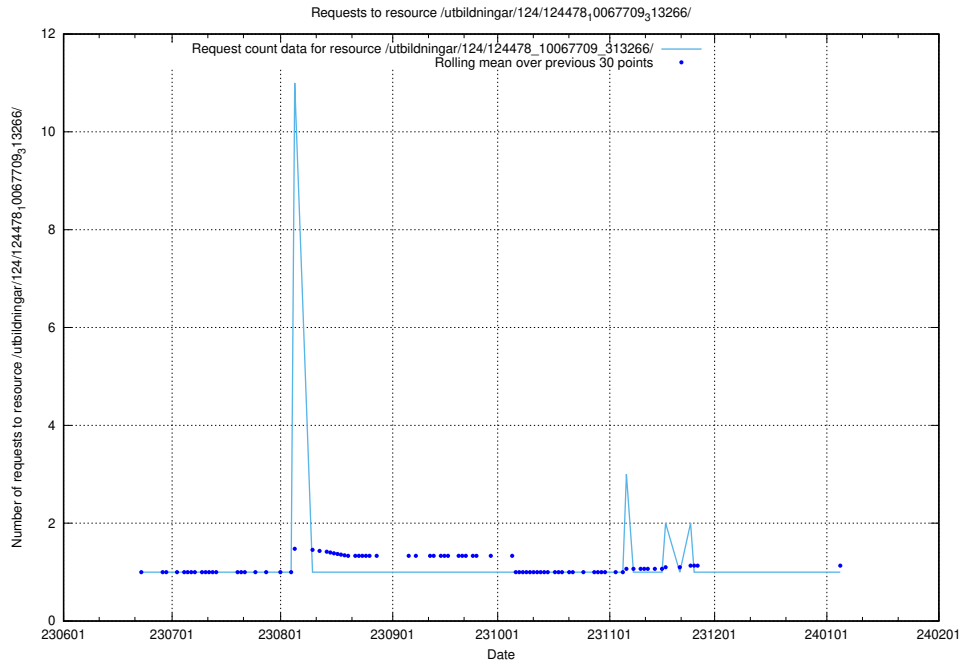

Here, we count the number of requests to resource /utbildningar/124/124478_10067709_313266/events/

5.5461 Usage of /utbildningar/124/124478_10067709_313266/

Here, we count the number of requests to resource /utbildningar/124/124478_10067709_313266/.