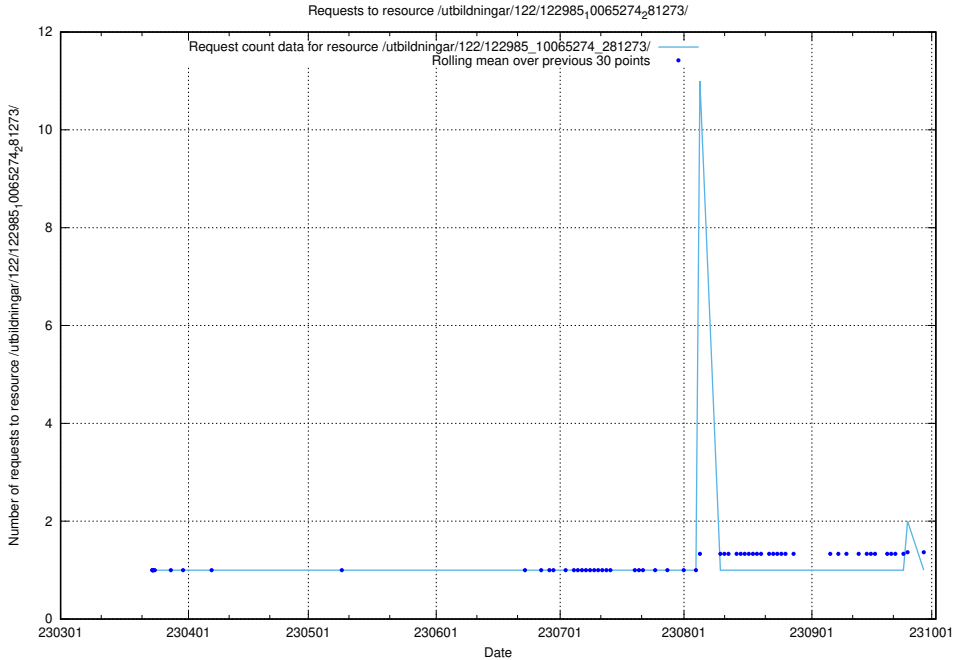

5.4582 Usage of /utbildningar/122/122985_10065274_281273/

Here, we count the number of requests to resource /utbildningar/122/122985_10065274_281273/.