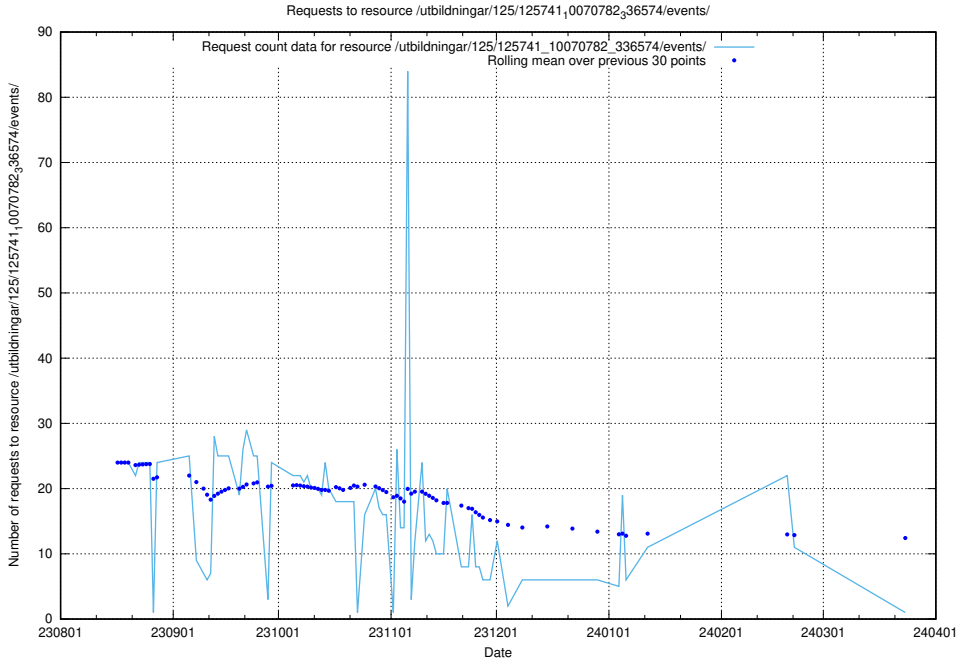

5.4431 Usage of /utbildningar/125/125741_10070782_336574/events/

Here, we count the number of requests to resource /utbildningar/125/125741_10070782_336574/events/