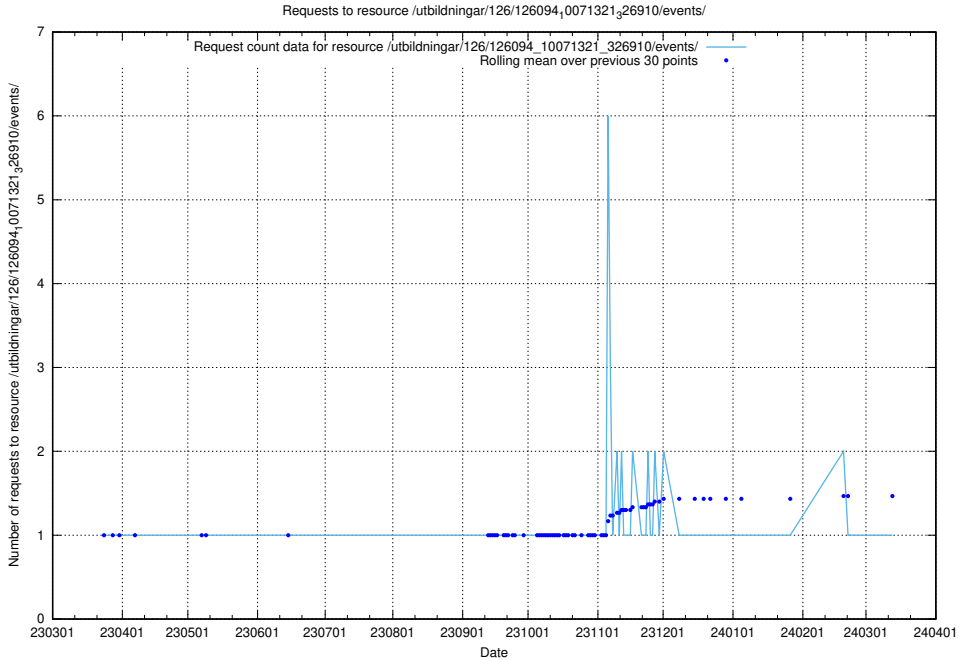

5.5862 Usage of /utbildningar/126/126094_10071321_326910/events/

Here, we count the number of requests to resource /utbildningar/126/126094_10071321_326910/events/