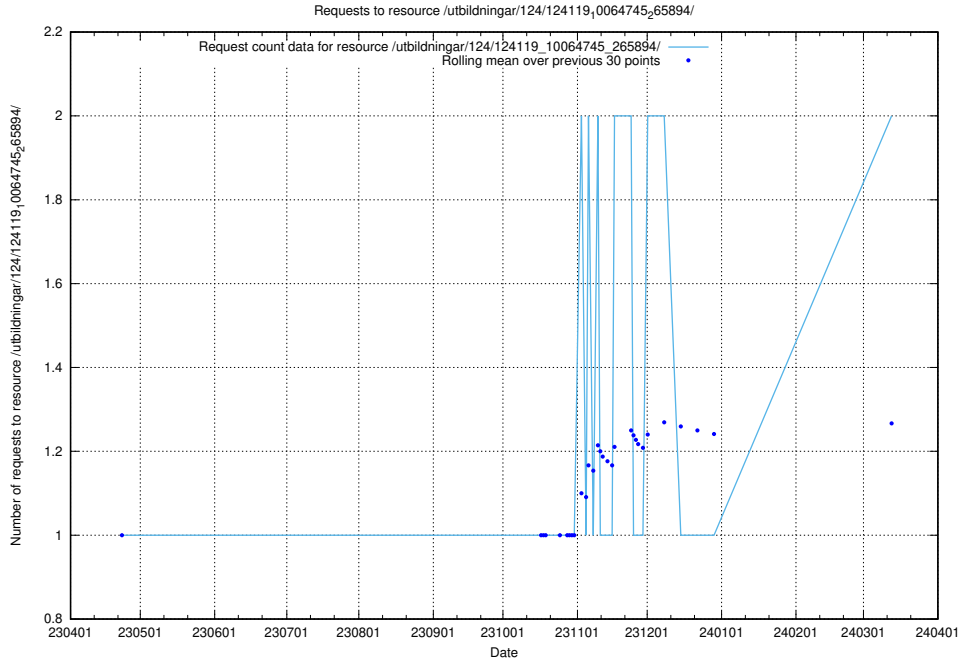

5.779 Usage of /utbildningar/124/124119_10064745_265894/

Here, we count the number of requests to resource /utbildningar/124/124119_10064745_265894/.