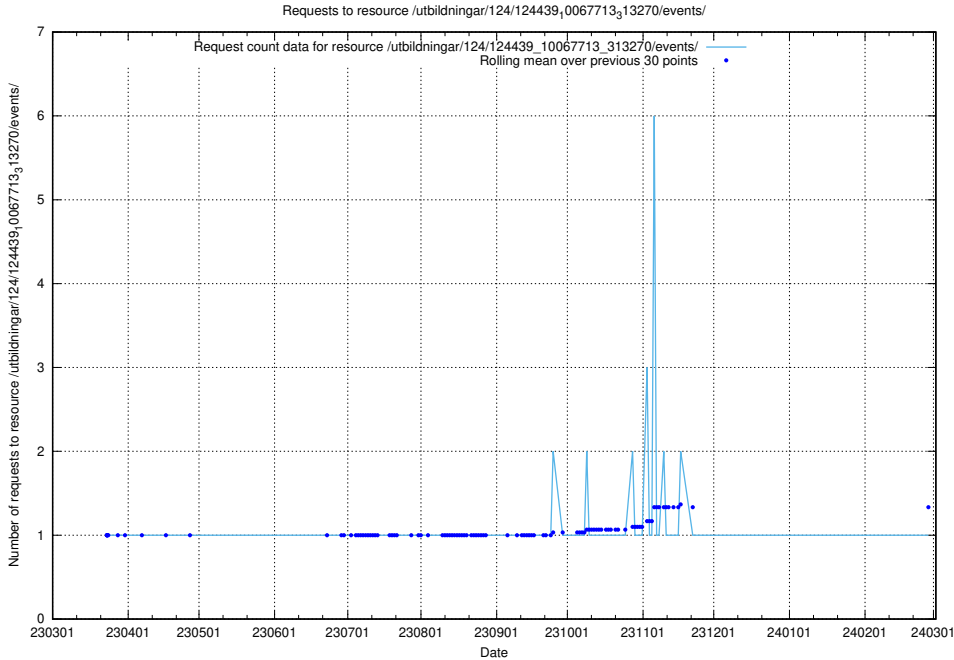

5.3208 Usage of /utbildningar/124/124439_10067713_313270/events/

Here, we count the number of requests to resource /utbildningar/124/124439_10067713_313270/events/