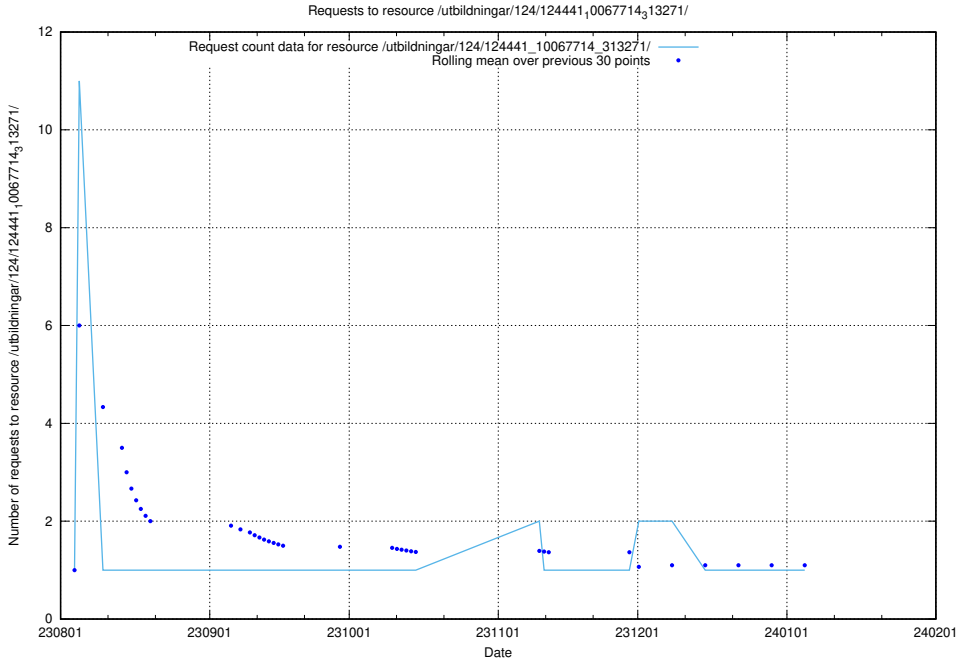

5.4544 Usage of /utbildningar/124/124441_10067714_313271/

Here, we count the number of requests to resource /utbildningar/124/124441_10067714_313271/.