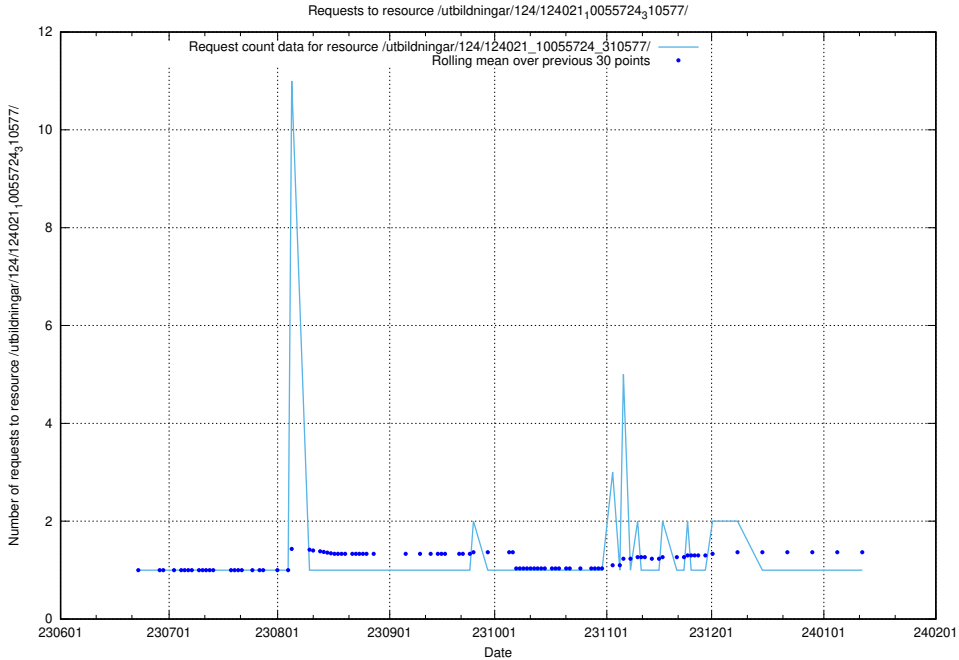

5.5493 Usage of /utbildningar/124/124021_10055724_310577/

Here, we count the number of requests to resource /utbildningar/124/124021_10055724_310577/.