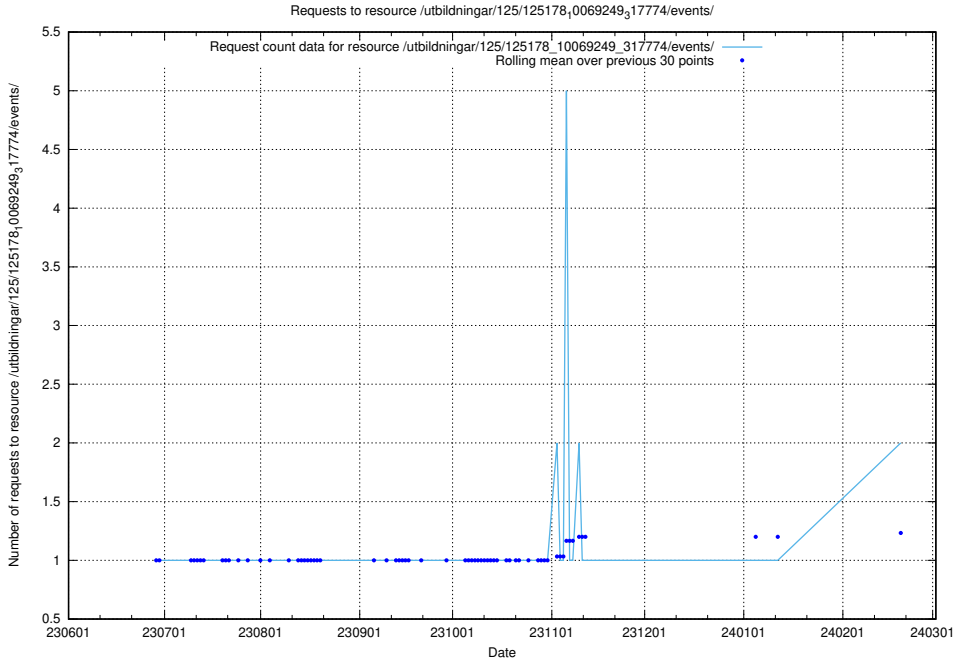

5.697 Usage of /utbildningar/125/125178_10069249_317774/events/

Here, we count the number of requests to resource /utbildningar/125/125178_10069249_317774/events/