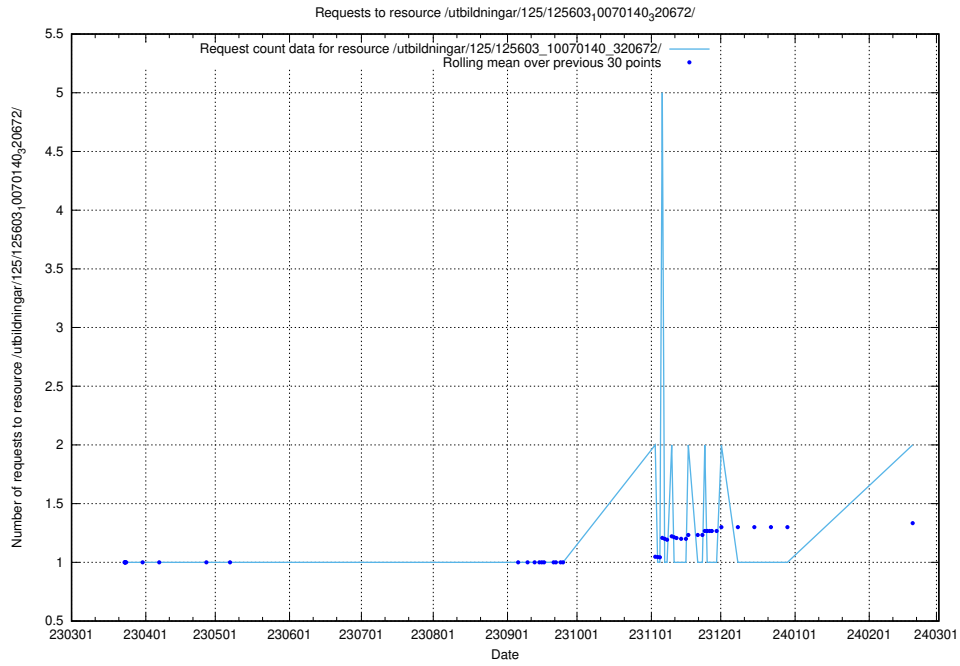

5.341 Usage of /utbildningar/125/125603_10070140_320672/

Here, we count the number of requests to resource /utbildningar/125/125603_10070140_320672/.