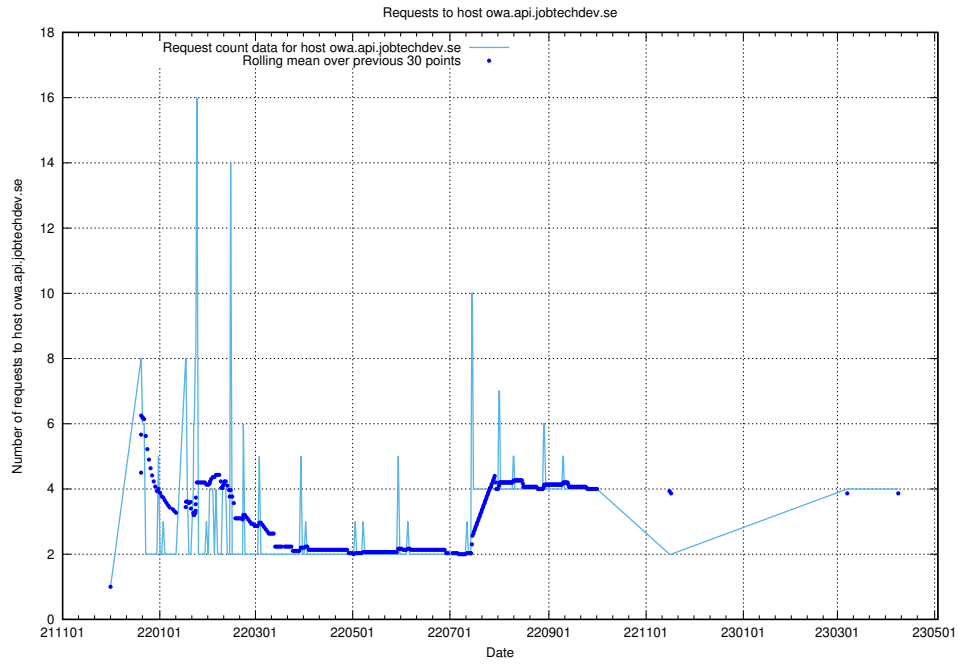

7.133 Usage of owa.api.jobtechdev.se

Here, we count the number of requests to host owa.api.jobtechdev.se.

7.134 Usage of www.widgets.jobtechdev.se

Here, we count the number of requests to host www.widgets.jobtechdev.se.