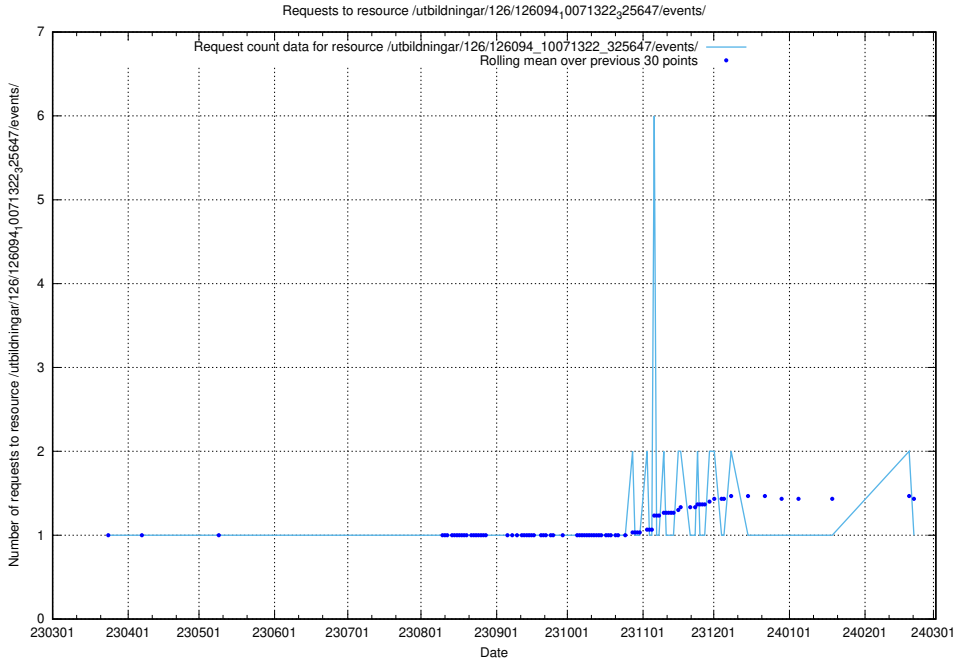

5.5860 Usage of /utbildningar/126/126094_10071322_325647/events/

Here, we count the number of requests to resource /utbildningar/126/126094_10071322_325647/events/