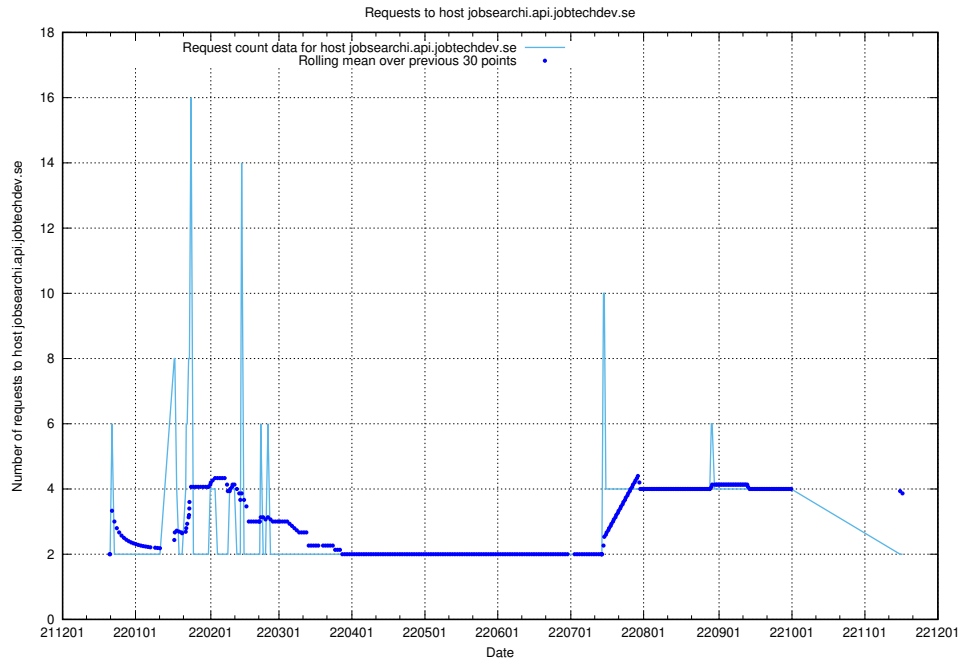

7.365 Usage of jobsearchi.api.jobtechdev.se

Here, we count the number of requests to host jobsearchi.api.jobtechdev.se.