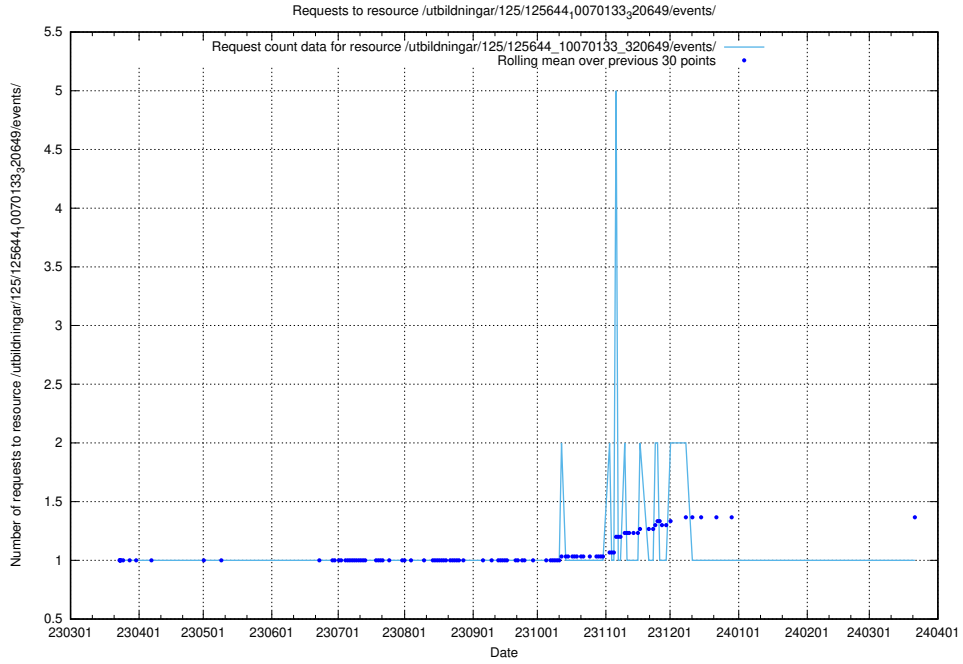

5.937 Usage of /utbildningar/125/125644_10070133_320649/events/

Here, we count the number of requests to resource /utbildningar/125/125644_10070133_320649/events/