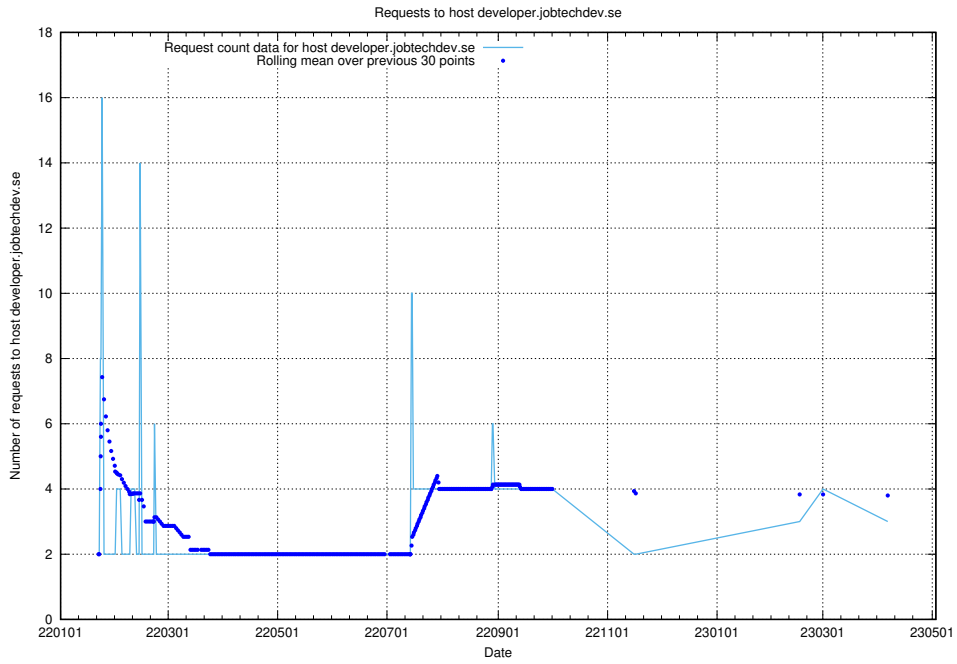

7.162 Usage of developer.jobtechdev.se

Here, we count the number of requests to host developer.jobtechdev.se.