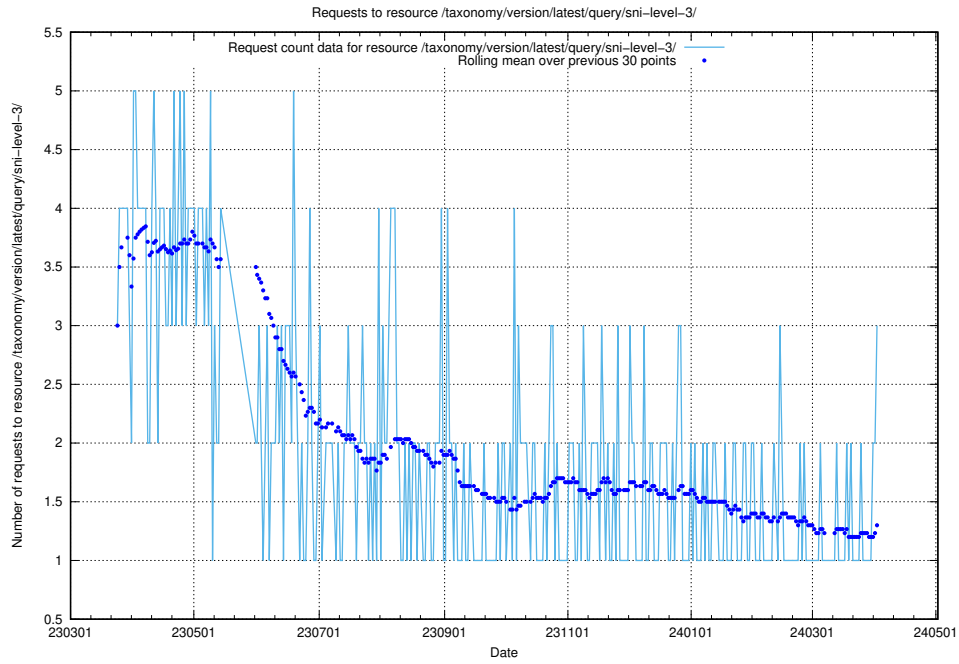

5.292 Usage of /taxonomy/version/latest/query/sni-level-3/

Here, we count the number of requests to resource /taxonomy/version/latest/query/sni-level-3/.