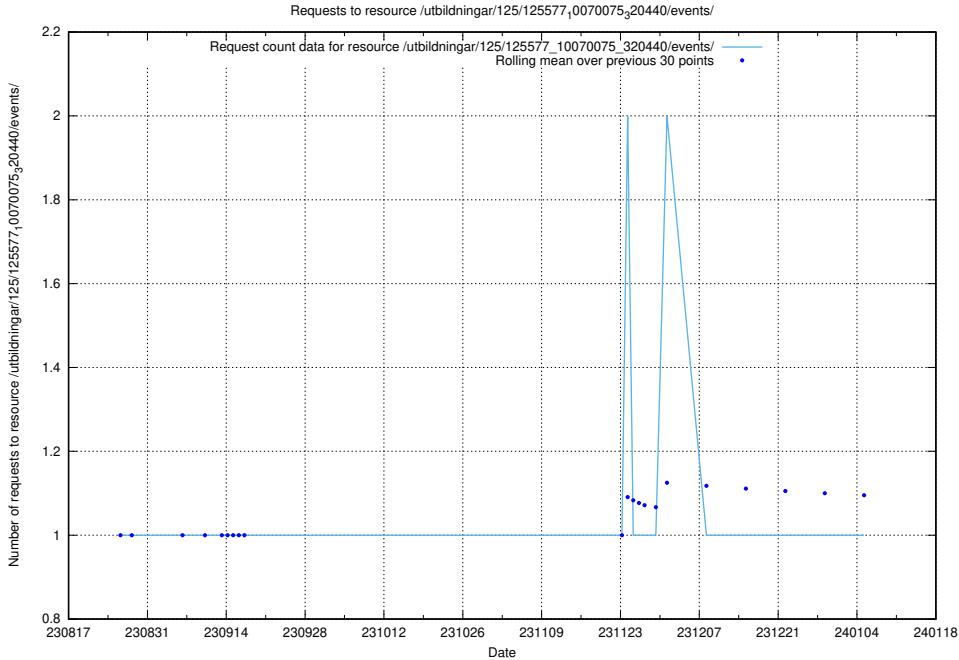

5.4364 Usage of /utbildningar/124/124860_10071099_324627/events/

Here, we count the number of requests to resource /utbildningar/124/124860_10071099_324627/events/

5.4365 Usage of /utbildningar/124/124855_10071083_324595/events/