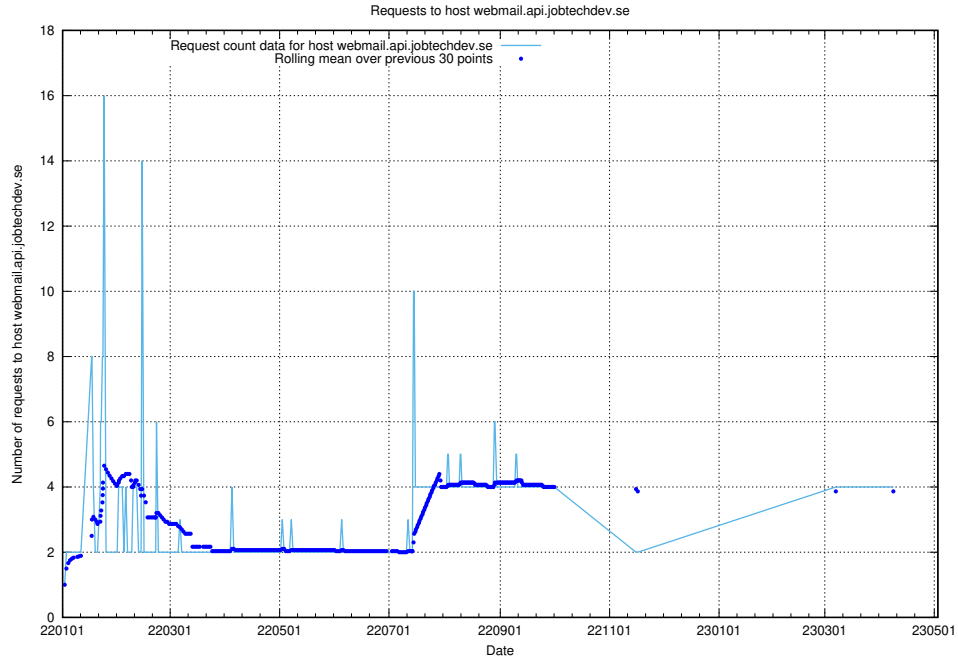

7.113 Usage of webmail.api.jobtechdev.se

Here, we count the number of requests to host webmail.api.jobtechdev.se.