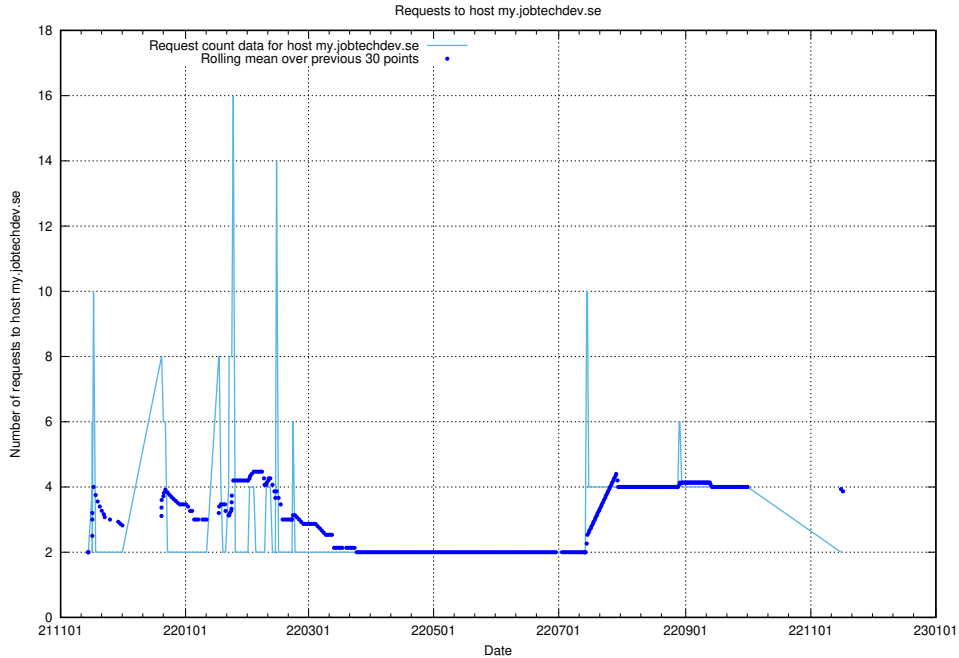

7.563 Usage of my.jobtechdev.se

Here, we count the number of requests to host my.jobtechdev.se.