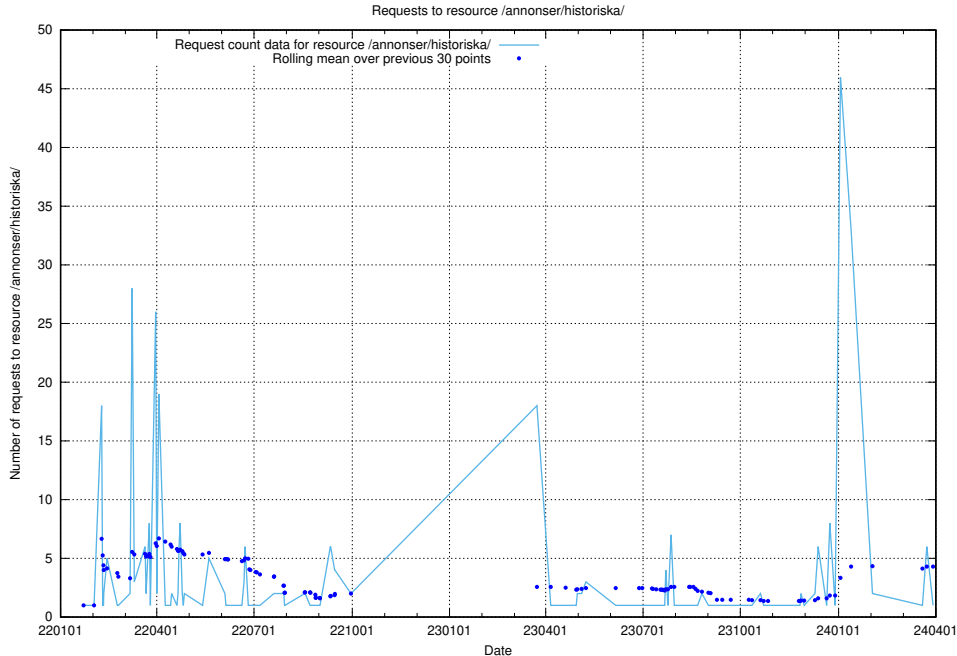

5.4804 Usage of /annonser/historiska/

Here, we count the number of requests to resource /annonser/historiska/.