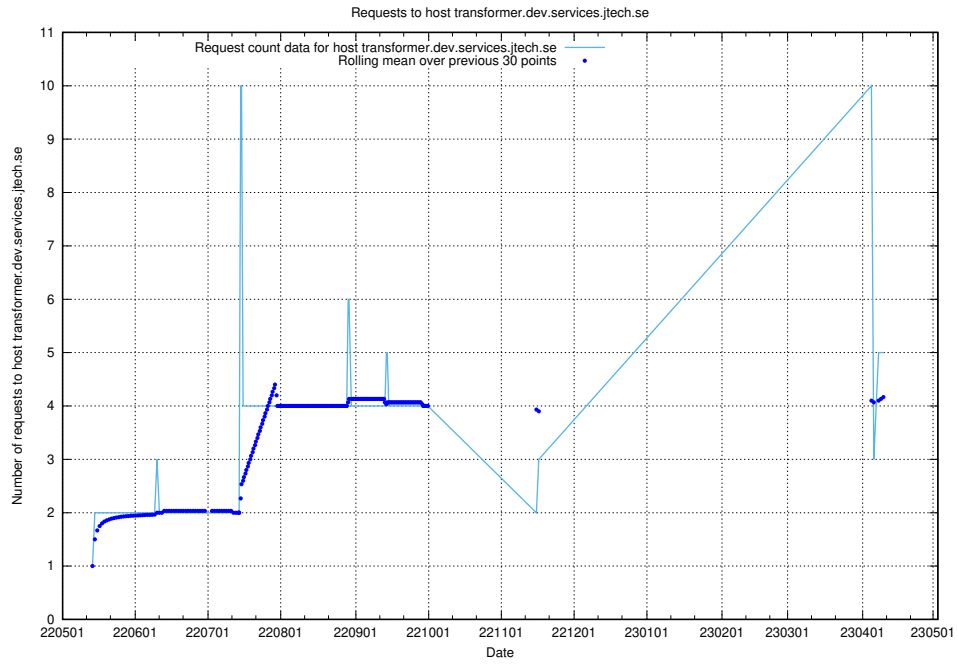

7.93 Usage of transformer.dev.services.jtech.se

Here, we count the number of requests to host transformer.dev.services.jtech.se.

7.94 Usage of prod.jobtechdev.se

Here, we count the number of requests to host prod.jobtechdev.se.