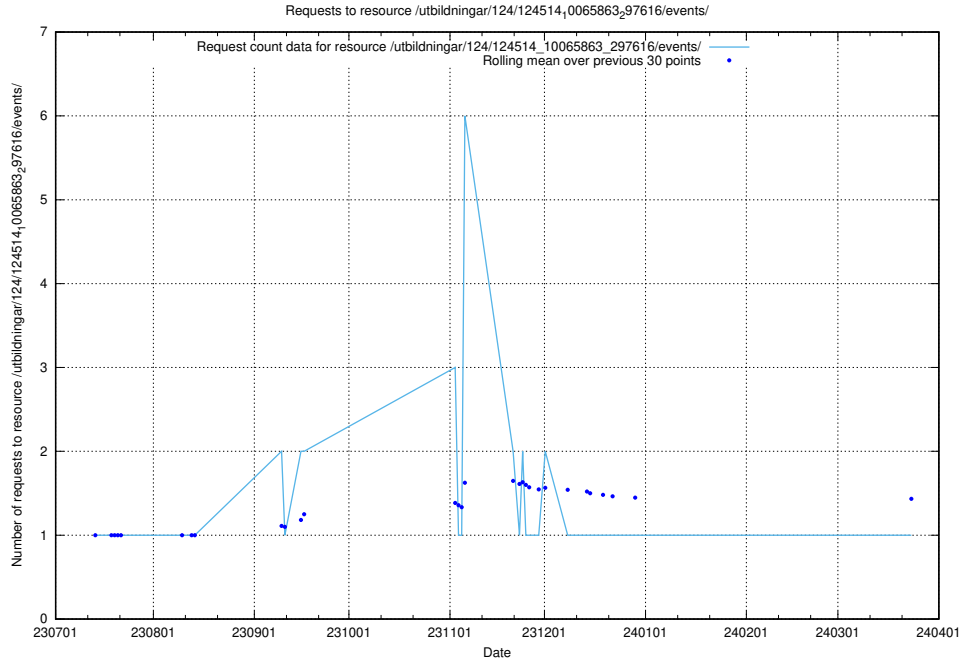

Here, we count the number of requests to resource /utbildningar/124/124514_10065864_333174/events/

5.4731 Usage of /utbildningar/124/124514_10065863_297616/events/

Here, we count the number of requests to resource /utbildningar/124/124514_10065863_297616/events/