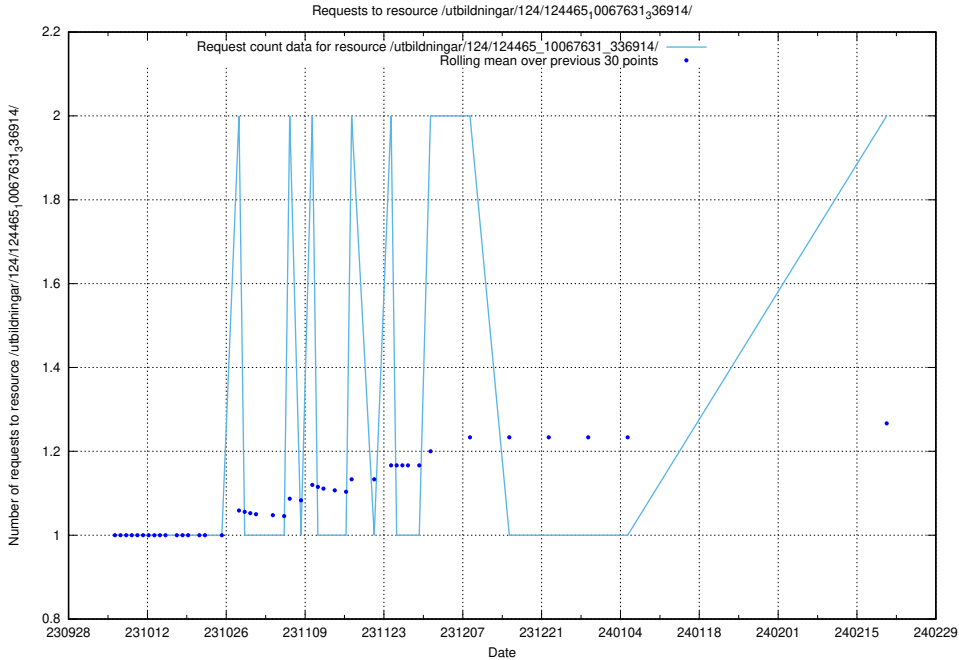

5.593 Usage of /utbildningar/124/124465_10067631_336914/

Here, we count the number of requests to resource /utbildningar/124/124465_10067631_336914/.