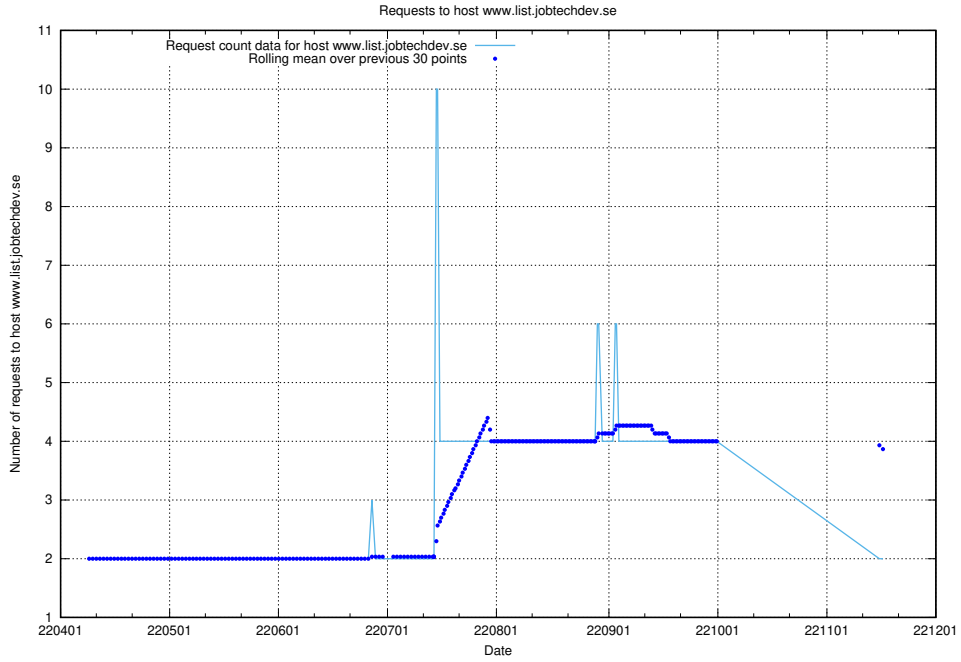

7.468 Usage of `www.list.jobtechdev.se`

Here, we count the number of requests to host `www.list.jobtechdev.se`.