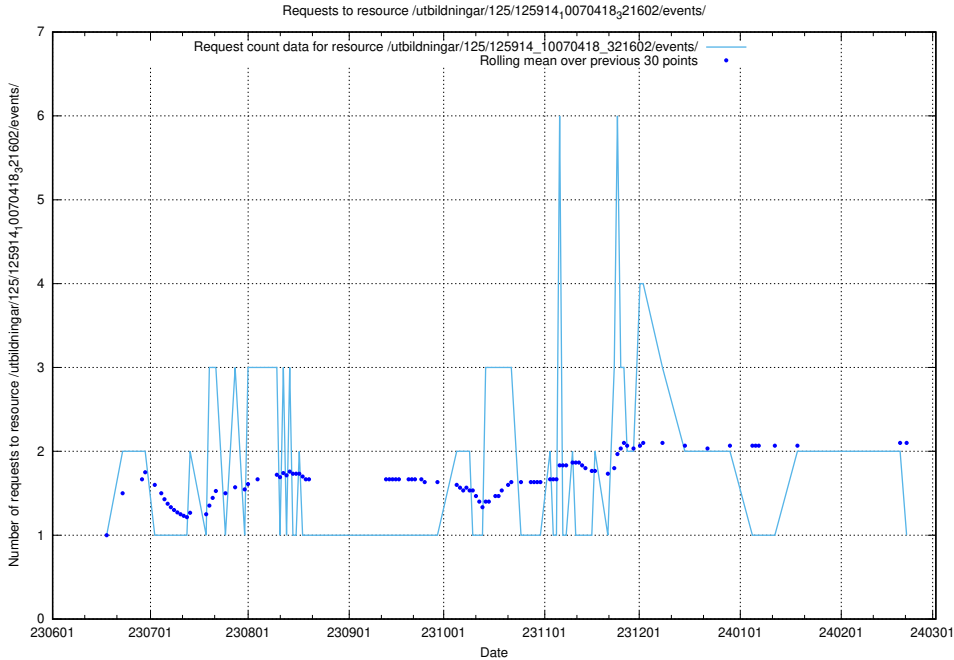

5.5527 Usage of /utbildningar/125/125914_10070418_321602/events/

Here, we count the number of requests to resource /utbildningar/125/125914_10070418_321602/events/