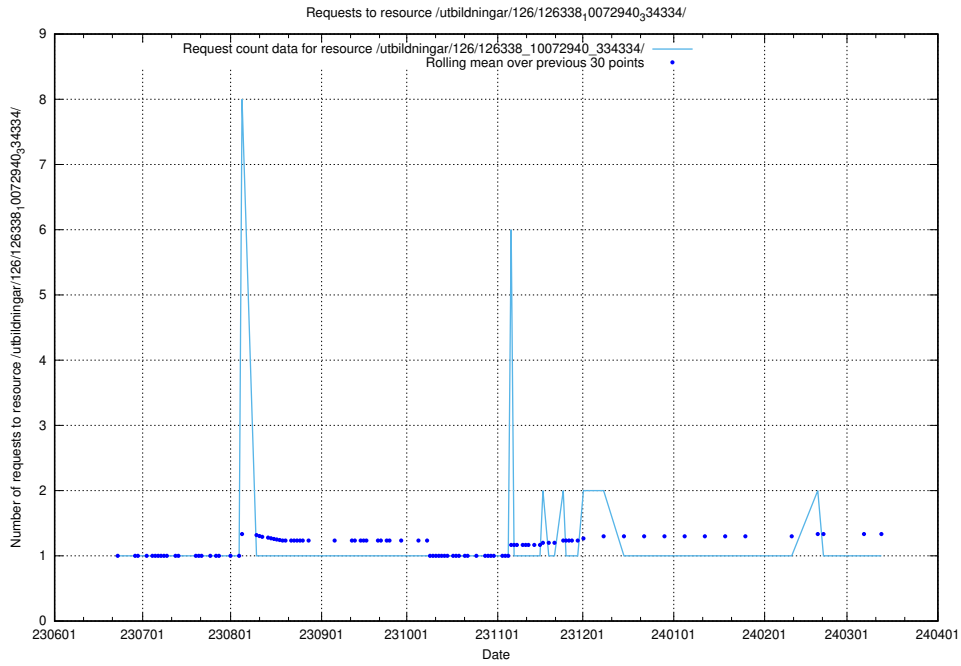

5.5317 Usage of /utbildningar/126/126338_10072940_334334/

Here, we count the number of requests to resource /utbildningar/126/126338_10072940_334334/.