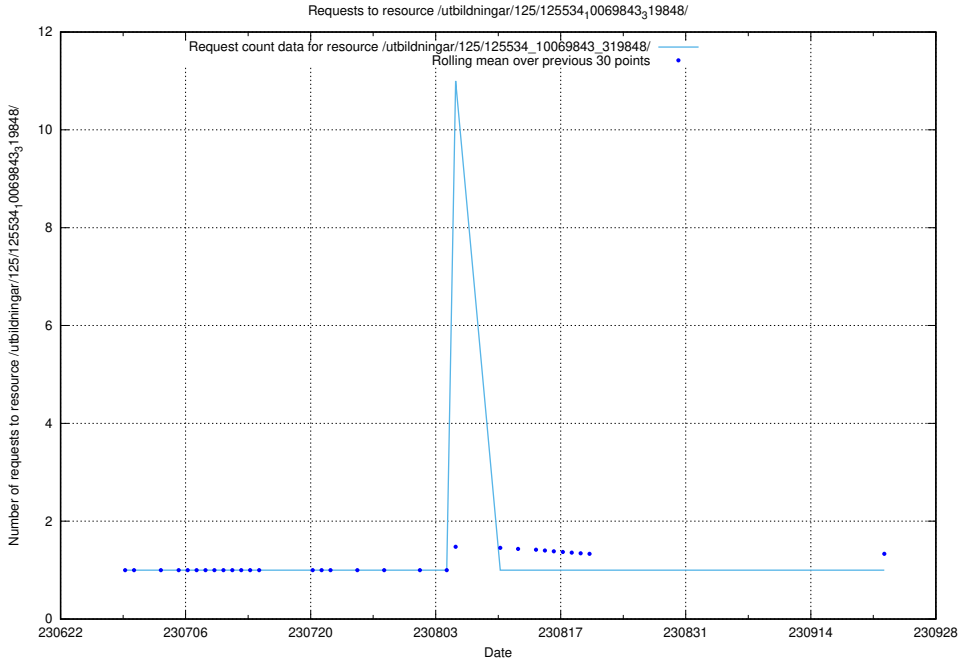

5.5130 Usage of /utbildningar/125/125534_10069843_319848/

Here, we count the number of requests to resource /utbildningar/125/125534_10069843_319848/.