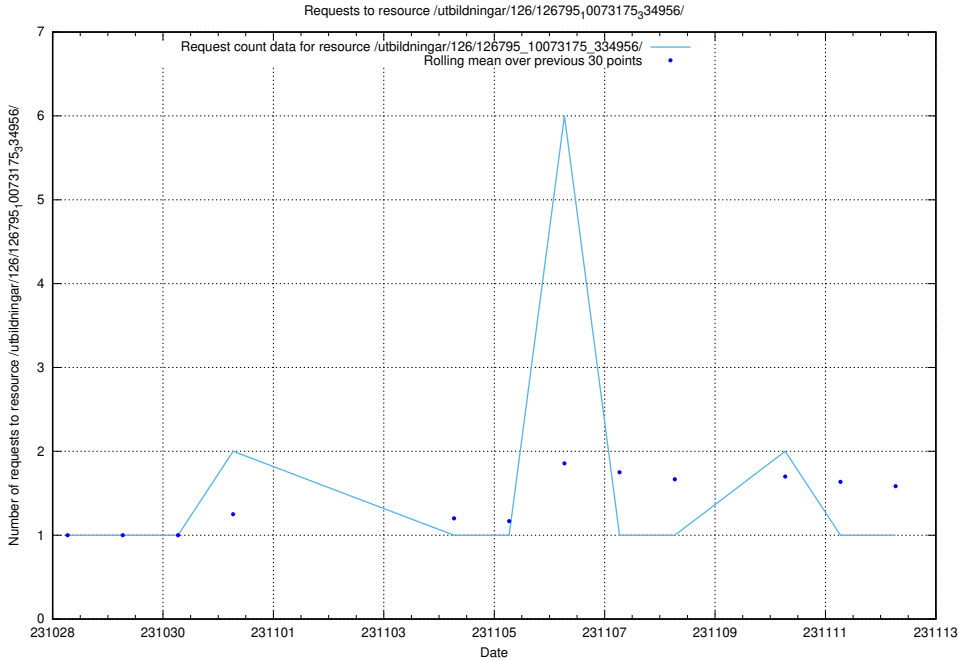

5.3830 Usage of /utbildningar/126/126795_10073175_334956/

Here, we count the number of requests to resource /utbildningar/126/126795_10073175_334956/.