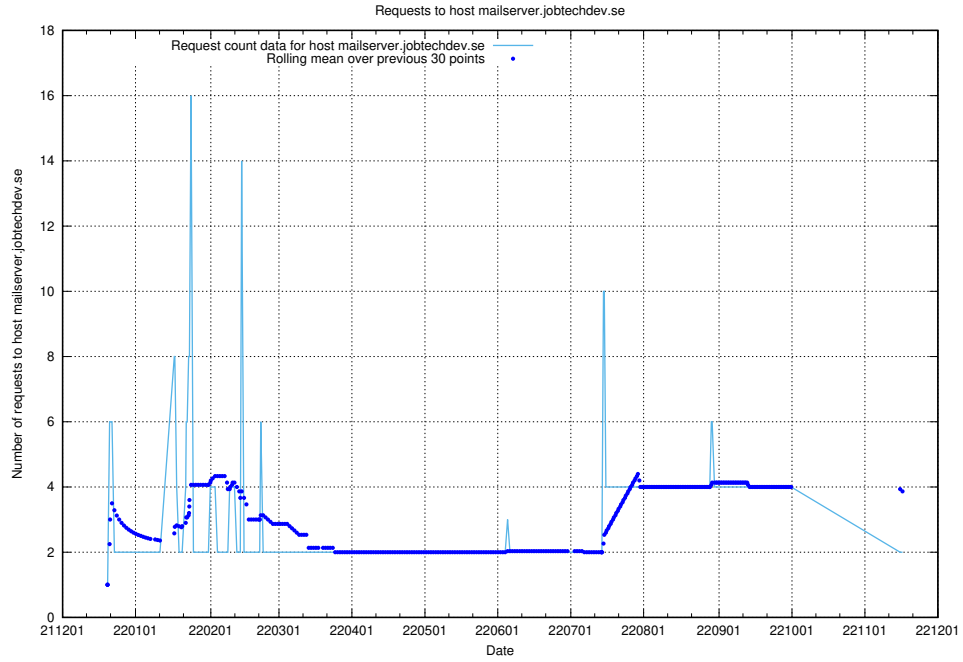

7.371 Usage of mailserver.jobtechdev.se

Here, we count the number of requests to host mailserver.jobtechdev.se.