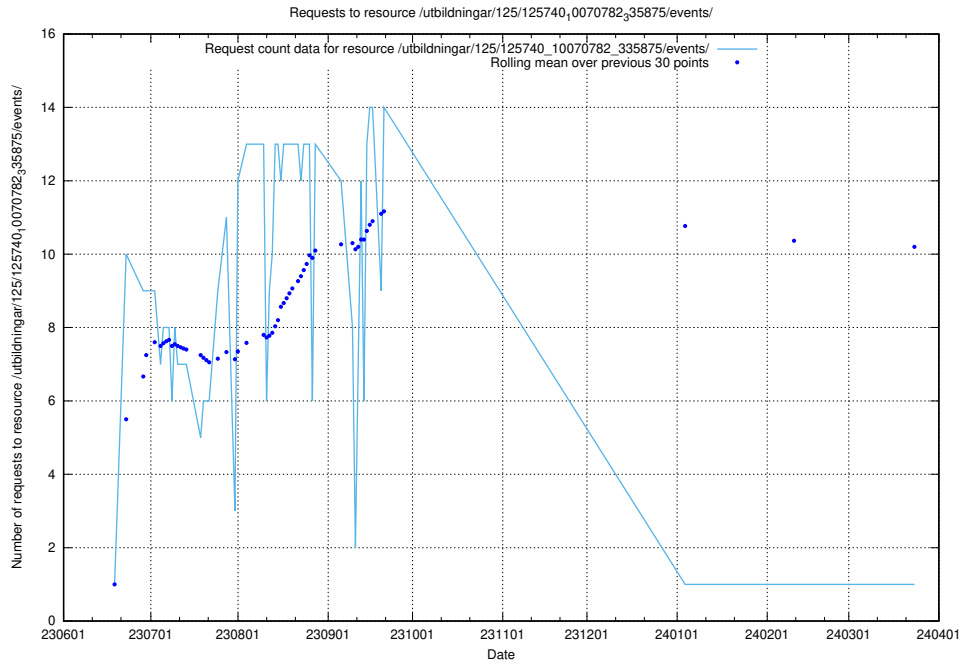

5.5519 Usage of /utbildningar/125/125740_10070782_335875/events/

Here, we count the number of requests to resource /utbildningar/125/125740_10070782_335875/events/