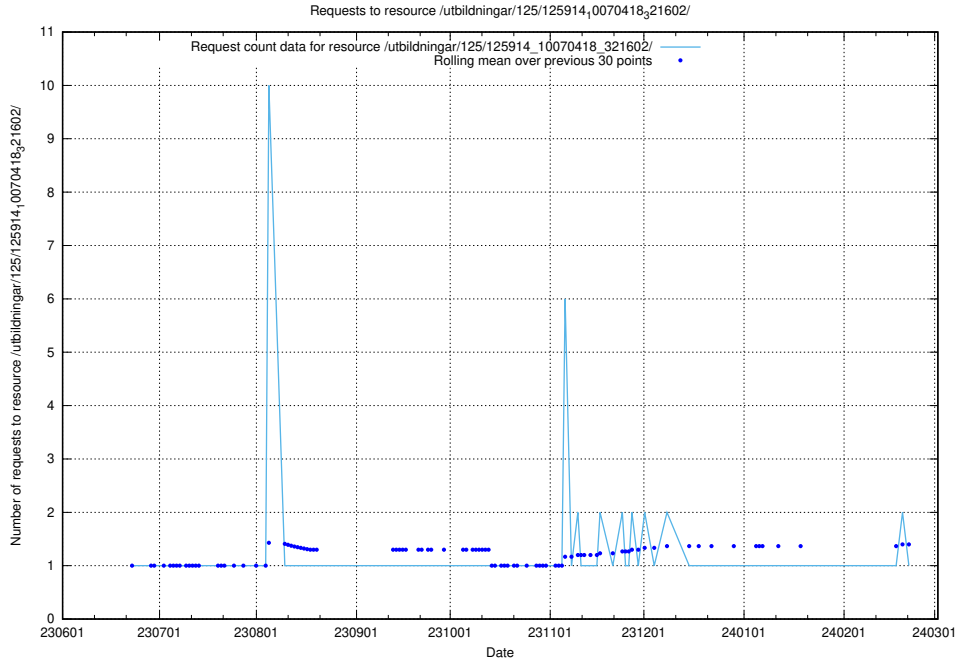

5.5344 Usage of /utbildningar/125/125914_10070418_321602/

Here, we count the number of requests to resource /utbildningar/125/125914_10070418_321602/.