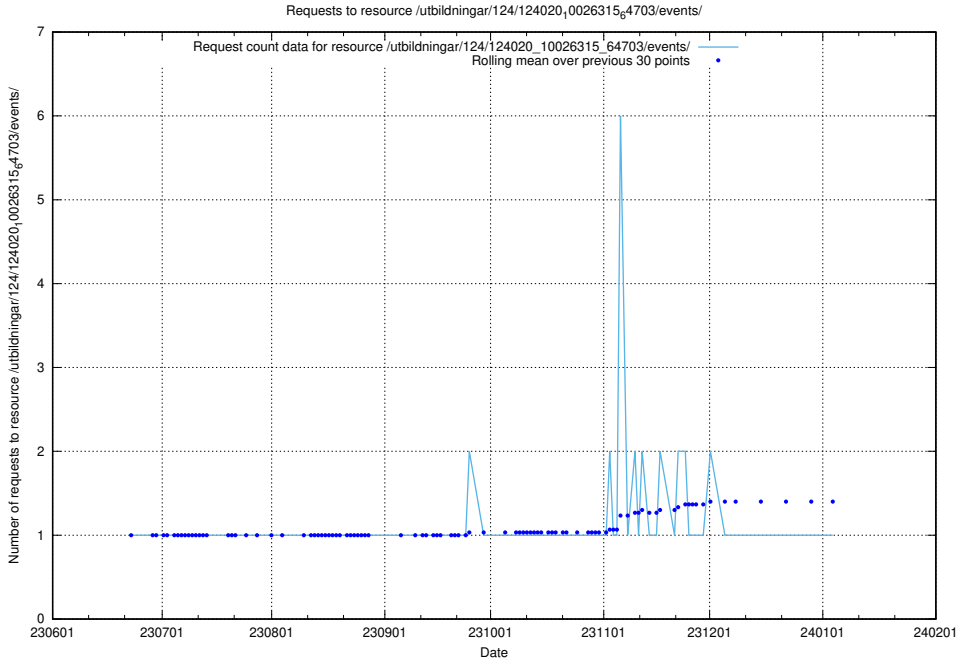

Here, we count the number of requests to resource /utbildningar/124/124020_10026315_64703/events/.

5.5495 Usage of /utbildningar/124/124020_10026315_64703/

Here, we count the number of requests to resource /utbildningar/124/124020_10026315_64703/.