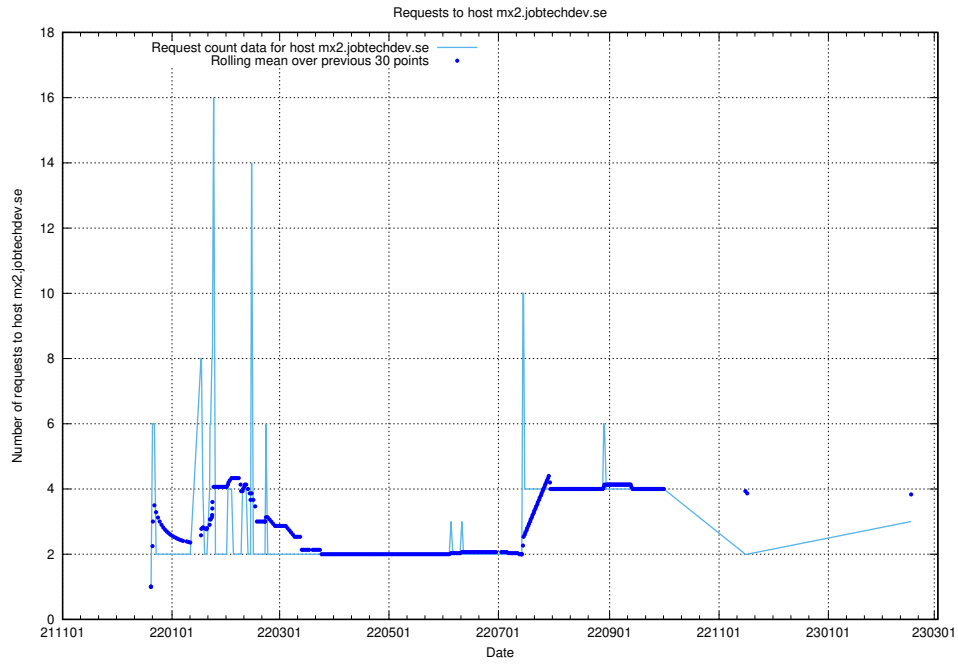

7.195 Usage of mx2.jobtechdev.se

Here, we count the number of requests to host mx2.jobtechdev.se.