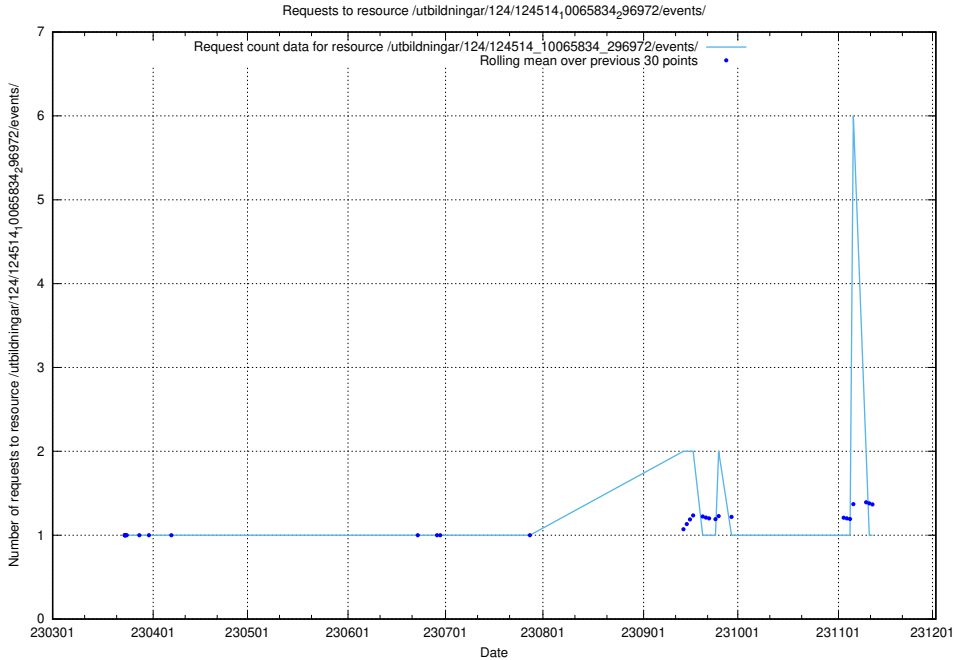

5.1742 Usage of /utbildningar/124/124514_10065834_296972/events/

Here, we count the number of requests to resource /utbildningar/124/124514_10065834_296972/events/