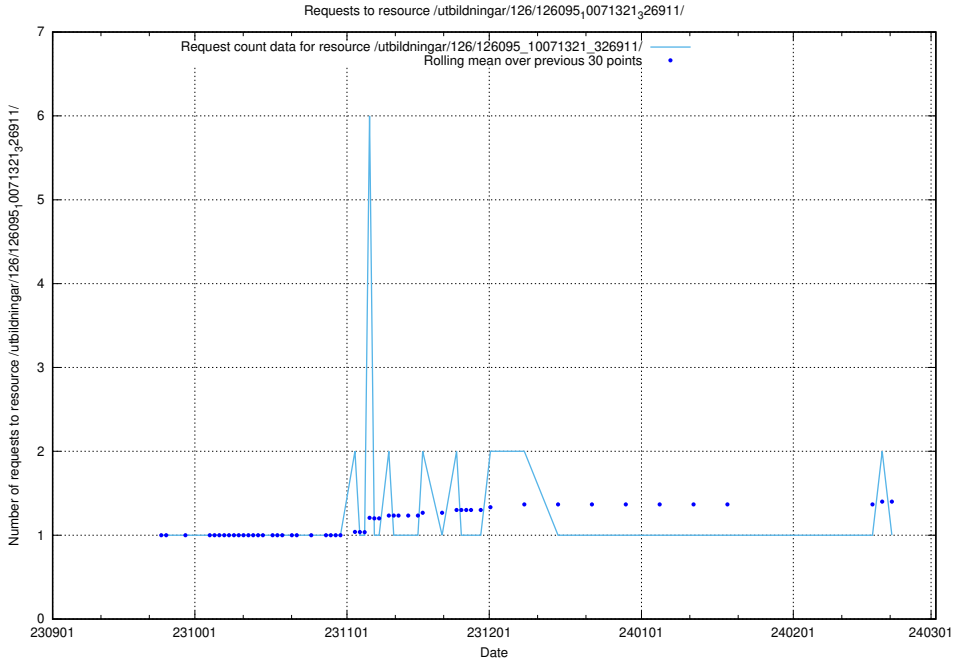

5.4133 Usage of /utbildningar/126/126095_10071321_326911/

Here, we count the number of requests to resource /utbildningar/126/126095_10071321_326911/.