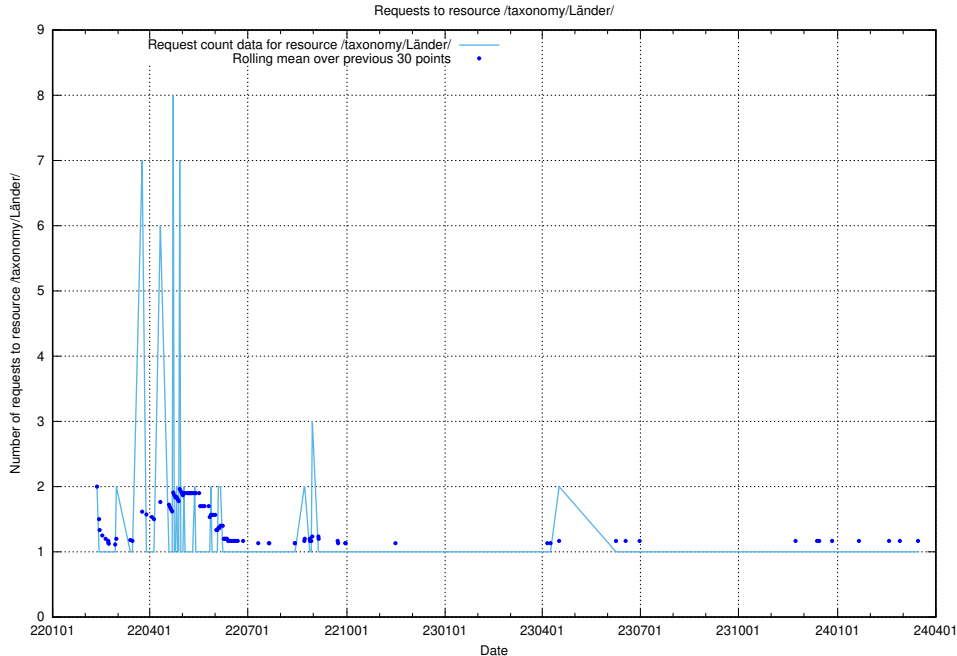

5.1261 Usage of /taxonomy/Länder/

Here, we count the number of requests to resource /taxonomy/Länder/.