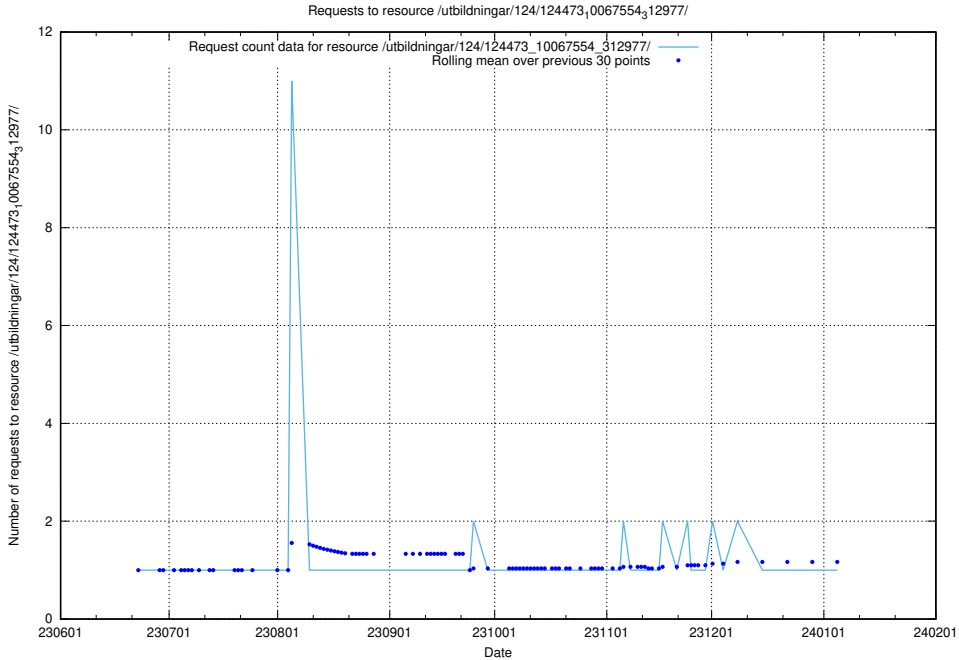

5.5467 Usage of /utbildningar/124/124473_10067554_312977/

Here, we count the number of requests to resource /utbildningar/124/124473_10067554_312977/.