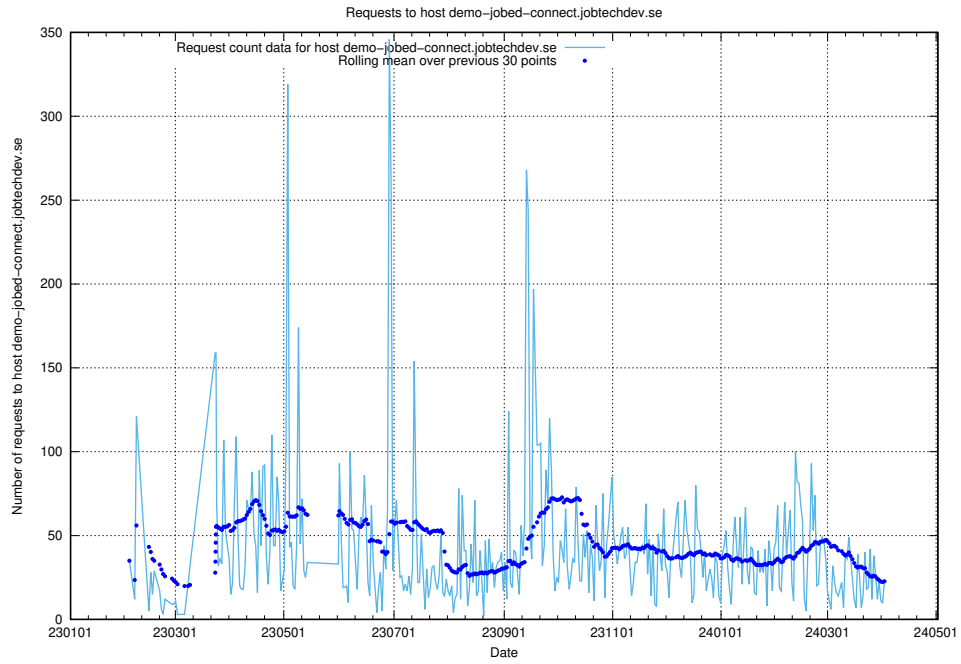

7.32 Usage of taxonomy-i1.api.jobtechdev.se

Here, we count the number of requests to host taxonomy-i1.api.jobtechdev.se.

7.33 Usage of demo-jobed-connect.jobtechdev.se

Here, we count the number of requests to host demo-jobed-connect.jobtechdev.se.