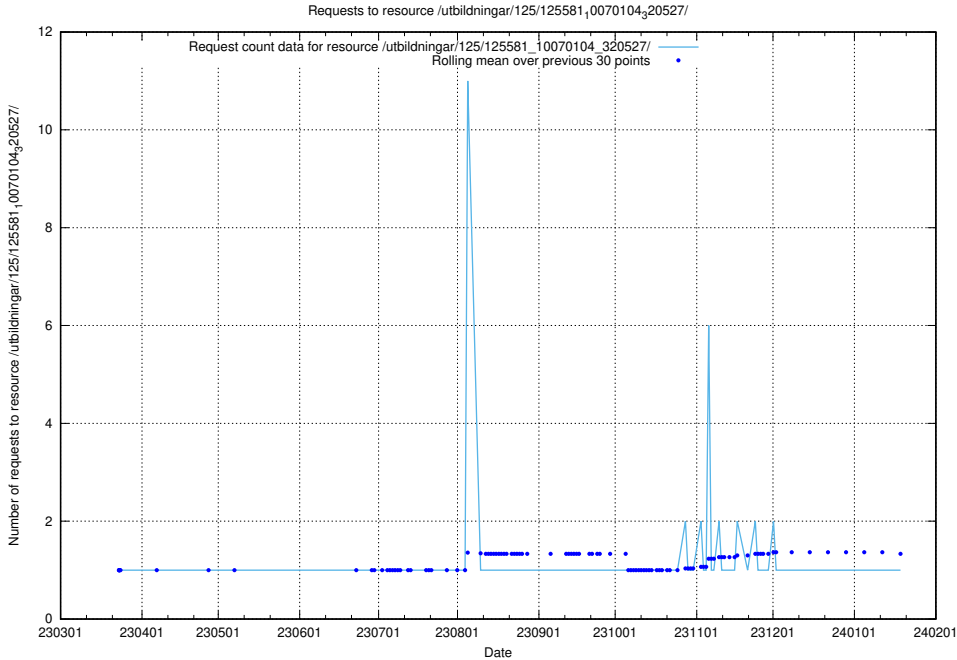

5.985 Usage of /utbildningar/125/125581_10070104_320527/

Here, we count the number of requests to resource /utbildningar/125/125581_10070104_320527/.