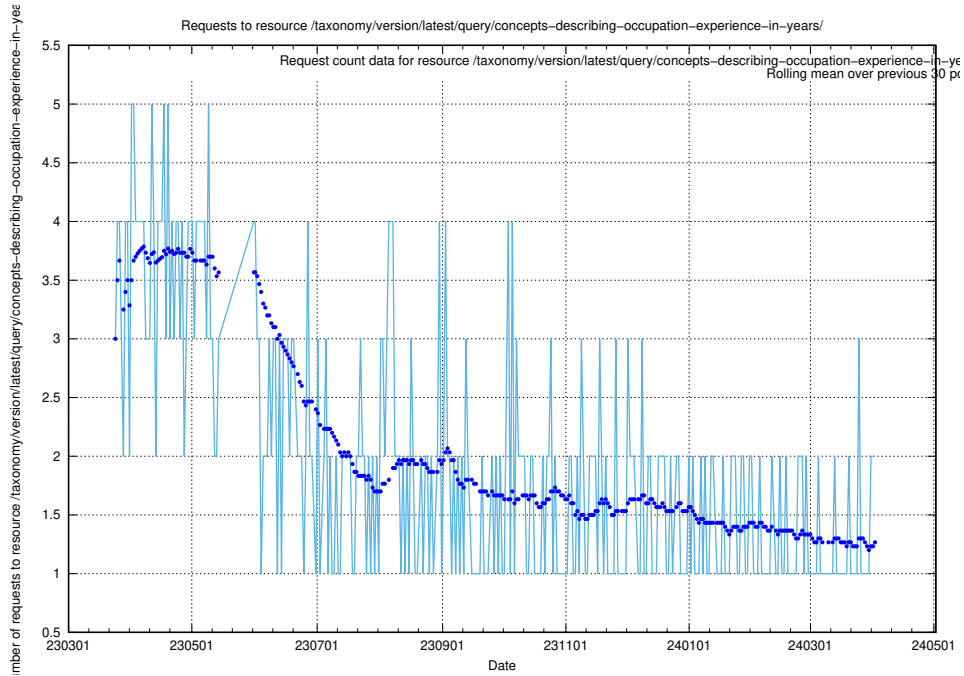

5.806 Usage of /taxonomy/version/latest/query/concepts-describing-occupation-experience-in-years/

Here, we count the number of requests to resource /taxonomy/version/latest/query/concepts-describing-occupation-experience-in-years/.