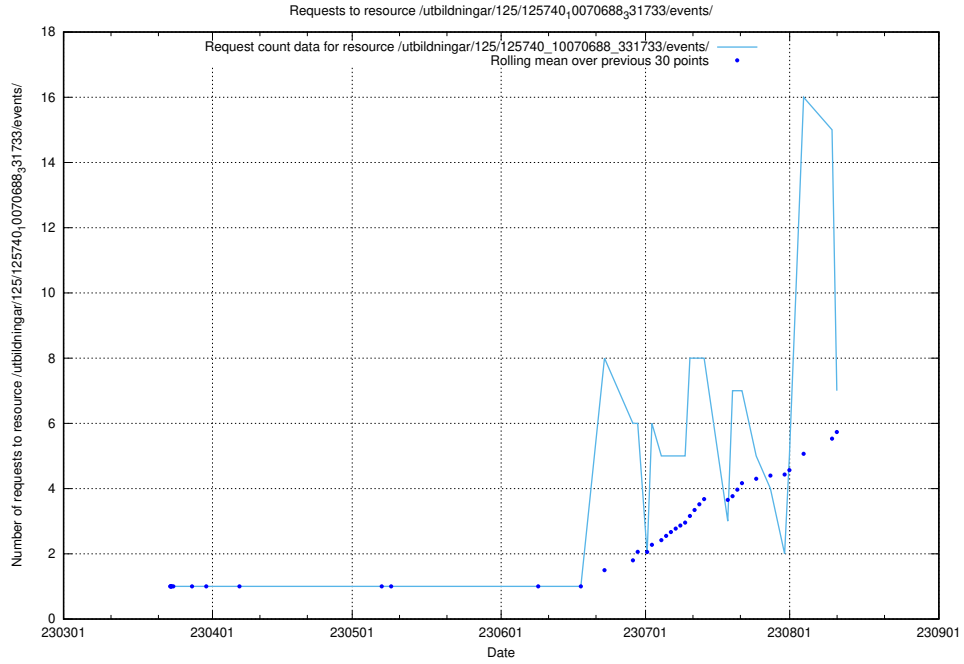

5.43 Usage of /utbildningar/125/125740_10070688_331733/events/

Here, we count the number of requests to resource /utbildningar/125/125740_10070688_331733/events/