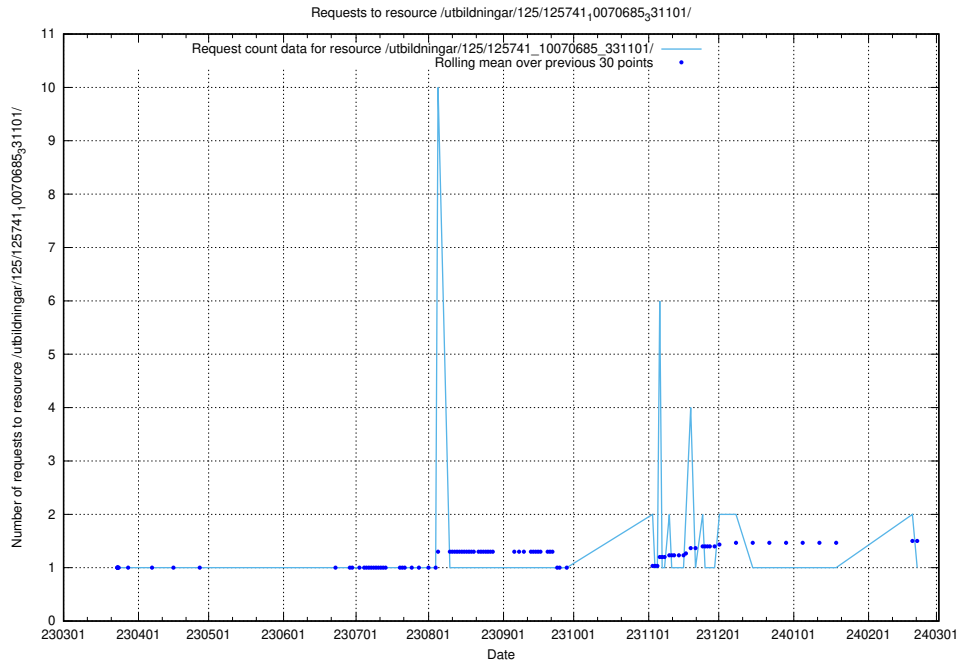

5.6125 Usage of /utbildningar/125/125741_10070685_331101/

Here, we count the number of requests to resource /utbildningar/125/125741_10070685_331101/.