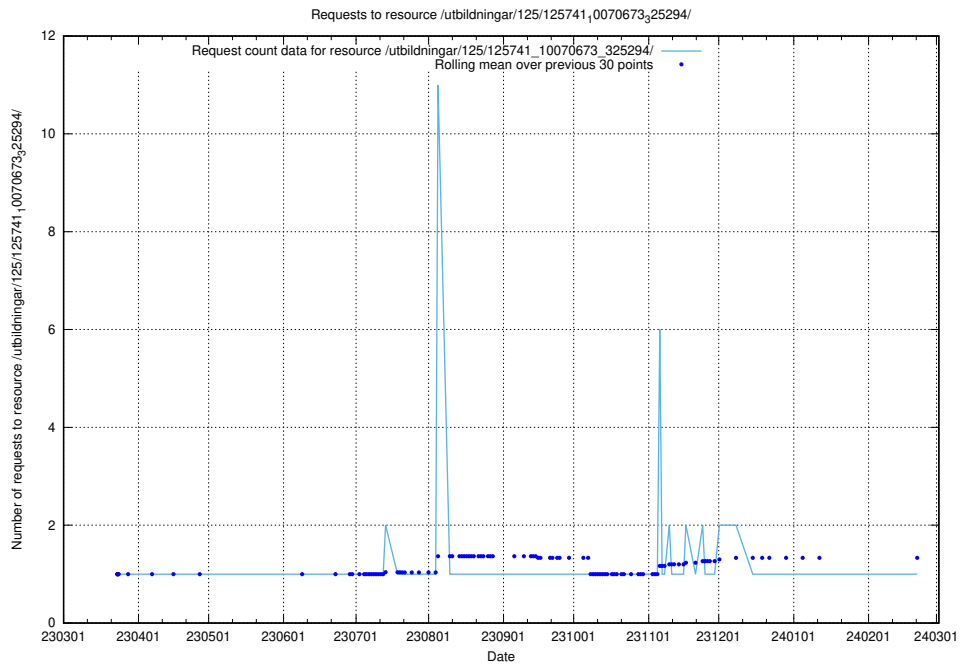

5.6138 Usage of /utbildningar/125/125741_10070673_325294/

Here, we count the number of requests to resource /utbildningar/125/125741_10070673_325294/.