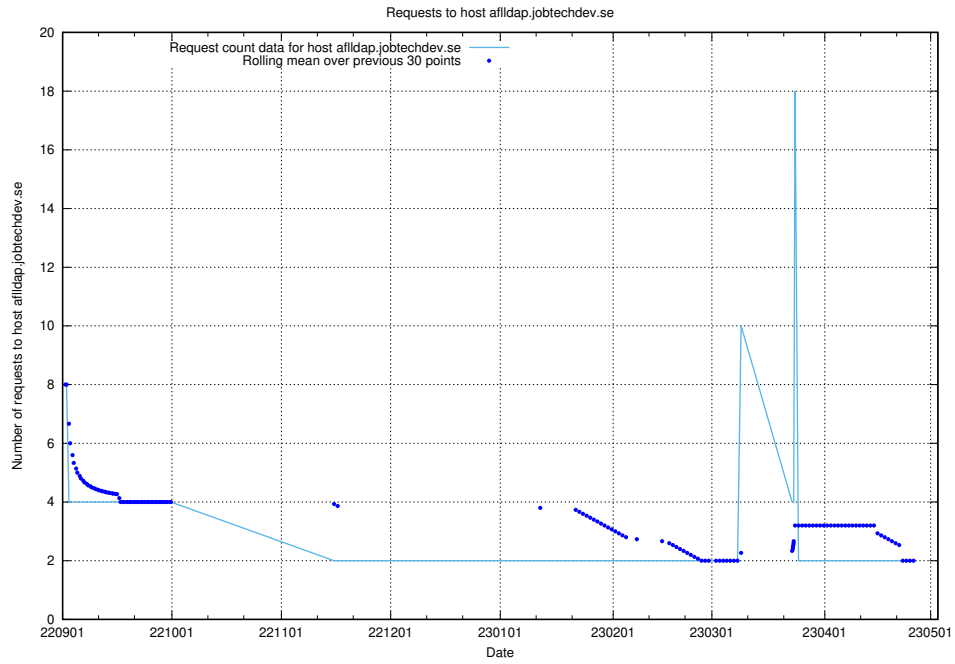

7.331 Usage of afldap.jobtechdev.se

Here, we count the number of requests to host afldap.jobtechdev.se.