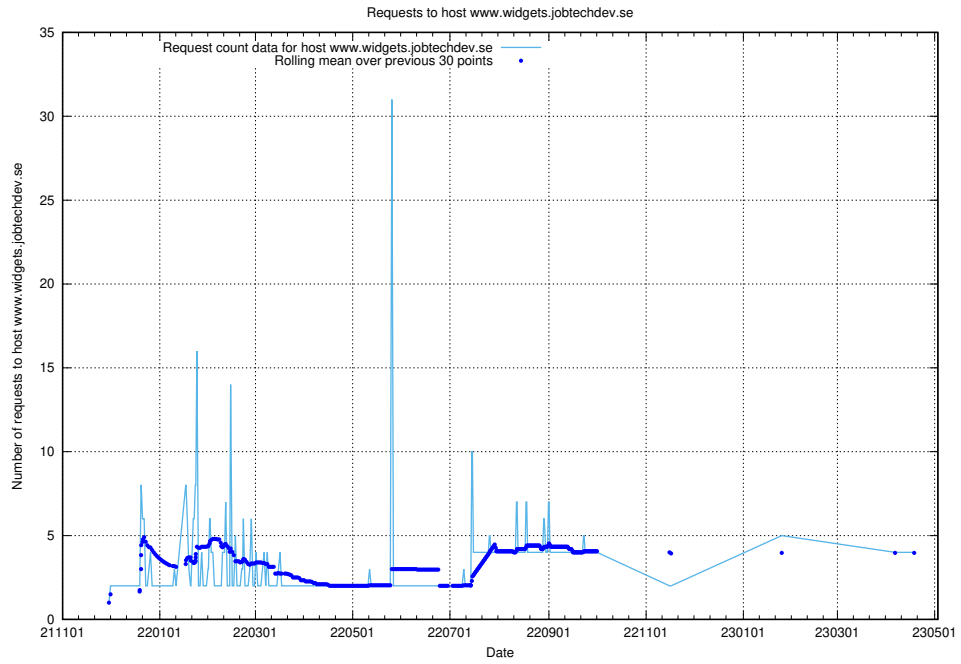

7.133 Usage of owa.api.jobtechdev.se

Here, we count the number of requests to host owa.api.jobtechdev.se.

7.134 Usage of www.widgets.jobtechdev.se

Here, we count the number of requests to host www.widgets.jobtechdev.se.