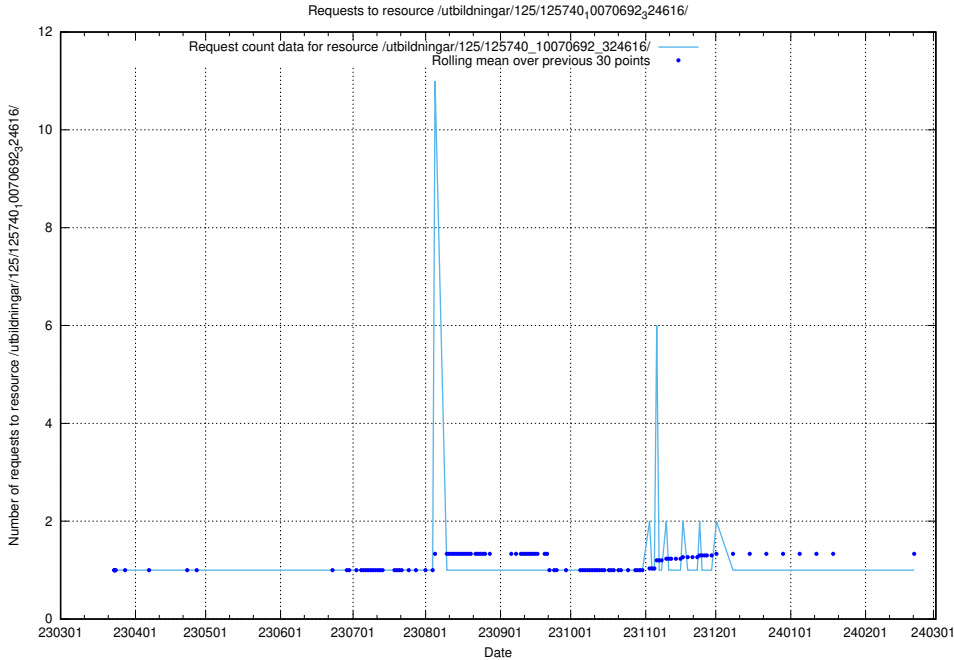

5.869 Usage of /utbildningar/125/125740_10070692_324616/

Here, we count the number of requests to resource /utbildningar/125/125740_10070692_324616/.