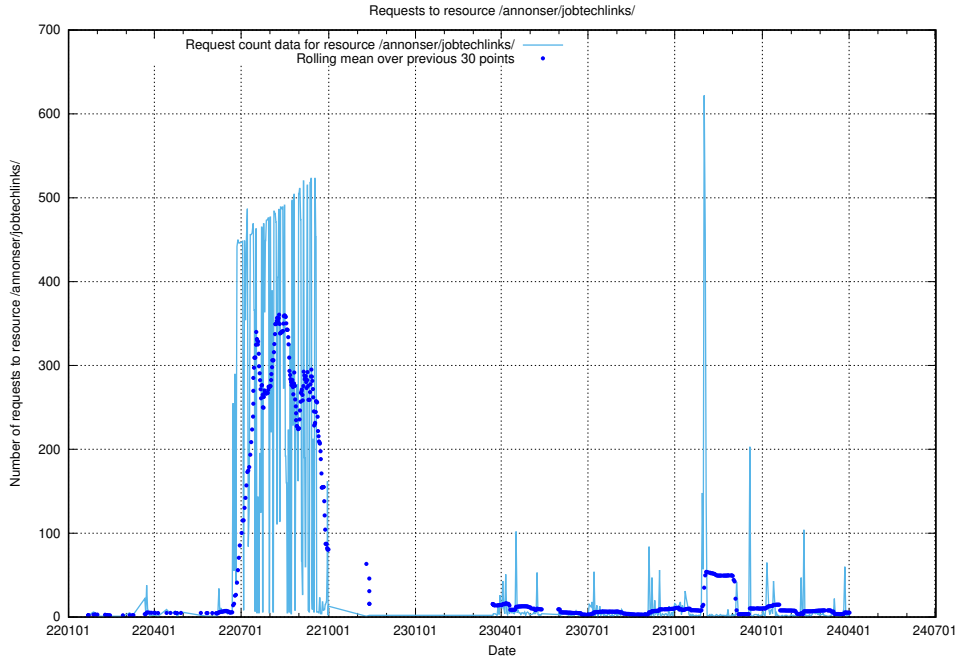

5.208 Usage of /annonser/jobtechlinks/

Here, we count the number of requests to resource /annonser/jobtechlinks/.