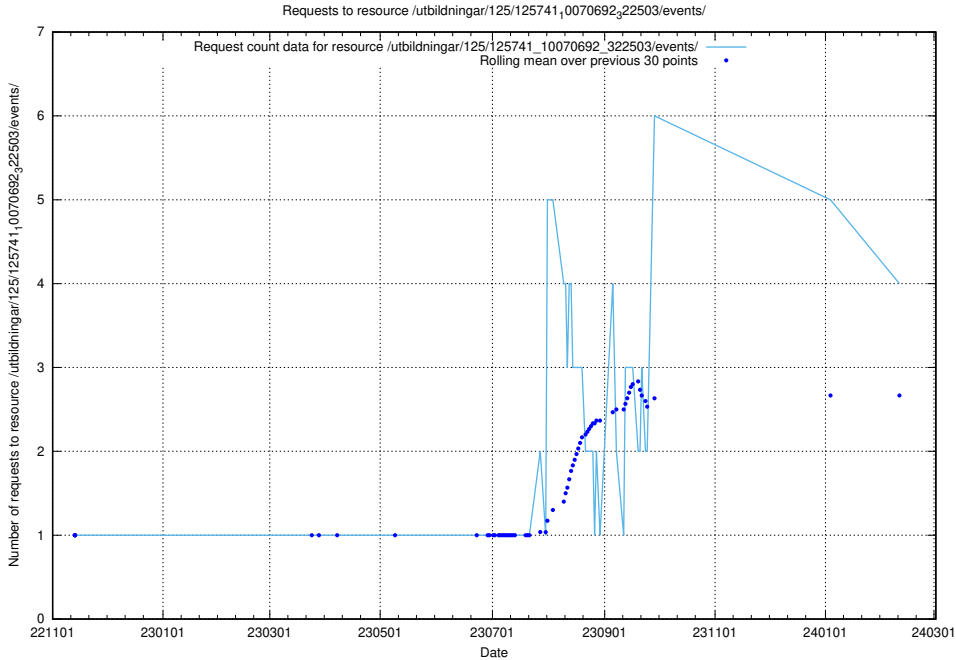

5.169 Usage of /utbildningar/125/125741_10070692_322503/events/

Here, we count the number of requests to resource /utbildningar/125/125741_10070692_322503/events/