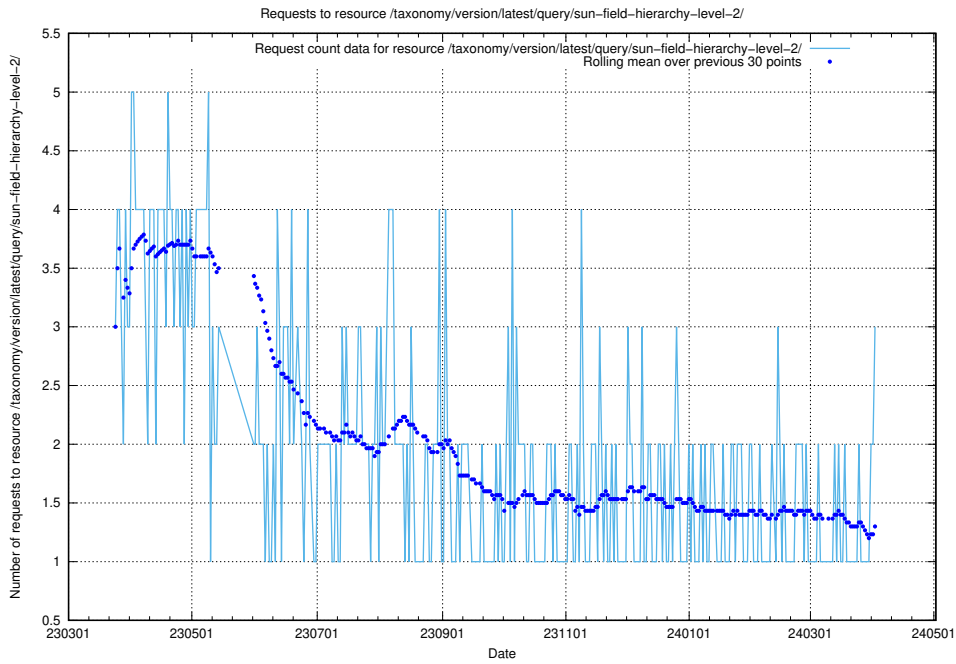

5.285 Usage of /taxonomy/version/latest/query/sun-field-hierarchy-level-2/

Here, we count the number of requests to resource /taxonomy/version/latest/query/sun-field-hierarchy-level-2/.