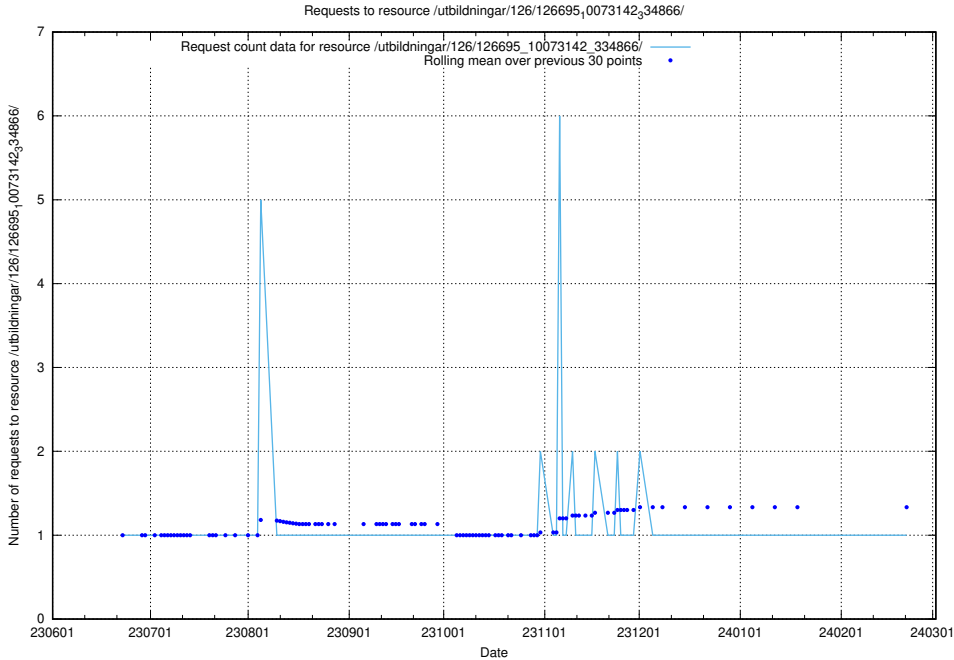

5.5287 Usage of /utbildningar/126/126695_10073142_334866/

Here, we count the number of requests to resource /utbildningar/126/126695_10073142_334866/.