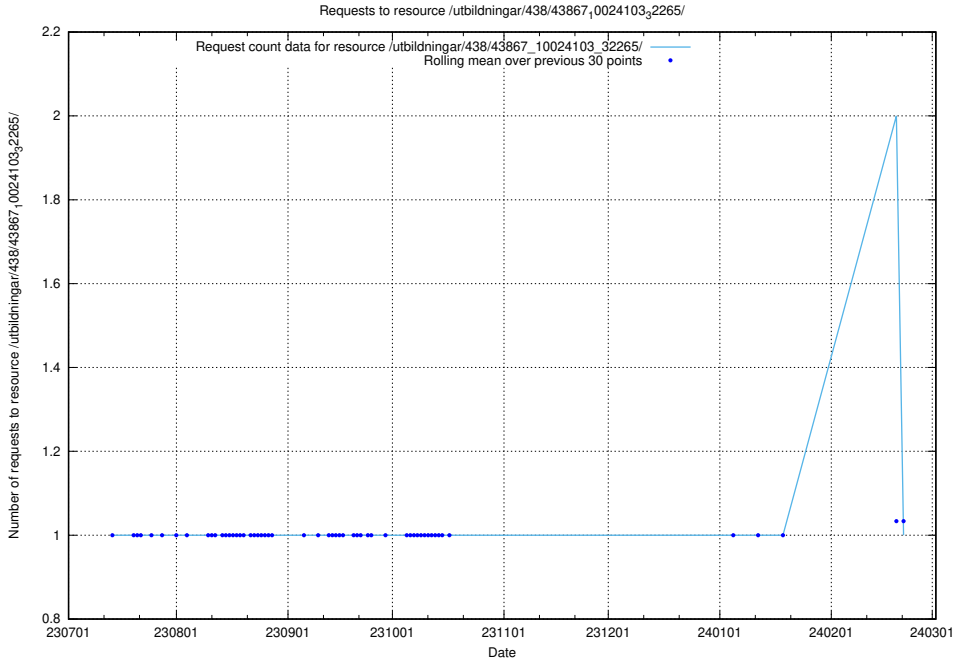

5.4723 Usage of /utbildningar/438/43867_10024103_32265/

Here, we count the number of requests to resource /utbildningar/438/43867_10024103_32265/.