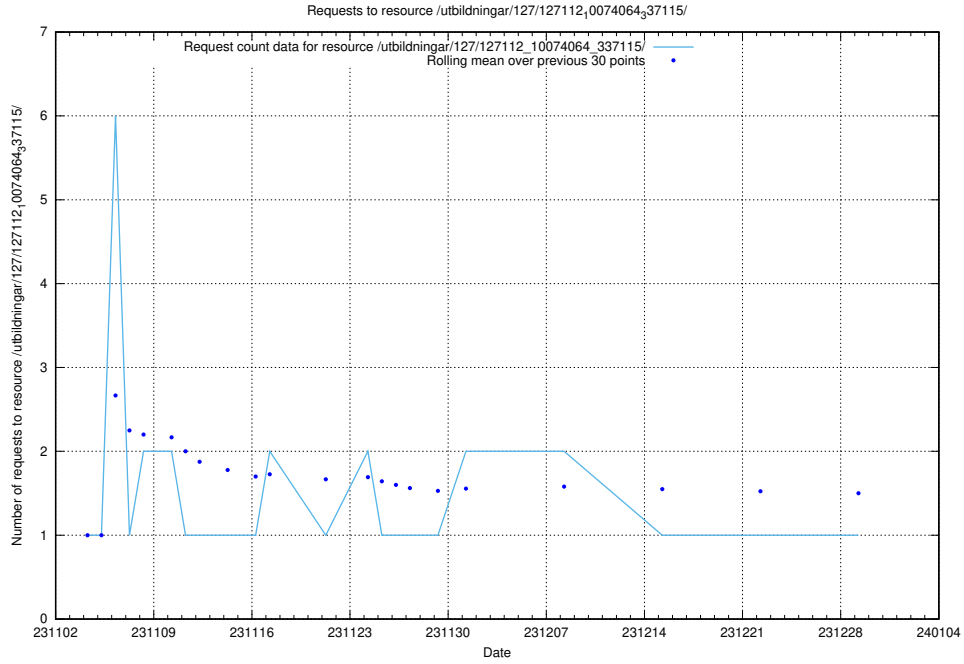

5.3771 Usage of /utbildningar/127/127112_10074064_337115/

Here, we count the number of requests to resource /utbildningar/127/127112_10074064_337115/.