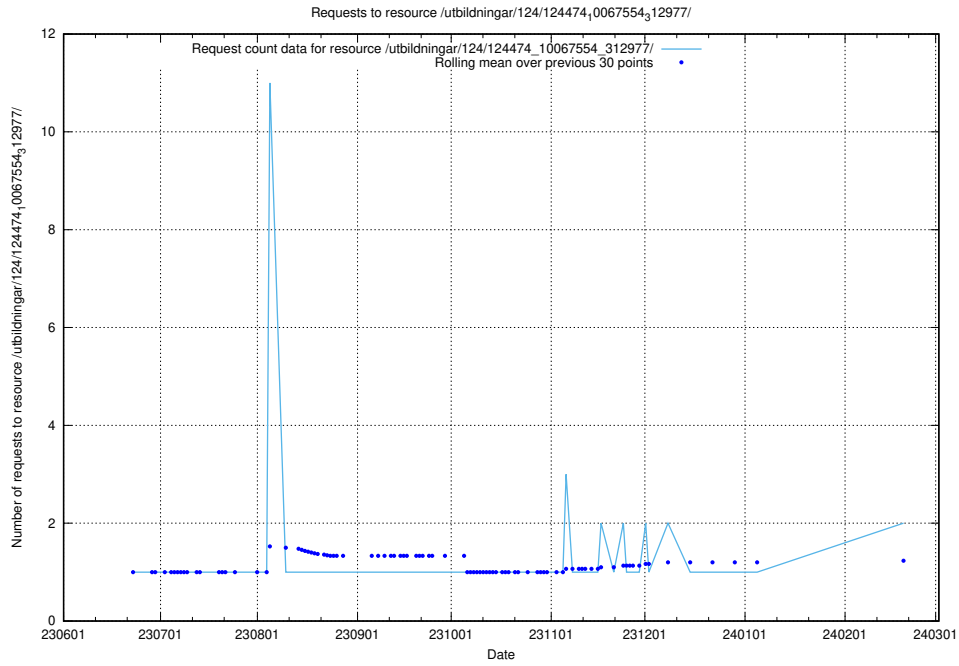

5.736 Usage of /utbildningar/124/124474_10067554_312977/

Here, we count the number of requests to resource /utbildningar/124/124474_10067554_312977/.