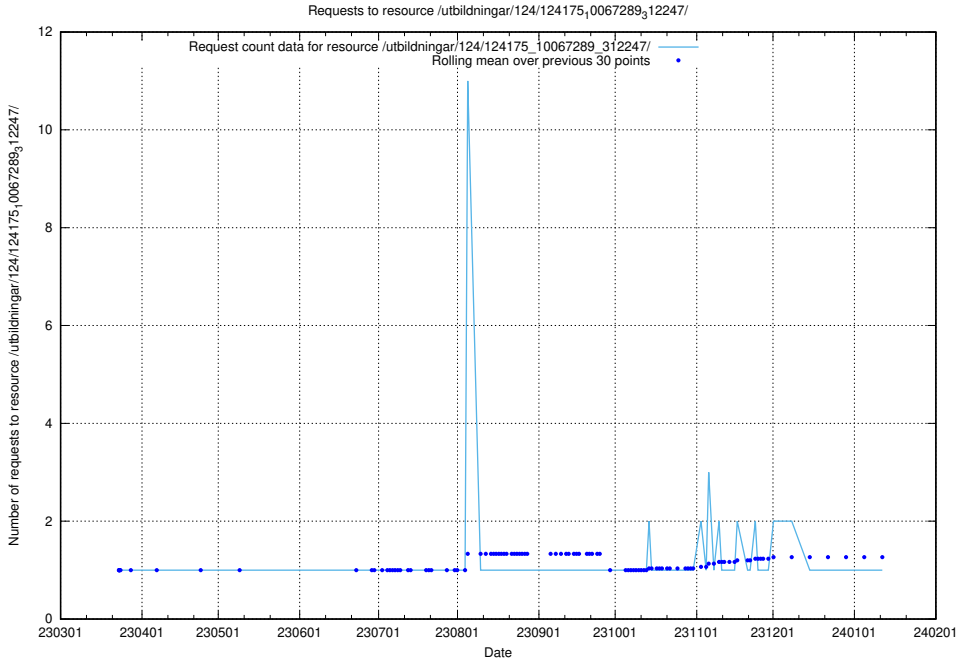

5.3681 Usage of /utbildningar/124/124175_10067289_312247/

Here, we count the number of requests to resource /utbildningar/124/124175_10067289_312247/.