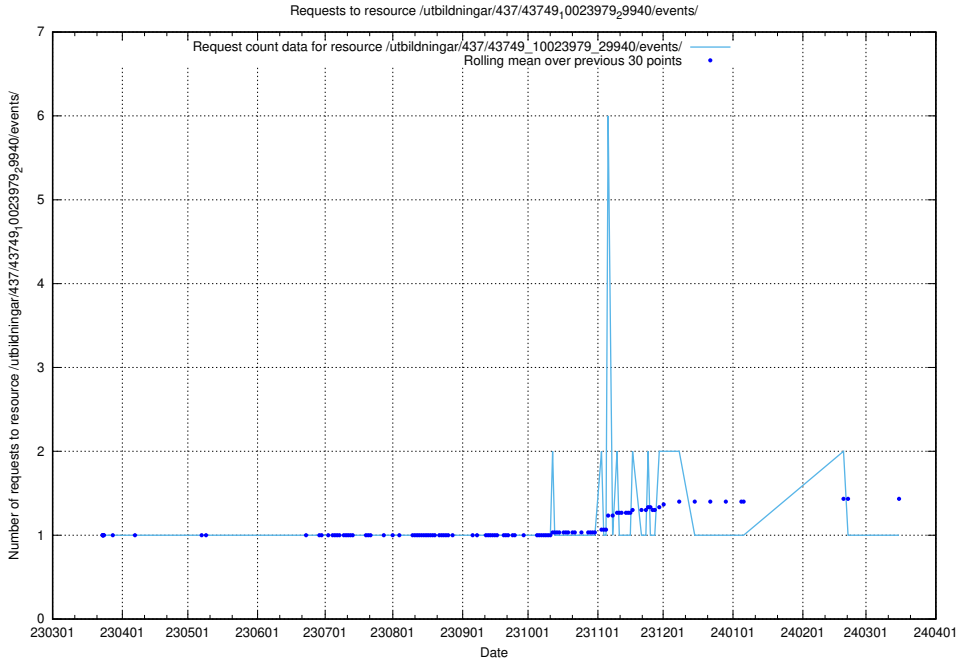

Here, we count the number of requests to resource /utbildningar/437/43750_10024057_30018/.

5.6019 Usage of /utbildningar/437/43749_10023979_29940/events/

Here, we count the number of requests to resource /utbildningar/437/43749_10023979_29940/events/.