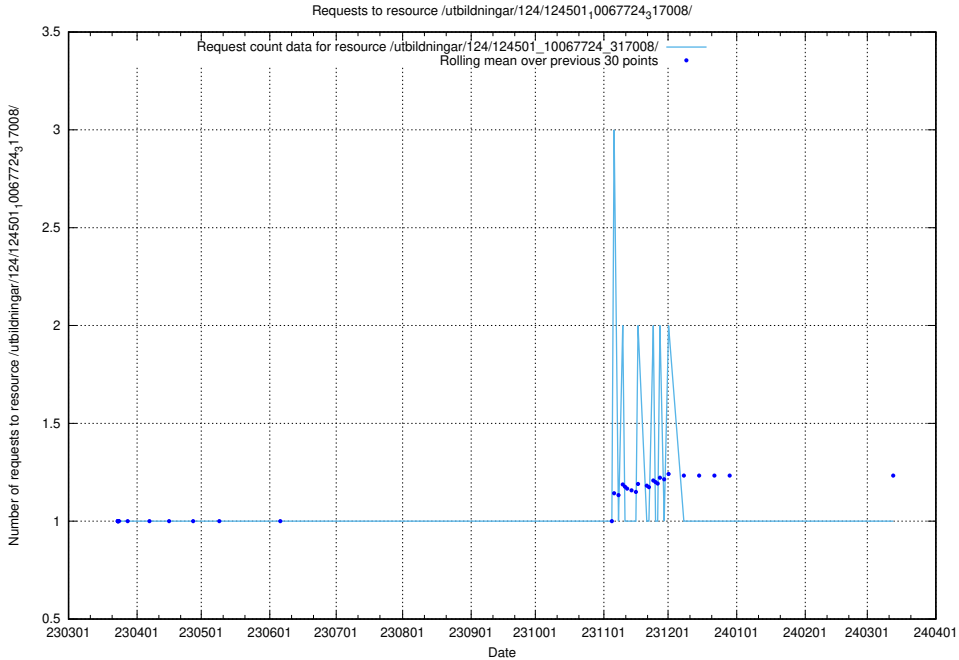

5.1918 Usage of /utbildningar/124/124501_10067724_317008/

Here, we count the number of requests to resource /utbildningar/124/124501_10067724_317008/.