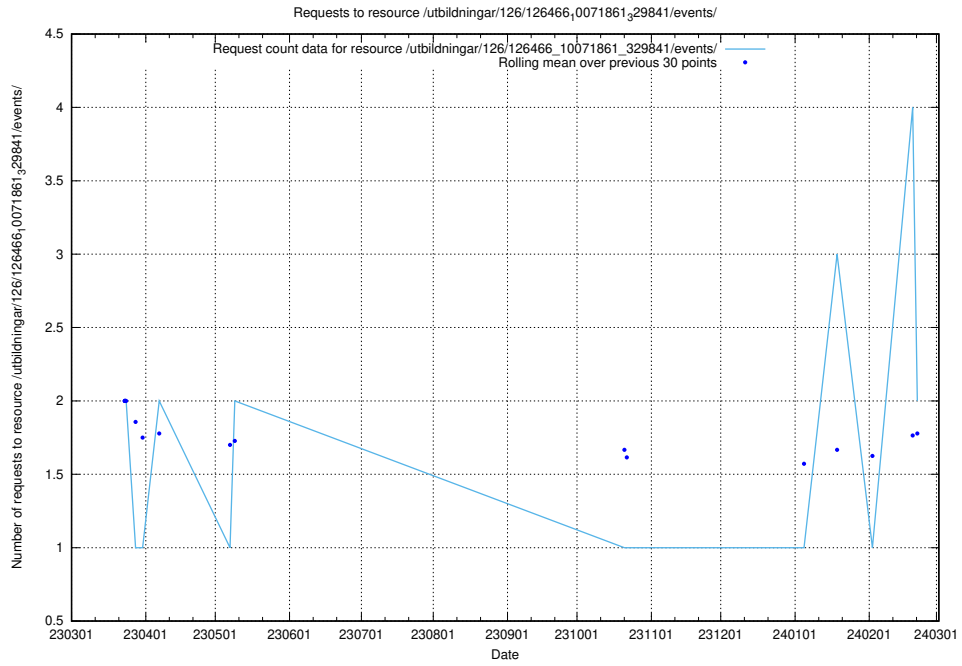

5.831 Usage of /utbildningar/126/126466_10071861_329841/events/

Here, we count the number of requests to resource /utbildningar/126/126466_10071861_329841/events/