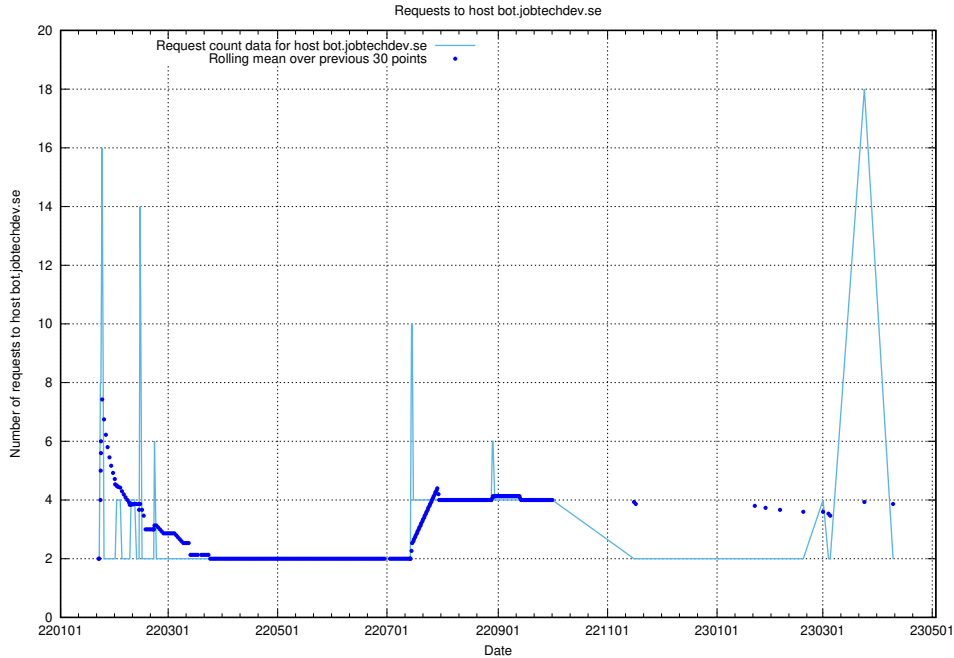

7.255 Usage of bot.jobtechdev.se

Here, we count the number of requests to host bot.jobtechdev.se.