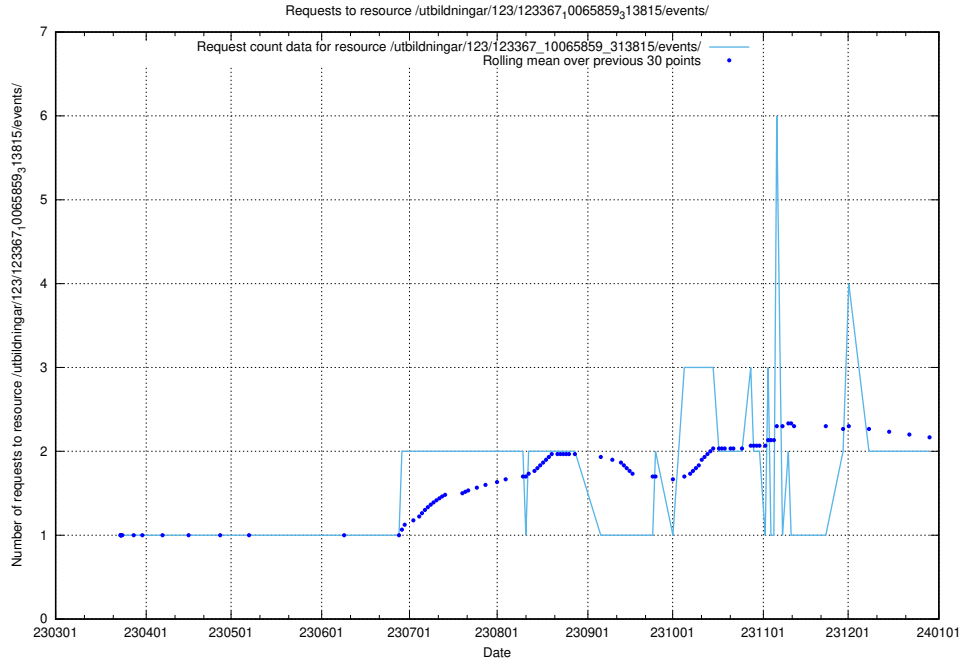

5.637 Usage of /utbildningar/123/123367_10065859_313815/events/

Here, we count the number of requests to resource /utbildningar/123/123367_10065859_313815/events/