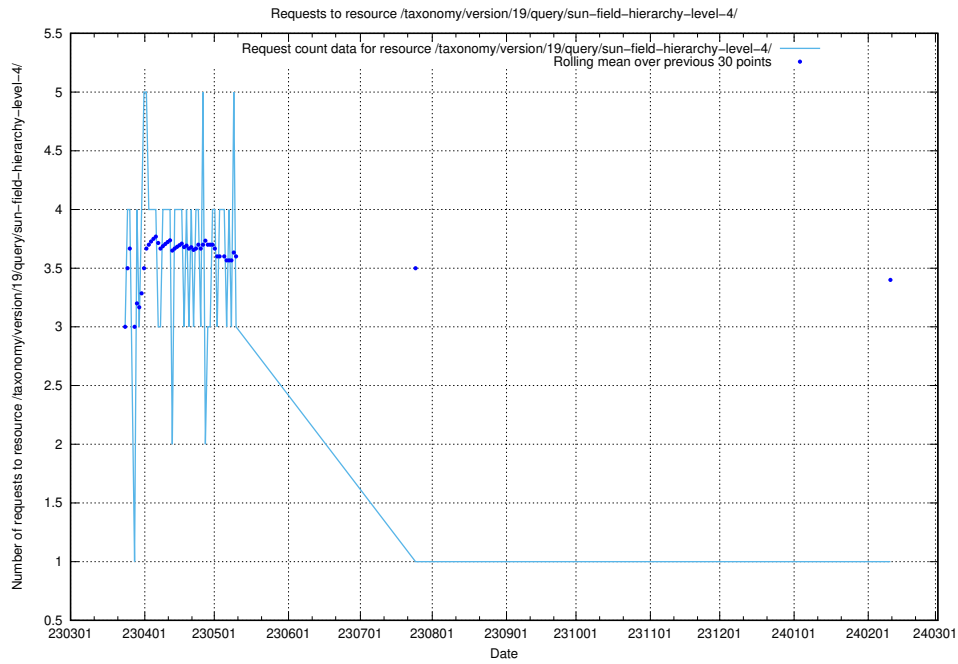

5.5776 Usage of /taxonomy/version/19/query/sun-field-hierarchy-level-4/

Here, we count the number of requests to resource /taxonomy/version/19/query/sun-field-hierarchy-level-4/.