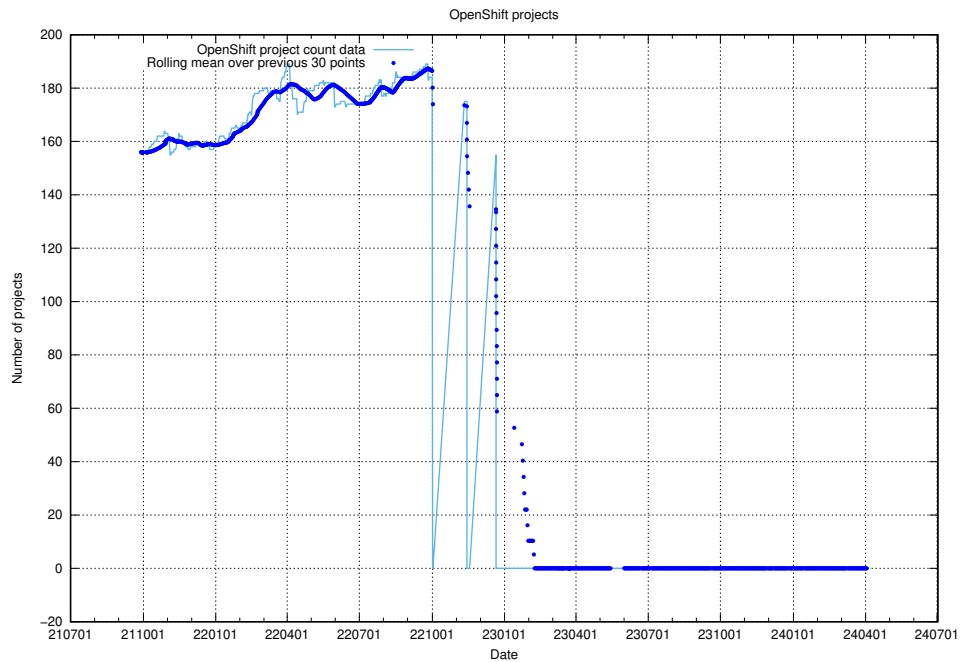

10.1 Number of projects in OpenShift

A graph of the number of projects in JobTech's production cluster of OpenShift.

¹⁰<https://console-openshift-console.prod.services.jtech.se>

11 Customer Relation Management