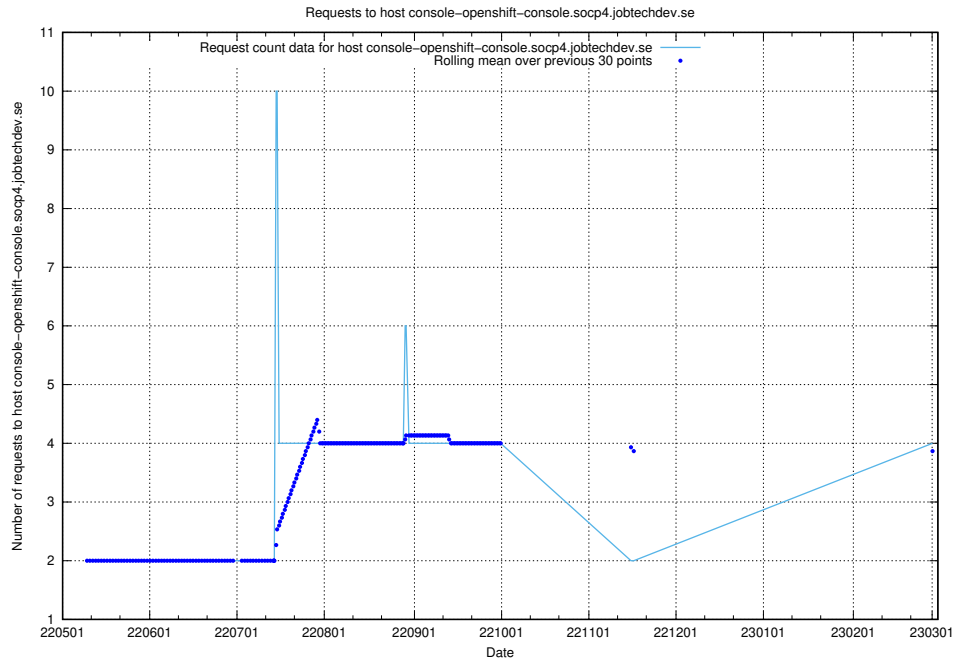

7.148 Usage of console-openshift-console.socp4.jobtechdev.se

Here, we count the number of requests to host console-openshift-console.socp4.jobtechdev.se.