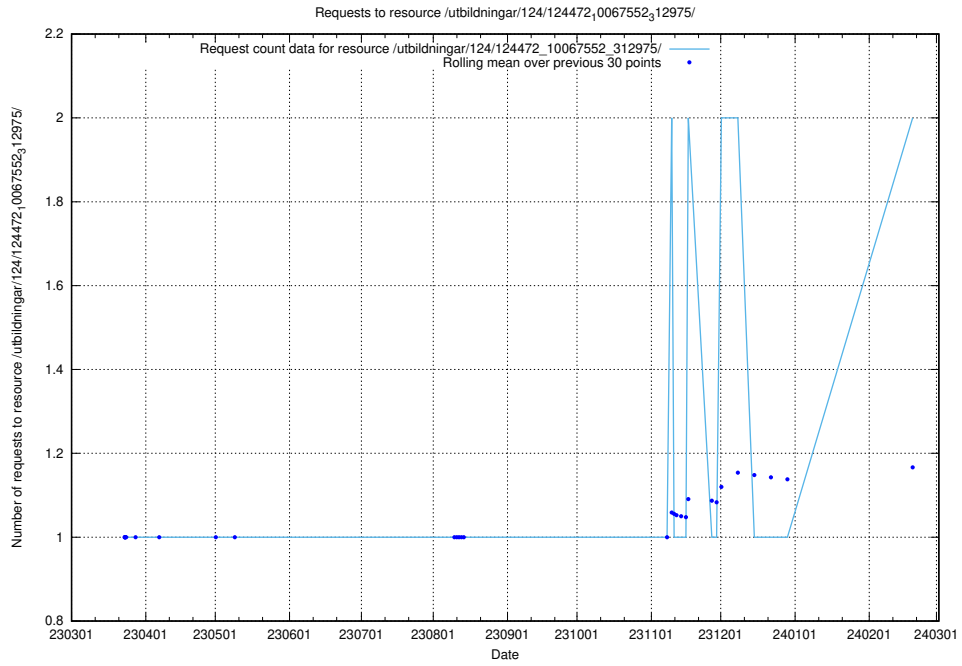

5.503 Usage of /utbildningar/124/124472_10067552_312975/

Here, we count the number of requests to resource /utbildningar/124/124472_10067552_312975/.