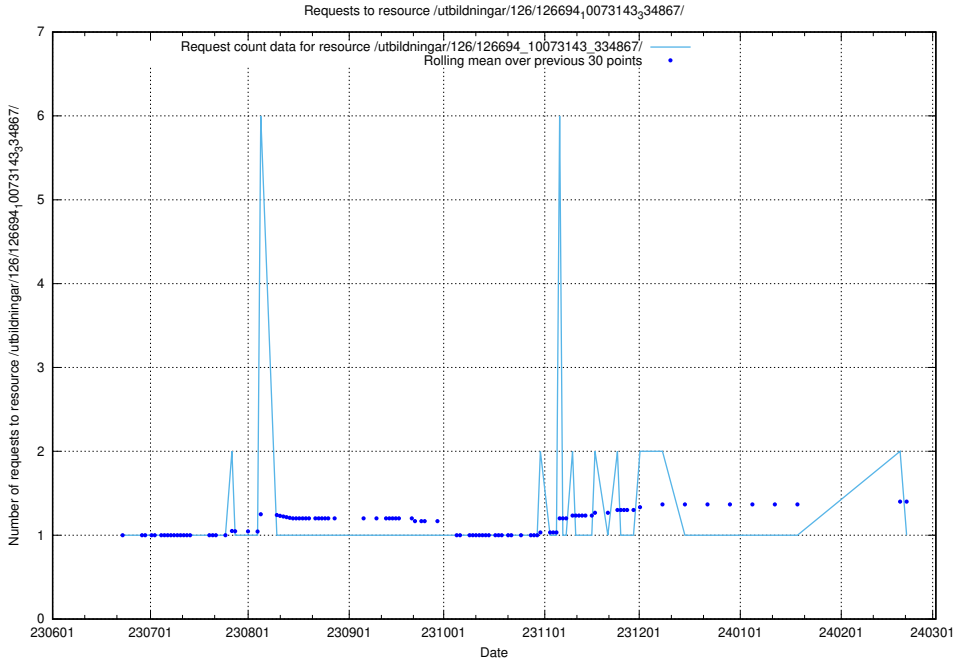

5.5291 Usage of /utbildningar/126/126694_10073143_334867/

Here, we count the number of requests to resource /utbildningar/126/126694_10073143_334867/.