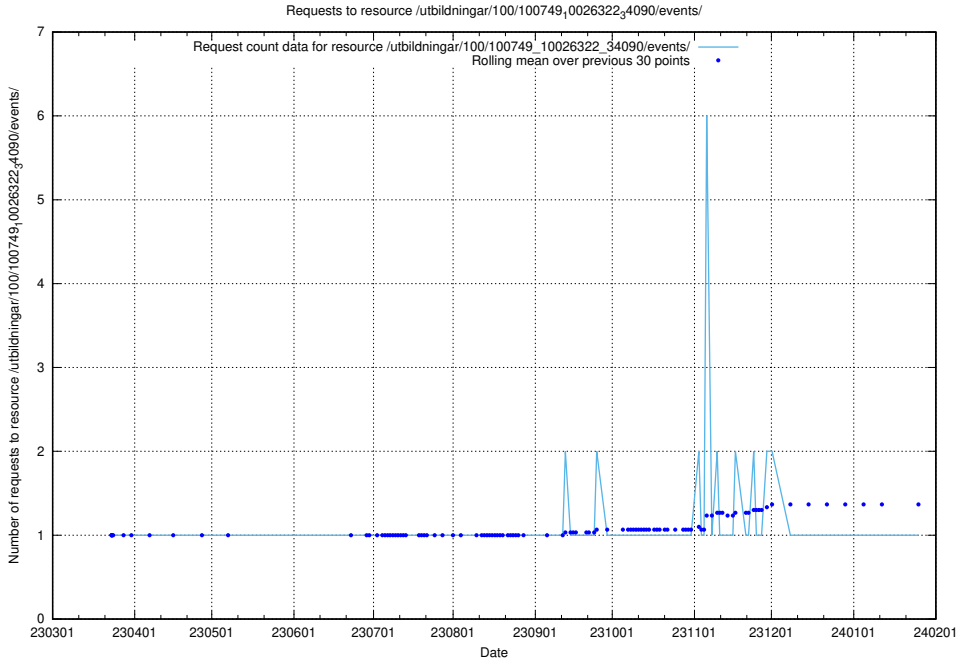

5.5270 Usage of /utbildningar/100/100749_10026322_34090/events/

Here, we count the number of requests to resource /utbildningar/100/100749_10026322_34090/events/.