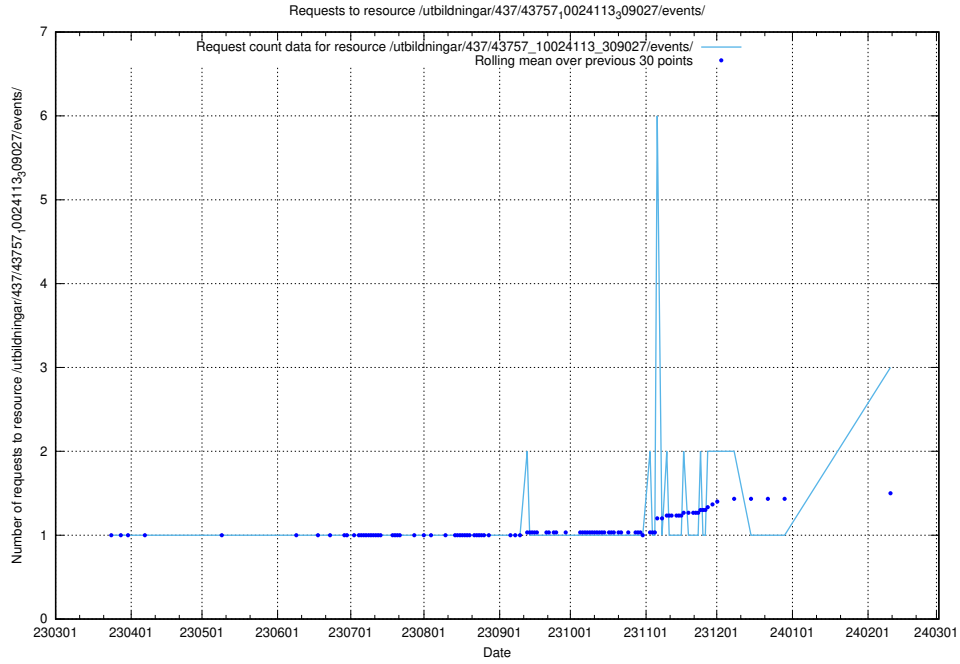

5.312 Usage of /utbildningar/437/43757_10024113_309027/events/

Here, we count the number of requests to resource /utbildningar/437/43757_10024113_309027/events/.