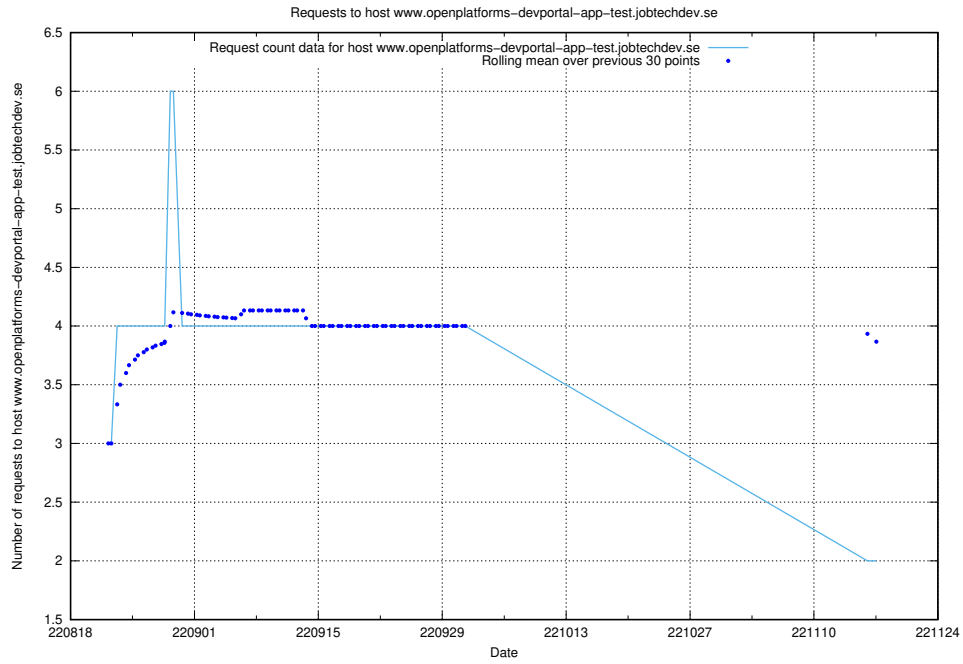

7.339 Usage of `www.openplatforms-devportal-app-test.jobtechdev.se`

Here, we count the number of requests to host `www.openplatforms-devportal-app-test.jobtechdev.se`.

7.340 Usage of taxonomy-soap-prod.jobtechdev.se:443