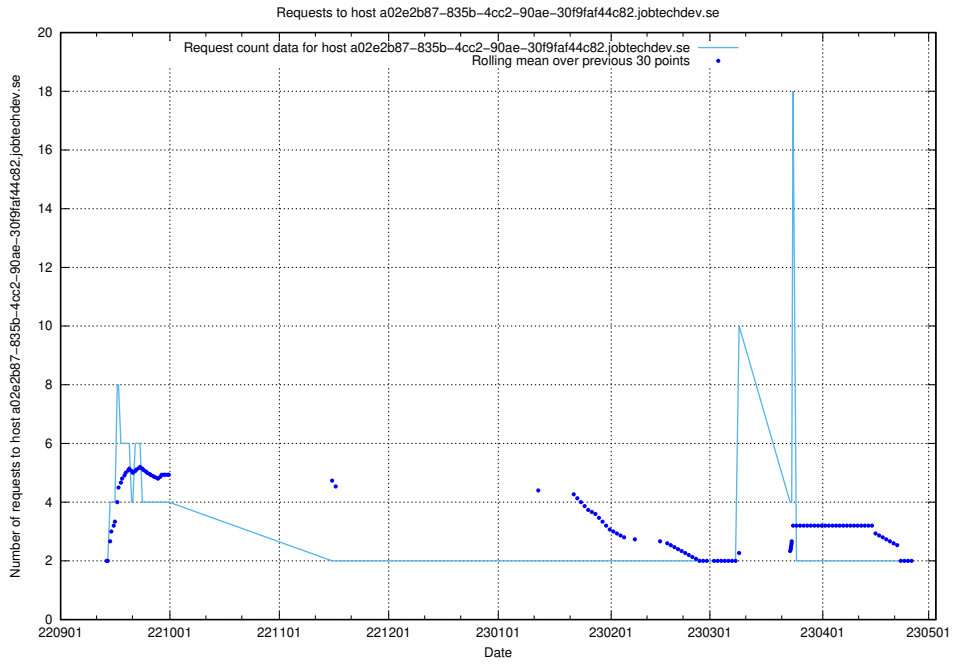

7.322 Usage of a02e2b87-835b-4cc2-90ae-30f9faf44c82.jobtechdev.se

Here, we count the number of requests to host a02e2b87-835b-4cc2-90ae-30f9faf44c82.jobtechdev.se.