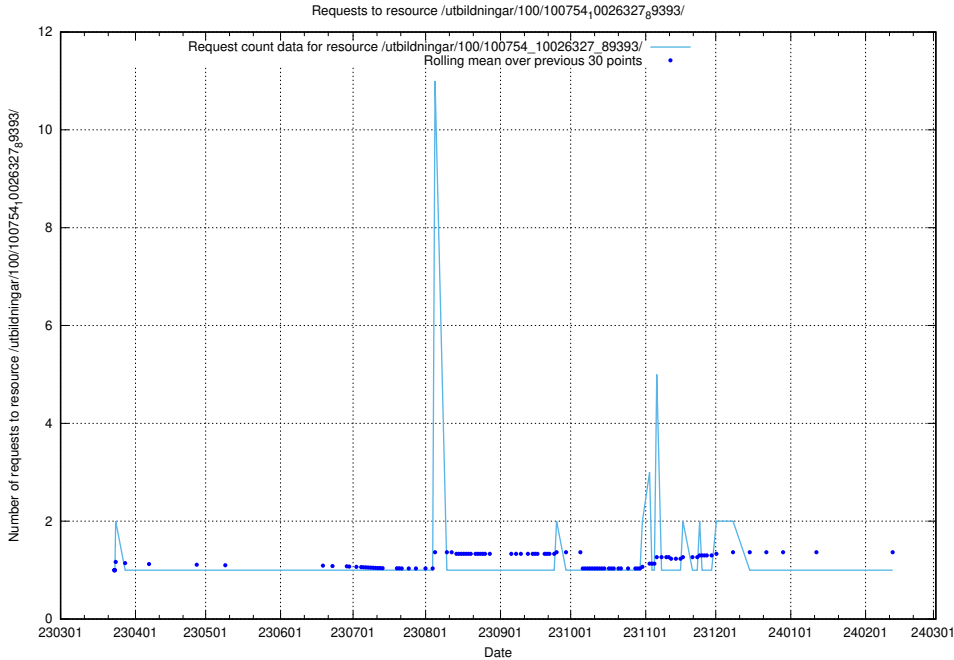

5.5220 Usage of /utbildningar/100/100754_10026327_89393/

Here, we count the number of requests to resource /utbildningar/100/100754_10026327_89393/.