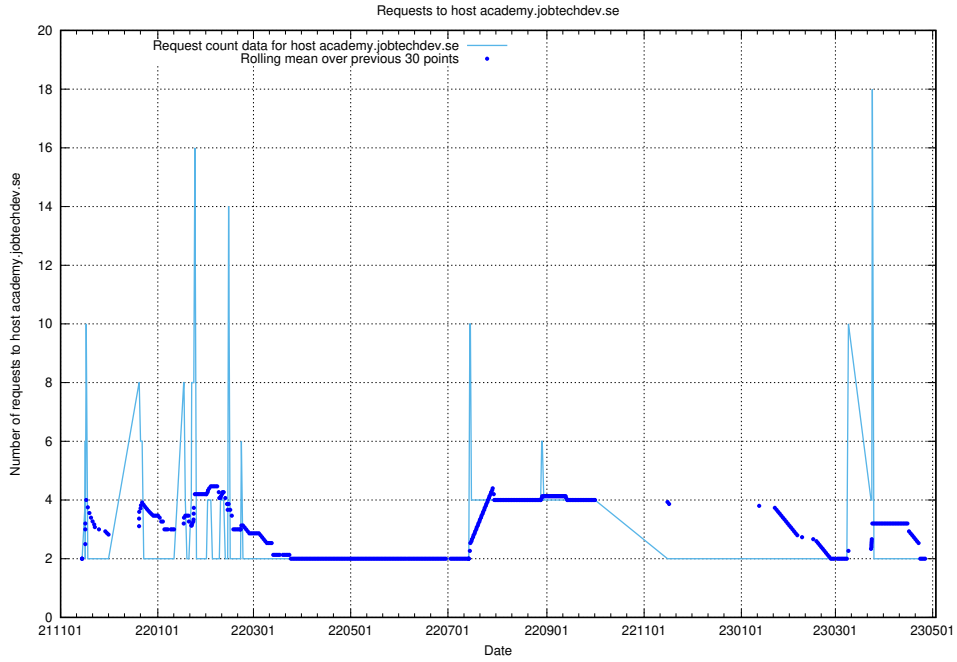

7.304 Usage of academy.jobtechdev.se

Here, we count the number of requests to host academy.jobtechdev.se.