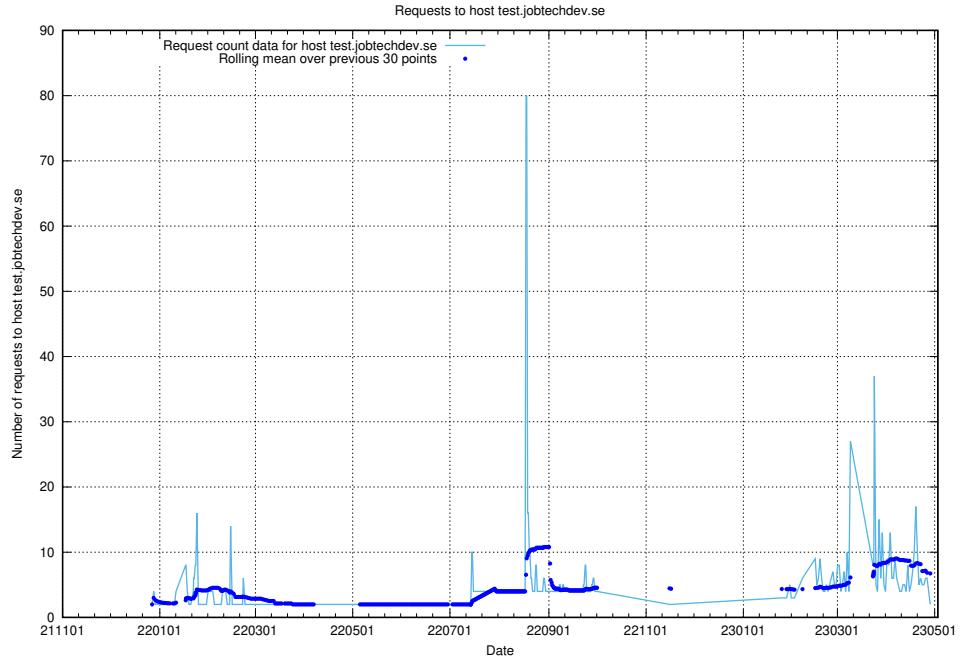

7.362 Usage of test.jobtechdev.se

Here, we count the number of requests to host test.jobtechdev.se.