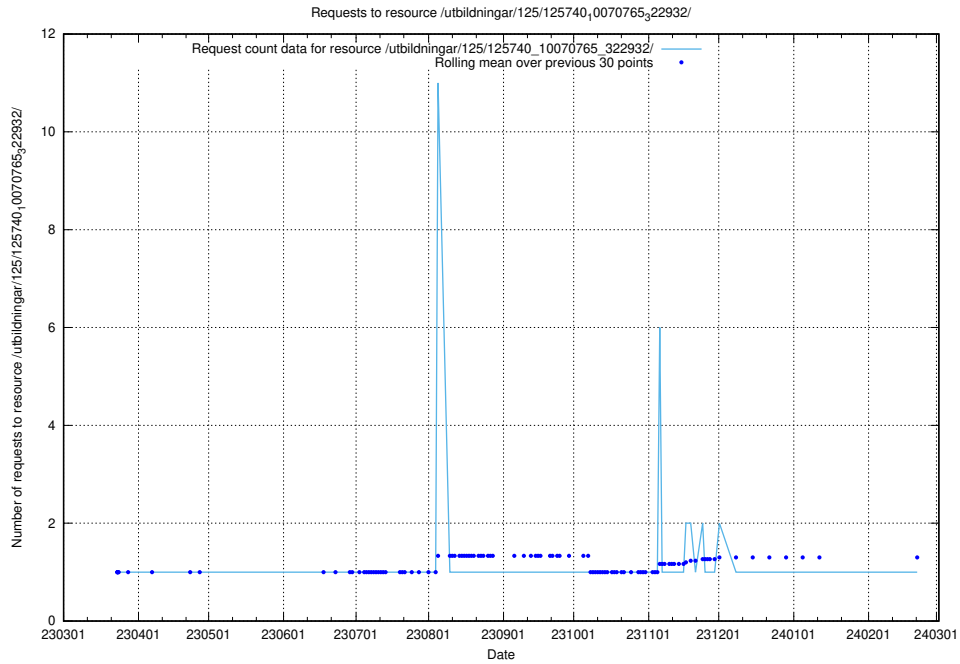

5.865 Usage of /utbildningar/125/125740_10070765_322932/

Here, we count the number of requests to resource /utbildningar/125/125740_10070765_322932/.