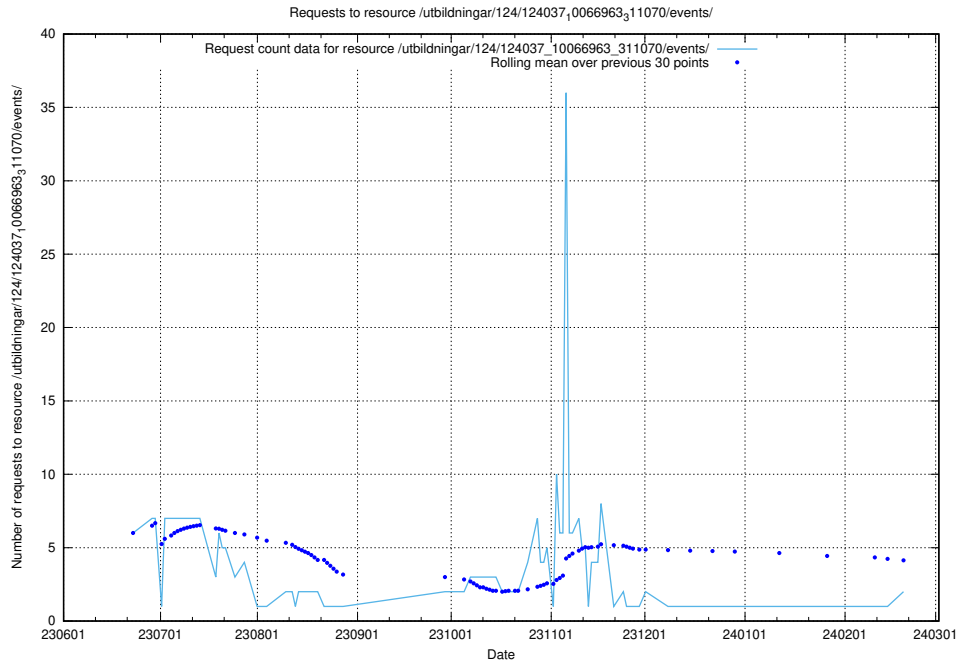

5.709 Usage of /utbildningar/124/124037_10066963_311070/events/

Here, we count the number of requests to resource /utbildningar/124/124037_10066963_311070/events/