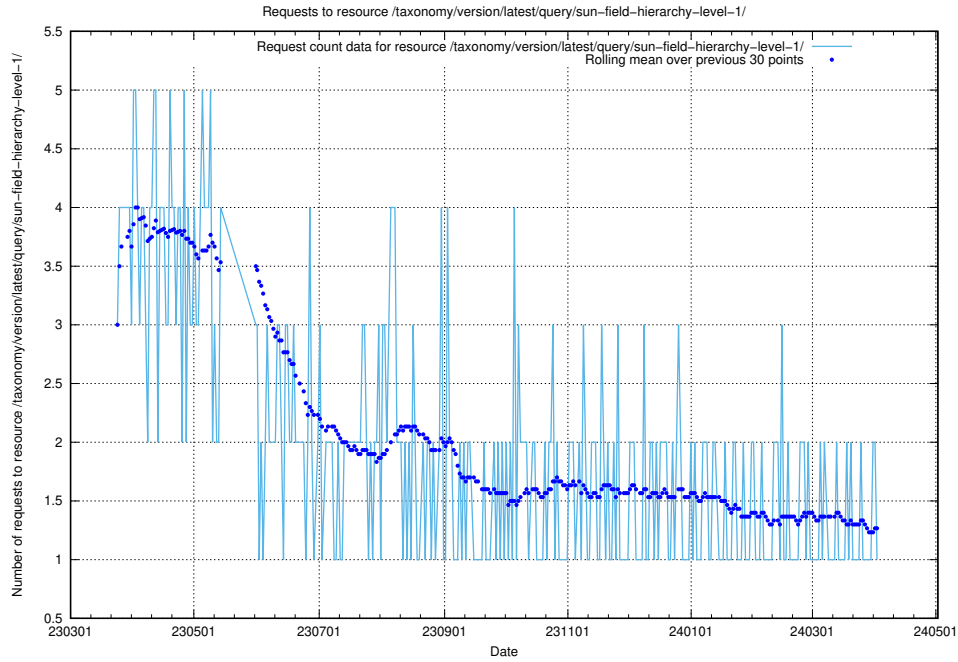

5.5766 Usage of /taxonomy/version/latest/query/sun-field-hierarchy-level-1/

Here, we count the number of requests to resource /taxonomy/version/latest/query/sun-field-hierarchy-level-1/.