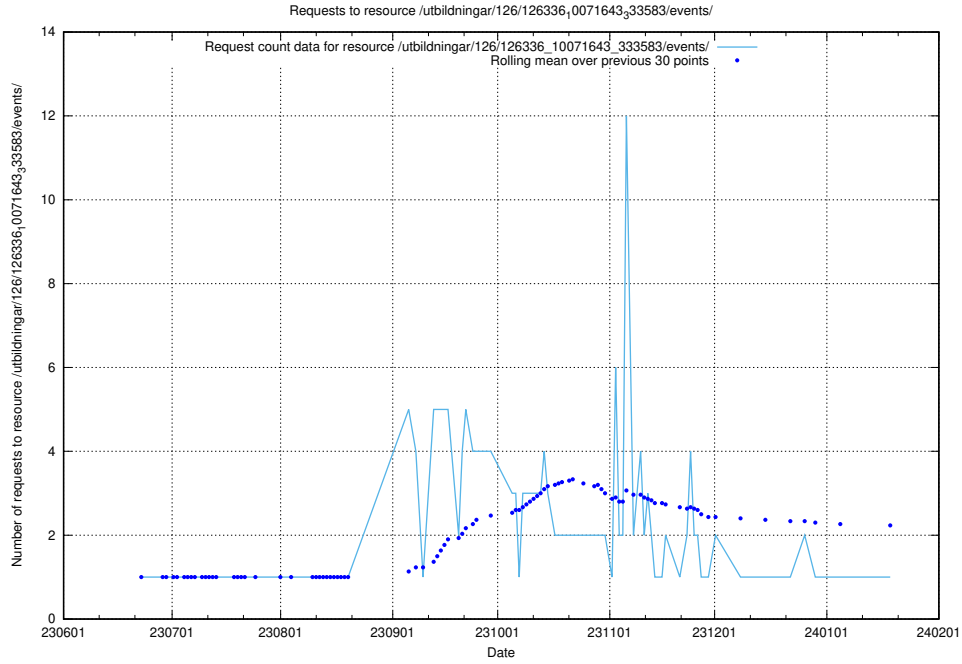

5.5323 Usage of /utbildningar/126/126336_10071643_333583/events/

Here, we count the number of requests to resource /utbildningar/126/126336_10071643_333583/events/