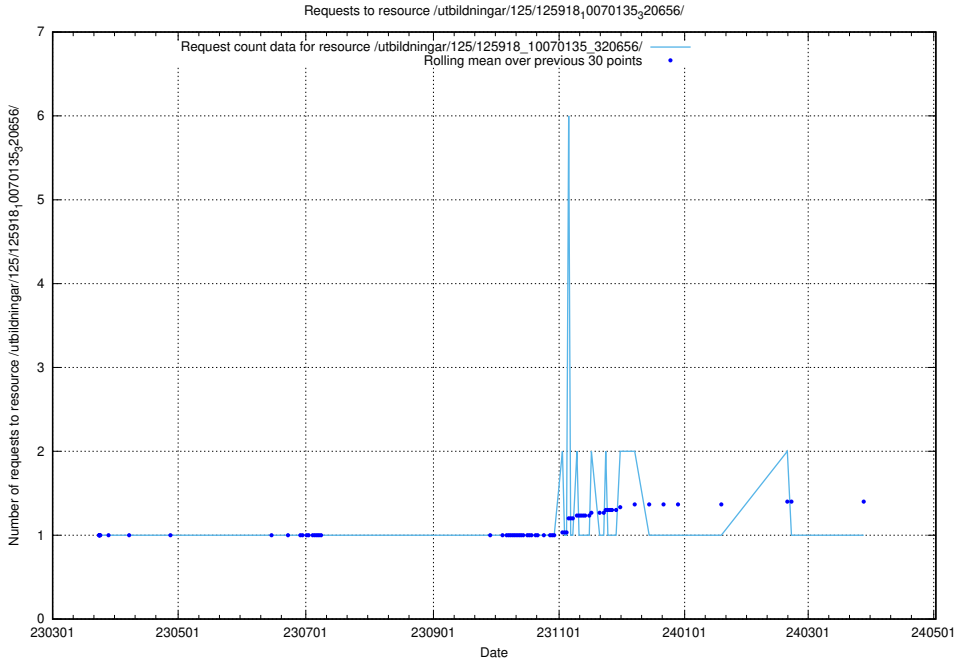

5.6079 Usage of /utbildningar/125/125918_10070135_320656/

Here, we count the number of requests to resource /utbildningar/125/125918_10070135_320656/.