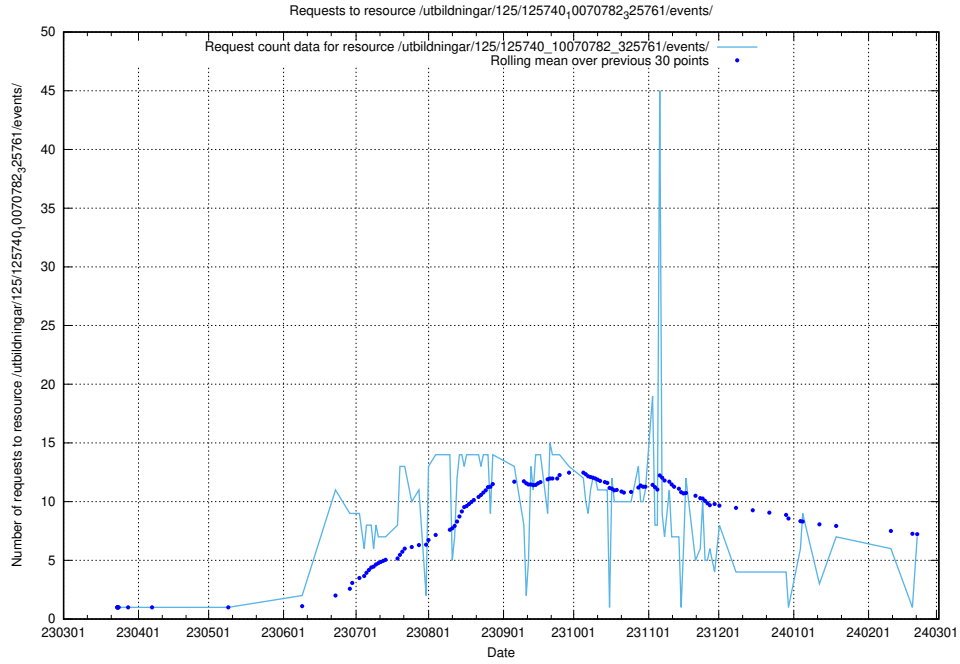

5.42 Usage of /utbildningar/125/125740_10070782_325761/events/

Here, we count the number of requests to resource /utbildningar/125/125740_10070782_325761/events/