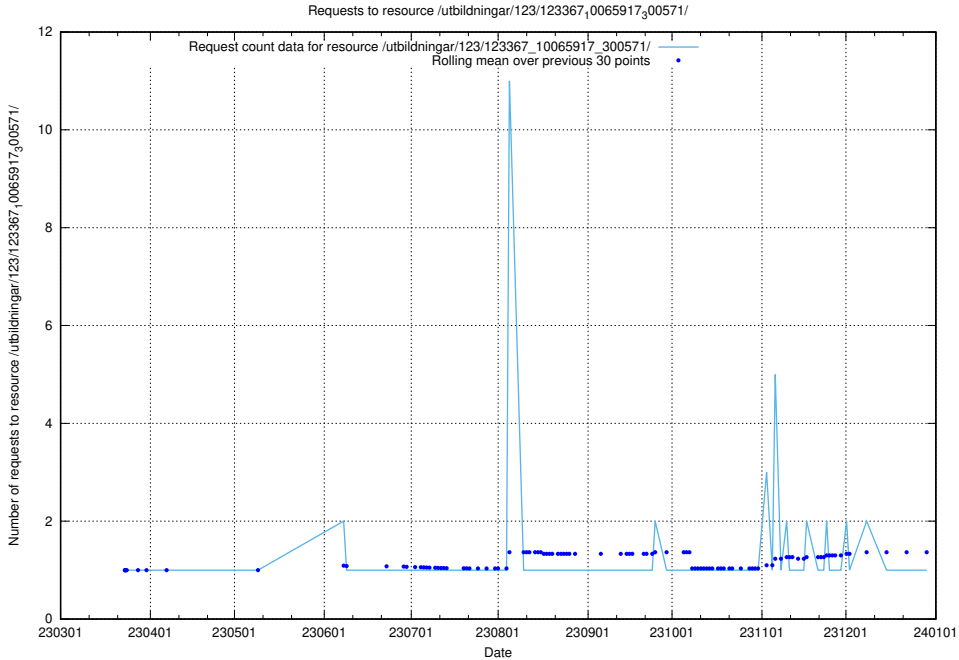

5.4305 Usage of /utbildningar/123/123367_10065917_300571/

Here, we count the number of requests to resource /utbildningar/123/123367_10065917_300571/.