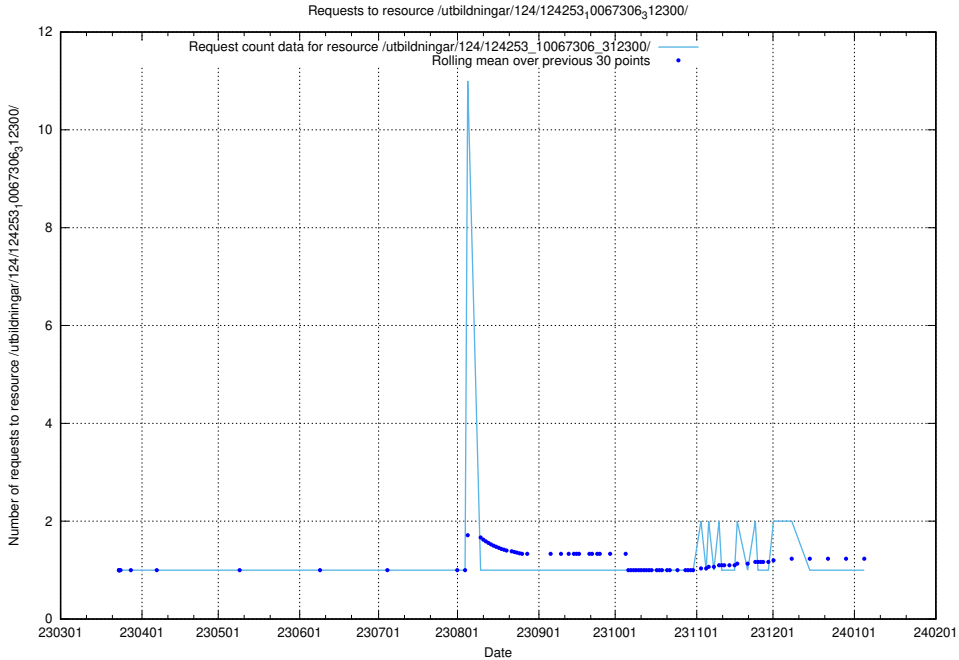

Here, we count the number of requests to resource /taxonomy/version/13/query/keyword-concepts-with-relations/.

5.3636 Usage of /utbildningar/124/124253_10067306_312300/

Here, we count the number of requests to resource /utbildningar/124/124253_10067306_312300/.