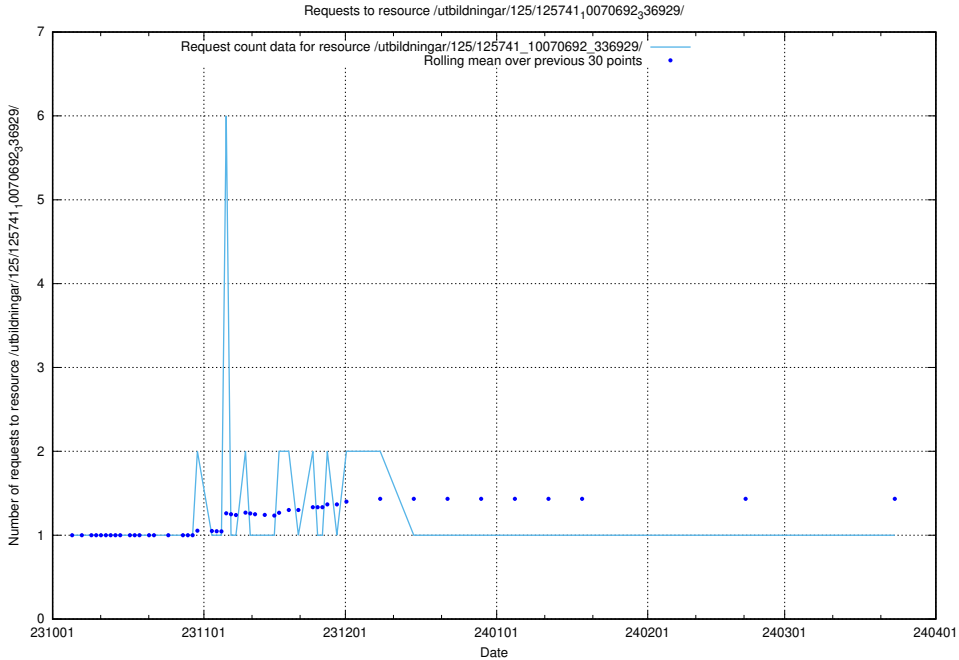

5.4057 Usage of /utbildningar/125/125741_10070692_336929/

Here, we count the number of requests to resource /utbildningar/125/125741_10070692_336929/.