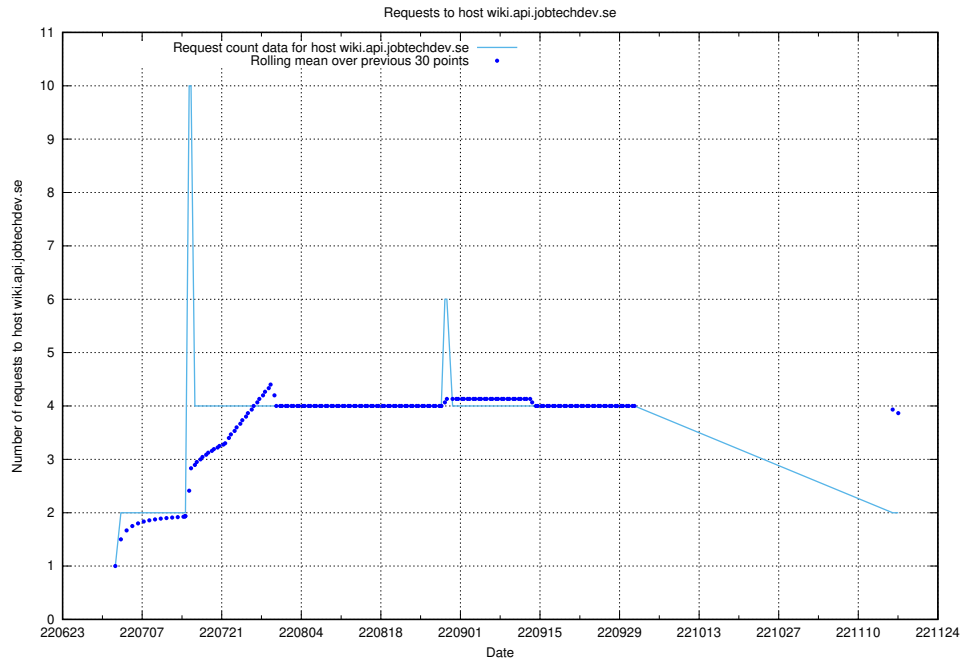

7.390 Usage of wiki.apirequest.jobtechdev.se

Here, we count the number of requests to host wiki.apirequest.jobtechdev.se.

7.391 Usage of wiki.api.jobtechdev.se

Here, we count the number of requests to host wiki.api.jobtechdev.se.