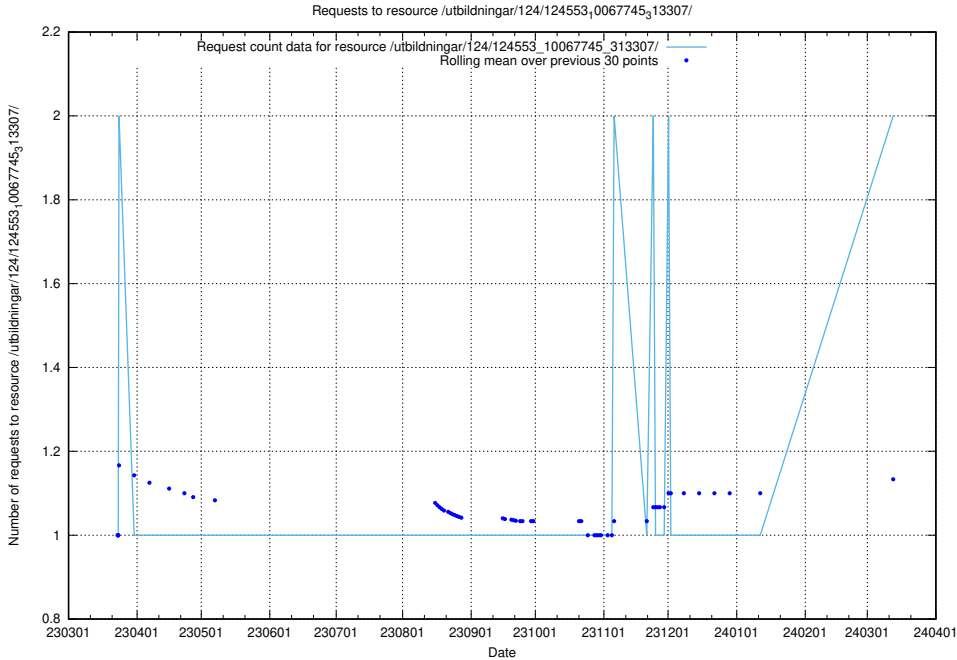

5.371 Usage of /utbildningar/124/124553_10067745_313307/

Here, we count the number of requests to resource /utbildningar/124/124553_10067745_313307/.