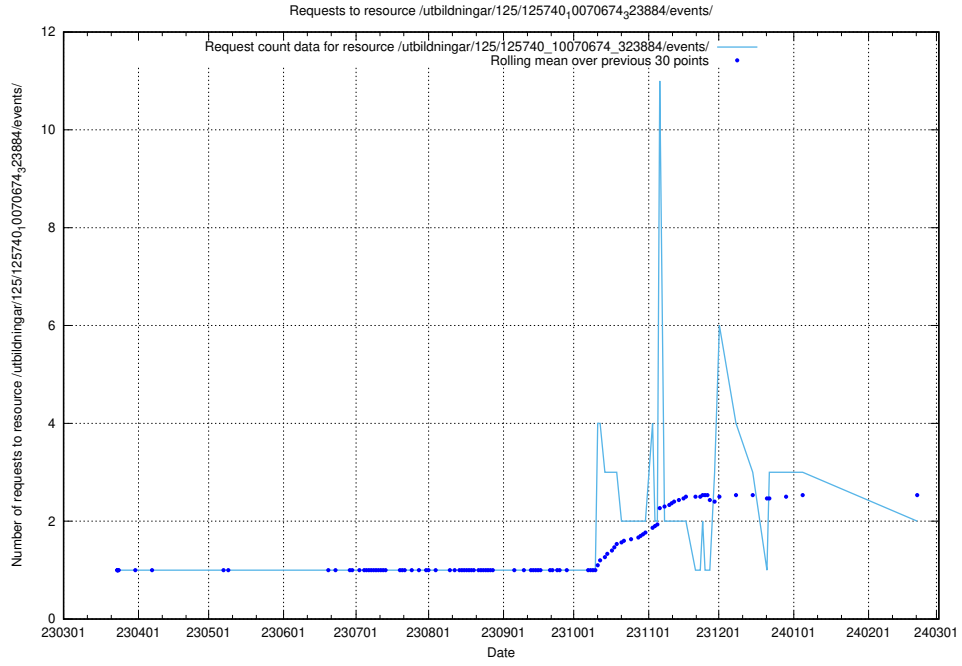

5.325 Usage of /utbildningar/125/125740_10070674_323884/events/

Here, we count the number of requests to resource /utbildningar/125/125740_10070674_323884/events/