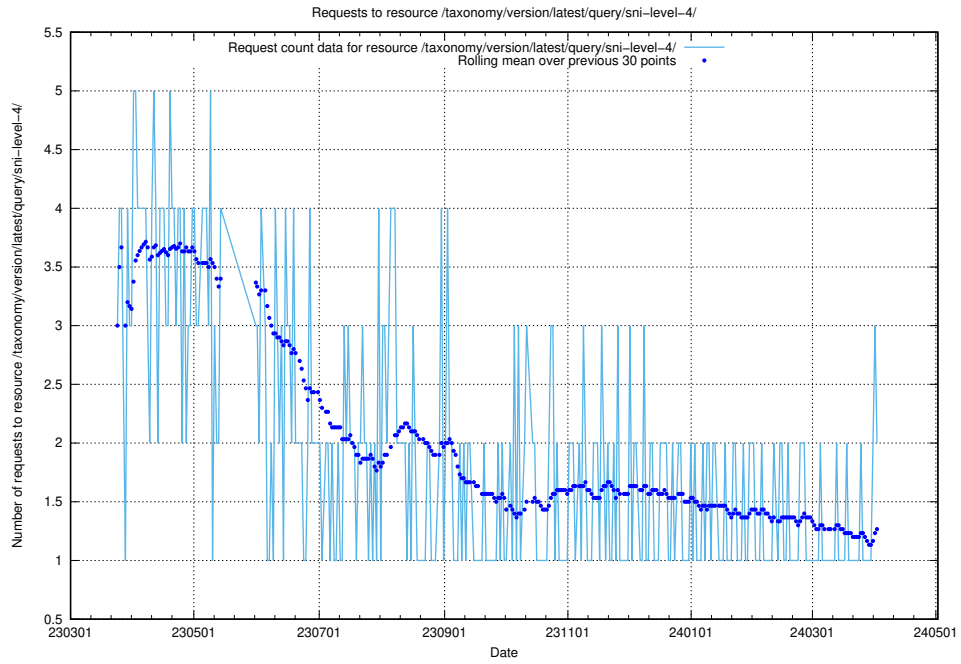

5.793 Usage of /taxonomy/version/latest/query/sni-level-4/

Here, we count the number of requests to resource /taxonomy/version/latest/query/sni-level-4/.