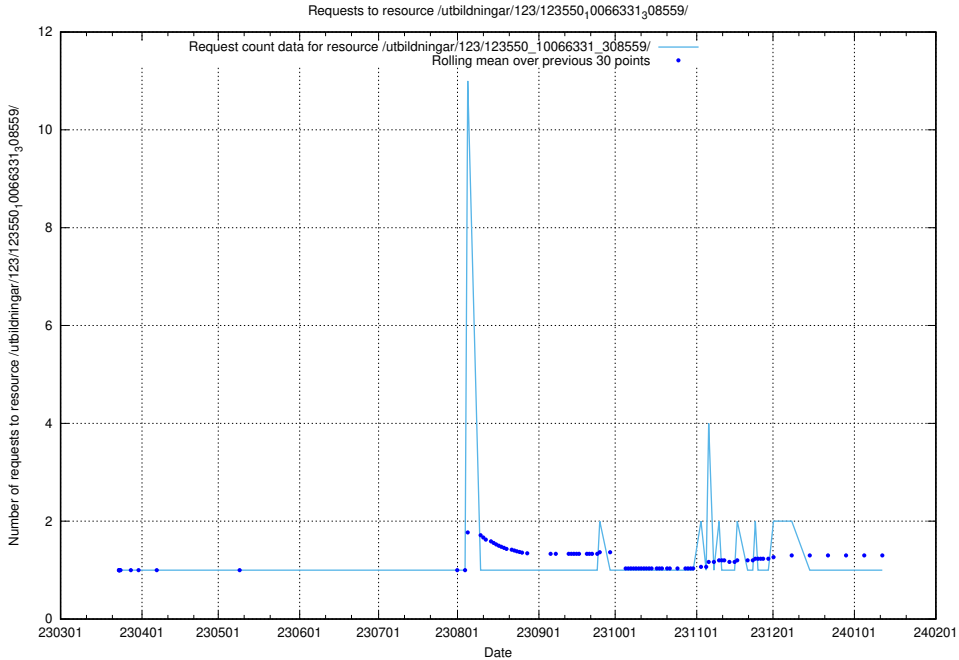

5.4150 Usage of /utbildningar/123/123550_10066331_308559/

Here, we count the number of requests to resource /utbildningar/123/123550_10066331_308559/.