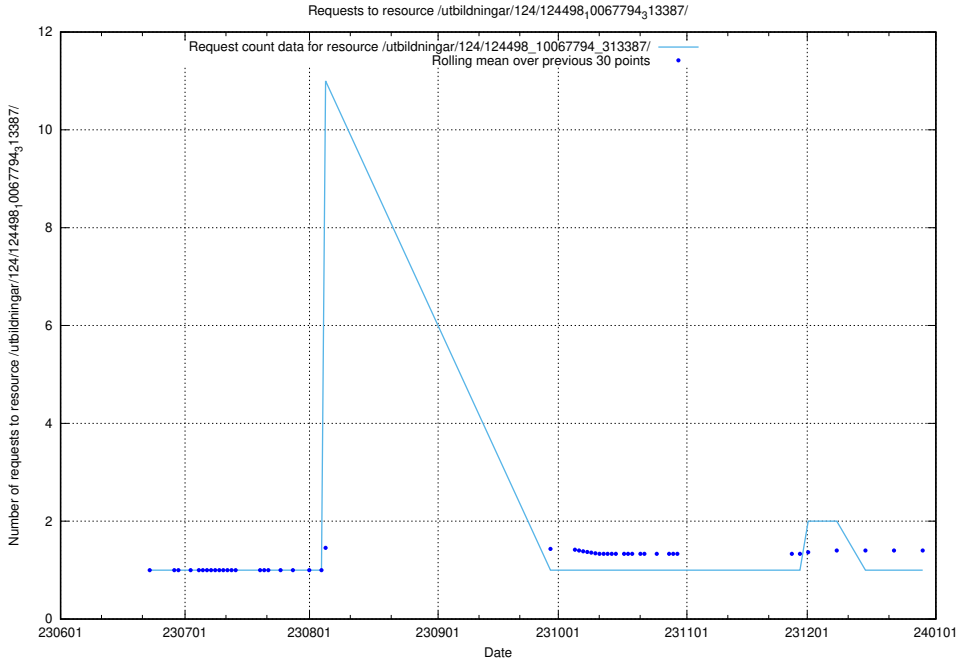

5.5451 Usage of /utbildningar/124/124498_10067794_313387/

Here, we count the number of requests to resource /utbildningar/124/124498_10067794_313387/.