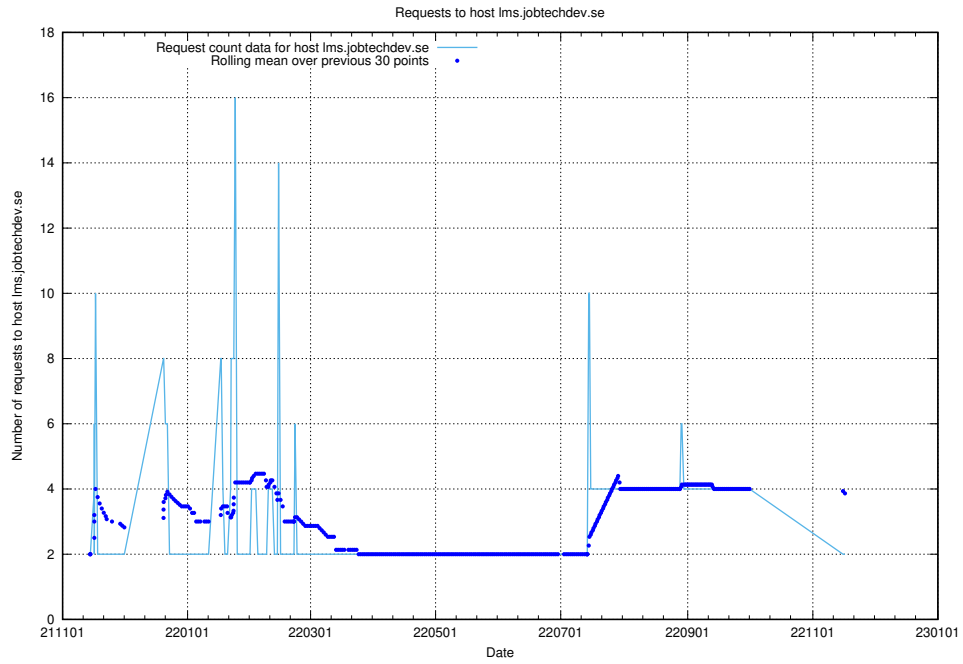

7.573 Usage of lms.jobtechdev.se

Here, we count the number of requests to host lms.jobtechdev.se.