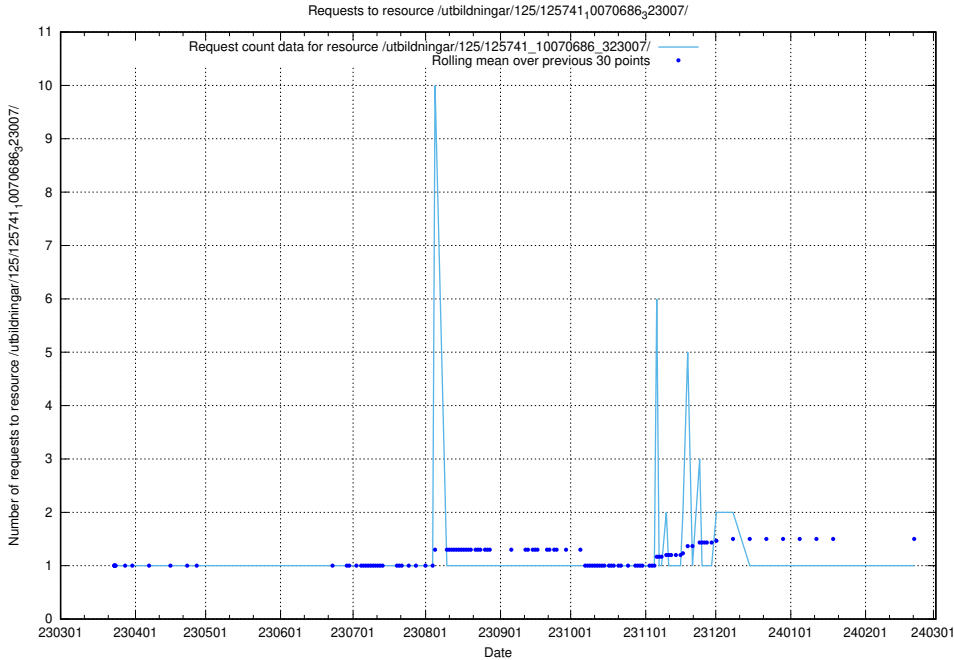

5.6122 Usage of /utbildningar/125/125741_10070686_323007/

Here, we count the number of requests to resource /utbildningar/125/125741_10070686_323007/.