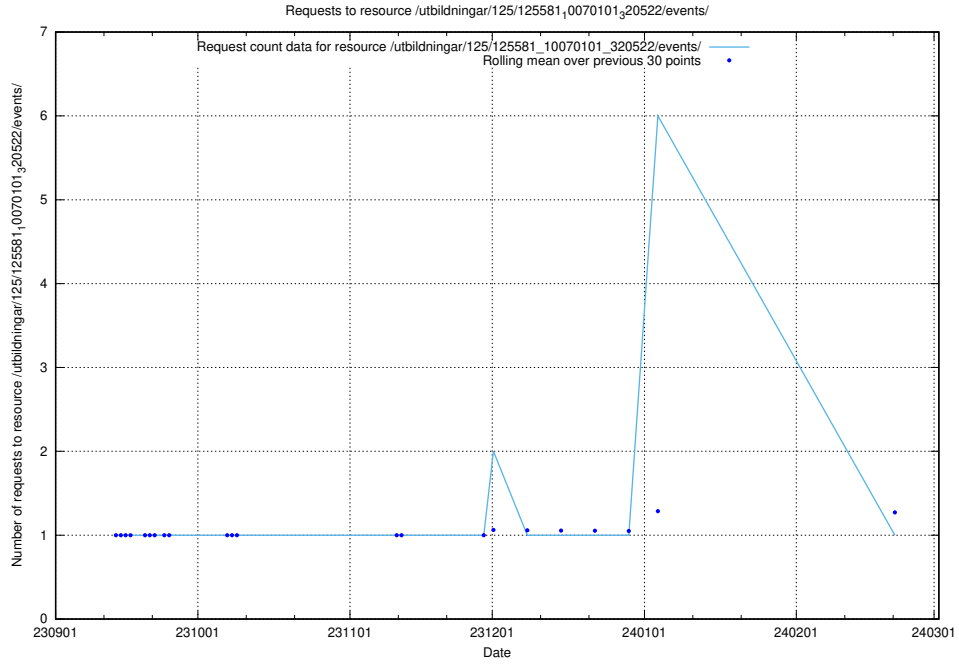

5.4237 Usage of /utbildningar/125/125581_10070101_320522/events/

Here, we count the number of requests to resource /utbildningar/125/125581_10070101_320522/events/