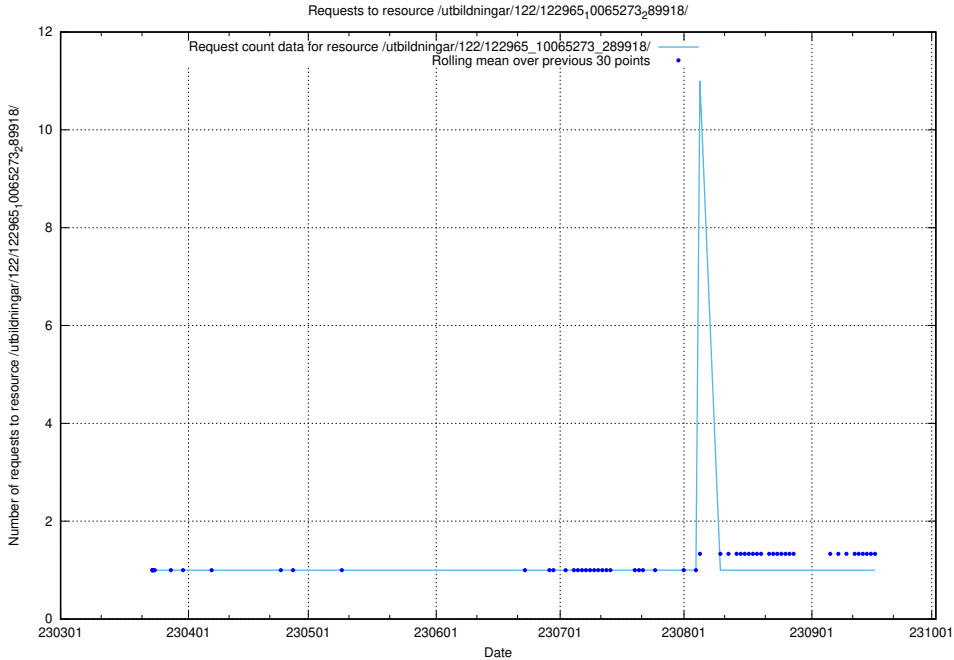

Here, we count the number of requests to resource /utbildningar/122/122965_10065273_289918/.

5.4794 Usage of /taxonomy/version/14/query/employment-variety-concepts/

Here, we count the number of requests to resource /taxonomy/version/14/query/employment-variety-concepts/.