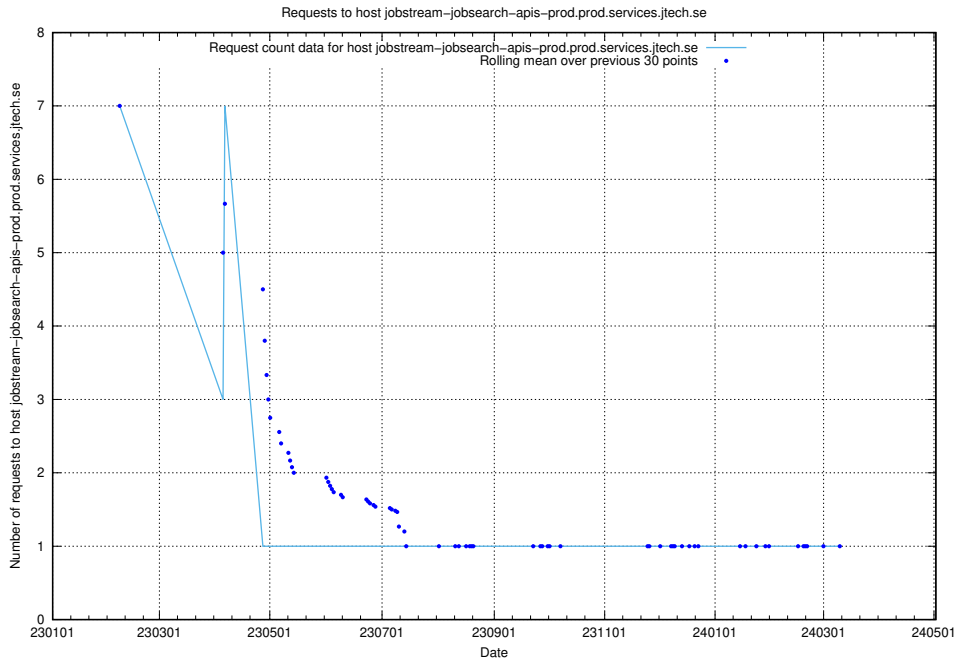

7.610 Usage of jobstream-jobsearch-apis-prod.prod.services.jtech.se

Here, we count the number of requests to host jobstream-jobsearch-apis-prod.prod.services.jtech.se.