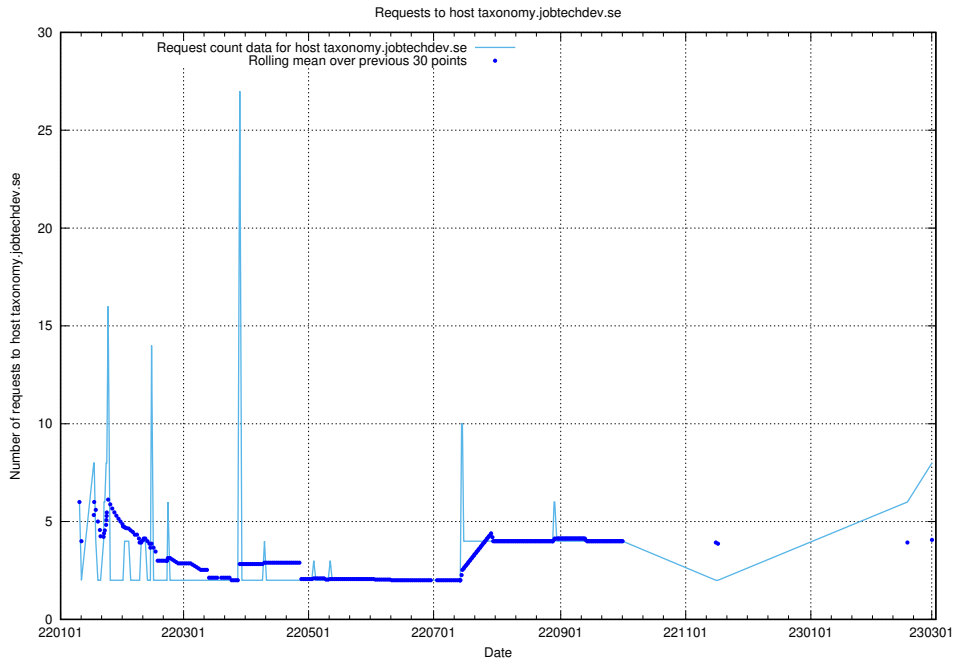

Here, we count the number of requests to host taxonomy.jobtechdev.se.

7.67 Usage of inspelning.jobtechdev.se

Here, we count the number of requests to host inspelning.jobtechdev.se.

7.68 Usage of recorder.jitsi.jobtechdev.se