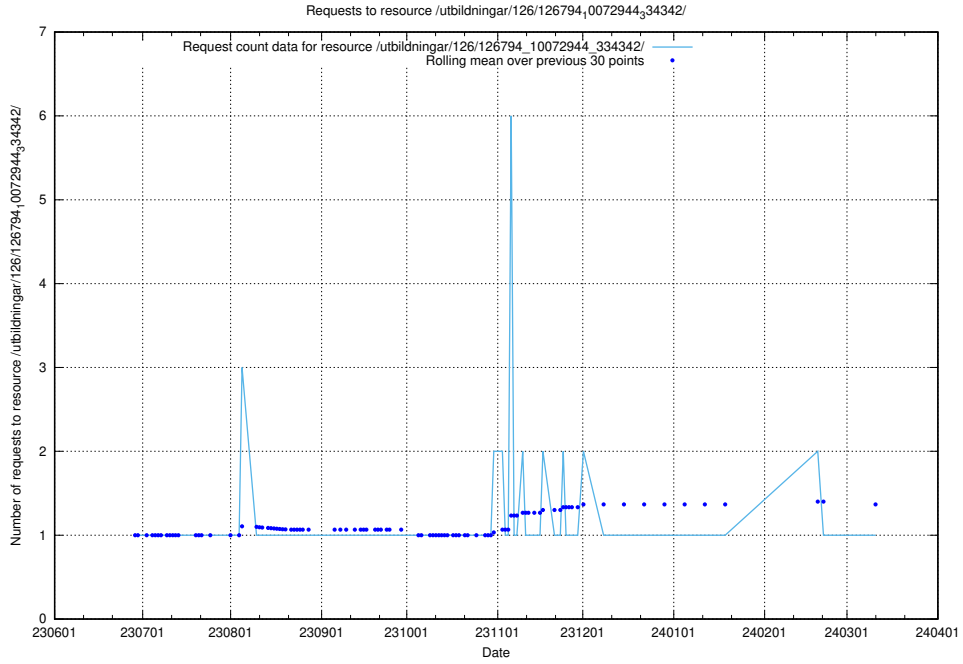

5.5095 Usage of /utbildningar/126/126794_10072944_334342/

Here, we count the number of requests to resource /utbildningar/126/126794_10072944_334342/.