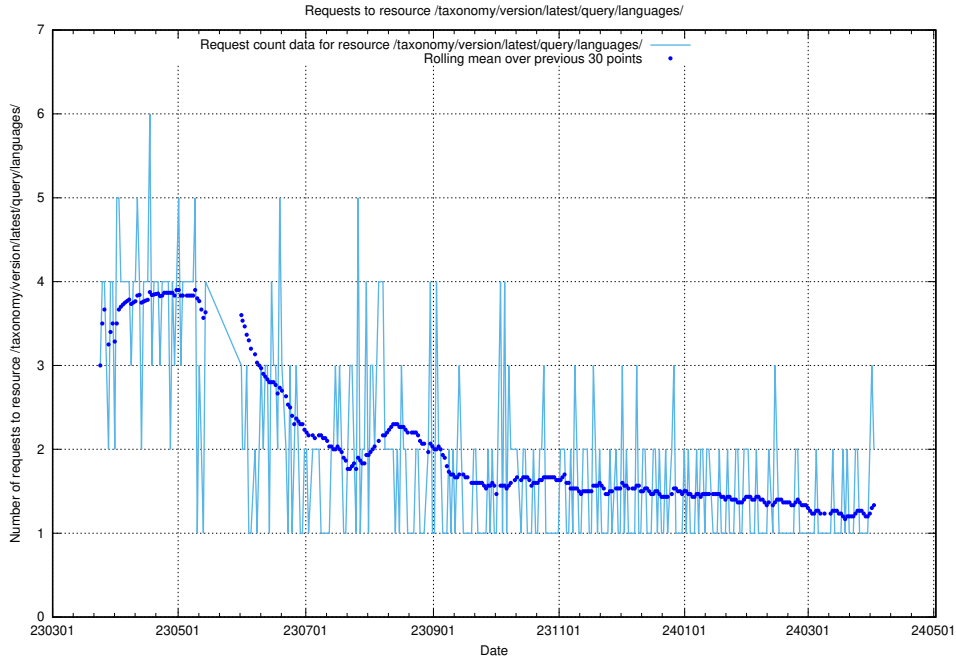

5.800 Usage of /taxonomy/version/latest/query/languages/

Here, we count the number of requests to resource /taxonomy/version/latest/query/languages/.