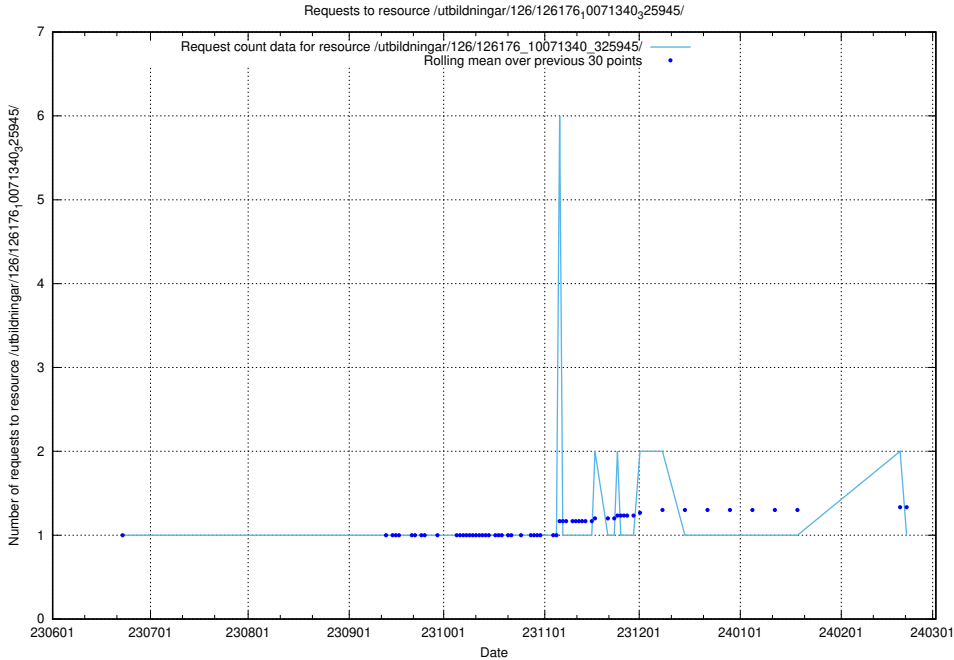

5.5333 Usage of /utbildningar/126/126176_10071340_325945/

Here, we count the number of requests to resource /utbildningar/126/126176_10071340_325945/.

5.5334 Usage of /utbildningar/126/126095_10071328_329301/events/