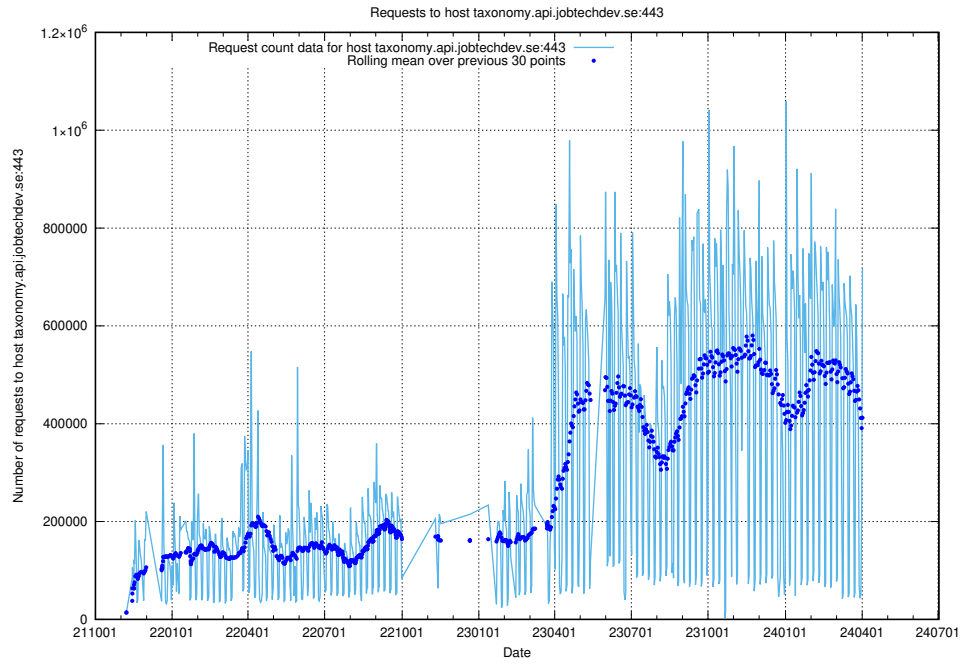

⁸<https://elk.jobtechdev.se>

7.2 Usage of taxonomy.api.jobtechdev.se:443

Here, we count the number of requests to host taxonomy.api.jobtechdev.se:443.

7.3 Usage of data.jobtechdev.se

Here, we count the number of requests to host data.jobtechdev.se.