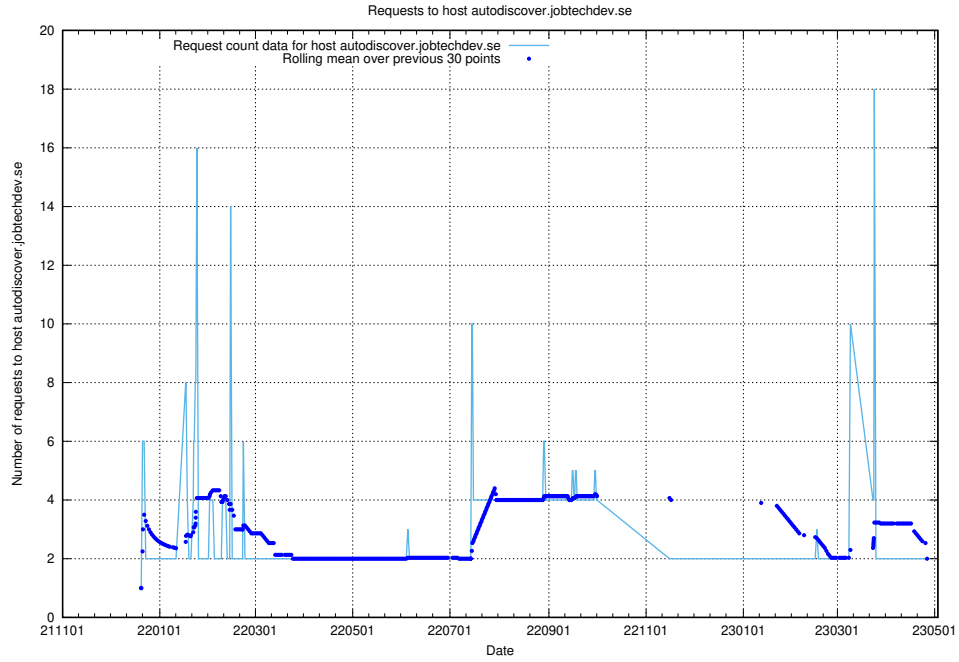

7.377 Usage of autodiscover.jobtechdev.se

Here, we count the number of requests to host autodiscover.jobtechdev.se.