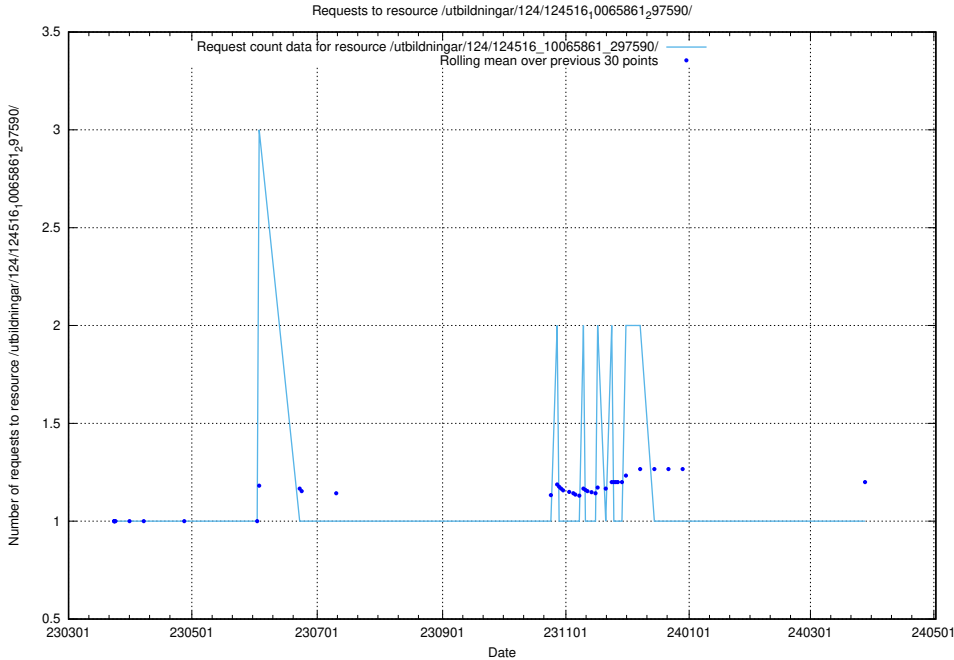

5.1198 Usage of /utbildningar/124/124516_10065861_297590/

Here, we count the number of requests to resource /utbildningar/124/124516_10065861_297590/.