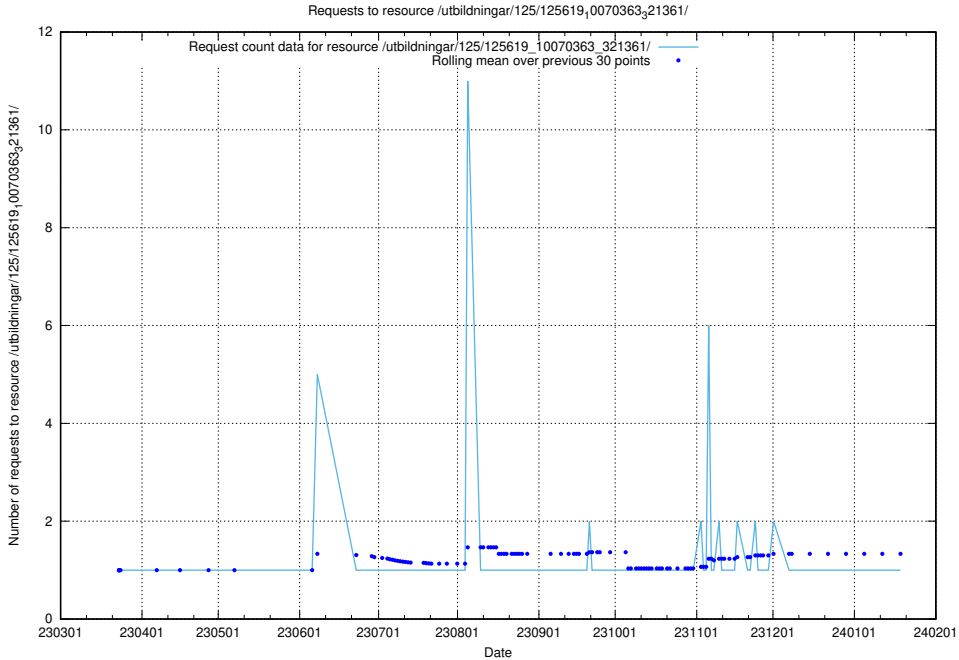

5.957 Usage of /utbildningar/125/125619_10070363_321361/

Here, we count the number of requests to resource /utbildningar/125/125619_10070363_321361/.