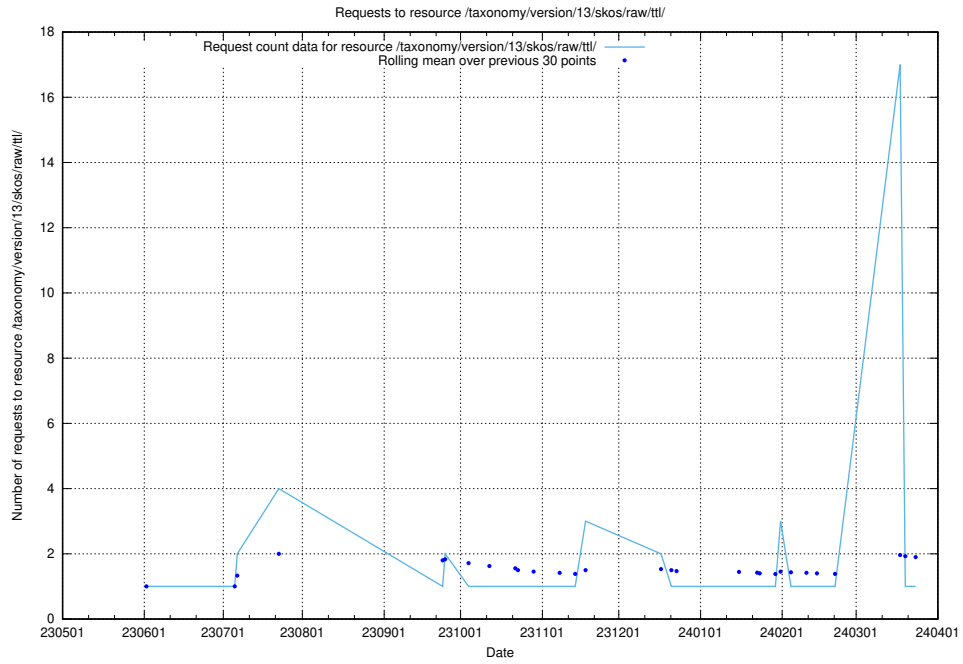

5.5603 Usage of /taxonomy/version/13/skos/raw/ttl/

Here, we count the number of requests to resource /taxonomy/version/13/skos/raw/ttl/.