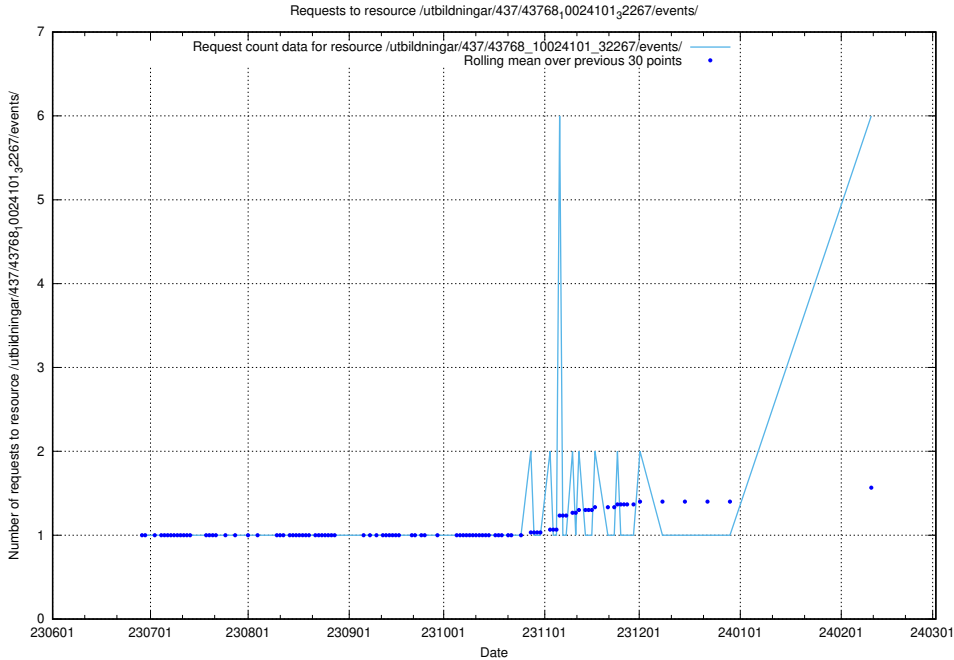

5.88 Usage of /utbildningar/437/43768_10024101_32267/events/

Here, we count the number of requests to resource /utbildningar/437/43768_10024101_32267/events/.