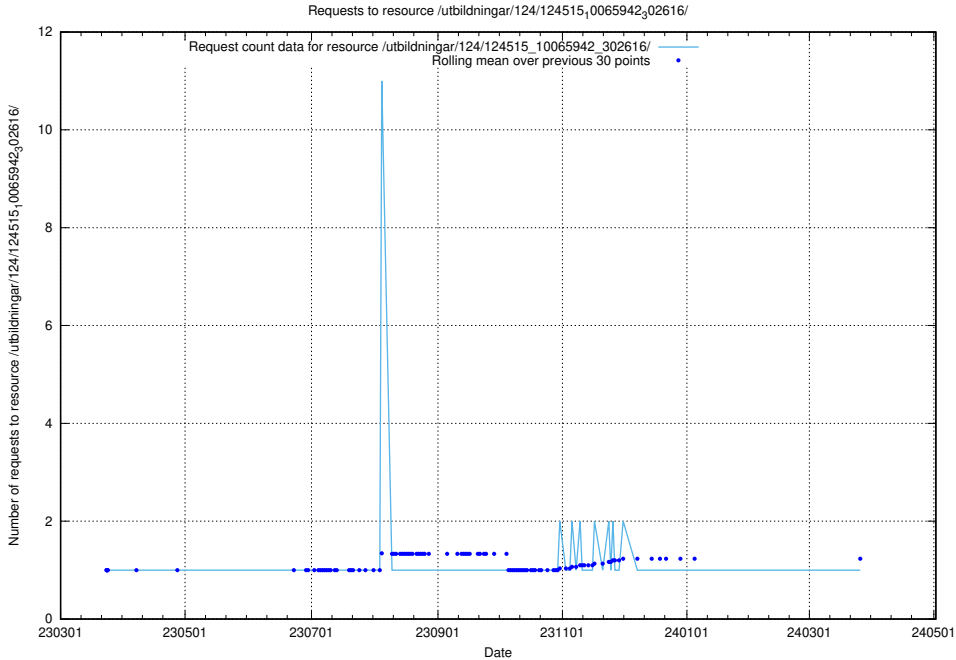

5.1206 Usage of /utbildningar/124/124515_10065942_302616/

Here, we count the number of requests to resource /utbildningar/124/124515_10065942_302616/.