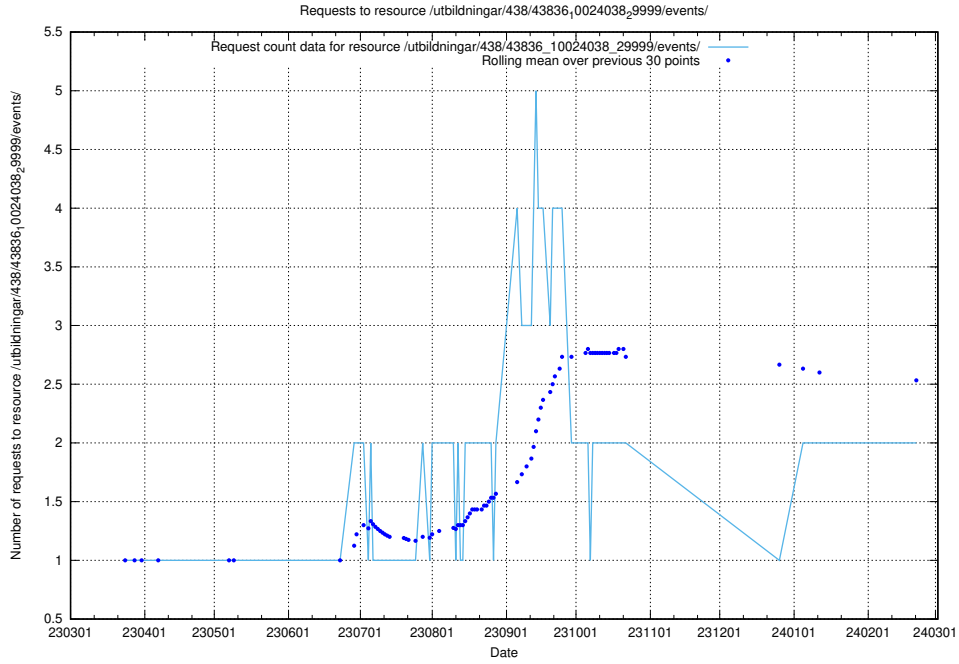

5.818 Usage of /utbildningar/438/43836_10024038_29999/events/

Here, we count the number of requests to resource /utbildningar/438/43836_10024038_29999/events/.