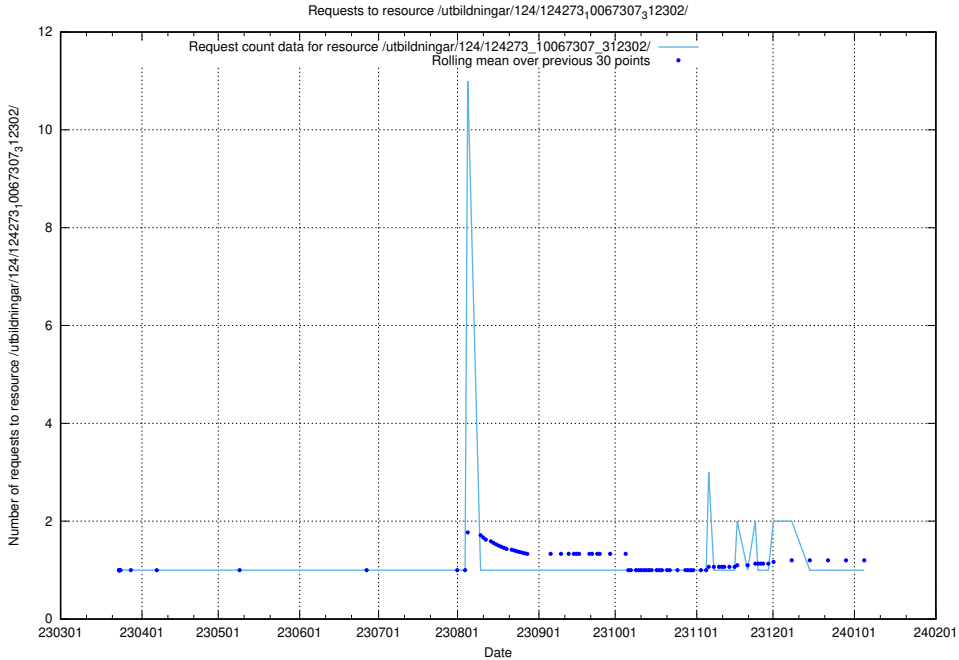

5.3625 Usage of /utbildningar/124/124273_10067307_312302/

Here, we count the number of requests to resource /utbildningar/124/124273_10067307_312302/.

5.3626 Usage of /taxonomy/version/18/query/concepts-describing-working-hours/