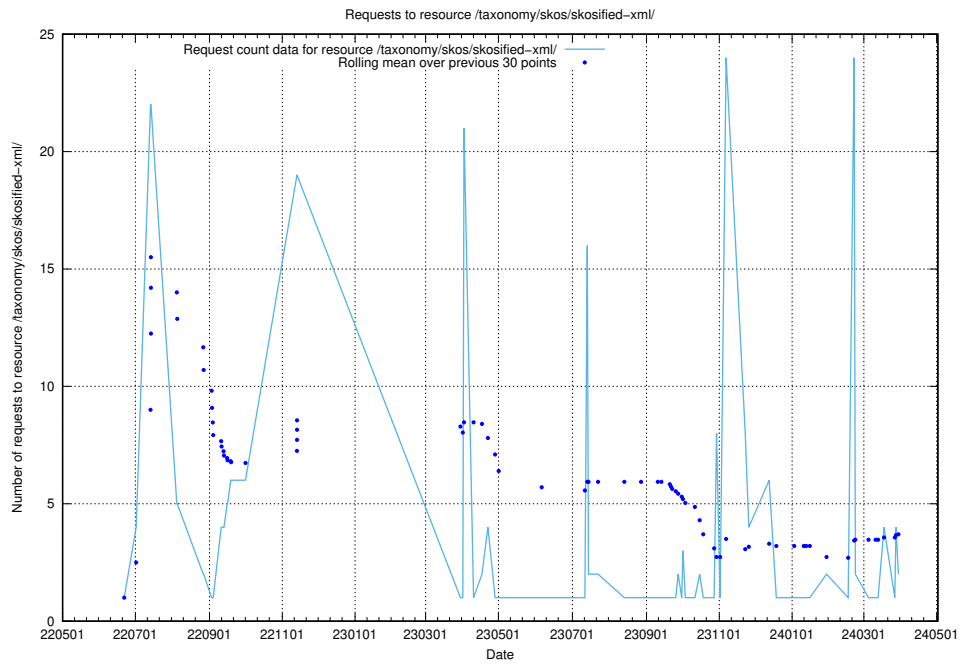

5.334 Usage of /taxonomy/skos/skosified-xml/

Here, we count the number of requests to resource /taxonomy/skos/skosified-xml/.