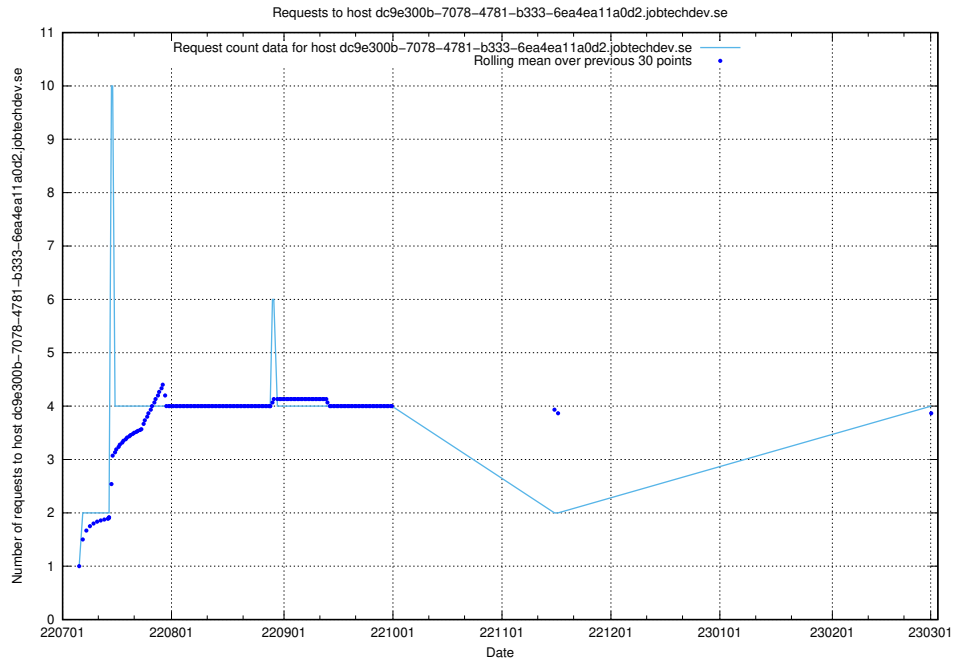

7.137 Usage of dc9e300b-7078-4781-b333-6ea4ea11a0d2.jobtechdev.se

Here, we count the number of requests to host dc9e300b-7078-4781-b333-6ea4ea11a0d2.jobtechdev.se.

7.138 Usage of db517d0-1a0b-4541-afc3-729929ef0020.jobtechdev.se