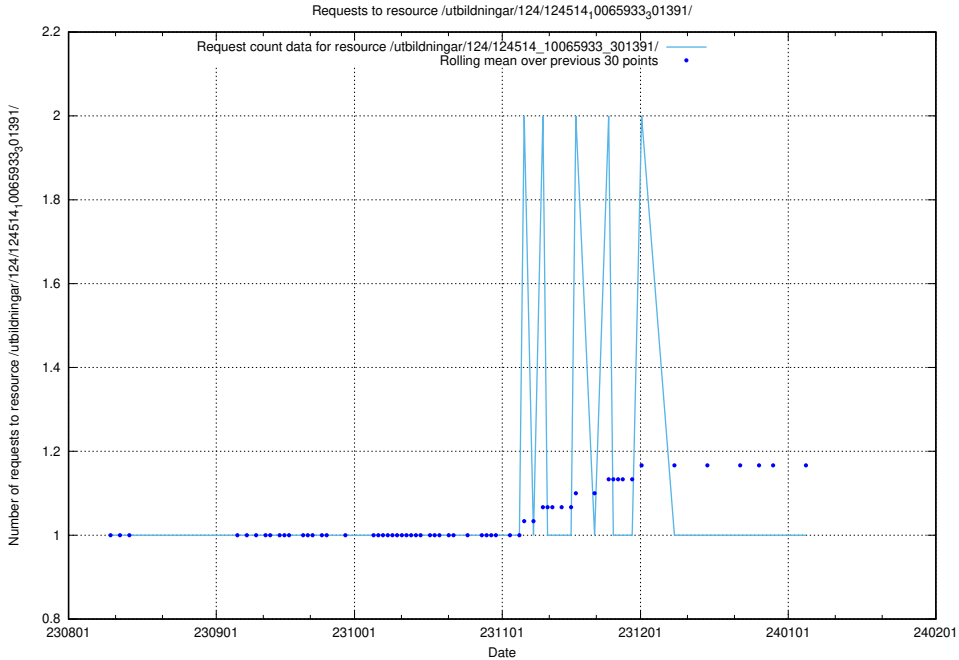

Here, we count the number of requests to resource /utbildningar/125/125178_10069634_319145/events/

5.4497 Usage of /utbildningar/124/124514_10065933_301391/

Here, we count the number of requests to resource /utbildningar/124/124514_10065933_301391/.