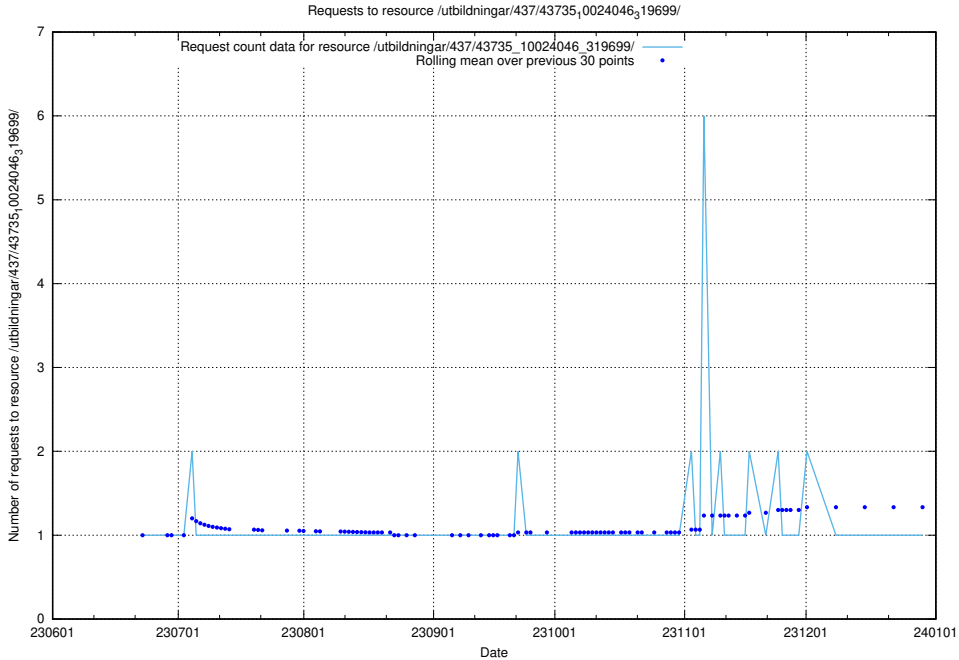

5.5231 Usage of /utbildningar/437/43735_10024046_319699/

Here, we count the number of requests to resource /utbildningar/437/43735_10024046_319699/.