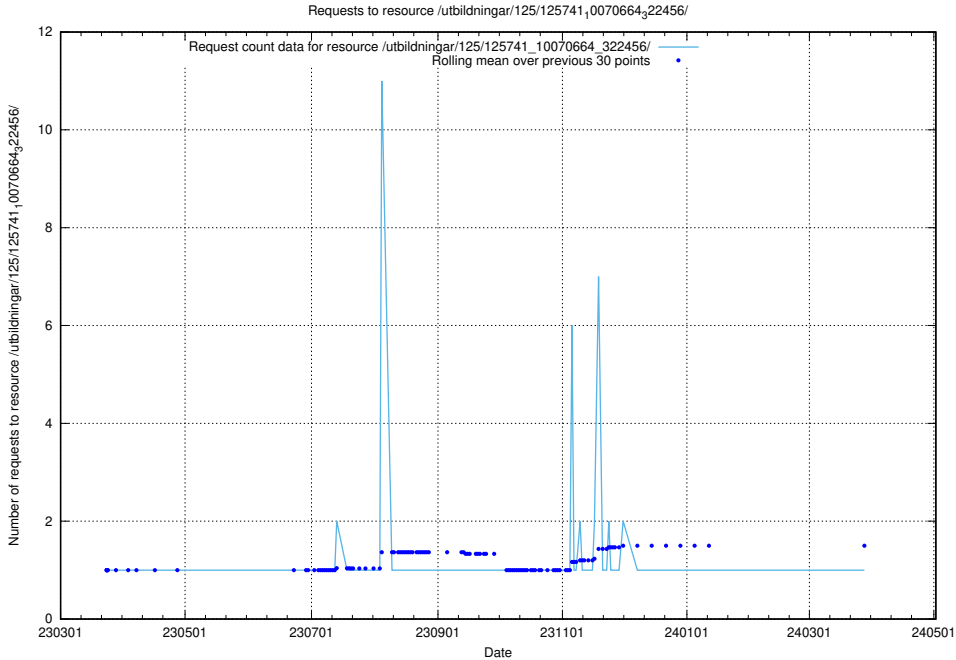

5.6143 Usage of /utbildningar/125/125741_10070664_322456/

Here, we count the number of requests to resource /utbildningar/125/125741_10070664_322456/.