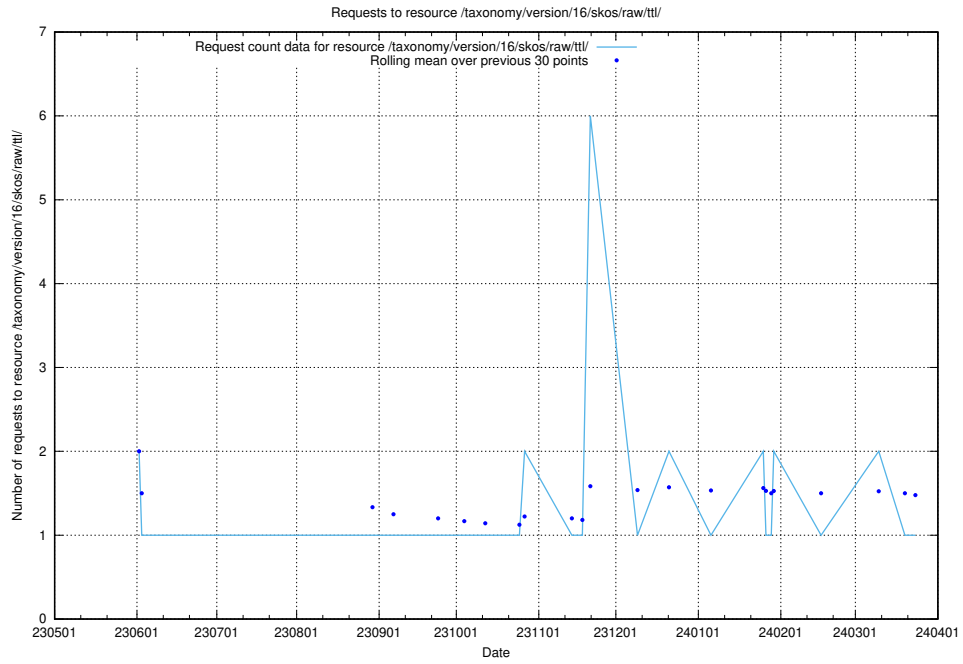

5.5596 Usage of /taxonomy/version/16/skos/raw/ttl/

Here, we count the number of requests to resource /taxonomy/version/16/skos/raw/ttl/.