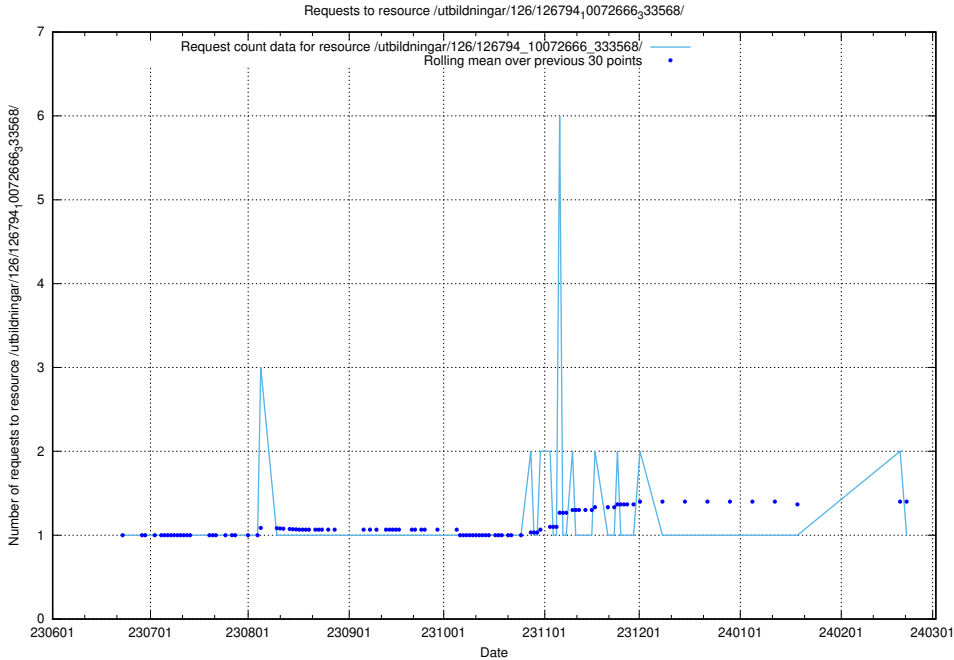

5.5243 Usage of /utbildningar/126/126794_10072666_333568/

Here, we count the number of requests to resource /utbildningar/126/126794_10072666_333568/.