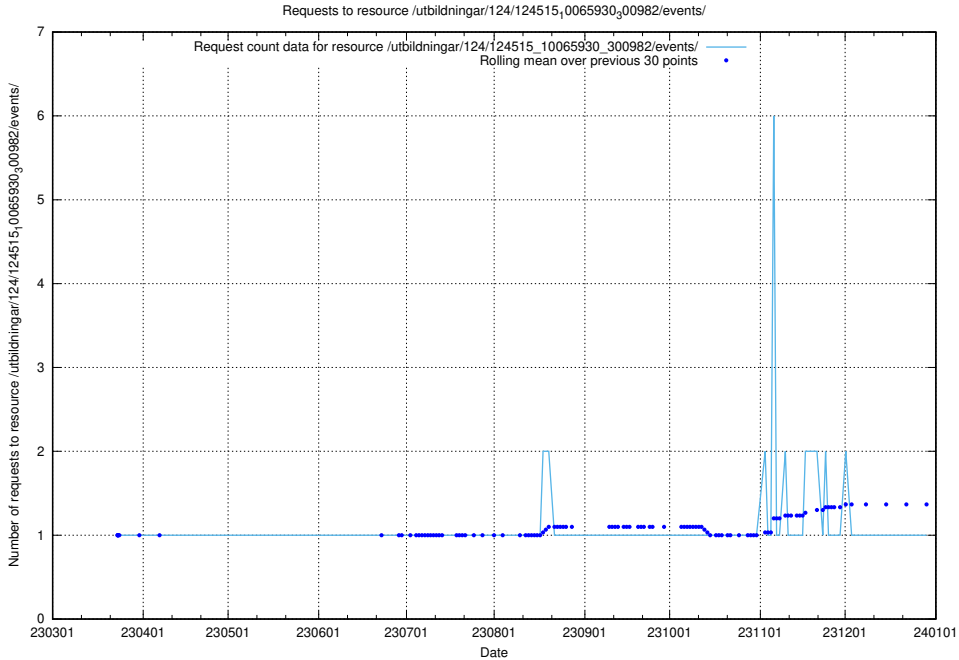

5.1217 Usage of /utbildningar/124/124515_10065930_300982/events/

Here, we count the number of requests to resource /utbildningar/124/124515_10065930_300982/events/

5.1218 Usage of /taxonomy/version/22/query/sun-field-hierarchy/