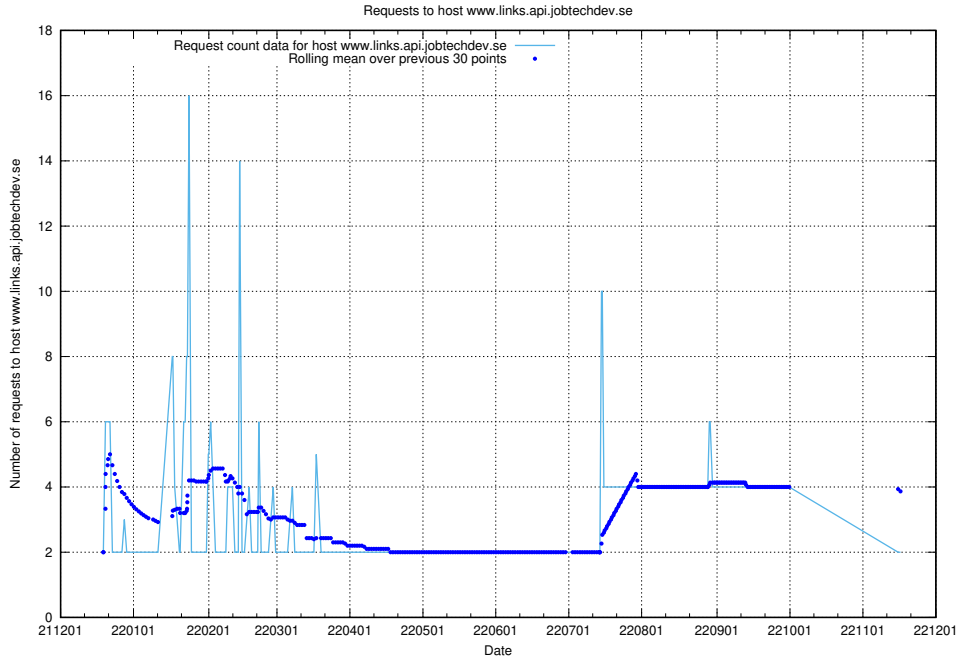

7.378 Usage of `www.links.api.jobtechdev.se`

Here, we count the number of requests to host `www.links.api.jobtechdev.se`.