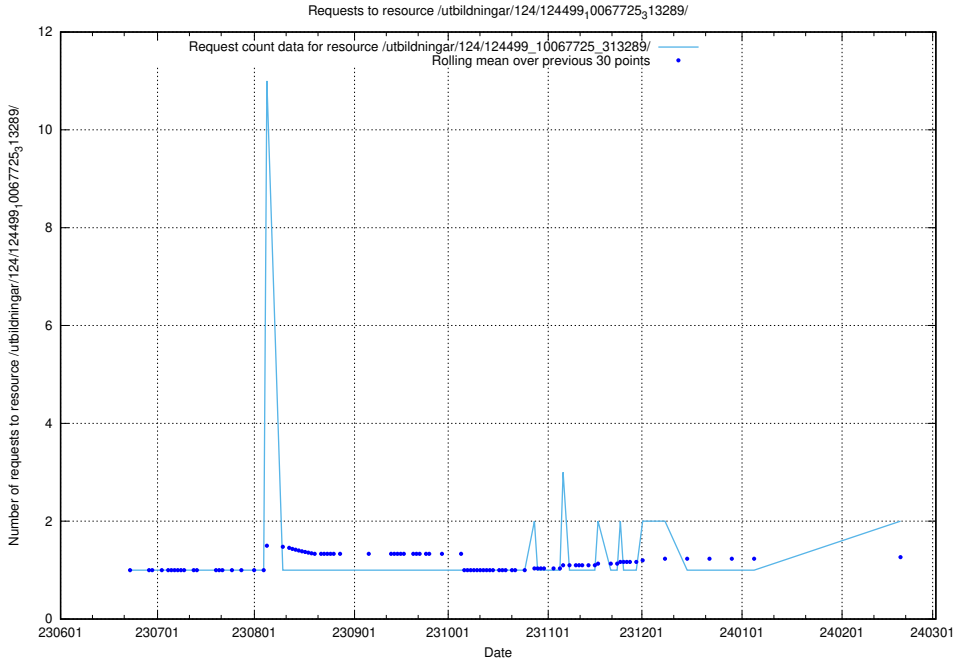

5.732 Usage of /utbildningar/124/124499_10067725_313289/

Here, we count the number of requests to resource /utbildningar/124/124499_10067725_313289/.