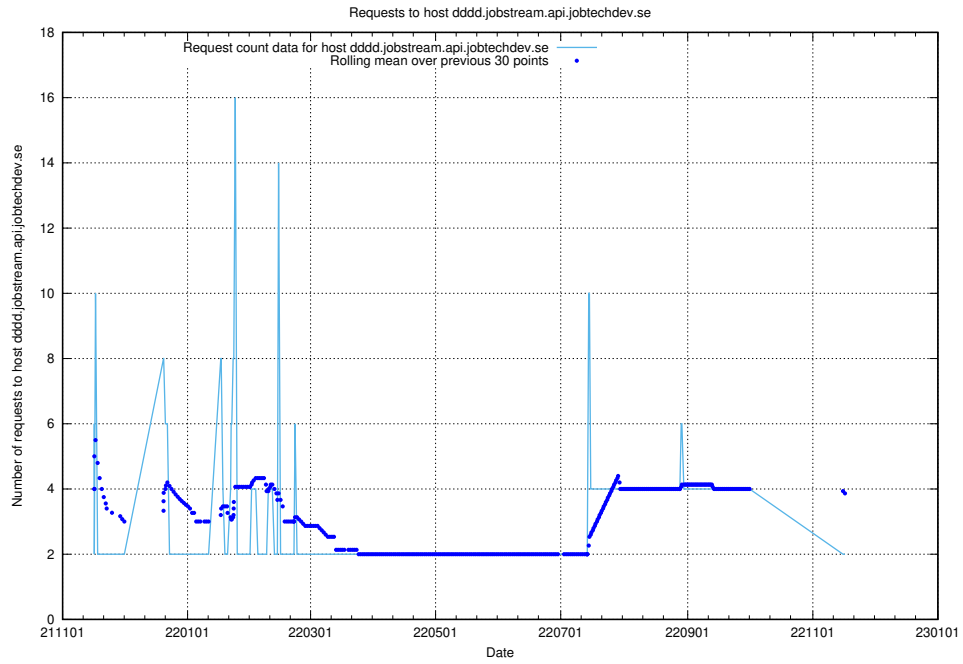

7.525 Usage of www.mattermost.jobtechdev.se

Here, we count the number of requests to host www.mattermost.jobtechdev.se.

7.526 Usage of dddd.jobstream.api.jobtechdev.se

Here, we count the number of requests to host dddd.jobstream.api.jobtechdev.se.