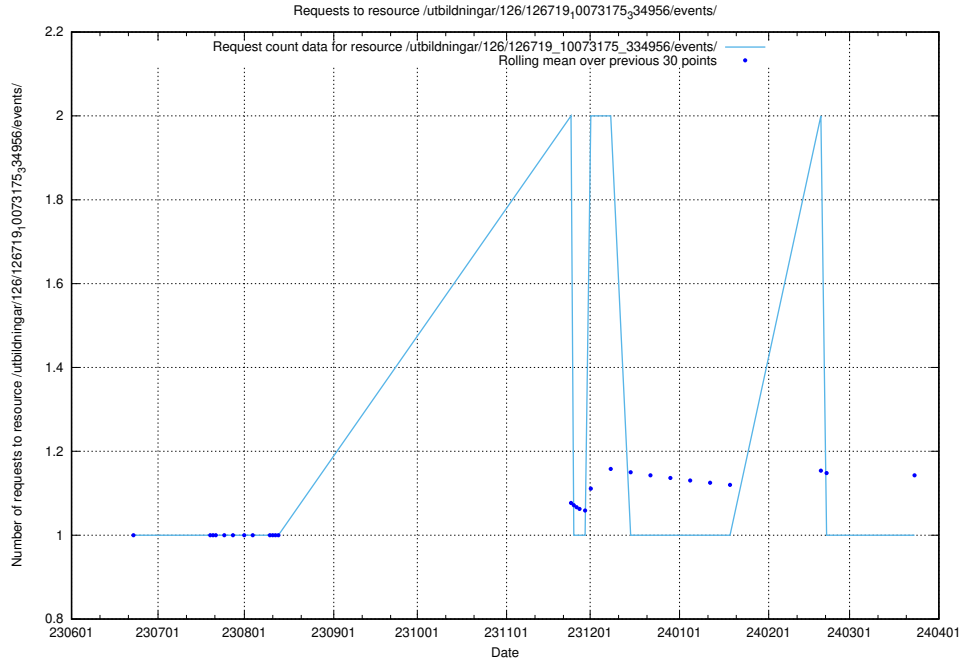

5.5265 Usage of /utbildningar/126/126719_10073175_334956/events/

Here, we count the number of requests to resource /utbildningar/126/126719_10073175_334956/events/