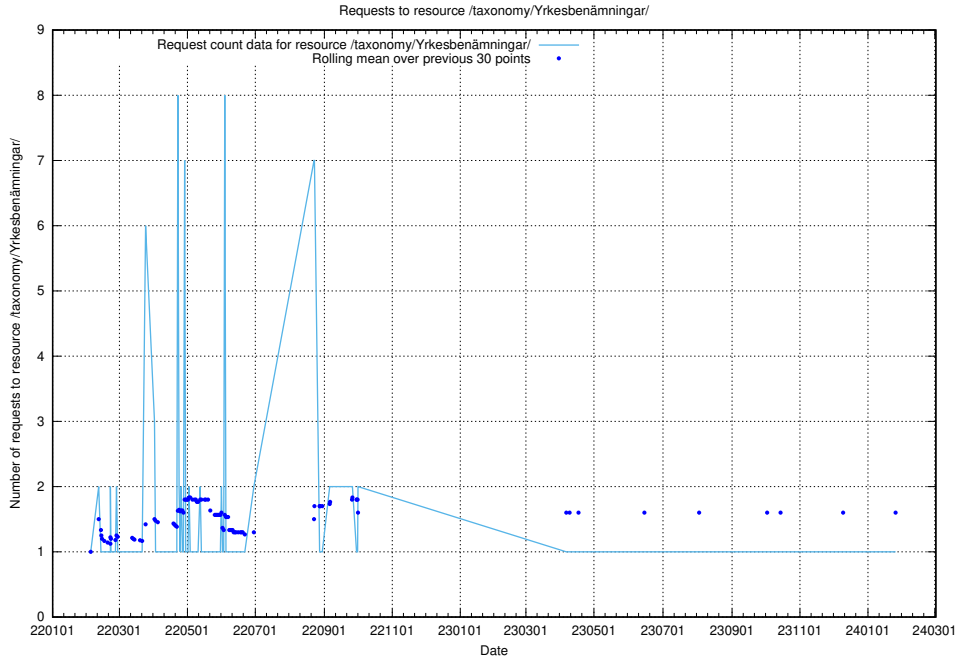

5.2275 Usage of /taxonomy/Yrkesbenämningar/

Here, we count the number of requests to resource /taxonomy/Yrkesbenämningar/.