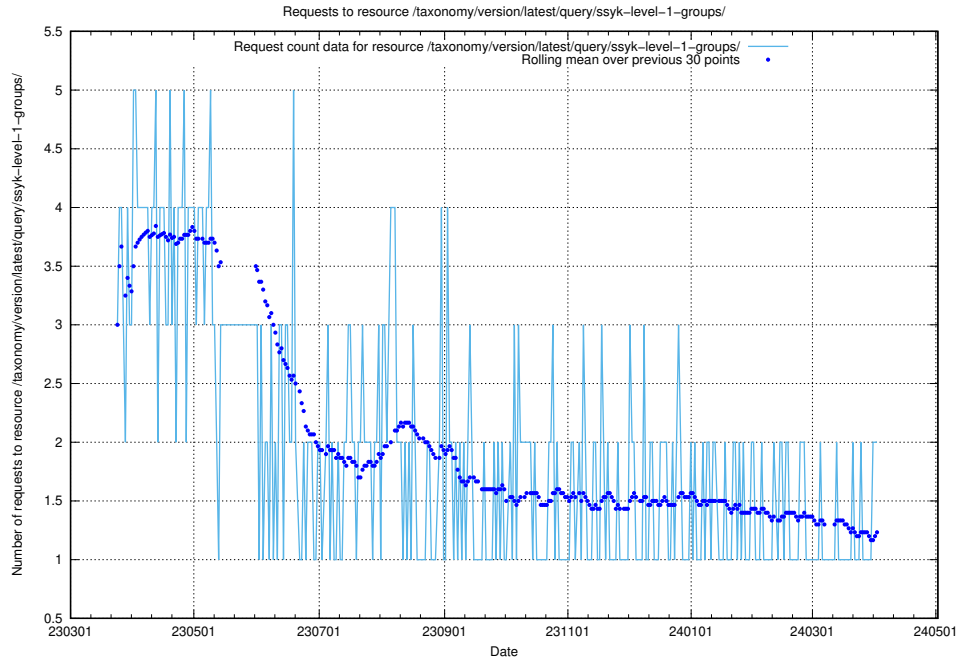

5.792 Usage of /taxonomy/version/latest/query/ssyk-level-1-groups/

Here, we count the number of requests to resource /taxonomy/version/latest/query/ssyk-level-1-groups/.