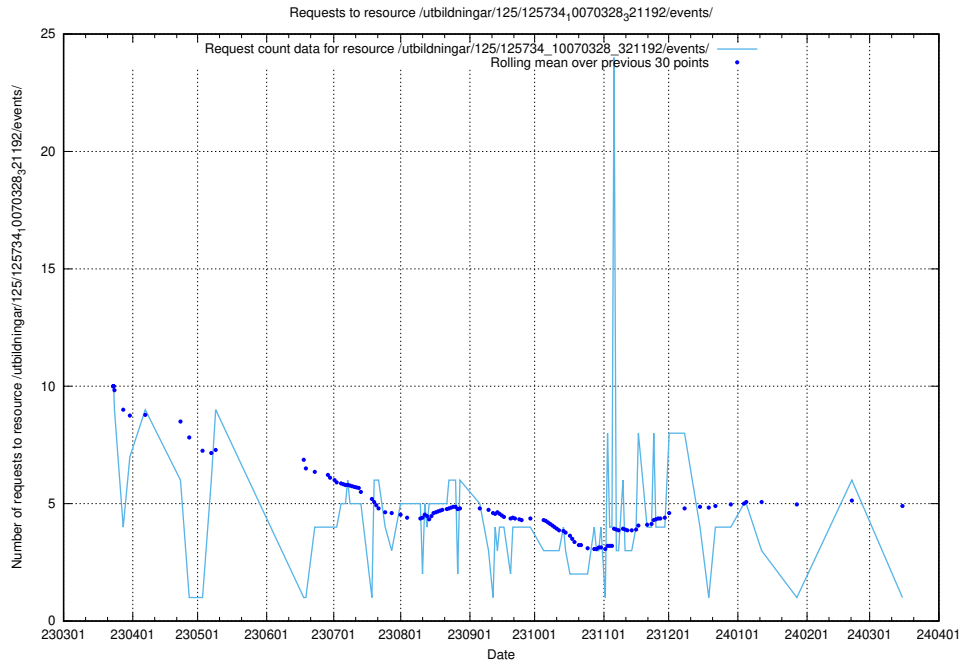

5.5897 Usage of /utbildningar/125/125734_10070328_321192/events/

Here, we count the number of requests to resource /utbildningar/125/125734_10070328_321192/events/