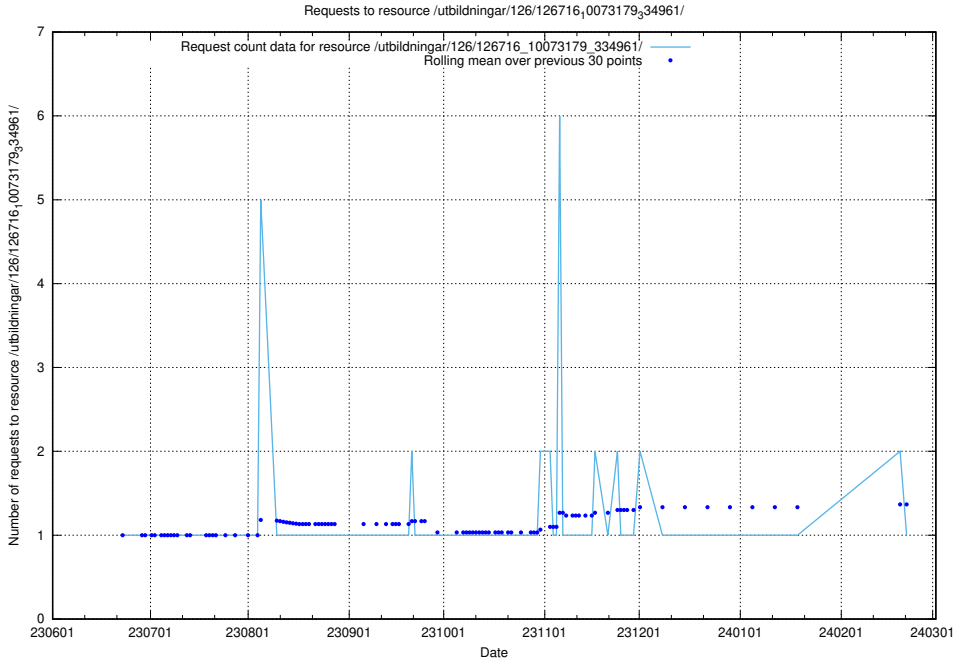

5.5273 Usage of /utbildningar/126/126716_10073179_334961/

Here, we count the number of requests to resource /utbildningar/126/126716_10073179_334961/.