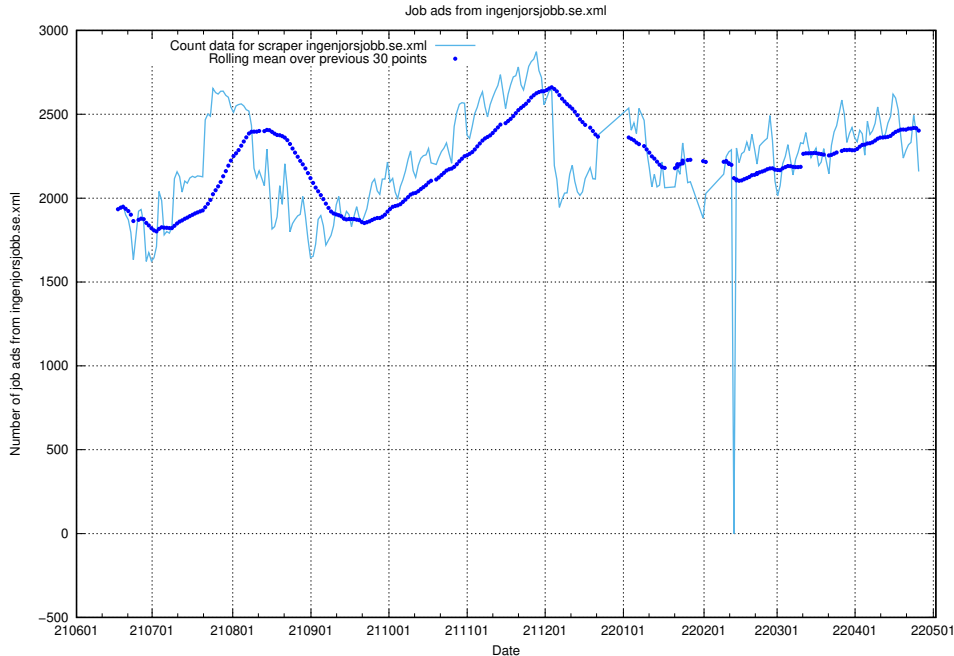

13.5 Number of ads by scraper ingenjorsjobb.se.xml

Here, we count the number of job ads scraped from ingenjorsjobb.se.xml.