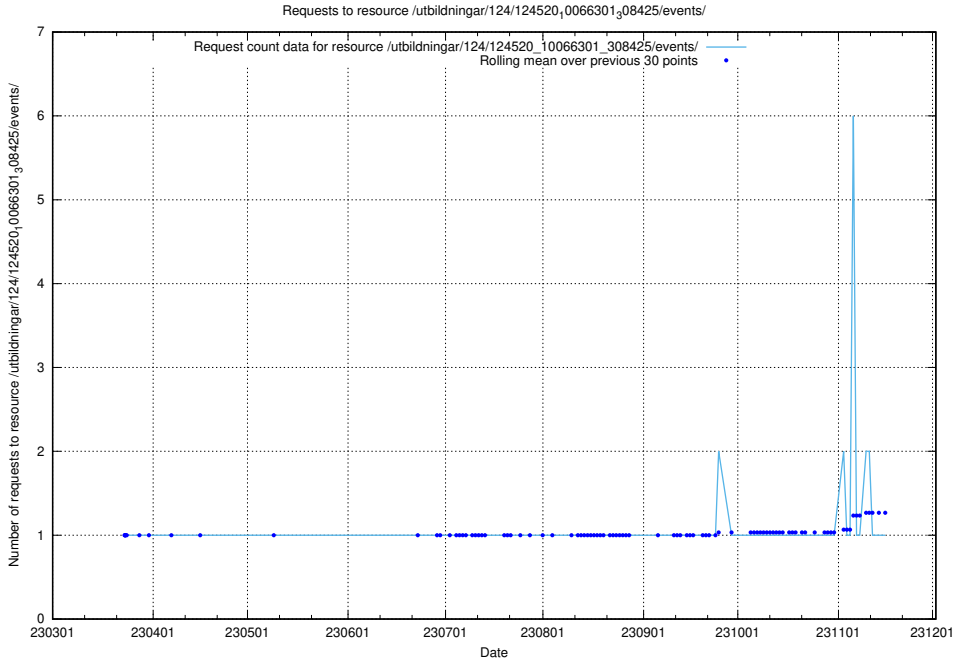

5.1145 Usage of /utbildningar/124/124520_10066301_308425/events/

Here, we count the number of requests to resource /utbildningar/124/124520_10066301_308425/events/