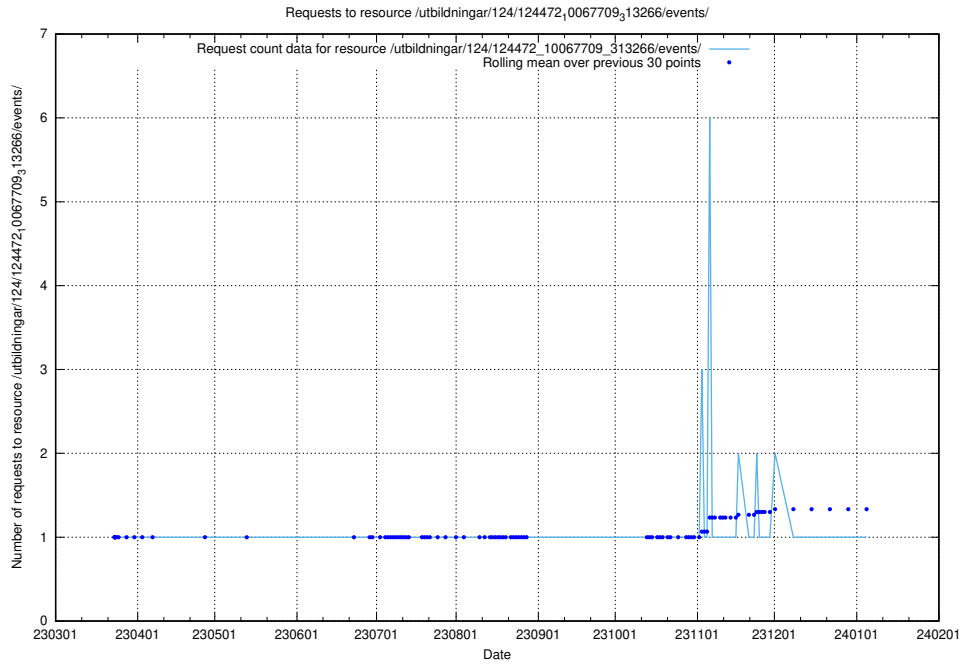

Here, we count the number of requests to resource /utbildningar/utb_emil/126/126911_10073569_336113/events/

5.2670 Usage of /utbildningar/124/124472_10067709_313266/events/

Here, we count the number of requests to resource /utbildningar/124/124472_10067709_313266/events/