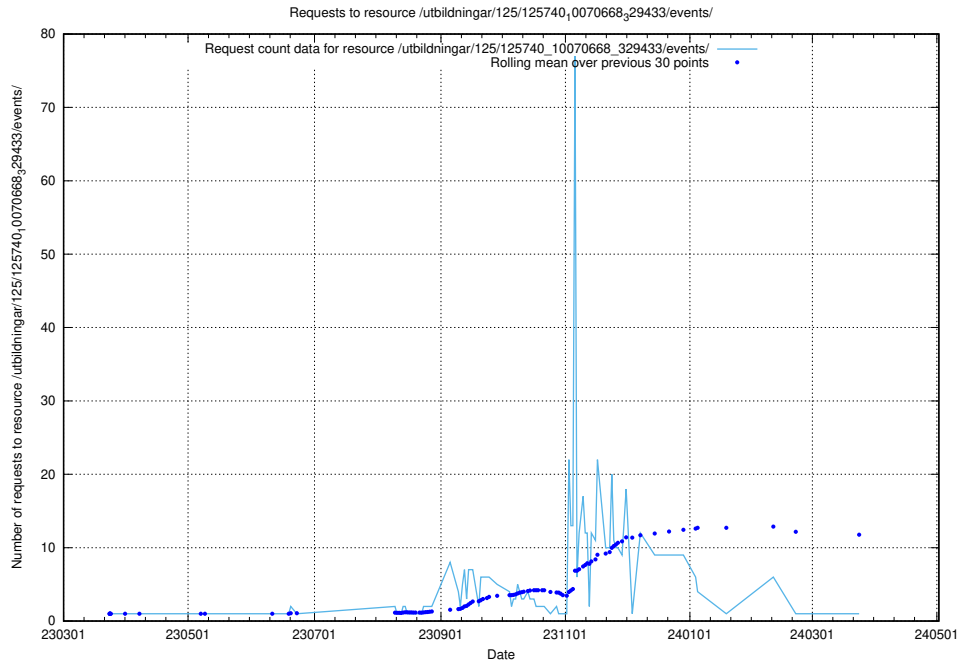

5.895 Usage of /utbildningar/125/125740_10070668_329433/events/

Here, we count the number of requests to resource /utbildningar/125/125740_10070668_329433/events/