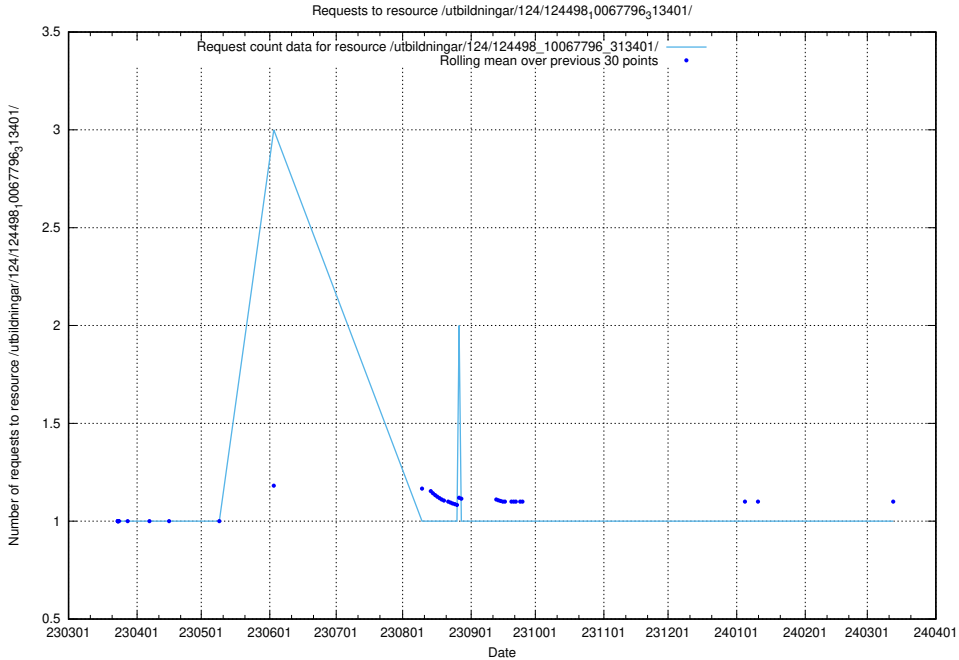

5.2323 Usage of /utbildningar/124/124498_10067796_313401/

Here, we count the number of requests to resource /utbildningar/124/124498_10067796_313401/.