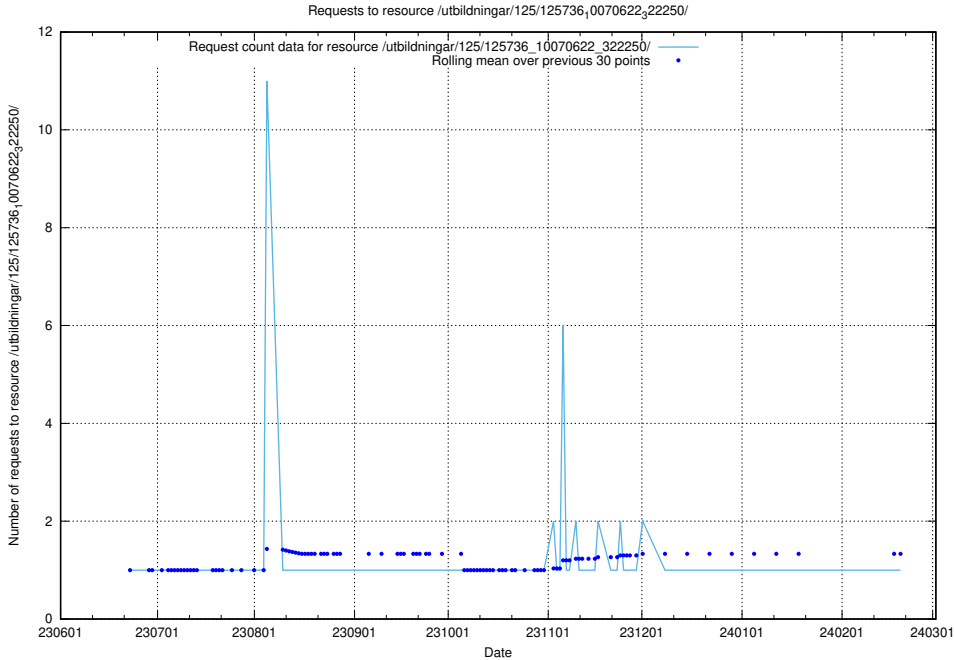

5.5356 Usage of /utbildningar/125/125736_10070622_322250/

Here, we count the number of requests to resource /utbildningar/125/125736_10070622_322250/.