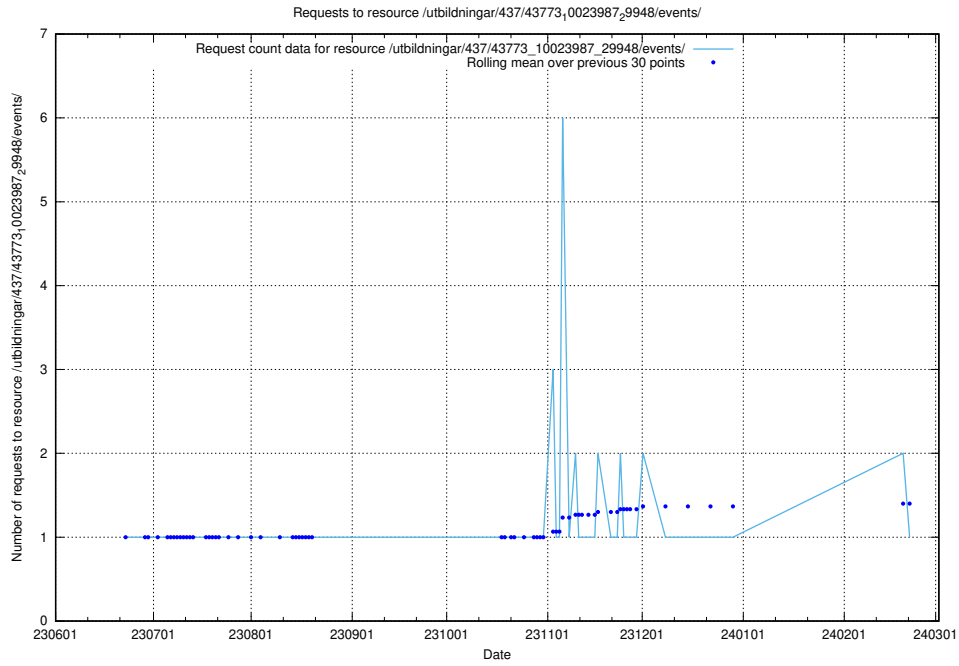

Here, we count the number of requests to resource /utbildningar/437/43791_10024053_32247/.

5.5228 Usage of /utbildningar/437/43773_10023987_29948/events/

Here, we count the number of requests to resource /utbildningar/437/43773_10023987_29948/events/.