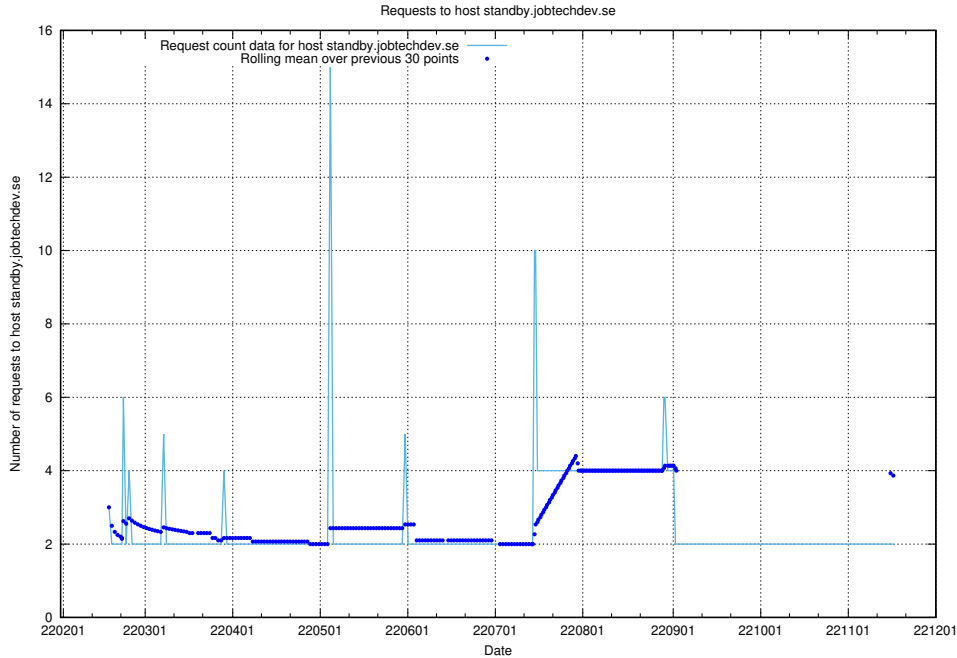

7.537 Usage of standby.jobtechdev.se

Here, we count the number of requests to host standby.jobtechdev.se.