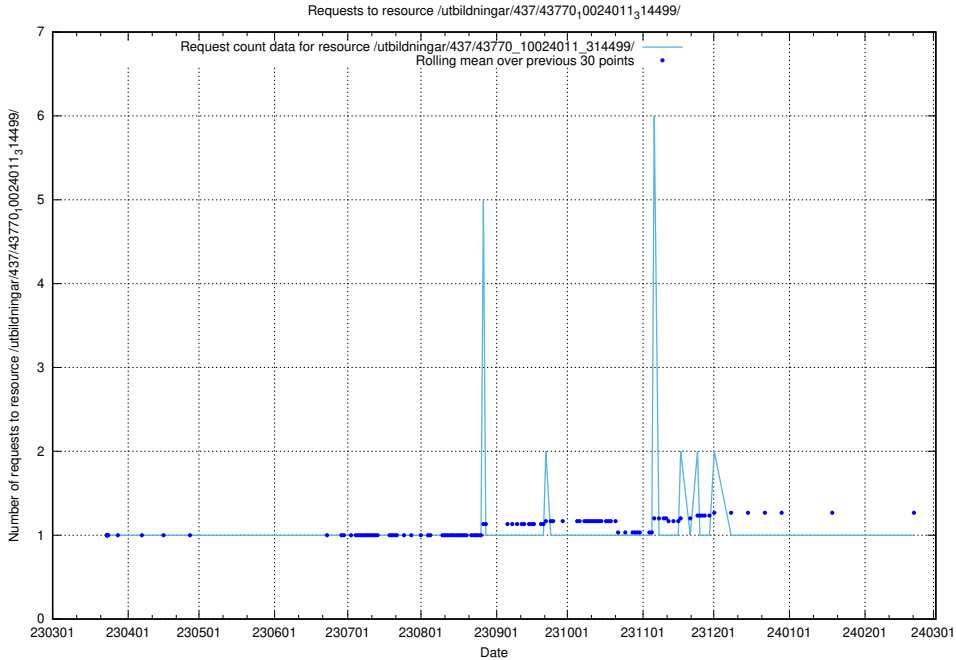

5.6007 Usage of /utbildningar/437/43770_10024011_314499/

Here, we count the number of requests to resource /utbildningar/437/43770_10024011_314499/.