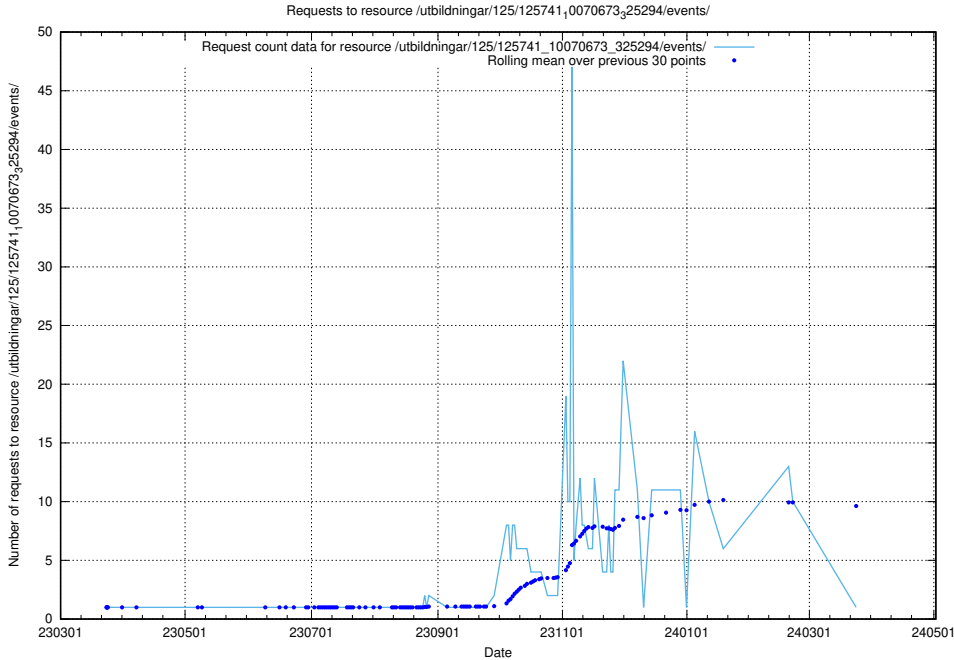

5.6137 Usage of /utbildningar/125/125741_10070673_325294/events/

Here, we count the number of requests to resource /utbildningar/125/125741_10070673_325294/events/