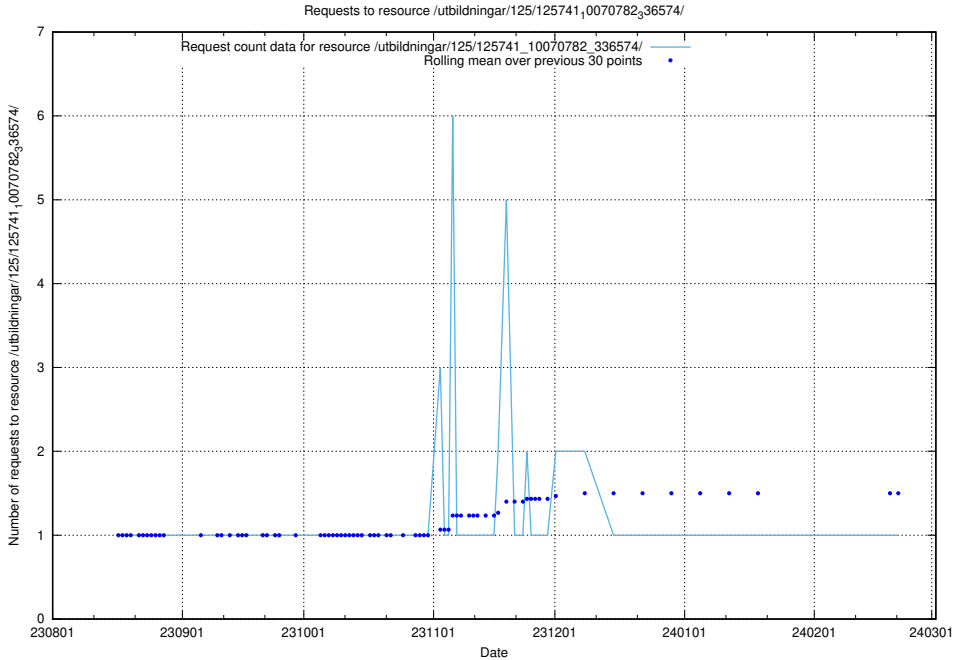

5.4440 Usage of /utbildningar/125/125741_10070782_336574/

Here, we count the number of requests to resource /utbildningar/125/125741_10070782_336574/.