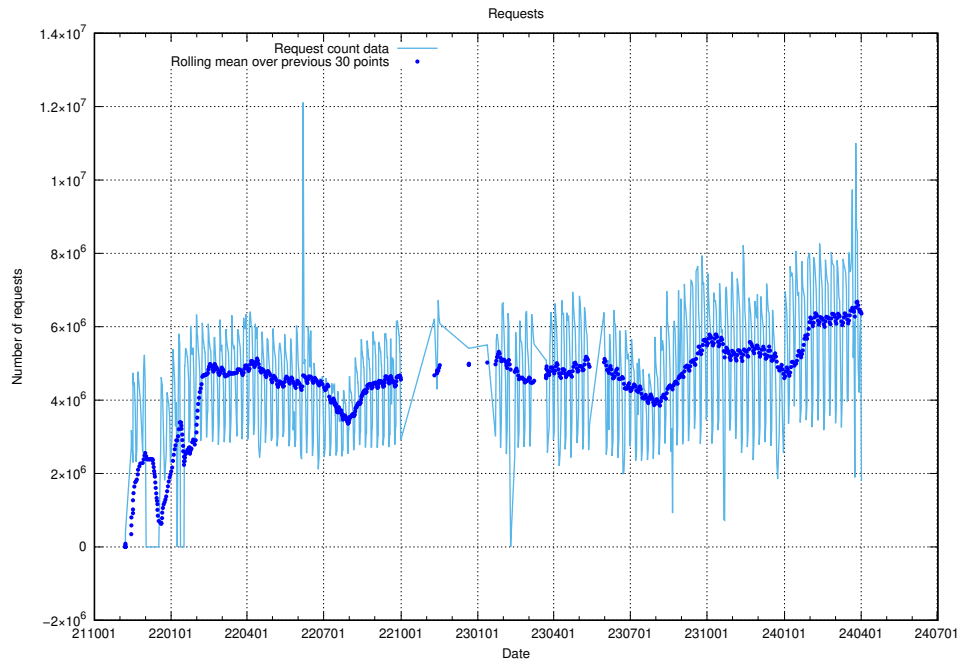

8 Log Stack - General Statistics

This section contains general statistics from [JobTech's log stack](#)⁸.

8.1 Total number of requests

Here, we count the total number of requests.