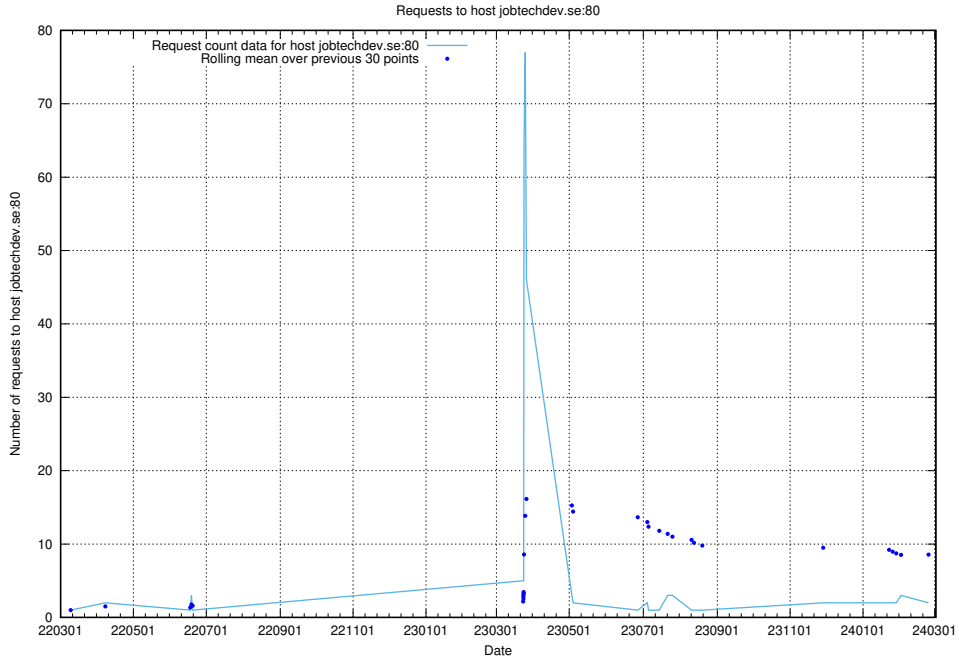

7.503 Usage of jobtechdev.se:80

Here, we count the number of requests to host jobtechdev.se:80.

7.504 Usage of jobsearch.api.jobtechdev.se:80

Here, we count the number of requests to host jobsearch.api.jobtechdev.se:80.