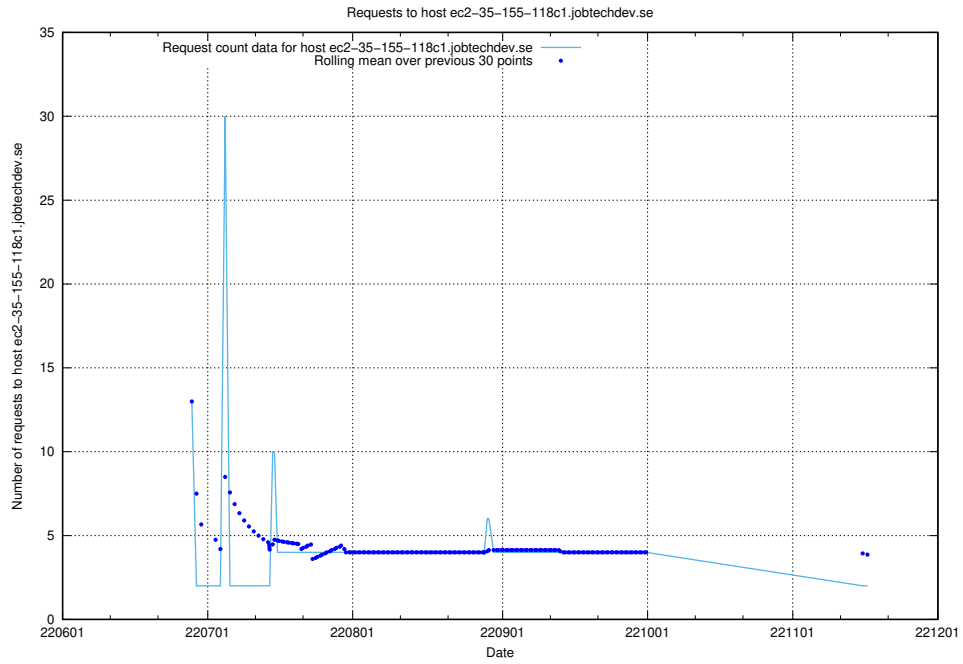

7.394 Usage of ec2-35-155-118c1.jobtechdev.se

Here, we count the number of requests to host ec2-35-155-118c1.jobtechdev.se.