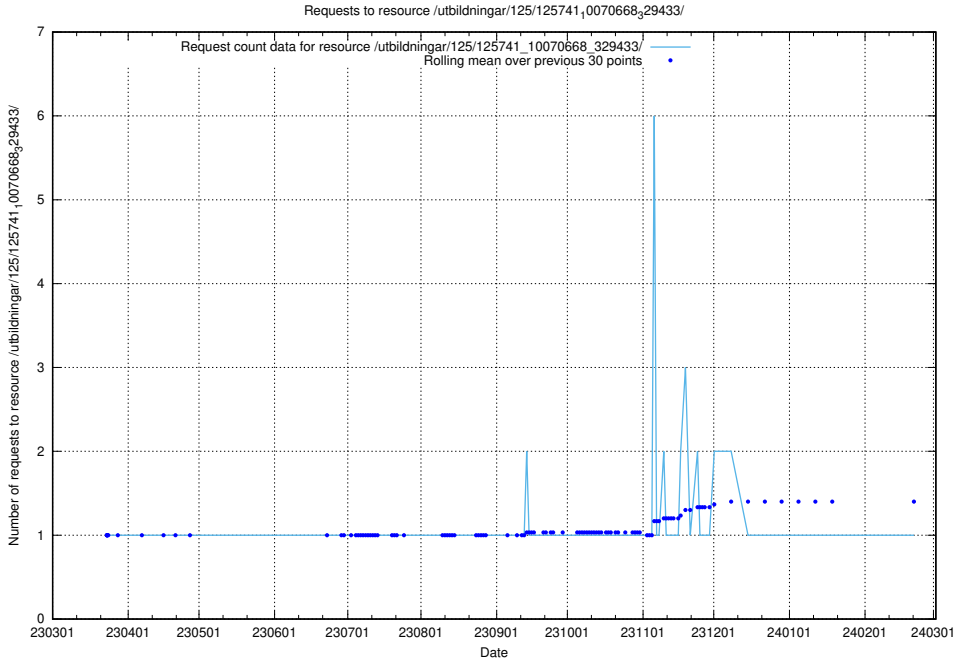

Here, we count the number of requests to resource /utbildningar/125/125741_10070673_323042/.

5.6140 Usage of /utbildningar/125/125741_10070668_329433/

Here, we count the number of requests to resource /utbildningar/125/125741_10070668_329433/.