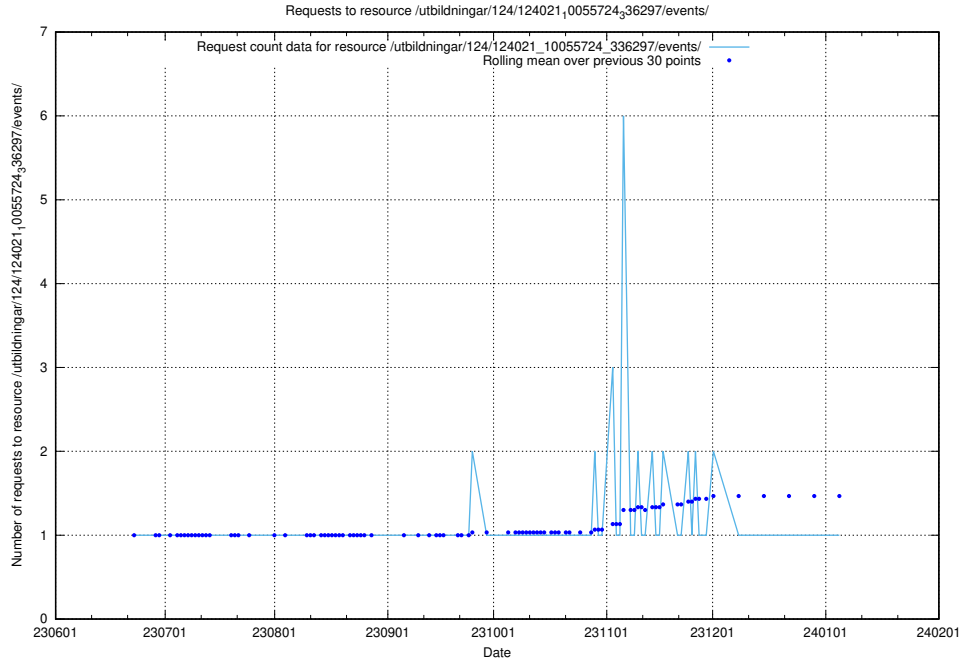

5.5488 Usage of /utbildningar/124/124021_10055724_336297/events/

Here, we count the number of requests to resource /utbildningar/124/124021_10055724_336297/events/