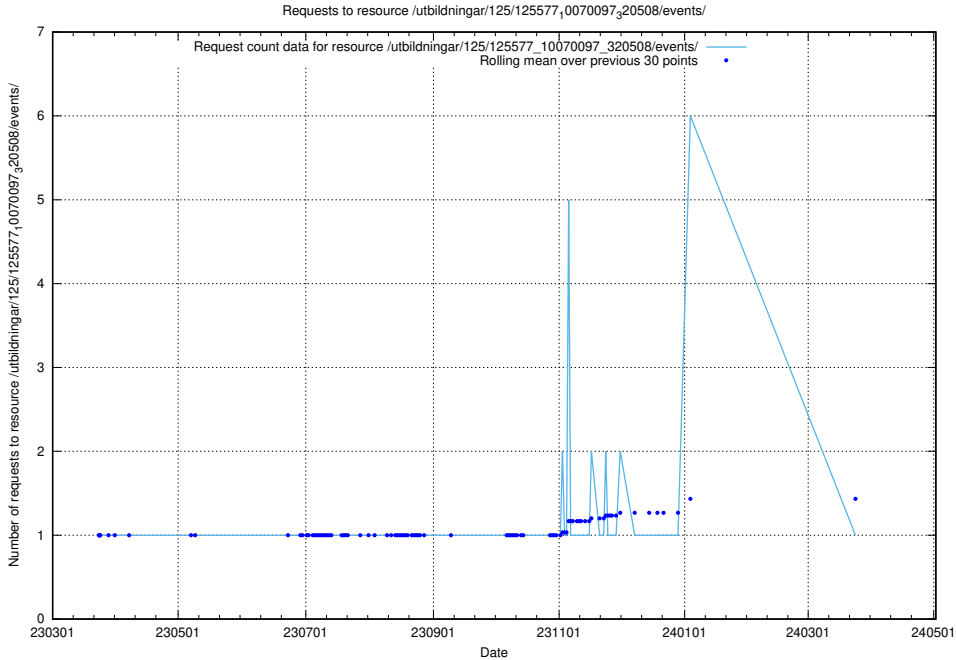

5.996 Usage of /utbildningar/125/125577_10070097_320508/events/

Here, we count the number of requests to resource /utbildningar/125/125577_10070097_320508/events/