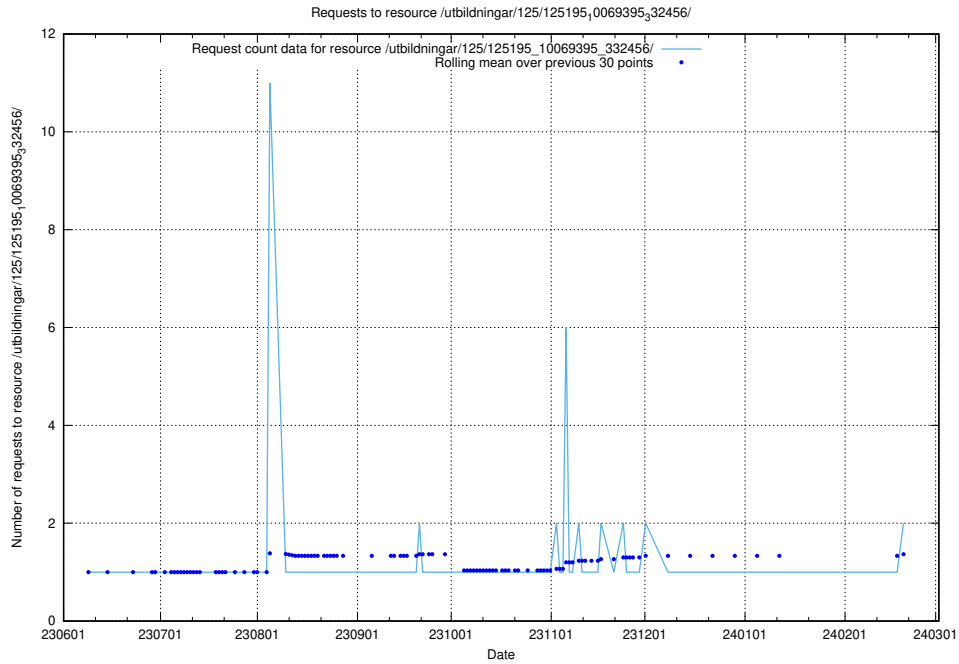

5.762 Usage of /utbildningar/125/125195_10069395_332456/

Here, we count the number of requests to resource /utbildningar/125/125195_10069395_332456/.