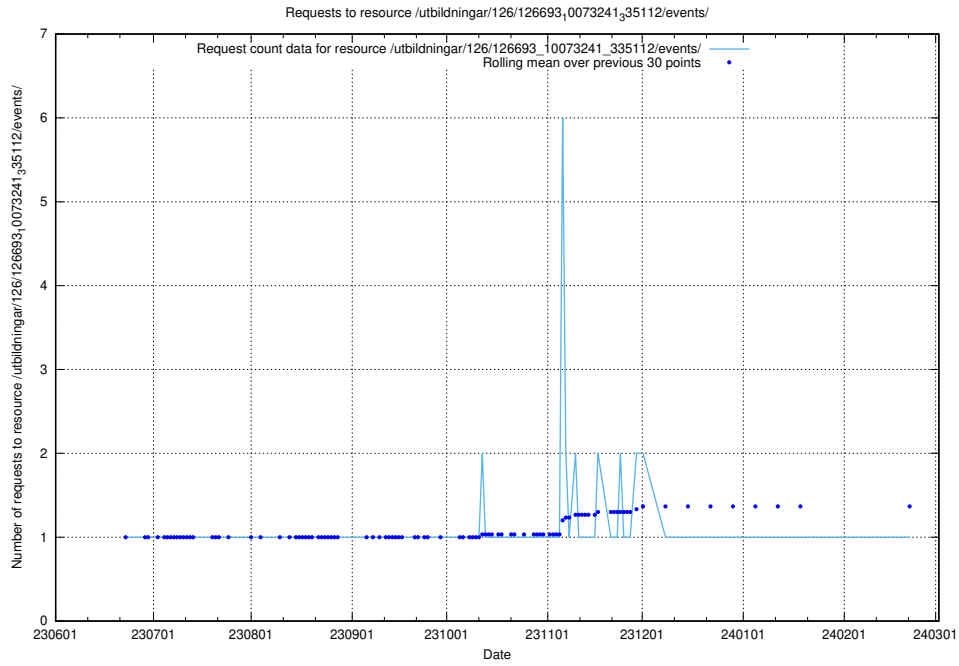

5.5297 Usage of /utbildningar/126/126693_10073241_335112/events/

Here, we count the number of requests to resource /utbildningar/126/126693_10073241_335112/events/