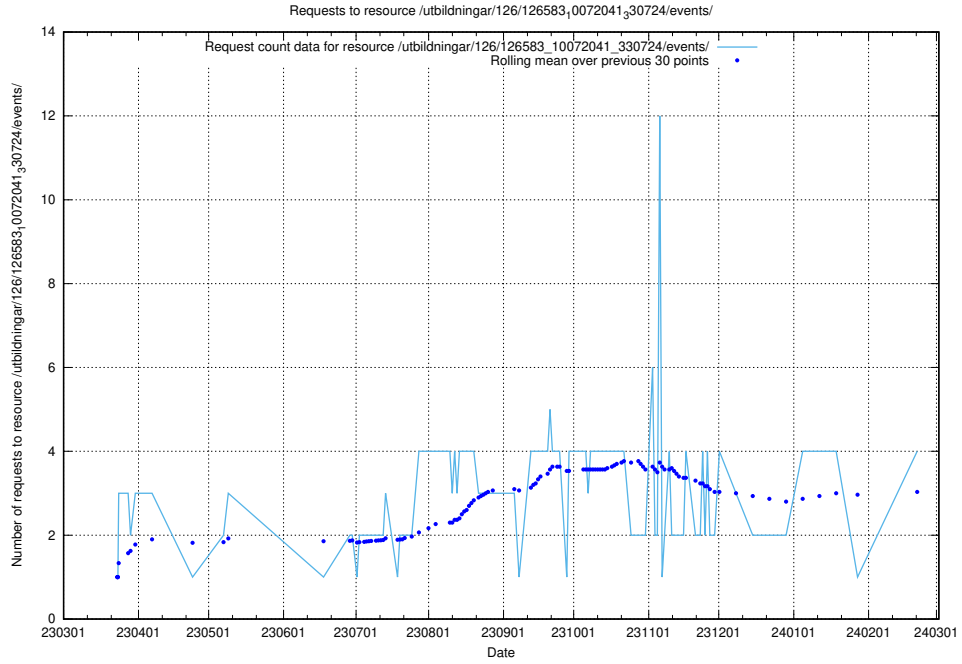

5.181 Usage of /utbildningar/126/126583_10072041_330724/events/

Here, we count the number of requests to resource /utbildningar/126/126583_10072041_330724/events/