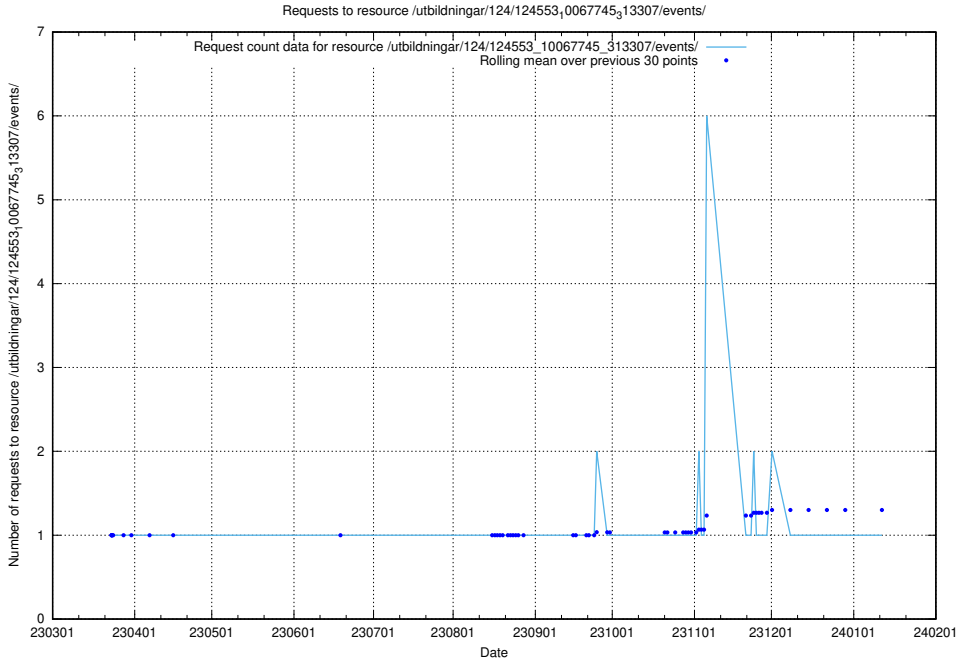

5.1109 Usage of /utbildningar/124/124553_10067745_313307/events/

Here, we count the number of requests to resource /utbildningar/124/124553_10067745_313307/events/