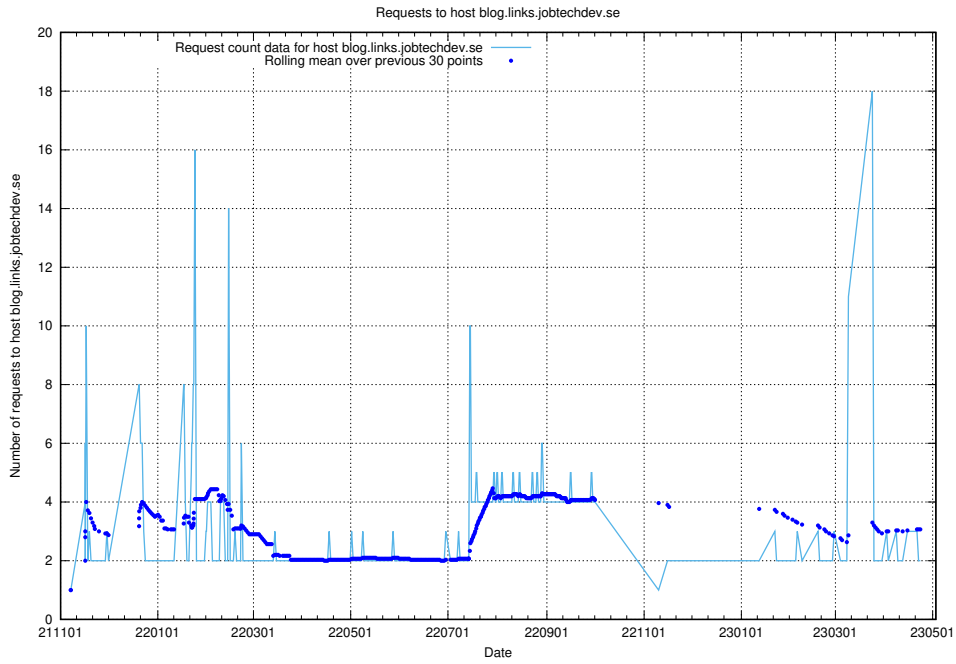

7.429 Usage of `blog.links.jobtechdev.se`

Here, we count the number of requests to host `blog.links.jobtechdev.se`.