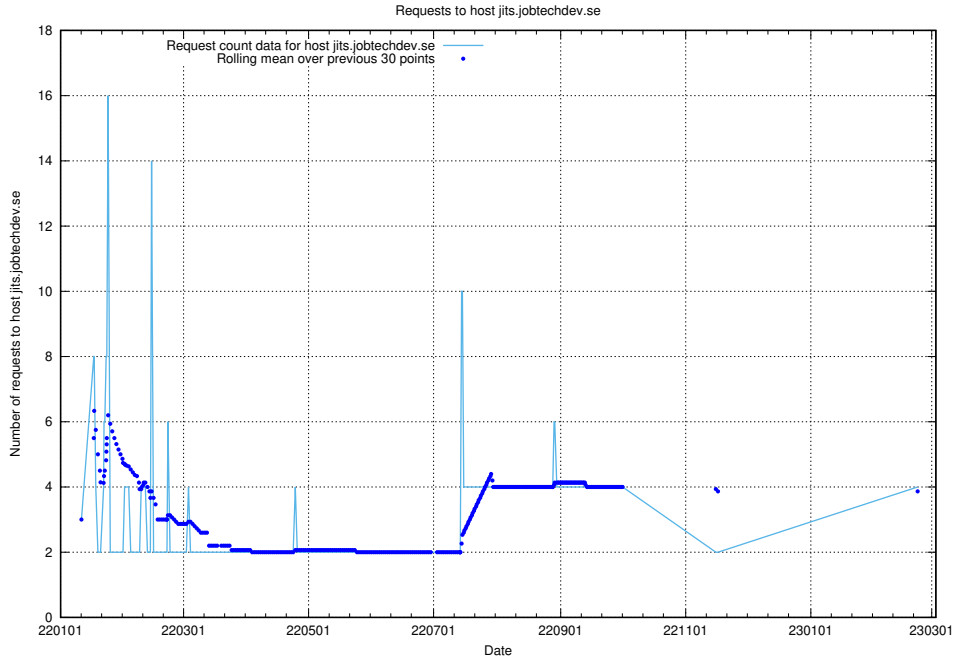

7.104 Usage of jits.jobtechdev.se

Here, we count the number of requests to host jits.jobtechdev.se.

7.105 Usage of jobstream.api.jobtechdev.se:80

Here, we count the number of requests to host jobstream.api.jobtechdev.se:80.