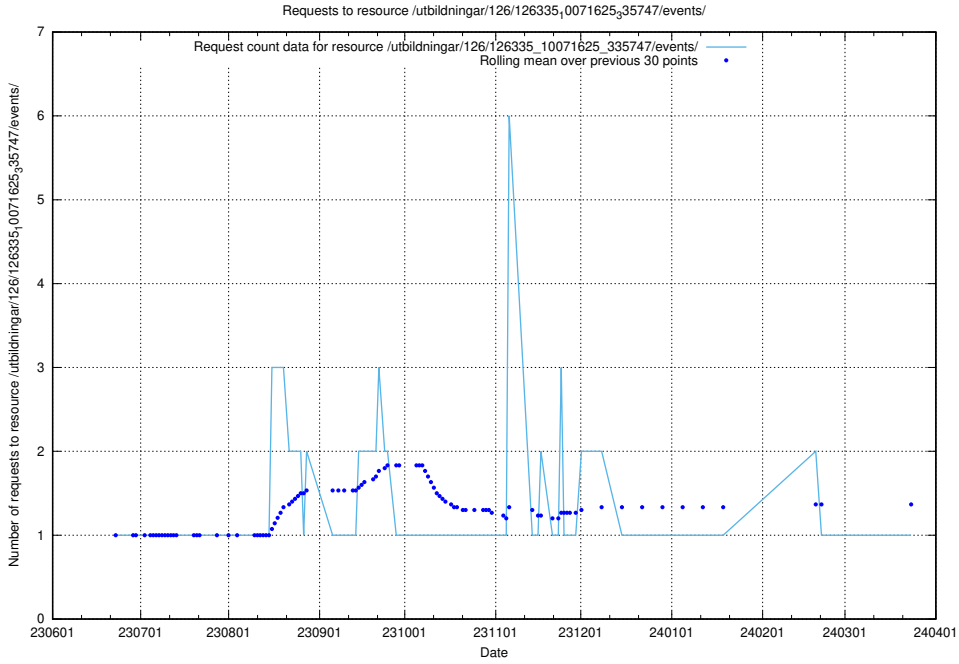

Here, we count the number of requests to resource /utbildningar/126/126335_10072940_334334/.

5.5328 Usage of /utbildningar/126/126335_10071625_335747/events/

Here, we count the number of requests to resource /utbildningar/126/126335_10071625_335747/events/