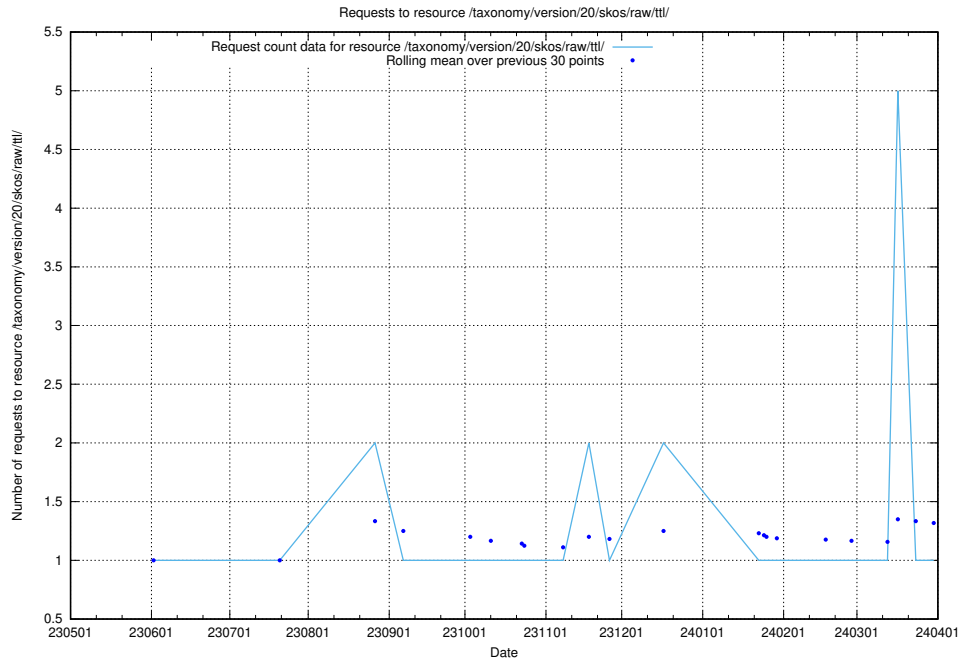

5.5600 Usage of /taxonomy/version/20/skos/raw/ttl/

Here, we count the number of requests to resource /taxonomy/version/20/skos/raw/ttl/.