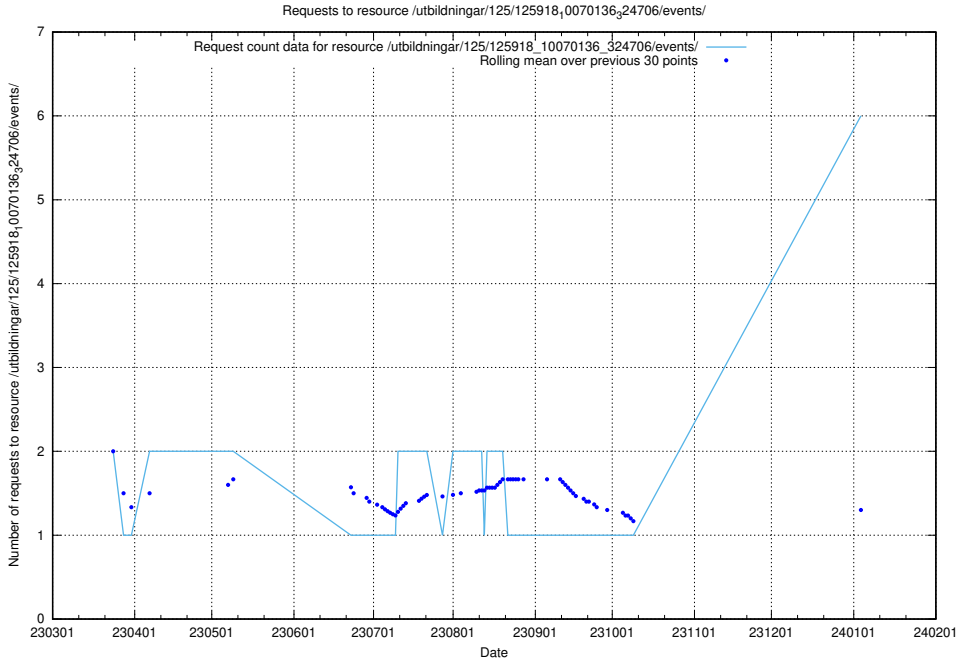

5.98 Usage of /utbildningar/125/125918_10070136_324706/events/

Here, we count the number of requests to resource /utbildningar/125/125918_10070136_324706/events/