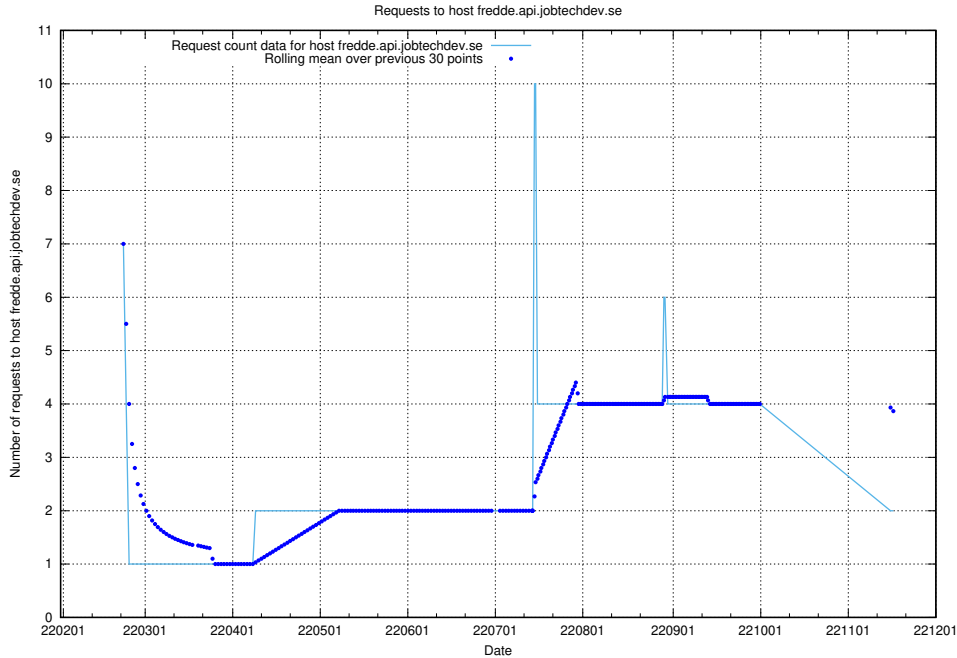

7.518 Usage of fredde.api.jobtechdev.se

Here, we count the number of requests to host fredde.api.jobtechdev.se.