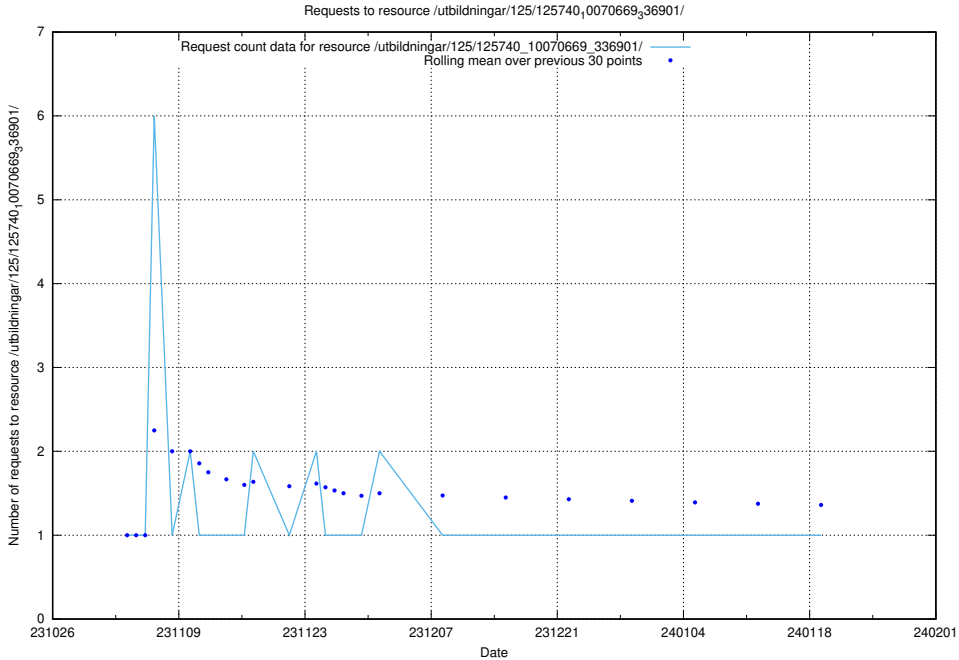

Here, we count the number of requests to resource /utbildningar/125/125740_10070684_337181/.

5.3796 Usage of /utbildningar/125/125740_10070669_336901/

Here, we count the number of requests to resource /utbildningar/125/125740_10070669_336901/.