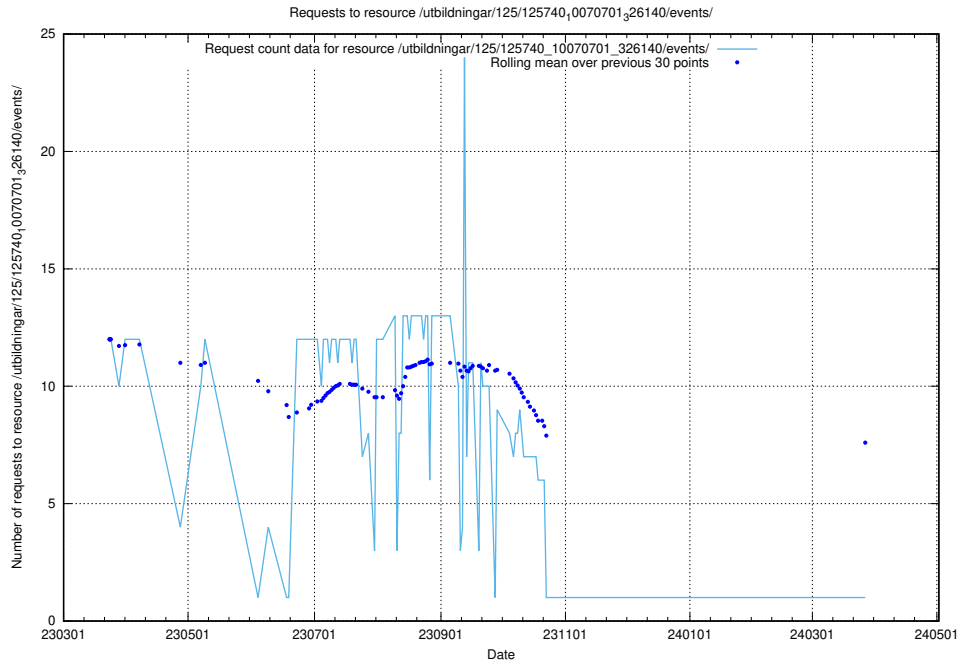

5.5895 Usage of /utbildningar/125/125740_10070701_326140/events/

Here, we count the number of requests to resource /utbildningar/125/125740_10070701_326140/events/