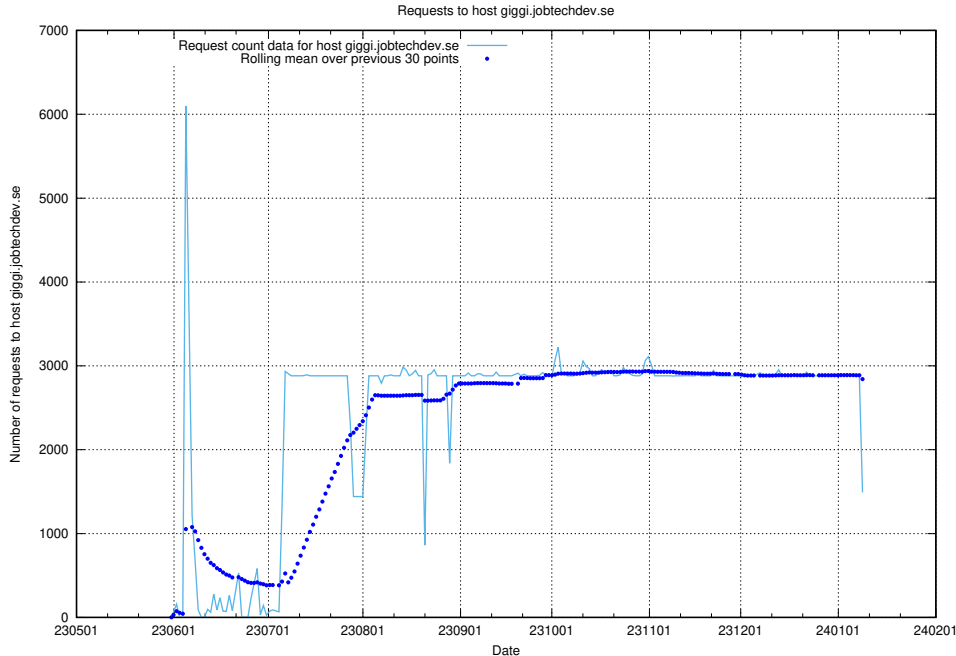

7.19 Usage of canary-openshift-ingress-canary.prod.services.jtech.se

Here, we count the number of requests to host canary-openshift-ingress-canary.prod.services.jtech.se.

7.20 Usage of canary-openshift-ingress-canary.apps.standby.services.jtech.se