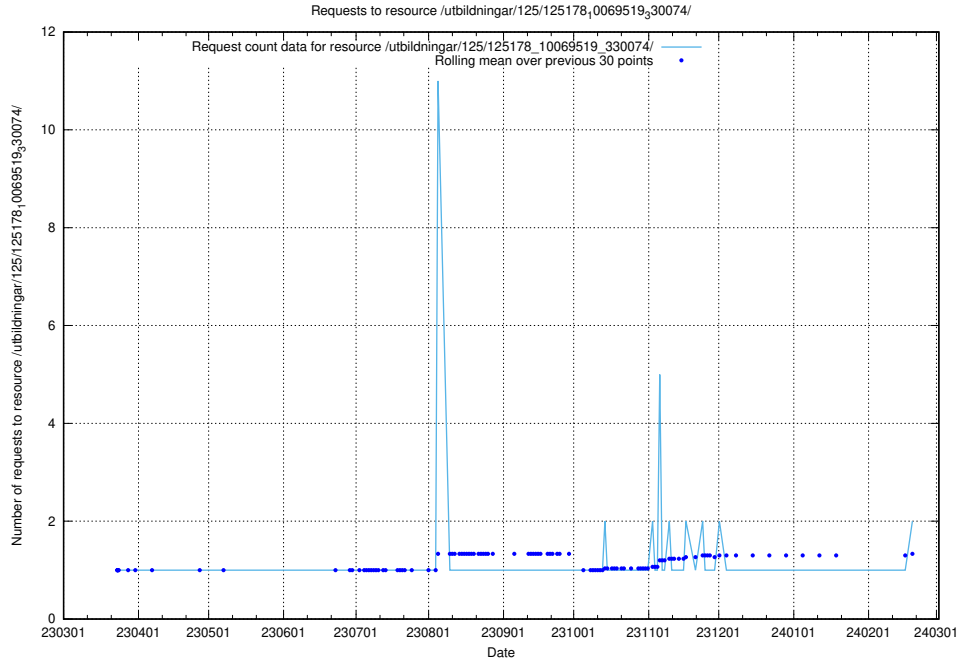

5.358 Usage of /utbildningar/125/125178_10069519_330074/

Here, we count the number of requests to resource /utbildningar/125/125178_10069519_330074/.