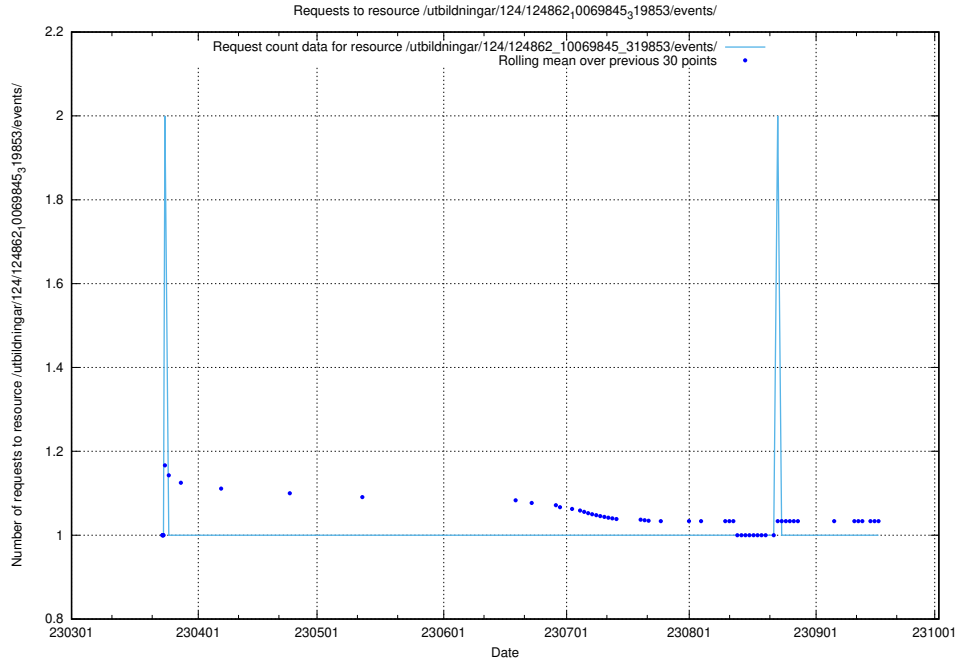

5.1059 Usage of /utbildningar/124/124862_10069845_319853/events/

Here, we count the number of requests to resource /utbildningar/124/124862_10069845_319853/events/