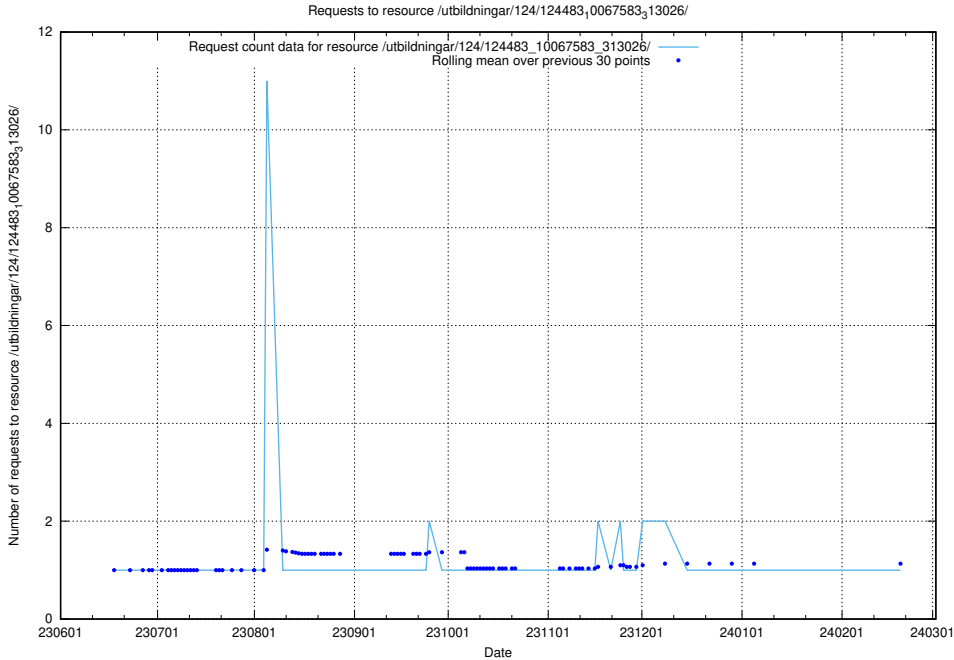

Here, we count the number of requests to resource /utbildningar/124/124498_10067844_313557/.

5.5531 Usage of /utbildningar/124/124483_10067583_313026/

Here, we count the number of requests to resource /utbildningar/124/124483_10067583_313026/.