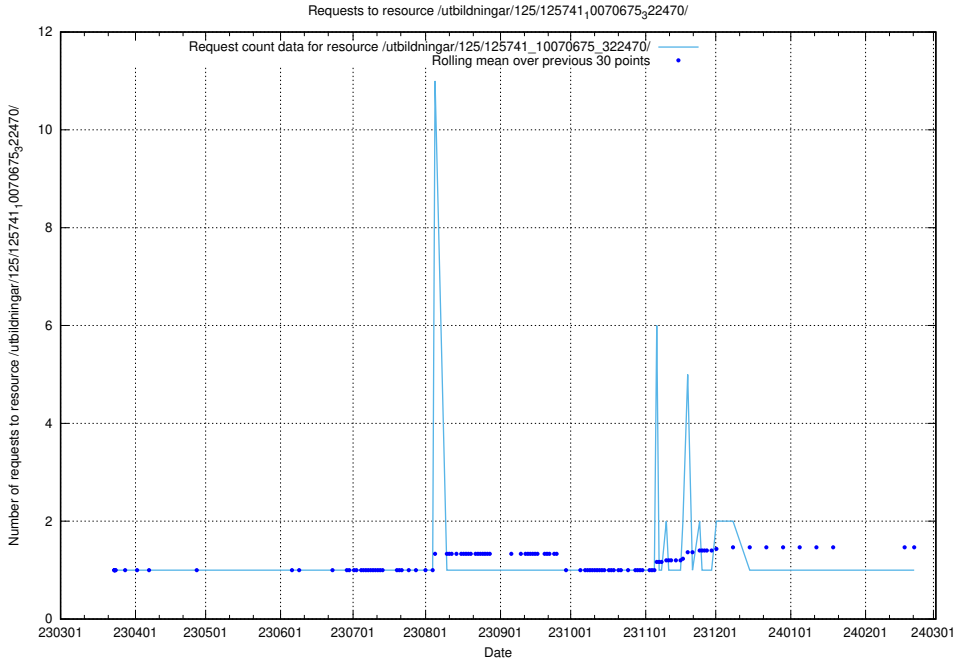

5.6132 Usage of /utbildningar/125/125741_10070675_322470/

Here, we count the number of requests to resource /utbildningar/125/125741_10070675_322470/.