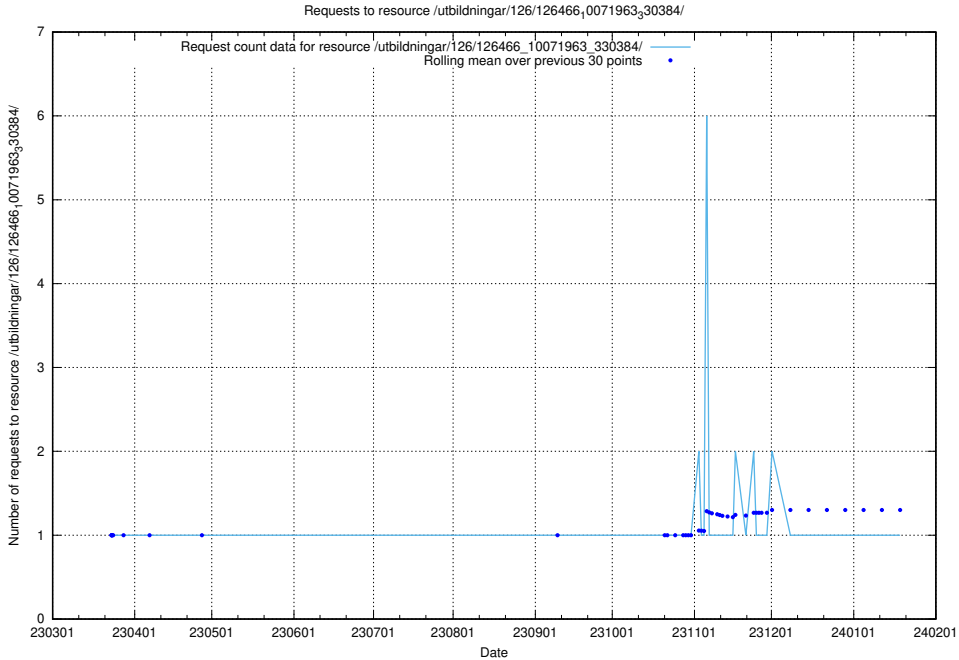

5.6049 Usage of /utbildningar/126/126466_10071963_330384/

Here, we count the number of requests to resource /utbildningar/126/126466_10071963_330384/.