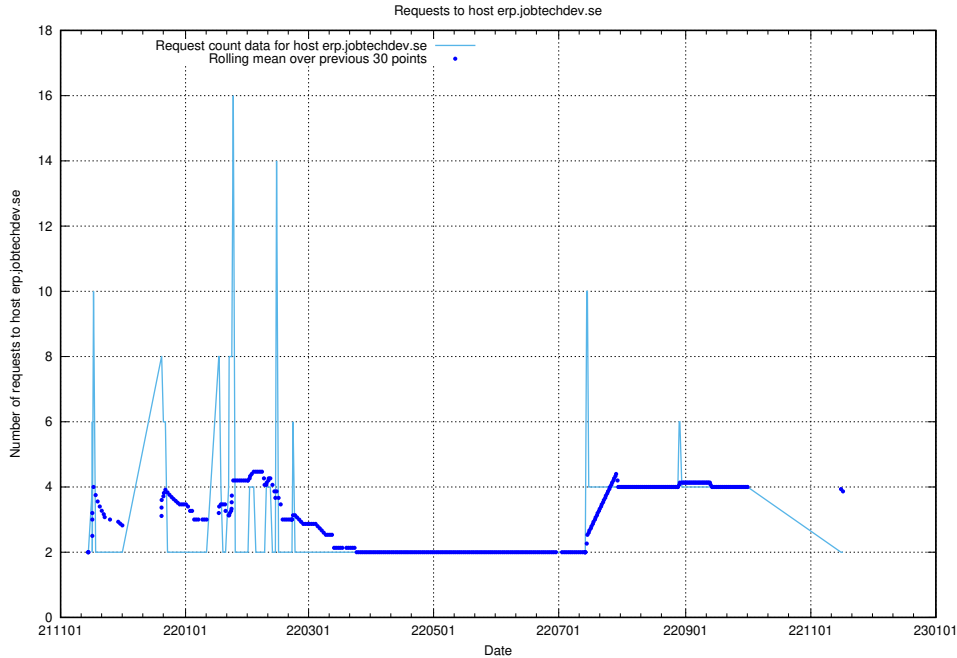

7.262 Usage of erp.jobtechdev.se

Here, we count the number of requests to host erp.jobtechdev.se.