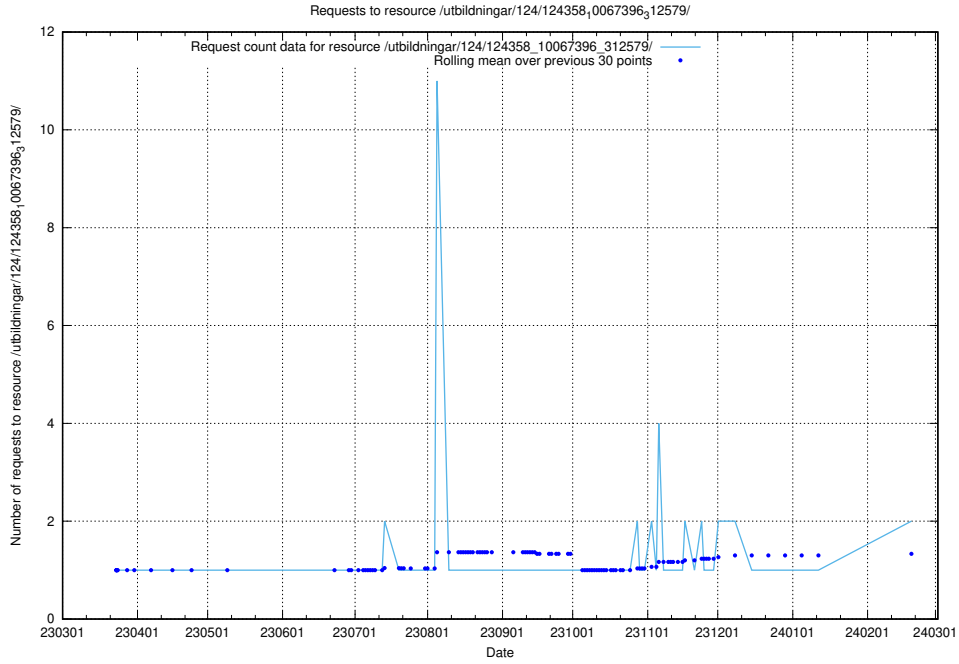

5.544 Usage of /utbildningar/124/124358_10067396_312579/

Here, we count the number of requests to resource /utbildningar/124/124358_10067396_312579/.