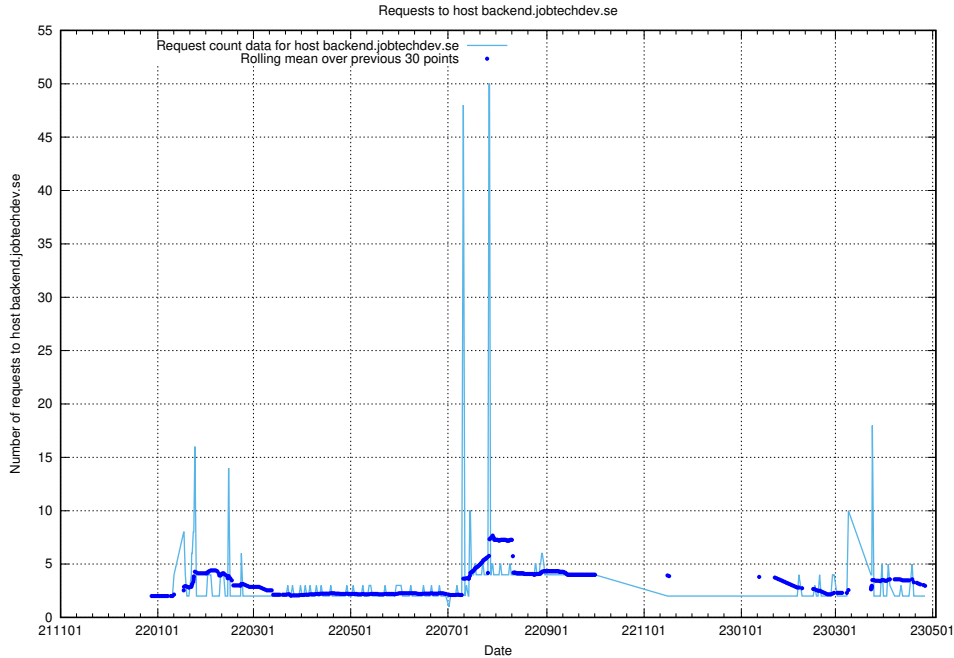

7.358 Usage of backend.jobtechdev.se

Here, we count the number of requests to host backend.jobtechdev.se.