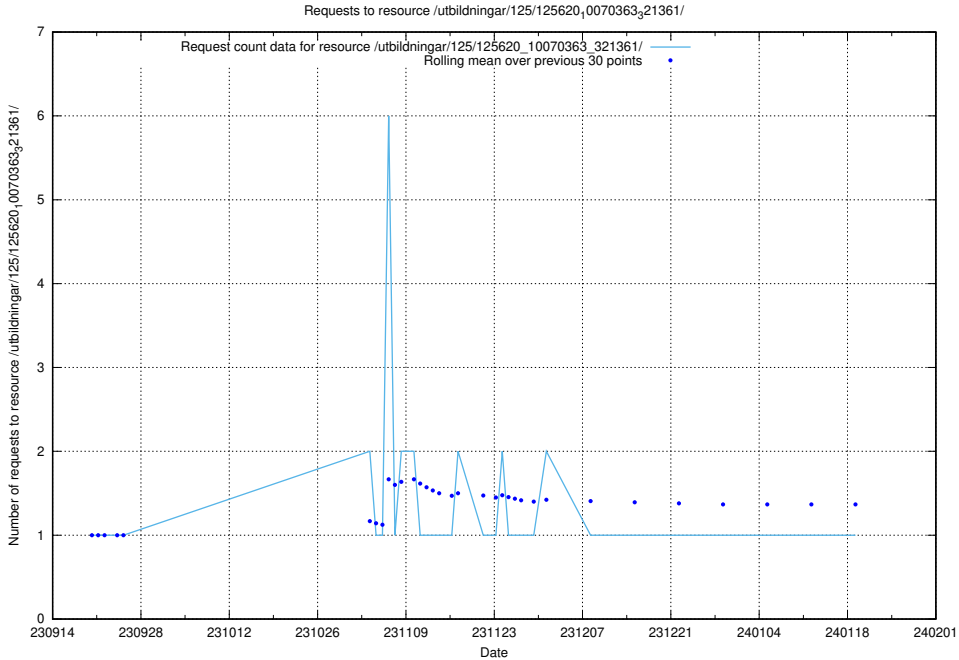

Here, we count the number of requests to resource /utbildningar/125/125620_10070363_321361/events/

5.4183 Usage of /utbildningar/125/125620_10070363_321361/

Here, we count the number of requests to resource /utbildningar/125/125620_10070363_321361/.