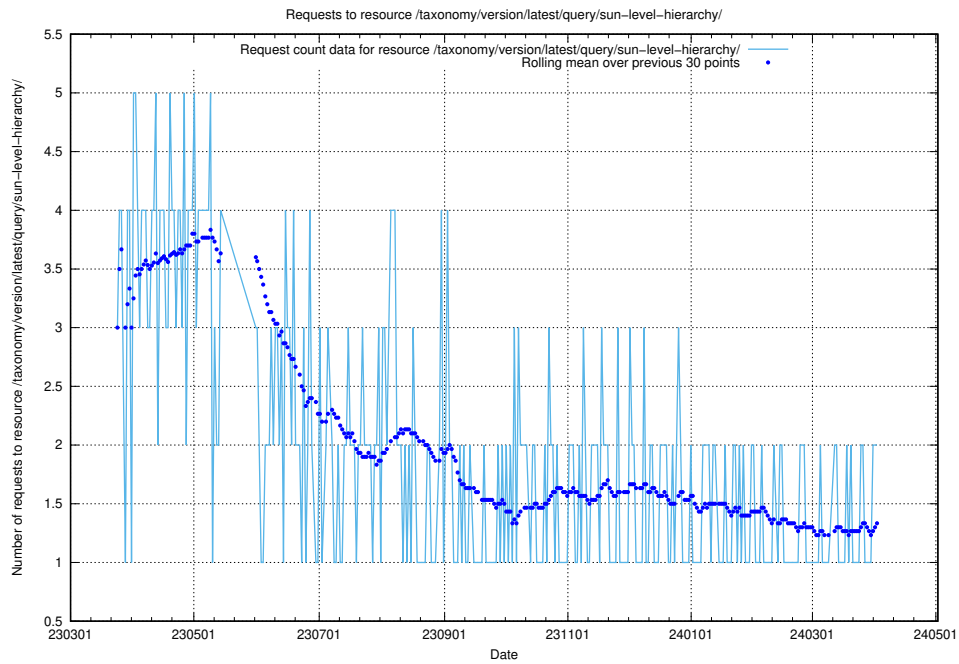

5.784 Usage of /taxonomy/version/latest/query/sun-level-hierarchy/

Here, we count the number of requests to resource /taxonomy/version/latest/query/sun-level-hierarchy/.