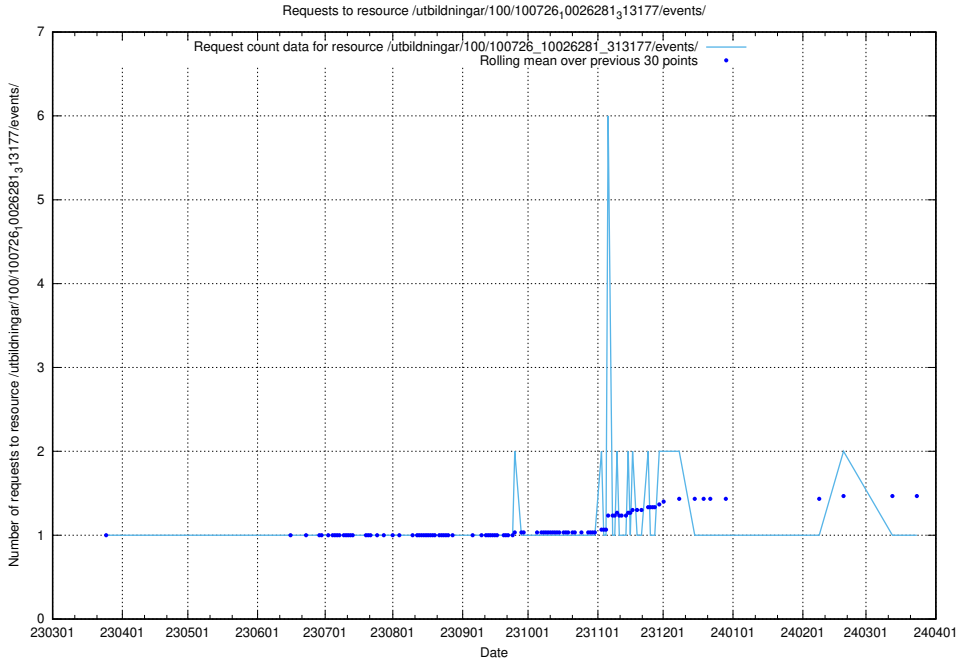

5.5757 Usage of /utbildningar/100/100726_10026281_313177/events/

Here, we count the number of requests to resource /utbildningar/100/100726_10026281_313177/events/