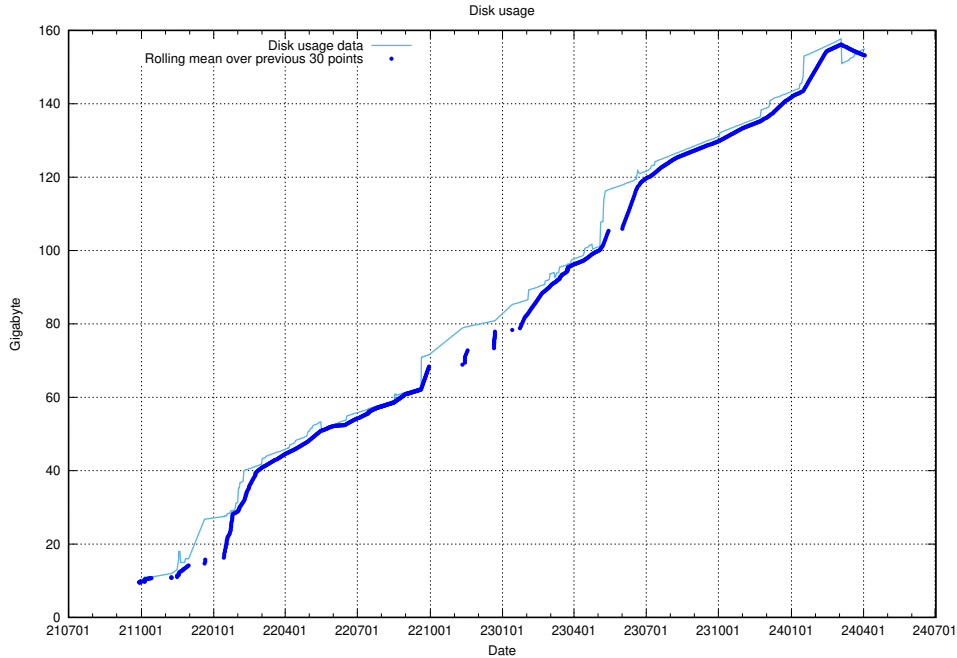

⁶<https://data.jobtechdev.se>

5.2 Disk space usage

A table showing the disk space usage on the data server.

5.3 Usage of /utbildningar/122/122546_10064745_265894/events/

Here, we count the number of requests to resource /utbildningar/122/122546_10064745_265894/events/