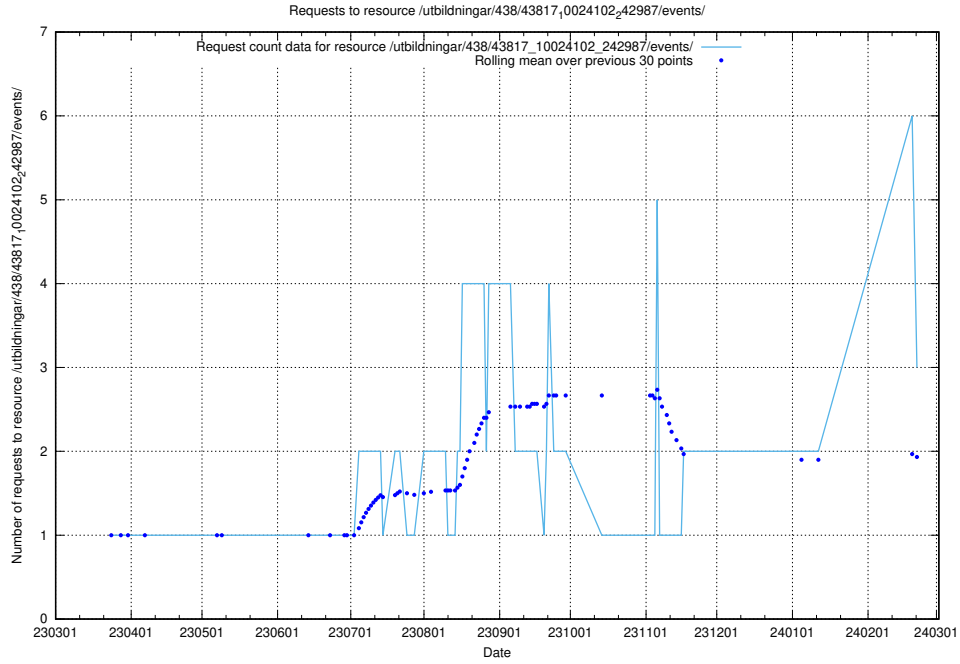

Here, we count the number of requests to resource /taxonomy/version/19/query/employment-variety-concepts/.

5.311 Usage of /utbildningar/438/43817_10024102_242987/events/

Here, we count the number of requests to resource /utbildningar/438/43817_10024102_242987/events/.