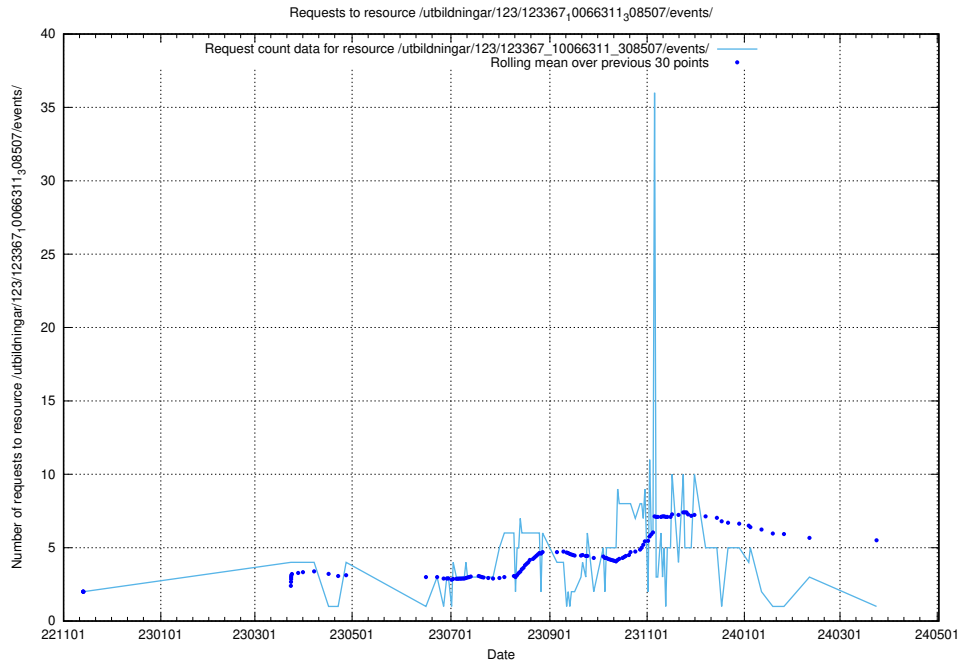

5.5490 Usage of /utbildningar/123/123367_10066311_308507/events/

Here, we count the number of requests to resource /utbildningar/123/123367_10066311_308507/events/

5.5491 Usage of /utbildningar/124/124021_10055724_310579/