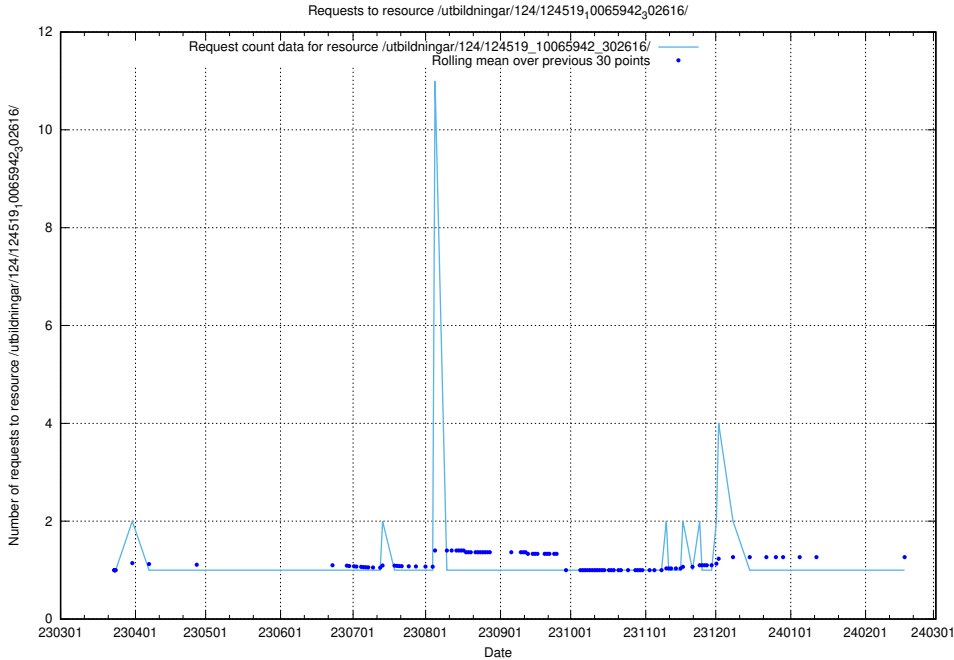

5.1173 Usage of /utbildningar/124/124519_10065942_302616/

Here, we count the number of requests to resource /utbildningar/124/124519_10065942_302616/.