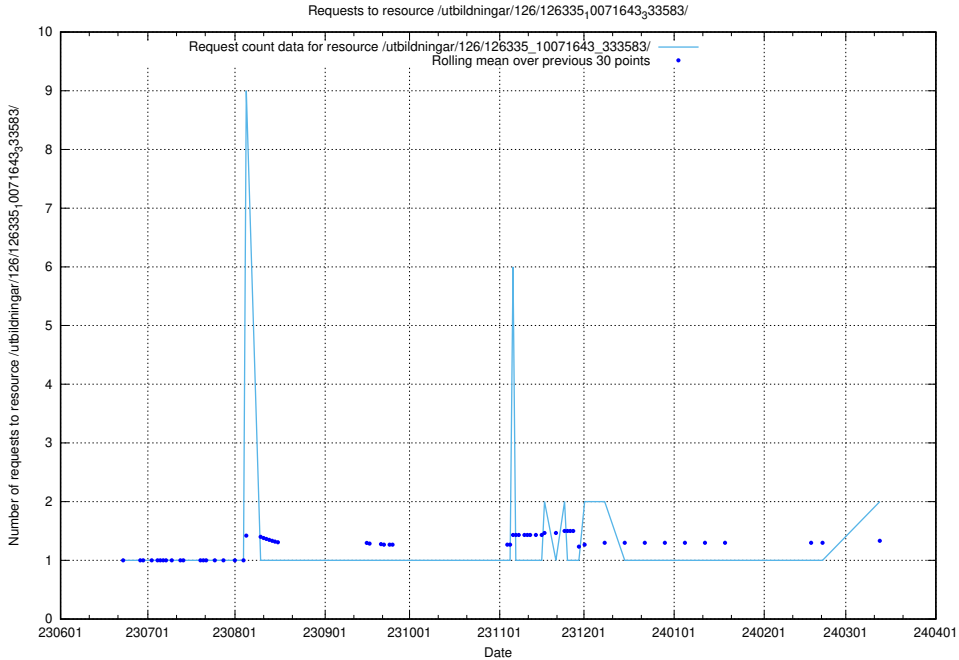

5.717 Usage of /utbildningar/126/126335_10071643_333583/

Here, we count the number of requests to resource /utbildningar/126/126335_10071643_333583/.