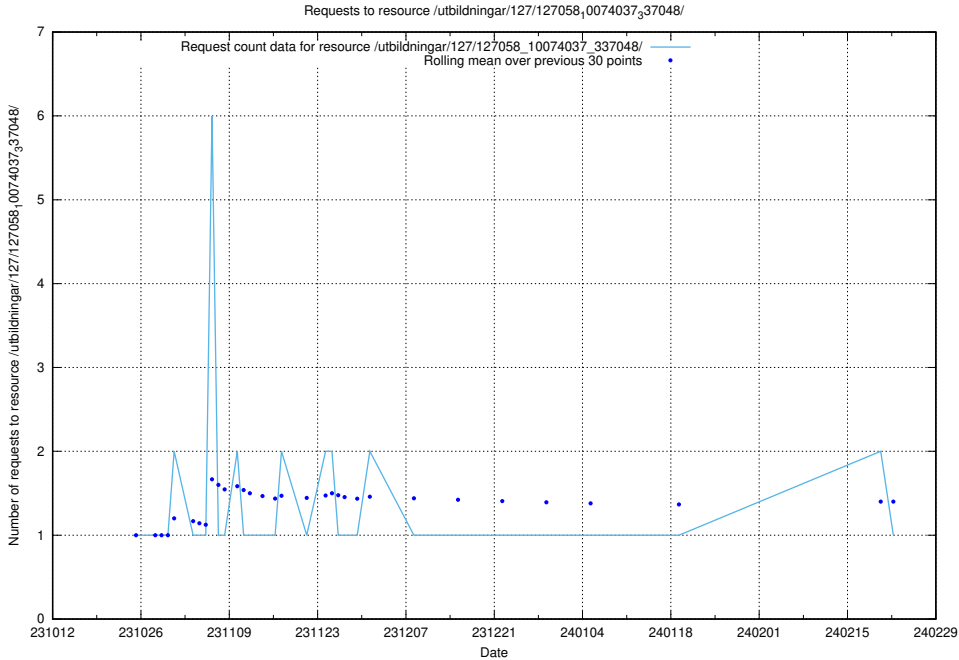

5.3848 Usage of /utbildningar/127/127058_10074037_337048/

Here, we count the number of requests to resource /utbildningar/127/127058_10074037_337048/.