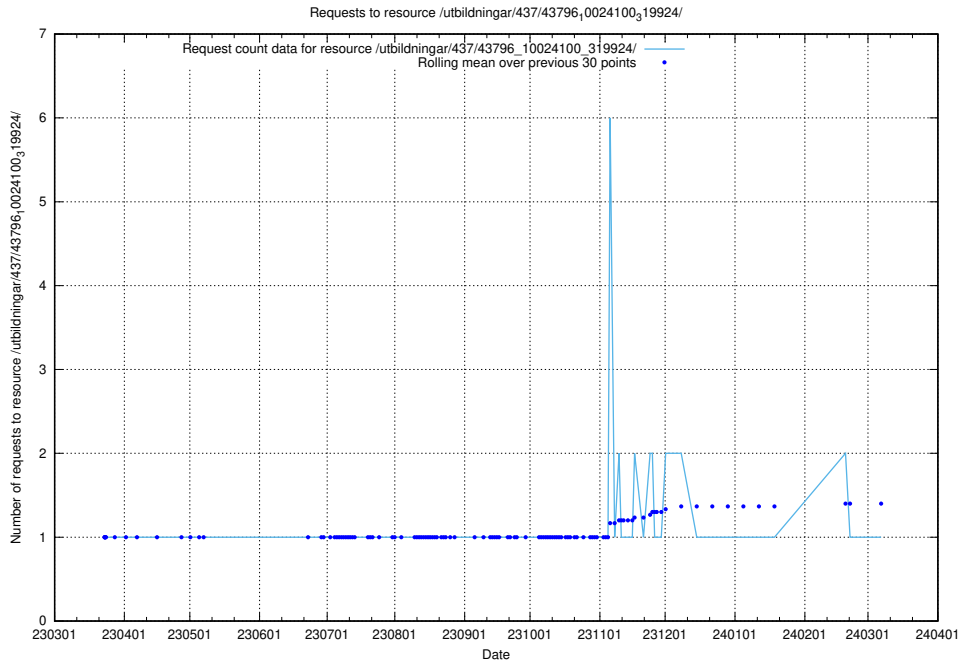

5.5995 Usage of /utbildningar/437/43796_10024100_319924/

Here, we count the number of requests to resource /utbildningar/437/43796_10024100_319924/.