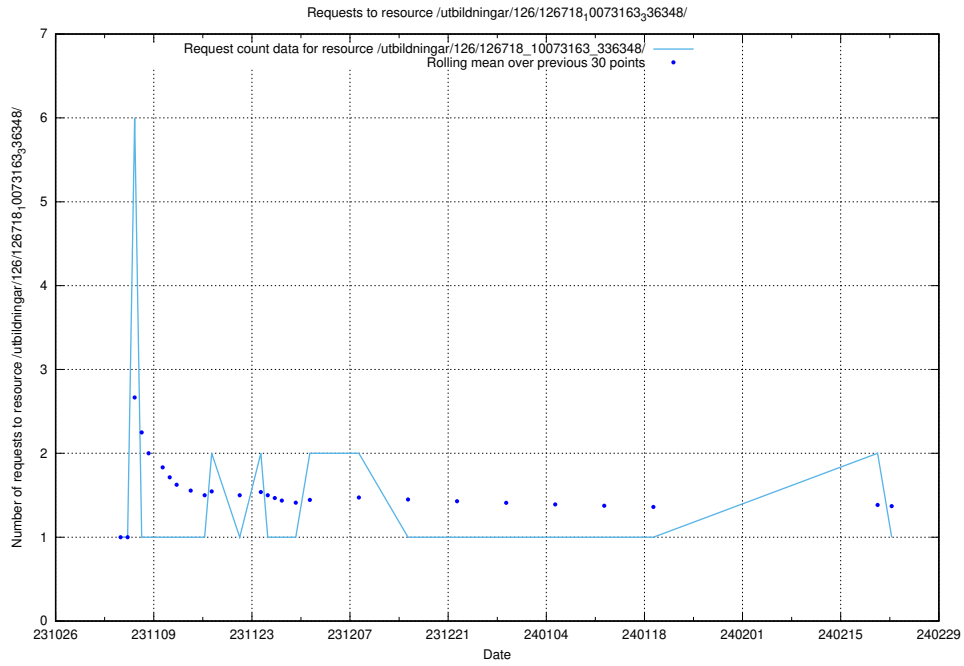

5.3774 Usage of /utbildningar/126/126718_10073163_336348/

Here, we count the number of requests to resource /utbildningar/126/126718_10073163_336348/.