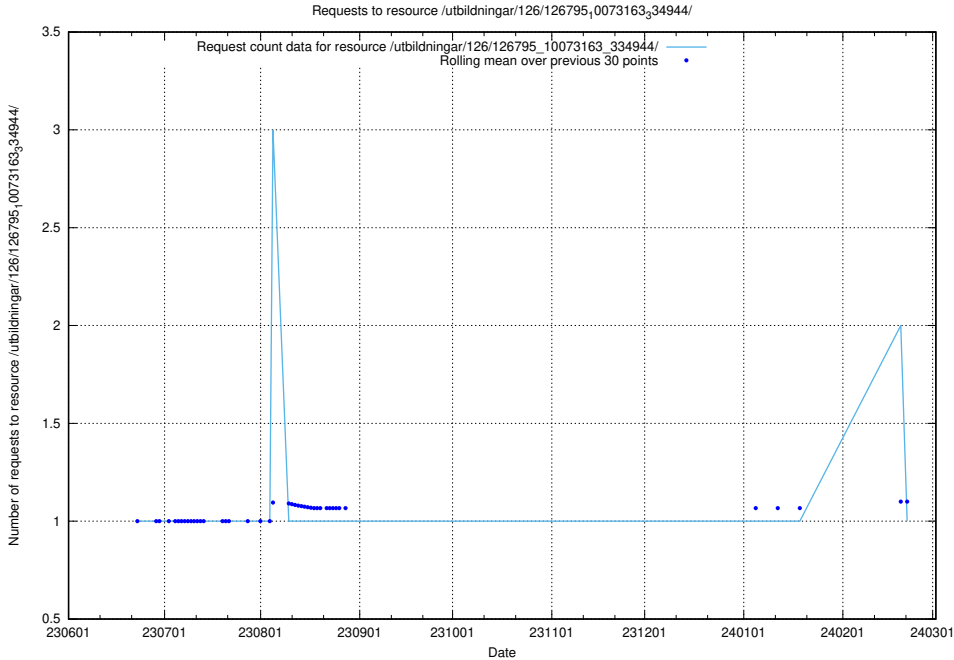

5.5241 Usage of /utbildningar/126/126795_10073163_334944/

Here, we count the number of requests to resource /utbildningar/126/126795_10073163_334944/.