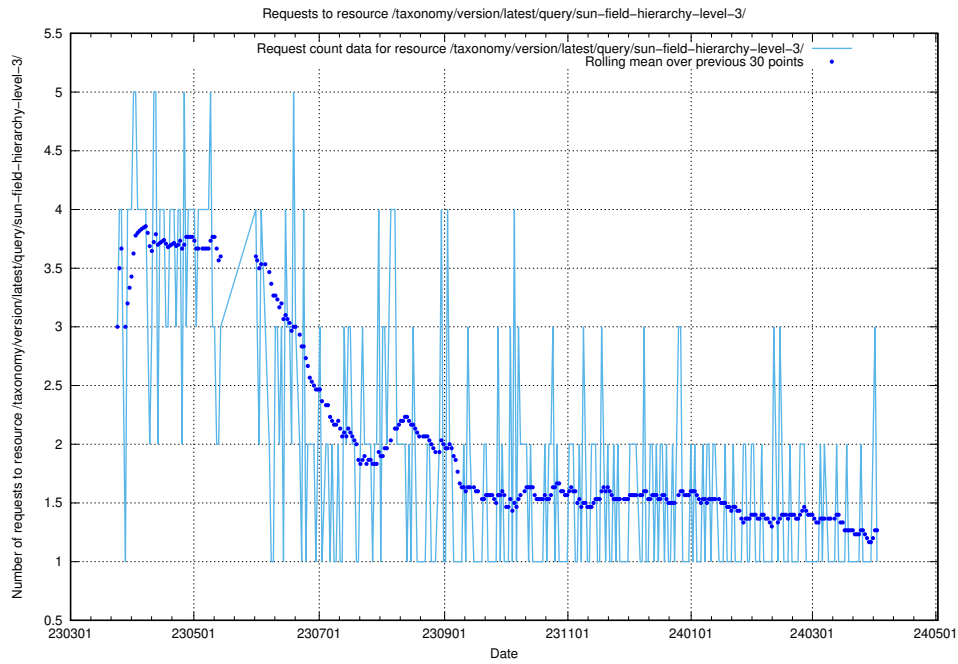

5.5764 Usage of /taxonomy/version/latest/query/sun-field-hierarchy-level-3/

Here, we count the number of requests to resource /taxonomy/version/latest/query/sun-field-hierarchy-level-3/.