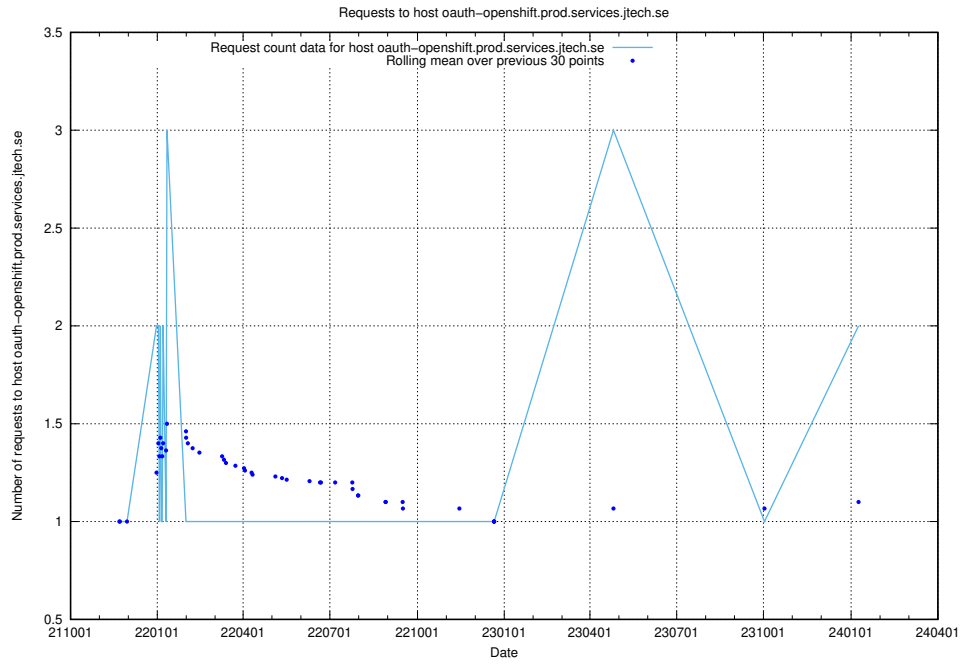

7.432 Usage of `oauth-openshift.prod.services.jtech.se`

Here, we count the number of requests to host `oauth-openshift.prod.services.jtech.se`.

7.433 Usage of taxonomy-i.api.jobtechdev.se

Here, we count the number of requests to host taxonomy-i.api.jobtechdev.se.