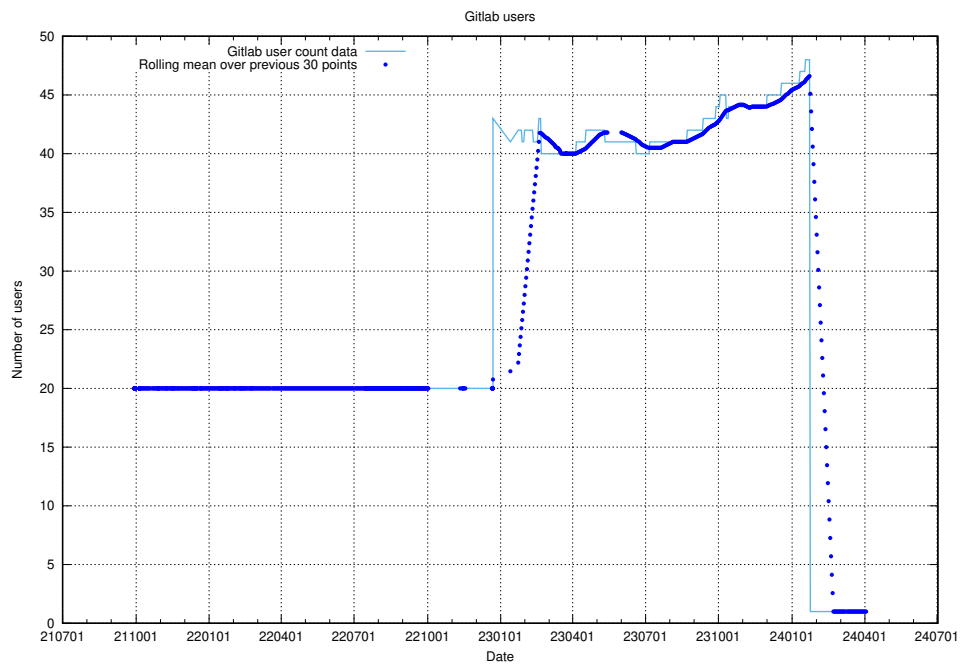

6 Gitlab

This section summarises the state of [JobTech's code repositories](https://gitlab.com/arbetsformedlingen)⁷.

6.1 User count

A graph of users in JobTech's official code repository.

⁷<https://gitlab.com/arbetsformedlingen>