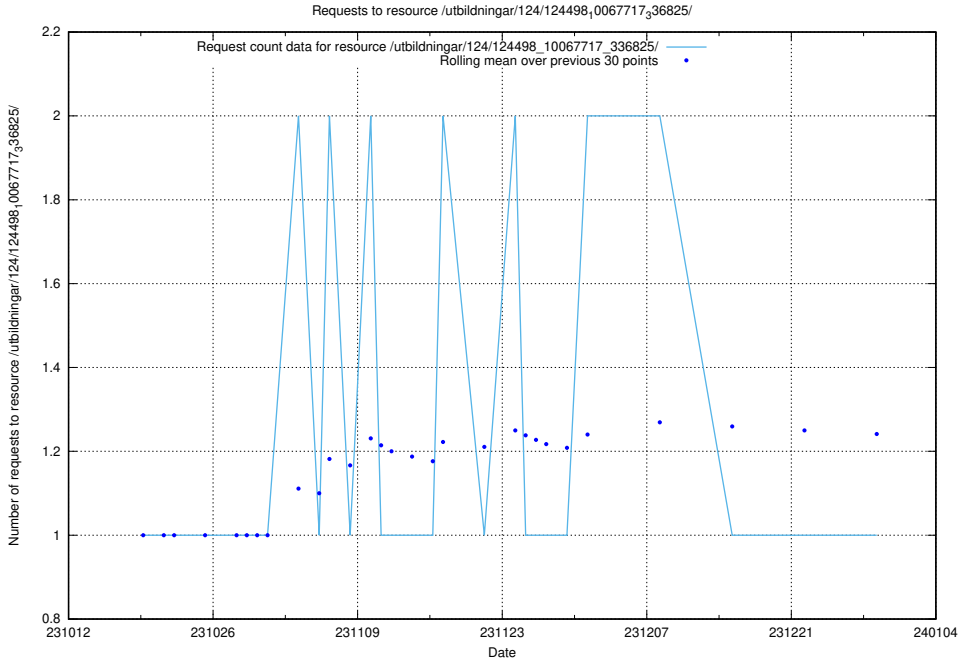

5.3917 Usage of /utbildningar/124/124498_10067717_336825/

Here, we count the number of requests to resource /utbildningar/124/124498_10067717_336825/.