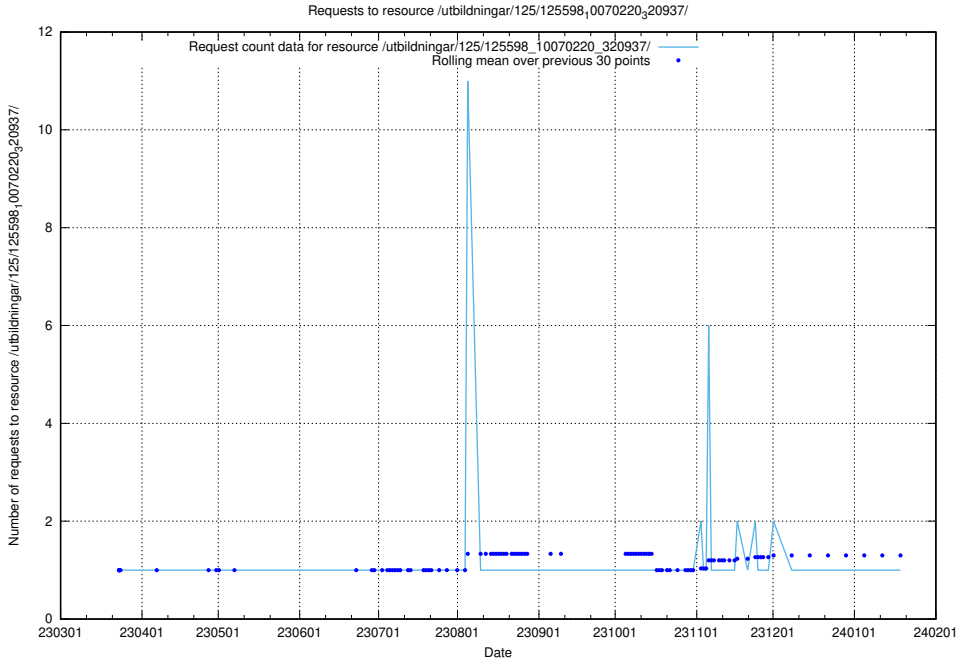

5.980 Usage of /utbildningar/125/125598_10070220_320937/

Here, we count the number of requests to resource /utbildningar/125/125598_10070220_320937/.