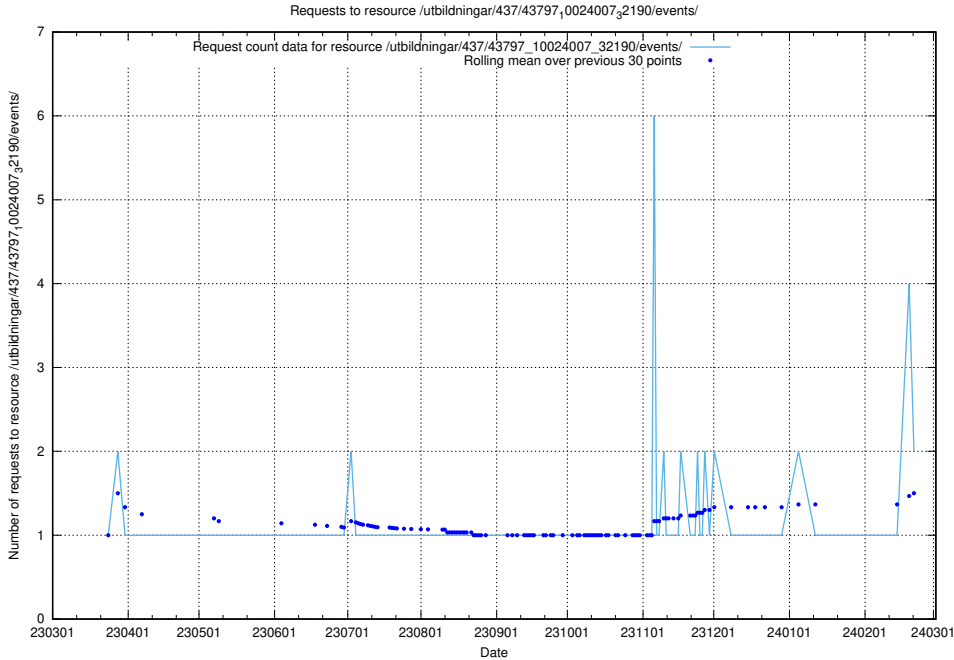

5.820 Usage of /utbildningar/437/43797_10024007_32190/events/

Here, we count the number of requests to resource /utbildningar/437/43797_10024007_32190/events/.