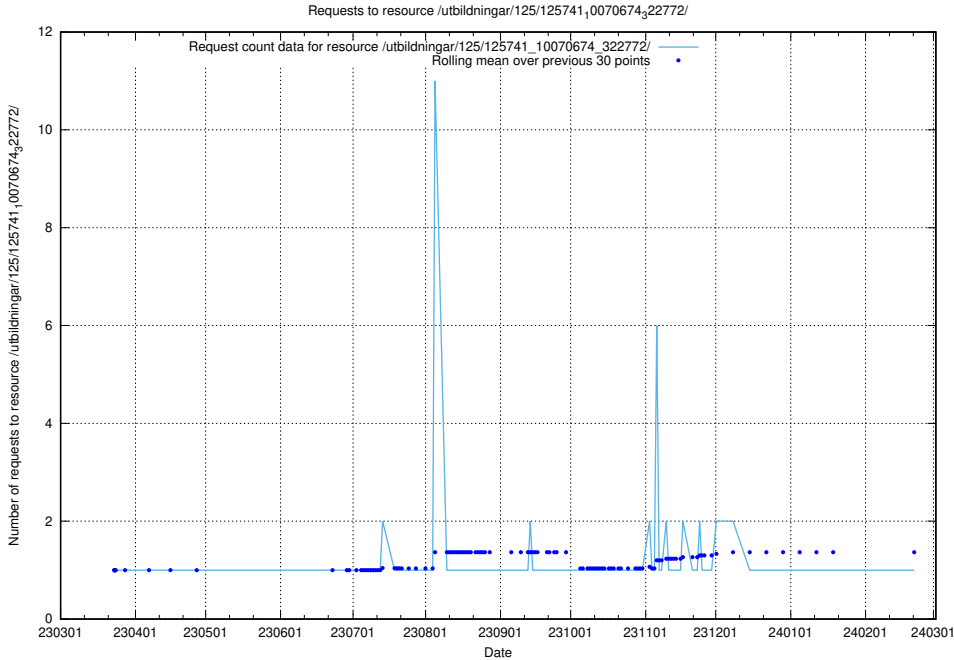

5.6134 Usage of /utbildningar/125/125741_10070674_322772/

Here, we count the number of requests to resource /utbildningar/125/125741_10070674_322772/.