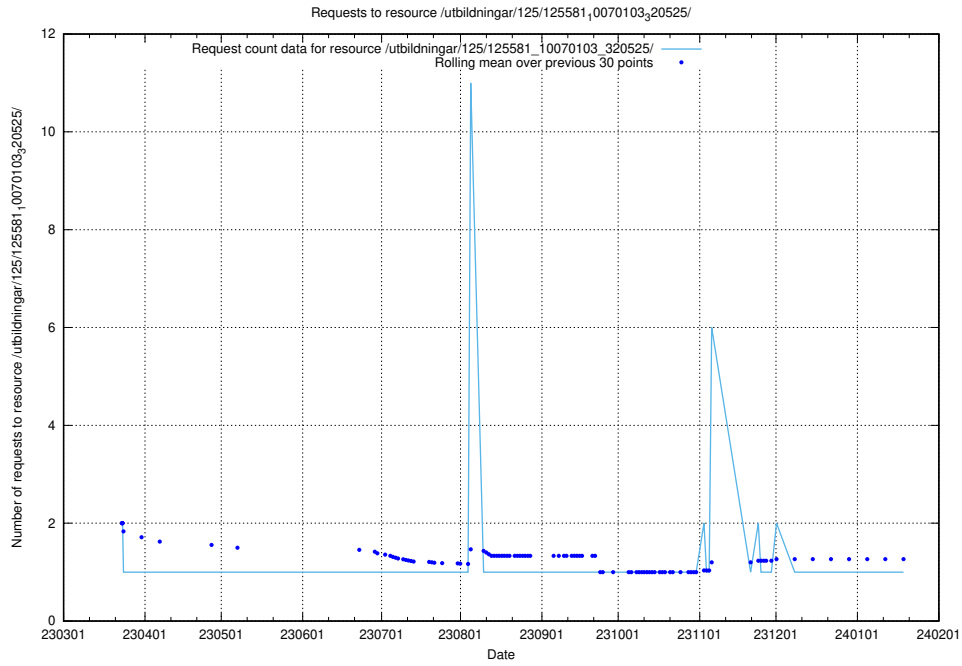

5.5924 Usage of /utbildningar/125/125581_10070103_320525/

Here, we count the number of requests to resource /utbildningar/125/125581_10070103_320525/.