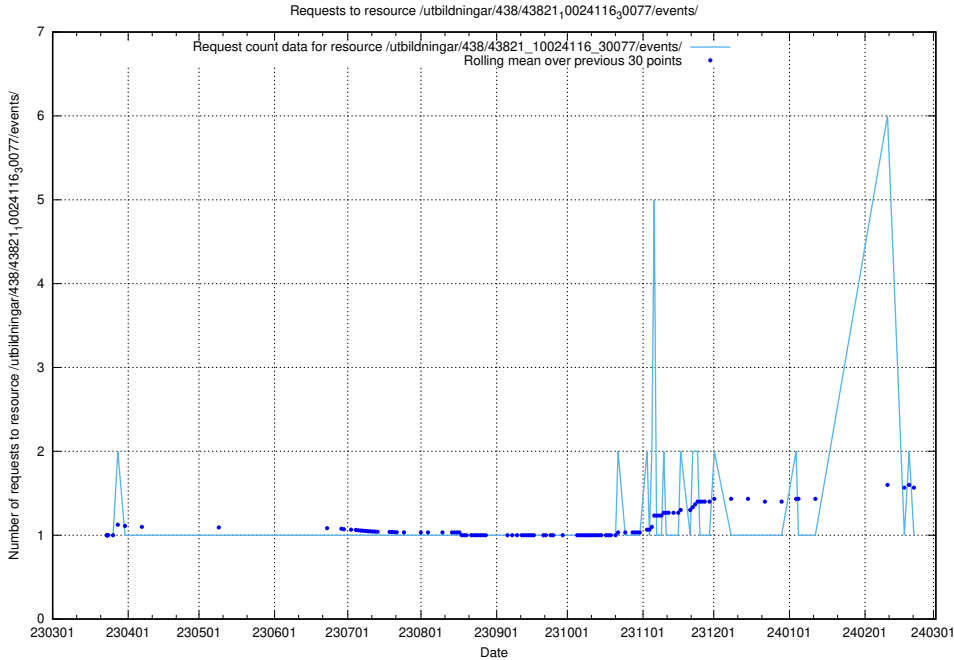

5.5977 Usage of /utbildningar/438/43821_10024116_30077/events/

Here, we count the number of requests to resource /utbildningar/438/43821_10024116_30077/events/.