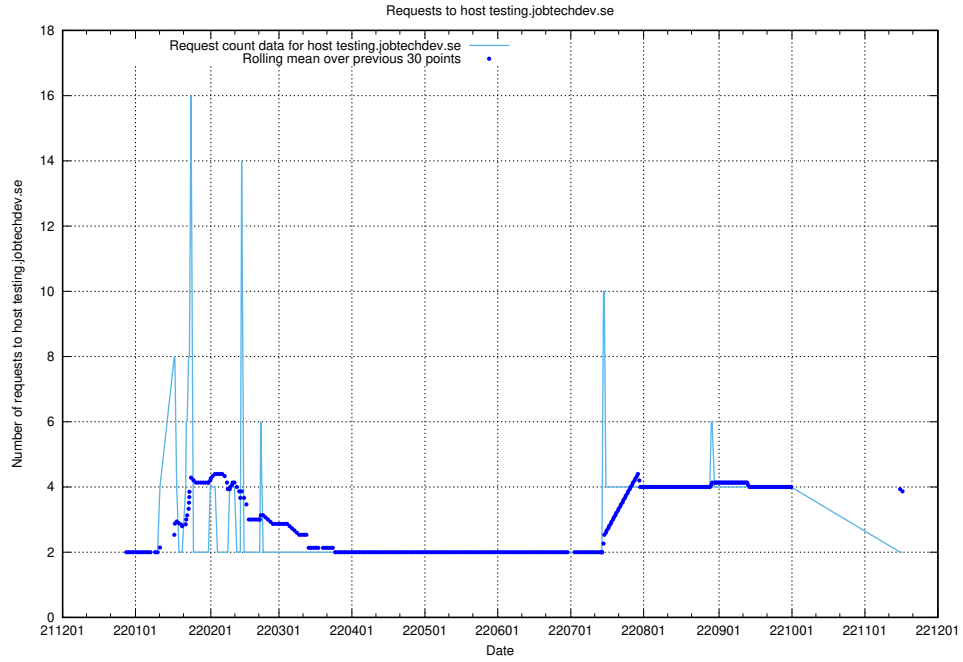

7.354 Usage of testing.jobtechdev.se

Here, we count the number of requests to host testing.jobtechdev.se.

7.355 Usage of support.jobtechdev.se

Here, we count the number of requests to host support.jobtechdev.se.