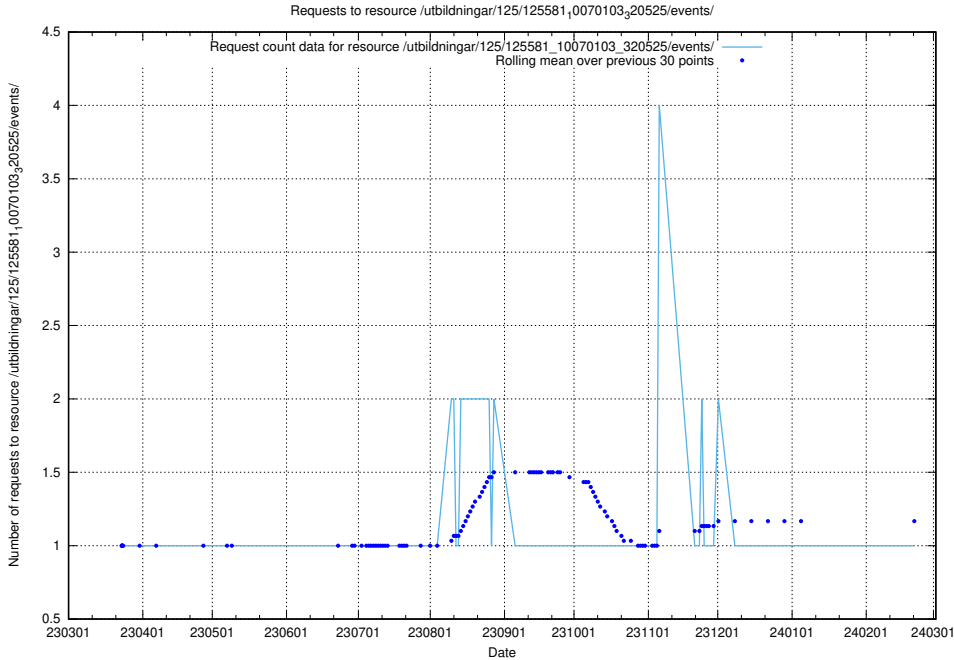

5.986 Usage of /utbildningar/125/125581_10070103_320525/events/

Here, we count the number of requests to resource /utbildningar/125/125581_10070103_320525/events/