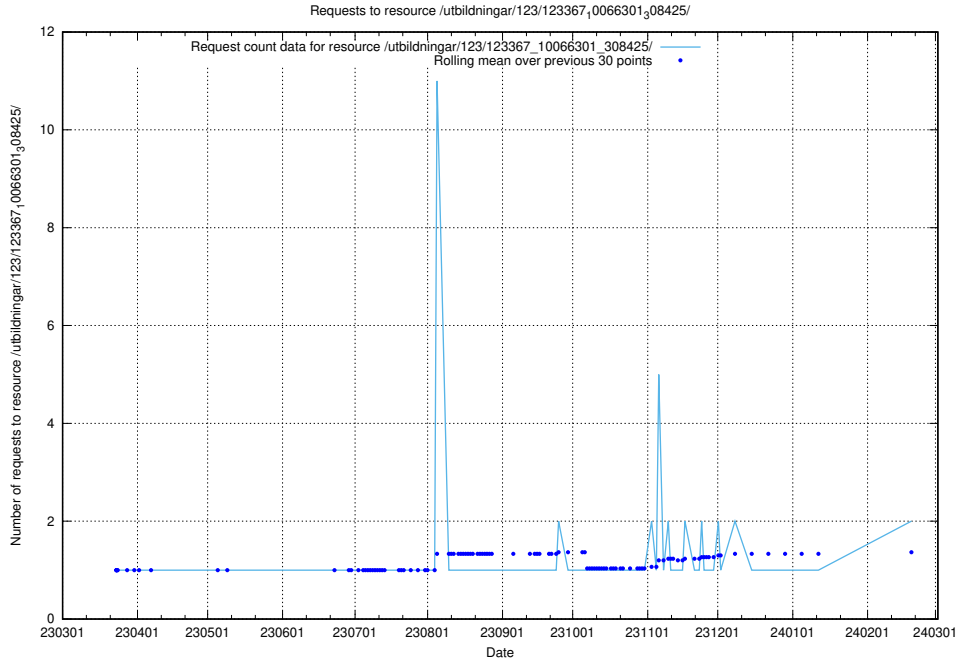

5.610 Usage of /utbildningar/123/123367_10066301_308425/

Here, we count the number of requests to resource /utbildningar/123/123367_10066301_308425/.