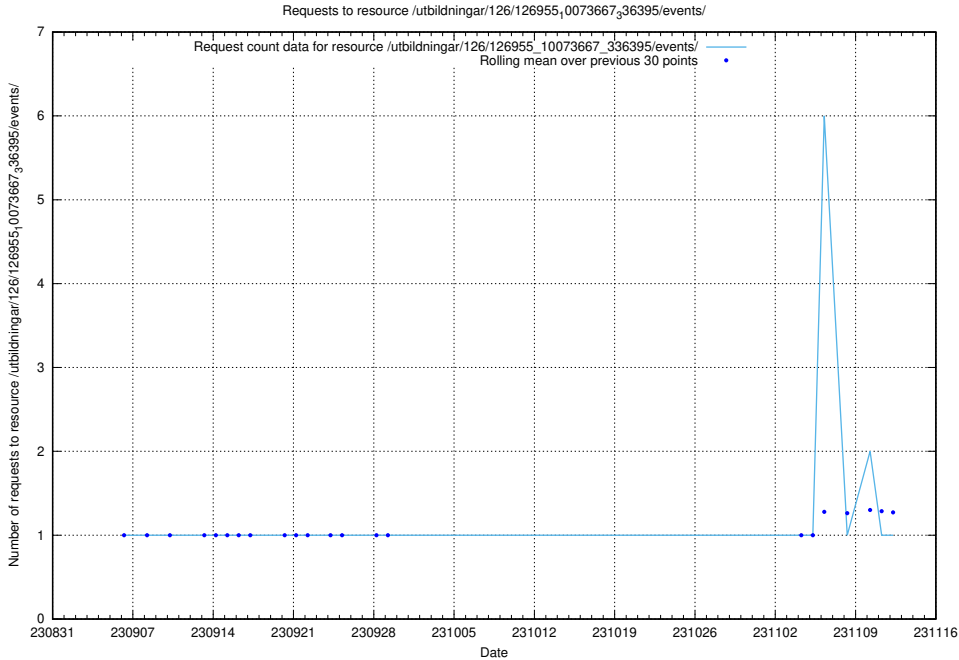

Here, we count the number of requests to resource /utbildningar/437/43758_10024008_29969/.

5.4307 Usage of /utbildningar/126/126955_10073667_336395/events/

Here, we count the number of requests to resource /utbildningar/126/126955_10073667_336395/events/