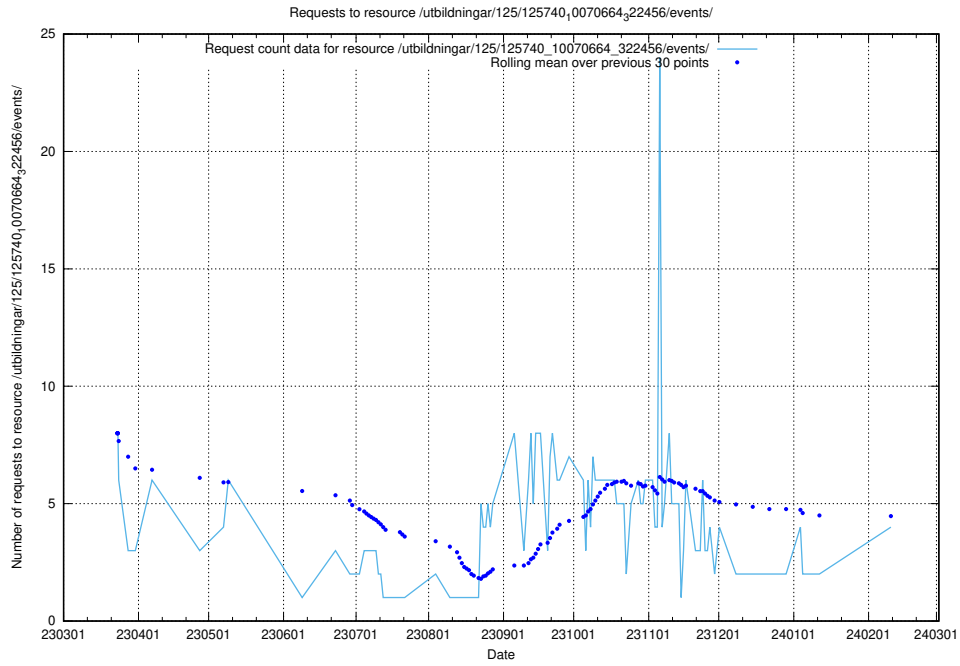

5.177 Usage of /utbildningar/125/125740_10070664_322456/events/

Here, we count the number of requests to resource /utbildningar/125/125740_10070664_322456/events/