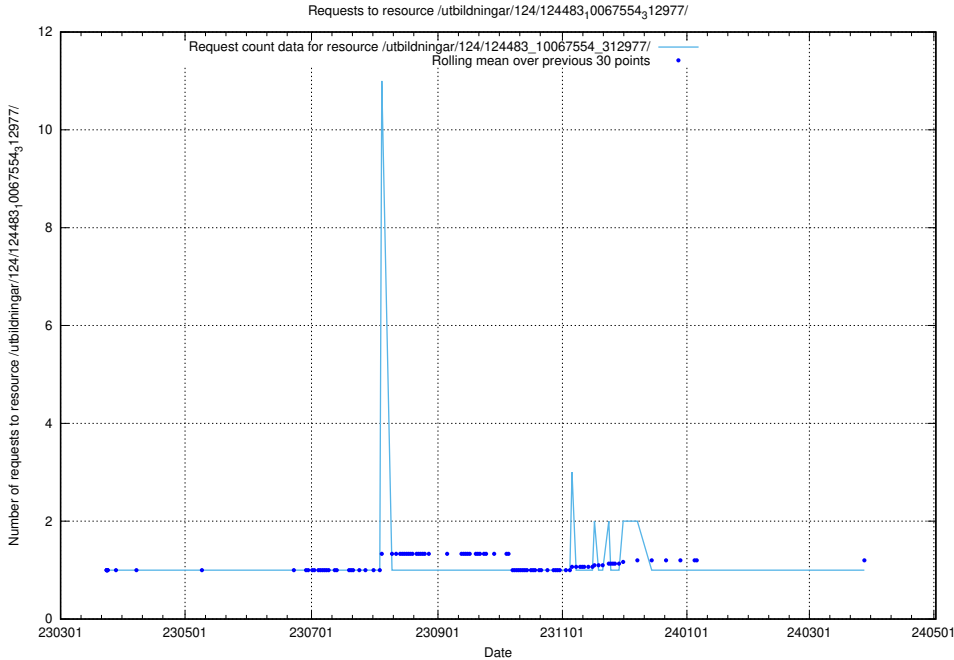

5.2423 Usage of /utbildningar/124/124483_10067554_312977/

Here, we count the number of requests to resource /utbildningar/124/124483_10067554_312977/.