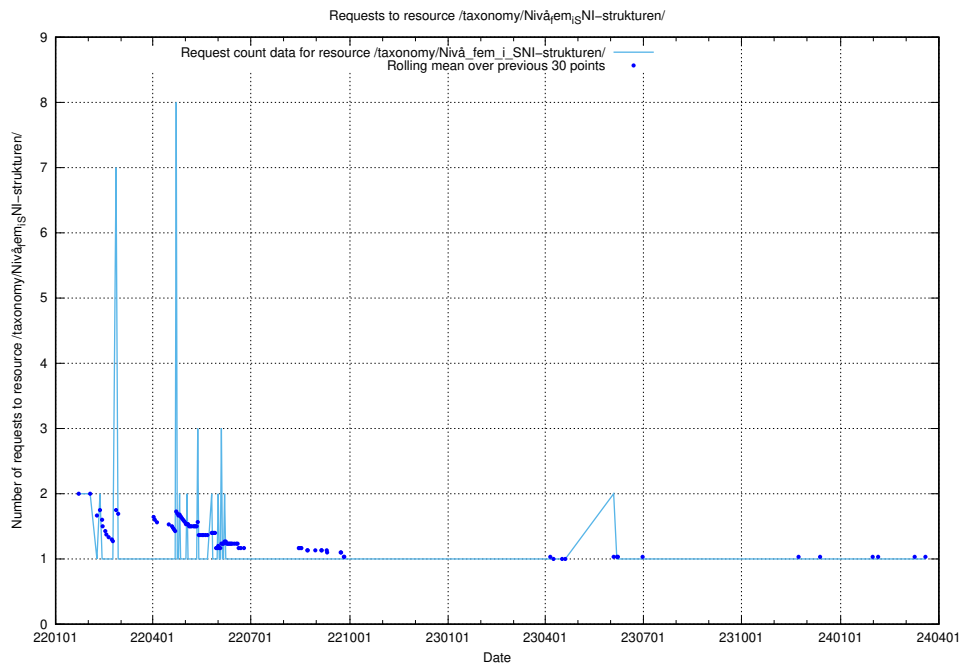

5.4143 Usage of /taxonomy/Nivå_fem_i_SNI-strukturen/

Here, we count the number of requests to resource /taxonomy/Nivå_fem_i_SNI-strukturen/.