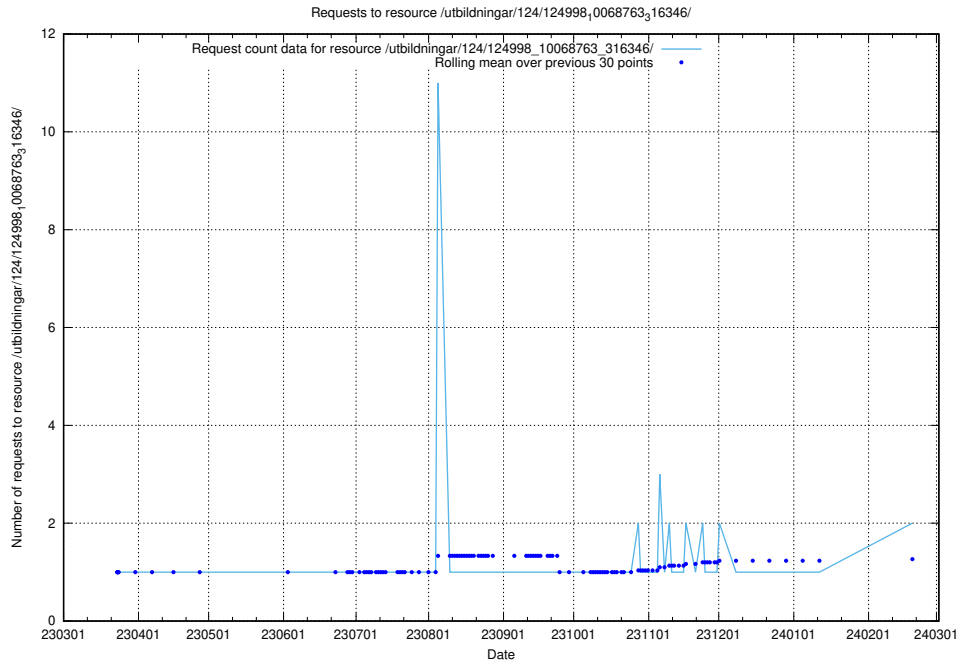

5.361 Usage of /utbildningar/124/124998_10068763_316346/

Here, we count the number of requests to resource /utbildningar/124/124998_10068763_316346/.

5.362 Usage of /utbildningar/124/124934_10069079_323245/events/