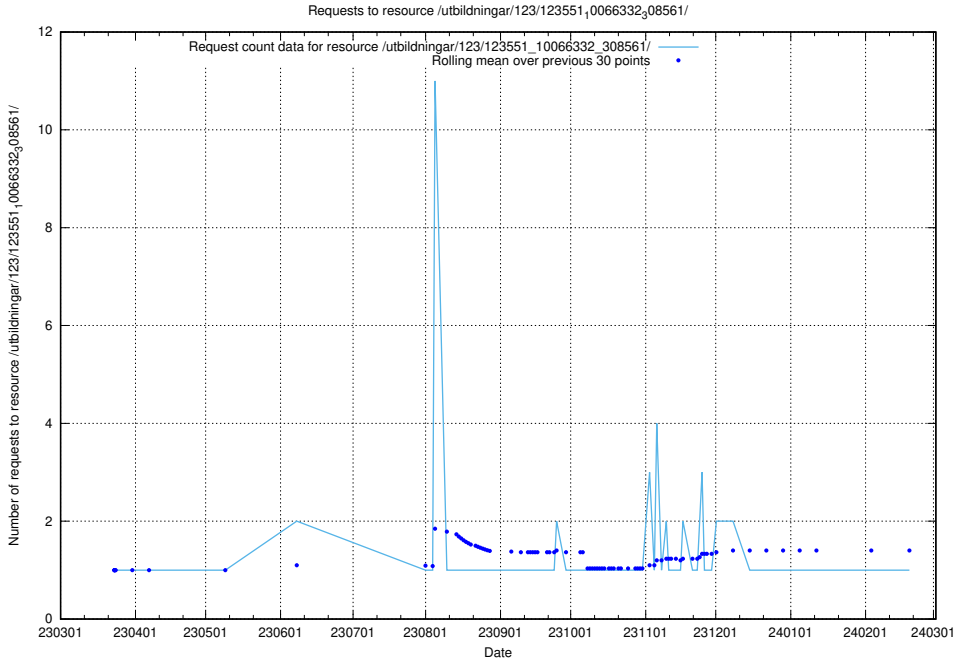

Here, we count the number of requests to resource /utbildningar/124/124499_10067840_313543/events/

5.4142 Usage of /utbildningar/123/123551_10066332_308561/

Here, we count the number of requests to resource /utbildningar/123/123551_10066332_308561/.