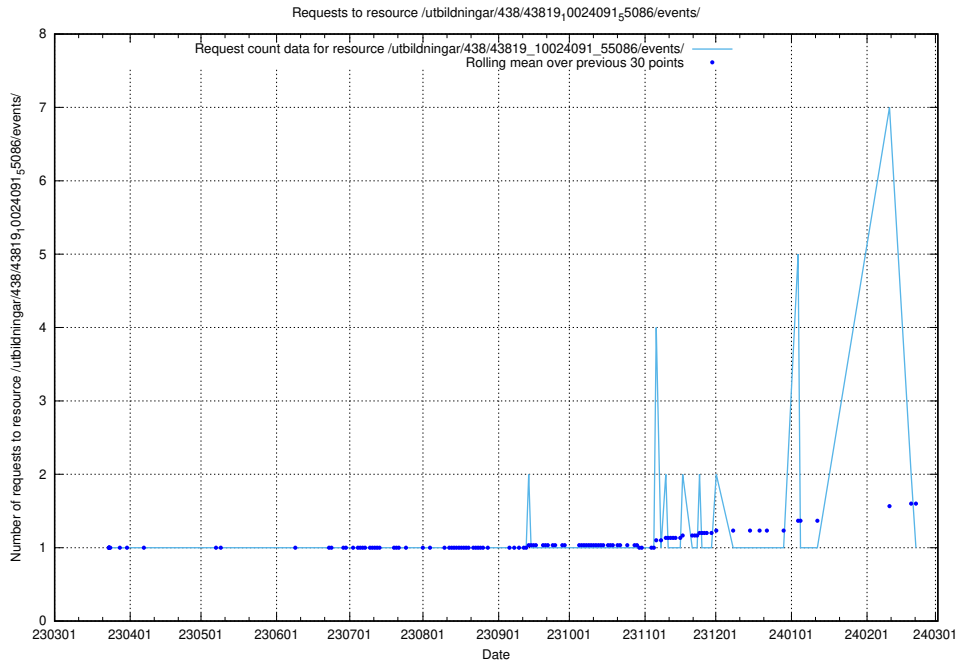

5.5979 Usage of /utbildningar/438/43819_10024091_55086/events/

Here, we count the number of requests to resource /utbildningar/438/43819_10024091_55086/events/.