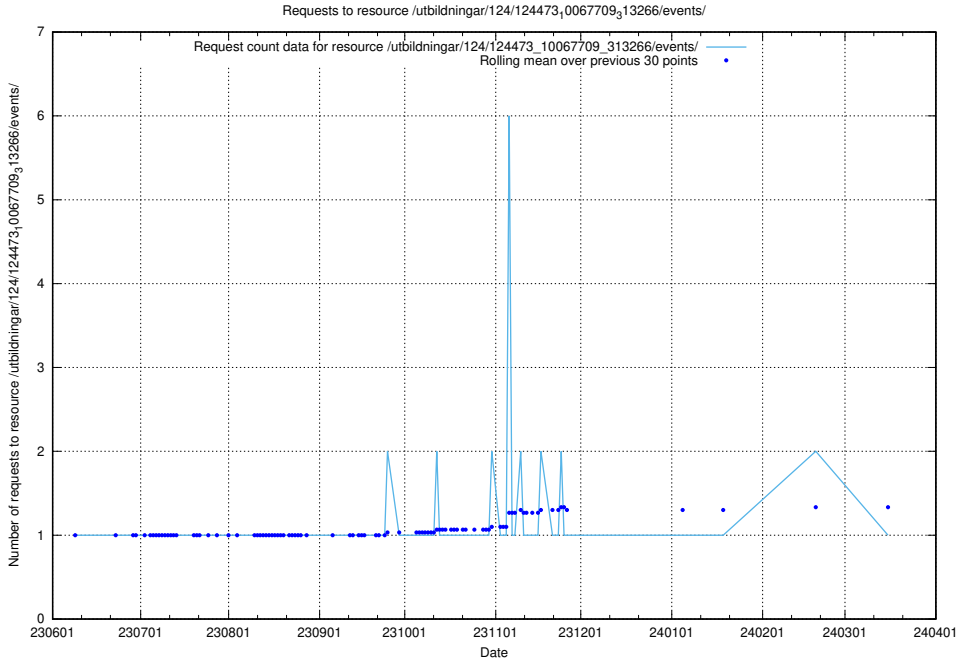

5.5574 Usage of /utbildningar/124/124473_10067709_313266/events/

Here, we count the number of requests to resource /utbildningar/124/124473_10067709_313266/events/