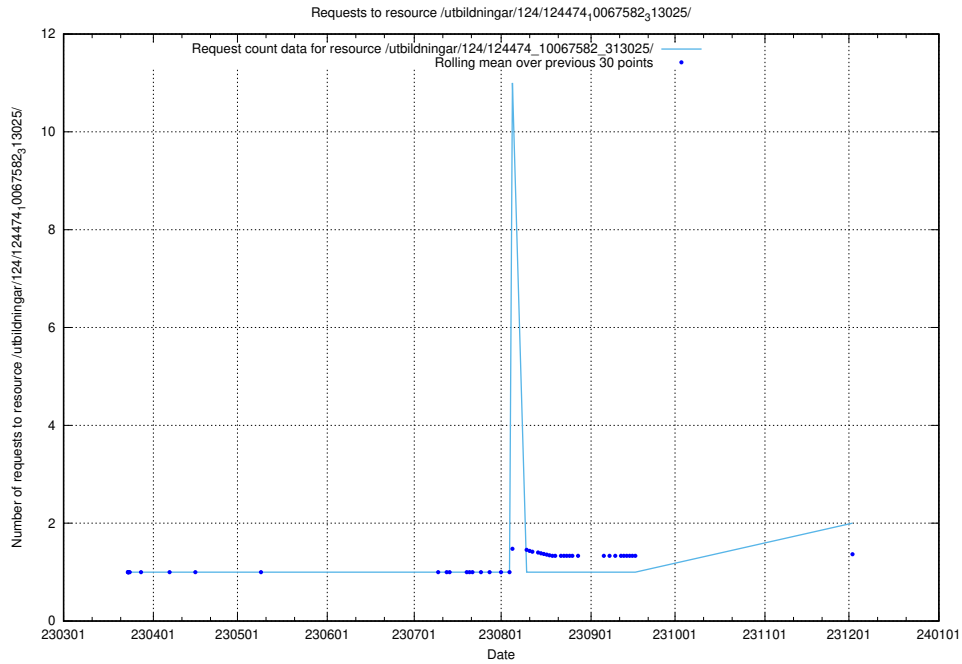

5.492 Usage of /utbildningar/124/124474_10067582_313025/

Here, we count the number of requests to resource /utbildningar/124/124474_10067582_313025/.