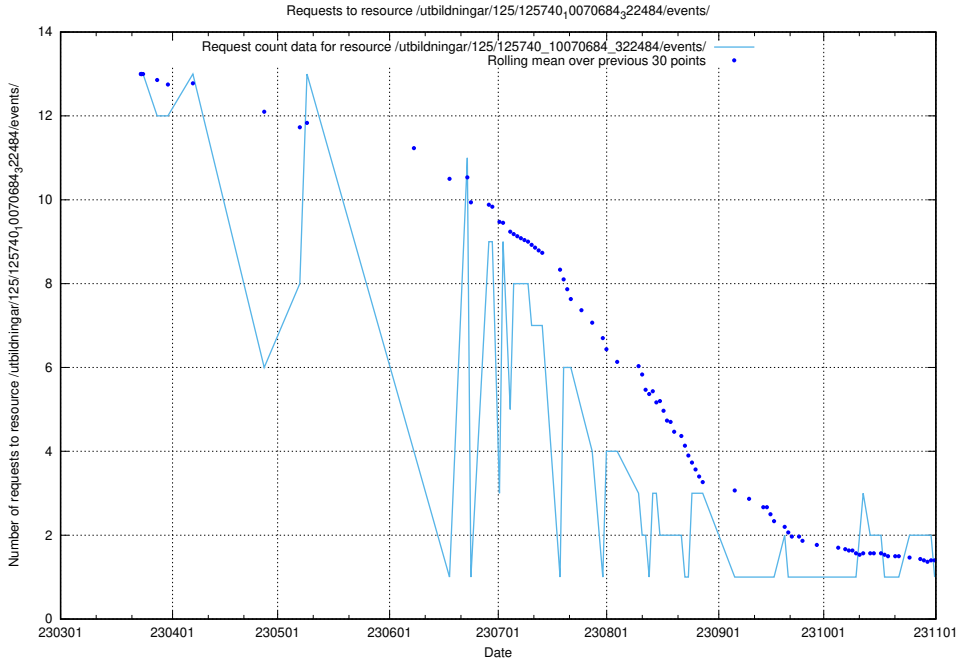

5.5894 Usage of /utbildningar/125/125740_10070684_322484/events/

Here, we count the number of requests to resource /utbildningar/125/125740_10070684_322484/events/