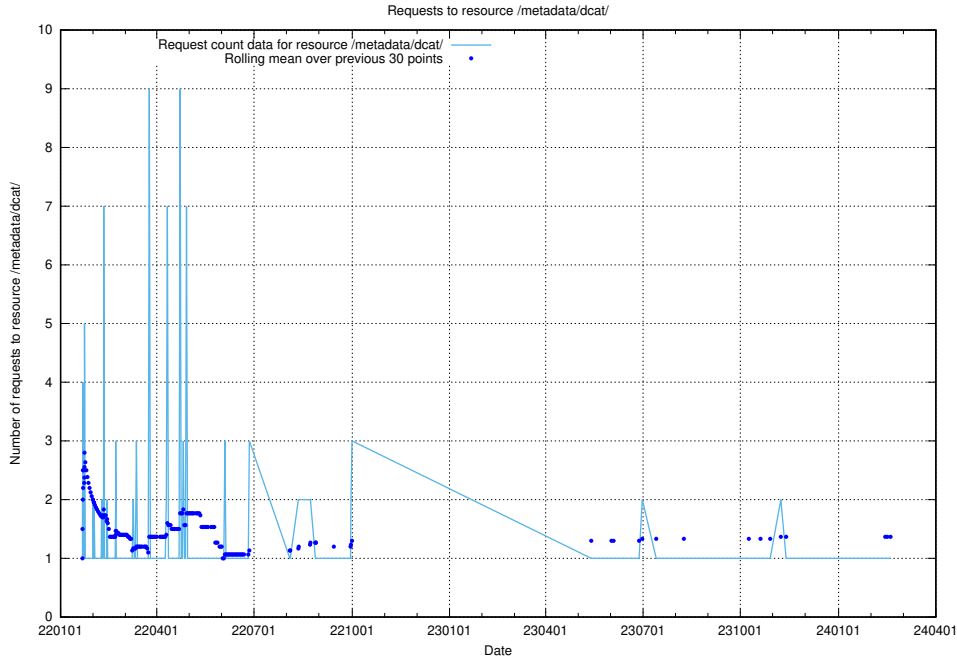

5.6147 Usage of /metadata/dcat/

Here, we count the number of requests to resource /metadata/dcat/.