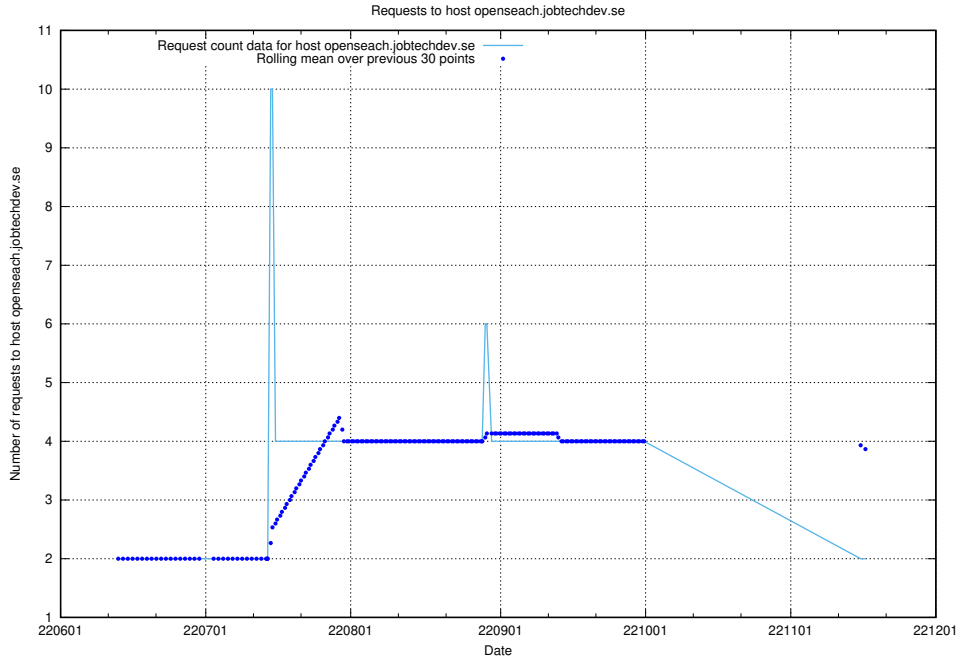

7.405 Usage of fourm.jobtechdev.se

Here, we count the number of requests to host fourm.jobtechdev.se.

7.406 Usage of ac93955e-375e-46ab-98cd-1c60a34122cd.jobtechdev.se

Here, we count the number of requests to host ac93955e-375e-46ab-98cd-1c60a34122cd.jobtechdev.se.