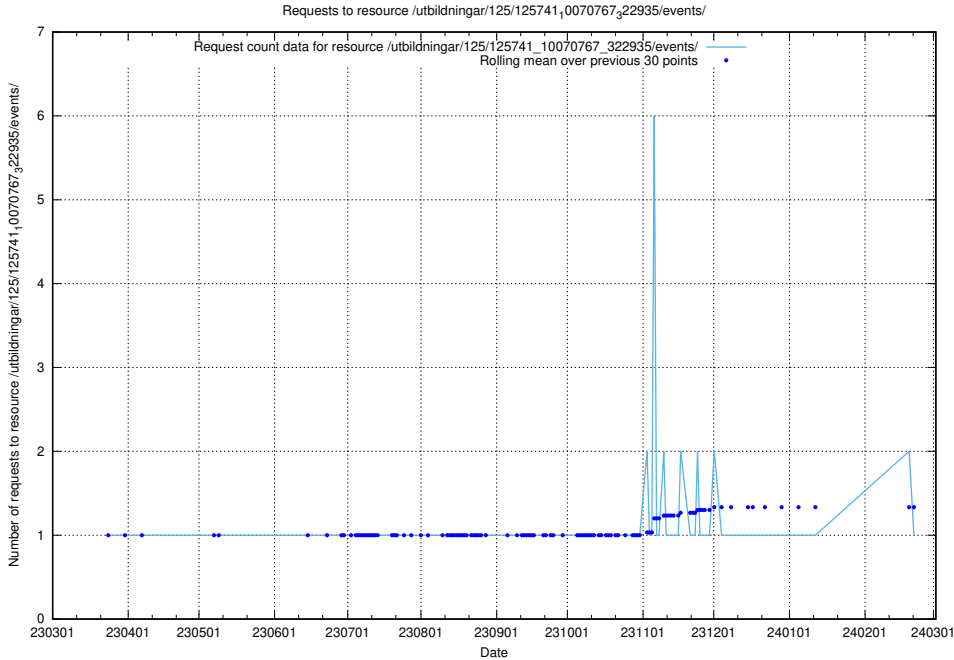

5.5877 Usage of /utbildningar/125/125741_10070767_322935/events/

Here, we count the number of requests to resource /utbildningar/125/125741_10070767_322935/events/