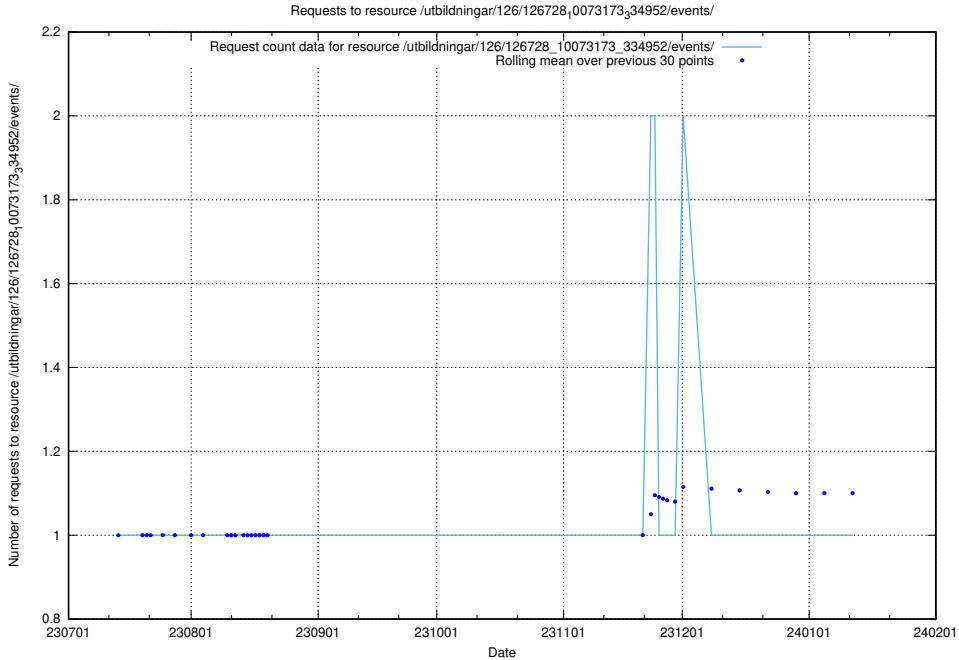

Here, we count the number of requests to resource /utbildningar/126/126728_10073173_334952/events/

5.4725 Usage of /utbildningar/126/126728_10073173_334952/

Here, we count the number of requests to resource /utbildningar/126/126728_10073173_334952/.