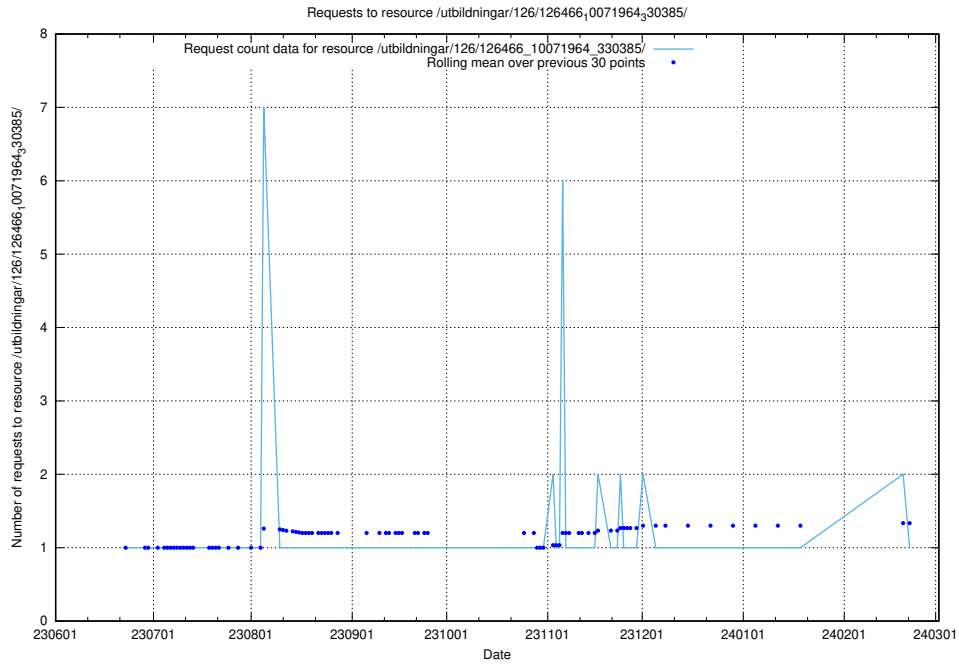

5.5307 Usage of /utbildningar/126/126466_10071964_330385/

Here, we count the number of requests to resource /utbildningar/126/126466_10071964_330385/.