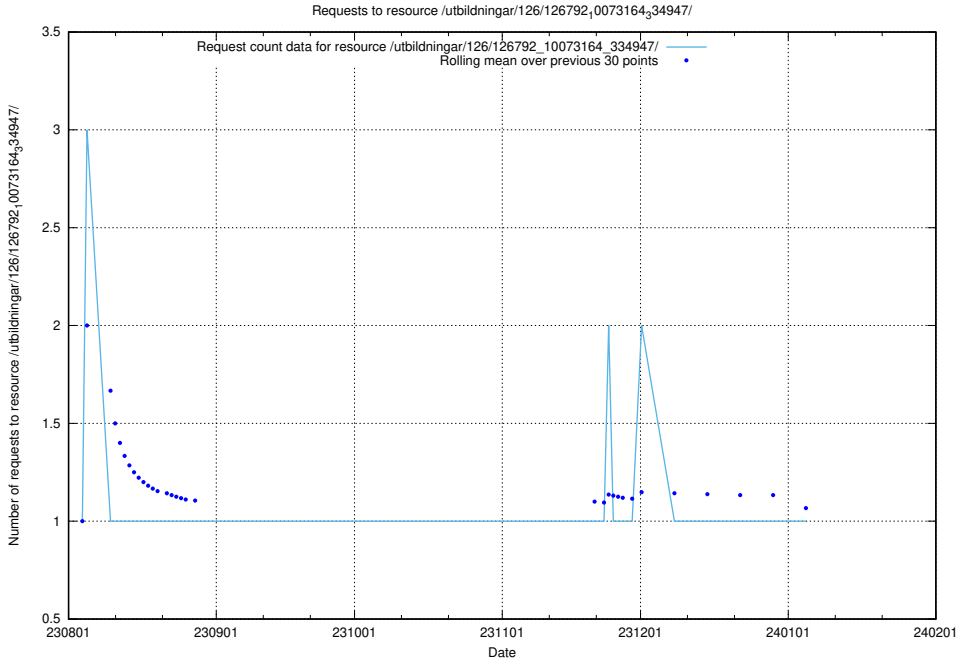

5.4526 Usage of /utbildningar/126/126792_10073164_334947/

Here, we count the number of requests to resource /utbildningar/126/126792_10073164_334947/.