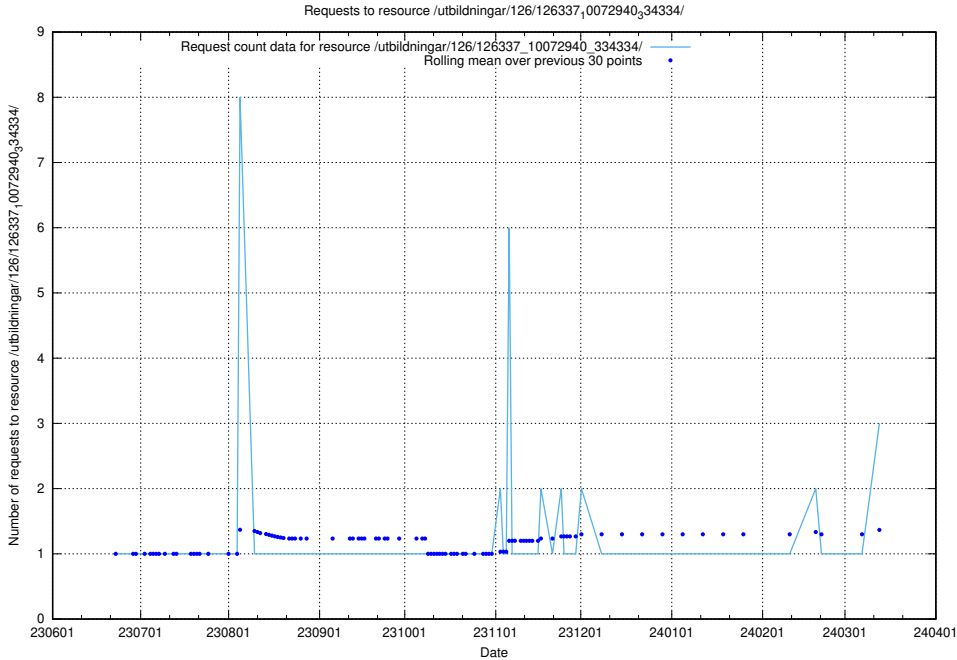

5.265 Usage of /utbildningar/126/126337_10072940_334334/

Here, we count the number of requests to resource /utbildningar/126/126337_10072940_334334/.

5.266 Usage of /utbildningar/126/126336_10072940_334334/