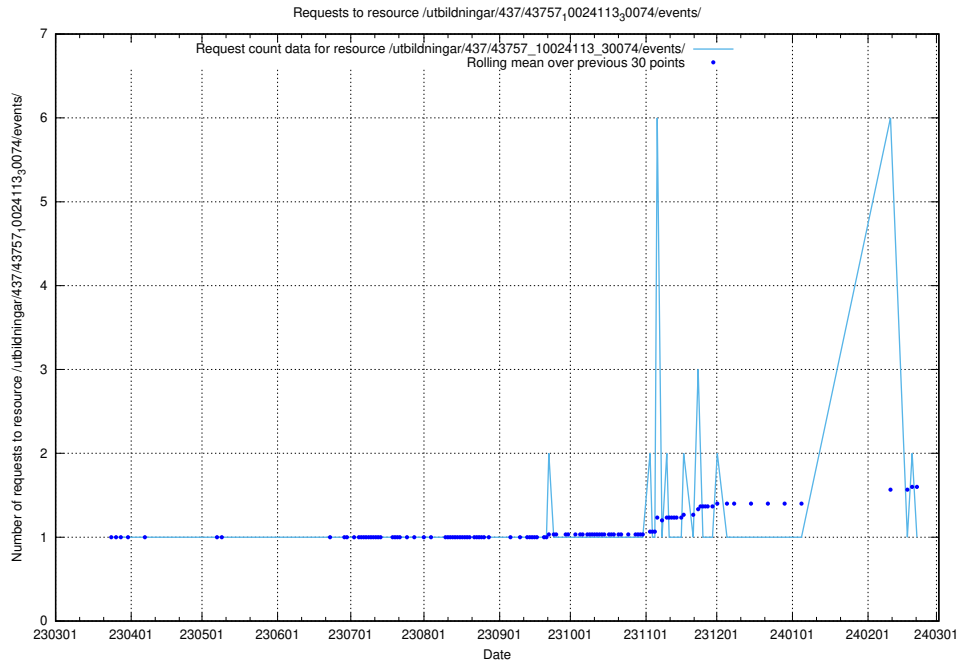

5.5843 Usage of /utbildningar/437/43757_10024113_30074/events/

Here, we count the number of requests to resource /utbildningar/437/43757_10024113_30074/events/.