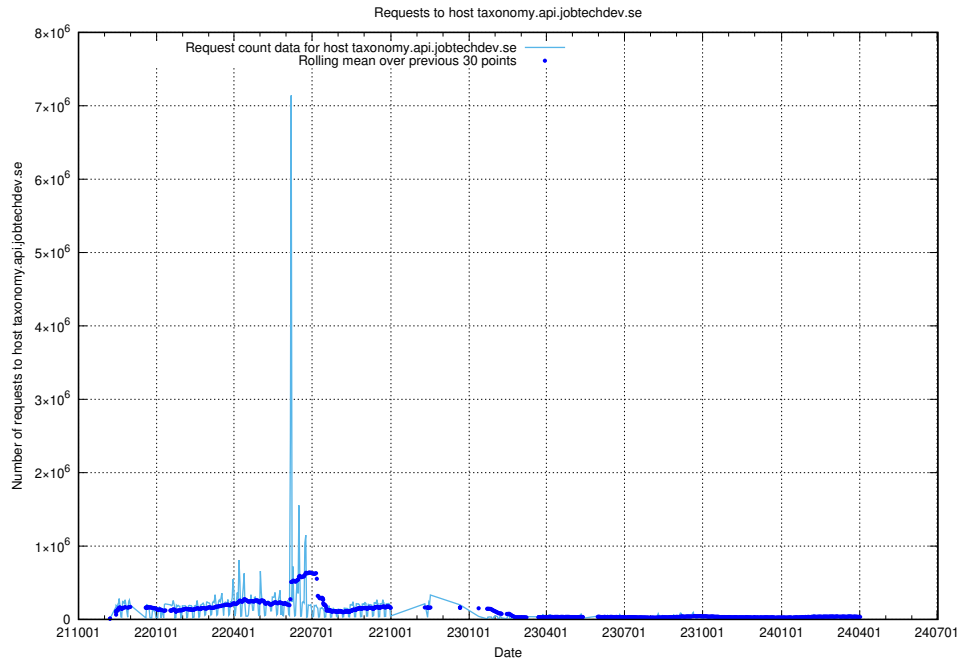

7.5 Usage of taxonomy.api.jobtechdev.se

Here, we count the number of requests to host taxonomy.api.jobtechdev.se.