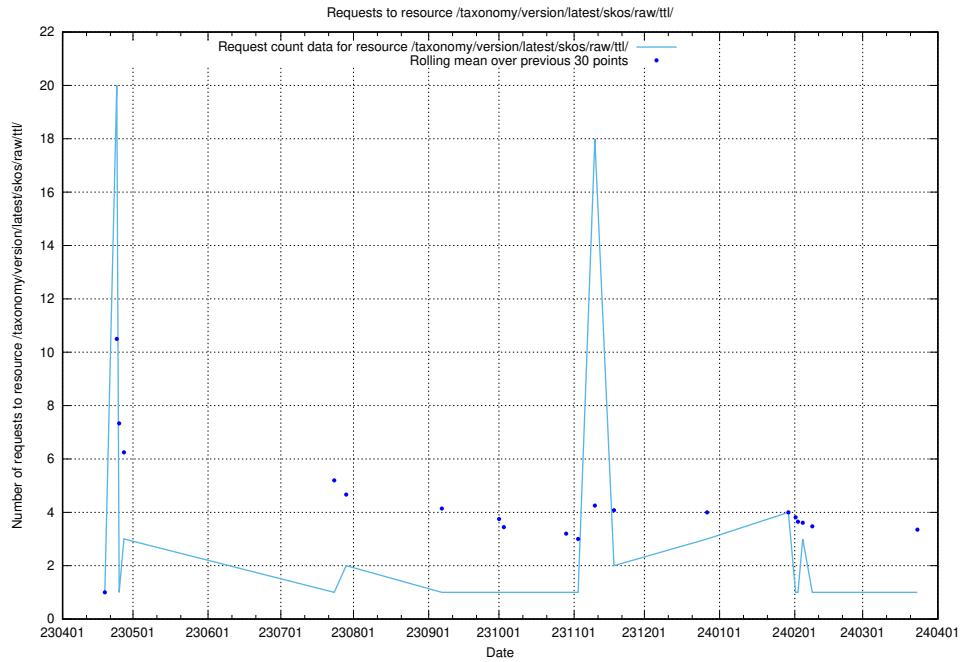

5.5725 Usage of /taxonomy/version/latest/skos/raw/ttl/

Here, we count the number of requests to resource /taxonomy/version/latest/skos/raw/ttl/.