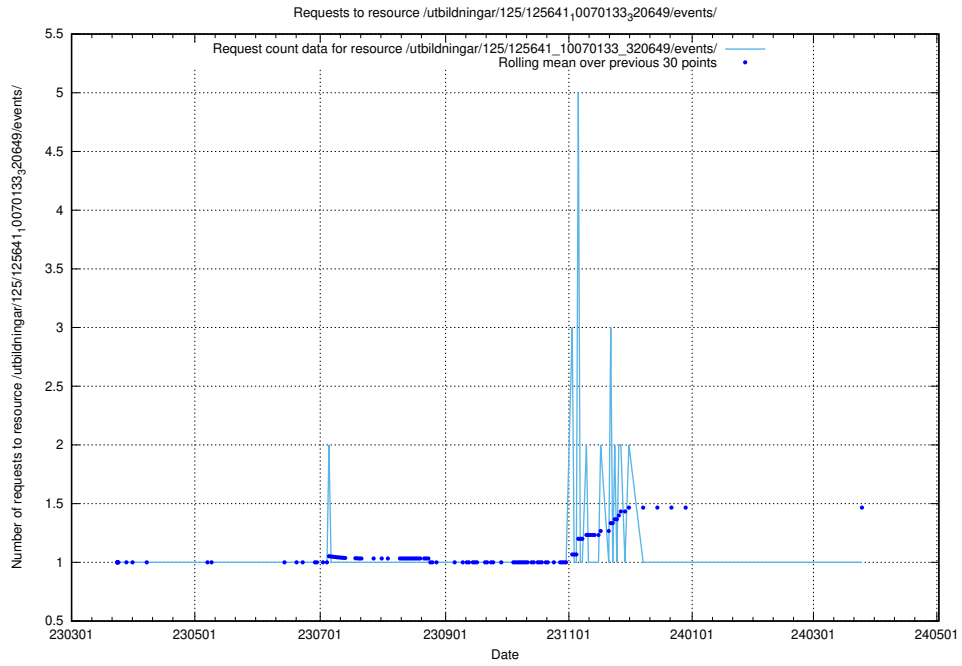

5.944 Usage of /utbildningar/125/125641_10070133_320649/events/

Here, we count the number of requests to resource /utbildningar/125/125641_10070133_320649/events/