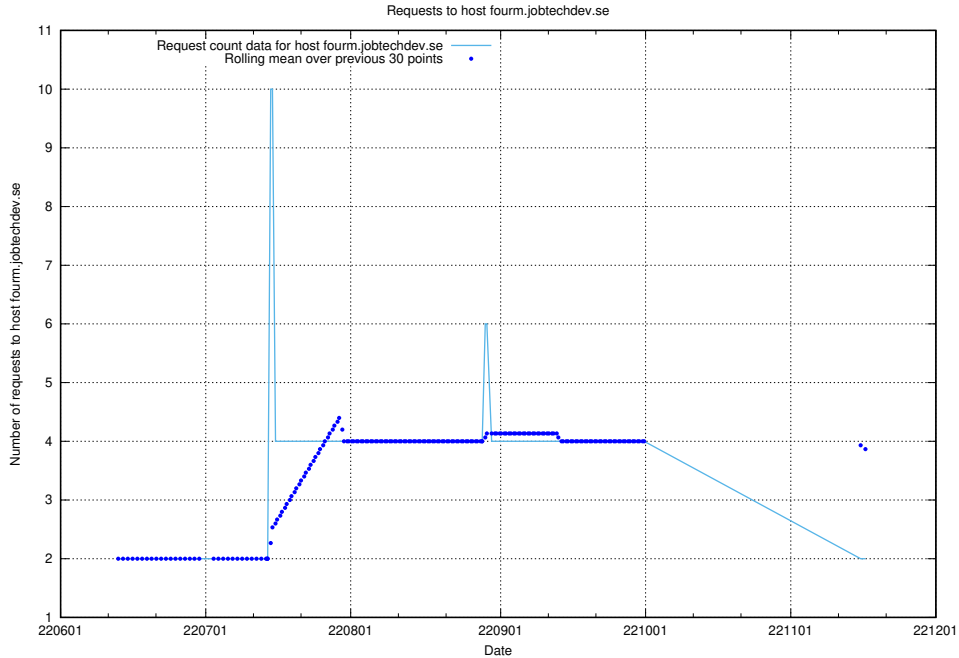

7.405 Usage of fourm.jobtechdev.se

Here, we count the number of requests to host fourm.jobtechdev.se.