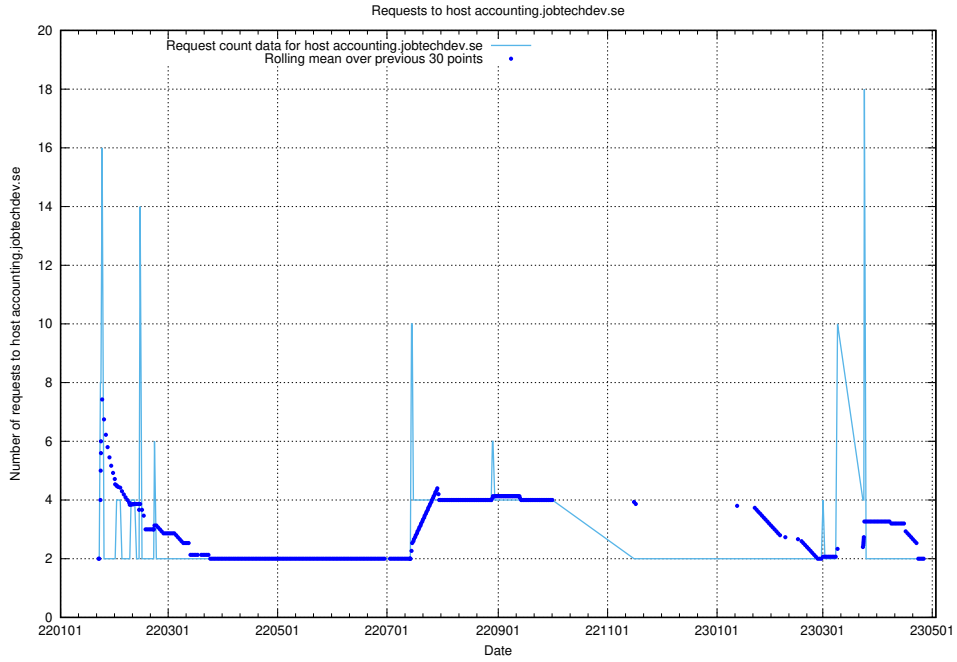

Here, we count the number of requests to host accounting.jobtechdev.se.

7.260 Usage of a.jobtechdev.se

Here, we count the number of requests to host a.jobtechdev.se.

7.261 Usage of game.jobtechdev.se

Here, we count the number of requests to host game.jobtechdev.se.