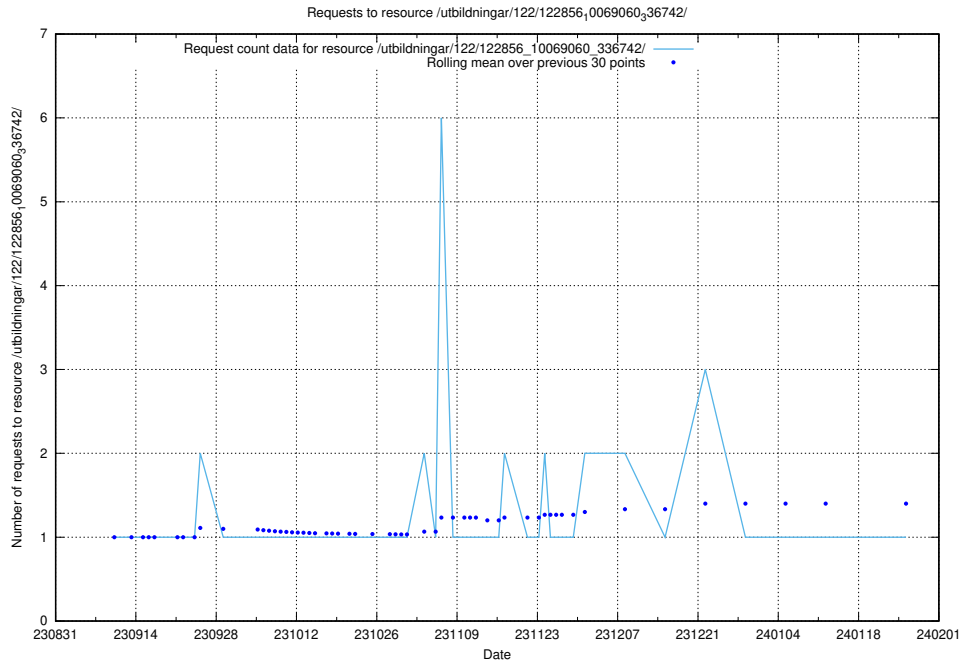

5.4281 Usage of /utbildningar/122/122856_10069060_336742/

Here, we count the number of requests to resource /utbildningar/122/122856_10069060_336742/.