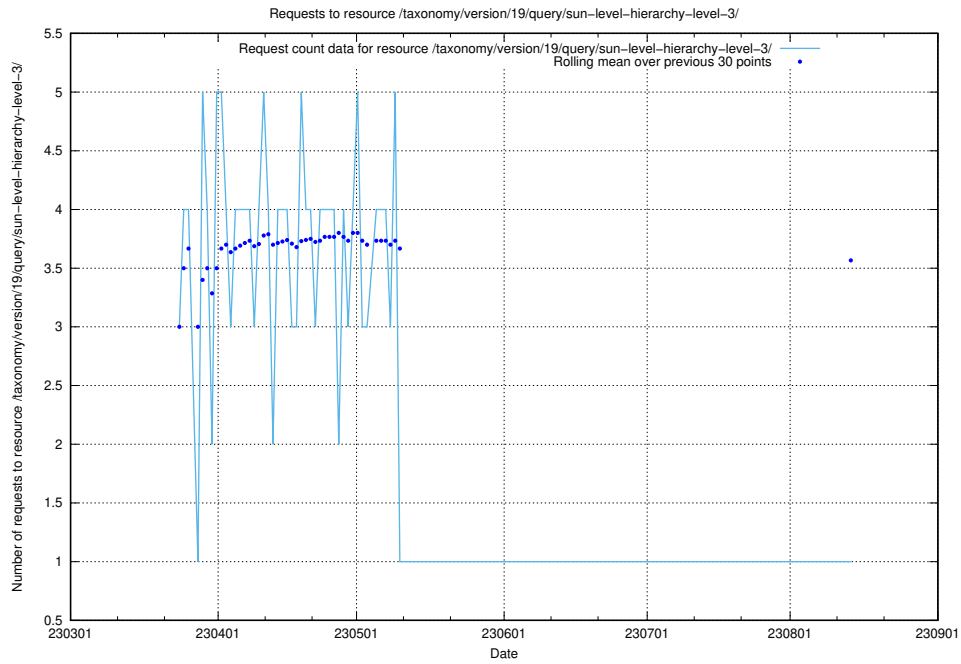

5.5774 Usage of /taxonomy/version/19/query/sun-level-hierarchy-level-3/

Here, we count the number of requests to resource /taxonomy/version/19/query/sun-level-hierarchy-level-3/.