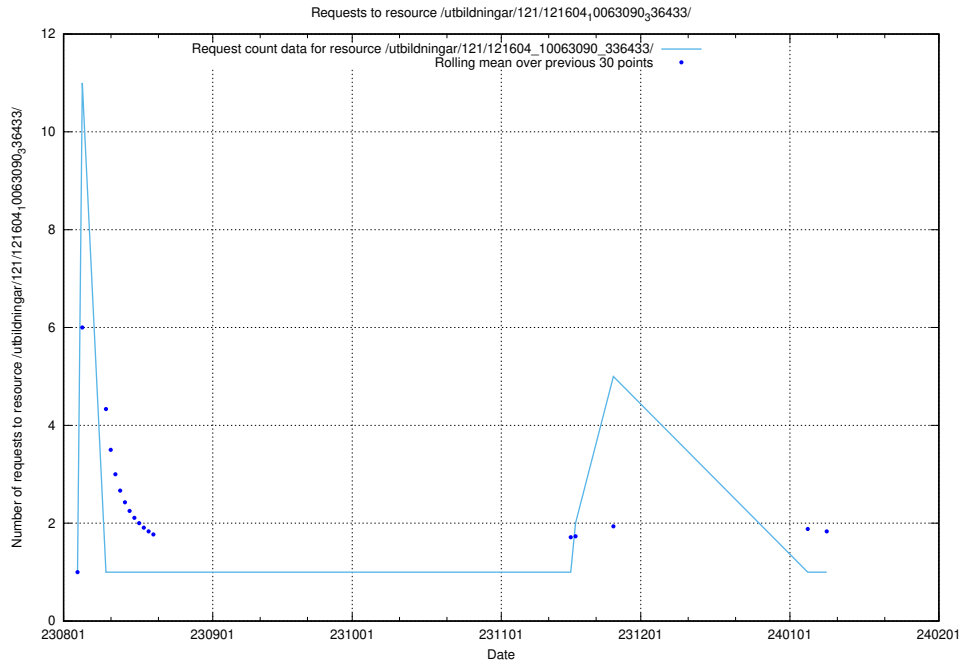

5.4550 Usage of /utbildningar/121/121604_10063090_336433/

Here, we count the number of requests to resource /utbildningar/121/121604_10063090_336433/.