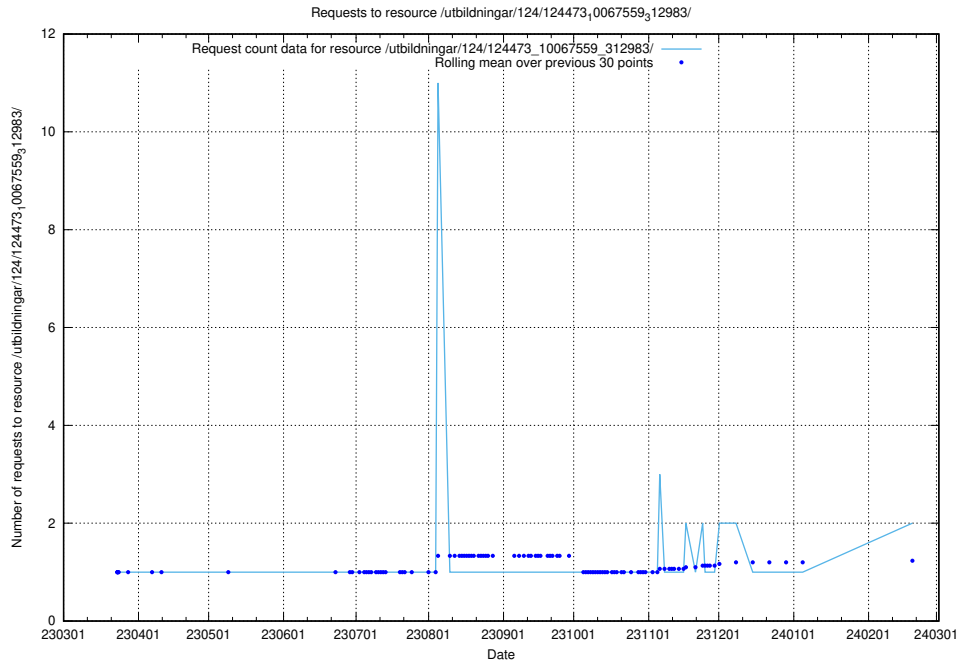

5.495 Usage of /utbildningar/124/124473_10067559_312983/

Here, we count the number of requests to resource /utbildningar/124/124473_10067559_312983/.