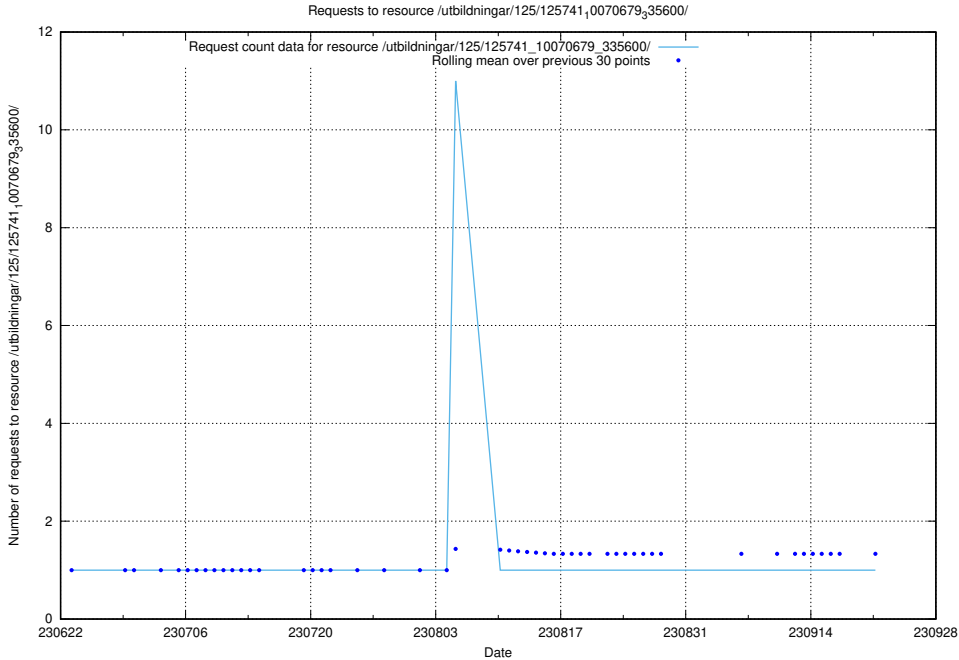

5.5351 Usage of /utbildningar/125/125741_10070679_335600/

Here, we count the number of requests to resource /utbildningar/125/125741_10070679_335600/.