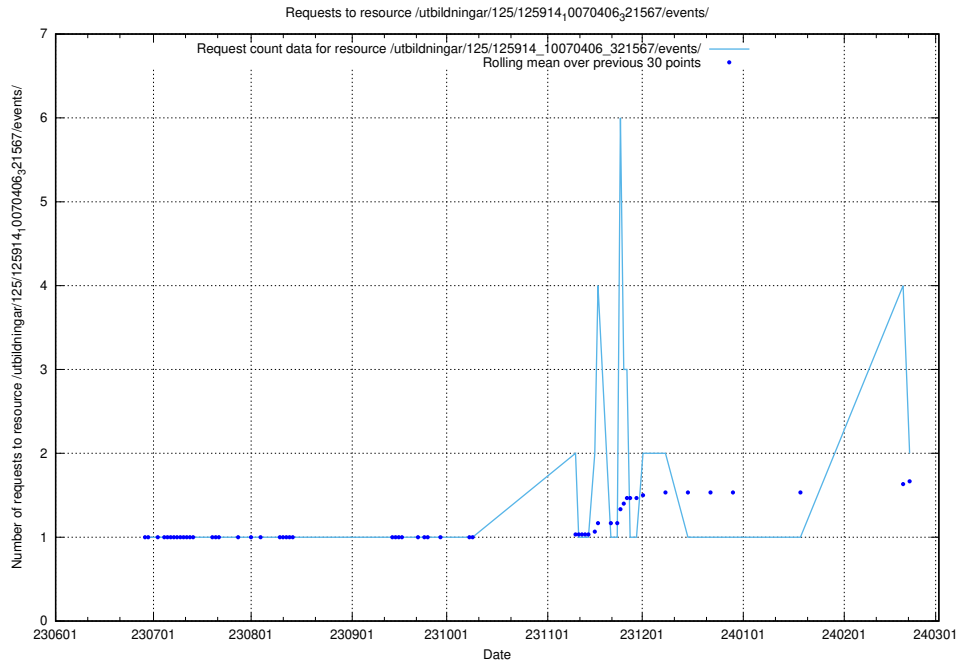

5.695 Usage of /utbildningar/125/125914_10070406_321567/events/

Here, we count the number of requests to resource /utbildningar/125/125914_10070406_321567/events/