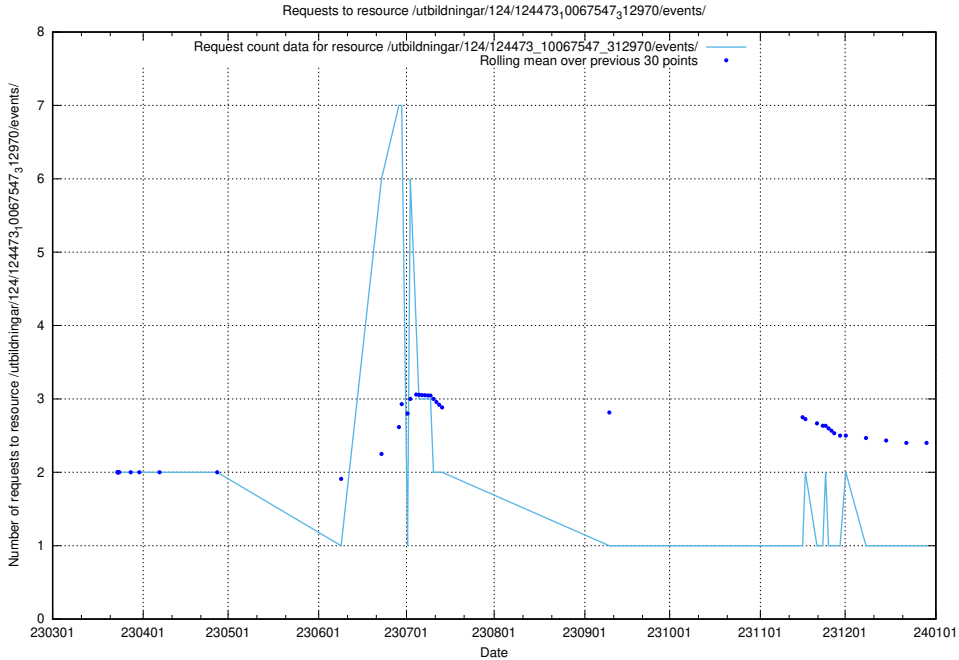

Here, we count the number of requests to resource /utbildningar/124/124499_10067846_313561/events/

5.5939 Usage of /utbildningar/124/124473_10067547_312970/events/

Here, we count the number of requests to resource /utbildningar/124/124473_10067547_312970/events/