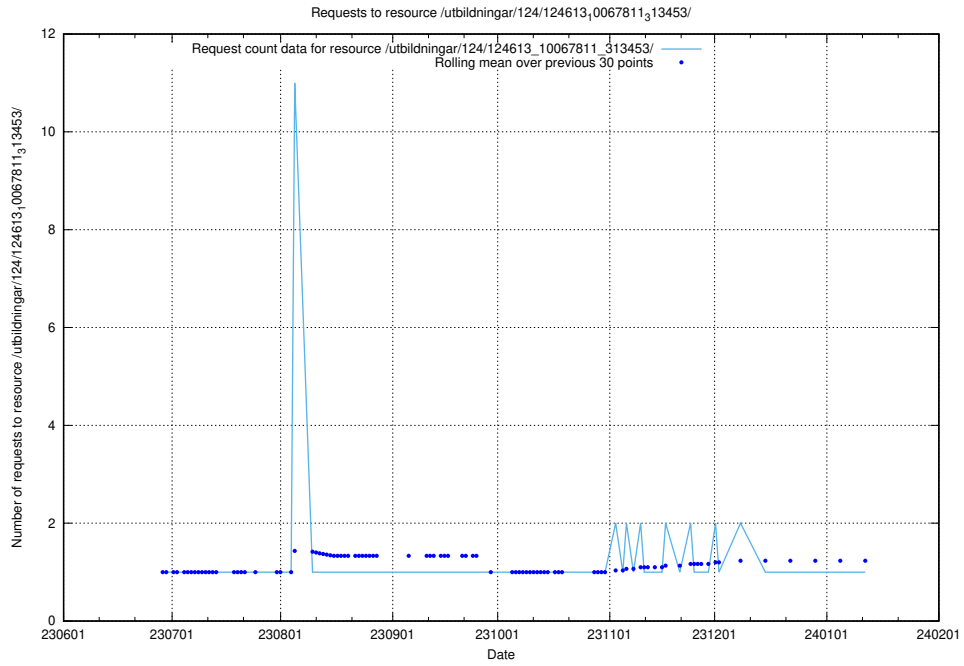

5.5144 Usage of /utbildningar/124/124613_10067811_313453/

Here, we count the number of requests to resource /utbildningar/124/124613_10067811_313453/.