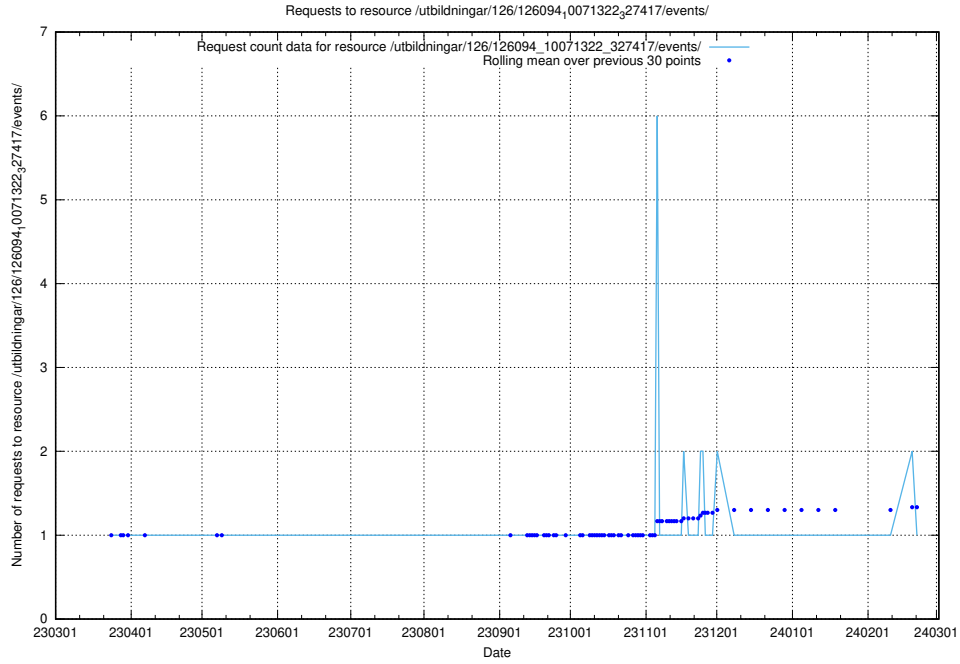

5.5859 Usage of /utbildningar/126/126094_10071322_327417/events/

Here, we count the number of requests to resource /utbildningar/126/126094_10071322_327417/events/