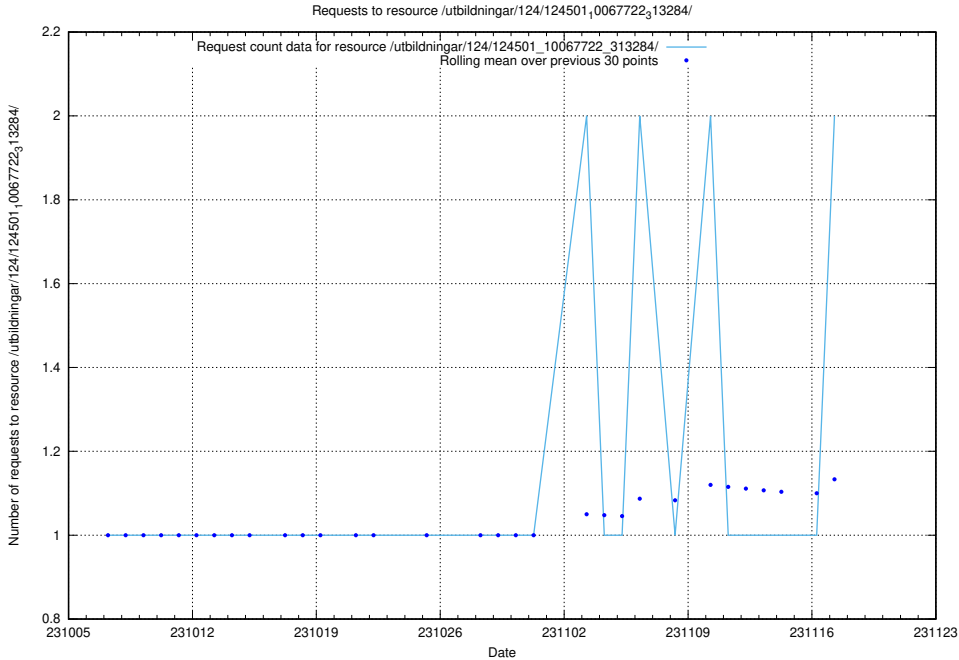

5.592 Usage of /utbildningar/124/124501_10067722_313284/

Here, we count the number of requests to resource /utbildningar/124/124501_10067722_313284/.