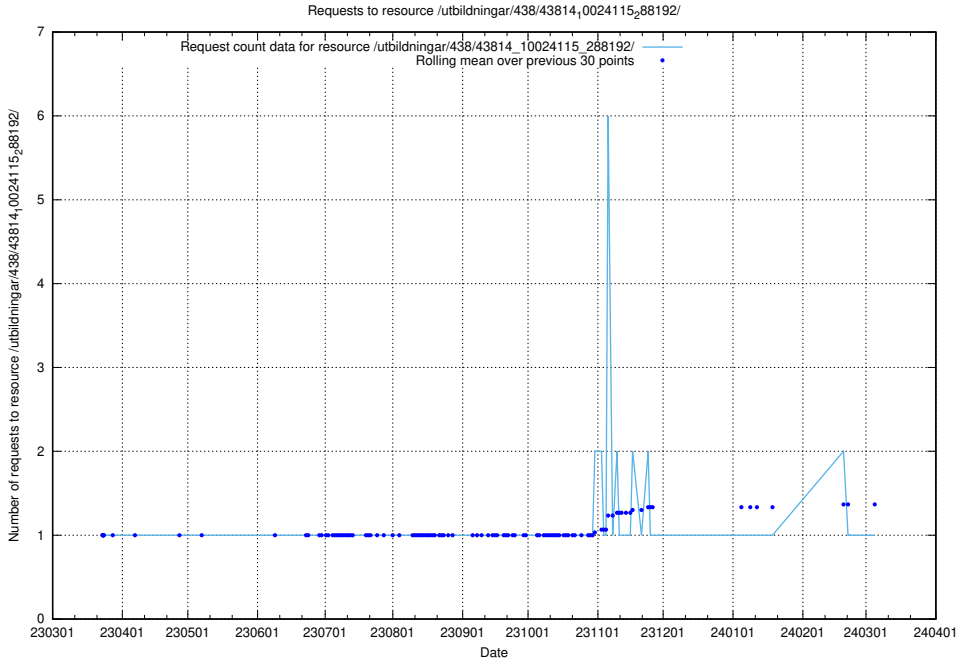

5.5984 Usage of /utbildningar/438/43814_10024115_288192/

Here, we count the number of requests to resource /utbildningar/438/43814_10024115_288192/.