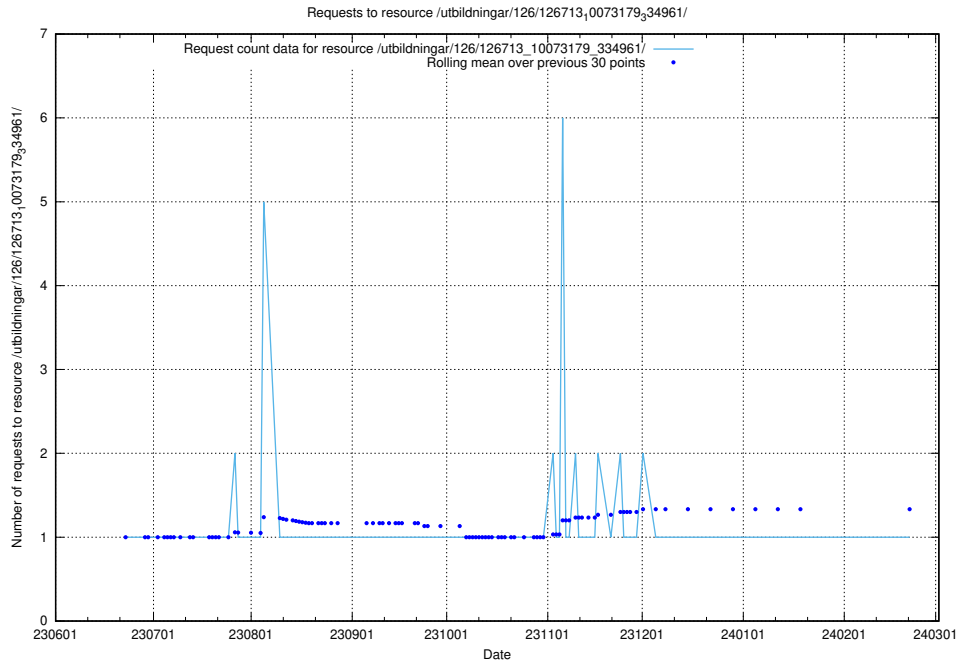

5.5276 Usage of /utbildningar/126/126713_10073179_334961/

Here, we count the number of requests to resource /utbildningar/126/126713_10073179_334961/.