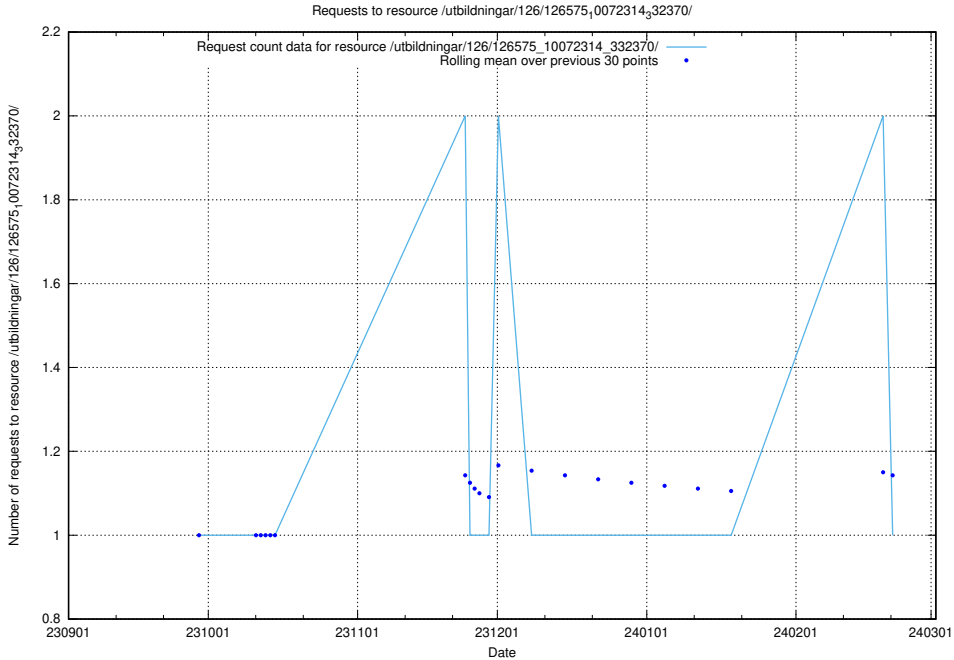

5.4102 Usage of /utbildningar/126/126575_10072314_332370/

Here, we count the number of requests to resource /utbildningar/126/126575_10072314_332370/.