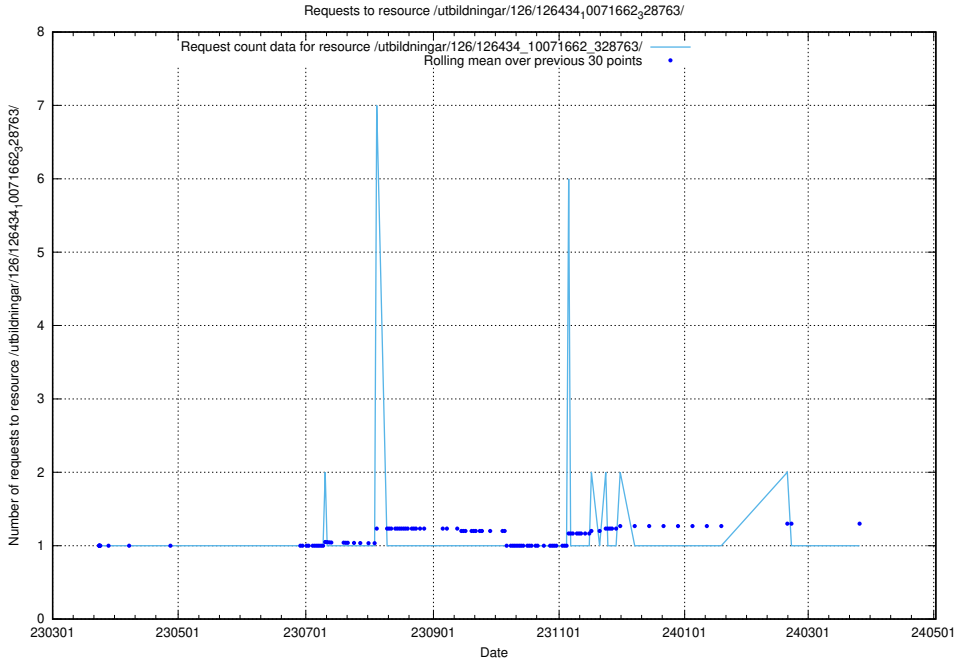

Here, we count the number of requests to resource /utbildningar/126/126465_10071861_329841/.

5.6059 Usage of /utbildningar/126/126434_10071662_328763/

Here, we count the number of requests to resource /utbildningar/126/126434_10071662_328763/.