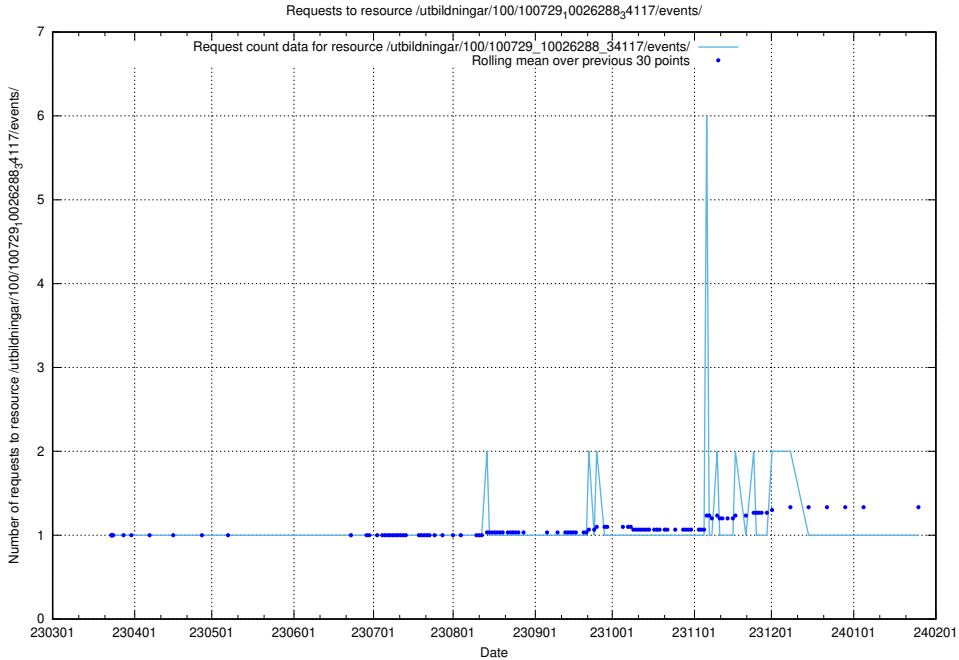

5.5330 Usage of /utbildningar/100/100729_10026288_34117/events/

Here, we count the number of requests to resource /utbildningar/100/100729_10026288_34117/events/.