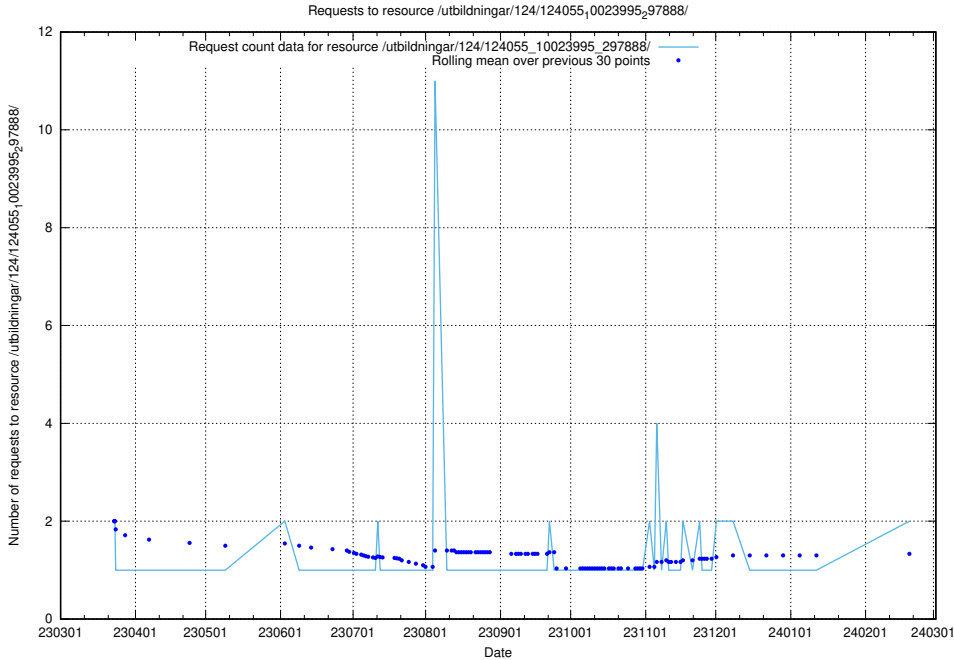

5.844 Usage of /utbildningar/124/124055_10023995_297888/

Here, we count the number of requests to resource /utbildningar/124/124055_10023995_297888/.