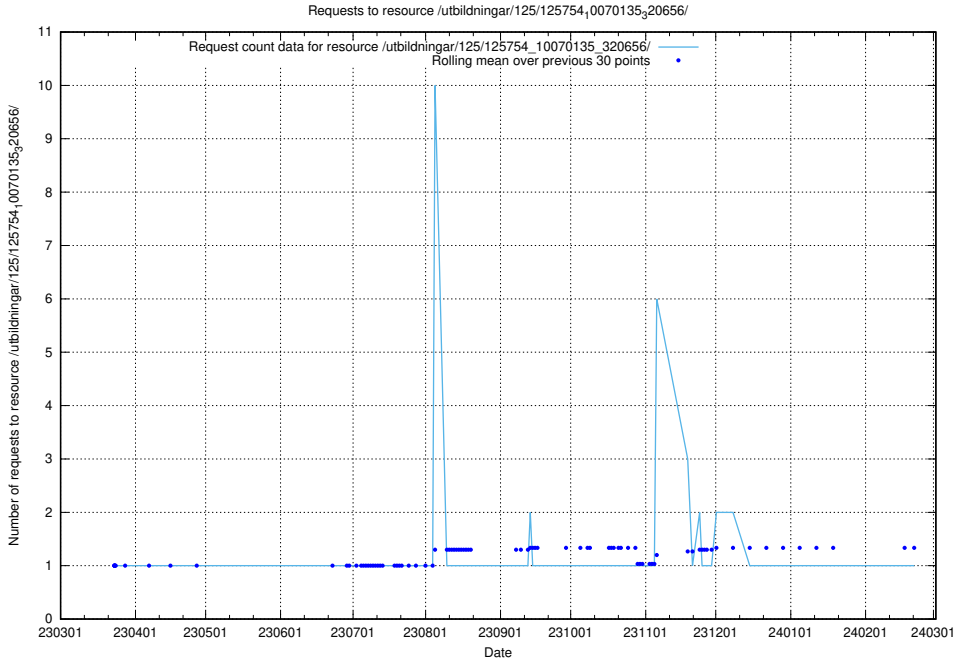

5.6107 Usage of /utbildningar/125/125754_10070135_320656/

Here, we count the number of requests to resource /utbildningar/125/125754_10070135_320656/.