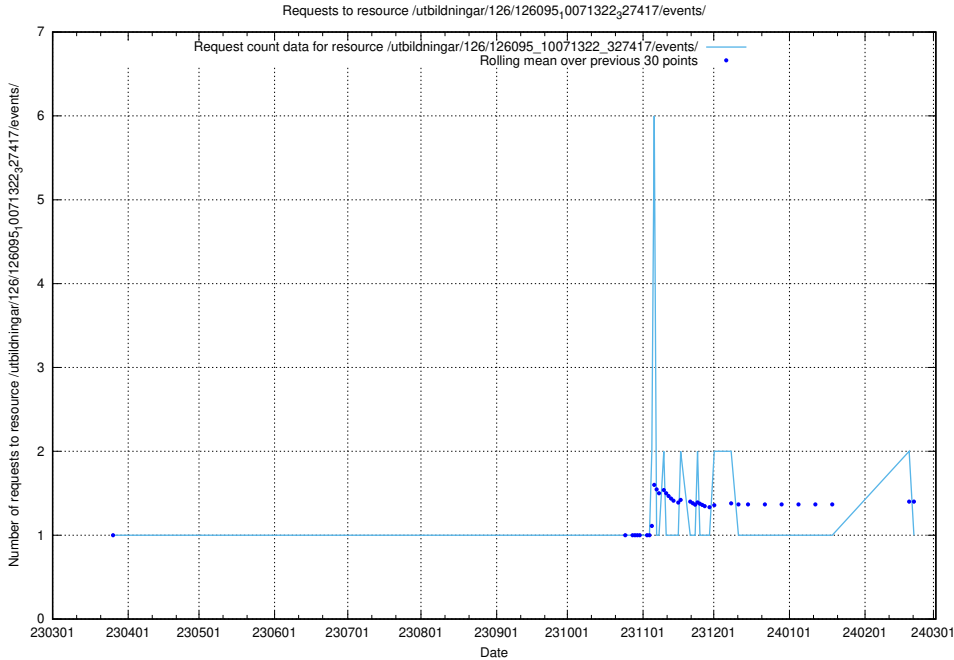

5.5756 Usage of /utbildningar/126/126095_10071322_327417/events/

Here, we count the number of requests to resource /utbildningar/126/126095_10071322_327417/events/