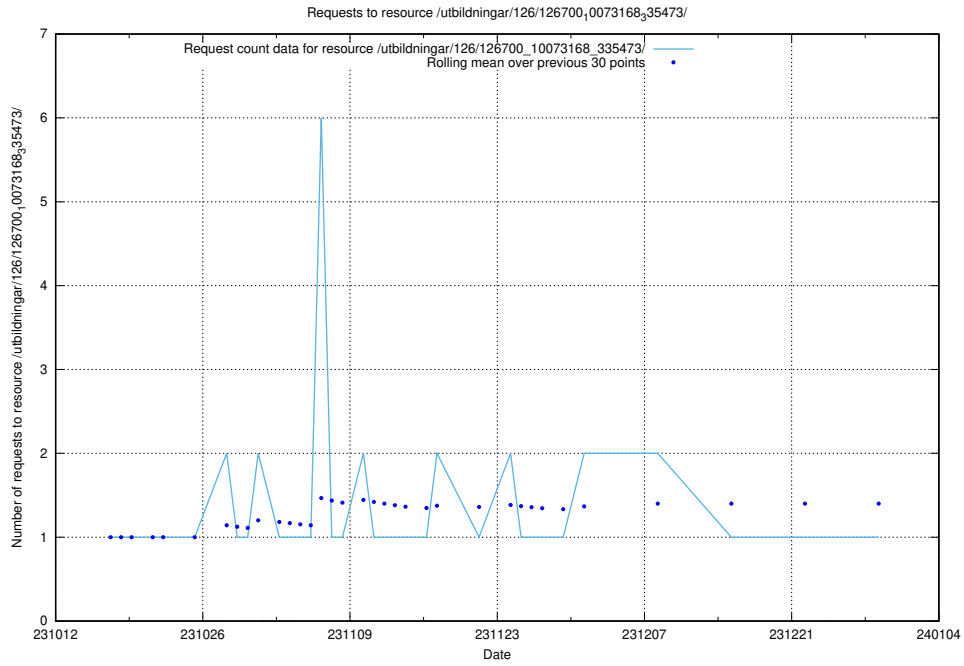

5.3941 Usage of /utbildningar/126/126700_10073168_335473/

Here, we count the number of requests to resource /utbildningar/126/126700_10073168_335473/.