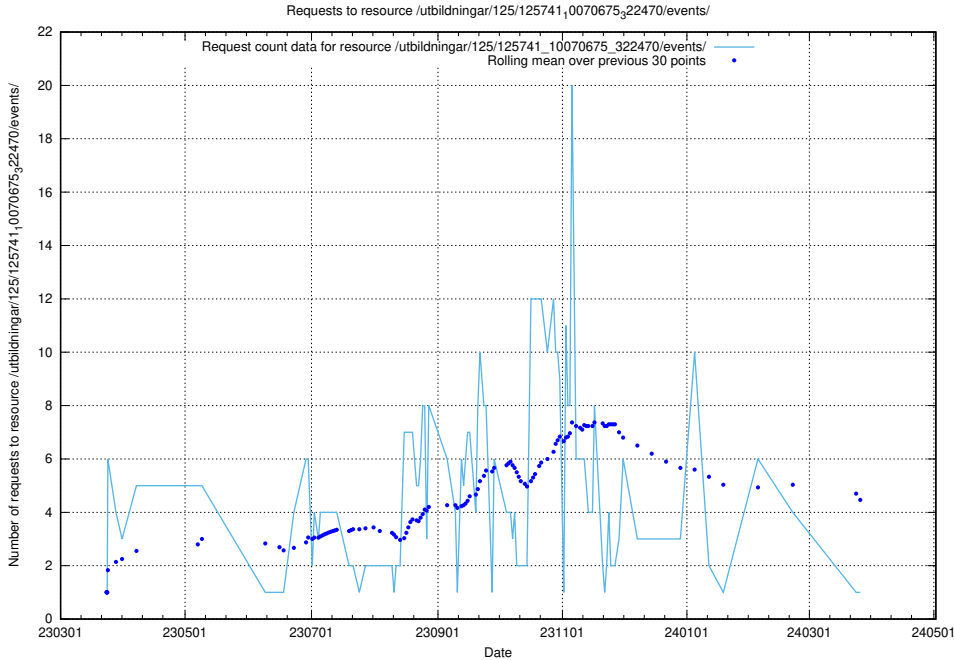

Here, we count the number of requests to resource /utbildningar/125/125741_10070679_322474/.

5.6131 Usage of /utbildningar/125/125741_10070675_322470/events/

Here, we count the number of requests to resource /utbildningar/125/125741_10070675_322470/events/