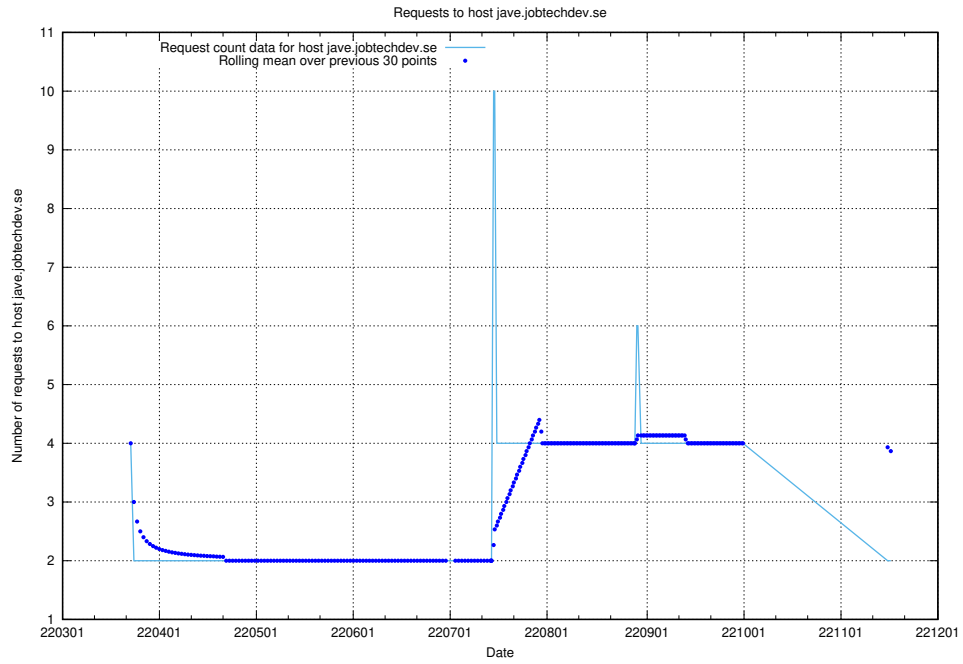

7.490 Usage of `jave.jobtechdev.se`

Here, we count the number of requests to host `jave.jobtechdev.se`.