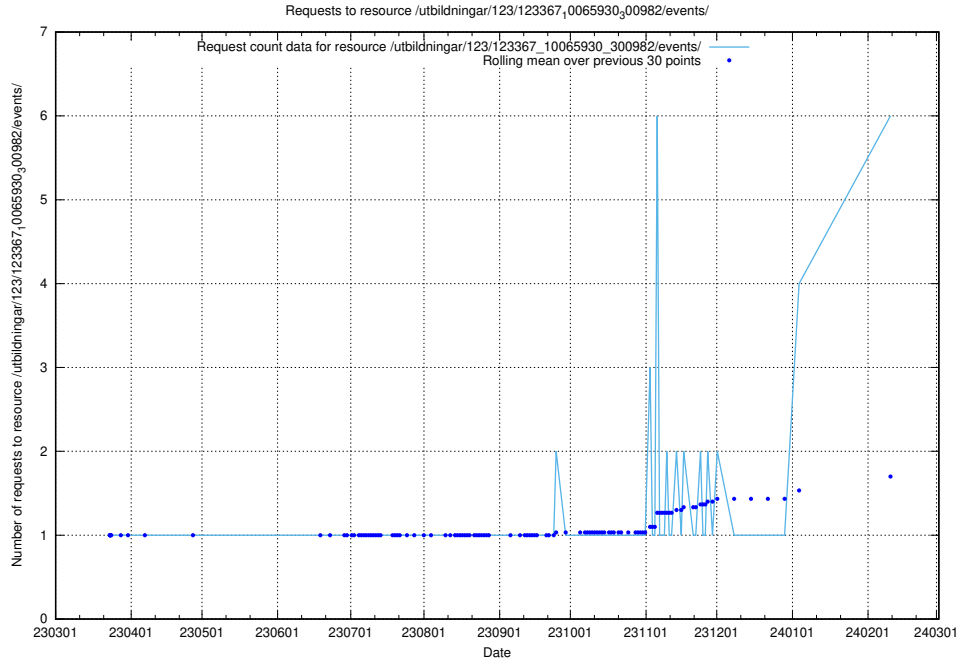

5.78 Usage of /utbildningar/123/123367_10065930_300982/events/

Here, we count the number of requests to resource /utbildningar/123/123367_10065930_300982/events/