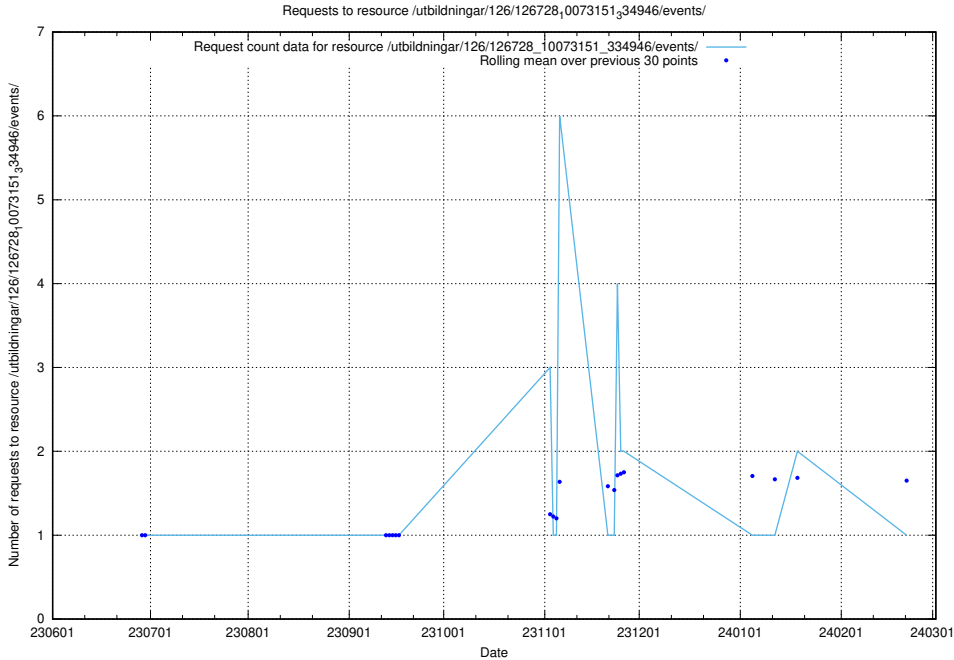

5.5103 Usage of /utbildningar/126/126728_10073151_334946/events/

Here, we count the number of requests to resource /utbildningar/126/126728_10073151_334946/events/