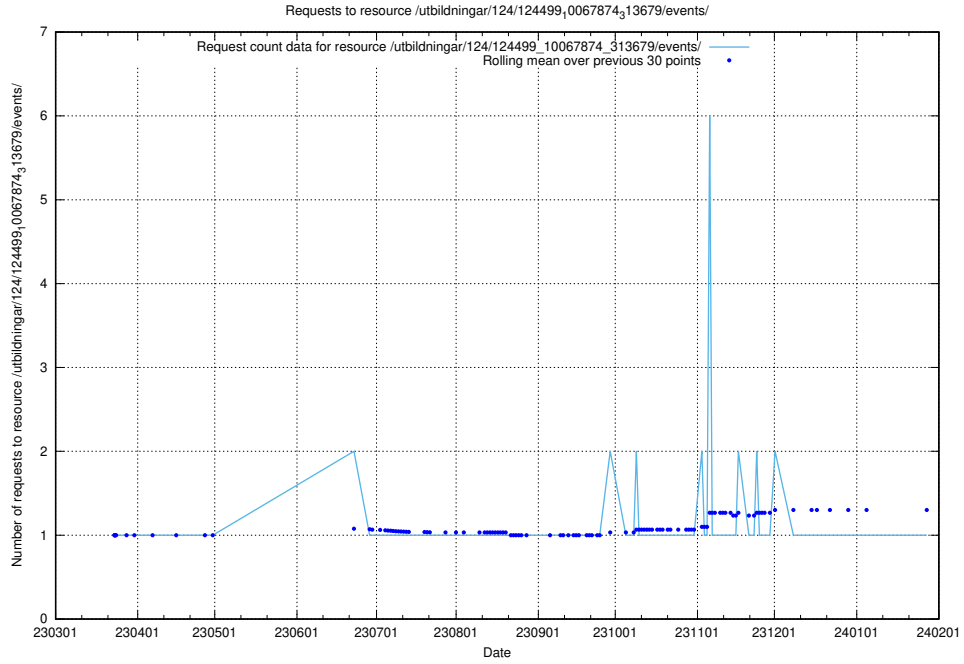

5.1987 Usage of /utbildningar/124/124499_10067874_313679/events/

Here, we count the number of requests to resource /utbildningar/124/124499_10067874_313679/events/