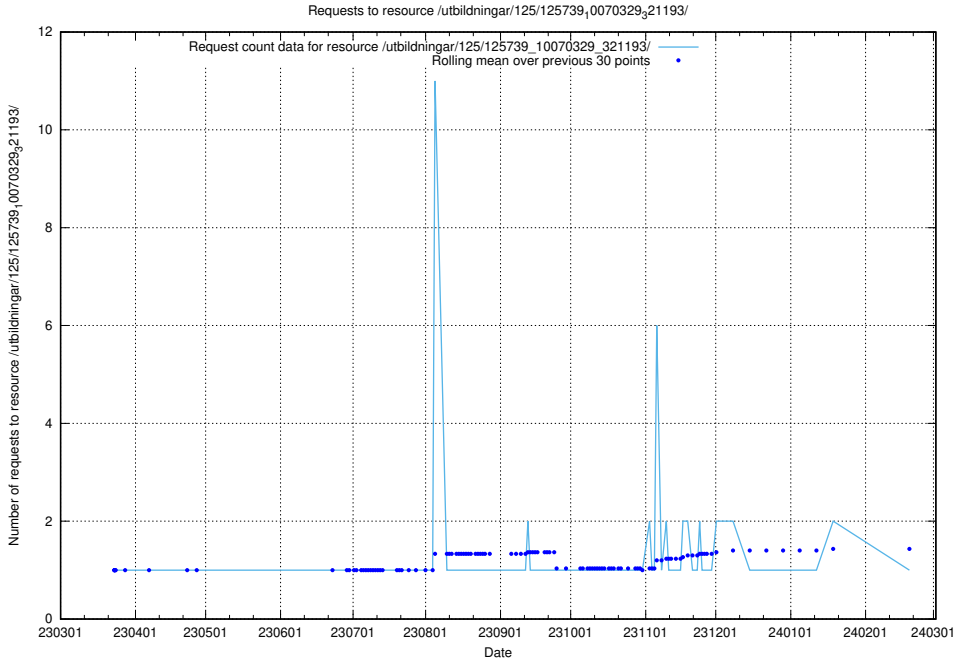

5.903 Usage of /utbildningar/125/125739_10070329_321193/

Here, we count the number of requests to resource /utbildningar/125/125739_10070329_321193/.