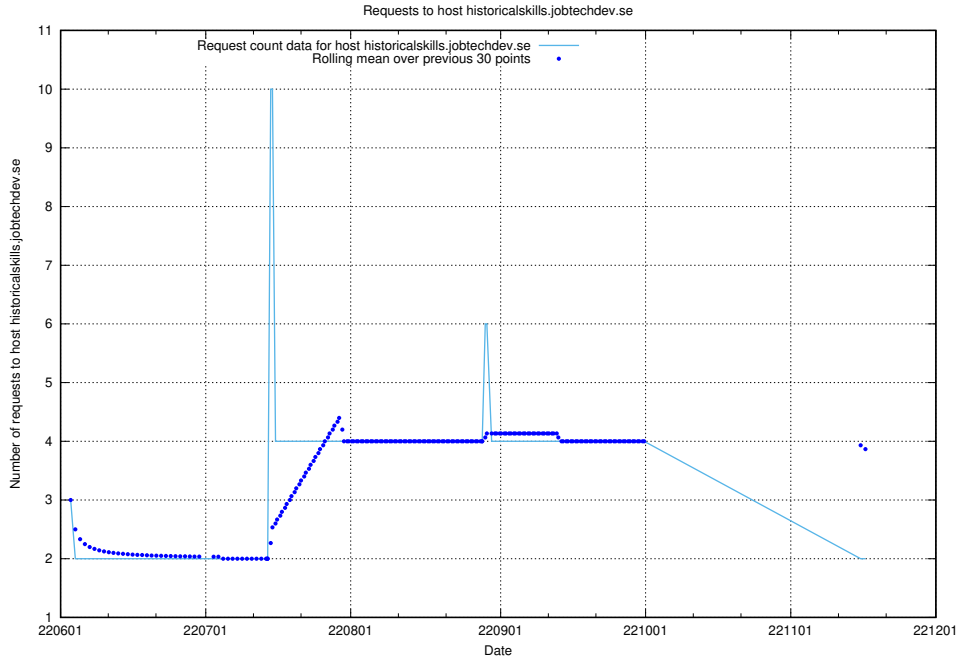

7.413 Usage of `historicalskills.jobtechdev.se`

Here, we count the number of requests to host `historicalskills.jobtechdev.se`.