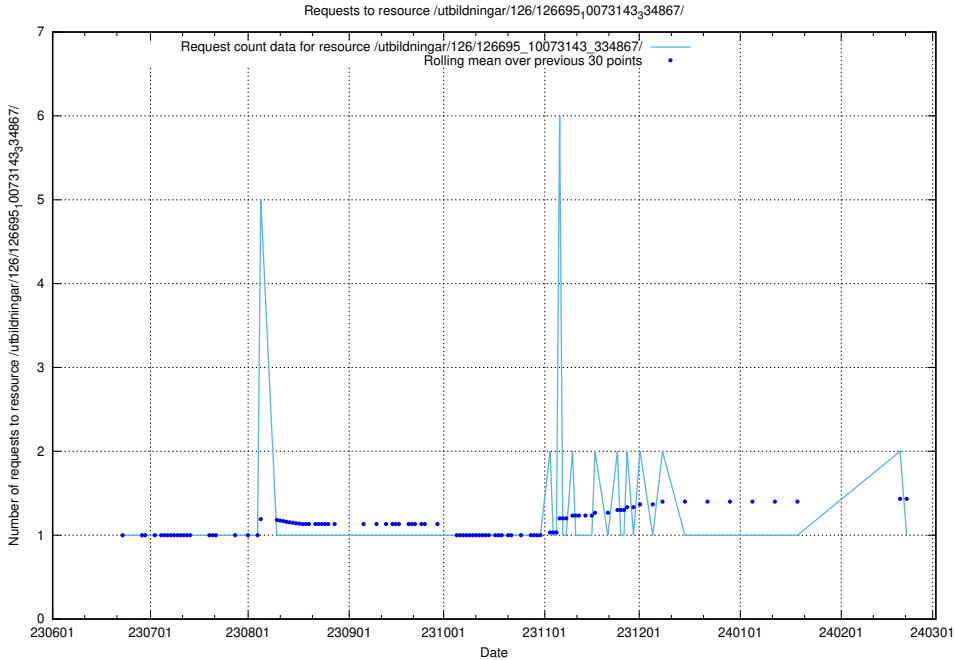

5.5285 Usage of /utbildningar/126/126695_10073143_334867/

Here, we count the number of requests to resource /utbildningar/126/126695_10073143_334867/.