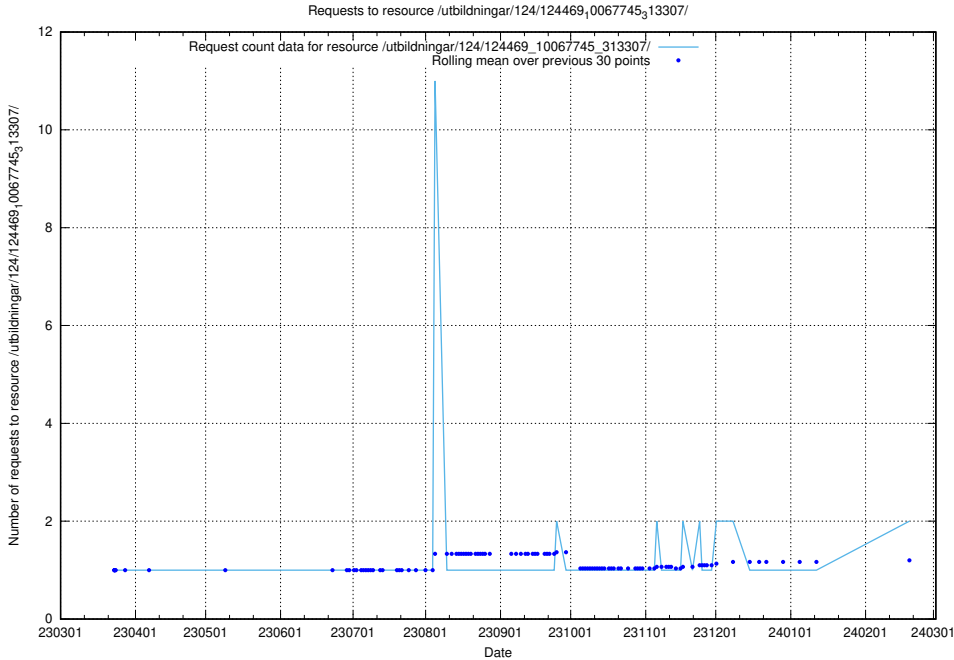

5.507 Usage of /utbildningar/124/124469_10067745_313307/

Here, we count the number of requests to resource /utbildningar/124/124469_10067745_313307/.