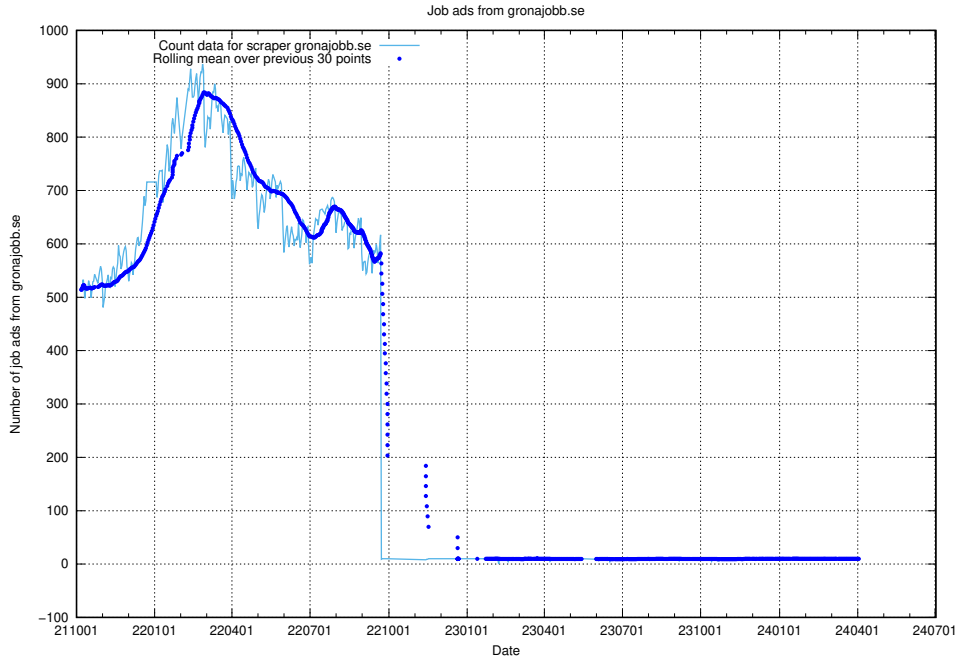

13.18 Number of ads by scraper gronajobb.se

Here, we count the number of job ads scraped from gronajobb.se.