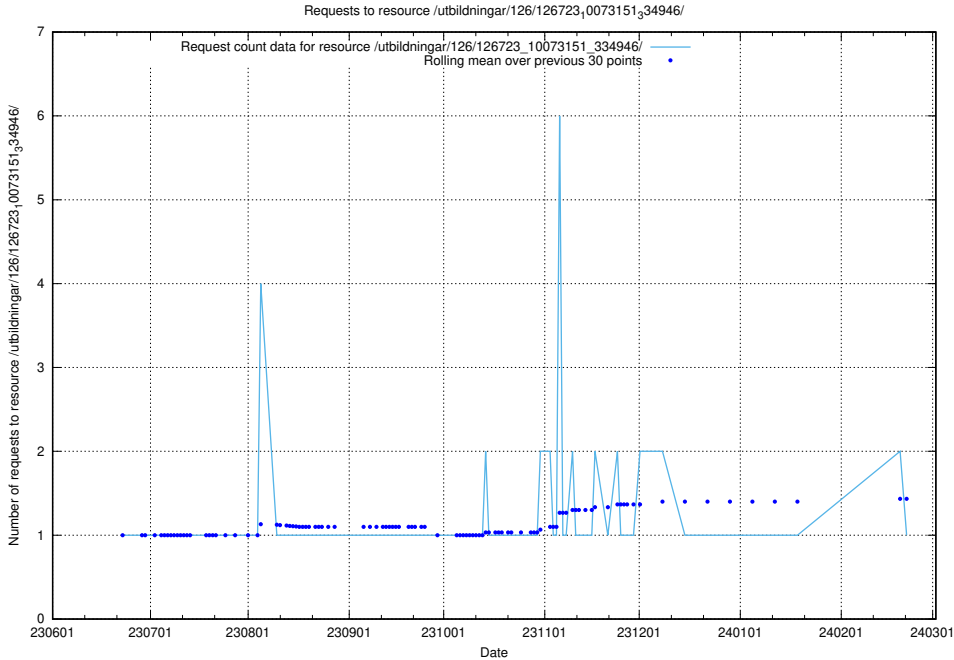

5.5259 Usage of /utbildningar/126/126723_10073151_334946/

Here, we count the number of requests to resource /utbildningar/126/126723_10073151_334946/.