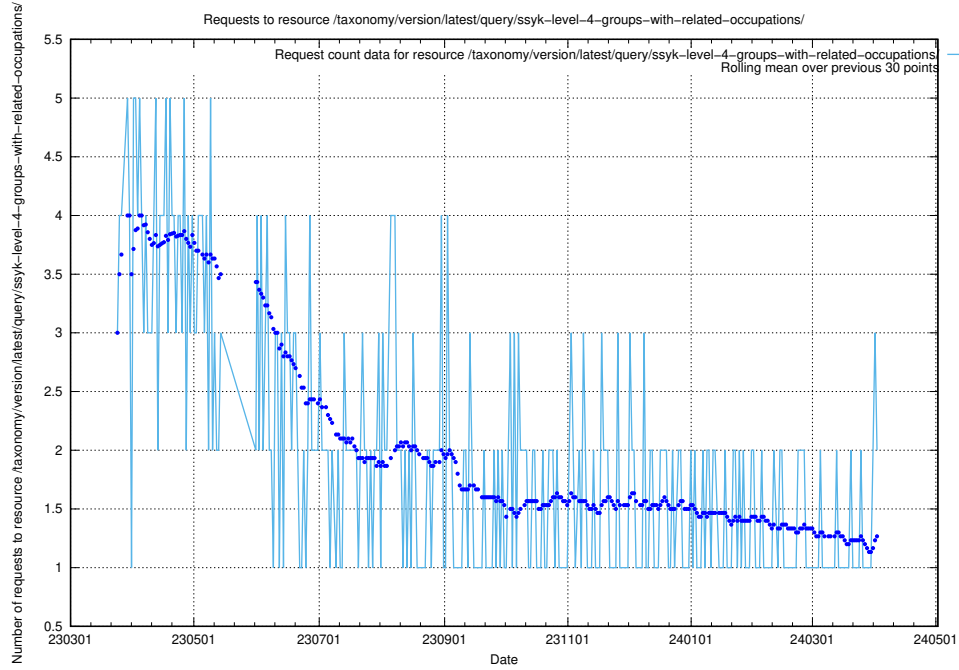

5.791 Usage of /taxonomy/version/latest/query/ssyk-level-4-groups-with-related-occupations/

Here, we count the number of requests to resource /taxonomy/version/latest/query/ssyk-level-4-groups-with-related-occupations/.