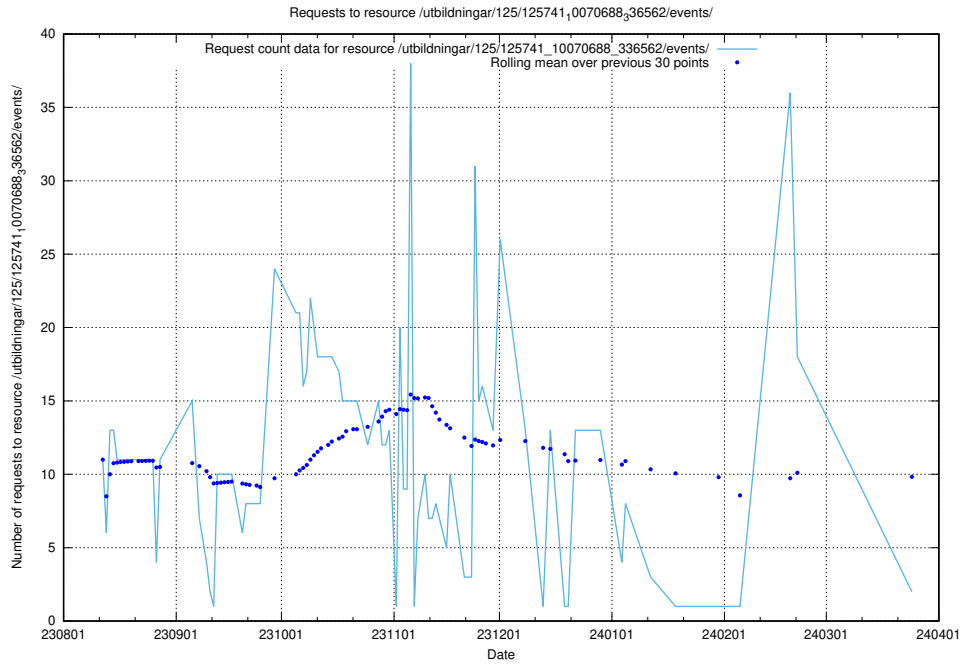

5.628 Usage of /utbildningar/125/125741_10070688_336562/events/

Here, we count the number of requests to resource /utbildningar/125/125741_10070688_336562/events/