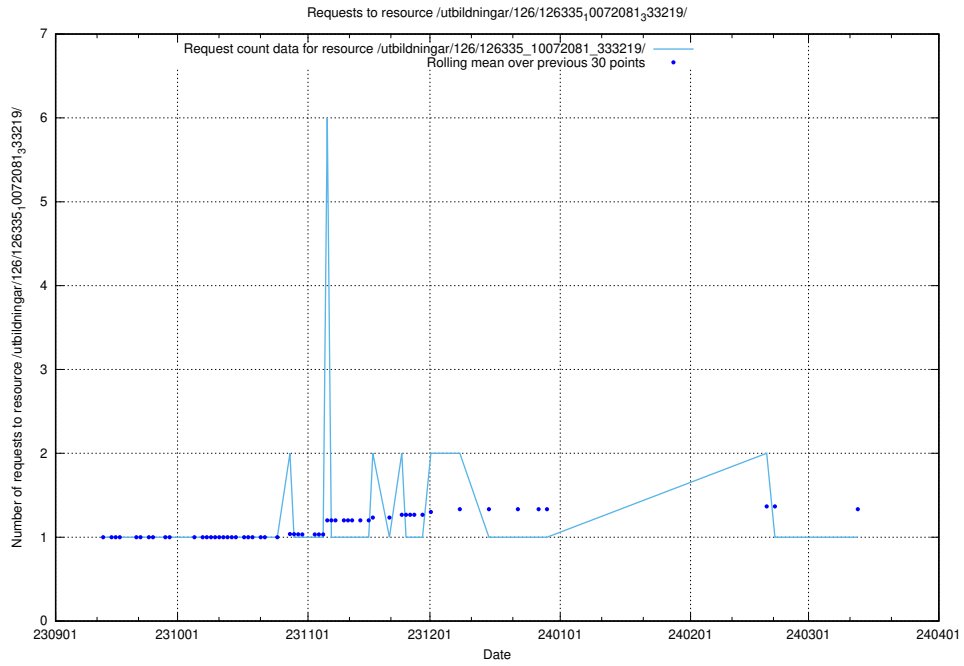

5.4240 Usage of /utbildningar/126/126335_10072081_333219/

Here, we count the number of requests to resource /utbildningar/126/126335_10072081_333219/.