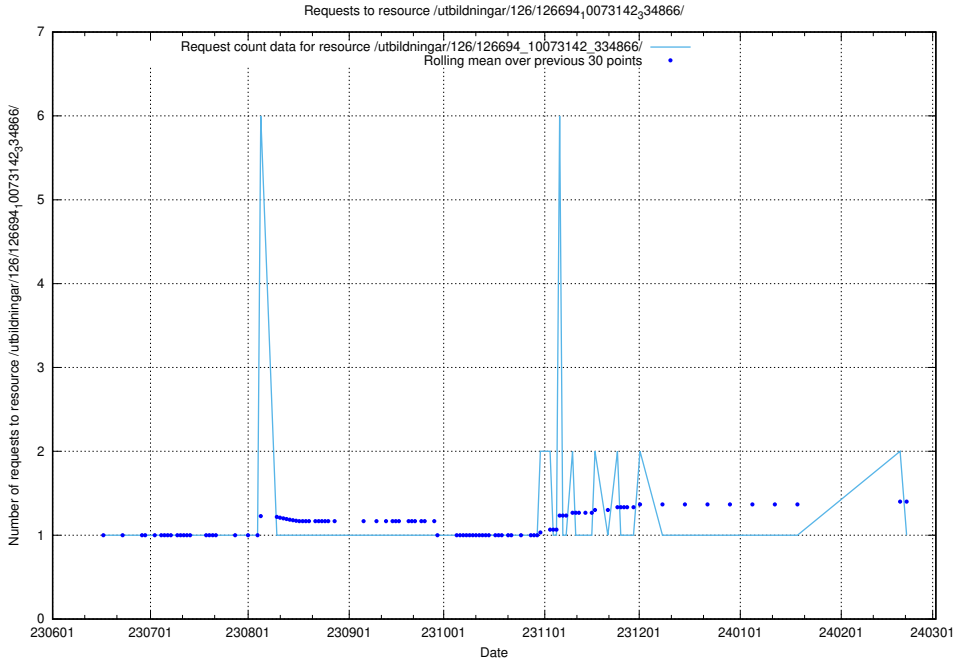

5.5536 Usage of /utbildningar/126/126694_10073142_334866/

Here, we count the number of requests to resource /utbildningar/126/126694_10073142_334866/.