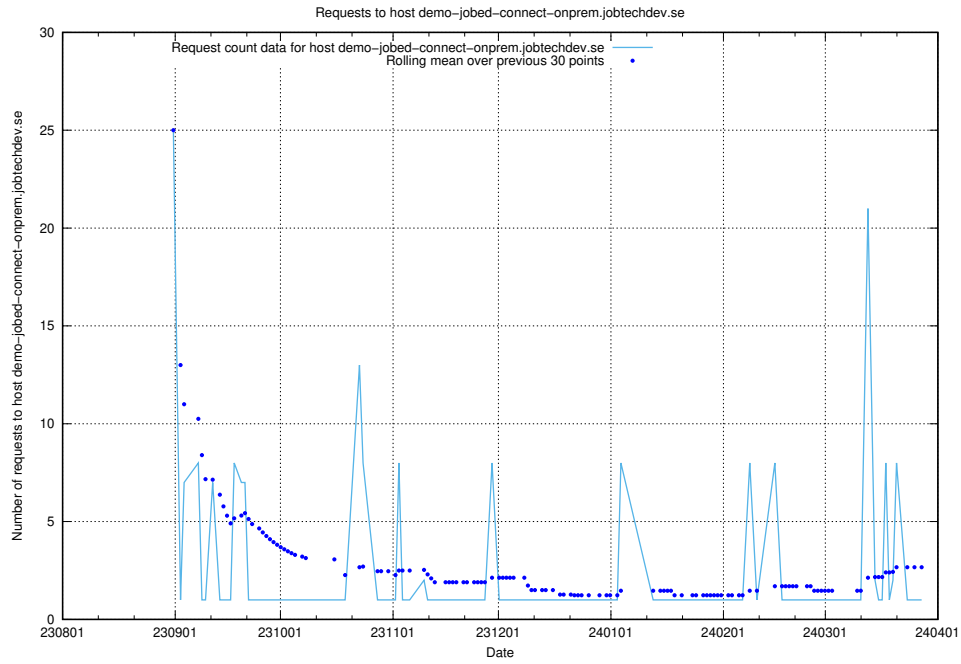

7.601 Usage of demo-jobed-connect-onprem.jobtechdev.se

Here, we count the number of requests to host demo-jobed-connect-onprem.jobtechdev.se.