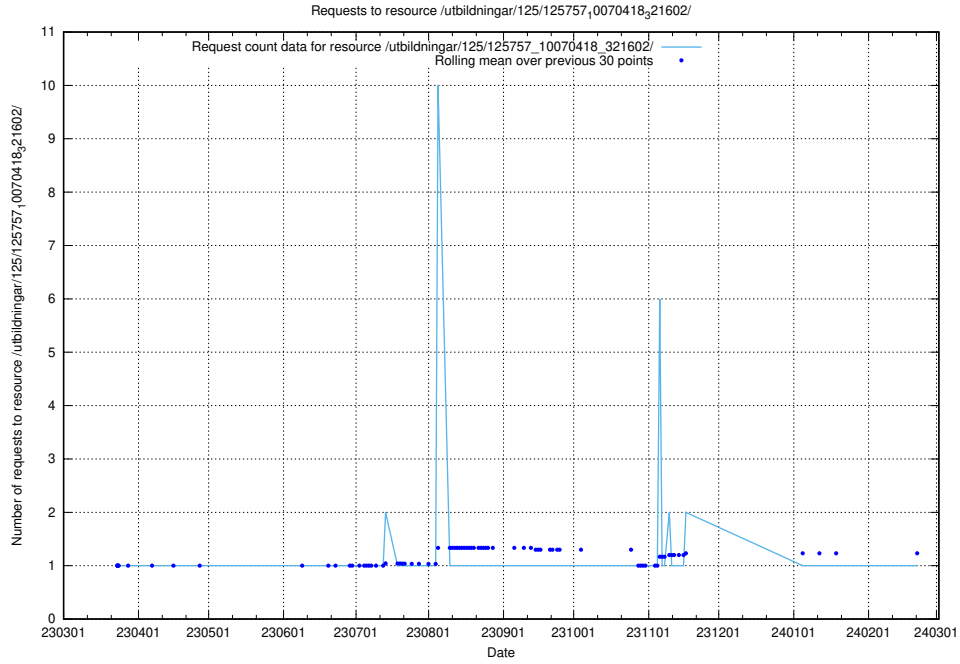

5.6095 Usage of /utbildningar/125/125757_10070418_321602/

Here, we count the number of requests to resource /utbildningar/125/125757_10070418_321602/.