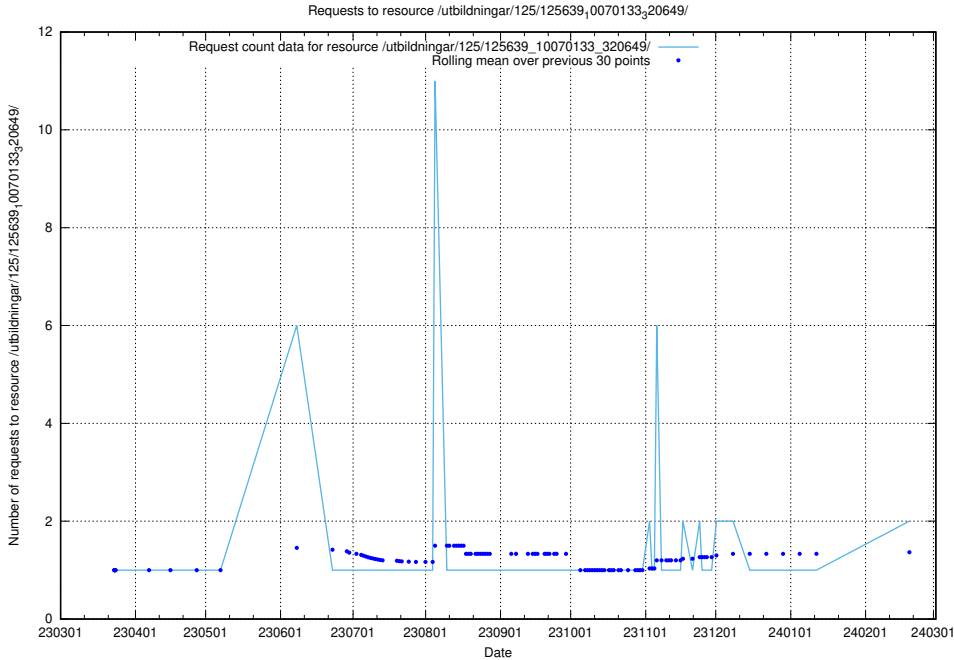

5.337 Usage of /utbildningar/125/125639_10070133_320649/

Here, we count the number of requests to resource /utbildningar/125/125639_10070133_320649/.

5.338 Usage of /utbildningar/125/125619_10070363_321361/events/