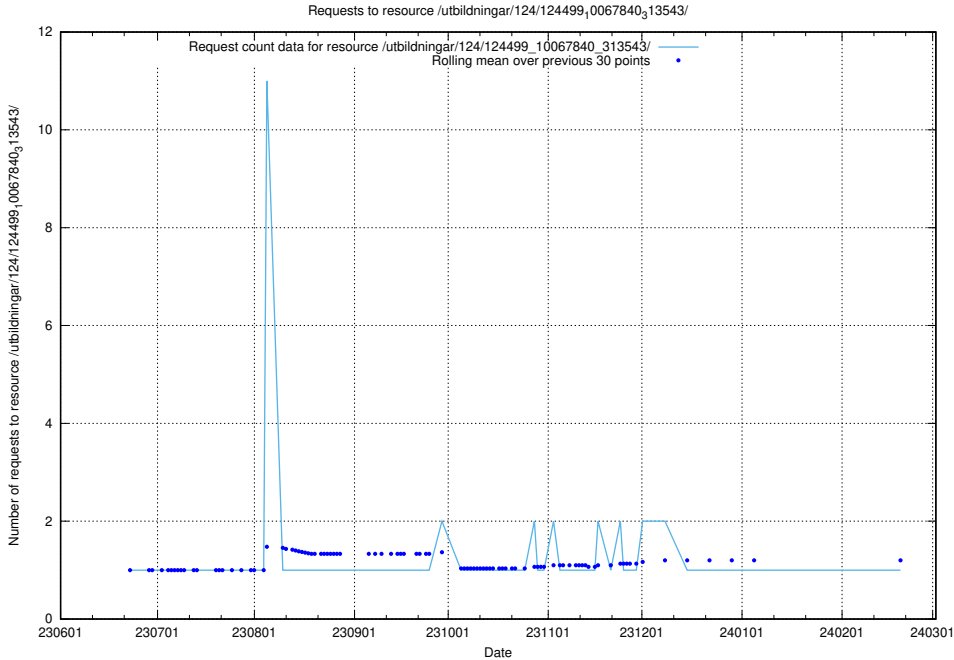

5.5441 Usage of /utbildningar/124/124499_10067840_313543/

Here, we count the number of requests to resource /utbildningar/124/124499_10067840_313543/.