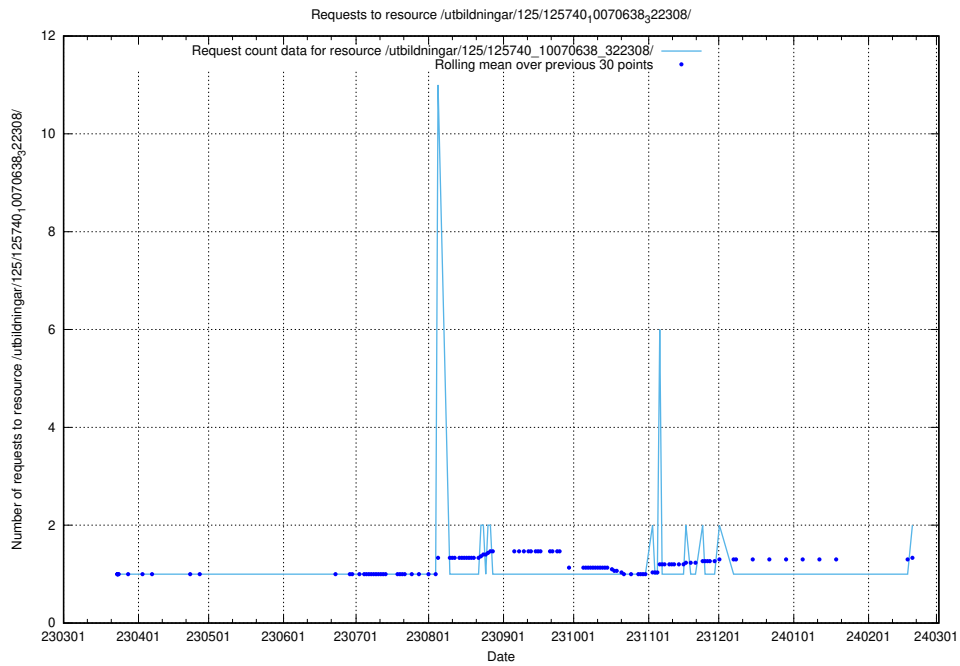

5.328 Usage of /utbildningar/125/125740_10070638_322308/

Here, we count the number of requests to resource /utbildningar/125/125740_10070638_322308/.