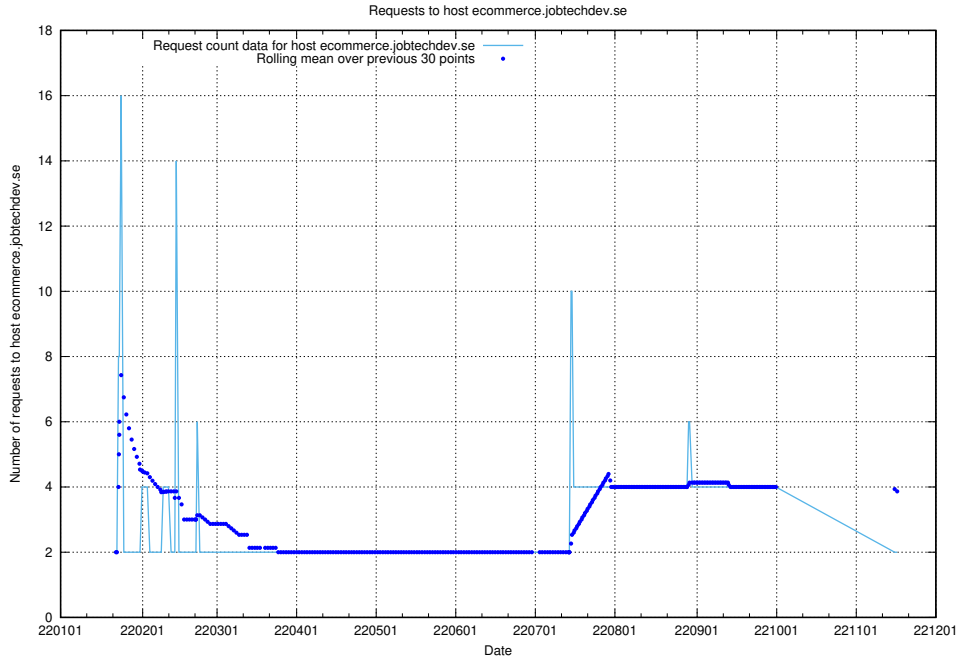

7.253 Usage of ecommerce.jobtechdev.se

Here, we count the number of requests to host ecommerce.jobtechdev.se.