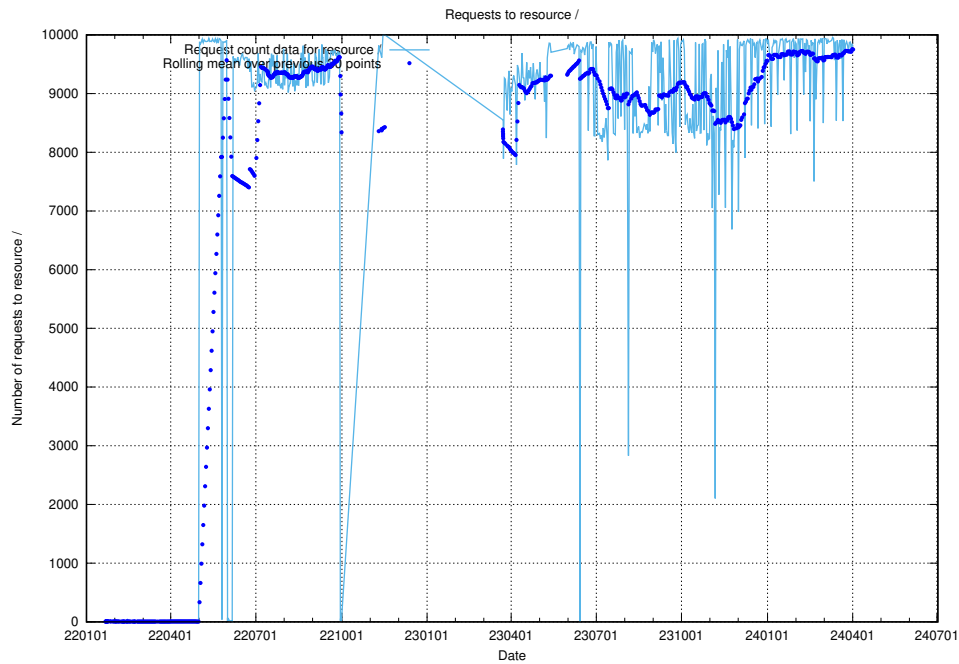

⁶<https://data.jobtechdev.se>

5.2 Disk space usage

A table showing the disk space usage on the data server.

5.3 Usage of /utbildningar/122/122546_10064745_265894/events/

Here, we count the number of requests to resource /utbildningar/122/122546_10064745_265894/events/