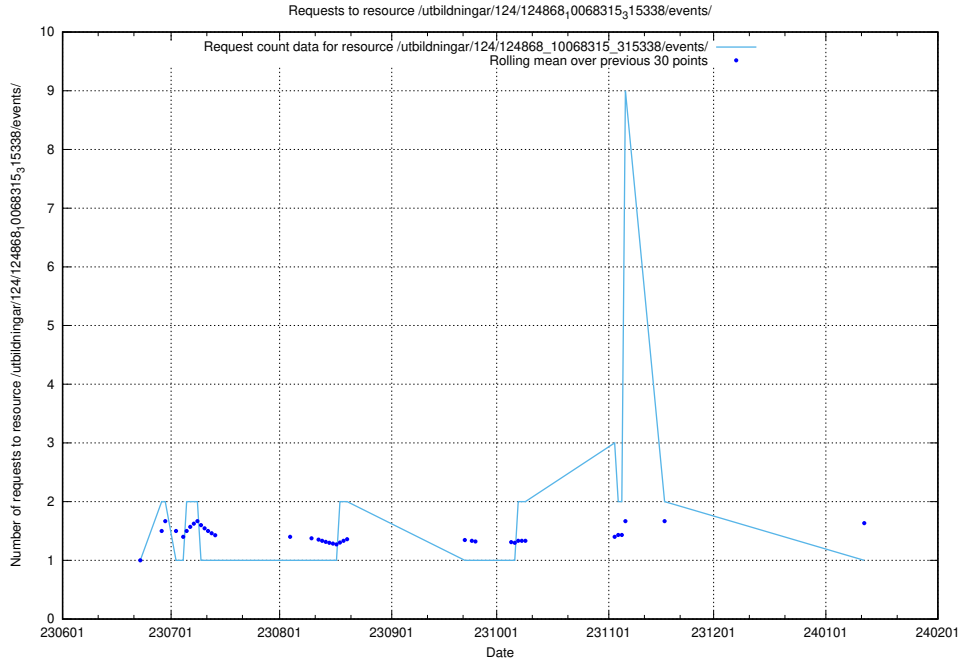

5.5391 Usage of /utbildningar/124/124868_10068315_315338/events/

Here, we count the number of requests to resource /utbildningar/124/124868_10068315_315338/events/