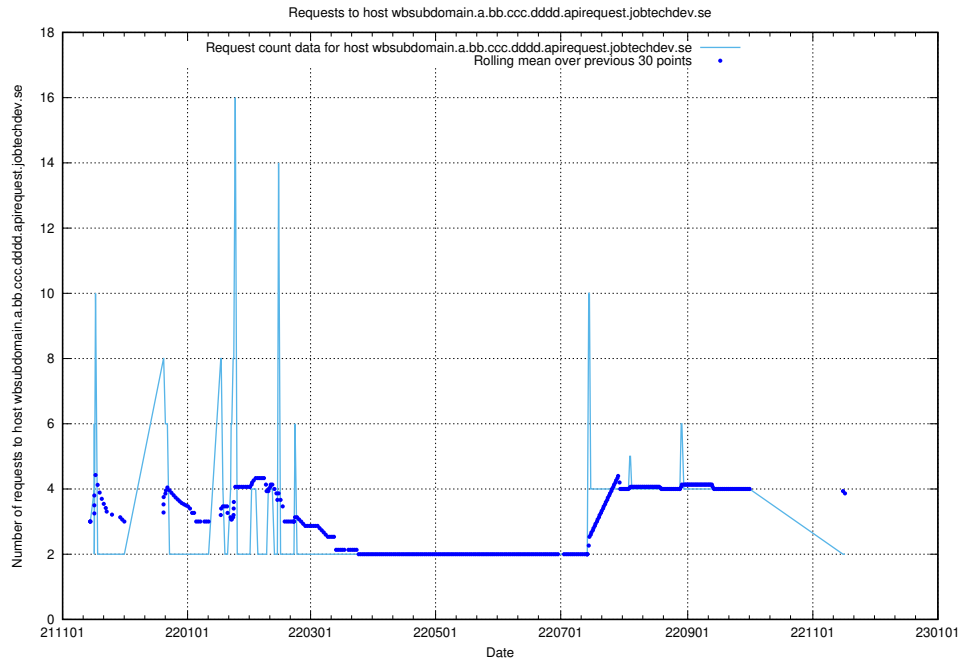

7.549 Usage of wbsubdomain.a.bb.ccc.dddd.apirequest.jobtechdev.se

Here, we count the number of requests to host wbsubdomain.a.bb.ccc.dddd.apirequest.jobtechdev.se.