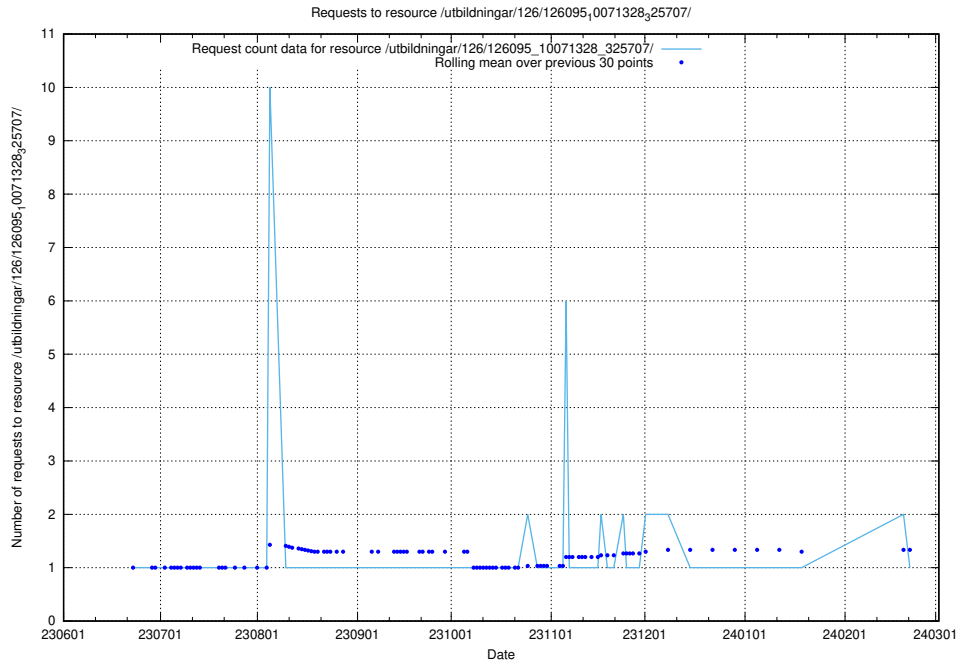

5.5337 Usage of /utbildningar/126/126095_10071328_325707/

Here, we count the number of requests to resource /utbildningar/126/126095_10071328_325707/.