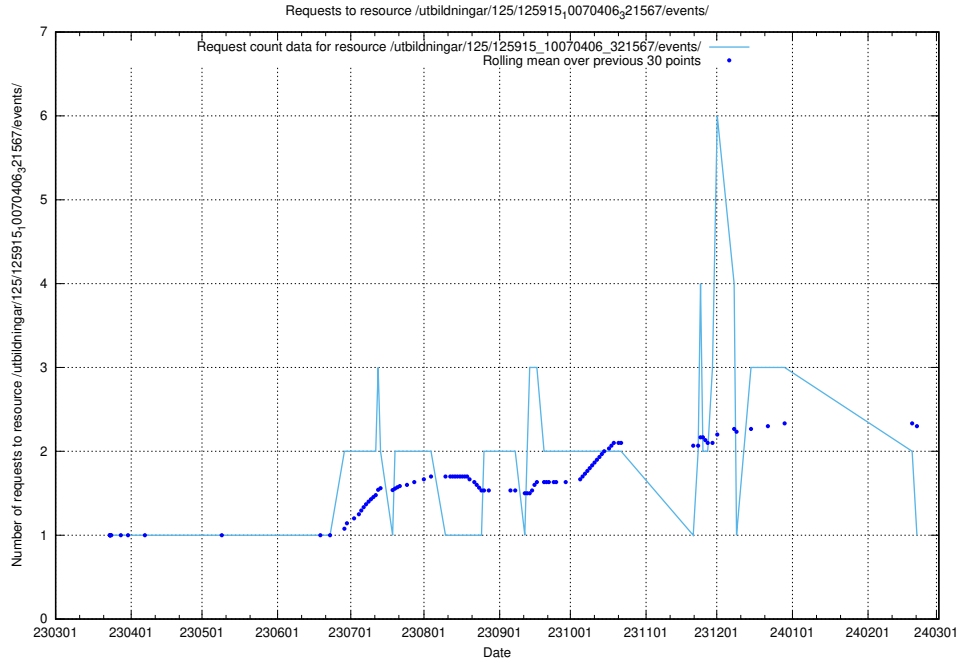

5.6083 Usage of /utbildningar/125/125915_10070406_321567/events/

Here, we count the number of requests to resource /utbildningar/125/125915_10070406_321567/events/

5.6084 Usage of /utbildningar/125/125915_10070406_321567/