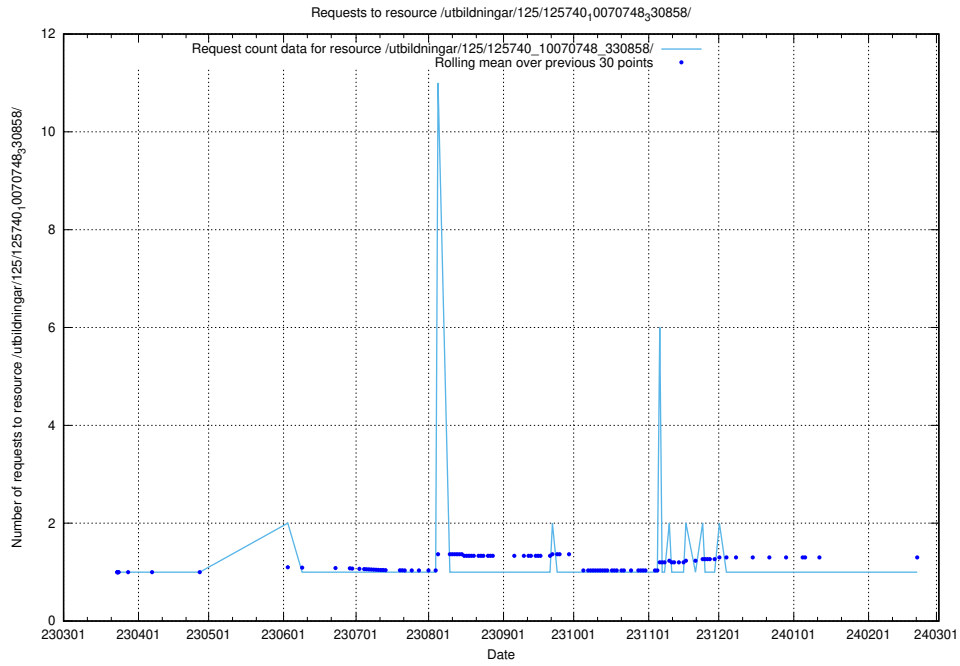

5.867 Usage of /utbildningar/125/125740_10070748_330858/

Here, we count the number of requests to resource /utbildningar/125/125740_10070748_330858/.