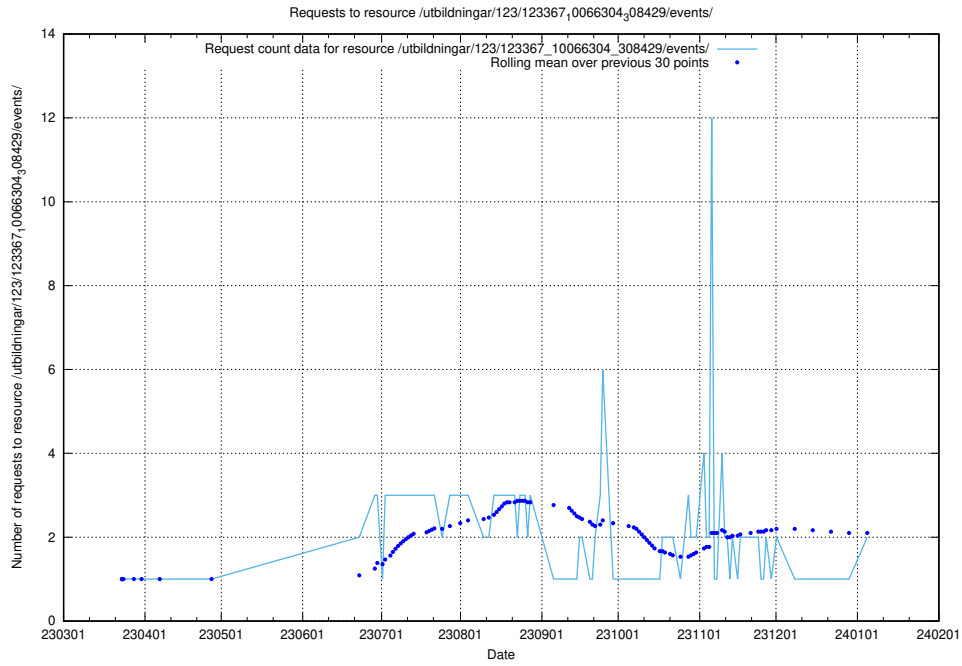

5.608 Usage of /utbildningar/123/123367_10066304_308429/events/

Here, we count the number of requests to resource /utbildningar/123/123367_10066304_308429/events/