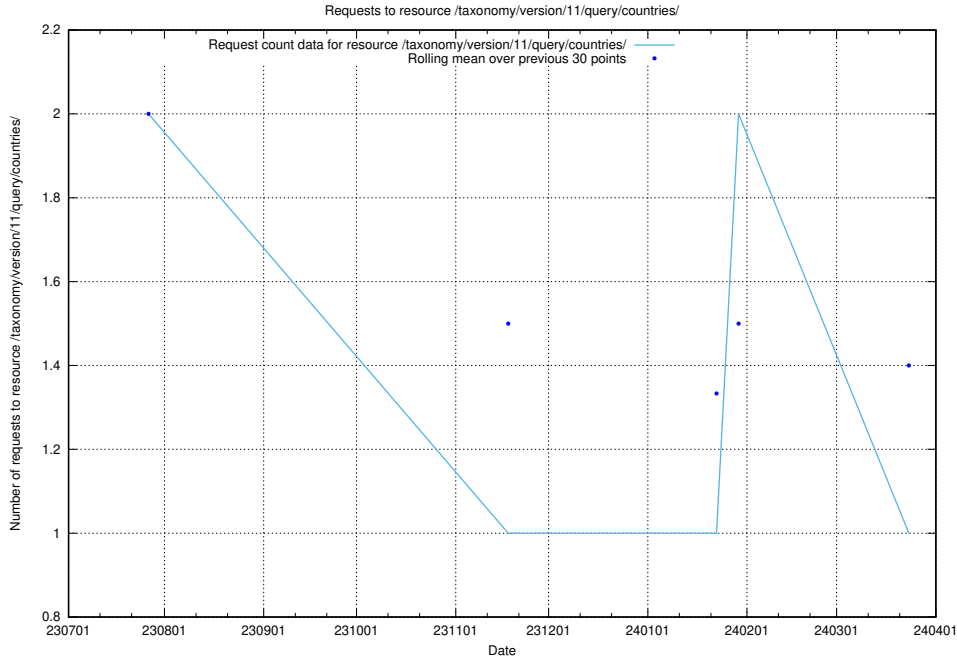

5.4587 Usage of /taxonomy/version/11/query/countries/

Here, we count the number of requests to resource /taxonomy/version/11/query/countries/.