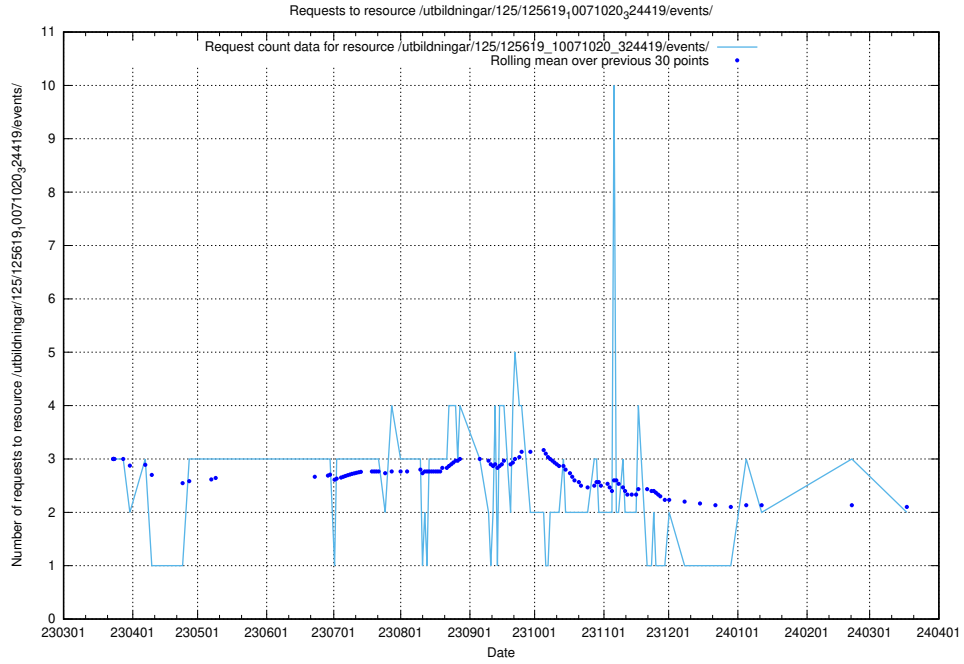

5.828 Usage of /utbildningar/125/125619_10071020_324419/events/

Here, we count the number of requests to resource /utbildningar/125/125619_10071020_324419/events/