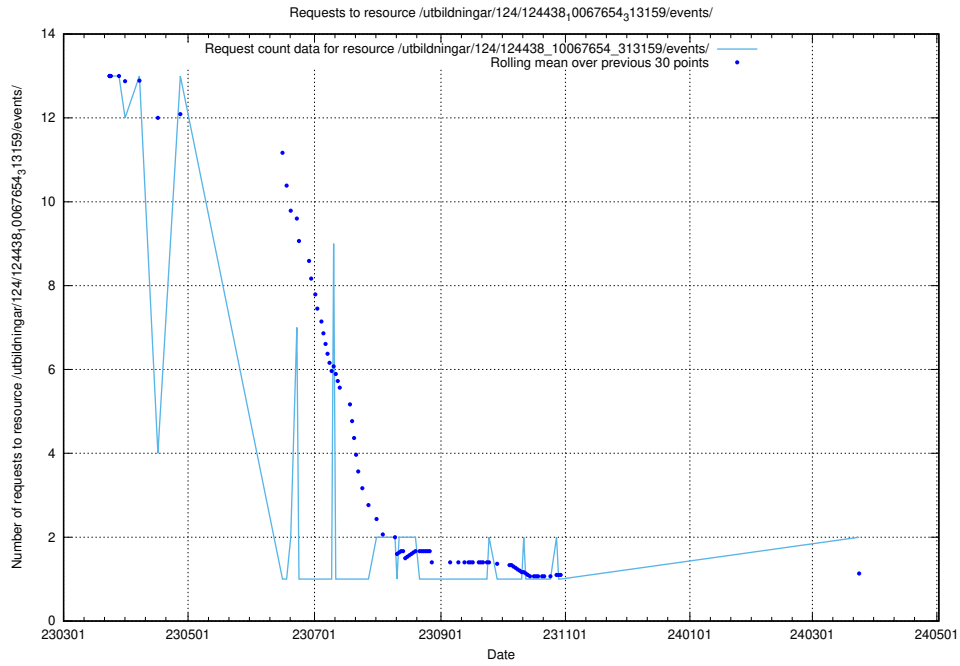

5.826 Usage of /utbildningar/124/124438_10067654_313159/events/

Here, we count the number of requests to resource /utbildningar/124/124438_10067654_313159/events/