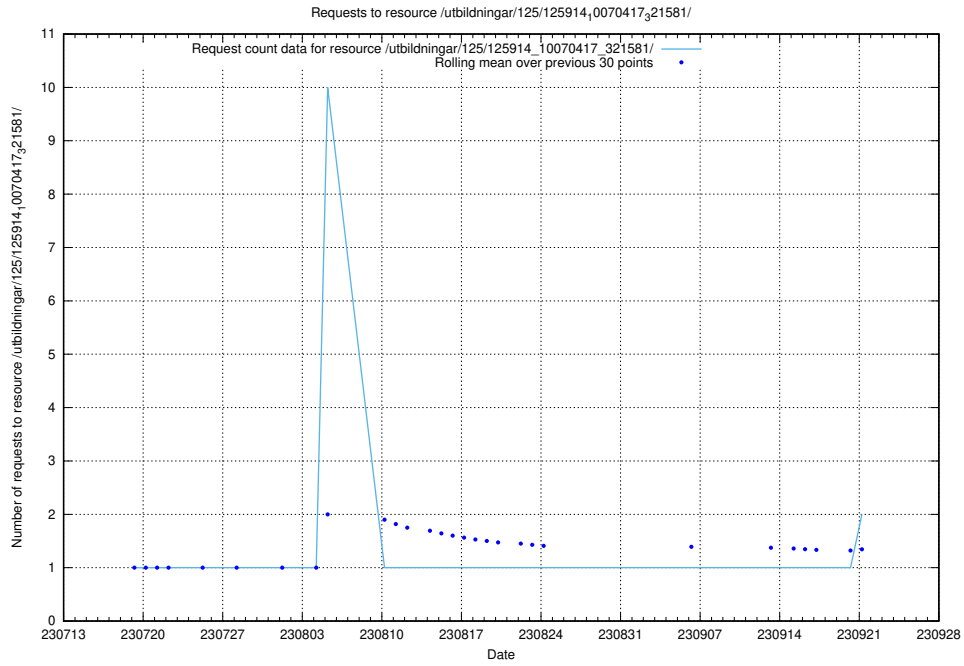

5.657 Usage of /utbildningar/125/125914_10070417_321581/

Here, we count the number of requests to resource /utbildningar/125/125914_10070417_321581/.