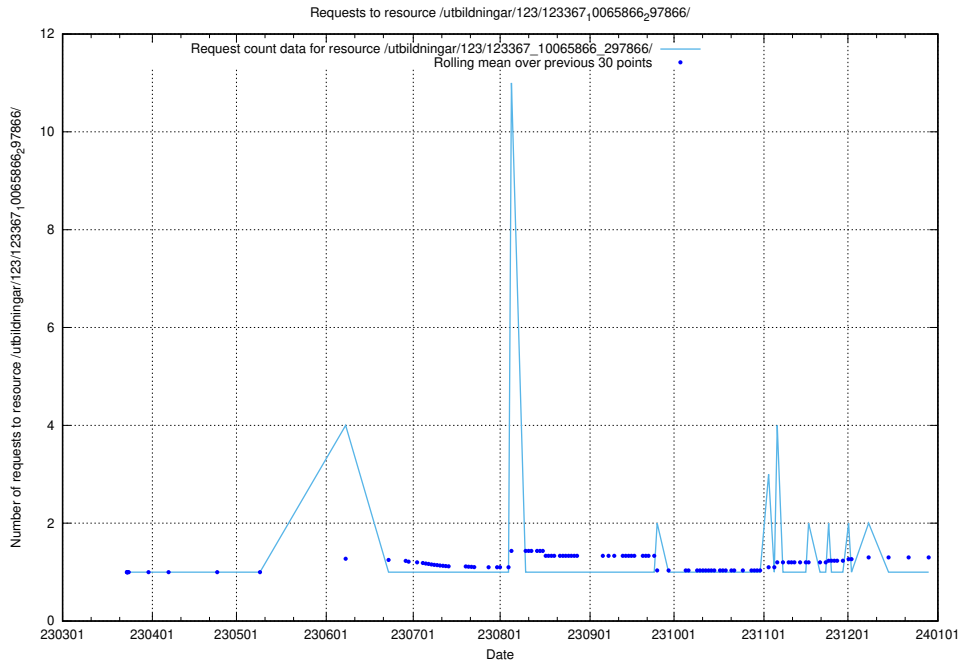

5.4432 Usage of /utbildningar/123/123367_10065866_297866/

Here, we count the number of requests to resource /utbildningar/123/123367_10065866_297866/.