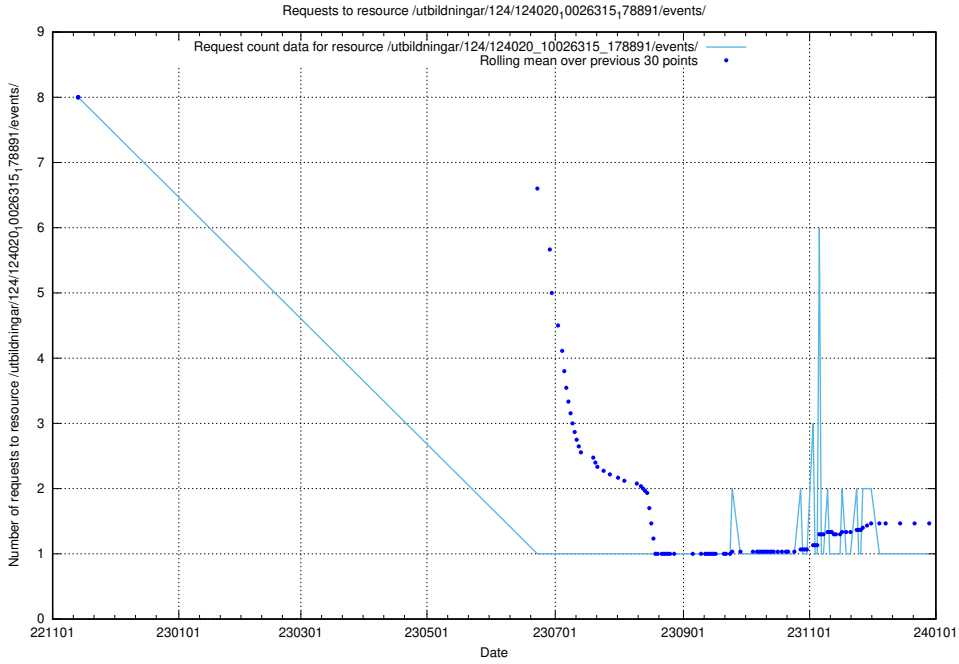

5.5433 Usage of /utbildningar/124/124020_10026315_178891/events/

Here, we count the number of requests to resource /utbildningar/124/124020_10026315_178891/events/