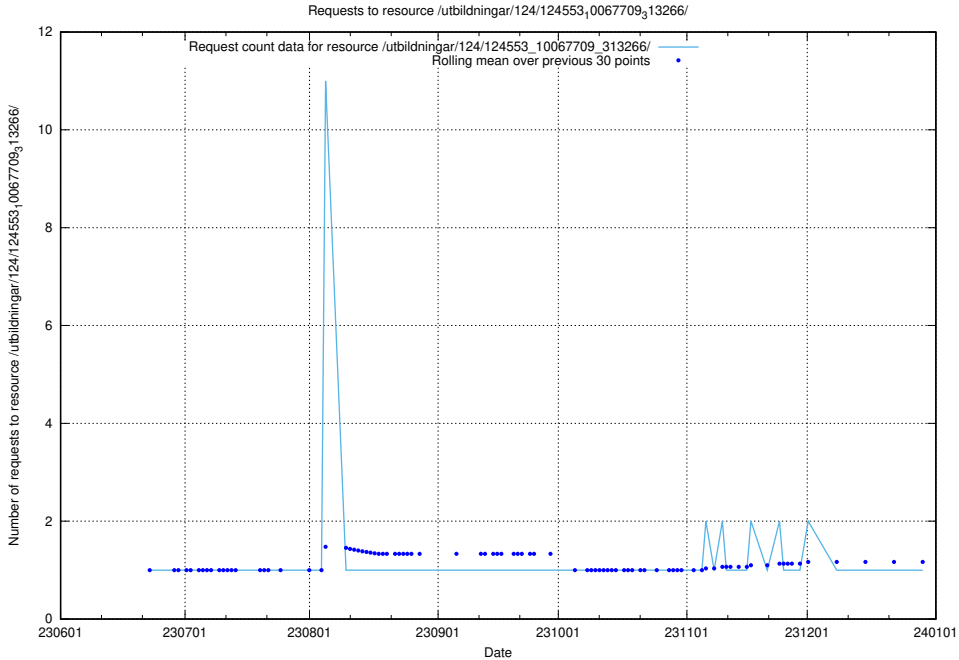

5.5404 Usage of /utbildningar/124/124553_10067709_313266/

Here, we count the number of requests to resource /utbildningar/124/124553_10067709_313266/.