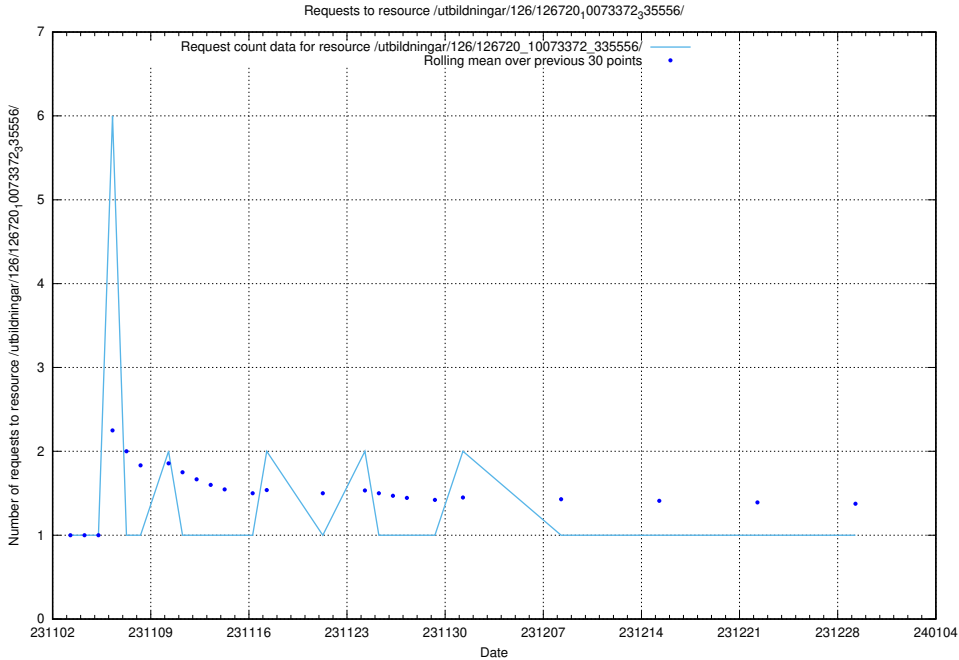

5.3794 Usage of /utbildningar/126/126720_10073372_335556/

Here, we count the number of requests to resource /utbildningar/126/126720_10073372_335556/.