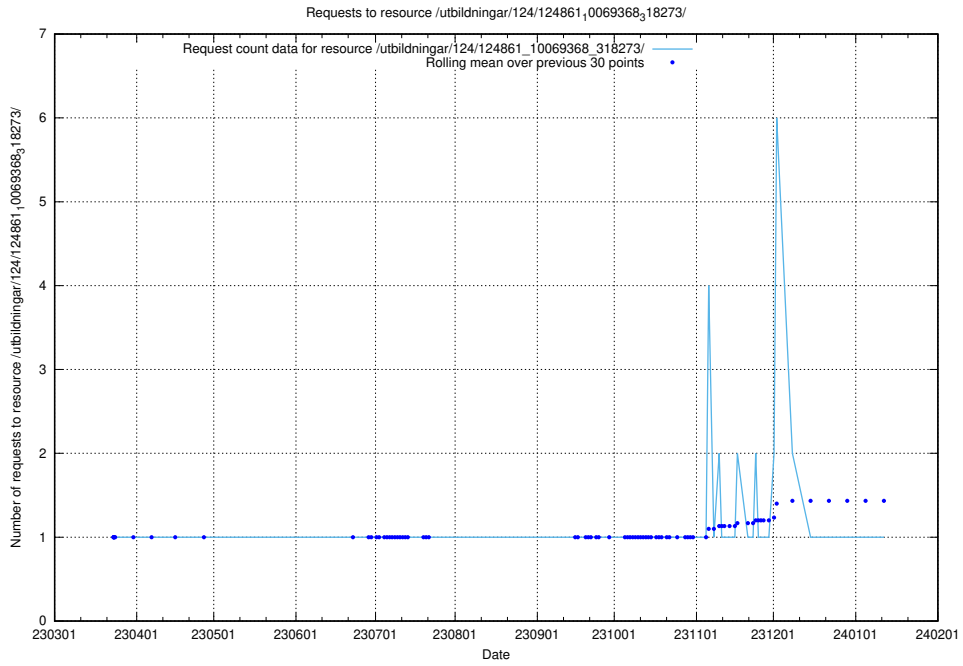

5.1063 Usage of /utbildningar/124/124861_10069368_318273/

Here, we count the number of requests to resource /utbildningar/124/124861_10069368_318273/.