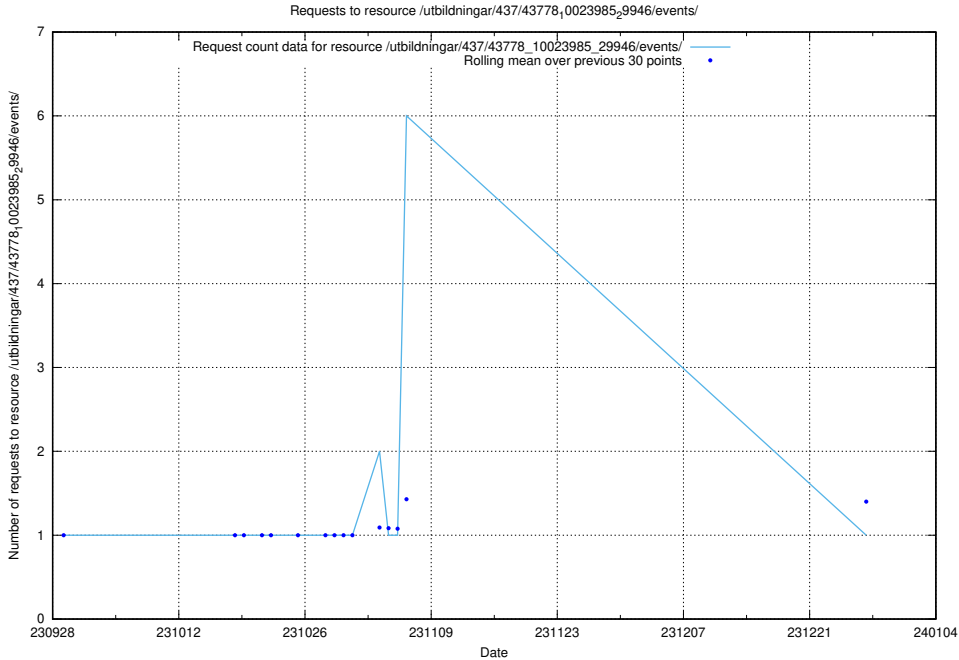

5.4095 Usage of /utbildningar/437/43778_10023985_29946/events/

Here, we count the number of requests to resource /utbildningar/437/43778_10023985_29946/events/.