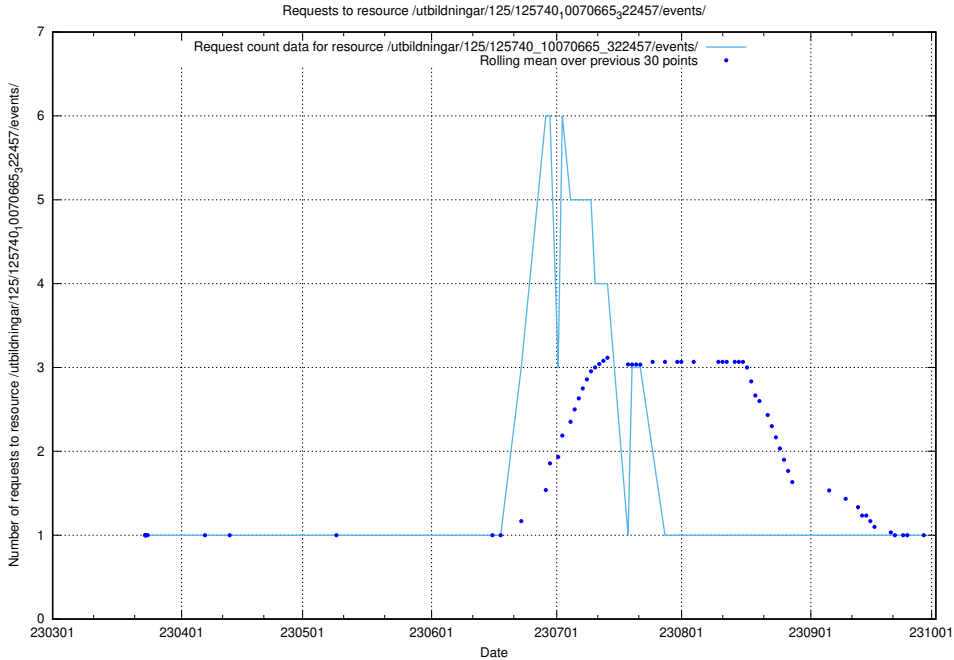

5.898 Usage of /utbildningar/125/125740_10070665_322457/events/

Here, we count the number of requests to resource /utbildningar/125/125740_10070665_322457/events/

5.899 Usage of /utbildningar/125/125740_10070665_322457/