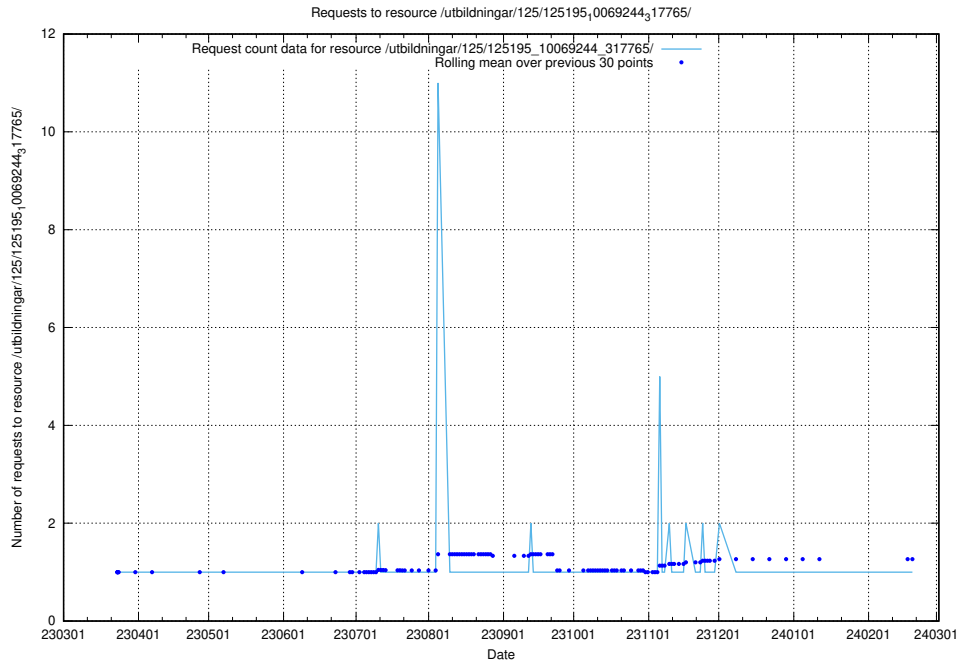

5.1027 Usage of /utbildningar/125/125195_10069244_317765/

Here, we count the number of requests to resource /utbildningar/125/125195_10069244_317765/.