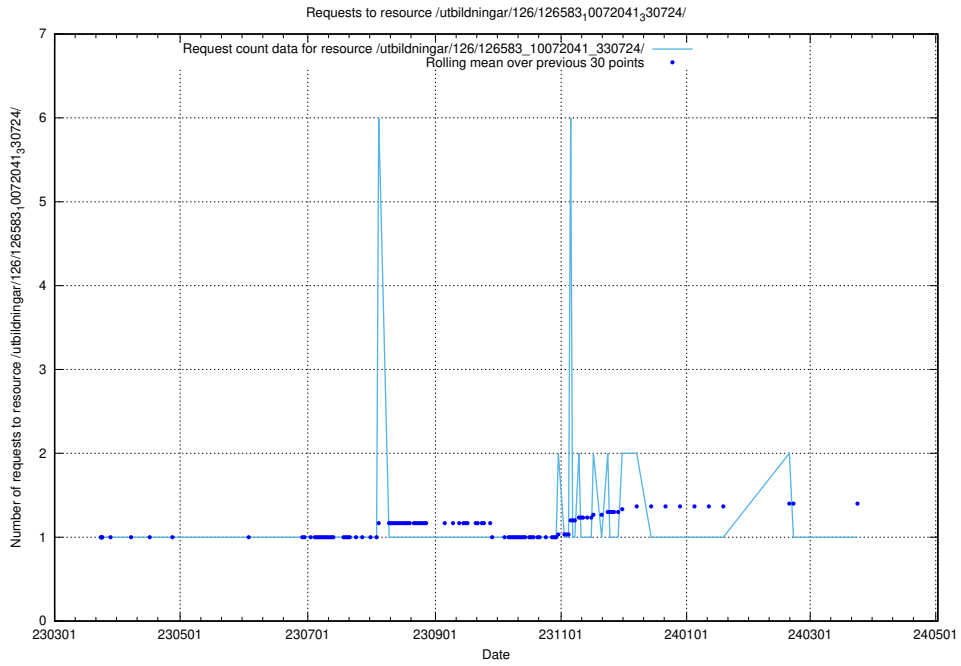

5.6035 Usage of /utbildningar/126/126583_10072041_330724/

Here, we count the number of requests to resource /utbildningar/126/126583_10072041_330724/.