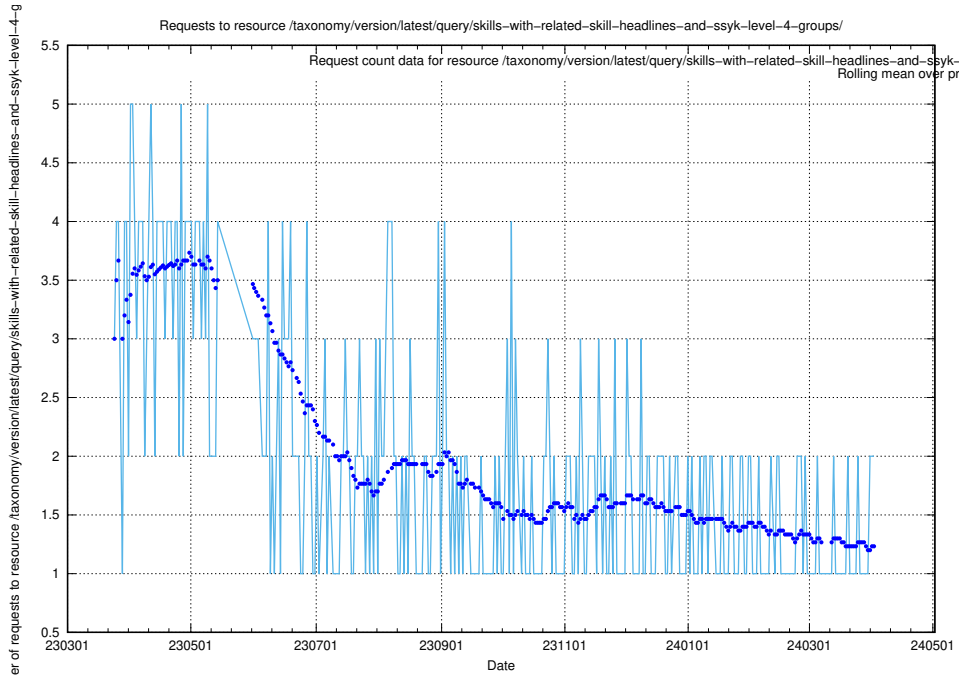

5.796 Usage of /taxonomy/version/latest/query/skills-with-related-skill-headlines-and-ssyk-level-4-groups/

Here, we count the number of requests to resource /taxonomy/version/latest/query/skills-with-related-skill-headlines-and-ssyk-level-4-groups/.