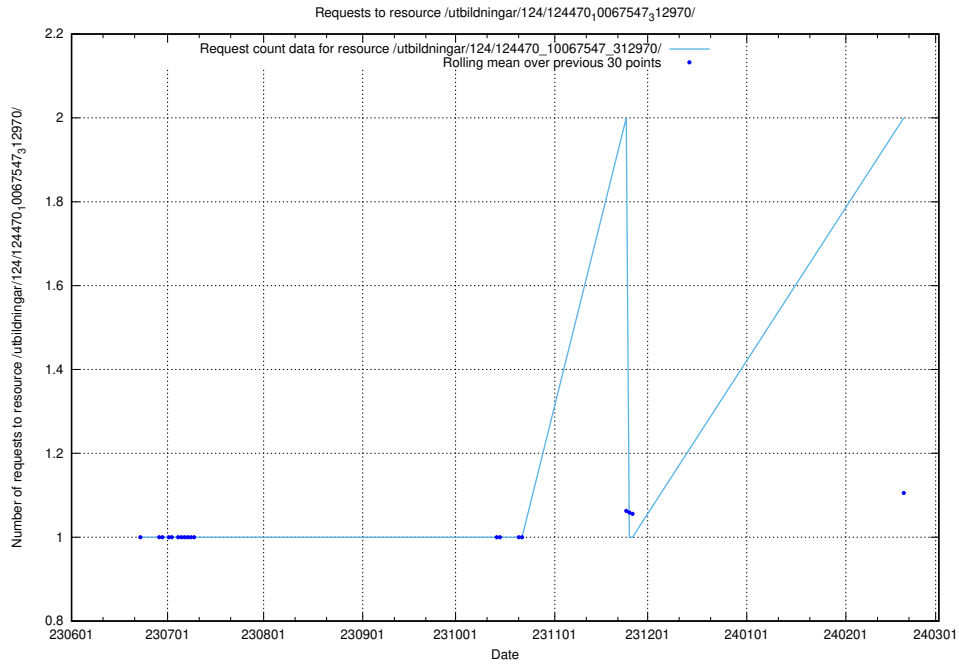

5.740 Usage of /utbildningar/124/124470_10067547_312970/

Here, we count the number of requests to resource /utbildningar/124/124470_10067547_312970/.