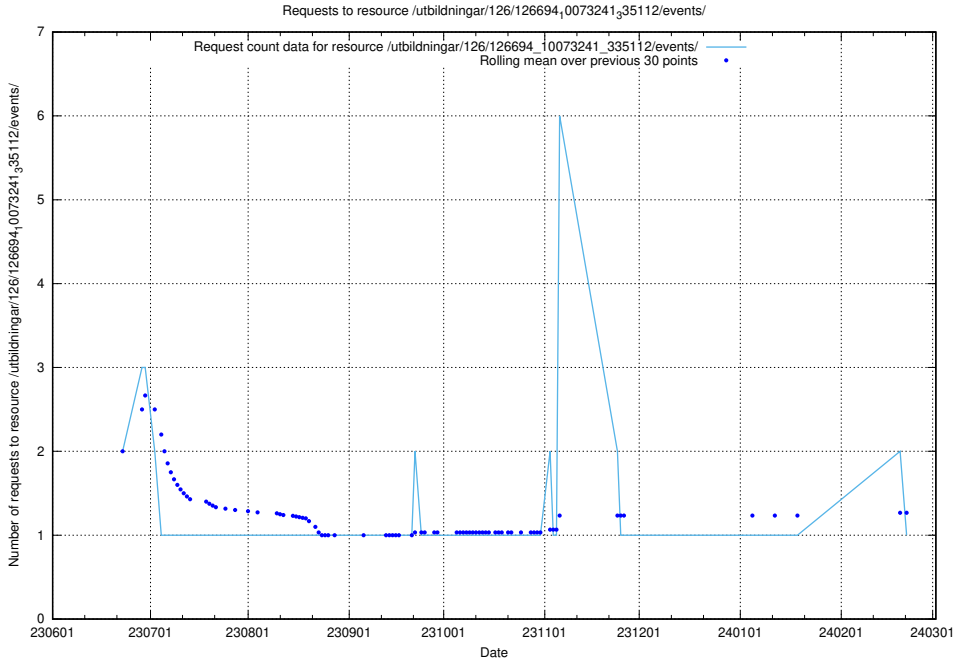

5.5218 Usage of /utbildningar/126/126694_10073241_335112/events/

Here, we count the number of requests to resource /utbildningar/126/126694_10073241_335112/events/