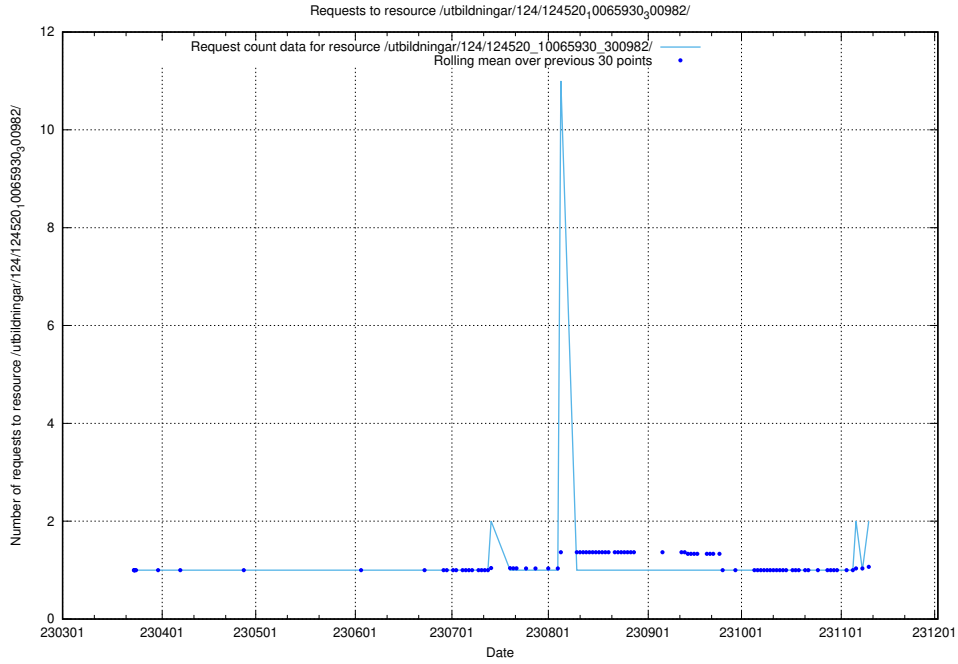

5.373 Usage of /utbildningar/124/124520_10065930_300982/

Here, we count the number of requests to resource /utbildningar/124/124520_10065930_300982/.