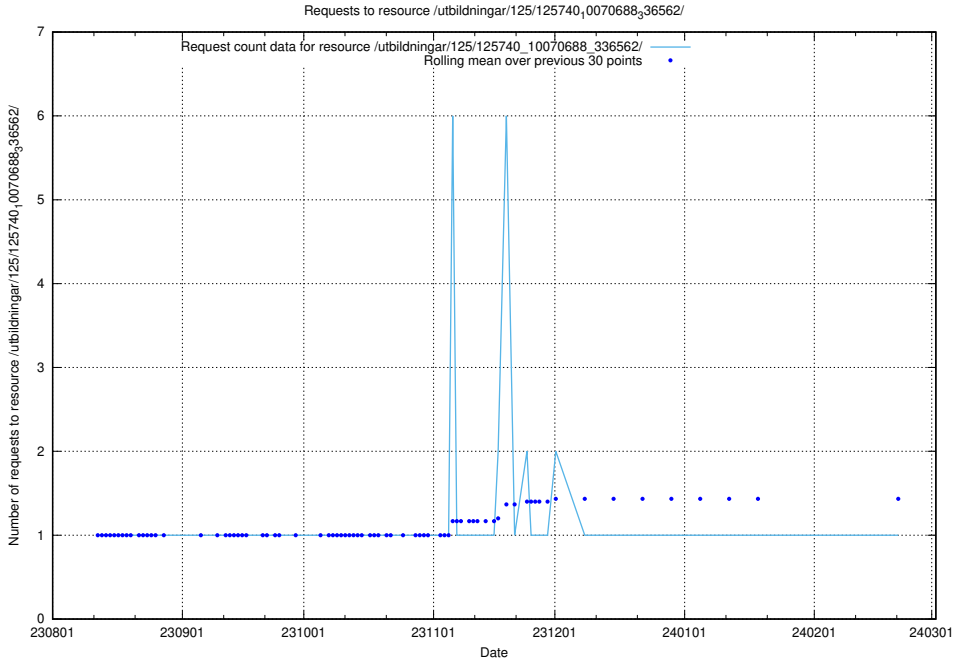

5.4465 Usage of /utbildningar/125/125740_10070688_336562/

Here, we count the number of requests to resource /utbildningar/125/125740_10070688_336562/.