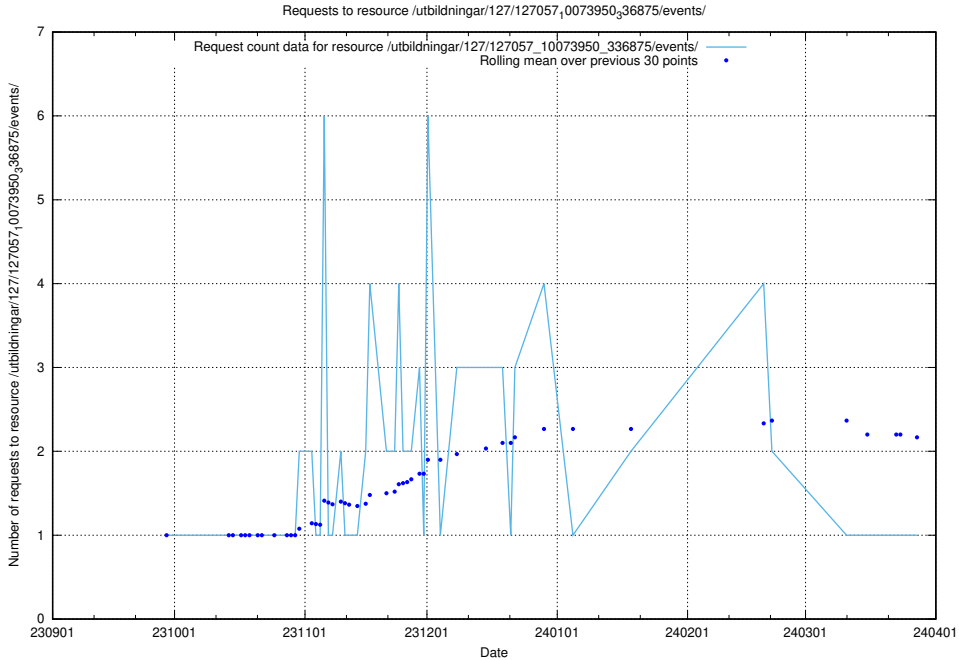

5.4096 Usage of /utbildningar/127/127057_10073950_336875/events/

Here, we count the number of requests to resource /utbildningar/127/127057_10073950_336875/events/