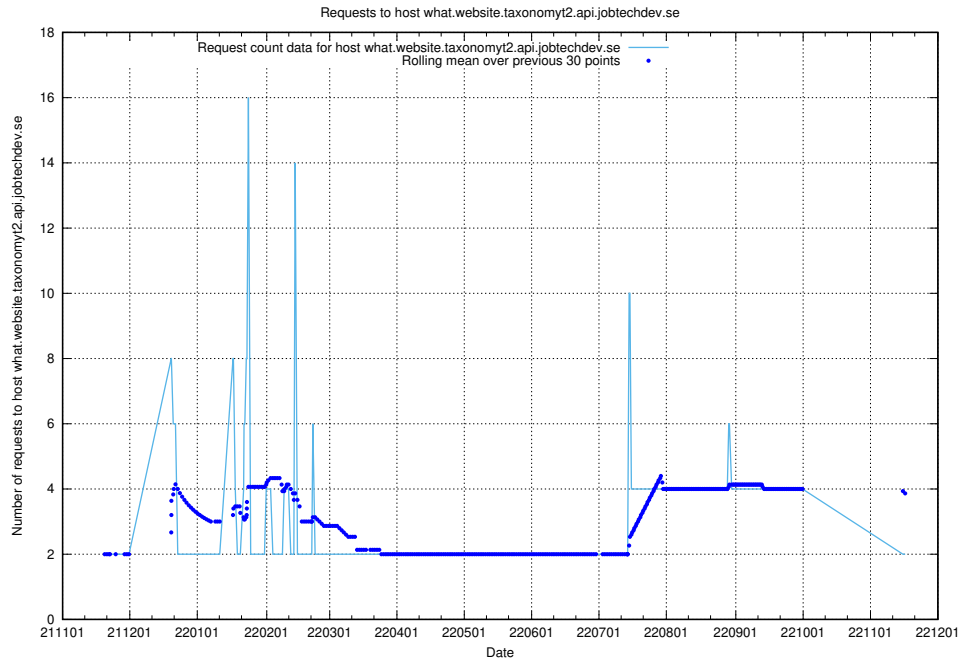

7.450 Usage of what.website.taxonomy2.api.jobtechdev.se

Here, we count the number of requests to host what.website.taxonomy2.api.jobtechdev.se.