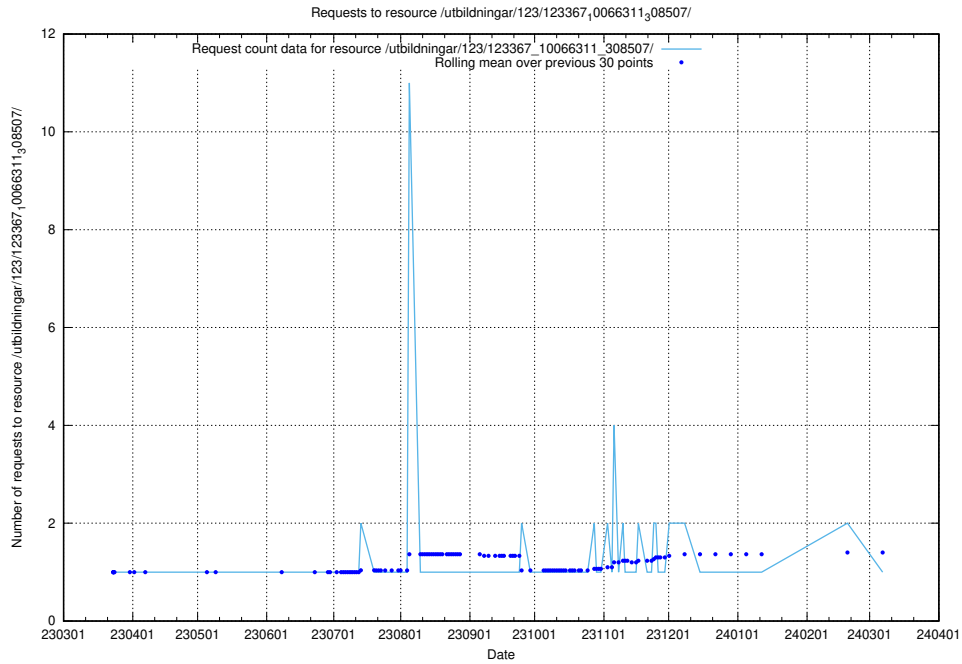

5.4169 Usage of /utbildningar/123/123367_10066311_308507/

Here, we count the number of requests to resource /utbildningar/123/123367_10066311_308507/.