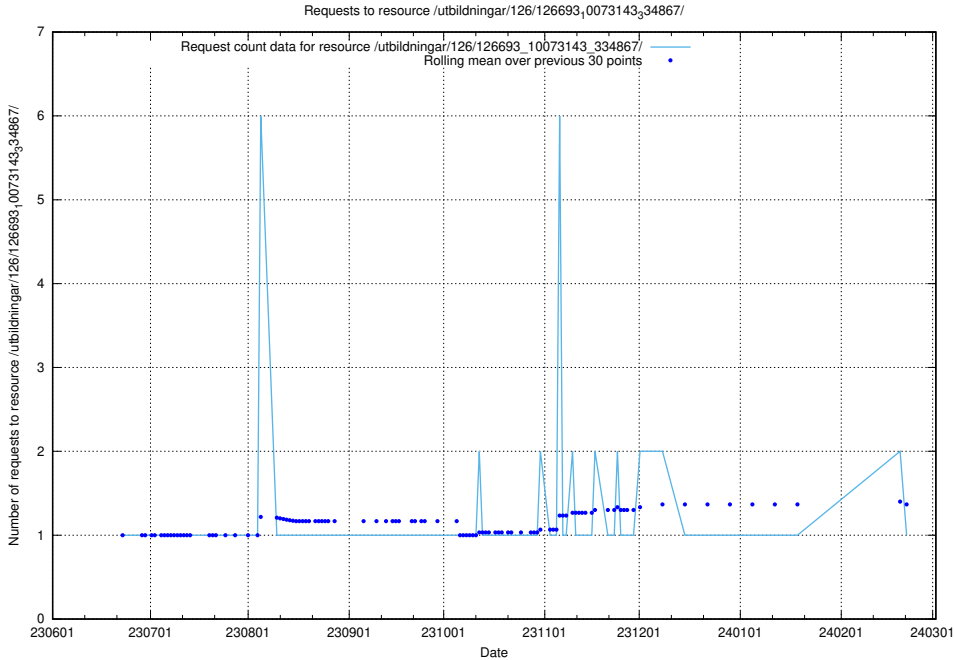

5.5299 Usage of /utbildningar/126/126693_10073143_334867/

Here, we count the number of requests to resource /utbildningar/126/126693_10073143_334867/.