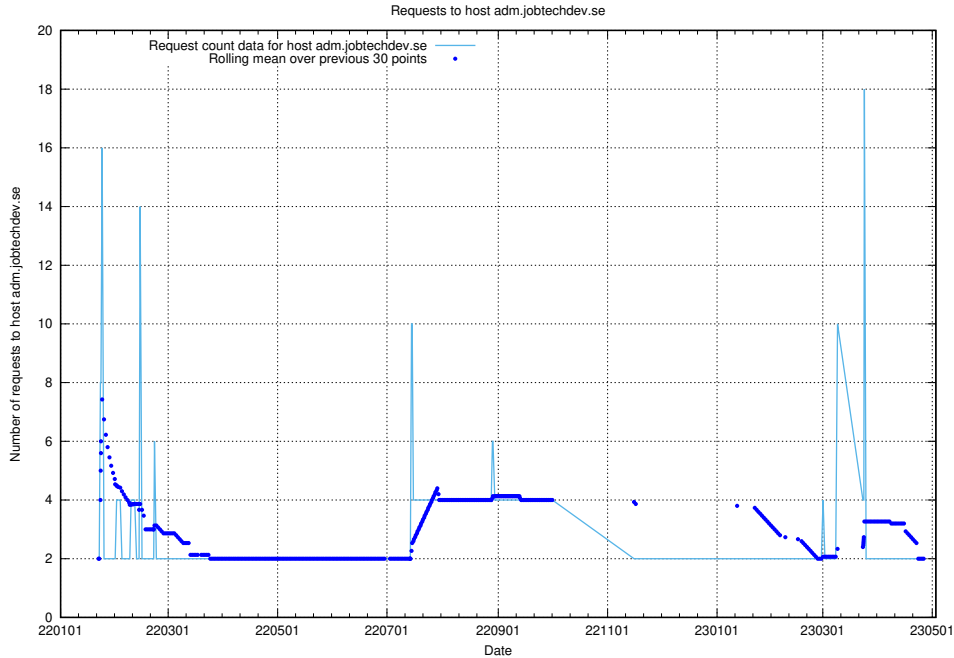

7.258 Usage of adm.jobtechdev.se

Here, we count the number of requests to host adm.jobtechdev.se.