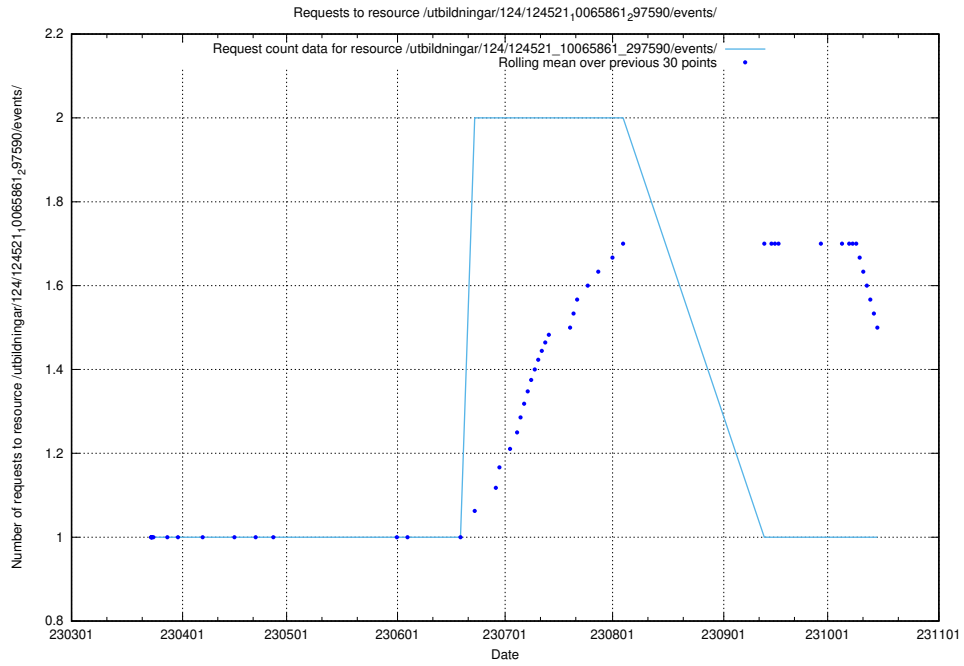

5.1137 Usage of /utbildningar/124/124521_10065861_297590/events/

Here, we count the number of requests to resource /utbildningar/124/124521_10065861_297590/events/