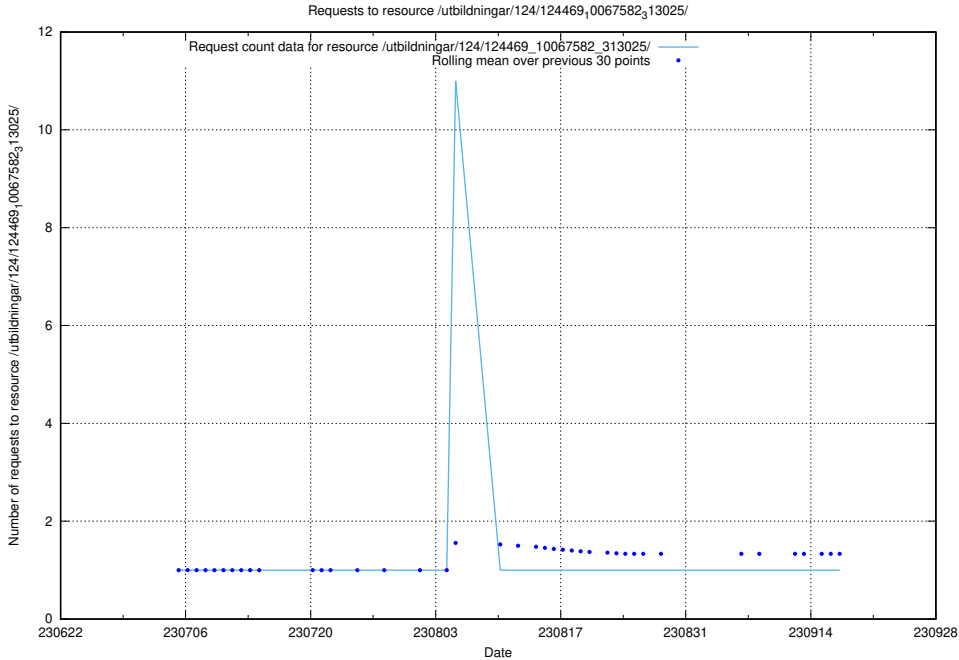

5.5009 Usage of /utbildningar/124/124469_10067582_313025/

Here, we count the number of requests to resource /utbildningar/124/124469_10067582_313025/.