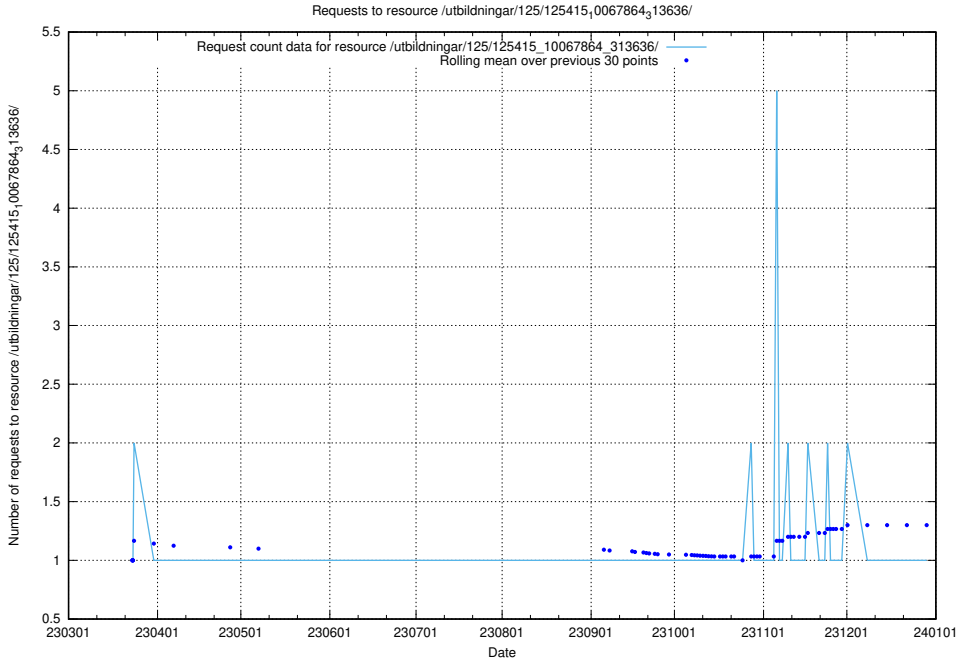

5.1004 Usage of /utbildningar/125/125415_10067864_313636/

Here, we count the number of requests to resource /utbildningar/125/125415_10067864_313636/.