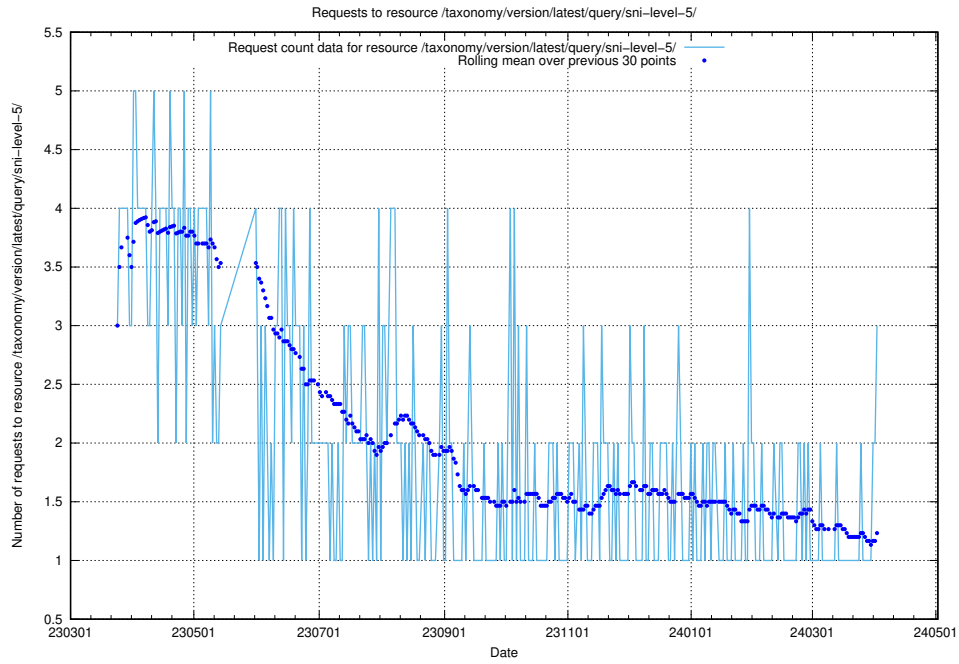

5.291 Usage of /taxonomy/version/latest/query/sni-level-5/

Here, we count the number of requests to resource /taxonomy/version/latest/query/sni-level-5/.