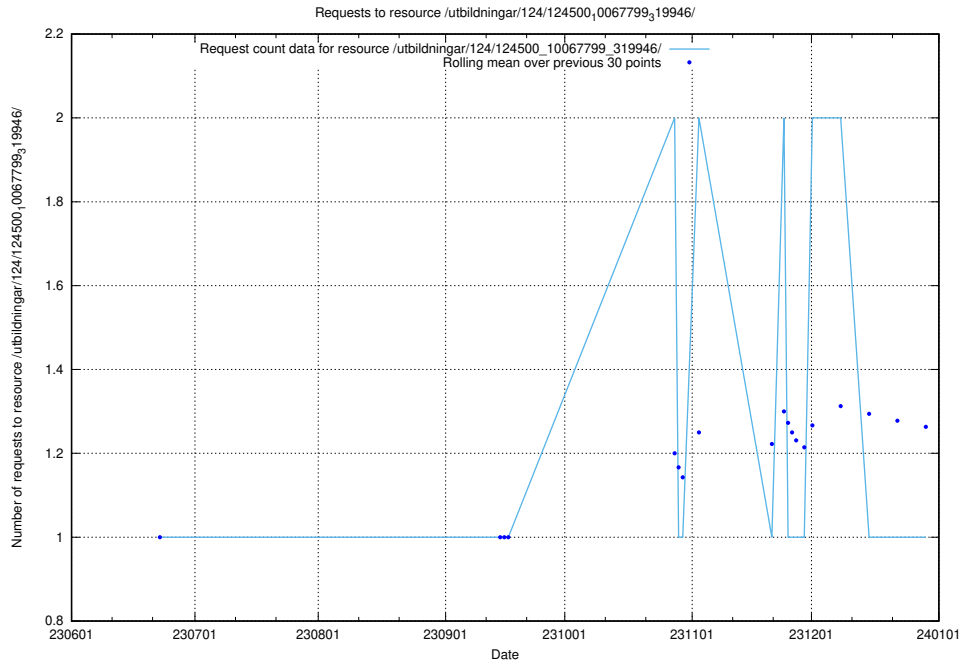

5.5437 Usage of /utbildningar/124/124500_10067799_319946/

Here, we count the number of requests to resource /utbildningar/124/124500_10067799_319946/.