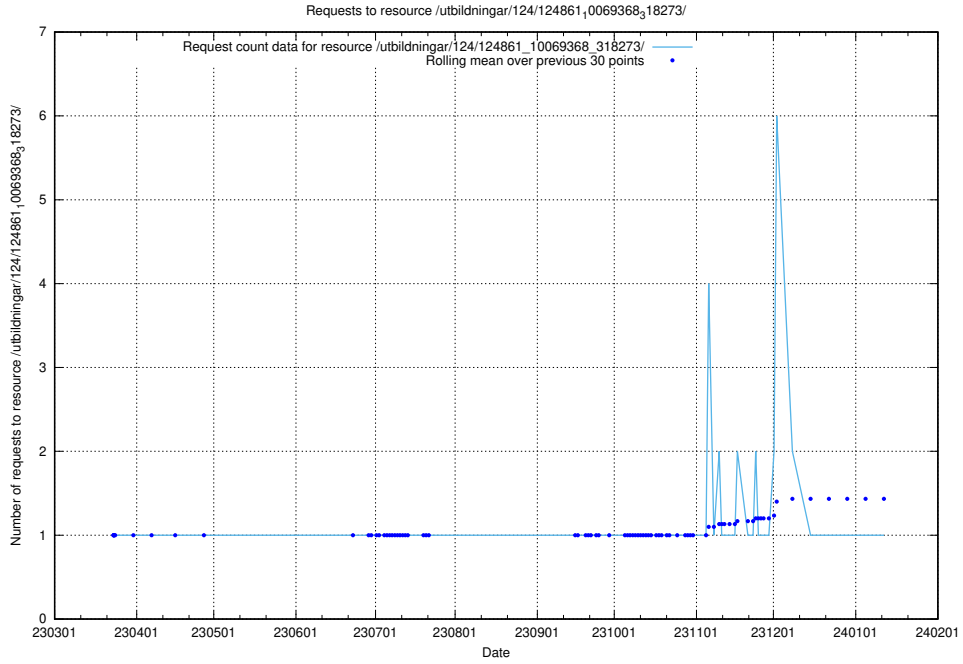

5.1066 Usage of /utbildningar/124/124861_10069368_318273/

Here, we count the number of requests to resource /utbildningar/124/124861_10069368_318273/.