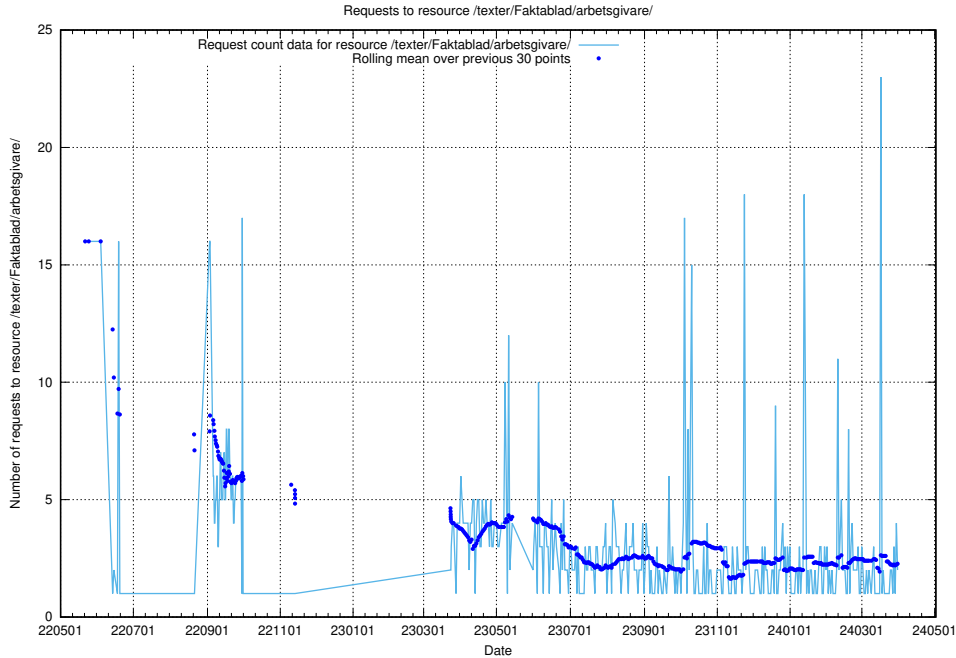

5.317 Usage of /texter/Faktablad/arbetsgivare/

Here, we count the number of requests to resource /texter/Faktablad/arbetsgivare/.