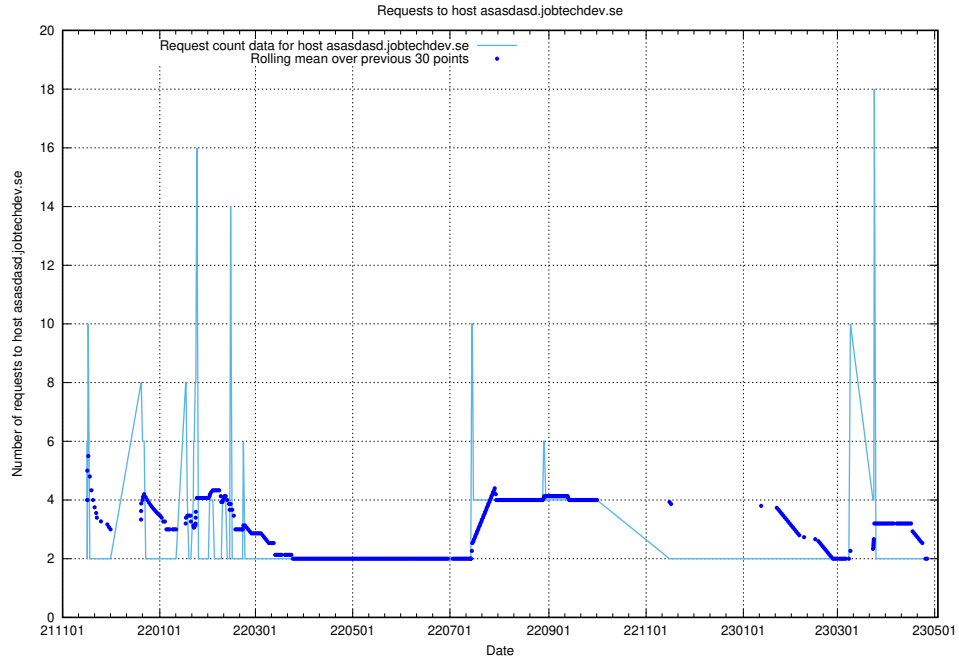

### 7.540 Usage of nisse.jobtechdev.se

Here, we count the number of requests to host nisse.jobtechdev.se.