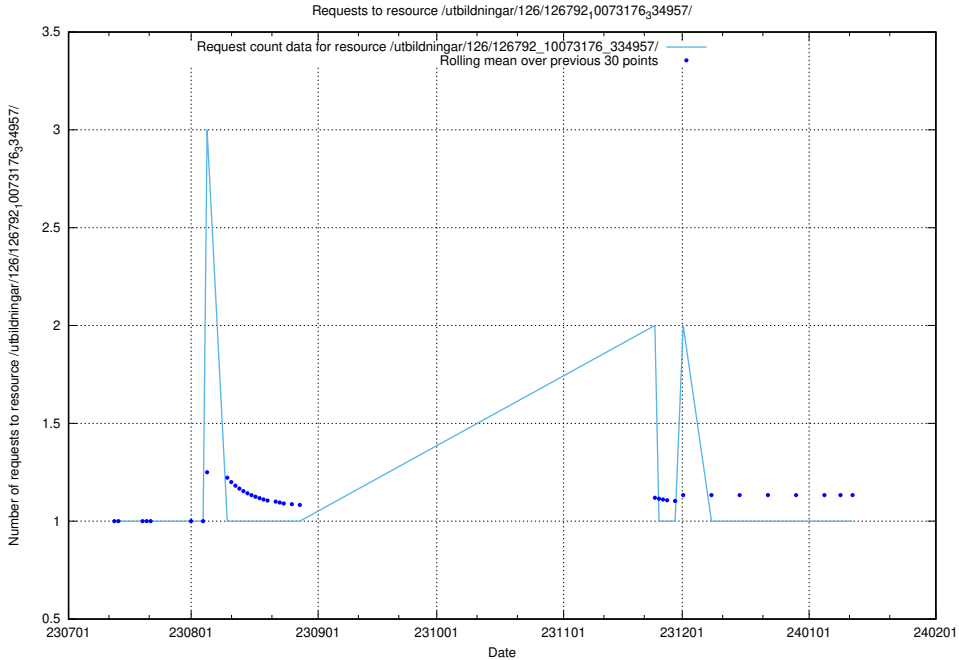

5.4759 Usage of /utbildningar/126/126792_10073176_334957/

Here, we count the number of requests to resource /utbildningar/126/126792_10073176_334957/.