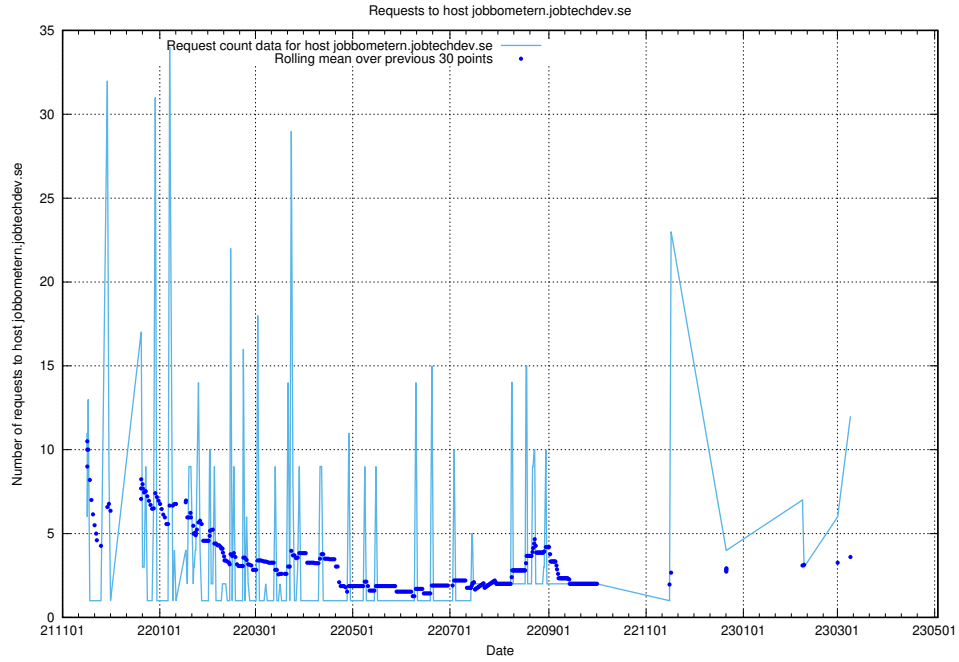

7.55 Usage of `jobbometern.jobtechdev.se`

Here, we count the number of requests to host `jobbometern.jobtechdev.se`.