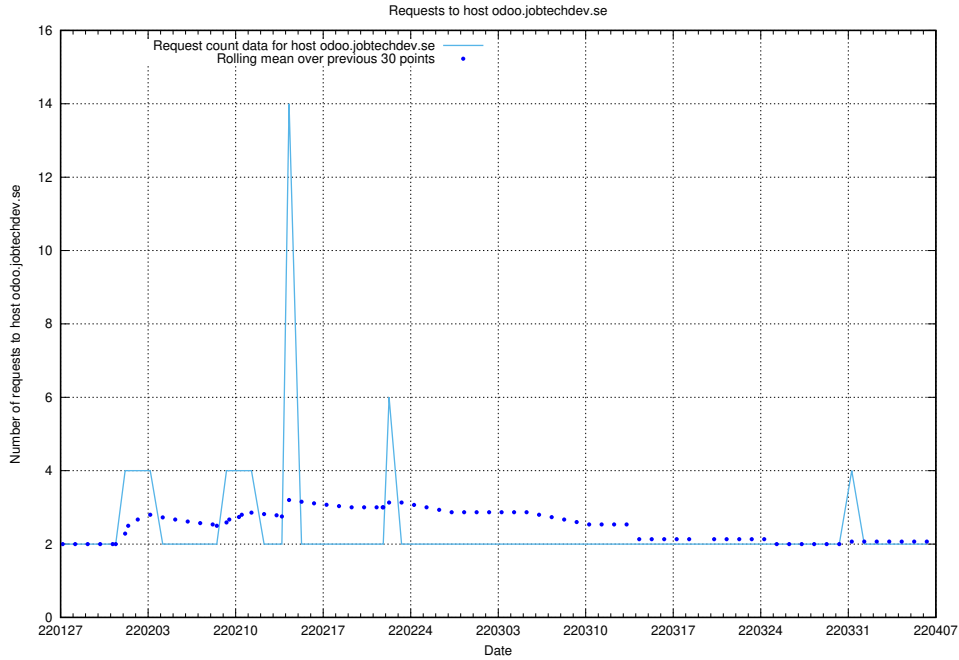

### 7.571 Usage of mentor-api.openshift.jobtechdev.se

Here, we count the number of requests to host mentor-api.openshift.jobtechdev.se.