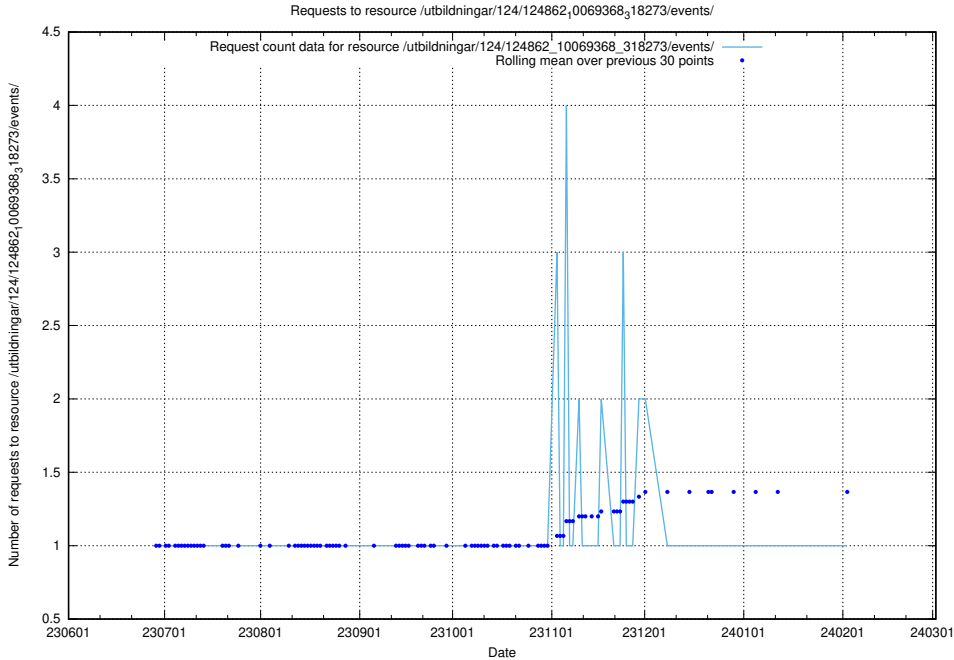

5.5131 Usage of /utbildningar/124/124862_10069368_318273/events/

Here, we count the number of requests to resource /utbildningar/124/124862_10069368_318273/events/