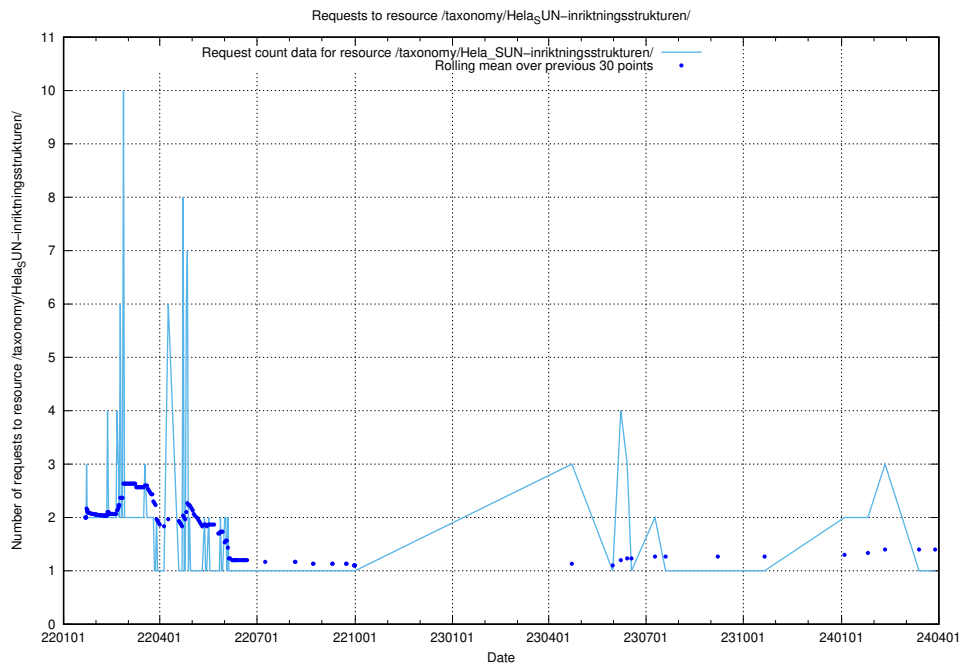

5.6143 Usage of /taxonomy/Hela_SUN-inriktningsstrukturen/

Here, we count the number of requests to resource /taxonomy/Hela_SUN-inriktningsstrukturen/.