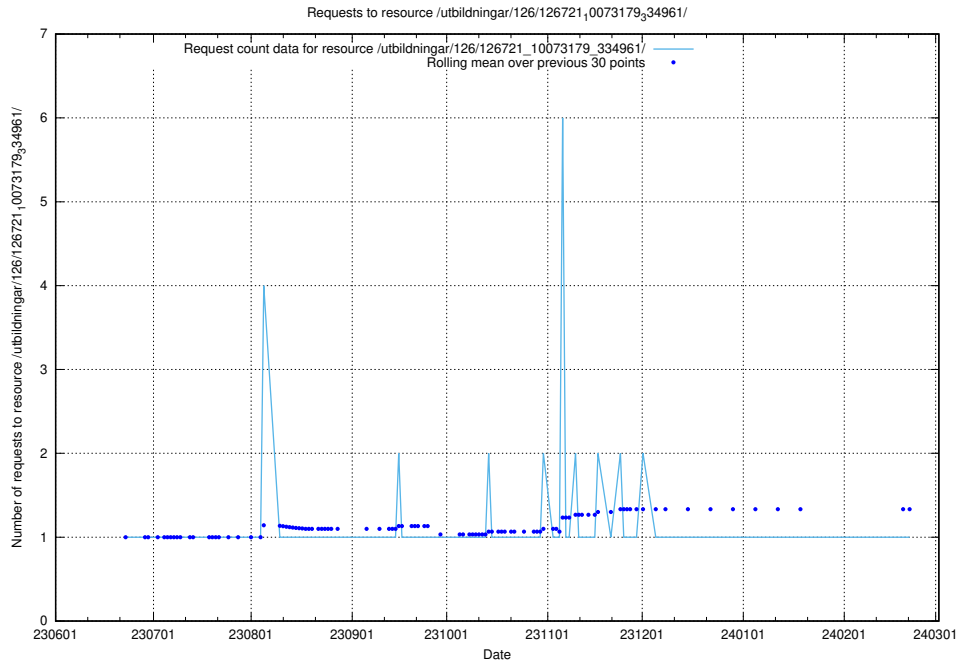

5.5260 Usage of /utbildningar/126/126721_10073179_334961/

Here, we count the number of requests to resource /utbildningar/126/126721_10073179_334961/.