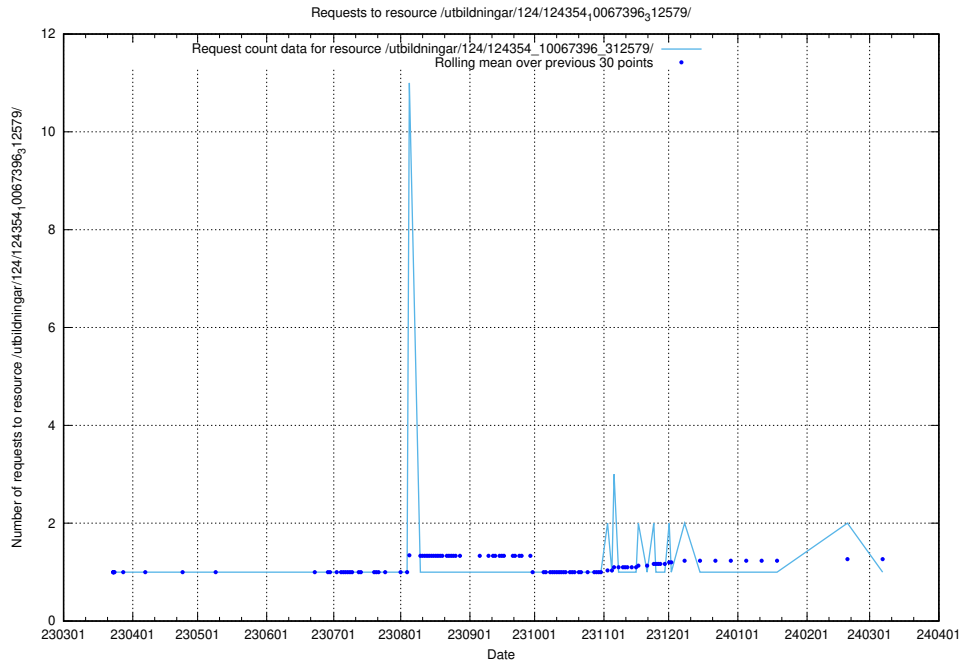

5.3549 Usage of /utbildningar/124/124354_10067396_312579/

Here, we count the number of requests to resource /utbildningar/124/124354_10067396_312579/.