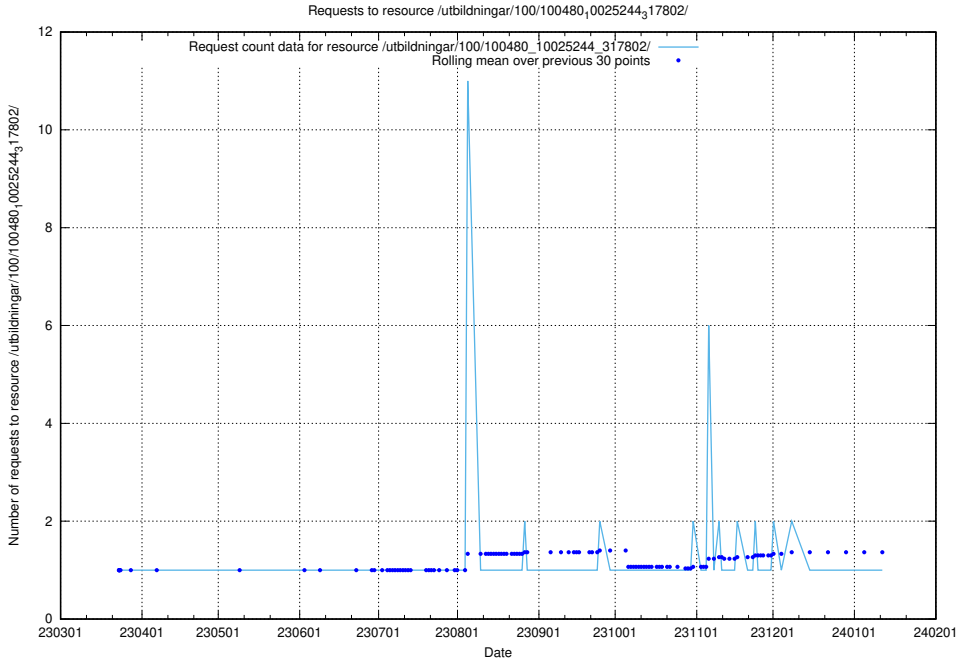

5.5368 Usage of /utbildningar/100/100480_10025244_317802/

Here, we count the number of requests to resource /utbildningar/100/100480_10025244_317802/.