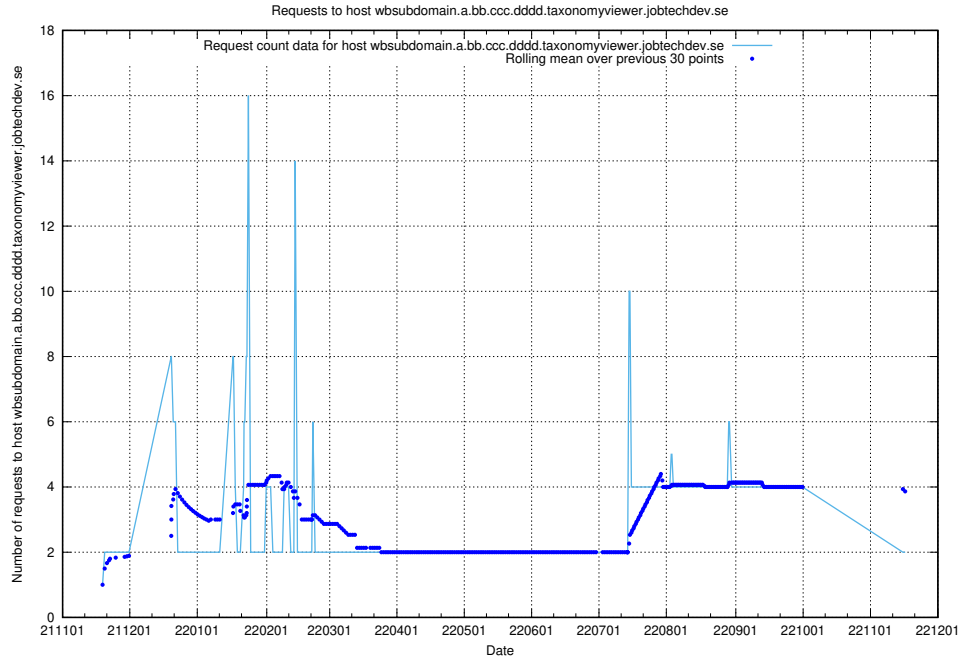

7.456 Usage of wbsubdomain.a.bb.ccc.dddd.taxonomyviewer.jobtechdev.se

Here, we count the number of requests to host wbsubdomain.a.bb.ccc.dddd.taxonomyviewer.jobtechdev.se