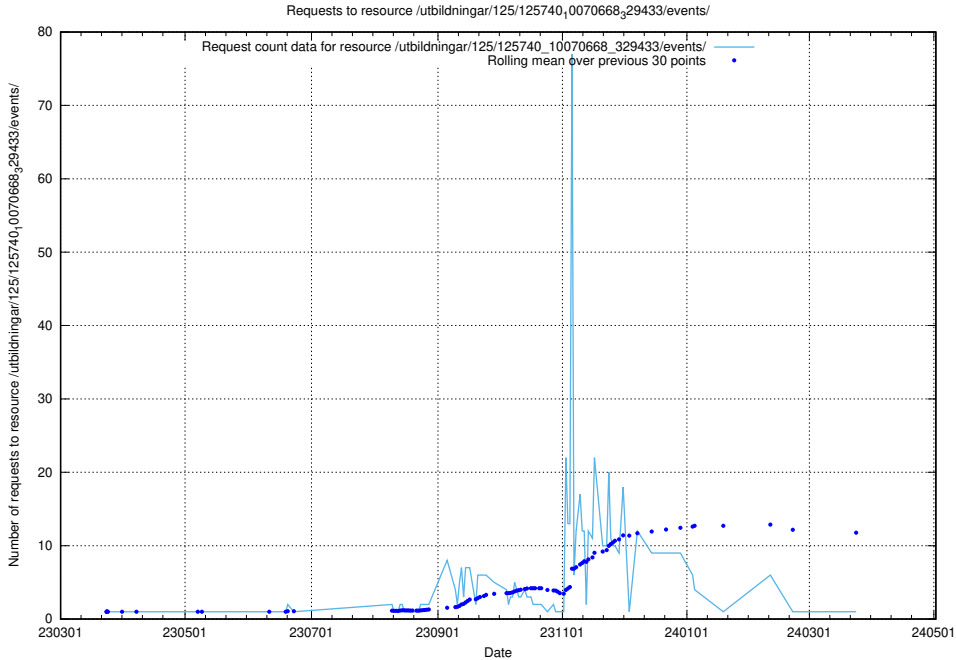

5.898 Usage of /utbildningar/125/125740_10070668_329433/events/

Here, we count the number of requests to resource /utbildningar/125/125740_10070668_329433/events/