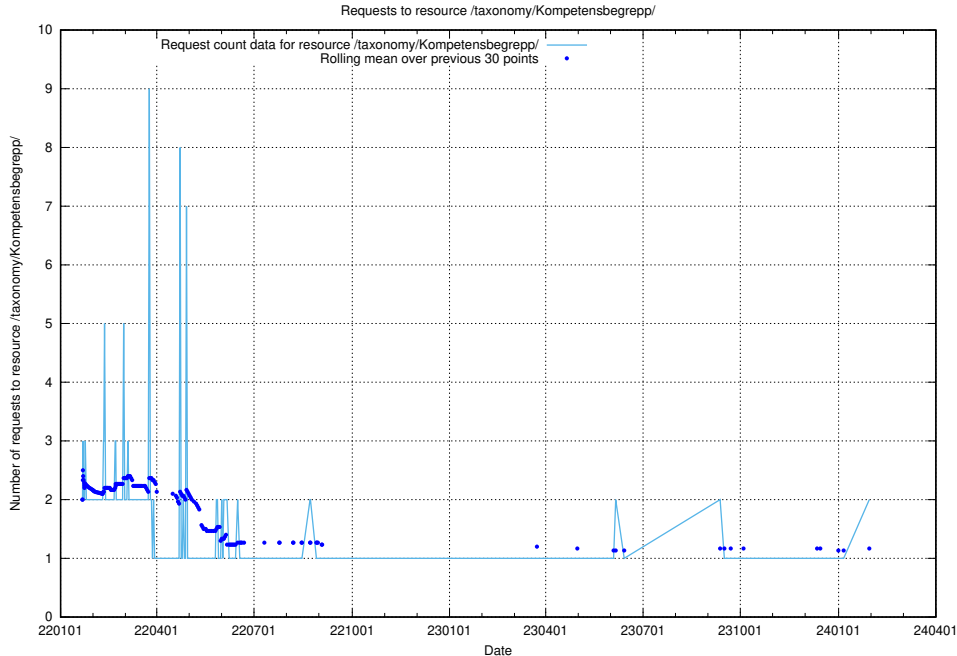

5.850 Usage of /taxonomy/Kompetensbegrepp/

Here, we count the number of requests to resource /taxonomy/Kompetensbegrepp/.