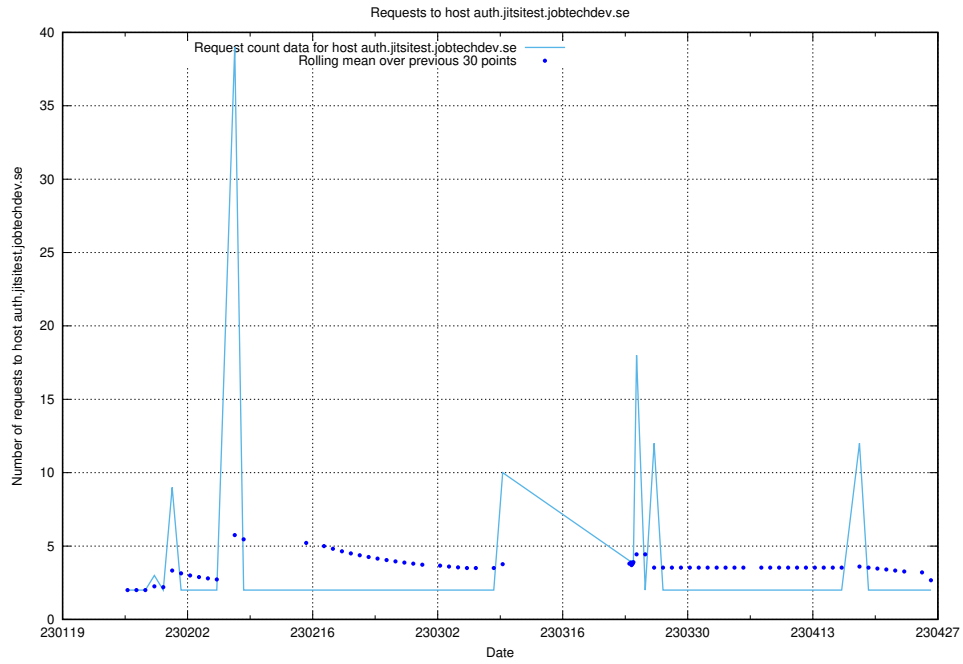

7.293 Usage of auth.jitsitest.jobtechdev.se

Here, we count the number of requests to host auth.jitsitest.jobtechdev.se.