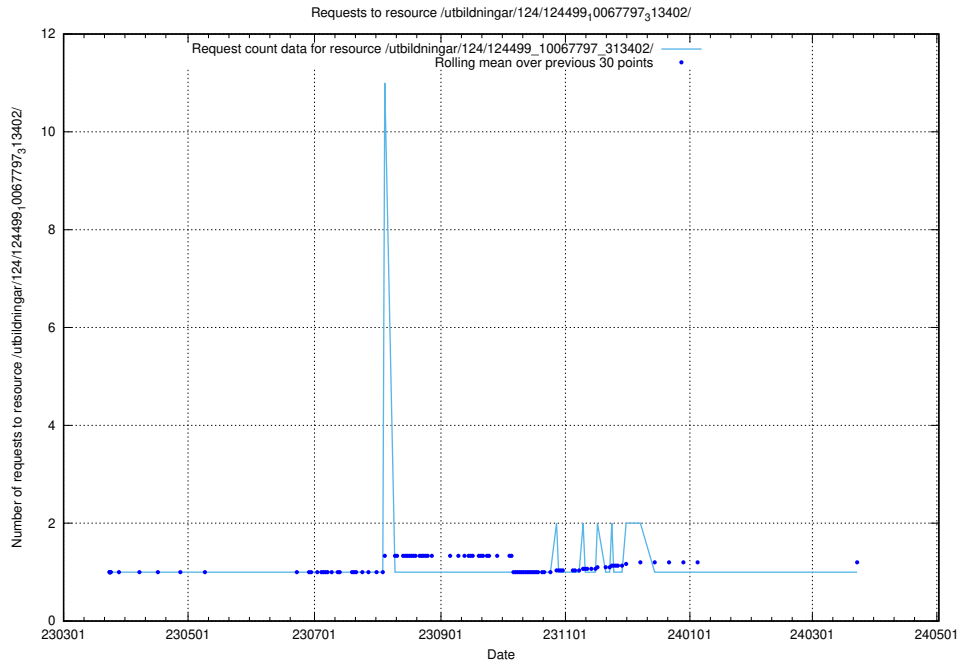

5.2121 Usage of /utbildningar/124/124499_10067797_313402/

Here, we count the number of requests to resource /utbildningar/124/124499_10067797_313402/.