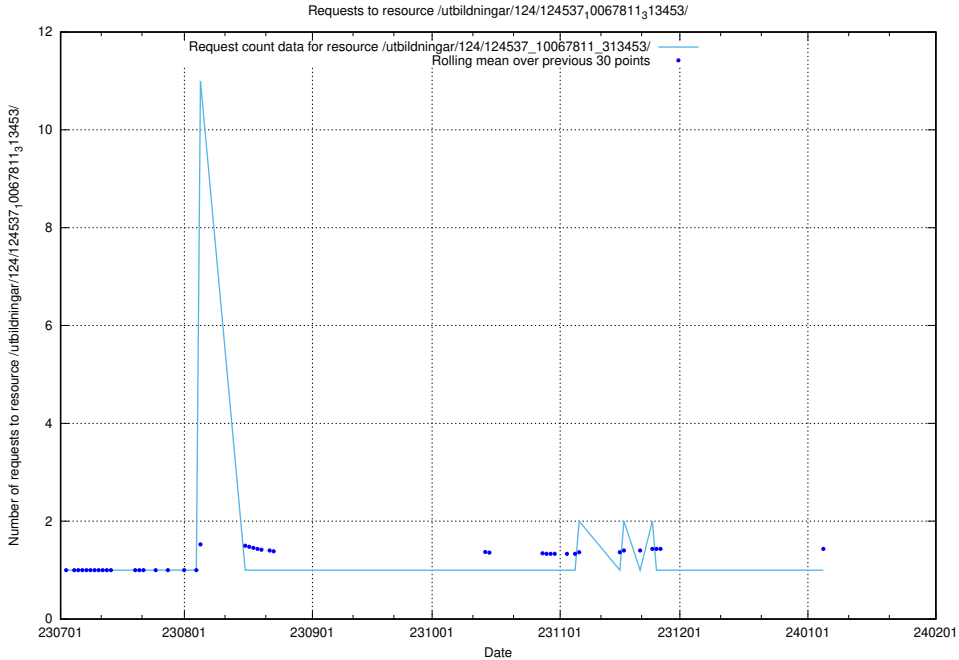

5.5023 Usage of /utbildningar/124/124537_10067811_313453/

Here, we count the number of requests to resource /utbildningar/124/124537_10067811_313453/.