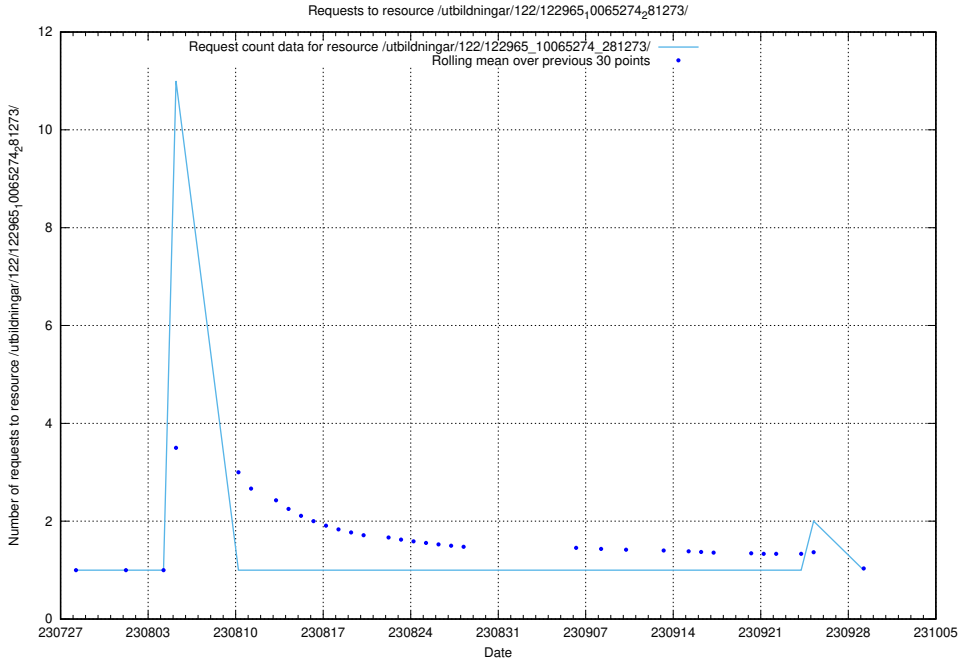

5.4575 Usage of /utbildningar/122/122965_10065274_281273/

Here, we count the number of requests to resource /utbildningar/122/122965_10065274_281273/.