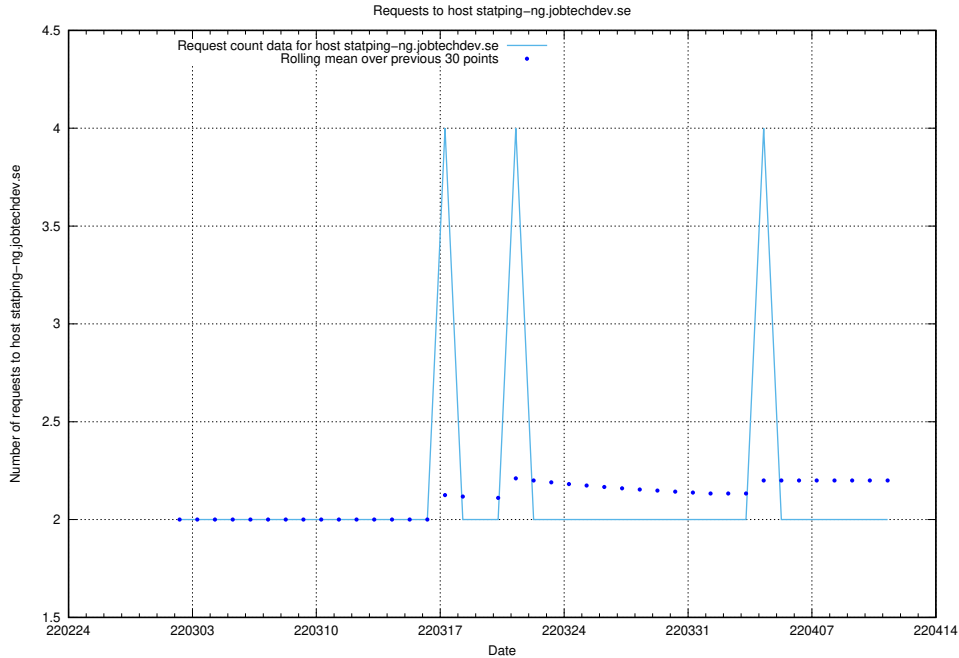

7.507 Usage of statping-ng.jobtechdev.se

Here, we count the number of requests to host statping-ng.jobtechdev.se.