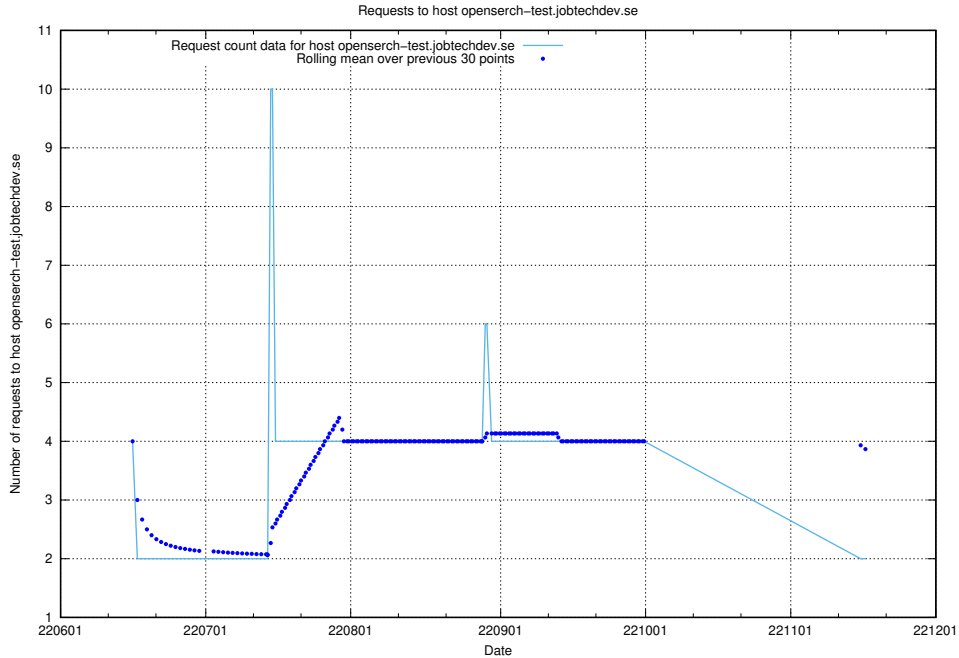

7.401 Usage of openserch-test.jobtechdev.se

Here, we count the number of requests to host openserch-test.jobtechdev.se.