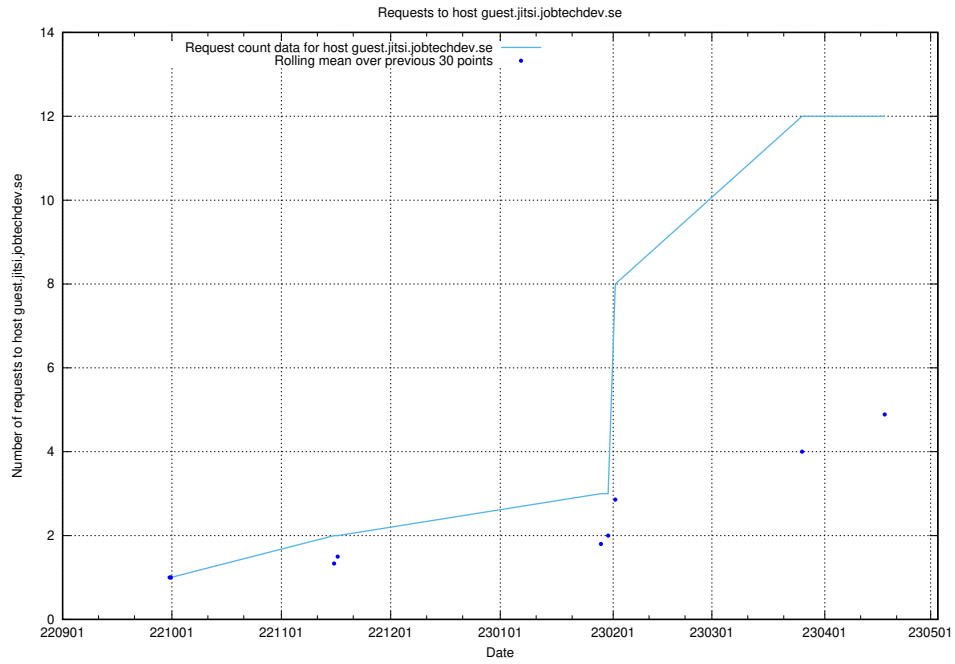

7.49 Usage of guest.jitsi.jobtechdev.se

Here, we count the number of requests to host guest.jitsi.jobtechdev.se.