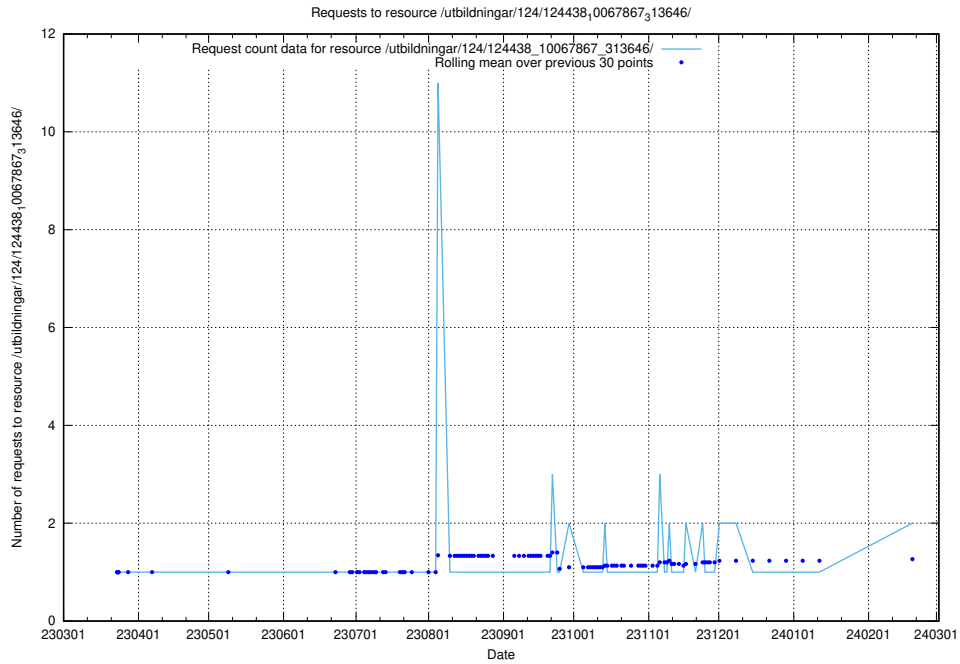

5.512 Usage of /utbildningar/124/124438_10067867_313646/

Here, we count the number of requests to resource /utbildningar/124/124438_10067867_313646/.