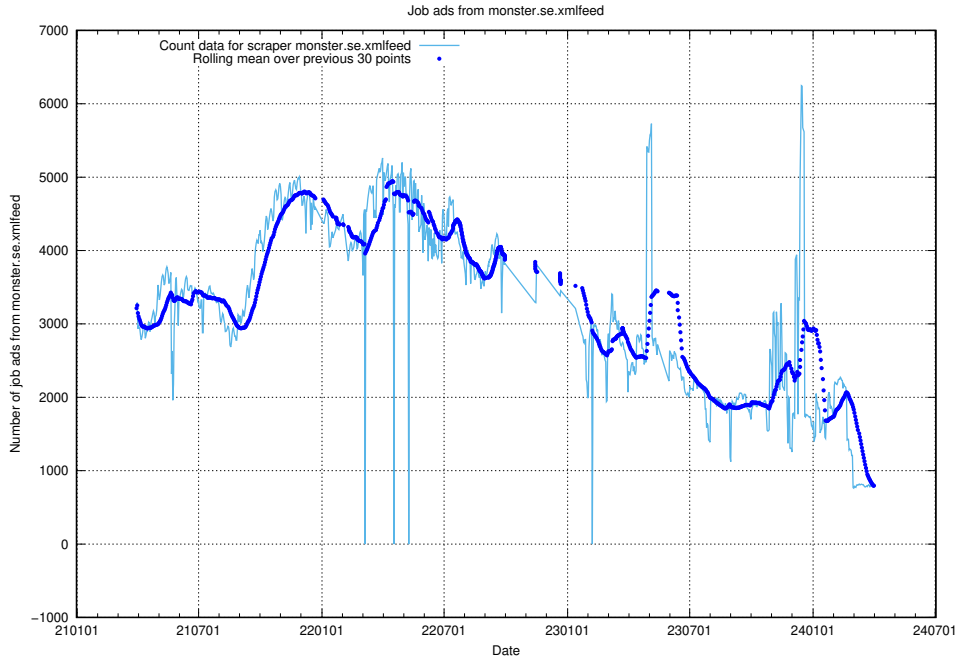

13.8 Number of ads by scraper monster.se.xmlfeed

Here, we count the number of job ads scraped from monster.se.xmlfeed.