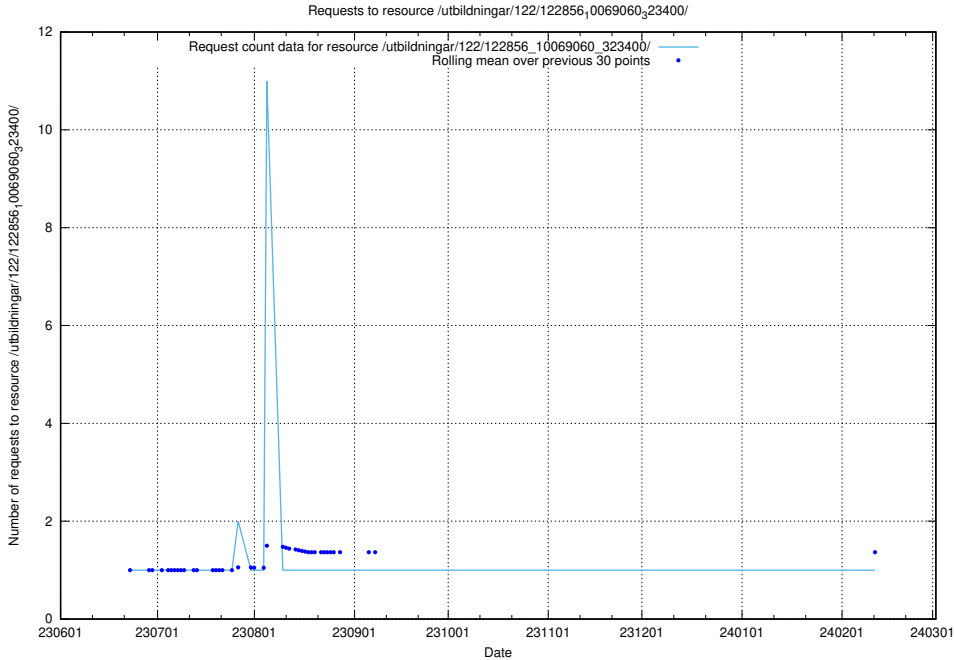

5.5498 Usage of /utbildningar/122/122856_10069060_323400/

Here, we count the number of requests to resource /utbildningar/122/122856_10069060_323400/.