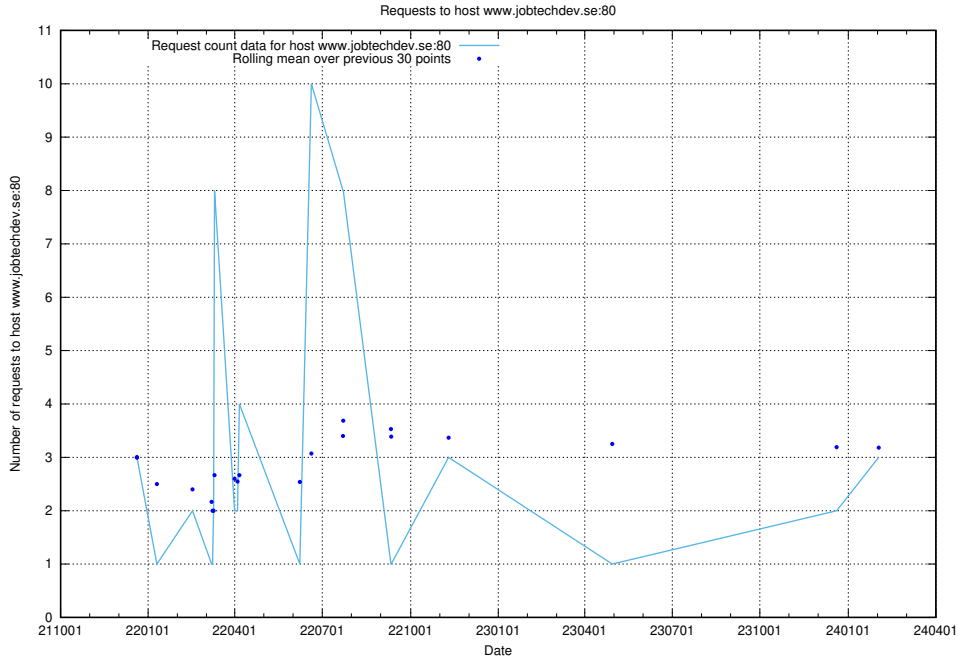

7.192 Usage of www.jobtechdev.se:80

Here, we count the number of requests to host www.jobtechdev.se:80.