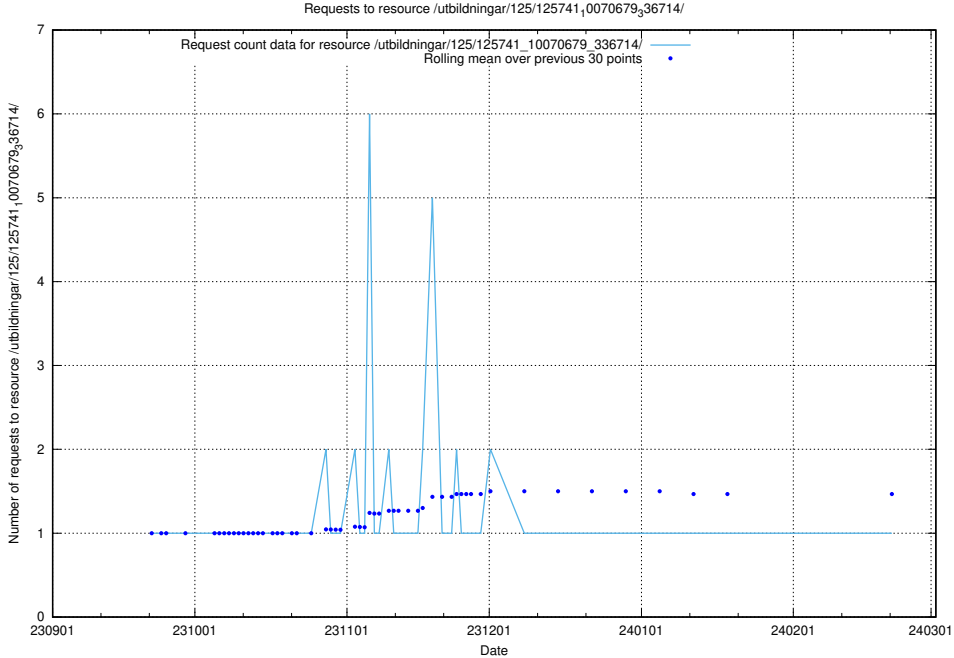

5.4157 Usage of /utbildningar/125/125741_10070679_336714/

Here, we count the number of requests to resource /utbildningar/125/125741_10070679_336714/.