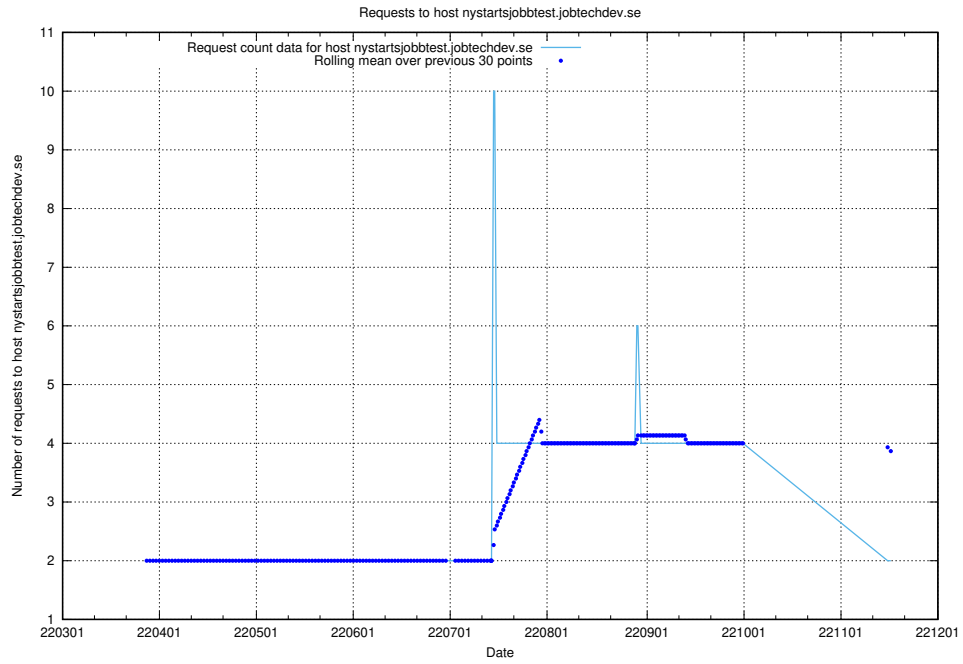

7.487 Usage of nystartsjobbtest.jobtechdev.se

Here, we count the number of requests to host nystartsjobbtest.jobtechdev.se.