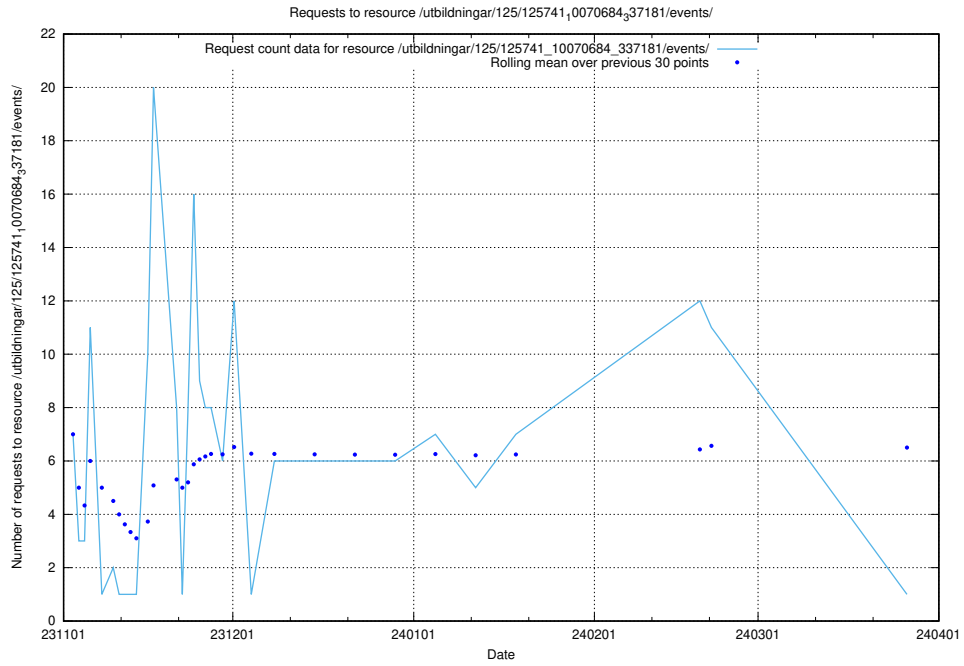

### 5.3777 Usage of /utbildningar/125/125741\_10070684\_337181/events/

Here, we count the number of requests to resource /utbildningar/125/125741\_10070684\_337181/events/