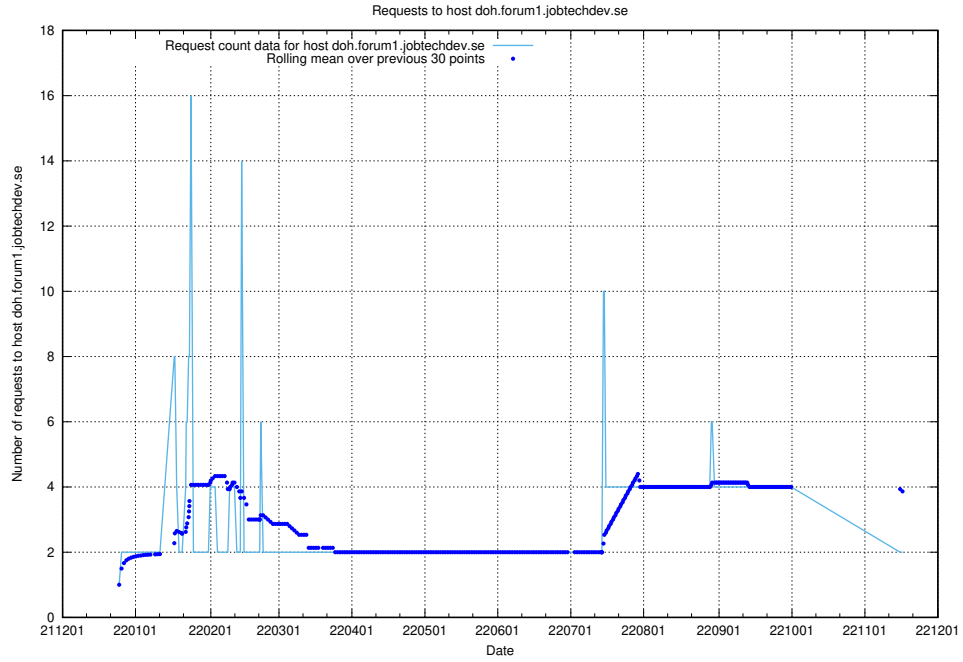

7.364 Usage of doh.forum1.jobtechdev.se

Here, we count the number of requests to host doh.forum1.jobtechdev.se.