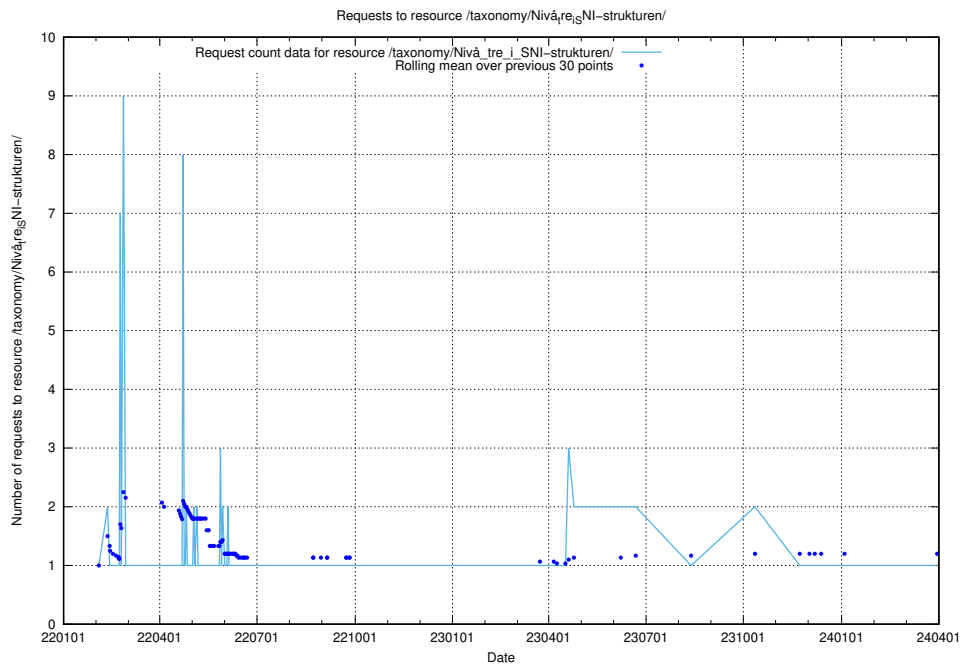

5.2651 Usage of /taxonomy/Nivå_tre_i_SNI-strukturen/

Here, we count the number of requests to resource /taxonomy/Nivå_tre_i_SNI-strukturen/.