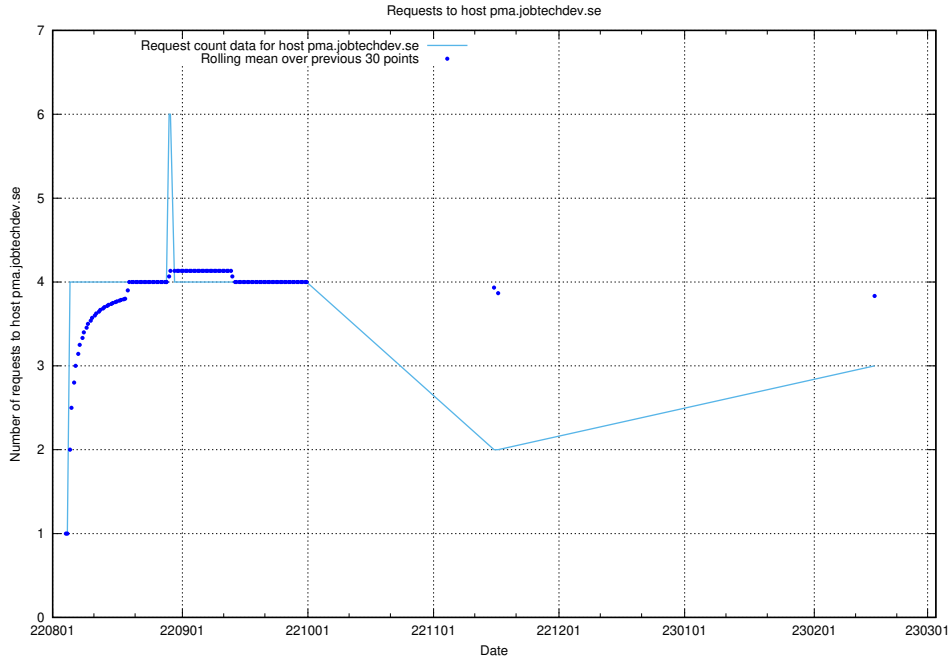

7.184 Usage of pma.jobtechdev.se

Here, we count the number of requests to host pma.jobtechdev.se.