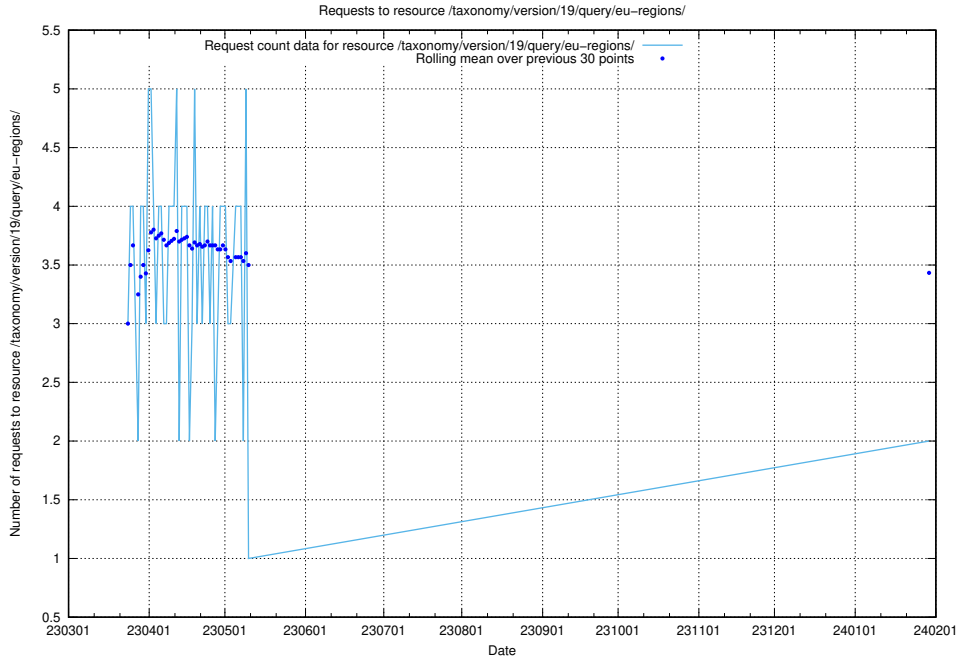

5.817 Usage of /taxonomy/version/19/query/eu-regions/

Here, we count the number of requests to resource /taxonomy/version/19/query/eu-regions/.