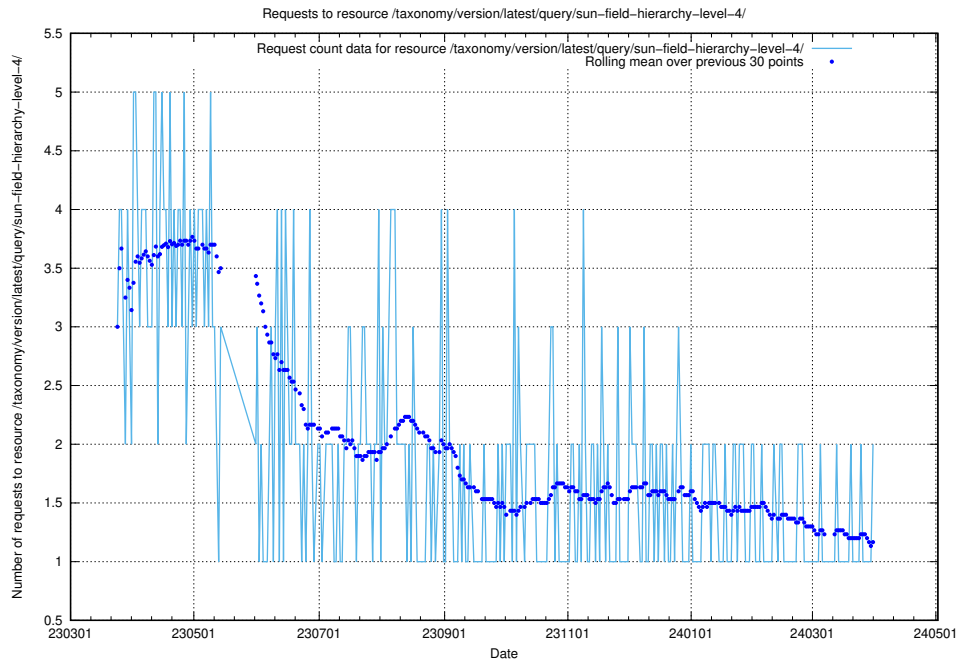

5.771 Usage of /taxonomy/version/latest/query/sun-field-hierarchy-level-4/

Here, we count the number of requests to resource /taxonomy/version/latest/query/sun-field-hierarchy-level-4/.