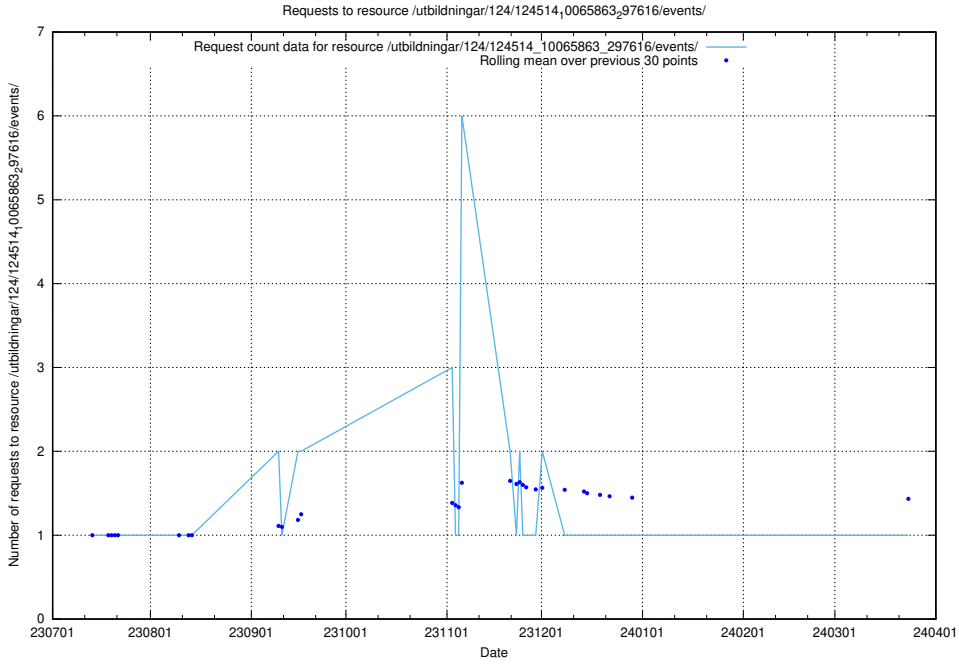

5.4731 Usage of /utbildningar/124/124514_10065863_297616/events/

Here, we count the number of requests to resource /utbildningar/124/124514_10065863_297616/events/