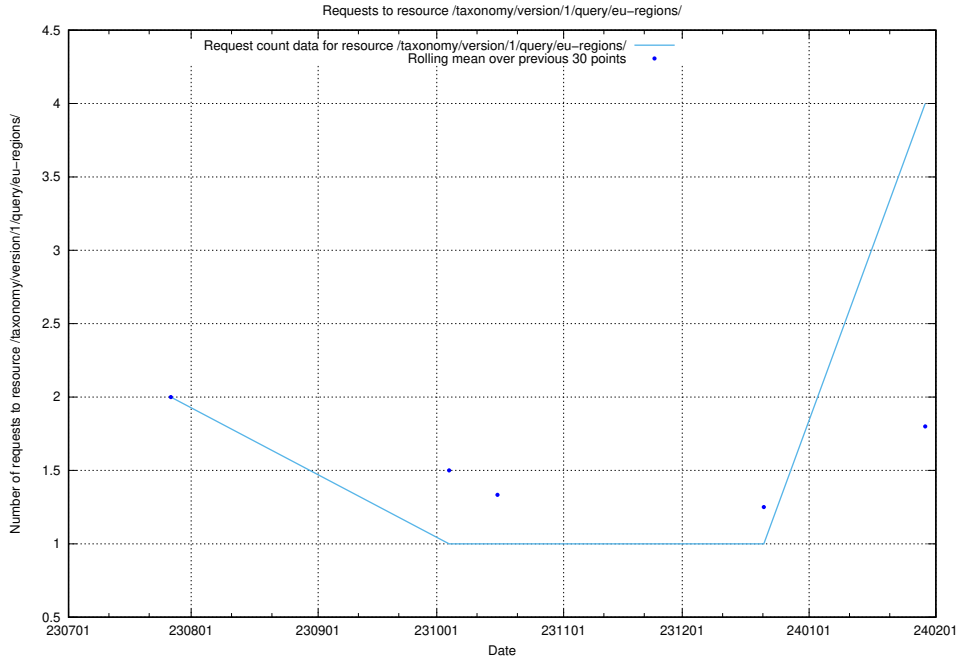

5.159 Usage of /taxonomy/version/1/query/eu-regions/

Here, we count the number of requests to resource /taxonomy/version/1/query/eu-regions/.