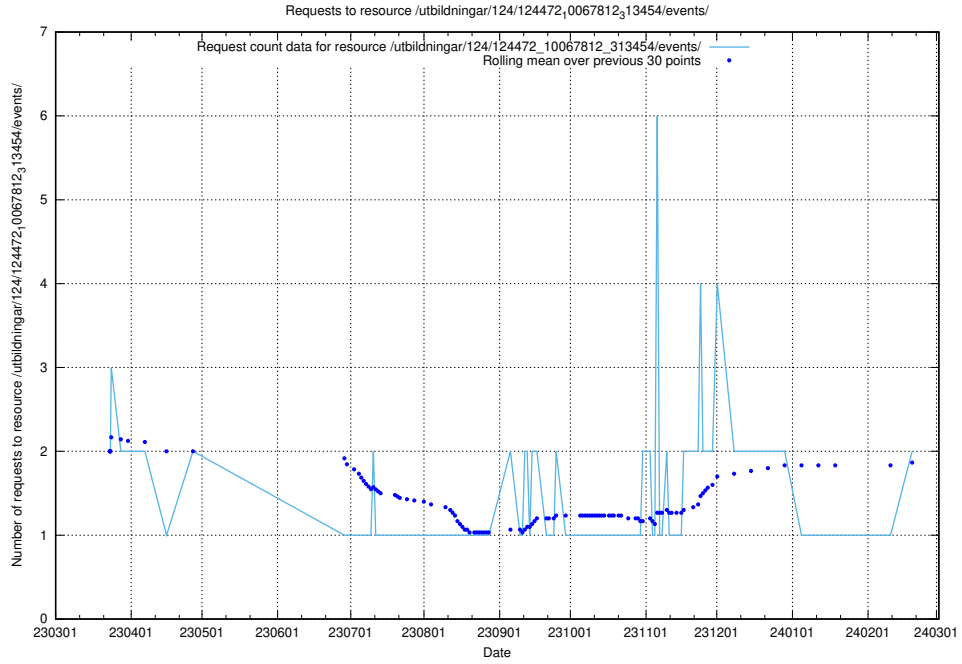

5.844 Usage of /utbildningar/124/124472_10067812_313454/events/

Here, we count the number of requests to resource /utbildningar/124/124472_10067812_313454/events/