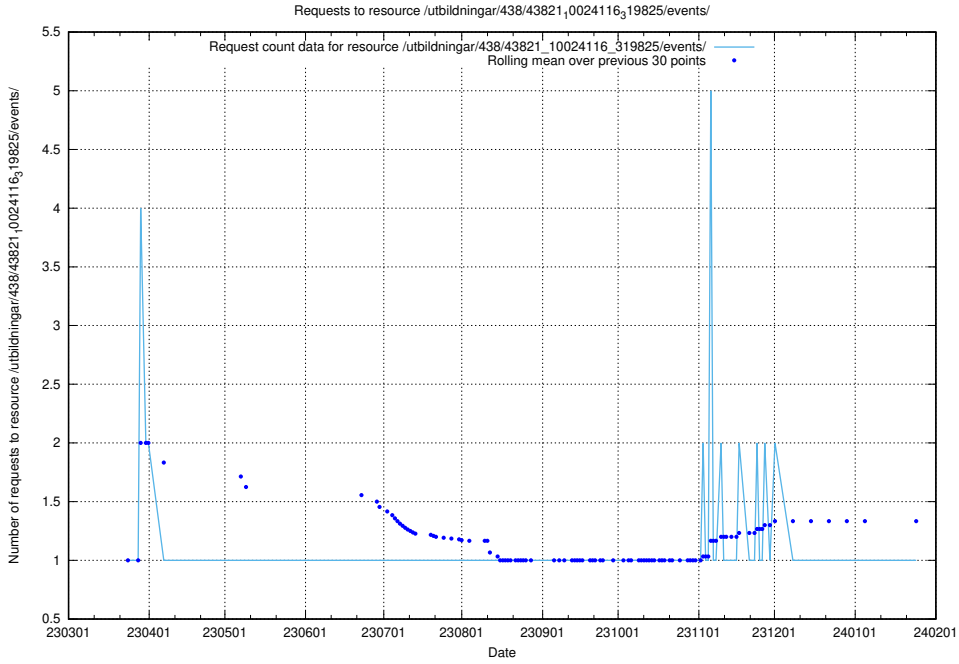

5.5821 Usage of /utbildningar/438/43821_10024116_319825/events/

Here, we count the number of requests to resource /utbildningar/438/43821_10024116_319825/events/.