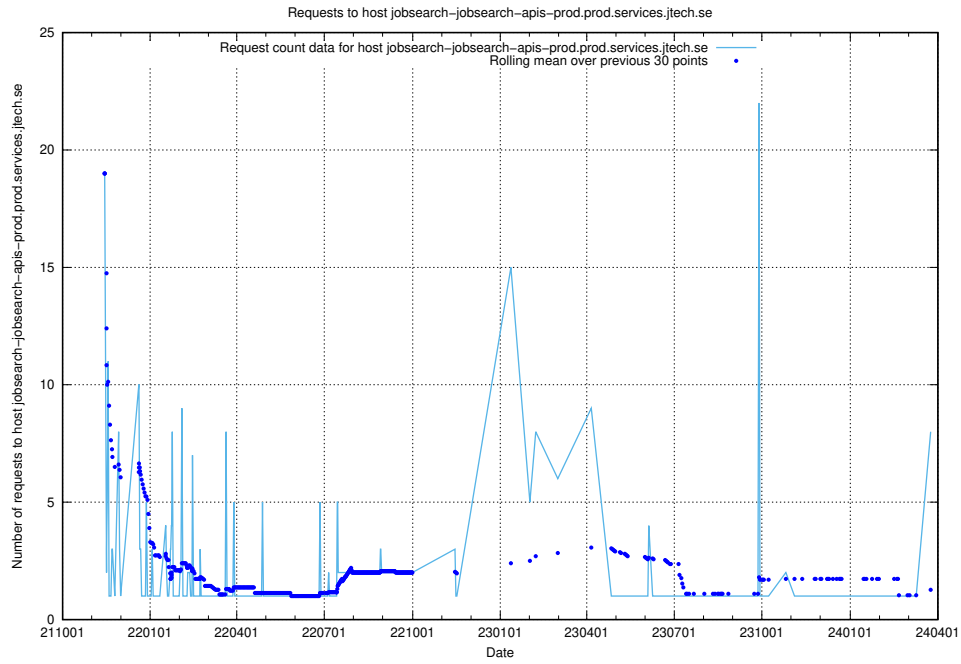

7.71 Usage of jobsearch-jobsearch-apis-prod.prod.services.jtech.se

Here, we count the number of requests to host jobsearch-jobsearch-apis-prod.prod.services.jtech.se.