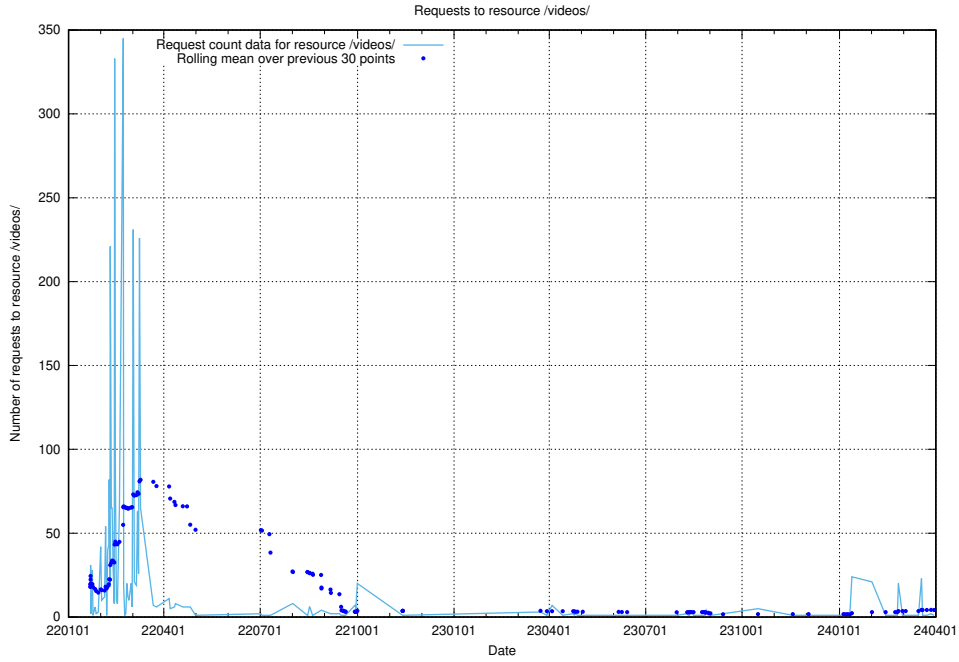

5.5652 Usage of /videos/

Here, we count the number of requests to resource /videos/.