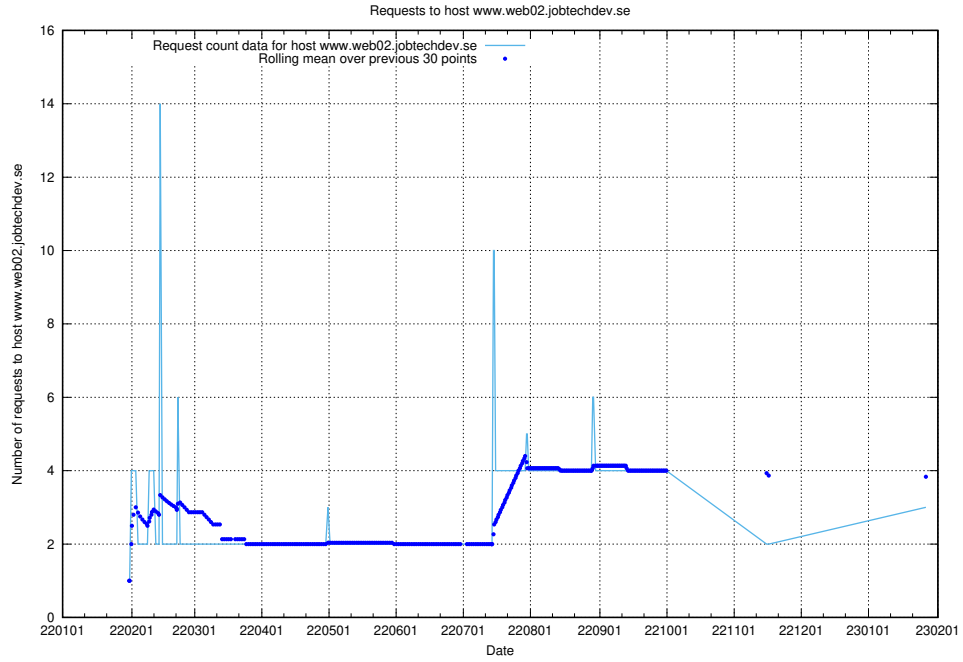

7.236 Usage of www.web02.jobtechdev.se

Here, we count the number of requests to host www.web02.jobtechdev.se.