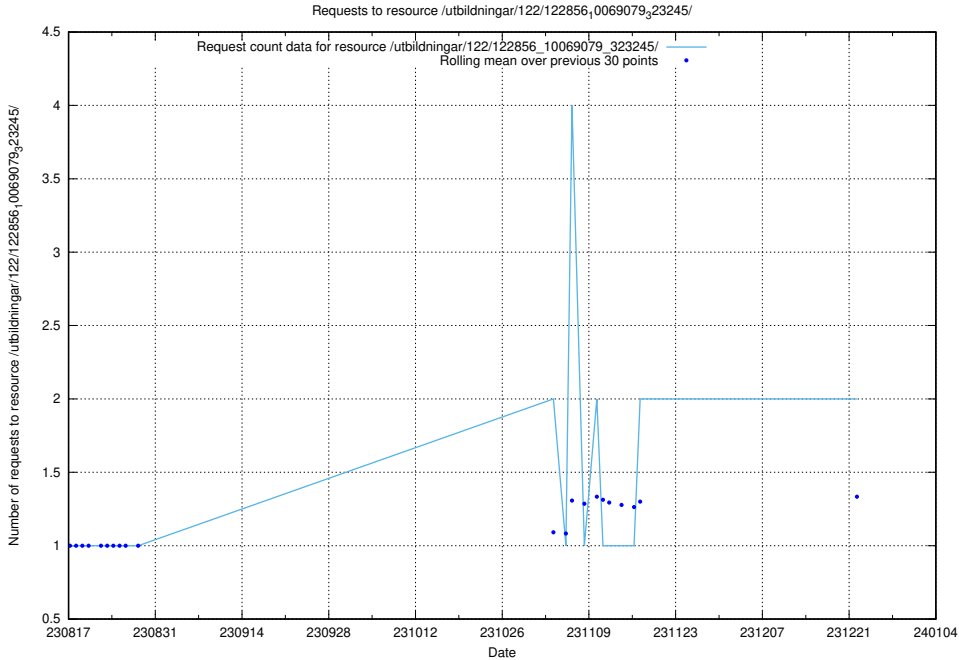

5.606 Usage of /utbildningar/122/122856_10069079_323245/

Here, we count the number of requests to resource /utbildningar/122/122856_10069079_323245/.