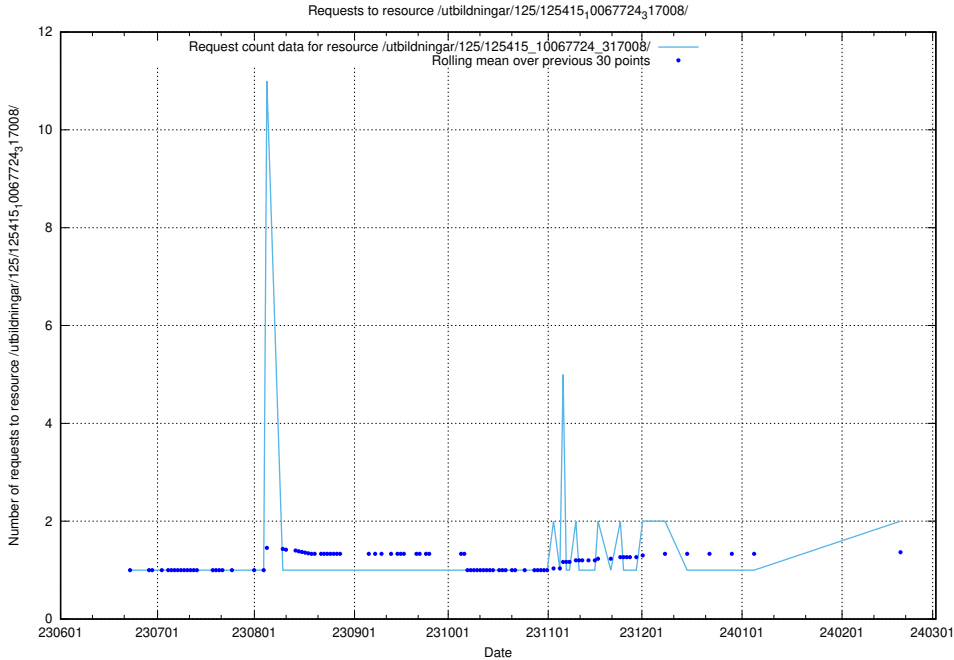

5.703 Usage of /utbildningar/125/125415_10067724_317008/

Here, we count the number of requests to resource /utbildningar/125/125415_10067724_317008/.