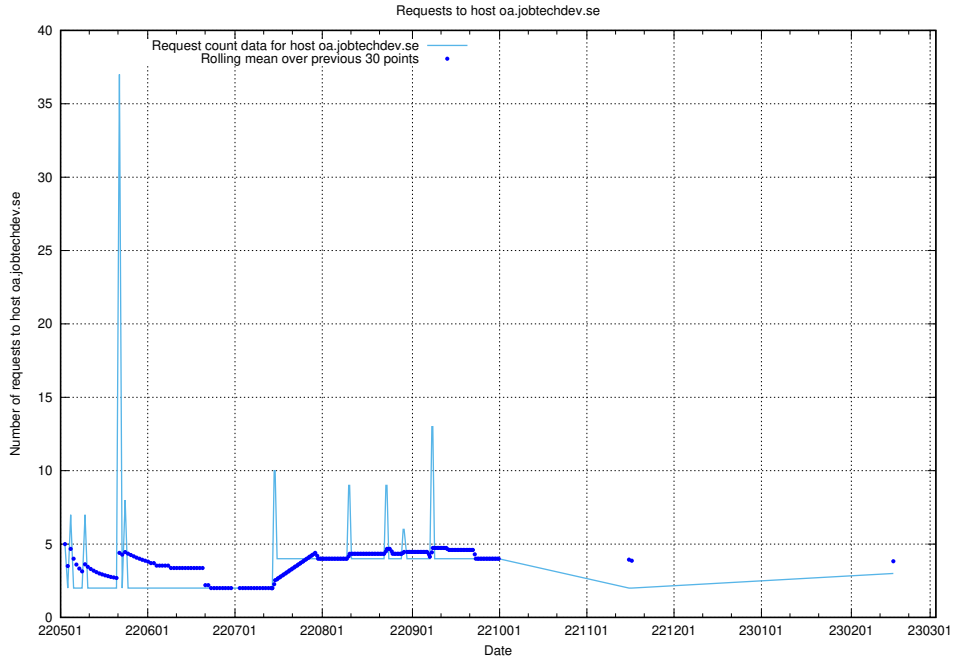

7.215 Usage of oa.jobtechdev.se

Here, we count the number of requests to host oa.jobtechdev.se.