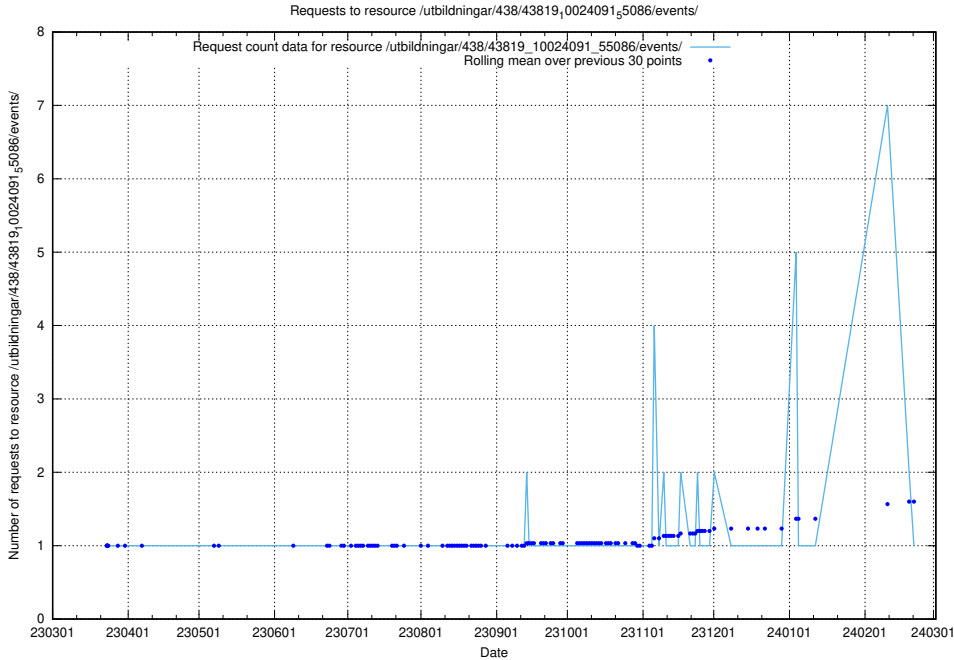

5.5976 Usage of /utbildningar/438/43819_10024091_55086/events/

Here, we count the number of requests to resource /utbildningar/438/43819_10024091_55086/events/.