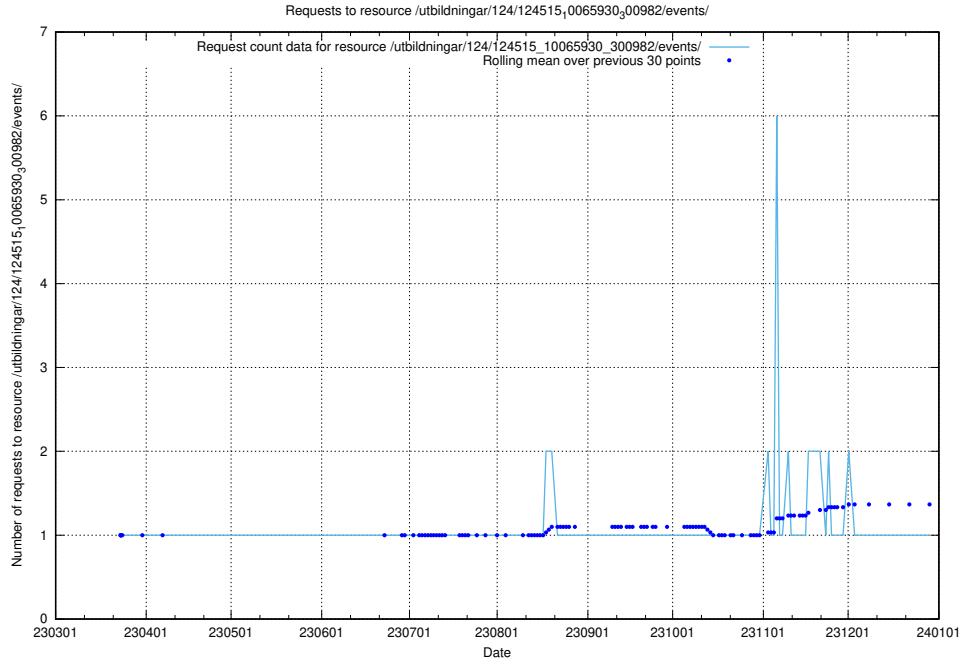

## 5.1218 Usage of /utbildningar/124/124515\_10065930\_300982/events/

Here, we count the number of requests to resource /utbildningar/124/124515\_10065930\_300982/events/