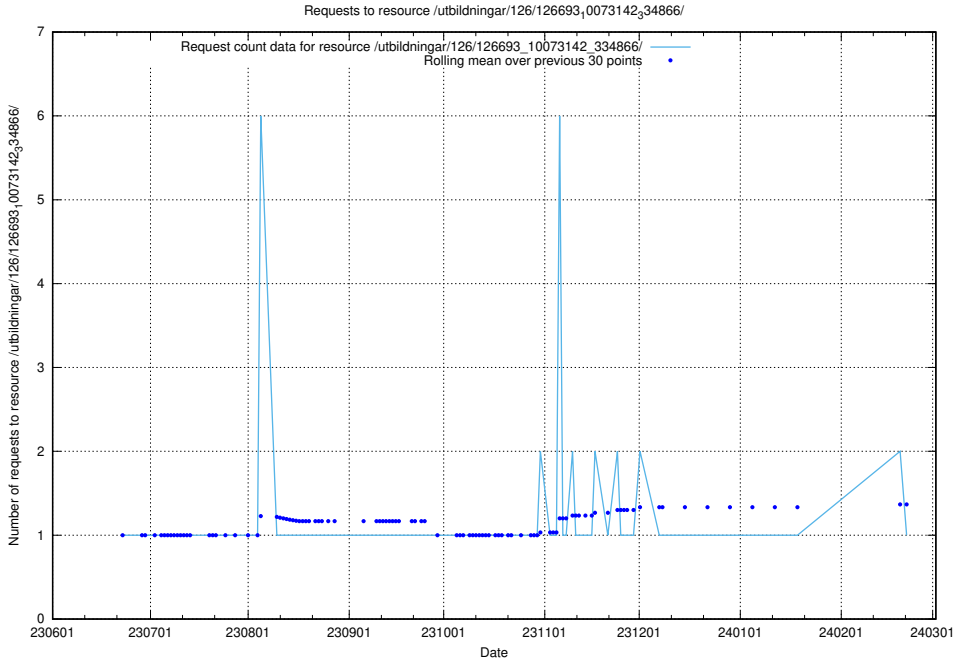

5.5300 Usage of /utbildningar/126/126693_10073142_334866/

Here, we count the number of requests to resource /utbildningar/126/126693_10073142_334866/.