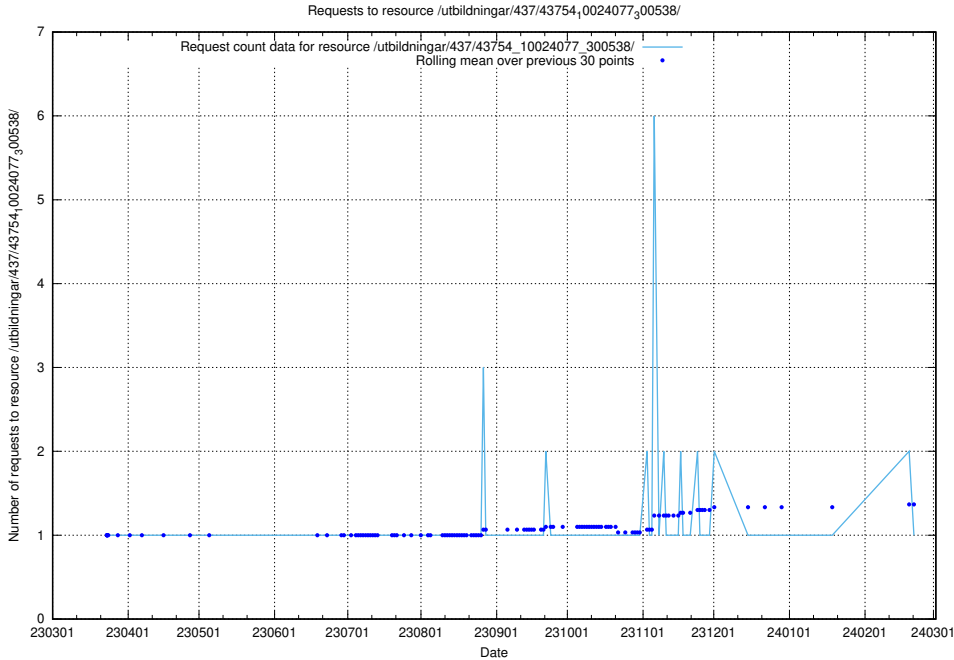

5.6011 Usage of /utbildningar/437/43754_10024077_300538/

Here, we count the number of requests to resource /utbildningar/437/43754_10024077_300538/.