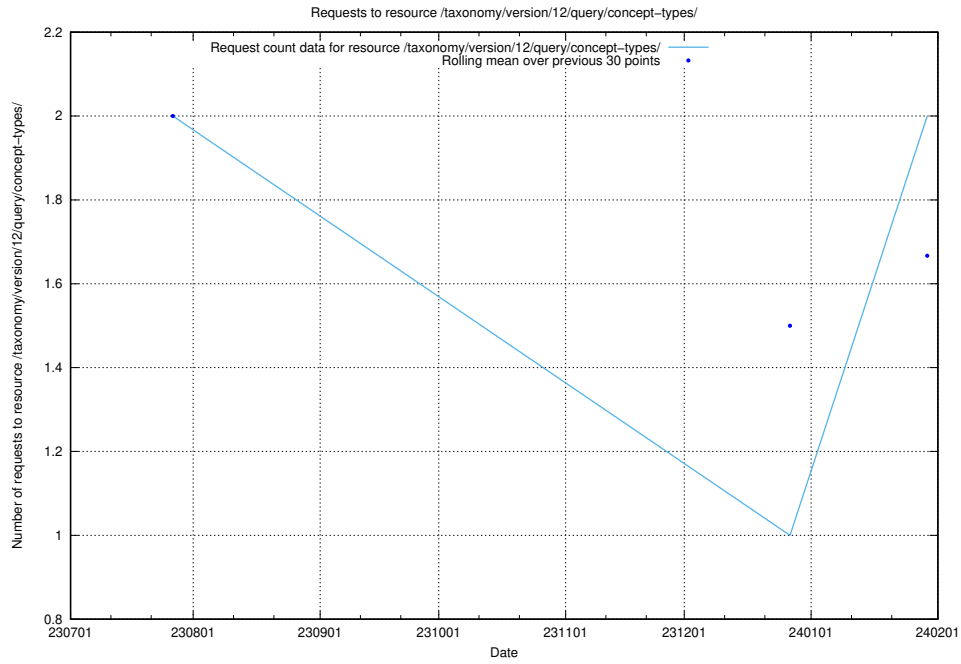

5.628 Usage of /taxonomy/version/12/query/concept-types/

Here, we count the number of requests to resource /taxonomy/version/12/query/concept-types/.