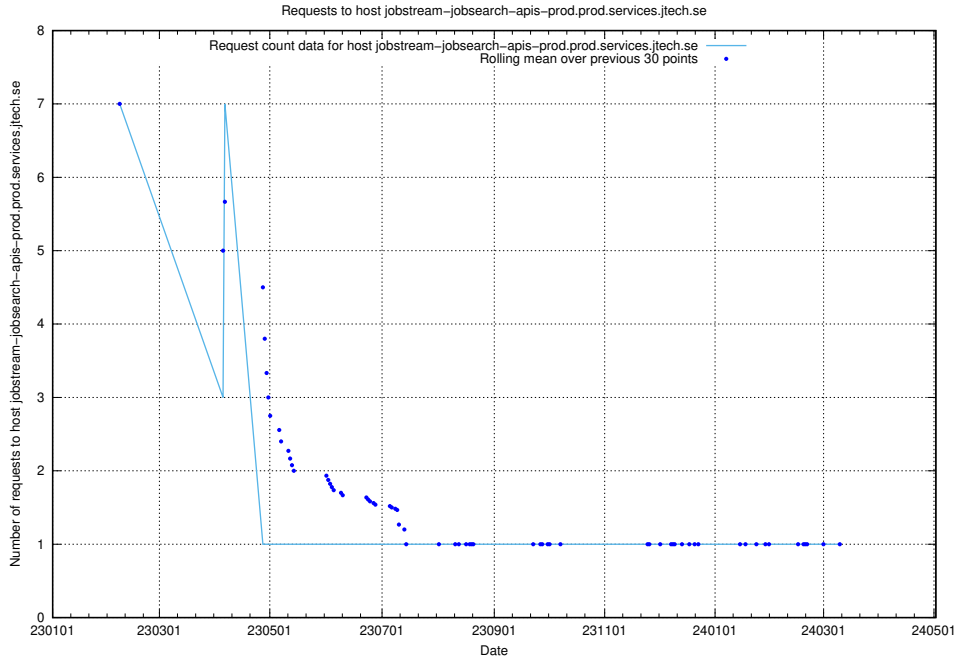

7.612 Usage of jobstream-jobsearch-apis-prod.prod.services.jtech.se

Here, we count the number of requests to host jobstream-jobsearch-apis-prod.prod.services.jtech.se.