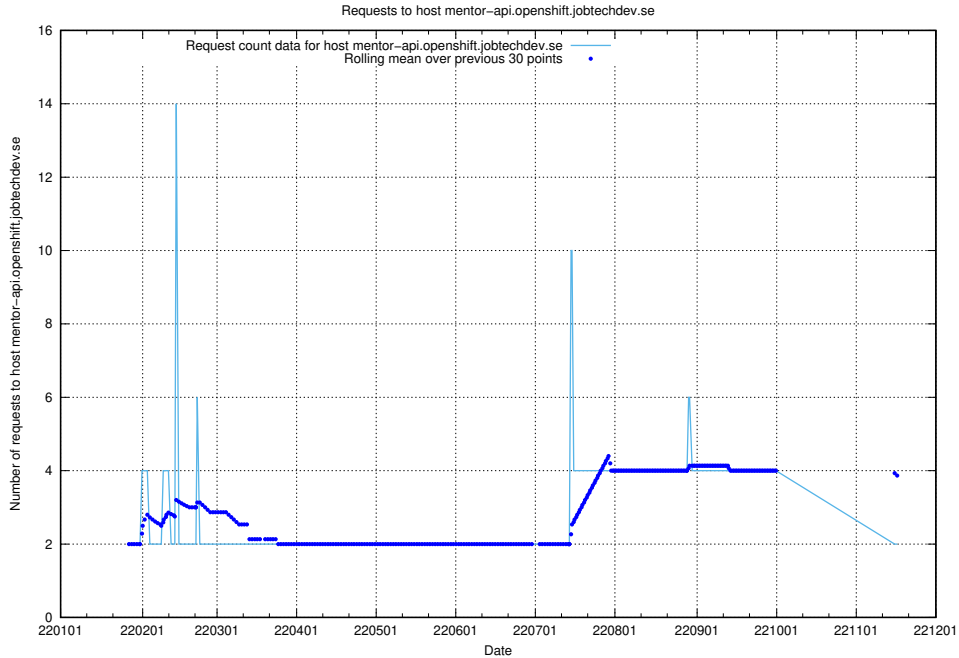

### 7.571 Usage of mentor-api.openshift.jobtechdev.se

Here, we count the number of requests to host mentor-api.openshift.jobtechdev.se.