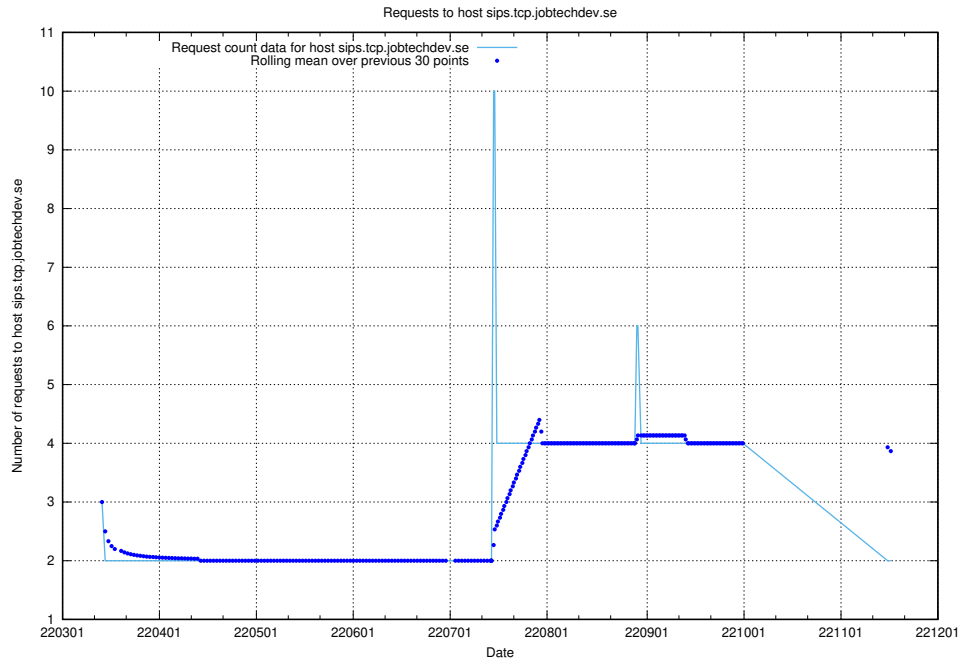

7.499 Usage of sips.tcp.jobtechdev.se

Here, we count the number of requests to host sips.tcp.jobtechdev.se.