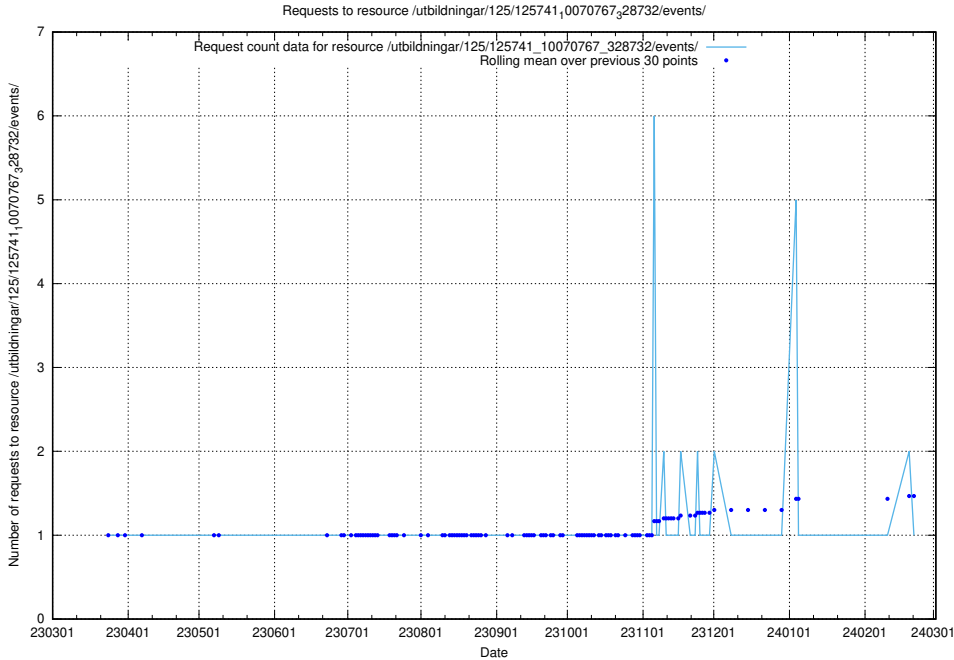

### 5.5873 Usage of /utbildningar/125/125741\_10070767\_328732/events/

Here, we count the number of requests to resource /utbildningar/125/125741\_10070767\_328732/events/