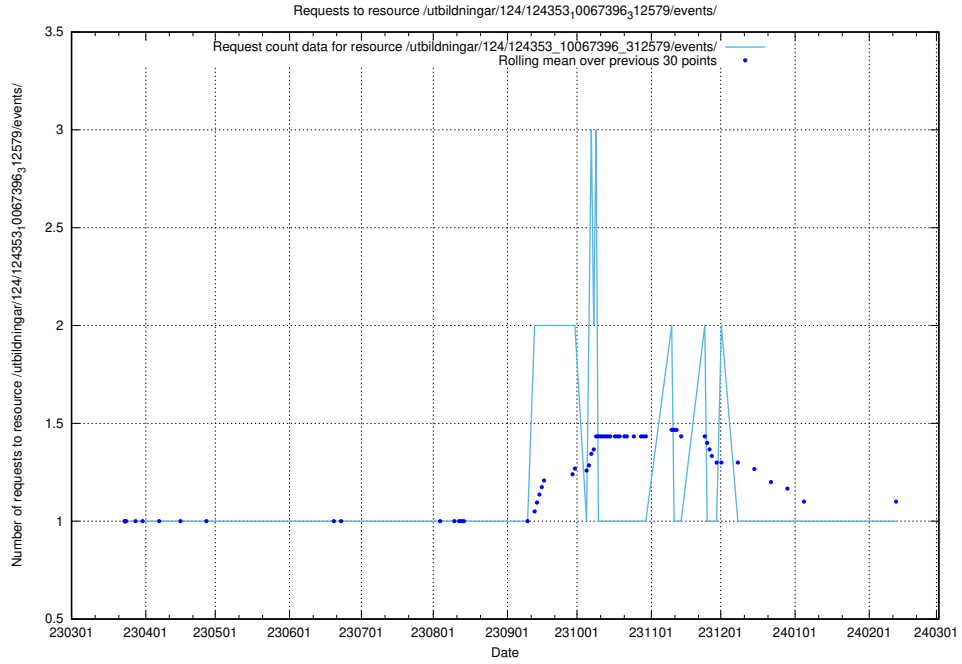

5.3569 Usage of /utbildningar/124/124353_10067396_312579/events/

Here, we count the number of requests to resource /utbildningar/124/124353_10067396_312579/events/