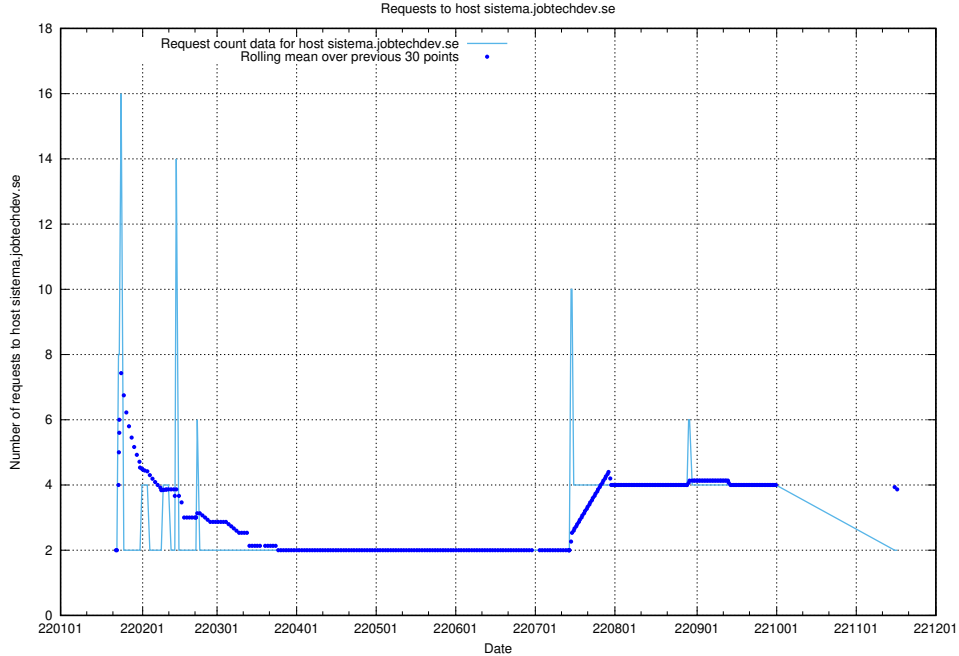

7.585 Usage of sistema.jobtechdev.se

Here, we count the number of requests to host sistema.jobtechdev.se.