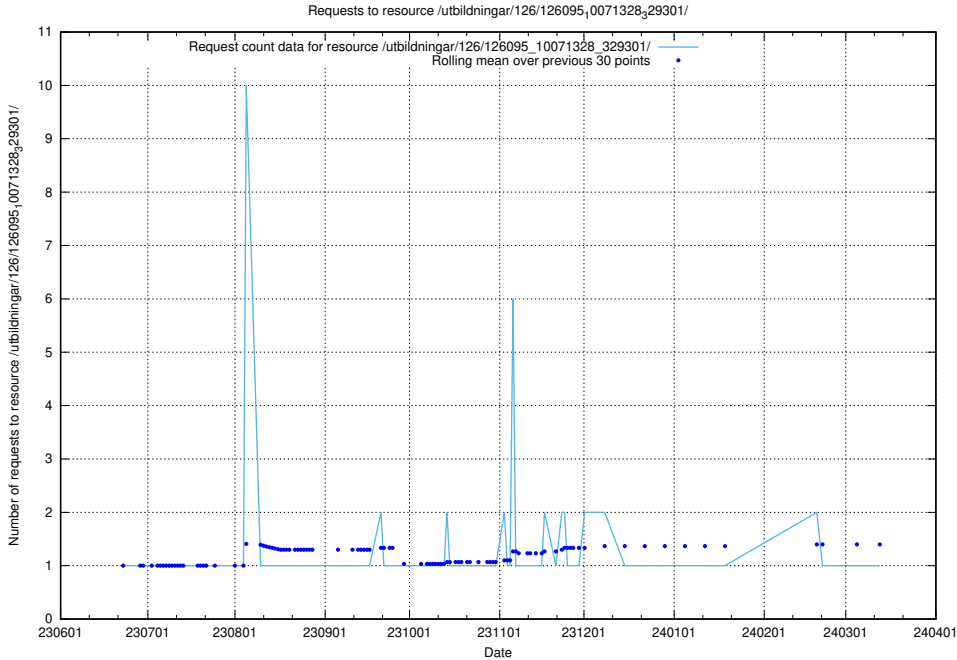

5.5334 Usage of /utbildningar/126/126095_10071328_329301/

Here, we count the number of requests to resource /utbildningar/126/126095_10071328_329301/.