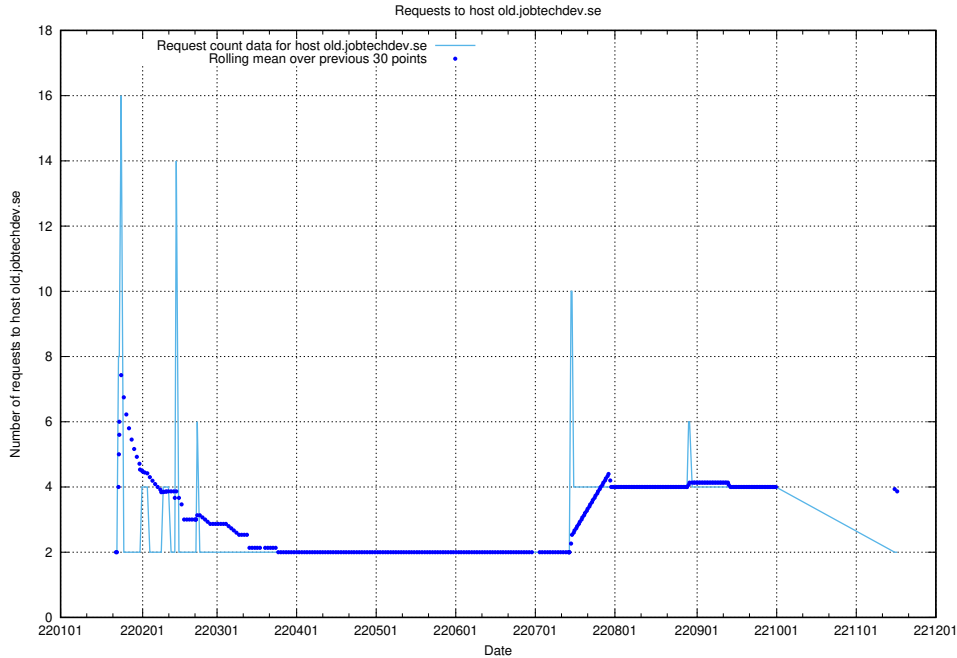

## 7.592 Usage of old.jobtechdev.se

Here, we count the number of requests to host old.jobtechdev.se.