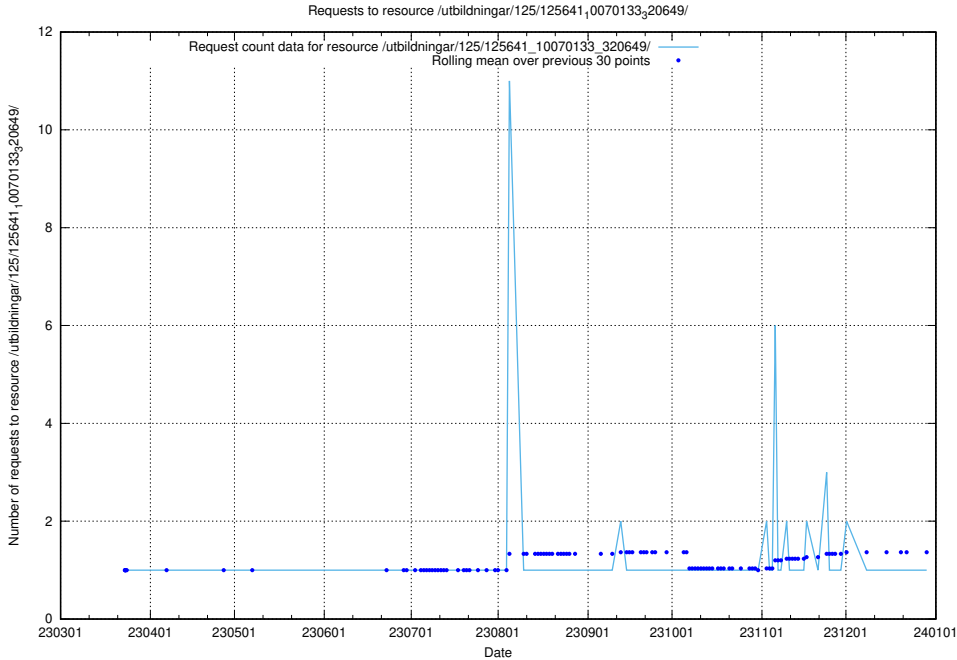

5.948 Usage of /utbildningar/125/125641_10070133_320649/

Here, we count the number of requests to resource /utbildningar/125/125641_10070133_320649/.