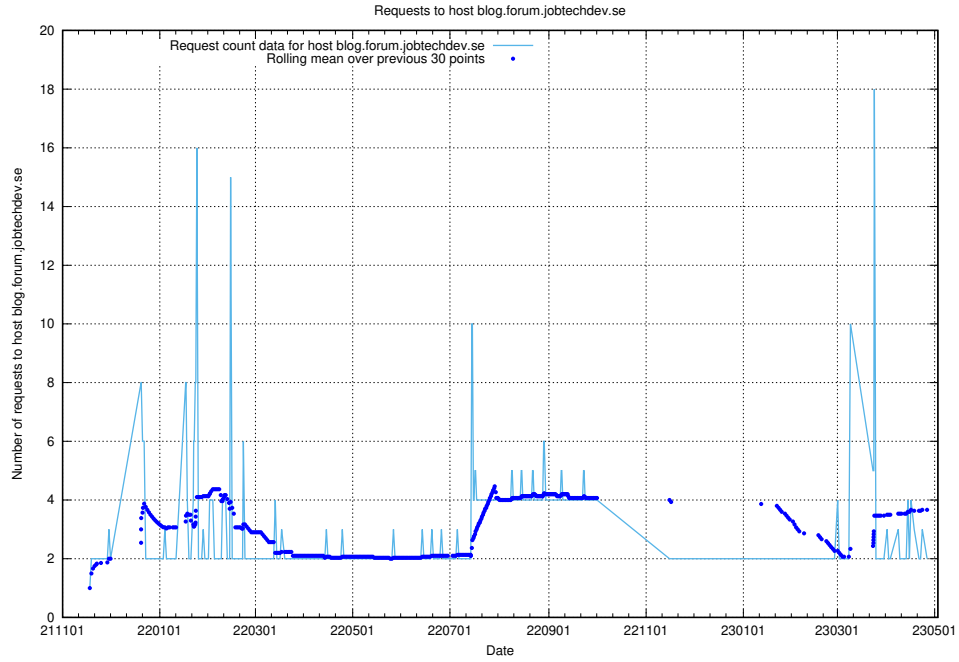

7.485 Usage of `blog.forum.jobtechdev.se`

Here, we count the number of requests to host `blog.forum.jobtechdev.se`.