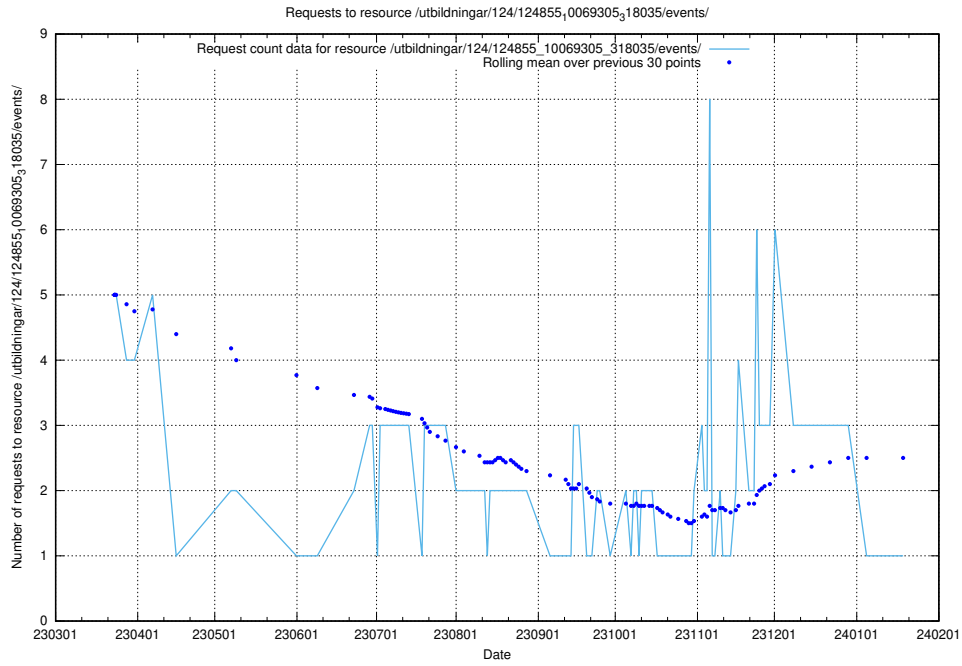

5.5895 Usage of /utbildningar/124/124855_10069305_318035/events/

Here, we count the number of requests to resource /utbildningar/124/124855_10069305_318035/events/