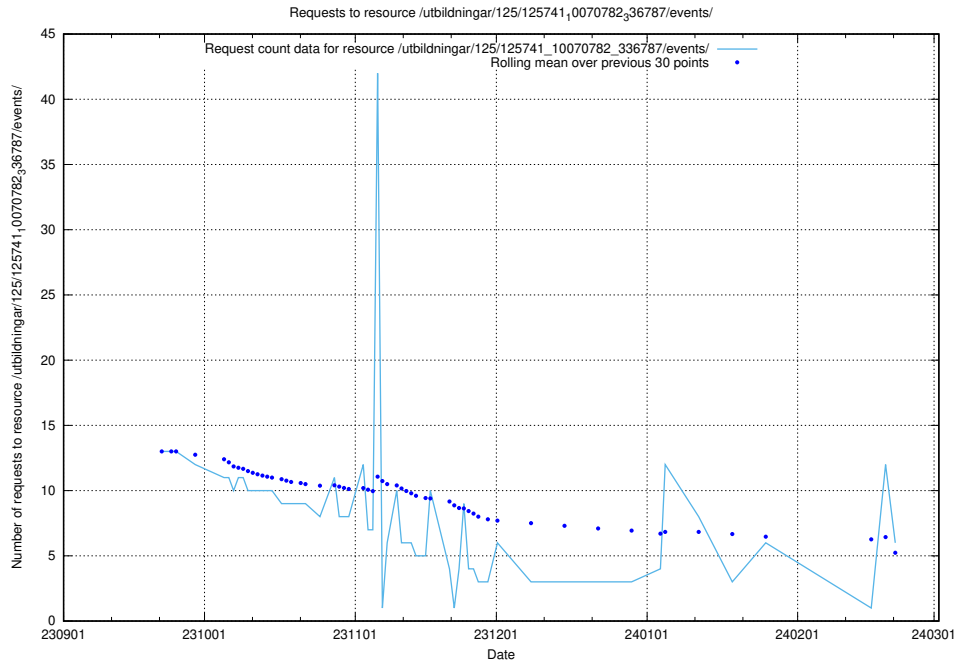

5.74 Usage of /utbildningar/125/125741_10070782_336787/events/

Here, we count the number of requests to resource /utbildningar/125/125741_10070782_336787/events/