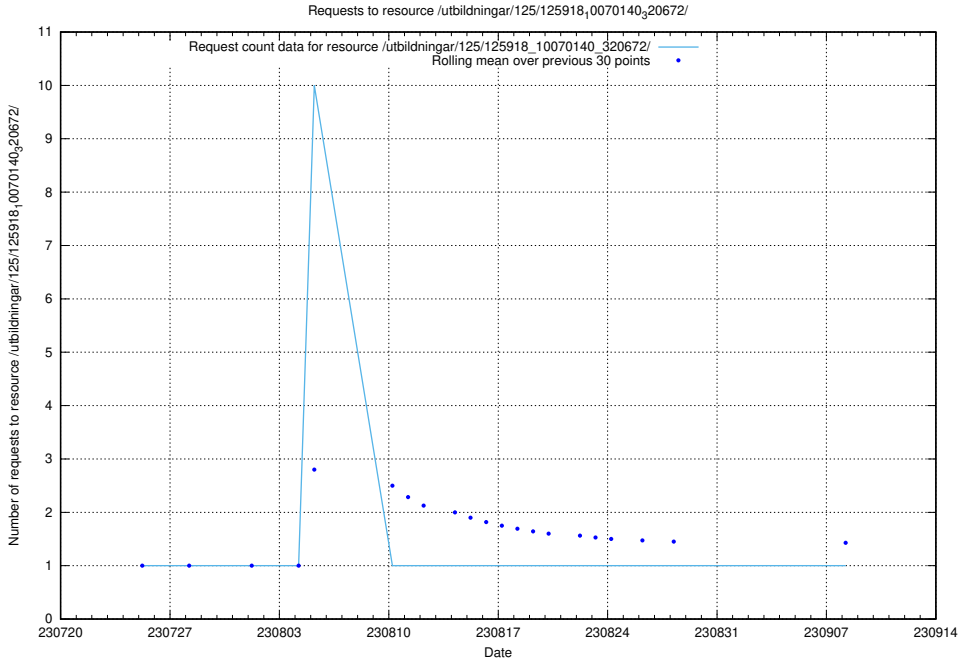

5.4607 Usage of /utbildningar/125/125918_10070140_320672/

Here, we count the number of requests to resource /utbildningar/125/125918_10070140_320672/.