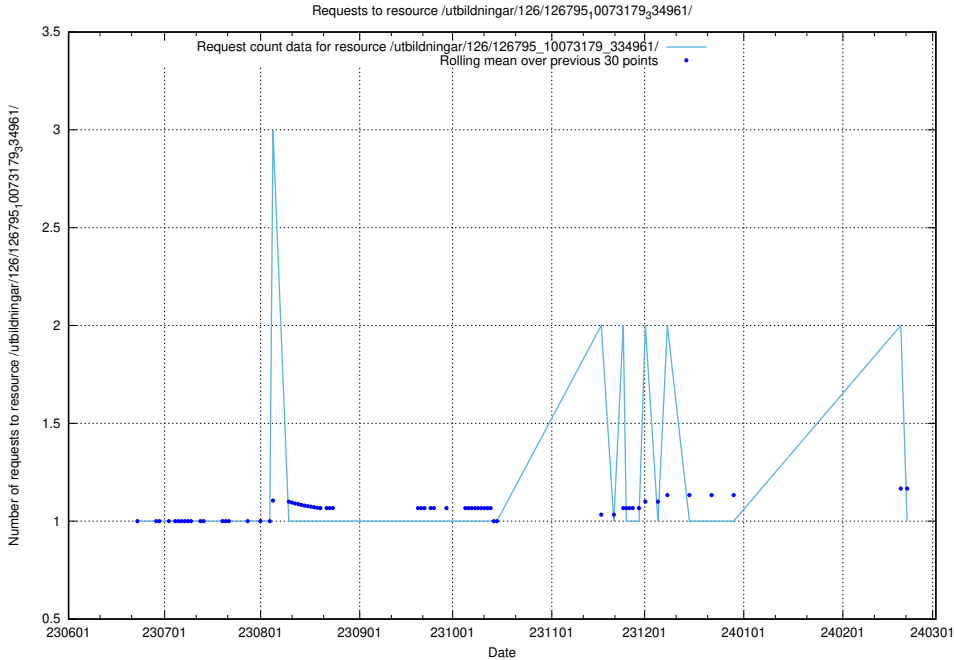

5.5238 Usage of /utbildningar/126/126795_10073179_334961/

Here, we count the number of requests to resource /utbildningar/126/126795_10073179_334961/.