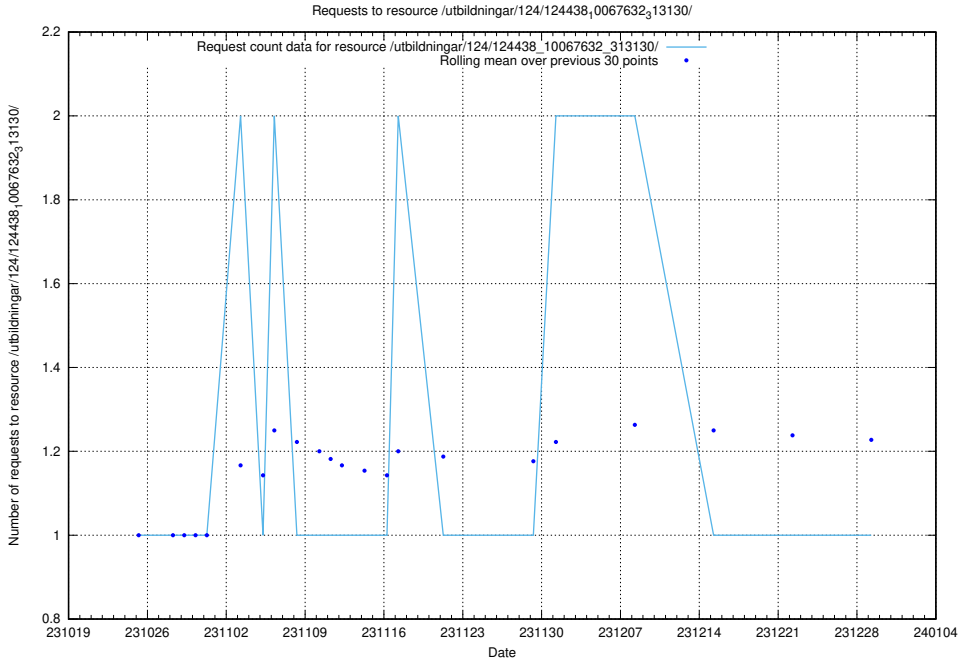

5.3871 Usage of /utbildningar/124/124438_10067632_313130/

Here, we count the number of requests to resource /utbildningar/124/124438_10067632_313130/.