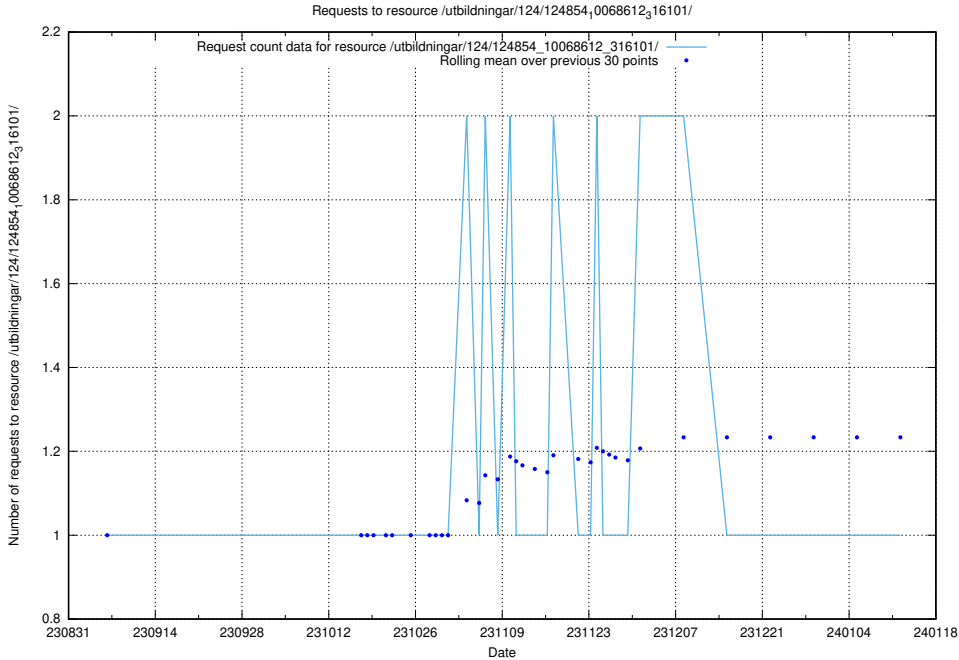

5.4336 Usage of /utbildningar/124/124854_10068612_316101/

Here, we count the number of requests to resource /utbildningar/124/124854_10068612_316101/.