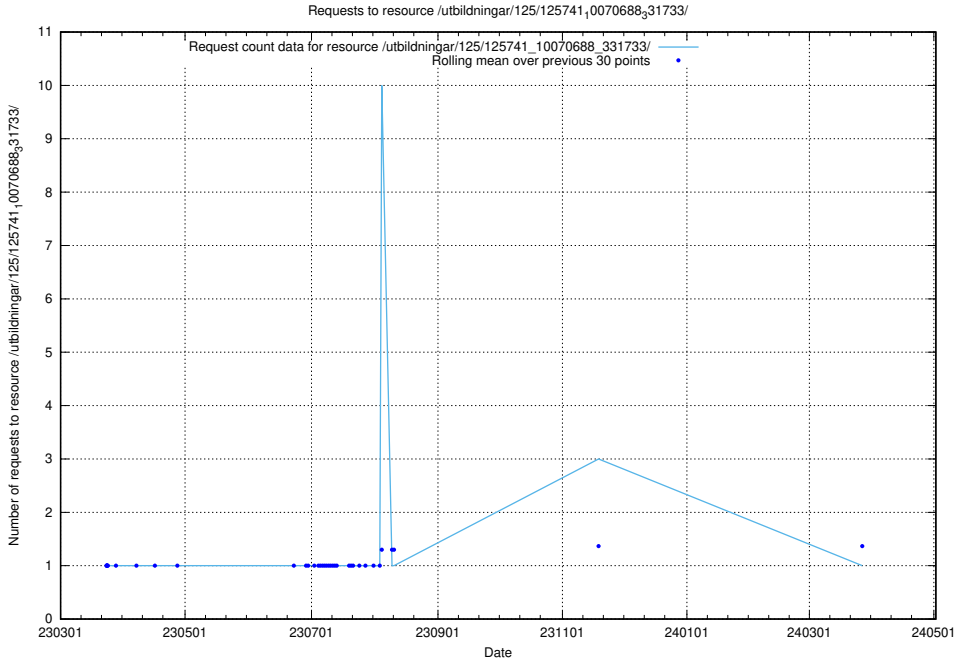

5.6118 Usage of /utbildningar/125/125741_10070688_331733/

Here, we count the number of requests to resource /utbildningar/125/125741_10070688_331733/.