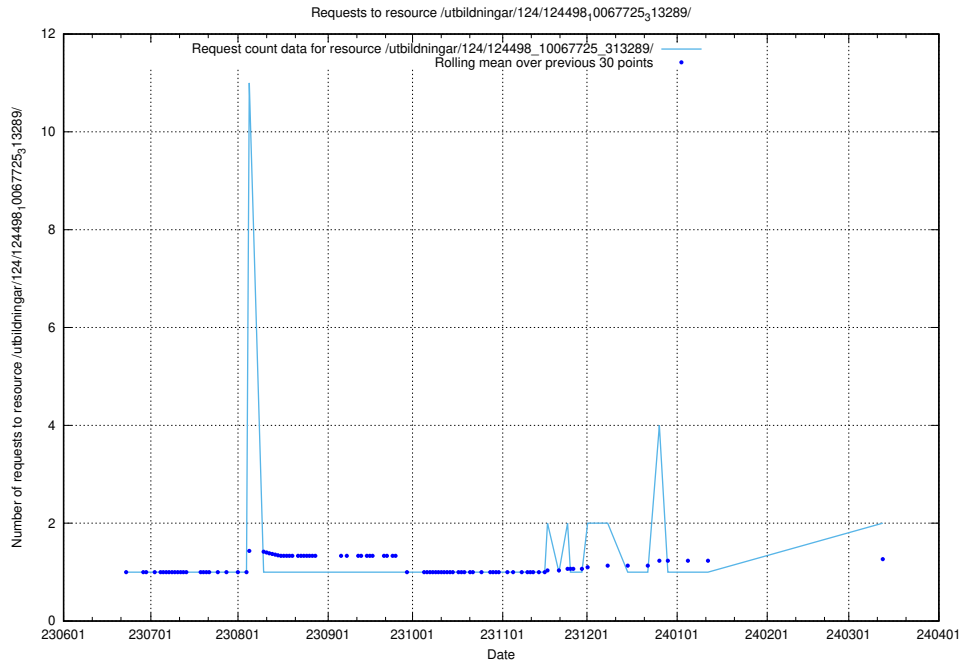

5.714 Usage of /utbildningar/124/124498_10067725_313289/

Here, we count the number of requests to resource /utbildningar/124/124498_10067725_313289/.