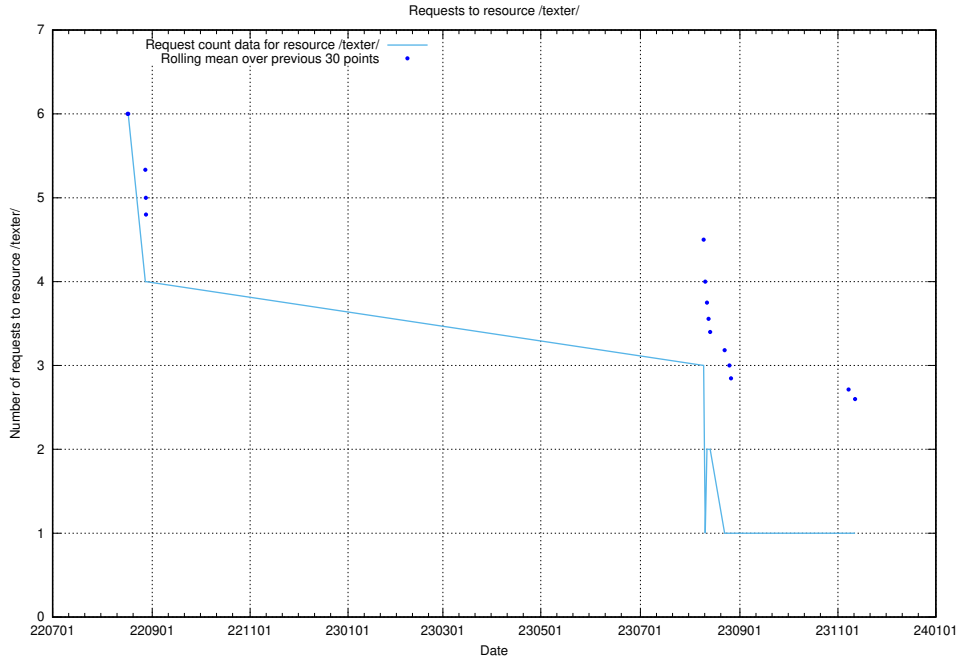

### 5.6105 Usage of /texter/

Here, we count the number of requests to resource /texter/.