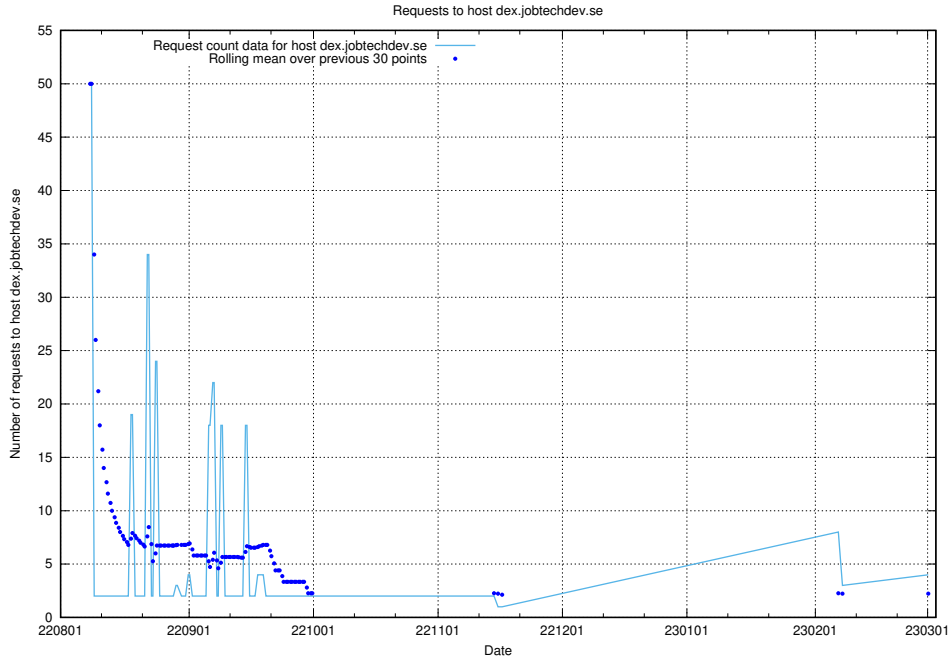

7.128 Usage of dex.jobtechdev.se

Here, we count the number of requests to host dex.jobtechdev.se.