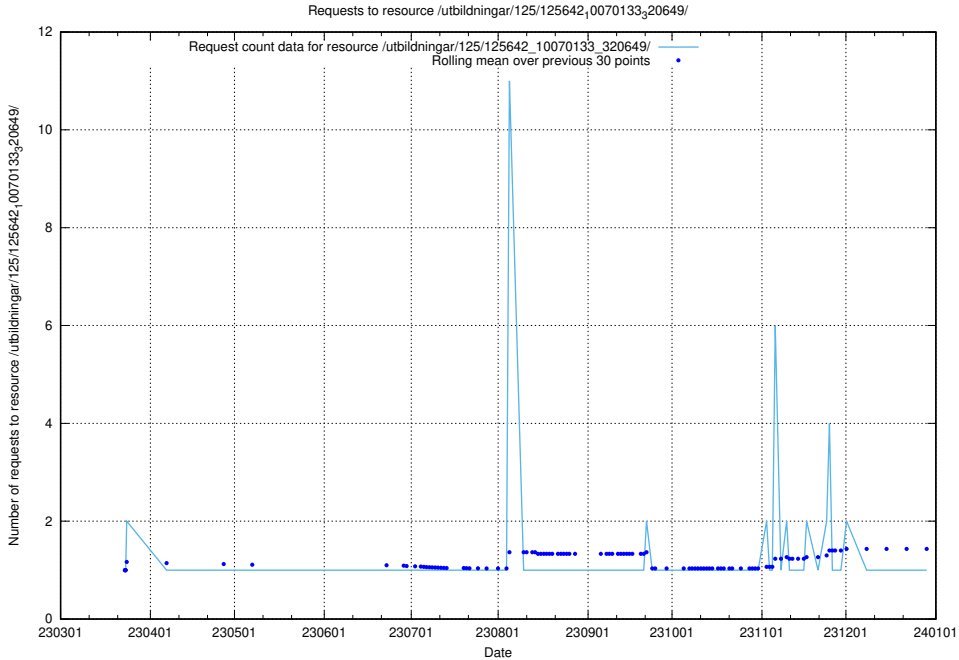

5.945 Usage of /utbildningar/125/125642_10070133_320649/

Here, we count the number of requests to resource /utbildningar/125/125642_10070133_320649/.