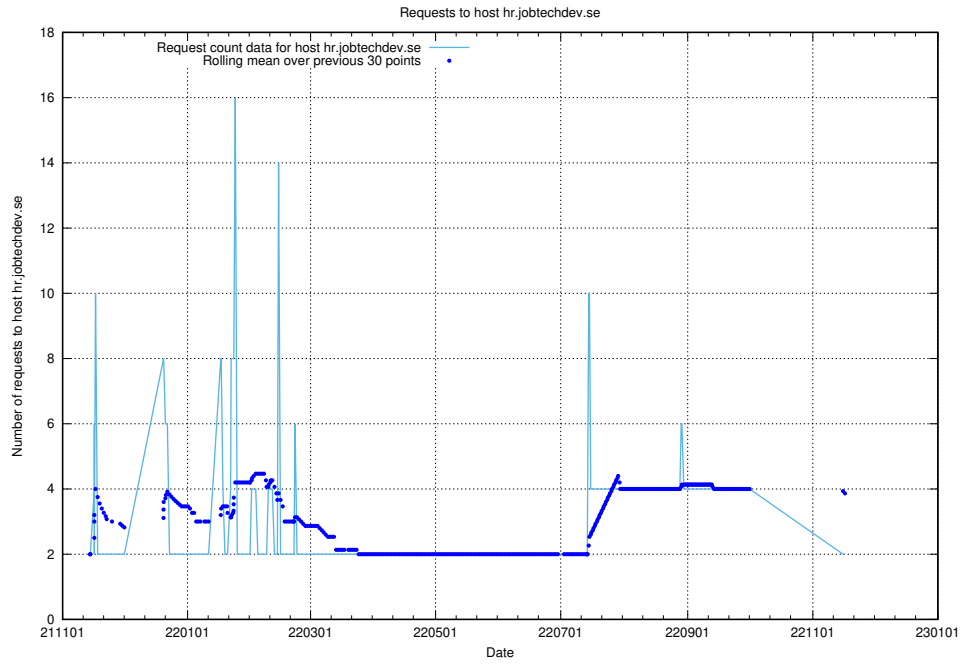

7.600 Usage of hr.jobtechdev.se

Here, we count the number of requests to host hr.jobtechdev.se.