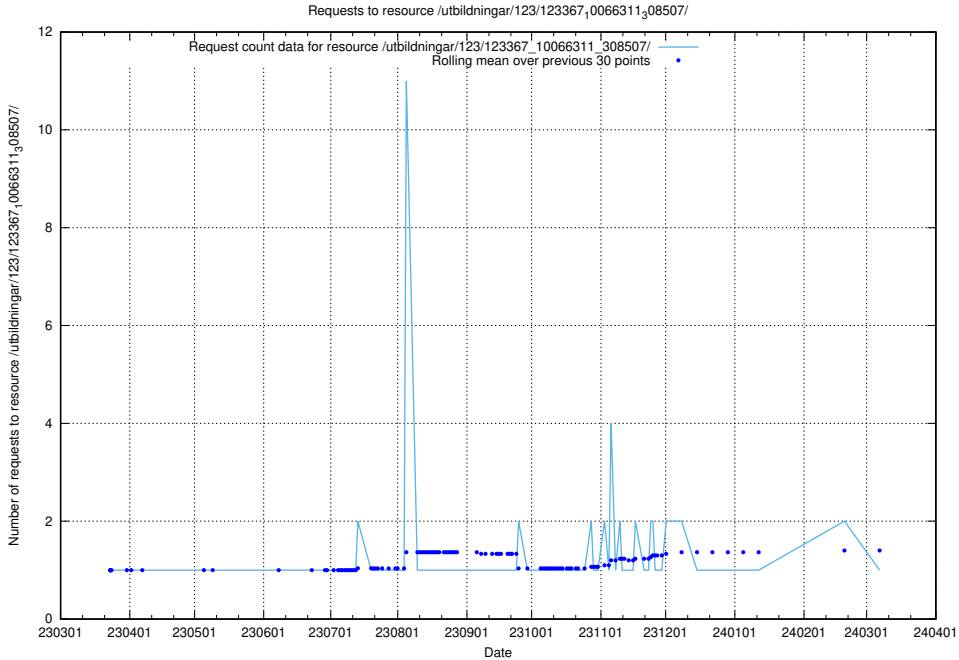

5.4169 Usage of /utbildningar/123/123367_10066311_308507/

Here, we count the number of requests to resource /utbildningar/123/123367_10066311_308507/.