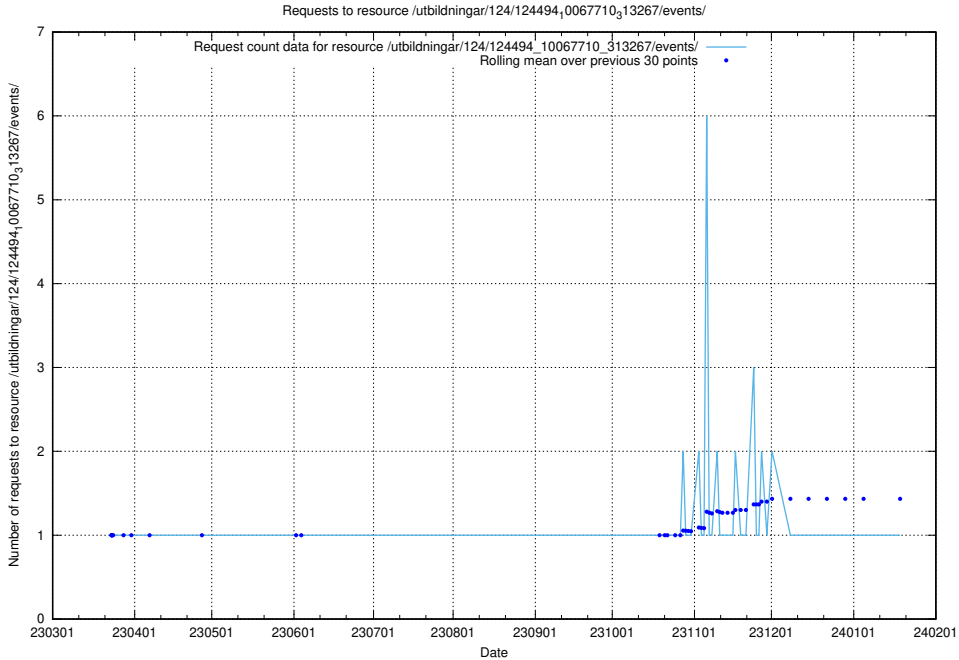

5.2365 Usage of /utbildningar/124/124494_10067710_313267/events/

Here, we count the number of requests to resource /utbildningar/124/124494_10067710_313267/events/