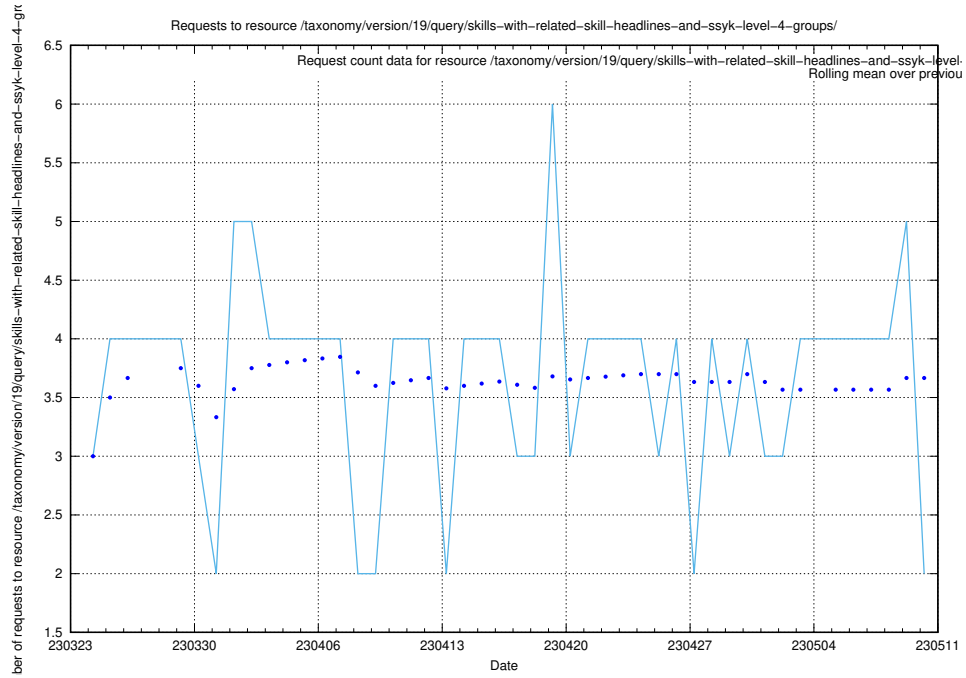

5.815 Usage of /taxonomy/version/19/query/skills-with-related-skill-headlines-and-ssyk-level-4-groups/

Here, we count the number of requests to resource /taxonomy/version/19/query/skills-with-related-skill-headlines-and-ssyk-level-4-groups/.