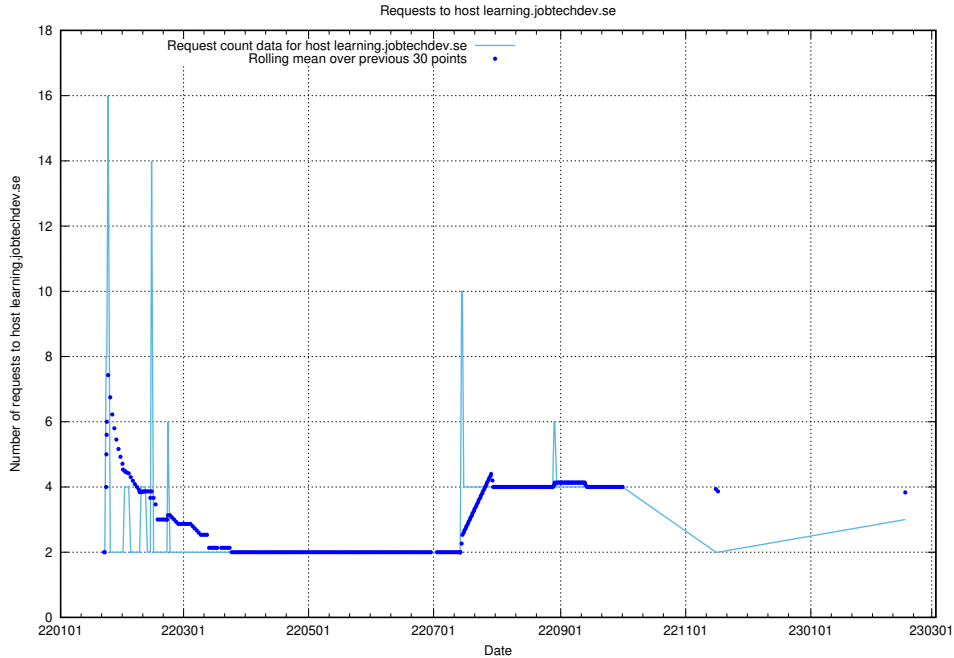

7.252 Usage of learning.jobtechdev.se

Here, we count the number of requests to host learning.jobtechdev.se.