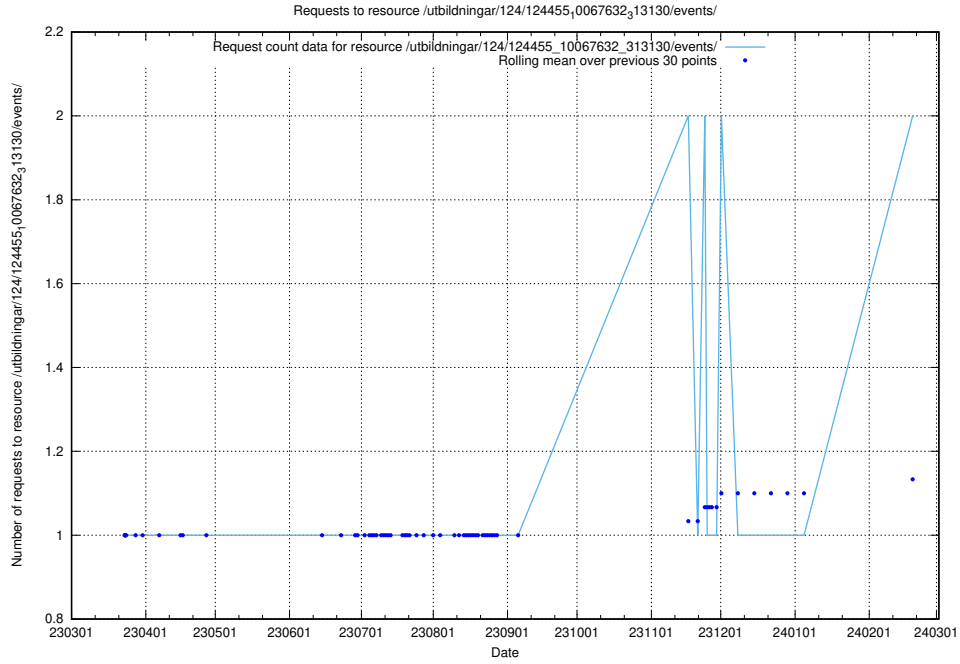

5.502 Usage of /utbildningar/124/124455_10067632_313130/events/

Here, we count the number of requests to resource /utbildningar/124/124455_10067632_313130/events/