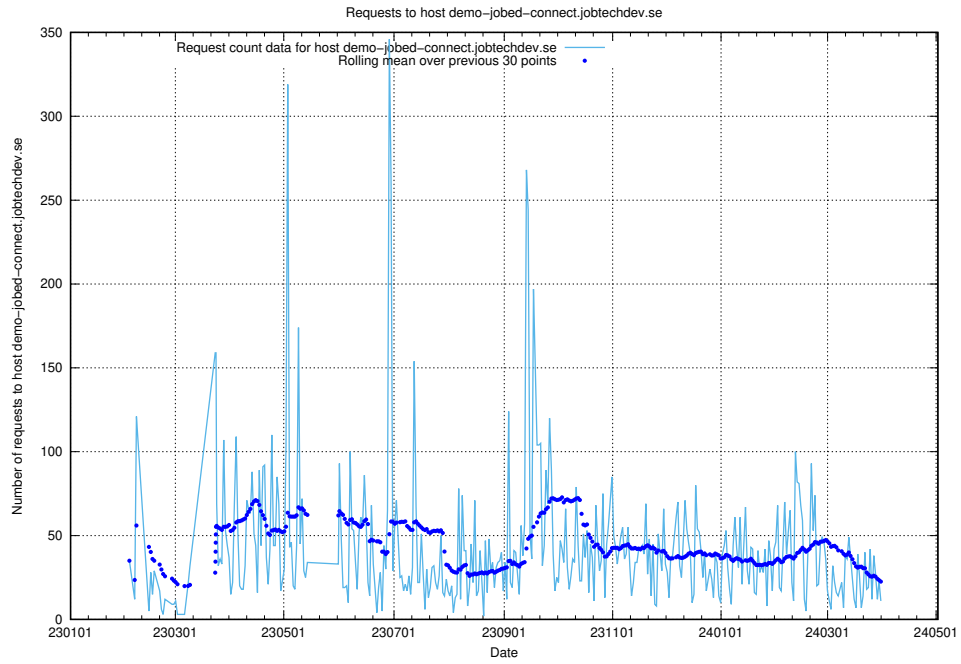

## 7.58 Usage of demo-jobed-connect.jobtechdev.se

Here, we count the number of requests to host demo-jobed-connect.jobtechdev.se.