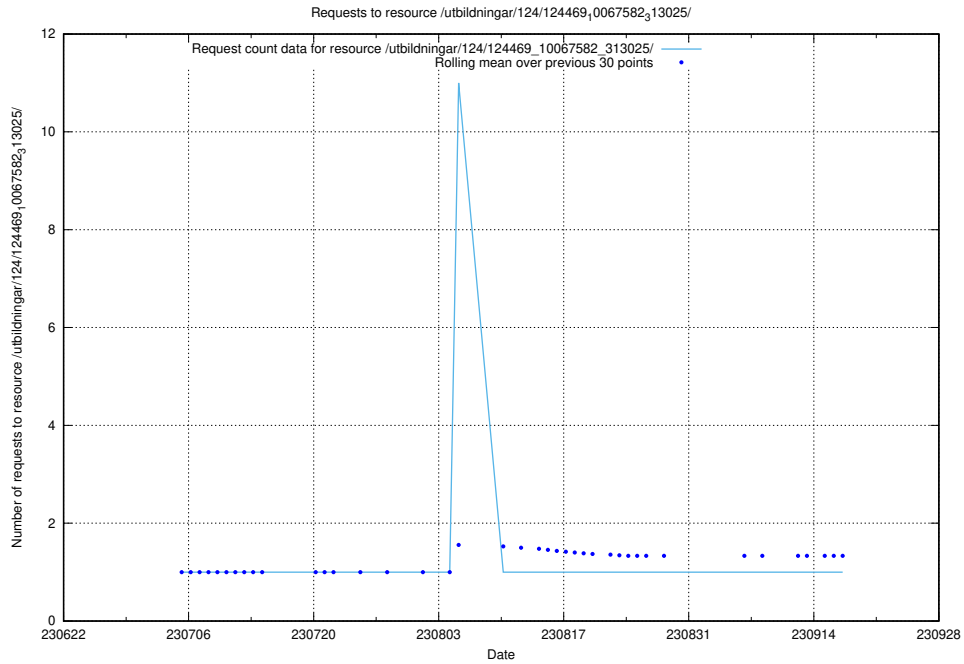

5.5008 Usage of /utbildningar/124/124469_10067582_313025/

Here, we count the number of requests to resource /utbildningar/124/124469_10067582_313025/.