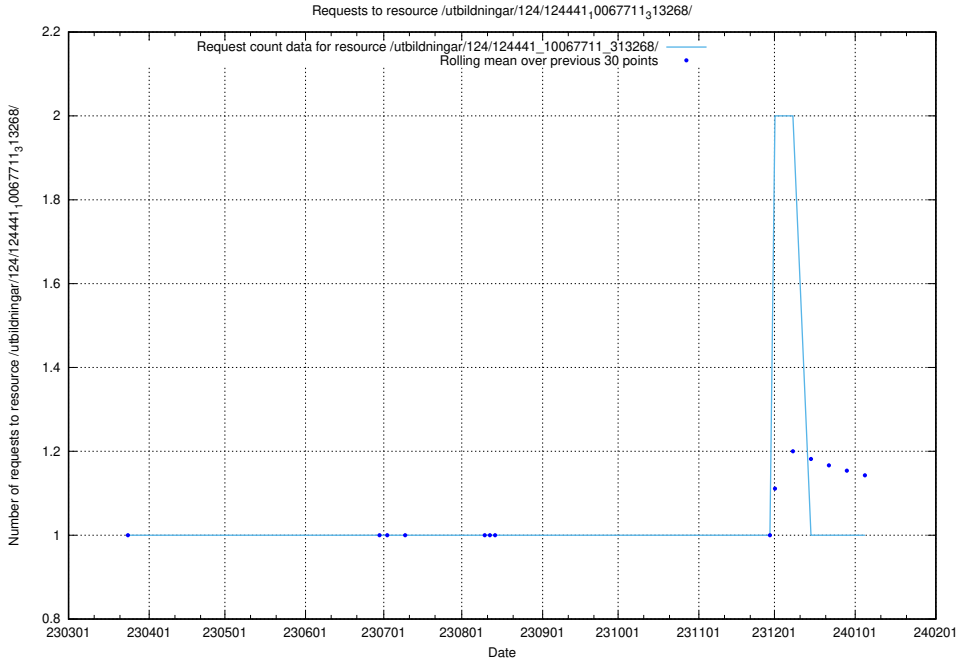

5.5886 Usage of /utbildningar/124/124441_10067711_313268/

Here, we count the number of requests to resource /utbildningar/124/124441_10067711_313268/.