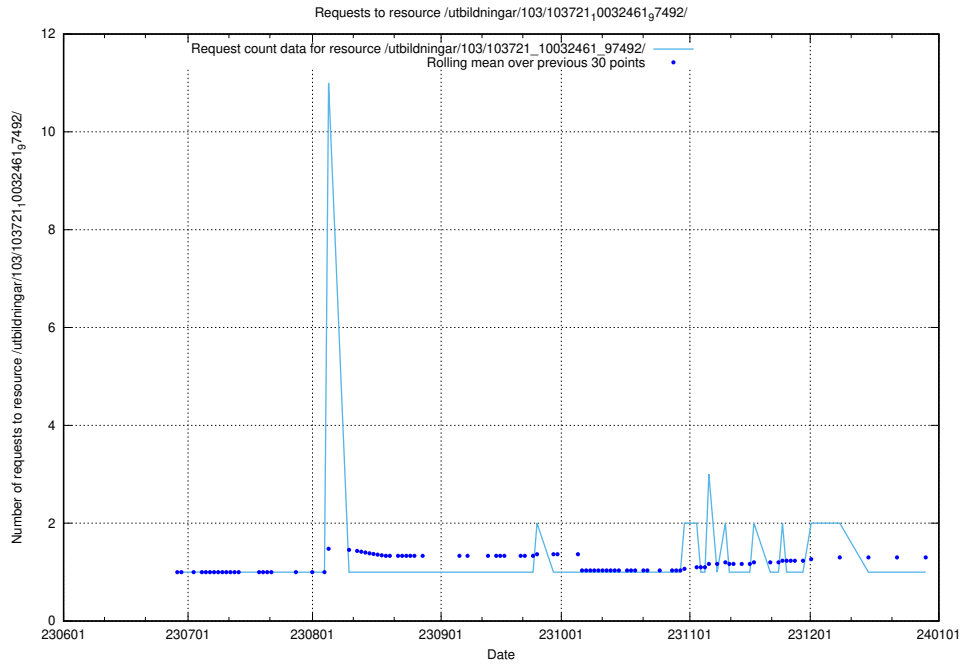

5.5187 Usage of /utbildningar/103/103721_10032461_97492/

Here, we count the number of requests to resource /utbildningar/103/103721_10032461_97492/.