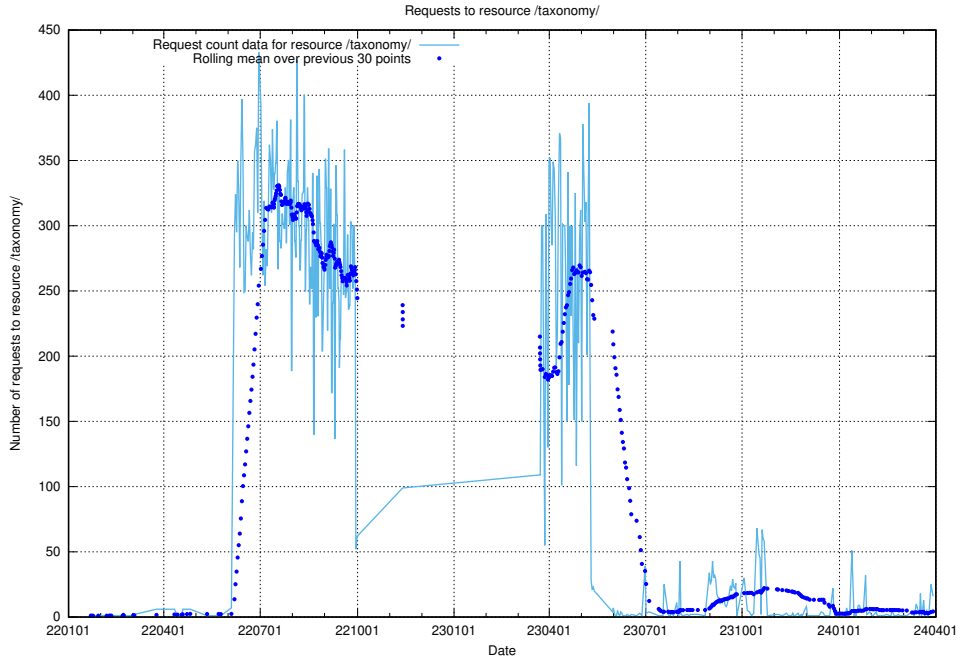

5.11 Usage of /taxonomy/

Here, we count the number of requests to resource /taxonomy/.