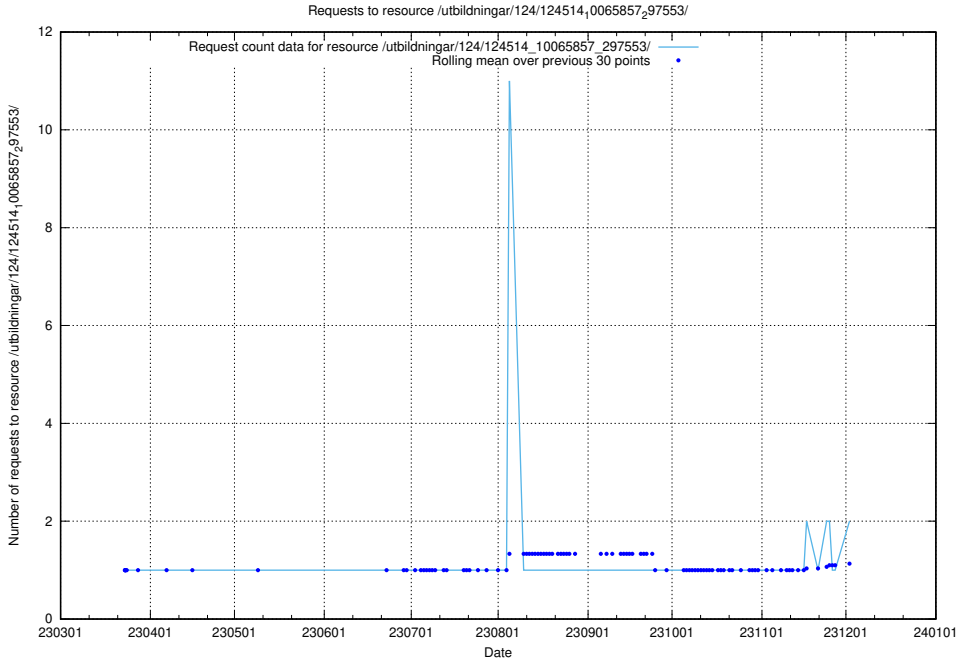

5.380 Usage of /utbildningar/124/124514_10065857_297553/

Here, we count the number of requests to resource /utbildningar/124/124514_10065857_297553/.