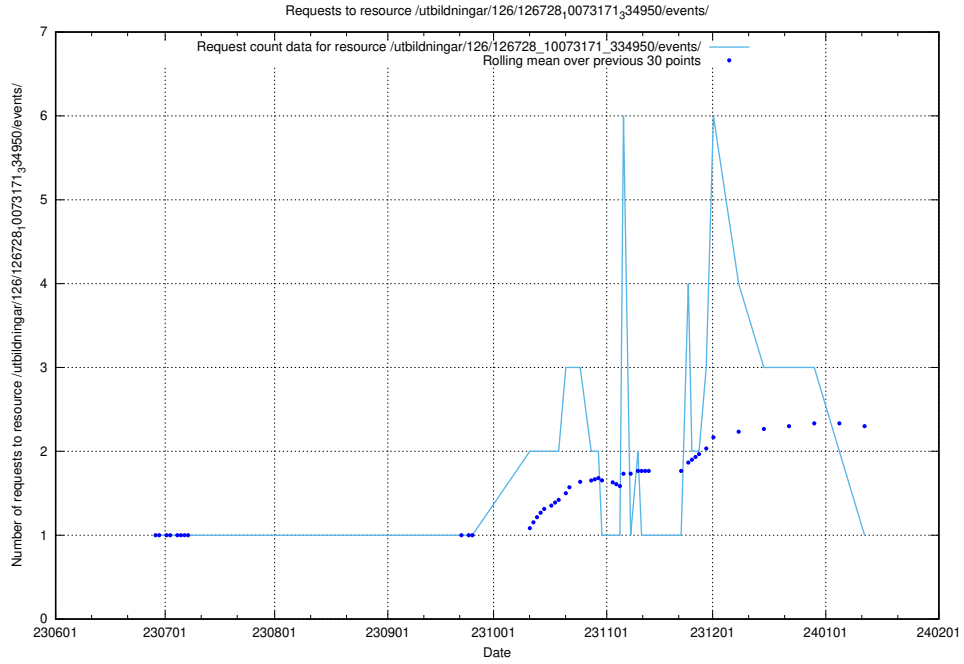

5.5100 Usage of /utbildningar/126/126728_10073171_334950/events/

Here, we count the number of requests to resource /utbildningar/126/126728_10073171_334950/events/