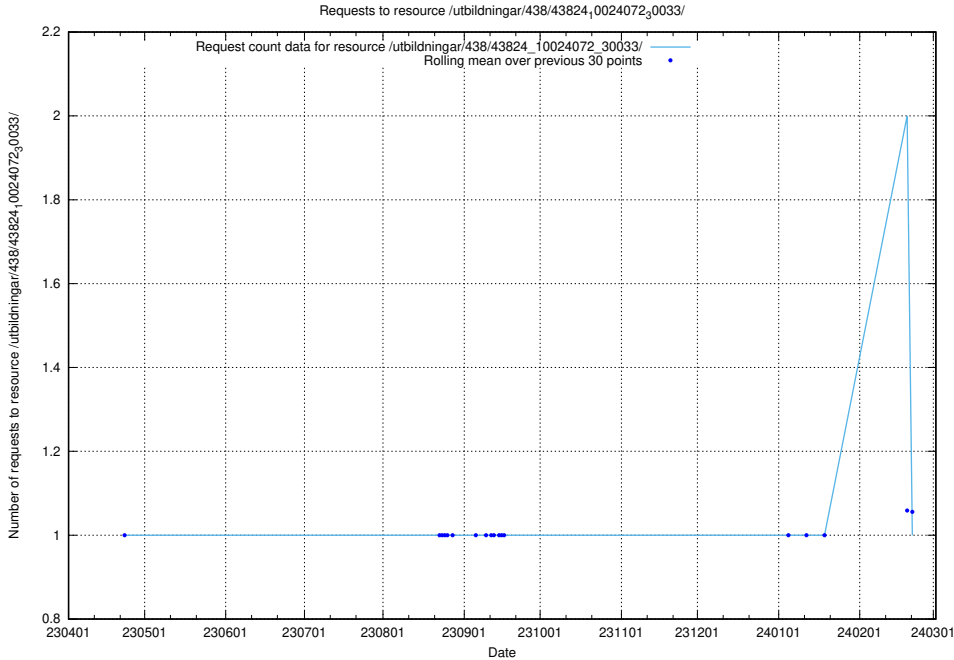

5.5698 Usage of /utbildningar/438/43824_10024072_30033/

Here, we count the number of requests to resource /utbildningar/438/43824_10024072_30033/.