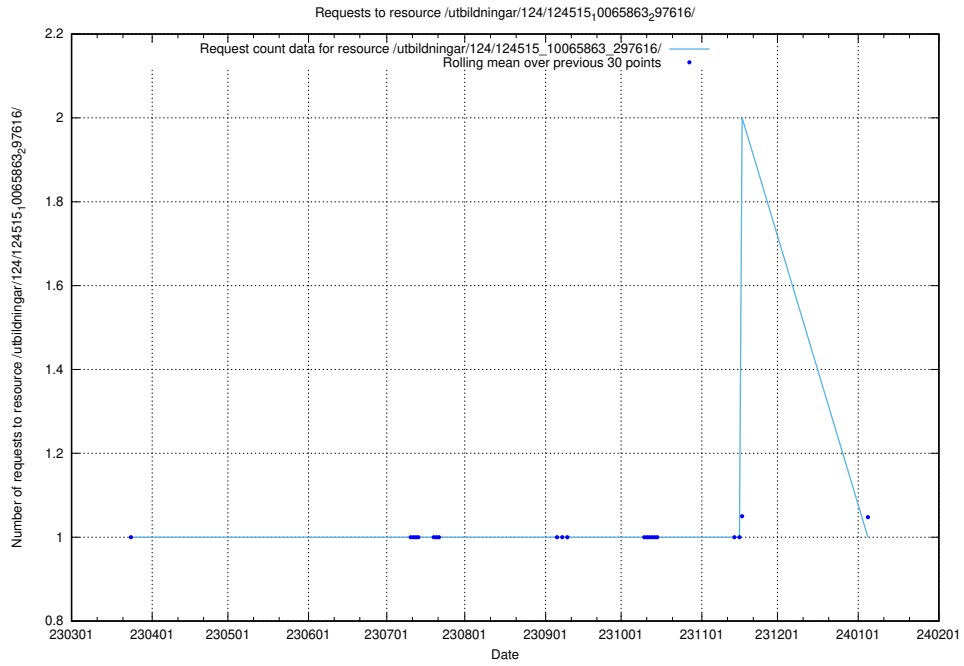

5.5883 Usage of /utbildningar/124/124515_10065863_297616/

Here, we count the number of requests to resource /utbildningar/124/124515_10065863_297616/.