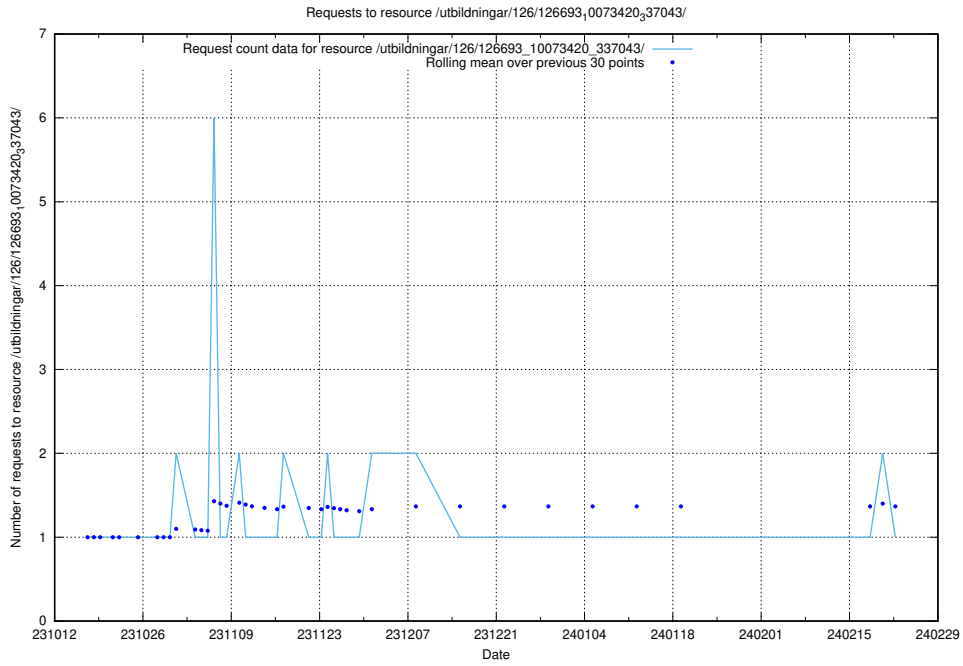

5.3953 Usage of /utbildningar/126/126693_10073420_337043/

Here, we count the number of requests to resource /utbildningar/126/126693_10073420_337043/.