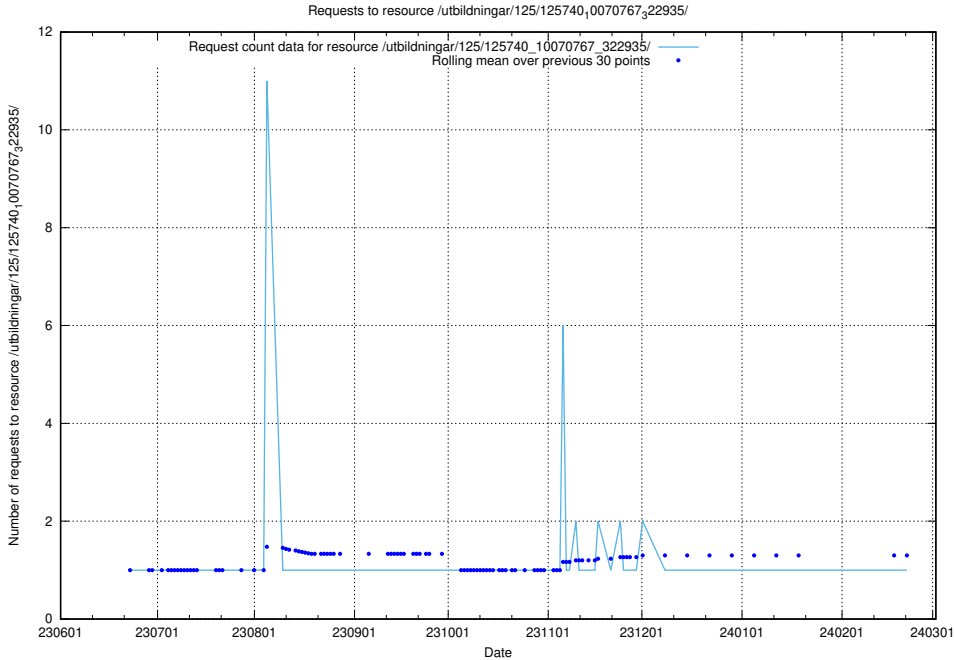

5.5353 Usage of /utbildningar/125/125740_10070767_322935/

Here, we count the number of requests to resource /utbildningar/125/125740_10070767_322935/.