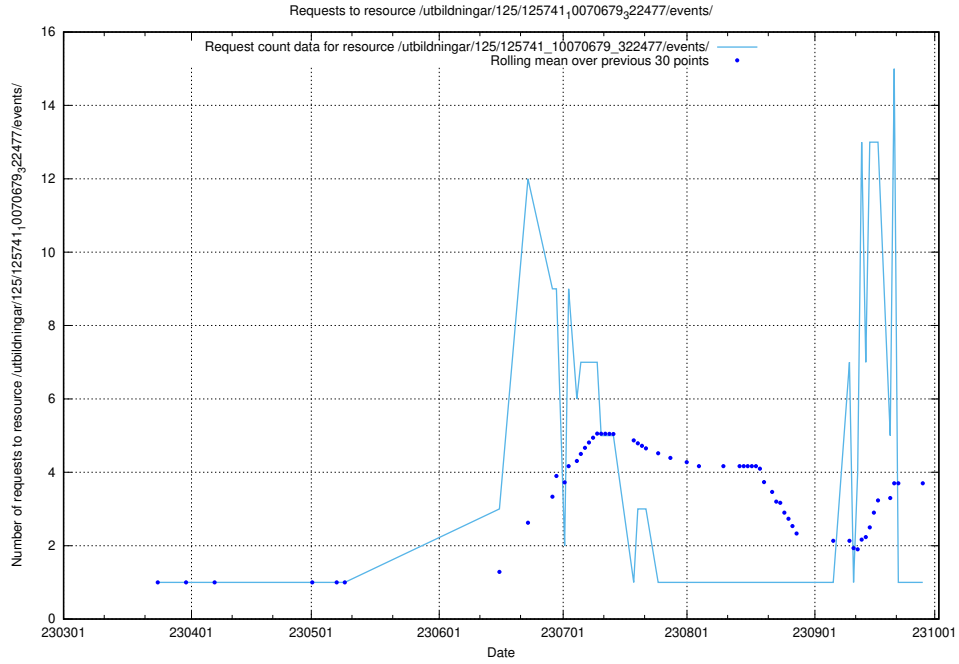

5.5879 Usage of /utbildningar/125/125741_10070679_322477/events/

Here, we count the number of requests to resource /utbildningar/125/125741_10070679_322477/events/