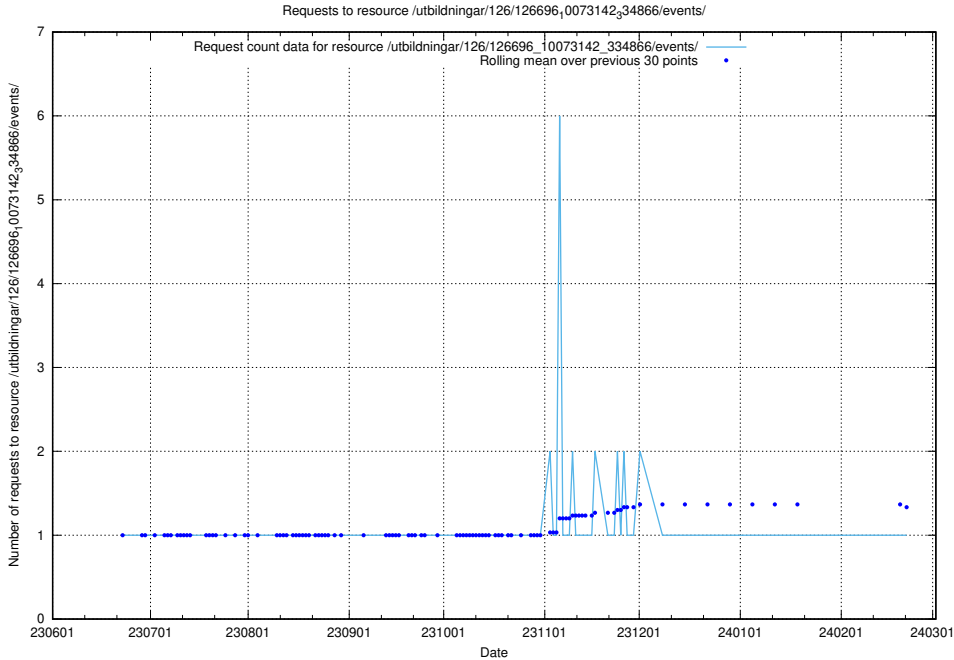

5.5278 Usage of /utbildningar/126/126696_10073142_334866/events/

Here, we count the number of requests to resource /utbildningar/126/126696_10073142_334866/events/