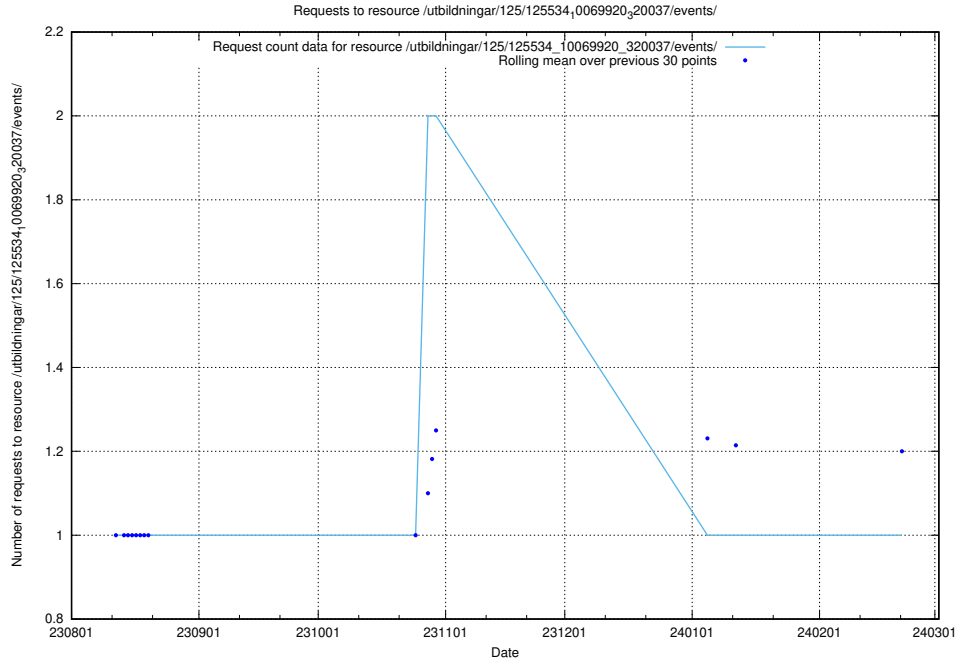

5.4466 Usage of /utbildningar/125/125534_10069920_320037/events/

Here, we count the number of requests to resource /utbildningar/125/125534_10069920_320037/events/