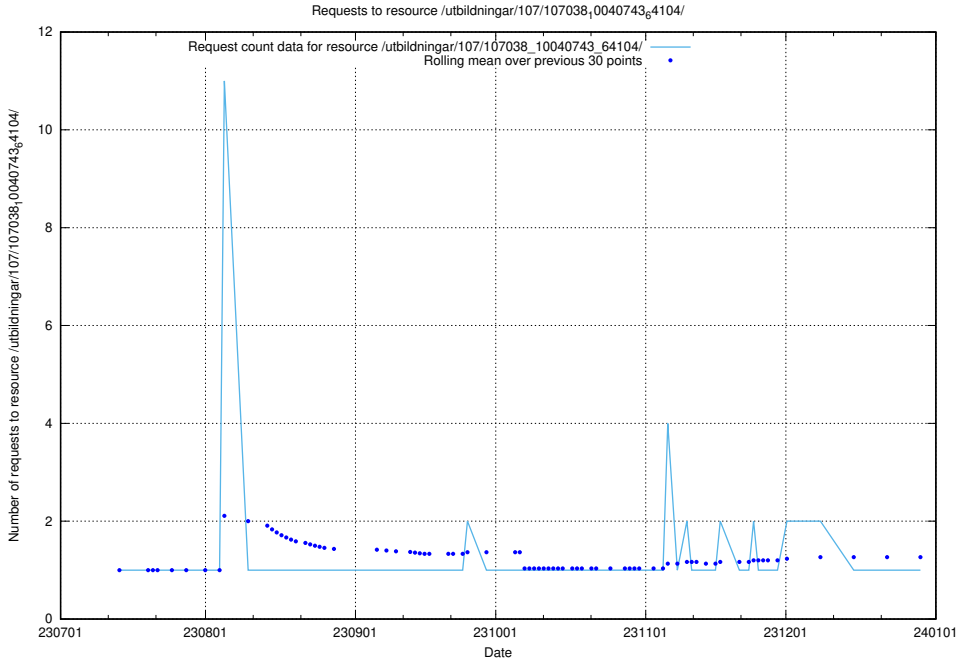

5.4733 Usage of /utbildningar/107/107038_10040743_64104/

Here, we count the number of requests to resource /utbildningar/107/107038_10040743_64104/.