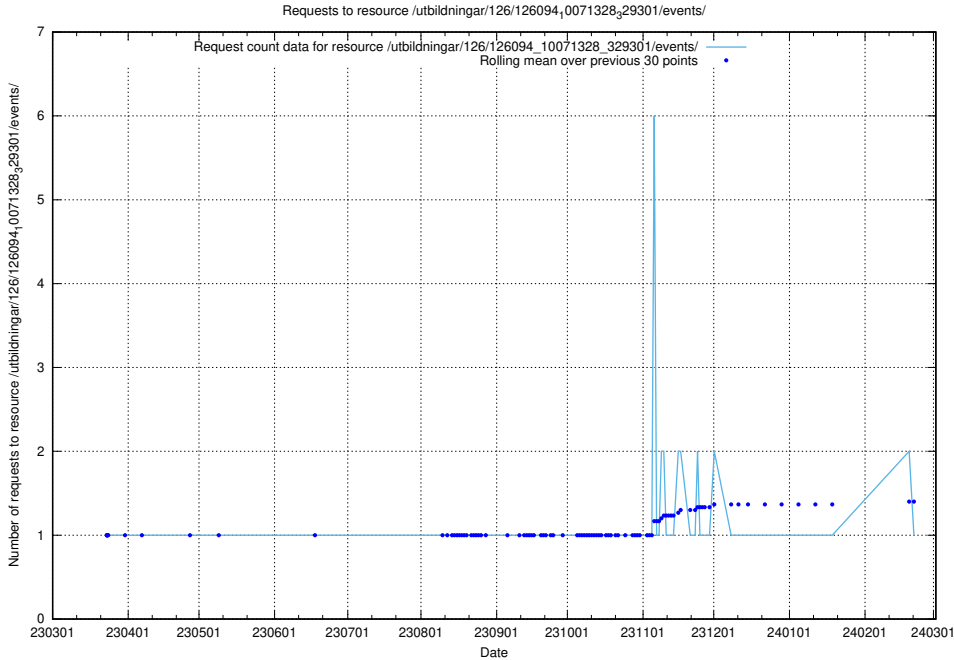

### 5.6066 Usage of /tst/

Here, we count the number of requests to resource /tst/.