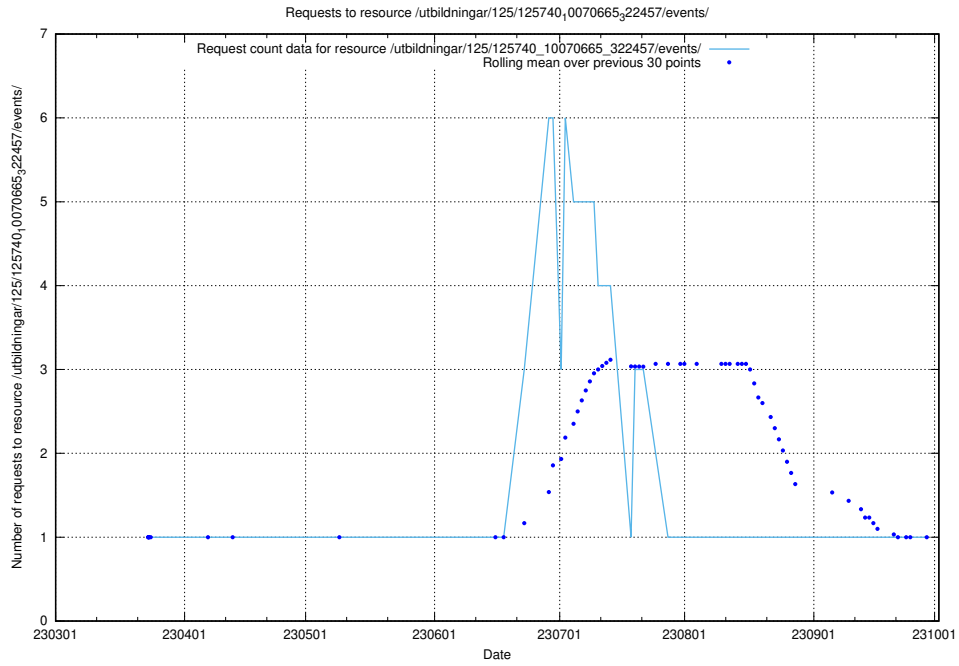

5.901 Usage of /utbildningar/125/125740_10070665_322457/events/

Here, we count the number of requests to resource /utbildningar/125/125740_10070665_322457/events/