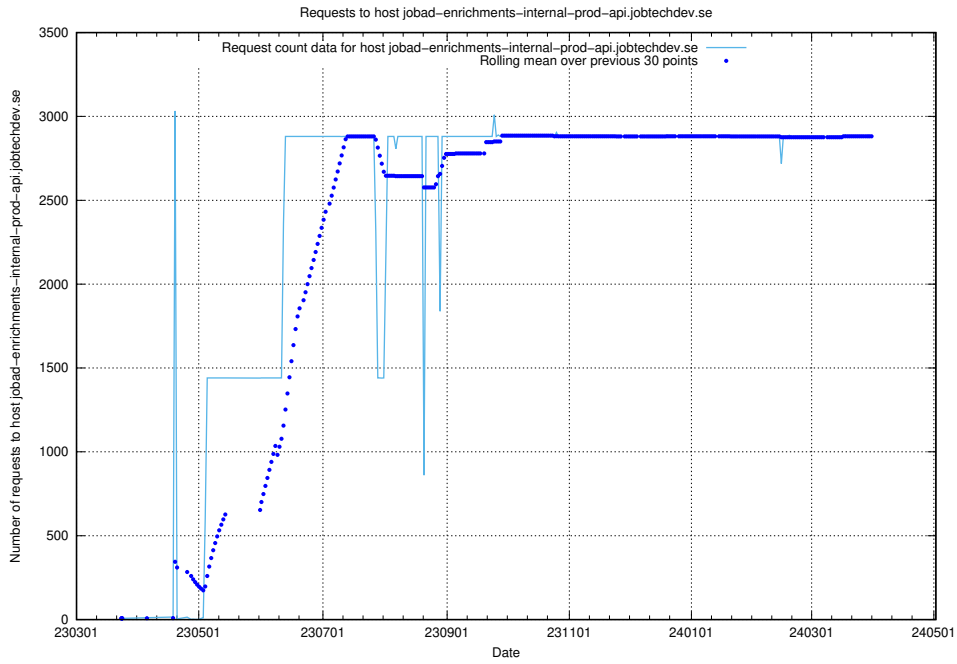

7.17 Usage of jobad-enrichments-internal-prod-api.jobtechdev.se

Here, we count the number of requests to host jobad-enrichments-internal-prod-api.jobtechdev.se.