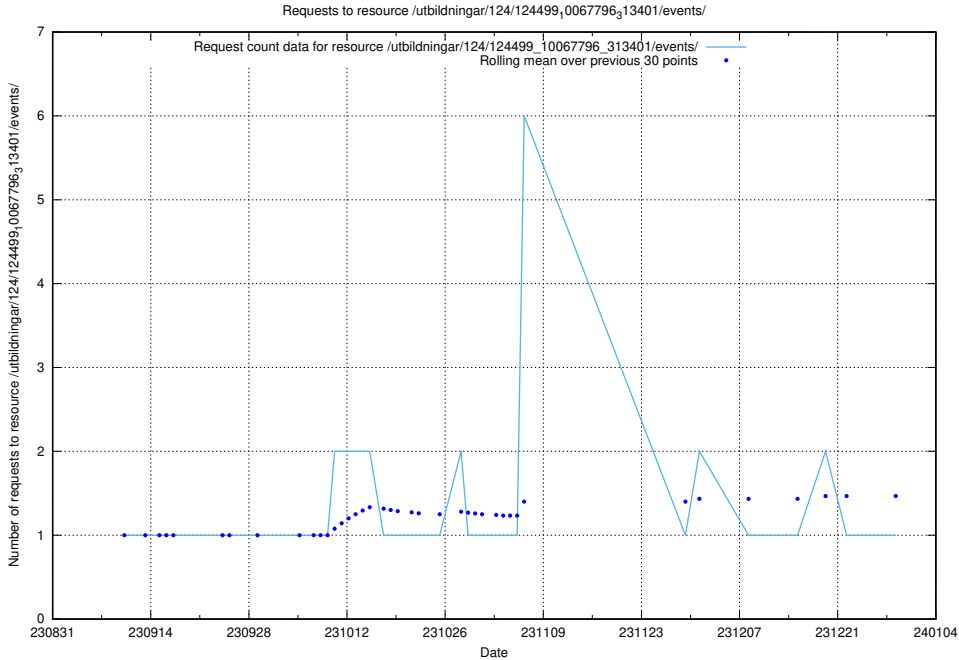

5.4268 Usage of /utbildningar/124/124499_10067796_313401/events/

Here, we count the number of requests to resource /utbildningar/124/124499_10067796_313401/events/