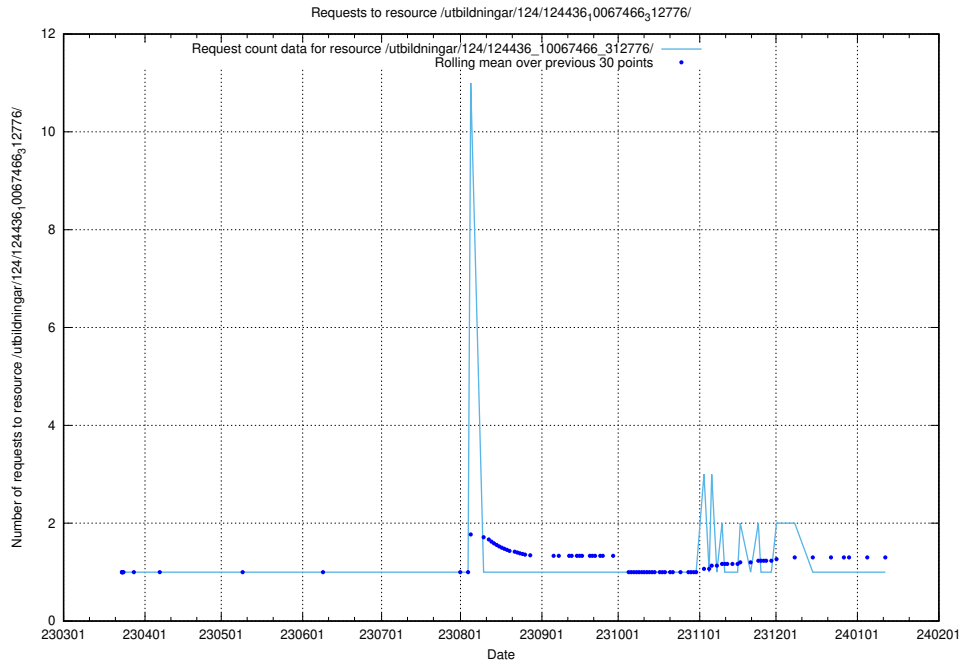

5.3381 Usage of /utbildningar/124/124436_10067466_312776/

Here, we count the number of requests to resource /utbildningar/124/124436_10067466_312776/.