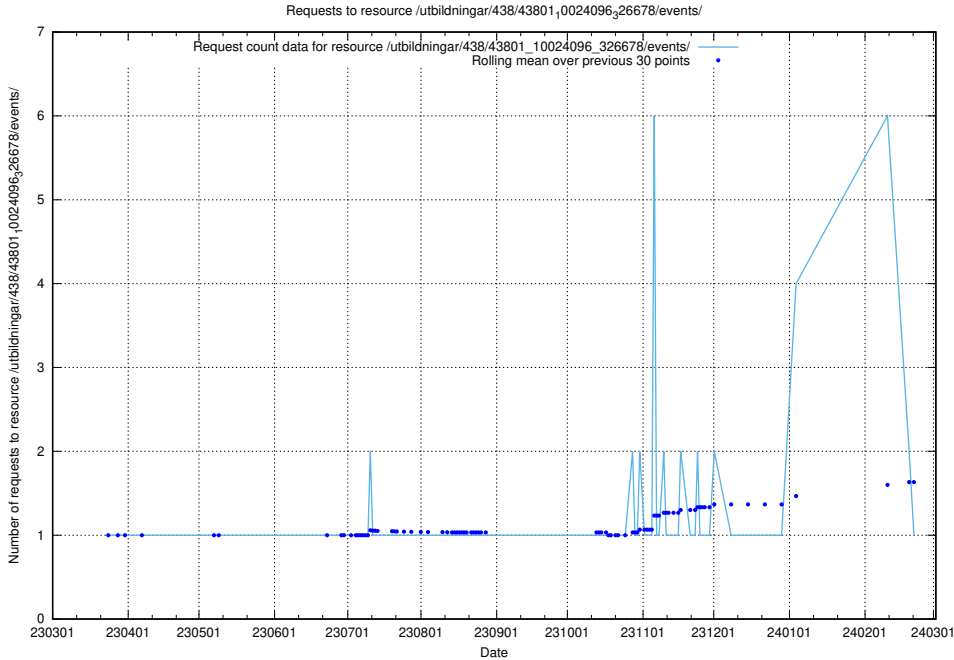

5.5827 Usage of /utbildningar/438/43801_10024096_326678/events/

Here, we count the number of requests to resource /utbildningar/438/43801_10024096_326678/events/.