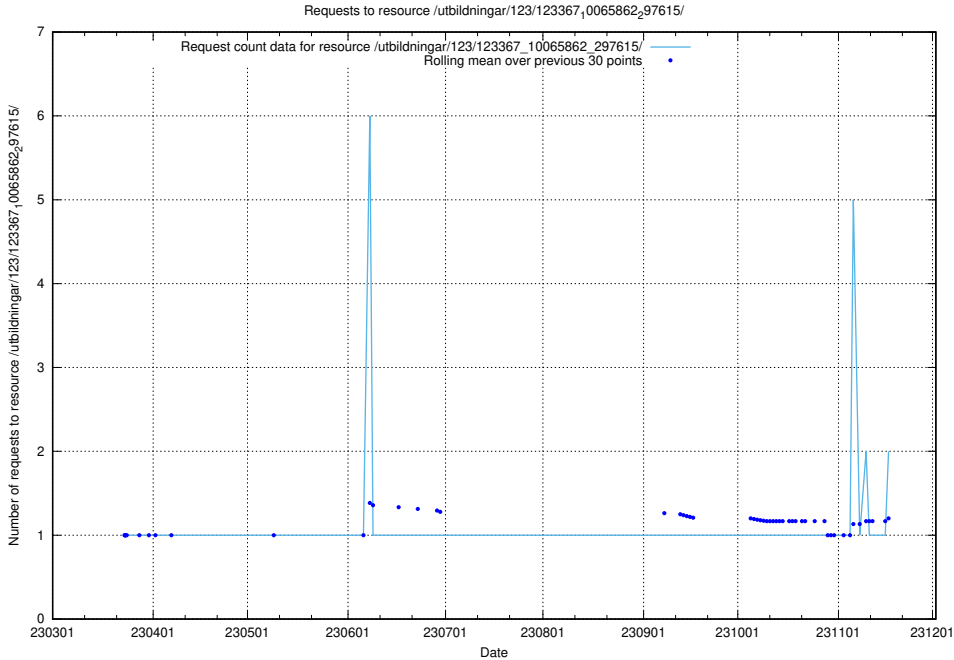

5.608 Usage of /utbildningar/123/123367_10065862_297615/

Here, we count the number of requests to resource /utbildningar/123/123367_10065862_297615/.