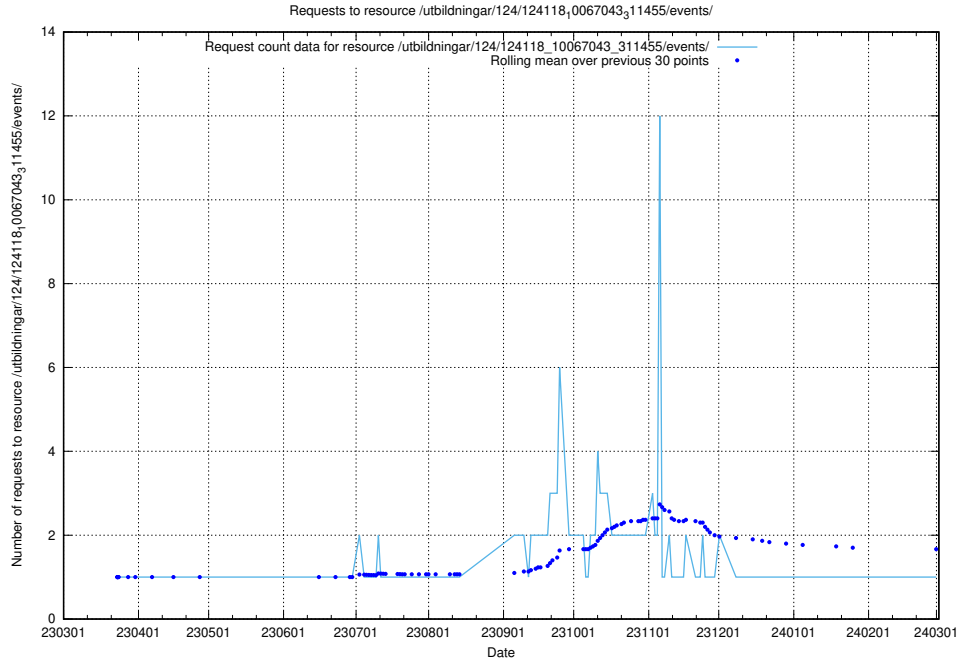

5.3813 Usage of /utbildningar/124/124118_10067043_311455/events/

Here, we count the number of requests to resource /utbildningar/124/124118_10067043_311455/events/