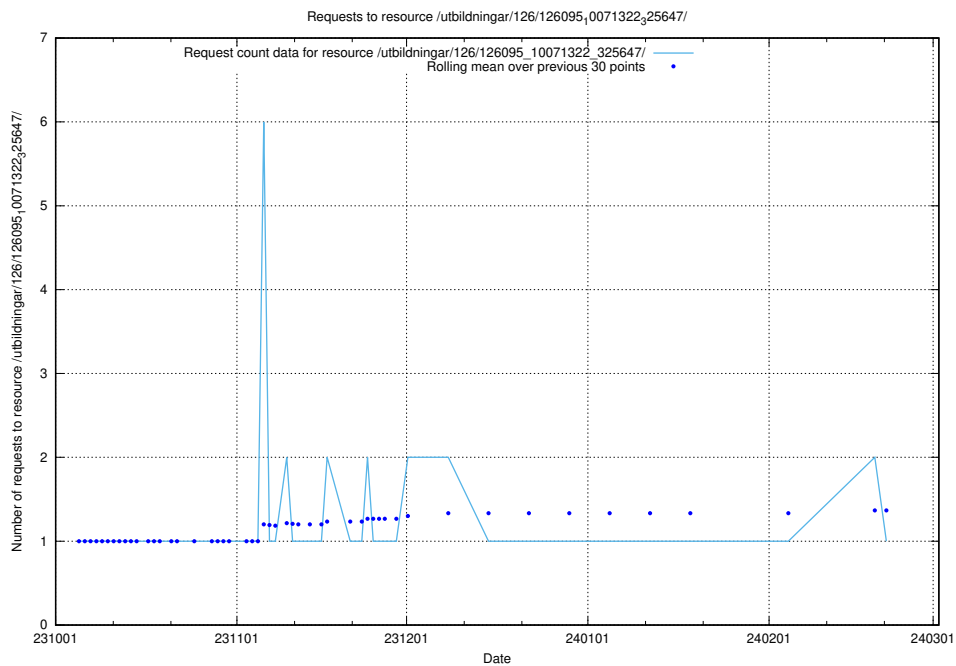

5.4056 Usage of /utbildningar/126/126095_10071322_325647/

Here, we count the number of requests to resource /utbildningar/126/126095_10071322_325647/.