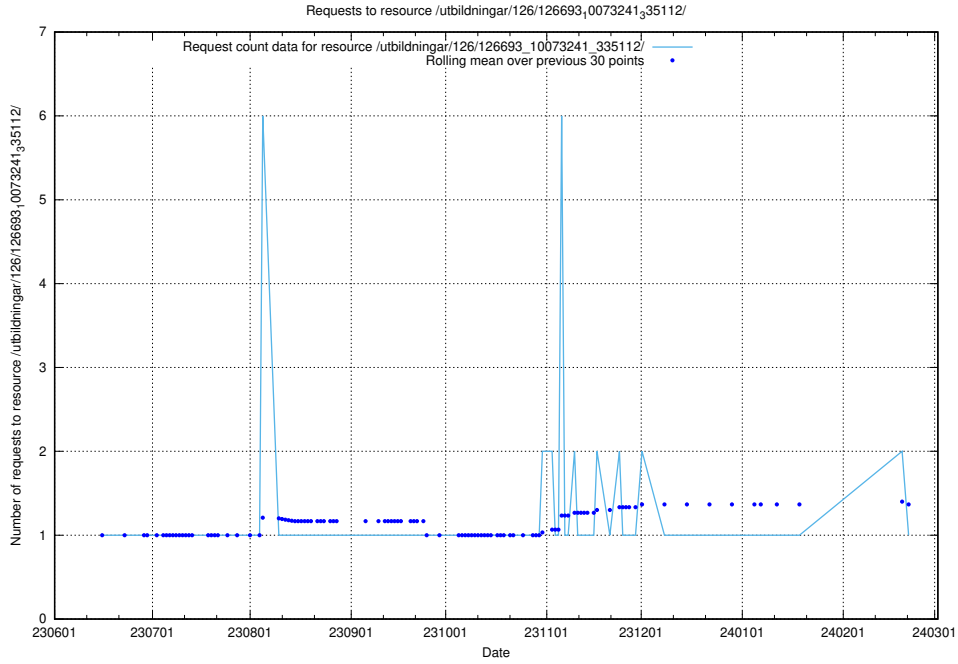

5.5544 Usage of /utbildningar/126/126693_10073241_335112/

Here, we count the number of requests to resource /utbildningar/126/126693_10073241_335112/.