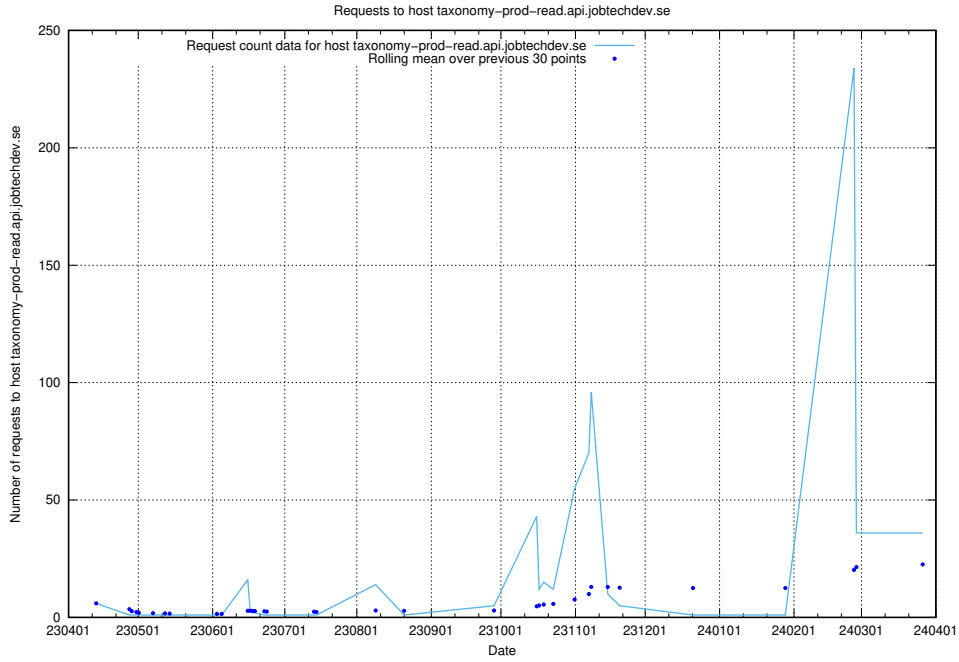

7.27 Usage of taxonomy-prod-read.api.jobtechdev.se

Here, we count the number of requests to host taxonomy-prod-read.api.jobtechdev.se.