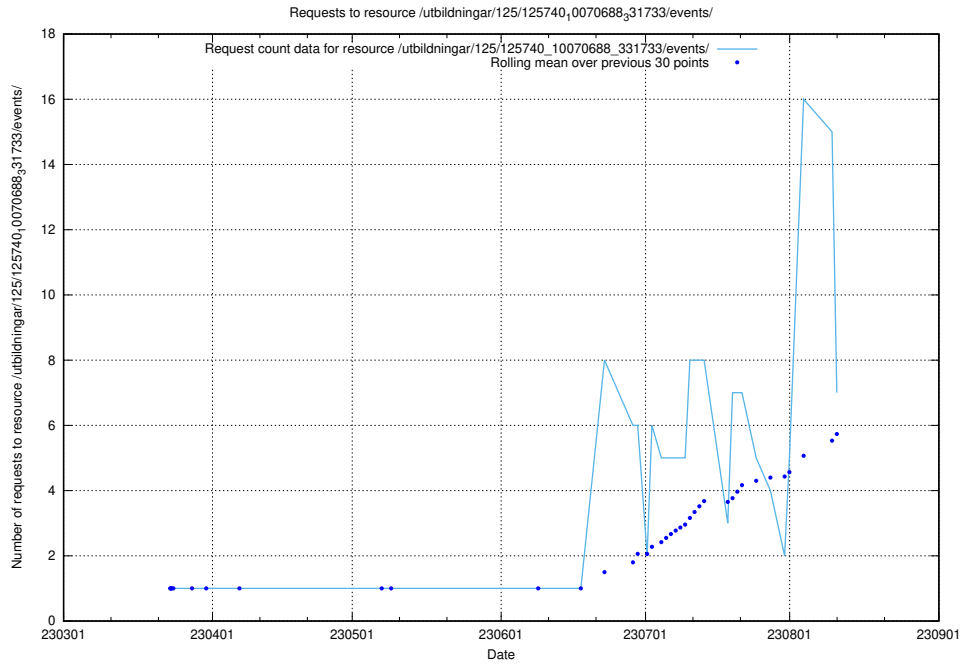

5.44 Usage of /utbildningar/125/125740_10070688_331733/events/

Here, we count the number of requests to resource /utbildningar/125/125740_10070688_331733/events/