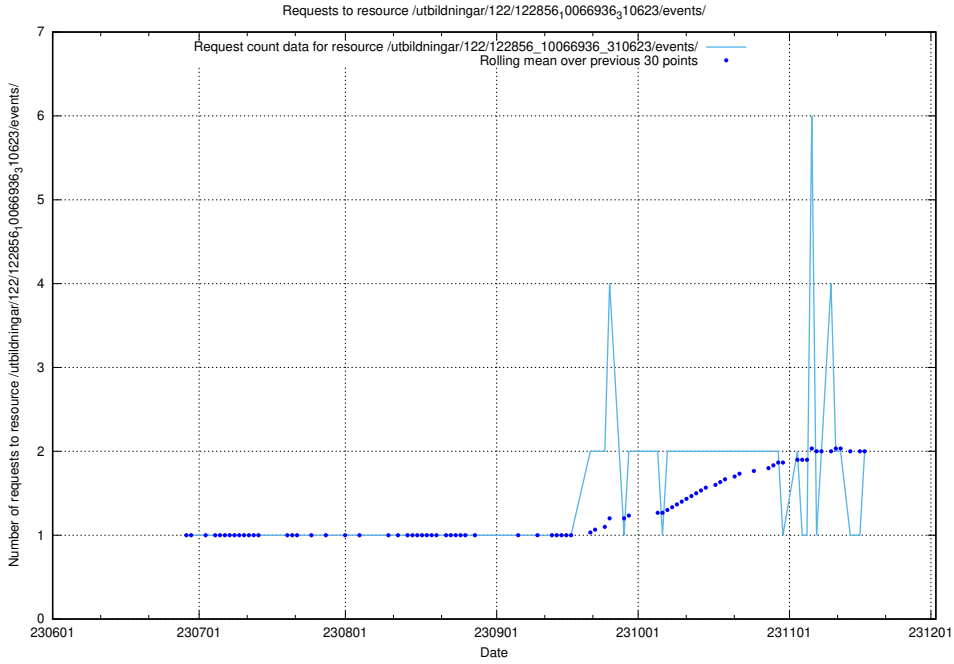

5.689 Usage of /utbildningar/122/122856_10066936_310623/events/

Here, we count the number of requests to resource /utbildningar/122/122856_10066936_310623/events/