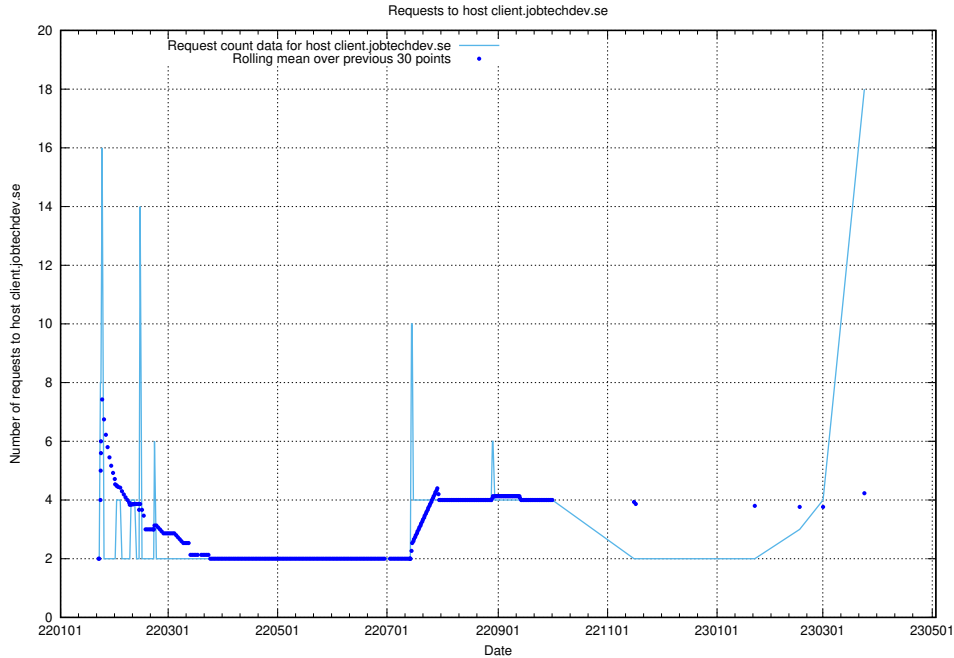

7.33 Usage of client.jobtechdev.se

Here, we count the number of requests to host client.jobtechdev.se.