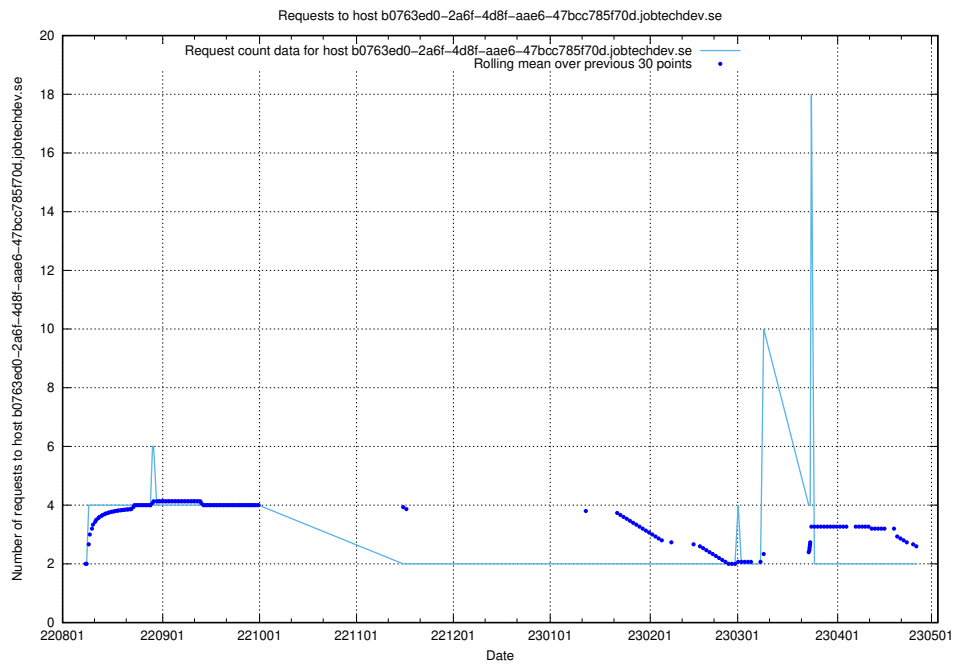

7.347 Usage of b0763ed0-2a6f-4d8f-aae6-47bcc785f70d.jobtechdev.se

Here, we count the number of requests to host b0763ed0-2a6f-4d8f-aae6-47bcc785f70d.jobtechdev.se.