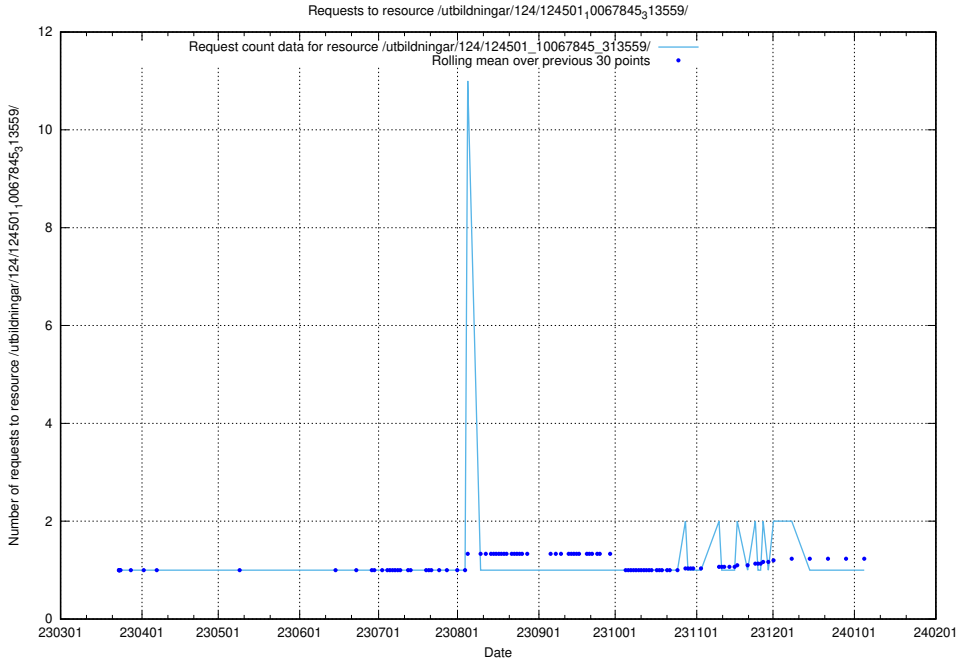

5.1865 Usage of /utbildningar/124/124501_10067845_313559/

Here, we count the number of requests to resource /utbildningar/124/124501_10067845_313559/.