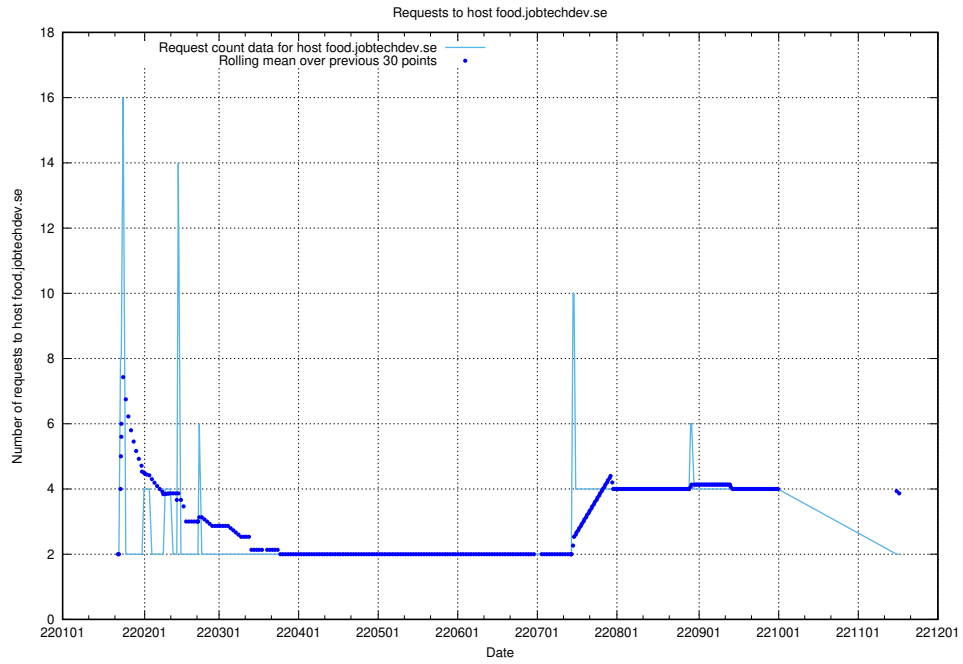

7.598 Usage of food.jobtechdev.se

Here, we count the number of requests to host food.jobtechdev.se.