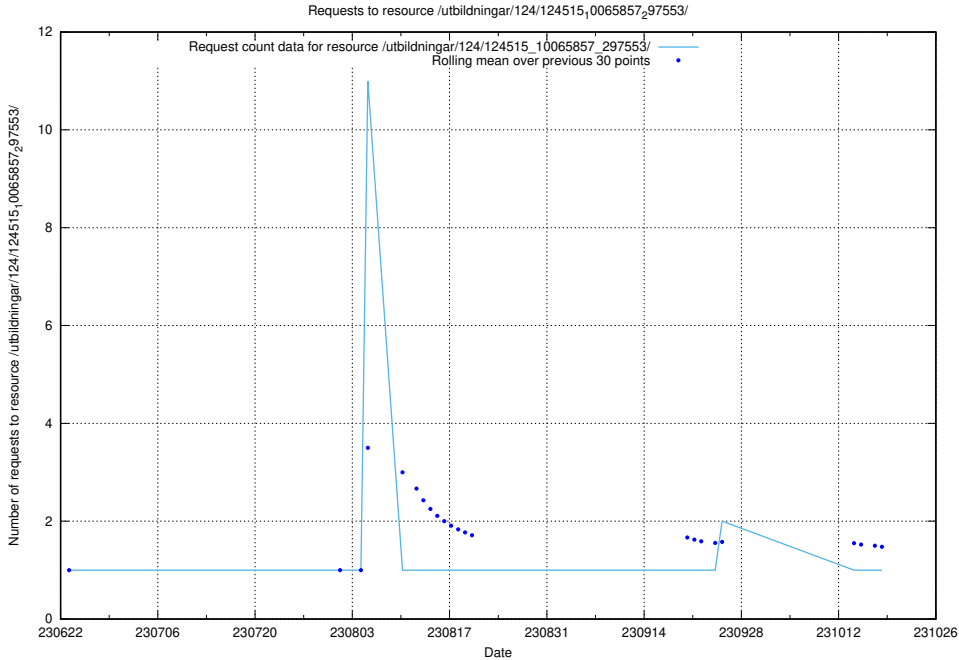

5.5427 Usage of /utbildningar/124/124515_10065857_297553/

Here, we count the number of requests to resource /utbildningar/124/124515_10065857_297553/.