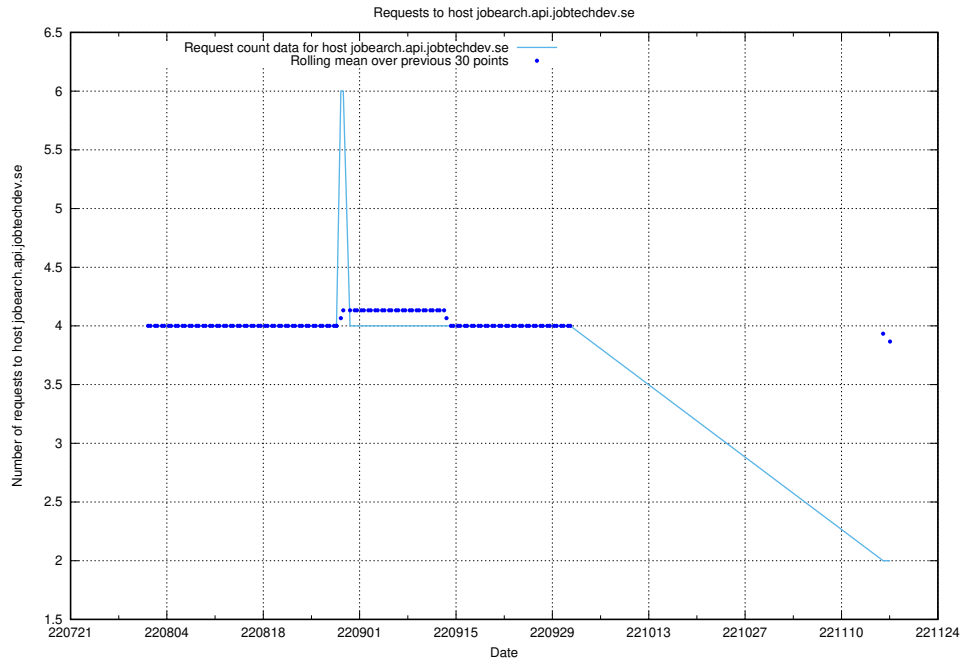

7.381 Usage of `jobearch.api.jobtechdev.se`

Here, we count the number of requests to host `jobearch.api.jobtechdev.se`.