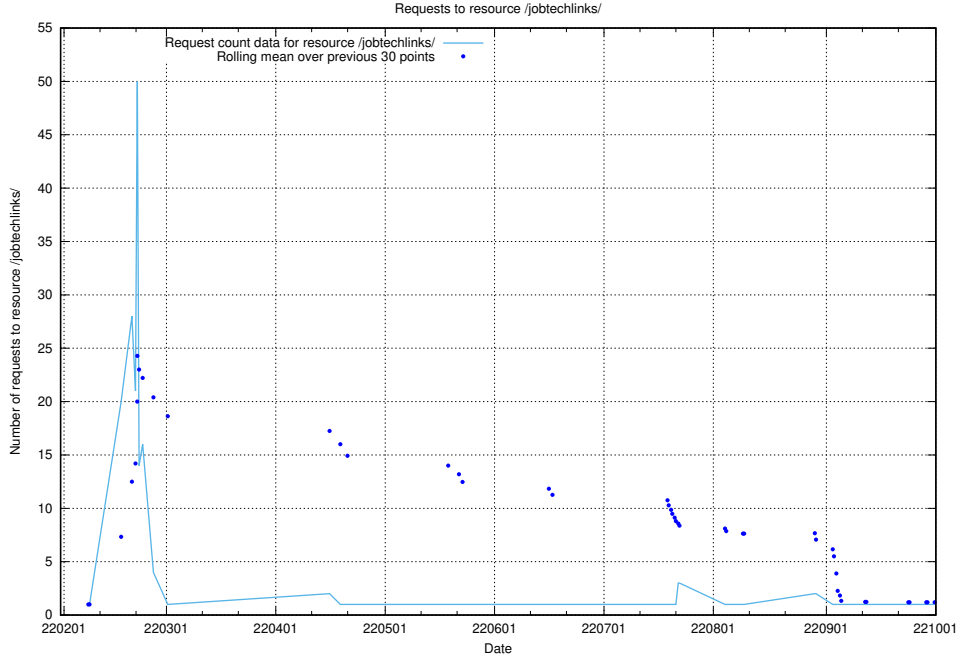

5.1976 Usage of /jobtechlinks/

Here, we count the number of requests to resource /jobtechlinks/.