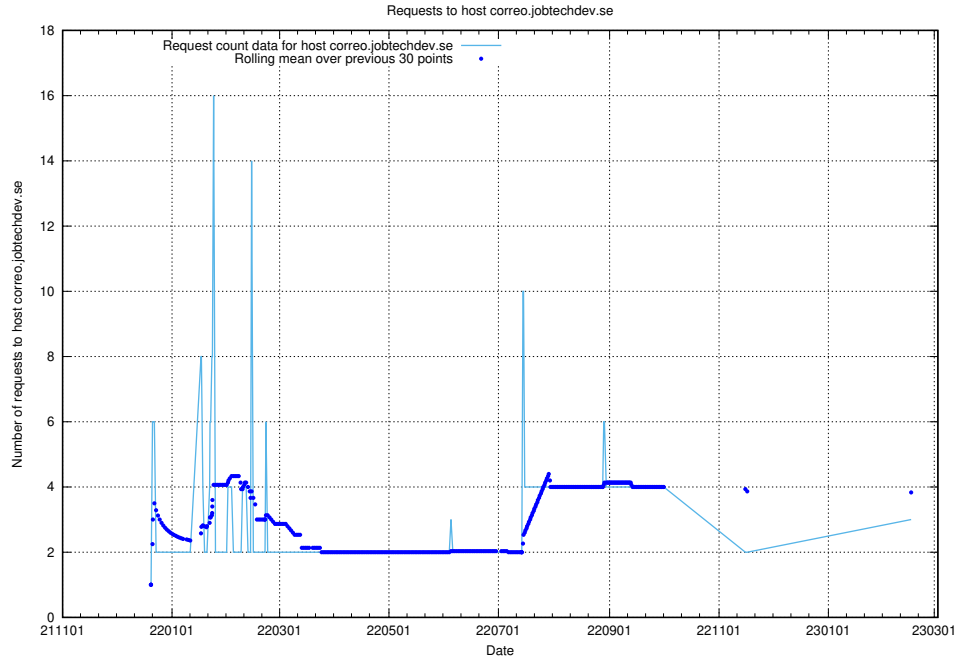

7.201 Usage of correo.jobtechdev.se

Here, we count the number of requests to host correo.jobtechdev.se.