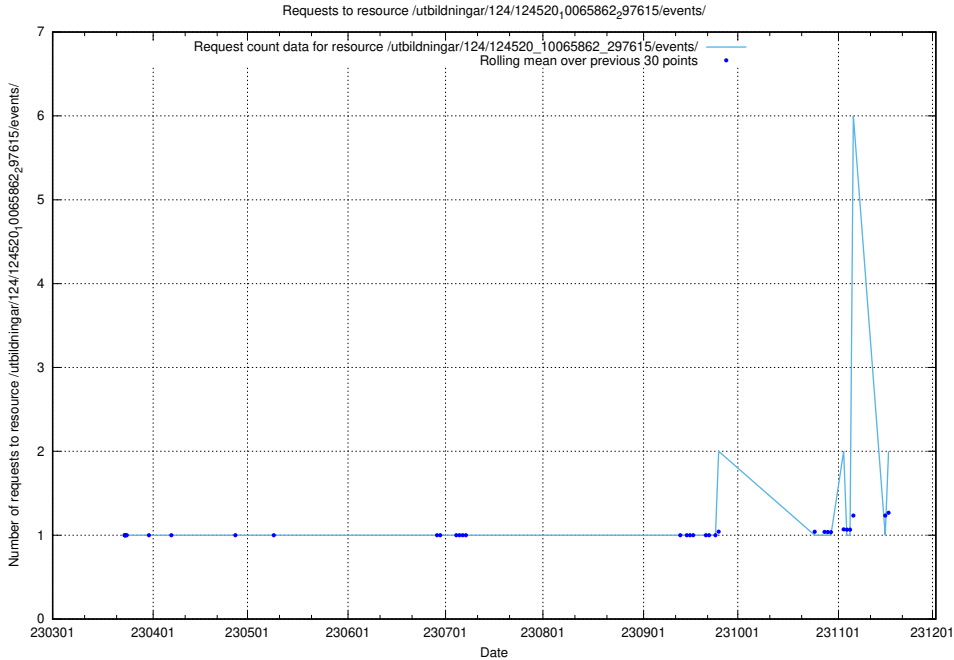

5.354 Usage of /utbildningar/124/124520_10065862_297615/events/

Here, we count the number of requests to resource /utbildningar/124/124520_10065862_297615/events/