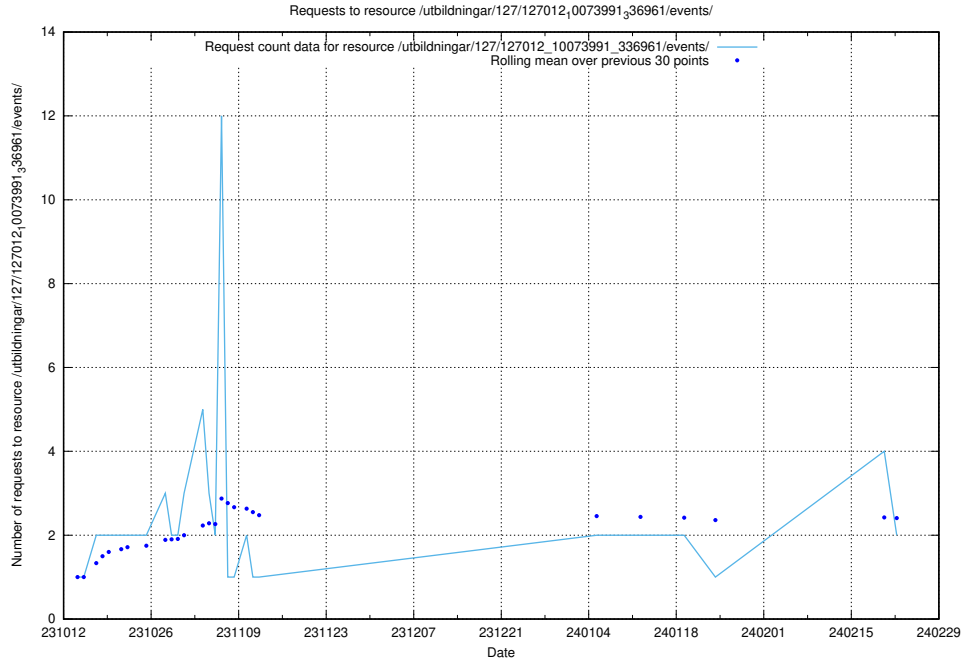

5.570 Usage of /utbildningar/127/127012_10073991_336961/events/

Here, we count the number of requests to resource /utbildningar/127/127012_10073991_336961/events/