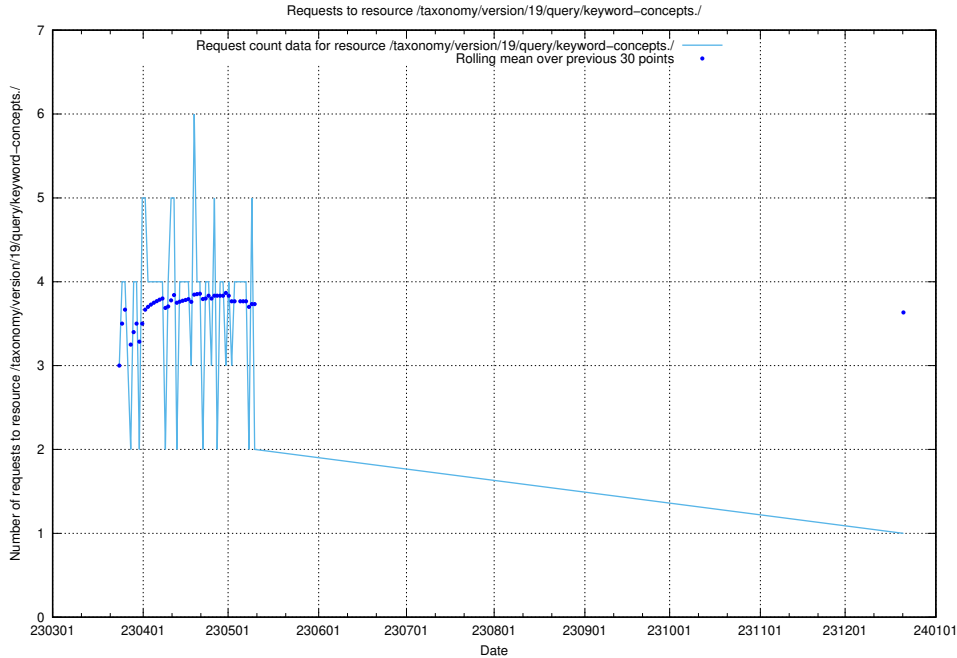

### 5.5796 Usage of /taxonomy/version/19/query/keyword-concepts./

Here, we count the number of requests to resource /taxonomy/version/19/query/keyword-concepts./.