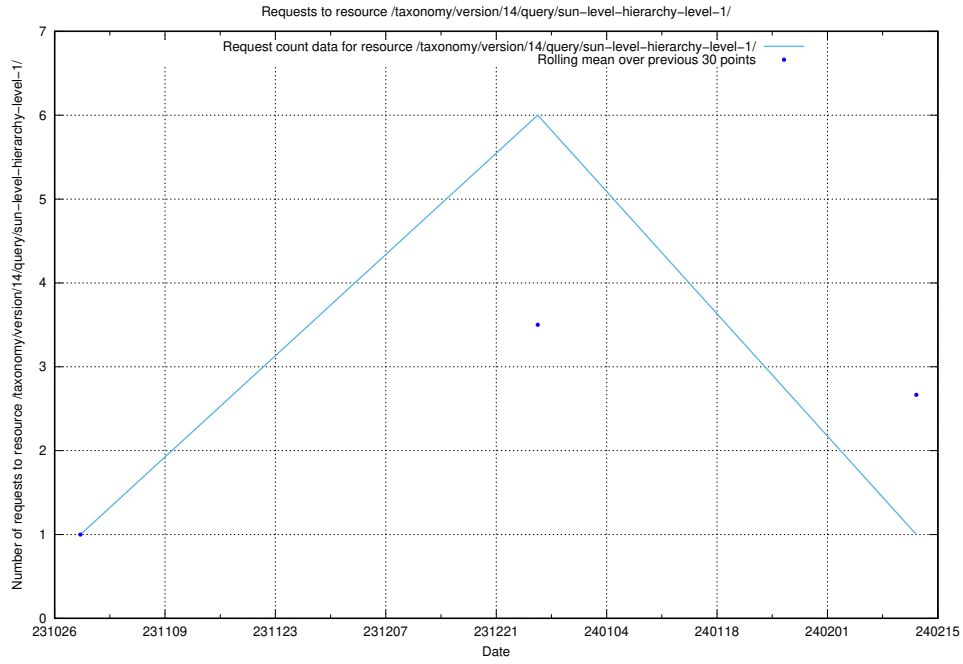

5.3821 Usage of /taxonomy/version/14/query/sun-level-hierarchy-level-1/

Here, we count the number of requests to resource /taxonomy/version/14/query/sun-level-hierarchy-level-1/.