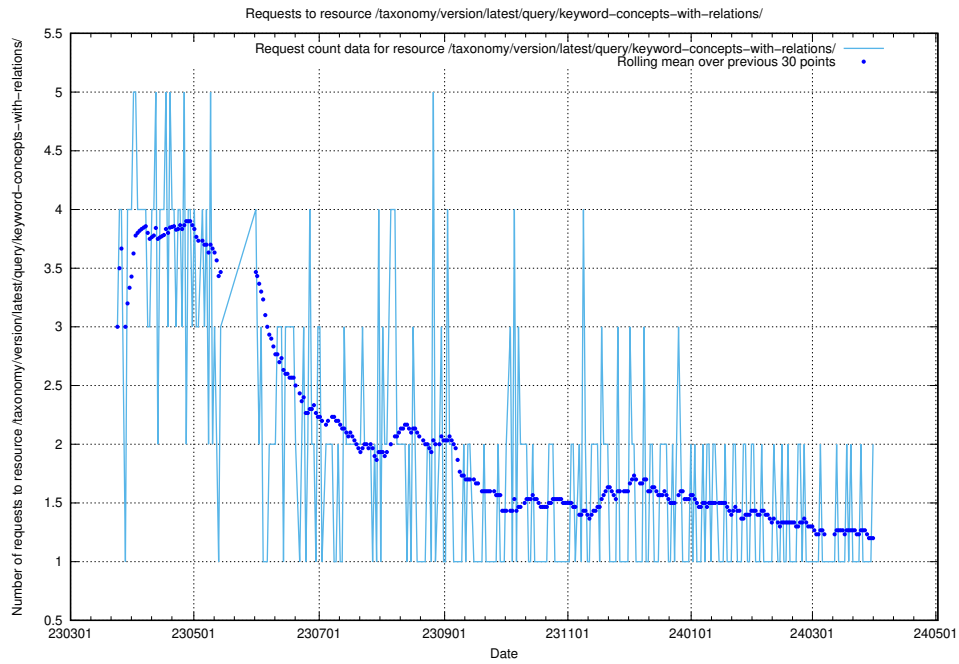

5.799 Usage of /taxonomy/version/latest/query/keyword-concepts-with-relations/

Here, we count the number of requests to resource /taxonomy/version/latest/query/keyword-concepts-with-relations/.