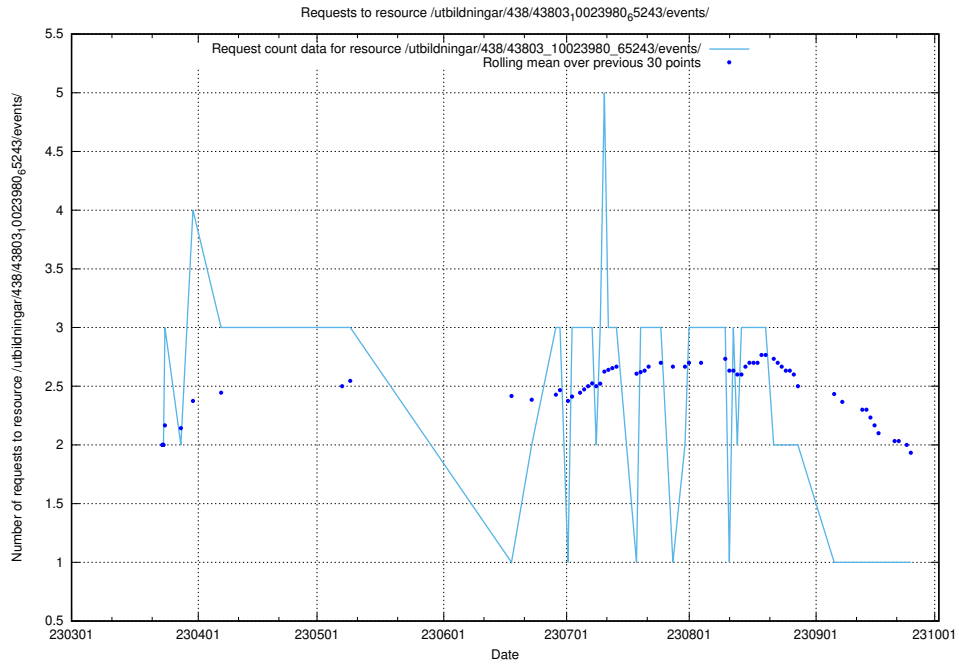

5.5906 Usage of /utbildningar/438/43803_10023980_65243/events/

Here, we count the number of requests to resource /utbildningar/438/43803_10023980_65243/events/.