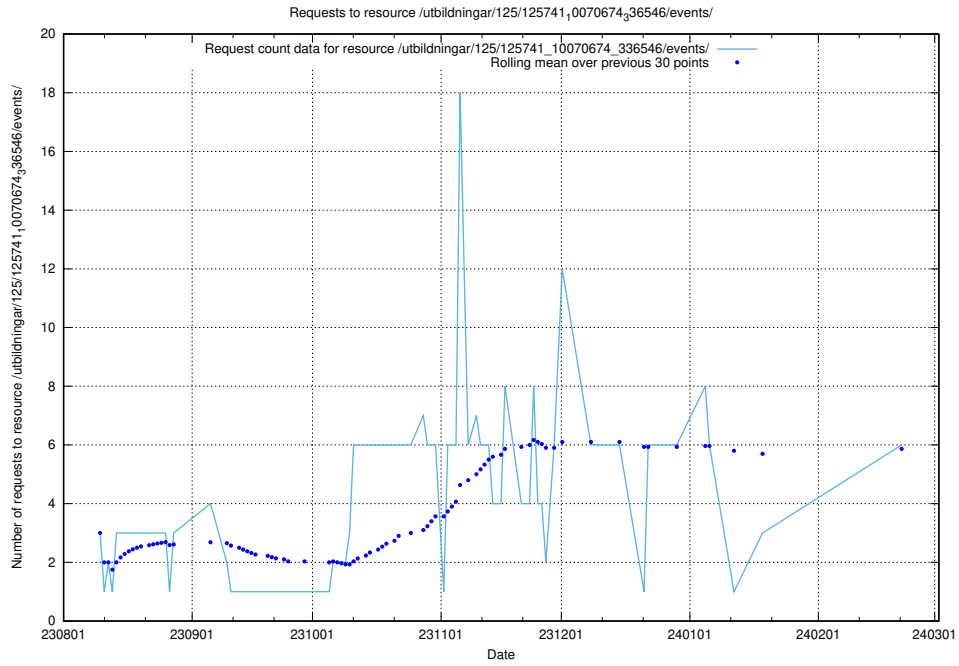

5.80 Usage of /utbildningar/125/125741_10070674_336546/events/

Here, we count the number of requests to resource /utbildningar/125/125741_10070674_336546/events/