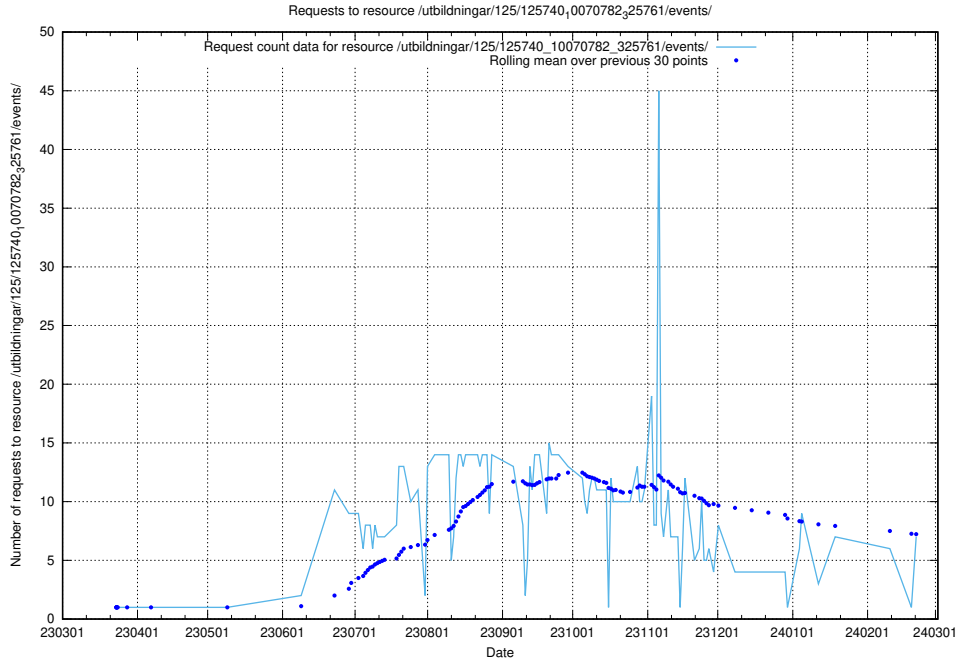

5.43 Usage of /utbildningar/125/125740_10070782_325761/events/

Here, we count the number of requests to resource /utbildningar/125/125740_10070782_325761/events/