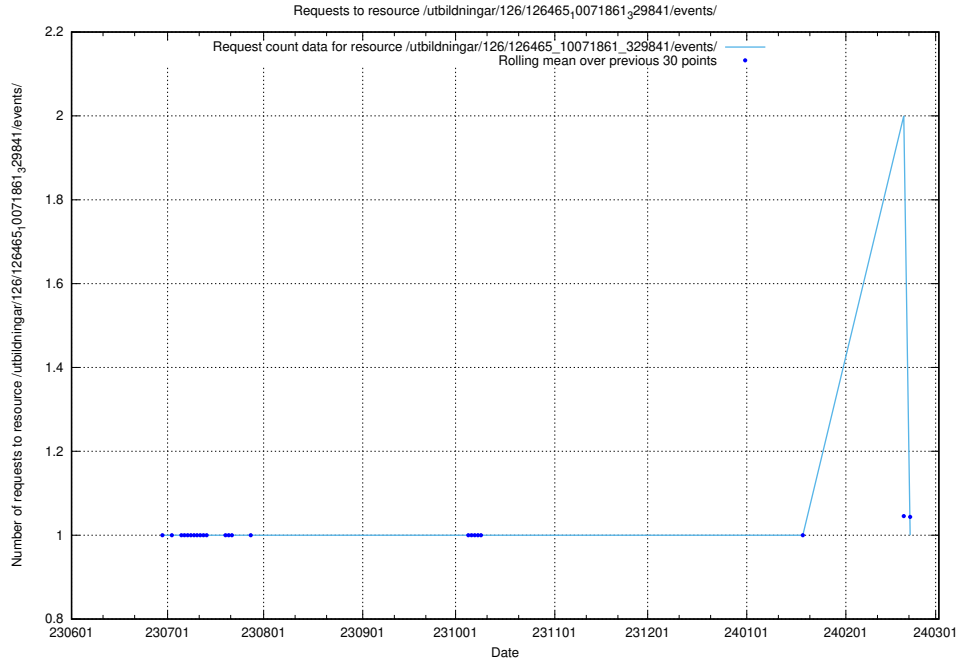

5.5030 Usage of /utbildningar/126/126465_10071861_329841/events/

Here, we count the number of requests to resource /utbildningar/126/126465_10071861_329841/events/