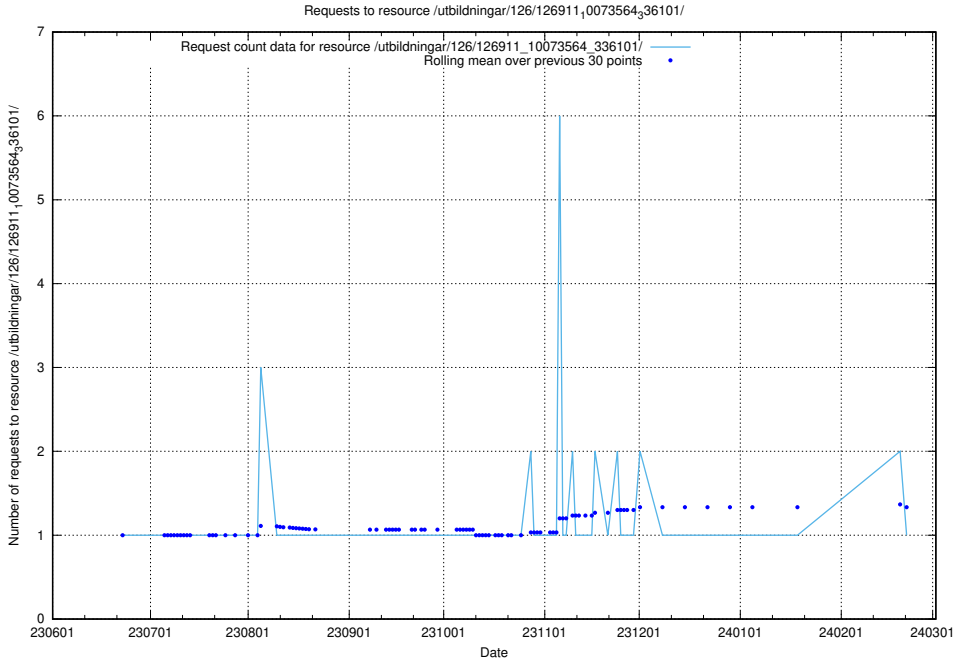

5.5235 Usage of /utbildningar/126/126911_10073564_336101/

Here, we count the number of requests to resource /utbildningar/126/126911_10073564_336101/.