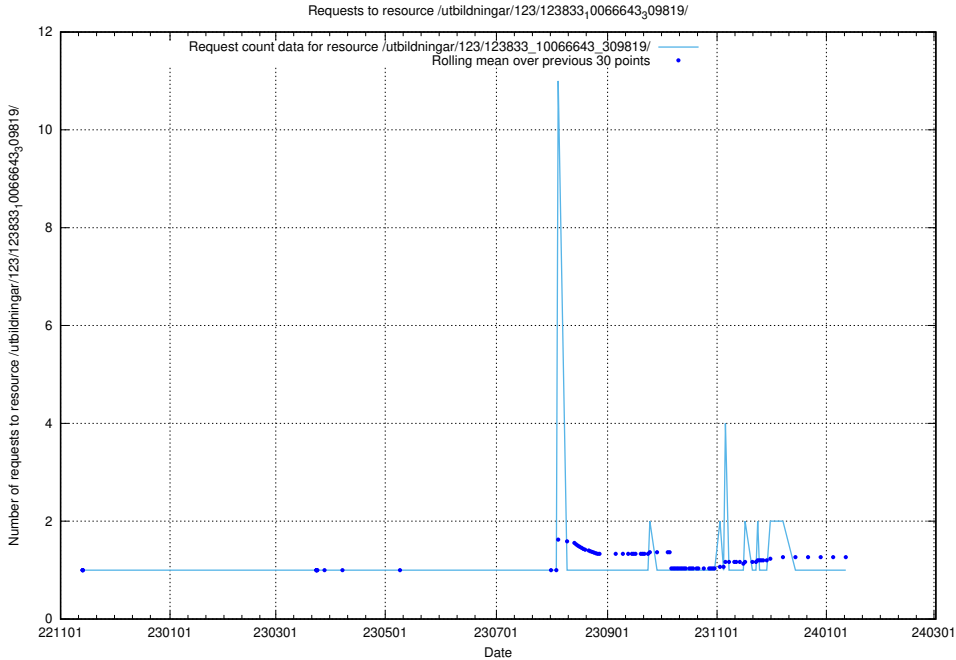

5.5588 Usage of /utbildningar/123/123833_10066643_309819/

Here, we count the number of requests to resource /utbildningar/123/123833_10066643_309819/.