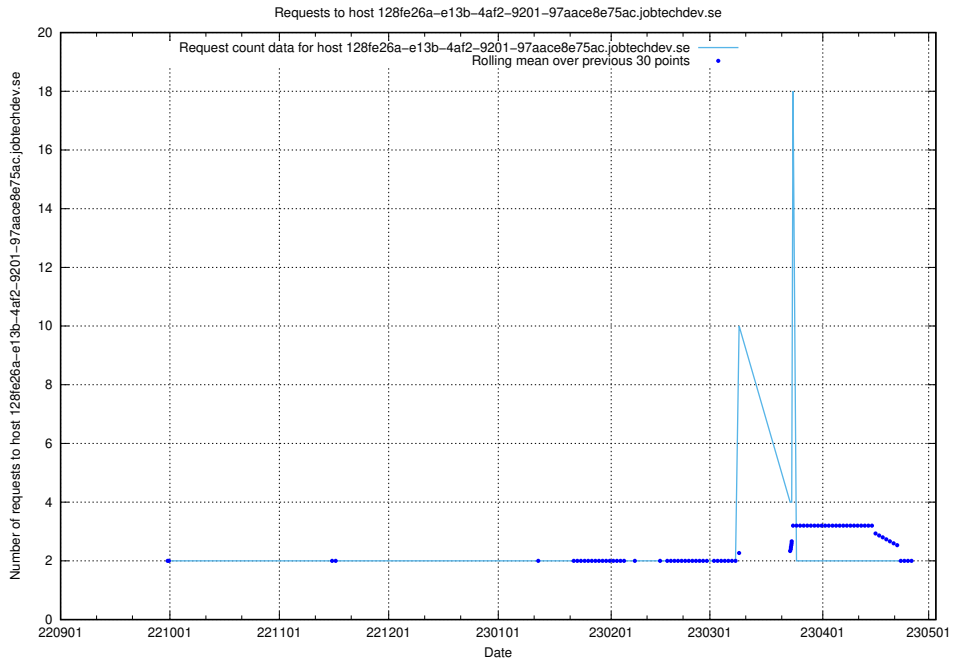

7.308 Usage of 128fe26a-e13b-4af2-9201-97aace8e75ac.jobtechdev.se

Here, we count the number of requests to host 128fe26a-e13b-4af2-9201-97aace8e75ac.jobtechdev.se.