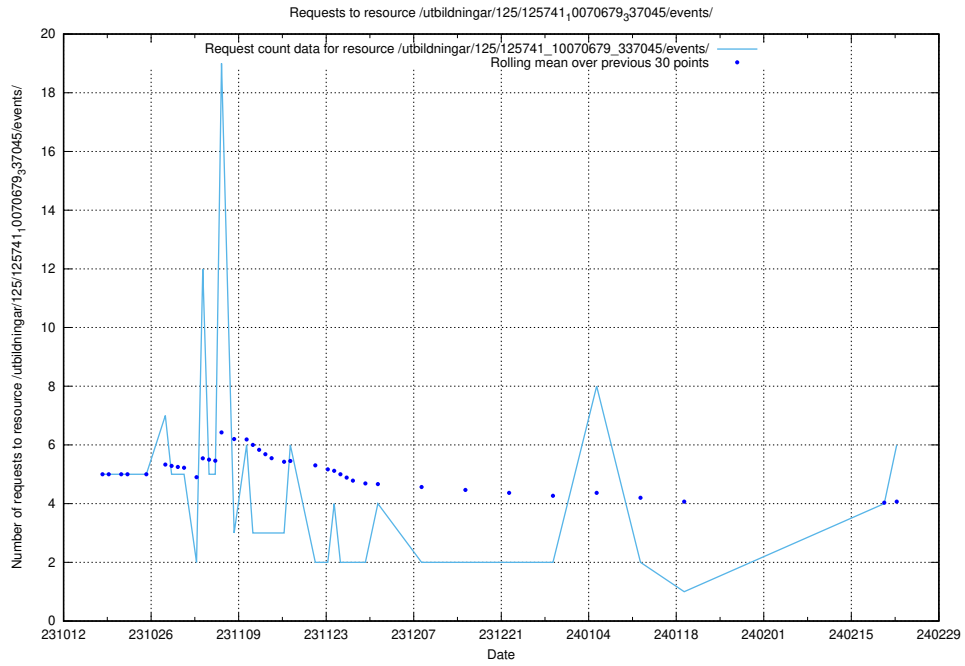

5.66 Usage of /utbildningar/125/125741_10070679_337045/events/

Here, we count the number of requests to resource /utbildningar/125/125741_10070679_337045/events/