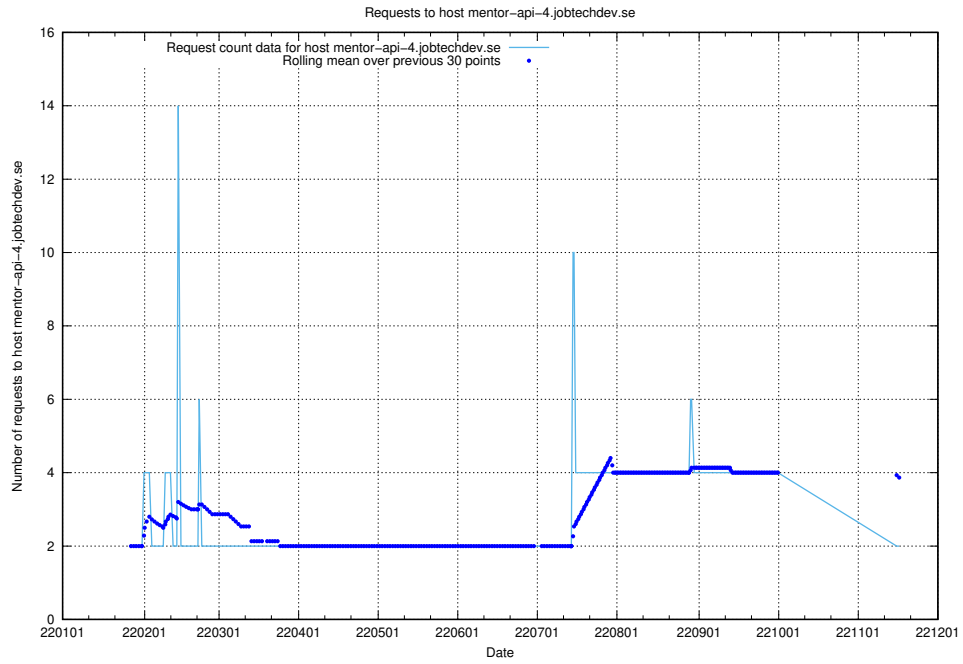

7.573 Usage of mentor-api-4.jobtechdev.se

Here, we count the number of requests to host mentor-api-4.jobtechdev.se.