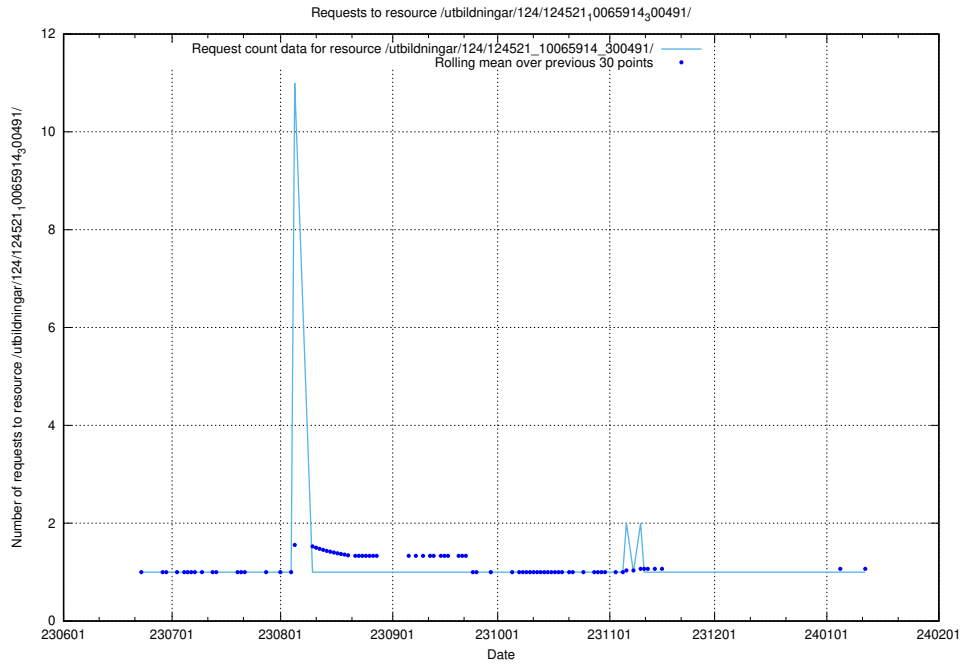

5.5407 Usage of /utbildningar/124/124521_10065914_300491/

Here, we count the number of requests to resource /utbildningar/124/124521_10065914_300491/.