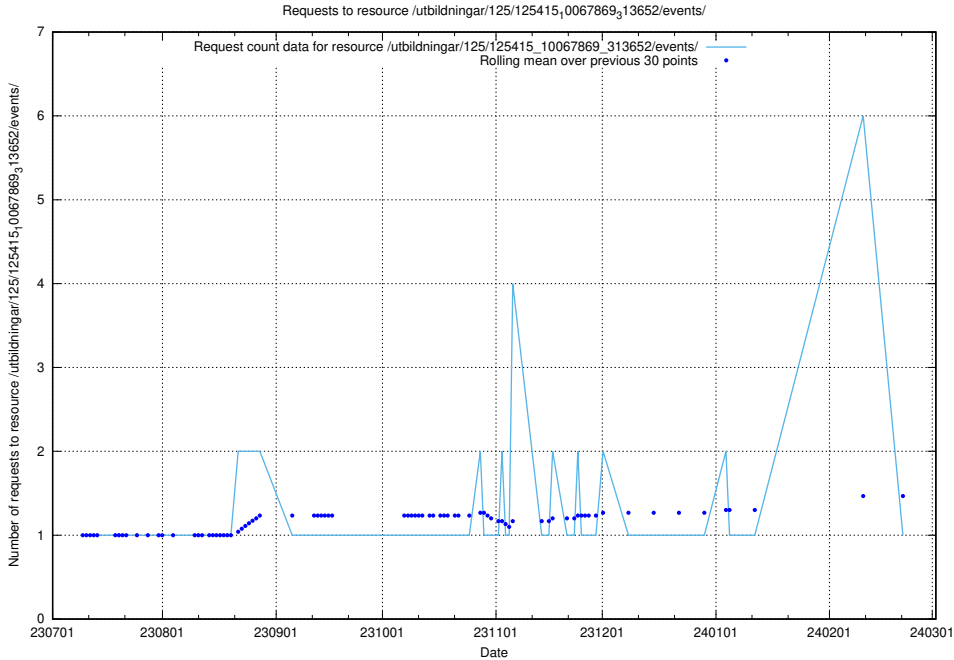

5.4774 Usage of /utbildningar/125/125415_10067869_313652/events/

Here, we count the number of requests to resource /utbildningar/125/125415_10067869_313652/events/