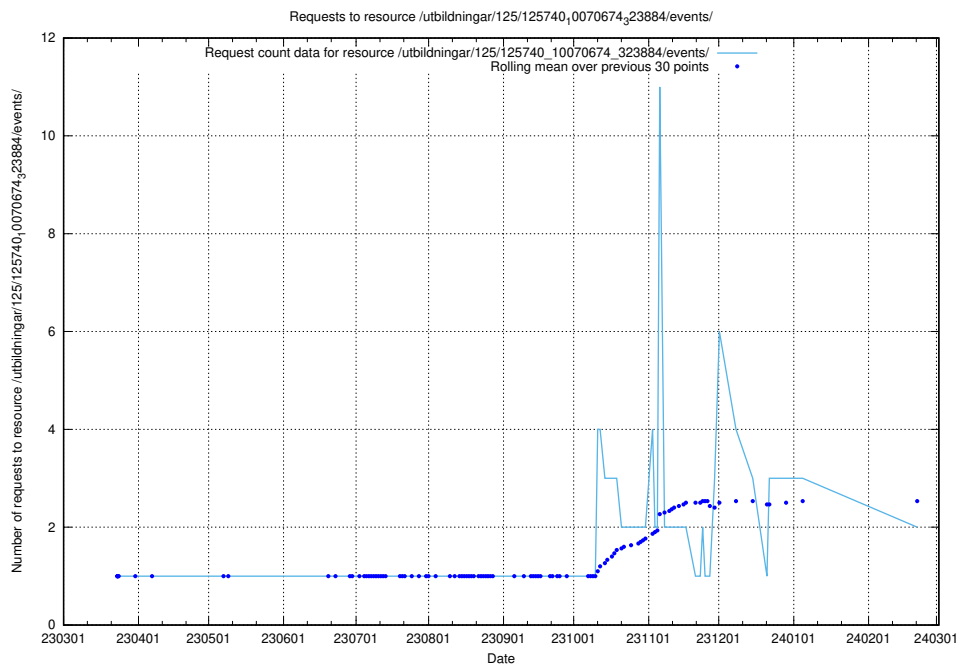

5.305 Usage of /utbildningar/125/125740_10070674_323884/events/

Here, we count the number of requests to resource /utbildningar/125/125740_10070674_323884/events/