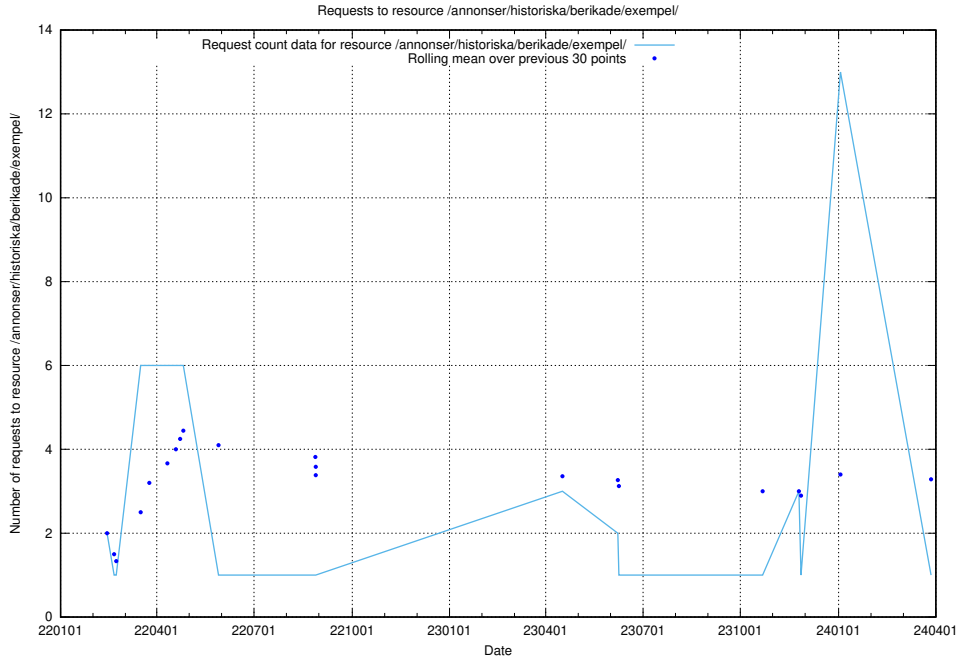

5.1174 Usage of /annonser/historiska/berikade/exempel/

Here, we count the number of requests to resource /annonser/historiska/berikade/exempel/.