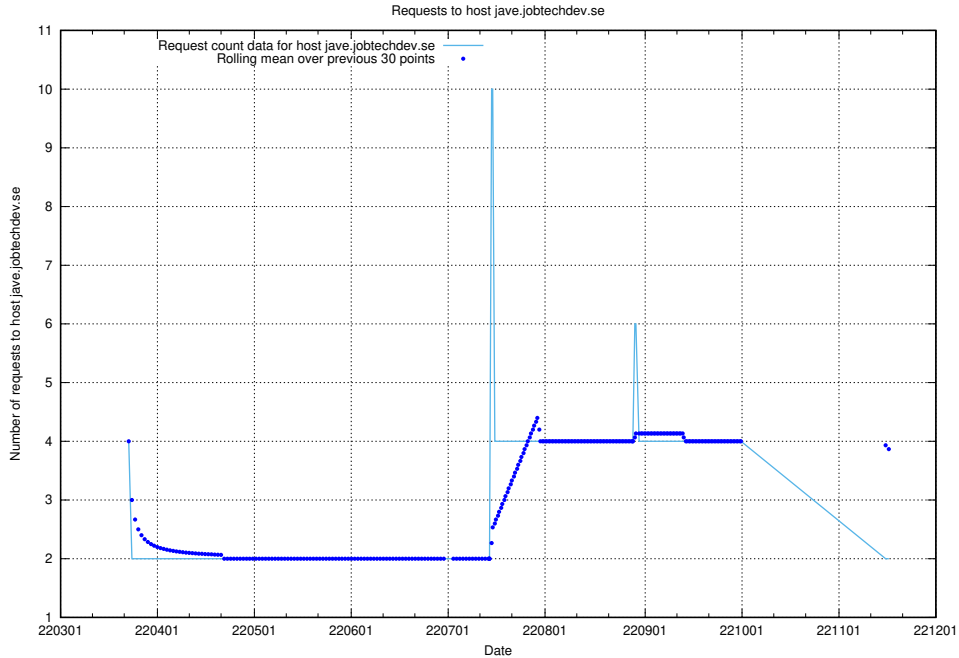

## 7.492 Usage of jobstream-smoke.jobtechdev.se

Here, we count the number of requests to host jobstream-smoke.jobtechdev.se.