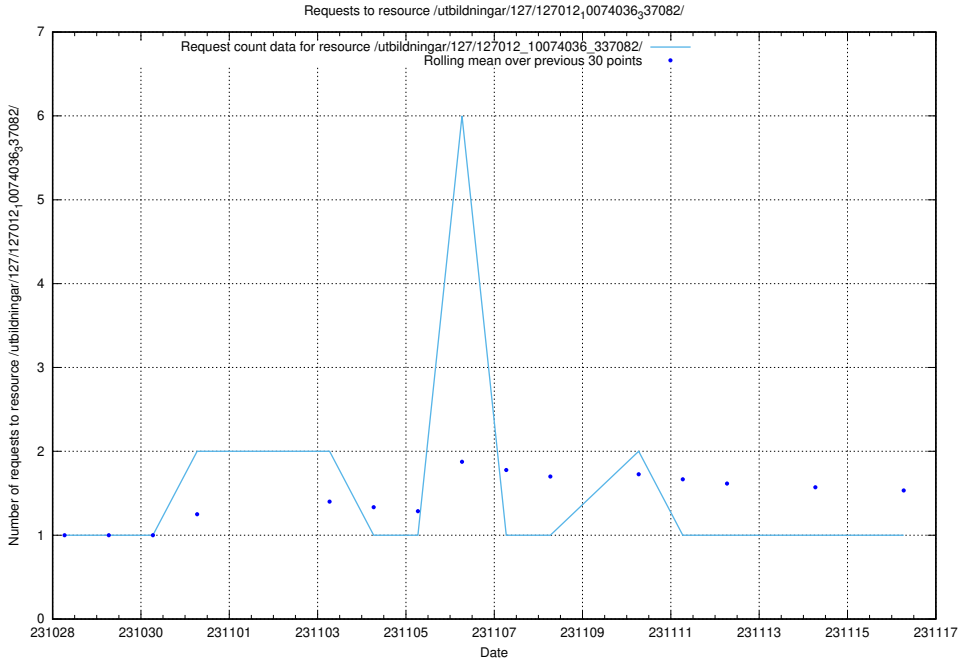

5.3828 Usage of /utbildningar/127/127012_10074036_337082/

Here, we count the number of requests to resource /utbildningar/127/127012_10074036_337082/.