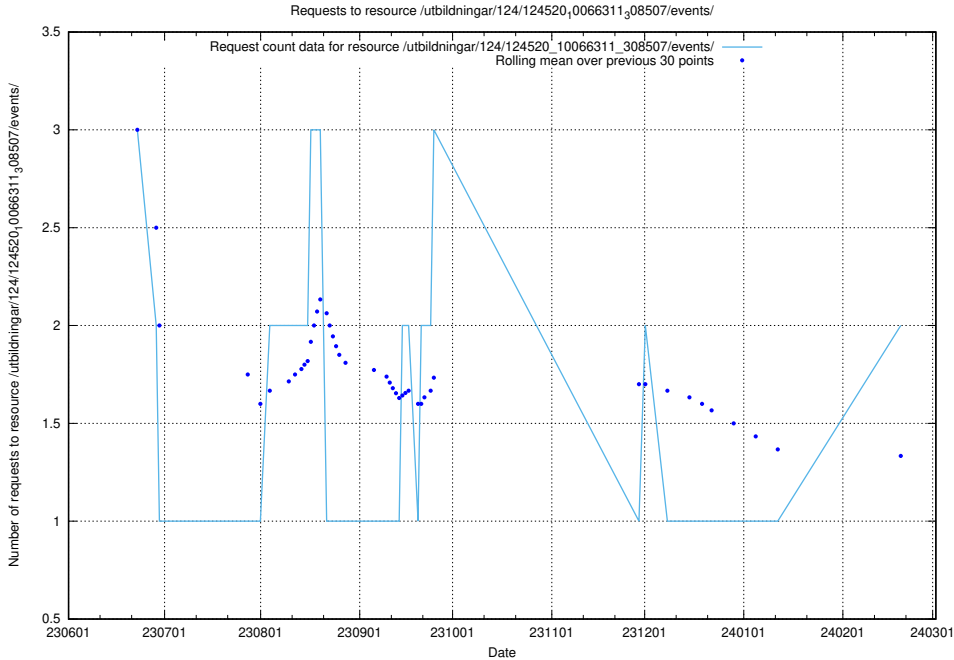

5.691 Usage of /utbildningar/124/124520_10066311_308507/events/

Here, we count the number of requests to resource /utbildningar/124/124520_10066311_308507/events/