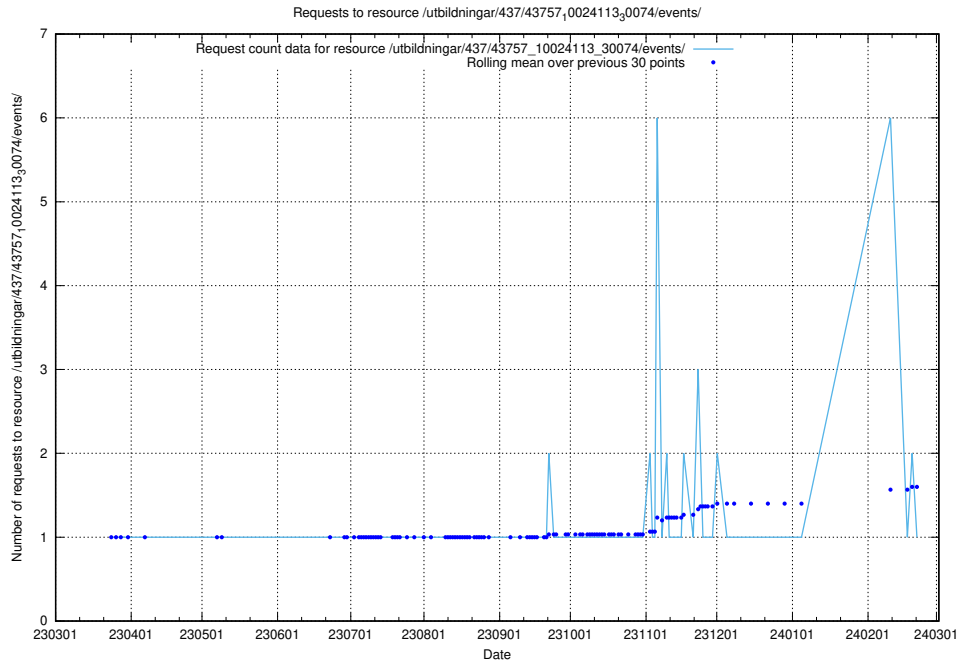

5.5840 Usage of /utbildningar/437/43757_10024113_30074/events/

Here, we count the number of requests to resource /utbildningar/437/43757_10024113_30074/events/.