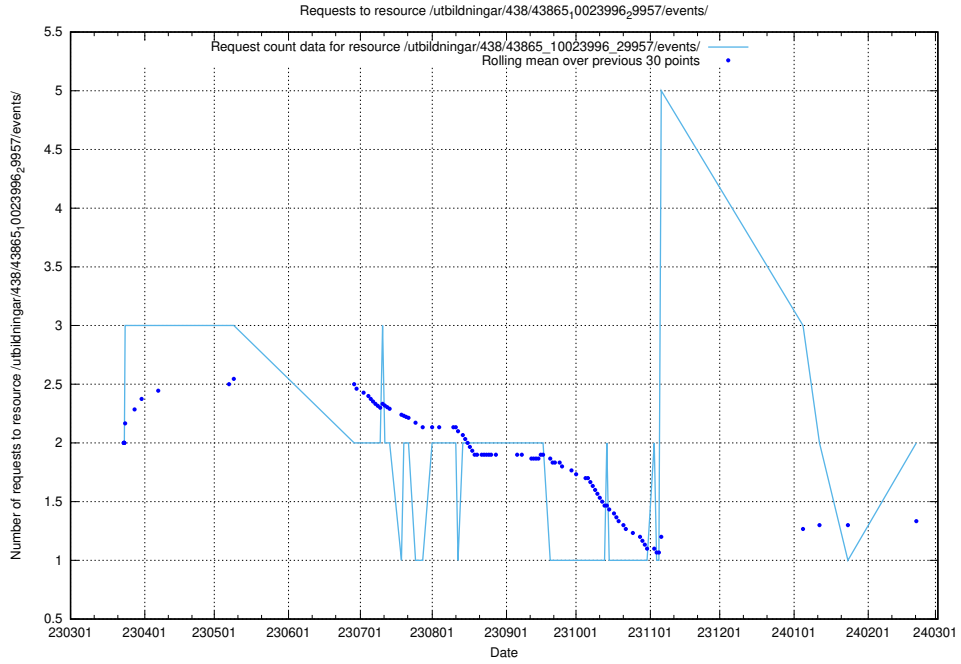

5.832 Usage of /utbildningar/438/43865_10023996_29957/events/

Here, we count the number of requests to resource /utbildningar/438/43865_10023996_29957/events/.