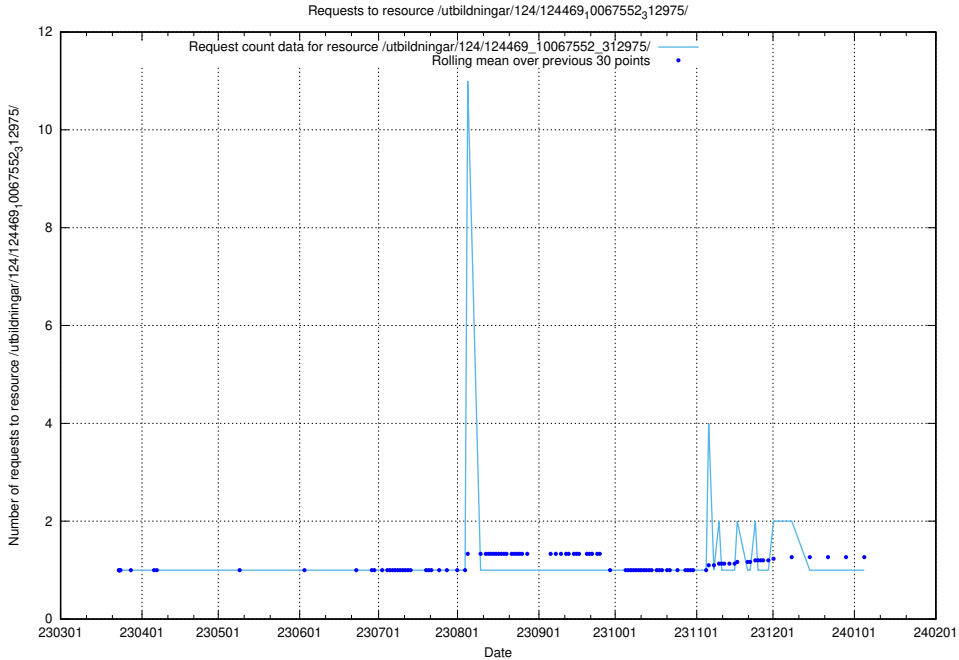

5.2961 Usage of /utbildningar/124/124469_10067552_312975/

Here, we count the number of requests to resource /utbildningar/124/124469_10067552_312975/.