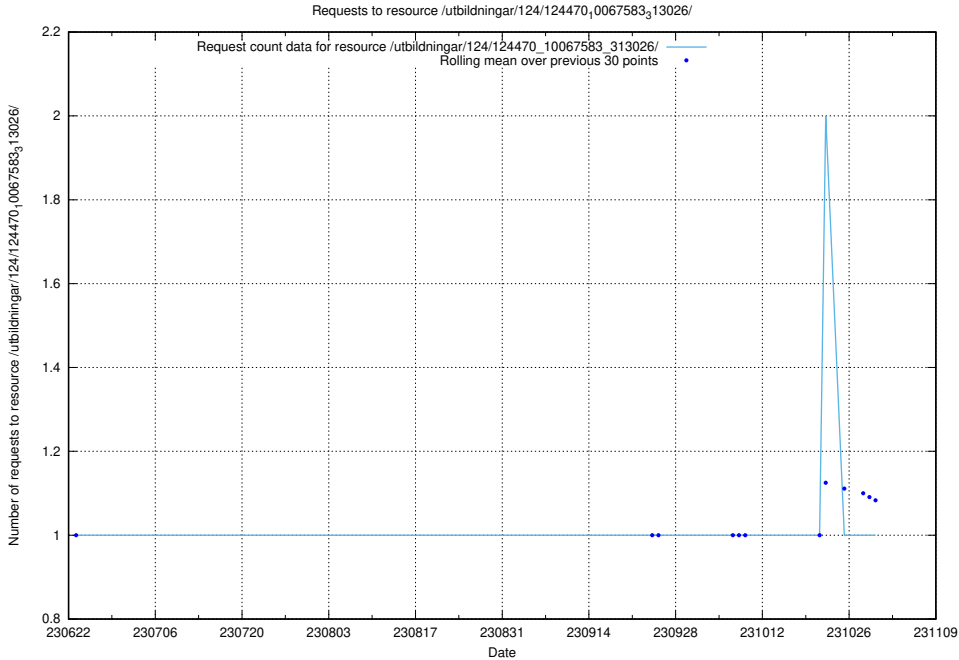

5.5470 Usage of /utbildningar/124/124470_10067583_313026/

Here, we count the number of requests to resource /utbildningar/124/124470_10067583_313026/.