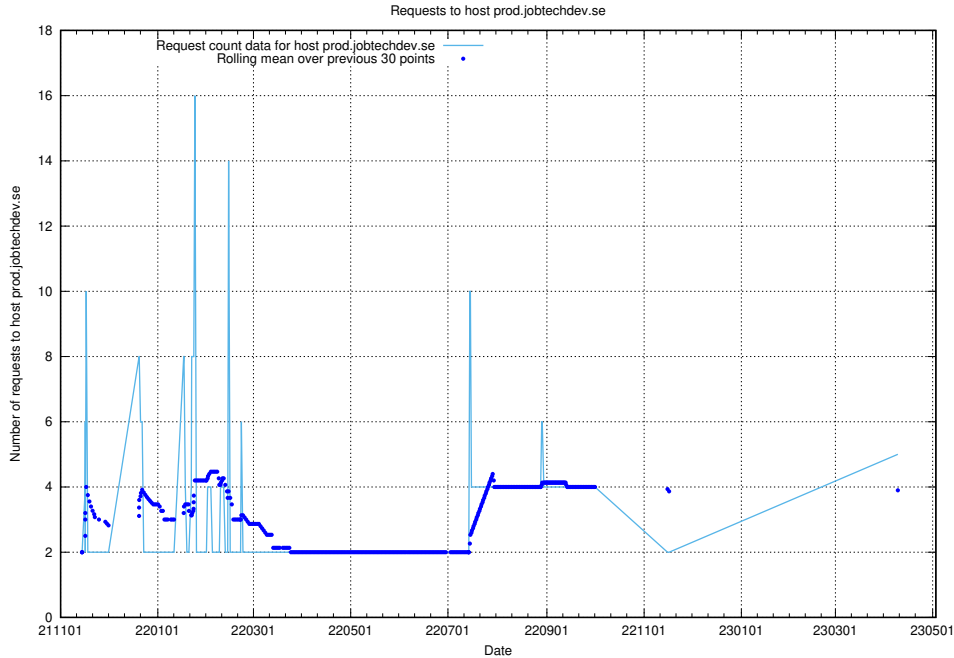

7.94 Usage of prod.jobtechdev.se

Here, we count the number of requests to host prod.jobtechdev.se.