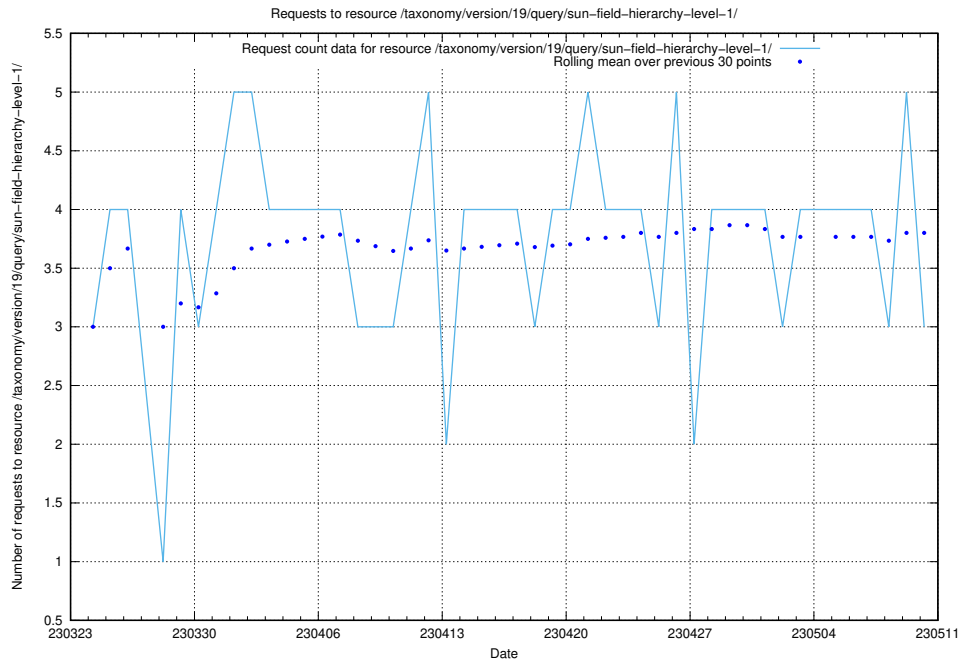

5.286 Usage of /taxonomy/version/19/query/sun-field-hierarchy-level-1/

Here, we count the number of requests to resource /taxonomy/version/19/query/sun-field-hierarchy-level-1/.