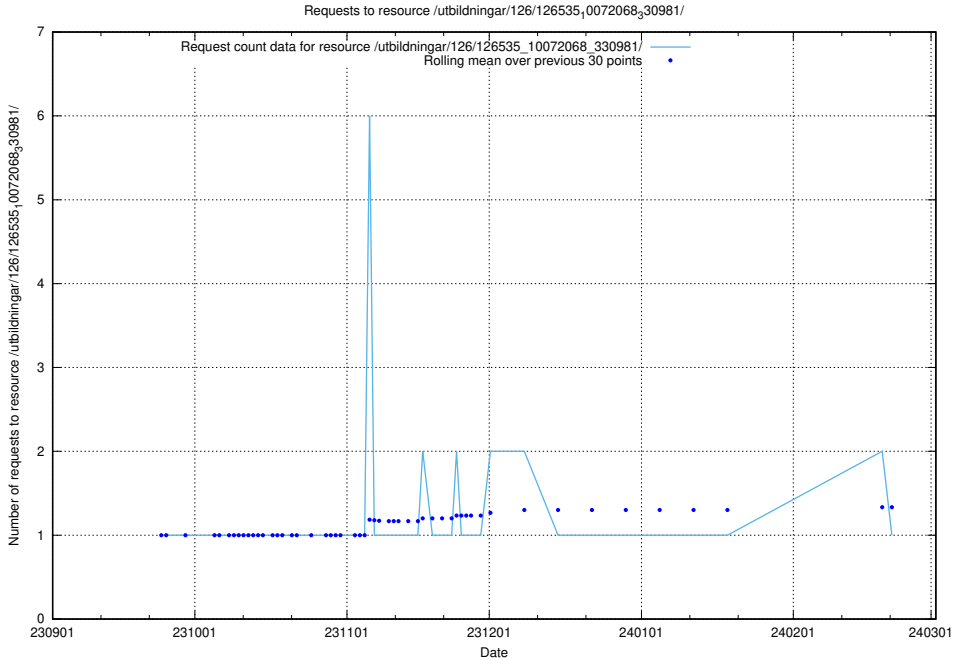

5.4131 Usage of /utbildningar/126/126535_10072068_330981/

Here, we count the number of requests to resource /utbildningar/126/126535_10072068_330981/.