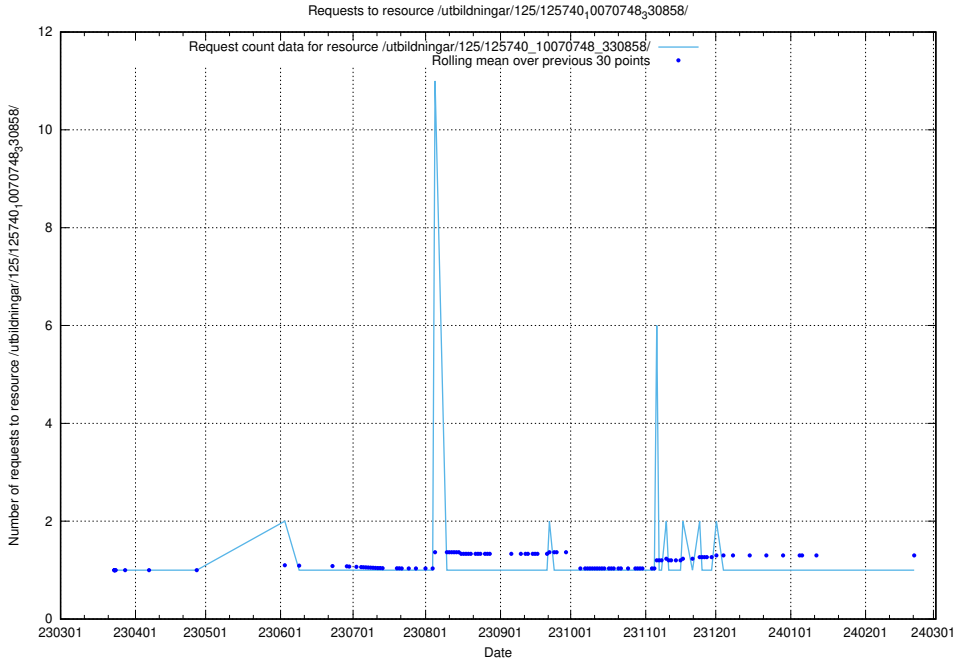

5.870 Usage of /utbildningar/125/125740_10070748_330858/

Here, we count the number of requests to resource /utbildningar/125/125740_10070748_330858/.