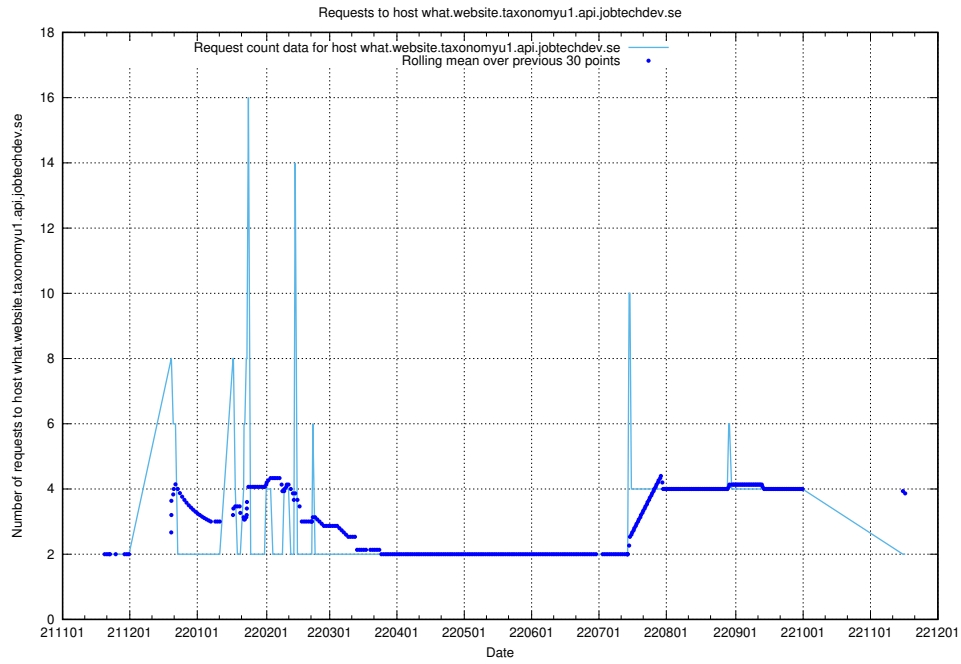

7.450 Usage of what.website.taxonomy1.api.jobtechdev.se

Here, we count the number of requests to host what.website.taxonomy1.api.jobtechdev.se.