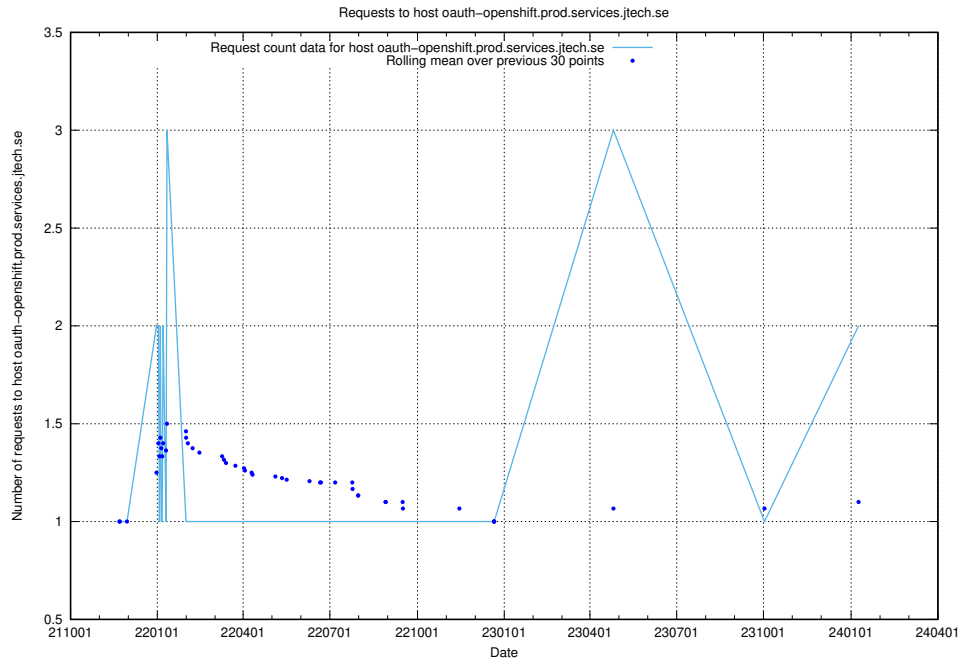

7.433 Usage of `oauth-openshift.prod.services.jtech.se`

Here, we count the number of requests to host `oauth-openshift.prod.services.jtech.se`.