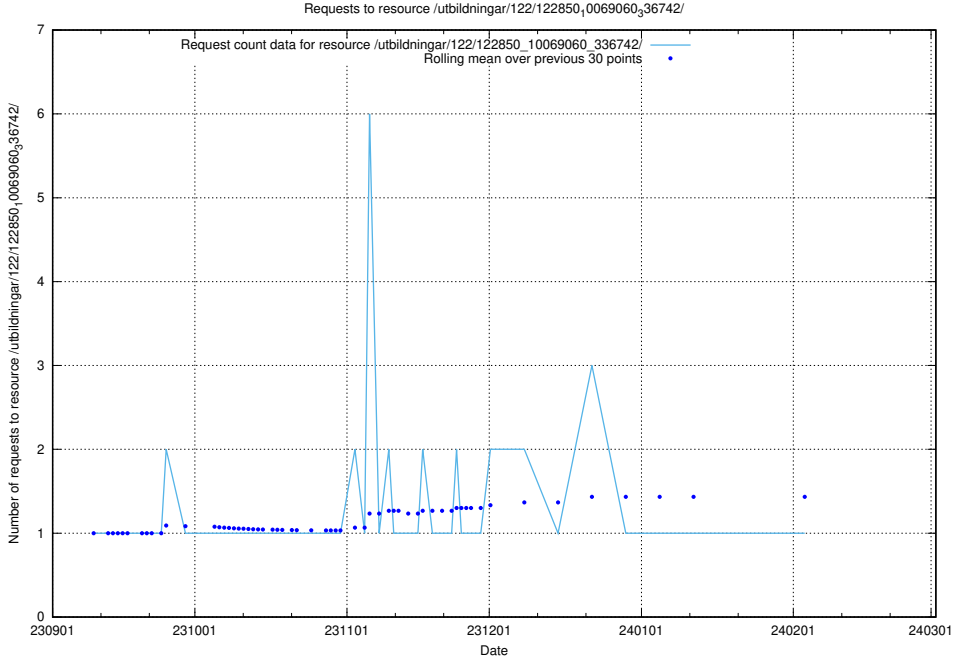

5.4283 Usage of /utbildningar/122/122850_10069060_336742/

Here, we count the number of requests to resource /utbildningar/122/122850_10069060_336742/.