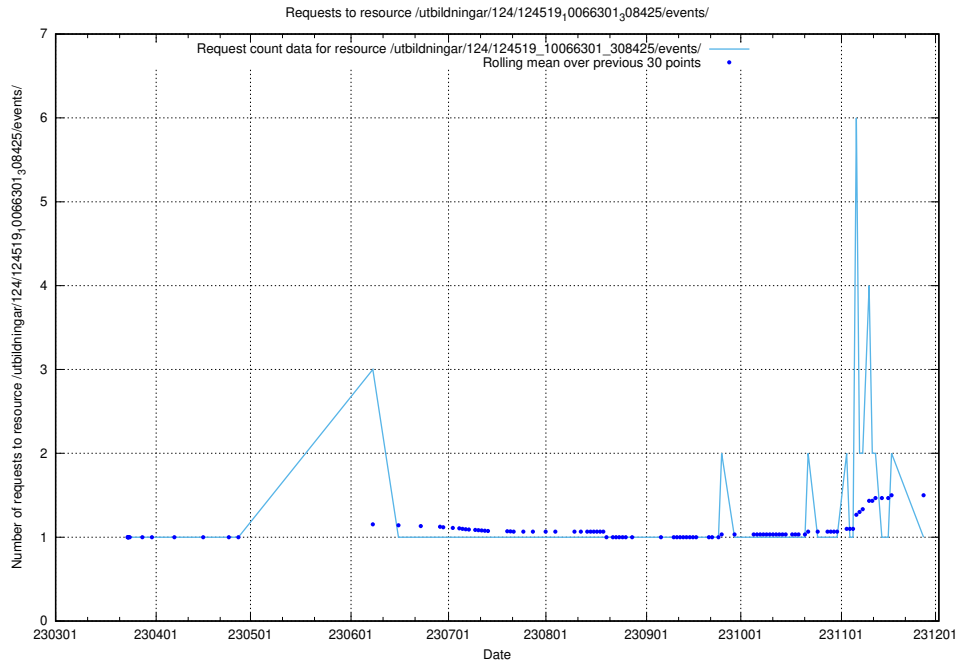

5.1173 Usage of /utbildningar/124/124519_10066301_308425/events/

Here, we count the number of requests to resource /utbildningar/124/124519_10066301_308425/events/