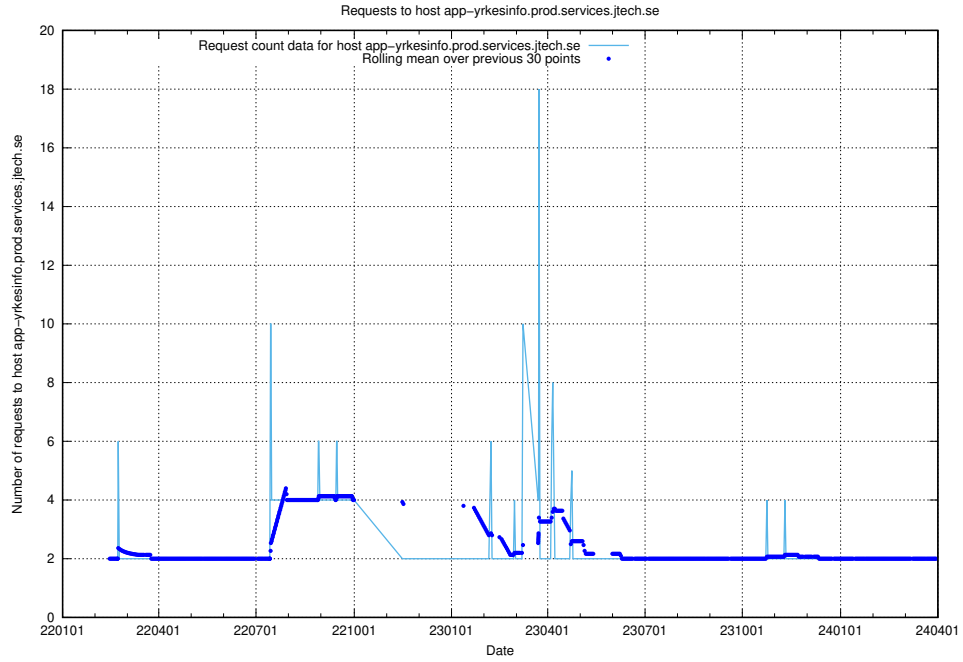

7.541 Usage of app-yrkesinfo.prod.services.jtech.se

Here, we count the number of requests to host app-yrkesinfo.prod.services.jtech.se.