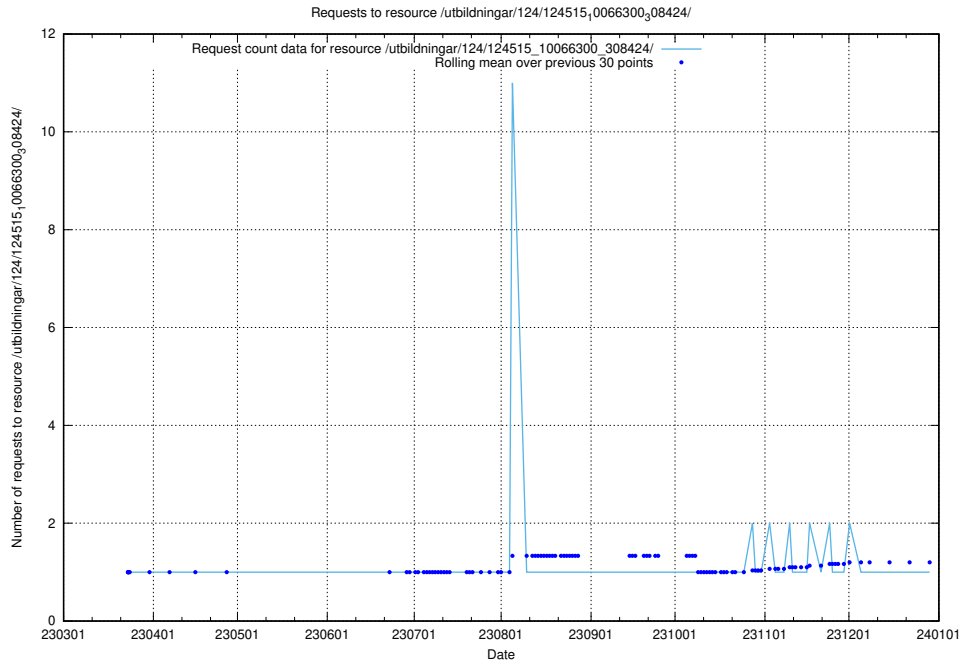

5.1206 Usage of /utbildningar/124/124515_10066300_308424/

Here, we count the number of requests to resource /utbildningar/124/124515_10066300_308424/.