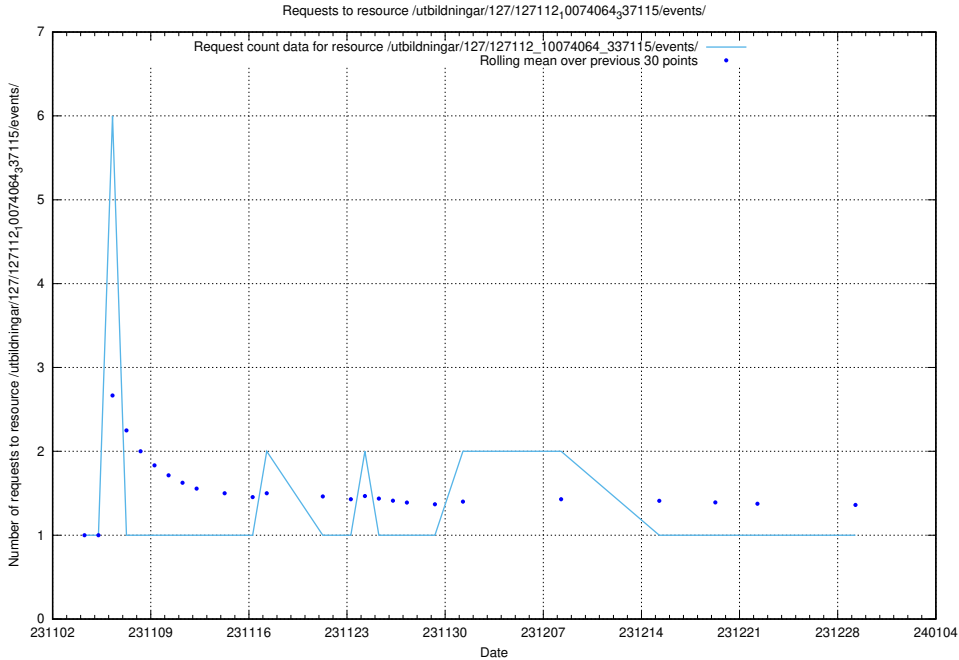

5.3770 Usage of /utbildningar/127/127112_10074064_337115/events/

Here, we count the number of requests to resource /utbildningar/127/127112_10074064_337115/events/