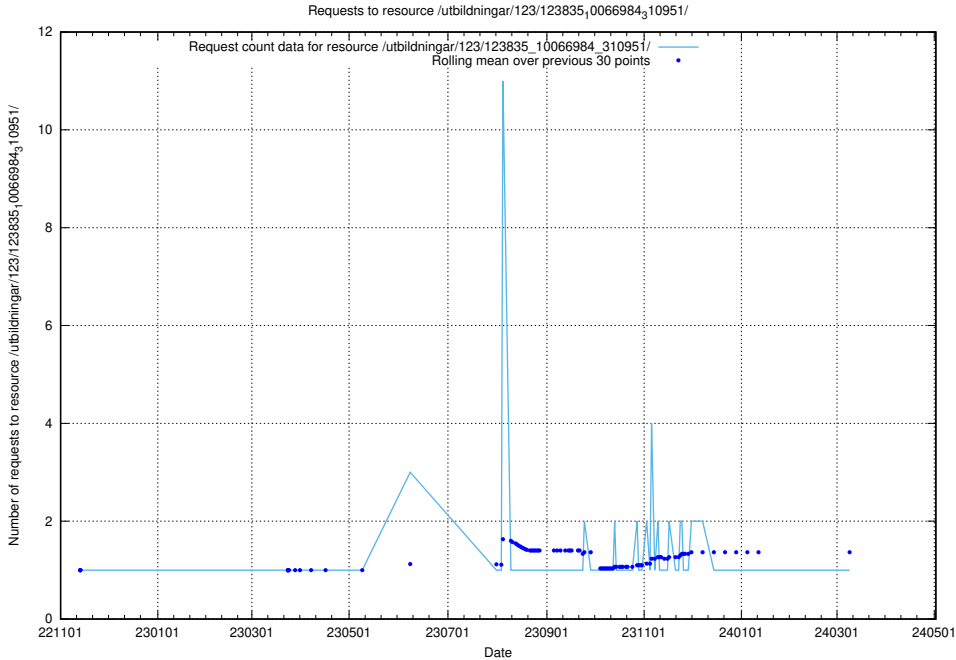

5.5577 Usage of /utbildningar/123/123835_10066984_310951/

Here, we count the number of requests to resource /utbildningar/123/123835_10066984_310951/.