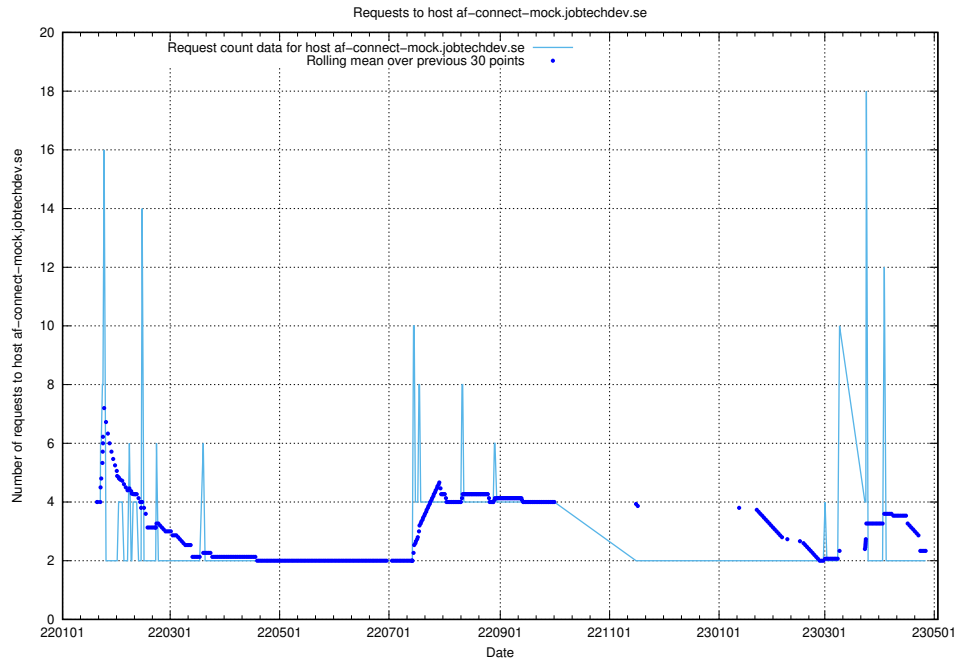

7.265 Usage of af-connect-mock.jobtechdev.se

Here, we count the number of requests to host af-connect-mock.jobtechdev.se.