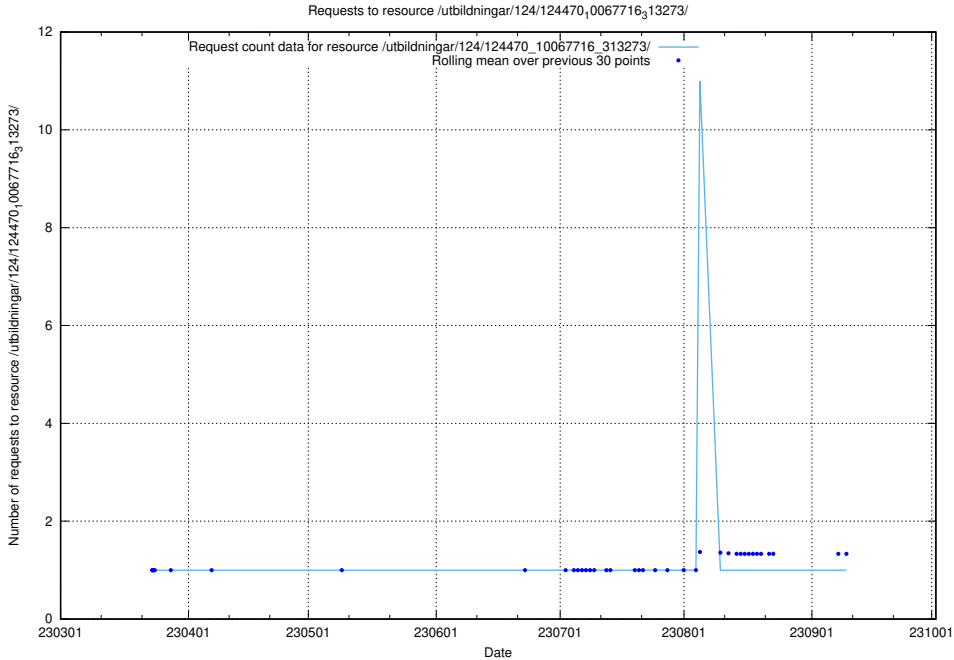

5.2798 Usage of /utbildningar/124/124470_10067716_313273/

Here, we count the number of requests to resource /utbildningar/124/124470_10067716_313273/.