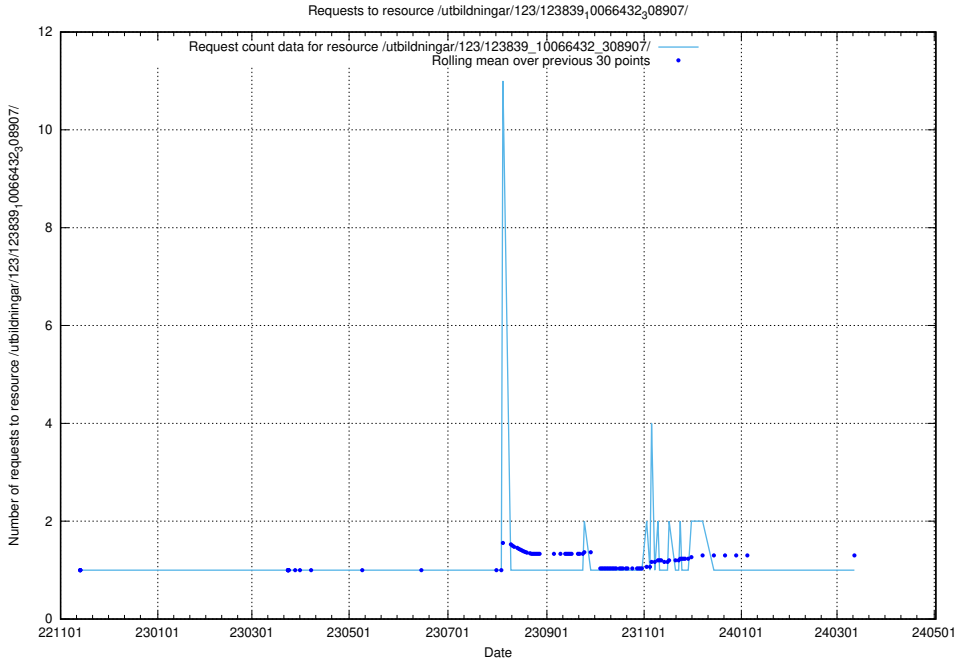

5.5552 Usage of /utbildningar/123/123839_10066432_308907/

Here, we count the number of requests to resource /utbildningar/123/123839_10066432_308907/.