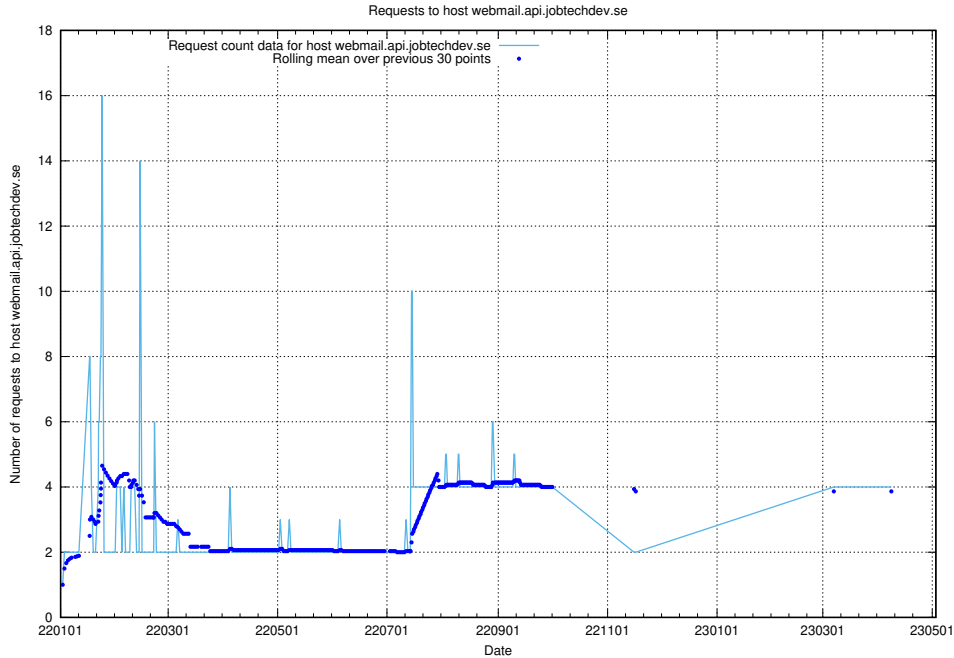

7.113 Usage of webmail.api.jobtechdev.se

Here, we count the number of requests to host webmail.api.jobtechdev.se.