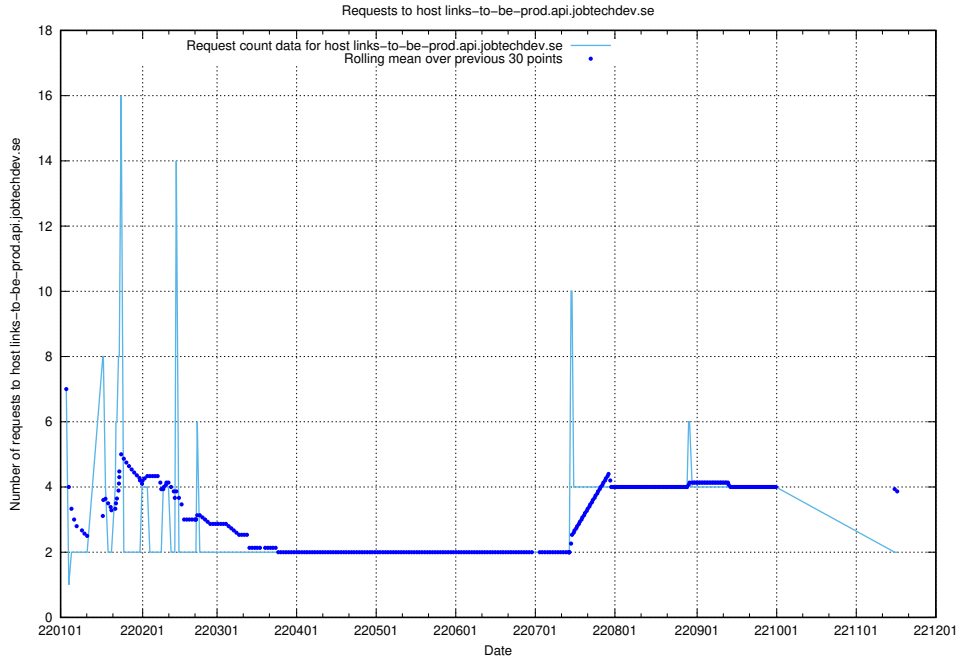

7.295 Usage of links-to-be-prod.api.jobtechdev.se

Here, we count the number of requests to host links-to-be-prod.api.jobtechdev.se.