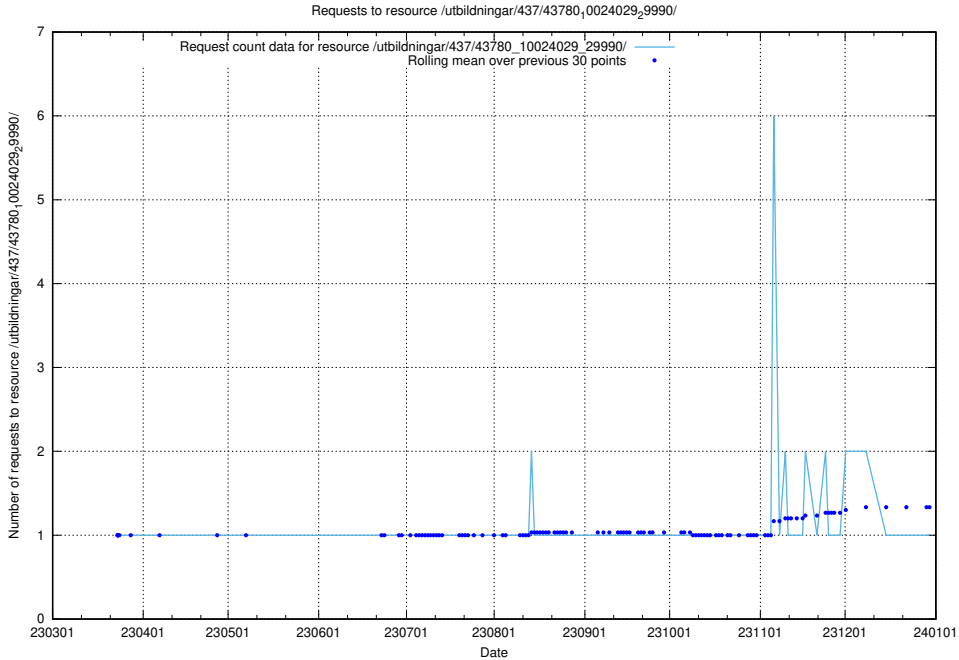

5.6003 Usage of /utbildningar/437/43780_10024029_29990/

Here, we count the number of requests to resource /utbildningar/437/43780_10024029_29990/.