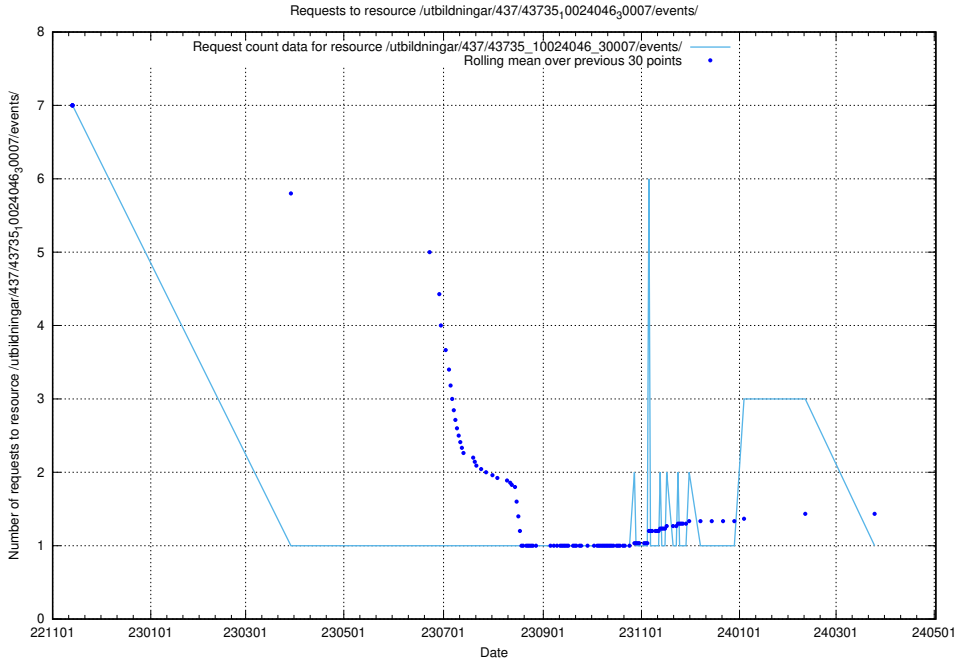

5.5457 Usage of /utbildningar/437/43735_10024046_30007/events/

Here, we count the number of requests to resource /utbildningar/437/43735_10024046_30007/events/.