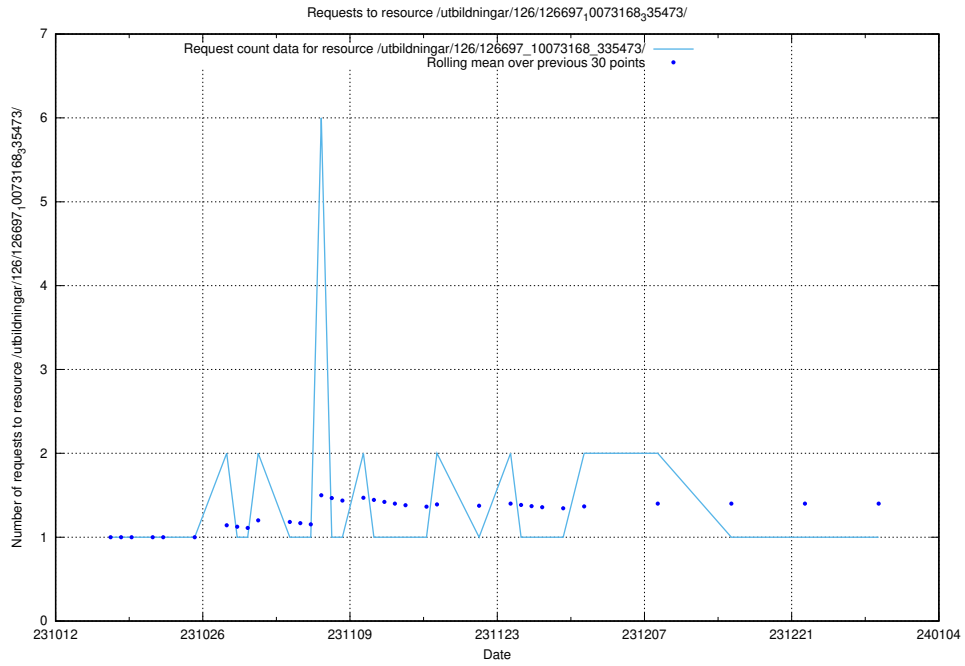

5.3944 Usage of /utbildningar/126/126697_10073168_335473/

Here, we count the number of requests to resource /utbildningar/126/126697_10073168_335473/.