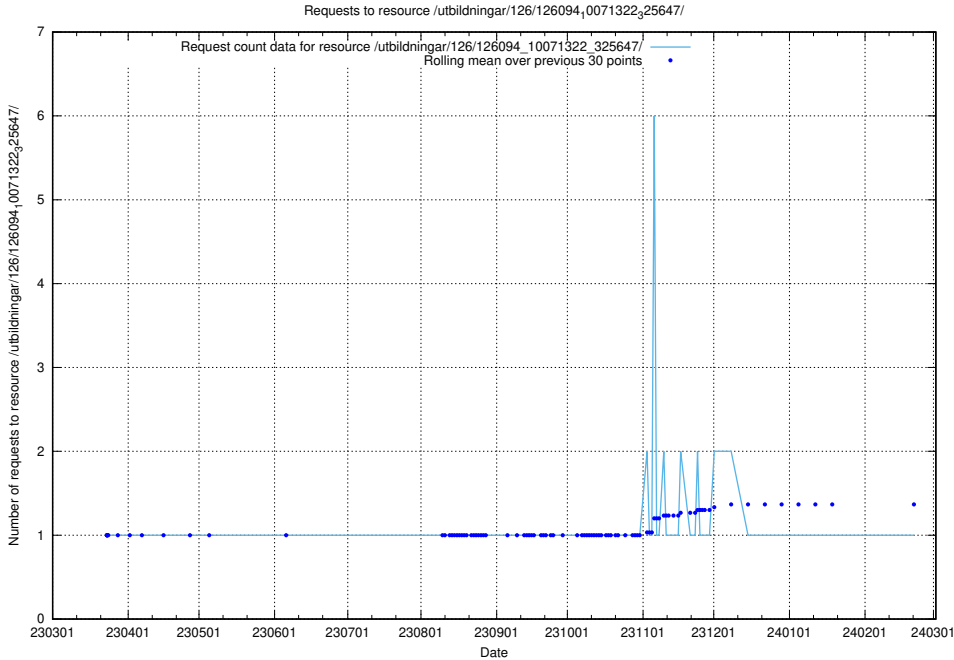

5.6069 Usage of /utbildningar/126/126094_10071322_325647/

Here, we count the number of requests to resource /utbildningar/126/126094_10071322_325647/.