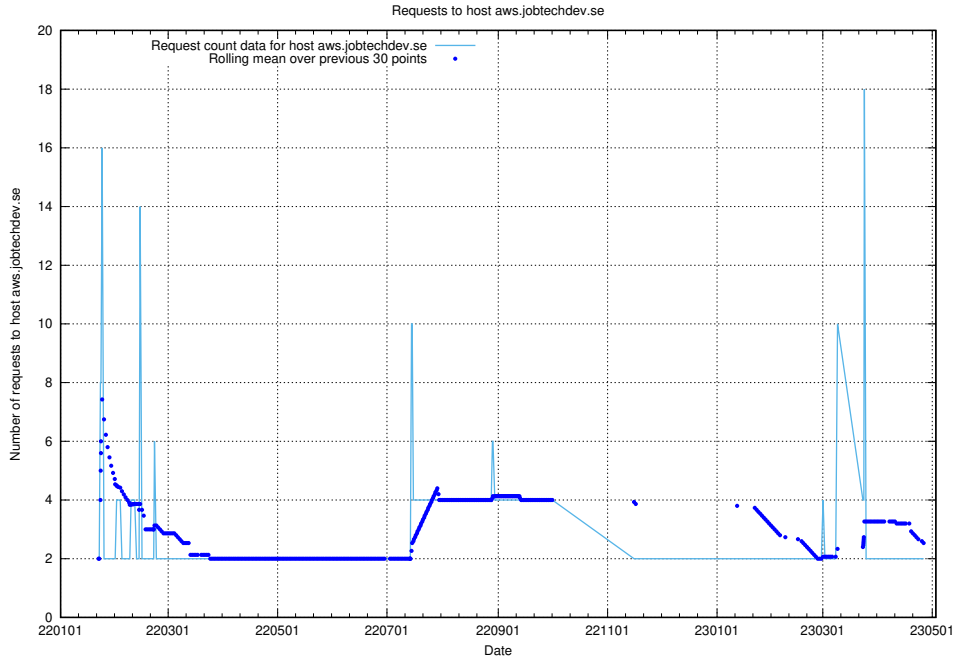

7.257 Usage of aws.jobtechdev.se

Here, we count the number of requests to host aws.jobtechdev.se.