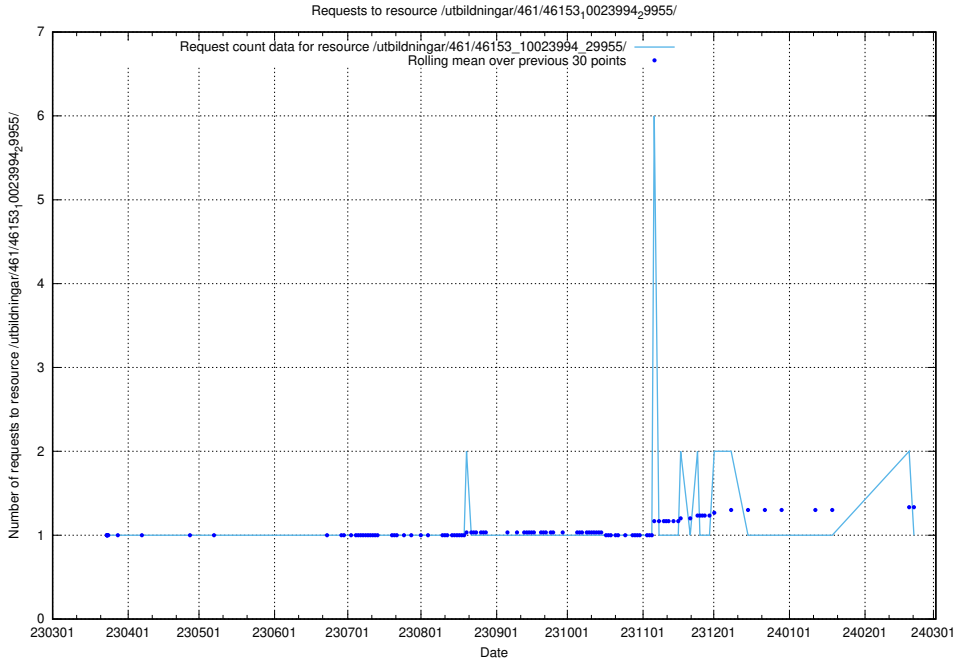

5.5952 Usage of /utbildningar/461/46153_10023994_29955/

Here, we count the number of requests to resource /utbildningar/461/46153_10023994_29955/.