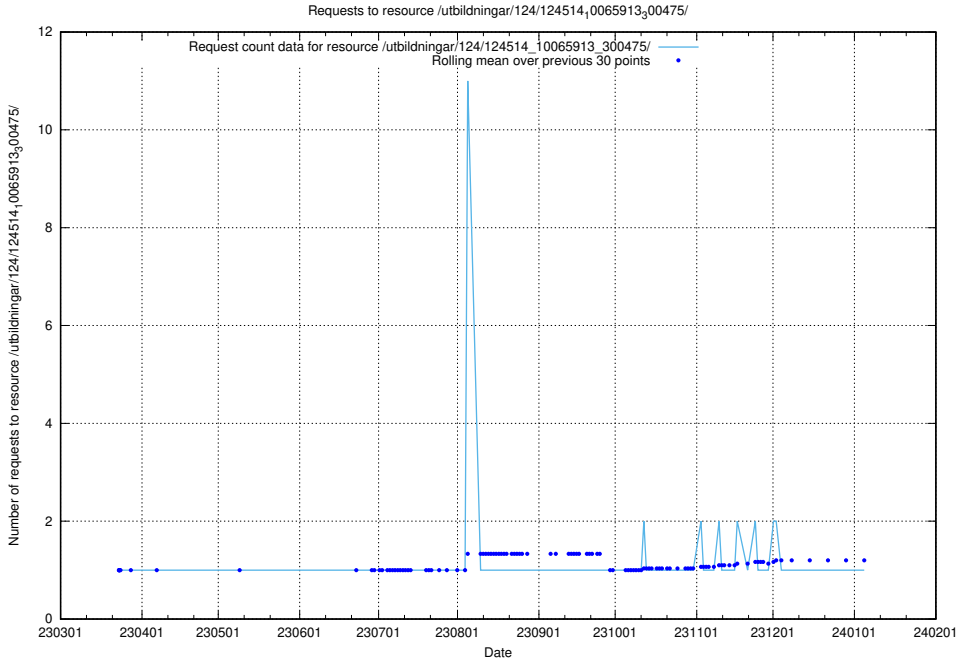

5.1558 Usage of /utbildningar/124/124514_10065913_300475/

Here, we count the number of requests to resource /utbildningar/124/124514_10065913_300475/.