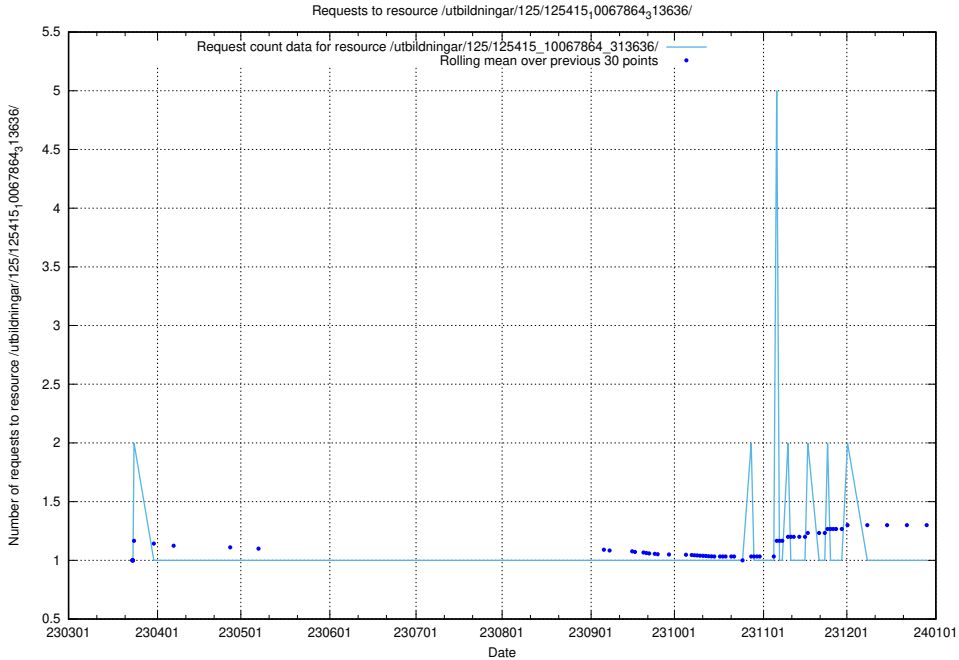

5.1007 Usage of /utbildningar/125/125415_10067864_313636/

Here, we count the number of requests to resource /utbildningar/125/125415_10067864_313636/.