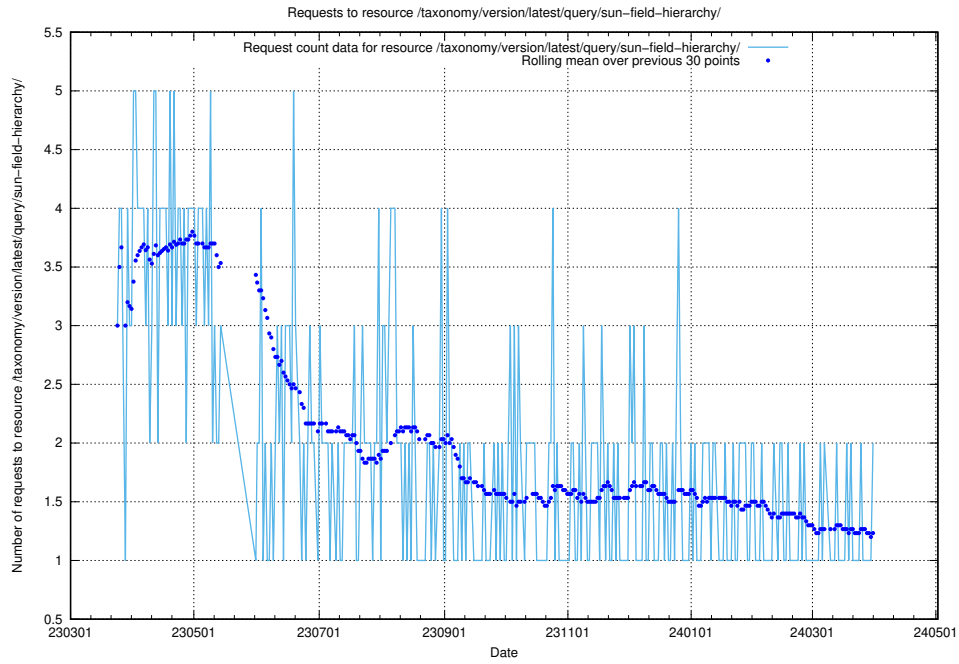

5.770 Usage of /taxonomy/version/latest/query/sun-field-hierarchy/

Here, we count the number of requests to resource /taxonomy/version/latest/query/sun-field-hierarchy/.