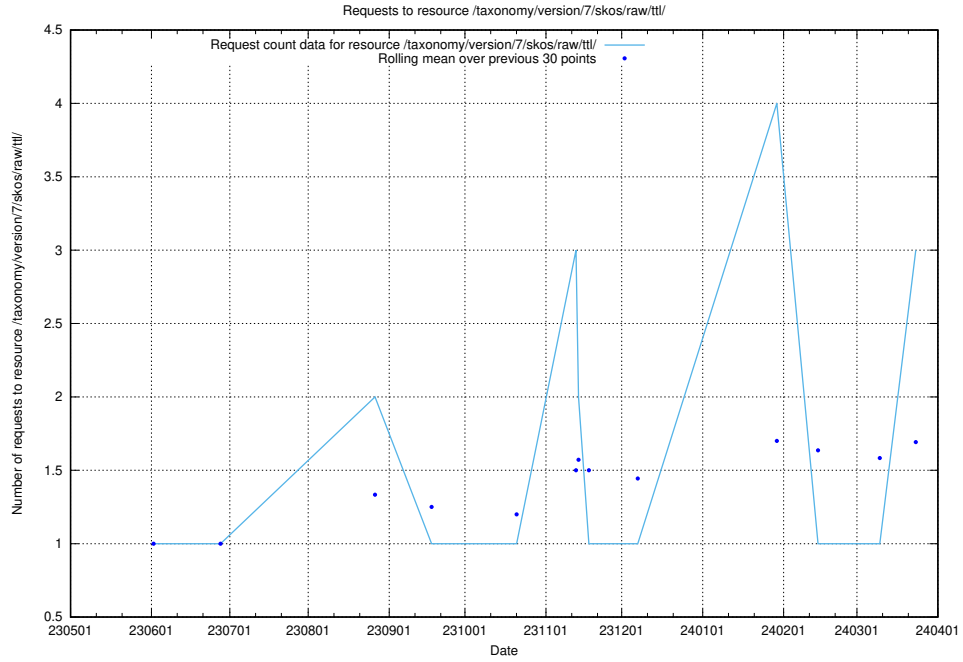

5.270 Usage of /taxonomy/version/7/skos/raw/ttl/

Here, we count the number of requests to resource /taxonomy/version/7/skos/raw/ttl/.