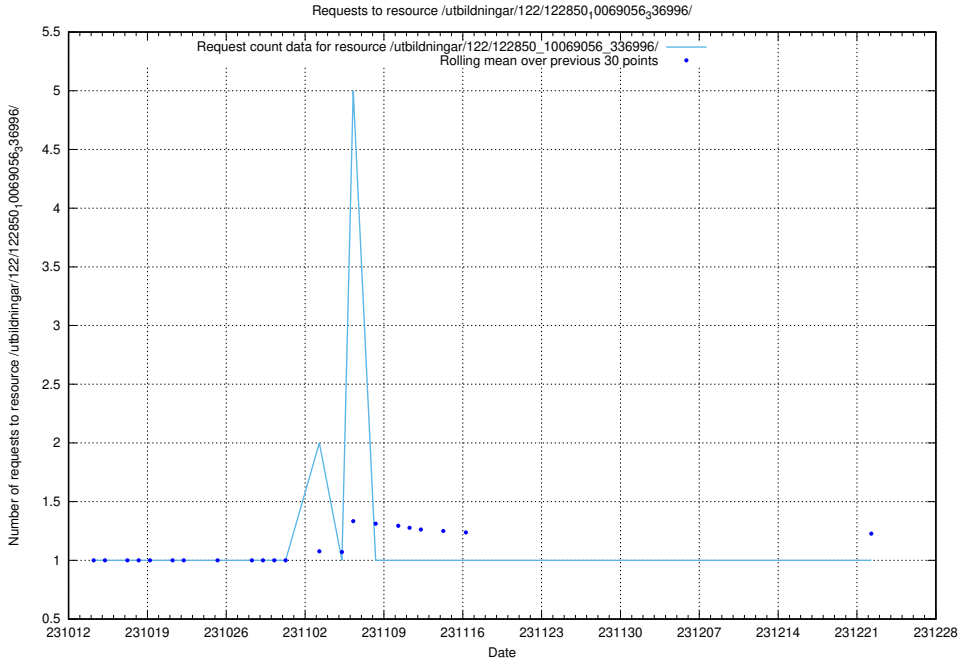

5.3990 Usage of /utbildningar/122/122850_10069056_336996/

Here, we count the number of requests to resource /utbildningar/122/122850_10069056_336996/.