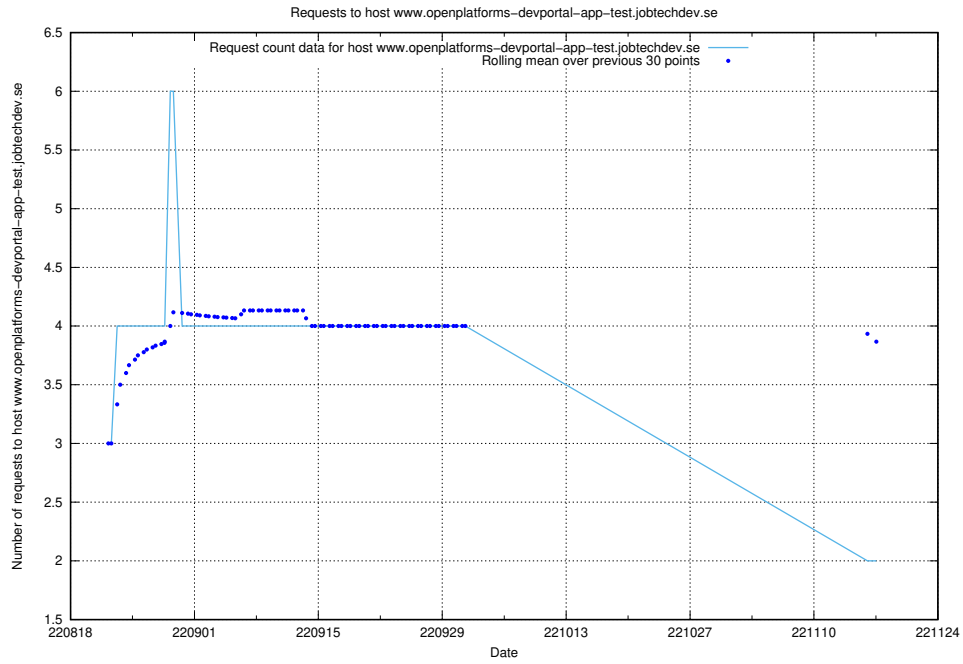

7.340 Usage of `www.openplatforms-devportal-app-test.jobtechdev.se`

Here, we count the number of requests to host `www.openplatforms-devportal-app-test.jobtechdev.se`.