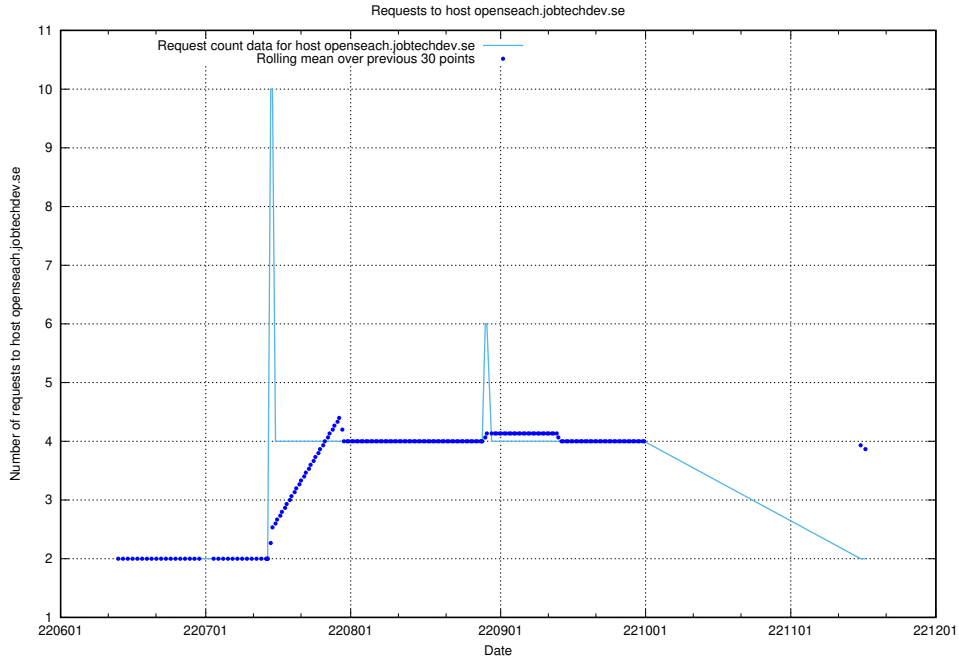

7.405 Usage of openseach.jobtechdev.se

Here, we count the number of requests to host openseach.jobtechdev.se.