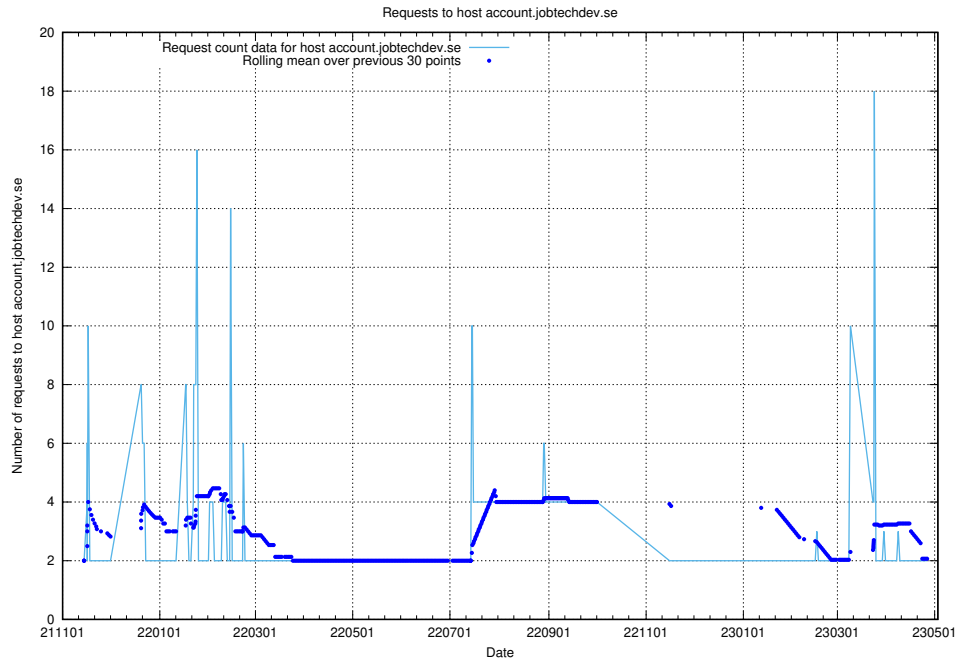

7.297 Usage of account.jobtechdev.se

Here, we count the number of requests to host account.jobtechdev.se.