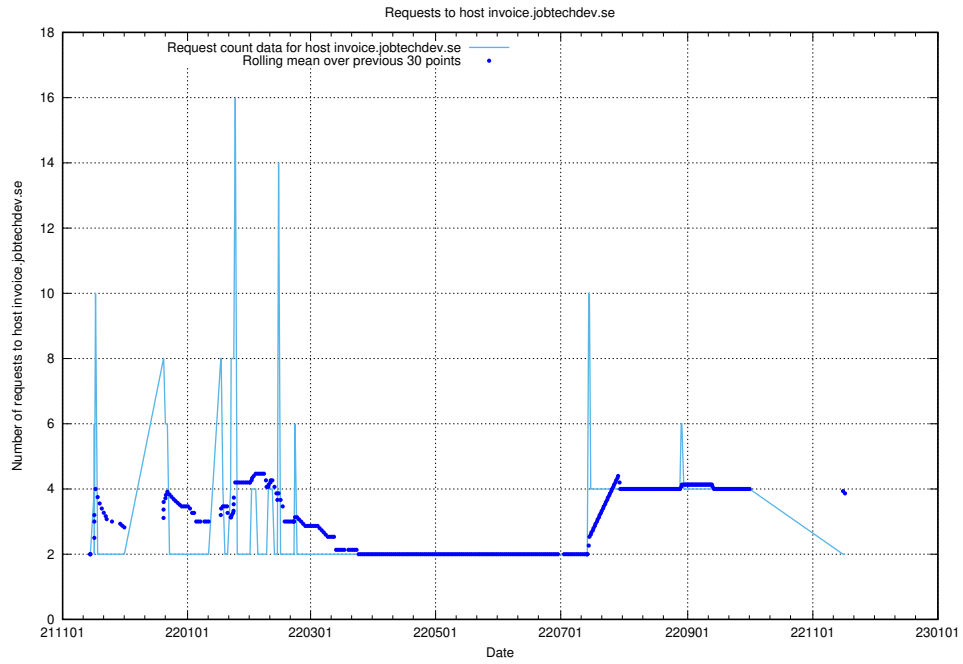

7.594 Usage of invoice.jobtechdev.se

Here, we count the number of requests to host invoice.jobtechdev.se.