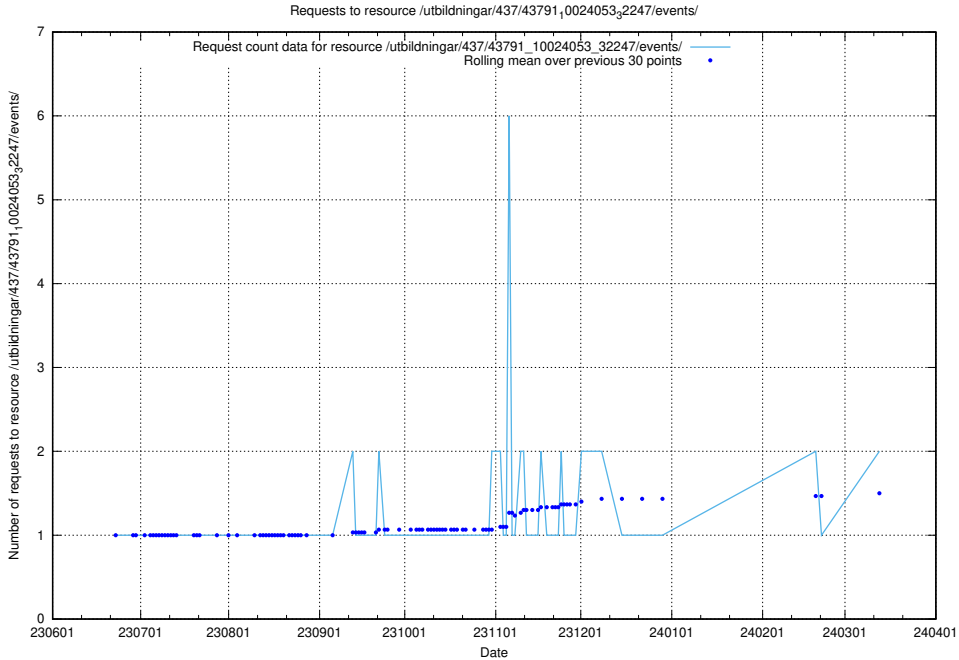

5.693 Usage of /utbildningar/437/43791_10024053_32247/events/

Here, we count the number of requests to resource /utbildningar/437/43791_10024053_32247/events/.