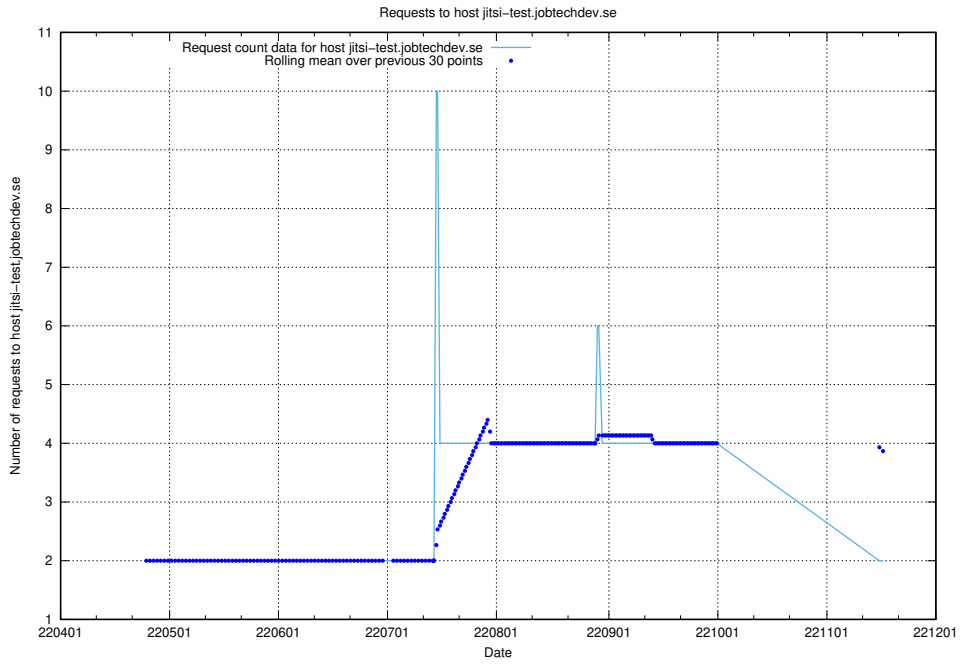

7.449 Usage of `jitsi-test.jobtechdev.se`

Here, we count the number of requests to host `jitsi-test.jobtechdev.se`.