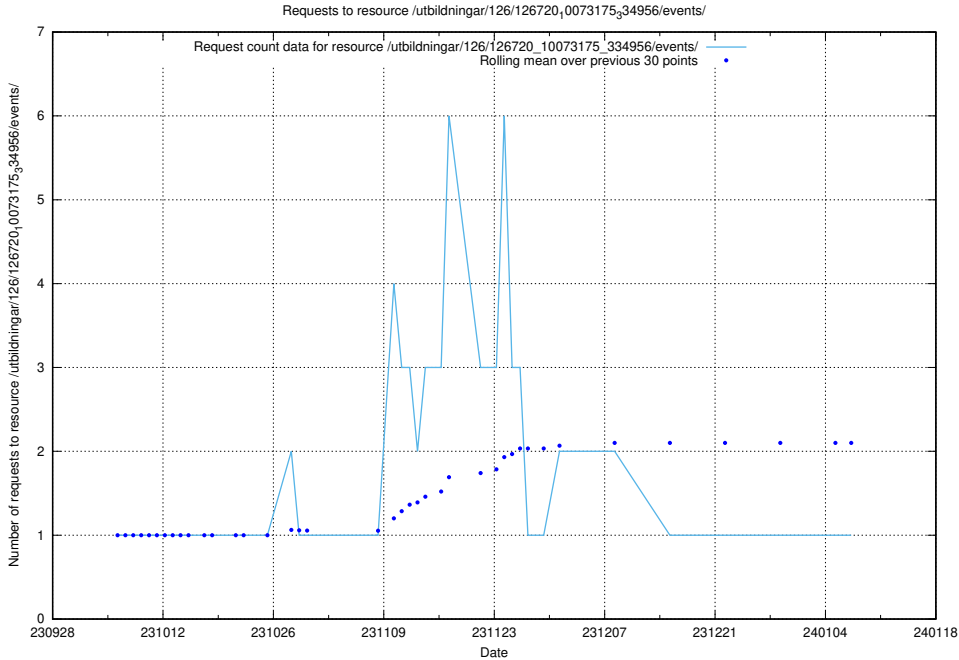

5.4045 Usage of /utbildningar/126/126720_10073175_334956/events/

Here, we count the number of requests to resource /utbildningar/126/126720_10073175_334956/events/