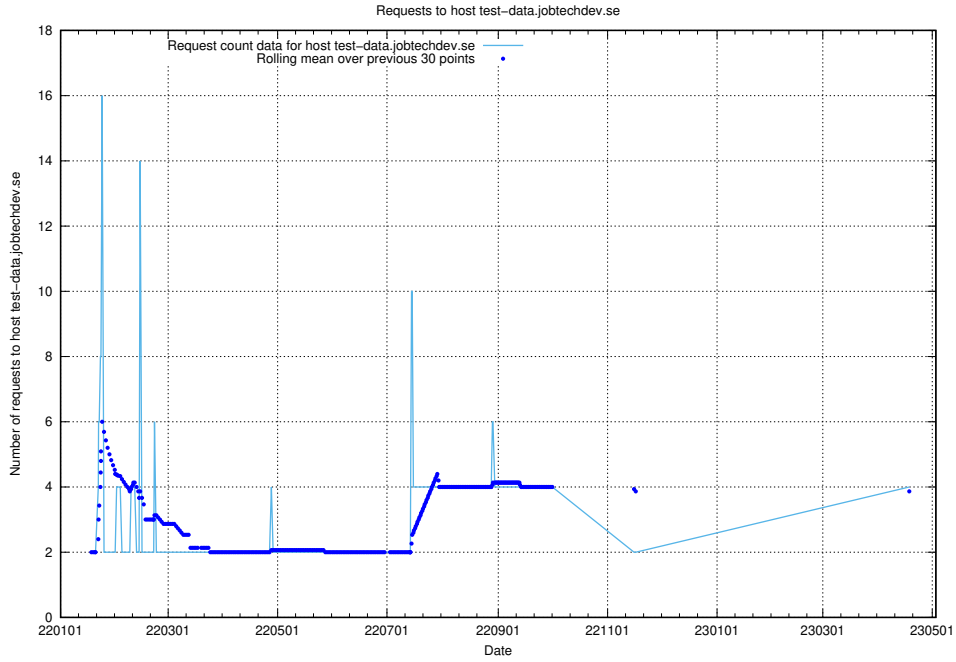

7.99 Usage of test-data.jobtechdev.se

Here, we count the number of requests to host test-data.jobtechdev.se.