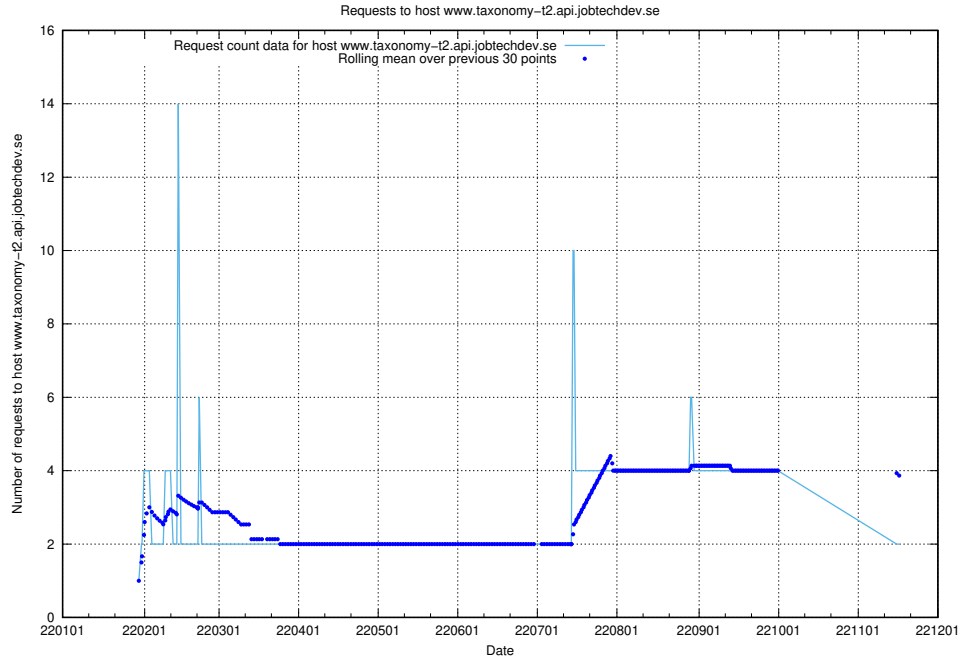

7.566 Usage of `www.taxonomy-t2.api.jobtechdev.se`

Here, we count the number of requests to host `www.taxonomy-t2.api.jobtechdev.se`.