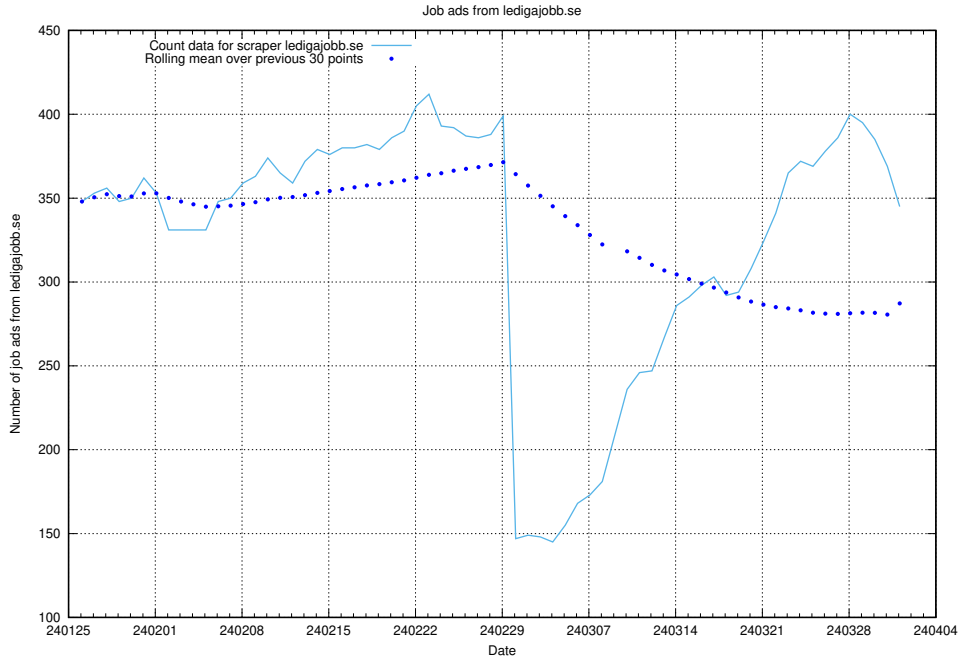

13.10 Number of ads by scraper ledigajobb.se

Here, we count the number of job ads scraped from ledigajobb.se.