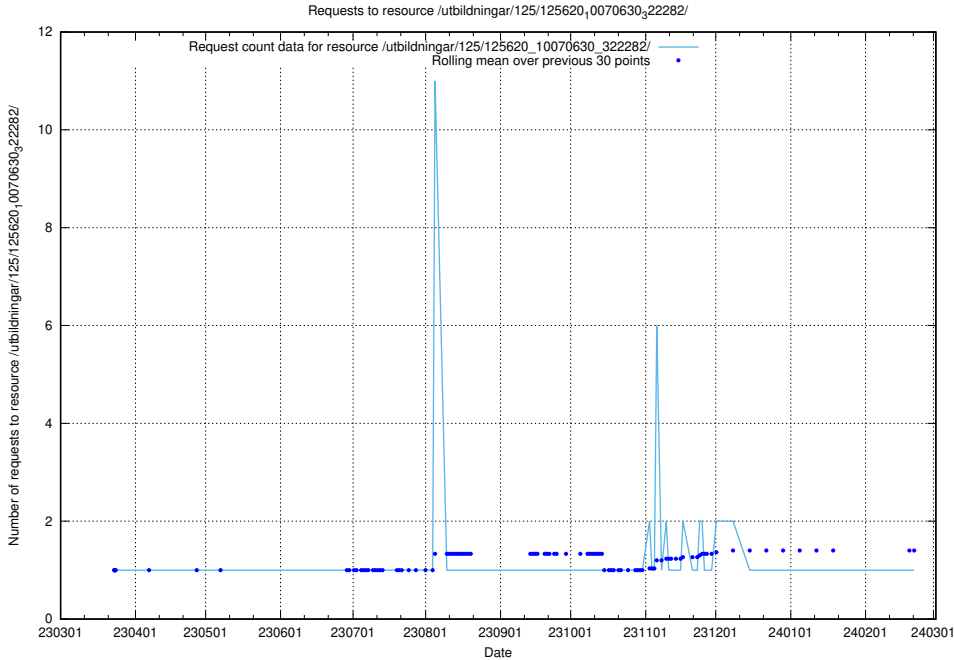

5.955 Usage of /utbildningar/125/125620_10070630_322282/

Here, we count the number of requests to resource /utbildningar/125/125620_10070630_322282/.