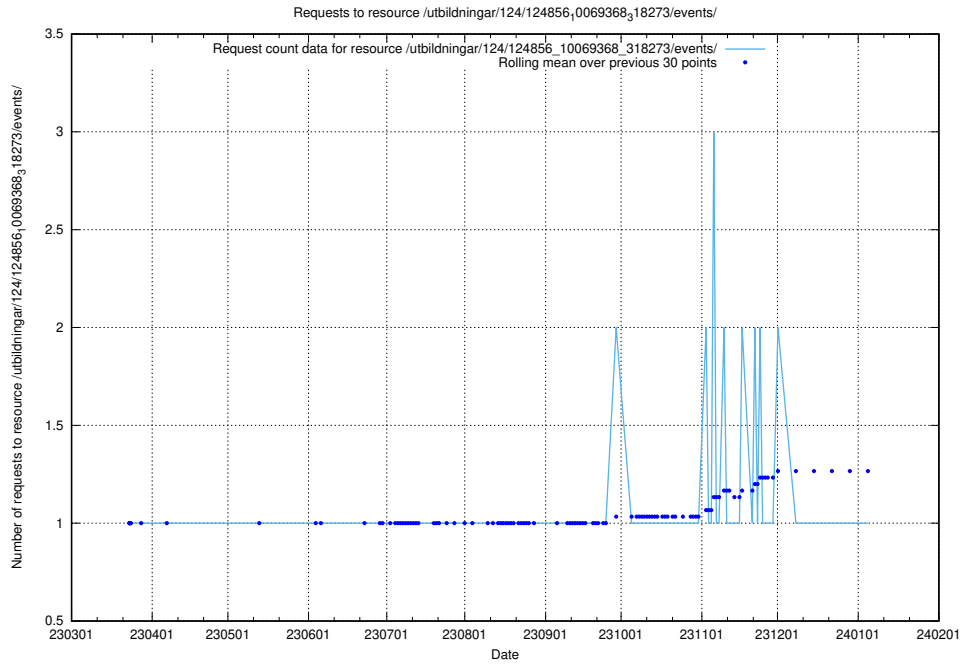

5.1083 Usage of /utbildningar/124/124856_10069368_318273/events/

Here, we count the number of requests to resource /utbildningar/124/124856_10069368_318273/events/