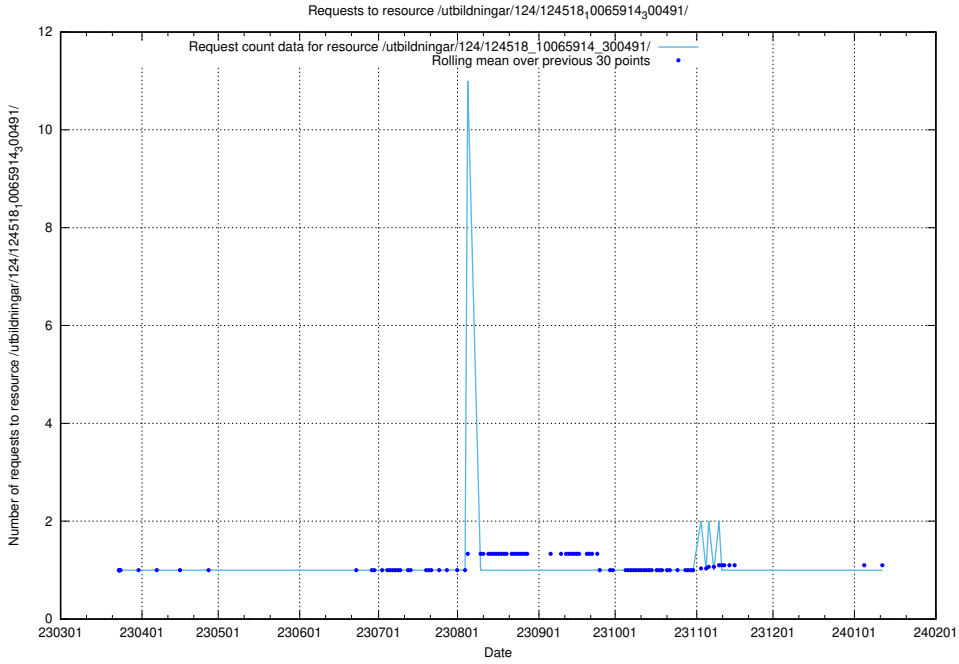

5.1191 Usage of /utbildningar/124/124518_10065914_300491/

Here, we count the number of requests to resource /utbildningar/124/124518_10065914_300491/.