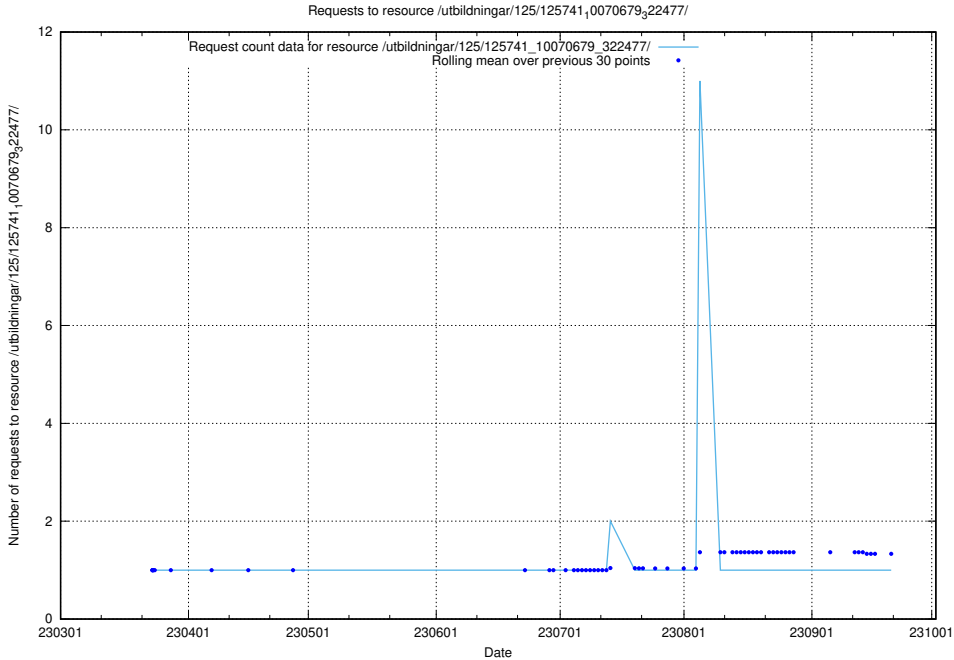

5.6125 Usage of /utbildningar/125/125741_10070679_322477/

Here, we count the number of requests to resource /utbildningar/125/125741_10070679_322477/.