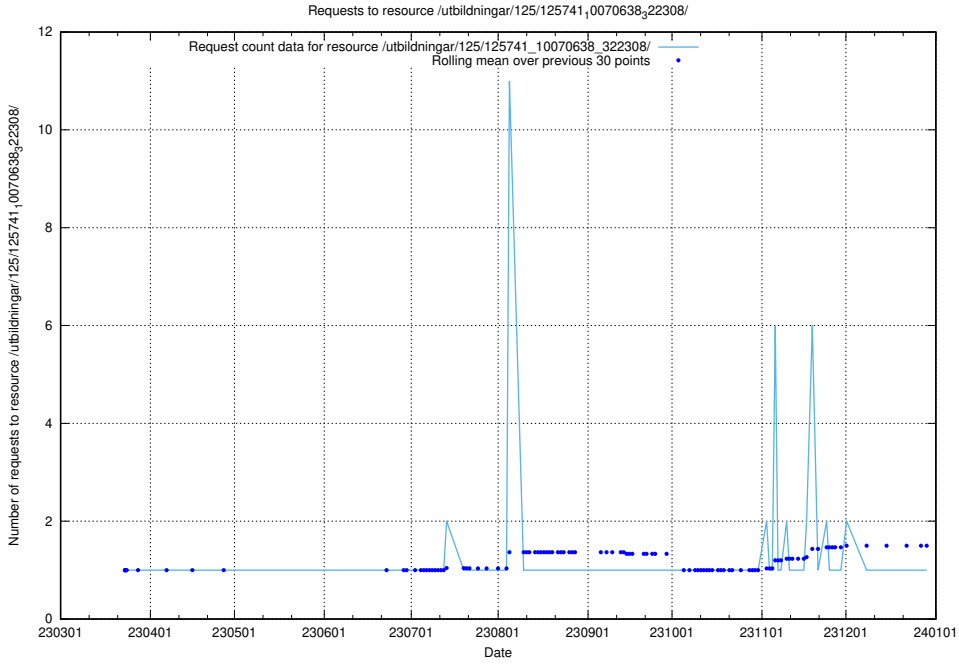

5.859 Usage of /utbildningar/125/125741_10070638_322308/

Here, we count the number of requests to resource /utbildningar/125/125741_10070638_322308/.