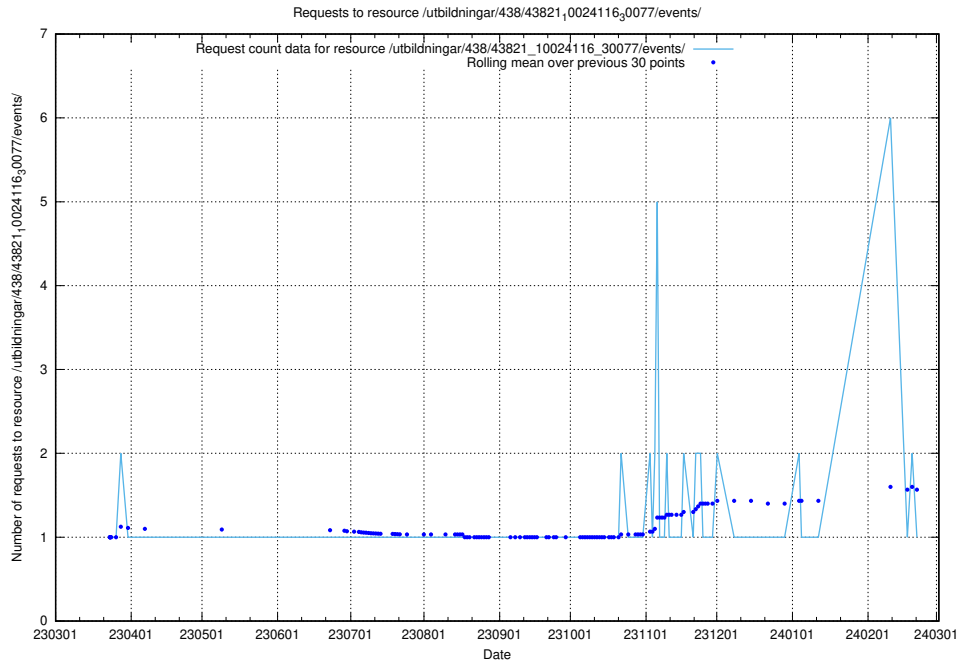

5.5974 Usage of /utbildningar/438/43821_10024116_30077/events/

Here, we count the number of requests to resource /utbildningar/438/43821_10024116_30077/events/.