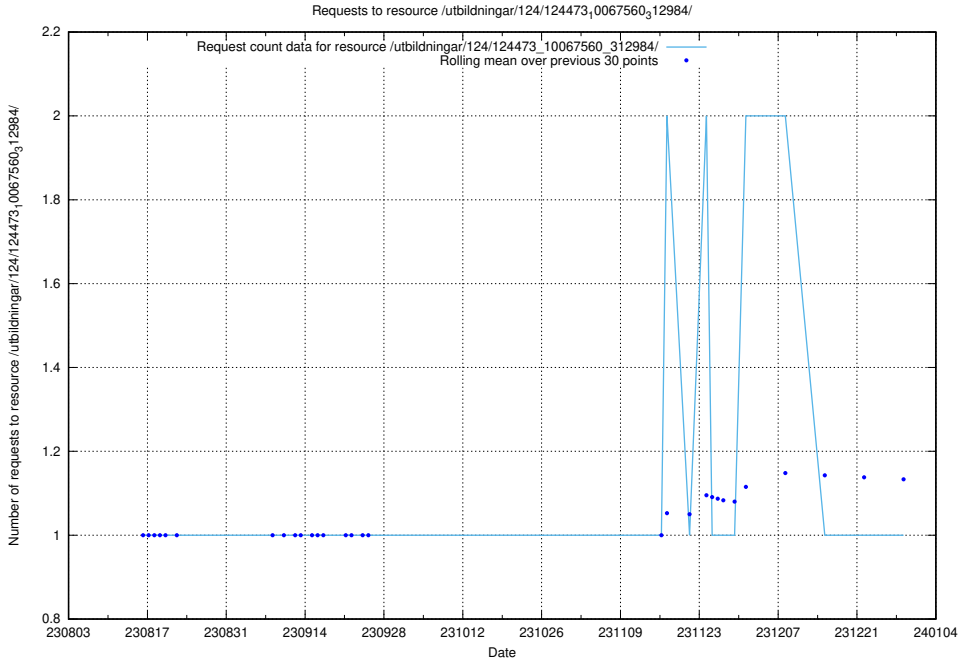

5.4451 Usage of /utbildningar/124/124473_10067560_312984/

Here, we count the number of requests to resource /utbildningar/124/124473_10067560_312984/.