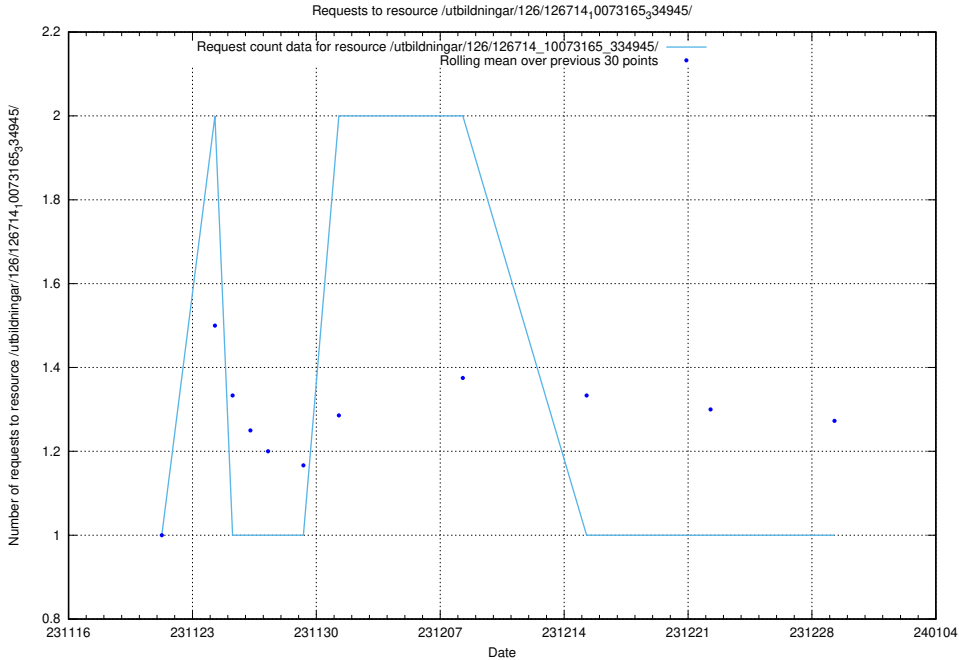

5.3688 Usage of /utbildningar/126/126714_10073165_334945/

Here, we count the number of requests to resource /utbildningar/126/126714_10073165_334945/.