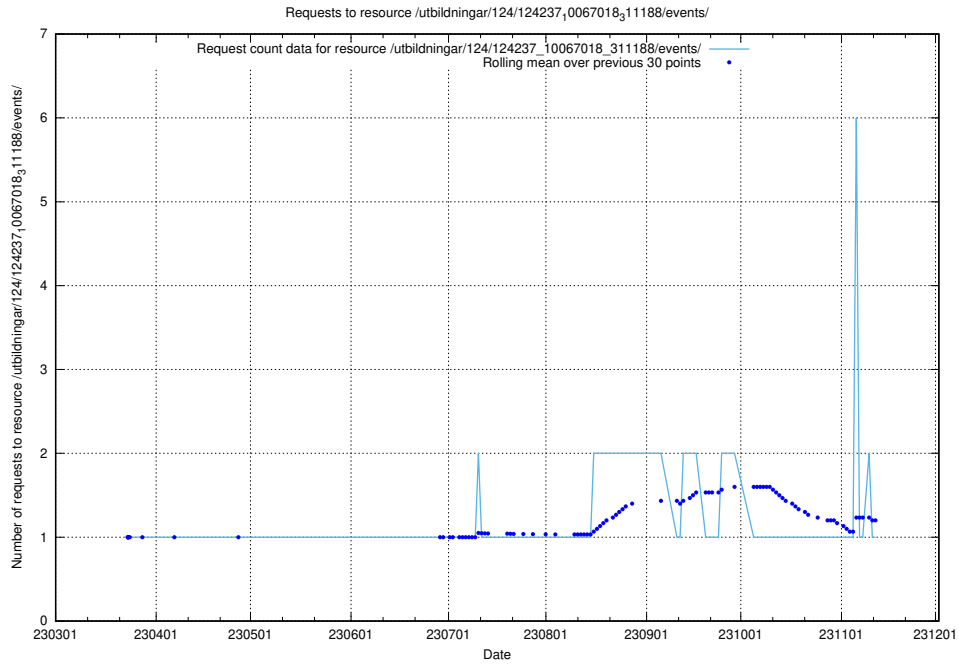

5.3643 Usage of /utbildningar/124/124237_10067018_311188/events/

Here, we count the number of requests to resource /utbildningar/124/124237_10067018_311188/events/