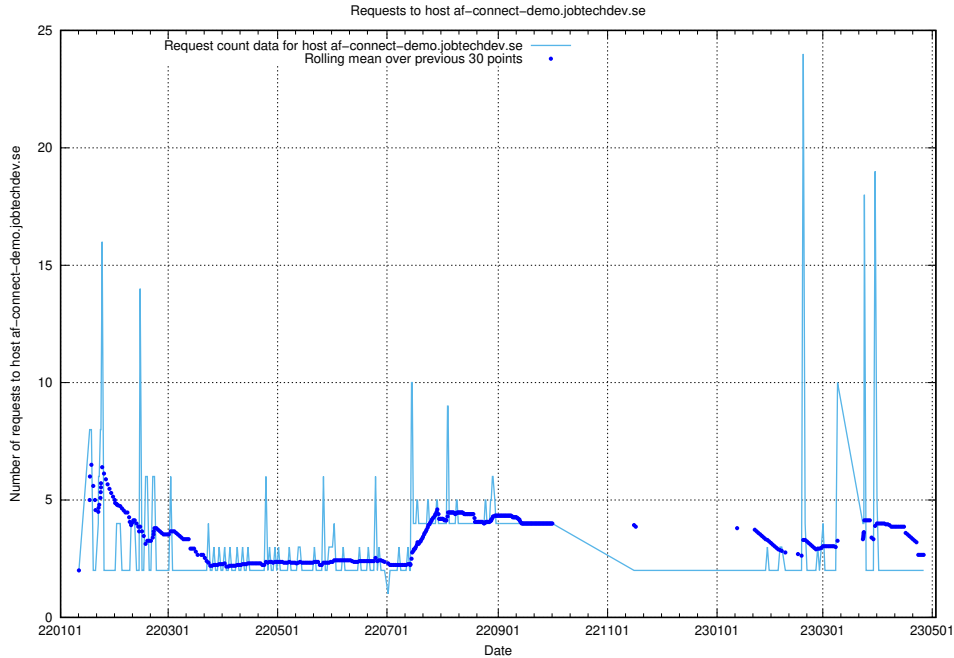

7.280 Usage of af-connect-demo.jobtechdev.se

Here, we count the number of requests to host af-connect-demo.jobtechdev.se.