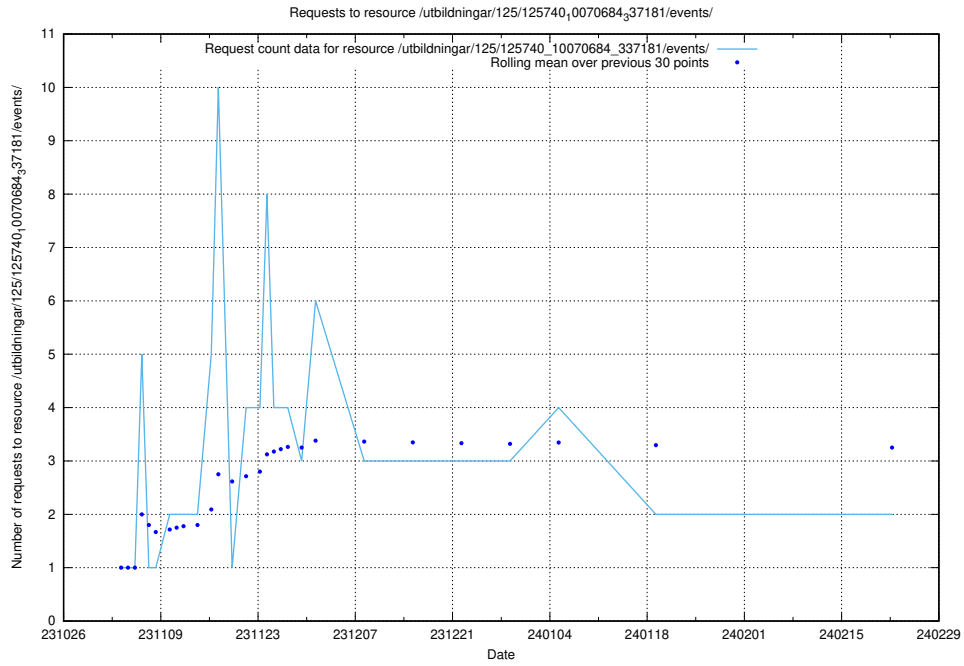

5.556 Usage of /utbildningar/125/125740_10070684_337181/events/

Here, we count the number of requests to resource /utbildningar/125/125740_10070684_337181/events/