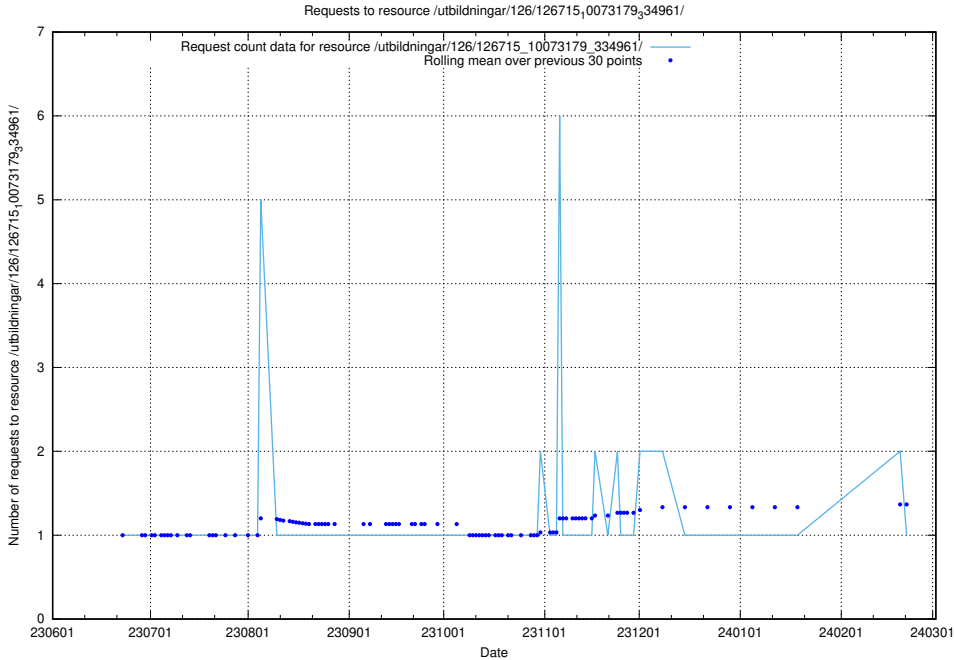

5.5273 Usage of /utbildningar/126/126715_10073179_334961/

Here, we count the number of requests to resource /utbildningar/126/126715_10073179_334961/.