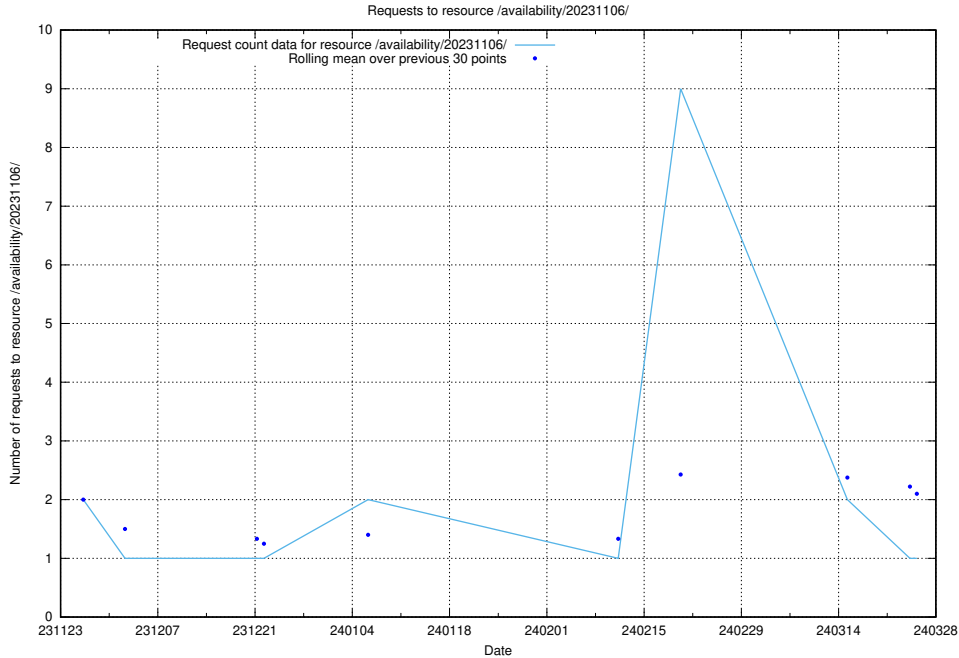

5.3613 Usage of /availability/20231106/

Here, we count the number of requests to resource /availability/20231106/.