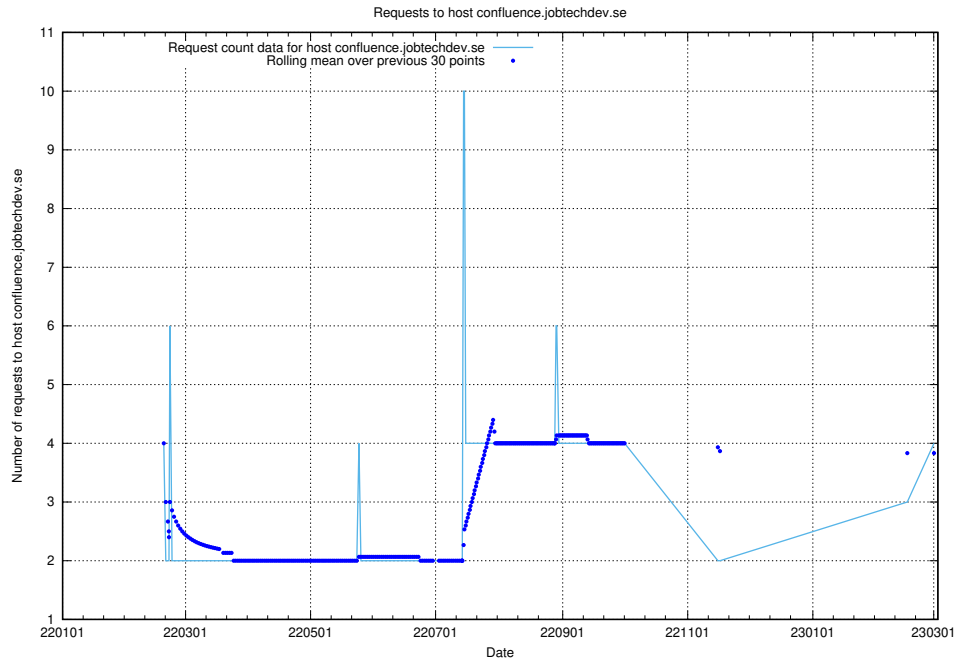

### 7.158 Usage of gitlab.jobtechdev.se

Here, we count the number of requests to host gitlab.jobtechdev.se.