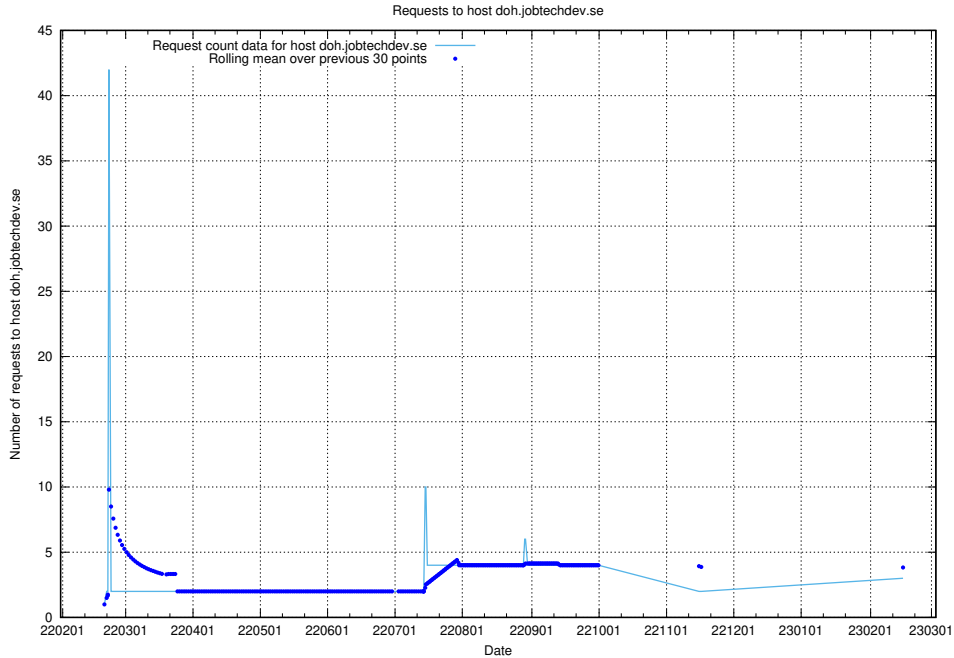

### 7.224 Usage of doh.jobtechdev.se

Here, we count the number of requests to host doh.jobtechdev.se.