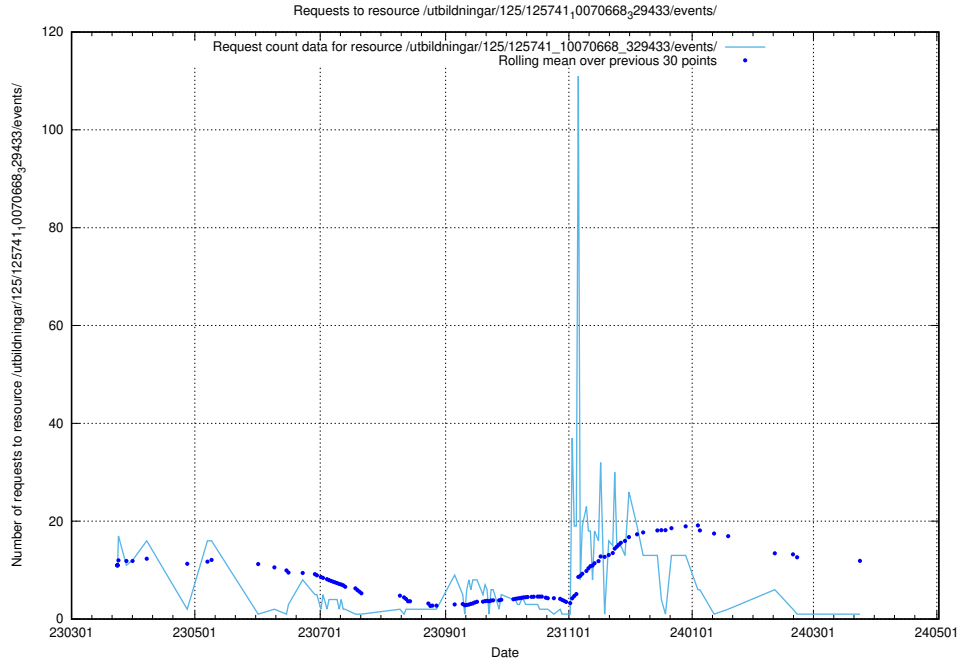

5.5893 Usage of /utbildningar/125/125741_10070668_329433/events/

Here, we count the number of requests to resource /utbildningar/125/125741_10070668_329433/events/