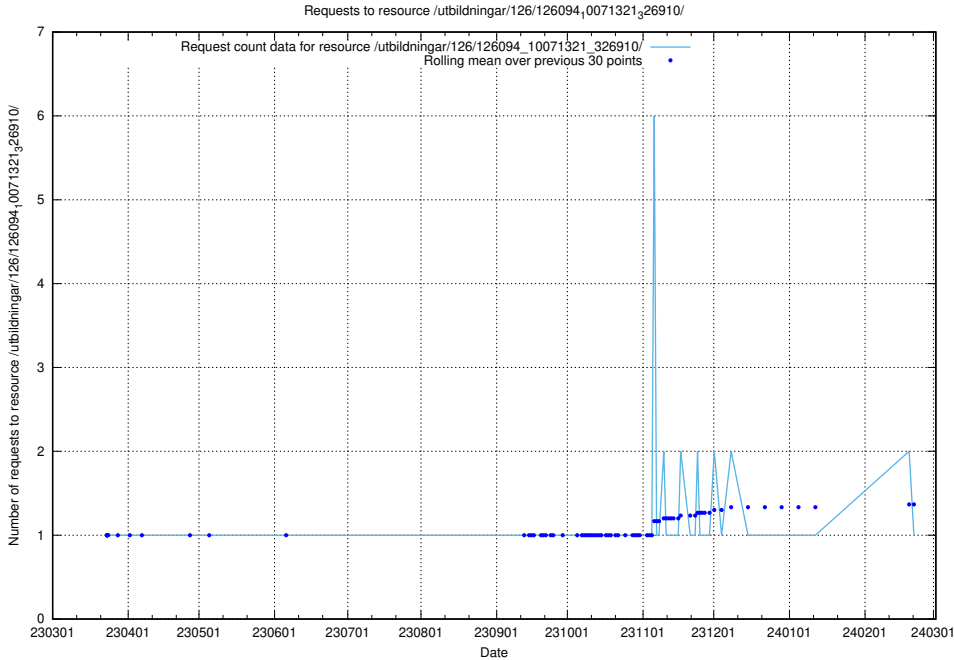

5.6072 Usage of /utbildningar/126/126094_10071321_326910/

Here, we count the number of requests to resource /utbildningar/126/126094_10071321_326910/.