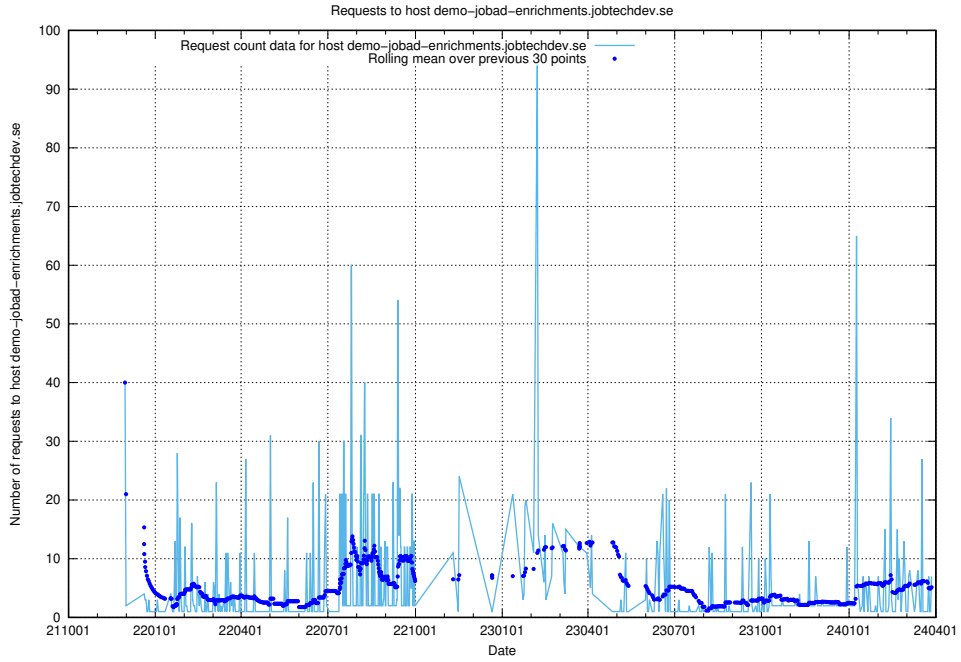

## 7.75 Usage of demo-jobad-enrichments.jobtechdev.se

Here, we count the number of requests to host demo-jobad-enrichments.jobtechdev.se.