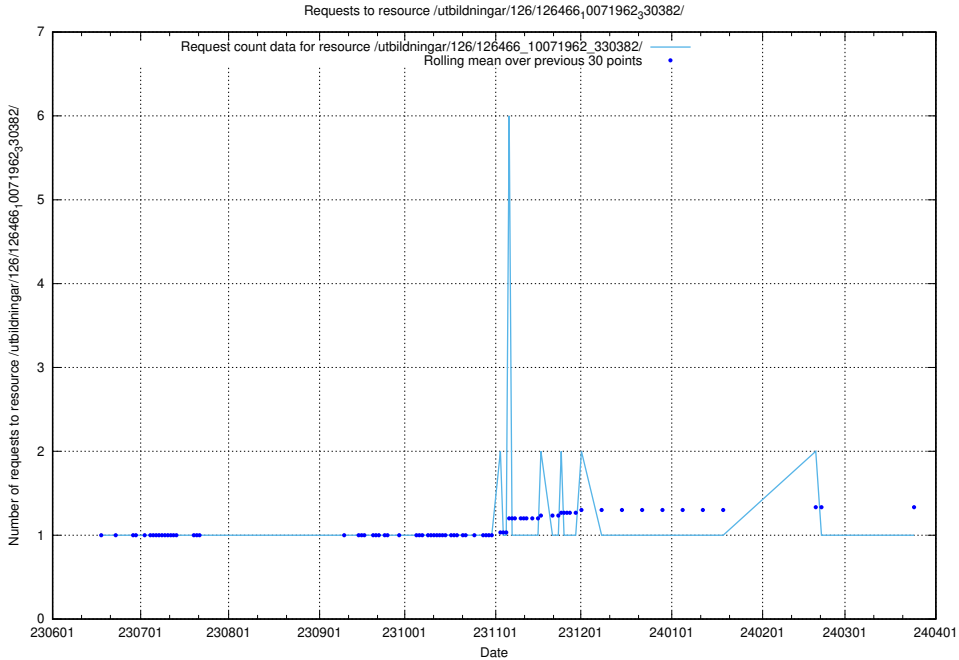

5.5525 Usage of /utbildningar/126/126466_10071962_330382/

Here, we count the number of requests to resource /utbildningar/126/126466_10071962_330382/.