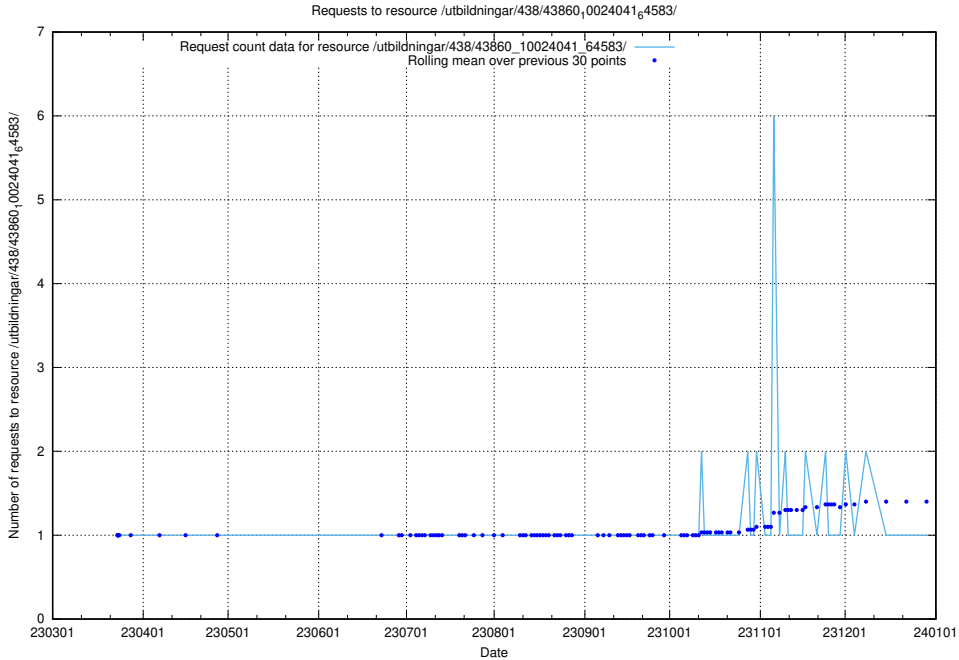

5.5960 Usage of /utbildningar/438/43860_10024041_64583/

Here, we count the number of requests to resource /utbildningar/438/43860_10024041_64583/.