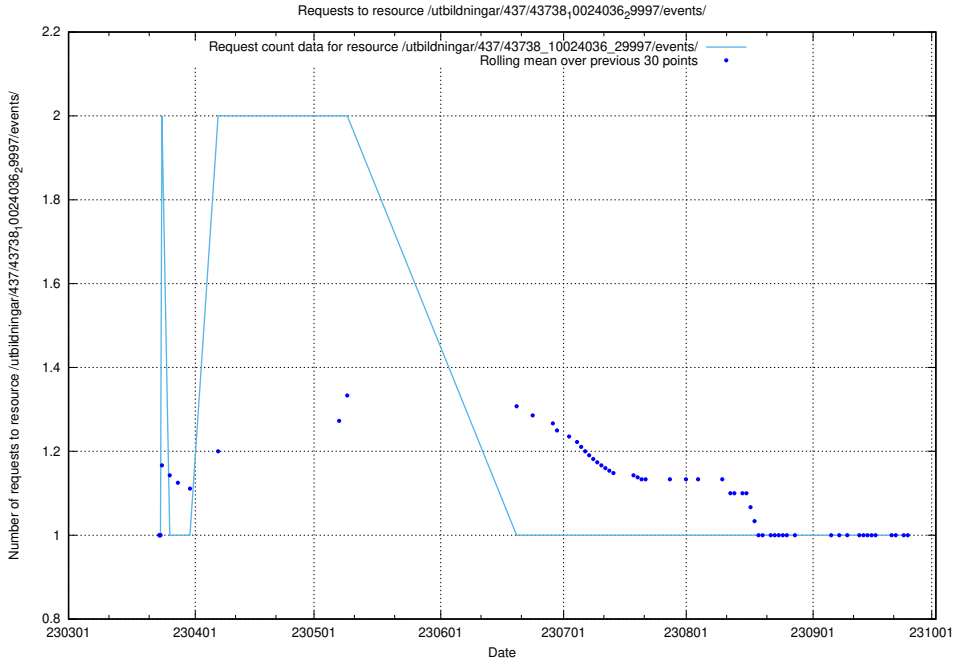

### 5.6028 Usage of /utbildningar/437/43738\_10024036\_29997/events/

Here, we count the number of requests to resource /utbildningar/437/43738\_10024036\_29997/events/.