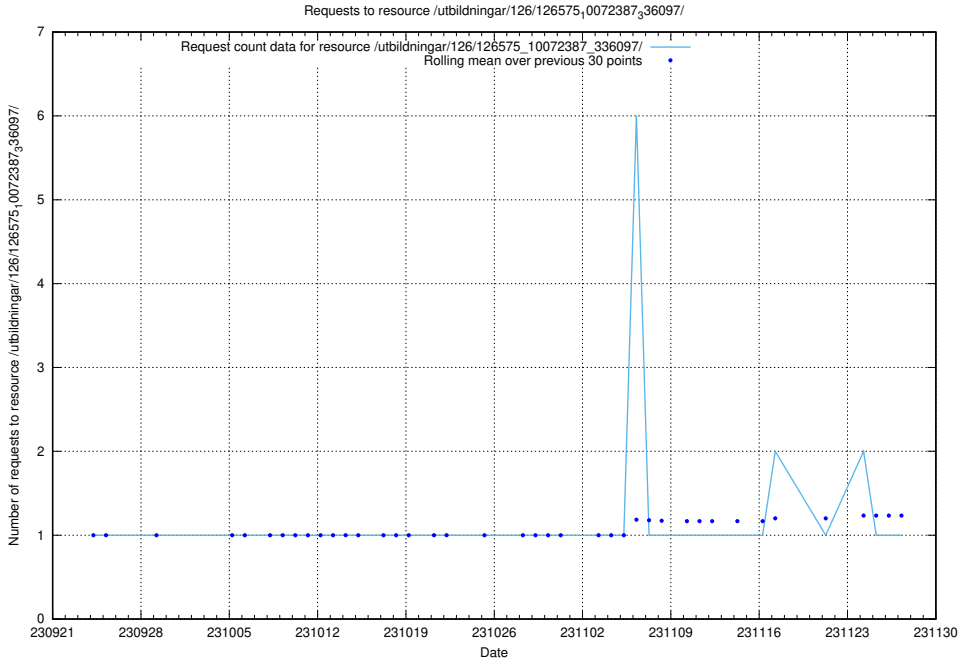

5.4129 Usage of /utbildningar/126/126575_10072387_336097/

Here, we count the number of requests to resource /utbildningar/126/126575_10072387_336097/.