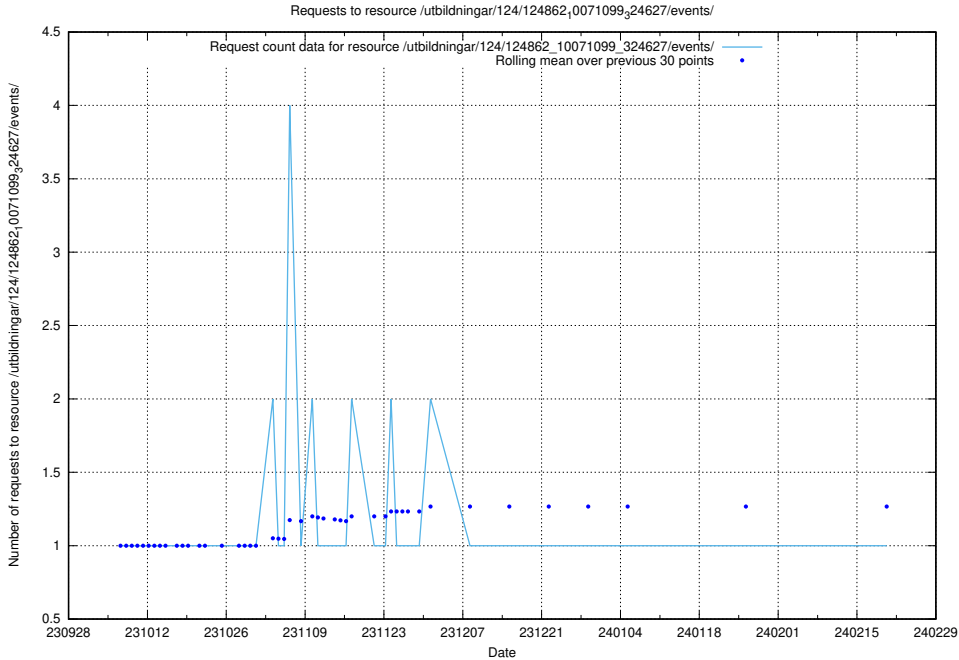

### 5.4042 Usage of /utbildningar/124/124862\_10071099\_324627/events/

Here, we count the number of requests to resource /utbildningar/124/124862\_10071099\_324627/events/