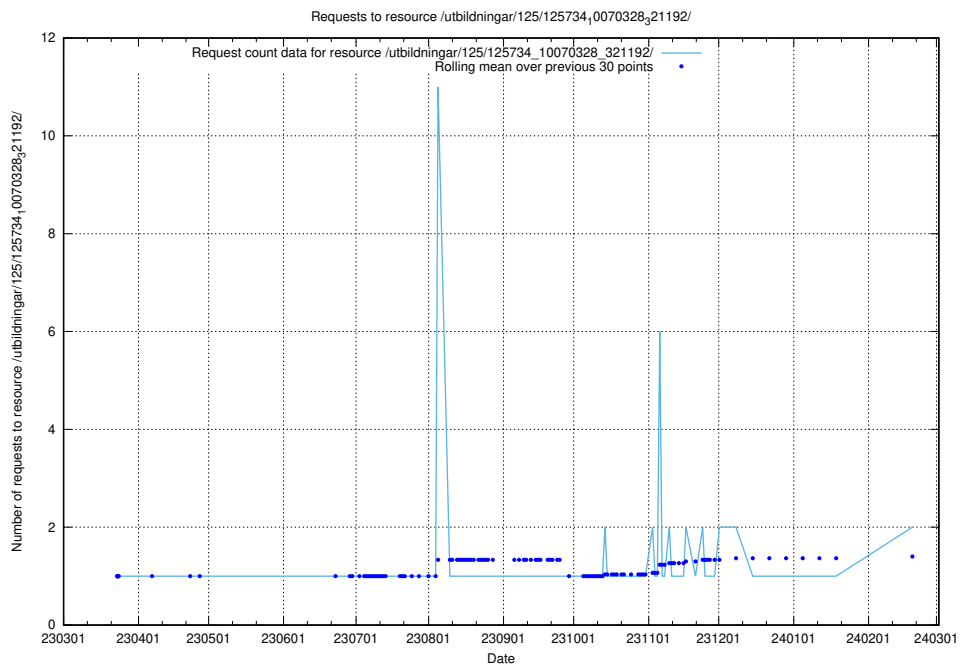

5.310 Usage of /utbildningar/125/125734_10070328_321192/

Here, we count the number of requests to resource /utbildningar/125/125734_10070328_321192/.