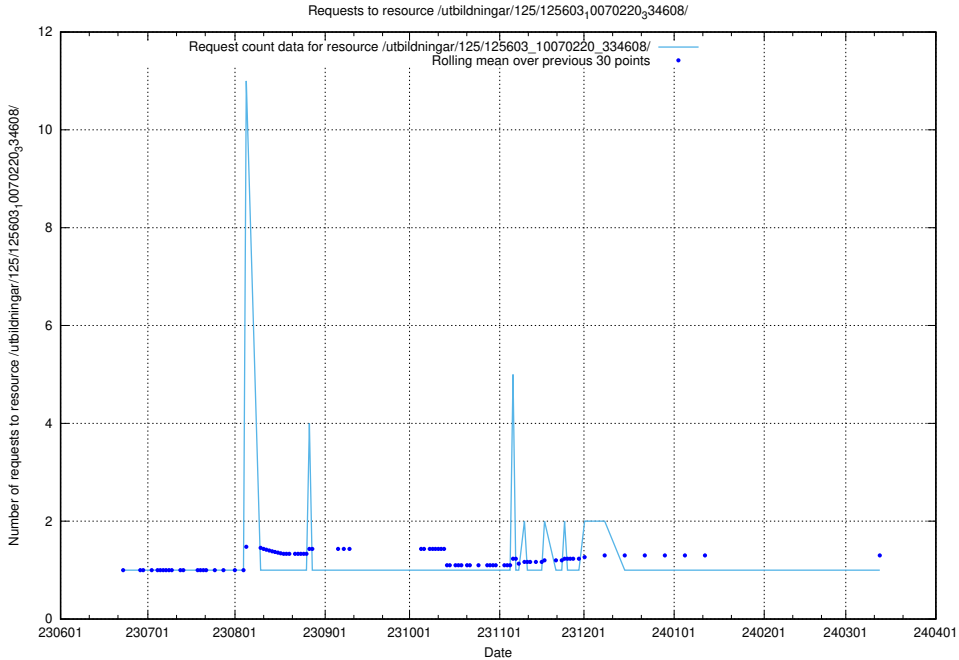

5.5374 Usage of /utbildningar/125/125603_10070220_334608/

Here, we count the number of requests to resource /utbildningar/125/125603_10070220_334608/.