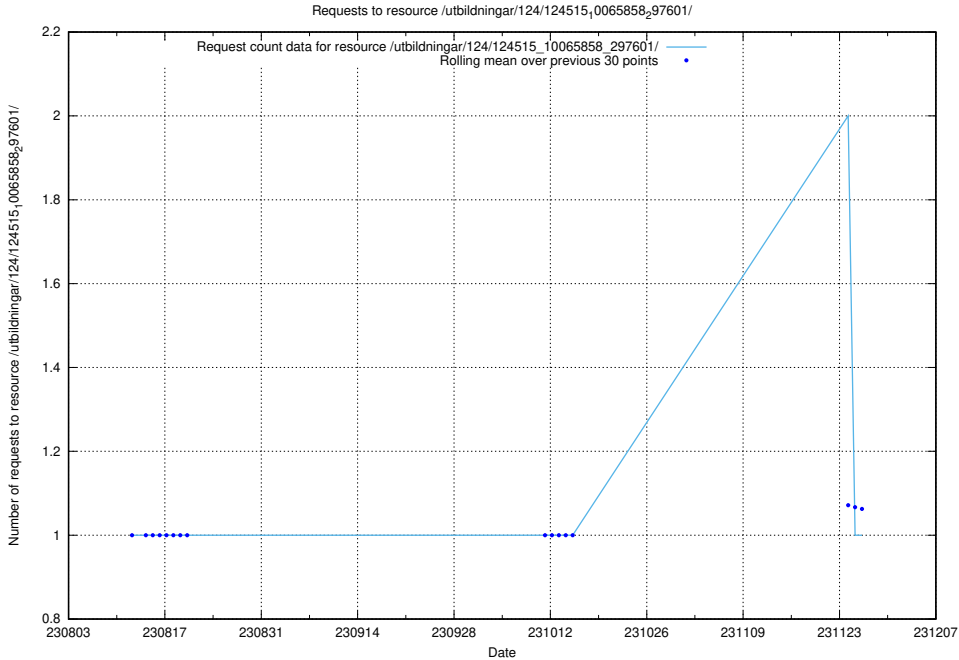

5.4471 Usage of /utbildningar/124/124515_10065858_297601/

Here, we count the number of requests to resource /utbildningar/124/124515_10065858_297601/.