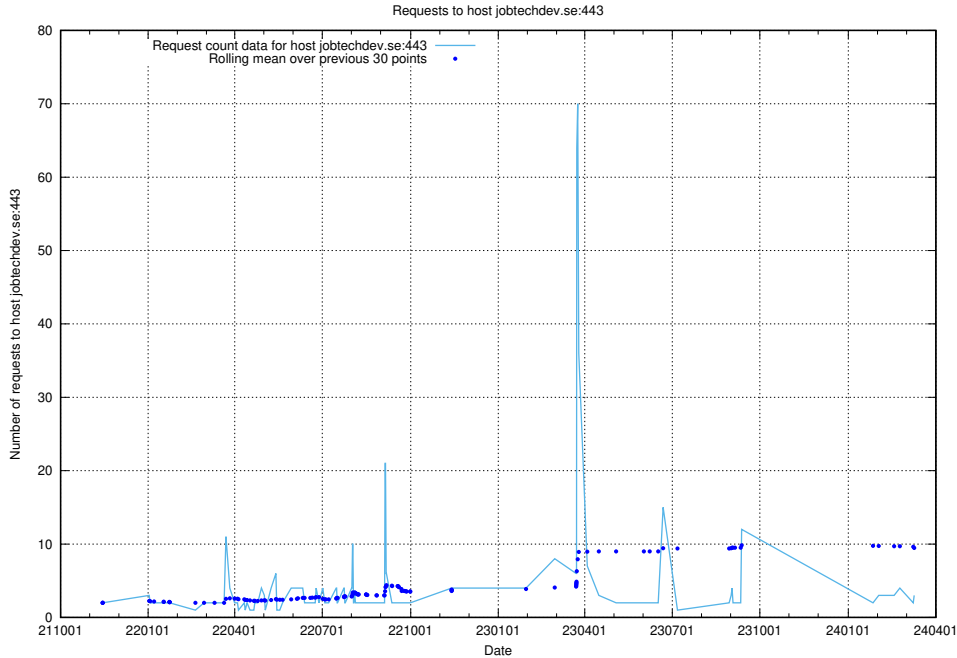

### 7.245 Usage of jobtechdev.se:443

Here, we count the number of requests to host jobtechdev.se:443.