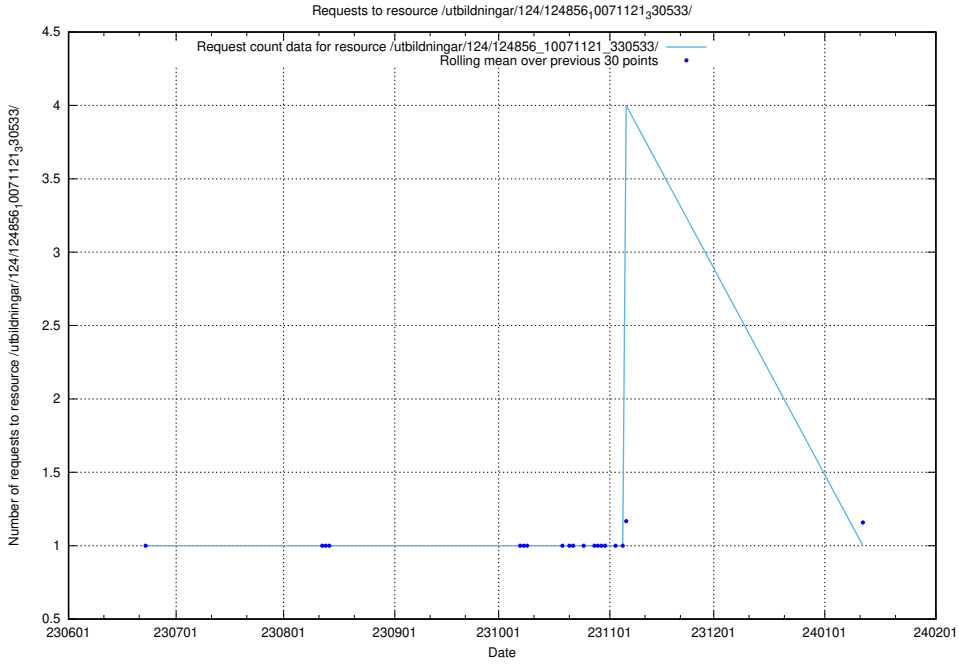

5.5396 Usage of /utbildningar/124/124856_10071121_330533/

Here, we count the number of requests to resource /utbildningar/124/124856_10071121_330533/.