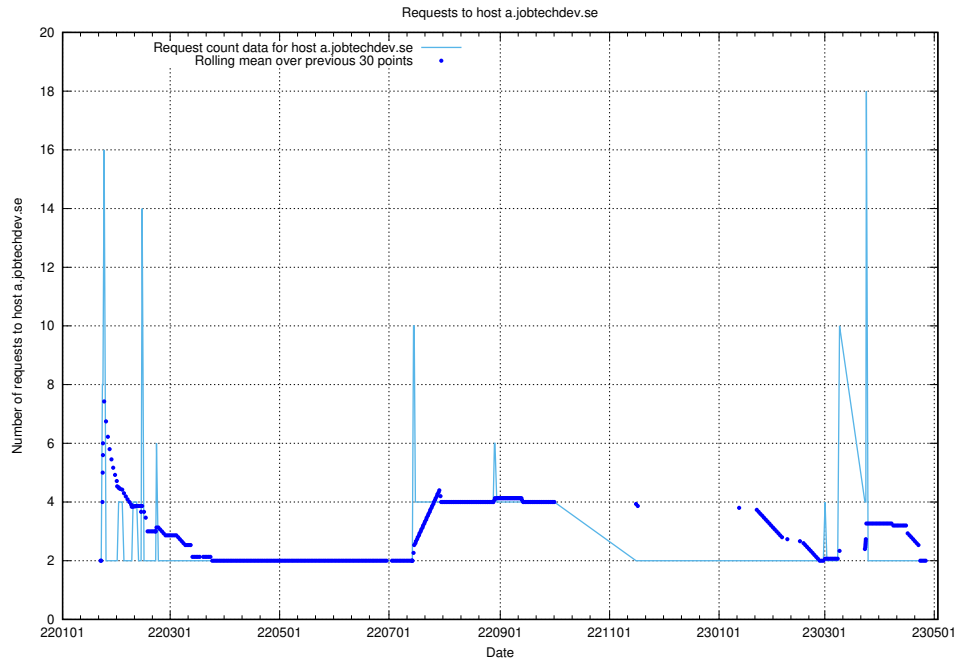

## 7.262 Usage of game.jobtechdev.se

Here, we count the number of requests to host game.jobtechdev.se.