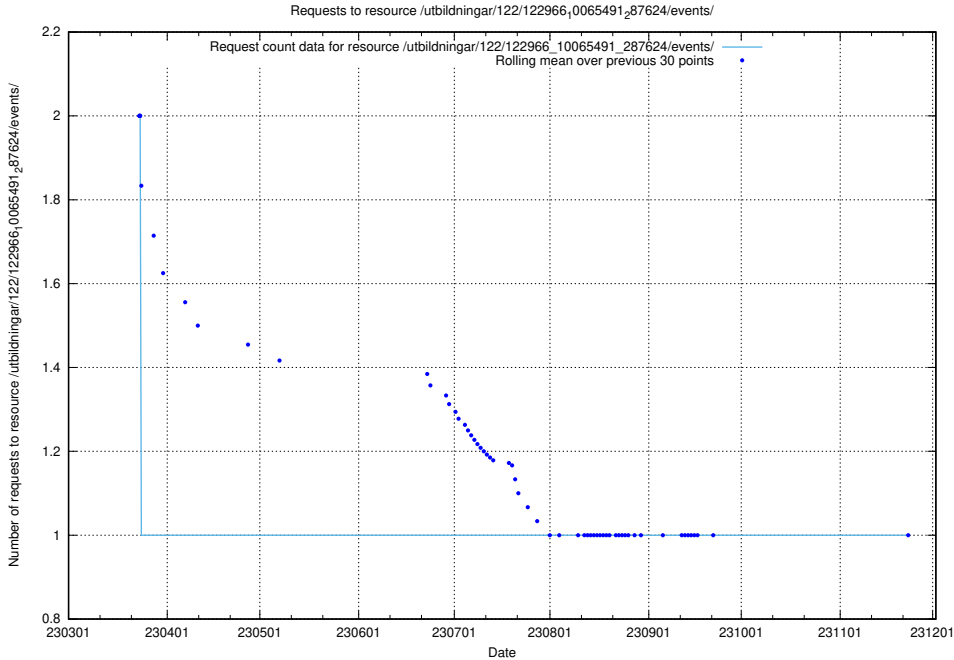

5.5948 Usage of /utbildningar/122/122966_10065491_287624/events/

Here, we count the number of requests to resource /utbildningar/122/122966_10065491_287624/events/