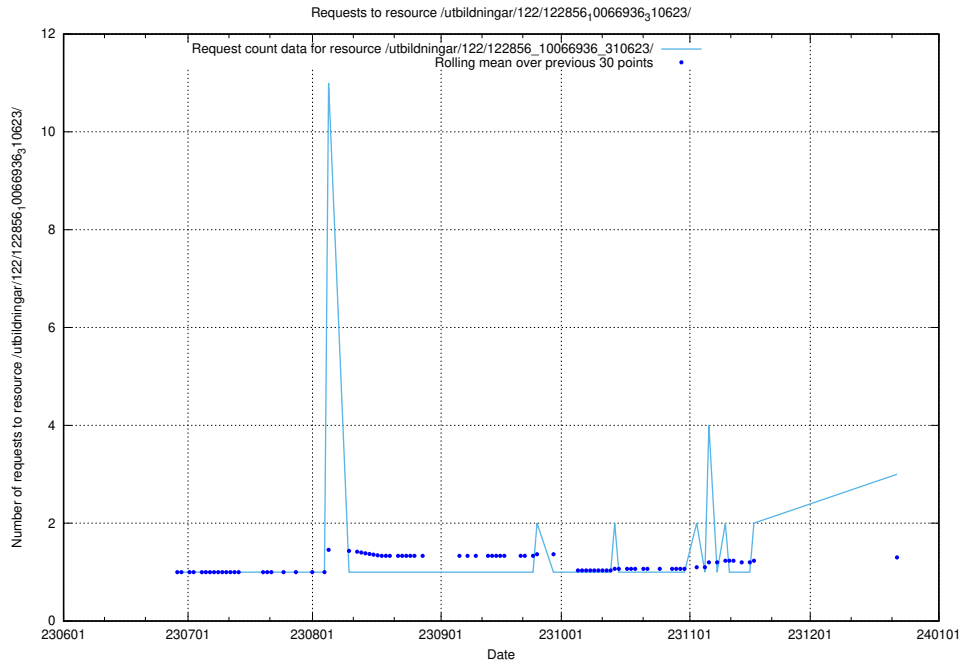

5.261 Usage of /utbildningar/122/122856_10066936_310623/

Here, we count the number of requests to resource /utbildningar/122/122856_10066936_310623/.