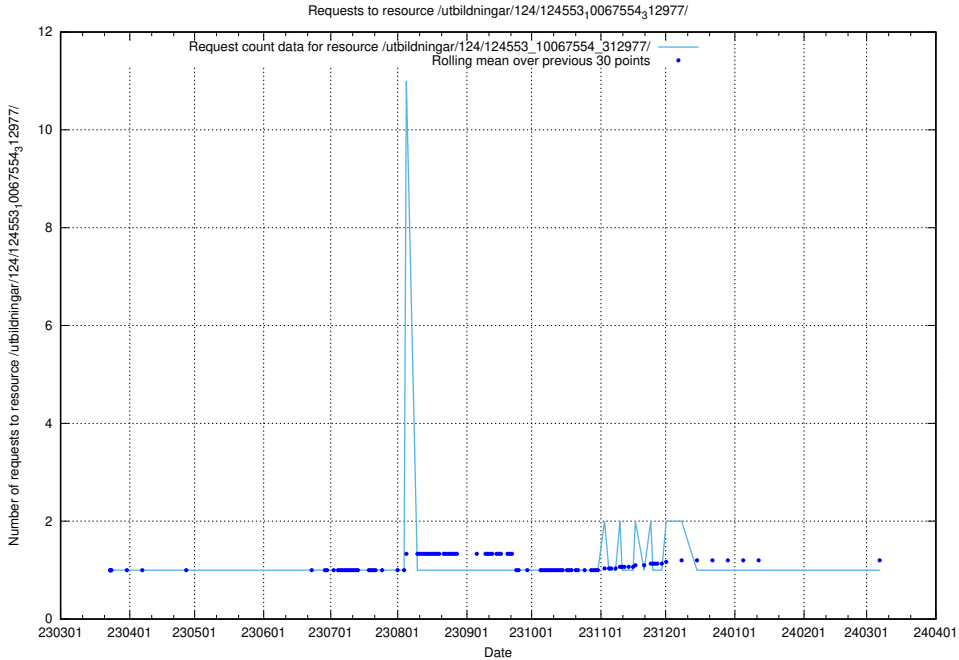

5.1114 Usage of /utbildningar/124/124553_10067554_312977/

Here, we count the number of requests to resource /utbildningar/124/124553_10067554_312977/.