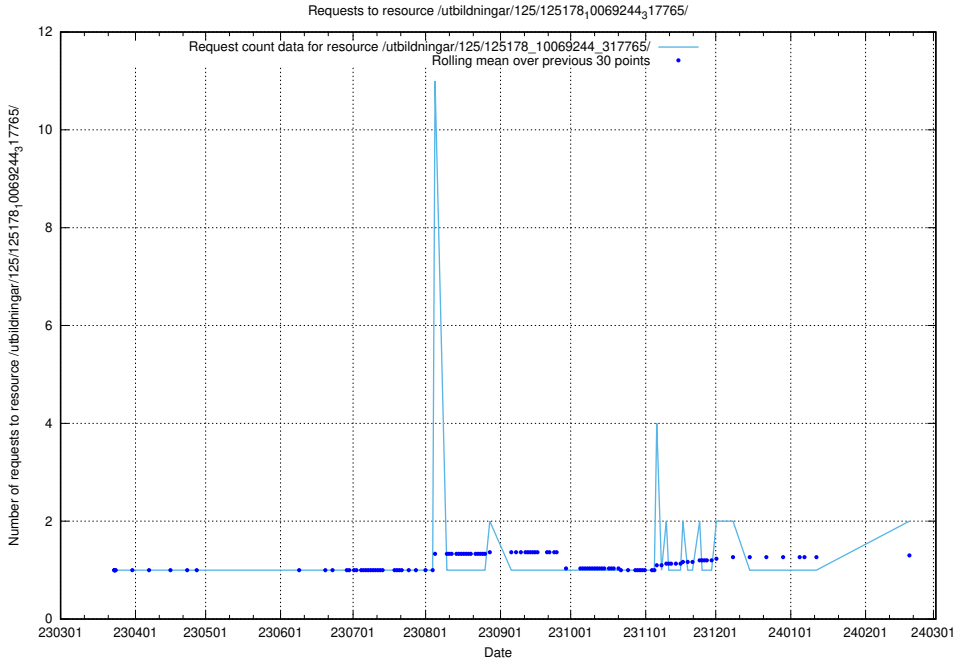

5.340 Usage of /utbildningar/125/125178_10069244_317765/

Here, we count the number of requests to resource /utbildningar/125/125178_10069244_317765/.