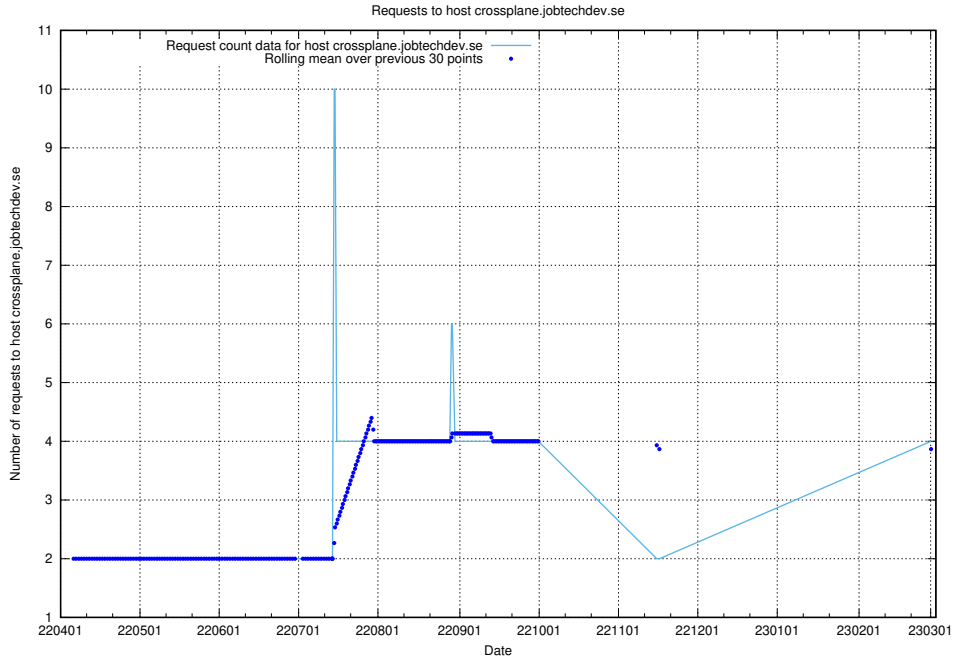

7.150 Usage of crossplane.jobtechdev.se

Here, we count the number of requests to host crossplane.jobtechdev.se.