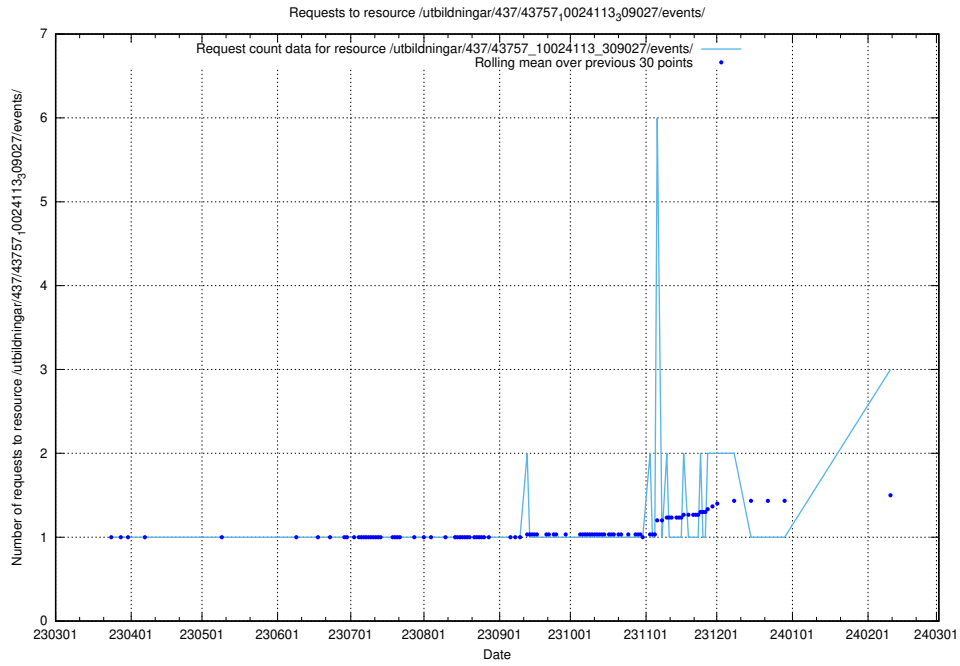

5.292 Usage of /utbildningar/437/43757_10024113_309027/events/

Here, we count the number of requests to resource /utbildningar/437/43757_10024113_309027/events/.