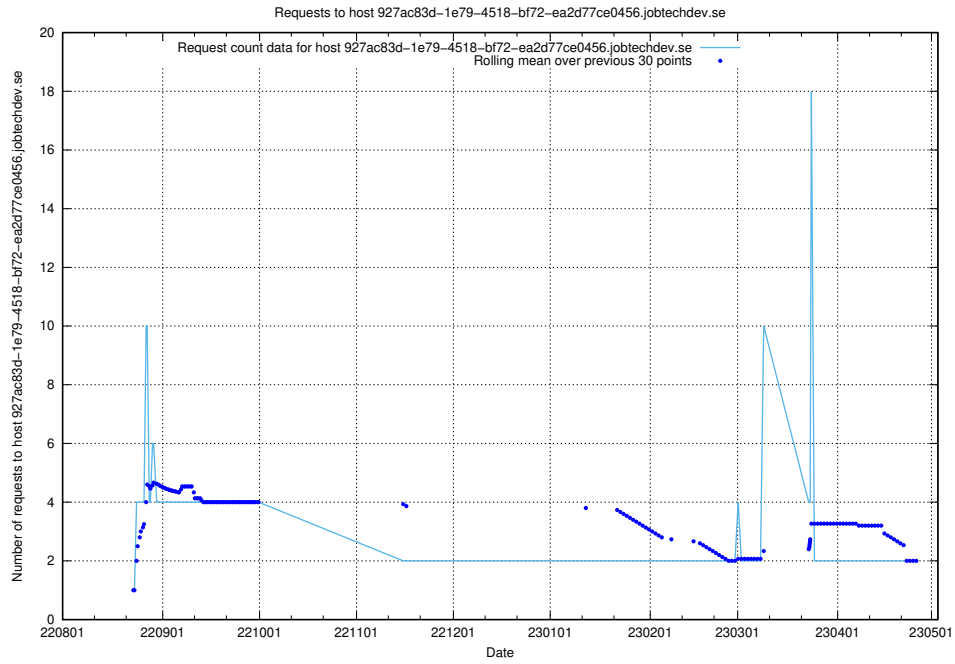

7.339 Usage of 927ac83d-1e79-4518-bf72-ea2d77ce0456.jobtechdev.se

Here, we count the number of requests to host 927ac83d-1e79-4518-bf72-ea2d77ce0456.jobtechdev.se.