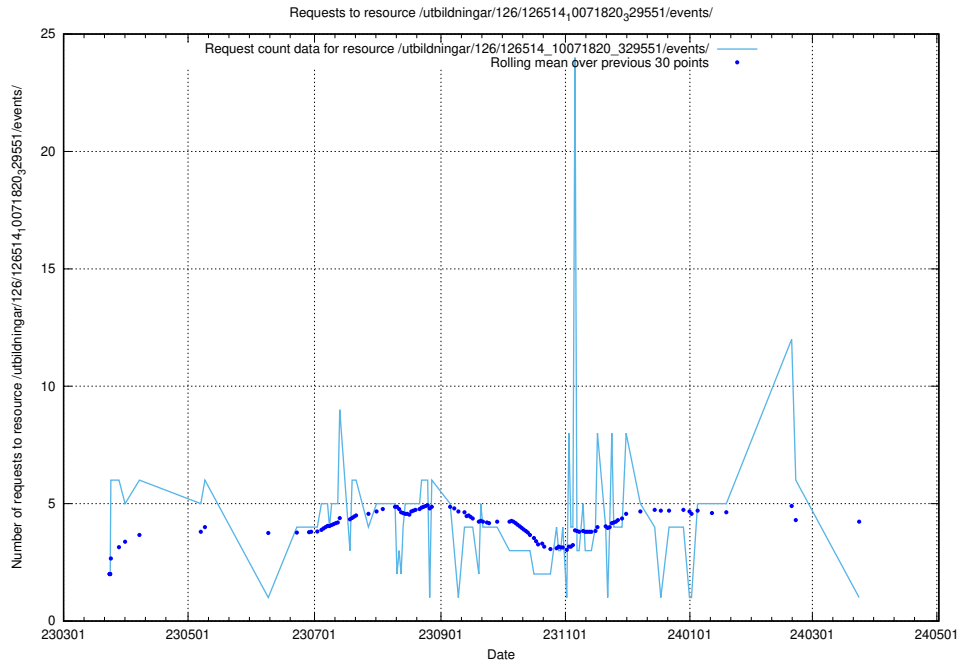

5.5908 Usage of /utbildningar/126/126514_10071820_329551/events/

Here, we count the number of requests to resource /utbildningar/126/126514_10071820_329551/events/