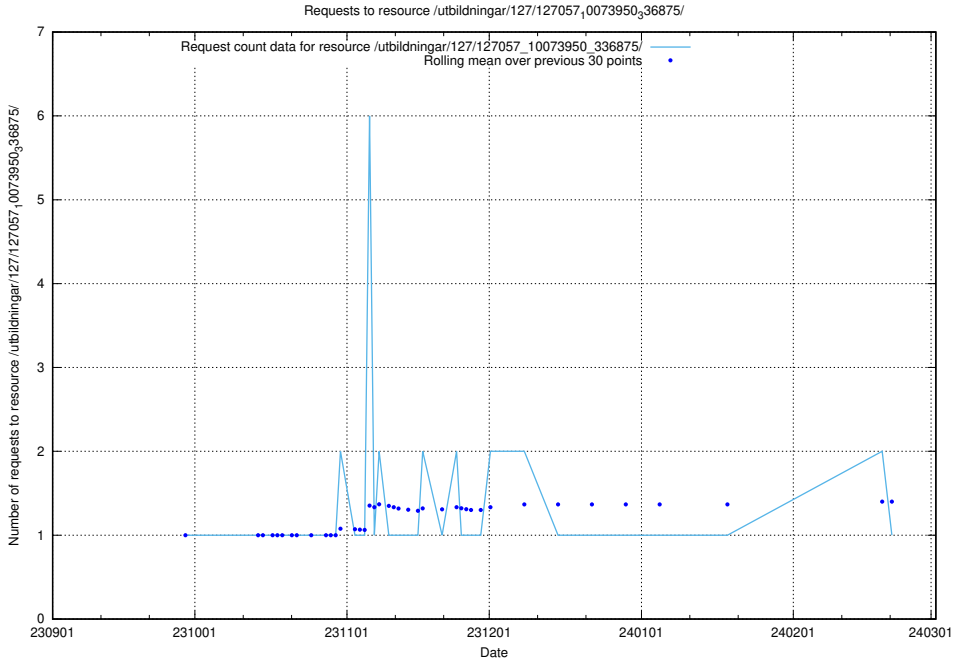

5.4097 Usage of /utbildningar/127/127057_10073950_336875/

Here, we count the number of requests to resource /utbildningar/127/127057_10073950_336875/.