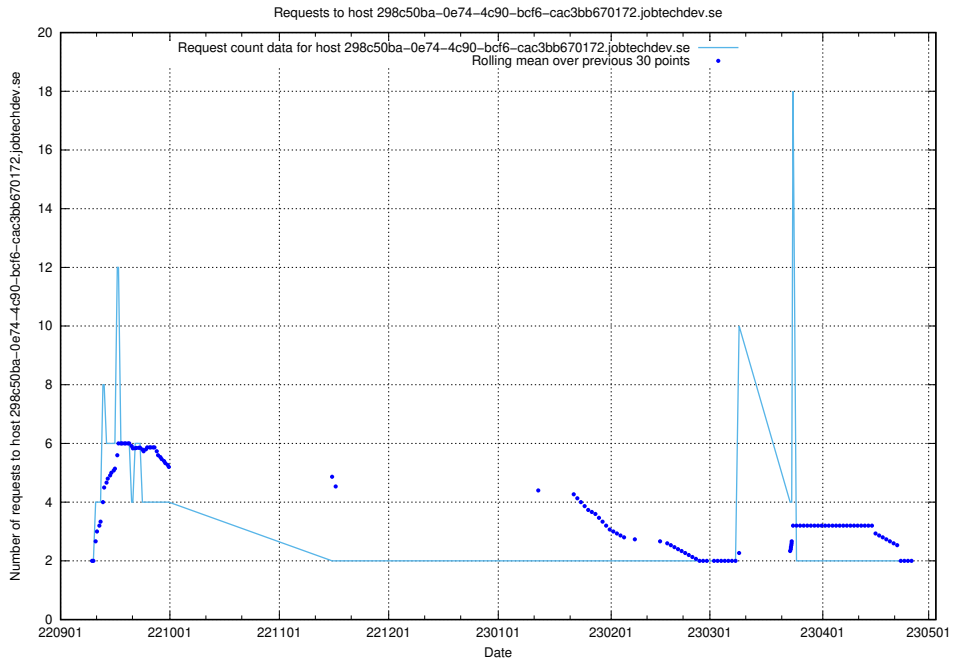

7.326 Usage of 298c50ba-0e74-4c90-bcf6-cac3bb670172.jobtechdev.se

Here, we count the number of requests to host 298c50ba-0e74-4c90-bcf6-cac3bb670172.jobtechdev.se.