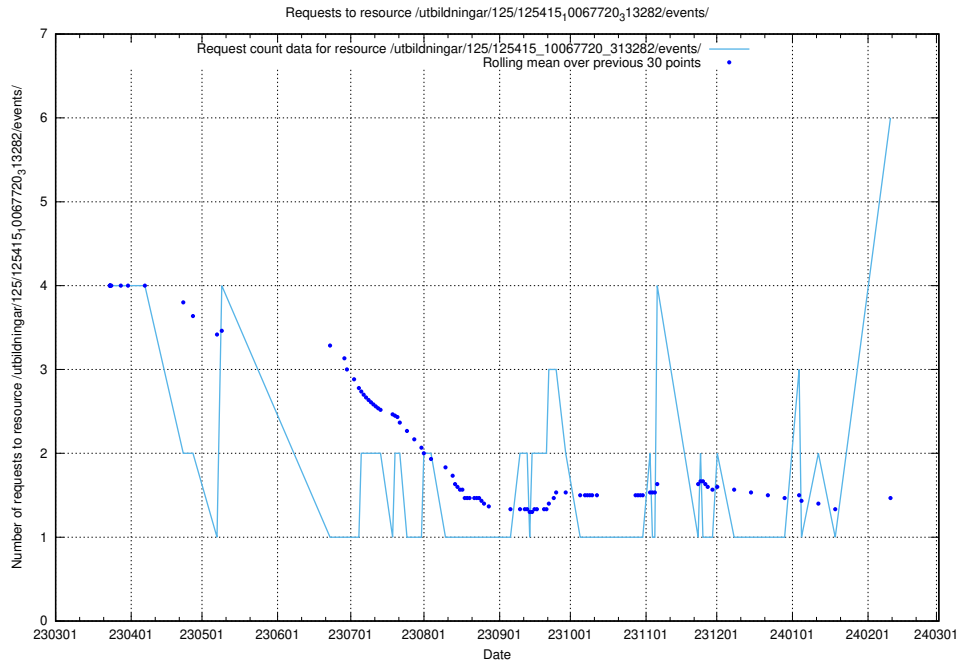

5.101 Usage of /utbildningar/125/125415_10067720_313282/events/

Here, we count the number of requests to resource /utbildningar/125/125415_10067720_313282/events/