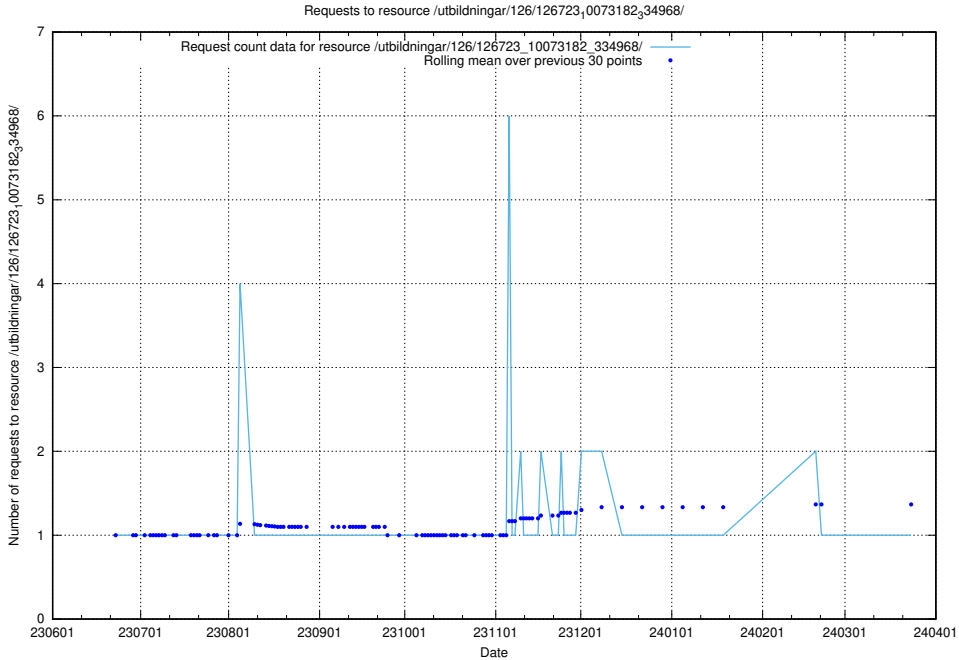

5.5256 Usage of /utbildningar/126/126723_10073182_334968/

Here, we count the number of requests to resource /utbildningar/126/126723_10073182_334968/.