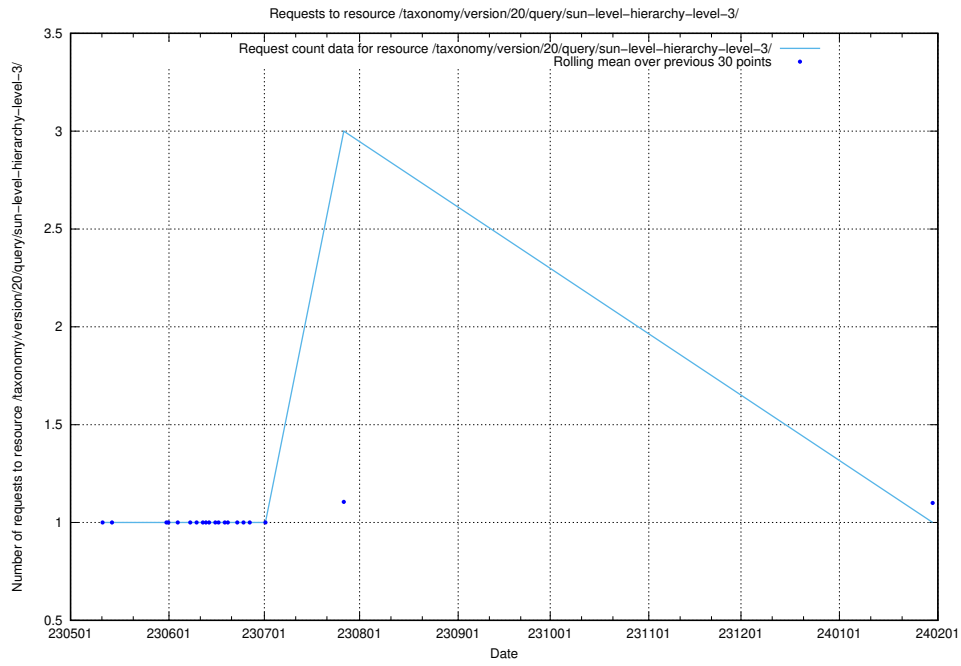

5.5626 Usage of /taxonomy/version/20/query/sun-level-hierarchy-level-3/

Here, we count the number of requests to resource /taxonomy/version/20/query/sun-level-hierarchy-level-3/.