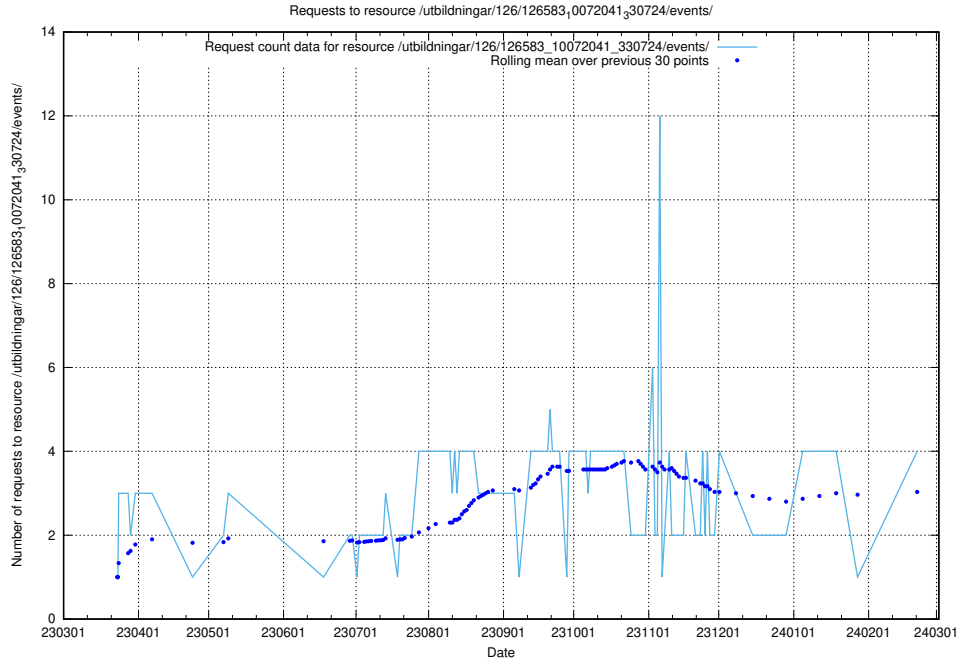

5.179 Usage of /utbildningar/126/126583_10072041_330724/events/

Here, we count the number of requests to resource /utbildningar/126/126583_10072041_330724/events/