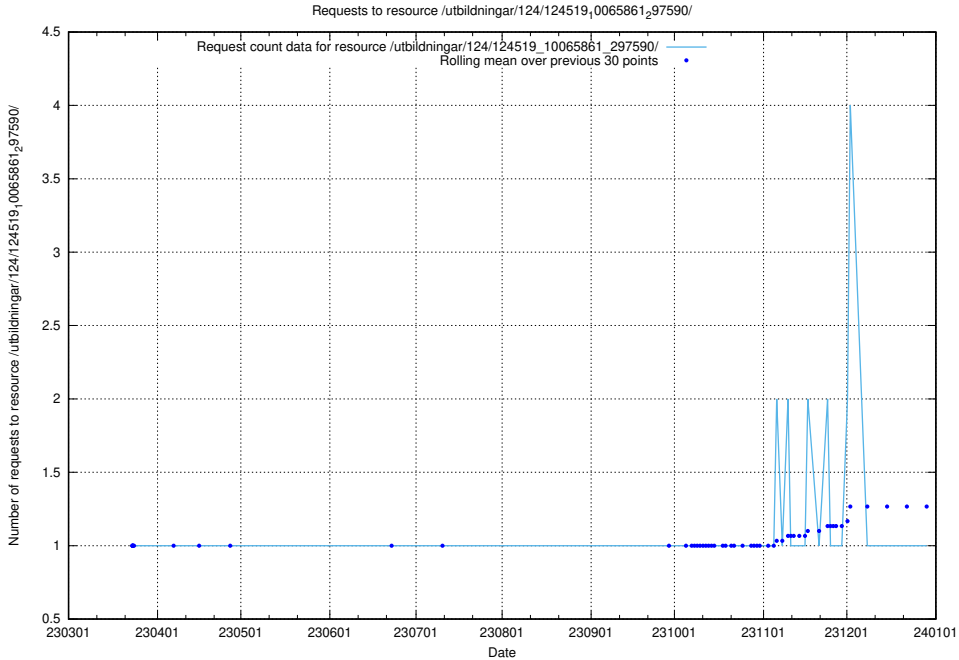

5.1187 Usage of /utbildningar/124/124519_10065861_297590/

Here, we count the number of requests to resource /utbildningar/124/124519_10065861_297590/.