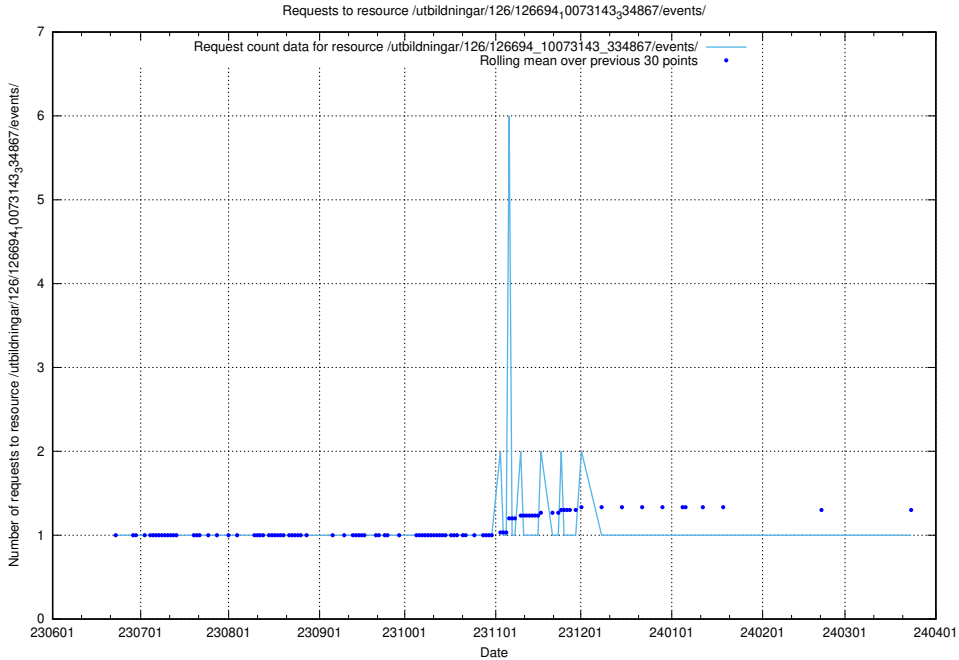

5.5289 Usage of /utbildningar/126/126694_10073143_334867/events/

Here, we count the number of requests to resource /utbildningar/126/126694_10073143_334867/events/