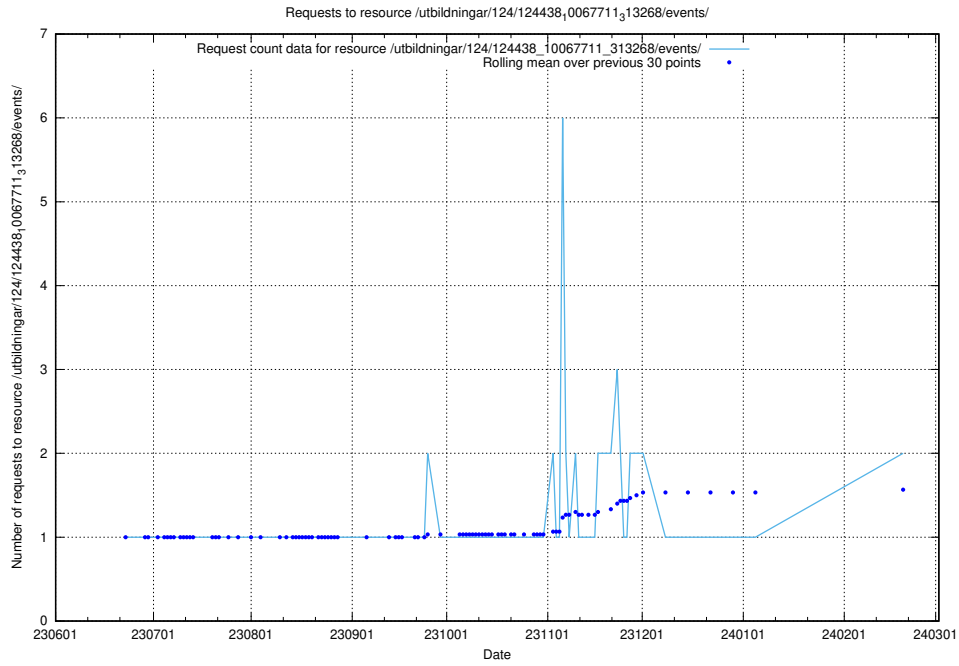

5.726 Usage of /utbildningar/124/124438_10067711_313268/events/

Here, we count the number of requests to resource /utbildningar/124/124438_10067711_313268/events/