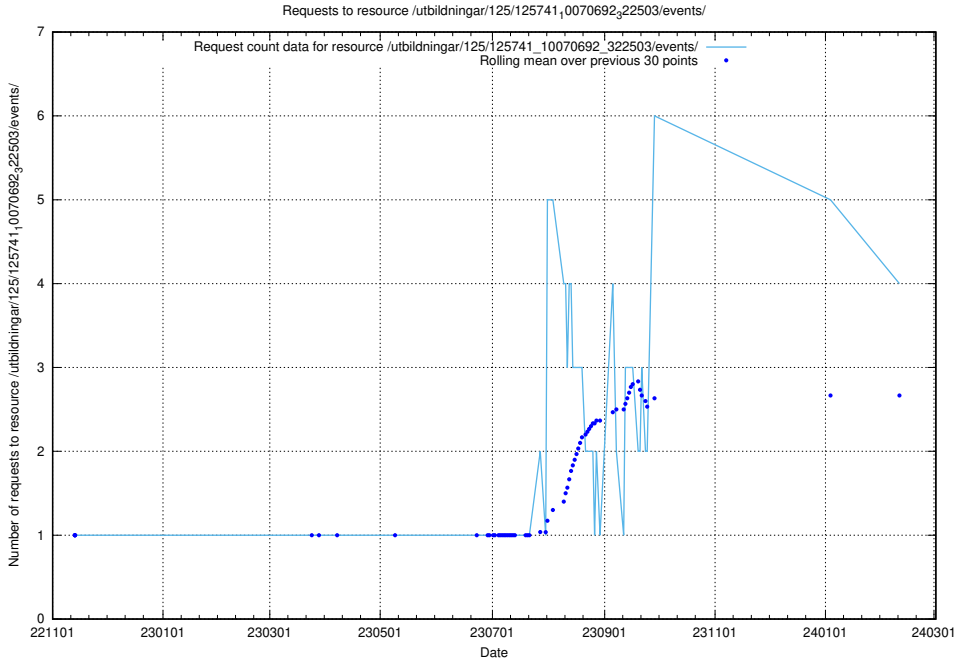

5.167 Usage of /utbildningar/125/125741_10070692_322503/events/

Here, we count the number of requests to resource /utbildningar/125/125741_10070692_322503/events/