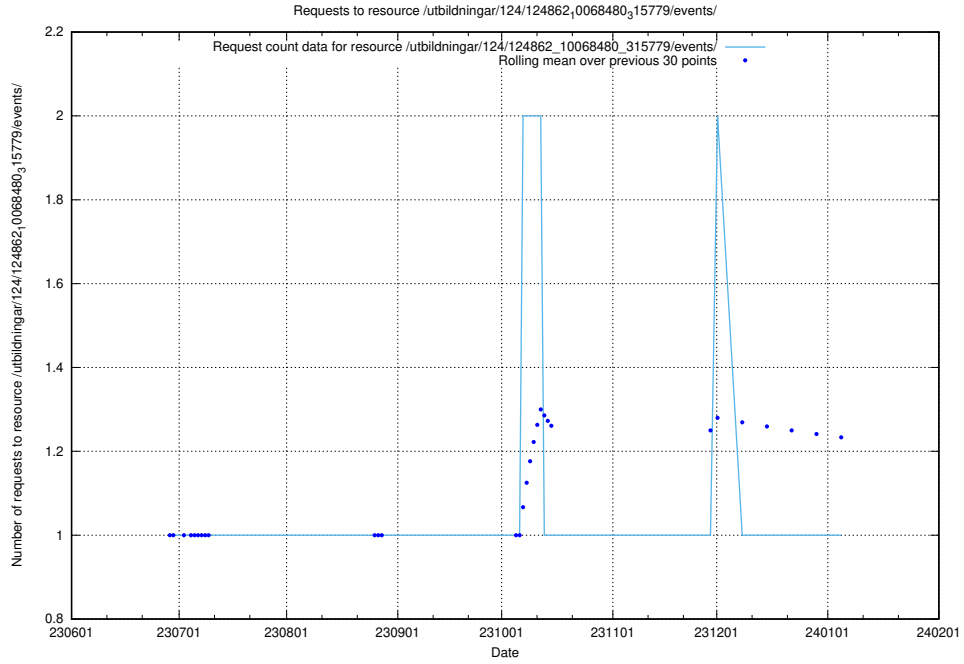

5.5132 Usage of /utbildningar/124/124862_10068480_315779/events/

Here, we count the number of requests to resource /utbildningar/124/124862_10068480_315779/events/