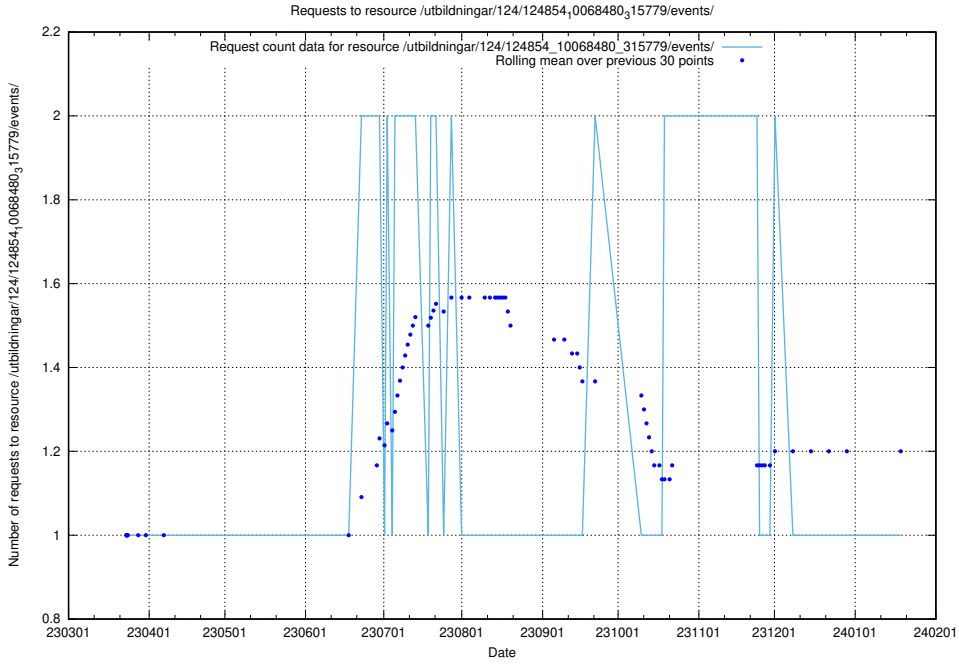

5.1109 Usage of /utbildningar/124/124854_10068480_315779/events/

Here, we count the number of requests to resource /utbildningar/124/124854_10068480_315779/events/