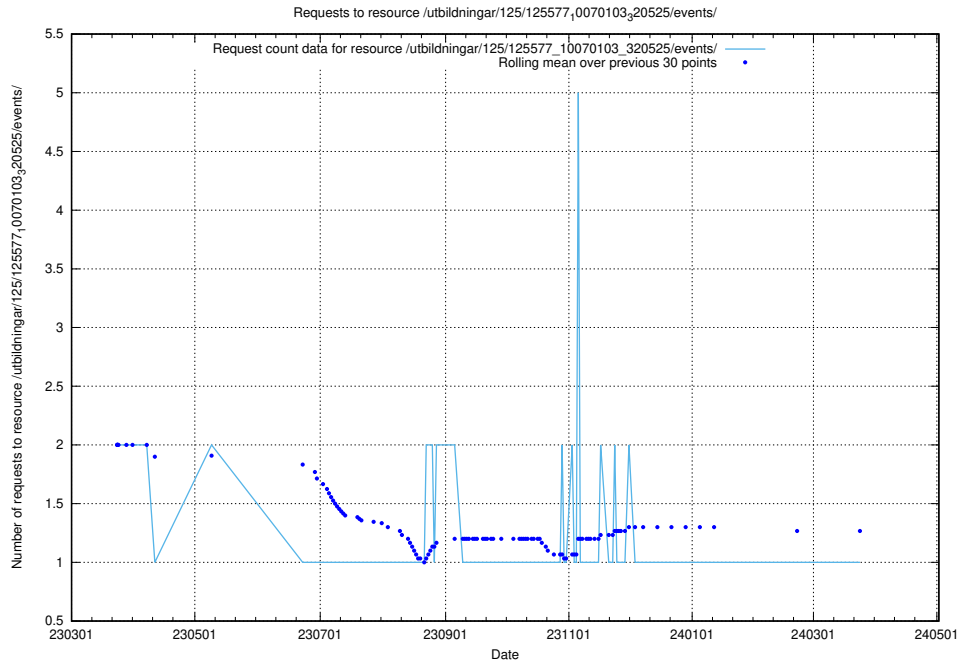

5.5922 Usage of /utbildningar/125/125577_10070103_320525/events/

Here, we count the number of requests to resource /utbildningar/125/125577_10070103_320525/events/