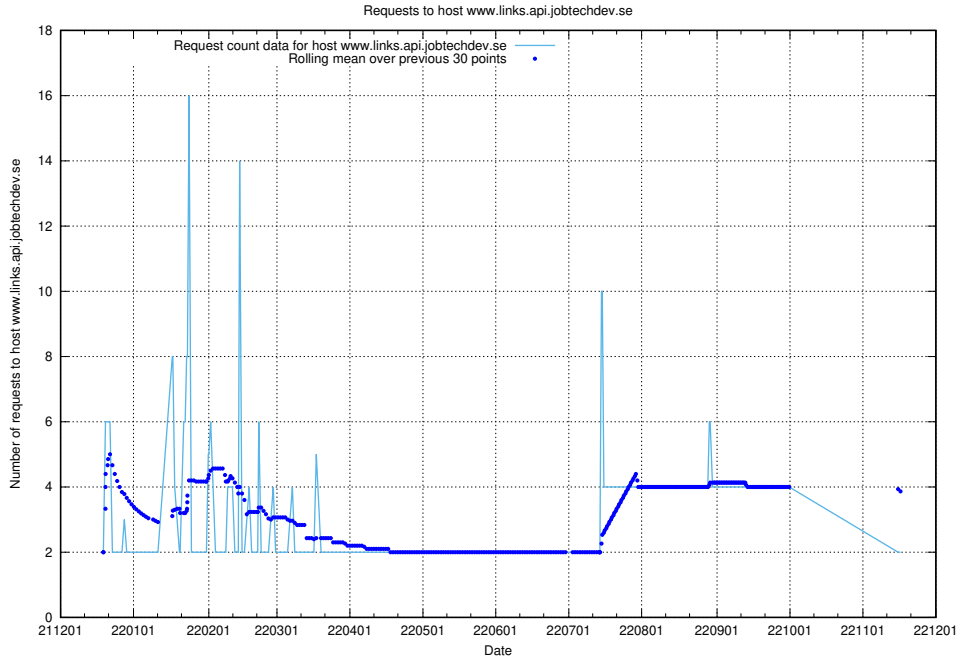

7.379 Usage of `www.links.api.jobtechdev.se`

Here, we count the number of requests to host `www.links.api.jobtechdev.se`.