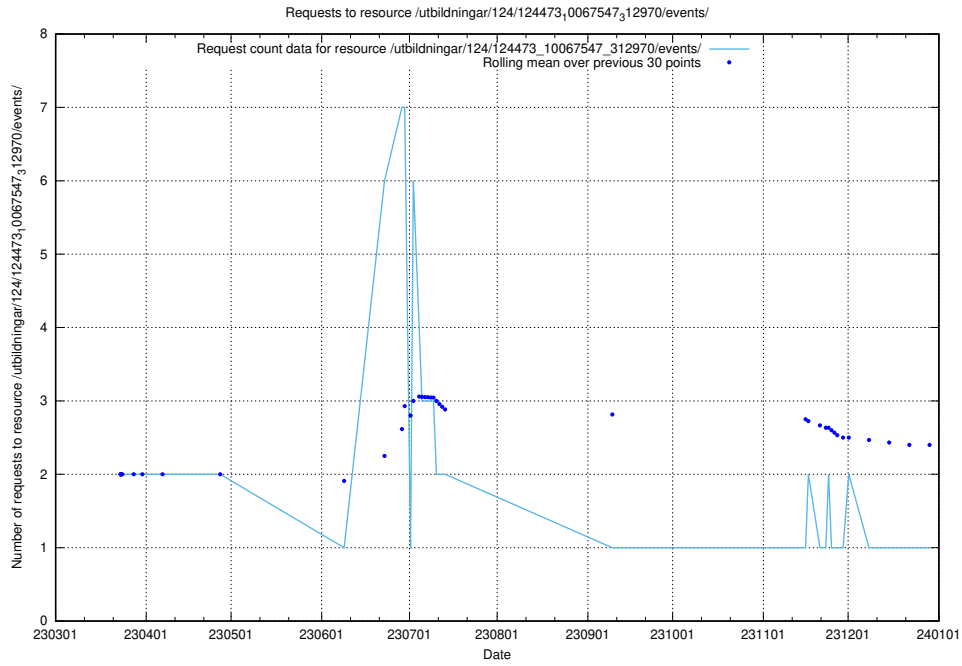

5.5936 Usage of /utbildningar/124/124473_10067547_312970/events/

Here, we count the number of requests to resource /utbildningar/124/124473_10067547_312970/events/