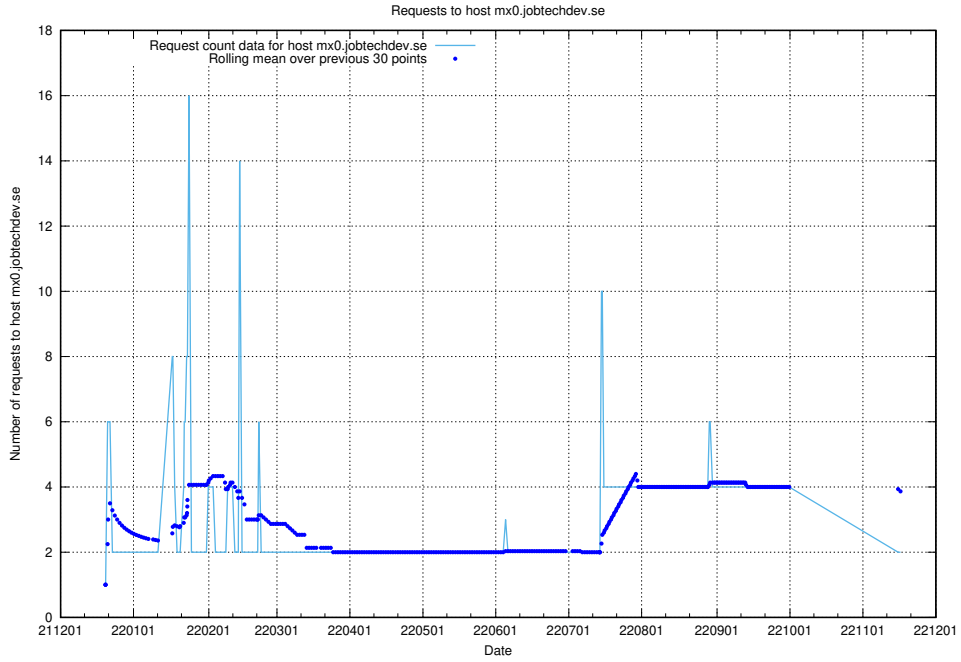

7.371 Usage of mx0.jobtechdev.se

Here, we count the number of requests to host mx0.jobtechdev.se.