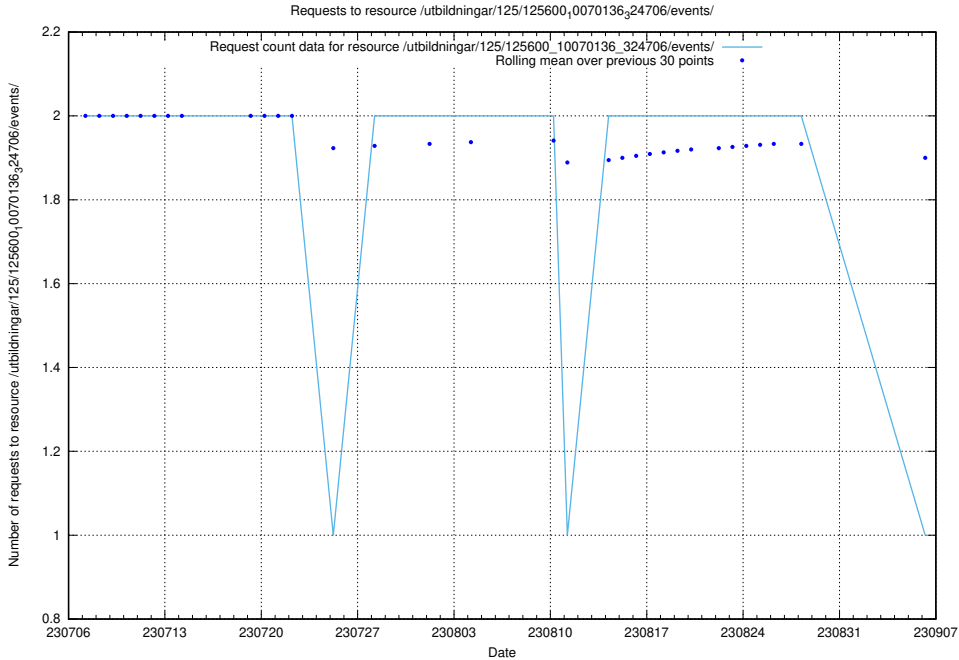

5.4947 Usage of /utbildningar/125/125600_10070136_324706/events/

Here, we count the number of requests to resource /utbildningar/125/125600_10070136_324706/events/