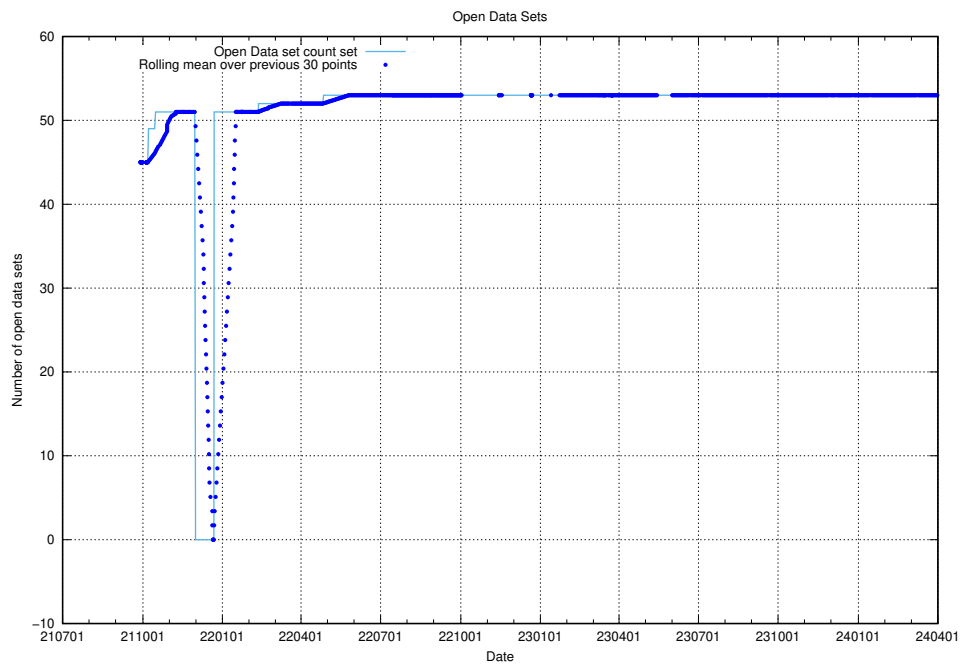

12 Open Data

This section contains statistics about JobTech's published open data in DIGG's [Sweden's data portal](https://www.dataportal.se)¹².

12.1 Number of open data sets

The tables shows the number of open data sets published by JobTech on DIGG's data portal.

¹²<https://www.dataportal.se>