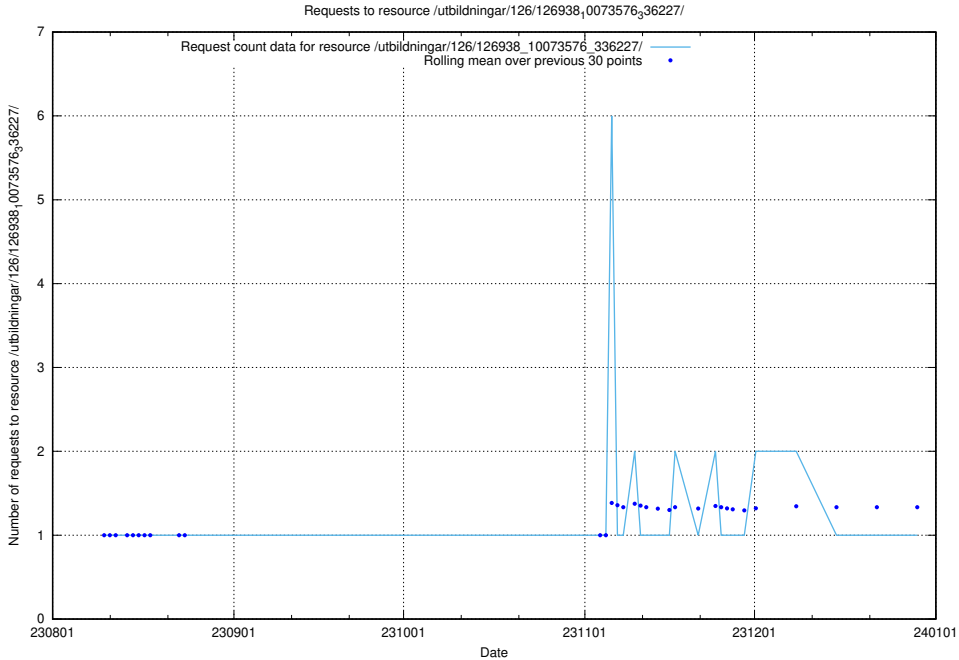

5.4476 Usage of /utbildningar/126/126938_10073576_336227/

Here, we count the number of requests to resource /utbildningar/126/126938_10073576_336227/.