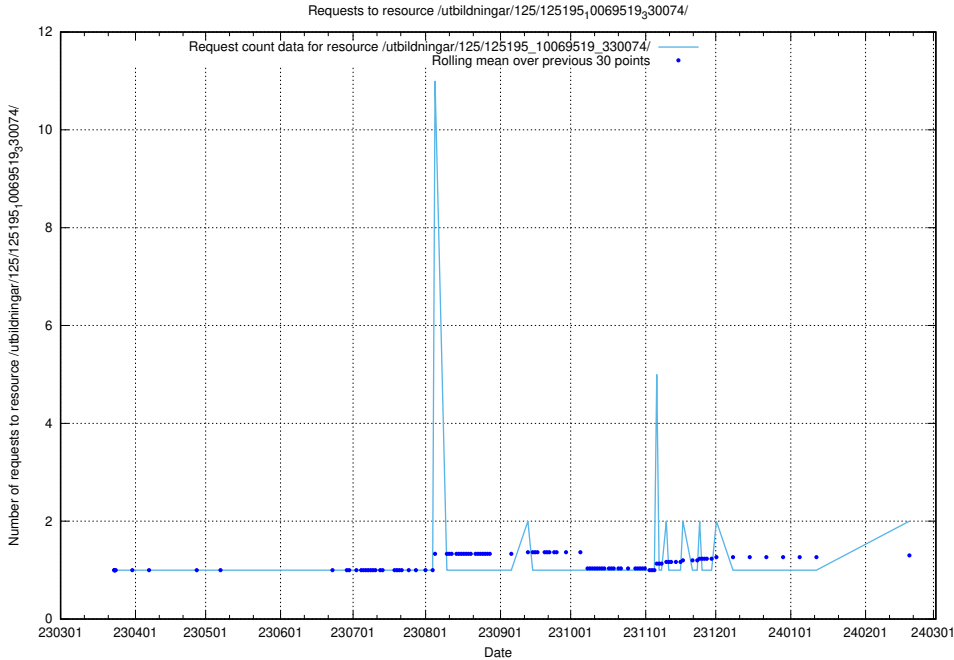

5.331 Usage of /utbildningar/125/125195_10069519_330074/

Here, we count the number of requests to resource /utbildningar/125/125195_10069519_330074/.