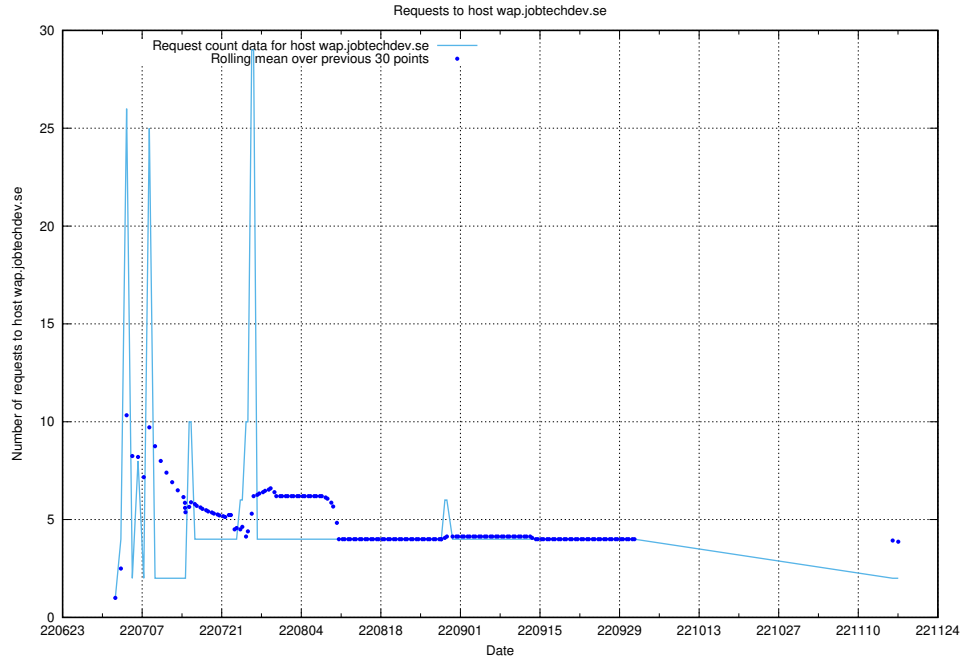

7.393 Usage of wap.jobtechdev.se

Here, we count the number of requests to host wap.jobtechdev.se.