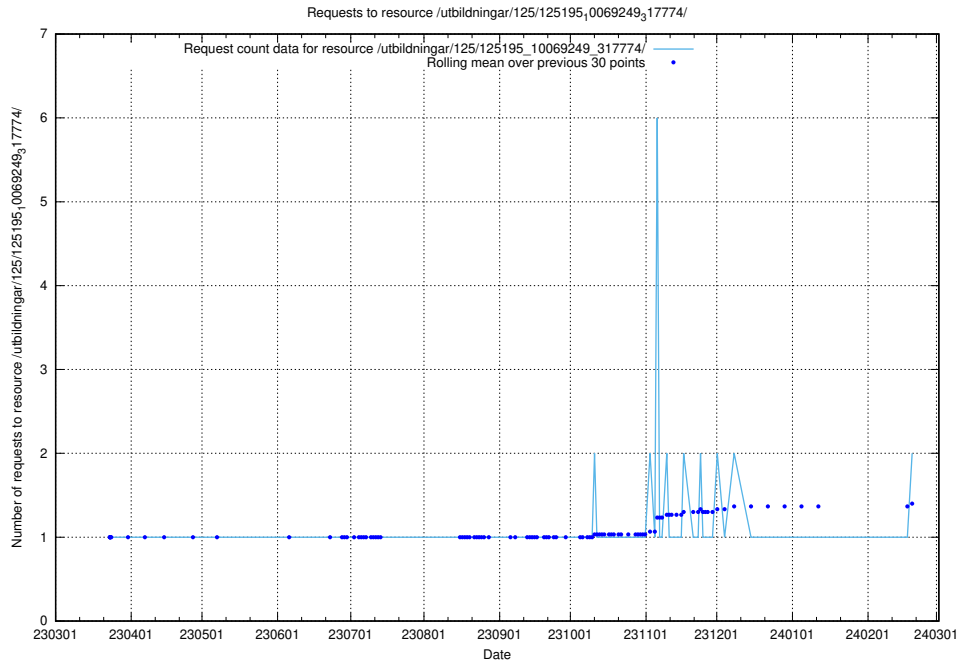

5.334 Usage of /utbildningar/125/125195_10069249_317774/

Here, we count the number of requests to resource /utbildningar/125/125195_10069249_317774/.