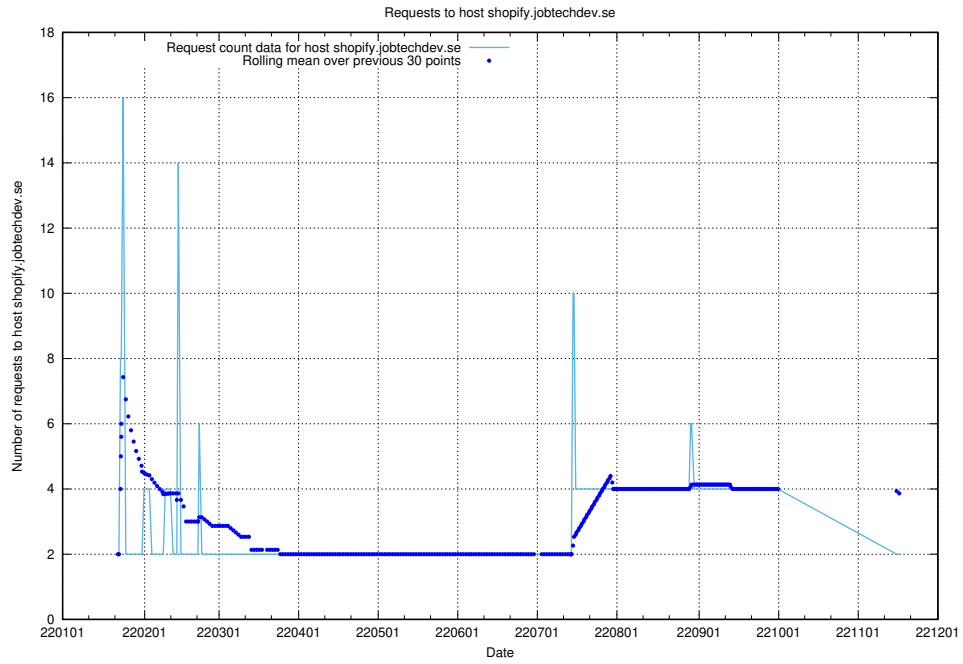

7.586 Usage of shopify.jobtechdev.se

Here, we count the number of requests to host shopify.jobtechdev.se.