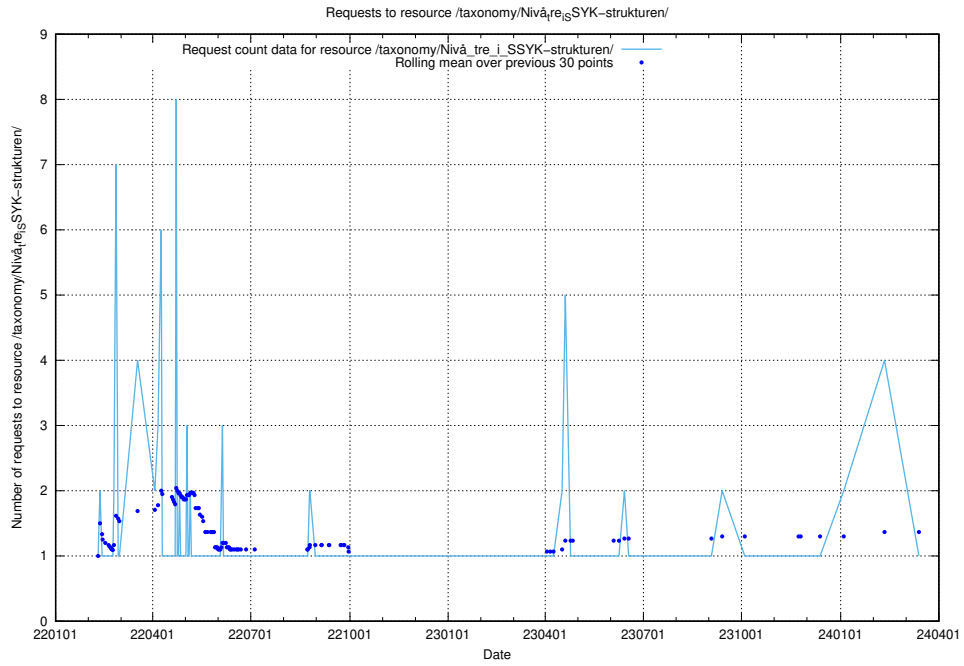

5.1569 Usage of /taxonomy/Nivå_tre_i_SSYK-strukturen/

Here, we count the number of requests to resource /taxonomy/Nivå_tre_i_SSYK-strukturen/.