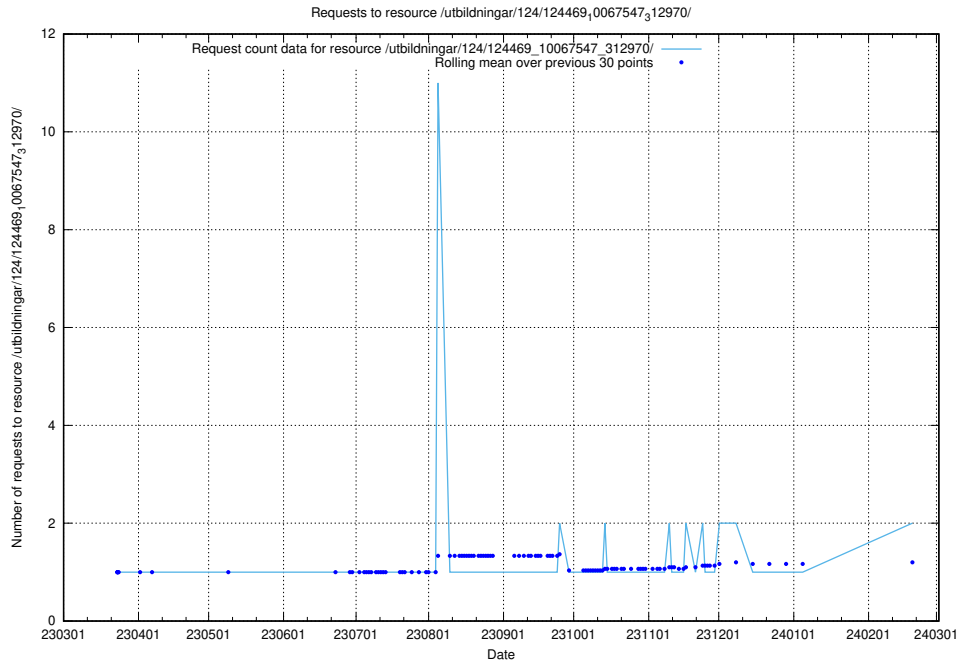

5.499 Usage of /utbildningar/124/124469_10067547_312970/

Here, we count the number of requests to resource /utbildningar/124/124469_10067547_312970/.