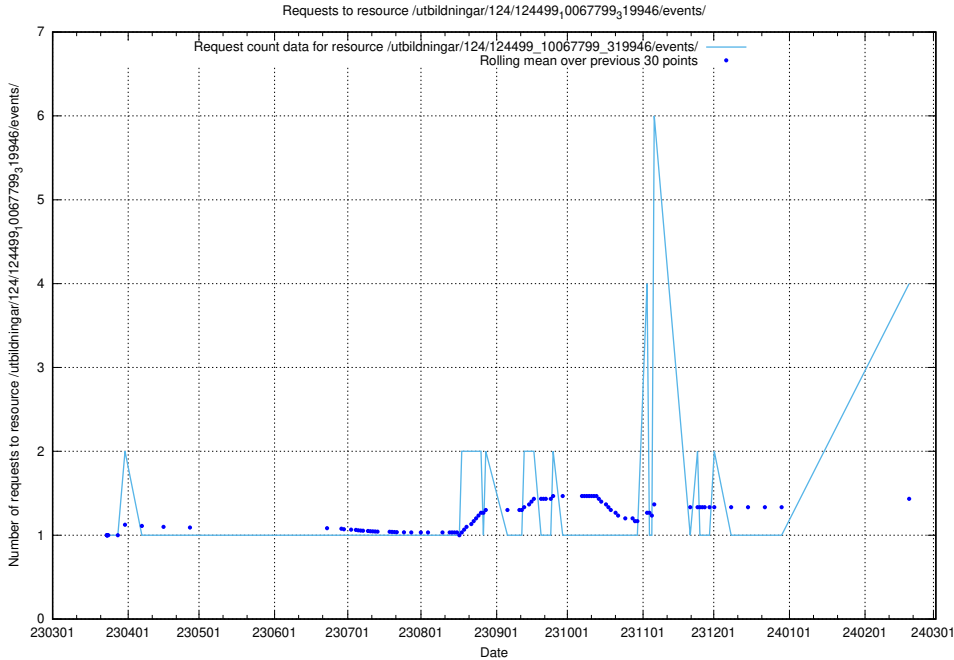

5.136 Usage of /utbildningar/124/124499_10067799_319946/events/

Here, we count the number of requests to resource /utbildningar/124/124499_10067799_319946/events/