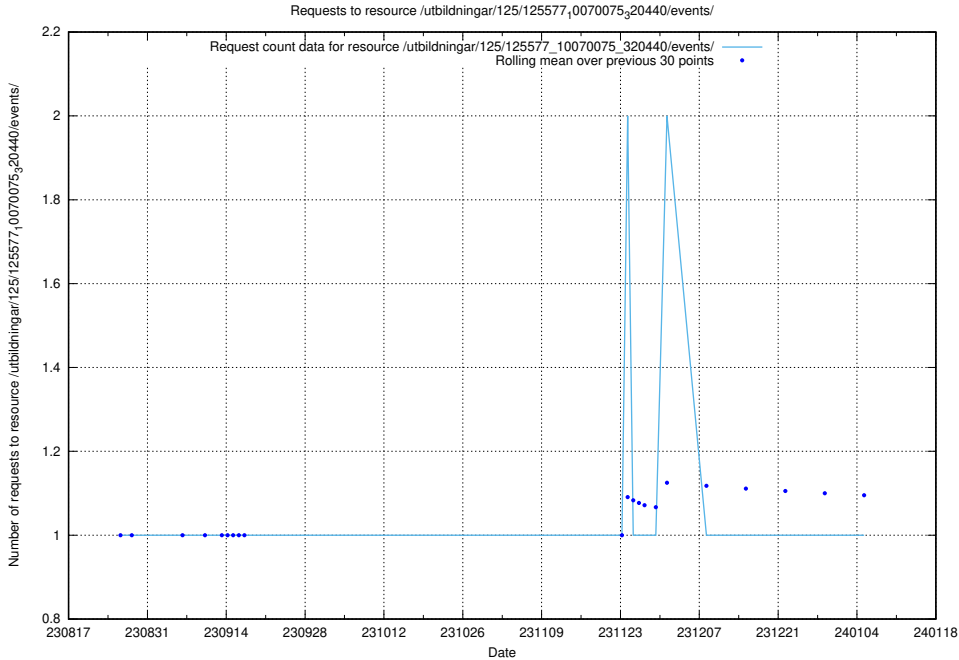

5.4363 Usage of /utbildningar/125/125577_10070075_320440/events/

Here, we count the number of requests to resource /utbildningar/125/125577_10070075_320440/events/