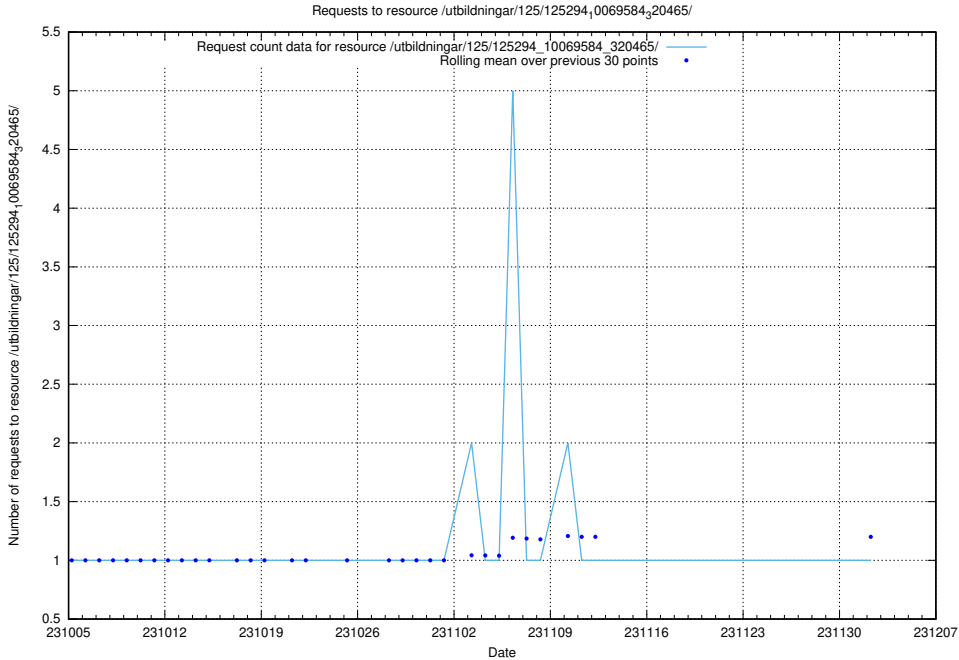

5.4069 Usage of /utbildningar/125/125294_10069584_320465/

Here, we count the number of requests to resource /utbildningar/125/125294_10069584_320465/.