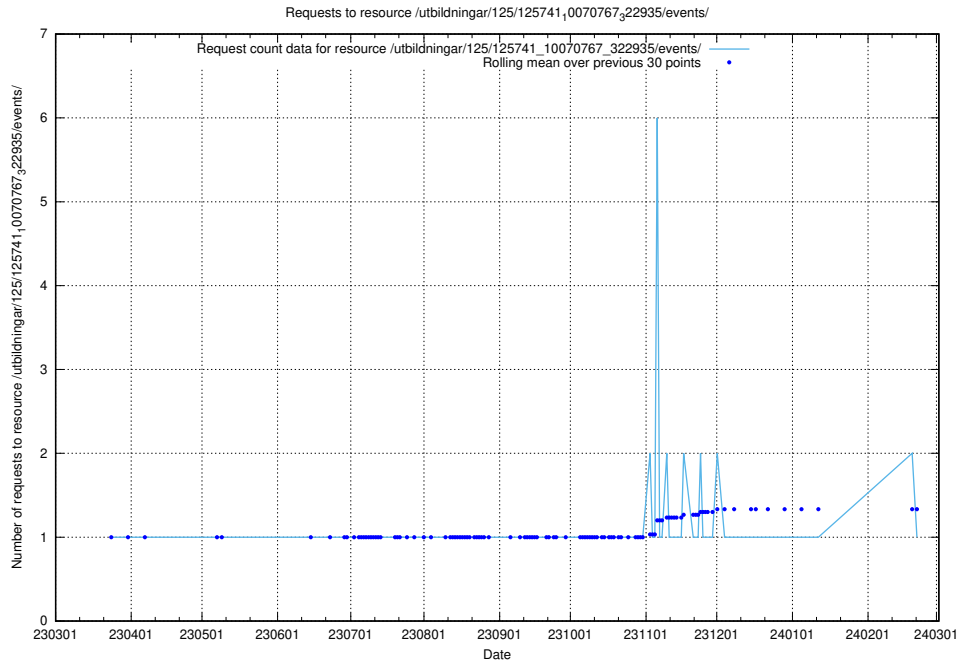

5.5874 Usage of /utbildningar/125/125741_10070767_322935/events/

Here, we count the number of requests to resource /utbildningar/125/125741_10070767_322935/events/