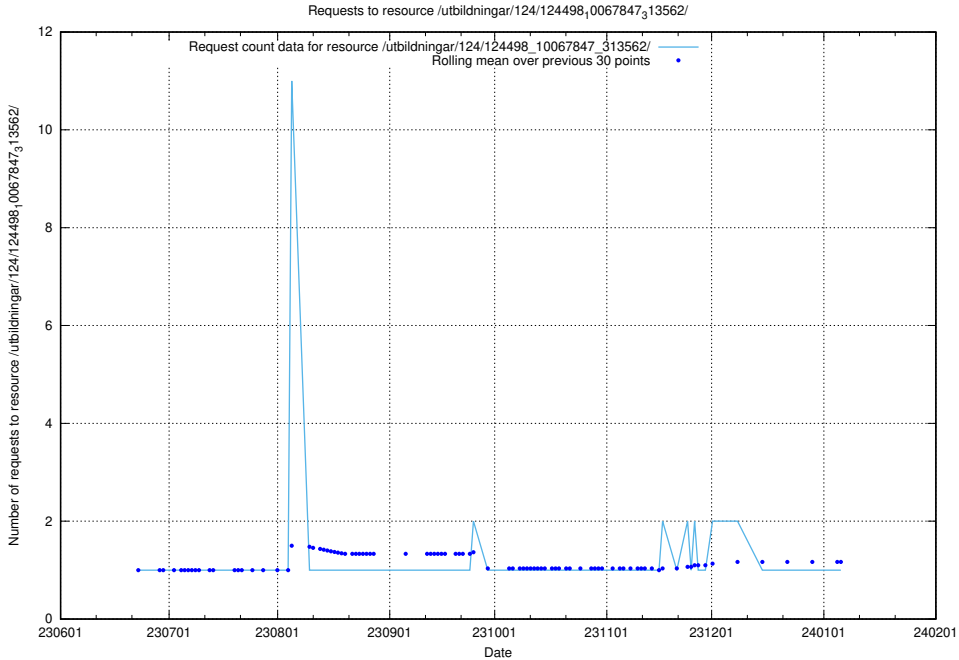

5.5447 Usage of /utbildningar/124/124498_10067847_313562/

Here, we count the number of requests to resource /utbildningar/124/124498_10067847_313562/.