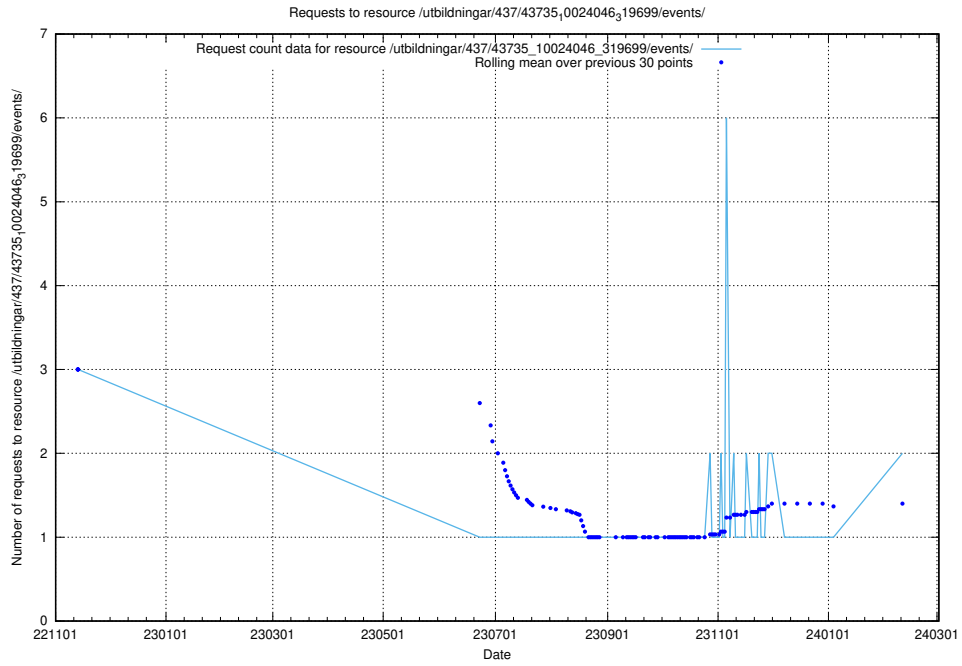

5.723 Usage of /utbildningar/437/43735_10024046_319699/events/

Here, we count the number of requests to resource /utbildningar/437/43735_10024046_319699/events/.