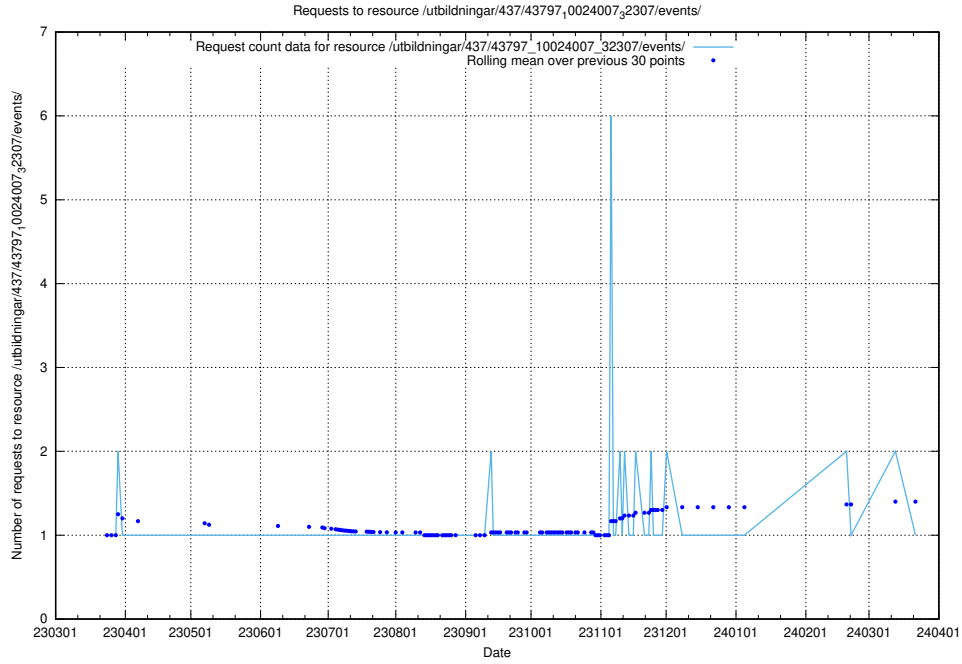

5.5829 Usage of /utbildningar/437/43797_10024007_32307/events/

Here, we count the number of requests to resource /utbildningar/437/43797_10024007_32307/events/.