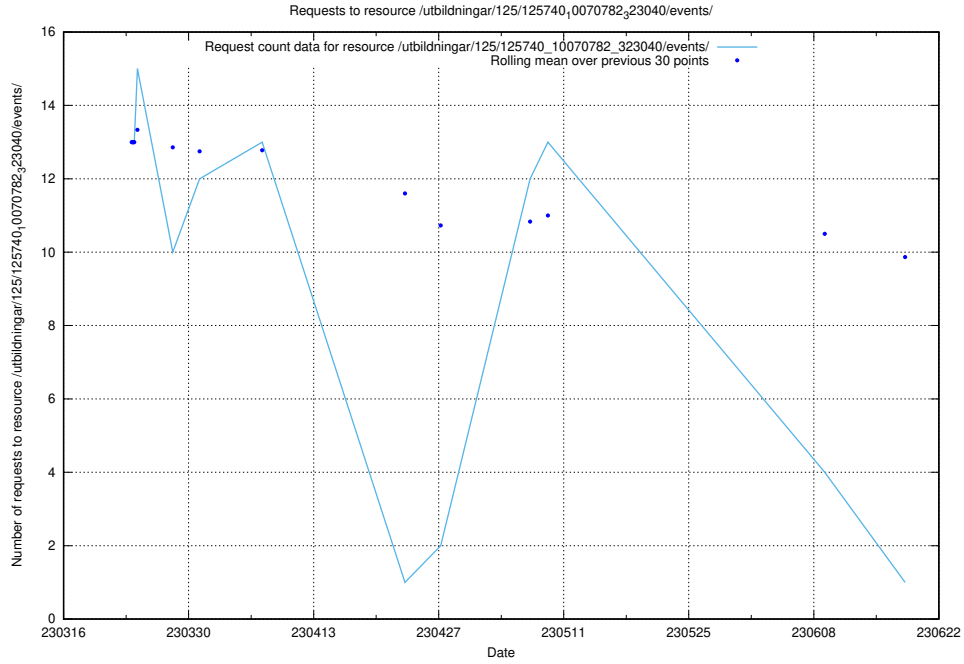

5.5890 Usage of /utbildningar/125/125740_10070782_323040/events/

Here, we count the number of requests to resource /utbildningar/125/125740_10070782_323040/events/