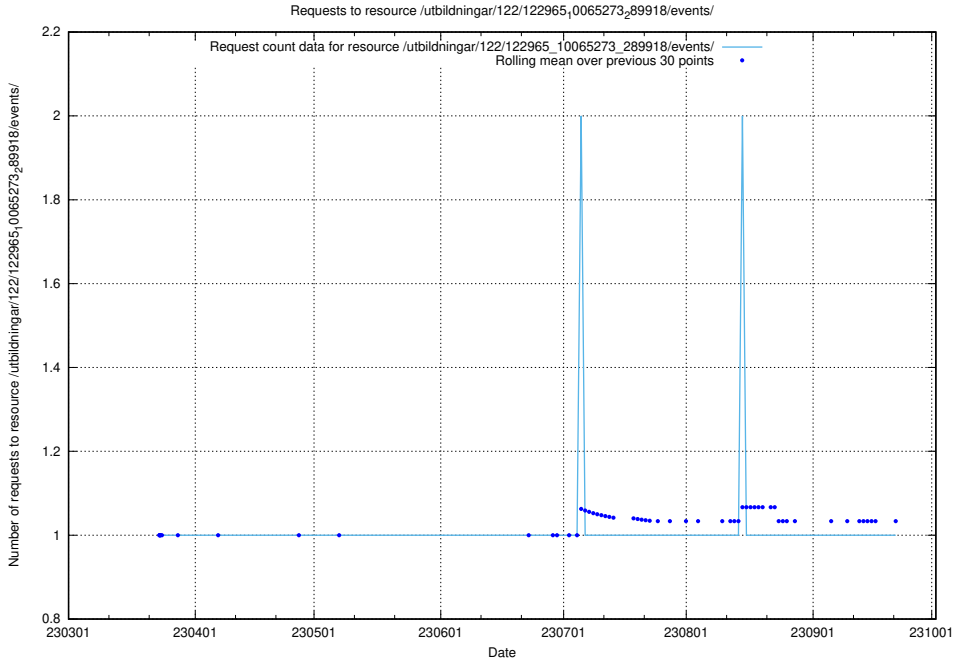

5.4784 Usage of /utbildningar/122/122965_10065273_289918/events/

Here, we count the number of requests to resource /utbildningar/122/122965_10065273_289918/events/