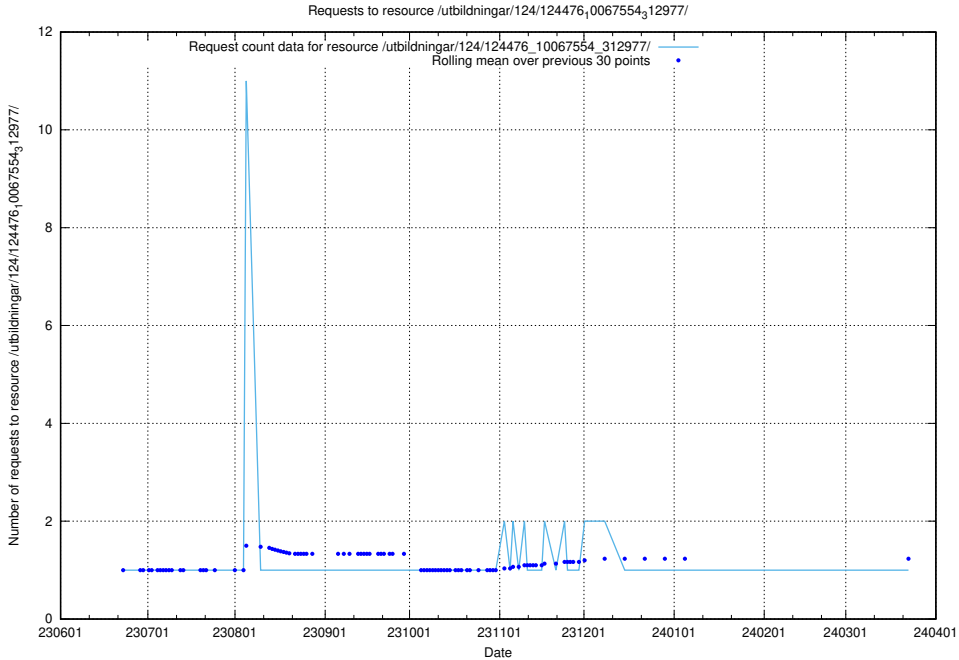

5.5461 Usage of /utbildningar/124/124476_10067554_312977/

Here, we count the number of requests to resource /utbildningar/124/124476_10067554_312977/.