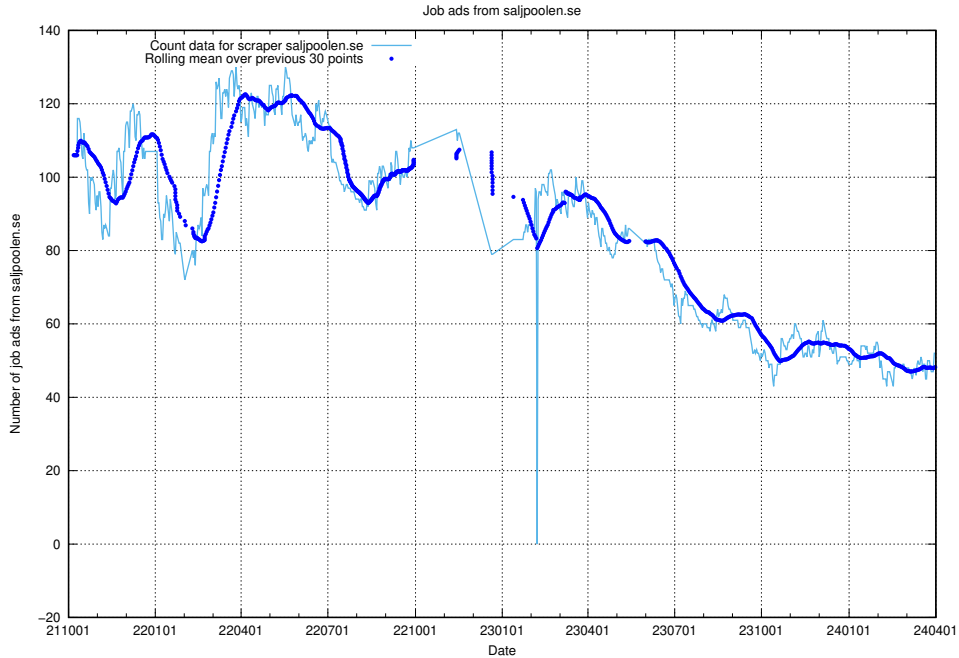

13.15 Number of ads by scraper saljpoolen.se

Here, we count the number of job ads scraped from saljpoolen.se.