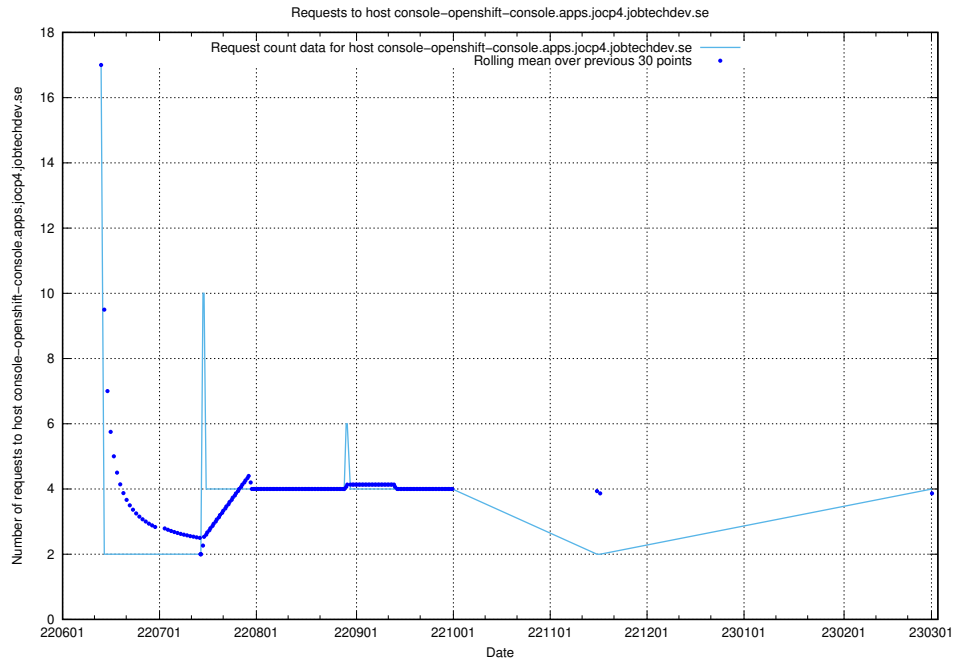

7.143 Usage of console-openshift-console.apps.jocp4.jobtechdev.se

Here, we count the number of requests to host console-openshift-console.apps.jocp4.jobtechdev.se.