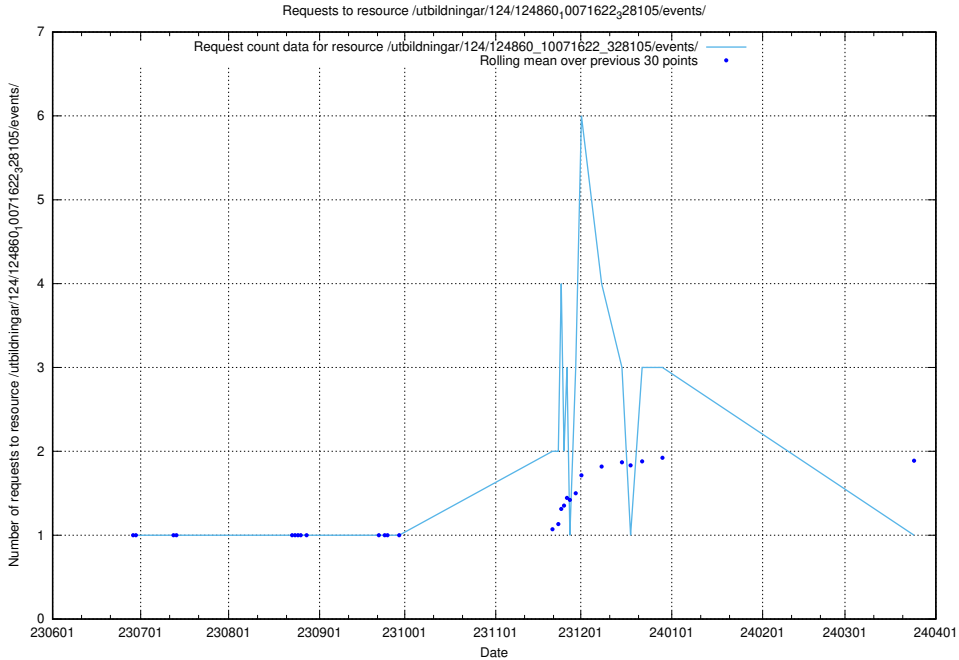

5.5137 Usage of /utbildningar/124/124860_10071622_328105/events/

Here, we count the number of requests to resource /utbildningar/124/124860_10071622_328105/events/