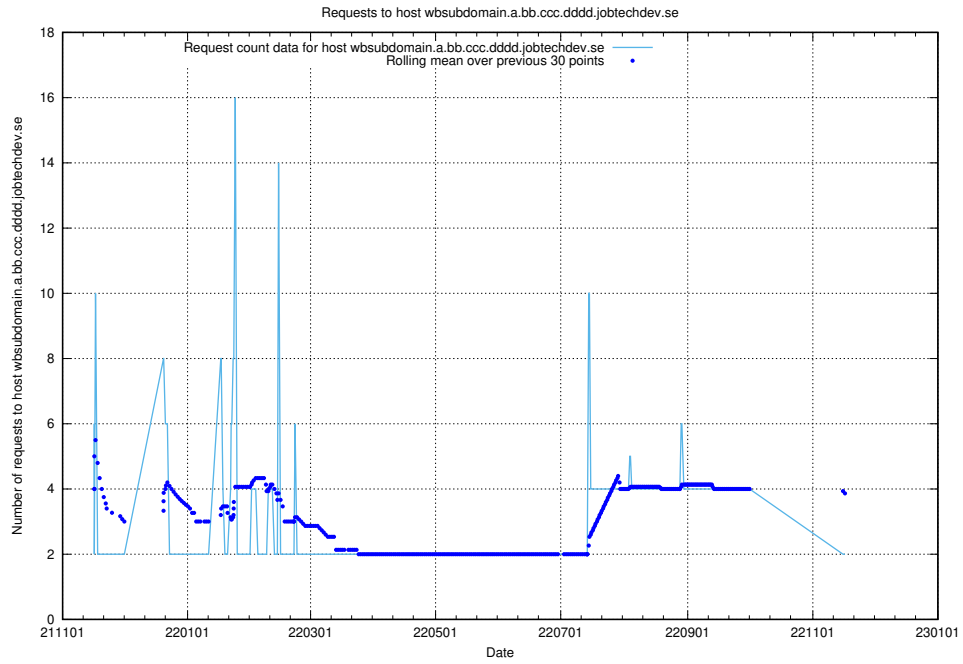

7.523 Usage of wbsubdomain.a.bb.ccc.dddd.jobtechdev.se

Here, we count the number of requests to host wbsubdomain.a.bb.ccc.dddd.jobtechdev.se.