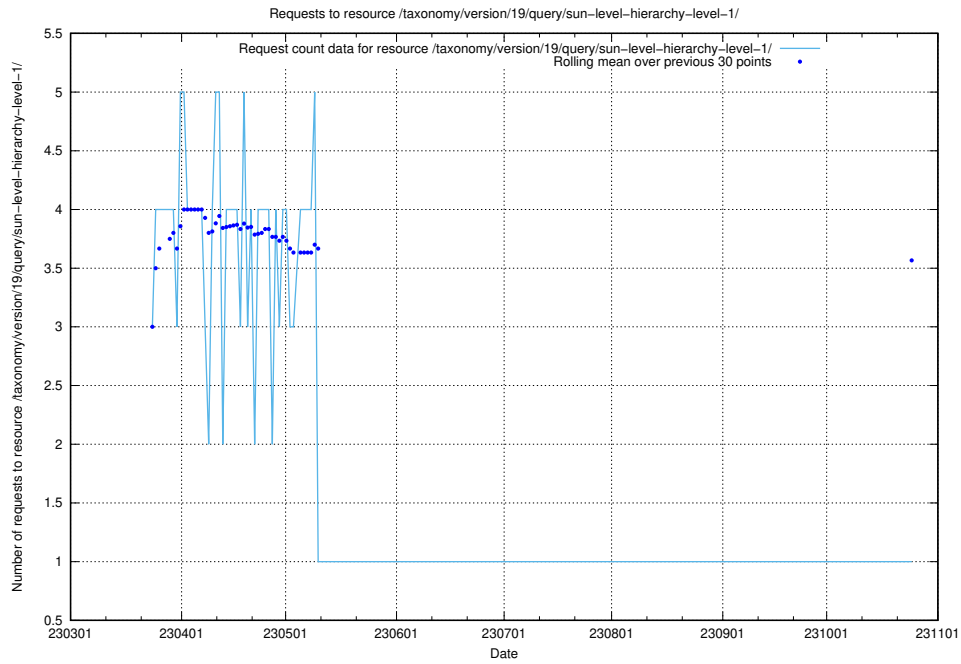

5.5772 Usage of /taxonomy/version/19/query/sun-level-hierarchy-level-1/

Here, we count the number of requests to resource /taxonomy/version/19/query/sun-level-hierarchy-level-1/.