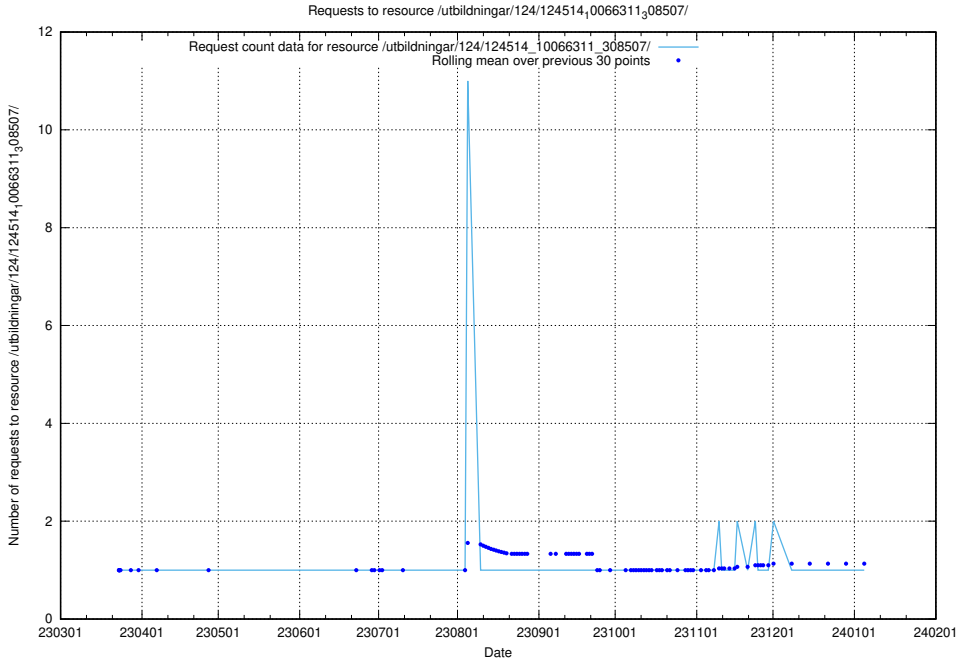

5.1437 Usage of /utbildningar/124/124514_10066311_308507/

Here, we count the number of requests to resource /utbildningar/124/124514_10066311_308507/.