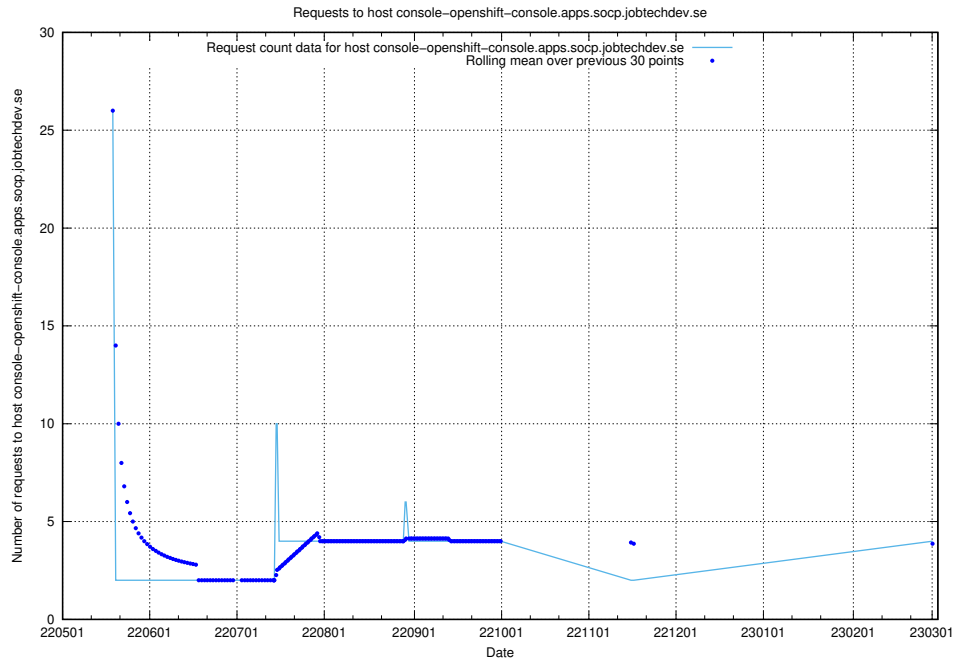

7.147 Usage of console-openshift-console.apps.socp.jobtechdev.se

Here, we count the number of requests to host console-openshift-console.apps.socp.jobtechdev.se.