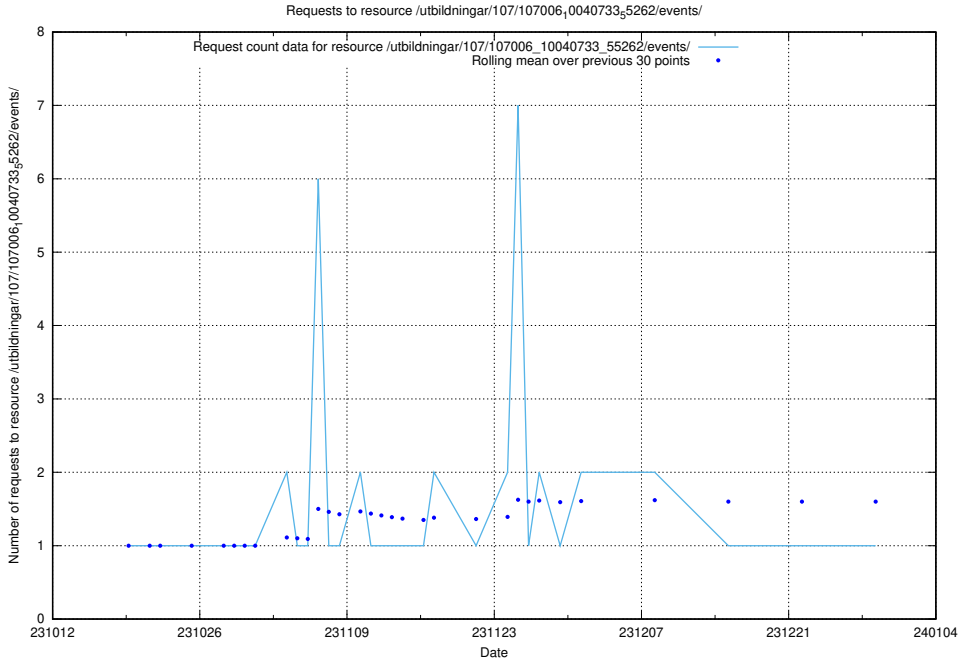

### 5.3918 Usage of /utbildningar/107/107006\_10040733\_55262/events/

Here, we count the number of requests to resource /utbildningar/107/107006\_10040733\_55262/events/.