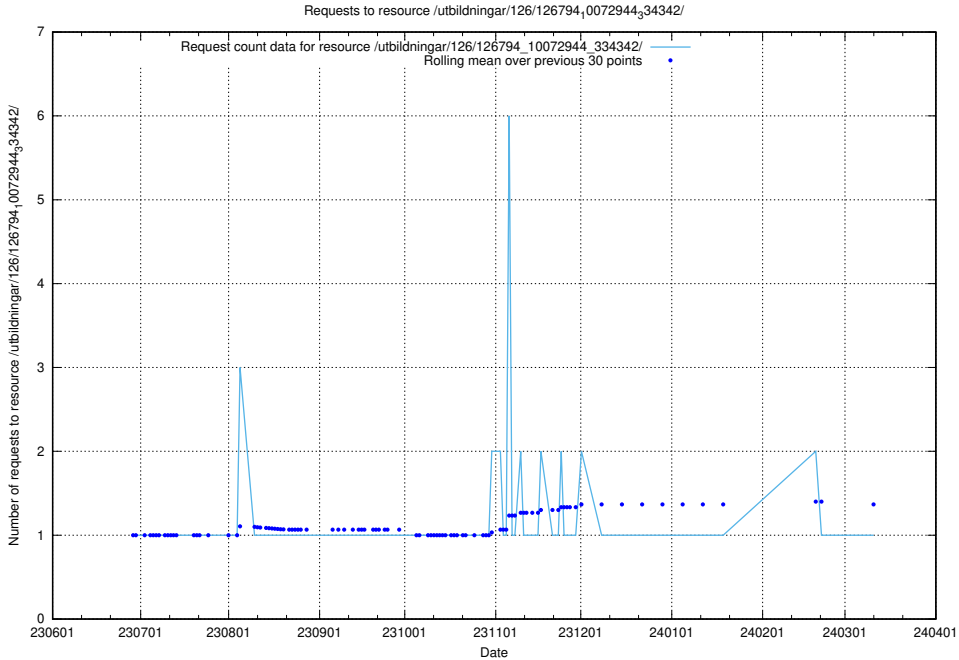

5.5094 Usage of /utbildningar/126/126794_10072944_334342/

Here, we count the number of requests to resource /utbildningar/126/126794_10072944_334342/.