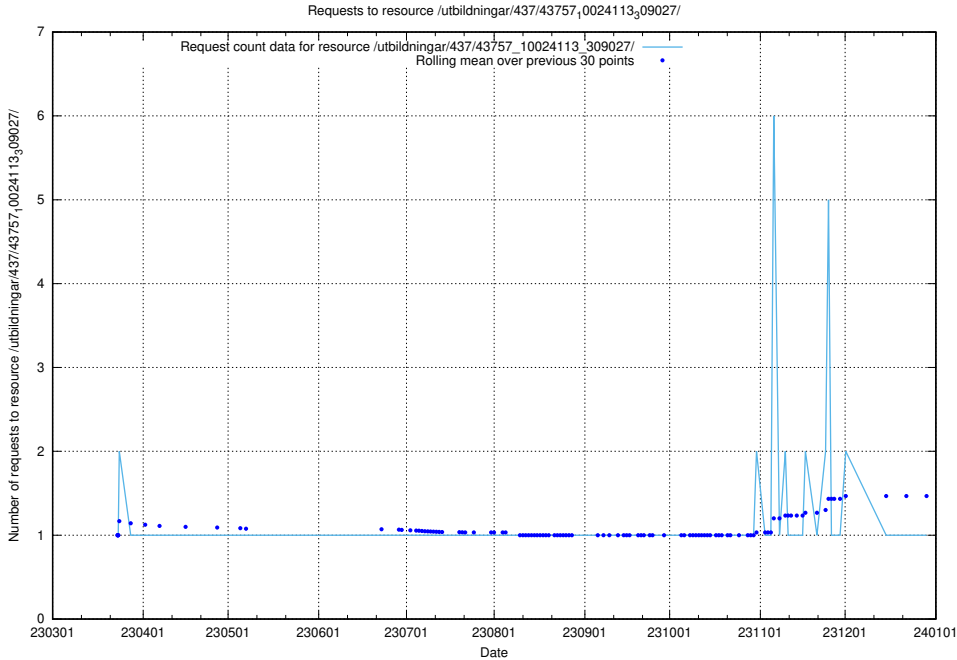

5.6008 Usage of /utbildningar/437/43757_10024113_309027/

Here, we count the number of requests to resource /utbildningar/437/43757_10024113_309027/.