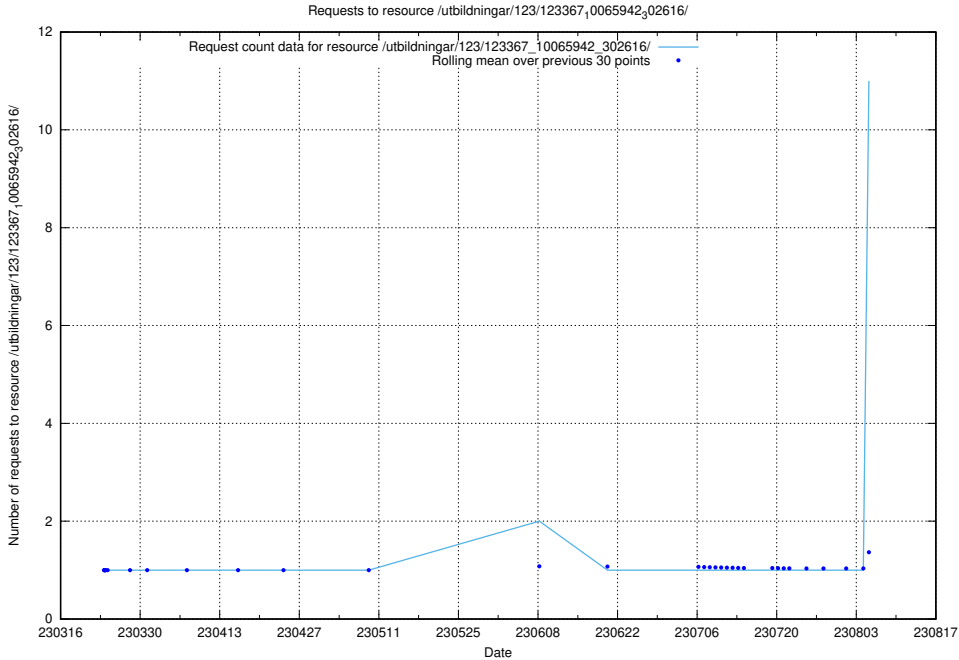

5.23 Usage of /utbildningar/123/123367_10065942_302616/

Here, we count the number of requests to resource /utbildningar/123/123367_10065942_302616/.