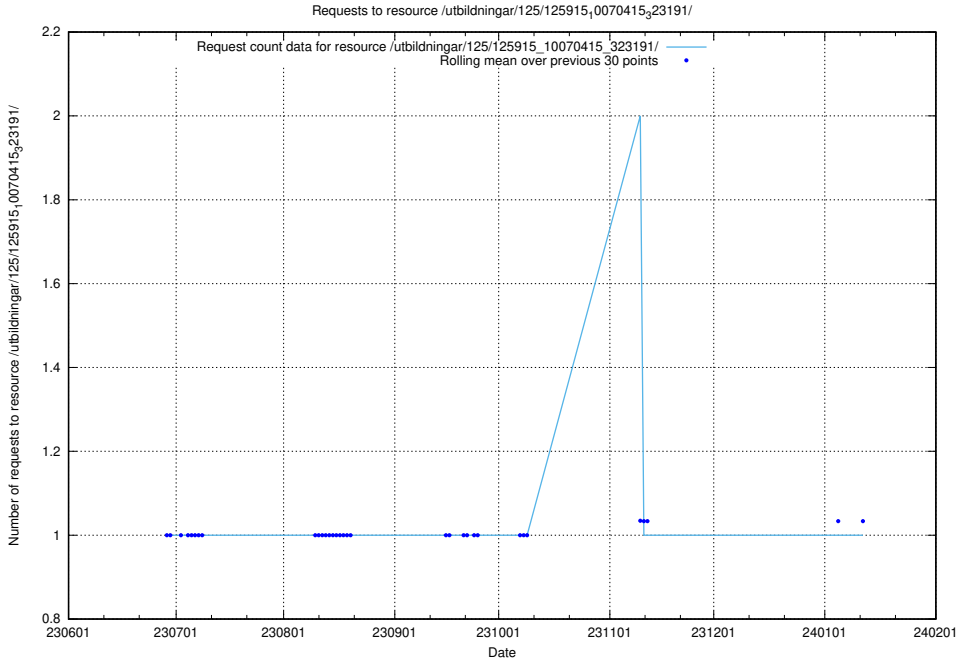

5.5118 Usage of /utbildningar/125/125915_10070415_323191/

Here, we count the number of requests to resource /utbildningar/125/125915_10070415_323191/.