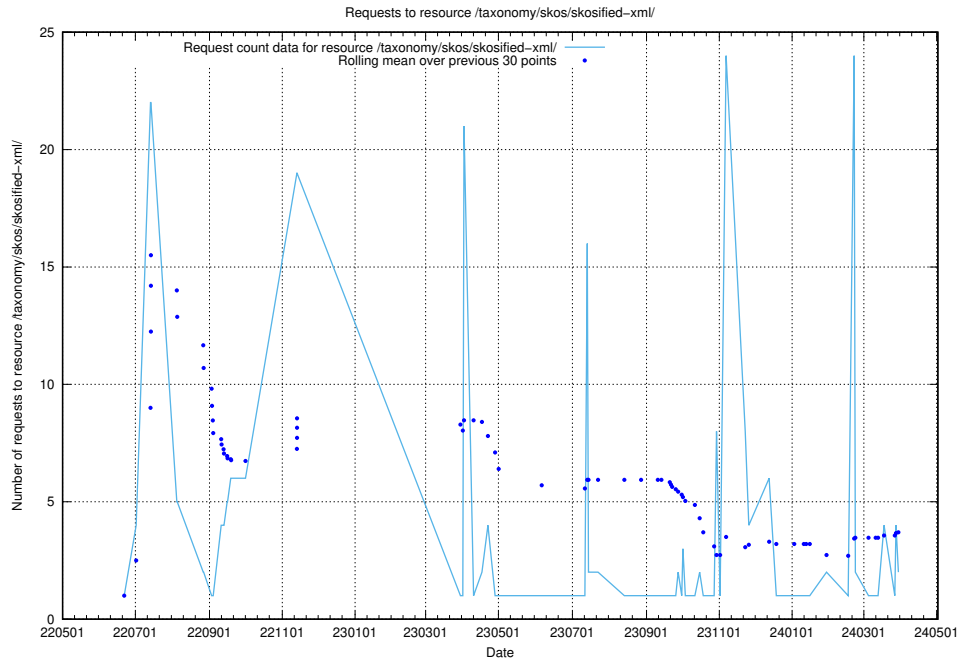

5.314 Usage of /taxonomy/skos/skosified-xml/

Here, we count the number of requests to resource /taxonomy/skos/skosified-xml/.