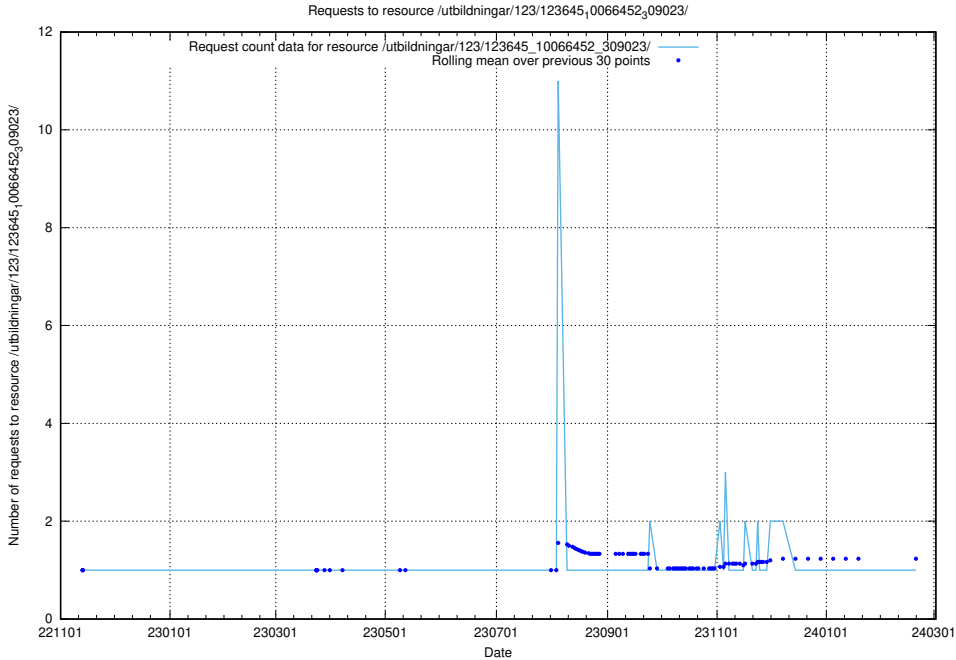

5.5615 Usage of /utbildningar/123/123645_10066452_309023/

Here, we count the number of requests to resource /utbildningar/123/123645_10066452_309023/.