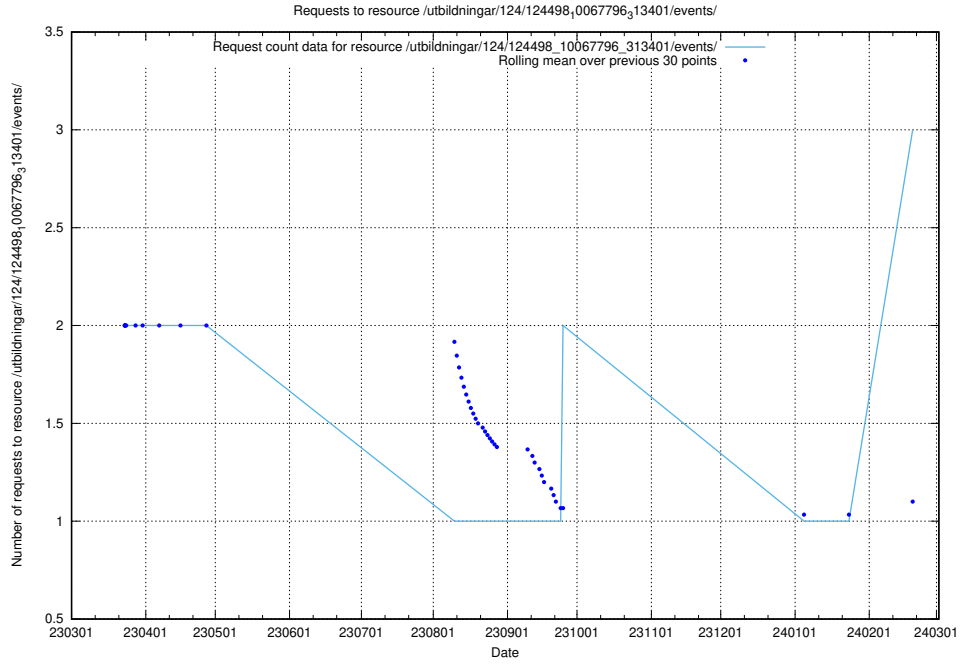

5.300 Usage of /utbildningar/124/124498_10067796_313401/events/

Here, we count the number of requests to resource /utbildningar/124/124498_10067796_313401/events/