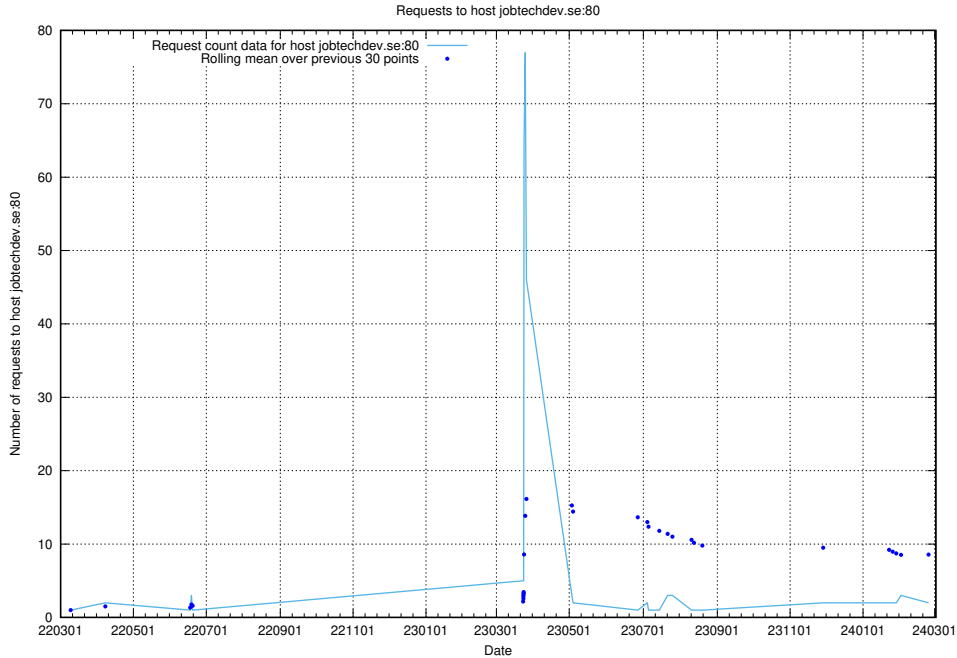

### 7.504 Usage of jobtechdev.se:80

Here, we count the number of requests to host jobtechdev.se:80.