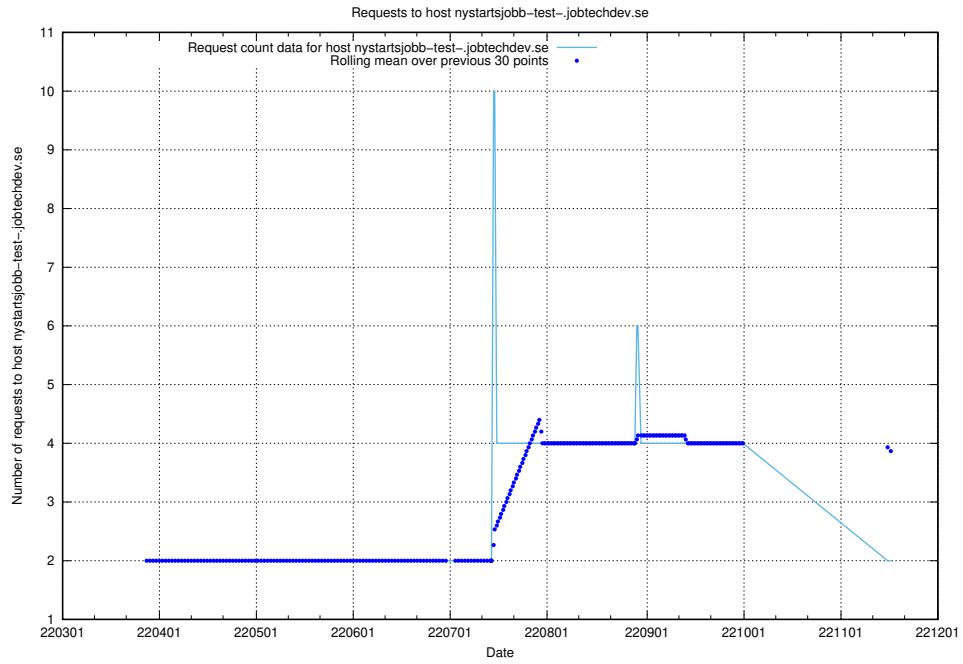

7.488 Usage of nystartsjobb-test-.jobtechdev.se

Here, we count the number of requests to host nystartsjobb-test-.jobtechdev.se.