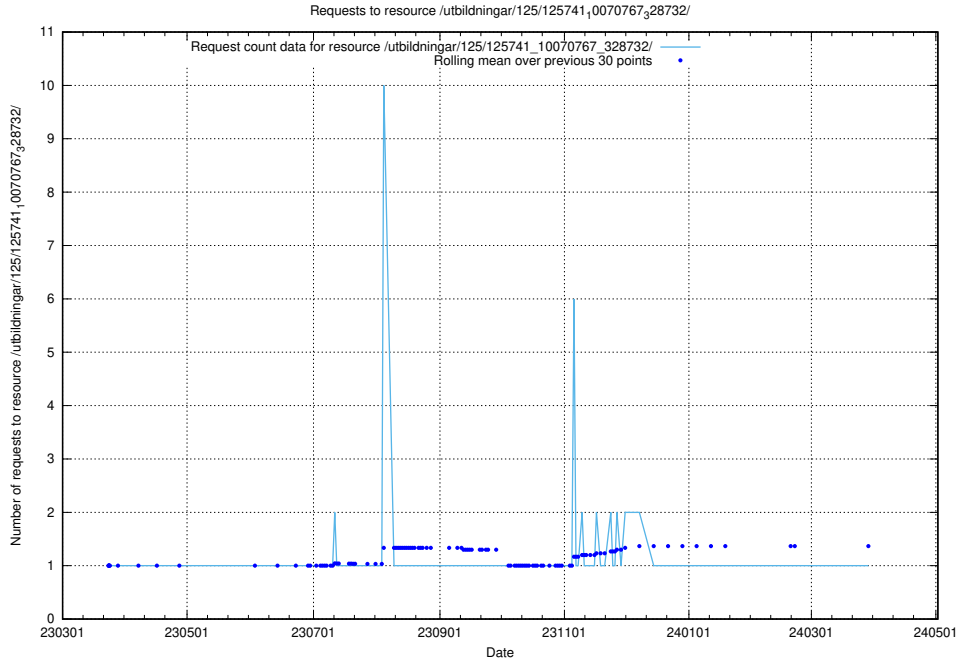

5.6108 Usage of /utbildningar/125/125741_10070767_328732/

Here, we count the number of requests to resource /utbildningar/125/125741_10070767_328732/.