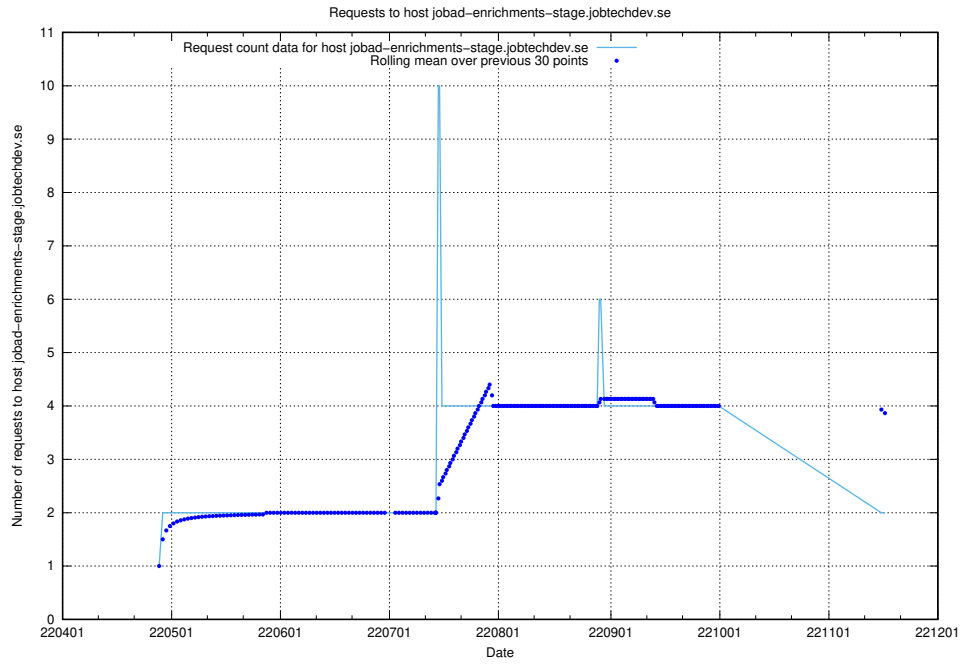

7.442 Usage of jobad-enrichments-stage.jobtechdev.se

Here, we count the number of requests to host jobad-enrichments-stage.jobtechdev.se.