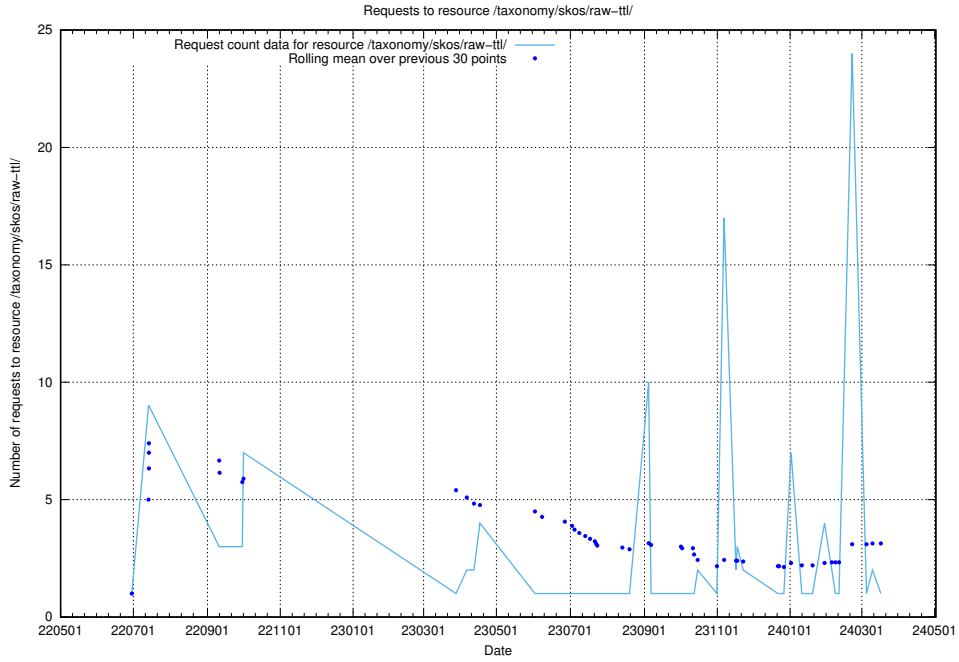

5.900 Usage of /taxonomy/skos/raw-ttl/

Here, we count the number of requests to resource /taxonomy/skos/raw-ttl/.