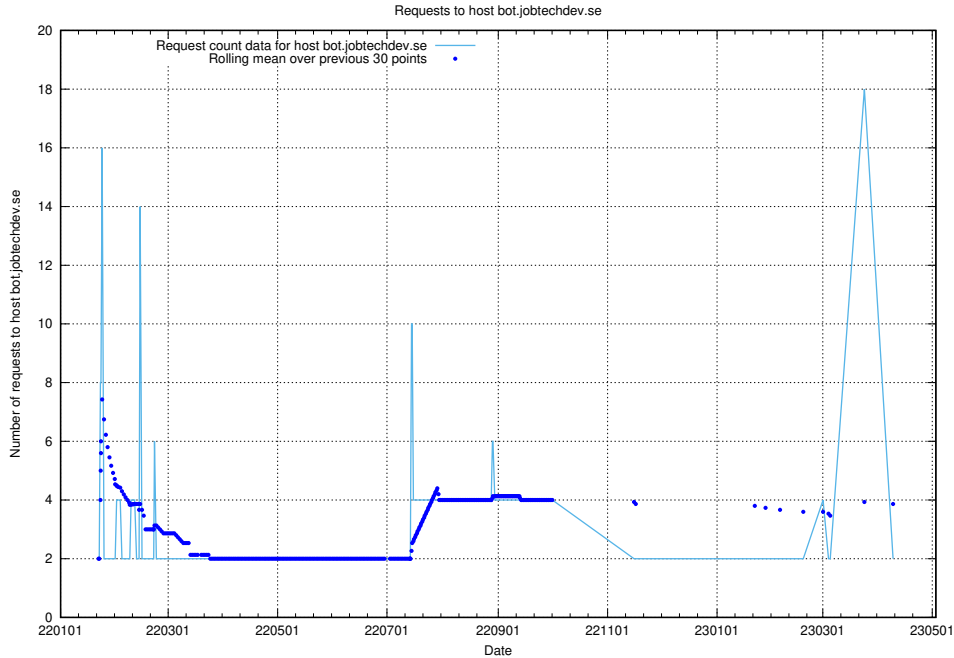

### 7.256 Usage of bot.jobtechdev.se

Here, we count the number of requests to host bot.jobtechdev.se.