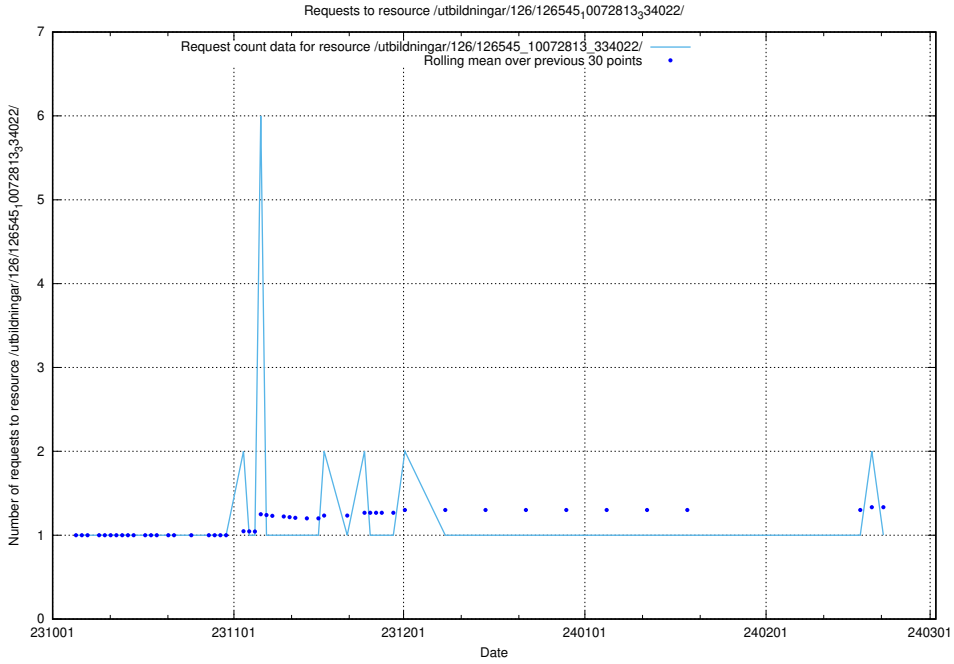

5.4055 Usage of /utbildningar/126/126545_10072813_334022/

Here, we count the number of requests to resource /utbildningar/126/126545_10072813_334022/.