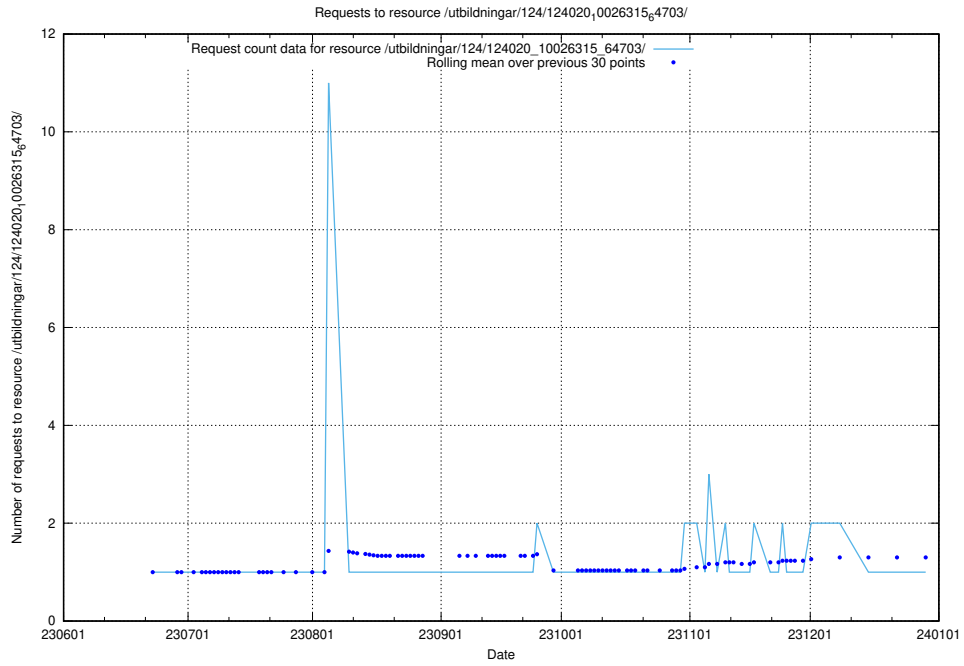

5.5494 Usage of /utbildningar/124/124020_10026315_64703/

Here, we count the number of requests to resource /utbildningar/124/124020_10026315_64703/.