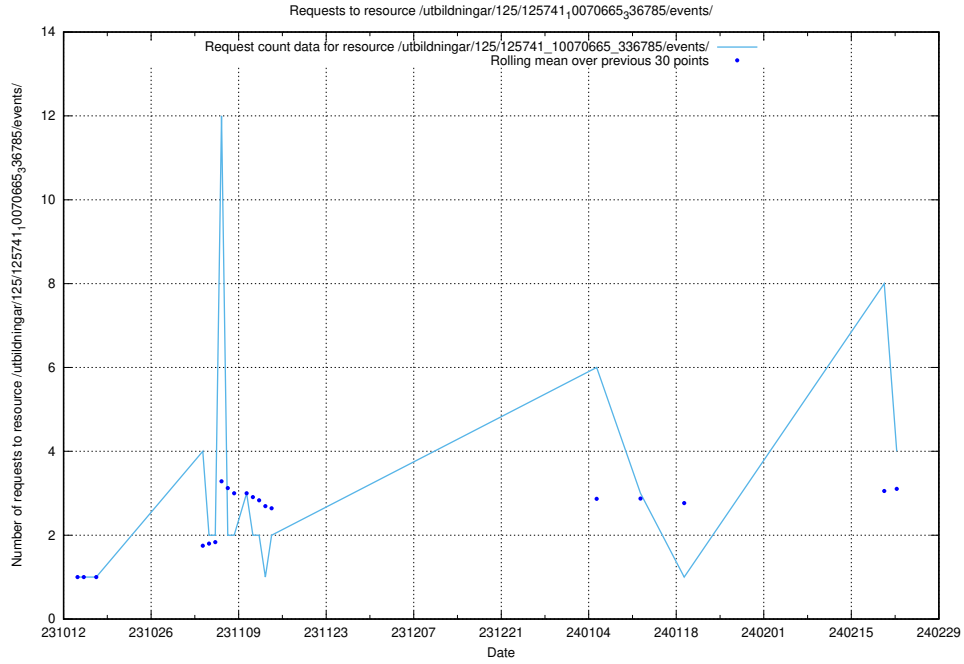

5.152 Usage of /utbildningar/125/125741_10070665_336785/events/

Here, we count the number of requests to resource /utbildningar/125/125741_10070665_336785/events/