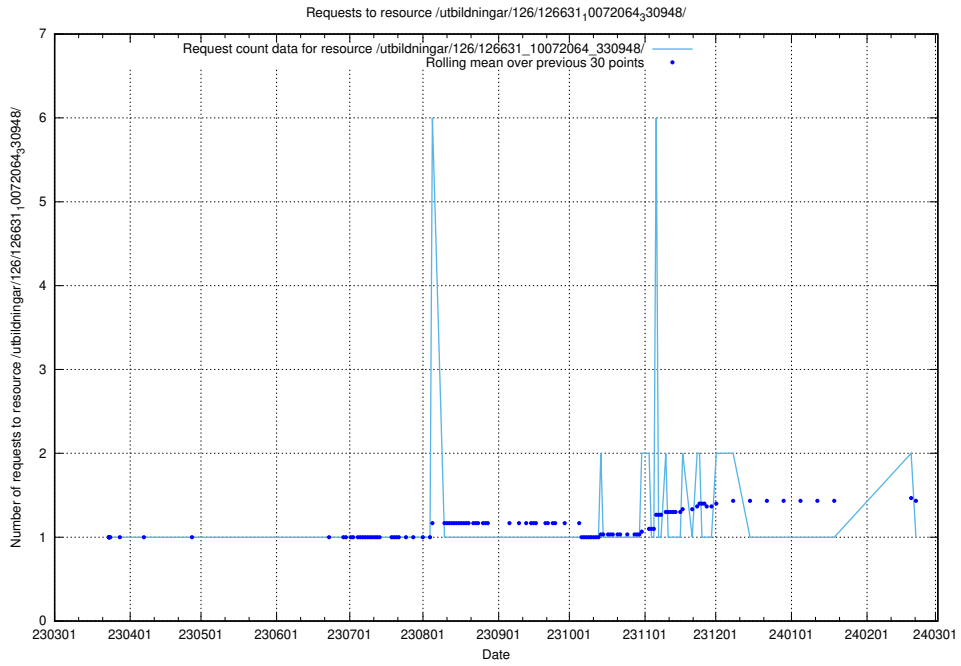

5.6031 Usage of /utbildningar/126/126631_10072064_330948/

Here, we count the number of requests to resource /utbildningar/126/126631_10072064_330948/.