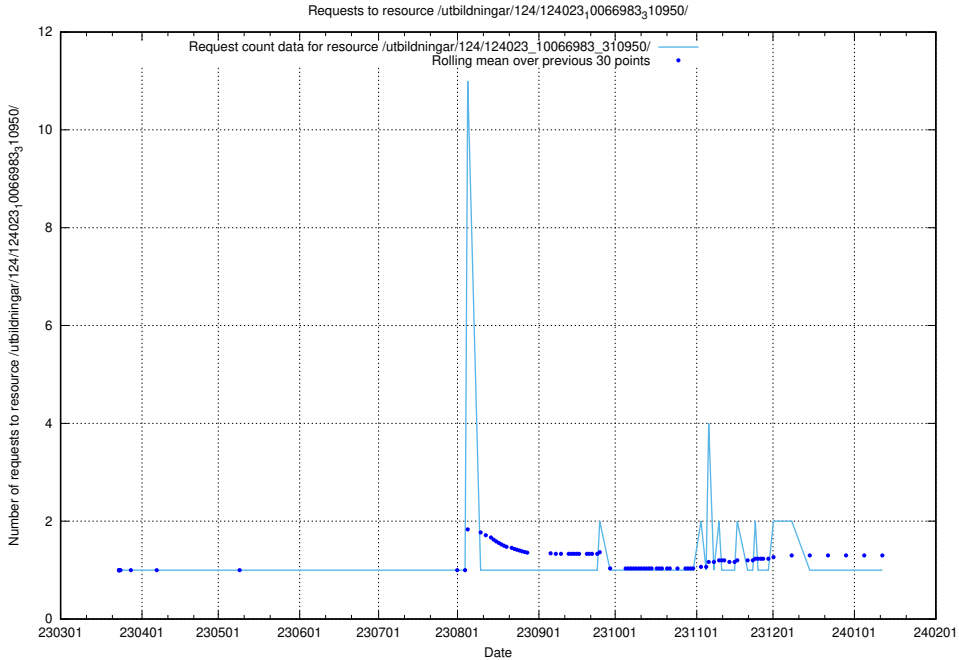

5.4114 Usage of /utbildningar/124/124023_10066983_310950/

Here, we count the number of requests to resource /utbildningar/124/124023_10066983_310950/.