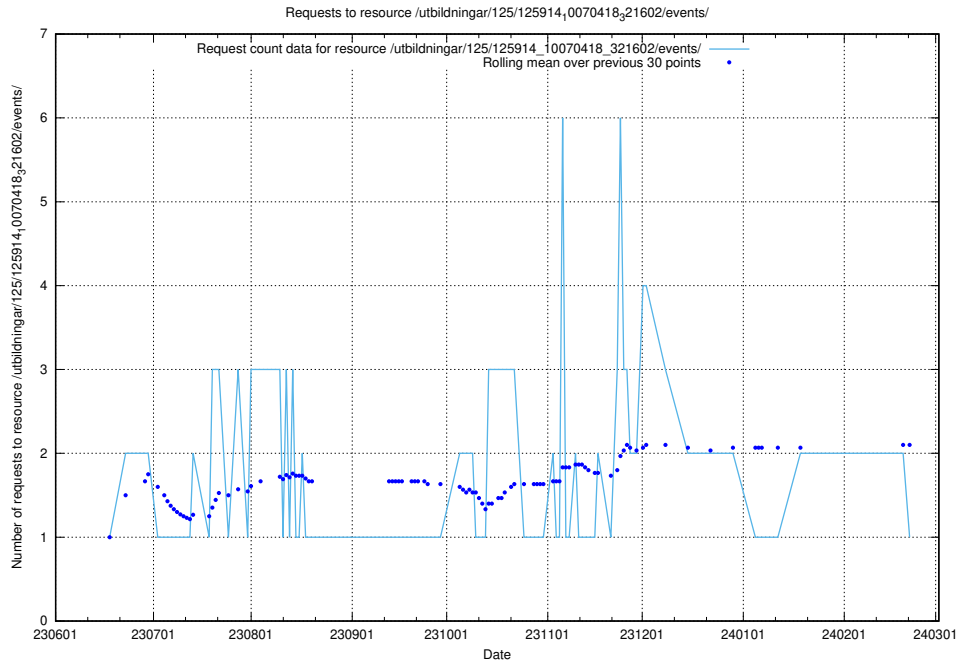

5.5526 Usage of /utbildningar/125/125914_10070418_321602/events/

Here, we count the number of requests to resource /utbildningar/125/125914_10070418_321602/events/