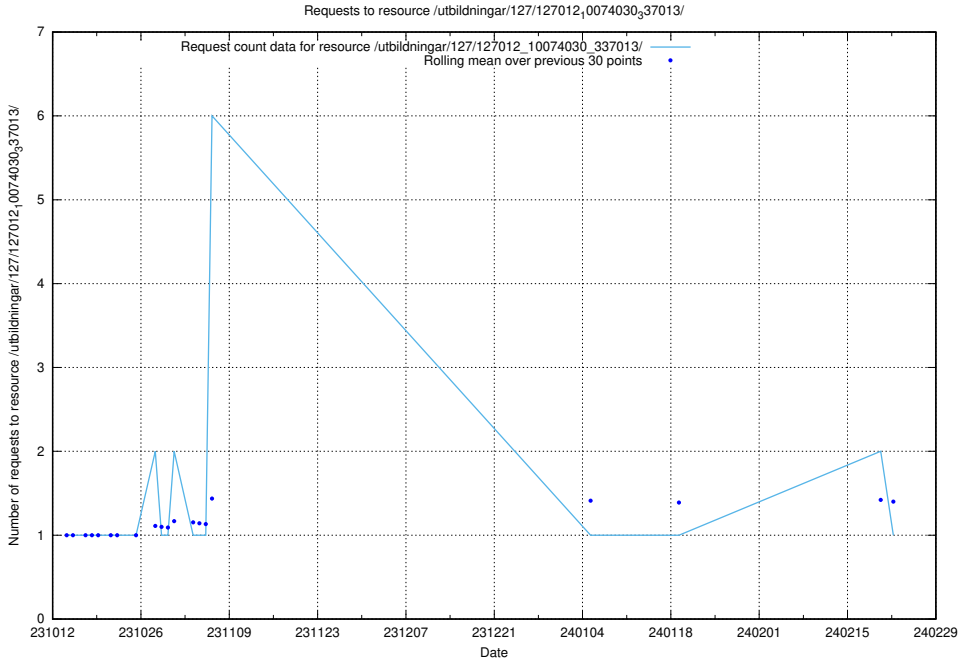

5.3972 Usage of /utbildningar/127/127012_10074030_337013/

Here, we count the number of requests to resource /utbildningar/127/127012_10074030_337013/.