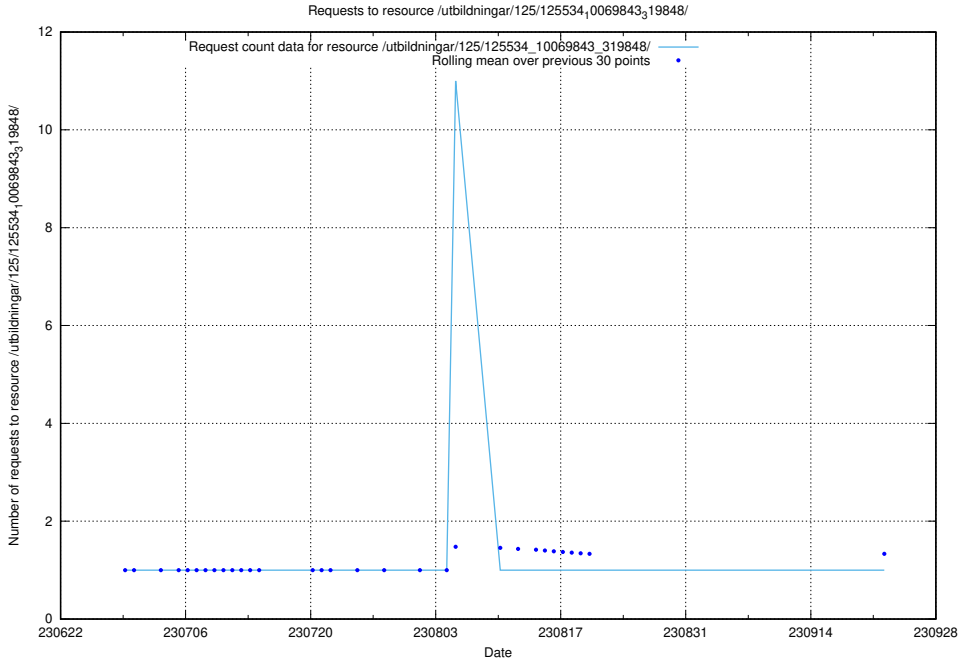

5.5129 Usage of /utbildningar/125/125534_10069843_319848/

Here, we count the number of requests to resource /utbildningar/125/125534_10069843_319848/.