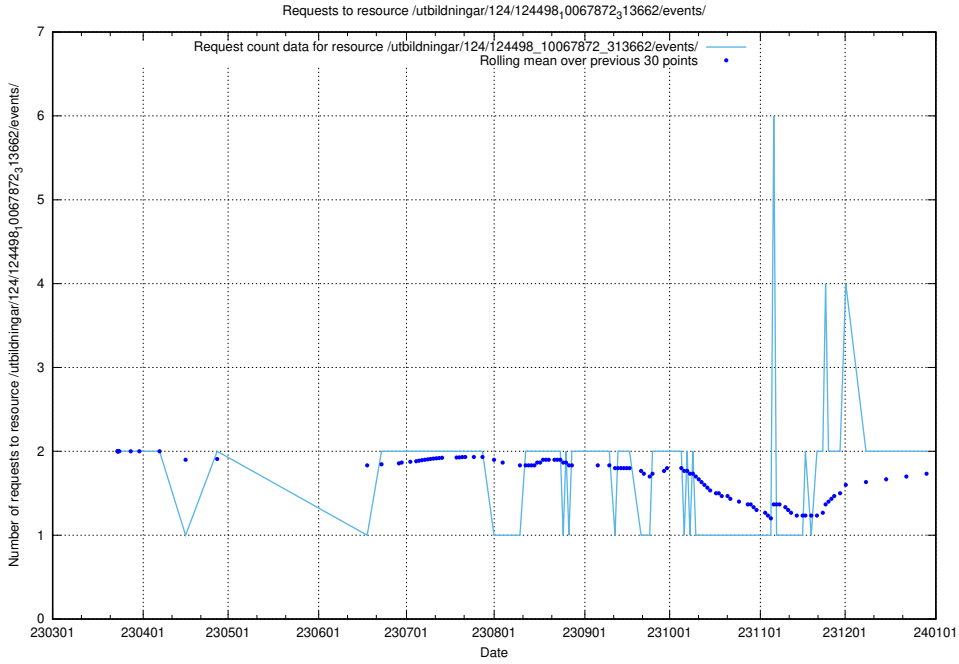

5.843 Usage of /utbildningar/124/124498_10067872_313662/events/

Here, we count the number of requests to resource /utbildningar/124/124498_10067872_313662/events/