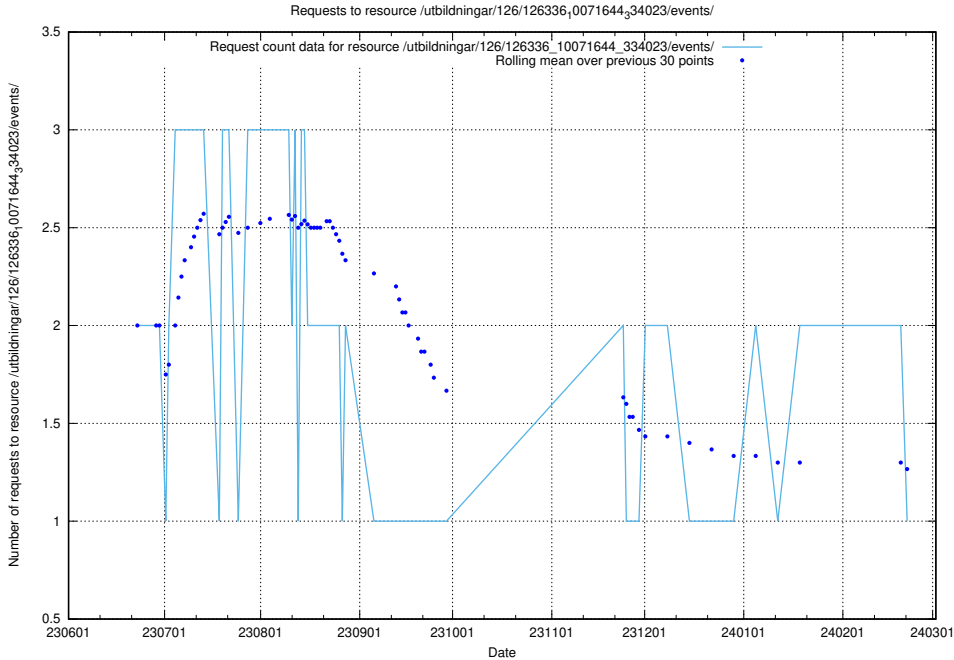

5.5218 Usage of /utbildningar/126/126336_10071644_334023/events/

Here, we count the number of requests to resource /utbildningar/126/126336_10071644_334023/events/