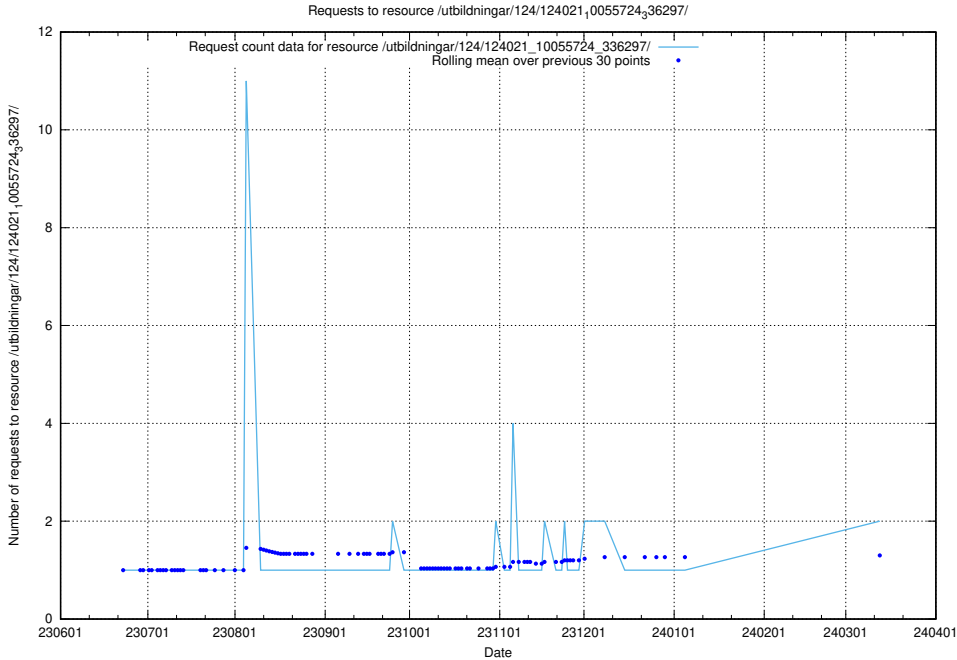

5.728 Usage of /utbildningar/124/124021_10055724_336297/

Here, we count the number of requests to resource /utbildningar/124/124021_10055724_336297/.