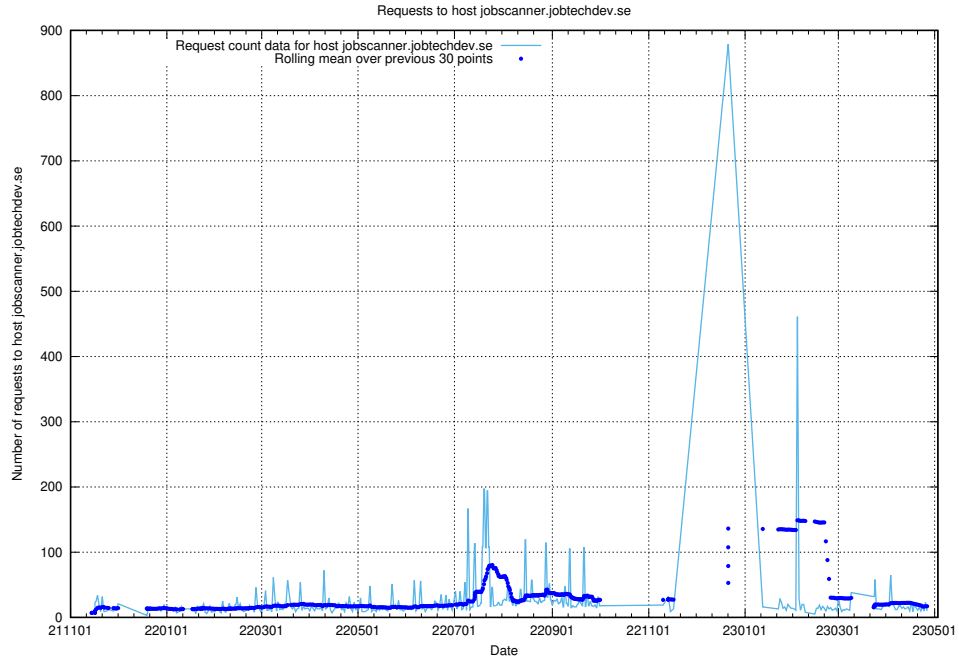

7.61 Usage of jobscanner.jobtechdev.se

Here, we count the number of requests to host jobscanner.jobtechdev.se.