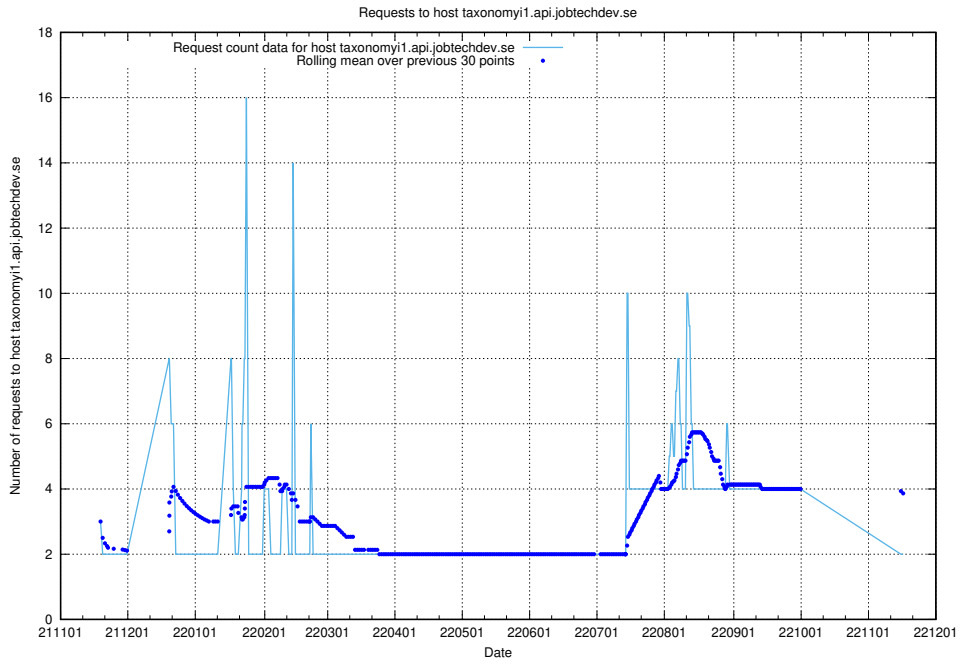

7.466 Usage of taxonomy1.api.jobtechdev.se

Here, we count the number of requests to host taxonomy1.api.jobtechdev.se.