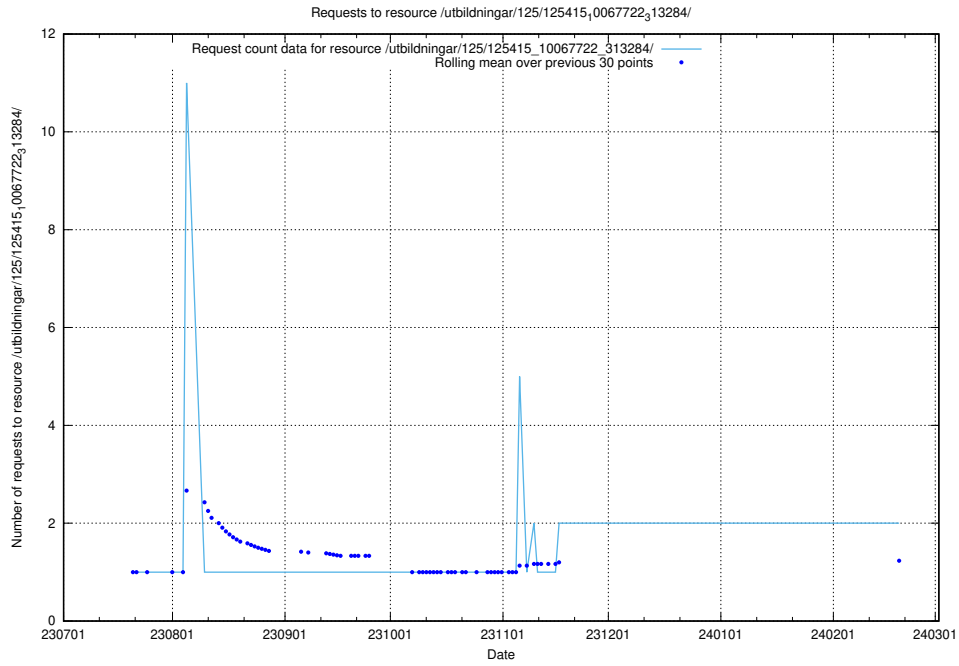

5.635 Usage of /utbildningar/125/125415_10067722_313284/

Here, we count the number of requests to resource /utbildningar/125/125415_10067722_313284/.