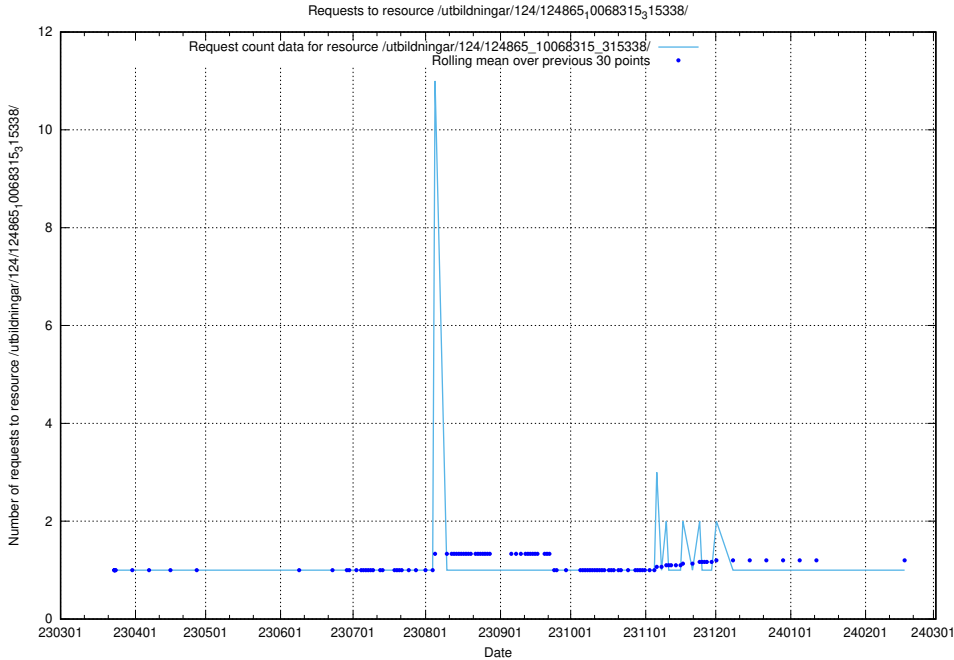

5.1061 Usage of /utbildningar/124/124865_10068315_315338/

Here, we count the number of requests to resource /utbildningar/124/124865_10068315_315338/.