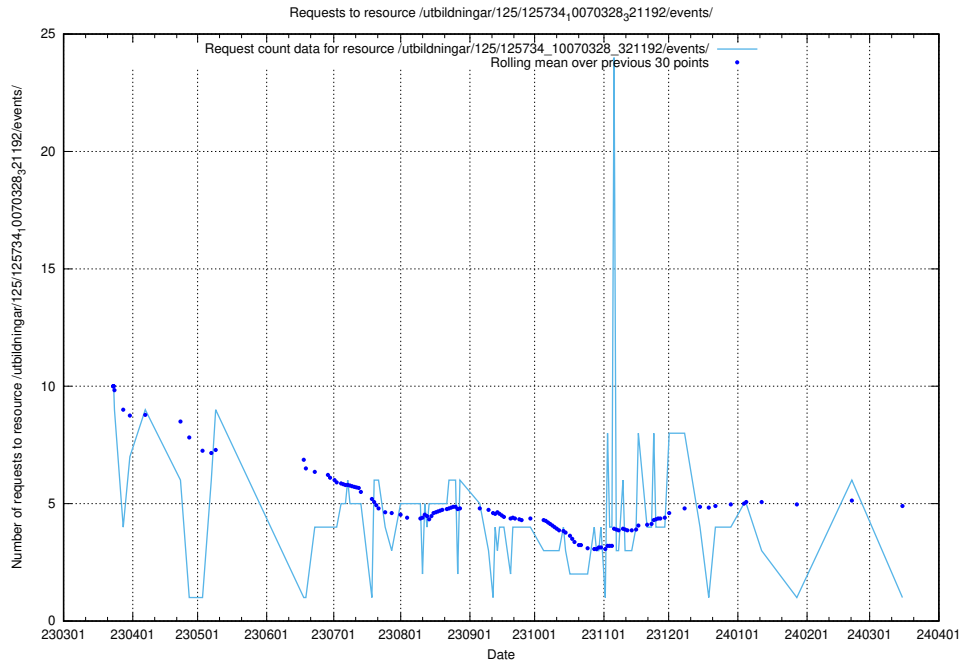

5.5894 Usage of /utbildningar/125/125734_10070328_321192/events/

Here, we count the number of requests to resource /utbildningar/125/125734_10070328_321192/events/