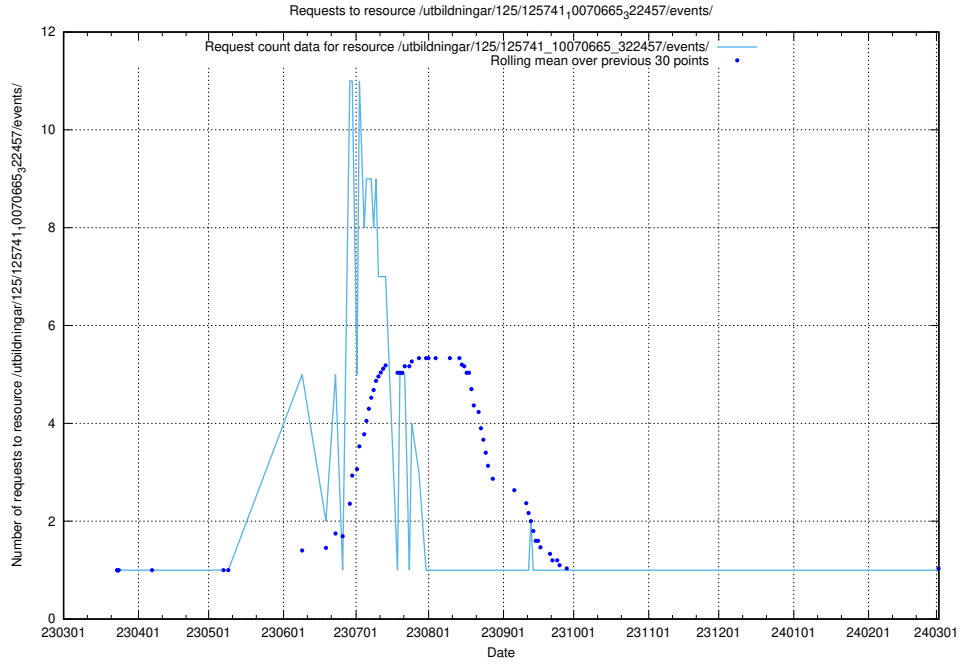

### 5.6138 Usage of /utbildningar/125/125741\_10070665\_322457/events/

Here, we count the number of requests to resource /utbildningar/125/125741\_10070665\_322457/events/