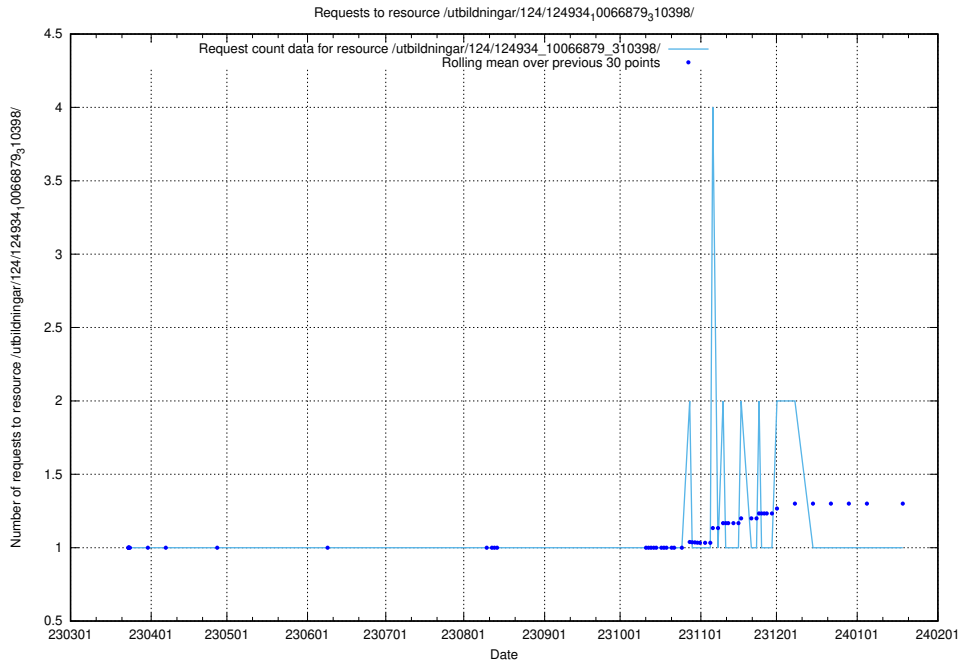

5.1051 Usage of /utbildningar/124/124934_10066879_310398/

Here, we count the number of requests to resource /utbildningar/124/124934_10066879_310398/.