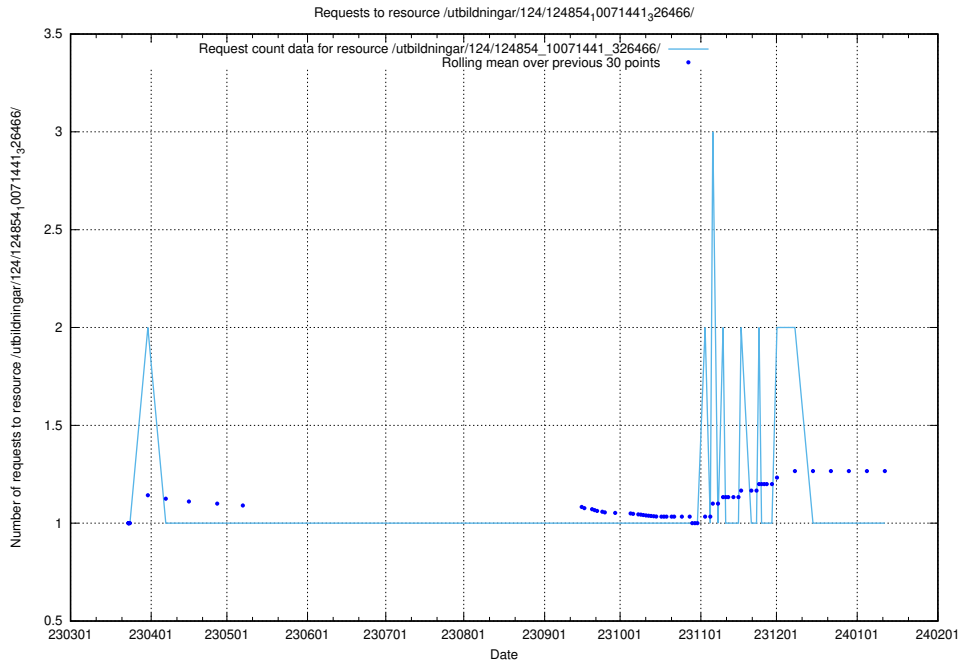

5.1099 Usage of /utbildningar/124/124854_10071441_326466/

Here, we count the number of requests to resource /utbildningar/124/124854_10071441_326466/.