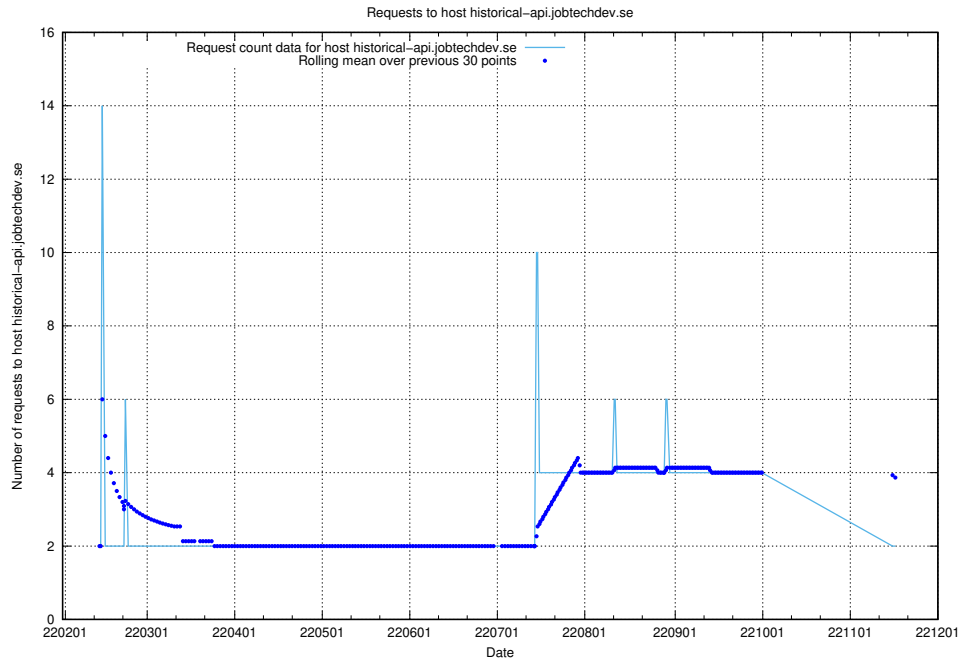

7.543 Usage of historical-api.jobtechdev.se

Here, we count the number of requests to host historical-api.jobtechdev.se.