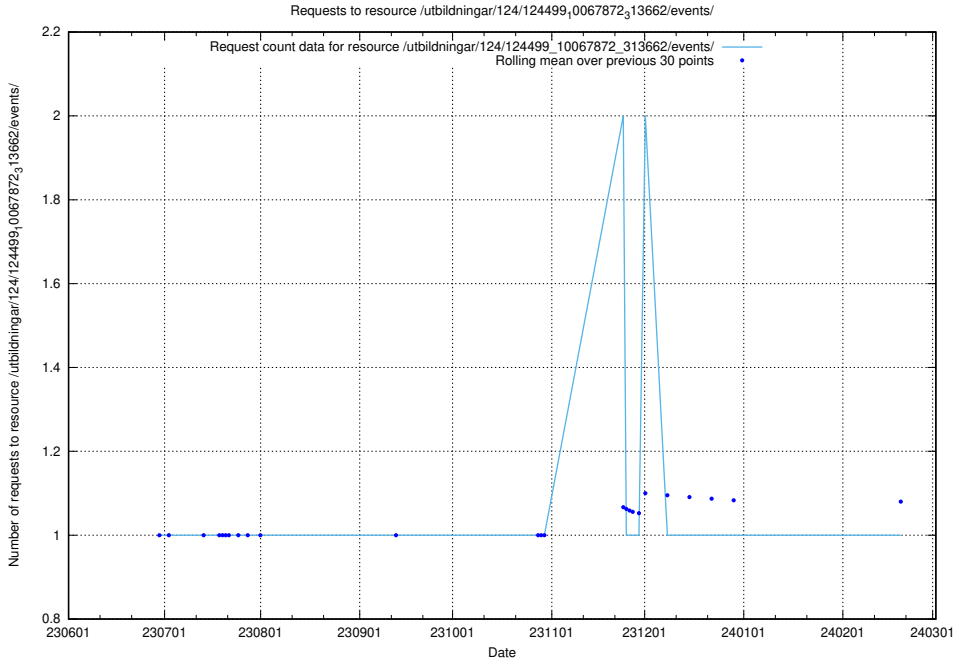

5.5049 Usage of /utbildningar/124/124499_10067872_313662/events/

Here, we count the number of requests to resource /utbildningar/124/124499_10067872_313662/events/