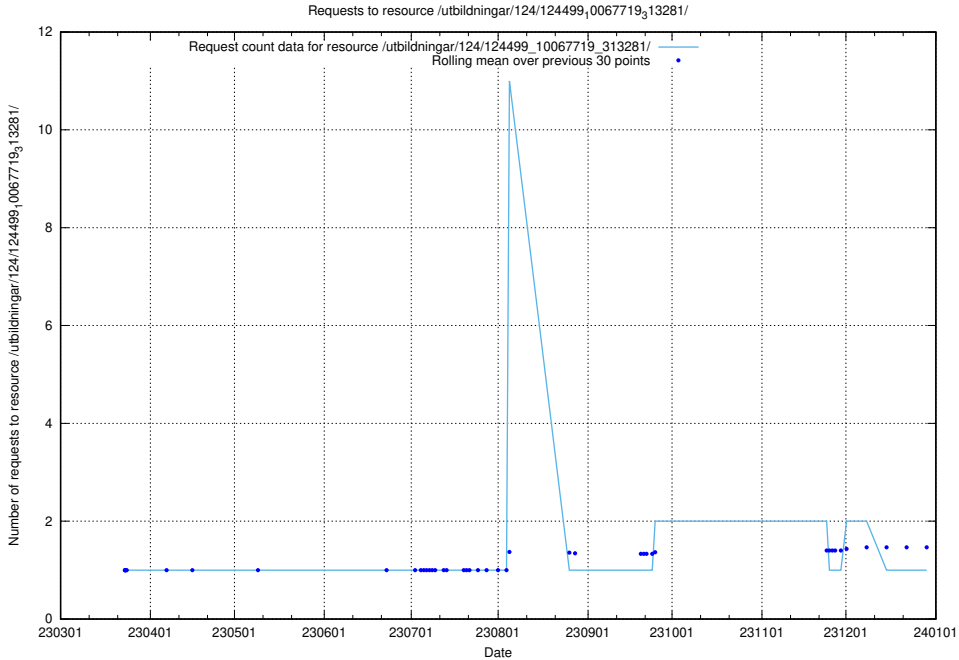

5.2184 Usage of /utbildningar/124/124499_10067719_313281/

Here, we count the number of requests to resource /utbildningar/124/124499_10067719_313281/.