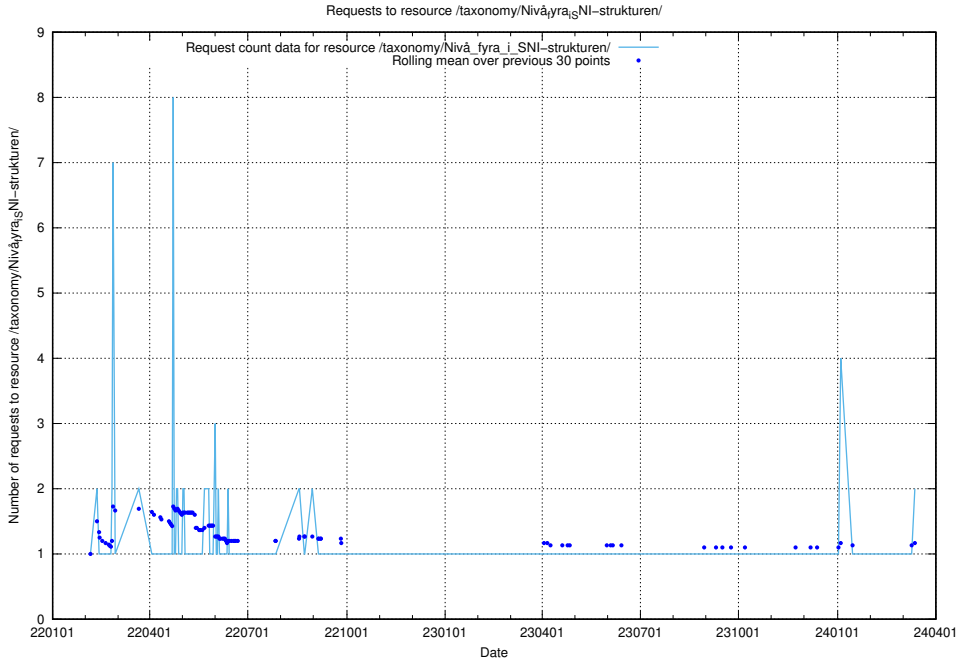

5.411 Usage of /taxonomy/Nivå_fyra_i_SNI-strukturen/

Here, we count the number of requests to resource /taxonomy/Nivå_fyra_i_SNI-strukturen/.