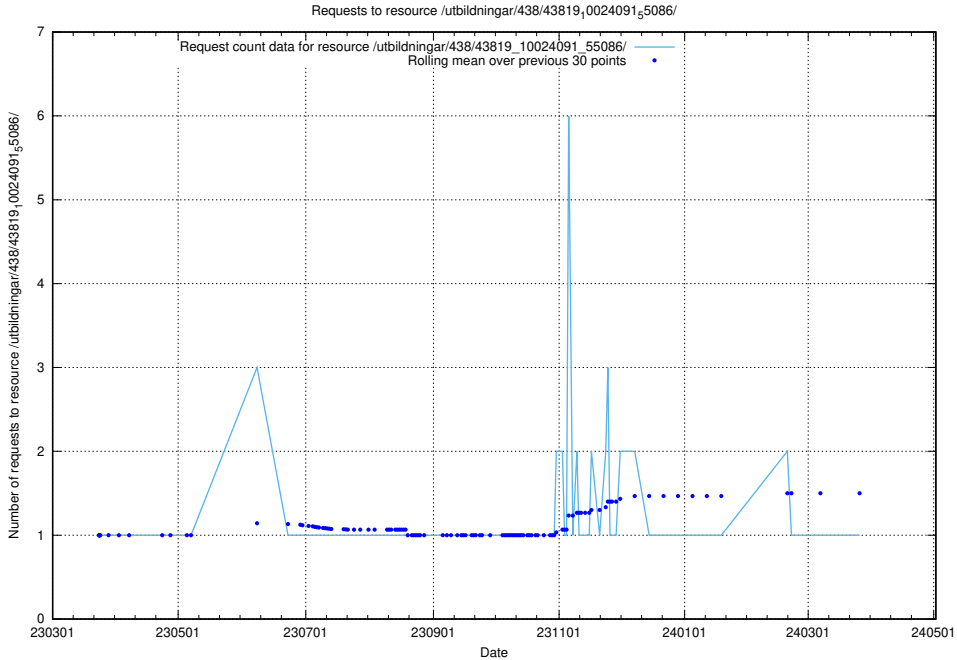

5.5977 Usage of /utbildningar/438/43819_10024091_55086/

Here, we count the number of requests to resource /utbildningar/438/43819_10024091_55086/.