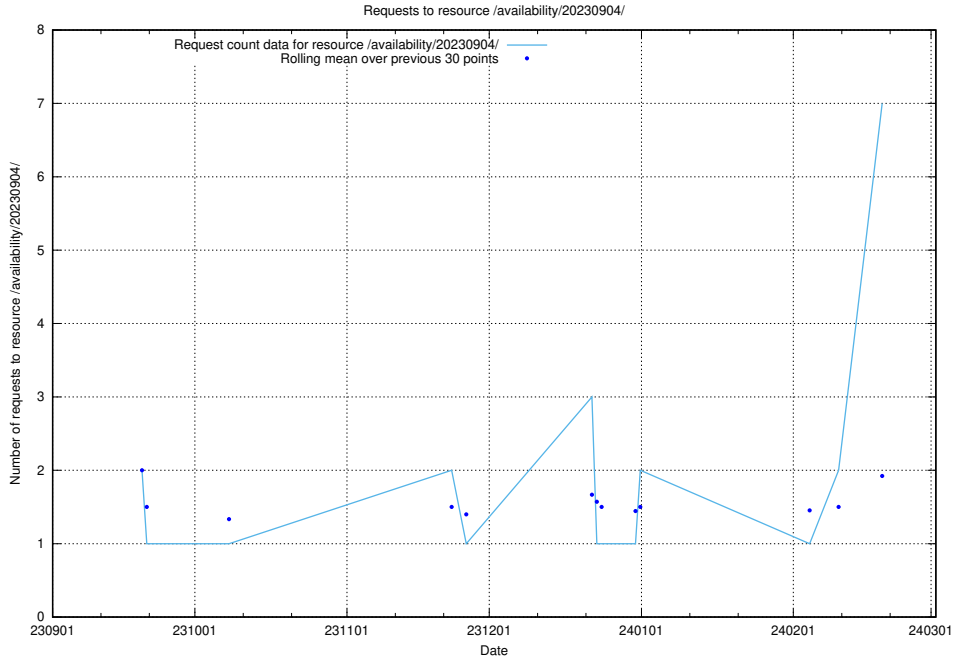

5.47 Usage of /availability/20230904/

Here, we count the number of requests to resource /availability/20230904/.