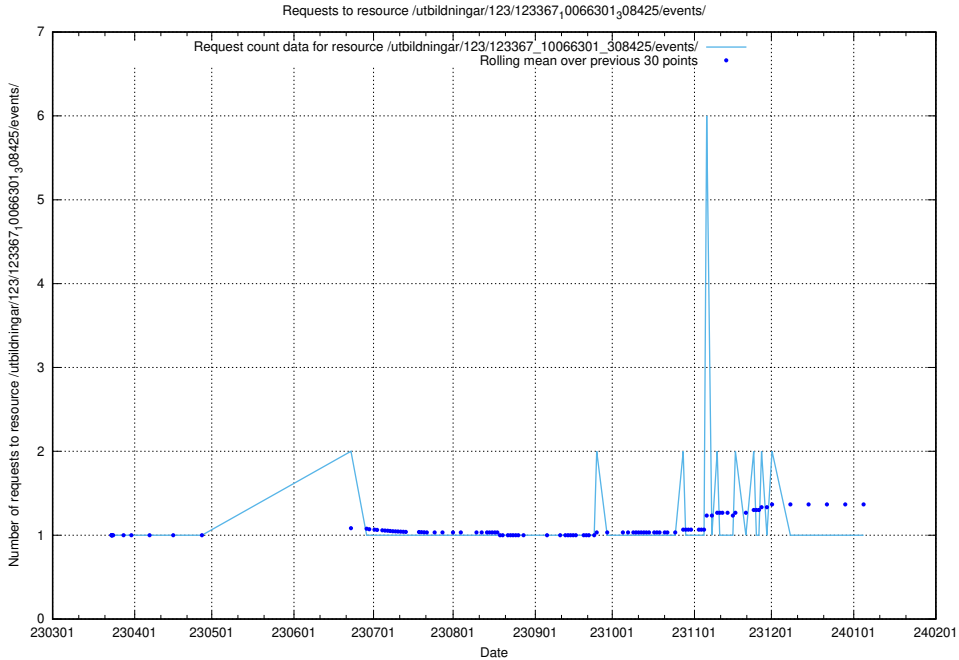

5.4196 Usage of /utbildningar/123/123367_10066301_308425/events/

Here, we count the number of requests to resource /utbildningar/123/123367_10066301_308425/events/