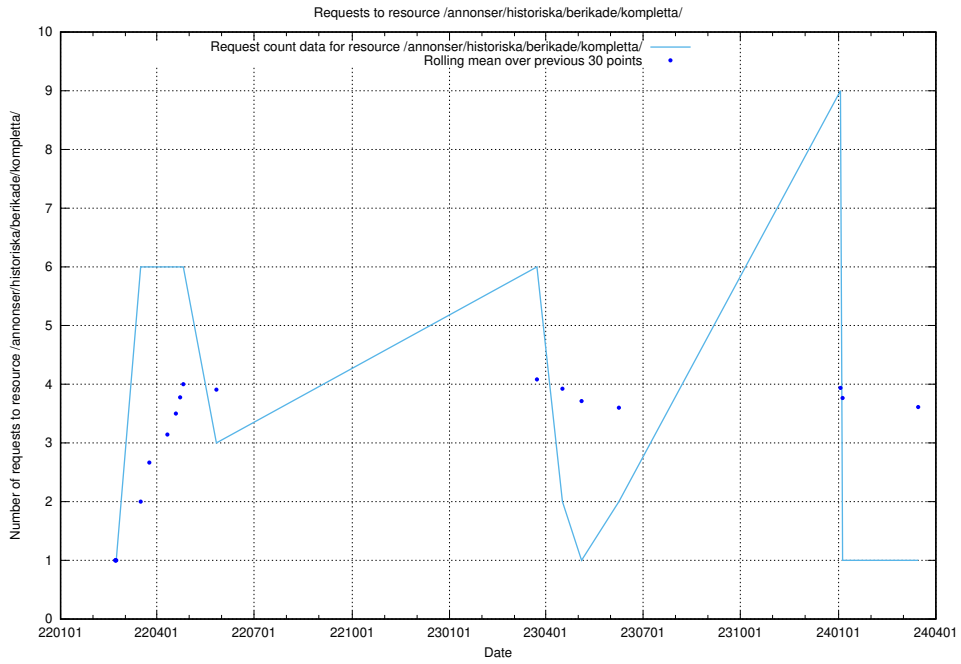

5.1154 Usage of /annonser/historiska/berikade/komplett/

Here, we count the number of requests to resource /annonser/historiska/berikade/komplett/.