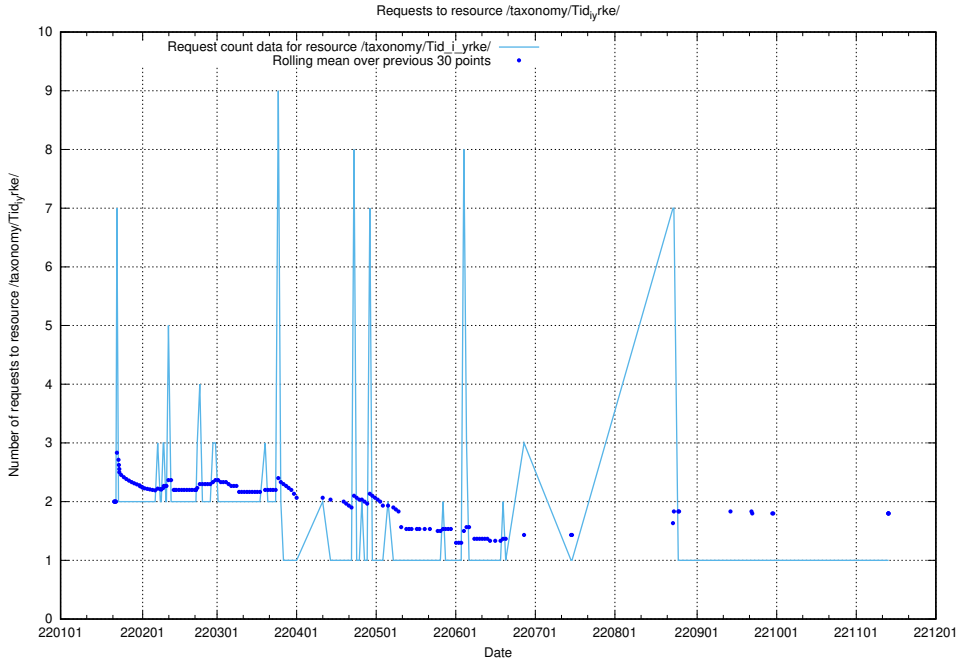

### 5.5946 Usage of /taxonomy/Tid\_i\_yrke/

Here, we count the number of requests to resource /taxonomy/Tid\_i\_yrke/.