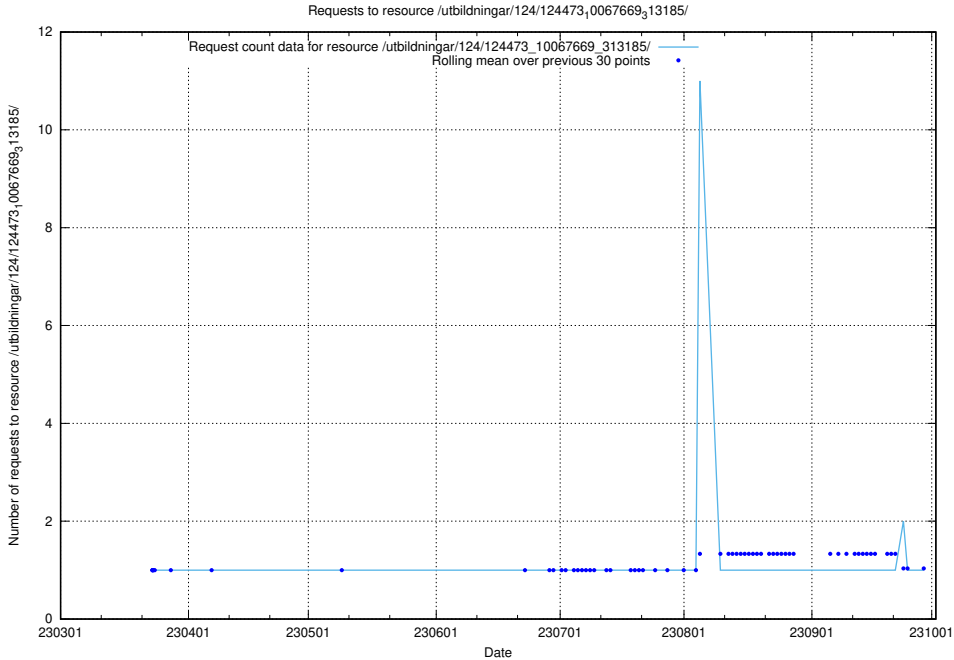

5.2558 Usage of /utbildningar/124/124473_10067669_313185/

Here, we count the number of requests to resource /utbildningar/124/124473_10067669_313185/.