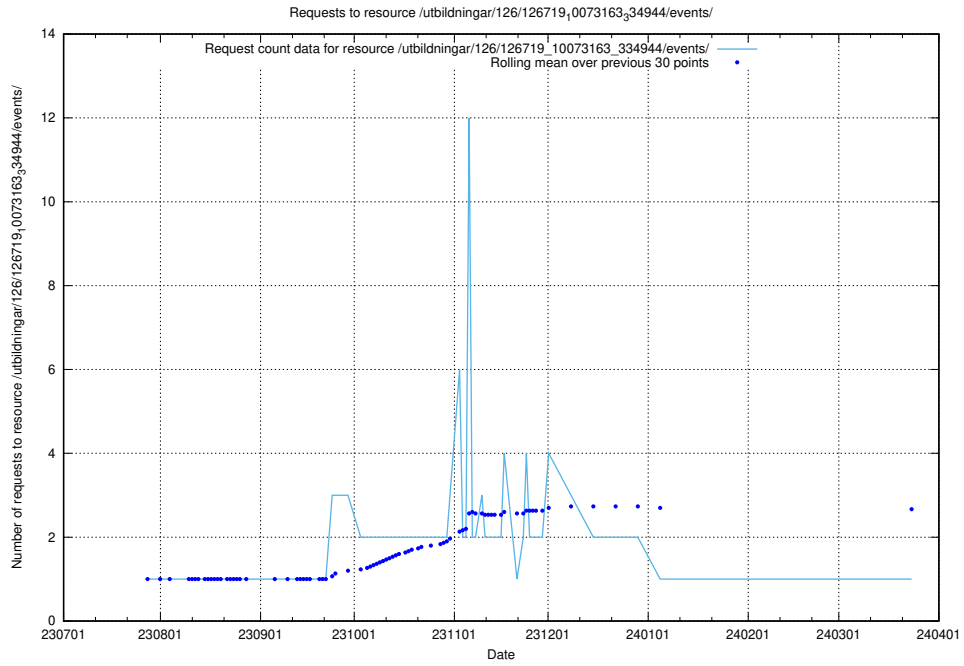

5.4563 Usage of /utbildningar/126/126719_10073163_334944/events/

Here, we count the number of requests to resource /utbildningar/126/126719_10073163_334944/events/