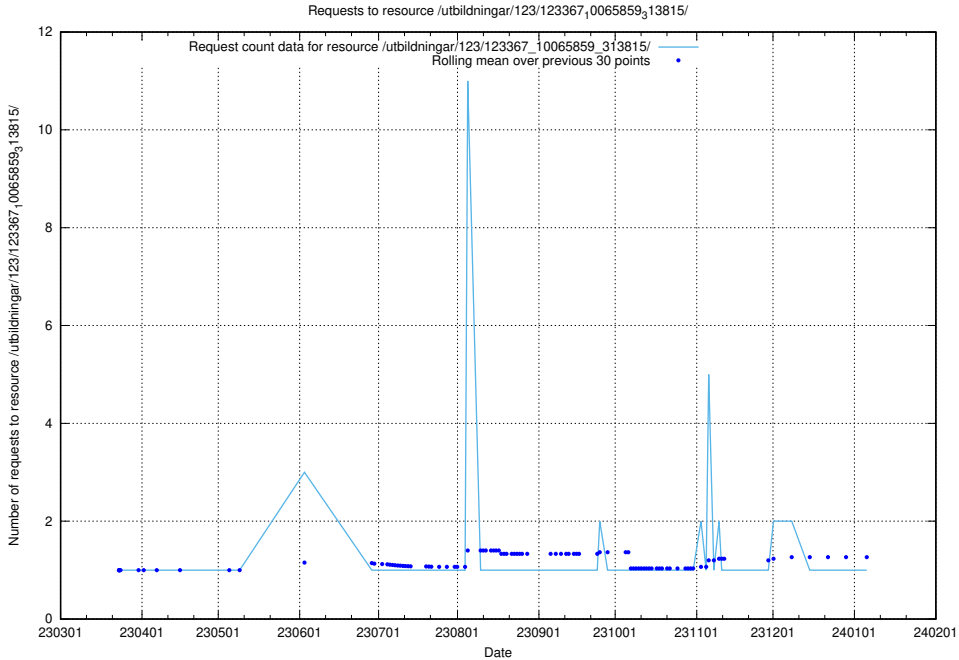

5.4502 Usage of /utbildningar/123/123367_10065859_313815/

Here, we count the number of requests to resource /utbildningar/123/123367_10065859_313815/.