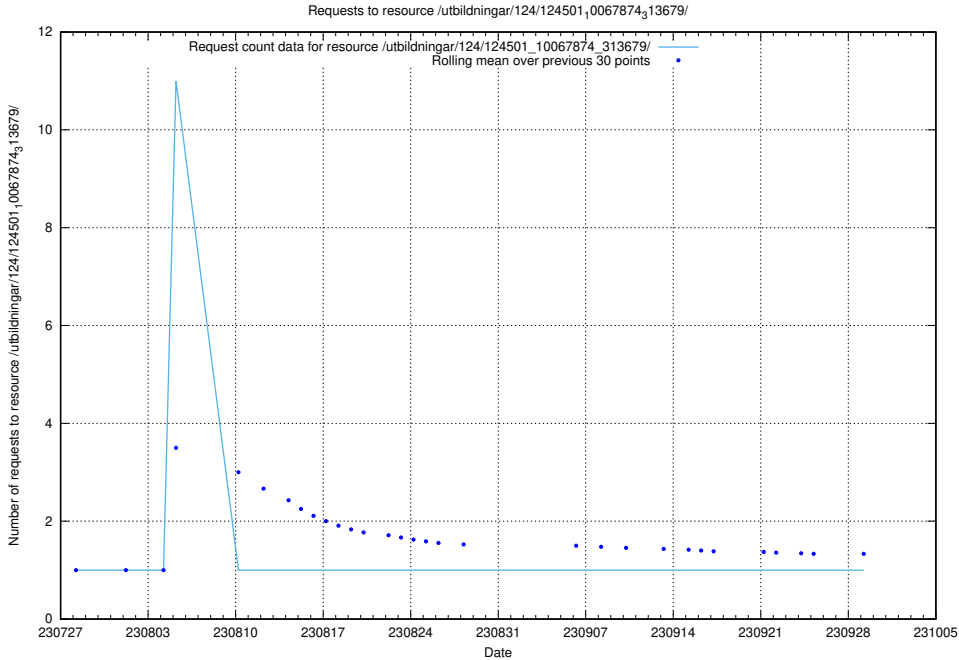

5.4568 Usage of /utbildningar/124/124501_10067874_313679/

Here, we count the number of requests to resource /utbildningar/124/124501_10067874_313679/.