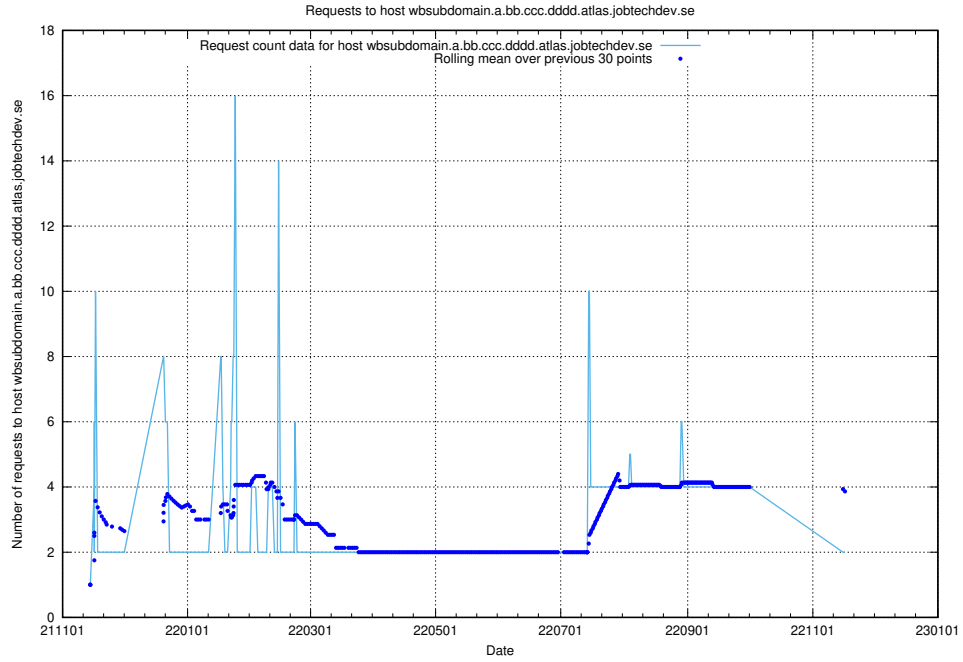

7.549 Usage of wbsubdomain.a.bb.ccc.dddd.atlas.jobtechdev.se

Here, we count the number of requests to host wbsubdomain.a.bb.ccc.dddd.atlas.jobtechdev.se.