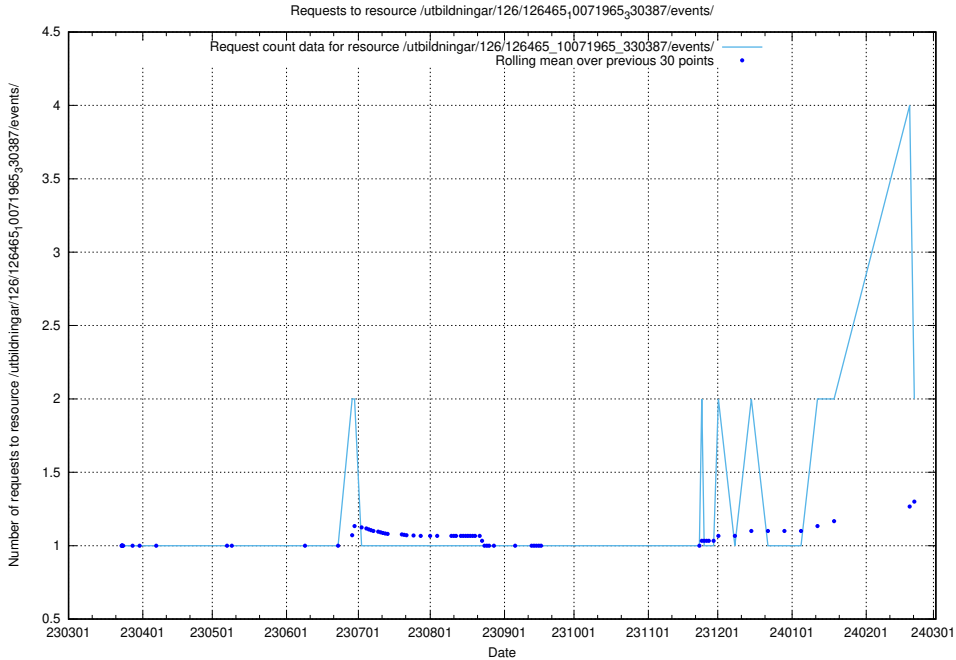

5.851 Usage of /utbildningar/126/126465_10071965_330387/events/

Here, we count the number of requests to resource /utbildningar/126/126465_10071965_330387/events/