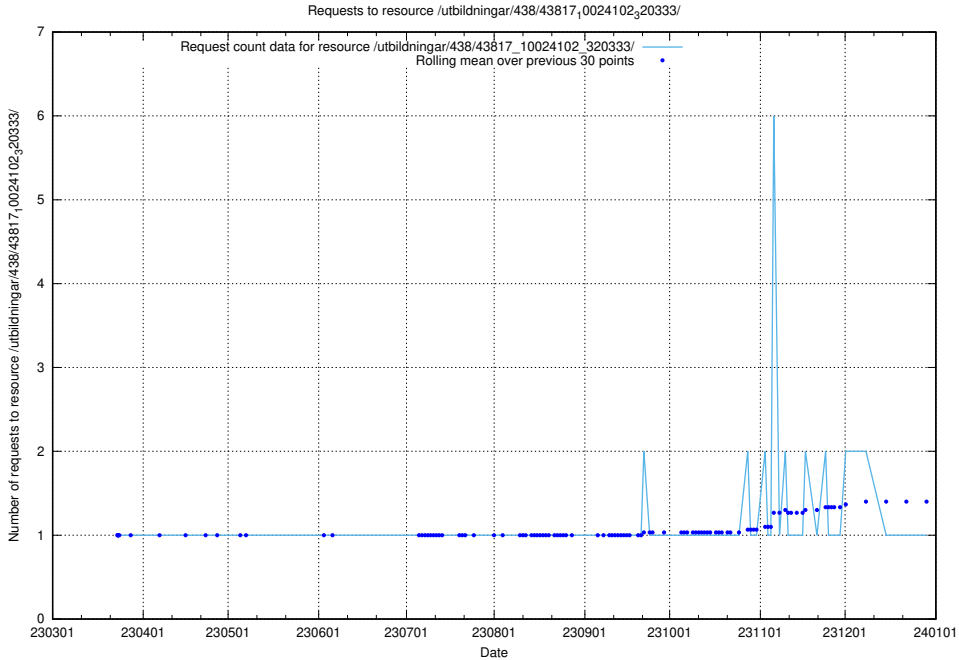

5.5978 Usage of /utbildningar/438/43817_10024102_320333/

Here, we count the number of requests to resource /utbildningar/438/43817_10024102_320333/.