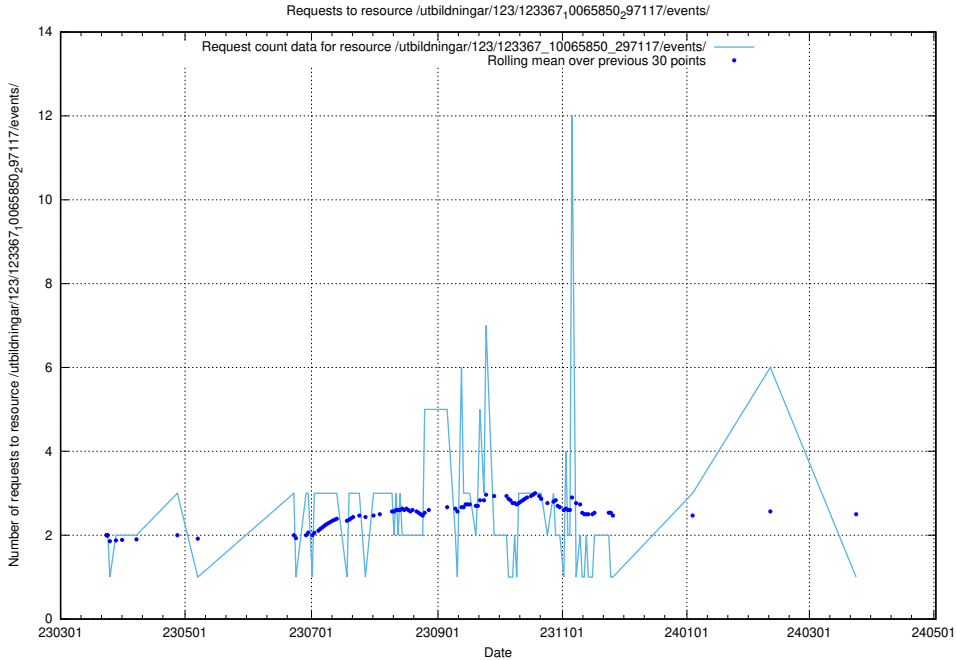

5.5947 Usage of /utbildningar/123/123367_10065850_297117/events/

Here, we count the number of requests to resource /utbildningar/123/123367_10065850_297117/events/