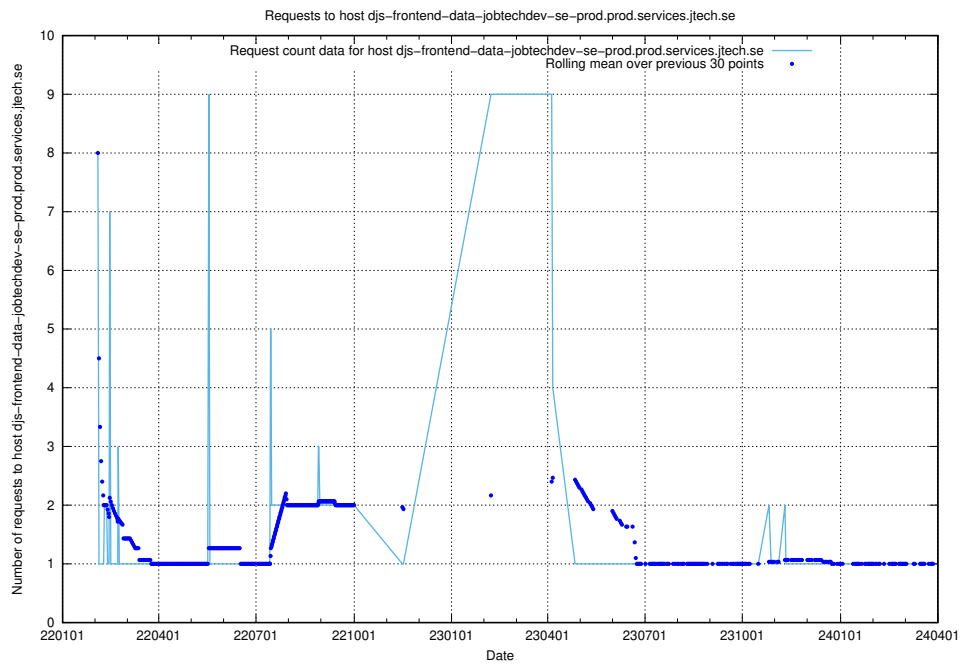

7.657 Usage of djs-frontend-data-jobtechdev-se-prod.prod.services.jtech.se

Here, we count the number of requests to host djs-frontend-data-jobtechdev-se-prod.prod.services.jtech.se.