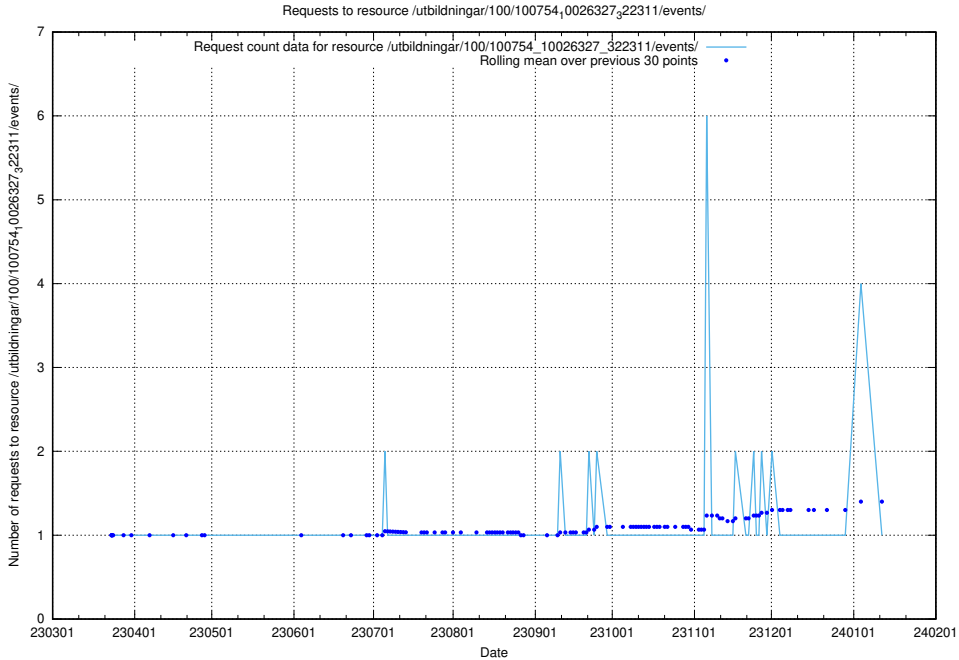

5.5228 Usage of /utbildningar/100/100754_10026327_322311/events/

Here, we count the number of requests to resource /utbildningar/100/100754_10026327_322311/events/