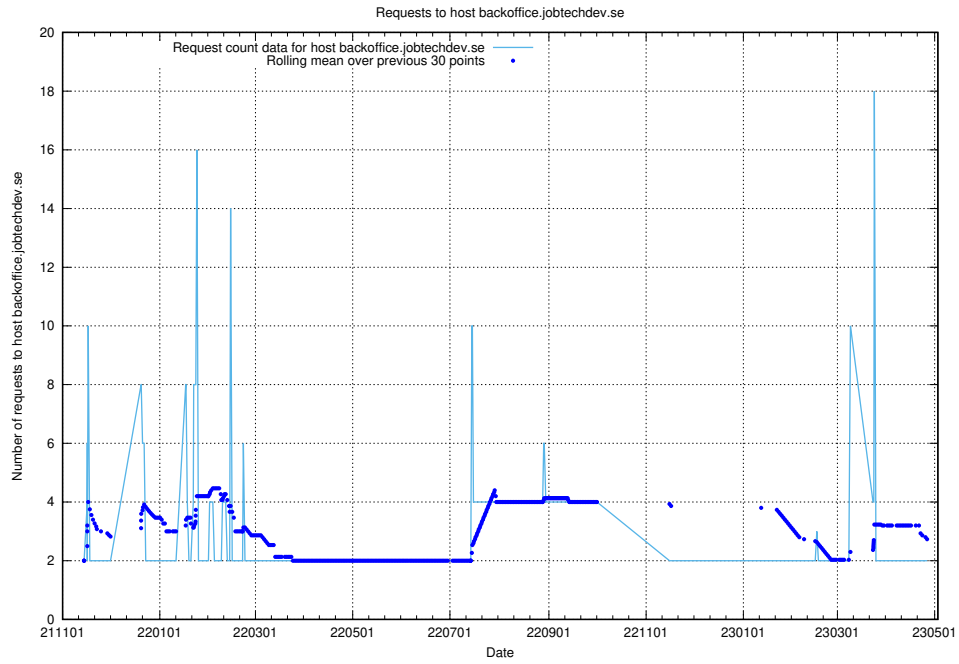

7.285 Usage of backoffice.jobtechdev.se

Here, we count the number of requests to host backoffice.jobtechdev.se.