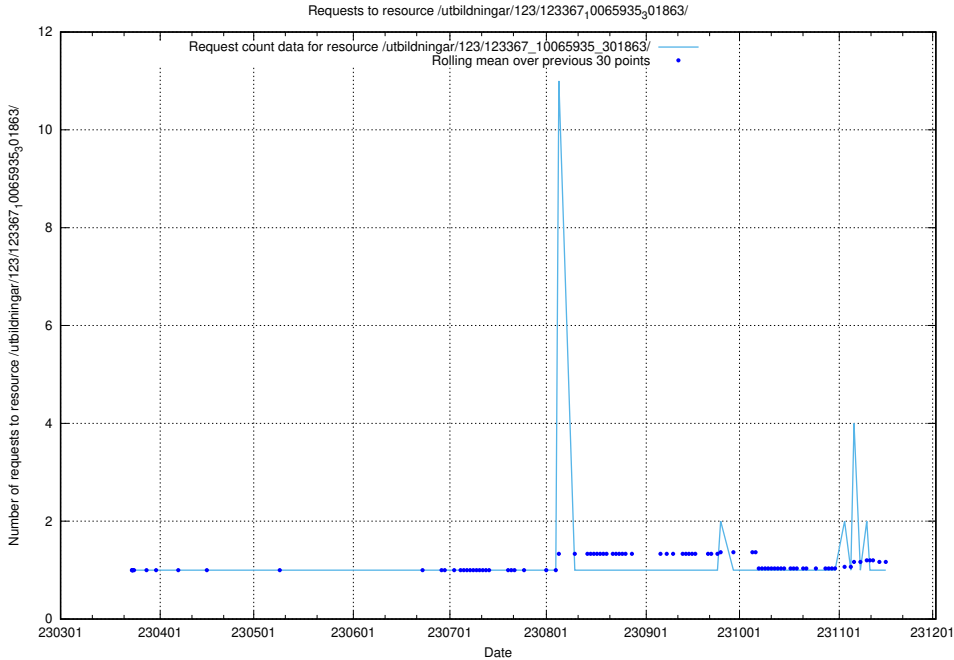

5.4264 Usage of /utbildningar/123/123367_10065935_301863/

Here, we count the number of requests to resource /utbildningar/123/123367_10065935_301863/.