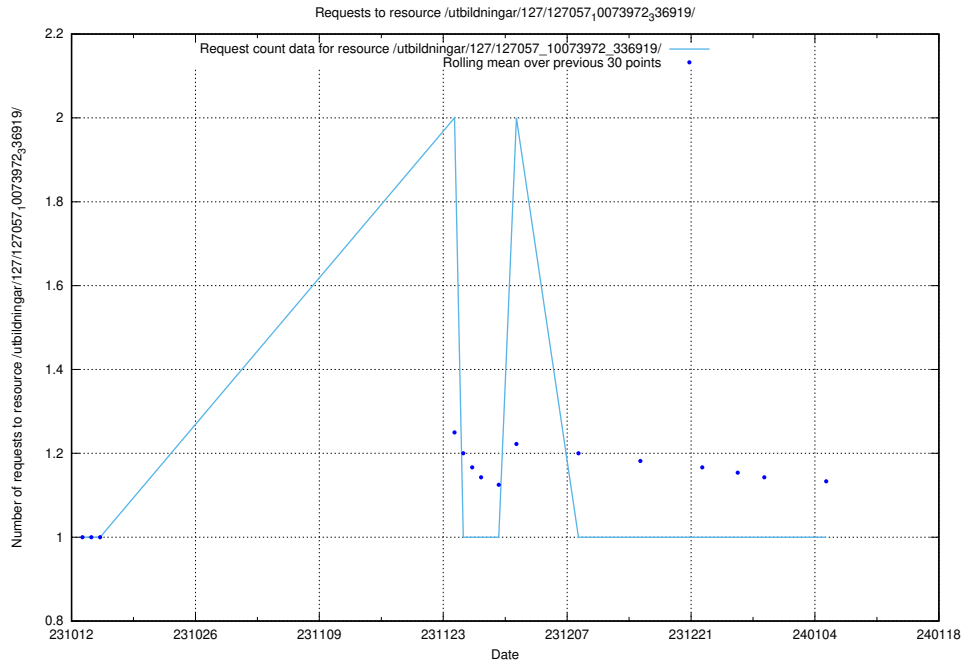

5.3994 Usage of /utbildningar/127/127057_10073972_336919/

Here, we count the number of requests to resource /utbildningar/127/127057_10073972_336919/.