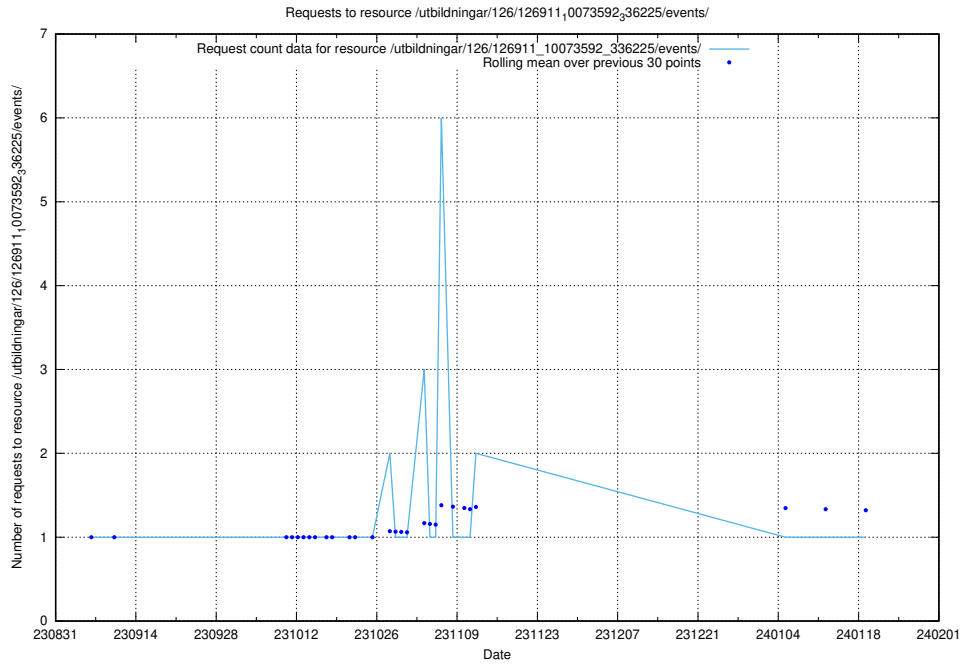

5.4312 Usage of /utbildningar/126/126911_10073592_336225/events/

Here, we count the number of requests to resource /utbildningar/126/126911_10073592_336225/events/