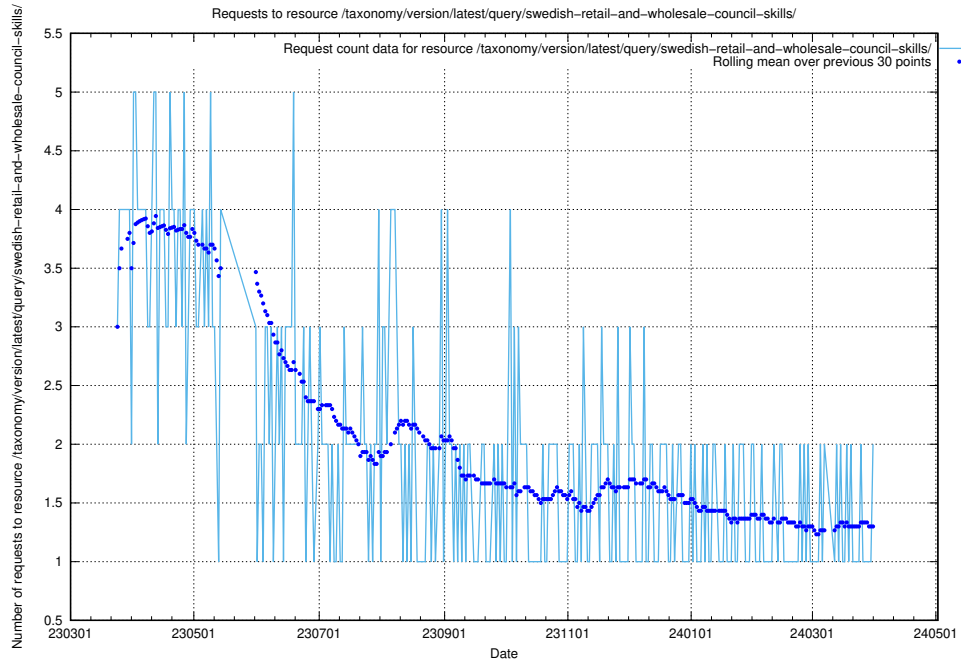

5.765 Usage of /taxonomy/version/latest/query/swedish-retail-and-wholesale-council-skills/

Here, we count the number of requests to resource /taxonomy/version/latest/query/swedish-retail-and-wholesale-council-skills/.