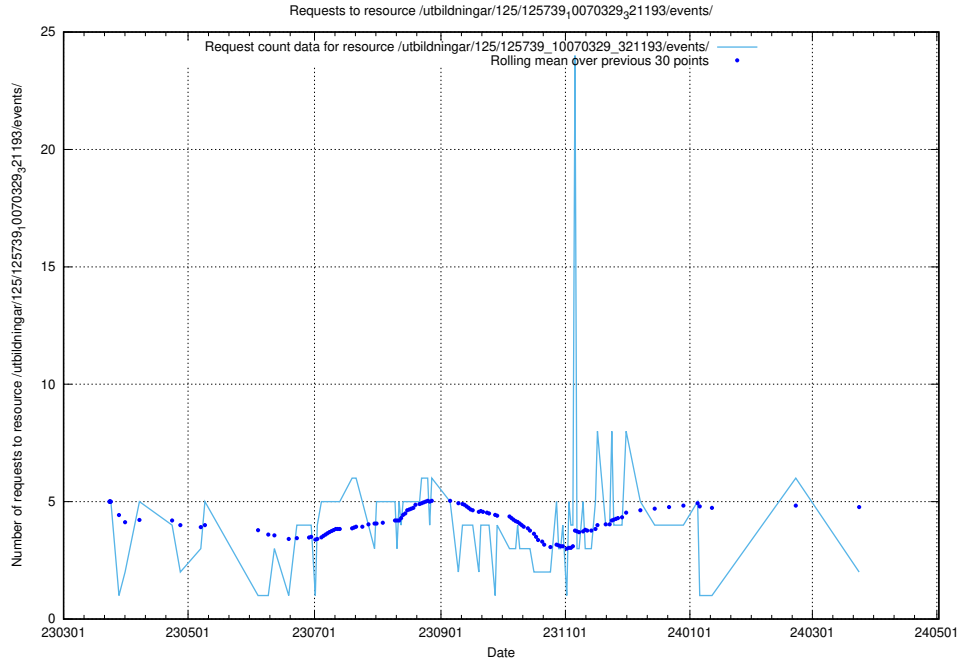

5.829 Usage of /utbildningar/125/125739_10070329_321193/events/

Here, we count the number of requests to resource /utbildningar/125/125739_10070329_321193/events/