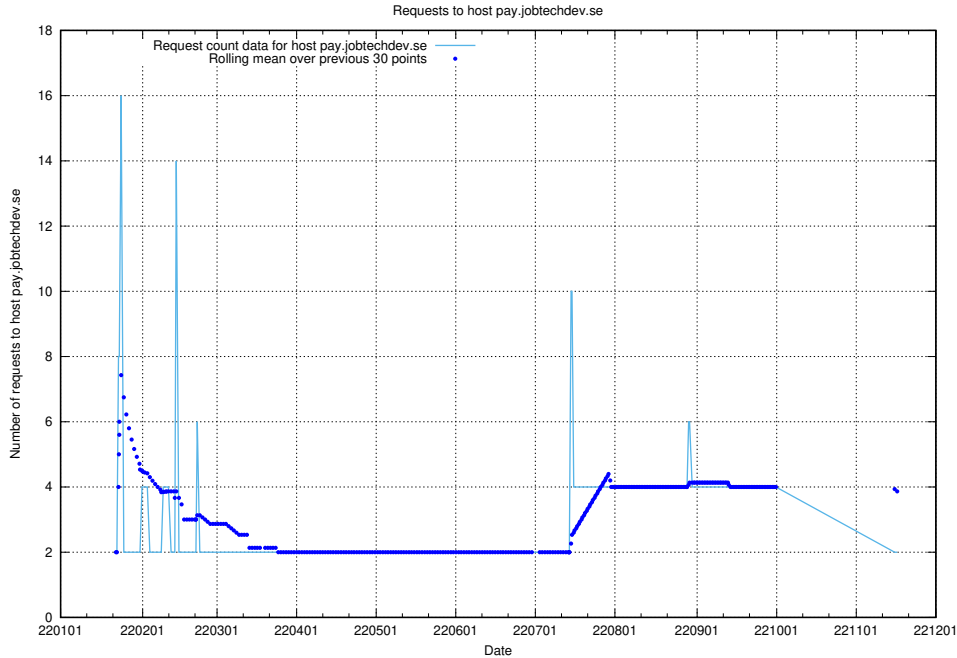

7.591 Usage of pay.jobtechdev.se

Here, we count the number of requests to host pay.jobtechdev.se.