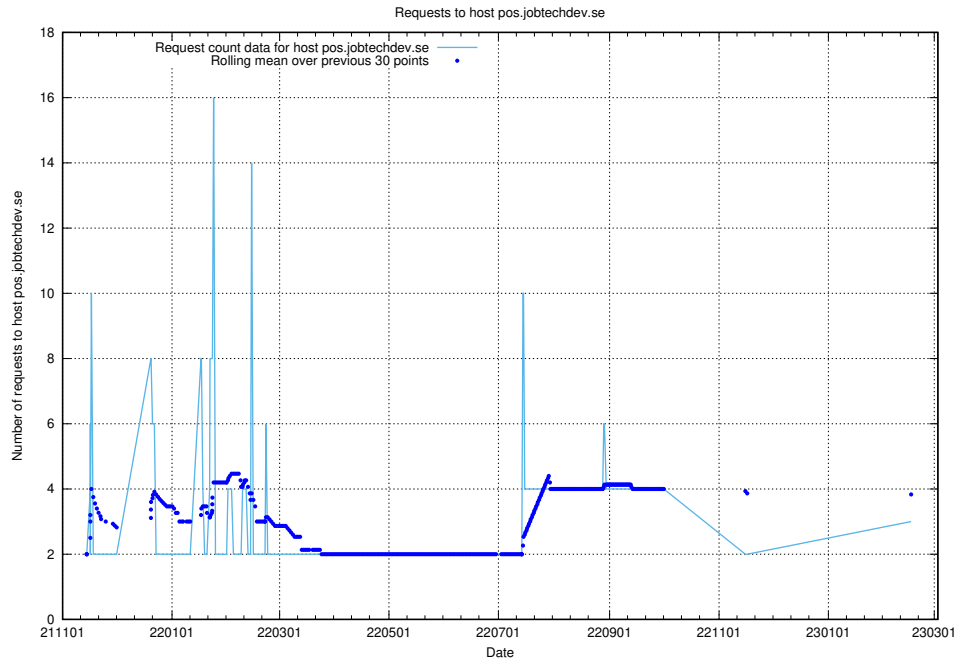

7.235 Usage of pos.jobtechdev.se

Here, we count the number of requests to host pos.jobtechdev.se.