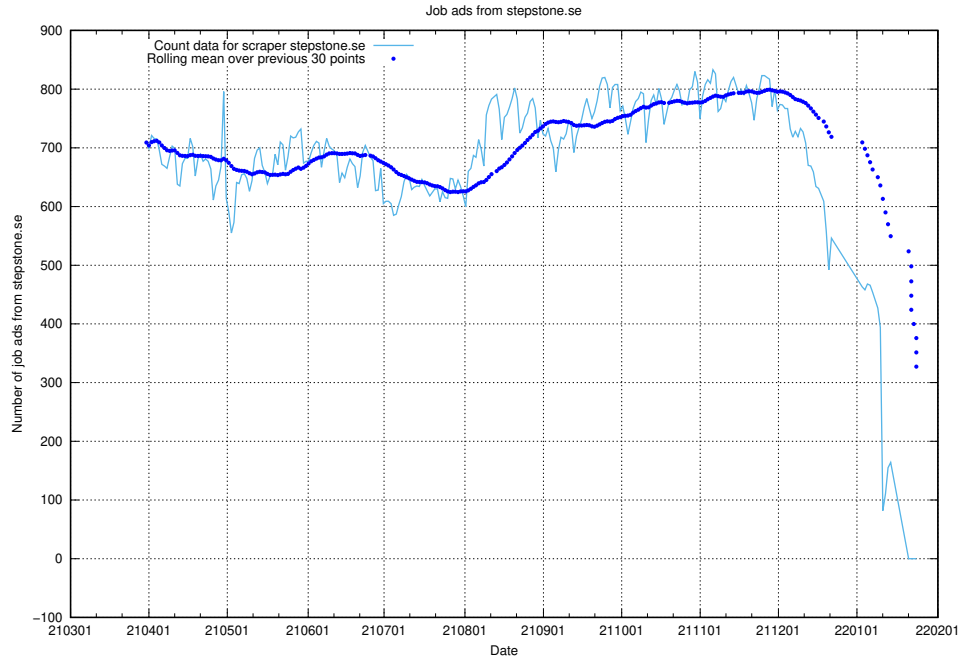

13.21 Number of ads by scraper stepstone.se

Here, we count the number of job ads scraped from stepstone.se.