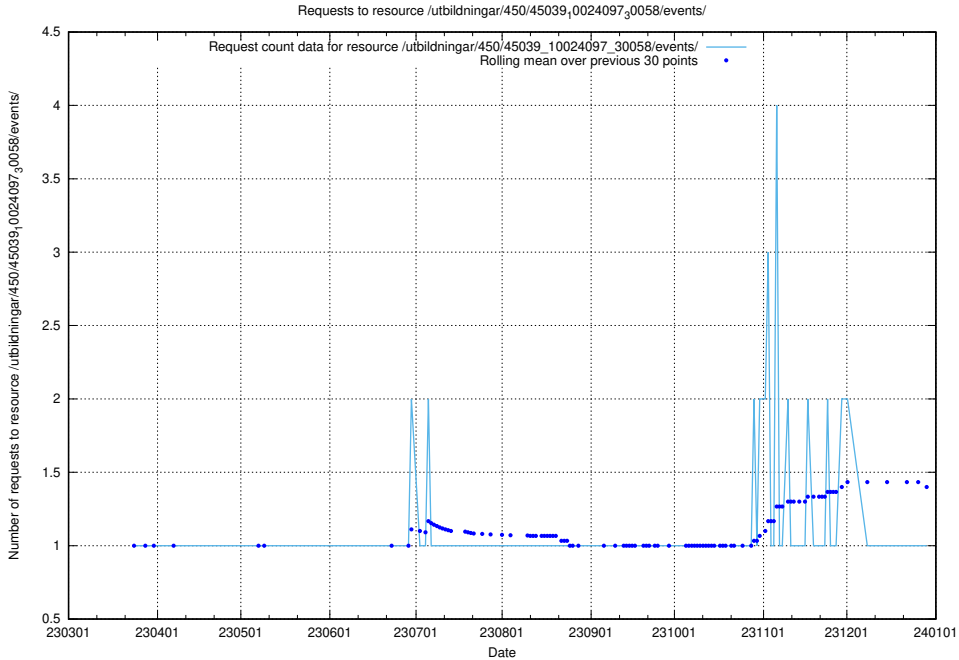

5.5815 Usage of /utbildningar/450/45039_10024097_30058/events/

Here, we count the number of requests to resource /utbildningar/450/45039_10024097_30058/events/.