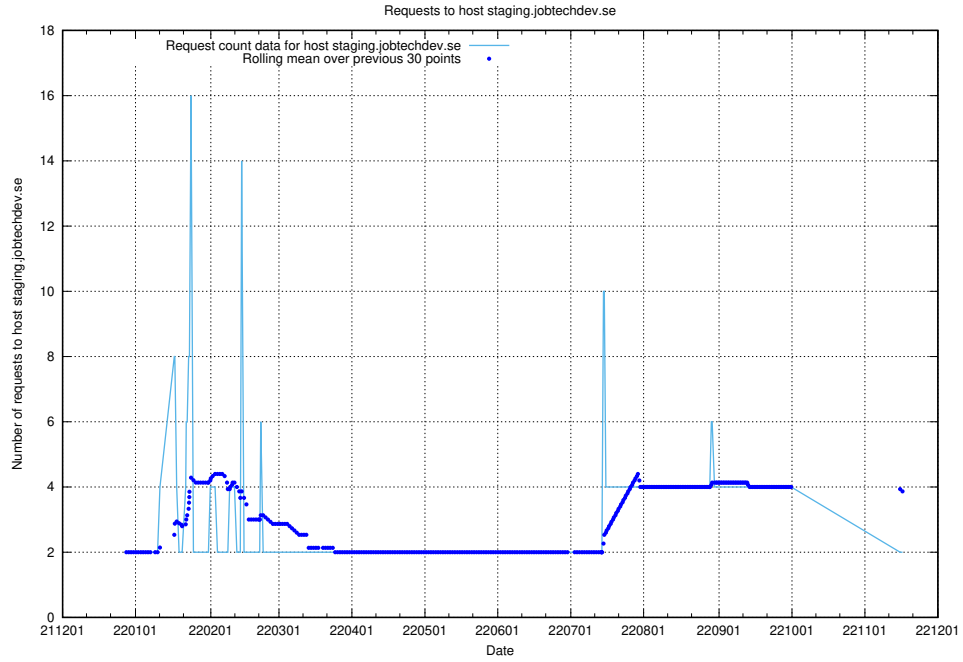

7.357 Usage of staging.jobtechdev.se

Here, we count the number of requests to host staging.jobtechdev.se.