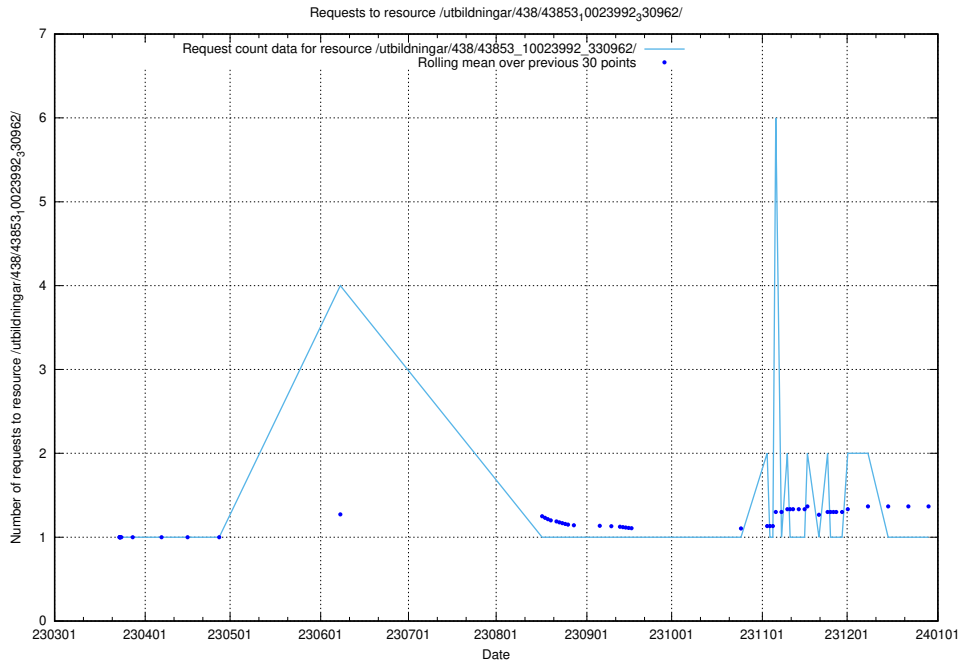

5.5963 Usage of /utbildningar/438/43853_10023992_330962/

Here, we count the number of requests to resource /utbildningar/438/43853_10023992_330962/.