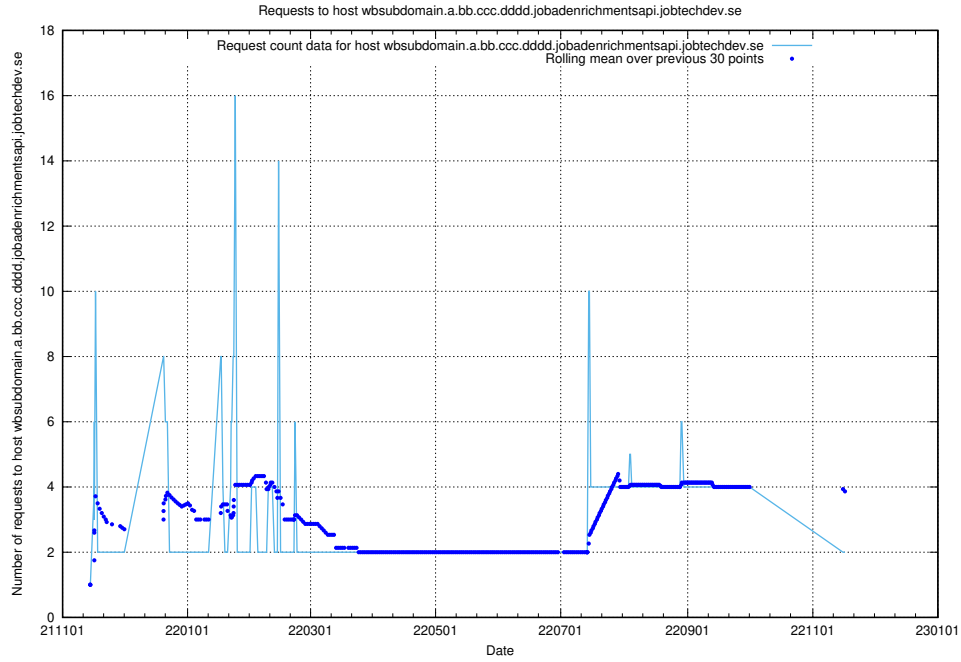

7.547 Usage of wbsubdomain.a.bb.ccc.dddd.jobadenrichmentsapi.jobtechdev.se

Here, we count the number of requests to host wbsubdomain.a.bb.ccc.dddd.jobadenrichmentsapi.jobtechdev.se