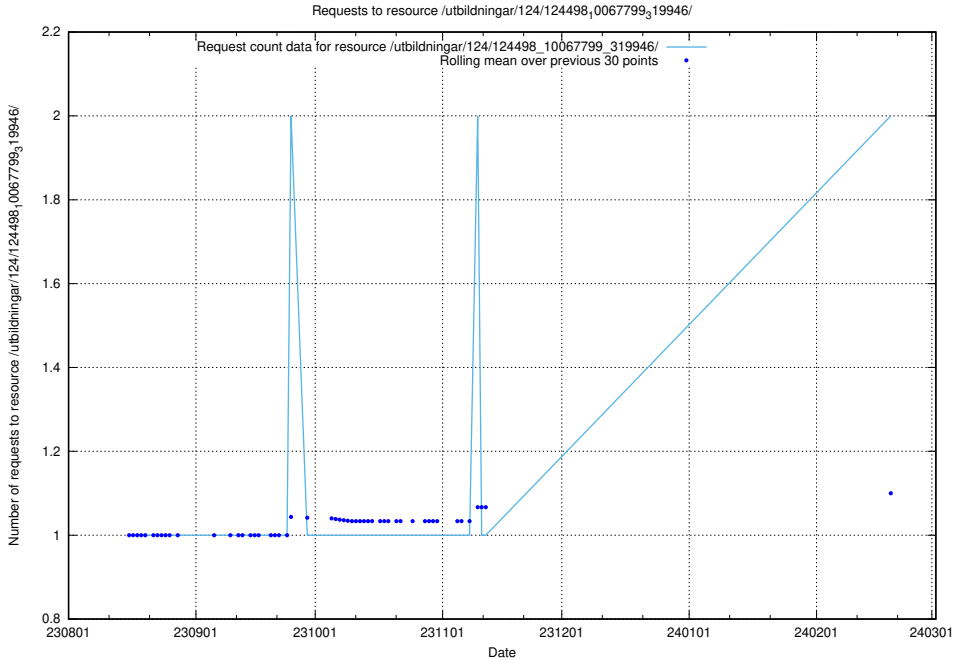

5.607 Usage of /utbildningar/124/124498_10067799_319946/

Here, we count the number of requests to resource /utbildningar/124/124498_10067799_319946/.