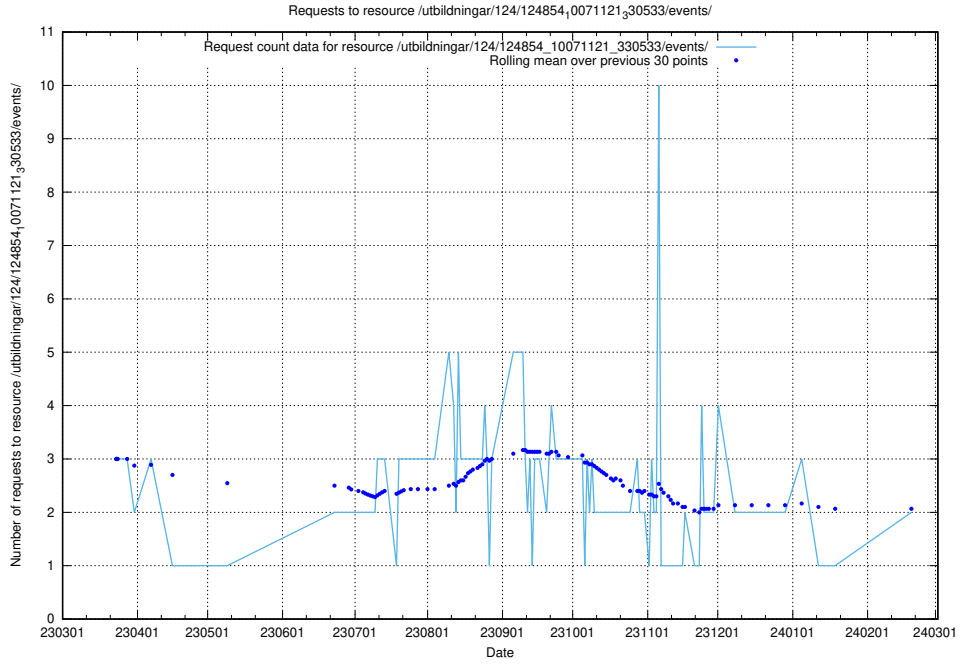

5.831 Usage of /utbildningar/124/124854_10071121_330533/events/

Here, we count the number of requests to resource /utbildningar/124/124854_10071121_330533/events/