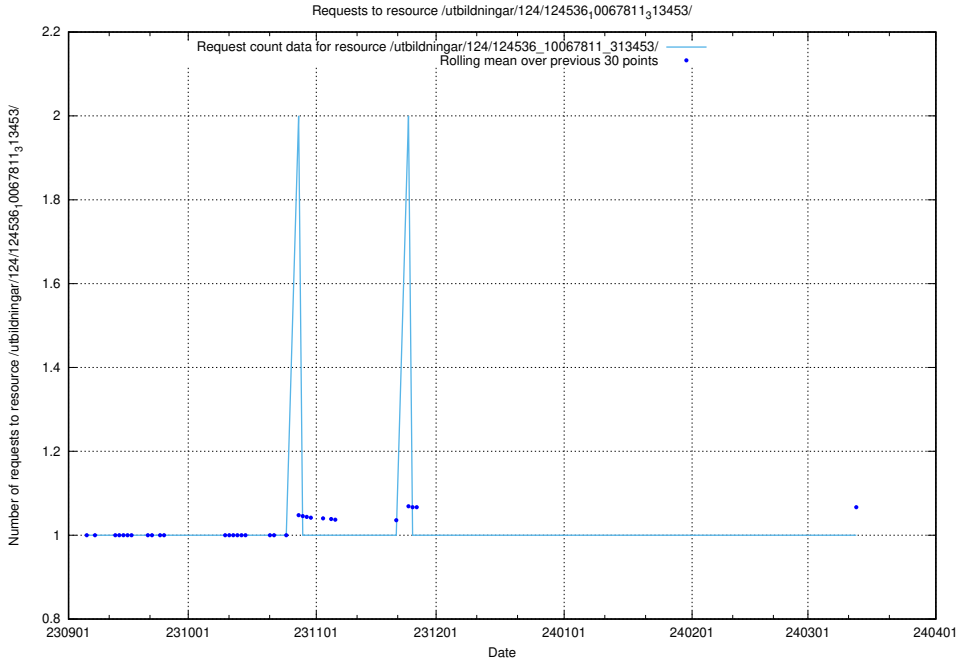

5.4340 Usage of /utbildningar/124/124536_10067811_313453/

Here, we count the number of requests to resource /utbildningar/124/124536_10067811_313453/.