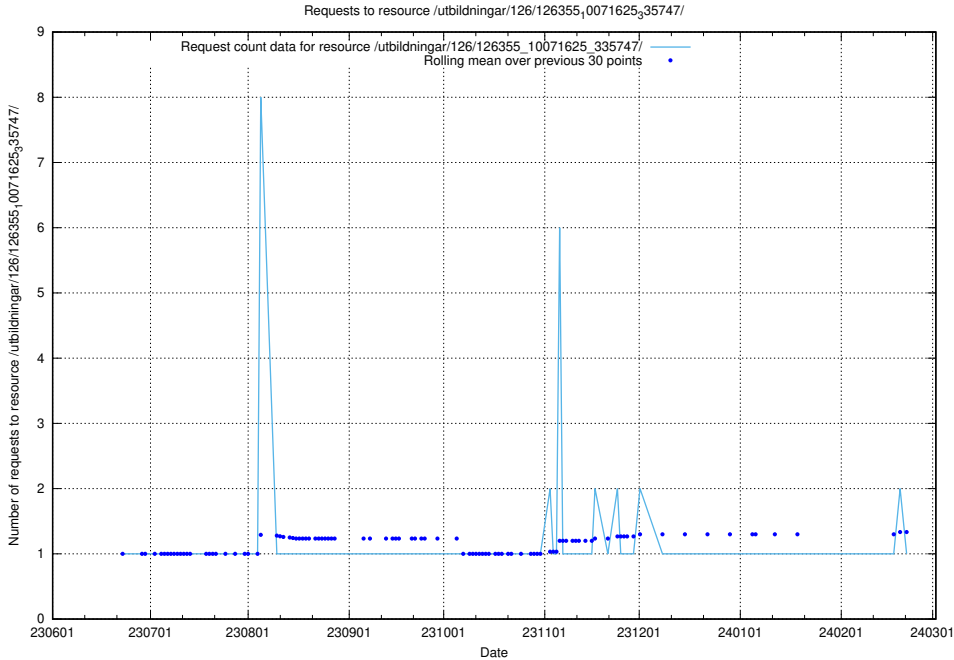

5.5313 Usage of /utbildningar/126/126355_10071625_335747/

Here, we count the number of requests to resource /utbildningar/126/126355_10071625_335747/.