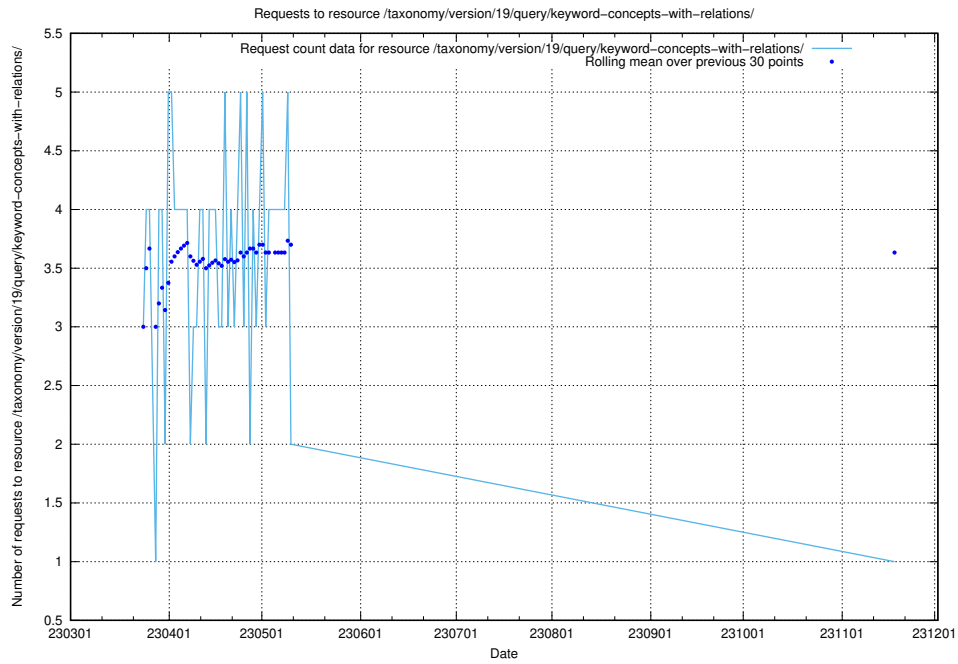

5.5797 Usage of /taxonomy/version/19/query/keyword-concepts-with-relations/

Here, we count the number of requests to resource /taxonomy/version/19/query/keyword-concepts-with-relations/.