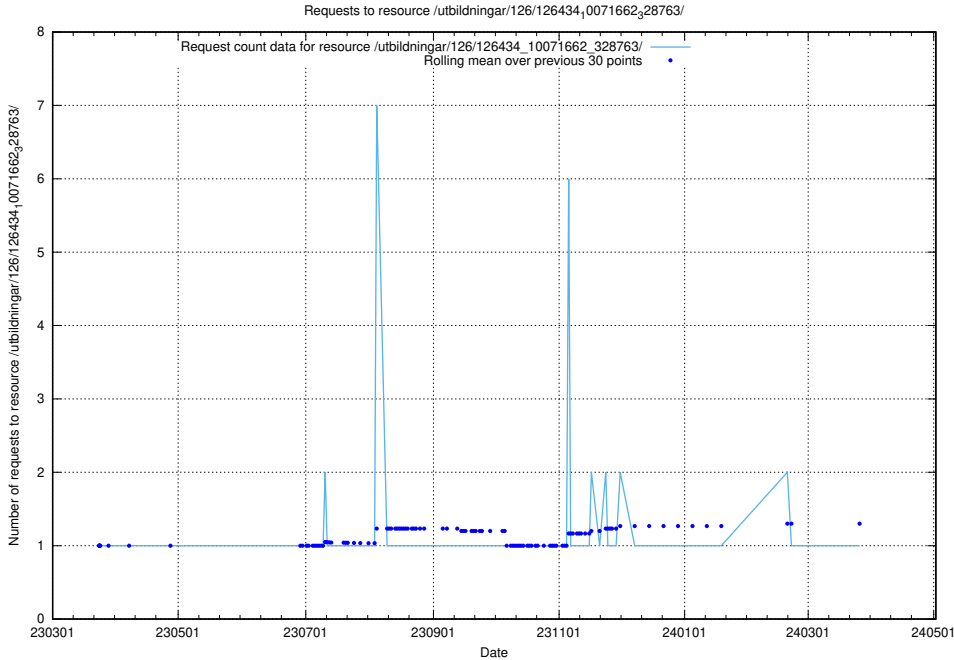

5.6056 Usage of /utbildningar/126/126434_10071662_328763/

Here, we count the number of requests to resource /utbildningar/126/126434_10071662_328763/.