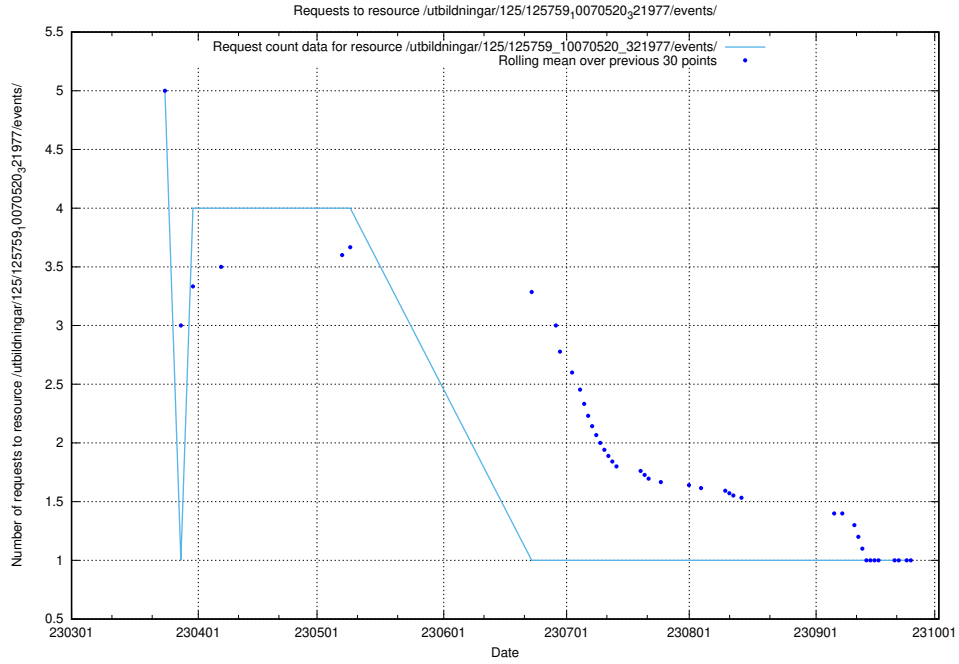

5.5759 Usage of /utbildningar/125/125759_10070520_321977/events/

Here, we count the number of requests to resource /utbildningar/125/125759_10070520_321977/events/