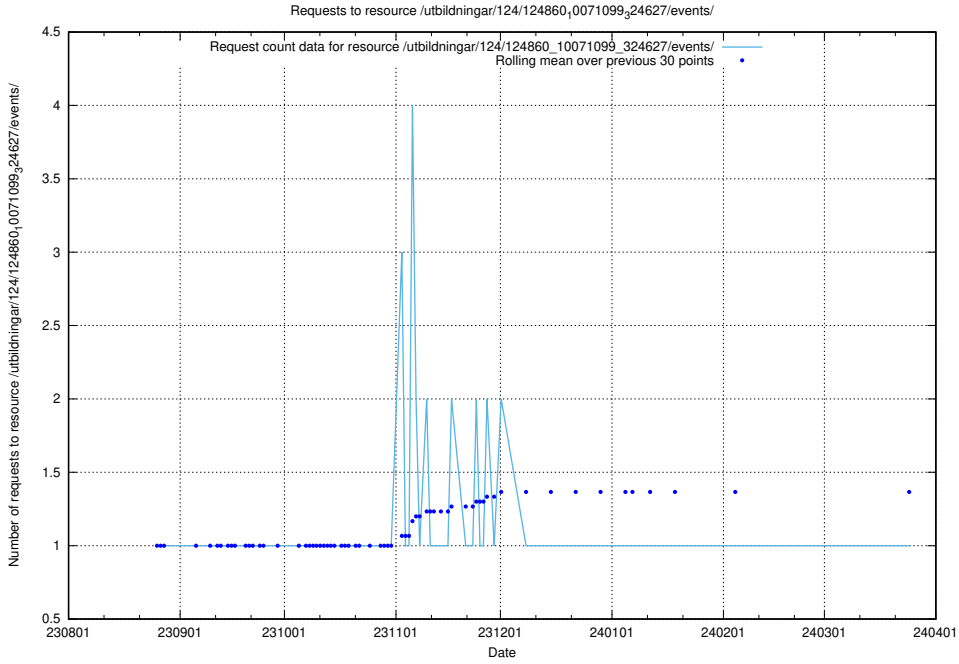

### 5.4364 Usage of /utbildningar/124/124860\_10071099\_324627/events/

Here, we count the number of requests to resource /utbildningar/124/124860\_10071099\_324627/events/