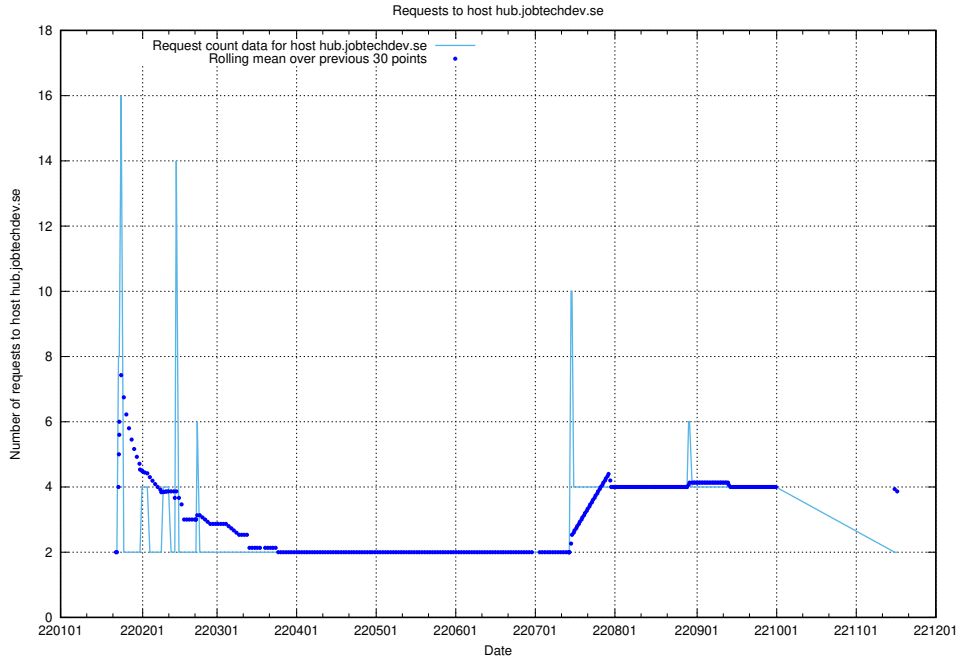

### 7.597 Usage of hub.jobtechdev.se

Here, we count the number of requests to host hub.jobtechdev.se.