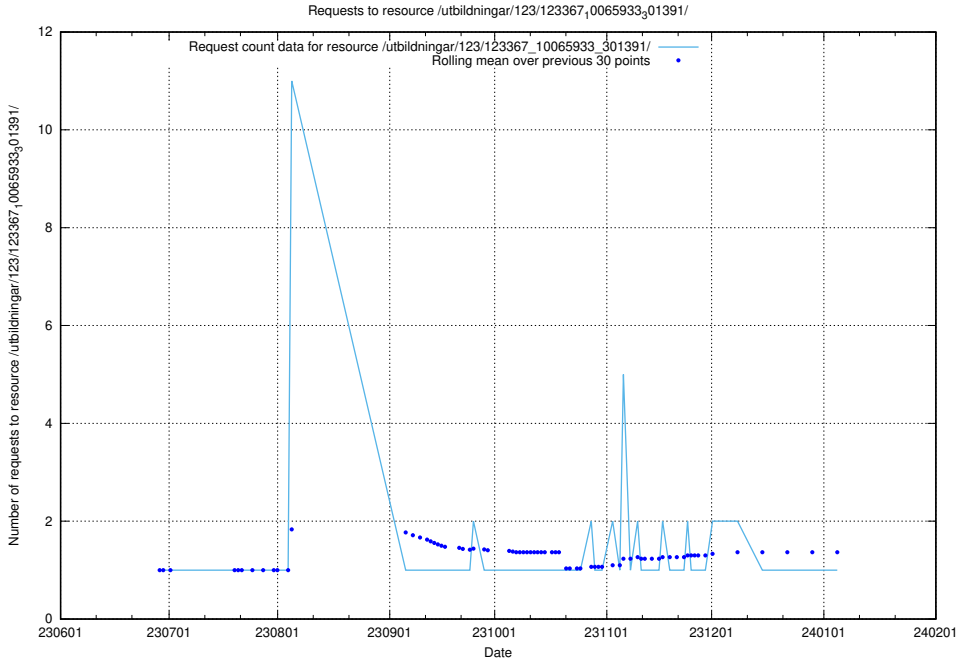

5.5184 Usage of /utbildningar/123/123367_10065933_301391/

Here, we count the number of requests to resource /utbildningar/123/123367_10065933_301391/.