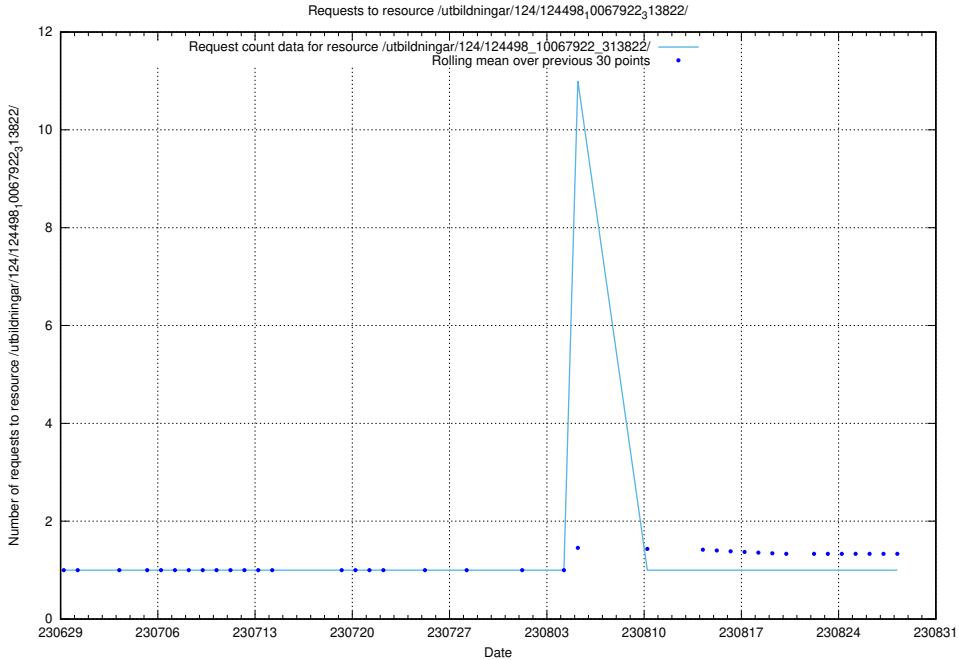

5.5163 Usage of /utbildningar/124/124498_10067922_313822/

Here, we count the number of requests to resource /utbildningar/124/124498_10067922_313822/.