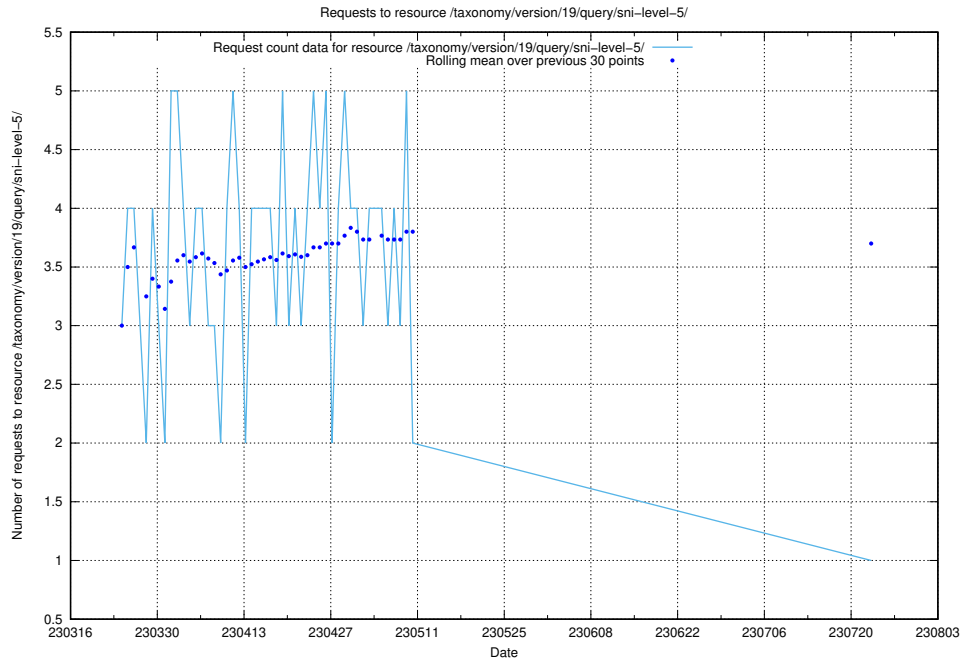

5.5785 Usage of /taxonomy/version/19/query/sni-level-5/

Here, we count the number of requests to resource /taxonomy/version/19/query/sni-level-5/.