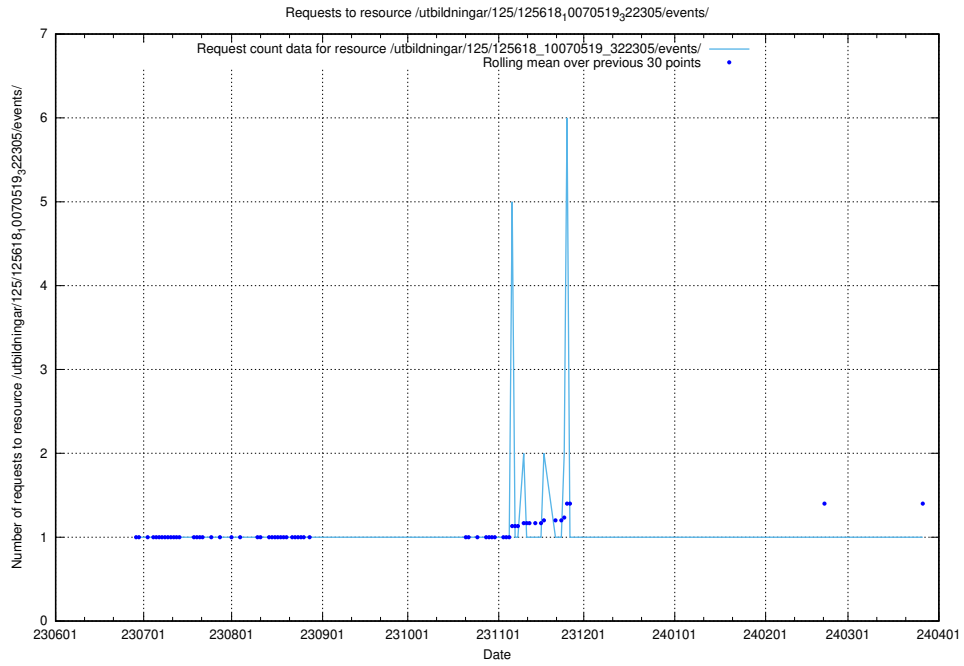

5.5125 Usage of /utbildningar/125/125618_10070519_322305/events/

Here, we count the number of requests to resource /utbildningar/125/125618_10070519_322305/events/