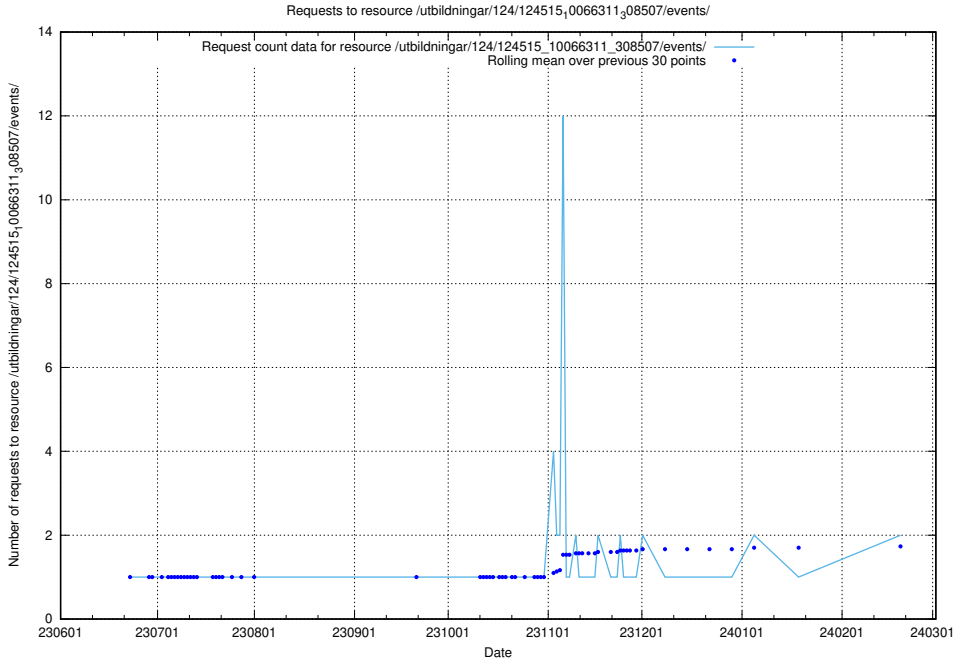

5.709 Usage of /utbildningar/124/124515_10066311_308507/events/

Here, we count the number of requests to resource /utbildningar/124/124515_10066311_308507/events/