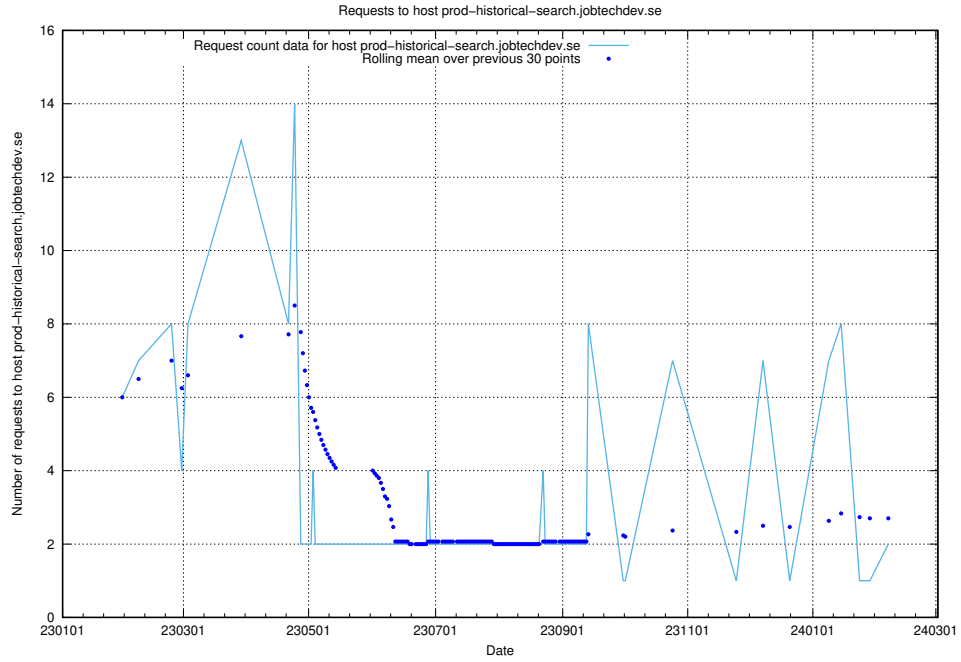

7.291 Usage of prod-historical-search.jobtechdev.se

Here, we count the number of requests to host prod-historical-search.jobtechdev.se.