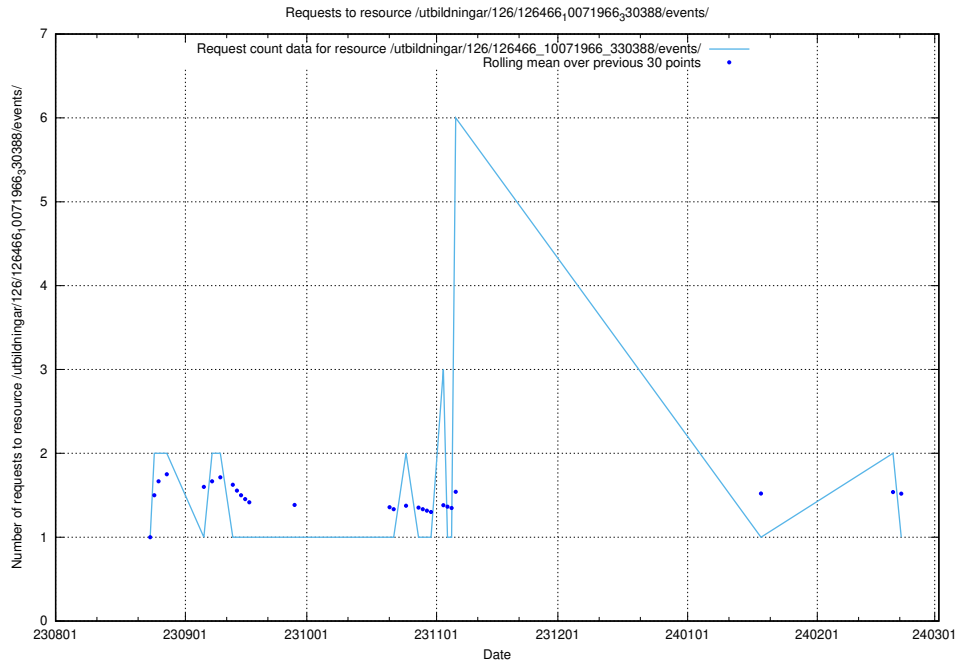

5.4379 Usage of /utbildningar/126/126466_10071966_330388/events/

Here, we count the number of requests to resource /utbildningar/126/126466_10071966_330388/events/