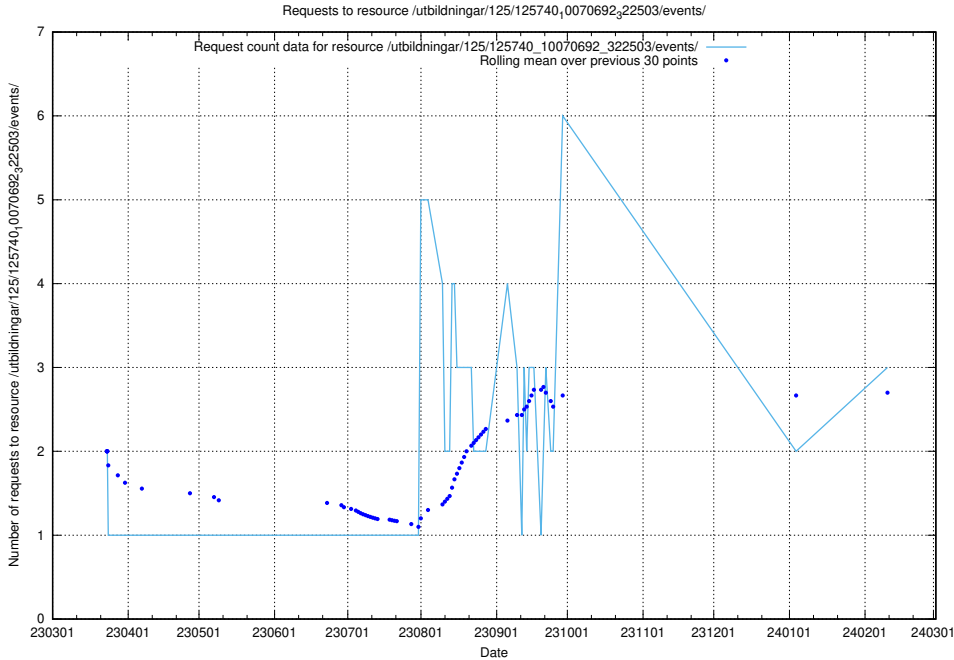

5.299 Usage of /utbildningar/125/125740_10070692_322503/events/

Here, we count the number of requests to resource /utbildningar/125/125740_10070692_322503/events/