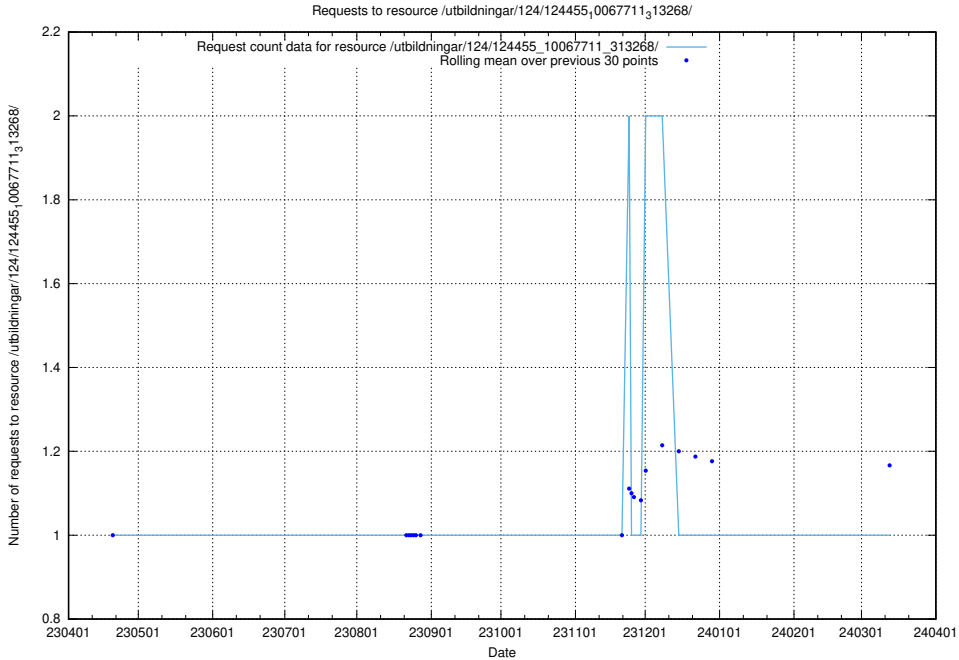

5.5723 Usage of /utbildningar/124/124455_10067711_313268/

Here, we count the number of requests to resource /utbildningar/124/124455_10067711_313268/.