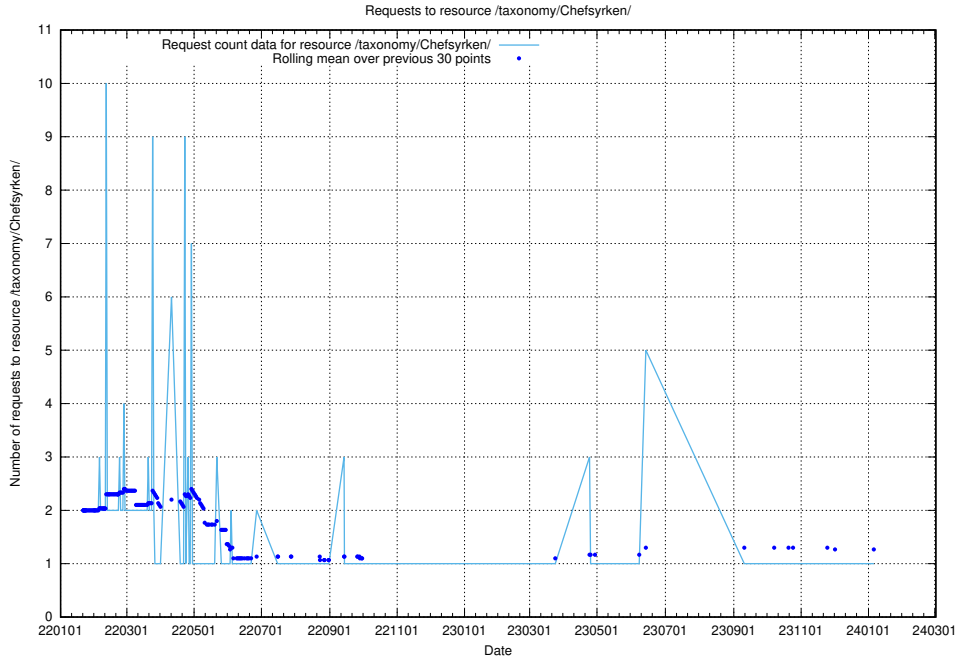

5.1125 Usage of /taxonomy/Chefsyrken/

Here, we count the number of requests to resource /taxonomy/Chefsyrken/.