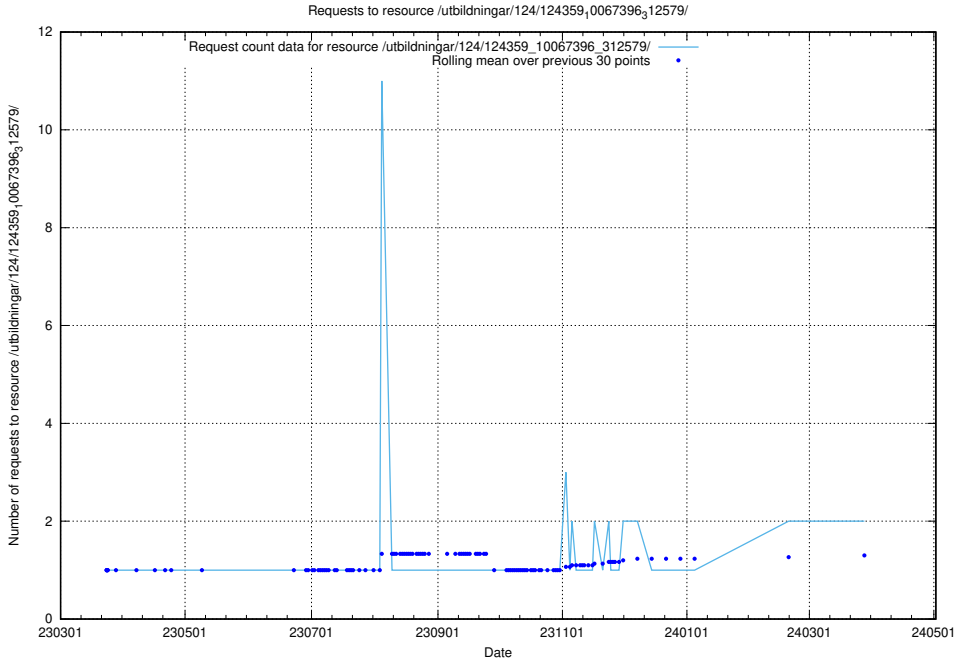

5.520 Usage of /utbildningar/124/124359_10067396_312579/

Here, we count the number of requests to resource /utbildningar/124/124359_10067396_312579/.