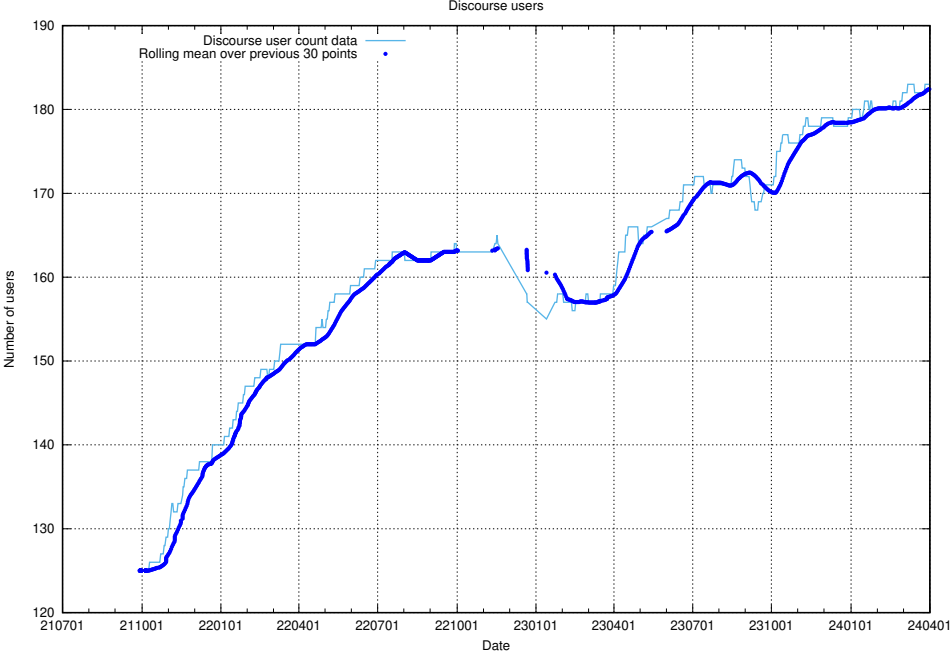

4 Discourse

This section summarises activities from the [JobTech Discourse Forum](https://forum.jobtechdev.se)⁵.

4.1 User count

A table of the number of users in Discourse.

⁵<https://forum.jobtechdev.se>