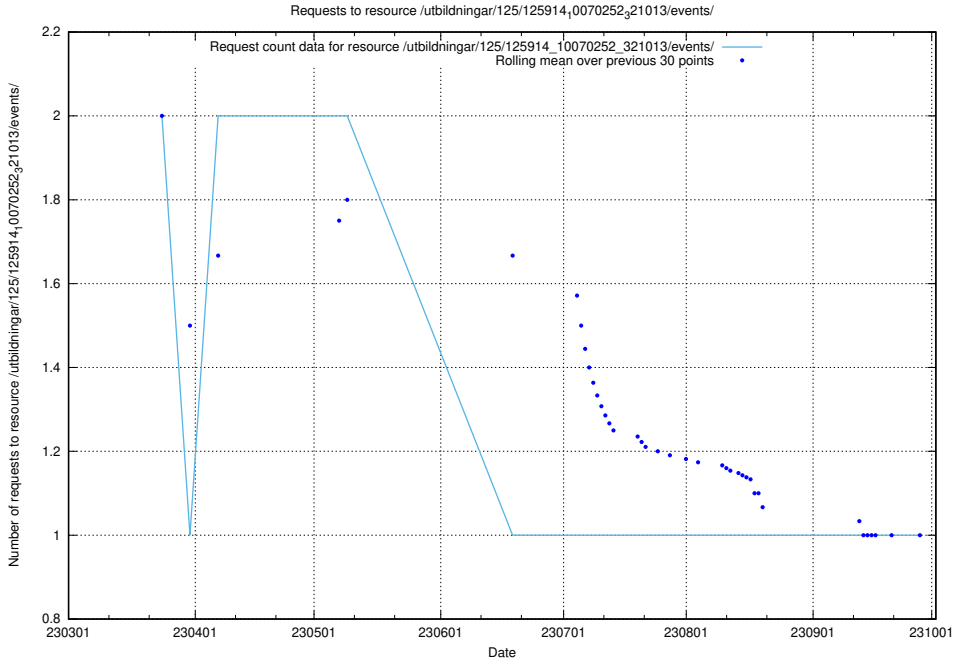

5.5809 Usage of /utbildningar/125/125914_10070252_321013/events/

Here, we count the number of requests to resource /utbildningar/125/125914_10070252_321013/events/