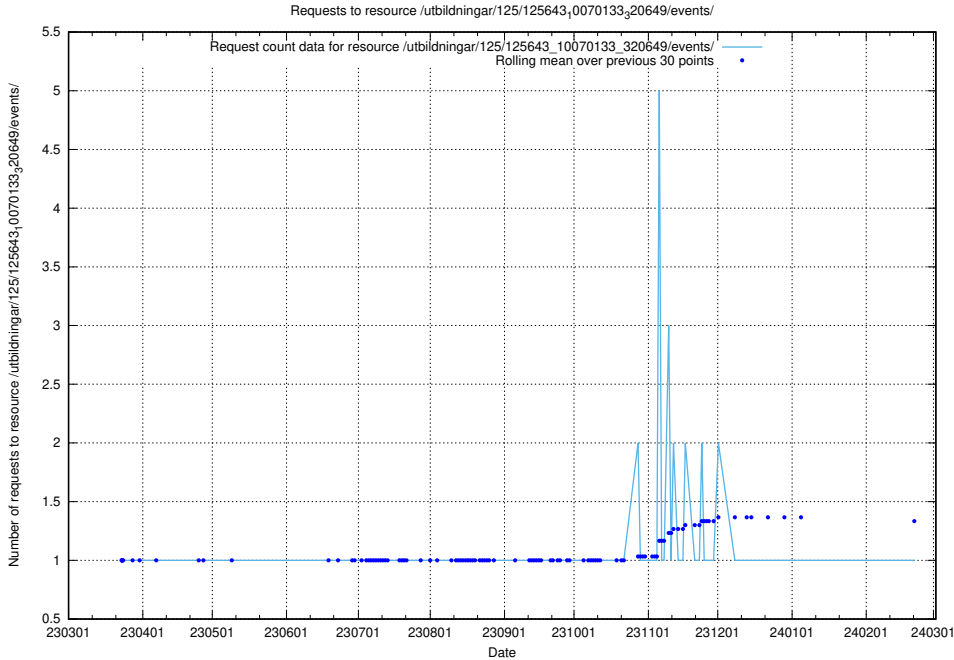

5.942 Usage of /utbildningar/125/125643_10070133_320649/events/

Here, we count the number of requests to resource /utbildningar/125/125643_10070133_320649/events/