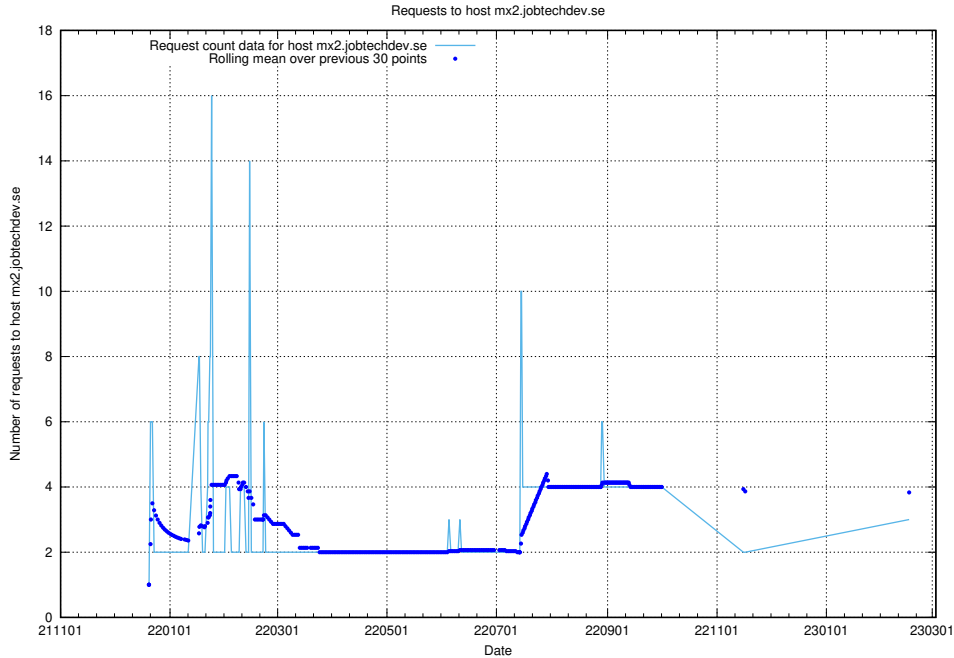

7.195 Usage of mx2.jobtechdev.se

Here, we count the number of requests to host mx2.jobtechdev.se.