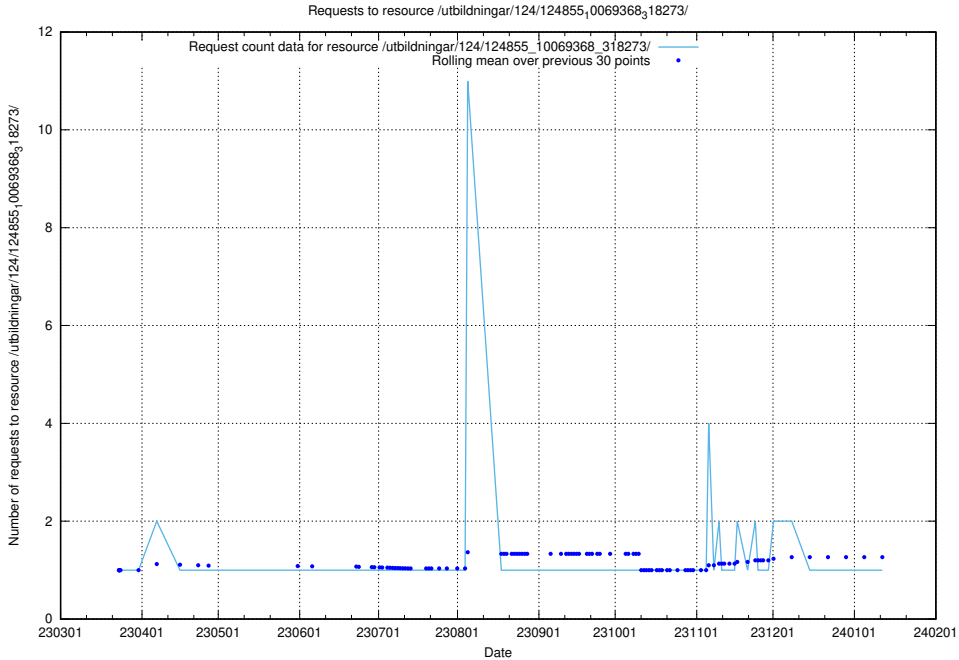

5.1094 Usage of /utbildningar/124/124855_10069368_318273/

Here, we count the number of requests to resource /utbildningar/124/124855_10069368_318273/.