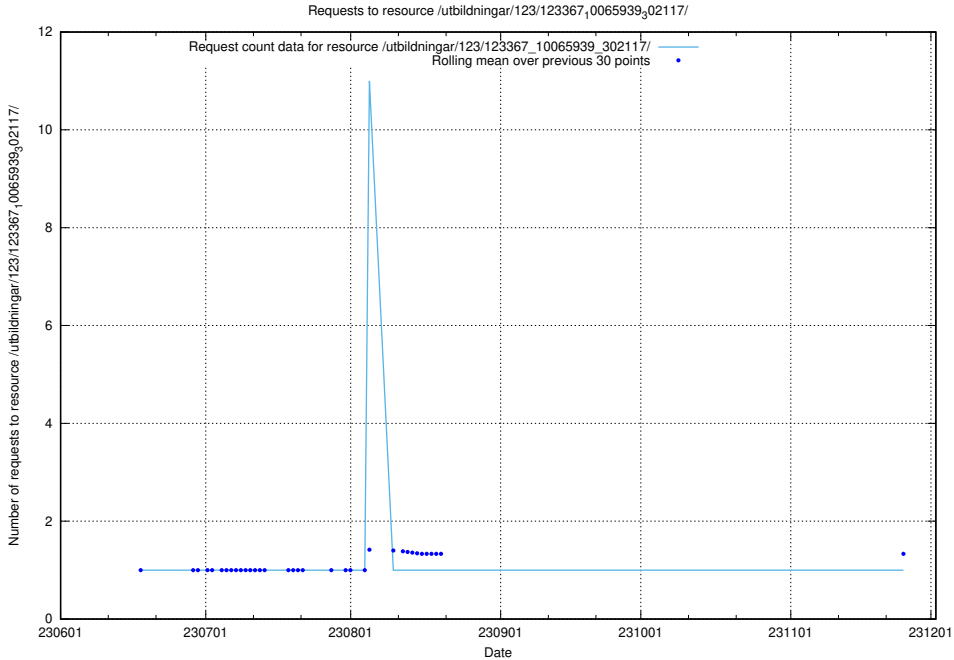

5.5532 Usage of /utbildningar/123/123367_10065939_302117/

Here, we count the number of requests to resource /utbildningar/123/123367_10065939_302117/.