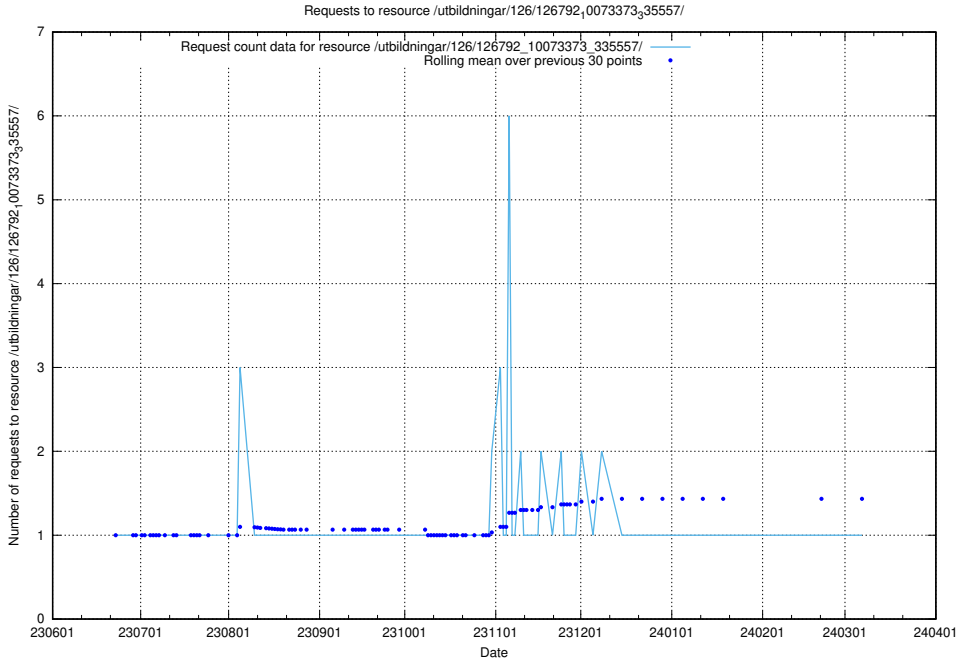

5.5244 Usage of /utbildningar/126/126792_10073373_335557/

Here, we count the number of requests to resource /utbildningar/126/126792_10073373_335557/.