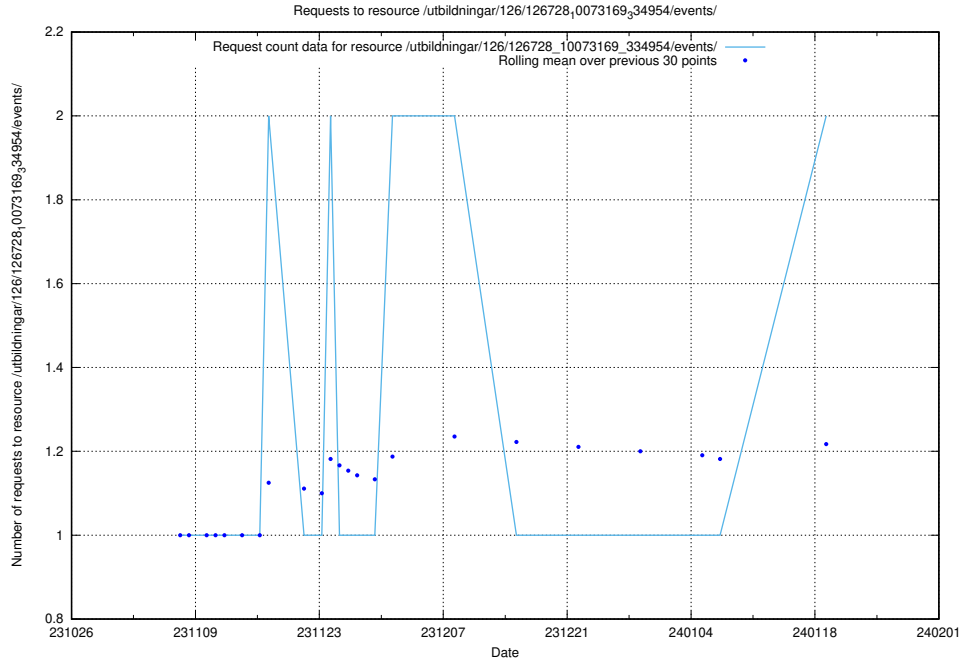

5.552 Usage of /utbildningar/126/126728_10073169_334954/events/

Here, we count the number of requests to resource /utbildningar/126/126728_10073169_334954/events/