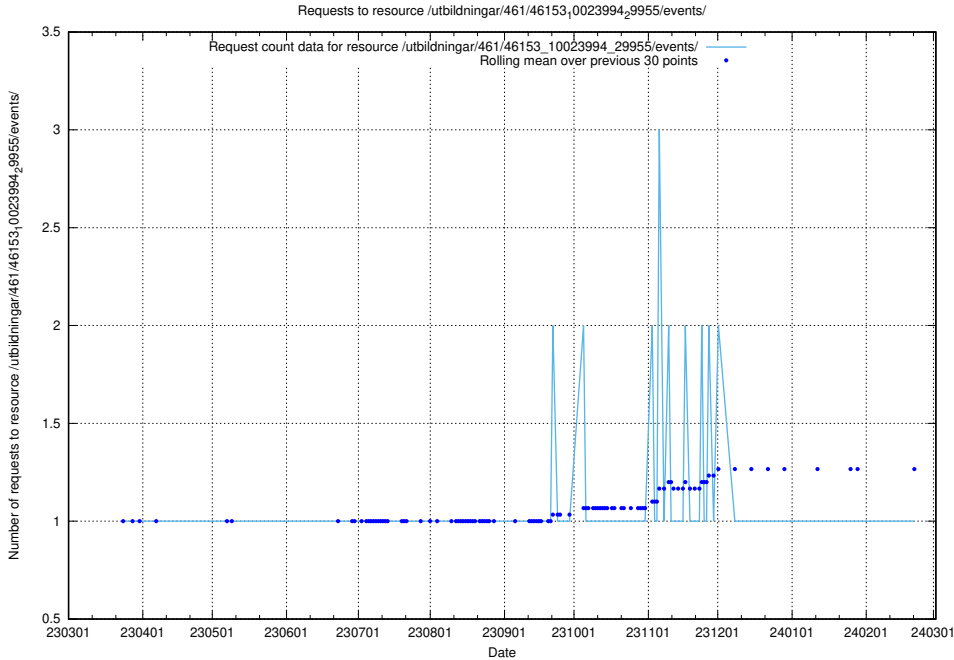

5.5812 Usage of /utbildningar/461/46153_10023994_29955/events/

Here, we count the number of requests to resource /utbildningar/461/46153_10023994_29955/events/.