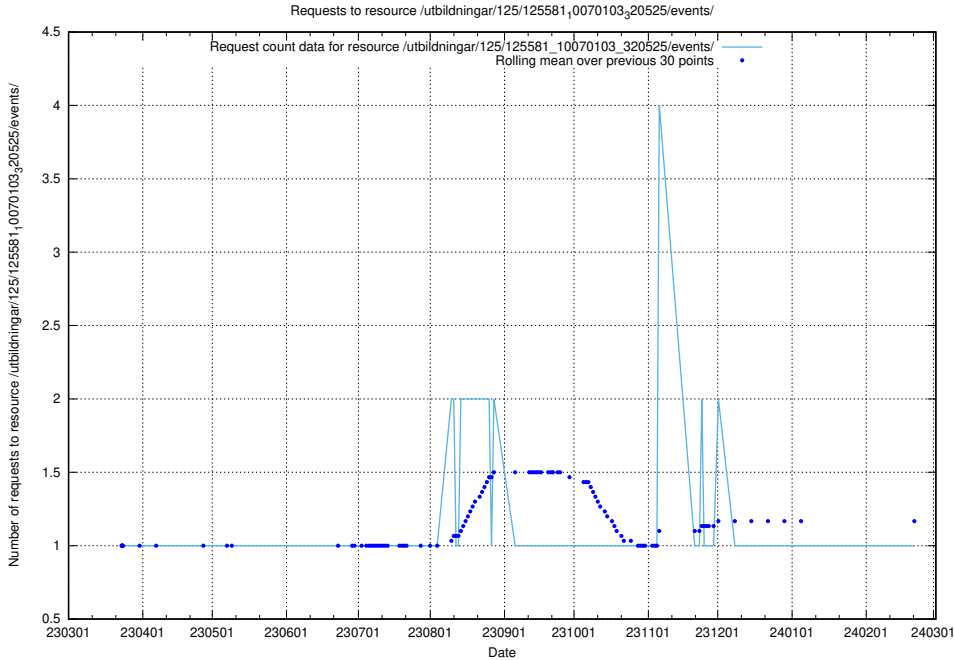

5.989 Usage of /utbildningar/125/125581_10070103_320525/events/

Here, we count the number of requests to resource /utbildningar/125/125581_10070103_320525/events/