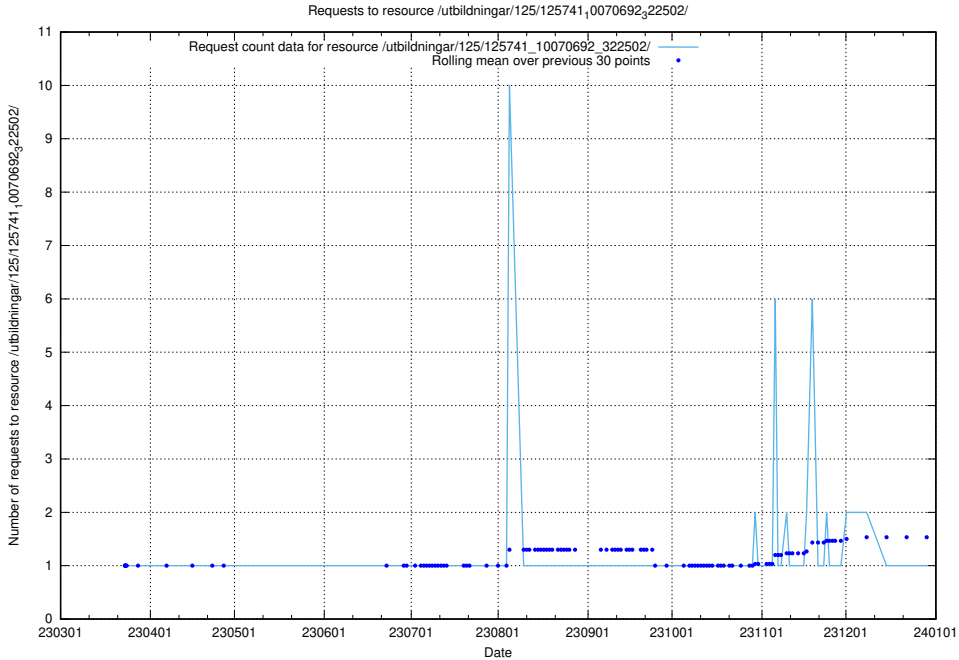

5.6116 Usage of /utbildningar/125/125741_10070692_322502/

Here, we count the number of requests to resource /utbildningar/125/125741_10070692_322502/.