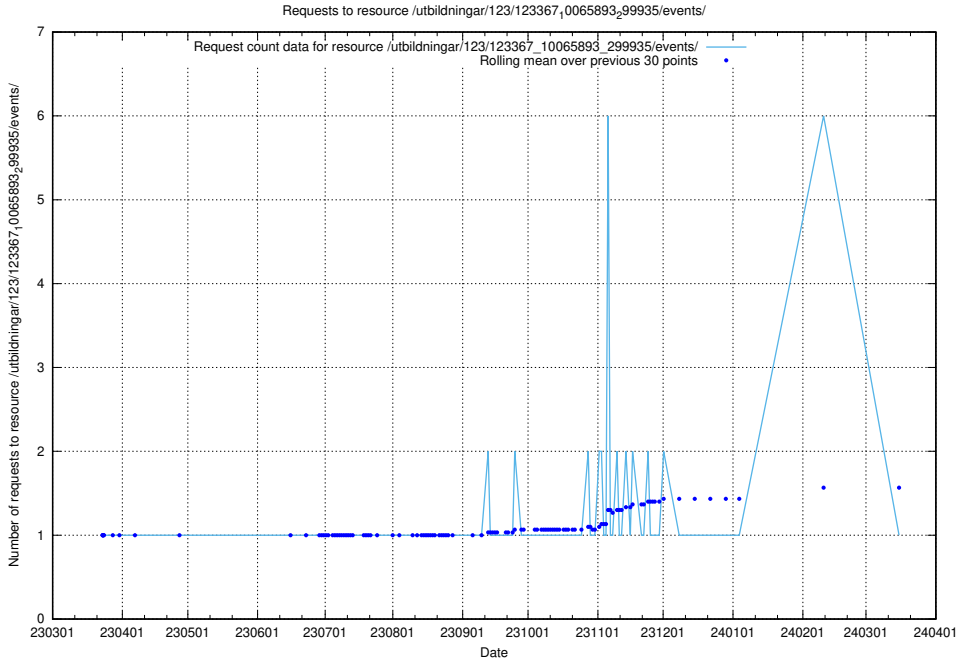

5.4391 Usage of /utbildningar/123/123367_10065893_299935/events/

Here, we count the number of requests to resource /utbildningar/123/123367_10065893_299935/events/