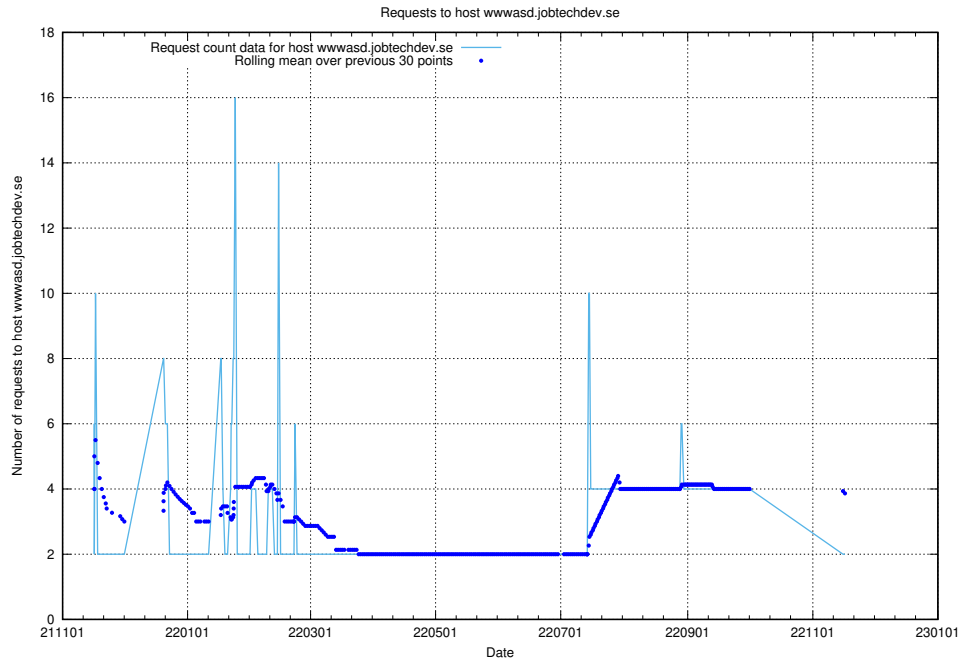

7.536 Usage of wwwasd.jobtechdev.se

Here, we count the number of requests to host wwwasd.jobtechdev.se.