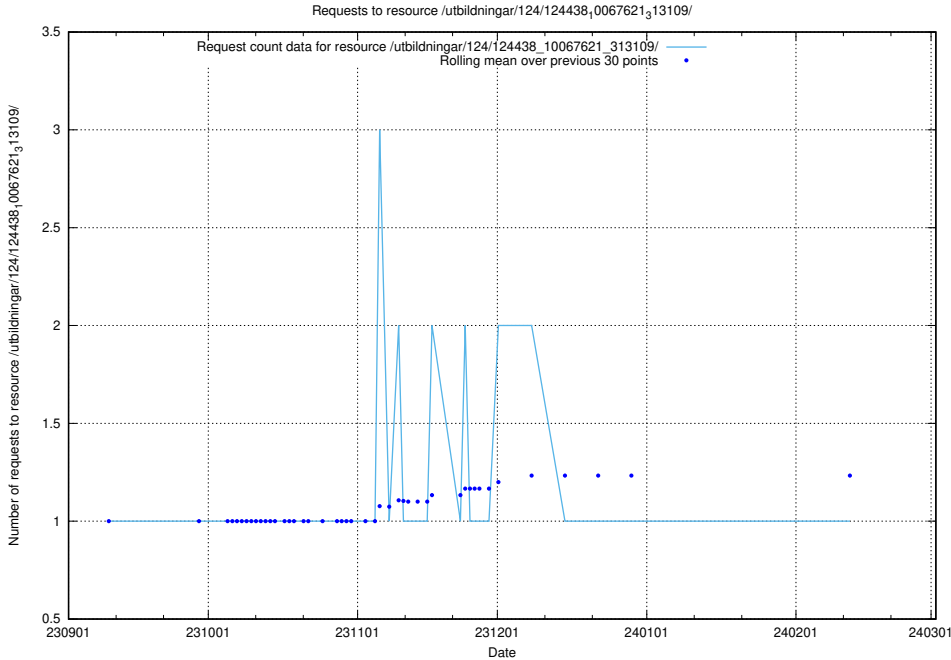

5.4276 Usage of /utbildningar/124/124438_10067621_313109/

Here, we count the number of requests to resource /utbildningar/124/124438_10067621_313109/.