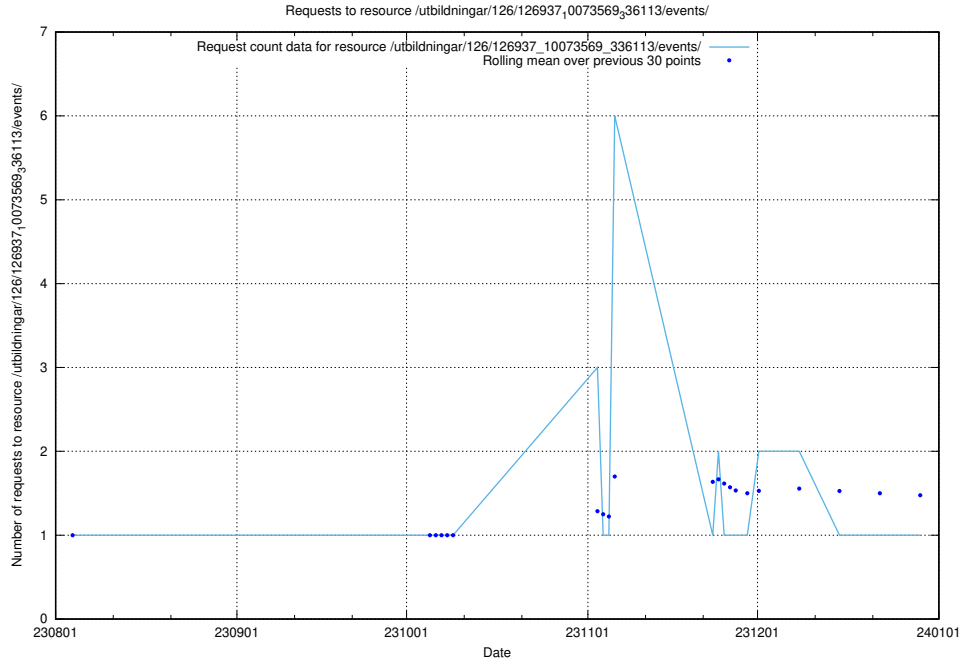

5.4521 Usage of /utbildningar/126/126937_10073569_336113/events/

Here, we count the number of requests to resource /utbildningar/126/126937_10073569_336113/events/