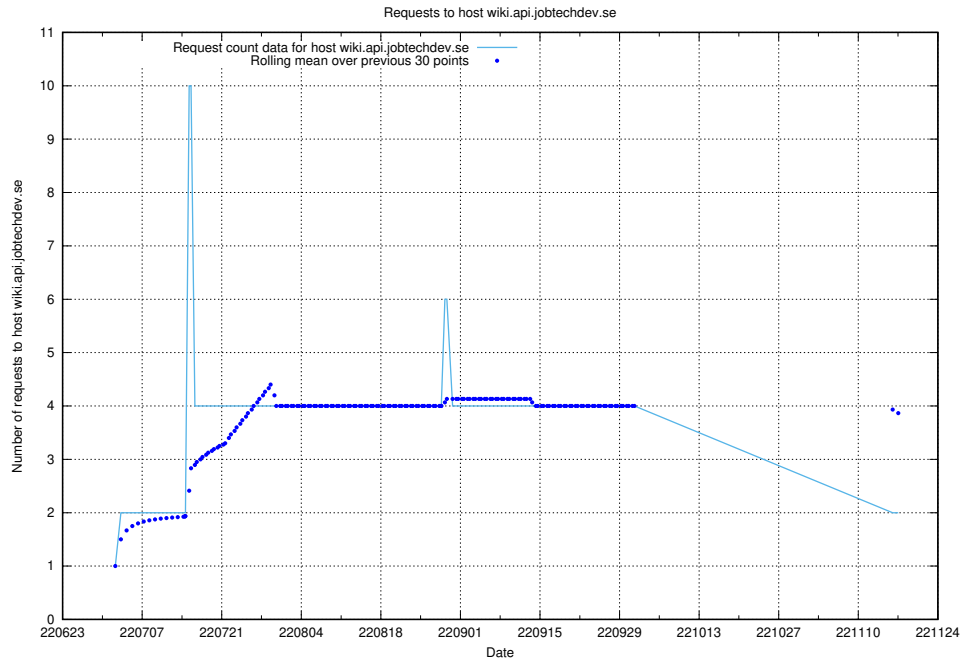

7.392 Usage of wiki.api.jobtechdev.se

Here, we count the number of requests to host wiki.api.jobtechdev.se.