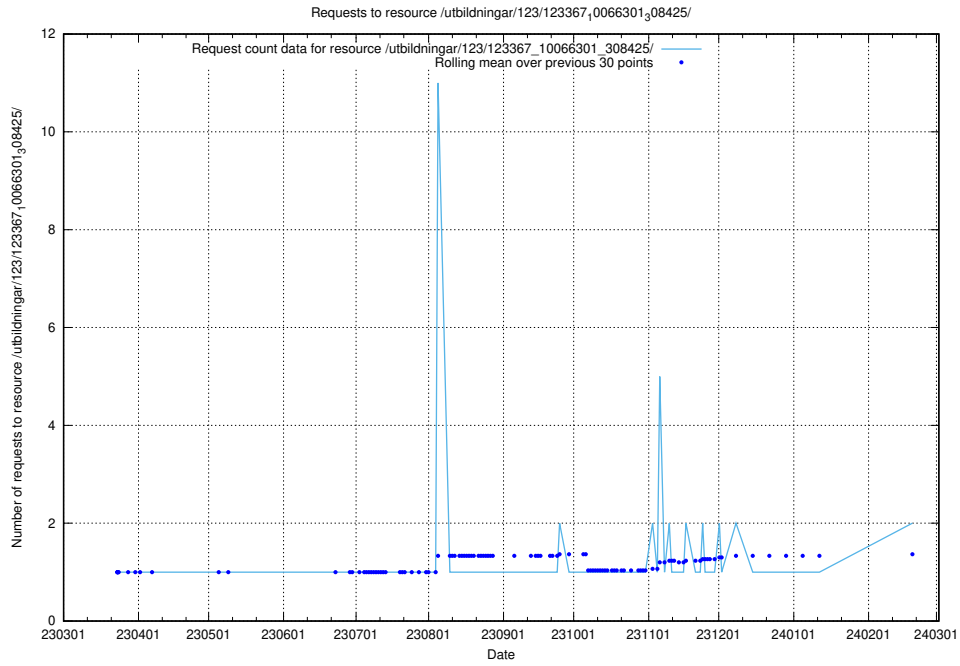

5.591 Usage of /utbildningar/123/123367_10066301_308425/

Here, we count the number of requests to resource /utbildningar/123/123367_10066301_308425/.