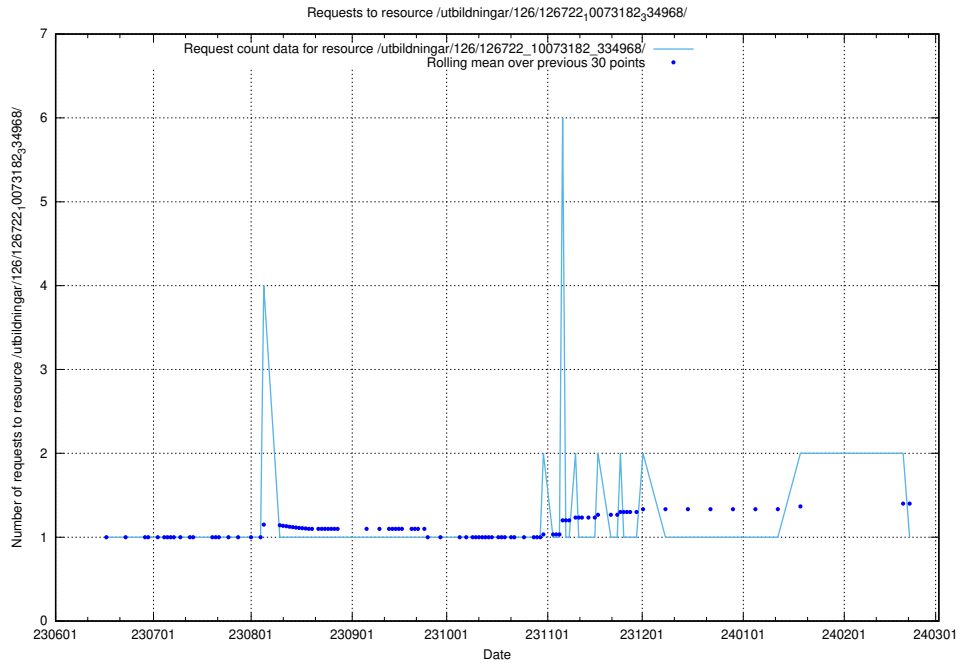

5.5534 Usage of /utbildningar/126/126722_10073182_334968/

Here, we count the number of requests to resource /utbildningar/126/126722_10073182_334968/.