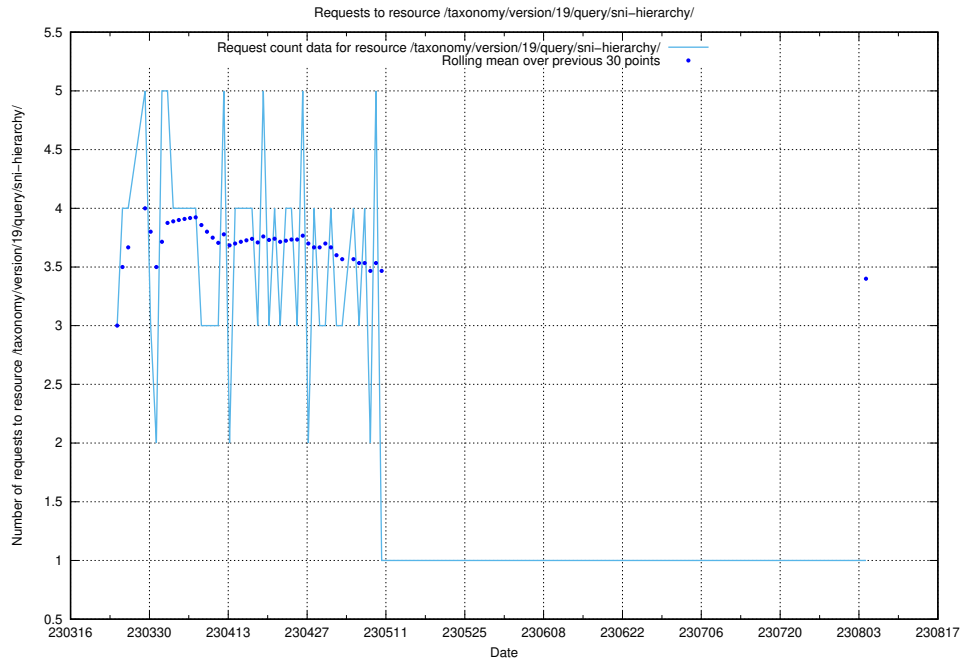

### 5.5790 Usage of /taxonomy/version/19/query/occupations/

Here, we count the number of requests to resource /taxonomy/version/19/query/occupations/.