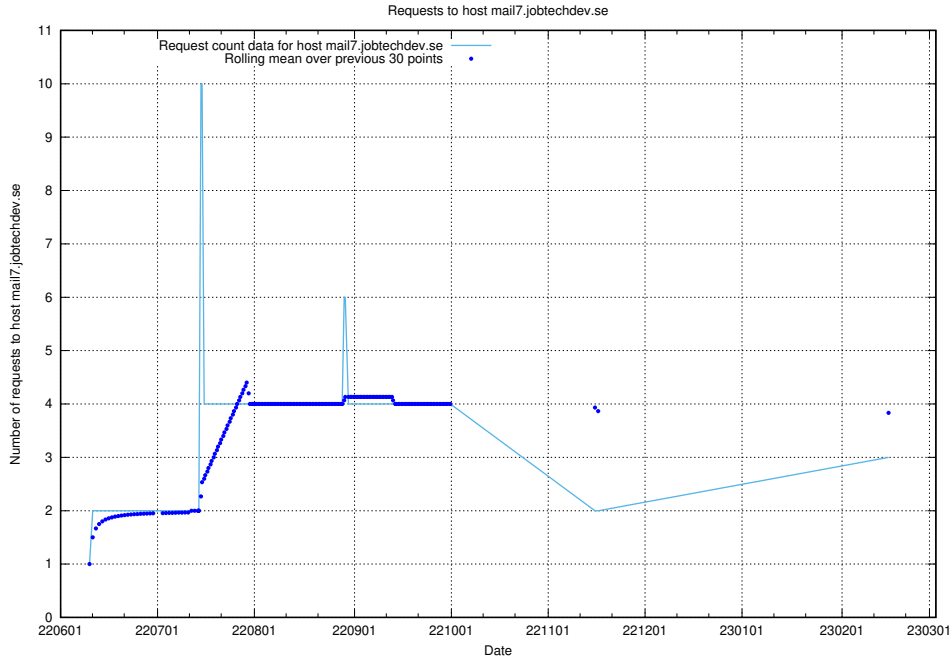

7.210 Usage of mail7.jobtechdev.se

Here, we count the number of requests to host mail7.jobtechdev.se.