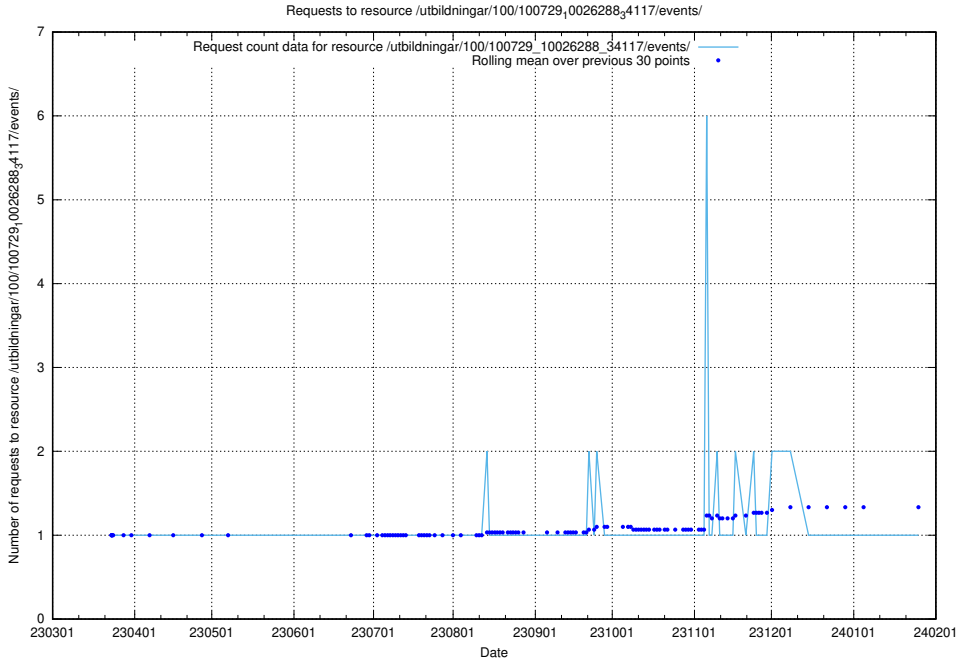

5.5329 Usage of /utbildningar/100/100729_10026288_34117/events/

Here, we count the number of requests to resource /utbildningar/100/100729_10026288_34117/events/.