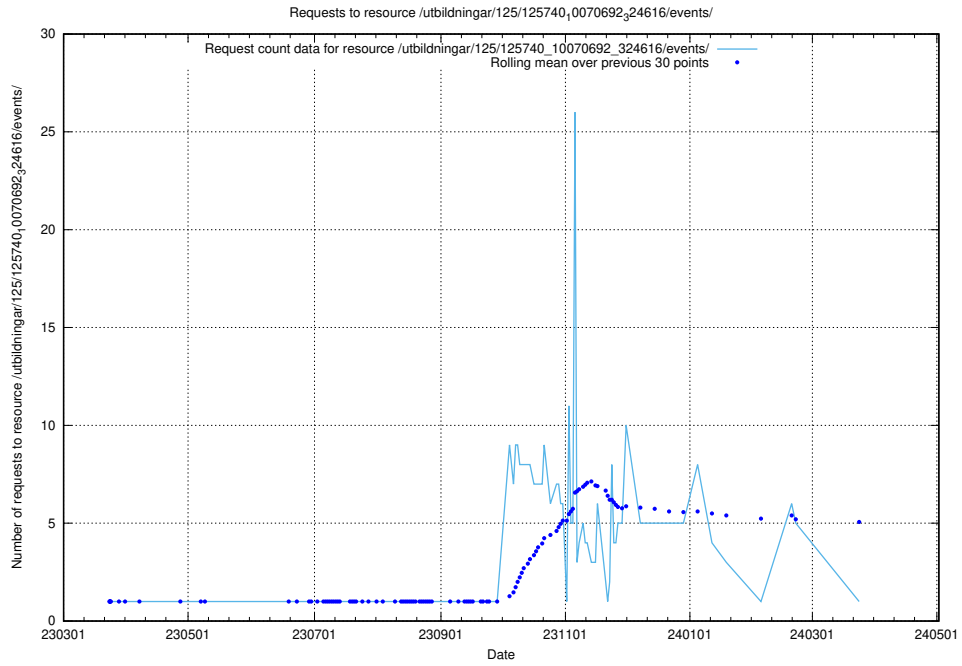

5.871 Usage of /utbildningar/125/125740_10070692_324616/events/

Here, we count the number of requests to resource /utbildningar/125/125740_10070692_324616/events/