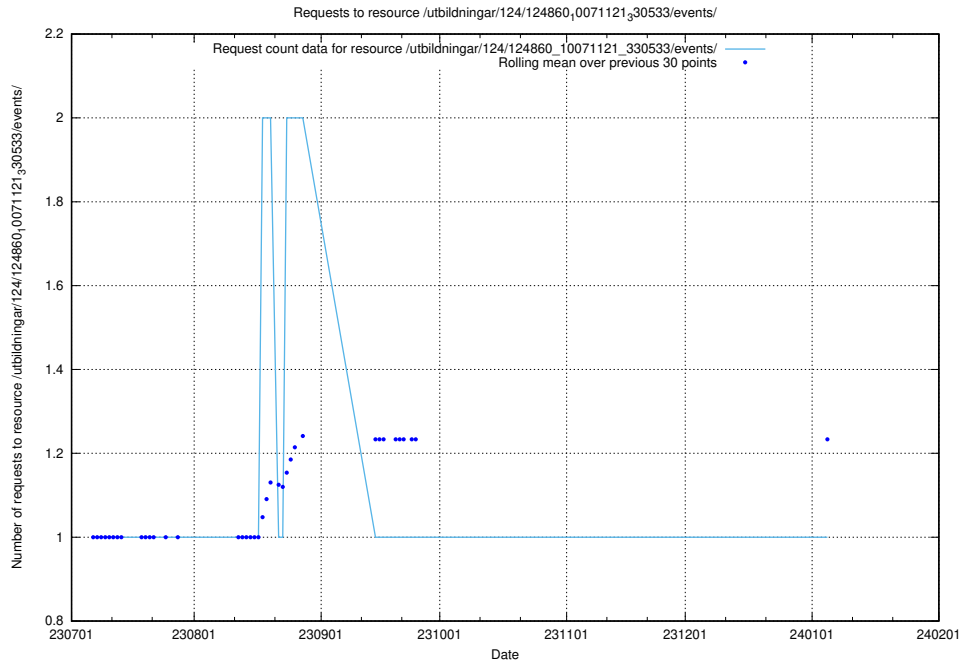

5.4964 Usage of /utbildningar/124/124860_10071121_330533/events/

Here, we count the number of requests to resource /utbildningar/124/124860_10071121_330533/events/