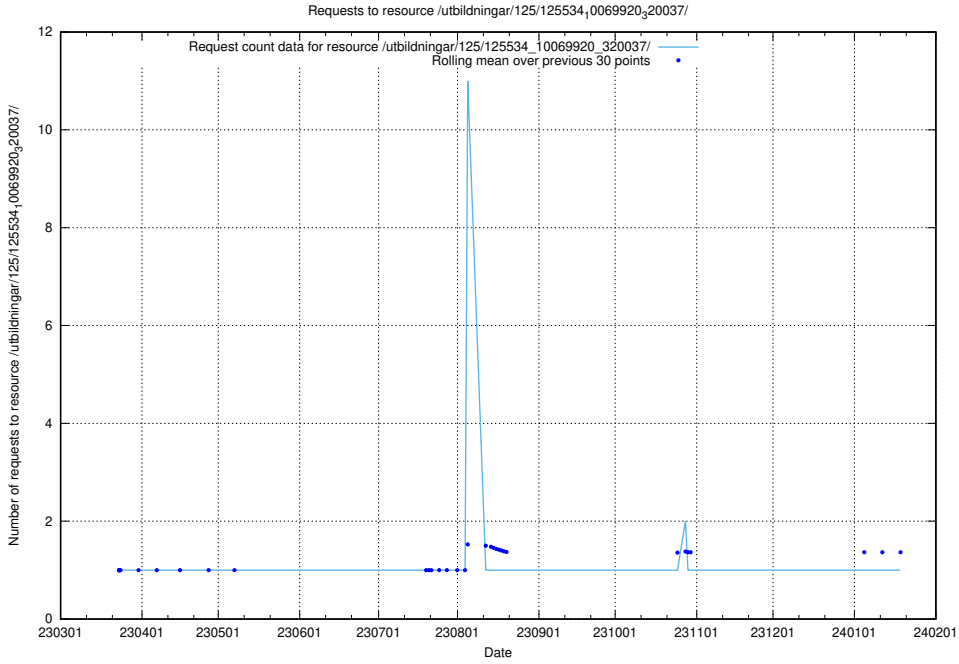

5.1004 Usage of /utbildningar/125/125534_10069920_320037/

Here, we count the number of requests to resource /utbildningar/125/125534_10069920_320037/.