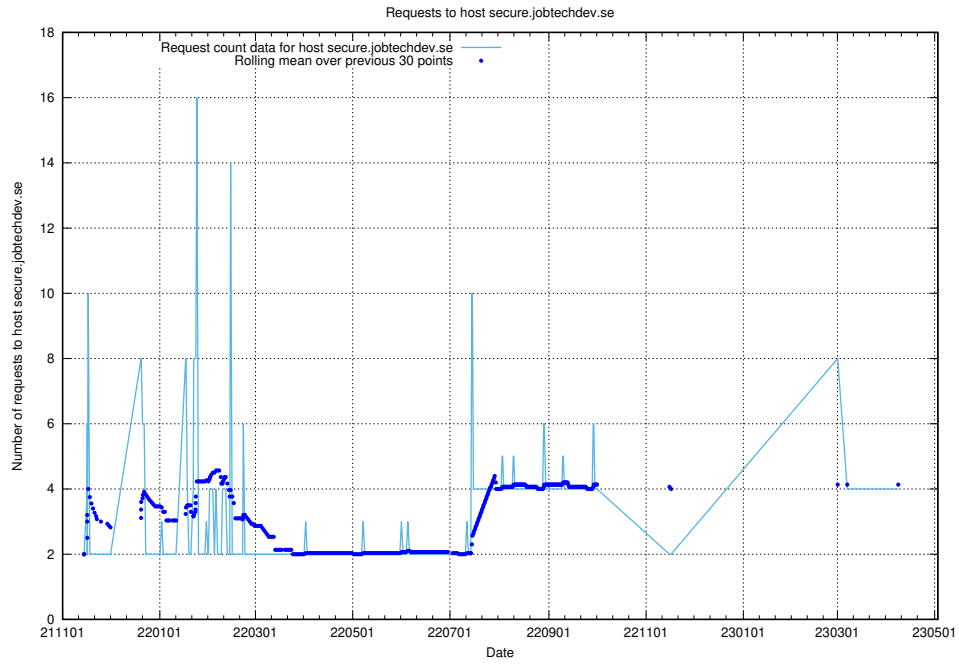

7.159 Usage of secure.jobtechdev.se

Here, we count the number of requests to host secure.jobtechdev.se.