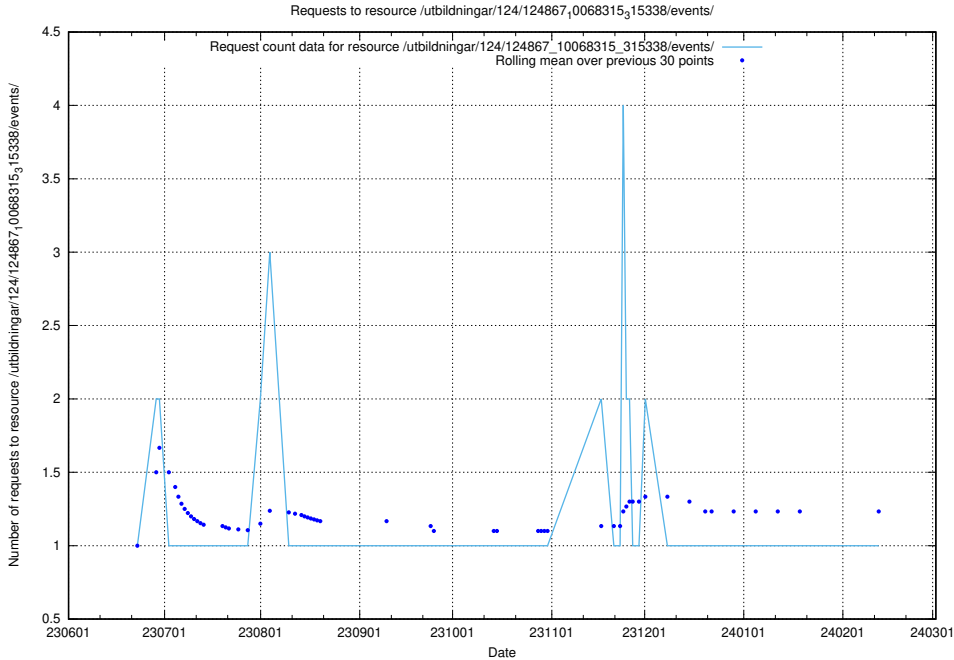

5.5391 Usage of /utbildningar/124/124867_10068315_315338/events/

Here, we count the number of requests to resource /utbildningar/124/124867_10068315_315338/events/