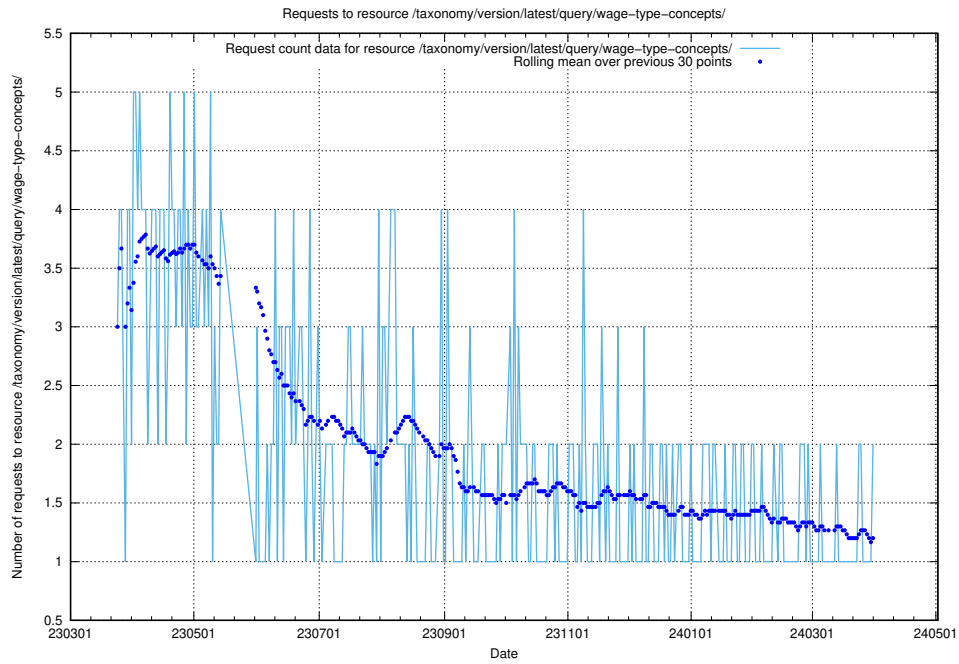

5.763 Usage of /taxonomy/version/latest/query/wage-type-concepts/

Here, we count the number of requests to resource /taxonomy/version/latest/query/wage-type-concepts/.