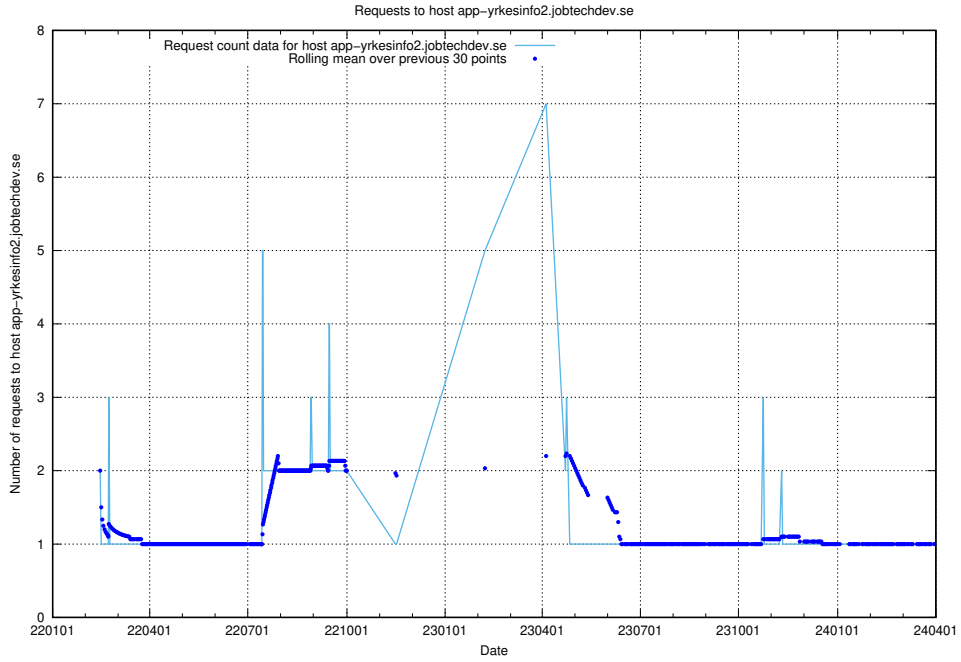

## 7.656 Usage of app-yrkesinfo2.jobtechdev.se

Here, we count the number of requests to host app-yrkesinfo2.jobtechdev.se.