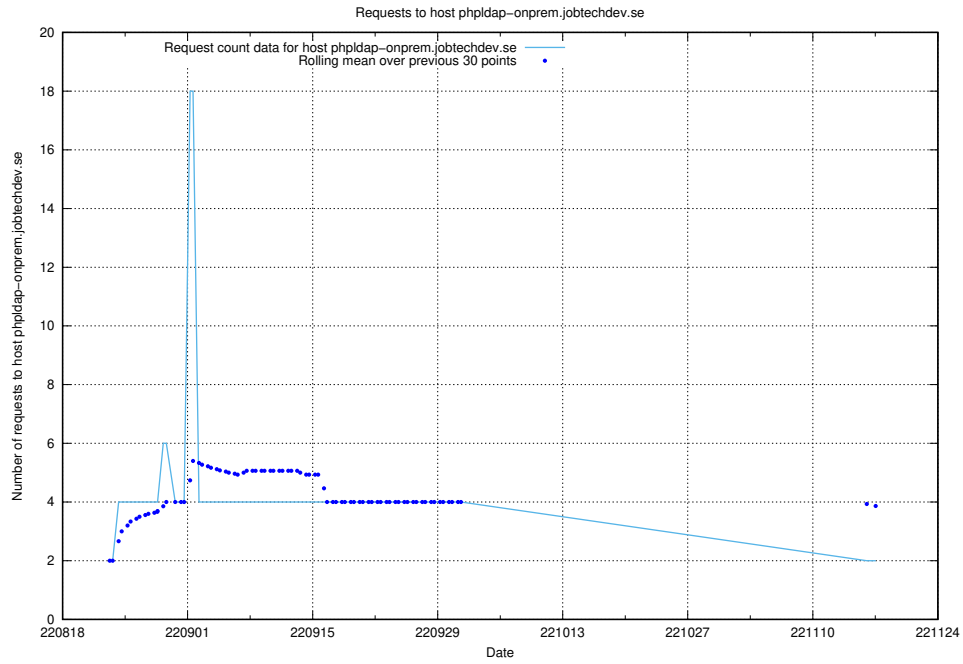

7.338 Usage of phpldap-onprem.jobtechdev.se

Here, we count the number of requests to host phpldap-onprem.jobtechdev.se.