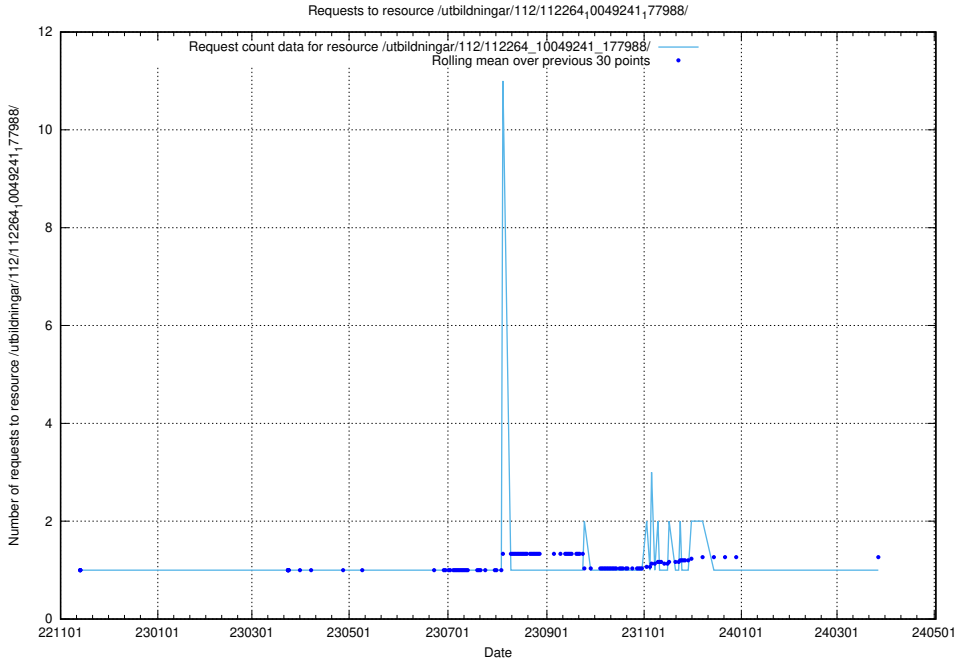

5.5842 Usage of /utbildningar/112/112264_10049241_177988/

Here, we count the number of requests to resource /utbildningar/112/112264_10049241_177988/.