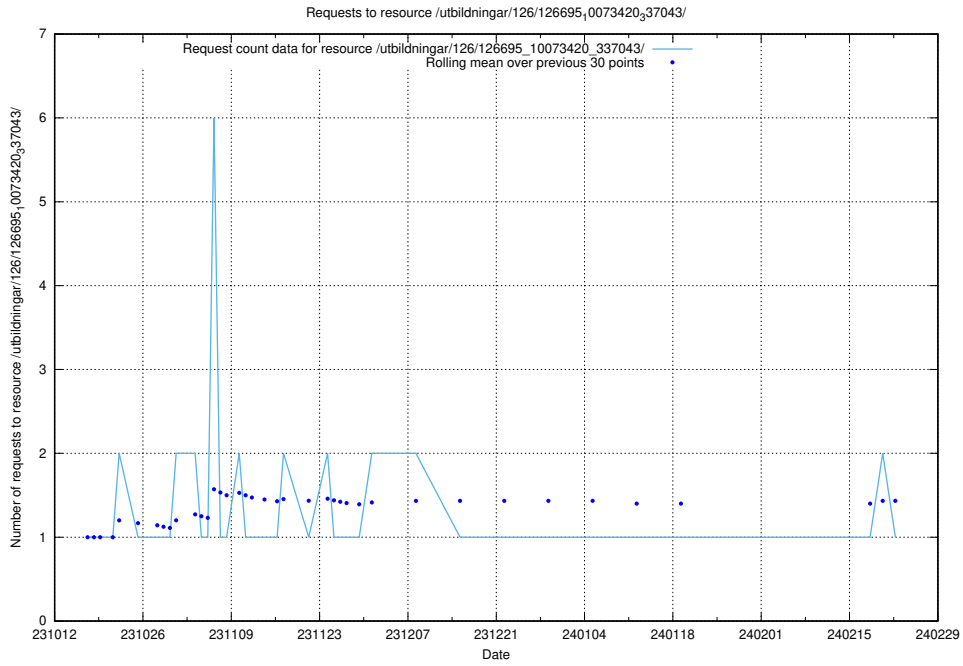

5.3947 Usage of /utbildningar/126/126695_10073420_337043/

Here, we count the number of requests to resource /utbildningar/126/126695_10073420_337043/.