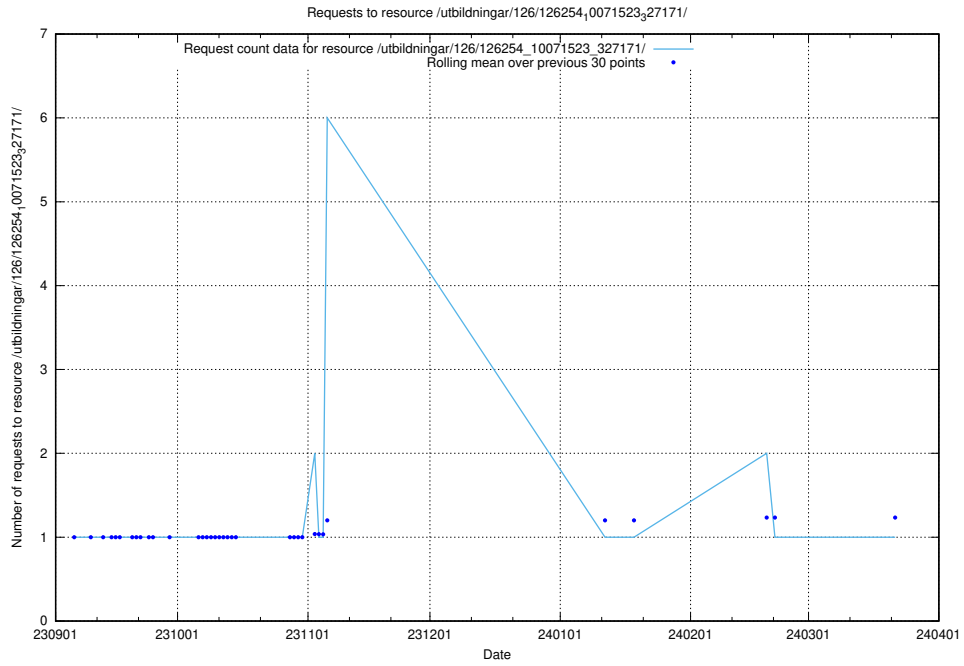

5.4320 Usage of /utbildningar/126/126254_10071523_327171/

Here, we count the number of requests to resource /utbildningar/126/126254_10071523_327171/.