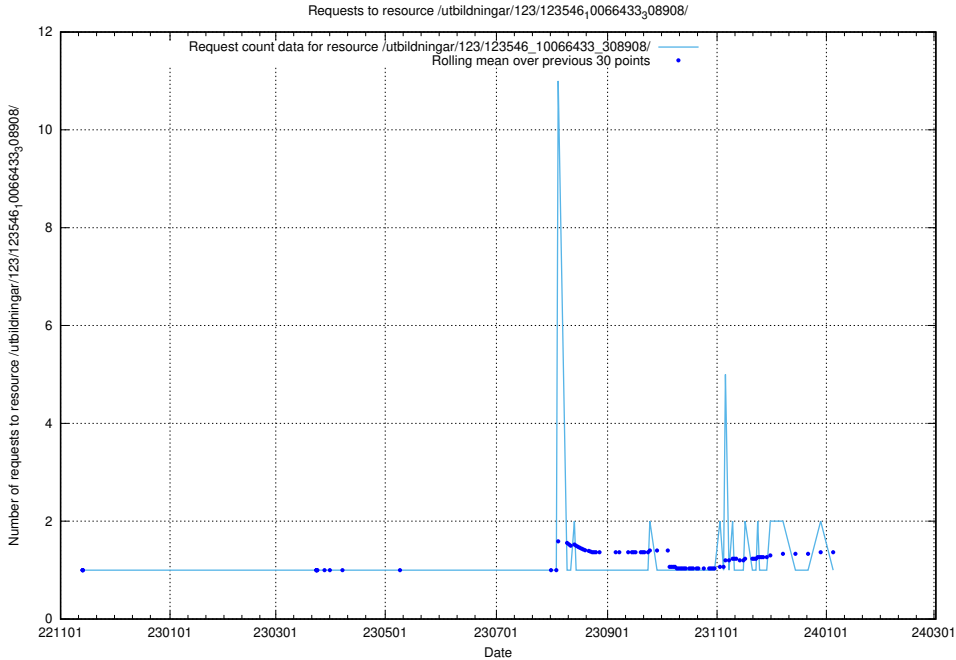

5.5623 Usage of /utbildningar/123/123546_10066433_308908/

Here, we count the number of requests to resource /utbildningar/123/123546_10066433_308908/.