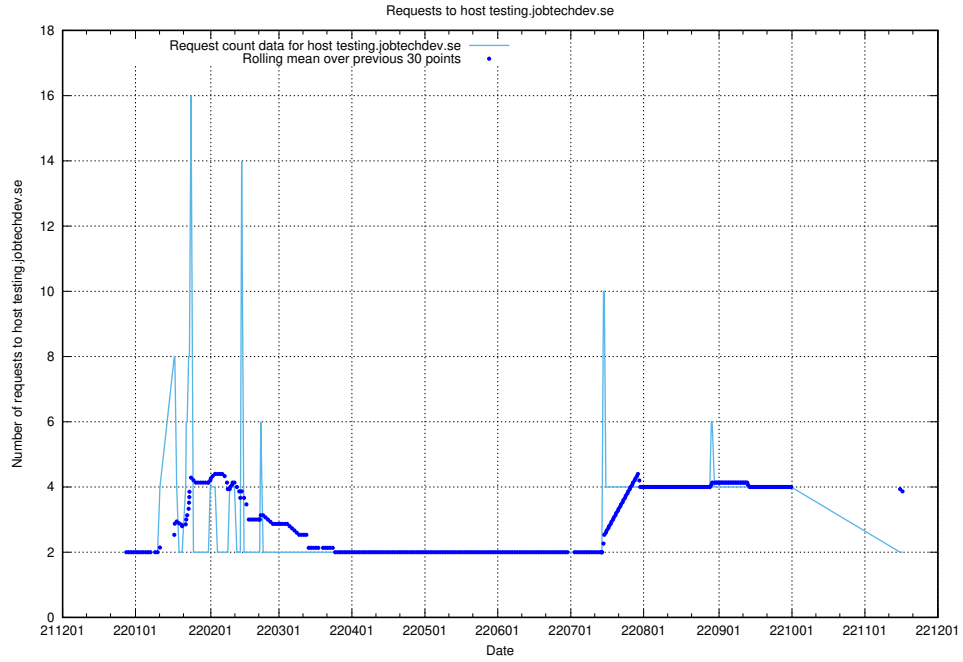

7.355 Usage of testing.jobtechdev.se

Here, we count the number of requests to host testing.jobtechdev.se.