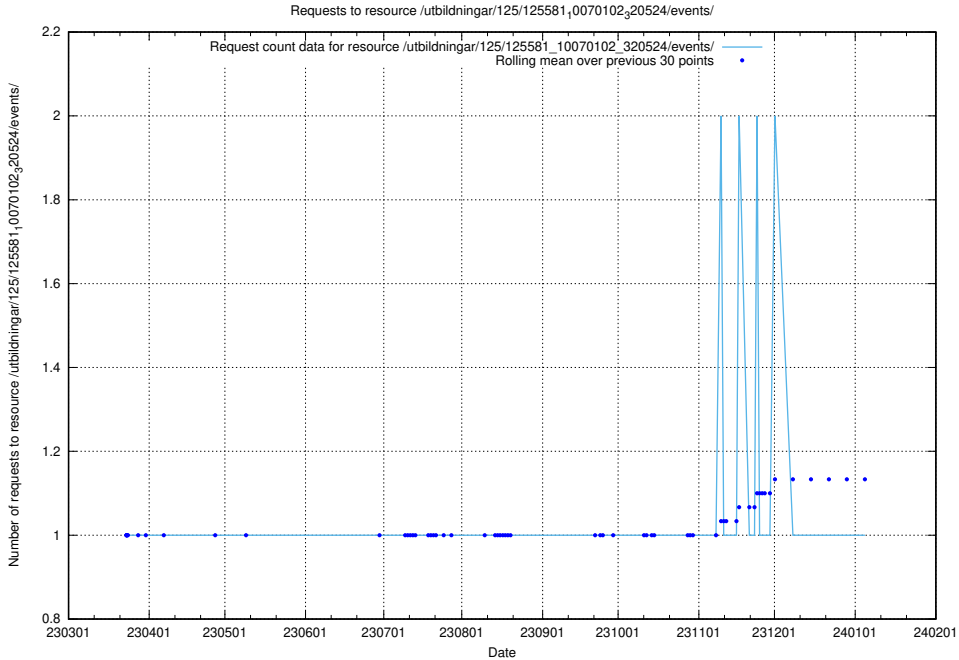

5.990 Usage of /utbildningar/125/125581_10070102_320524/events/

Here, we count the number of requests to resource /utbildningar/125/125581_10070102_320524/events/