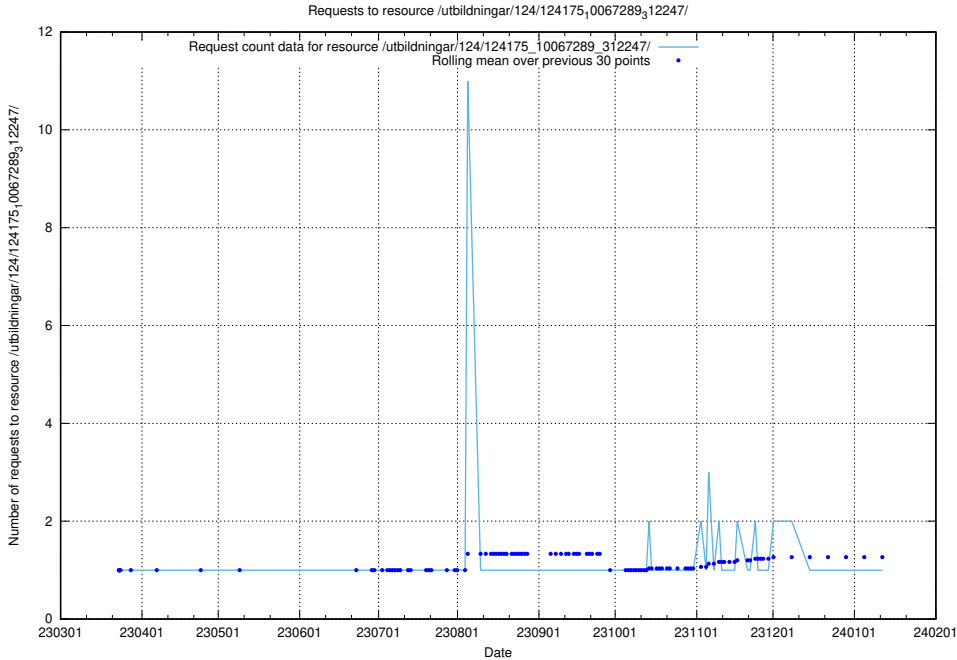

5.3681 Usage of /utbildningar/124/124175_10067289_312247/

Here, we count the number of requests to resource /utbildningar/124/124175_10067289_312247/.