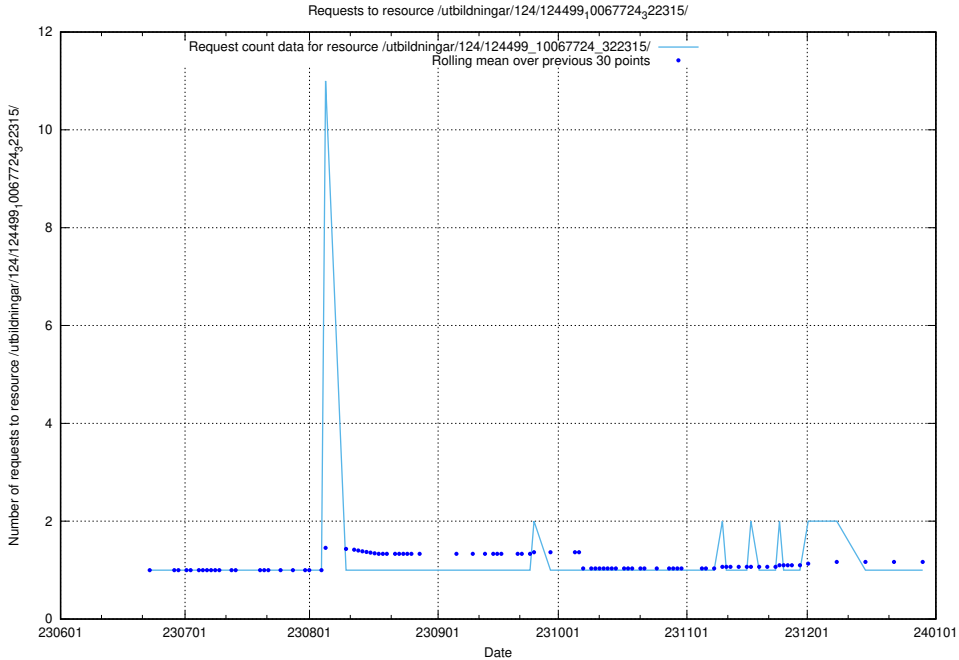

5.5443 Usage of /utbildningar/124/124499_10067724_322315/

Here, we count the number of requests to resource /utbildningar/124/124499_10067724_322315/.