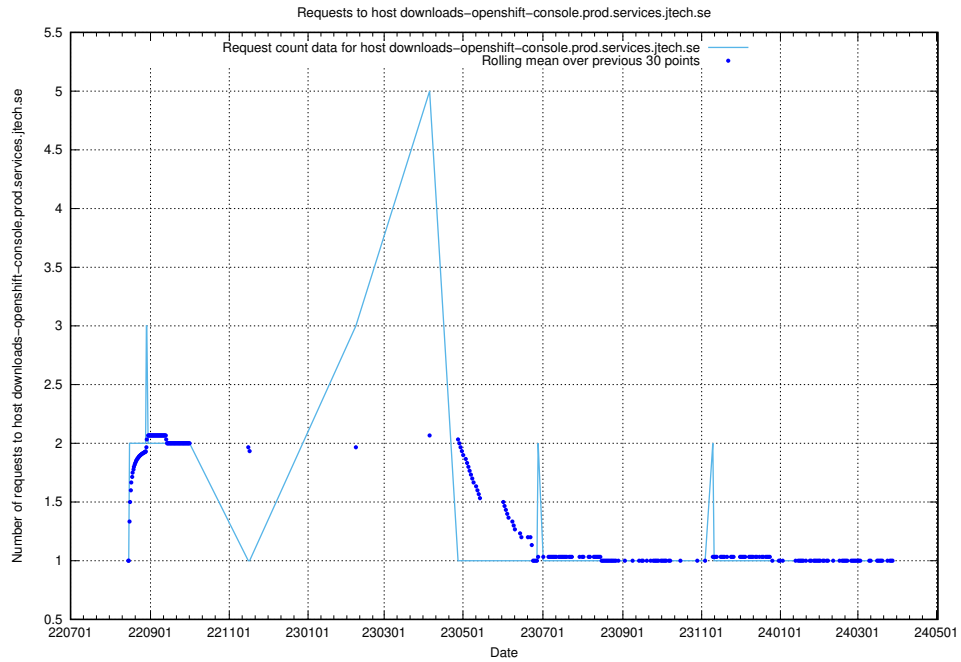

7.618 Usage of downloads-openshift-console.prod.services.jtech.se

Here, we count the number of requests to host downloads-openshift-console.prod.services.jtech.se.