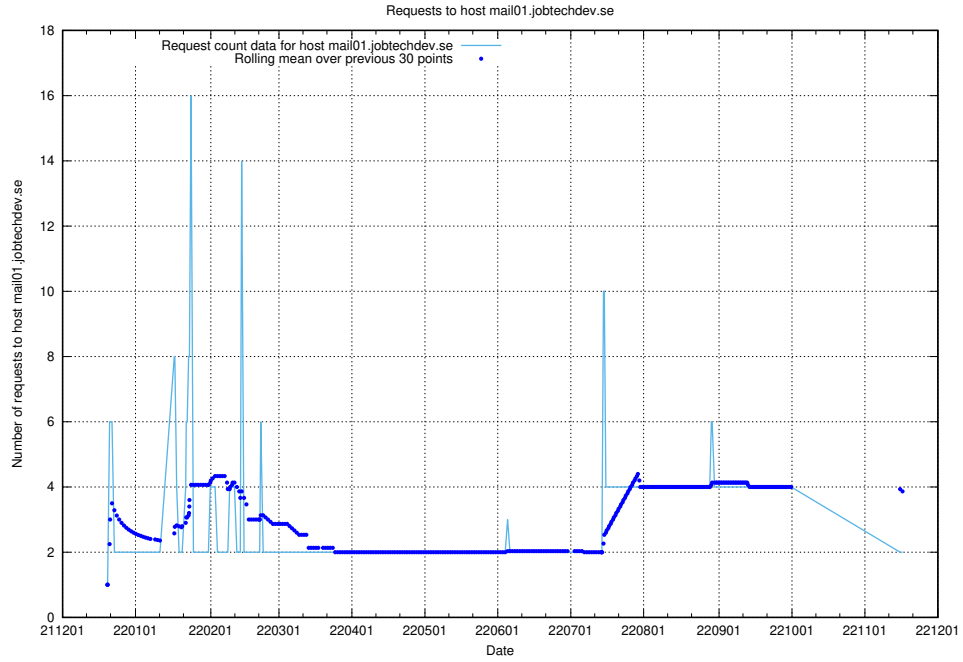

### 7.377 Usage of exchange.jobtechdev.se

Here, we count the number of requests to host exchange.jobtechdev.se.