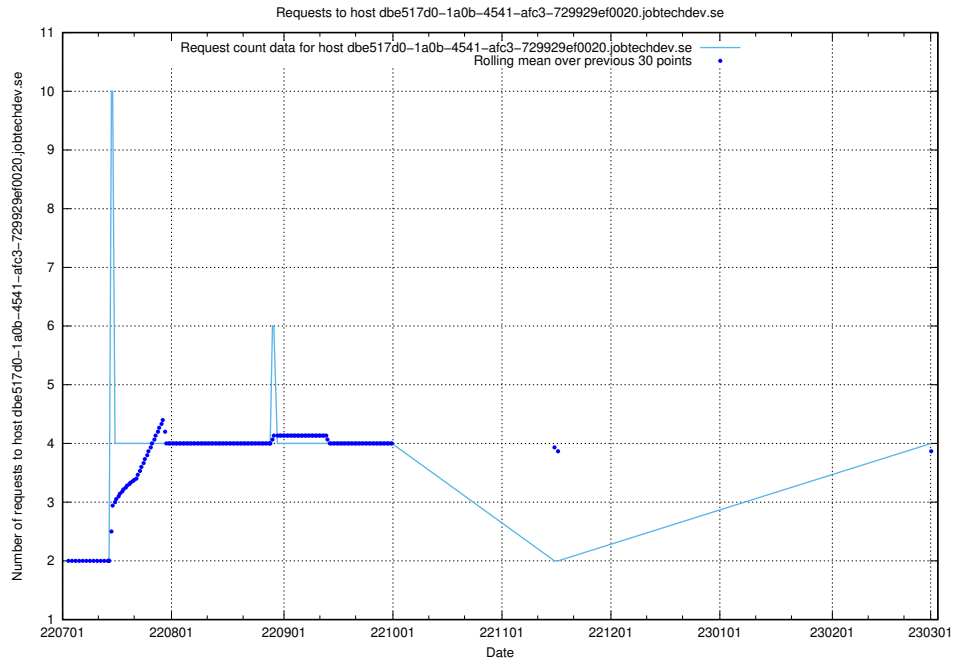

7.138 Usage of dbe517d0-1a0b-4541-afc3-729929ef0020.jobtechdev.se

Here, we count the number of requests to host dbe517d0-1a0b-4541-afc3-729929ef0020.jobtechdev.se.