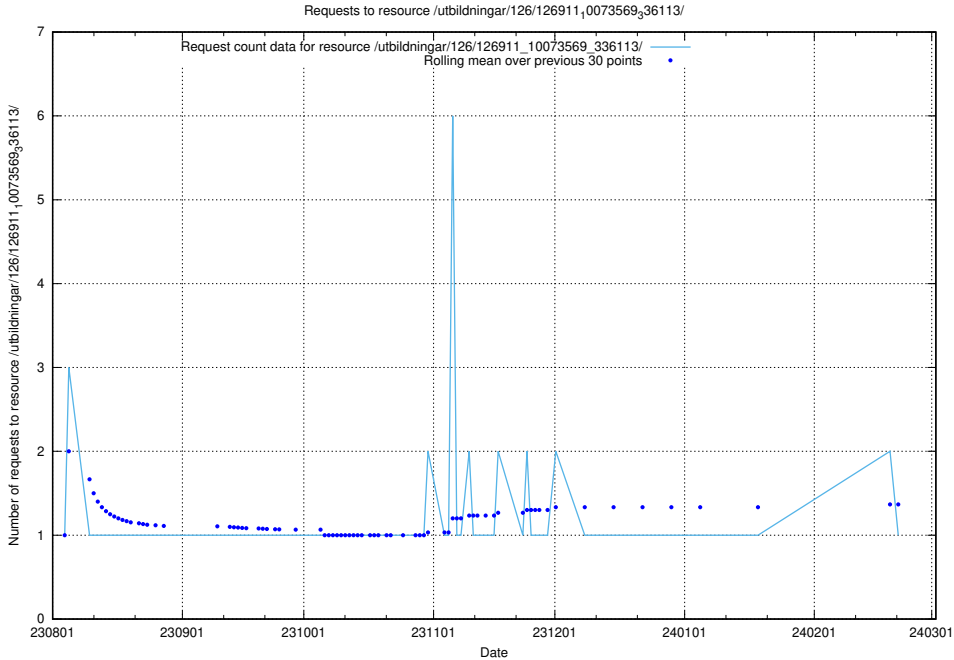

5.4524 Usage of /utbildningar/126/126911_10073569_336113/

Here, we count the number of requests to resource /utbildningar/126/126911_10073569_336113/.