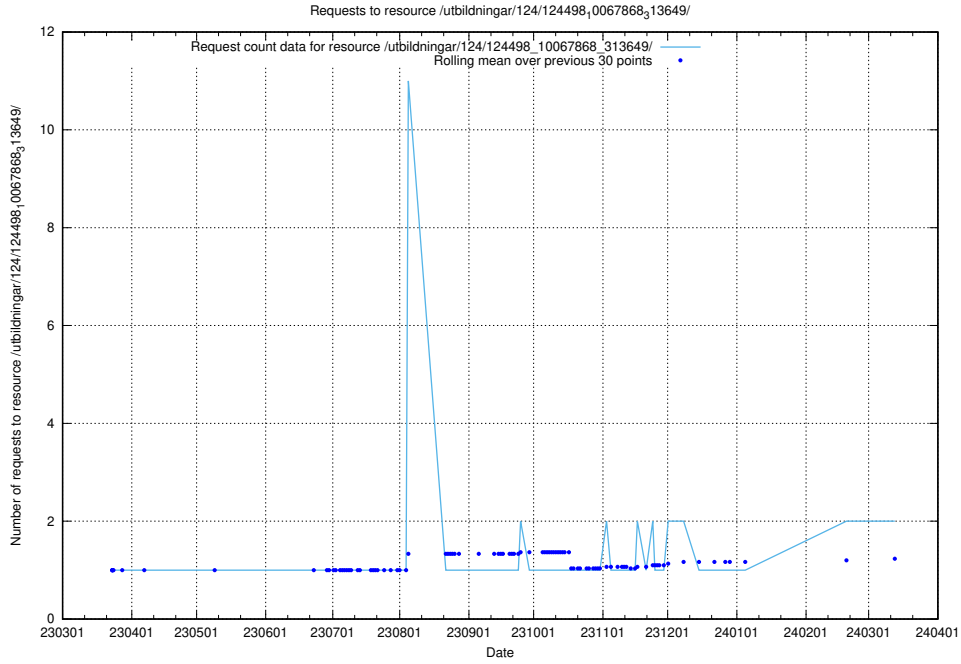

5.436 Usage of /utbildningar/124/124498_10067868_313649/

Here, we count the number of requests to resource /utbildningar/124/124498_10067868_313649/.