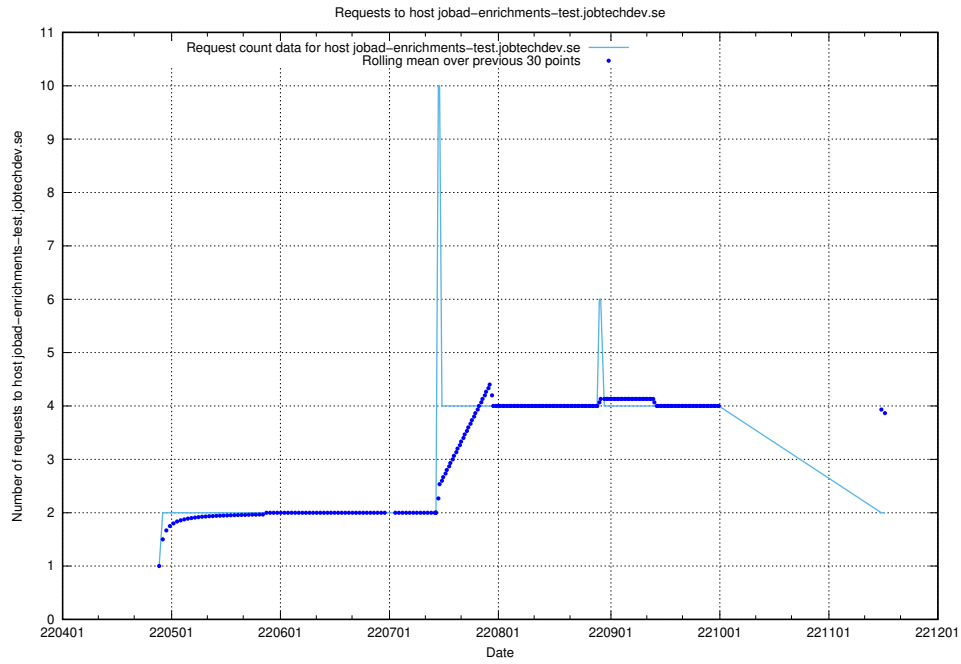

7.441 Usage of `jobad-enrichments-test.jobtechdev.se`

Here, we count the number of requests to host `jobad-enrichments-test.jobtechdev.se`.