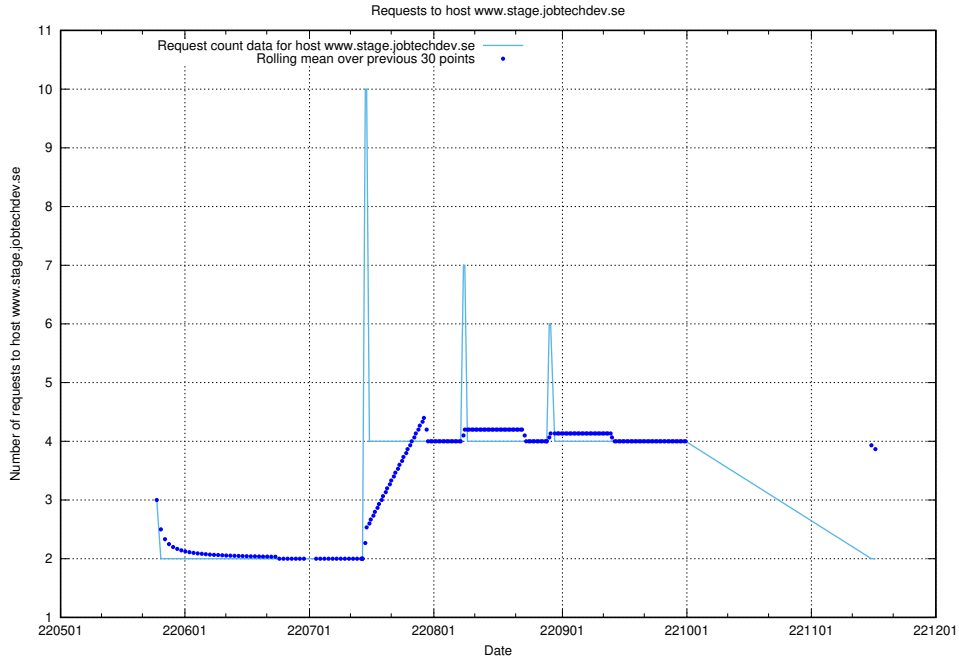

7.420 Usage of www.stage.jobtechdev.se

Here, we count the number of requests to host www.stage.jobtechdev.se.