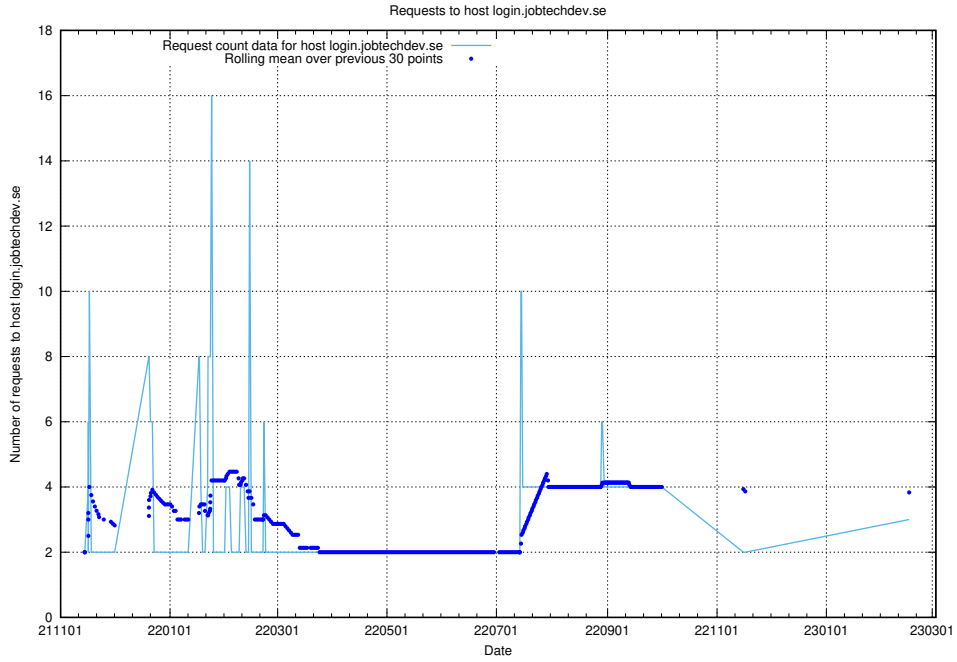

7.243 Usage of login.jobtechdev.se

Here, we count the number of requests to host login.jobtechdev.se.