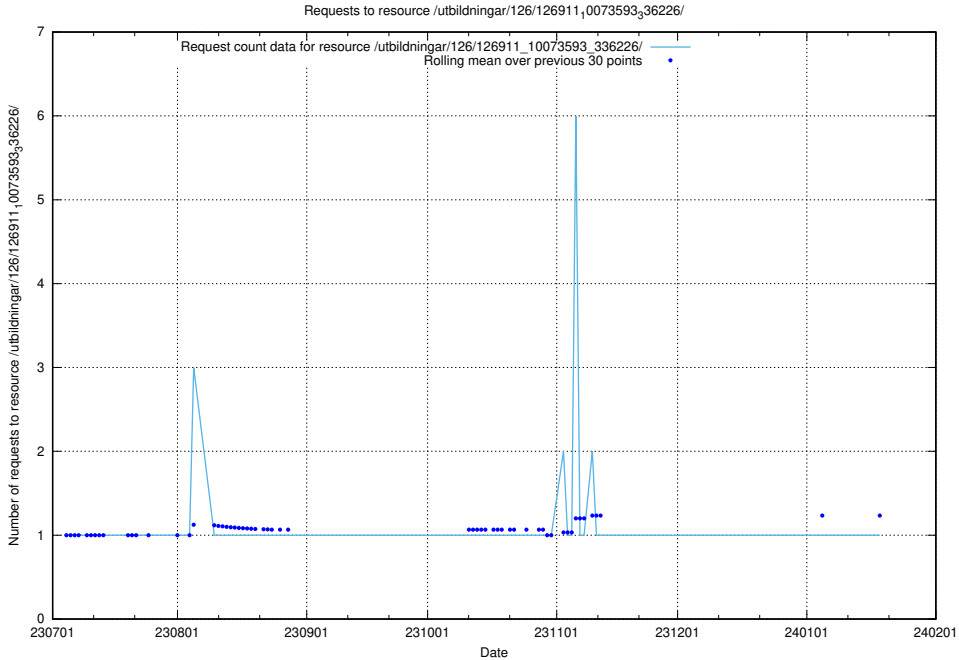

### 5.4997 Usage of /utbildningar/126/126728\_10073164\_334947/events/

Here, we count the number of requests to resource /utbildningar/126/126728\_10073164\_334947/events/