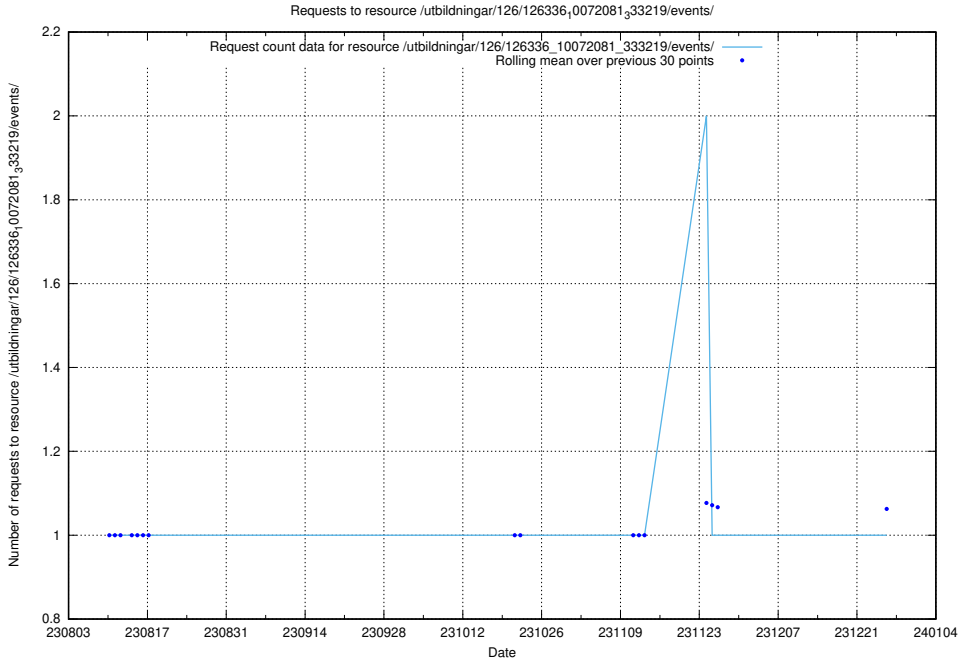

5.4484 Usage of /utbildningar/126/126336_10072081_333219/events/

Here, we count the number of requests to resource /utbildningar/126/126336_10072081_333219/events/