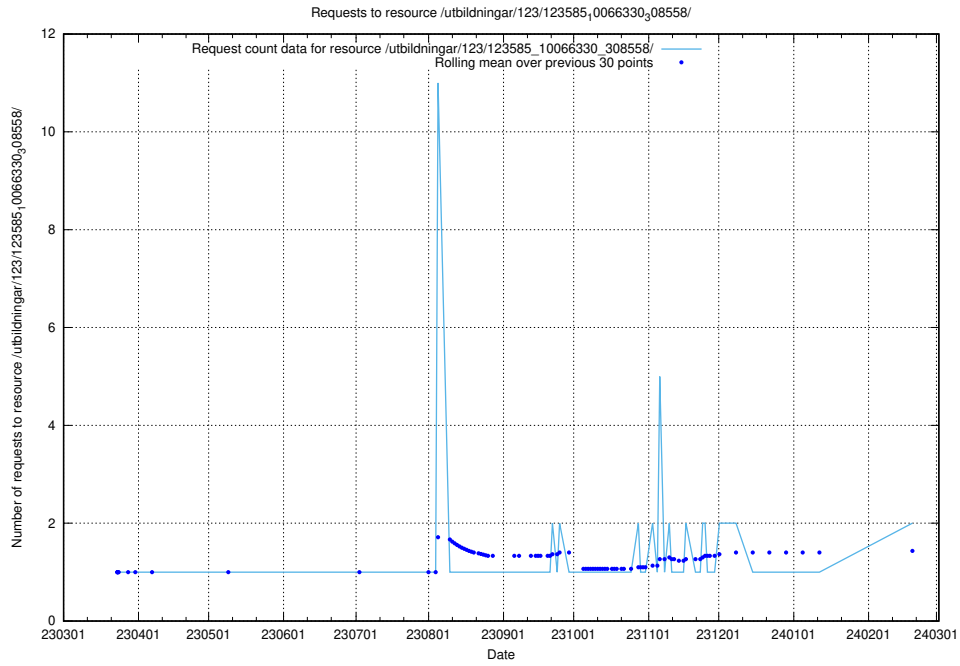

5.583 Usage of /utbildningar/123/123585_10066330_308558/

Here, we count the number of requests to resource /utbildningar/123/123585_10066330_308558/.