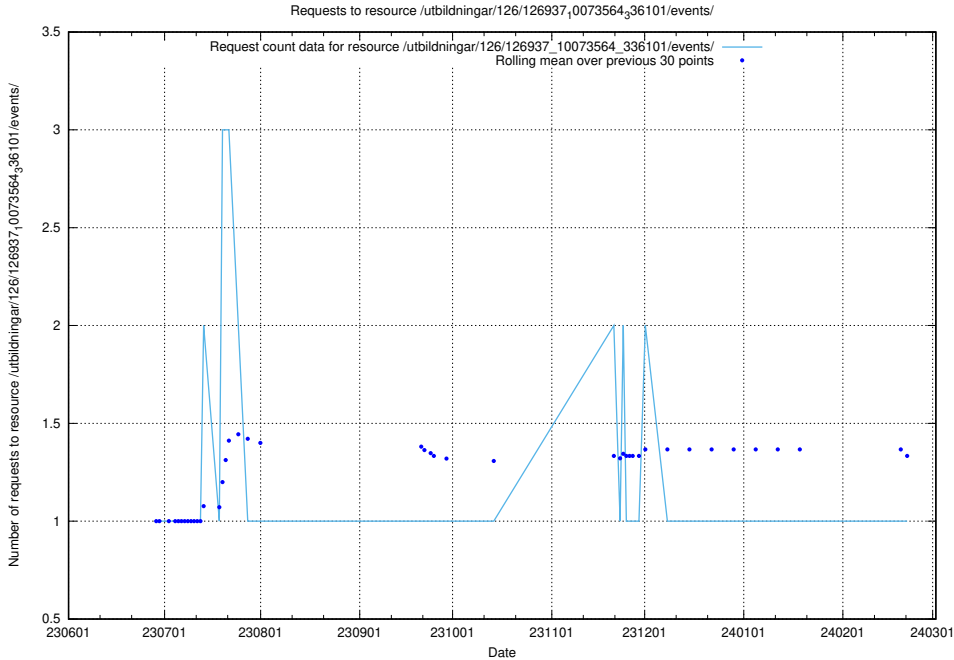

5.5091 Usage of /utbildningar/126/126937_10073564_336101/events/

Here, we count the number of requests to resource /utbildningar/126/126937_10073564_336101/events/