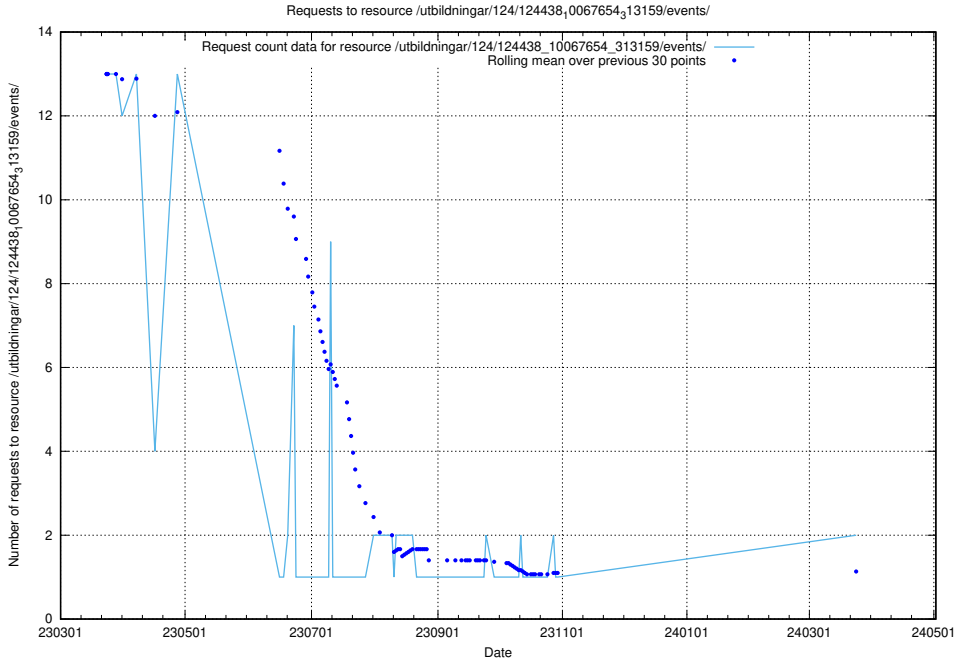

5.828 Usage of /utbildningar/124/124438_10067654_313159/events/

Here, we count the number of requests to resource /utbildningar/124/124438_10067654_313159/events/