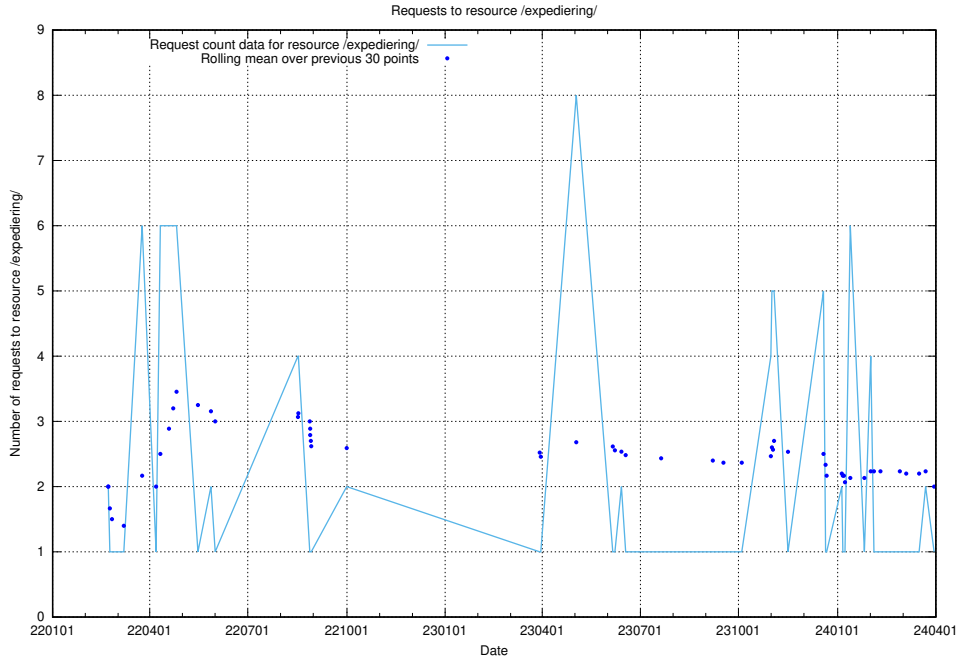

5.1134 Usage of /expediering/

Here, we count the number of requests to resource /expediering/.