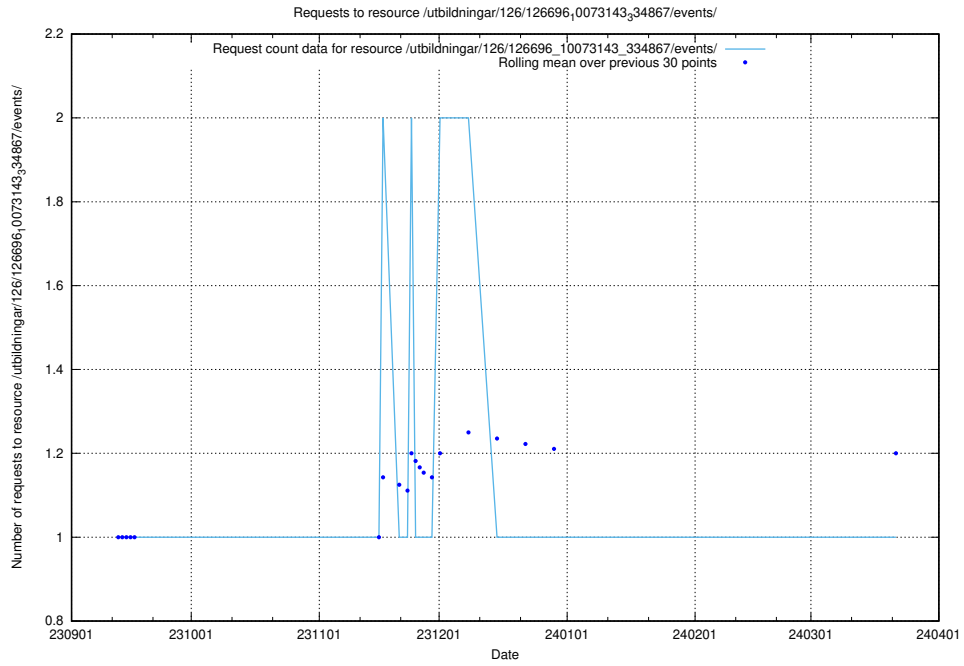

5.4239 Usage of /utbildningar/126/126696_10073143_334867/events/

Here, we count the number of requests to resource /utbildningar/126/126696_10073143_334867/events/