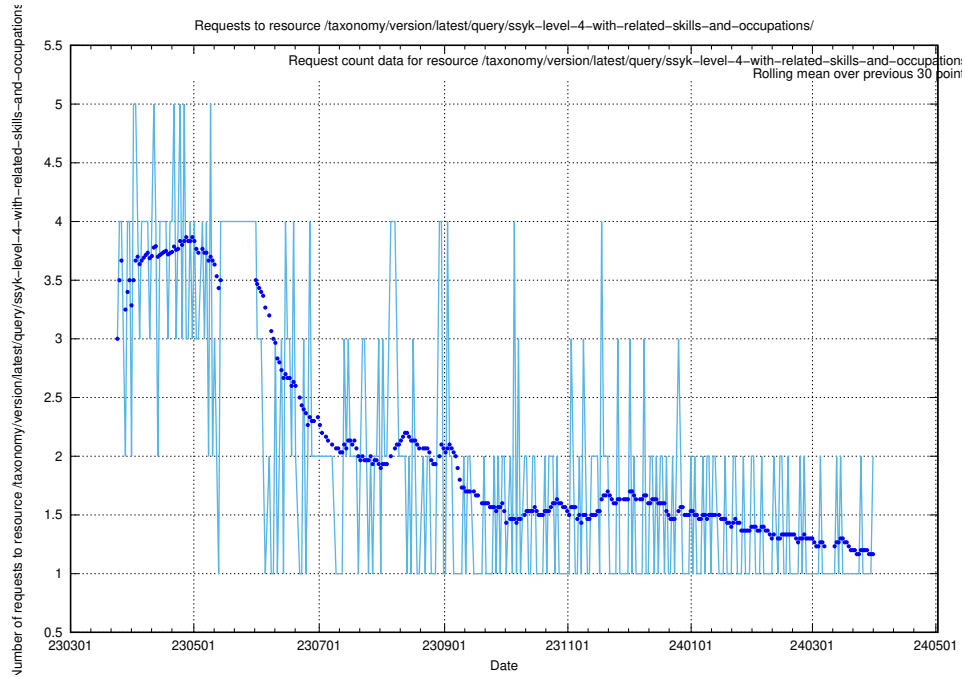

5.776 Usage of /taxonomy/version/latest/query/ssyk-level-4-with-related-skills-and-occupations/

Here, we count the number of requests to resource /taxonomy/version/latest/query/ssyk-level-4-with-related-skills-and-occupations/.