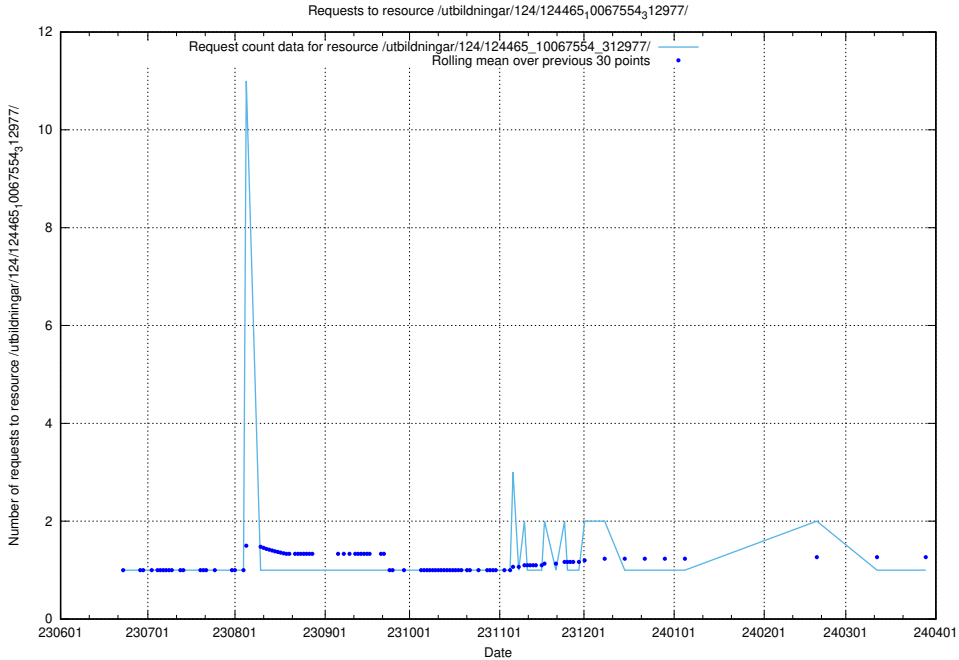

5.5473 Usage of /utbildningar/124/124465_10067554_312977/

Here, we count the number of requests to resource /utbildningar/124/124465_10067554_312977/.