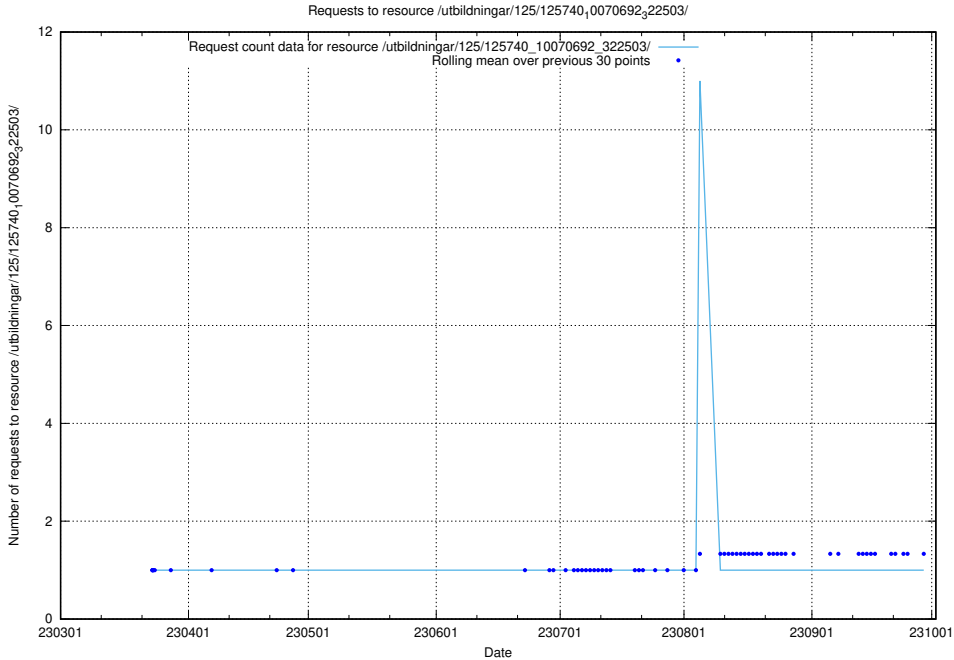

5.873 Usage of /utbildningar/125/125740_10070692_322503/

Here, we count the number of requests to resource /utbildningar/125/125740_10070692_322503/.