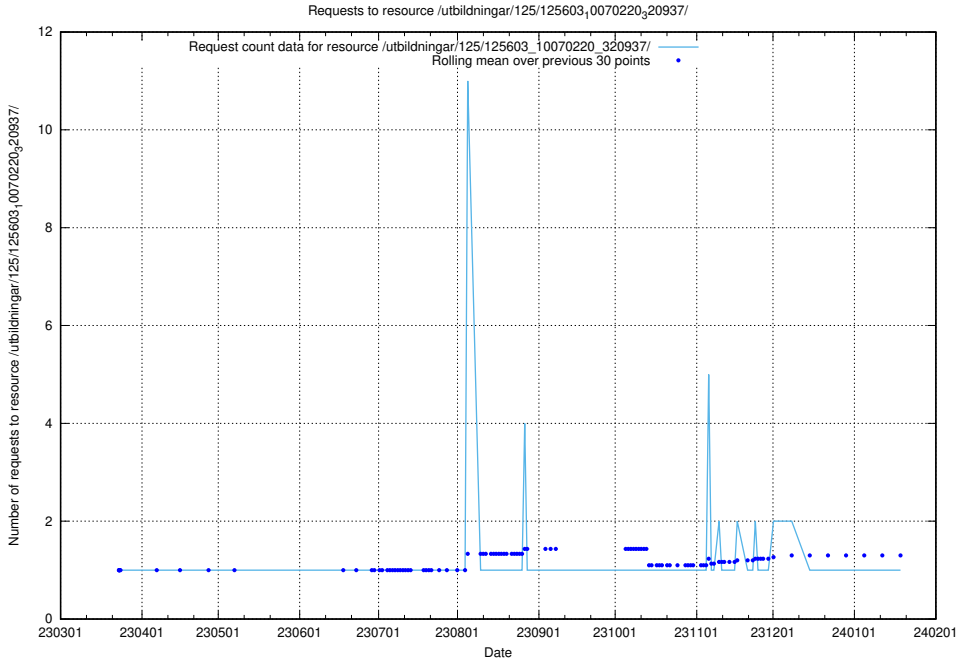

5.974 Usage of /utbildningar/125/125603_10070220_320937/

Here, we count the number of requests to resource /utbildningar/125/125603_10070220_320937/.