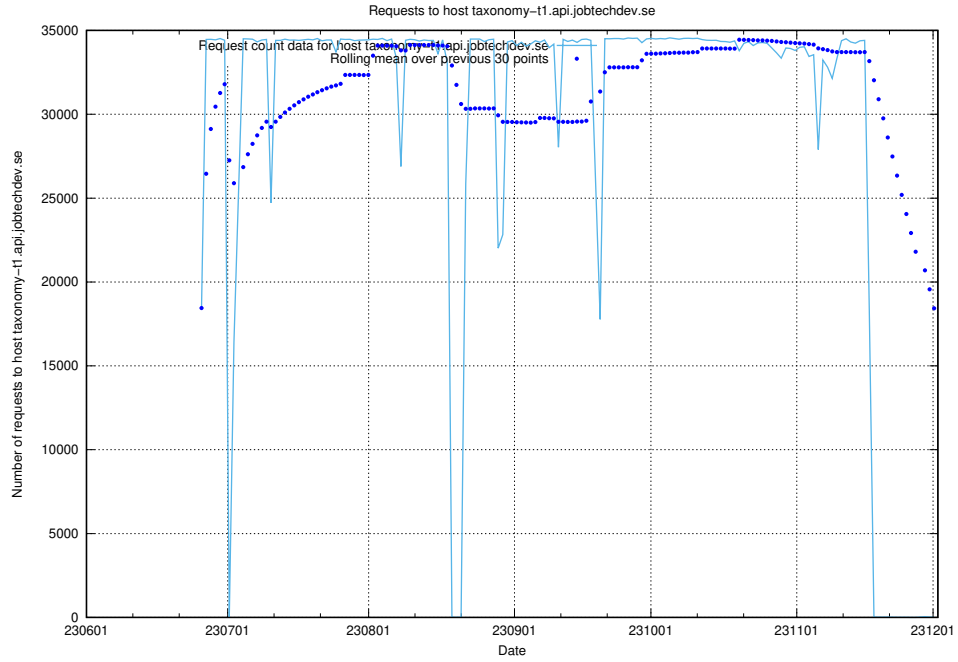

7.167 Usage of taxonomy-t1.api.jobtechdev.se

Here, we count the number of requests to host taxonomy-t1.api.jobtechdev.se.