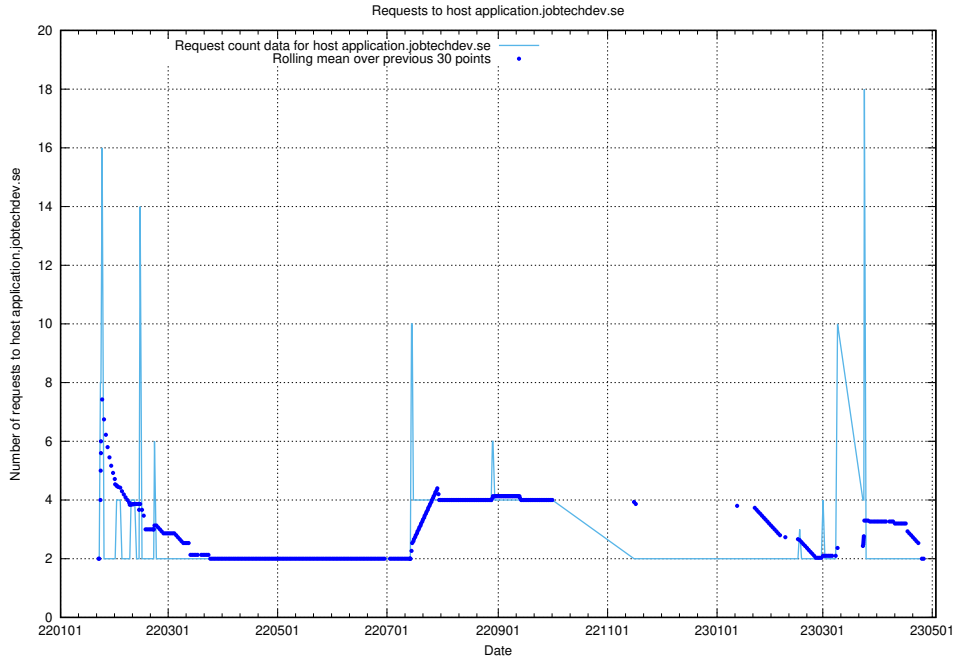

7.258 Usage of application.jobtechdev.se

Here, we count the number of requests to host application.jobtechdev.se.