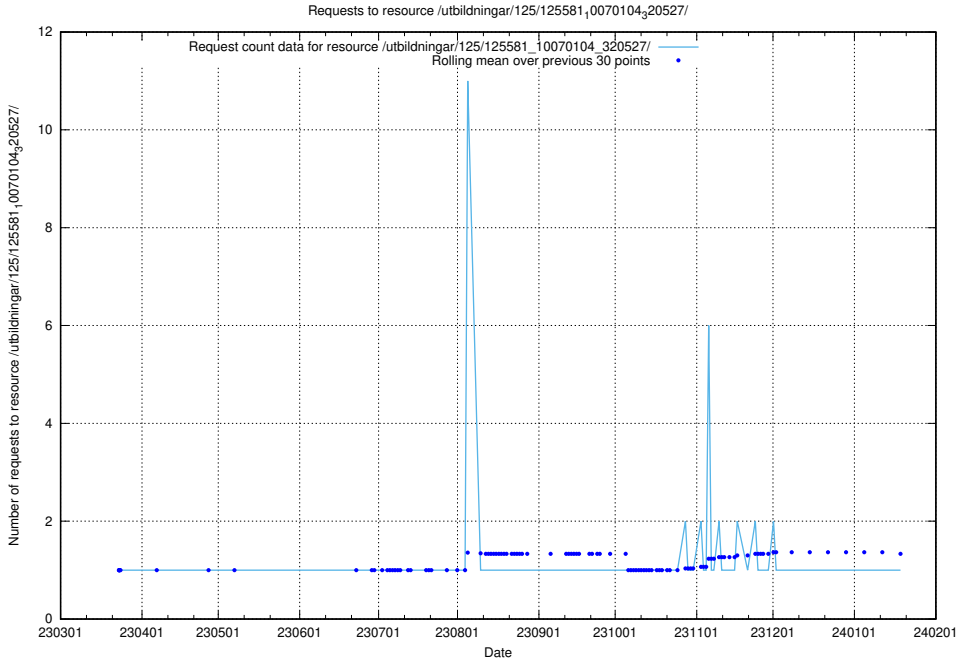

5.988 Usage of /utbildningar/125/125581_10070104_320527/

Here, we count the number of requests to resource /utbildningar/125/125581_10070104_320527/.