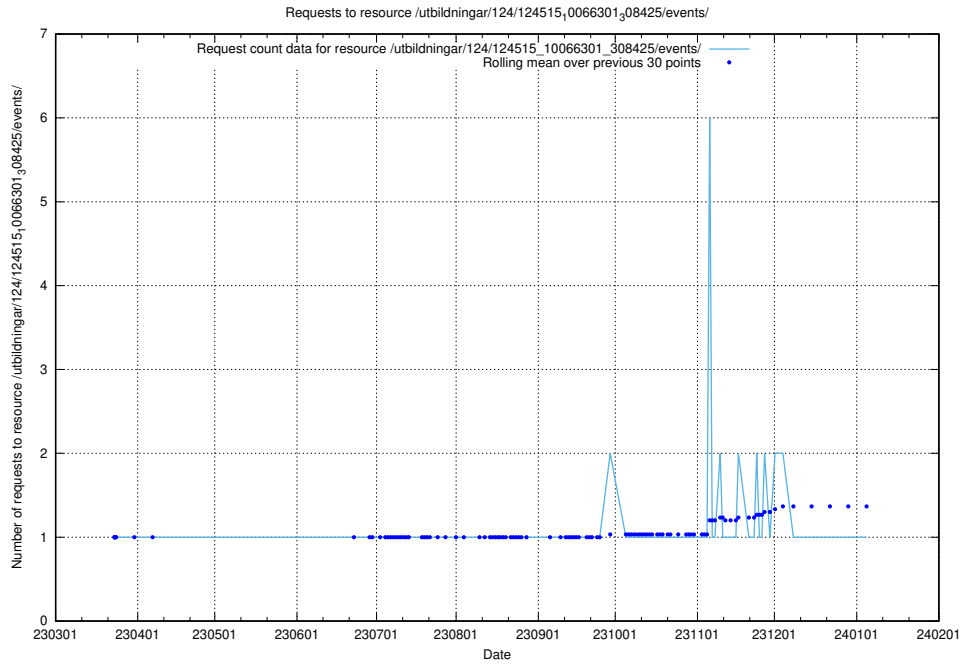

5.1202 Usage of /utbildningar/124/124515_10066301_308425/events/

Here, we count the number of requests to resource /utbildningar/124/124515_10066301_308425/events/