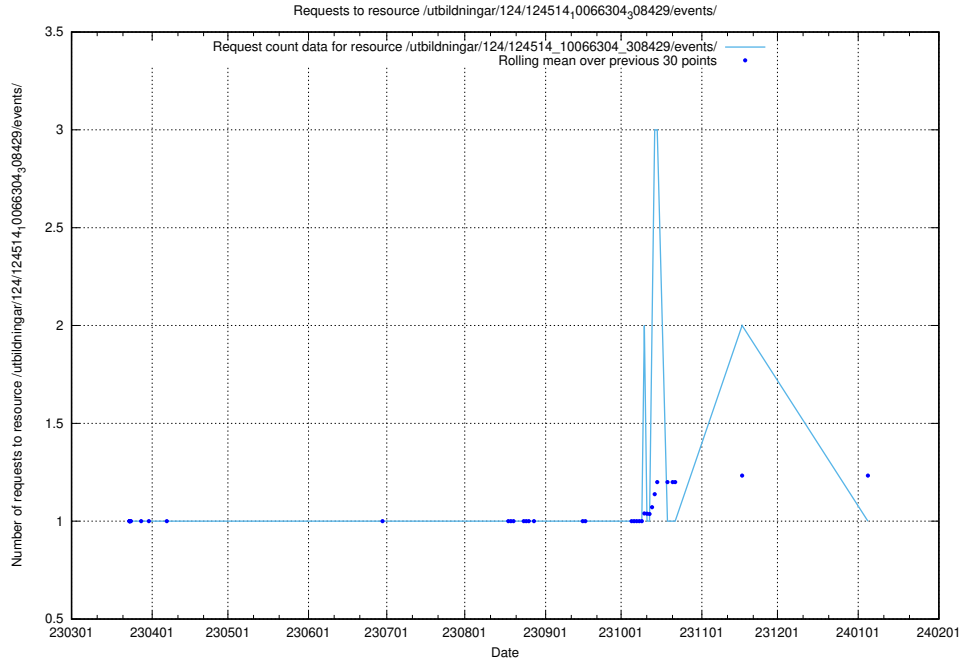

5.1448 Usage of /utbildningar/124/124514_10066304_308429/events/

Here, we count the number of requests to resource /utbildningar/124/124514_10066304_308429/events/