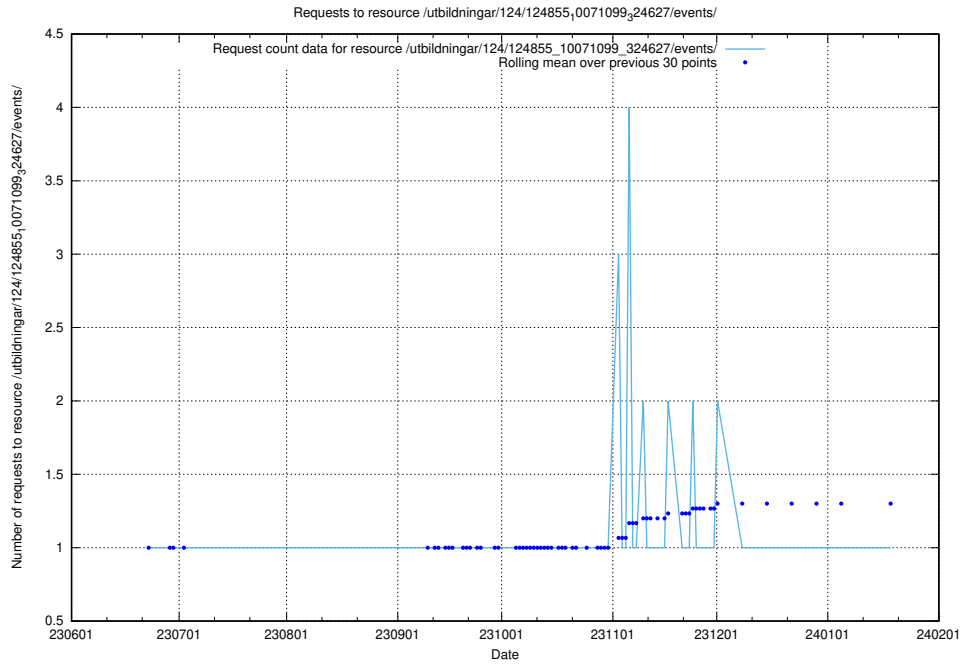

5.5400 Usage of /utbildningar/124/124855_10071099_324627/events/

Here, we count the number of requests to resource /utbildningar/124/124855_10071099_324627/events/