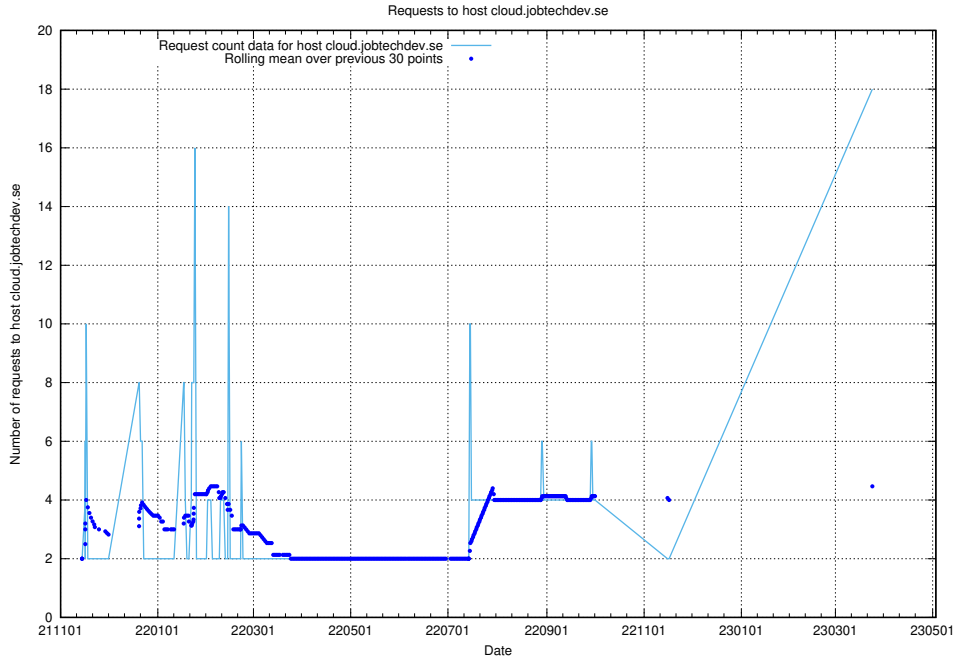

7.34 Usage of cloud.jobtechdev.se

Here, we count the number of requests to host cloud.jobtechdev.se.