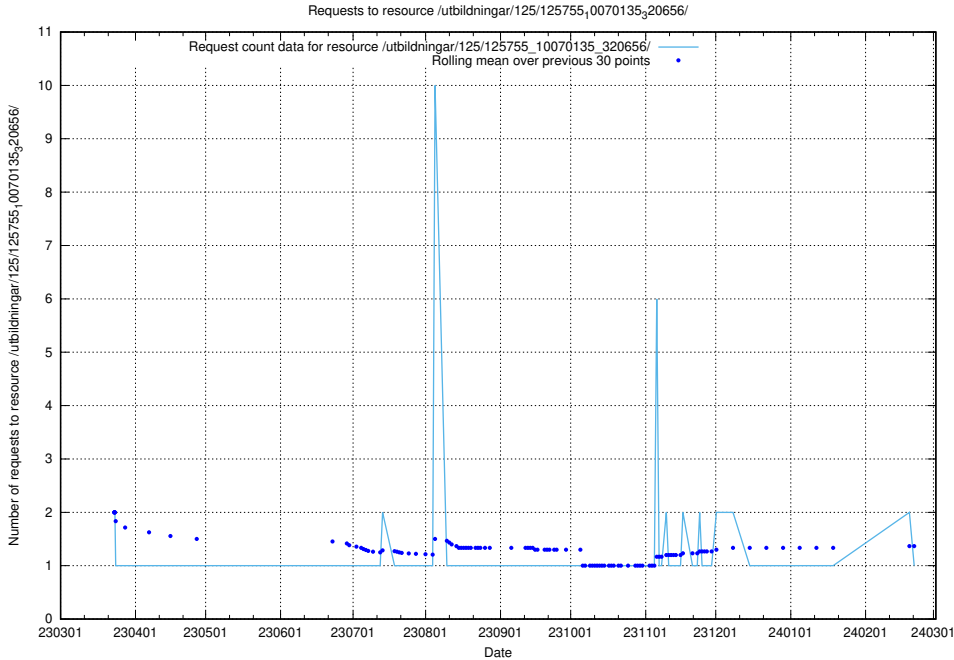

5.5913 Usage of /utbildningar/125/125755_10070135_320656/

Here, we count the number of requests to resource /utbildningar/125/125755_10070135_320656/.