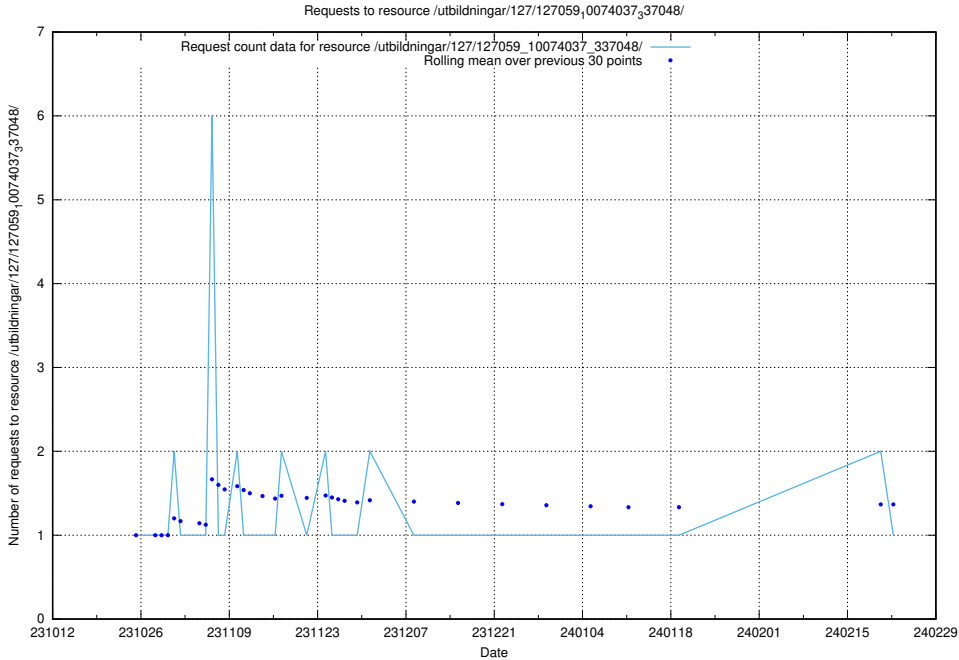

5.3847 Usage of /utbildningar/127/127059_10074037_337048/

Here, we count the number of requests to resource /utbildningar/127/127059_10074037_337048/.