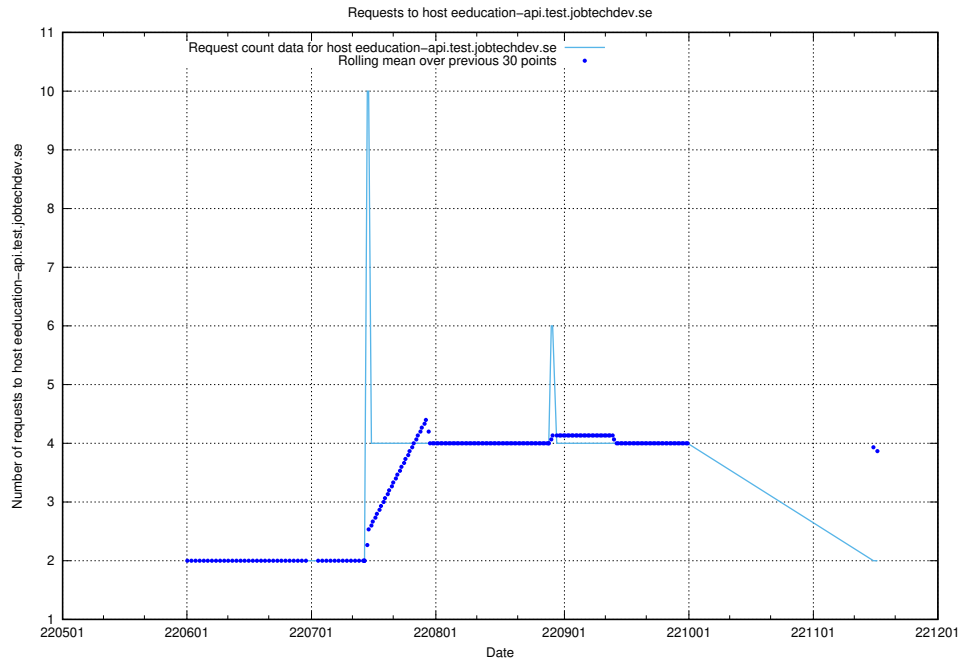

7.416 Usage of eeducation-api.test.jobtechdev.se

Here, we count the number of requests to host eeducation-api.test.jobtechdev.se.