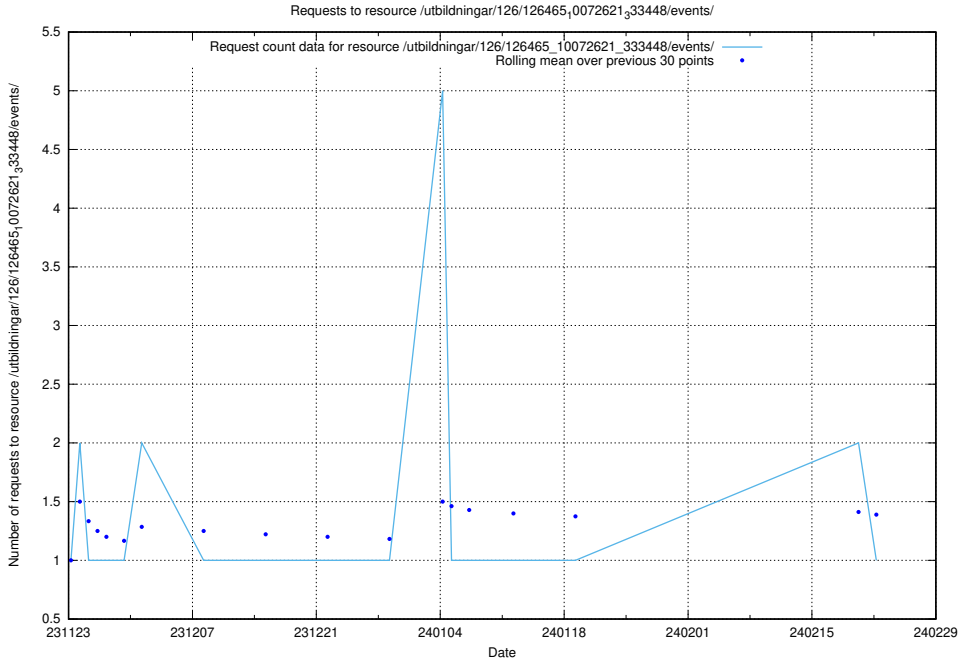

5.3666 Usage of /utbildningar/126/126465_10072621_333448/events/

Here, we count the number of requests to resource /utbildningar/126/126465_10072621_333448/events/