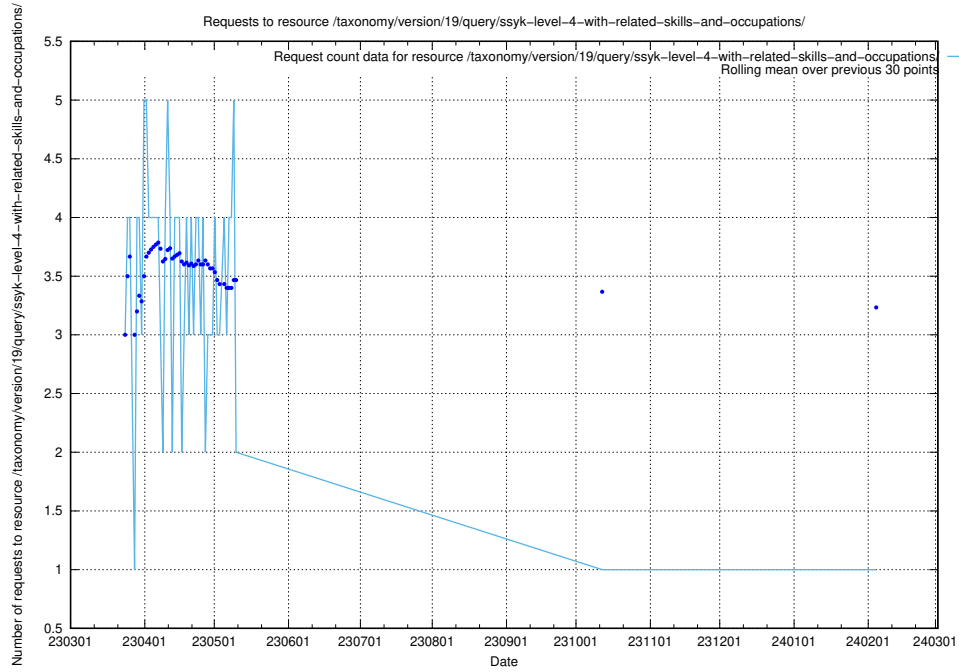

## 5.5779 Usage of /taxonomy/version/19/query/ssyk-level-4-with-related-isco-level-4-groups/

Here, we count the number of requests to resource /taxonomy/version/19/query/ssyk-level-4-with-related-isco-level-4-groups/.