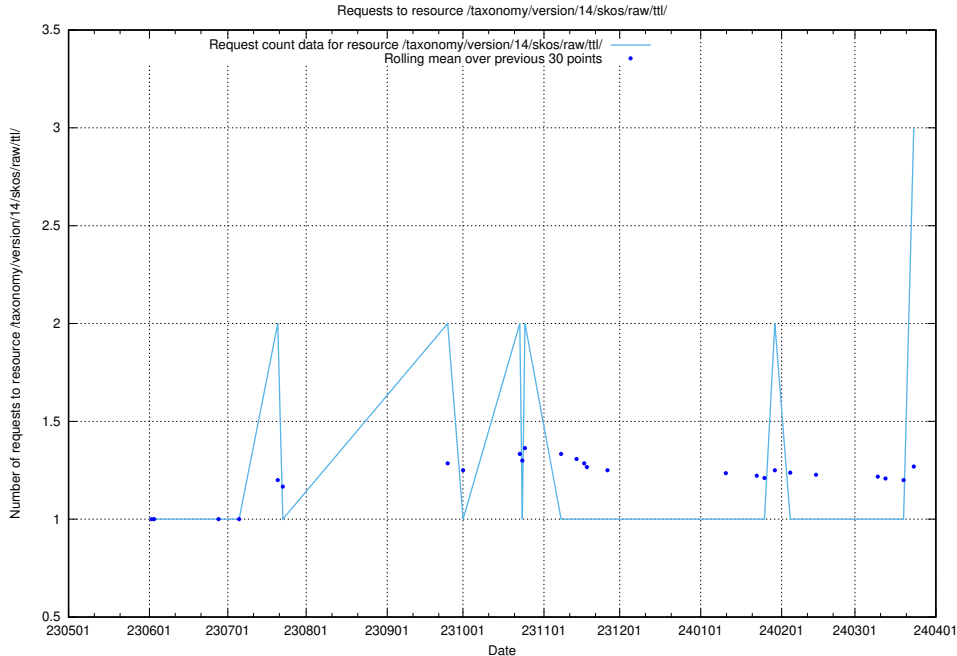

5.271 Usage of /taxonomy/version/14/skos/raw/ttl/

Here, we count the number of requests to resource /taxonomy/version/14/skos/raw/ttl/.