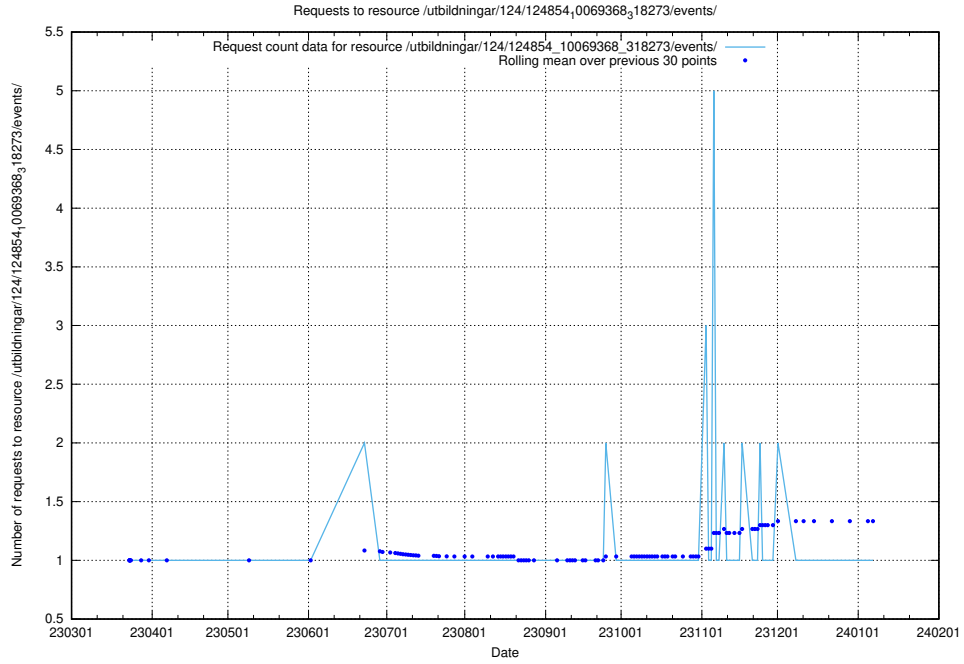

5.1103 Usage of /utbildningar/124/124854_10069368_318273/events/

Here, we count the number of requests to resource /utbildningar/124/124854_10069368_318273/events/