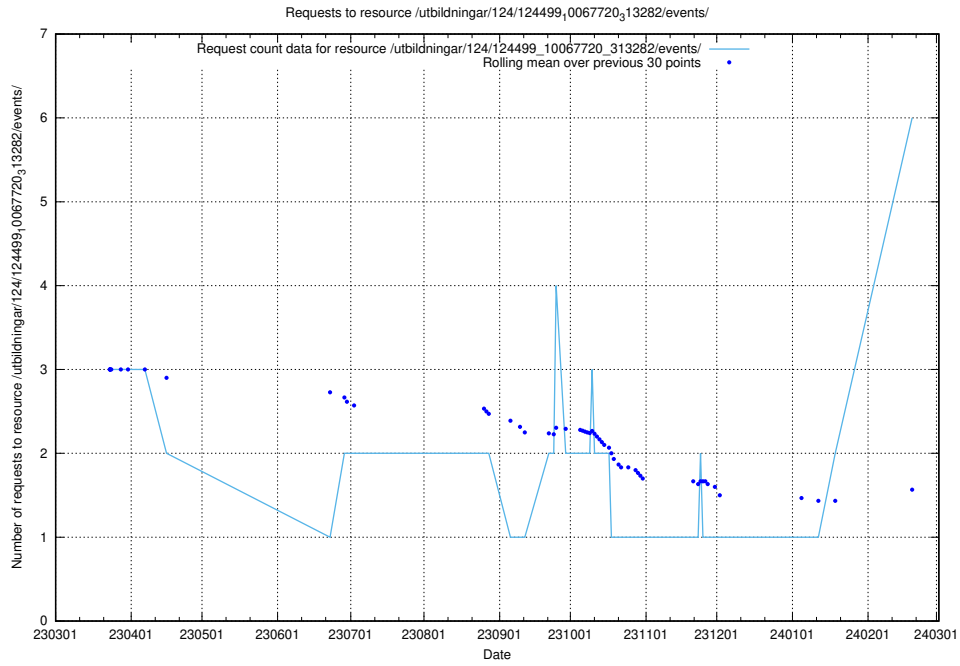

5.102 Usage of /utbildningar/124/124499_10067720_313282/events/

Here, we count the number of requests to resource /utbildningar/124/124499_10067720_313282/events/