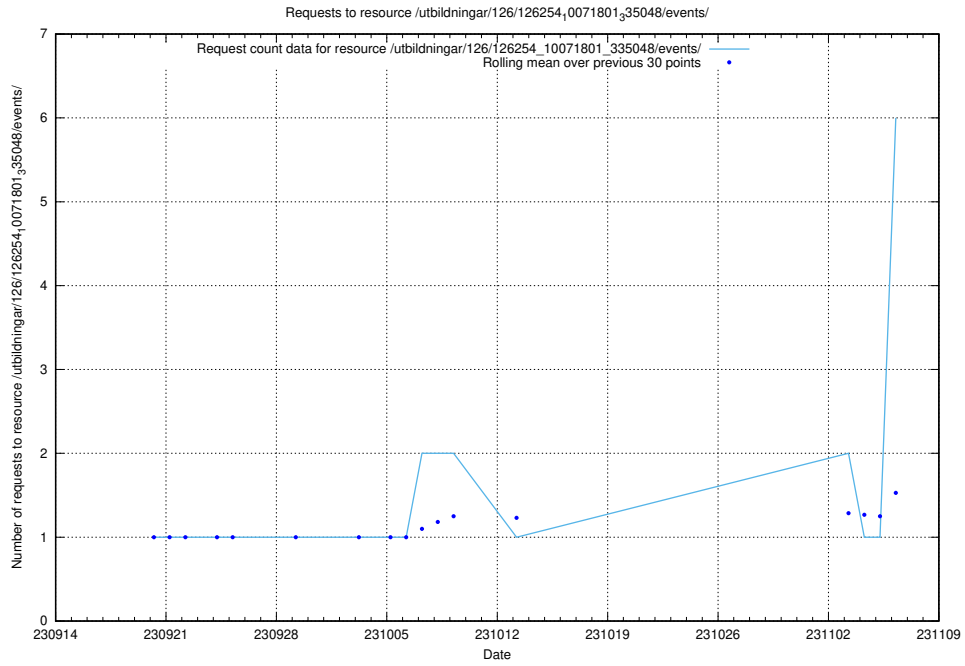

5.76 Usage of /utbildningar/126/126254_10071801_335048/events/

Here, we count the number of requests to resource /utbildningar/126/126254_10071801_335048/events/