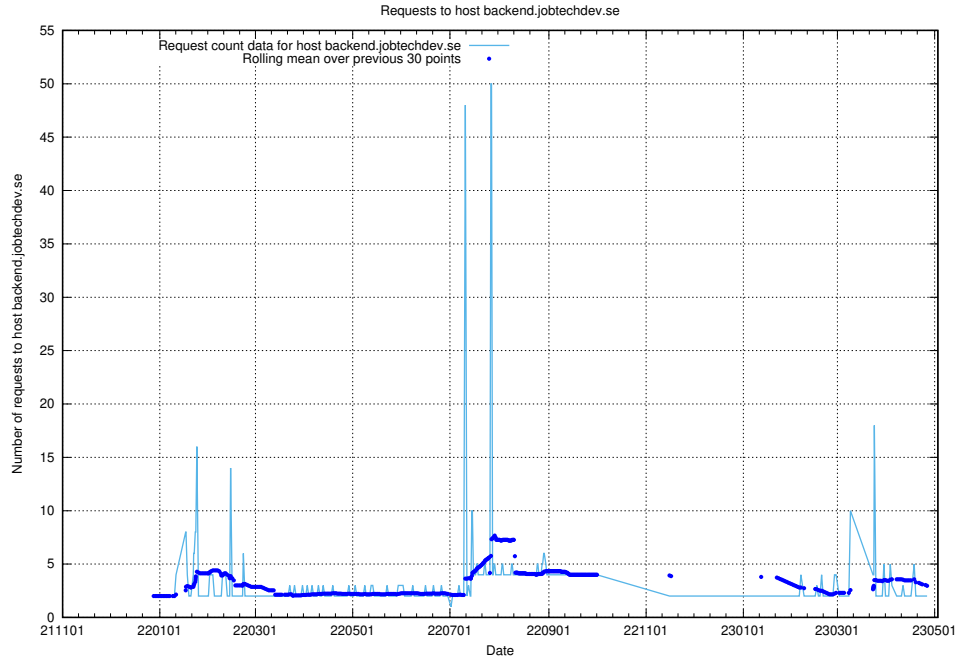

7.359 Usage of backend.jobtechdev.se

Here, we count the number of requests to host backend.jobtechdev.se.