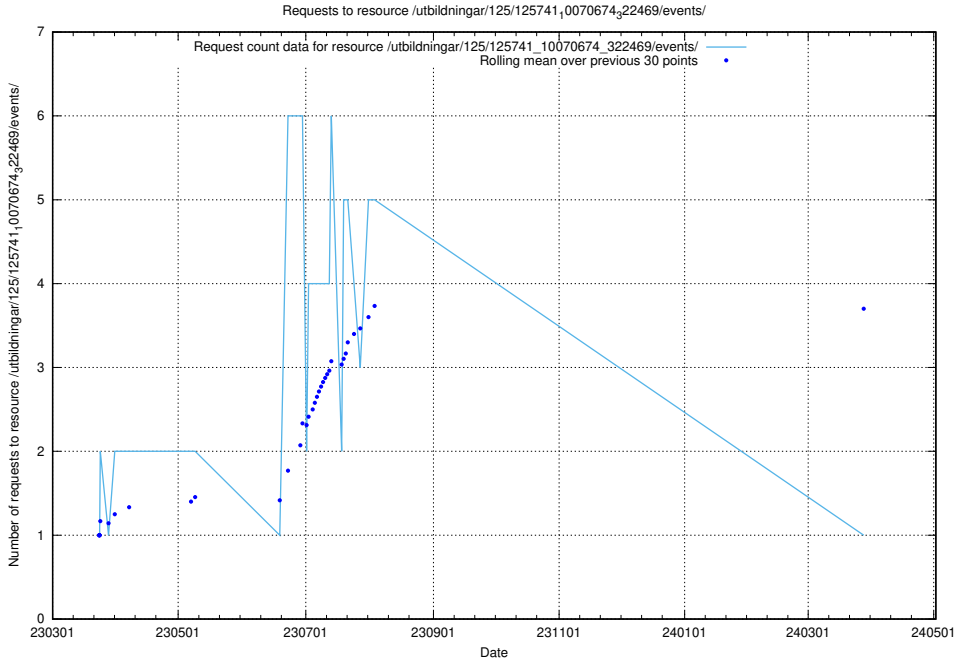

5.6132 Usage of /utbildningar/125/125741_10070674_322469/events/

Here, we count the number of requests to resource /utbildningar/125/125741_10070674_322469/events/