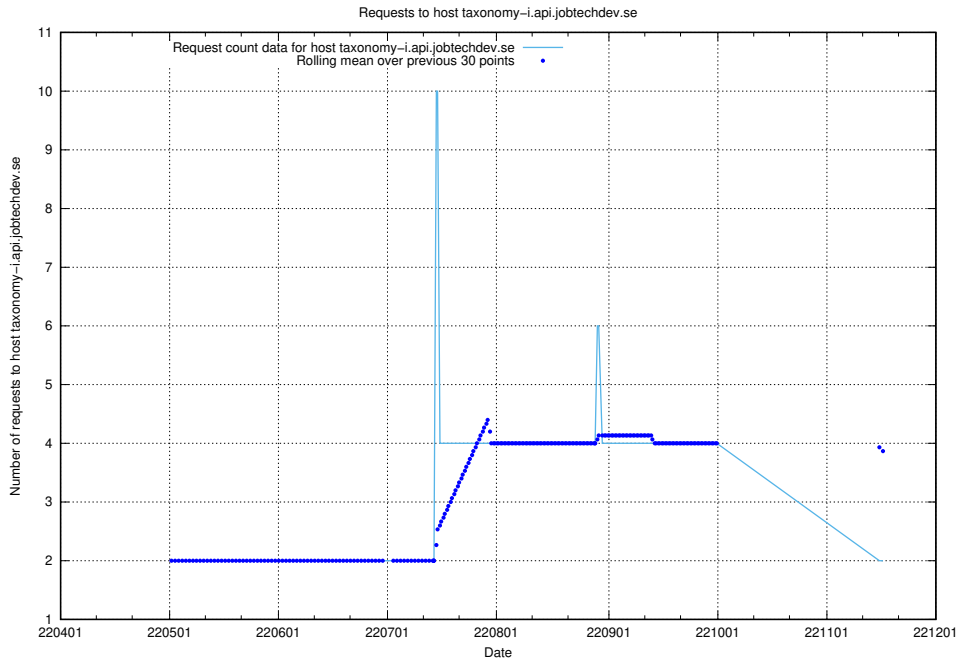

7.434 Usage of taxonomy-i.api.jobtechdev.se

Here, we count the number of requests to host taxonomy-i.api.jobtechdev.se.