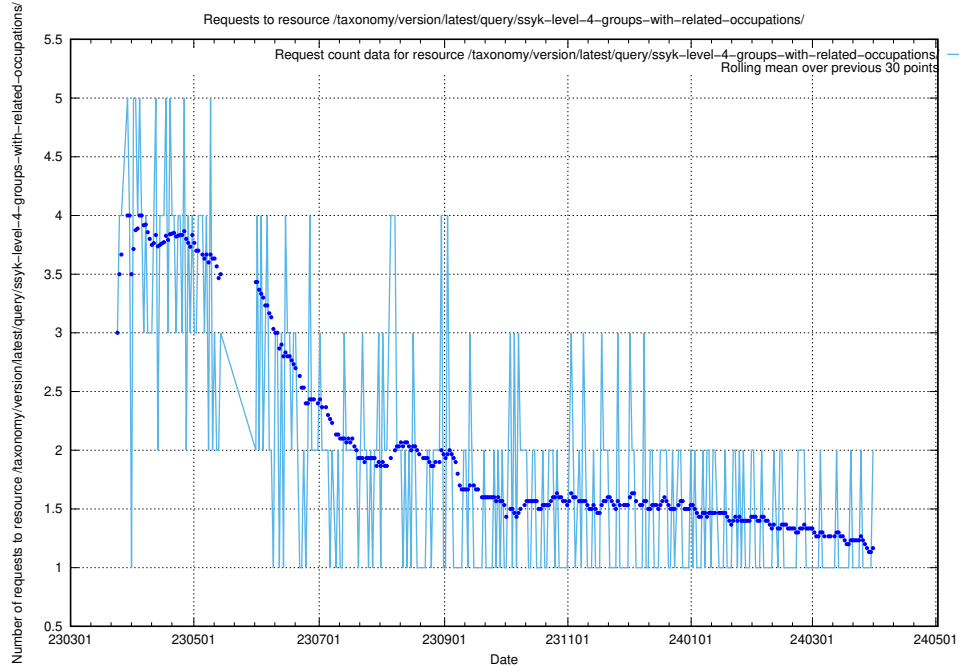

5.779 Usage of /taxonomy/version/latest/query/ssyk-level-4-groups-with-related-occupations/

Here, we count the number of requests to resource /taxonomy/version/latest/query/ssyk-level-4-groups-with-related-occupations/.