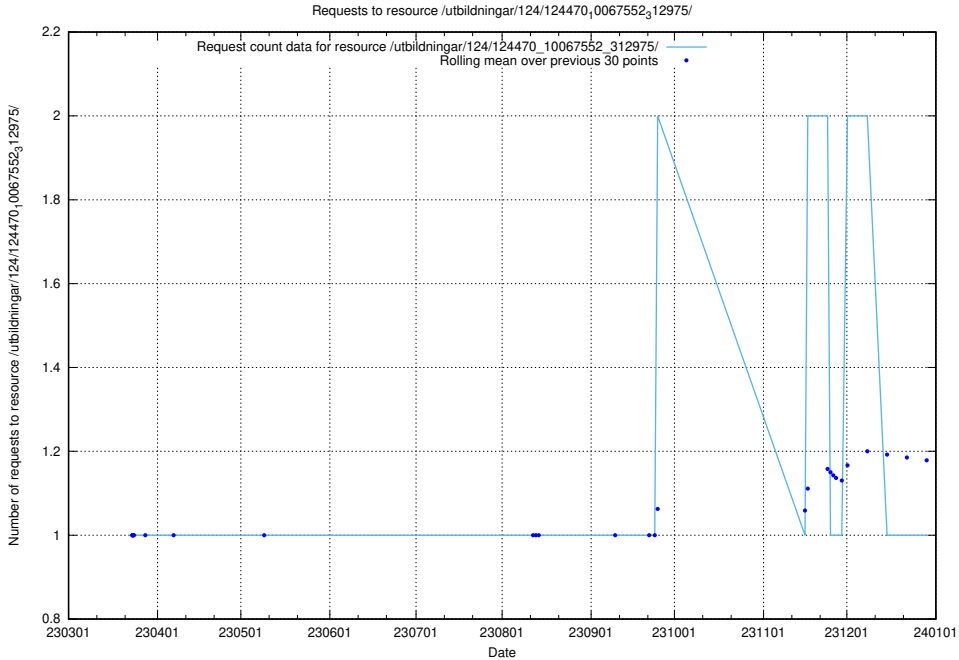

5.2819 Usage of /utbildningar/124/124470_10067552_312975/

Here, we count the number of requests to resource /utbildningar/124/124470_10067552_312975/.