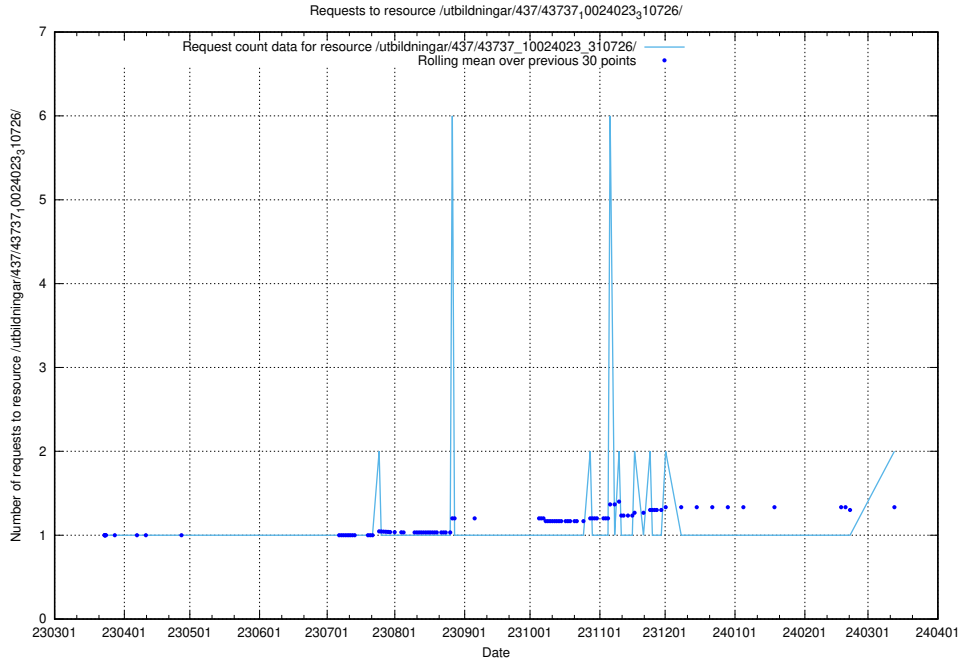

5.849 Usage of /utbildningar/437/43737_10024023_310726/

Here, we count the number of requests to resource /utbildningar/437/43737_10024023_310726/.