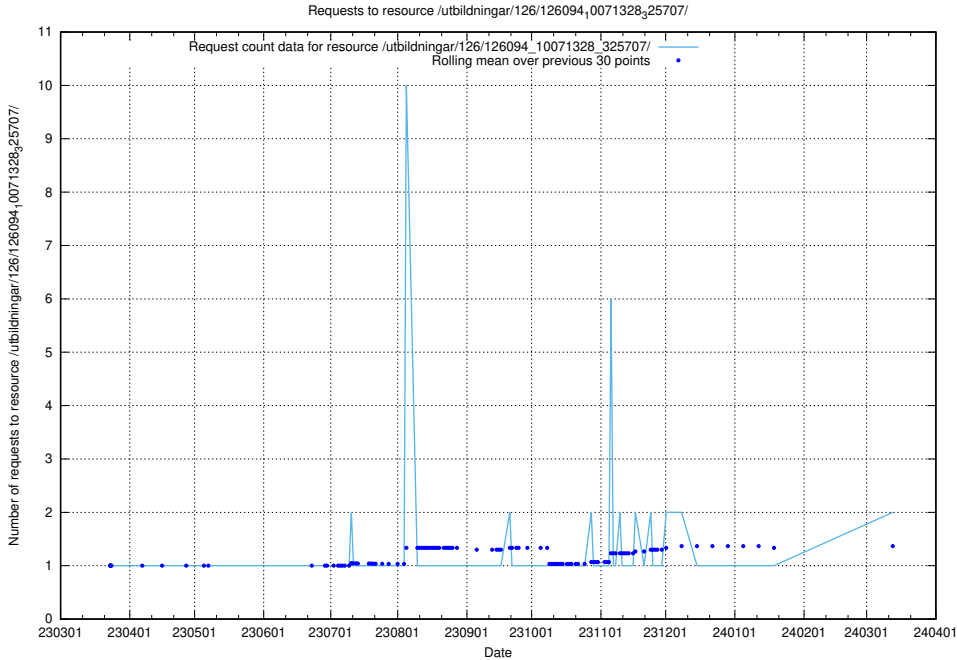

5.853 Usage of /utbildningar/126/126094_10071328_325707/

Here, we count the number of requests to resource /utbildningar/126/126094_10071328_325707/.