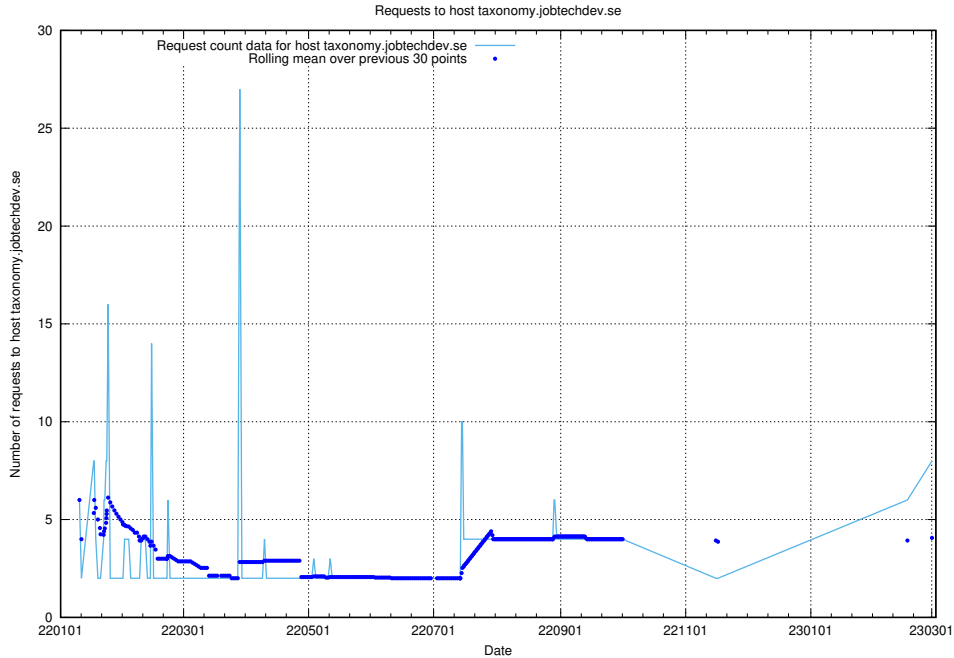

### 7.65 Usage of taxonomy.jobtechdev.se

Here, we count the number of requests to host taxonomy.jobtechdev.se.