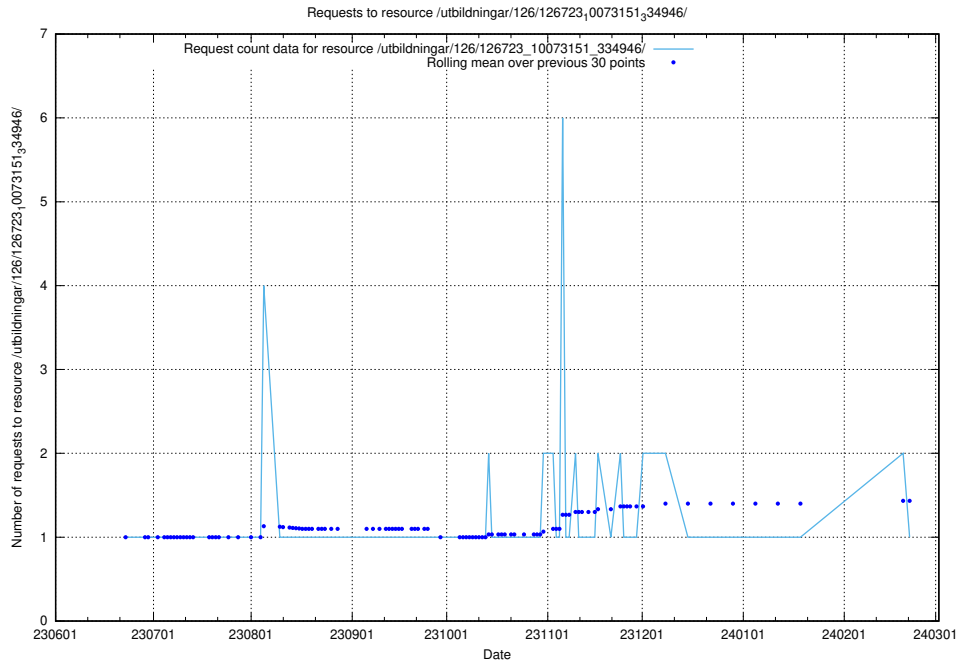

5.5258 Usage of /utbildningar/126/126723_10073151_334946/

Here, we count the number of requests to resource /utbildningar/126/126723_10073151_334946/.