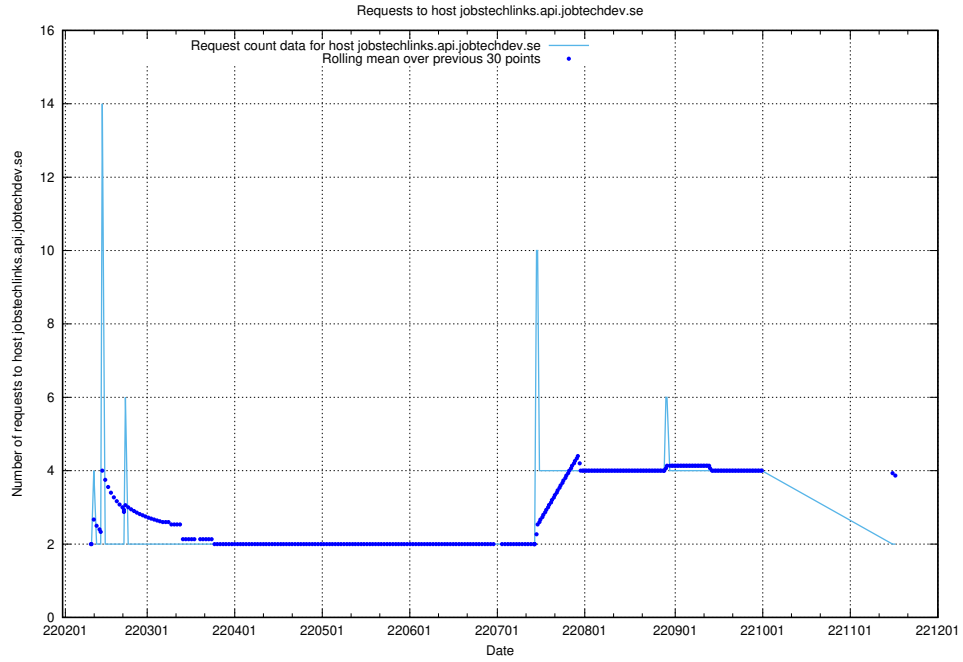

7.556 Usage of `jobstechlinks.api.jobtechdev.se`

Here, we count the number of requests to host `jobstechlinks.api.jobtechdev.se`.