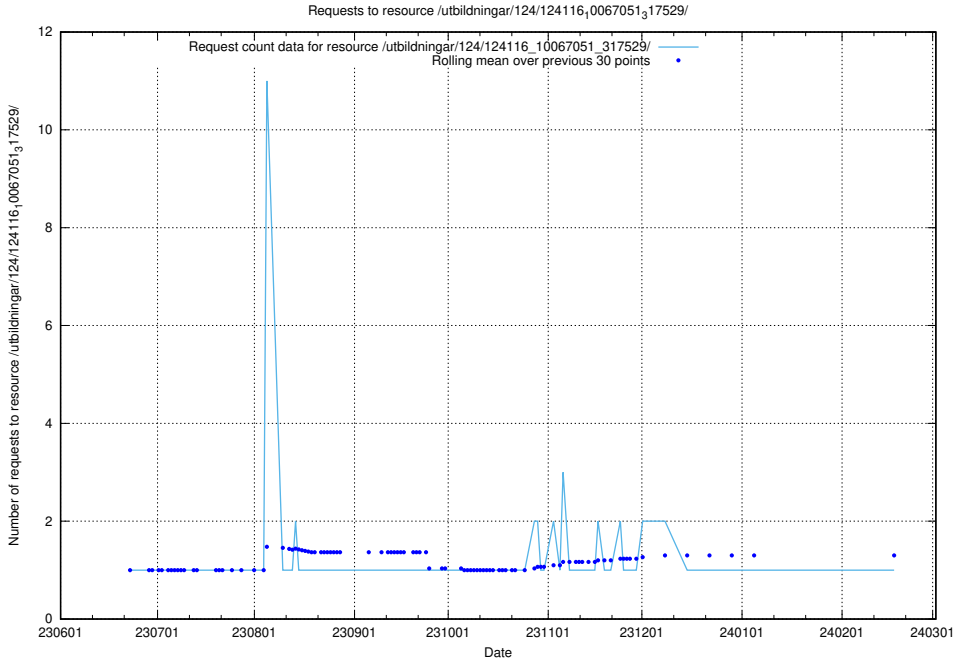

5.5483 Usage of /utbildningar/124/124116_10067051_317529/

Here, we count the number of requests to resource /utbildningar/124/124116_10067051_317529/.