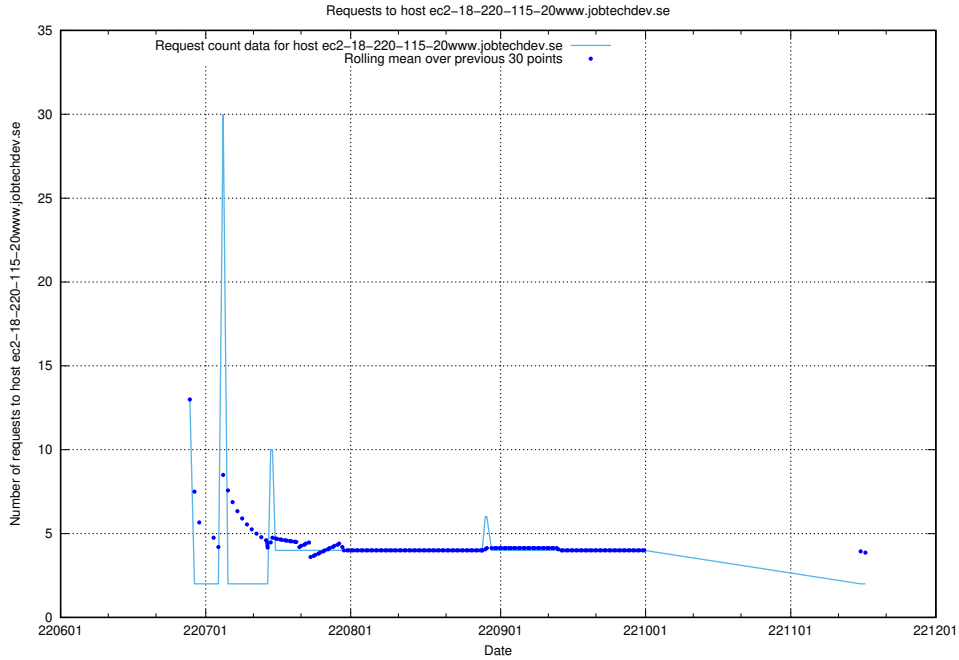

7.396 Usage of ec2-18-220-115-20www.jobtechdev.se

Here, we count the number of requests to host ec2-18-220-115-20www.jobtechdev.se.