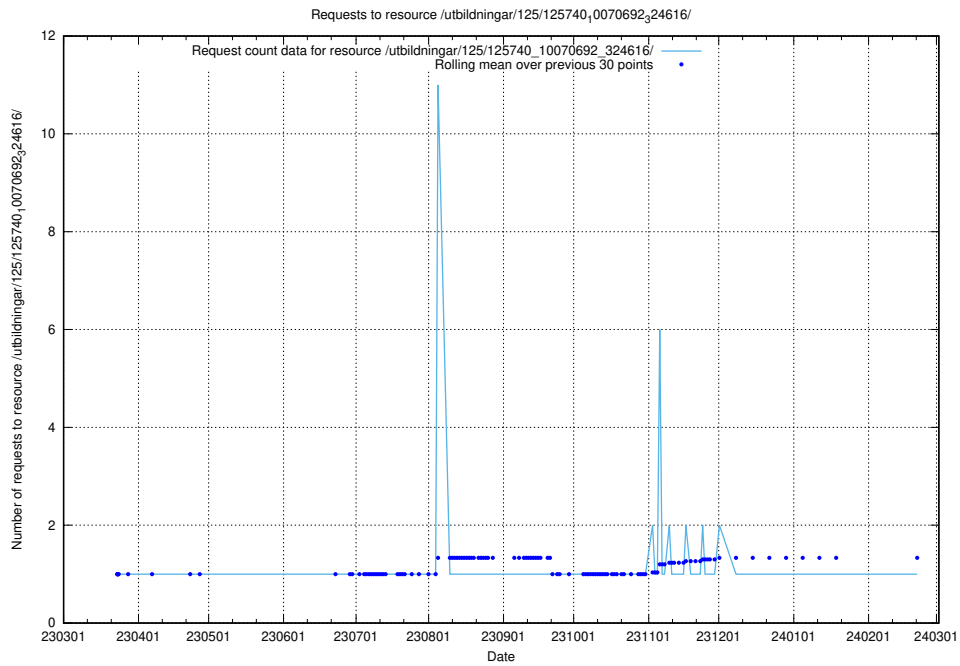

5.872 Usage of /utbildningar/125/125740_10070692_324616/

Here, we count the number of requests to resource /utbildningar/125/125740_10070692_324616/.