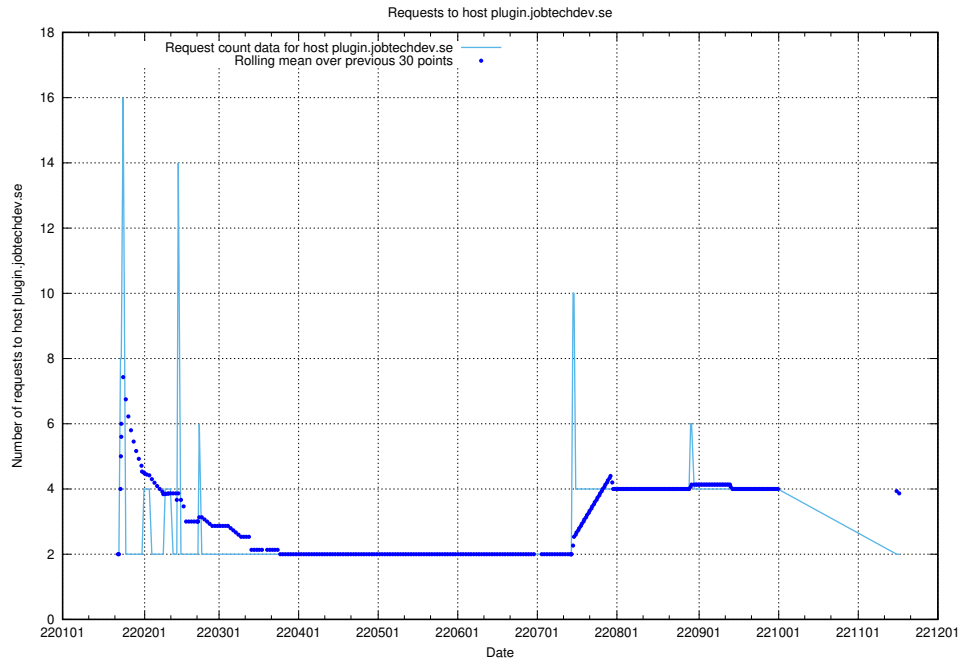

7.590 Usage of plugin.jobtechdev.se

Here, we count the number of requests to host plugin.jobtechdev.se.