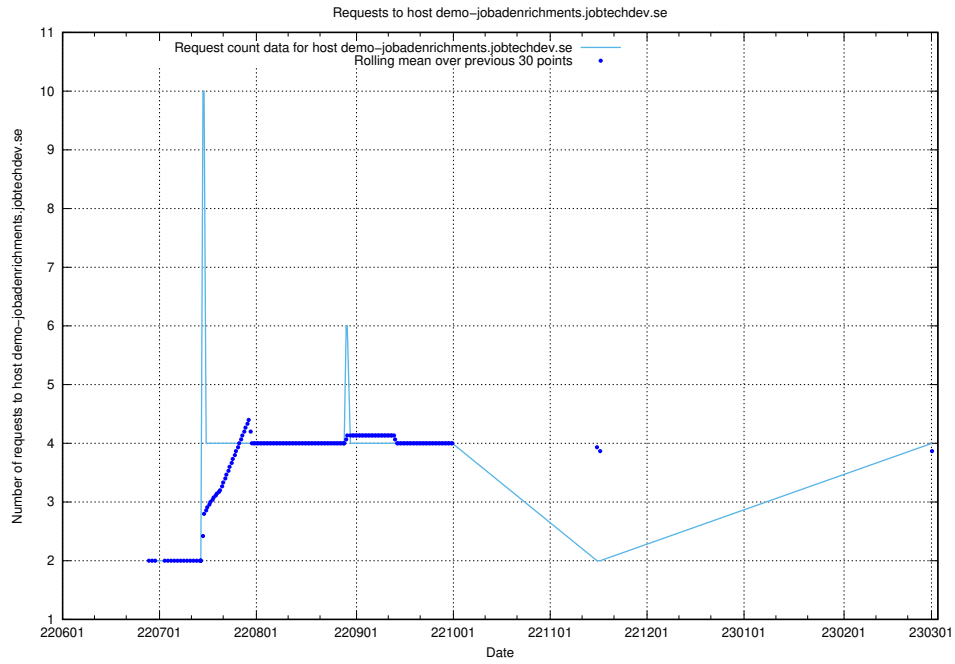

7.140 Usage of demo-jobadenrichments.jobtechdev.se

Here, we count the number of requests to host demo-jobadenrichments.jobtechdev.se.