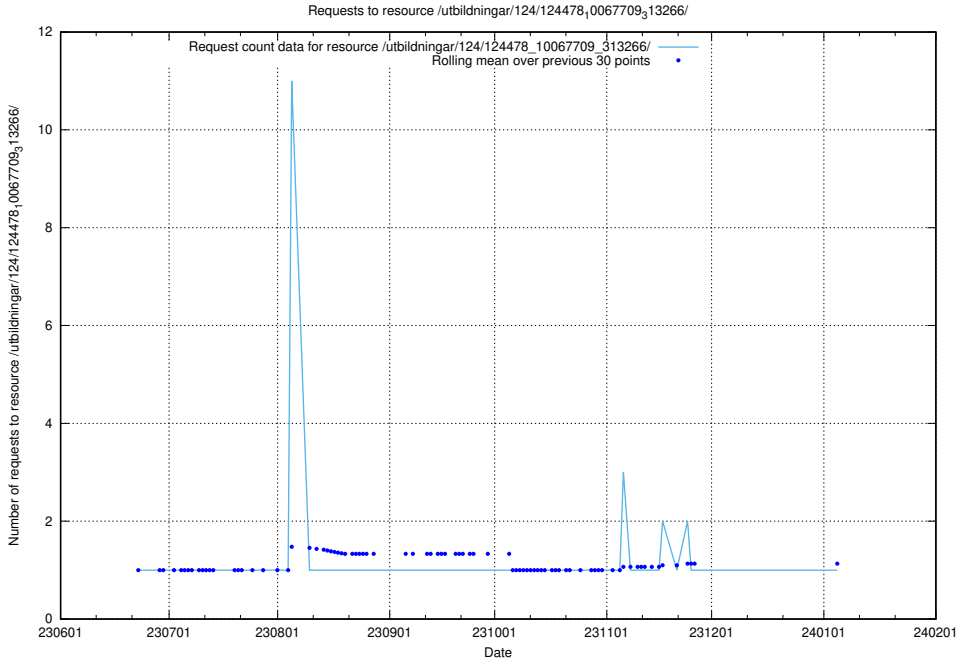

5.5460 Usage of /utbildningar/124/124478_10067709_313266/

Here, we count the number of requests to resource /utbildningar/124/124478_10067709_313266/.