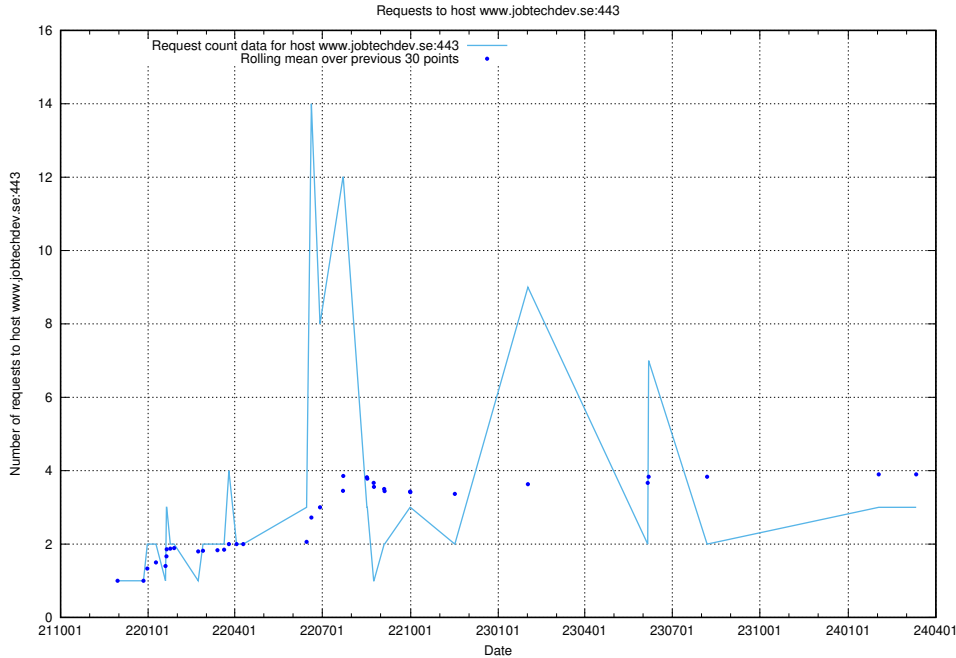

7.203 Usage of www.jobtechdev.se:443

Here, we count the number of requests to host www.jobtechdev.se:443.