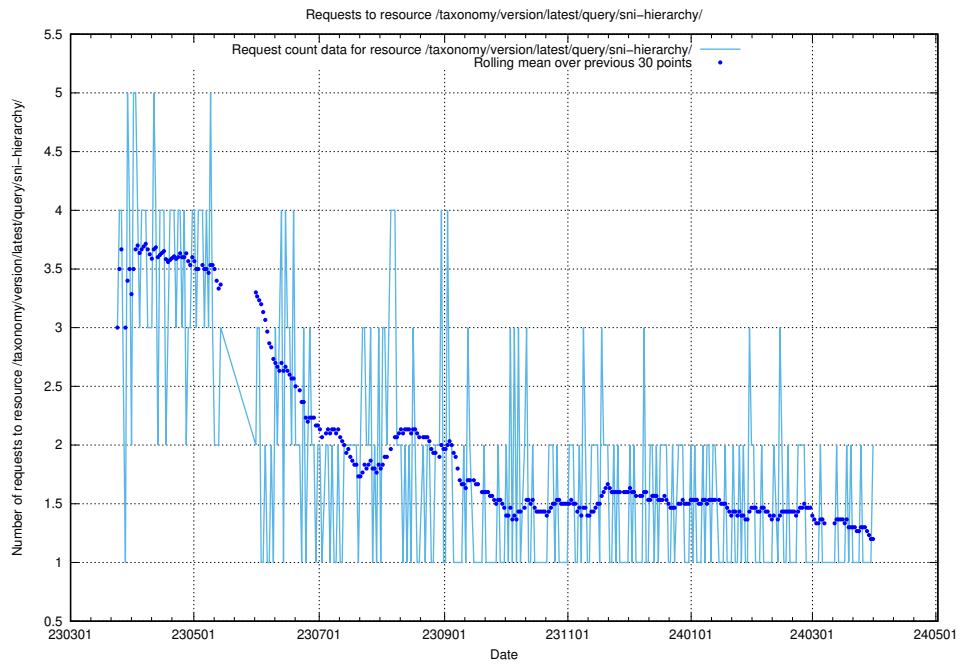

### 5.789 Usage of /taxonomy/version/latest/query/skills/

Here, we count the number of requests to resource /taxonomy/version/latest/query/skills/.