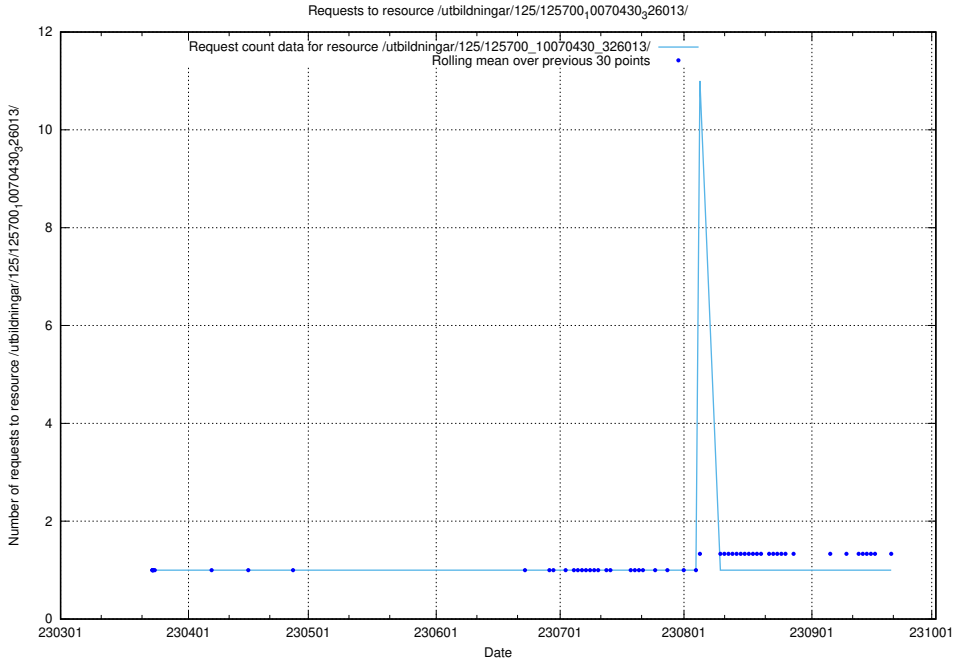

5.922 Usage of /utbildningar/125/125700_10070430_326013/

Here, we count the number of requests to resource /utbildningar/125/125700_10070430_326013/.