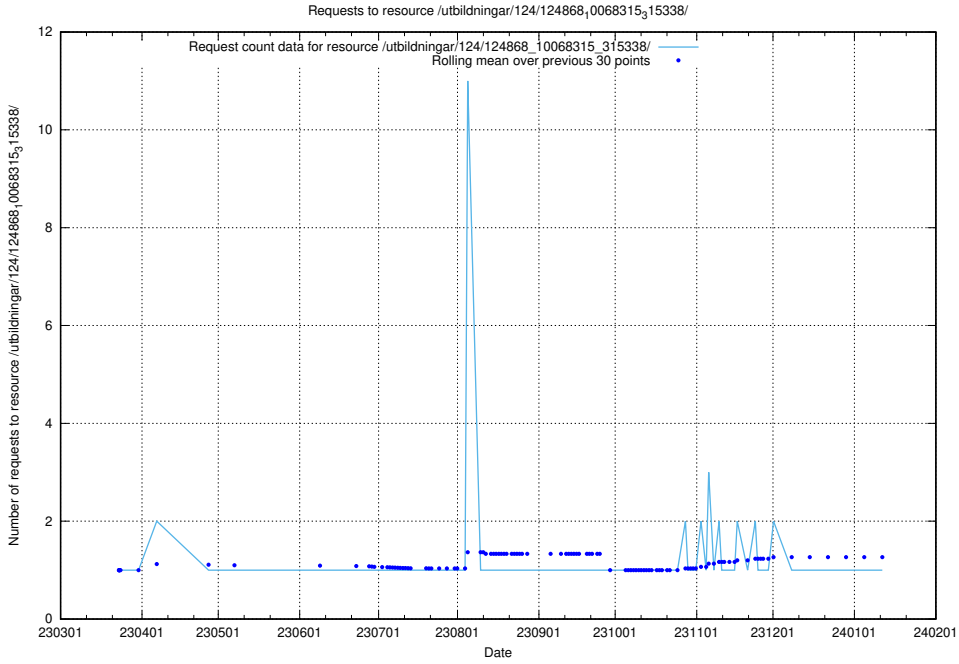

5.1060 Usage of /utbildningar/124/124868_10068315_315338/

Here, we count the number of requests to resource /utbildningar/124/124868_10068315_315338/.