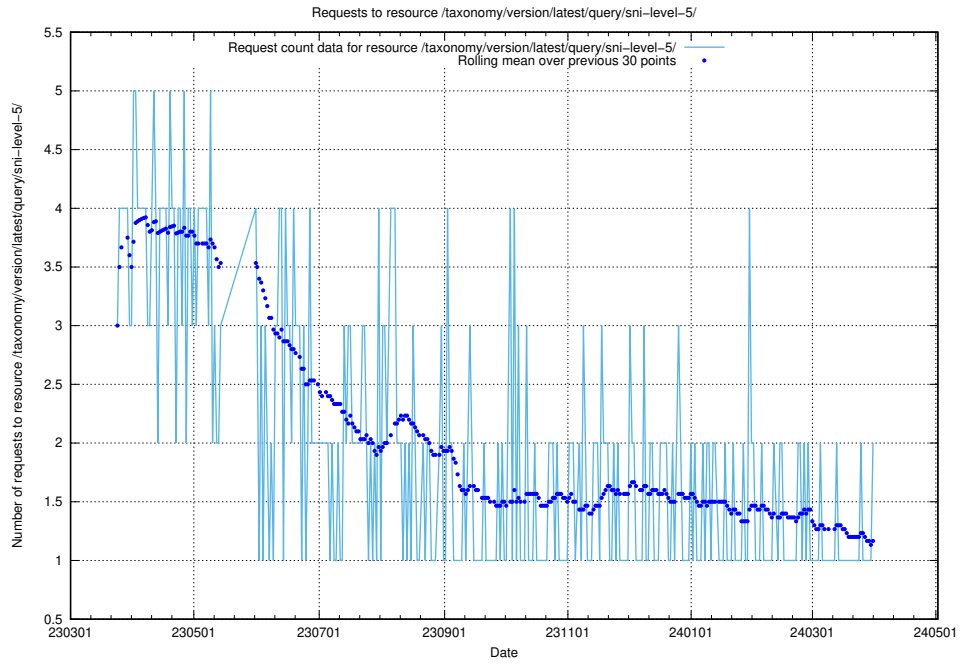

5.783 Usage of /taxonomy/version/latest/query/sni-level-5/

Here, we count the number of requests to resource /taxonomy/version/latest/query/sni-level-5/.