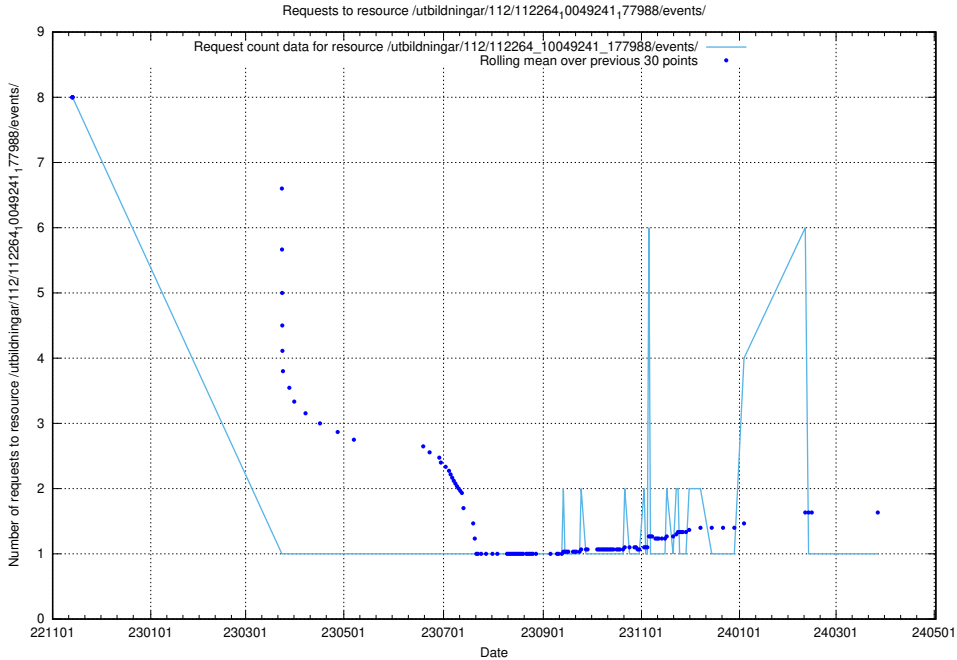

5.5448 Usage of /utbildningar/112/112264_10049241_177988/events/

Here, we count the number of requests to resource /utbildningar/112/112264_10049241_177988/events/