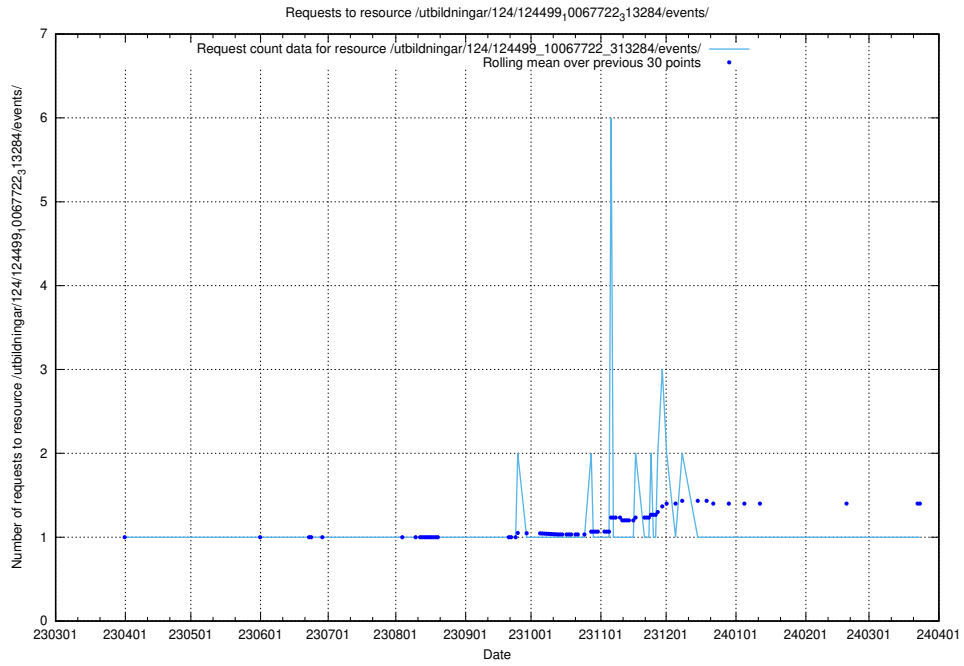

5.5734 Usage of /utbildningar/124/124499_10067722_313284/events/

Here, we count the number of requests to resource /utbildningar/124/124499_10067722_313284/events/