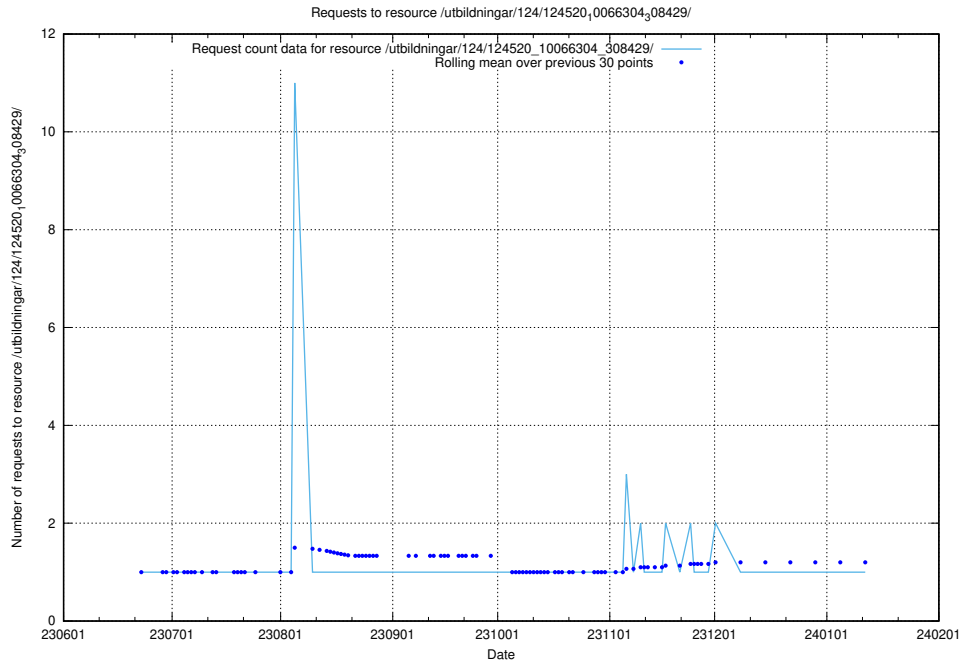

5.5412 Usage of /utbildningar/124/124520_10066304_308429/

Here, we count the number of requests to resource /utbildningar/124/124520_10066304_308429/.