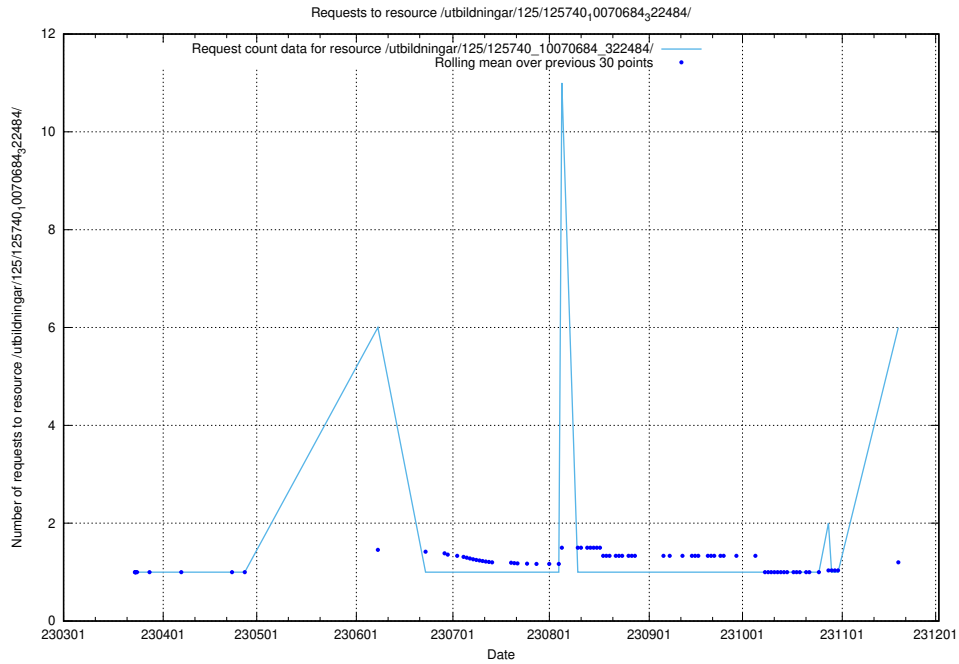

5.49 Usage of /utbildningar/125/125740_10070684_322484/

Here, we count the number of requests to resource /utbildningar/125/125740_10070684_322484/.