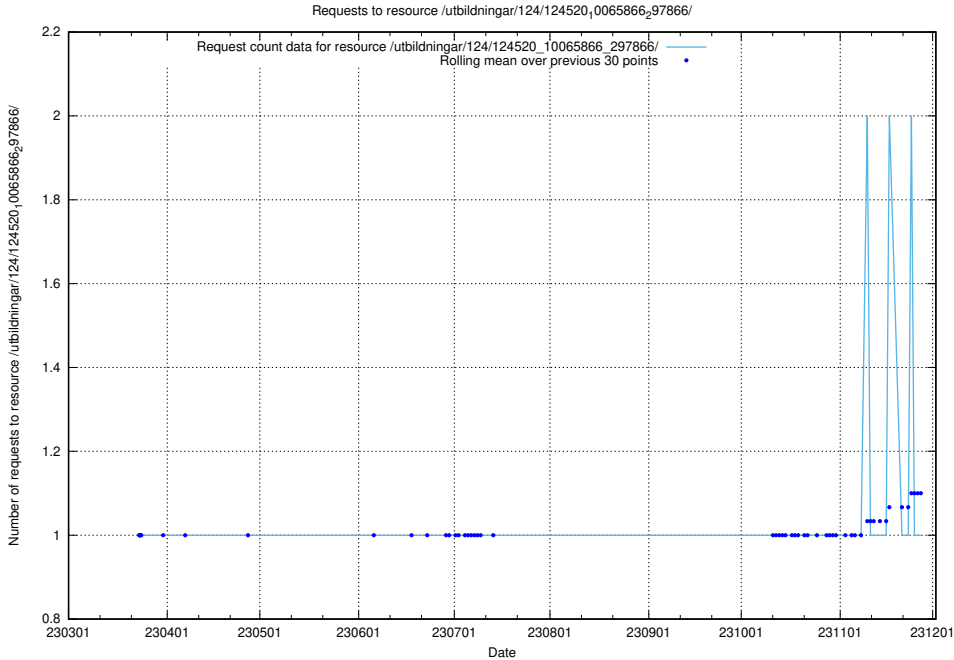

5.1162 Usage of /utbildningar/124/124520_10065866_297866/

Here, we count the number of requests to resource /utbildningar/124/124520_10065866_297866/.