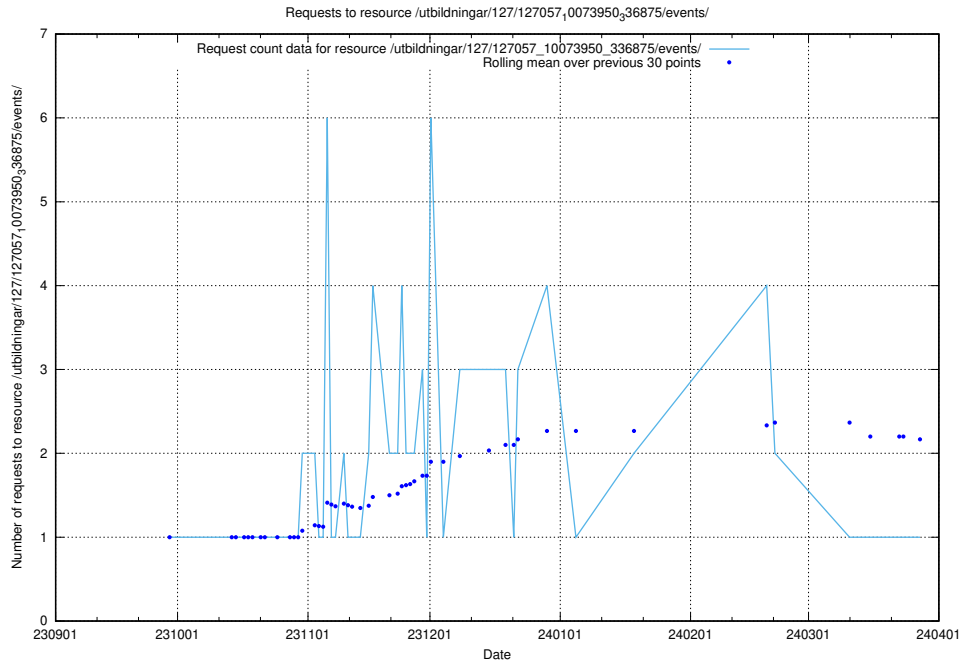

5.4096 Usage of /utbildningar/127/127057_10073950_336875/events/

Here, we count the number of requests to resource /utbildningar/127/127057_10073950_336875/events/