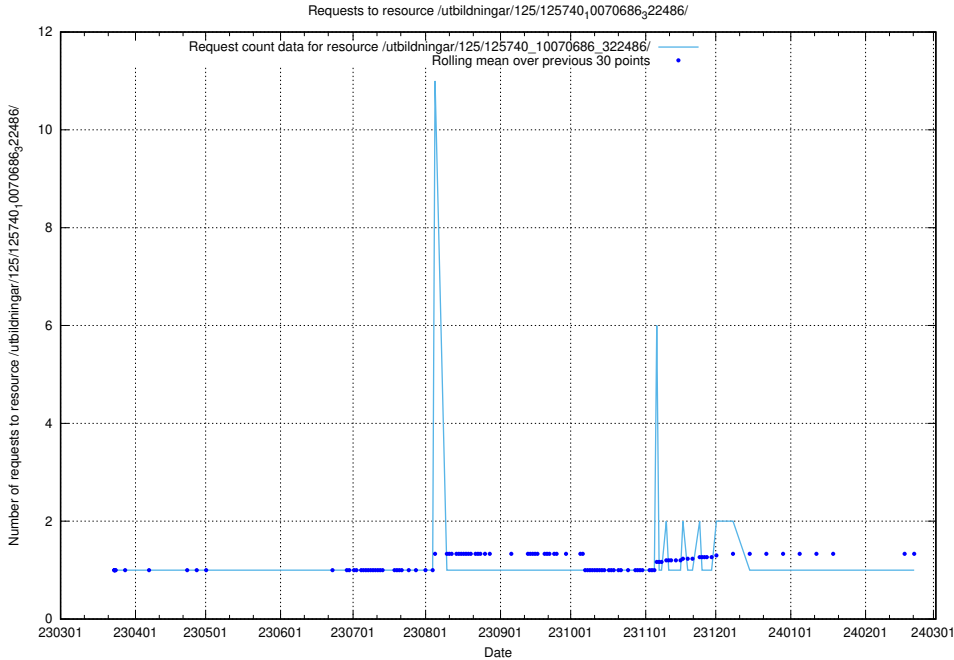

5.881 Usage of /utbildningar/125/125740_10070686_322486/

Here, we count the number of requests to resource /utbildningar/125/125740_10070686_322486/.