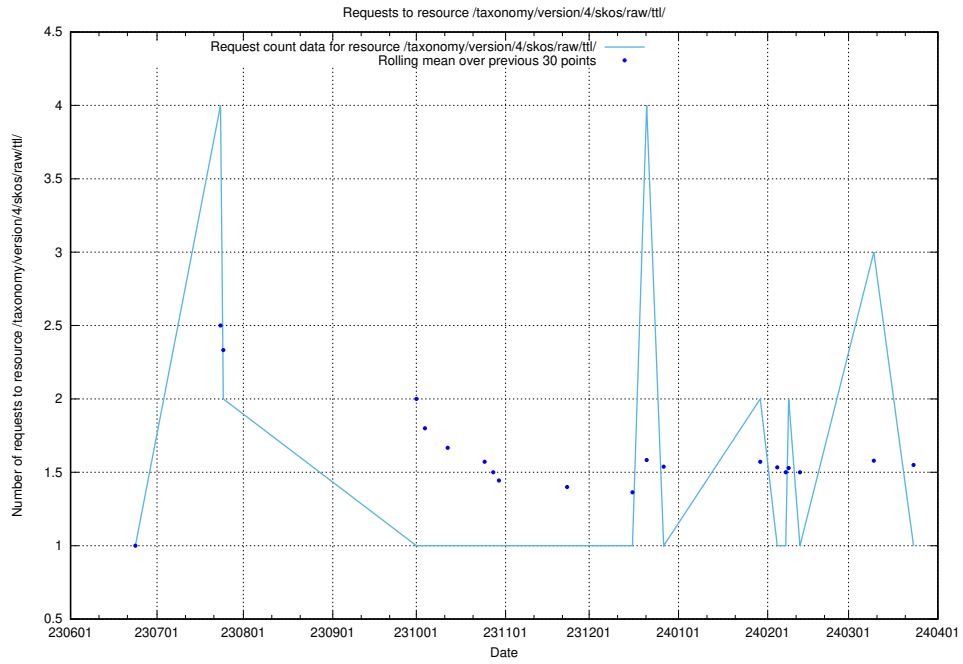

5.5211 Usage of /taxonomy/version/4/skos/raw/ttl/

Here, we count the number of requests to resource /taxonomy/version/4/skos/raw/ttl/.