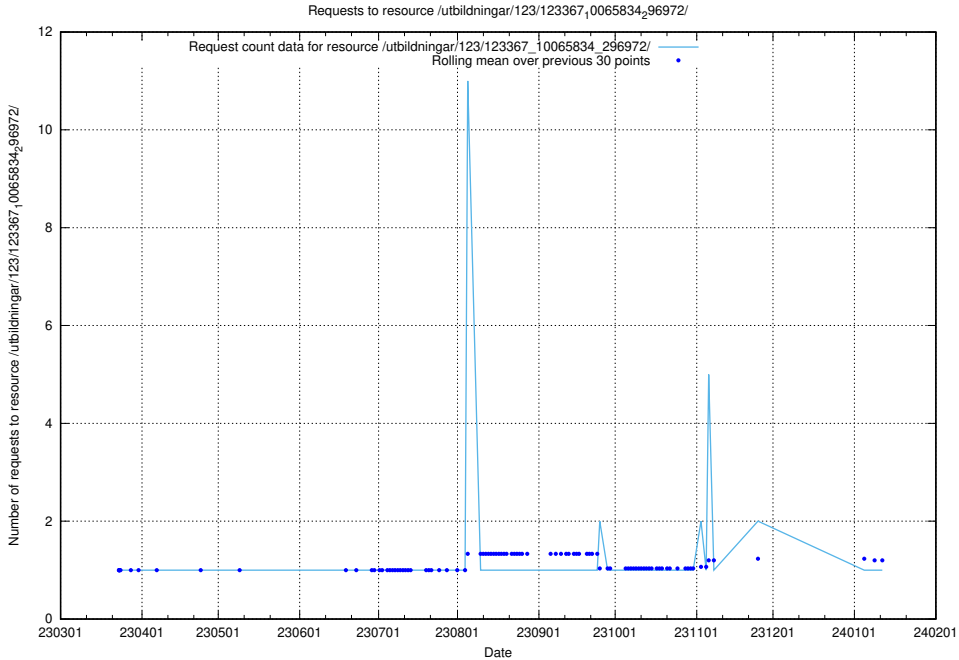

5.4528 Usage of /utbildningar/123/123367_10065834_296972/

Here, we count the number of requests to resource /utbildningar/123/123367_10065834_296972/.