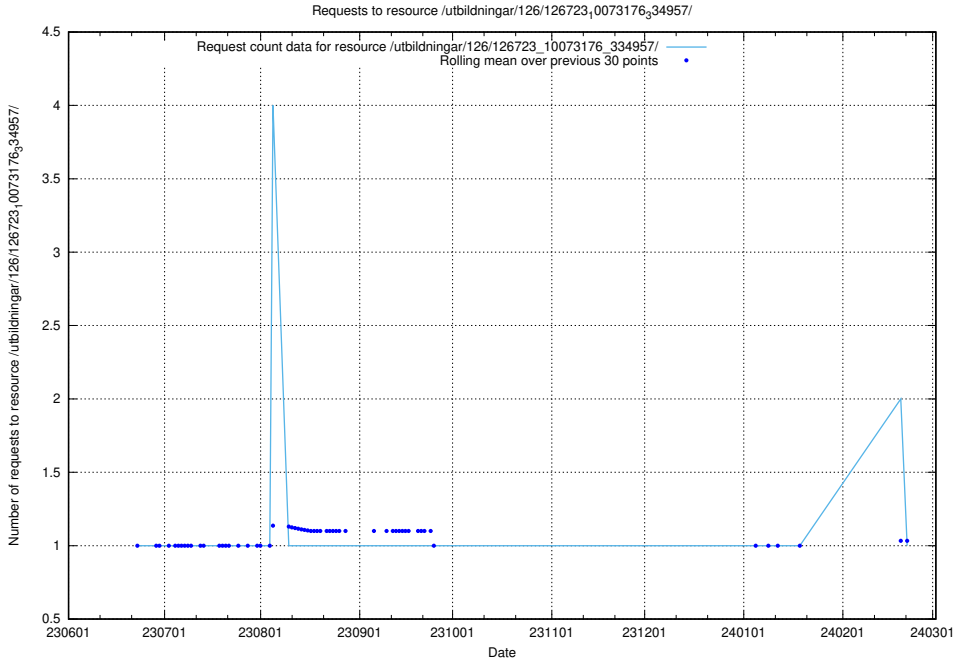

5.5257 Usage of /utbildningar/126/126723_10073176_334957/

Here, we count the number of requests to resource /utbildningar/126/126723_10073176_334957/.