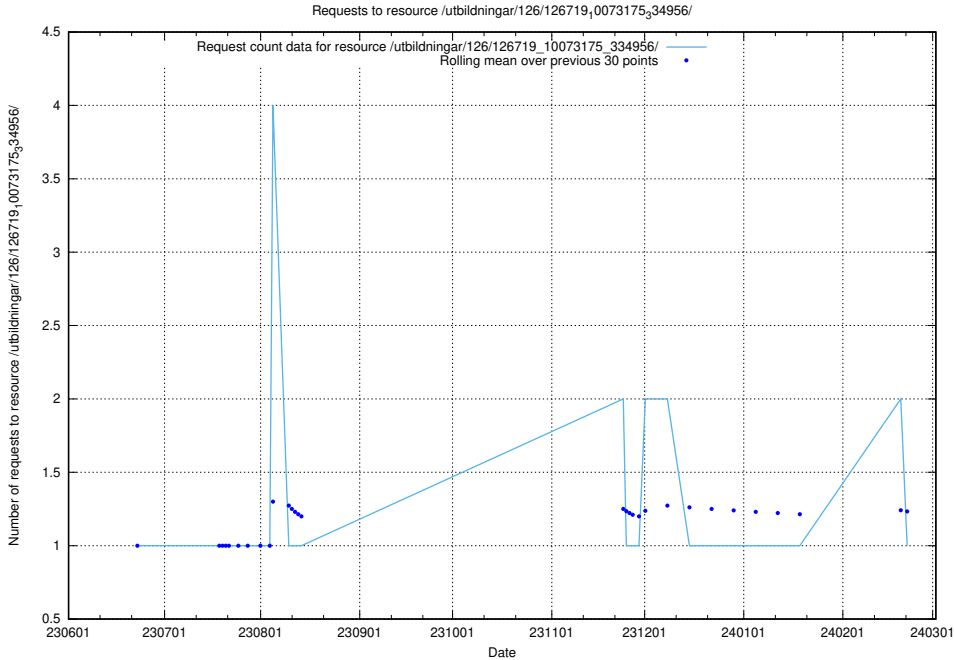

5.5265 Usage of /utbildningar/126/126719_10073175_334956/

Here, we count the number of requests to resource /utbildningar/126/126719_10073175_334956/.