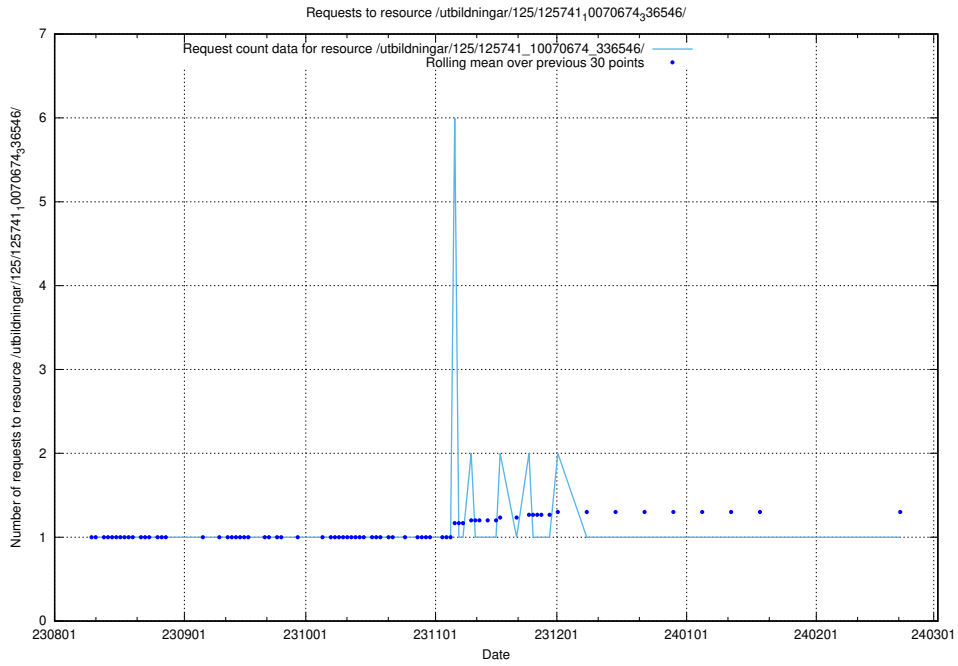

5.4489 Usage of /utbildningar/125/125741_10070674_336546/

Here, we count the number of requests to resource /utbildningar/125/125741_10070674_336546/.