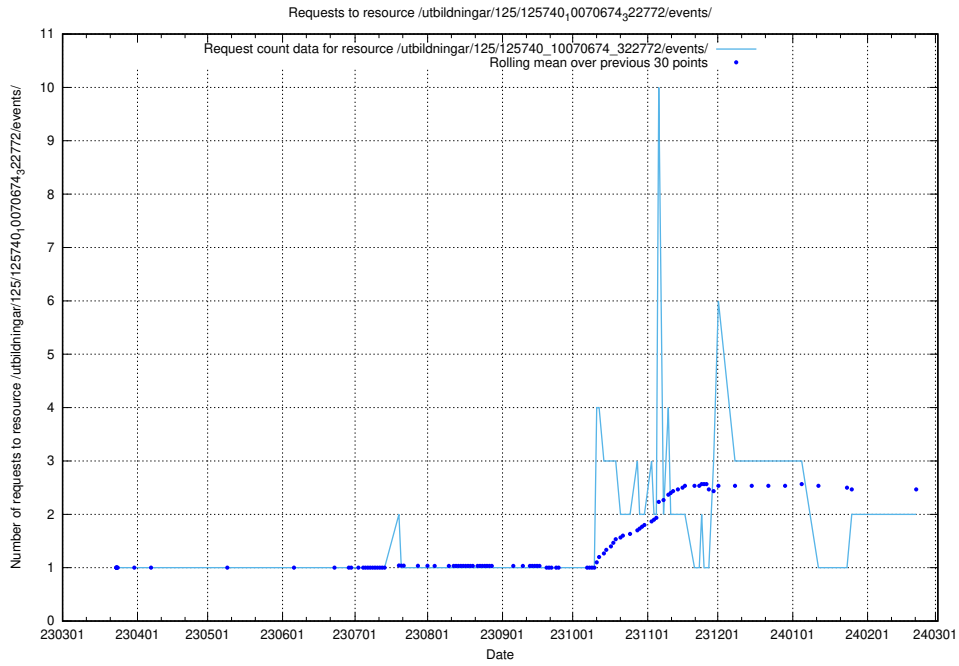

5.306 Usage of /utbildningar/125/125740_10070674_322772/events/

Here, we count the number of requests to resource /utbildningar/125/125740_10070674_322772/events/