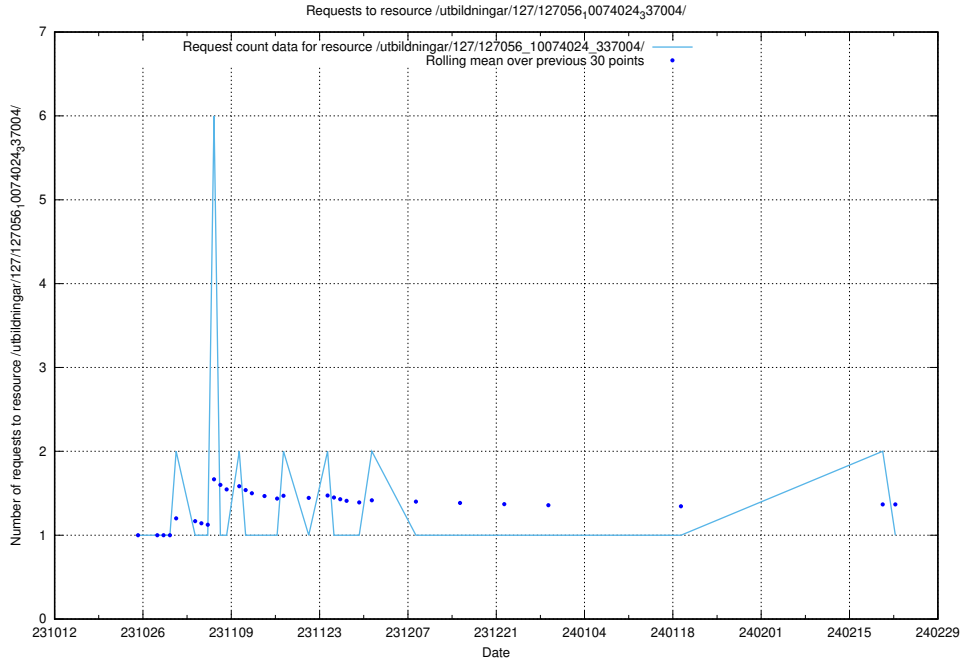

5.3853 Usage of /utbildningar/127/127056_10074024_337004/

Here, we count the number of requests to resource /utbildningar/127/127056_10074024_337004/.