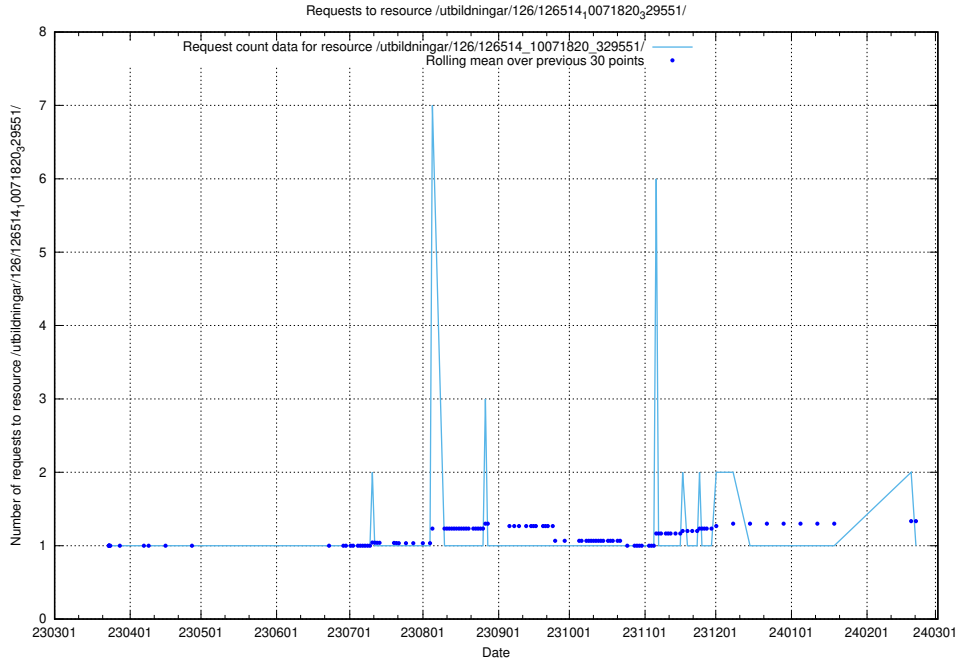

5.6043 Usage of /utbildningar/126/126514_10071820_329551/

Here, we count the number of requests to resource /utbildningar/126/126514_10071820_329551/.