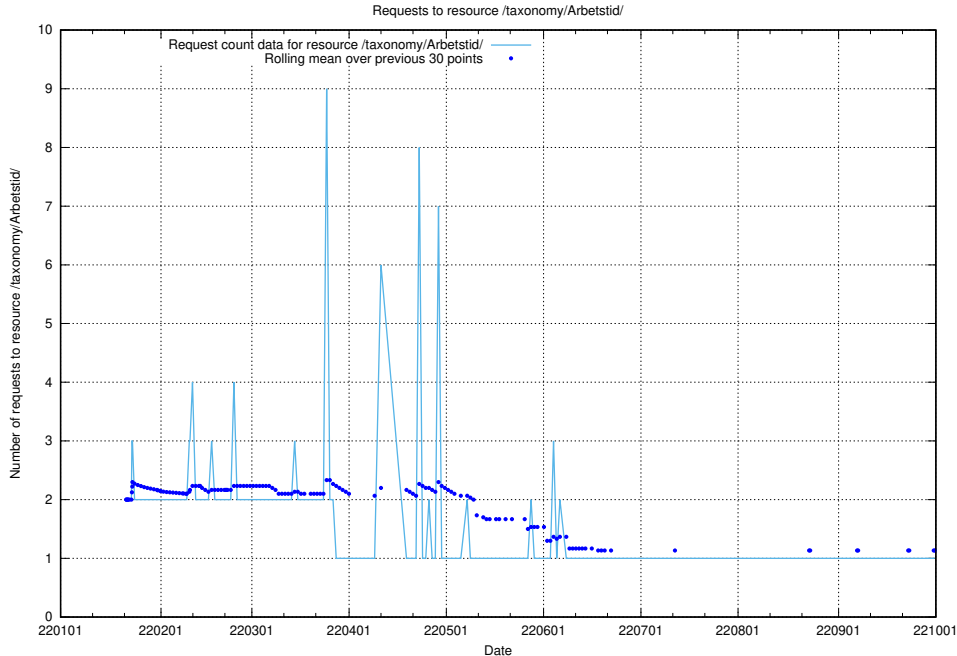

5.1367 Usage of /taxonomy/Arbetstid/

Here, we count the number of requests to resource /taxonomy/Arbetstid/.