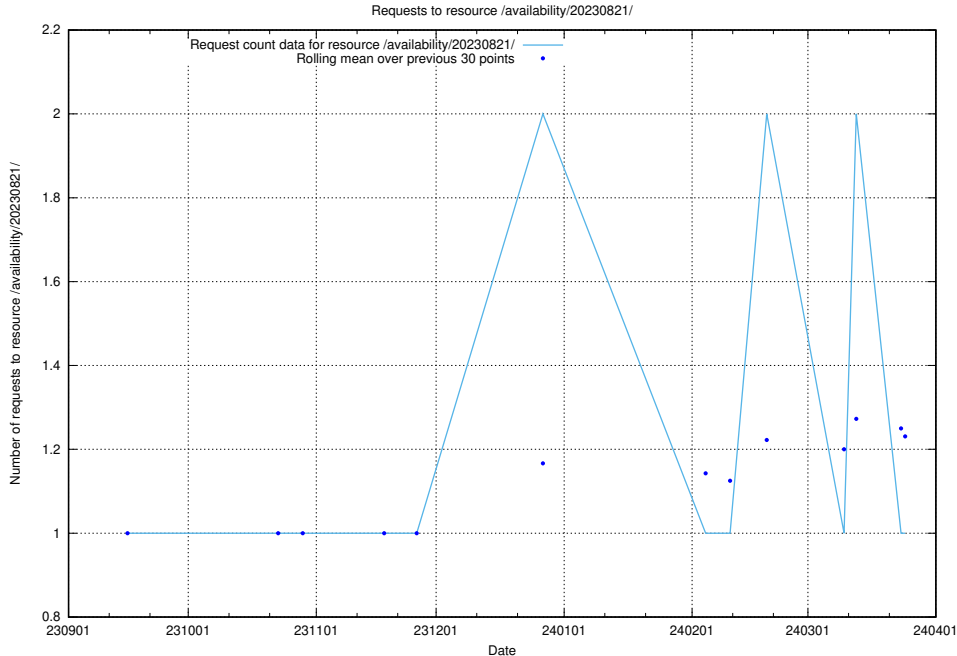

5.4209 Usage of /availability/20230821/

Here, we count the number of requests to resource /availability/20230821/.