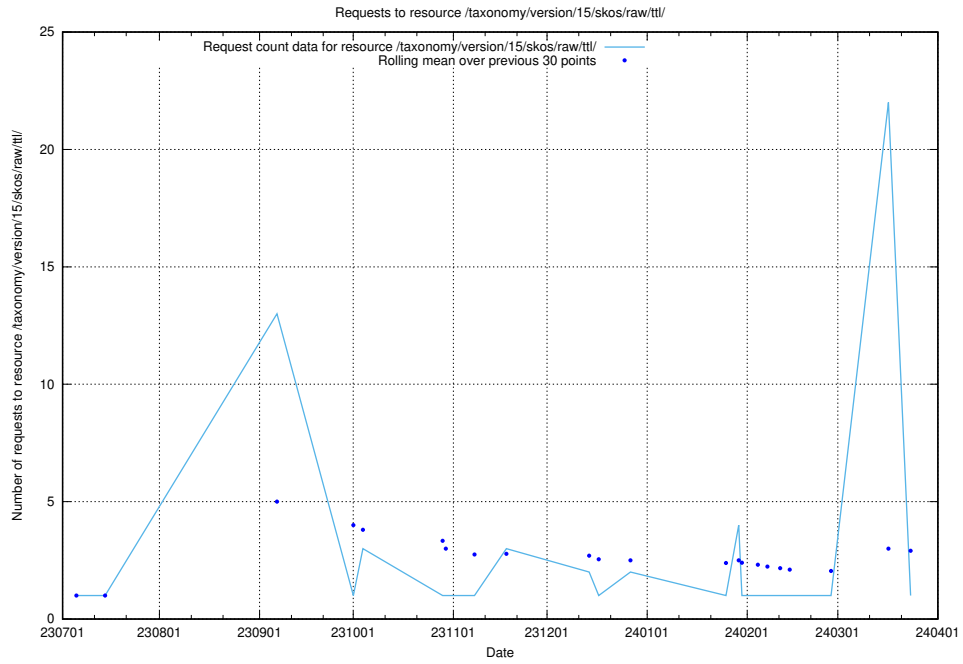

5.4993 Usage of /taxonomy/version/15/skos/raw/ttl/

Here, we count the number of requests to resource /taxonomy/version/15/skos/raw/ttl/.