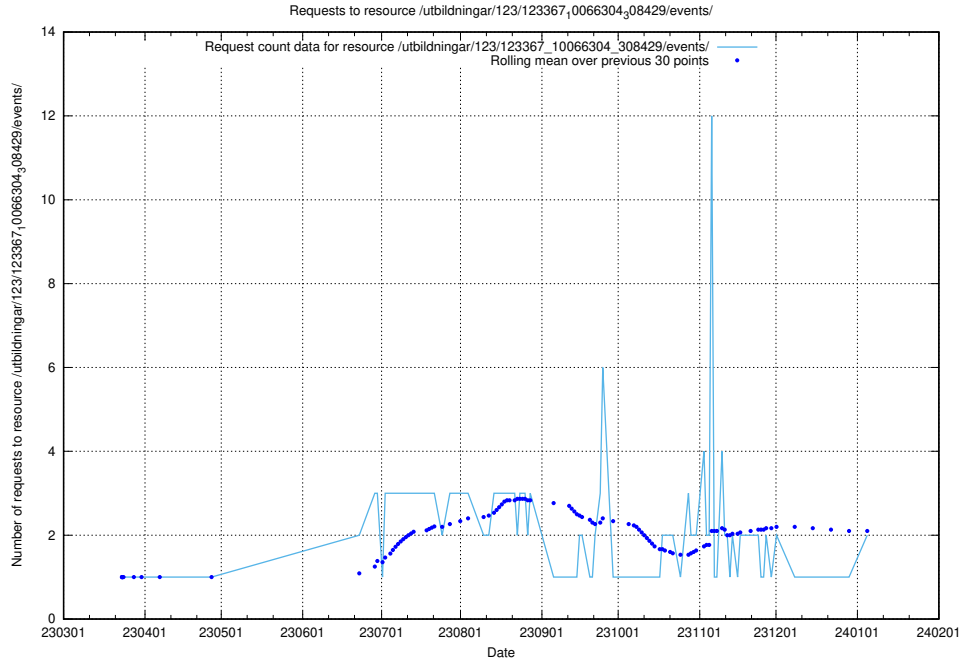

5.589 Usage of /utbildningar/123/123367_10066304_308429/events/

Here, we count the number of requests to resource /utbildningar/123/123367_10066304_308429/events/