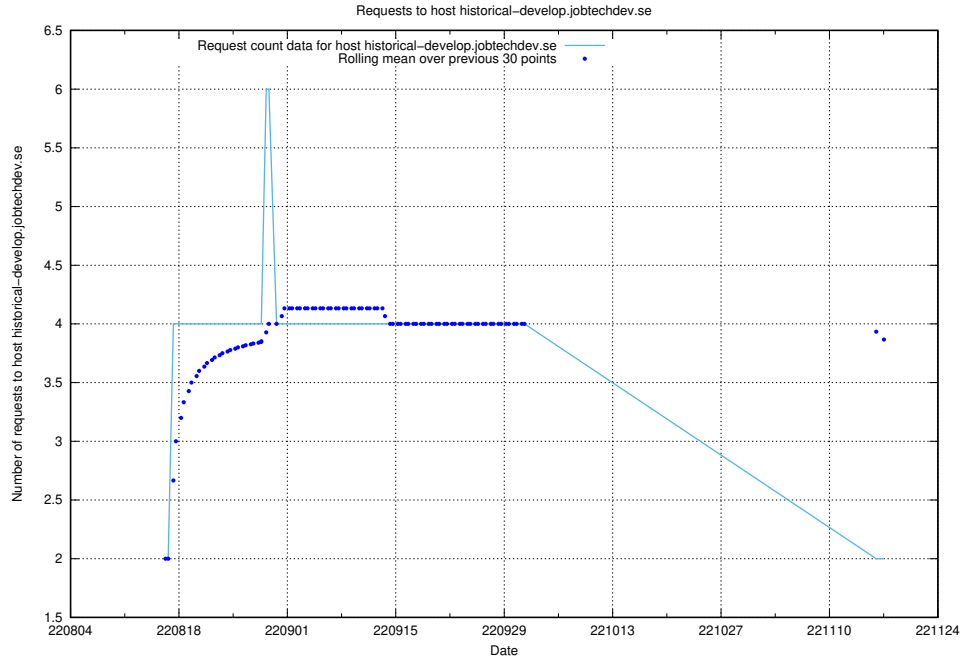

7.343 Usage of historical-develop.jobtechdev.se

Here, we count the number of requests to host historical-develop.jobtechdev.se.