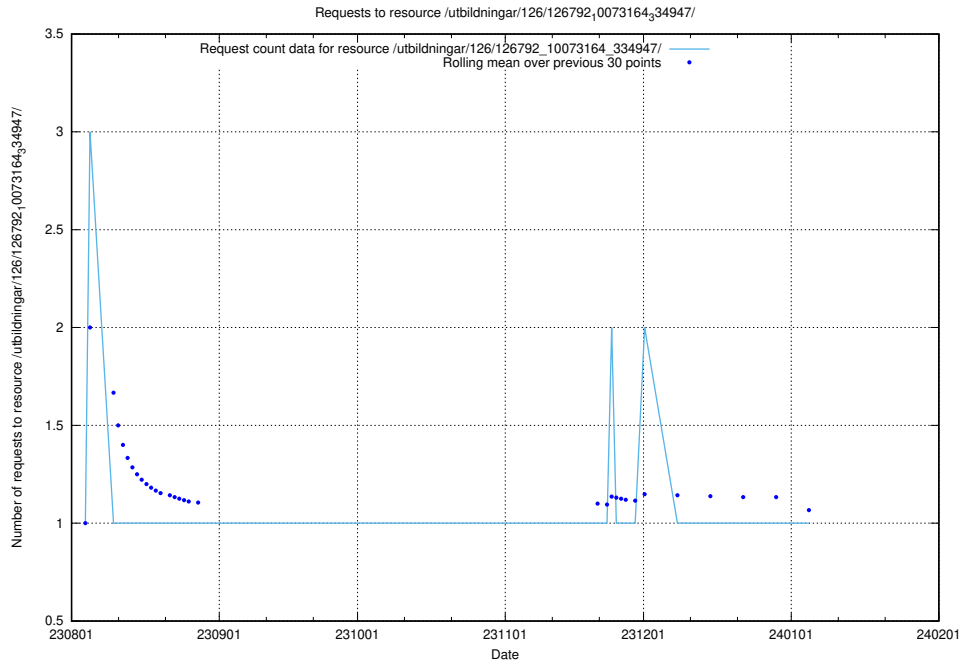

5.4526 Usage of /utbildningar/126/126792_10073164_334947/

Here, we count the number of requests to resource /utbildningar/126/126792_10073164_334947/.