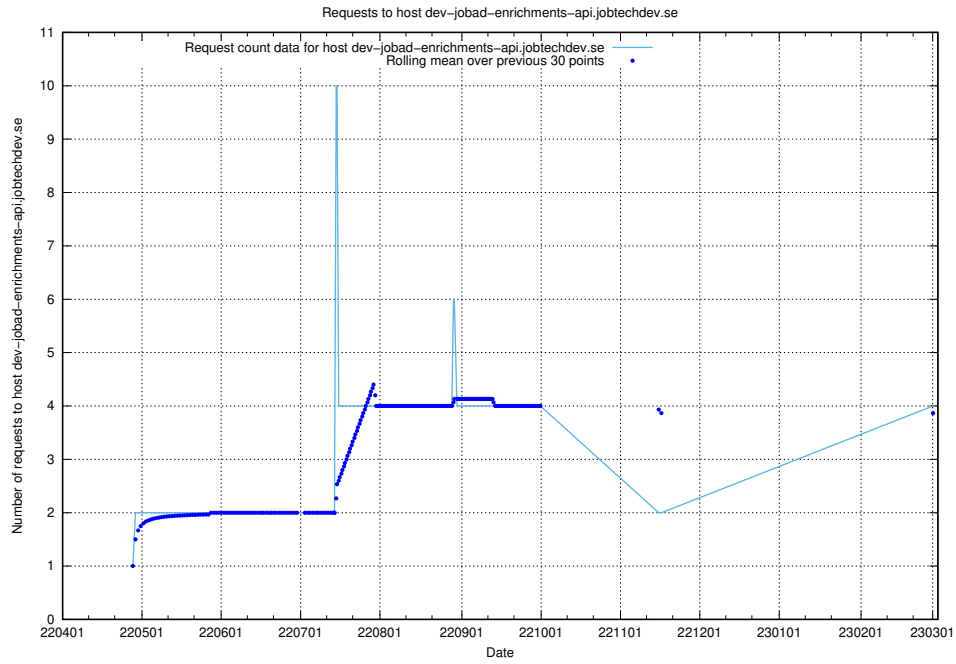

7.149 Usage of dev-jobad-enrichments-api.jobtechdev.se

Here, we count the number of requests to host dev-jobad-enrichments-api.jobtechdev.se.