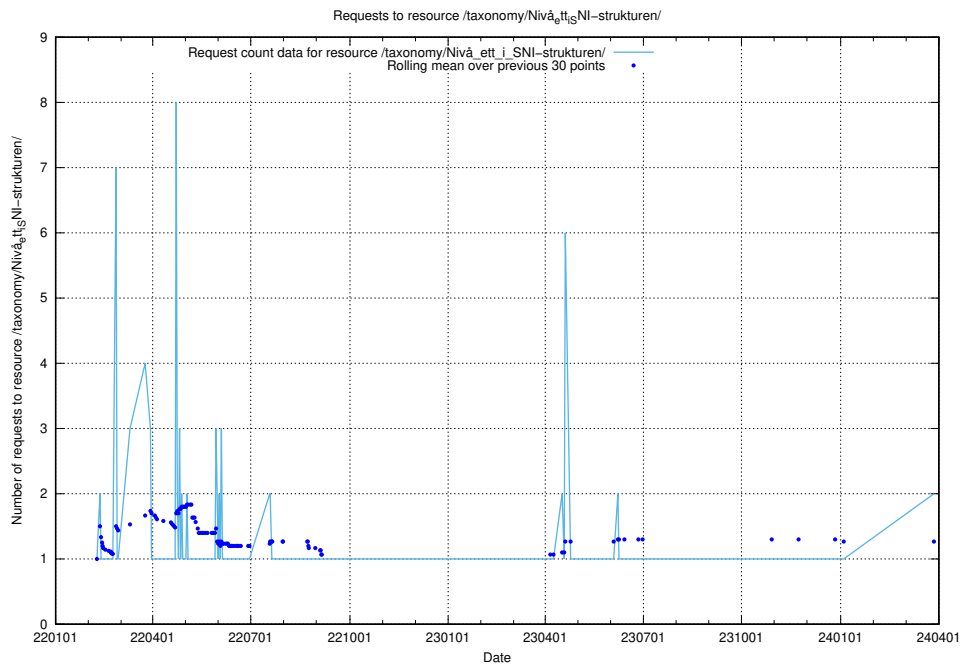

5.393 Usage of /taxonomy/Nivå_ett_i_SNI-strukturen/

Here, we count the number of requests to resource /taxonomy/Nivå_ett_i_SNI-strukturen/.