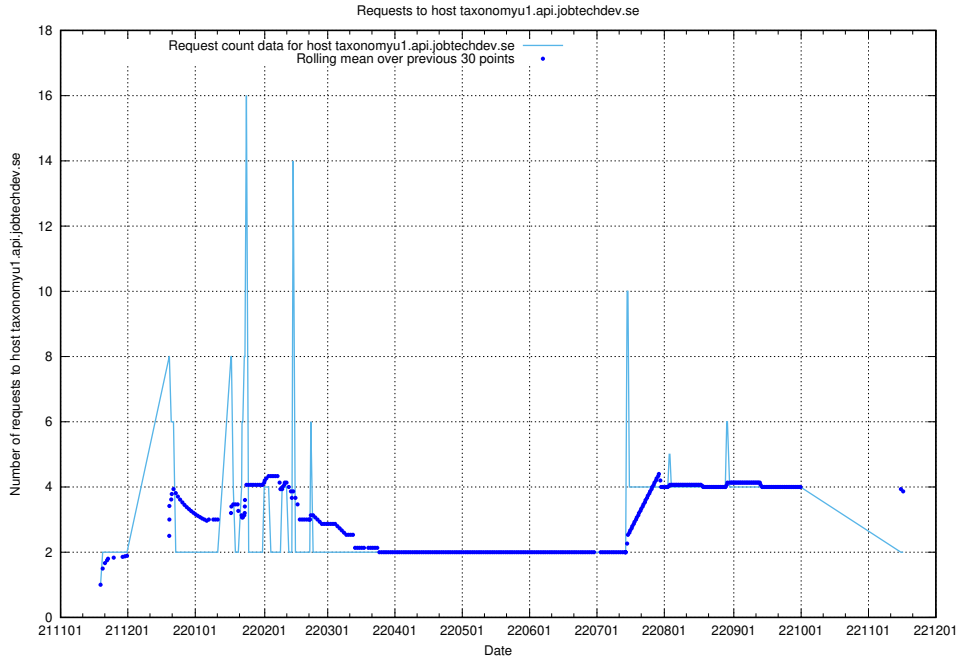

7.462 Usage of taxonomy1.api.jobtechdev.se

Here, we count the number of requests to host taxonomy1.api.jobtechdev.se.