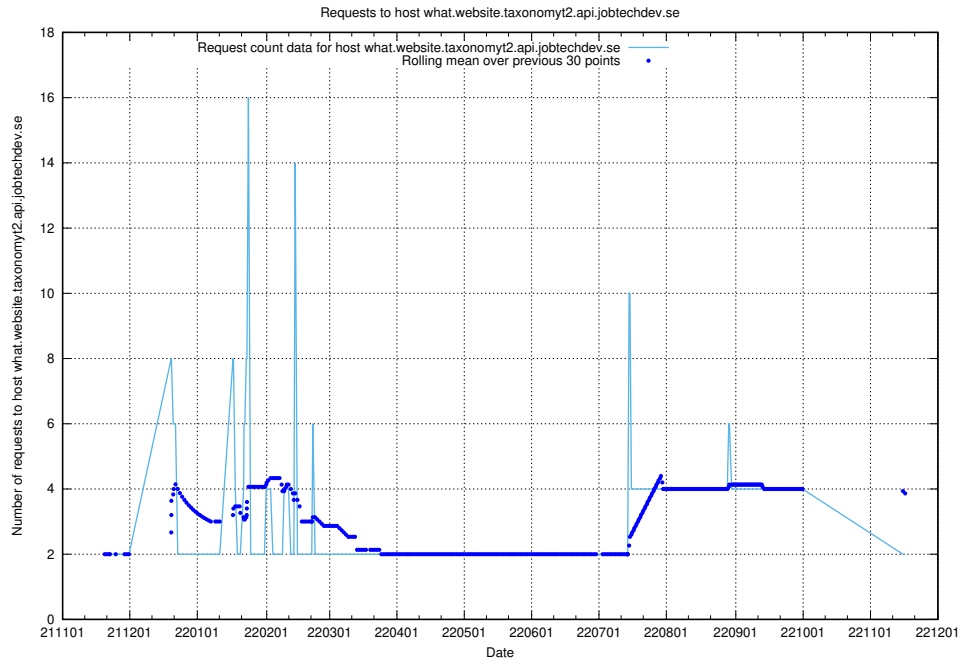

7.451 Usage of what.website.taxonomy2.api.jobtechdev.se

Here, we count the number of requests to host what.website.taxonomy2.api.jobtechdev.se.