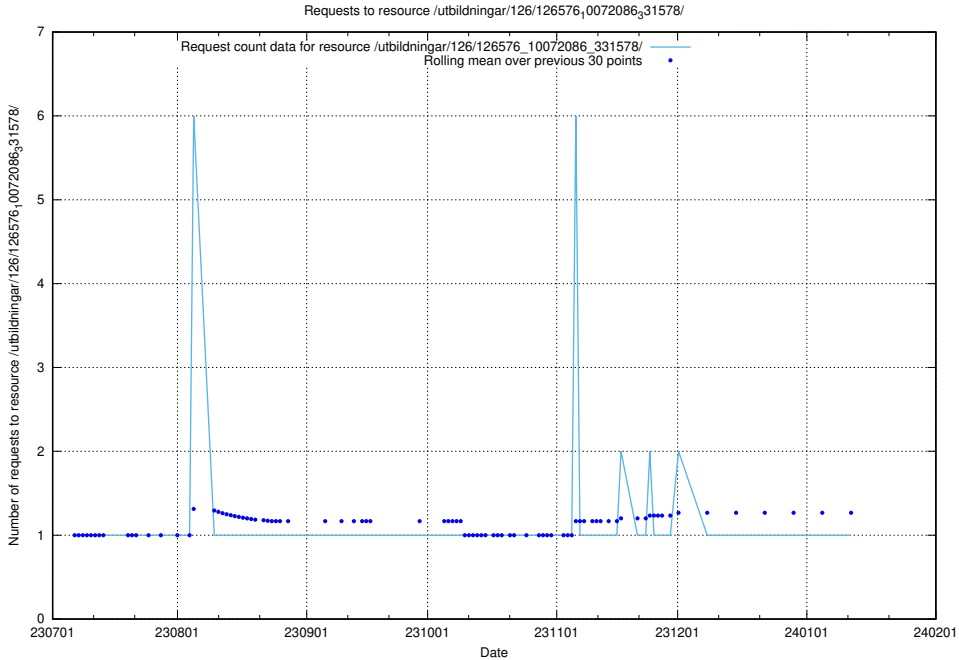

5.4948 Usage of /utbildningar/126/126576_10072086_331578/

Here, we count the number of requests to resource /utbildningar/126/126576_10072086_331578/.