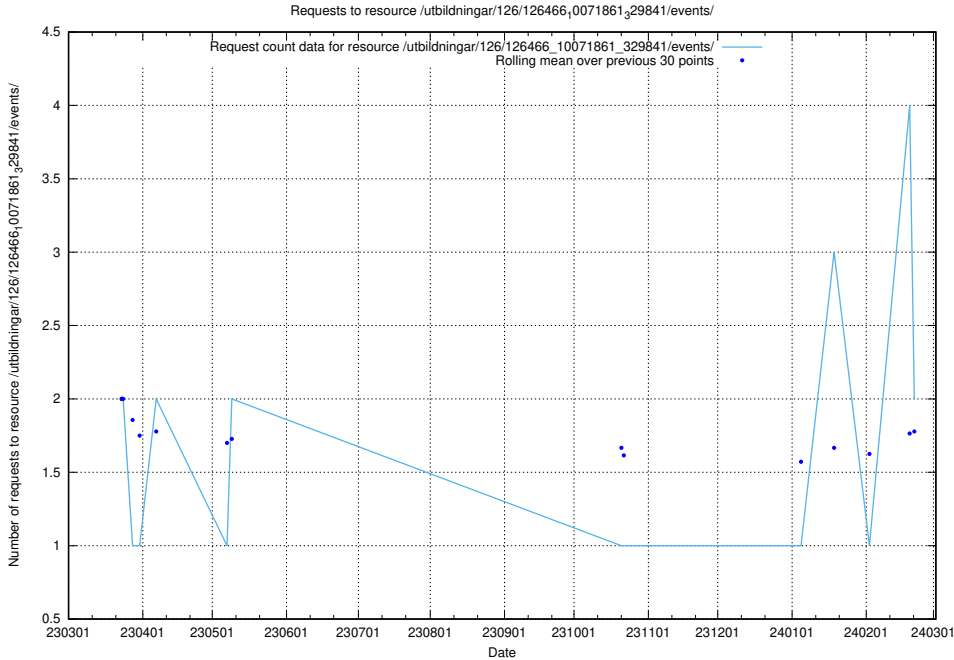

5.833 Usage of /utbildningar/126/126466_10071861_329841/events/

Here, we count the number of requests to resource /utbildningar/126/126466_10071861_329841/events/