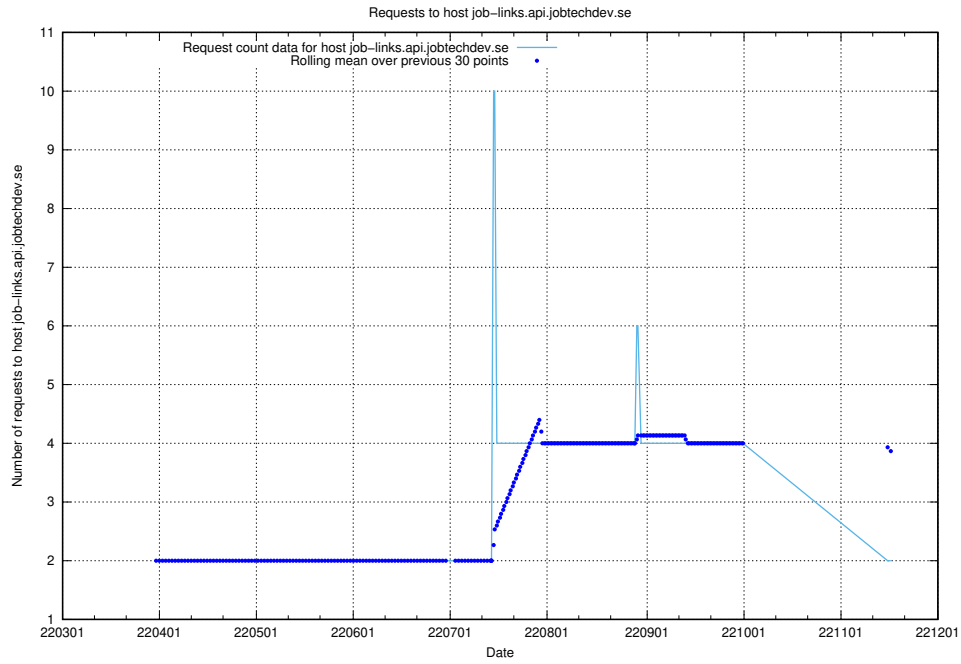

7.481 Usage of `job-links.api.jobtechdev.se`

Here, we count the number of requests to host `job-links.api.jobtechdev.se`.