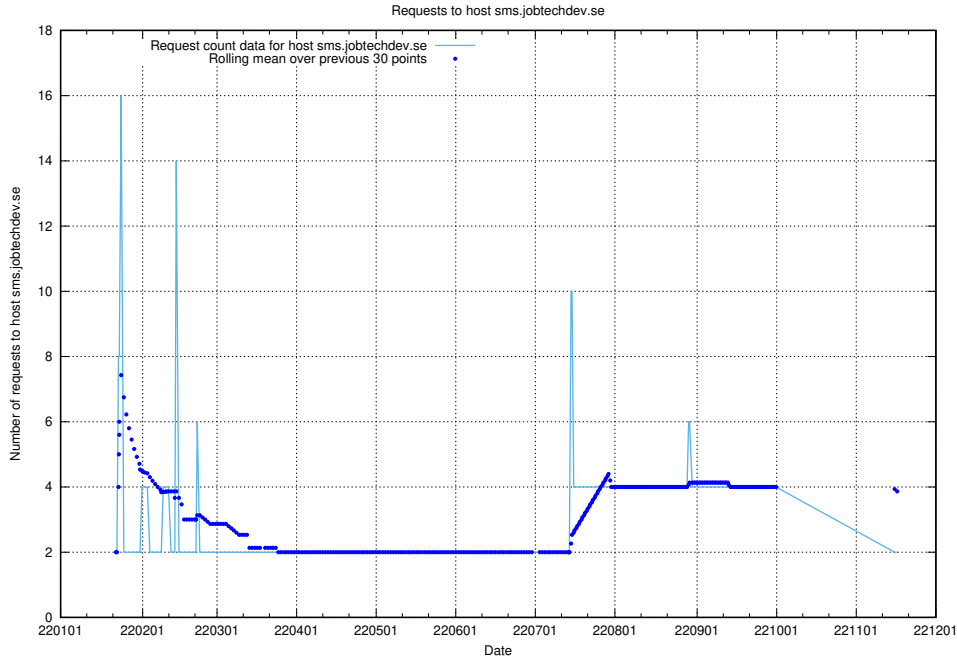

7.584 Usage of sms.jobtechdev.se

Here, we count the number of requests to host sms.jobtechdev.se.