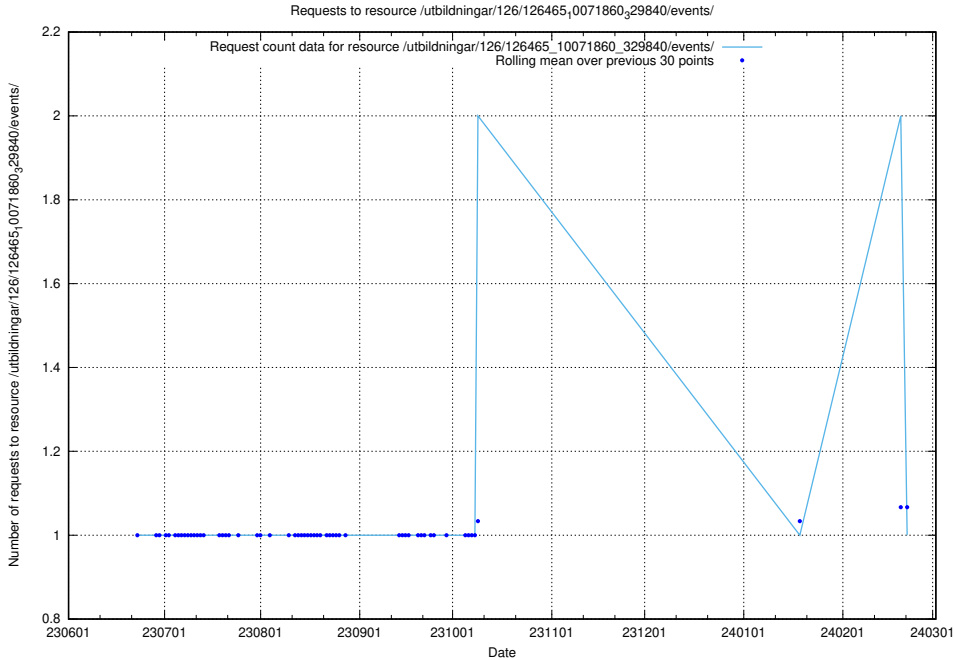

5.5308 Usage of /utbildningar/126/126465_10071860_329840/events/

Here, we count the number of requests to resource /utbildningar/126/126465_10071860_329840/events/