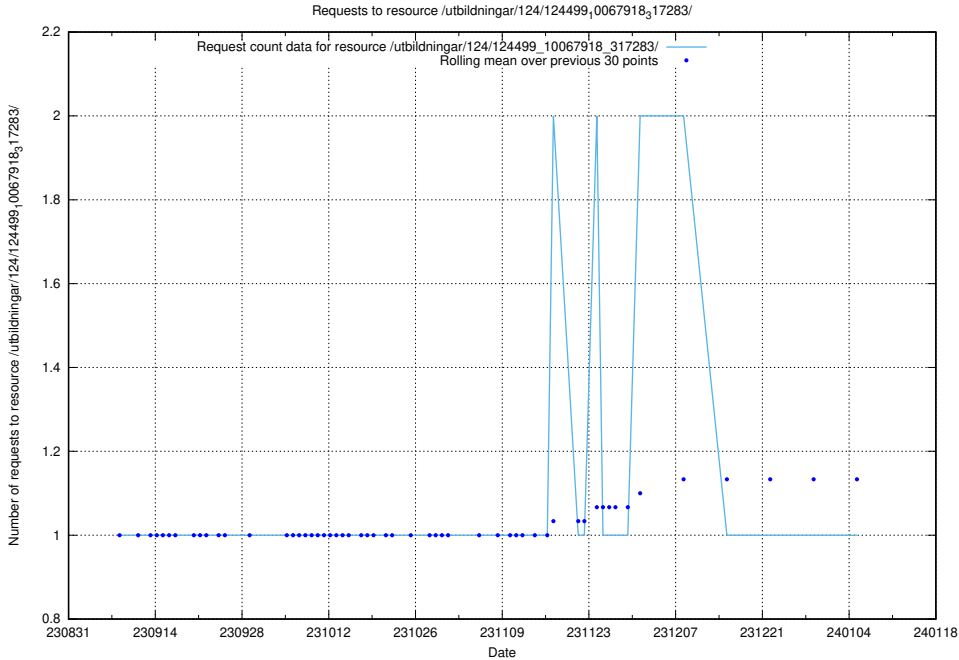

5.4292 Usage of /utbildningar/124/124499_10067918_317283/

Here, we count the number of requests to resource /utbildningar/124/124499_10067918_317283/.