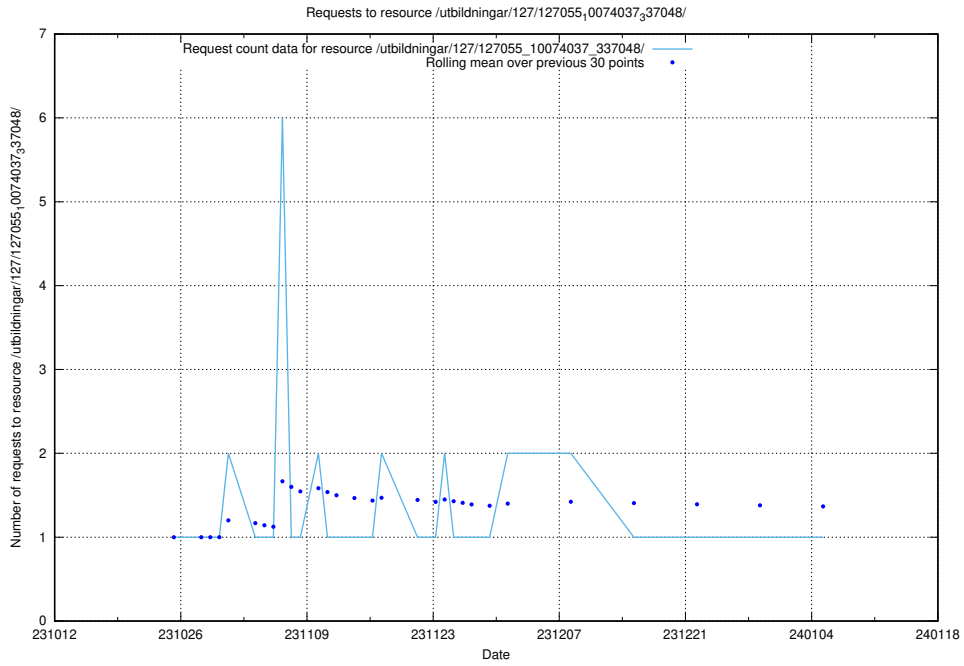

5.3856 Usage of /utbildningar/127/127055_10074037_337048/

Here, we count the number of requests to resource /utbildningar/127/127055_10074037_337048/.