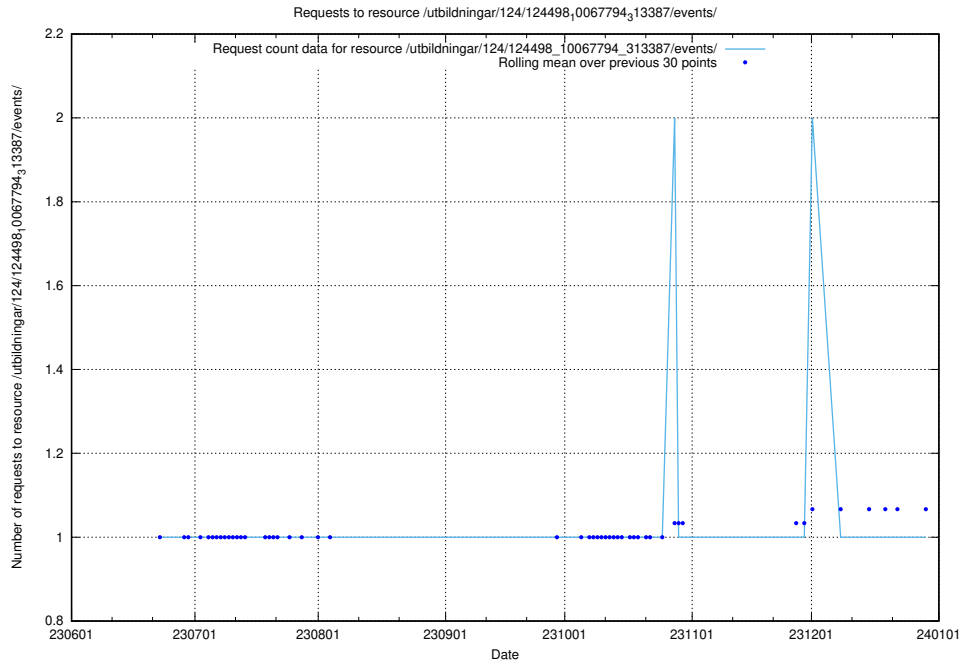

5.5449 Usage of /utbildningar/124/124498_10067794_313387/events/

Here, we count the number of requests to resource /utbildningar/124/124498_10067794_313387/events/