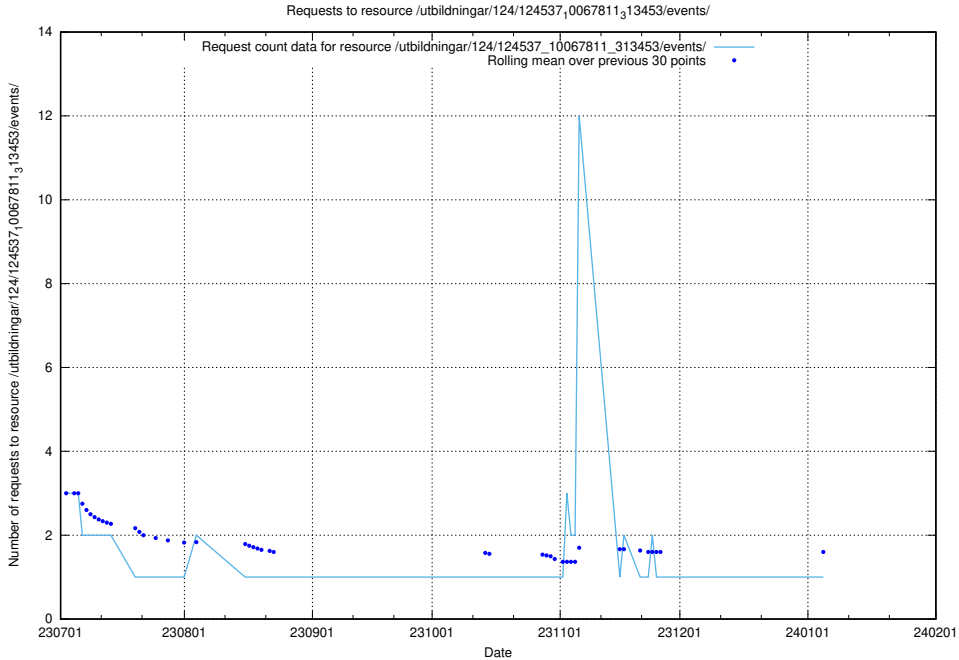

5.5013 Usage of /utbildningar/124/124537_10067811_313453/events/

Here, we count the number of requests to resource /utbildningar/124/124537_10067811_313453/events/