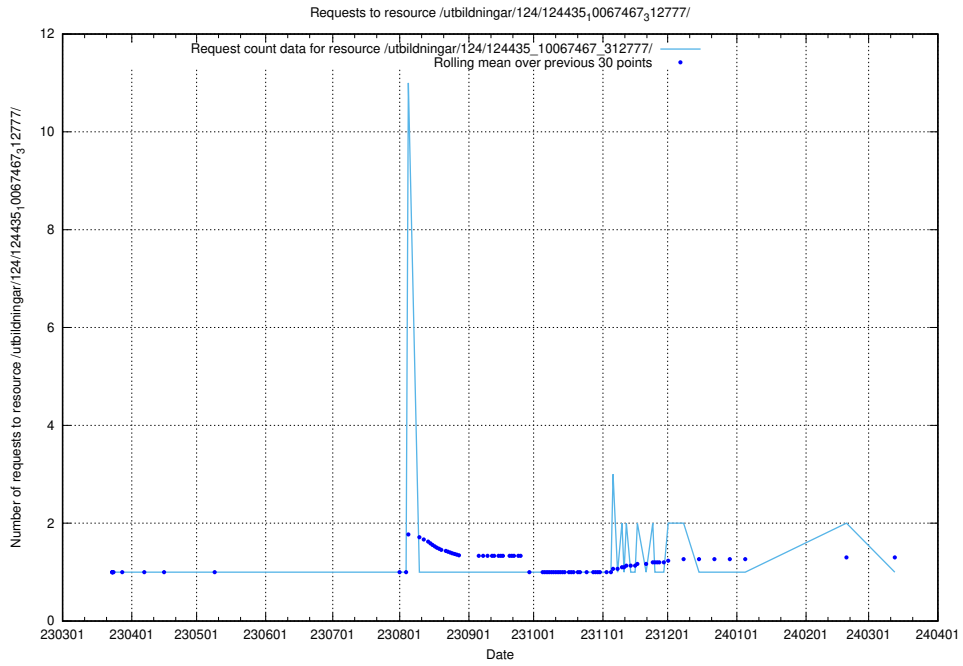

5.3394 Usage of /utbildningar/124/124435_10067467_312777/

Here, we count the number of requests to resource /utbildningar/124/124435_10067467_312777/.