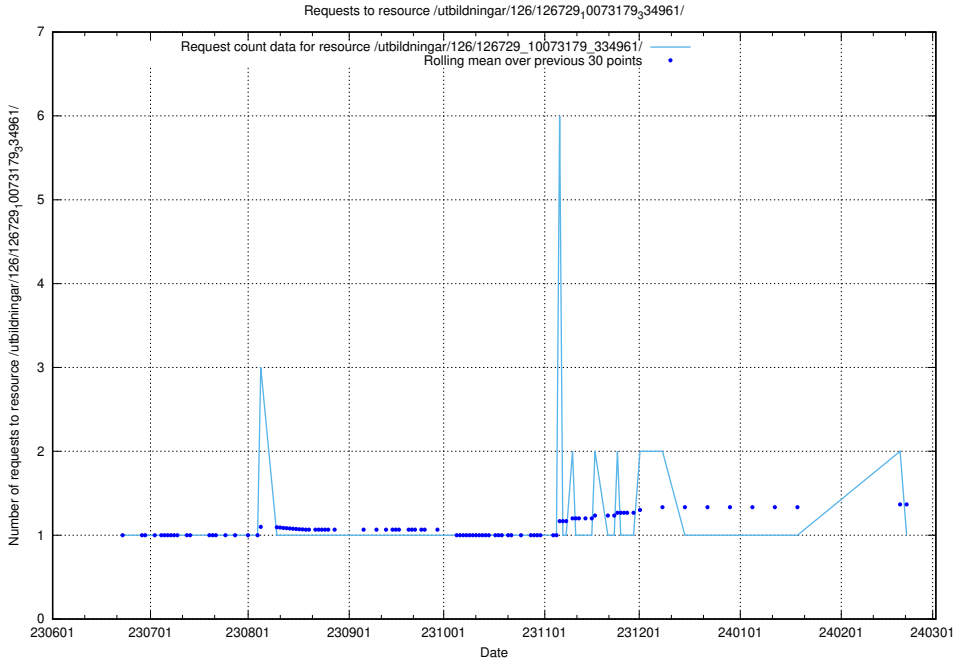

5.5250 Usage of /utbildningar/126/126729_10073179_334961/

Here, we count the number of requests to resource /utbildningar/126/126729_10073179_334961/.