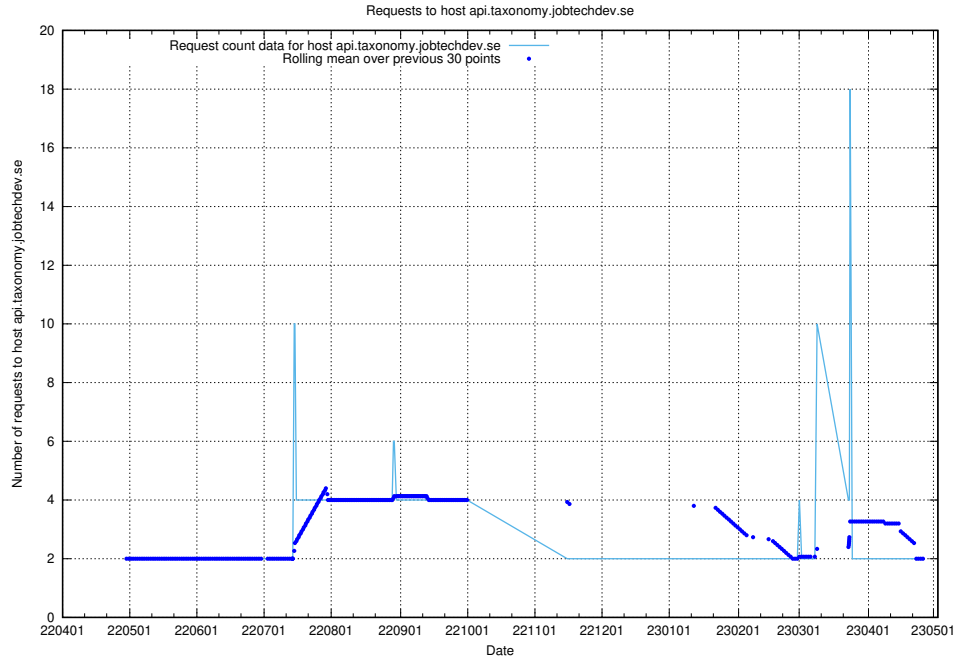

7.437 Usage of api.taxonomy.jobtechdev.se

Here, we count the number of requests to host api.taxonomy.jobtechdev.se.