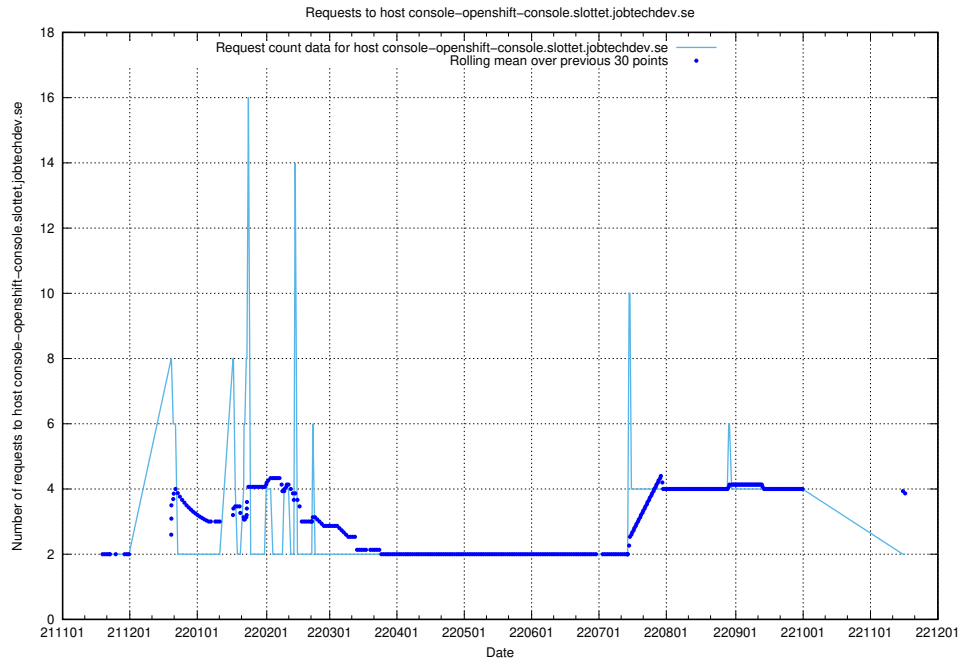

## 7.471 Usage of console-openshift-console.slottet.jobtechdev.se

Here, we count the number of requests to host console-openshift-console.slottet.jobtechdev.se.