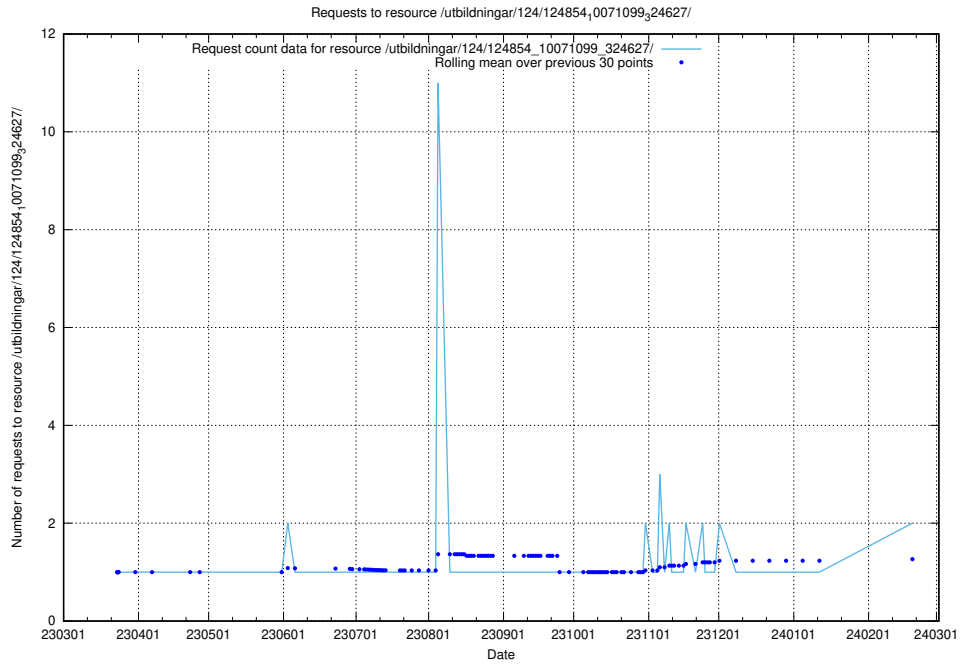

5.349 Usage of /utbildningar/124/124854_10071099_324627/

Here, we count the number of requests to resource /utbildningar/124/124854_10071099_324627/.