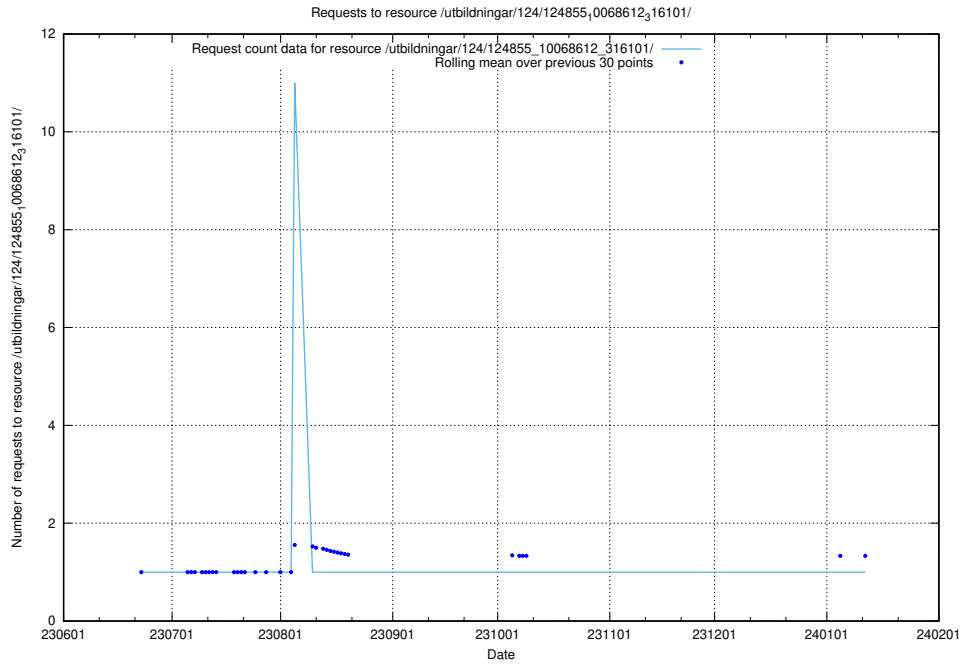

5.5402 Usage of /utbildningar/124/124855_10068612_316101/

Here, we count the number of requests to resource /utbildningar/124/124855_10068612_316101/.