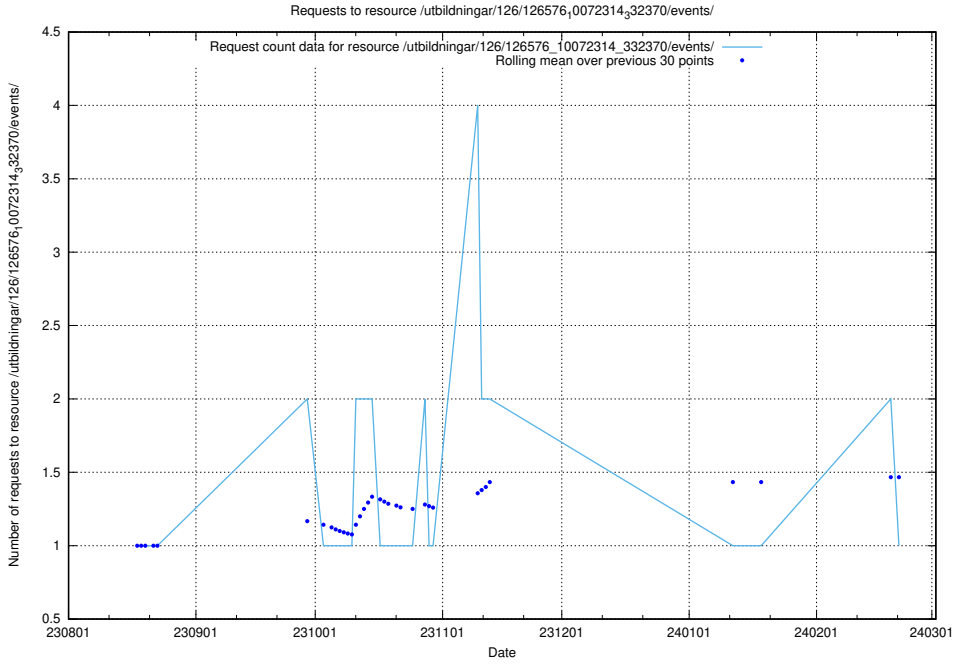

5.4424 Usage of /utbildningar/126/126576_10072314_332370/events/

Here, we count the number of requests to resource /utbildningar/126/126576_10072314_332370/events/