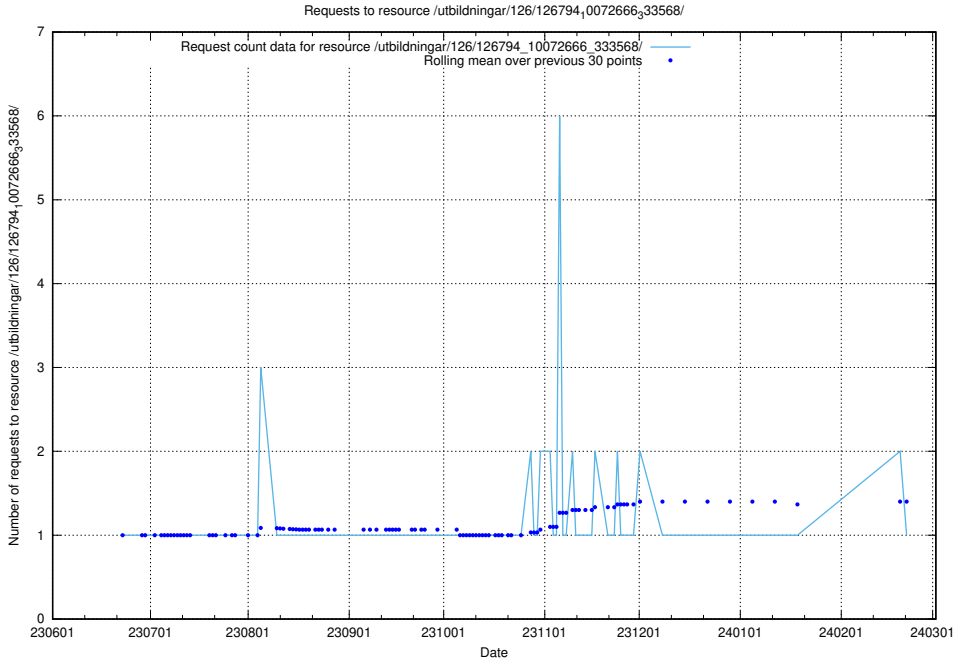

5.5242 Usage of /utbildningar/126/126794_10072666_333568/

Here, we count the number of requests to resource /utbildningar/126/126794_10072666_333568/.