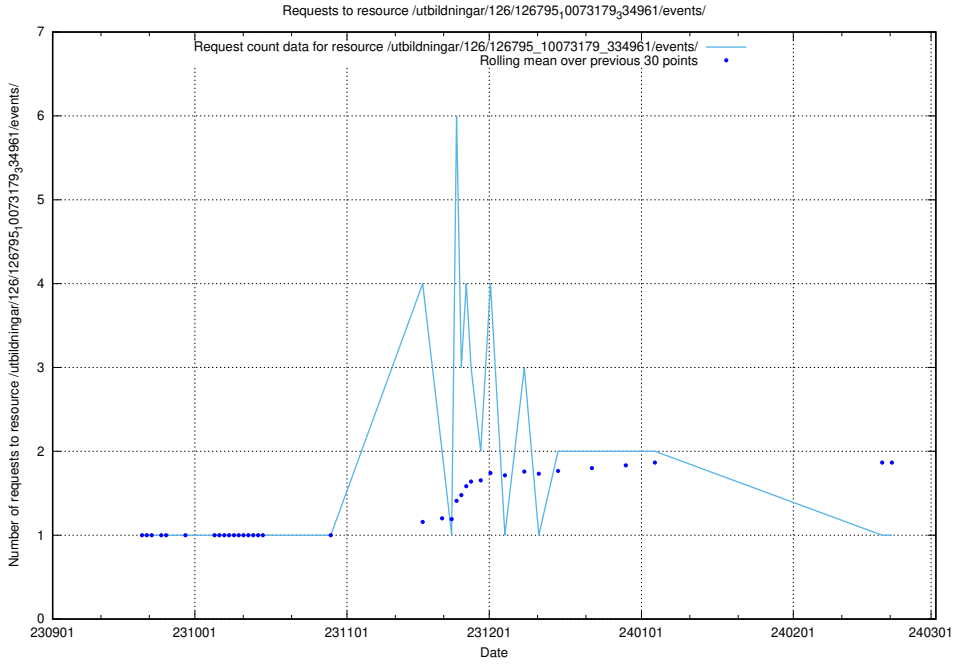

5.4177 Usage of /utbildningar/126/126795_10073179_334961/events/

Here, we count the number of requests to resource /utbildningar/126/126795_10073179_334961/events/