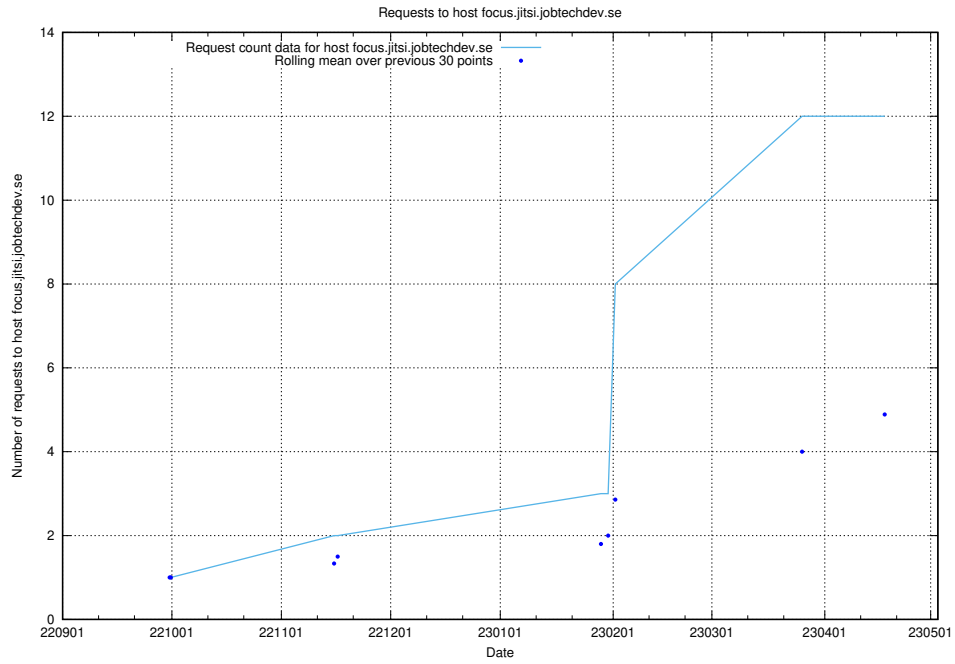

7.51 Usage of focus.jitsi.jobtechdev.se

Here, we count the number of requests to host focus.jitsi.jobtechdev.se.