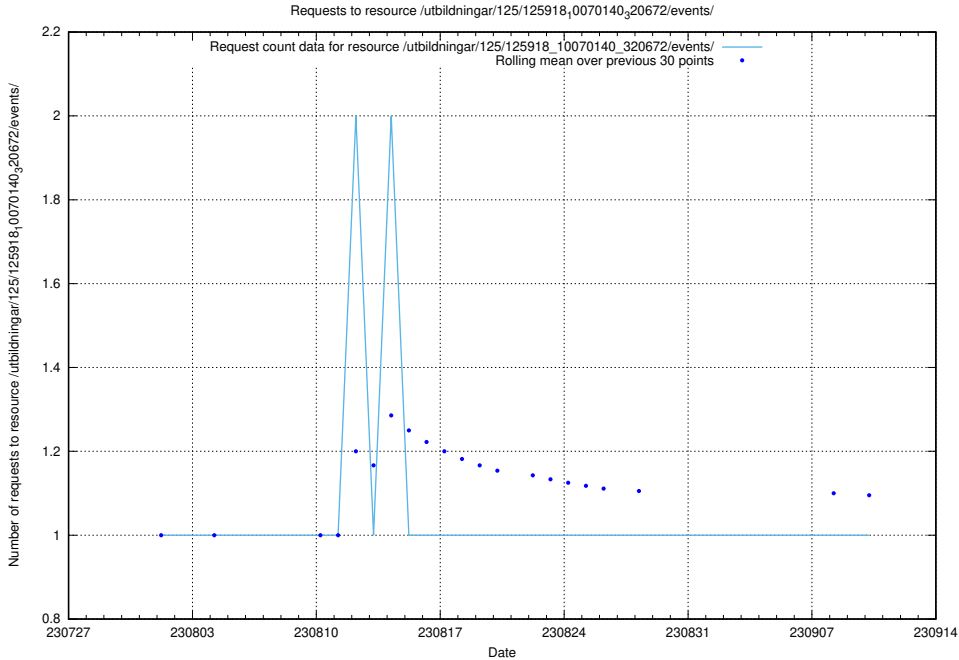

5.4553 Usage of /utbildningar/125/125918_10070140_320672/events/

Here, we count the number of requests to resource /utbildningar/125/125918_10070140_320672/events/