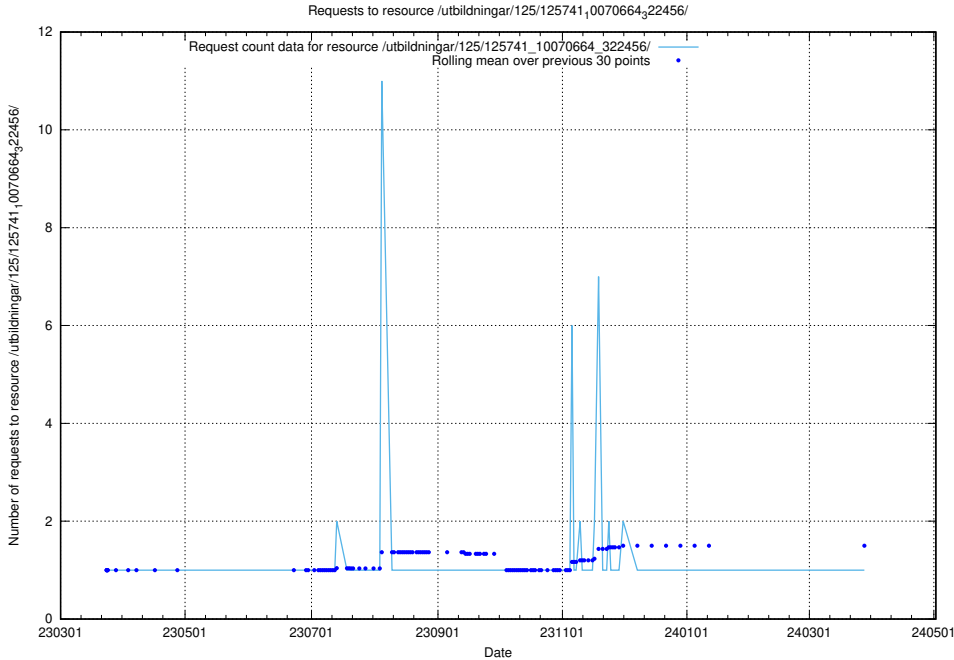

5.6140 Usage of /utbildningar/125/125741_10070664_322456/

Here, we count the number of requests to resource /utbildningar/125/125741_10070664_322456/.