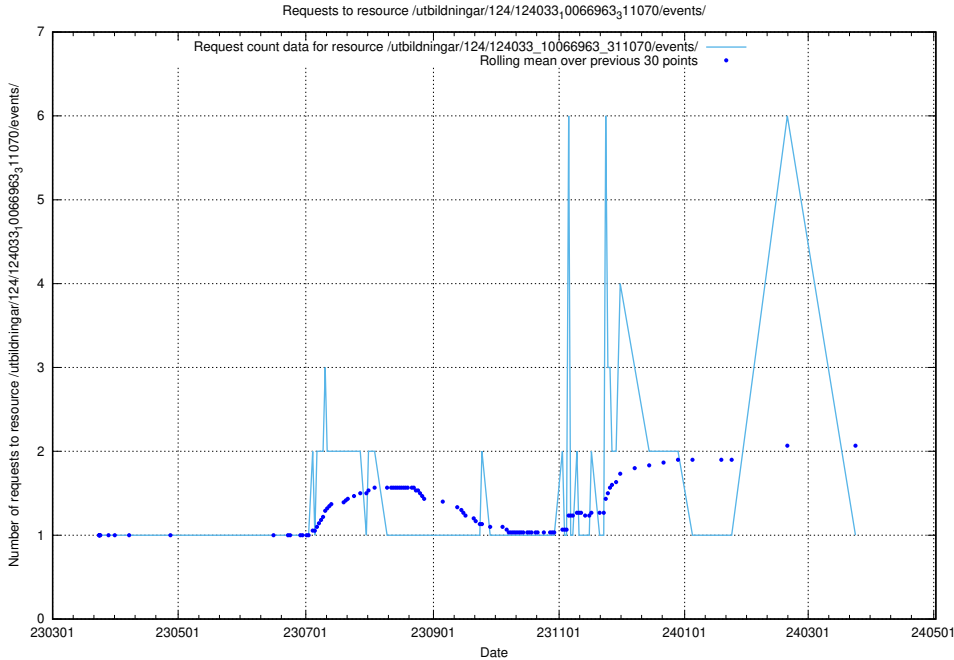

5.4094 Usage of /utbildningar/124/124033_10066963_311070/events/

Here, we count the number of requests to resource /utbildningar/124/124033_10066963_311070/events/