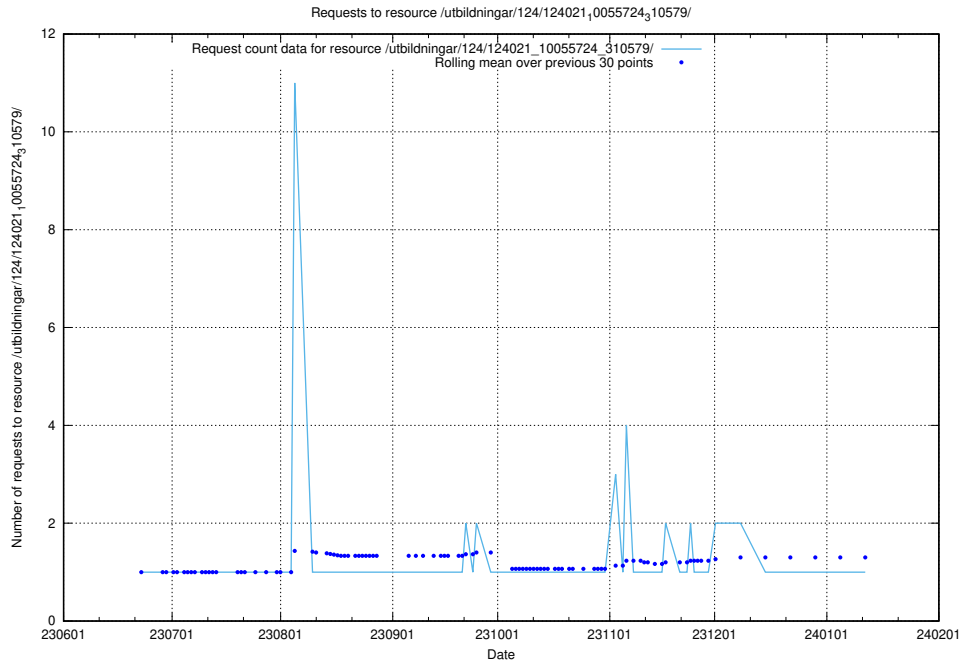

5.5490 Usage of /utbildningar/124/124021_10055724_310579/

Here, we count the number of requests to resource /utbildningar/124/124021_10055724_310579/.