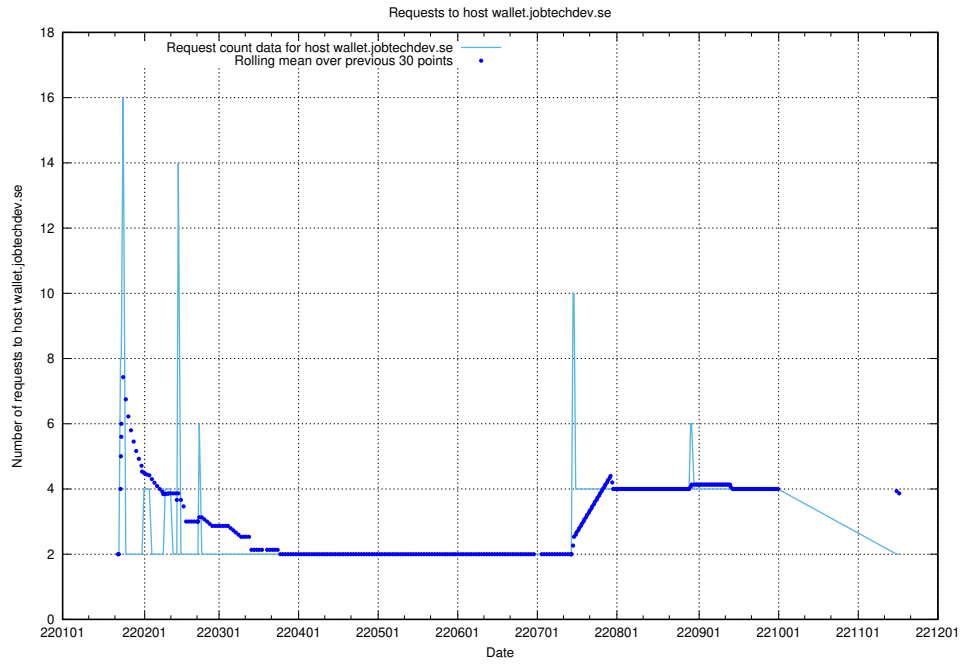

## 7.579 Usage of wallet.jobtechdev.se

Here, we count the number of requests to host wallet.jobtechdev.se.