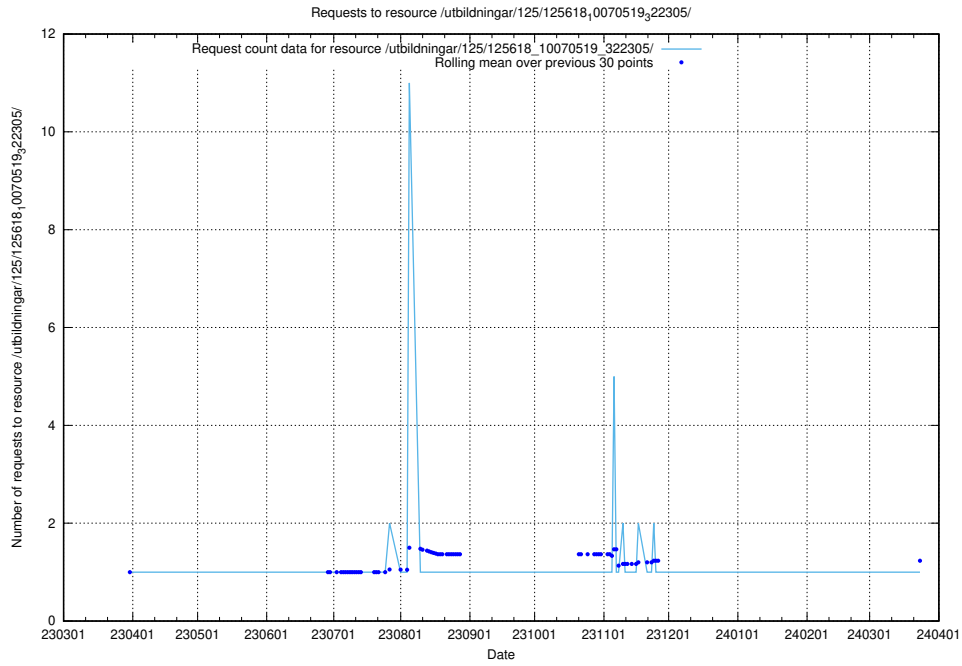

5.5736 Usage of /utbildningar/125/125618_10070519_322305/

Here, we count the number of requests to resource /utbildningar/125/125618_10070519_322305/.