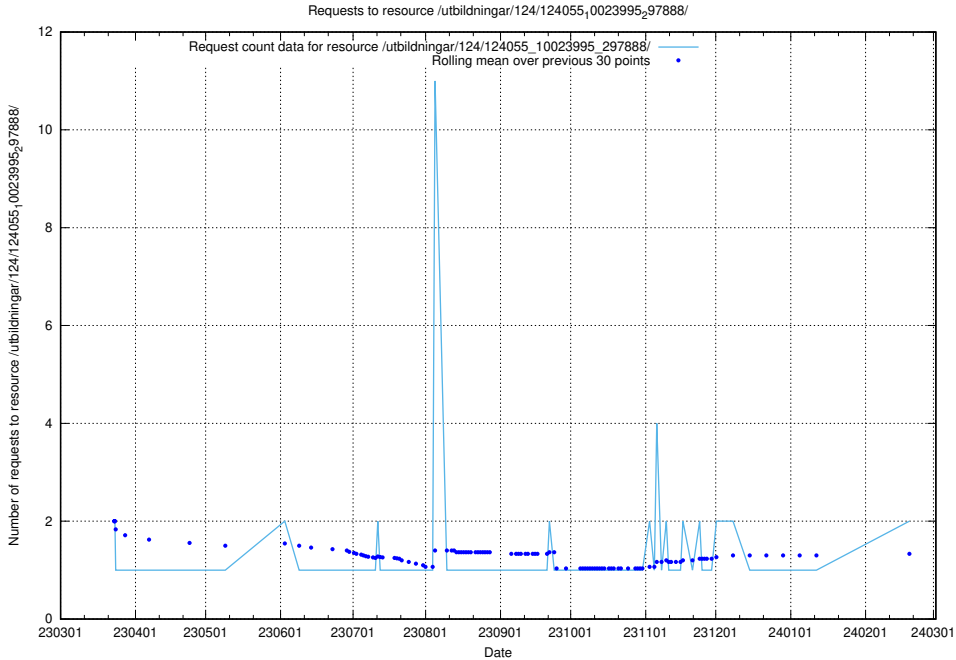

5.846 Usage of /utbildningar/124/124055_10023995_297888/

Here, we count the number of requests to resource /utbildningar/124/124055_10023995_297888/.