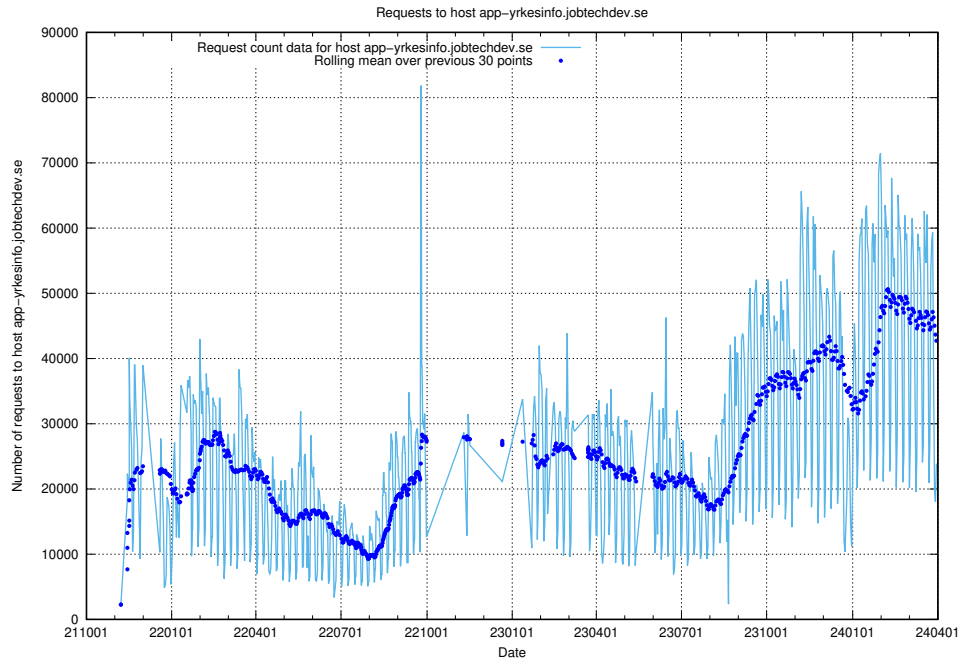

7.6 Usage of app-yrkesinfo.jobtechdev.se

Here, we count the number of requests to host app-yrkesinfo.jobtechdev.se.