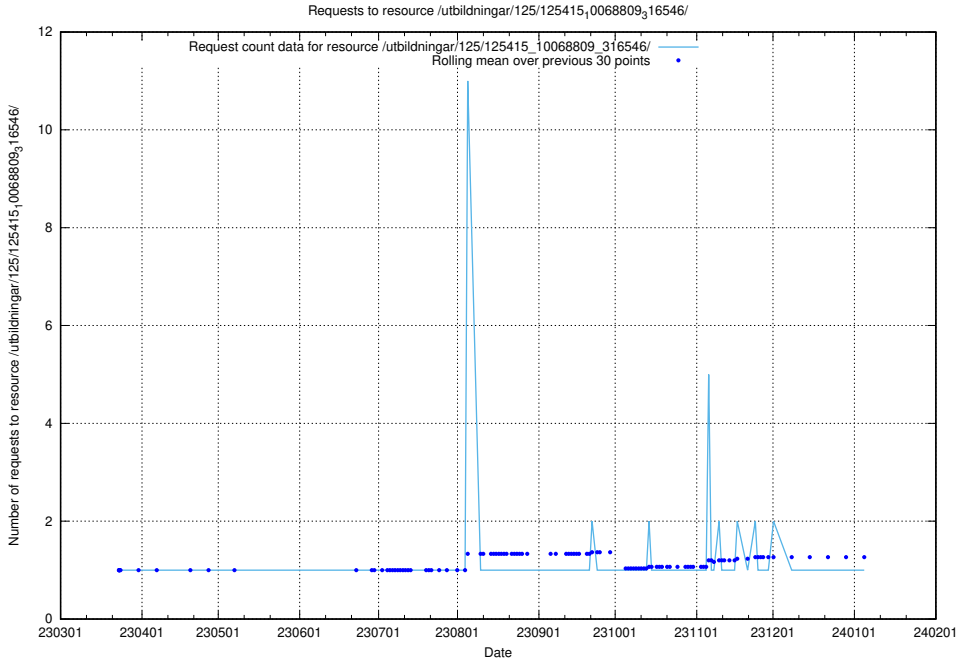

5.1005 Usage of /utbildningar/125/125415_10068809_316546/

Here, we count the number of requests to resource /utbildningar/125/125415_10068809_316546/.