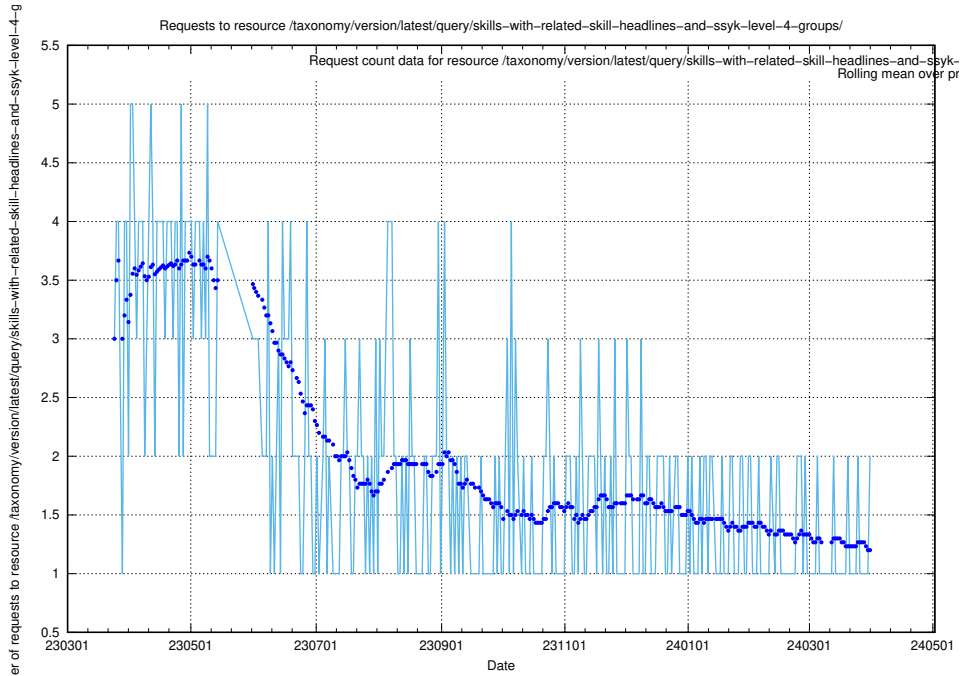

5.790 Usage of /taxonomy/version/latest/query/skills-with-related-skill-headlines-and-ssyk-level-4-groups/

Here, we count the number of requests to resource /taxonomy/version/latest/query/skills-with-related-skill-headlines-and-ssyk-level-4-groups/.