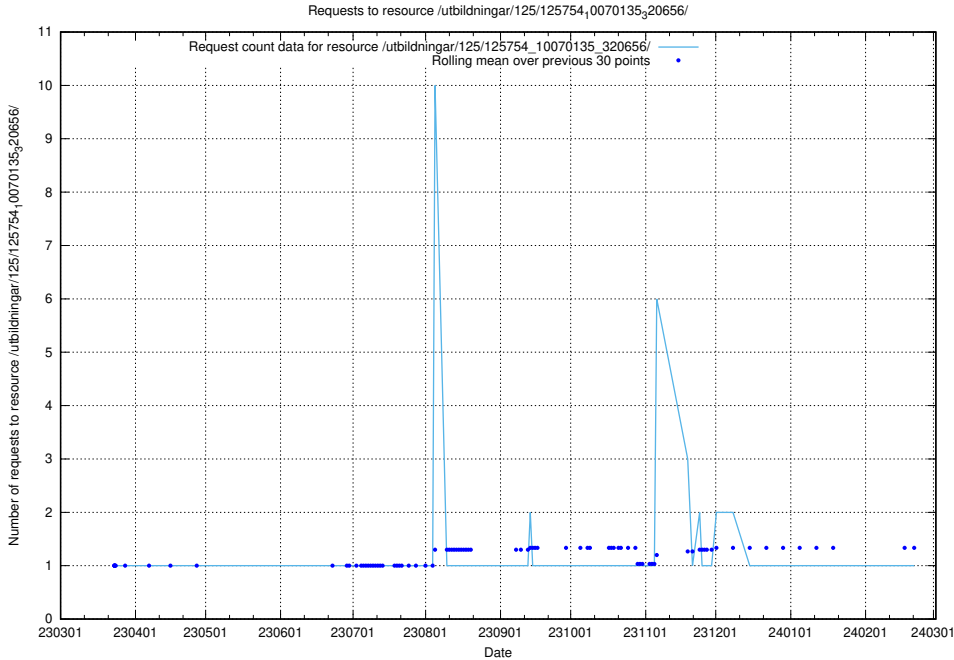

### 5.6105 Usage of /texter/

Here, we count the number of requests to resource /texter/.