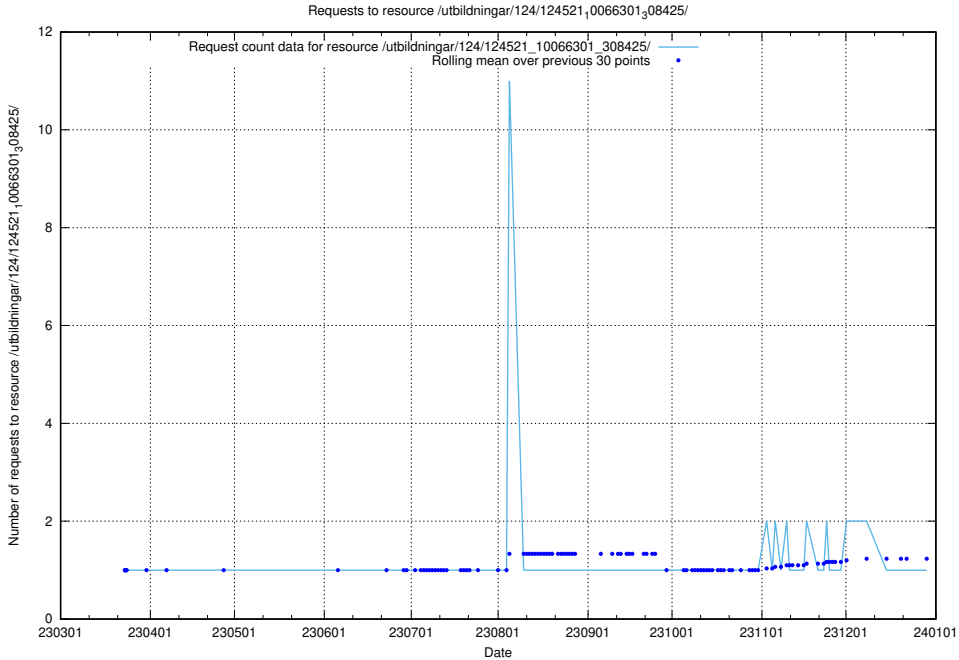

5.1127 Usage of /utbildningar/124/124521_10066301_308425/

Here, we count the number of requests to resource /utbildningar/124/124521_10066301_308425/.