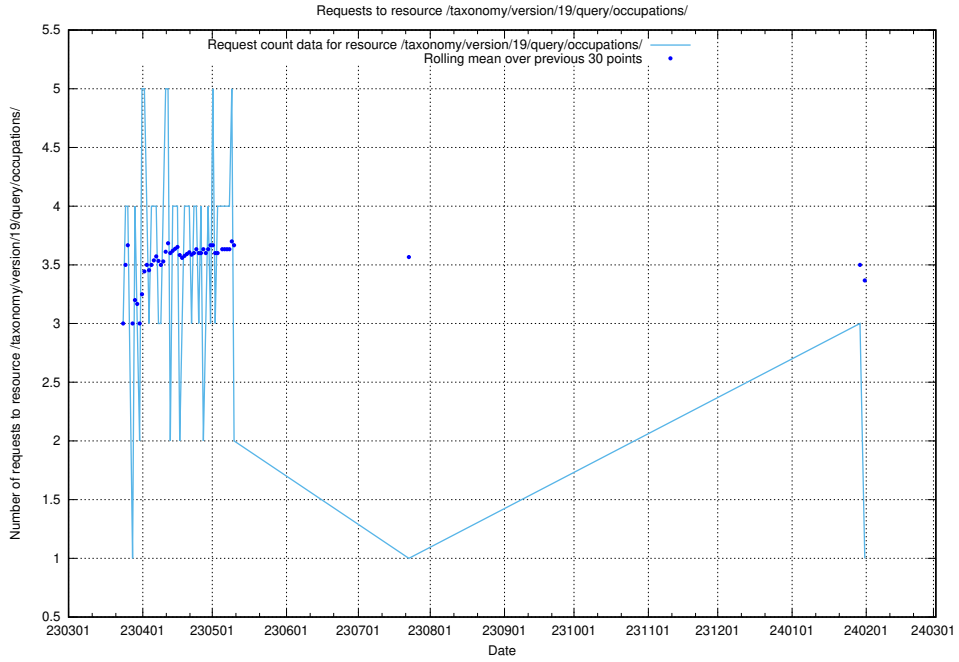

### 5.5790 Usage of /taxonomy/version/19/query/occupations/

Here, we count the number of requests to resource /taxonomy/version/19/query/occupations/.