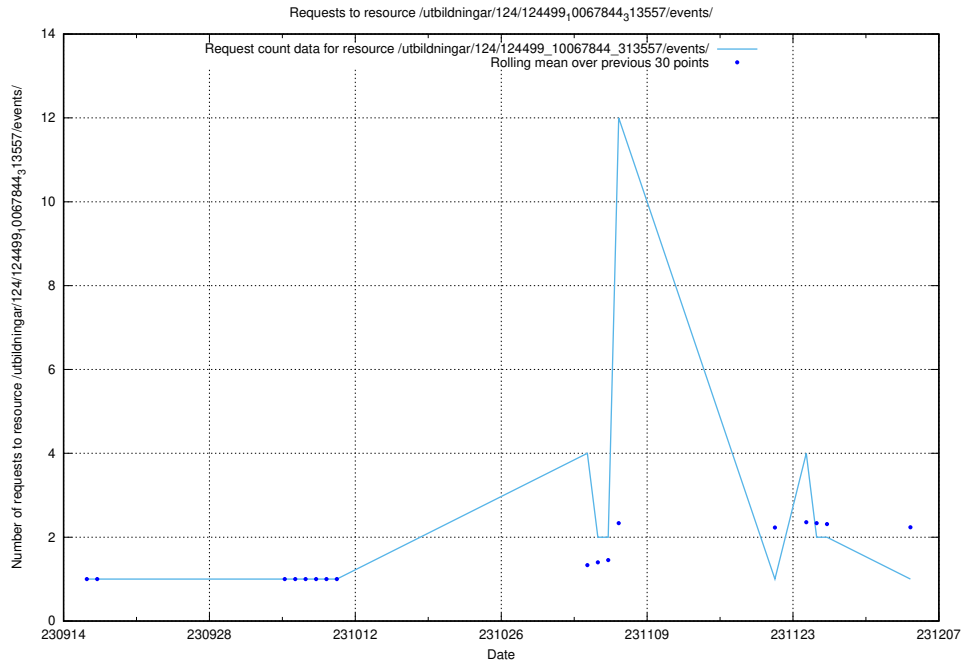

5.4207 Usage of /utbildningar/124/124499_10067844_313557/events/

Here, we count the number of requests to resource /utbildningar/124/124499_10067844_313557/events/