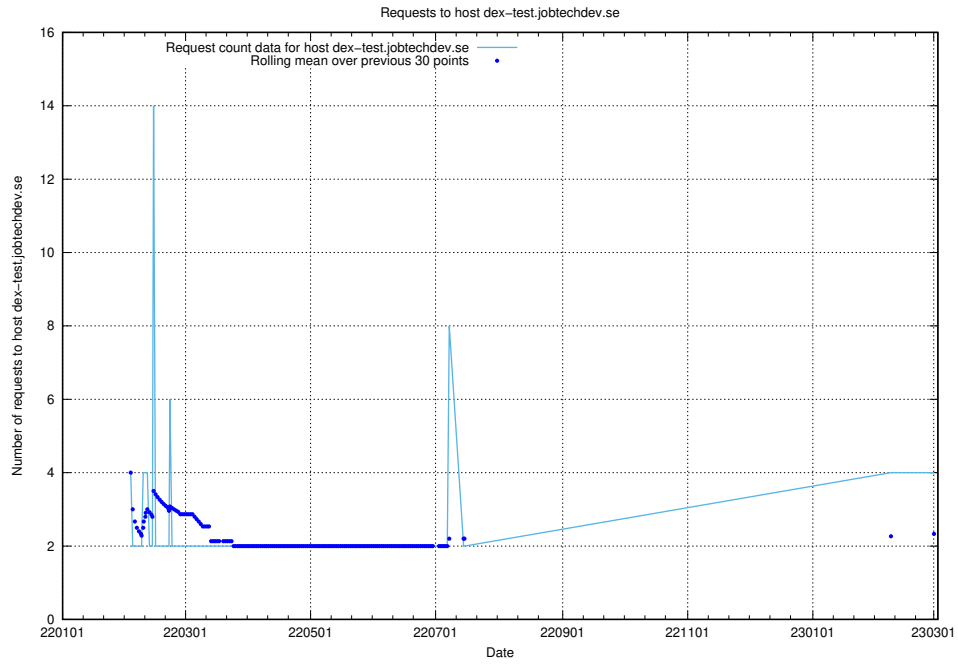

7.160 Usage of dex-test.jobtechdev.se

Here, we count the number of requests to host dex-test.jobtechdev.se.