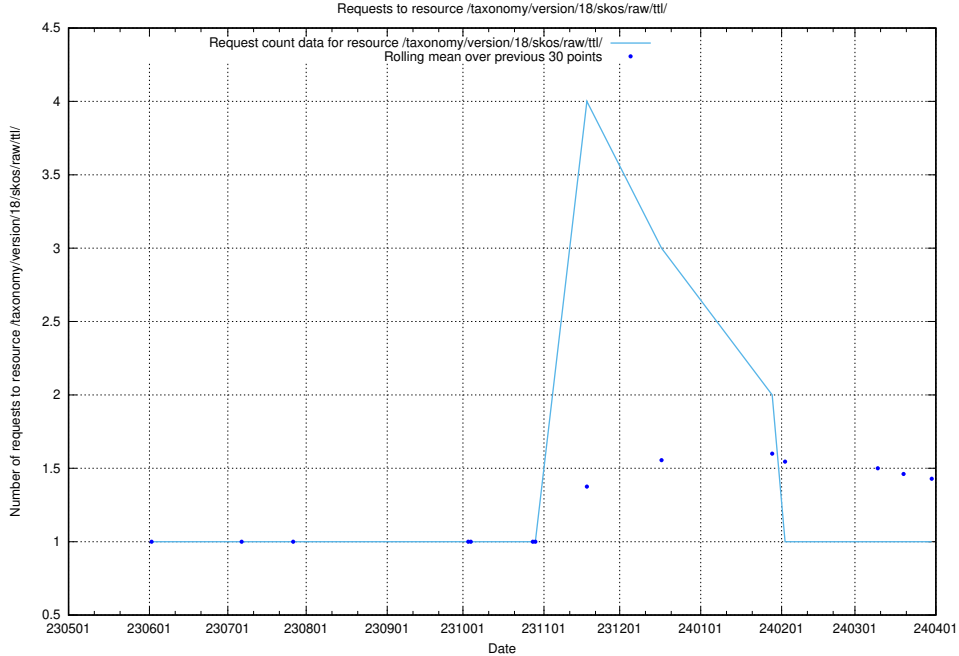

5.5600 Usage of /taxonomy/version/18/skos/raw/ttl/

Here, we count the number of requests to resource /taxonomy/version/18/skos/raw/ttl/.