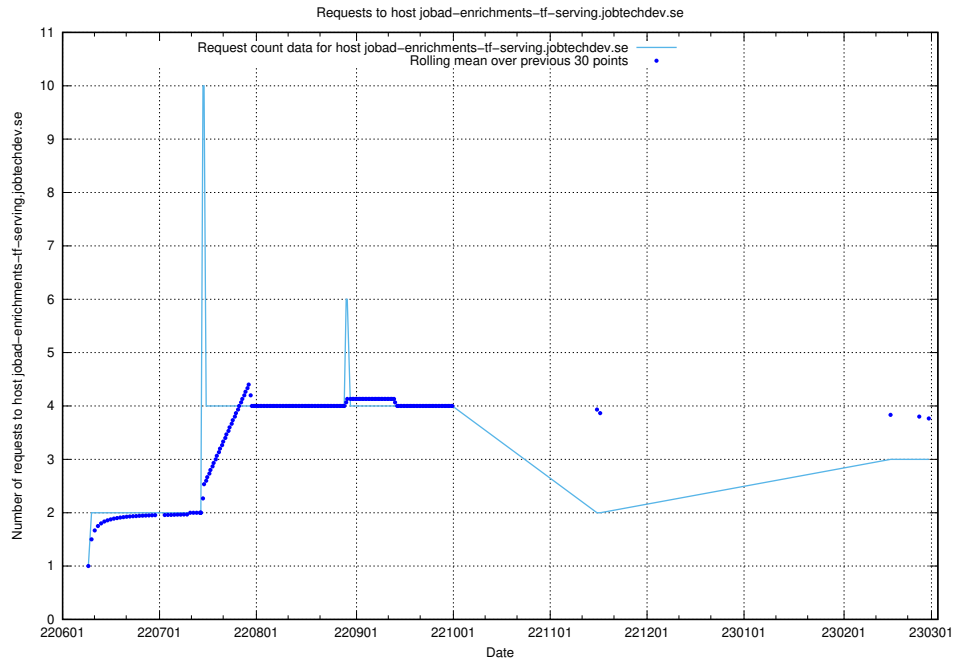

7.211 Usage of `jobad-enrichments-tf-serving.jobtechdev.se`

Here, we count the number of requests to host `jobad-enrichments-tf-serving.jobtechdev.se`.