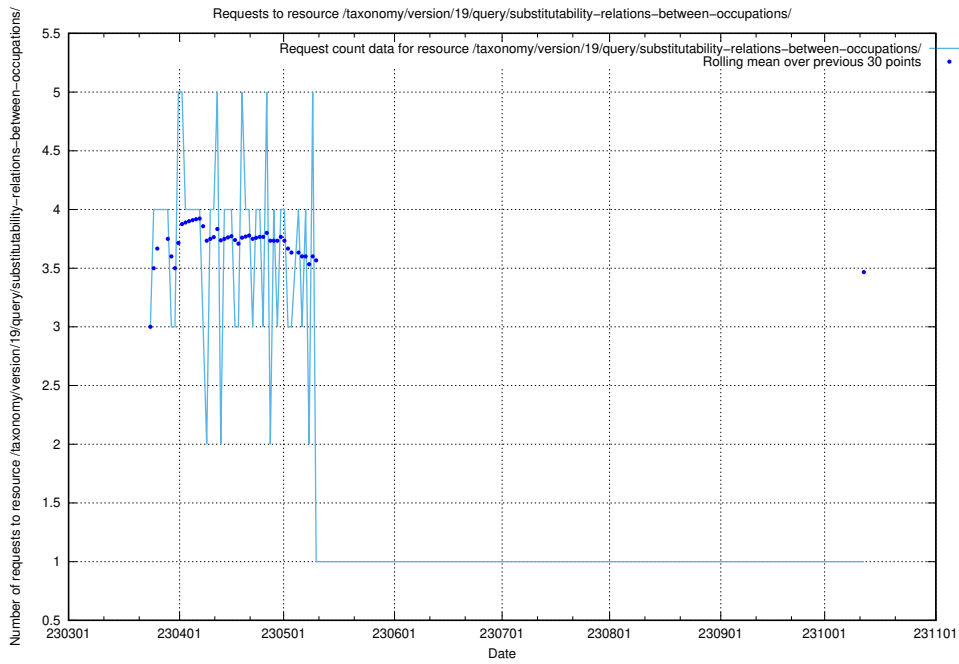

5.5777 Usage of /taxonomy/version/19/query/substitutability-relations-between-occupations/

Here, we count the number of requests to resource /taxonomy/version/19/query/substitutability-relations-between-occupations/.