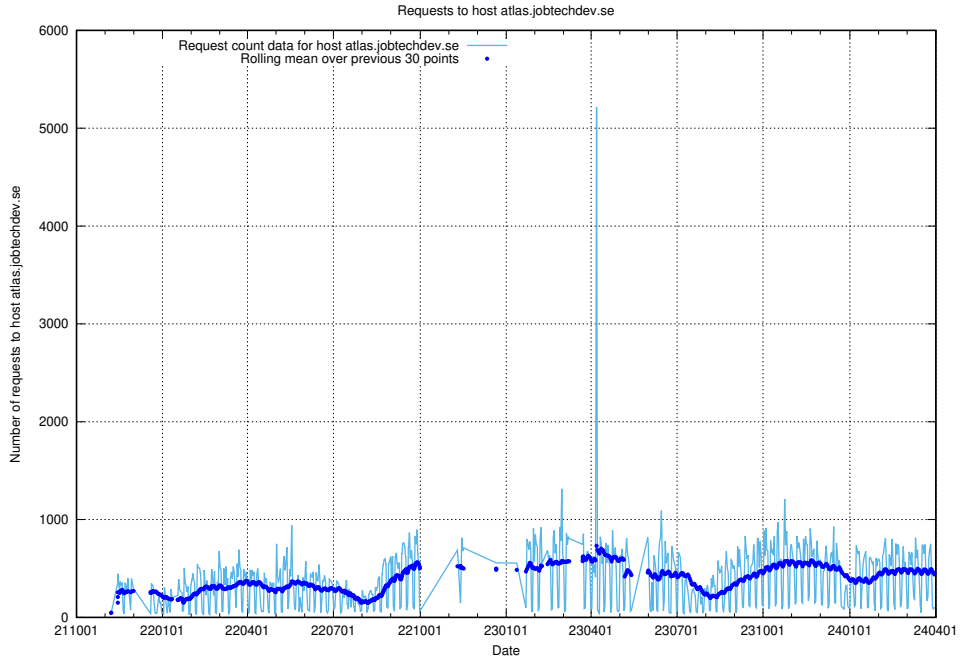

7.22 Usage of atlas.jobtechdev.se

Here, we count the number of requests to host atlas.jobtechdev.se.