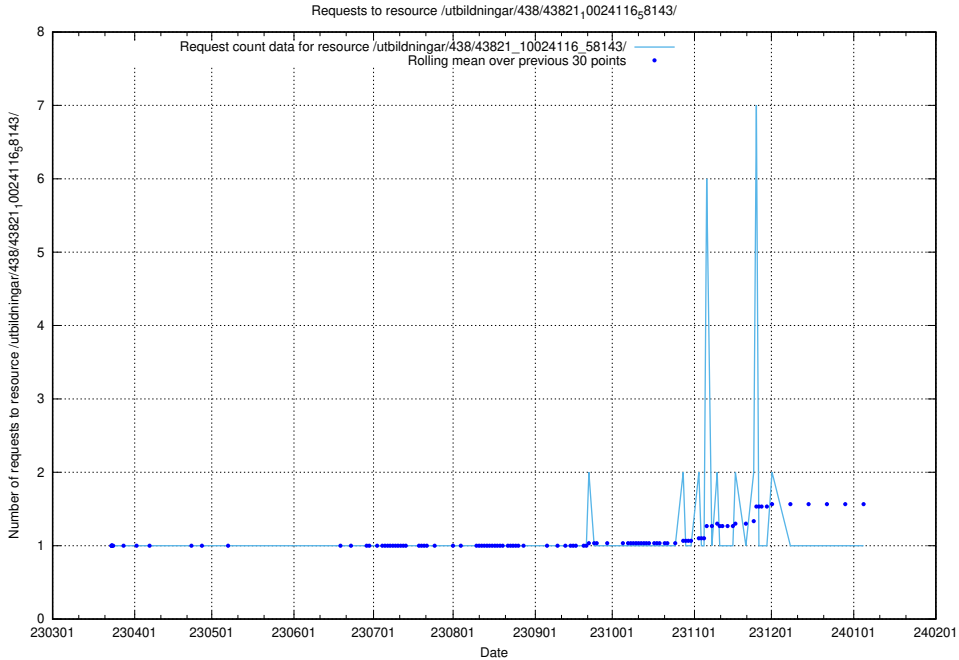

5.5972 Usage of /utbildningar/438/43821_10024116_58143/

Here, we count the number of requests to resource /utbildningar/438/43821_10024116_58143/.