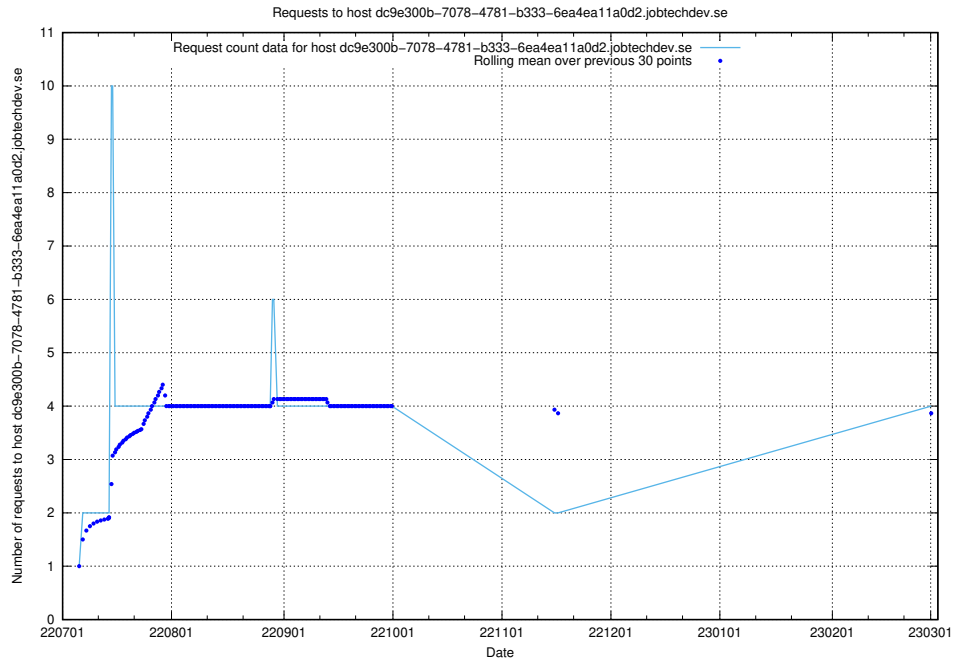

7.137 Usage of dc9e300b-7078-4781-b333-6ea4ea11a0d2.jobtechdev.se

Here, we count the number of requests to host dc9e300b-7078-4781-b333-6ea4ea11a0d2.jobtechdev.se.