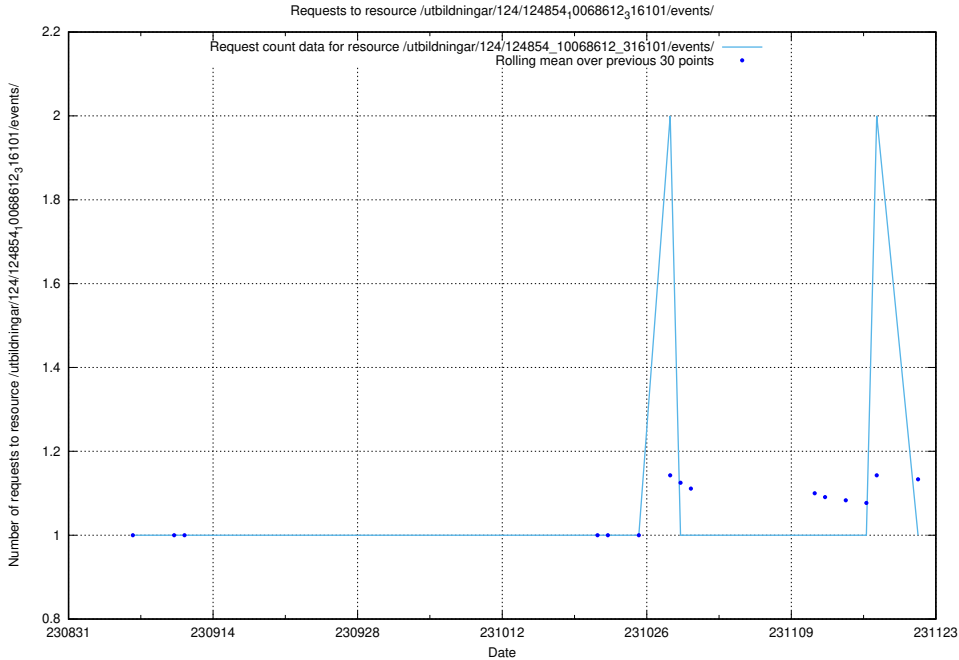

5.4335 Usage of /utbildningar/124/124854_10068612_316101/events/

Here, we count the number of requests to resource /utbildningar/124/124854_10068612_316101/events/