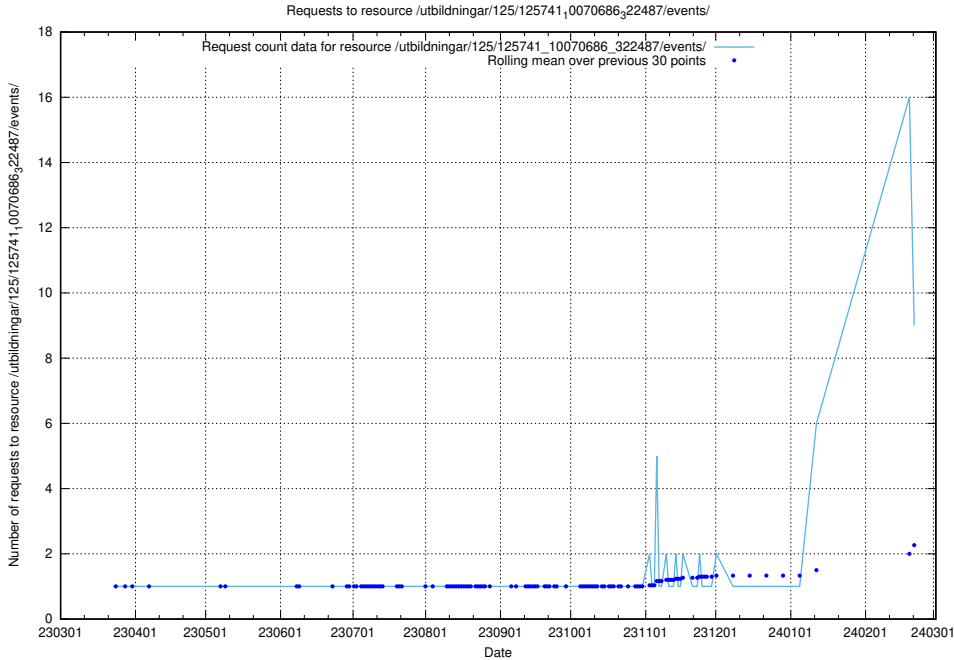

5.39 Usage of /utbildningar/125/125741_10070686_322487/events/

Here, we count the number of requests to resource /utbildningar/125/125741_10070686_322487/events/