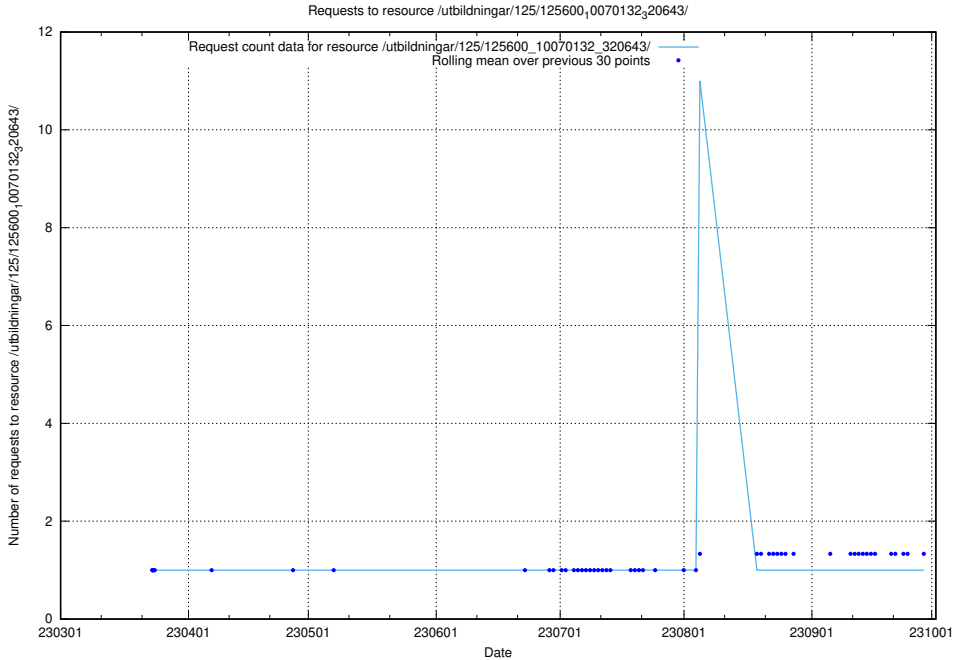

5.979 Usage of /utbildningar/125/125600_10070132_320643/

Here, we count the number of requests to resource /utbildningar/125/125600_10070132_320643/.