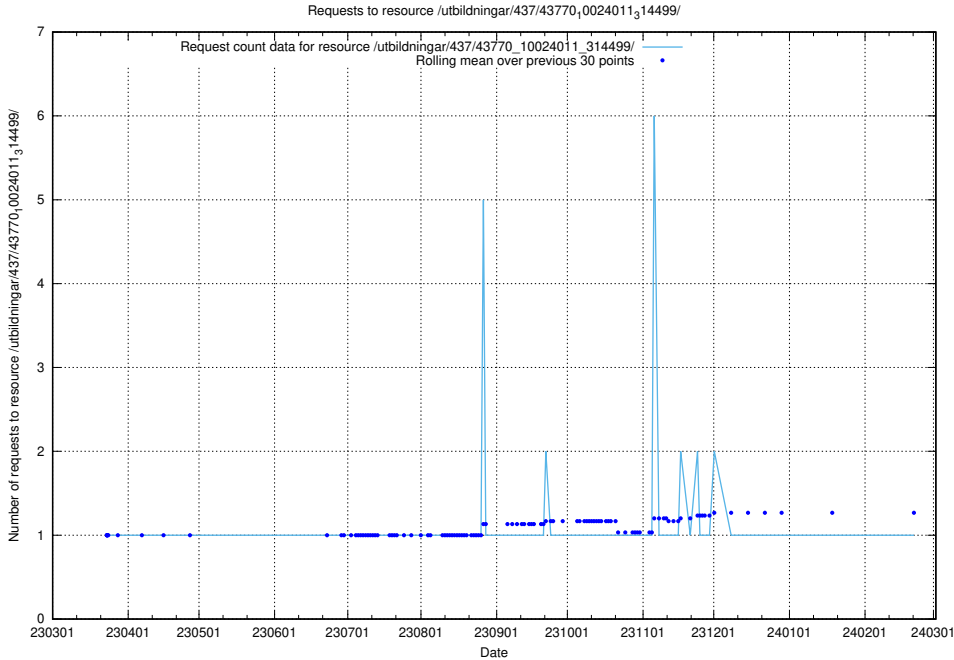

5.6004 Usage of /utbildningar/437/43770_10024011_314499/

Here, we count the number of requests to resource /utbildningar/437/43770_10024011_314499/.