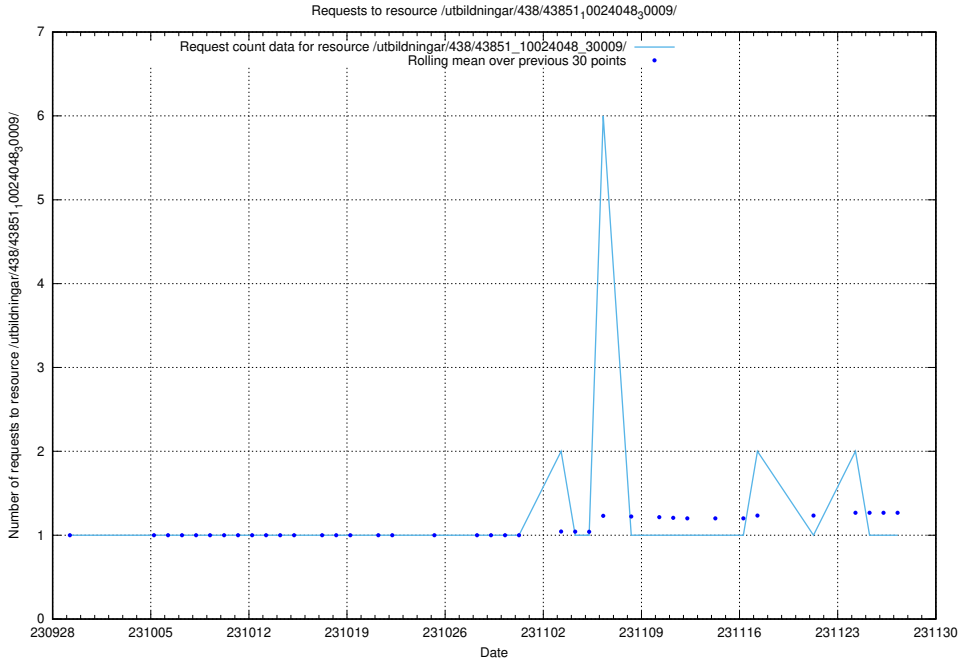

5.4093 Usage of /utbildningar/438/43851_10024048_30009/

Here, we count the number of requests to resource /utbildningar/438/43851_10024048_30009/.