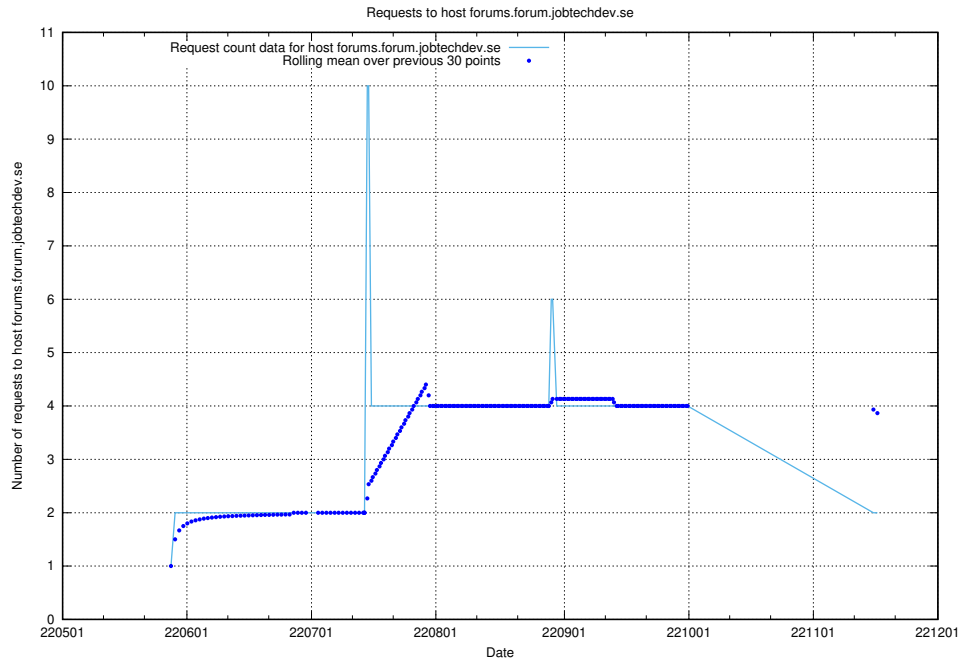

7.418 Usage of forums.forum.jobtechdev.se

Here, we count the number of requests to host forums.forum.jobtechdev.se.