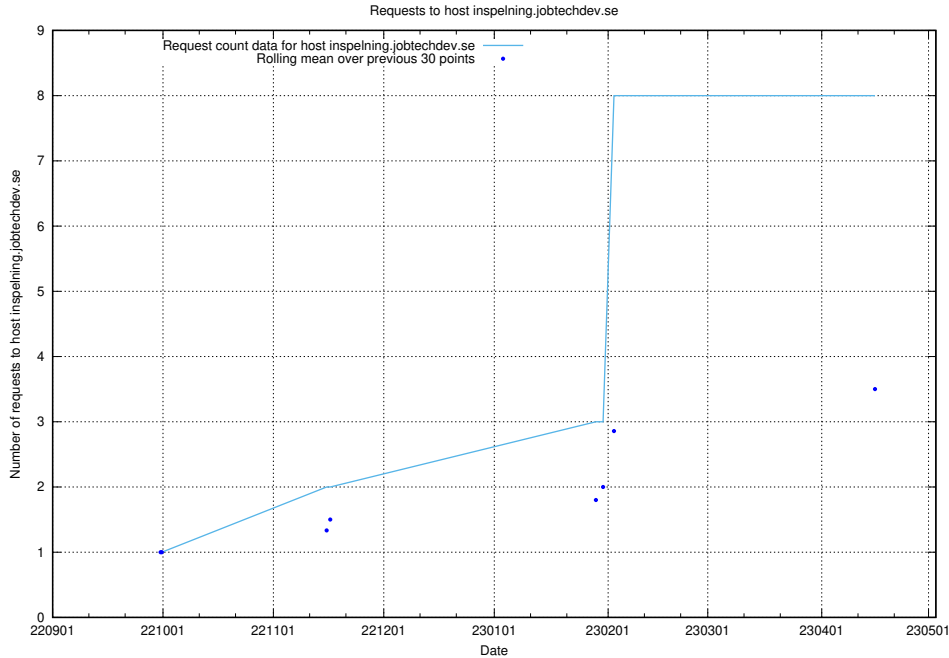

7.66 Usage of inspelning.jobtechdev.se

Here, we count the number of requests to host inspelning.jobtechdev.se.