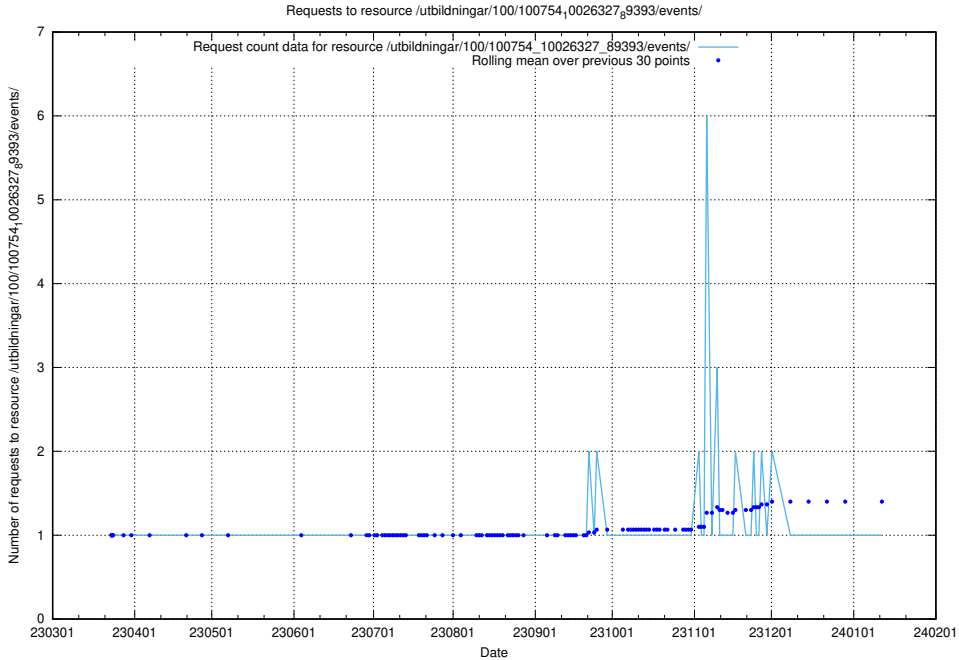

### 5.5210 Usage of /utbildningar/100/100754\_10026327\_89393/events/

Here, we count the number of requests to resource /utbildningar/100/100754\_10026327\_89393/events/.