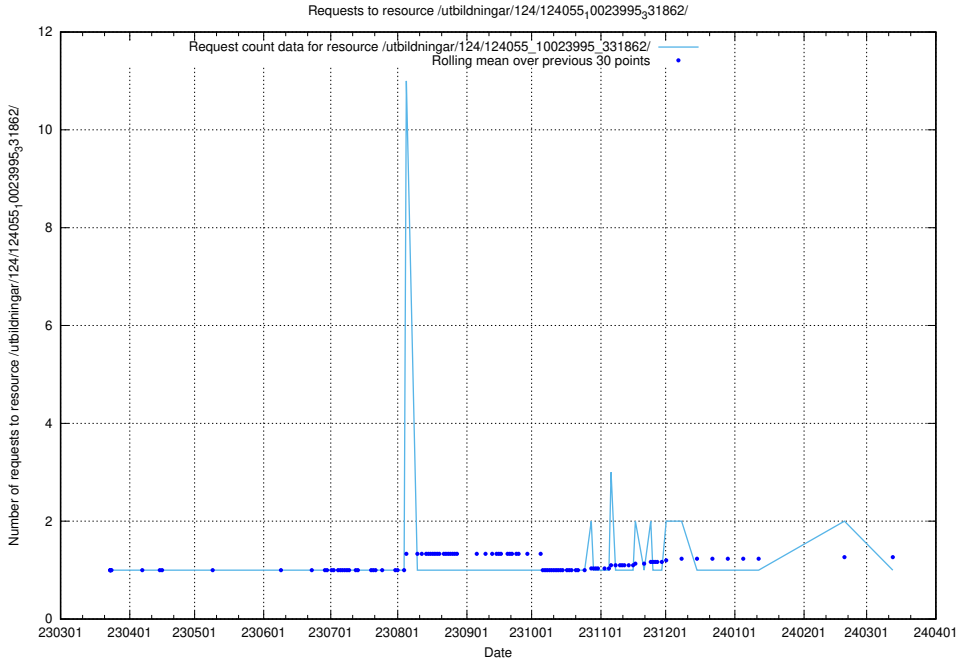

5.3939 Usage of /utbildningar/124/124055_10023995_331862/

Here, we count the number of requests to resource /utbildningar/124/124055_10023995_331862/.