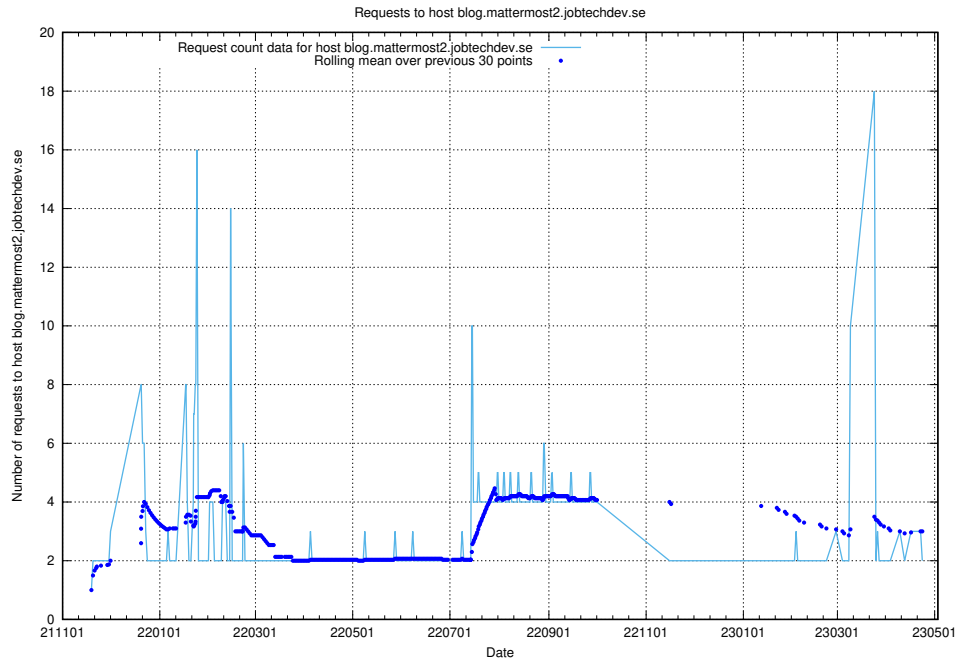

7.472 Usage of `blog.mattermost2.jobtechdev.se`

Here, we count the number of requests to host `blog.mattermost2.jobtechdev.se`.