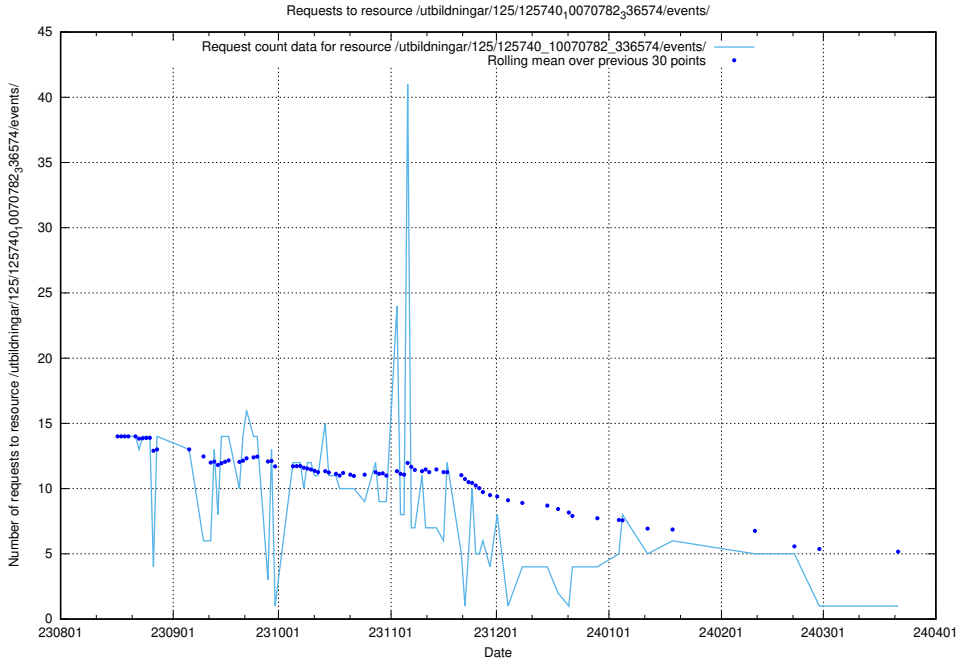

5.4433 Usage of /utbildningar/125/125740_10070782_336574/events/

Here, we count the number of requests to resource /utbildningar/125/125740_10070782_336574/events/