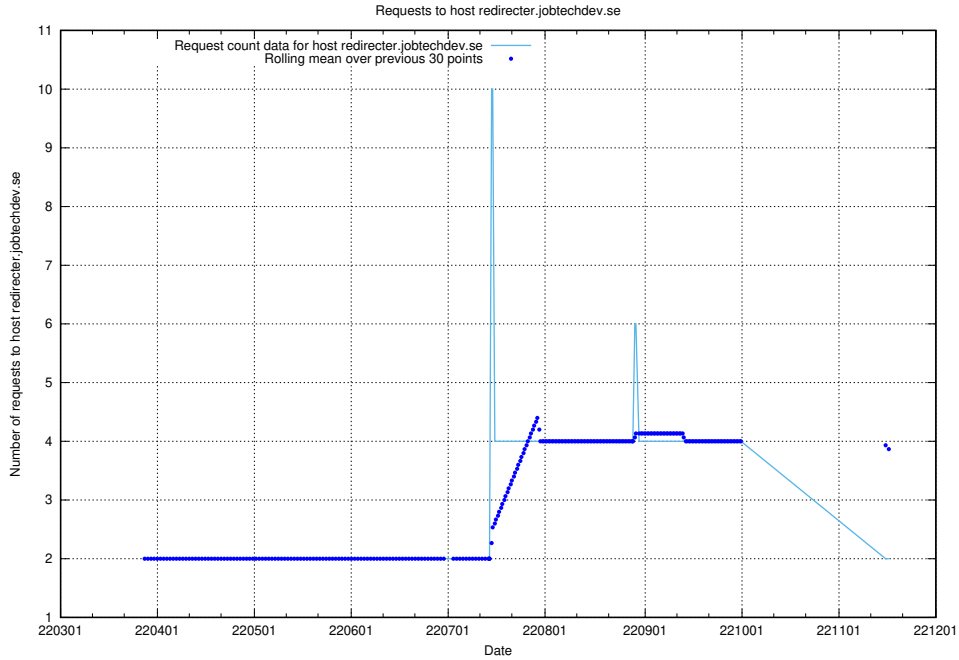

7.486 Usage of redirecter.jobtechdev.se

Here, we count the number of requests to host redirecter.jobtechdev.se.