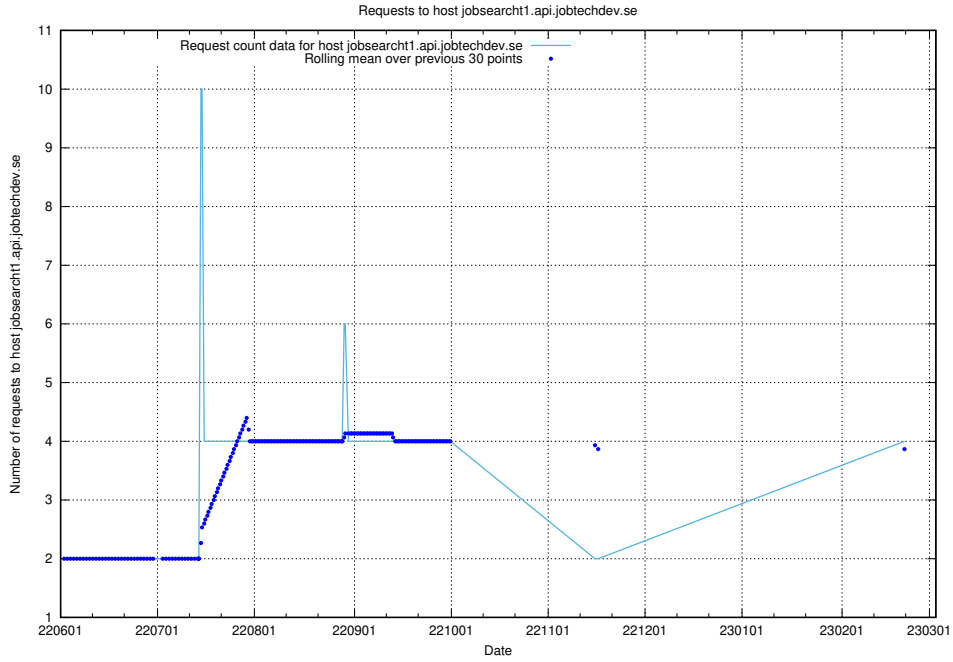

7.145 Usage of jobsearcht1.api.jobtechdev.se

Here, we count the number of requests to host jobsearcht1.api.jobtechdev.se.