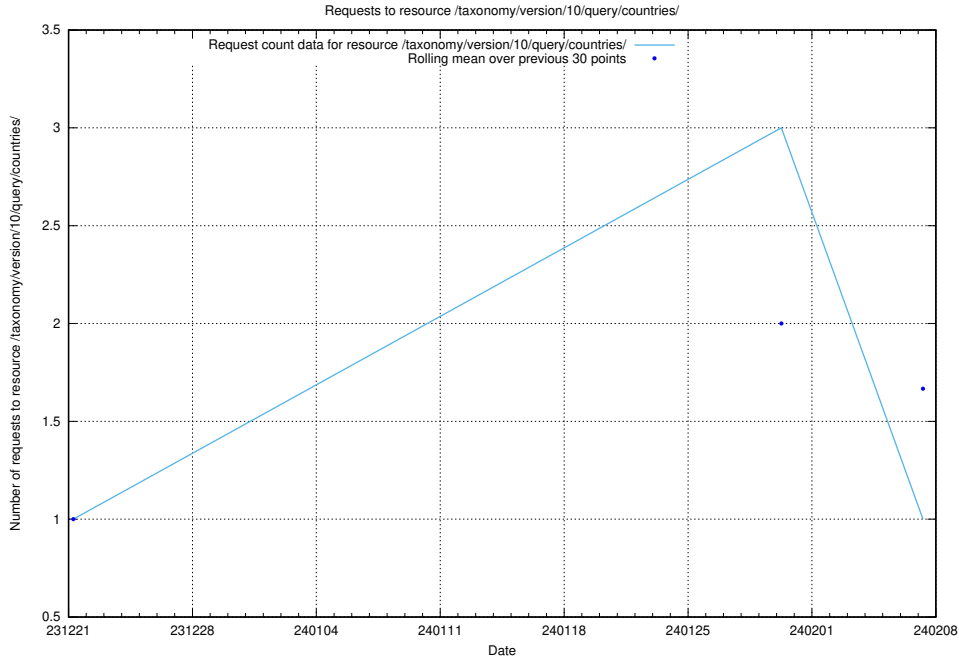

5.3543 Usage of /taxonomy/version/10/query/countries/

Here, we count the number of requests to resource /taxonomy/version/10/query/countries/.