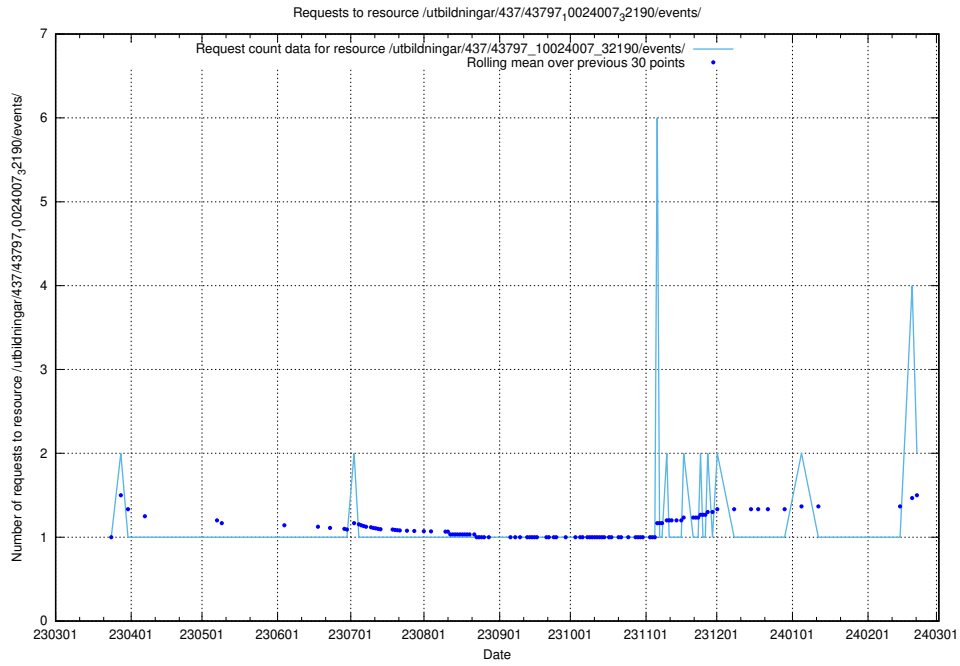

5.822 Usage of /utbildningar/437/43797_10024007_32190/events/

Here, we count the number of requests to resource /utbildningar/437/43797_10024007_32190/events/.