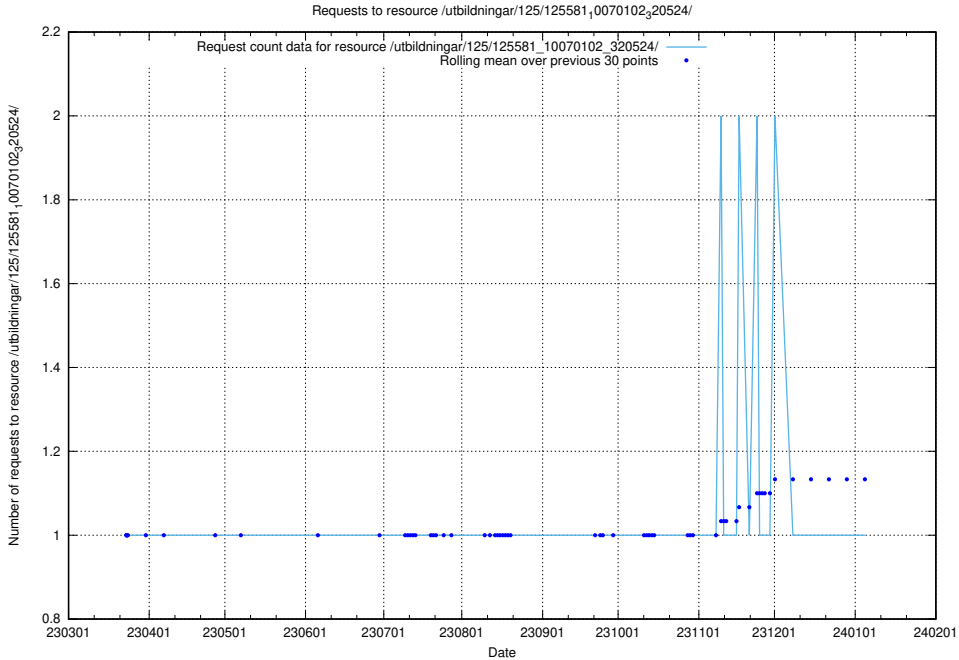

5.991 Usage of /utbildningar/125/125581_10070102_320524/

Here, we count the number of requests to resource /utbildningar/125/125581_10070102_320524/.