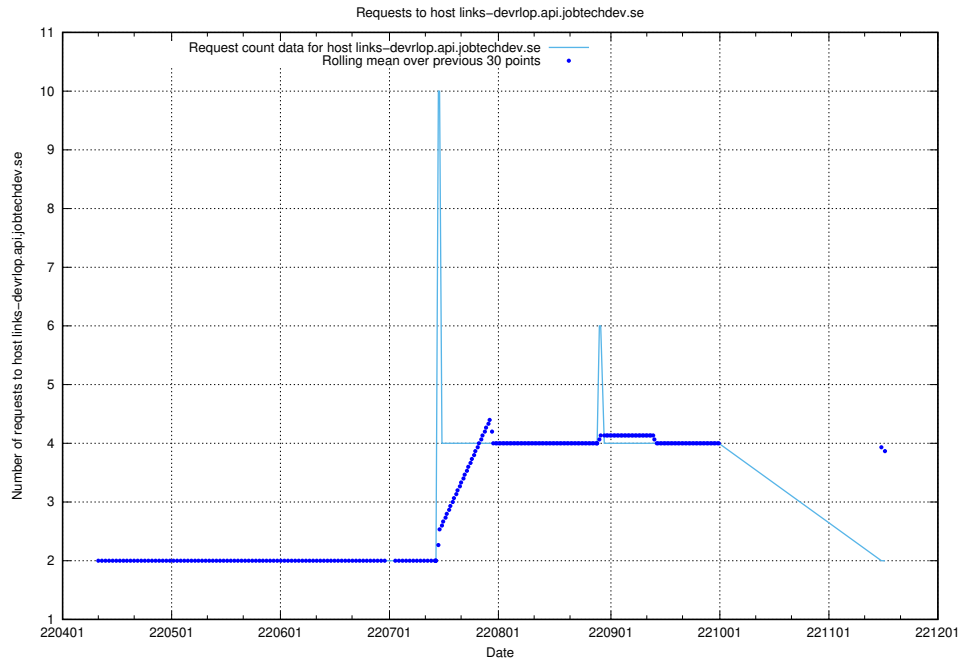

7.467 Usage of links-devrlop.api.jobtechdev.se

Here, we count the number of requests to host links-devrlop.api.jobtechdev.se.