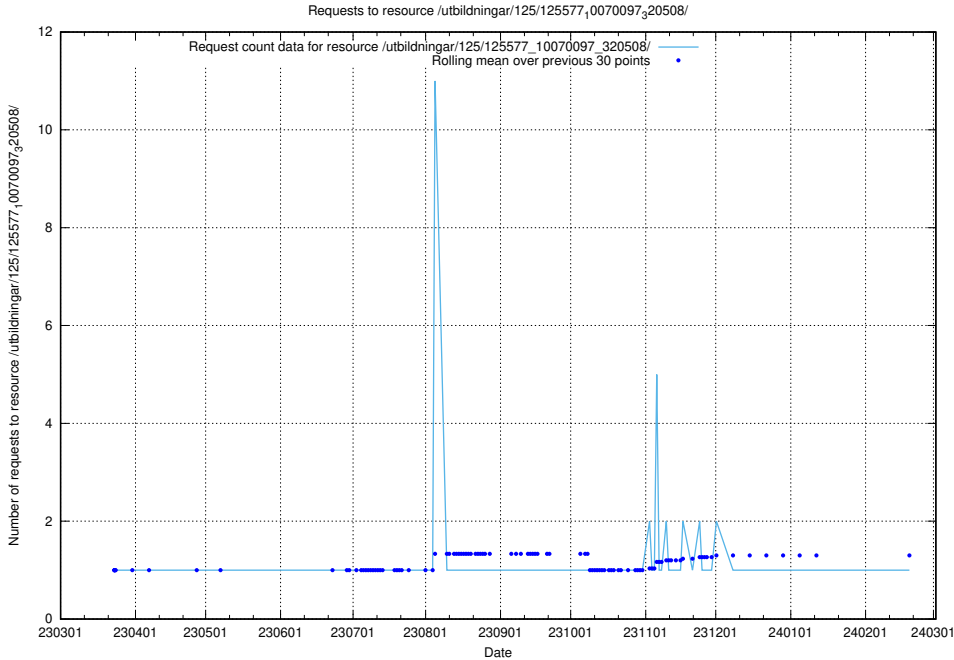

5.1000 Usage of /utbildningar/125/125577_10070097_320508/

Here, we count the number of requests to resource /utbildningar/125/125577_10070097_320508/.