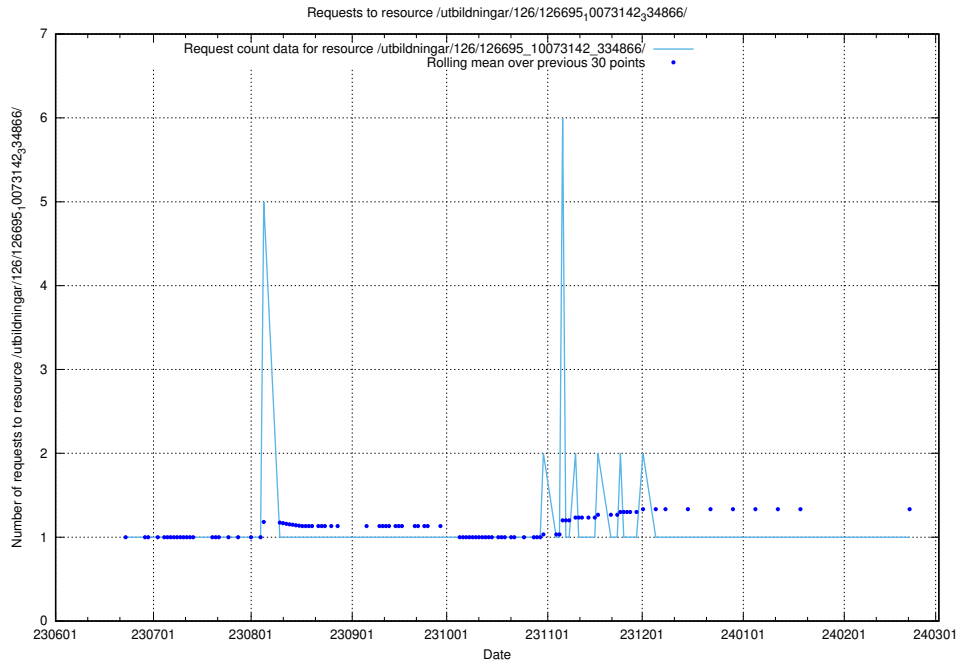

5.5286 Usage of /utbildningar/126/126695_10073142_334866/

Here, we count the number of requests to resource /utbildningar/126/126695_10073142_334866/.