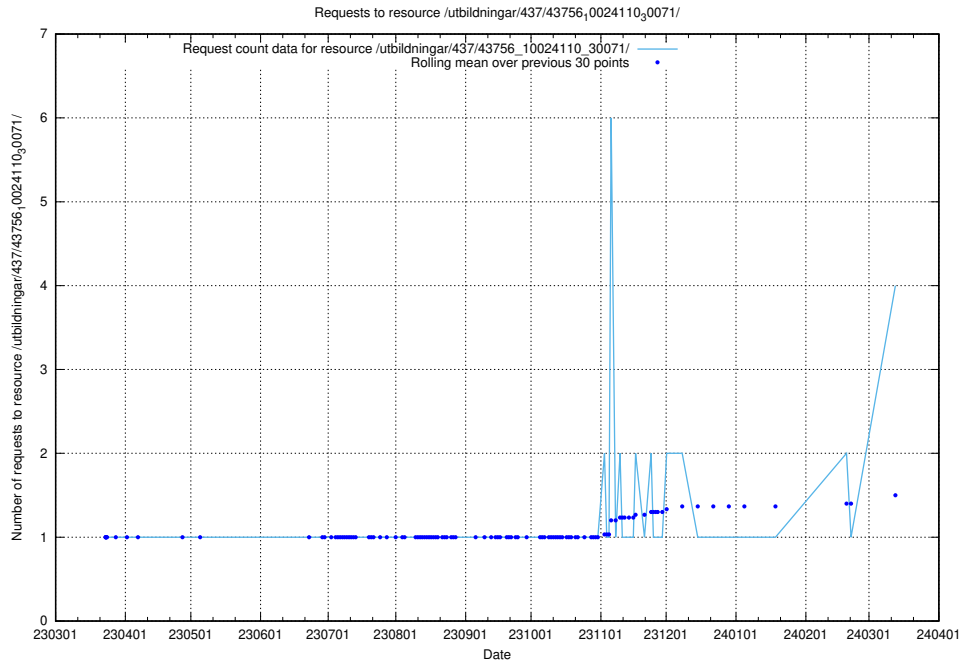

5.178 Usage of /utbildningar/437/43756_10024110_30071/

Here, we count the number of requests to resource /utbildningar/437/43756_10024110_30071/.