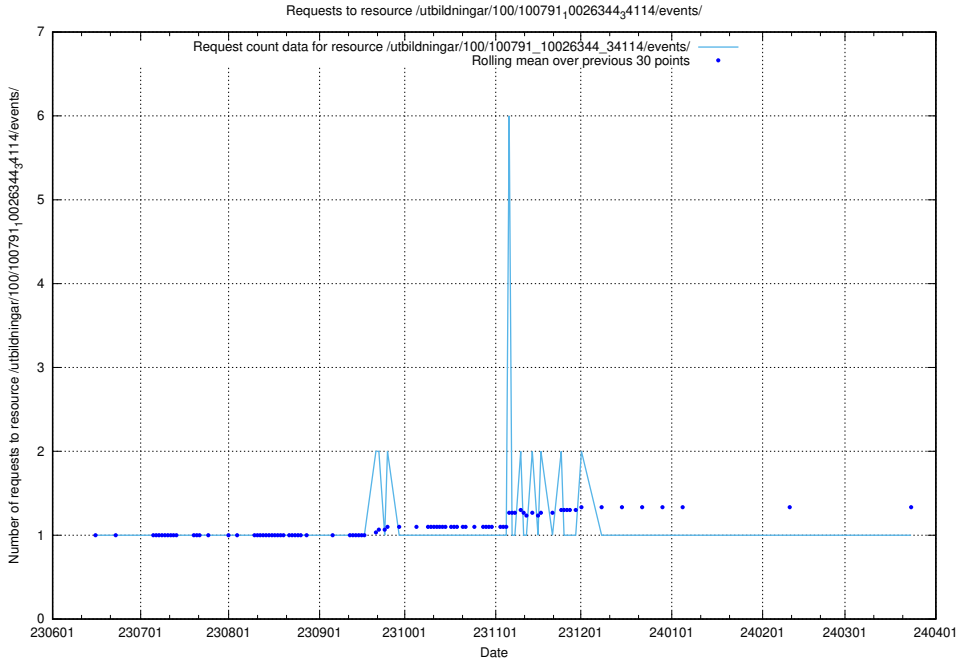

5.5556 Usage of /utbildningar/100/100791_10026344_34114/events/

Here, we count the number of requests to resource /utbildningar/100/100791_10026344_34114/events/.