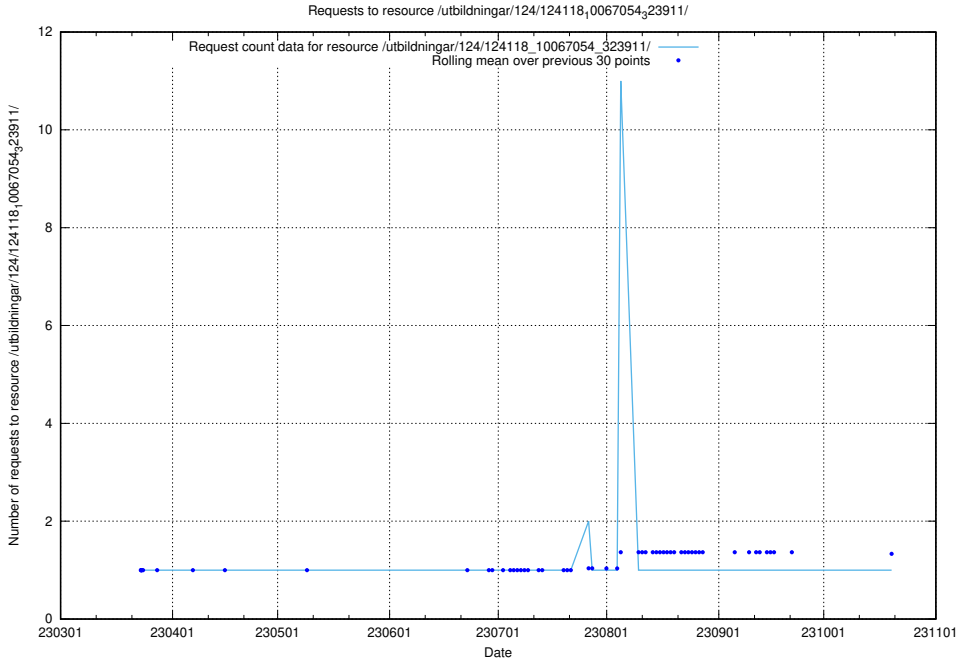

5.3784 Usage of /utbildningar/124/124118_10067054_323911/

Here, we count the number of requests to resource /utbildningar/124/124118_10067054_323911/.