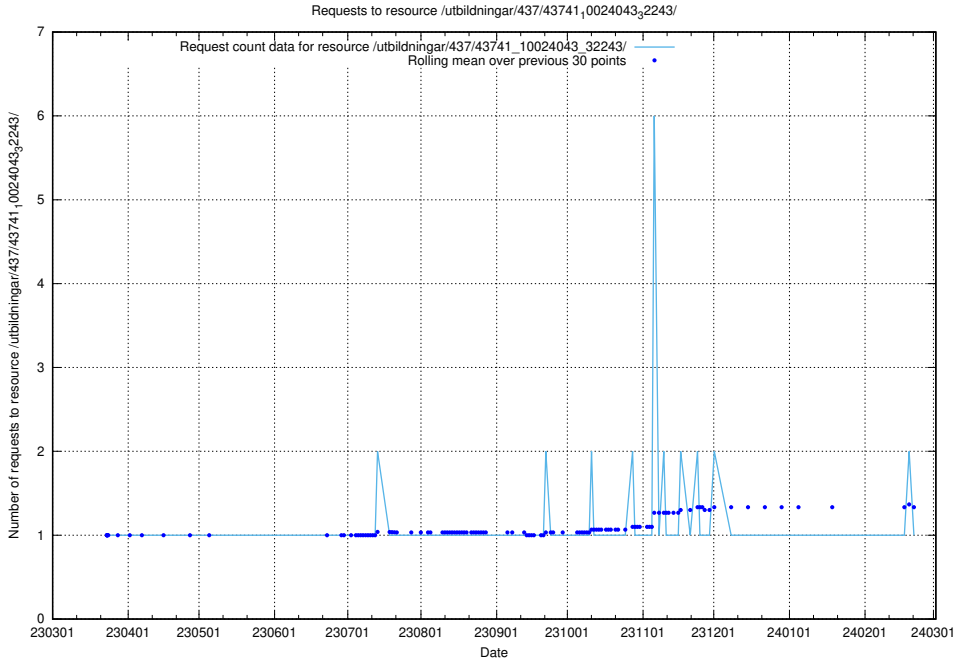

5.6026 Usage of /utbildningar/437/43741_10024043_32243/

Here, we count the number of requests to resource /utbildningar/437/43741_10024043_32243/.