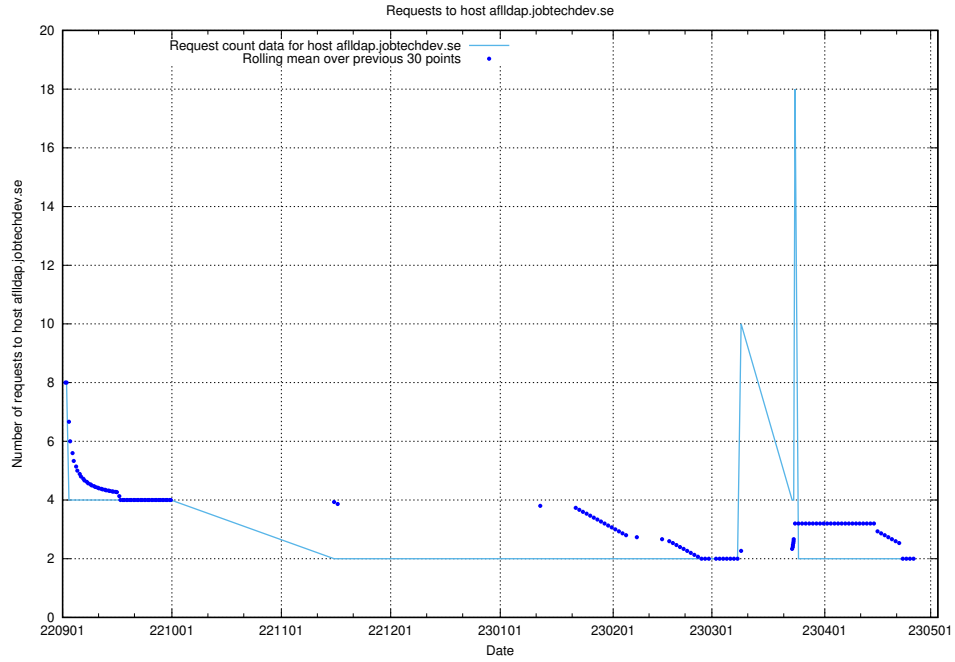

### 7.333 Usage of nystartsjobb.jobtechdev.se

Here, we count the number of requests to host nystartsjobb.jobtechdev.se.