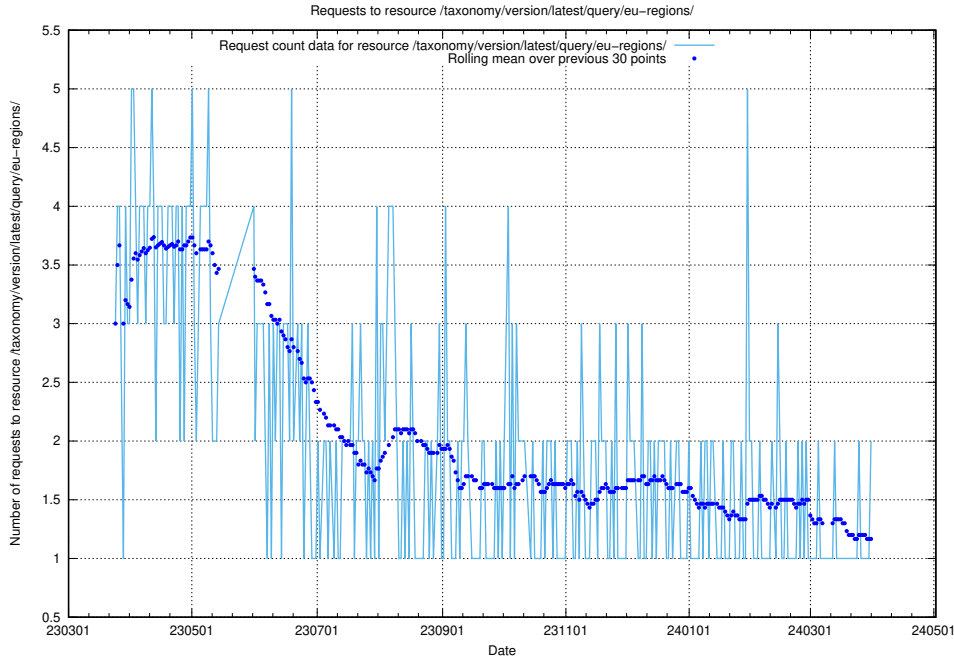

5.801 Usage of /taxonomy/version/latest/query/eu-regions/

Here, we count the number of requests to resource /taxonomy/version/latest/query/eu-regions/.