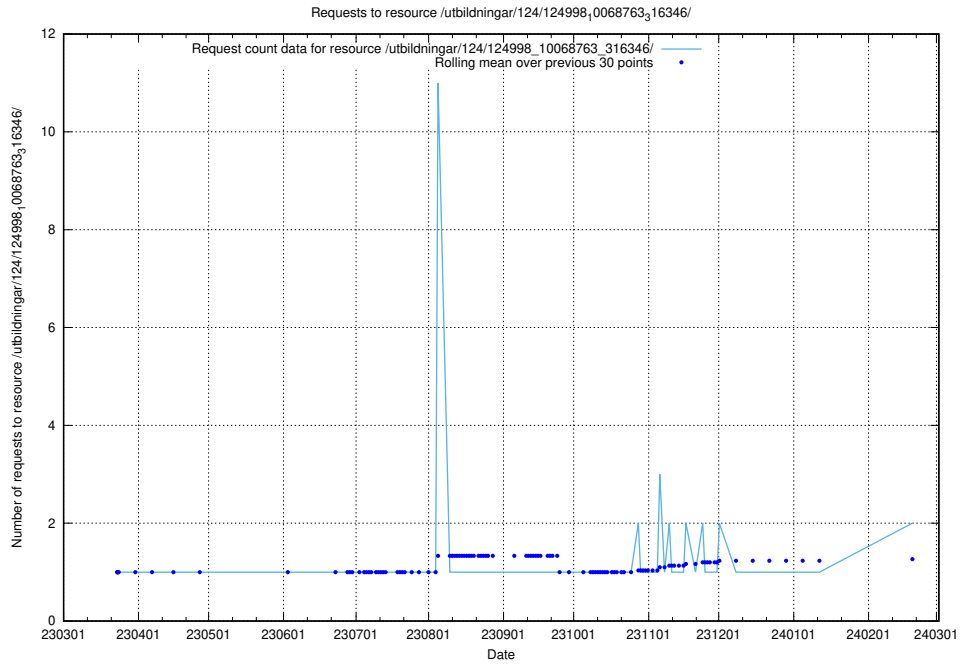

5.341 Usage of /utbildningar/124/124998_10068763_316346/

Here, we count the number of requests to resource /utbildningar/124/124998_10068763_316346/.