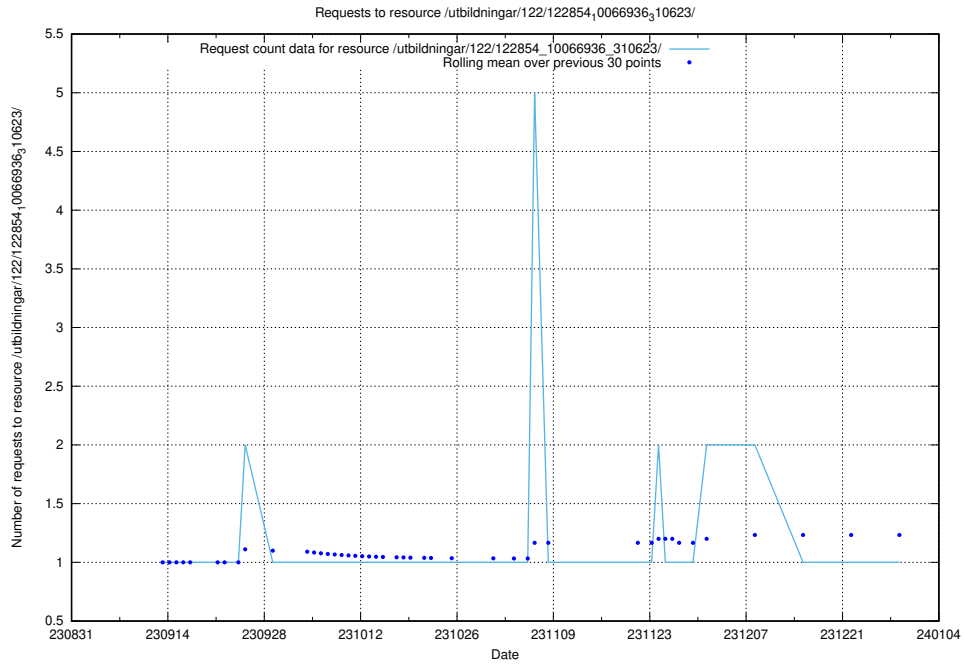

5.4246 Usage of /utbildningar/122/122854_10066936_310623/

Here, we count the number of requests to resource /utbildningar/122/122854_10066936_310623/.