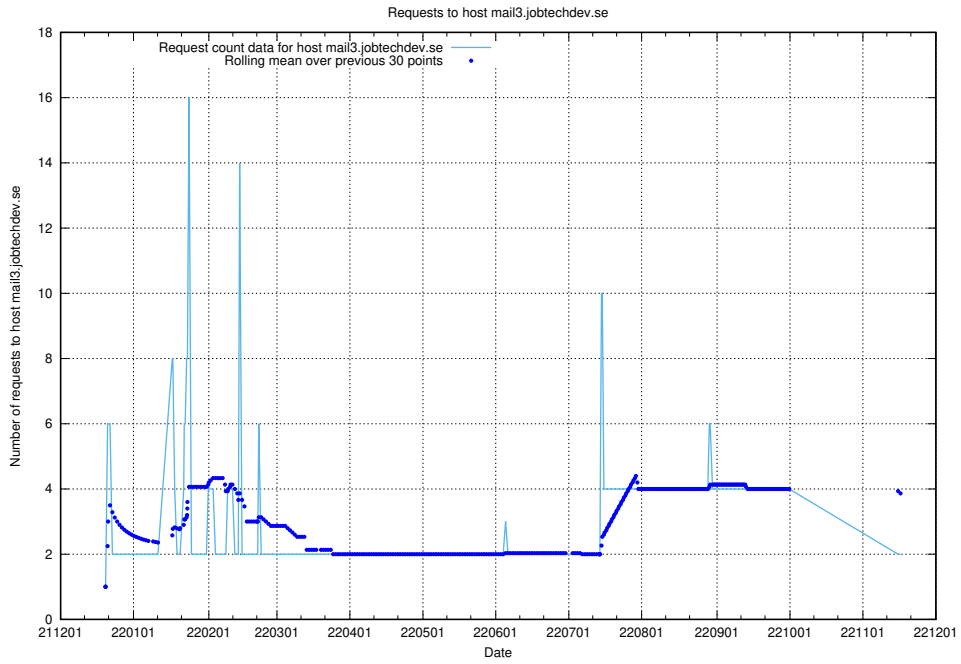

7.373 Usage of mail3.jobtechdev.se

Here, we count the number of requests to host mail3.jobtechdev.se.