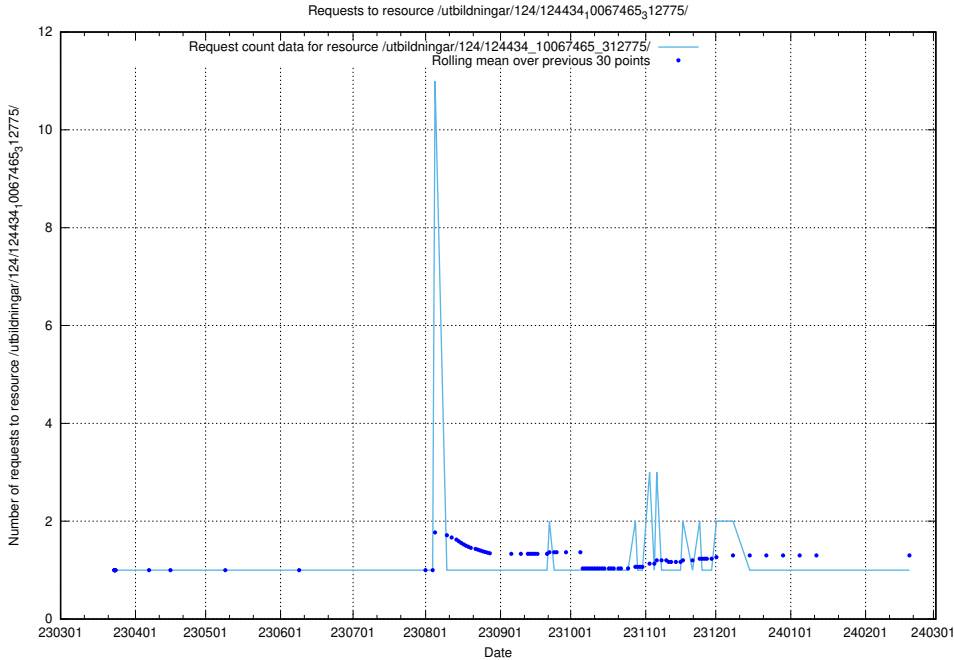

5.3403 Usage of /utbildningar/124/124434_10067465_312775/

Here, we count the number of requests to resource /utbildningar/124/124434_10067465_312775/.