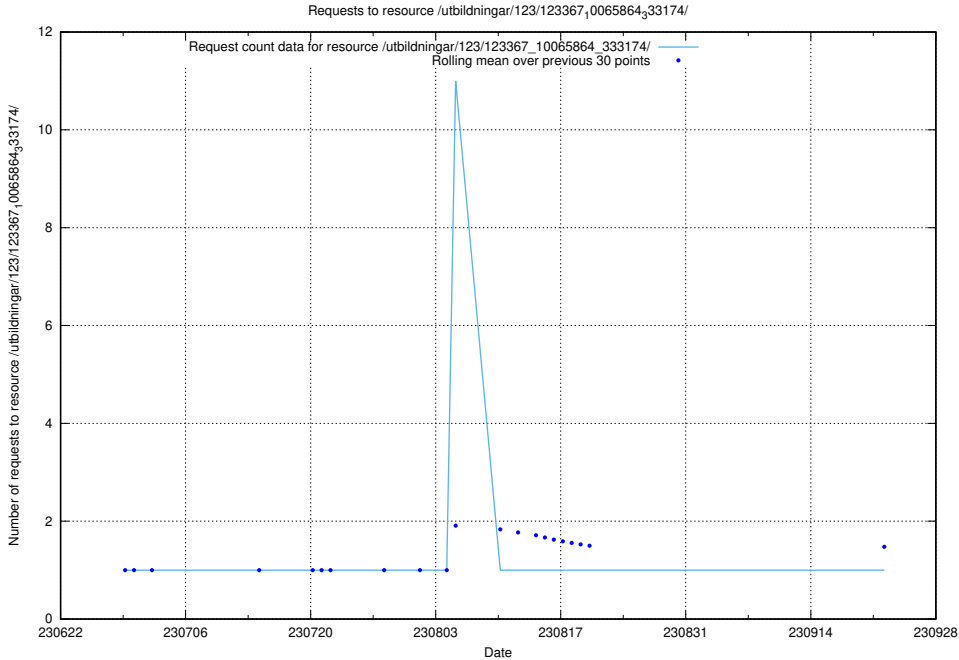

5.5185 Usage of /utbildningar/123/123367_10065864_333174/

Here, we count the number of requests to resource /utbildningar/123/123367_10065864_333174/.