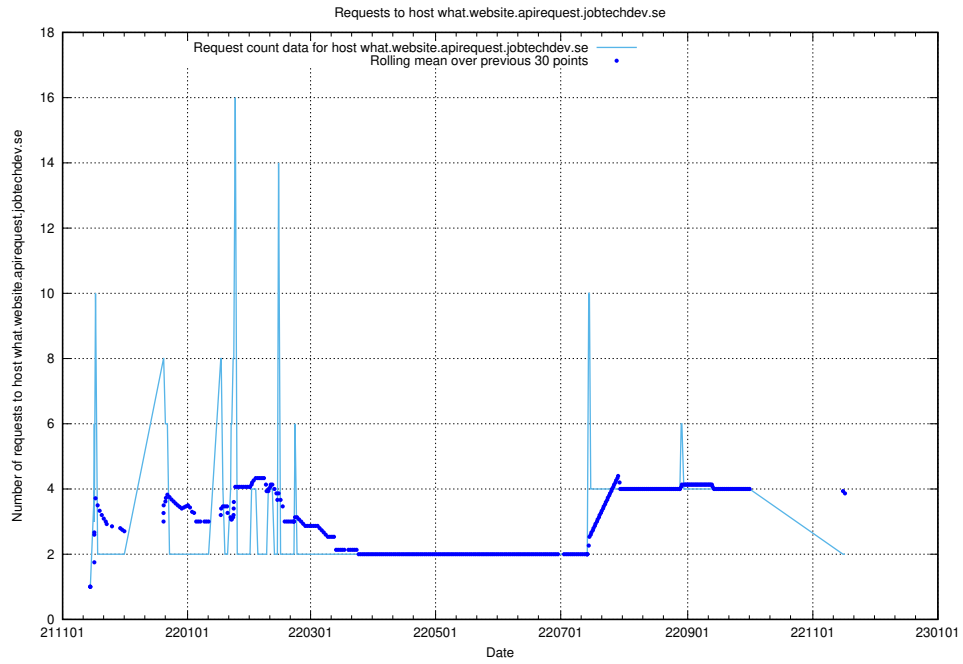

## 7.545 Usage of what.website.apirequest.jobtechdev.se

Here, we count the number of requests to host what.website.apirequest.jobtechdev.se.