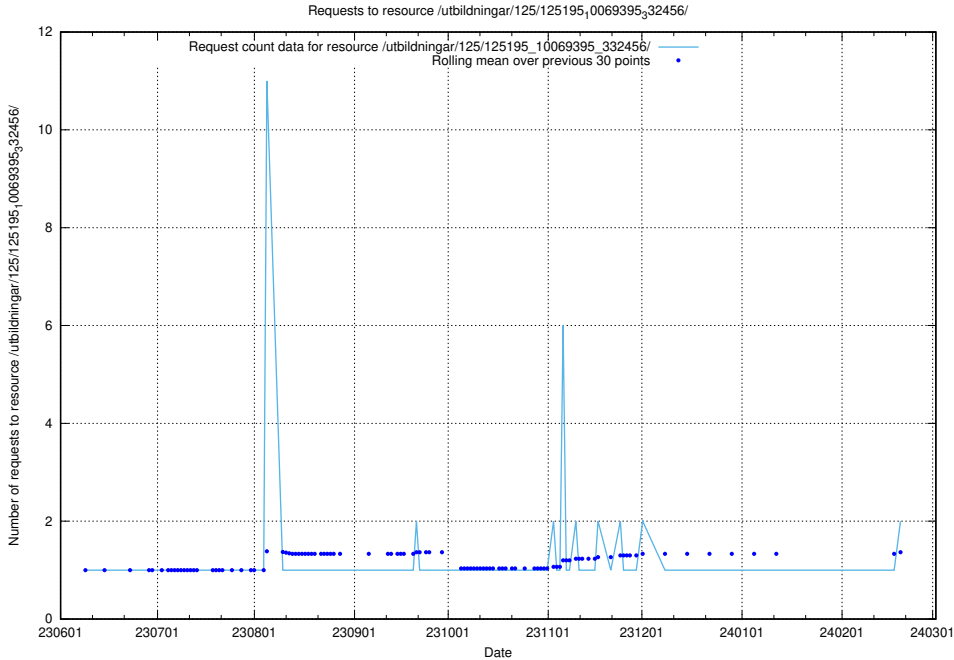

5.743 Usage of /utbildningar/125/125195_10069395_332456/

Here, we count the number of requests to resource /utbildningar/125/125195_10069395_332456/.