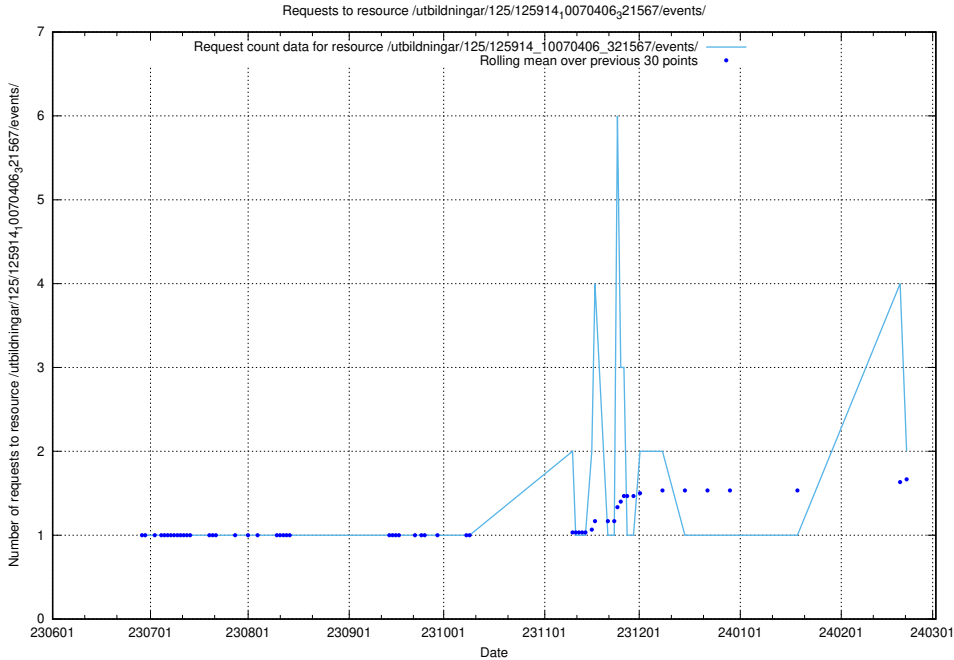

5.676 Usage of /utbildningar/125/125914_10070406_321567/events/

Here, we count the number of requests to resource /utbildningar/125/125914_10070406_321567/events/