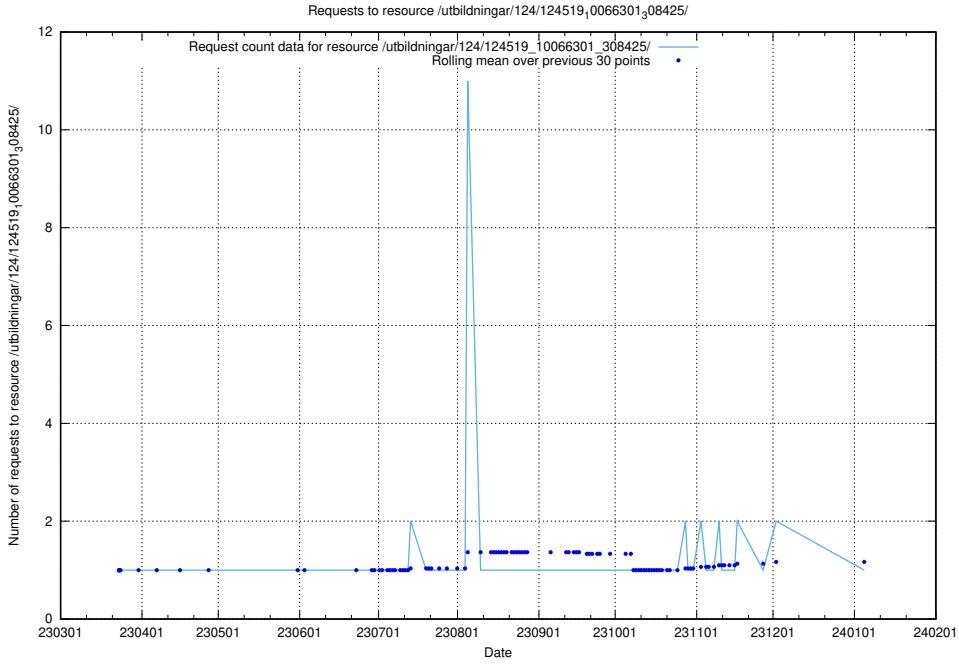

5.1175 Usage of /utbildningar/124/124519_10066301_308425/

Here, we count the number of requests to resource /utbildningar/124/124519_10066301_308425/.