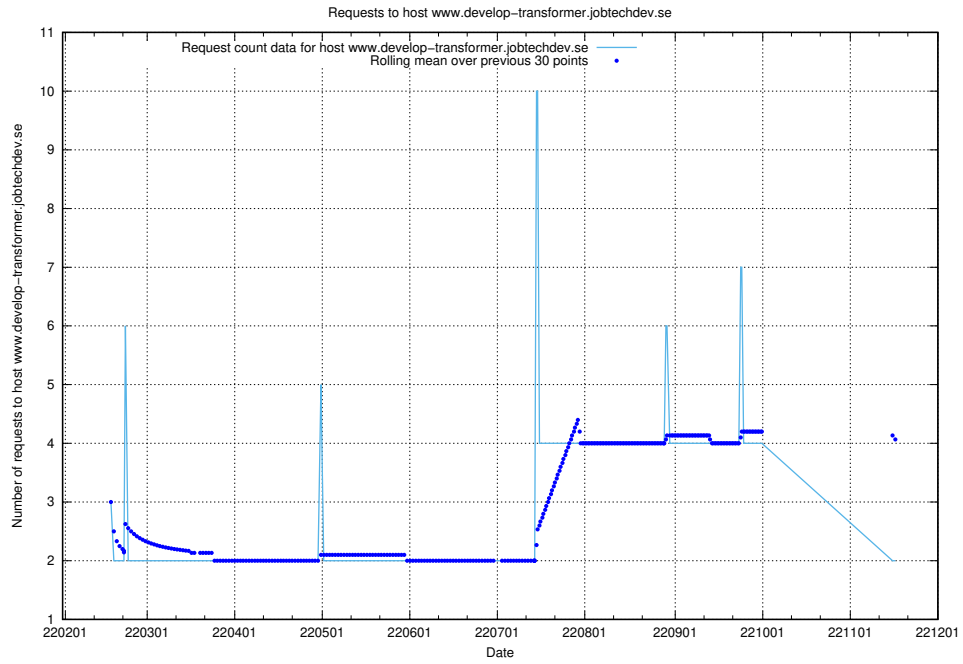

7.537 Usage of `www.develop-transformer.jobtechdev.se`

Here, we count the number of requests to host `www.develop-transformer.jobtechdev.se`.