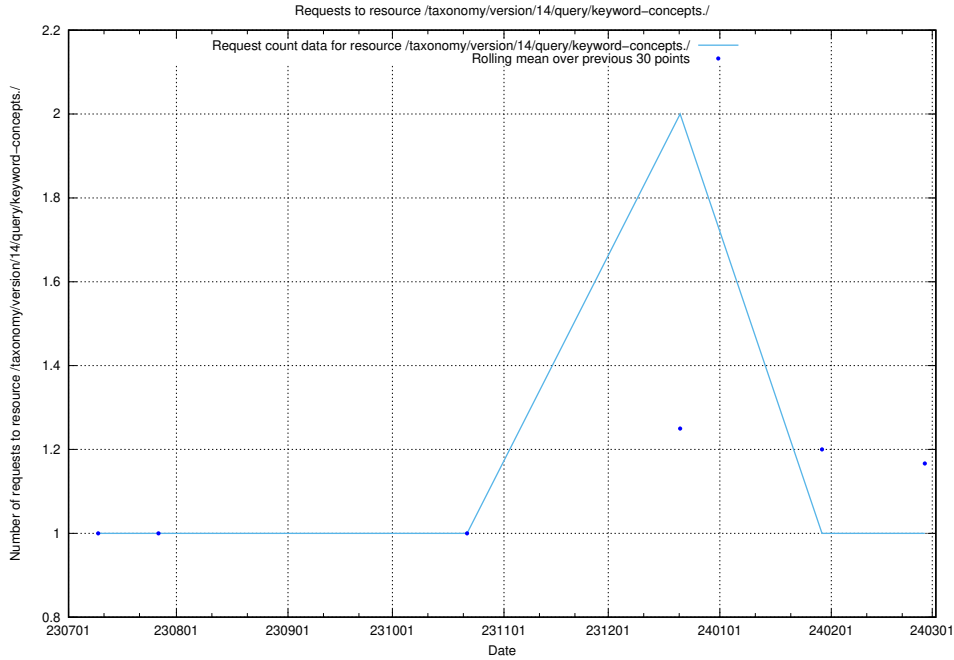

### 5.4791 Usage of /taxonomy/version/14/query/keyword-concepts./

Here, we count the number of requests to resource /taxonomy/version/14/query/keyword-concepts./.