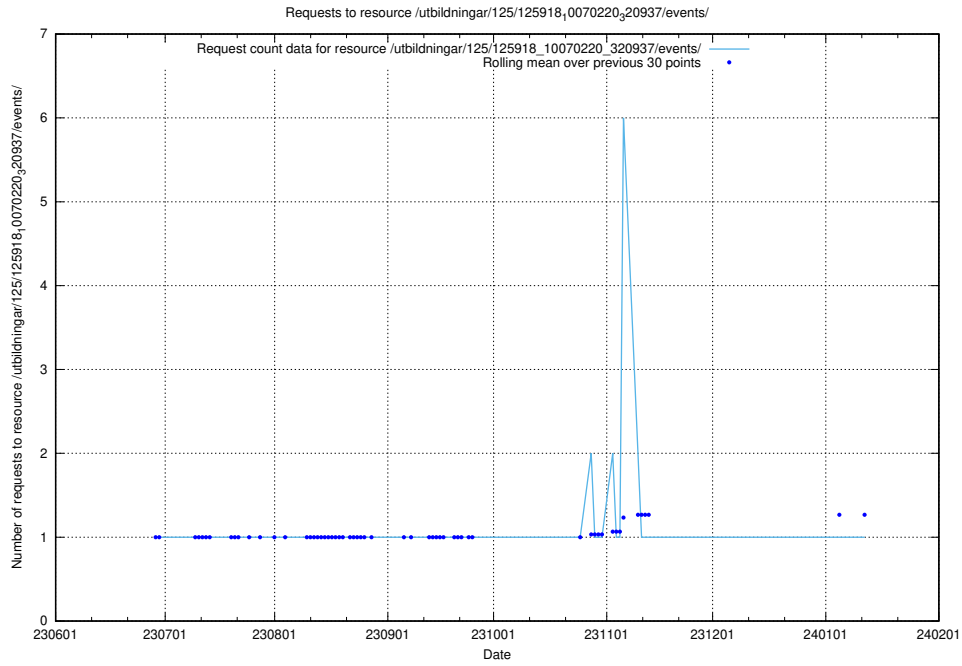

5.5116 Usage of /utbildningar/125/125918_10070220_320937/events/

Here, we count the number of requests to resource /utbildningar/125/125918_10070220_320937/events/