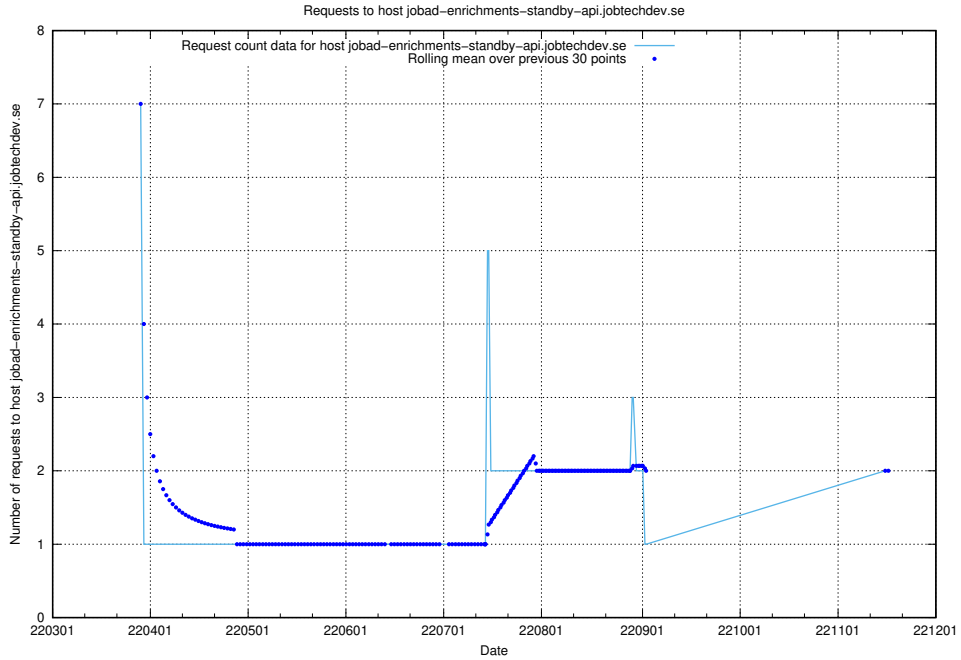

7.484 Usage of jobad-enrichments-standby-api.jobtechdev.se

Here, we count the number of requests to host jobad-enrichments-standby-api.jobtechdev.se.