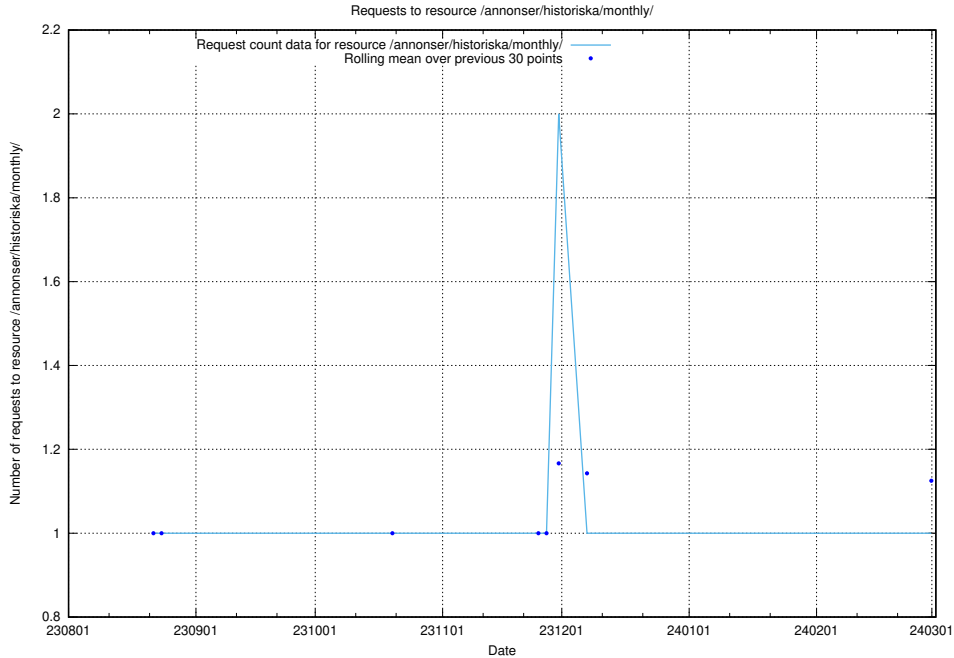

5.4405 Usage of /annonser/historiska/monthly/

Here, we count the number of requests to resource /annonser/historiska/monthly/.