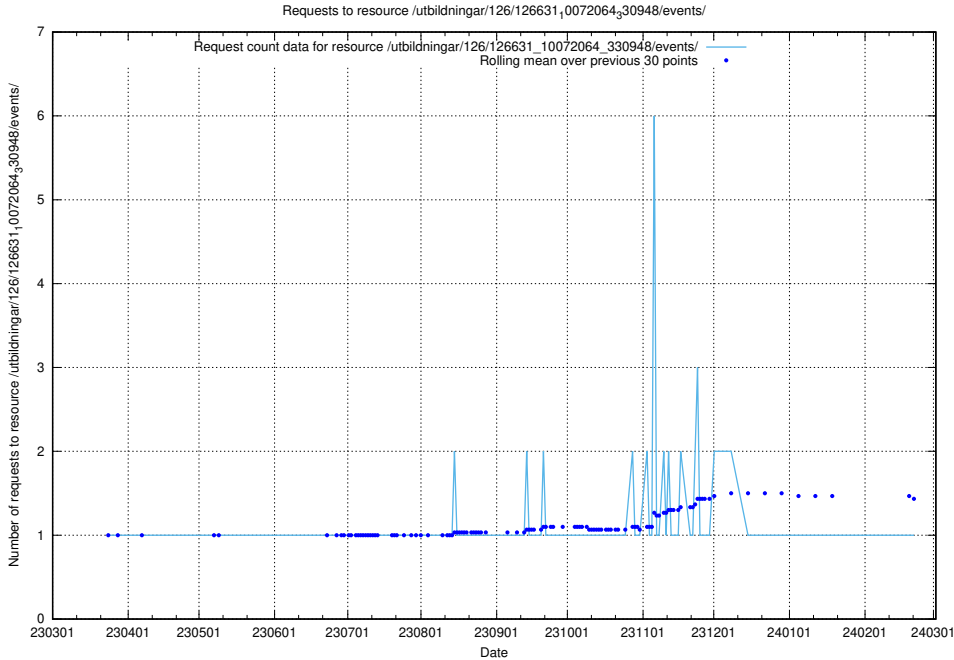

5.5852 Usage of /utbildningar/126/126631_10072064_330948/events/

Here, we count the number of requests to resource /utbildningar/126/126631_10072064_330948/events/