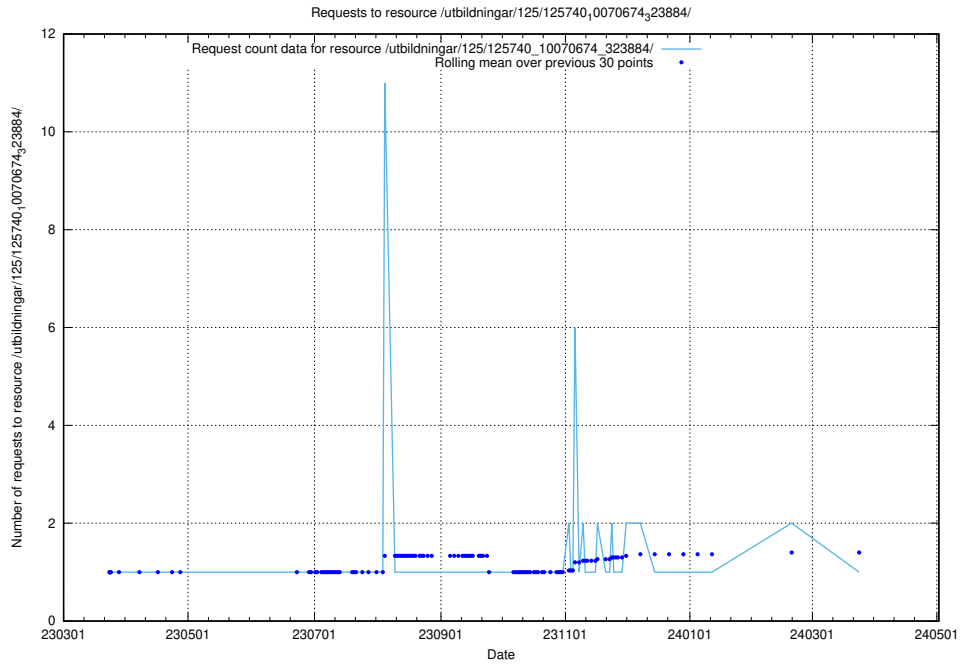

5.891 Usage of /utbildningar/125/125740_10070674_323884/

Here, we count the number of requests to resource /utbildningar/125/125740_10070674_323884/.