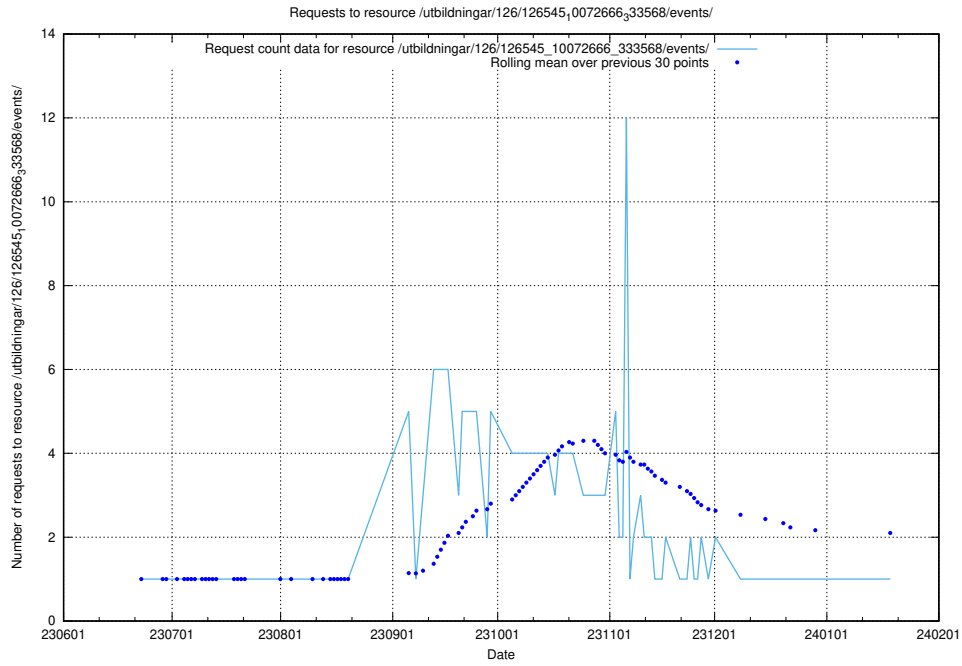

### 5.5303 Usage of /utbildningar/126/126545\_10072666\_333568/events/

Here, we count the number of requests to resource /utbildningar/126/126545\_10072666\_333568/events/