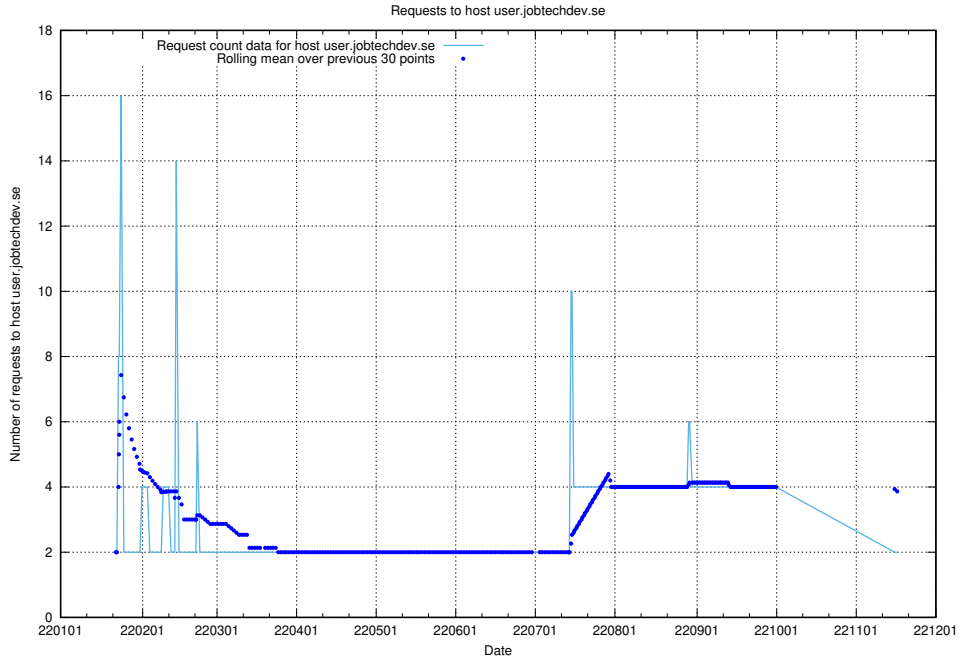

7.581 Usage of user.jobtechdev.se

Here, we count the number of requests to host user.jobtechdev.se.