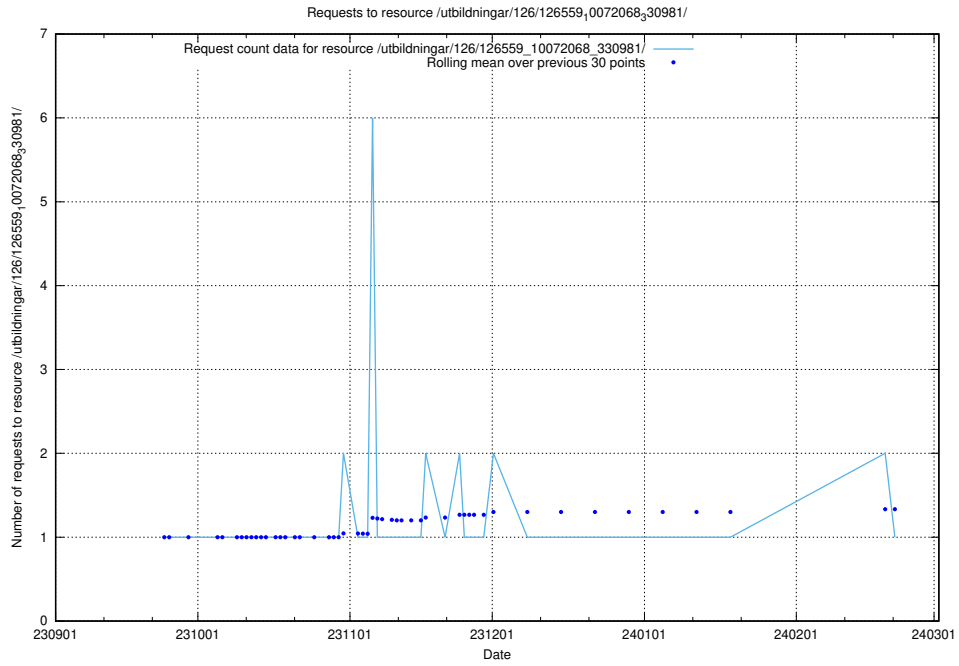

5.4130 Usage of /utbildningar/126/126559_10072068_330981/

Here, we count the number of requests to resource /utbildningar/126/126559_10072068_330981/.