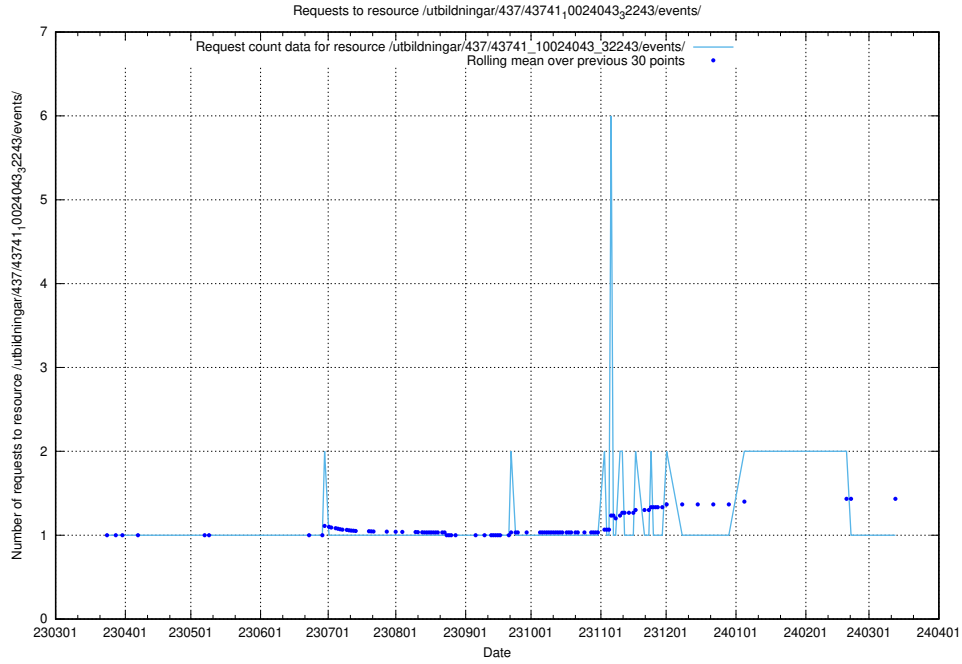

5.5851 Usage of /utbildningar/437/43741_10024043_32243/events/

Here, we count the number of requests to resource /utbildningar/437/43741_10024043_32243/events/.