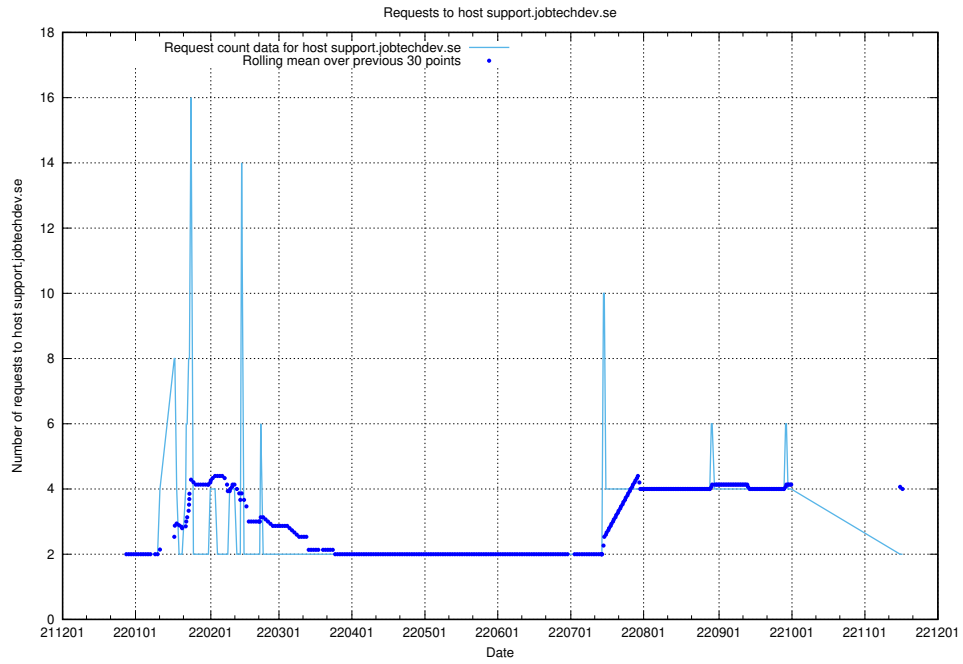

### 7.356 Usage of support.jobtechdev.se

Here, we count the number of requests to host support.jobtechdev.se.