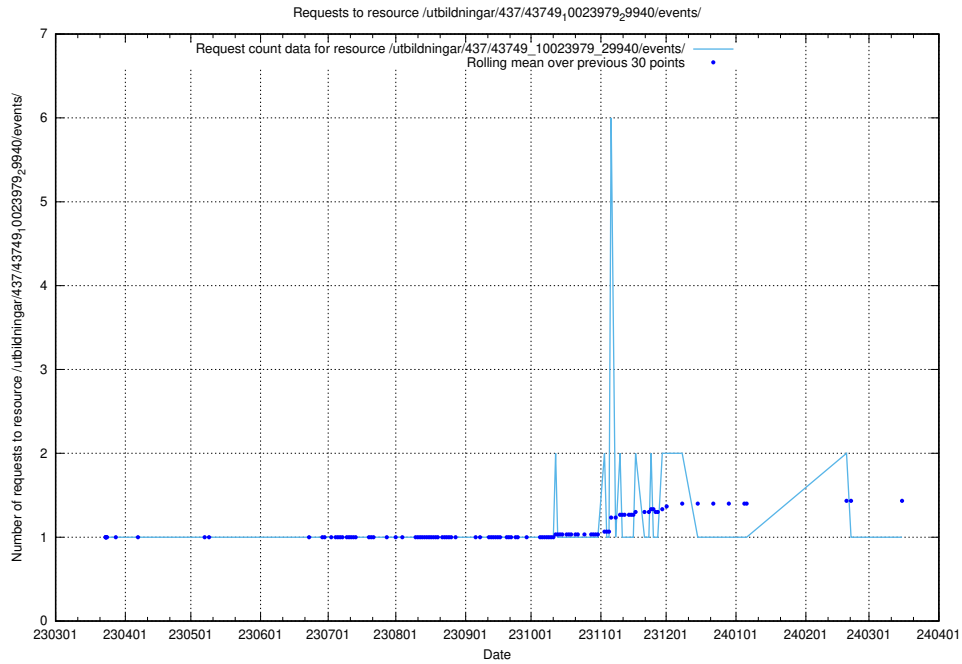

## 5.6016 Usage of /utbildningar/437/43749\_10023979\_29940/events/

Here, we count the number of requests to resource /utbildningar/437/43749\_10023979\_29940/events/.