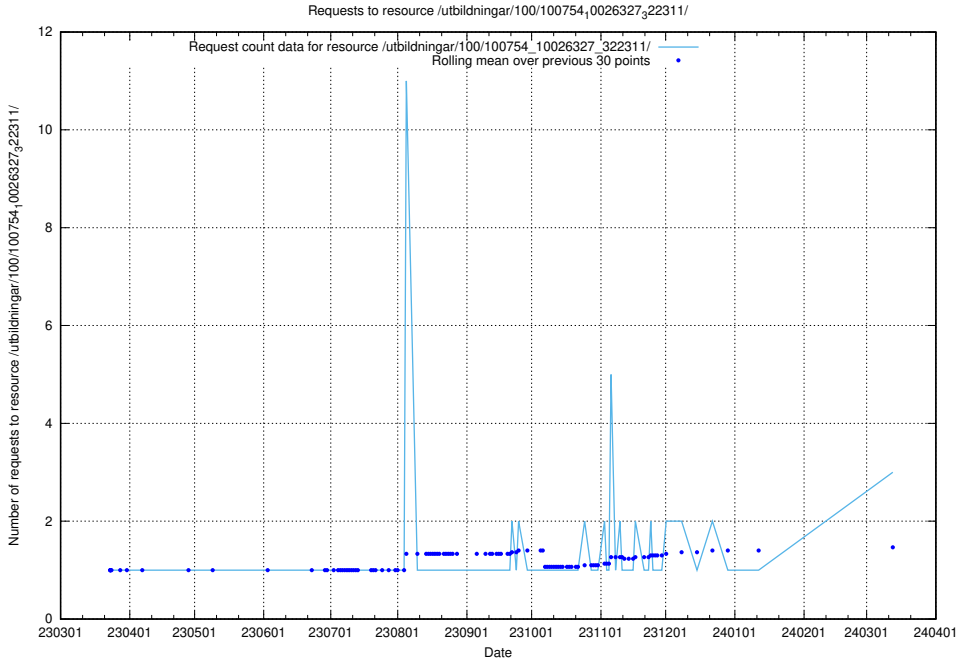

5.264 Usage of /utbildningar/100/100754_10026327_322311/

Here, we count the number of requests to resource /utbildningar/100/100754_10026327_322311/.