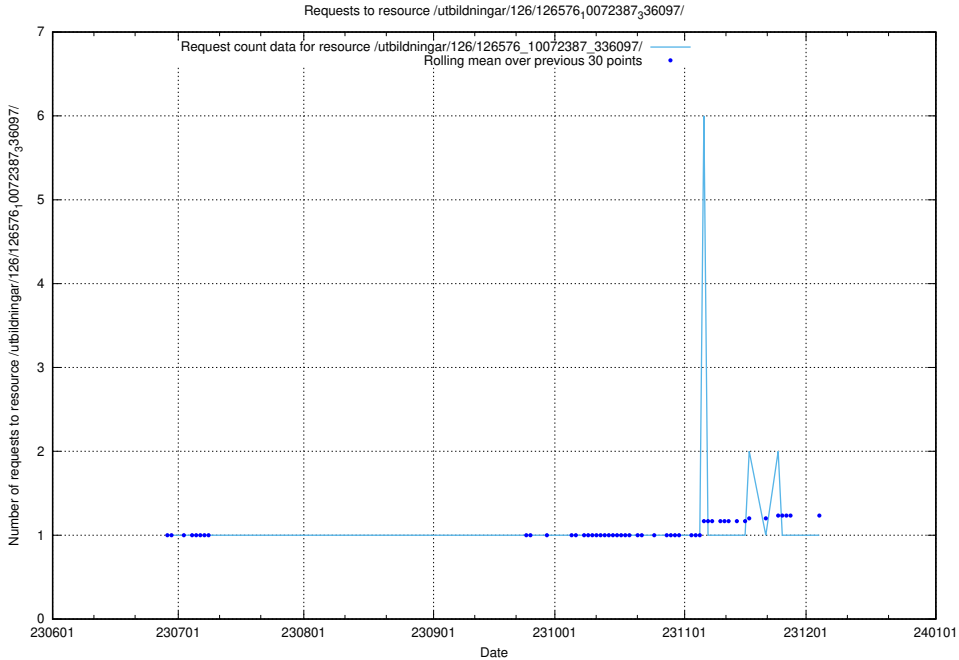

5.5105 Usage of /utbildningar/126/126576_10072387_336097/

Here, we count the number of requests to resource /utbildningar/126/126576_10072387_336097/.