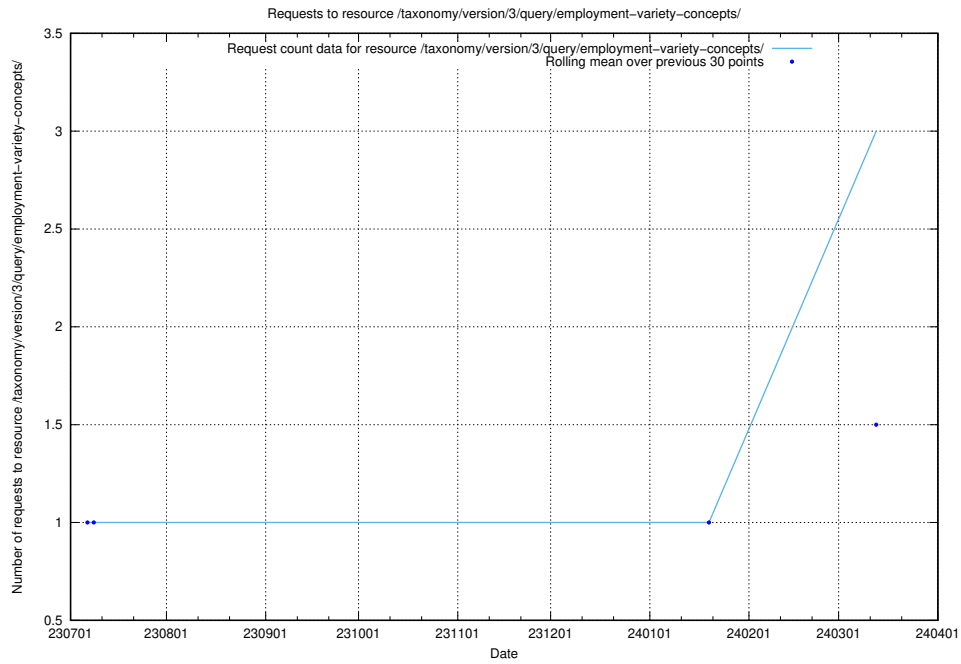

5.258 Usage of /taxonomy/version/3/query/employment-variety-concepts/

Here, we count the number of requests to resource /taxonomy/version/3/query/employment-variety-concepts/.