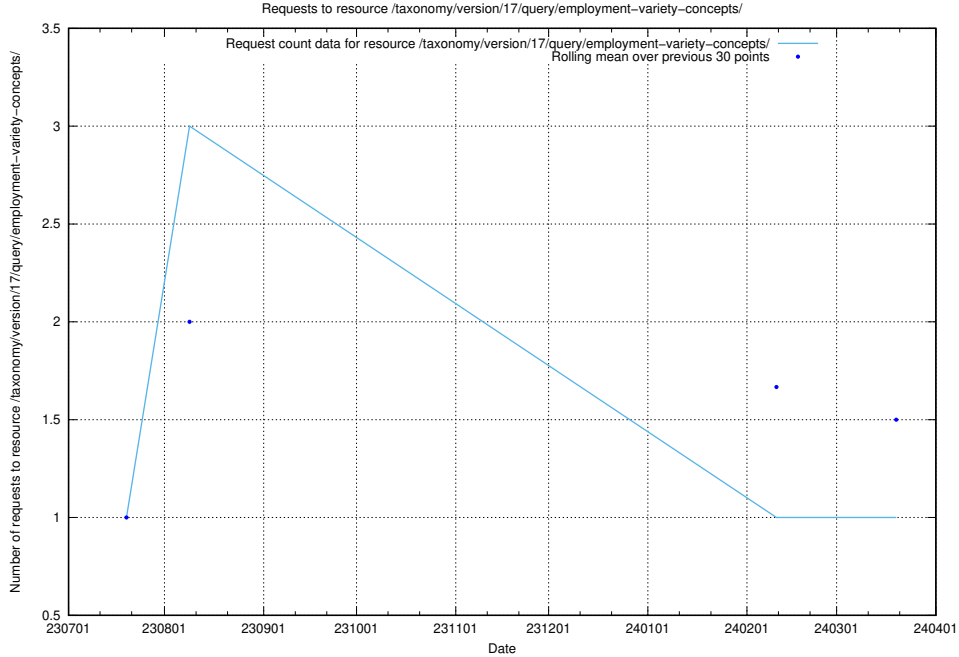

5.4668 Usage of /taxonomy/version/17/query/employment-variety-concepts/

Here, we count the number of requests to resource /taxonomy/version/17/query/employment-variety-concepts/.