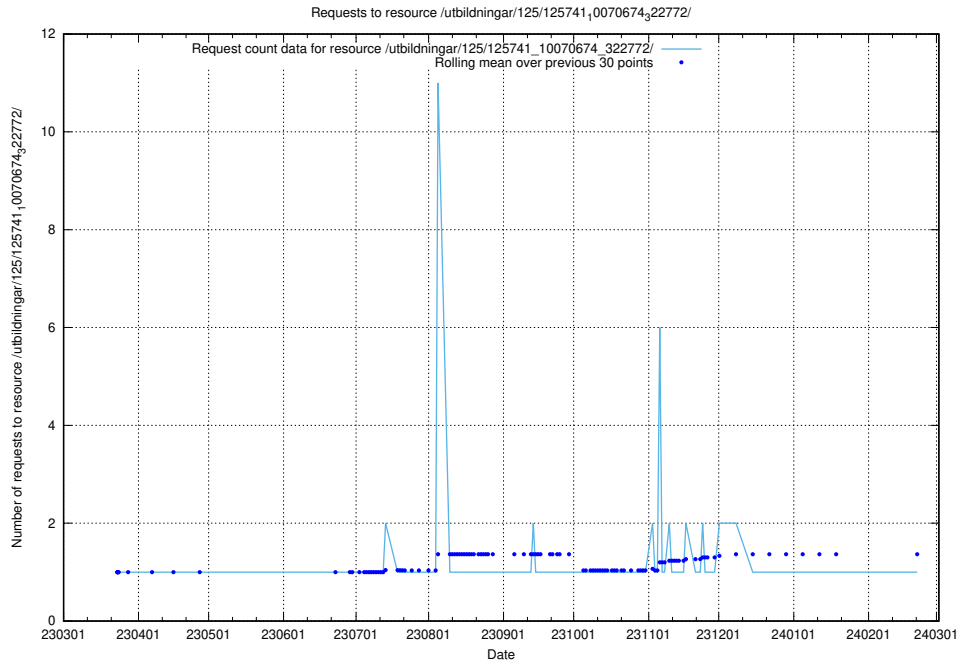

5.6131 Usage of /utbildningar/125/125741_10070674_322772/

Here, we count the number of requests to resource /utbildningar/125/125741_10070674_322772/.