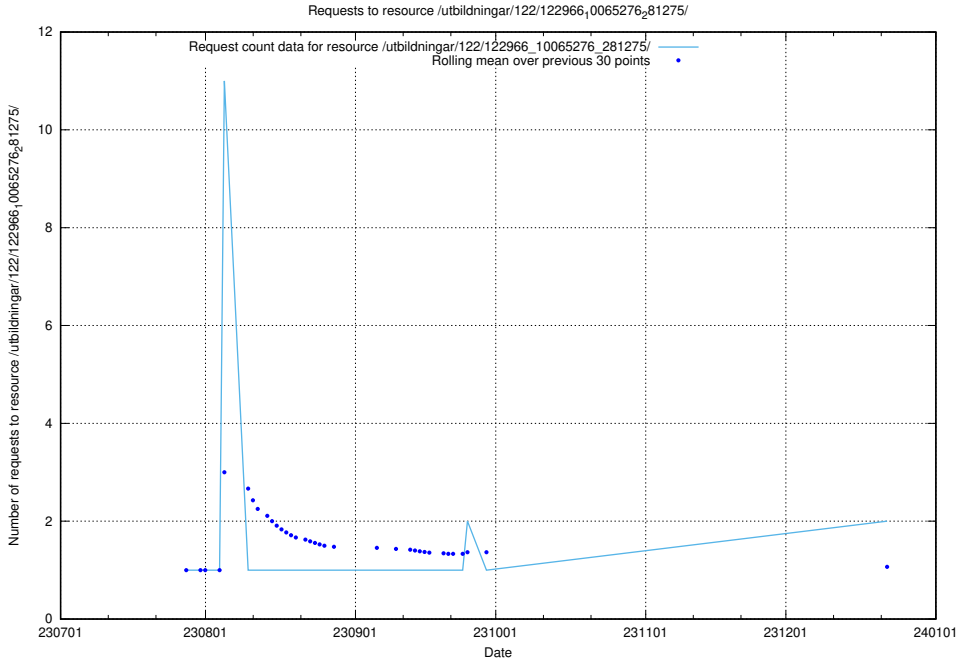

5.624 Usage of /utbildningar/122/122966_10065276_281275/

Here, we count the number of requests to resource /utbildningar/122/122966_10065276_281275/.