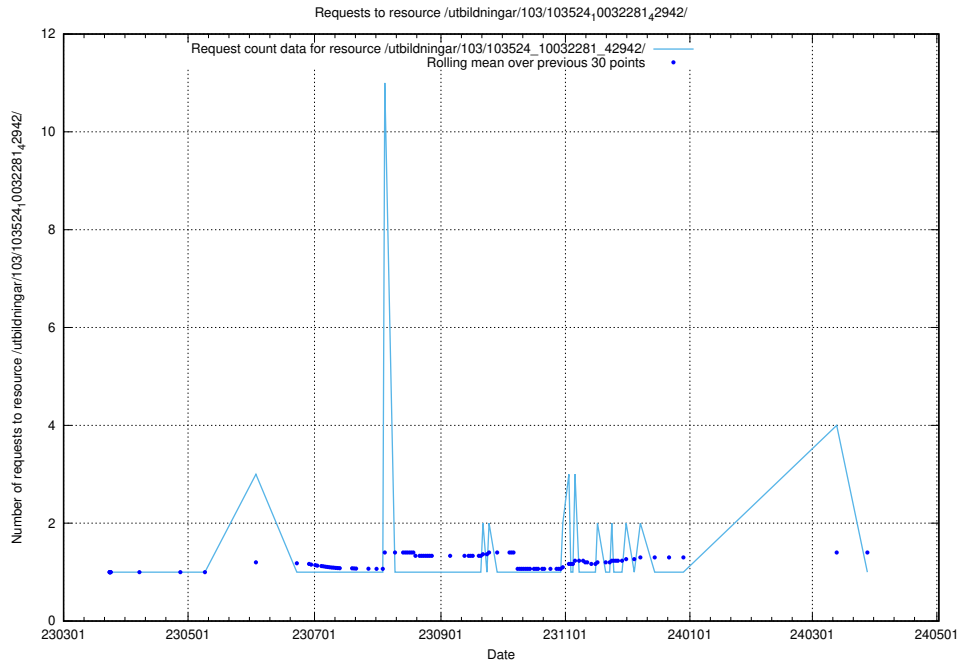

5.5110 Usage of /utbildningar/103/103524_10032281_42942/

Here, we count the number of requests to resource /utbildningar/103/103524_10032281_42942/.