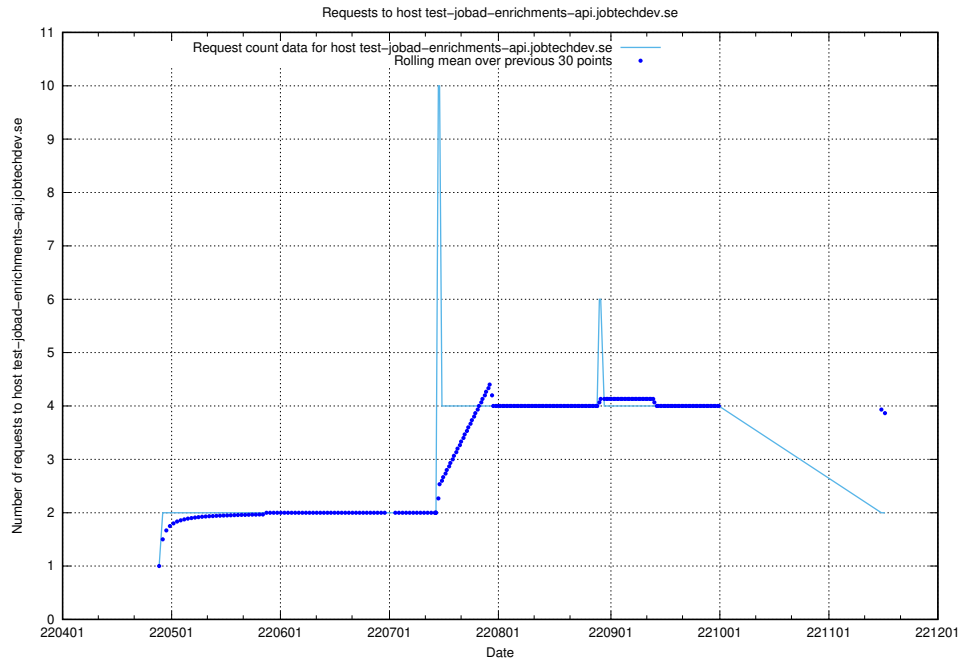

## 7.440 Usage of jobtech-jobad-enrichments-develop.jobtechdev.se

Here, we count the number of requests to host jobtech-jobad-enrichments-develop.jobtechdev.se.