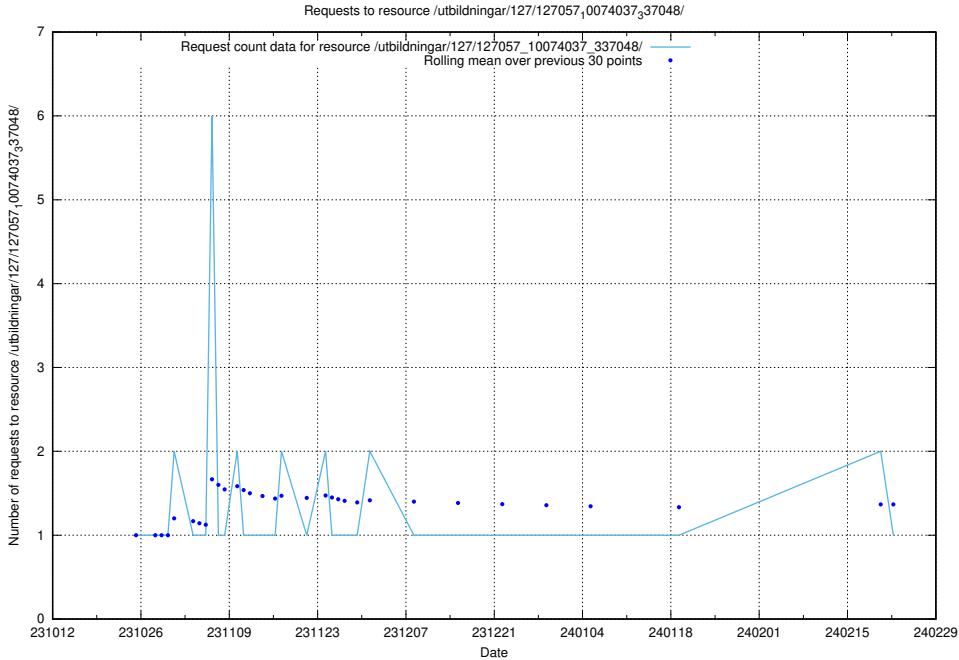

5.3850 Usage of /utbildningar/127/127057_10074037_337048/

Here, we count the number of requests to resource /utbildningar/127/127057_10074037_337048/.