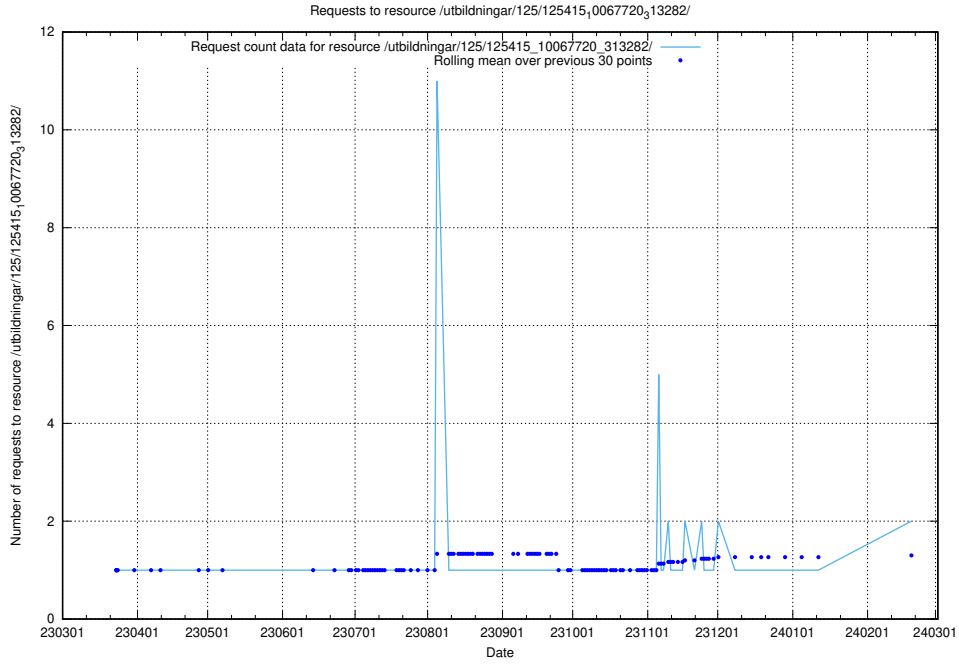

5.329 Usage of /utbildningar/125/125415_10067720_313282/

Here, we count the number of requests to resource /utbildningar/125/125415_10067720_313282/.