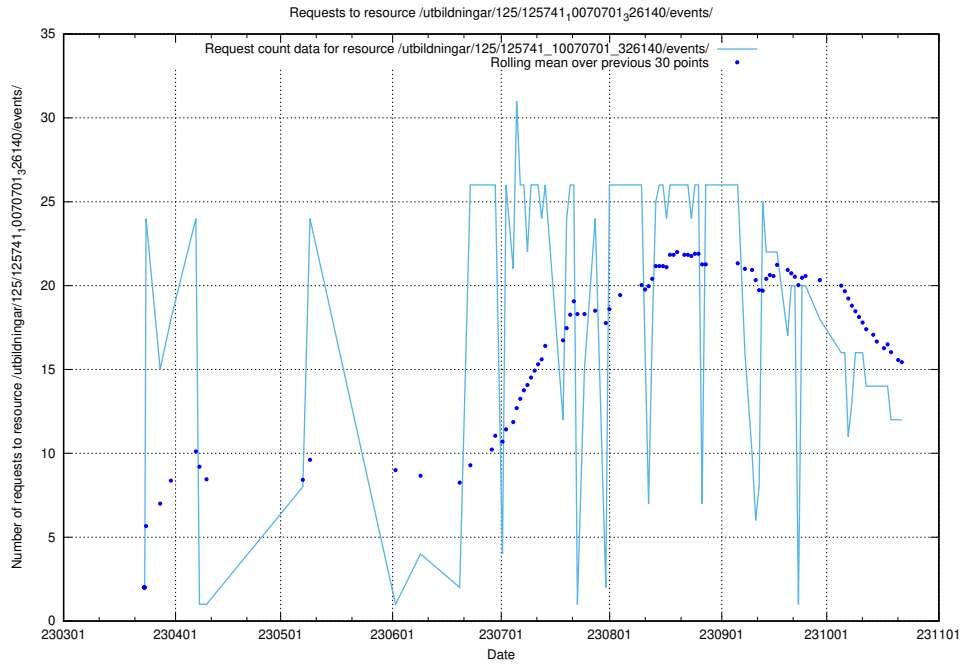

5.18 Usage of /utbildningar/125/125741_10070701_326140/events/

Here, we count the number of requests to resource /utbildningar/125/125741_10070701_326140/events/