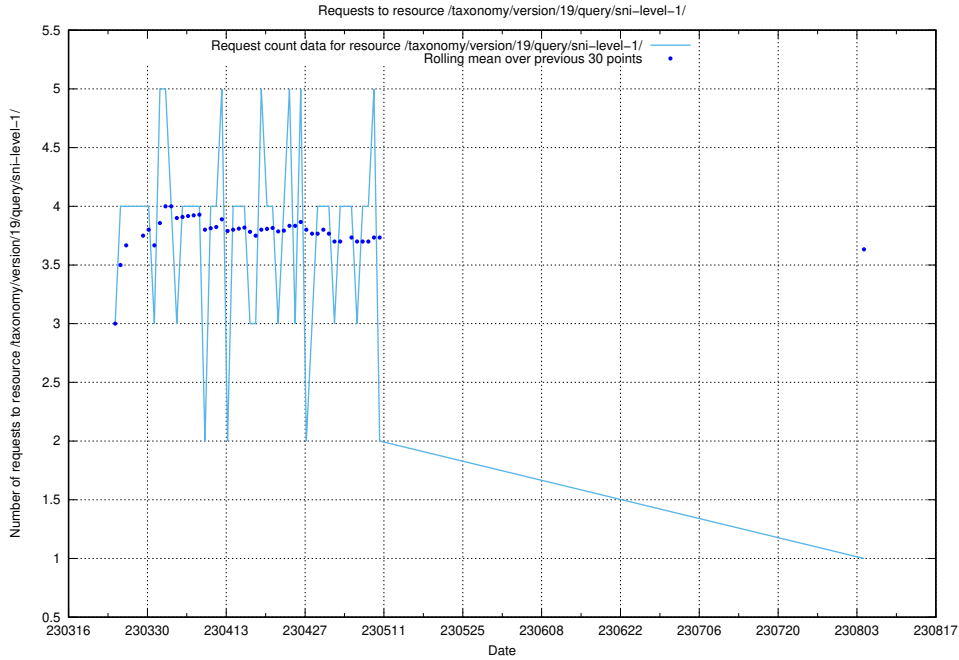

5.5788 Usage of /taxonomy/version/19/query/sni-level-1/

Here, we count the number of requests to resource /taxonomy/version/19/query/sni-level-1/.