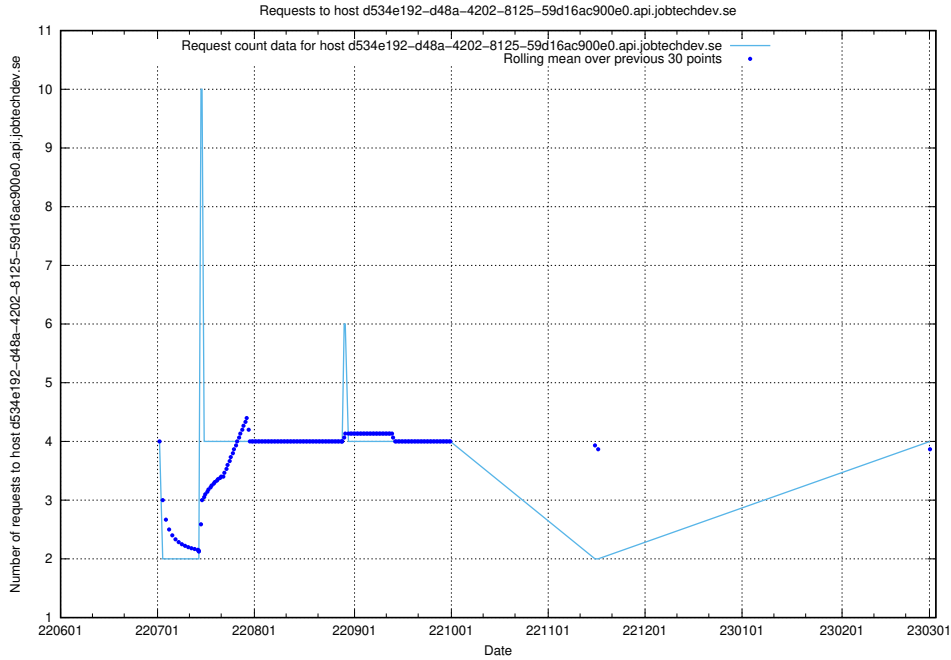

7.139 Usage of d534e192-d48a-4202-8125-59d16ac900e0.api.jobtechdev.se

Here, we count the number of requests to host d534e192-d48a-4202-8125-59d16ac900e0.api.jobtechdev.se.