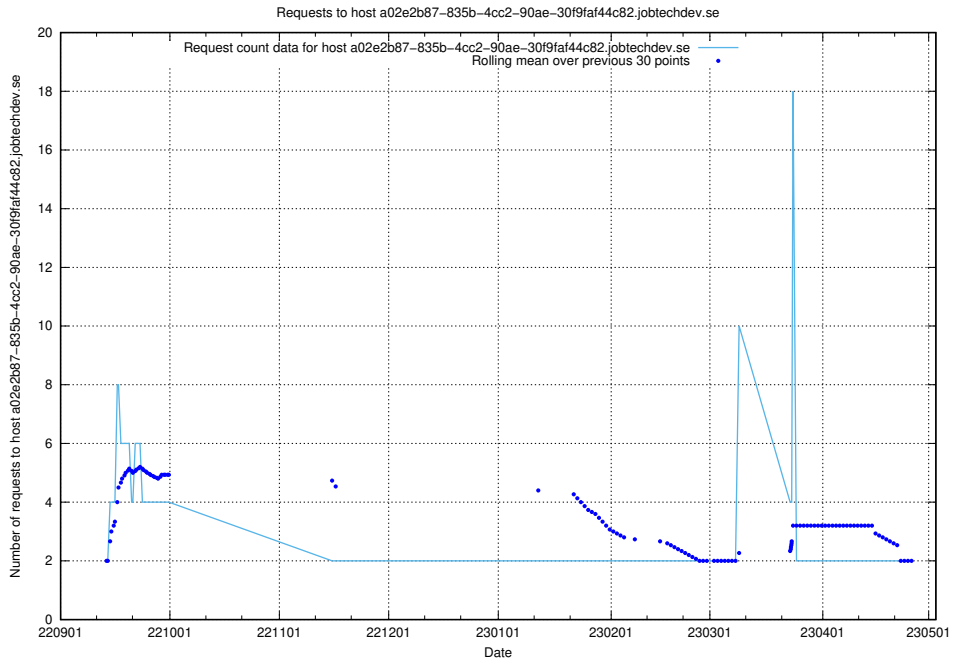

7.323 Usage of a02e2b87-835b-4cc2-90ae-30f9faf44c82.jobtechdev.se

Here, we count the number of requests to host a02e2b87-835b-4cc2-90ae-30f9faf44c82.jobtechdev.se.