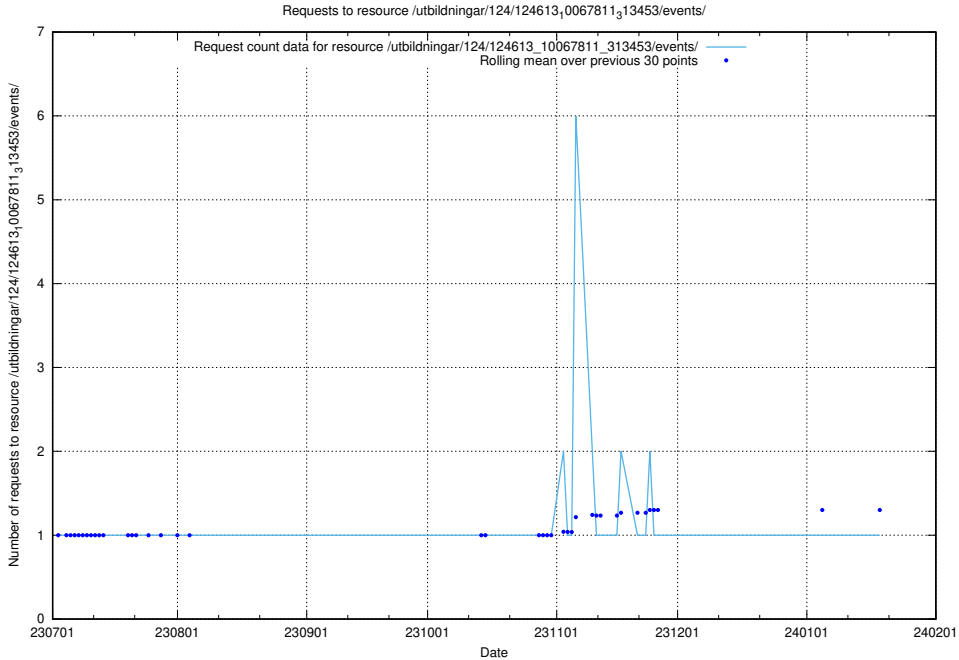

5.5022 Usage of /utbildningar/124/124613_10067811_313453/events/

Here, we count the number of requests to resource /utbildningar/124/124613_10067811_313453/events/