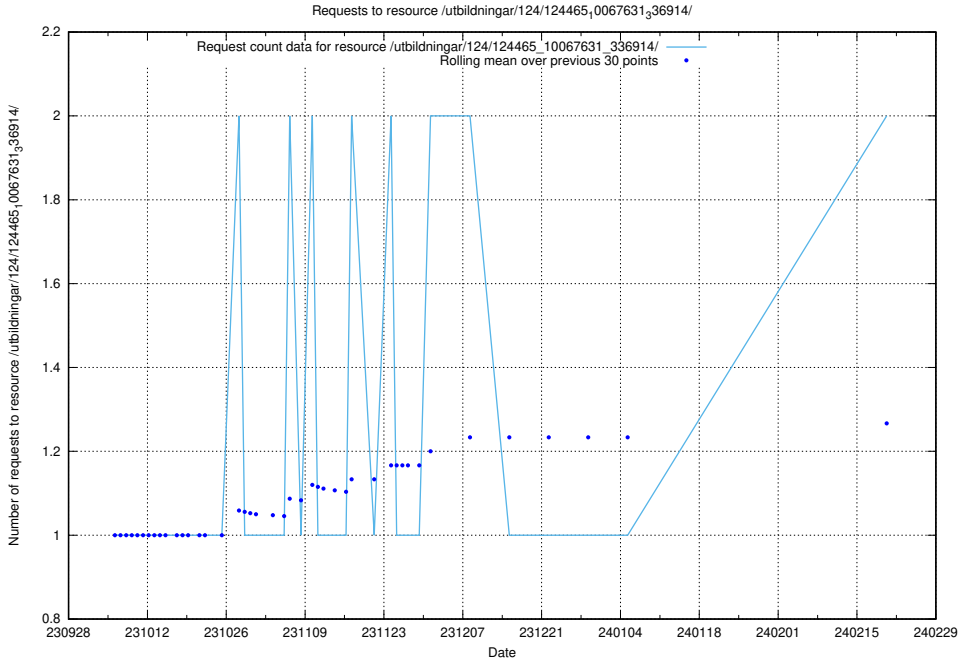

5.574 Usage of /utbildningar/124/124465_10067631_336914/

Here, we count the number of requests to resource /utbildningar/124/124465_10067631_336914/.