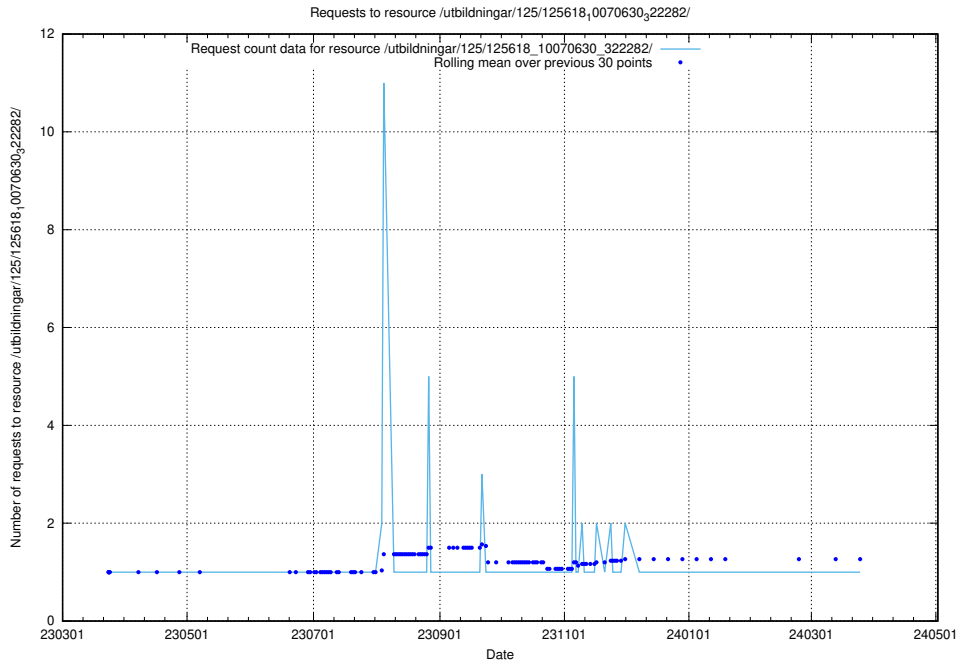

5.965 Usage of /utbildningar/125/125618_10070630_322282/

Here, we count the number of requests to resource /utbildningar/125/125618_10070630_322282/.