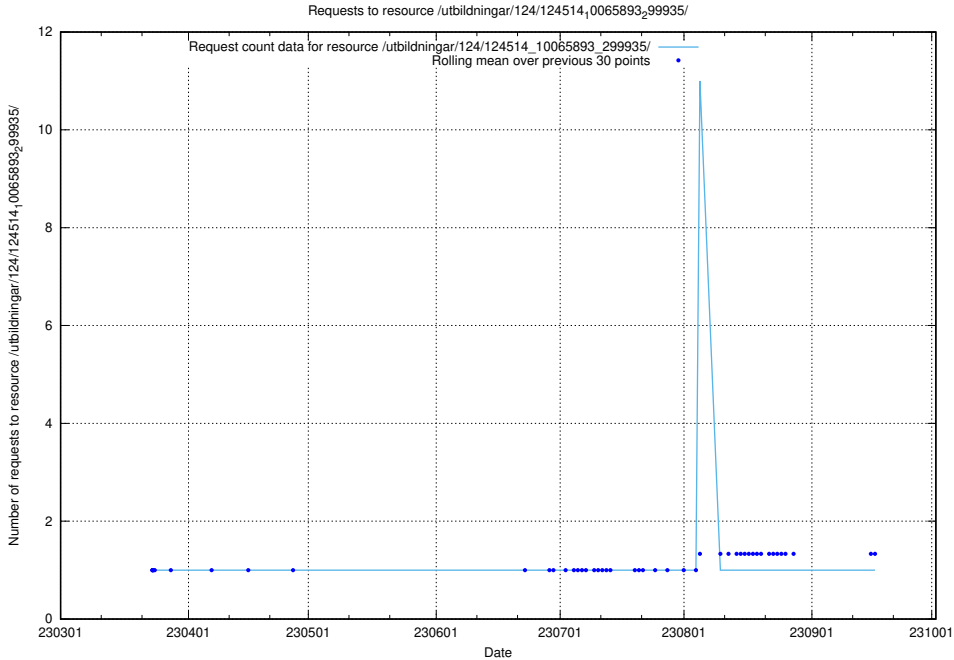

5.1601 Usage of /utbildningar/124/124514_10065893_299935/

Here, we count the number of requests to resource /utbildningar/124/124514_10065893_299935/.