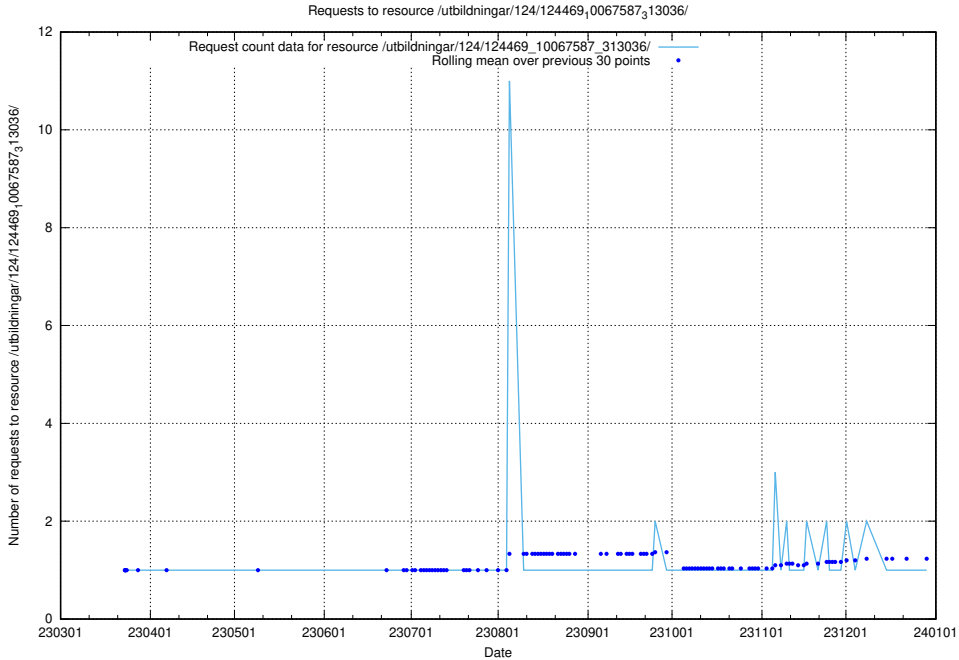

5.2901 Usage of /utbildningar/124/124469_10067587_313036/

Here, we count the number of requests to resource /utbildningar/124/124469_10067587_313036/.