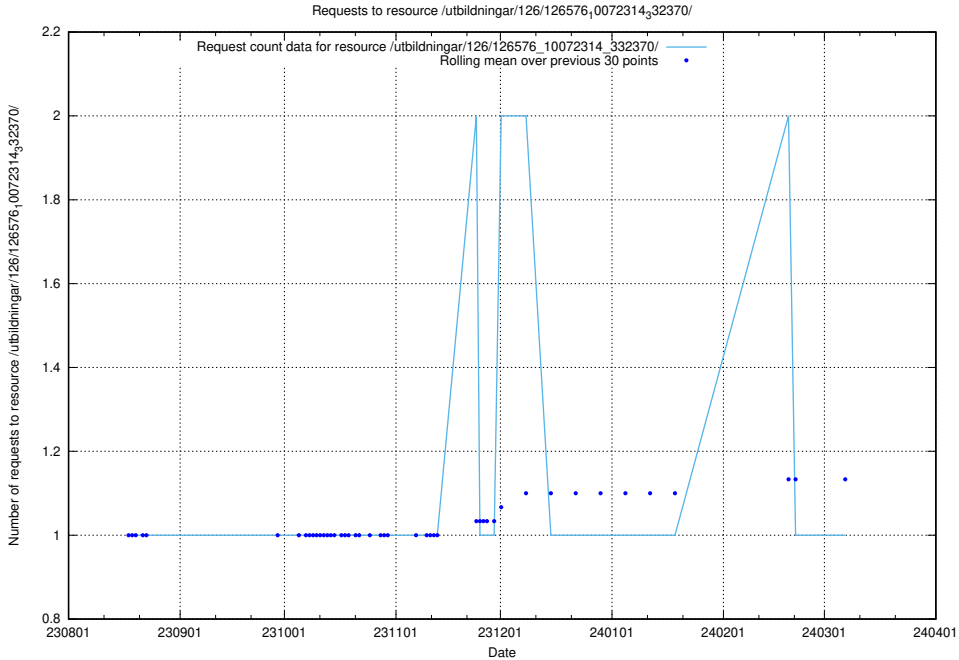

5.4425 Usage of /utbildningar/126/126576_10072314_332370/

Here, we count the number of requests to resource /utbildningar/126/126576_10072314_332370/.