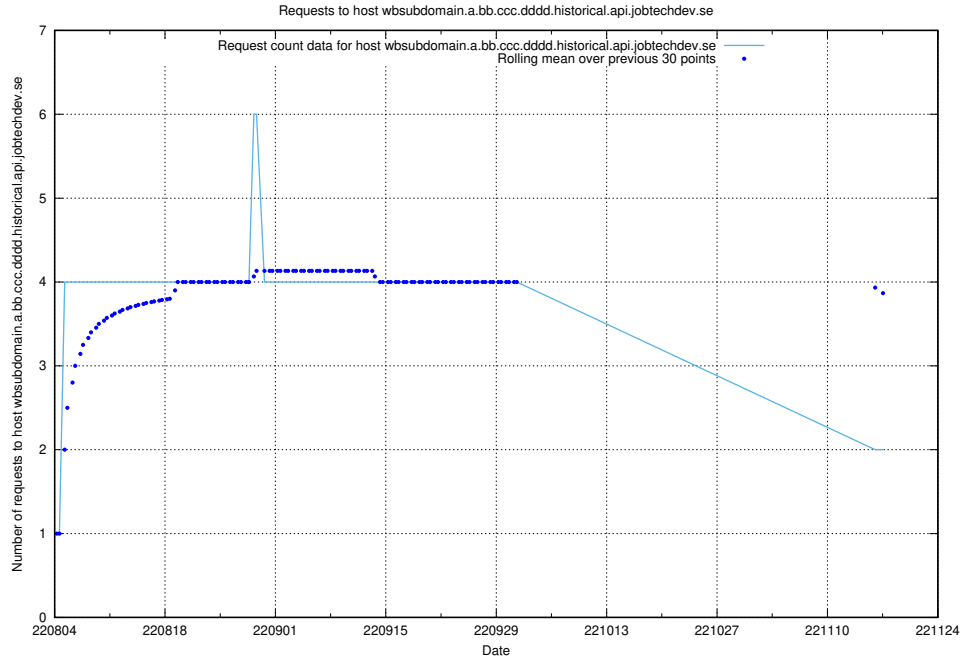

7.350 Usage of wbsubdomain.a.bb.ccc.dddd.historical.api.jobtechdev.se

Here, we count the number of requests to host wbsubdomain.a.bb.ccc.dddd.historical.api.jobtechdev.se.