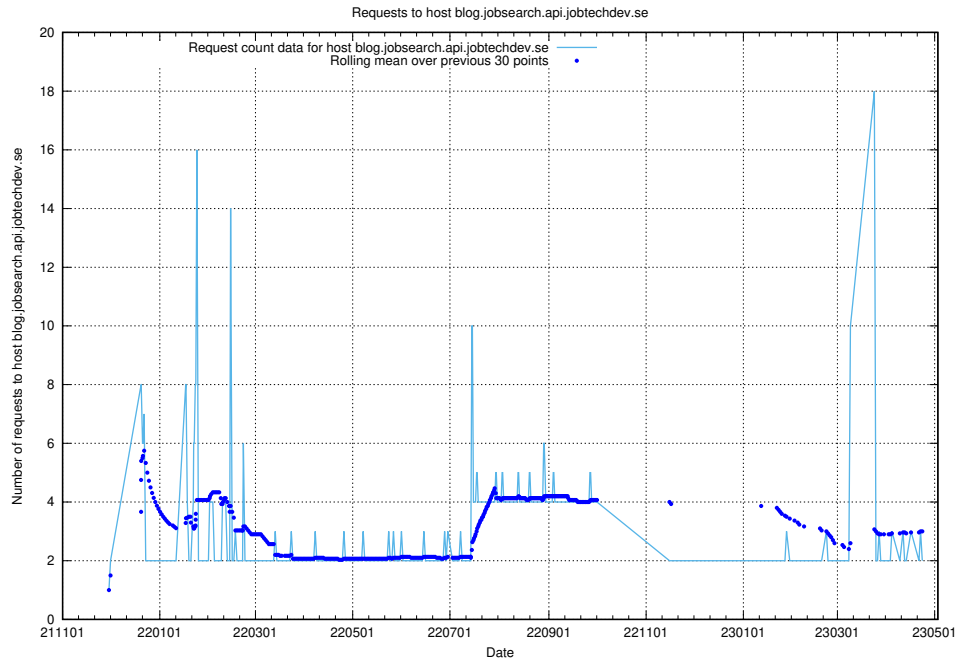

7.383 Usage of `blog.jobsearch.api.jobtechdev.se`

Here, we count the number of requests to host `blog.jobsearch.api.jobtechdev.se`.