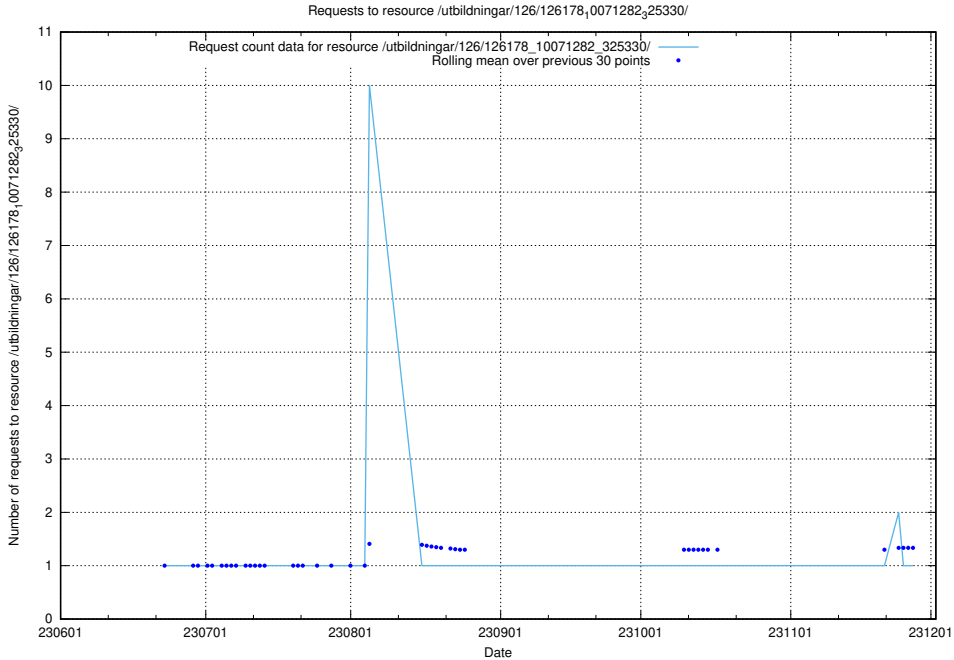

5.5331 Usage of /utbildningar/126/126178_10071282_325330/

Here, we count the number of requests to resource /utbildningar/126/126178_10071282_325330/.