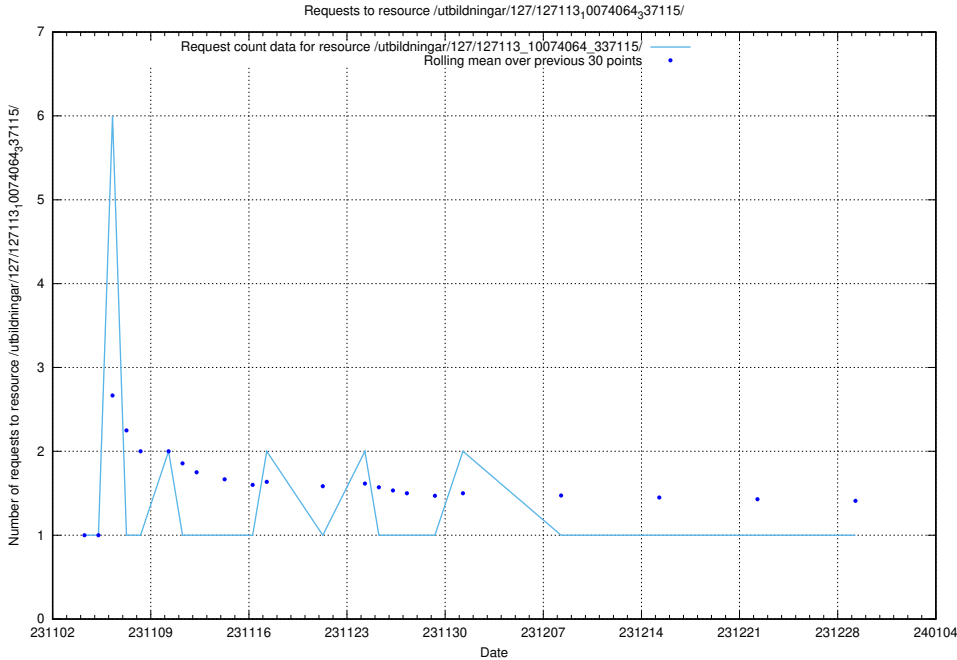

5.3766 Usage of /utbildningar/127/127113_10074064_337115/

Here, we count the number of requests to resource /utbildningar/127/127113_10074064_337115/.