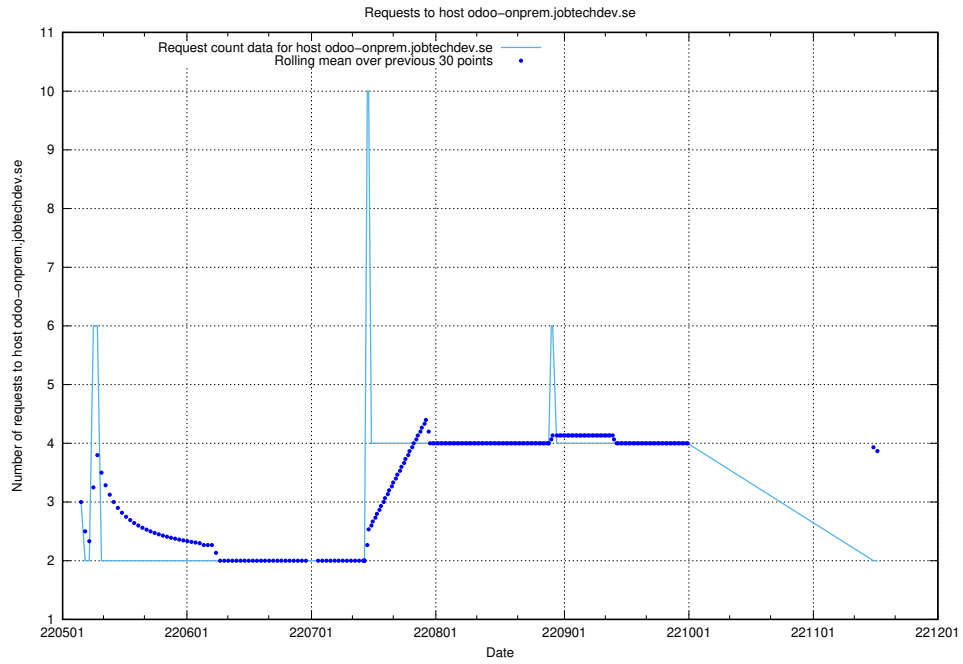

7.431 Usage of odoo-onprem.jobtechdev.se

Here, we count the number of requests to host odoo-onprem.jobtechdev.se.