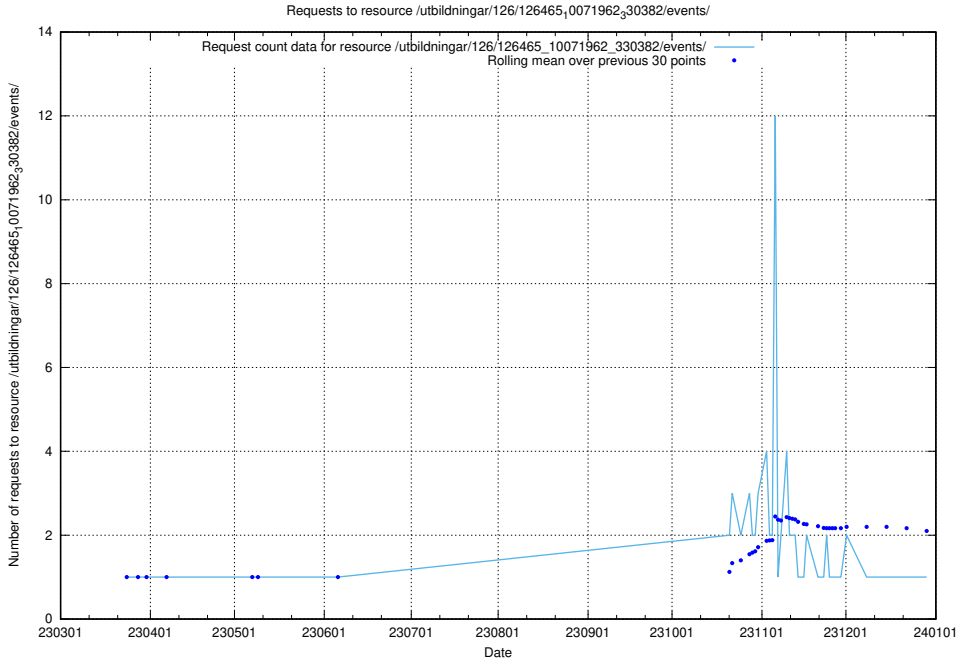

5.5853 Usage of /utbildningar/126/126465_10071962_330382/events/

Here, we count the number of requests to resource /utbildningar/126/126465_10071962_330382/events/