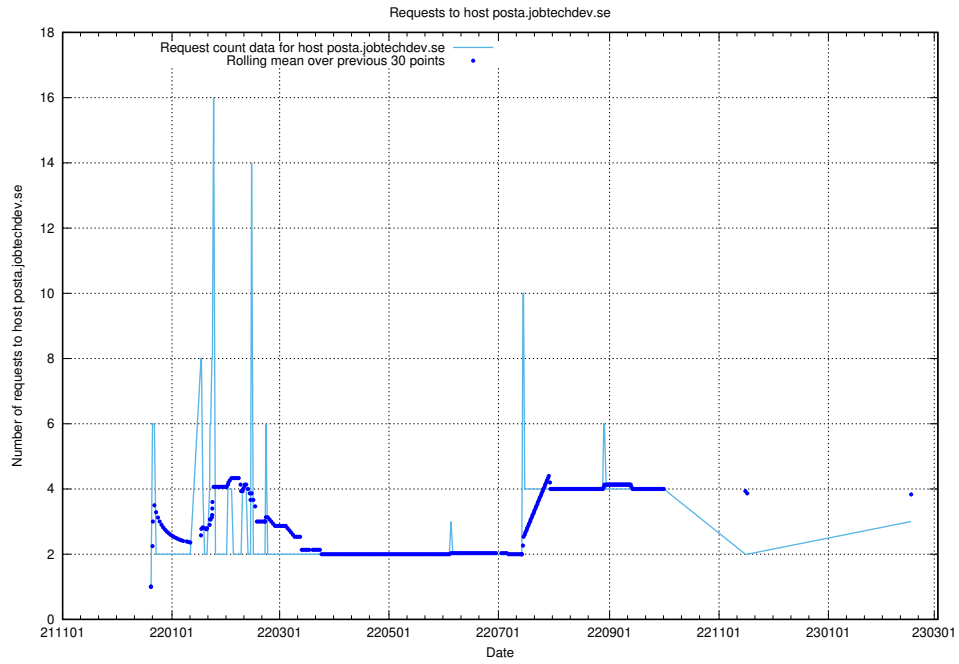

7.194 Usage of `posta.jobtechdev.se`

Here, we count the number of requests to host `posta.jobtechdev.se`.