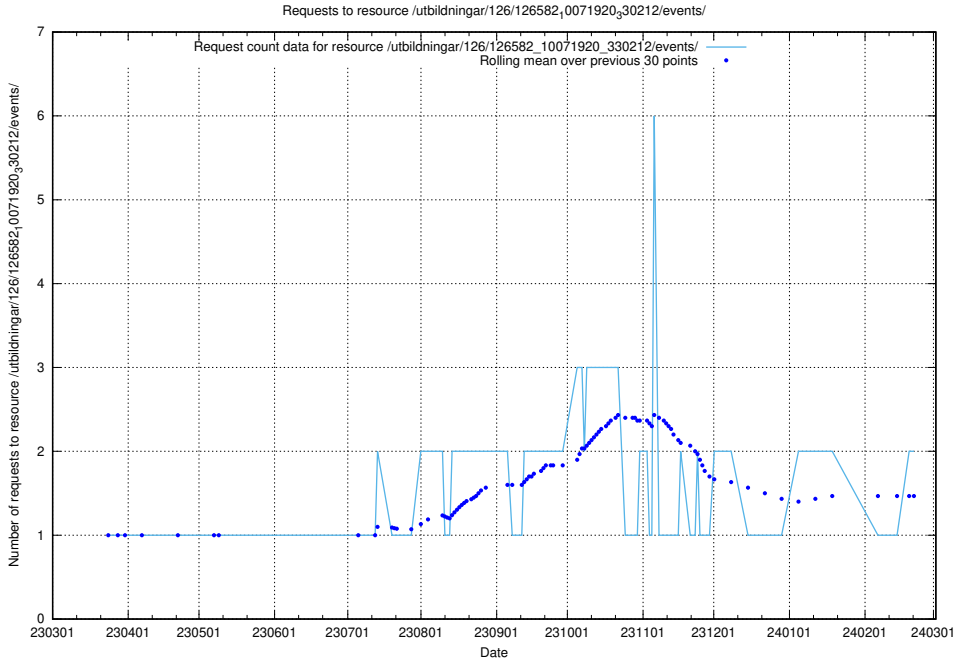

5.825 Usage of /utbildningar/126/126582_10071920_330212/events/

Here, we count the number of requests to resource /utbildningar/126/126582_10071920_330212/events/