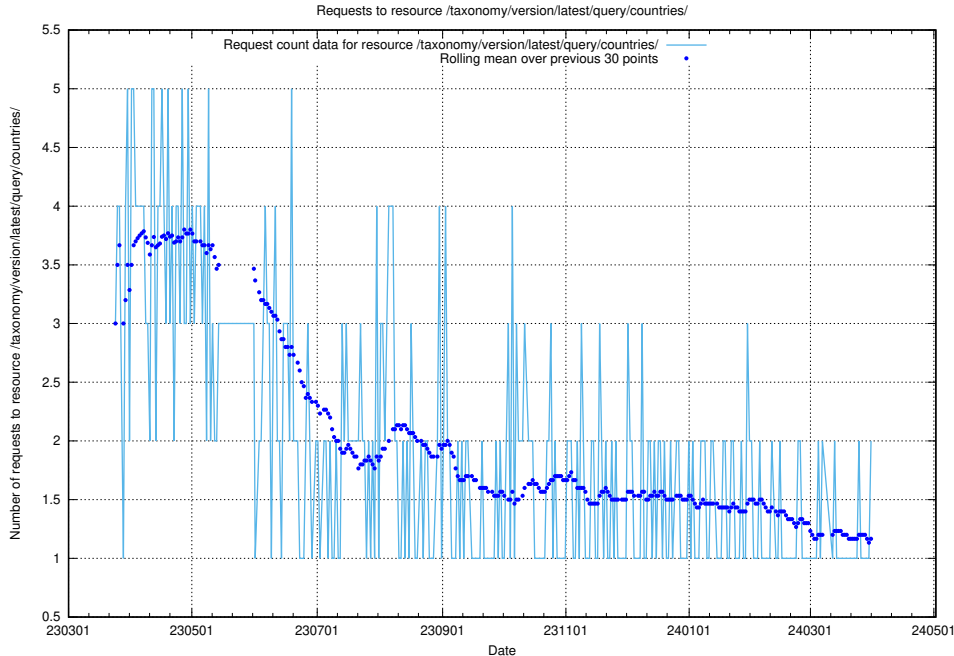

5.806 Usage of /taxonomy/version/latest/query/countries/

Here, we count the number of requests to resource /taxonomy/version/latest/query/countries/.