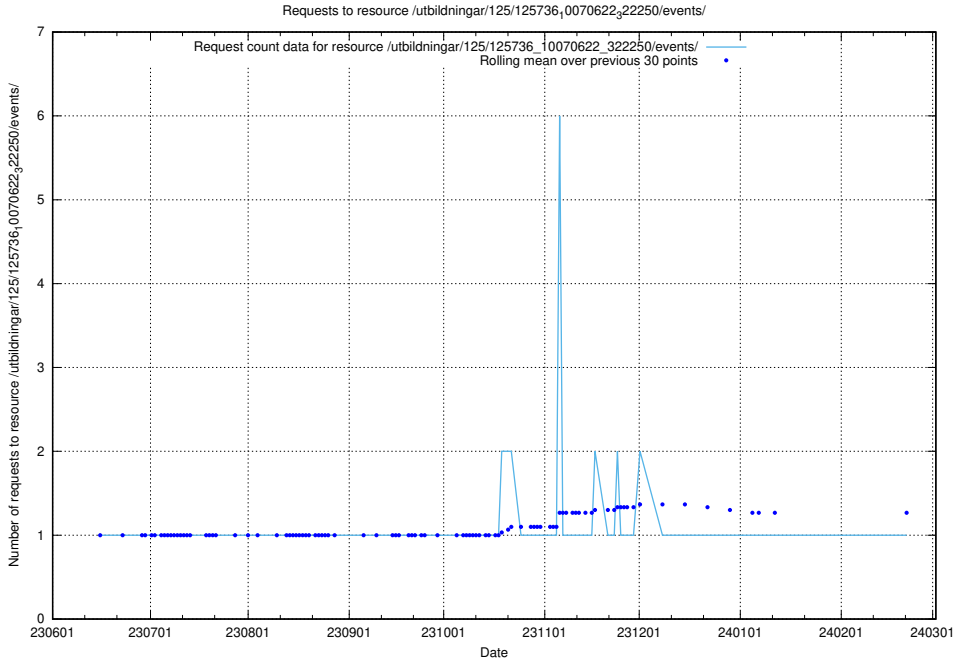

### 5.5546 Usage of /utbildningar/125/125736\_10070622\_322250/events/

Here, we count the number of requests to resource /utbildningar/125/125736\_10070622\_322250/events/