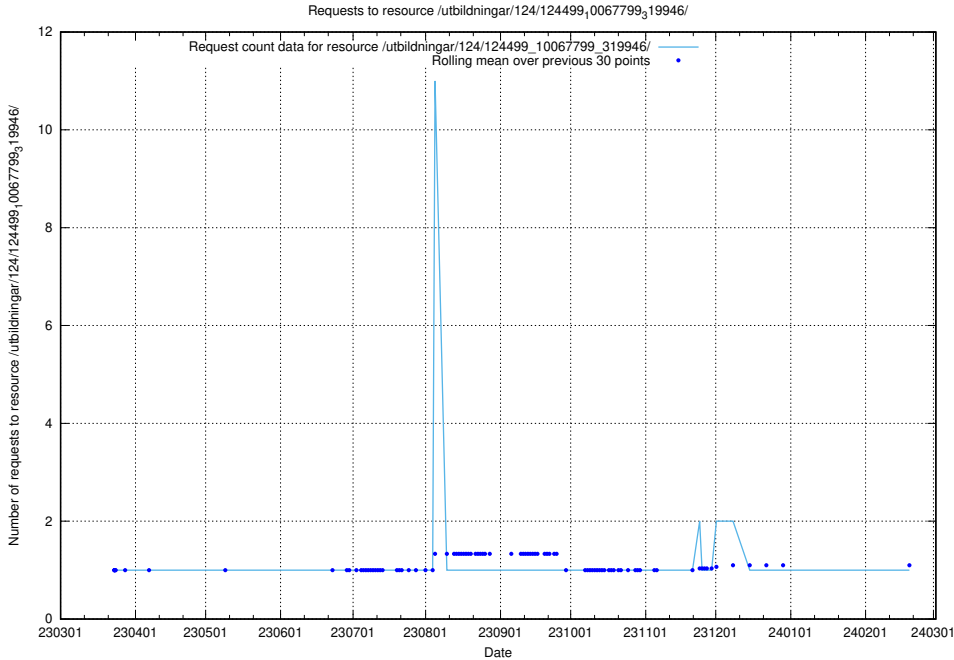

5.2110 Usage of /utbildningar/124/124499_10067799_319946/

Here, we count the number of requests to resource /utbildningar/124/124499_10067799_319946/.