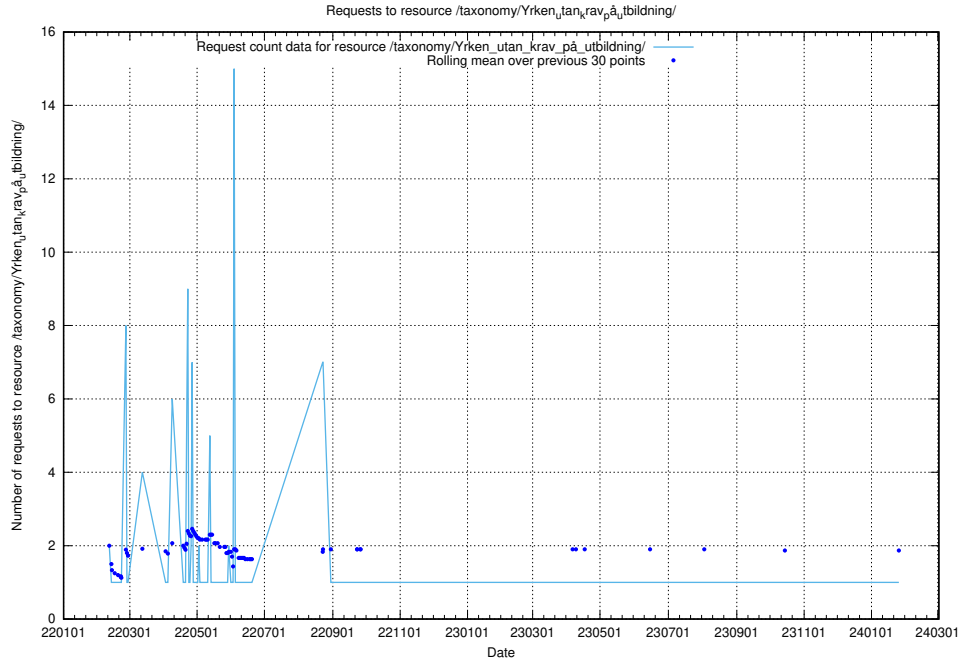

5.1194 Usage of /taxonomy/Yrken_utan_krav_på_utbildning/

Here, we count the number of requests to resource /taxonomy/Yrken_utan_krav_på_utbildning/.