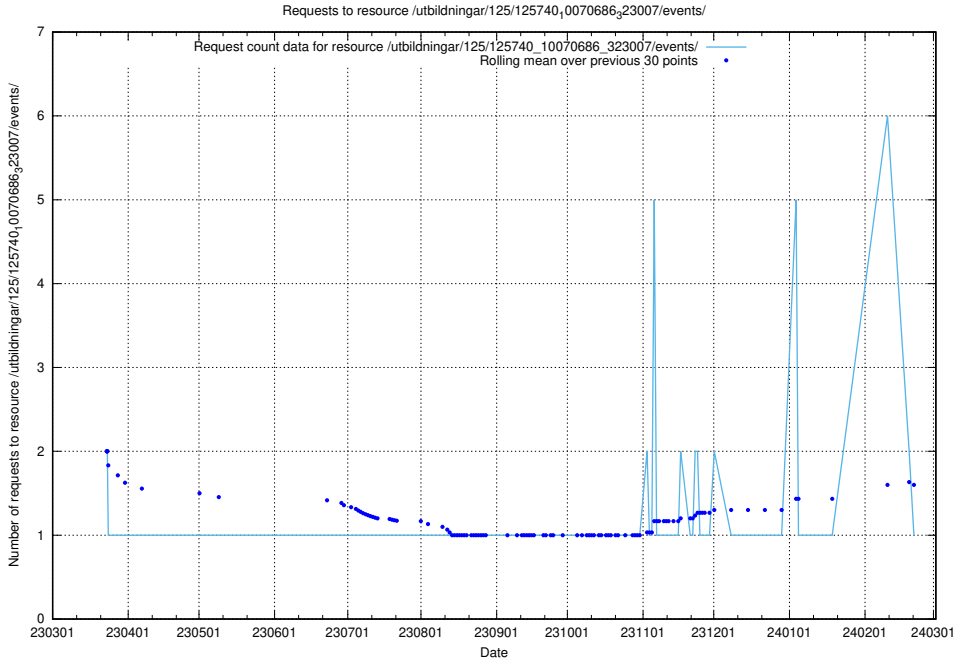

5.5916 Usage of /utbildningar/125/125740_10070686_323007/events/

Here, we count the number of requests to resource /utbildningar/125/125740_10070686_323007/events/