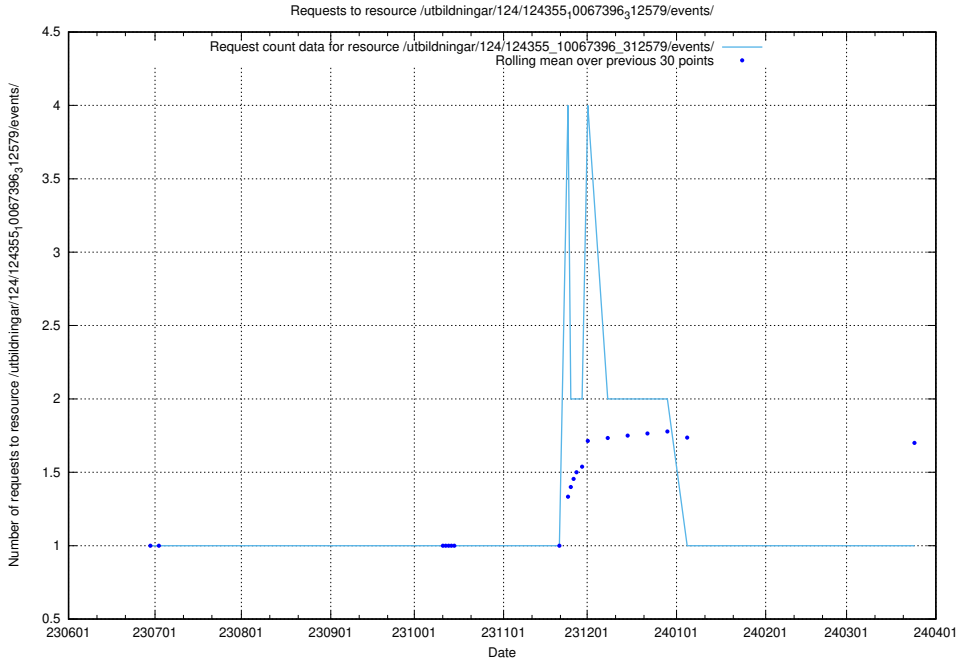

5.5052 Usage of /utbildningar/124/124355_10067396_312579/events/

Here, we count the number of requests to resource /utbildningar/124/124355_10067396_312579/events/