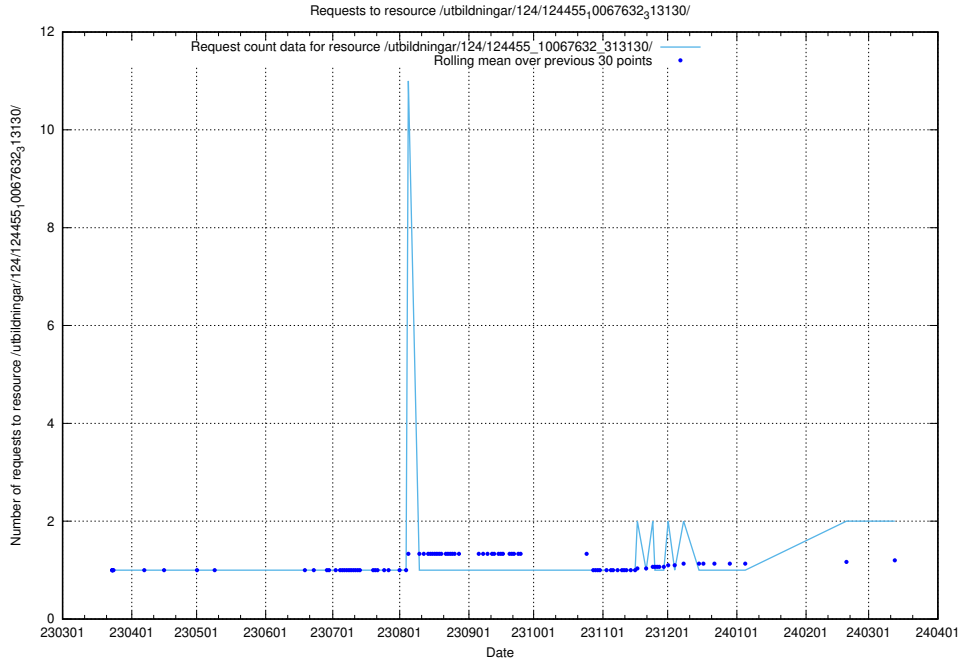

5.503 Usage of /utbildningar/124/124455_10067632_313130/

Here, we count the number of requests to resource /utbildningar/124/124455_10067632_313130/.