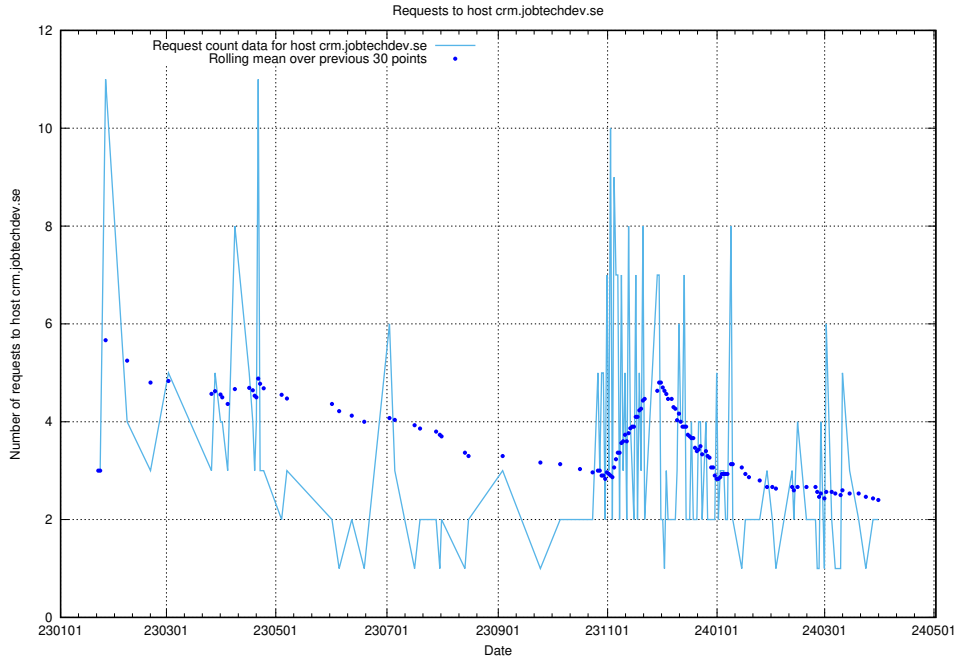

7.296 Usage of crm.jobtechdev.se

Here, we count the number of requests to host crm.jobtechdev.se.