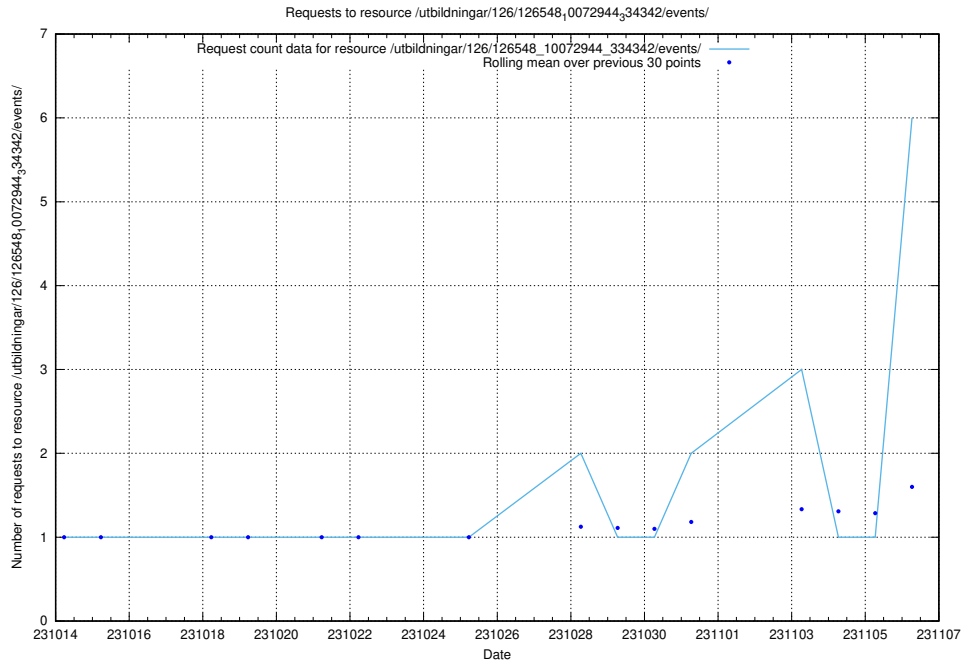

5.69 Usage of /utbildningar/126/126548_10072944_334342/events/

Here, we count the number of requests to resource /utbildningar/126/126548_10072944_334342/events/