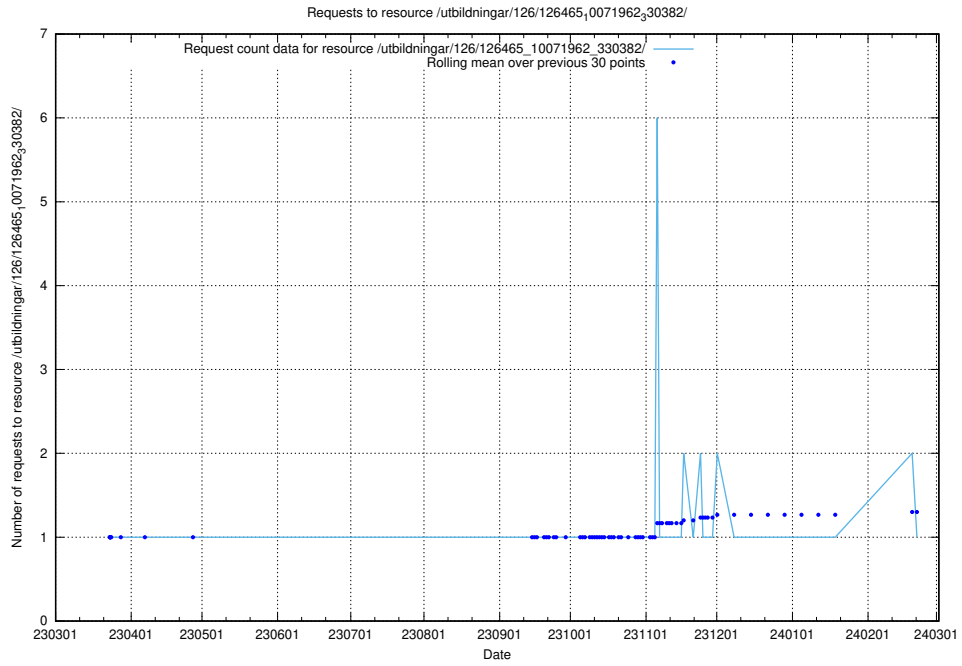

5.6053 Usage of /utbildningar/126/126465_10071962_330382/

Here, we count the number of requests to resource /utbildningar/126/126465_10071962_330382/.