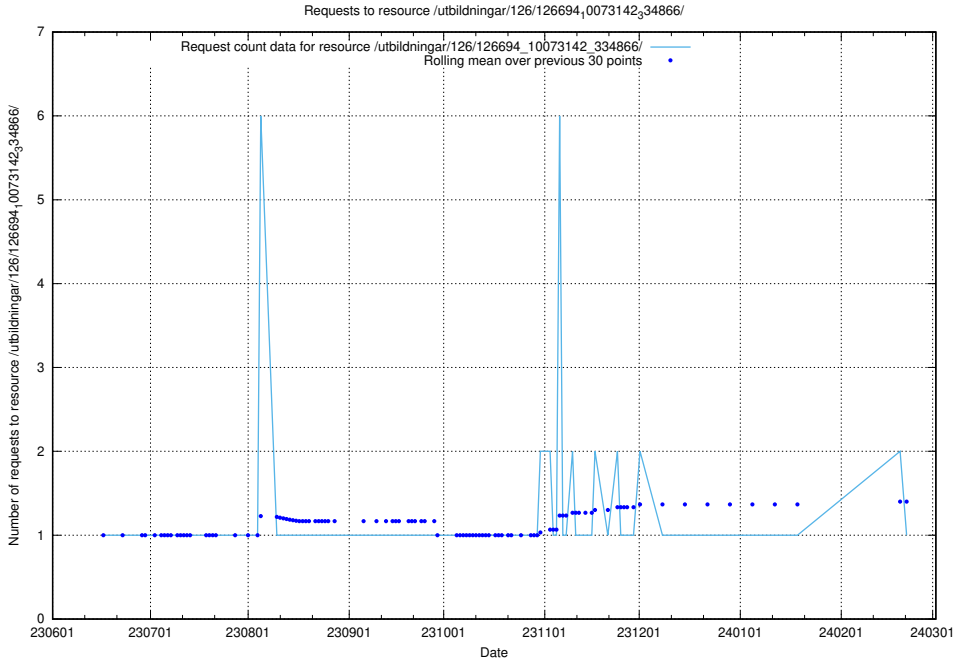

5.5535 Usage of /utbildningar/126/126694_10073142_334866/

Here, we count the number of requests to resource /utbildningar/126/126694_10073142_334866/.