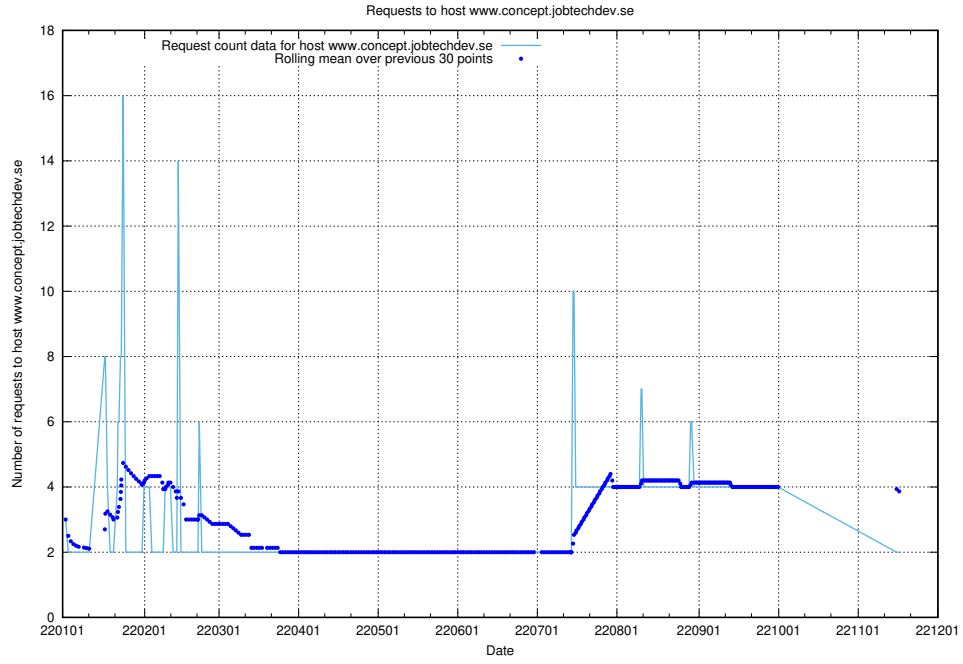

7.307 Usage of www.concept.jobtechdev.se

Here, we count the number of requests to host www.concept.jobtechdev.se.