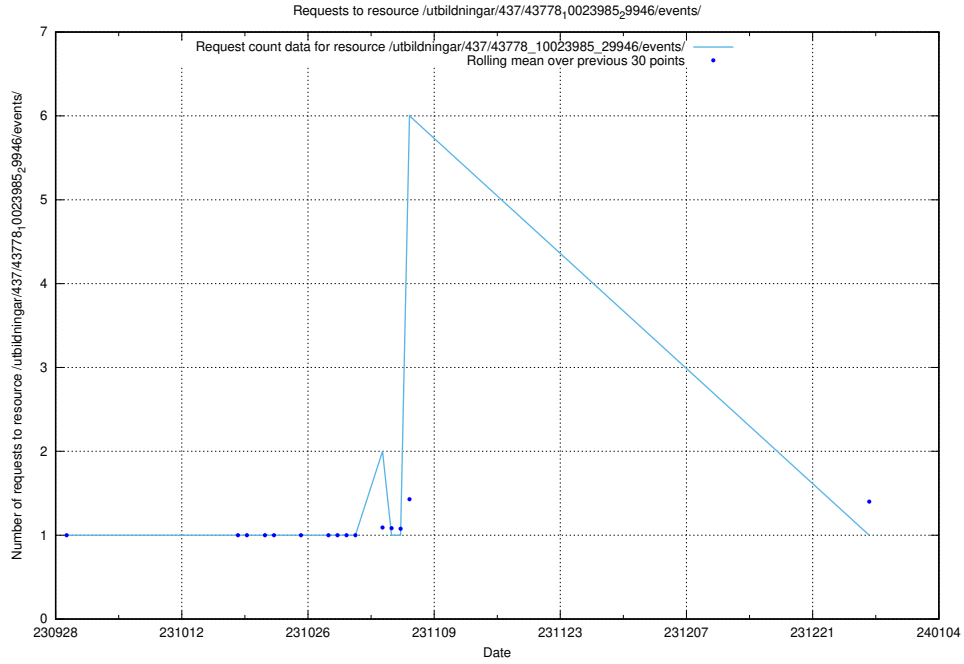

5.4095 Usage of /utbildningar/437/43778_10023985_29946/events/

Here, we count the number of requests to resource /utbildningar/437/43778_10023985_29946/events/.