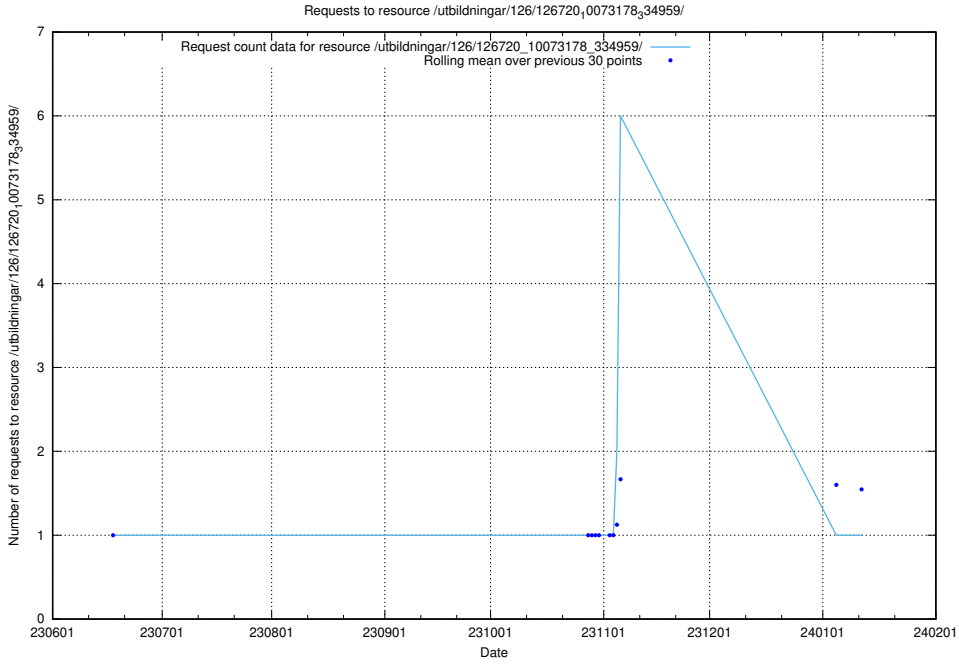

5.5522 Usage of /utbildningar/126/126720_10073178_334959/

Here, we count the number of requests to resource /utbildningar/126/126720_10073178_334959/.