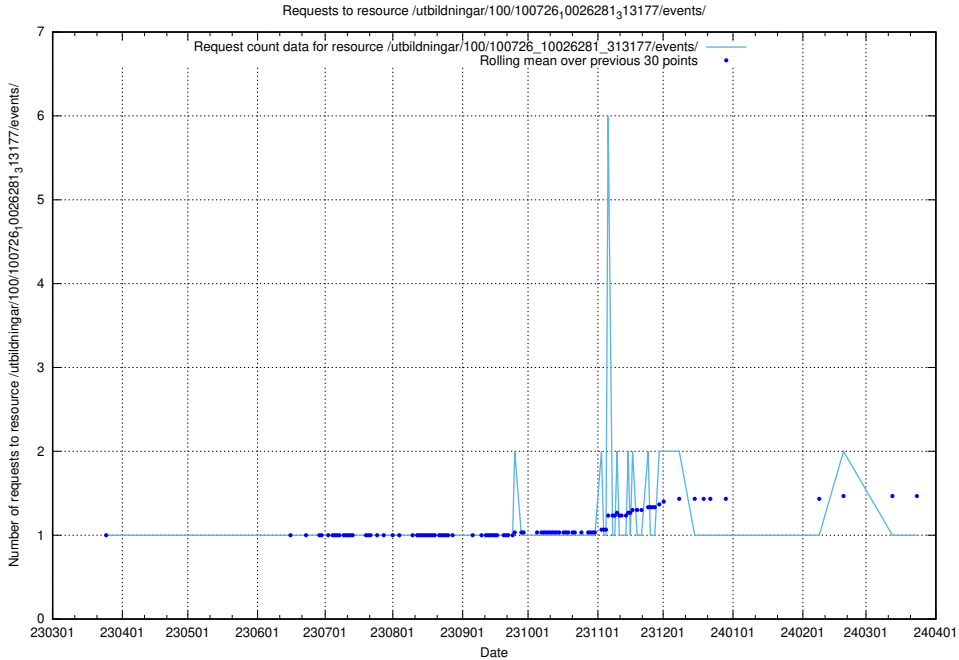

5.5756 Usage of /utbildningar/100/100726_10026281_313177/events/

Here, we count the number of requests to resource /utbildningar/100/100726_10026281_313177/events/