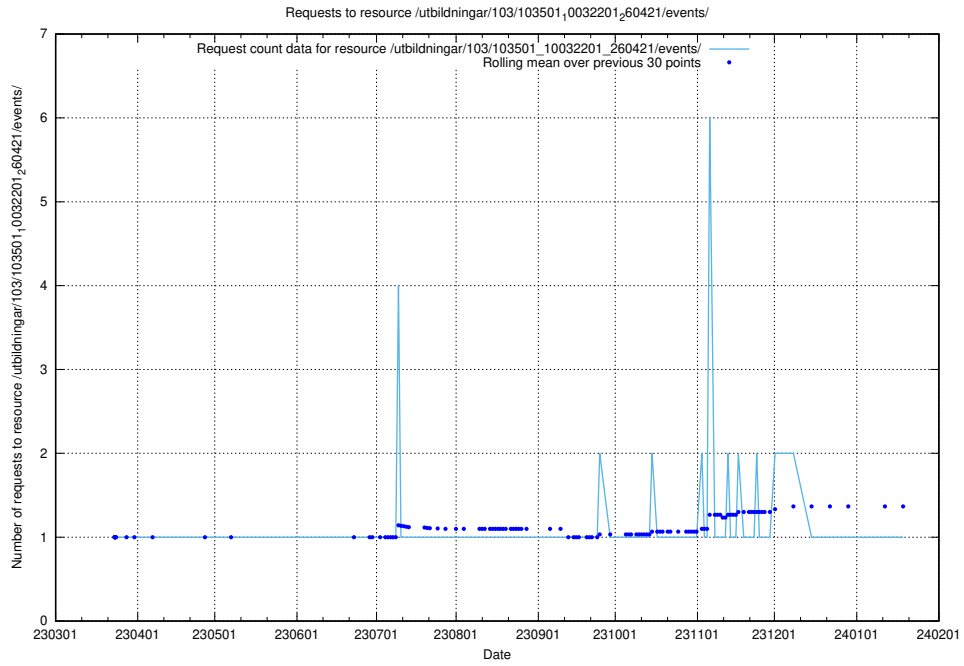

5.5119 Usage of /utbildningar/103/103501_10032201_260421/events/

Here, we count the number of requests to resource /utbildningar/103/103501_10032201_260421/events/