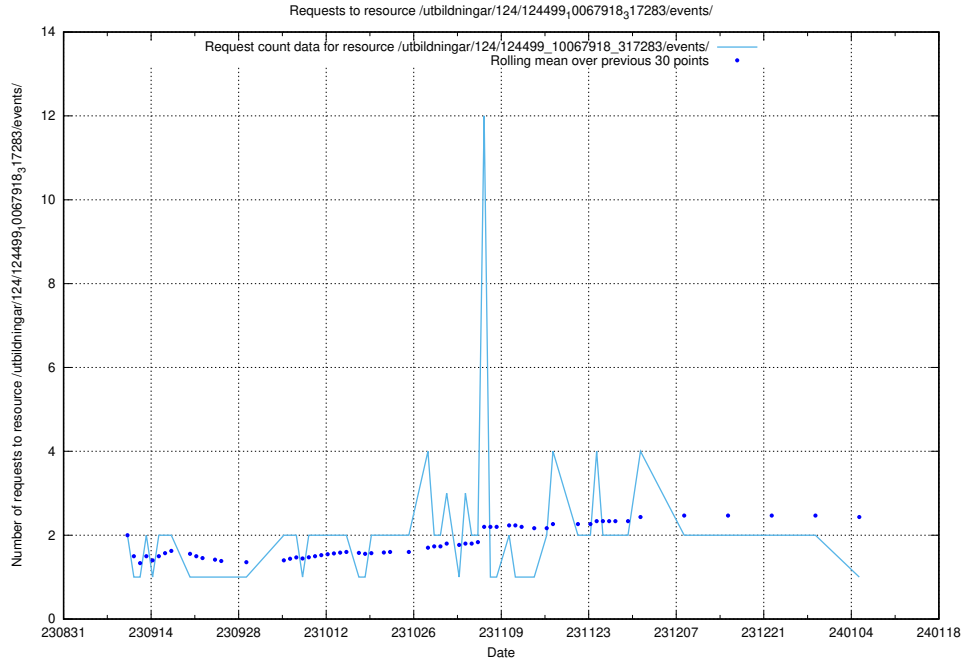

5.4254 Usage of /utbildningar/124/124499_10067918_317283/events/

Here, we count the number of requests to resource /utbildningar/124/124499_10067918_317283/events/