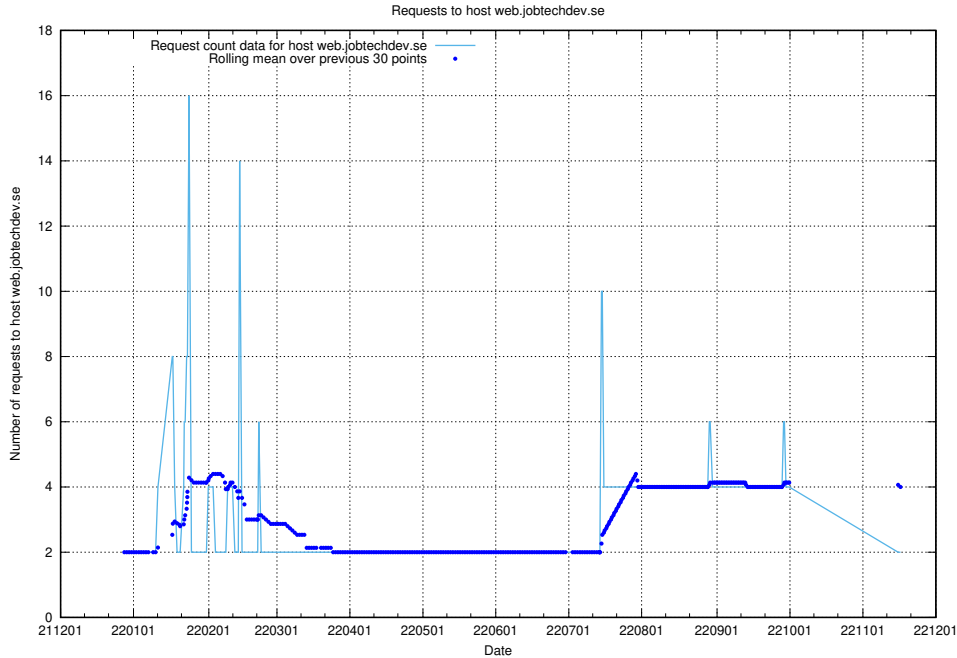

7.354 Usage of web.jobtechdev.se

Here, we count the number of requests to host web.jobtechdev.se.