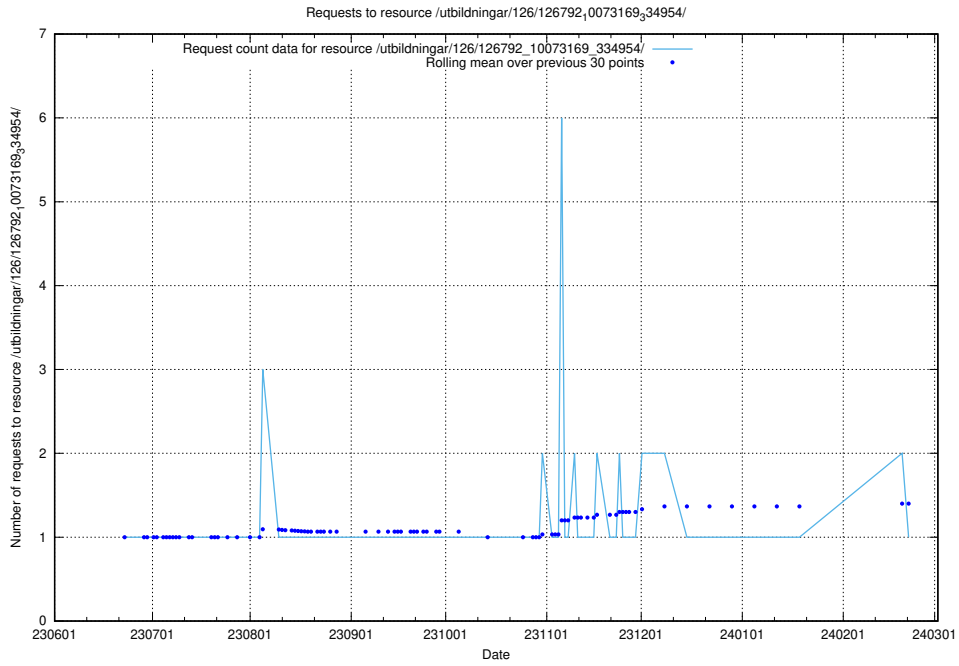

5.5246 Usage of /utbildningar/126/126792_10073169_334954/

Here, we count the number of requests to resource /utbildningar/126/126792_10073169_334954/.