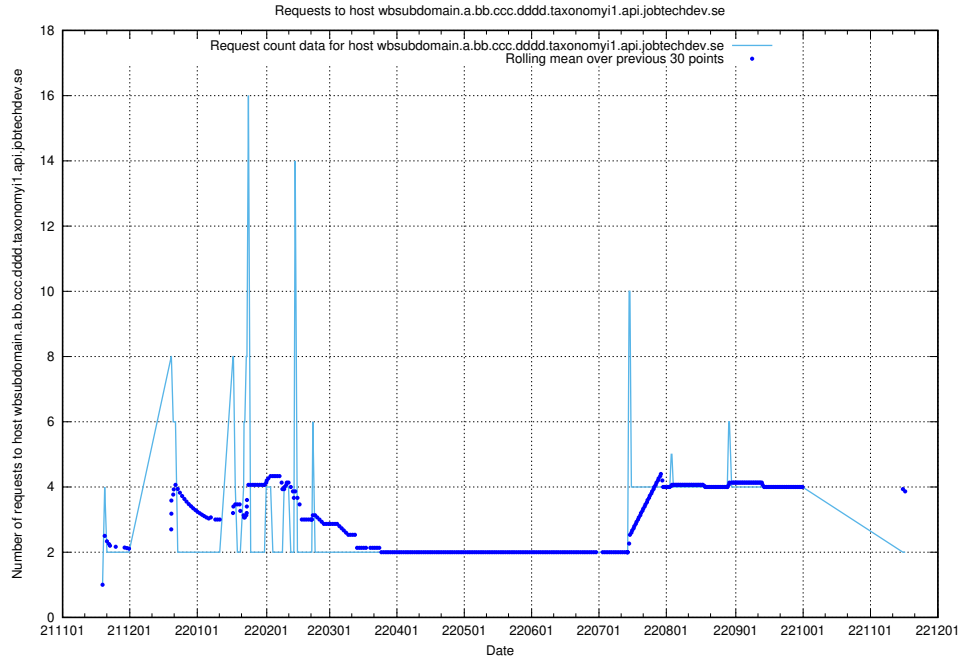

## 7.461 Usage of taxonomyviewer.jobtechdev.se

Here, we count the number of requests to host taxonomyviewer.jobtechdev.se.