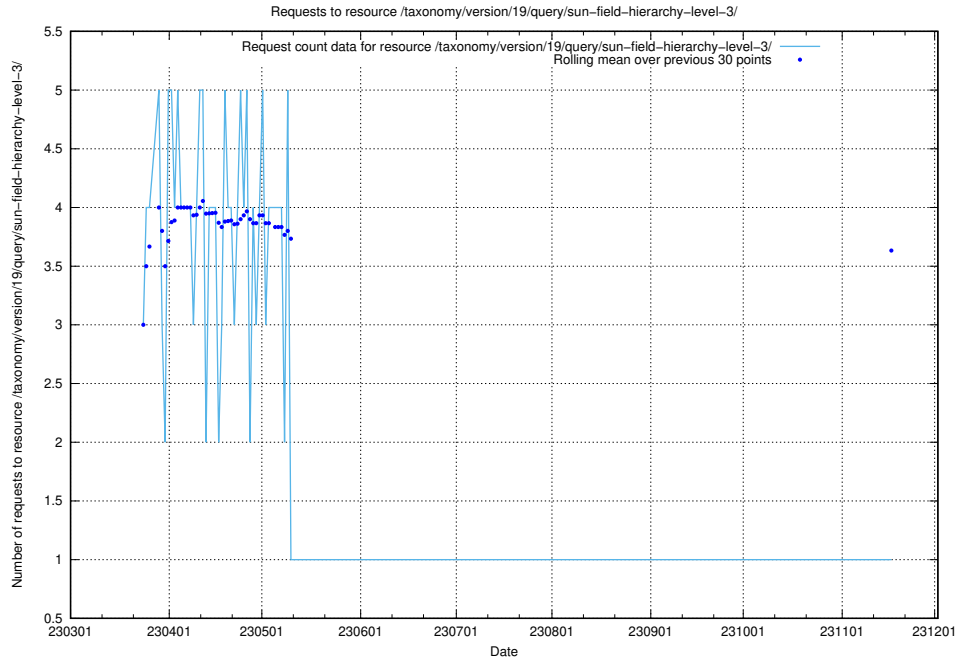

5.5774 Usage of /taxonomy/version/19/query/sun-field-hierarchy-level-3/

Here, we count the number of requests to resource /taxonomy/version/19/query/sun-field-hierarchy-level-3/.