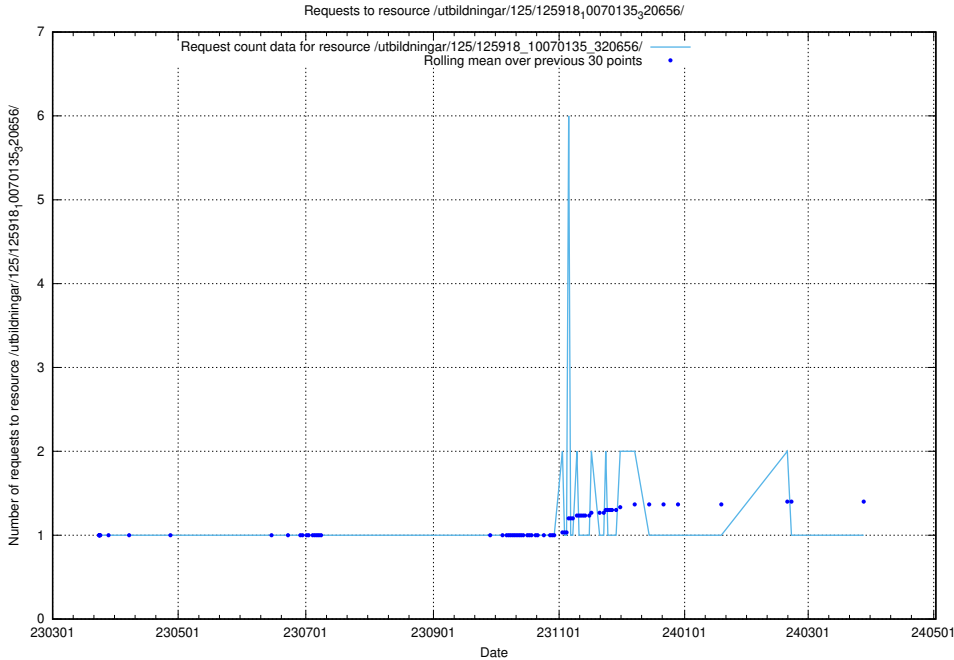

5.6076 Usage of /utbildningar/125/125918_10070135_320656/

Here, we count the number of requests to resource /utbildningar/125/125918_10070135_320656/.