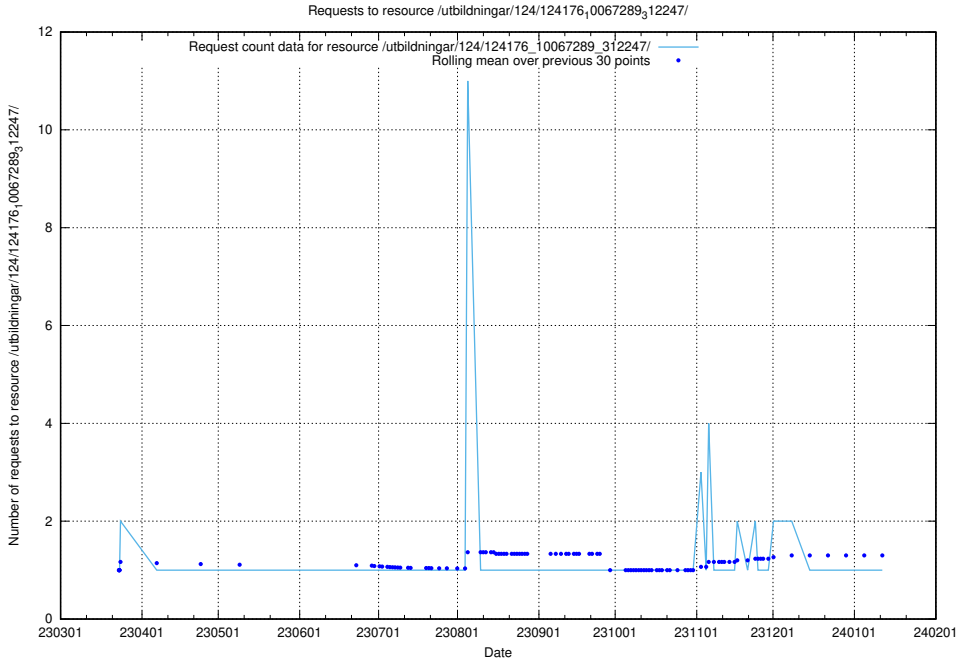

5.3670 Usage of /utbildningar/124/124176_10067289_312247/

Here, we count the number of requests to resource /utbildningar/124/124176_10067289_312247/.