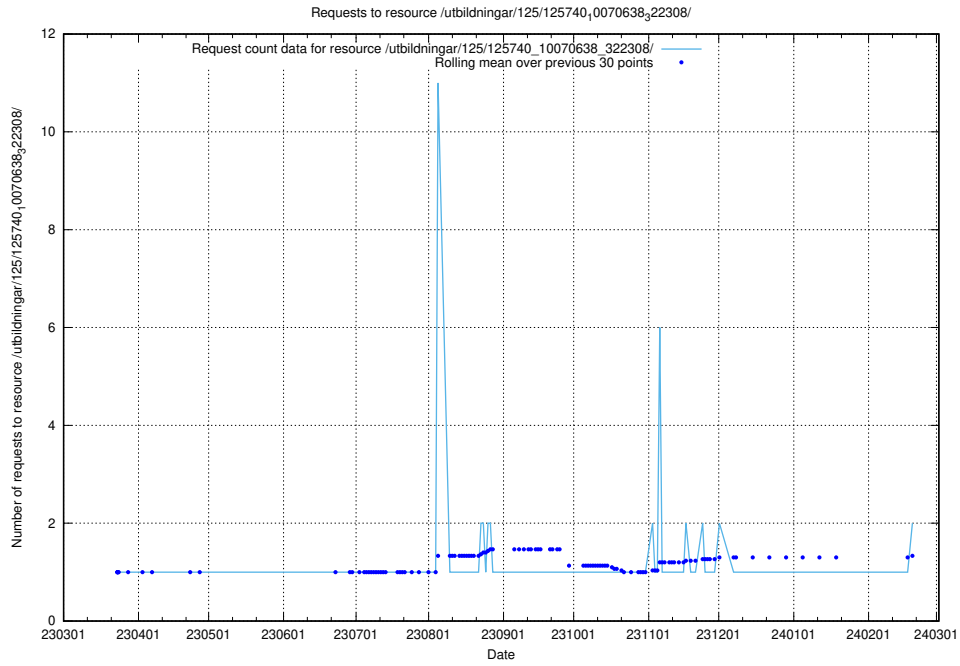

5.308 Usage of /utbildningar/125/125740_10070638_322308/

Here, we count the number of requests to resource /utbildningar/125/125740_10070638_322308/.