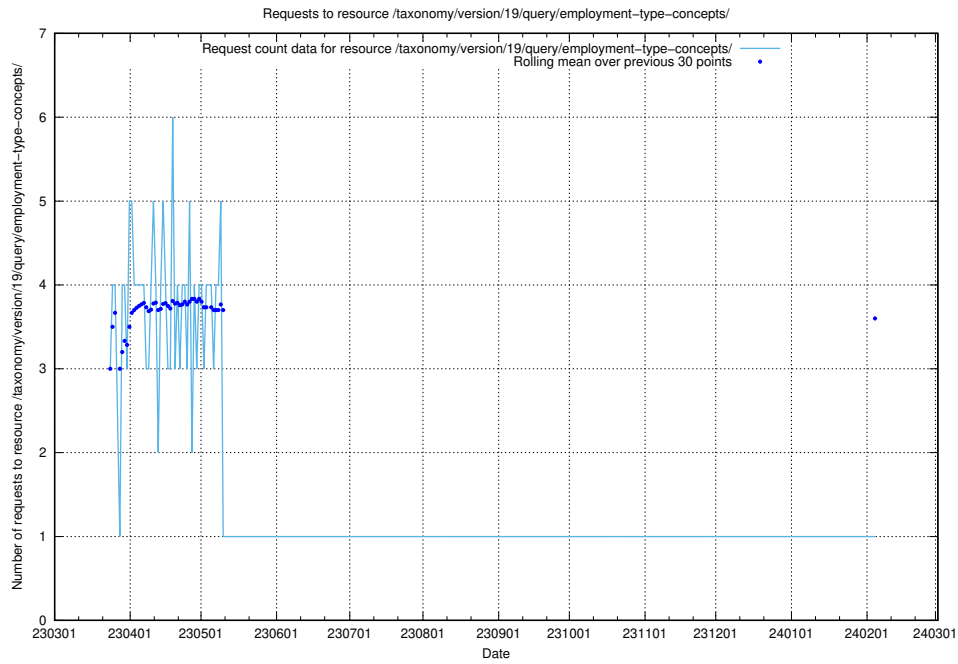

5.5799 Usage of /taxonomy/version/19/query/employment-type-concepts/

Here, we count the number of requests to resource /taxonomy/version/19/query/employment-type-concepts/.