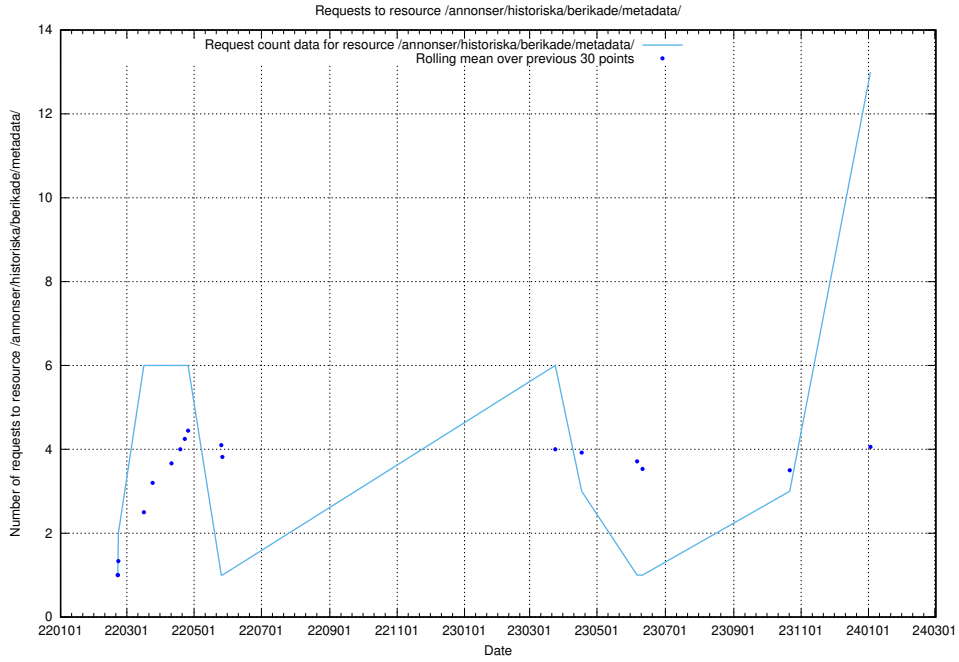

5.13 Usage of /annonser/historiska/berikade/metadata/

Here, we count the number of requests to resource /annonser/historiska/berikade/metadata/.