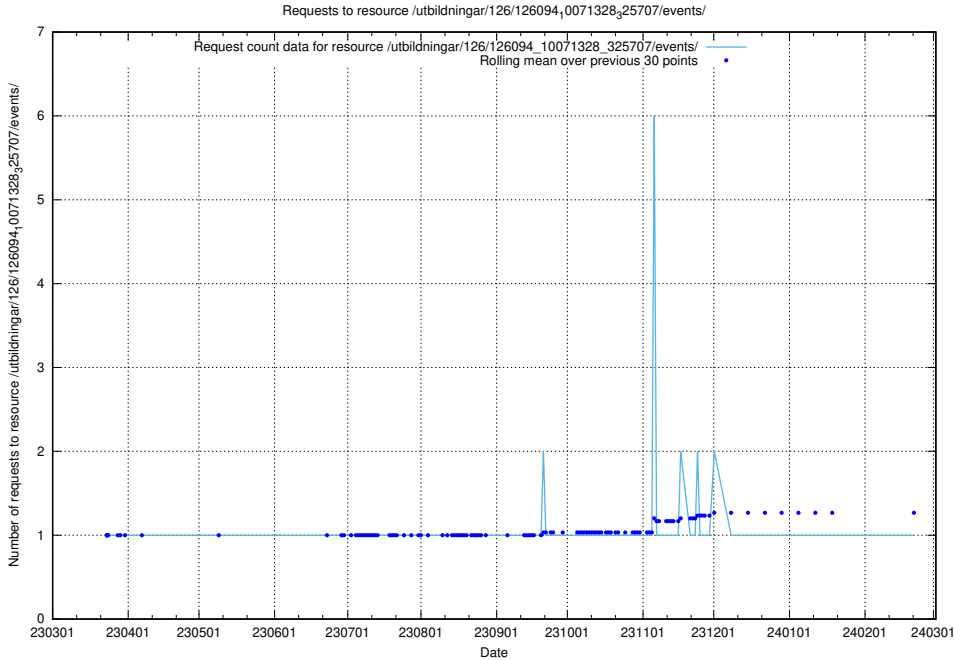

5.6067 Usage of /utbildningar/126/126094_10071328_325707/events/

Here, we count the number of requests to resource /utbildningar/126/126094_10071328_325707/events/