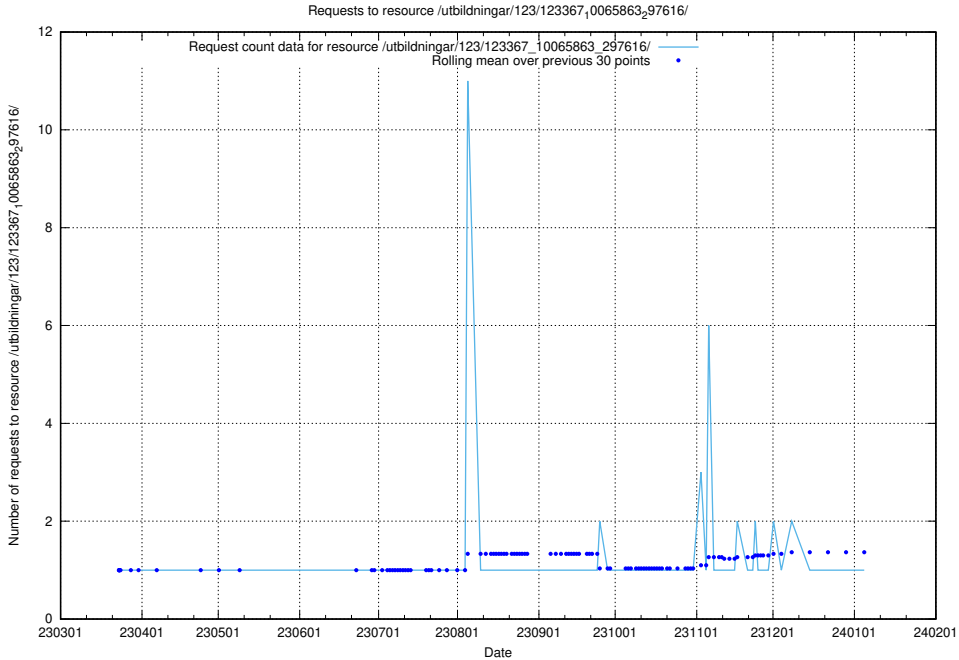

5.4443 Usage of /utbildningar/123/123367_10065863_297616/

Here, we count the number of requests to resource /utbildningar/123/123367_10065863_297616/.