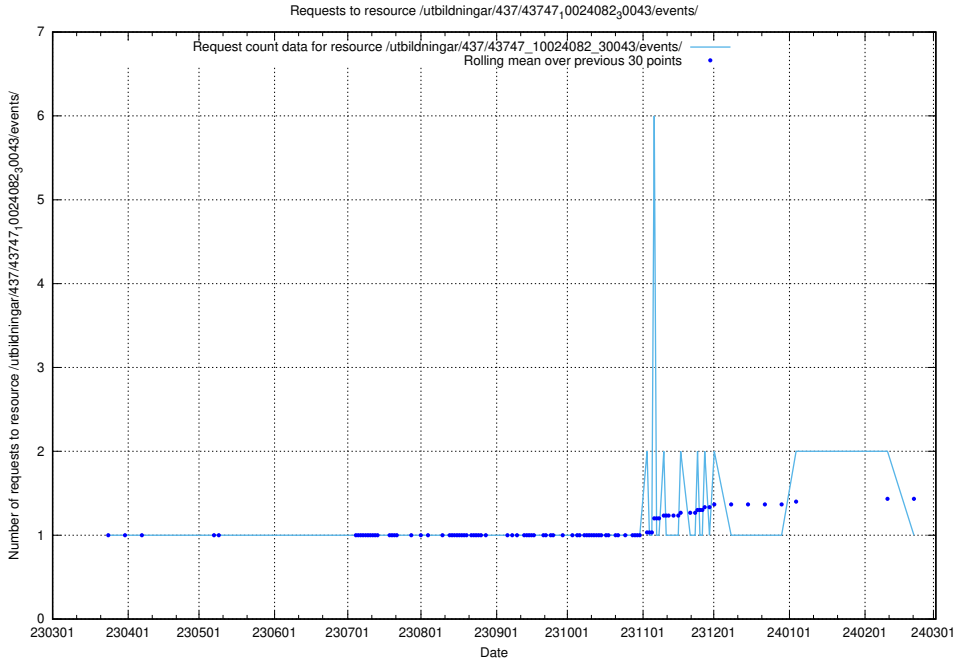

5.5848 Usage of /utbildningar/437/43747_10024082_30043/events/

Here, we count the number of requests to resource /utbildningar/437/43747_10024082_30043/events/.