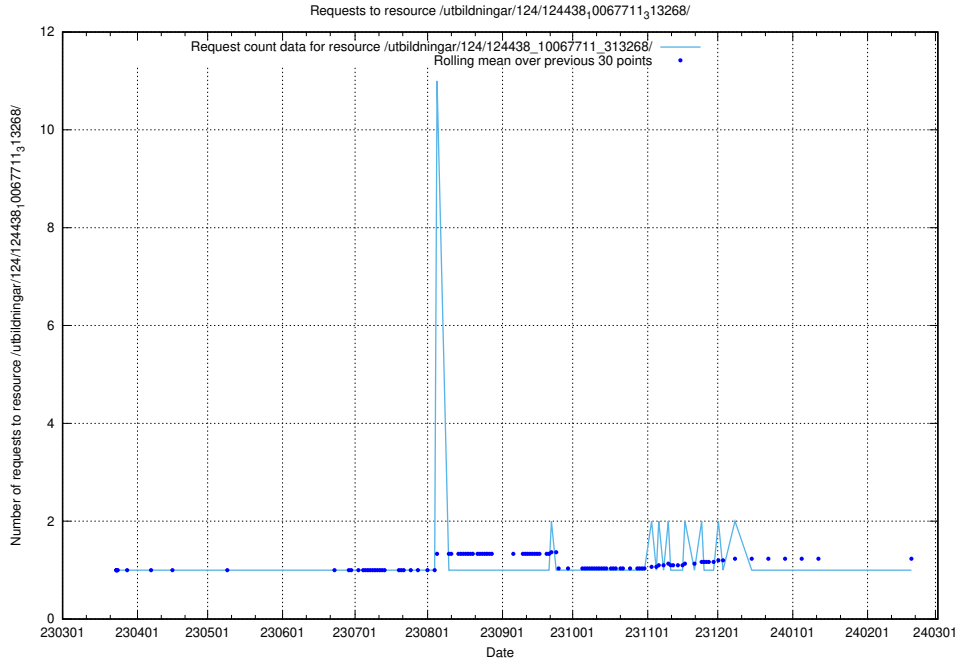

5.3343 Usage of /utbildningar/124/124438_10067711_313268/

Here, we count the number of requests to resource /utbildningar/124/124438_10067711_313268/.