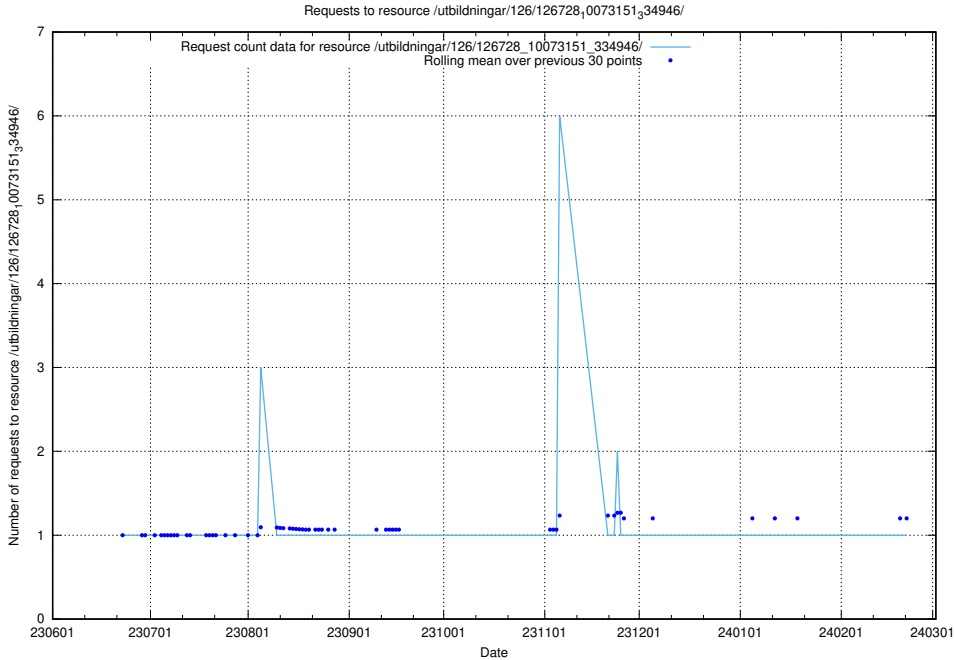

5.5253 Usage of /utbildningar/126/126728_10073151_334946/

Here, we count the number of requests to resource /utbildningar/126/126728_10073151_334946/.