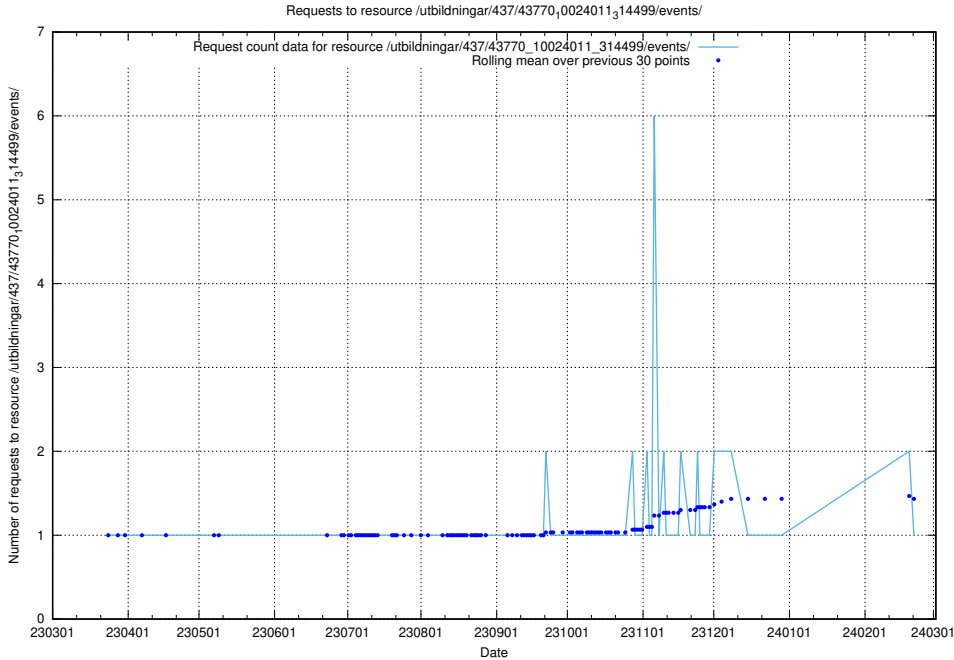

5.5837 Usage of /utbildningar/437/43770_10024011_314499/events/

Here, we count the number of requests to resource /utbildningar/437/43770_10024011_314499/events/.