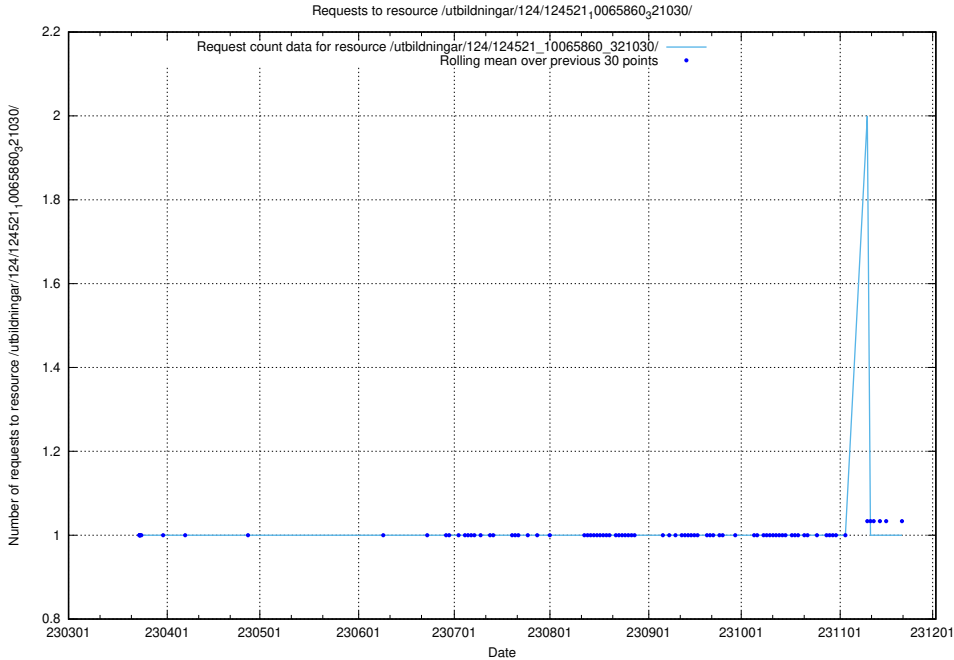

5.1142 Usage of /utbildningar/124/124521_10065860_321030/

Here, we count the number of requests to resource /utbildningar/124/124521_10065860_321030/.