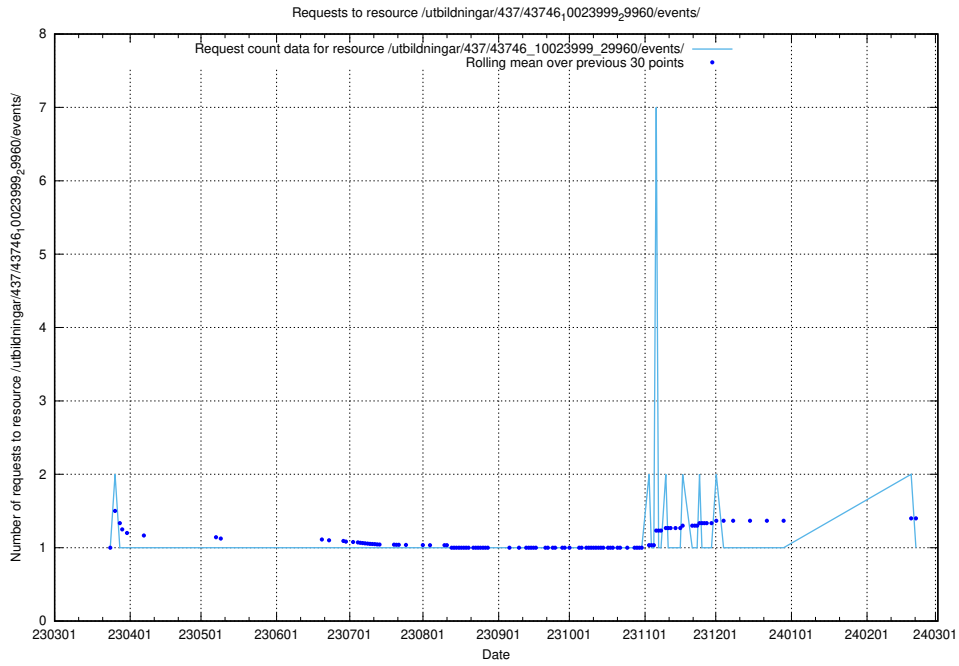

5.5849 Usage of /utbildningar/437/43746_10023999_29960/events/

Here, we count the number of requests to resource /utbildningar/437/43746_10023999_29960/events/.