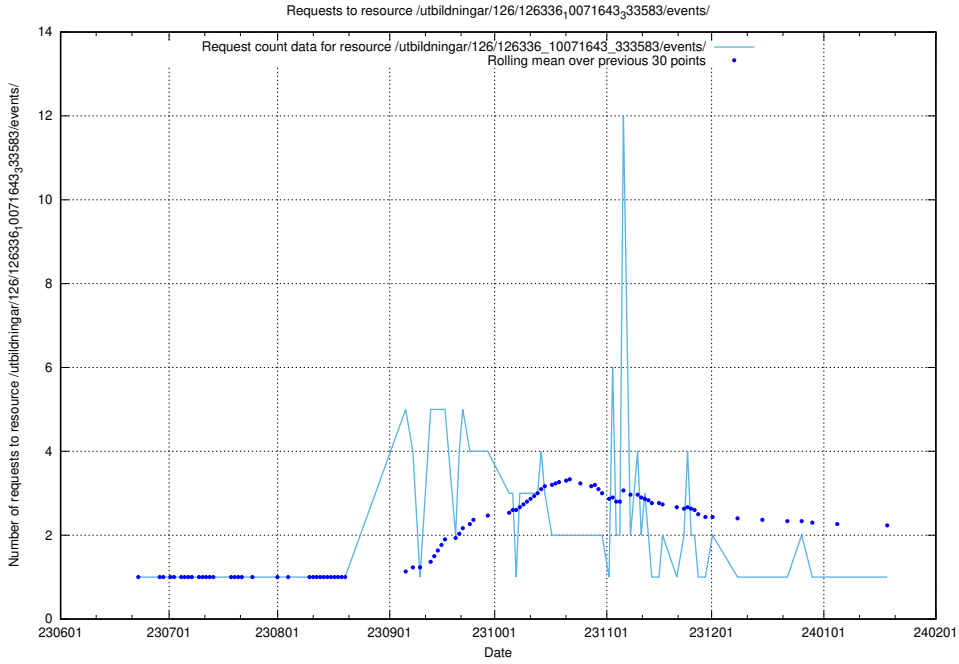

### 5.5322 Usage of /utbildningar/126/126336\_10071643\_333583/events/

Here, we count the number of requests to resource /utbildningar/126/126336\_10071643\_333583/events/