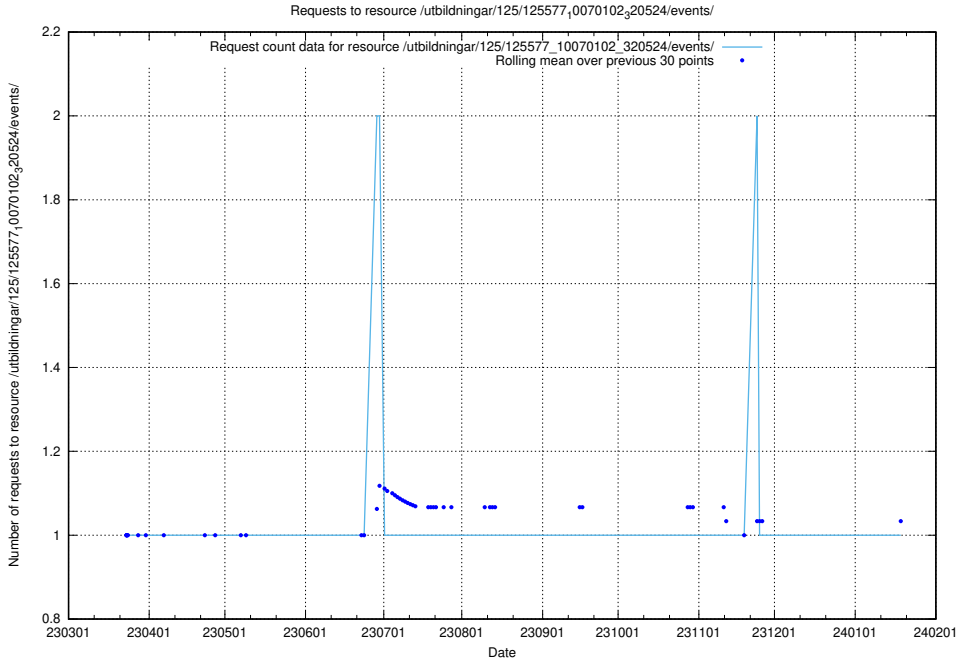

5.997 Usage of /utbildningar/125/125577_10070102_320524/events/

Here, we count the number of requests to resource /utbildningar/125/125577_10070102_320524/events/