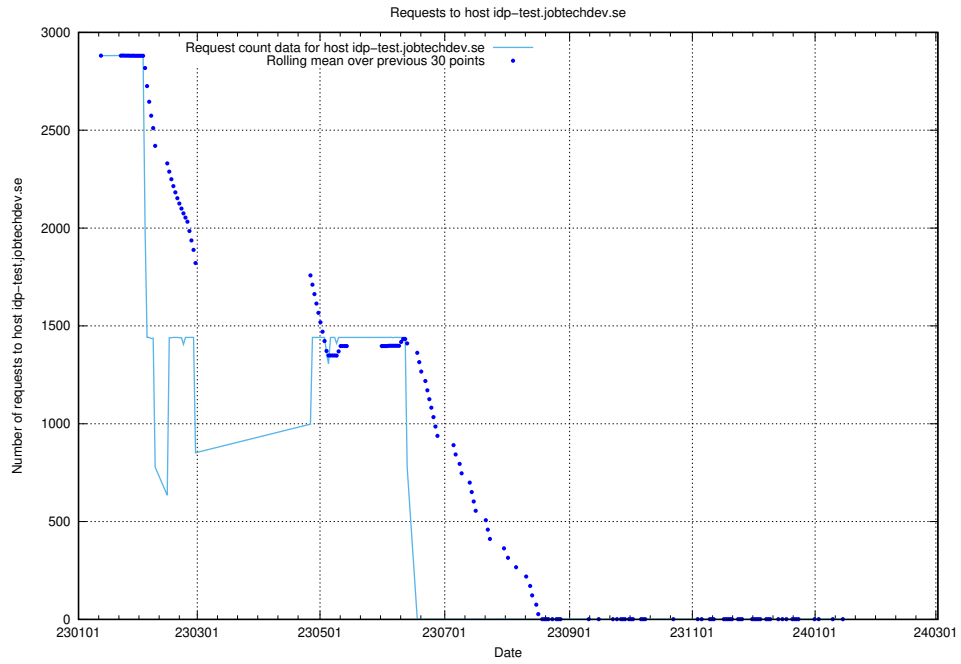

7.303 Usage of idp-test.jobtechdev.se

Here, we count the number of requests to host idp-test.jobtechdev.se.