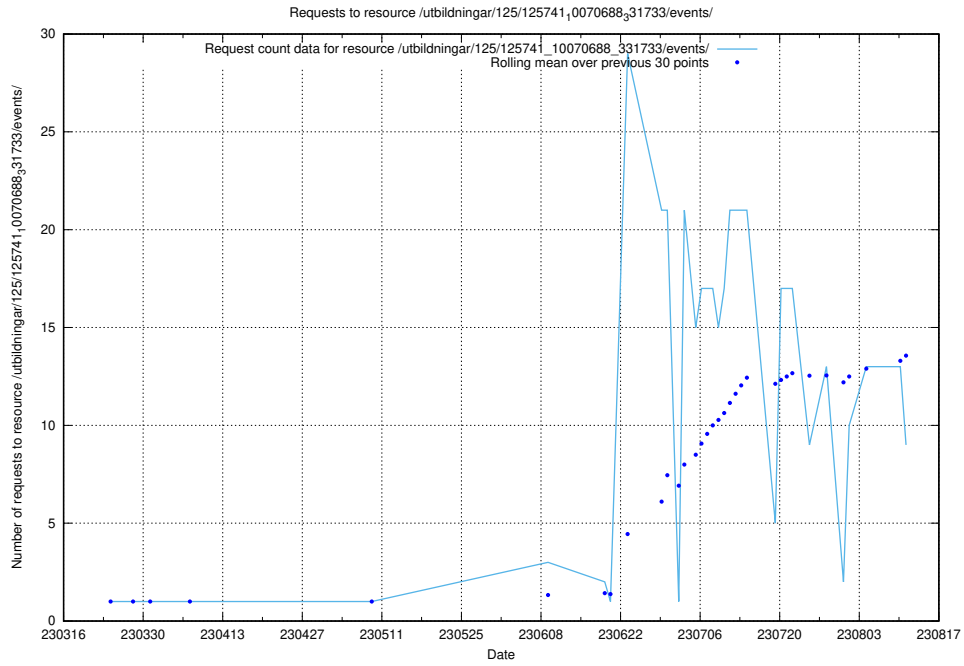

5.37 Usage of /utbildningar/125/125741_10070688_331733/events/

Here, we count the number of requests to resource /utbildningar/125/125741_10070688_331733/events/