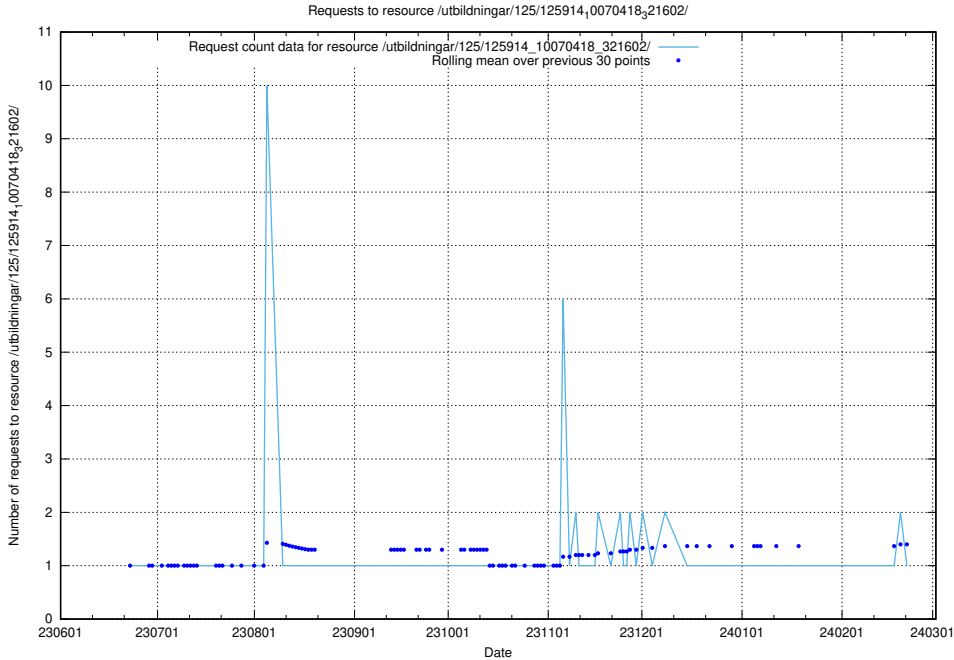

5.5343 Usage of /utbildningar/125/125914_10070418_321602/

Here, we count the number of requests to resource /utbildningar/125/125914_10070418_321602/.