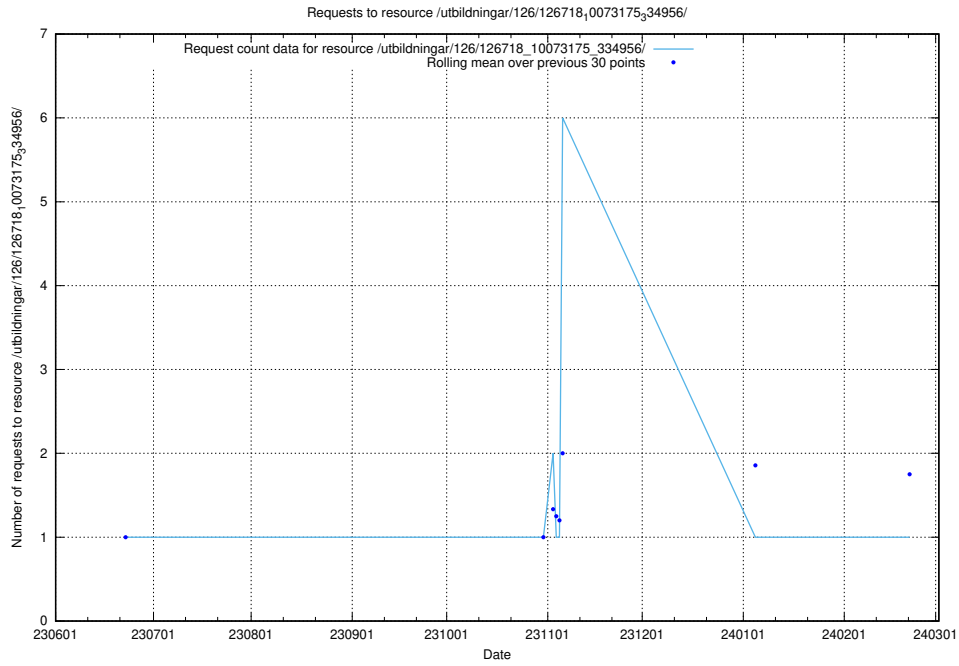

5.5268 Usage of /utbildningar/126/126718_10073175_334956/

Here, we count the number of requests to resource /utbildningar/126/126718_10073175_334956/.