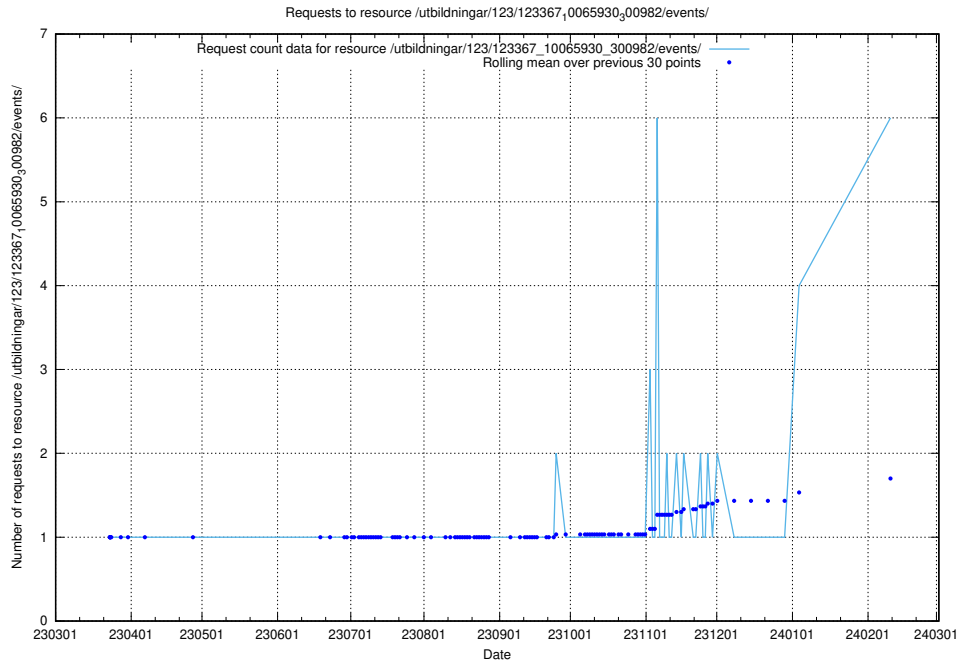

5.77 Usage of /utbildningar/123/123367_10065930_300982/events/

Here, we count the number of requests to resource /utbildningar/123/123367_10065930_300982/events/