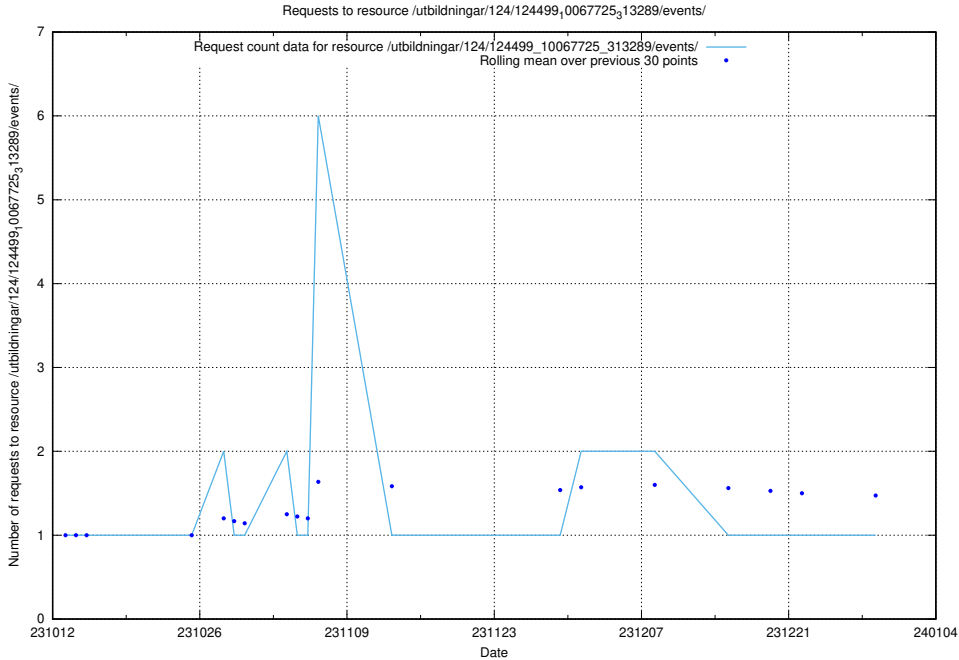

### 5.4003 Usage of /utbildningar/124/124499\_10067725\_313289/events/

Here, we count the number of requests to resource /utbildningar/124/124499\_10067725\_313289/events/