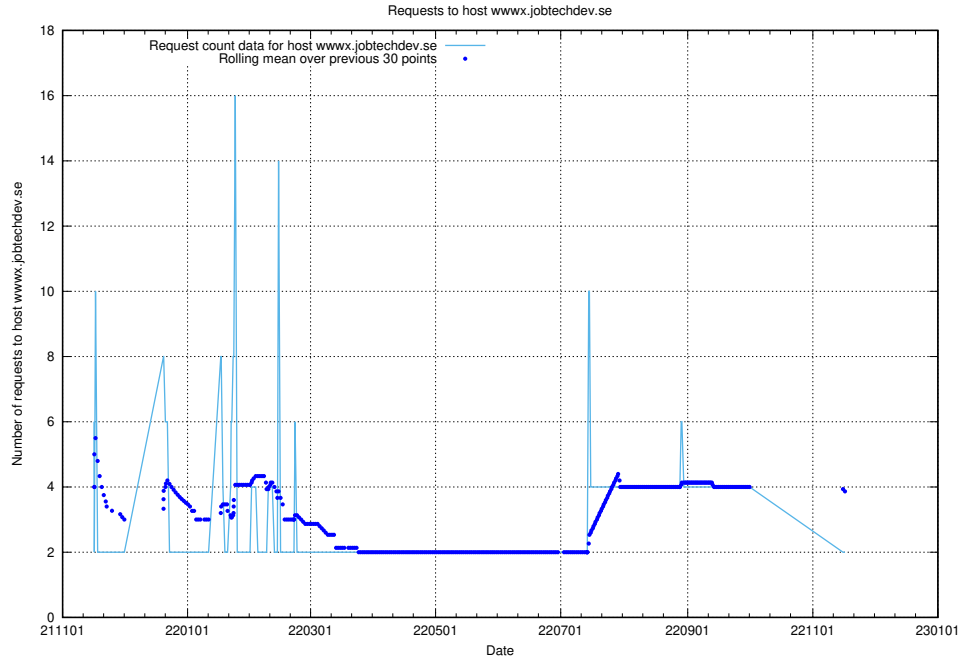

7.535 Usage of wwwx.jobtechdev.se

Here, we count the number of requests to host wwwx.jobtechdev.se.