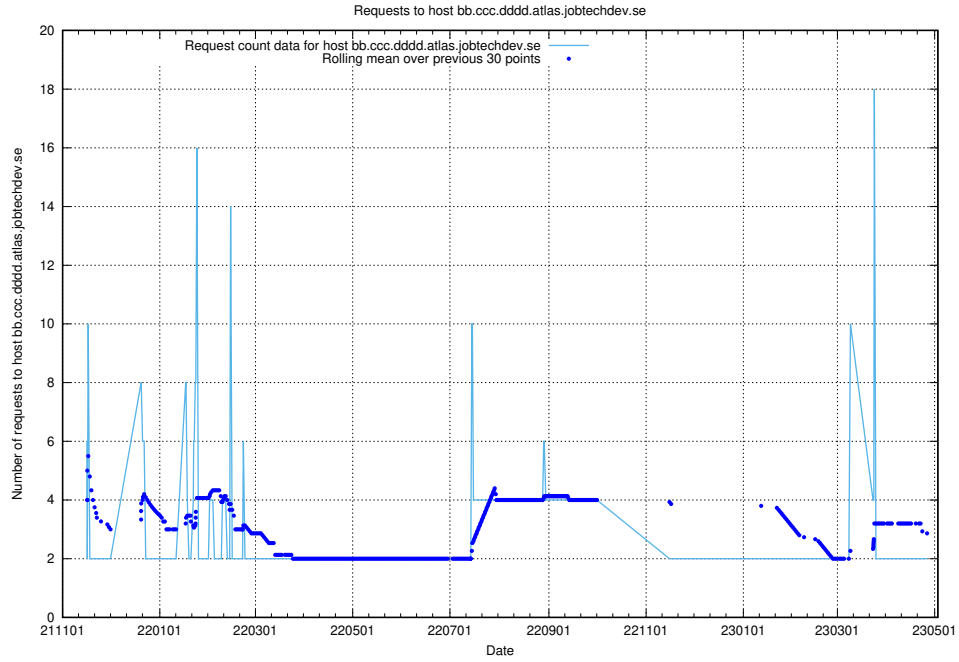

7.529 Usage of bb.ccc.dddd.atlas.jobtechdev.se

Here, we count the number of requests to host bb.ccc.dddd.atlas.jobtechdev.se.