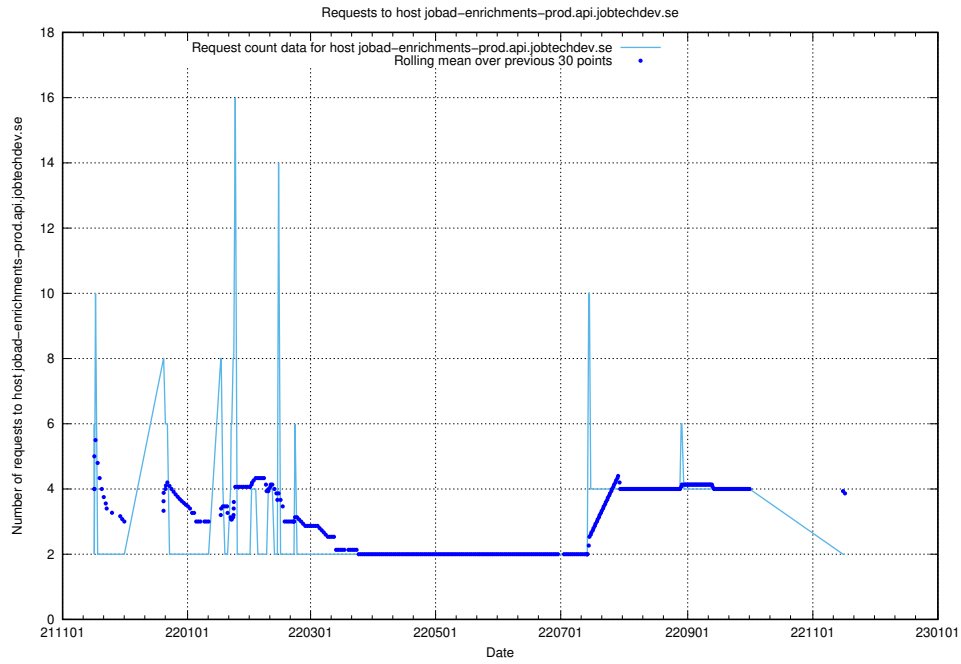

## 7.545 Usage of what.website.apirequest.jobtechdev.se

Here, we count the number of requests to host what.website.apirequest.jobtechdev.se.