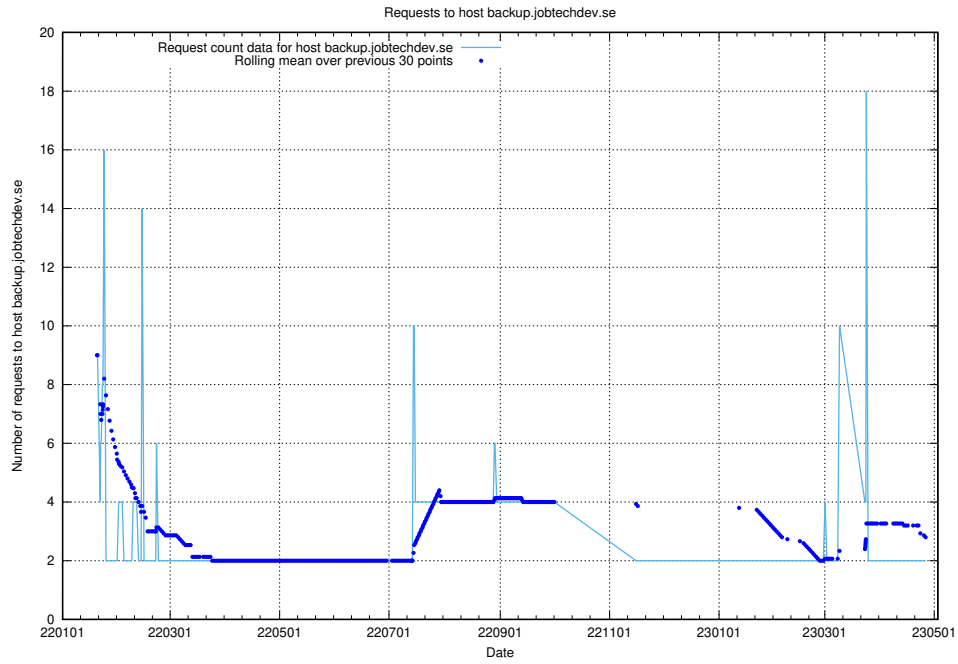

7.264 Usage of backup.jobtechdev.se

Here, we count the number of requests to host backup.jobtechdev.se.