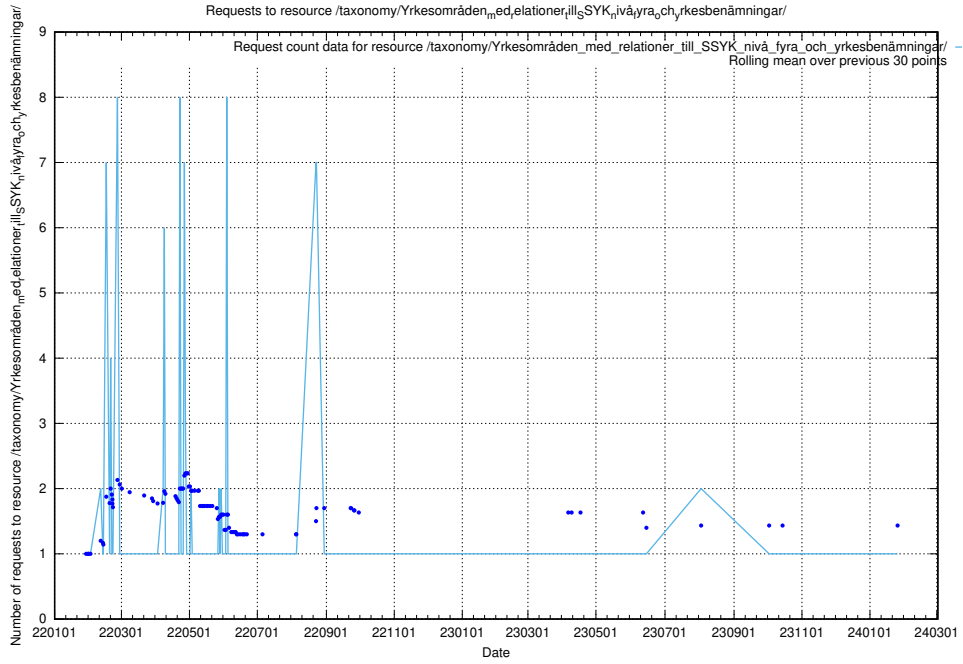

5.3382 Usage of /taxonomy/Yrkesområden_med_relationer_till_SSYK_nivå_fy

Here, we count the number of requests to resource /taxonomy/Yrkesområden_med_relationer_till_SSYK_nivå_fy