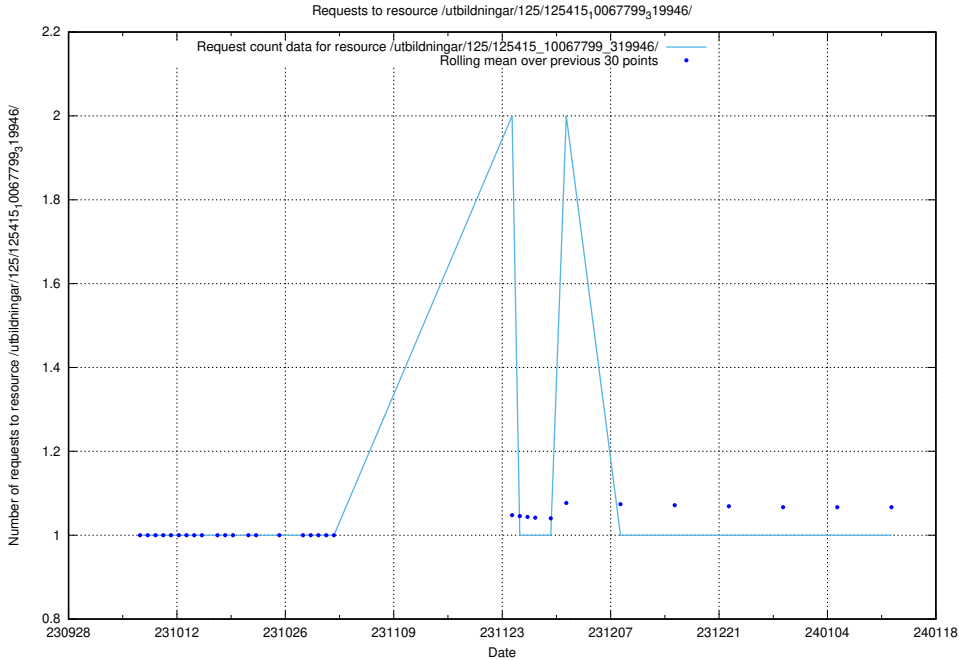

5.4041 Usage of /utbildningar/125/125415_10067799_319946/

Here, we count the number of requests to resource /utbildningar/125/125415_10067799_319946/.