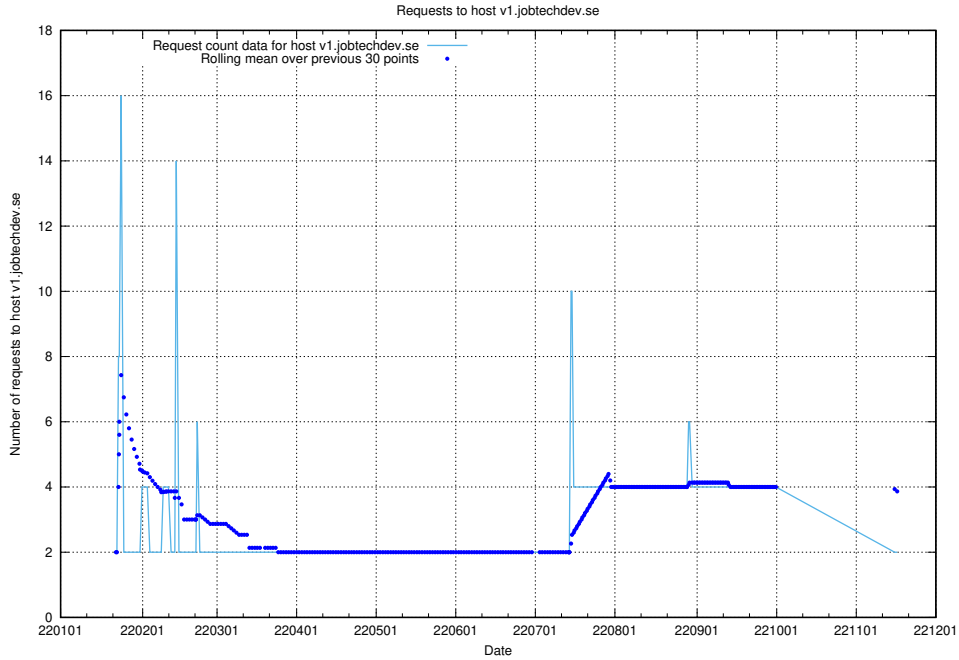

7.580 Usage of v1.jobtechdev.se

Here, we count the number of requests to host v1.jobtechdev.se.