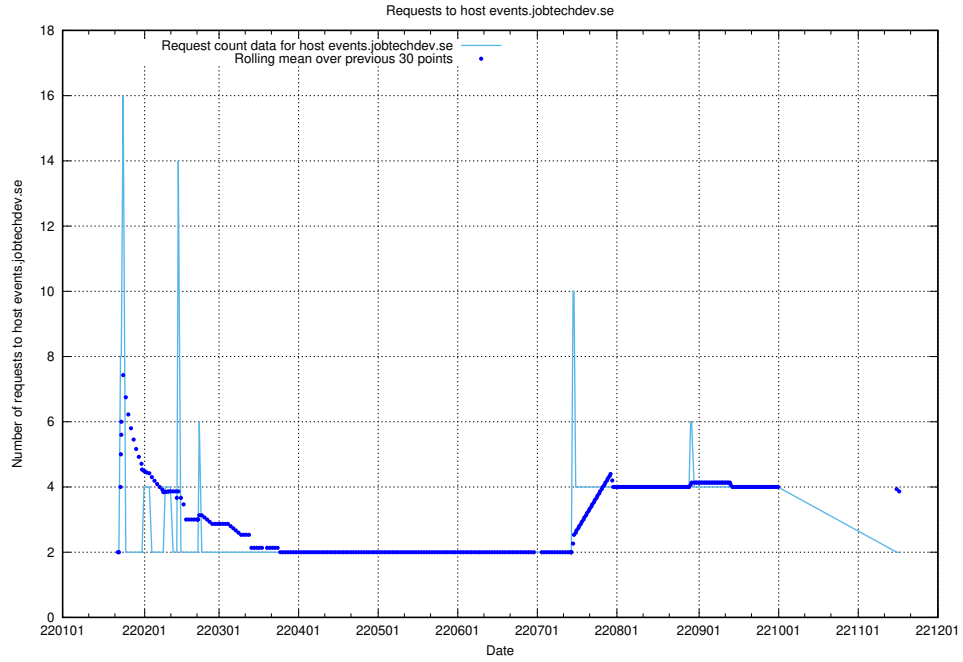

7.599 Usage of events.jobtechdev.se

Here, we count the number of requests to host events.jobtechdev.se.