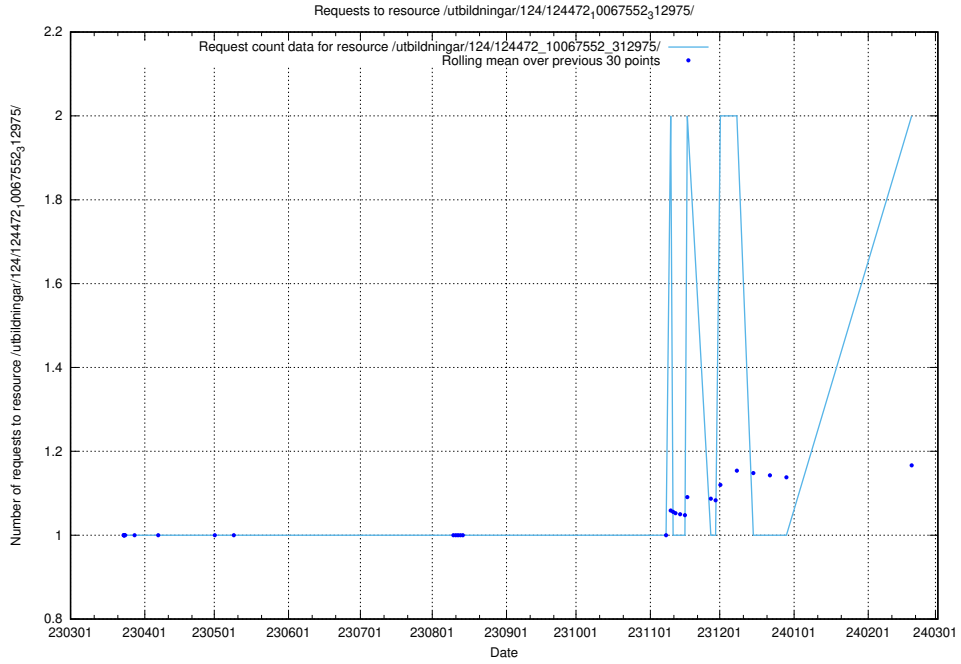

5.484 Usage of /utbildningar/124/124472_10067552_312975/

Here, we count the number of requests to resource /utbildningar/124/124472_10067552_312975/.