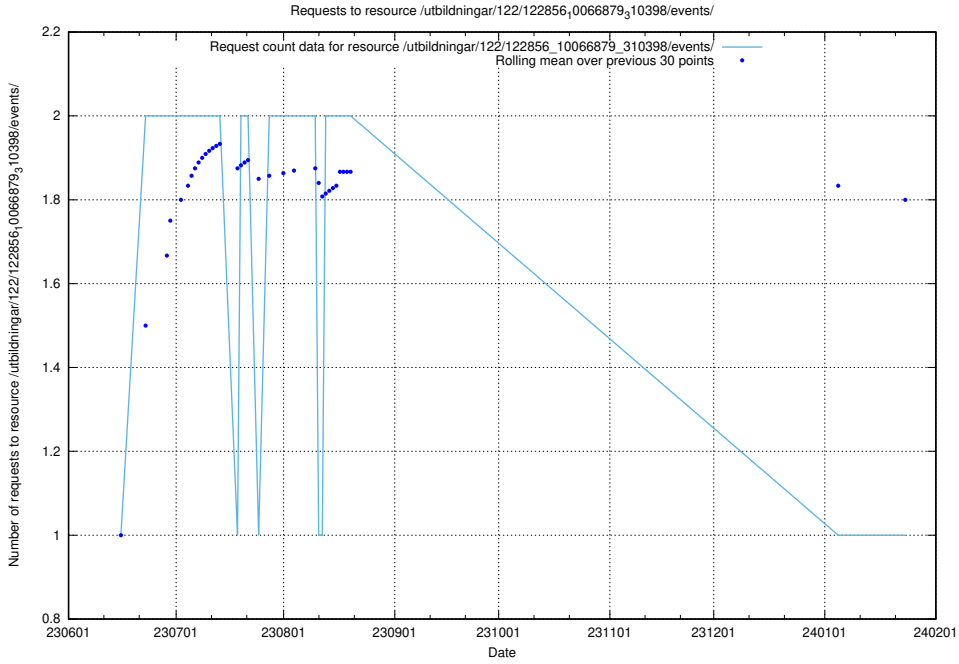

5.5555 Usage of /utbildningar/122/122856_10066879_310398/events/

Here, we count the number of requests to resource /utbildningar/122/122856_10066879_310398/events/