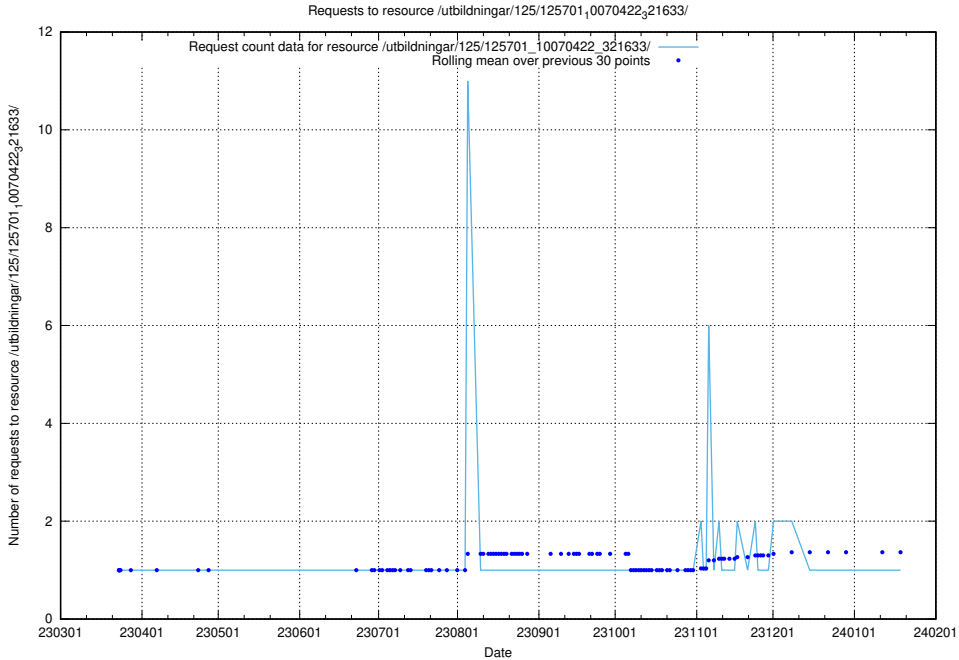

5.920 Usage of /utbildningar/125/125701_10070422_321633/

Here, we count the number of requests to resource /utbildningar/125/125701_10070422_321633/.