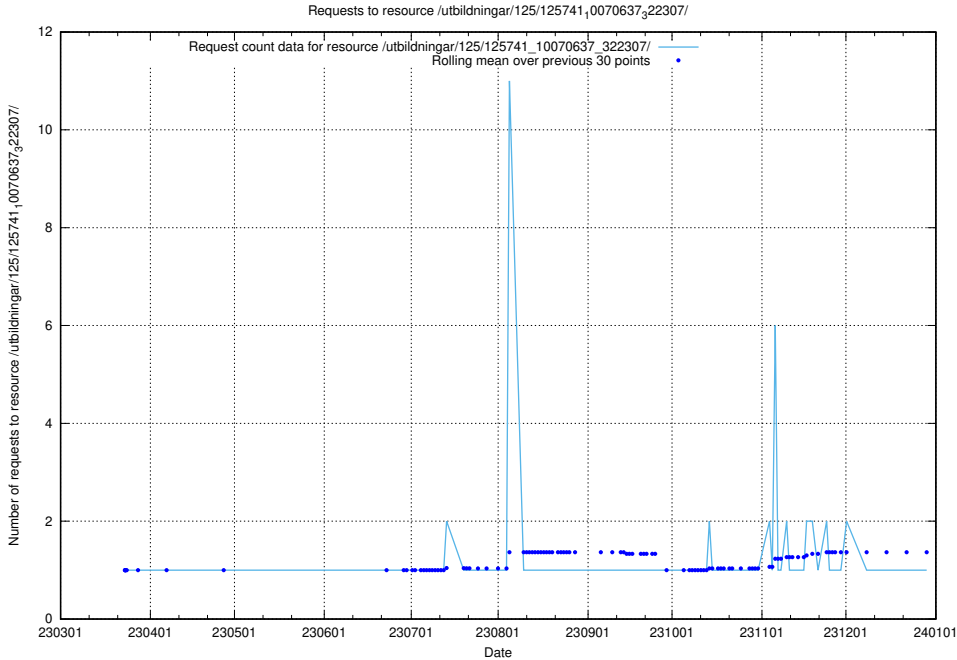

5.861 Usage of /utbildningar/125/125741_10070637_322307/

Here, we count the number of requests to resource /utbildningar/125/125741_10070637_322307/.