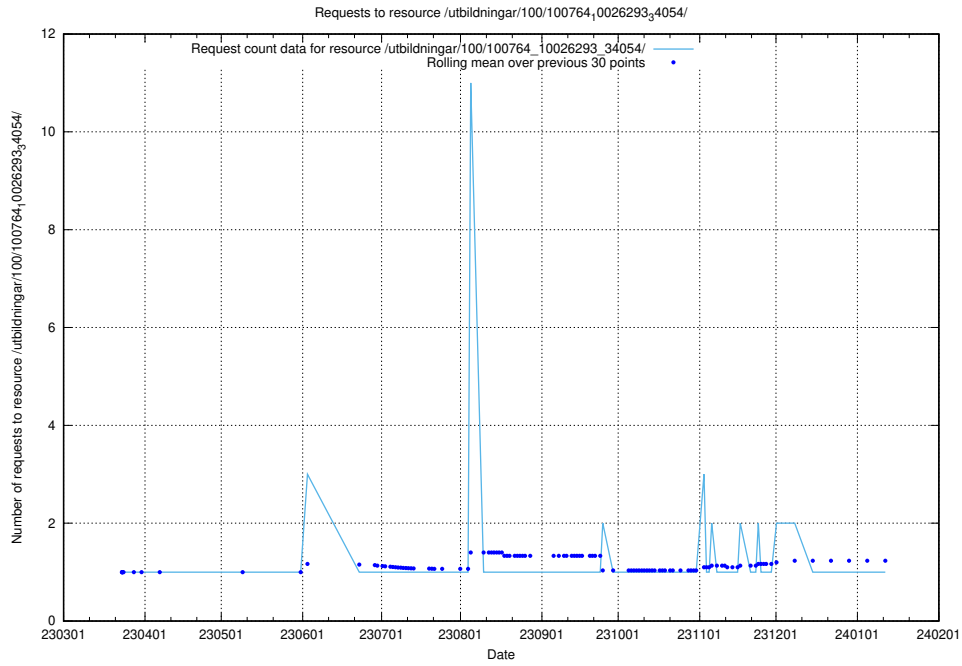

5.5199 Usage of /utbildningar/100/100764_10026293_34054/

Here, we count the number of requests to resource /utbildningar/100/100764_10026293_34054/.