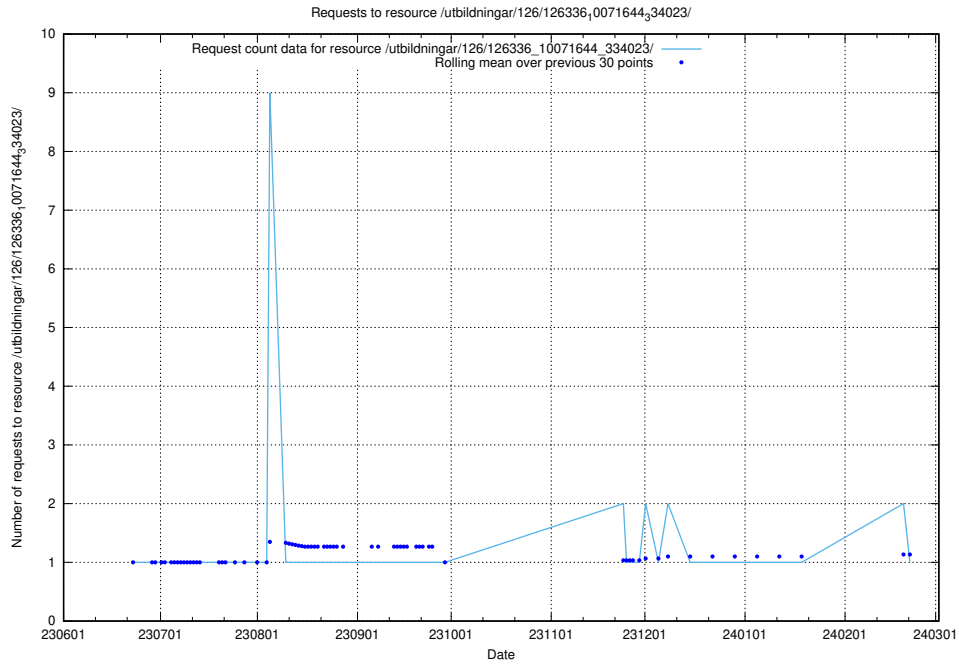

5.5321 Usage of /utbildningar/126/126336_10071644_334023/

Here, we count the number of requests to resource /utbildningar/126/126336_10071644_334023/.