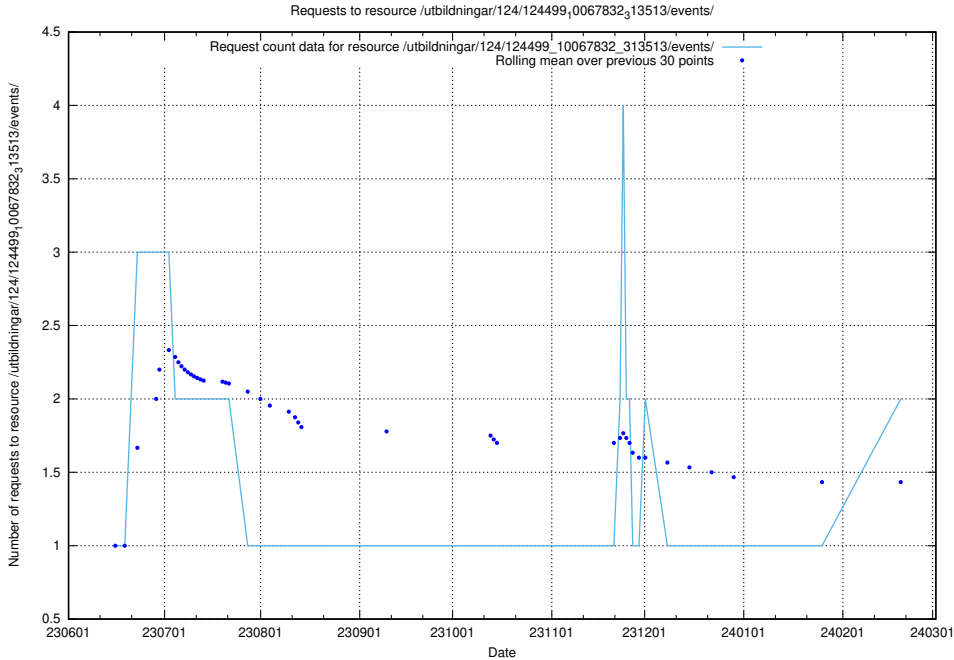

5.739 Usage of /utbildningar/124/124499_10067832_313513/events/

Here, we count the number of requests to resource /utbildningar/124/124499_10067832_313513/events/