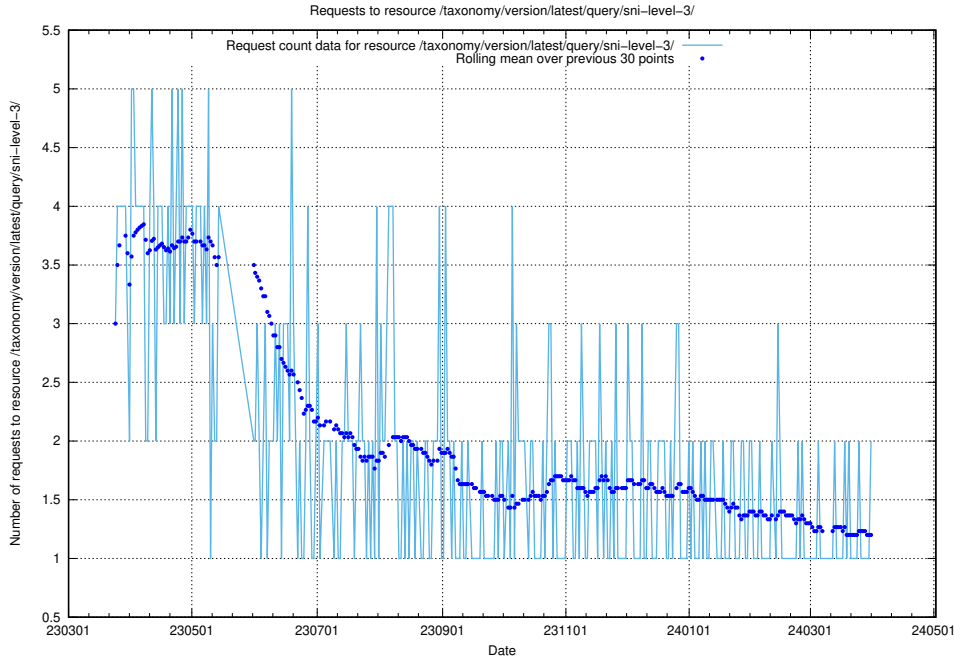

5.785 Usage of /taxonomy/version/latest/query/sni-level-3/

Here, we count the number of requests to resource /taxonomy/version/latest/query/sni-level-3/.