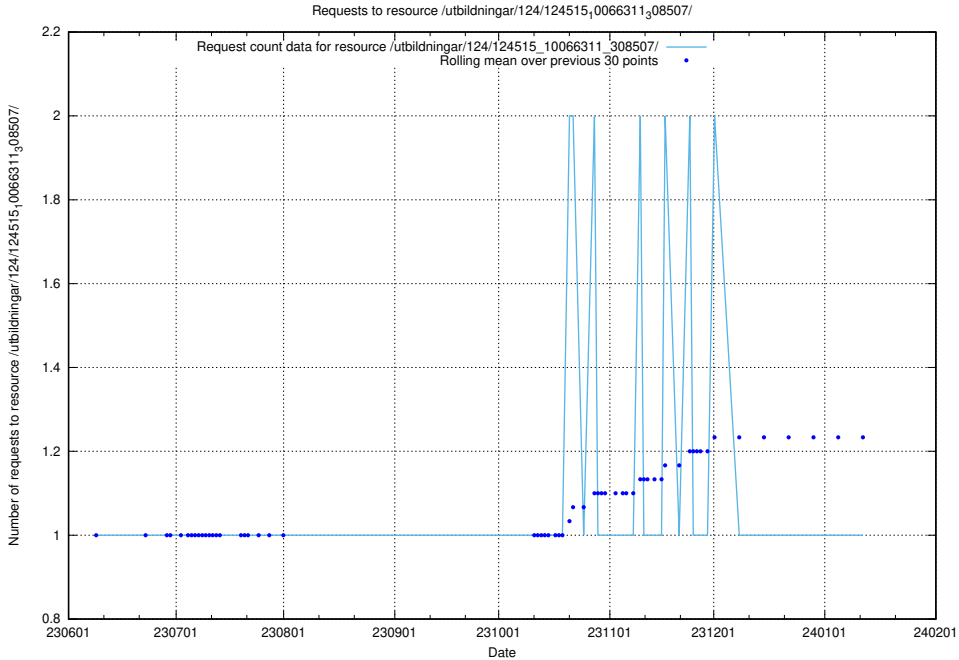

5.5565 Usage of /utbildningar/124/124515_10066311_308507/

Here, we count the number of requests to resource /utbildningar/124/124515_10066311_308507/.