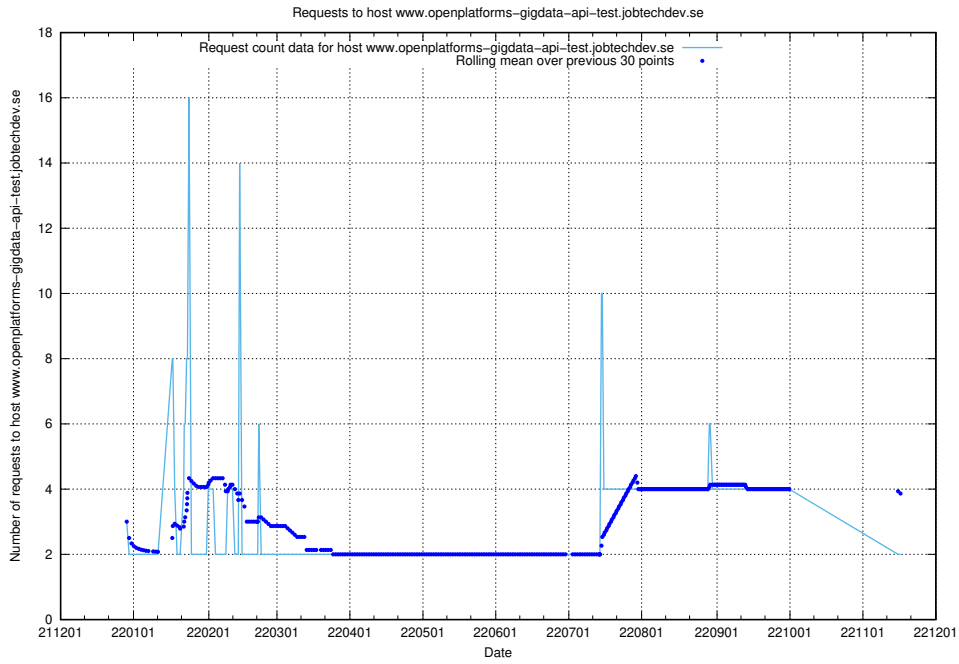

### 7.353 Usage of inks-develop.api.jobtechdev.se

Here, we count the number of requests to host inks-develop.api.jobtechdev.se.