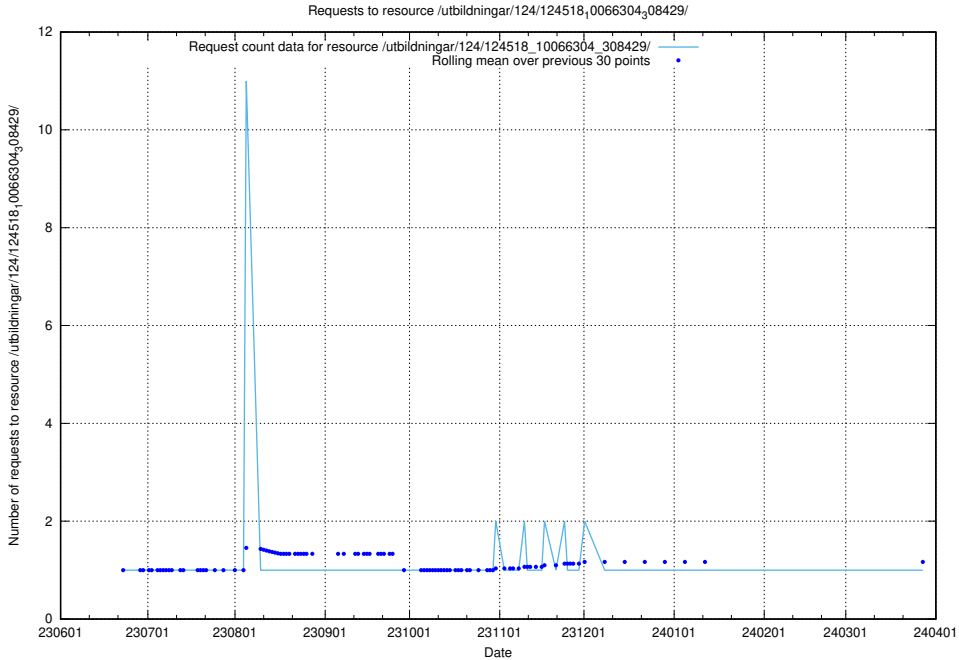

5.5420 Usage of /utbildningar/124/124518_10066304_308429/

Here, we count the number of requests to resource /utbildningar/124/124518_10066304_308429/.