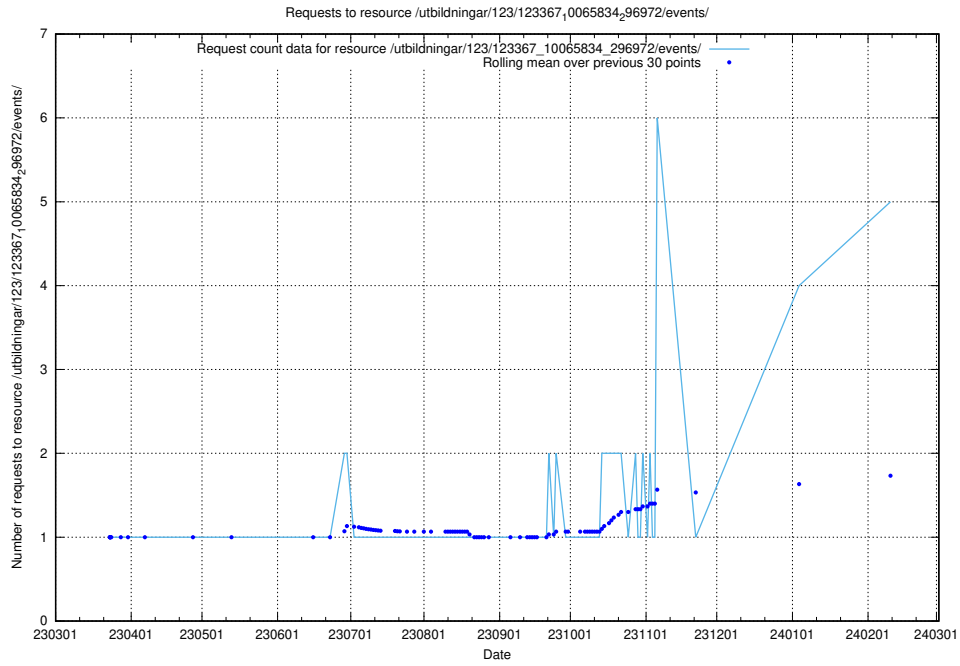

5.121 Usage of /utbildningar/123/123367_10065834_296972/events/

Here, we count the number of requests to resource /utbildningar/123/123367_10065834_296972/events/