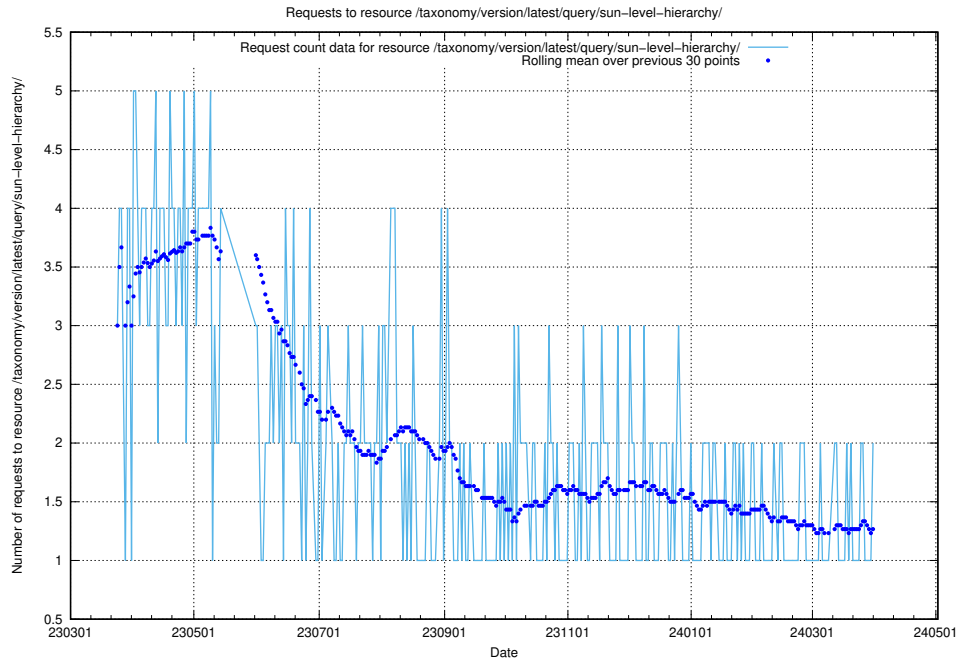

5.766 Usage of /taxonomy/version/latest/query/sun-level-hierarchy/

Here, we count the number of requests to resource /taxonomy/version/latest/query/sun-level-hierarchy/.