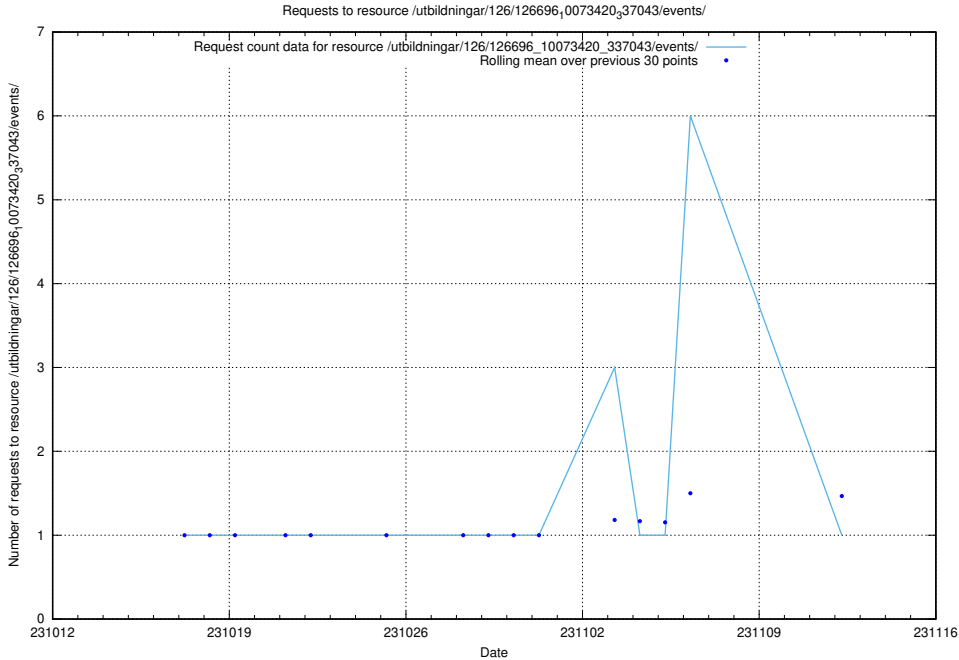

5.3945 Usage of /utbildningar/126/126696_10073420_337043/events/

Here, we count the number of requests to resource /utbildningar/126/126696_10073420_337043/events/