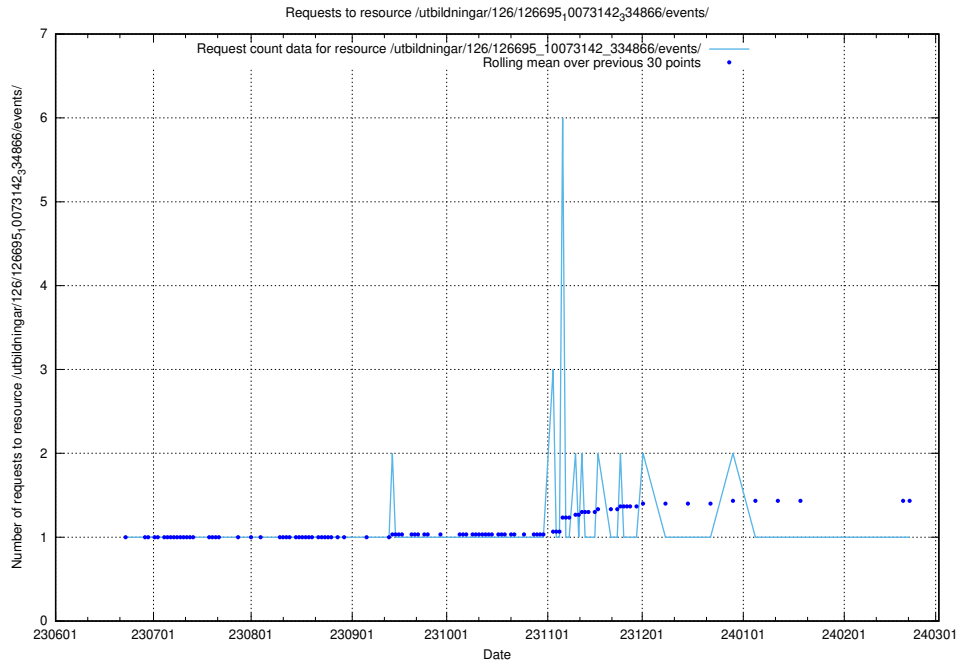

5.5285 Usage of /utbildningar/126/126695_10073142_334866/events/

Here, we count the number of requests to resource /utbildningar/126/126695_10073142_334866/events/