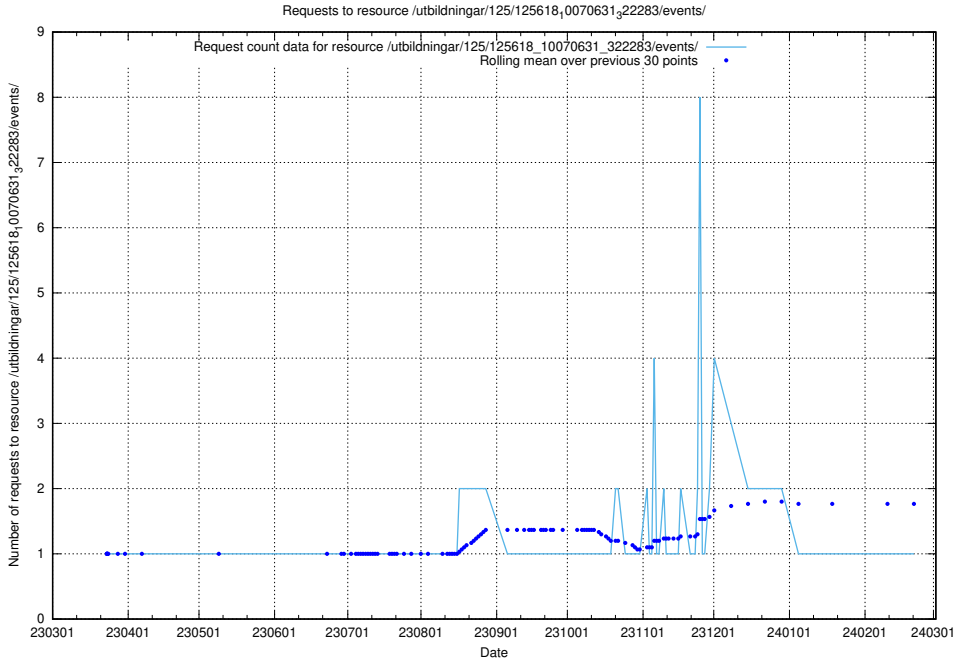

5.963 Usage of /utbildningar/125/125618_10070631_322283/events/

Here, we count the number of requests to resource /utbildningar/125/125618_10070631_322283/events/