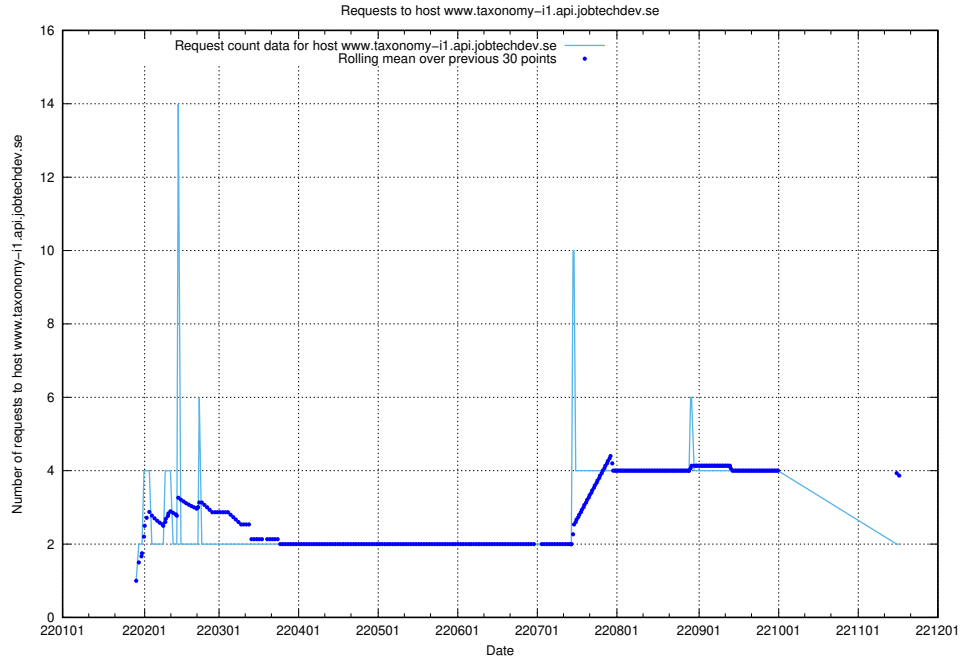

7.567 Usage of `www.taxonomy-i1.api.jobtechdev.se`

Here, we count the number of requests to host `www.taxonomy-i1.api.jobtechdev.se`.