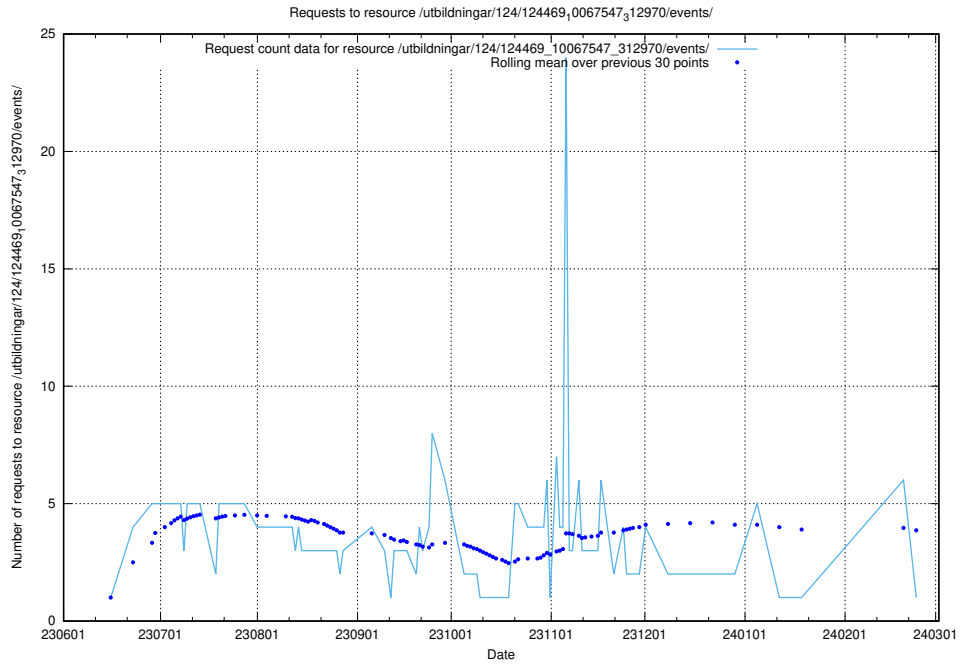

5.5553 Usage of /utbildningar/124/124469_10067547_312970/events/

Here, we count the number of requests to resource /utbildningar/124/124469_10067547_312970/events/