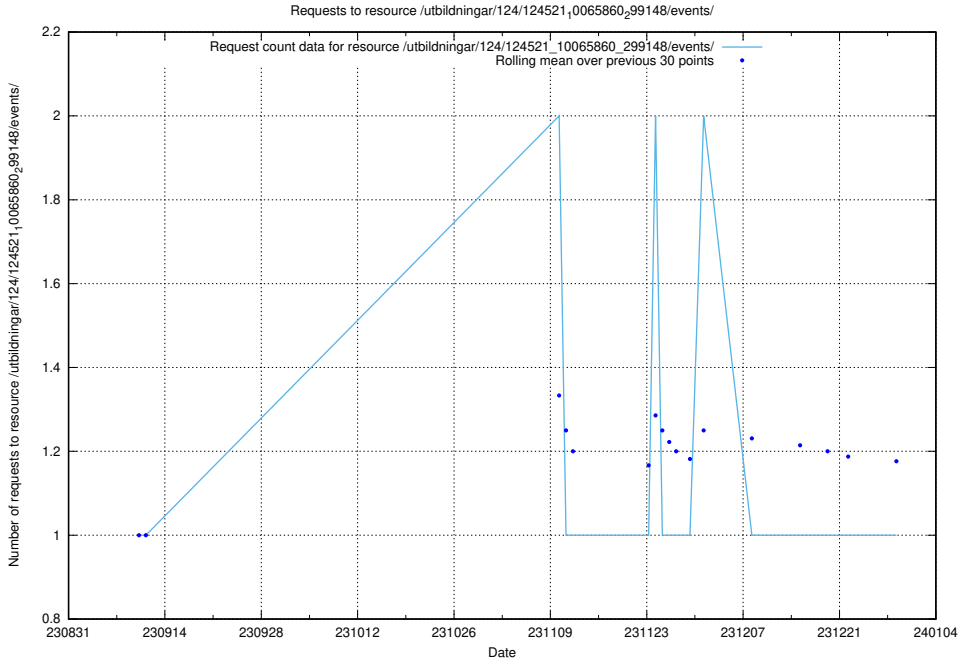

### 5.4266 Usage of /utbildningar/124/124521\_10065860\_299148/events/

Here, we count the number of requests to resource /utbildningar/124/124521\_10065860\_299148/events/