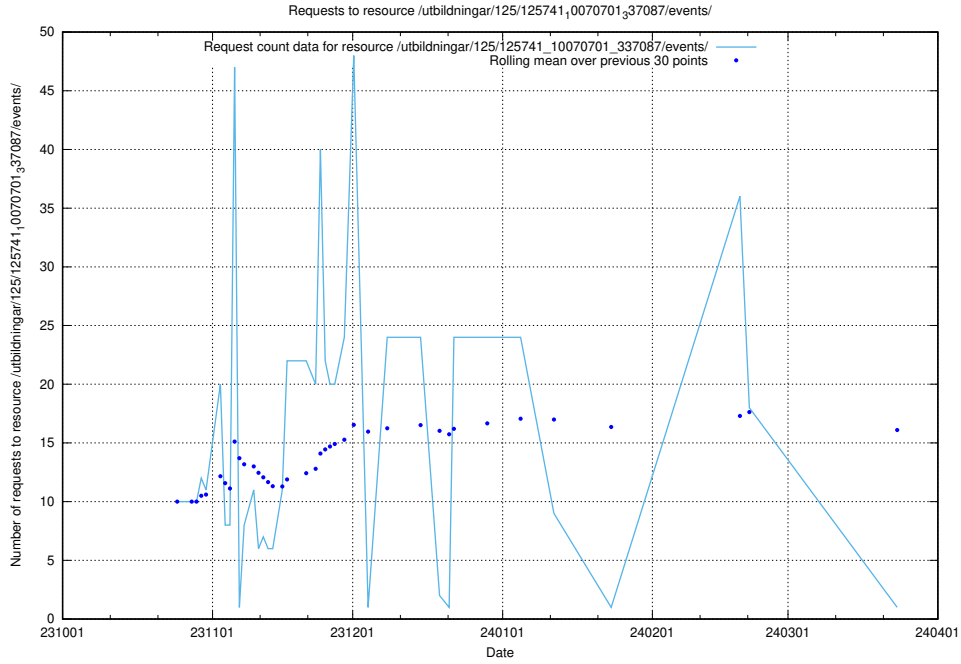

5.3843 Usage of /utbildningar/125/125741_10070701_337087/events/

Here, we count the number of requests to resource /utbildningar/125/125741_10070701_337087/events/