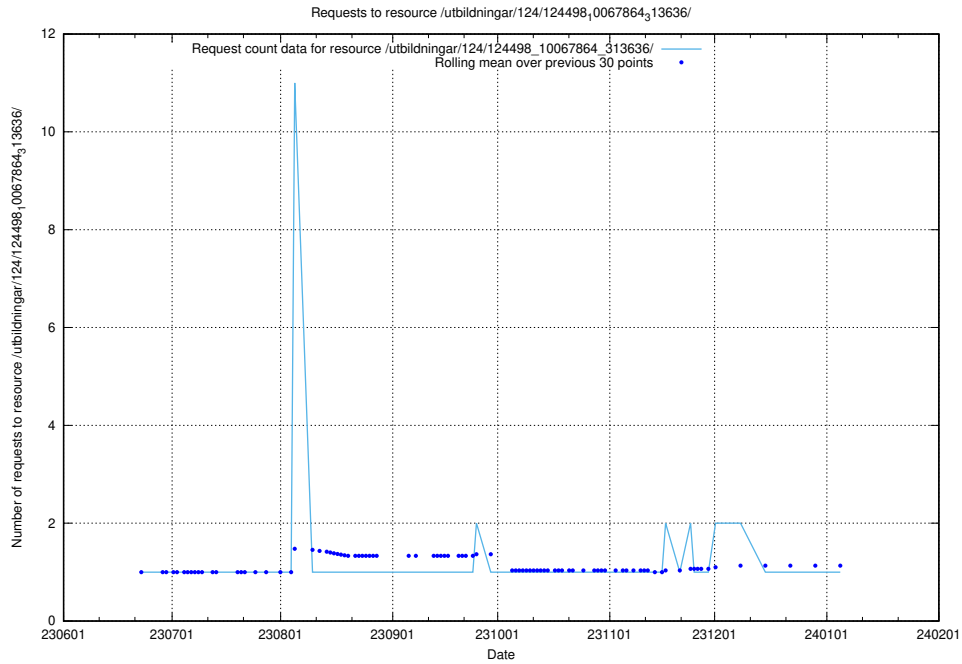

5.5446 Usage of /utbildningar/124/124498_10067864_313636/

Here, we count the number of requests to resource /utbildningar/124/124498_10067864_313636/.