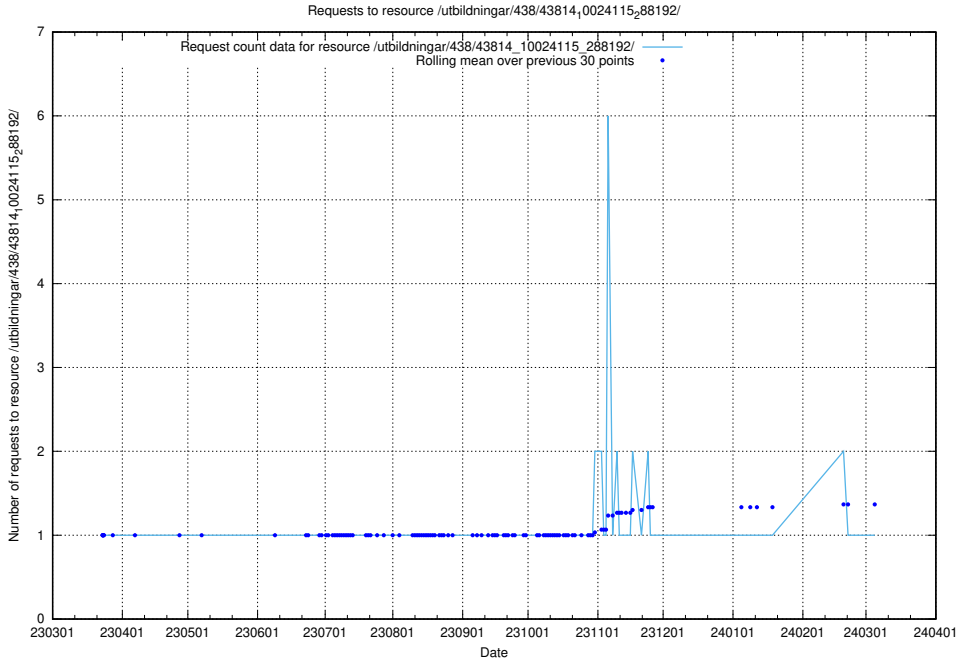

5.5981 Usage of /utbildningar/438/43814_10024115_288192/

Here, we count the number of requests to resource /utbildningar/438/43814_10024115_288192/.