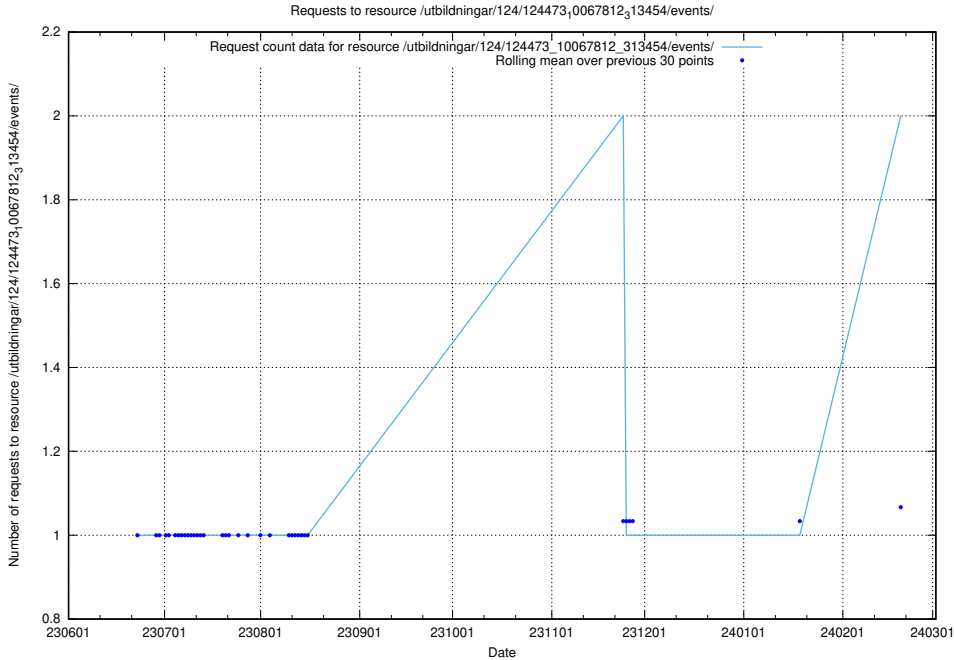

5.718 Usage of /utbildningar/124/124473_10067812_313454/events/

Here, we count the number of requests to resource /utbildningar/124/124473_10067812_313454/events/