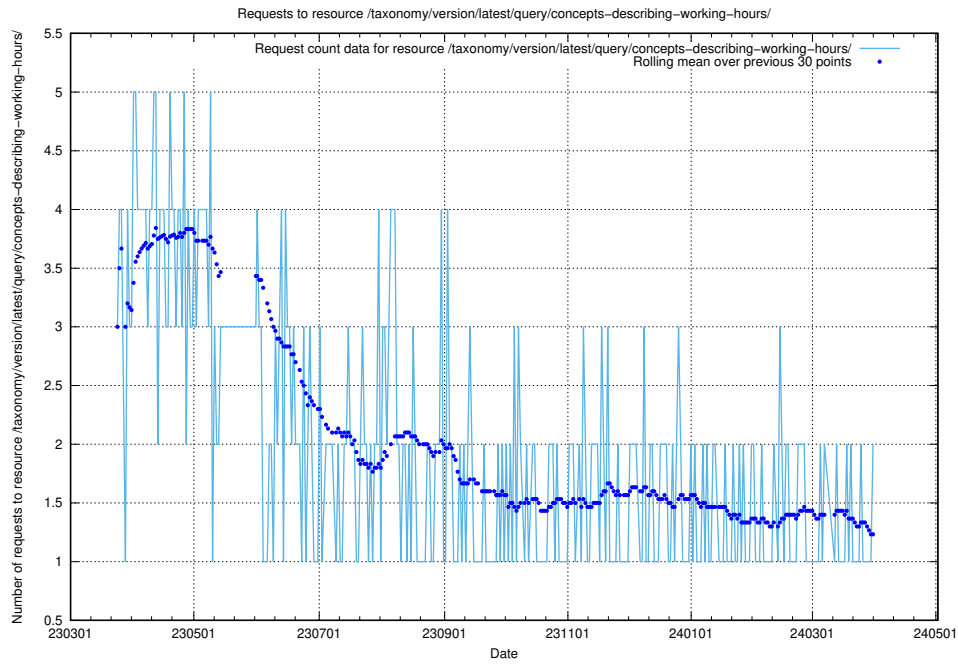

5.807 Usage of /taxonomy/version/latest/query/concepts-describing-working-hours/

Here, we count the number of requests to resource /taxonomy/version/latest/query/concepts-describing-working-hours/.