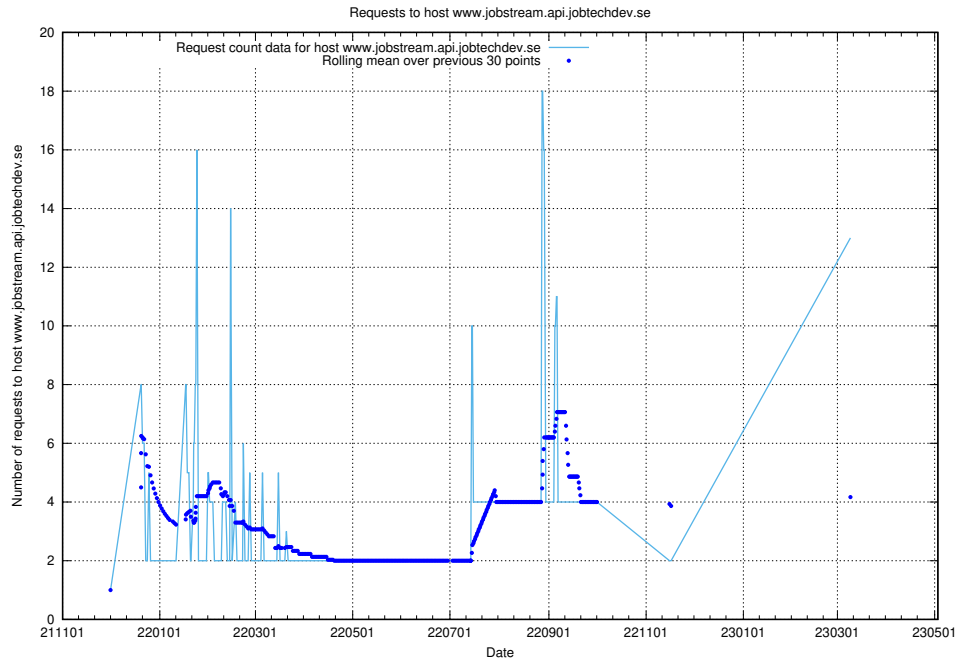

7.43 Usage of `www.jobstream.api.jobtechdev.se`

Here, we count the number of requests to host `www.jobstream.api.jobtechdev.se`.