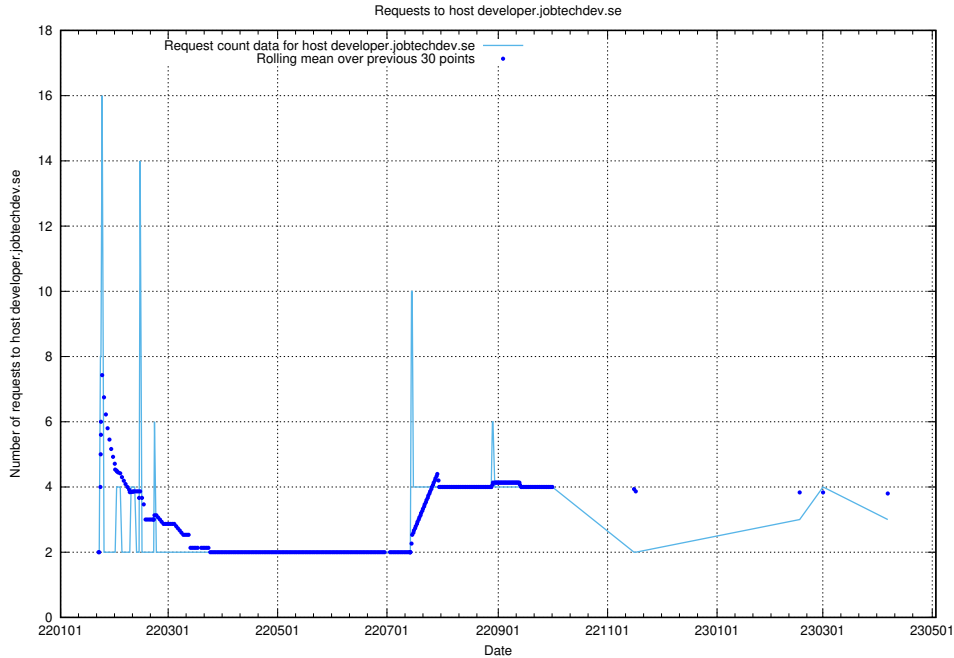

7.162 Usage of developer.jobtechdev.se

Here, we count the number of requests to host developer.jobtechdev.se.