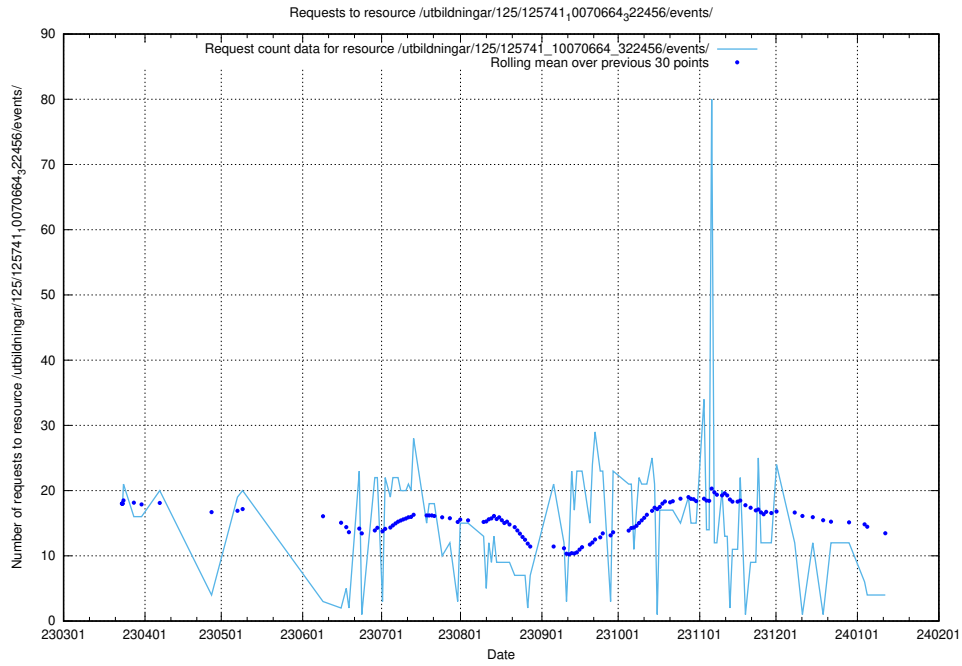

5.173 Usage of /utbildningar/125/125741_10070664_322456/events/

Here, we count the number of requests to resource /utbildningar/125/125741_10070664_322456/events/