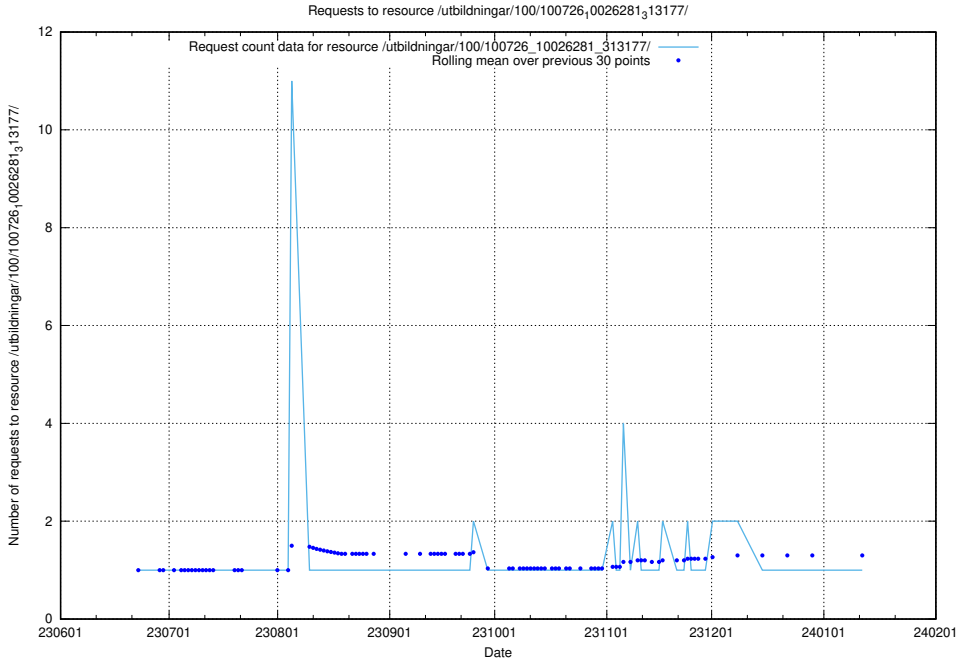

5.5509 Usage of /utbildningar/100/100726_10026281_313177/

Here, we count the number of requests to resource /utbildningar/100/100726_10026281_313177/.