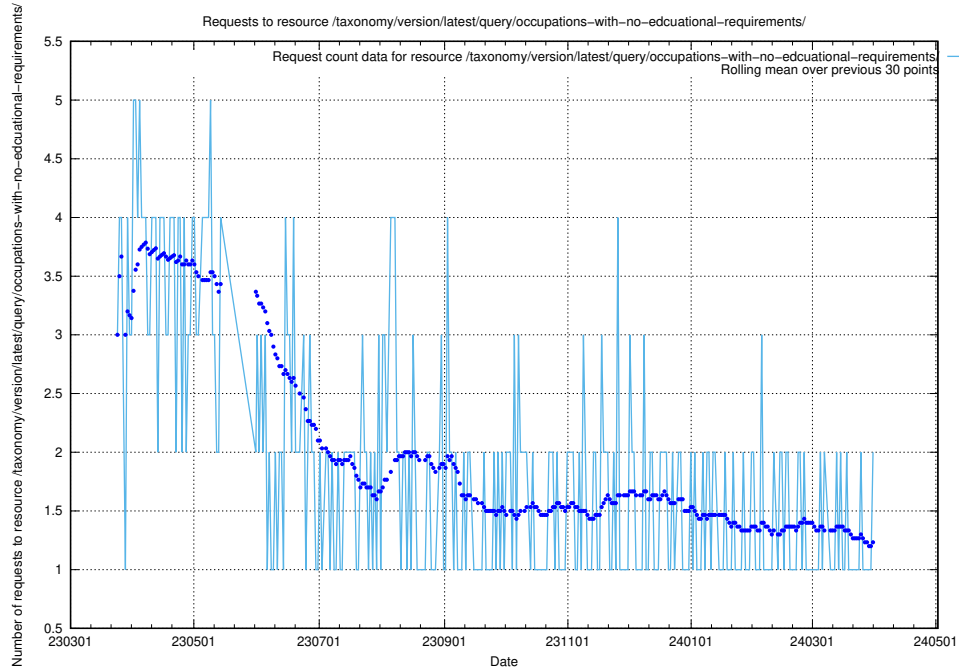

5.793 Usage of /taxonomy/version/latest/query/occupations-with-no-educational-requirements/

Here, we count the number of requests to resource /taxonomy/version/latest/query/occupations-with-no-educational-requirements/.