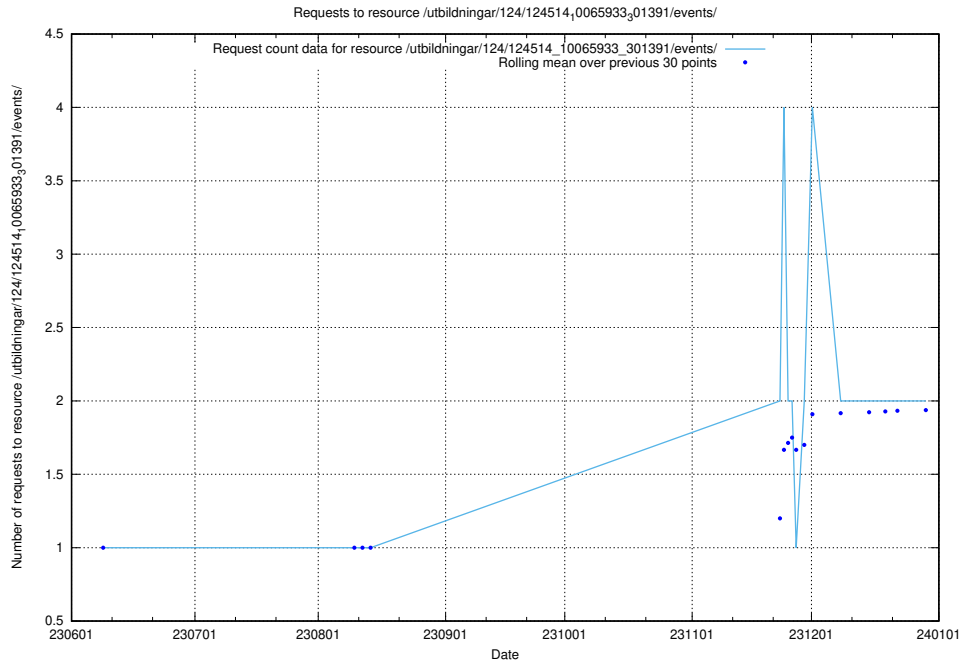

5.745 Usage of /utbildningar/124/124514_10065933_301391/events/

Here, we count the number of requests to resource /utbildningar/124/124514_10065933_301391/events/