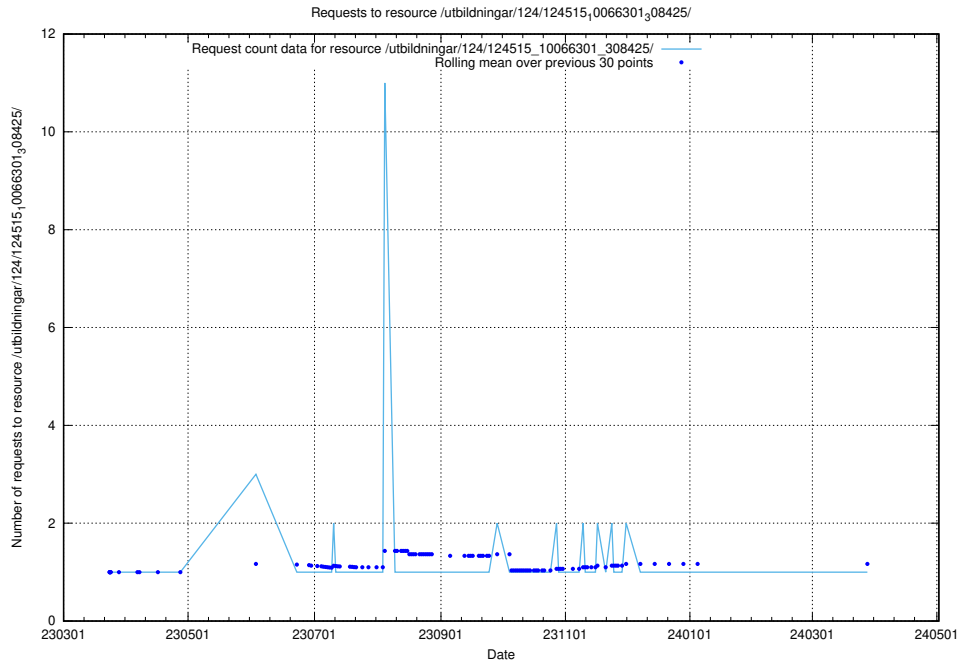

5.1203 Usage of /utbildningar/124/124515_10066301_308425/

Here, we count the number of requests to resource /utbildningar/124/124515_10066301_308425/.