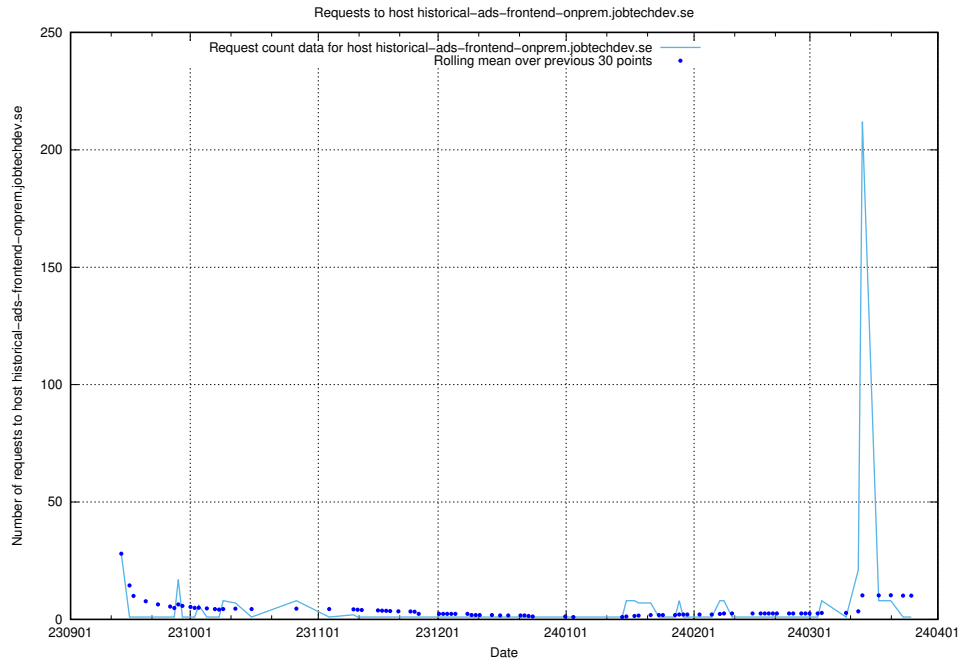

7.601 Usage of historical-ads-frontend-onprem.jobtechdev.se

Here, we count the number of requests to host historical-ads-frontend-onprem.jobtechdev.se.