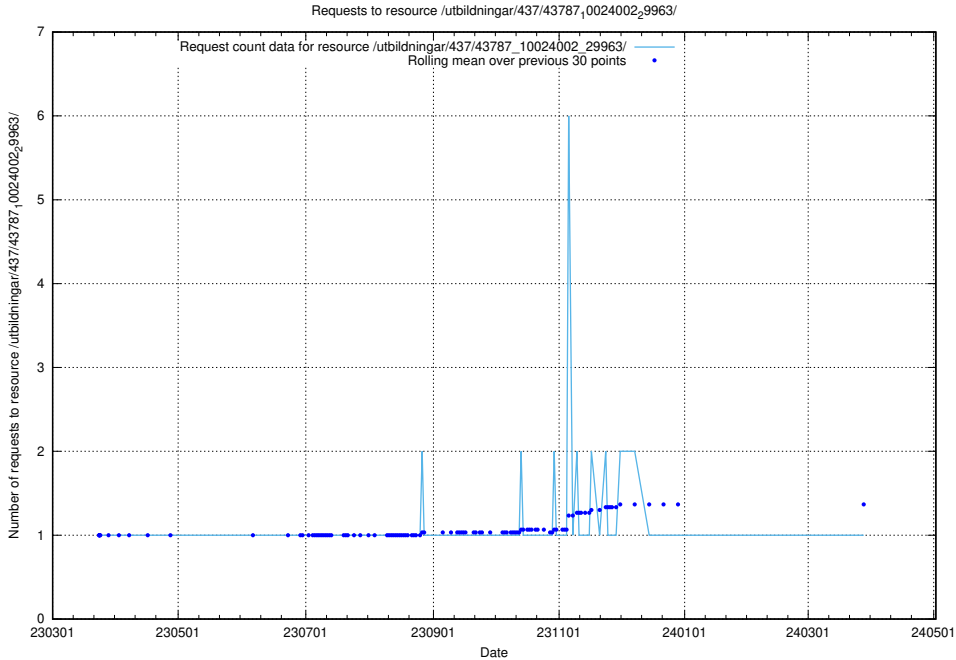

5.5998 Usage of /utbildningar/437/43787_10024002_29963/

Here, we count the number of requests to resource /utbildningar/437/43787_10024002_29963/.