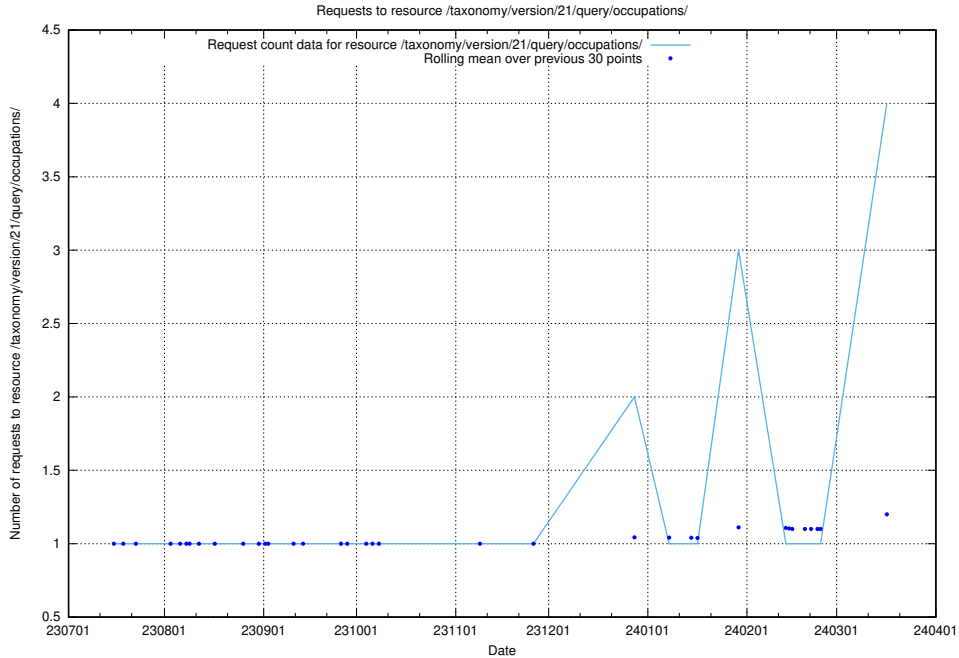

5.160 Usage of /taxonomy/version/21/query/occupations/

Here, we count the number of requests to resource /taxonomy/version/21/query/occupations/.