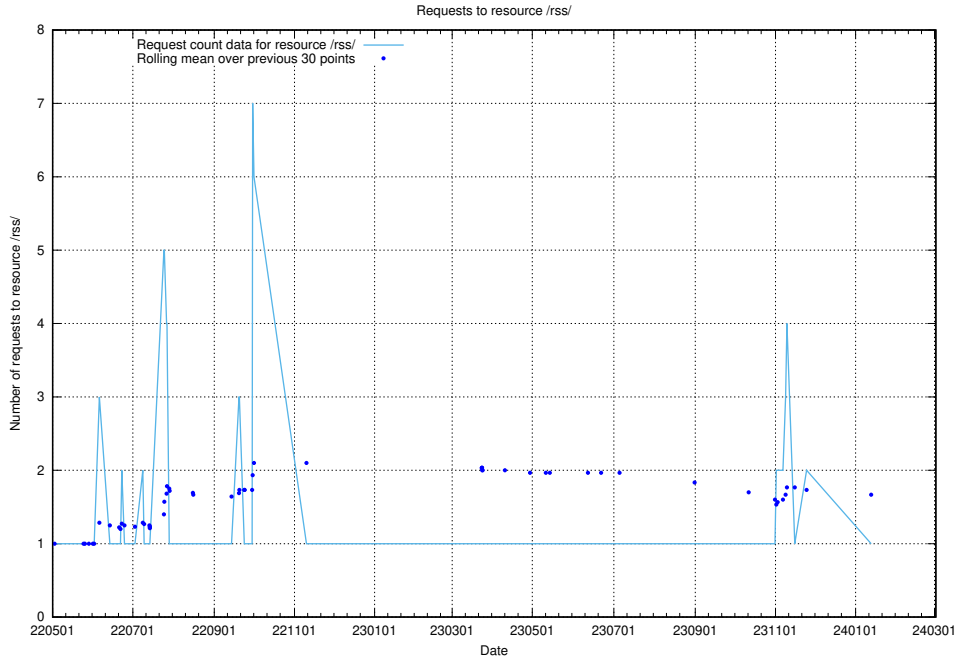

5.972 Usage of /rss/

Here, we count the number of requests to resource /rss/.