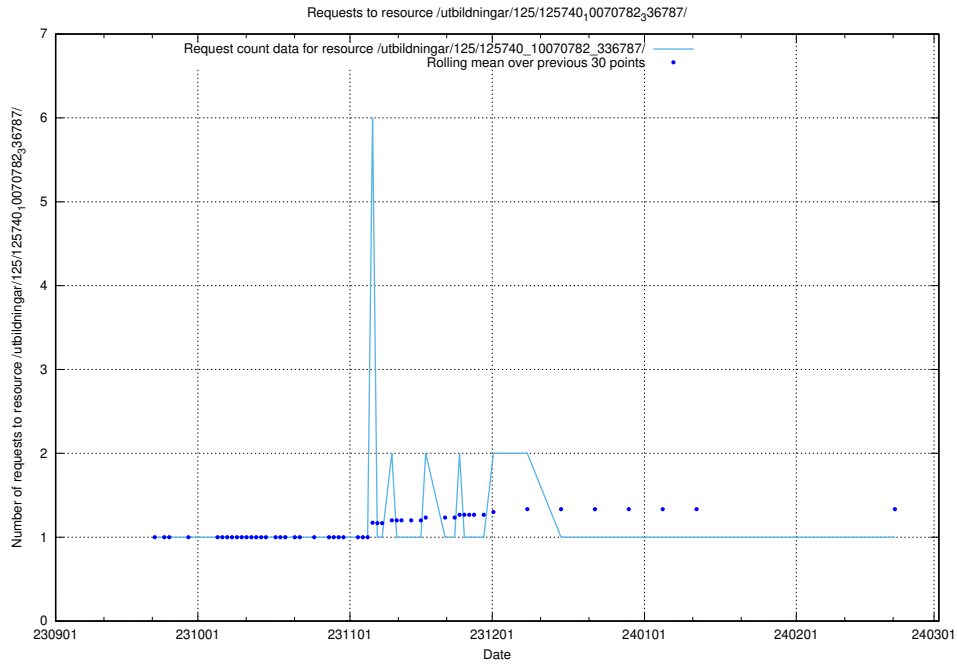

5.4158 Usage of /utbildningar/125/125740_10070782_336787/

Here, we count the number of requests to resource /utbildningar/125/125740_10070782_336787/.