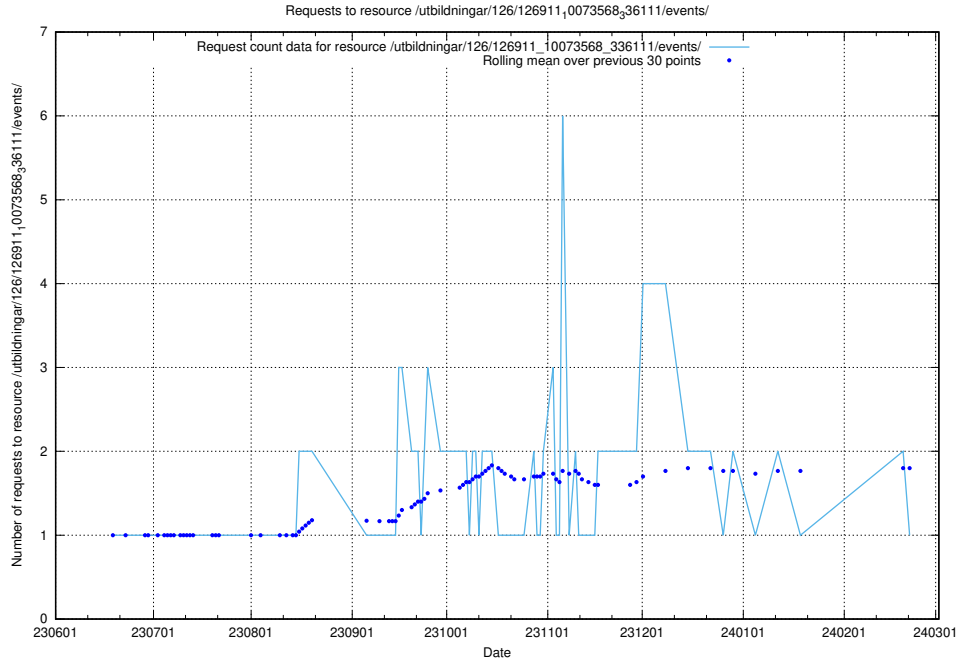

5.5515 Usage of /utbildningar/126/126911_10073568_336111/events/

Here, we count the number of requests to resource /utbildningar/126/126911_10073568_336111/events/