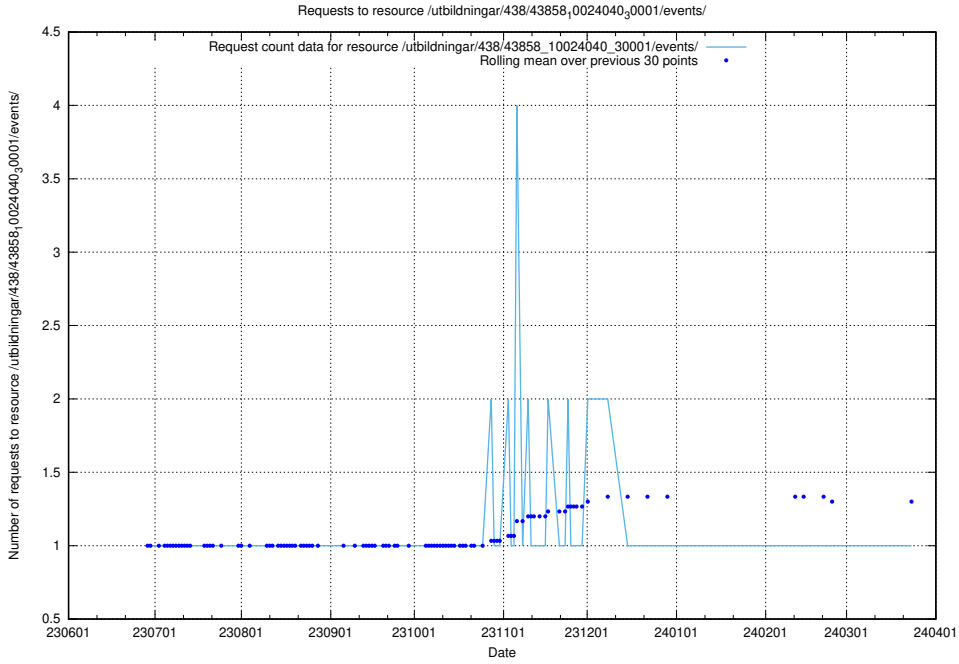

5.5073 Usage of /utbildningar/438/43858_10024040_30001/events/

Here, we count the number of requests to resource /utbildningar/438/43858_10024040_30001/events/.