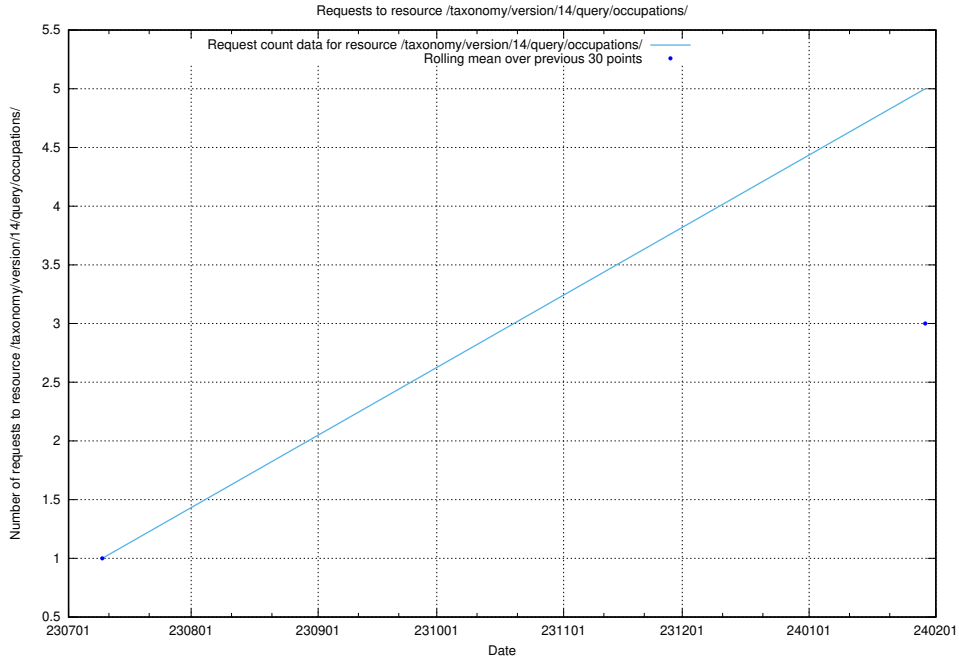

5.123 Usage of /taxonomy/version/14/query/occupations/

Here, we count the number of requests to resource /taxonomy/version/14/query/occupations/.