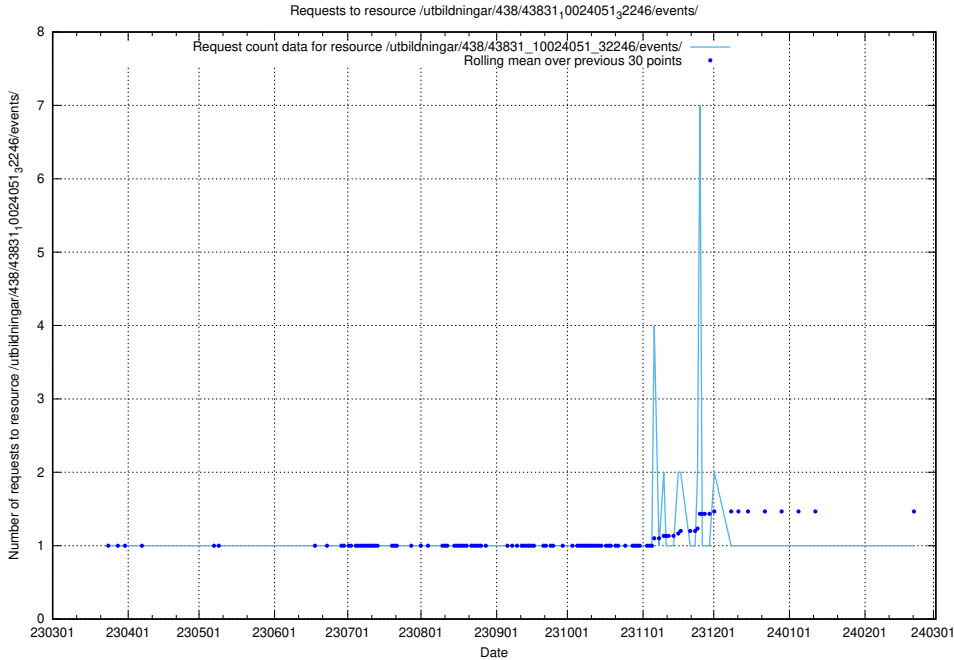

5.5820 Usage of /utbildningar/438/43831_10024051_32246/events/

Here, we count the number of requests to resource /utbildningar/438/43831_10024051_32246/events/.