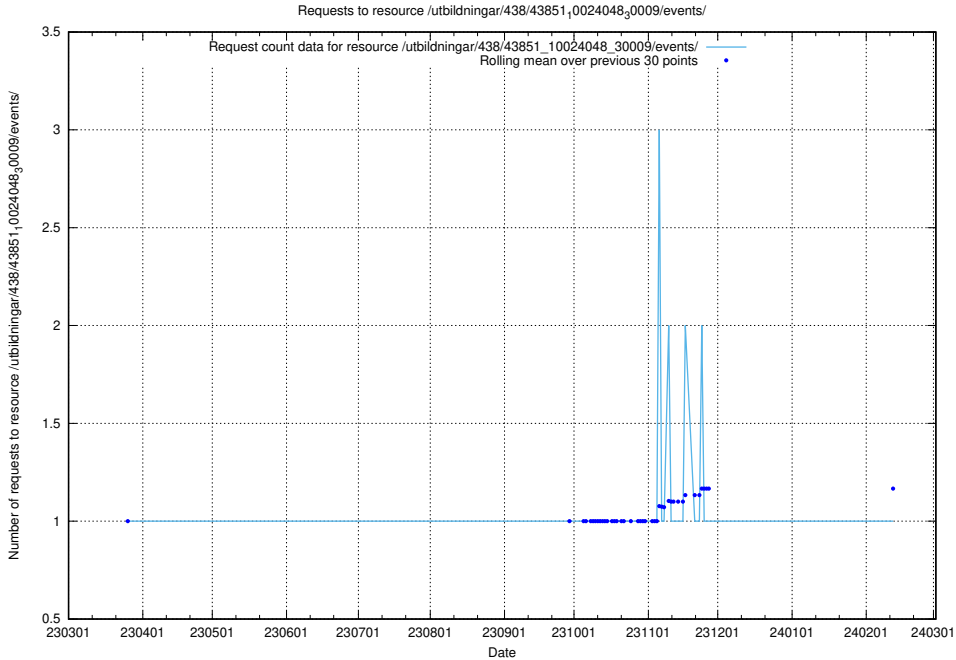

5.5749 Usage of /utbildningar/438/43851_10024048_30009/events/

Here, we count the number of requests to resource /utbildningar/438/43851_10024048_30009/events/.