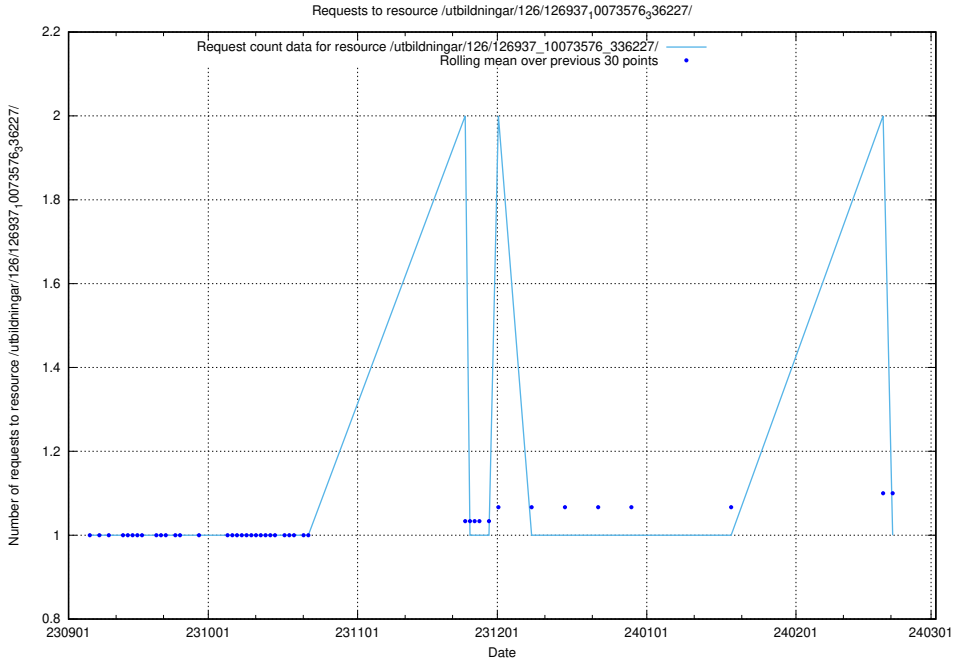

5.4311 Usage of /utbildningar/126/126937_10073576_336227/

Here, we count the number of requests to resource /utbildningar/126/126937_10073576_336227/.