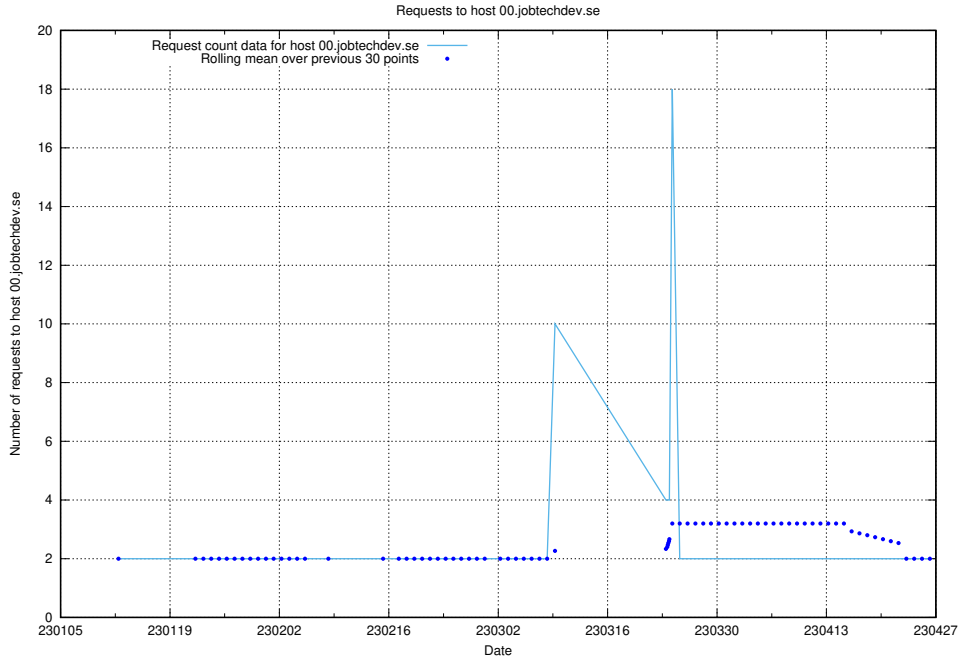

7.300 Usage of 00.jobtechdev.se

Here, we count the number of requests to host 00.jobtechdev.se.