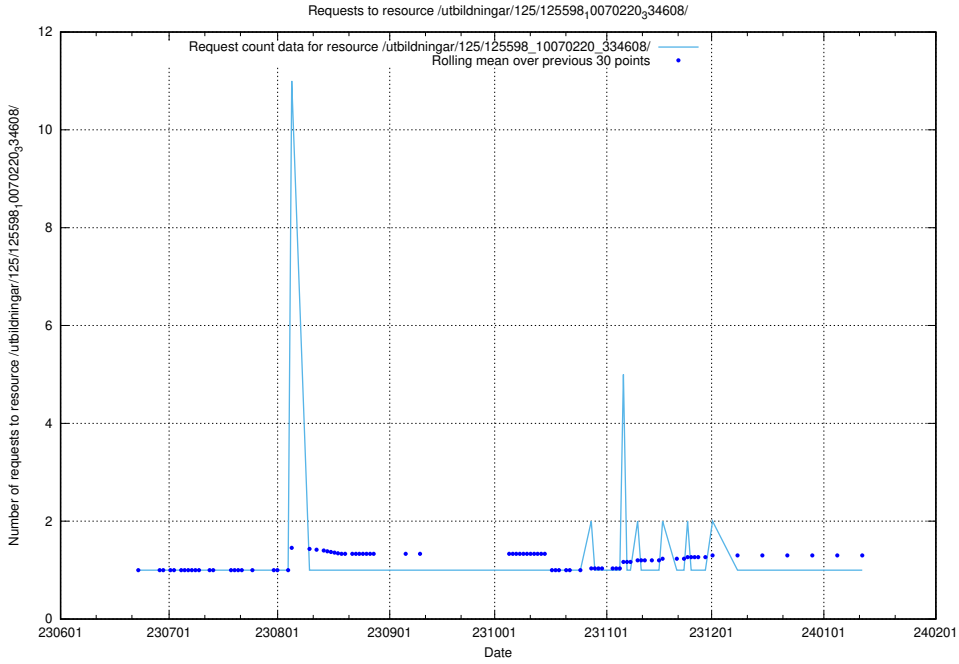

5.5376 Usage of /utbildningar/125/125598_10070220_334608/

Here, we count the number of requests to resource /utbildningar/125/125598_10070220_334608/.