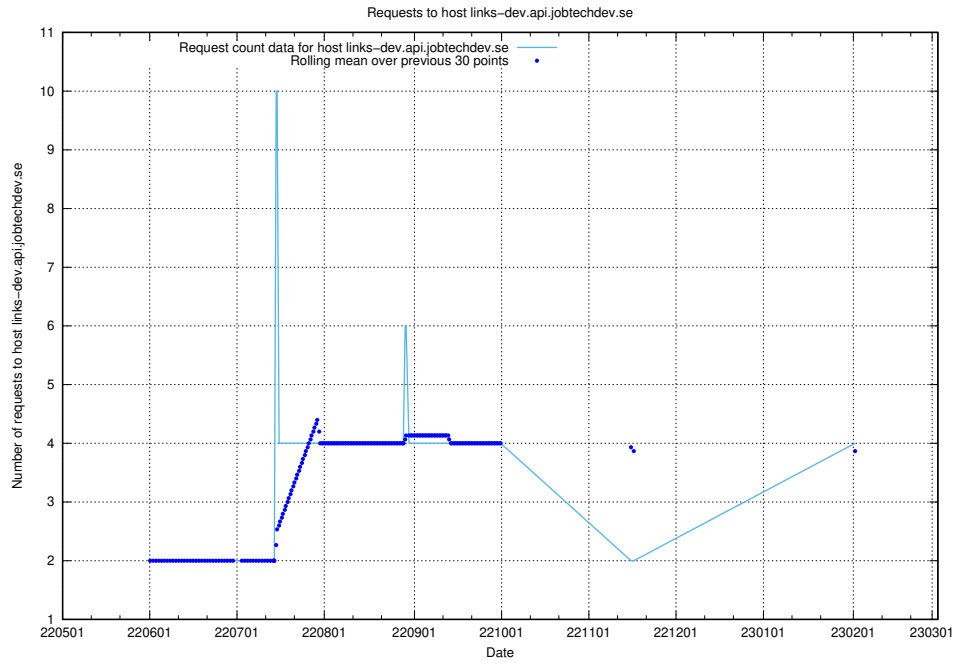

7.146 Usage of links-dev.api.jobtechdev.se

Here, we count the number of requests to host links-dev.api.jobtechdev.se.