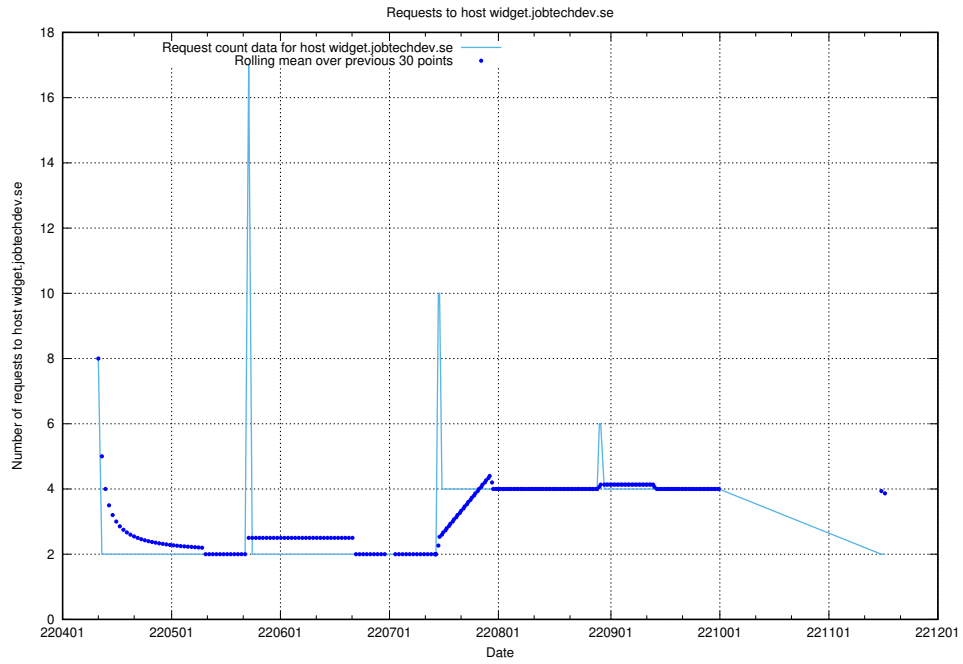

## 7.464 Usage of widget.jobtechdev.se

Here, we count the number of requests to host widget.jobtechdev.se.