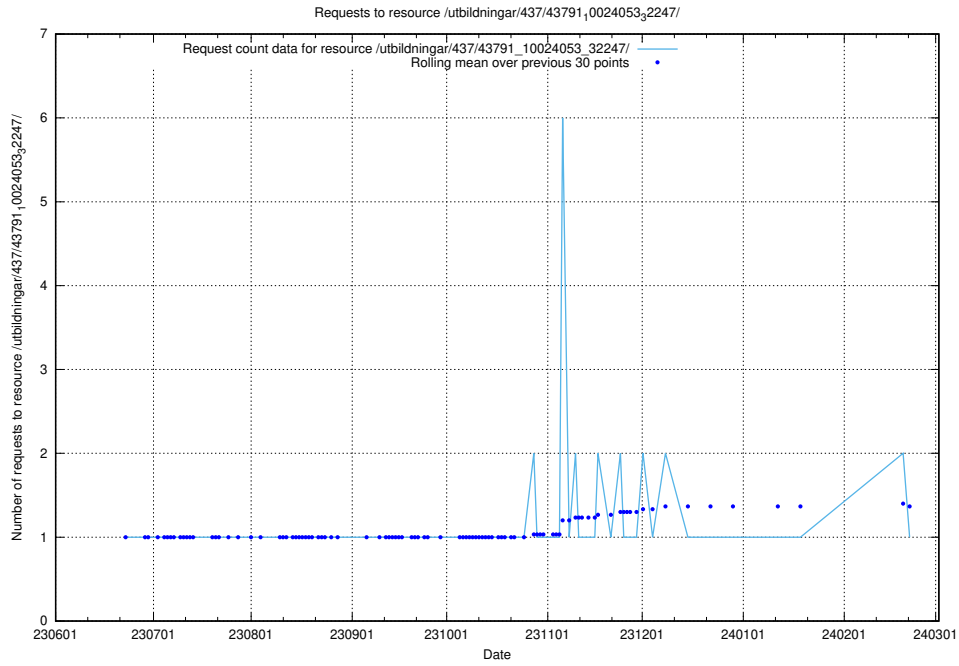

5.5226 Usage of /utbildningar/437/43791_10024053_32247/

Here, we count the number of requests to resource /utbildningar/437/43791_10024053_32247/.