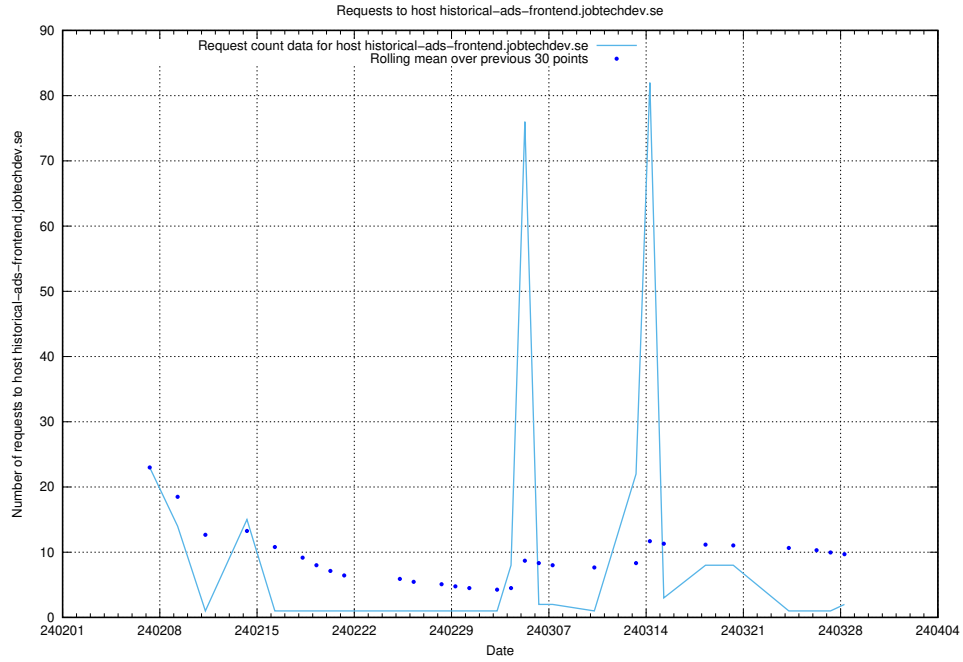

7.563 Usage of historical-ads-frontend.jobtechdev.se

Here, we count the number of requests to host historical-ads-frontend.jobtechdev.se.