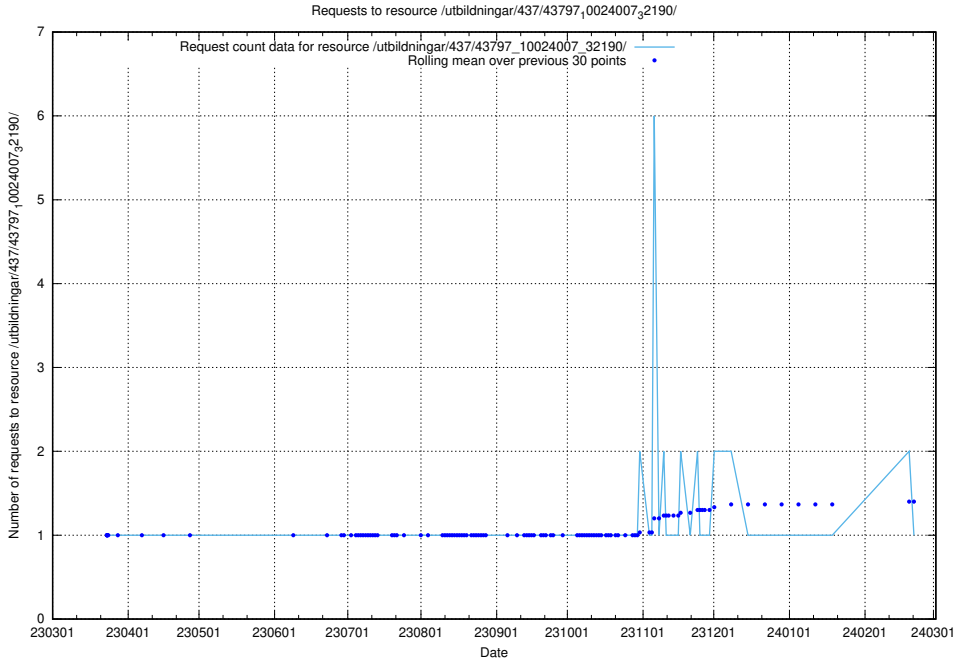

5.5987 Usage of /utbildningar/437/43797_10024007_32190/

Here, we count the number of requests to resource /utbildningar/437/43797_10024007_32190/.