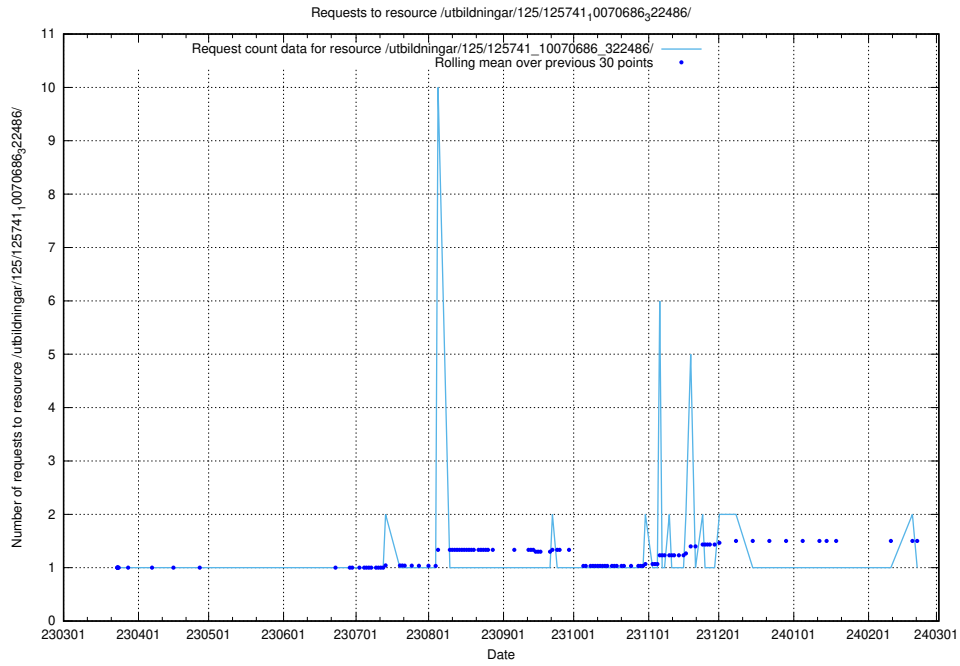

5.6121 Usage of /utbildningar/125/125741_10070686_322486/

Here, we count the number of requests to resource /utbildningar/125/125741_10070686_322486/.