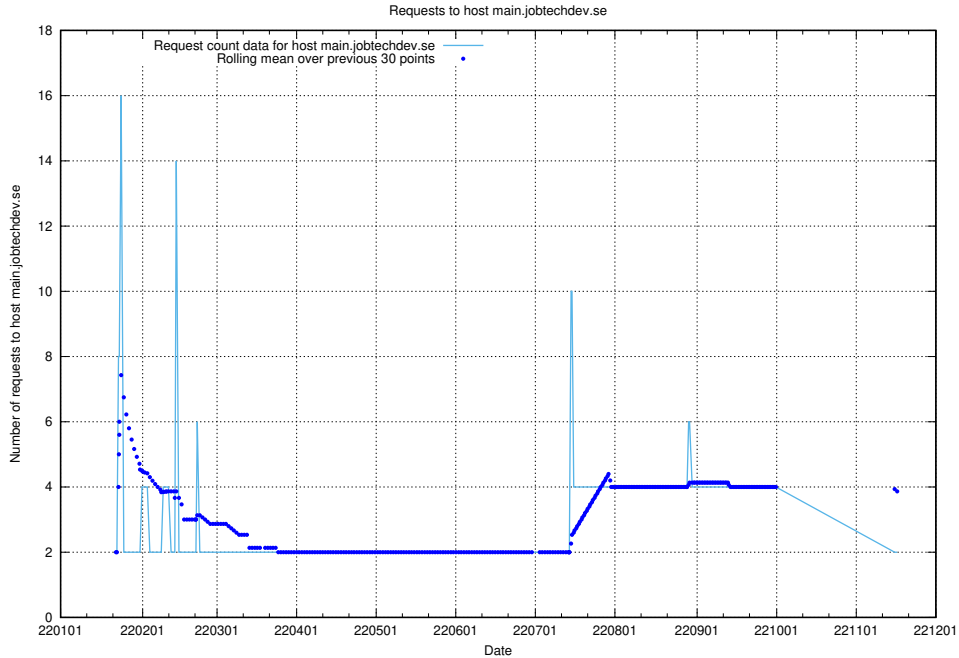

7.596 Usage of main.jobtechdev.se

Here, we count the number of requests to host main.jobtechdev.se.