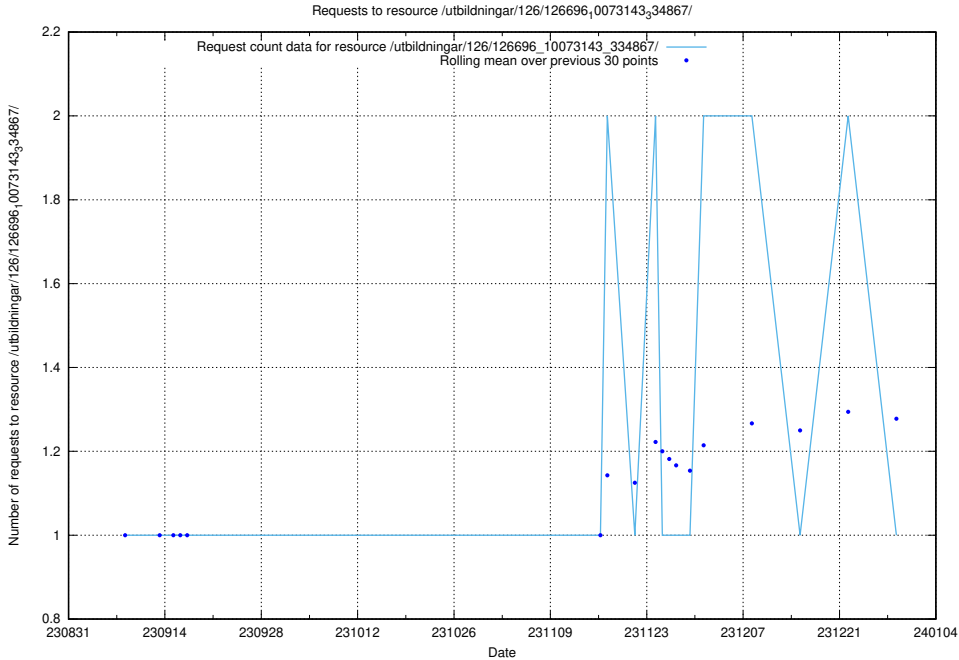

5.4286 Usage of /utbildningar/126/126696_10073143_334867/

Here, we count the number of requests to resource /utbildningar/126/126696_10073143_334867/.