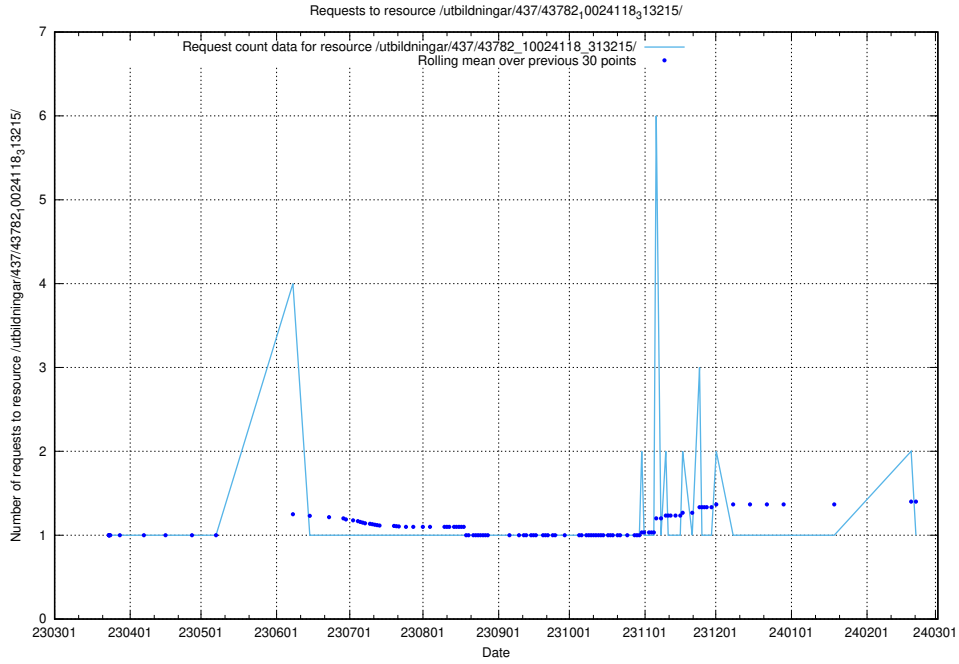

5.6002 Usage of /utbildningar/437/43782_10024118_313215/

Here, we count the number of requests to resource /utbildningar/437/43782_10024118_313215/.