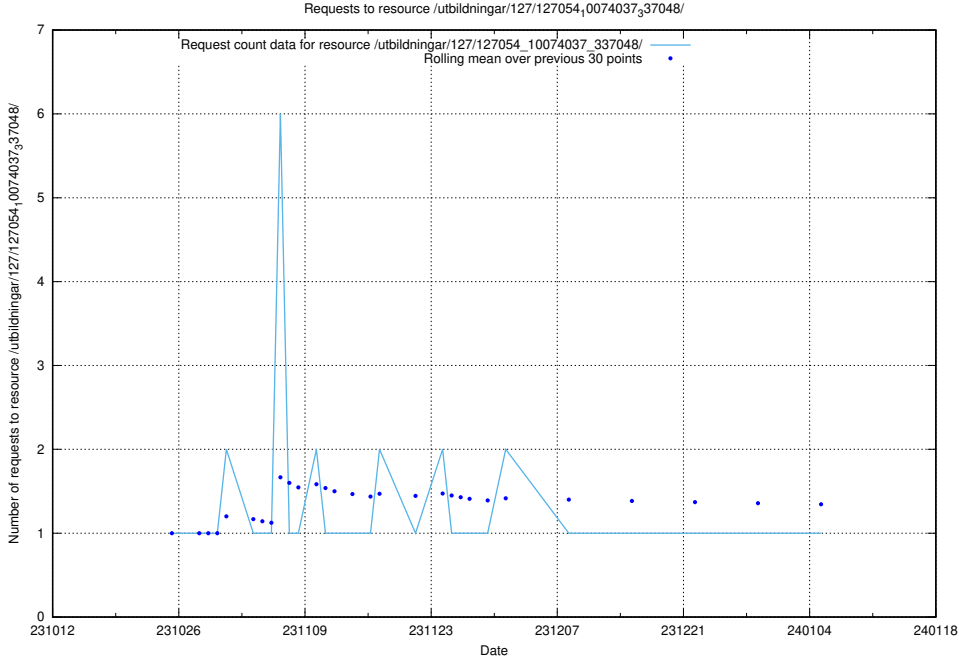

5.3857 Usage of /utbildningar/127/127054_10074037_337048/

Here, we count the number of requests to resource /utbildningar/127/127054_10074037_337048/.