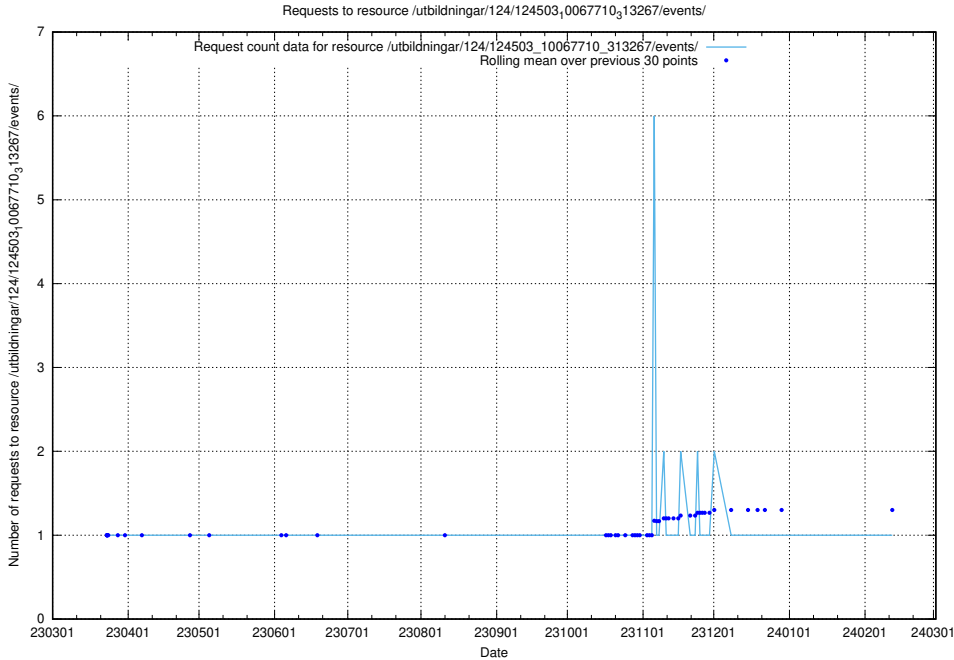

5.1773 Usage of /utbildningar/124/124503_10067710_313267/events/

Here, we count the number of requests to resource /utbildningar/124/124503_10067710_313267/events/