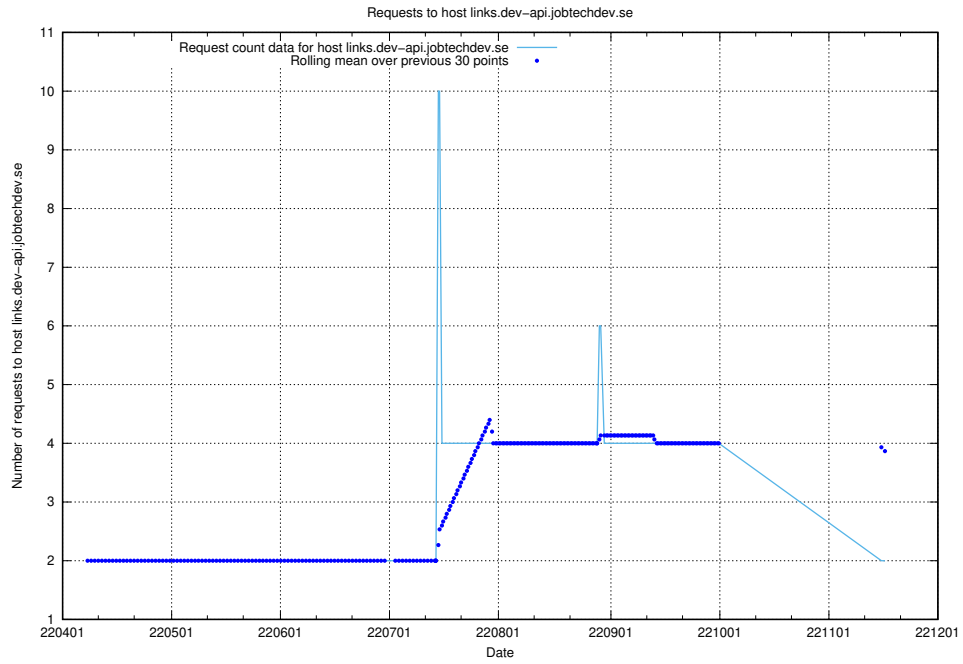

7.470 Usage of links.dev-api.jobtechdev.se

Here, we count the number of requests to host links.dev-api.jobtechdev.se.