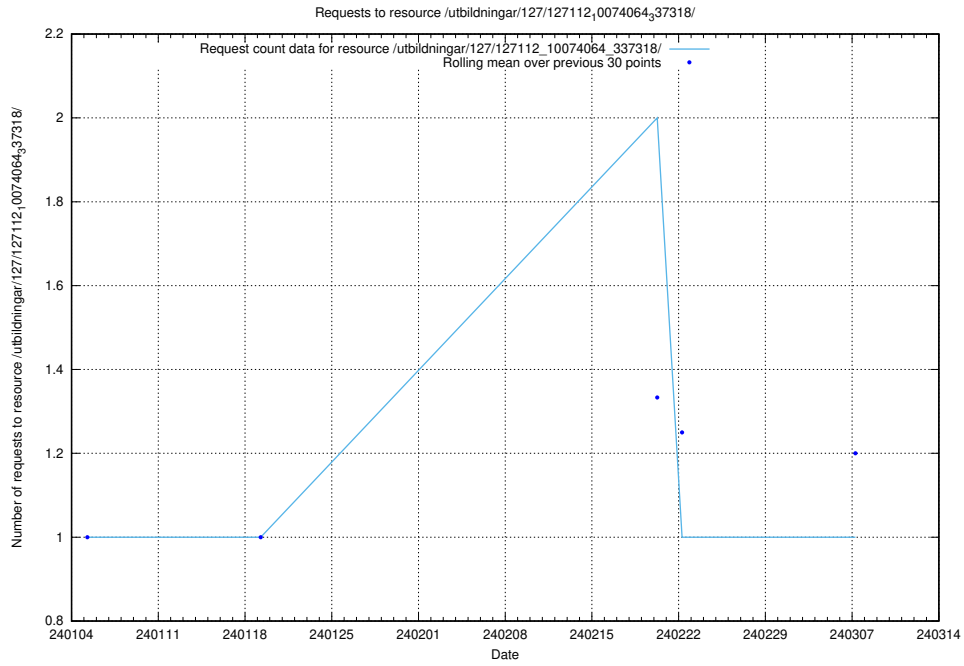

5.3481 Usage of /utbildningar/127/127112_10074064_337318/

Here, we count the number of requests to resource /utbildningar/127/127112_10074064_337318/.