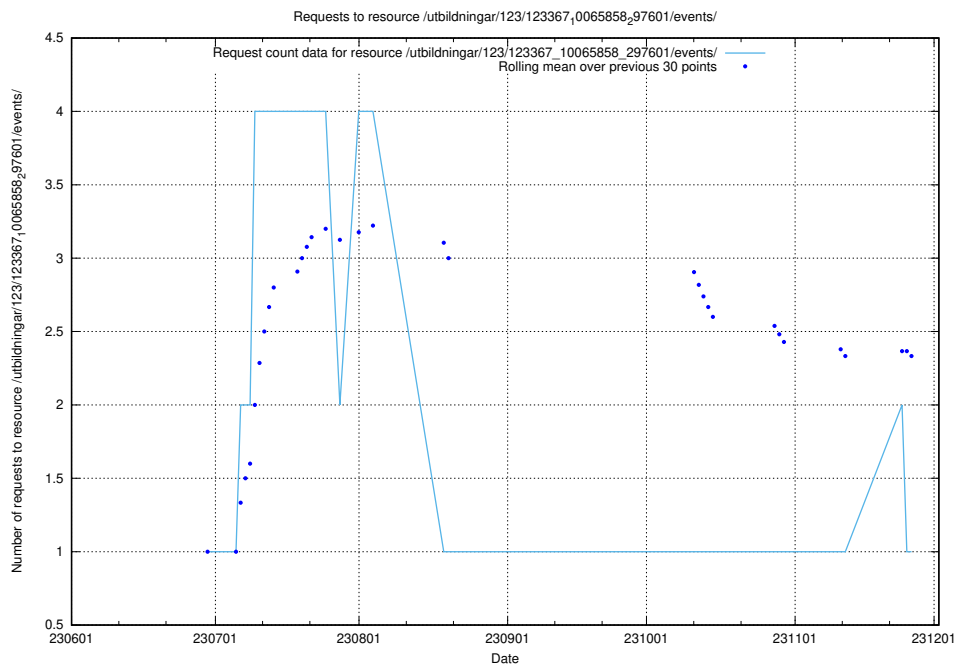

5.5053 Usage of /utbildningar/123/123367_10065858_297601/events/

Here, we count the number of requests to resource /utbildningar/123/123367_10065858_297601/events/