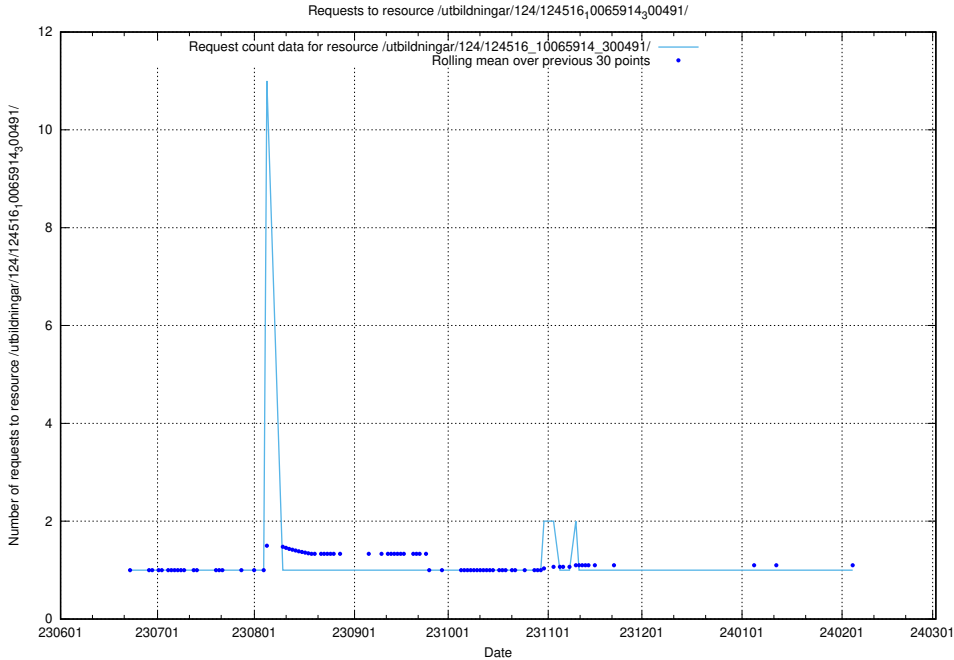

5.5424 Usage of /utbildningar/124/124516_10065914_300491/

Here, we count the number of requests to resource /utbildningar/124/124516_10065914_300491/.