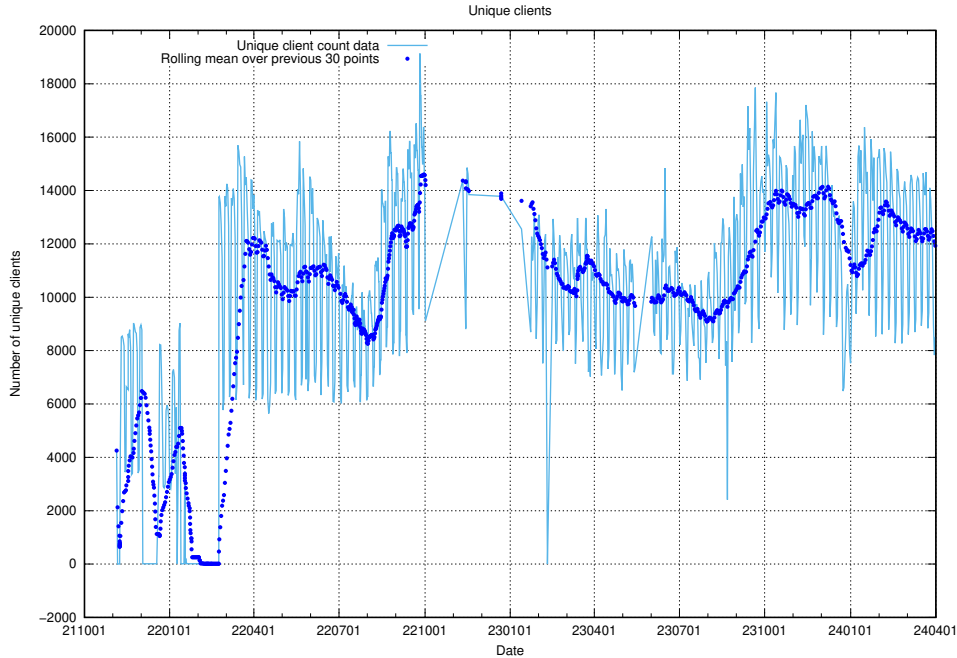

8.2 Number of unique clients

Here we extract the number of unique clients that have used our APIs.