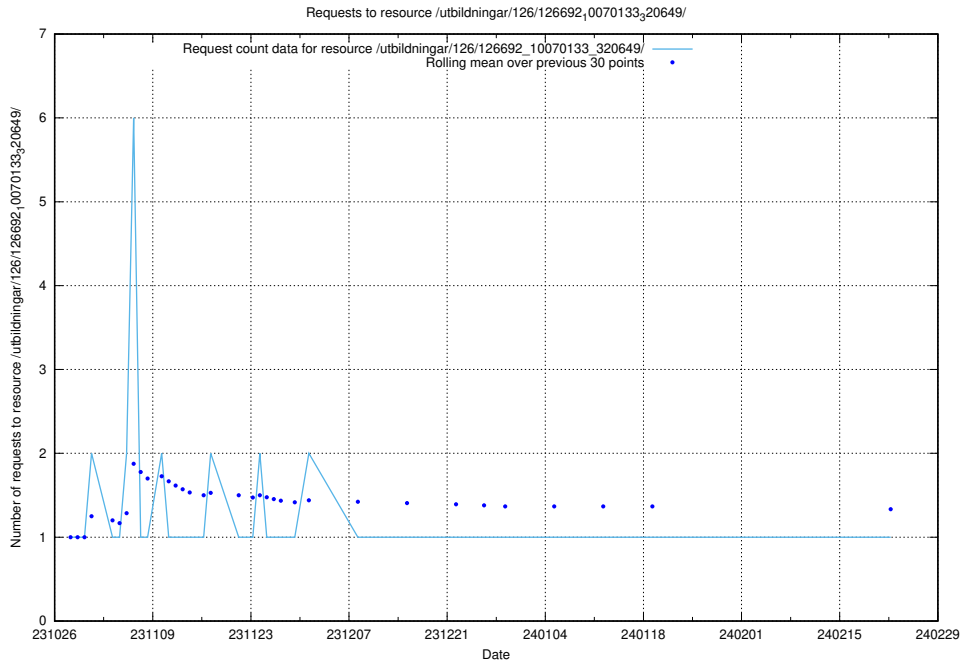

5.3834 Usage of /utbildningar/126/126692_10070133_320649/

Here, we count the number of requests to resource /utbildningar/126/126692_10070133_320649/.