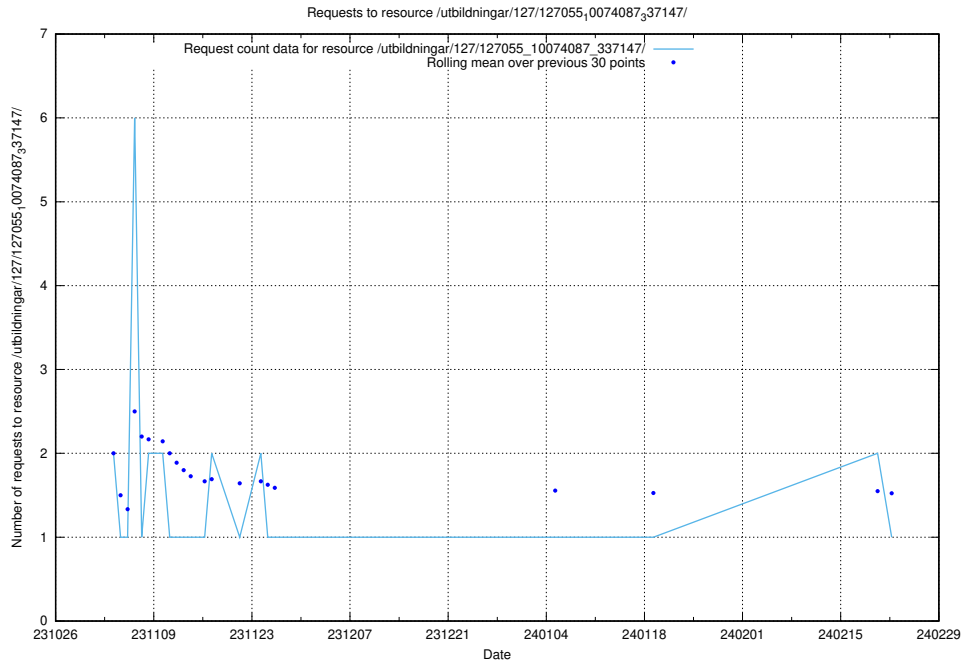

5.3786 Usage of /utbildningar/127/127055_10074087_337147/

Here, we count the number of requests to resource /utbildningar/127/127055_10074087_337147/.