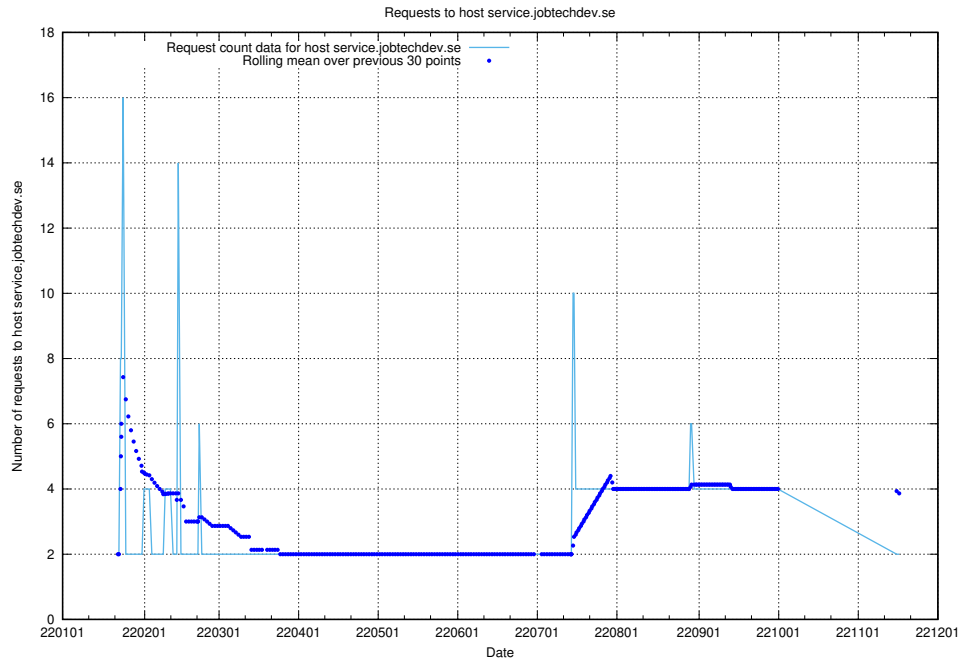

7.588 Usage of service.jobtechdev.se

Here, we count the number of requests to host service.jobtechdev.se.