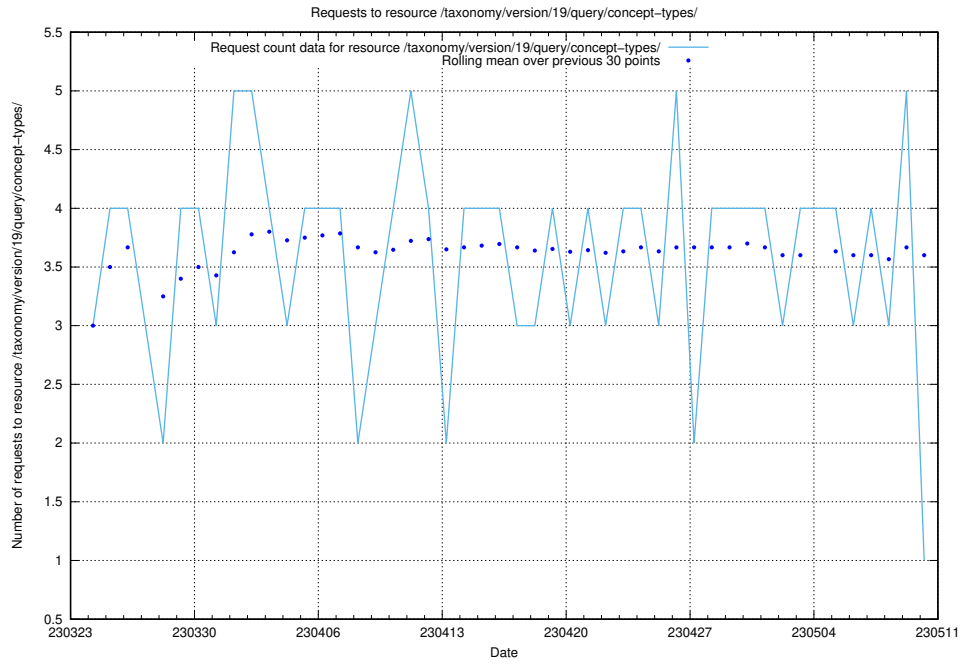

## 5.5805 Usage of /taxonomy/version/19/query/concept-types/

Here, we count the number of requests to resource /taxonomy/version/19/query/concept-types/.