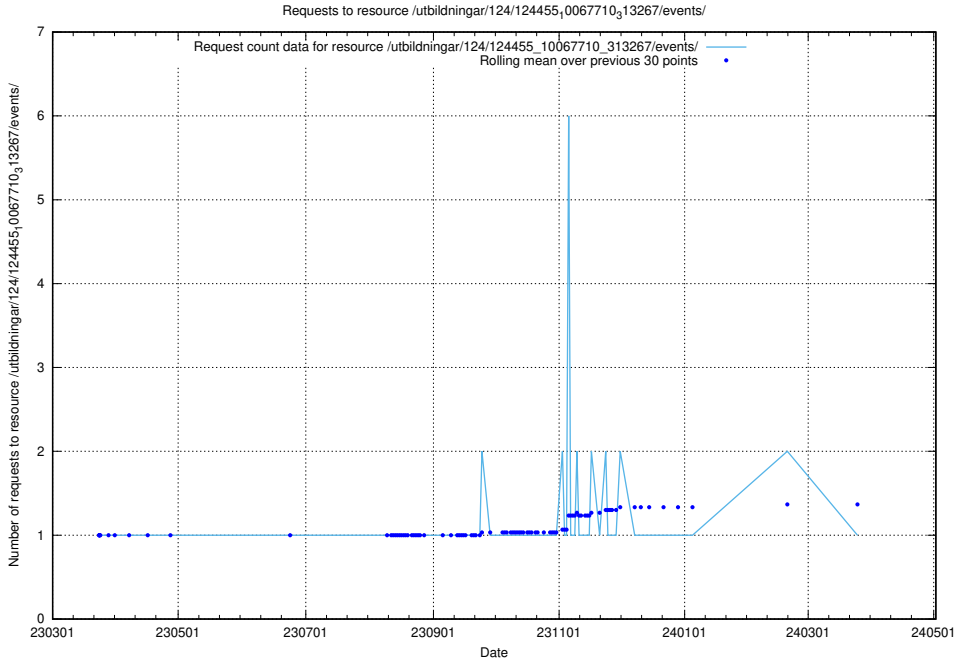

5.3068 Usage of /utbildningar/124/124455_10067710_313267/events/

Here, we count the number of requests to resource /utbildningar/124/124455_10067710_313267/events/