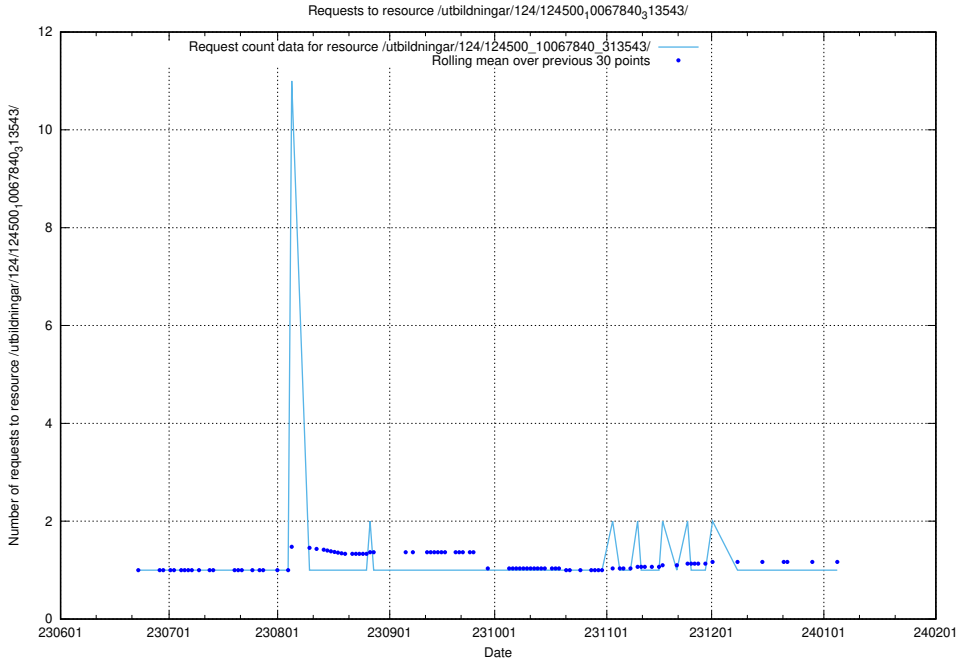

5.5436 Usage of /utbildningar/124/124500_10067840_313543/

Here, we count the number of requests to resource /utbildningar/124/124500_10067840_313543/.