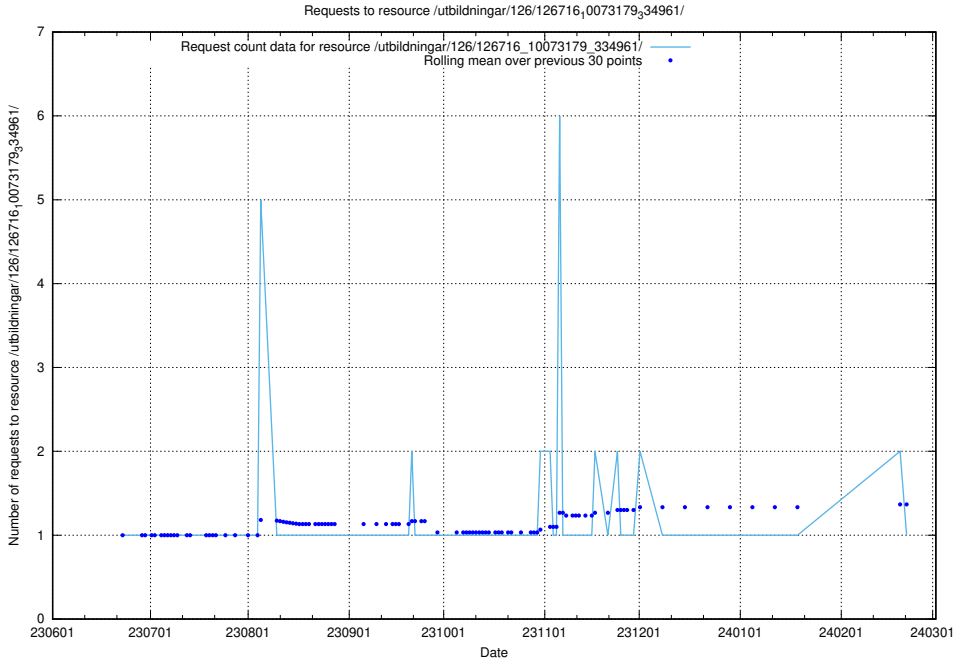

5.5272 Usage of /utbildningar/126/126716_10073179_334961/

Here, we count the number of requests to resource /utbildningar/126/126716_10073179_334961/.