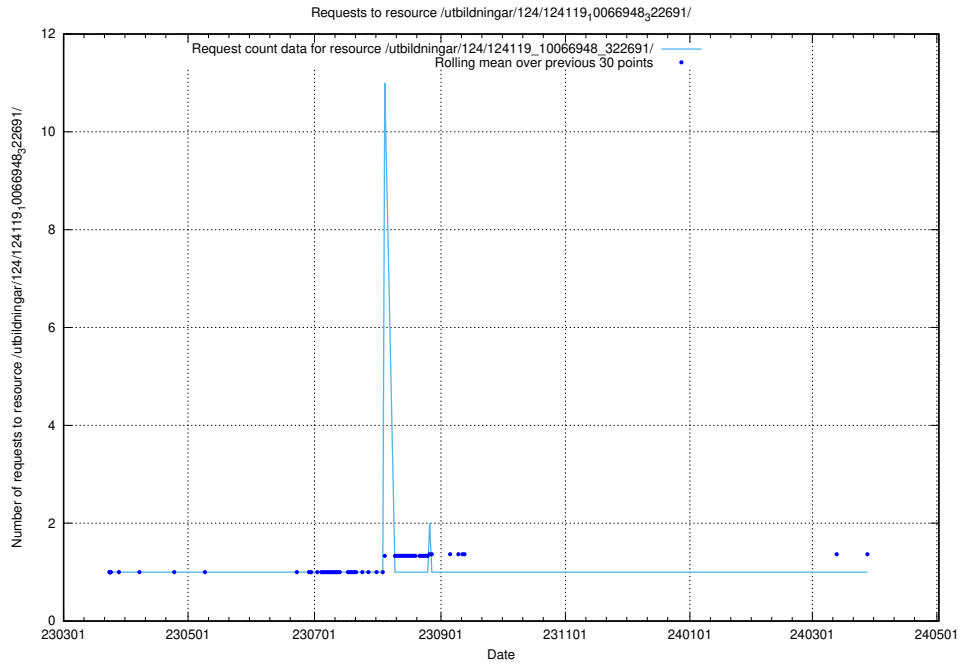

5.3758 Usage of /utbildningar/124/124119_10066948_322691/

Here, we count the number of requests to resource /utbildningar/124/124119_10066948_322691/.