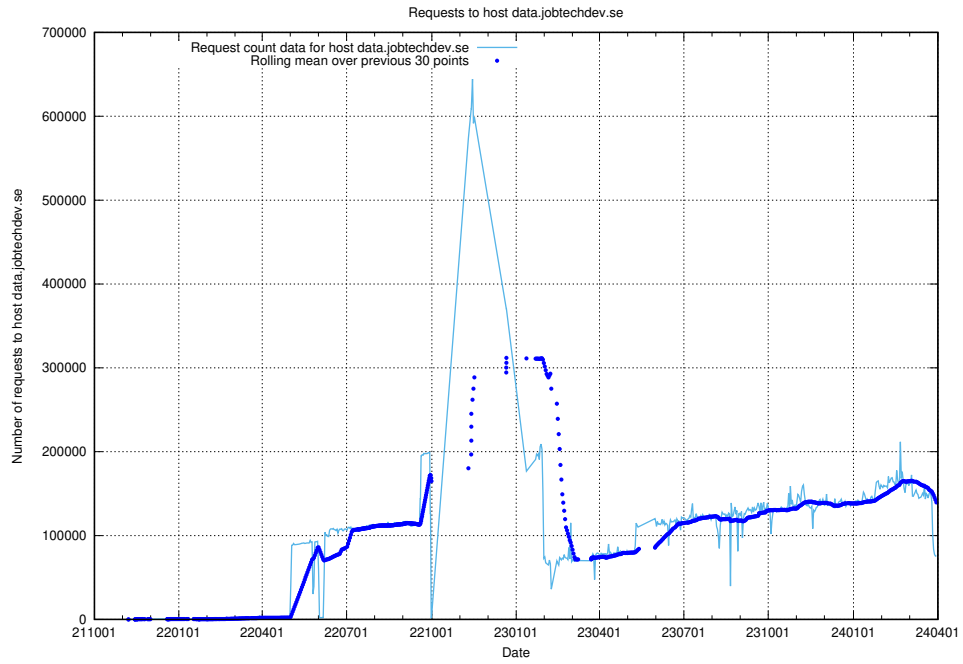

7.3 Usage of data.jobtechdev.se

Here, we count the number of requests to host data.jobtechdev.se.