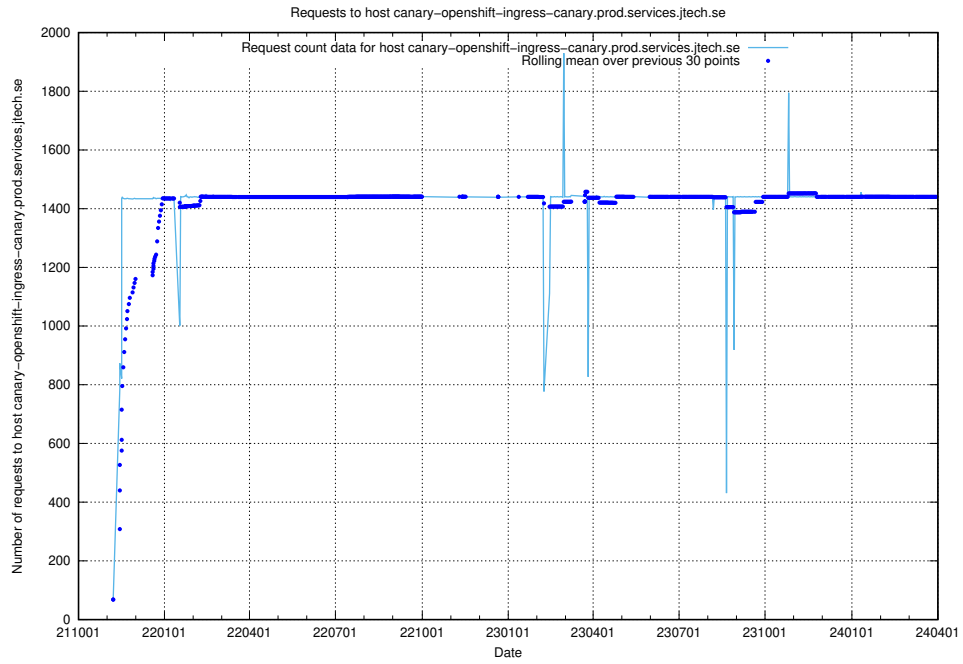

7.20 Usage of canary-openshift-ingress-canary.prod.services.jtech.se

Here, we count the number of requests to host canary-openshift-ingress-canary.prod.services.jtech.se.