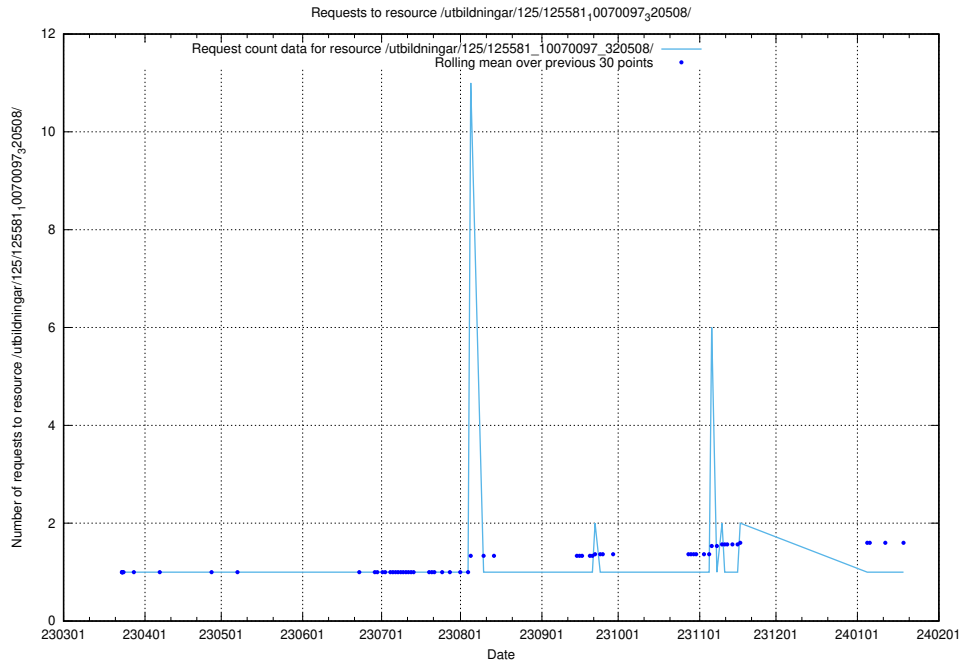

5.993 Usage of /utbildningar/125/125581_10070097_320508/

Here, we count the number of requests to resource /utbildningar/125/125581_10070097_320508/.