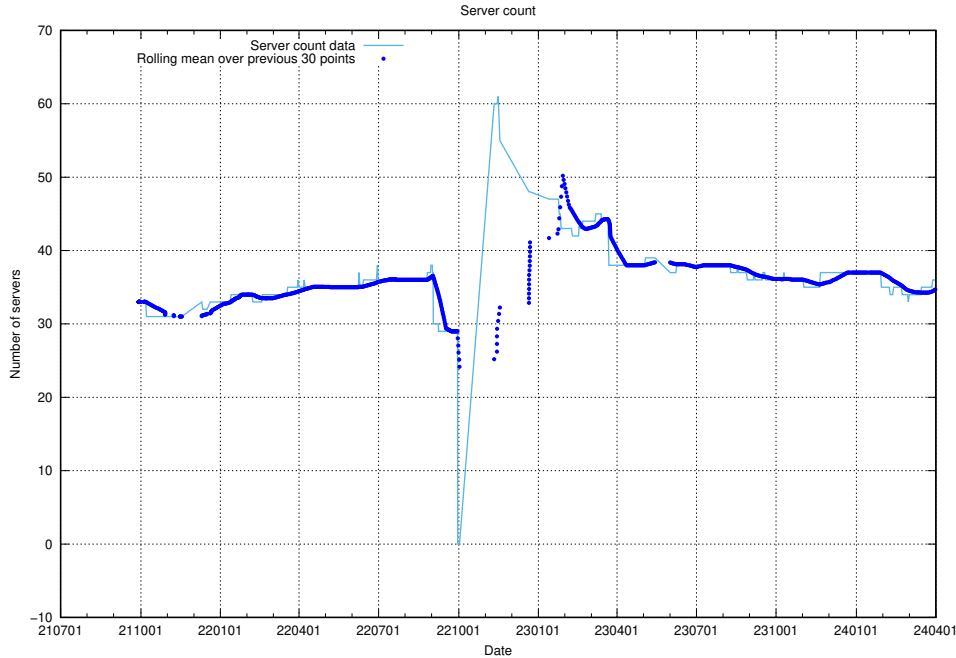

2.2 Number of servers in the JobTech production region

A graph of the servers in AWS region eu-north-1.