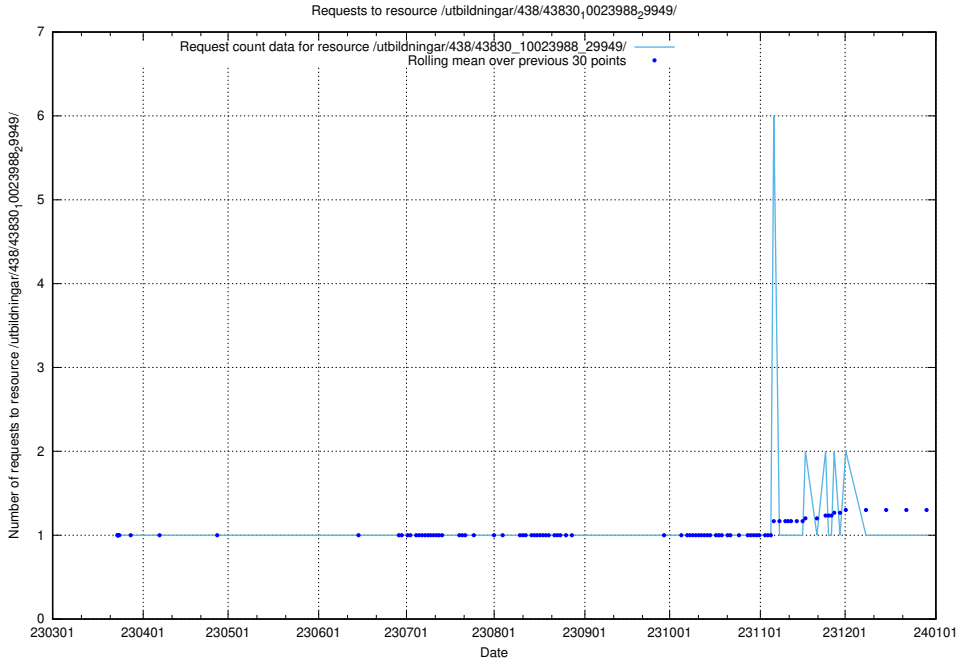

5.5971 Usage of /utbildningar/438/43830_10023988_29949/

Here, we count the number of requests to resource /utbildningar/438/43830_10023988_29949/.