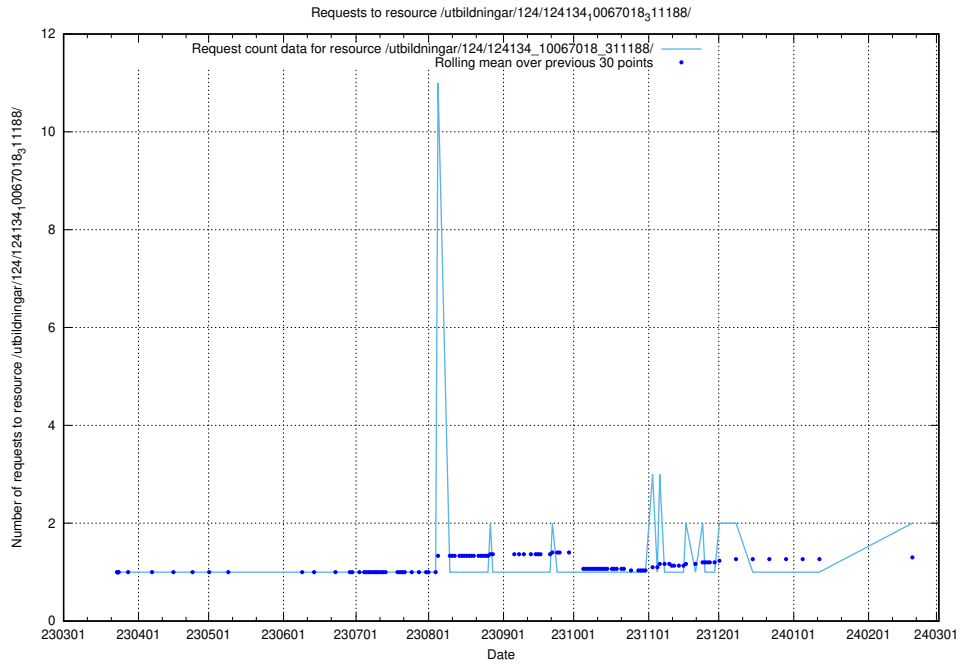

5.548 Usage of /utbildningar/124/124134_10067018_311188/

Here, we count the number of requests to resource /utbildningar/124/124134_10067018_311188/.