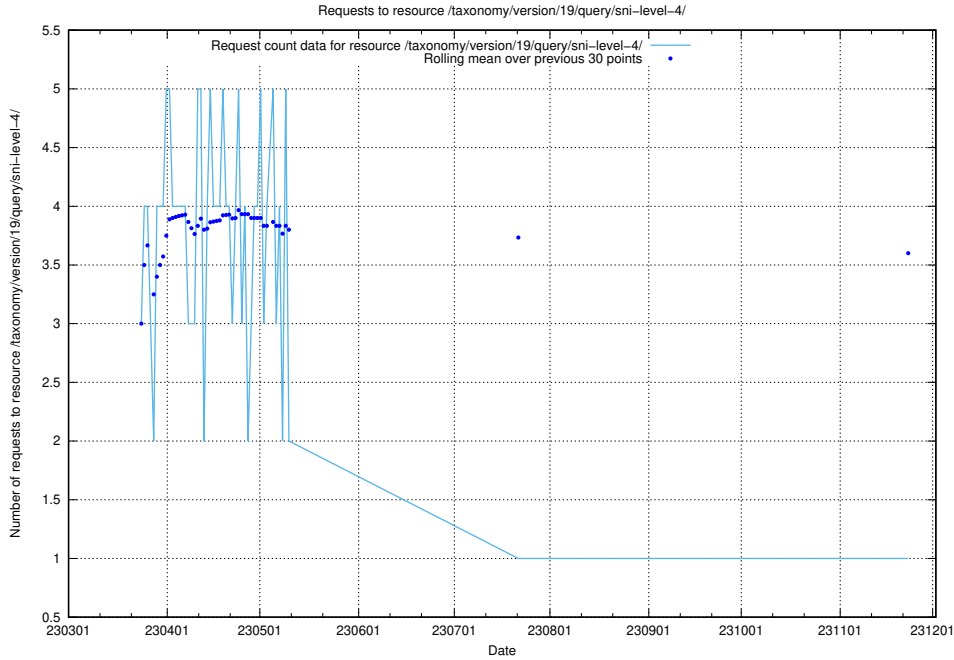

5.5786 Usage of /taxonomy/version/19/query/sni-level-4/

Here, we count the number of requests to resource /taxonomy/version/19/query/sni-level-4/.