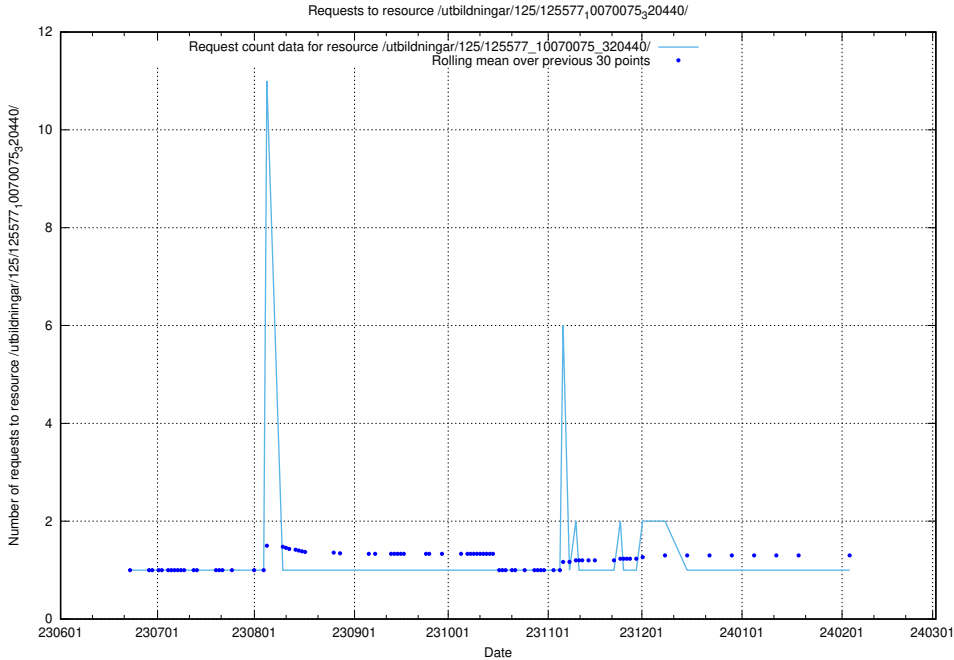

5.5377 Usage of /utbildningar/125/125577_10070075_320440/

Here, we count the number of requests to resource /utbildningar/125/125577_10070075_320440/.