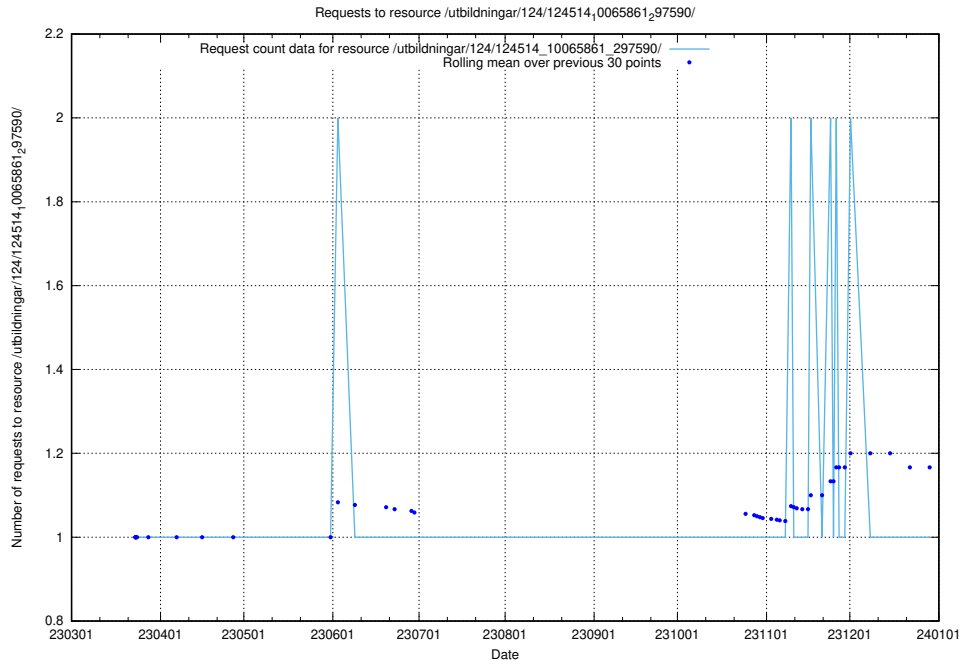

5.1686 Usage of /utbildningar/124/124514_10065861_297590/

Here, we count the number of requests to resource /utbildningar/124/124514_10065861_297590/.