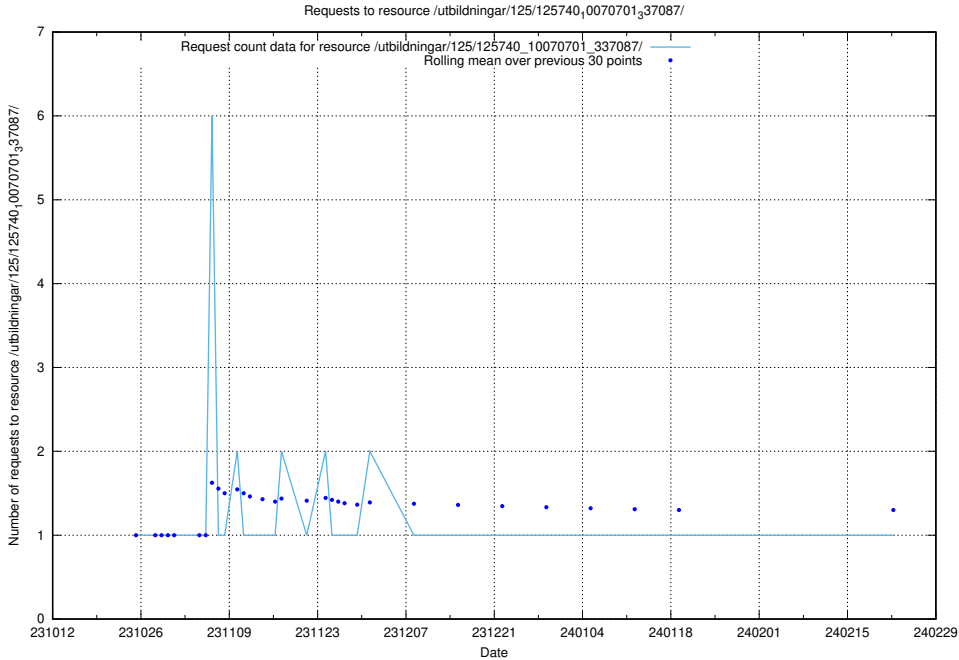

5.3862 Usage of /utbildningar/125/125740_10070701_337087/

Here, we count the number of requests to resource /utbildningar/125/125740_10070701_337087/.