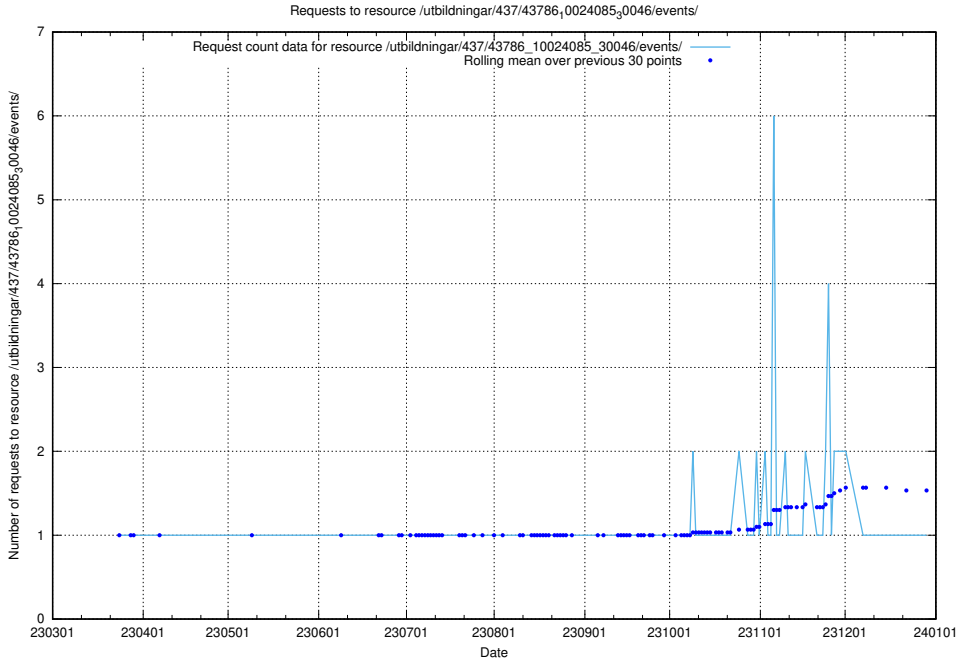

5.5834 Usage of /utbildningar/437/43786_10024085_30046/events/

Here, we count the number of requests to resource /utbildningar/437/43786_10024085_30046/events/.