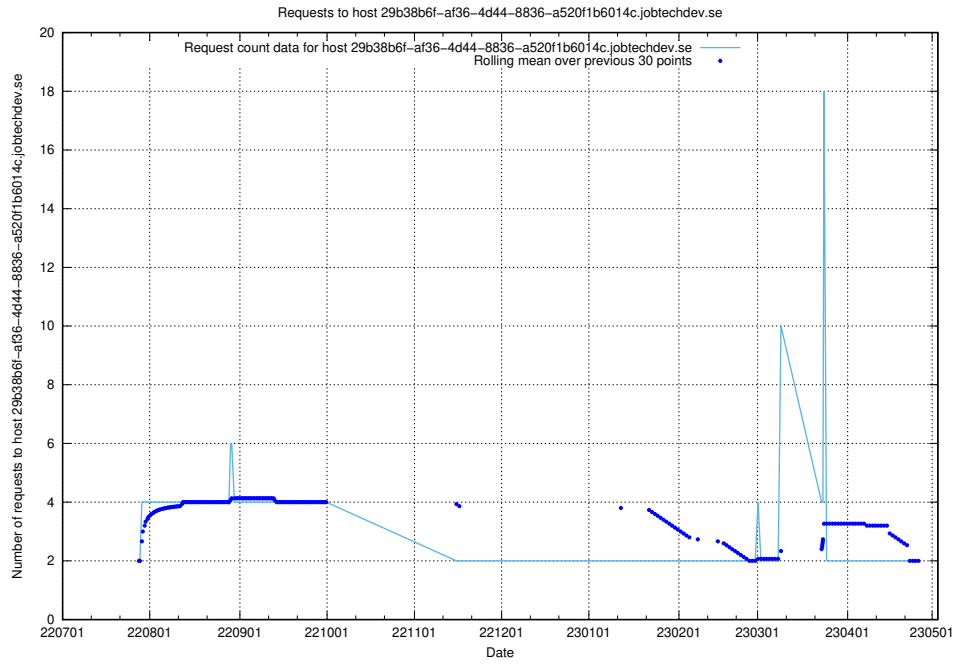

7.384 Usage of 29b38b6f-af36-4d44-8836-a520f1b6014c.jobtechdev.se

Here, we count the number of requests to host 29b38b6f-af36-4d44-8836-a520f1b6014c.jobtechdev.se.