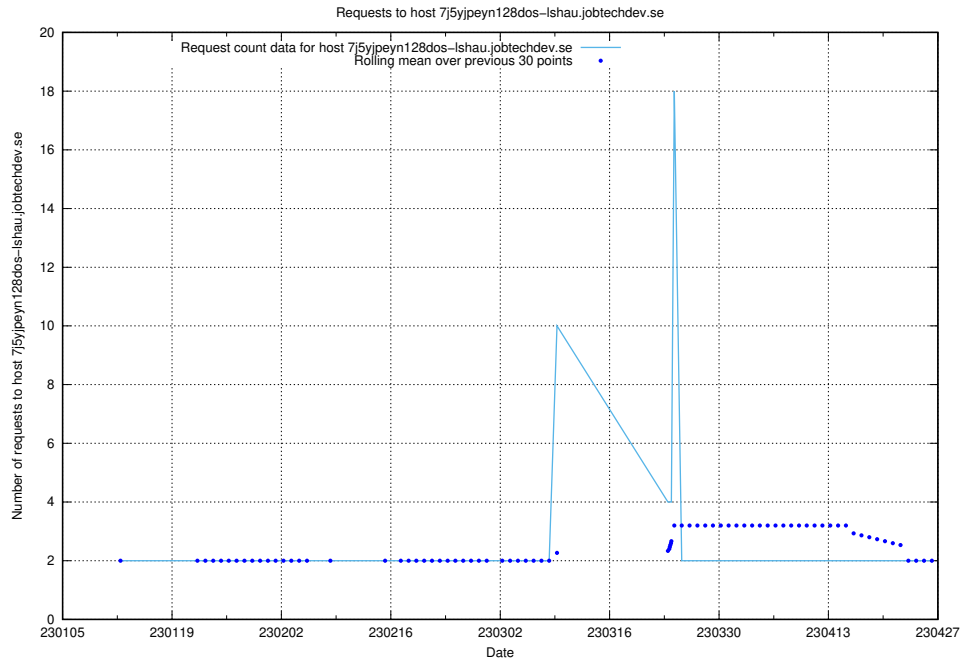

7.299 Usage of 7j5yjpeyn128dos-lshau.jobtechdev.se

Here, we count the number of requests to host 7j5yjpeyn128dos-lshau.jobtechdev.se.