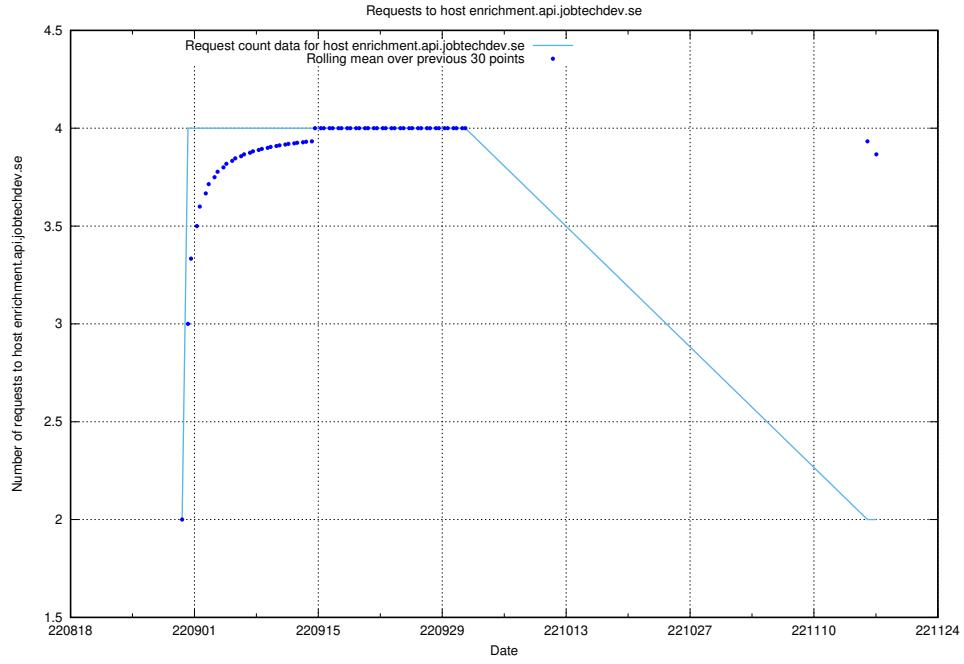

7.336 Usage of enrichment.api.jobtechdev.se

Here, we count the number of requests to host enrichment.api.jobtechdev.se.