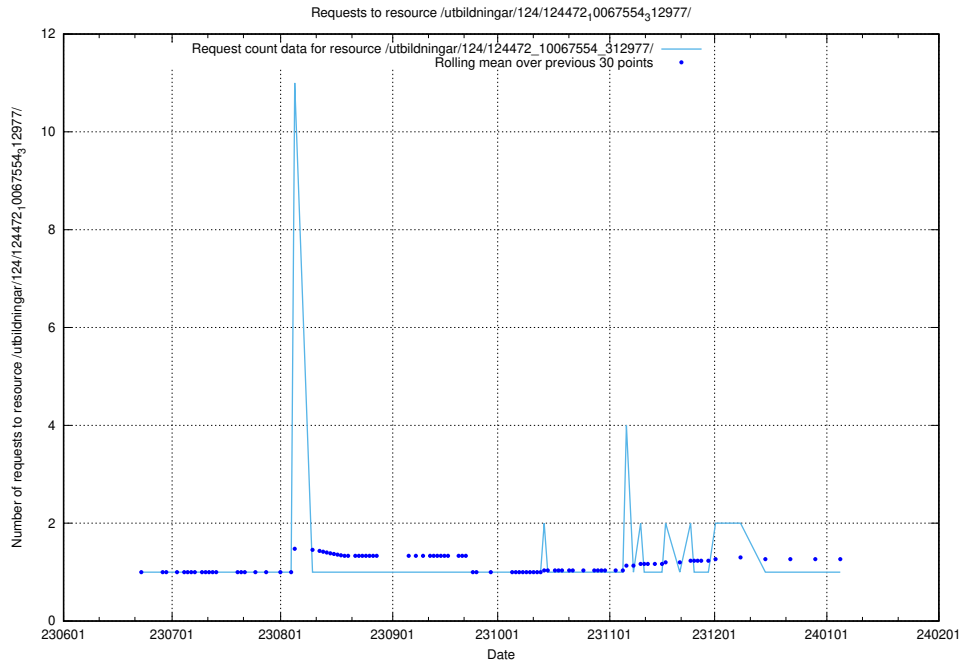

5.5467 Usage of /utbildningar/124/124472_10067554_312977/

Here, we count the number of requests to resource /utbildningar/124/124472_10067554_312977/.