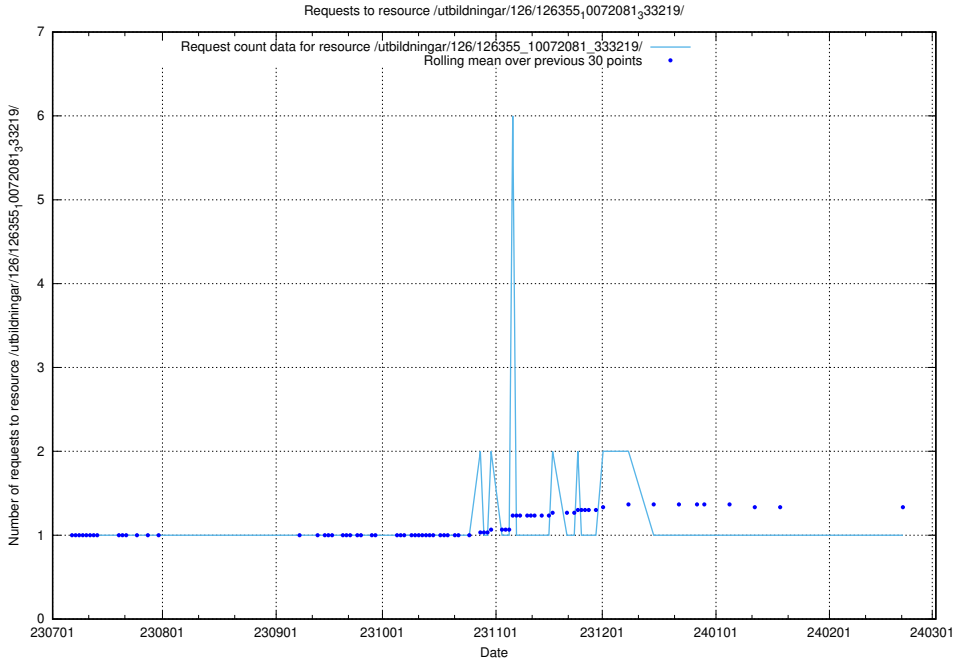

5.4955 Usage of /utbildningar/126/126355_10072081_333219/

Here, we count the number of requests to resource /utbildningar/126/126355_10072081_333219/.