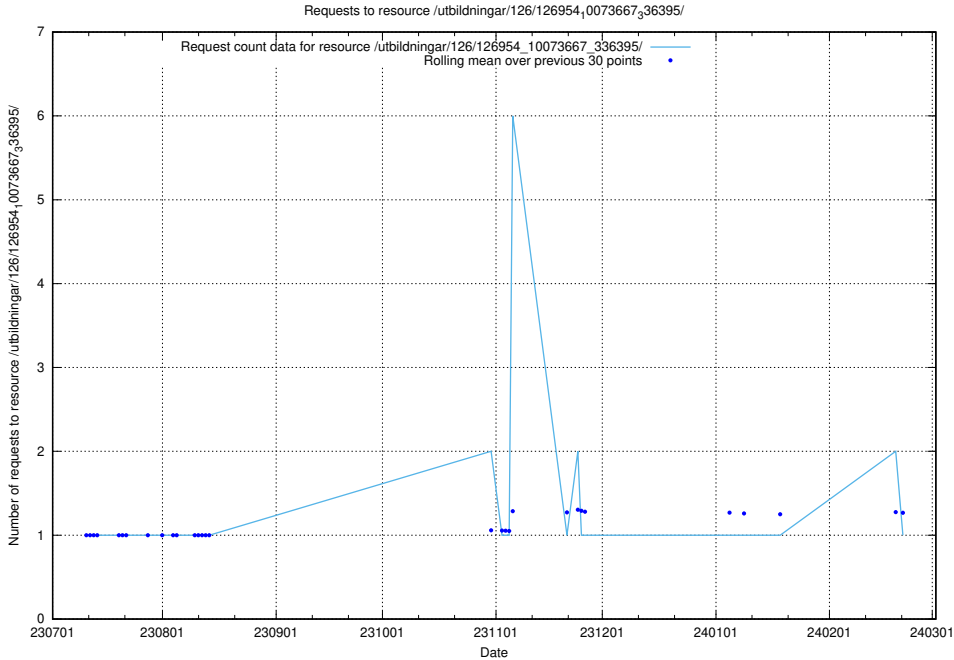

5.4769 Usage of /utbildningar/126/126954_10073667_336395/

Here, we count the number of requests to resource /utbildningar/126/126954_10073667_336395/.