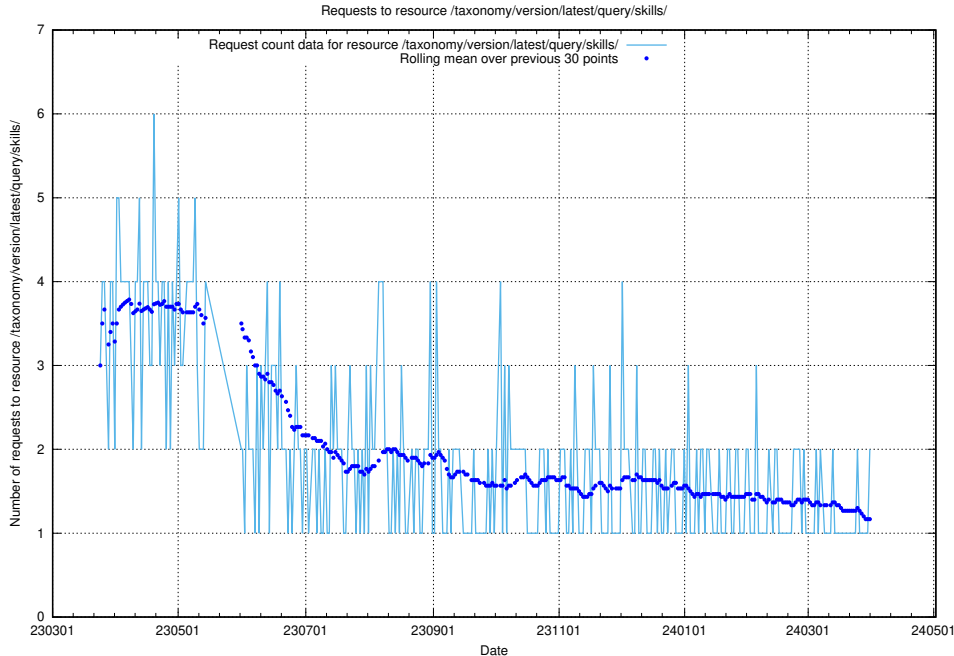

### 5.789 Usage of /taxonomy/version/latest/query/skills/

Here, we count the number of requests to resource /taxonomy/version/latest/query/skills/.