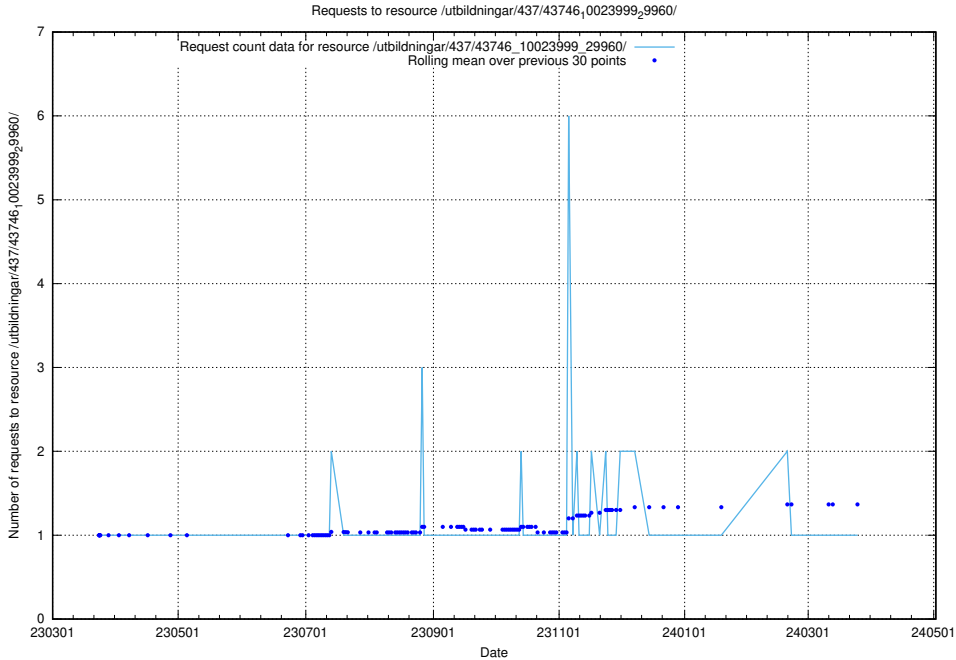

5.6020 Usage of /utbildningar/437/43746_10023999_29960/

Here, we count the number of requests to resource /utbildningar/437/43746_10023999_29960/.