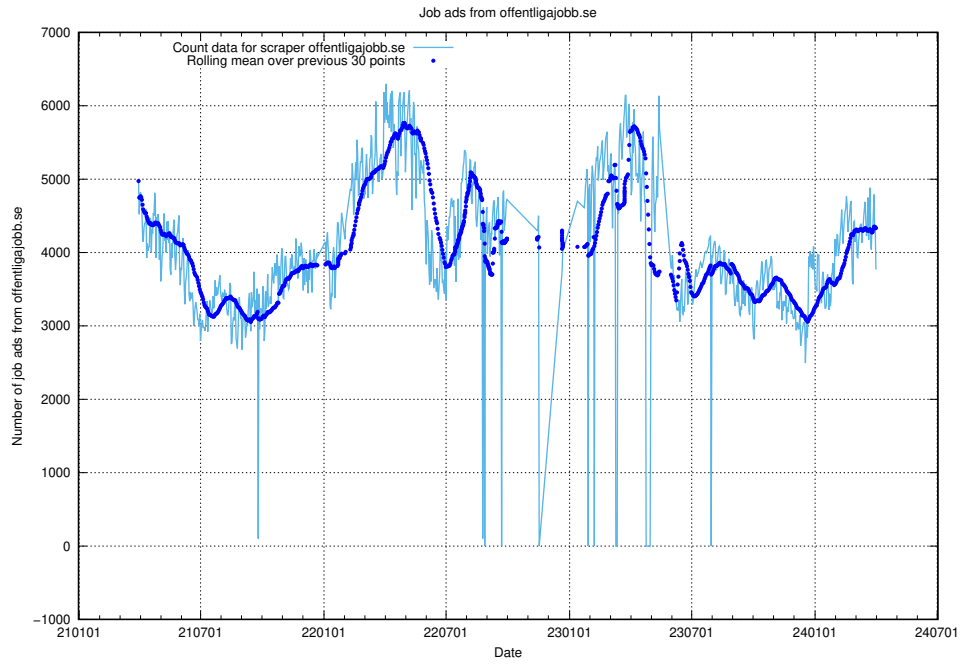

13.3 Number of ads by scraper offentligajobb.se

Here, we count the number of job ads scraped from offentligajobb.se.