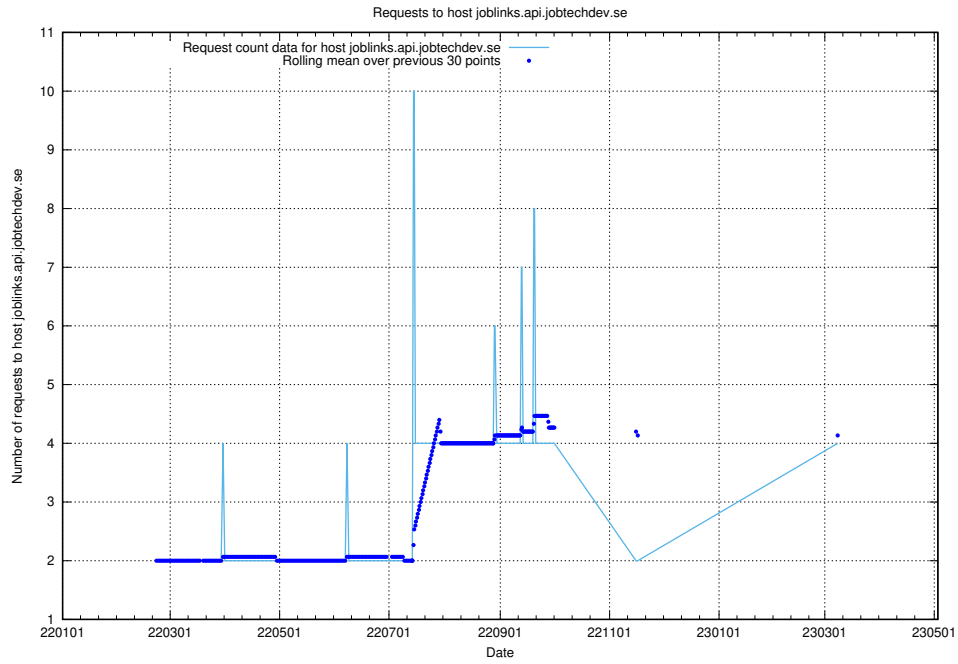

7.154 Usage of `joblinks.api.jobtechdev.se`

Here, we count the number of requests to host `joblinks.api.jobtechdev.se`.