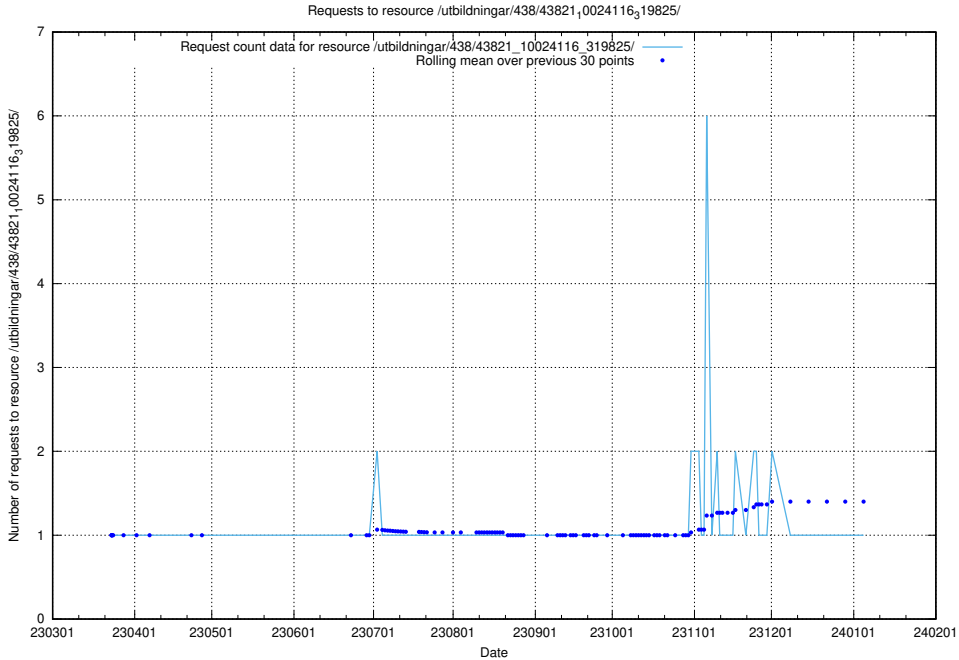

5.5973 Usage of /utbildningar/438/43821_10024116_319825/

Here, we count the number of requests to resource /utbildningar/438/43821_10024116_319825/.