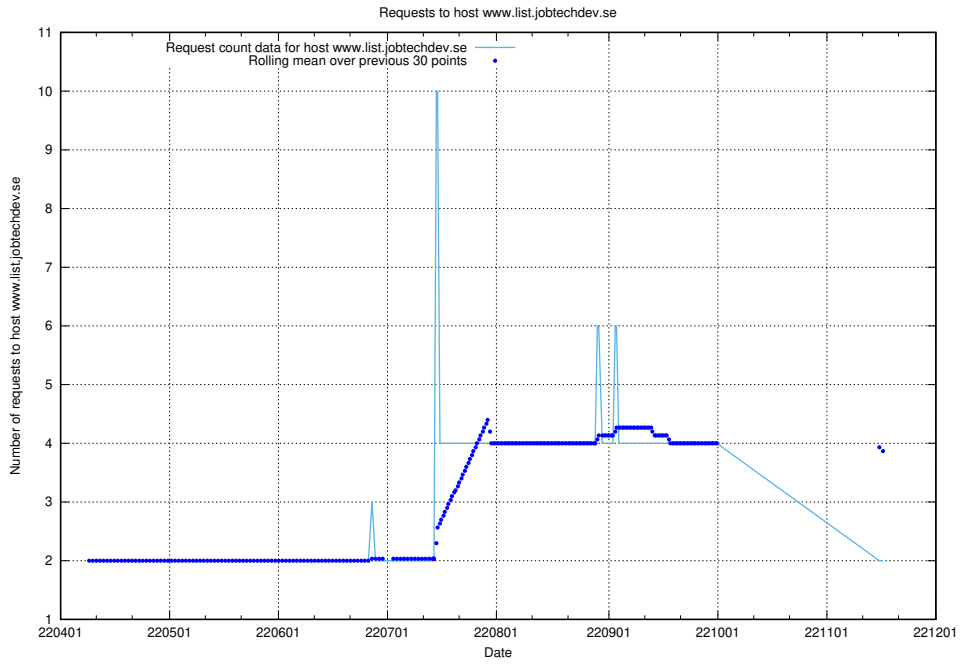

7.469 Usage of `www.list.jobtechdev.se`

Here, we count the number of requests to host `www.list.jobtechdev.se`.