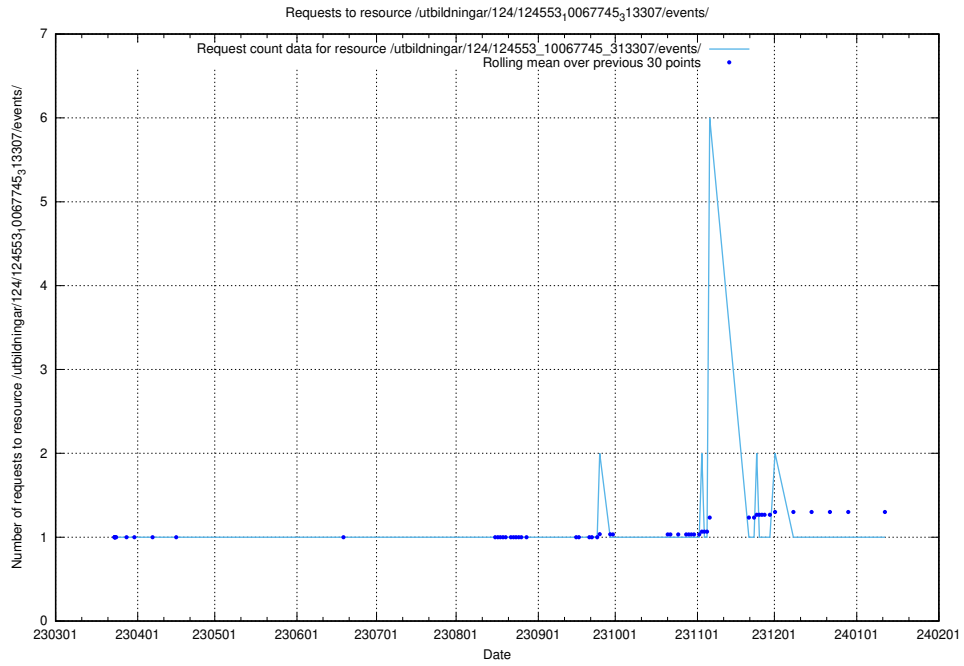

5.1112 Usage of /utbildningar/124/124553_10067745_313307/events/

Here, we count the number of requests to resource /utbildningar/124/124553_10067745_313307/events/