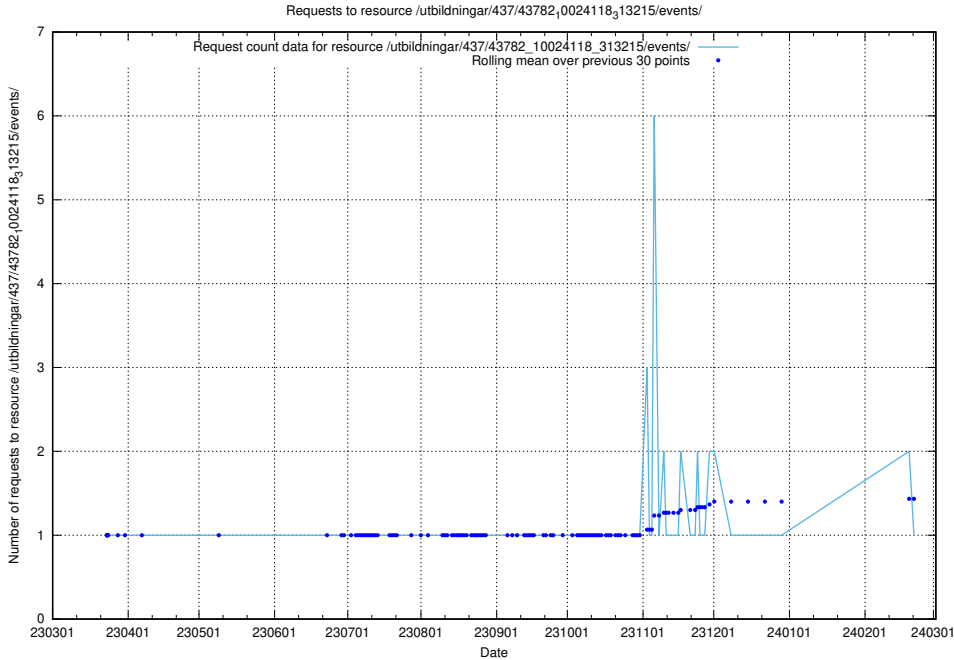

5.6001 Usage of /utbildningar/437/43782_10024118_313215/events/

Here, we count the number of requests to resource /utbildningar/437/43782_10024118_313215/events/.