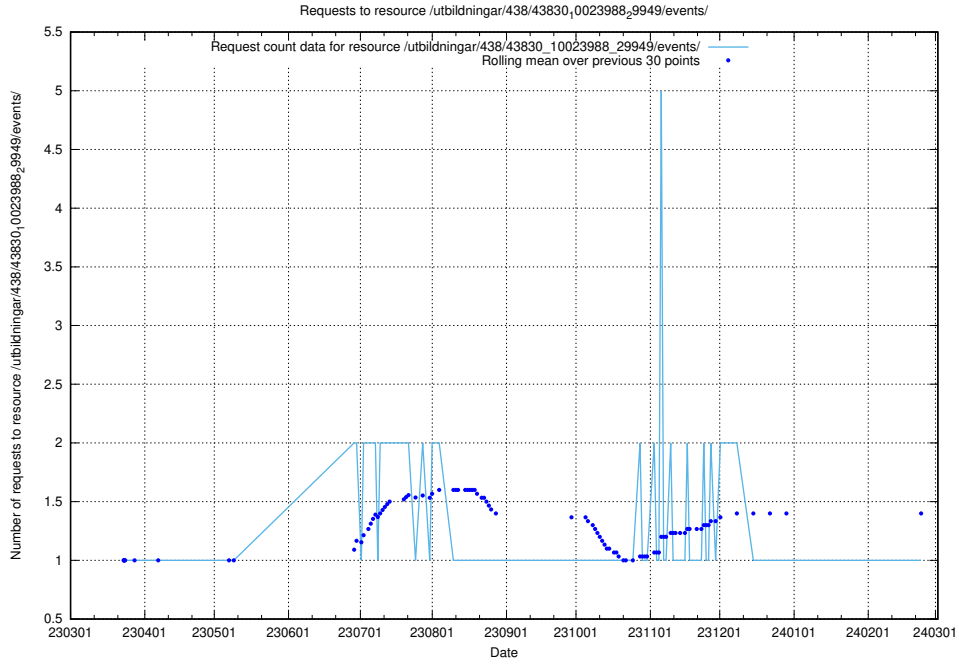

5.5970 Usage of /utbildningar/438/43830_10023988_29949/events/

Here, we count the number of requests to resource /utbildningar/438/43830_10023988_29949/events/.