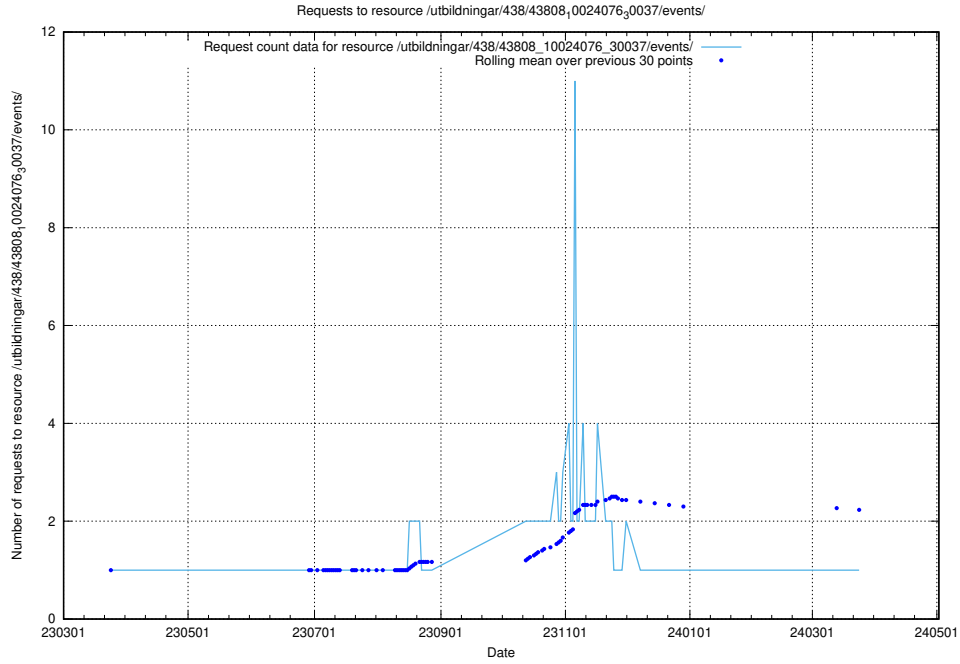

5.5826 Usage of /utbildningar/438/43808_10024076_30037/events/

Here, we count the number of requests to resource /utbildningar/438/43808_10024076_30037/events/.