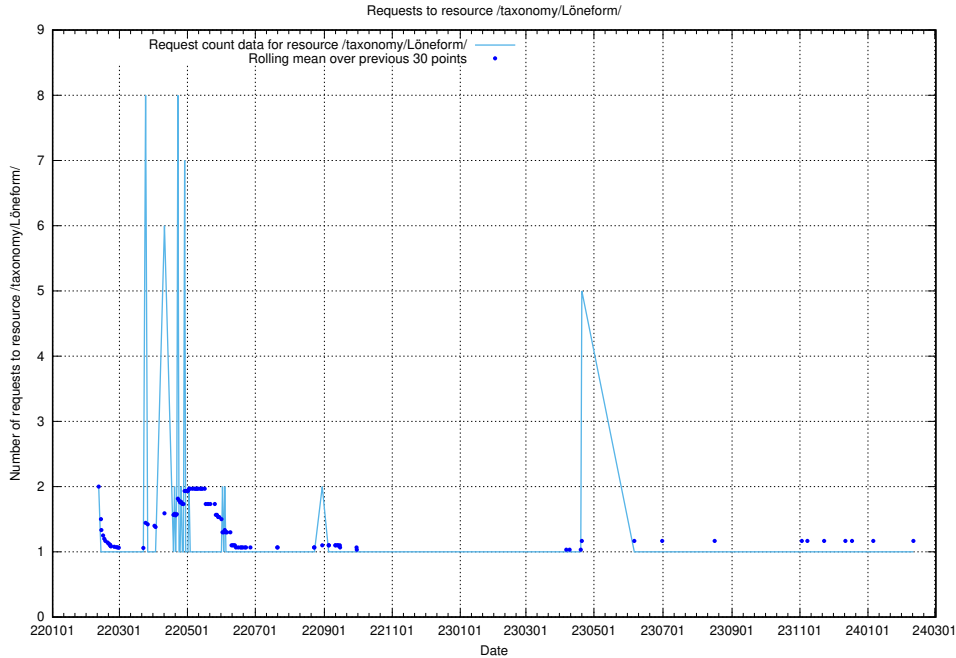

5.1205 Usage of /taxonomy/Löneform/

Here, we count the number of requests to resource /taxonomy/Löneform/.