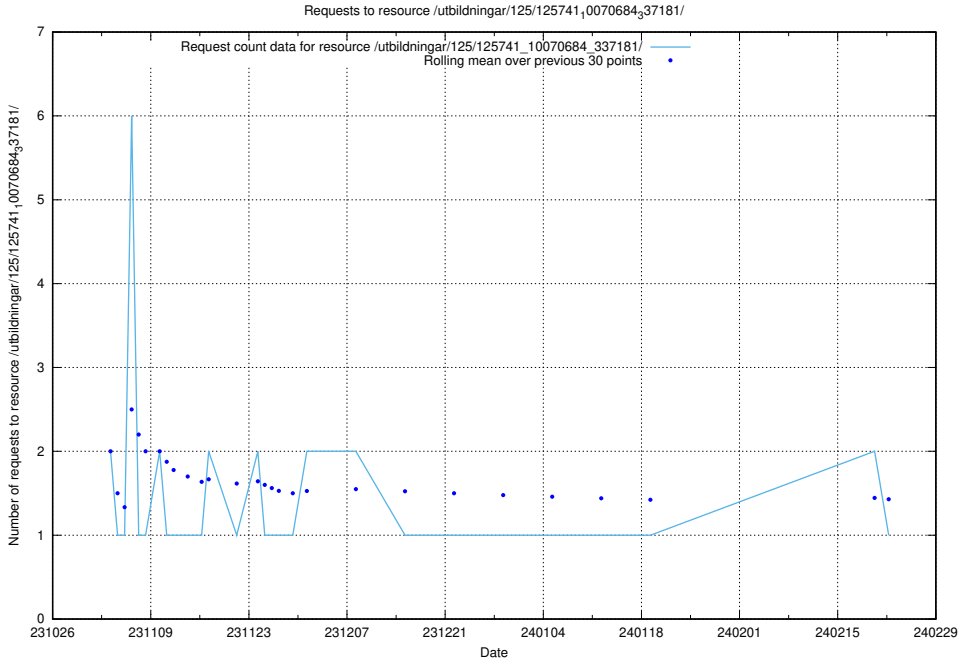

5.3788 Usage of /utbildningar/125/125741_10070684_337181/

Here, we count the number of requests to resource /utbildningar/125/125741_10070684_337181/.