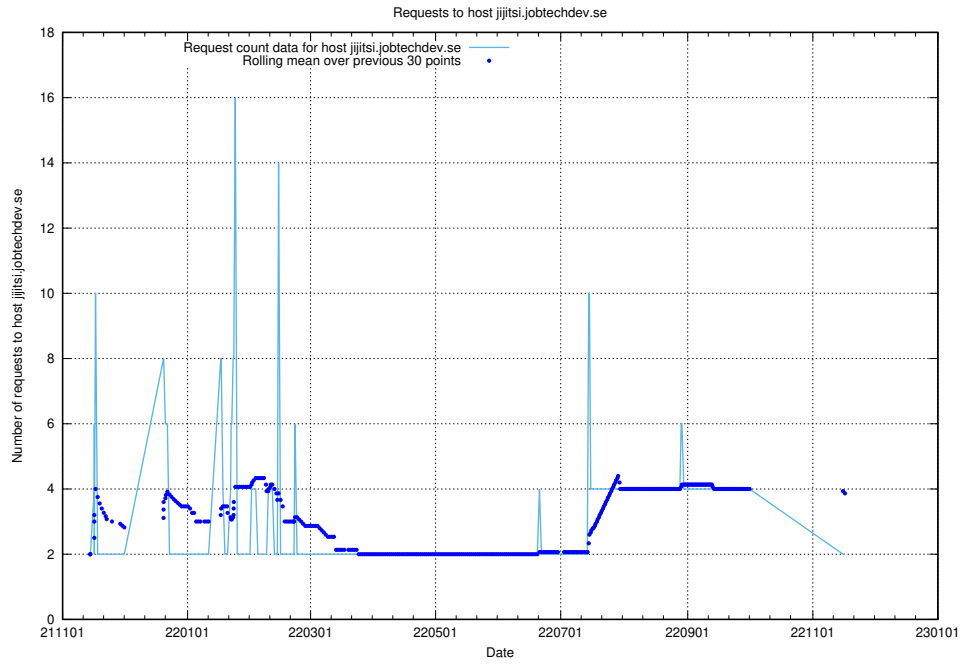

7.587 Usage of jijitsi.jobtechdev.se

Here, we count the number of requests to host jijitsi.jobtechdev.se.