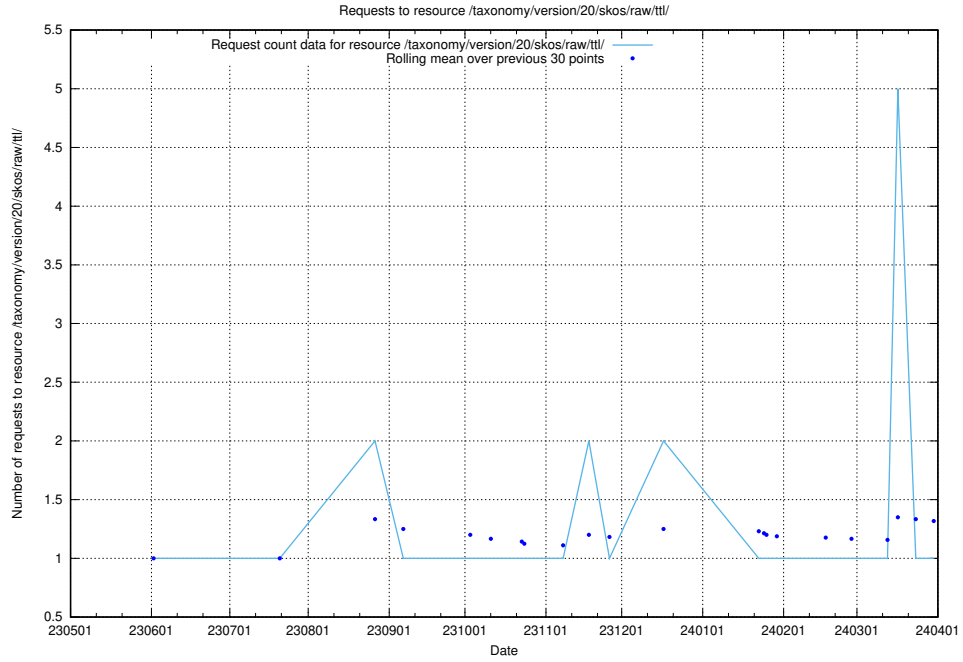

5.5599 Usage of /taxonomy/version/20/skos/raw/ttl/

Here, we count the number of requests to resource /taxonomy/version/20/skos/raw/ttl/.