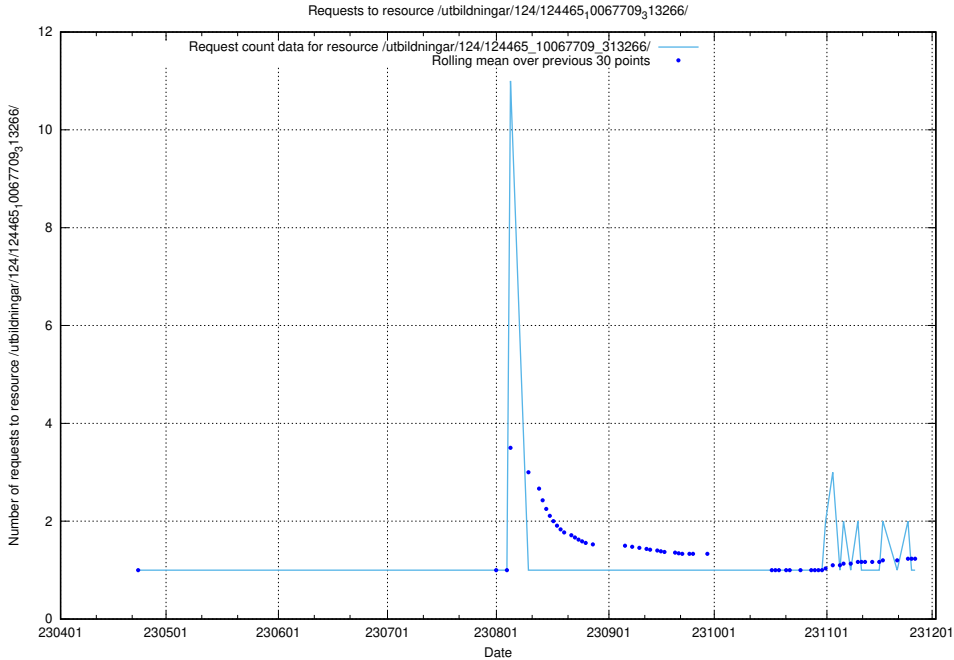

5.5713 Usage of /utbildningar/124/124465_10067709_313266/

Here, we count the number of requests to resource /utbildningar/124/124465_10067709_313266/.