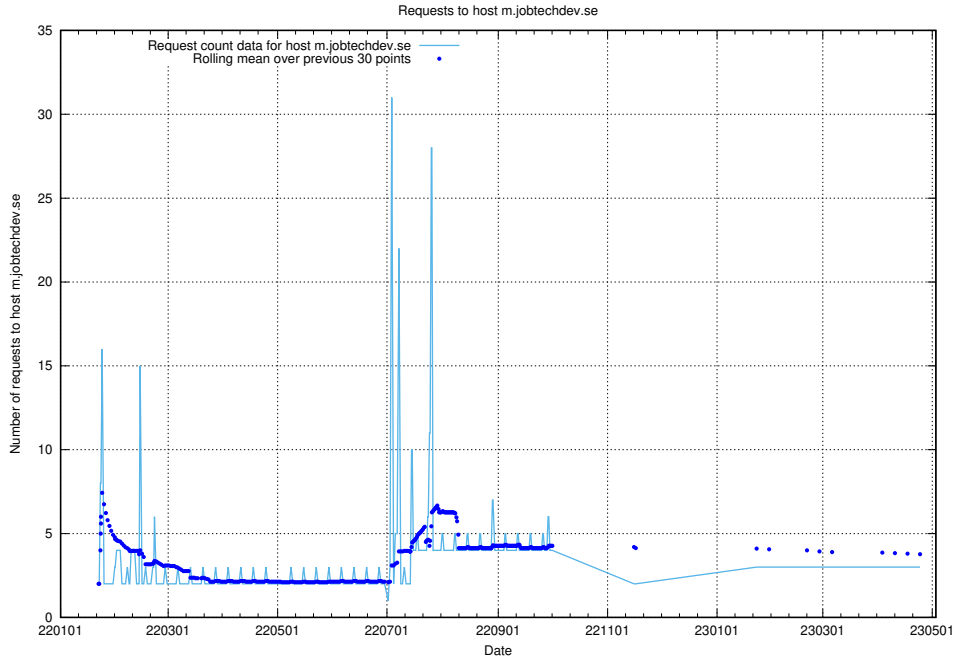

7.250 Usage of m.jobtechdev.se

Here, we count the number of requests to host m.jobtechdev.se.