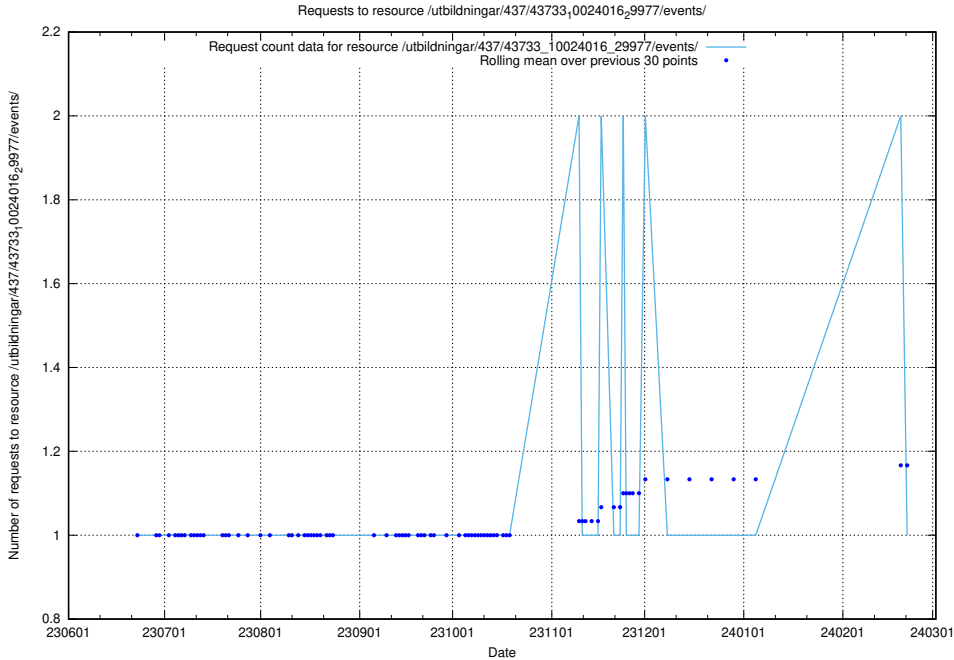

### 5.5231 Usage of /utbildningar/437/43733\_10024016\_29977/events/

Here, we count the number of requests to resource /utbildningar/437/43733\_10024016\_29977/events/.