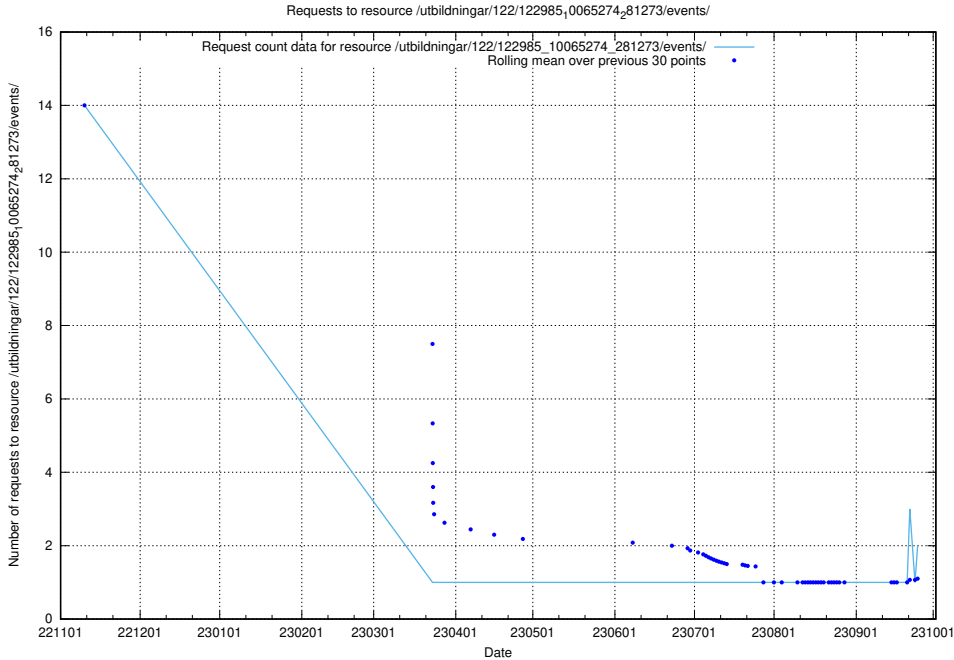

5.826 Usage of /utbildningar/122/122985_10065274_281273/events/

Here, we count the number of requests to resource /utbildningar/122/122985_10065274_281273/events/