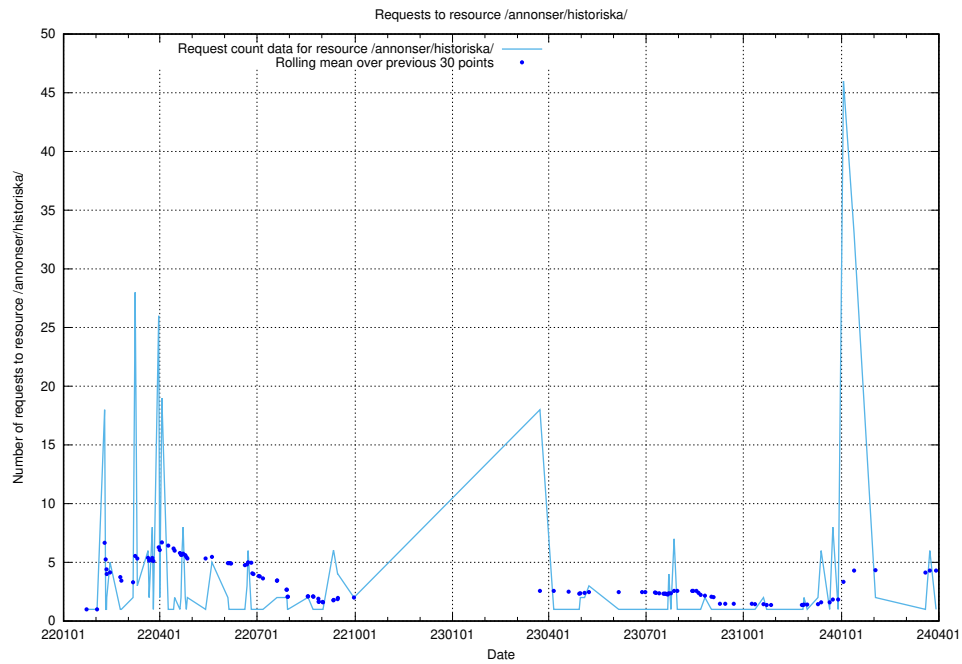

5.4804 Usage of /annonser/historiska/

Here, we count the number of requests to resource /annonser/historiska/.