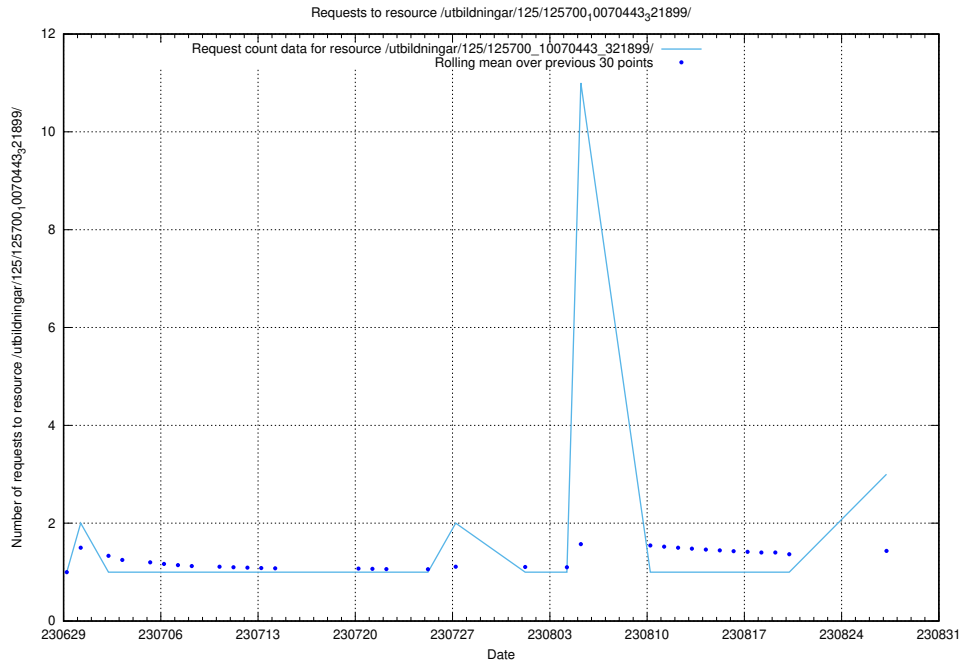

5.259 Usage of /utbildningar/125/125700_10070443_321899/

Here, we count the number of requests to resource /utbildningar/125/125700_10070443_321899/.