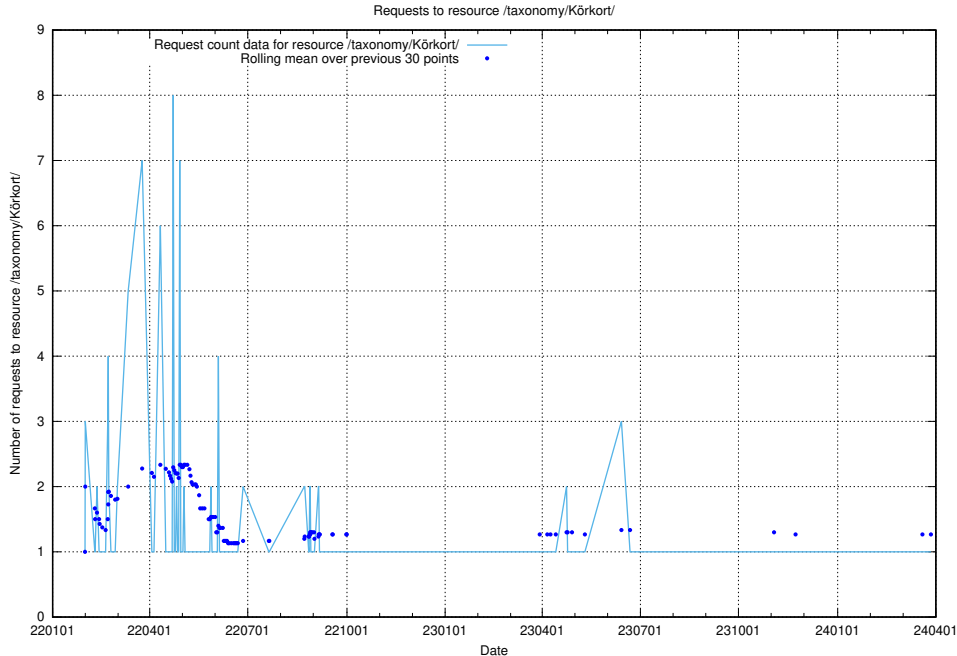

5.3069 Usage of /taxonomy/Körkort/

Here, we count the number of requests to resource /taxonomy/Körkort/.