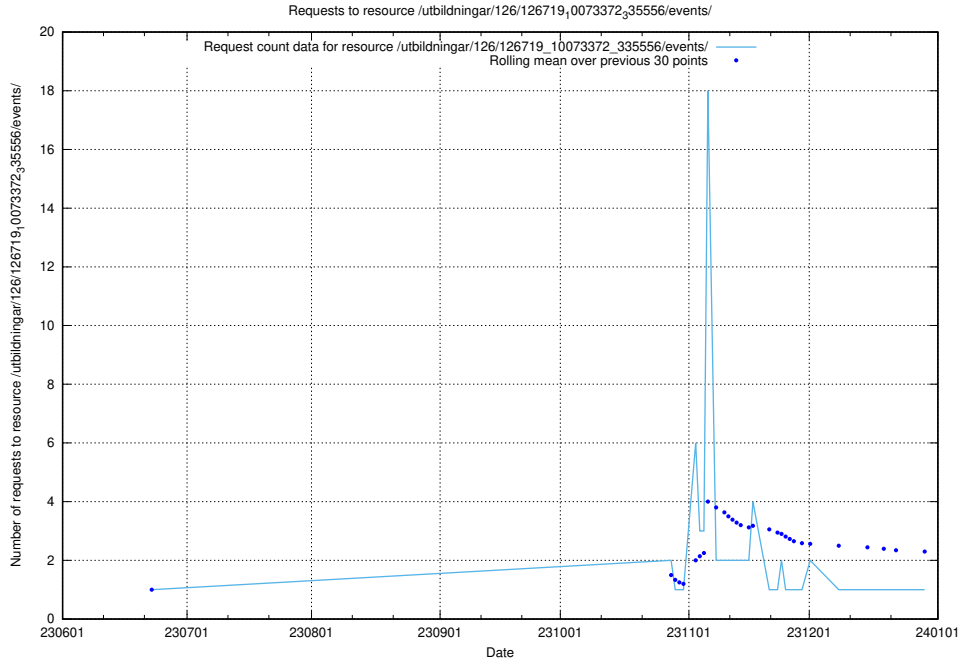

5.5262 Usage of /utbildningar/126/126719_10073372_335556/events/

Here, we count the number of requests to resource /utbildningar/126/126719_10073372_335556/events/