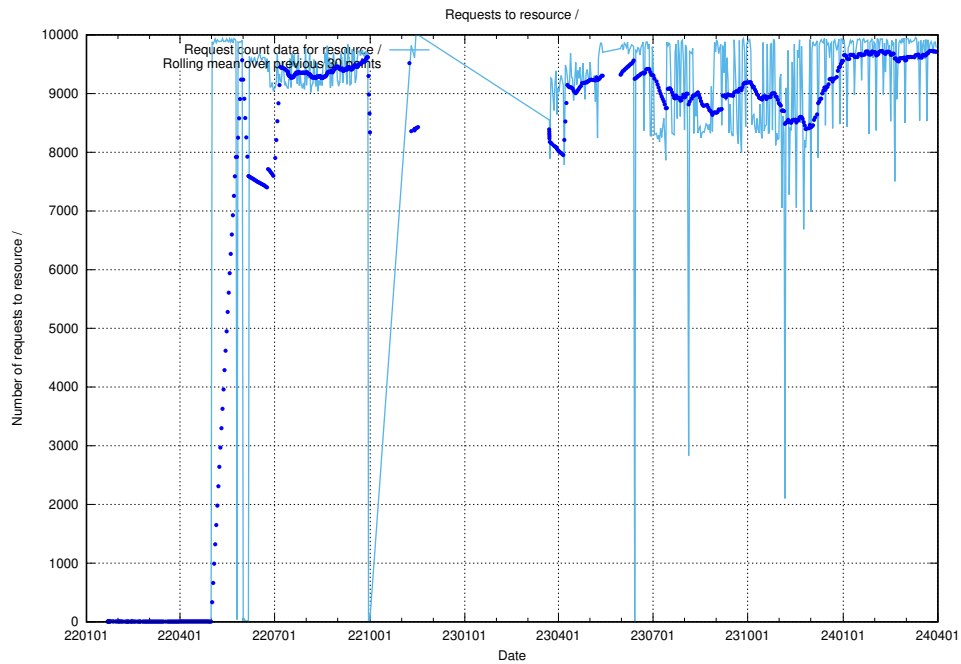

5 JobTechDev Data

This section contains data statistics from the [JobTechDev Data Web](#)⁶.

5.1 Usage of /

Here, we count the number of requests to resource /.

---

⁶<https://data.jobtechdev.se>