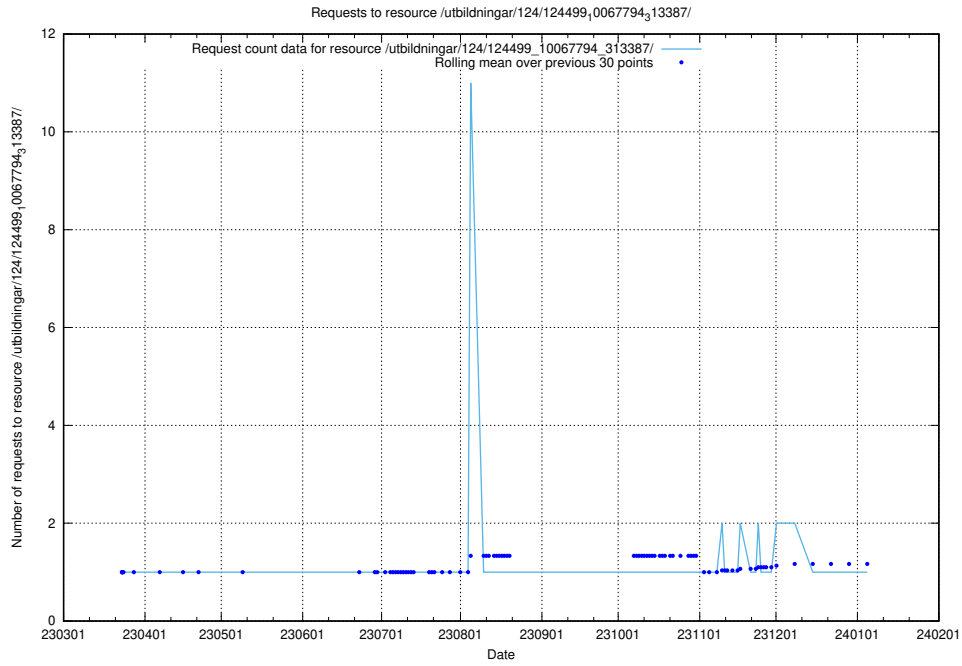

5.2132 Usage of /utbildningar/124/124499_10067794_313387/

Here, we count the number of requests to resource /utbildningar/124/124499_10067794_313387/.