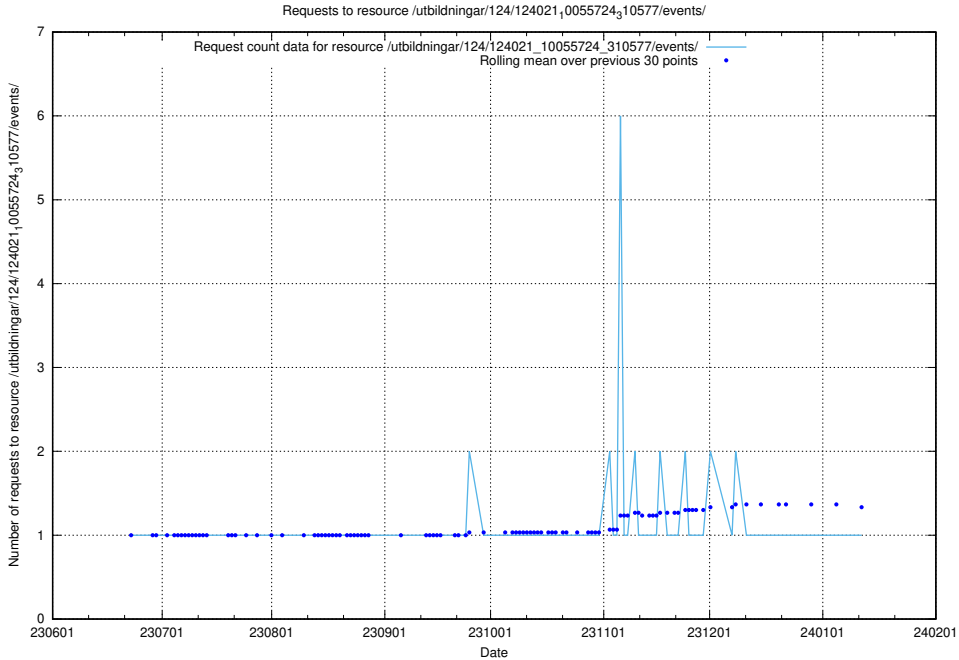

5.5491 Usage of /utbildningar/124/124021_10055724_310577/events/

Here, we count the number of requests to resource /utbildningar/124/124021_10055724_310577/events/