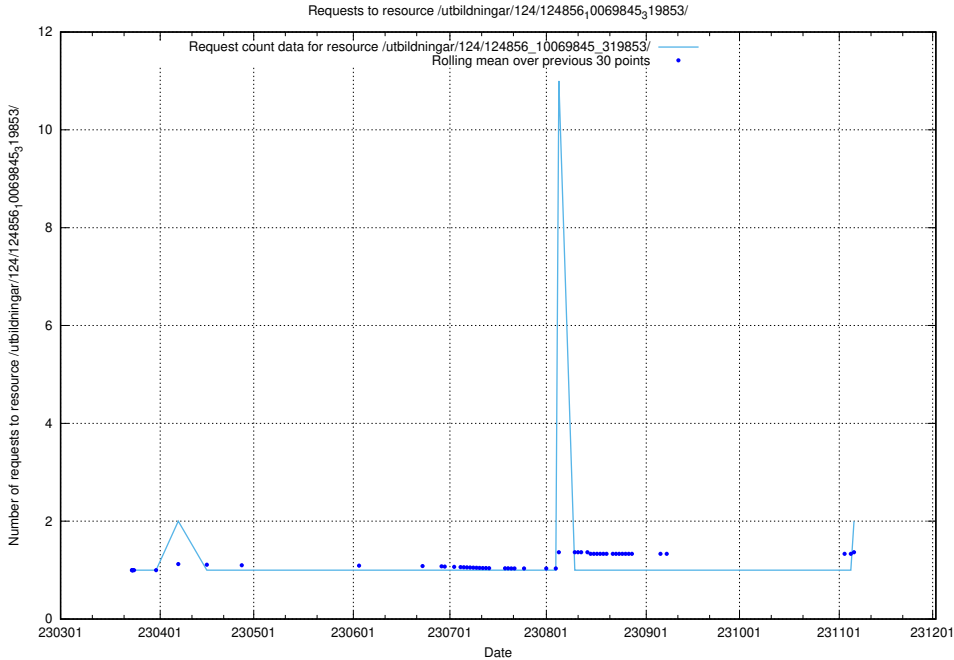

5.347 Usage of /utbildningar/124/124856_10069845_319853/

Here, we count the number of requests to resource /utbildningar/124/124856_10069845_319853/.