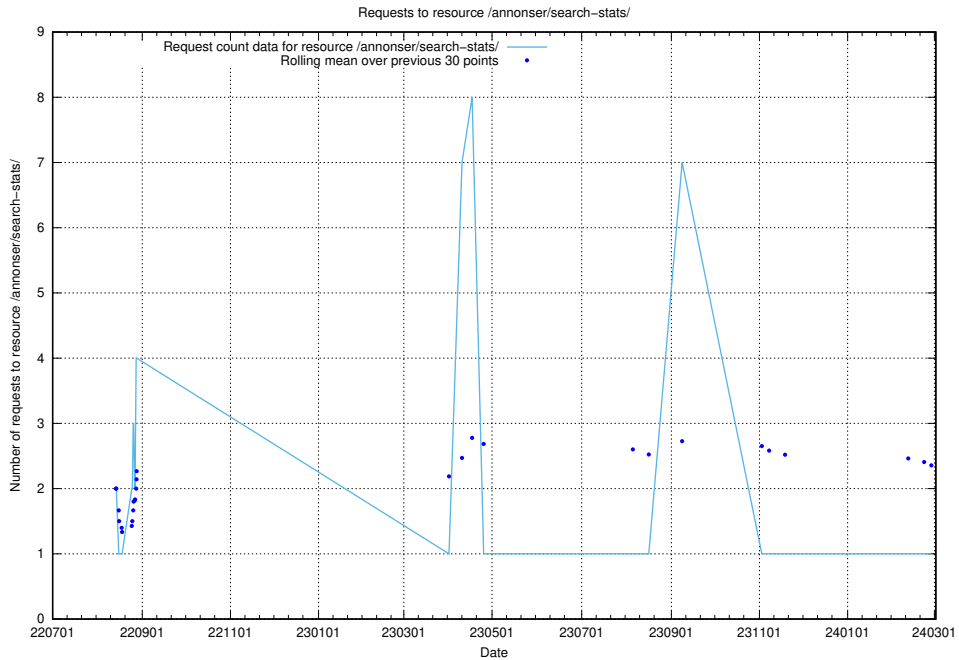

### 5.6114 Usage of /annonser/search-stats/

Here, we count the number of requests to resource /annonser/search-stats/.