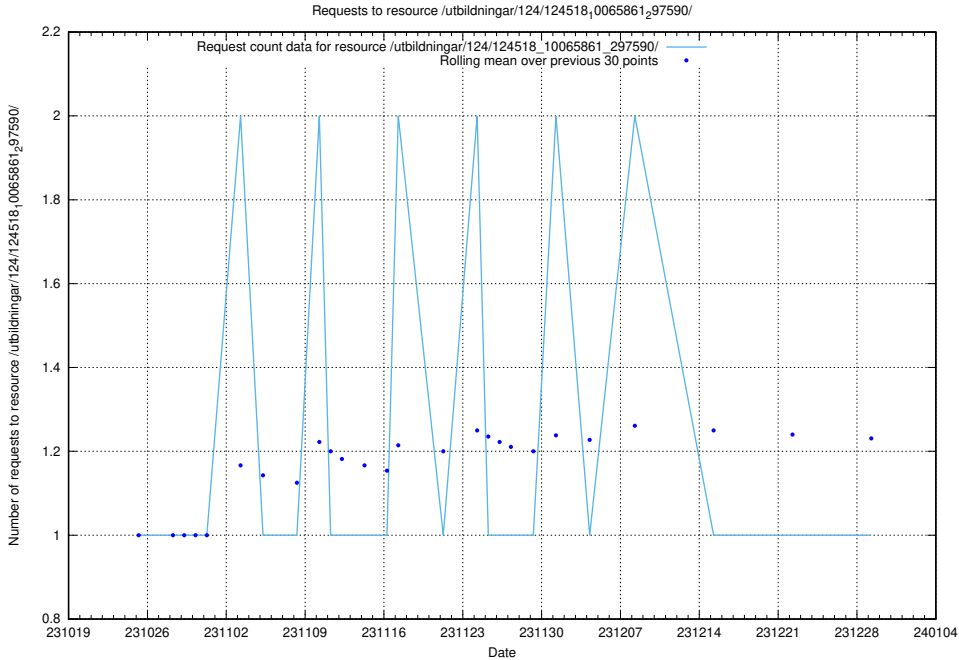

### 5.3866 Usage of /utbildningar/124/124518\_10065861\_297590/

Here, we count the number of requests to resource /utbildningar/124/124518\_10065861\_297590/.