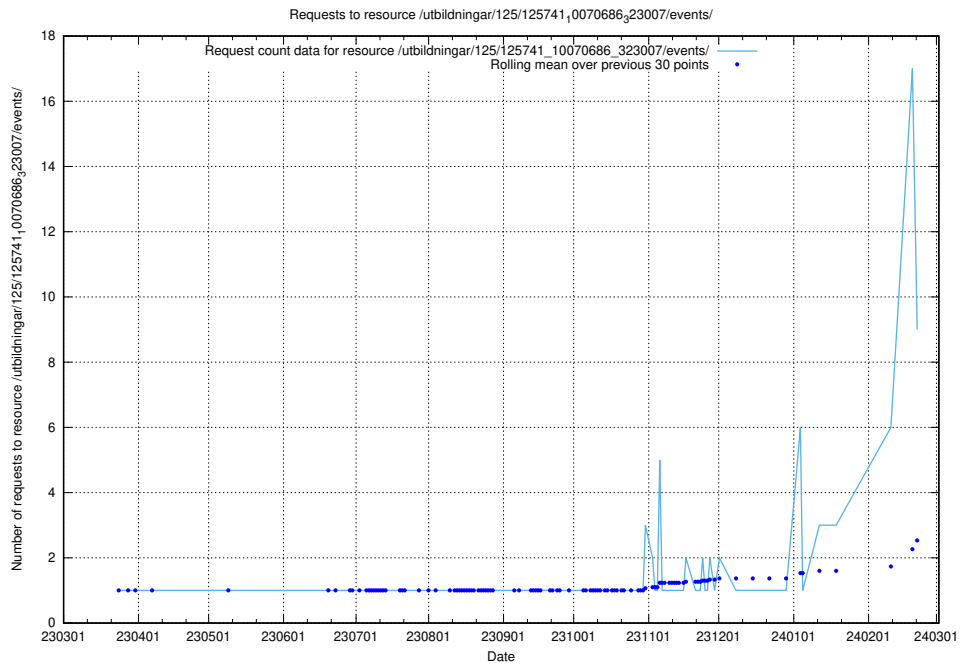

5.38 Usage of /utbildningar/125/125741_10070686_323007/events/

Here, we count the number of requests to resource /utbildningar/125/125741_10070686_323007/events/