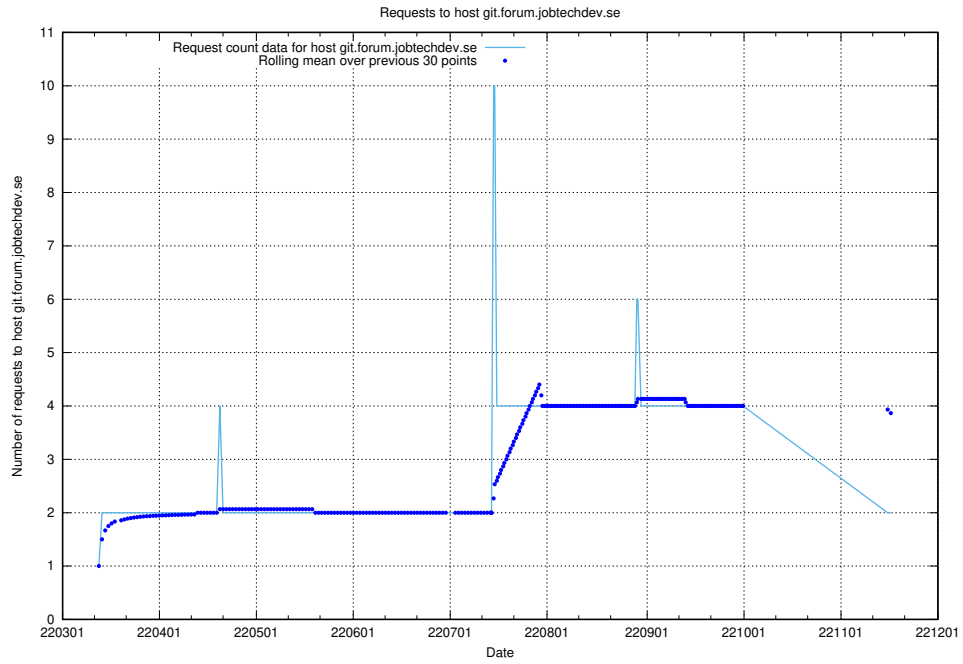

7.500 Usage of git.forum.jobtechdev.se

Here, we count the number of requests to host git.forum.jobtechdev.se.