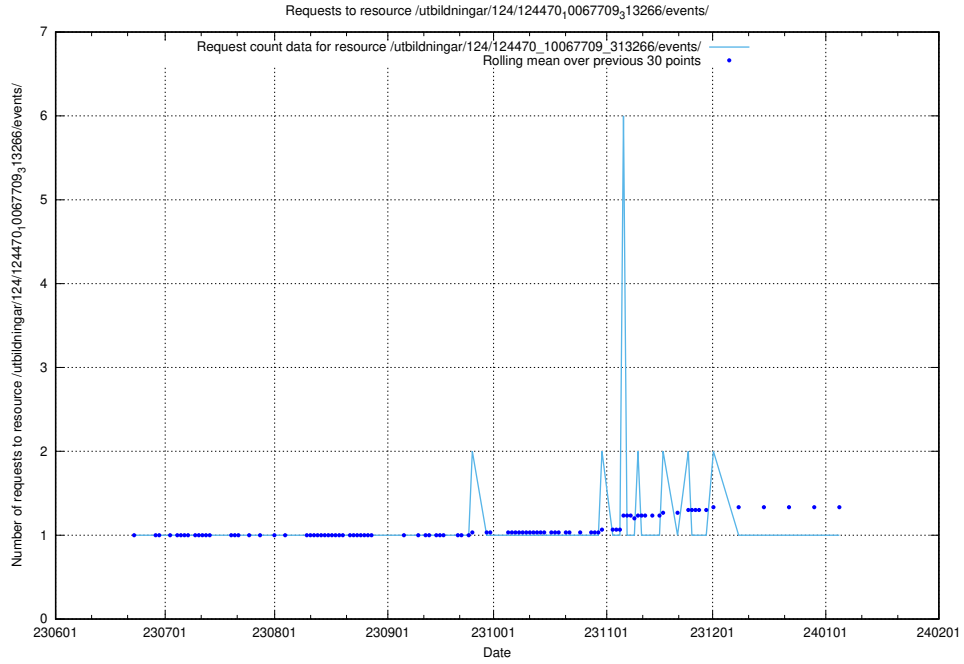

5.5468 Usage of /utbildningar/124/124470_10067709_313266/events/

Here, we count the number of requests to resource /utbildningar/124/124470_10067709_313266/events/