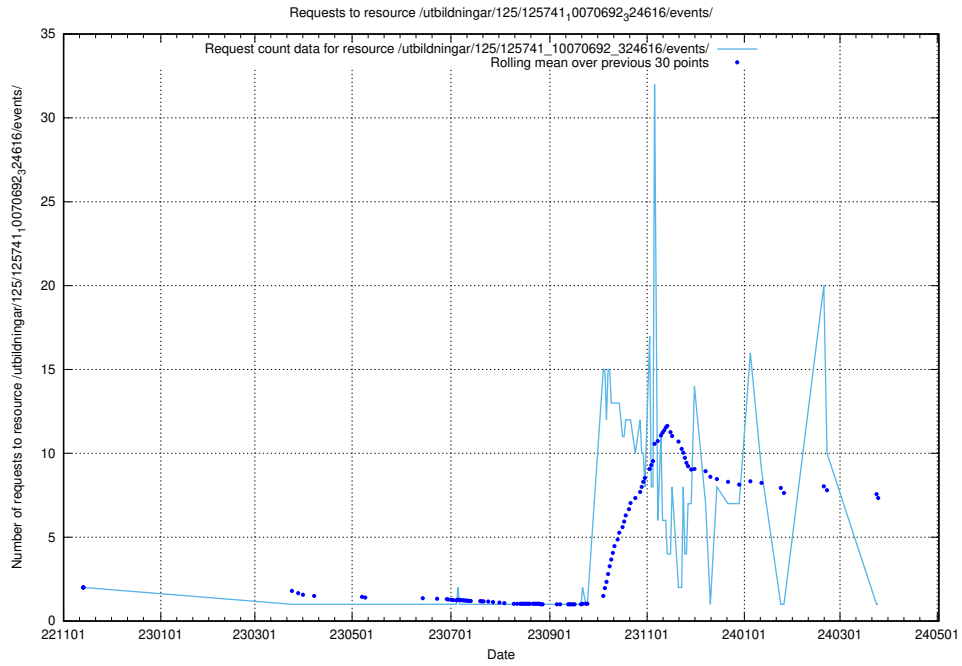

5.5479 Usage of /utbildningar/125/125741_10070692_324616/events/

Here, we count the number of requests to resource /utbildningar/125/125741_10070692_324616/events/