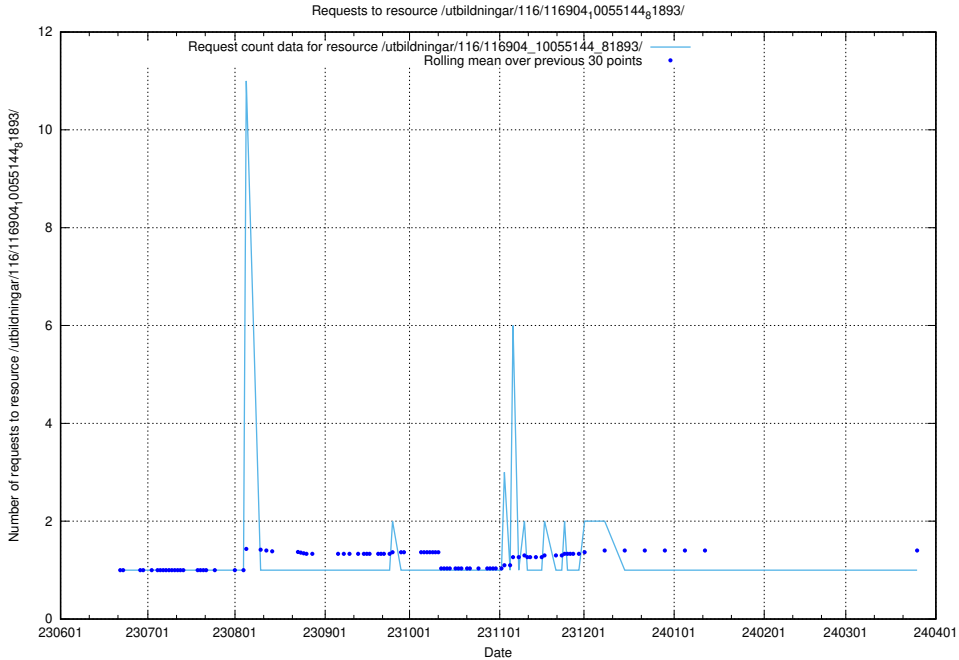

5.5511 Usage of /utbildningar/116/116904_10055144_81893/

Here, we count the number of requests to resource /utbildningar/116/116904_10055144_81893/.