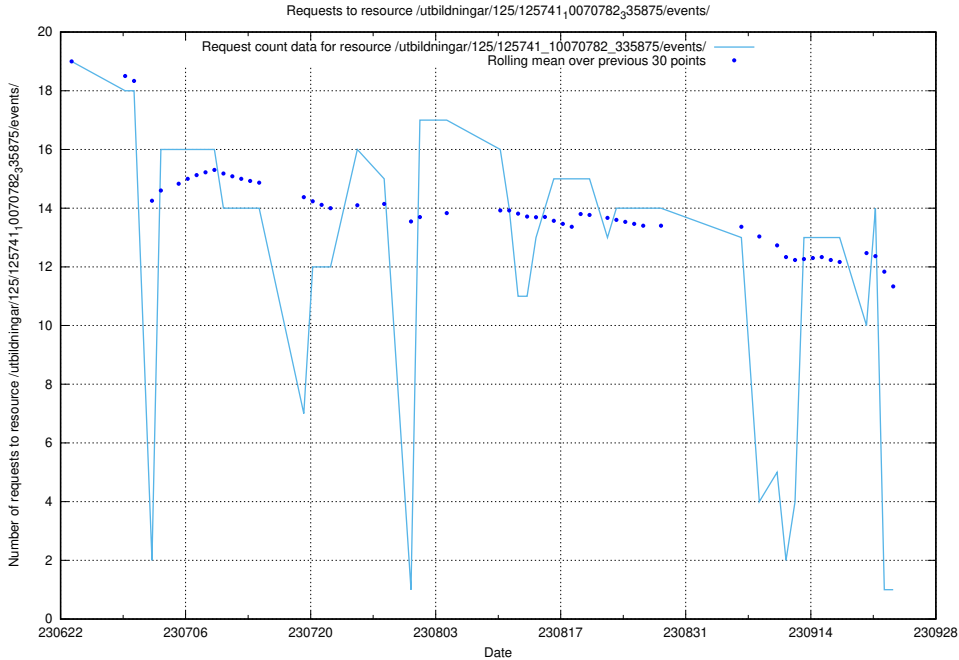

5.5212 Usage of /utbildningar/125/125741_10070782_335875/events/

Here, we count the number of requests to resource /utbildningar/125/125741_10070782_335875/events/