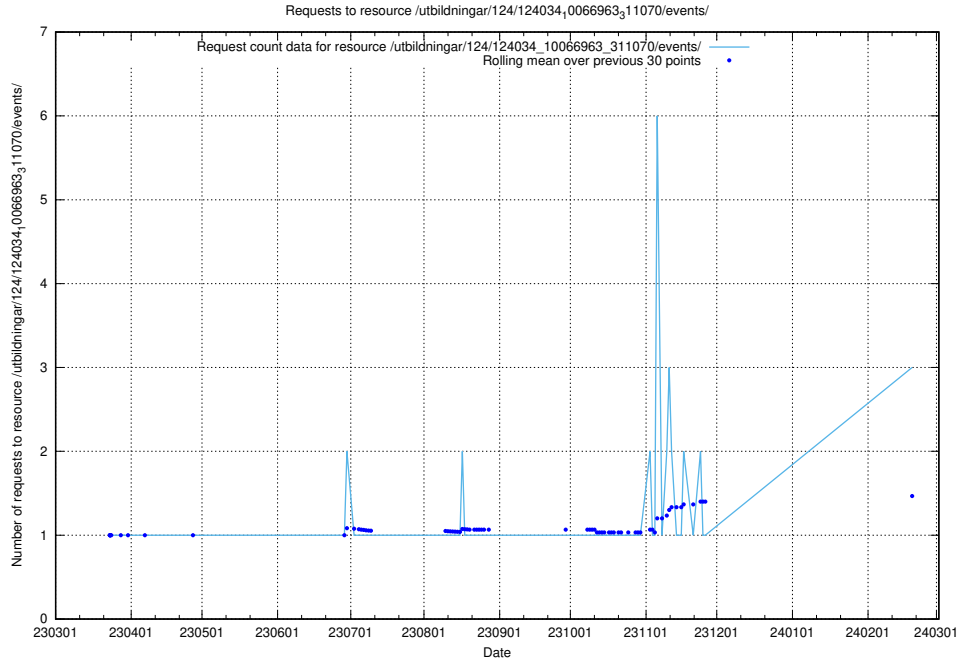

5.238 Usage of /utbildningar/124/124034_10066963_311070/events/

Here, we count the number of requests to resource /utbildningar/124/124034_10066963_311070/events/