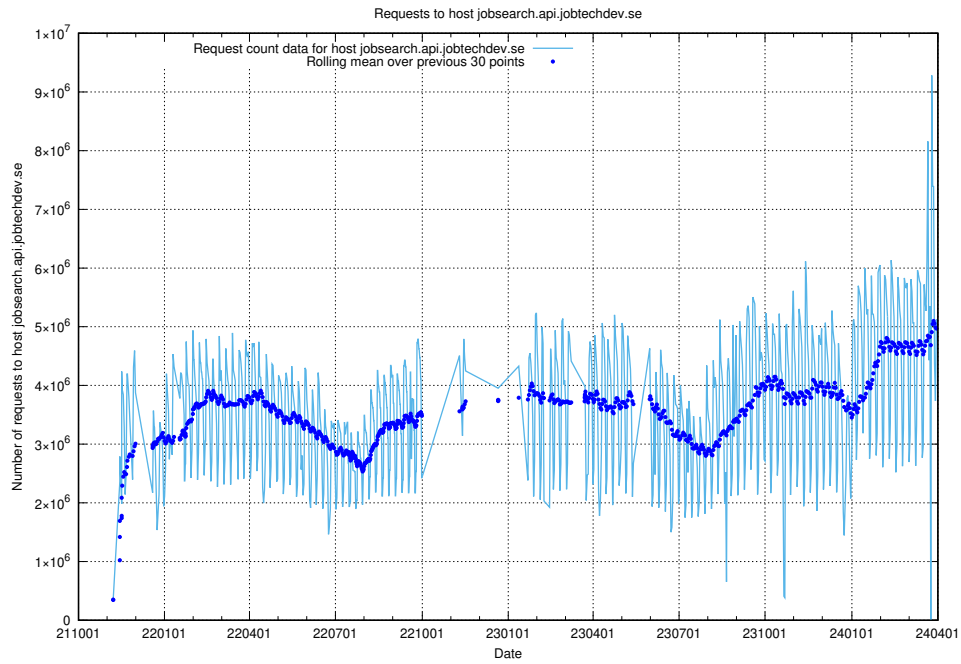

7 Log Stack

This section contains request statistics from [JobTech's log stack](#)⁸.

7.1 Usage of jobsearch.api.jobtechdev.se

Here, we count the number of requests to host jobsearch.api.jobtechdev.se.

---

⁸<https://elk.jobtechdev.se>