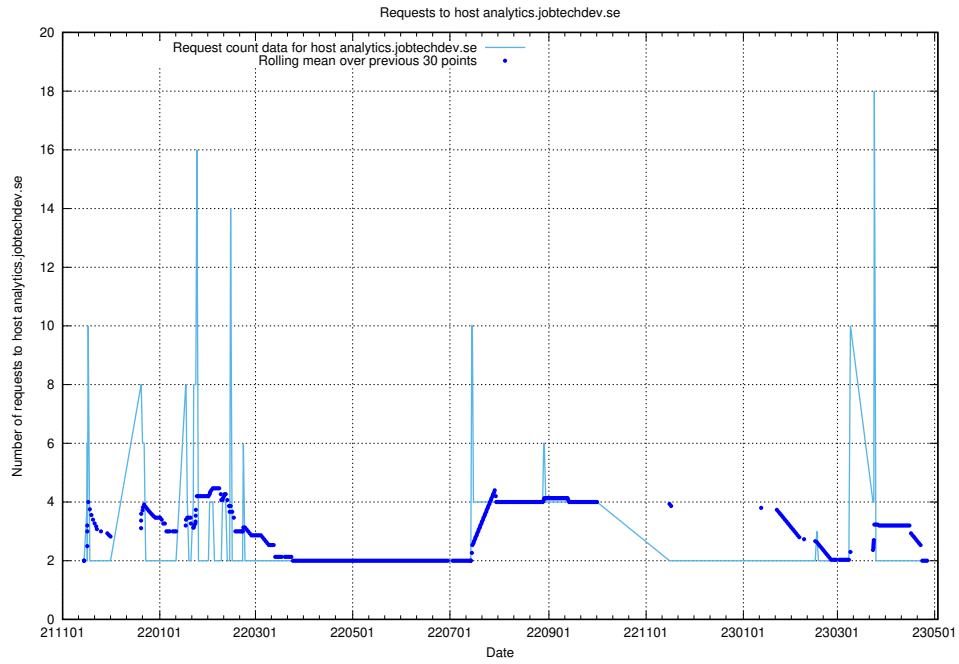

7.287 Usage of analytics.jobtechdev.se

Here, we count the number of requests to host analytics.jobtechdev.se.