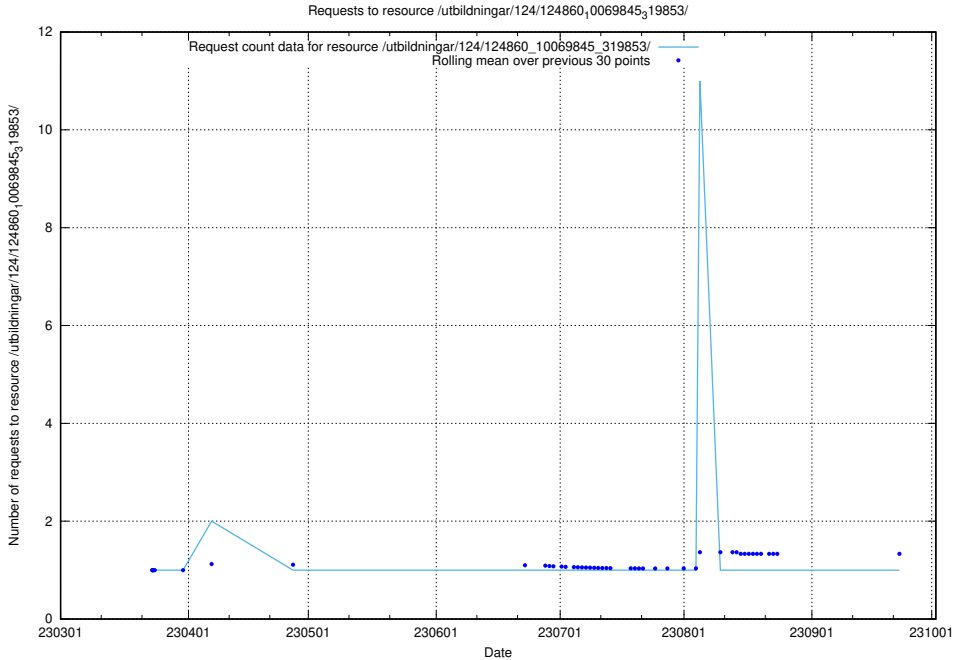

5.1071 Usage of /utbildningar/124/124860_10069845_319853/

Here, we count the number of requests to resource /utbildningar/124/124860_10069845_319853/.