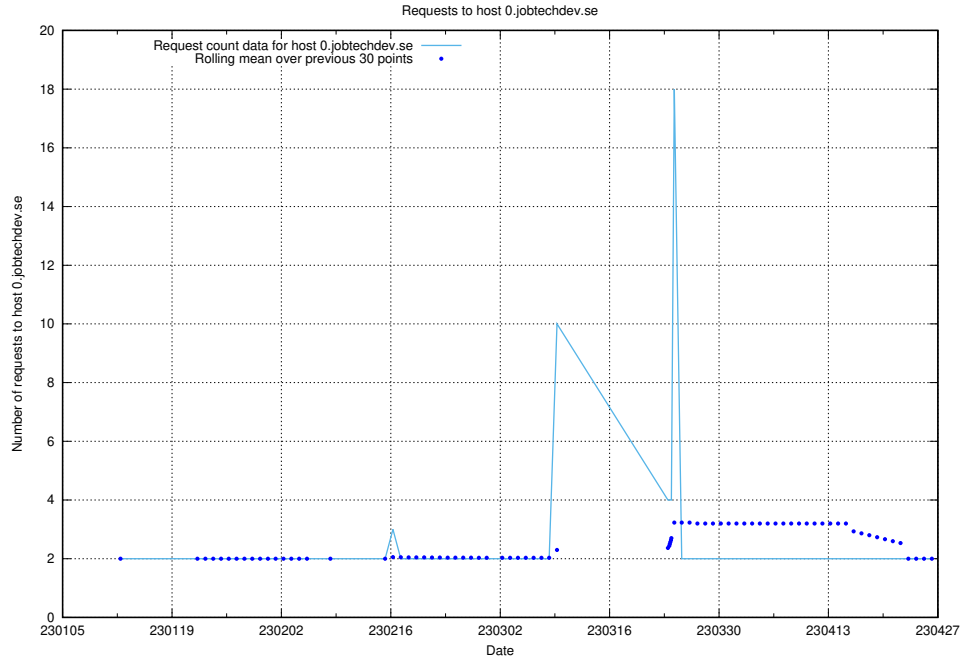

7.301 Usage of 0.jobtechdev.se

Here, we count the number of requests to host 0.jobtechdev.se.