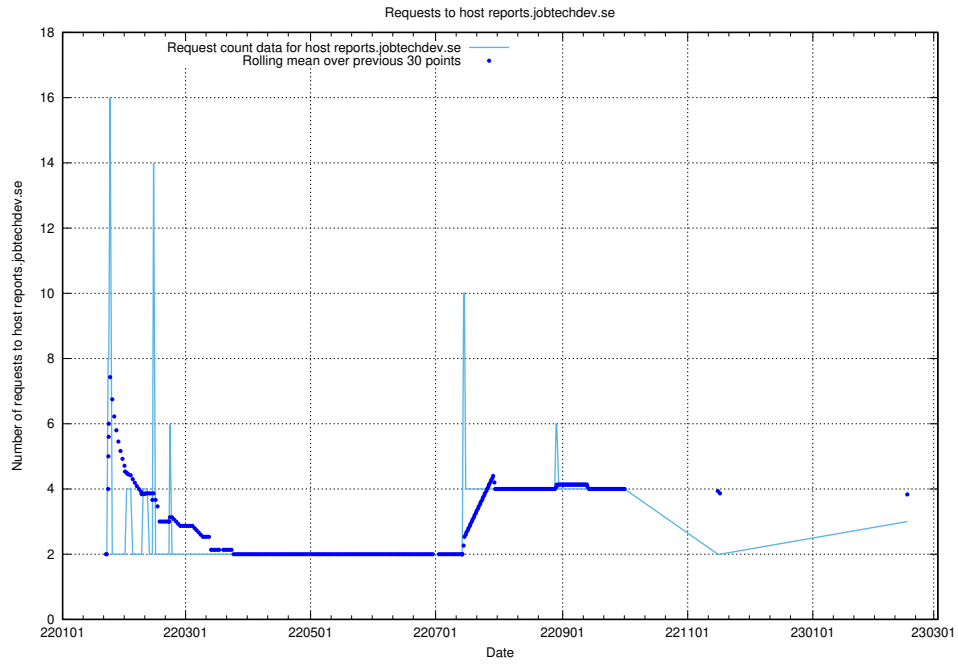

7.246 Usage of reports.jobtechdev.se

Here, we count the number of requests to host reports.jobtechdev.se.