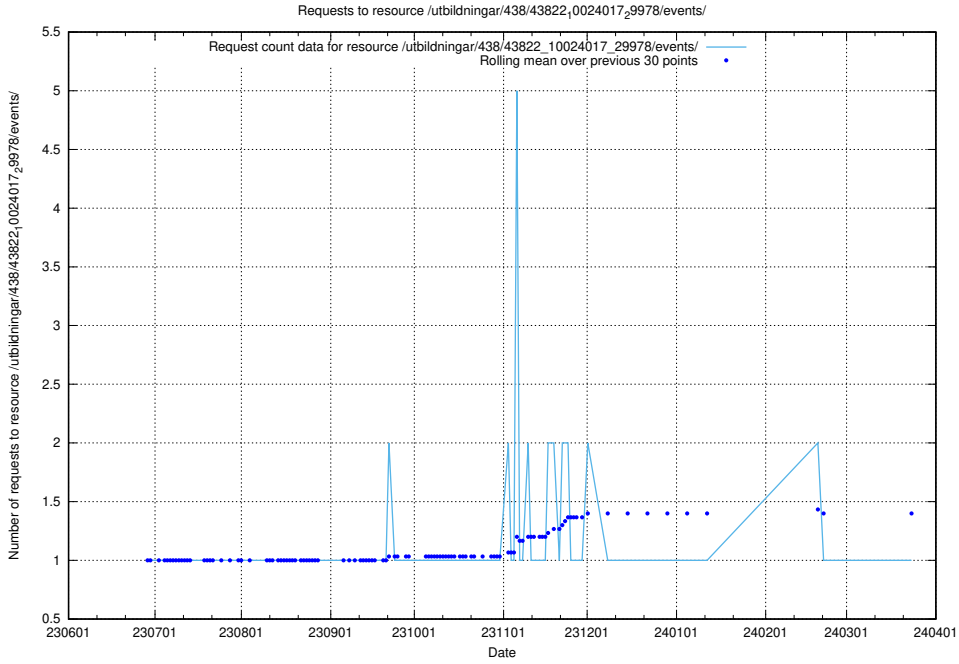

5.5079 Usage of /utbildningar/438/43822_10024017_29978/events/

Here, we count the number of requests to resource /utbildningar/438/43822_10024017_29978/events/.