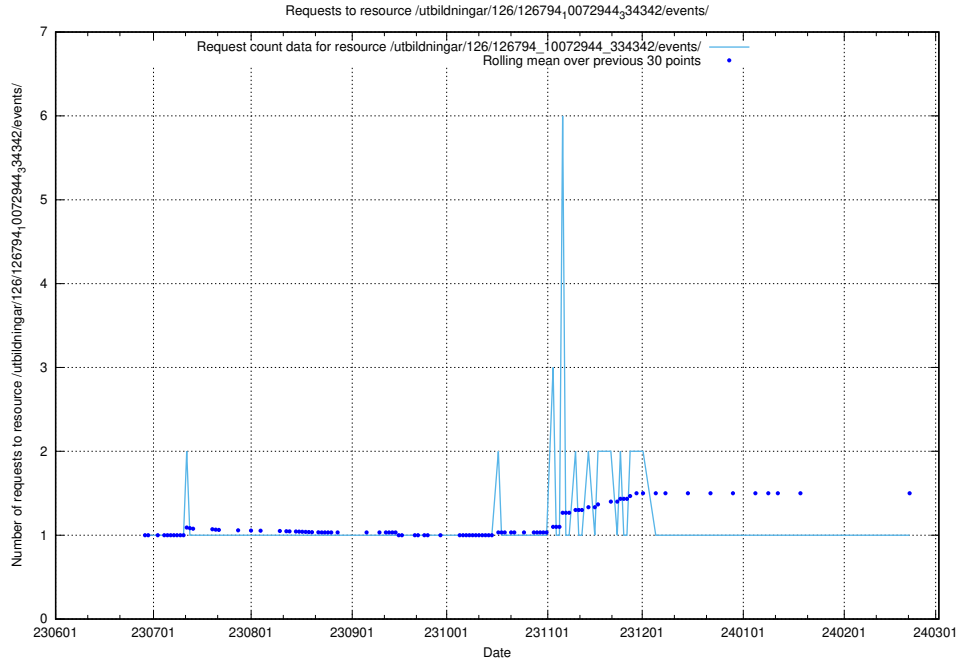

5.5093 Usage of /utbildningar/126/126794_10072944_334342/events/

Here, we count the number of requests to resource /utbildningar/126/126794_10072944_334342/events/