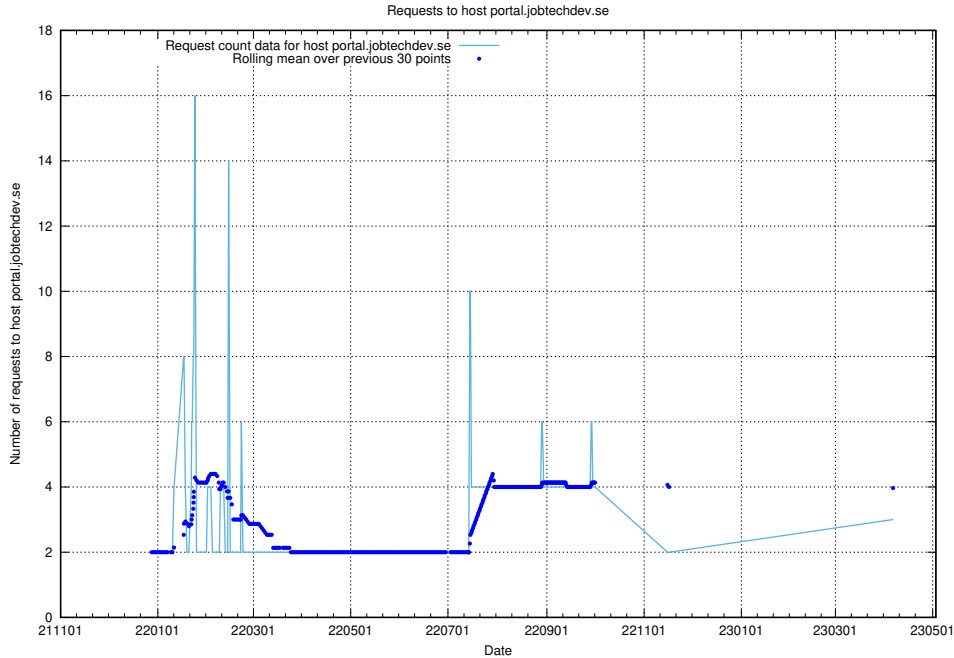

### 7.188 Usage of portal.jobtechdev.se

Here, we count the number of requests to host portal.jobtechdev.se.