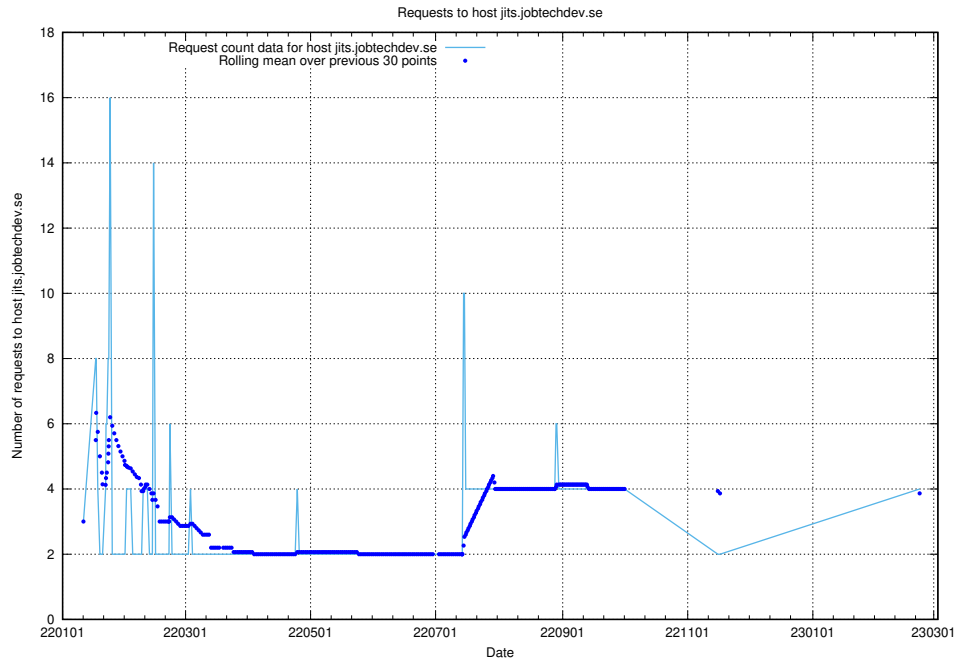

## 7.104 Usage of jits.jobtechdev.se

Here, we count the number of requests to host jits.jobtechdev.se.