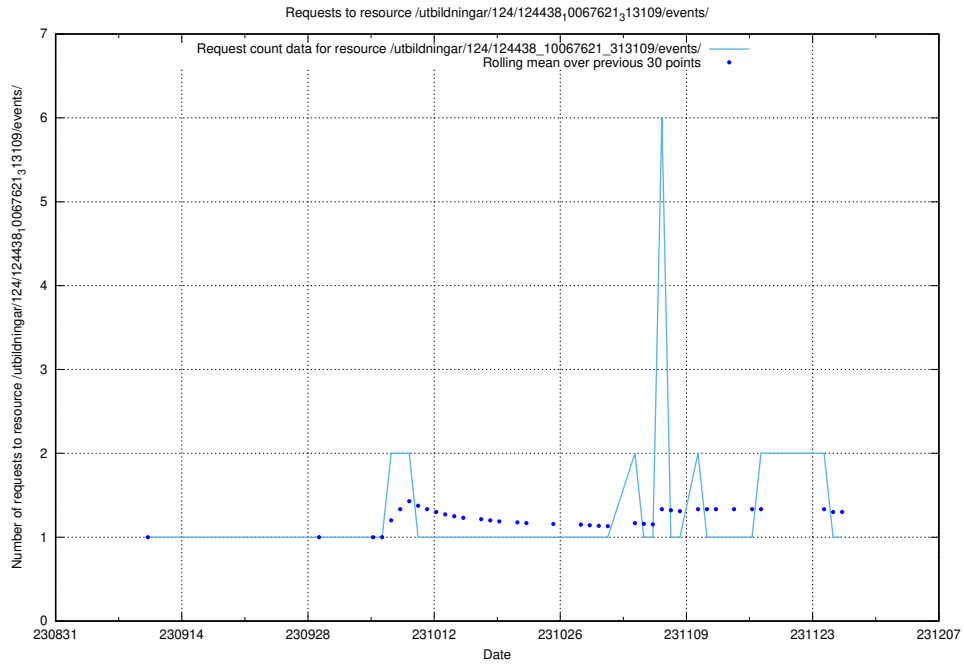

5.4275 Usage of /utbildningar/124/124438_10067621_313109/events/

Here, we count the number of requests to resource /utbildningar/124/124438_10067621_313109/events/