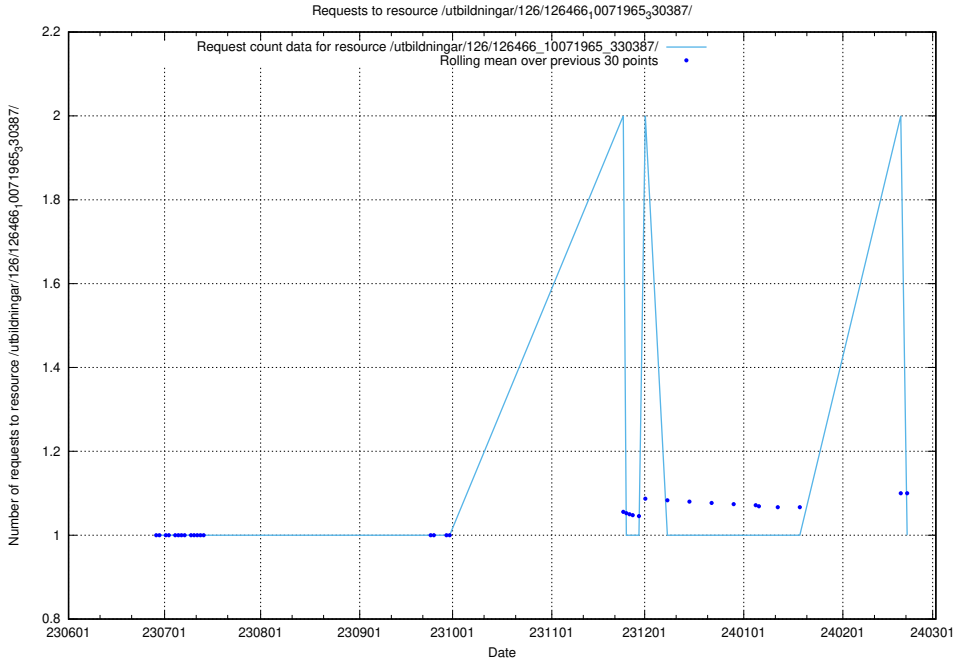

5.5107 Usage of /utbildningar/126/126466_10071965_330387/

Here, we count the number of requests to resource /utbildningar/126/126466_10071965_330387/.