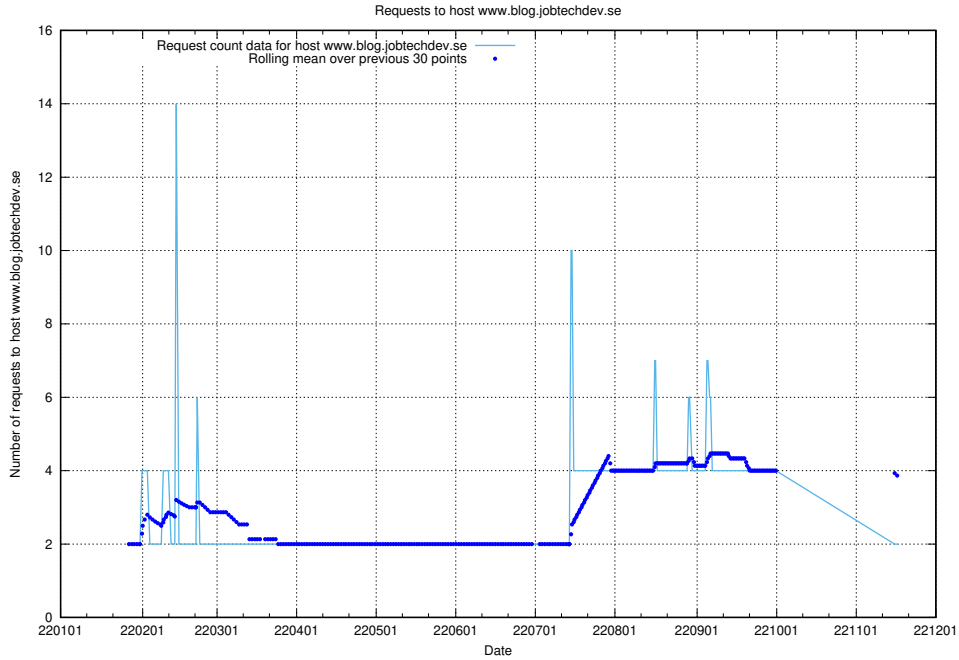

7.569 Usage of www.blog.jobtechdev.se

Here, we count the number of requests to host www.blog.jobtechdev.se.