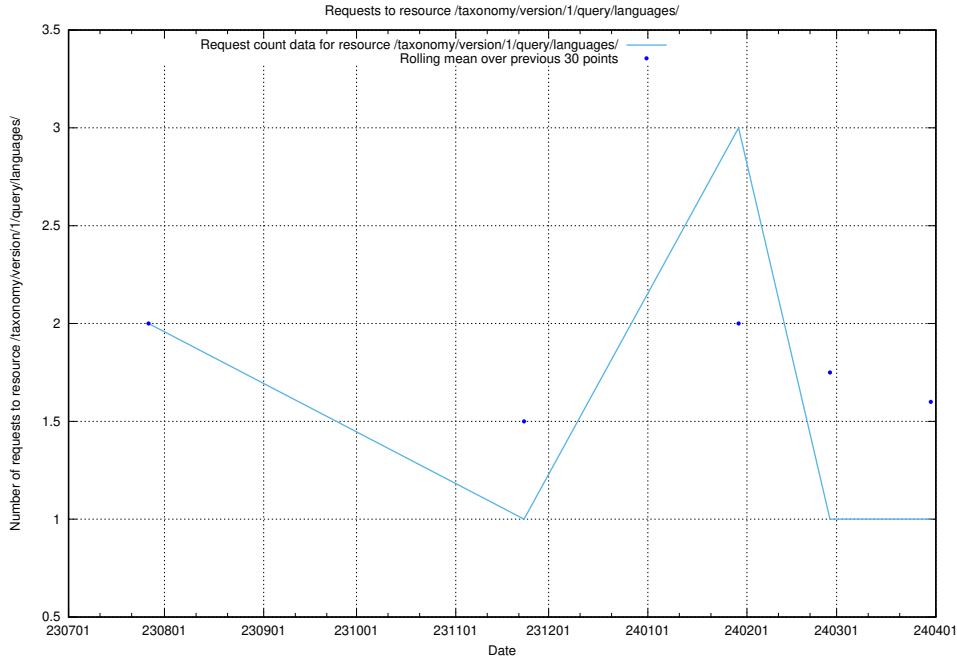

5.4589 Usage of /taxonomy/version/1/query/languages/

Here, we count the number of requests to resource /taxonomy/version/1/query/languages/.