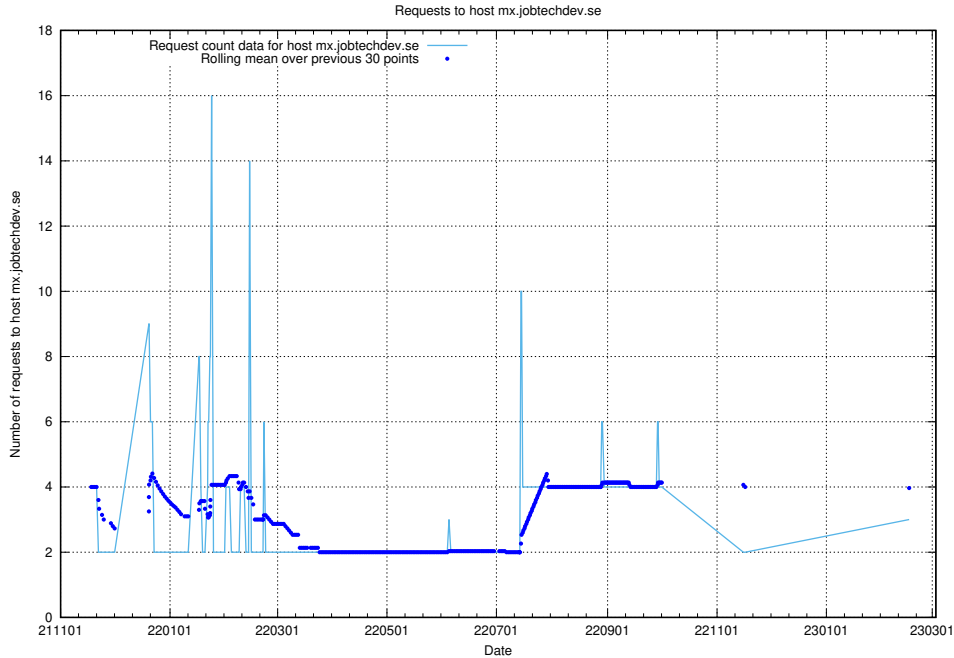

7.218 Usage of mx.jobtechdev.se

Here, we count the number of requests to host mx.jobtechdev.se.