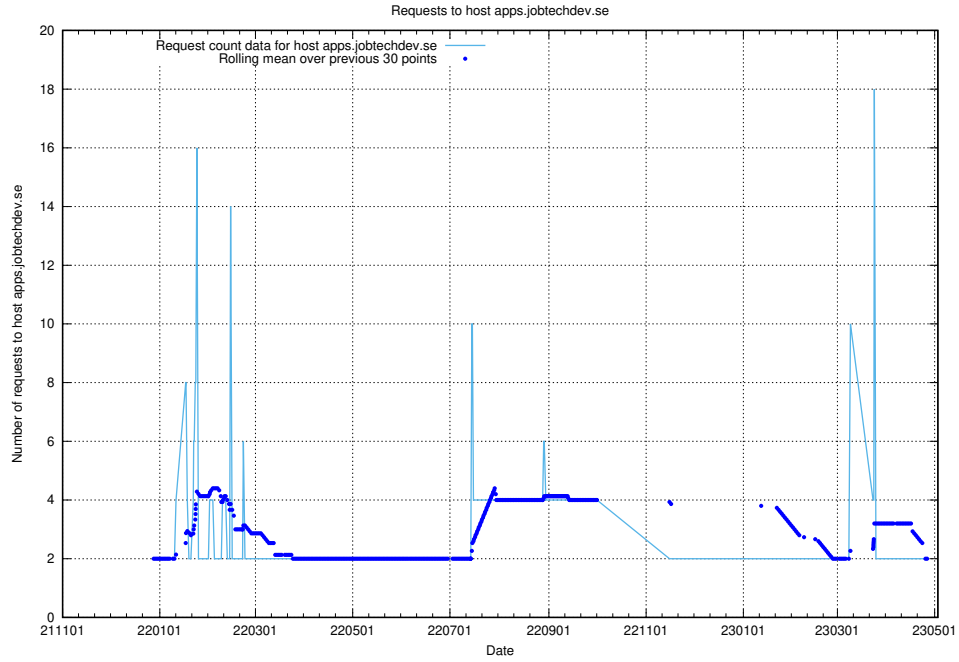

### 7.360 Usage of apps.jobtechdev.se

Here, we count the number of requests to host apps.jobtechdev.se.