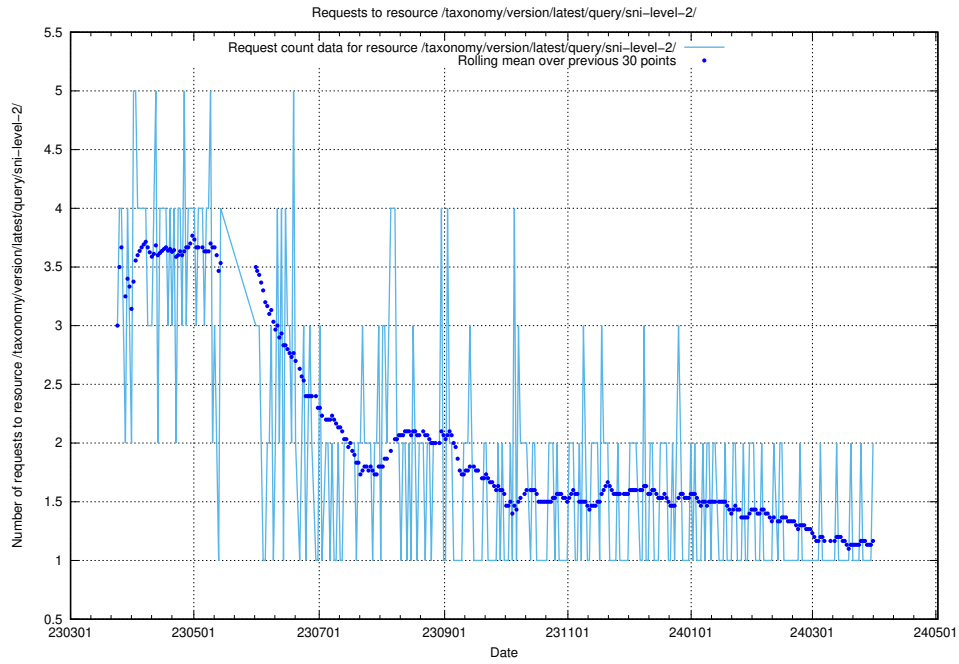

5.786 Usage of /taxonomy/version/latest/query/sni-level-2/

Here, we count the number of requests to resource /taxonomy/version/latest/query/sni-level-2/.