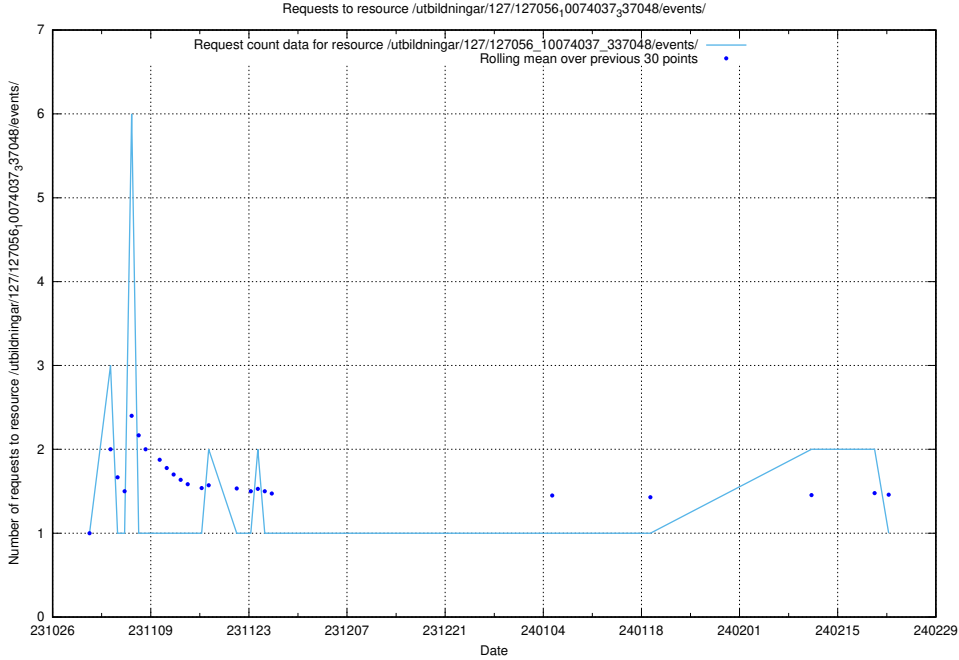

5.3808 Usage of /utbildningar/127/127056_10074037_337048/events/

Here, we count the number of requests to resource /utbildningar/127/127056_10074037_337048/events/