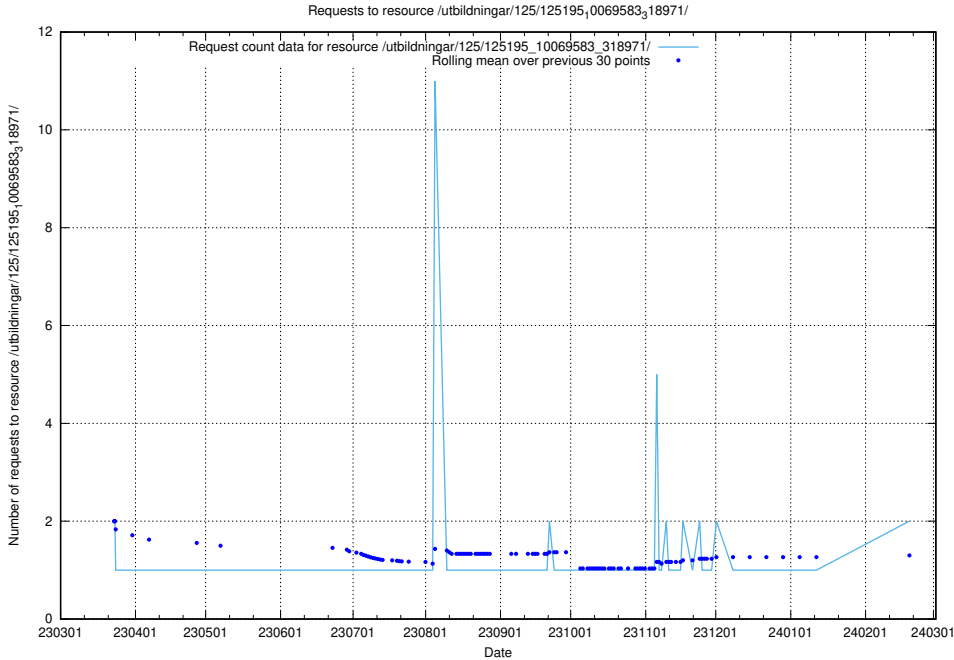

5.839 Usage of /utbildningar/125/125195_10069583_318971/

Here, we count the number of requests to resource /utbildningar/125/125195_10069583_318971/.