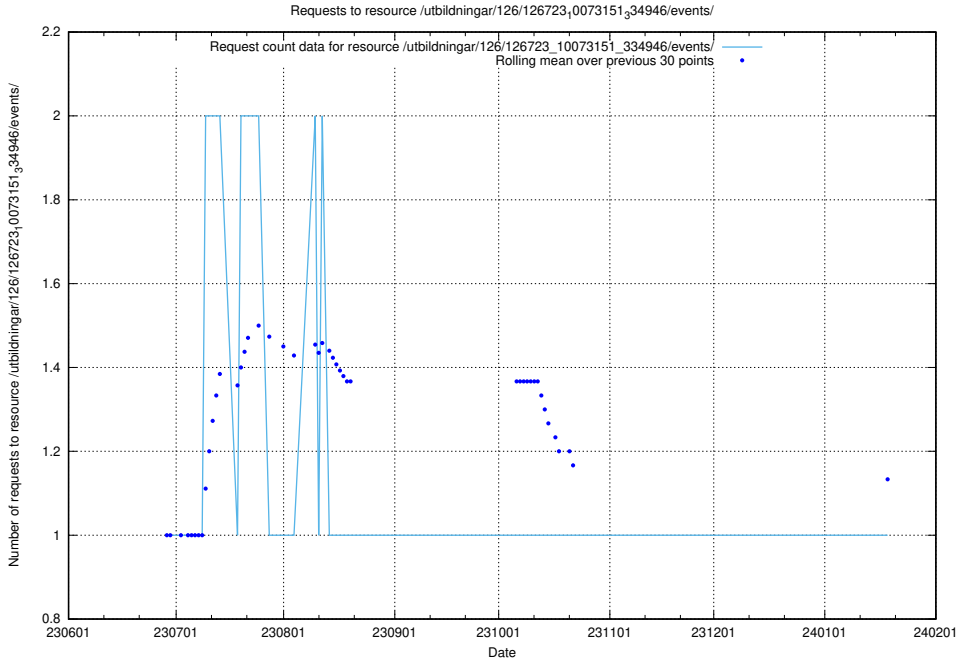

5.5103 Usage of /utbildningar/126/126723_10073151_334946/events/

Here, we count the number of requests to resource /utbildningar/126/126723_10073151_334946/events/