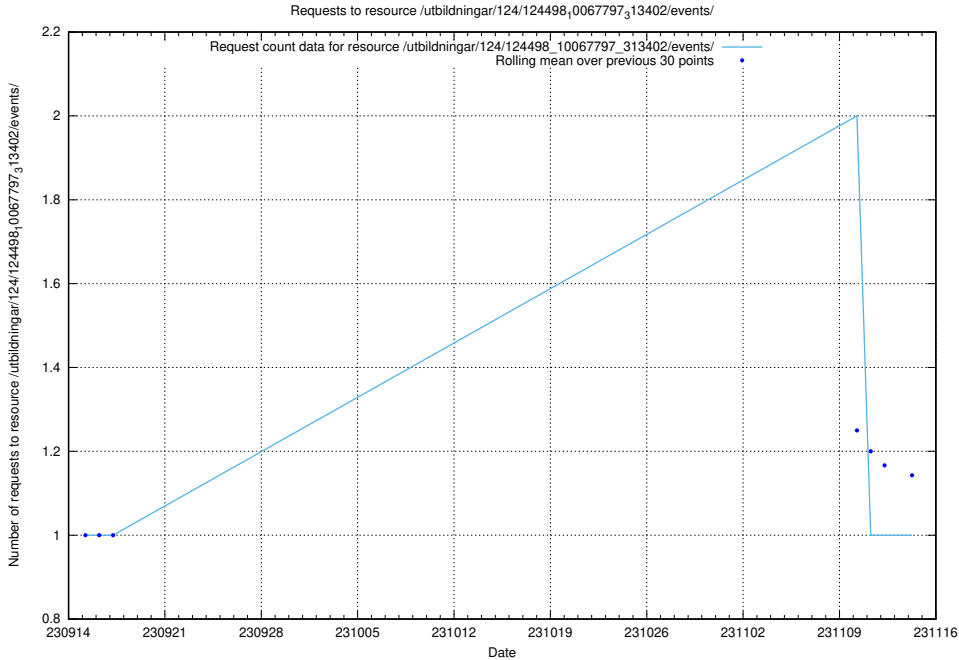

5.4230 Usage of /utbildningar/124/124498_10067797_313402/events/

Here, we count the number of requests to resource /utbildningar/124/124498_10067797_313402/events/