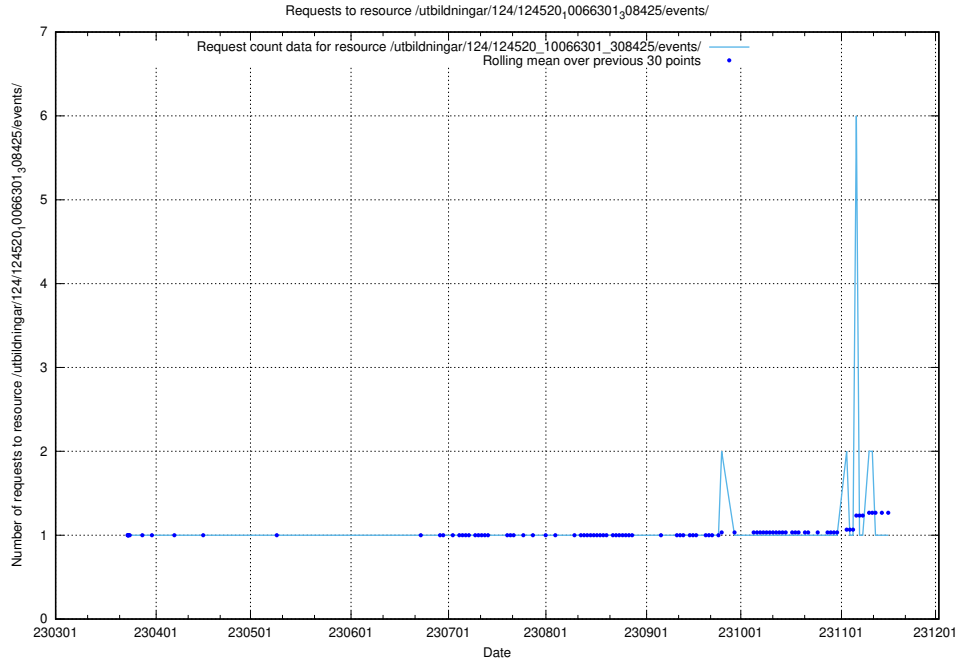

5.1148 Usage of /utbildningar/124/124520_10066301_308425/events/

Here, we count the number of requests to resource /utbildningar/124/124520_10066301_308425/events/