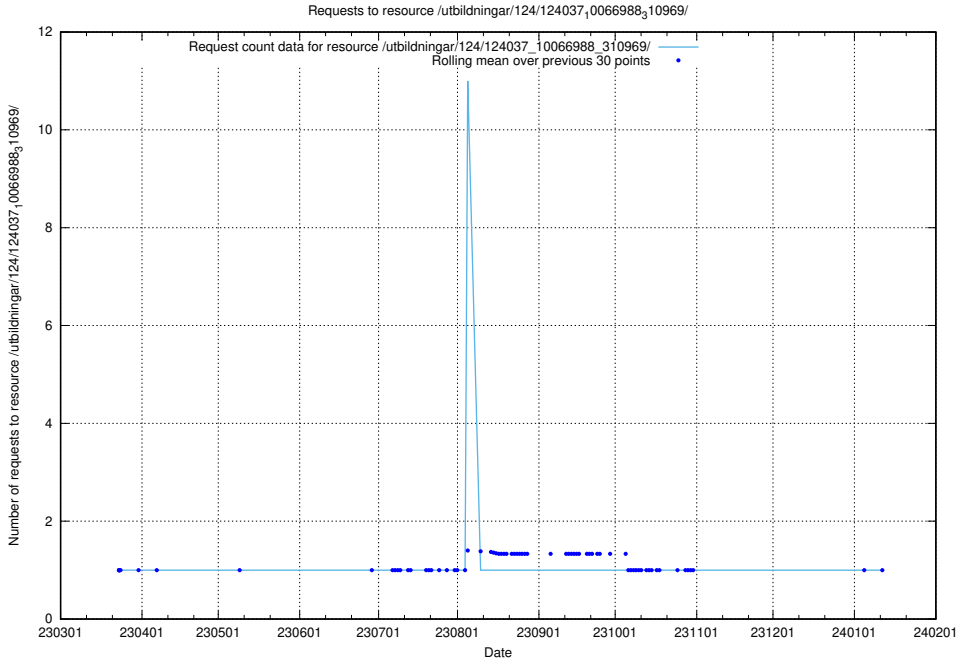

5.4020 Usage of /utbildningar/124/124037_10066988_310969/

Here, we count the number of requests to resource /utbildningar/124/124037_10066988_310969/.