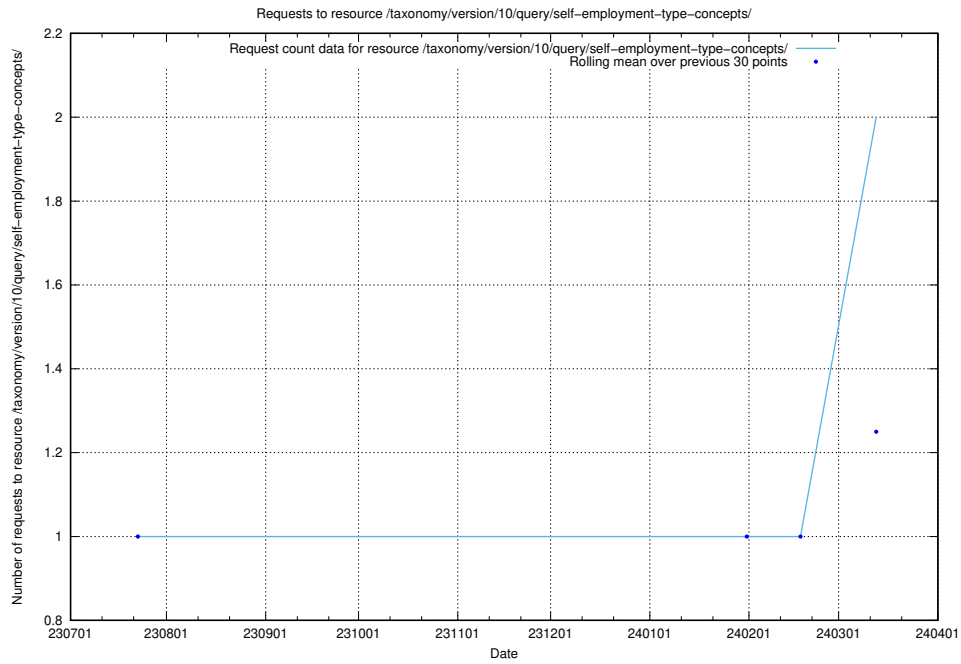

5.634 Usage of /taxonomy/version/10/query/self-employment-type-concepts/

Here, we count the number of requests to resource /taxonomy/version/10/query/self-employment-type-concepts/.