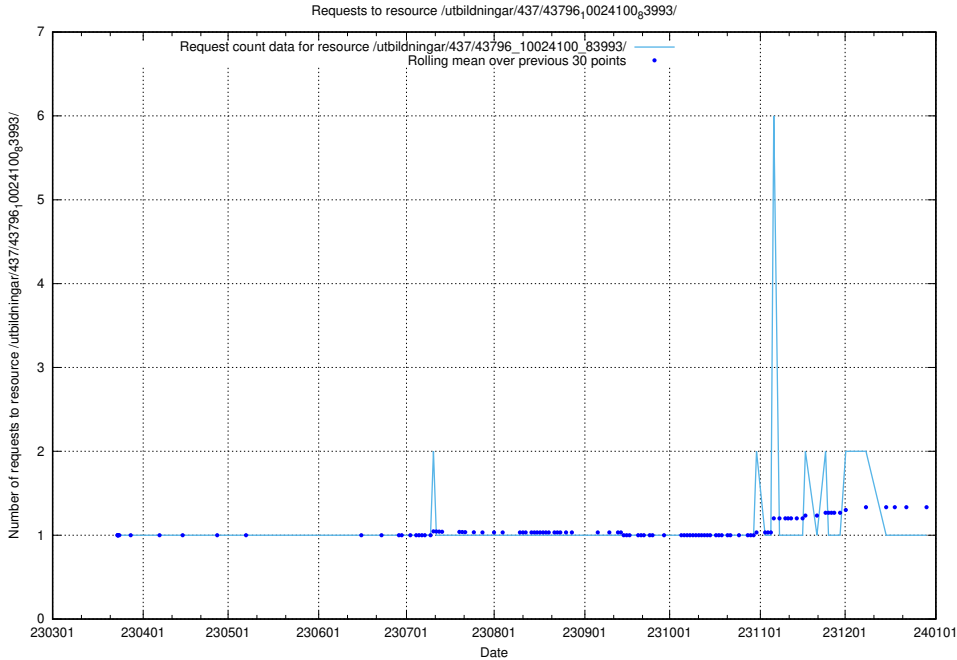

5.5988 Usage of /utbildningar/437/43796_10024100_83993/

Here, we count the number of requests to resource /utbildningar/437/43796_10024100_83993/.