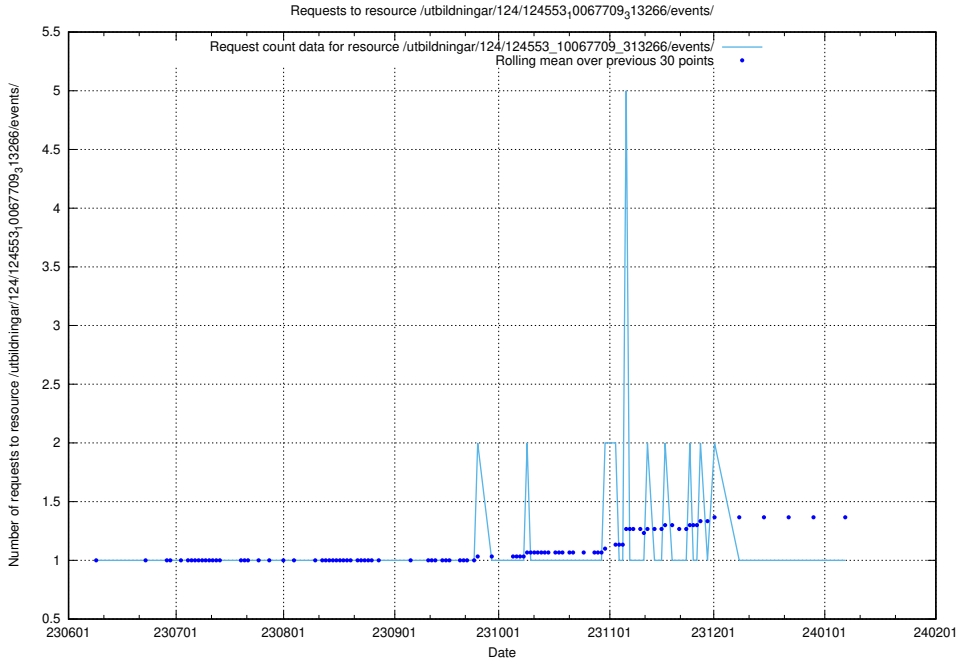

5.5562 Usage of /utbildningar/124/124553_10067709_313266/events/

Here, we count the number of requests to resource /utbildningar/124/124553_10067709_313266/events/