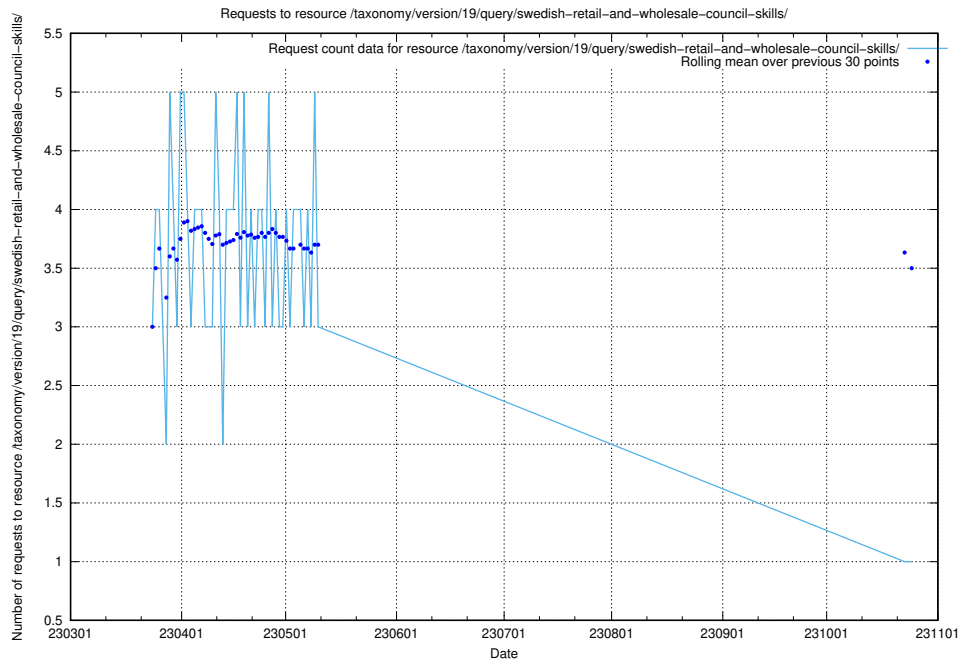

5.5769 Usage of /taxonomy/version/19/query/swedish-retail-and-wholesale-council-skills/

Here, we count the number of requests to resource /taxonomy/version/19/query/swedish-retail-and-wholesale-council-skills/.