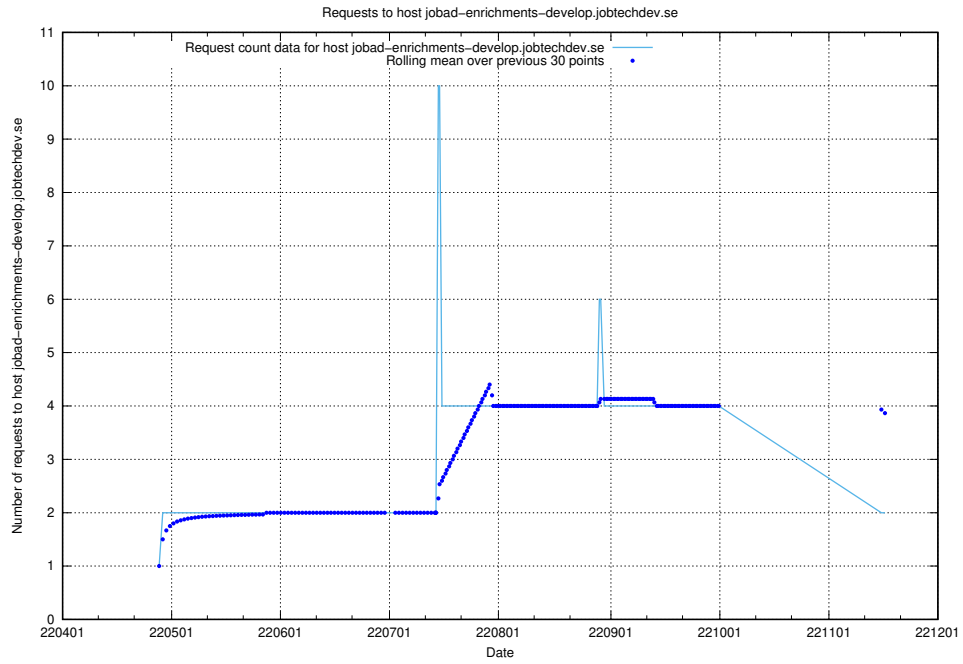

7.443 Usage of `jobad-enrichments-develop.jobtechdev.se`

Here, we count the number of requests to host `jobad-enrichments-develop.jobtechdev.se`.