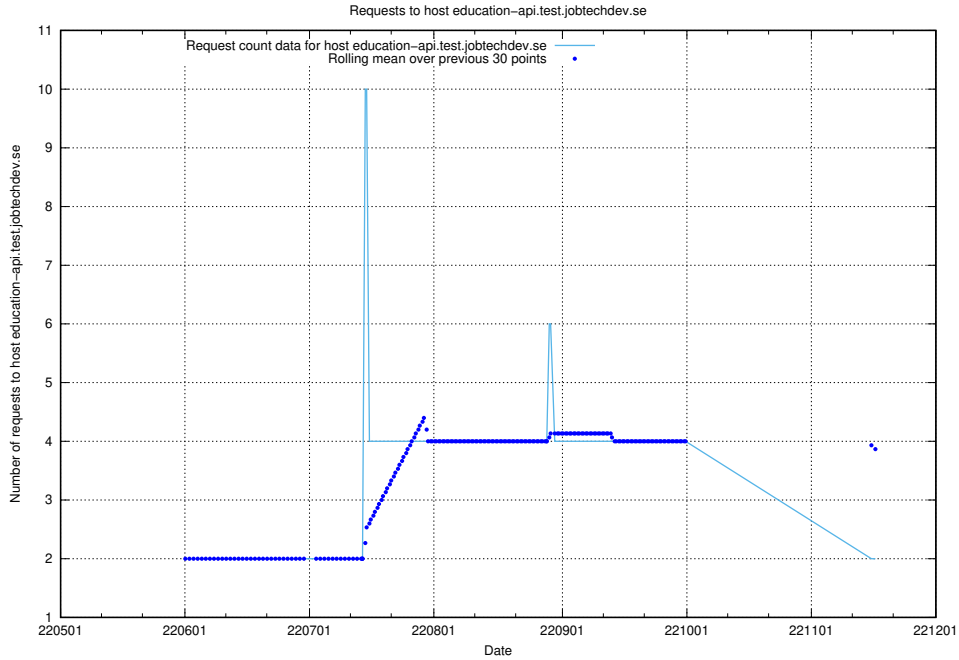

7.417 Usage of education-api.test.jobtechdev.se

Here, we count the number of requests to host education-api.test.jobtechdev.se.