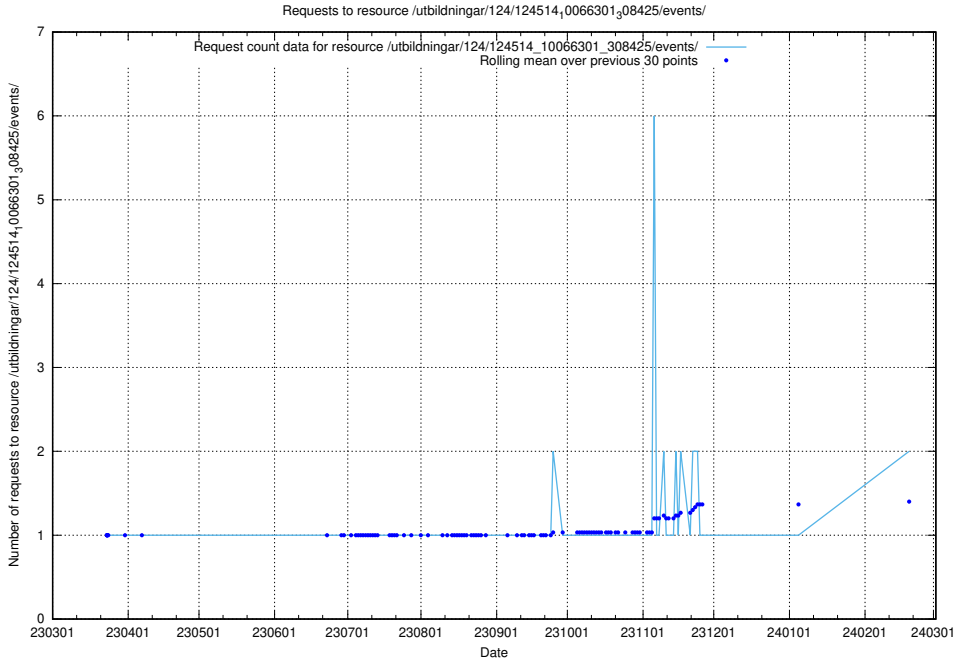

5.369 Usage of /utbildningar/124/124514_10066301_308425/events/

Here, we count the number of requests to resource /utbildningar/124/124514_10066301_308425/events/