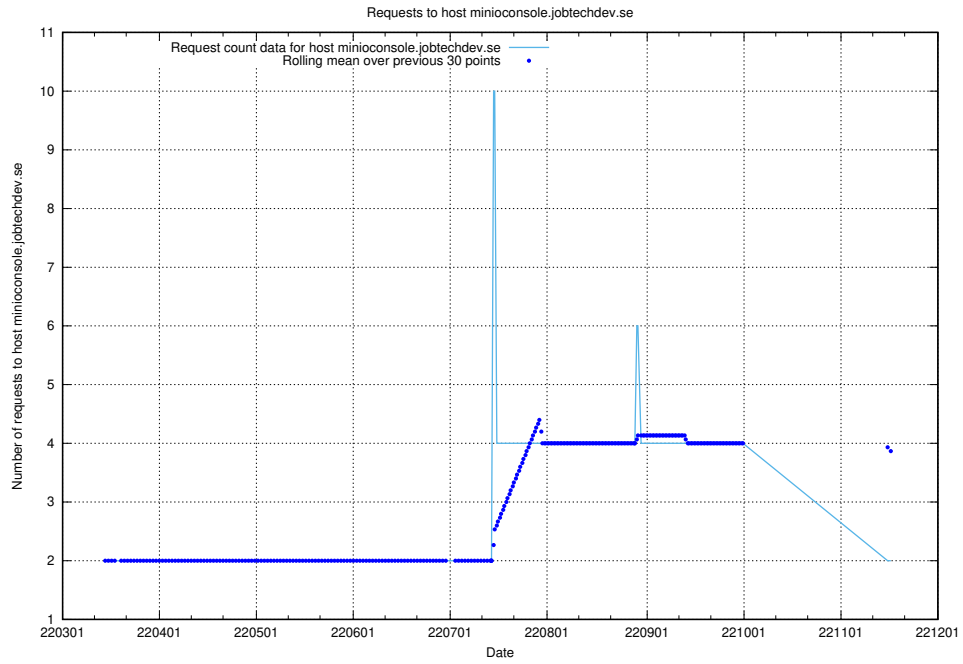

## 7.496 Usage of minioconsole.jobtechdev.se

Here, we count the number of requests to host minioconsole.jobtechdev.se.