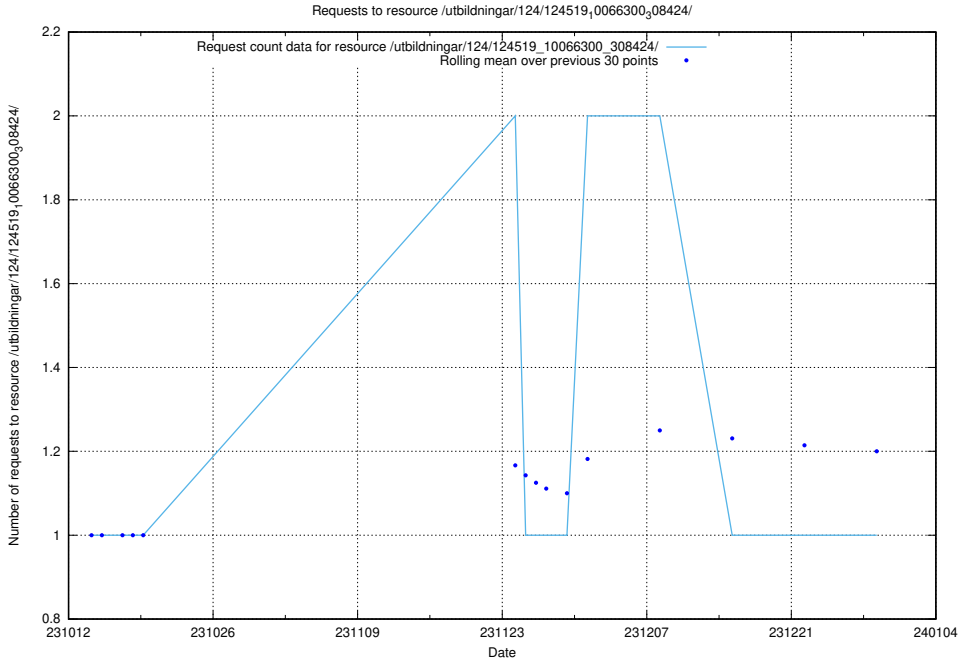

5.3982 Usage of /utbildningar/124/124519_10066300_308424/

Here, we count the number of requests to resource /utbildningar/124/124519_10066300_308424/.