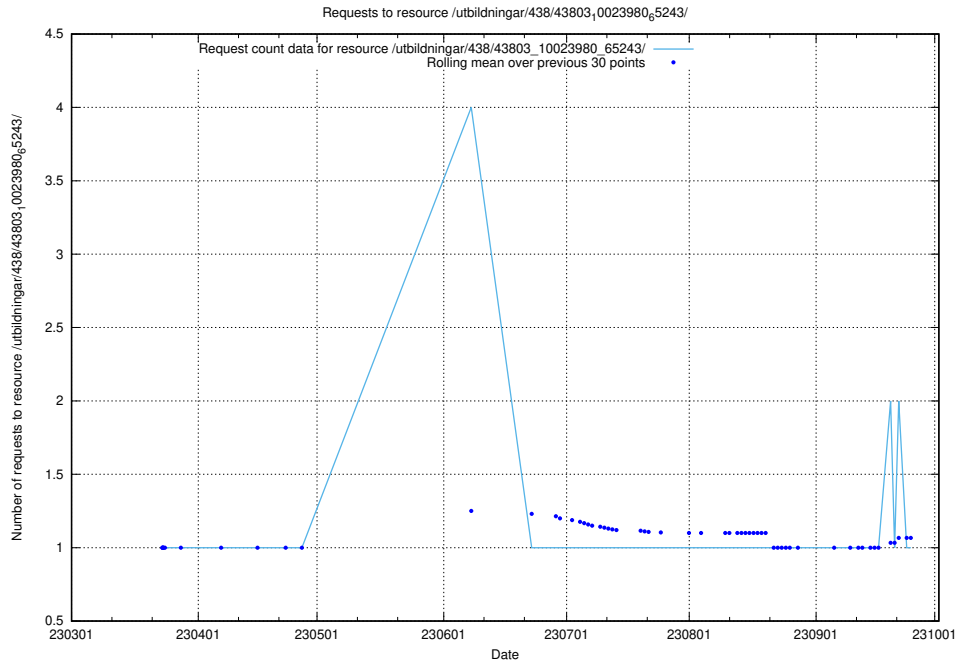

5.5983 Usage of /utbildningar/438/43803_10023980_65243/

Here, we count the number of requests to resource /utbildningar/438/43803_10023980_65243/.