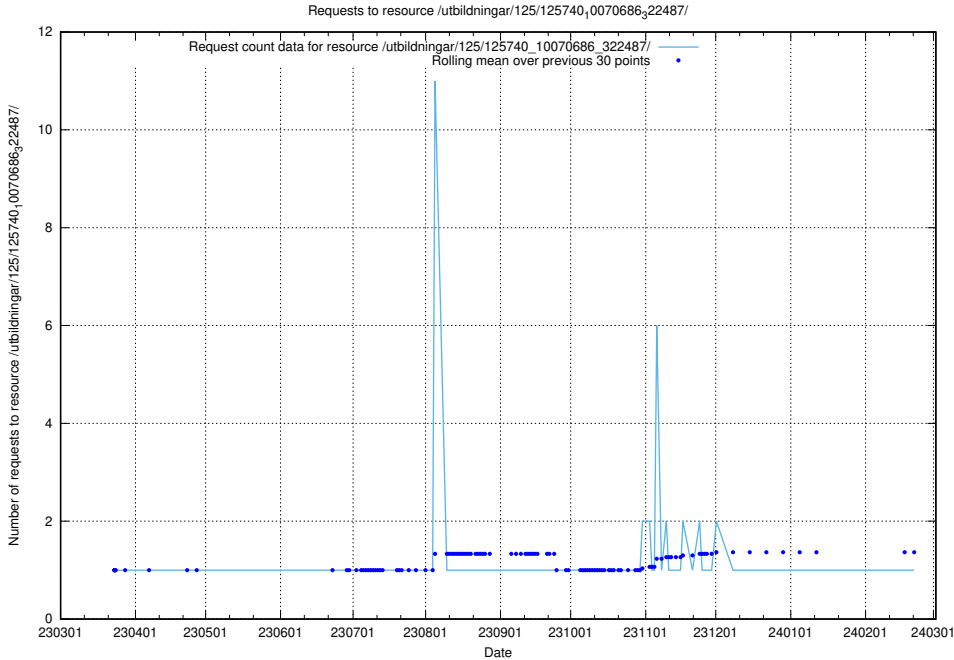

5.880 Usage of /utbildningar/125/125740_10070686_322487/

Here, we count the number of requests to resource /utbildningar/125/125740_10070686_322487/.