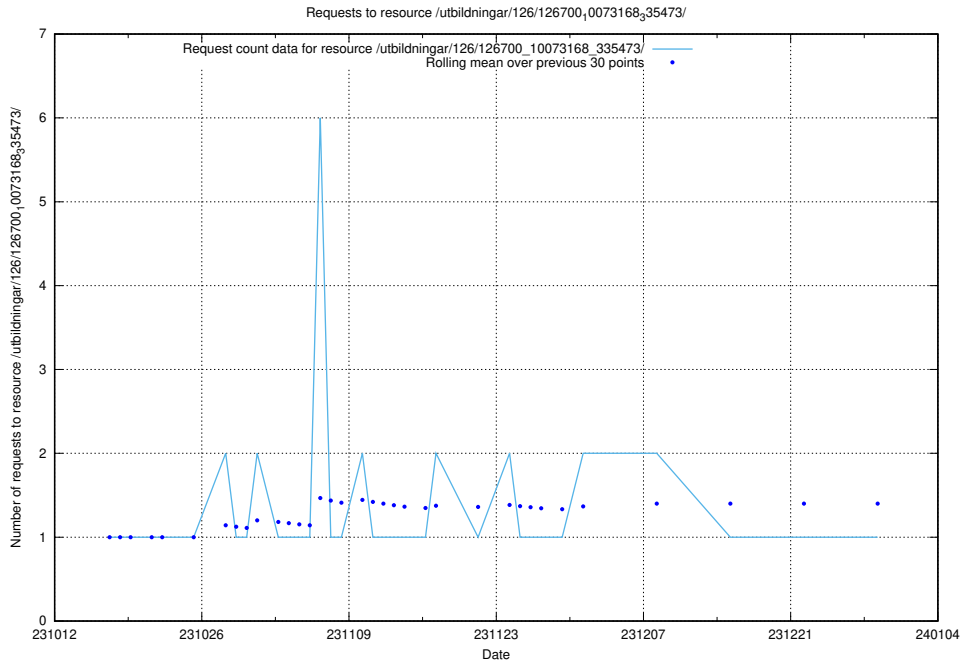

5.3941 Usage of /utbildningar/126/126700_10073168_335473/

Here, we count the number of requests to resource /utbildningar/126/126700_10073168_335473/.