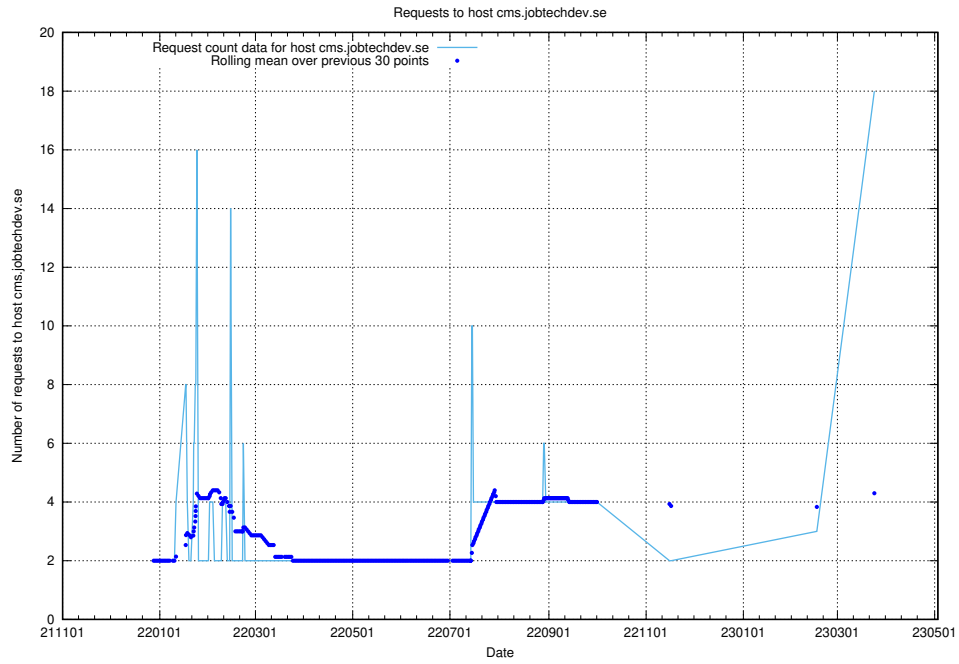

7.36 Usage of cms.jobtechdev.se

Here, we count the number of requests to host cms.jobtechdev.se.