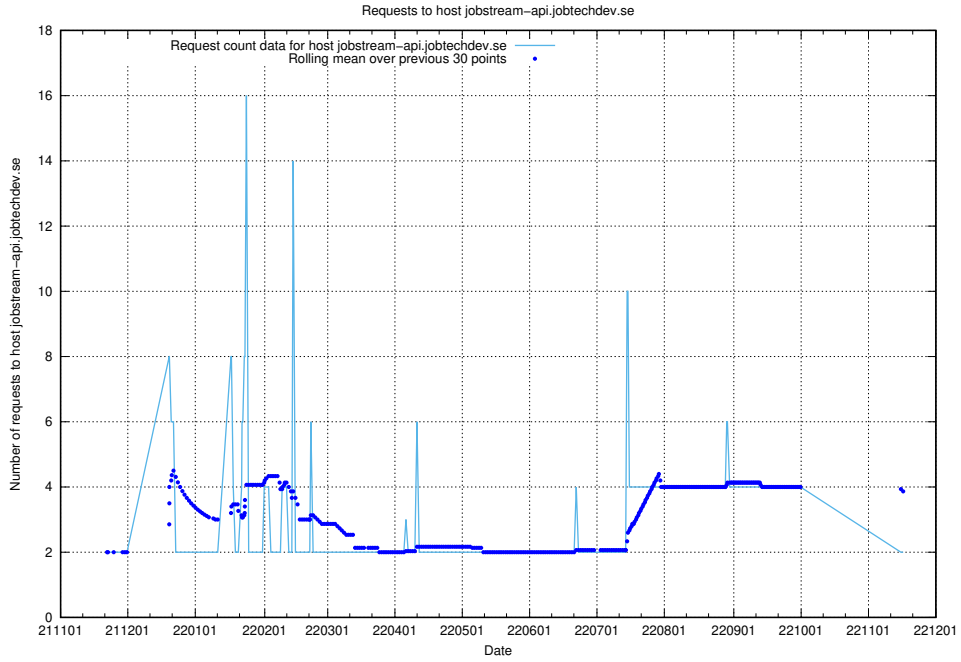

7.436 Usage of jobstream-api.jobtechdev.se

Here, we count the number of requests to host jobstream-api.jobtechdev.se.