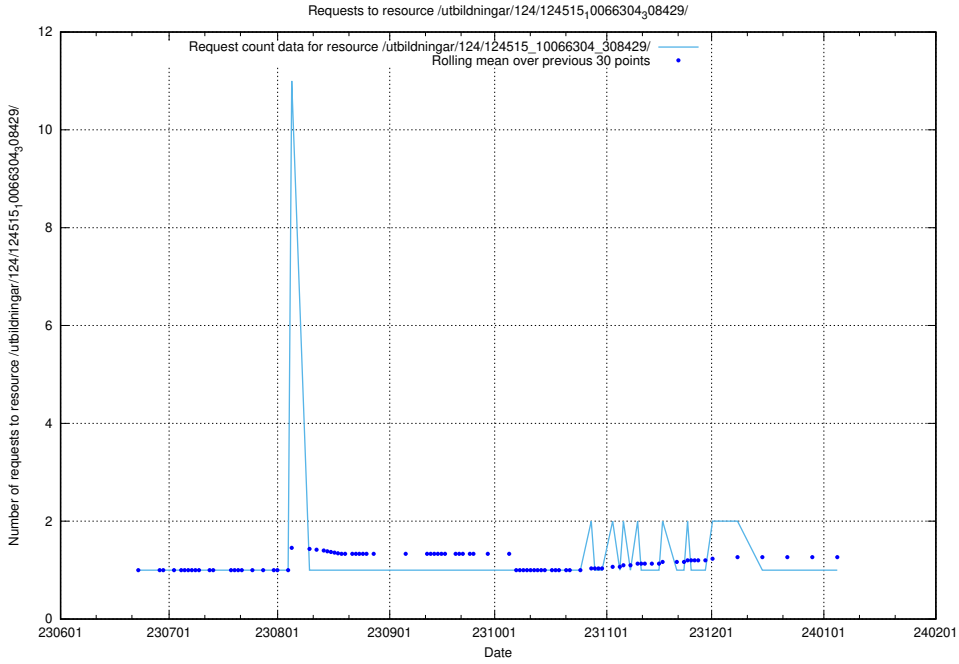

5.5425 Usage of /utbildningar/124/124515_10066304_308429/

Here, we count the number of requests to resource /utbildningar/124/124515_10066304_308429/.