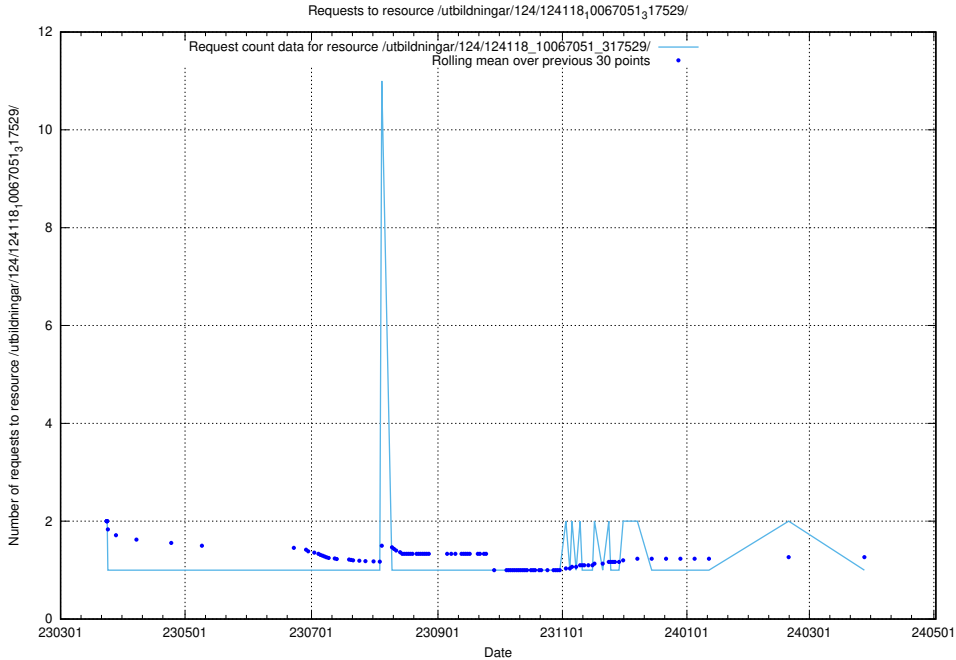

5.5942 Usage of /utbildningar/124/124118_10067051_317529/

Here, we count the number of requests to resource /utbildningar/124/124118_10067051_317529/.