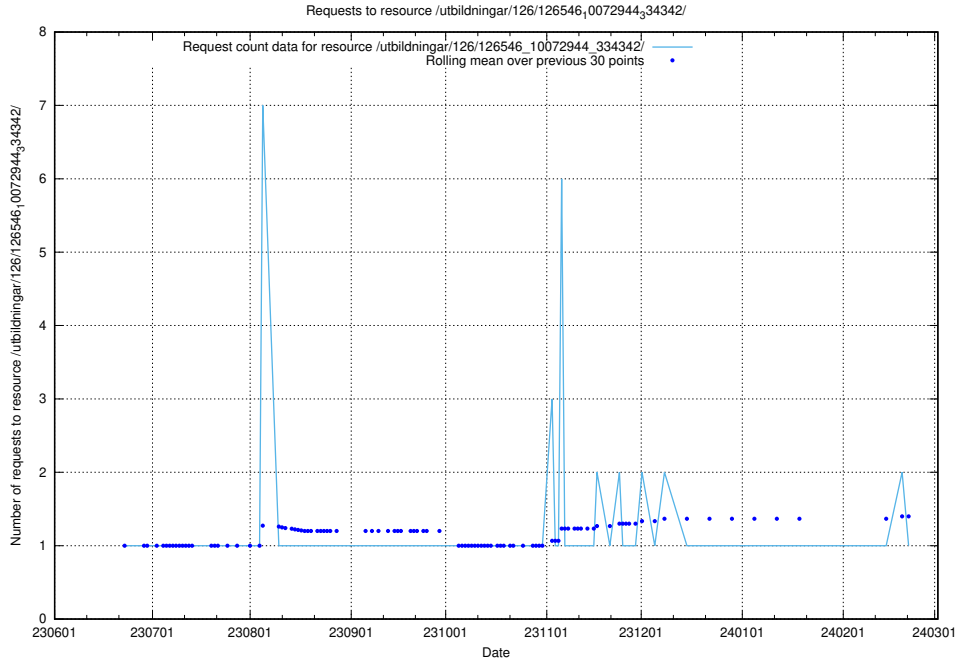

5.5302 Usage of /utbildningar/126/126546_10072944_334342/

Here, we count the number of requests to resource /utbildningar/126/126546_10072944_334342/.