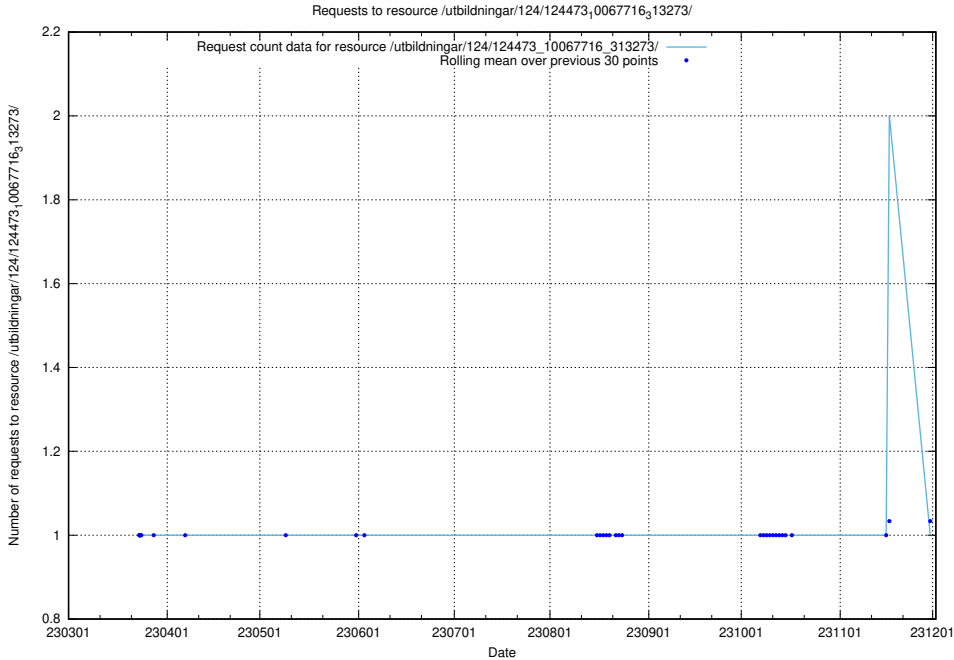

5.2547 Usage of /utbildningar/124/124473_10067716_313273/

Here, we count the number of requests to resource /utbildningar/124/124473_10067716_313273/.