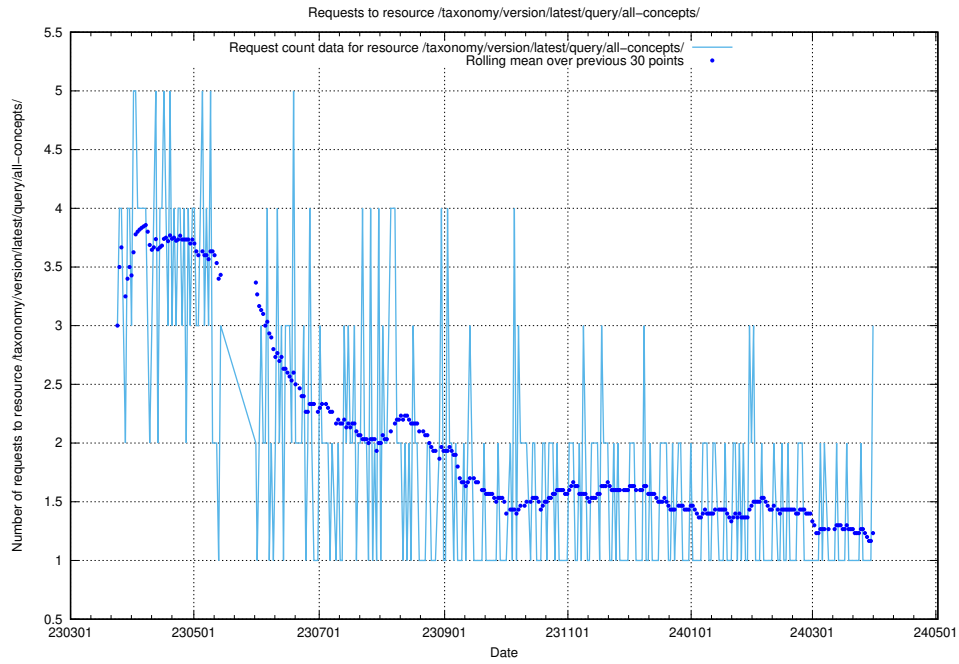

5.284 Usage of /taxonomy/version/latest/query/all-concepts/

Here, we count the number of requests to resource /taxonomy/version/latest/query/all-concepts/.