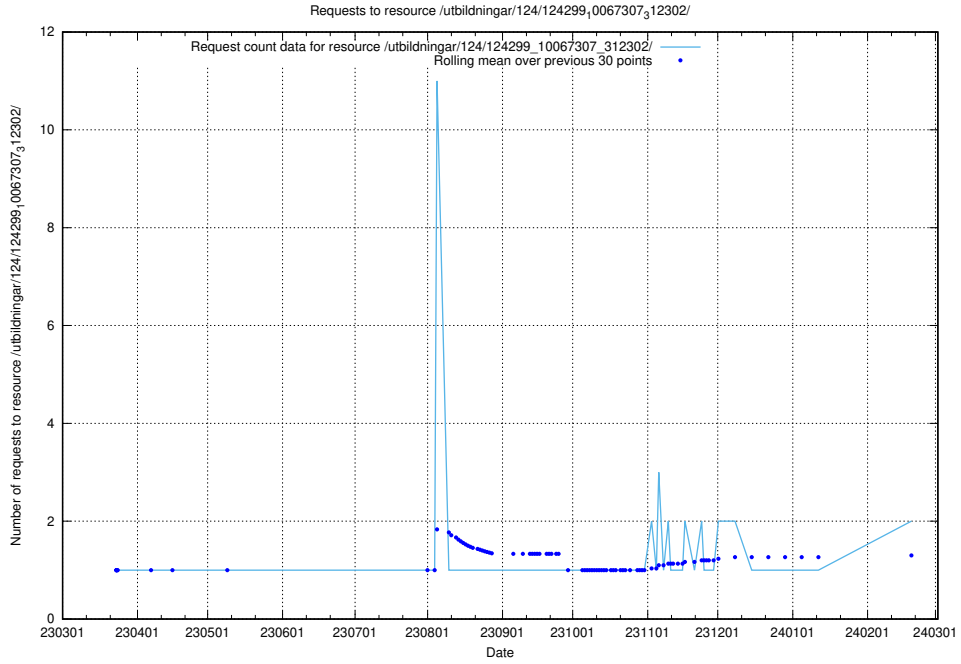

5.535 Usage of /utbildningar/124/124299_10067307_312302/

Here, we count the number of requests to resource /utbildningar/124/124299_10067307_312302/.