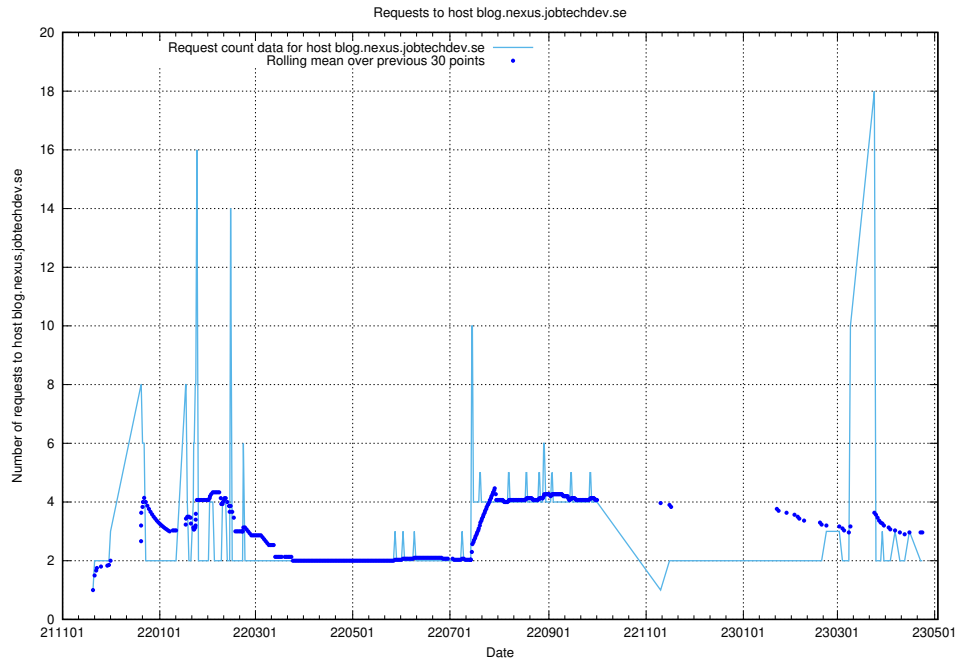

7.453 Usage of `blog.nexus.jobtechdev.se`

Here, we count the number of requests to host `blog.nexus.jobtechdev.se`.