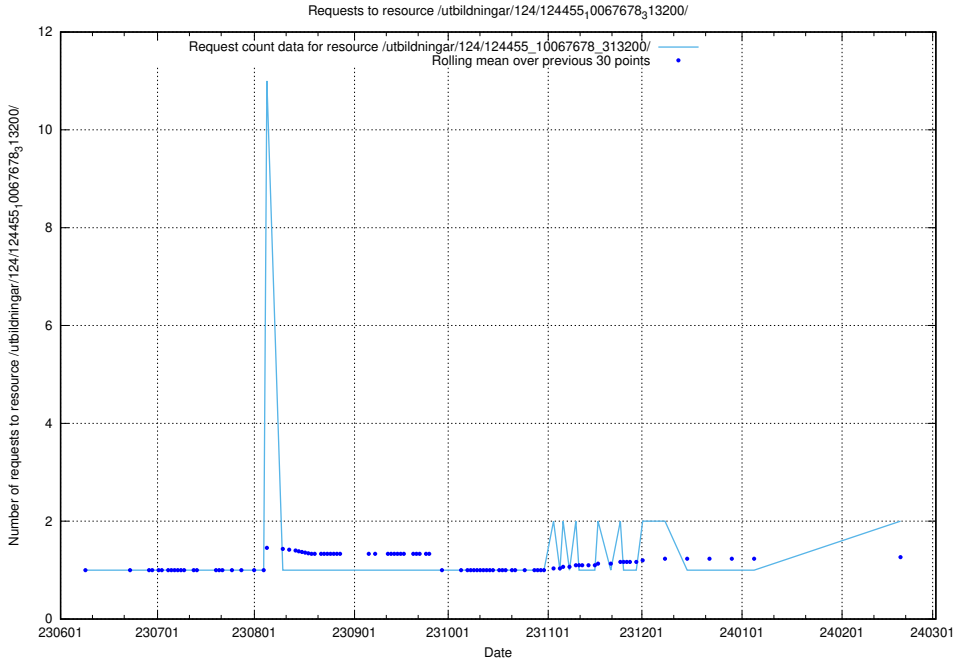

5.747 Usage of /utbildningar/124/124455_10067678_313200/

Here, we count the number of requests to resource /utbildningar/124/124455_10067678_313200/.