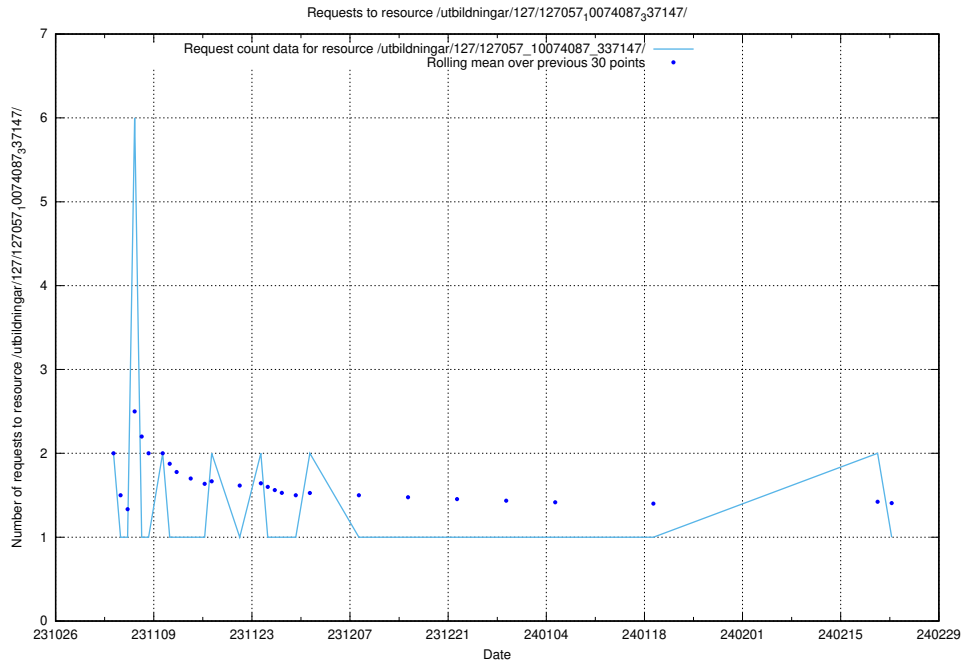

5.3783 Usage of /utbildningar/127/127057_10074087_337147/

Here, we count the number of requests to resource /utbildningar/127/127057_10074087_337147/.