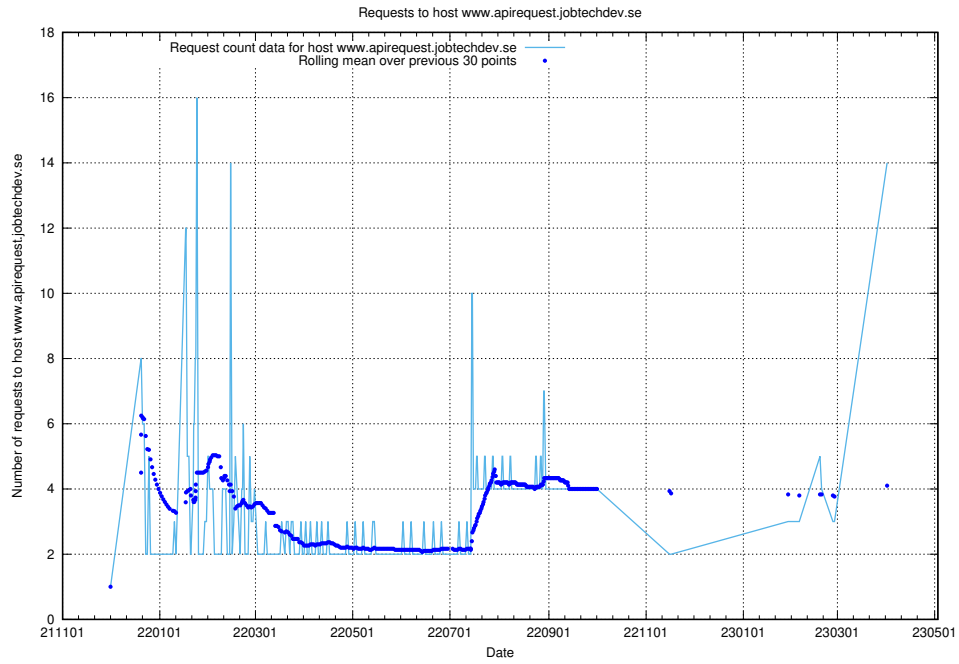

7.40 Usage of `www.apirequest.jobtechdev.se`

Here, we count the number of requests to host `www.apirequest.jobtechdev.se`.