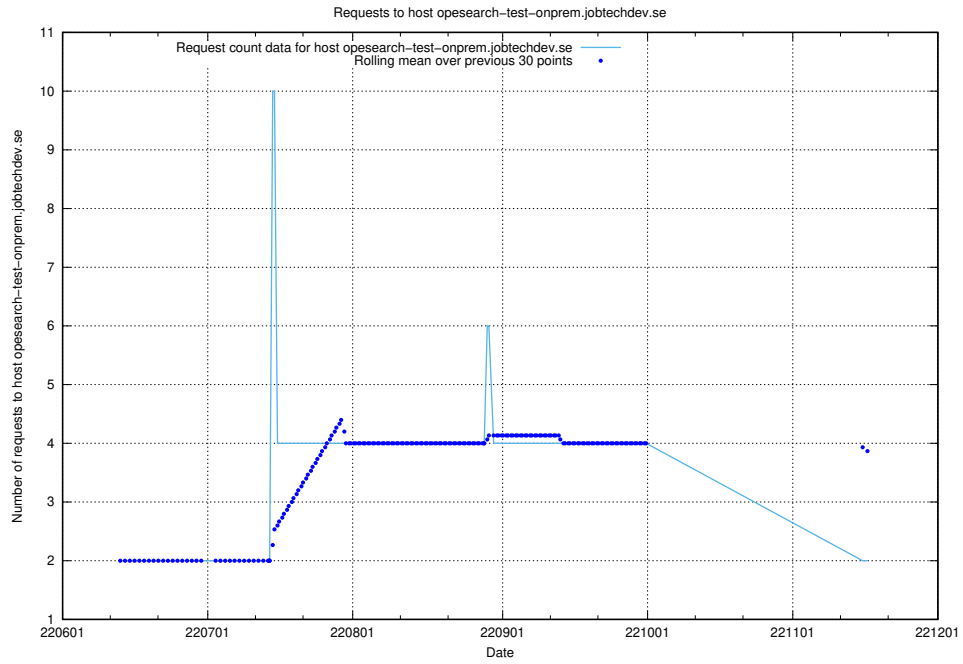

7.404 Usage of opesearch-test-onprem.jobtechdev.se

Here, we count the number of requests to host opesearch-test-onprem.jobtechdev.se.