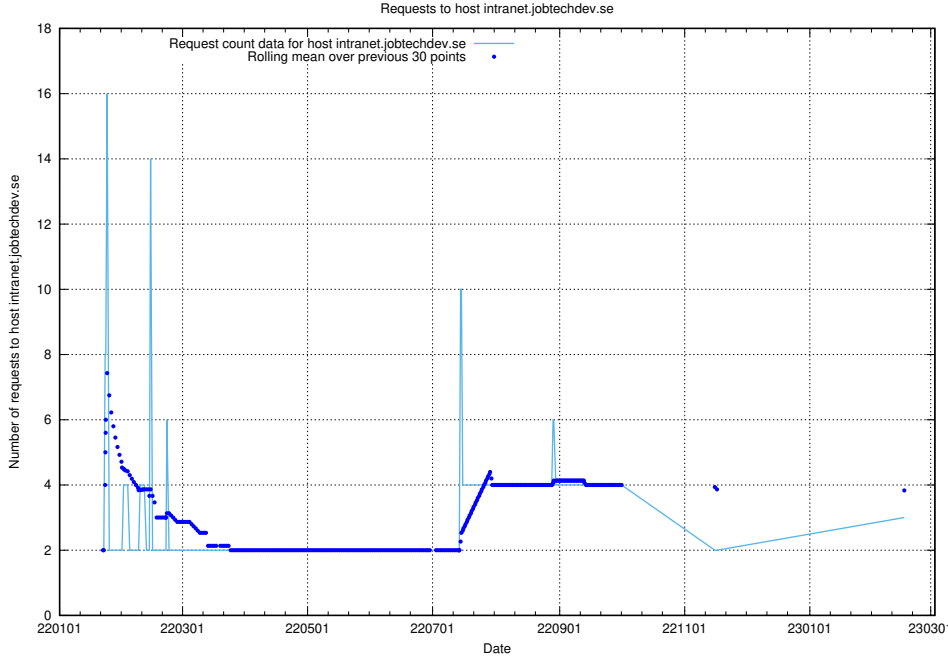

7.253 Usage of intranet.jobtechdev.se

Here, we count the number of requests to host intranet.jobtechdev.se.