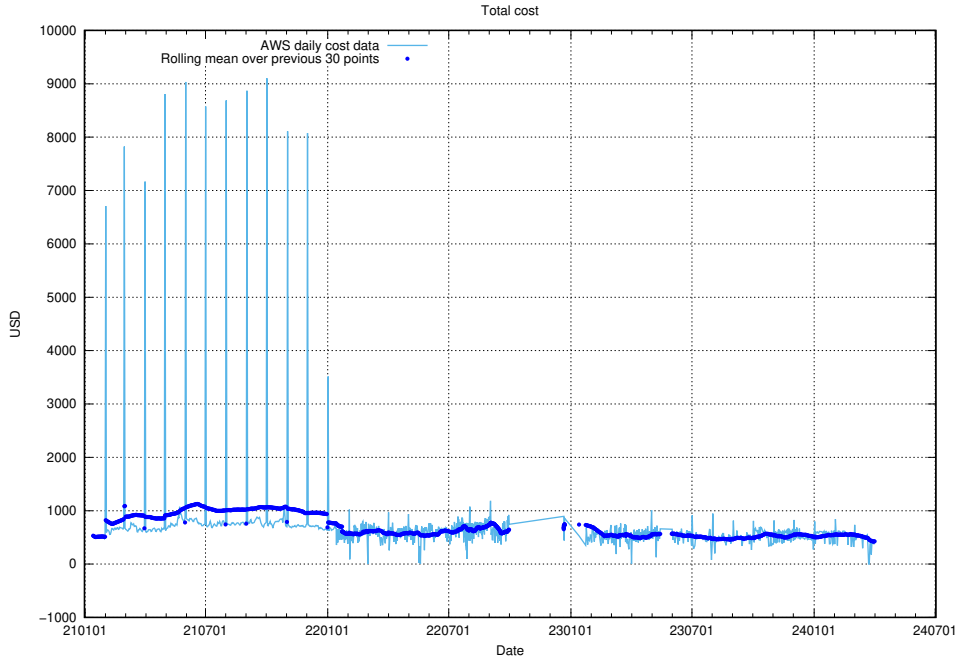

2.1 Total daily cost of AWS

This graph tracks the total daily cost of AWS.