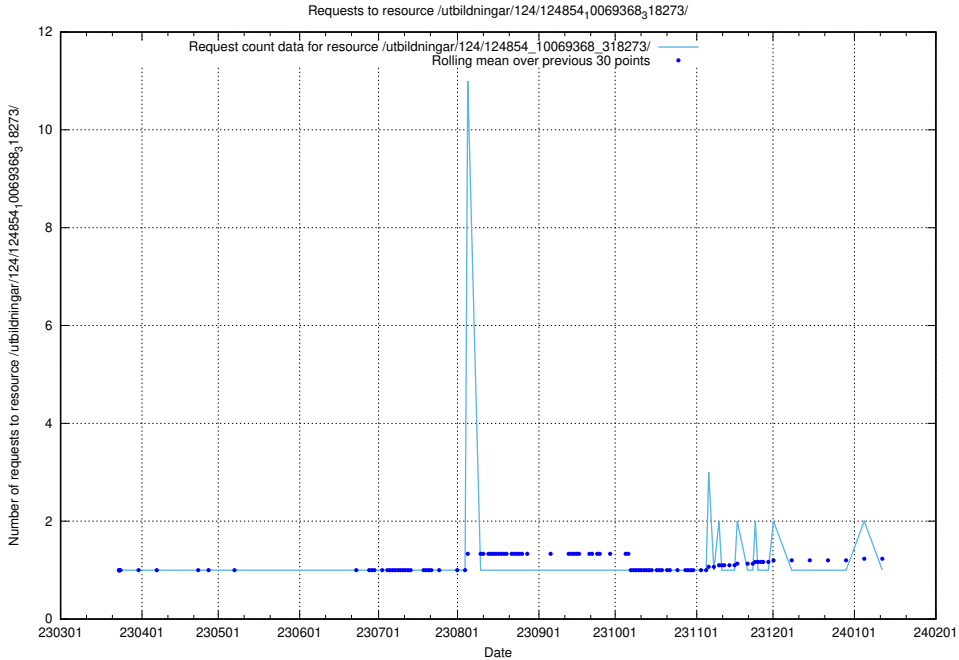

5.1104 Usage of /utbildningar/124/124854_10069368_318273/

Here, we count the number of requests to resource /utbildningar/124/124854_10069368_318273/.