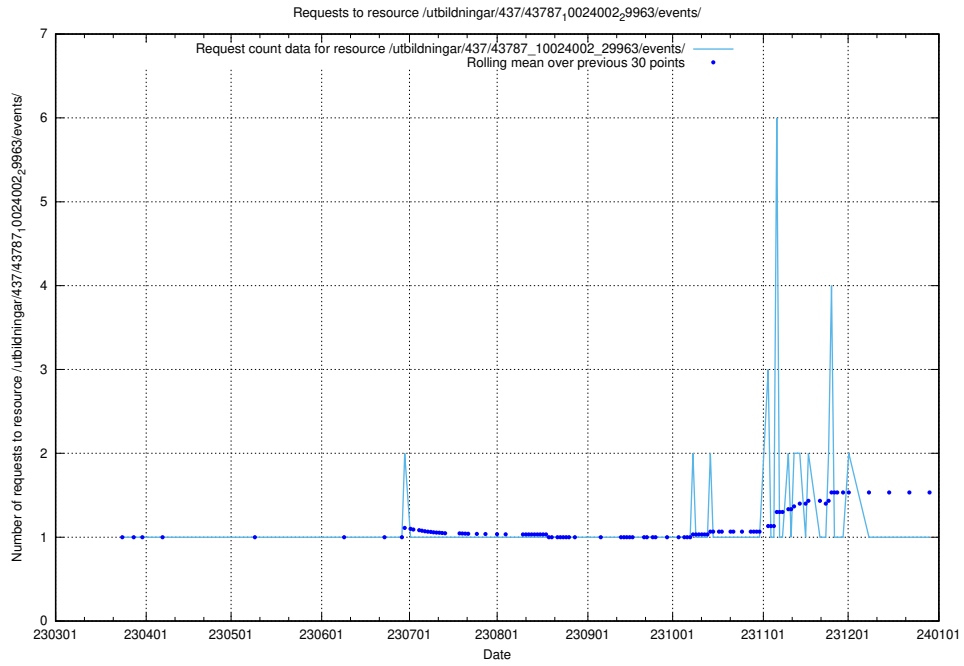

5.5833 Usage of /utbildningar/437/43787_10024002_29963/events/

Here, we count the number of requests to resource /utbildningar/437/43787_10024002_29963/events/.