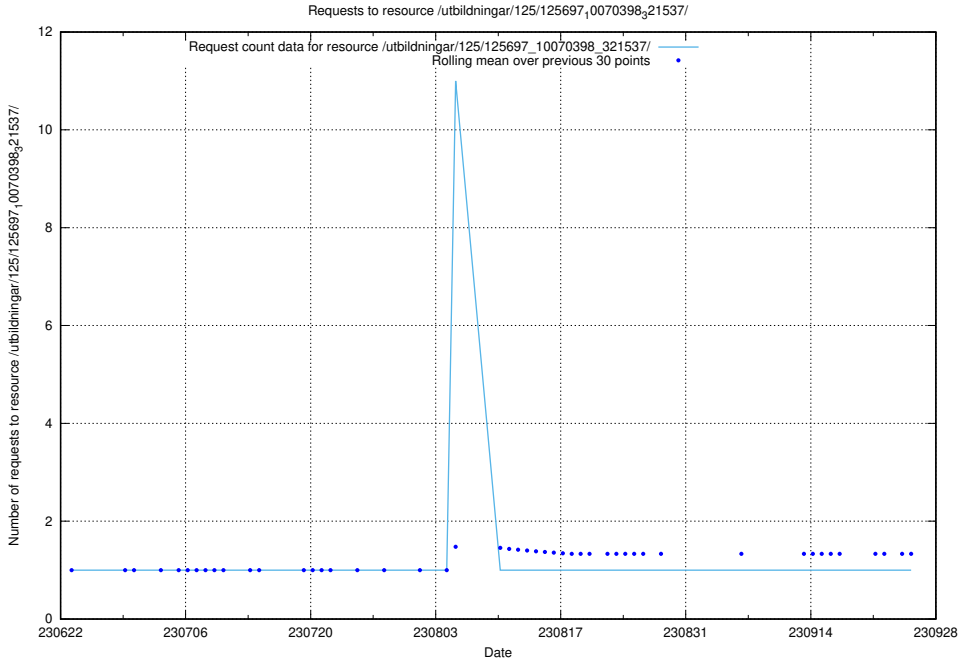

5.5365 Usage of /utbildningar/125/125697_10070398_321537/

Here, we count the number of requests to resource /utbildningar/125/125697_10070398_321537/.