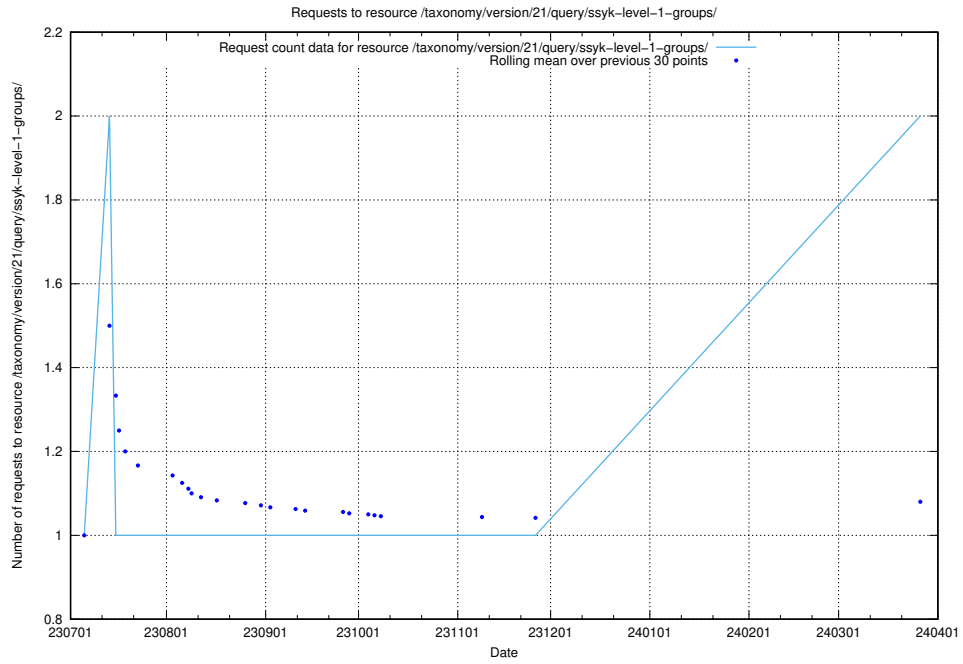

5.665 Usage of /taxonomy/version/21/query/ssyk-level-1-groups/

Here, we count the number of requests to resource /taxonomy/version/21/query/ssyk-level-1-groups/.