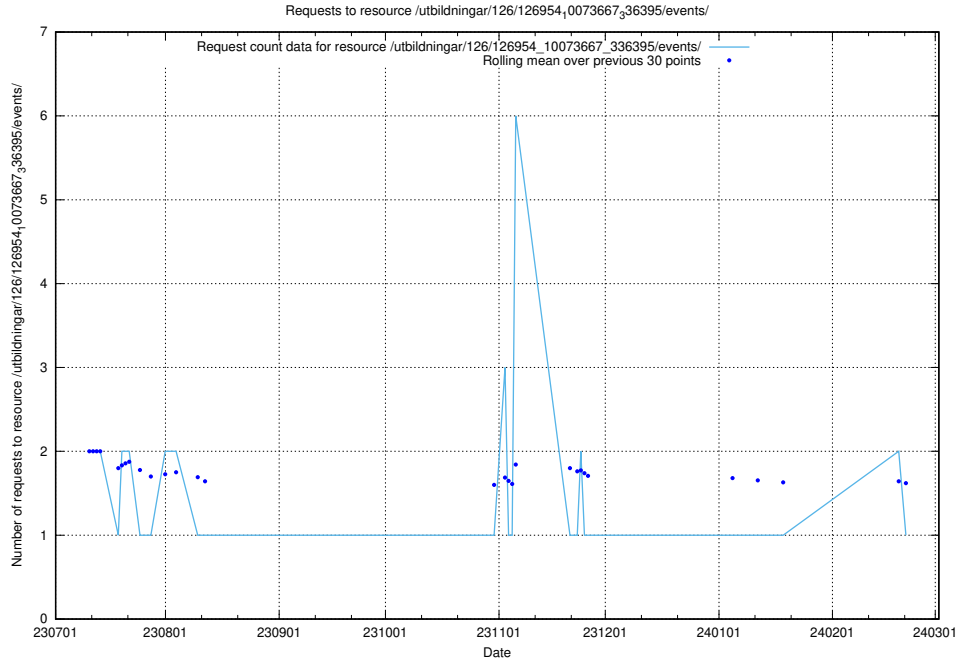

5.4768 Usage of /utbildningar/126/126954_10073667_336395/events/

Here, we count the number of requests to resource /utbildningar/126/126954_10073667_336395/events/