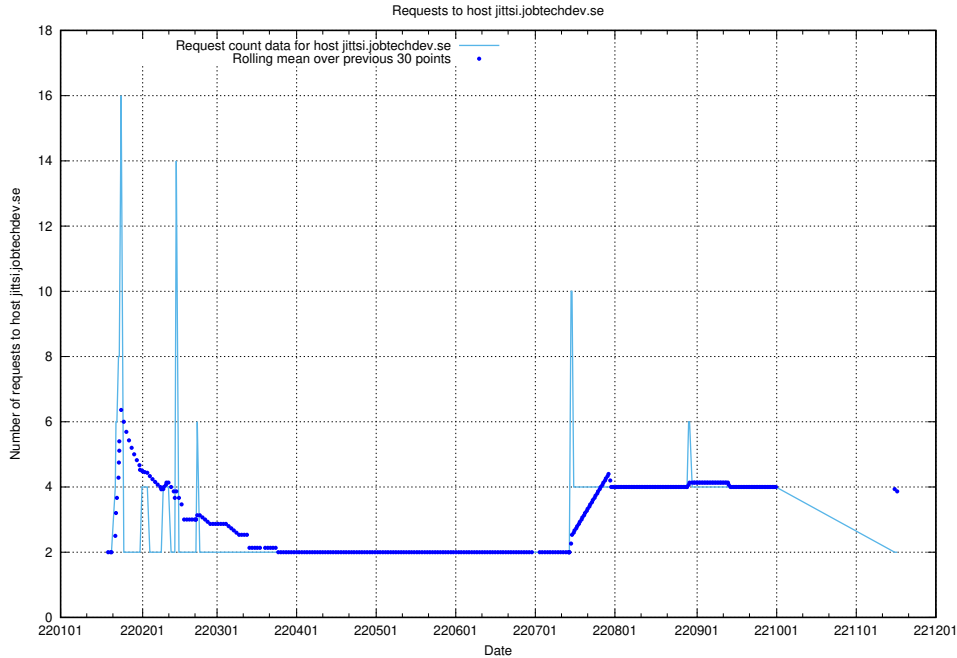

7.266 Usage of jittsi.jobtechdev.se

Here, we count the number of requests to host jittsi.jobtechdev.se.