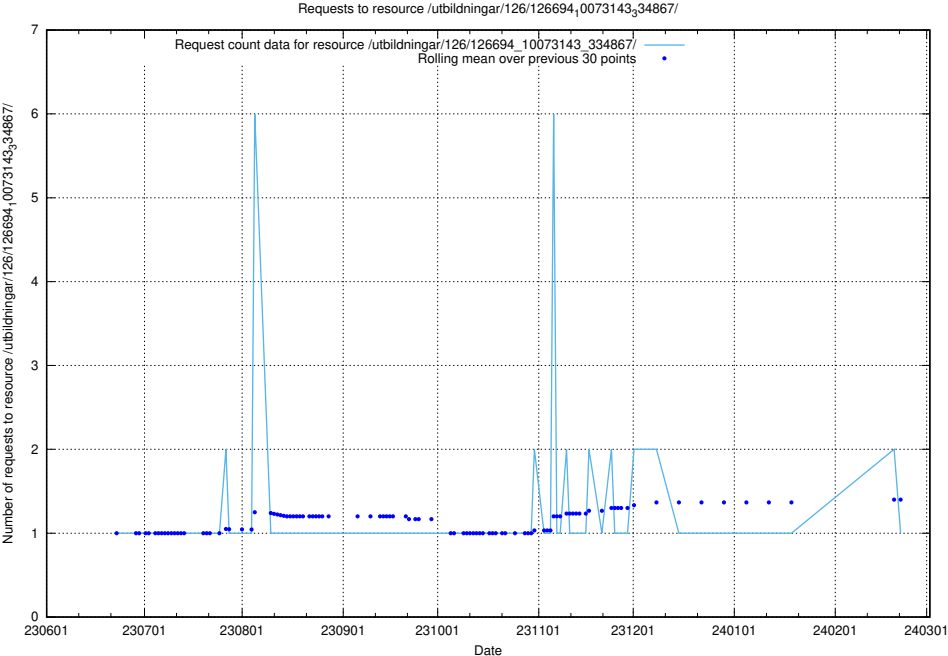

5.5290 Usage of /utbildningar/126/126694_10073143_334867/

Here, we count the number of requests to resource /utbildningar/126/126694_10073143_334867/.