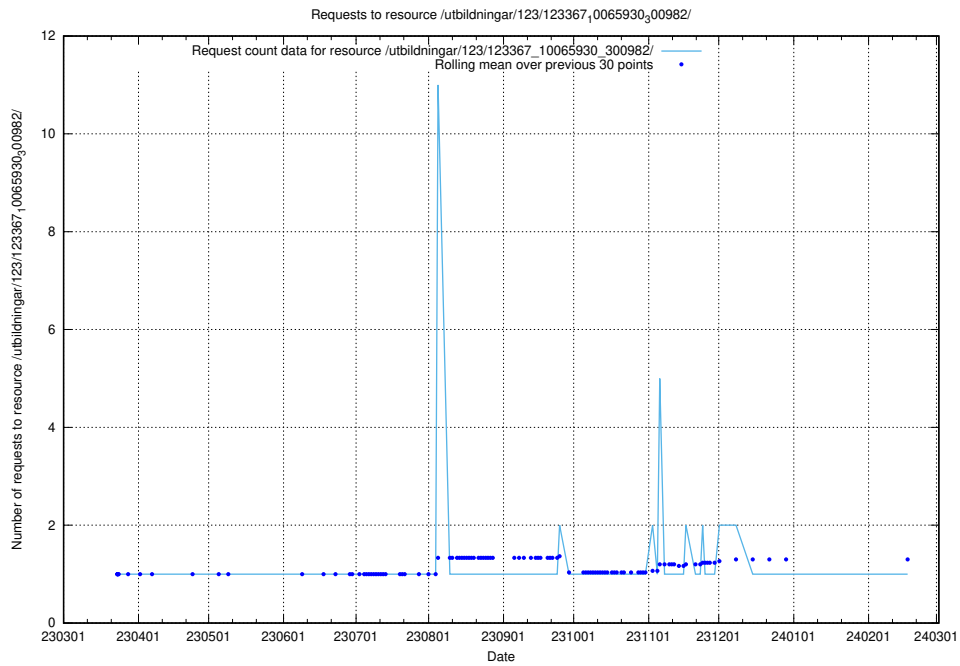

5.4285 Usage of /utbildningar/123/123367_10065930_300982/

Here, we count the number of requests to resource /utbildningar/123/123367_10065930_300982/.