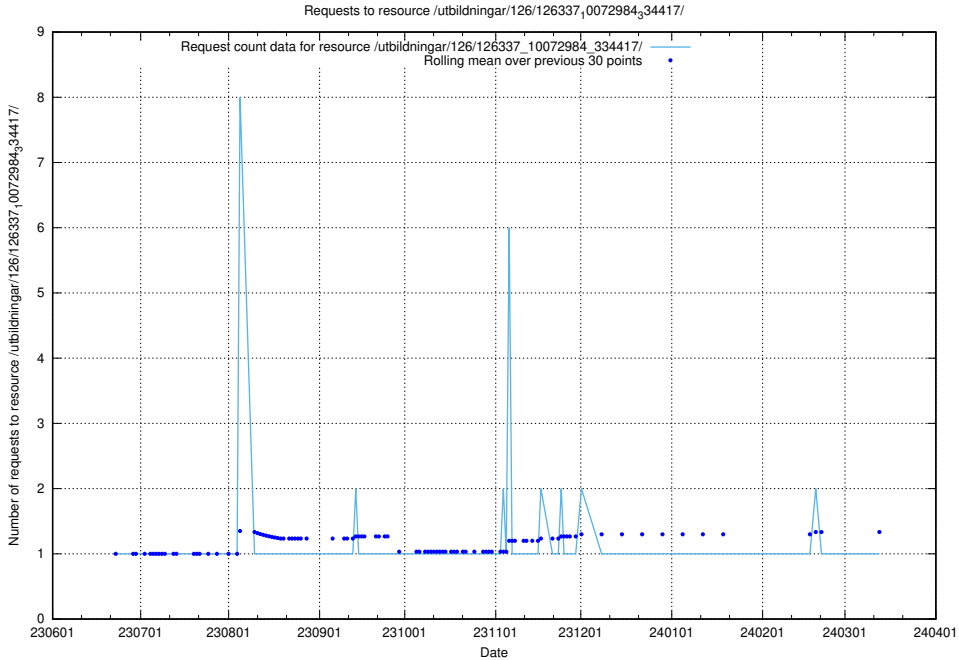

5.5318 Usage of /utbildningar/126/126337_10072984_334417/

Here, we count the number of requests to resource /utbildningar/126/126337_10072984_334417/.