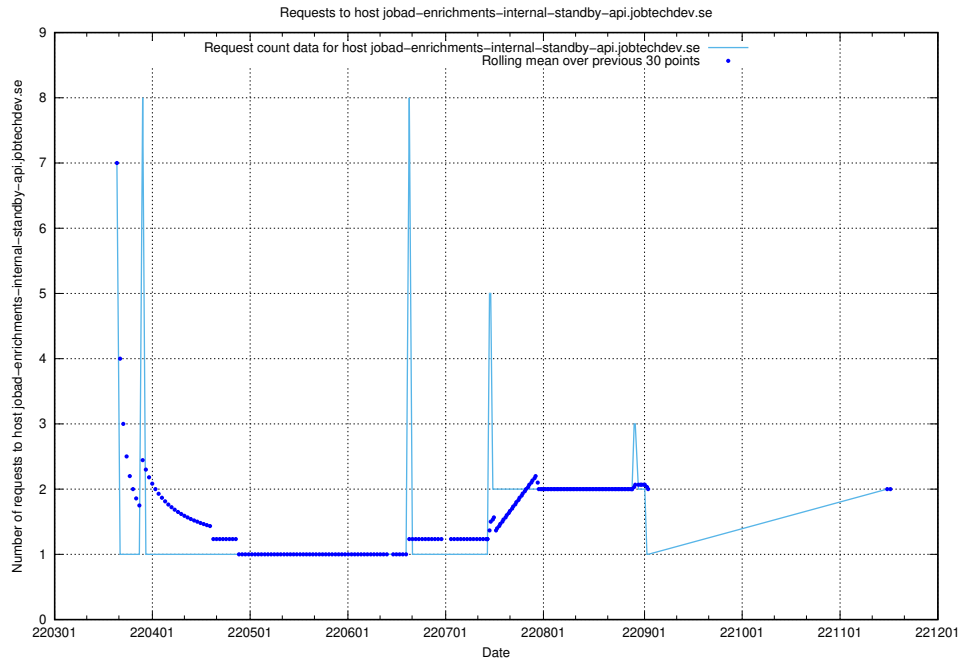

7.493 Usage of jobad-enrichments-internal-standby-api.jobtechdev.se

Here, we count the number of requests to host jobad-enrichments-internal-standby-api.jobtechdev.se.