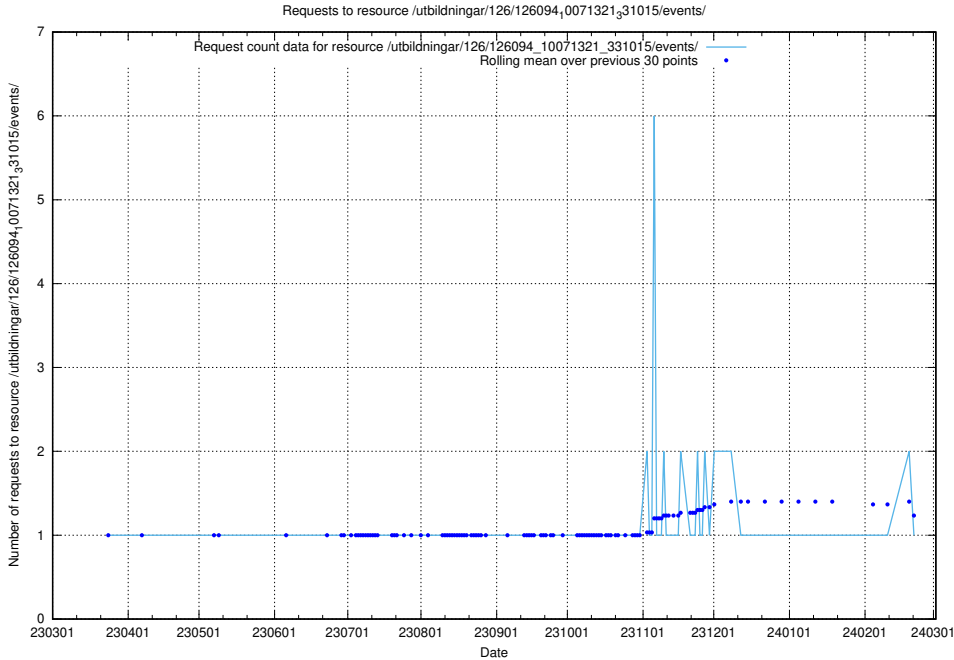

5.5858 Usage of /utbildningar/126/126094_10071321_331015/events/

Here, we count the number of requests to resource /utbildningar/126/126094_10071321_331015/events/