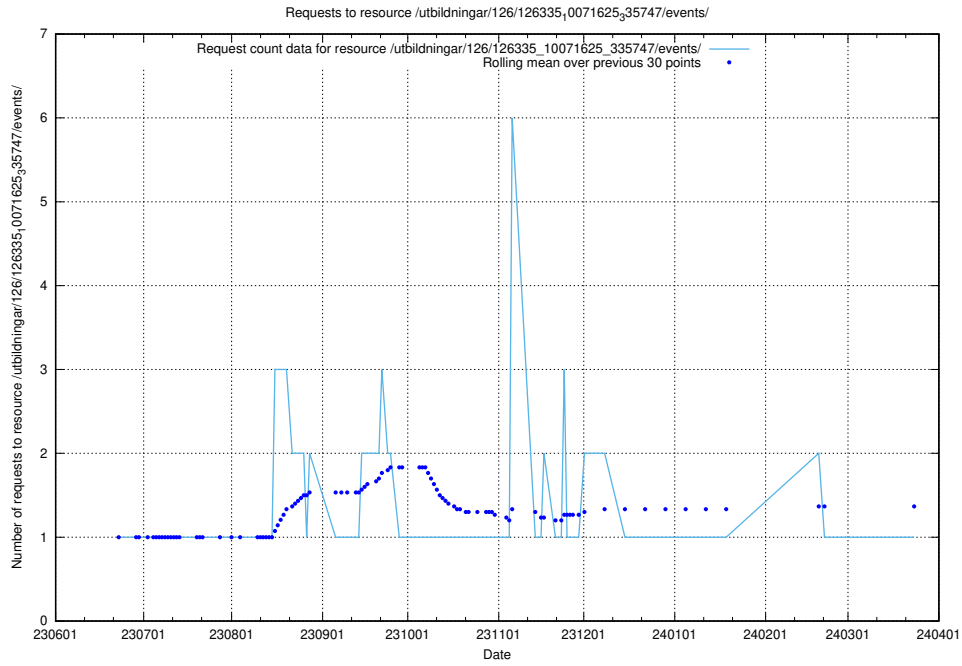

5.5327 Usage of /utbildningar/126/126335_10071625_335747/events/

Here, we count the number of requests to resource /utbildningar/126/126335_10071625_335747/events/