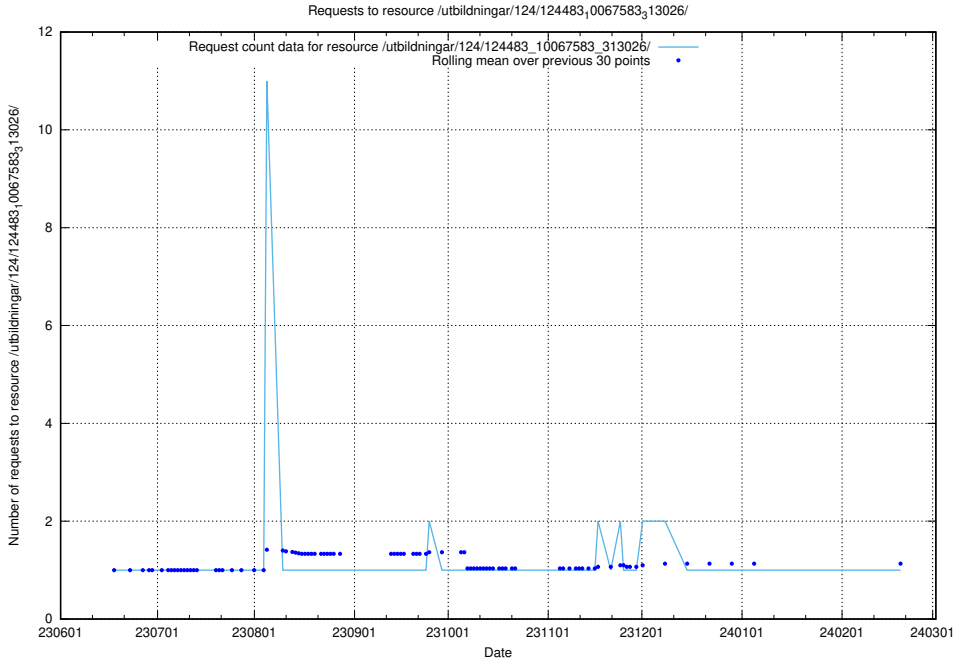

5.5530 Usage of /utbildningar/124/124483_10067583_313026/

Here, we count the number of requests to resource /utbildningar/124/124483_10067583_313026/.