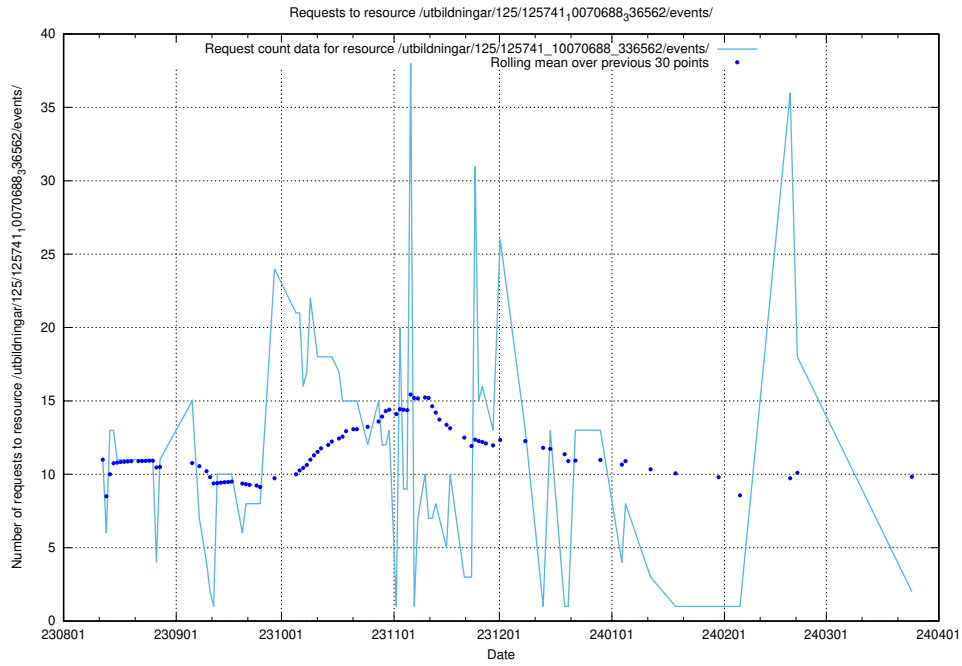

5.609 Usage of /utbildningar/125/125741_10070688_336562/events/

Here, we count the number of requests to resource /utbildningar/125/125741_10070688_336562/events/