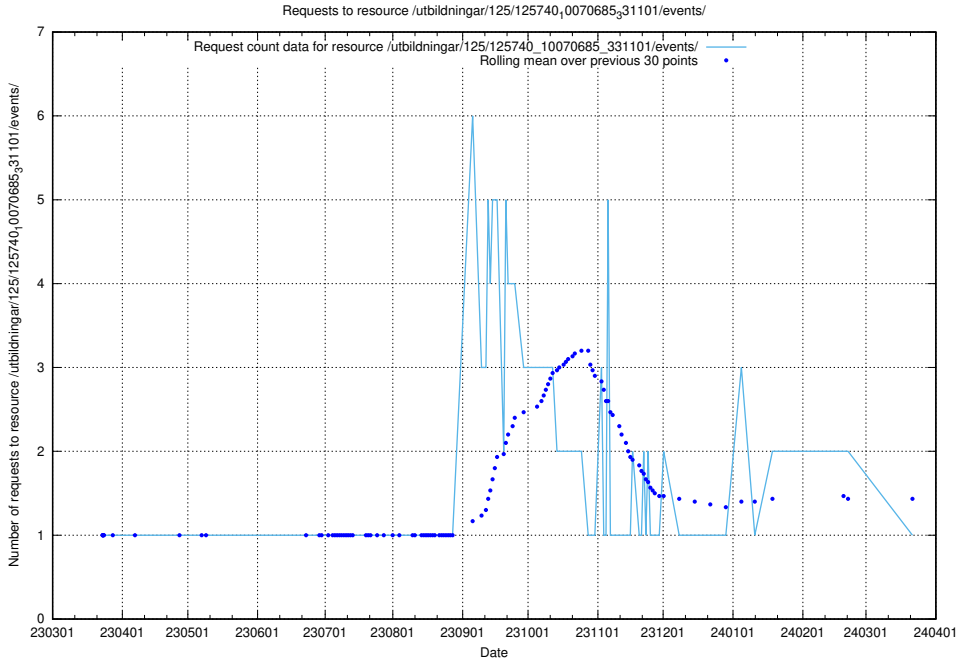

5.882 Usage of /utbildningar/125/125740_10070685_331101/events/

Here, we count the number of requests to resource /utbildningar/125/125740_10070685_331101/events/