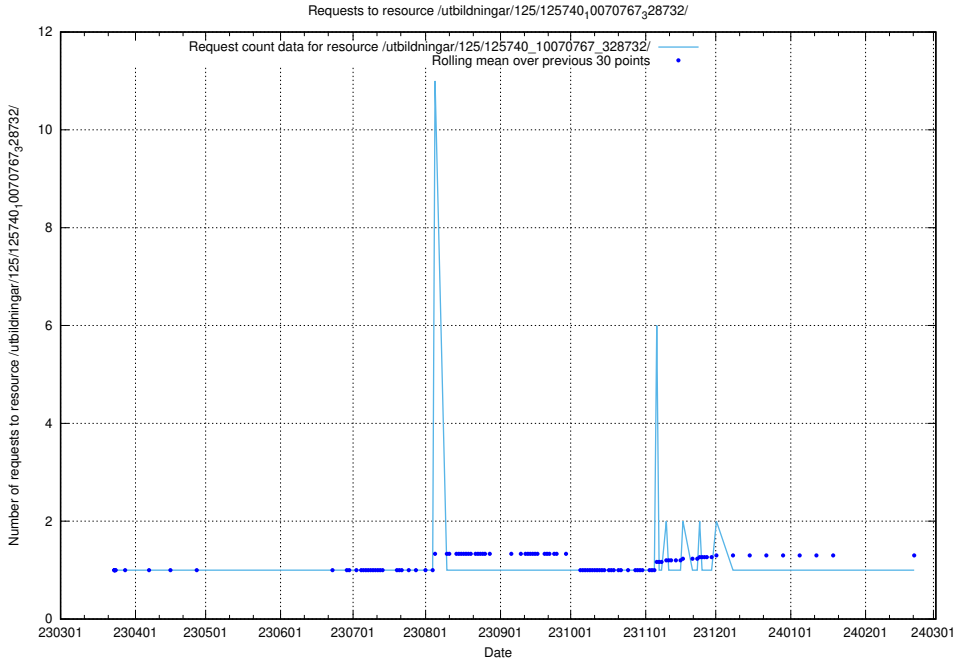

5.866 Usage of /utbildningar/125/125740_10070767_328732/

Here, we count the number of requests to resource /utbildningar/125/125740_10070767_328732/.