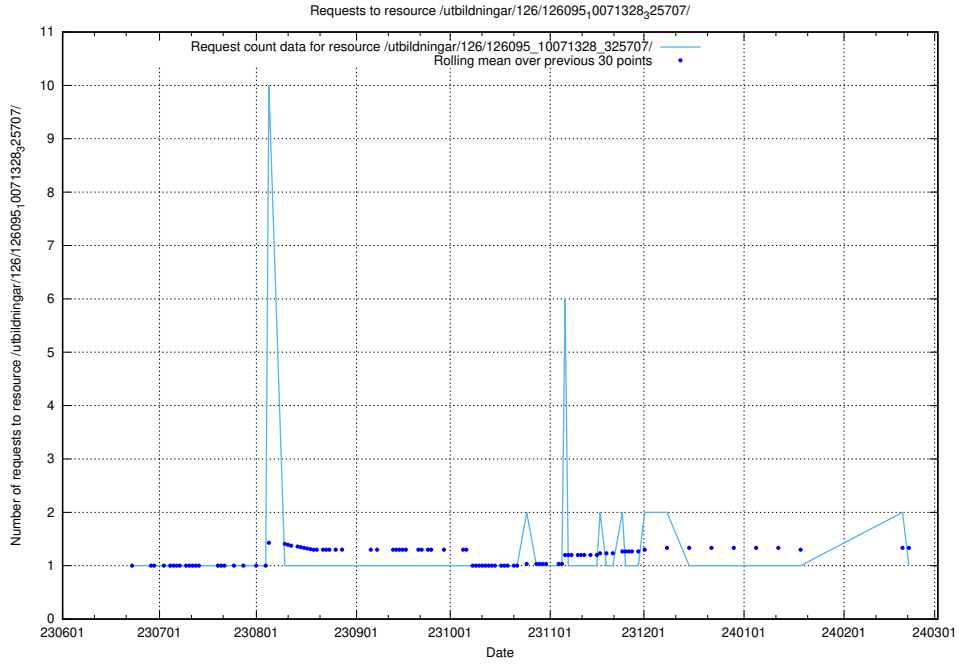

5.5336 Usage of /utbildningar/126/126095_10071328_325707/

Here, we count the number of requests to resource /utbildningar/126/126095_10071328_325707/.