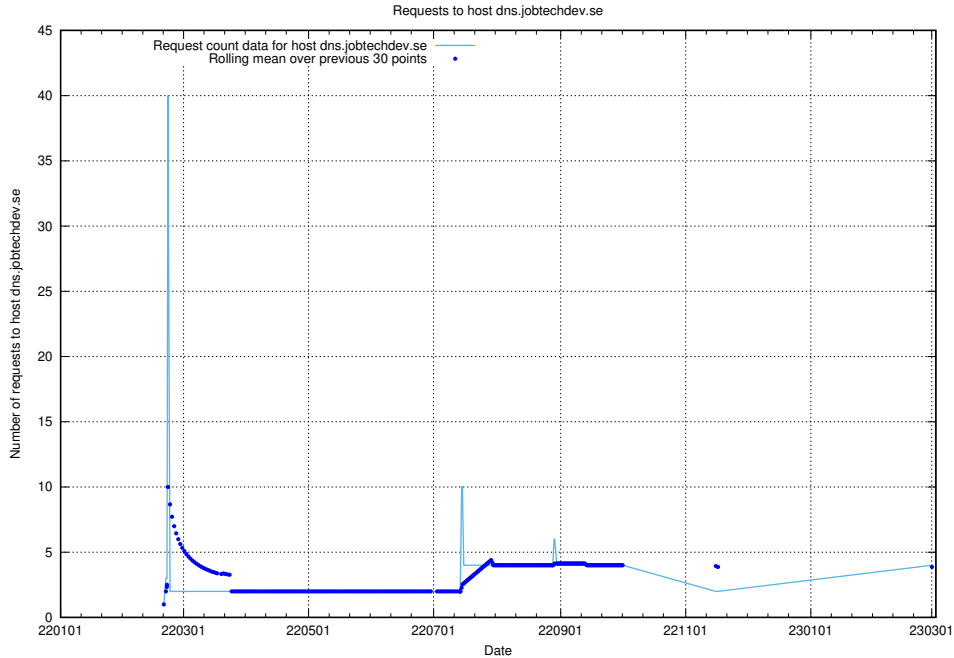

7.155 Usage of dns.jobtechdev.se

Here, we count the number of requests to host dns.jobtechdev.se.