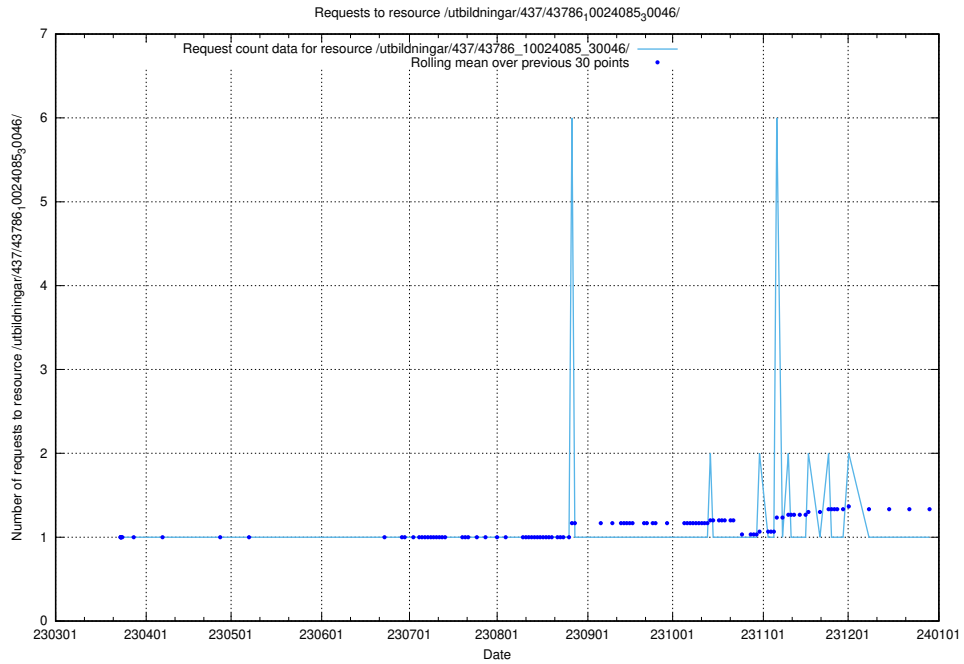

5.5999 Usage of /utbildningar/437/43786_10024085_30046/

Here, we count the number of requests to resource /utbildningar/437/43786_10024085_30046/.