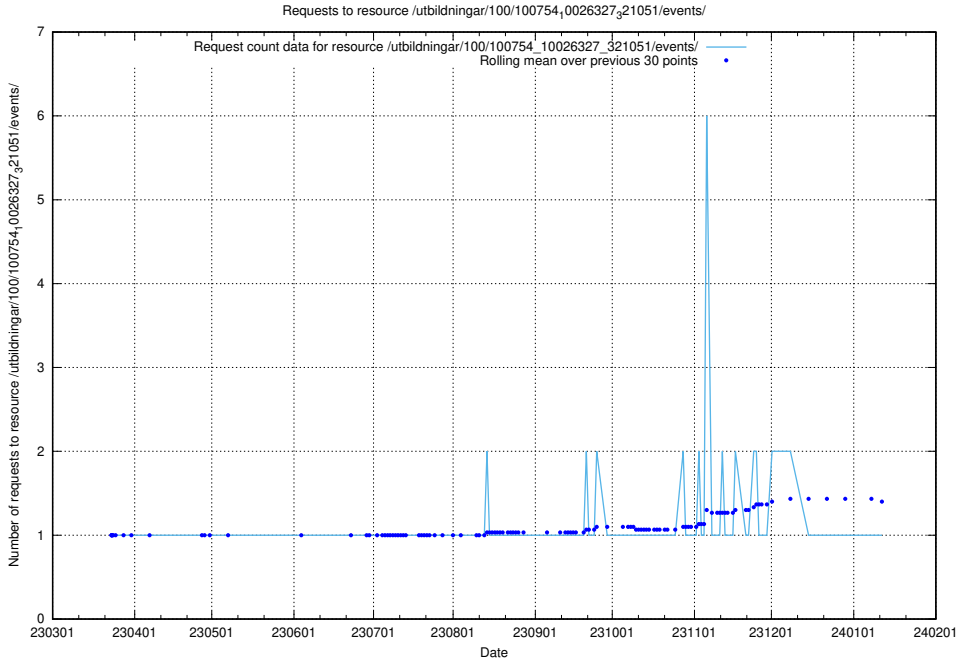

5.5248 Usage of /utbildningar/100/100754_10026327_321051/events/

Here, we count the number of requests to resource /utbildningar/100/100754_10026327_321051/events/