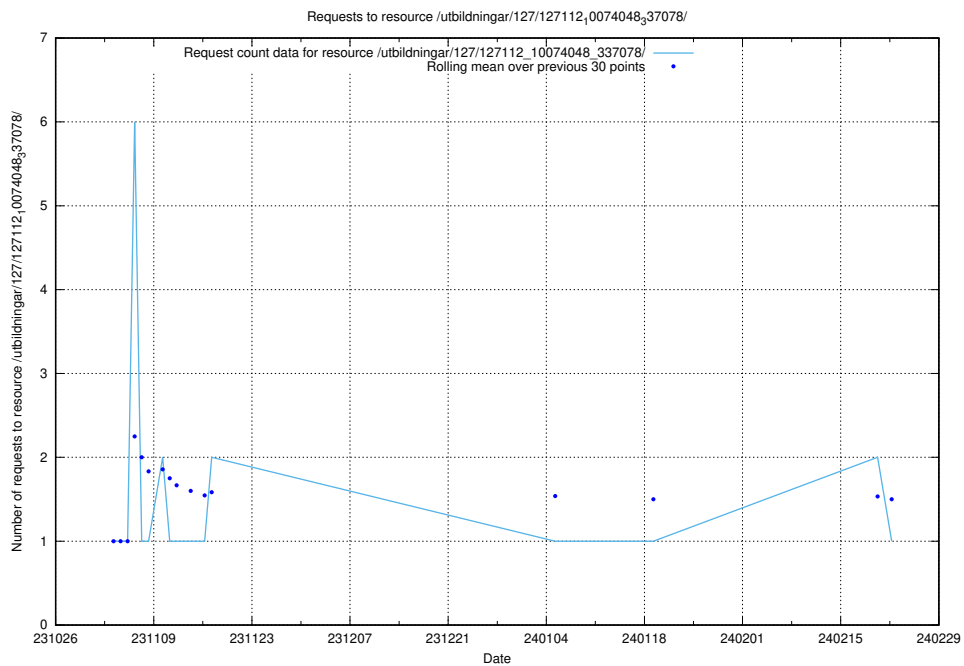

5.3791 Usage of /utbildningar/127/127112_10074048_337078/

Here, we count the number of requests to resource /utbildningar/127/127112_10074048_337078/.