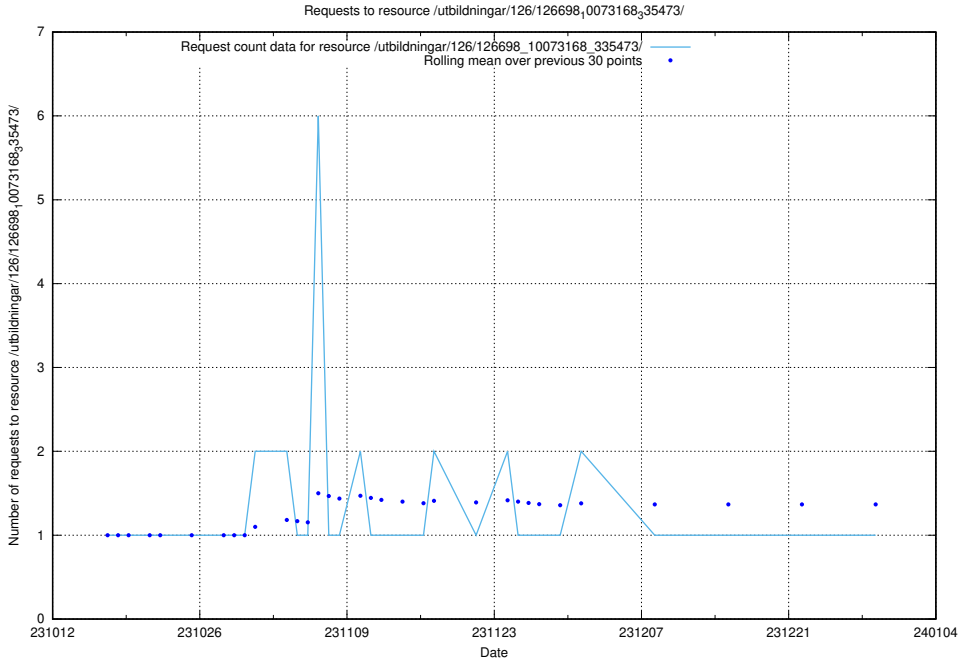

5.3943 Usage of /utbildningar/126/126698_10073168_335473/

Here, we count the number of requests to resource /utbildningar/126/126698_10073168_335473/.