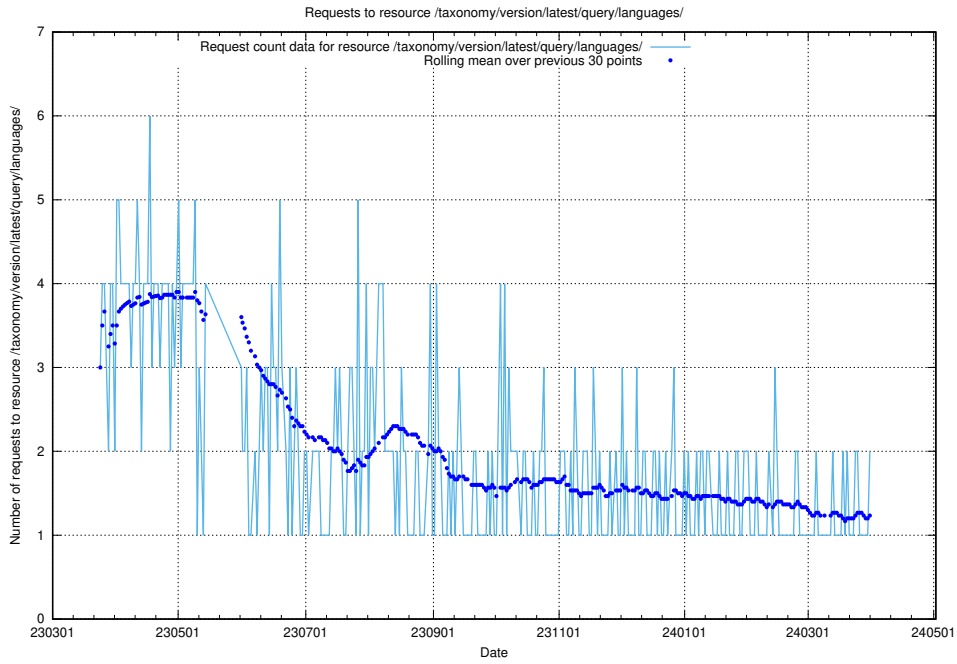

5.797 Usage of /taxonomy/version/latest/query/languages/

Here, we count the number of requests to resource /taxonomy/version/latest/query/languages/.