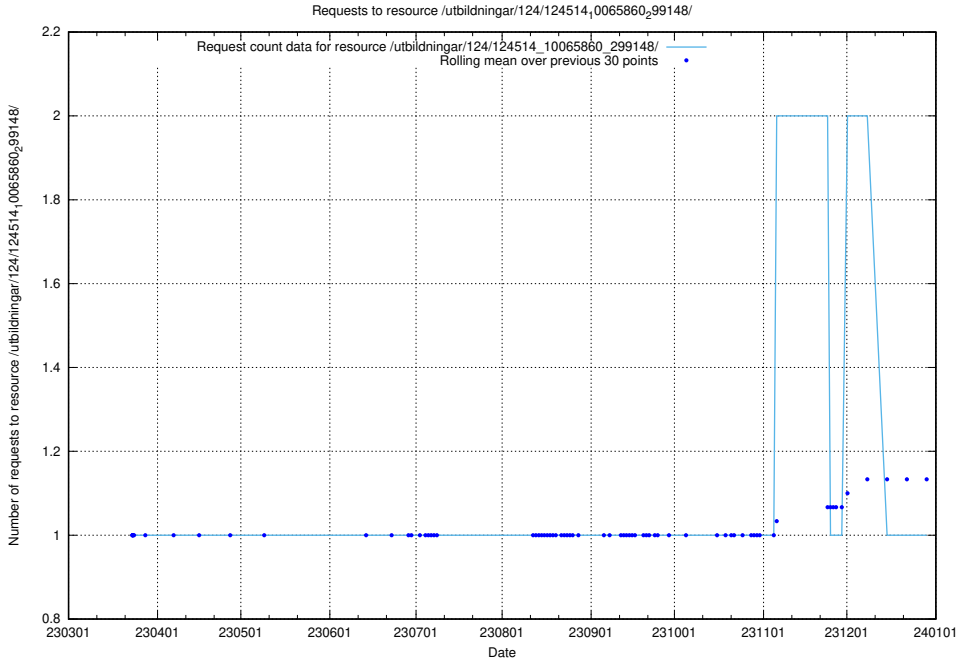

5.1704 Usage of /utbildningar/124/124514_10065860_299148/

Here, we count the number of requests to resource /utbildningar/124/124514_10065860_299148/.