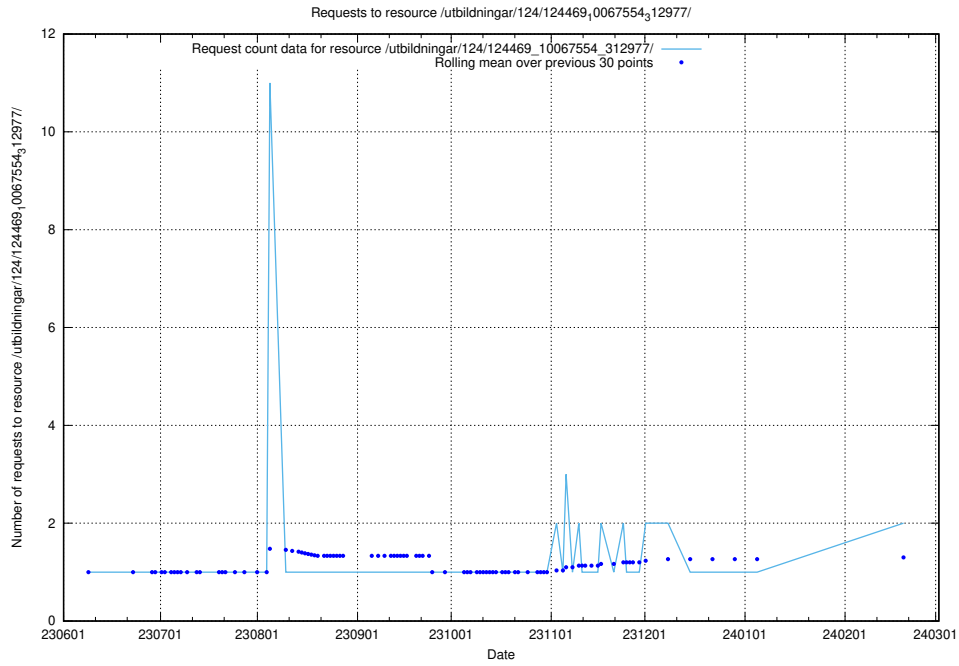

5.746 Usage of /utbildningar/124/124469_10067554_312977/

Here, we count the number of requests to resource /utbildningar/124/124469_10067554_312977/.