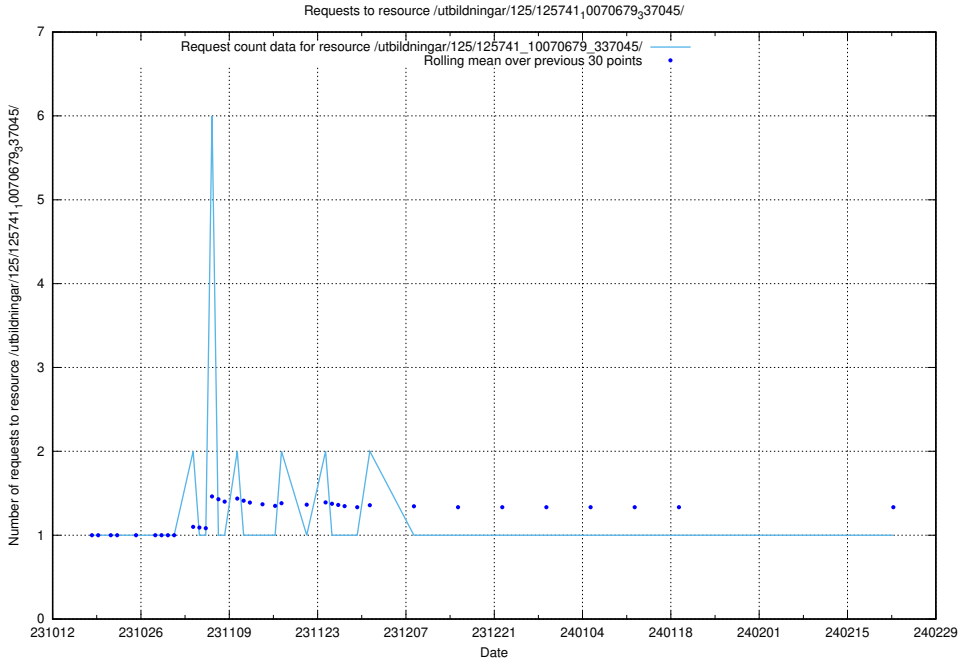

5.3932 Usage of /utbildningar/125/125741_10070679_337045/

Here, we count the number of requests to resource /utbildningar/125/125741_10070679_337045/.