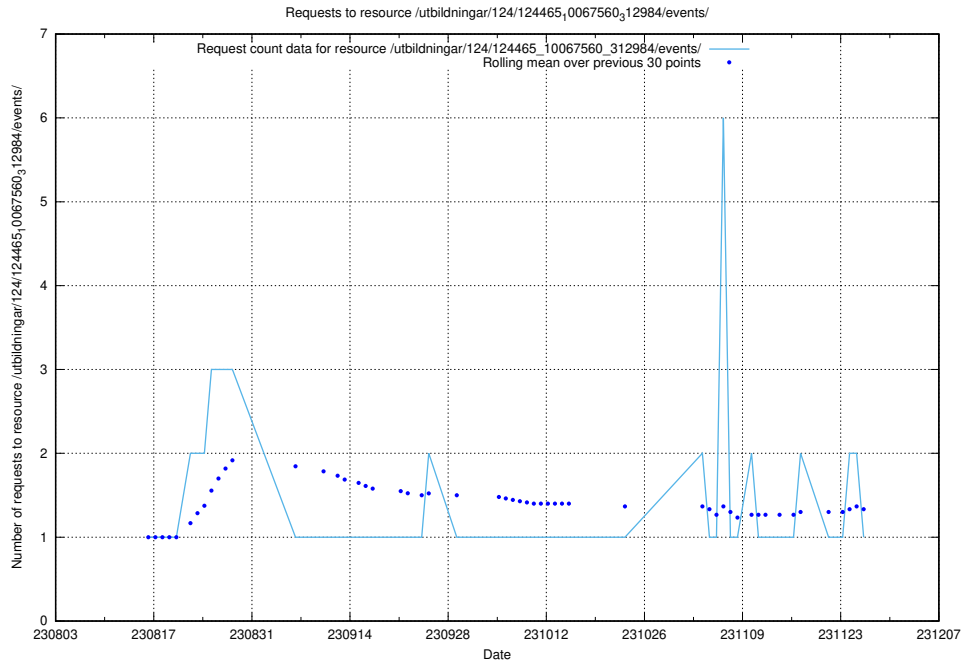

5.4452 Usage of /utbildningar/124/124465_10067560_312984/events/

Here, we count the number of requests to resource /utbildningar/124/124465_10067560_312984/events/