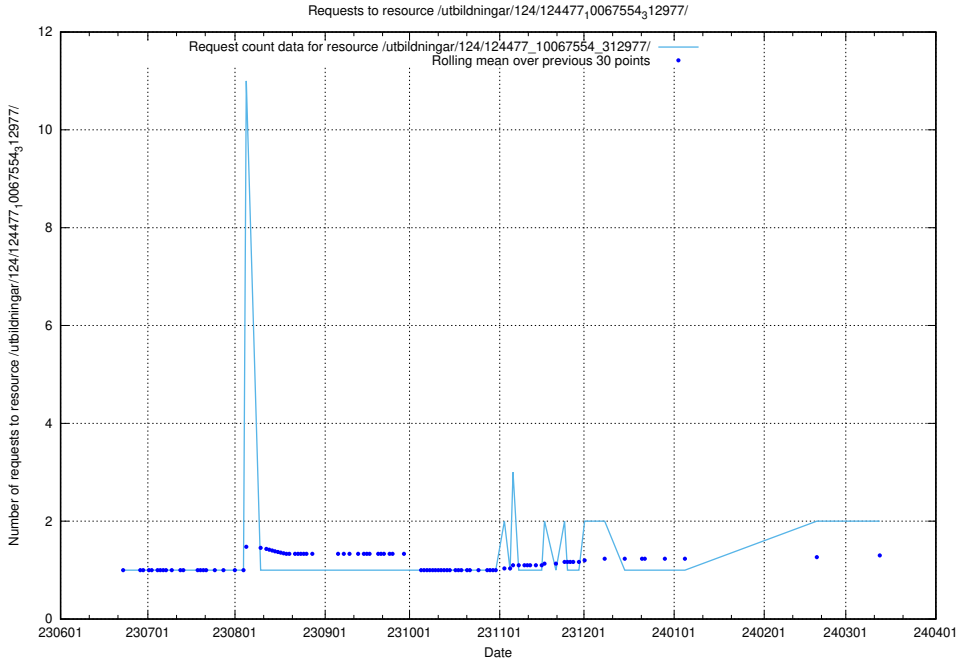

5.716 Usage of /utbildningar/124/124477_10067554_312977/

Here, we count the number of requests to resource /utbildningar/124/124477_10067554_312977/.