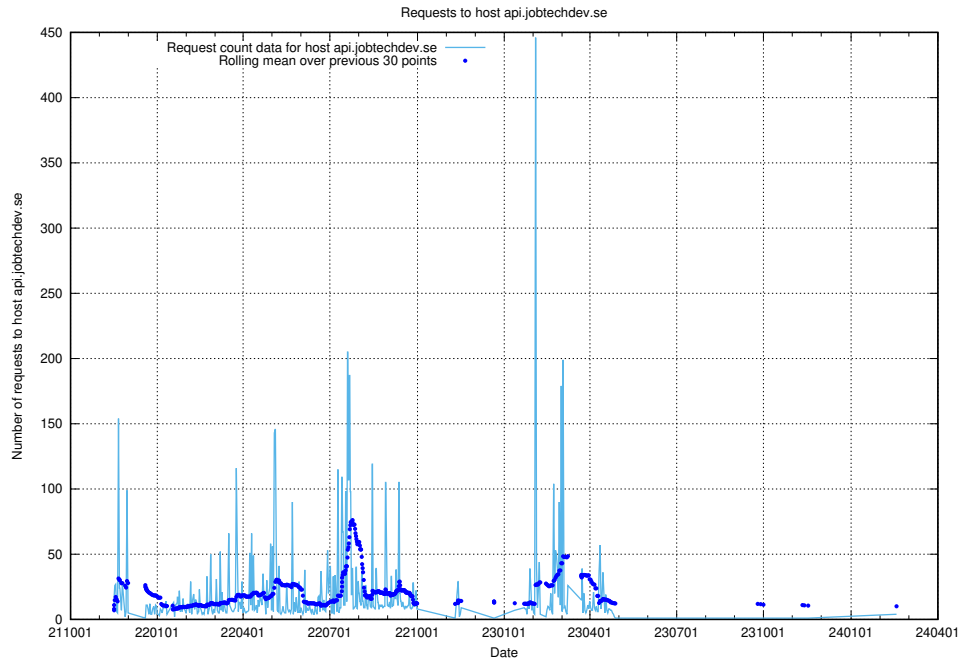

7.153 Usage of api.jobtechdev.se

Here, we count the number of requests to host api.jobtechdev.se.