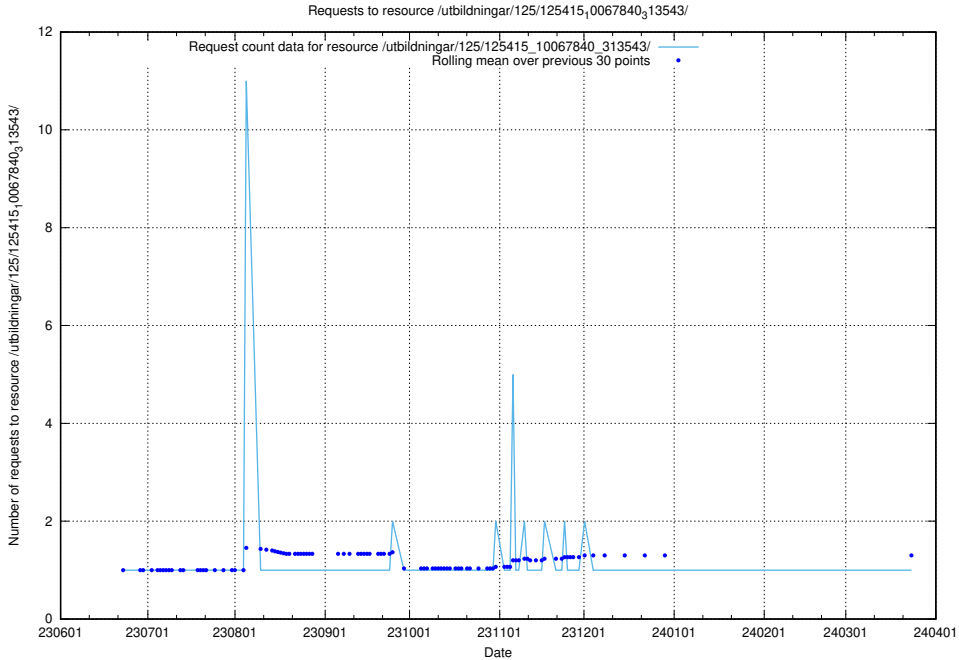

5.5378 Usage of /utbildningar/125/125415_10067840_313543/

Here, we count the number of requests to resource /utbildningar/125/125415_10067840_313543/.