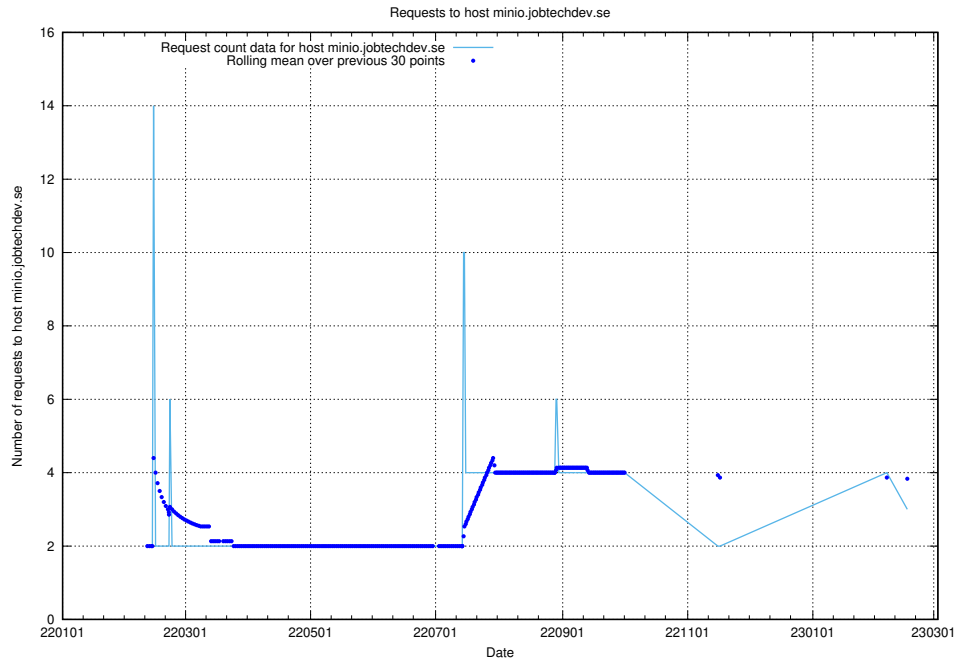

7.231 Usage of minio.jobtechdev.se

Here, we count the number of requests to host minio.jobtechdev.se.