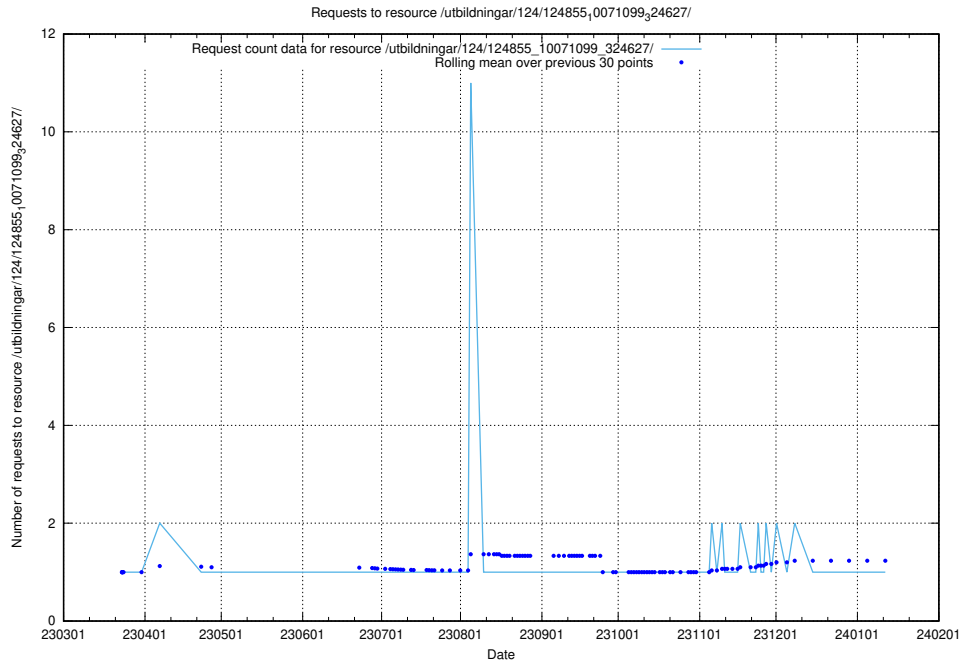

5.1090 Usage of /utbildningar/124/124855_10071099_324627/

Here, we count the number of requests to resource /utbildningar/124/124855_10071099_324627/.