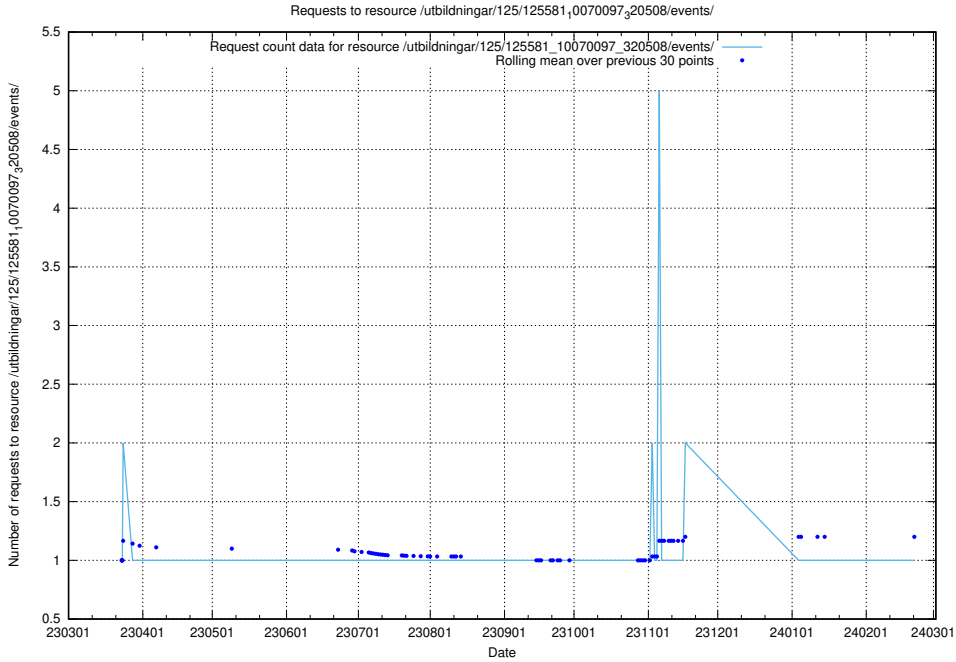

5.992 Usage of /utbildningar/125/125581_10070097_320508/events/

Here, we count the number of requests to resource /utbildningar/125/125581_10070097_320508/events/