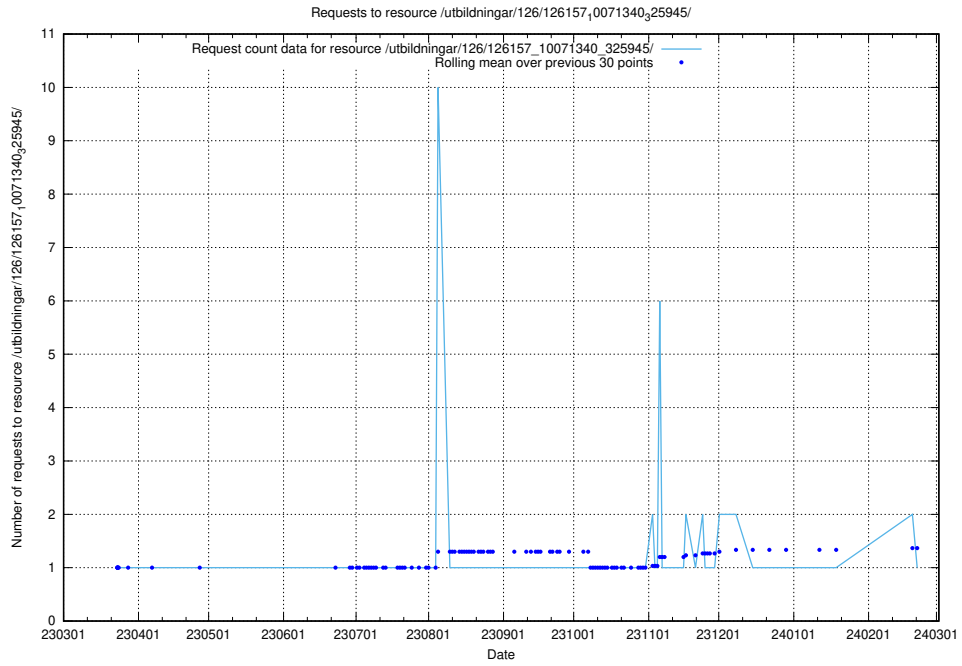

5.6063 Usage of /utbildningar/126/126157_10071340_325945/

Here, we count the number of requests to resource /utbildningar/126/126157_10071340_325945/.