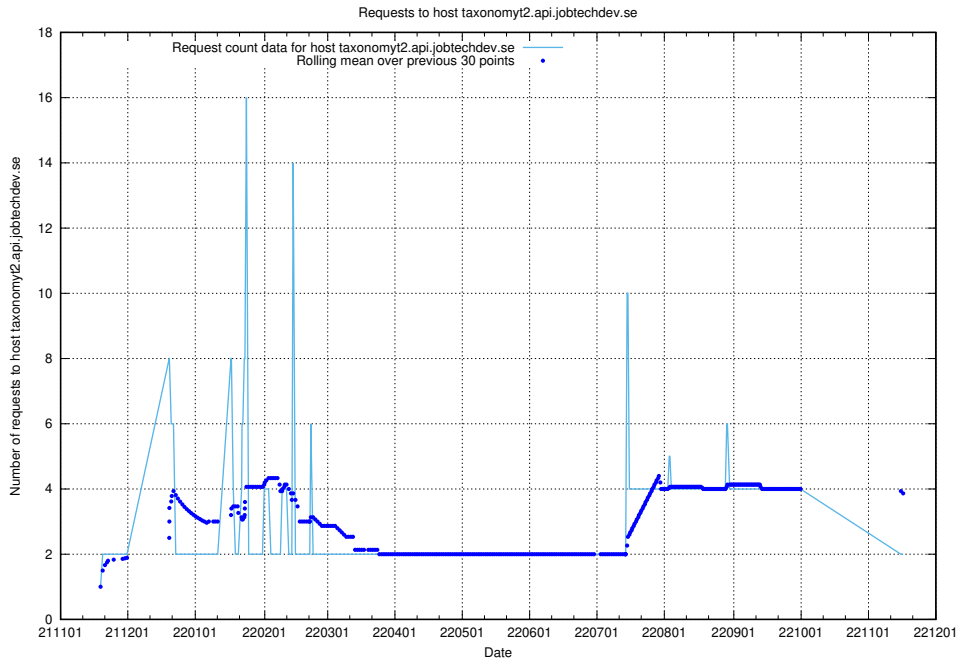

7.463 Usage of taxonomyt2.api.jobtechdev.se

Here, we count the number of requests to host taxonomyt2.api.jobtechdev.se.