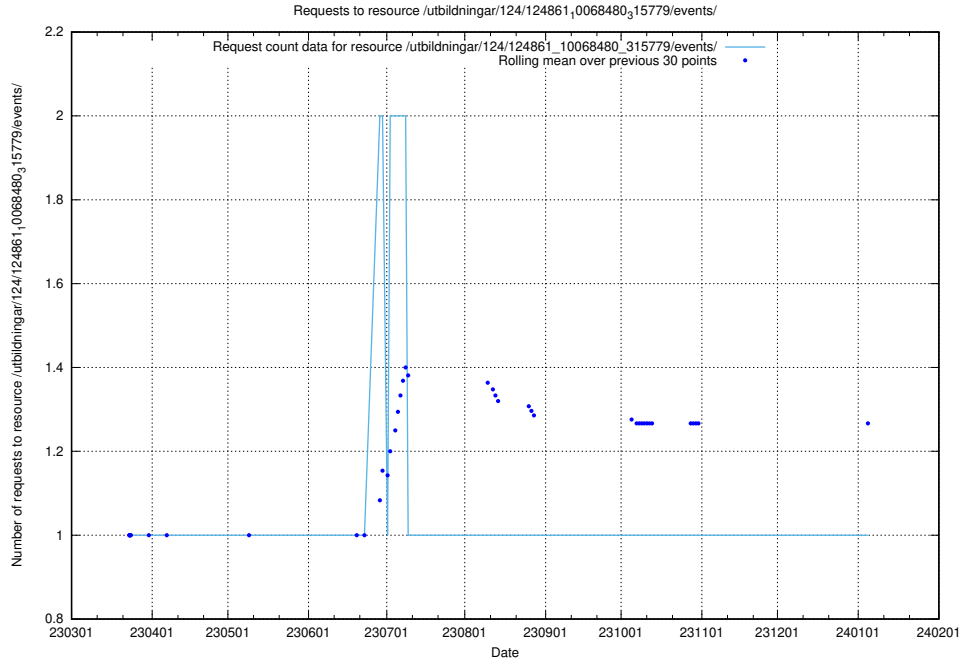

5.1067 Usage of /utbildningar/124/124861_10068480_315779/events/

Here, we count the number of requests to resource /utbildningar/124/124861_10068480_315779/events/