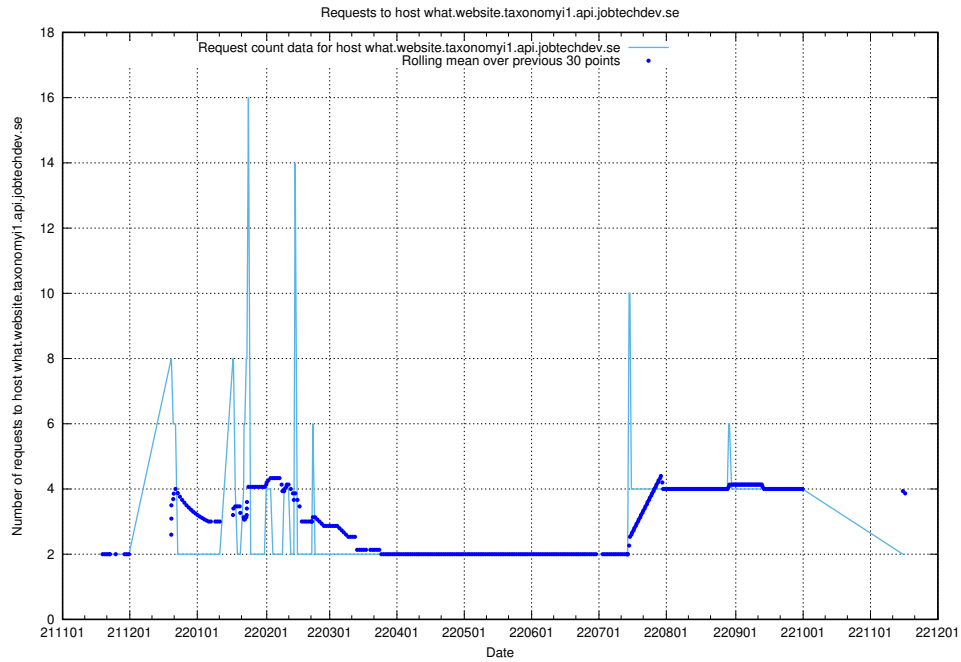

7.455 Usage of what.website.taxonomy1.api.jobtechdev.se

Here, we count the number of requests to host what.website.taxonomy1.api.jobtechdev.se.