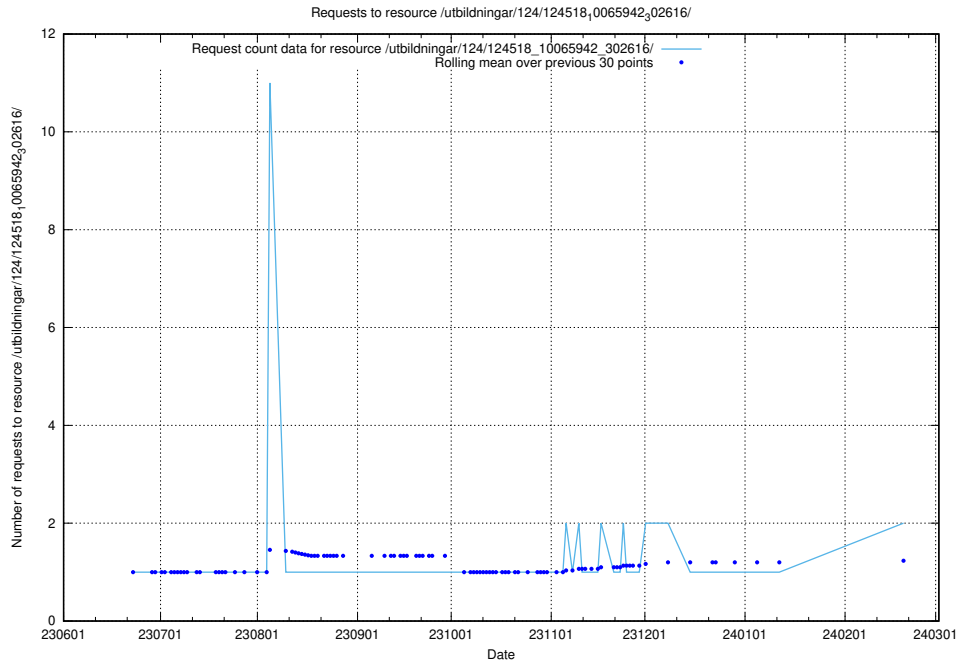

5.708 Usage of /utbildningar/124/124518_10065942_302616/

Here, we count the number of requests to resource /utbildningar/124/124518_10065942_302616/.