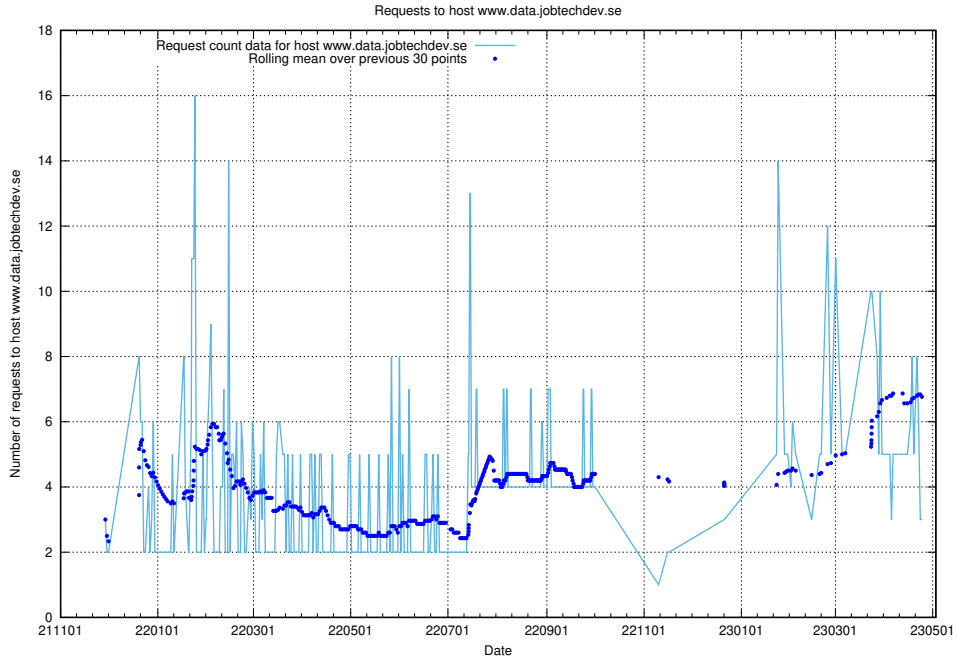

7.205 Usage of `www.data.jobtechdev.se`

Here, we count the number of requests to host `www.data.jobtechdev.se`.