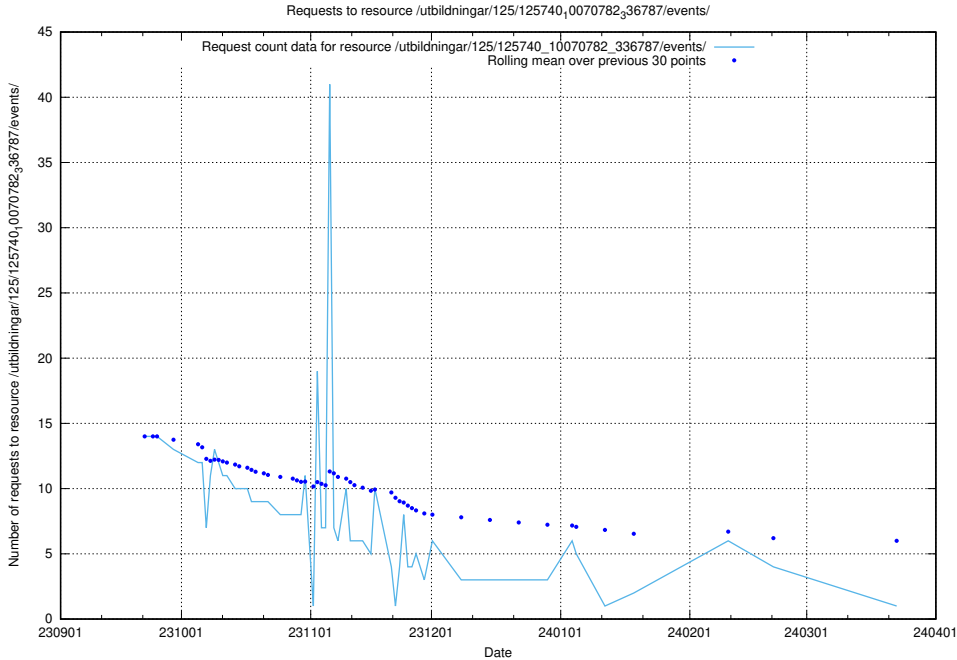

5.4147 Usage of /utbildningar/125/125740_10070782_336787/events/

Here, we count the number of requests to resource /utbildningar/125/125740_10070782_336787/events/