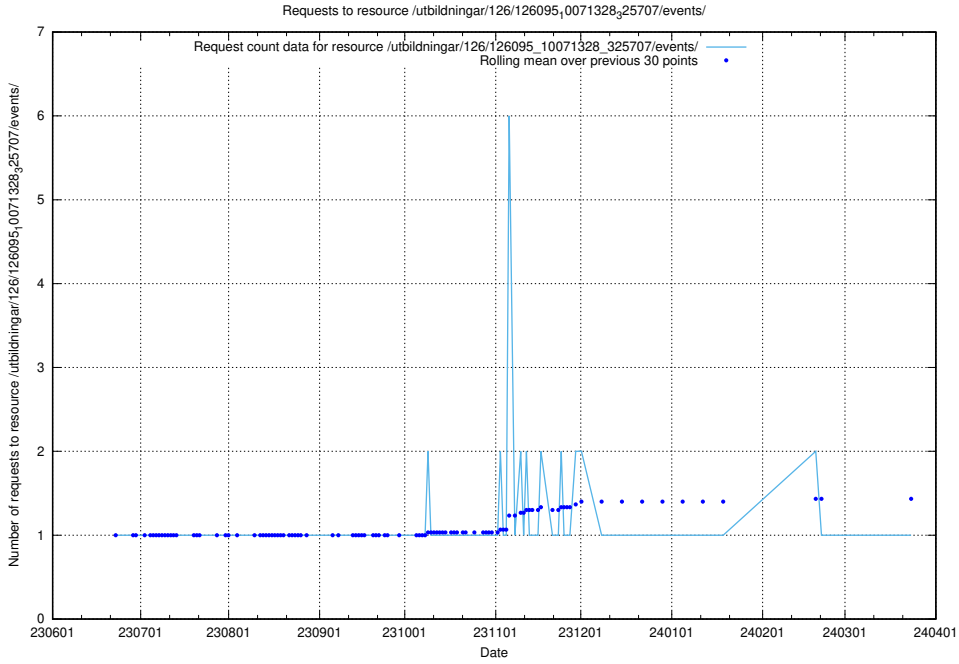

5.5335 Usage of /utbildningar/126/126095_10071328_325707/events/

Here, we count the number of requests to resource /utbildningar/126/126095_10071328_325707/events/