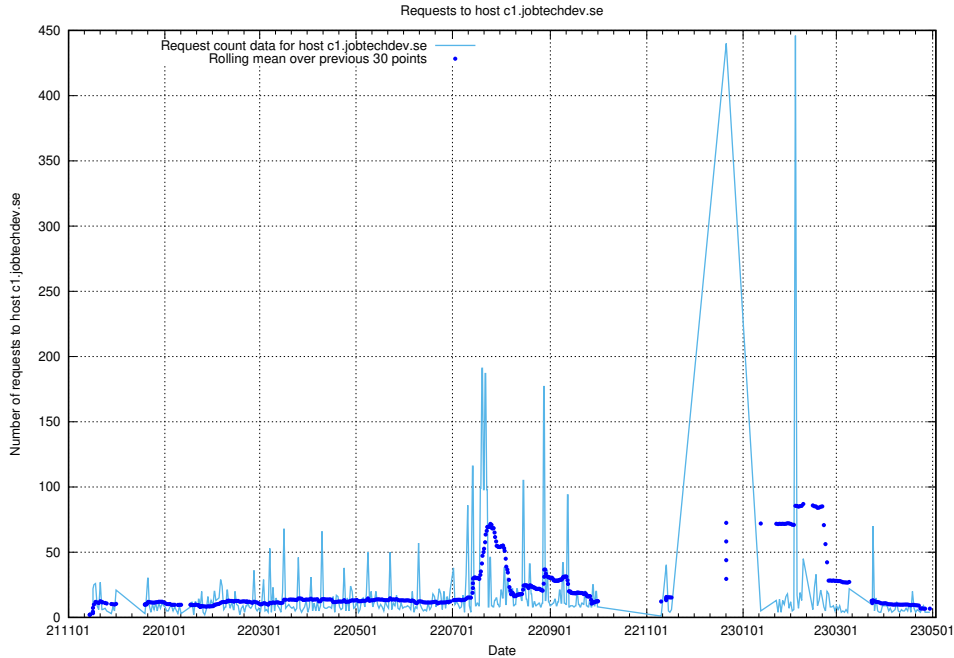

7.100 Usage of c1.jobtechdev.se

Here, we count the number of requests to host c1.jobtechdev.se.