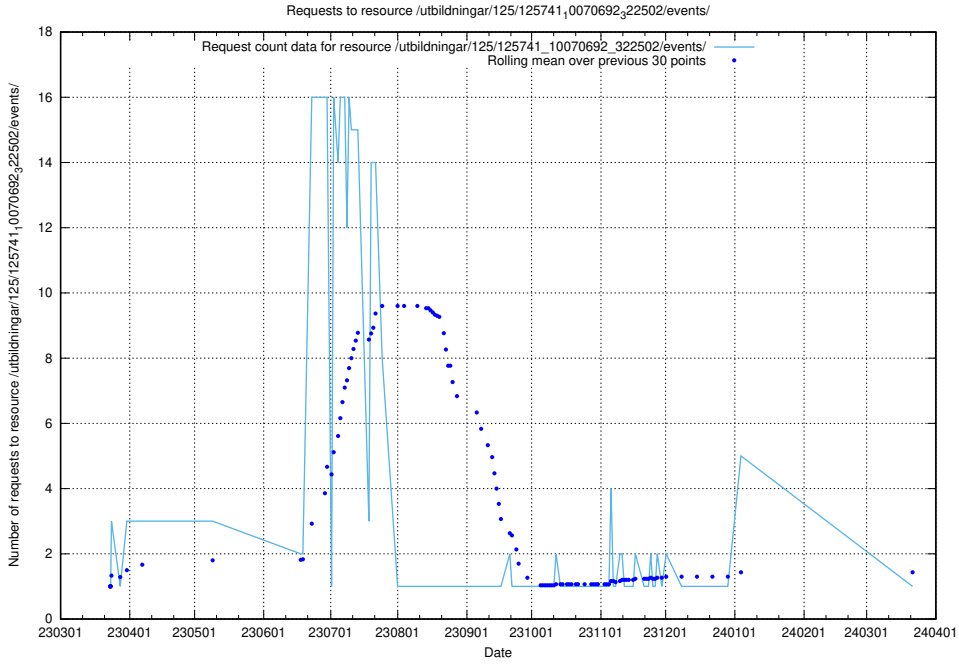

5.6115 Usage of /utbildningar/125/125741_10070692_322502/events/

Here, we count the number of requests to resource /utbildningar/125/125741_10070692_322502/events/