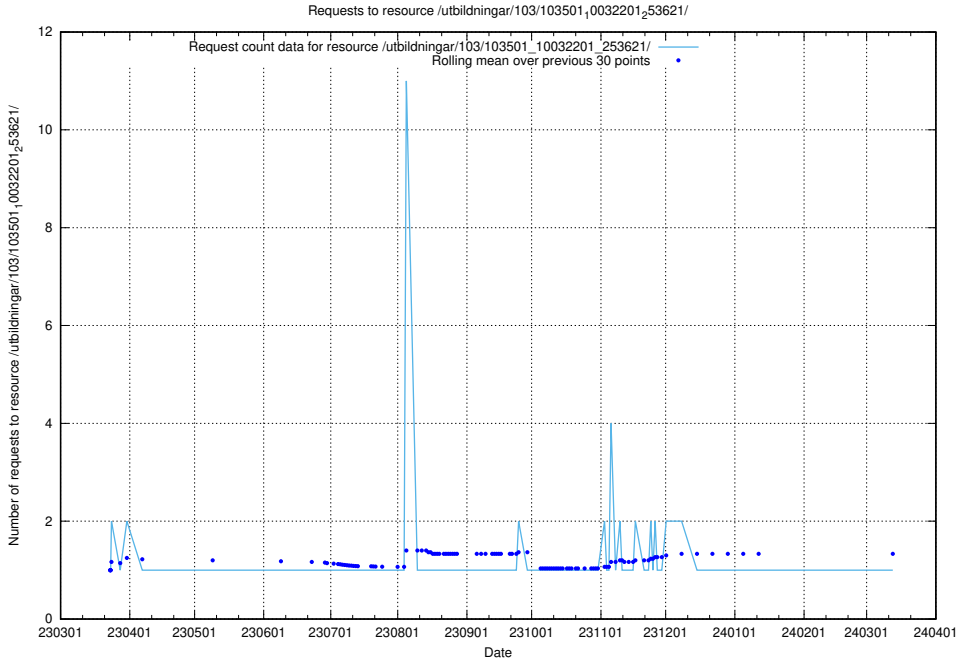

5.5146 Usage of /utbildningar/103/103501_10032201_253621/

Here, we count the number of requests to resource /utbildningar/103/103501_10032201_253621/.