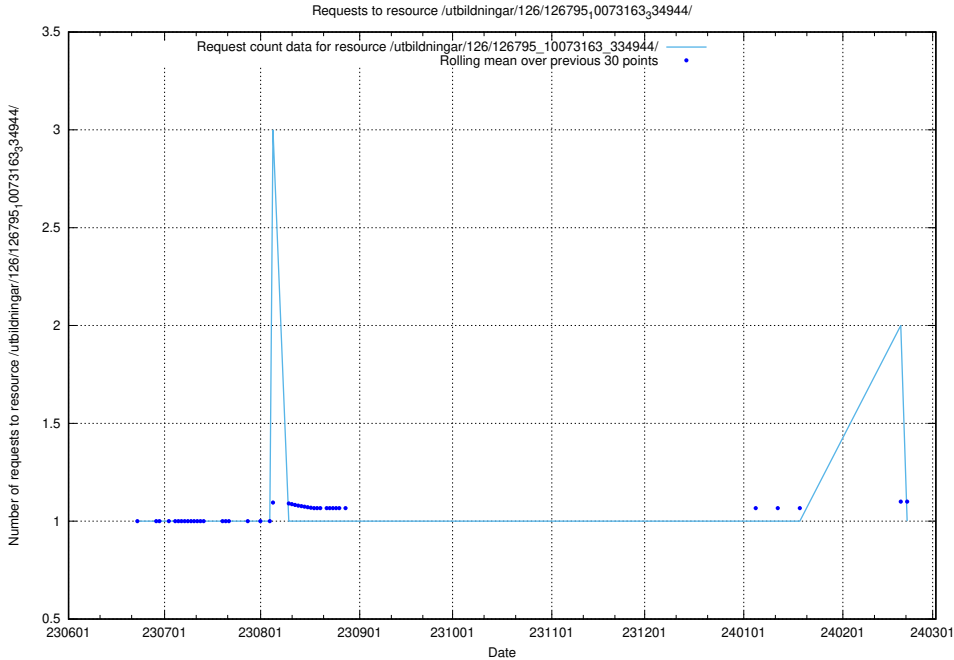

5.5240 Usage of /utbildningar/126/126795_10073163_334944/

Here, we count the number of requests to resource /utbildningar/126/126795_10073163_334944/.