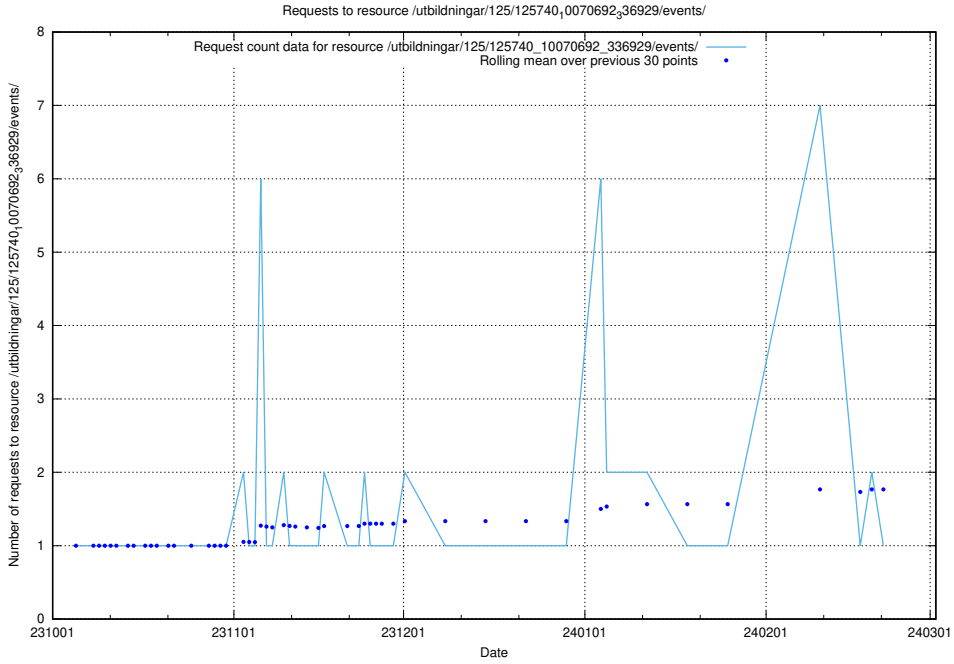

Here, we count the number of requests to resource /utbildningar/125/125740\_10070692\_336929/events/