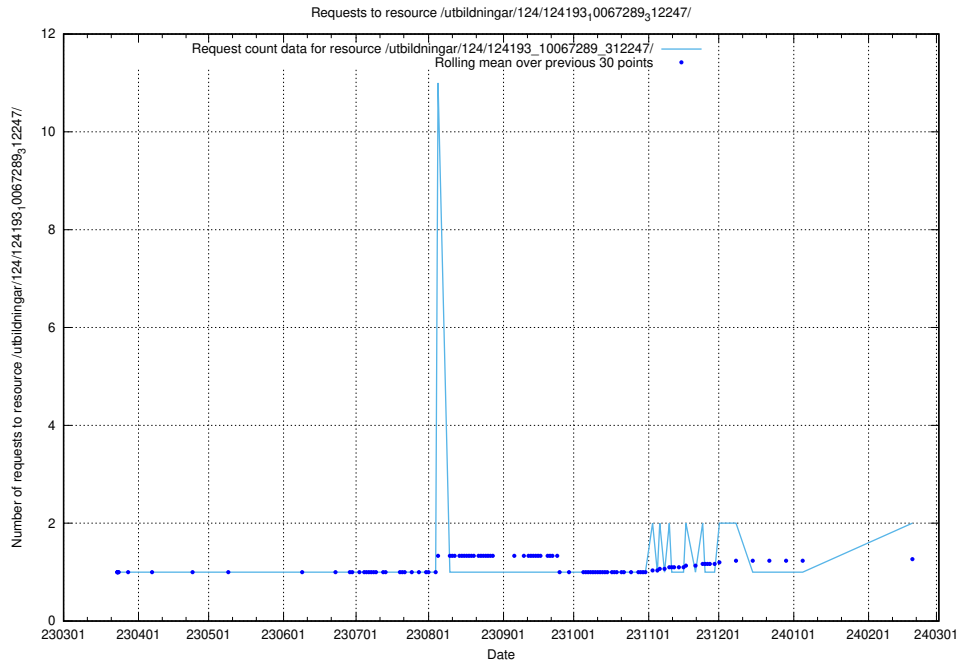

5.542 Usage of /utbildningar/124/124193_10067289_312247/

Here, we count the number of requests to resource /utbildningar/124/124193_10067289_312247/.