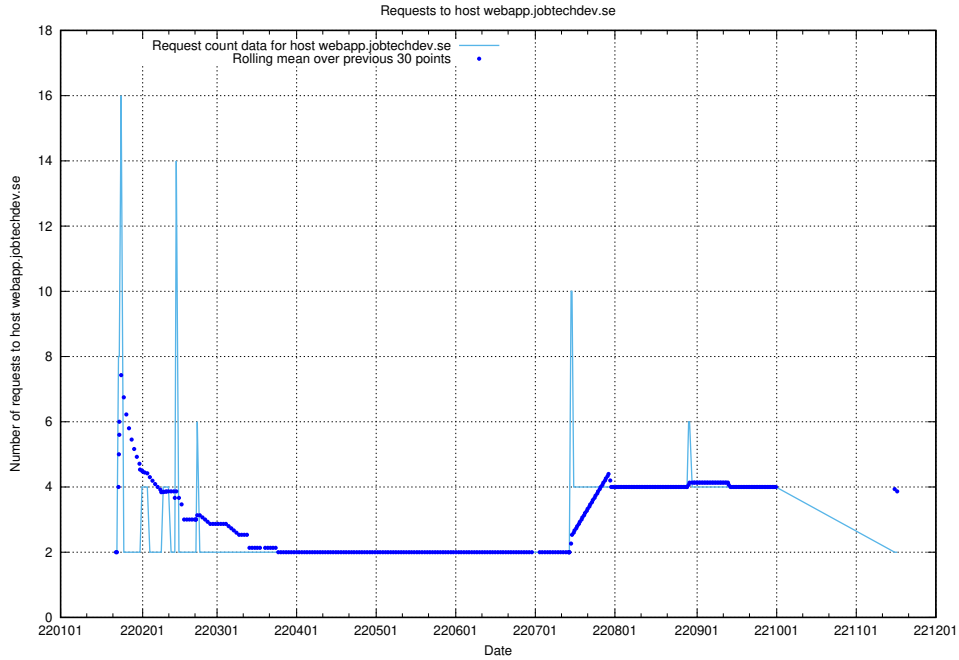

7.578 Usage of webapp.jobtechdev.se

Here, we count the number of requests to host webapp.jobtechdev.se.