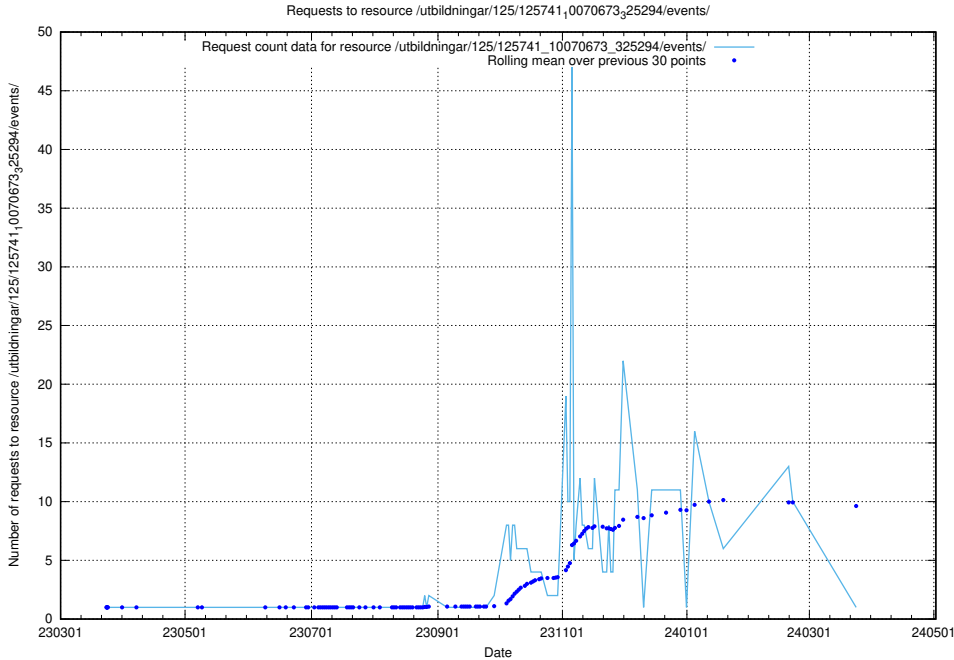

5.6134 Usage of /utbildningar/125/125741_10070673_325294/events/

Here, we count the number of requests to resource /utbildningar/125/125741_10070673_325294/events/