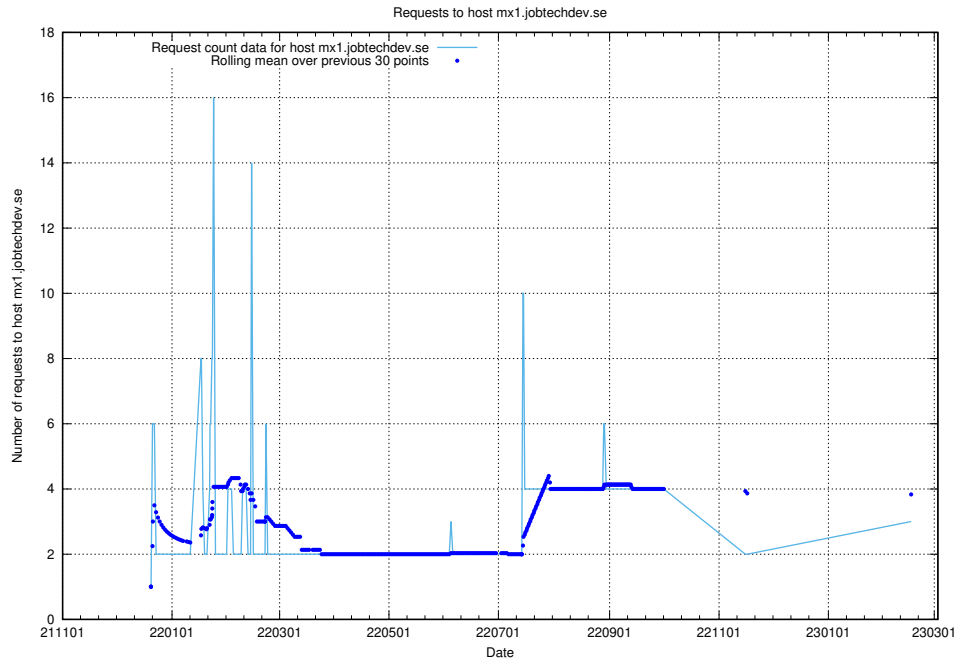

7.196 Usage of mx1.jobtechdev.se

Here, we count the number of requests to host mx1.jobtechdev.se.