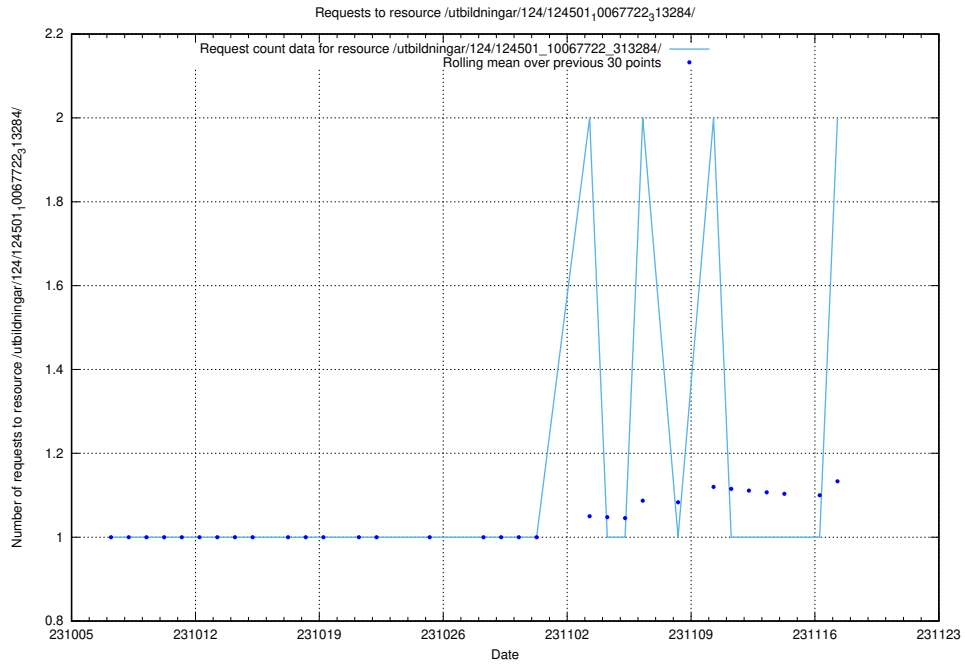

5.573 Usage of /utbildningar/124/124501_10067722_313284/

Here, we count the number of requests to resource /utbildningar/124/124501_10067722_313284/.