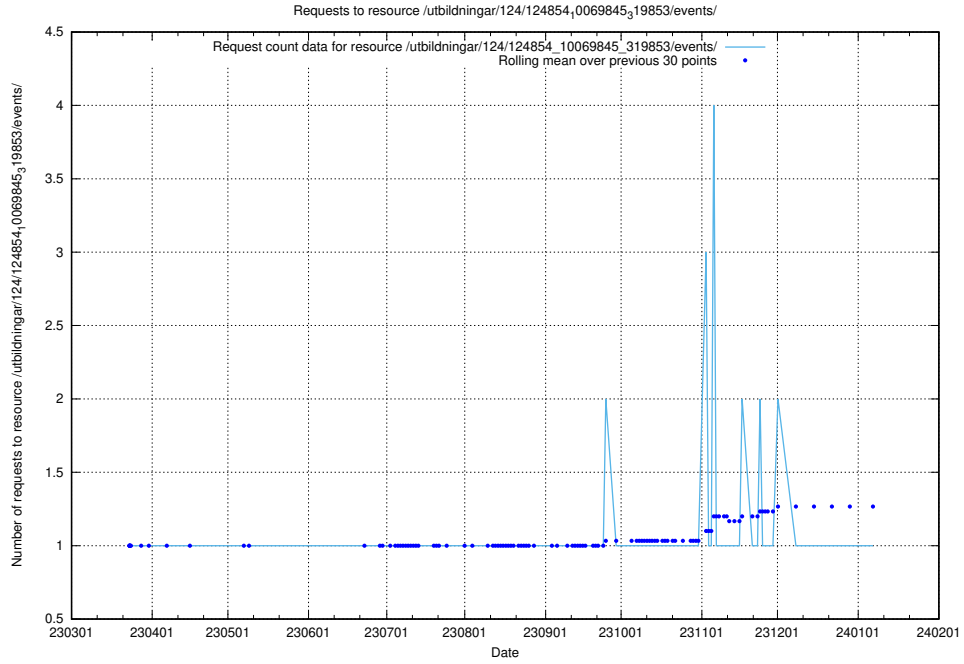

5.1101 Usage of /utbildningar/124/124854_10069845_319853/events/

Here, we count the number of requests to resource /utbildningar/124/124854_10069845_319853/events/