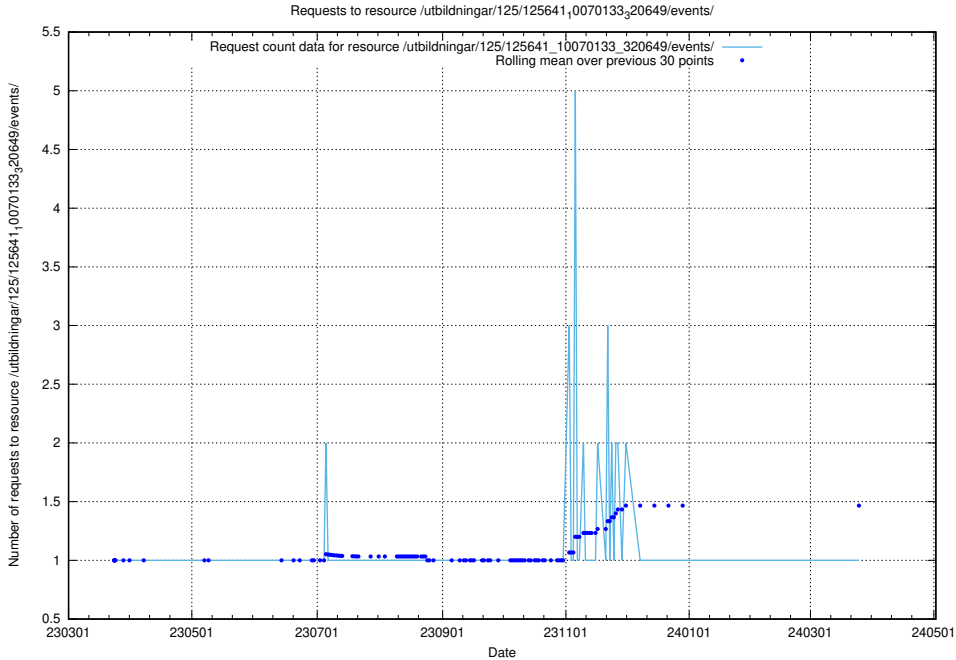

5.947 Usage of /utbildningar/125/125641_10070133_320649/events/

Here, we count the number of requests to resource /utbildningar/125/125641_10070133_320649/events/