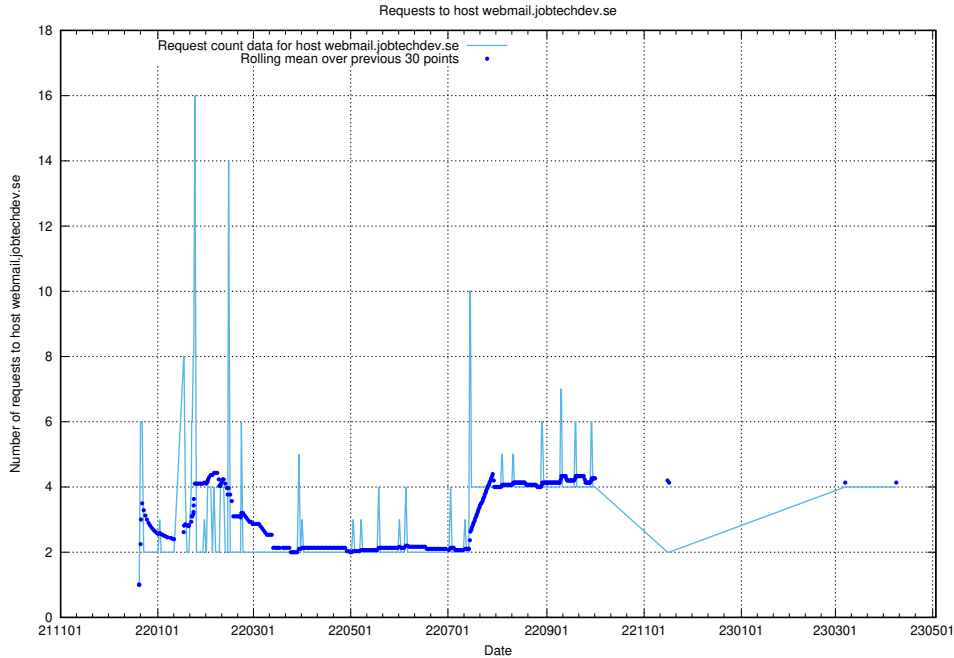

7.131 Usage of webmail.jobtechdev.se

Here, we count the number of requests to host webmail.jobtechdev.se.