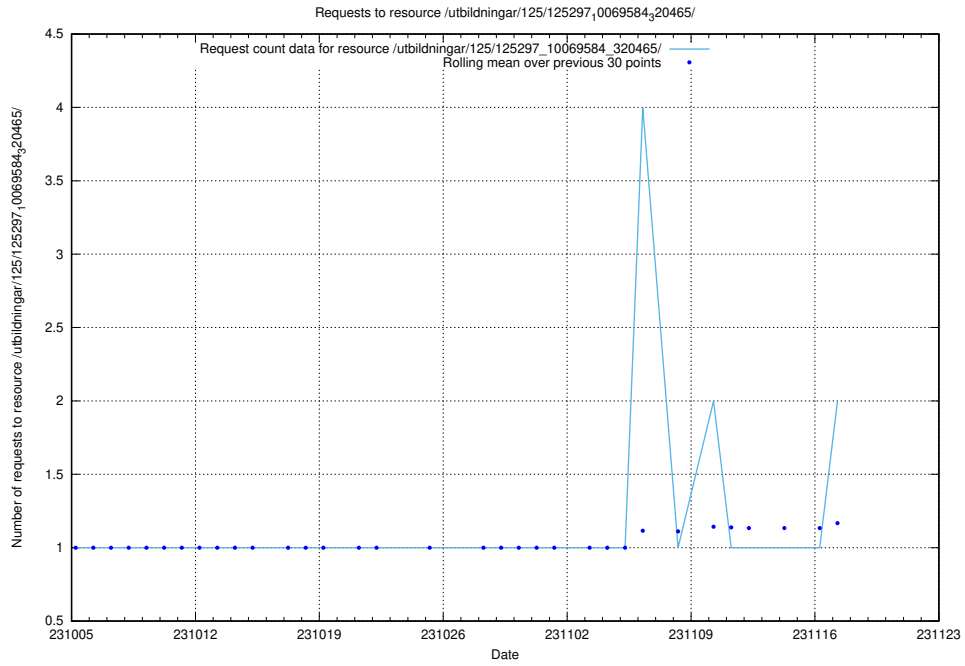

5.576 Usage of /utbildningar/125/125297_10069584_320465/

Here, we count the number of requests to resource /utbildningar/125/125297_10069584_320465/.