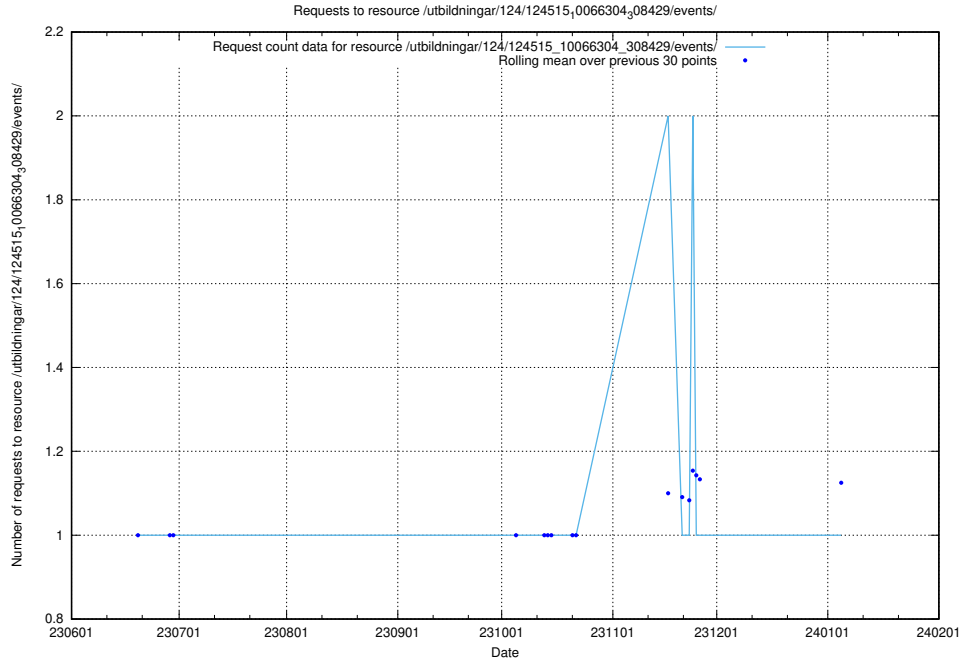

5.5514 Usage of /utbildningar/124/124515_10066304_308429/events/

Here, we count the number of requests to resource /utbildningar/124/124515_10066304_308429/events/