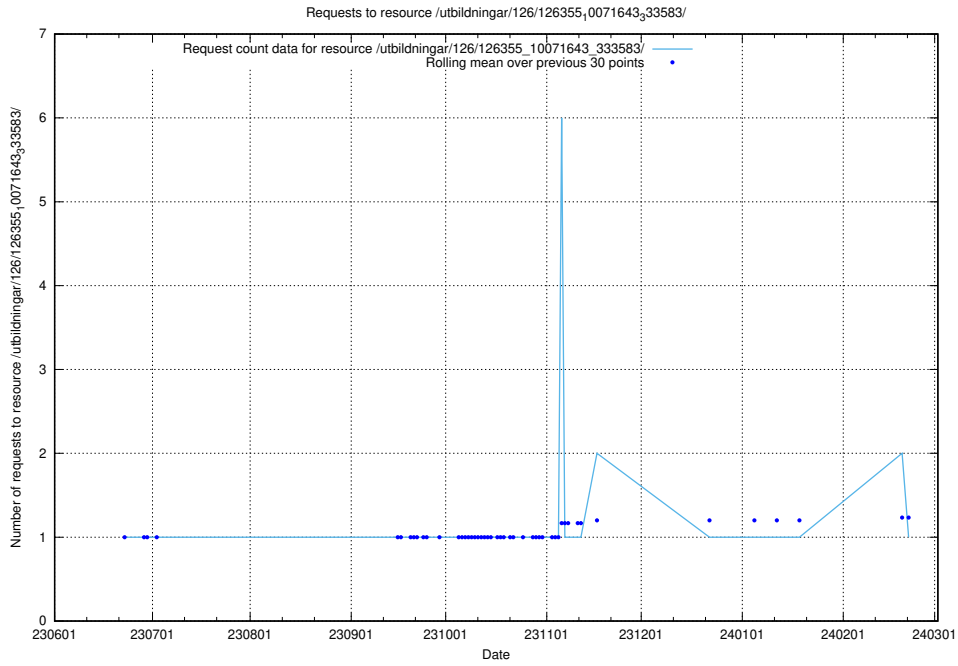

5.5311 Usage of /utbildningar/126/126355_10071643_333583/

Here, we count the number of requests to resource /utbildningar/126/126355_10071643_333583/.