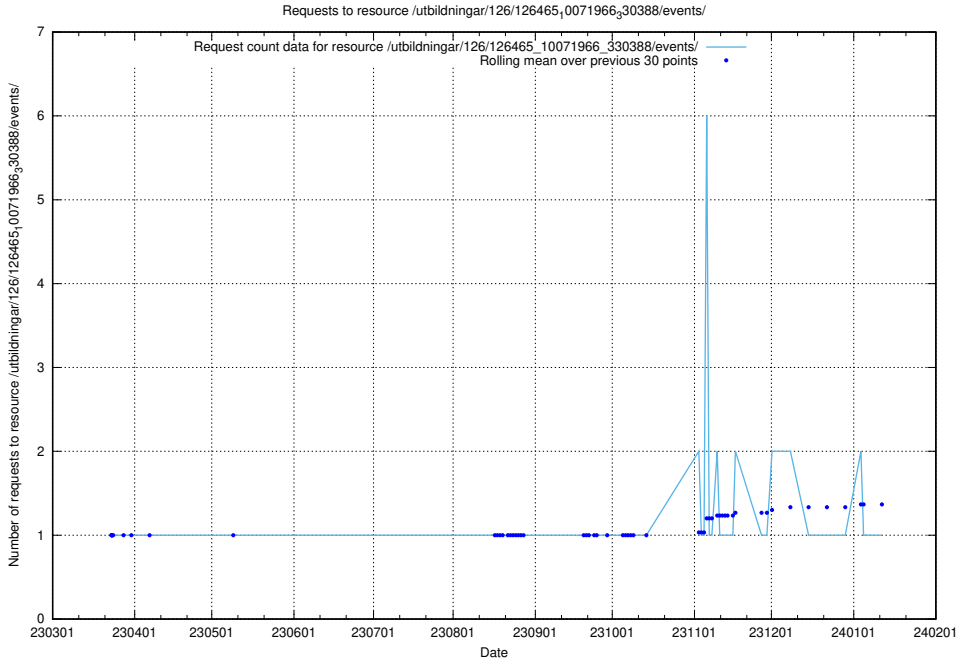

5.6049 Usage of /utbildningar/126/126465_10071966_330388/events/

Here, we count the number of requests to resource /utbildningar/126/126465_10071966_330388/events/