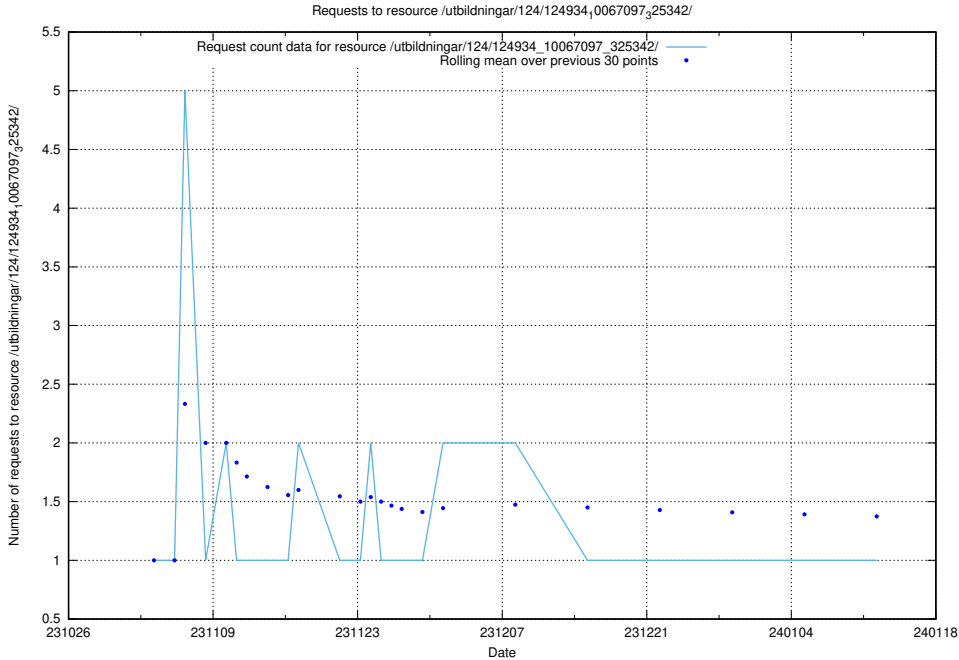

5.3799 Usage of /utbildningar/124/124934_10067097_325342/

Here, we count the number of requests to resource /utbildningar/124/124934_10067097_325342/.