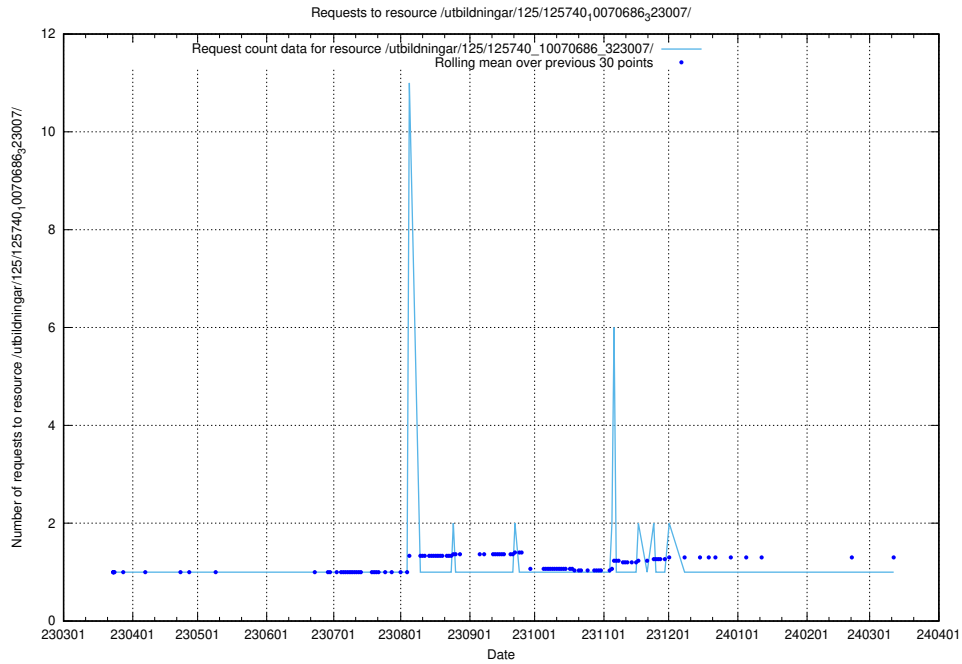

5.878 Usage of /utbildningar/125/125740_10070686_323007/

Here, we count the number of requests to resource /utbildningar/125/125740_10070686_323007/.