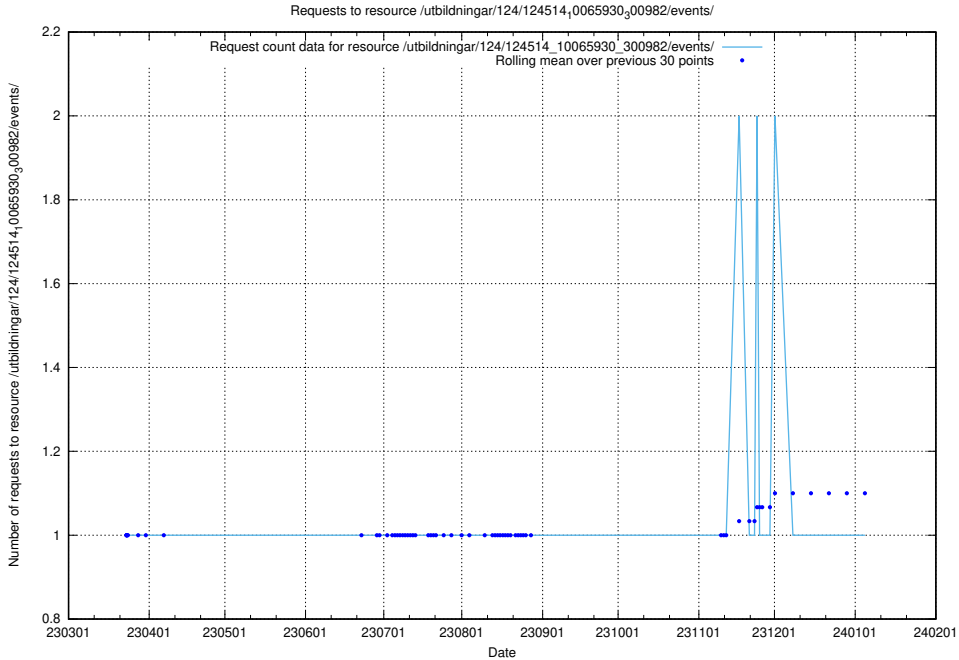

5.1536 Usage of /utbildningar/124/124514_10065930_300982/events/

Here, we count the number of requests to resource /utbildningar/124/124514_10065930_300982/events/