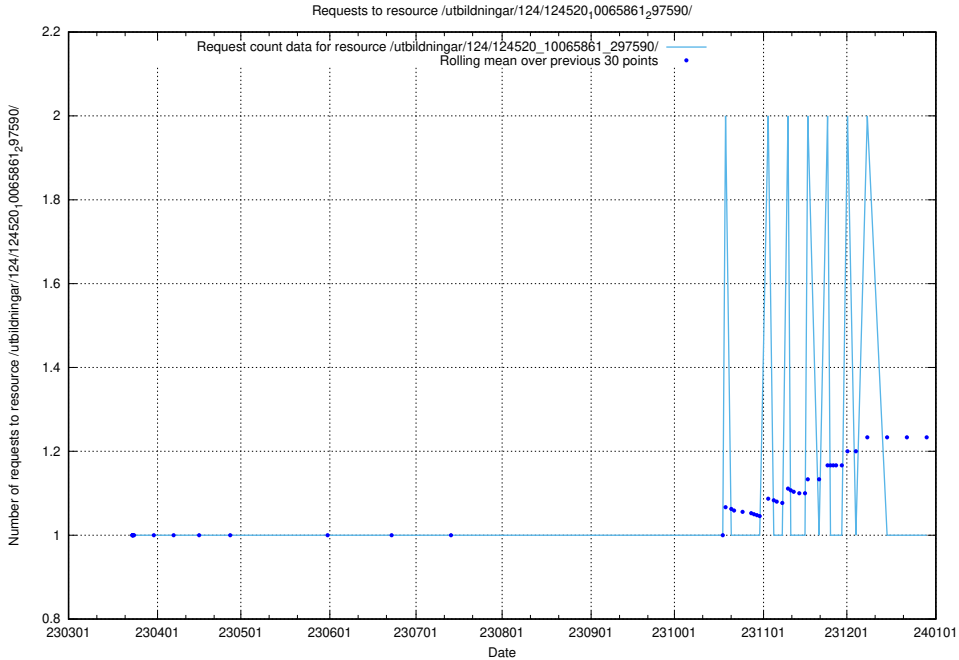

5.1166 Usage of /utbildningar/124/124520_10065861_297590/

Here, we count the number of requests to resource /utbildningar/124/124520_10065861_297590/.