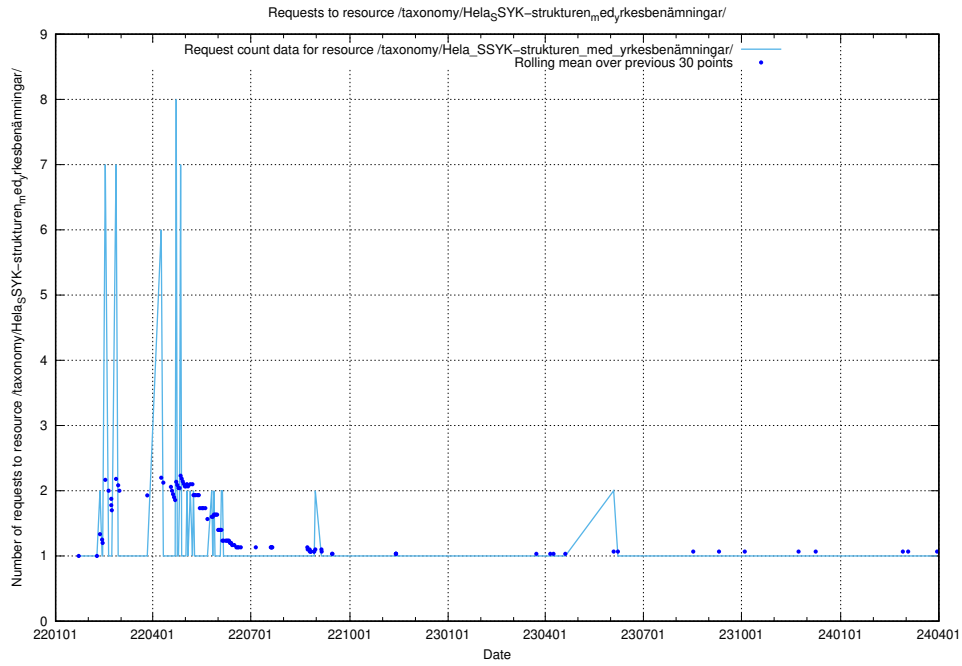

5.4711 Usage of /taxonomy/Hela_SSYK-strukturen_med_yrkesbenämningar/

Here, we count the number of requests to resource /taxonomy/Hela_SSYK-strukturen_med_yrkesbenämningar/.