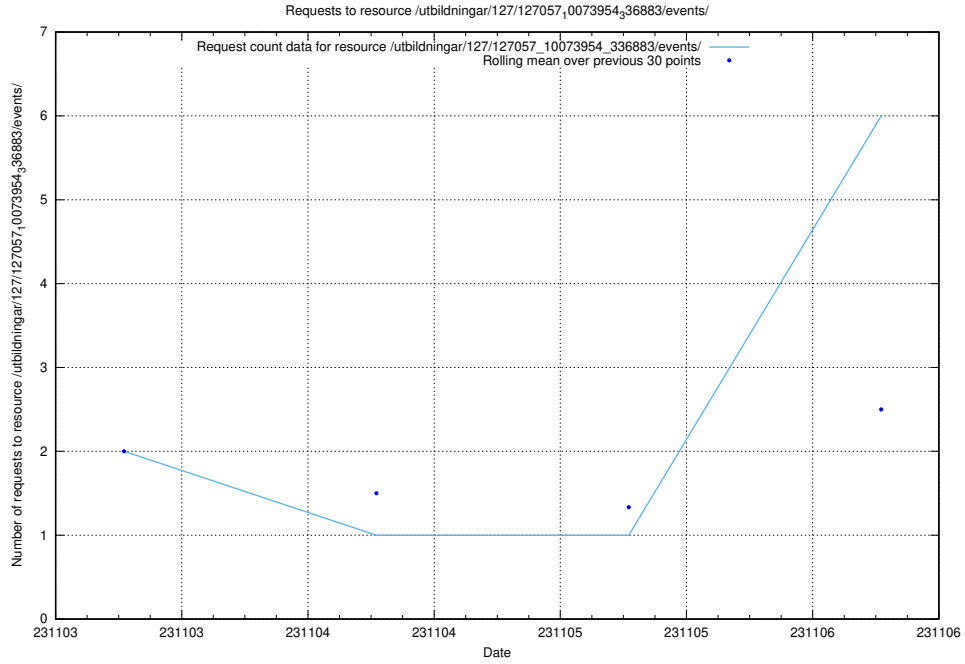

5.64 Usage of /utbildningar/127/127057_10073954_336883/events/

Here, we count the number of requests to resource /utbildningar/127/127057_10073954_336883/events/