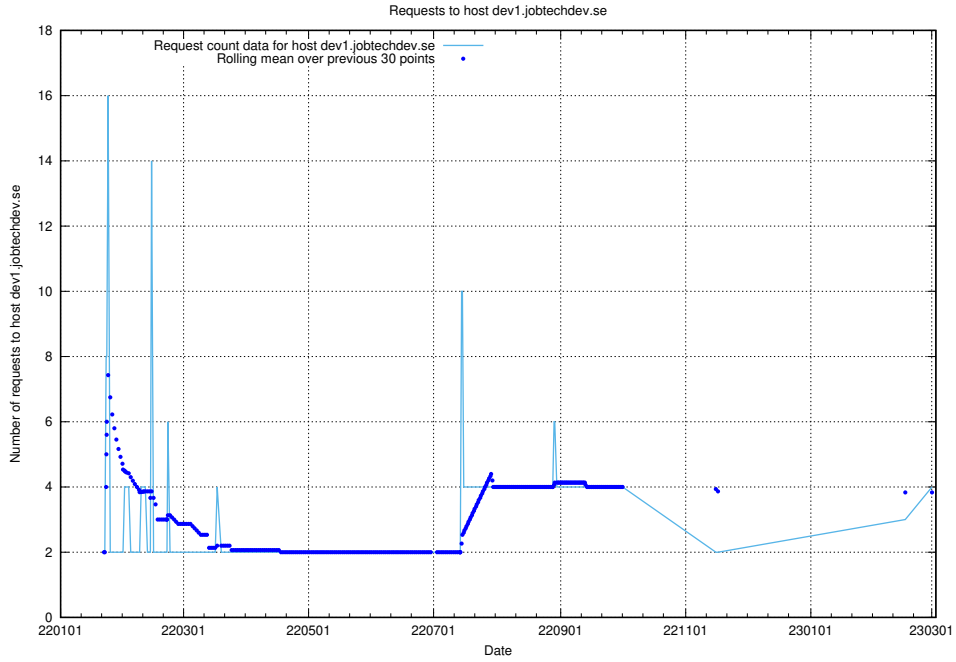

7.95 Usage of dev1.jobtechdev.se

Here, we count the number of requests to host dev1.jobtechdev.se.