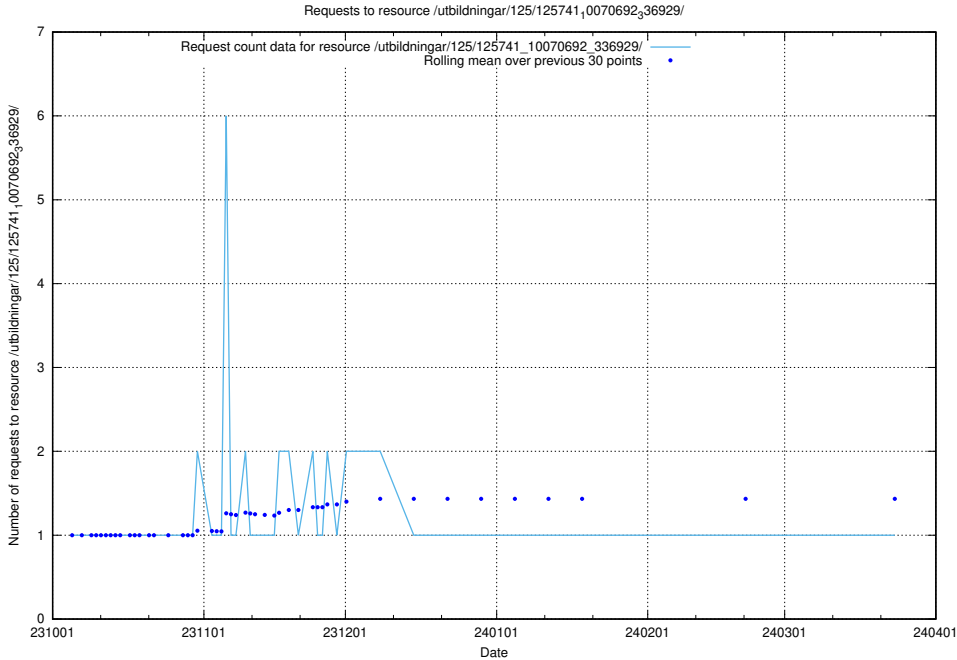

5.4057 Usage of /utbildningar/125/125741_10070692_336929/

Here, we count the number of requests to resource /utbildningar/125/125741_10070692_336929/.