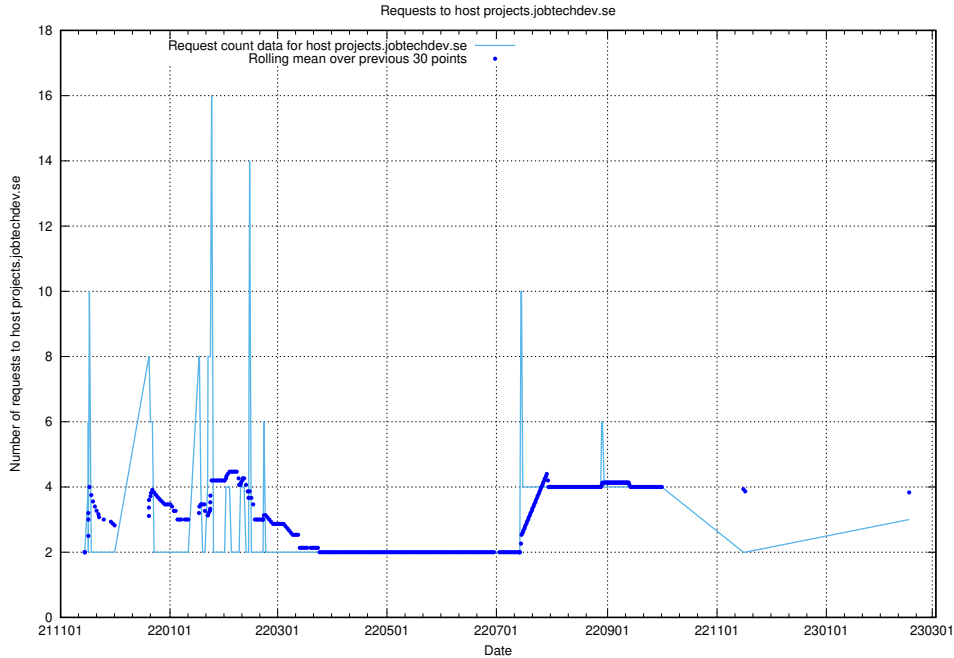

7.234 Usage of projects.jobtechdev.se

Here, we count the number of requests to host projects.jobtechdev.se.