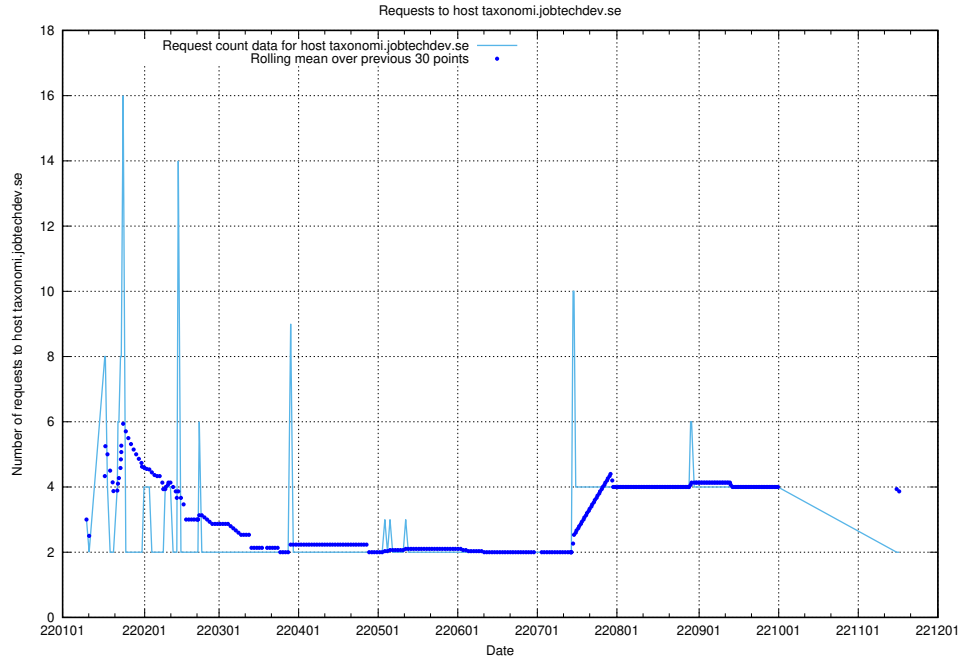

7.282 Usage of taxonomi.jobtechdev.se

Here, we count the number of requests to host taxonomi.jobtechdev.se.