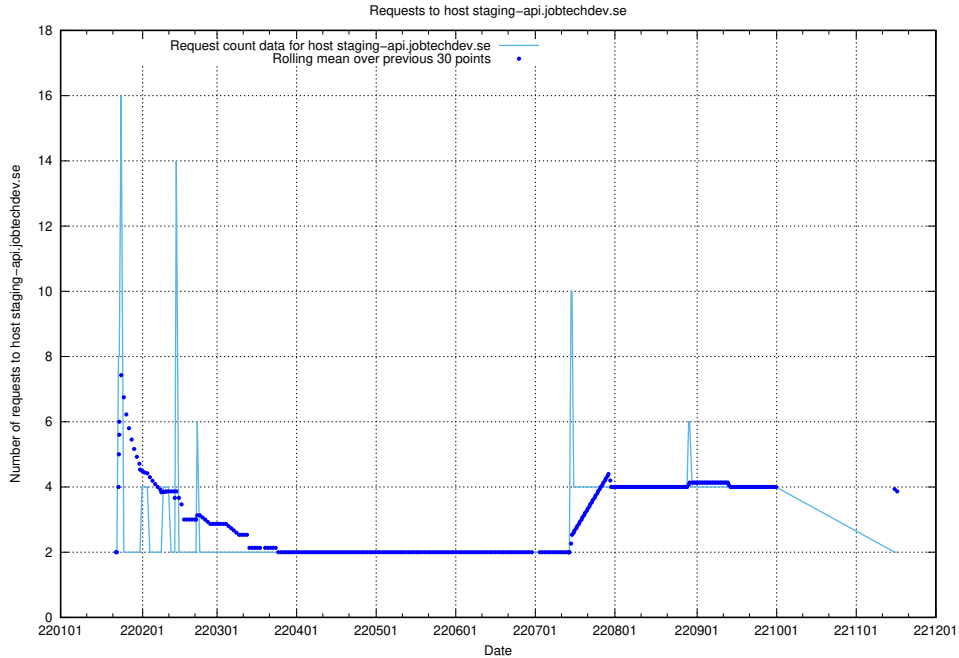

7.583 Usage of staging-api.jobtechdev.se

Here, we count the number of requests to host staging-api.jobtechdev.se.