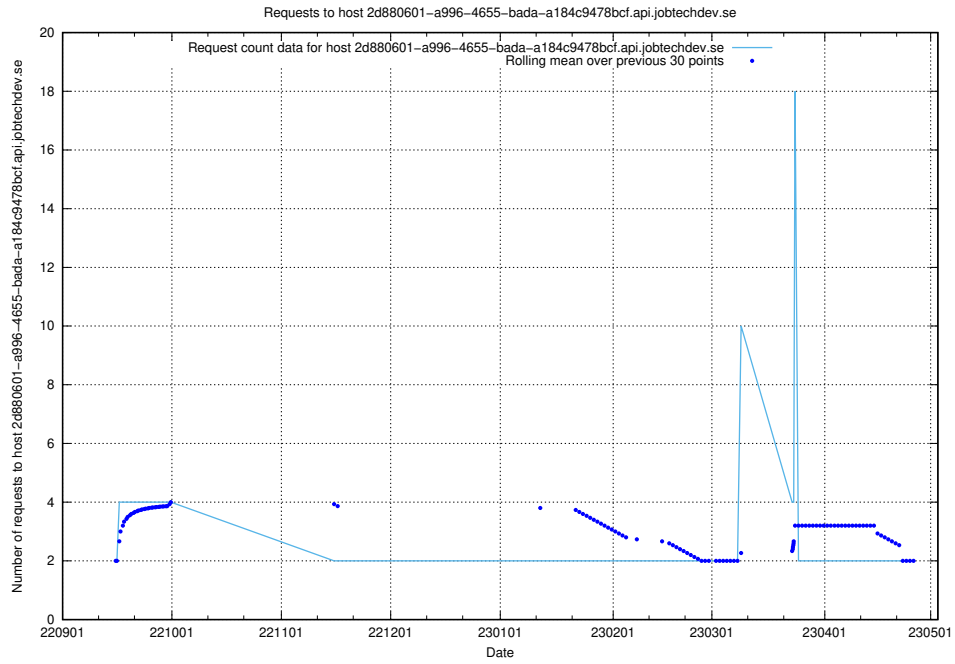

7.322 Usage of 2d880601-a996-4655-bada-a184c9478bcf.api.jobtechdev.se

Here, we count the number of requests to host 2d880601-a996-4655-bada-a184c9478bcf.api.jobtechdev.se.