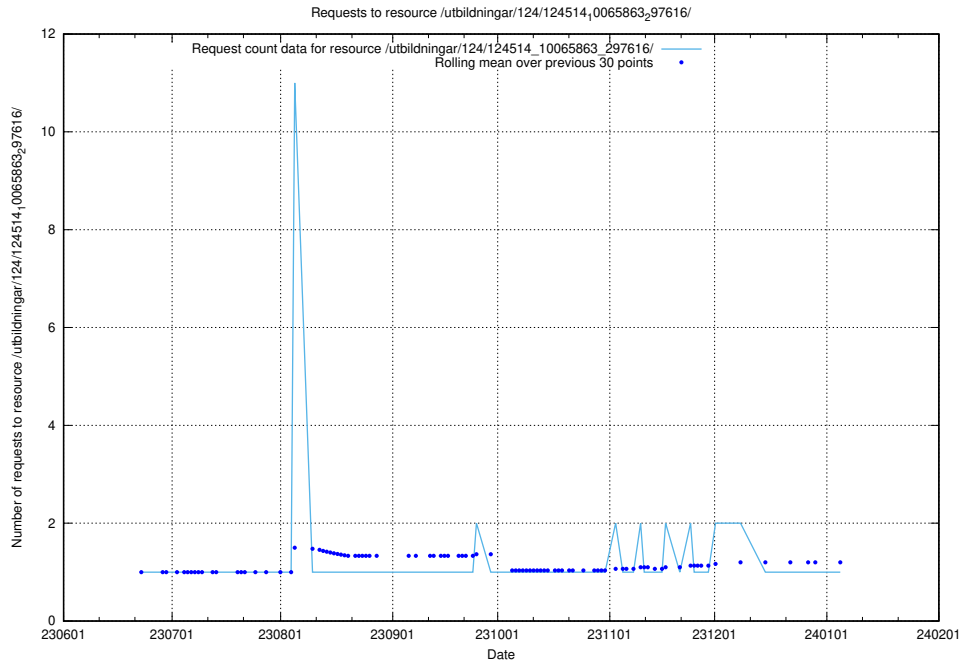

5.5434 Usage of /utbildningar/124/124514_10065863_297616/

Here, we count the number of requests to resource /utbildningar/124/124514_10065863_297616/.