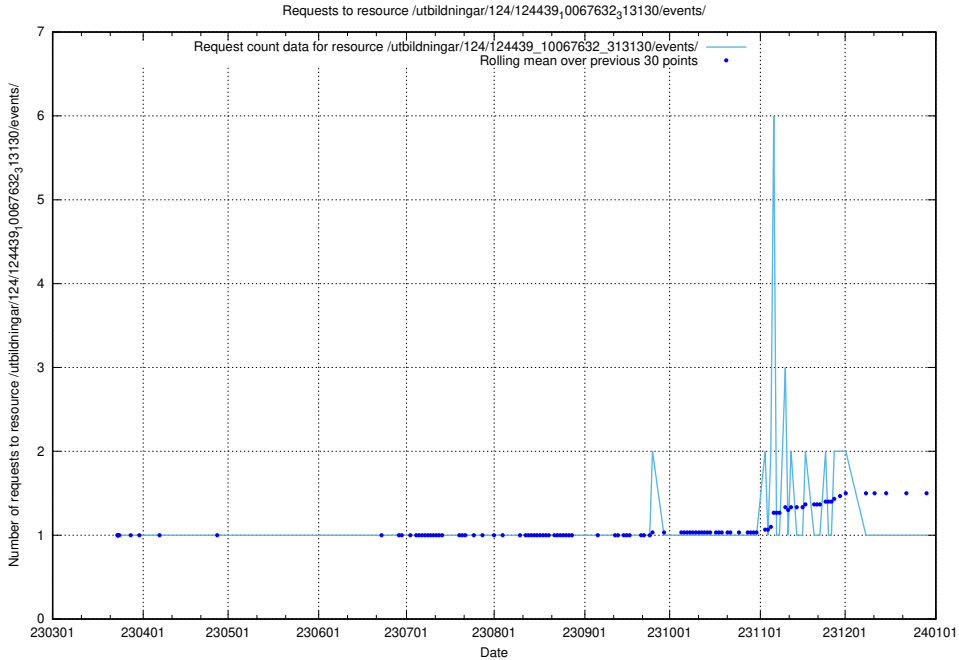

5.3291 Usage of /utbildningar/124/124439_10067632_313130/events/

Here, we count the number of requests to resource /utbildningar/124/124439_10067632_313130/events/