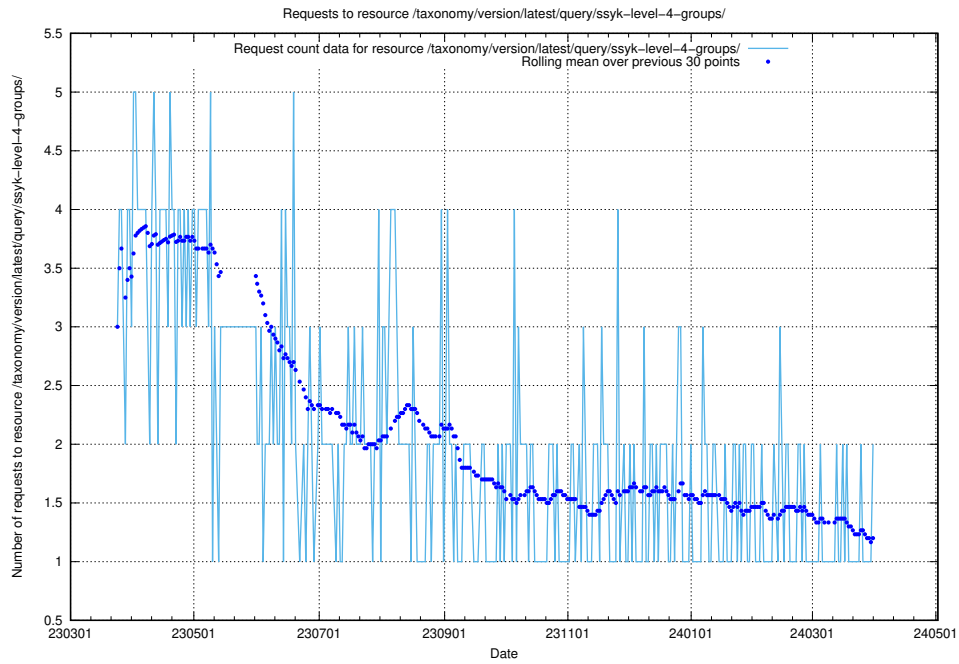

5.778 Usage of /taxonomy/version/latest/query/ssyk-level-4-groups/

Here, we count the number of requests to resource /taxonomy/version/latest/query/ssyk-level-4-groups/.