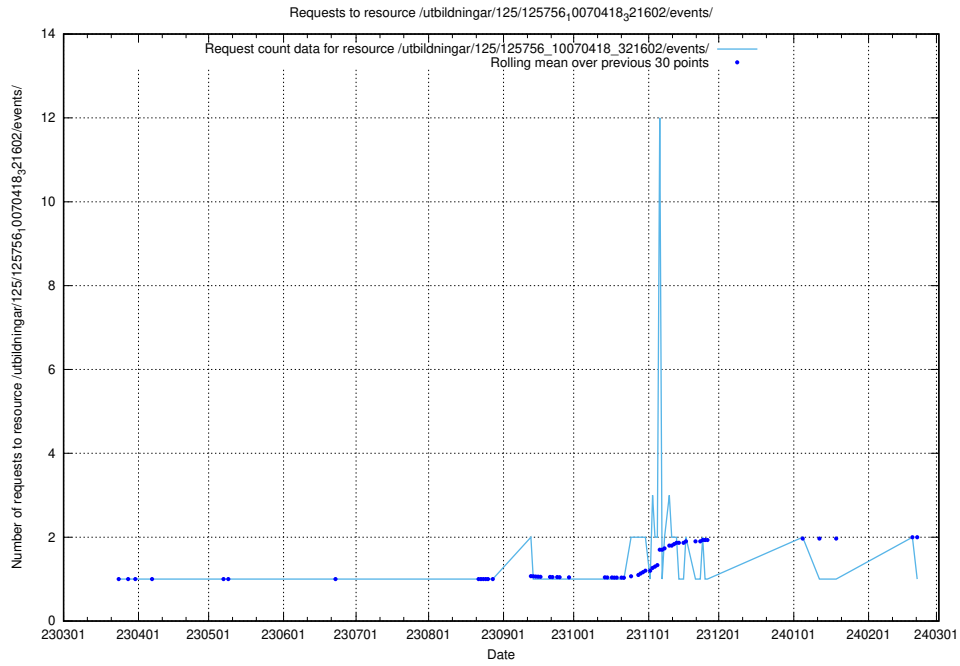

5.5870 Usage of /utbildningar/125/125756_10070418_321602/events/

Here, we count the number of requests to resource /utbildningar/125/125756_10070418_321602/events/