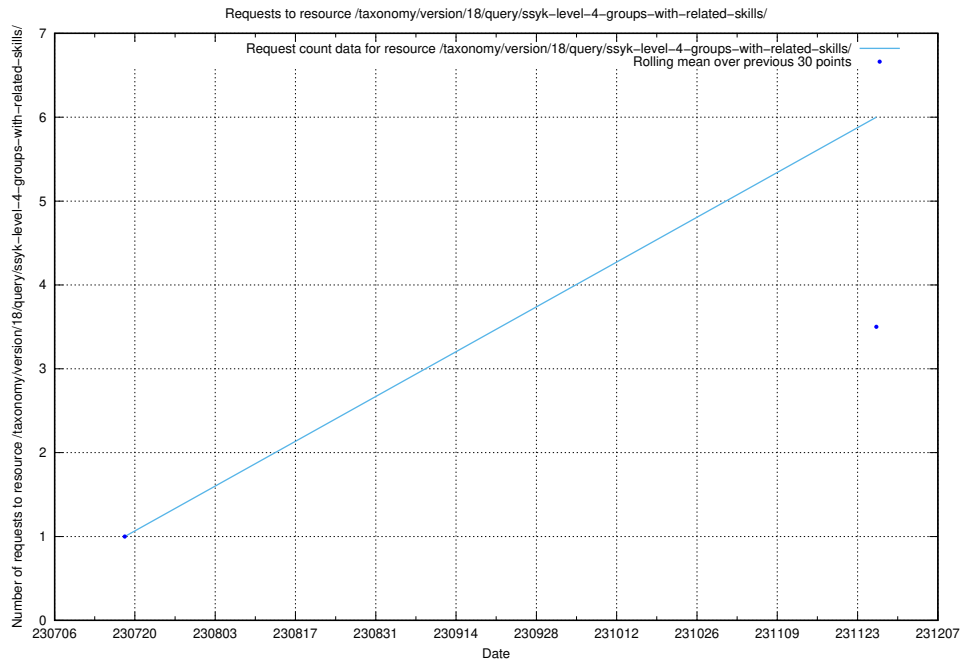

5.83 Usage of /taxonomy/version/18/query/ssyk-level-4-groups-with-related-skills/

Here, we count the number of requests to resource /taxonomy/version/18/query/ssyk-level-4-groups-with-related-skills/.