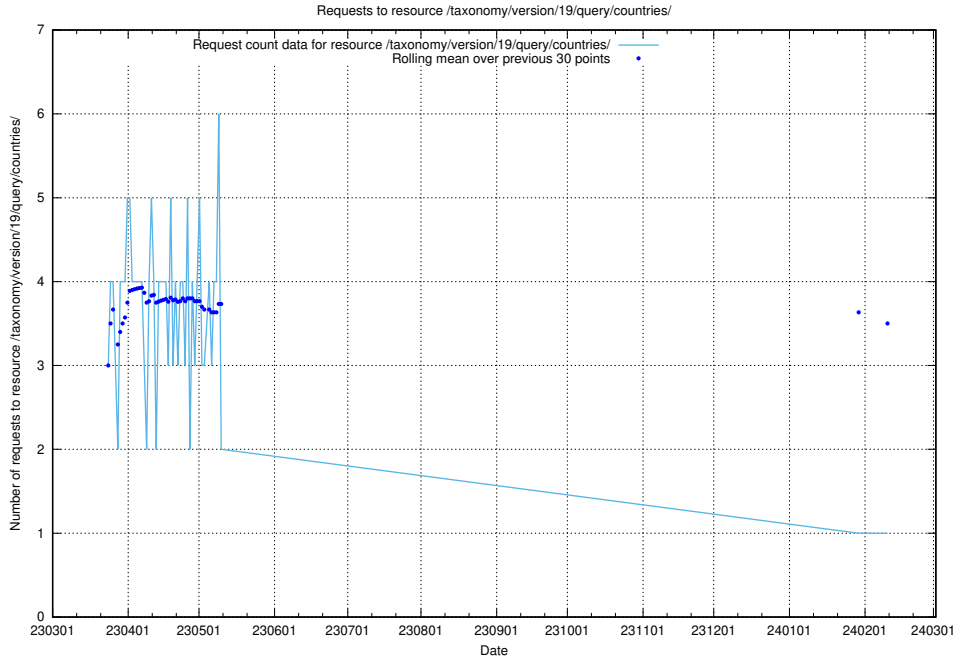

5.5802 Usage of /taxonomy/version/19/query/countries/

Here, we count the number of requests to resource /taxonomy/version/19/query/countries/.