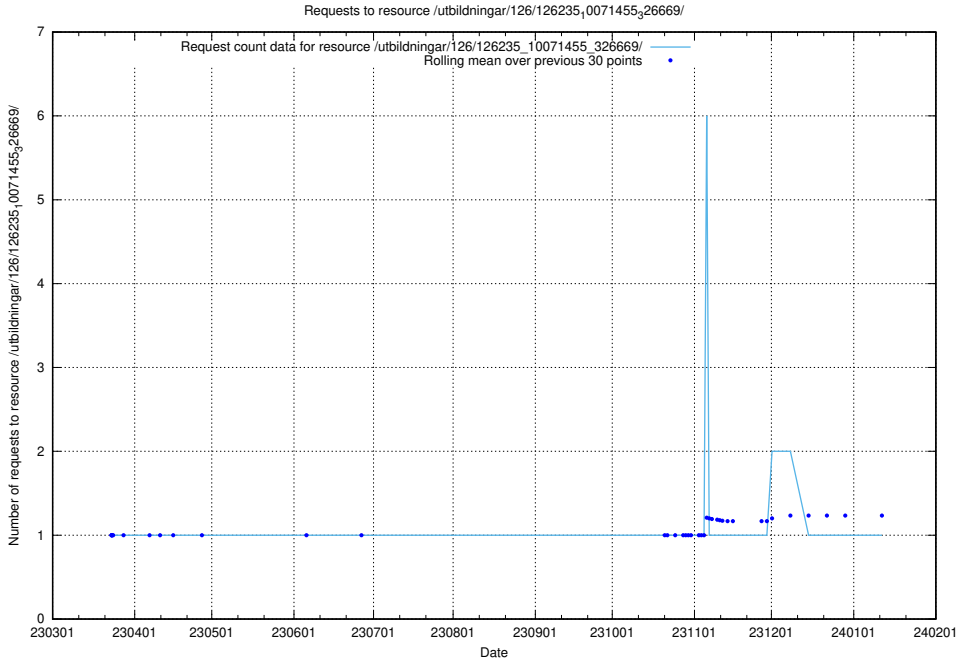

5.6060 Usage of /utbildningar/126/126235_10071455_326669/

Here, we count the number of requests to resource /utbildningar/126/126235_10071455_326669/.