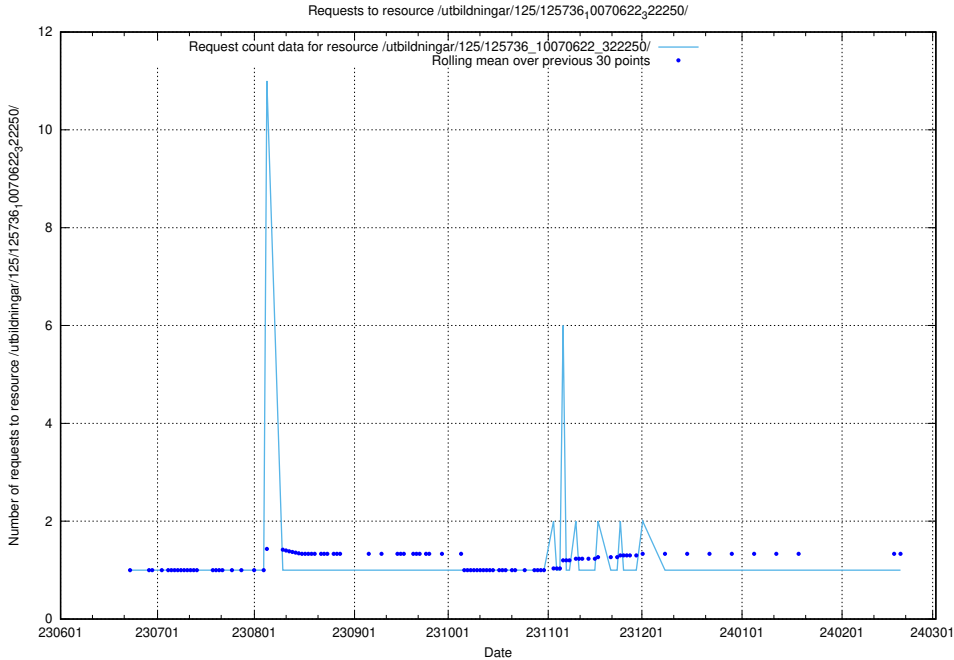

5.5355 Usage of /utbildningar/125/125736_10070622_322250/

Here, we count the number of requests to resource /utbildningar/125/125736_10070622_322250/.