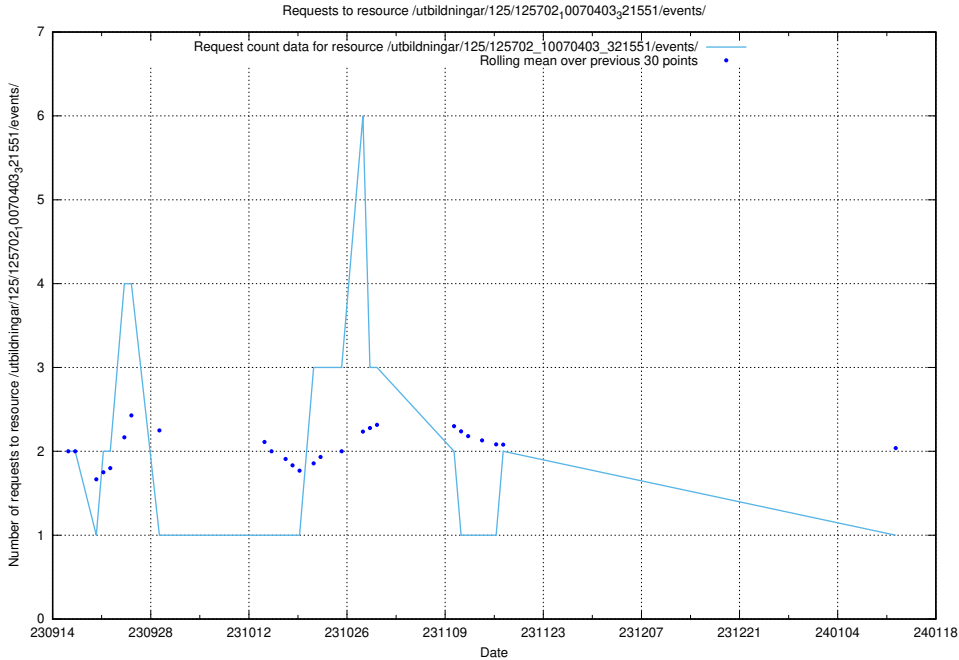

5.4190 Usage of /utbildningar/125/125702_10070403_321551/events/

Here, we count the number of requests to resource /utbildningar/125/125702_10070403_321551/events/