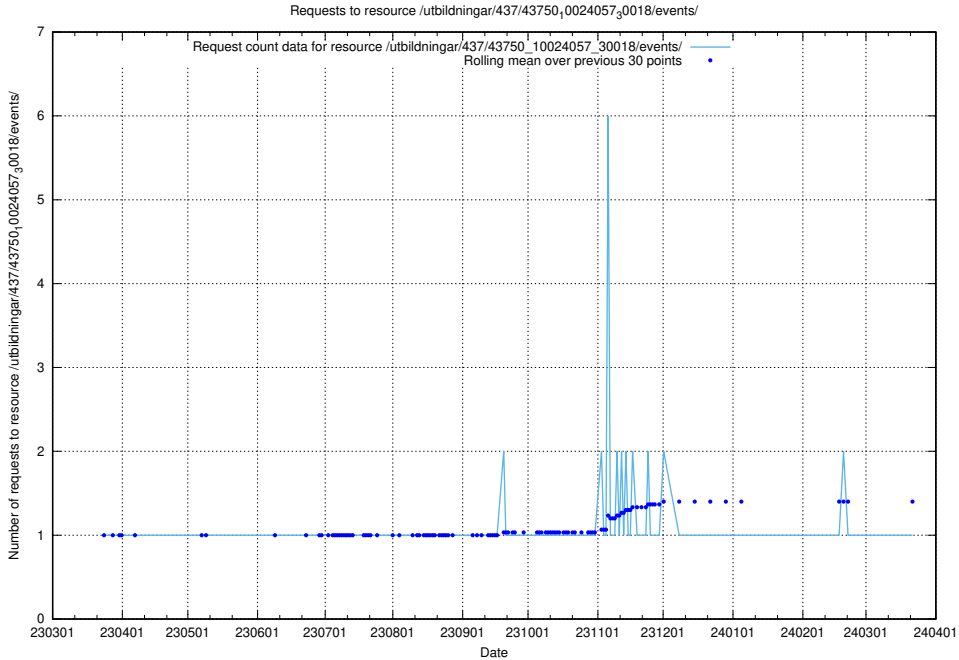

5.5847 Usage of /utbildningar/437/43750_10024057_30018/events/

Here, we count the number of requests to resource /utbildningar/437/43750_10024057_30018/events/.