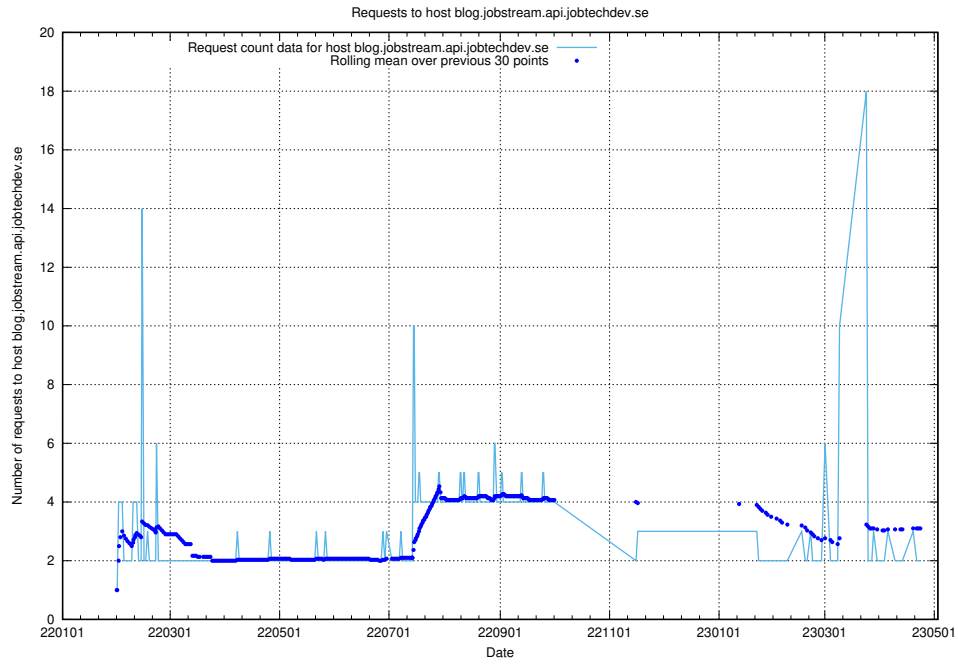

7.565 Usage of `blog.jobstream.api.jobtechdev.se`

Here, we count the number of requests to host `blog.jobstream.api.jobtechdev.se`.