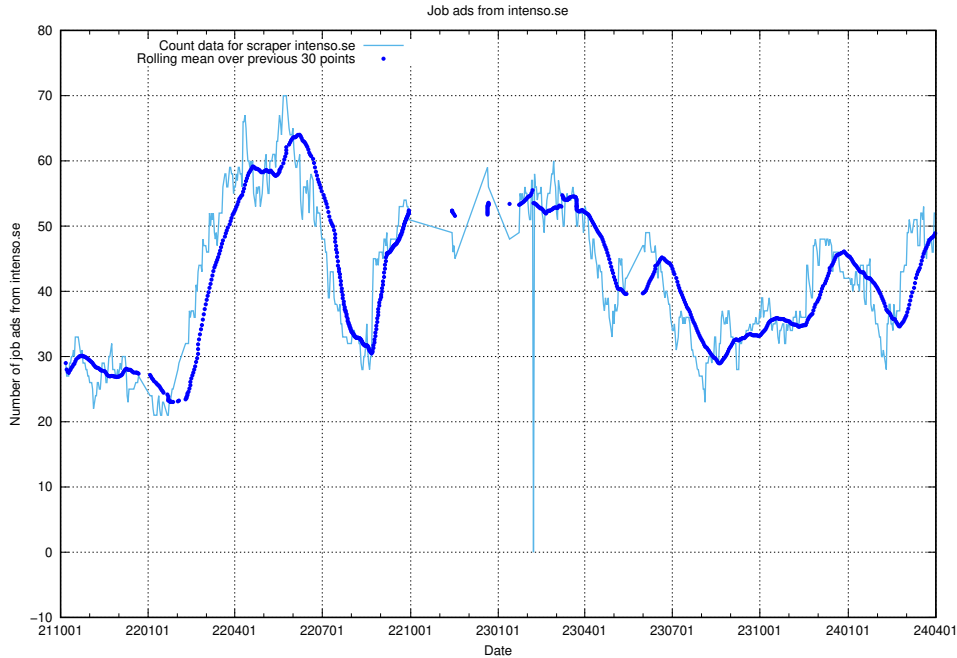

### 13.16 Number of ads by scraper intenso.se

Here, we count the number of job ads scraped from intenso.se.