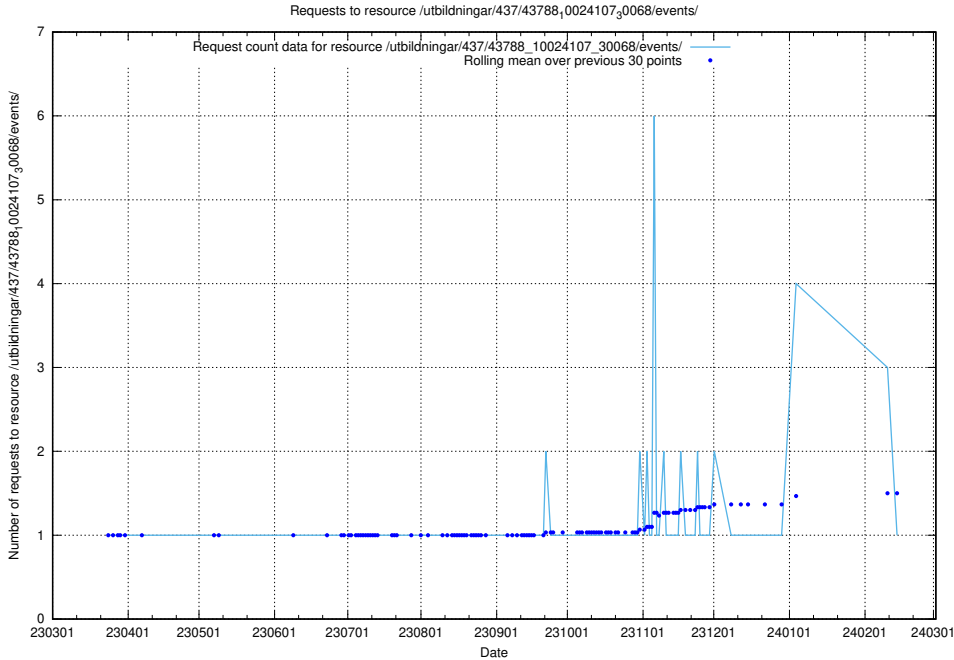

5.5832 Usage of /utbildningar/437/43788_10024107_30068/events/

Here, we count the number of requests to resource /utbildningar/437/43788_10024107_30068/events/.