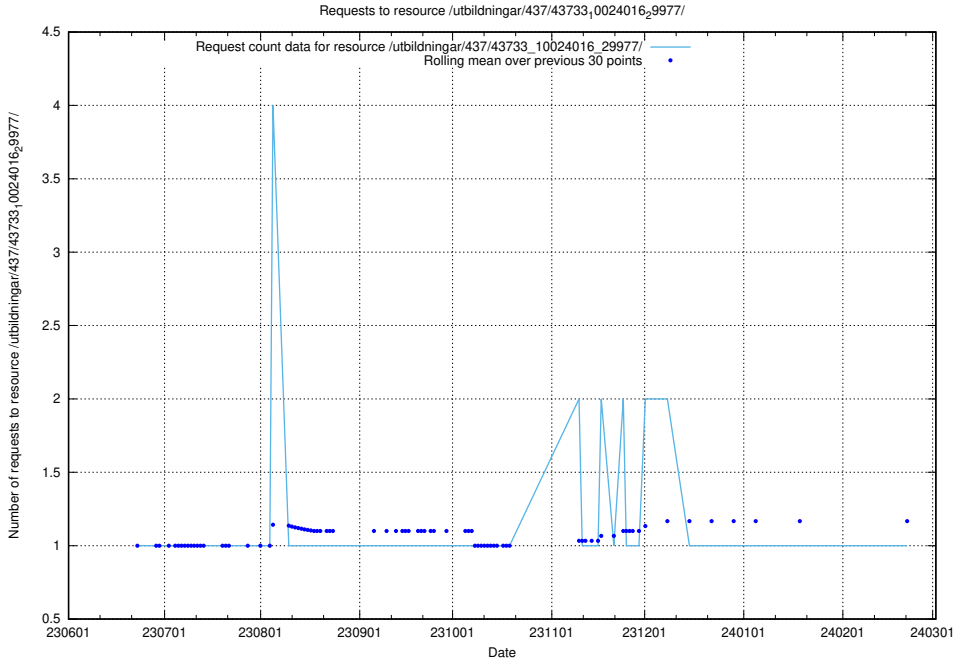

5.5232 Usage of /utbildningar/437/43733_10024016_29977/

Here, we count the number of requests to resource /utbildningar/437/43733_10024016_29977/.