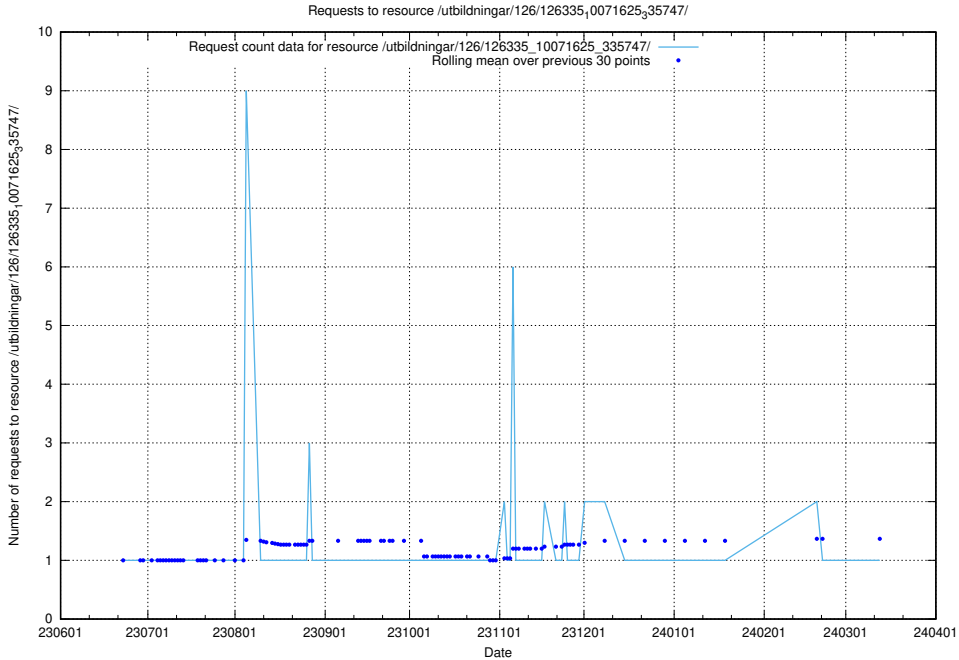

5.5328 Usage of /utbildningar/126/126335_10071625_335747/

Here, we count the number of requests to resource /utbildningar/126/126335_10071625_335747/.