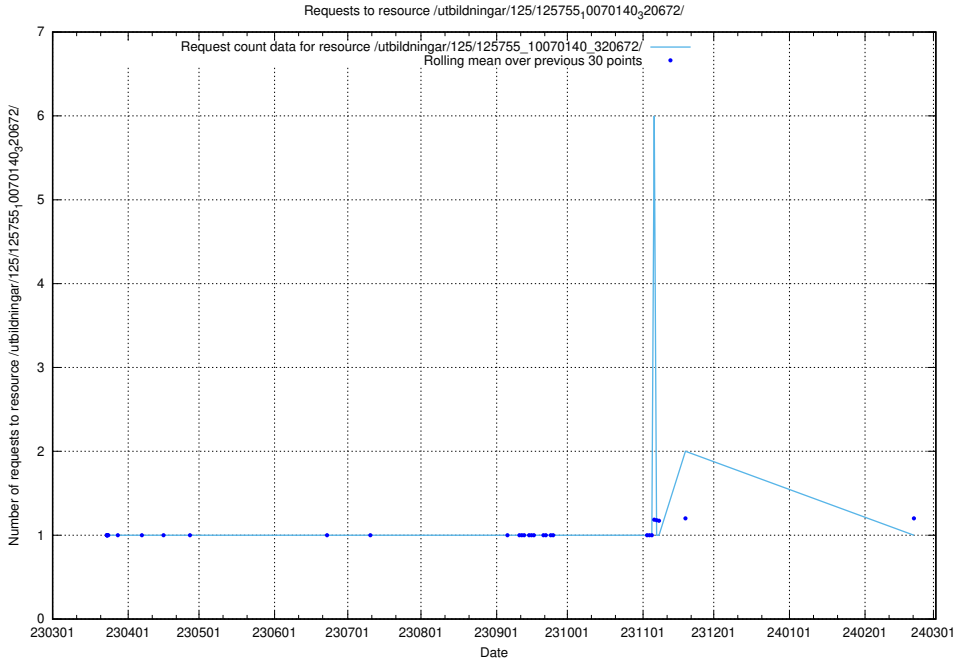

5.6101 Usage of /utbildningar/125/125755_10070140_320672/

Here, we count the number of requests to resource /utbildningar/125/125755_10070140_320672/.