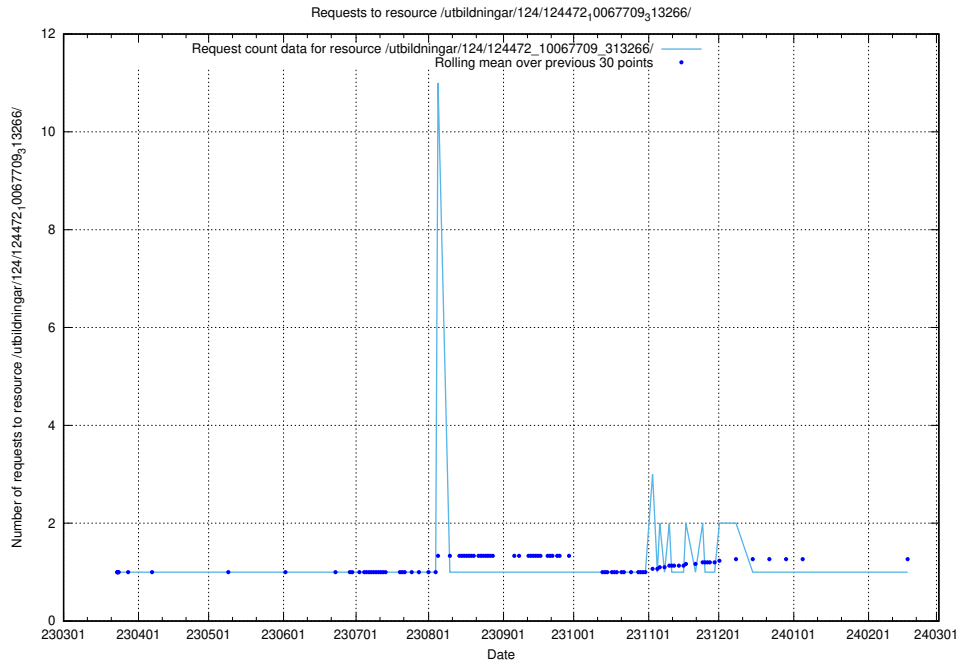

5.2680 Usage of /utbildningar/124/124472_10067709_313266/

Here, we count the number of requests to resource /utbildningar/124/124472_10067709_313266/.