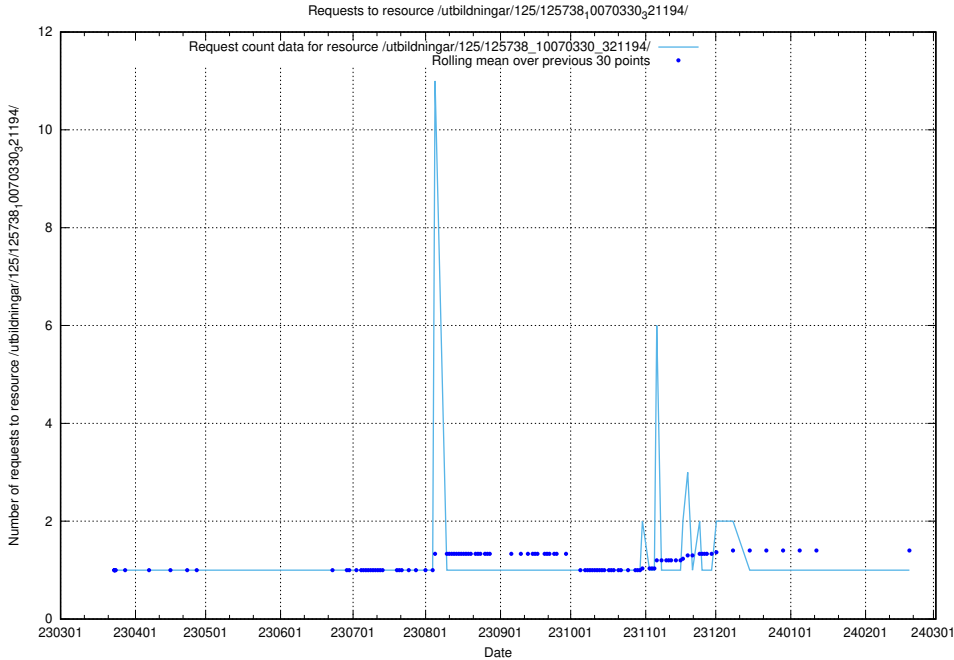

5.907 Usage of /utbildningar/125/125738_10070330_321194/

Here, we count the number of requests to resource /utbildningar/125/125738_10070330_321194/.