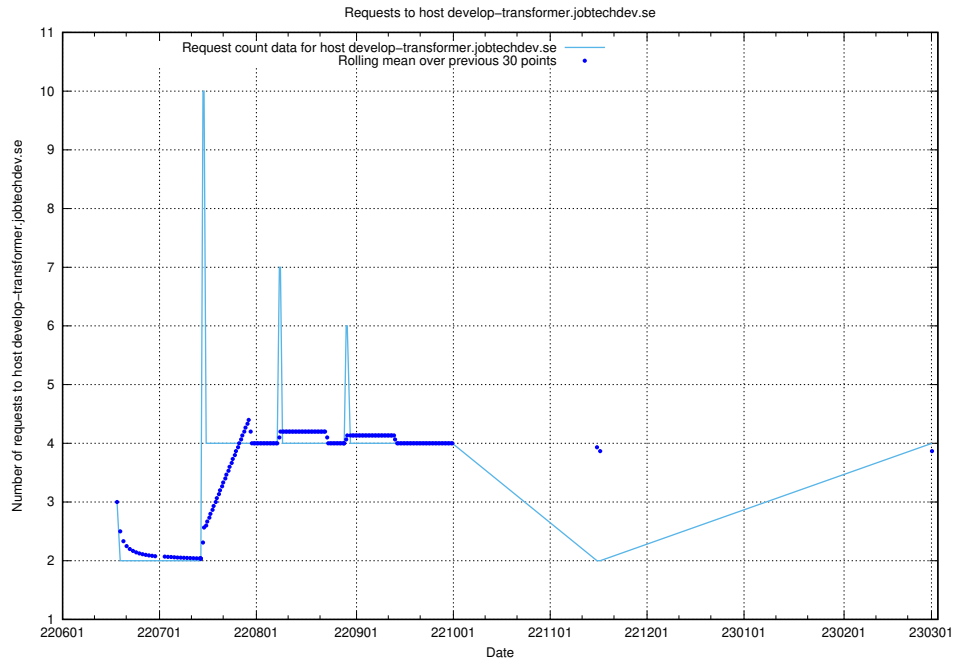

7.141 Usage of develop-transformer.jobtechdev.se

Here, we count the number of requests to host develop-transformer.jobtechdev.se.