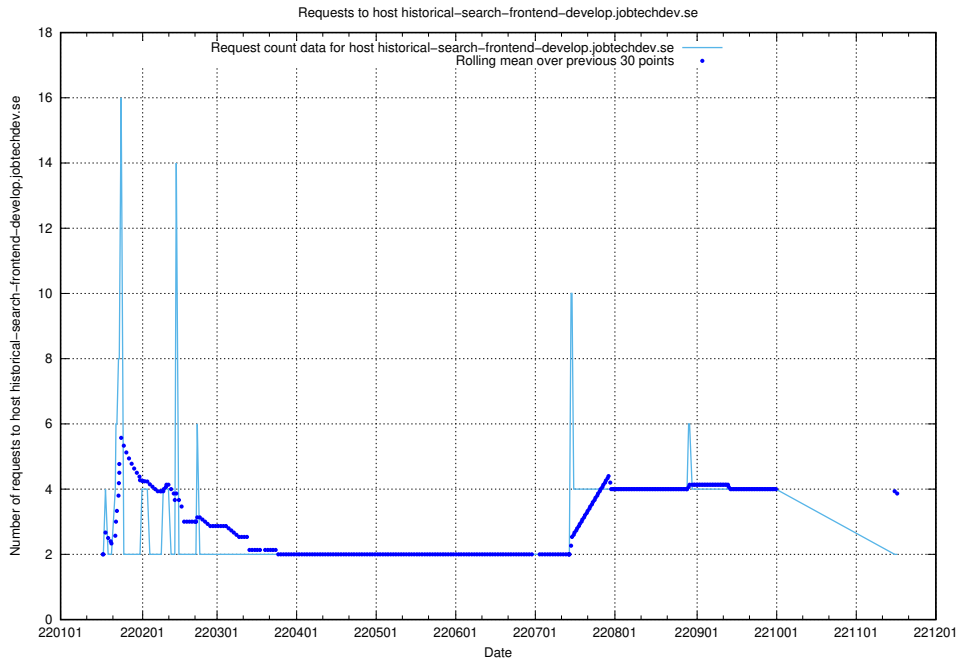

7.270 Usage of historical-search-frontend-develop.jobtechdev.se

Here, we count the number of requests to host historical-search-frontend-develop.jobtechdev.se.