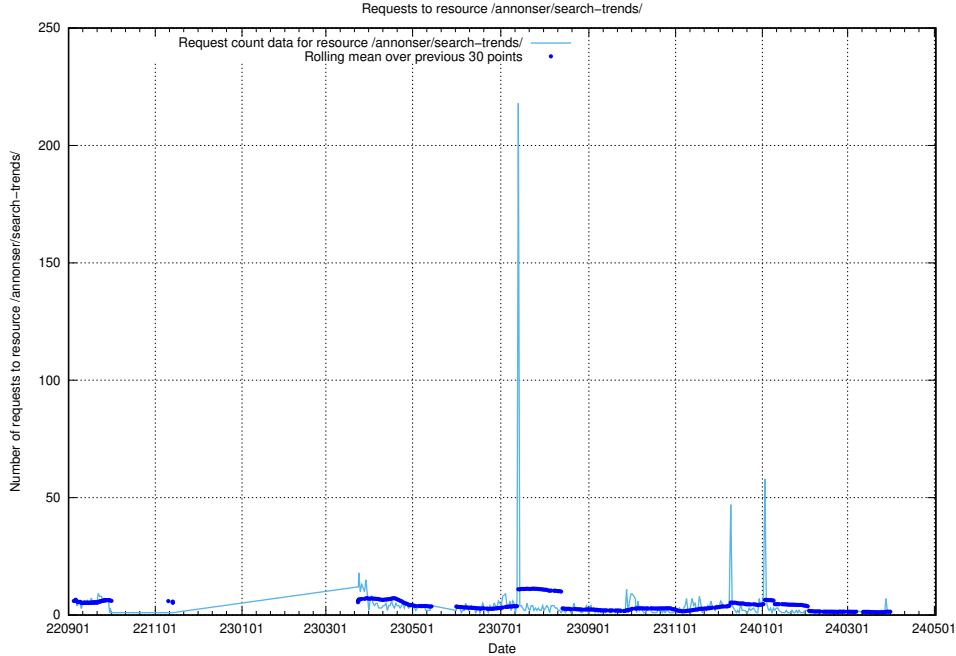

5.854 Usage of /annonser/search-trends/

Here, we count the number of requests to resource /annonser/search-trends/.