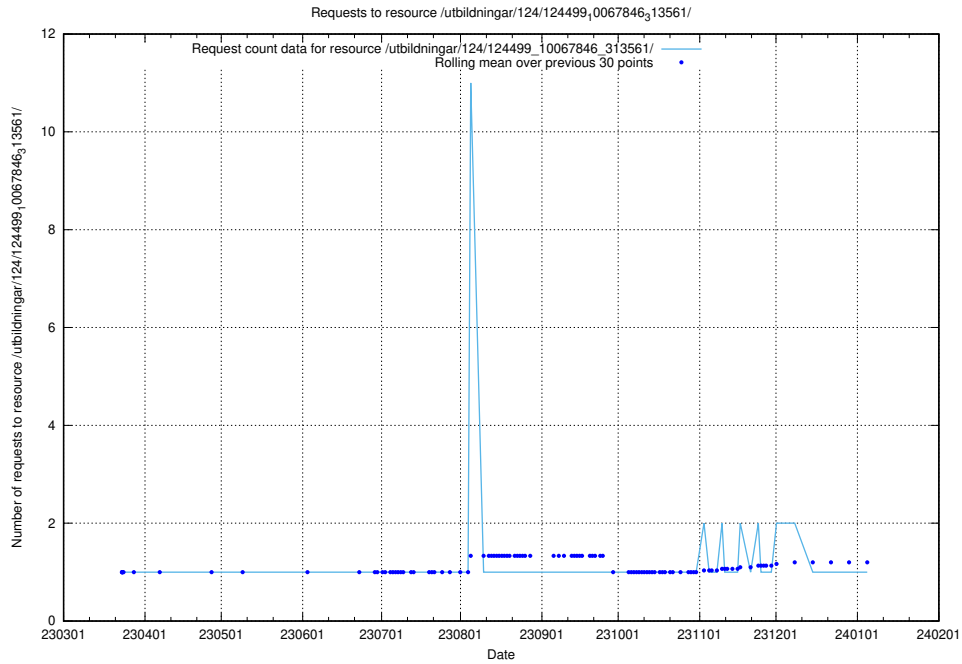

5.2046 Usage of /utbildningar/124/124499_10067846_313561/

Here, we count the number of requests to resource /utbildningar/124/124499_10067846_313561/.