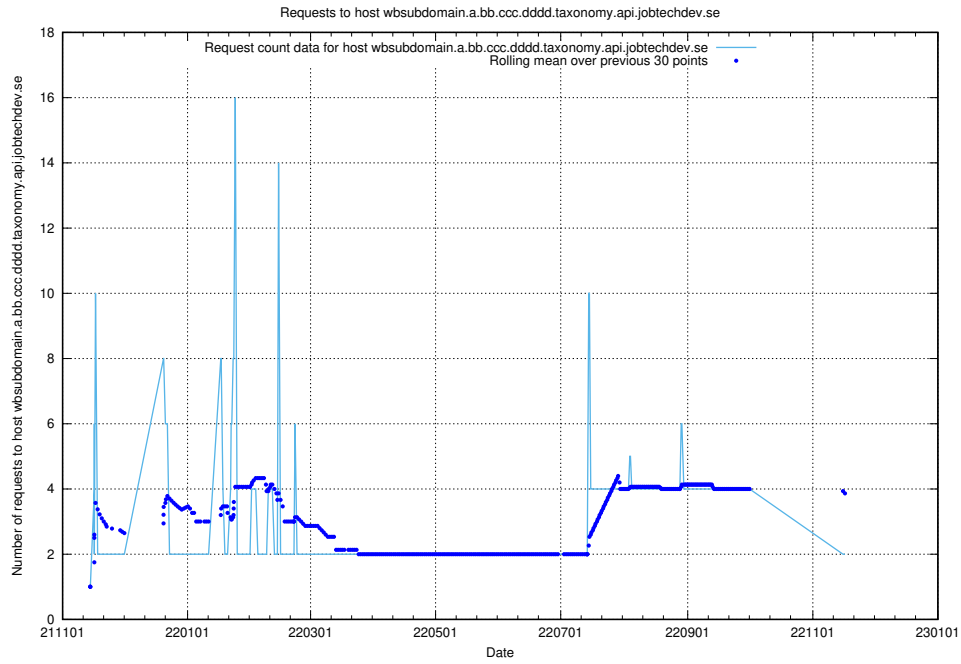

7.546 Usage of wbsubdomain.a.bb.ccc.dddd.taxonomy.api.jobtechdev.se

Here, we count the number of requests to host wbsubdomain.a.bb.ccc.dddd.taxonomy.api.jobtechdev.se.