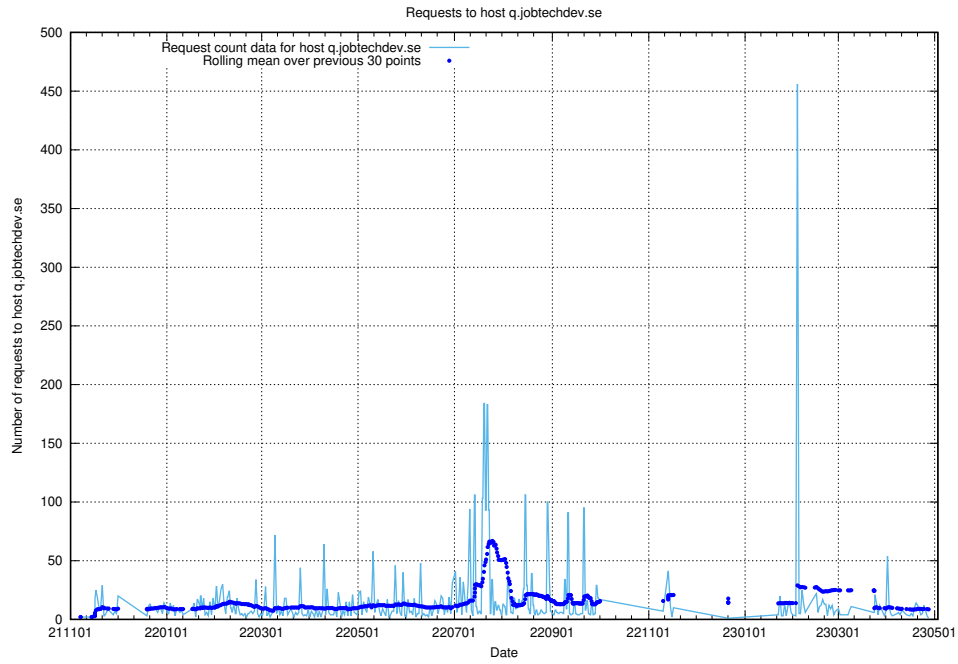

## 7.624 Usage of q.jobtechdev.se

Here, we count the number of requests to host q.jobtechdev.se.