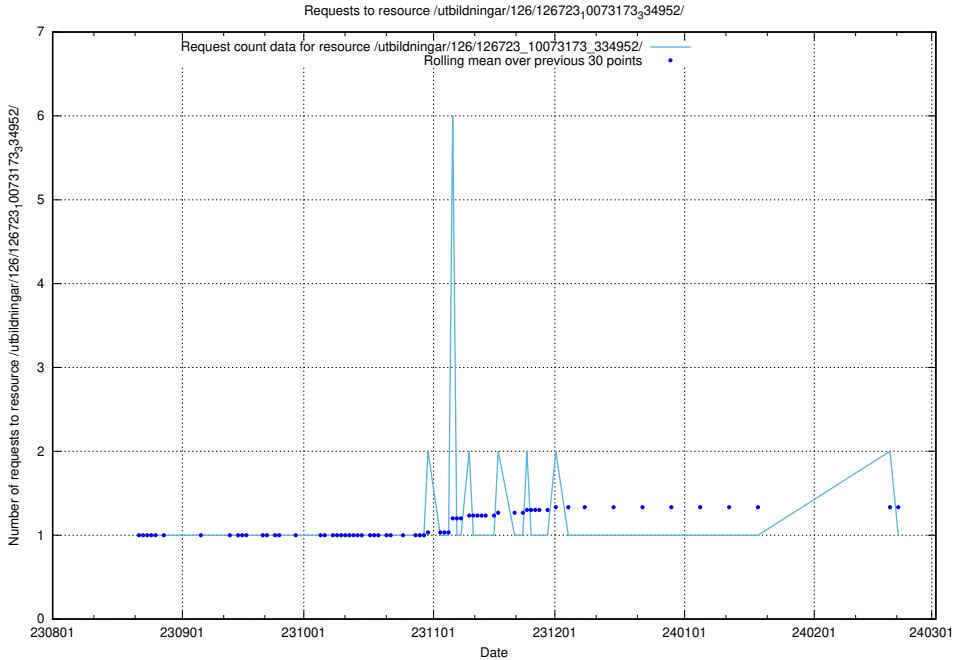

5.4396 Usage of /utbildningar/126/126723_10073173_334952/

Here, we count the number of requests to resource /utbildningar/126/126723_10073173_334952/.