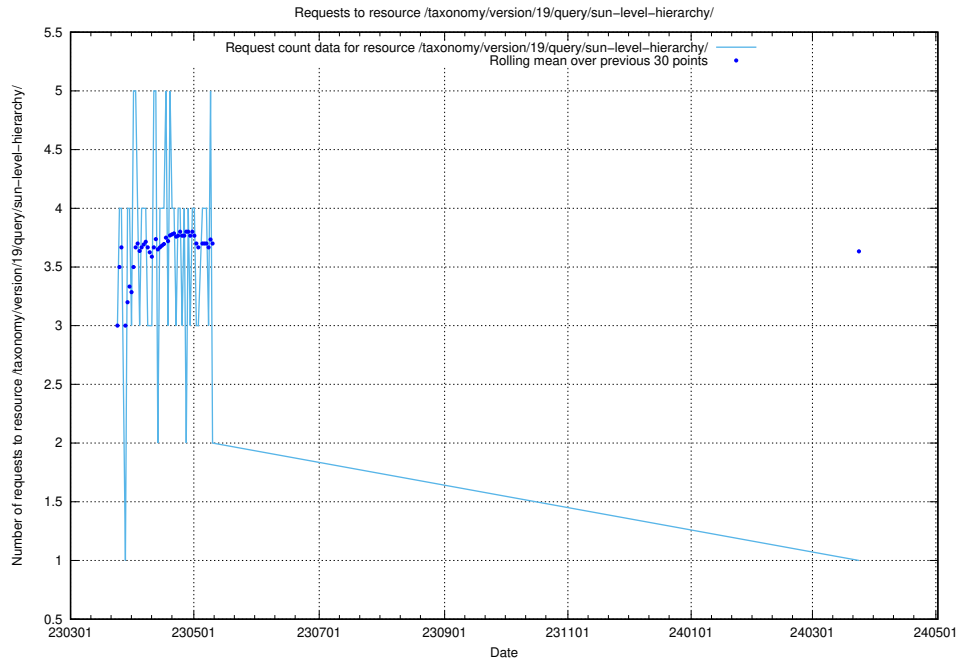

5.5770 Usage of /taxonomy/version/19/query/sun-level-hierarchy/

Here, we count the number of requests to resource /taxonomy/version/19/query/sun-level-hierarchy/.