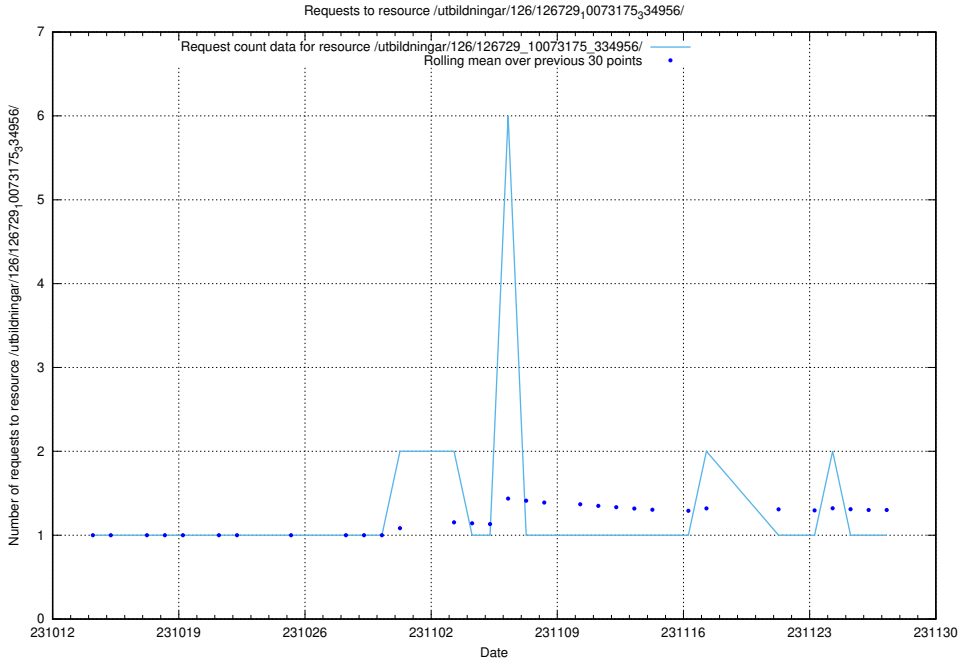

5.3976 Usage of /utbildningar/126/126729_10073175_334956/

Here, we count the number of requests to resource /utbildningar/126/126729_10073175_334956/.