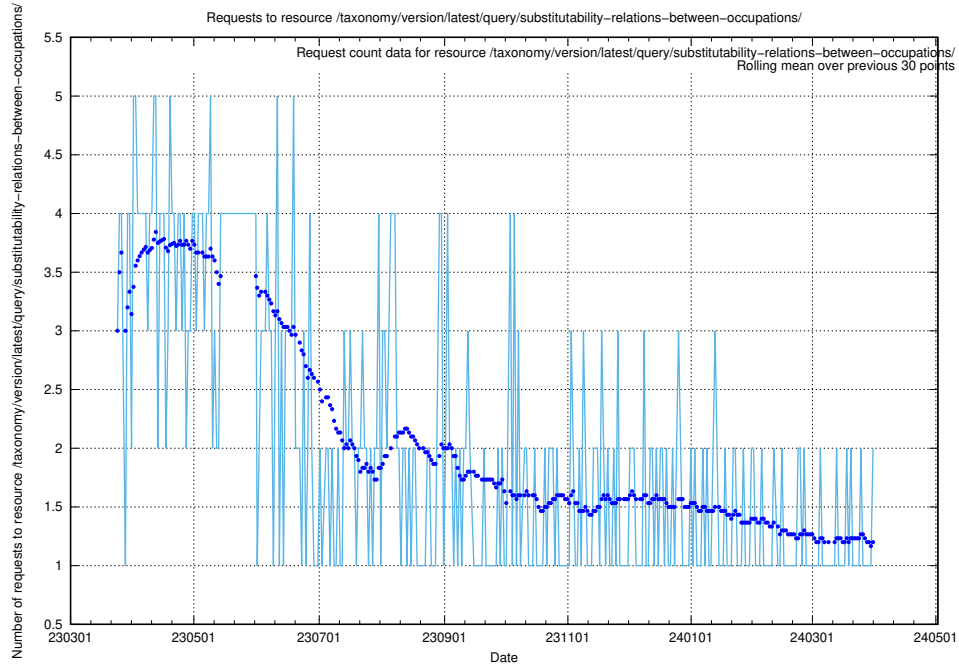

5.775 Usage of /taxonomy/version/latest/query/substitutability-relations-between-occupations/

Here, we count the number of requests to resource /taxonomy/version/latest/query/substitutability-relations-between-occupations/.