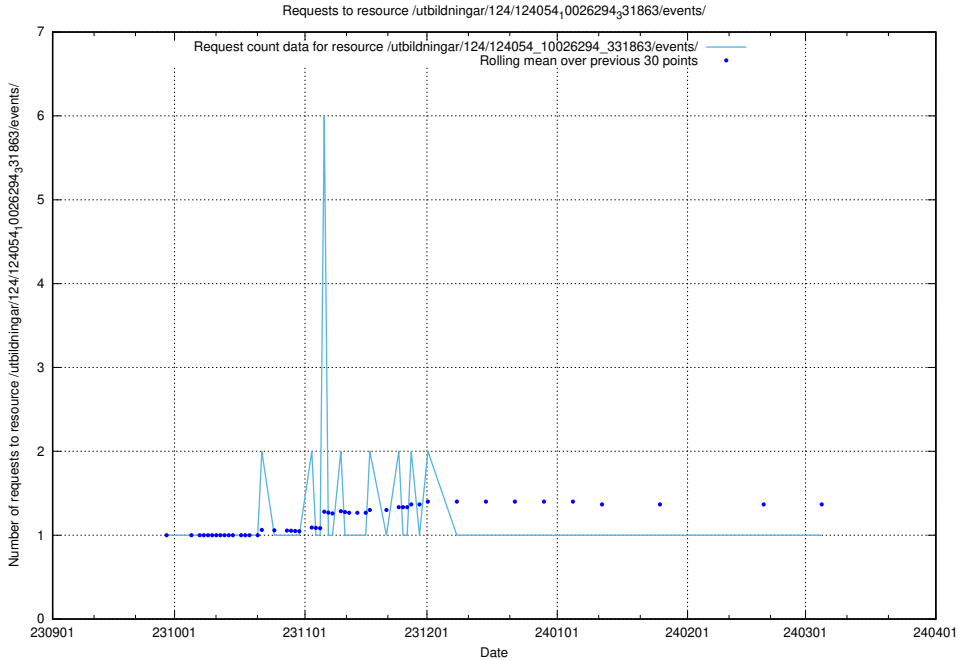

5.4121 Usage of /utbildningar/124/124054_10026294_331863/events/

Here, we count the number of requests to resource /utbildningar/124/124054_10026294_331863/events/