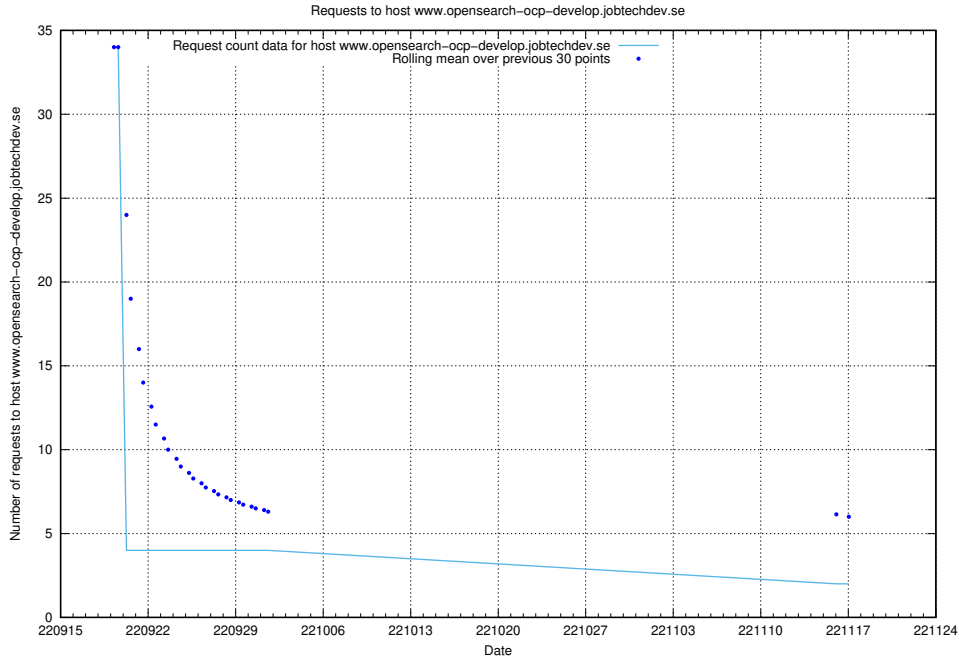

### 7.321 Usage of jiti.jobtechdev.se

Here, we count the number of requests to host jiti.jobtechdev.se.