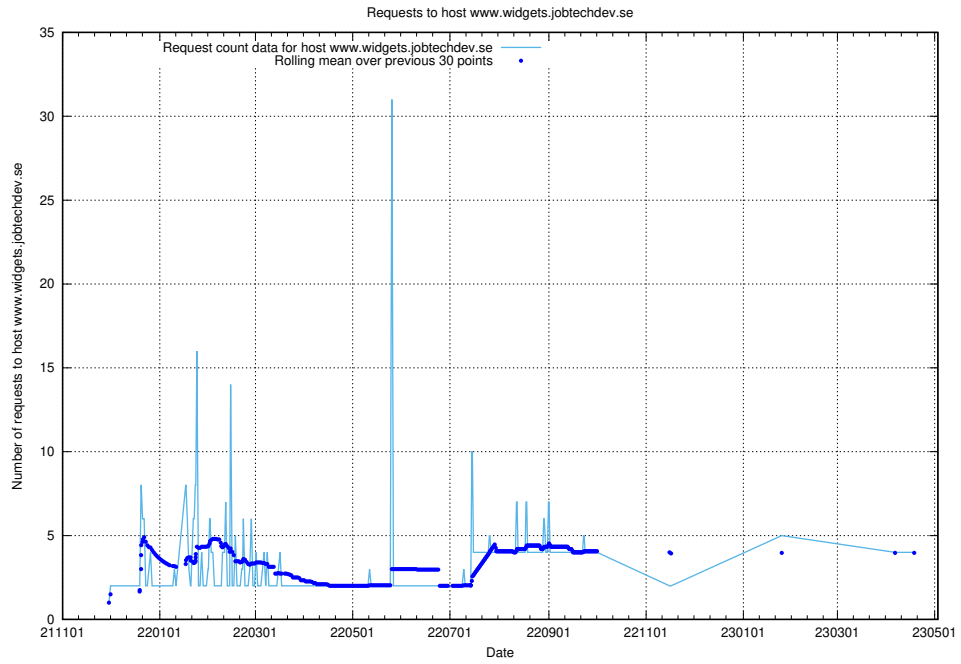

7.134 Usage of www.widgets.jobtechdev.se

Here, we count the number of requests to host www.widgets.jobtechdev.se.