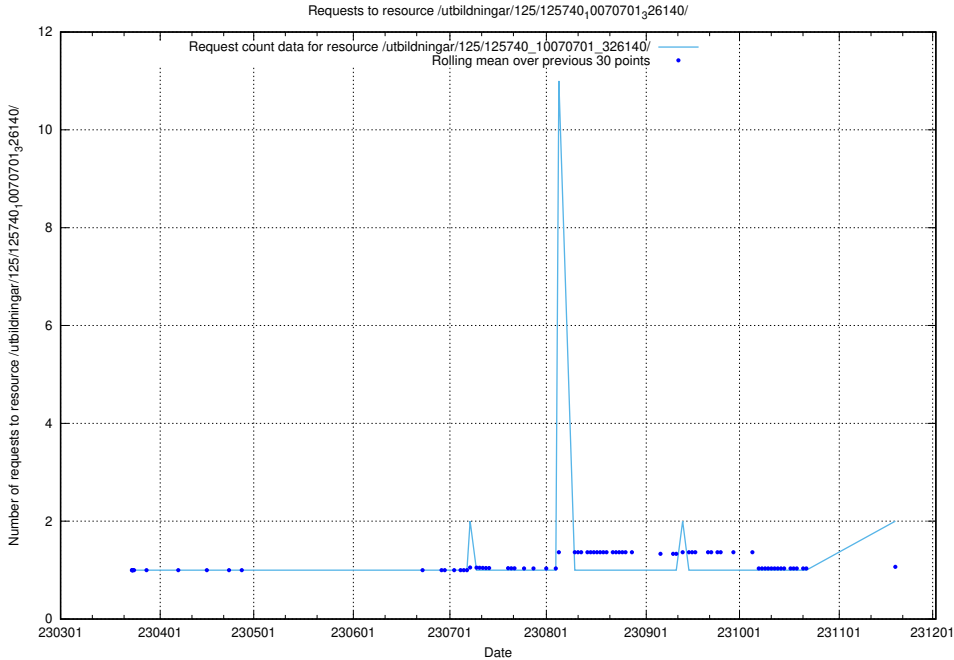

5.303 Usage of /utbildningar/125/125740_10070701_326140/

Here, we count the number of requests to resource /utbildningar/125/125740_10070701_326140/.