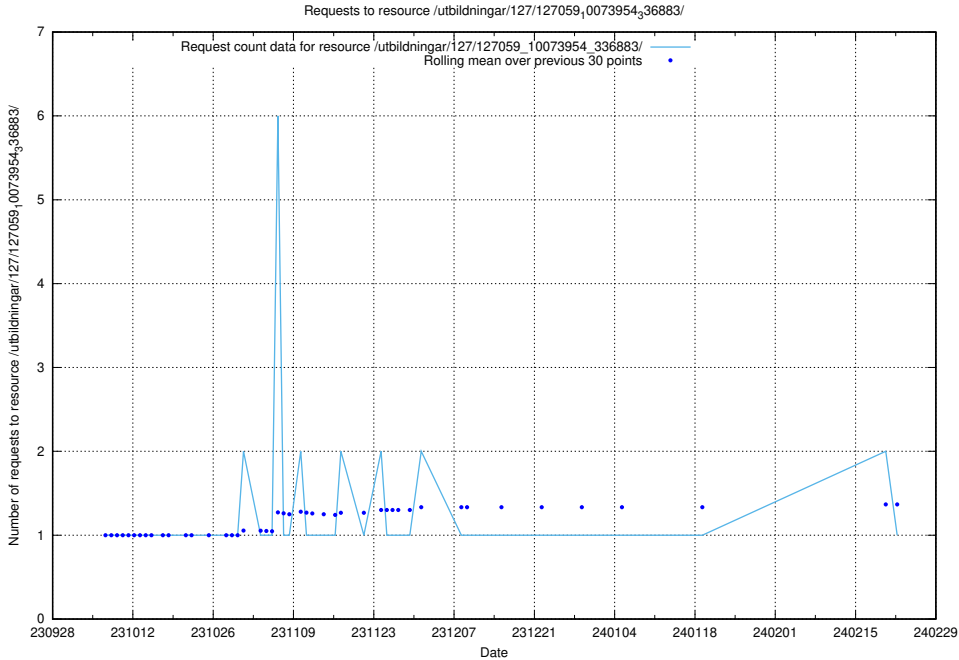

5.4036 Usage of /utbildningar/127/127059_10073954_336883/

Here, we count the number of requests to resource /utbildningar/127/127059_10073954_336883/.