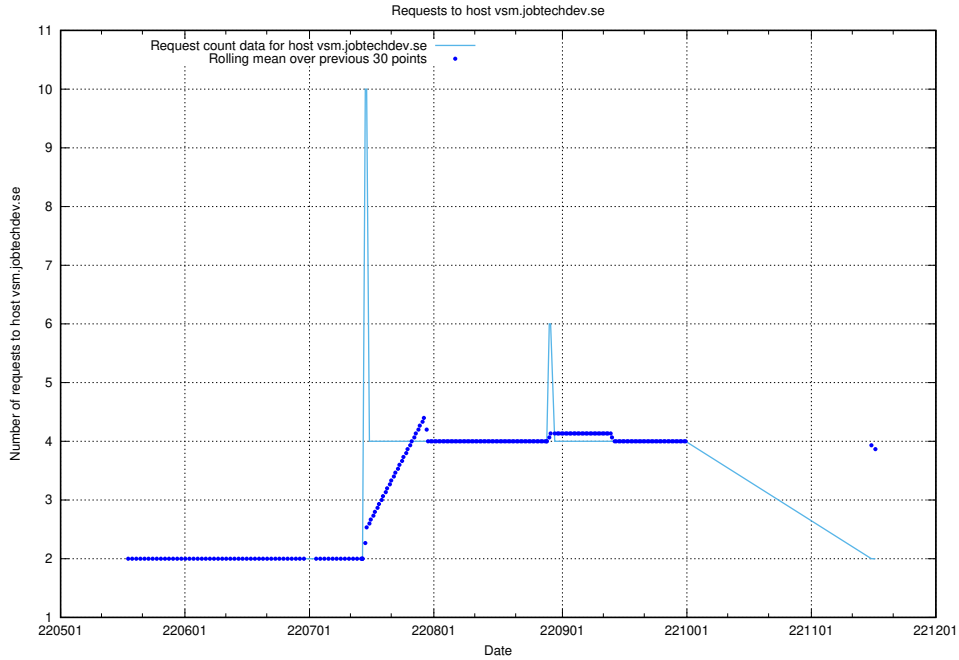

7.425 Usage of vsm.jobtechdev.se

Here, we count the number of requests to host vsm.jobtechdev.se.