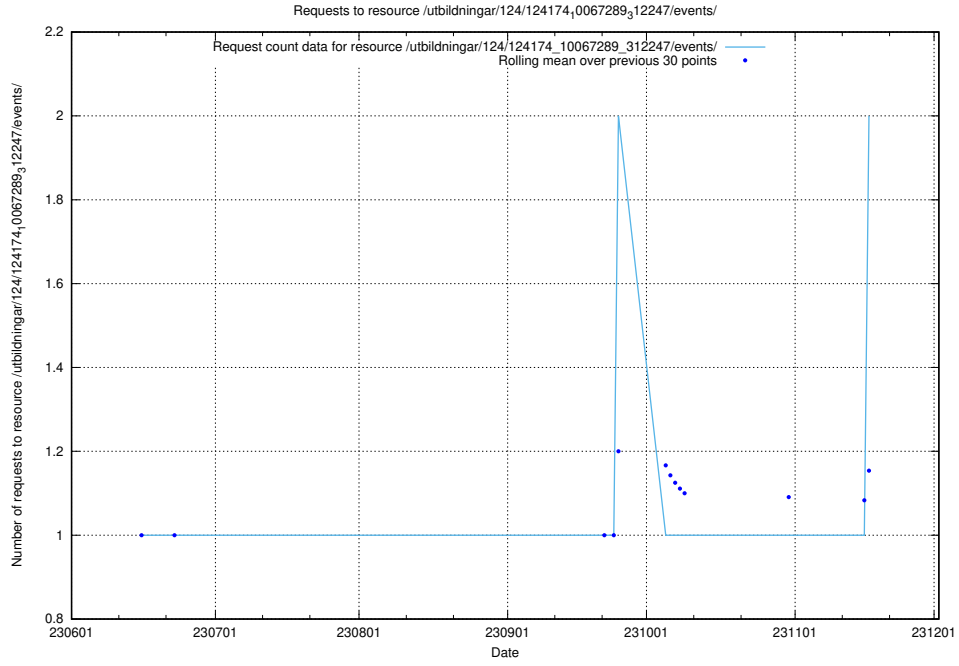

5.740 Usage of /utbildningar/124/124174_10067289_312247/events/

Here, we count the number of requests to resource /utbildningar/124/124174_10067289_312247/events/