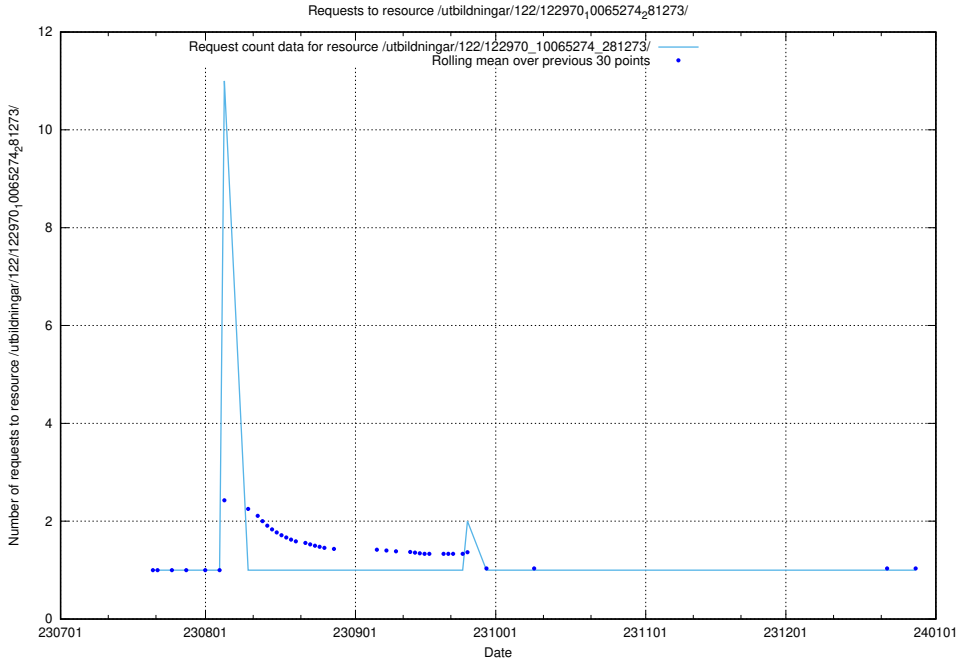

5.4641 Usage of /utbildningar/122/122970_10065274_281273/

Here, we count the number of requests to resource /utbildningar/122/122970_10065274_281273/.