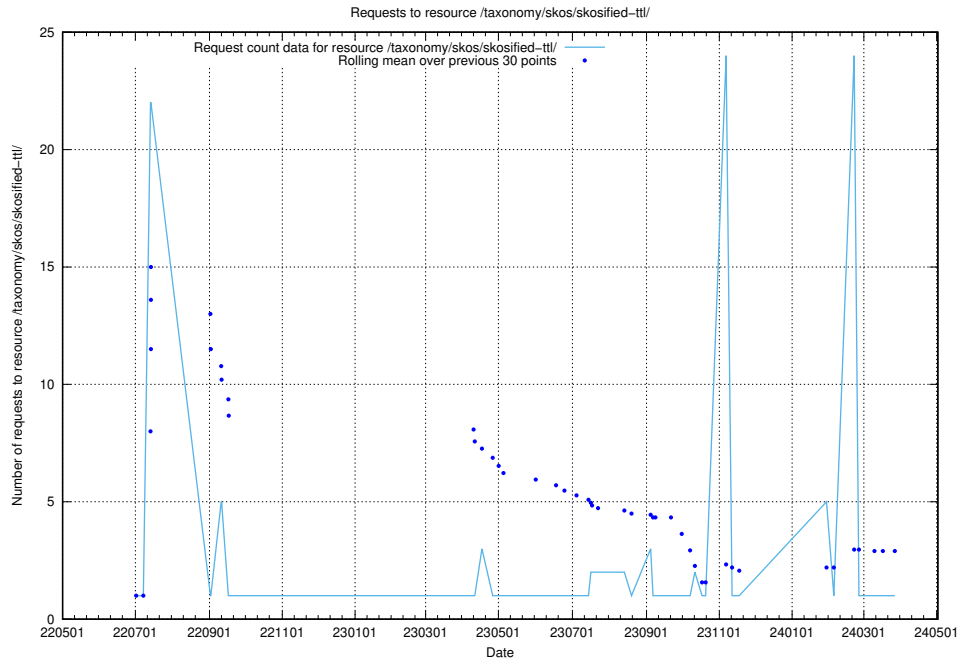

5.892 Usage of /taxonomy/skos/skosified-ttl/

Here, we count the number of requests to resource /taxonomy/skos/skosified-ttl/.