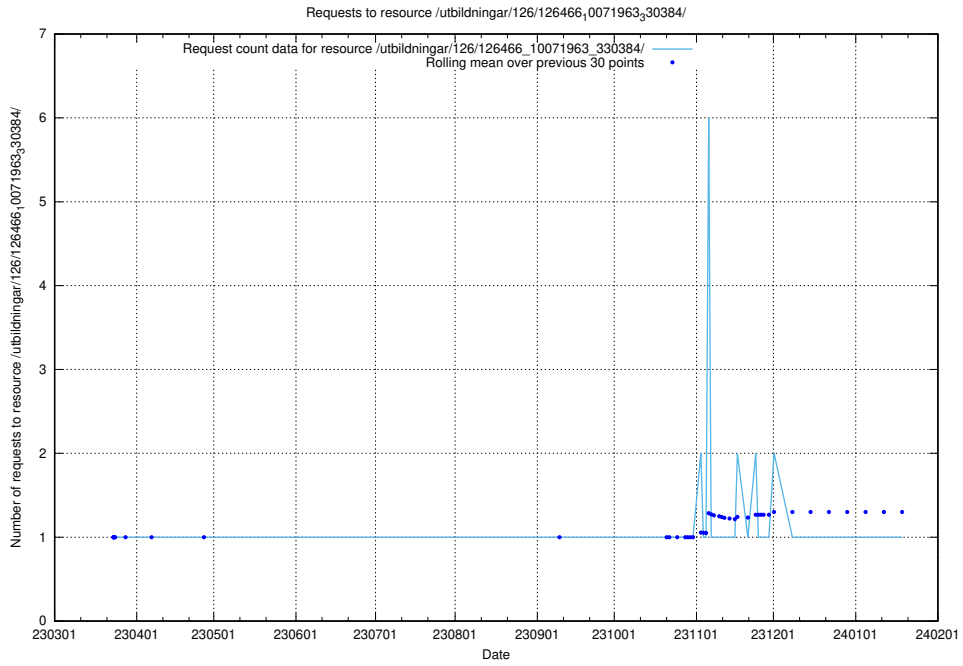

5.6046 Usage of /utbildningar/126/126466_10071963_330384/

Here, we count the number of requests to resource /utbildningar/126/126466_10071963_330384/.