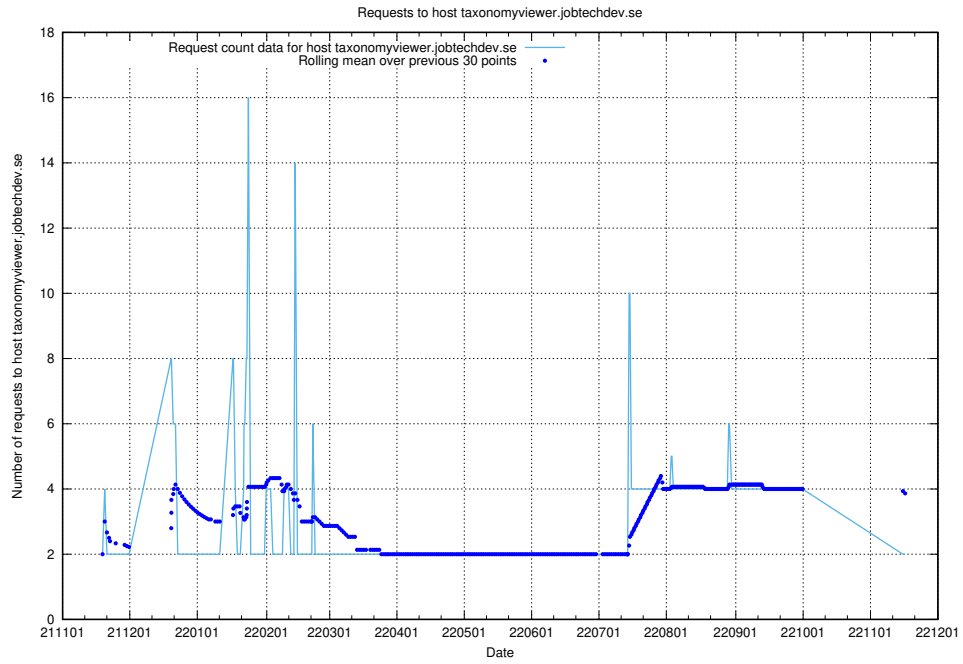

## 7.461 Usage of taxonomyviewer.jobtechdev.se

Here, we count the number of requests to host taxonomyviewer.jobtechdev.se.