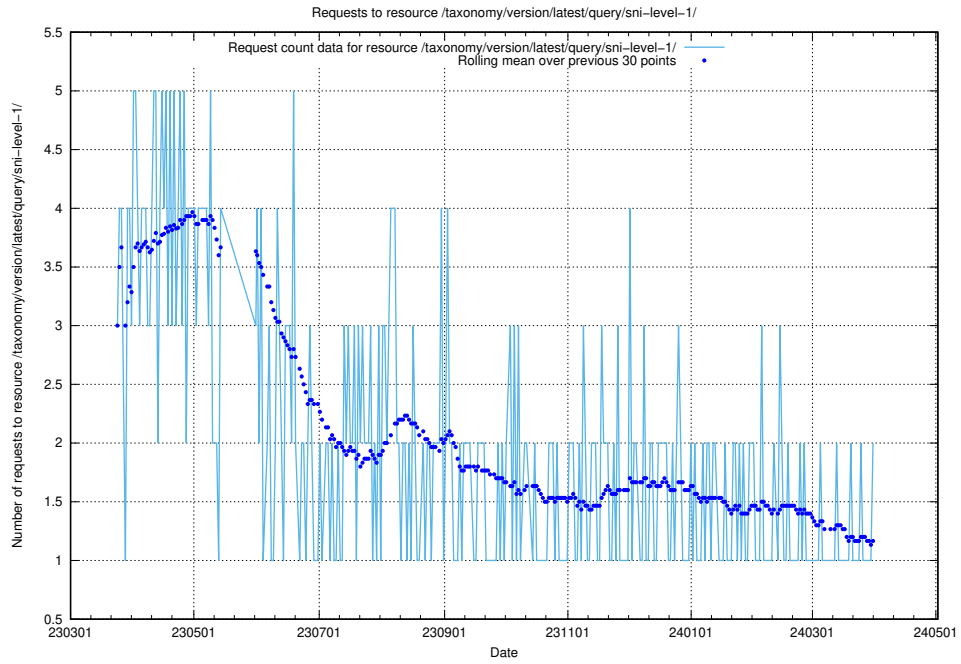

5.787 Usage of /taxonomy/version/latest/query/sni-level-1/

Here, we count the number of requests to resource /taxonomy/version/latest/query/sni-level-1/.