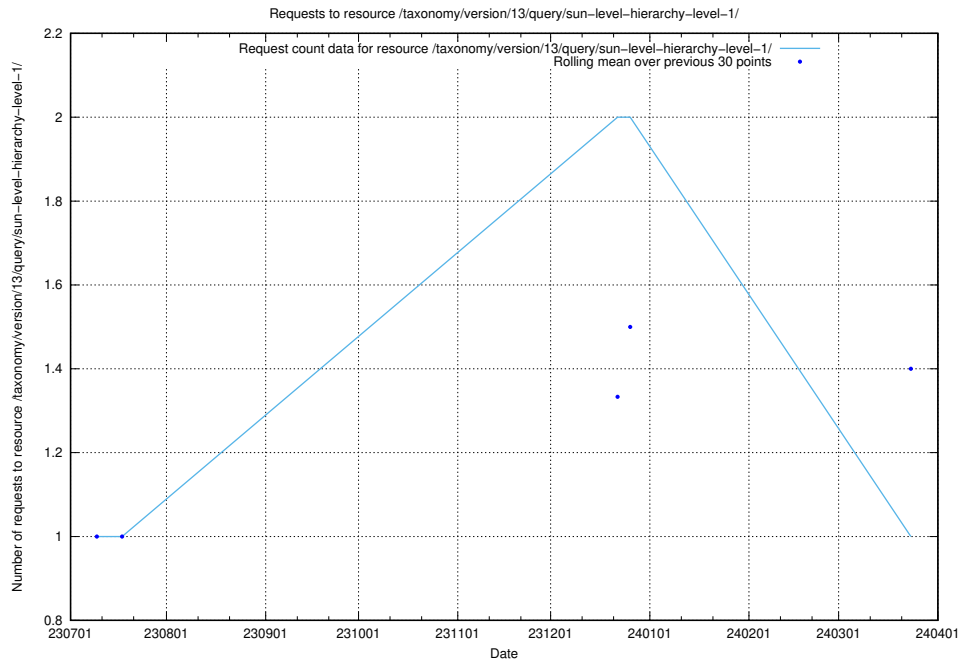

5.4810 Usage of /taxonomy/version/13/query/sun-level-hierarchy-level-1/

Here, we count the number of requests to resource /taxonomy/version/13/query/sun-level-hierarchy-level-1/.