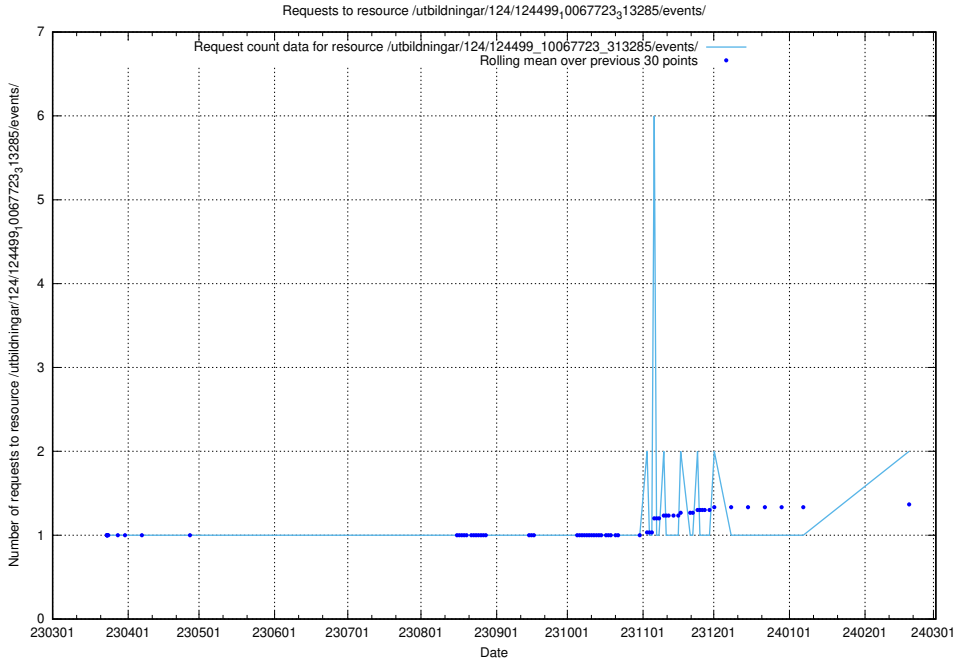

5.414 Usage of /utbildningar/124/124499_10067723_313285/events/

Here, we count the number of requests to resource /utbildningar/124/124499_10067723_313285/events/