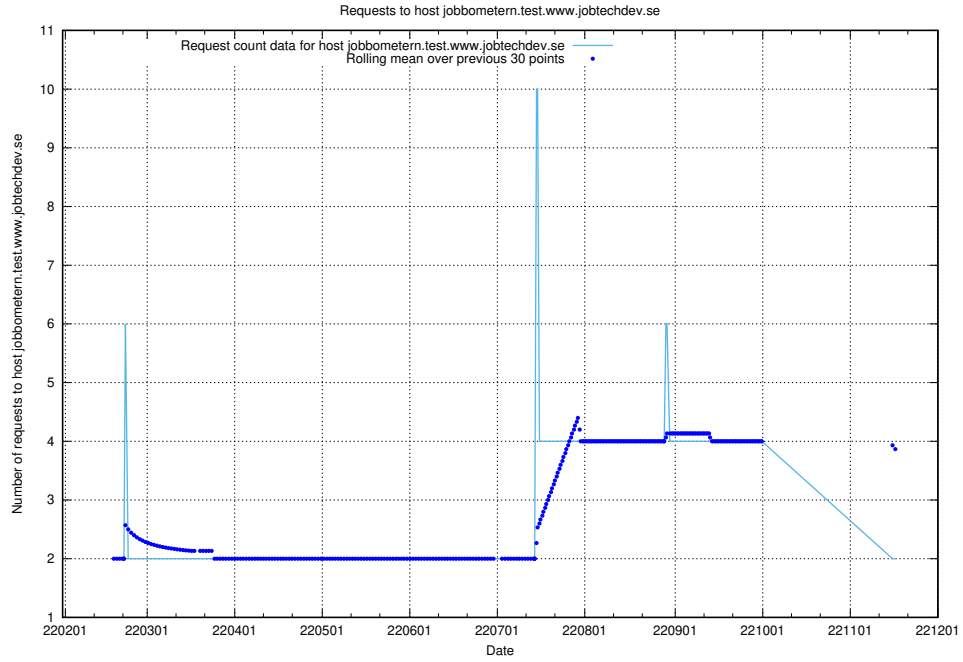

7.533 Usage of `jobbometern.test.www.jobtechdev.se`

Here, we count the number of requests to host `jobbometern.test.www.jobtechdev.se`.