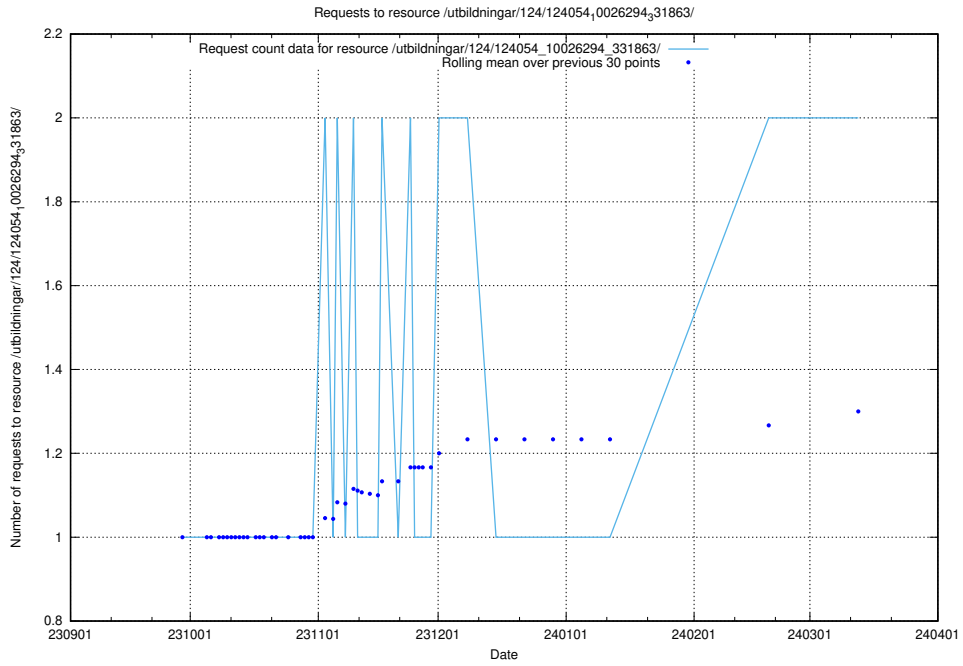

5.582 Usage of /utbildningar/124/124054_10026294_331863/

Here, we count the number of requests to resource /utbildningar/124/124054_10026294_331863/.