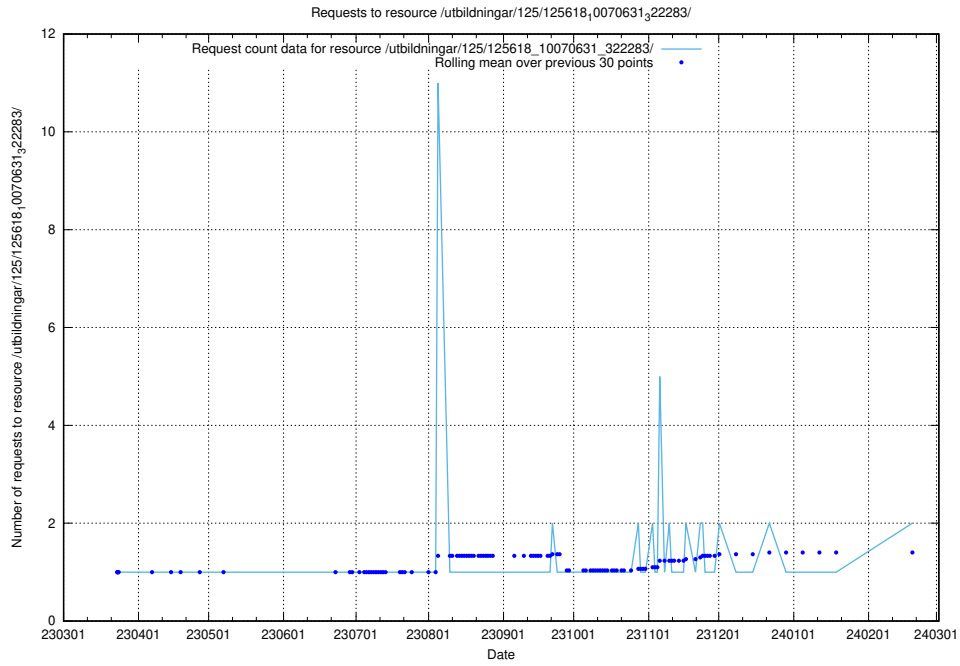

5.319 Usage of /utbildningar/125/125618_10070631_322283/

Here, we count the number of requests to resource /utbildningar/125/125618_10070631_322283/.