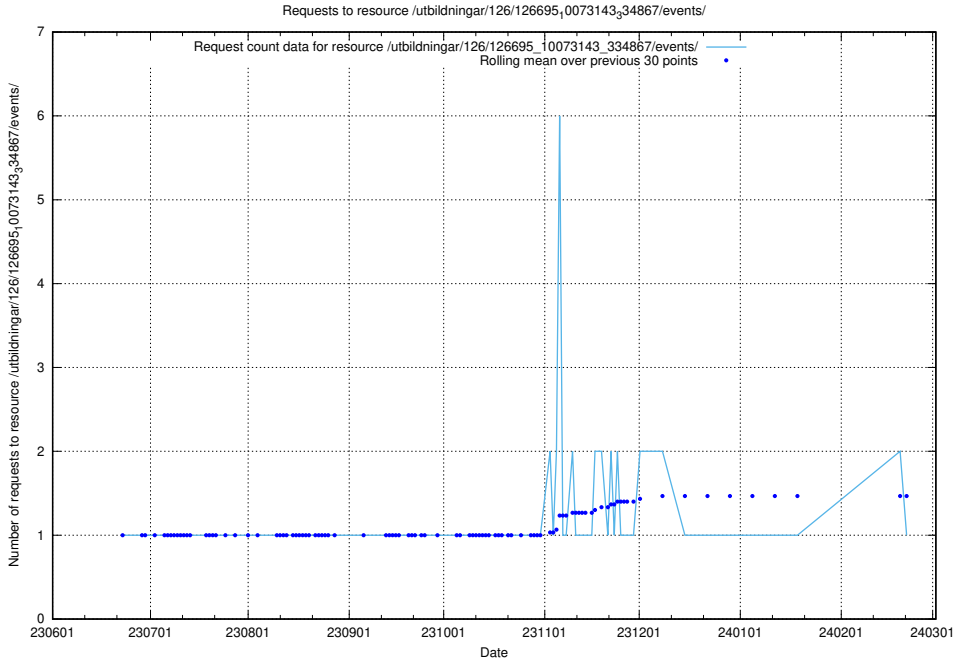

5.5283 Usage of /utbildningar/126/126695_10073143_334867/events/

Here, we count the number of requests to resource /utbildningar/126/126695_10073143_334867/events/