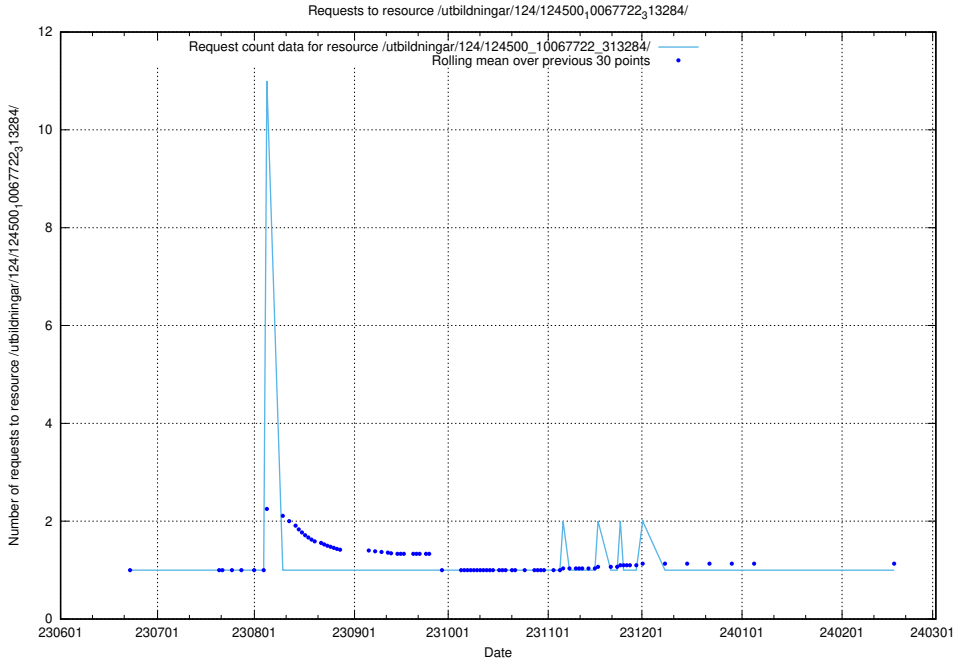

5.5438 Usage of /utbildningar/124/124500_10067722_313284/

Here, we count the number of requests to resource /utbildningar/124/124500_10067722_313284/.