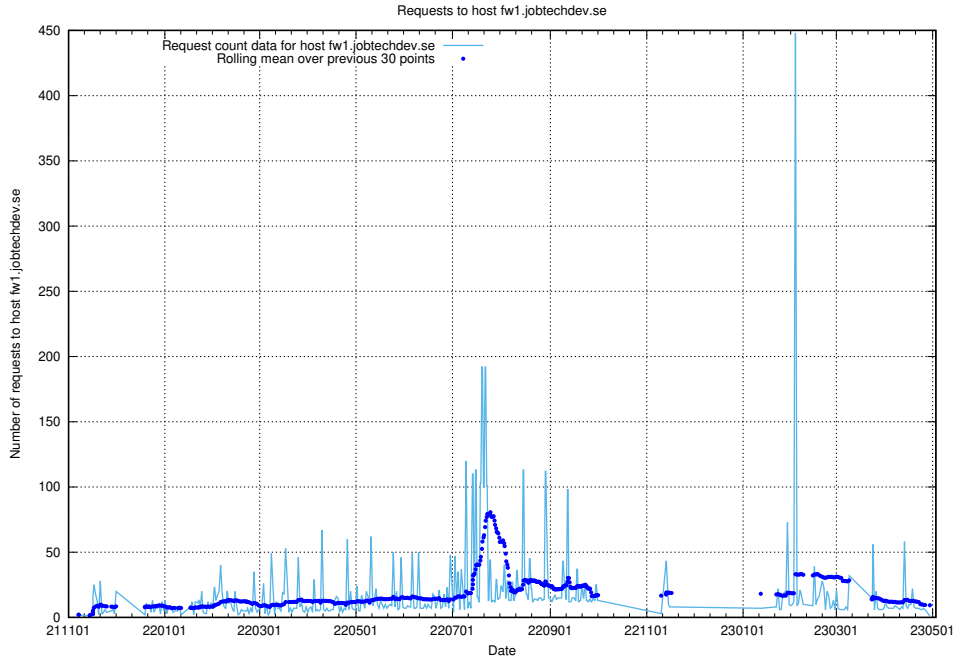

7.630 Usage of fw1.jobtechdev.se

Here, we count the number of requests to host fw1.jobtechdev.se.