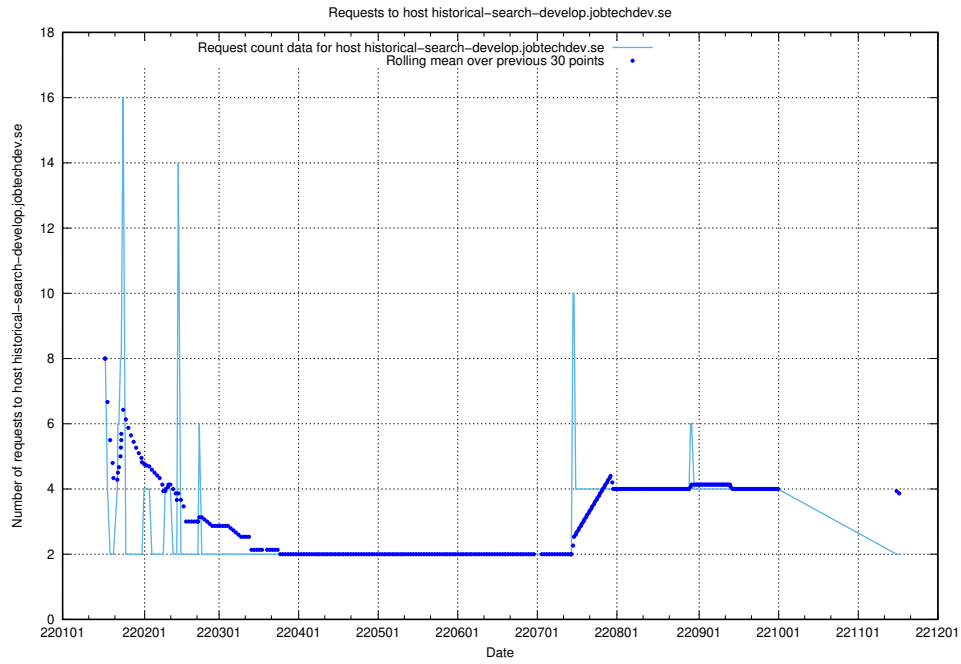

7.271 Usage of historical-search-develop.jobtechdev.se

Here, we count the number of requests to host historical-search-develop.jobtechdev.se.