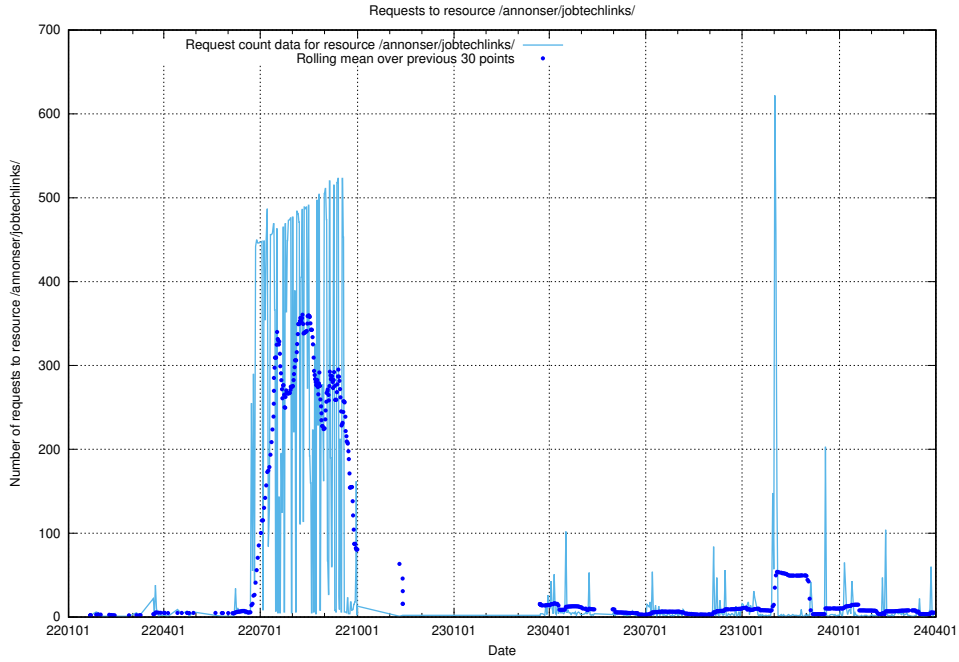

5.142 Usage of /annonser/jobtechlinks/

Here, we count the number of requests to resource /annonser/jobtechlinks/.