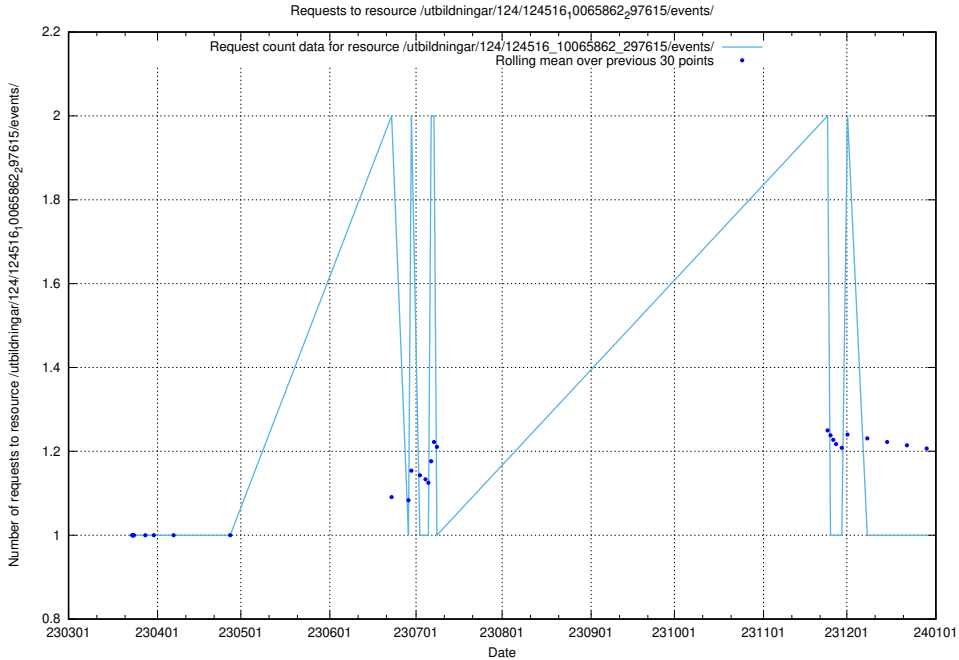

5.1199 Usage of /utbildningar/124/124516_10065862_297615/events/

Here, we count the number of requests to resource /utbildningar/124/124516_10065862_297615/events/