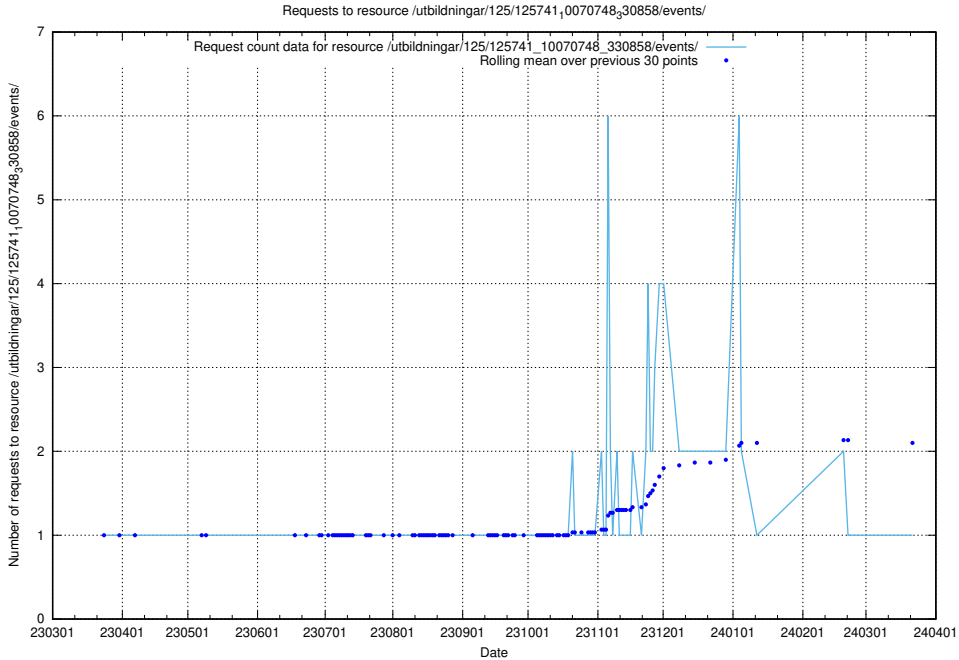

5.5876 Usage of /utbildningar/125/125741_10070748_330858/events/

Here, we count the number of requests to resource /utbildningar/125/125741_10070748_330858/events/