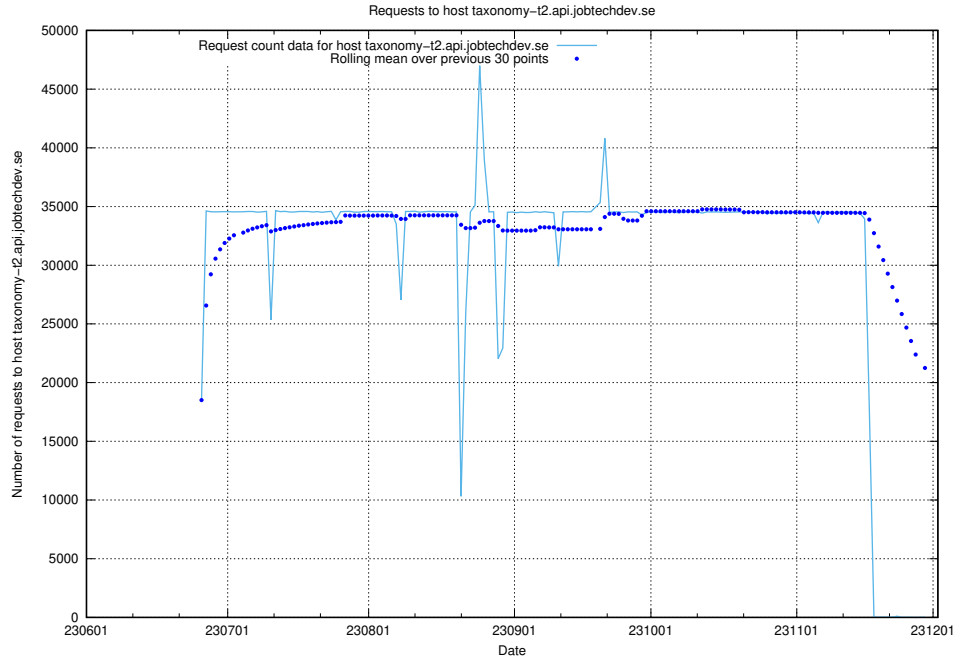

7.37 Usage of taxonomy-t2.api.jobtechdev.se

Here, we count the number of requests to host taxonomy-t2.api.jobtechdev.se.