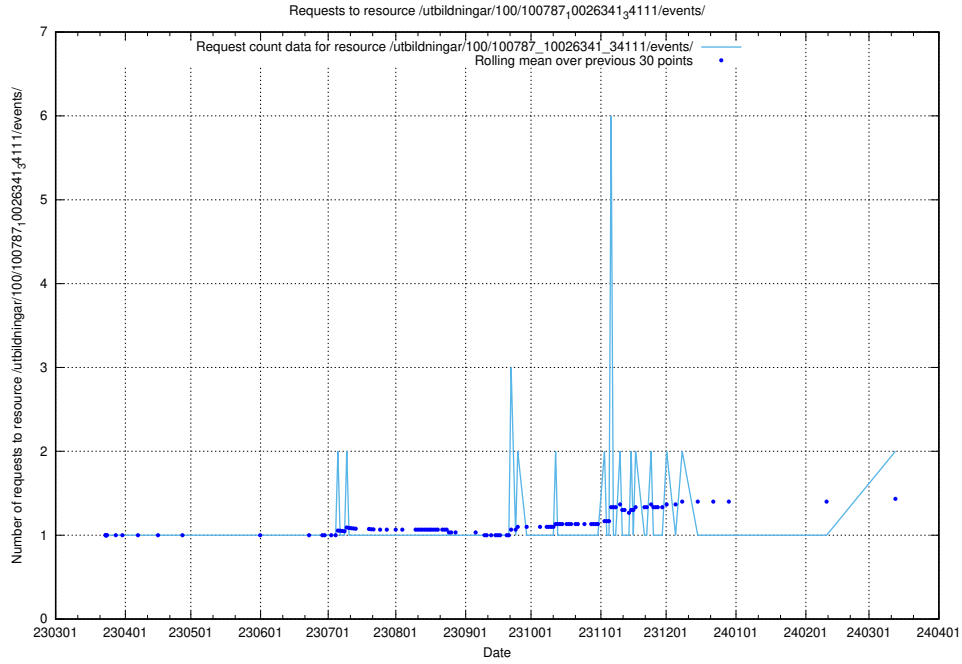

5.686 Usage of /utbildningar/100/100787_10026341_34111/events/

Here, we count the number of requests to resource /utbildningar/100/100787_10026341_34111/events/.