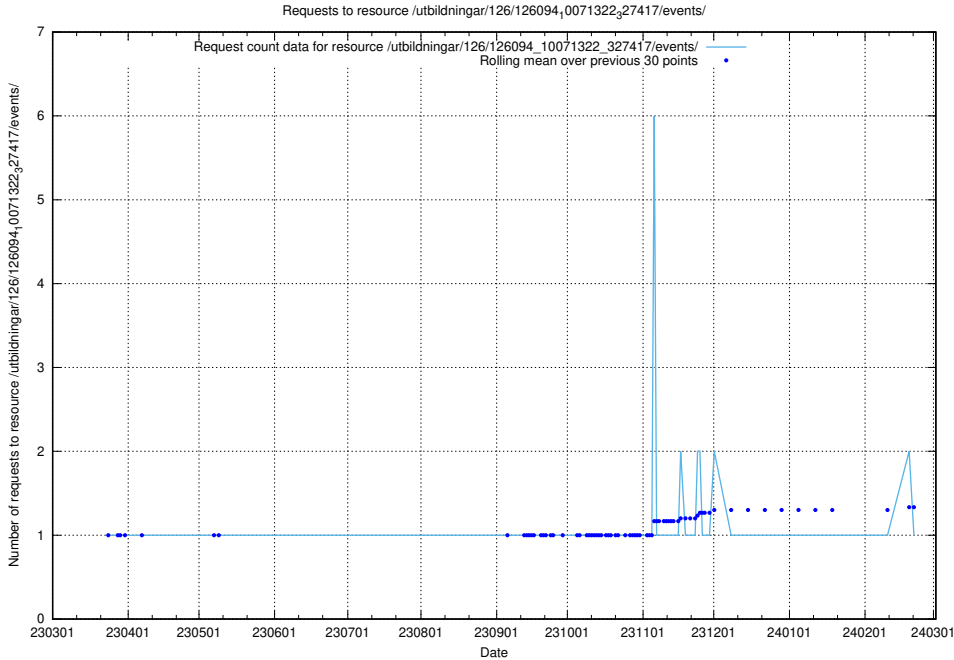

5.5856 Usage of /utbildningar/126/126094_10071322_327417/events/

Here, we count the number of requests to resource /utbildningar/126/126094_10071322_327417/events/