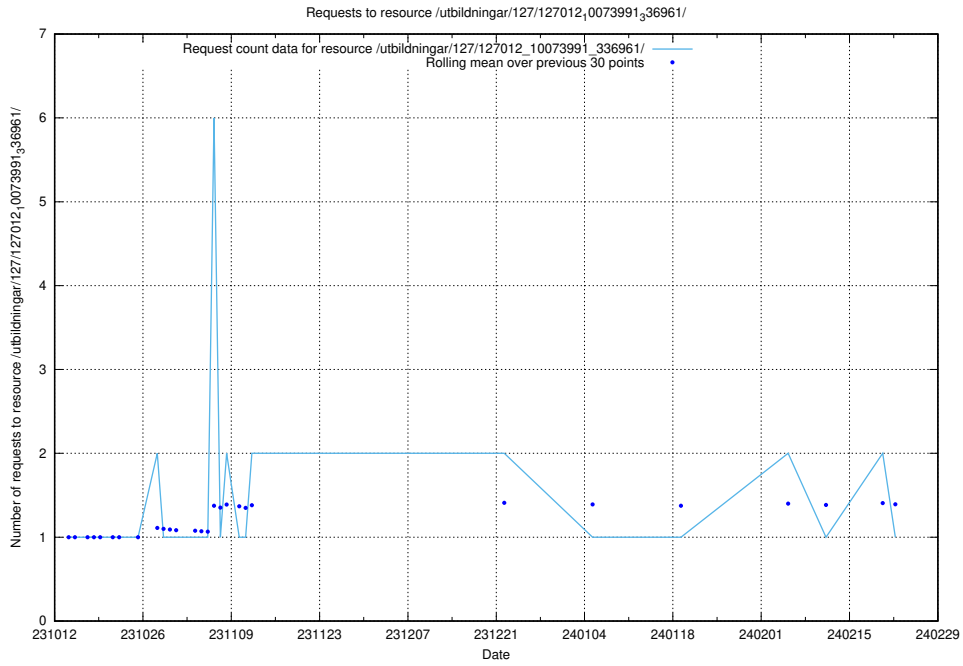

5.3973 Usage of /utbildningar/127/127012_10073991_336961/

Here, we count the number of requests to resource /utbildningar/127/127012_10073991_336961/.