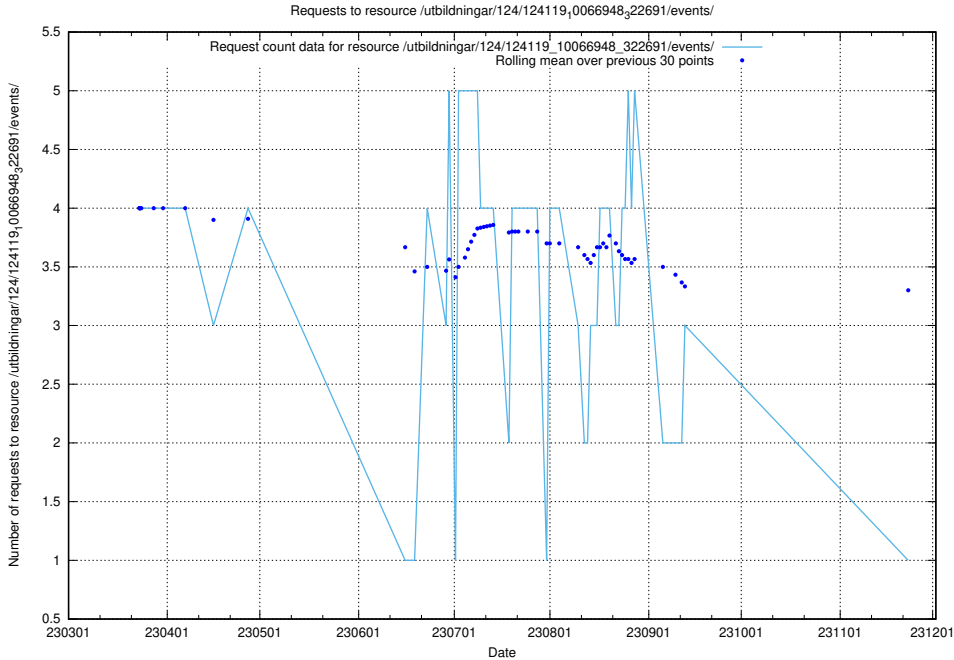

5.5900 Usage of /utbildningar/124/124119_10066948_322691/events/

Here, we count the number of requests to resource /utbildningar/124/124119_10066948_322691/events/