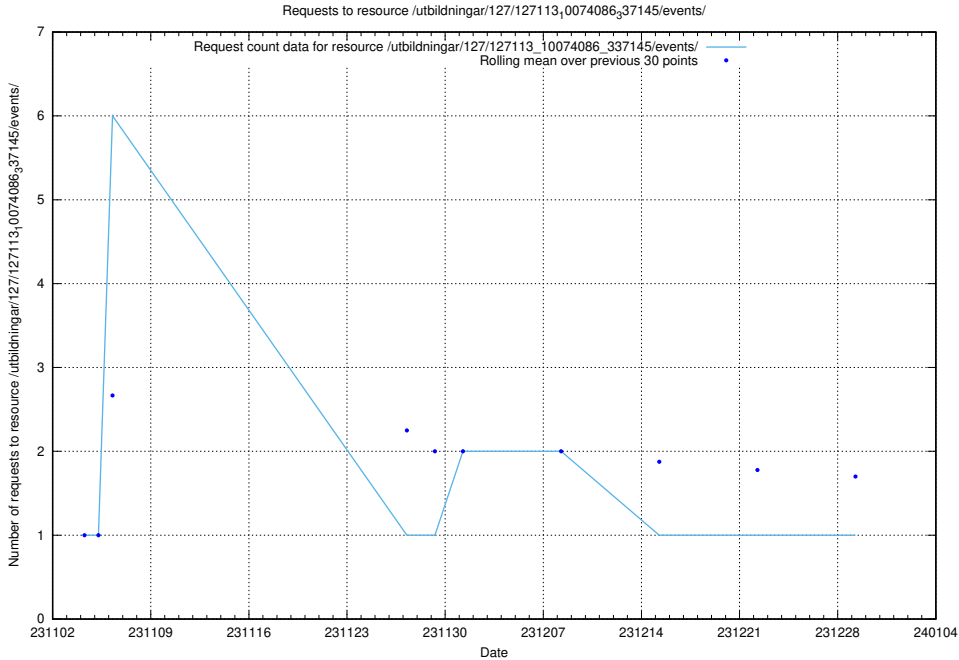

5.3764 Usage of /utbildningar/127/127113_10074086_337145/events/

Here, we count the number of requests to resource /utbildningar/127/127113_10074086_337145/events/