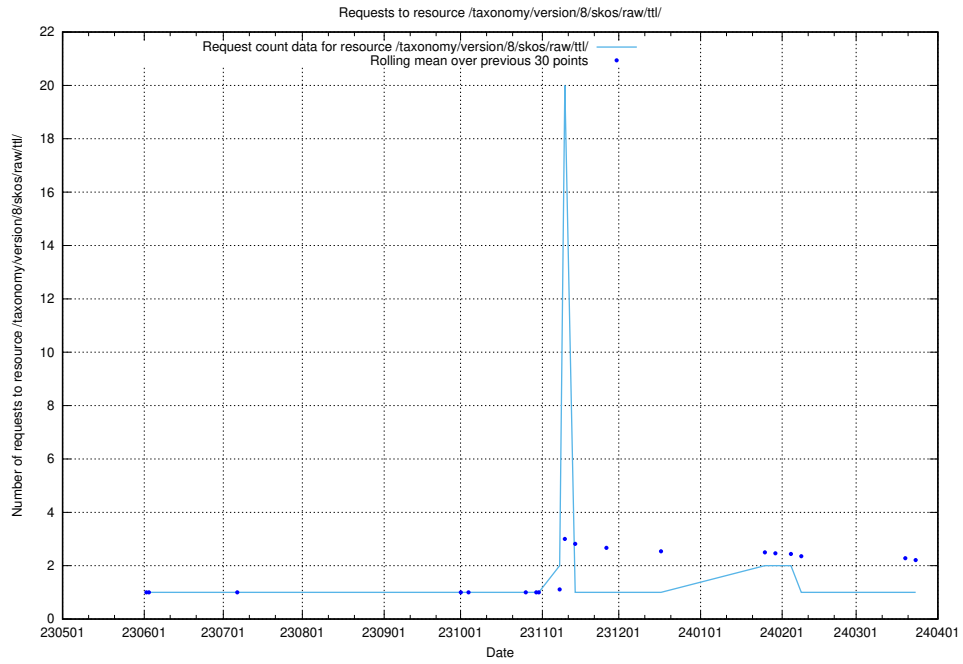

5.5597 Usage of /taxonomy/version/8/skos/raw/ttl/

Here, we count the number of requests to resource /taxonomy/version/8/skos/raw/ttl/.