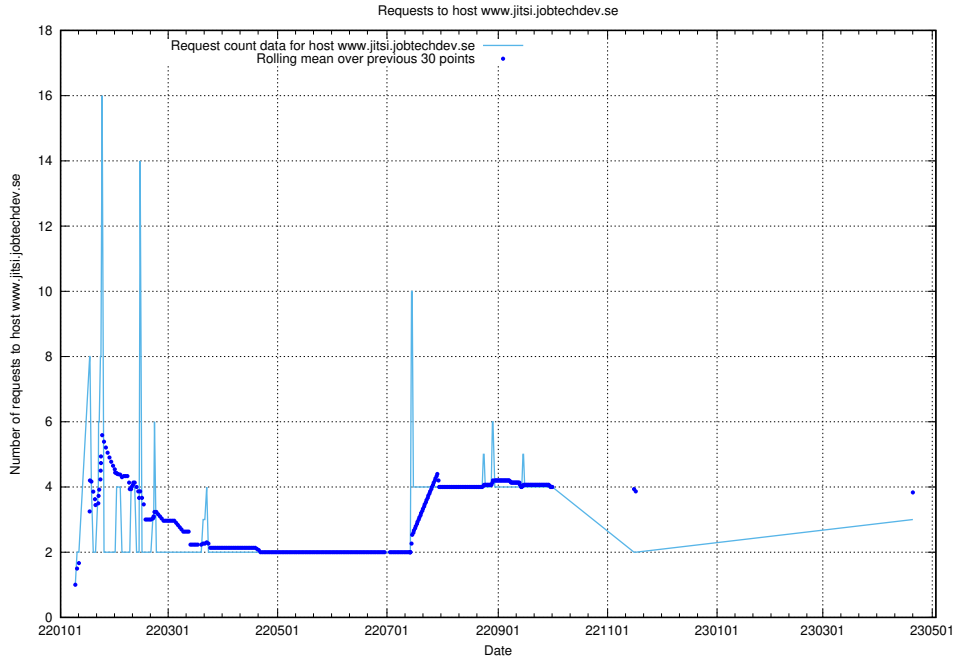

7.174 Usage of www.jitsi.jobtechdev.se

Here, we count the number of requests to host www.jitsi.jobtechdev.se.