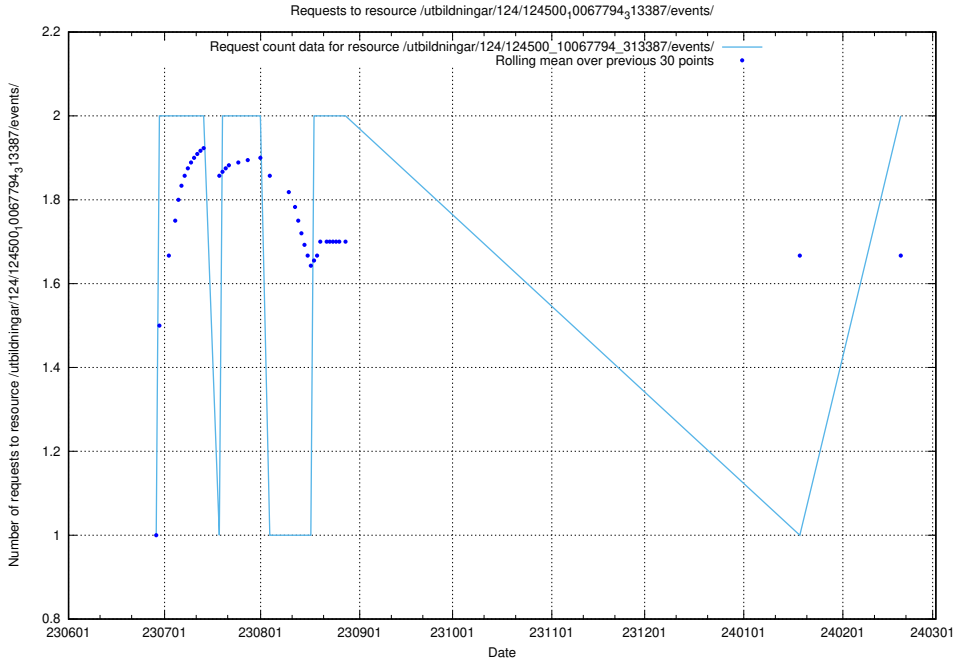

5.682 Usage of /utbildningar/124/124500_10067794_313387/events/

Here, we count the number of requests to resource /utbildningar/124/124500_10067794_313387/events/