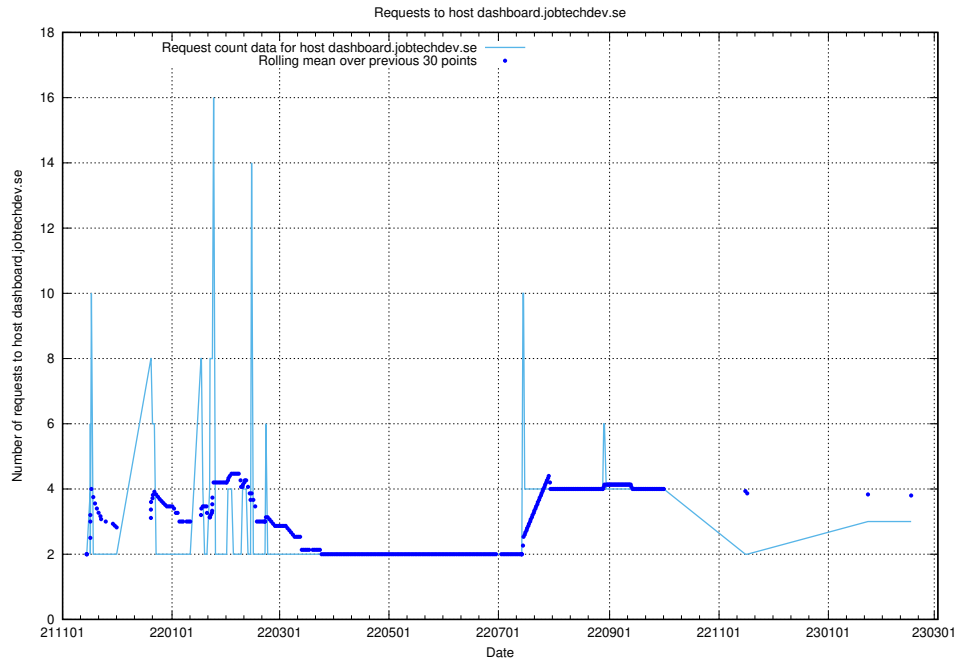

7.168 Usage of dashboard.jobtechdev.se

Here, we count the number of requests to host dashboard.jobtechdev.se.