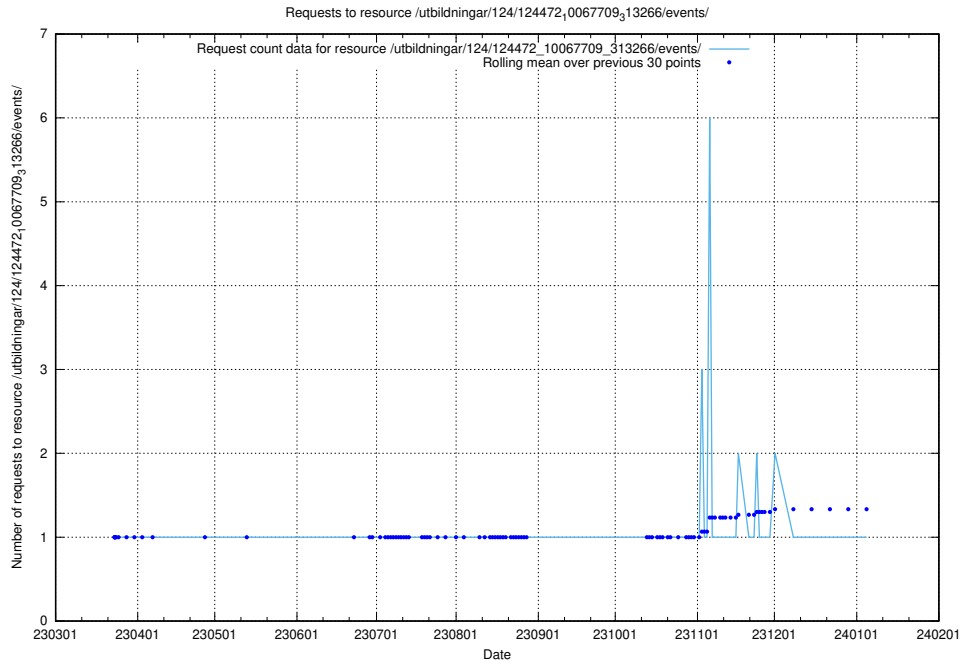

5.2670 Usage of /utbildningar/124/124472_10067709_313266/events/

Here, we count the number of requests to resource /utbildningar/124/124472_10067709_313266/events/