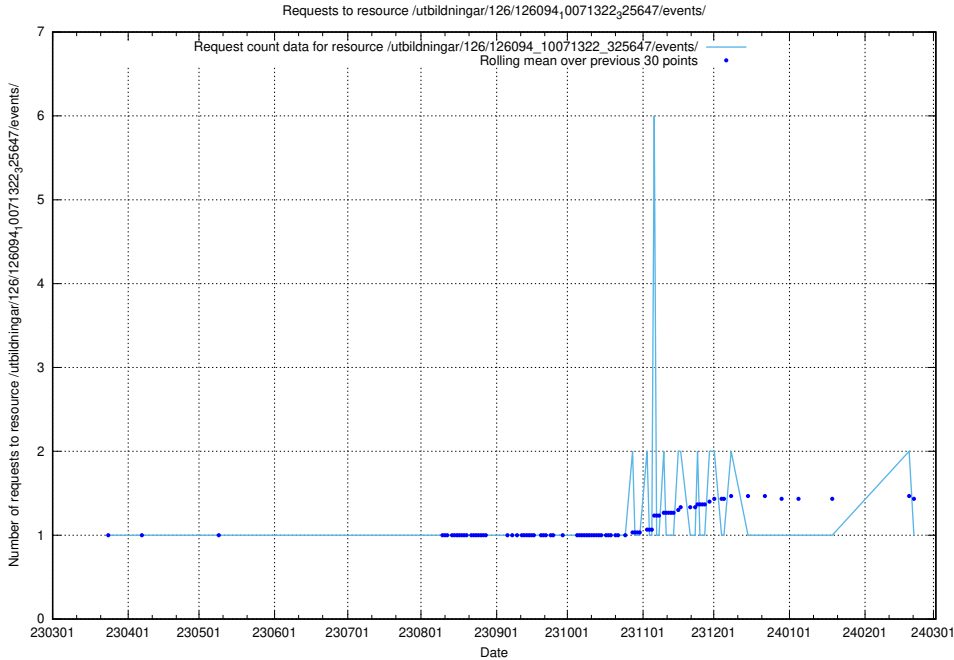

5.5857 Usage of /utbildningar/126/126094_10071322_325647/events/

Here, we count the number of requests to resource /utbildningar/126/126094_10071322_325647/events/