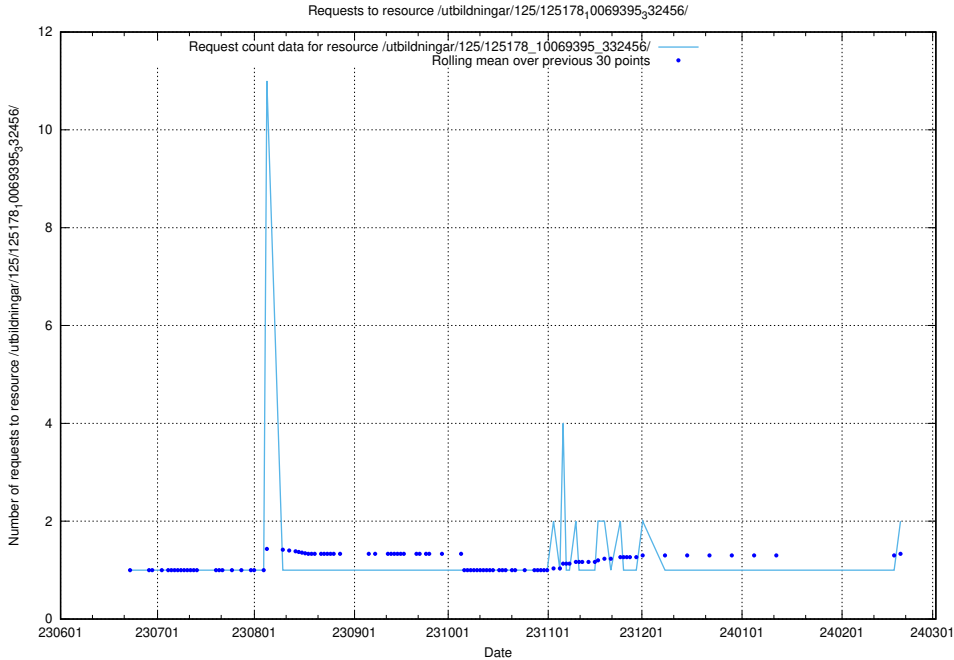

### 5.707 Usage of /utbildningar/124/124934\_10072963\_334378/events/

Here, we count the number of requests to resource /utbildningar/124/124934\_10072963\_334378/events/