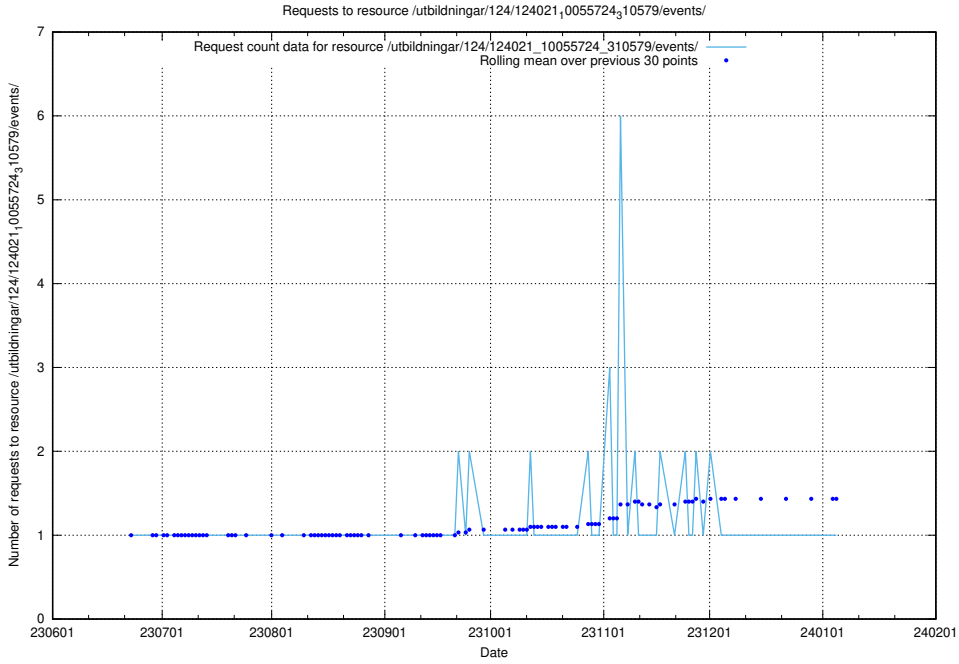

5.5488 Usage of /utbildningar/124/124021_10055724_310579/events/

Here, we count the number of requests to resource /utbildningar/124/124021_10055724_310579/events/