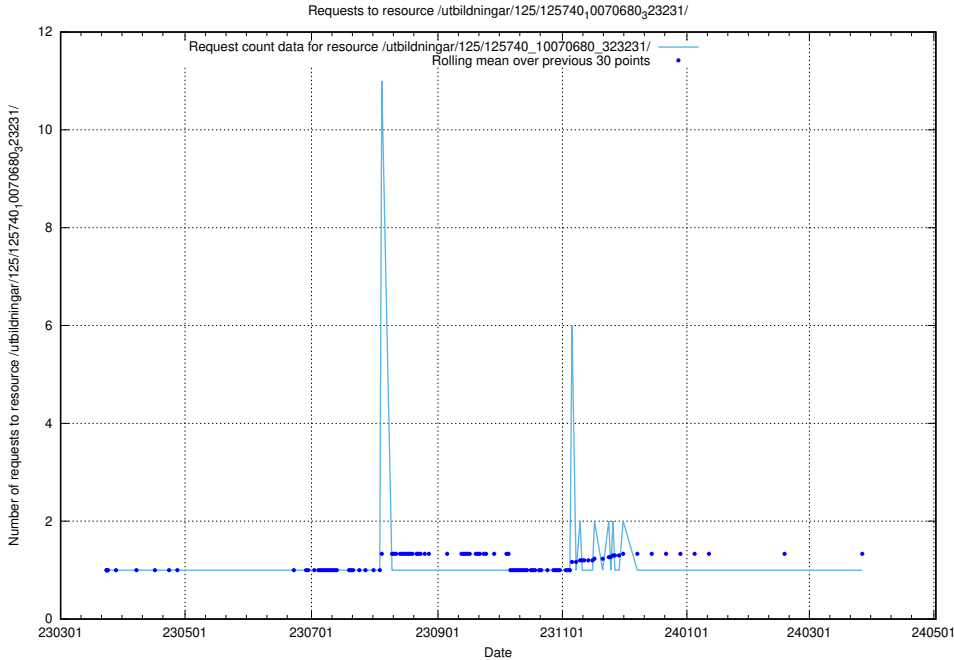

5.886 Usage of /utbildningar/125/125740_10070680_323231/

Here, we count the number of requests to resource /utbildningar/125/125740_10070680_323231/.