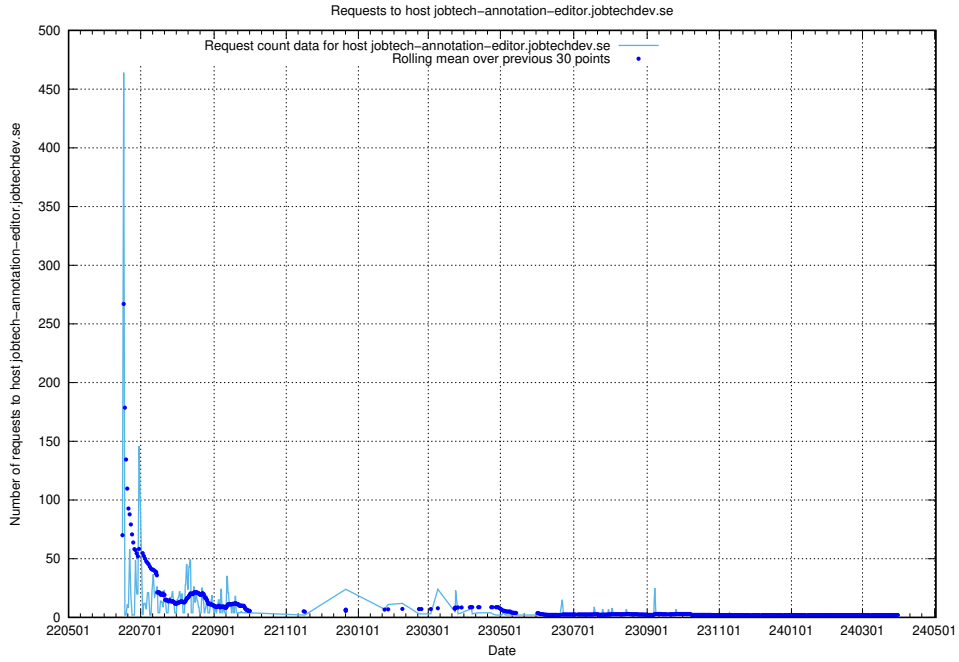

7.403 Usage of `jobtech-annotation-editor.jobtechdev.se`

Here, we count the number of requests to host `jobtech-annotation-editor.jobtechdev.se`.