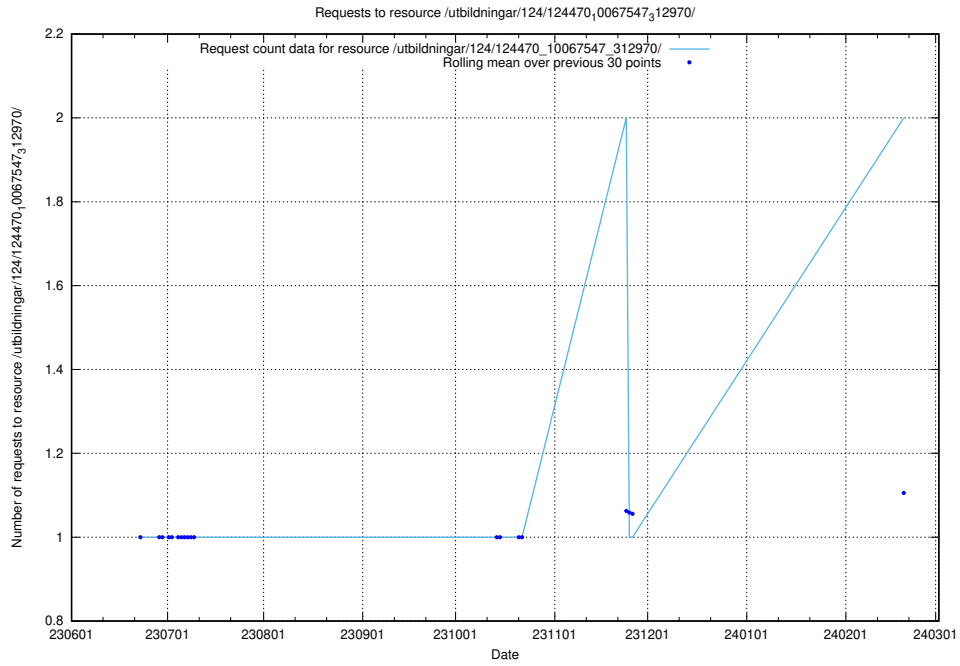

5.721 Usage of /utbildningar/124/124470_10067547_312970/

Here, we count the number of requests to resource /utbildningar/124/124470_10067547_312970/.