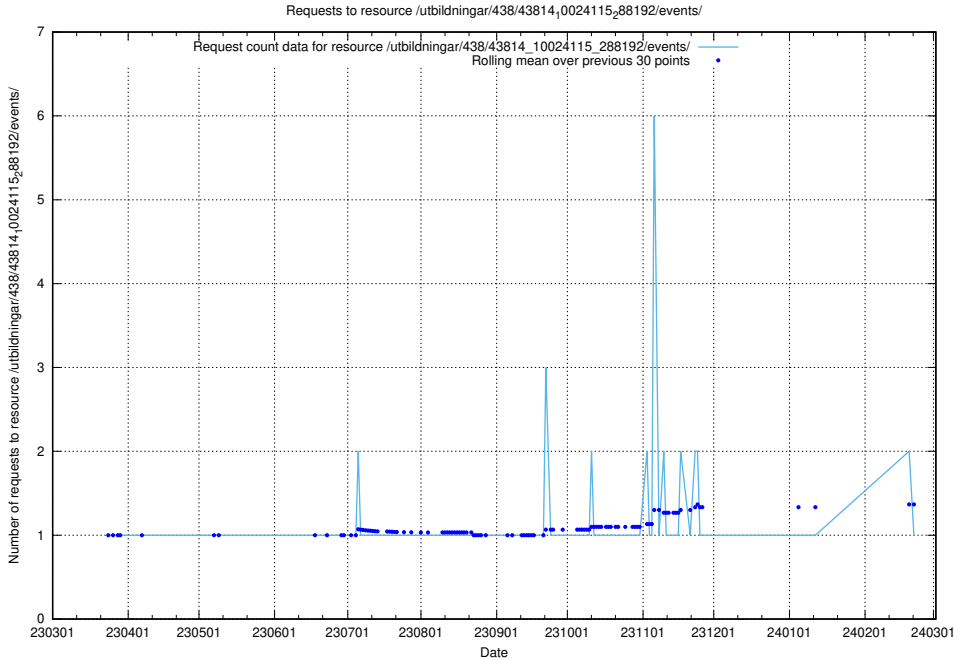

5.5823 Usage of /utbildningar/438/43814_10024115_288192/events/

Here, we count the number of requests to resource /utbildningar/438/43814_10024115_288192/events/.