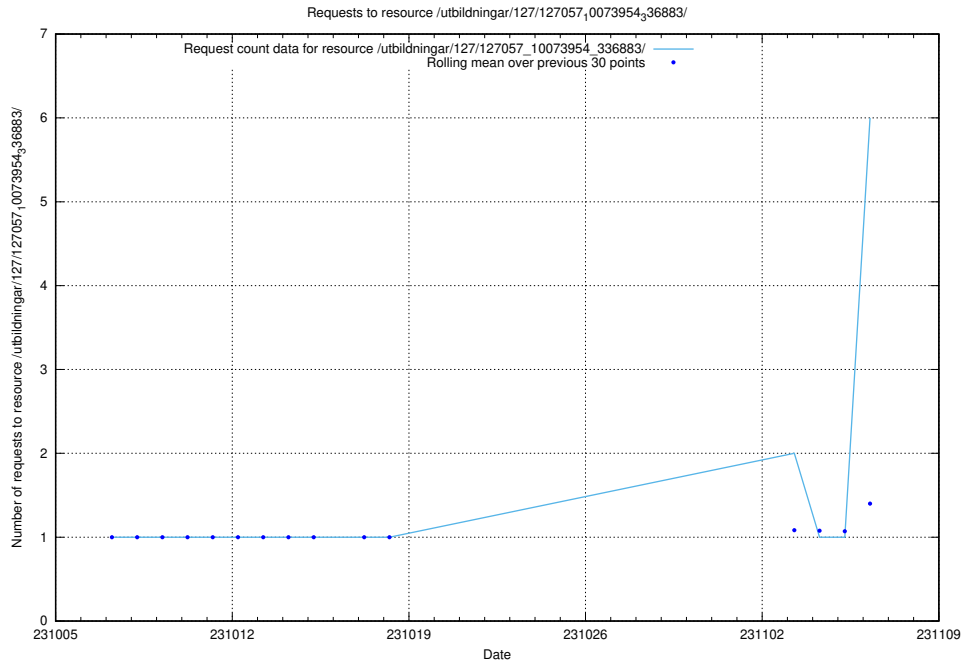

5.71 Usage of /utbildningar/127/127057_10073954_336883/

Here, we count the number of requests to resource /utbildningar/127/127057_10073954_336883/.