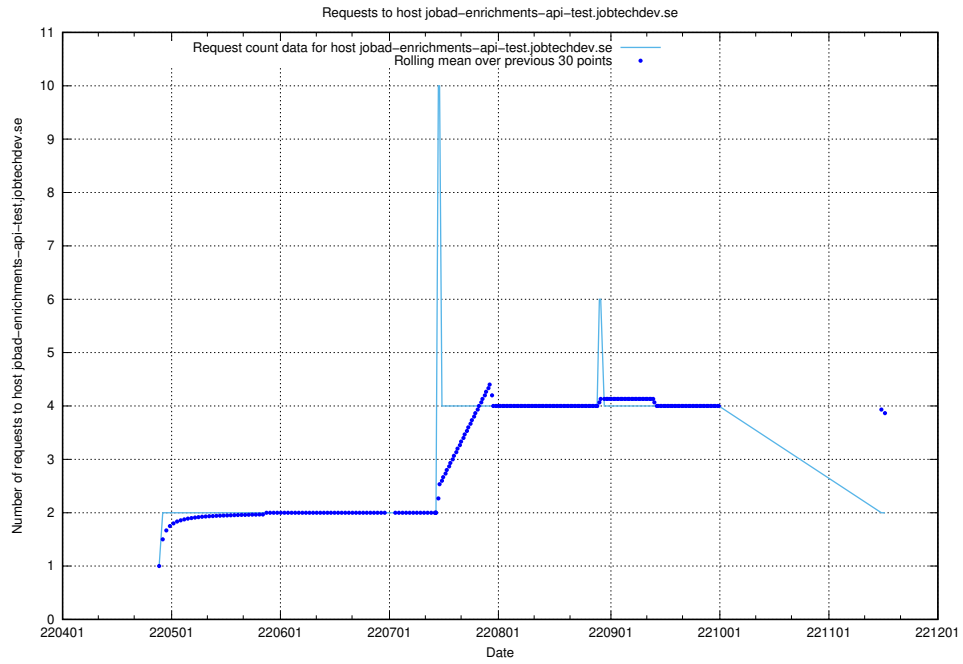

7.444 Usage of `jobad-enrichments-api-test.jobtechdev.se`

Here, we count the number of requests to host `jobad-enrichments-api-test.jobtechdev.se`.