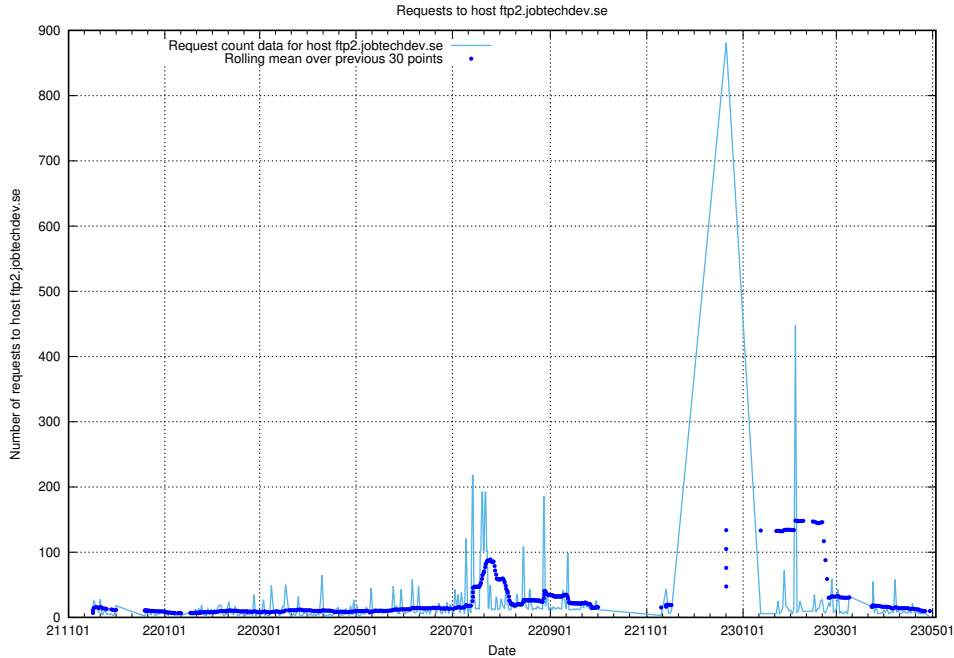

7.655 Usage of ftp2.jobtechdev.se

Here, we count the number of requests to host ftp2.jobtechdev.se.