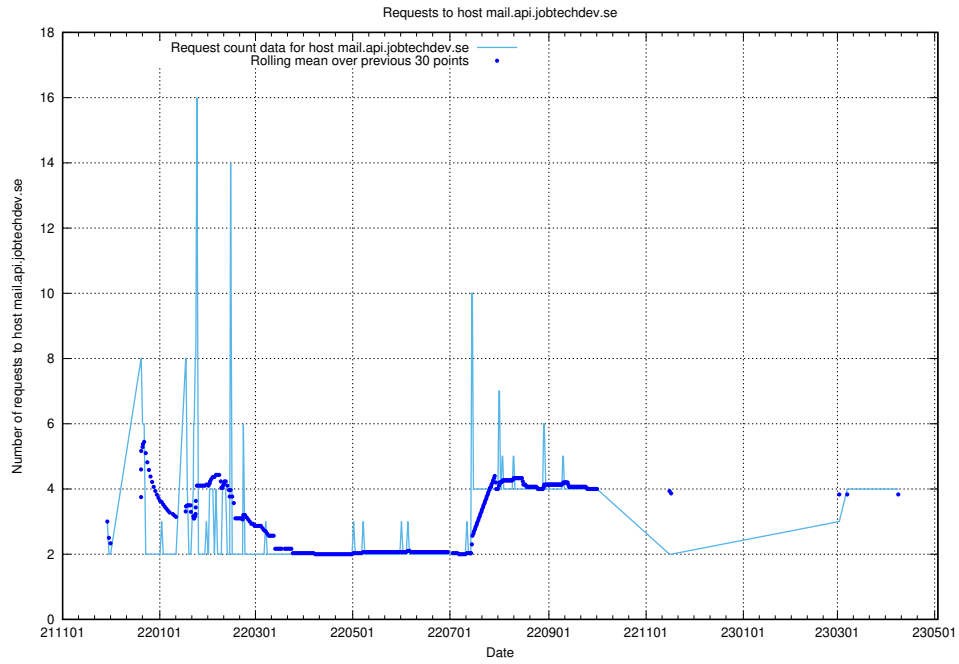

7.135 Usage of mail.api.jobtechdev.se

Here, we count the number of requests to host mail.api.jobtechdev.se.