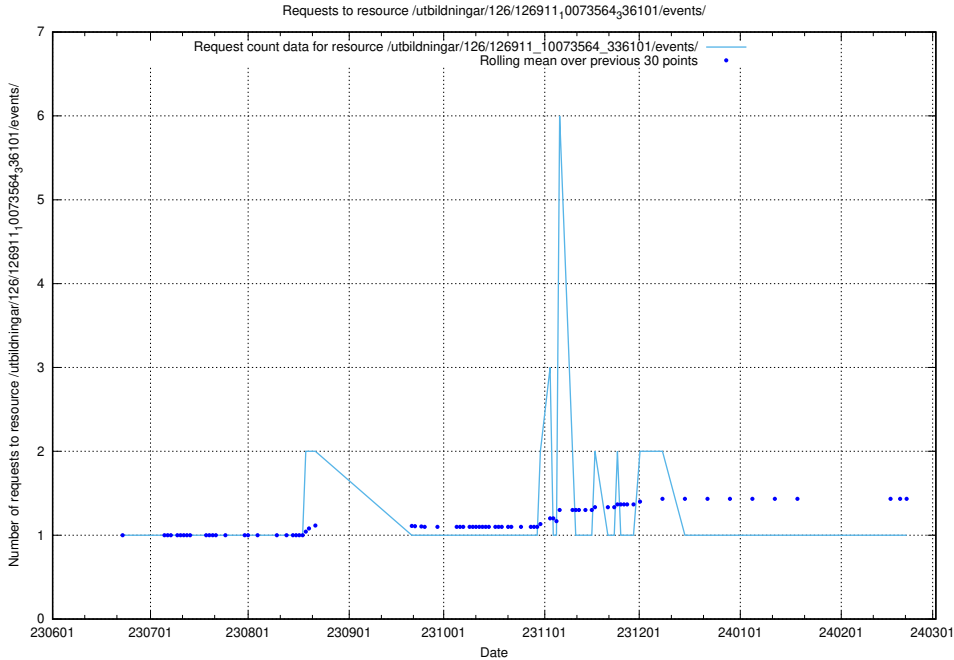

### 5.5234 Usage of /utbildningar/126/126911\_10073564\_336101/events/

Here, we count the number of requests to resource /utbildningar/126/126911\_10073564\_336101/events/