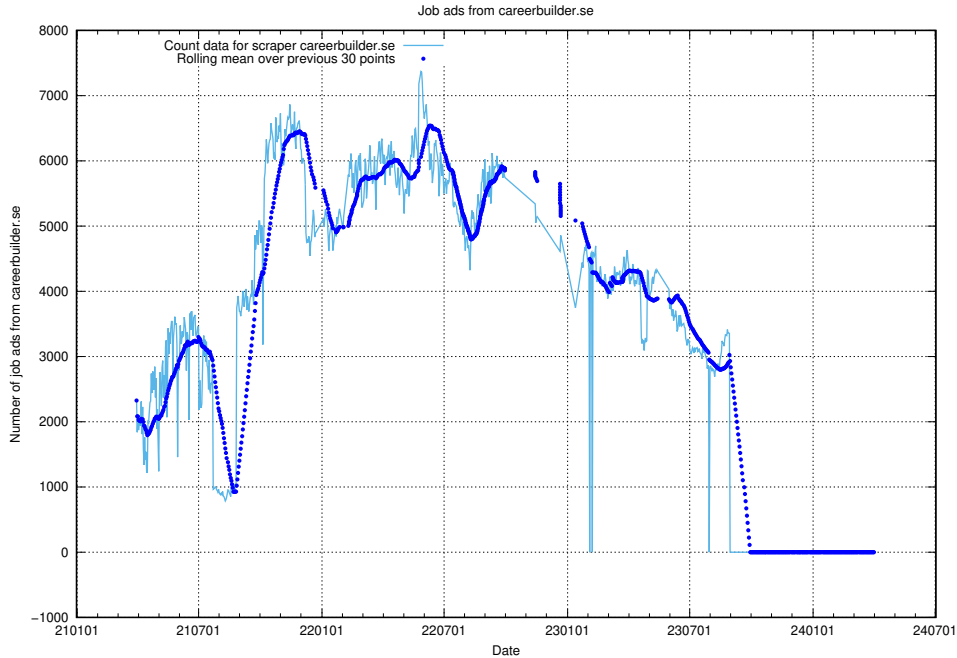

13.20 Number of ads by scraper careerbuilder.se

Here, we count the number of job ads scraped from careerbuilder.se.