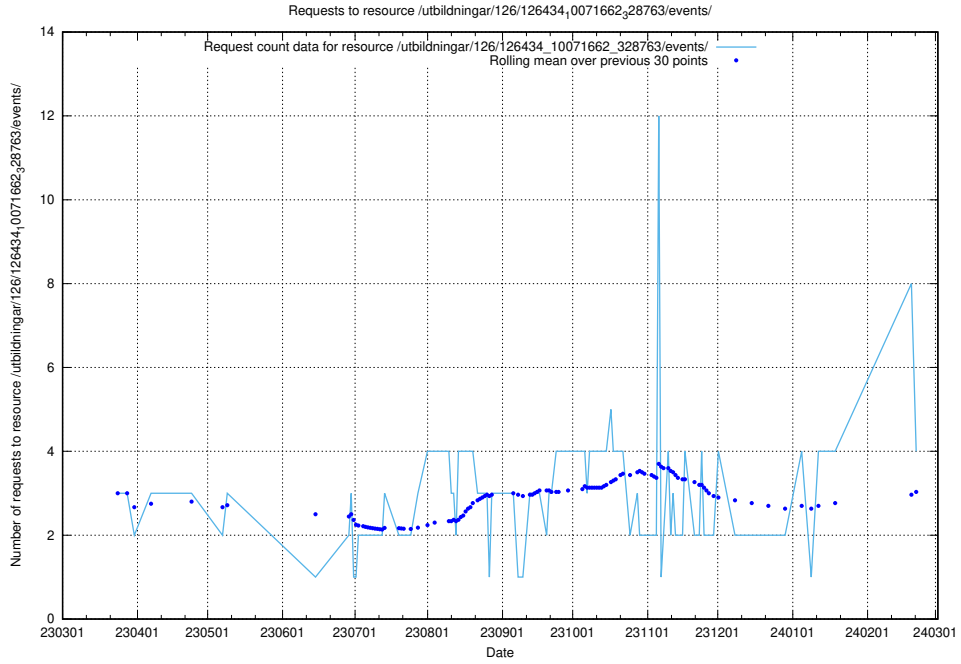

5.171 Usage of /utbildningar/126/126434_10071662_328763/events/

Here, we count the number of requests to resource /utbildningar/126/126434_10071662_328763/events/