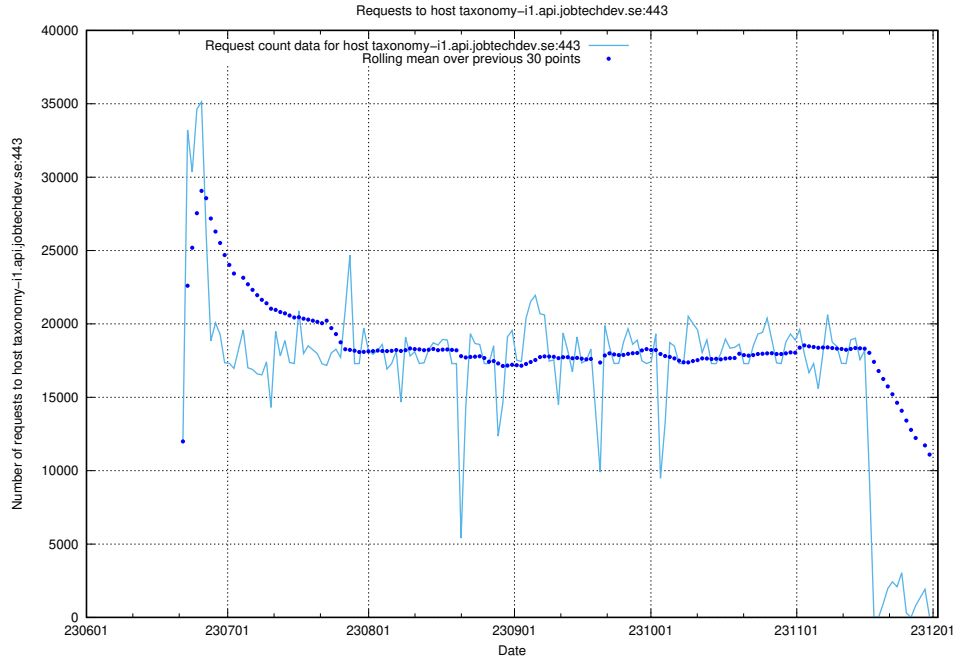

7.39 Usage of taxonomy-i1.api.jobtechdev.se:443

Here, we count the number of requests to host taxonomy-i1.api.jobtechdev.se:443.