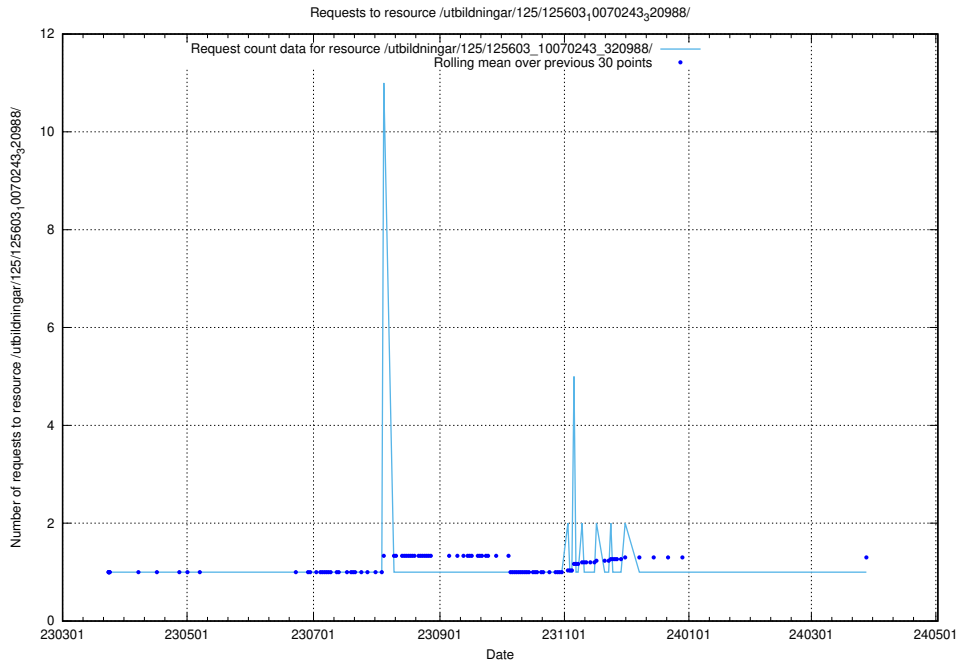

5.973 Usage of /utbildningar/125/125603_10070243_320988/

Here, we count the number of requests to resource /utbildningar/125/125603_10070243_320988/.