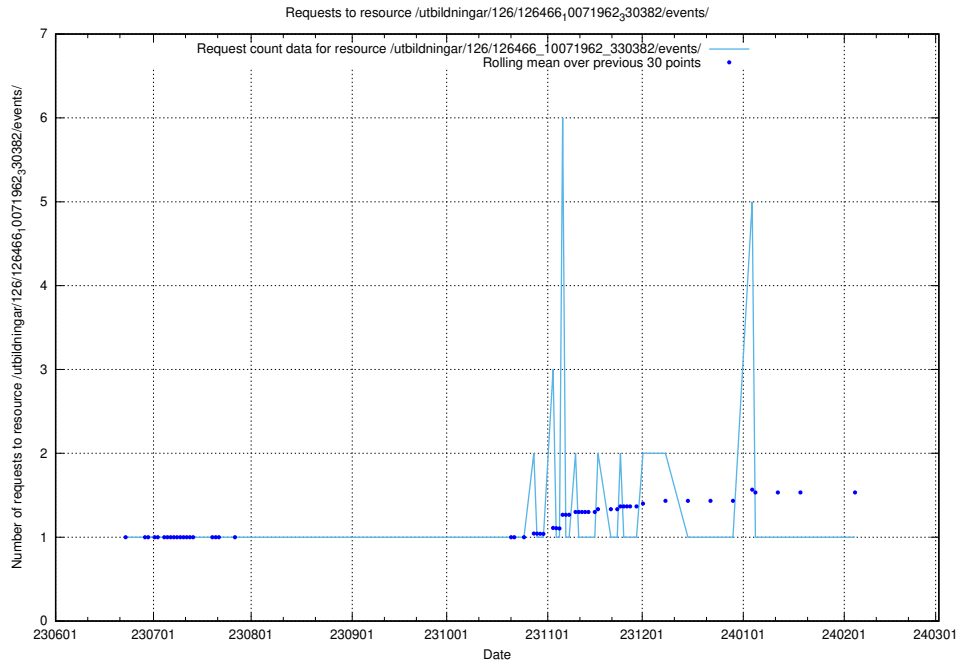

5.5307 Usage of /utbildningar/126/126466_10071962_330382/events/

Here, we count the number of requests to resource /utbildningar/126/126466_10071962_330382/events/