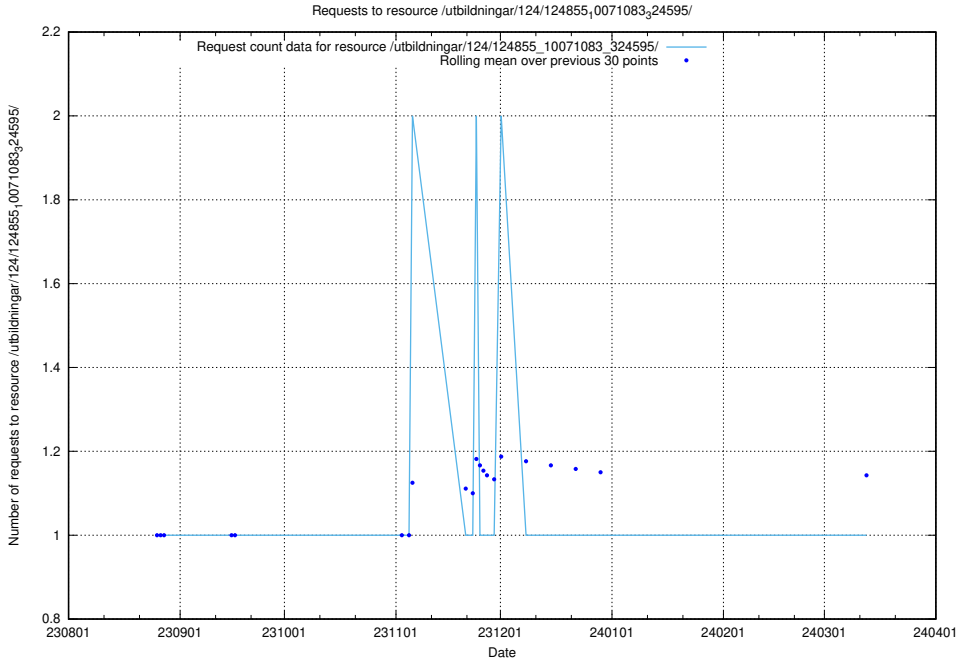

5.4366 Usage of /utbildningar/124/124855_10071083_324595/

Here, we count the number of requests to resource /utbildningar/124/124855_10071083_324595/.