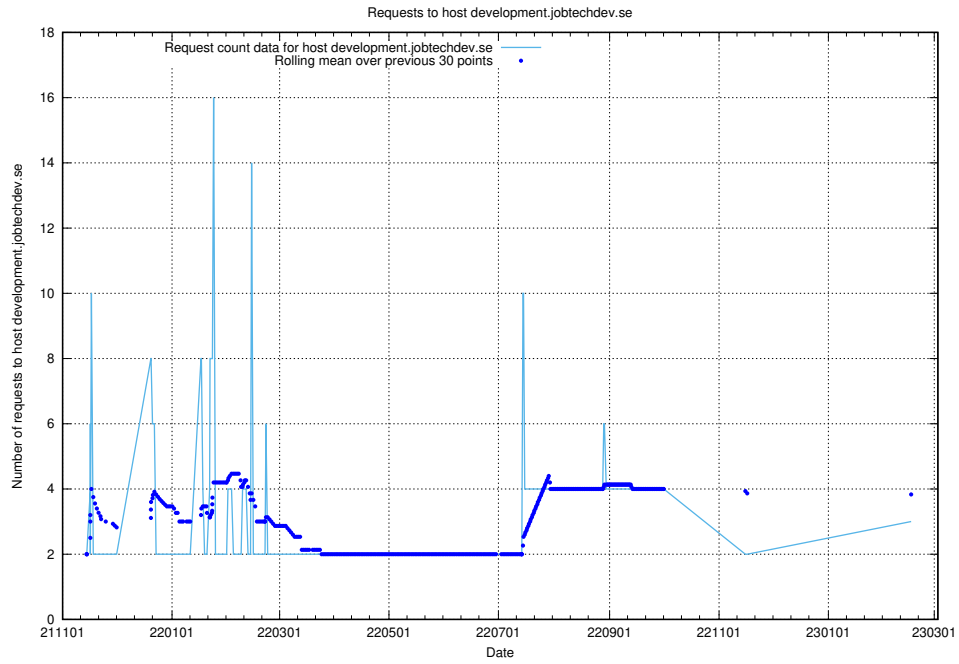

7.164 Usage of development.jobtechdev.se

Here, we count the number of requests to host development.jobtechdev.se.