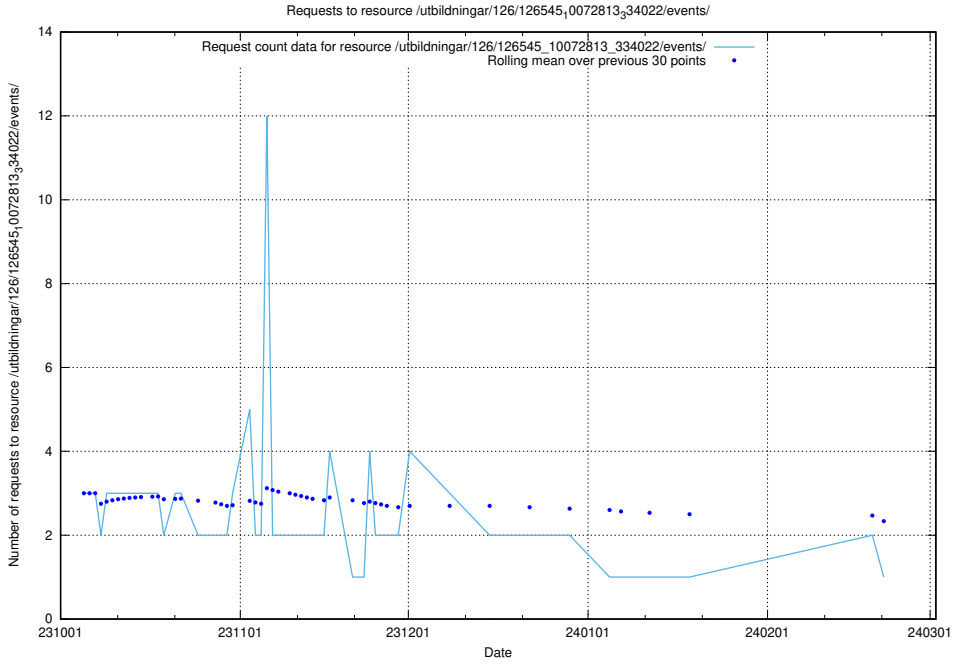

5.4051 Usage of /utbildningar/126/126545_10072813_334022/events/

Here, we count the number of requests to resource /utbildningar/126/126545_10072813_334022/events/