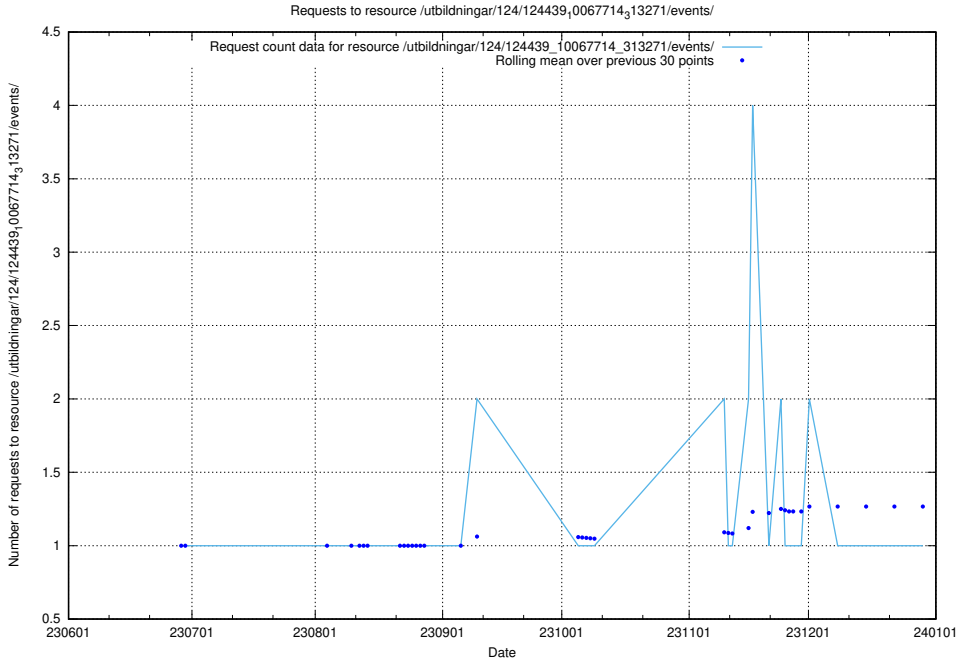

5.5176 Usage of /utbildningar/124/124439_10067714_313271/events/

Here, we count the number of requests to resource /utbildningar/124/124439_10067714_313271/events/