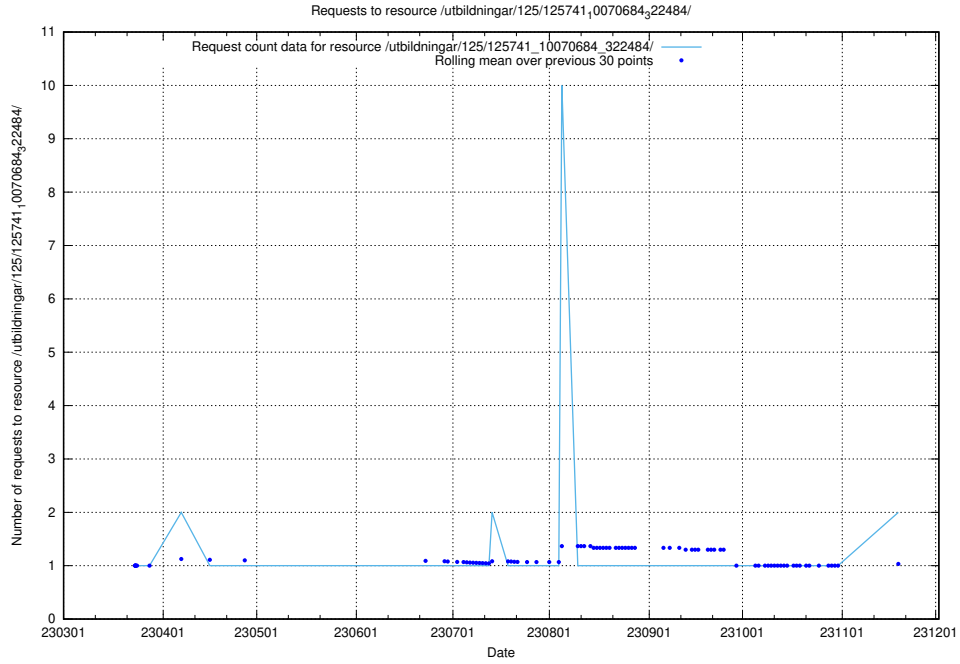

5.856 Usage of /utbildningar/125/125741_10070684_322484/

Here, we count the number of requests to resource /utbildningar/125/125741_10070684_322484/.