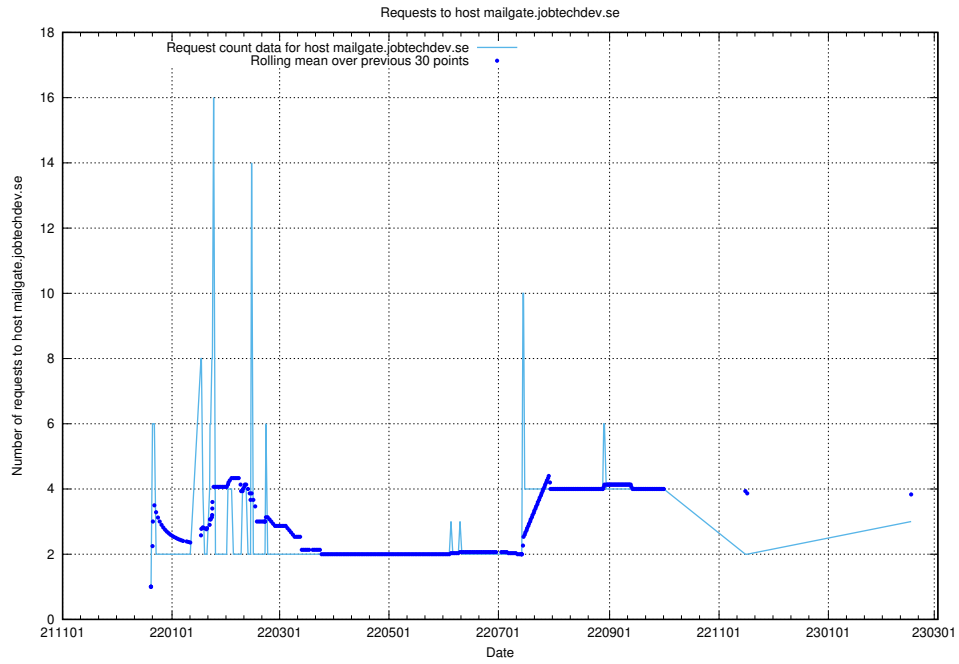

7.198 Usage of mailgate.jobtechdev.se

Here, we count the number of requests to host mailgate.jobtechdev.se.