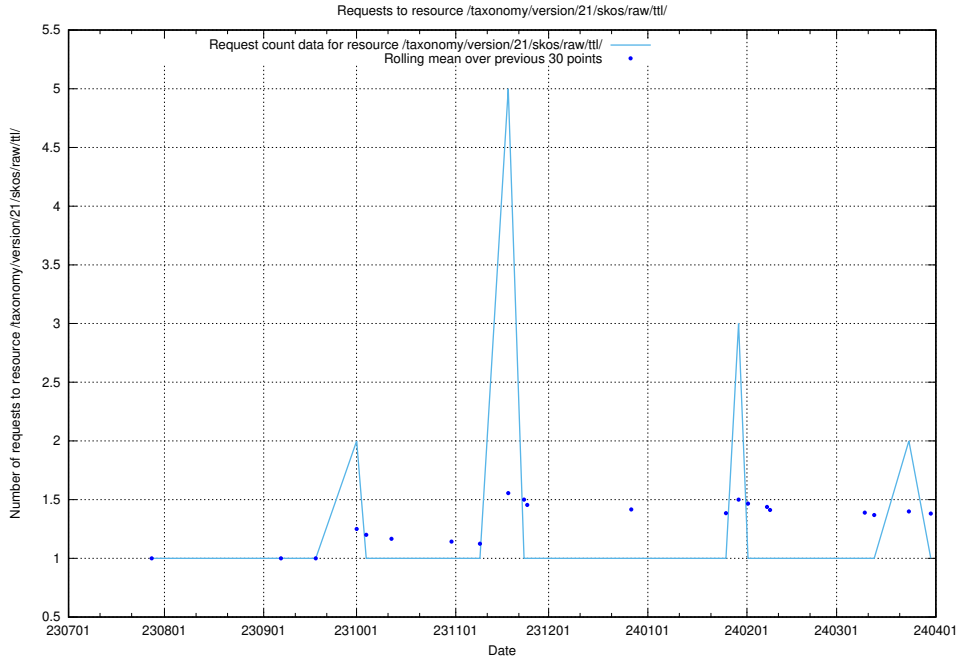

5.4576 Usage of /taxonomy/version/21/skos/raw/ttl/

Here, we count the number of requests to resource /taxonomy/version/21/skos/raw/ttl/.