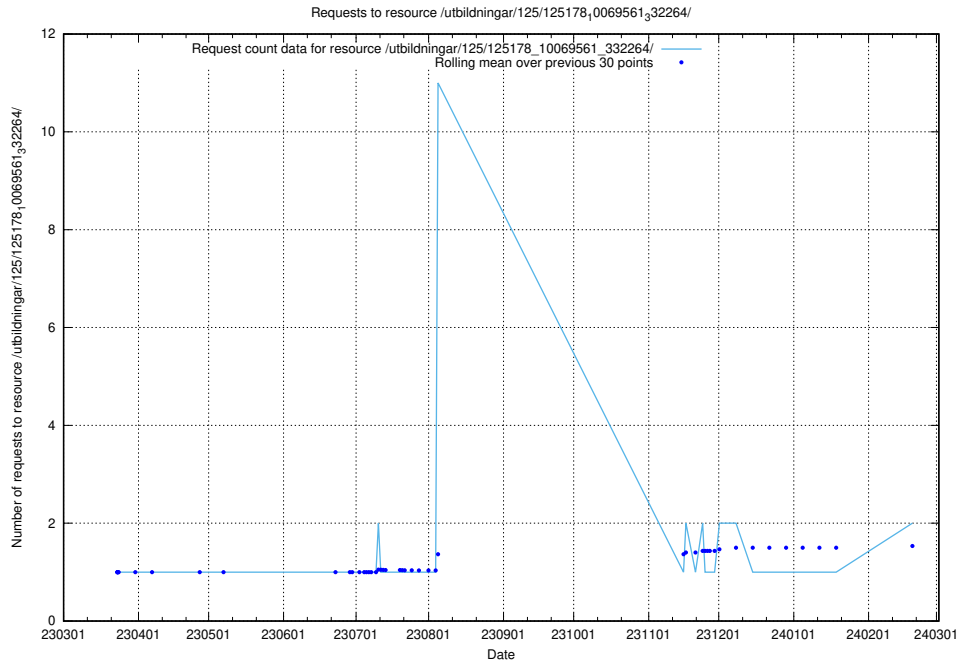

5.337 Usage of /utbildningar/125/125178_10069561_332264/

Here, we count the number of requests to resource /utbildningar/125/125178_10069561_332264/.