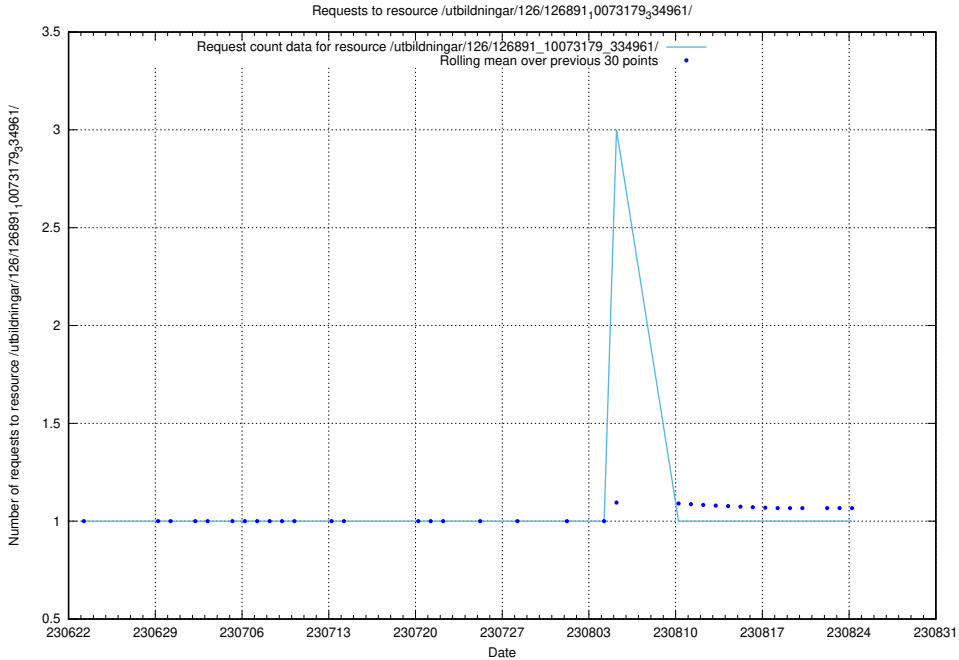

5.5236 Usage of /utbildningar/126/126891_10073179_334961/

Here, we count the number of requests to resource /utbildningar/126/126891_10073179_334961/.