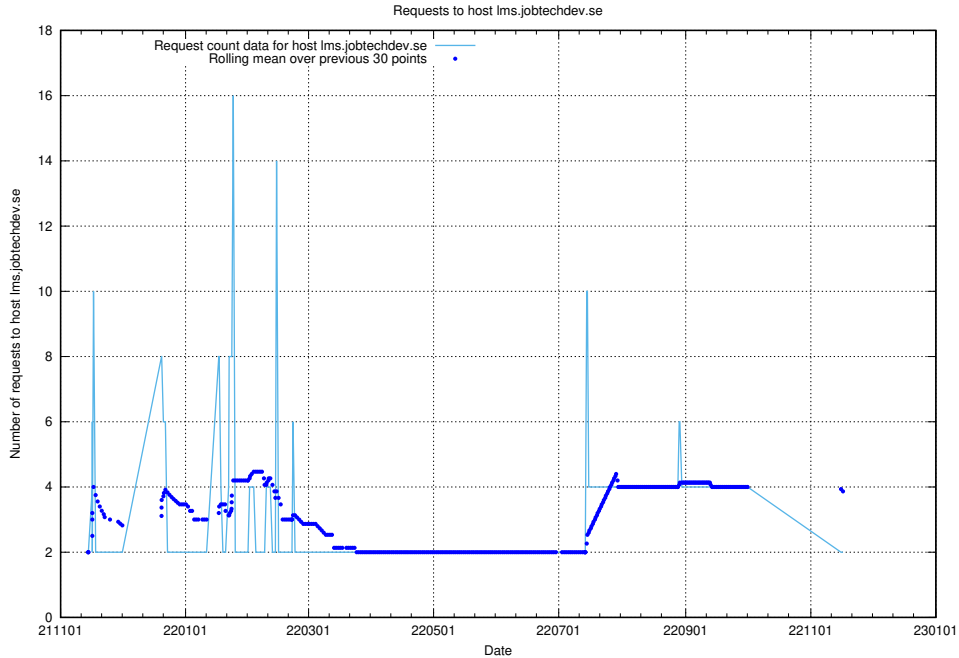

7.574 Usage of lms.jobtechdev.se

Here, we count the number of requests to host lms.jobtechdev.se.