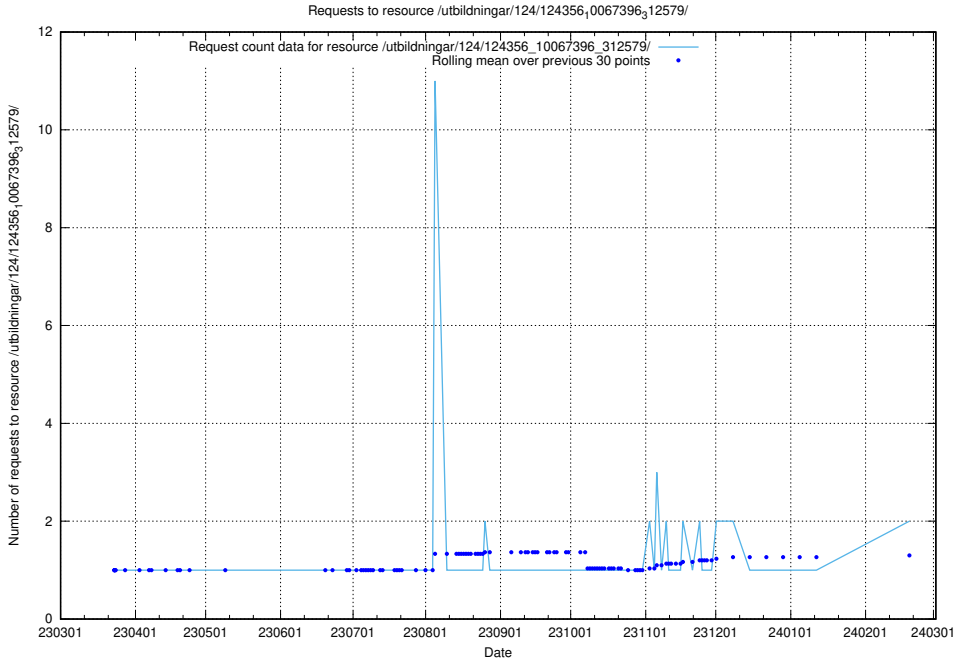

5.528 Usage of /utbildningar/124/124356_10067396_312579/

Here, we count the number of requests to resource /utbildningar/124/124356_10067396_312579/.