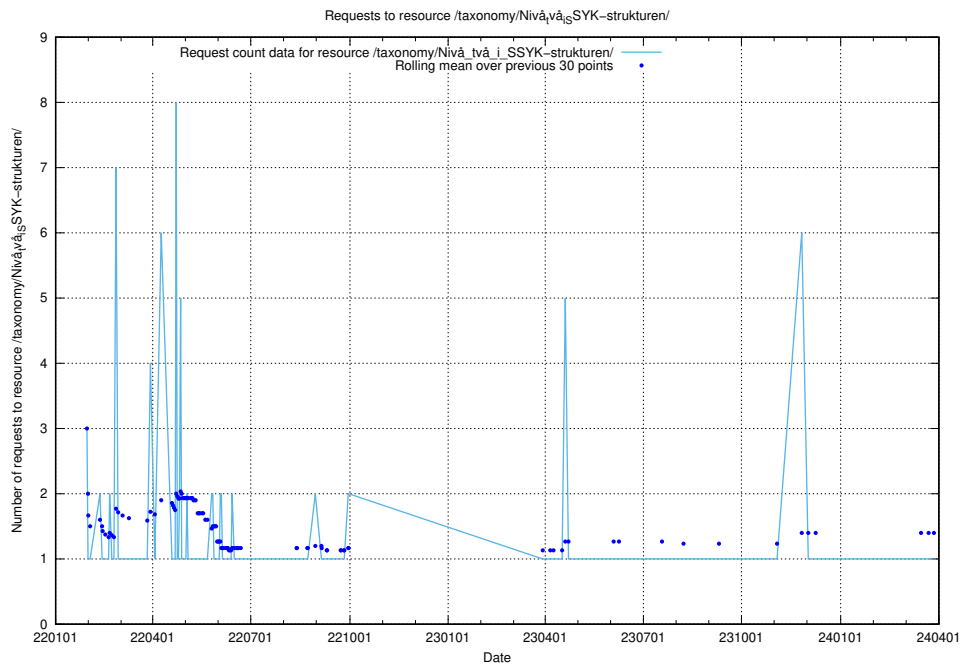

5.3176 Usage of /taxonomy/Nivå_två_i_SSYK-strukturen/

Here, we count the number of requests to resource /taxonomy/Nivå_två_i_SSYK-strukturen/.