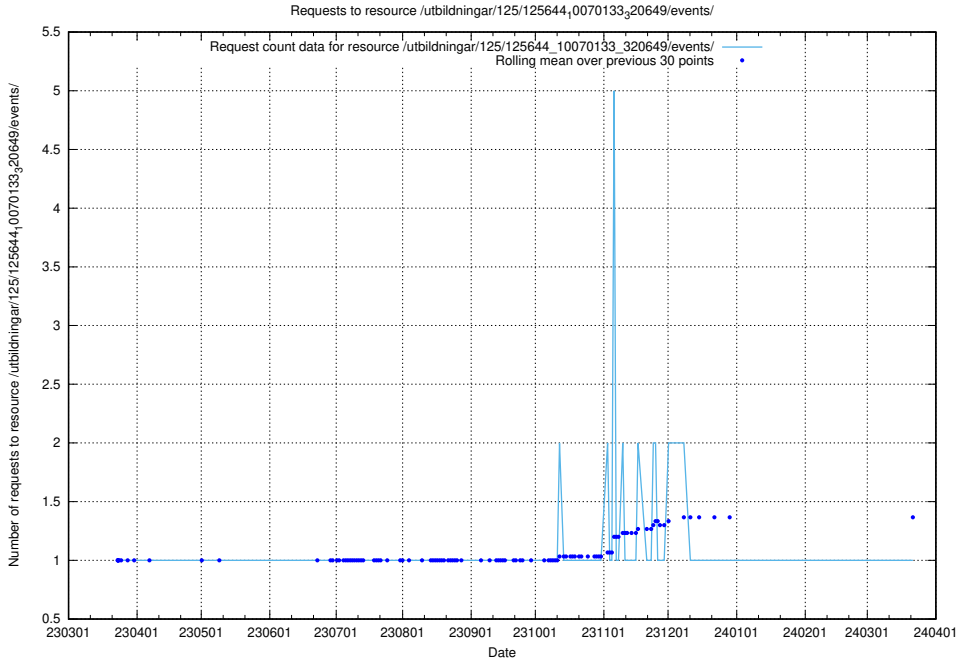

5.940 Usage of /utbildningar/125/125644_10070133_320649/events/

Here, we count the number of requests to resource /utbildningar/125/125644_10070133_320649/events/