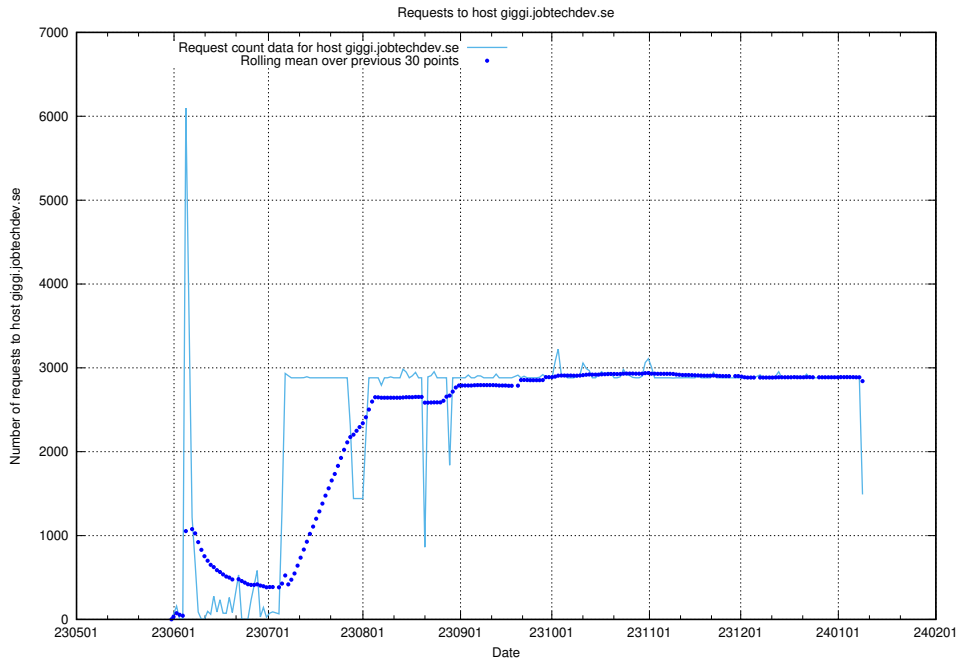

## 7.20 Usage of canary-openshift-ingress-canary.prod.services.jtech.se

Here, we count the number of requests to host canary-openshift-ingress-canary.prod.services.jtech.se.