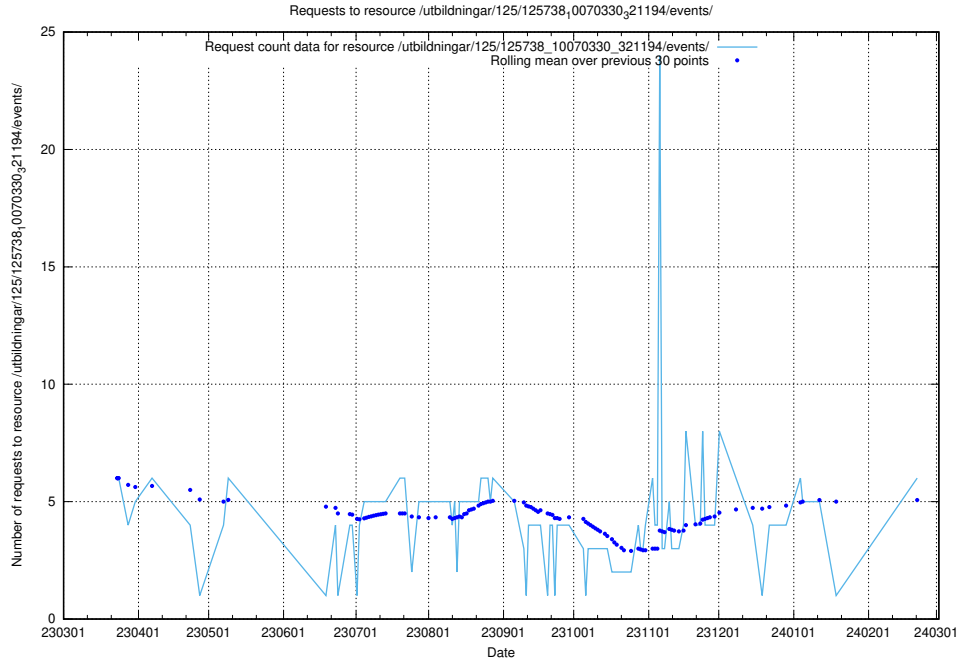

5.100 Usage of /utbildningar/125/125738_10070330_321194/events/

Here, we count the number of requests to resource /utbildningar/125/125738_10070330_321194/events/