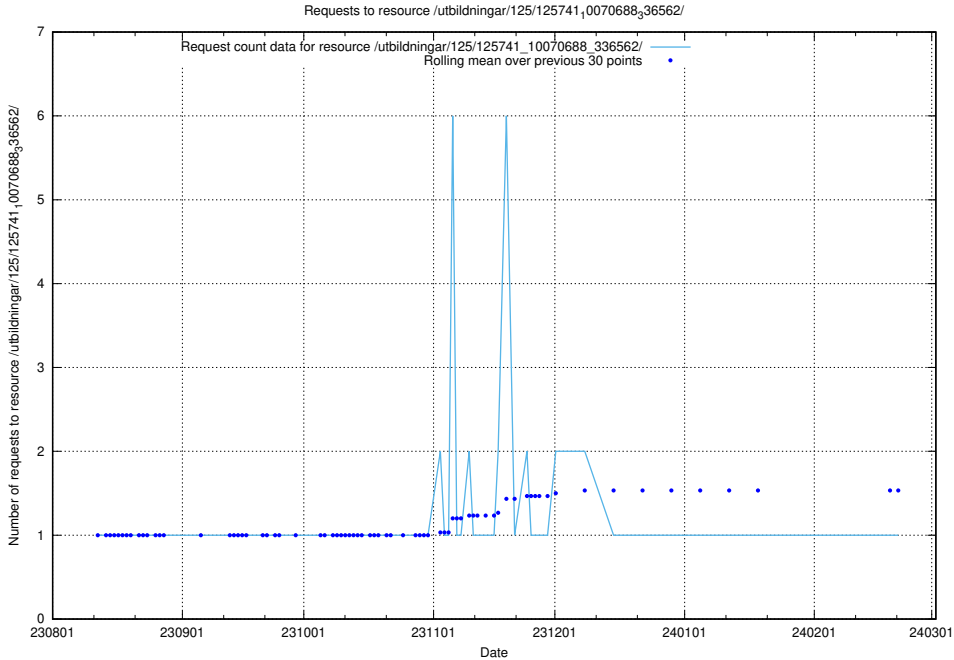

5.4464 Usage of /utbildningar/125/125741_10070688_336562/

Here, we count the number of requests to resource /utbildningar/125/125741_10070688_336562/.