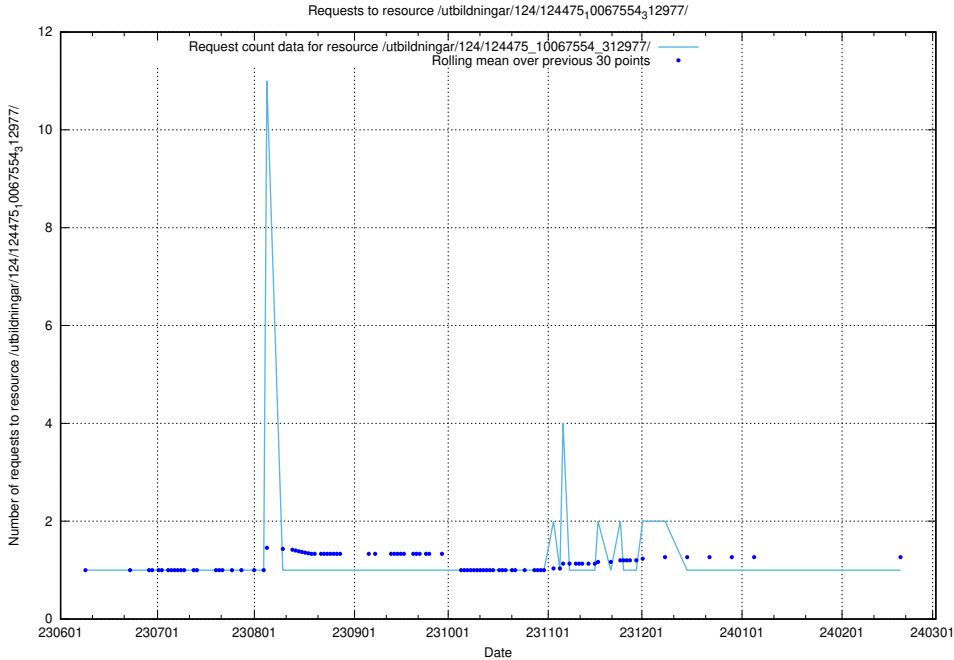

5.5571 Usage of /utbildningar/124/124475_10067554_312977/

Here, we count the number of requests to resource /utbildningar/124/124475_10067554_312977/.