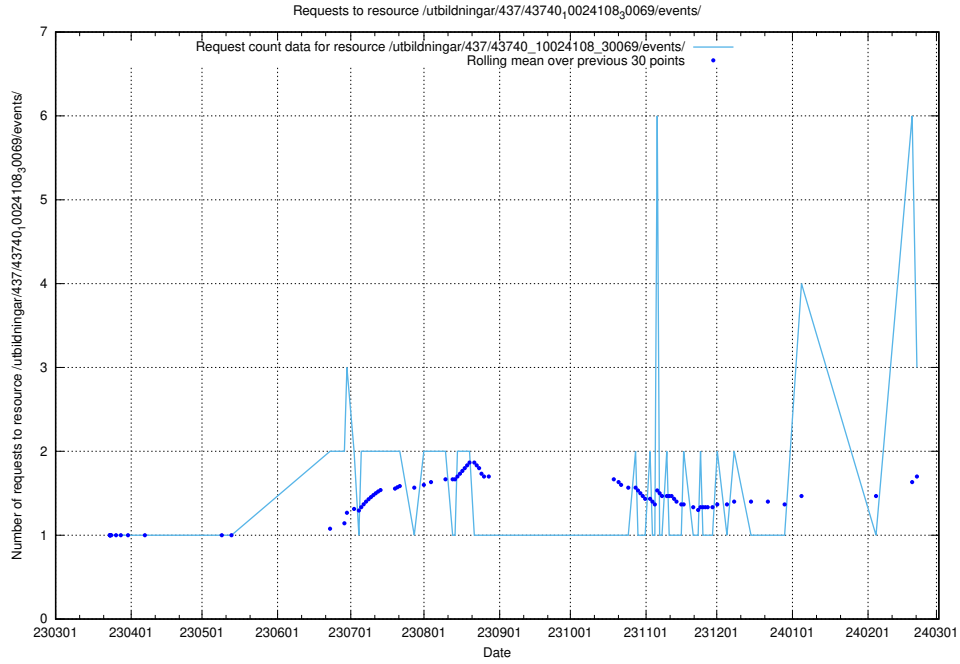

5.301 Usage of /utbildningar/437/43740_10024108_30069/events/

Here, we count the number of requests to resource /utbildningar/437/43740_10024108_30069/events/.