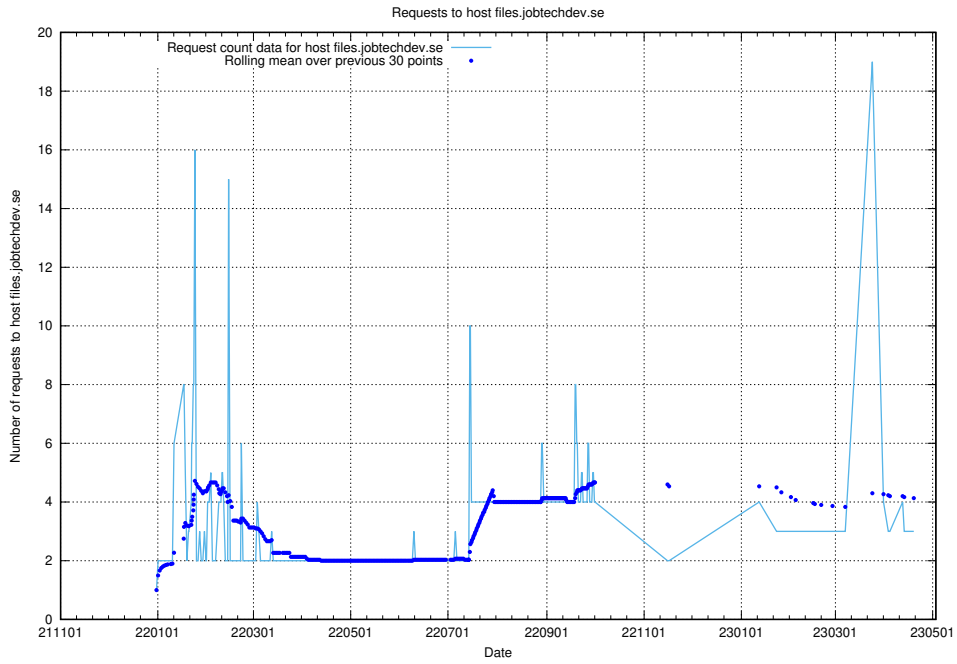

7.187 Usage of files.jobtechdev.se

Here, we count the number of requests to host files.jobtechdev.se.