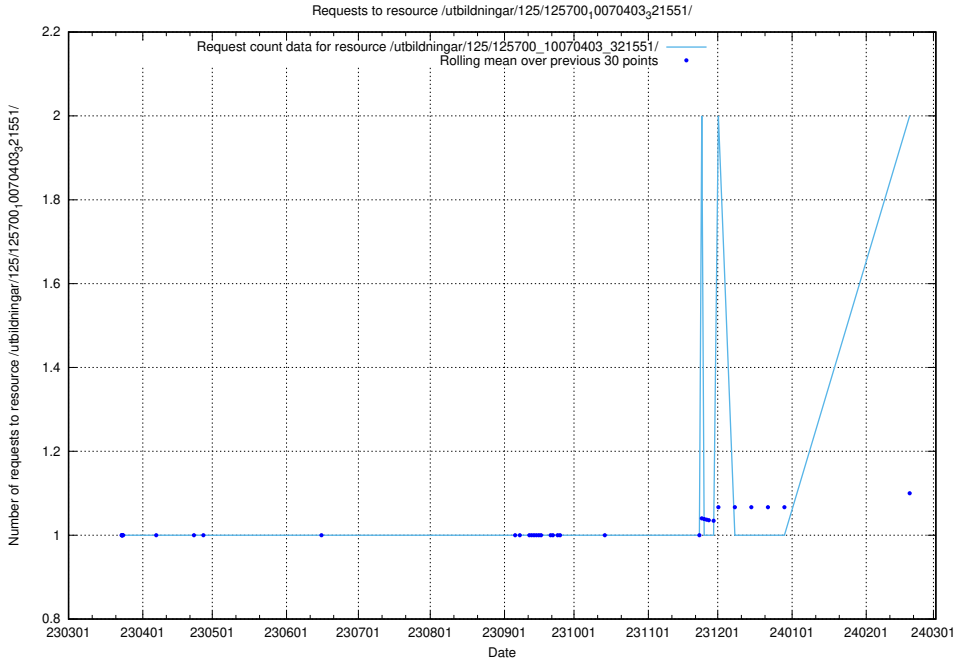

5.313 Usage of /utbildningar/125/125700_10070403_321551/

Here, we count the number of requests to resource /utbildningar/125/125700_10070403_321551/.