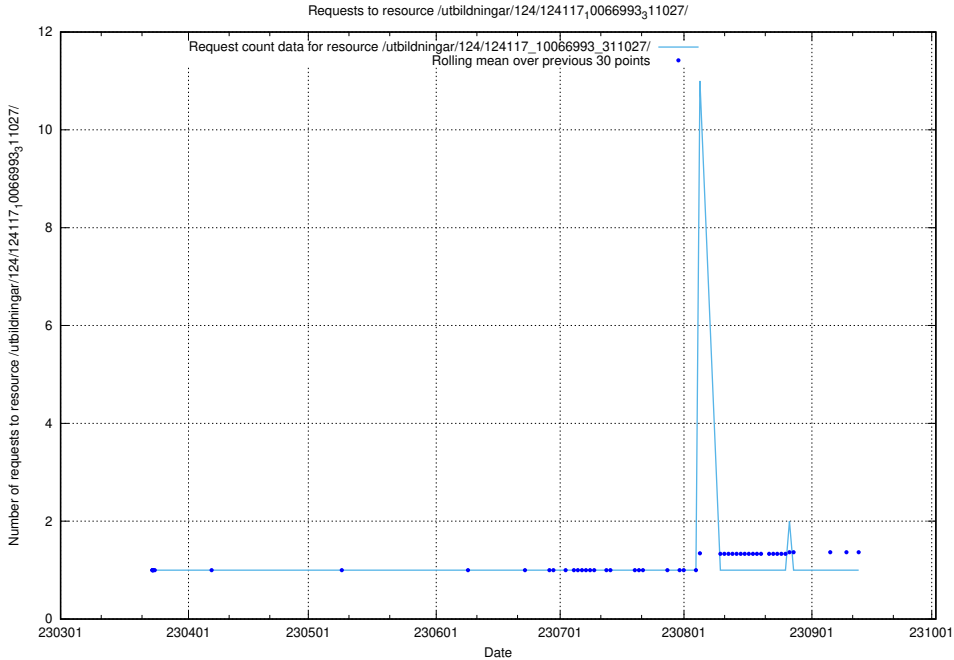

5.3890 Usage of /utbildningar/124/124117_10066993_311027/

Here, we count the number of requests to resource /utbildningar/124/124117_10066993_311027/.