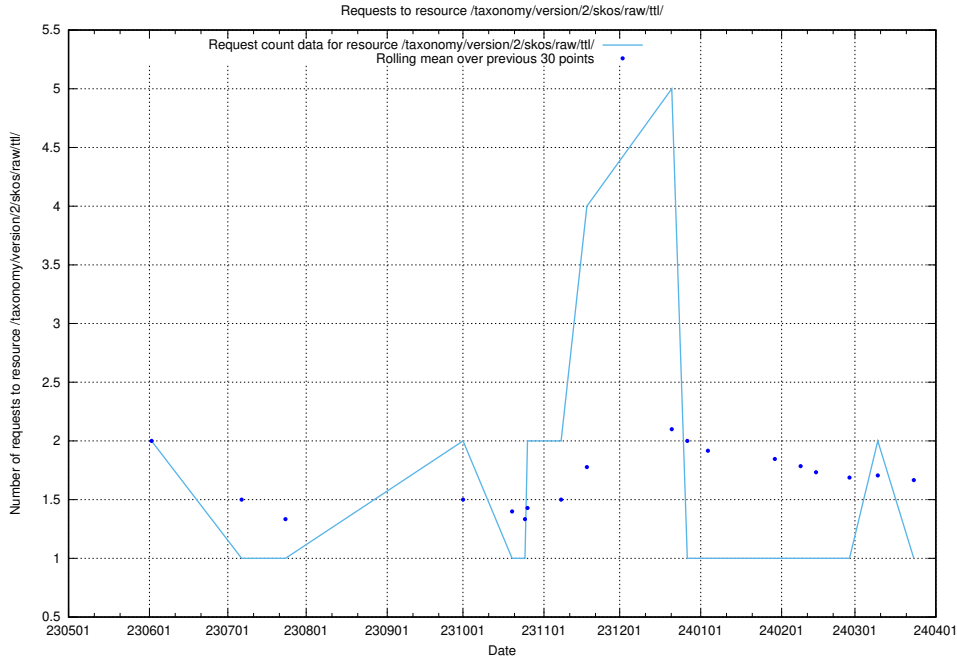

5.5594 Usage of /taxonomy/version/2/skos/raw/ttl/

Here, we count the number of requests to resource /taxonomy/version/2/skos/raw/ttl/.