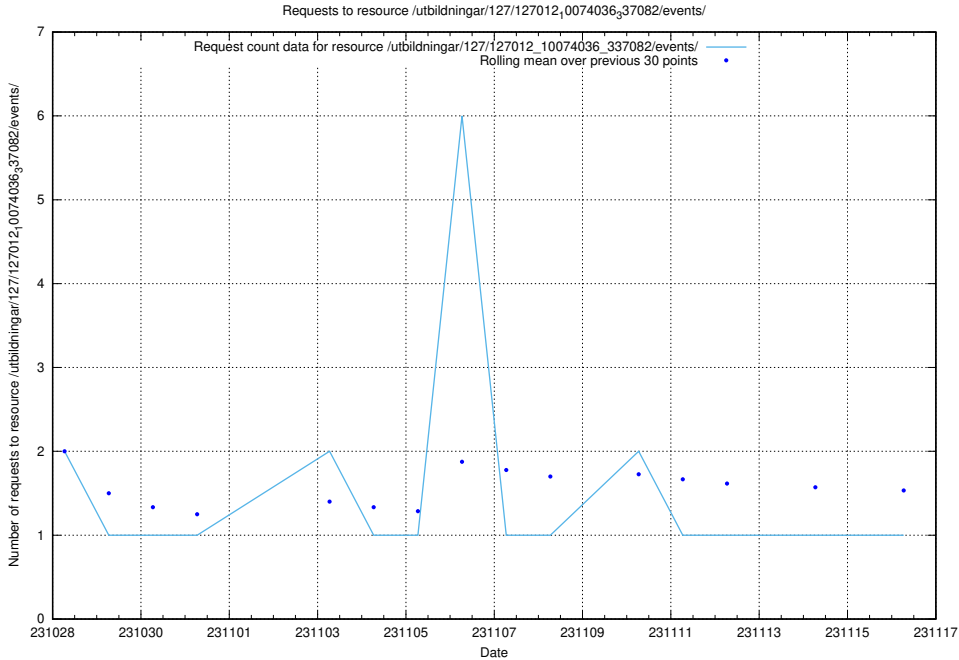

### 5.3824 Usage of /utbildningar/127/127012\_10074036\_337082/events/

Here, we count the number of requests to resource /utbildningar/127/127012\_10074036\_337082/events/