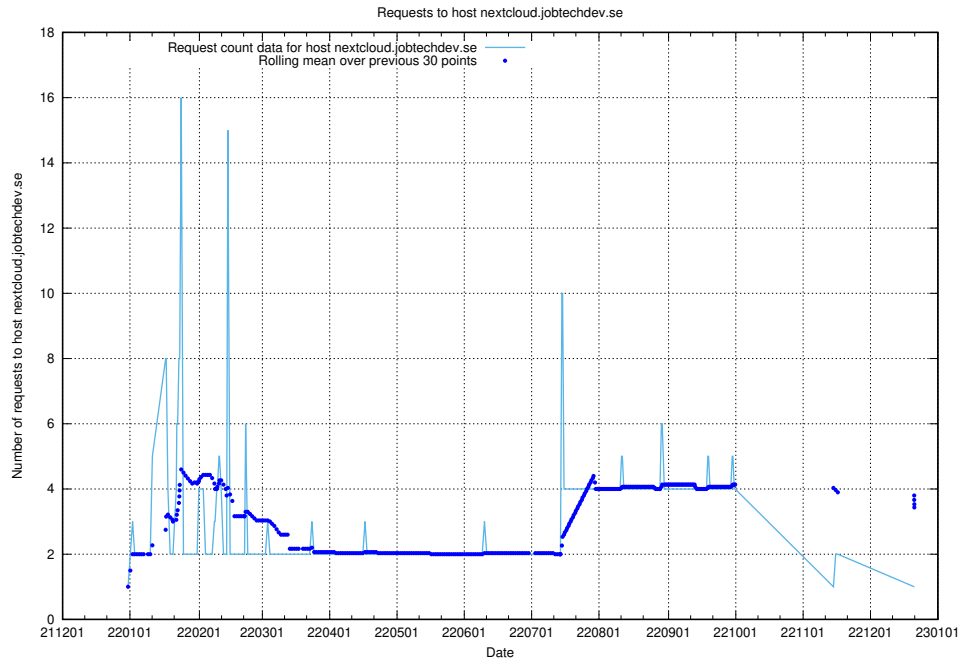

7.620 Usage of nextcloud.jobtechdev.se

Here, we count the number of requests to host nextcloud.jobtechdev.se.