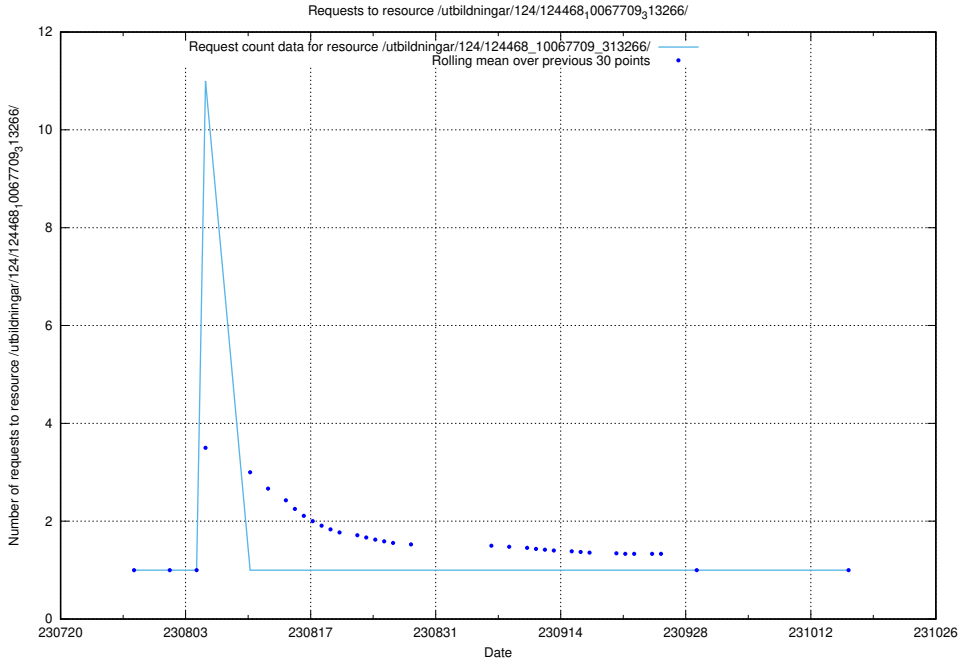

5.4572 Usage of /utbildningar/124/124468_10067709_313266/

Here, we count the number of requests to resource /utbildningar/124/124468_10067709_313266/.