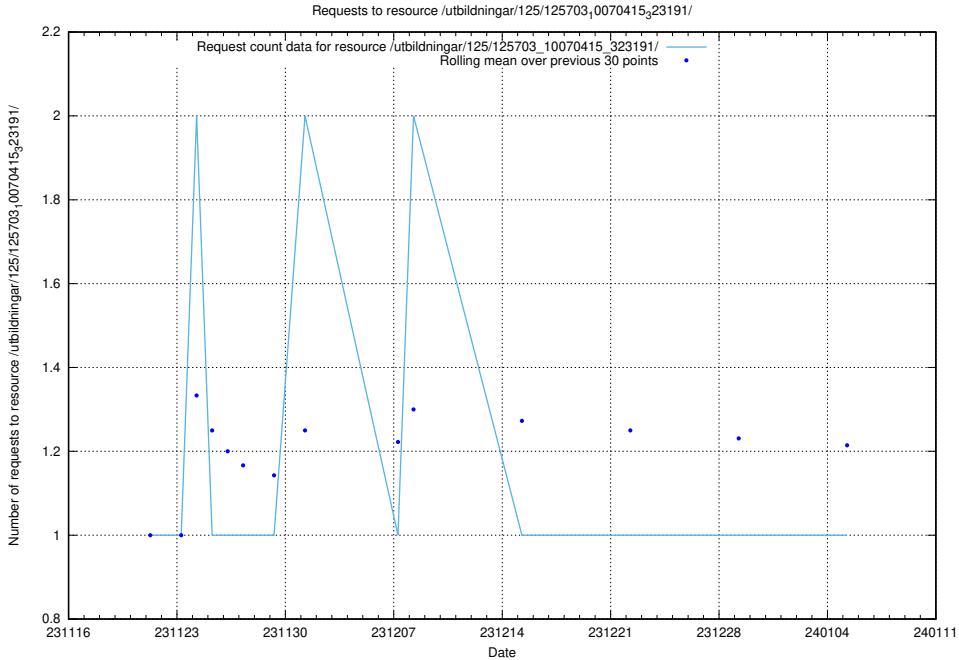

5.3689 Usage of /utbildningar/125/125703_10070415_323191/

Here, we count the number of requests to resource /utbildningar/125/125703_10070415_323191/.