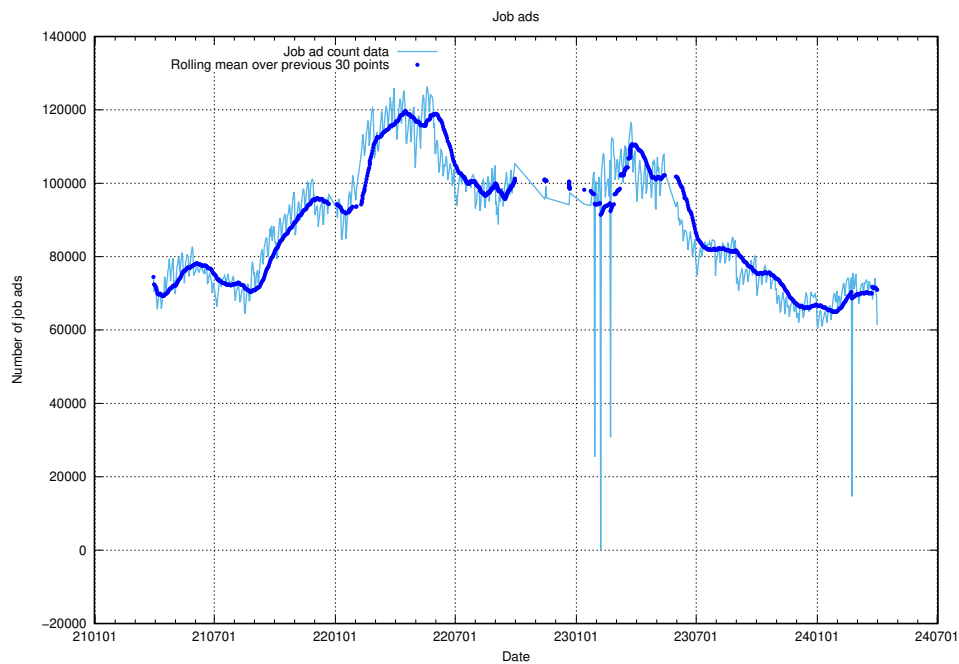

13 JobTechLinks Pipeline

This section contains a summary of last night's job ad processing in the [JobTech Links pipeline](#)¹³.

For a detailed statistical summary, please see [14.1](#).

13.1 Number of job ads

Here, we count the number of job ads processed by the pipeline each night.

¹³<https://gitlab.com/arbetsformedlingen/joblinks/wiki/-/wikis/home>