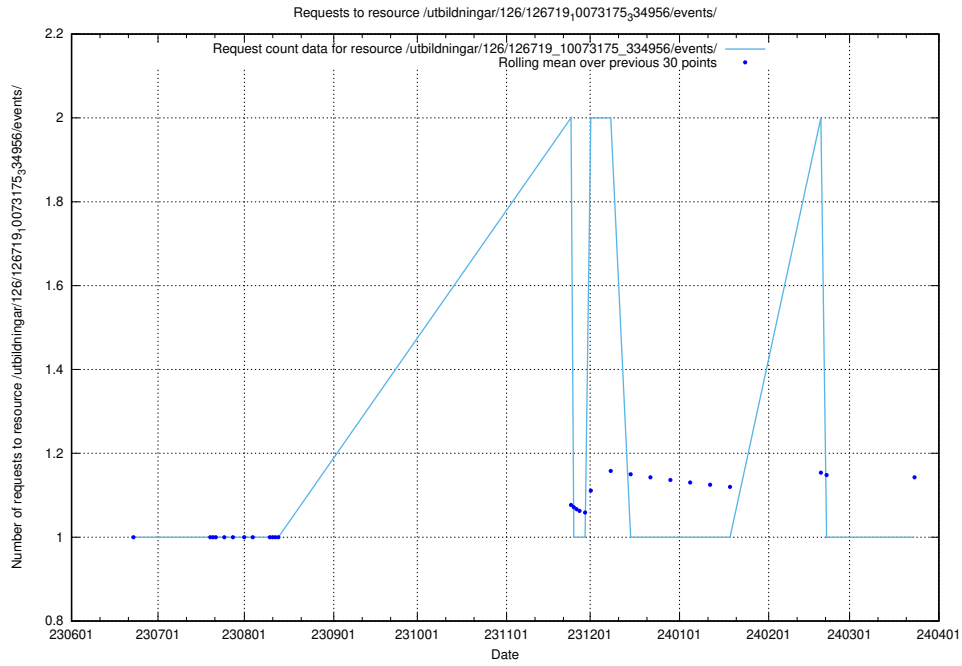

5.5264 Usage of /utbildningar/126/126719_10073175_334956/events/

Here, we count the number of requests to resource /utbildningar/126/126719_10073175_334956/events/