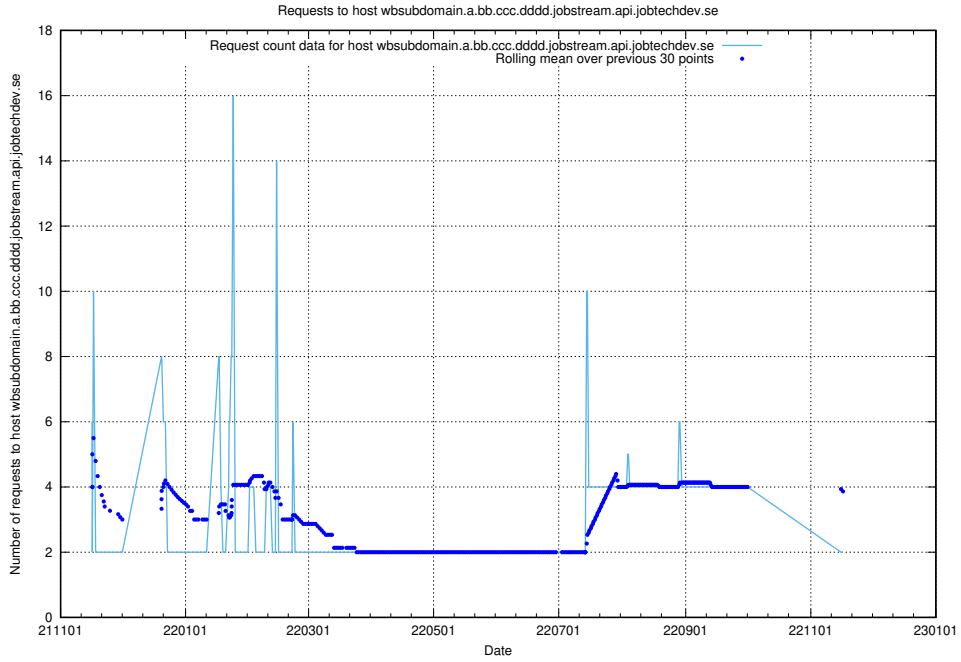

7.524 Usage of wbsubdomain.a.bb.ccc.dddd.jobstream.api.jobtechdev.se

Here, we count the number of requests to host wbsubdomain.a.bb.ccc.dddd.jobstream.api.jobtechdev.se.