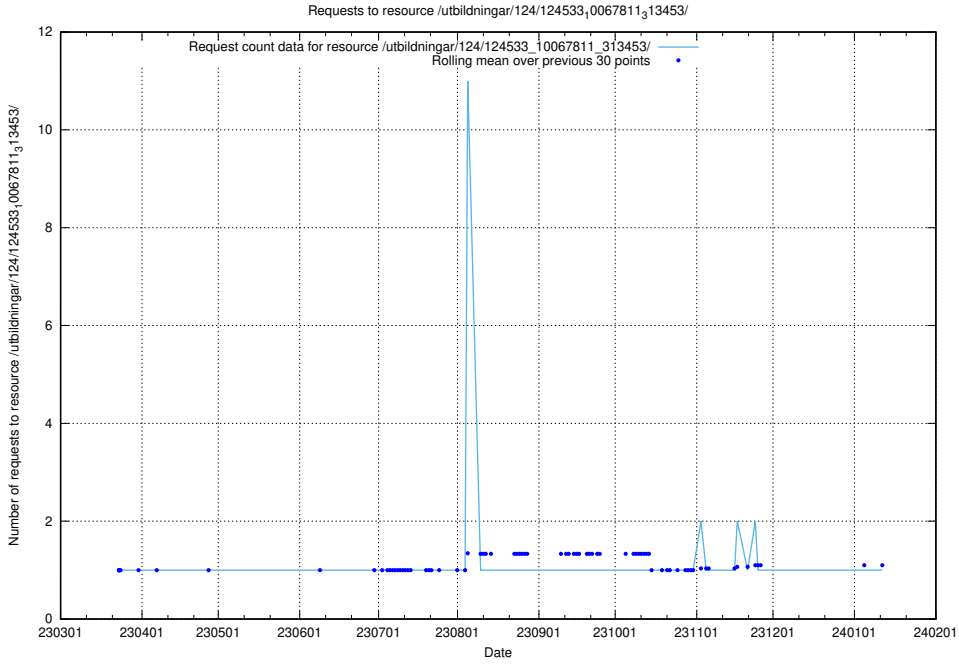

5.1121 Usage of /utbildningar/124/124533_10067811_313453/

Here, we count the number of requests to resource /utbildningar/124/124533_10067811_313453/.