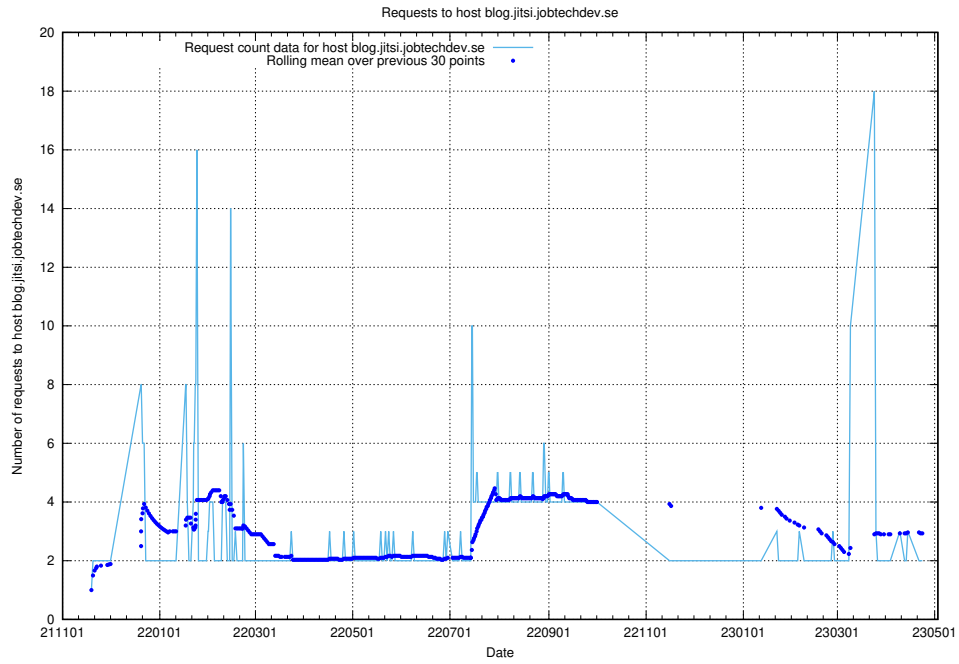

7.474 Usage of `blog.jitsi.jobtechdev.se`

Here, we count the number of requests to host `blog.jitsi.jobtechdev.se`.