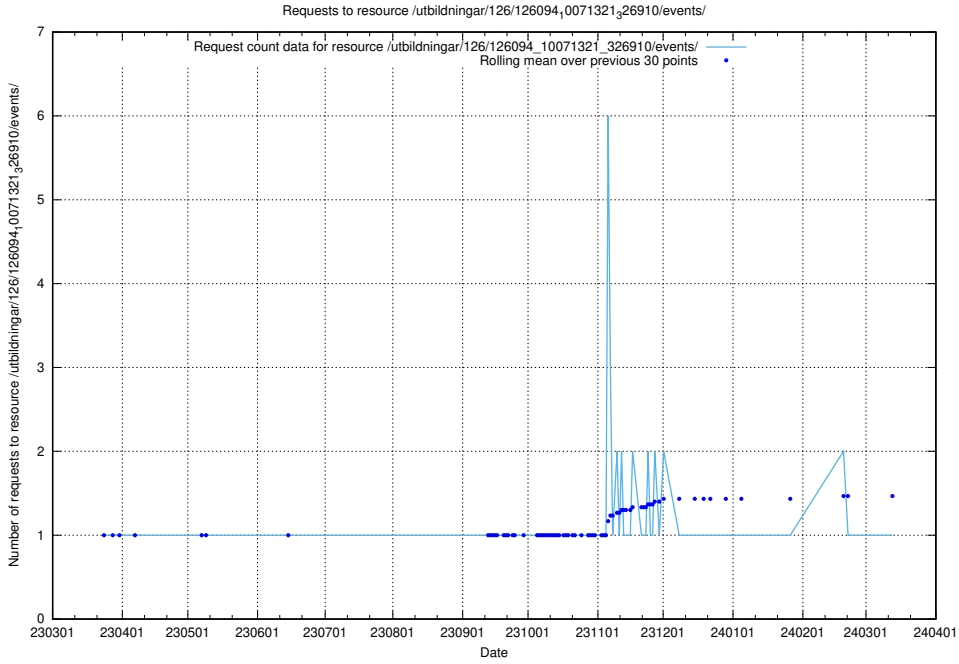

5.5859 Usage of /utbildningar/126/126094_10071321_326910/events/

Here, we count the number of requests to resource /utbildningar/126/126094_10071321_326910/events/