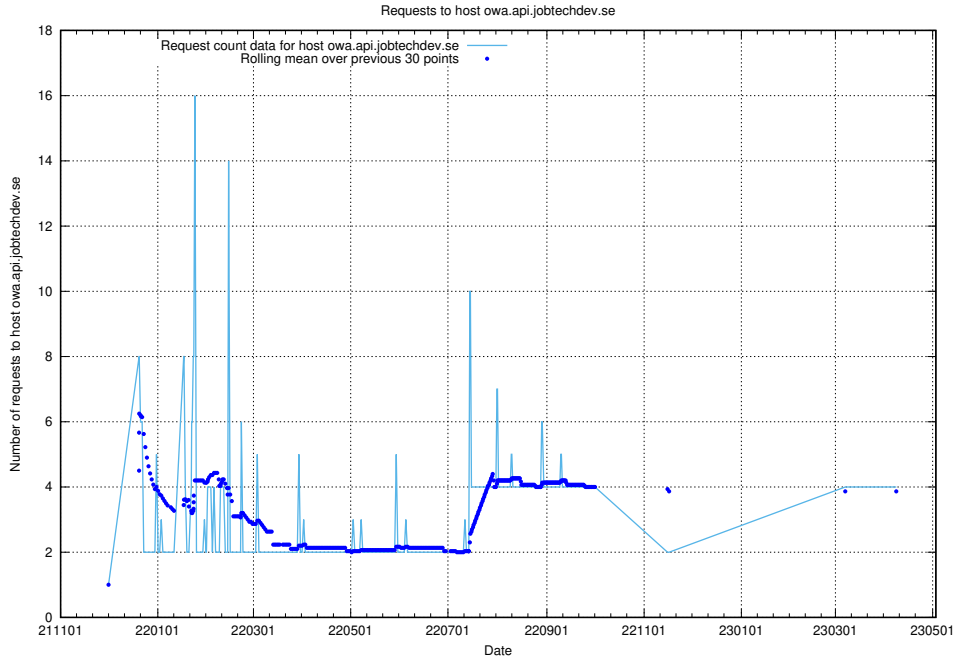

7.133 Usage of owa.api.jobtechdev.se

Here, we count the number of requests to host owa.api.jobtechdev.se.