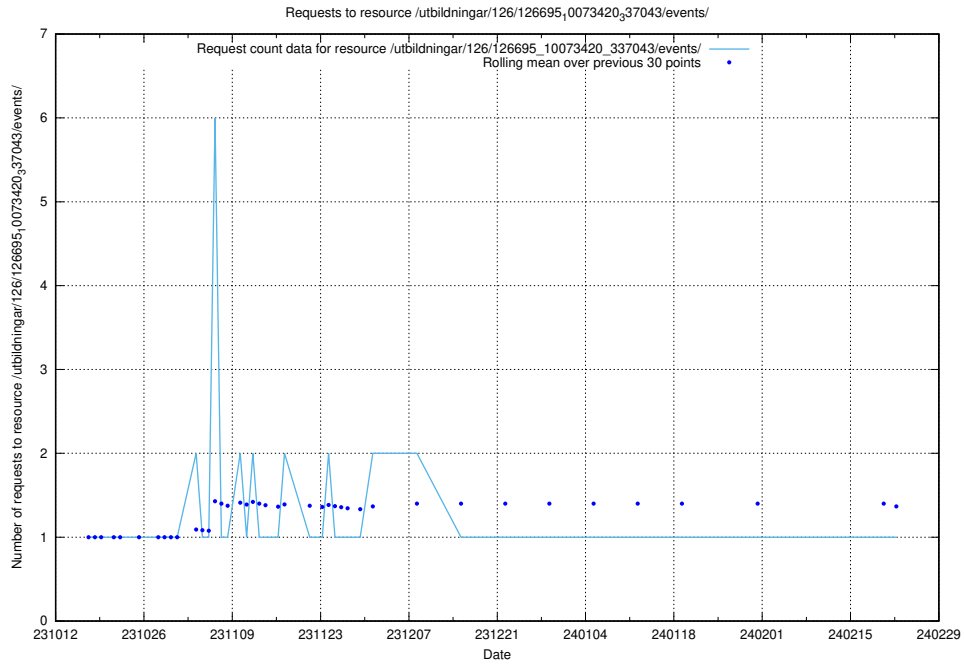

5.3946 Usage of /utbildningar/126/126695_10073420_337043/events/

Here, we count the number of requests to resource /utbildningar/126/126695_10073420_337043/events/