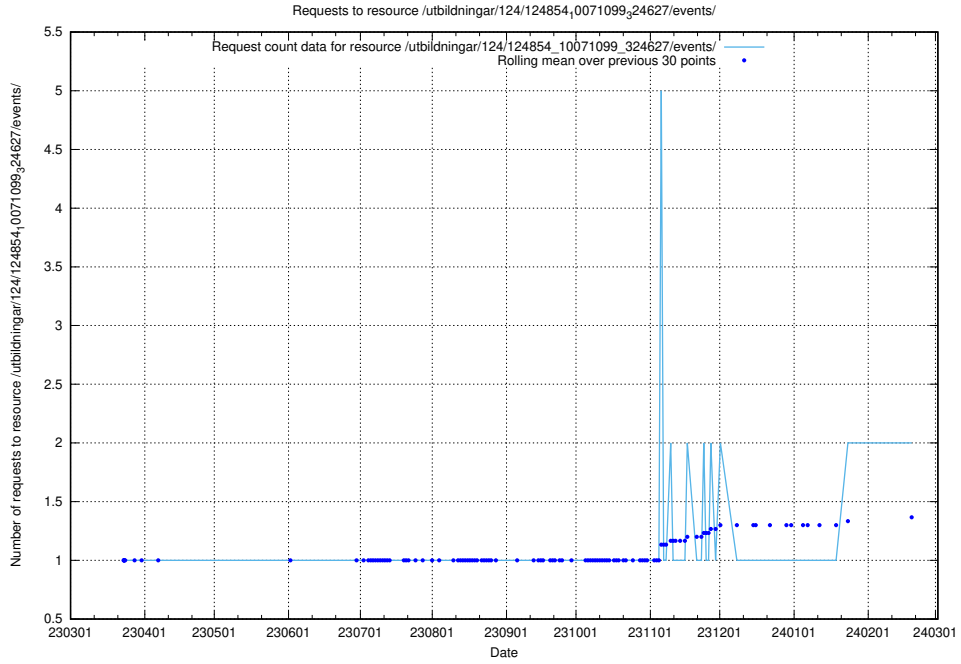

5.348 Usage of /utbildningar/124/124854_10071099_324627/events/

Here, we count the number of requests to resource /utbildningar/124/124854_10071099_324627/events/