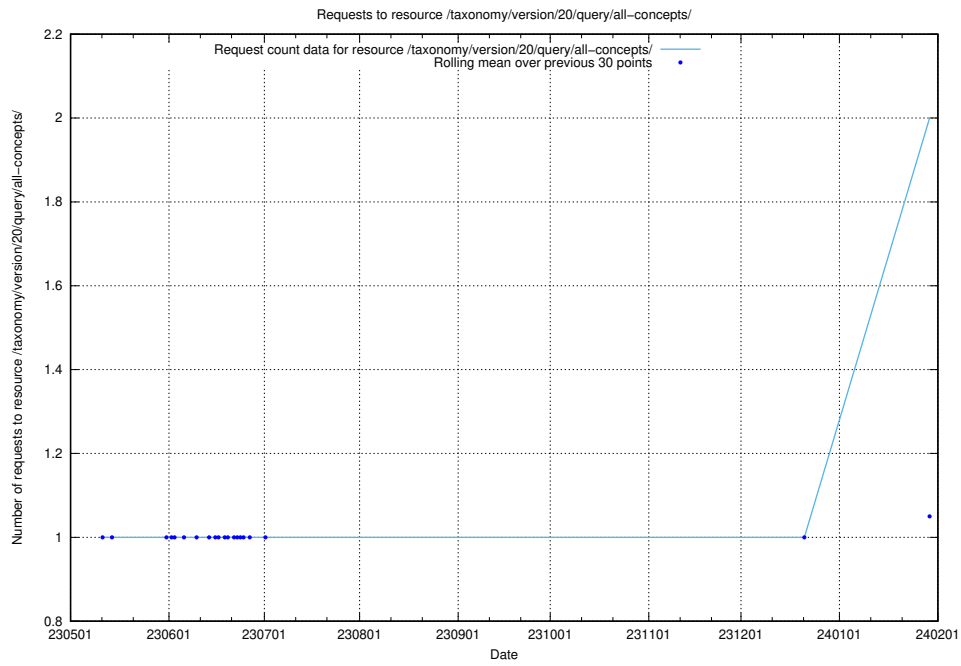

5.757 Usage of /taxonomy/version/20/query/all-concepts/

Here, we count the number of requests to resource /taxonomy/version/20/query/all-concepts/.