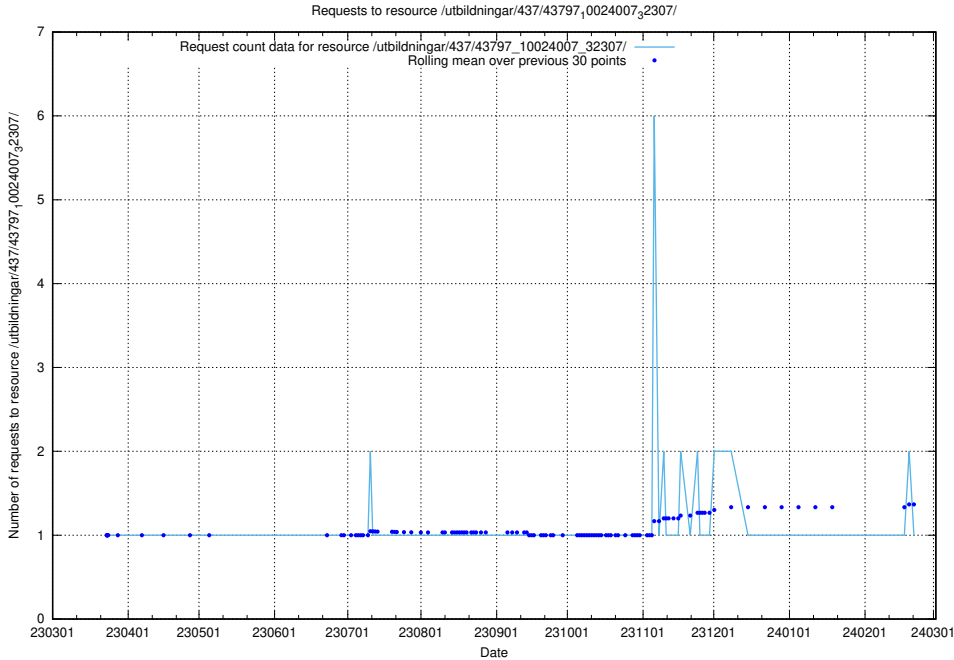

5.5986 Usage of /utbildningar/437/43797_10024007_32307/

Here, we count the number of requests to resource /utbildningar/437/43797_10024007_32307/.