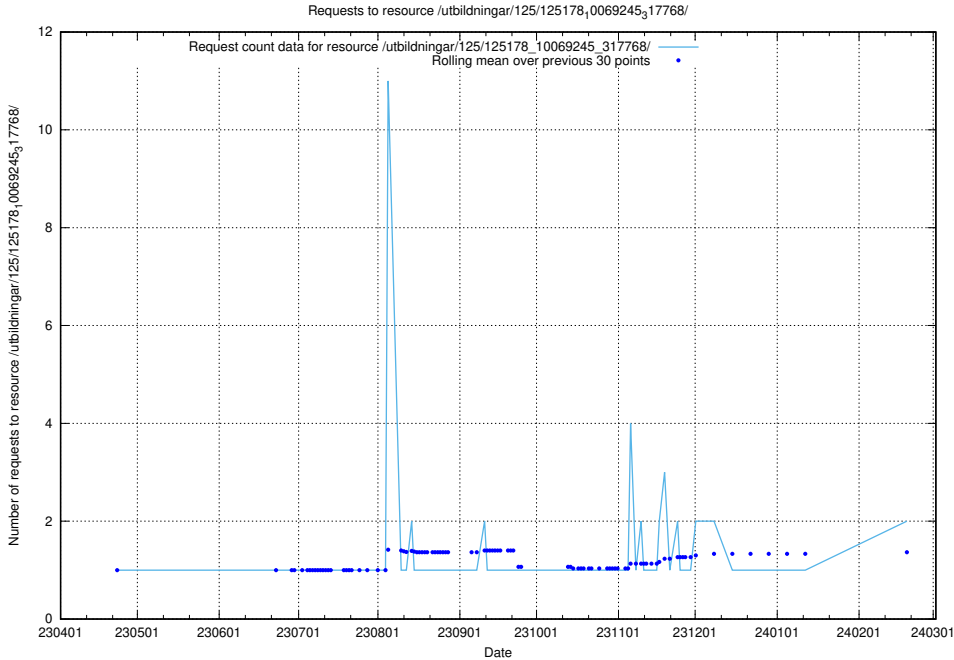

5.759 Usage of /utbildningar/125/125178_10069245_317768/

Here, we count the number of requests to resource /utbildningar/125/125178_10069245_317768/.