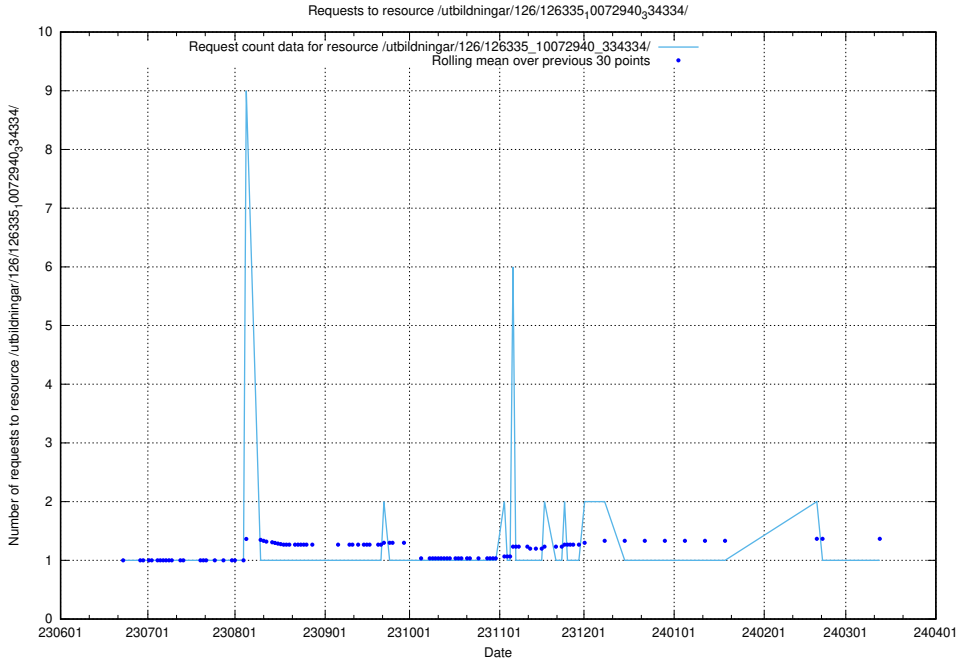

5.5326 Usage of /utbildningar/126/126335_10072940_334334/

Here, we count the number of requests to resource /utbildningar/126/126335_10072940_334334/.