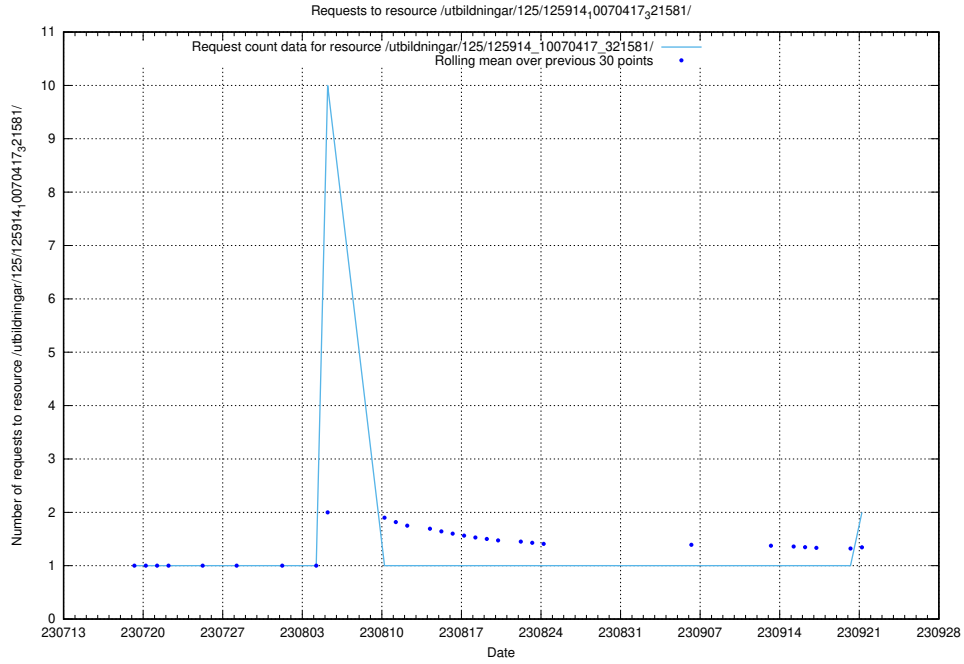

5.638 Usage of /utbildningar/125/125914_10070417_321581/

Here, we count the number of requests to resource /utbildningar/125/125914_10070417_321581/.