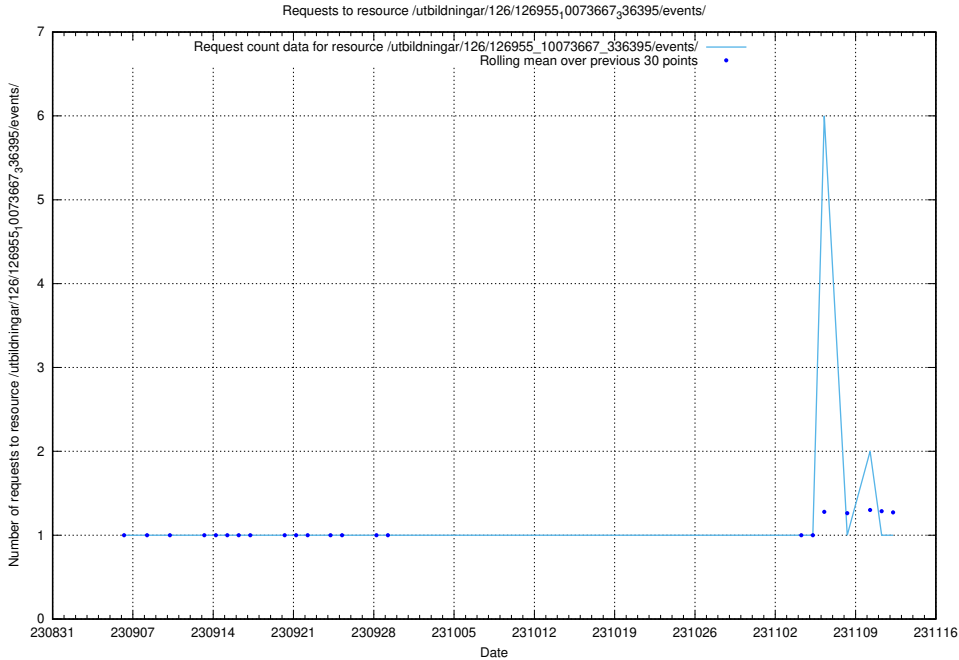

### 5.4307 Usage of /utbildningar/126/126955\_10073667\_336395/events/

Here, we count the number of requests to resource /utbildningar/126/126955\_10073667\_336395/events/