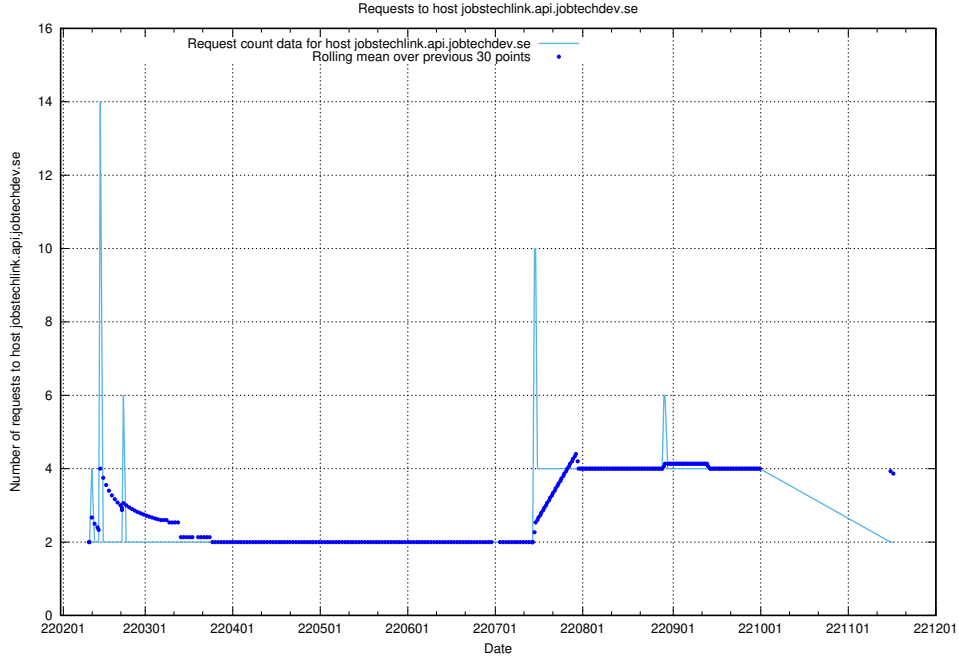

7.557 Usage of jobstechlink.api.jobtechdev.se

Here, we count the number of requests to host jobstechlink.api.jobtechdev.se.