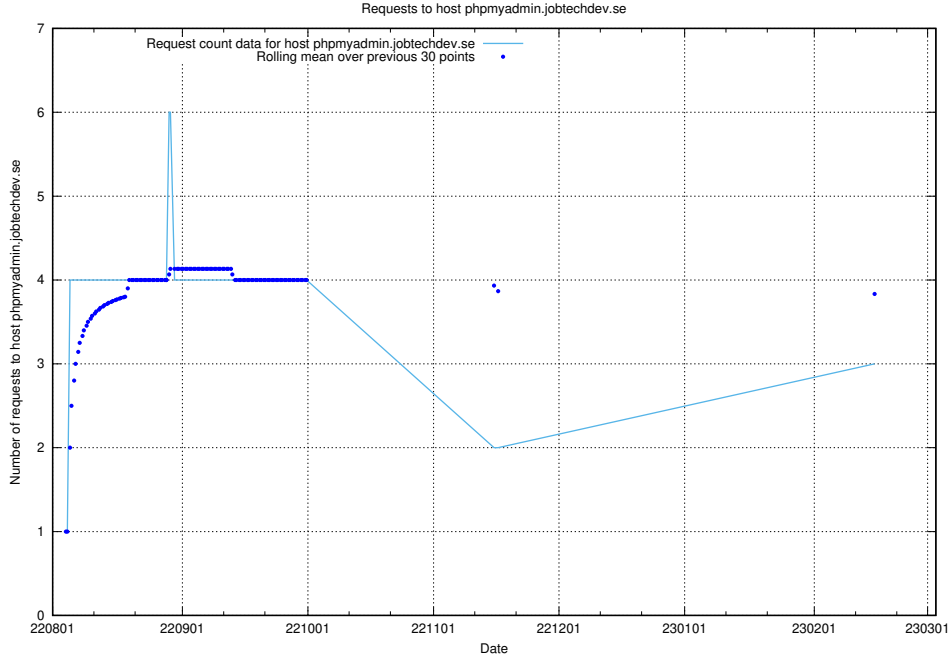

7.185 Usage of phpmyadmin.jobtechdev.se

Here, we count the number of requests to host phpmyadmin.jobtechdev.se.