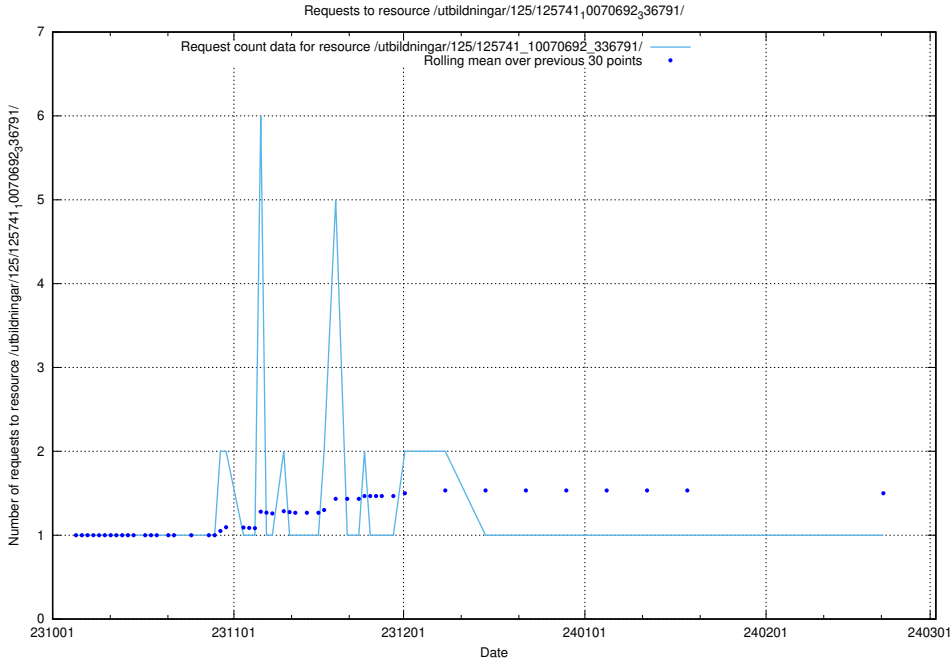

5.4058 Usage of /utbildningar/125/125741_10070692_336791/

Here, we count the number of requests to resource /utbildningar/125/125741_10070692_336791/.