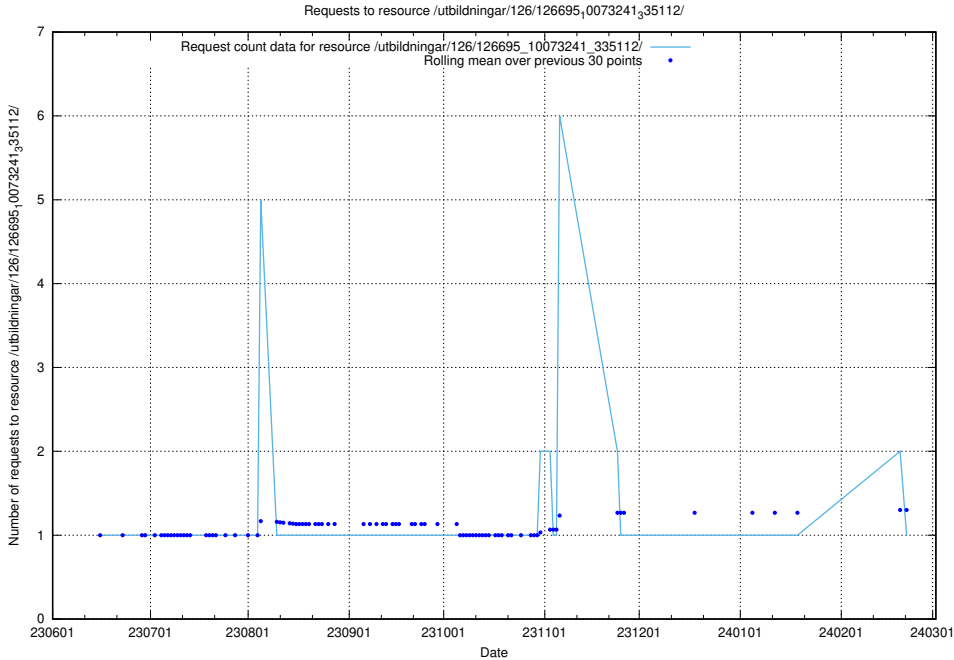

5.5543 Usage of /utbildningar/126/126695_10073241_335112/

Here, we count the number of requests to resource /utbildningar/126/126695_10073241_335112/.