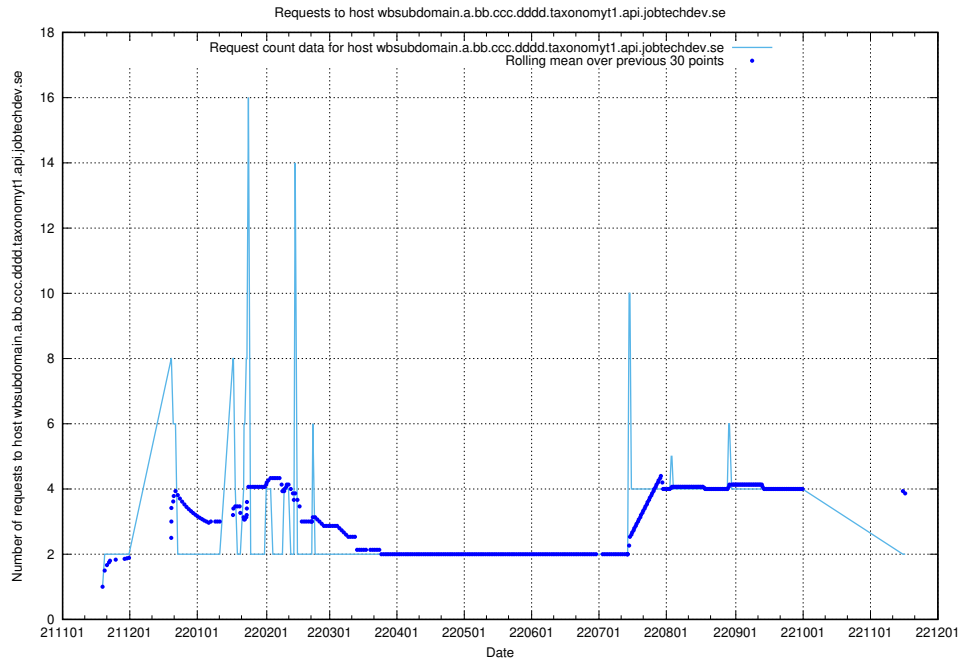

7.459 Usage of wbsubdomain.a.bb.ccc.dddd.taxonomyt1.api.jobtechdev.se

Here, we count the number of requests to host wbsubdomain.a.bb.ccc.dddd.taxonomyt1.api.jobtechdev.se