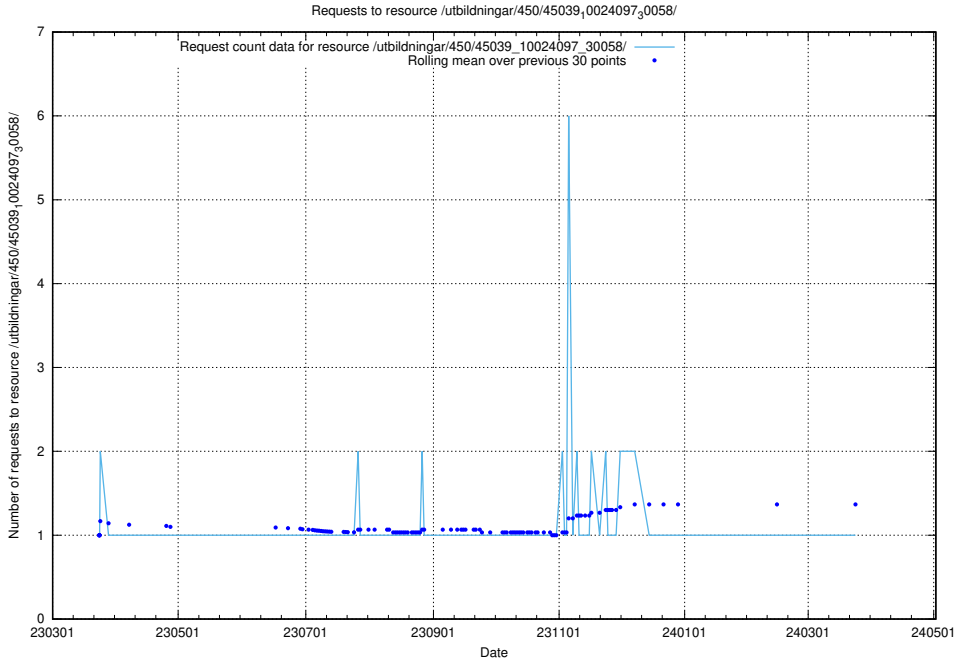

5.5957 Usage of /utbildningar/450/45039_10024097_30058/

Here, we count the number of requests to resource /utbildningar/450/45039_10024097_30058/.