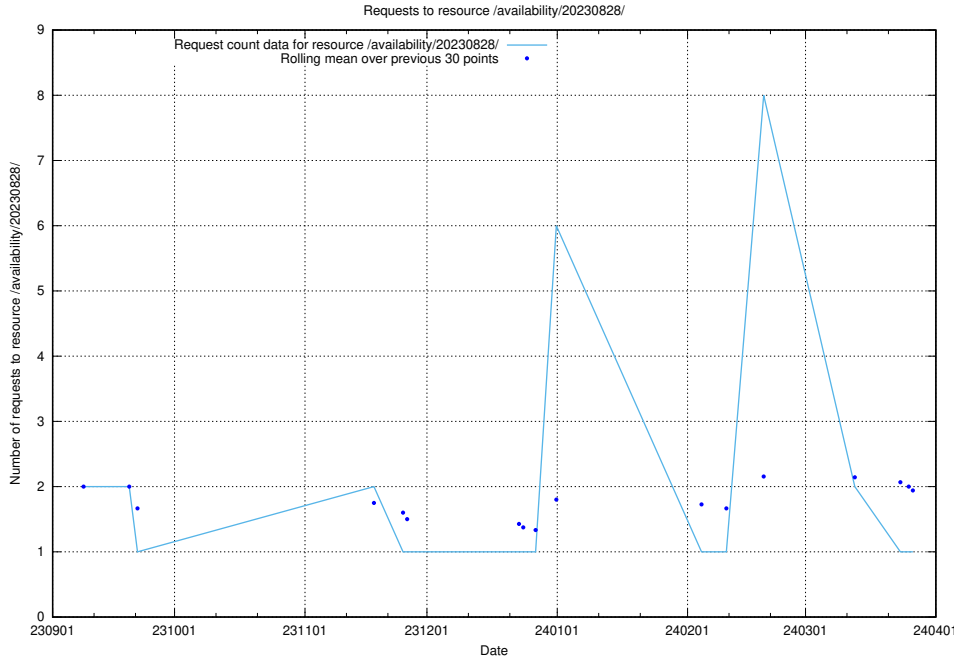

5.4284 Usage of /availability/20230828/

Here, we count the number of requests to resource /availability/20230828/.