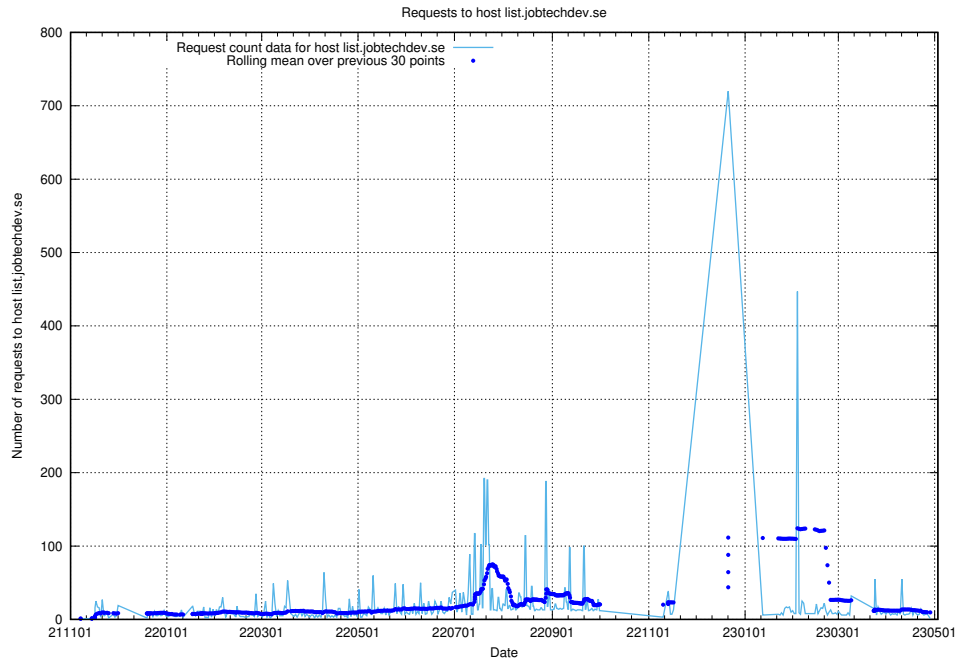

7.626 Usage of list.jobtechdev.se

Here, we count the number of requests to host list.jobtechdev.se.