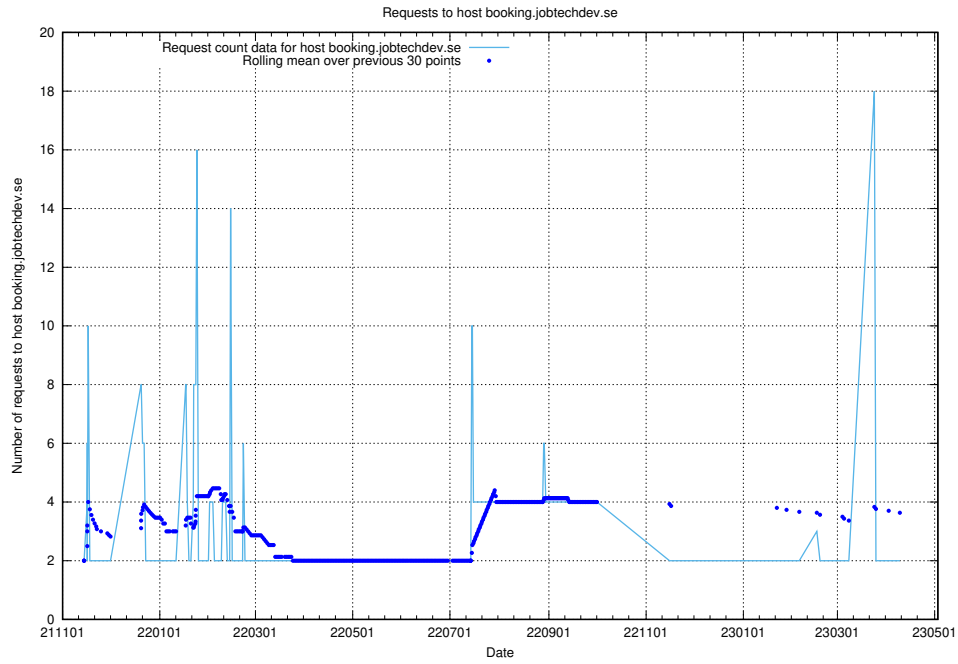

7.279 Usage of booking.jobtechdev.se

Here, we count the number of requests to host booking.jobtechdev.se.