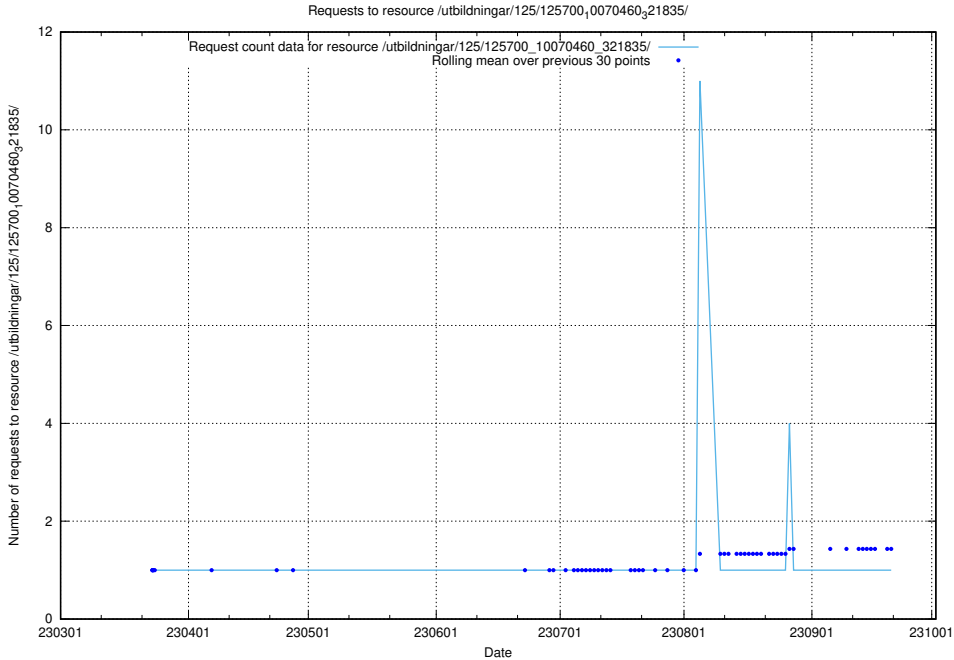

5.921 Usage of /utbildningar/125/125700_10070460_321835/

Here, we count the number of requests to resource /utbildningar/125/125700_10070460_321835/.