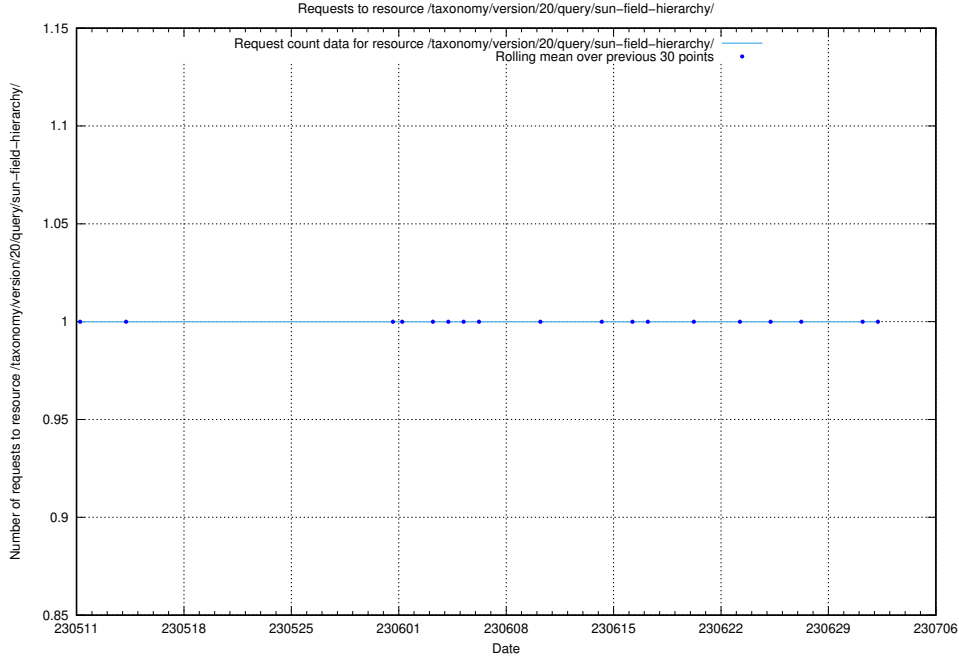

5.5628 Usage of /taxonomy/version/20/query/sun-field-hierarchy/

Here, we count the number of requests to resource /taxonomy/version/20/query/sun-field-hierarchy/.