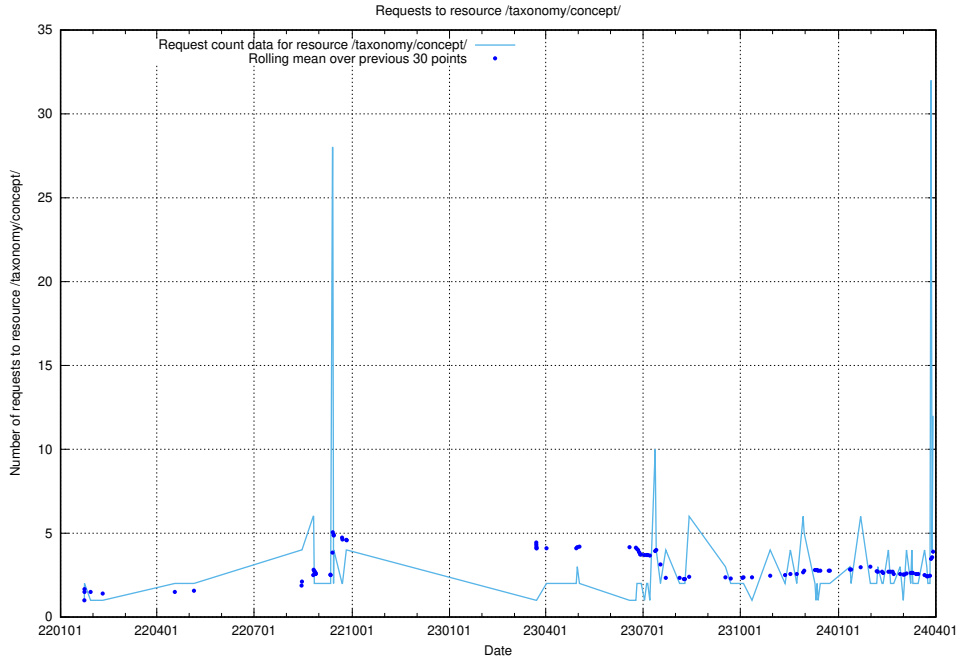

5.16 Usage of /taxonomy/concept/

Here, we count the number of requests to resource /taxonomy/concept/.