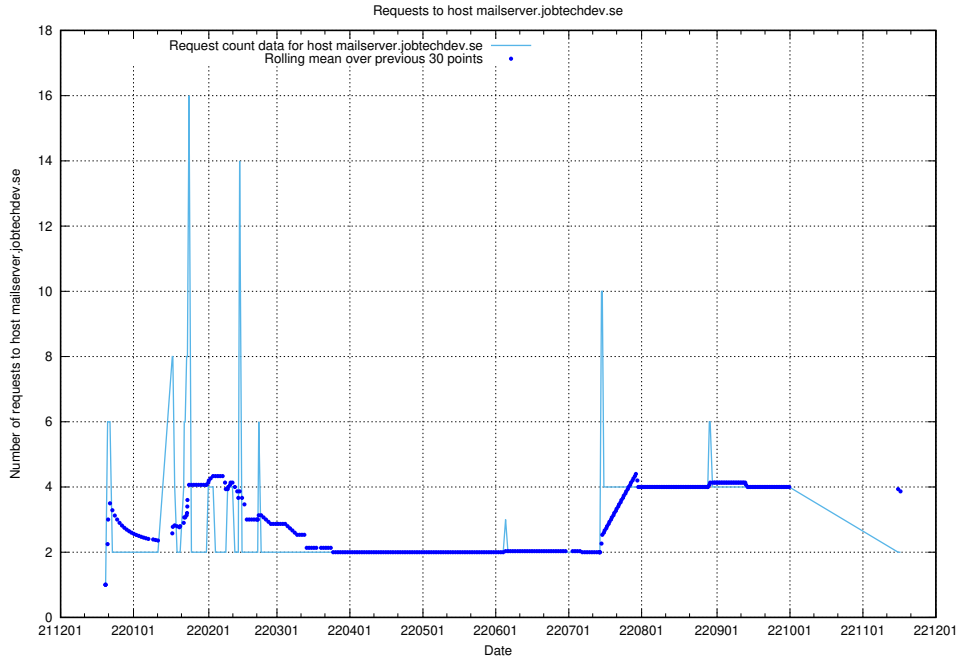

7.372 Usage of mailserver.jobtechdev.se

Here, we count the number of requests to host mailserver.jobtechdev.se.