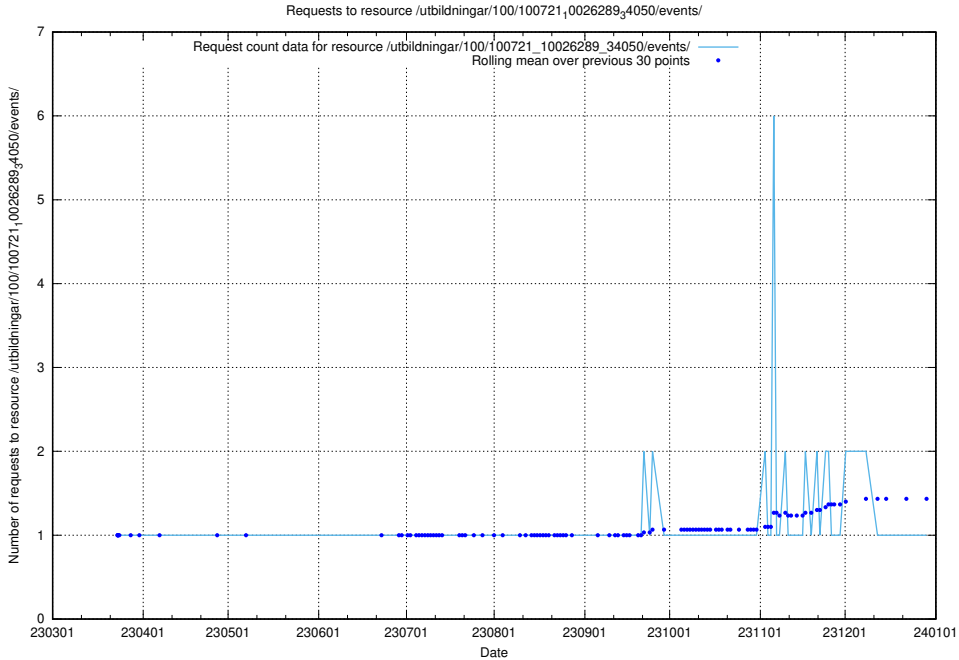

5.5348 Usage of /utbildningar/100/100721_10026289_34050/events/

Here, we count the number of requests to resource /utbildningar/100/100721_10026289_34050/events/.