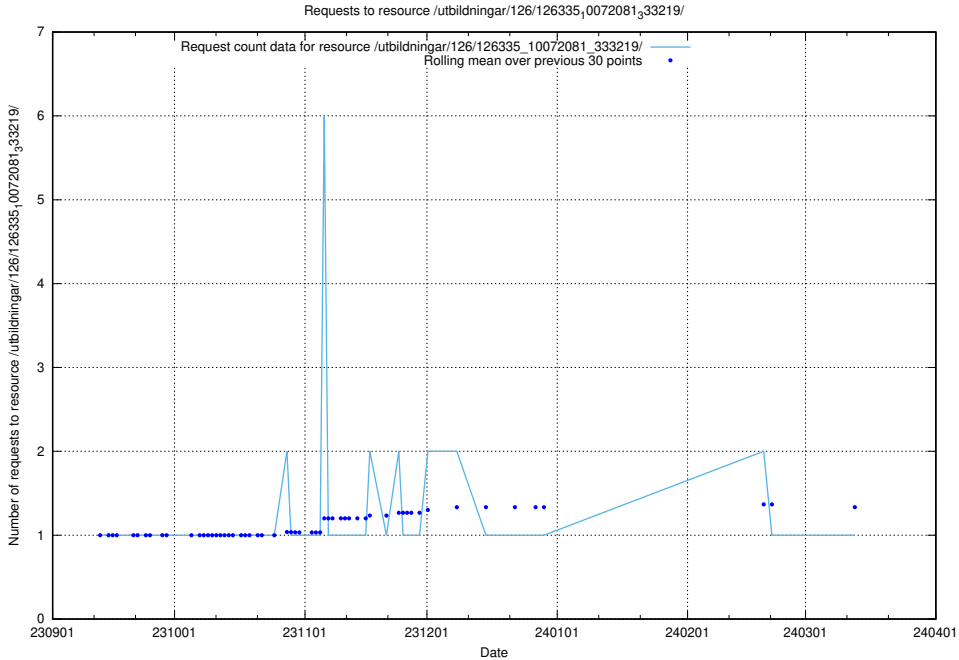

5.4240 Usage of /utbildningar/126/126335_10072081_333219/

Here, we count the number of requests to resource /utbildningar/126/126335_10072081_333219/.