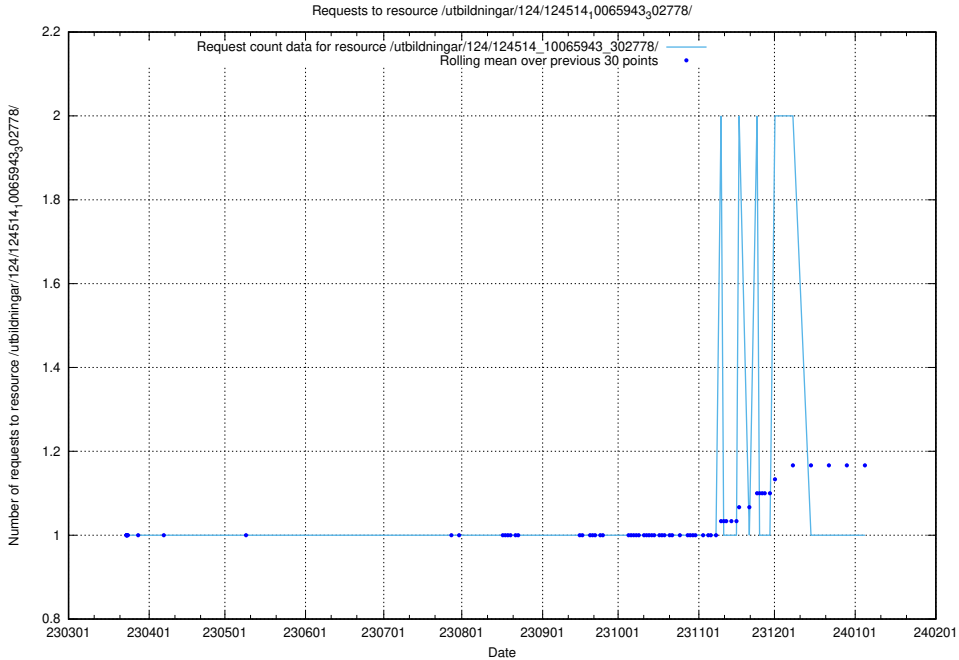

5.1502 Usage of /utbildningar/124/124514_10065943_302778/

Here, we count the number of requests to resource /utbildningar/124/124514_10065943_302778/.