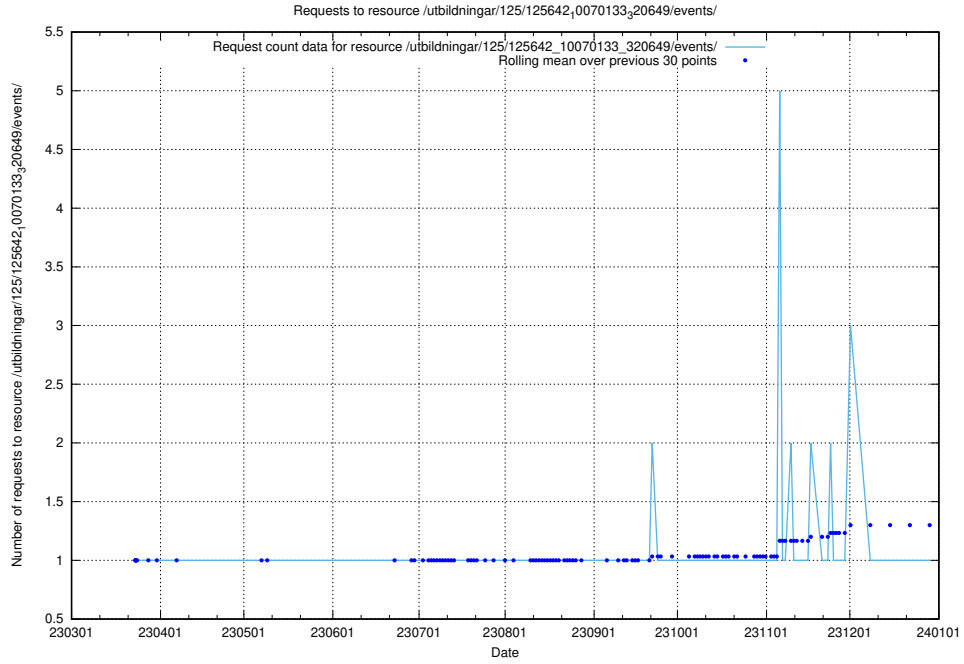

5.944 Usage of /utbildningar/125/125642_10070133_320649/events/

Here, we count the number of requests to resource /utbildningar/125/125642_10070133_320649/events/