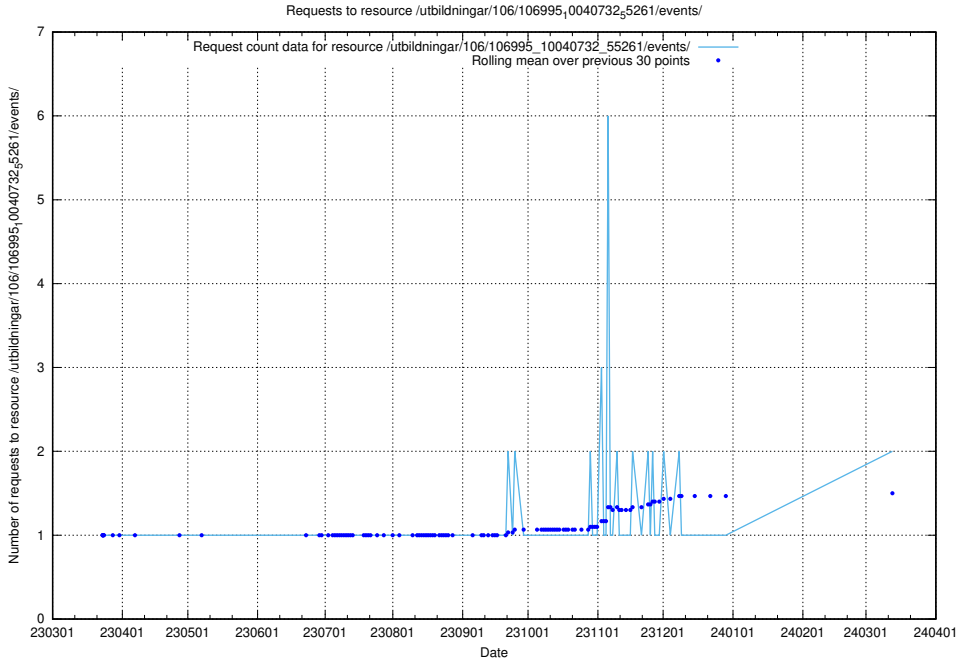

5.673 Usage of /utbildningar/106/106995_10040732_55261/events/

Here, we count the number of requests to resource /utbildningar/106/106995_10040732_55261/events/.