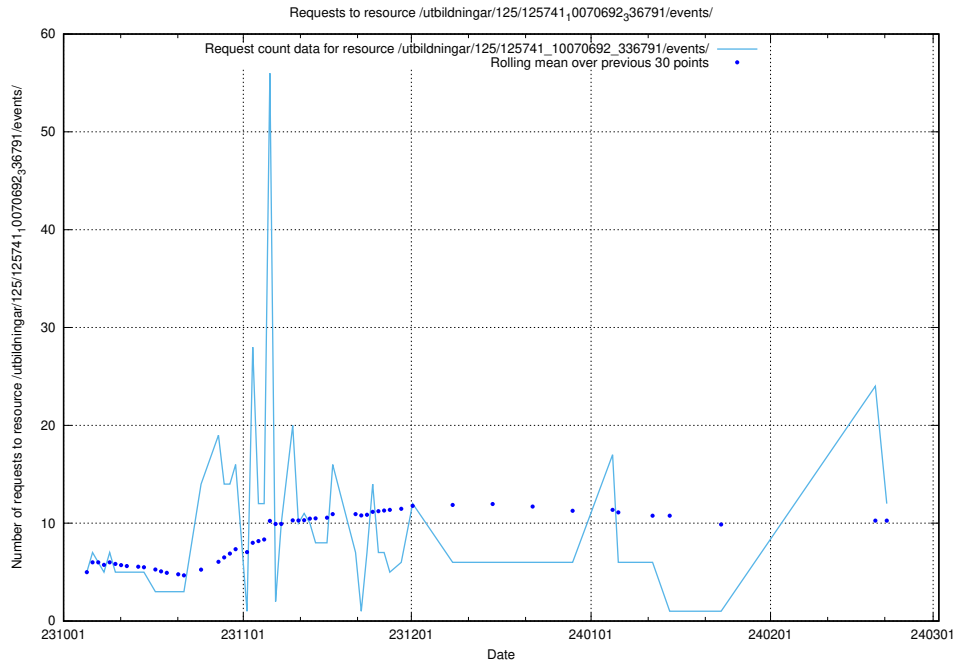

5.17 Usage of /utbildningar/125/125741_10070692_336791/events/

Here, we count the number of requests to resource /utbildningar/125/125741_10070692_336791/events/