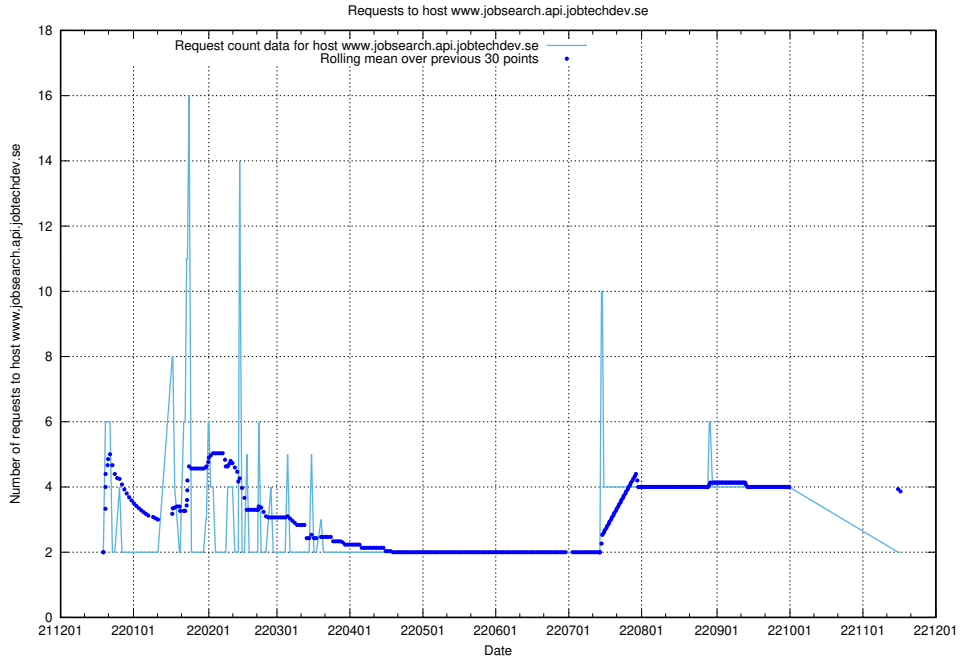

7.380 Usage of www.jobsearch.api.jobtechdev.se

Here, we count the number of requests to host www.jobsearch.api.jobtechdev.se.