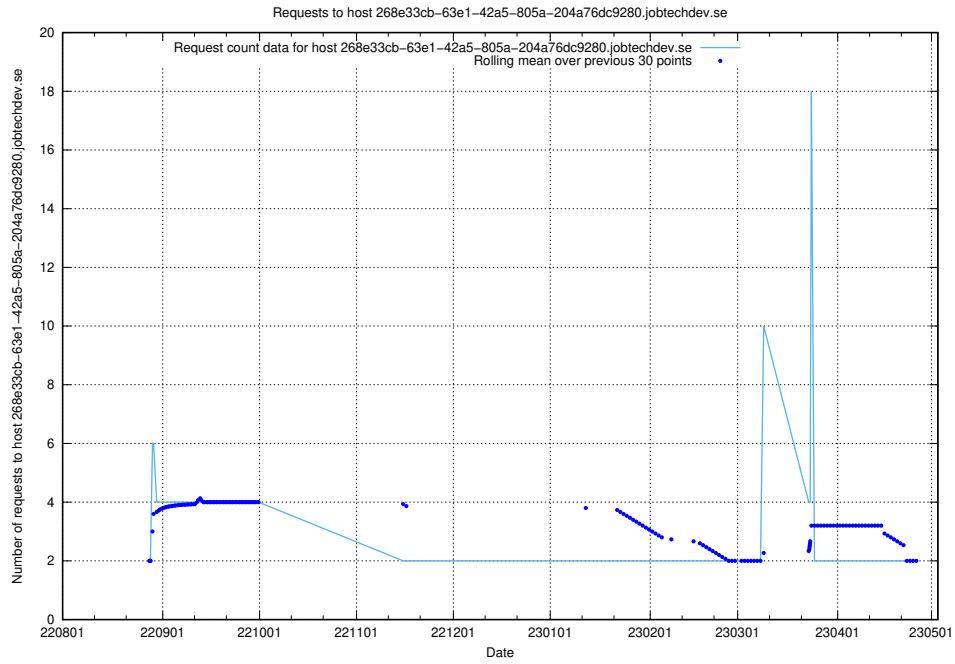

7.337 Usage of 268e33cb-63e1-42a5-805a-204a76dc9280.jobtechdev.se

Here, we count the number of requests to host 268e33cb-63e1-42a5-805a-204a76dc9280.jobtechdev.se.