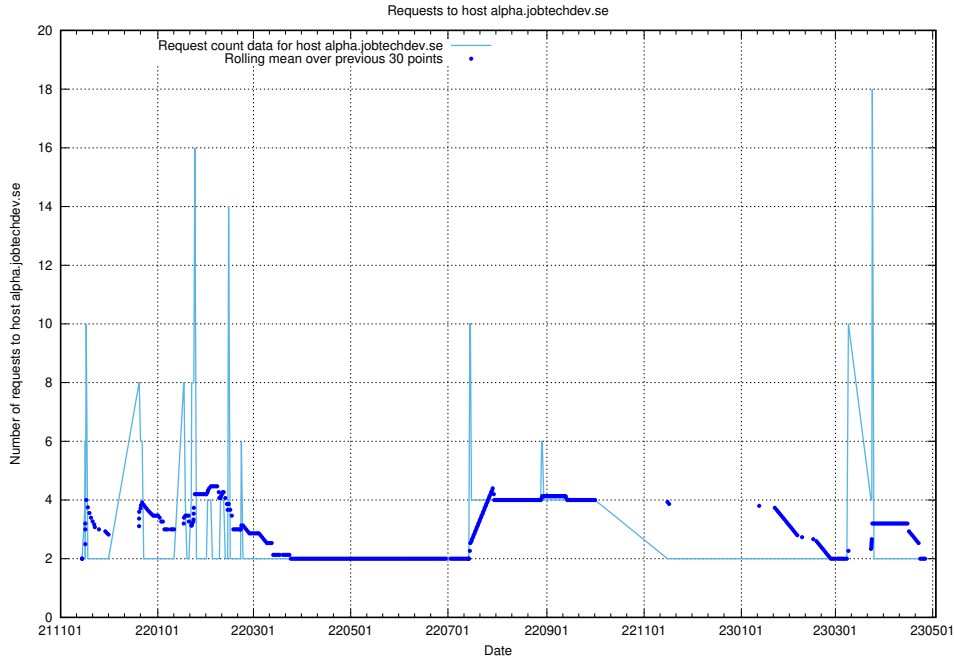

7.288 Usage of alpha.jobtechdev.se

Here, we count the number of requests to host alpha.jobtechdev.se.