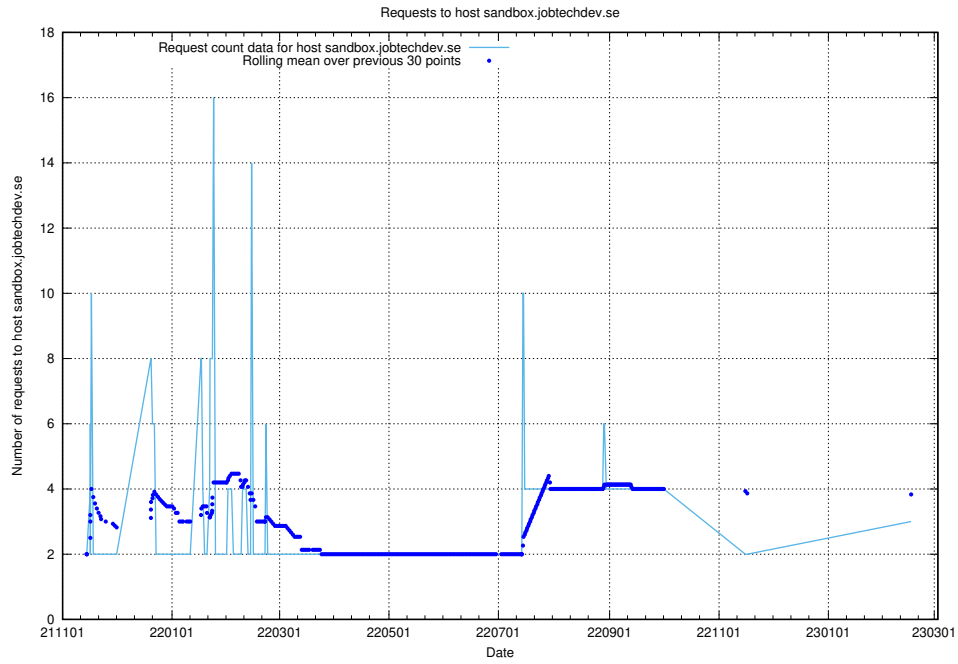

7.233 Usage of sandbox.jobtechdev.se

Here, we count the number of requests to host sandbox.jobtechdev.se.