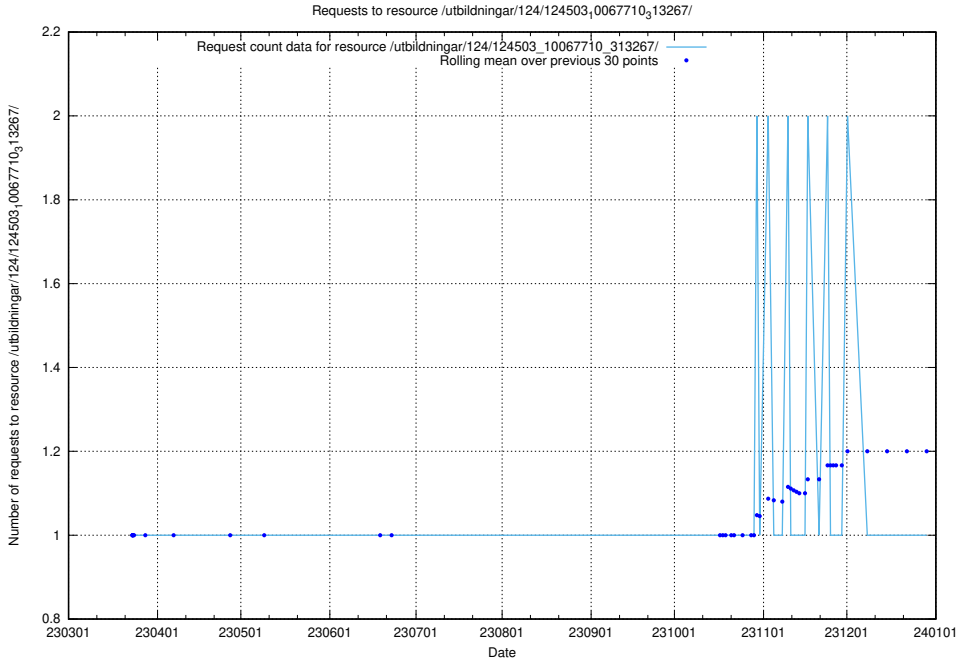

5.1784 Usage of /utbildningar/124/124503_10067710_313267/

Here, we count the number of requests to resource /utbildningar/124/124503_10067710_313267/.