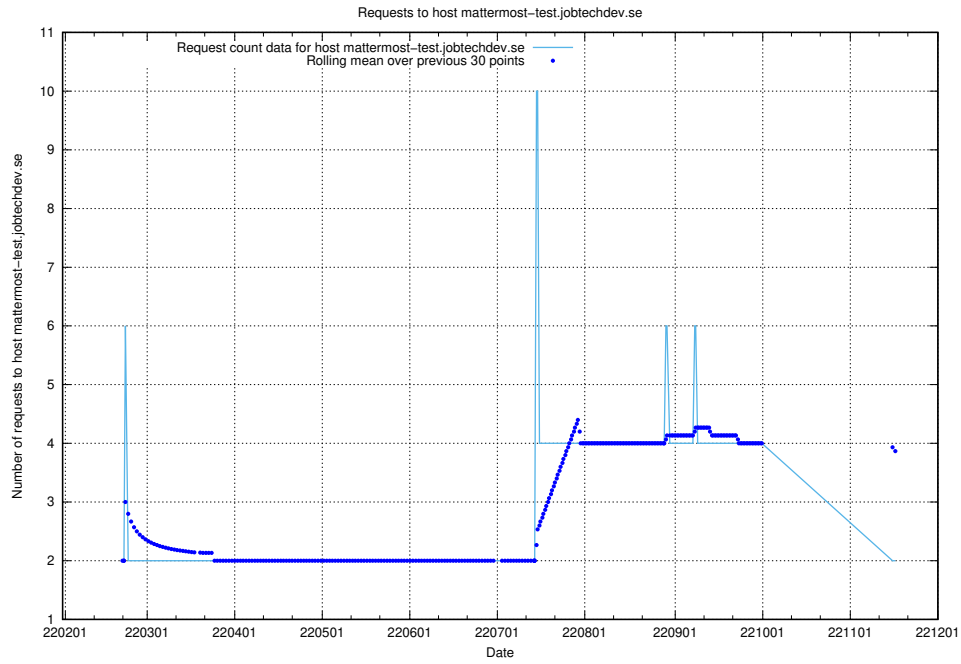

7.525 Usage of mattermost-test.jobtechdev.se

Here, we count the number of requests to host mattermost-test.jobtechdev.se.