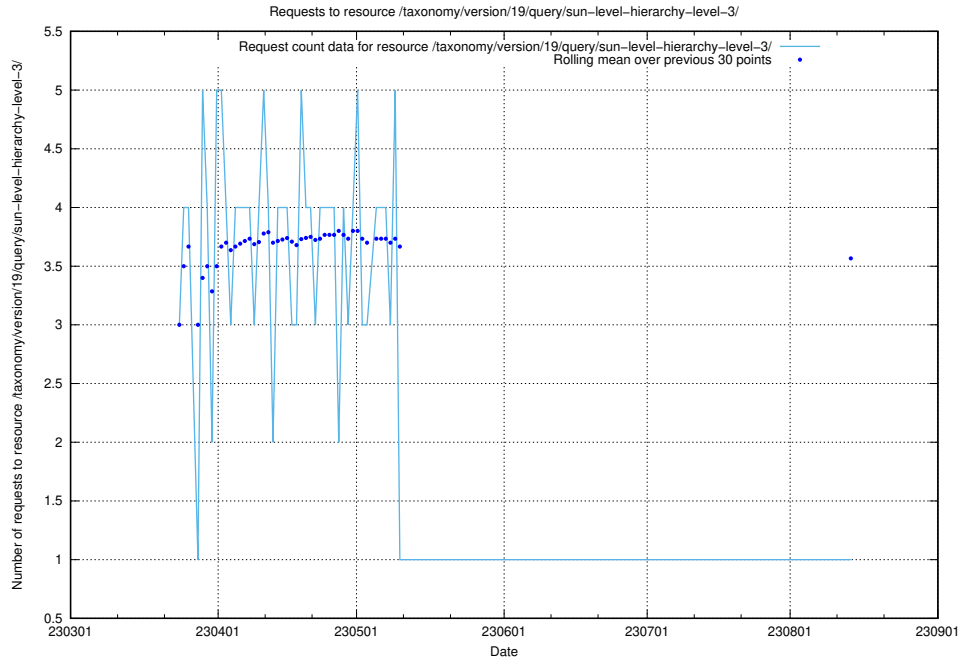

5.5771 Usage of /taxonomy/version/19/query/sun-level-hierarchy-level-3/

Here, we count the number of requests to resource /taxonomy/version/19/query/sun-level-hierarchy-level-3/.