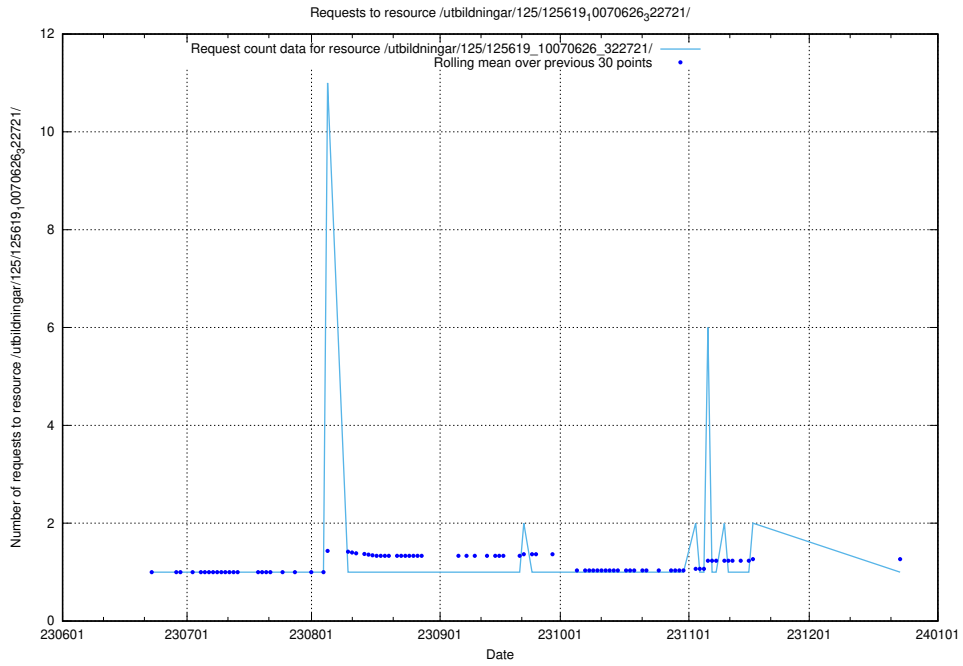

5.5373 Usage of /utbildningar/125/125619_10070626_322721/

Here, we count the number of requests to resource /utbildningar/125/125619_10070626_322721/.