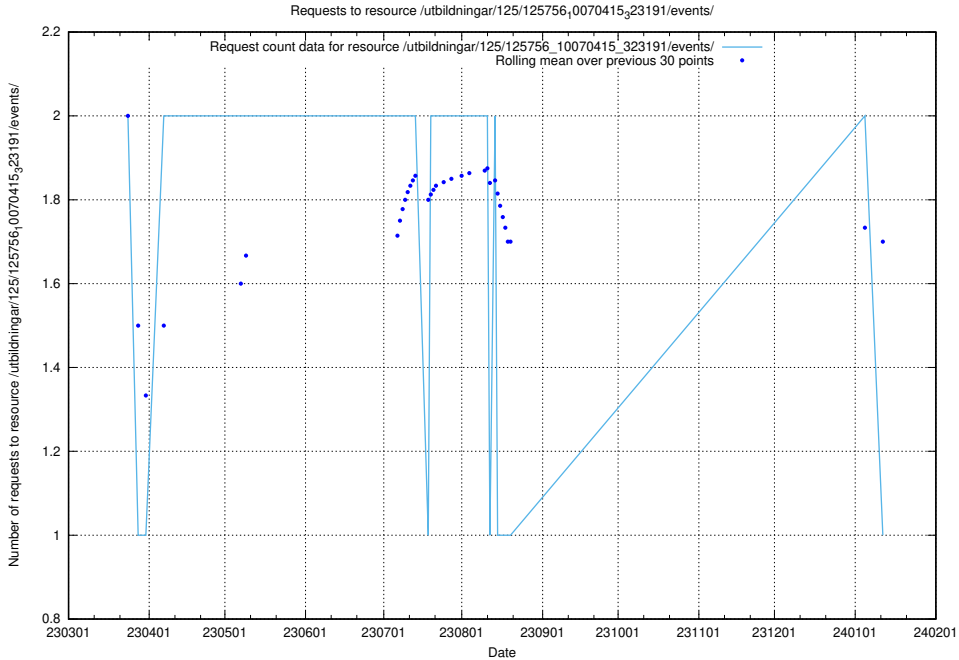

5.5810 Usage of /utbildningar/125/125756_10070415_323191/events/

Here, we count the number of requests to resource /utbildningar/125/125756_10070415_323191/events/