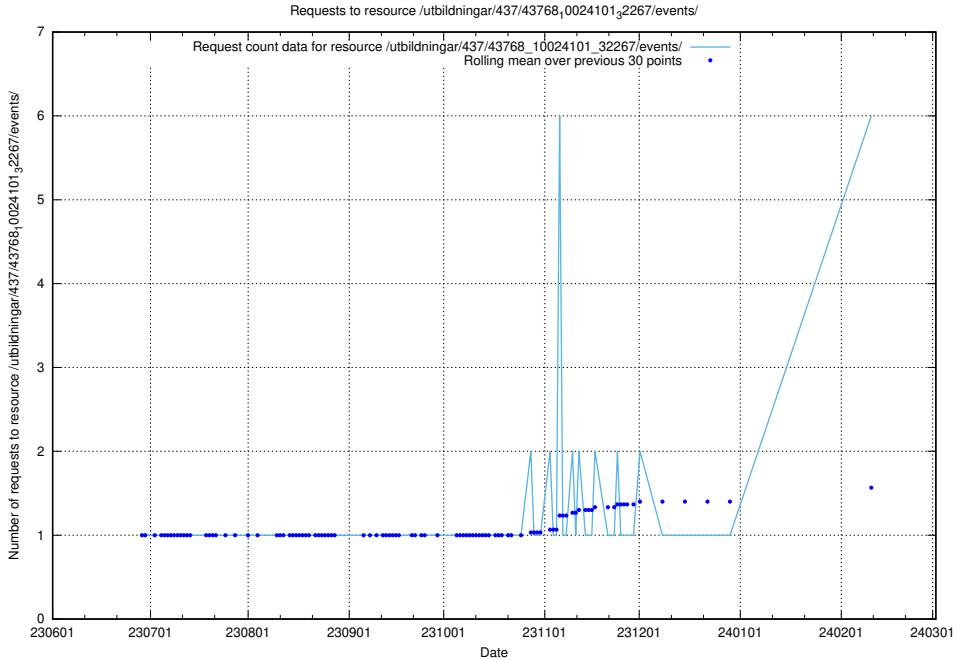

5.87 Usage of /utbildningar/437/43768_10024101_32267/events/

Here, we count the number of requests to resource /utbildningar/437/43768_10024101_32267/events/.