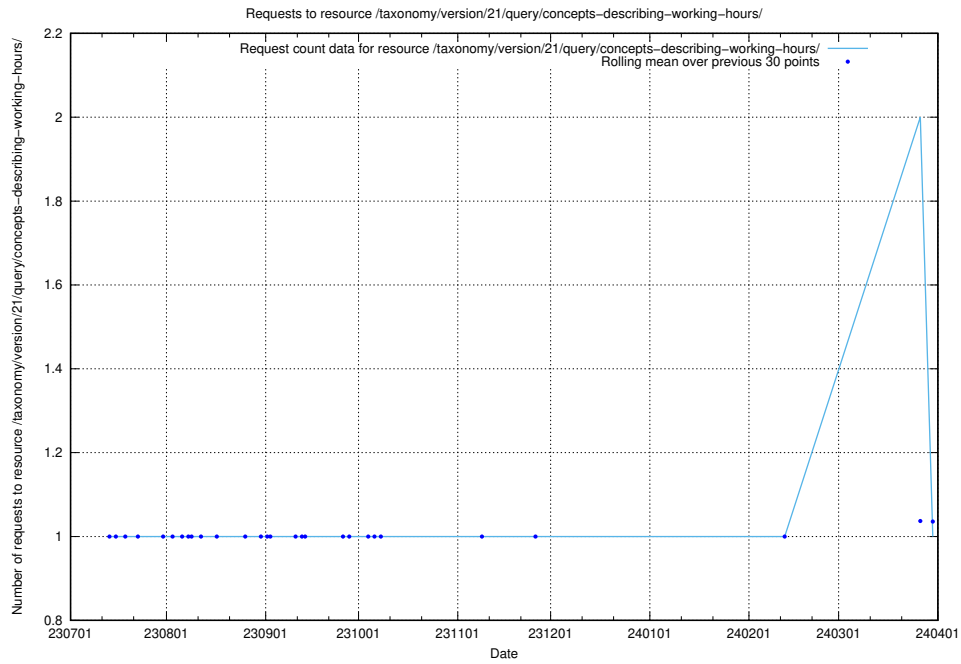

5.4754 Usage of /taxonomy/version/21/query/concepts-describing-working-hours/

Here, we count the number of requests to resource /taxonomy/version/21/query/concepts-describing-working-hours/.