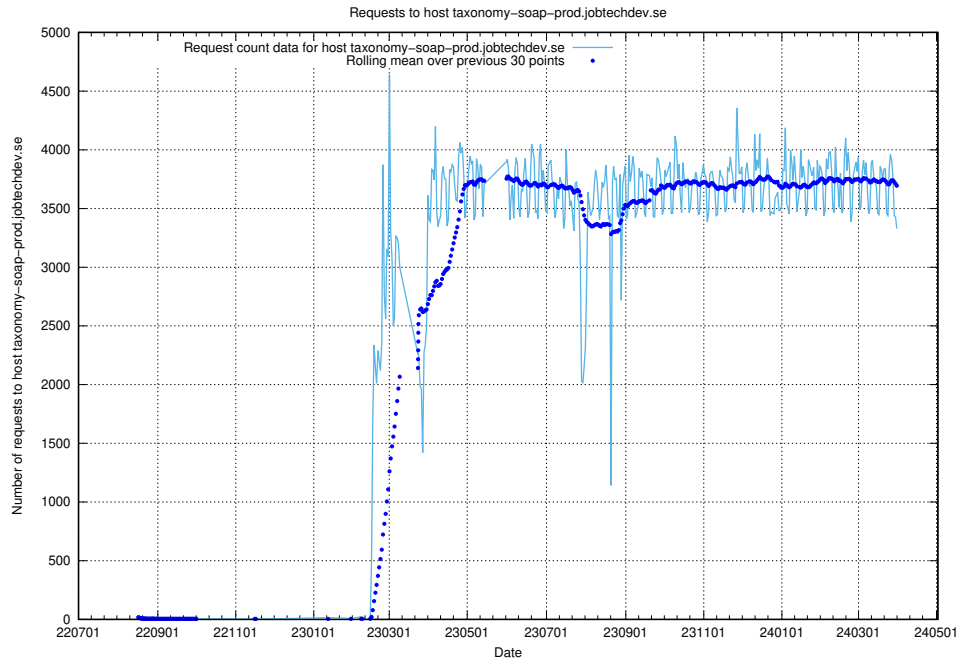

7.14 Usage of taxonomy-soap-prod.jobtechdev.se

Here, we count the number of requests to host taxonomy-soap-prod.jobtechdev.se.