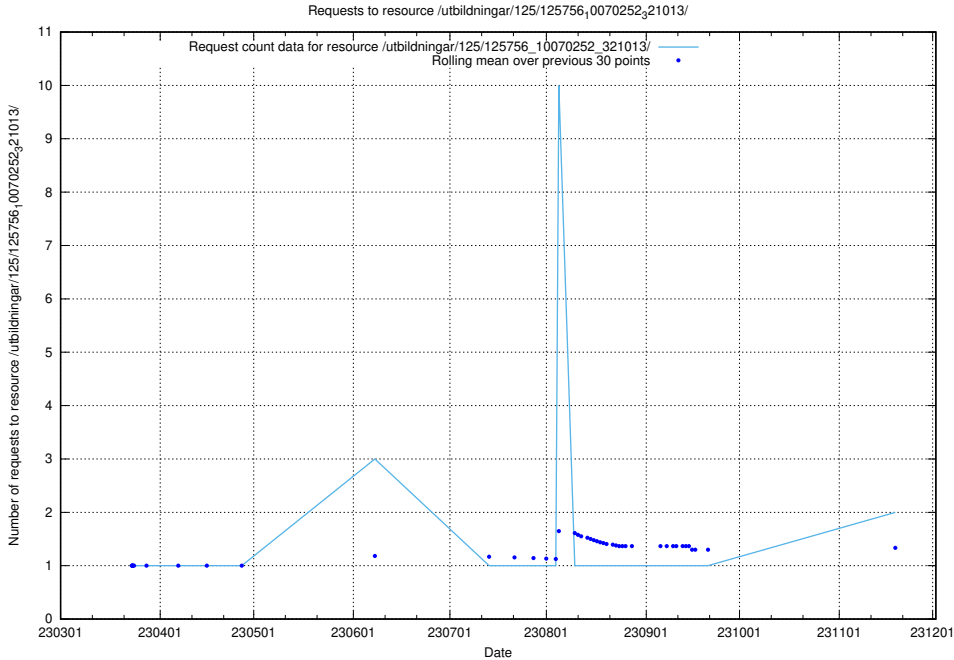

5.855 Usage of /utbildningar/125/125756_10070252_321013/

Here, we count the number of requests to resource /utbildningar/125/125756_10070252_321013/.