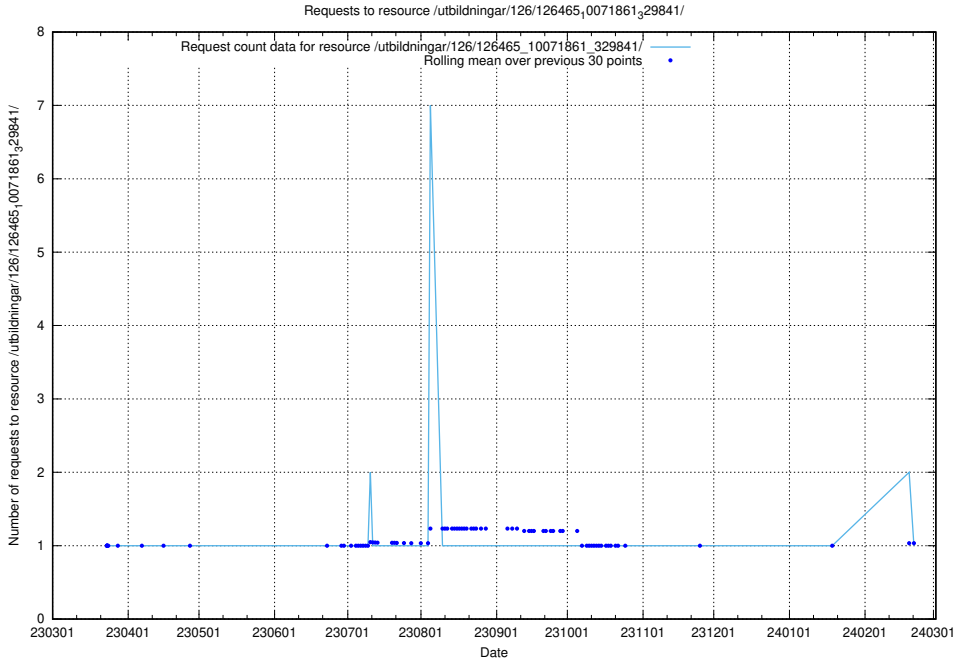

5.6054 Usage of /utbildningar/126/126465_10071861_329841/

Here, we count the number of requests to resource /utbildningar/126/126465_10071861_329841/.