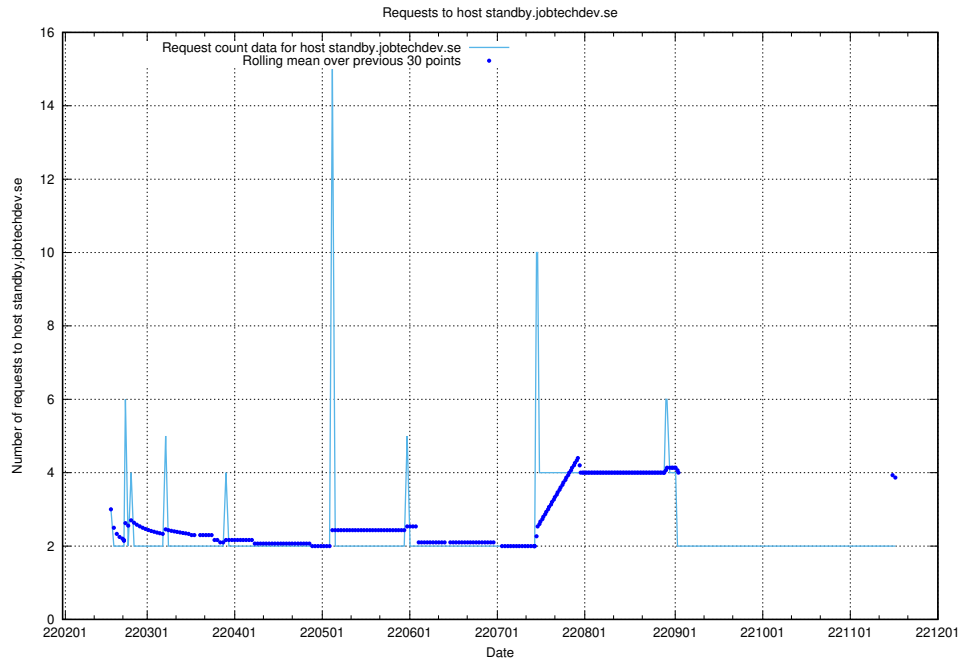

## 7.538 Usage of standby.jobtechdev.se

Here, we count the number of requests to host standby.jobtechdev.se.