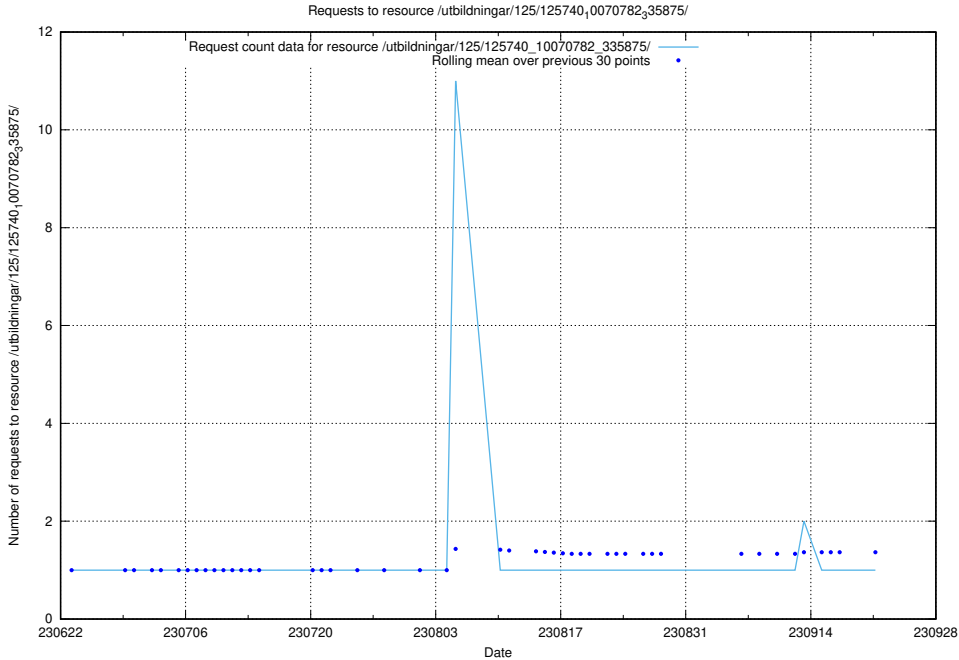

5.5351 Usage of /utbildningar/125/125740_10070782_335875/

Here, we count the number of requests to resource /utbildningar/125/125740_10070782_335875/.