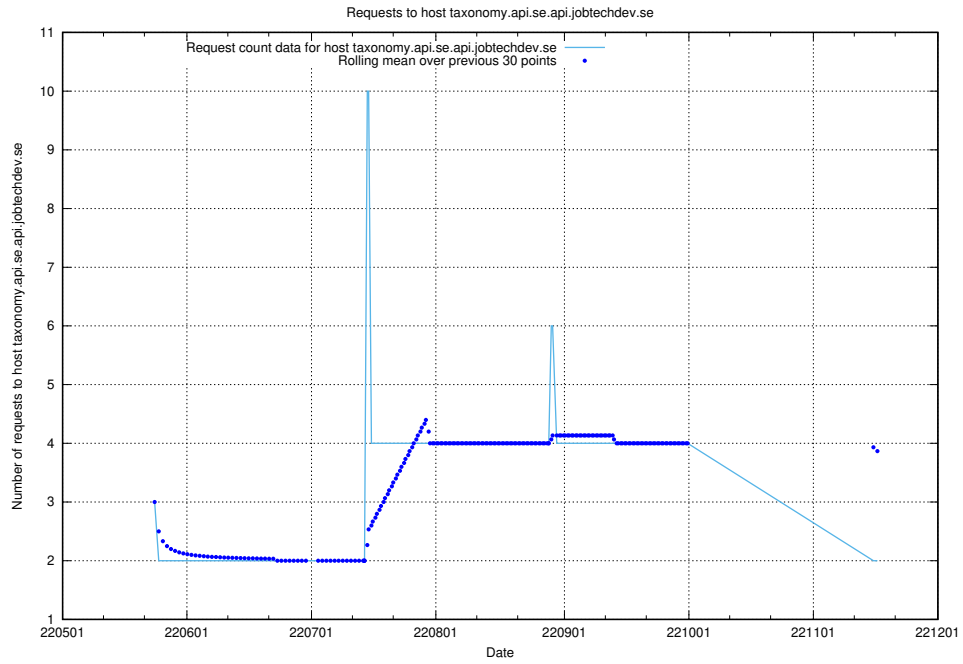

7.421 Usage of taxonomy.api.se.api.jobtechdev.se

Here, we count the number of requests to host taxonomy.api.se.api.jobtechdev.se.