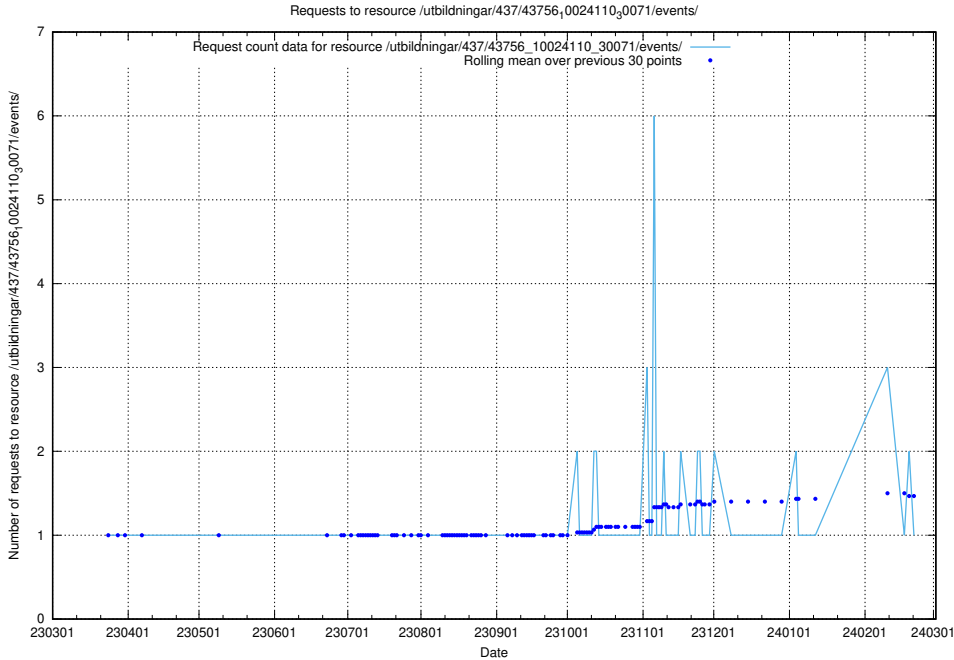

5.5841 Usage of /utbildningar/437/43756_10024110_30071/events/

Here, we count the number of requests to resource /utbildningar/437/43756_10024110_30071/events/.