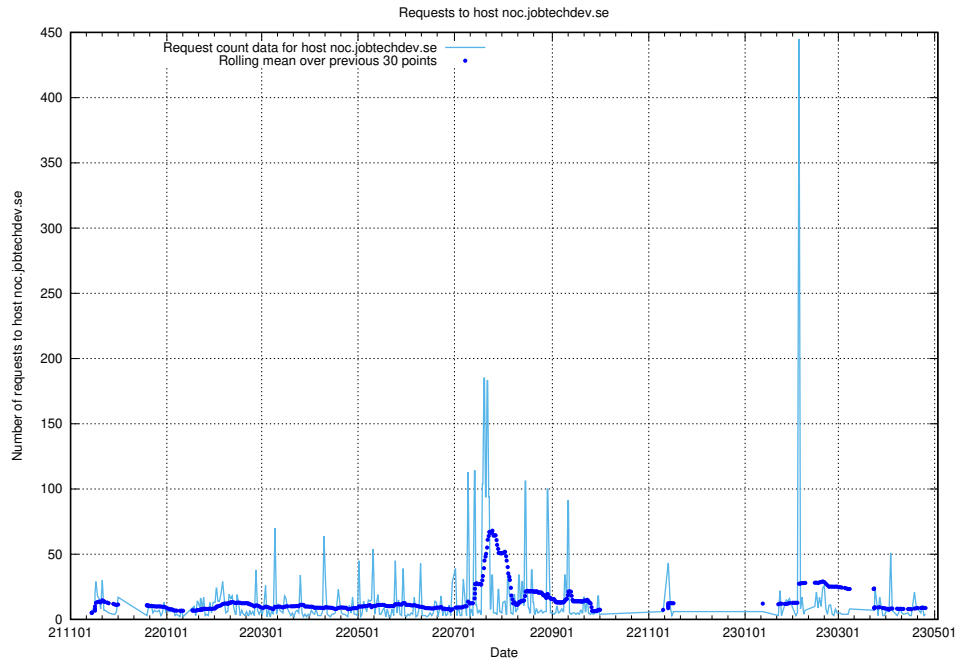

7.161 Usage of noc.jobtechdev.se

Here, we count the number of requests to host noc.jobtechdev.se.