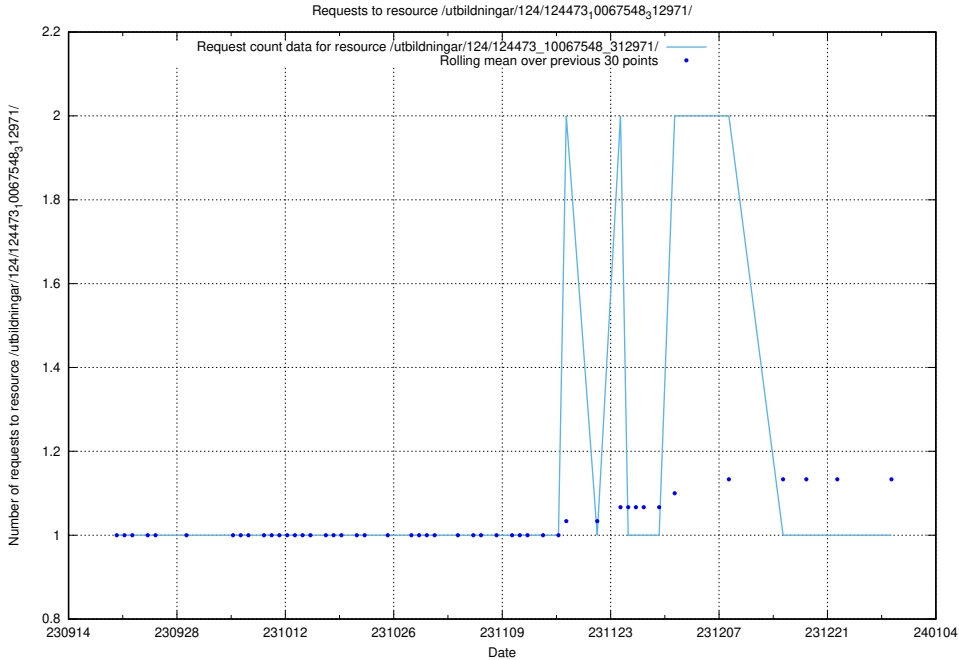

5.4187 Usage of /utbildningar/124/124473_10067548_312971/

Here, we count the number of requests to resource /utbildningar/124/124473_10067548_312971/.