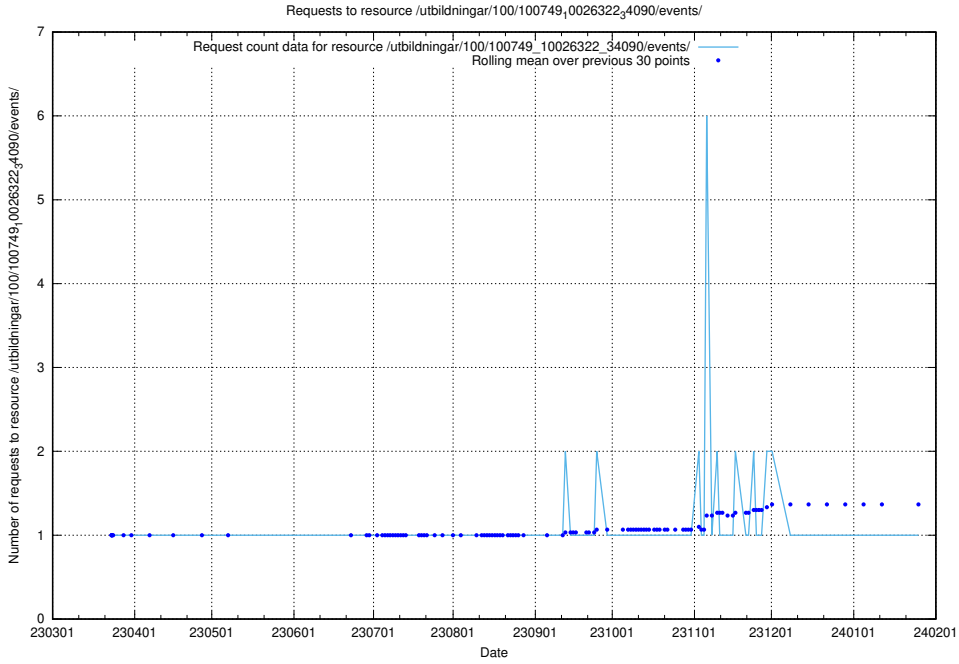

### 5.5269 Usage of /utbildningar/100/100749\_10026322\_34090/events/

Here, we count the number of requests to resource /utbildningar/100/100749\_10026322\_34090/events/.