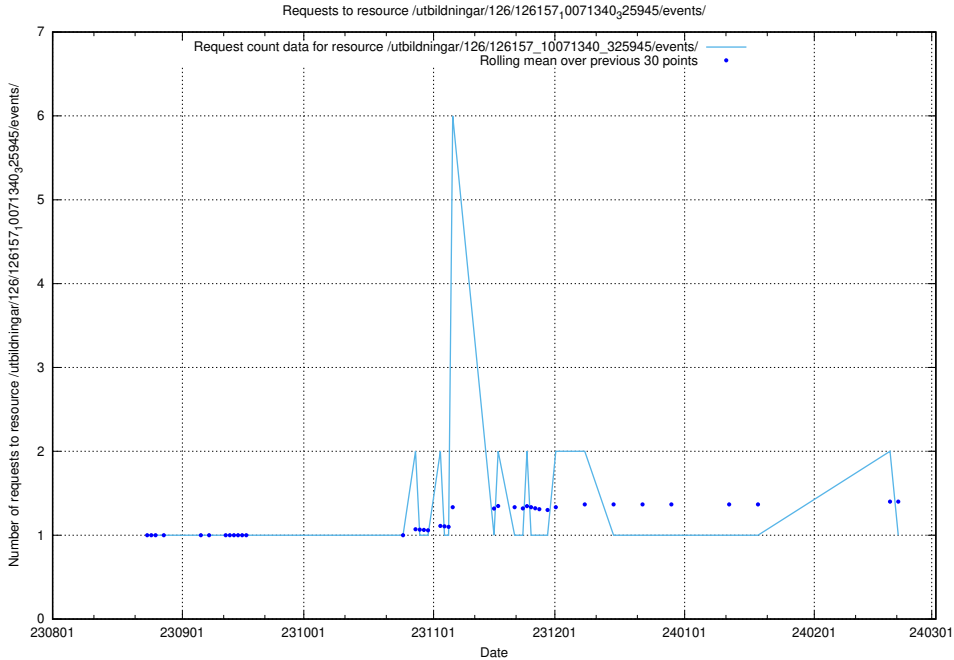

5.4381 Usage of /utbildningar/126/126157_10071340_325945/events/

Here, we count the number of requests to resource /utbildningar/126/126157_10071340_325945/events/