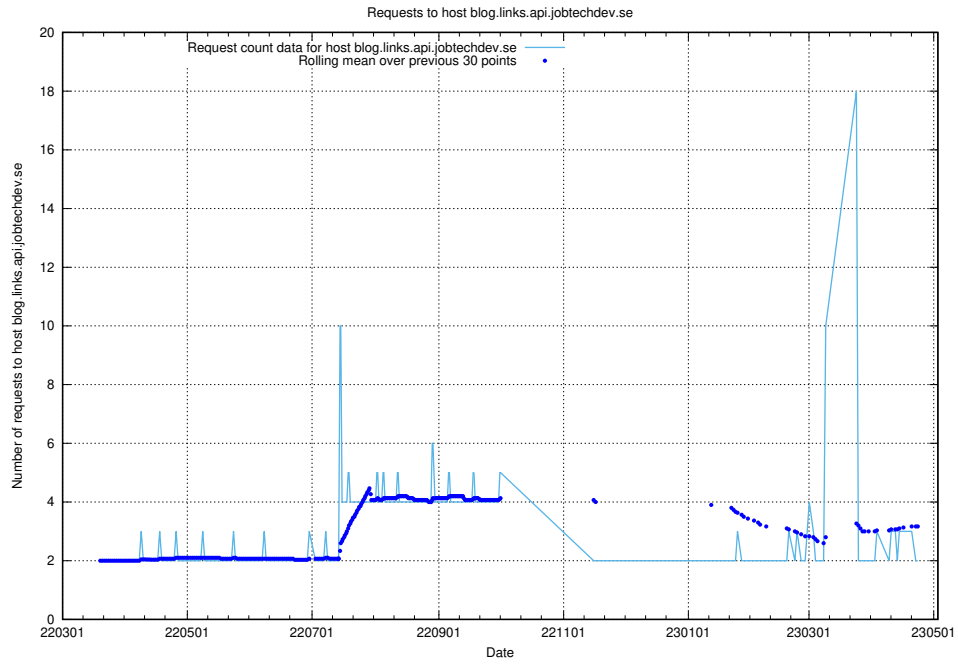

7.494 Usage of `blog.links.api.jobtechdev.se`

Here, we count the number of requests to host `blog.links.api.jobtechdev.se`.