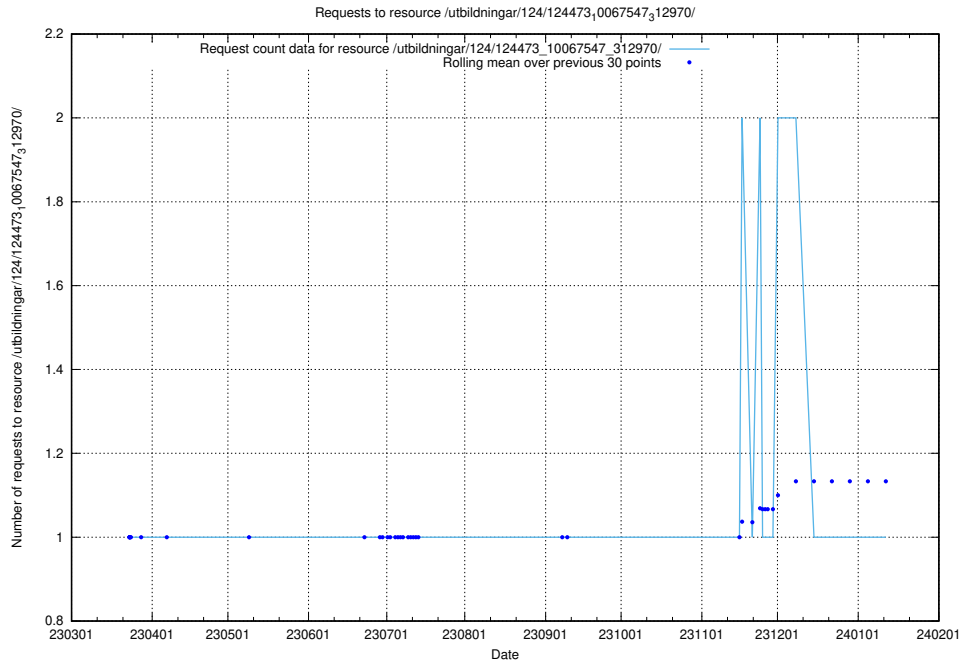

5.2599 Usage of /utbildningar/124/124473_10067547_312970/

Here, we count the number of requests to resource /utbildningar/124/124473_10067547_312970/.