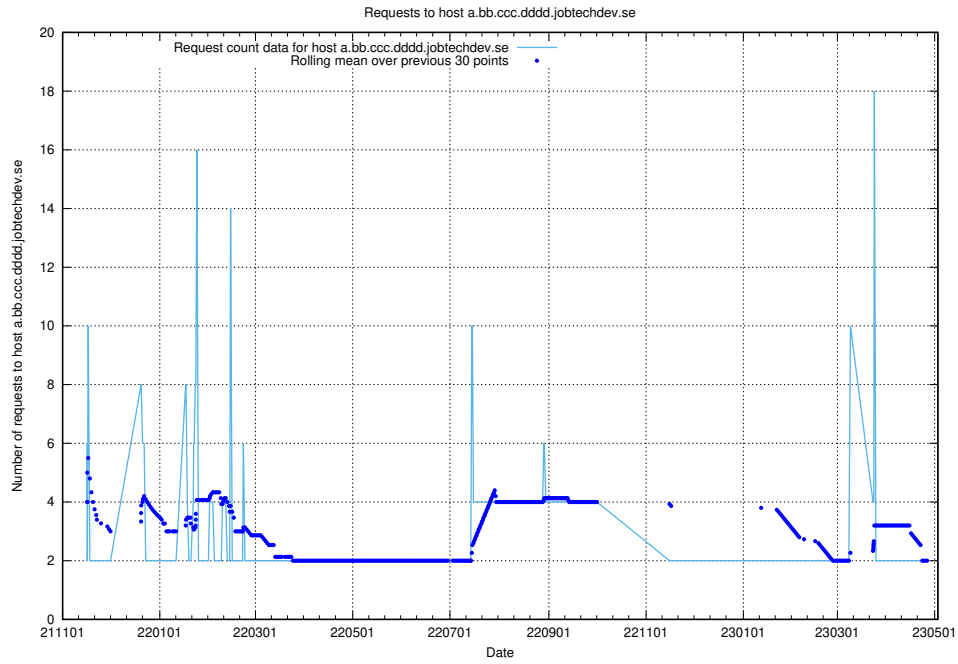

7.530 Usage of a.bb.ccc.dddd.jobtechdev.se

Here, we count the number of requests to host a.bb.ccc.dddd.jobtechdev.se.