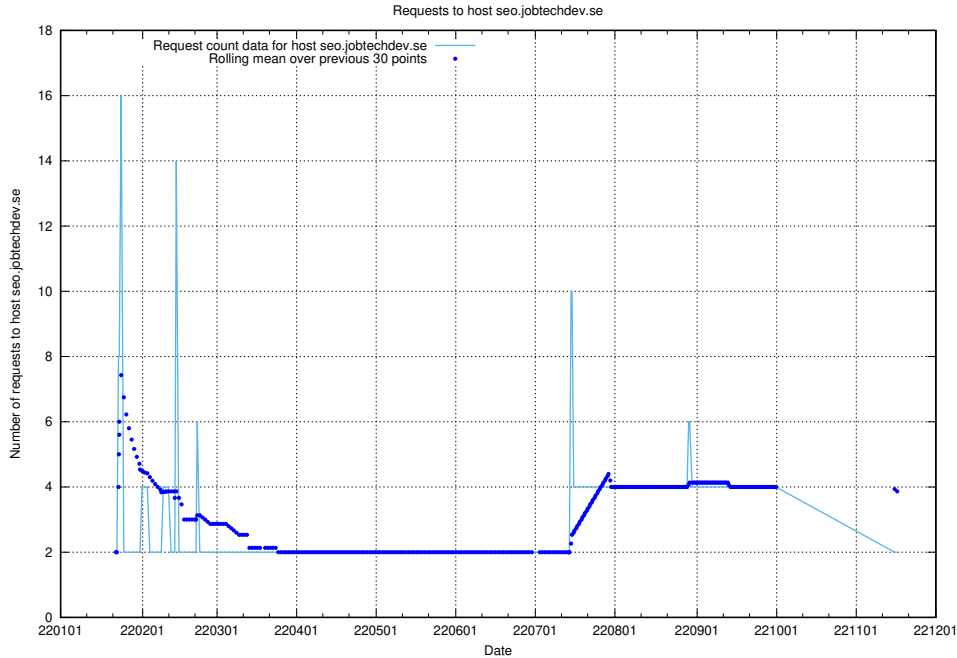

7.589 Usage of seo.jobtechdev.se

Here, we count the number of requests to host seo.jobtechdev.se.