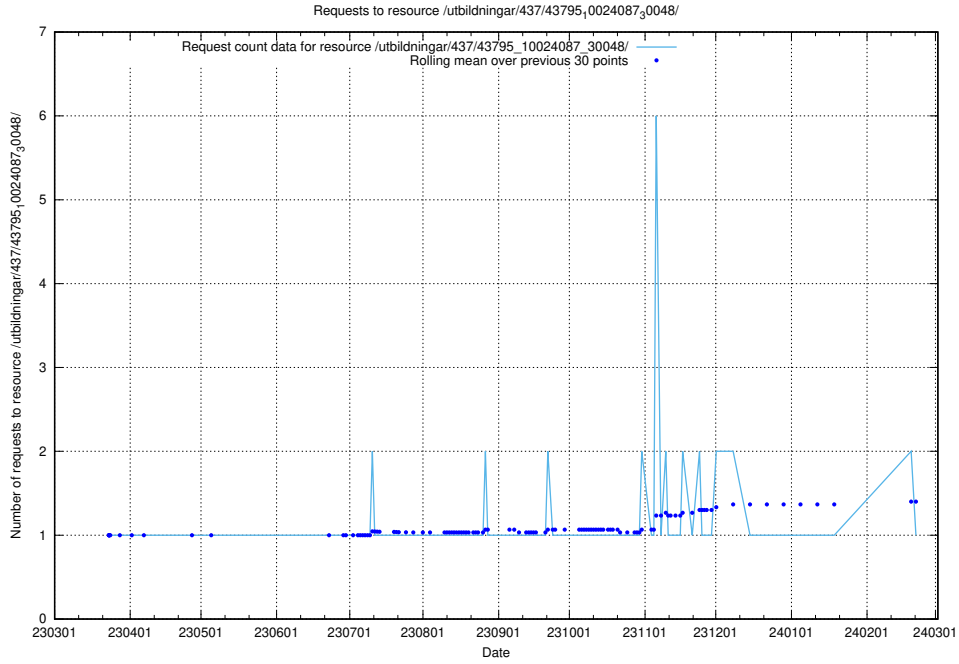

5.5995 Usage of /utbildningar/437/43795_10024087_30048/

Here, we count the number of requests to resource /utbildningar/437/43795_10024087_30048/.