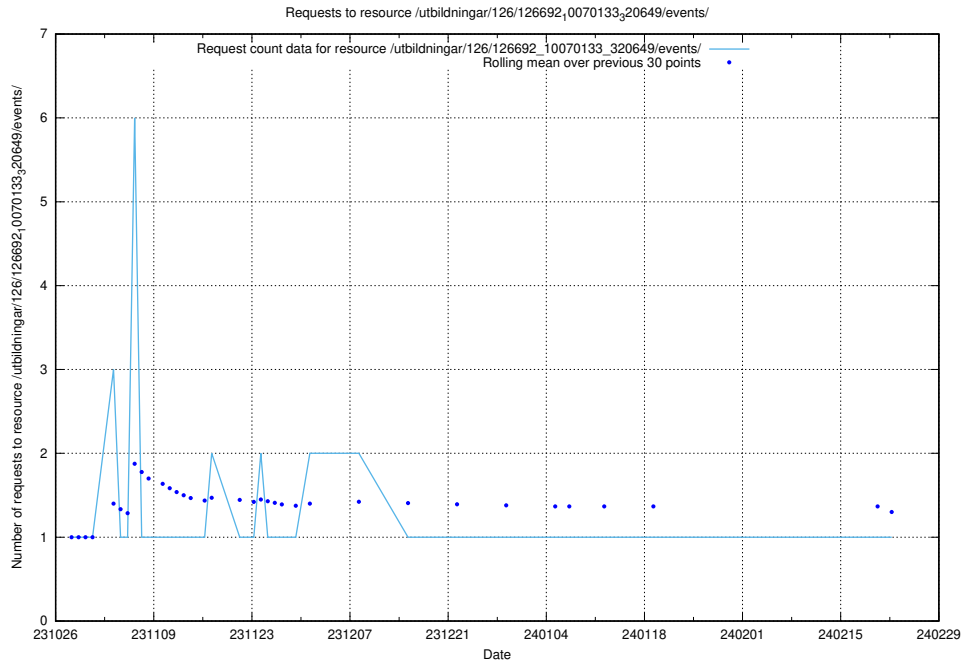

5.3833 Usage of /utbildningar/126/126692_10070133_320649/events/

Here, we count the number of requests to resource /utbildningar/126/126692_10070133_320649/events/