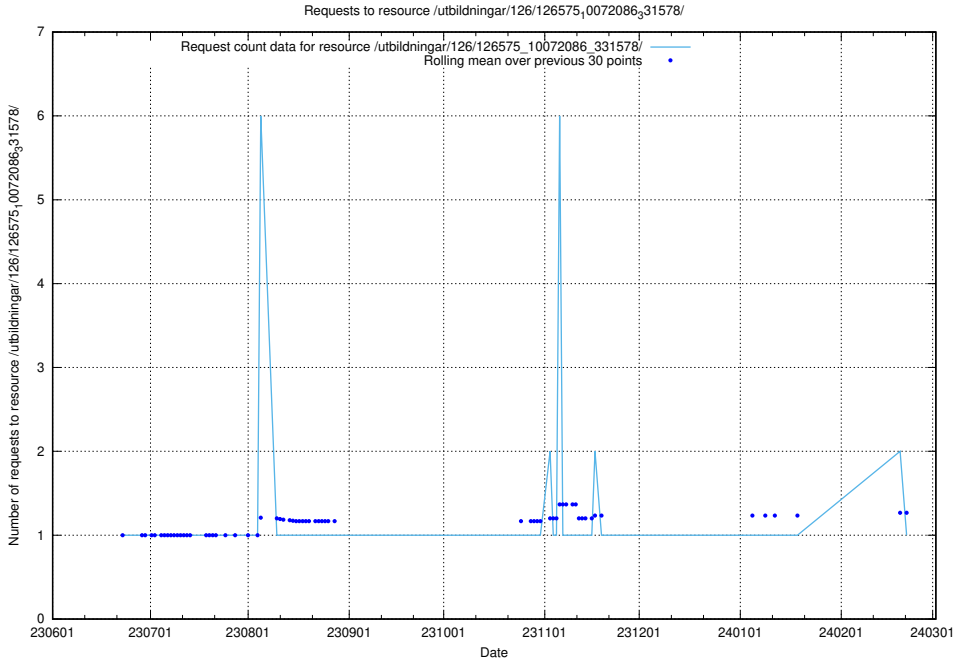

5.5301 Usage of /utbildningar/126/126575_10072086_331578/

Here, we count the number of requests to resource /utbildningar/126/126575_10072086_331578/.