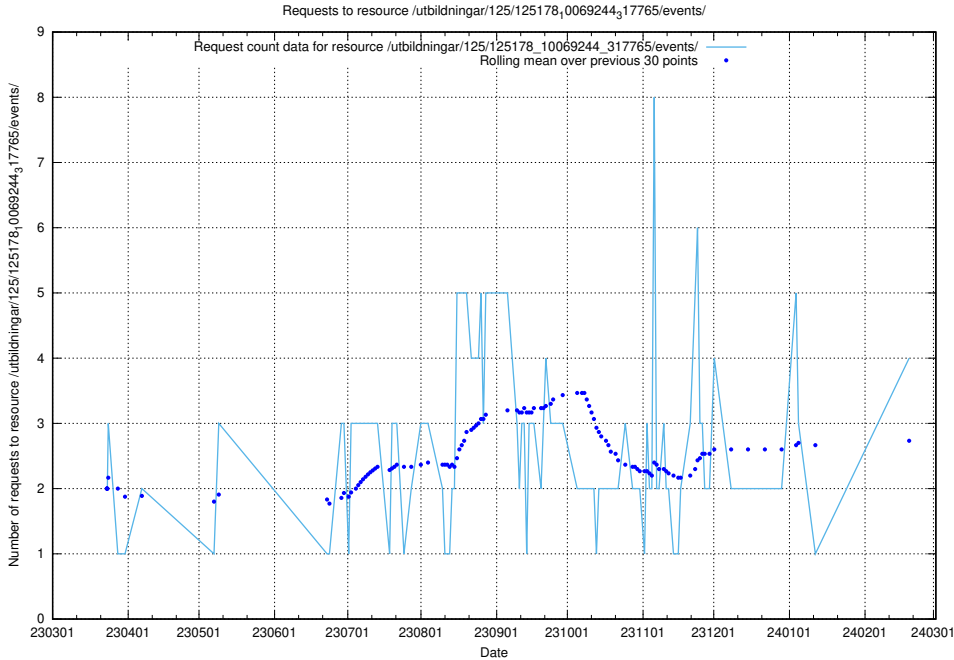

5.177 Usage of /utbildningar/125/125178_10069244_317765/events/

Here, we count the number of requests to resource /utbildningar/125/125178_10069244_317765/events/