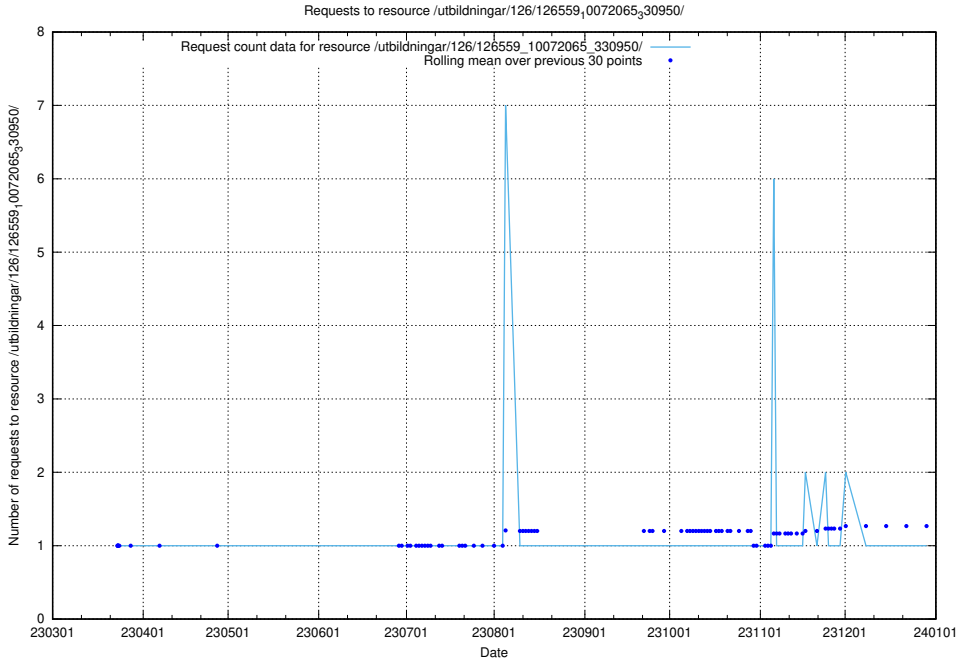

5.6037 Usage of /utbildningar/126/126559_10072065_330950/

Here, we count the number of requests to resource /utbildningar/126/126559_10072065_330950/.