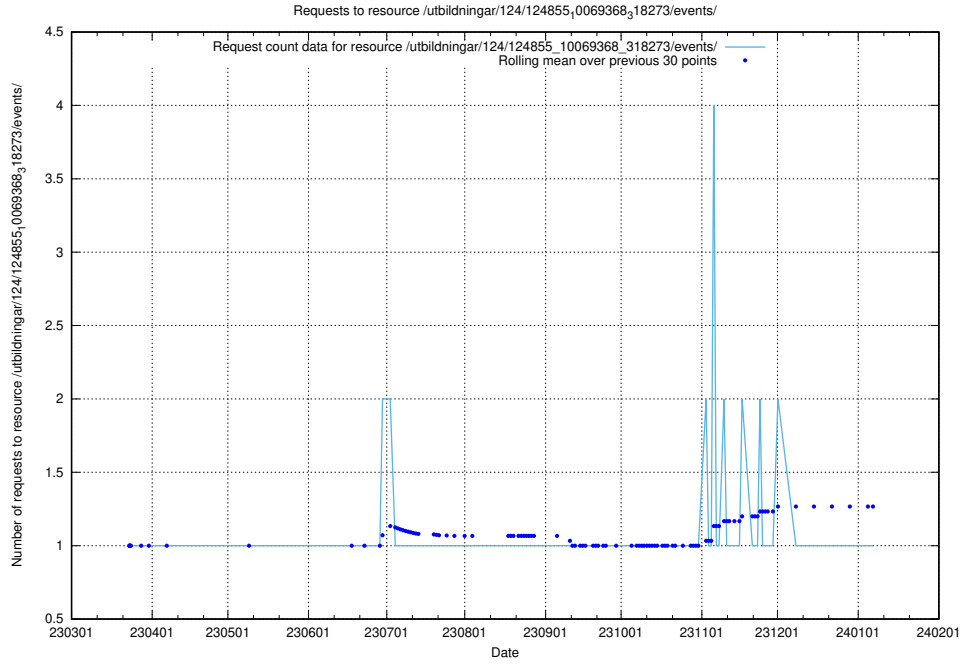

5.1093 Usage of /utbildningar/124/124855_10069368_318273/events/

Here, we count the number of requests to resource /utbildningar/124/124855_10069368_318273/events/