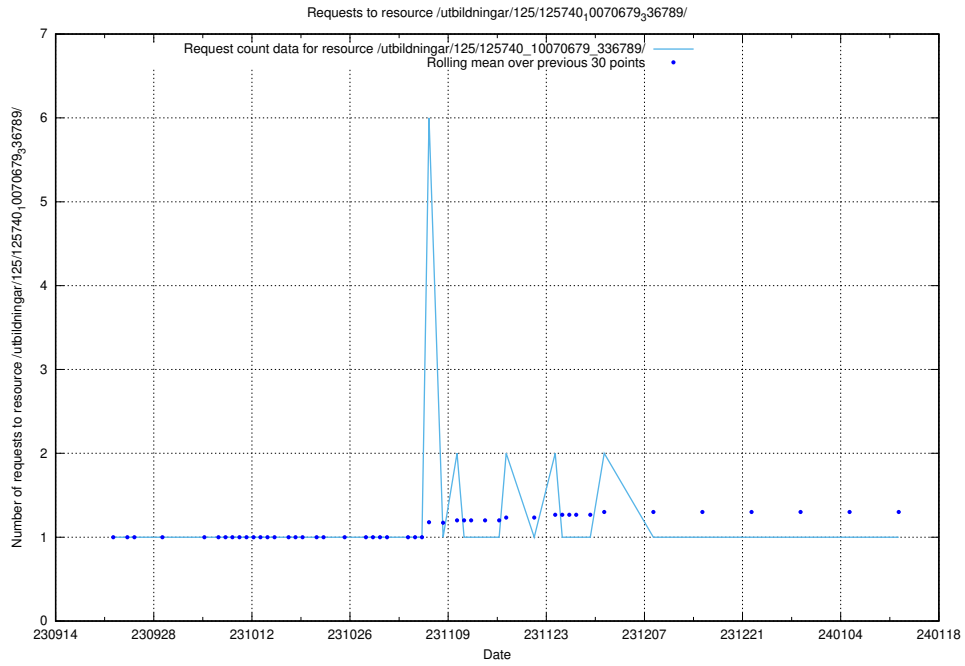

5.4159 Usage of /utbildningar/125/125740_10070679_336789/

Here, we count the number of requests to resource /utbildningar/125/125740_10070679_336789/.