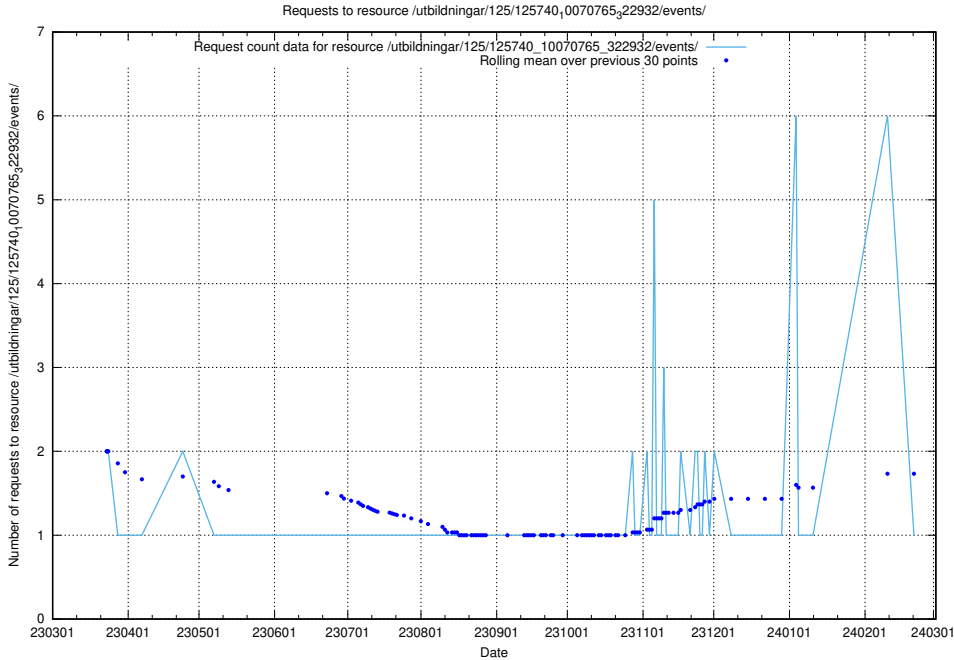

5.5915 Usage of /utbildningar/125/125740_10070765_322932/events/

Here, we count the number of requests to resource /utbildningar/125/125740_10070765_322932/events/