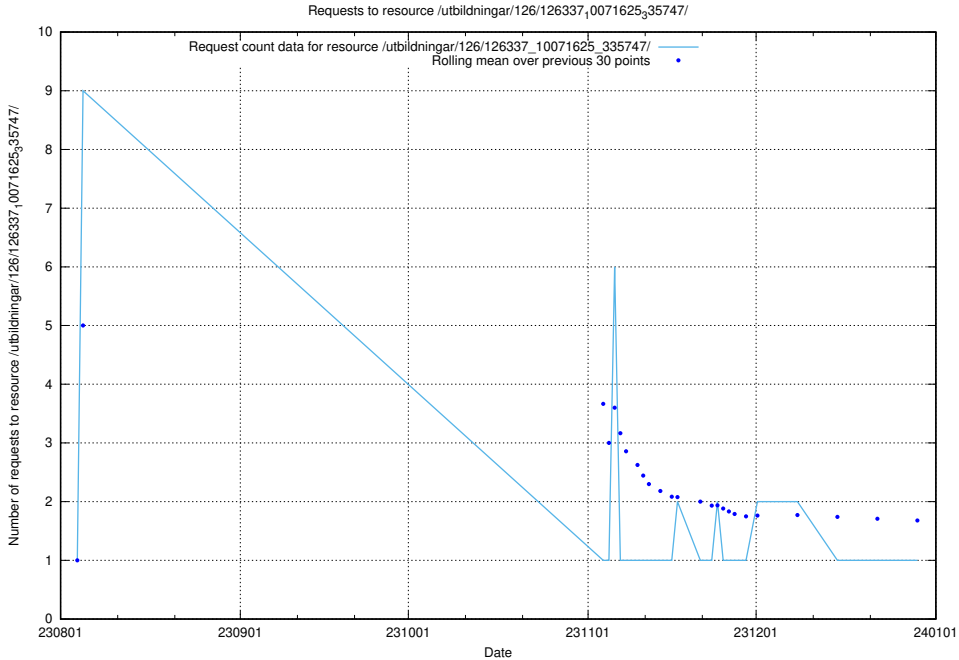

5.4531 Usage of /utbildningar/126/126337_10071625_335747/

Here, we count the number of requests to resource /utbildningar/126/126337_10071625_335747/.