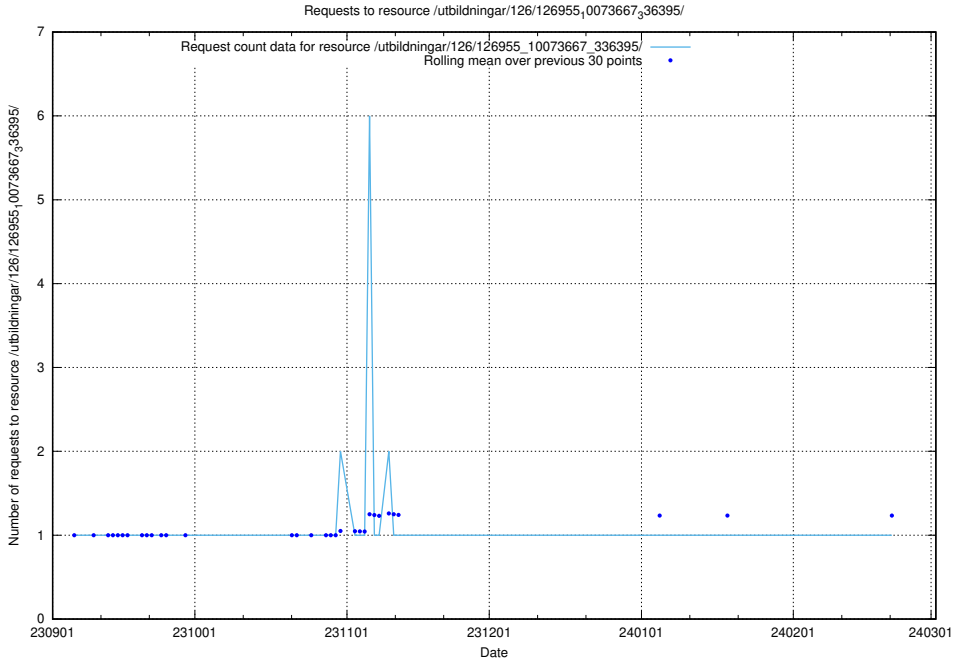

5.4308 Usage of /utbildningar/126/126955_10073667_336395/

Here, we count the number of requests to resource /utbildningar/126/126955_10073667_336395/.