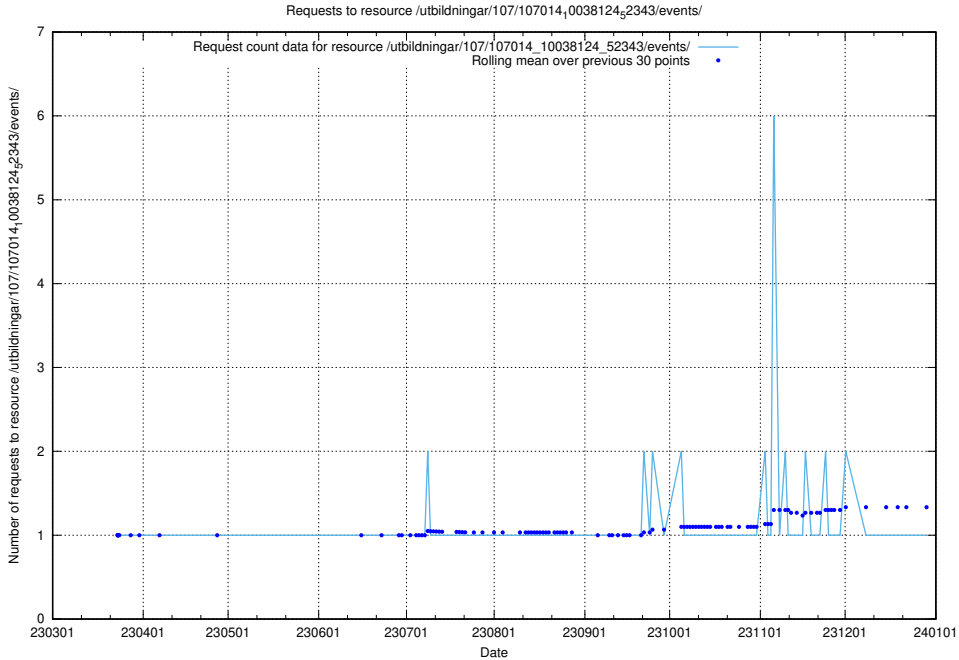

5.5039 Usage of /utbildningar/107/107014_10038124_52343/events/

Here, we count the number of requests to resource /utbildningar/107/107014_10038124_52343/events/.