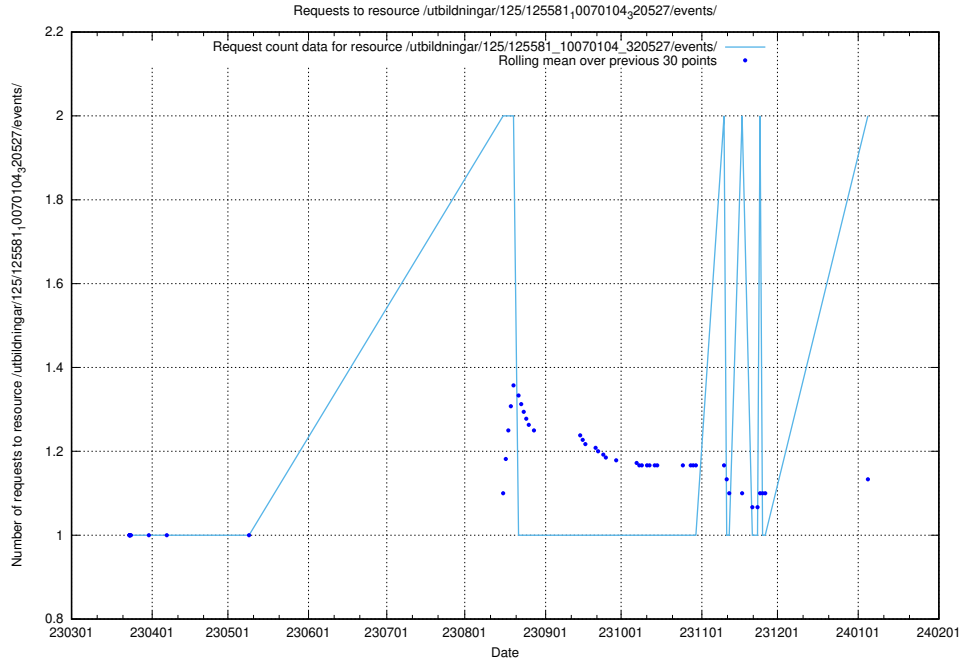

5.323 Usage of /utbildningar/125/125581_10070104_320527/events/

Here, we count the number of requests to resource /utbildningar/125/125581_10070104_320527/events/