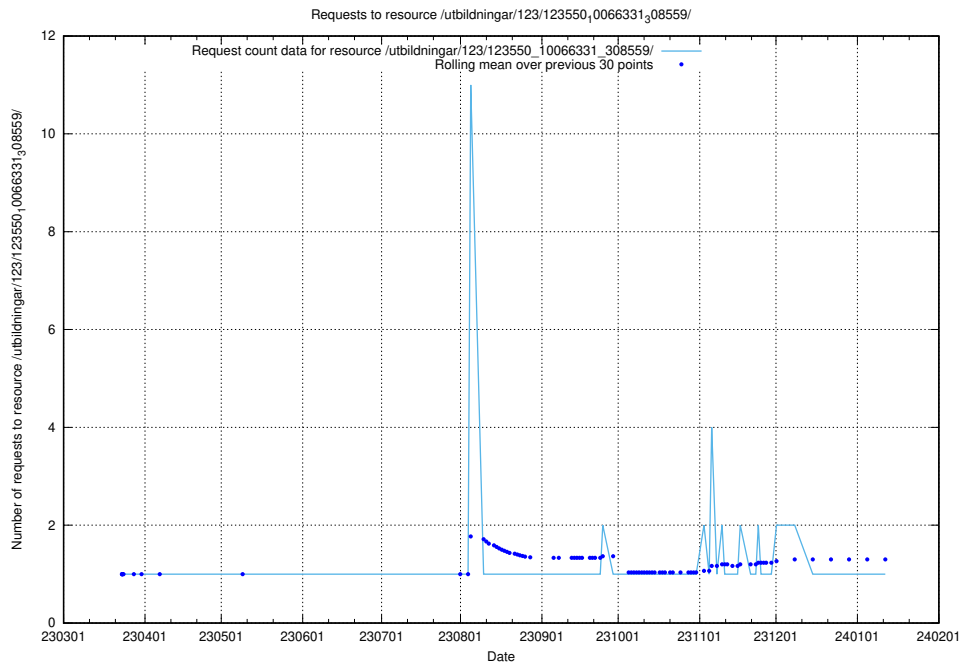

5.4150 Usage of /utbildningar/123/123550_10066331_308559/

Here, we count the number of requests to resource /utbildningar/123/123550_10066331_308559/.