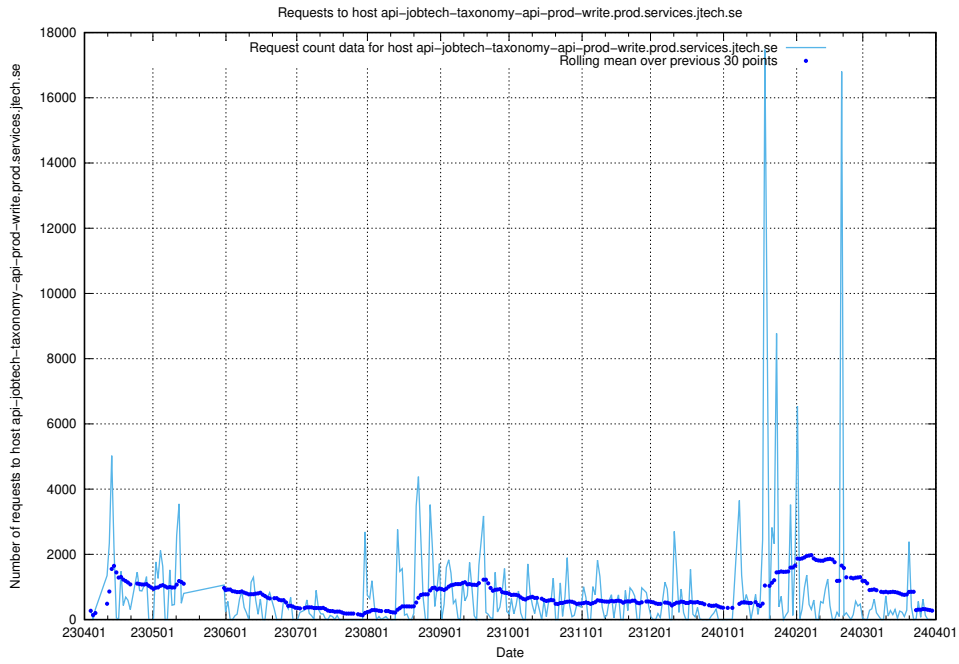

## 7.609 Usage of enrichments-jobtech-jobad-enrichments-prod.prod.services.jtech.se

Here, we count the number of requests to host enrichments-jobtech-jobad-enrichments-prod.prod.services.jtech.se.