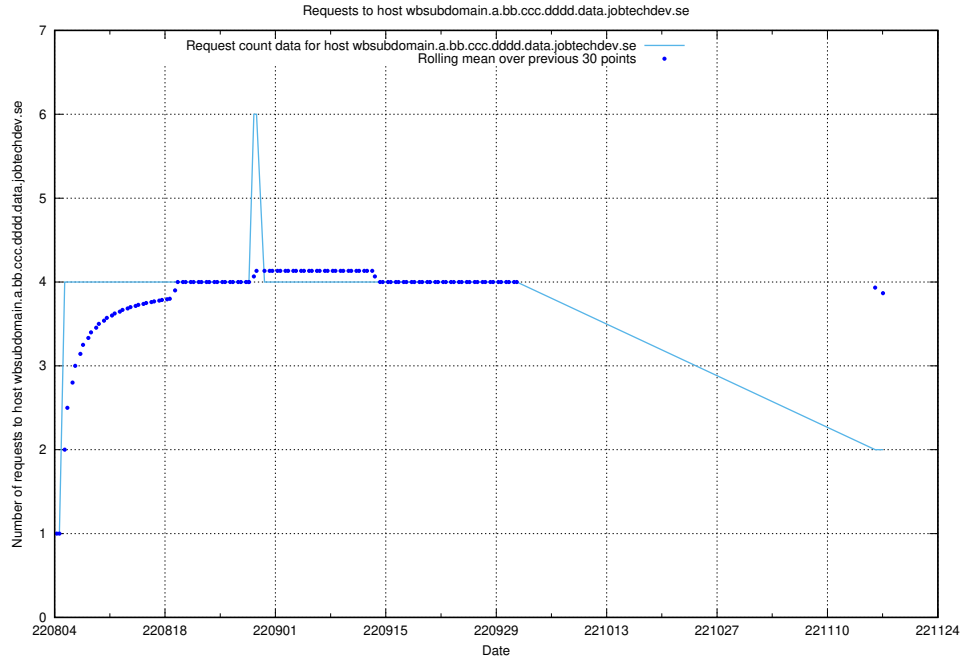

7.351 Usage of wbsubdomain.a.bb.ccc.dddd.data.jobtechdev.se

Here, we count the number of requests to host wbsubdomain.a.bb.ccc.dddd.data.jobtechdev.se.