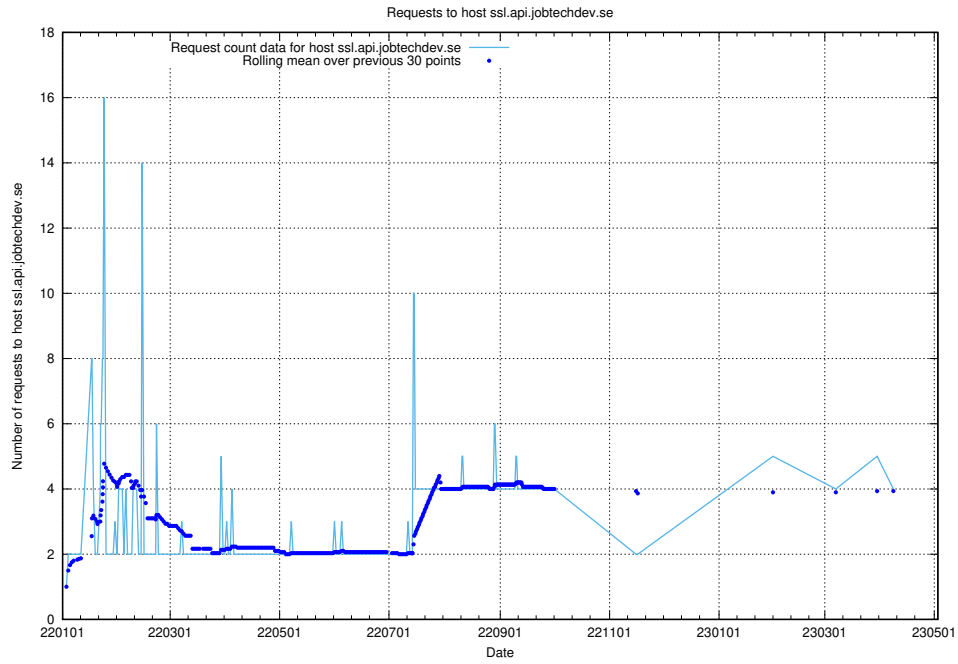

7.108 Usage of ssl.api.jobtechdev.se

Here, we count the number of requests to host ssl.api.jobtechdev.se.