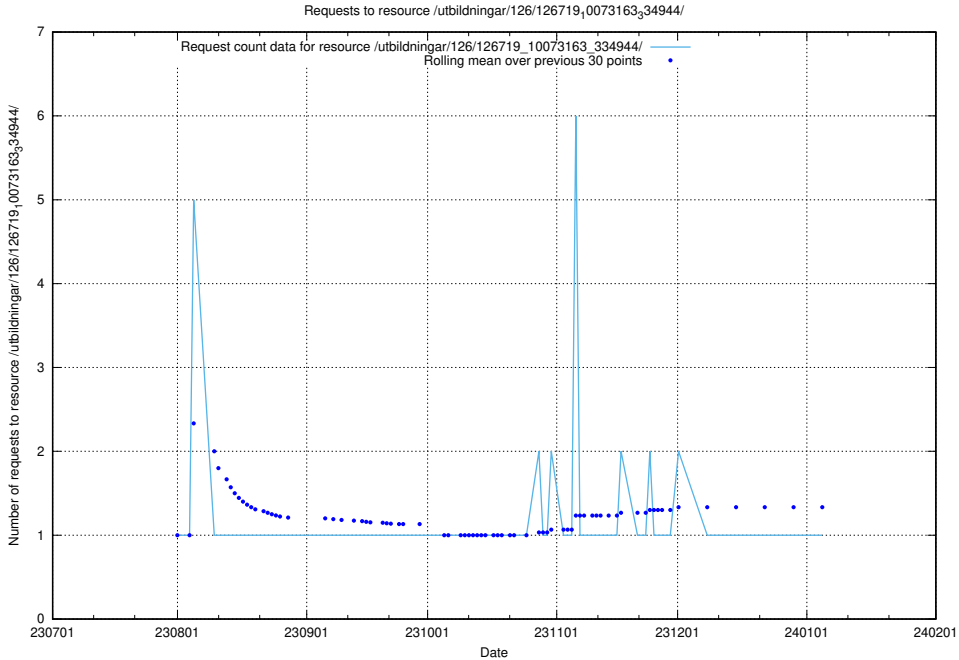

5.4552 Usage of /utbildningar/126/126719_10073163_334944/

Here, we count the number of requests to resource /utbildningar/126/126719_10073163_334944/.