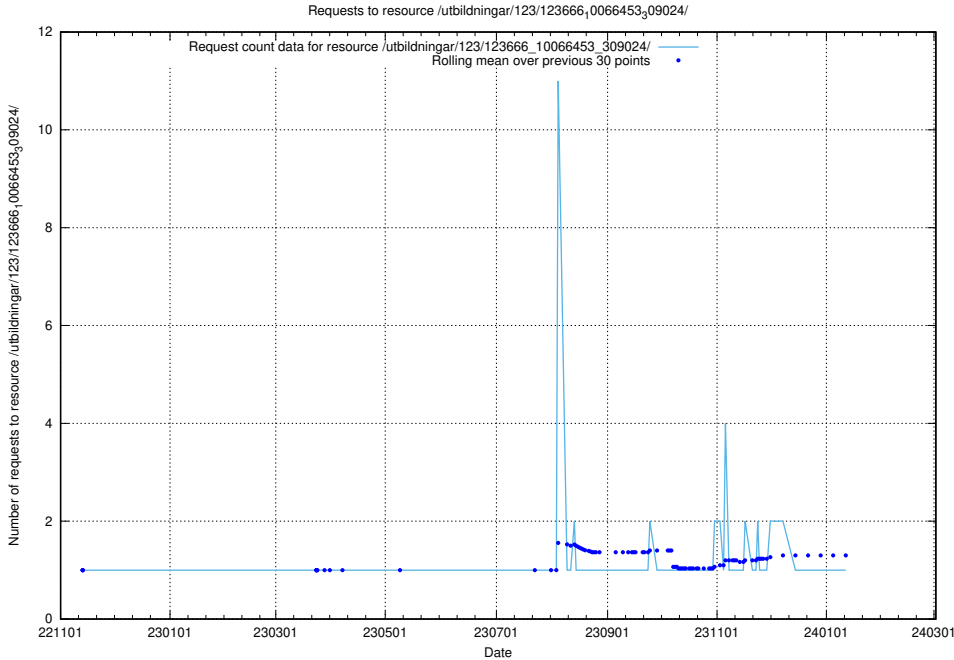

5.5598 Usage of /utbildningar/123/123666_10066453_309024/

Here, we count the number of requests to resource /utbildningar/123/123666_10066453_309024/.