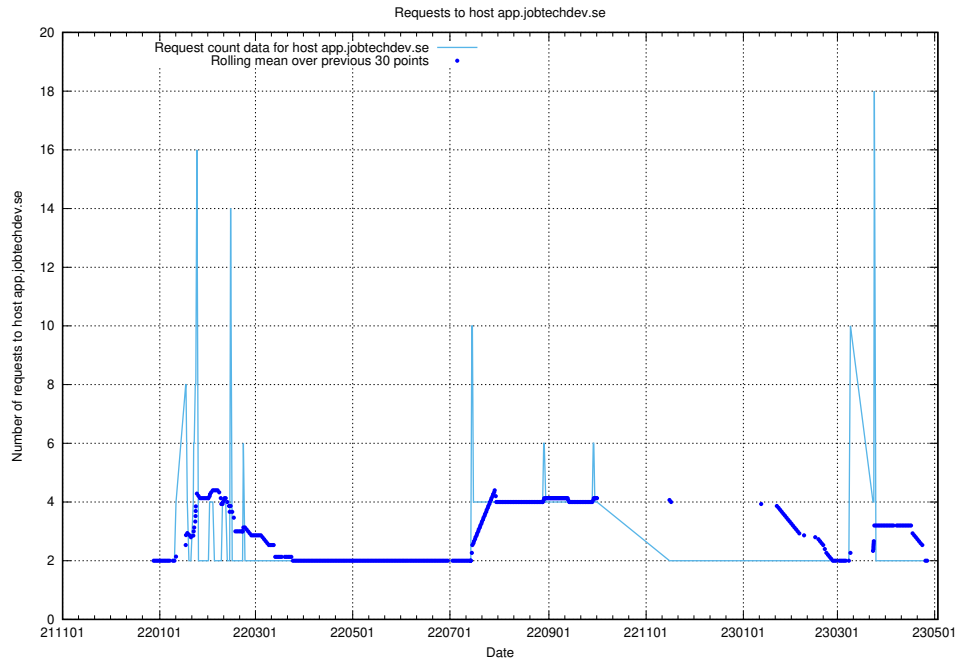

7.361 Usage of app.jobtechdev.se

Here, we count the number of requests to host app.jobtechdev.se.