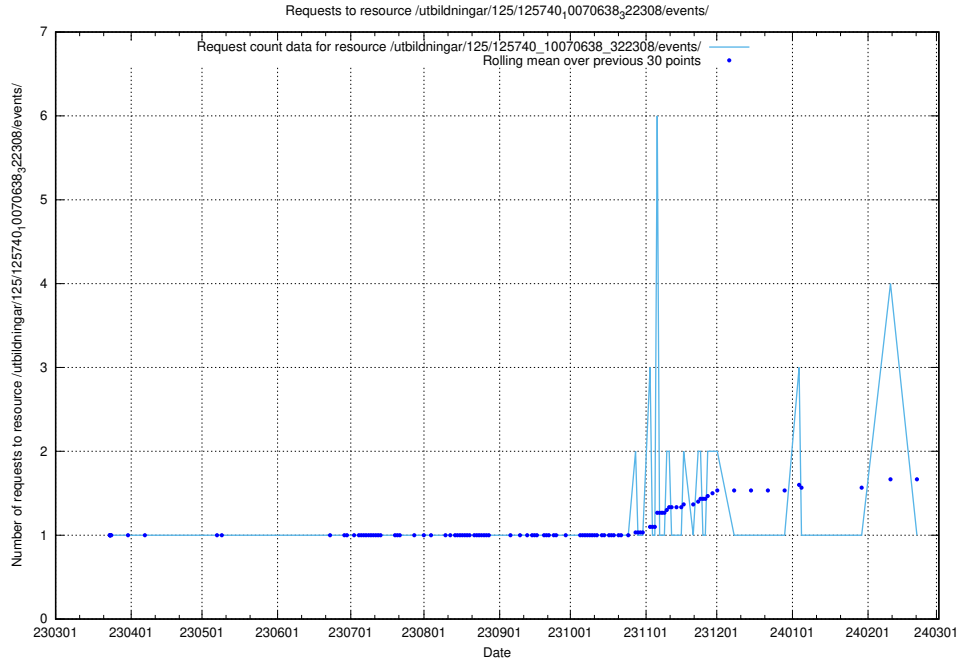

5.904 Usage of /utbildningar/125/125740_10070638_322308/events/

Here, we count the number of requests to resource /utbildningar/125/125740_10070638_322308/events/