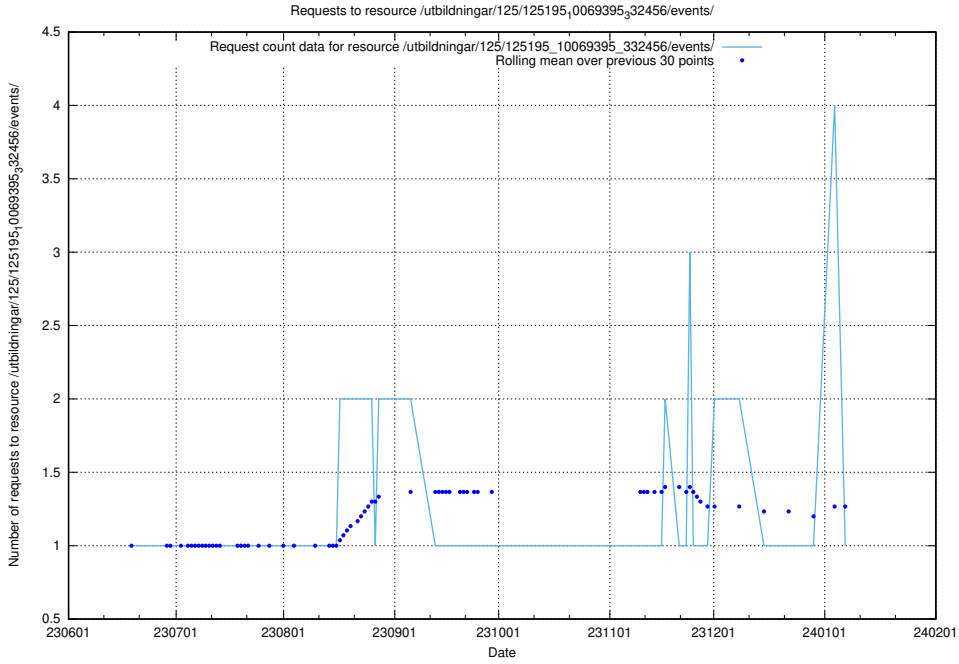

5.5519 Usage of /utbildningar/125/125195_10069395_332456/events/

Here, we count the number of requests to resource /utbildningar/125/125195_10069395_332456/events/