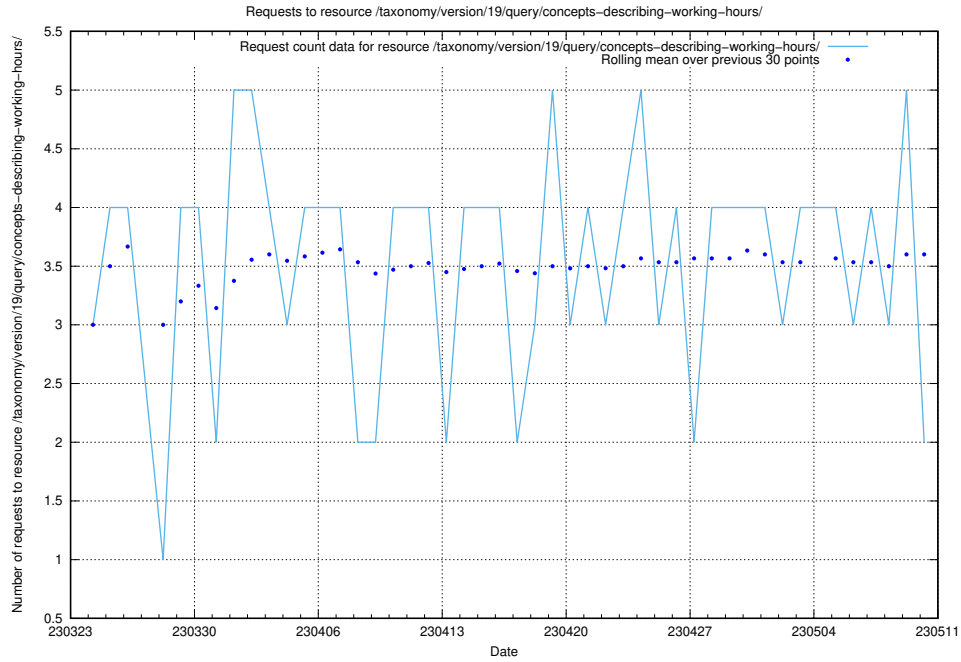

5.818 Usage of /taxonomy/version/19/query/concepts-describing-working-hours/

Here, we count the number of requests to resource /taxonomy/version/19/query/concepts-describing-working-hours/.