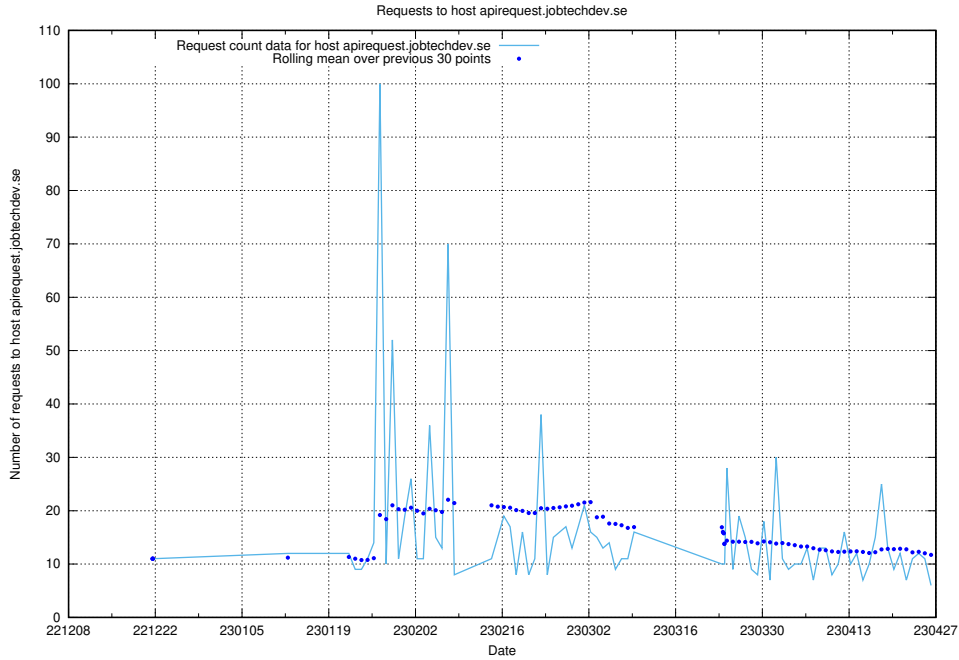

### 7.80 Usage of apirequest.jobtechdev.se

Here, we count the number of requests to host apirequest.jobtechdev.se.