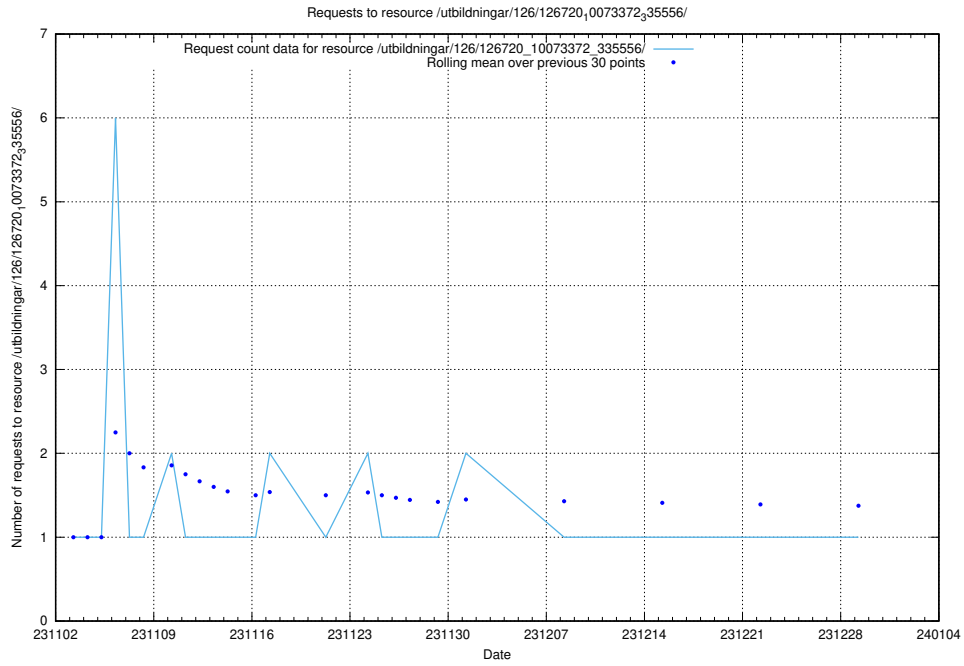

5.3794 Usage of /utbildningar/126/126720_10073372_335556/

Here, we count the number of requests to resource /utbildningar/126/126720_10073372_335556/.