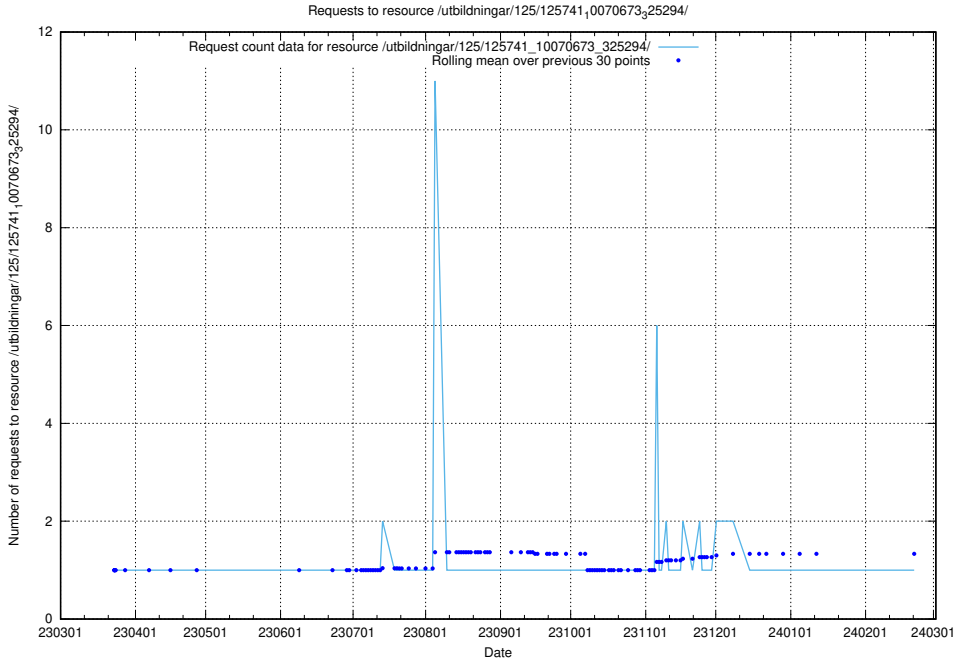

5.6135 Usage of /utbildningar/125/125741_10070673_325294/

Here, we count the number of requests to resource /utbildningar/125/125741_10070673_325294/.