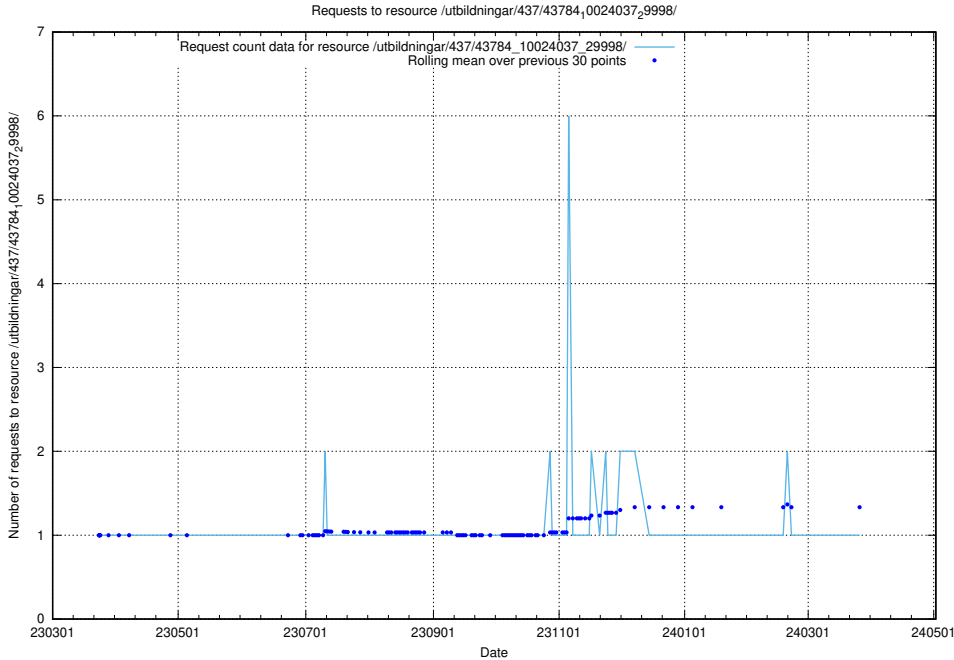

5.6000 Usage of /utbildningar/437/43784_10024037_29998/

Here, we count the number of requests to resource /utbildningar/437/43784_10024037_29998/.