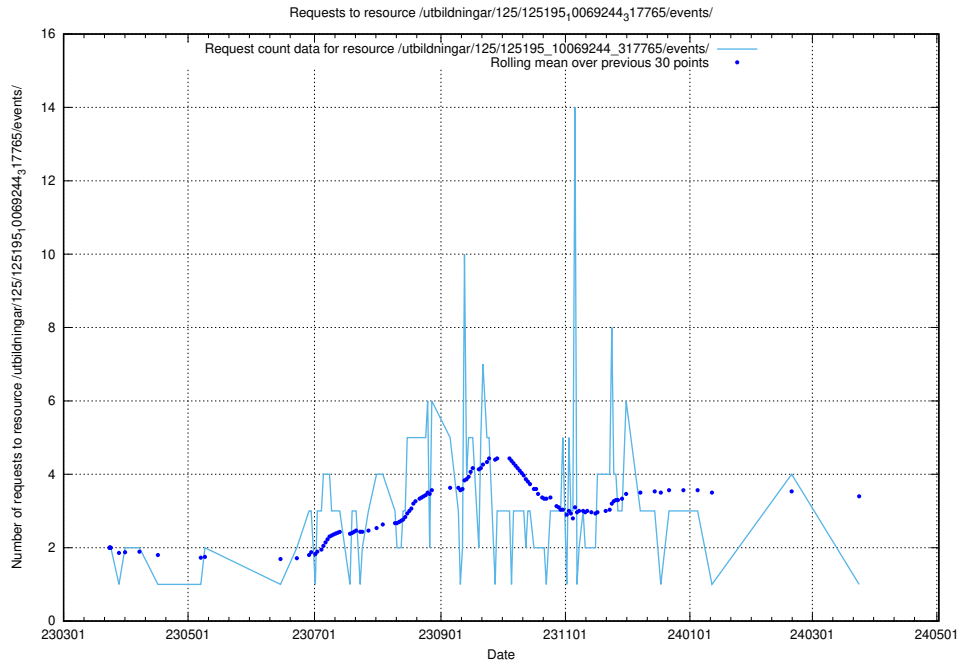

5.5926 Usage of /utbildningar/125/125195_10069244_317765/events/

Here, we count the number of requests to resource /utbildningar/125/125195_10069244_317765/events/