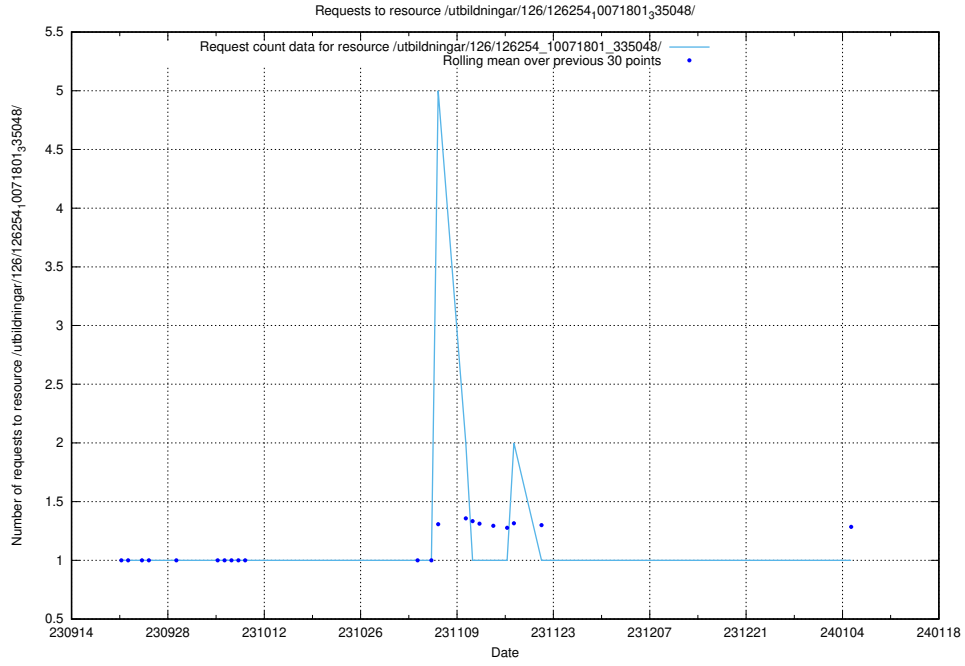

5.4174 Usage of /utbildningar/126/126254_10071801_335048/

Here, we count the number of requests to resource /utbildningar/126/126254_10071801_335048/.