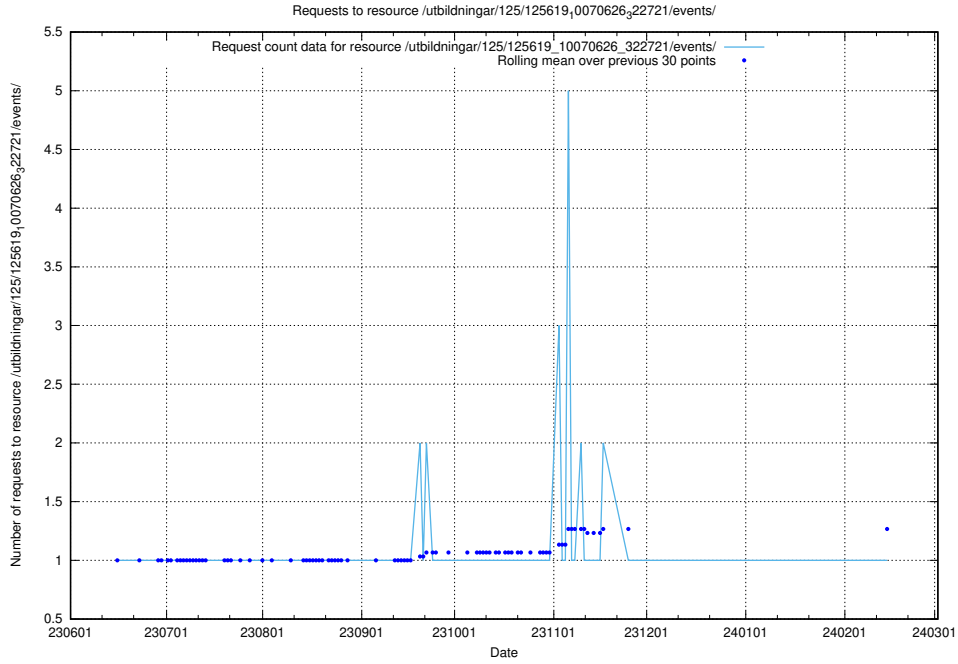

5.5547 Usage of /utbildningar/125/125619_10070626_322721/events/

Here, we count the number of requests to resource /utbildningar/125/125619_10070626_322721/events/