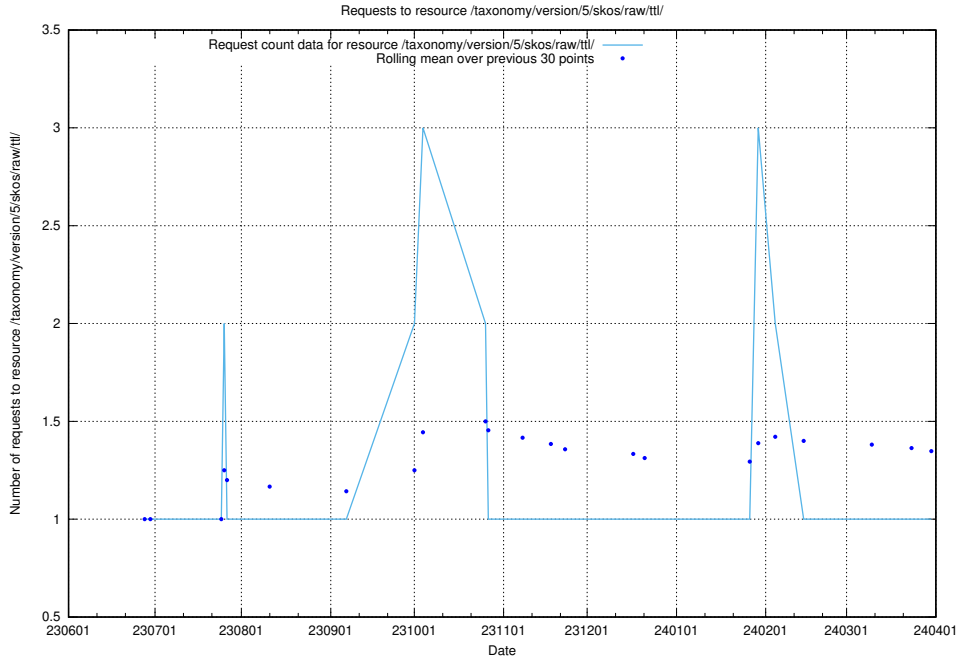

5.5197 Usage of /taxonomy/version/5/skos/raw/ttl/

Here, we count the number of requests to resource /taxonomy/version/5/skos/raw/ttl/.