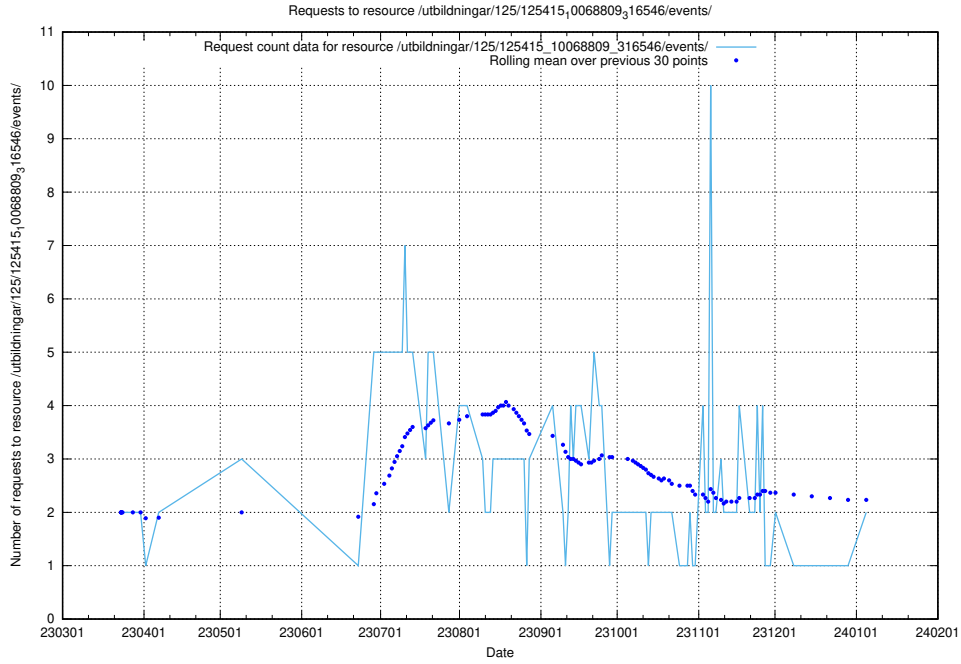

5.837 Usage of /utbildningar/125/125415_10068809_316546/events/

Here, we count the number of requests to resource /utbildningar/125/125415_10068809_316546/events/