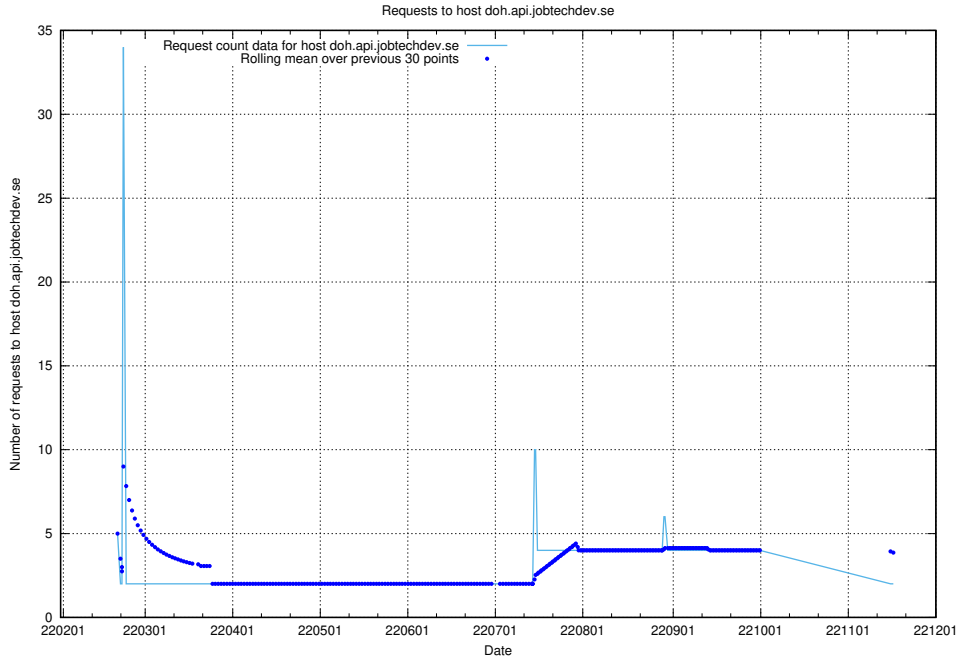

7.528 Usage of doh.api.jobtechdev.se

Here, we count the number of requests to host doh.api.jobtechdev.se.