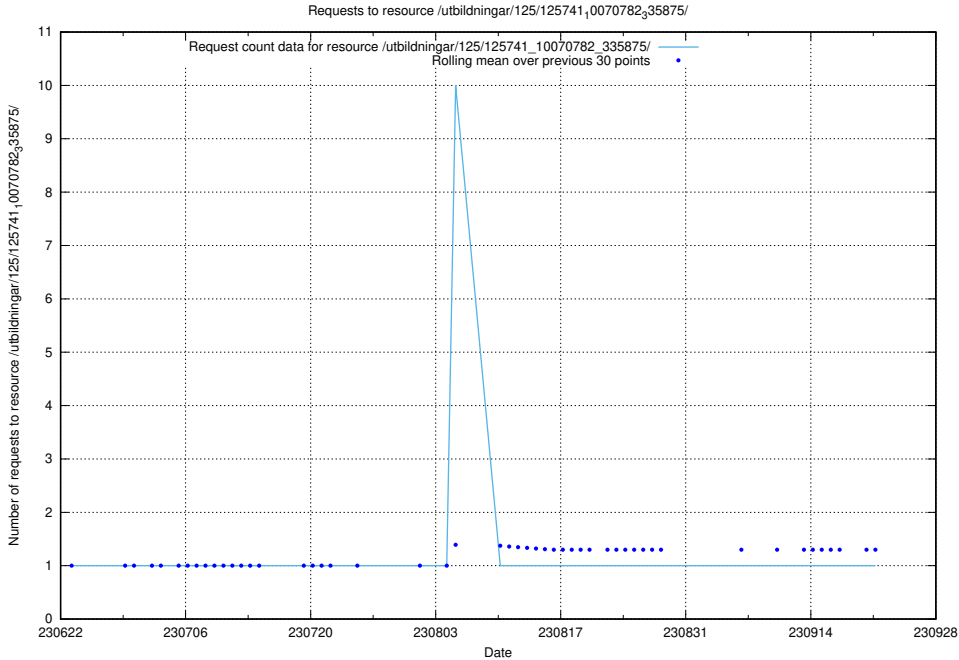

5.5347 Usage of /utbildningar/125/125741_10070782_335875/

Here, we count the number of requests to resource /utbildningar/125/125741_10070782_335875/.