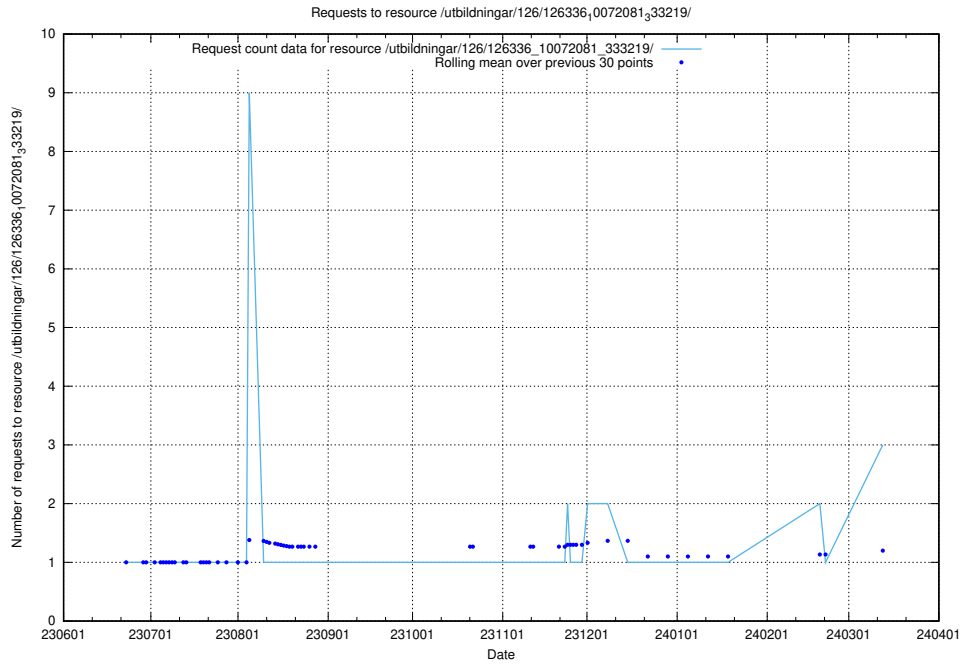

5.267 Usage of /utbildningar/126/126336_10072081_333219/

Here, we count the number of requests to resource /utbildningar/126/126336_10072081_333219/.