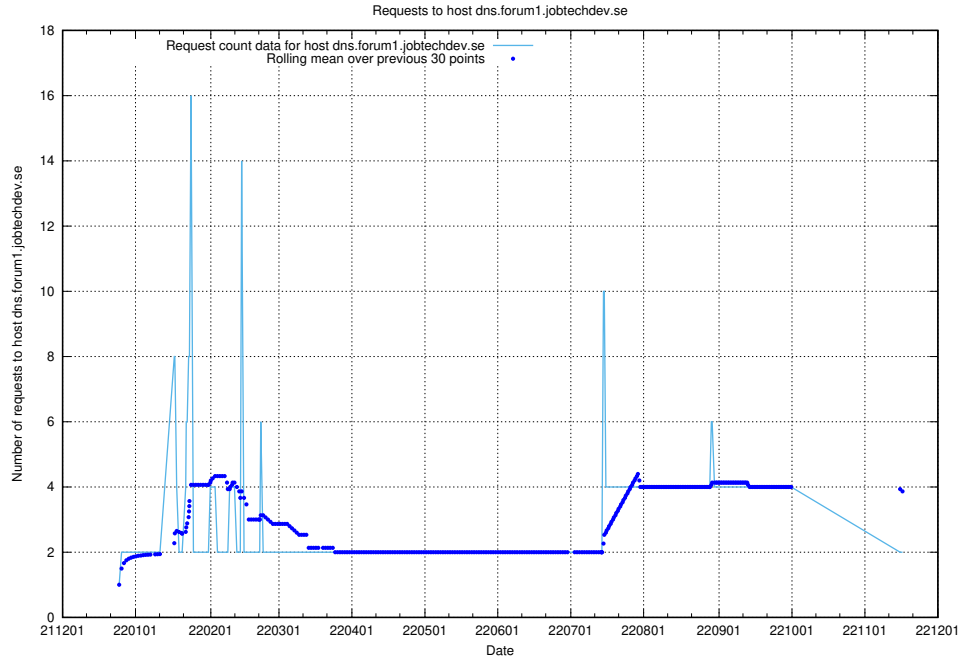

7.365 Usage of dns.forum1.jobtechdev.se

Here, we count the number of requests to host dns.forum1.jobtechdev.se.