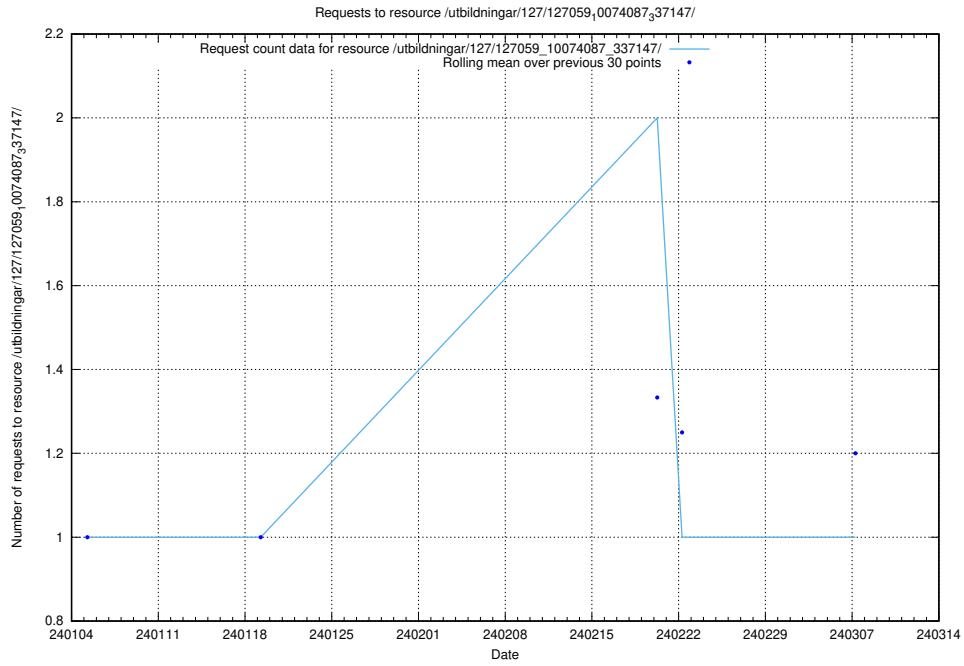

5.3485 Usage of /utbildningar/127/127059_10074087_337147/

Here, we count the number of requests to resource /utbildningar/127/127059_10074087_337147/.