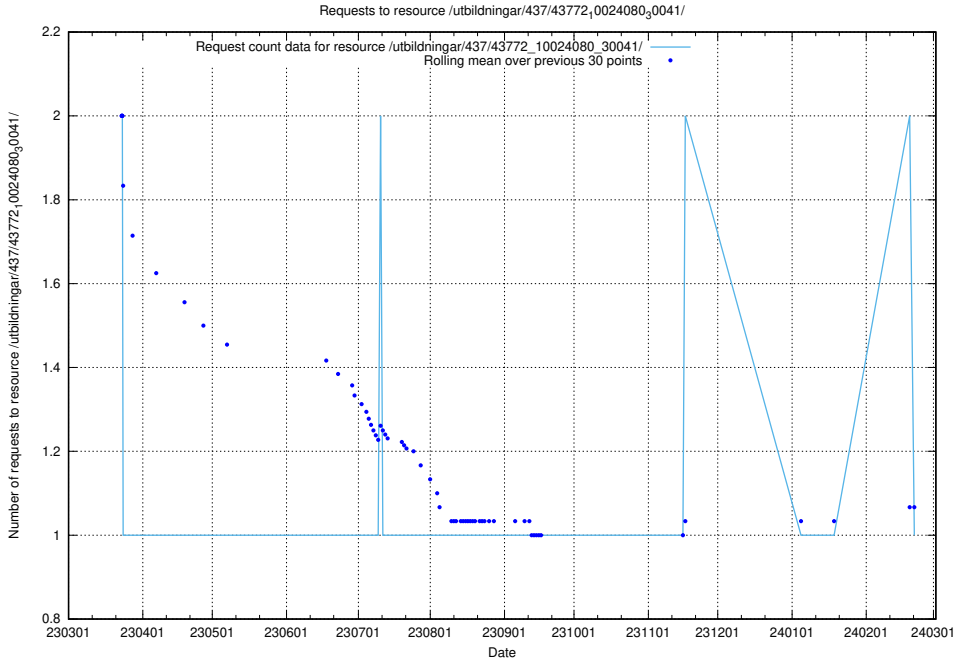

5.5907 Usage of /utbildningar/437/43772_10024080_30041/

Here, we count the number of requests to resource /utbildningar/437/43772_10024080_30041/.