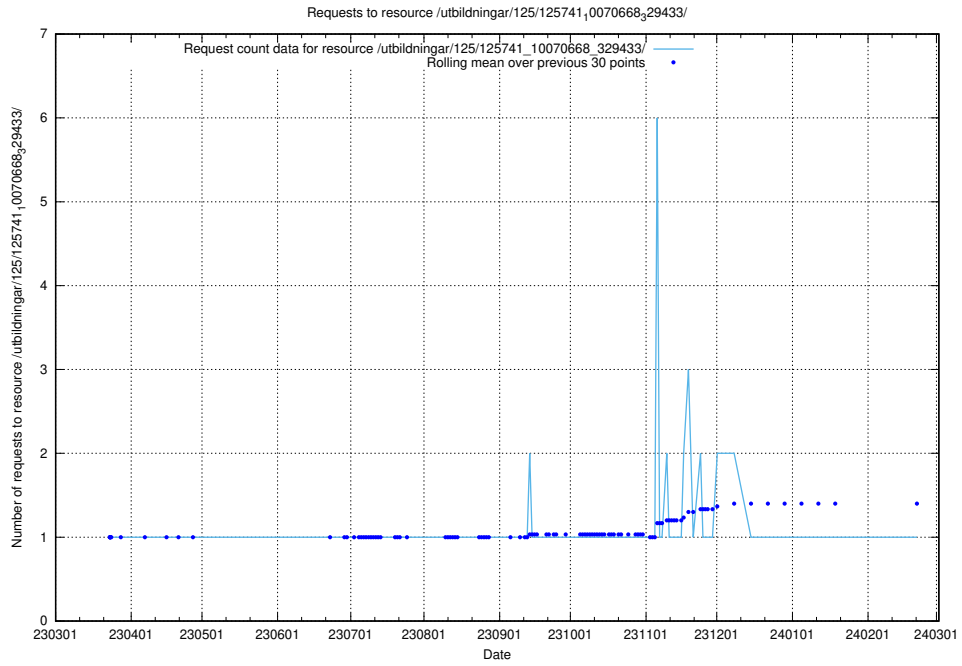

5.6137 Usage of /utbildningar/125/125741_10070668_329433/

Here, we count the number of requests to resource /utbildningar/125/125741_10070668_329433/.