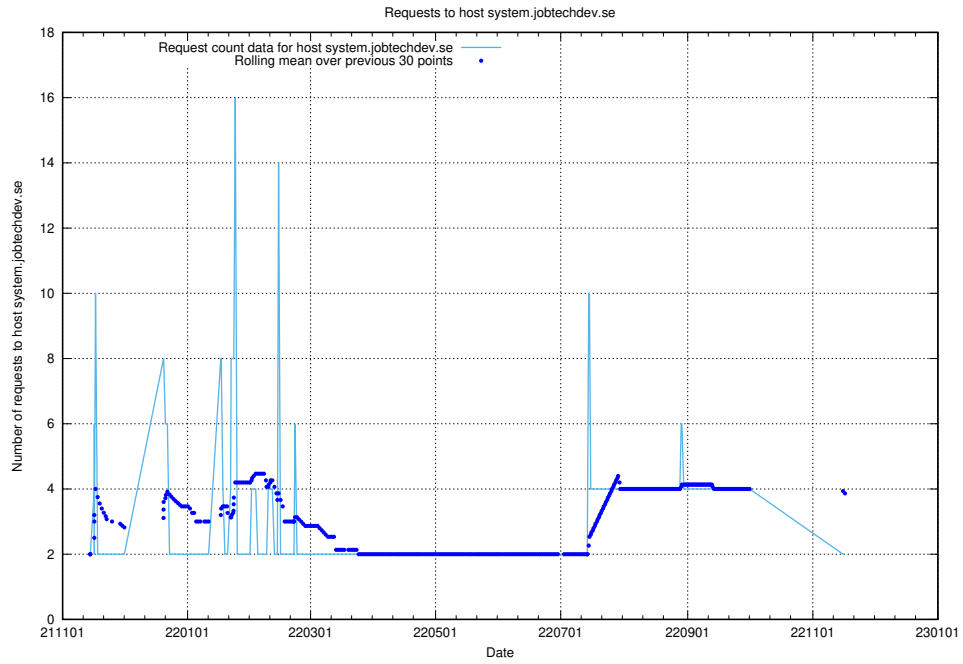

### 7.554 Usage of store.jobtechdev.se

Here, we count the number of requests to host store.jobtechdev.se.