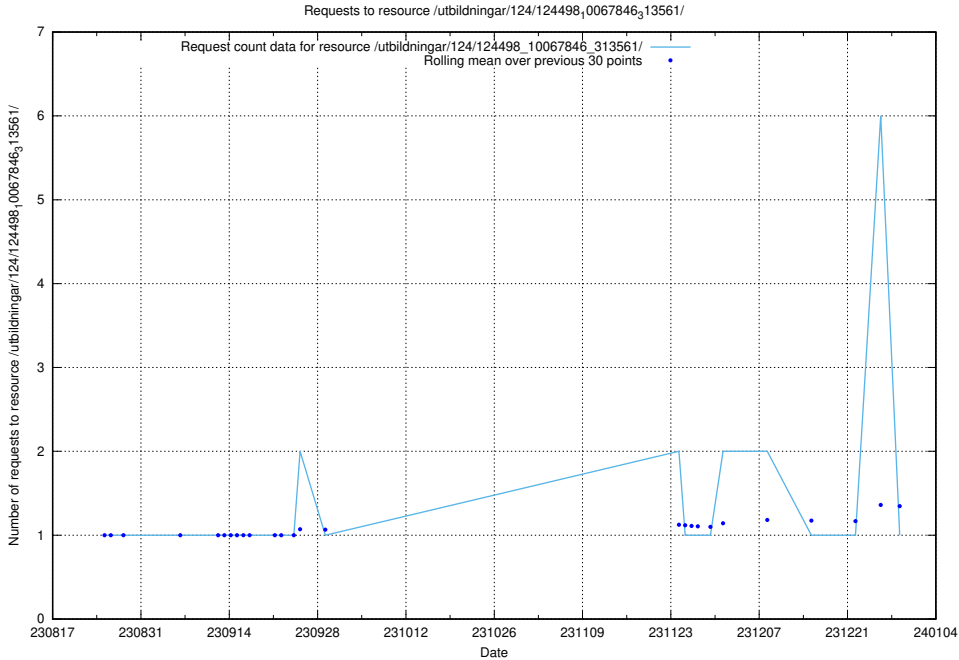

5.4376 Usage of /utbildningar/124/124498_10067846_313561/

Here, we count the number of requests to resource /utbildningar/124/124498_10067846_313561/.