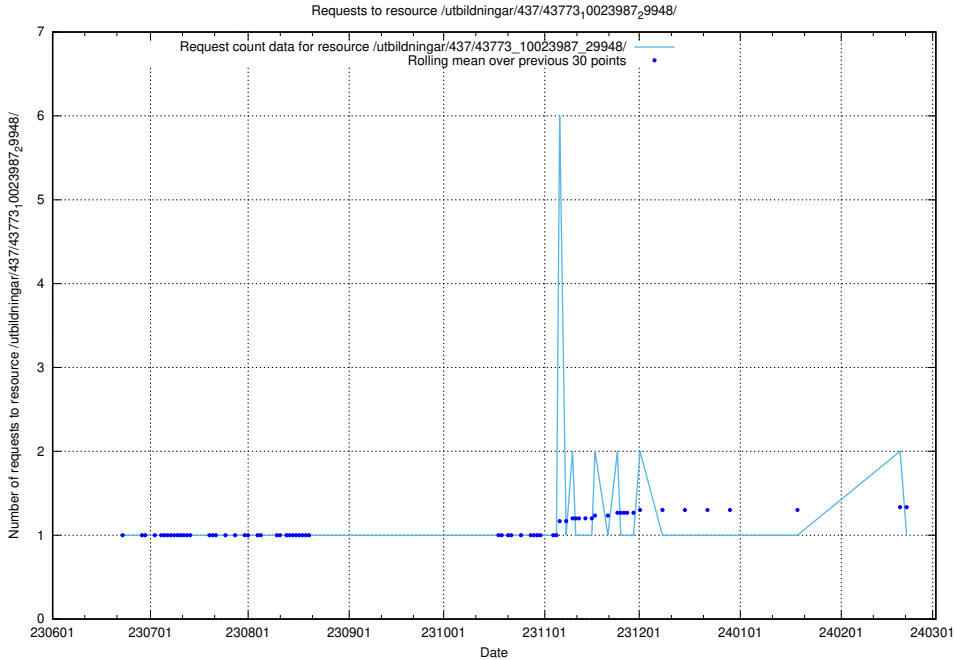

5.5229 Usage of /utbildningar/437/43773_10023987_29948/

Here, we count the number of requests to resource /utbildningar/437/43773_10023987_29948/.