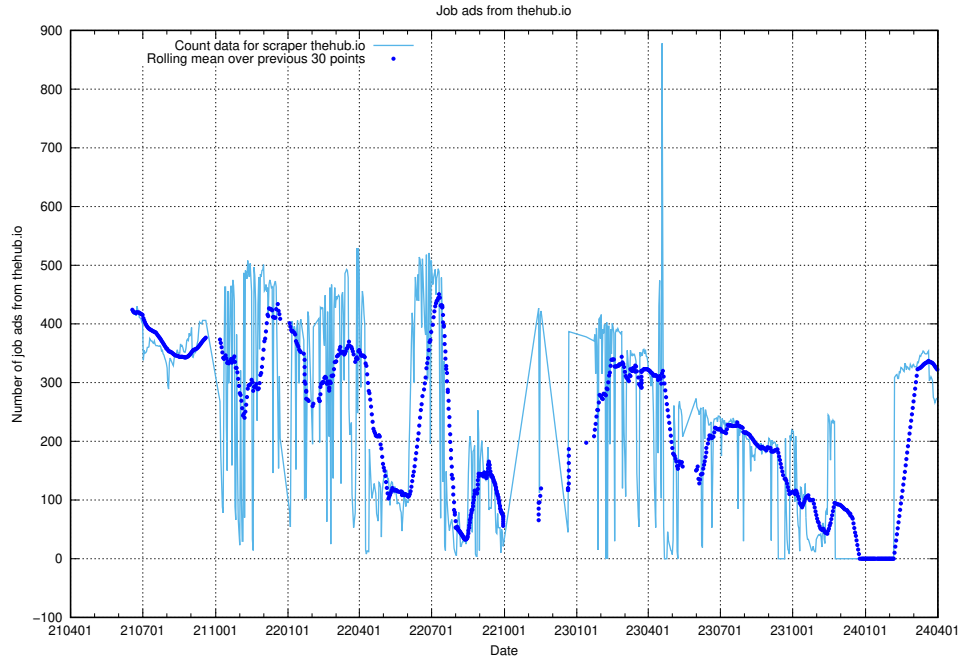

13.11 Number of ads by scraper thehub.io

Here, we count the number of job ads scraped from thehub.io.