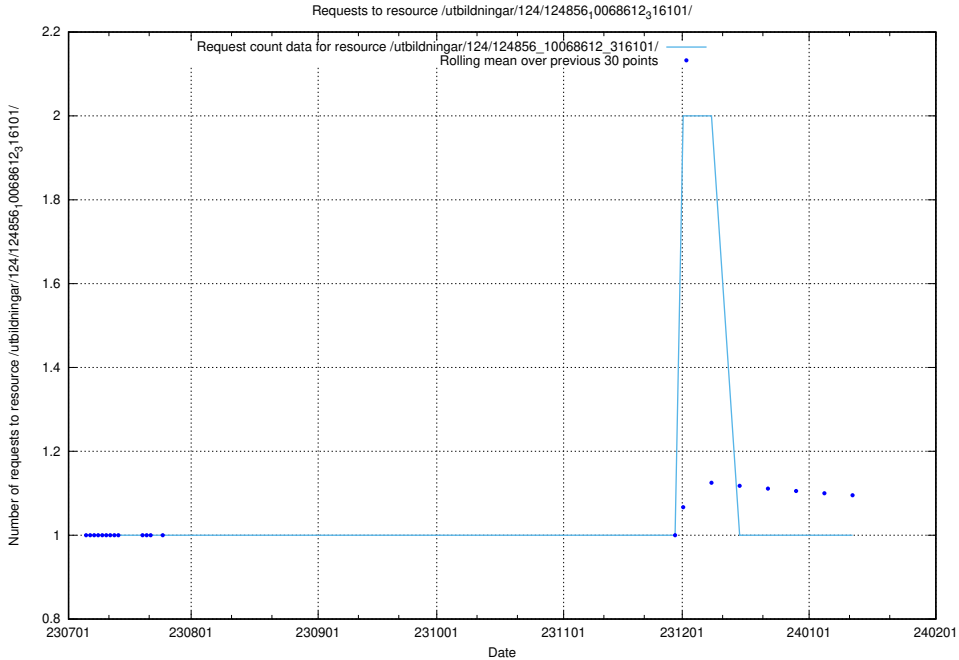

5.4980 Usage of /utbildningar/124/124856_10068612_316101/

Here, we count the number of requests to resource /utbildningar/124/124856_10068612_316101/.