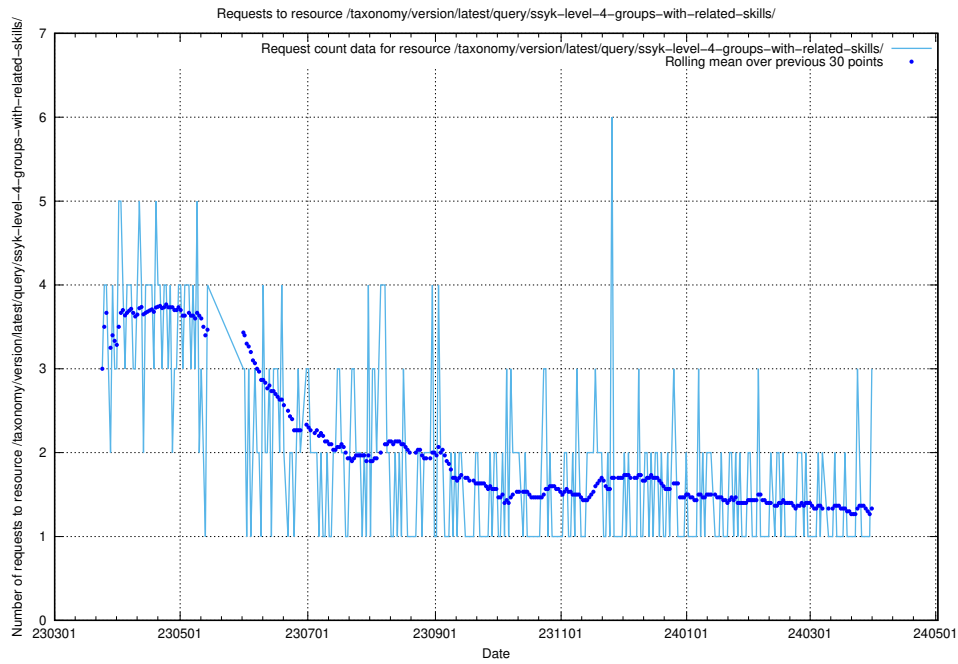

5.282 Usage of /taxonomy/version/latest/query/ssyk-level-4-groups-with-related-skills/

Here, we count the number of requests to resource /taxonomy/version/latest/query/ssyk-level-4-groups-with-related-skills/.