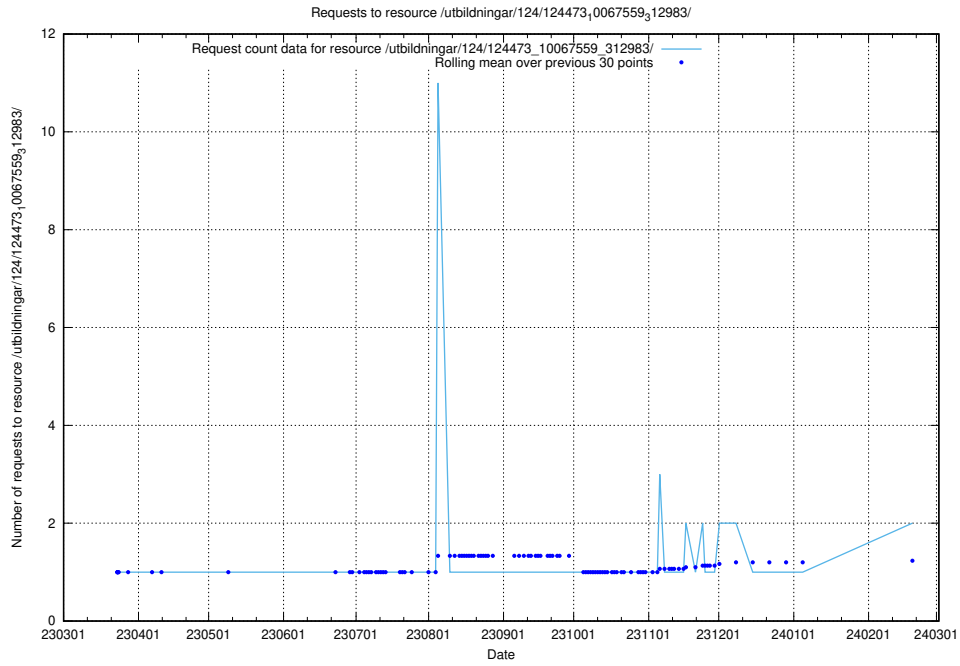

5.476 Usage of /utbildningar/124/124473_10067559_312983/

Here, we count the number of requests to resource /utbildningar/124/124473_10067559_312983/.