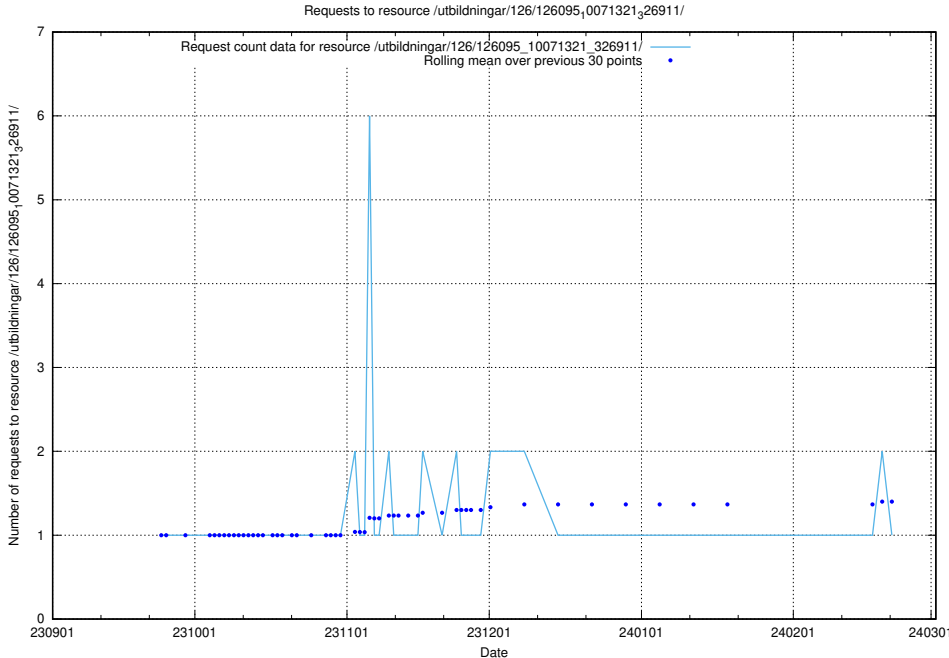

5.4133 Usage of /utbildningar/126/126095_10071321_326911/

Here, we count the number of requests to resource /utbildningar/126/126095_10071321_326911/.