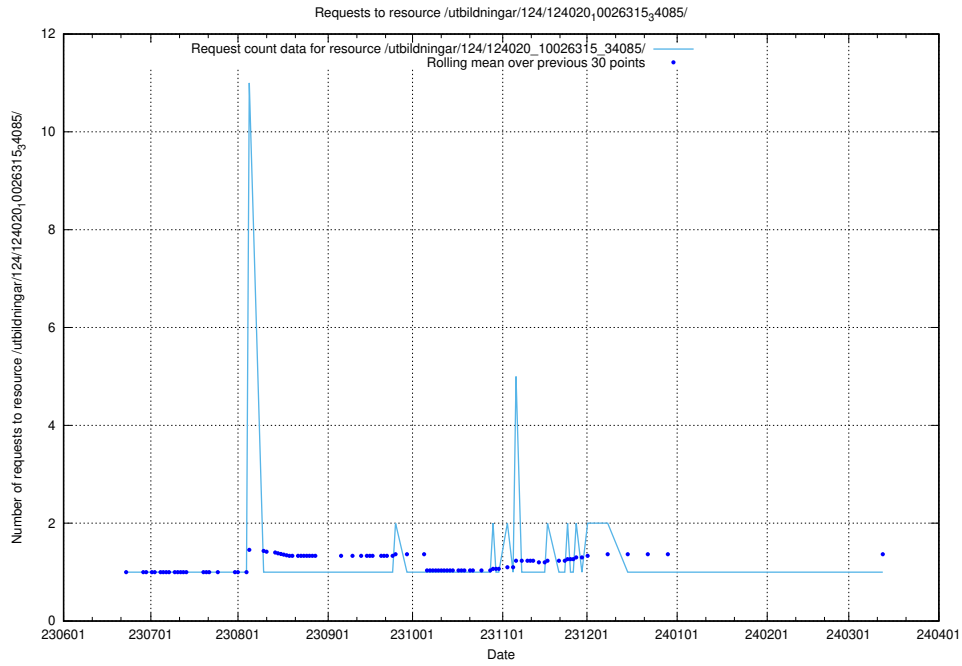

5.5496 Usage of /utbildningar/124/124020_10026315_34085/

Here, we count the number of requests to resource /utbildningar/124/124020_10026315_34085/.