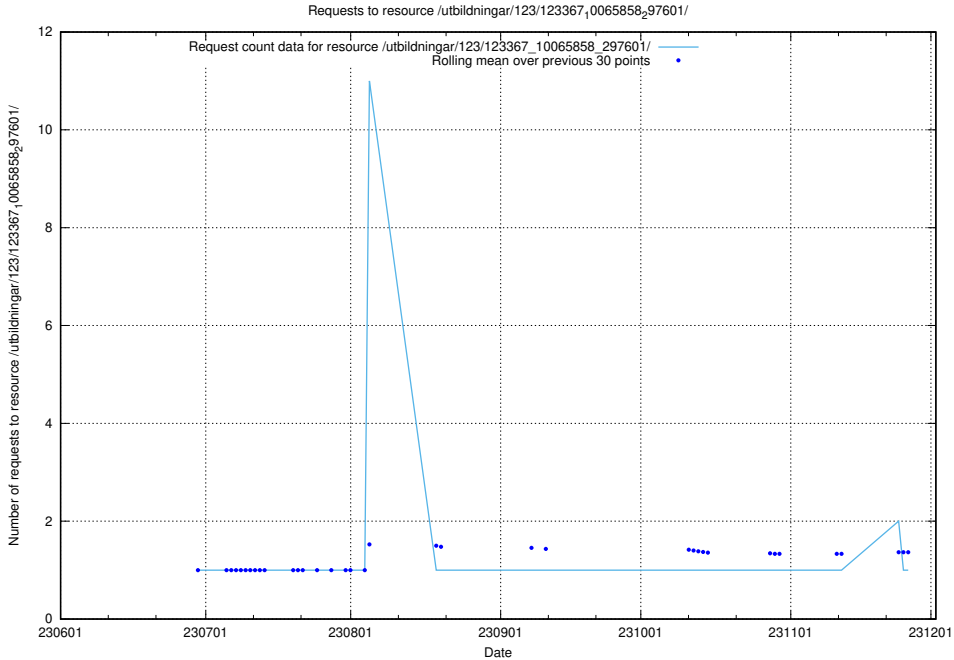

5.5054 Usage of /utbildningar/123/123367_10065858_297601/

Here, we count the number of requests to resource /utbildningar/123/123367_10065858_297601/.