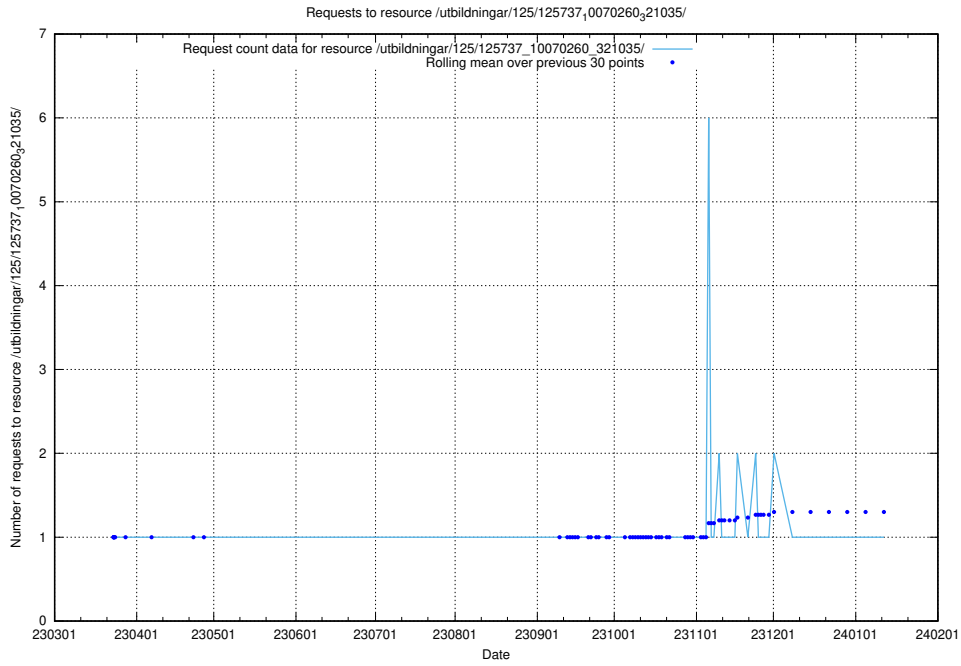

5.908 Usage of /utbildningar/125/125737_10070260_321035/

Here, we count the number of requests to resource /utbildningar/125/125737_10070260_321035/.