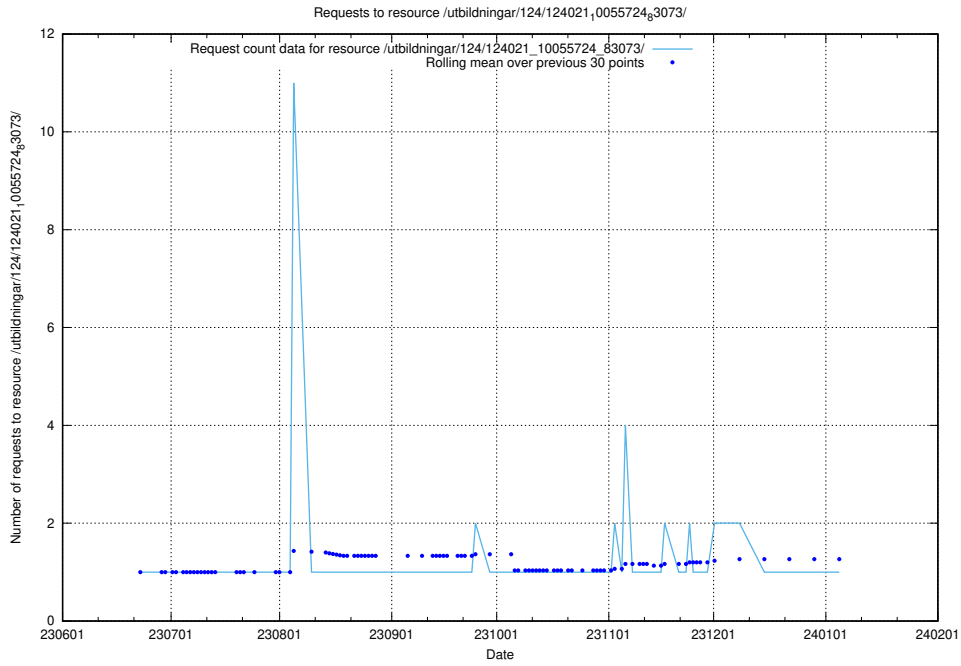

5.5486 Usage of /utbildningar/124/124021_10055724_83073/

Here, we count the number of requests to resource /utbildningar/124/124021_10055724_83073/.