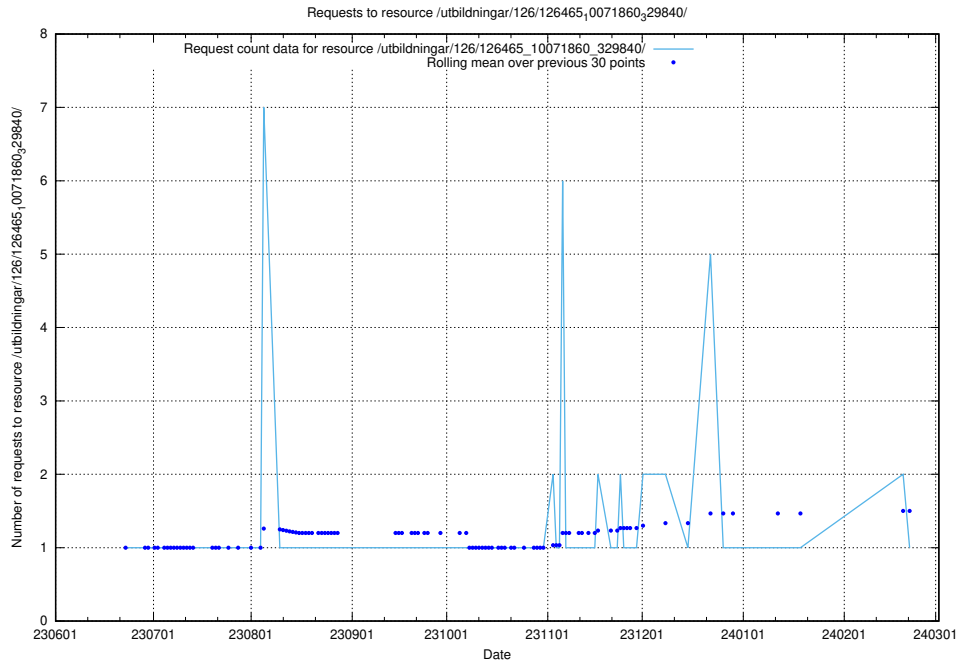

5.5309 Usage of /utbildningar/126/126465_10071860_329840/

Here, we count the number of requests to resource /utbildningar/126/126465_10071860_329840/.