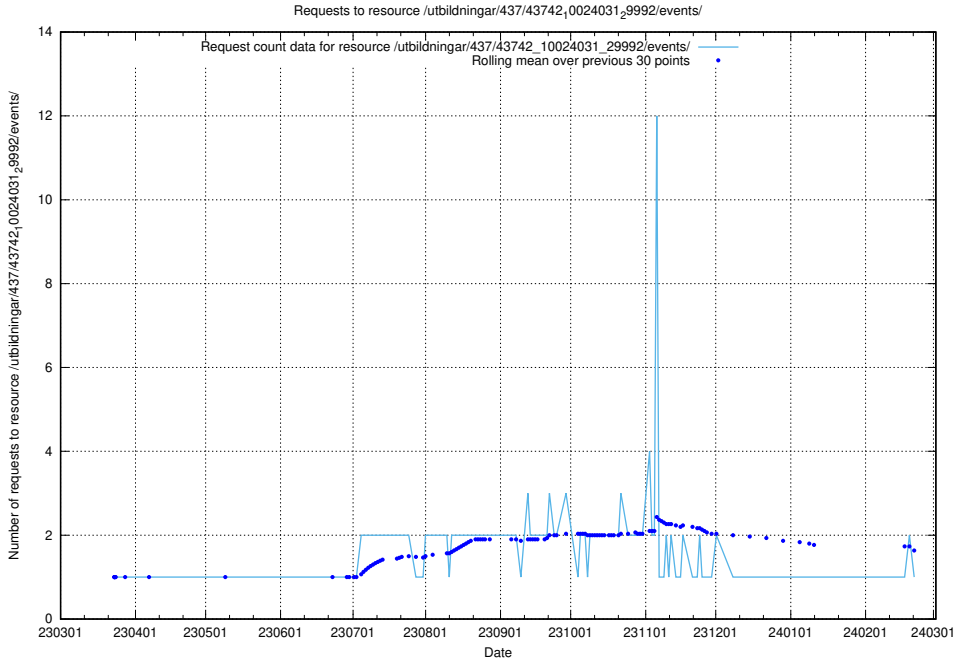

5.6024 Usage of /utbildningar/437/43742_10024031_29992/events/

Here, we count the number of requests to resource /utbildningar/437/43742_10024031_29992/events/.