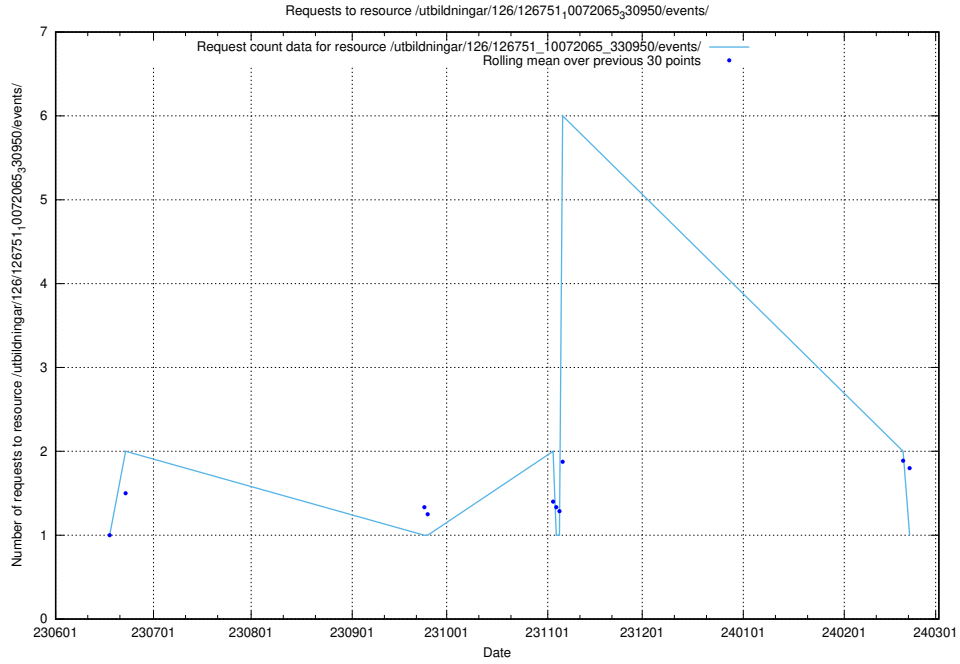

5.5521 Usage of /utbildningar/126/126751_10072065_330950/events/

Here, we count the number of requests to resource /utbildningar/126/126751_10072065_330950/events/