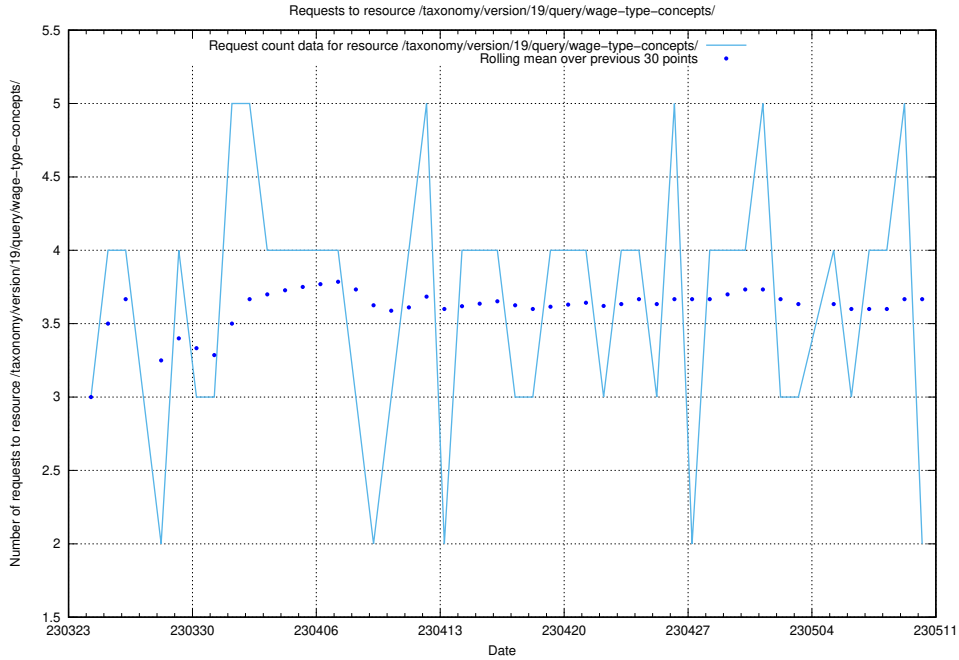

5.810 Usage of /taxonomy/version/19/query/wage-type-concepts/

Here, we count the number of requests to resource /taxonomy/version/19/query/wage-type-concepts/.