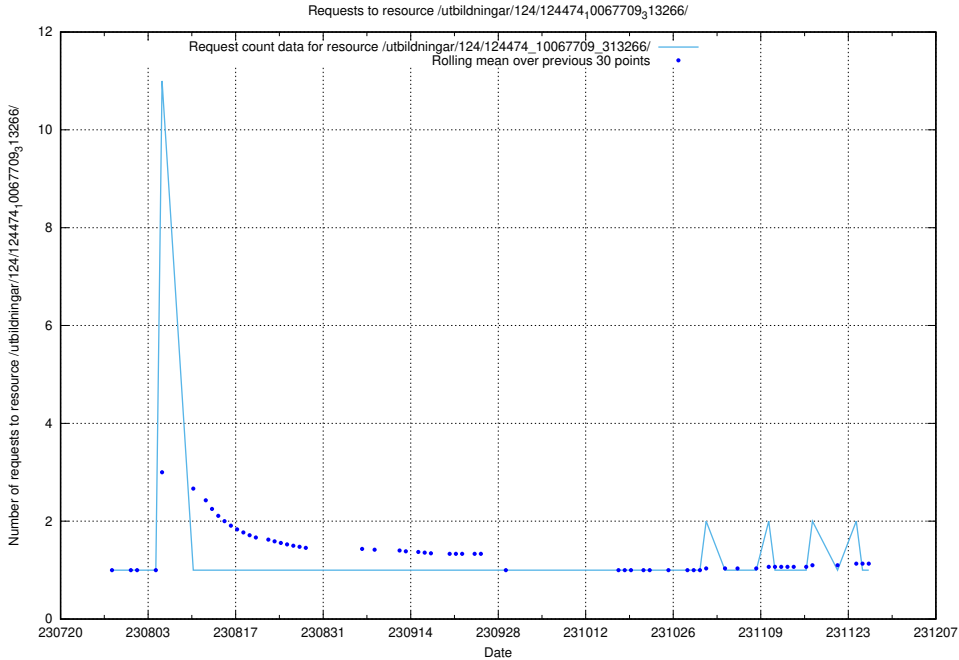

5.4571 Usage of /utbildningar/124/124474_10067709_313266/

Here, we count the number of requests to resource /utbildningar/124/124474_10067709_313266/.