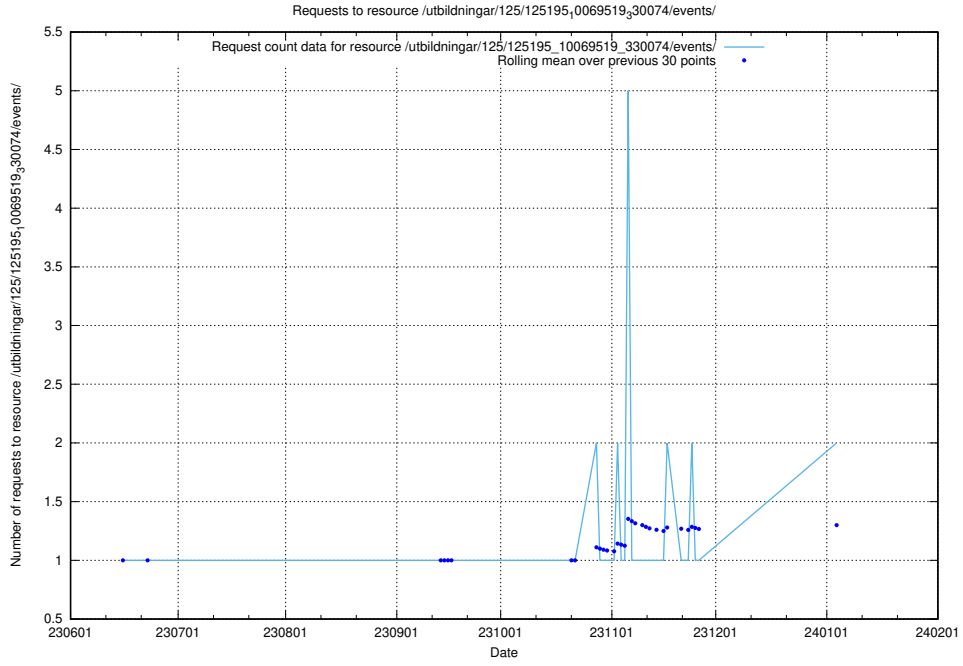

5.738 Usage of /utbildningar/125/125195_10069519_330074/events/

Here, we count the number of requests to resource /utbildningar/125/125195_10069519_330074/events/