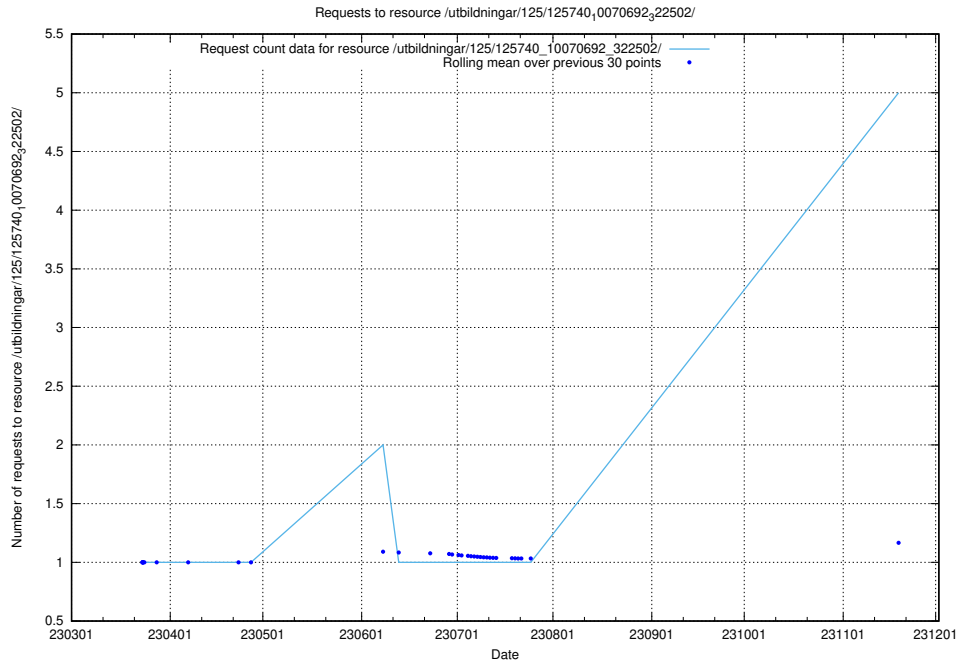

5.108 Usage of /utbildningar/125/125740_10070692_322502/

Here, we count the number of requests to resource /utbildningar/125/125740_10070692_322502/.