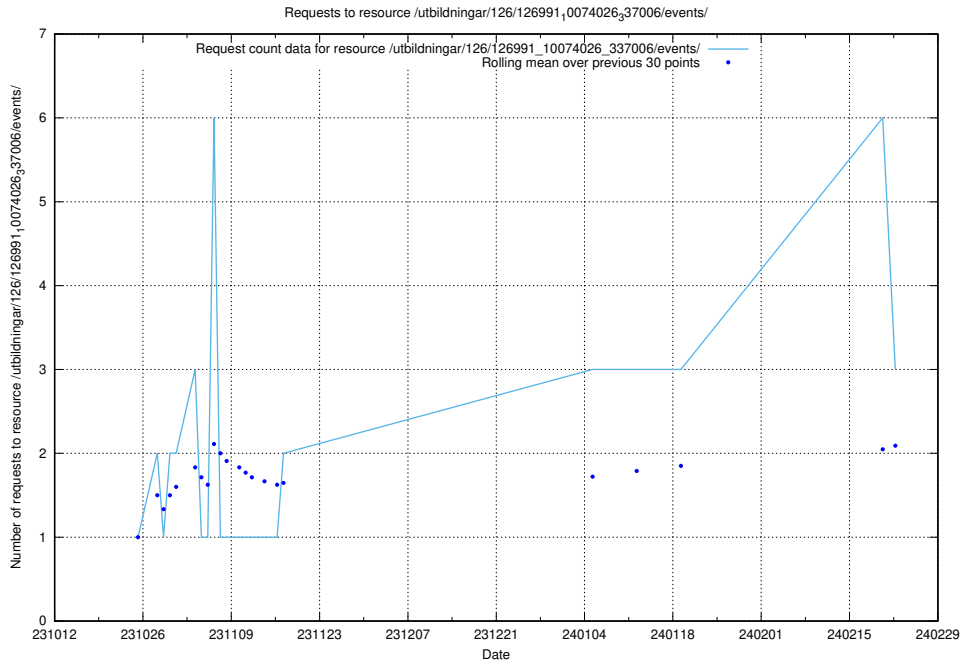

5.231 Usage of /utbildningar/126/126991_10074026_337006/events/

Here, we count the number of requests to resource /utbildningar/126/126991_10074026_337006/events/