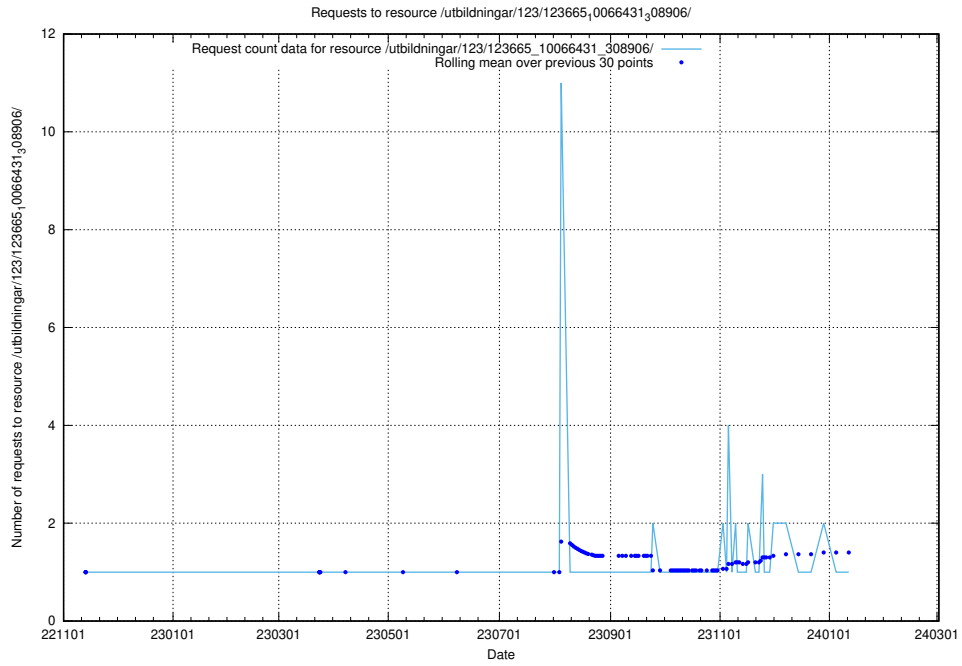

5.5604 Usage of /utbildningar/123/123665_10066431_308906/

Here, we count the number of requests to resource /utbildningar/123/123665_10066431_308906/.