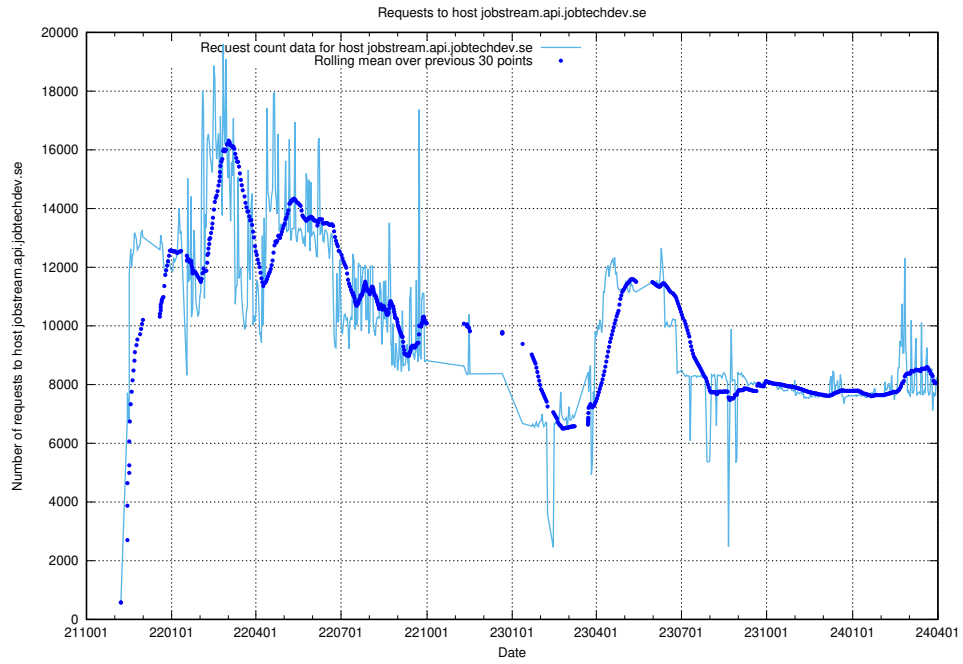

7.9 Usage of jobstream.api.jobtechdev.se

Here, we count the number of requests to host jobstream.api.jobtechdev.se.