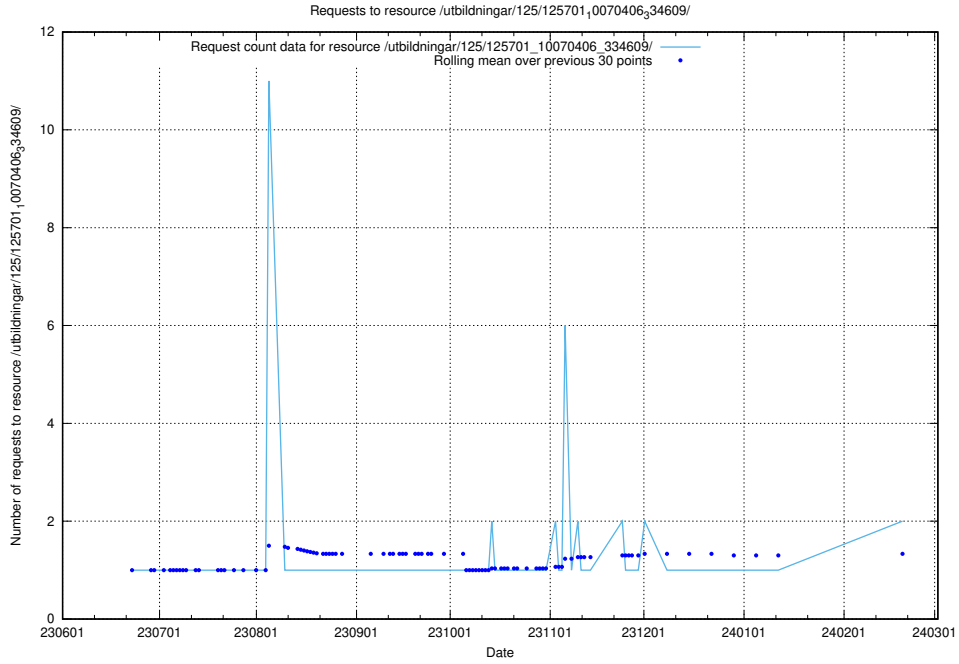

5.701 Usage of /utbildningar/125/125701_10070406_334609/

Here, we count the number of requests to resource /utbildningar/125/125701_10070406_334609/.