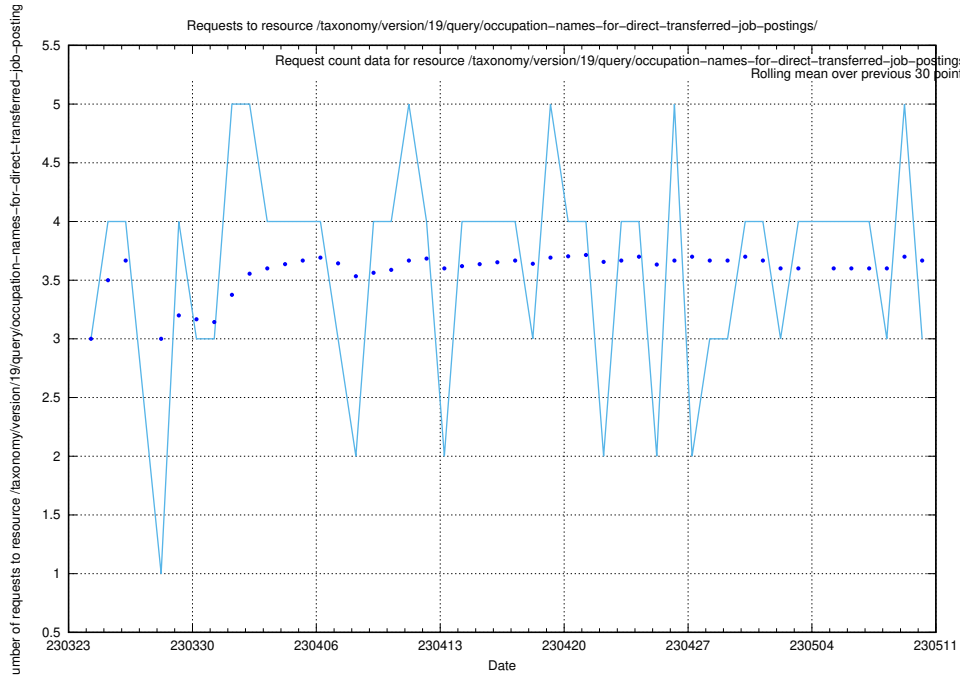

5.288 Usage of /taxonomy/version/19/query/occupation-names-for-direct-transferred-job-postings/

Here, we count the number of requests to resource /taxonomy/version/19/query/occupation-names-for-direct-transferred-job-postings/.