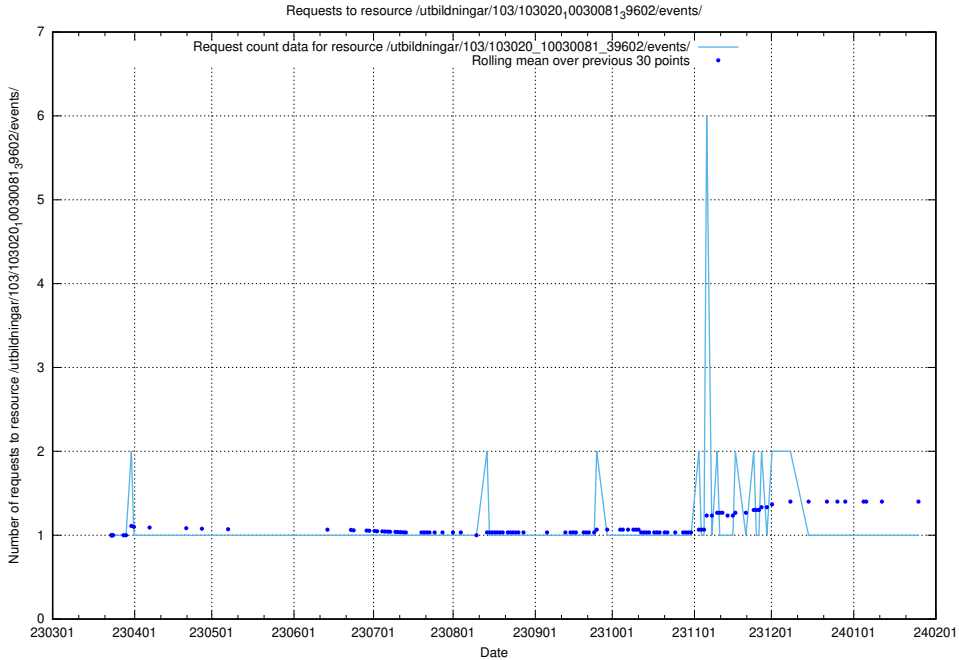

5.5157 Usage of /utbildningar/103/103020_10030081_39602/events/

Here, we count the number of requests to resource /utbildningar/103/103020_10030081_39602/events/.