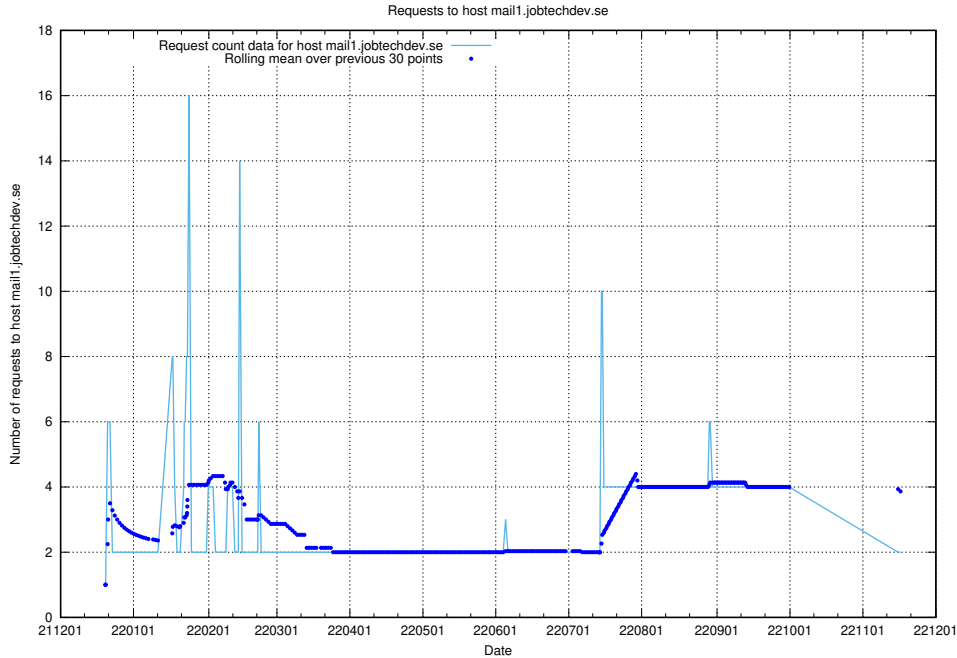

7.375 Usage of mail1.jobtechdev.se

Here, we count the number of requests to host mail1.jobtechdev.se.