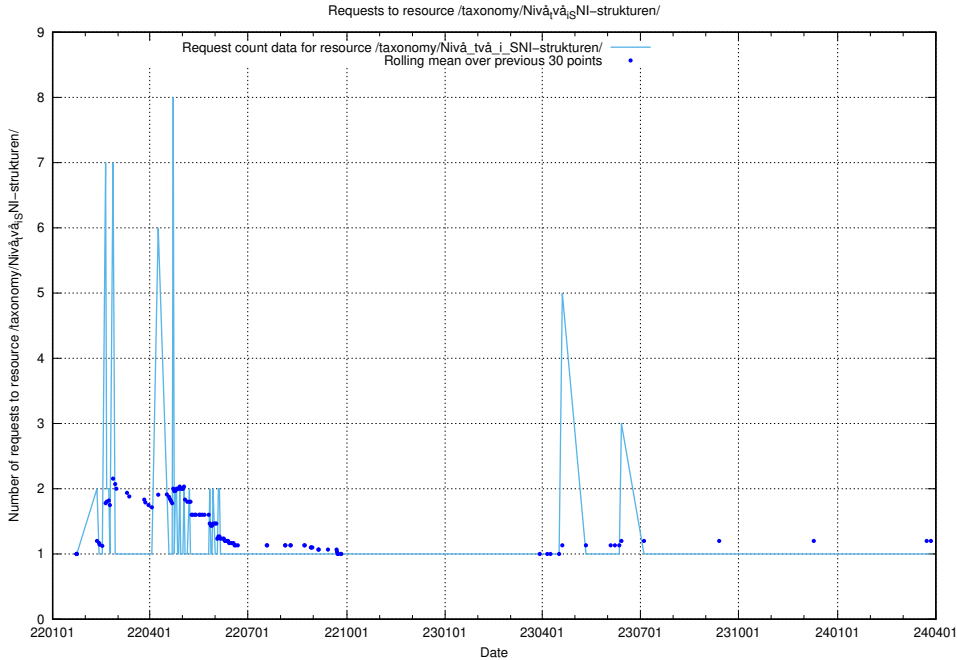

5.3859 Usage of /taxonomy/Nivå_två_i_SNI-strukturen/

Here, we count the number of requests to resource /taxonomy/Nivå_två_i_SNI-strukturen/.