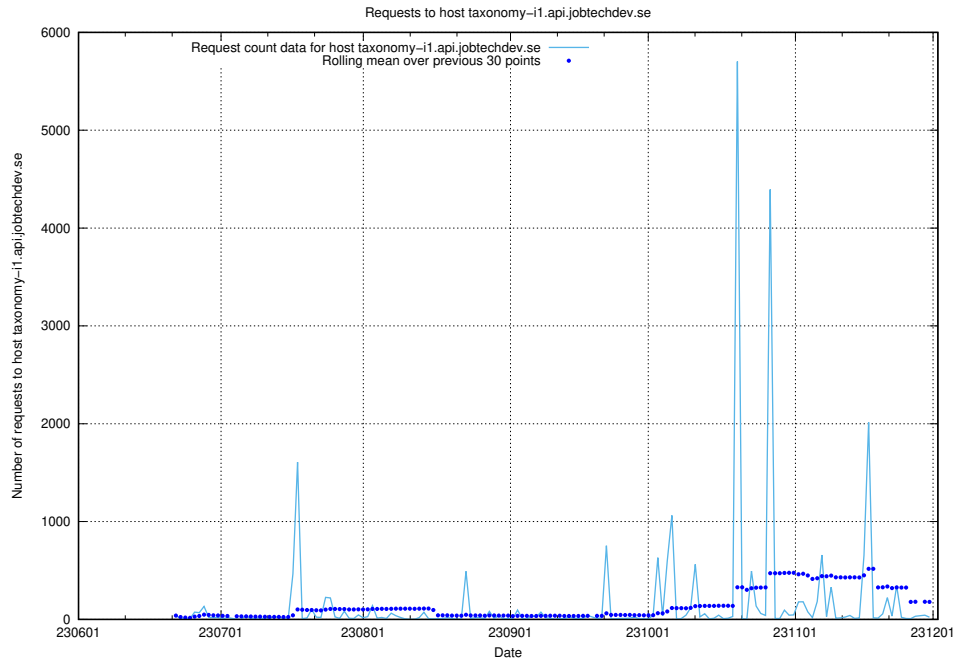

### 7.32 Usage of taxonomy-i1.api.jobtechdev.se

Here, we count the number of requests to host taxonomy-i1.api.jobtechdev.se.