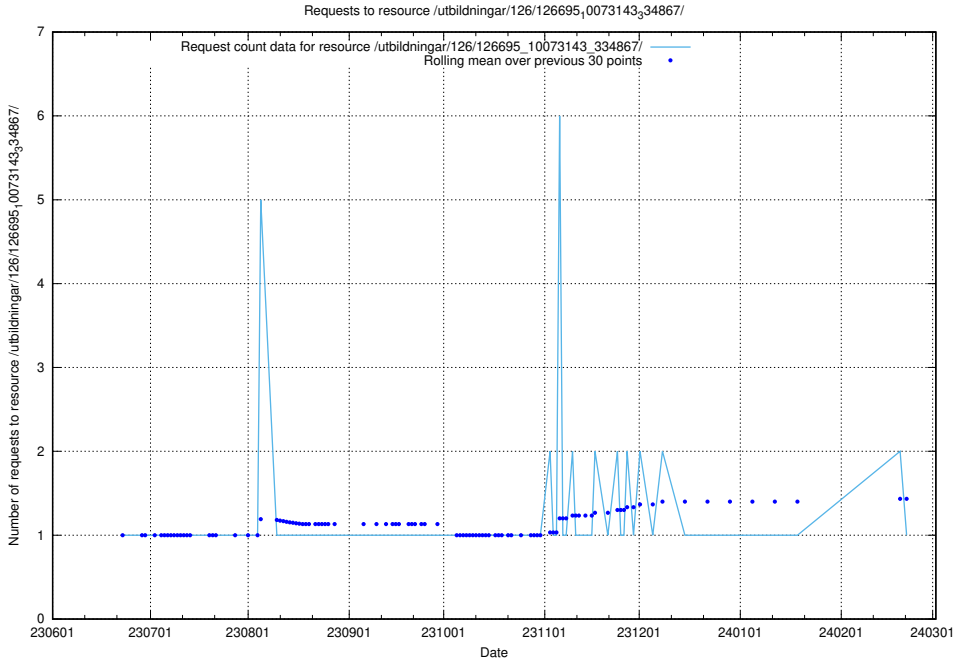

5.5284 Usage of /utbildningar/126/126695_10073143_334867/

Here, we count the number of requests to resource /utbildningar/126/126695_10073143_334867/.