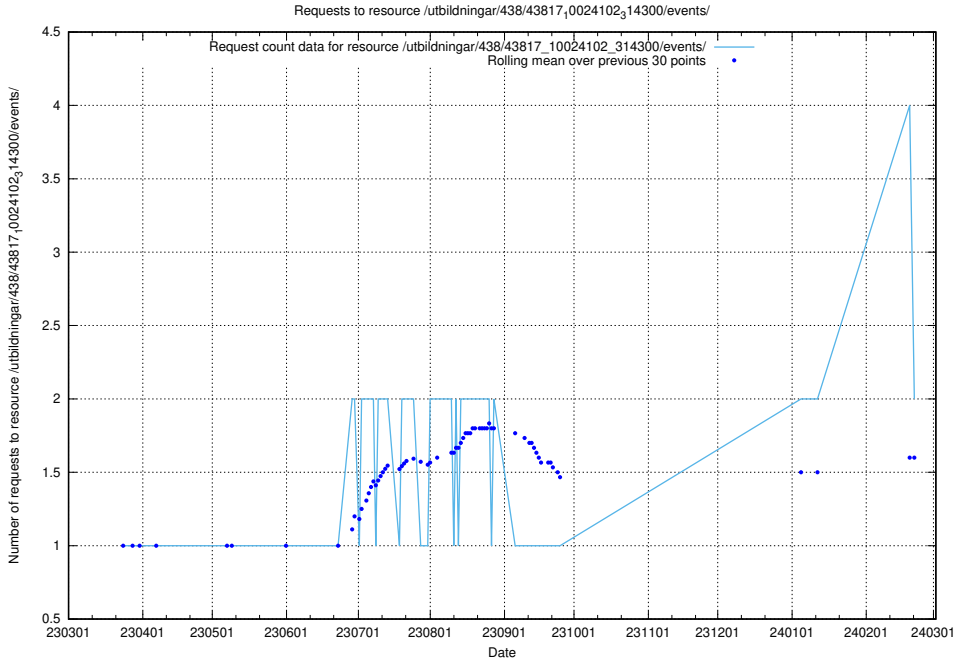

5.821 Usage of /utbildningar/438/43817_10024102_314300/events/

Here, we count the number of requests to resource /utbildningar/438/43817_10024102_314300/events/.