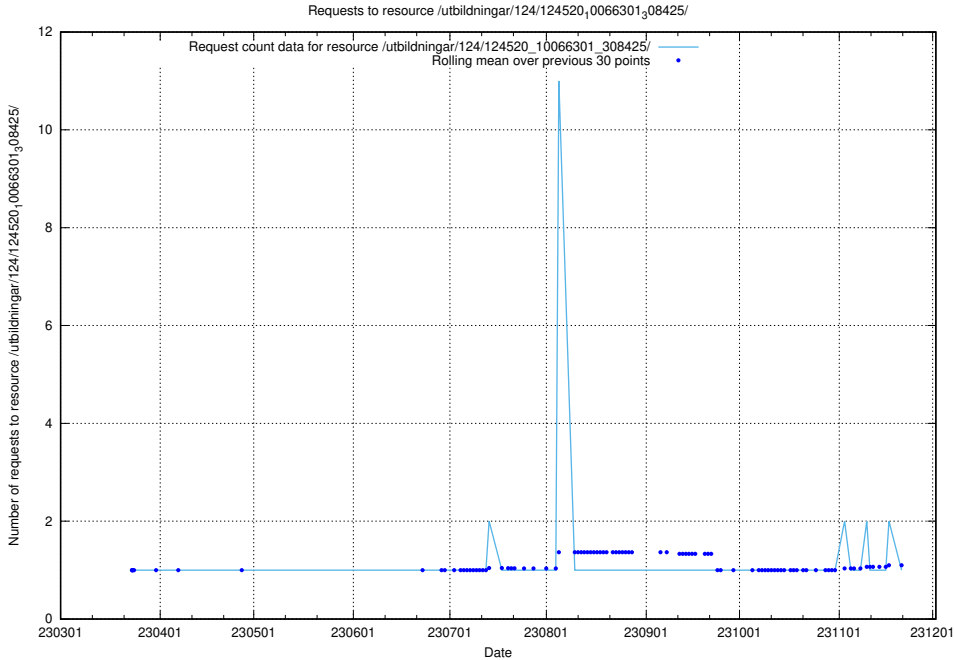

5.1149 Usage of /utbildningar/124/124520_10066301_308425/

Here, we count the number of requests to resource /utbildningar/124/124520_10066301_308425/.