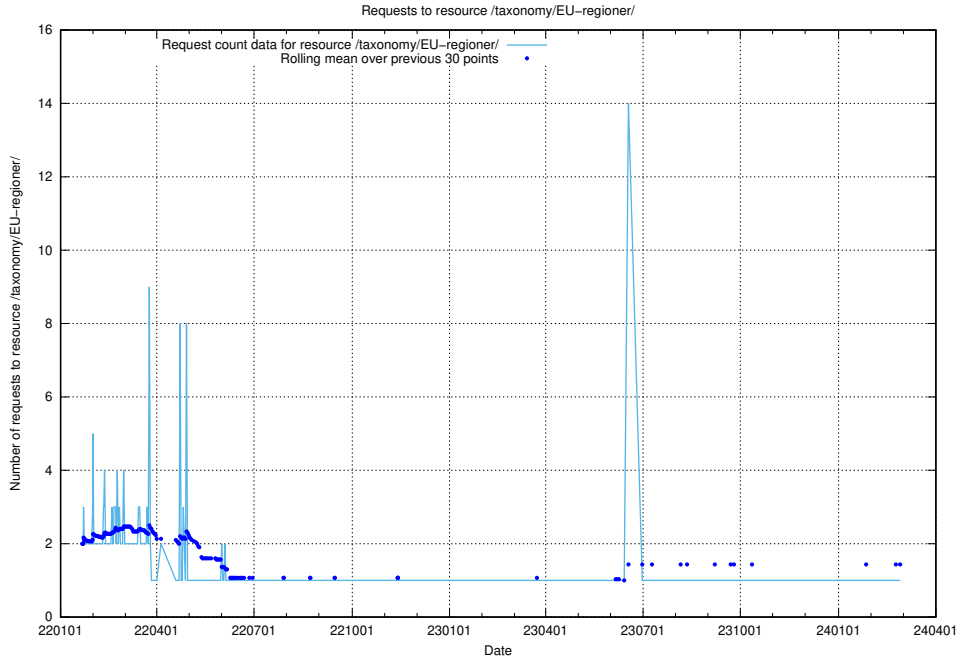

5.1033 Usage of /taxonomy/EU-regioner/

Here, we count the number of requests to resource /taxonomy/EU-regioner/.