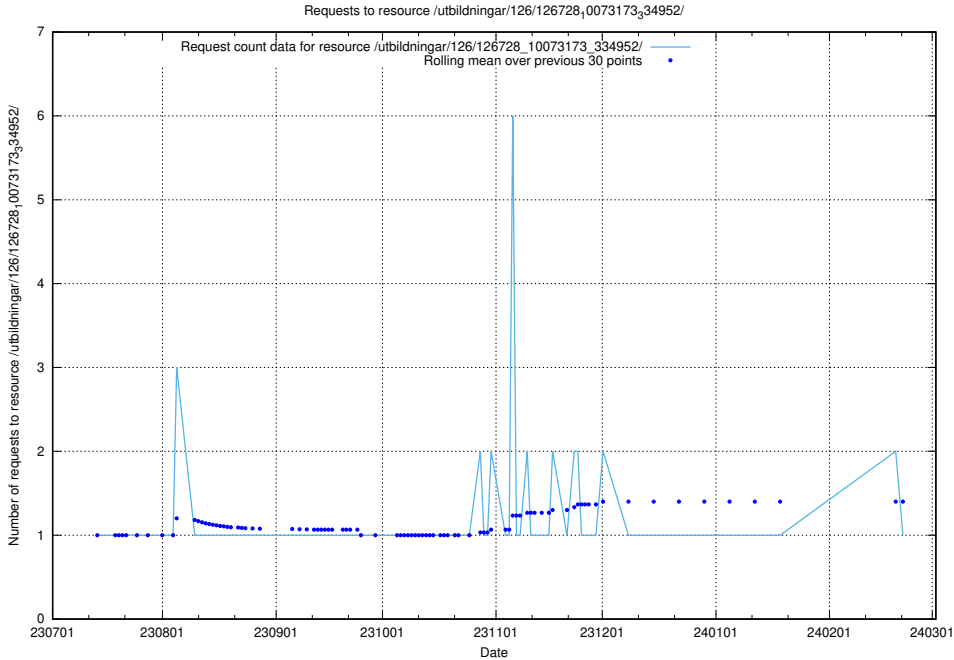

5.4725 Usage of /utbildningar/126/126728_10073173_334952/

Here, we count the number of requests to resource /utbildningar/126/126728_10073173_334952/.