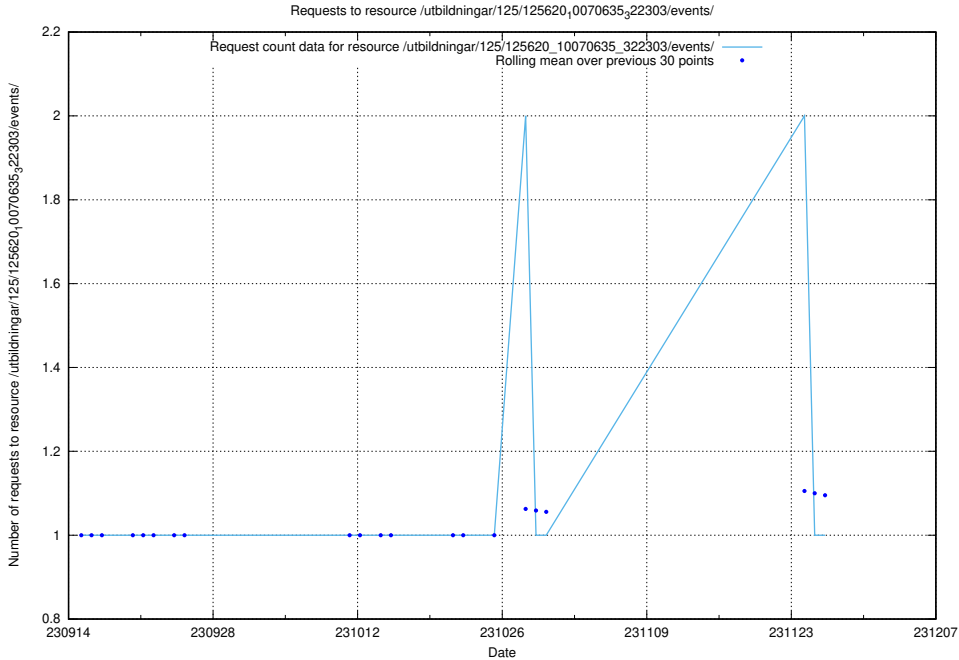

5.4224 Usage of /utbildningar/125/125620_10070635_322303/events/

Here, we count the number of requests to resource /utbildningar/125/125620_10070635_322303/events/