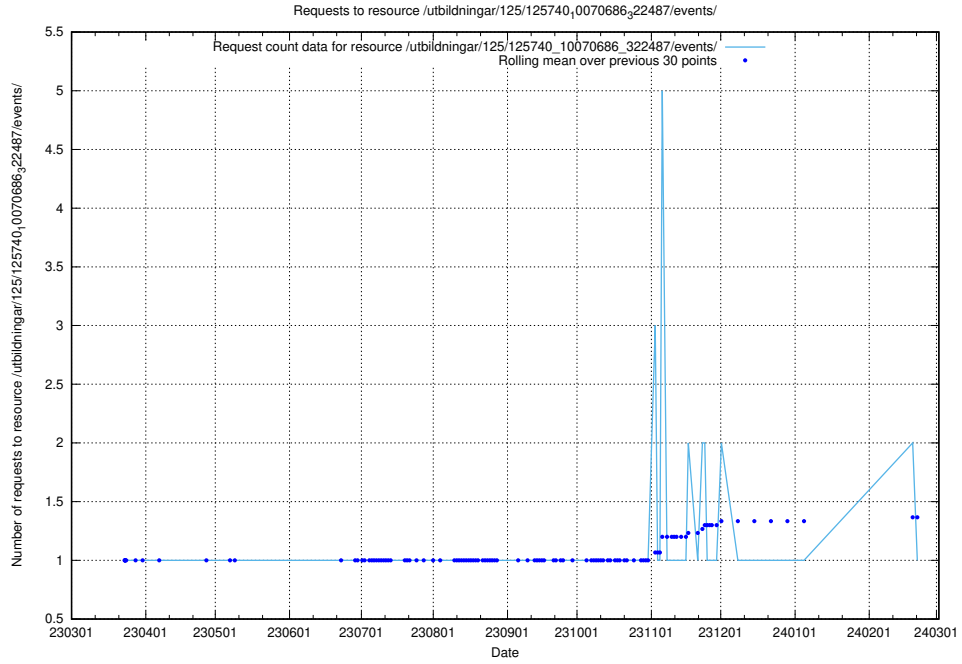

5.879 Usage of /utbildningar/125/125740_10070686_322487/events/

Here, we count the number of requests to resource /utbildningar/125/125740_10070686_322487/events/