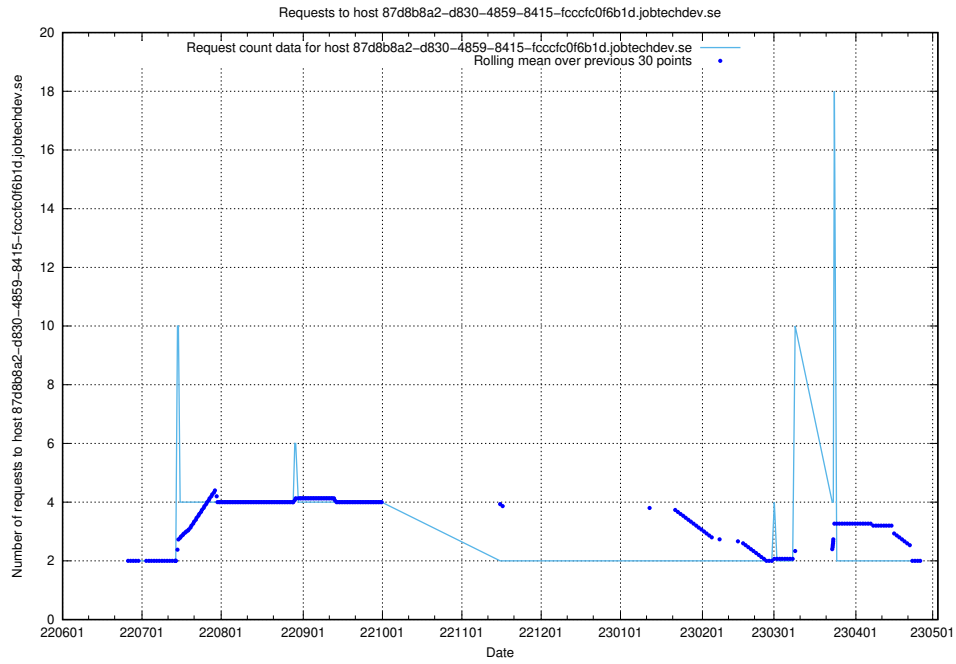

7.397 Usage of 87d8b8a2-d830-4859-8415-fccfc0f6b1d.jobtechdev.se

Here, we count the number of requests to host 87d8b8a2-d830-4859-8415-fccfc0f6b1d.jobtechdev.se.