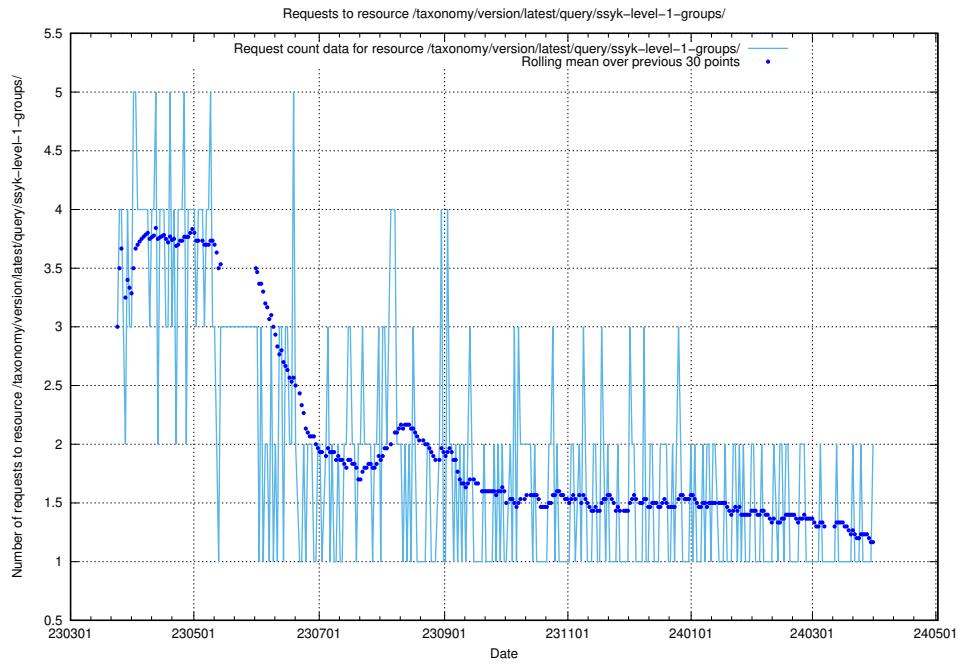

5.782 Usage of /taxonomy/version/latest/query/ssyk-level-1-groups/

Here, we count the number of requests to resource /taxonomy/version/latest/query/ssyk-level-1-groups/.