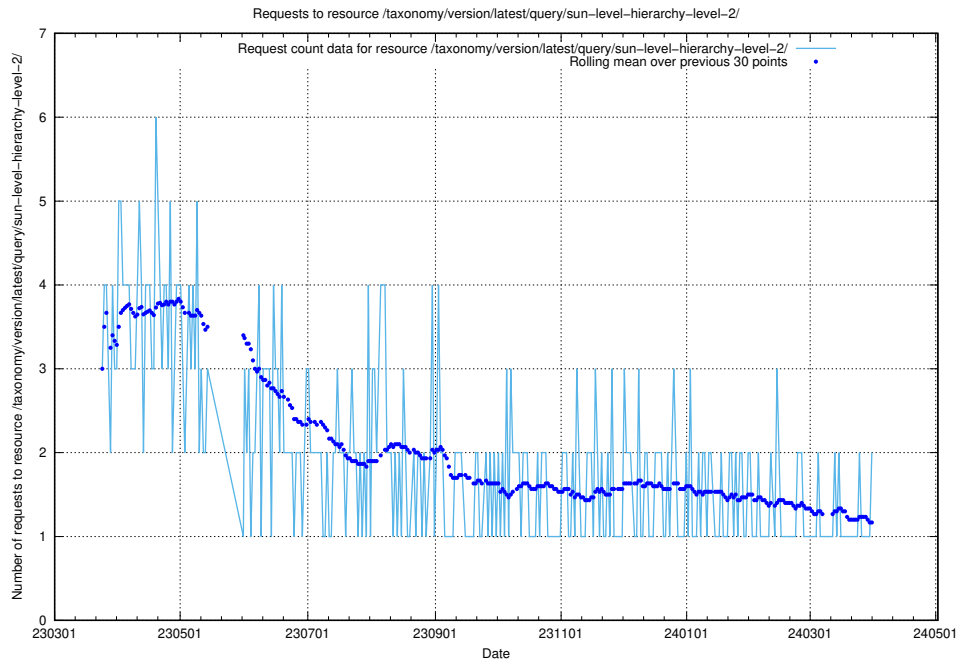

5.768 Usage of /taxonomy/version/latest/query/sun-level-hierarchy-level-2/

Here, we count the number of requests to resource /taxonomy/version/latest/query/sun-level-hierarchy-level-2/.