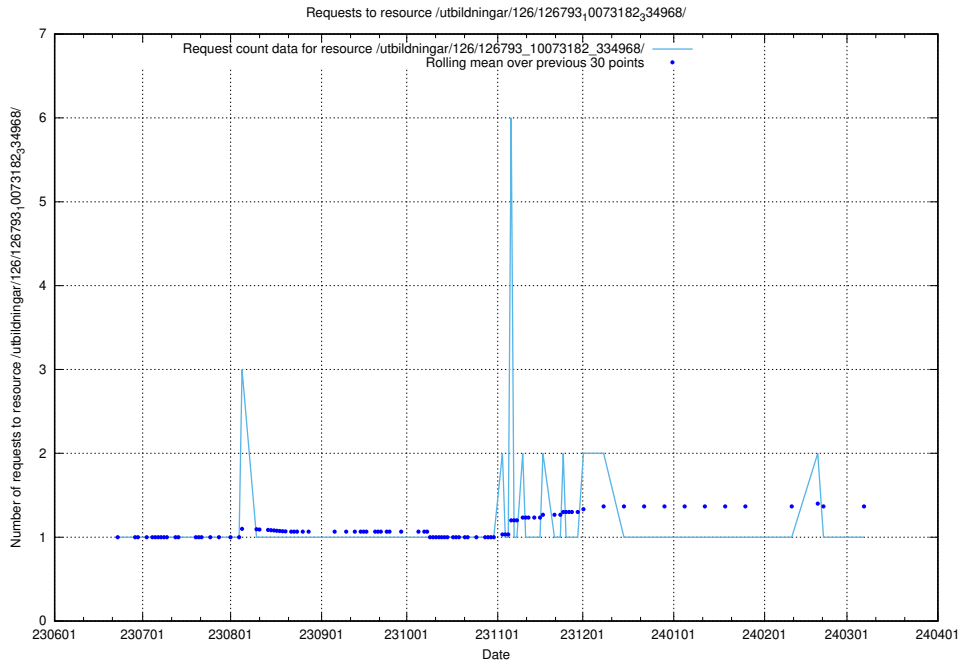

5.5243 Usage of /utbildningar/126/126793_10073182_334968/

Here, we count the number of requests to resource /utbildningar/126/126793_10073182_334968/.