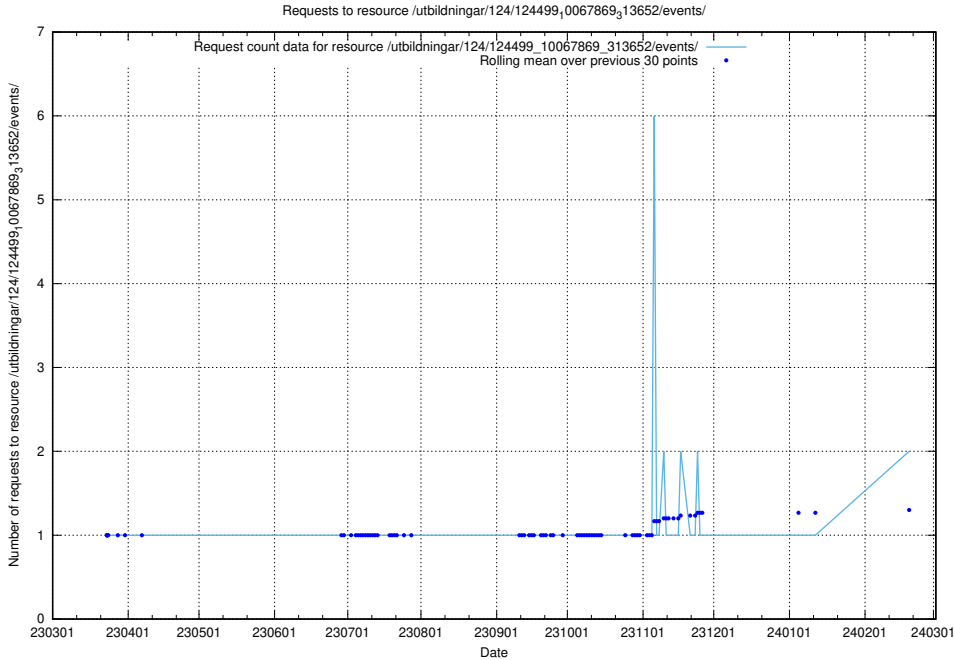

5.406 Usage of /utbildningar/124/124499_10067869_313652/events/

Here, we count the number of requests to resource /utbildningar/124/124499_10067869_313652/events/