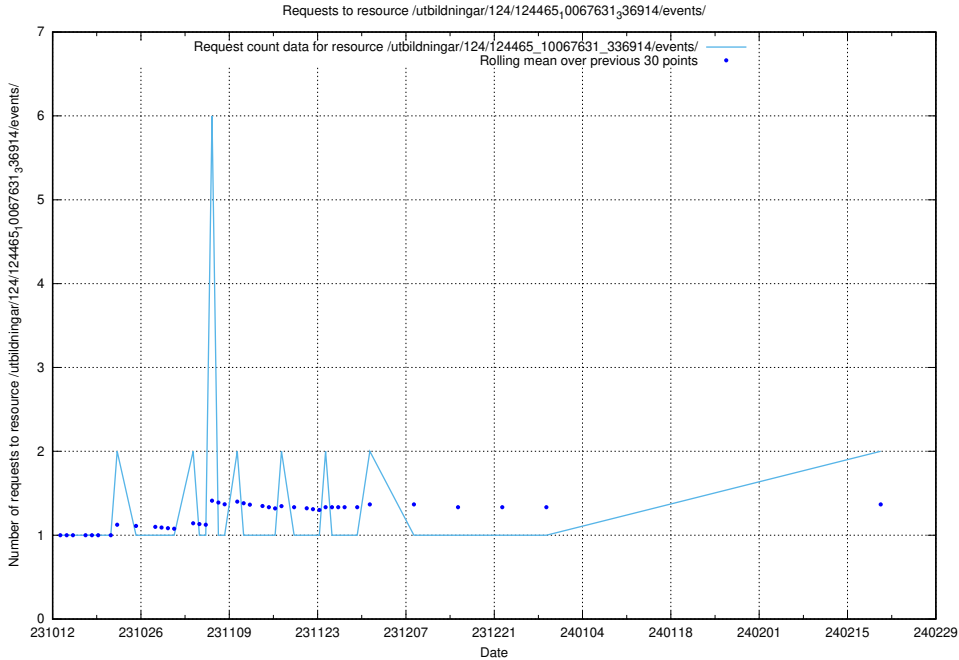

5.571 Usage of /utbildningar/124/124465_10067631_336914/events/

Here, we count the number of requests to resource /utbildningar/124/124465_10067631_336914/events/