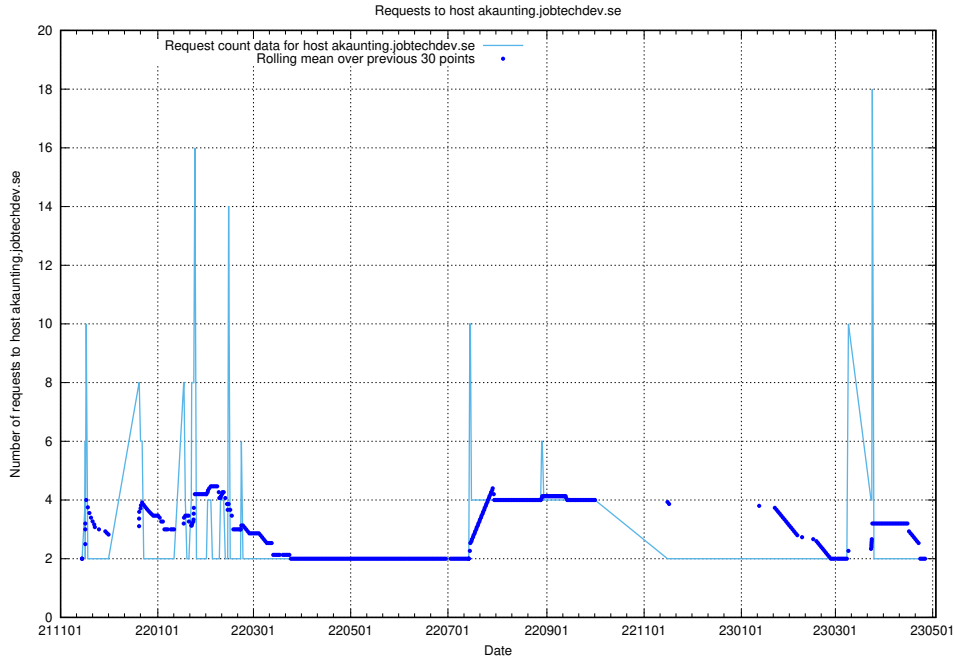

7.290 Usage of akaunting.jobtechdev.se

Here, we count the number of requests to host akaunting.jobtechdev.se.