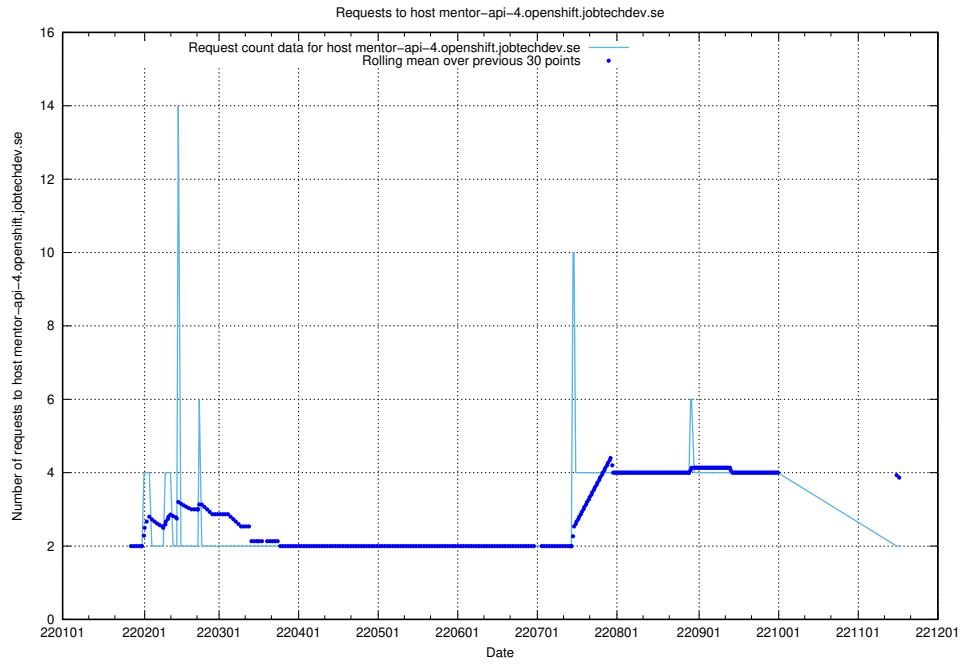

7.572 Usage of mentor-api-4.openshift.jobtechdev.se

Here, we count the number of requests to host mentor-api-4.openshift.jobtechdev.se.