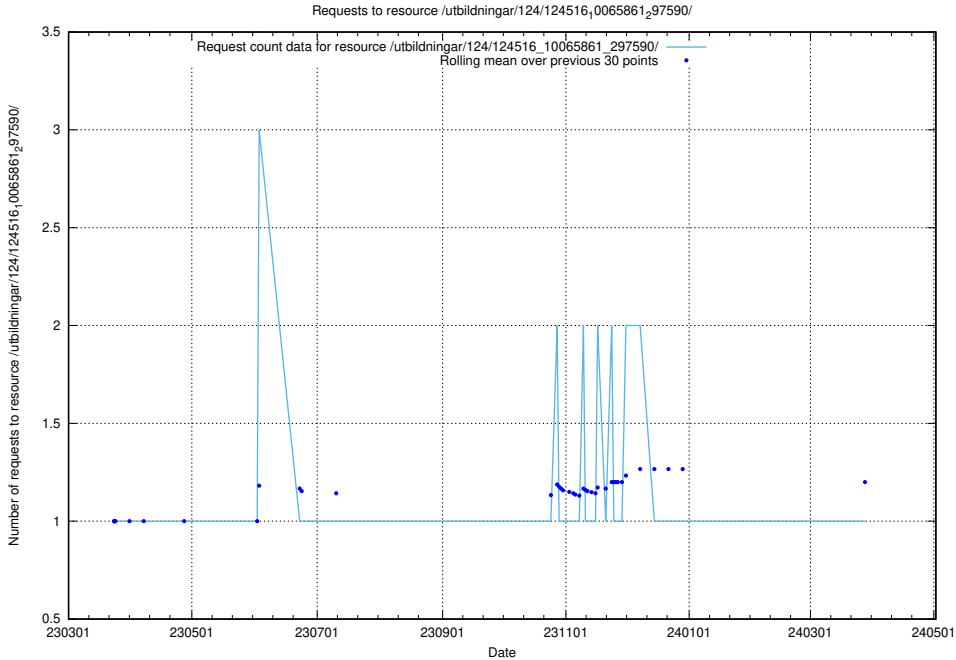

5.1201 Usage of /utbildningar/124/124516_10065861_297590/

Here, we count the number of requests to resource /utbildningar/124/124516_10065861_297590/.