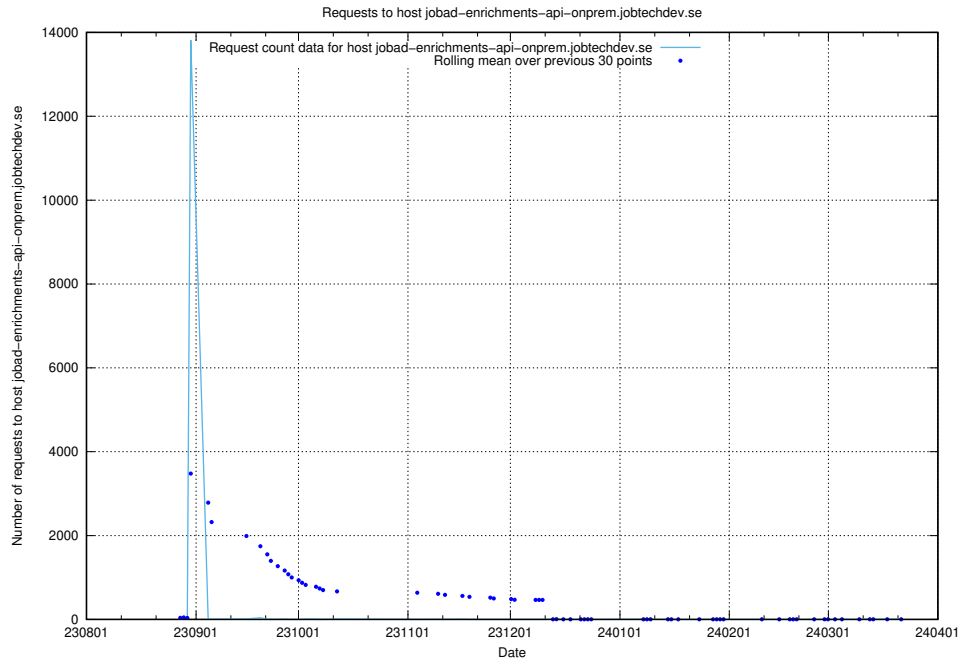

7.63 Usage of jobad-enrichments-api-onprem.jobtechdev.se

Here, we count the number of requests to host jobad-enrichments-api-onprem.jobtechdev.se.