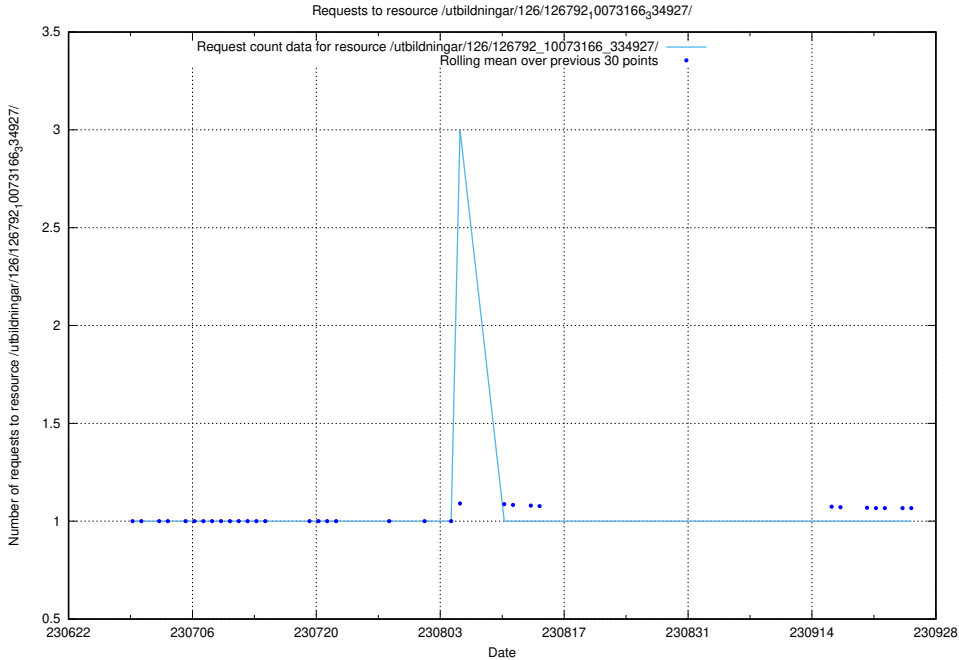

5.5096 Usage of /utbildningar/126/126792_10073166_334927/

Here, we count the number of requests to resource /utbildningar/126/126792_10073166_334927/.