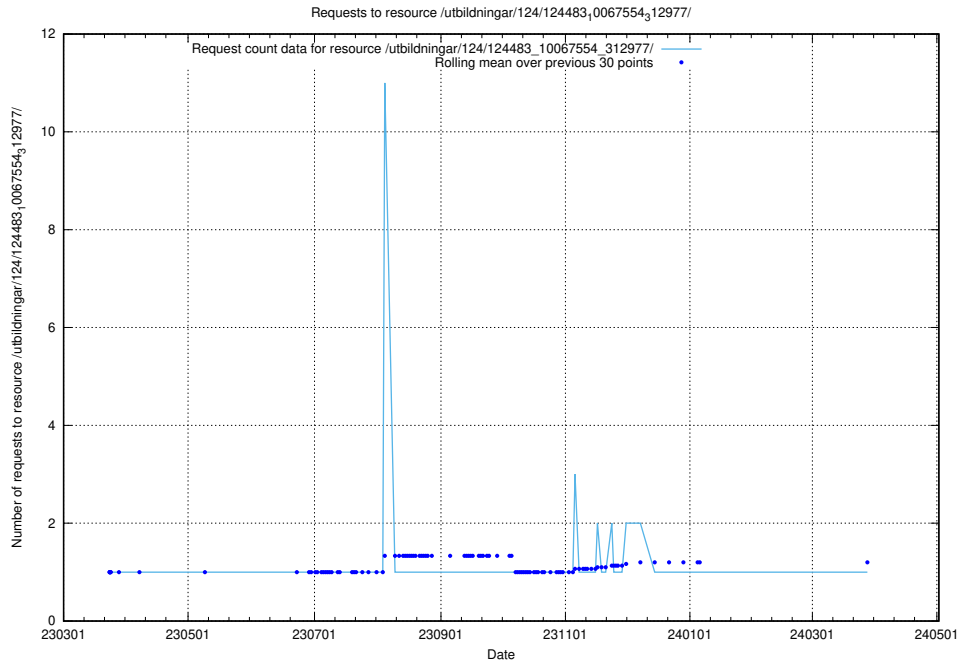

5.2423 Usage of /utbildningar/124/124483_10067554_312977/

Here, we count the number of requests to resource /utbildningar/124/124483_10067554_312977/.