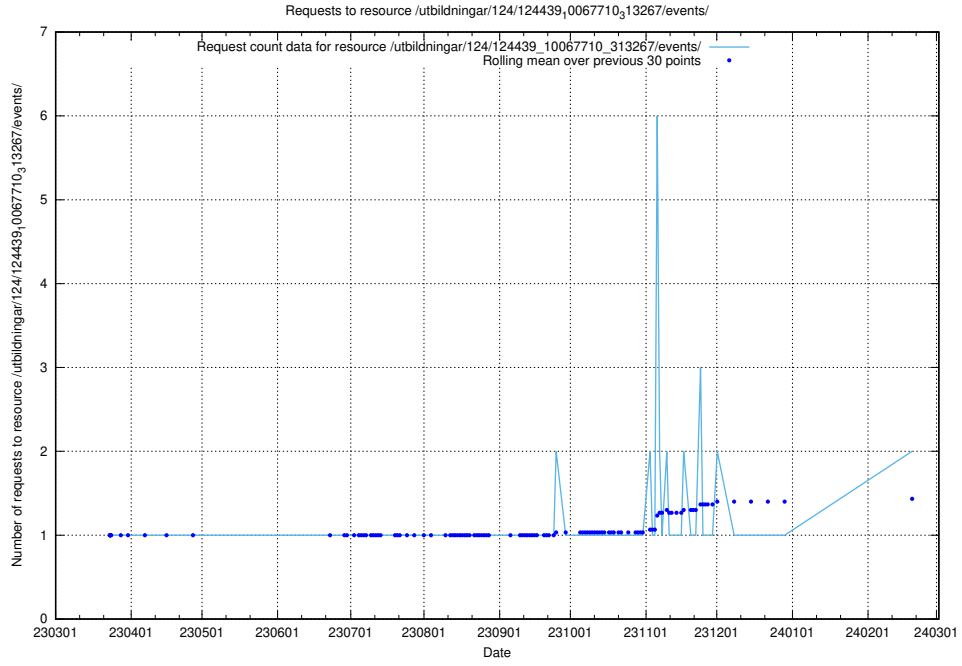

5.509 Usage of /utbildningar/124/124439_10067710_313267/events/

Here, we count the number of requests to resource /utbildningar/124/124439_10067710_313267/events/