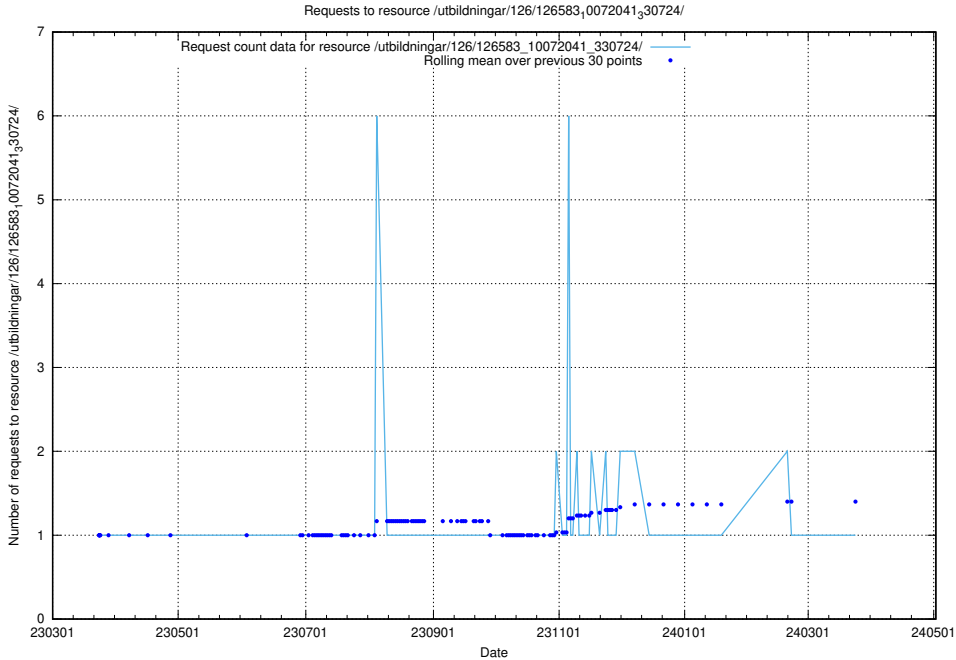

5.6032 Usage of /utbildningar/126/126583_10072041_330724/

Here, we count the number of requests to resource /utbildningar/126/126583_10072041_330724/.