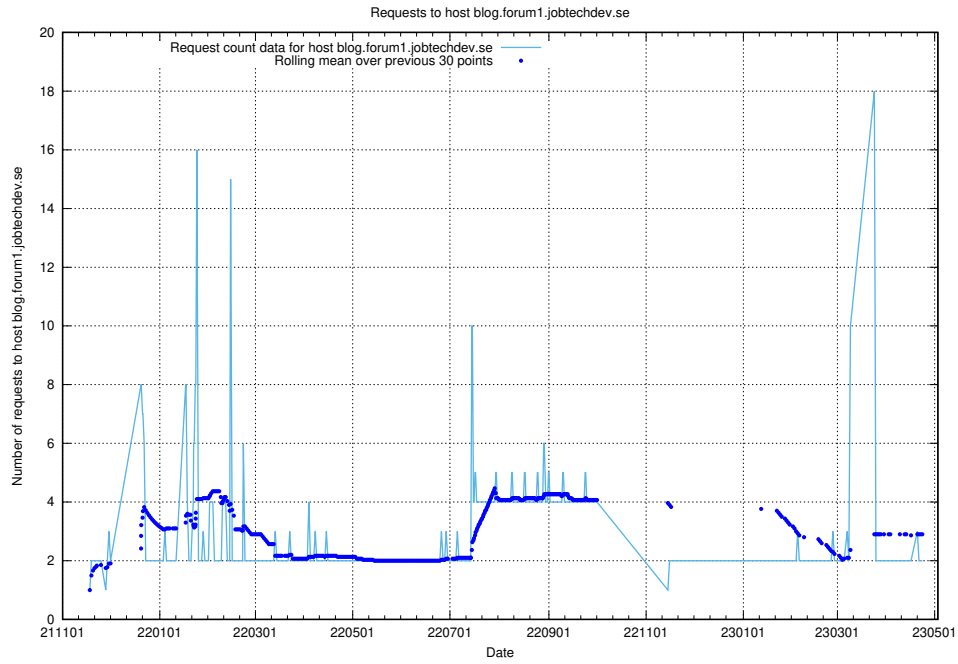

7.483 Usage of `blog.forum1.jobtechdev.se`

Here, we count the number of requests to host `blog.forum1.jobtechdev.se`.