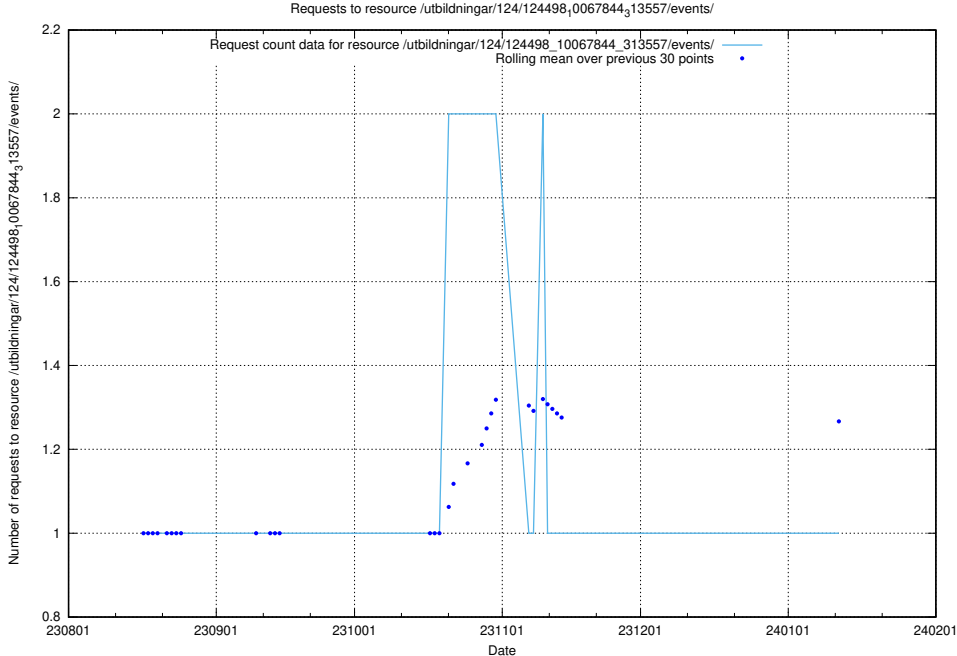

5.4445 Usage of /utbildningar/124/124498_10067844_313557/events/

Here, we count the number of requests to resource /utbildningar/124/124498_10067844_313557/events/