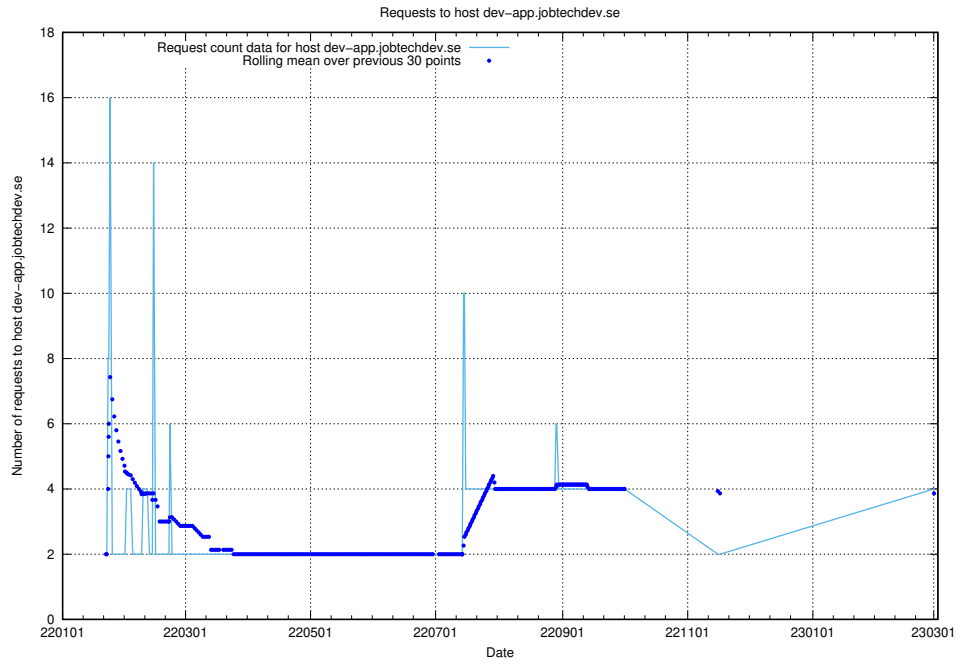

7.96 Usage of dev-app.jobtechdev.se

Here, we count the number of requests to host dev-app.jobtechdev.se.