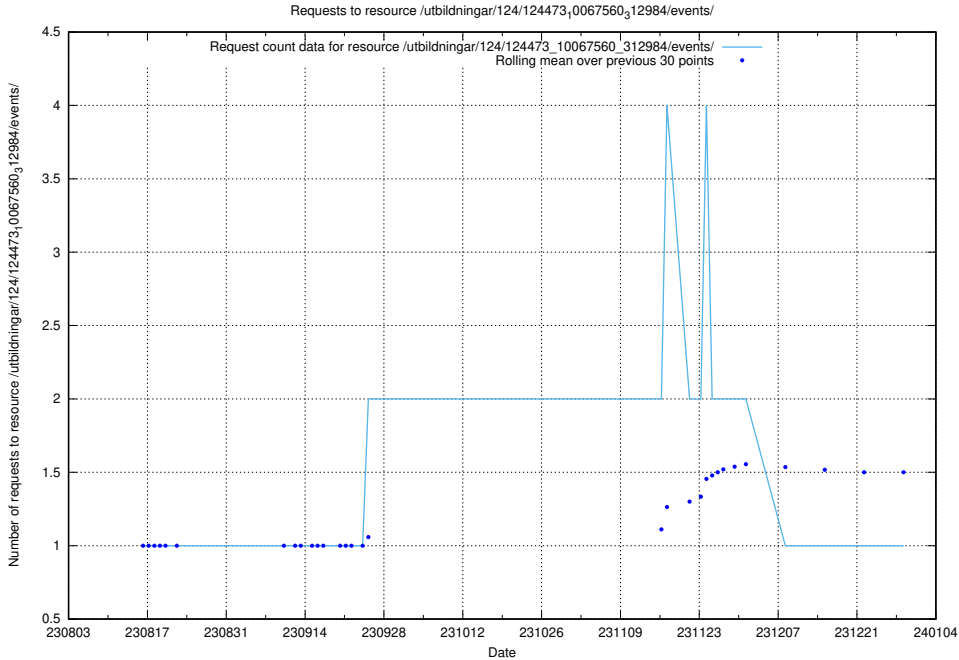

5.4450 Usage of /utbildningar/124/124473_10067560_312984/events/

Here, we count the number of requests to resource /utbildningar/124/124473_10067560_312984/events/