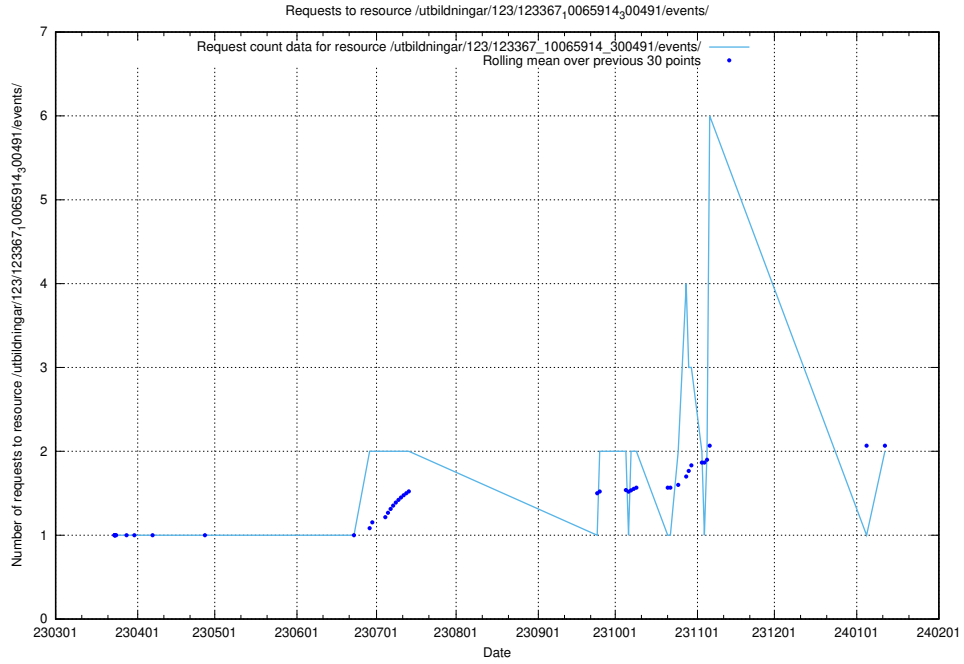

5.601 Usage of /utbildningar/123/123367_10065914_300491/events/

Here, we count the number of requests to resource /utbildningar/123/123367_10065914_300491/events/