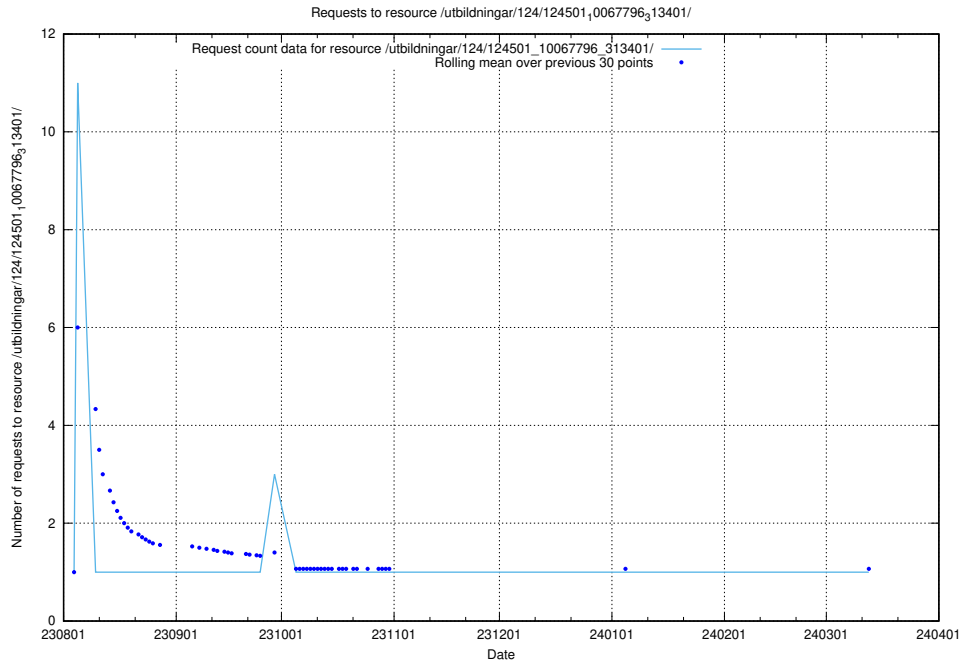

5.4540 Usage of /utbildningar/124/124501_10067796_313401/

Here, we count the number of requests to resource /utbildningar/124/124501_10067796_313401/.