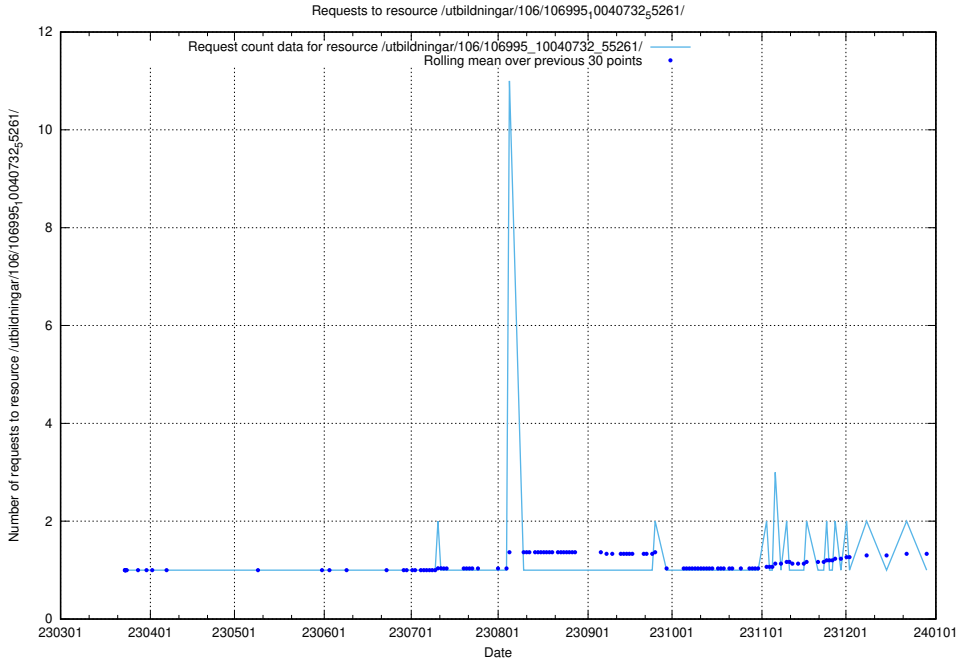

5.5087 Usage of /utbildningar/106/106995_10040732_55261/

Here, we count the number of requests to resource /utbildningar/106/106995_10040732_55261/.