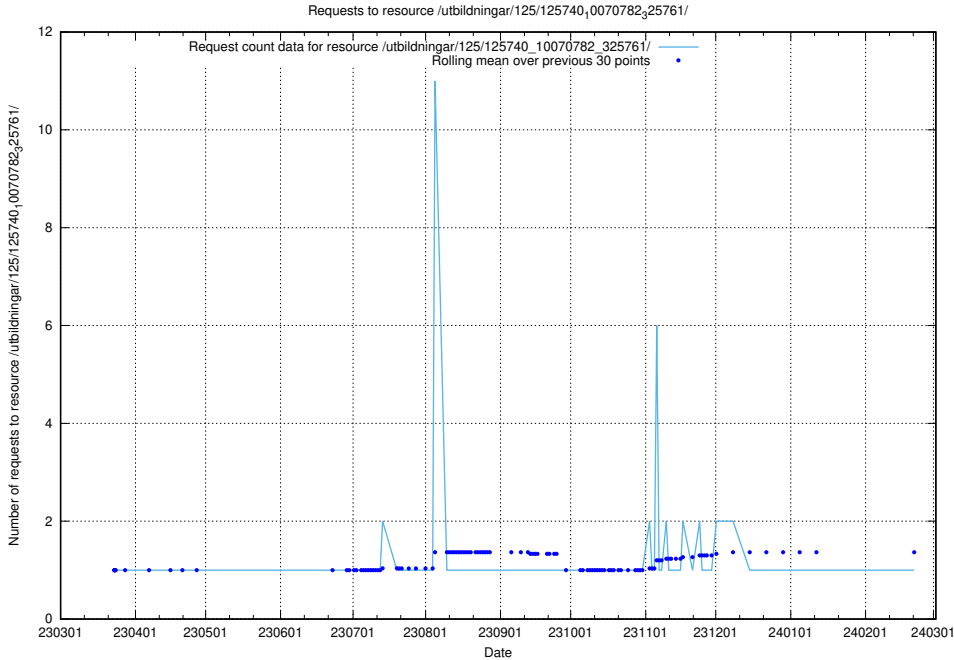

5.862 Usage of /utbildningar/125/125740_10070782_325761/

Here, we count the number of requests to resource /utbildningar/125/125740_10070782_325761/.