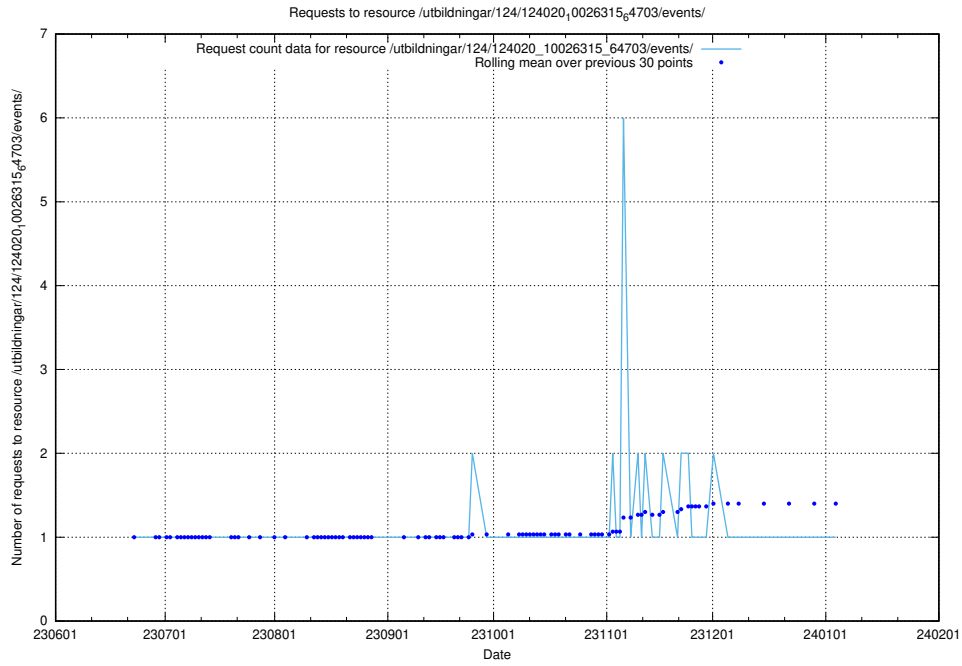

5.5493 Usage of /utbildningar/124/124020_10026315_64703/events/

Here, we count the number of requests to resource /utbildningar/124/124020_10026315_64703/events/.