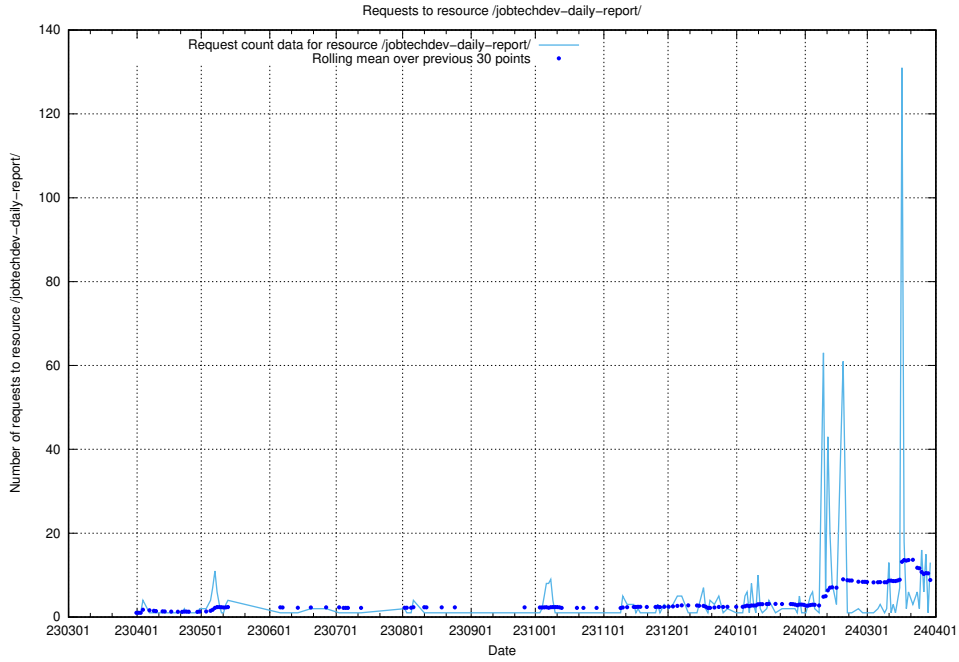

5.15 Usage of /jobtechdev-daily-report/

Here, we count the number of requests to resource /jobtechdev-daily-report/.