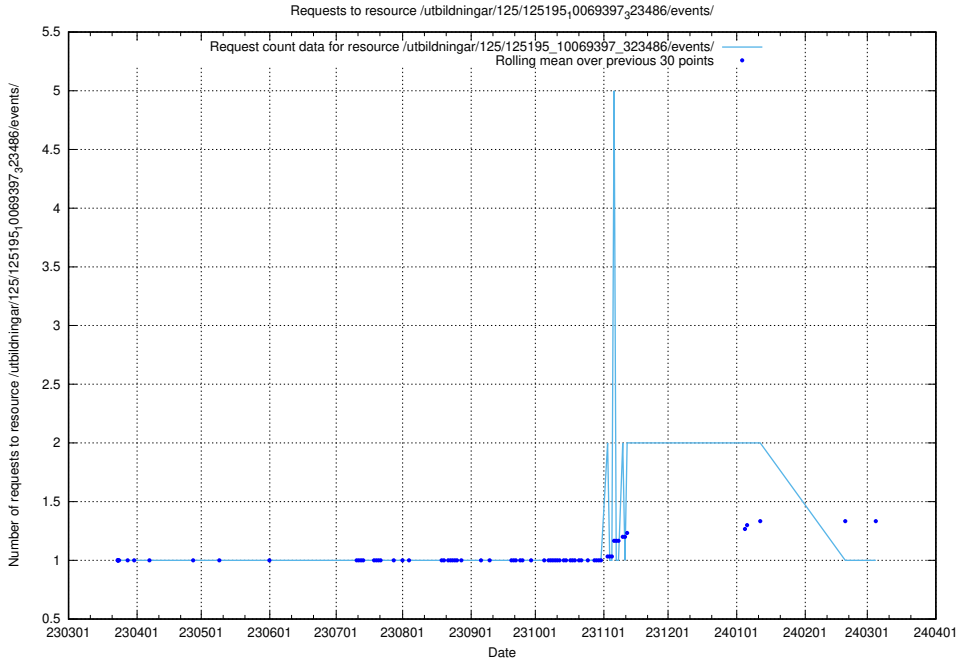

5.1027 Usage of /utbildningar/125/125195_10069397_323486/events/

Here, we count the number of requests to resource /utbildningar/125/125195_10069397_323486/events/