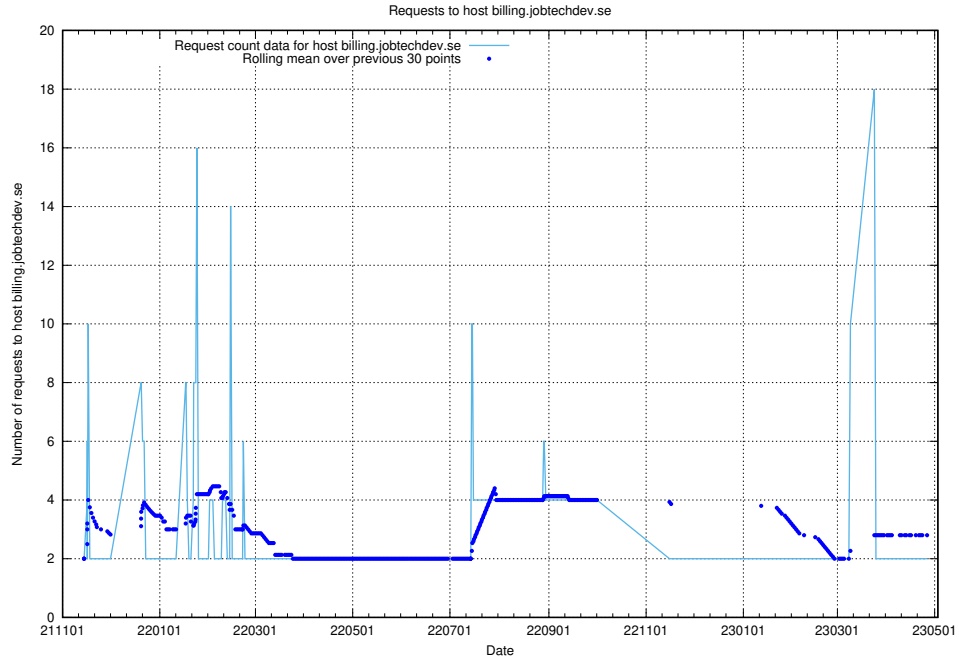

7.284 Usage of billing.jobtechdev.se

Here, we count the number of requests to host billing.jobtechdev.se.