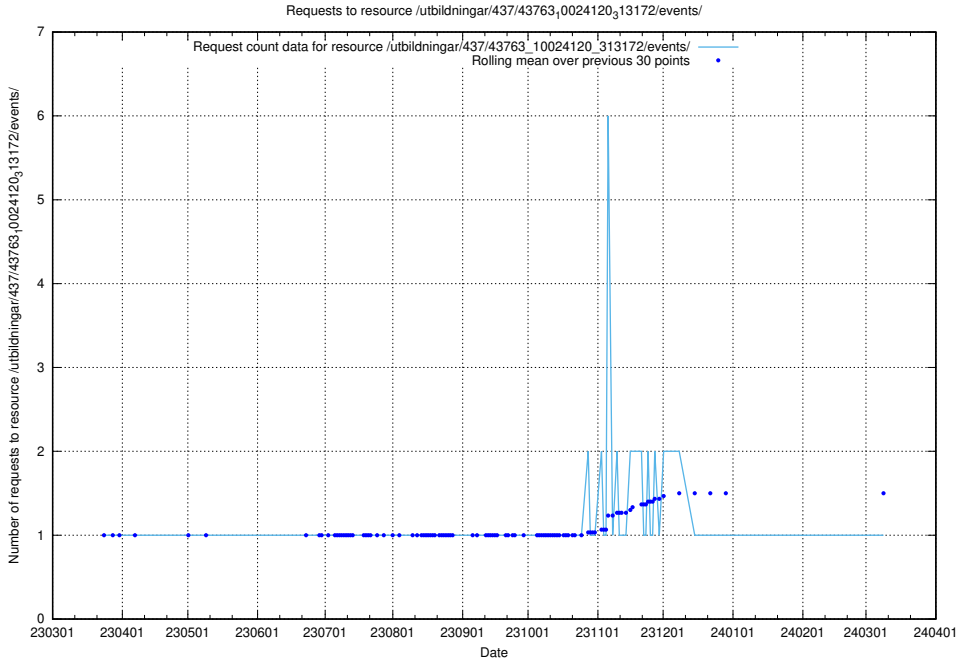

5.5838 Usage of /utbildningar/437/43763_10024120_313172/events/

Here, we count the number of requests to resource /utbildningar/437/43763_10024120_313172/events/.