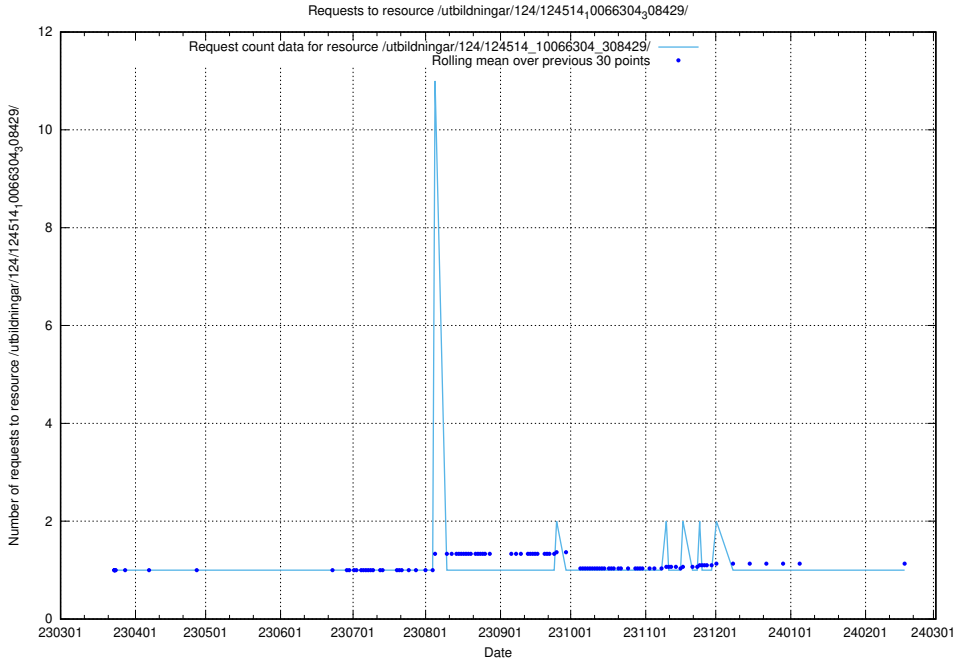

5.1459 Usage of /utbildningar/124/124514_10066304_308429/

Here, we count the number of requests to resource /utbildningar/124/124514_10066304_308429/.