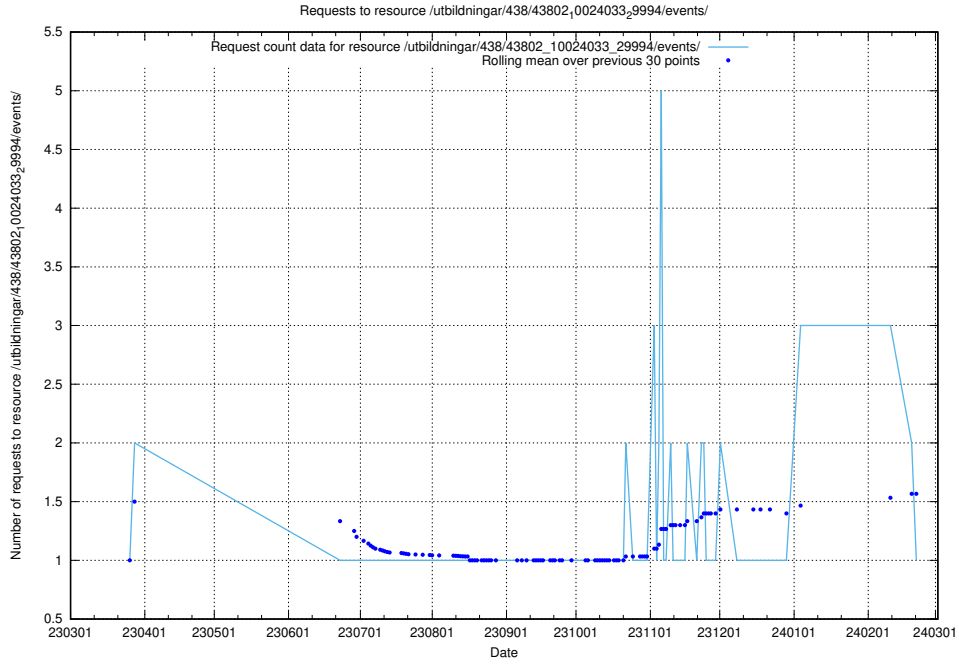

5.5751 Usage of /utbildningar/438/43802_10024033_29994/events/

Here, we count the number of requests to resource /utbildningar/438/43802_10024033_29994/events/.