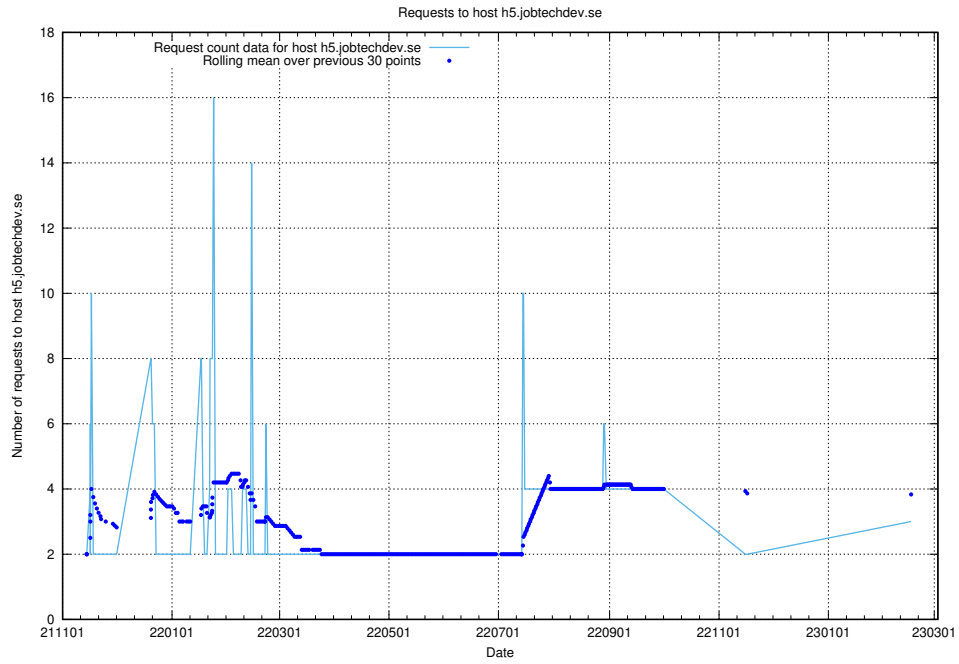

7.163 Usage of h5.jobtechdev.se

Here, we count the number of requests to host h5.jobtechdev.se.