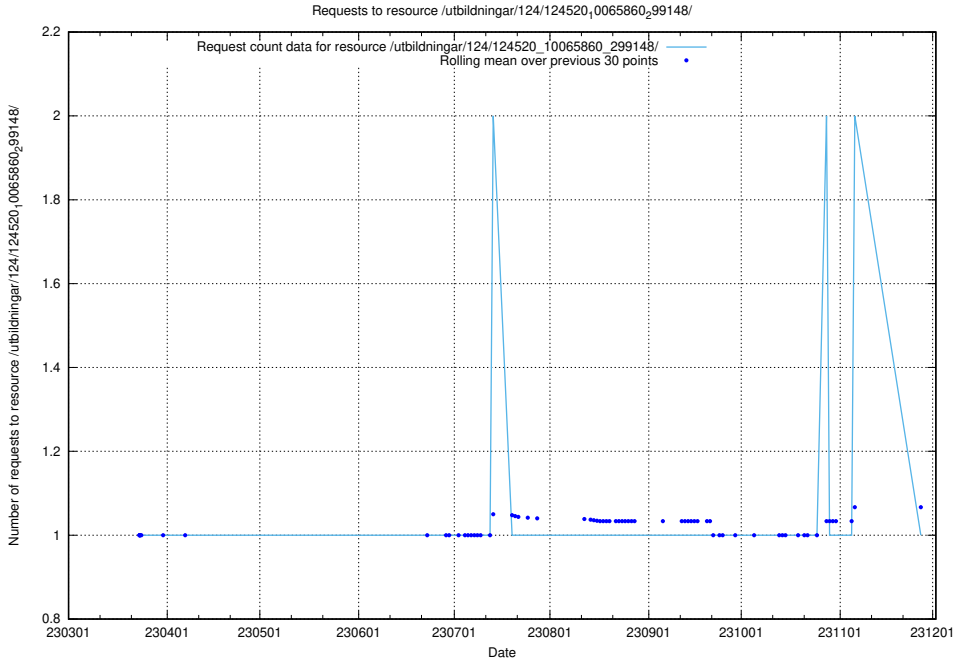

5.1168 Usage of /utbildningar/124/124520_10065860_299148/

Here, we count the number of requests to resource /utbildningar/124/124520_10065860_299148/.