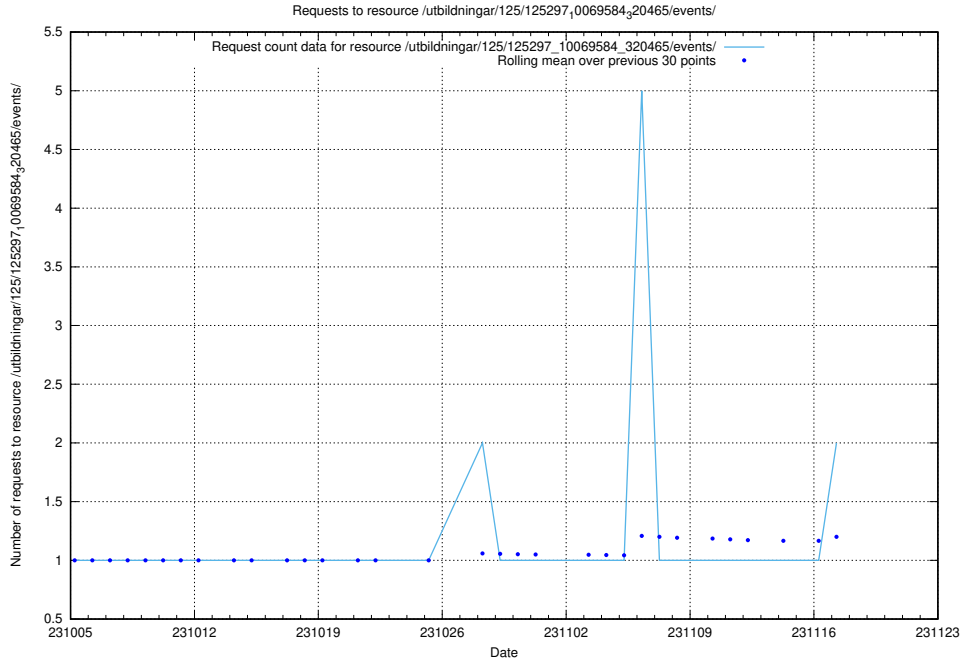

5.575 Usage of /utbildningar/125/125297_10069584_320465/events/

Here, we count the number of requests to resource /utbildningar/125/125297_10069584_320465/events/