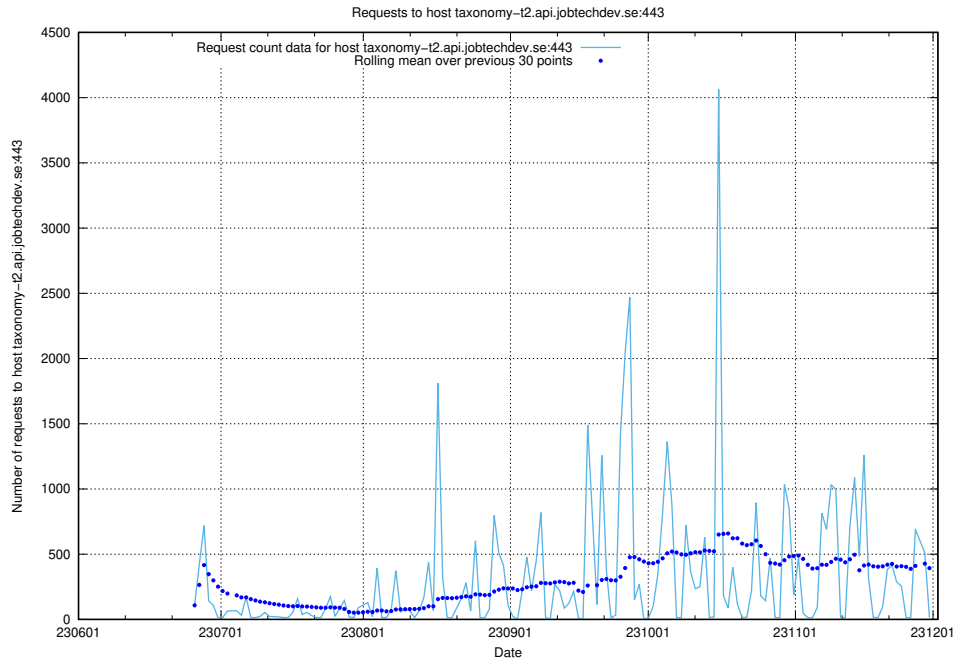

7.42 Usage of taxonomy-t2.api.jobtechdev.se:443

Here, we count the number of requests to host taxonomy-t2.api.jobtechdev.se:443.