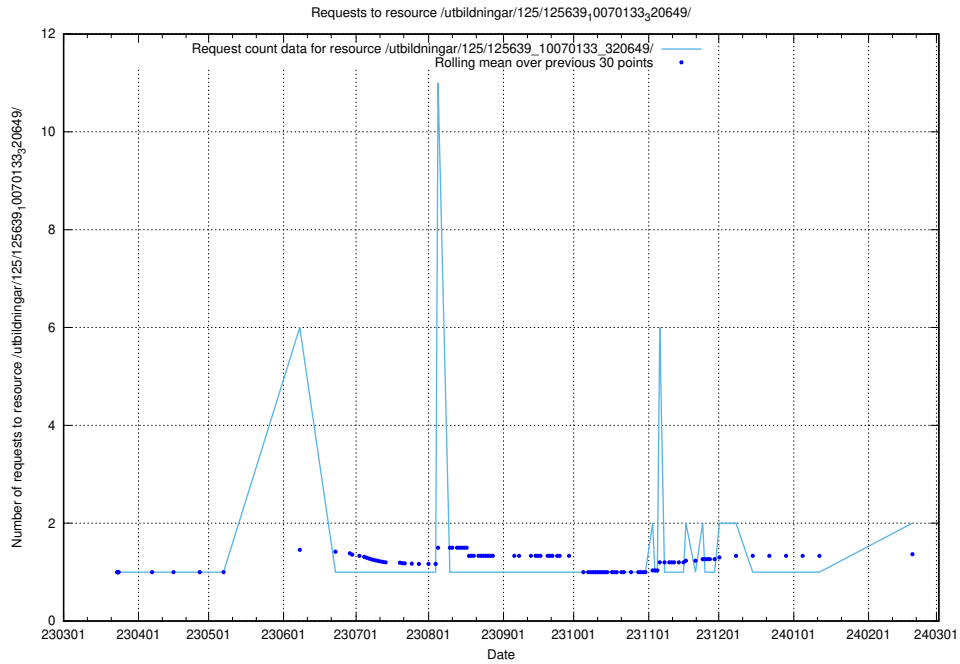

5.316 Usage of /utbildningar/125/125639_10070133_320649/

Here, we count the number of requests to resource /utbildningar/125/125639_10070133_320649/.