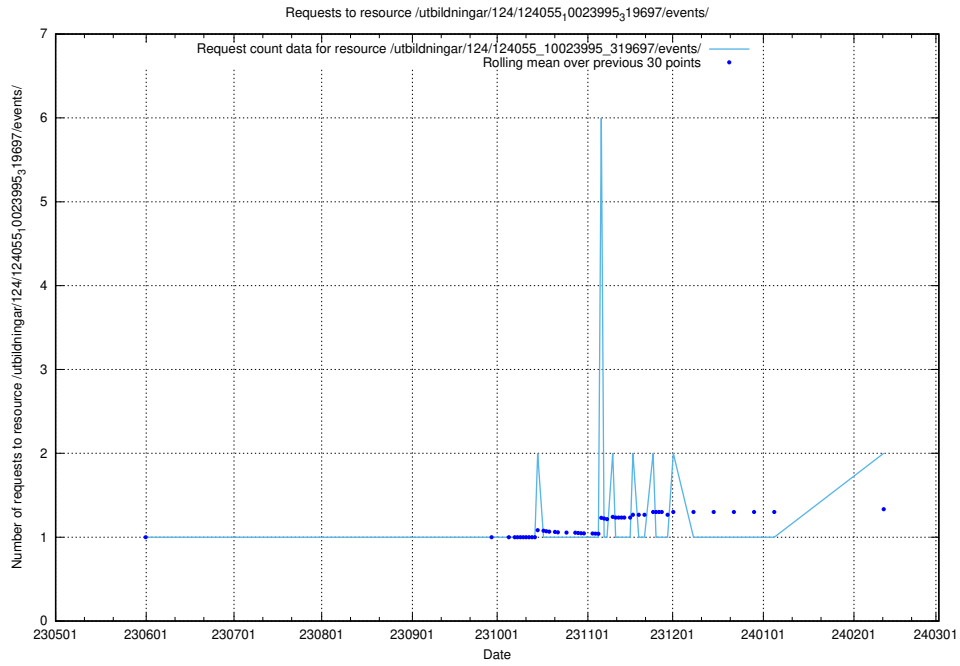

### 5.750 Usage of /utbildningar/124/124055\_10023995\_319697/events/

Here, we count the number of requests to resource /utbildningar/124/124055\_10023995\_319697/events/