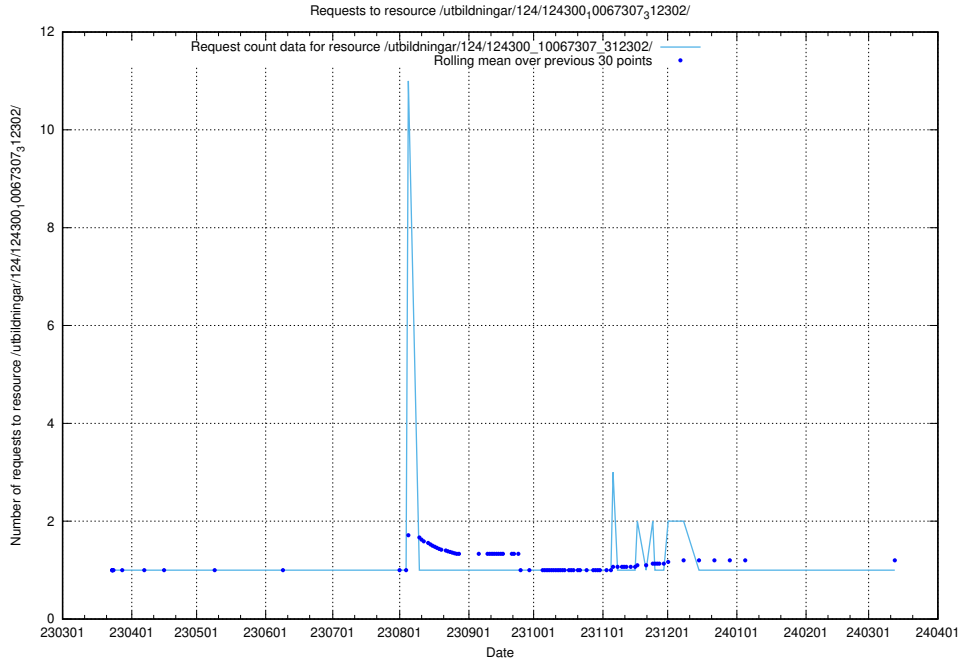

5.3588 Usage of /utbildningar/124/124300_10067307_312302/

Here, we count the number of requests to resource /utbildningar/124/124300_10067307_312302/.