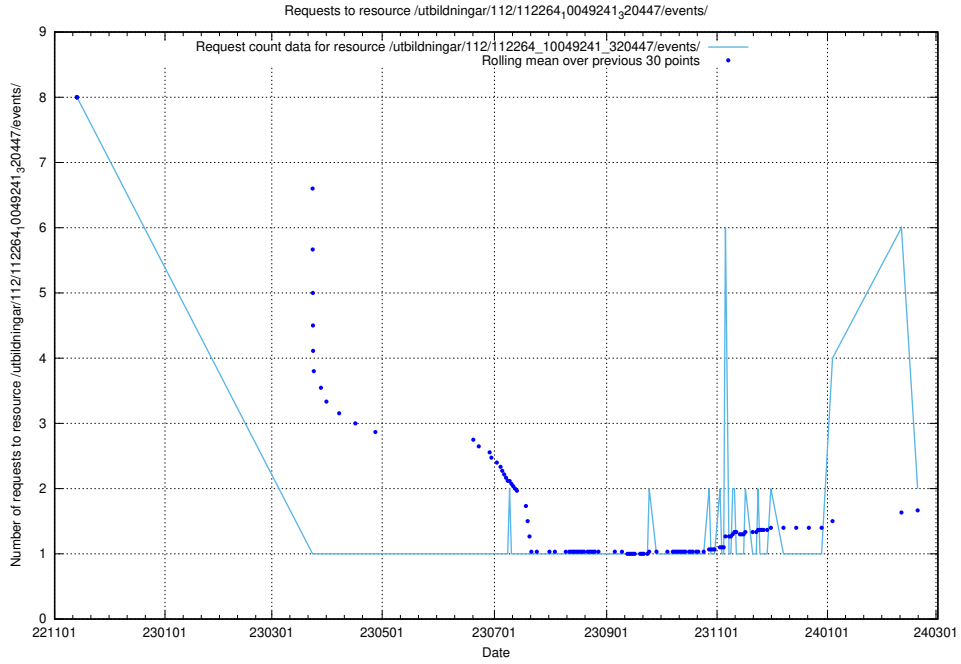

5.712 Usage of /utbildningar/112/112264_10049241_320447/events/

Here, we count the number of requests to resource /utbildningar/112/112264_10049241_320447/events/