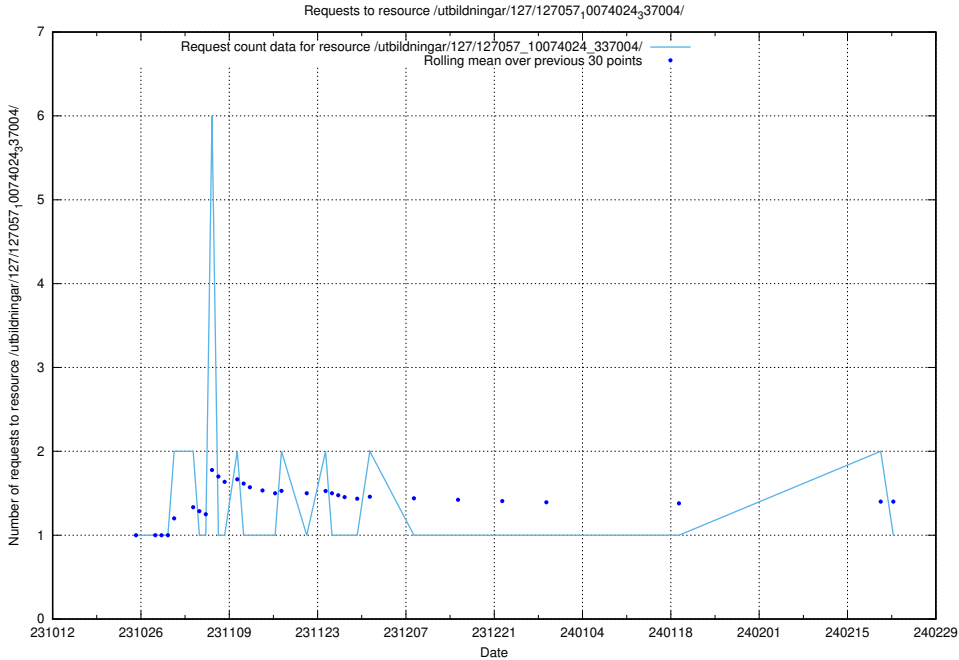

5.3851 Usage of /utbildningar/127/127057_10074024_337004/

Here, we count the number of requests to resource /utbildningar/127/127057_10074024_337004/.