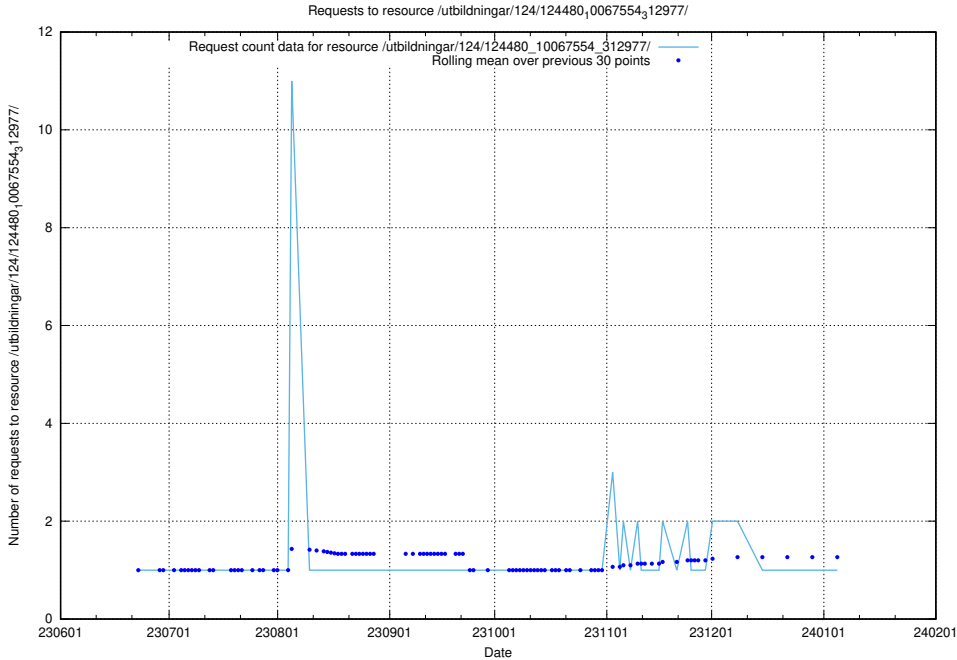

5.5454 Usage of /utbildningar/124/124480_10067554_312977/

Here, we count the number of requests to resource /utbildningar/124/124480_10067554_312977/.