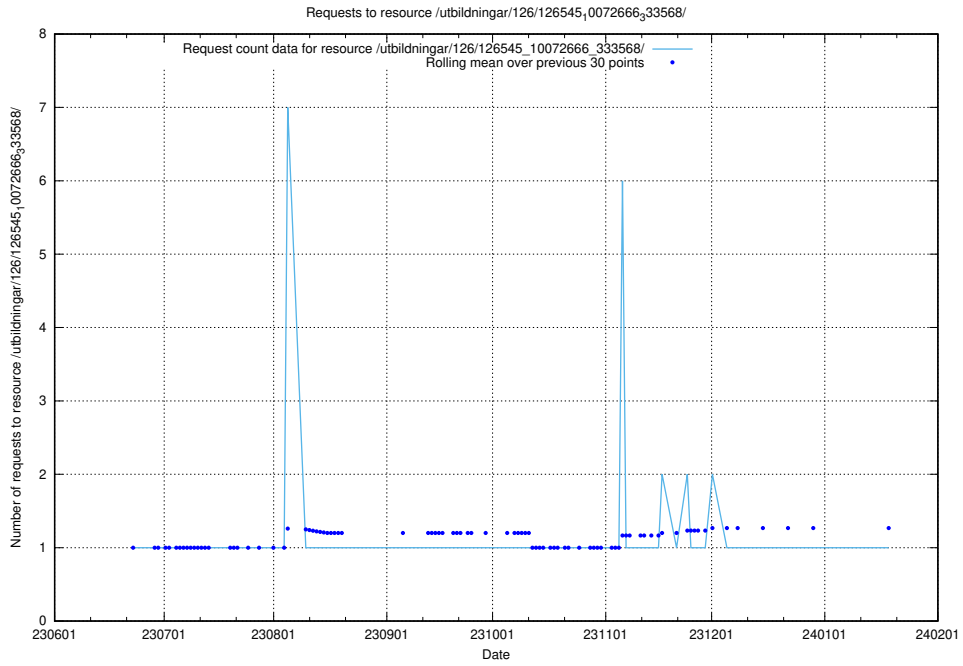

5.5305 Usage of /utbildningar/126/126545_10072666_333568/

Here, we count the number of requests to resource /utbildningar/126/126545_10072666_333568/.