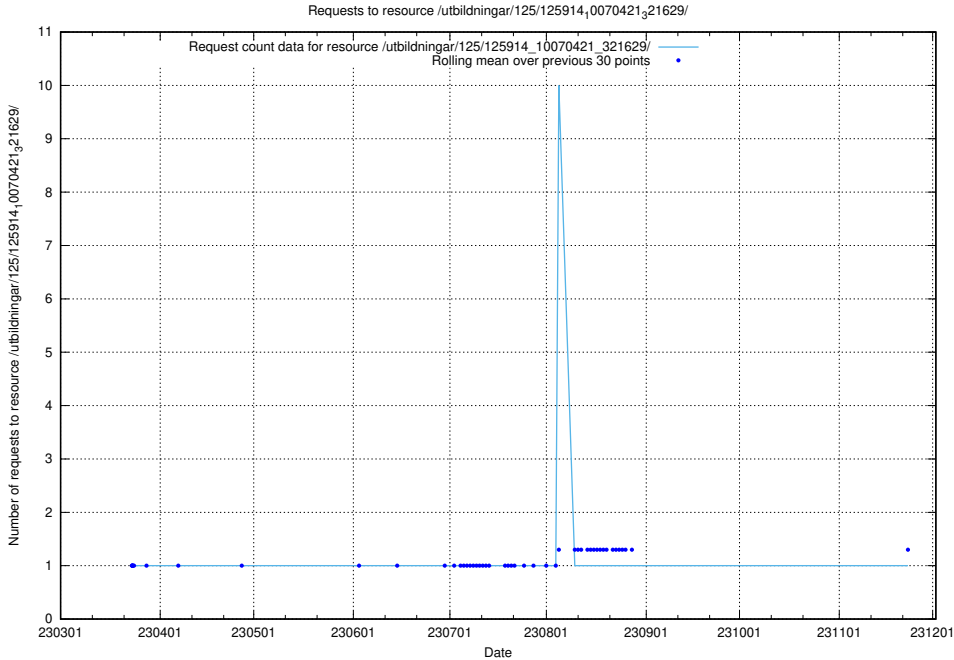

5.6086 Usage of /utbildningar/125/125914_10070421_321629/

Here, we count the number of requests to resource /utbildningar/125/125914_10070421_321629/.