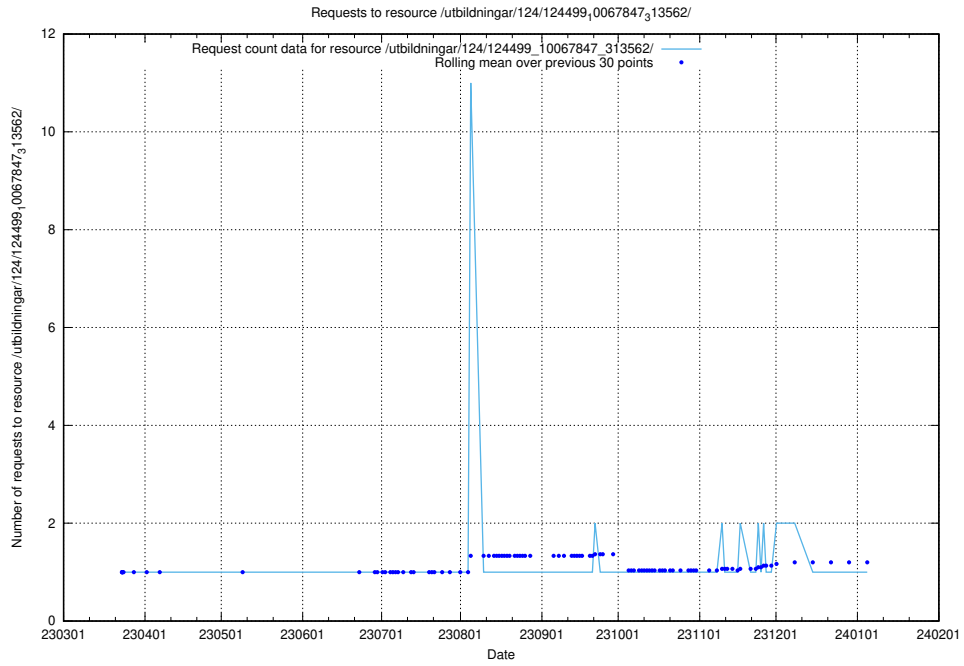

5.2035 Usage of /utbildningar/124/124499_10067847_313562/

Here, we count the number of requests to resource /utbildningar/124/124499_10067847_313562/.