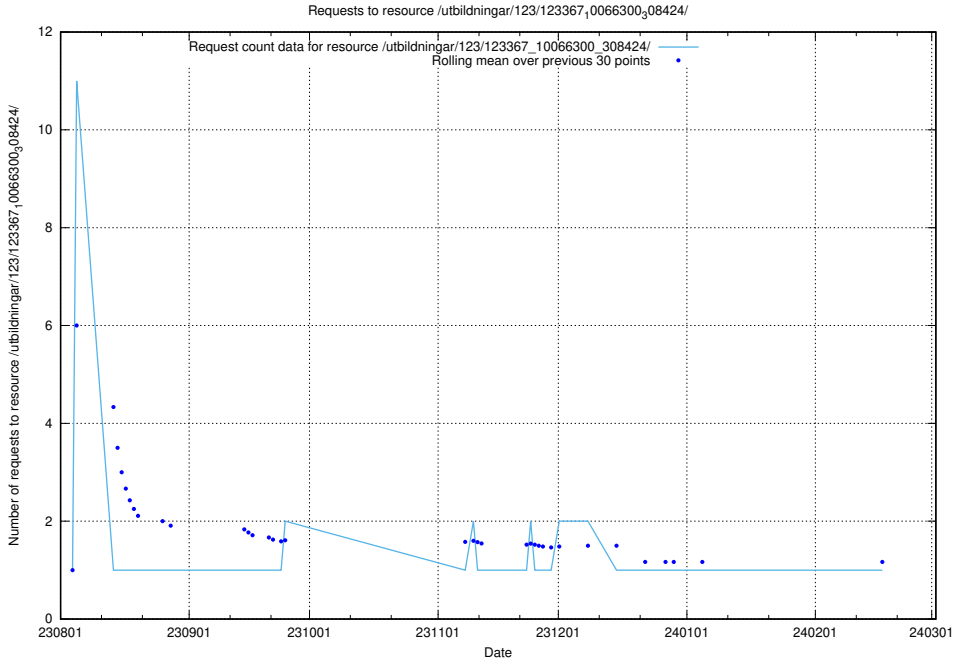

5.4547 Usage of /utbildningar/123/123367_10066300_308424/

Here, we count the number of requests to resource /utbildningar/123/123367_10066300_308424/.