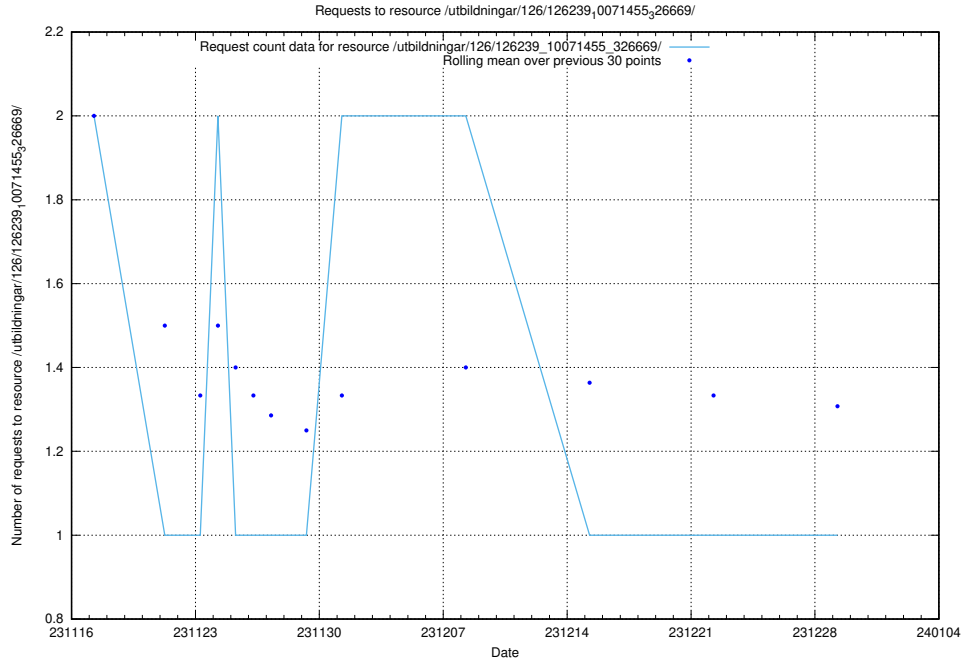

5.3715 Usage of /utbildningar/126/126239_10071455_326669/

Here, we count the number of requests to resource /utbildningar/126/126239_10071455_326669/.