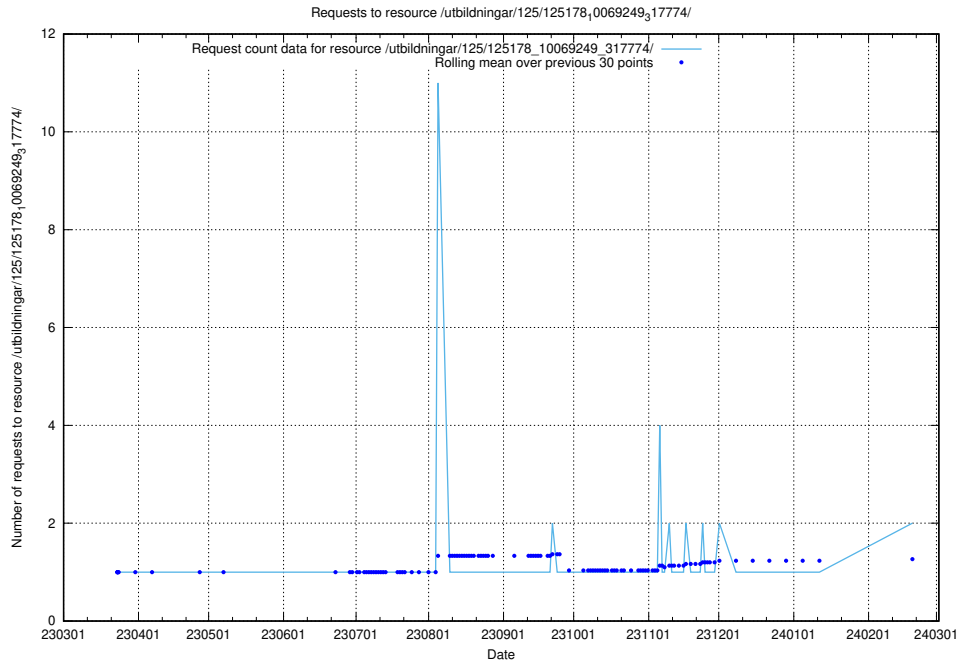

5.339 Usage of /utbildningar/125/125178_10069249_317774/

Here, we count the number of requests to resource /utbildningar/125/125178_10069249_317774/.