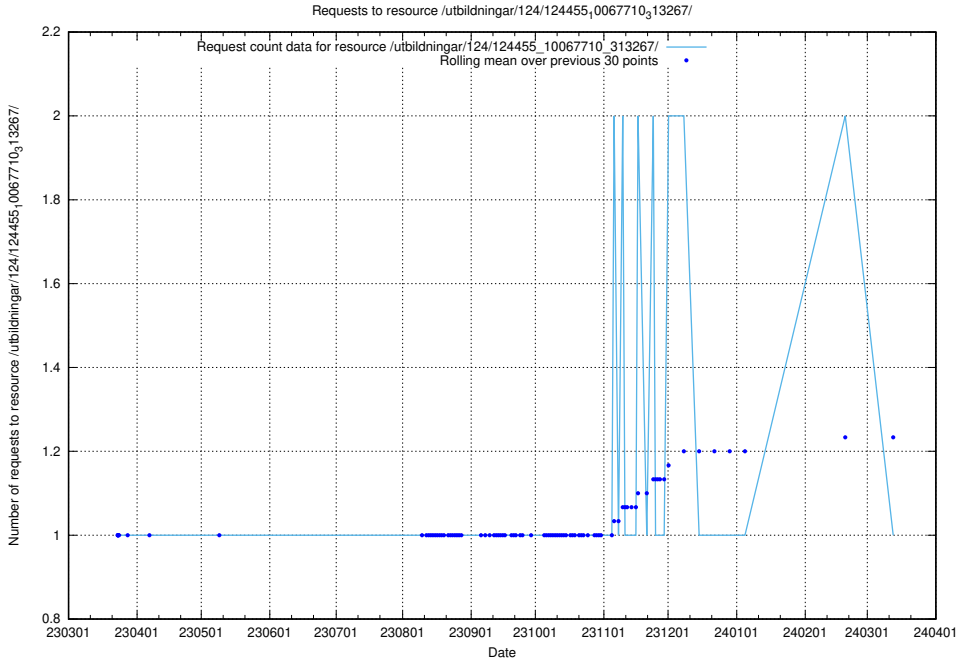

5.3080 Usage of /utbildningar/124/124455_10067710_313267/

Here, we count the number of requests to resource /utbildningar/124/124455_10067710_313267/.