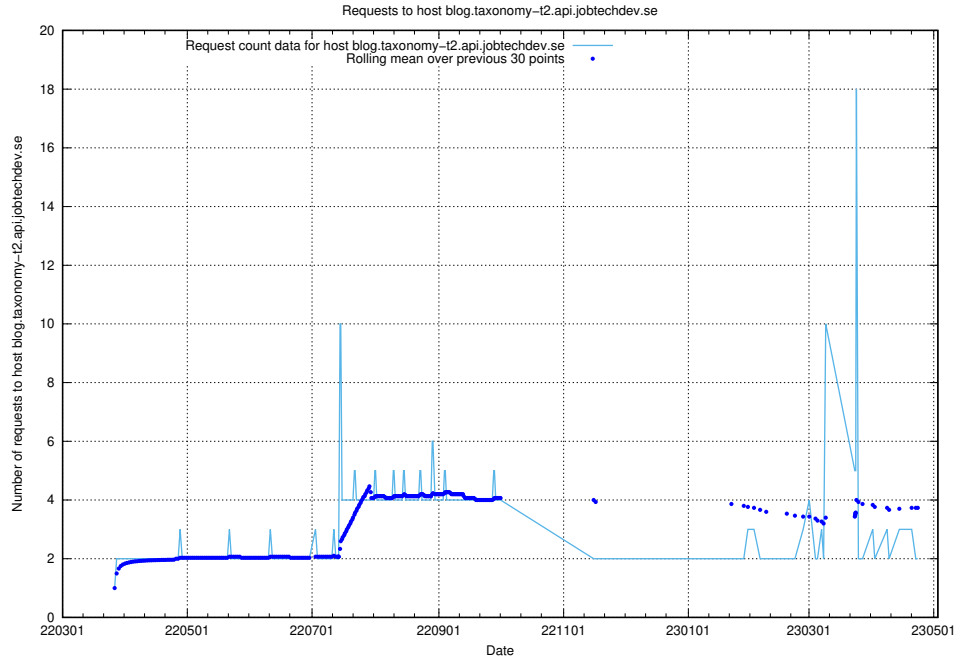

7.490 Usage of `blog.taxonomy-t2.api.jobtechdev.se`

Here, we count the number of requests to host `blog.taxonomy-t2.api.jobtechdev.se`.