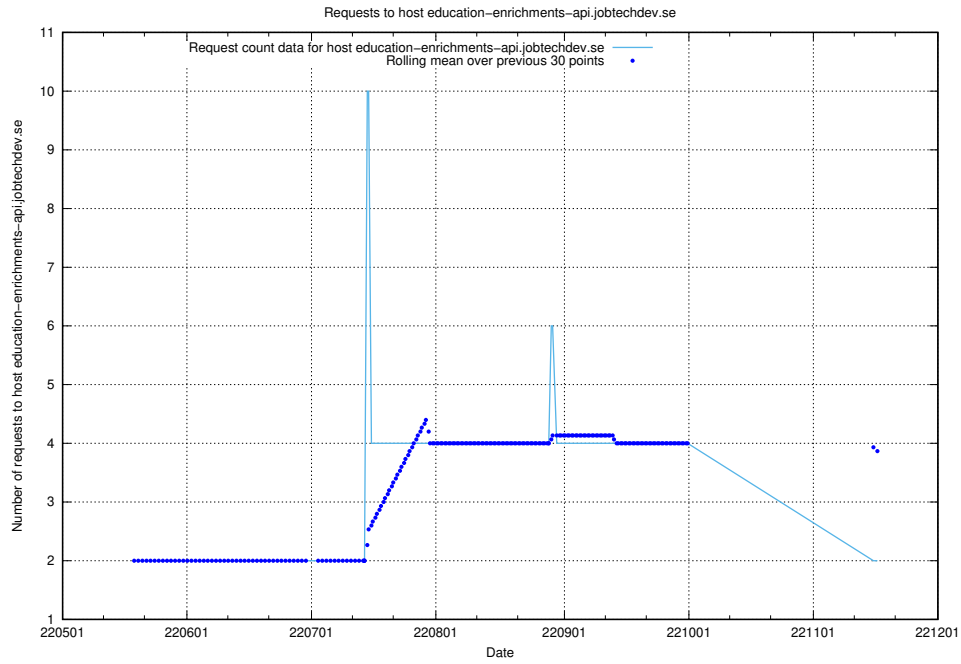

## 7.424 Usage of education-enrichments-api.jobtechdev.se

Here, we count the number of requests to host education-enrichments-api.jobtechdev.se.