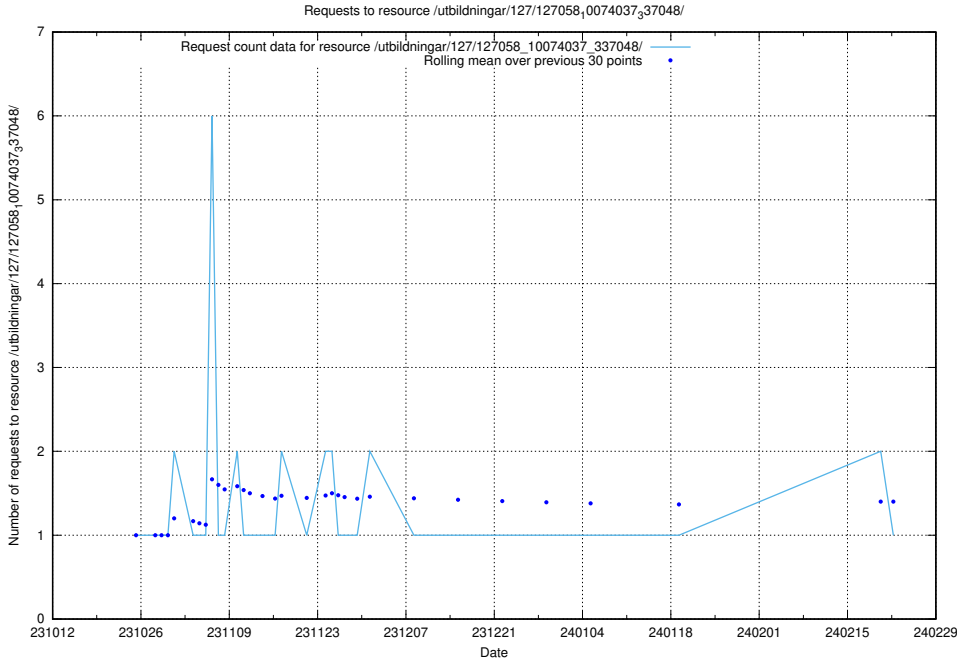

5.3848 Usage of /utbildningar/127/127058_10074037_337048/

Here, we count the number of requests to resource /utbildningar/127/127058_10074037_337048/.