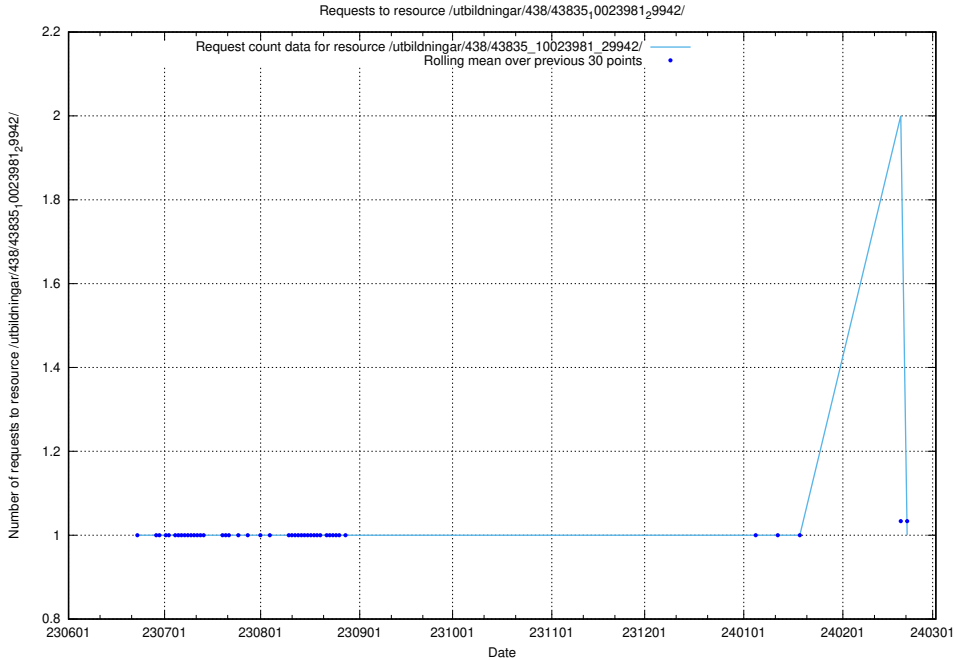

5.5225 Usage of /utbildningar/438/43835_10023981_29942/

Here, we count the number of requests to resource /utbildningar/438/43835_10023981_29942/.