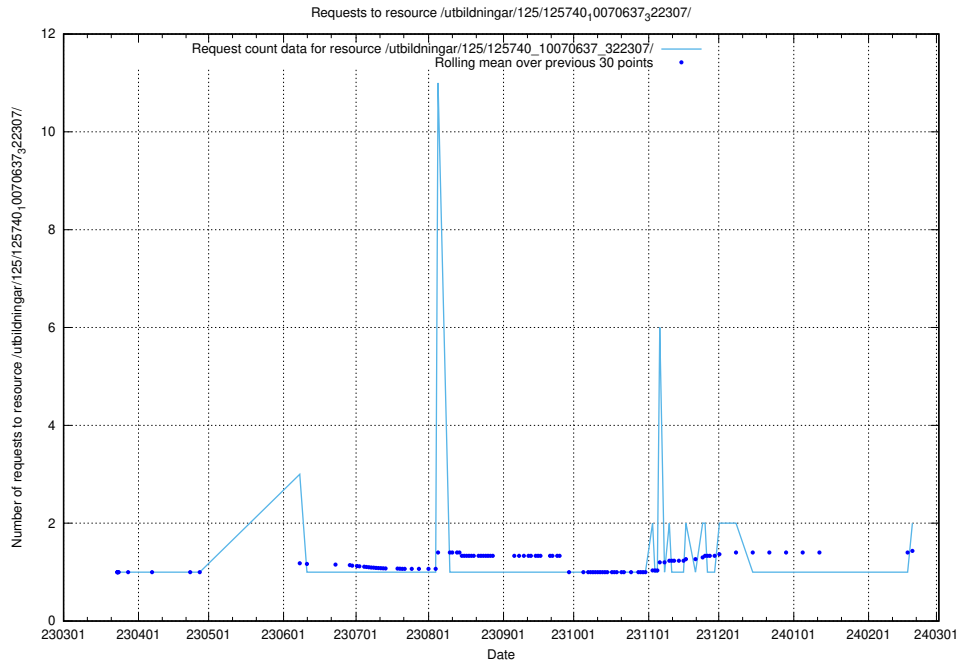

5.309 Usage of /utbildningar/125/125740_10070637_322307/

Here, we count the number of requests to resource /utbildningar/125/125740_10070637_322307/.