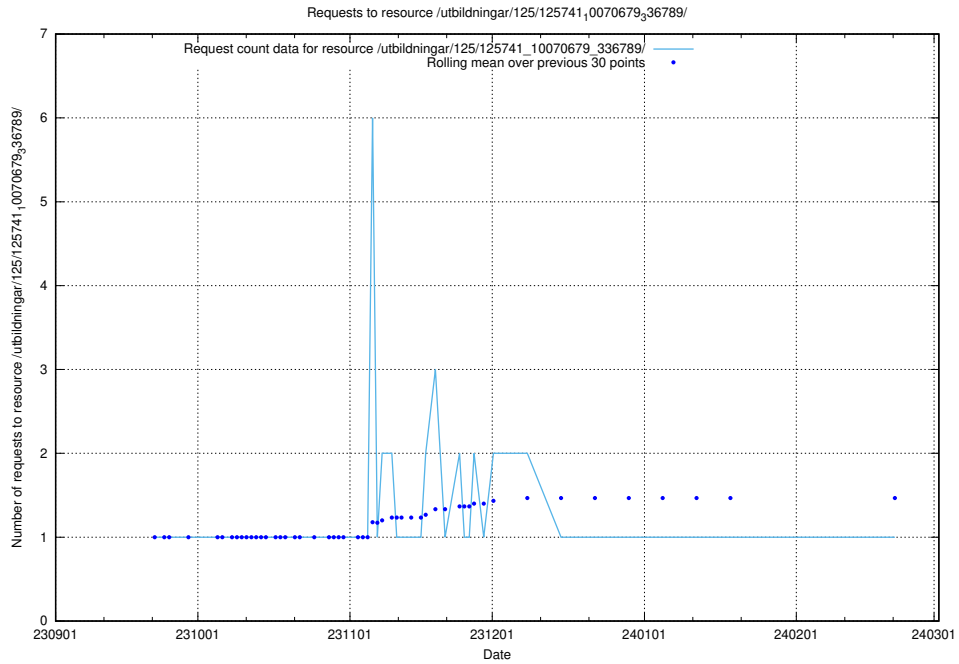

5.4156 Usage of /utbildningar/125/125741_10070679_336789/

Here, we count the number of requests to resource /utbildningar/125/125741_10070679_336789/.