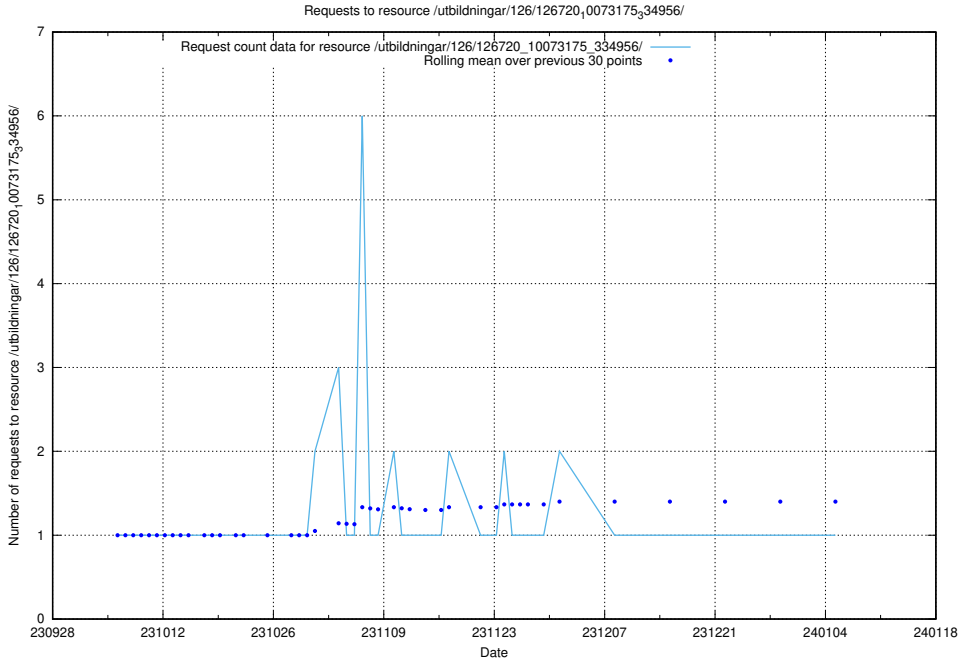

5.4046 Usage of /utbildningar/126/126720_10073175_334956/

Here, we count the number of requests to resource /utbildningar/126/126720_10073175_334956/.