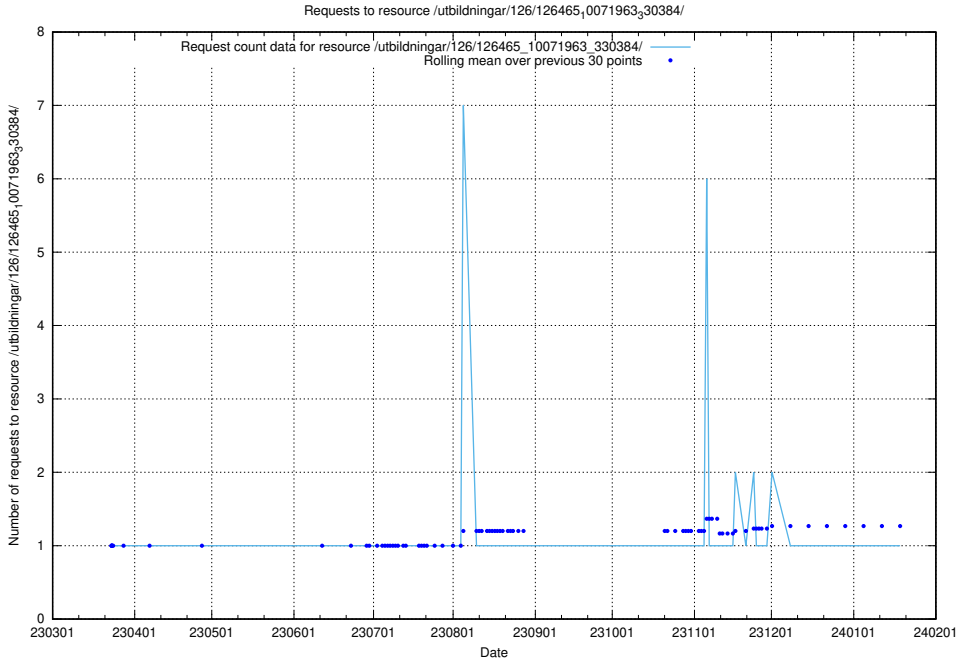

5.6052 Usage of /utbildningar/126/126465_10071963_330384/

Here, we count the number of requests to resource /utbildningar/126/126465_10071963_330384/.