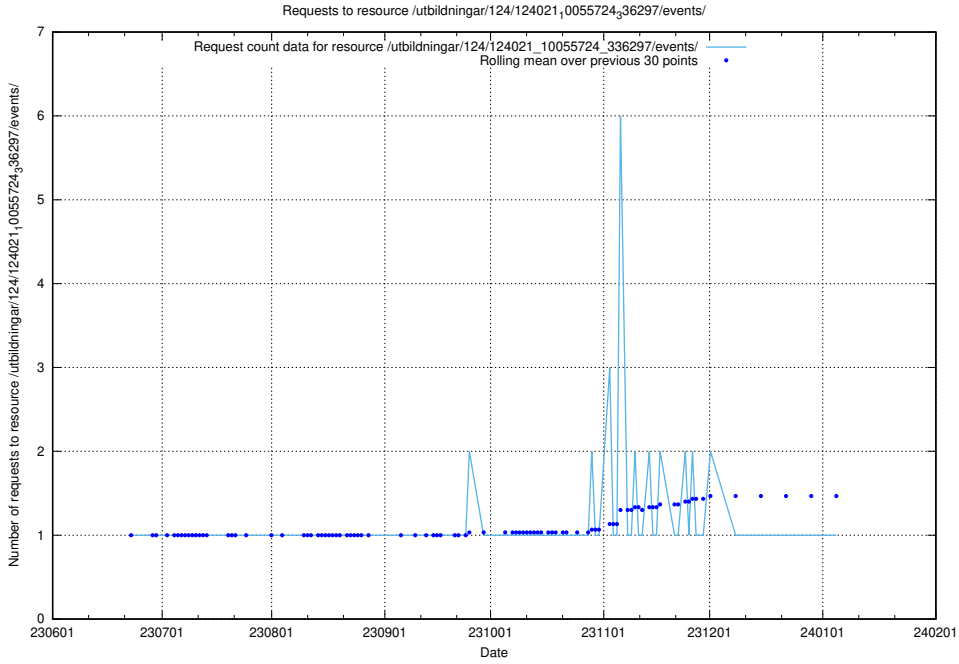

5.5487 Usage of /utbildningar/124/124021_10055724_336297/events/

Here, we count the number of requests to resource /utbildningar/124/124021_10055724_336297/events/