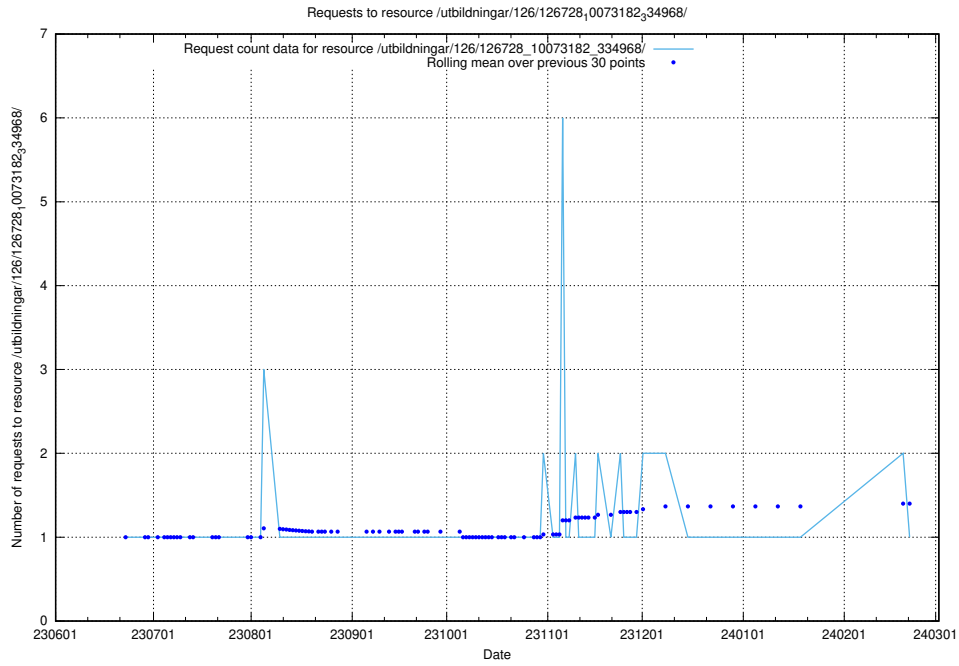

5.5252 Usage of /utbildningar/126/126728_10073182_334968/

Here, we count the number of requests to resource /utbildningar/126/126728_10073182_334968/.