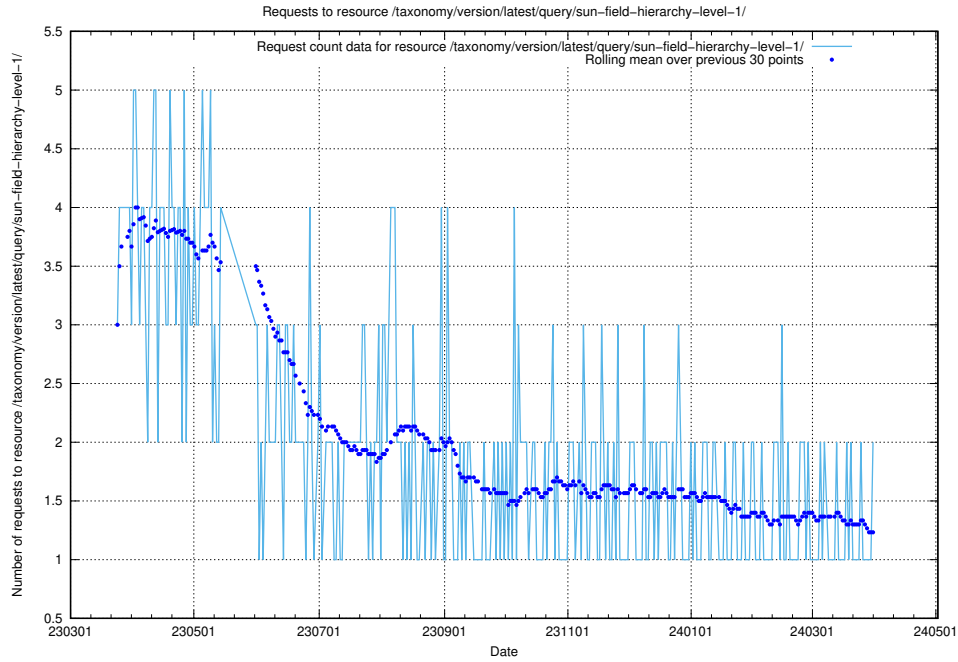

5.774 Usage of /taxonomy/version/latest/query/sun-field-hierarchy-level-1/

Here, we count the number of requests to resource /taxonomy/version/latest/query/sun-field-hierarchy-level-1/.