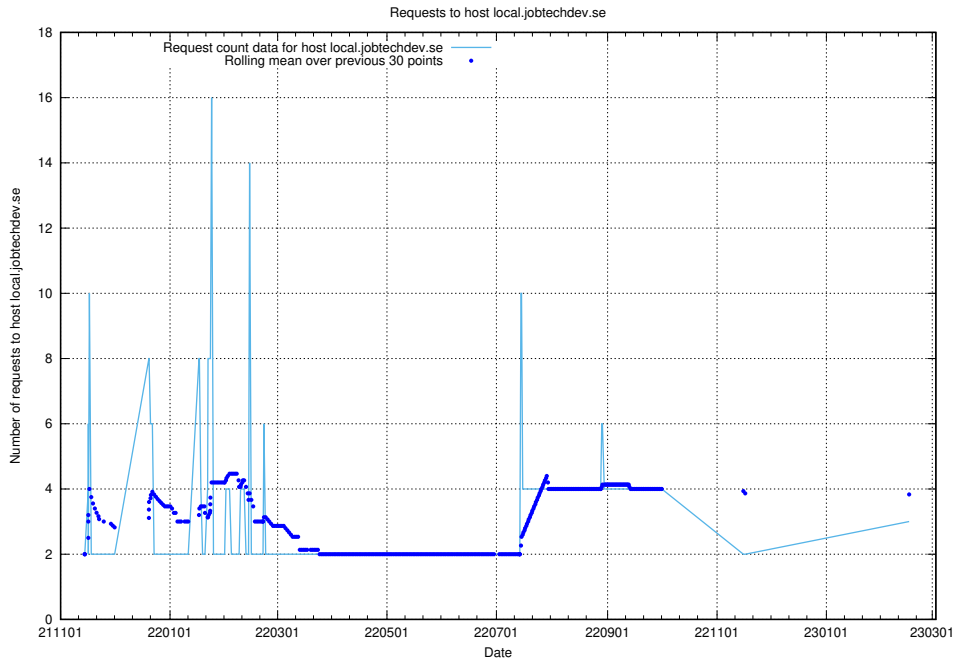

7.244 Usage of local.jobtechdev.se

Here, we count the number of requests to host local.jobtechdev.se.