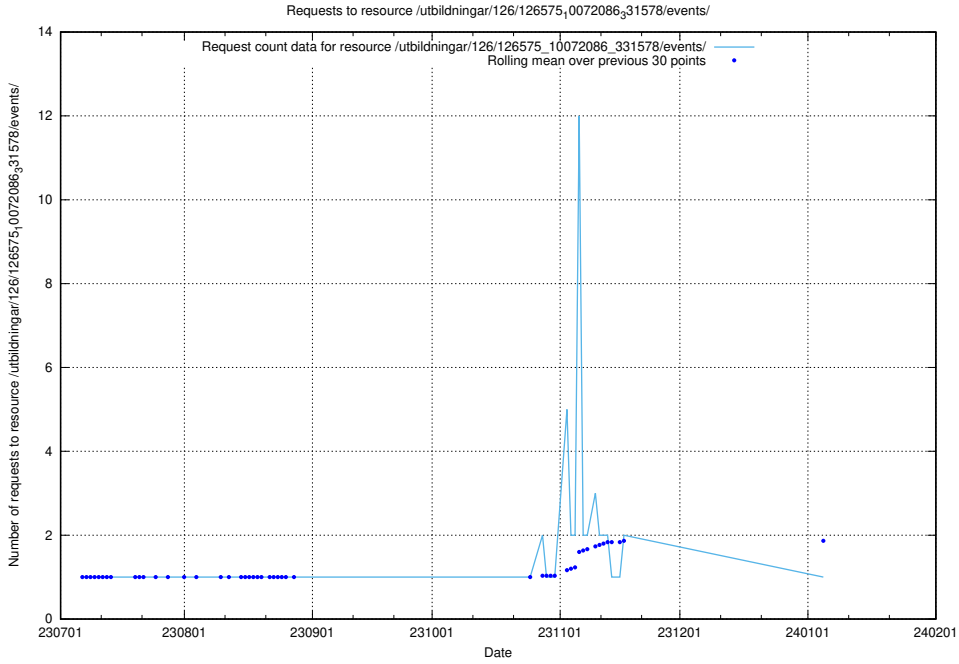

5.4949 Usage of /utbildningar/126/126575_10072086_331578/events/

Here, we count the number of requests to resource /utbildningar/126/126575_10072086_331578/events/