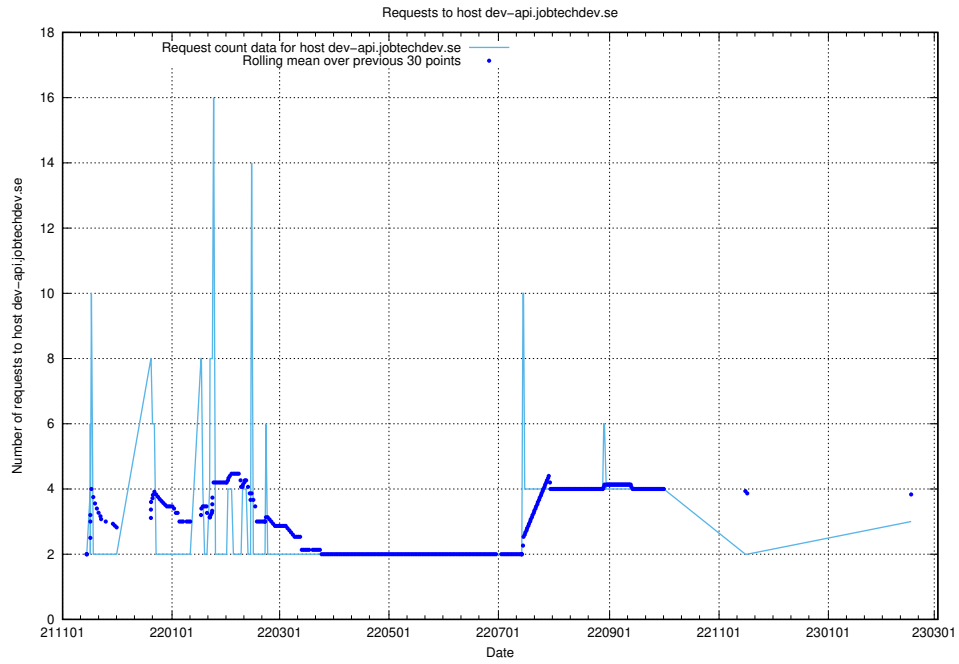

7.166 Usage of dev-api.jobtechdev.se

Here, we count the number of requests to host dev-api.jobtechdev.se.