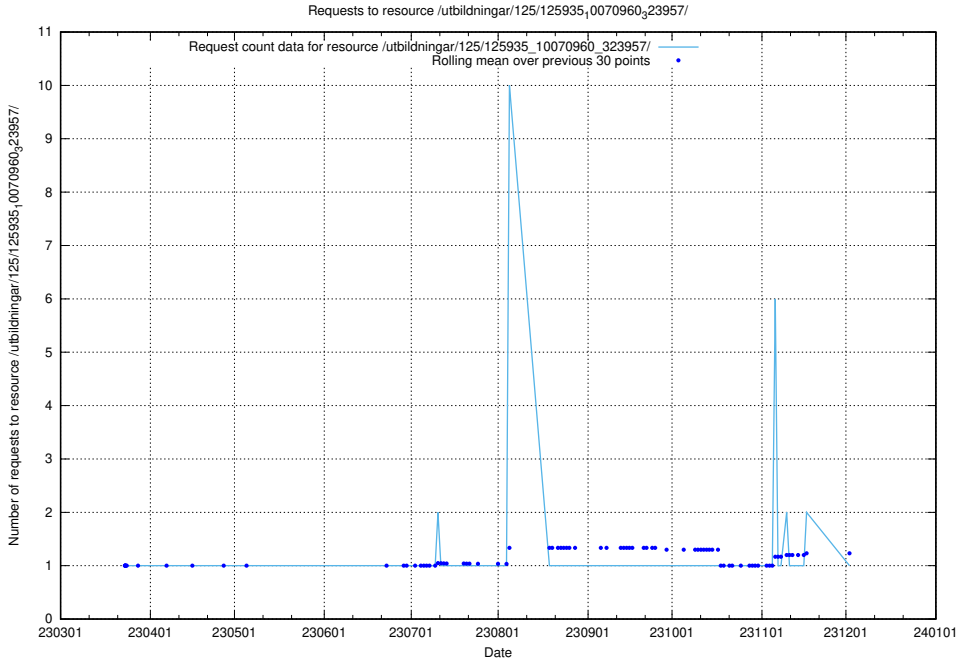

5.6073 Usage of /utbildningar/125/125935_10070960_323957/

Here, we count the number of requests to resource /utbildningar/125/125935_10070960_323957/.