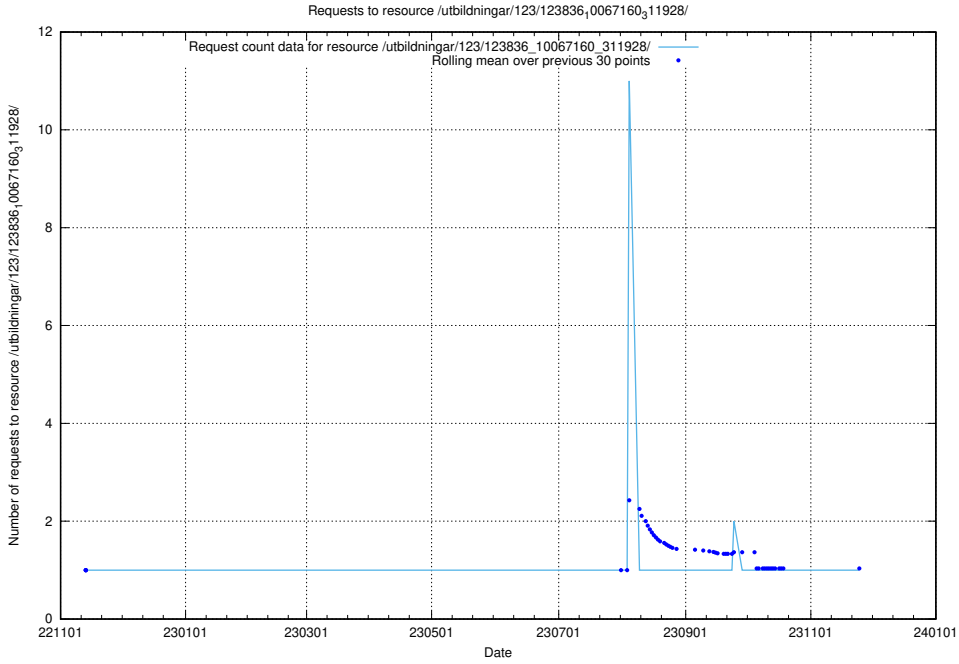

5.5568 Usage of /utbildningar/123/123836_10067160_311928/

Here, we count the number of requests to resource /utbildningar/123/123836_10067160_311928/.