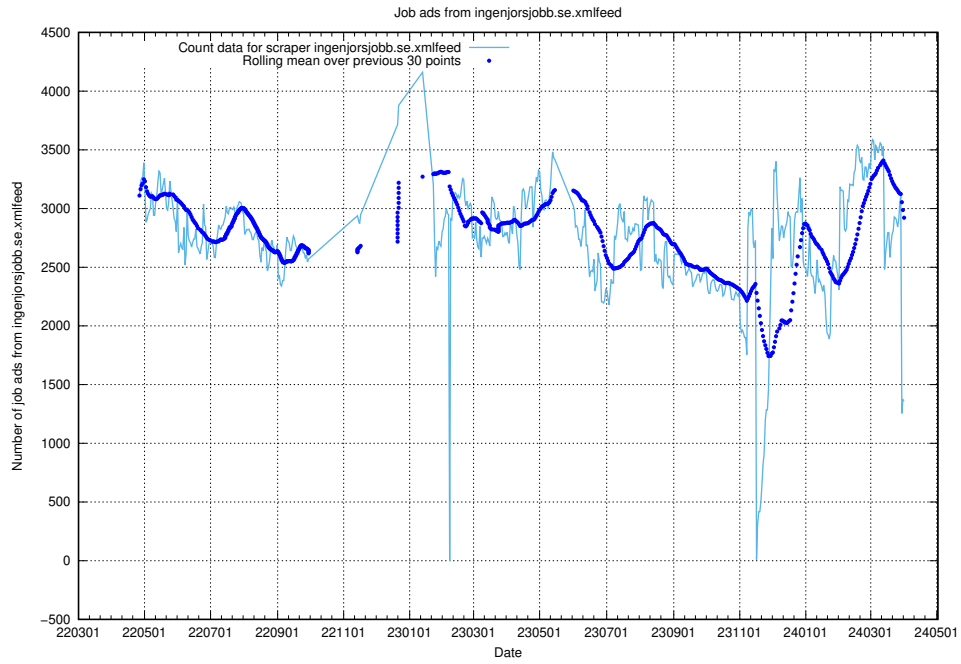

13.6 Number of ads by scraper ingenjorsjobb.se.xmlfeed

Here, we count the number of job ads scraped from ingenjorsjobb.se.xmlfeed.