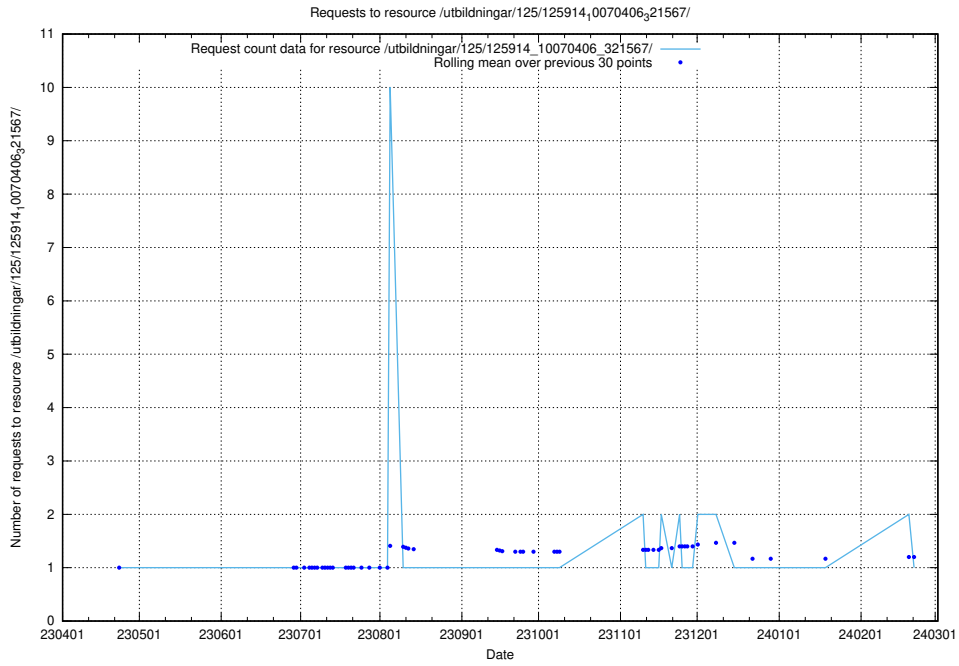

5.5701 Usage of /utbildningar/125/125914_10070406_321567/

Here, we count the number of requests to resource /utbildningar/125/125914_10070406_321567/.