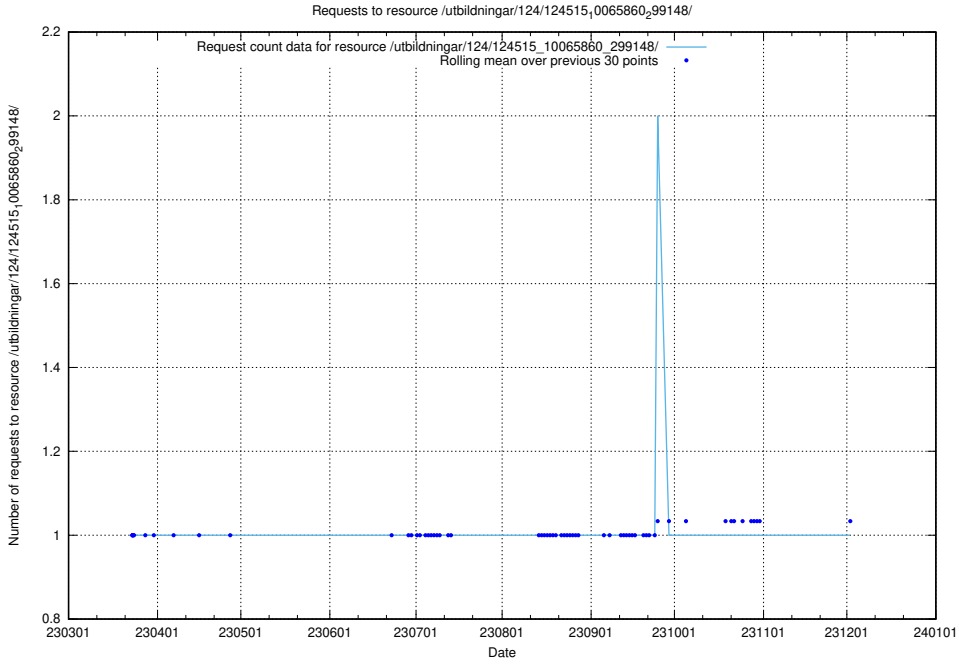

5.1394 Usage of /utbildningar/124/124515_10065860_299148/

Here, we count the number of requests to resource /utbildningar/124/124515_10065860_299148/.