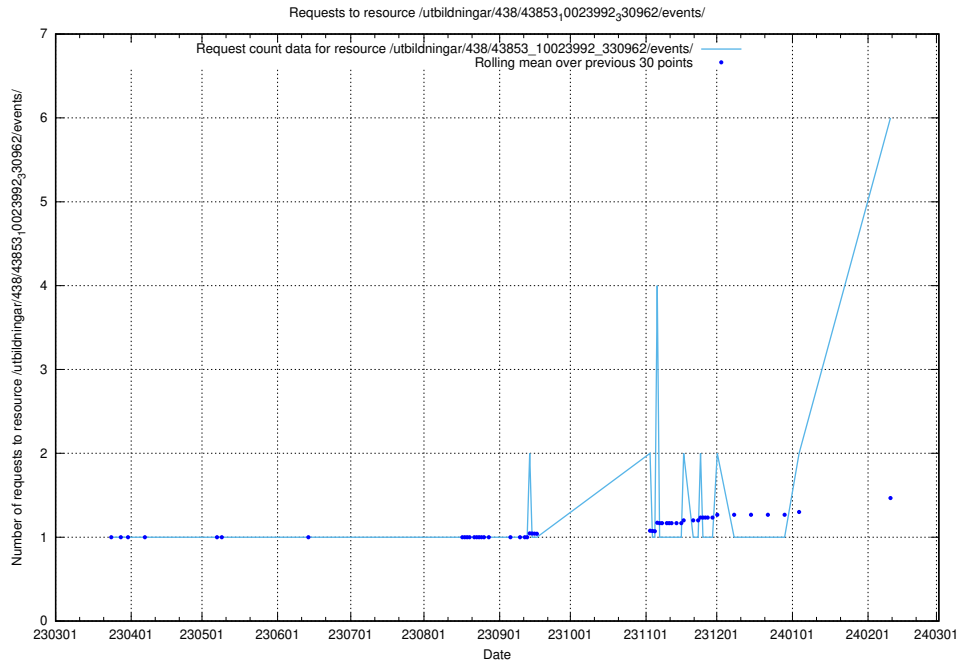

5.98 Usage of /utbildningar/438/43853_10023992_330962/events/

Here, we count the number of requests to resource /utbildningar/438/43853_10023992_330962/events/.