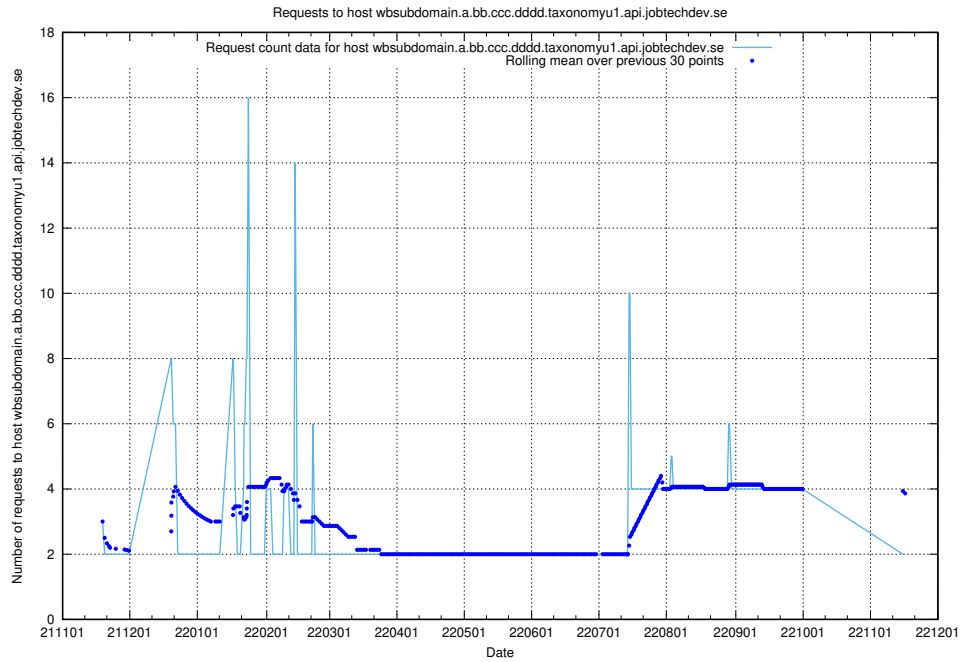

7.457 Usage of wbsubdomain.a.bb.ccc.dddd.taxonomy1.api.jobtechdev.se

Here, we count the number of requests to host wbsubdomain.a.bb.ccc.dddd.taxonomy1.api.jobtechdev.se