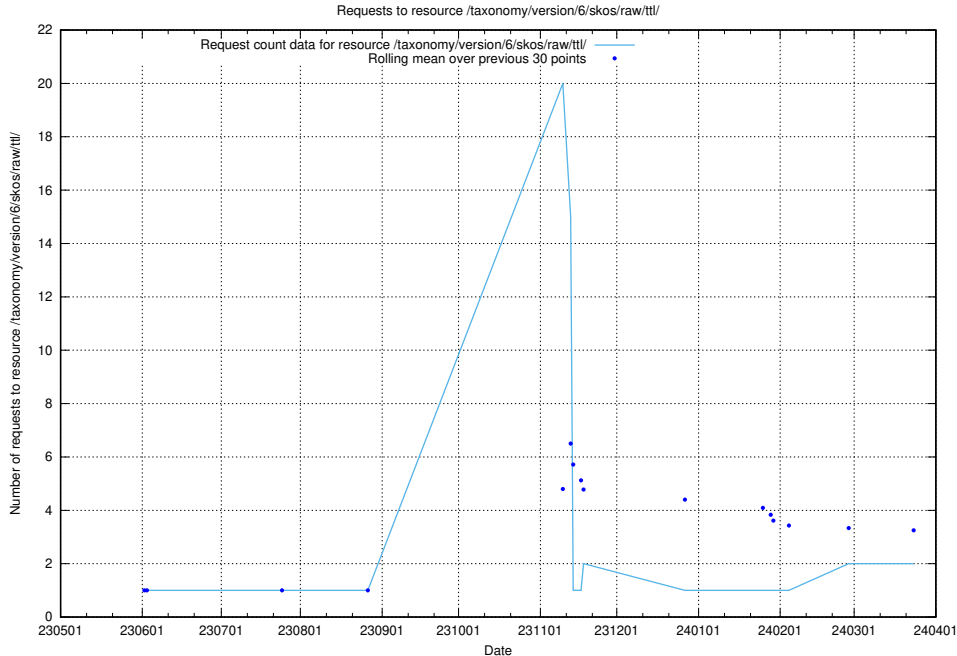

5.749 Usage of /taxonomy/version/6/skos/raw/ttl/

Here, we count the number of requests to resource /taxonomy/version/6/skos/raw/ttl/.