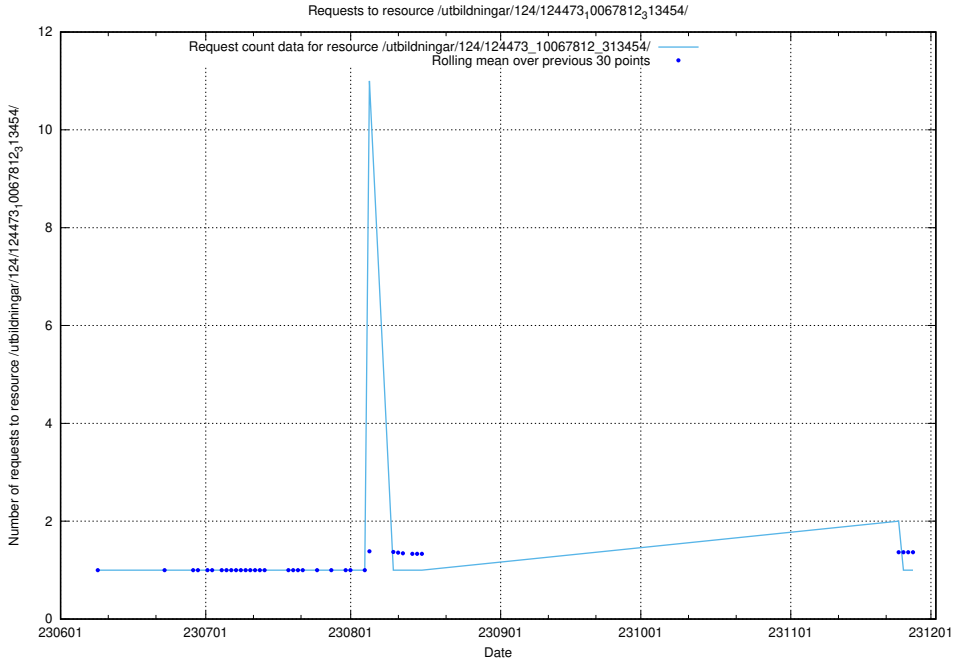

5.5572 Usage of /utbildningar/124/124473_10067812_313454/

Here, we count the number of requests to resource /utbildningar/124/124473_10067812_313454/.