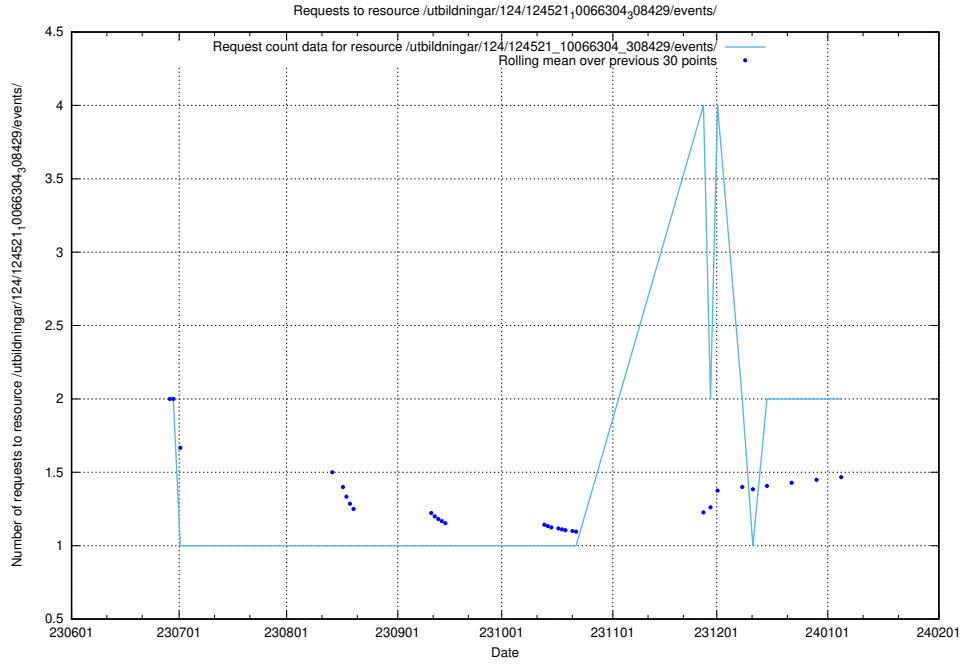

5.671 Usage of /utbildningar/124/124521_10066304_308429/events/

Here, we count the number of requests to resource /utbildningar/124/124521_10066304_308429/events/