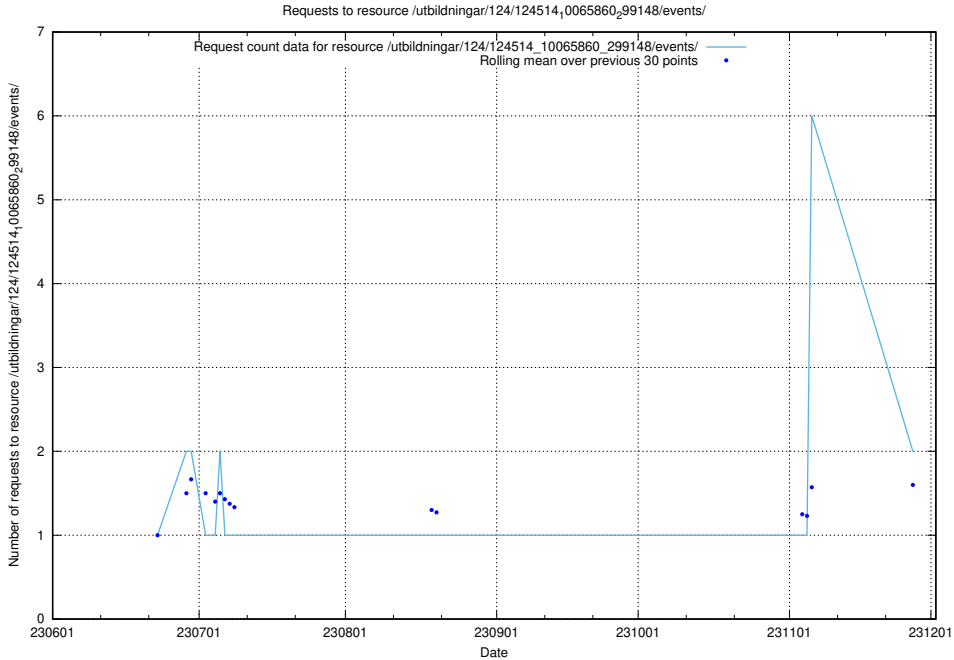

5.710 Usage of /utbildningar/124/124514_10065860_299148/events/

Here, we count the number of requests to resource /utbildningar/124/124514_10065860_299148/events/