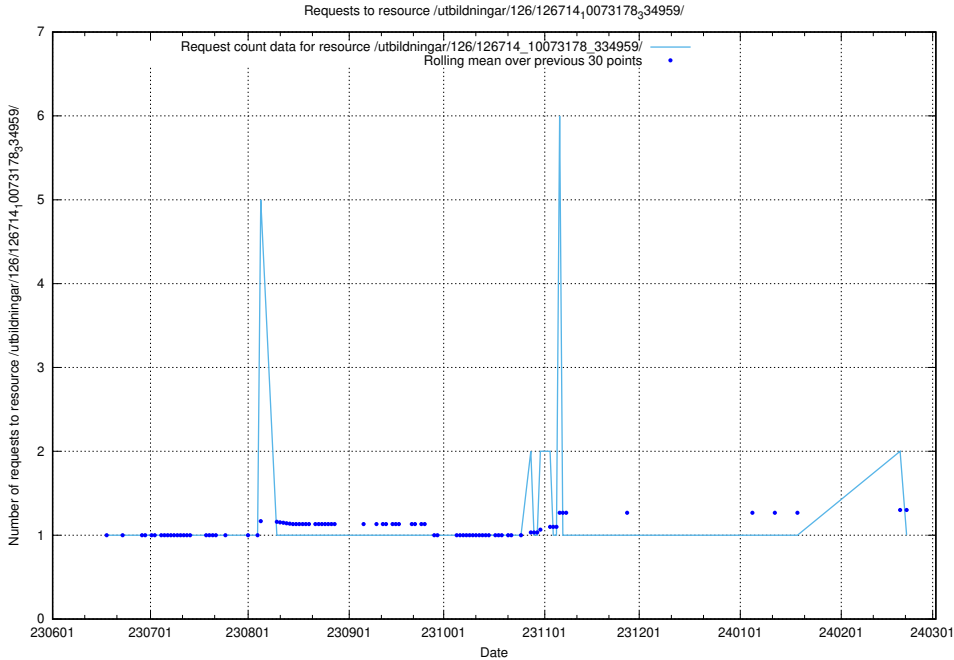

5.5523 Usage of /utbildningar/126/126714_10073178_334959/

Here, we count the number of requests to resource /utbildningar/126/126714_10073178_334959/.