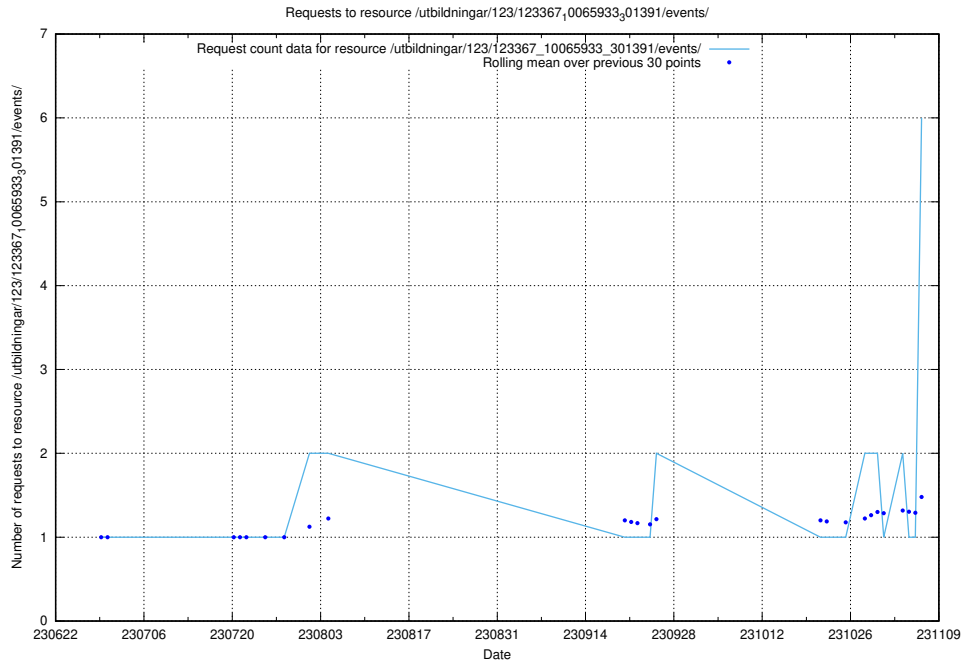

5.89 Usage of /utbildningar/123/123367_10065933_301391/events/

Here, we count the number of requests to resource /utbildningar/123/123367_10065933_301391/events/