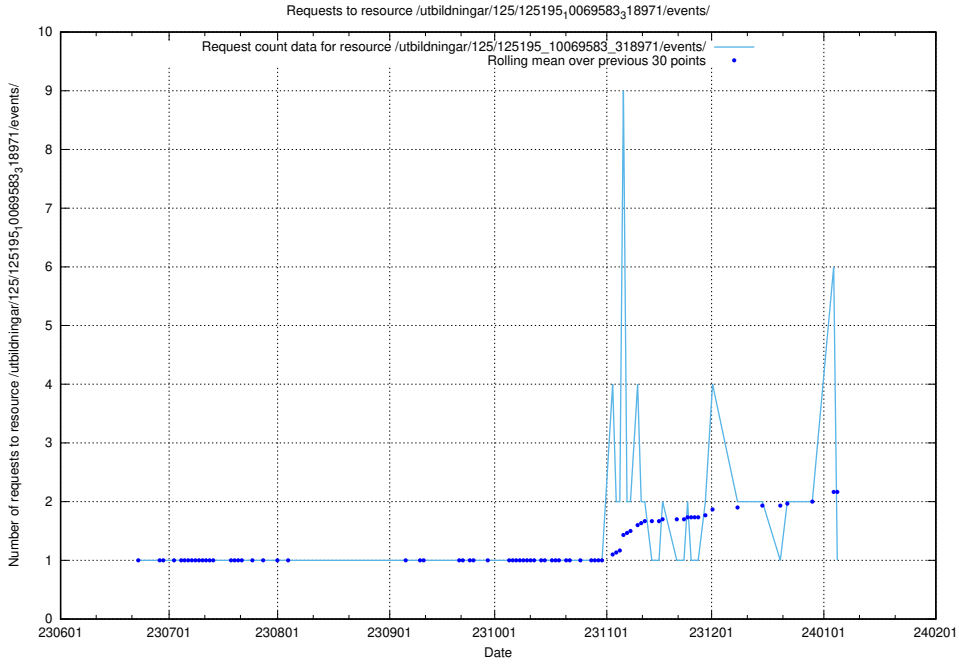

5.5382 Usage of /utbildningar/125/125195_10069583_318971/events/

Here, we count the number of requests to resource /utbildningar/125/125195_10069583_318971/events/