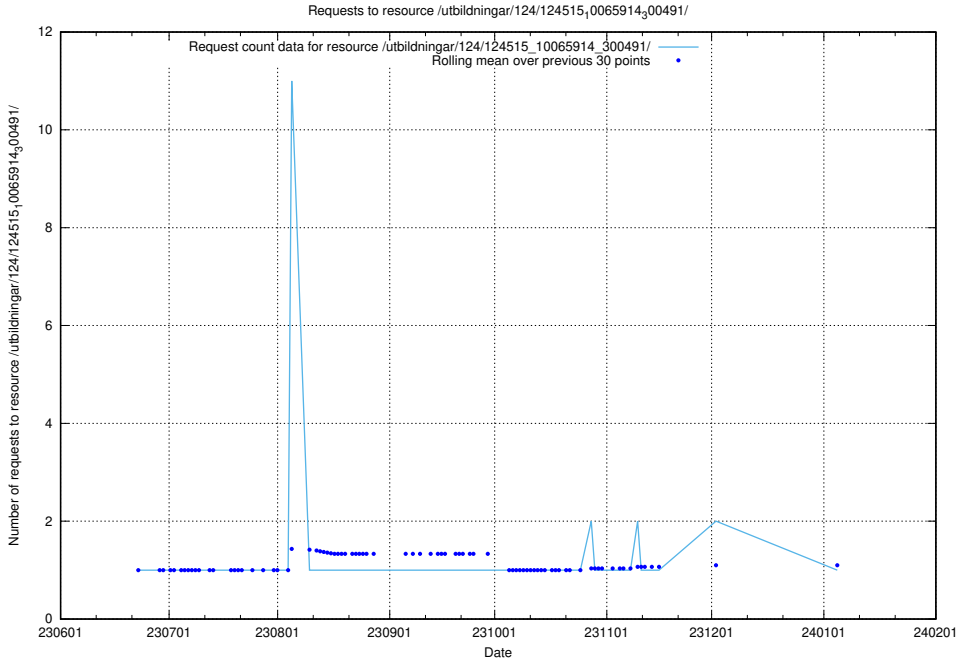

5.5426 Usage of /utbildningar/124/124515_10065914_300491/

Here, we count the number of requests to resource /utbildningar/124/124515_10065914_300491/.