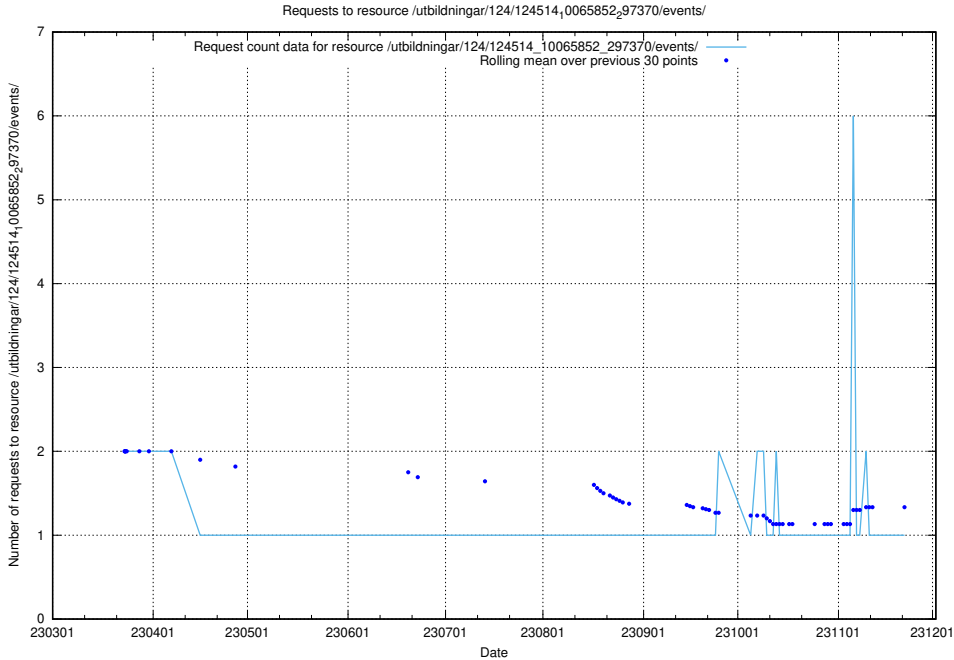

5.5934 Usage of /utbildningar/124/124514_10065852_297370/events/

Here, we count the number of requests to resource /utbildningar/124/124514_10065852_297370/events/