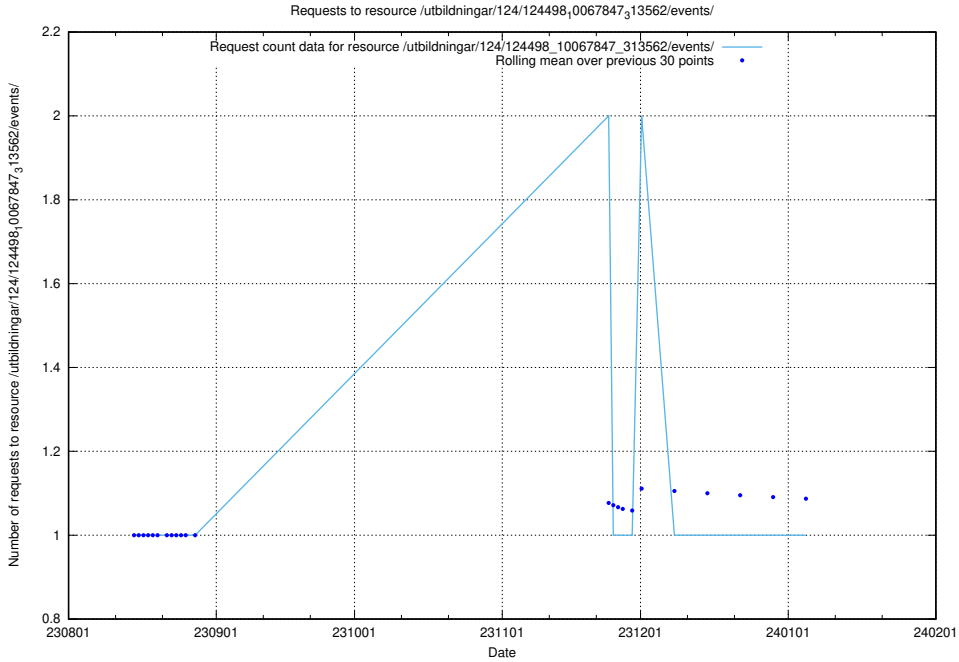

5.4454 Usage of /utbildningar/124/124498_10067847_313562/events/

Here, we count the number of requests to resource /utbildningar/124/124498_10067847_313562/events/