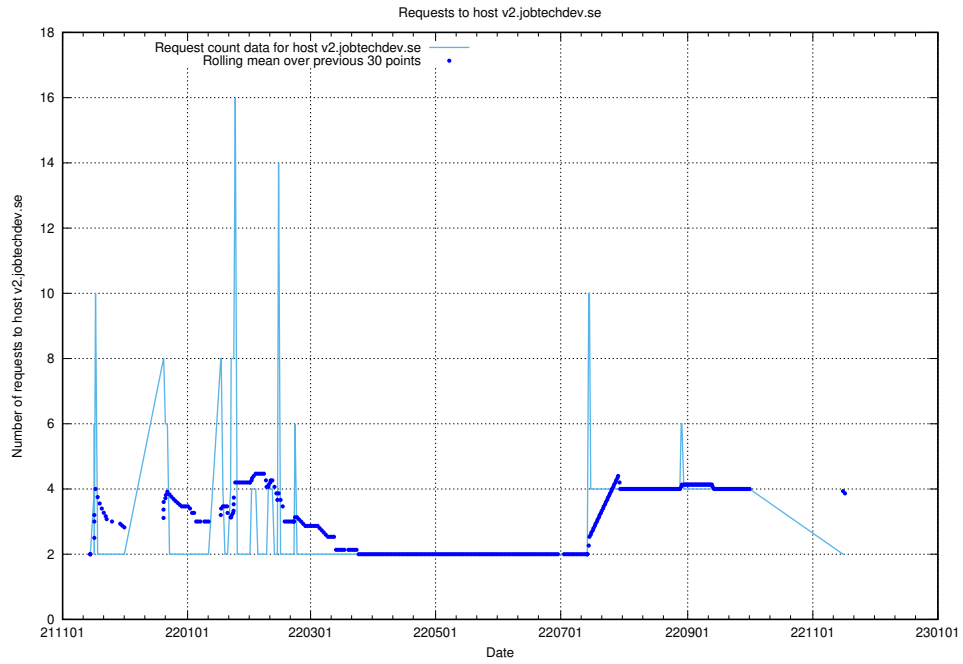

7.551 Usage of v2.jobtechdev.se

Here, we count the number of requests to host v2.jobtechdev.se.