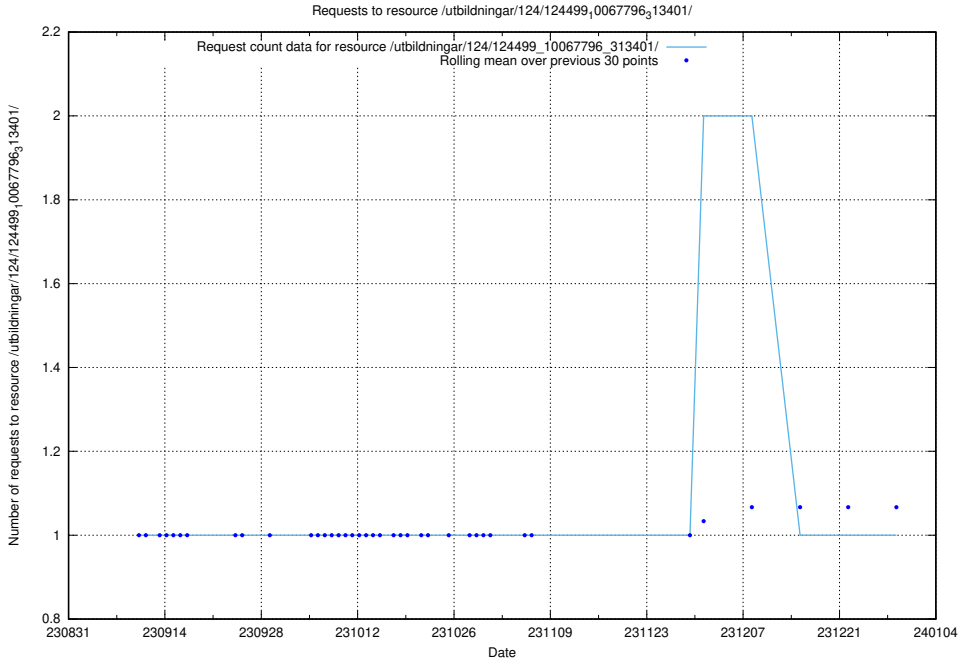

5.4269 Usage of /utbildningar/124/124499_10067796_313401/

Here, we count the number of requests to resource /utbildningar/124/124499_10067796_313401/.