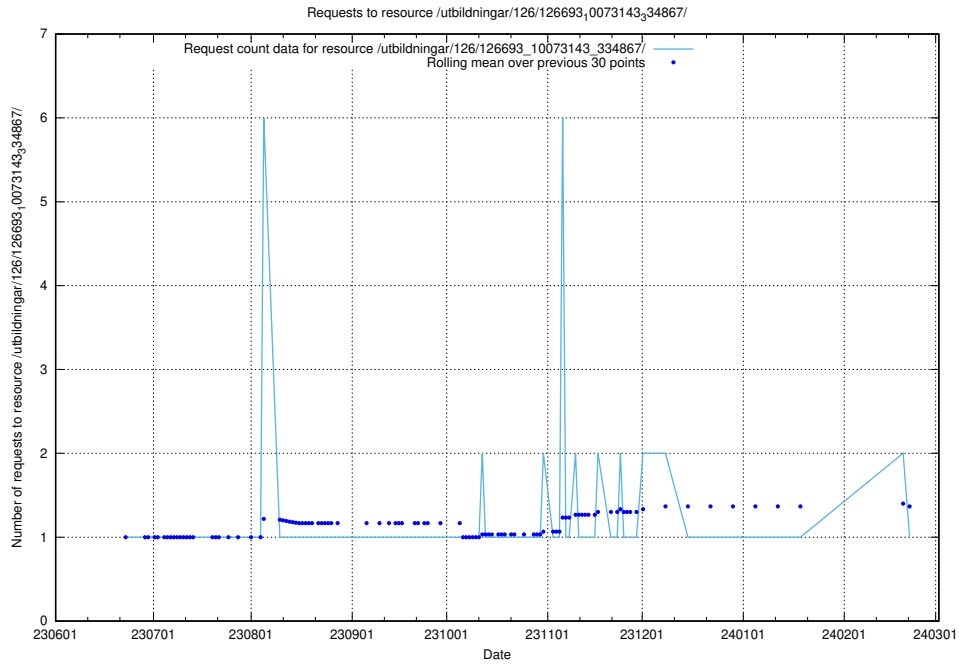

5.5298 Usage of /utbildningar/126/126693_10073143_334867/

Here, we count the number of requests to resource /utbildningar/126/126693_10073143_334867/.