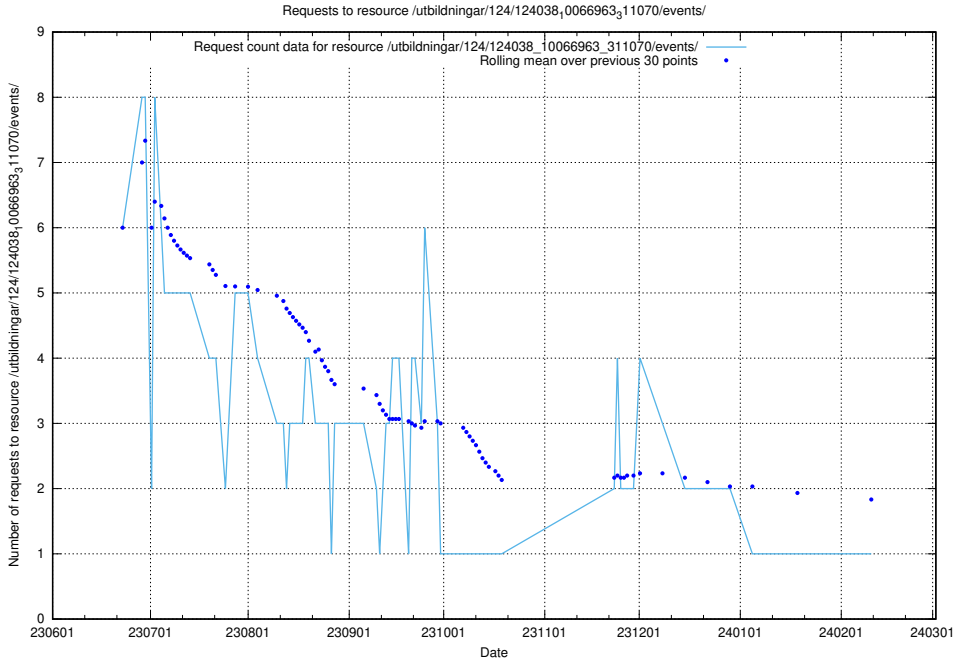

5.5213 Usage of /utbildningar/124/124038_10066963_311070/events/

Here, we count the number of requests to resource /utbildningar/124/124038_10066963_311070/events/