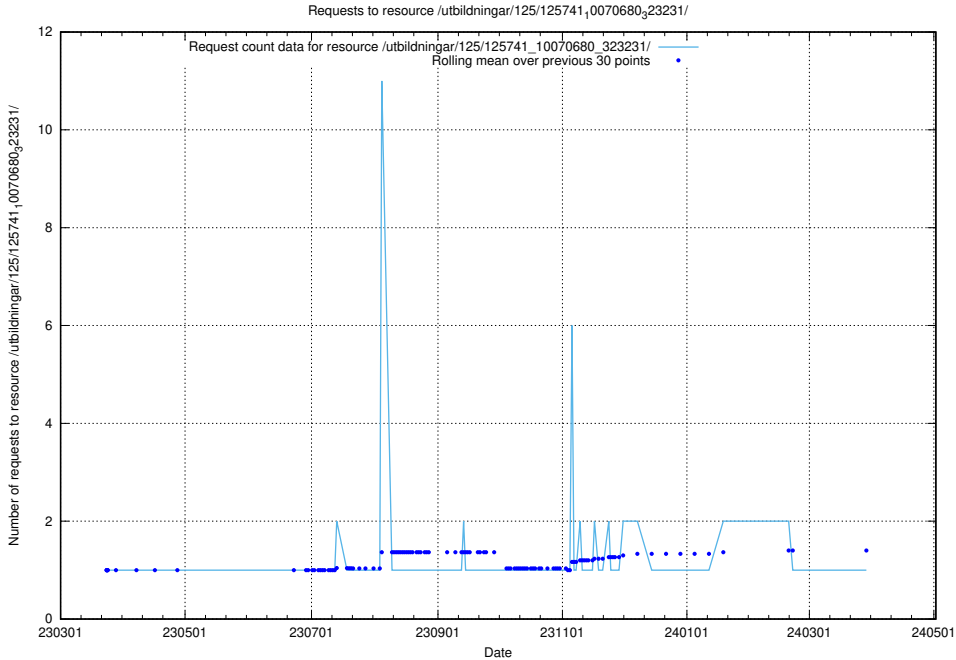

5.6123 Usage of /utbildningar/125/125741_10070680_323231/

Here, we count the number of requests to resource /utbildningar/125/125741_10070680_323231/.