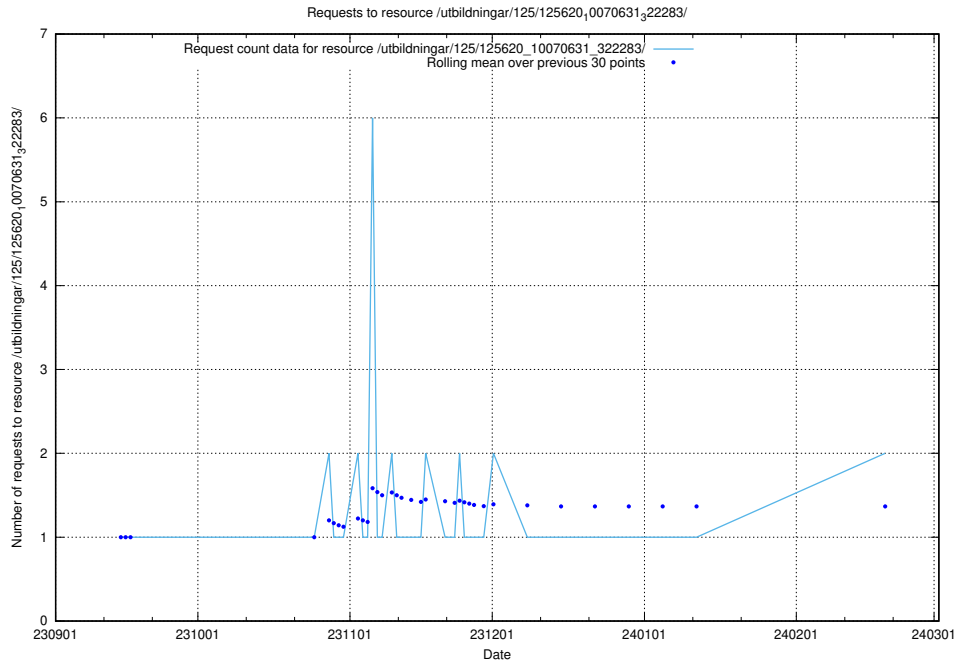

5.592 Usage of /utbildningar/125/125620_10070631_322283/

Here, we count the number of requests to resource /utbildningar/125/125620_10070631_322283/.