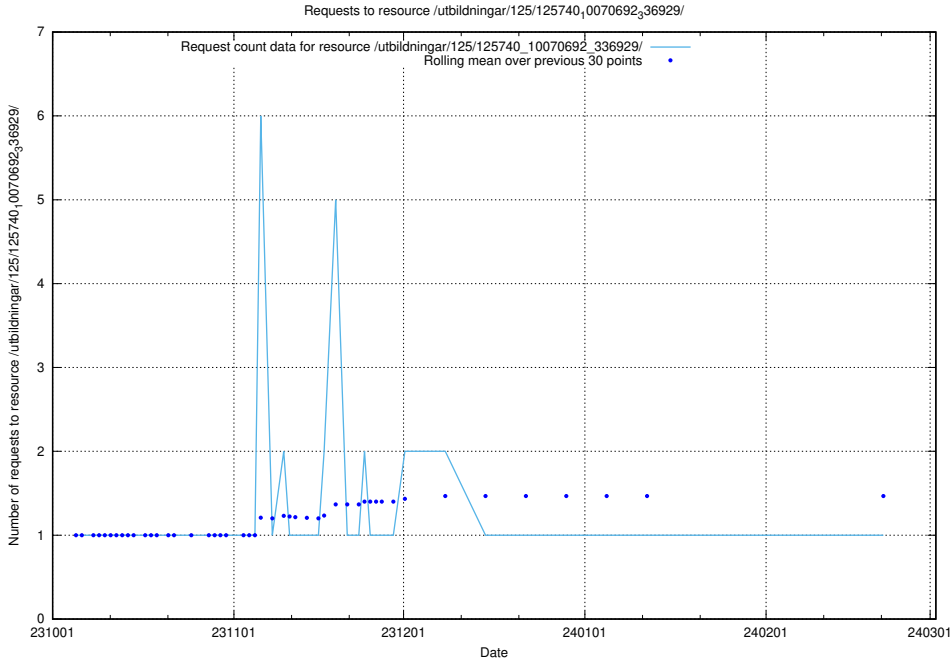

5.4060 Usage of /utbildningar/125/125740_10070692_336929/

Here, we count the number of requests to resource /utbildningar/125/125740_10070692_336929/.