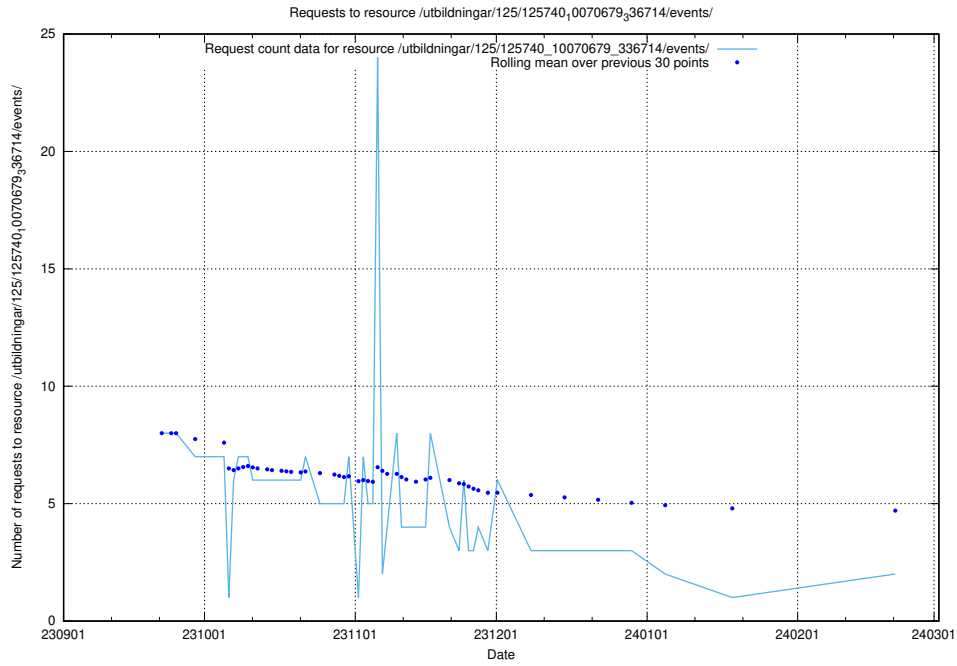

5.585 Usage of /utbildningar/125/125740_10070679_336714/events/

Here, we count the number of requests to resource /utbildningar/125/125740_10070679_336714/events/