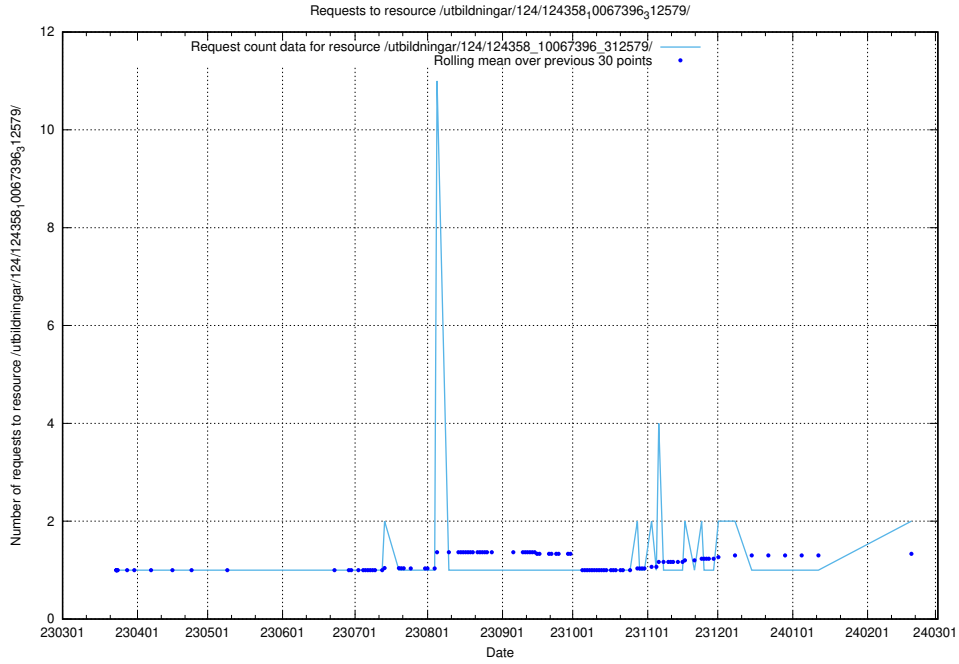

5.525 Usage of /utbildningar/124/124358_10067396_312579/

Here, we count the number of requests to resource /utbildningar/124/124358_10067396_312579/.