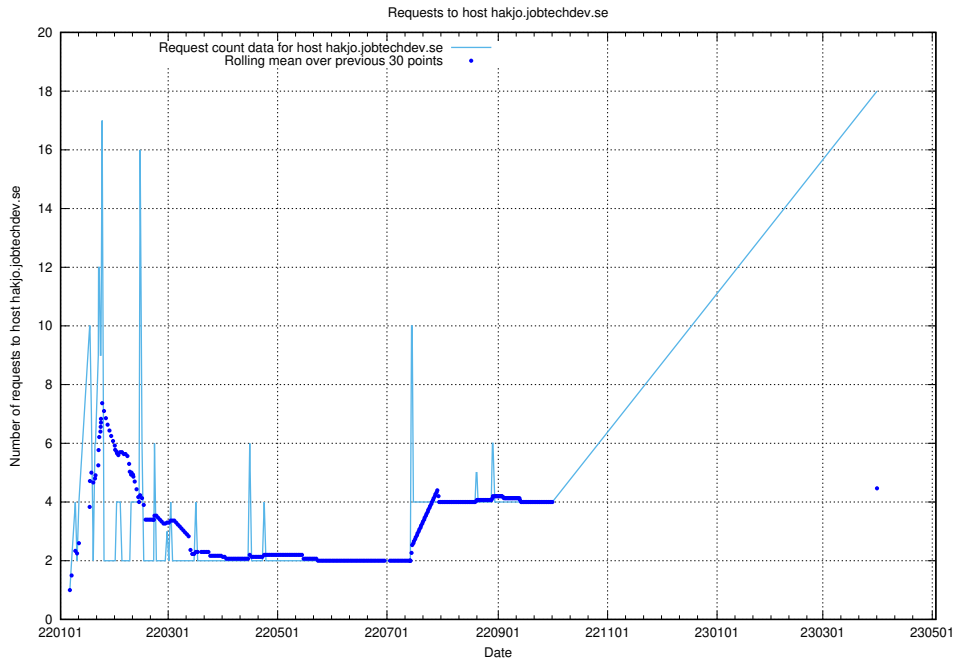

### 7.35 Usage of hakjo.jobtechdev.se

Here, we count the number of requests to host hakjo.jobtechdev.se.