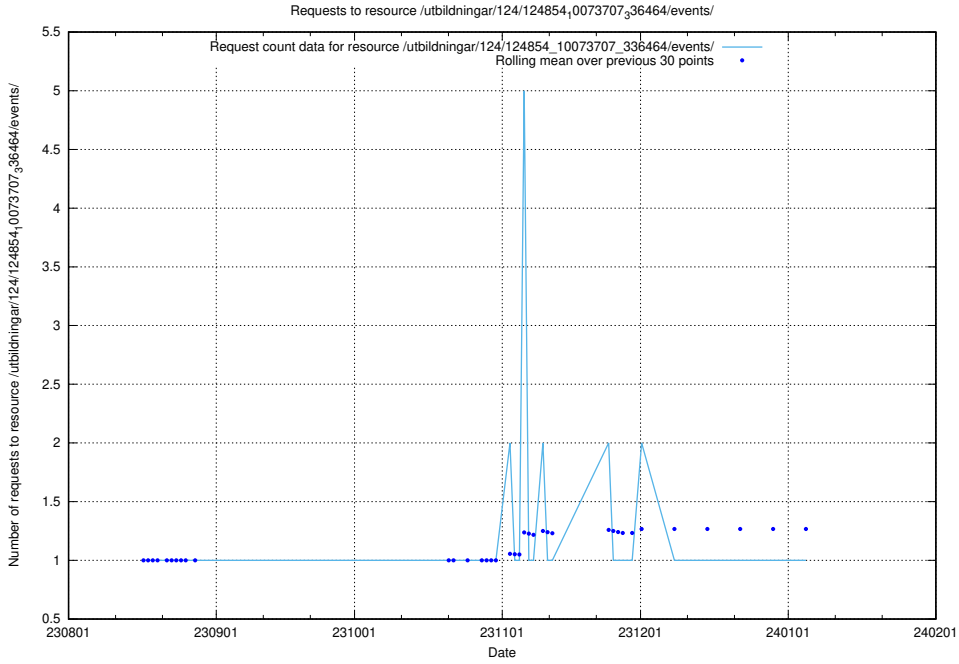

### 5.4442 Usage of /utbildningar/124/124854\_10073707\_336464/events/

Here, we count the number of requests to resource /utbildningar/124/124854\_10073707\_336464/events/