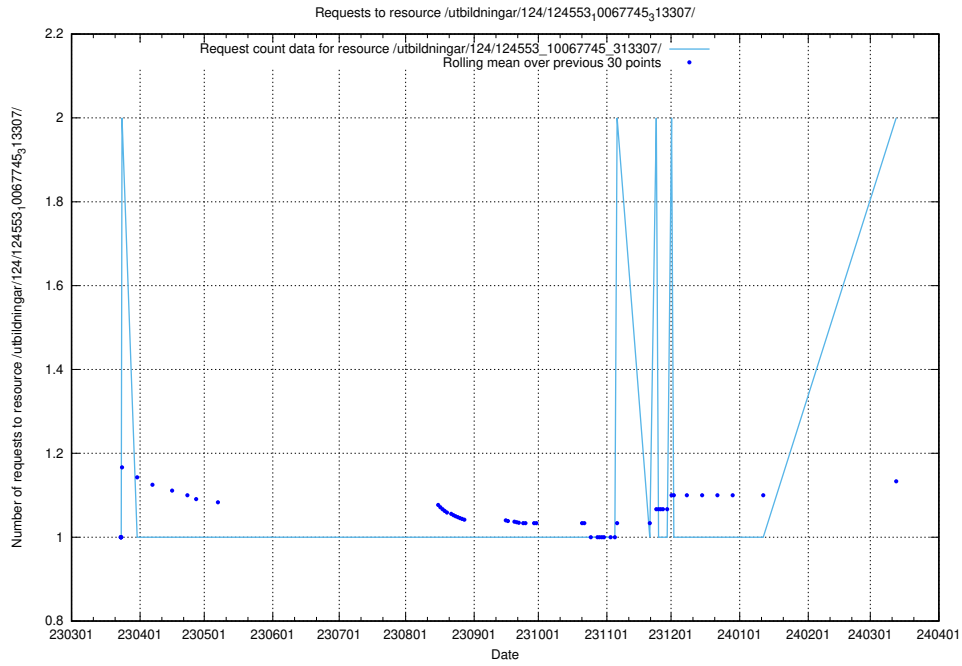

5.351 Usage of /utbildningar/124/124553_10067745_313307/

Here, we count the number of requests to resource /utbildningar/124/124553_10067745_313307/.