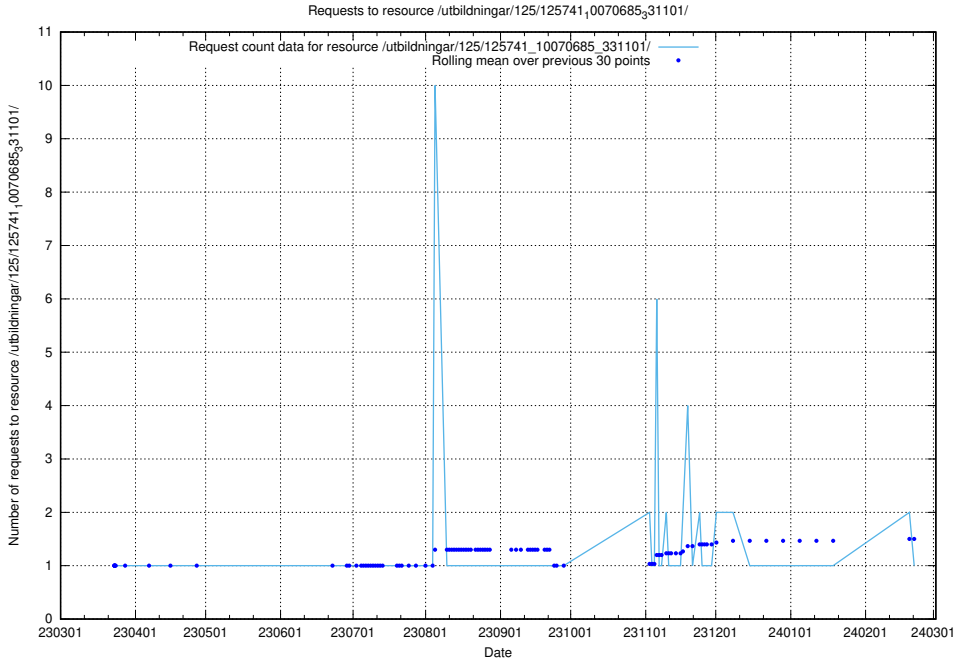

5.6122 Usage of /utbildningar/125/125741_10070685_331101/

Here, we count the number of requests to resource /utbildningar/125/125741_10070685_331101/.