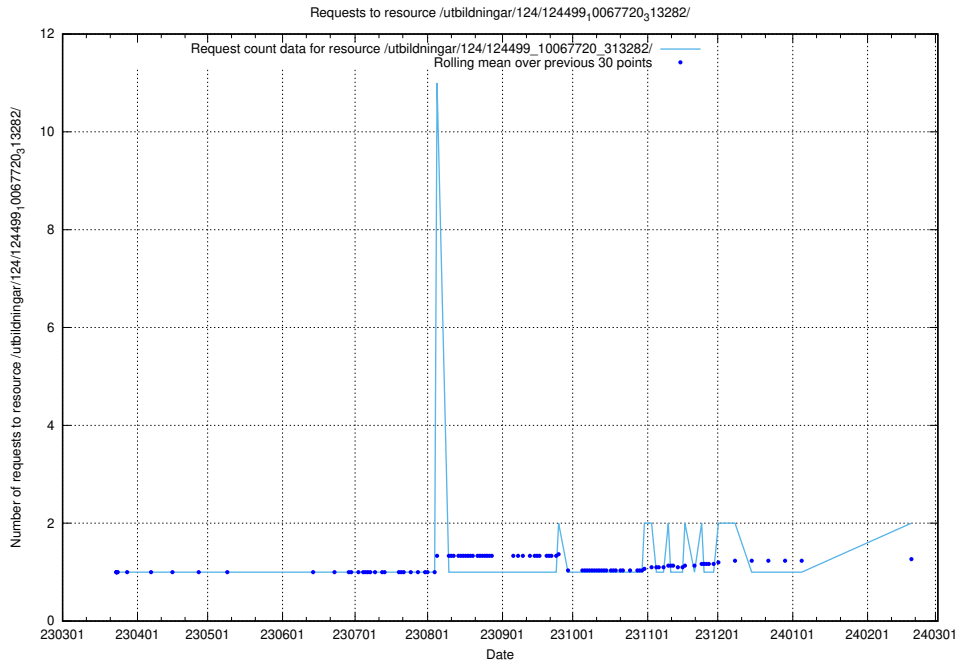

5.415 Usage of /utbildningar/124/124499_10067720_313282/

Here, we count the number of requests to resource /utbildningar/124/124499_10067720_313282/.