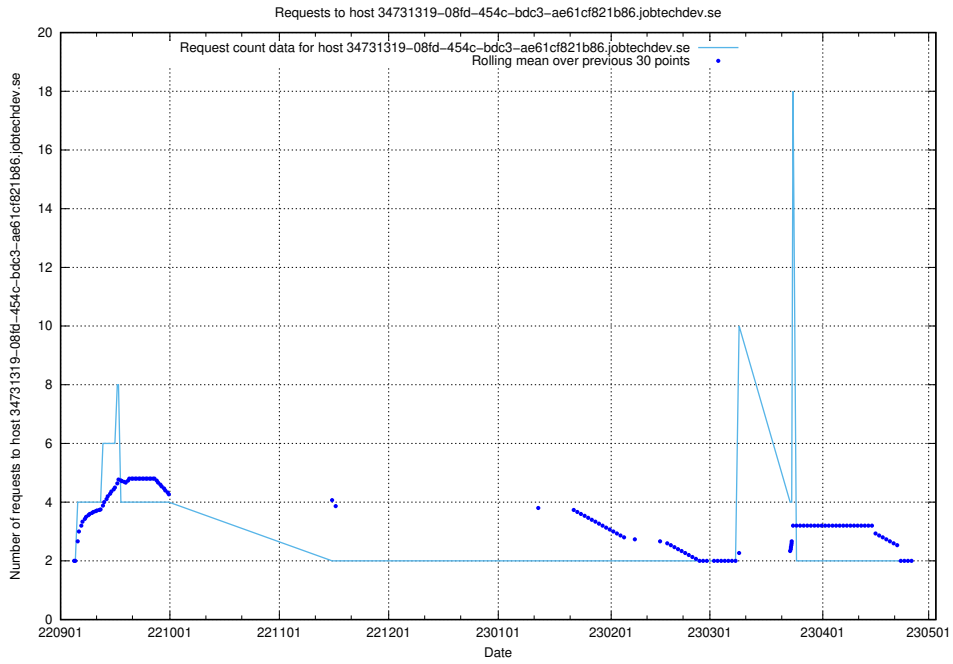

7.329 Usage of 34731319-08fd-454c-bdc3-ae61cf821b86.jobtechdev.se

Here, we count the number of requests to host 34731319-08fd-454c-bdc3-ae61cf821b86.jobtechdev.se.