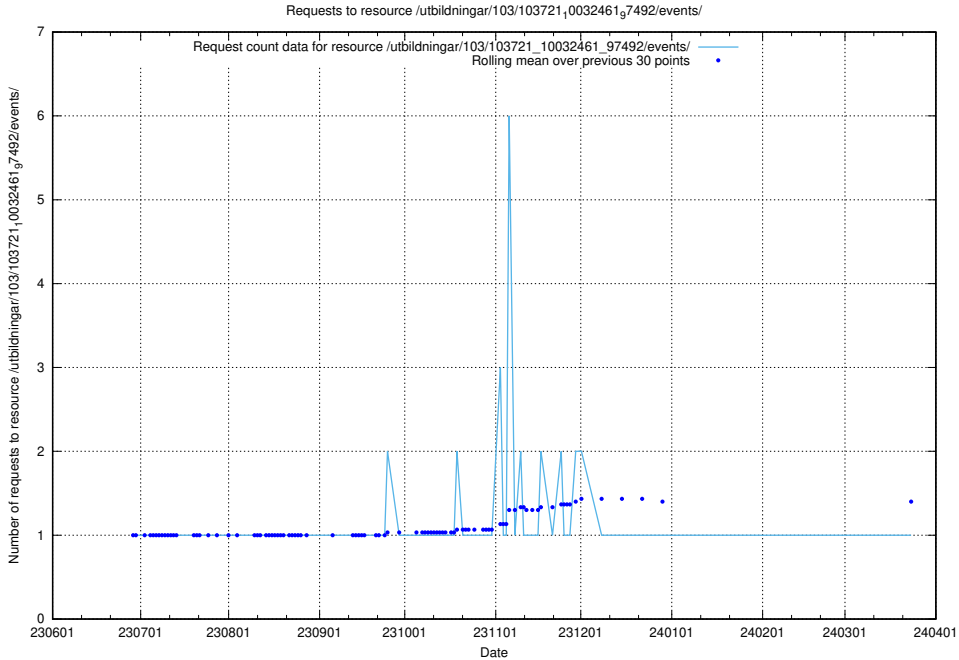

### 5.5186 Usage of /utbildningar/103/103721\_10032461\_97492/events/

Here, we count the number of requests to resource /utbildningar/103/103721\_10032461\_97492/events/.