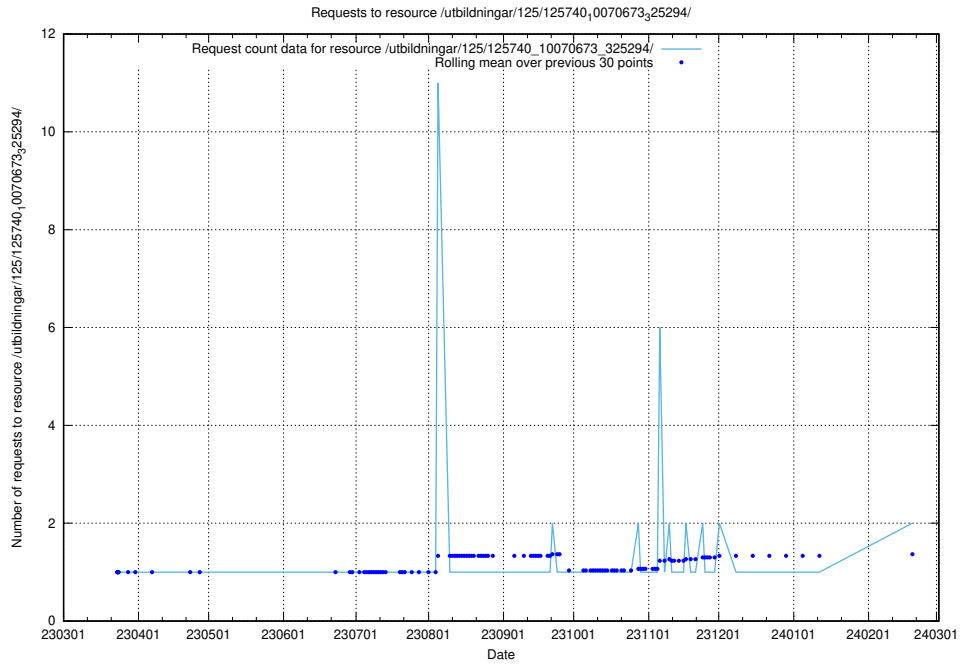

5.307 Usage of /utbildningar/125/125740_10070673_325294/

Here, we count the number of requests to resource /utbildningar/125/125740_10070673_325294/.