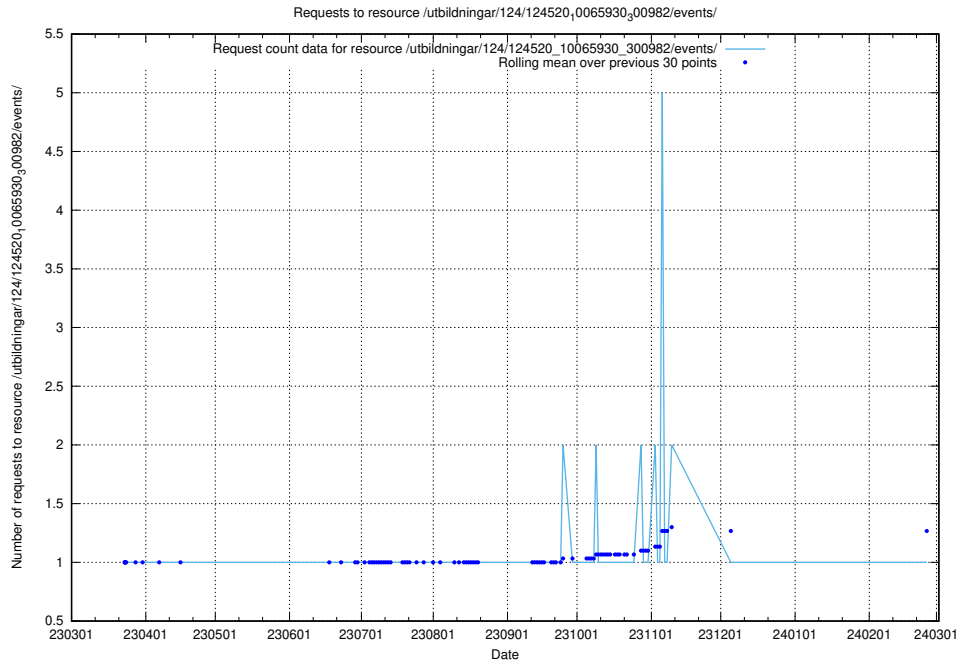

5.1151 Usage of /utbildningar/124/124520_10065930_300982/events/

Here, we count the number of requests to resource /utbildningar/124/124520_10065930_300982/events/