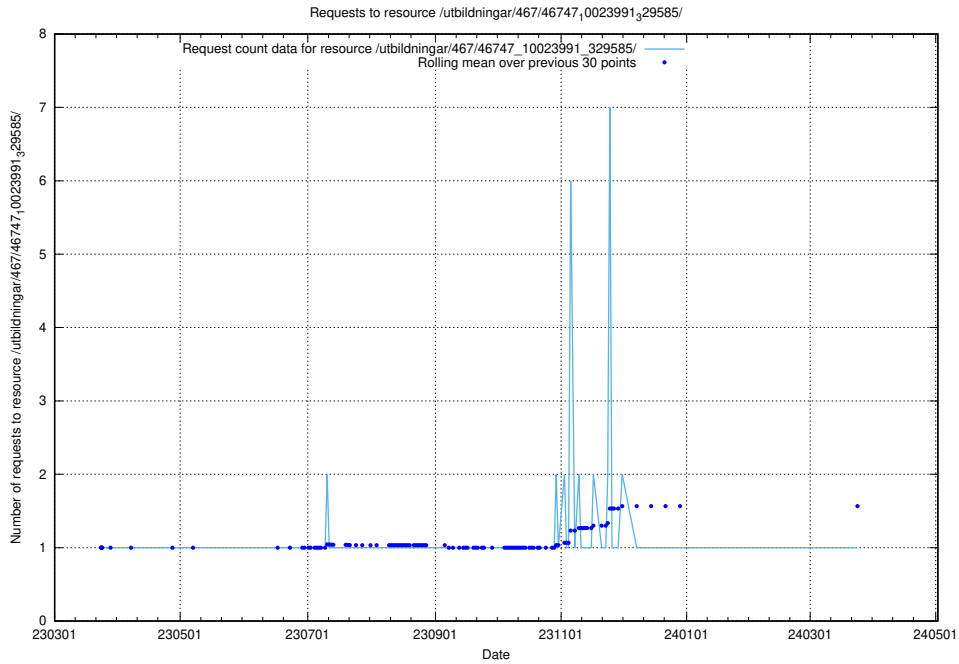

5.5951 Usage of /utbildningar/467/46747_10023991_329585/

Here, we count the number of requests to resource /utbildningar/467/46747_10023991_329585/.