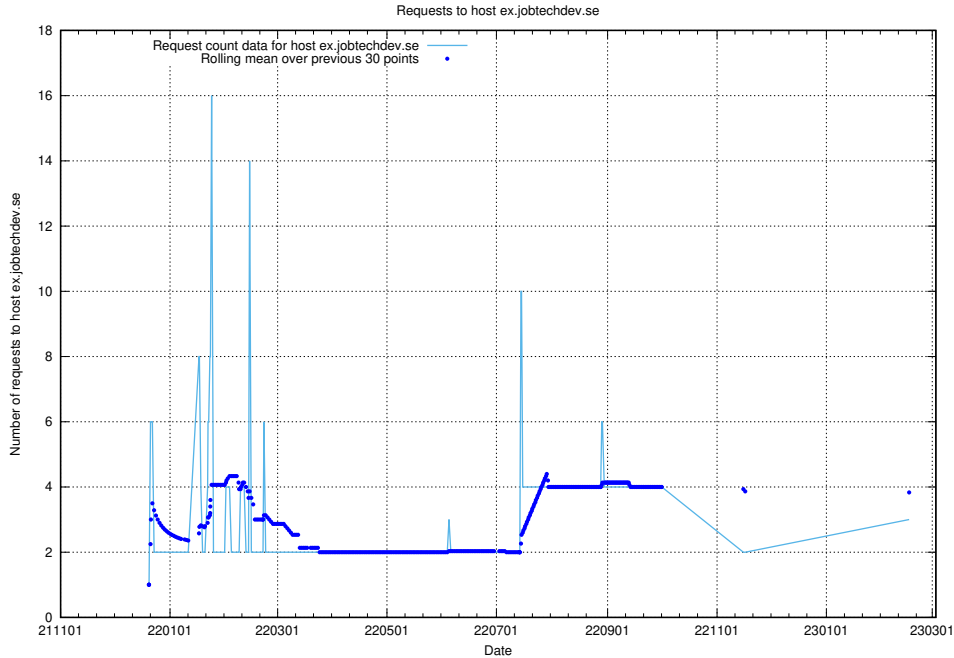

7.199 Usage of ex.jobtechdev.se

Here, we count the number of requests to host ex.jobtechdev.se.