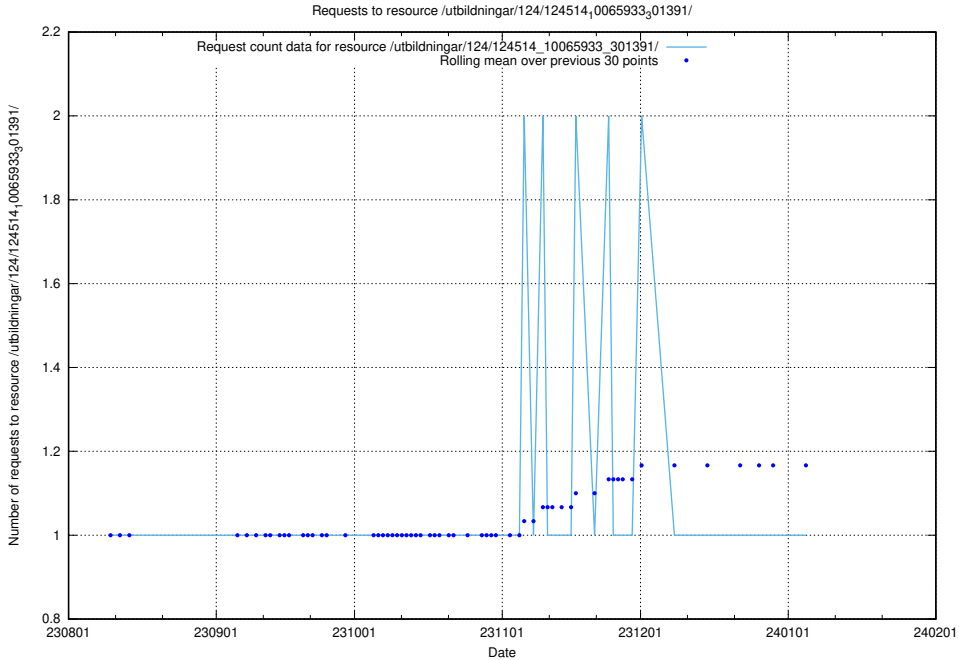

5.4497 Usage of /utbildningar/124/124514_10065933_301391/

Here, we count the number of requests to resource /utbildningar/124/124514_10065933_301391/.