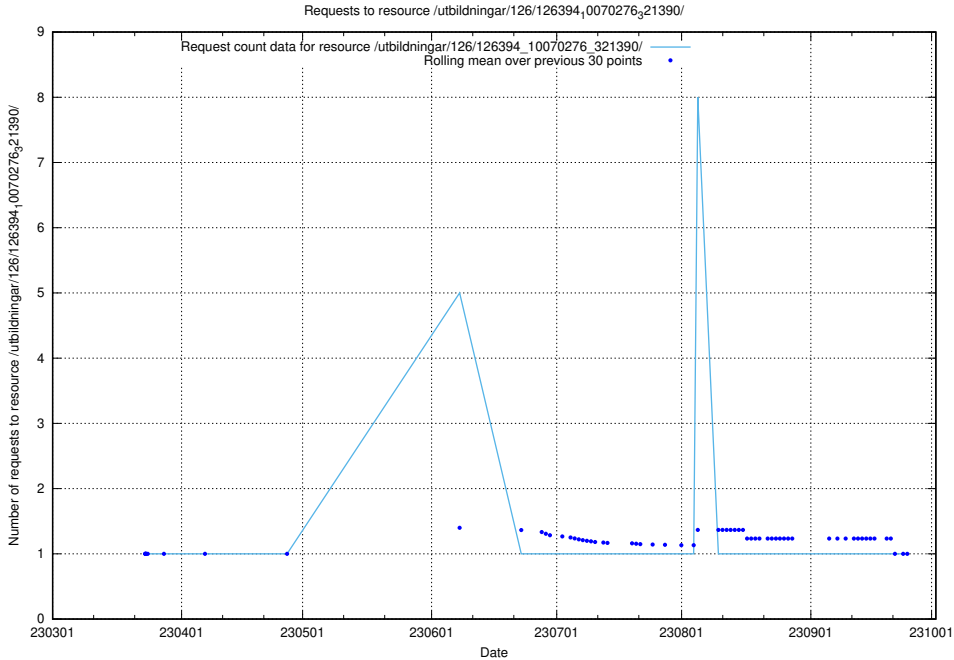

5.6057 Usage of /utbildningar/126/126394_10070276_321390/

Here, we count the number of requests to resource /utbildningar/126/126394_10070276_321390/.