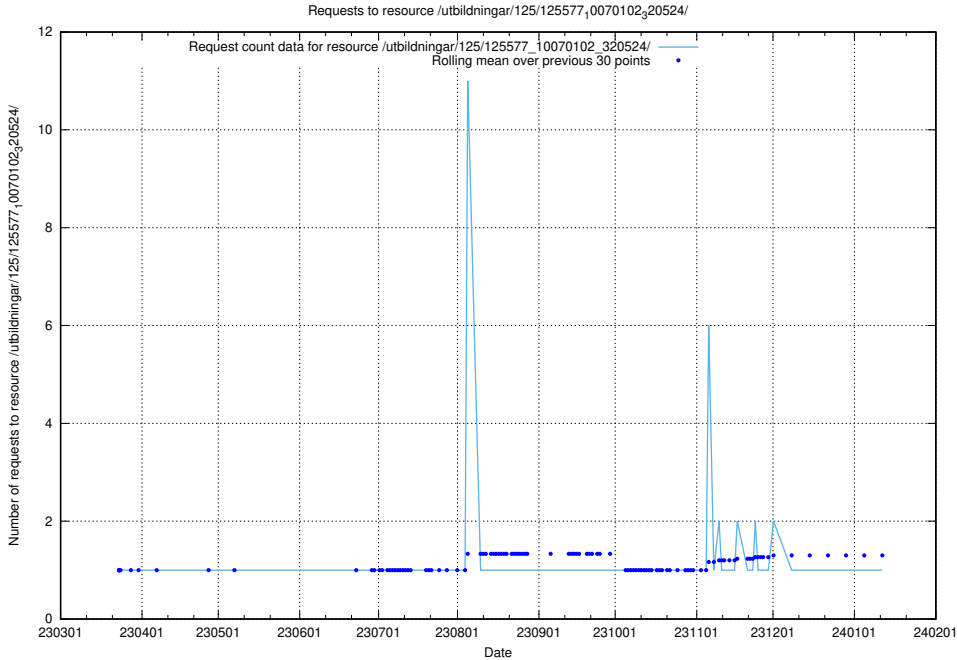

5.998 Usage of /utbildningar/125/125577_10070102_320524/

Here, we count the number of requests to resource /utbildningar/125/125577_10070102_320524/.