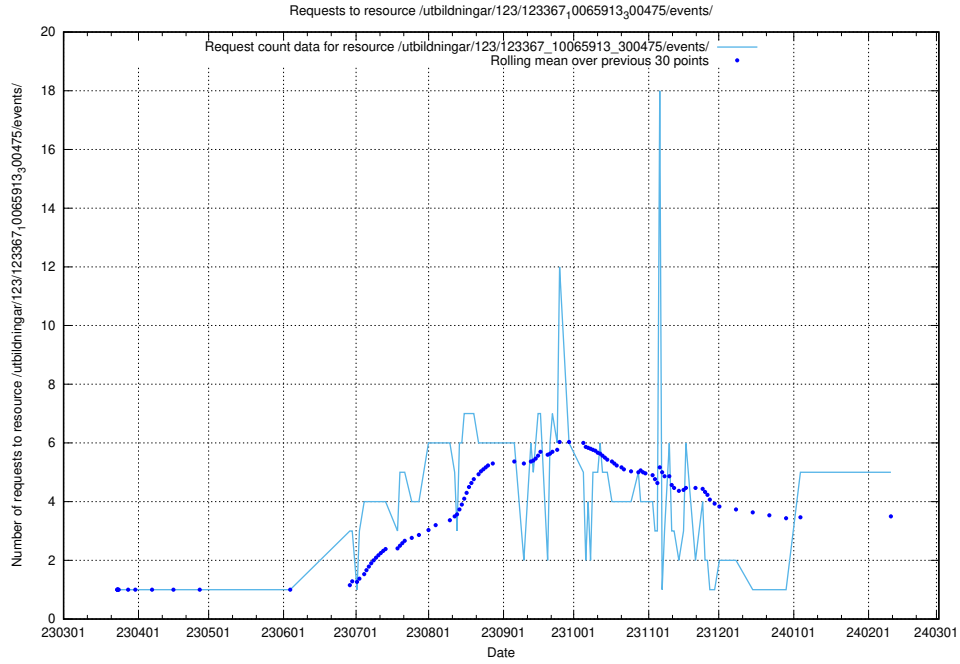

5.119 Usage of /utbildningar/123/123367_10065913_300475/events/

Here, we count the number of requests to resource /utbildningar/123/123367_10065913_300475/events/