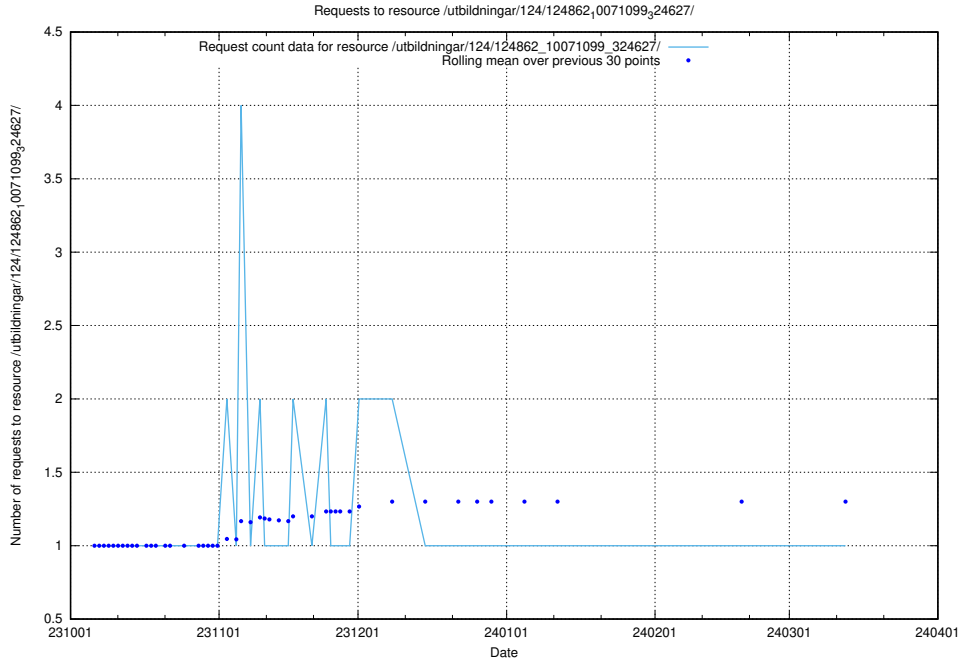

5.4047 Usage of /utbildningar/124/124862_10071099_324627/

Here, we count the number of requests to resource /utbildningar/124/124862_10071099_324627/.