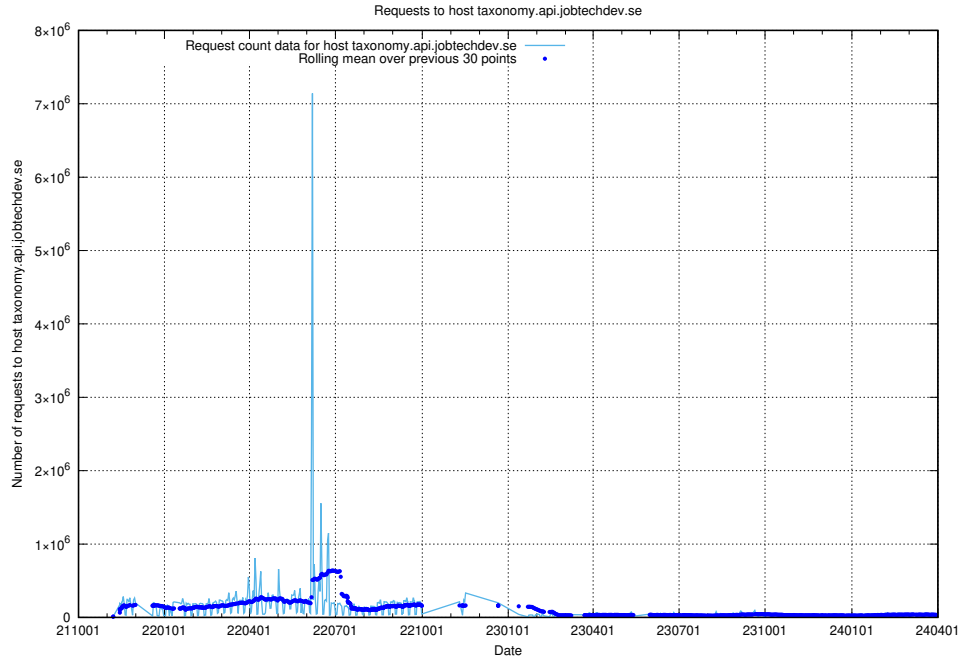

## 7.8 Usage of taxonomy.api.jobtechdev.se

Here, we count the number of requests to host taxonomy.api.jobtechdev.se.