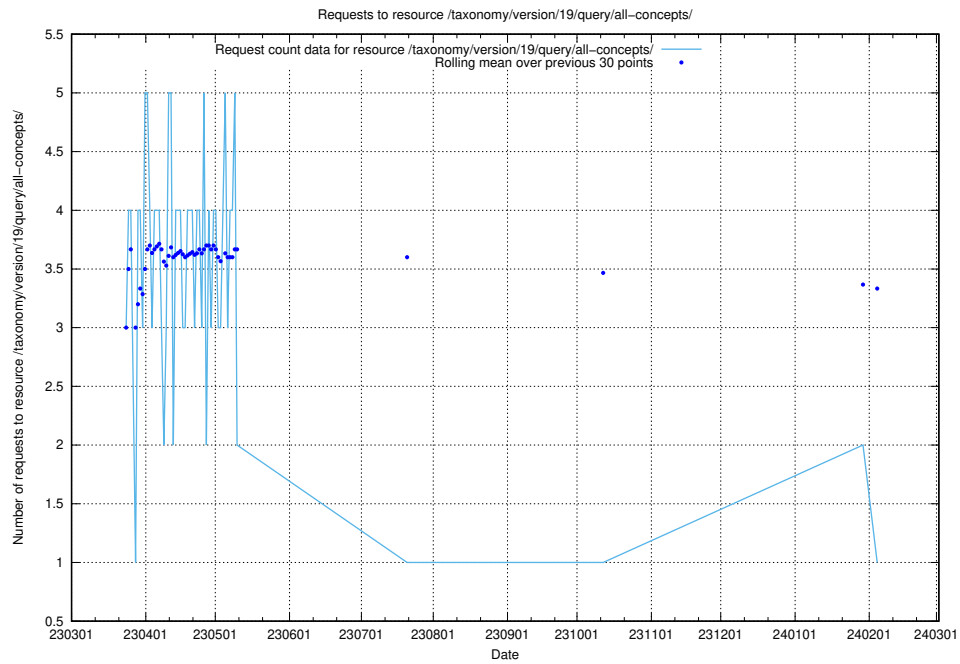

5.5806 Usage of /taxonomy/version/19/query/all-concepts/

Here, we count the number of requests to resource /taxonomy/version/19/query/all-concepts/.