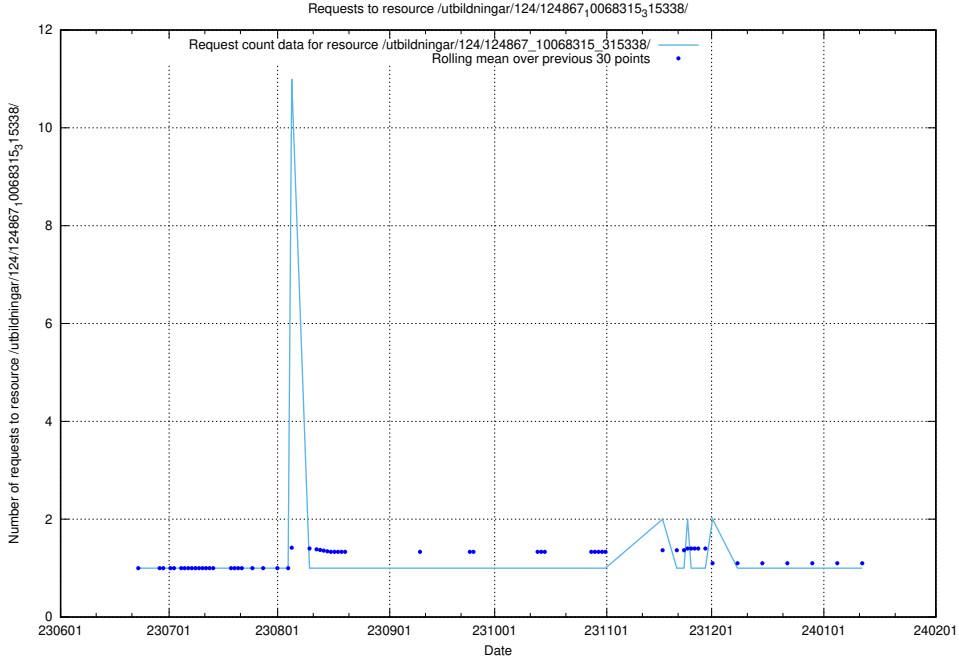

5.5392 Usage of /utbildningar/124/124867_10068315_315338/

Here, we count the number of requests to resource /utbildningar/124/124867_10068315_315338/.