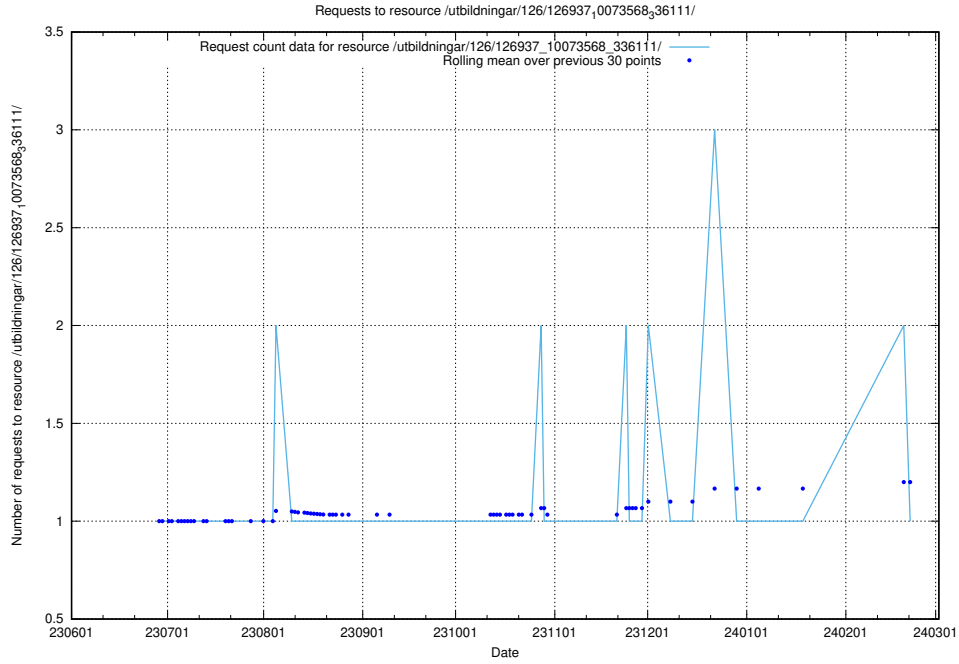

5.5089 Usage of /utbildningar/126/126937_10073568_336111/

Here, we count the number of requests to resource /utbildningar/126/126937_10073568_336111/.