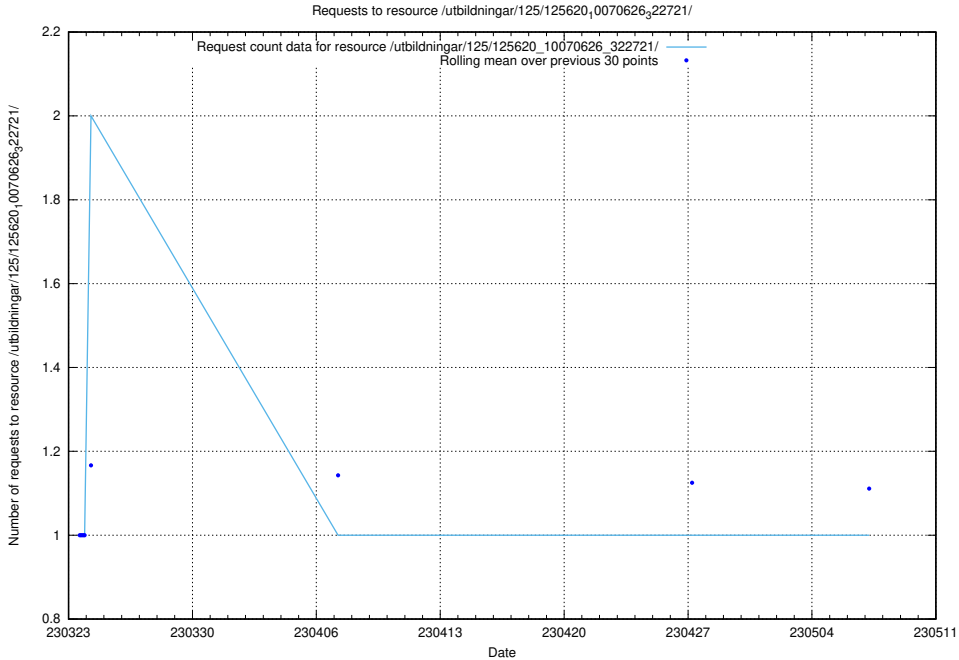

5.956 Usage of /utbildningar/125/125620_10070626_322721/

Here, we count the number of requests to resource /utbildningar/125/125620_10070626_322721/.