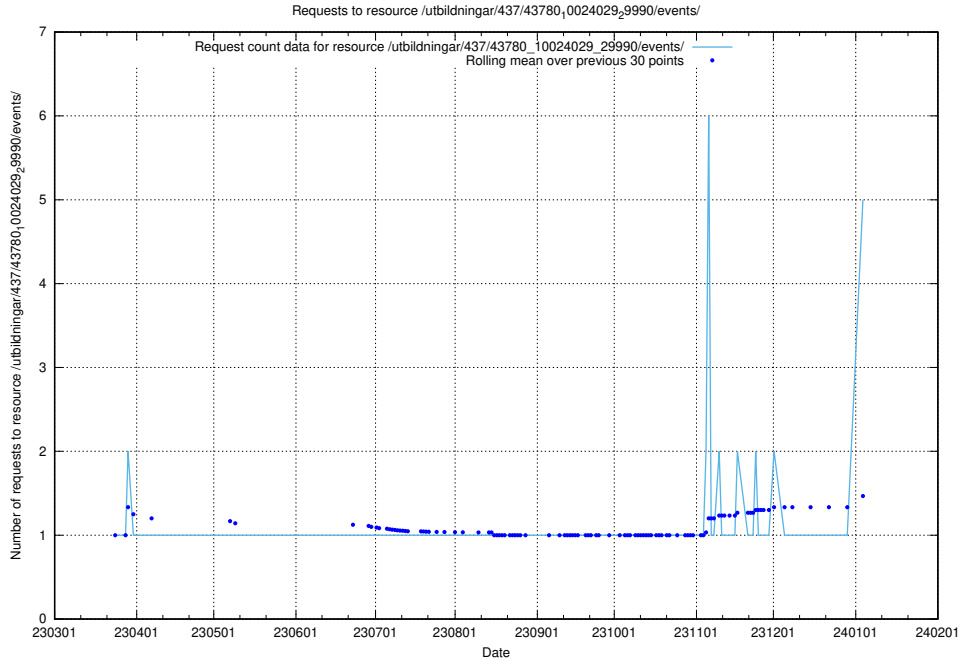

5.125 Usage of /utbildningar/437/43780_10024029_29990/events/

Here, we count the number of requests to resource /utbildningar/437/43780_10024029_29990/events/.