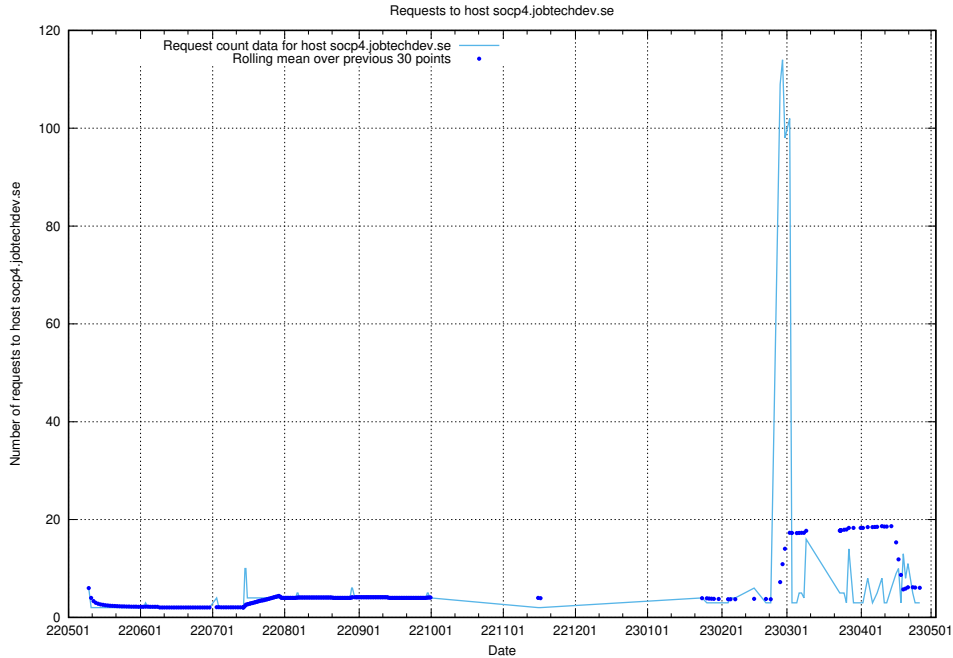

7.214 Usage of socp4.jobtechdev.se

Here, we count the number of requests to host socp4.jobtechdev.se.