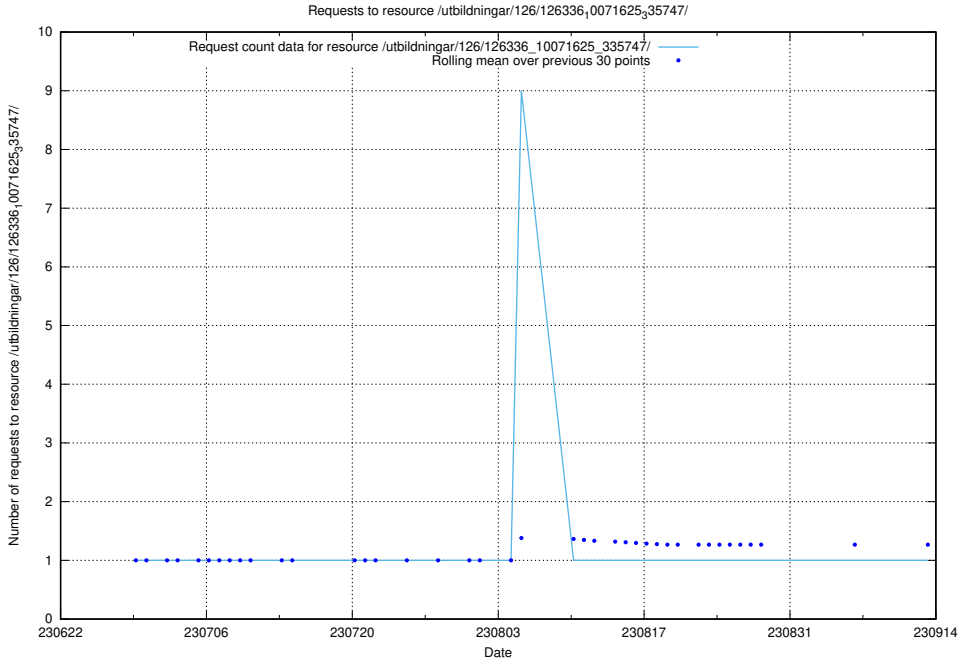

5.5108 Usage of /utbildningar/126/126336_10071625_335747/

Here, we count the number of requests to resource /utbildningar/126/126336_10071625_335747/.