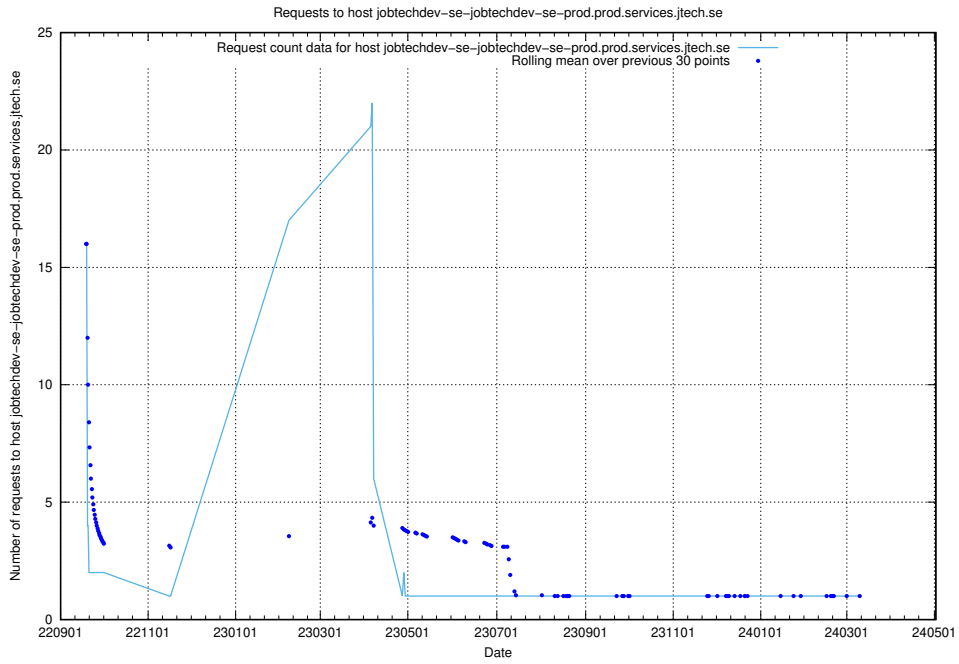

7.613 Usage of jobtechdev-se-jobtechdev-se-prod.prod.services.jtech.se

Here, we count the number of requests to host jobtechdev-se-jobtechdev-se-prod.prod.services.jtech.se.