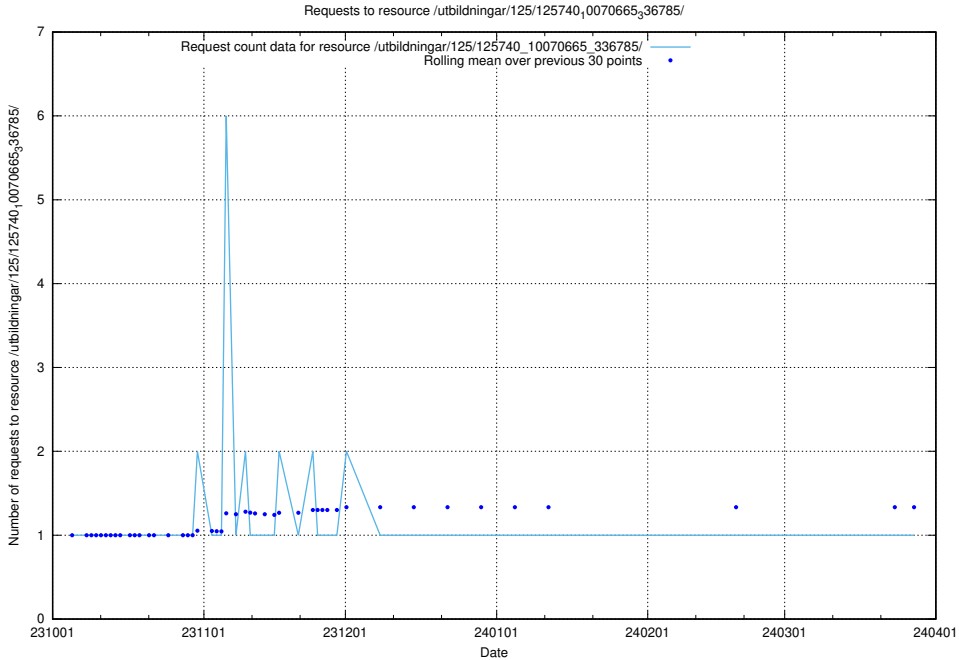

5.4063 Usage of /utbildningar/125/125740_10070665_336785/

Here, we count the number of requests to resource /utbildningar/125/125740_10070665_336785/.