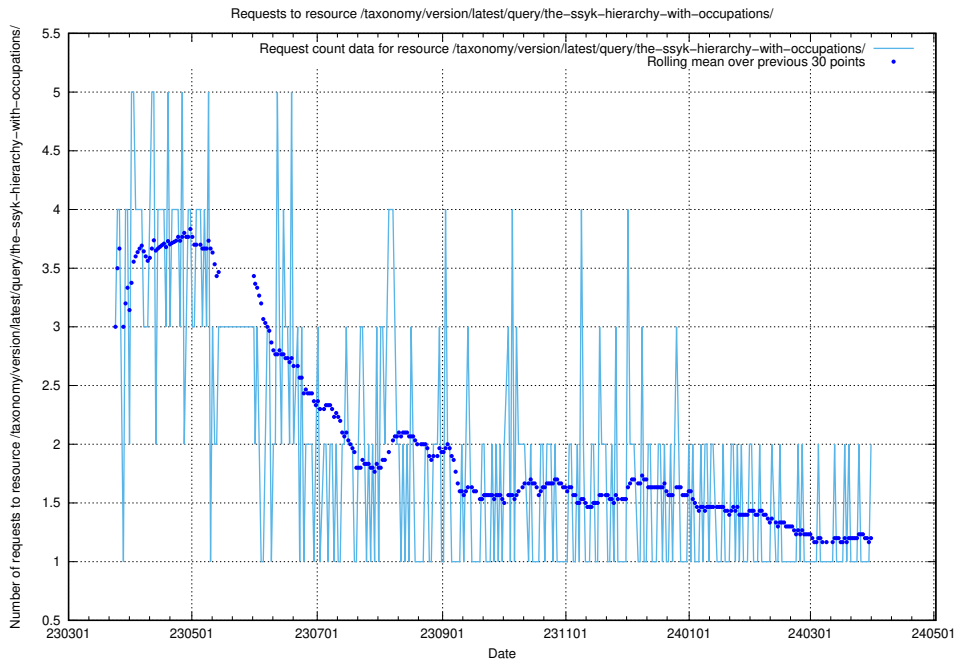

5.764 Usage of /taxonomy/version/latest/query/the-ssyk-hierarchy-with-occupations/

Here, we count the number of requests to resource /taxonomy/version/latest/query/the-ssyk-hierarchy-with-occupations/.