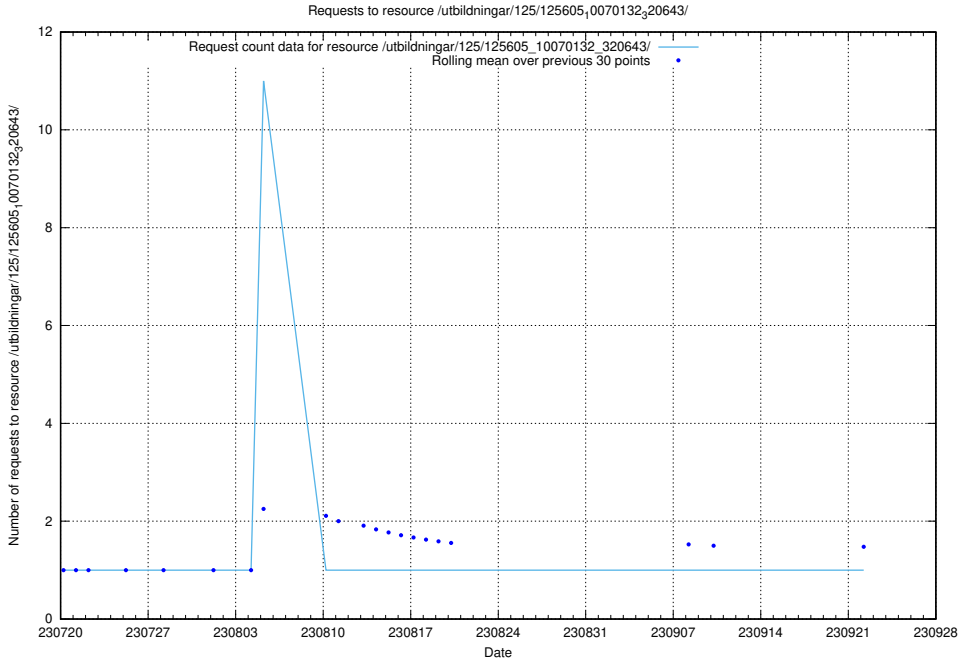

5.4656 Usage of /utbildningar/125/125605_10070132_320643/

Here, we count the number of requests to resource /utbildningar/125/125605_10070132_320643/.