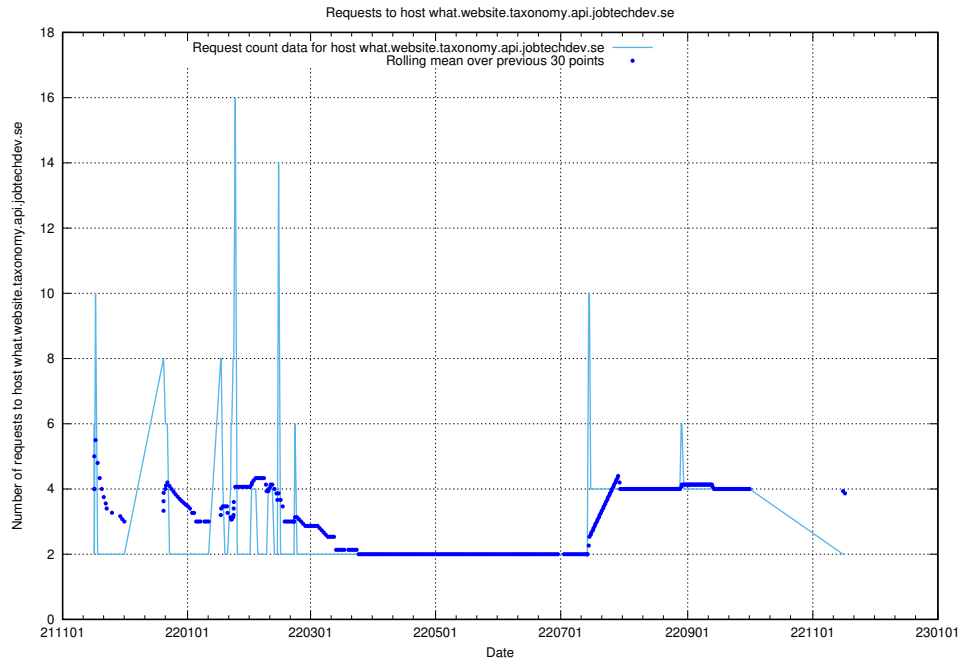

## 7.521 Usage of doh.apps.standby.services.jtech.se

Here, we count the number of requests to host doh.apps.standby.services.jtech.se.