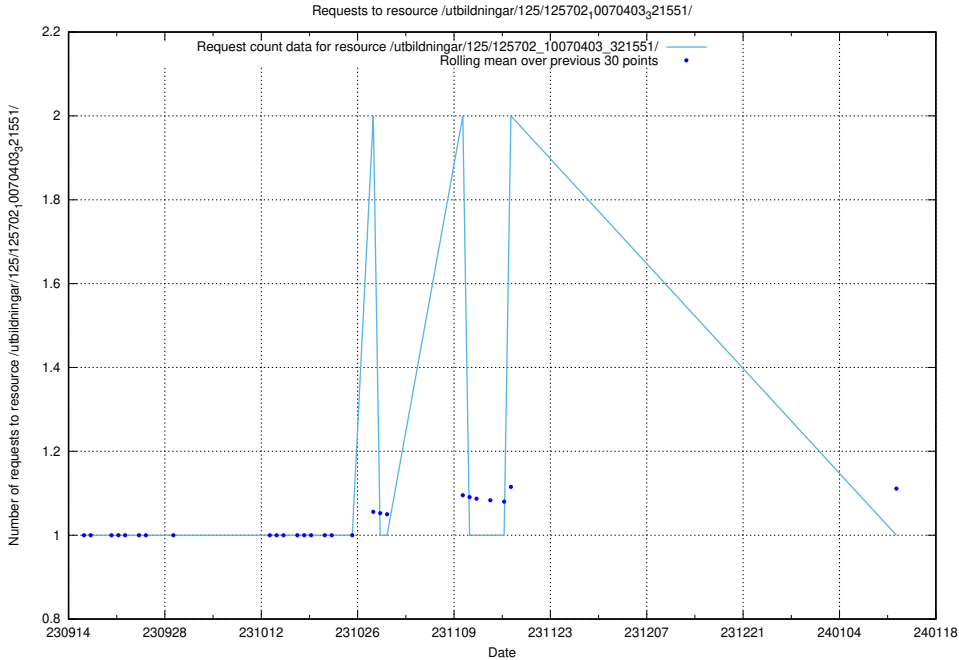

5.4205 Usage of /utbildningar/125/125702_10070403_321551/

Here, we count the number of requests to resource /utbildningar/125/125702_10070403_321551/.