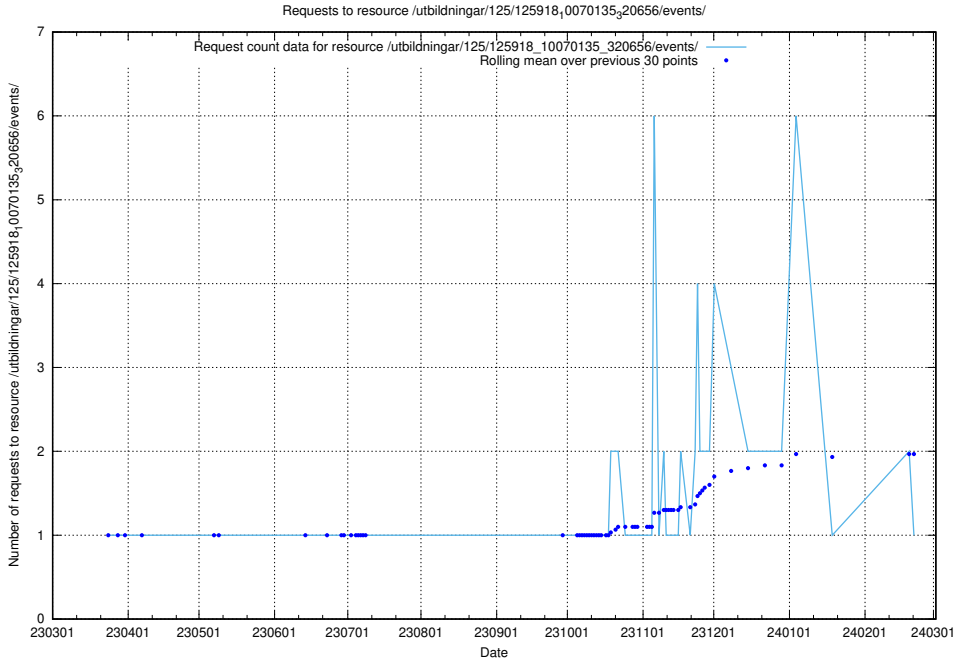

5.5860 Usage of /utbildningar/125/125918_10070135_320656/events/

Here, we count the number of requests to resource /utbildningar/125/125918_10070135_320656/events/