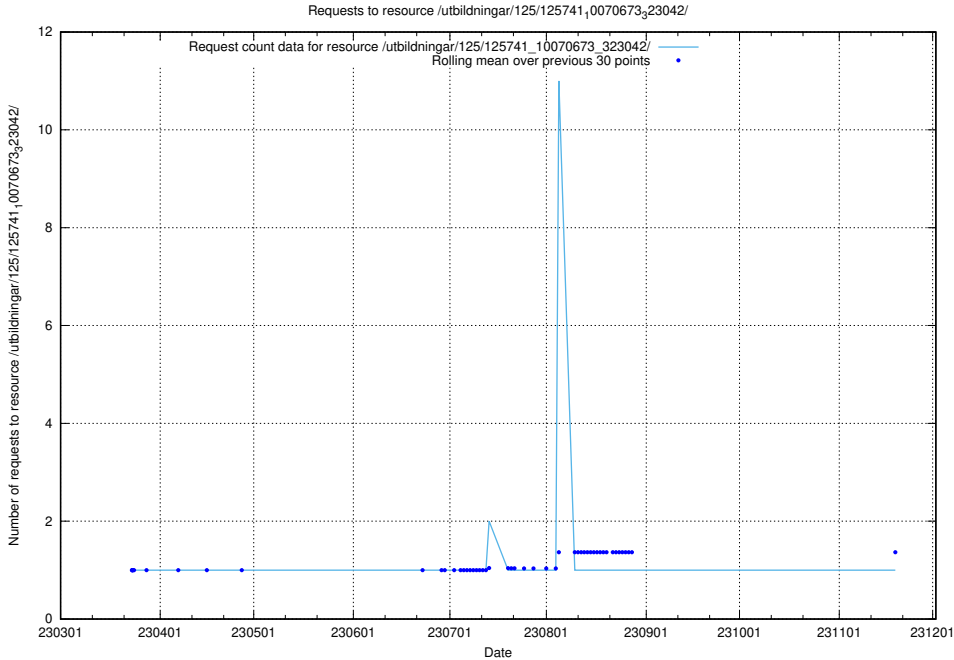

5.6136 Usage of /utbildningar/125/125741_10070673_323042/

Here, we count the number of requests to resource /utbildningar/125/125741_10070673_323042/.