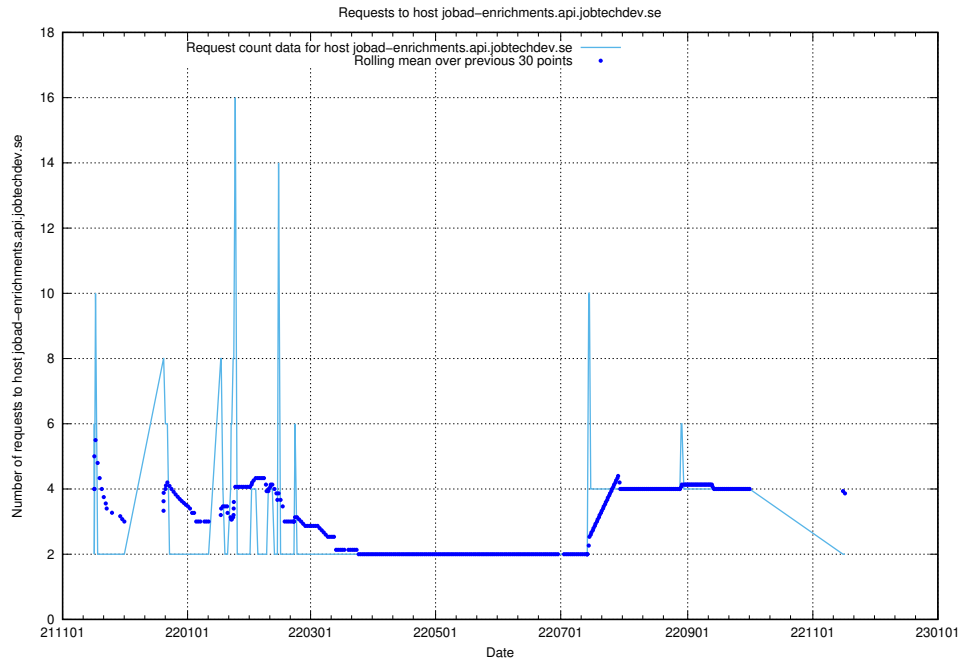

7.542 Usage of `jobad-enrichments.api.jobtechdev.se`

Here, we count the number of requests to host `jobad-enrichments.api.jobtechdev.se`.