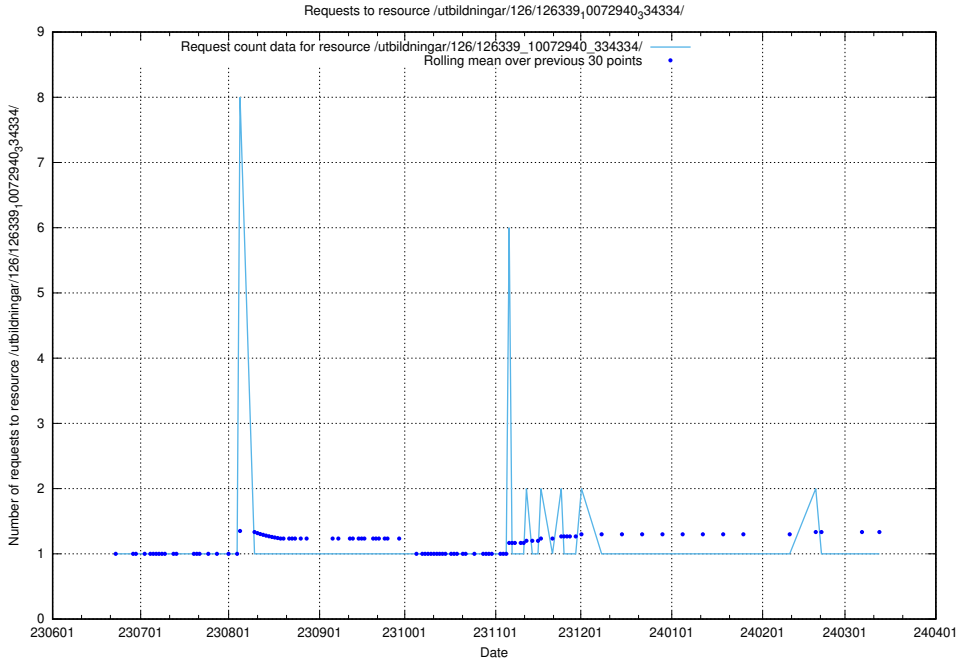

5.5314 Usage of /utbildningar/126/126339_10072940_334334/

Here, we count the number of requests to resource /utbildningar/126/126339_10072940_334334/.