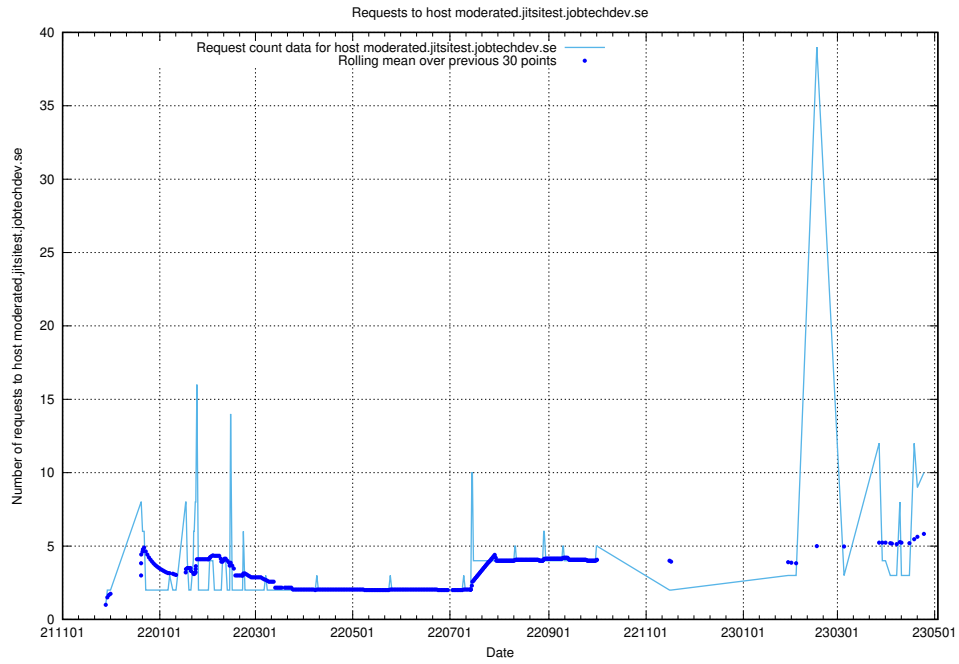

7.60 Usage of moderated.jitsitest.jobtechdev.se

Here, we count the number of requests to host moderated.jitsitest.jobtechdev.se.