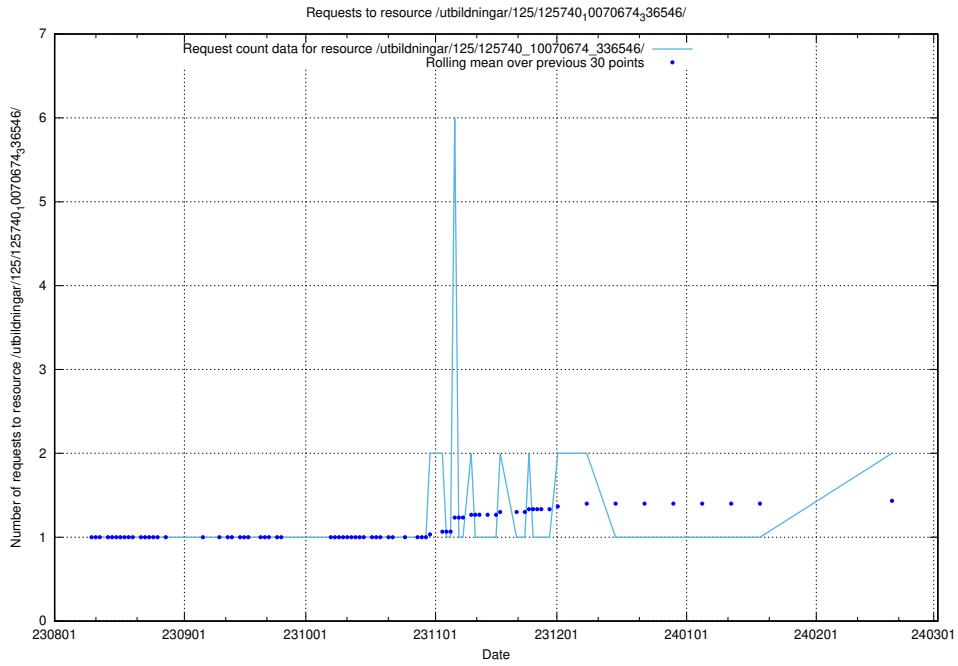

5.616 Usage of /utbildningar/125/125740_10070674_336546/

Here, we count the number of requests to resource /utbildningar/125/125740_10070674_336546/.