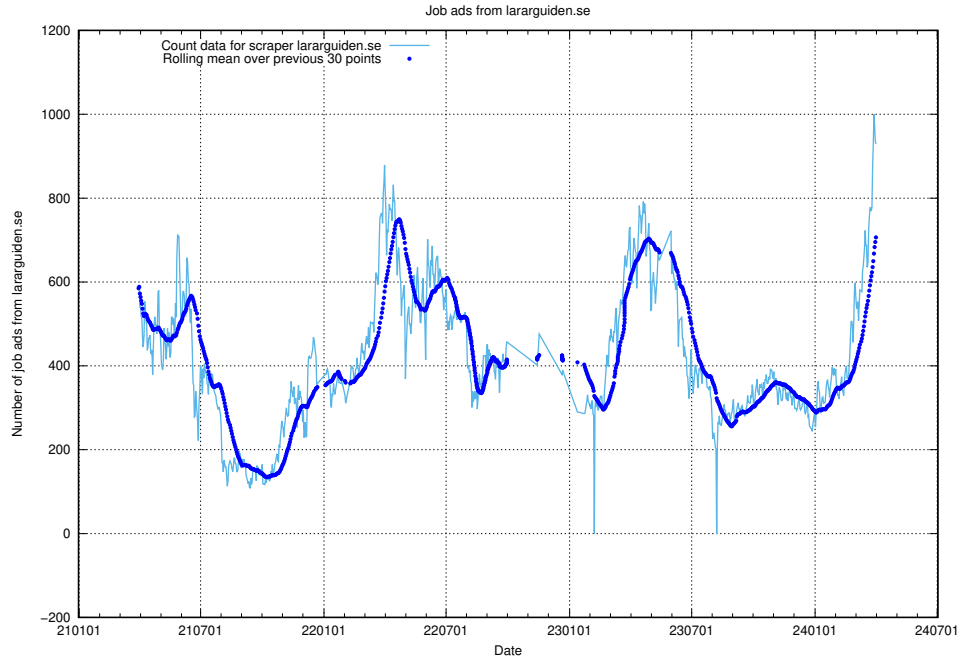

13.7 Number of ads by scraper lararguiden.se

Here, we count the number of job ads scraped from lararguiden.se.