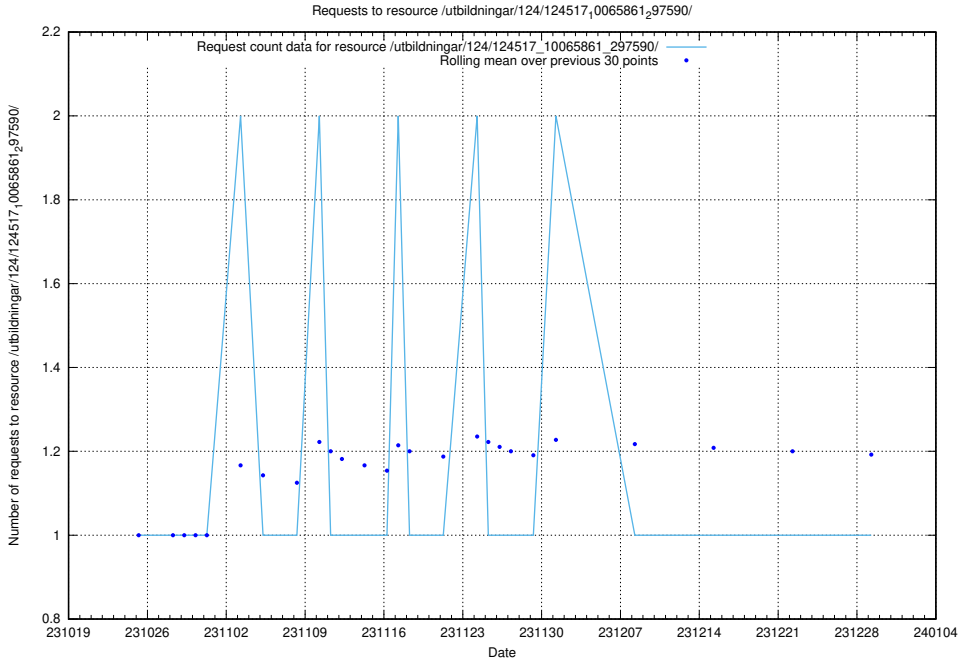

5.3867 Usage of /utbildningar/124/124517_10065861_297590/

Here, we count the number of requests to resource /utbildningar/124/124517_10065861_297590/.