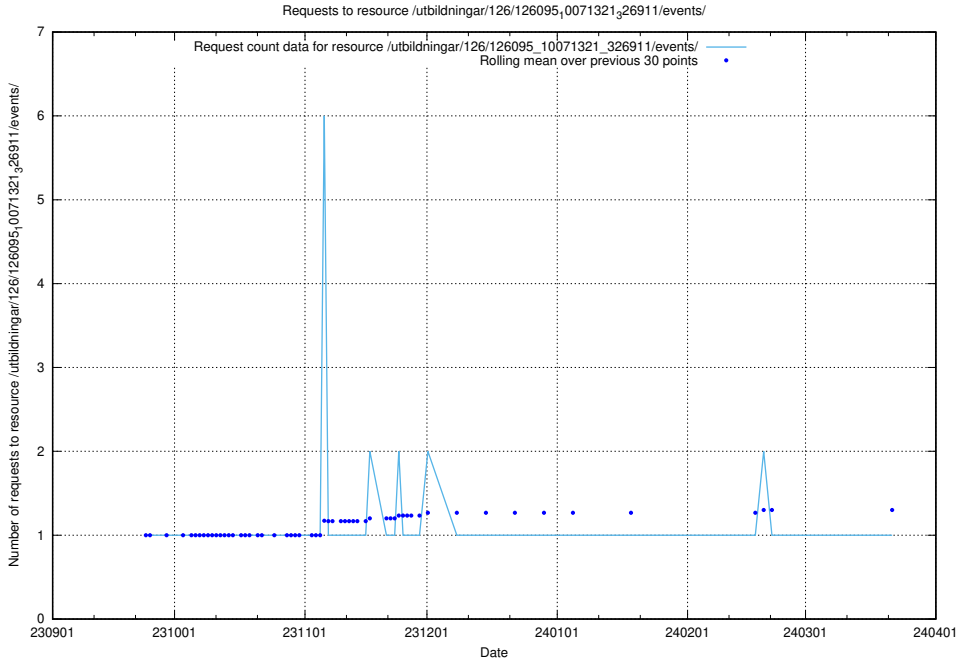

5.4132 Usage of /utbildningar/126/126095_10071321_326911/events/

Here, we count the number of requests to resource /utbildningar/126/126095_10071321_326911/events/