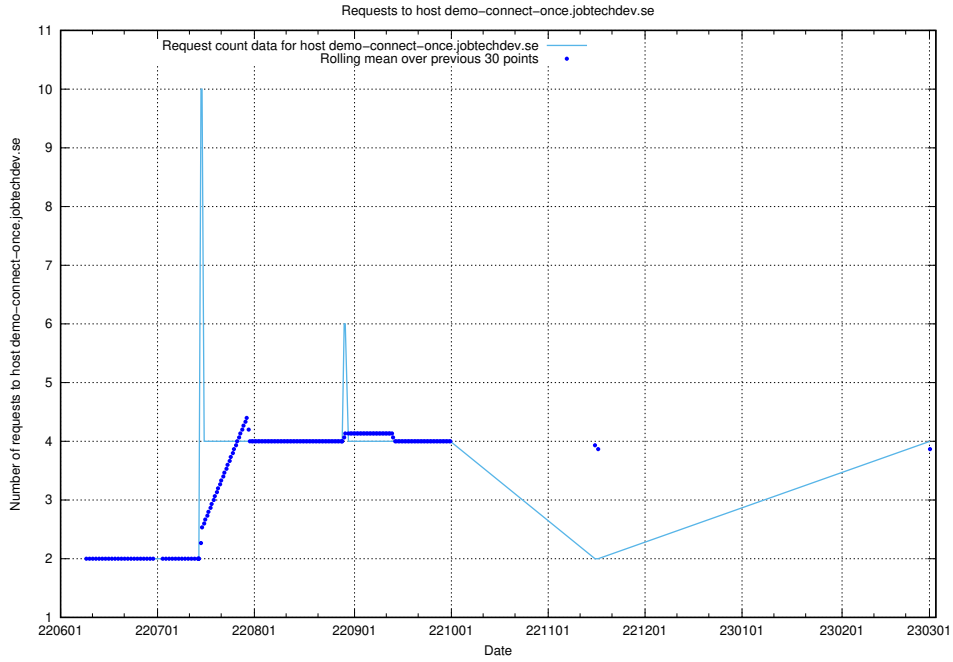

7.144 Usage of demo-connect-once.jobtechdev.se

Here, we count the number of requests to host demo-connect-once.jobtechdev.se.