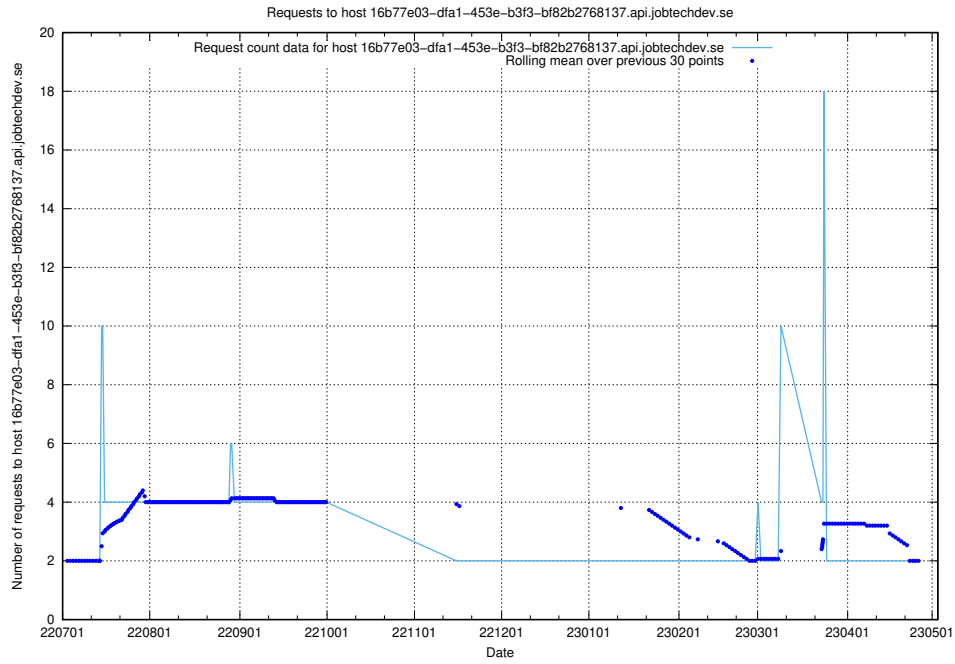

7.389 Usage of 16b77e03-dfa1-453e-b3f3-bf82b2768137.api.jobtechdev.se

Here, we count the number of requests to host 16b77e03-dfa1-453e-b3f3-bf82b2768137.api.jobtechdev.se.