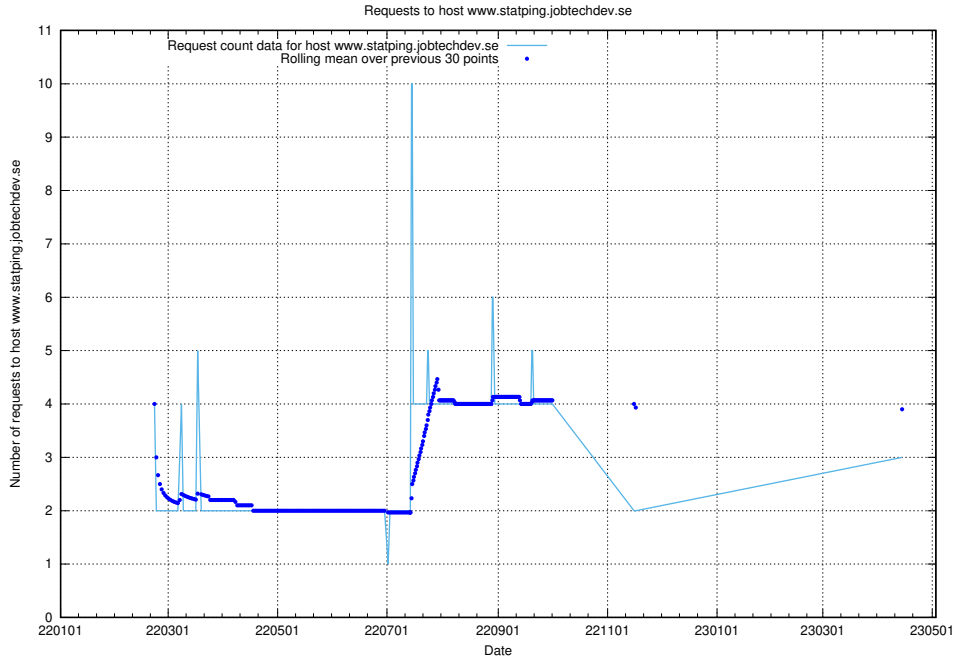

### 7.224 Usage of doh.jobtechdev.se

Here, we count the number of requests to host doh.jobtechdev.se.