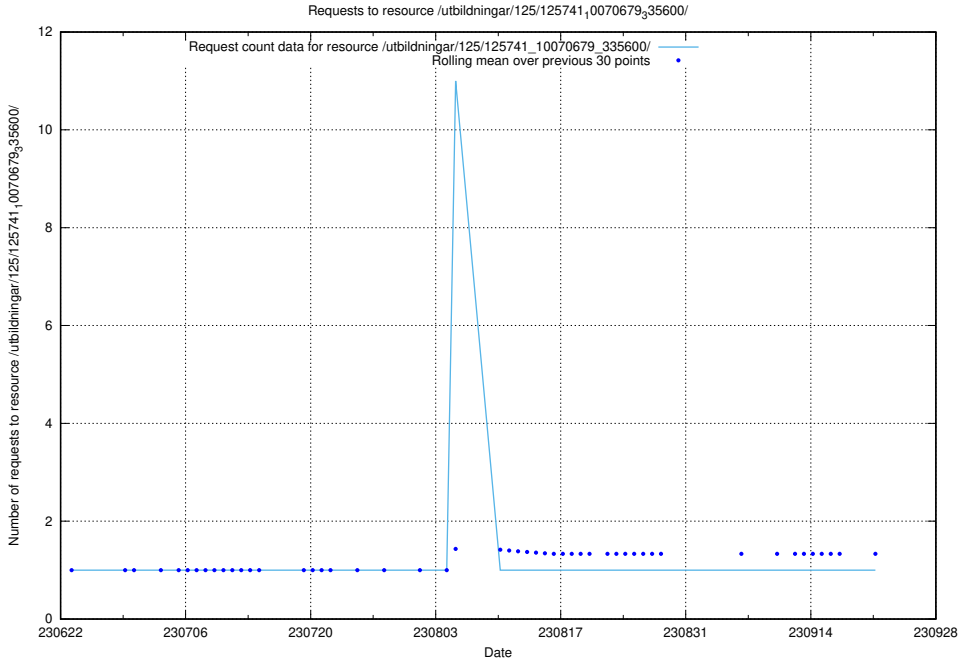

5.5350 Usage of /utbildningar/125/125741_10070679_335600/

Here, we count the number of requests to resource /utbildningar/125/125741_10070679_335600/.