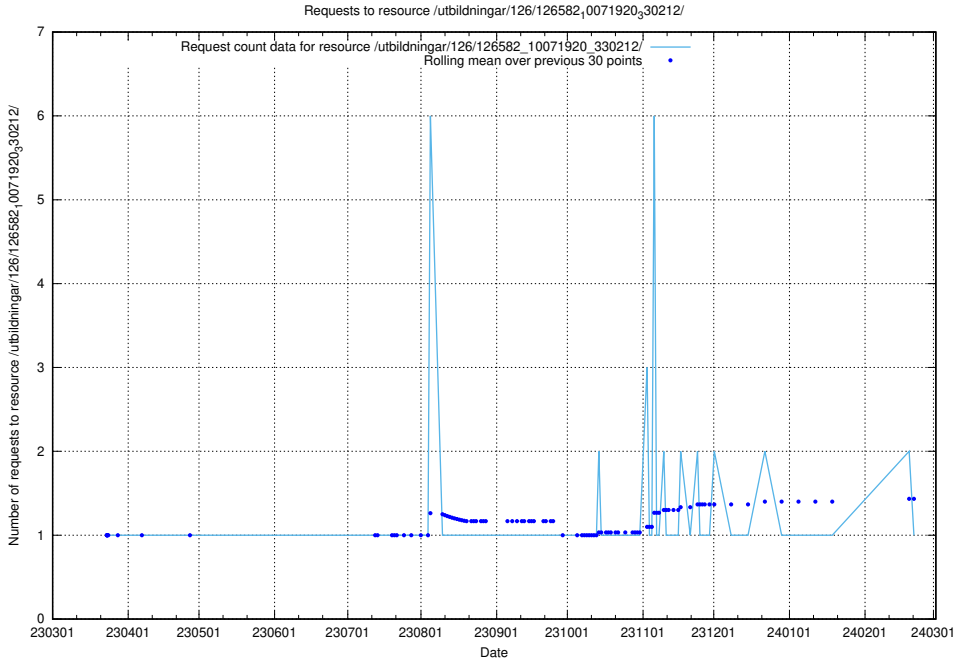

5.6033 Usage of /utbildningar/126/126582_10071920_330212/

Here, we count the number of requests to resource /utbildningar/126/126582_10071920_330212/.