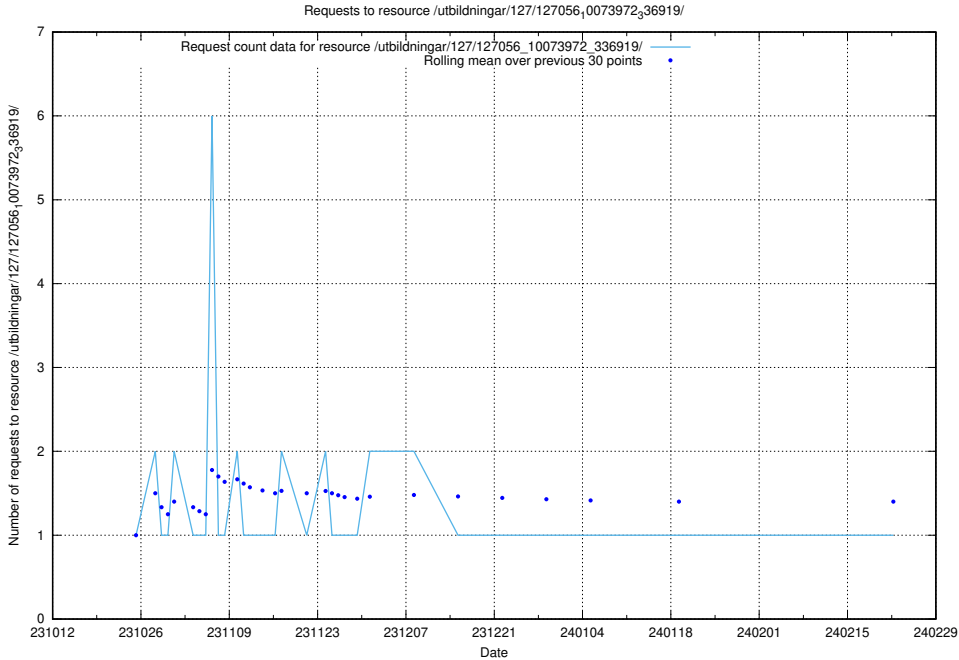

5.3855 Usage of /utbildningar/127/127056_10073972_336919/

Here, we count the number of requests to resource /utbildningar/127/127056_10073972_336919/.