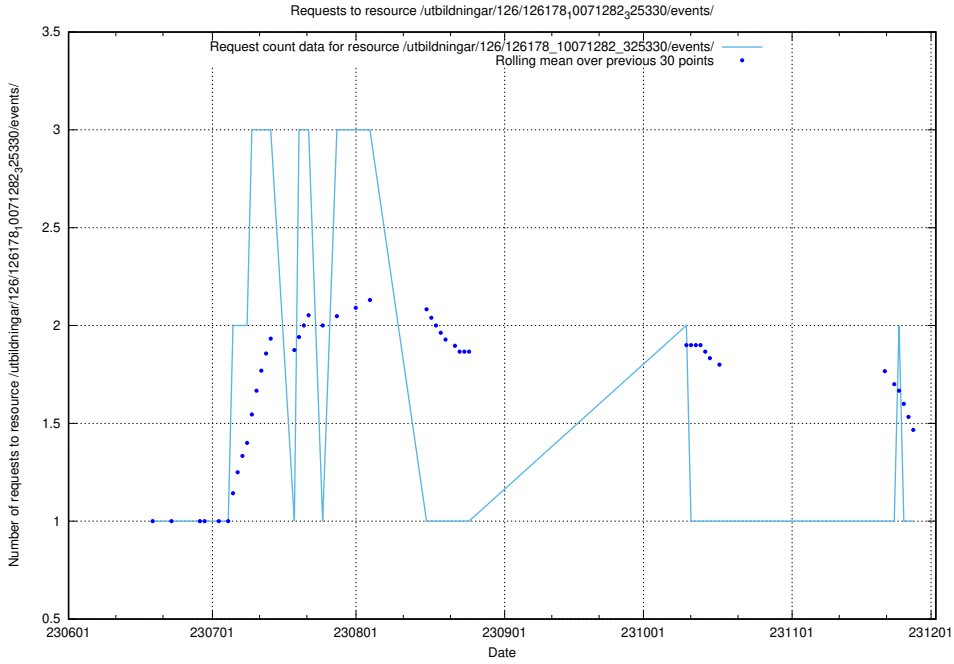

5.5517 Usage of /utbildningar/126/126178_10071282_325330/events/

Here, we count the number of requests to resource /utbildningar/126/126178_10071282_325330/events/