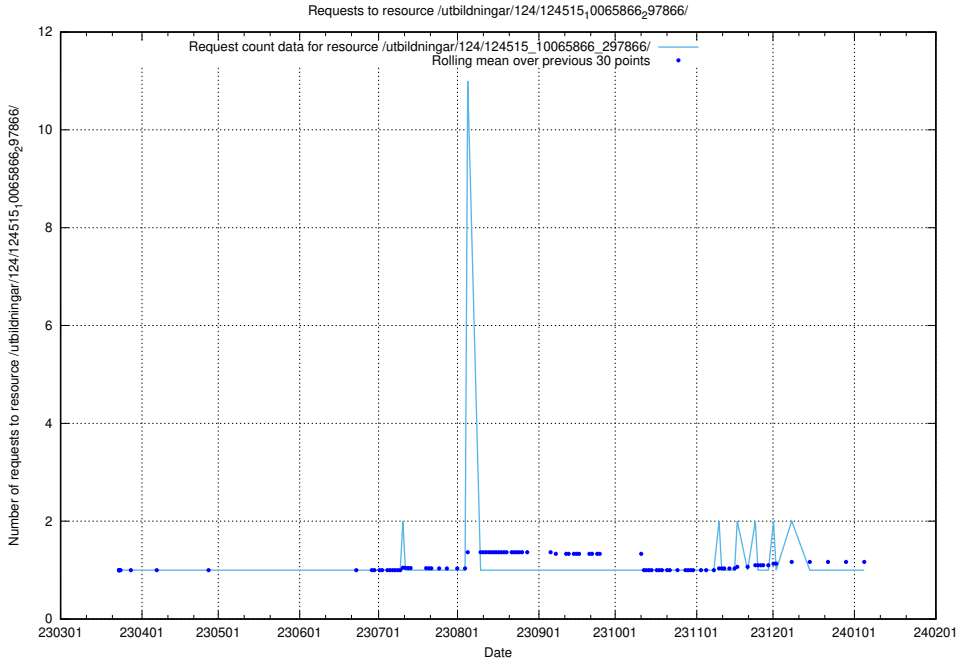

5.1343 Usage of /utbildningar/124/124515_10065866_297866/

Here, we count the number of requests to resource /utbildningar/124/124515_10065866_297866/.