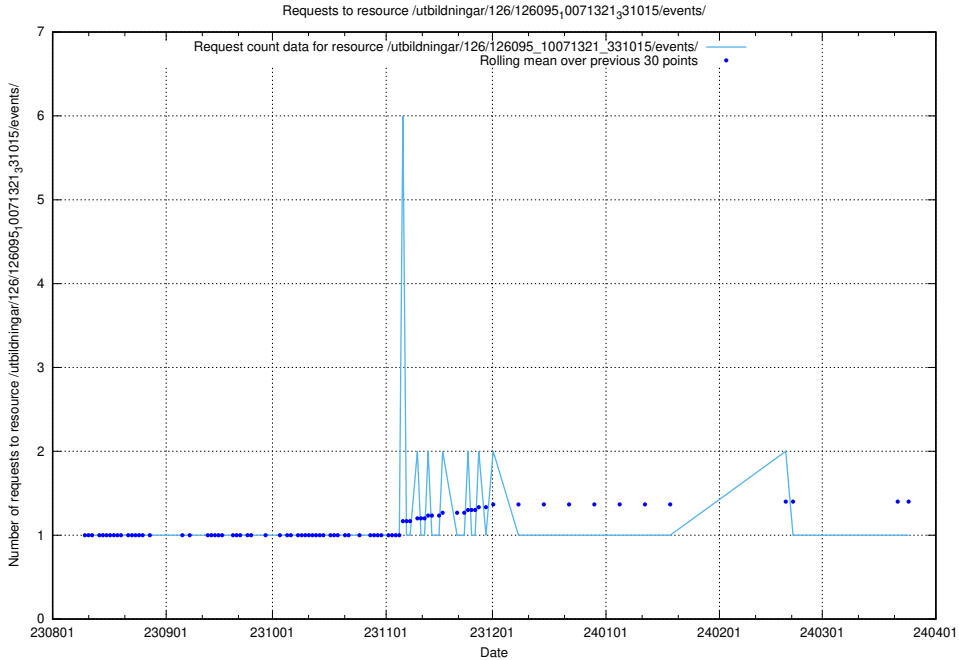

5.4486 Usage of /utbildningar/126/126095_10071321_331015/events/

Here, we count the number of requests to resource /utbildningar/126/126095_10071321_331015/events/