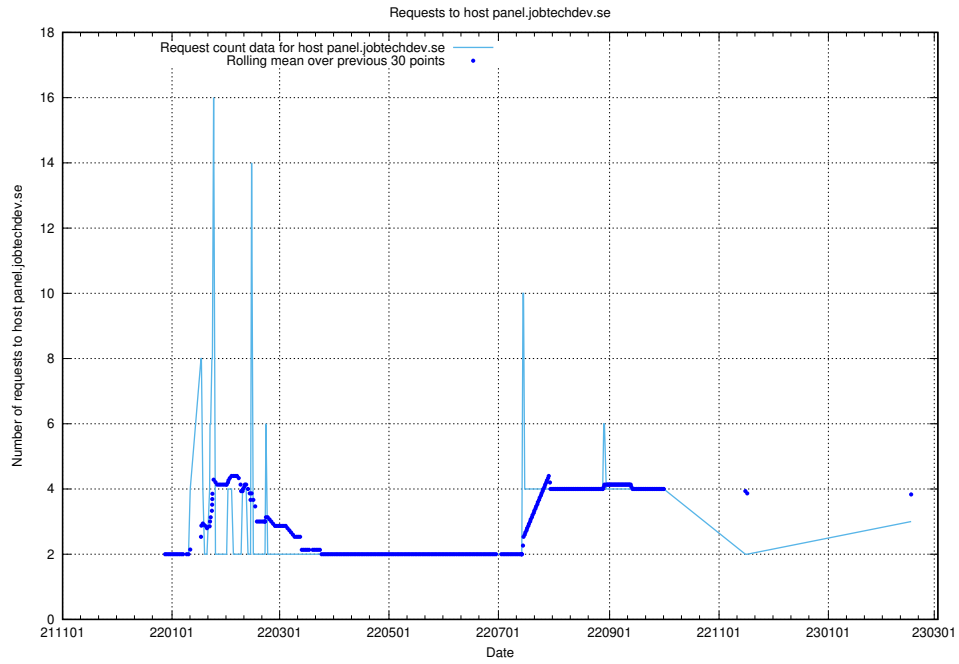

7.189 Usage of panel.jobtechdev.se

Here, we count the number of requests to host panel.jobtechdev.se.