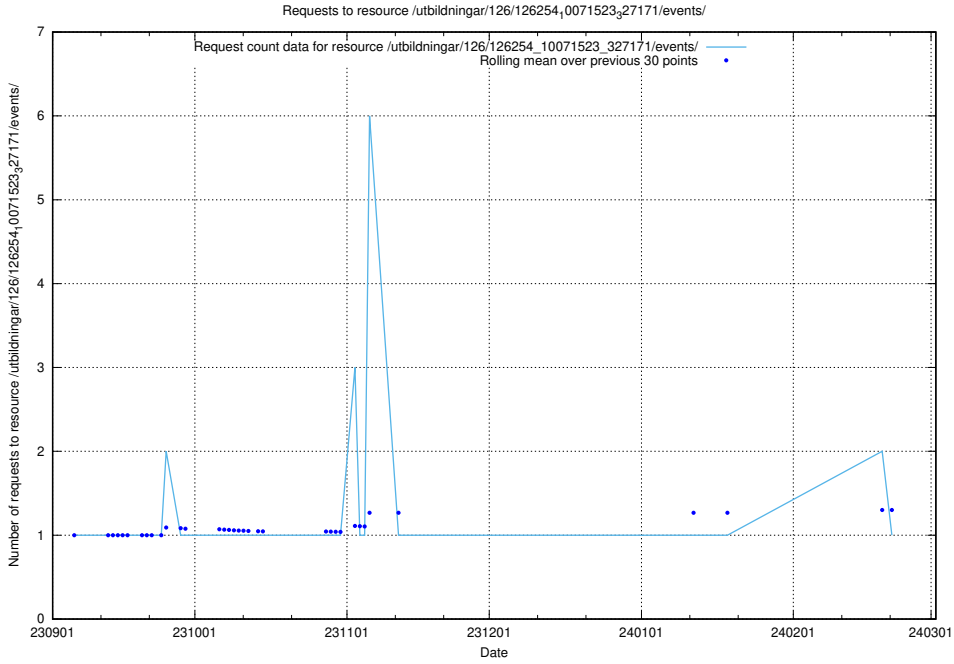

5.4319 Usage of /utbildningar/126/126254_10071523_327171/events/

Here, we count the number of requests to resource /utbildningar/126/126254_10071523_327171/events/