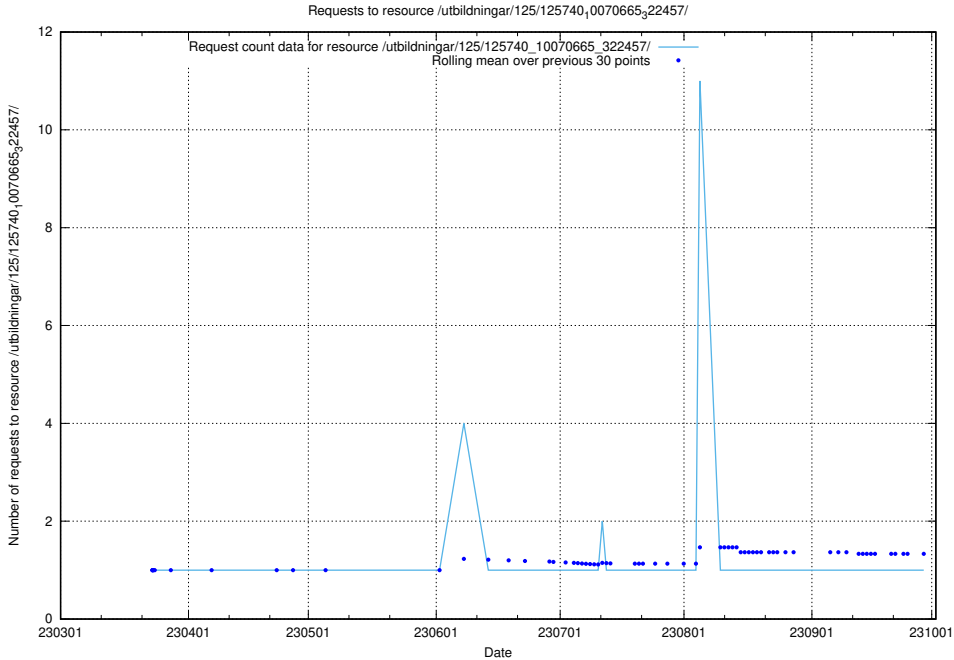

5.902 Usage of /utbildningar/125/125740_10070665_322457/

Here, we count the number of requests to resource /utbildningar/125/125740_10070665_322457/.