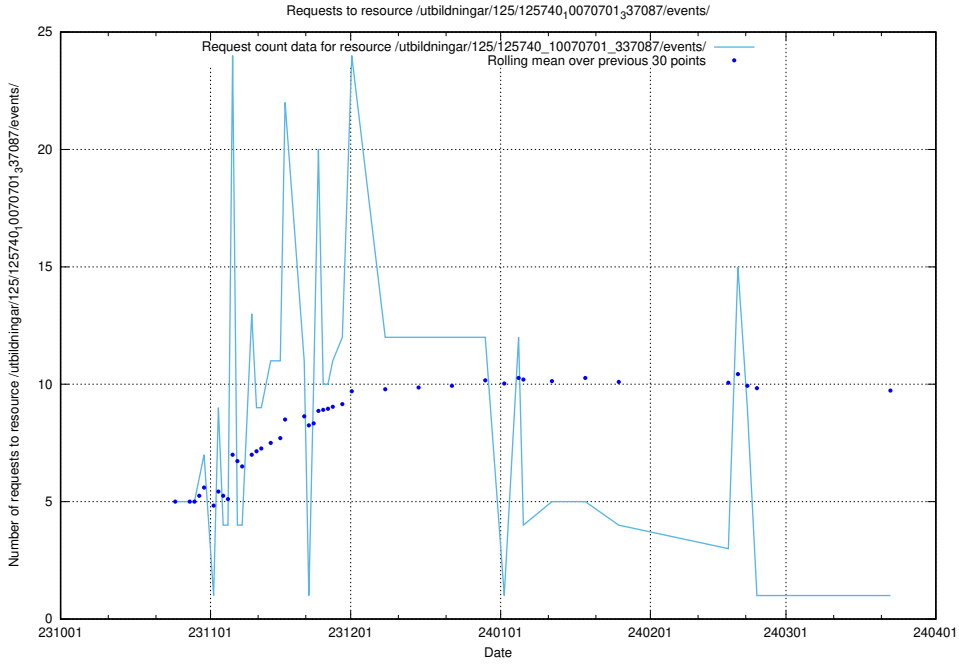

5.3844 Usage of /utbildningar/125/125740_10070701_337087/events/

Here, we count the number of requests to resource /utbildningar/125/125740_10070701_337087/events/