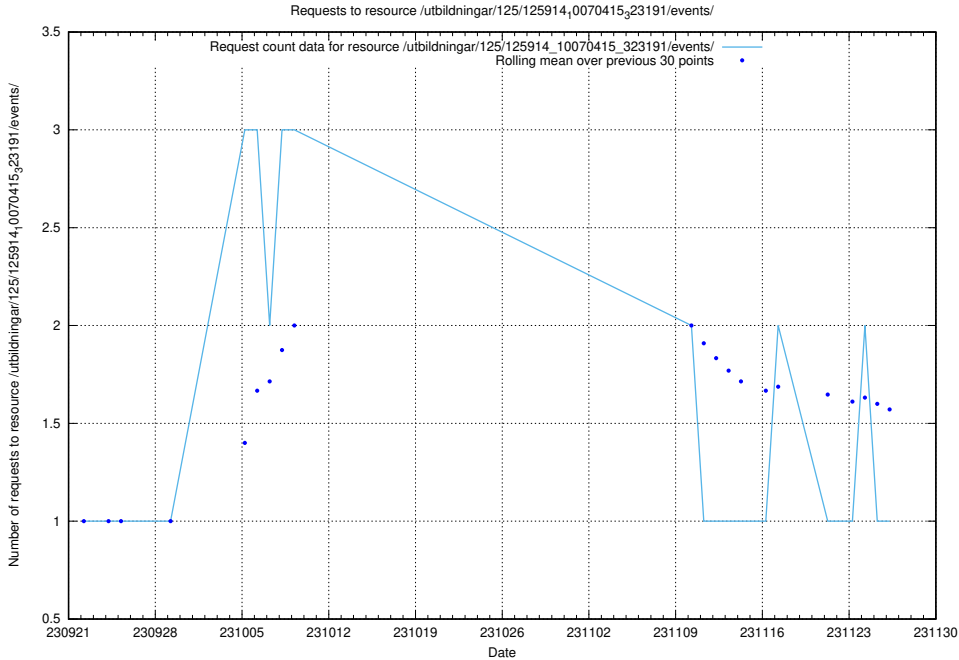

5.4153 Usage of /utbildningar/125/125914_10070415_323191/events/

Here, we count the number of requests to resource /utbildningar/125/125914_10070415_323191/events/