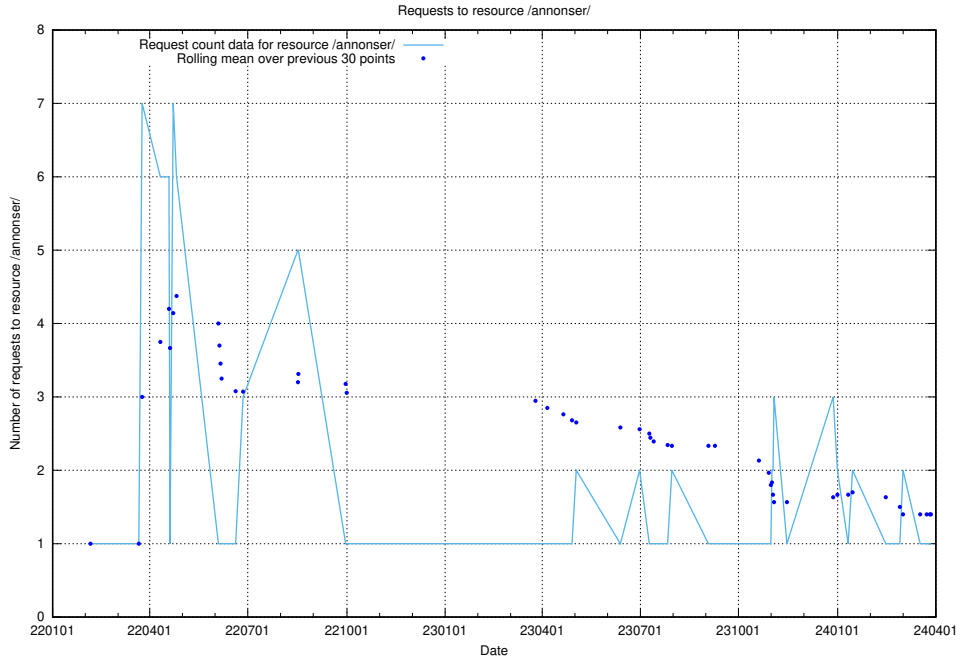

5.2185 Usage of /annonser/

Here, we count the number of requests to resource /annonser/.