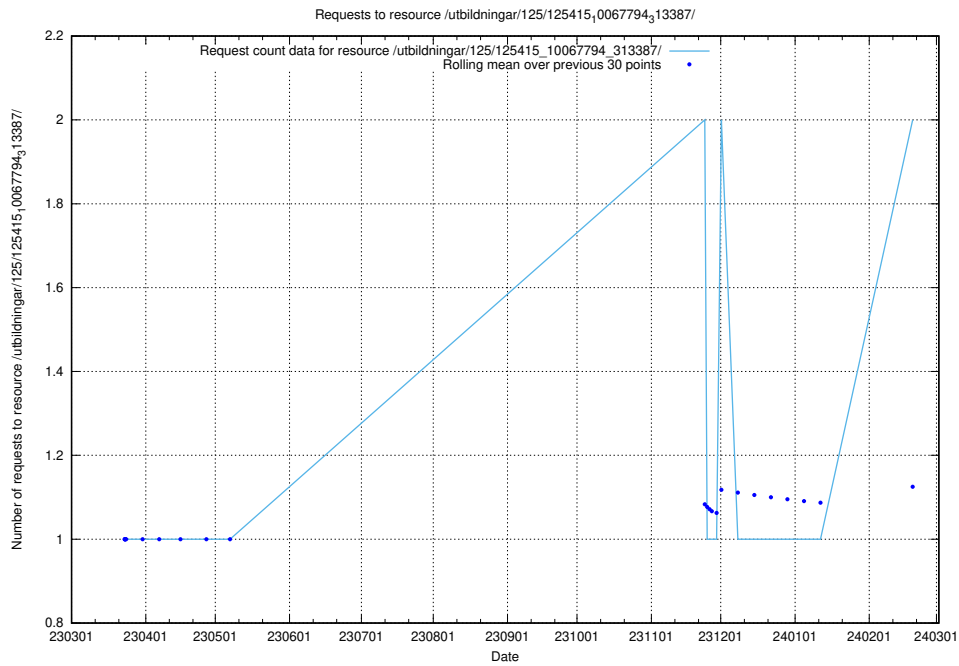

5.327 Usage of /utbildningar/125/125415_10067794_313387/

Here, we count the number of requests to resource /utbildningar/125/125415_10067794_313387/.