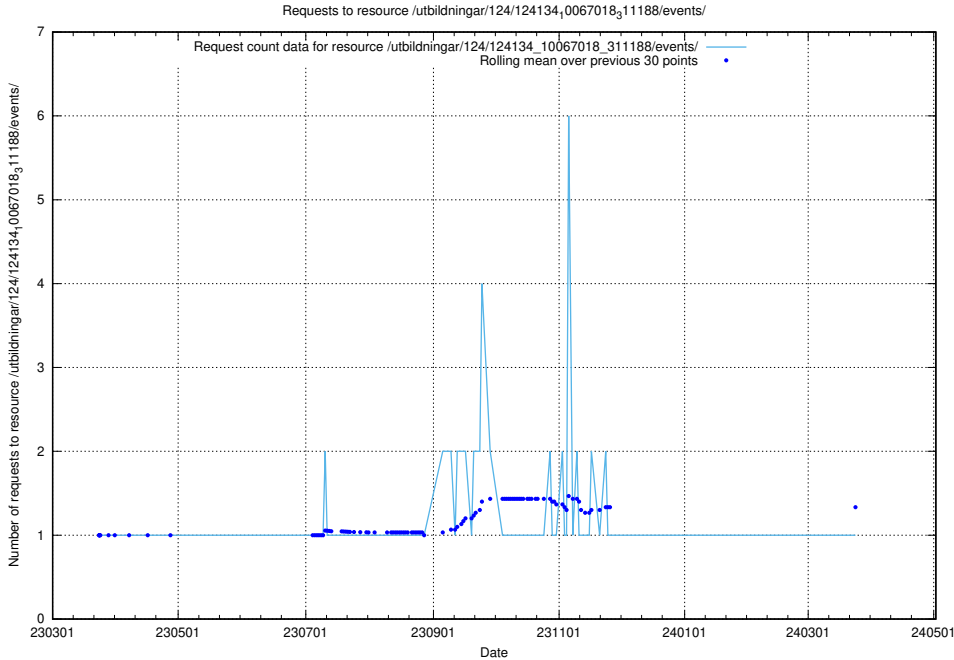

5.3721 Usage of /utbildningar/124/124134_10067018_311188/events/

Here, we count the number of requests to resource /utbildningar/124/124134_10067018_311188/events/