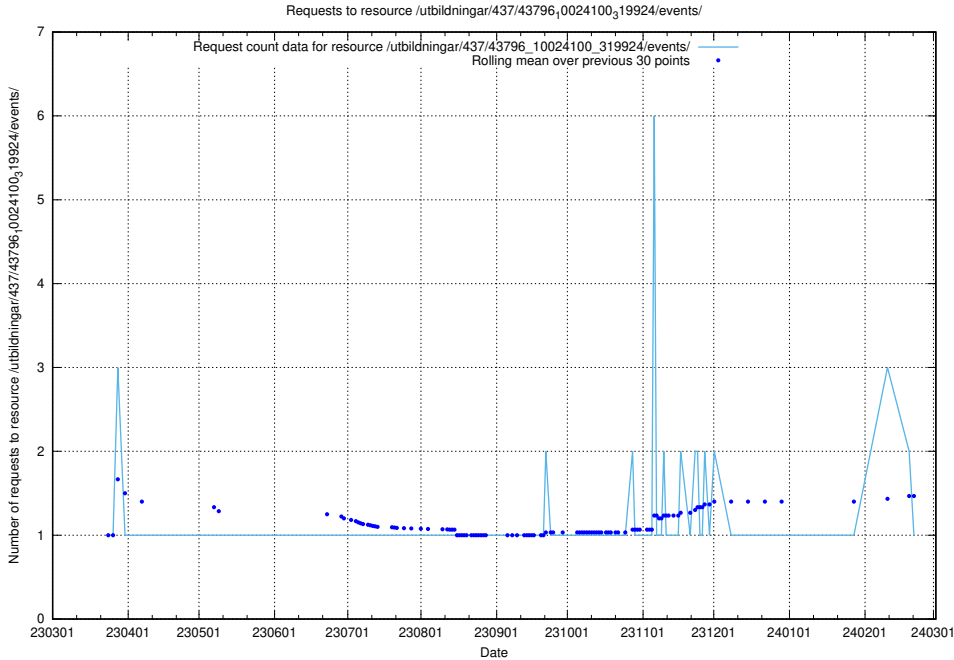

5.5831 Usage of /utbildningar/437/43796_10024100_319924/events/

Here, we count the number of requests to resource /utbildningar/437/43796_10024100_319924/events/.