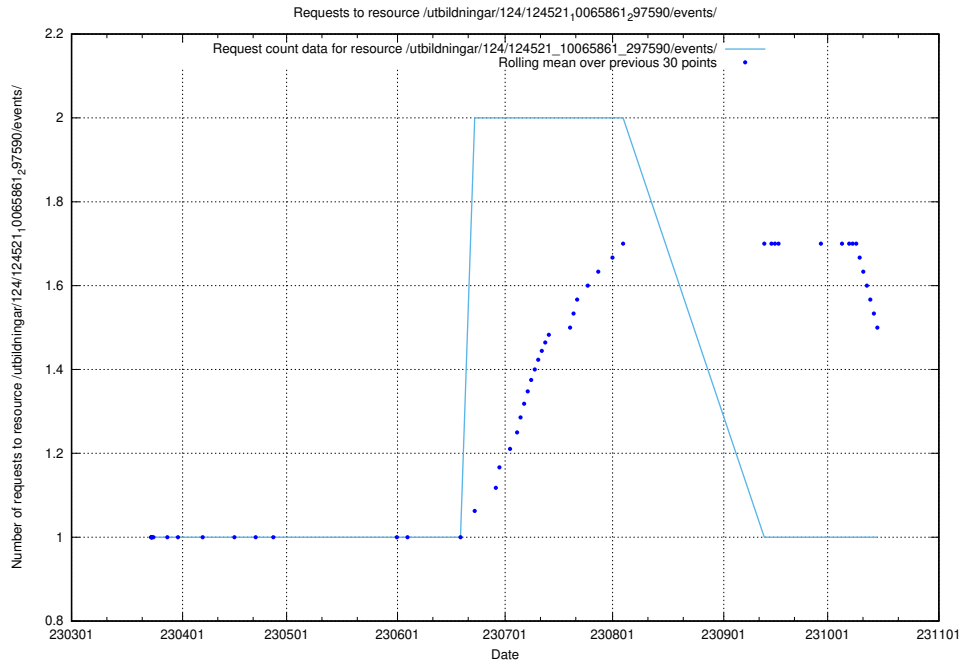

5.1140 Usage of /utbildningar/124/124521_10065861_297590/events/

Here, we count the number of requests to resource /utbildningar/124/124521_10065861_297590/events/