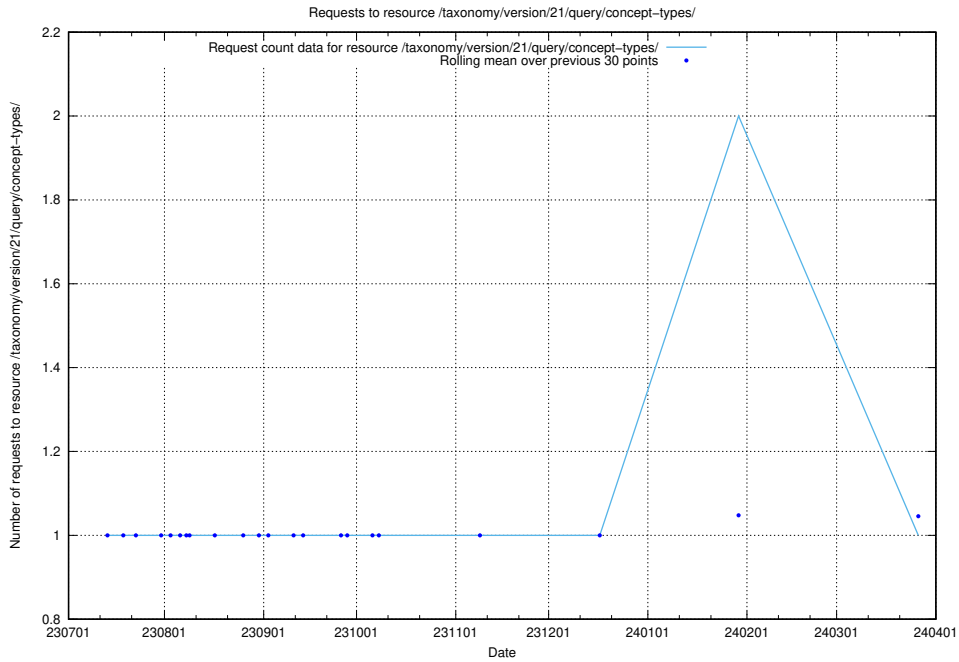

5.4755 Usage of /taxonomy/version/21/query/concept-types/

Here, we count the number of requests to resource /taxonomy/version/21/query/concept-types/.