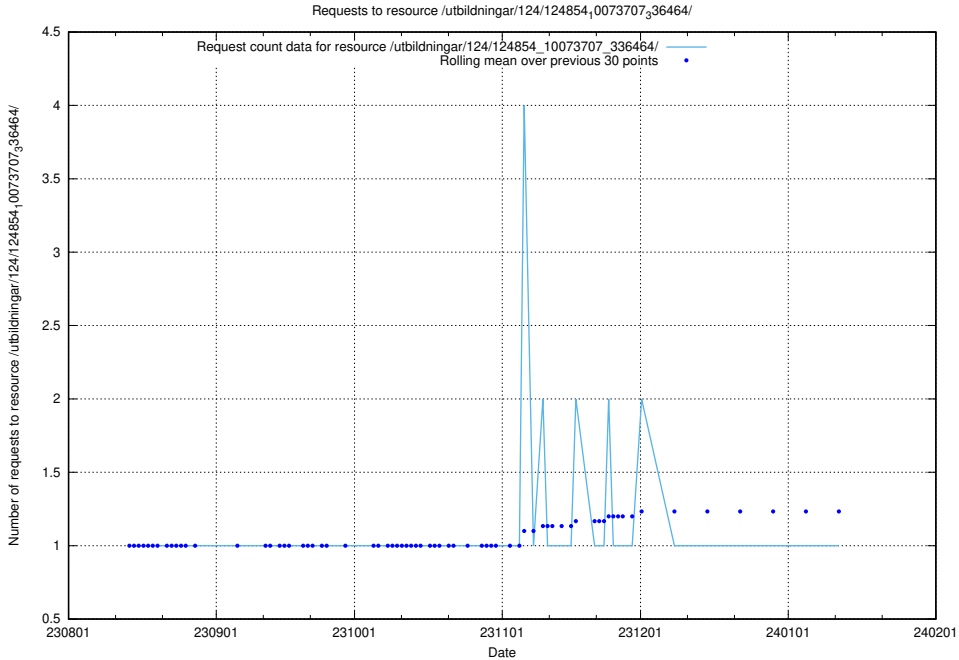

5.4456 Usage of /utbildningar/124/124854_10073707_336464/

Here, we count the number of requests to resource /utbildningar/124/124854_10073707_336464/.