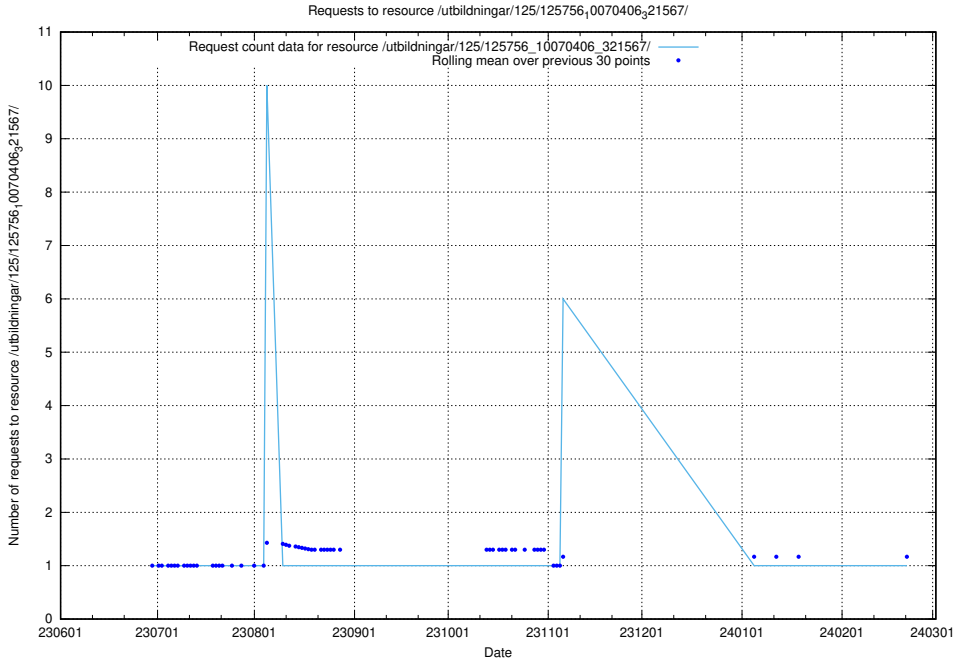

5.5036 Usage of /utbildningar/125/125756_10070406_321567/

Here, we count the number of requests to resource /utbildningar/125/125756_10070406_321567/.