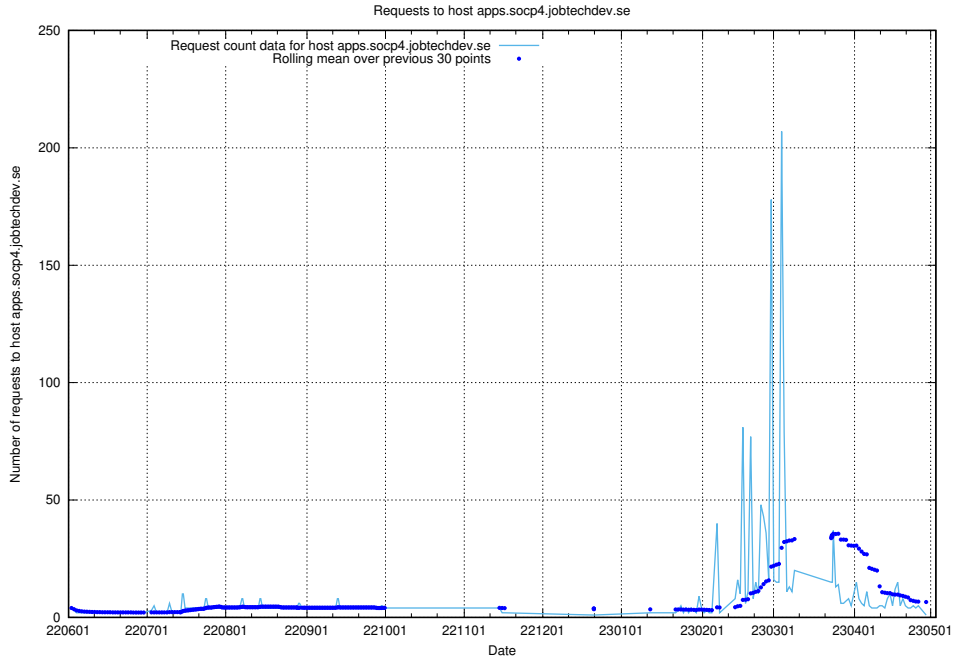

7.629 Usage of apps.socp4.jobtechdev.se

Here, we count the number of requests to host apps.socp4.jobtechdev.se.