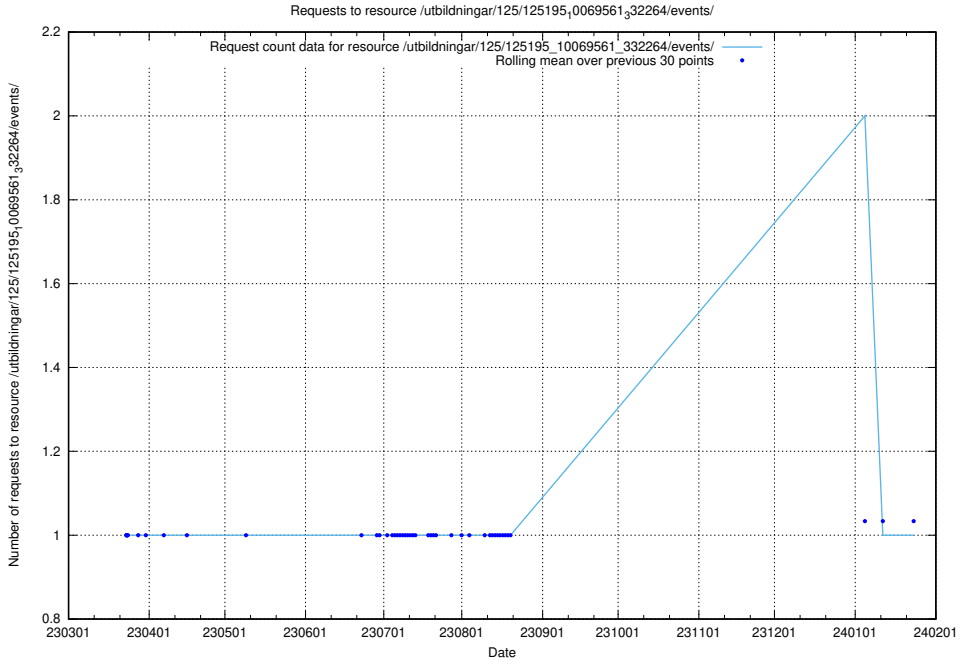

5.1023 Usage of /utbildningar/125/125195_10069561_332264/events/

Here, we count the number of requests to resource /utbildningar/125/125195_10069561_332264/events/