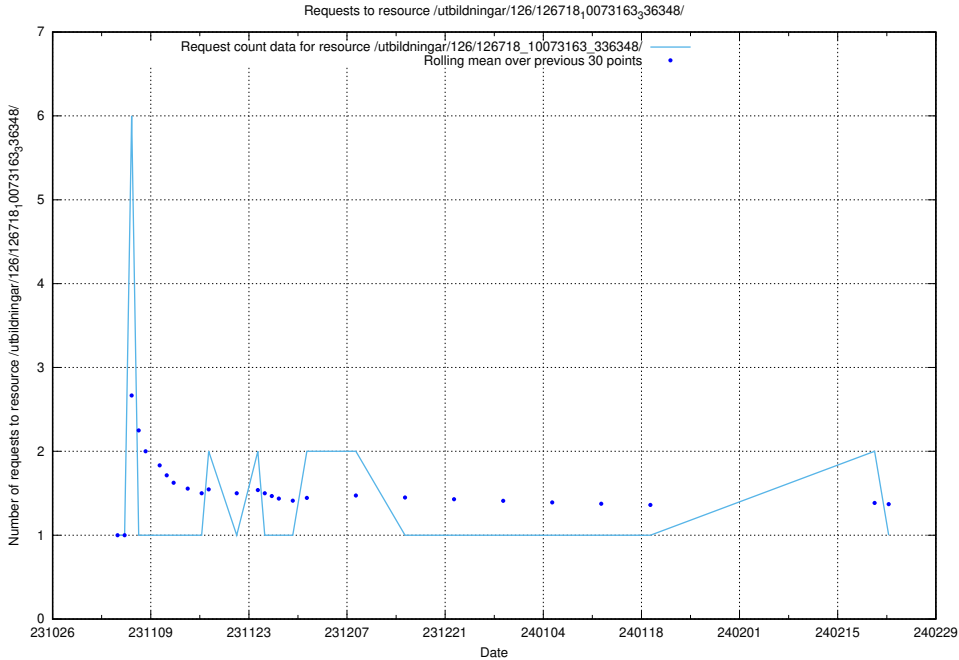

5.3774 Usage of /utbildningar/126/126718_10073163_336348/

Here, we count the number of requests to resource /utbildningar/126/126718_10073163_336348/.