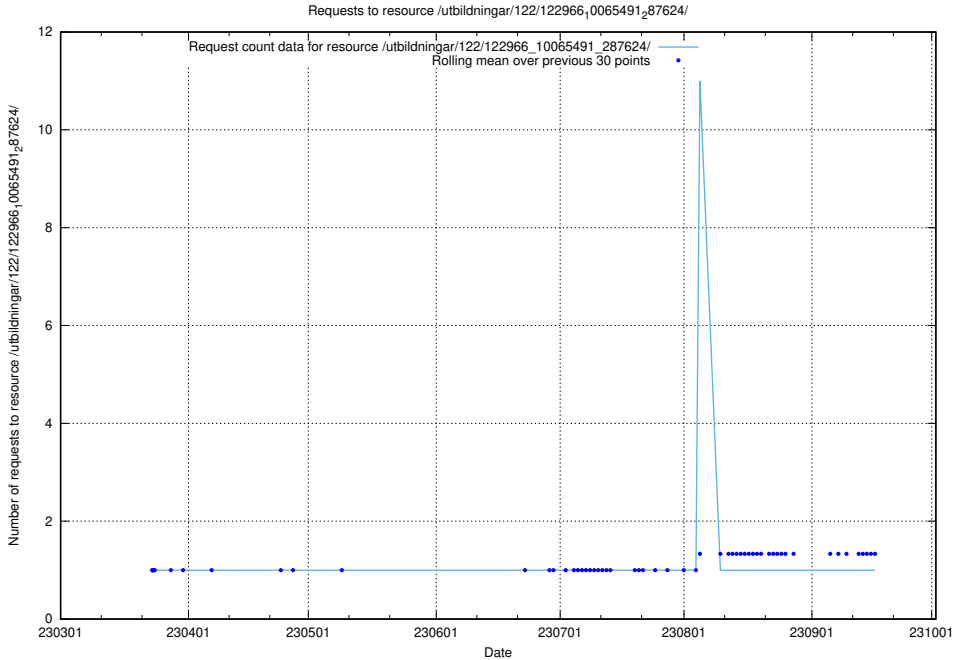

### 5.4738 Usage of /utbildningar/122/122966\_10065491\_287624/

Here, we count the number of requests to resource /utbildningar/122/122966\_10065491\_287624/.