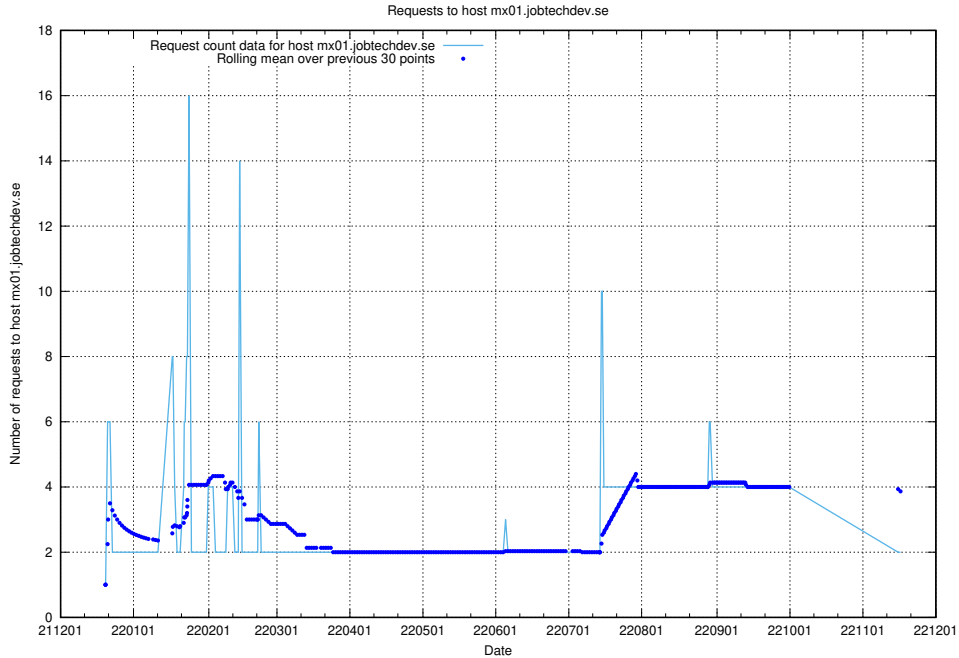

7.370 Usage of mx01.jobtechdev.se

Here, we count the number of requests to host mx01.jobtechdev.se.