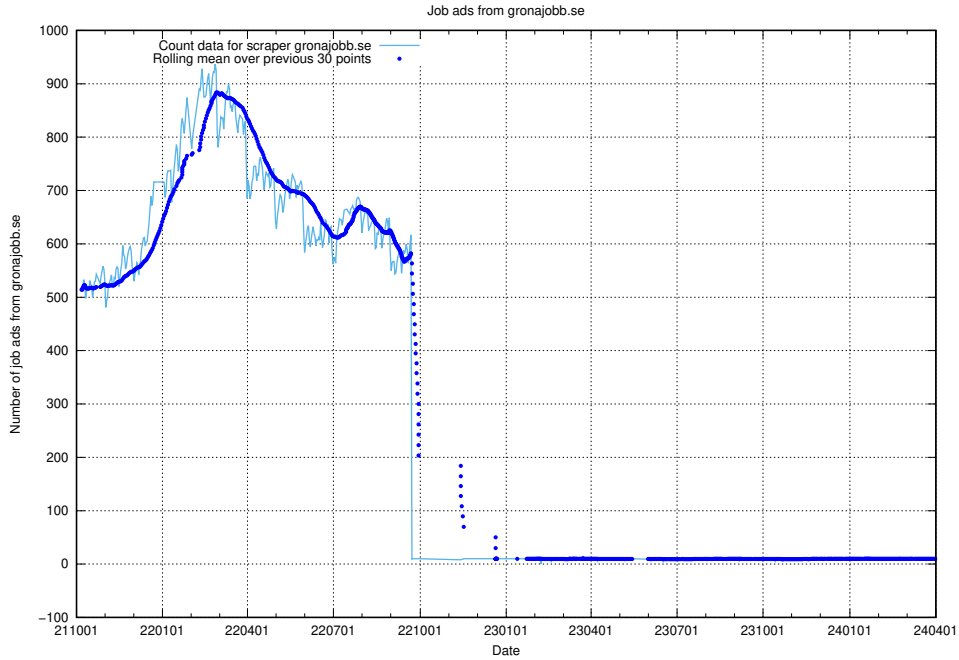

13.18 Number of ads by scraper gronajobb.se

Here, we count the number of job ads scraped from gronajobb.se.