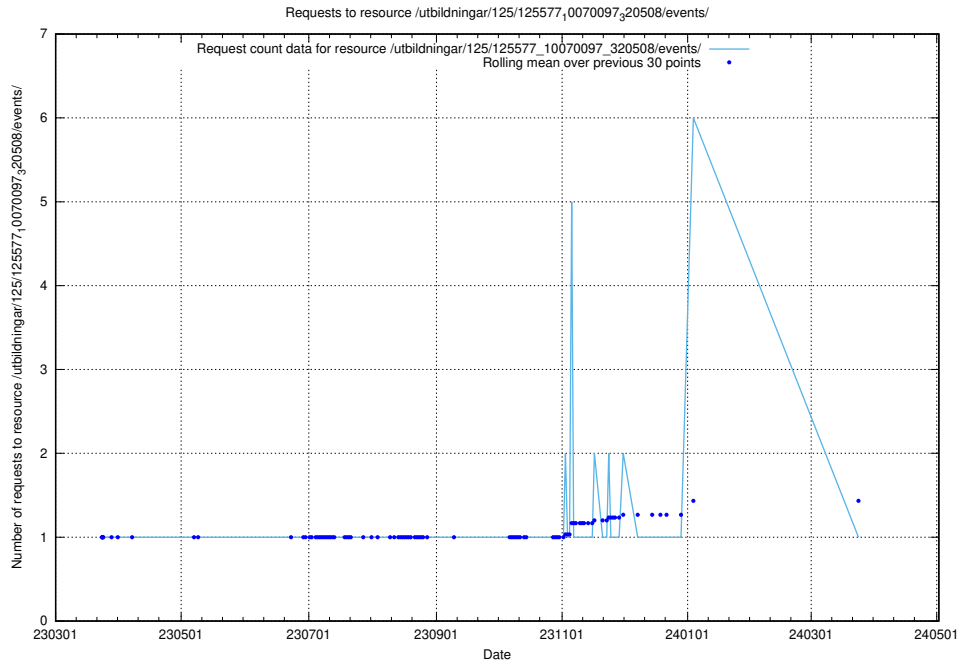

5.999 Usage of /utbildningar/125/125577_10070097_320508/events/

Here, we count the number of requests to resource /utbildningar/125/125577_10070097_320508/events/