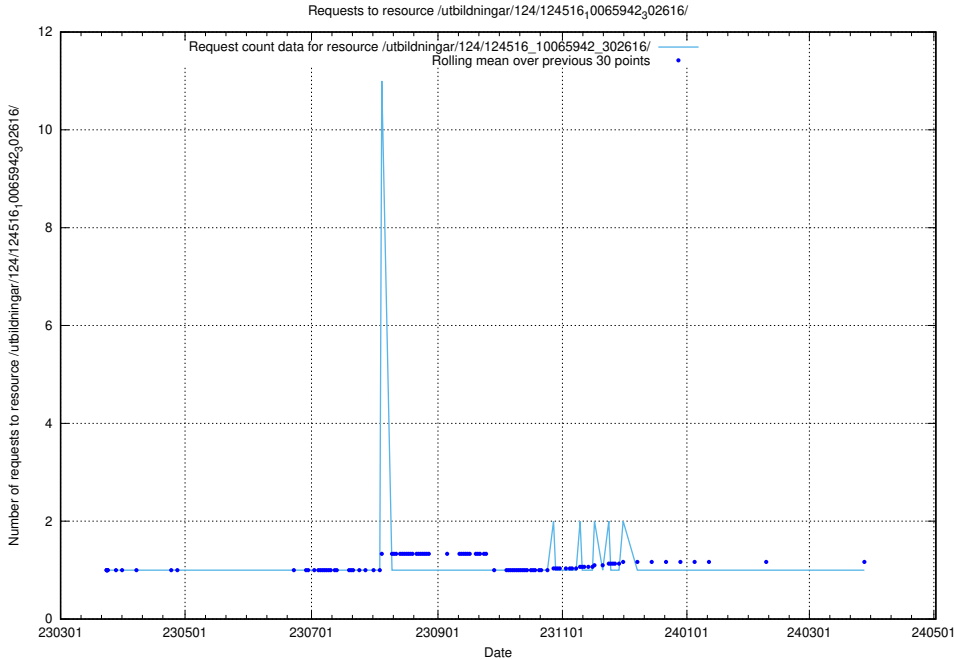

5.1198 Usage of /utbildningar/124/124516_10065942_302616/

Here, we count the number of requests to resource /utbildningar/124/124516_10065942_302616/.