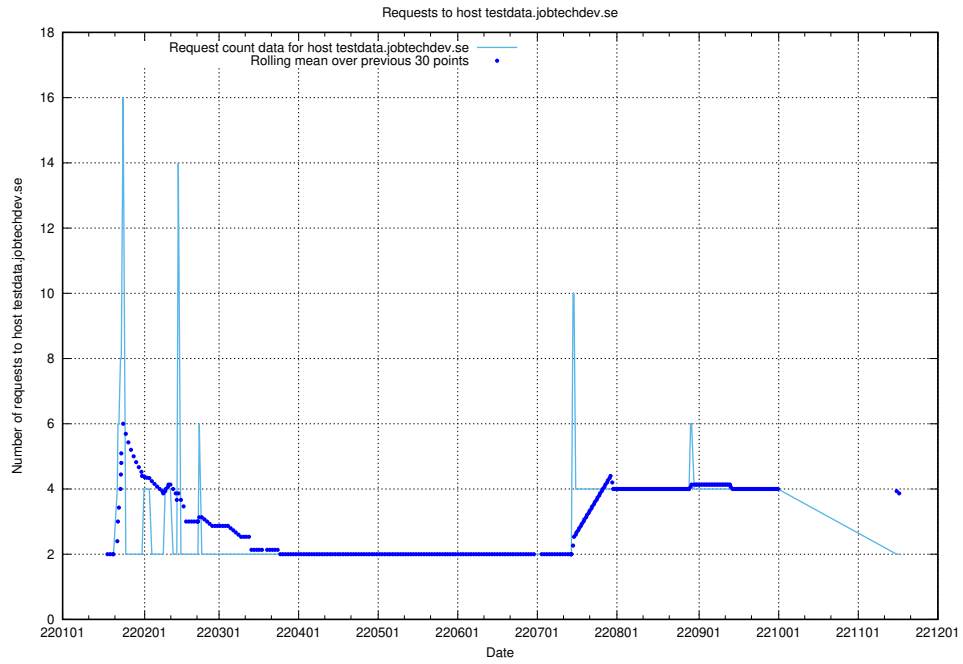

7.269 Usage of testdata.jobtechdev.se

Here, we count the number of requests to host testdata.jobtechdev.se.