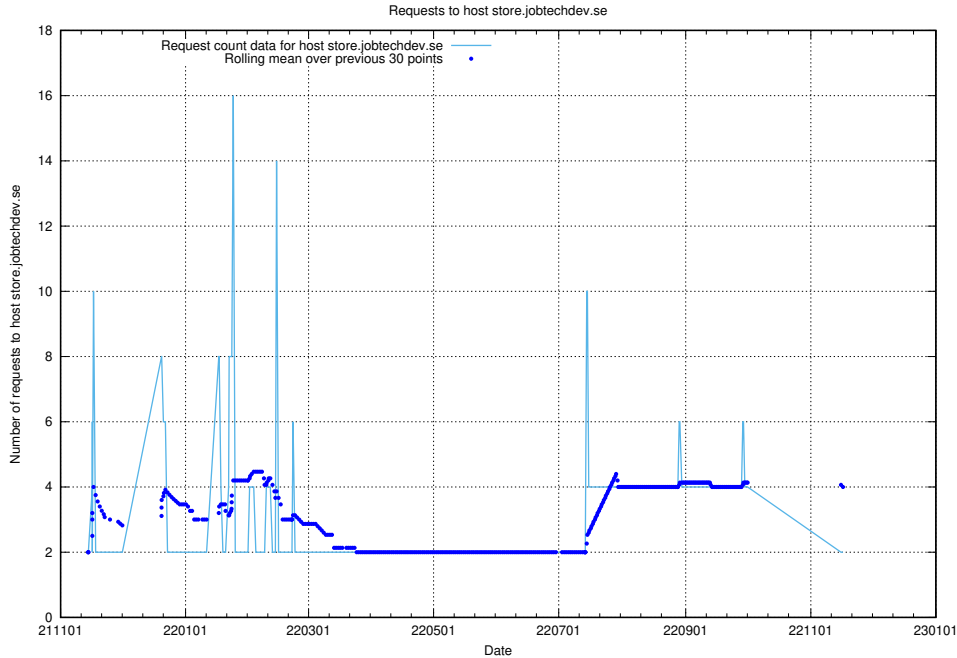

### 7.554 Usage of store.jobtechdev.se

Here, we count the number of requests to host store.jobtechdev.se.