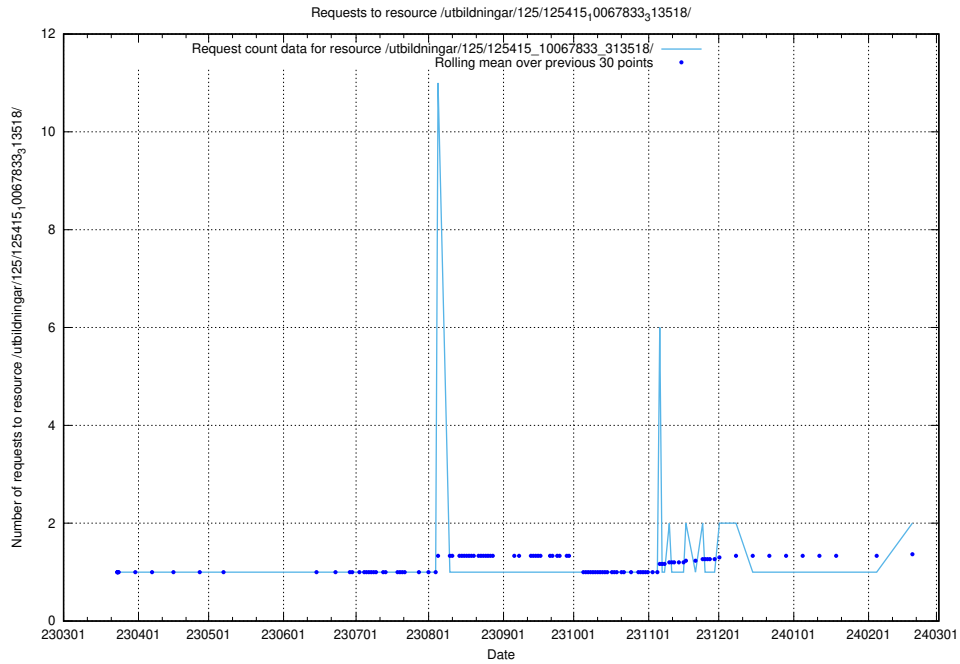

5.326 Usage of /utbildningar/125/125415_10067833_313518/

Here, we count the number of requests to resource /utbildningar/125/125415_10067833_313518/.