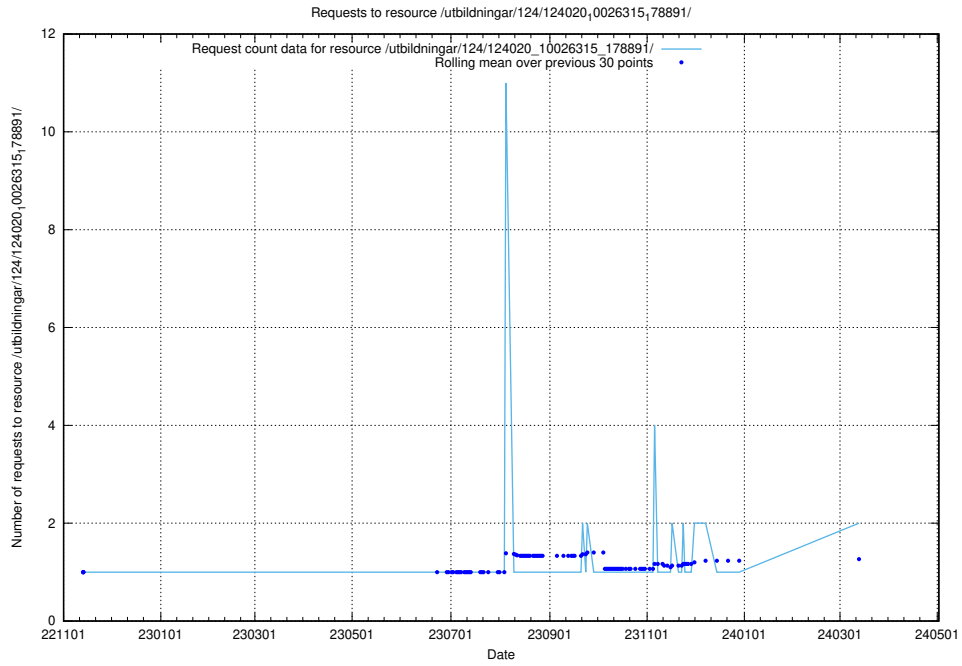

5.737 Usage of /utbildningar/124/124020_10026315_178891/

Here, we count the number of requests to resource /utbildningar/124/124020_10026315_178891/.