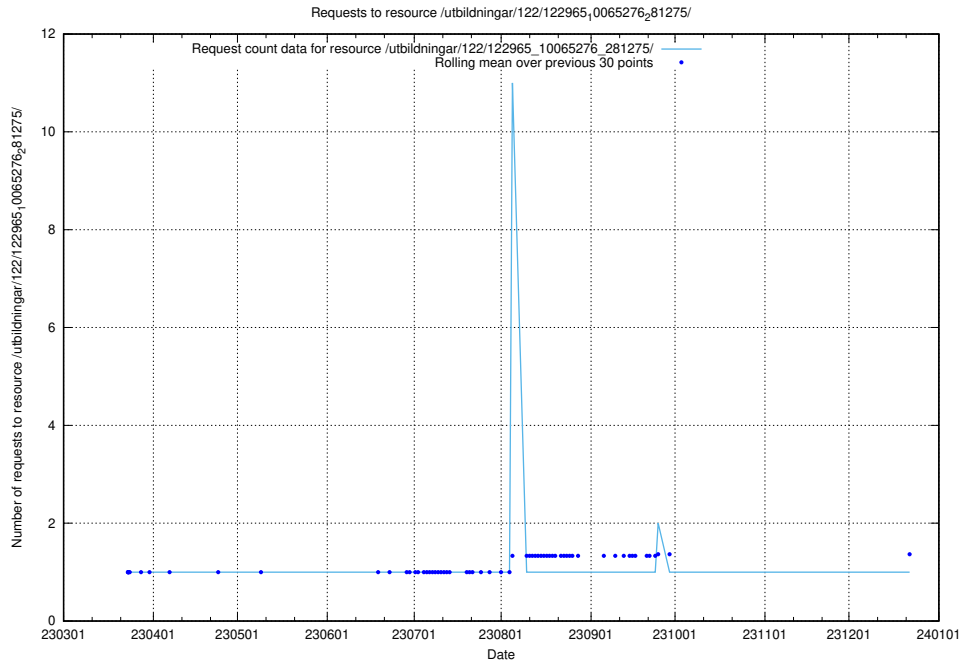

5.4775 Usage of /utbildningar/122/122965_10065276_281275/

Here, we count the number of requests to resource /utbildningar/122/122965_10065276_281275/.