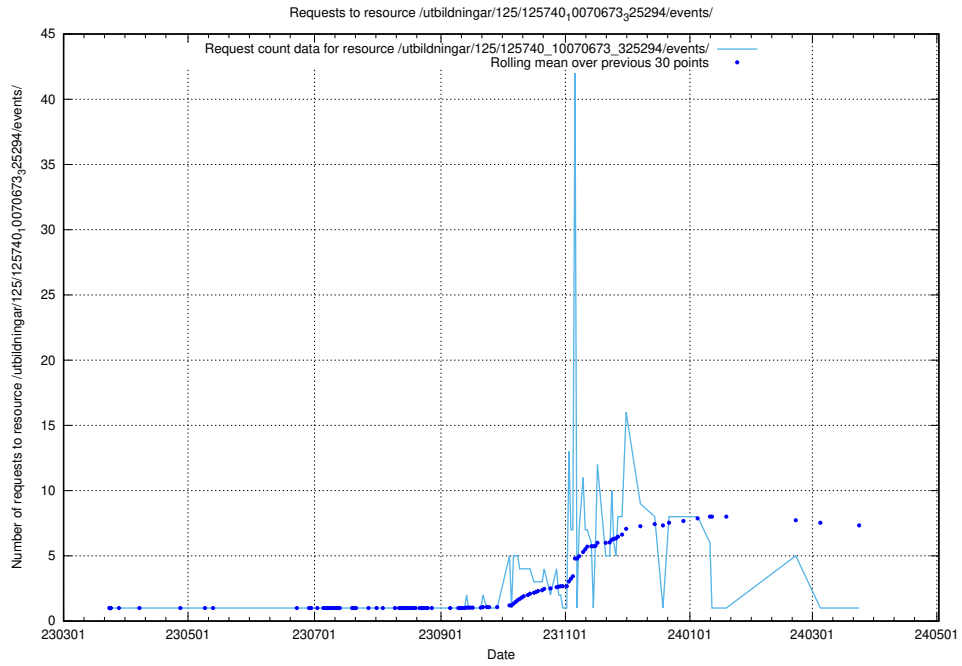

5.895 Usage of /utbildningar/125/125740_10070673_325294/events/

Here, we count the number of requests to resource /utbildningar/125/125740_10070673_325294/events/