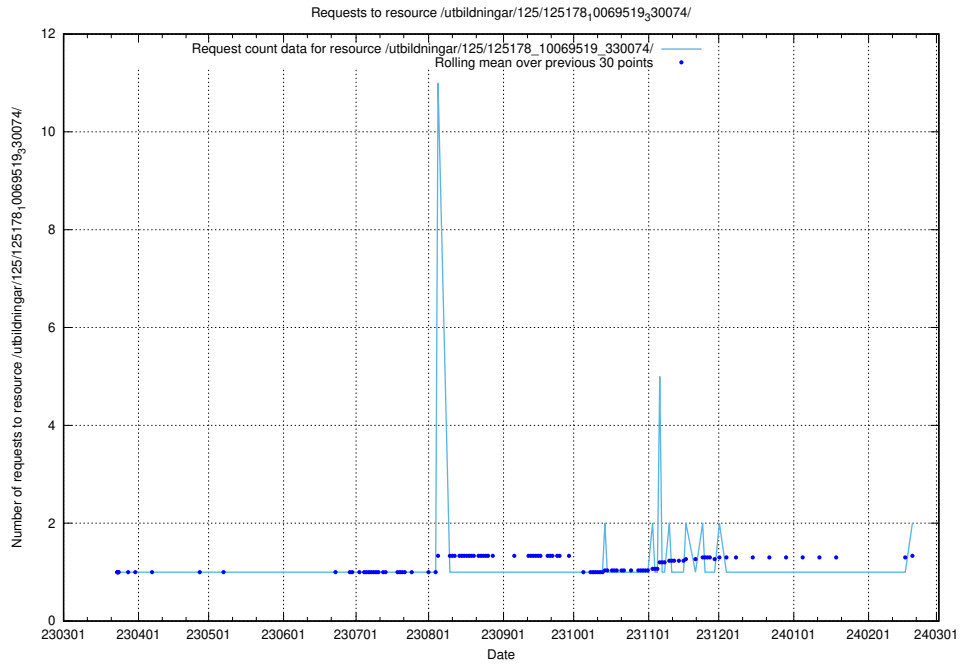

5.338 Usage of /utbildningar/125/125178_10069519_330074/

Here, we count the number of requests to resource /utbildningar/125/125178_10069519_330074/.