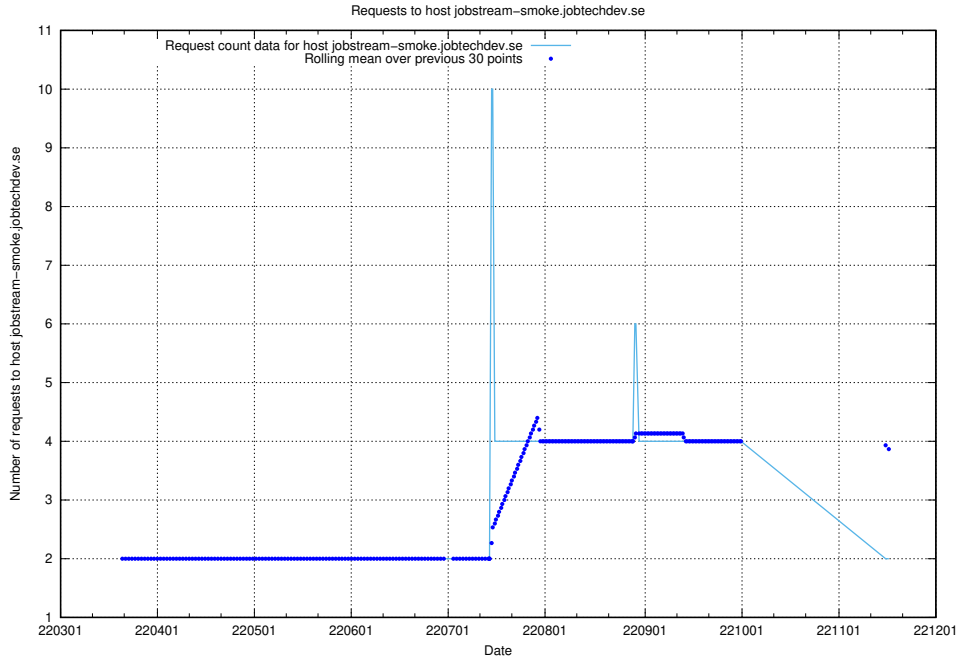

7.492 Usage of jobstream-smoke.jobtechdev.se

Here, we count the number of requests to host jobstream-smoke.jobtechdev.se.