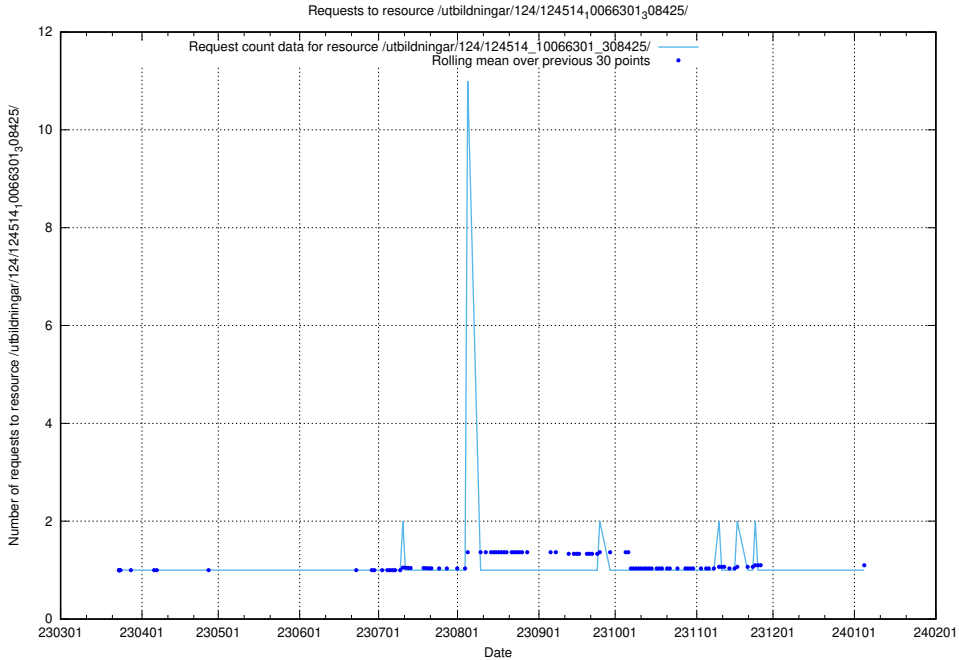

5.1480 Usage of /utbildningar/124/124514_10066301_308425/

Here, we count the number of requests to resource /utbildningar/124/124514_10066301_308425/.