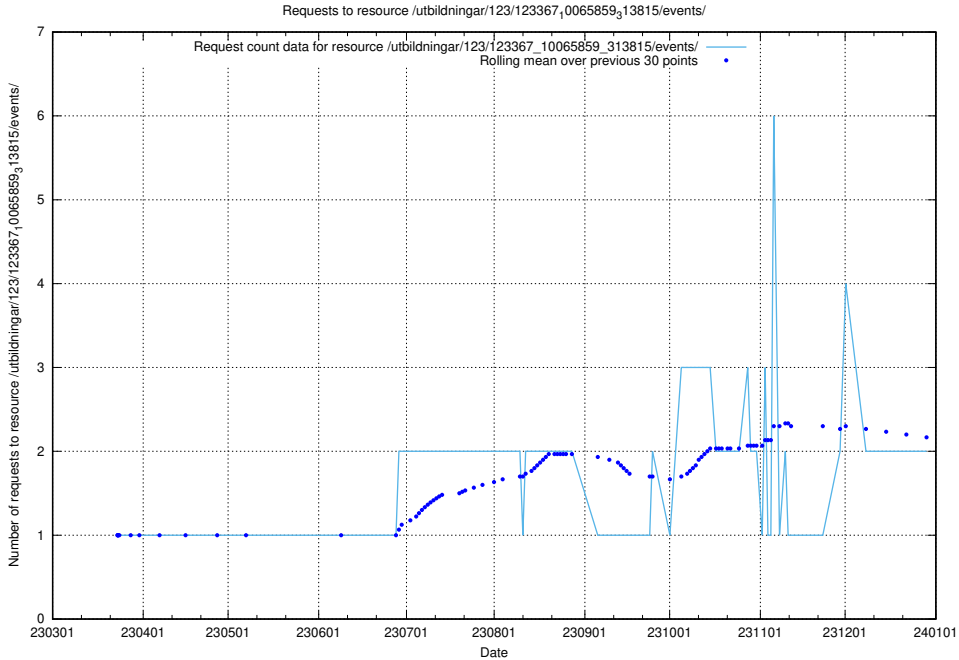

5.618 Usage of /utbildningar/123/123367_10065859_313815/events/

Here, we count the number of requests to resource /utbildningar/123/123367_10065859_313815/events/