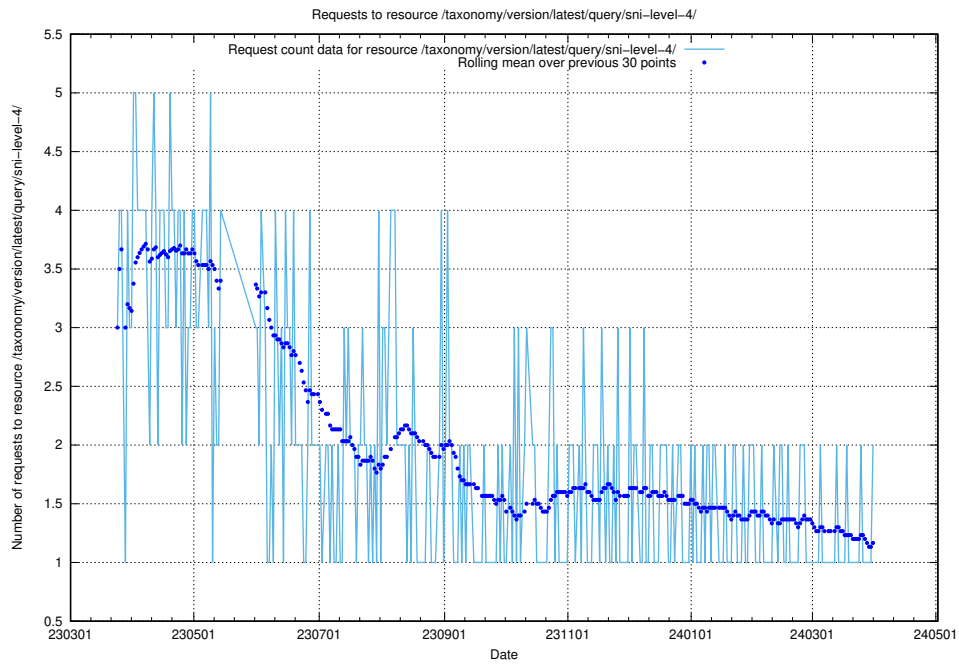

5.784 Usage of /taxonomy/version/latest/query/sni-level-4/

Here, we count the number of requests to resource /taxonomy/version/latest/query/sni-level-4/.