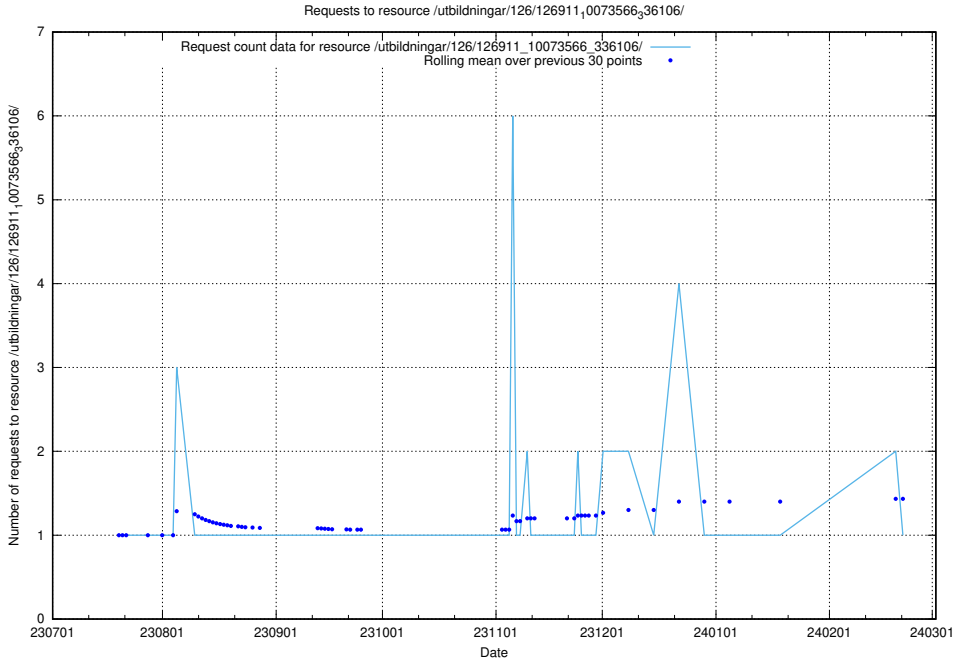

5.4648 Usage of /utbildningar/126/126911_10073566_336106/

Here, we count the number of requests to resource /utbildningar/126/126911_10073566_336106/.