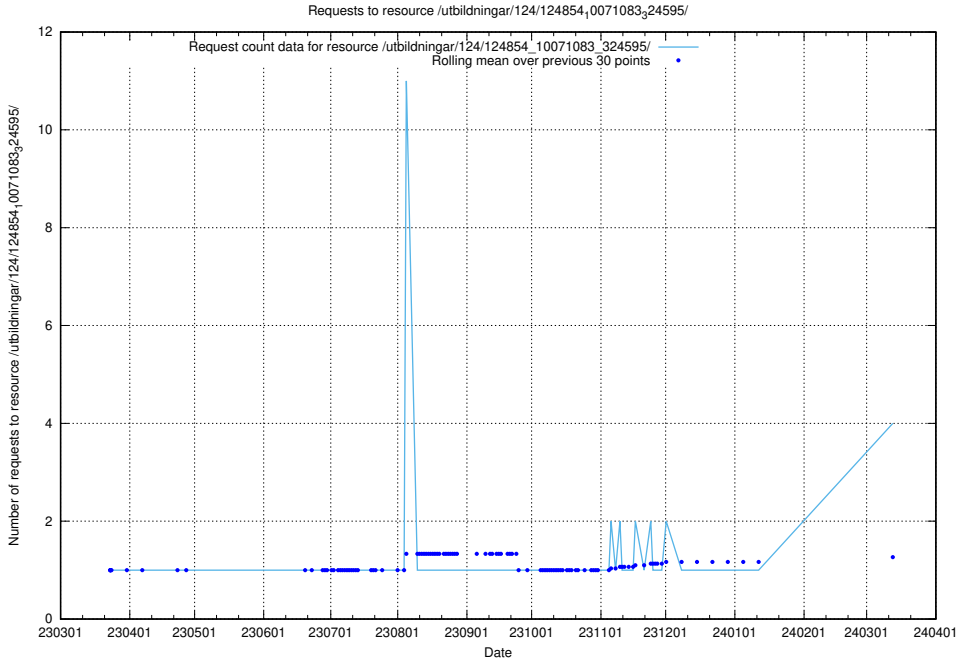

5.132 Usage of /utbildningar/124/124854_10071083_324595/

Here, we count the number of requests to resource /utbildningar/124/124854_10071083_324595/.