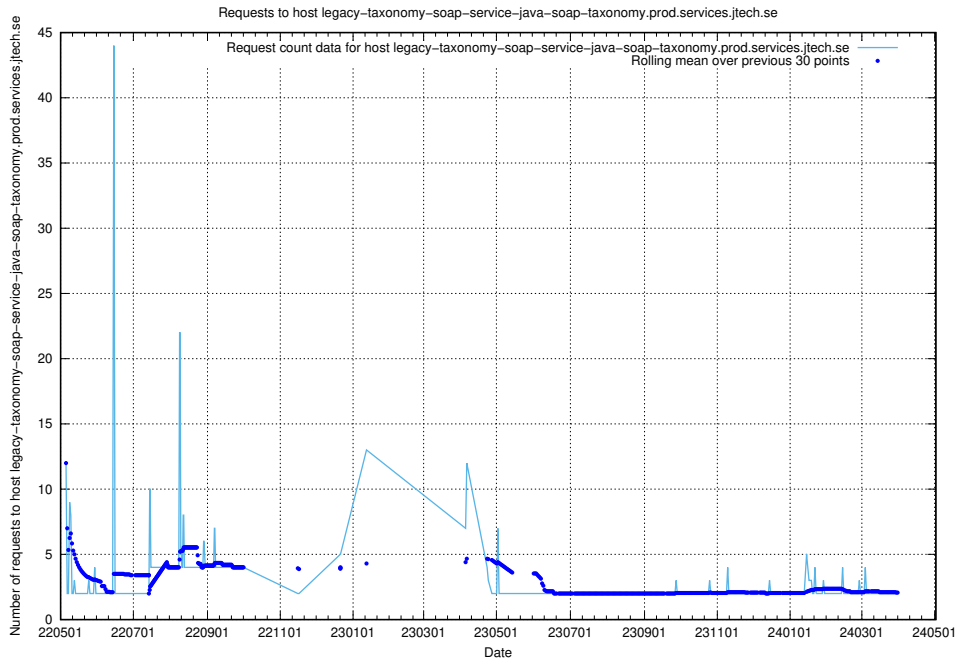

## 7.432 Usage of legacy-taxonomy-soap-service-java-soap-taxonomy.prod.services.jtech.se

Here, we count the number of requests to host legacy-taxonomy-soap-service-java-soap-taxonomy.prod.services.jtech.se.