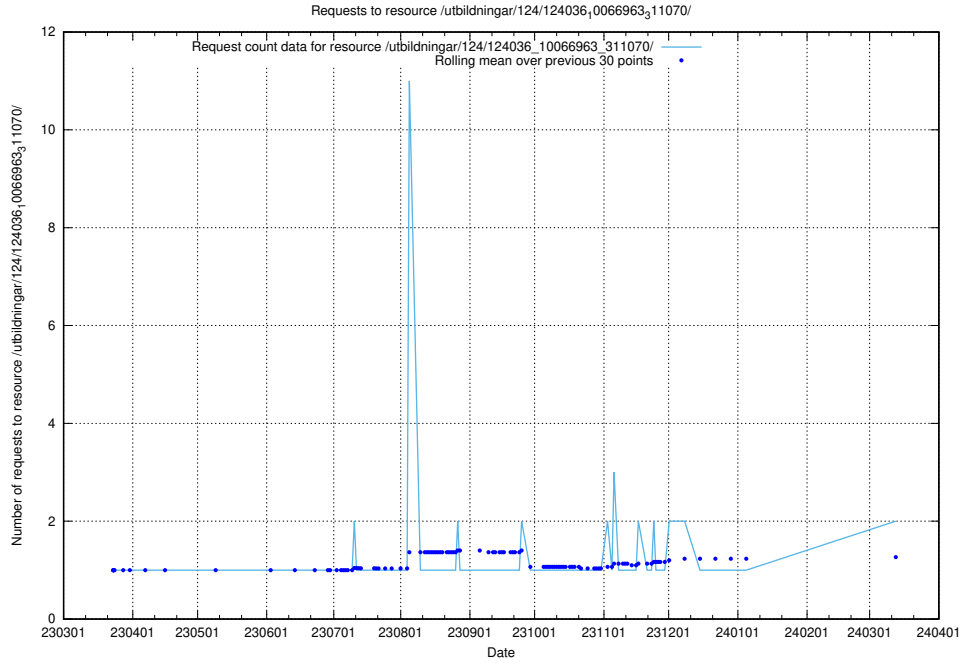

5.572 Usage of /utbildningar/124/124036_10066963_311070/

Here, we count the number of requests to resource /utbildningar/124/124036_10066963_311070/.