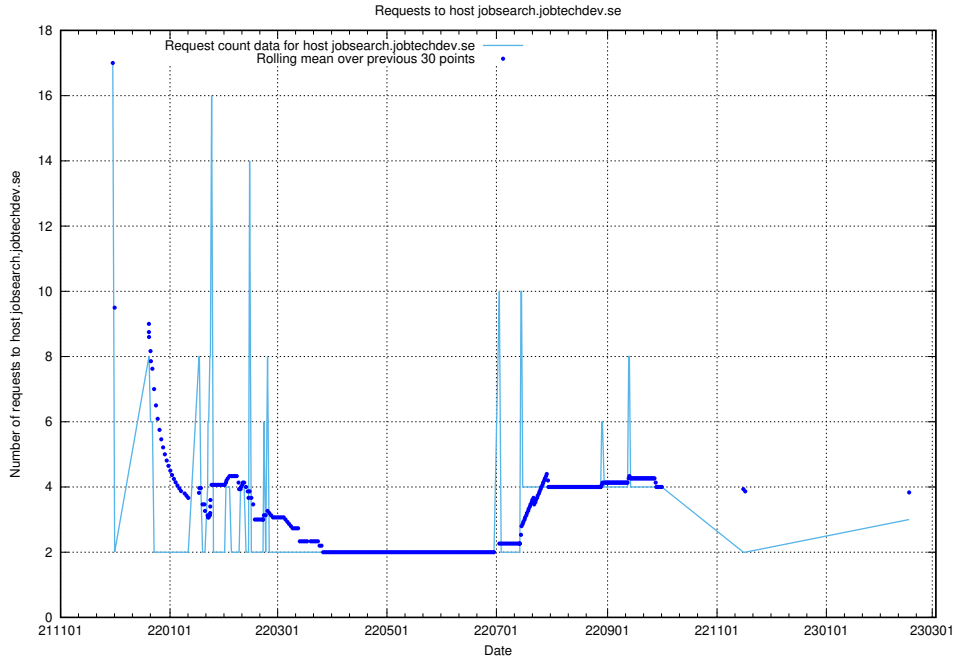

7.204 Usage of jobsearch.jobtechdev.se

Here, we count the number of requests to host jobsearch.jobtechdev.se.