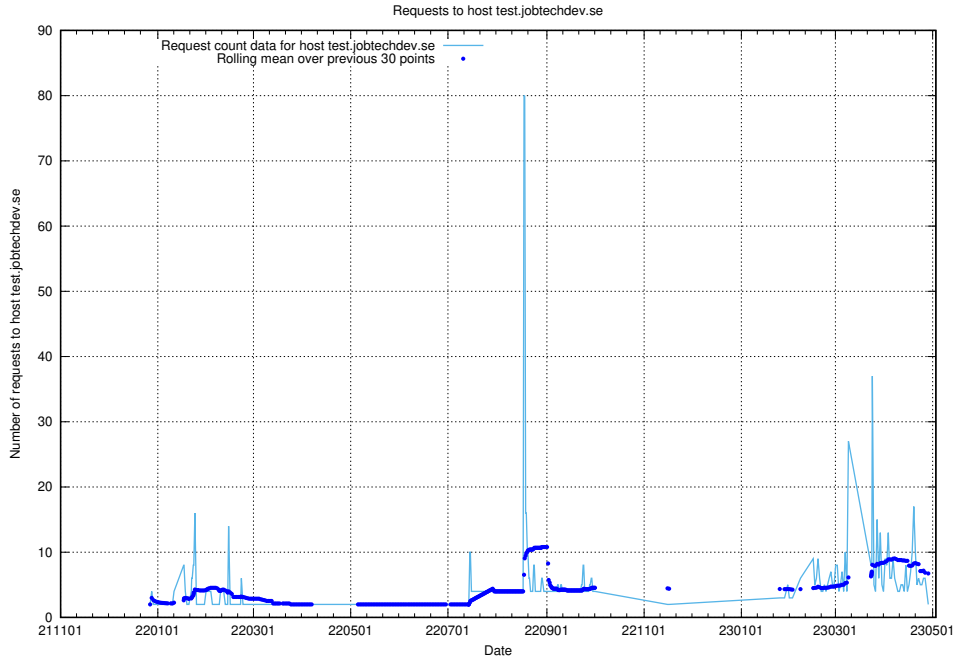

7.363 Usage of test.jobtechdev.se

Here, we count the number of requests to host test.jobtechdev.se.