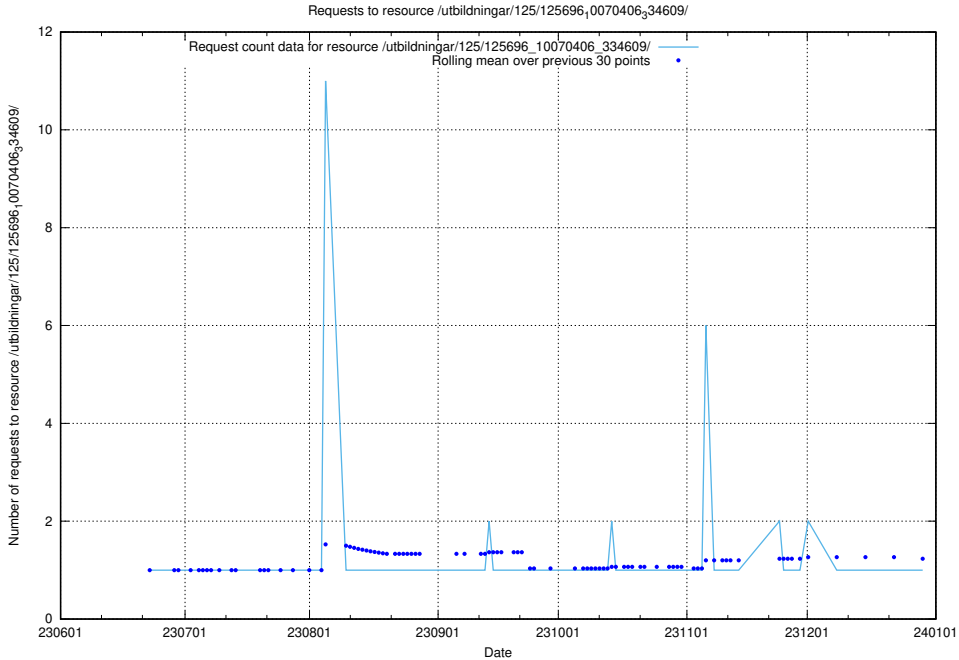

5.5369 Usage of /utbildningar/125/125696_10070406_334609/

Here, we count the number of requests to resource /utbildningar/125/125696_10070406_334609/.