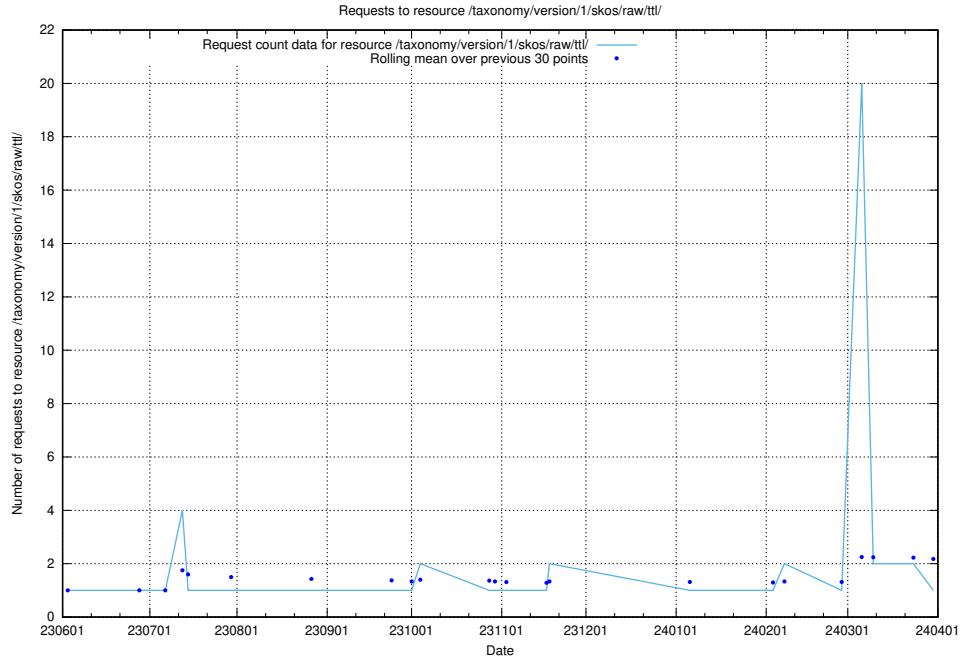

5.5593 Usage of /taxonomy/version/1/skos/raw/ttl/

Here, we count the number of requests to resource /taxonomy/version/1/skos/raw/ttl/.