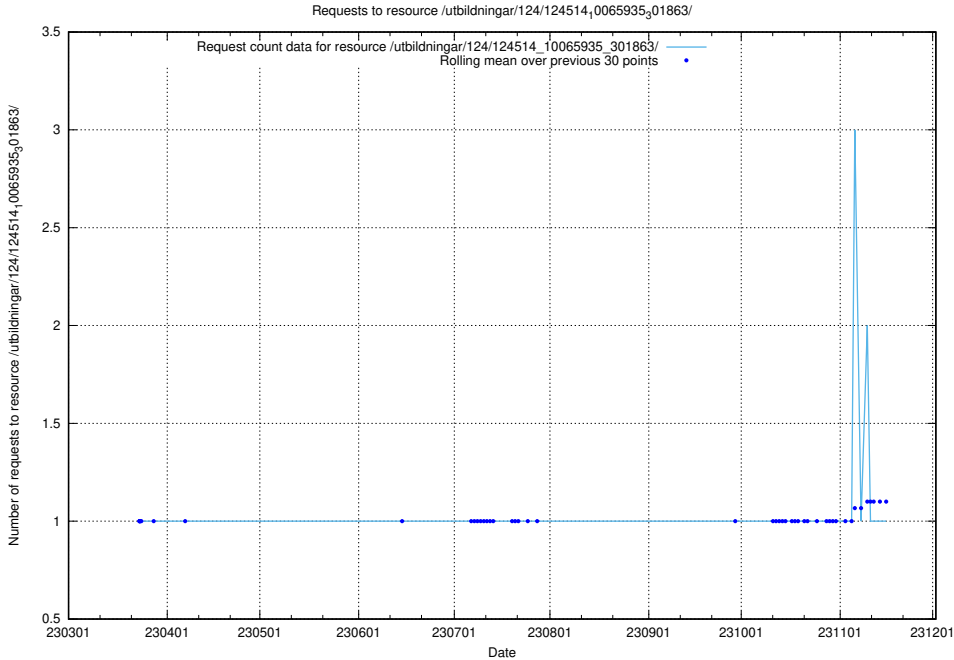

5.1527 Usage of /utbildningar/124/124514_10065935_301863/

Here, we count the number of requests to resource /utbildningar/124/124514_10065935_301863/.