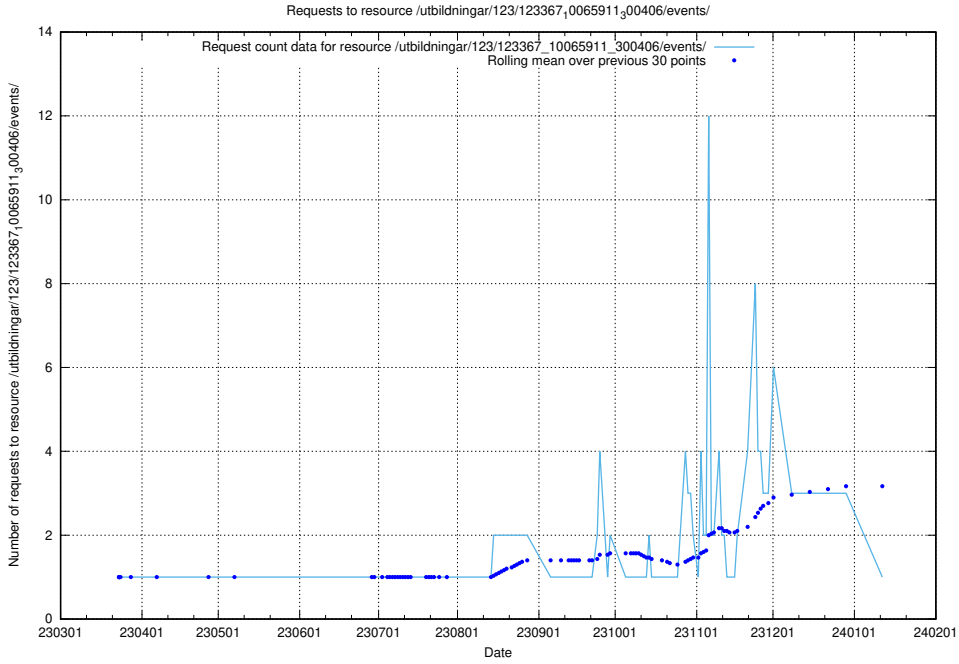

5.4369 Usage of /utbildningar/123/123367_10065911_300406/events/

Here, we count the number of requests to resource /utbildningar/123/123367_10065911_300406/events/