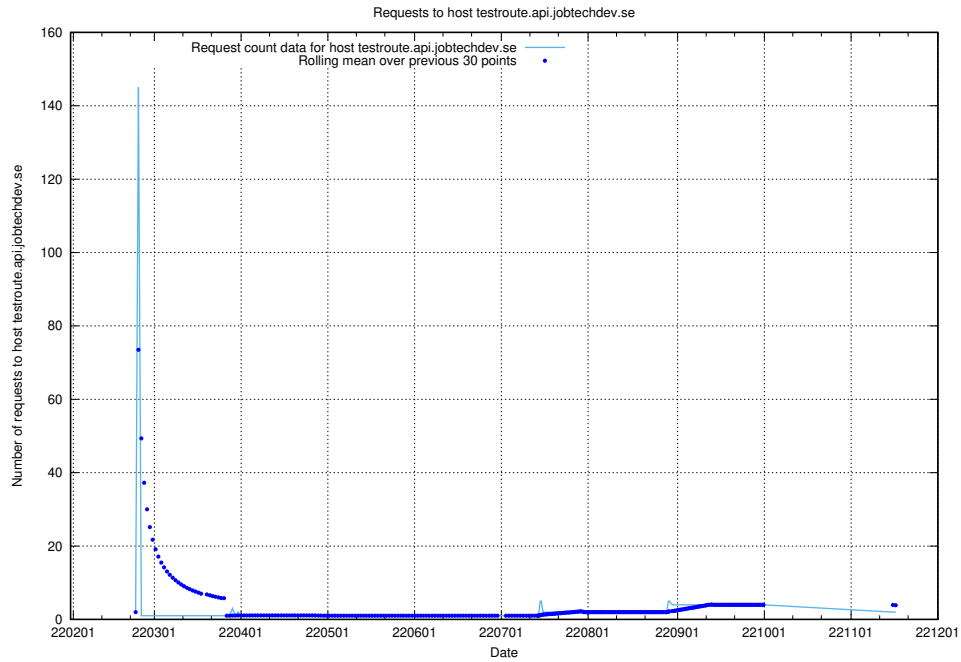

7.514 Usage of testroute.api.jobtechdev.se

Here, we count the number of requests to host testroute.api.jobtechdev.se.