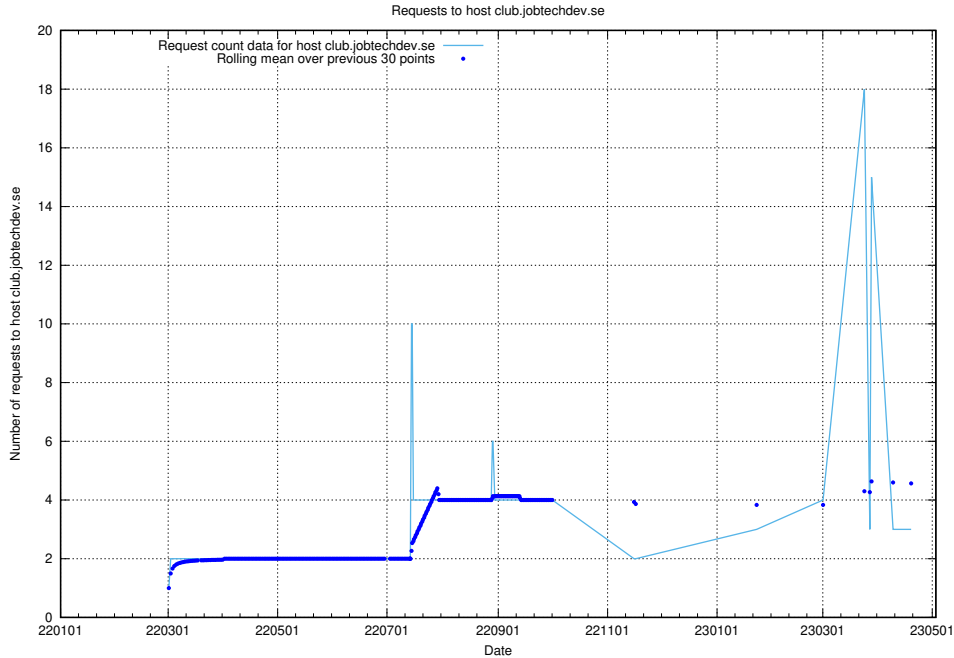

7.221 Usage of club.jobtechdev.se

Here, we count the number of requests to host club.jobtechdev.se.