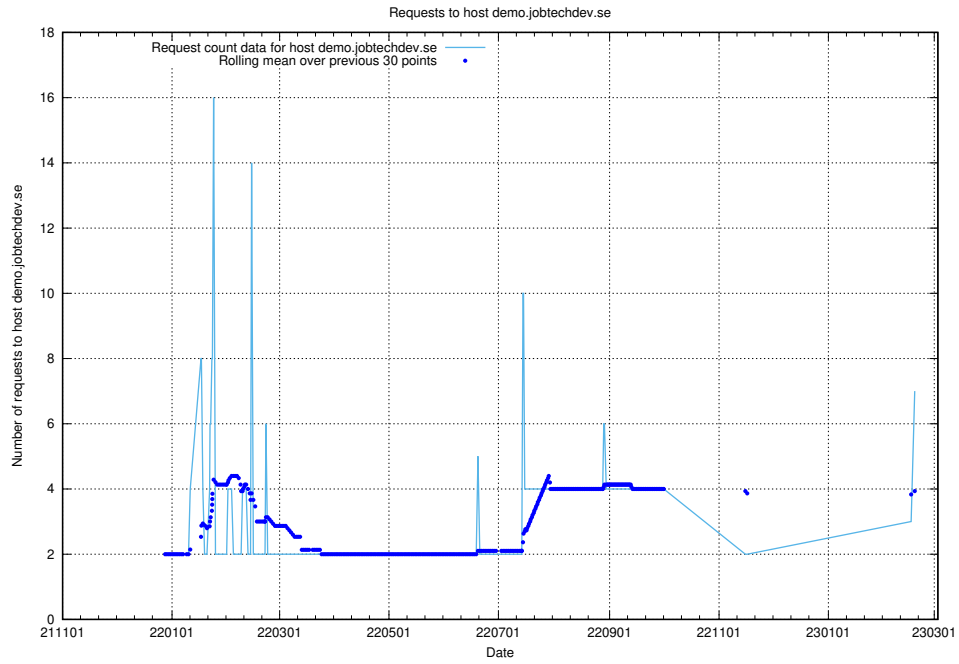

7.74 Usage of demo.jobtechdev.se

Here, we count the number of requests to host demo.jobtechdev.se.