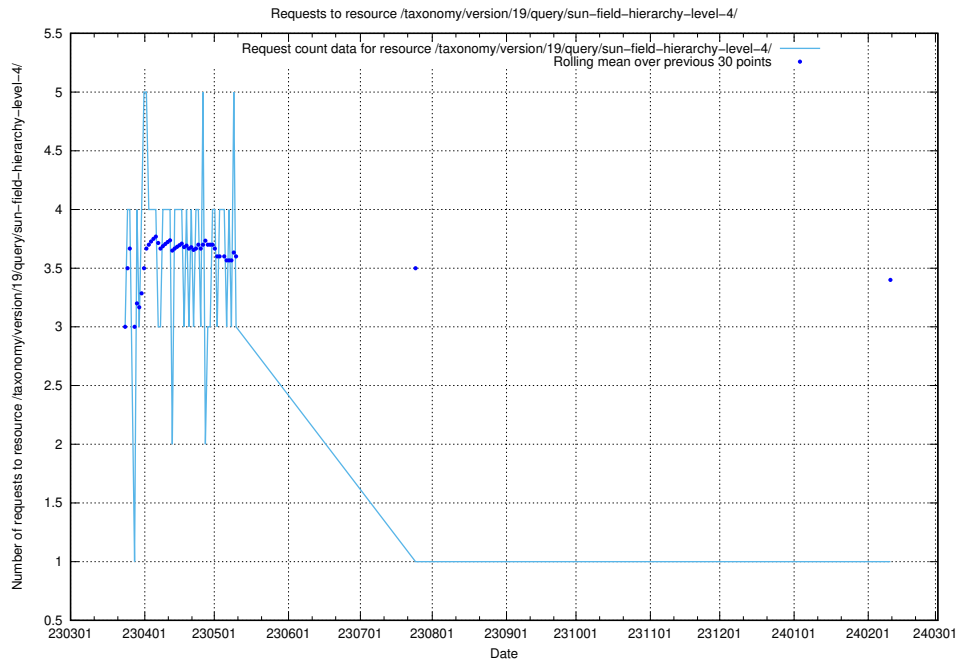

5.5773 Usage of /taxonomy/version/19/query/sun-field-hierarchy-level-4/

Here, we count the number of requests to resource /taxonomy/version/19/query/sun-field-hierarchy-level-4/.