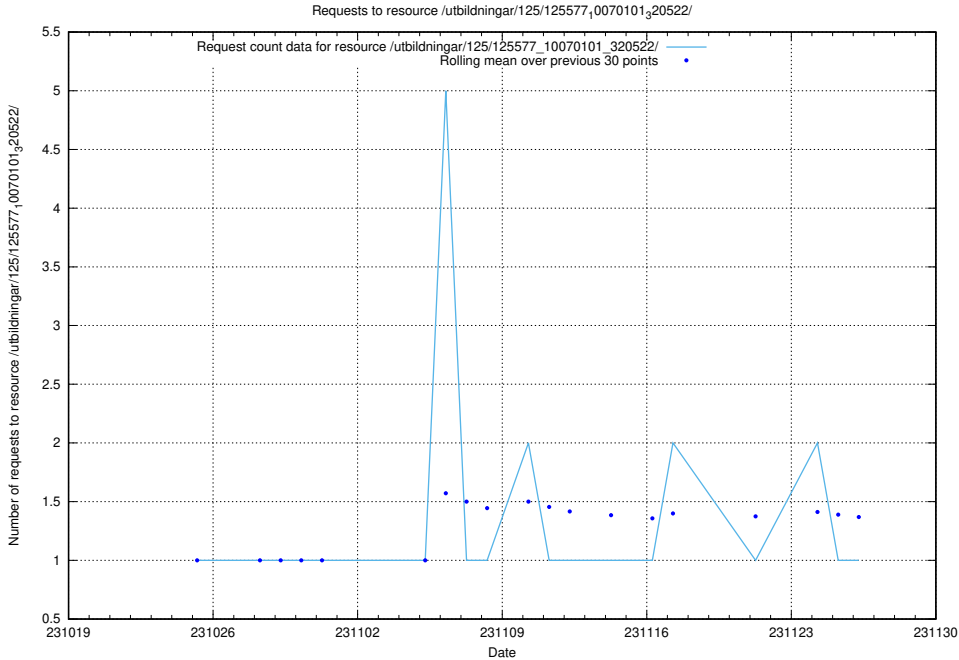

5.3864 Usage of /utbildningar/125/125577_10070101_320522/

Here, we count the number of requests to resource /utbildningar/125/125577_10070101_320522/.