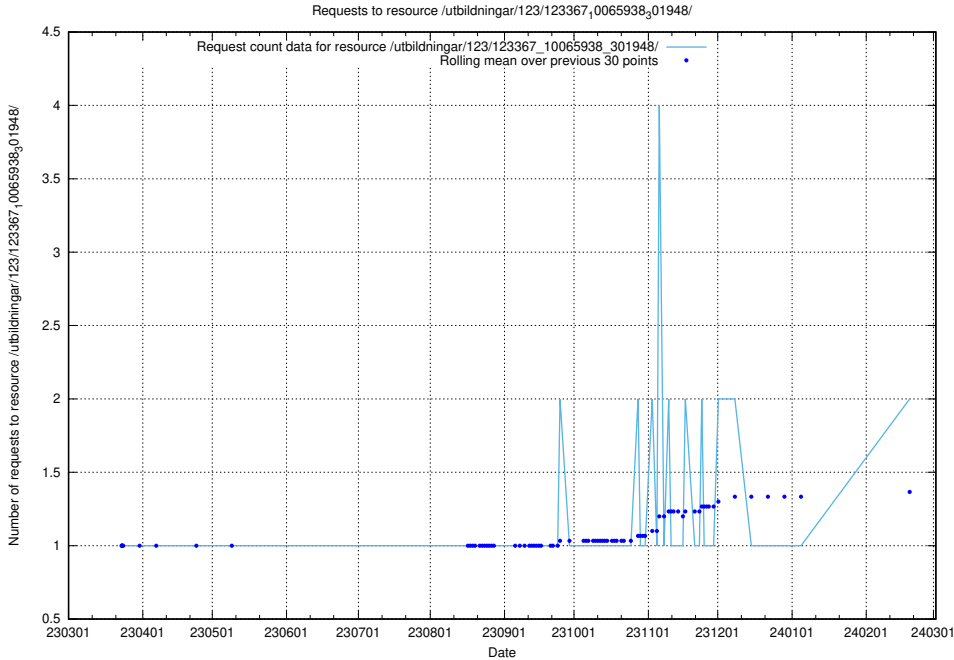

5.597 Usage of /utbildningar/123/123367_10065938_301948/

Here, we count the number of requests to resource /utbildningar/123/123367_10065938_301948/.