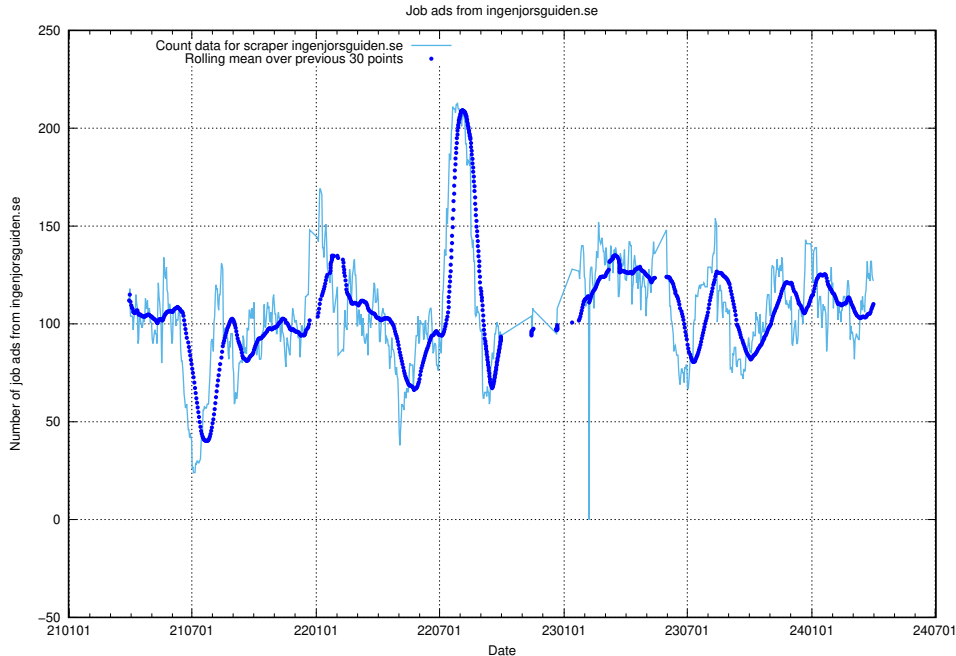

13.13 Number of ads by scraper ingenjorsguiden.se

Here, we count the number of job ads scraped from ingenjorsguiden.se.