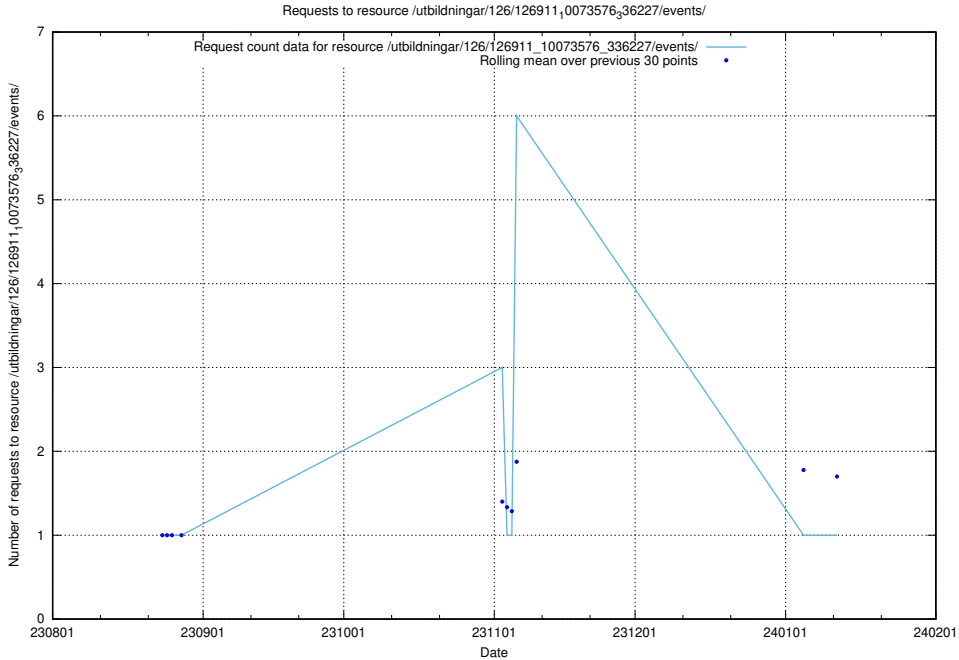

5.4377 Usage of /utbildningar/126/126911_10073576_336227/events/

Here, we count the number of requests to resource /utbildningar/126/126911_10073576_336227/events/