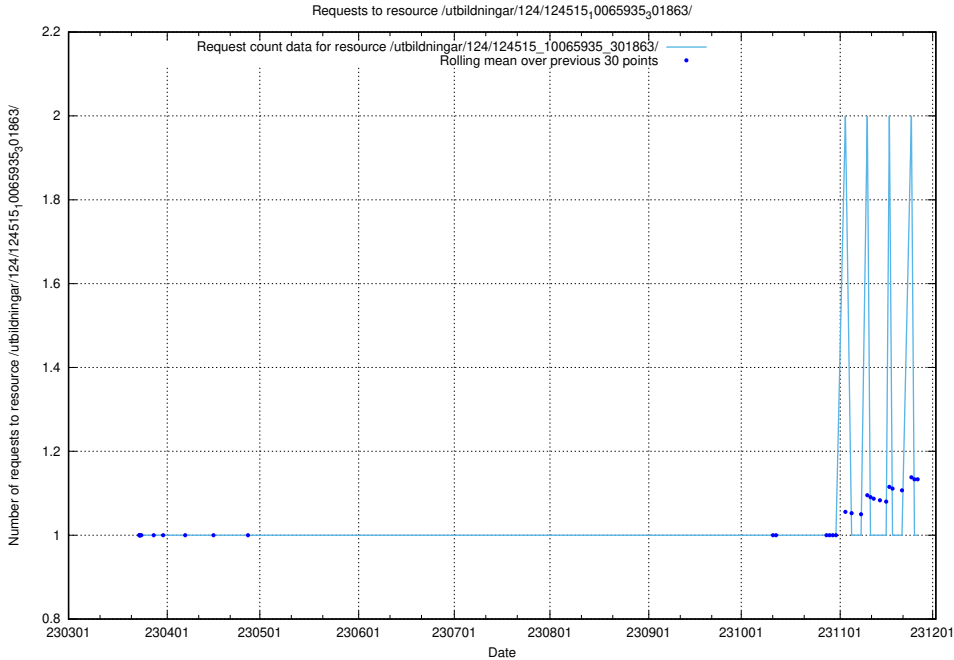

5.1210 Usage of /utbildningar/124/124515_10065935_301863/

Here, we count the number of requests to resource /utbildningar/124/124515_10065935_301863/.