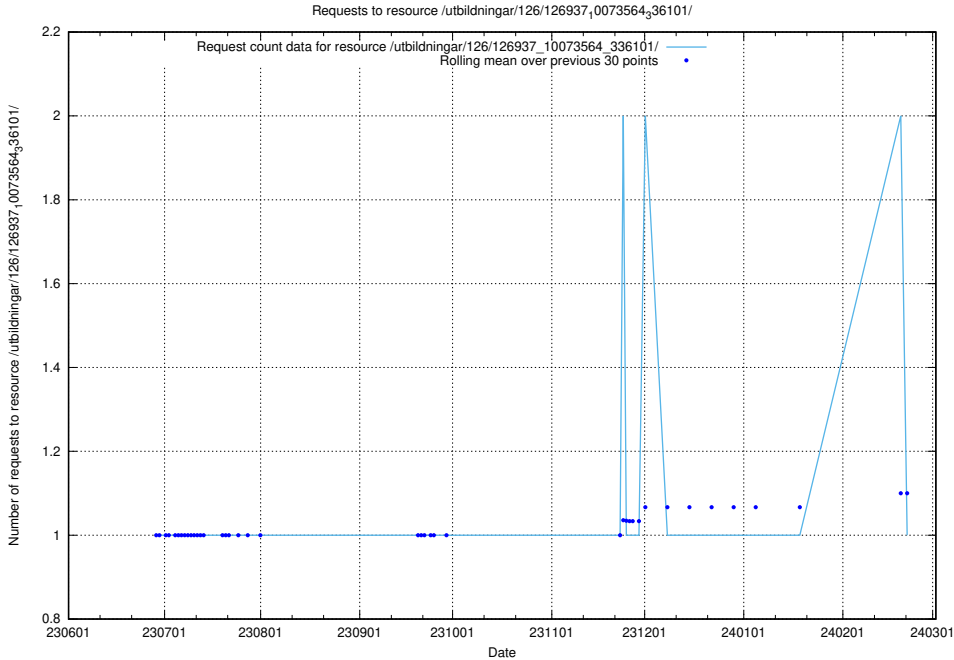

5.5092 Usage of /utbildningar/126/126937_10073564_336101/

Here, we count the number of requests to resource /utbildningar/126/126937_10073564_336101/.