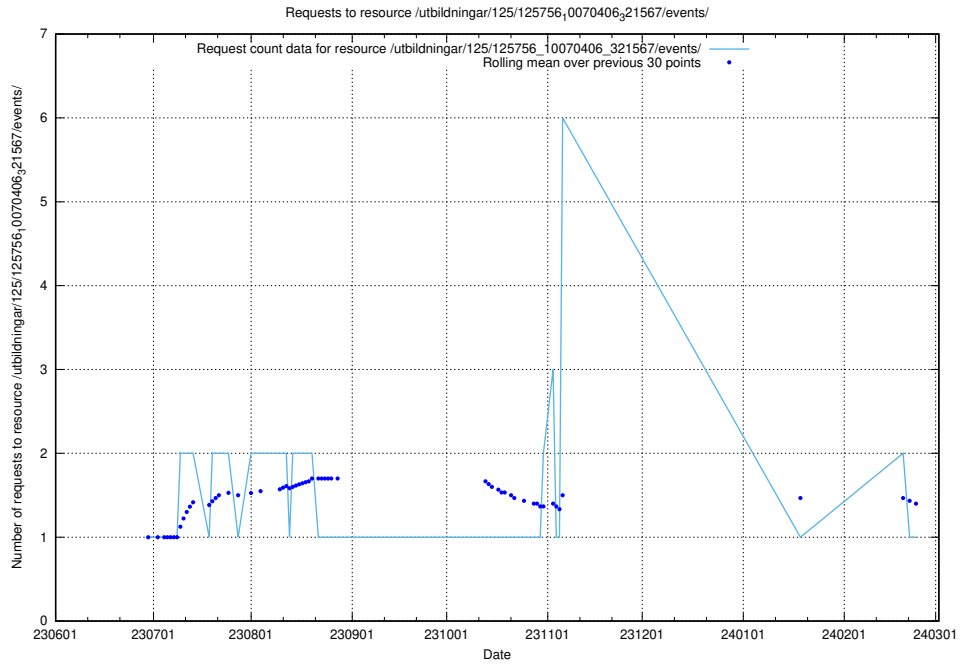

5.5035 Usage of /utbildningar/125/125756_10070406_321567/events/

Here, we count the number of requests to resource /utbildningar/125/125756_10070406_321567/events/