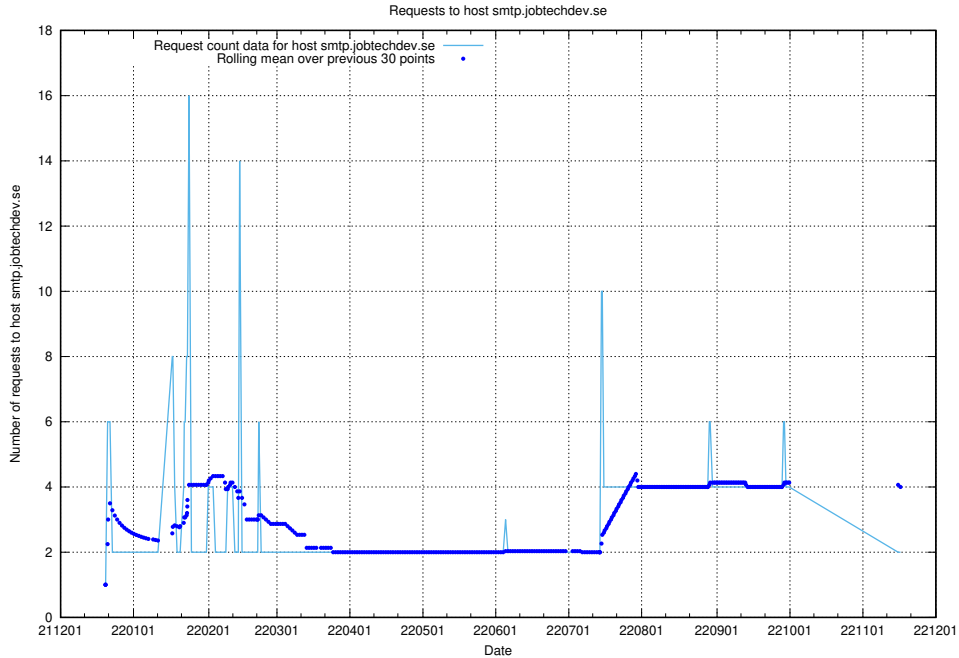

7.368 Usage of smtp.jobtechdev.se

Here, we count the number of requests to host smtp.jobtechdev.se.