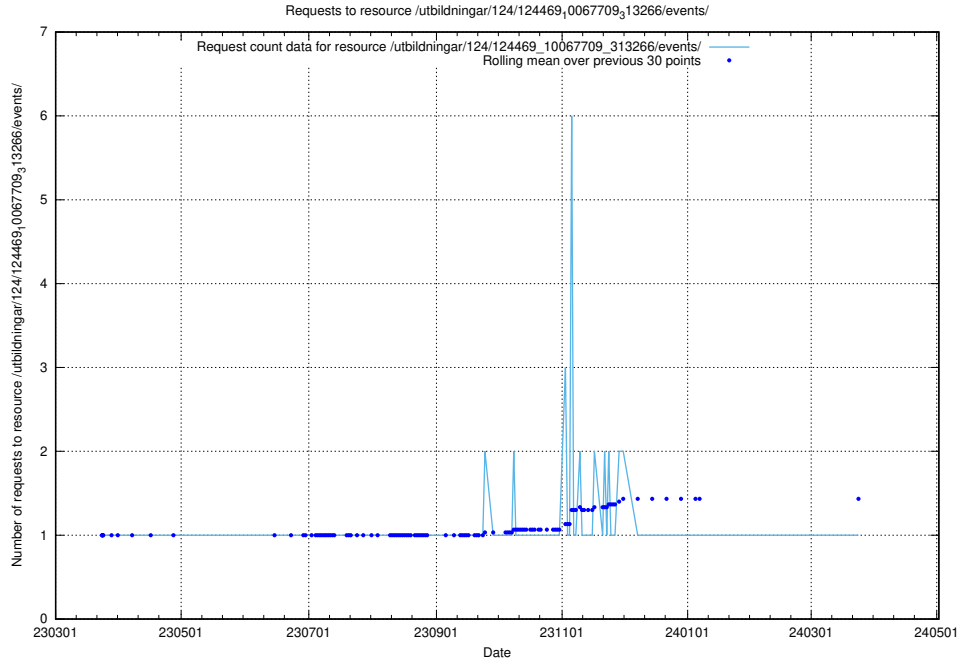

5.2868 Usage of /utbildningar/124/124469_10067709_313266/events/

Here, we count the number of requests to resource /utbildningar/124/124469_10067709_313266/events/