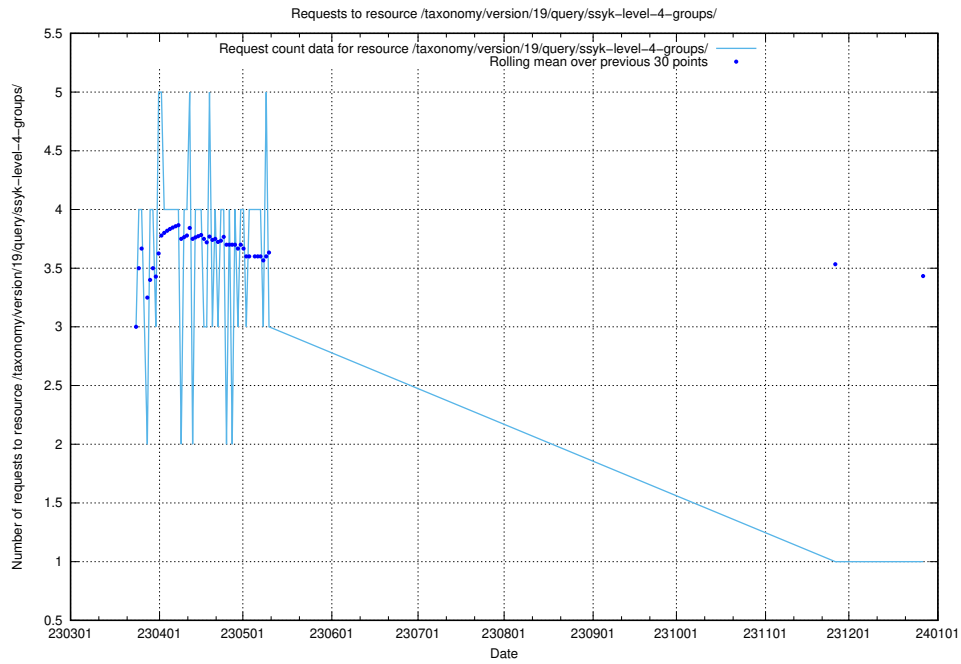

5.5780 Usage of /taxonomy/version/19/query/ssyk-level-4-groups/

Here, we count the number of requests to resource /taxonomy/version/19/query/ssyk-level-4-groups/.