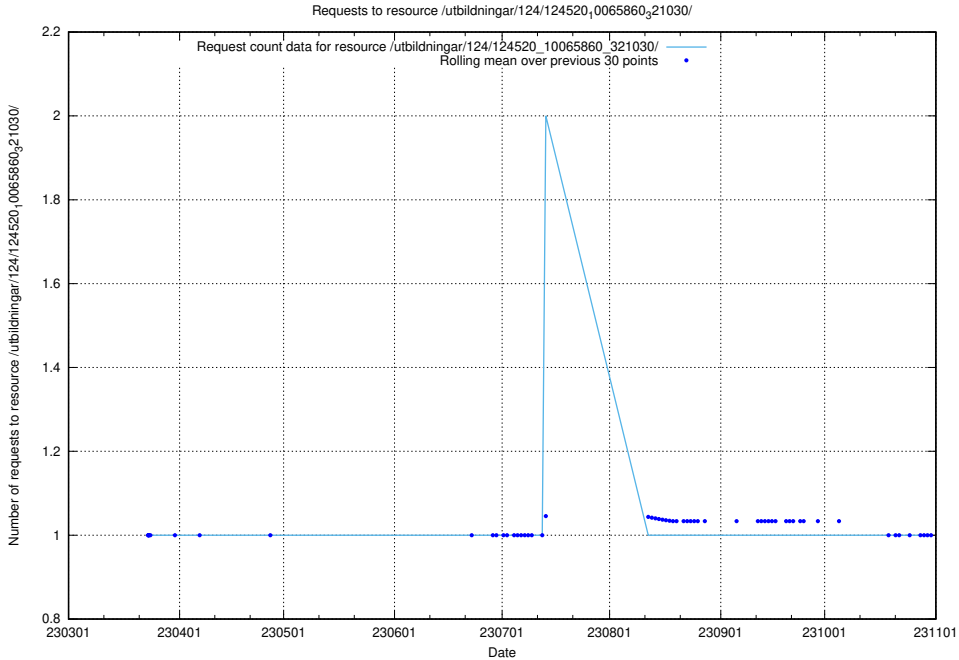

5.1167 Usage of /utbildningar/124/124520_10065860_321030/

Here, we count the number of requests to resource /utbildningar/124/124520_10065860_321030/.