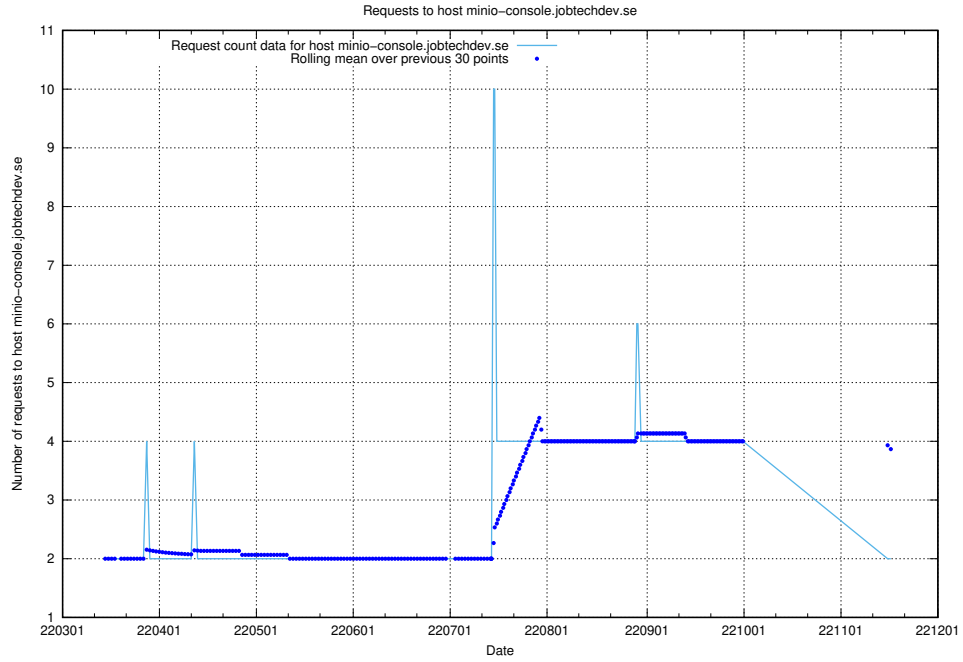

7.497 Usage of minio-console.jobtechdev.se

Here, we count the number of requests to host minio-console.jobtechdev.se.