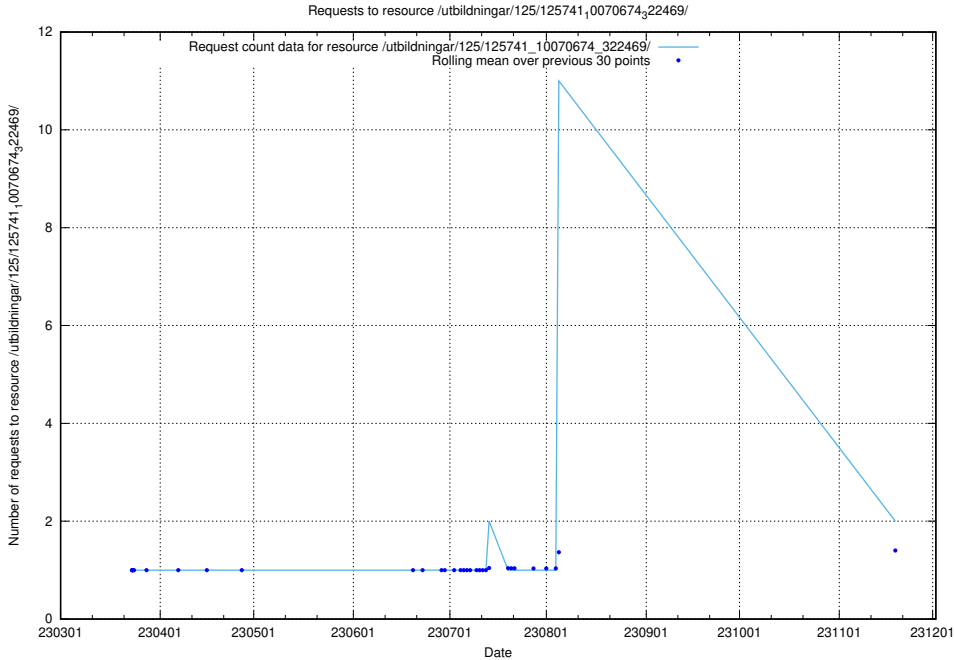

5.858 Usage of /utbildningar/125/125741_10070674_322469/

Here, we count the number of requests to resource /utbildningar/125/125741_10070674_322469/.