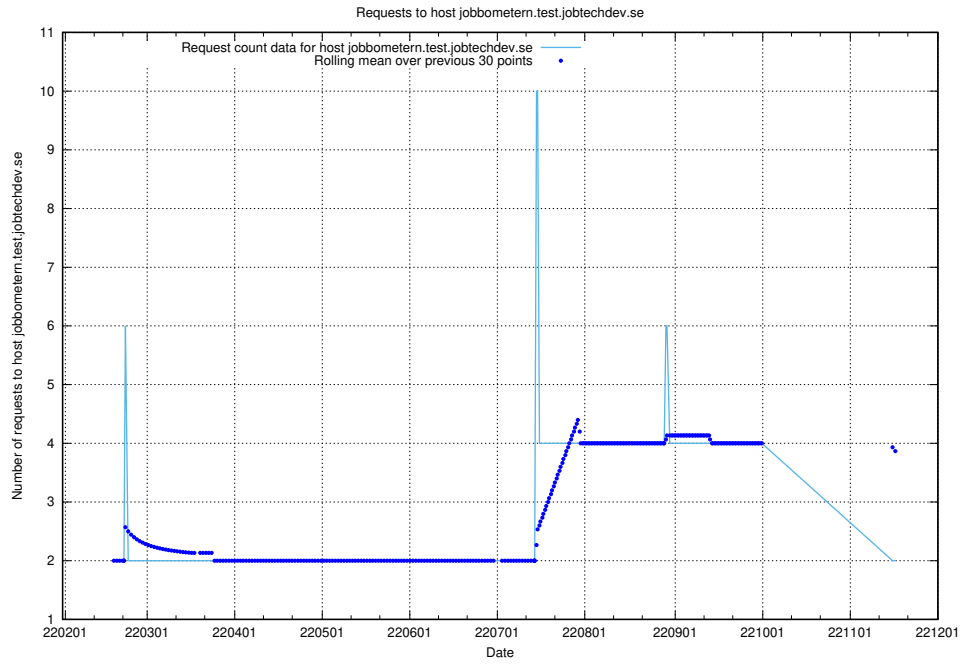

7.534 Usage of `jobbometern.test.jobtechdev.se`

Here, we count the number of requests to host `jobbometern.test.jobtechdev.se`.