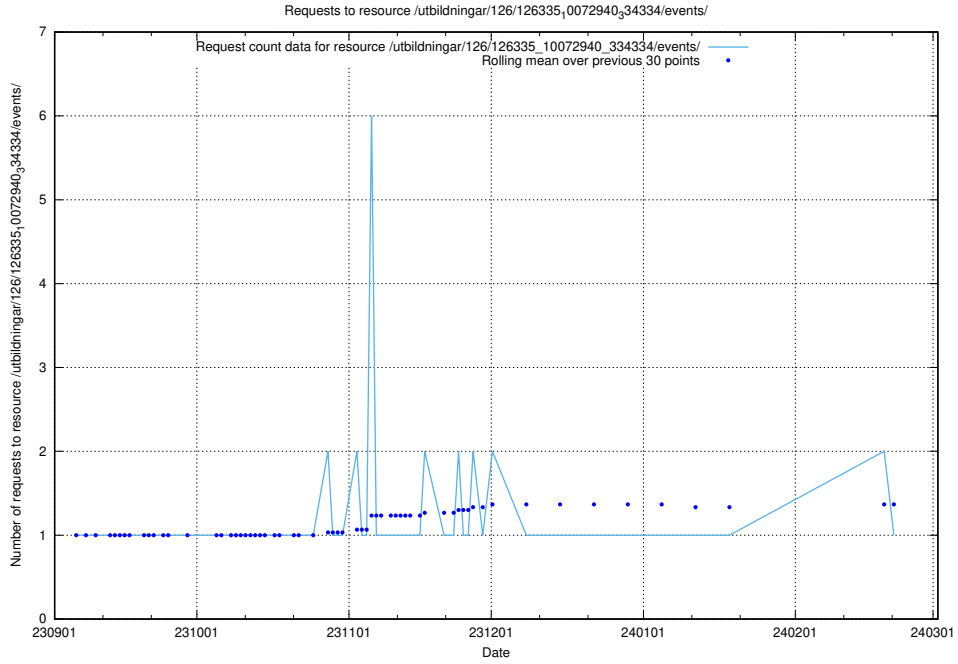

5.4318 Usage of /utbildningar/126/126335_10072940_334334/events/

Here, we count the number of requests to resource /utbildningar/126/126335_10072940_334334/events/