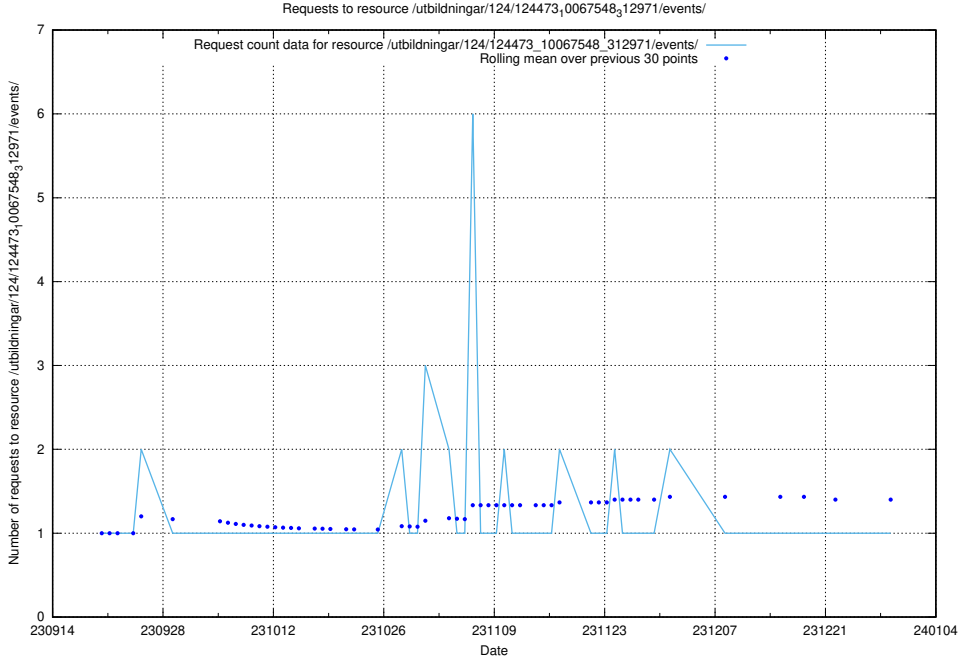

### 5.4185 Usage of /utbildningar/124/124473\_10067548\_312971/events/

Here, we count the number of requests to resource /utbildningar/124/124473\_10067548\_312971/events/