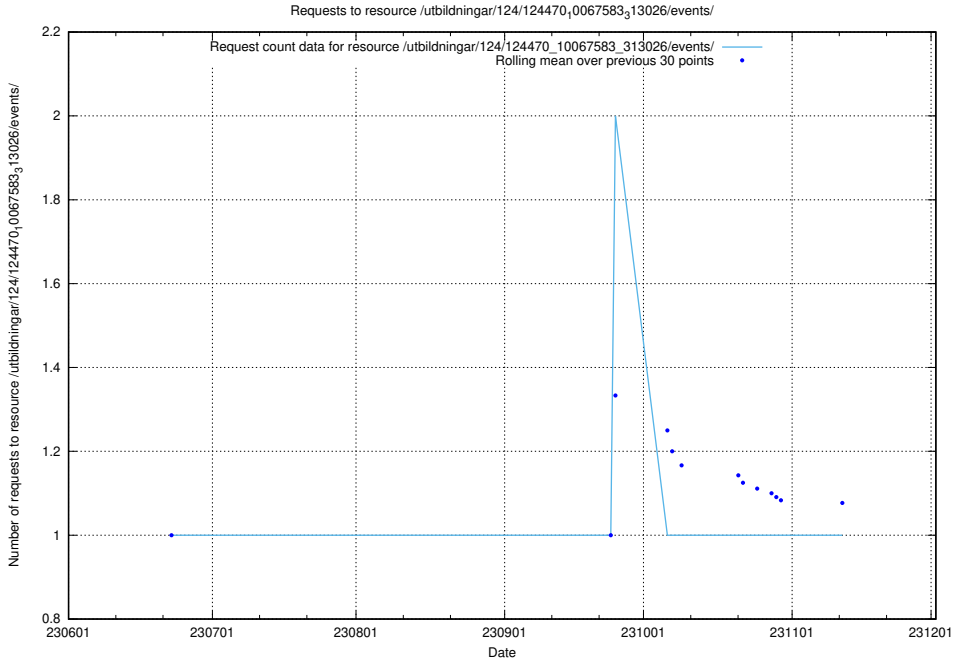

5.5469 Usage of /utbildningar/124/124470_10067583_313026/events/

Here, we count the number of requests to resource /utbildningar/124/124470_10067583_313026/events/