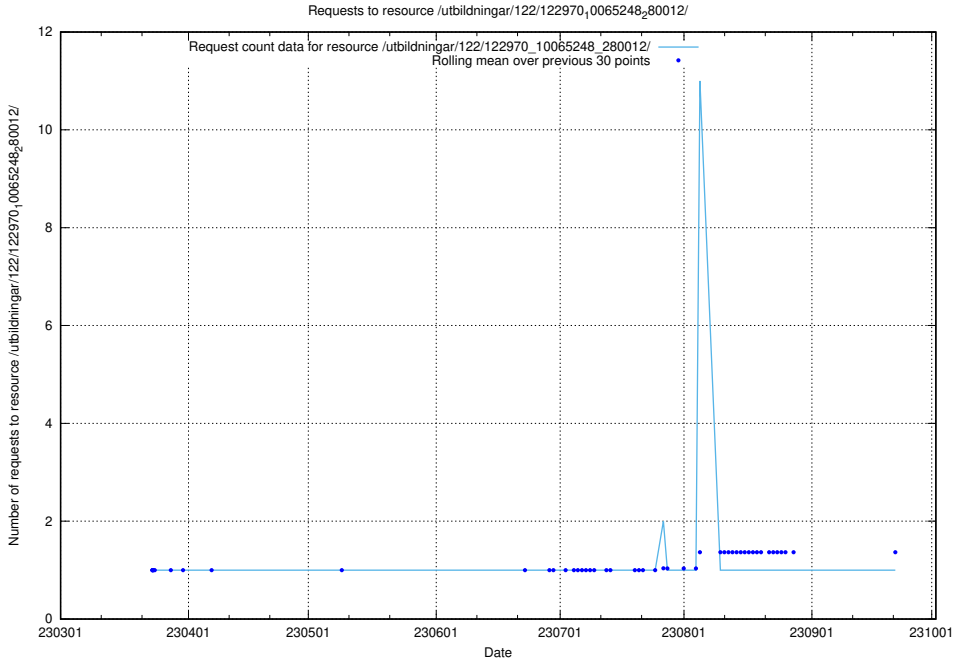

5.4635 Usage of /utbildningar/122/122970_10065248_280012/

Here, we count the number of requests to resource /utbildningar/122/122970_10065248_280012/.