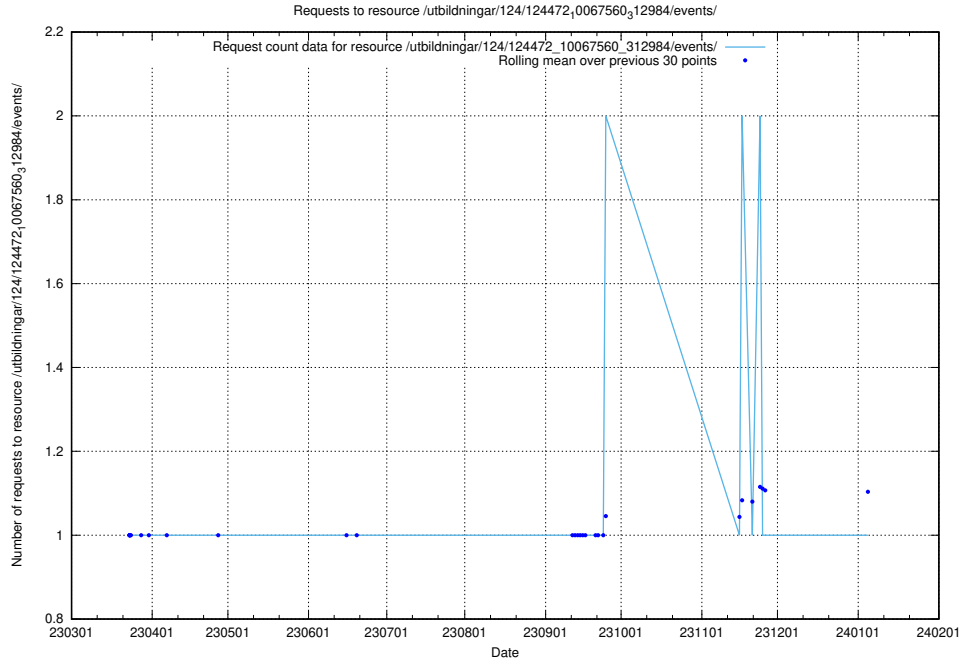

### 5.2713 Usage of /utbildningar/124/124472\_10067560\_312984/events/

Here, we count the number of requests to resource /utbildningar/124/124472\_10067560\_312984/events/