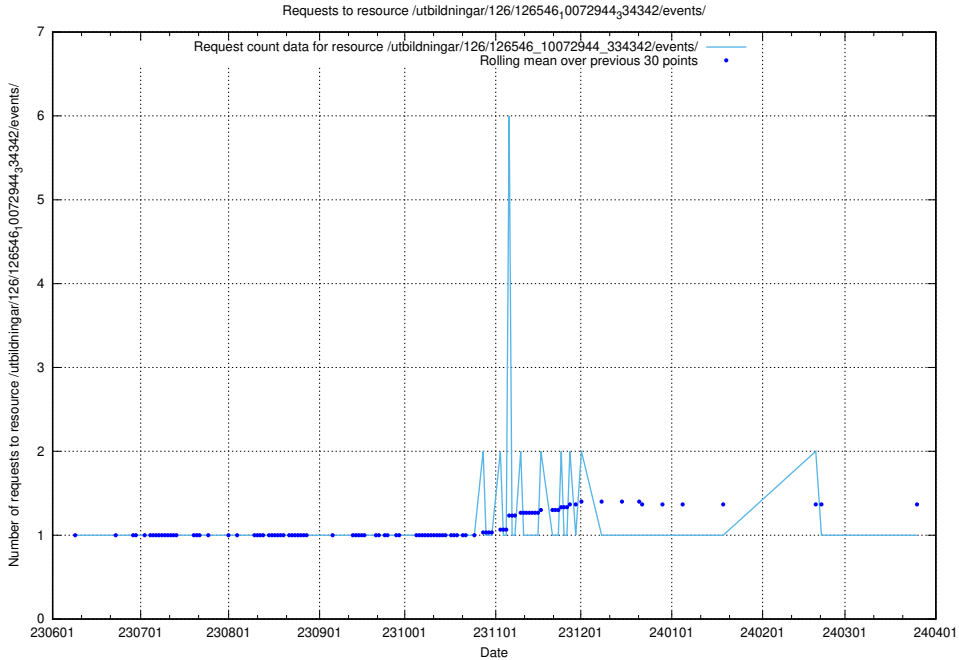

5.5561 Usage of /utbildningar/126/126546_10072944_334342/events/

Here, we count the number of requests to resource /utbildningar/126/126546_10072944_334342/events/