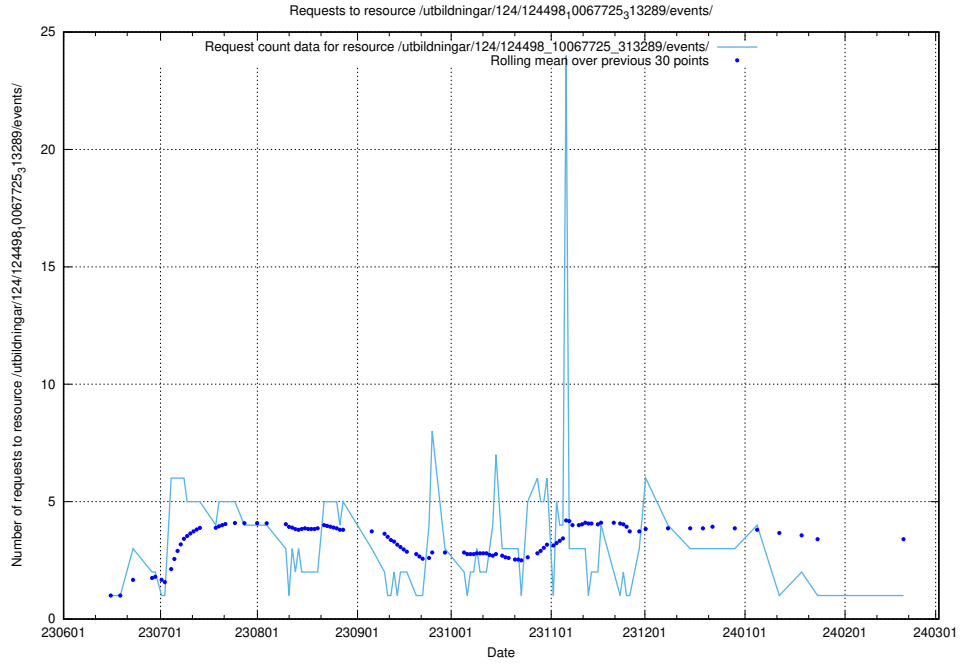

5.5551 Usage of /utbildningar/124/124498_10067725_313289/events/

Here, we count the number of requests to resource /utbildningar/124/124498_10067725_313289/events/