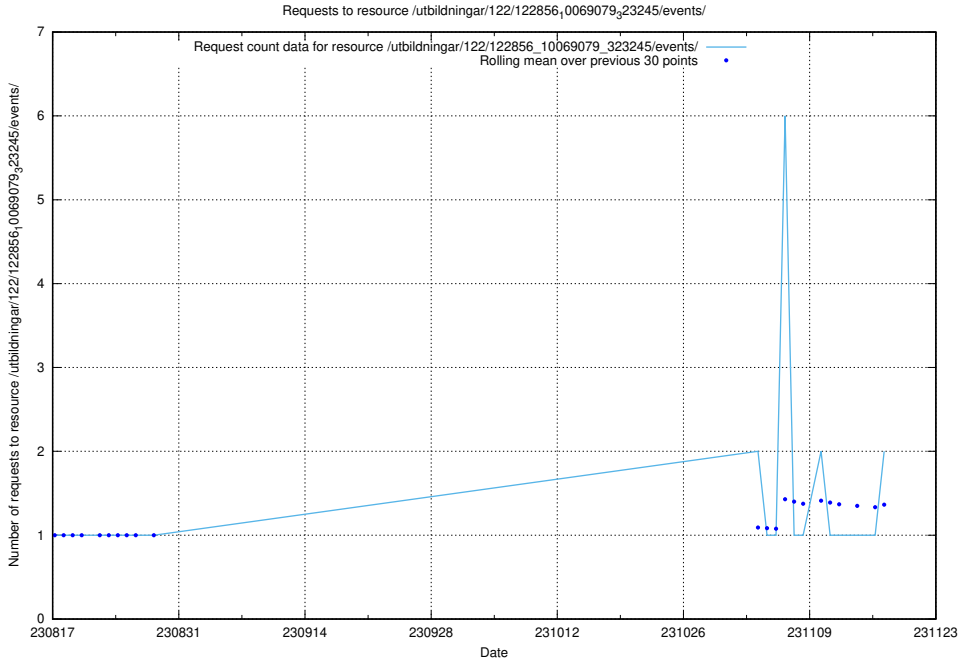

### 5.605 Usage of /utbildningar/122/122856\_10069079\_323245/events/

Here, we count the number of requests to resource /utbildningar/122/122856\_10069079\_323245/events/