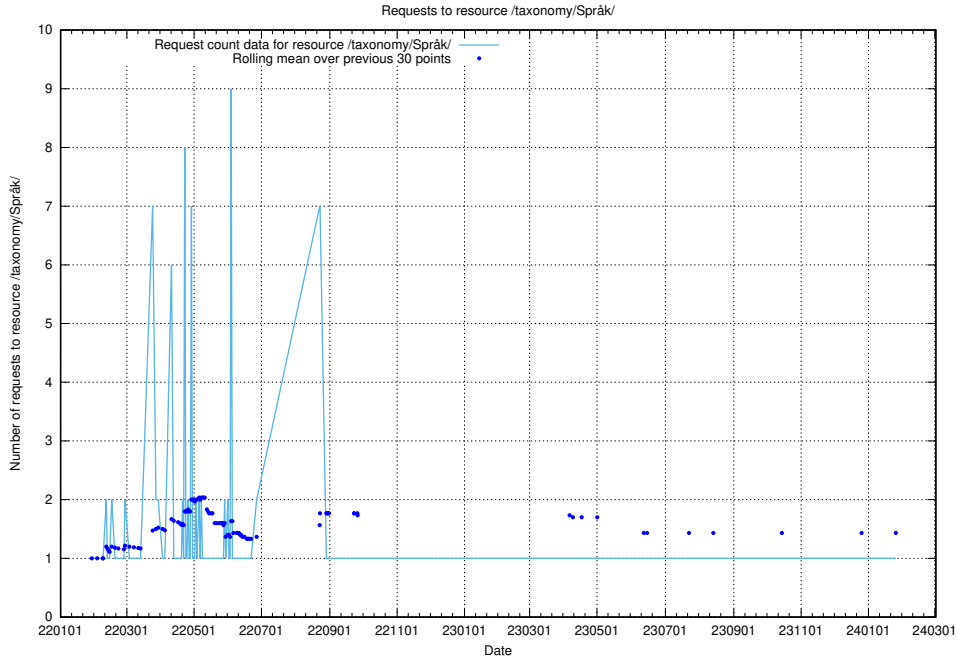

5.3483 Usage of /taxonomy/Språk/

Here, we count the number of requests to resource /taxonomy/Språk/.