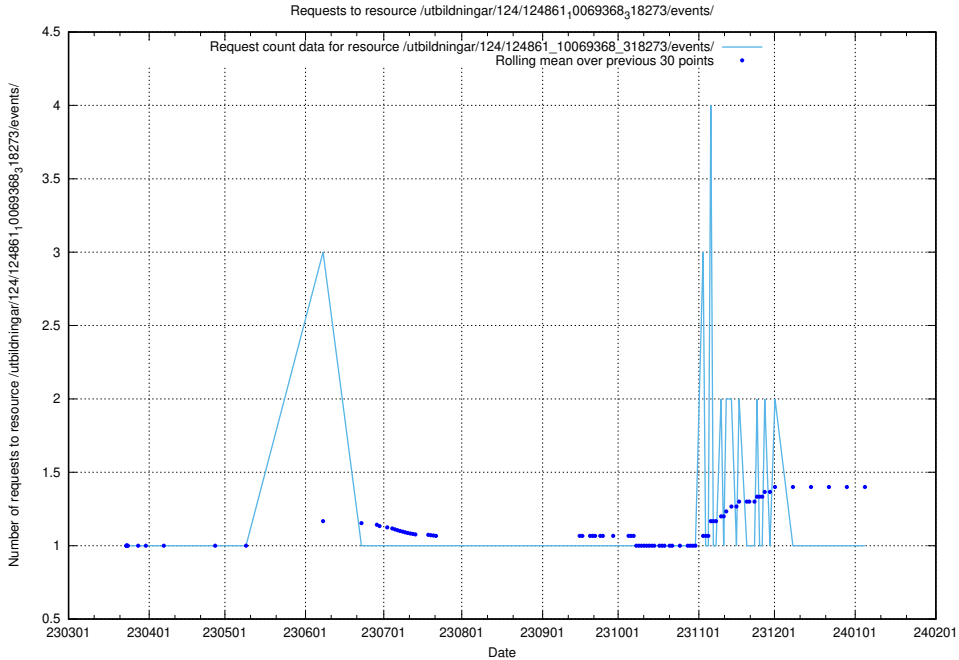

5.1065 Usage of /utbildningar/124/124861_10069368_318273/events/

Here, we count the number of requests to resource /utbildningar/124/124861_10069368_318273/events/