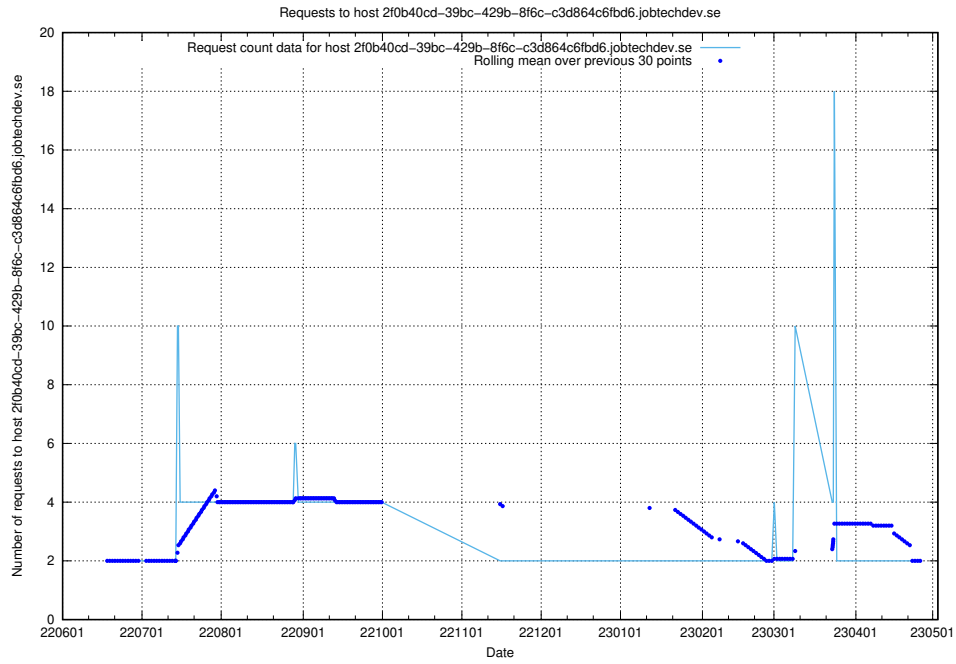

7.400 Usage of 2f0b40cd-39bc-429b-8f6c-c3d864c6fbd6.jobtechdev.se

Here, we count the number of requests to host 2f0b40cd-39bc-429b-8f6c-c3d864c6fbd6.jobtechdev.se.