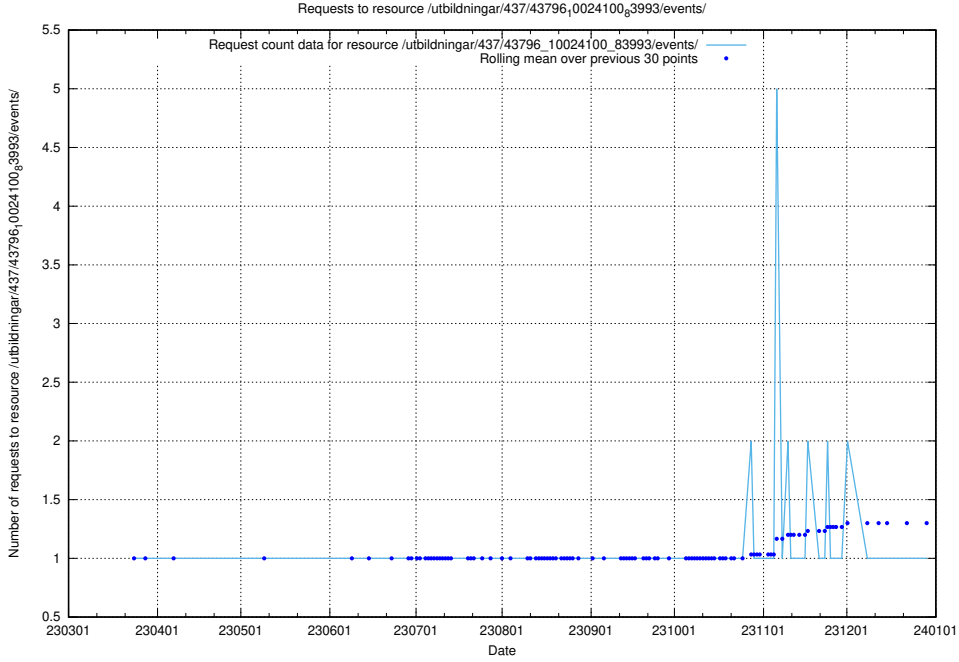

5.5830 Usage of /utbildningar/437/43796_10024100_83993/events/

Here, we count the number of requests to resource /utbildningar/437/43796_10024100_83993/events/.