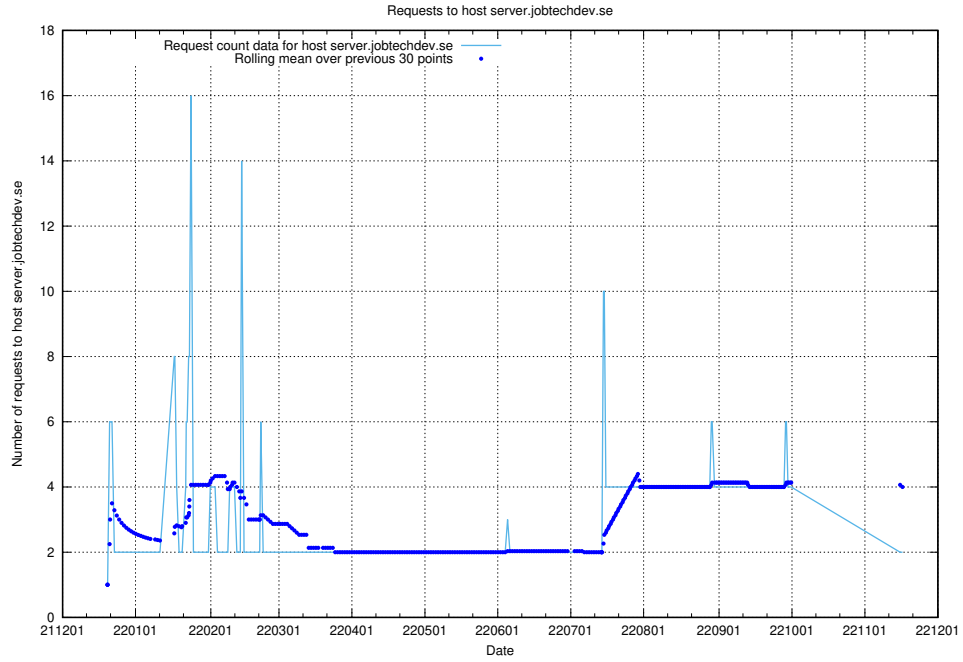

7.369 Usage of server.jobtechdev.se

Here, we count the number of requests to host server.jobtechdev.se.