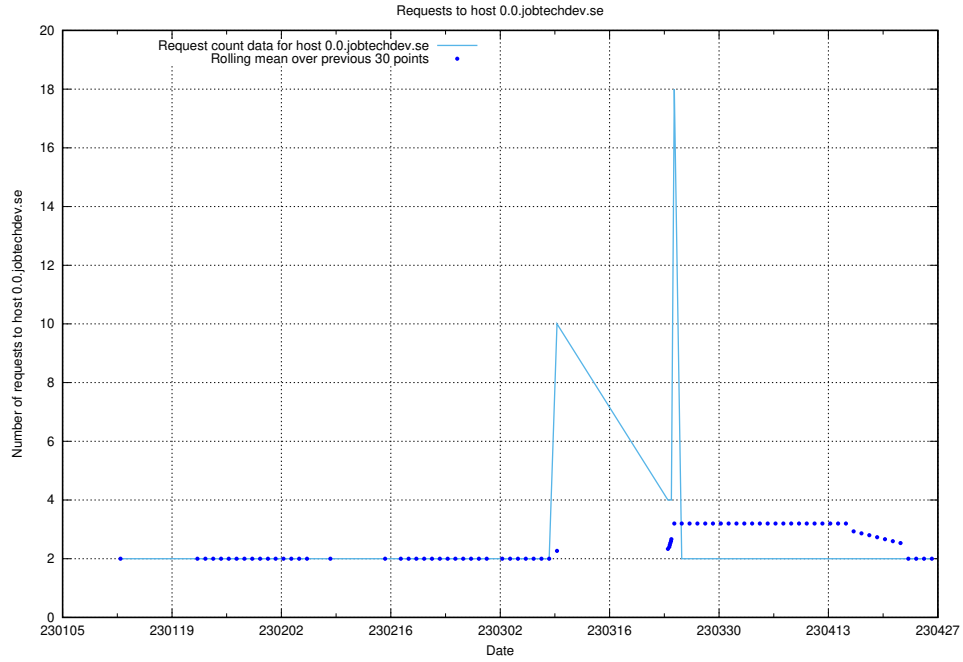

7.302 Usage of 0.0.jobtechdev.se

Here, we count the number of requests to host 0.0.jobtechdev.se.