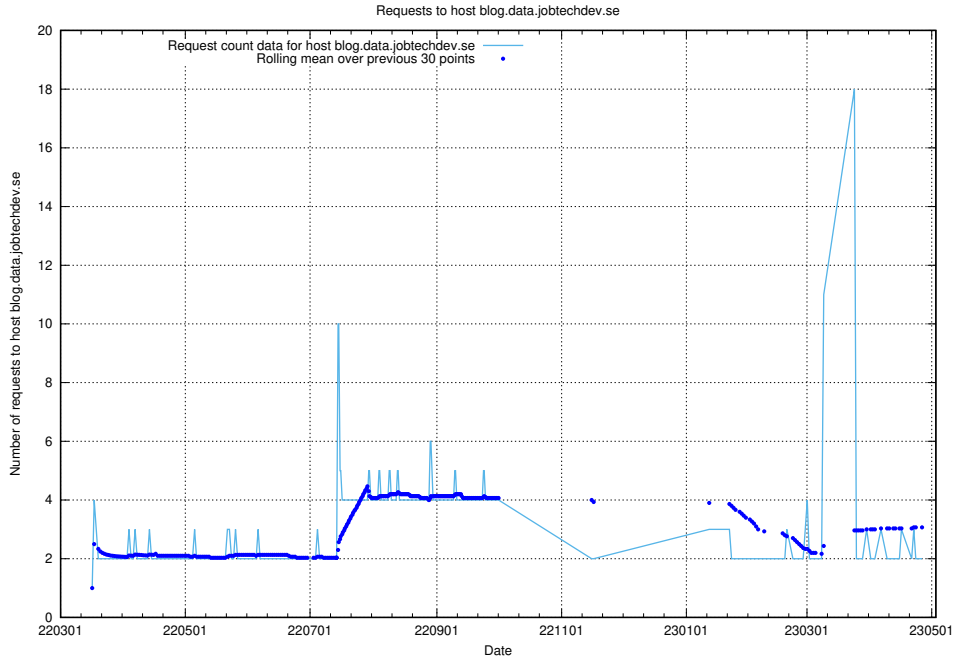

7.495 Usage of blog.data.jobtechdev.se

Here, we count the number of requests to host blog.data.jobtechdev.se.