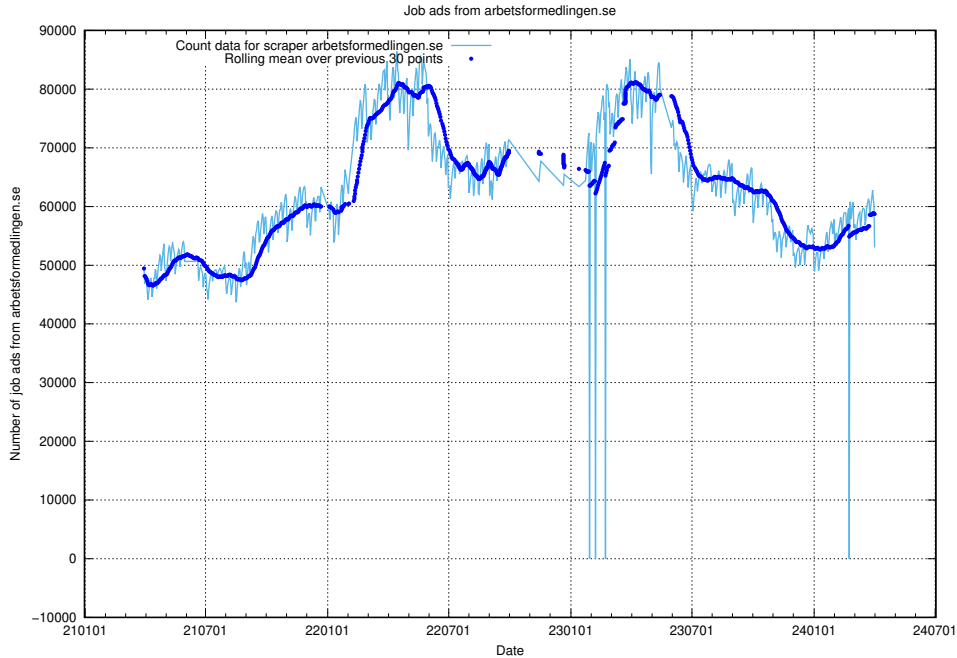

13.2 Number of ads by scraper arbetsformedlingen.se

Here, we count the number of job ads scraped from arbetsformedlingen.se.