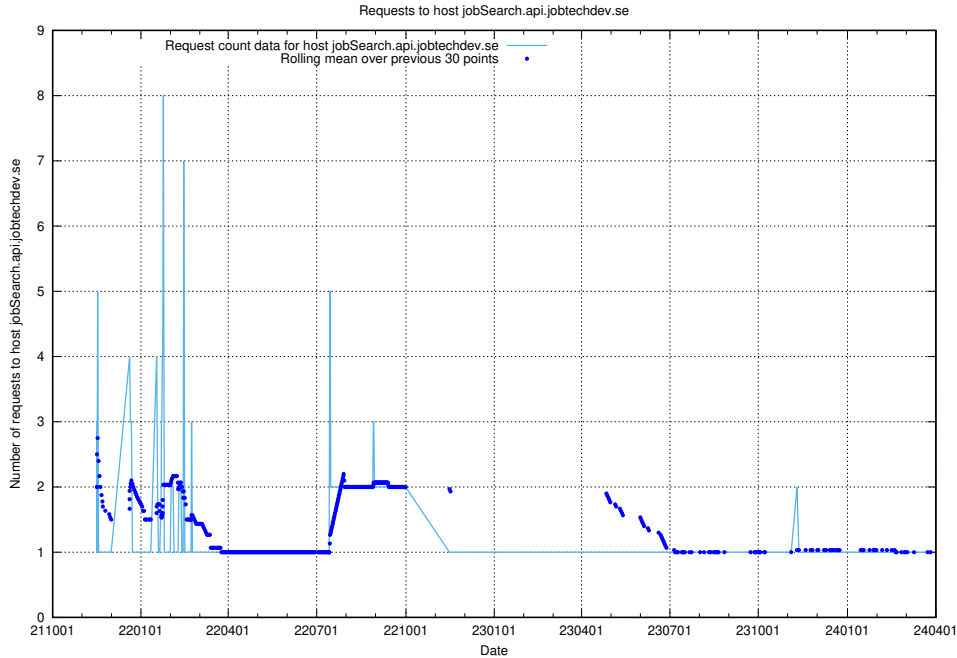

7.647 Usage of jobSearch.api.jobtechdev.se

Here, we count the number of requests to host jobSearch.api.jobtechdev.se.