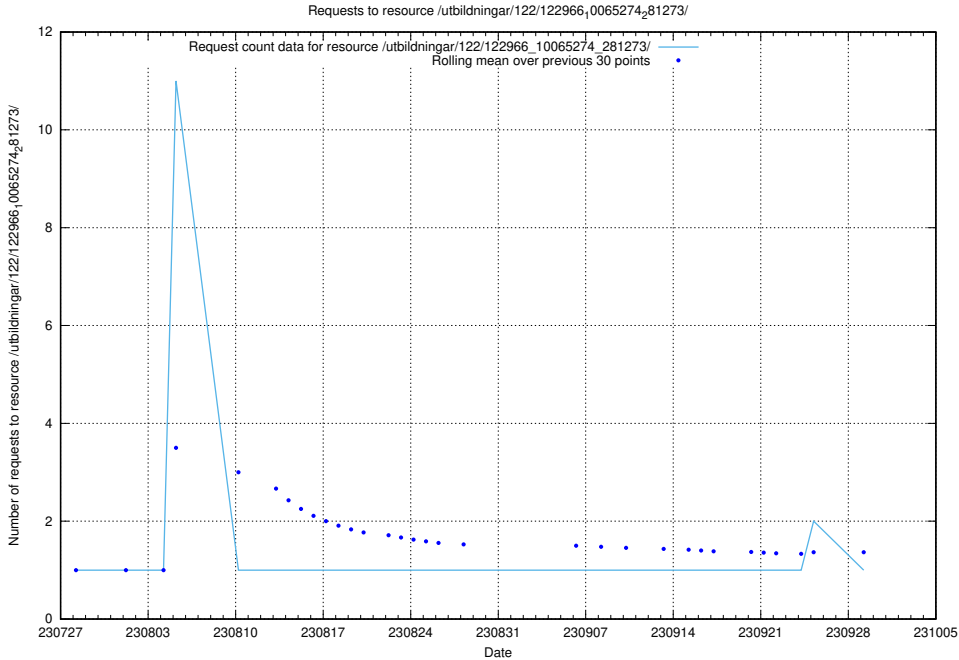

5.4574 Usage of /utbildningar/122/122966_10065274_281273/

Here, we count the number of requests to resource /utbildningar/122/122966_10065274_281273/.