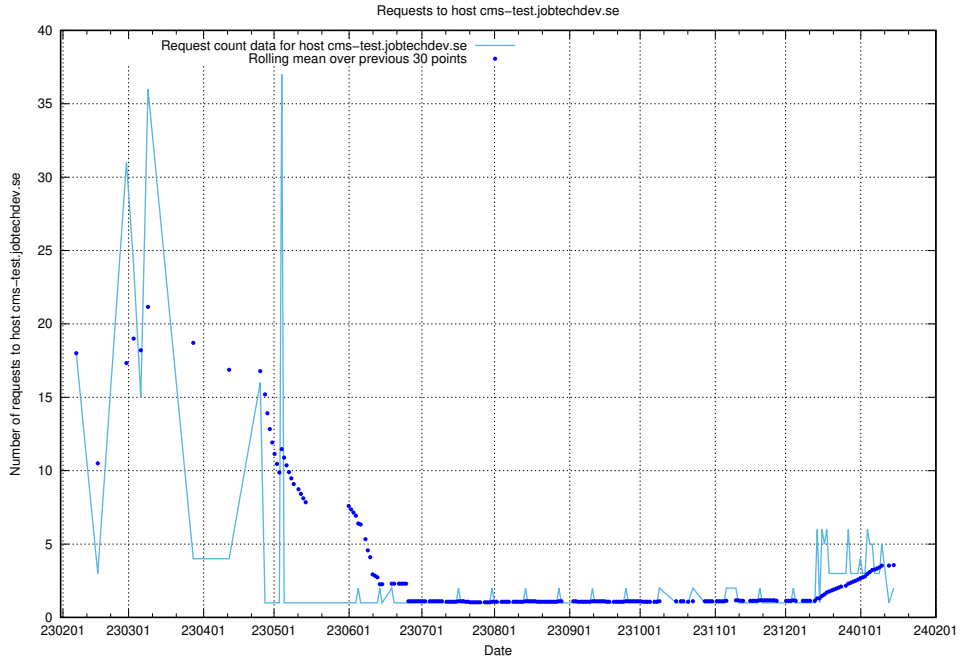

7.289 Usage of cms-test.jobtechdev.se

Here, we count the number of requests to host cms-test.jobtechdev.se.