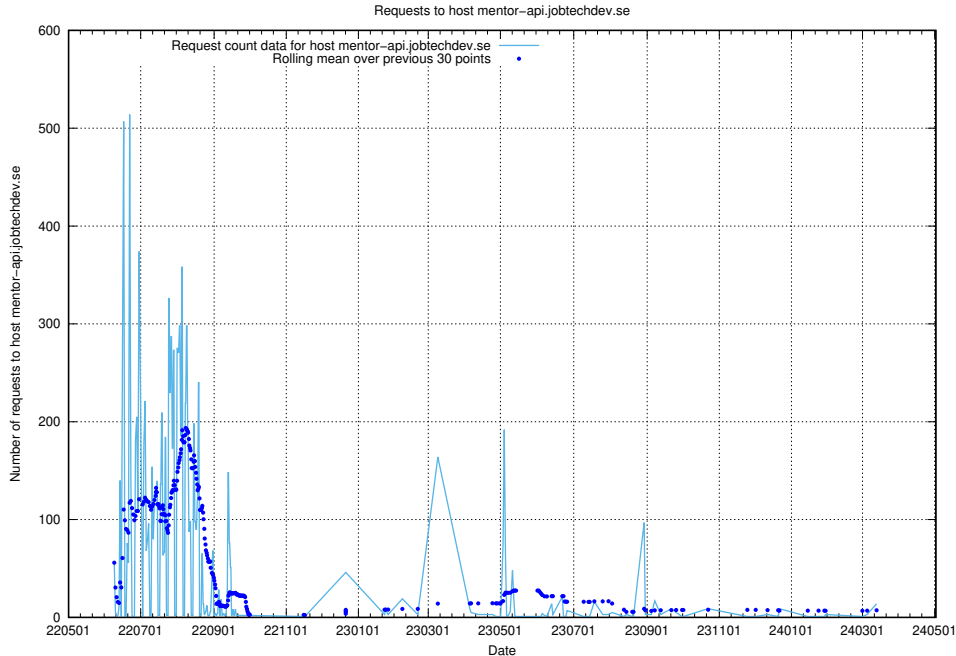

7.41 Usage of mentor-api.jobtechdev.se

Here, we count the number of requests to host mentor-api.jobtechdev.se.