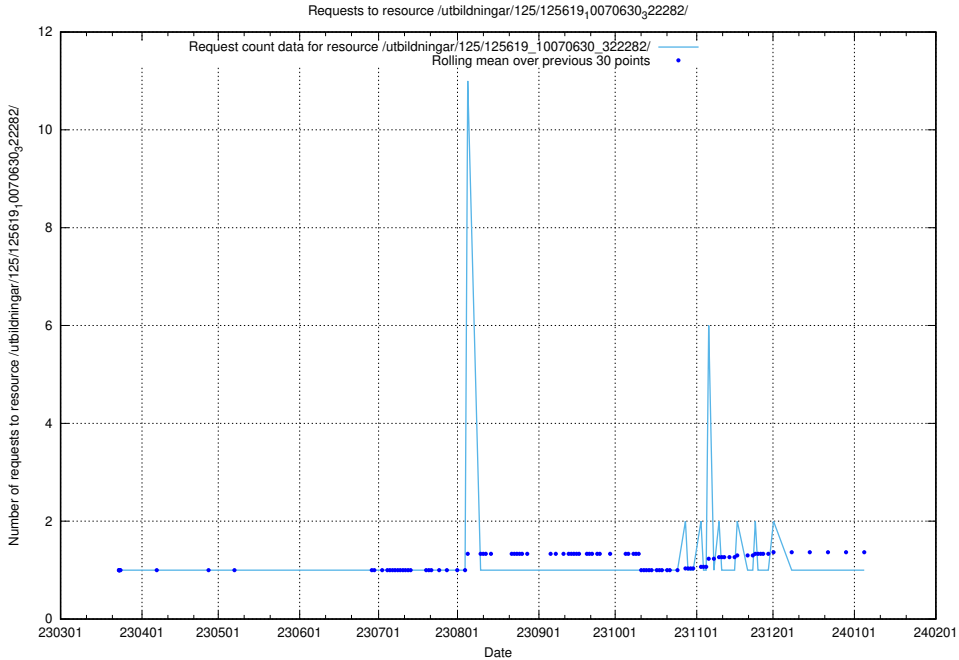

5.959 Usage of /utbildningar/125/125619_10070630_322282/

Here, we count the number of requests to resource /utbildningar/125/125619_10070630_322282/.