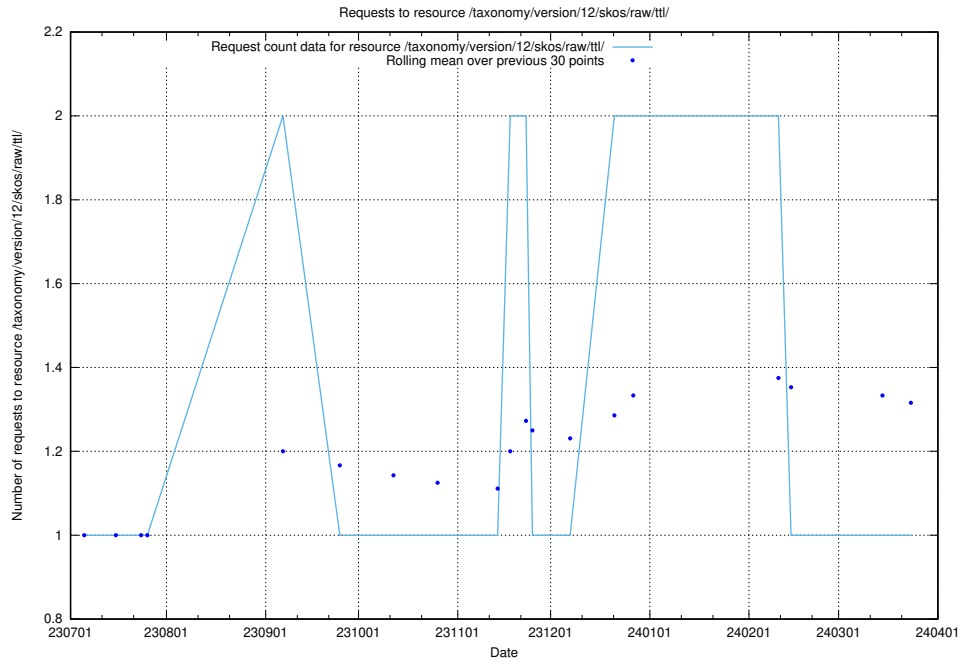

5.4994 Usage of /taxonomy/version/12/skos/raw/ttl/

Here, we count the number of requests to resource /taxonomy/version/12/skos/raw/ttl/.