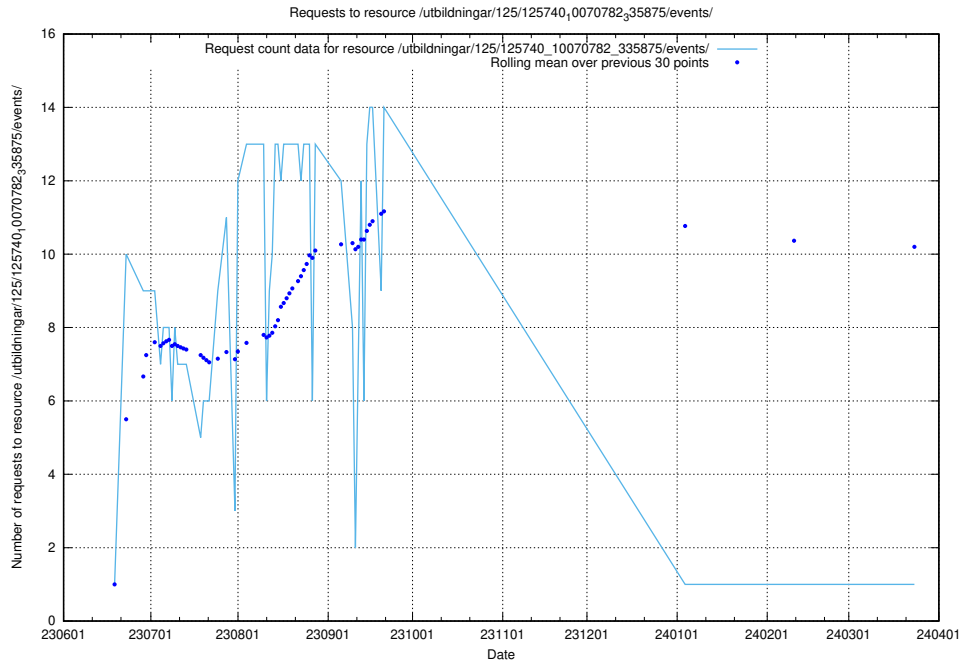

5.5518 Usage of /utbildningar/125/125740_10070782_335875/events/

Here, we count the number of requests to resource /utbildningar/125/125740_10070782_335875/events/