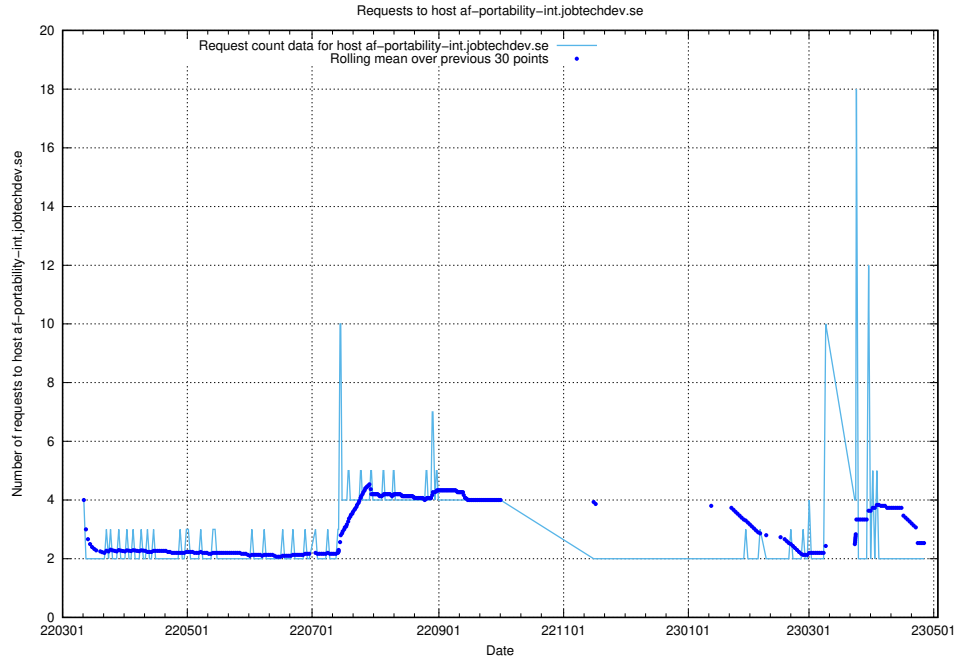

7.501 Usage of af-portability-int.jobtechdev.se

Here, we count the number of requests to host af-portability-int.jobtechdev.se.