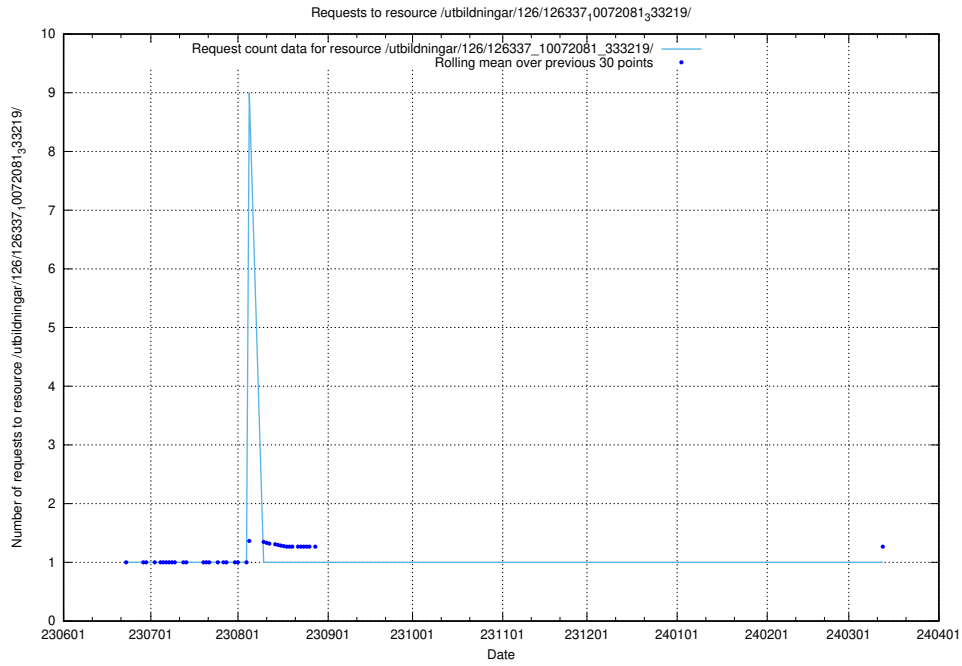

5.5319 Usage of /utbildningar/126/126337_10072081_333219/

Here, we count the number of requests to resource /utbildningar/126/126337_10072081_333219/.