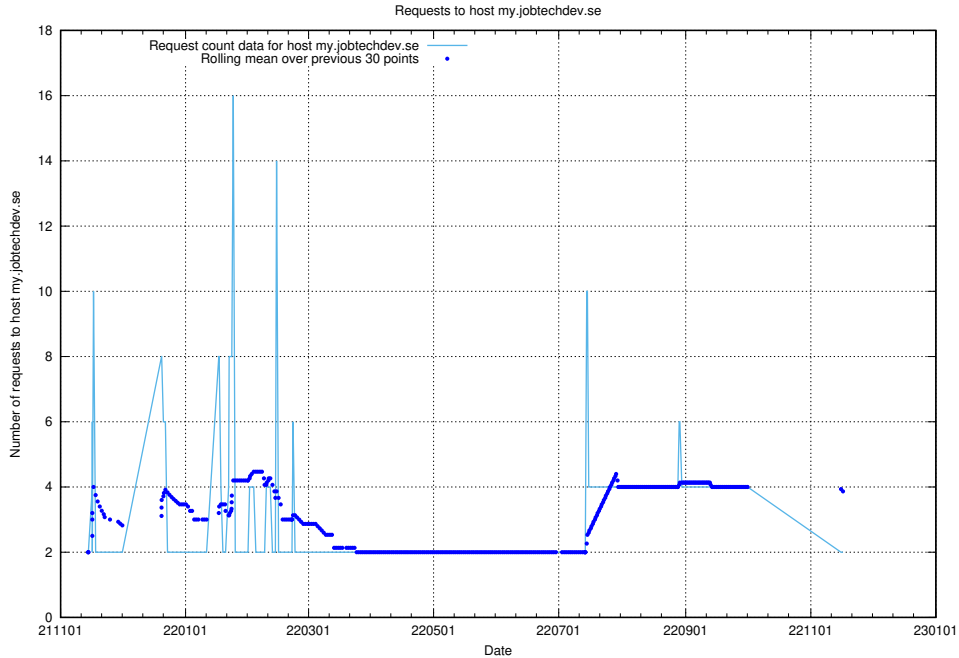

7.564 Usage of my.jobtechdev.se

Here, we count the number of requests to host my.jobtechdev.se.