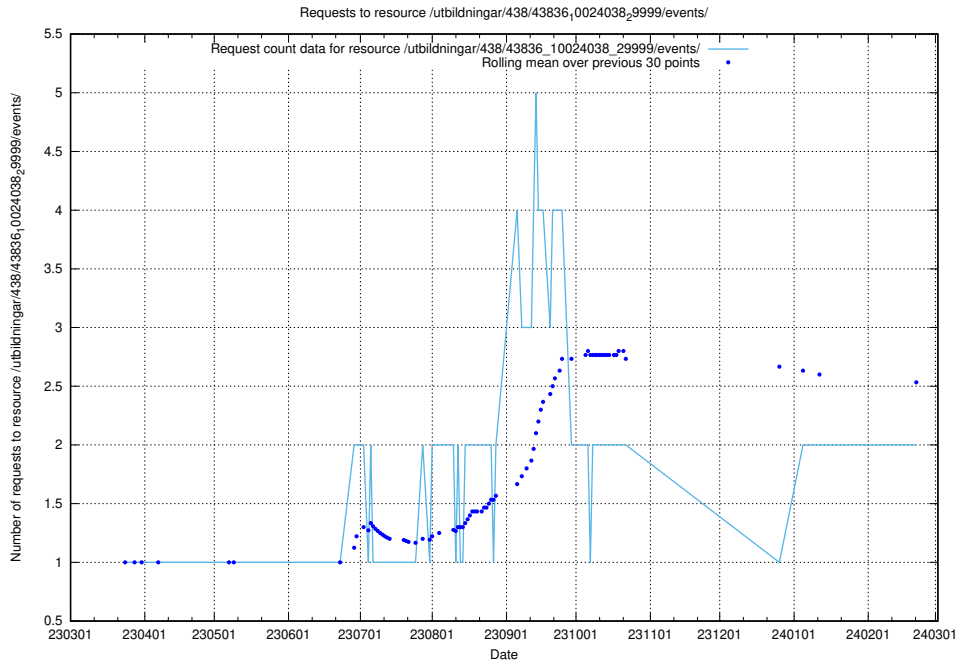

5.820 Usage of /utbildningar/438/43836_10024038_29999/events/

Here, we count the number of requests to resource /utbildningar/438/43836_10024038_29999/events/.