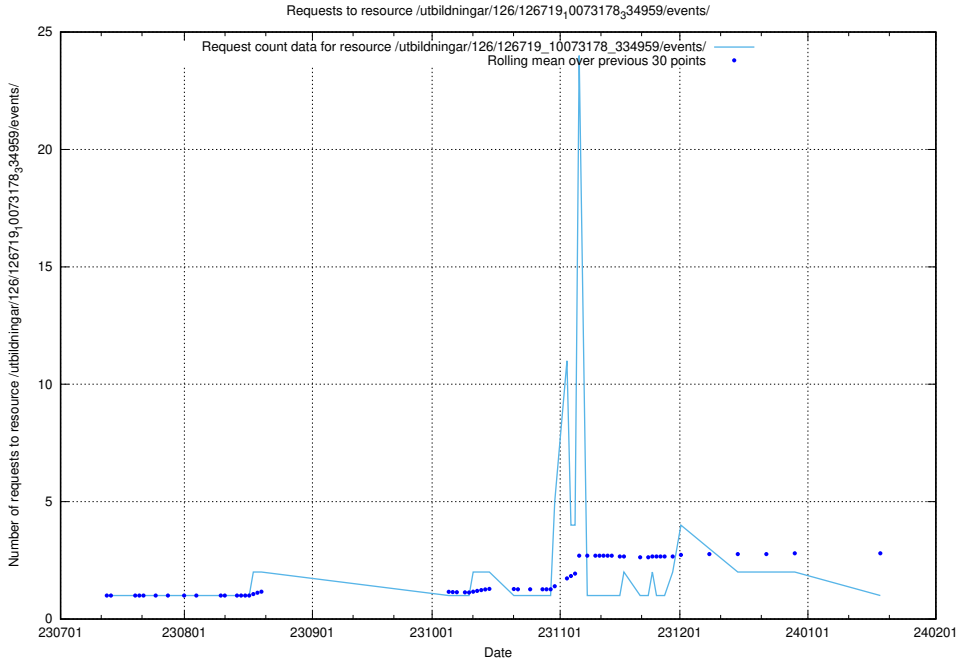

5.4760 Usage of /utbildningar/126/126719_10073178_334959/events/

Here, we count the number of requests to resource /utbildningar/126/126719_10073178_334959/events/