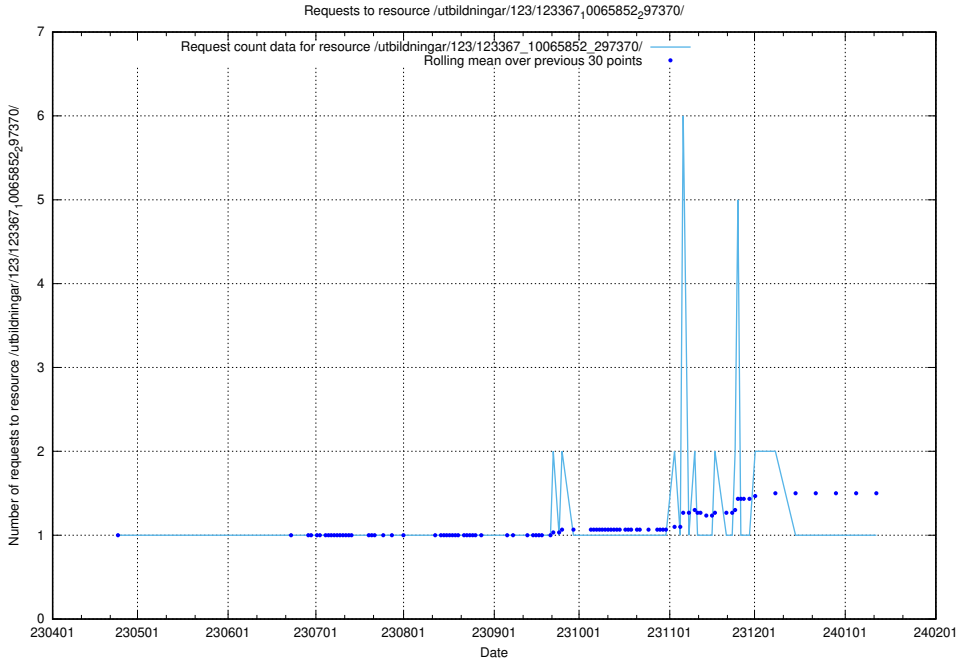

5.5684 Usage of /utbildningar/123/123367_10065852_297370/

Here, we count the number of requests to resource /utbildningar/123/123367_10065852_297370/.