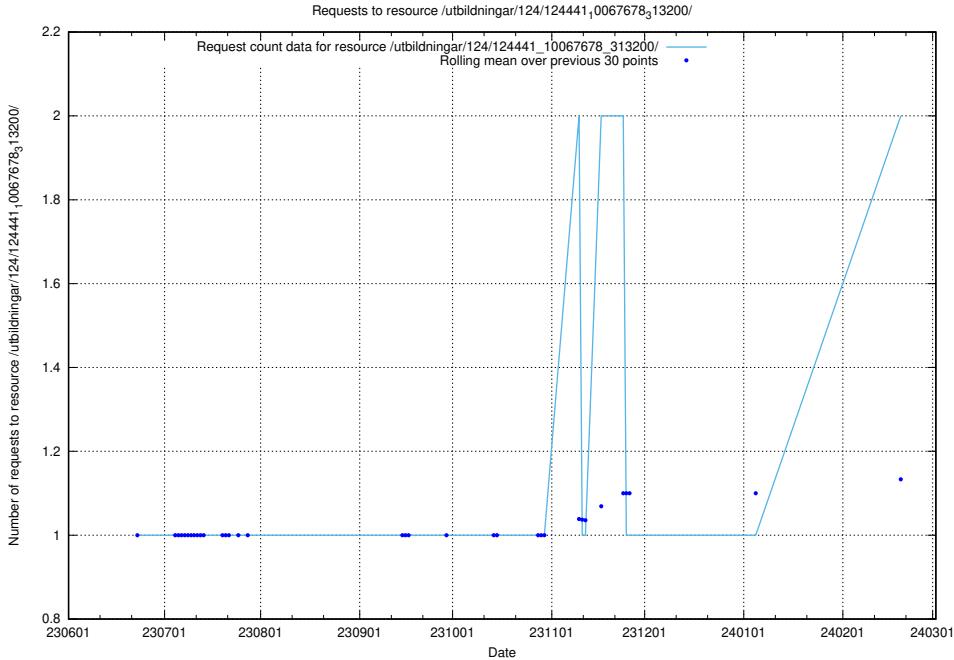

5.725 Usage of /utbildningar/124/124441_10067678_313200/

Here, we count the number of requests to resource /utbildningar/124/124441_10067678_313200/.