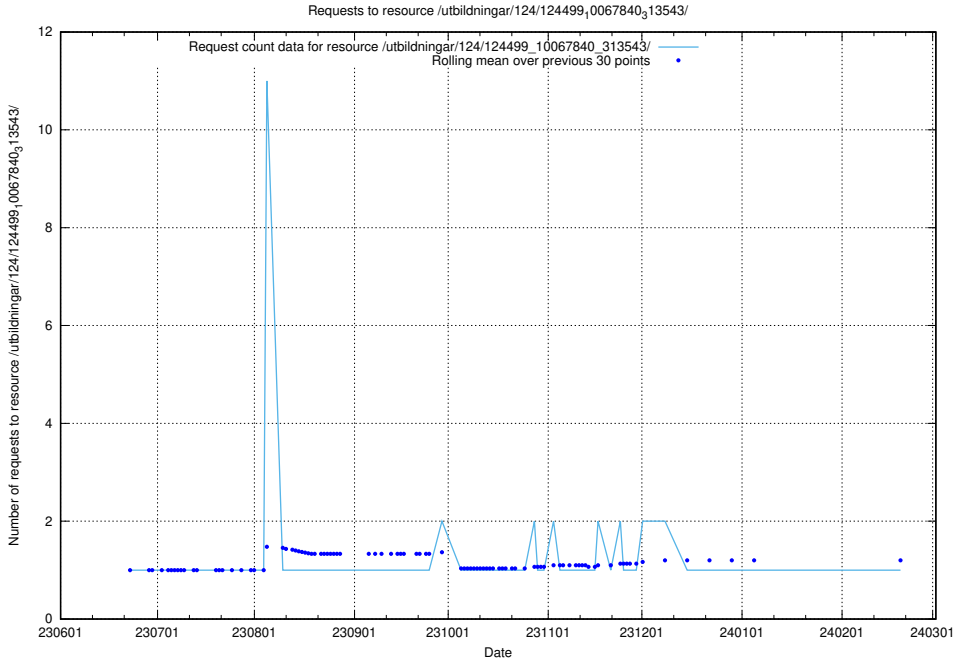

5.5440 Usage of /utbildningar/124/124499_10067840_313543/

Here, we count the number of requests to resource /utbildningar/124/124499_10067840_313543/.