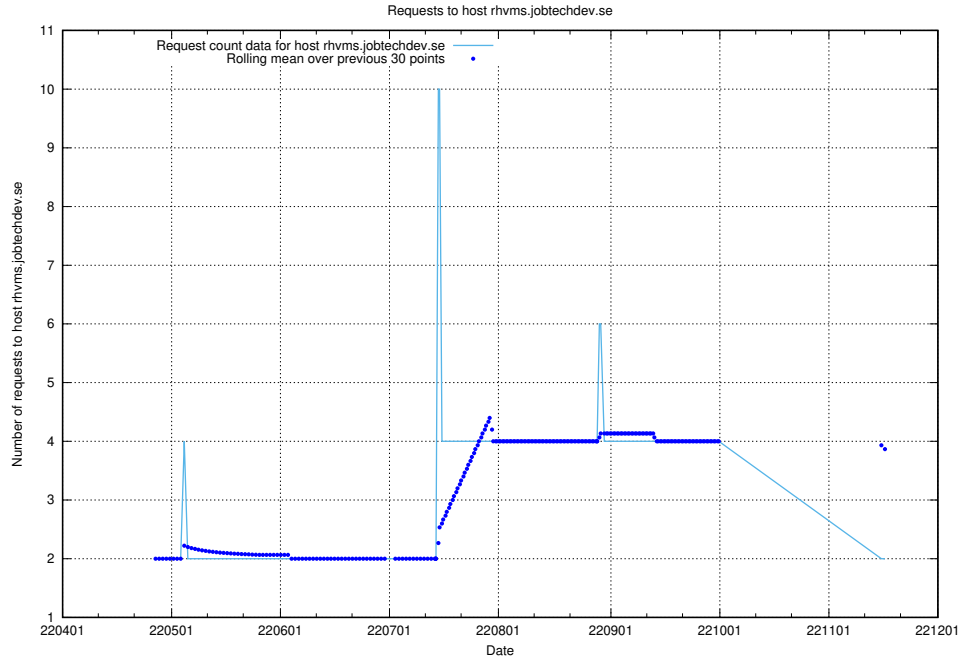

7.447 Usage of rhvms.jobtechdev.se

Here, we count the number of requests to host rhvms.jobtechdev.se.