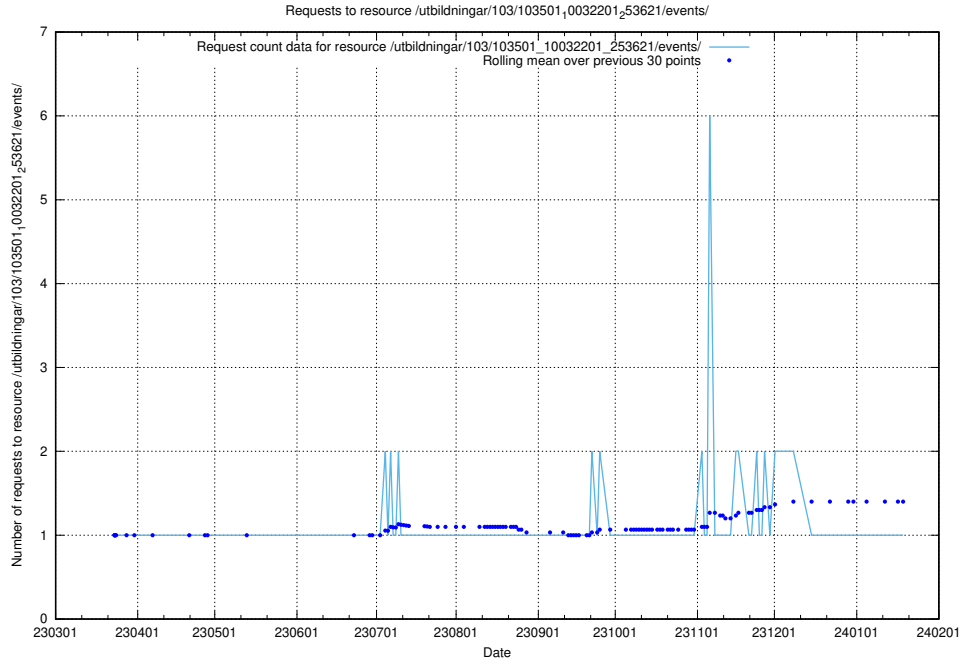

5.5135 Usage of /utbildningar/103/103501_10032201_253621/events/

Here, we count the number of requests to resource /utbildningar/103/103501_10032201_253621/events/