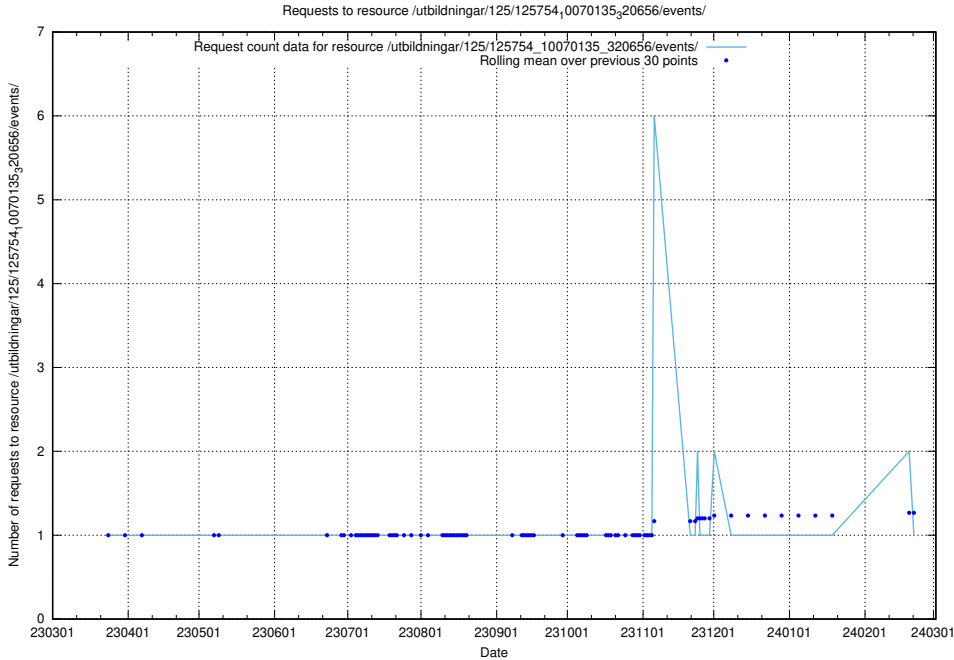

5.5872 Usage of /utbildningar/125/125754_10070135_320656/events/

Here, we count the number of requests to resource /utbildningar/125/125754_10070135_320656/events/