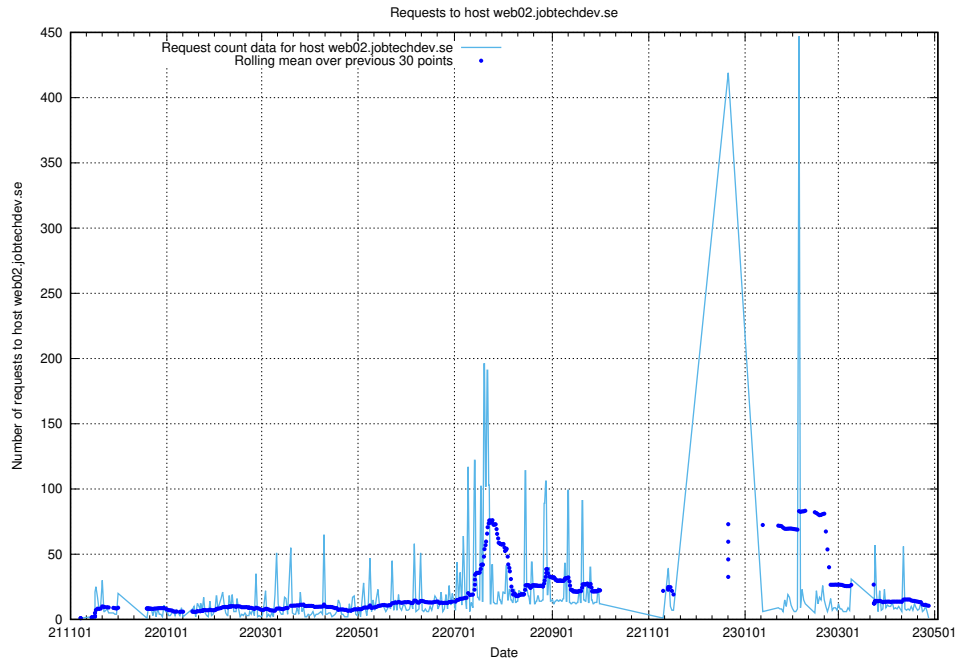

## 7.624 Usage of q.jobtechdev.se

Here, we count the number of requests to host q.jobtechdev.se.