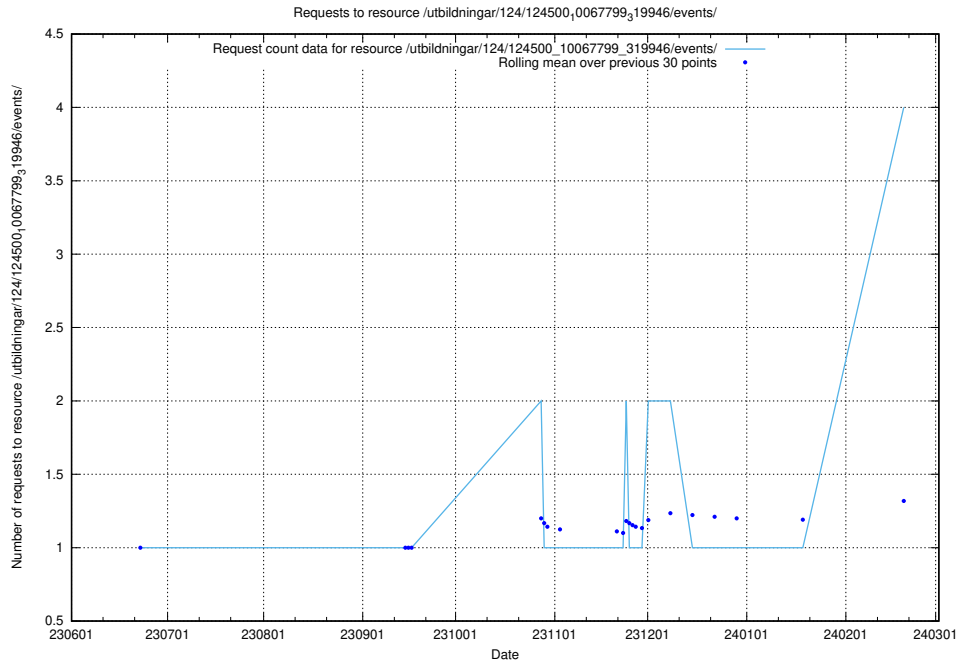

5.166 Usage of /utbildningar/124/124500_10067799_319946/events/

Here, we count the number of requests to resource /utbildningar/124/124500_10067799_319946/events/