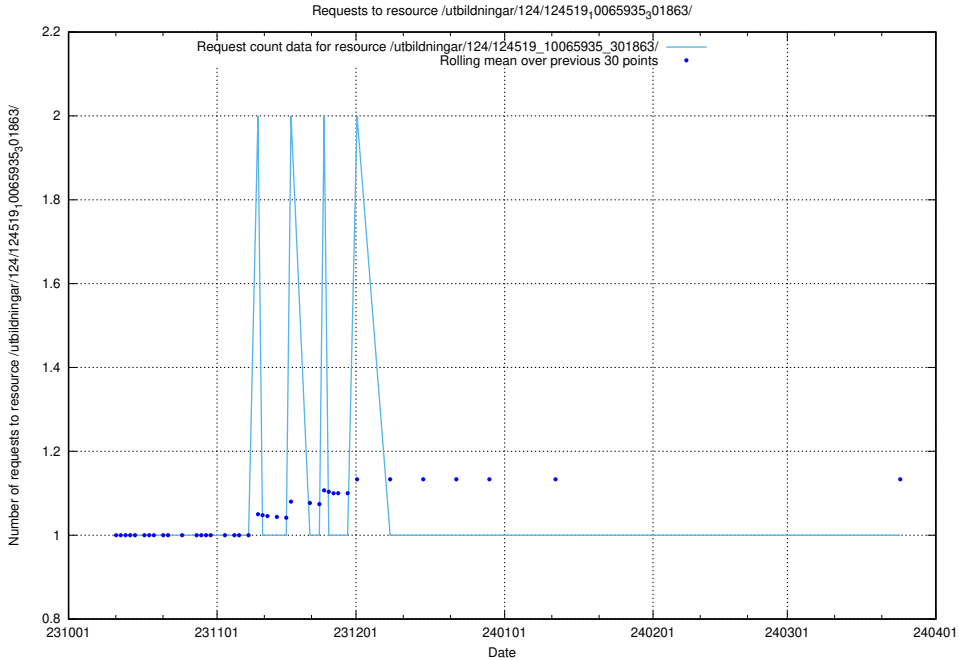

5.4023 Usage of /utbildningar/124/124519_10065935_301863/

Here, we count the number of requests to resource /utbildningar/124/124519_10065935_301863/.