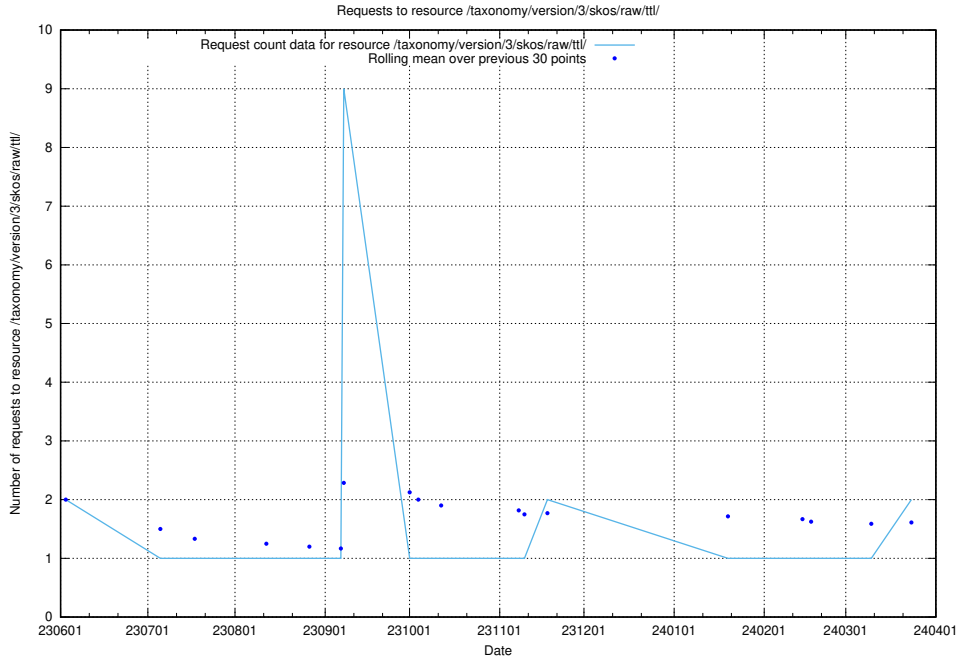

5.748 Usage of /taxonomy/version/3/skos/raw/ttl/

Here, we count the number of requests to resource /taxonomy/version/3/skos/raw/ttl/.