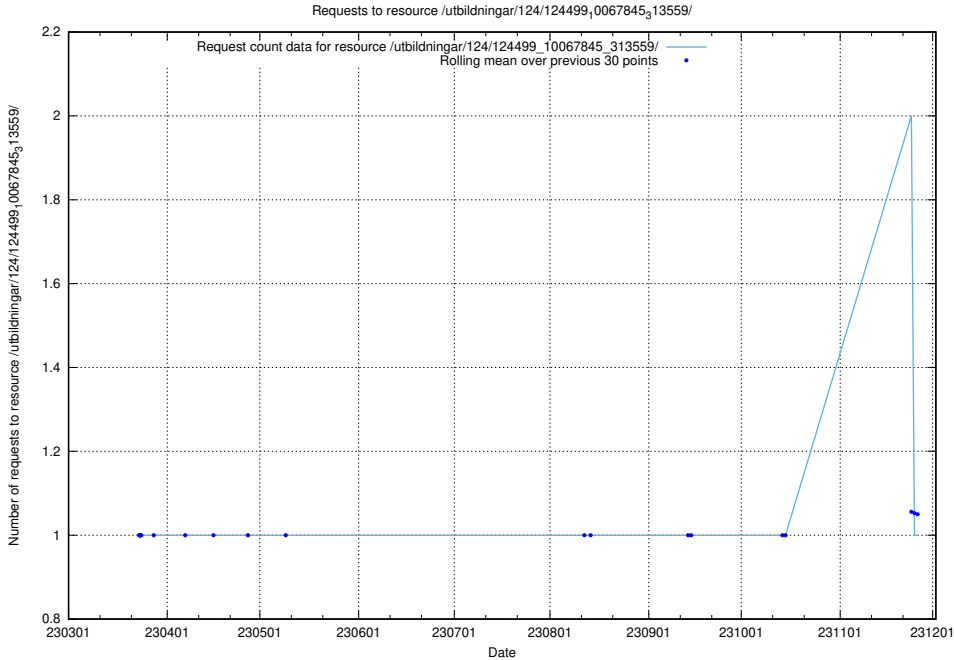

5.2057 Usage of /utbildningar/124/124499_10067845_313559/

Here, we count the number of requests to resource /utbildningar/124/124499_10067845_313559/.