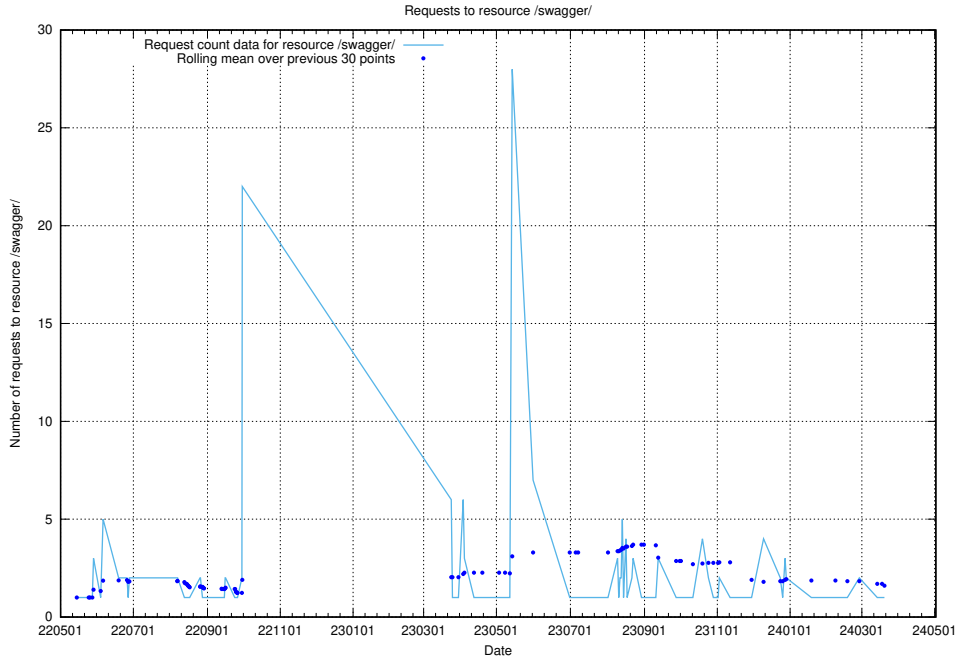

5.964 Usage of /swagger/

Here, we count the number of requests to resource /swagger/.