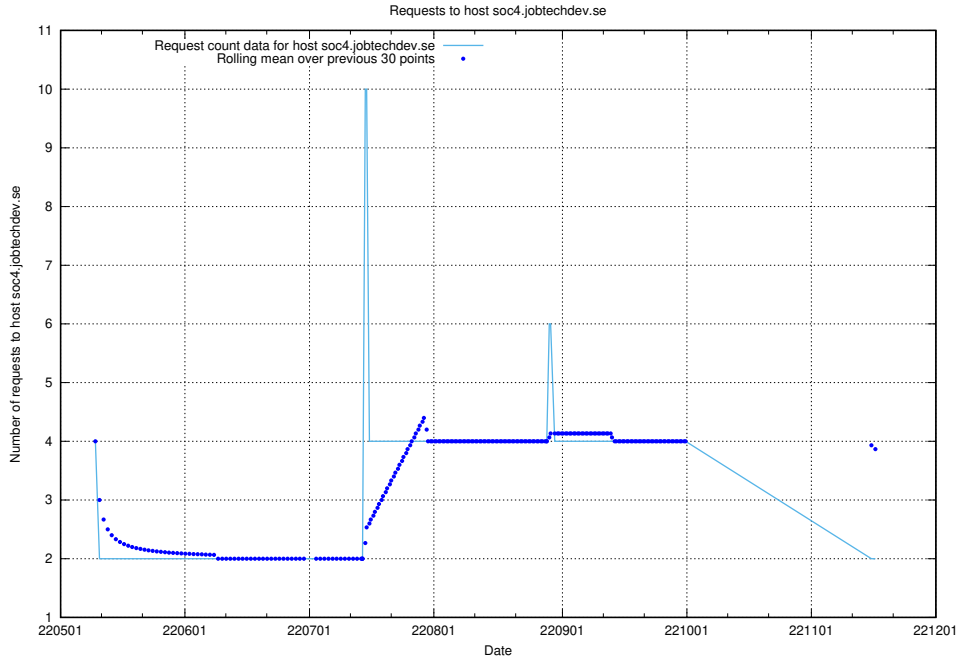

7.427 Usage of soc4.jobtechdev.se

Here, we count the number of requests to host soc4.jobtechdev.se.