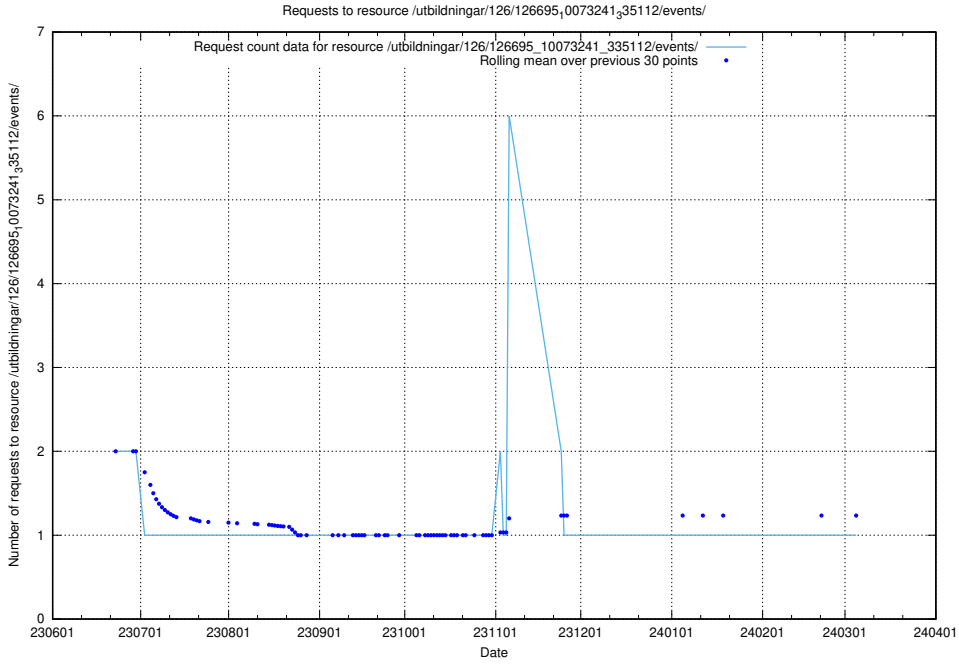

5.5216 Usage of /utbildningar/126/126695_10073241_335112/events/

Here, we count the number of requests to resource /utbildningar/126/126695_10073241_335112/events/