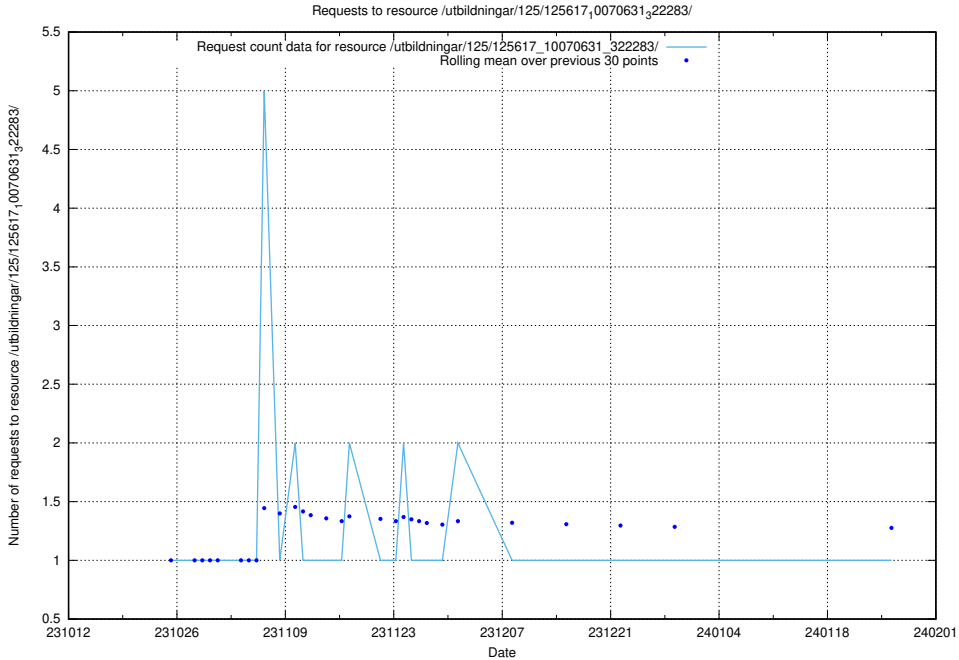

5.3863 Usage of /utbildningar/125/125617_10070631_322283/

Here, we count the number of requests to resource /utbildningar/125/125617_10070631_322283/.