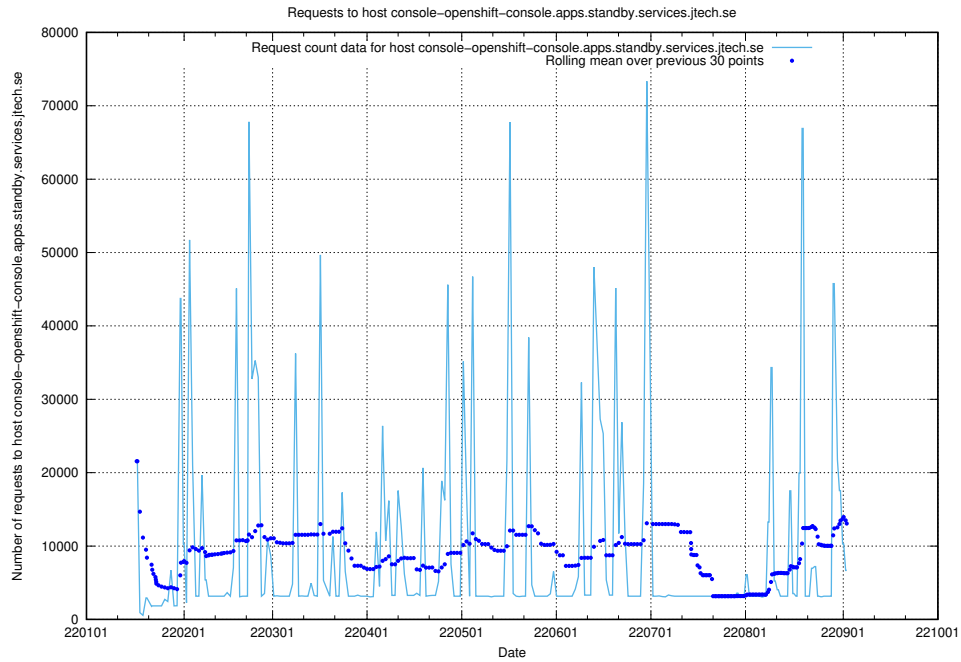

7.12 Usage of console-openshift-console.apps.standby.services.jtech.se

Here, we count the number of requests to host console-openshift-console.apps.standby.services.jtech.se.