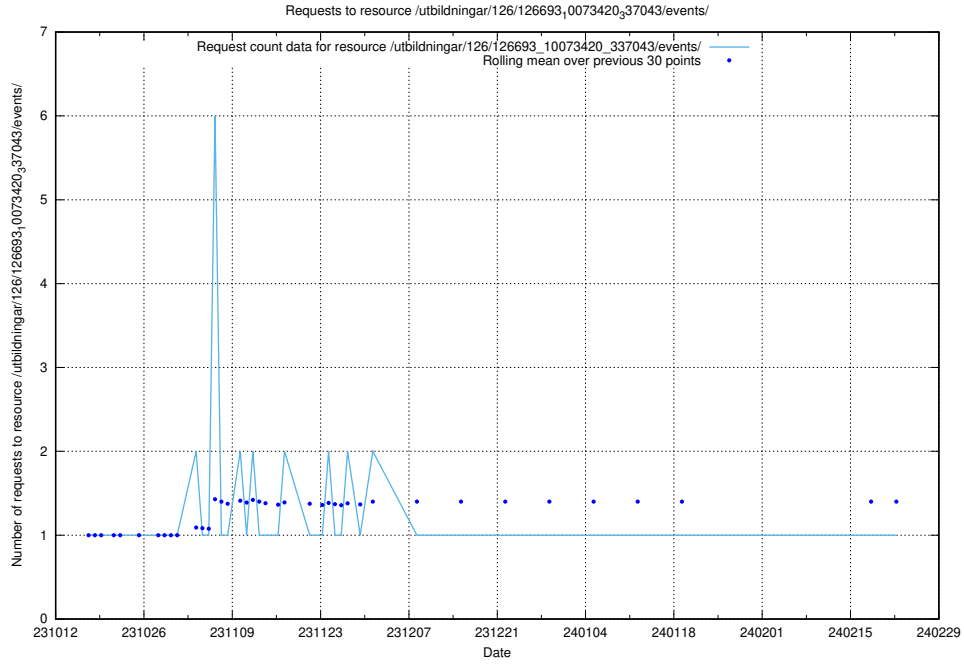

5.3952 Usage of /utbildningar/126/126693_10073420_337043/events/

Here, we count the number of requests to resource /utbildningar/126/126693_10073420_337043/events/