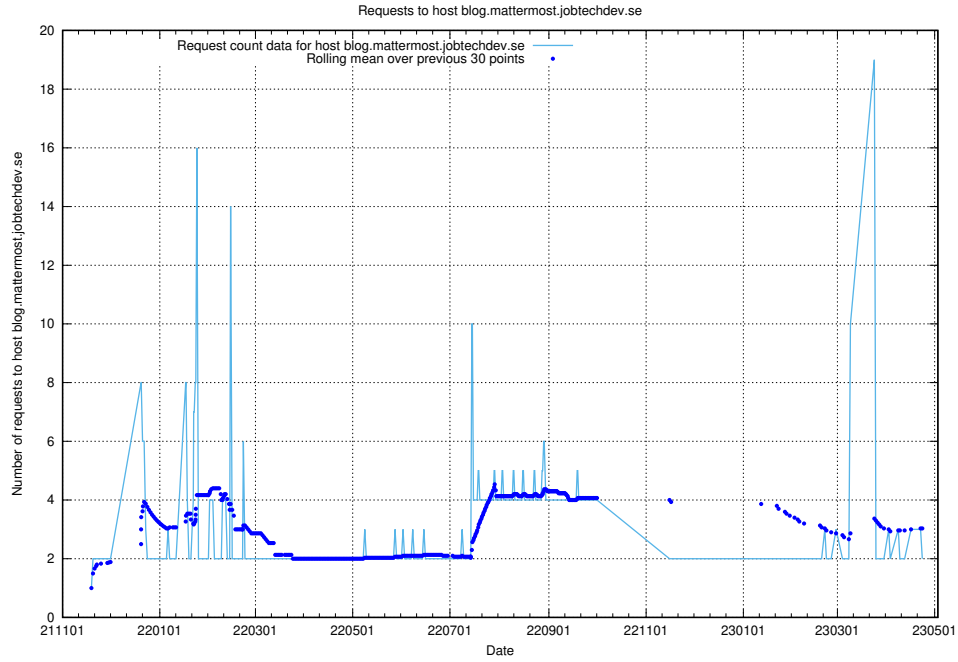

7.473 Usage of `blog.mattermost.jobtechdev.se`

Here, we count the number of requests to host `blog.mattermost.jobtechdev.se`.