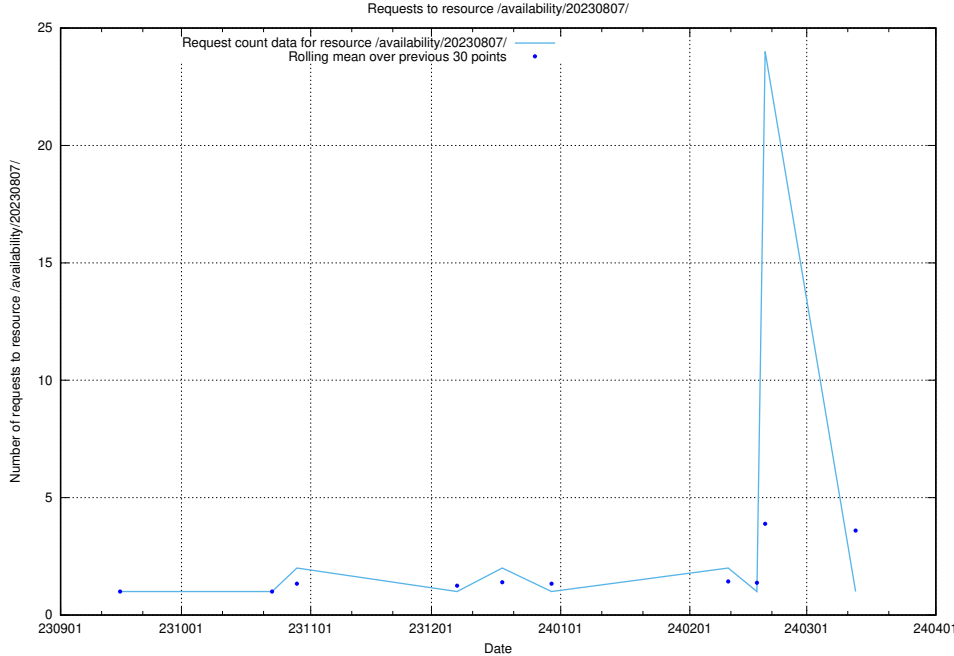

5.4210 Usage of /availability/20230807/

Here, we count the number of requests to resource /availability/20230807/.