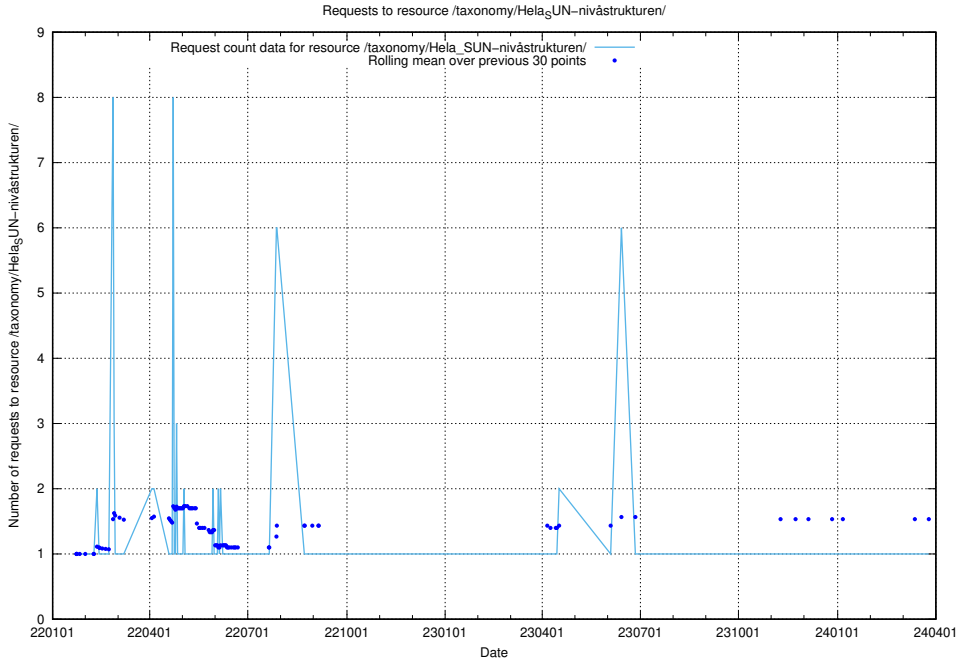

5.3951 Usage of /taxonomy/Hela_SUN-nivåstrukturen/

Here, we count the number of requests to resource /taxonomy/Hela_SUN-nivåstrukturen/.