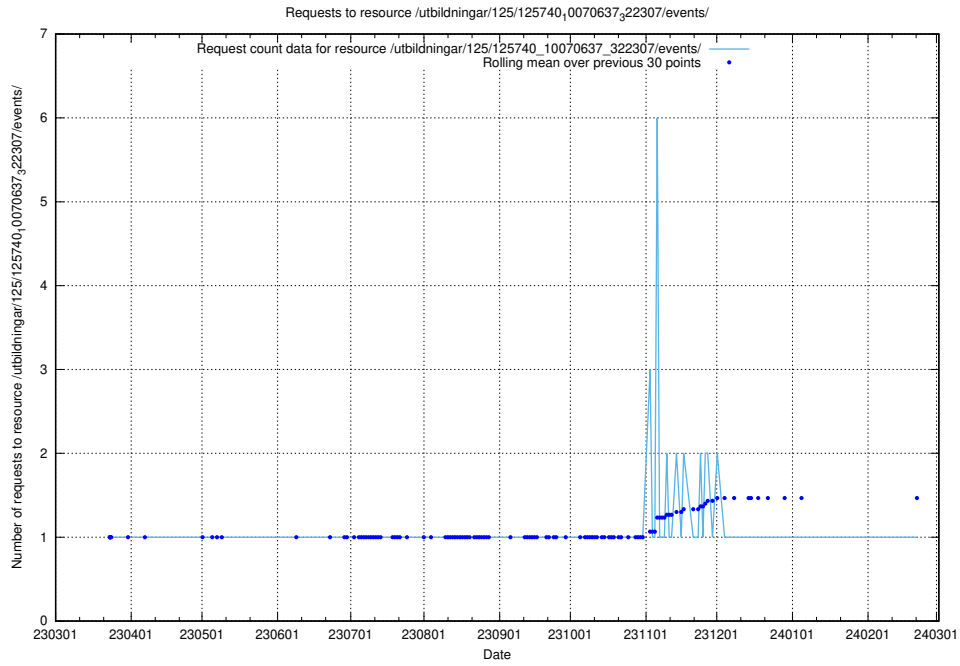

5.905 Usage of /utbildningar/125/125740_10070637_322307/events/

Here, we count the number of requests to resource /utbildningar/125/125740_10070637_322307/events/