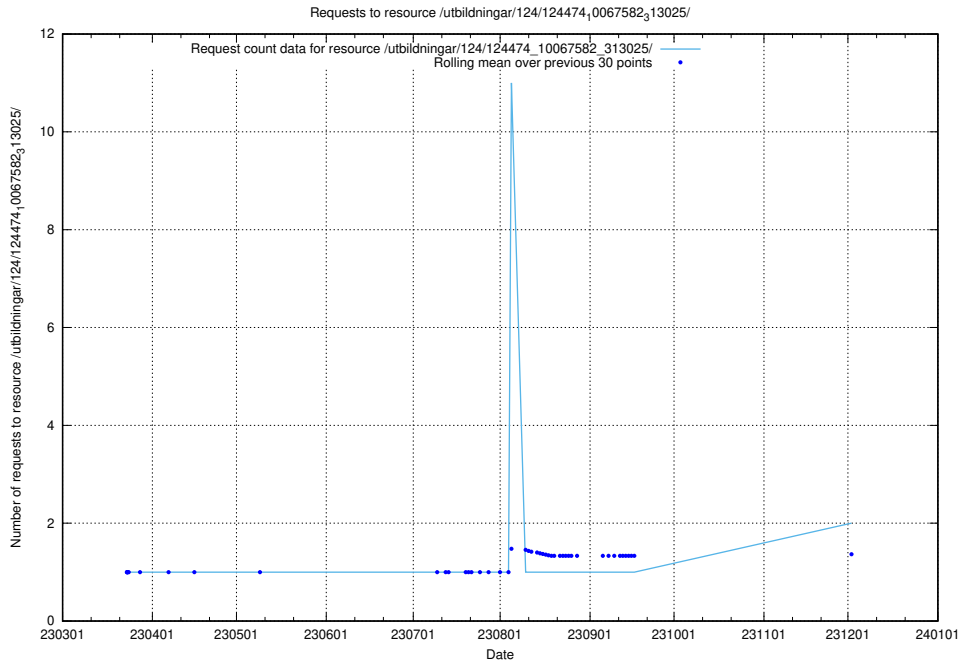

5.473 Usage of /utbildningar/124/124474_10067582_313025/

Here, we count the number of requests to resource /utbildningar/124/124474_10067582_313025/.