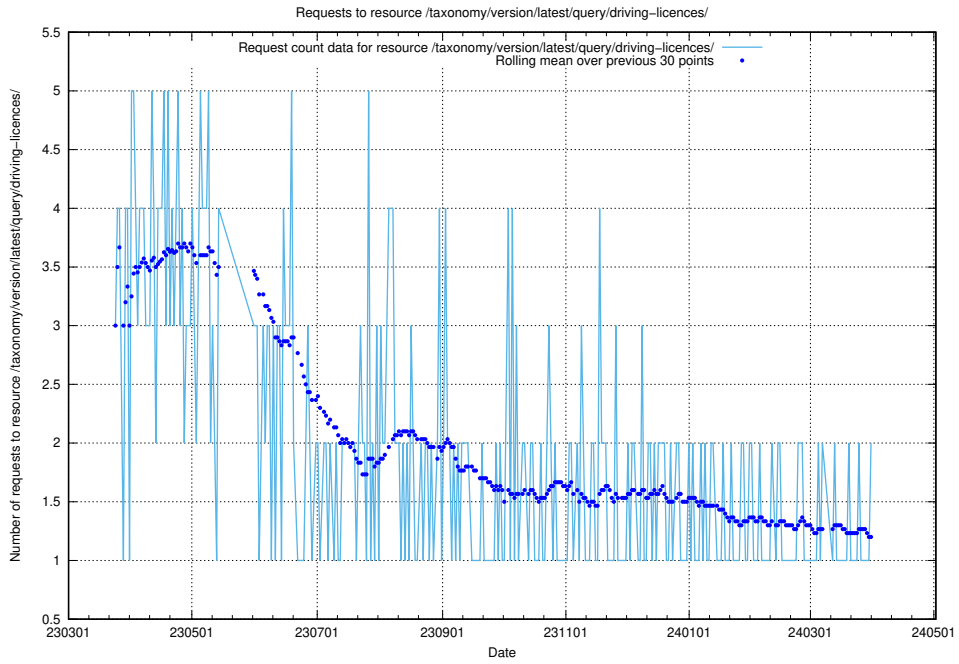

5.805 Usage of /taxonomy/version/latest/query/driving-licences/

Here, we count the number of requests to resource /taxonomy/version/latest/query/driving-licences/.