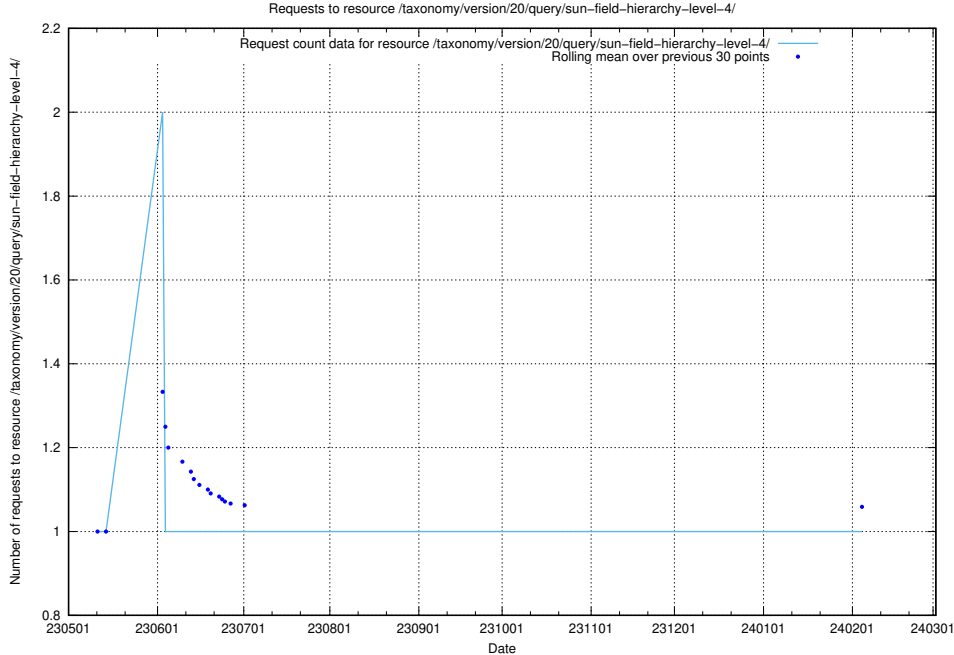

5.5629 Usage of /taxonomy/version/20/query/sun-field-hierarchy-level-4/

Here, we count the number of requests to resource /taxonomy/version/20/query/sun-field-hierarchy-level-4/.