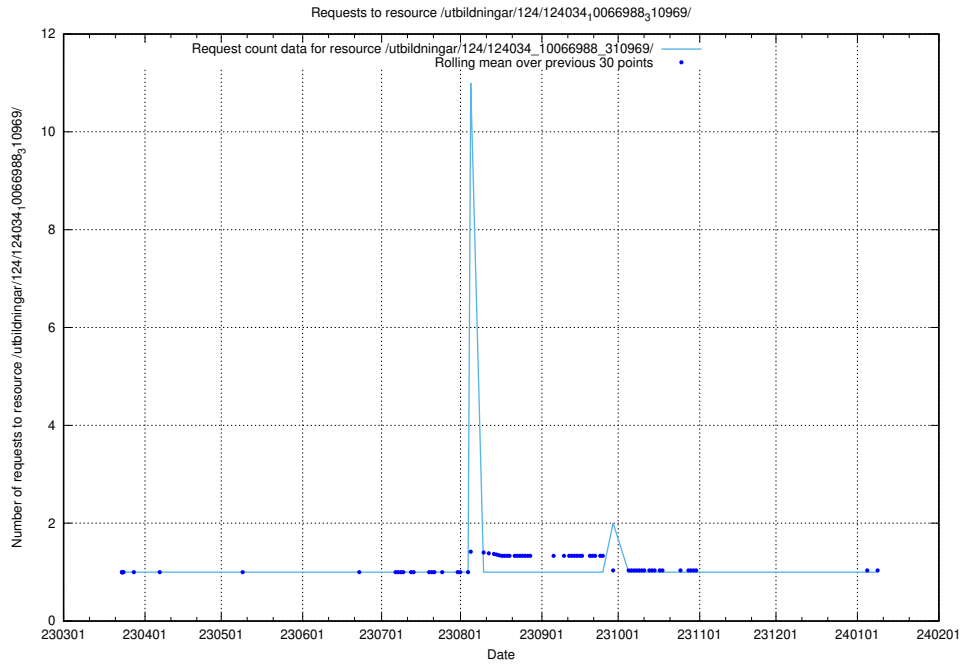

5.4049 Usage of /utbildningar/124/124034_10066988_310969/

Here, we count the number of requests to resource /utbildningar/124/124034_10066988_310969/.