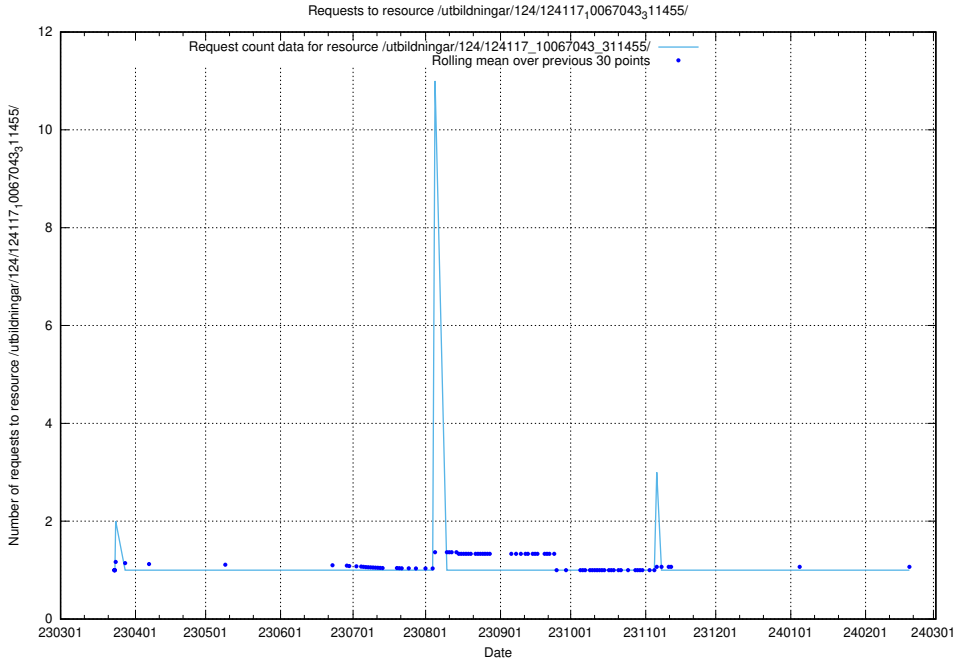

5.3880 Usage of /utbildningar/124/124117_10067043_311455/

Here, we count the number of requests to resource /utbildningar/124/124117_10067043_311455/.