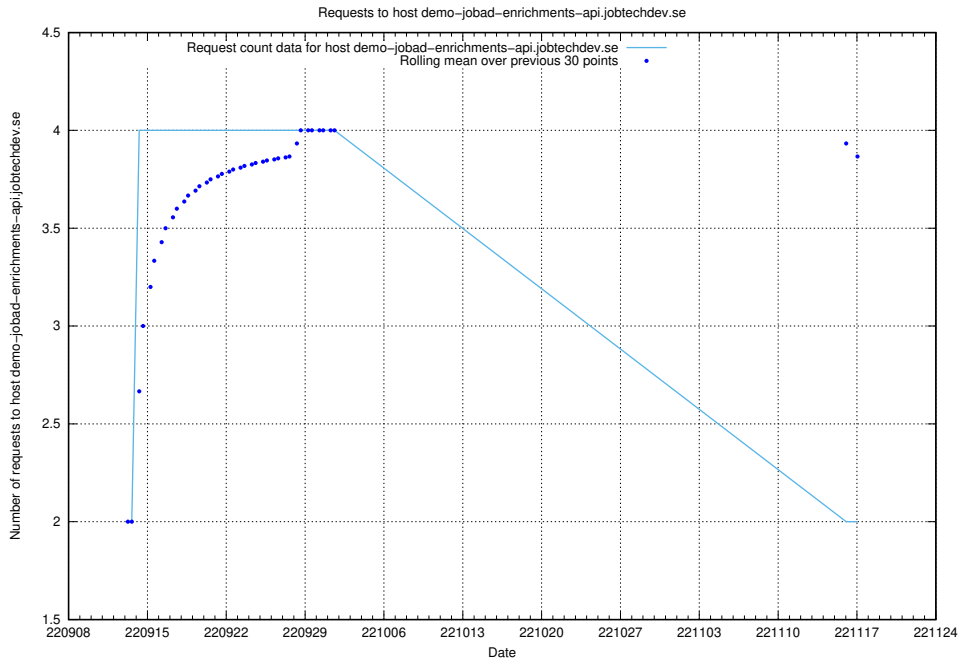

### 7.324 Usage of demo-jobad-enrichments-api.jobtechdev.se

Here, we count the number of requests to host demo-jobad-enrichments-api.jobtechdev.se.