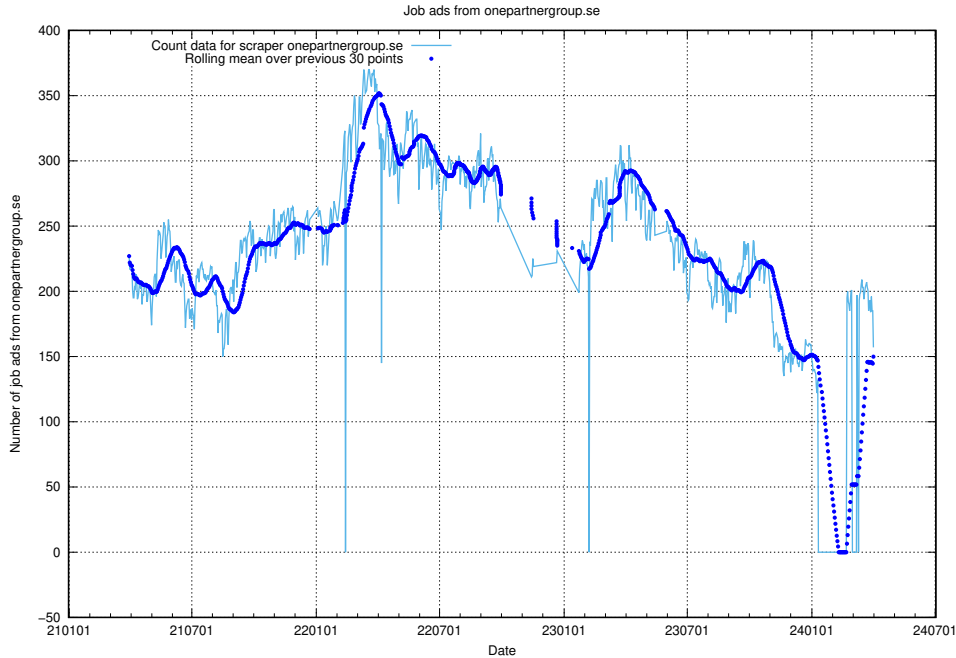

13.12 Number of ads by scraper onepartnergroup.se

Here, we count the number of job ads scraped from onepartnergroup.se.