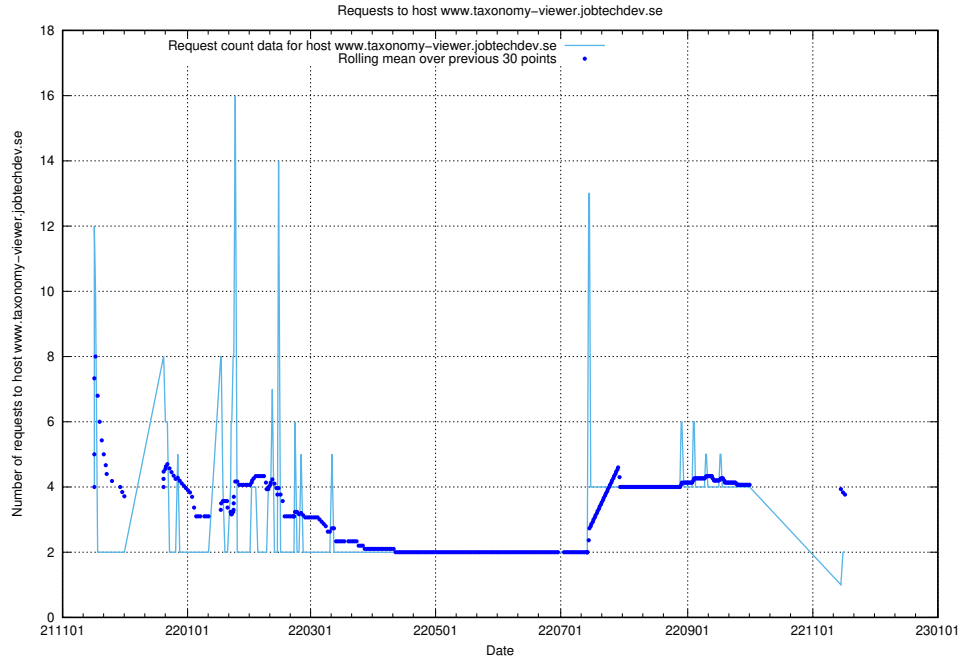

7.502 Usage of www.taxonomy-viewer.jobtechdev.se

Here, we count the number of requests to host www.taxonomy-viewer.jobtechdev.se.