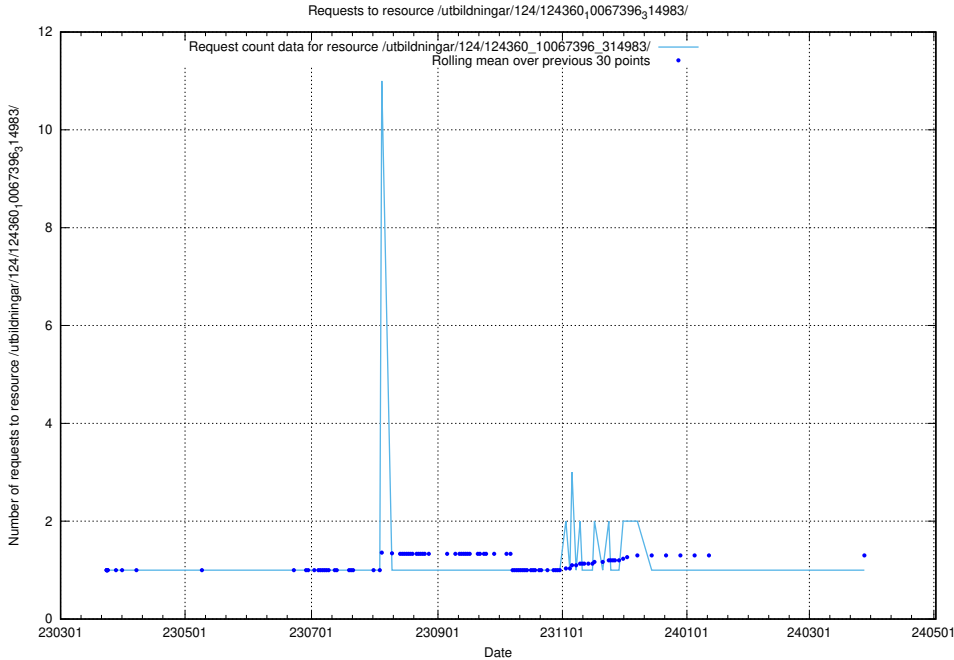

5.3423 Usage of /utbildningar/124/124360_10067396_314983/

Here, we count the number of requests to resource /utbildningar/124/124360_10067396_314983/.