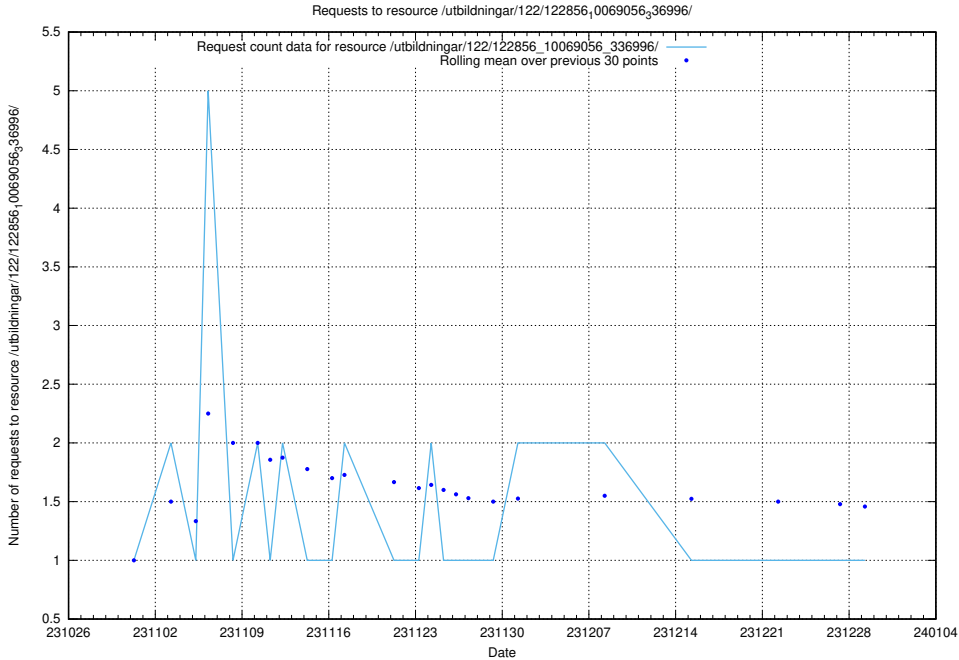

5.3810 Usage of /utbildningar/122/122856_10069056_336996/

Here, we count the number of requests to resource /utbildningar/122/122856_10069056_336996/.