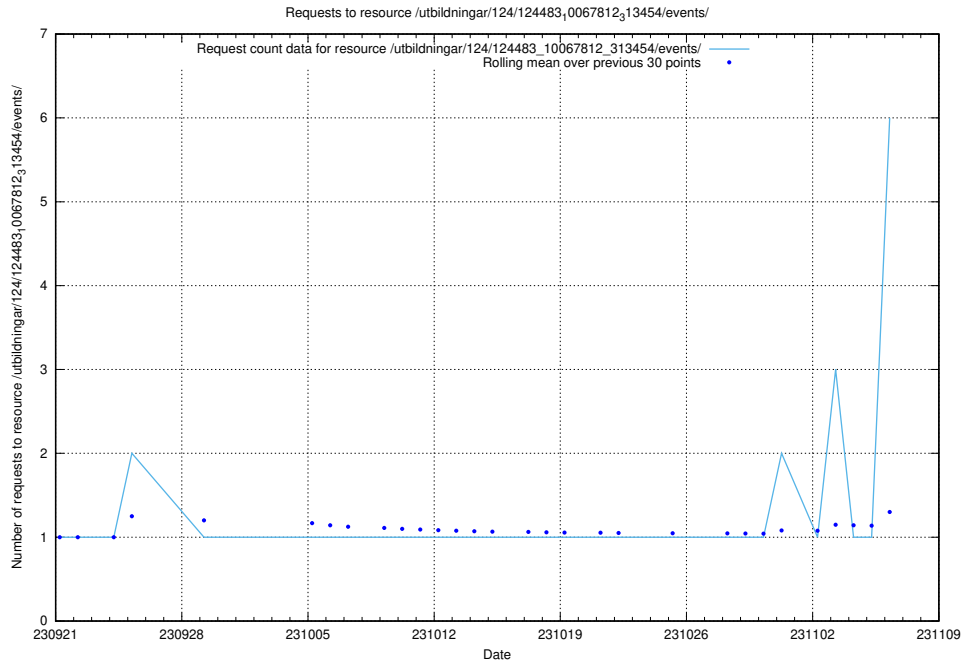

5.75 Usage of /utbildningar/124/124483_10067812_313454/events/

Here, we count the number of requests to resource /utbildningar/124/124483_10067812_313454/events/