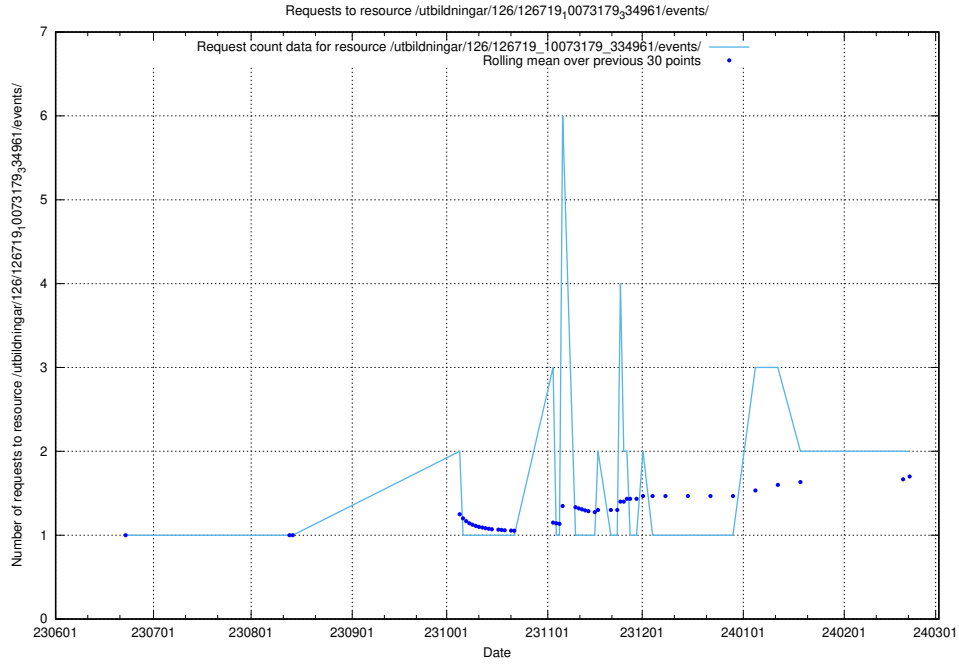

5.694 Usage of /utbildningar/126/126719_10073179_334961/events/

Here, we count the number of requests to resource /utbildningar/126/126719_10073179_334961/events/