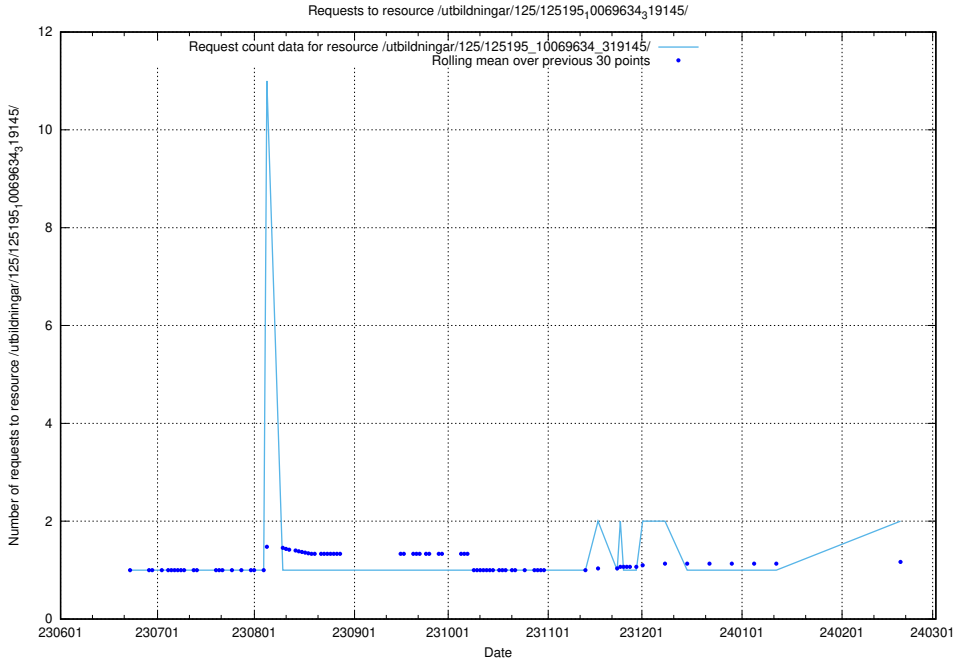

5.705 Usage of /utbildningar/125/125195_10069634_319145/

Here, we count the number of requests to resource /utbildningar/125/125195_10069634_319145/.