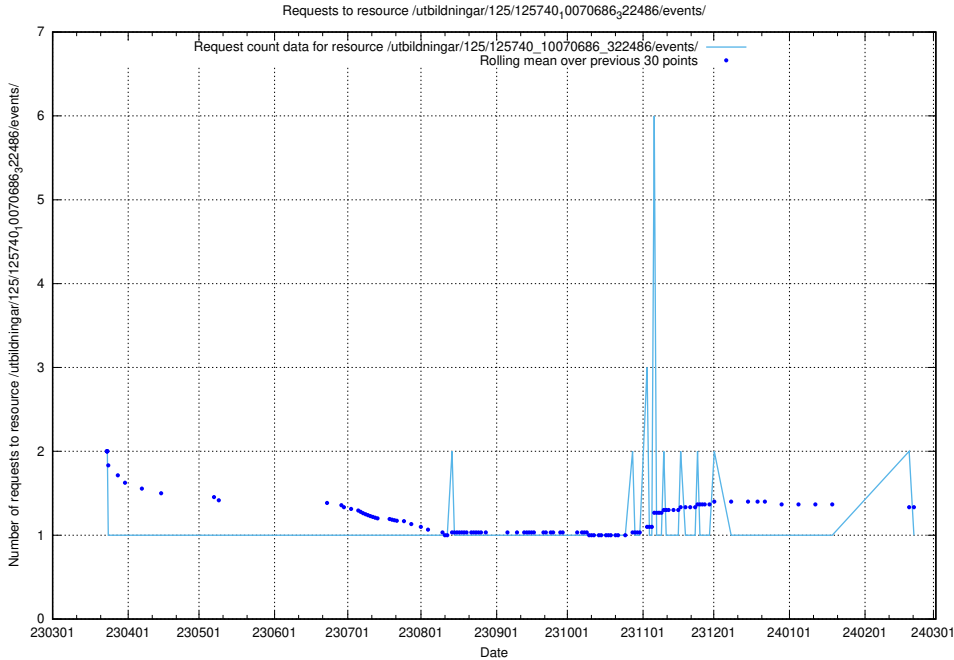

5.5917 Usage of /utbildningar/125/125740_10070686_322486/events/

Here, we count the number of requests to resource /utbildningar/125/125740_10070686_322486/events/