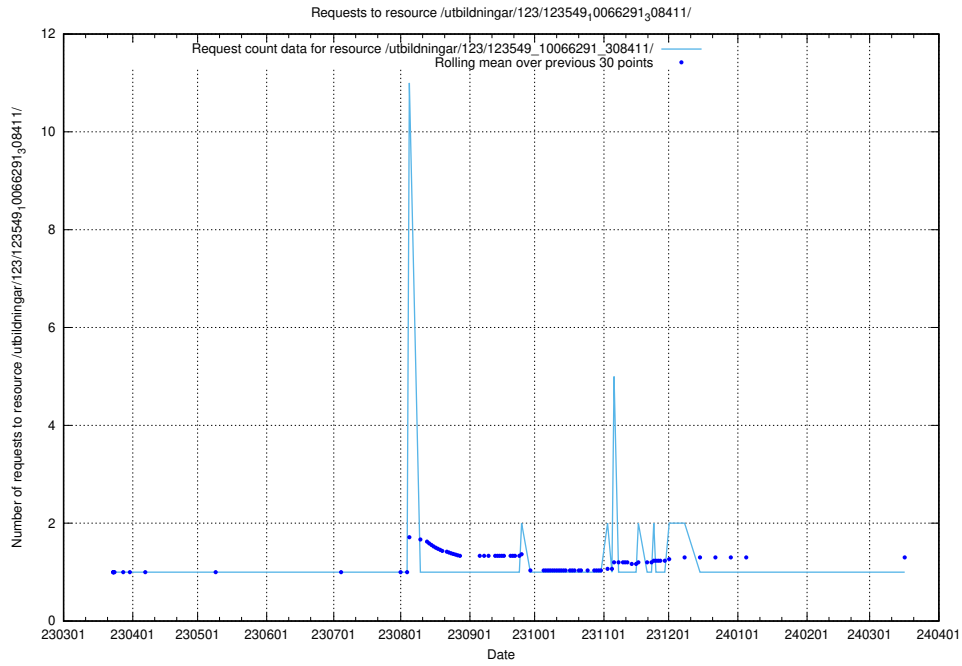

5.4161 Usage of /utbildningar/123/123549_10066291_308411/

Here, we count the number of requests to resource /utbildningar/123/123549_10066291_308411/.