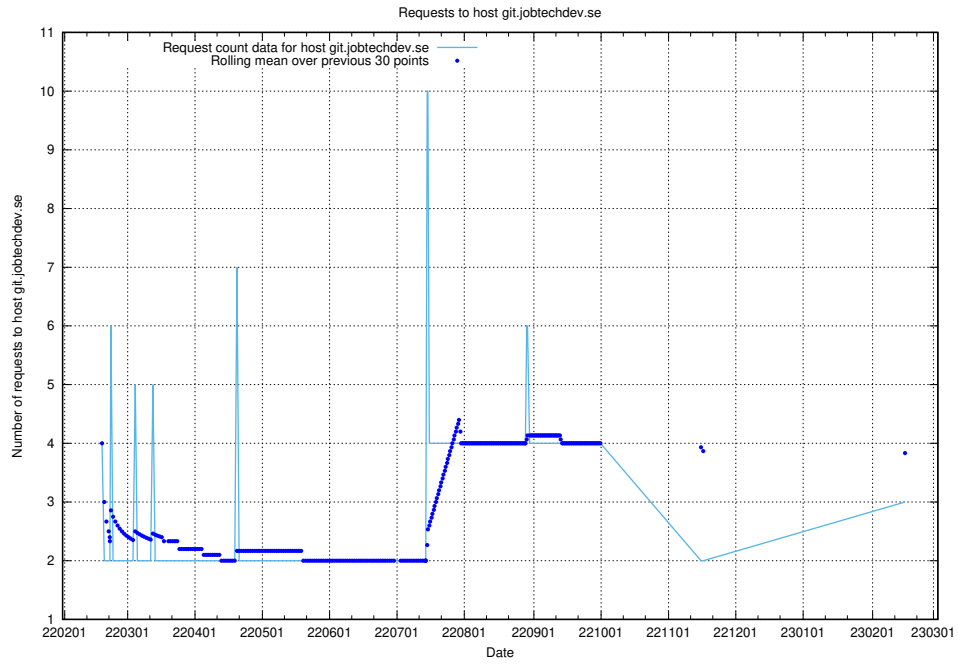

7.227 Usage of git.jobtechdev.se

Here, we count the number of requests to host git.jobtechdev.se.