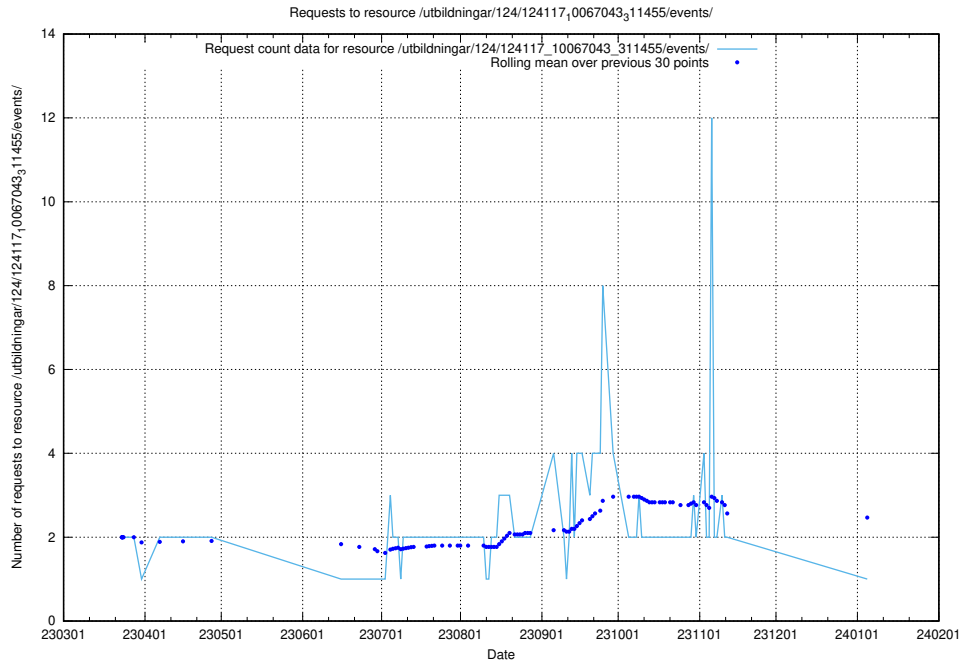

5.5943 Usage of /utbildningar/124/124117_10067043_311455/events/

Here, we count the number of requests to resource /utbildningar/124/124117_10067043_311455/events/