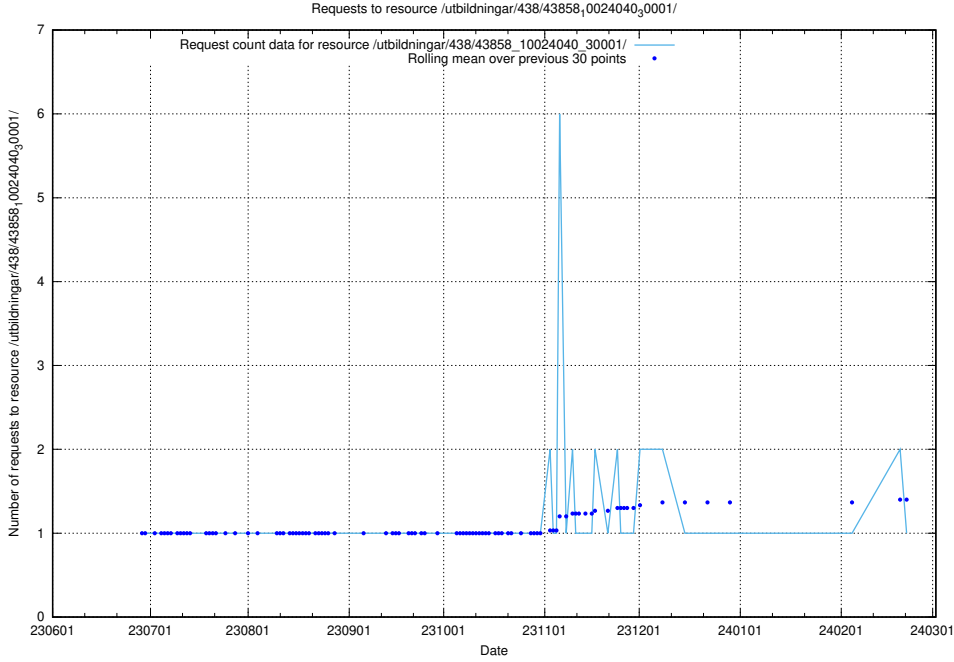

5.5074 Usage of /utbildningar/438/43858_10024040_30001/

Here, we count the number of requests to resource /utbildningar/438/43858_10024040_30001/.