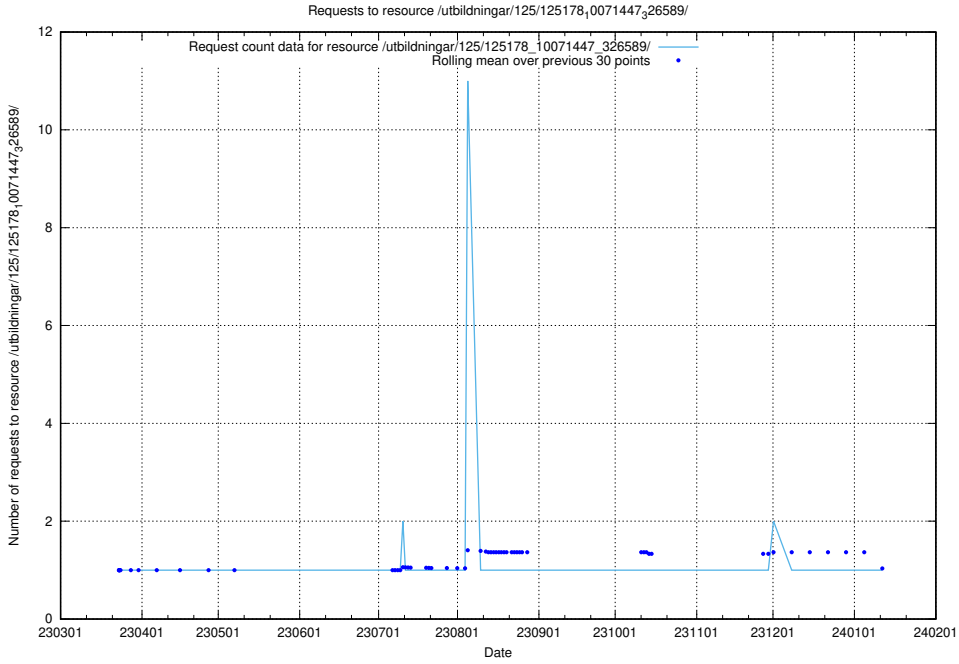

5.1031 Usage of /utbildningar/125/125178_10071447_326589/

Here, we count the number of requests to resource /utbildningar/125/125178_10071447_326589/.