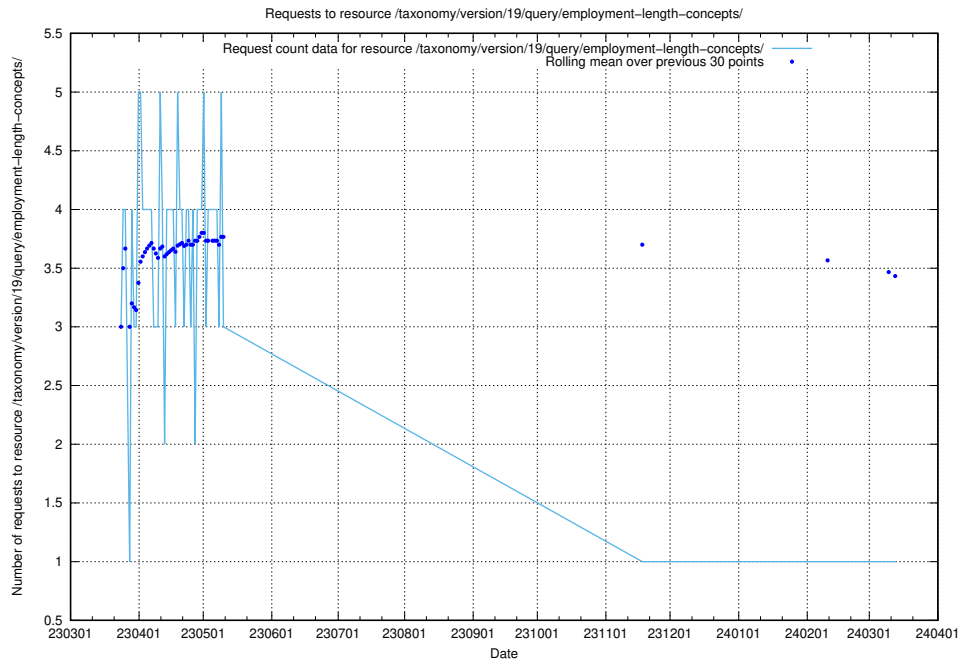

5.5800 Usage of /taxonomy/version/19/query/employment-length-concepts/

Here, we count the number of requests to resource /taxonomy/version/19/query/employment-length-concepts/.