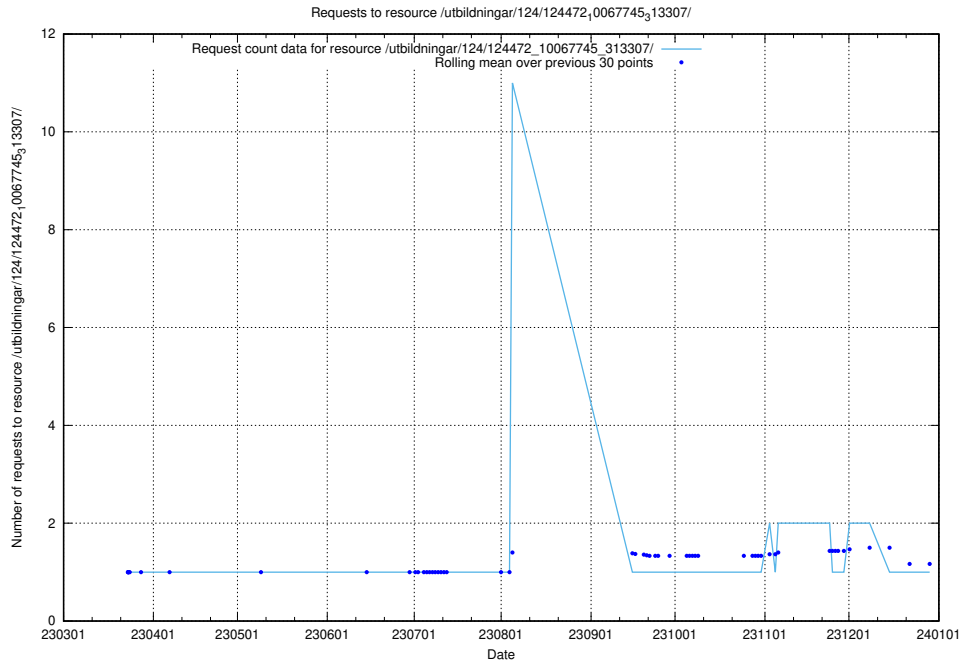

5.2642 Usage of /utbildningar/124/124472_10067745_313307/

Here, we count the number of requests to resource /utbildningar/124/124472_10067745_313307/.