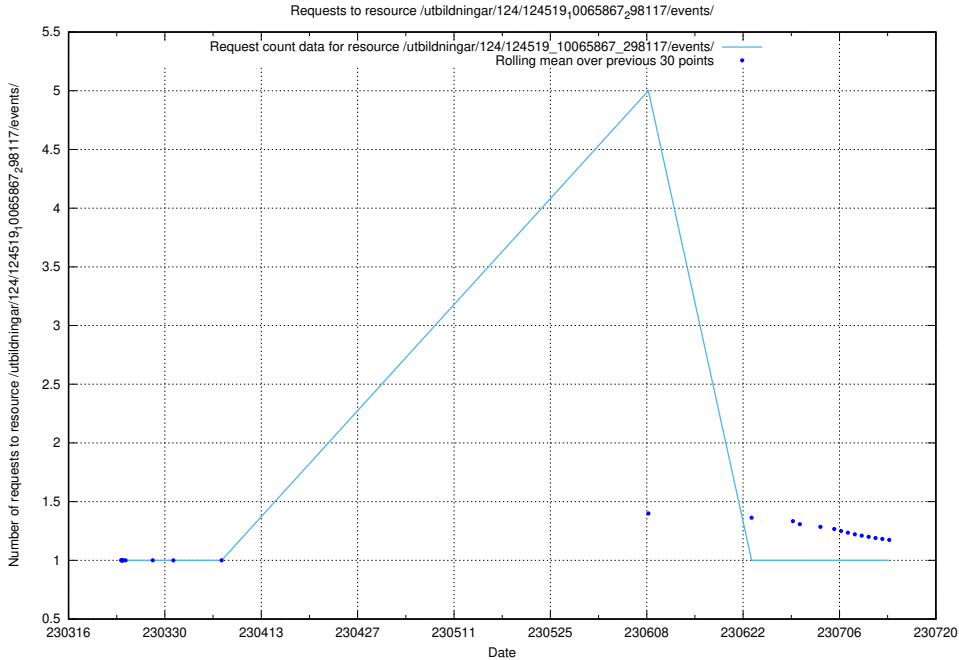

5.1180 Usage of /utbildningar/124/124519_10065867_298117/events/

Here, we count the number of requests to resource /utbildningar/124/124519_10065867_298117/events/