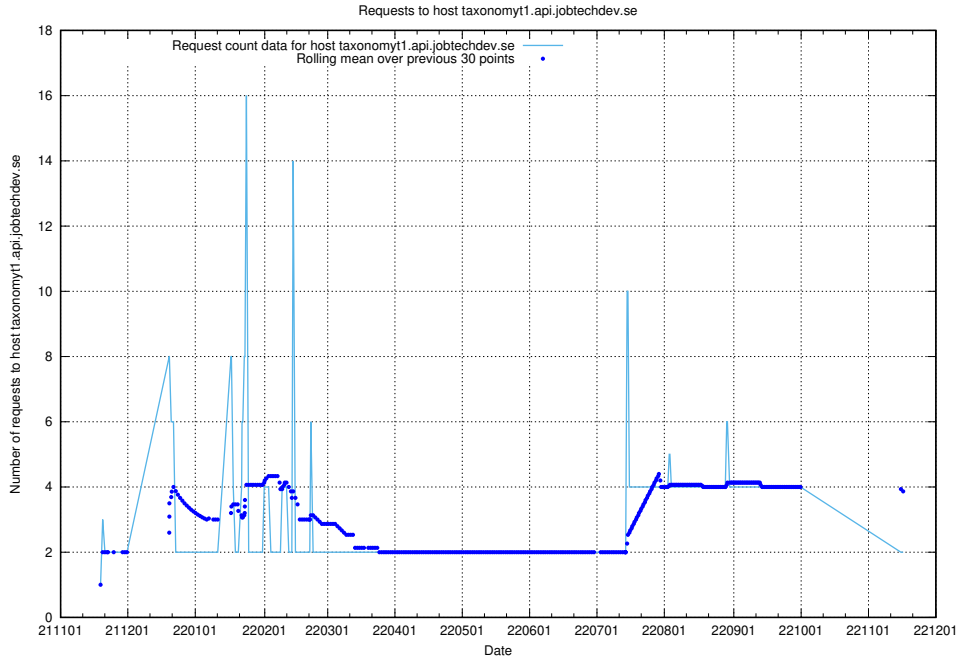

7.465 Usage of taxonomyt1.api.jobtechdev.se

Here, we count the number of requests to host taxonomyt1.api.jobtechdev.se.