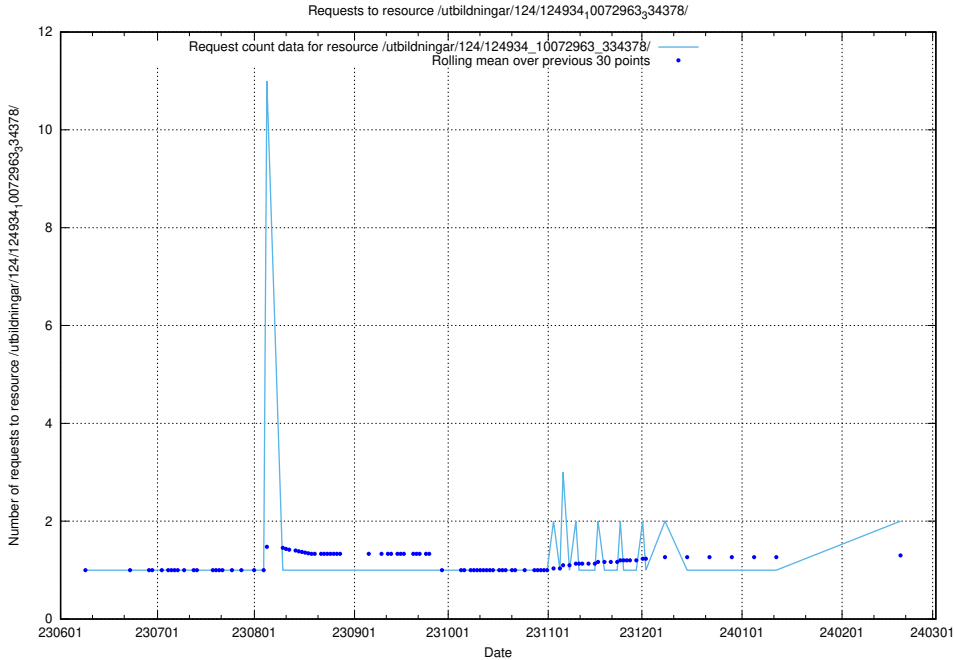

5.744 Usage of /utbildningar/124/124934_10072963_334378/

Here, we count the number of requests to resource /utbildningar/124/124934_10072963_334378/.