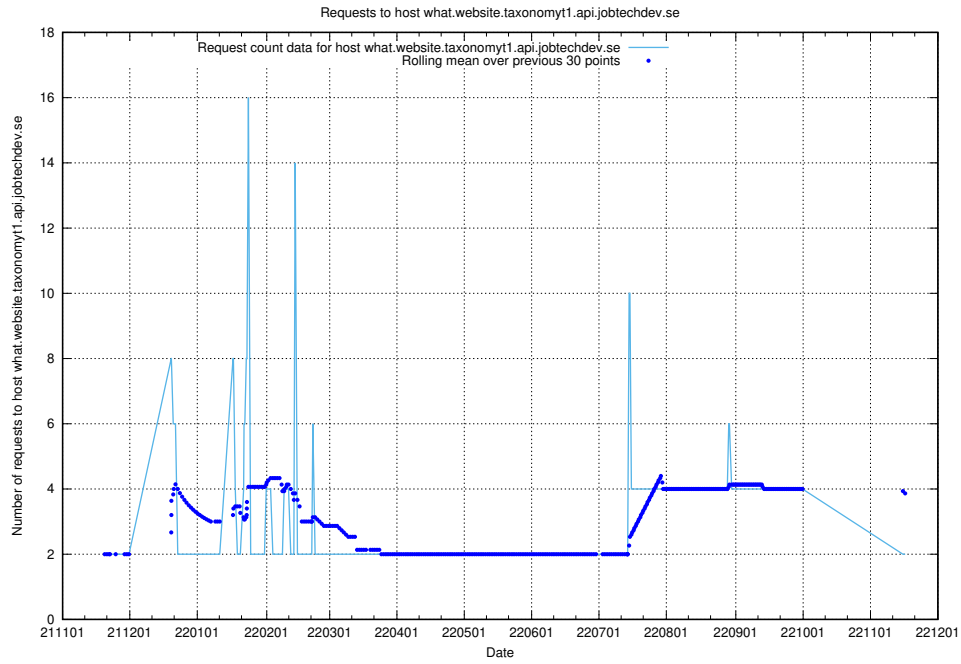

7.452 Usage of what.website.taxonomyt1.api.jobtechdev.se

Here, we count the number of requests to host what.website.taxonomyt1.api.jobtechdev.se.