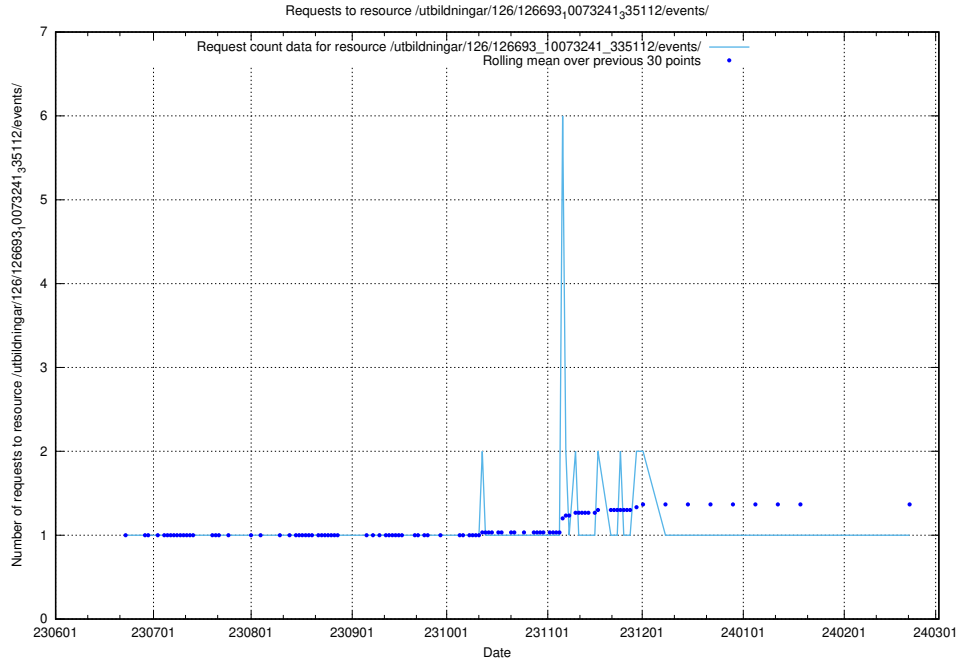

5.5296 Usage of /utbildningar/126/126693_10073241_335112/events/

Here, we count the number of requests to resource /utbildningar/126/126693_10073241_335112/events/