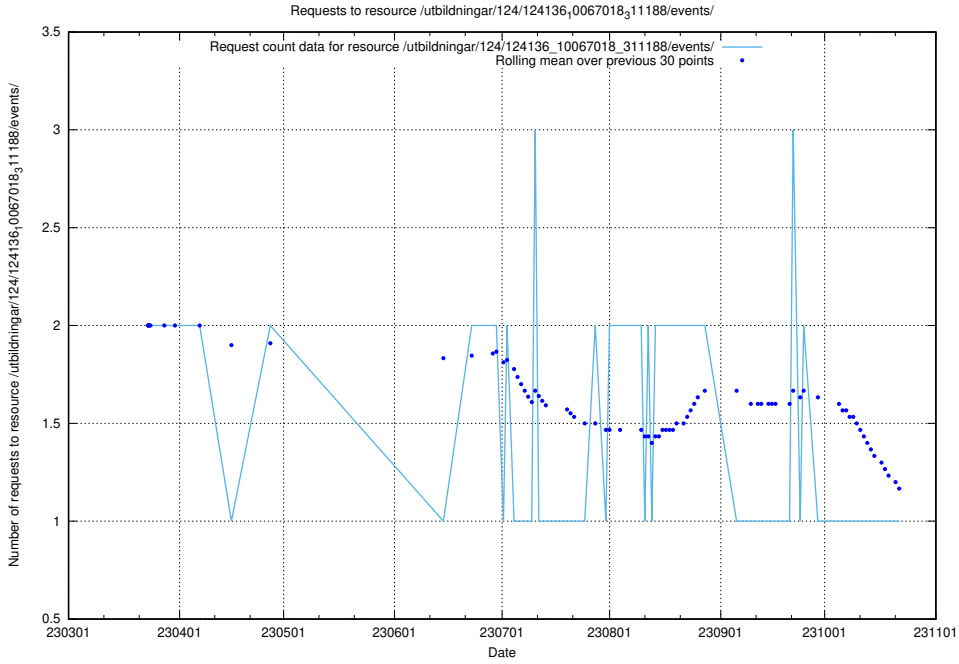

5.5940 Usage of /utbildningar/124/124136_10067018_311188/events/

Here, we count the number of requests to resource /utbildningar/124/124136_10067018_311188/events/