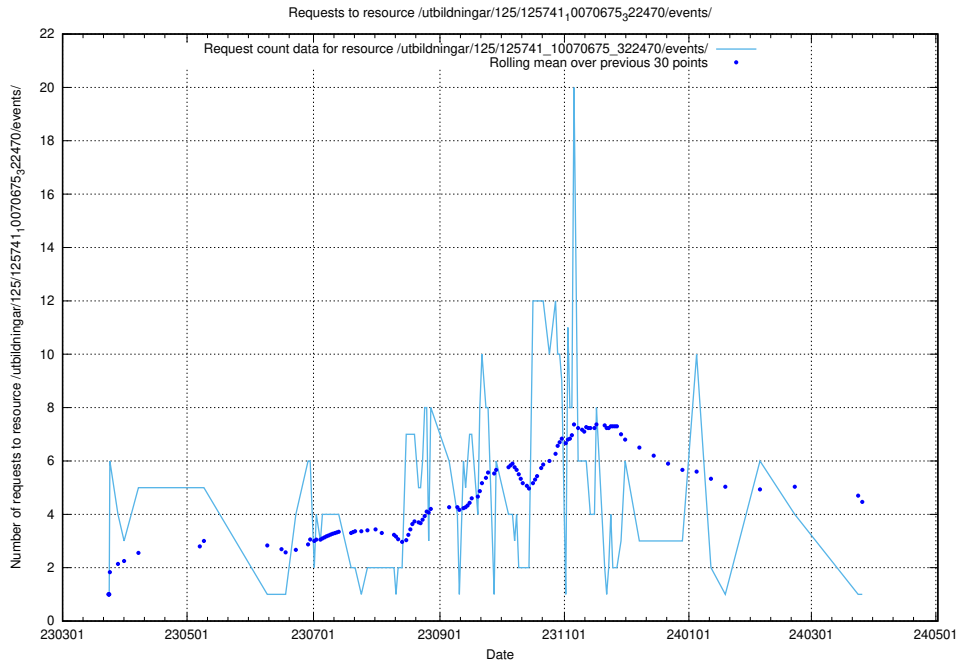

5.6128 Usage of /utbildningar/125/125741_10070675_322470/events/

Here, we count the number of requests to resource /utbildningar/125/125741_10070675_322470/events/