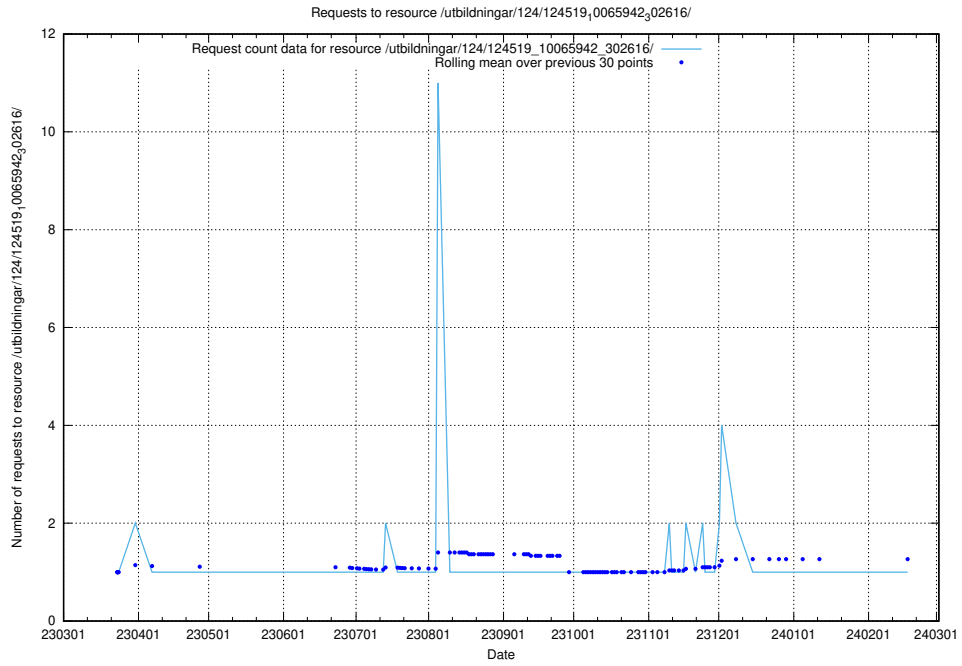

5.1176 Usage of /utbildningar/124/124519_10065942_302616/

Here, we count the number of requests to resource /utbildningar/124/124519_10065942_302616/.