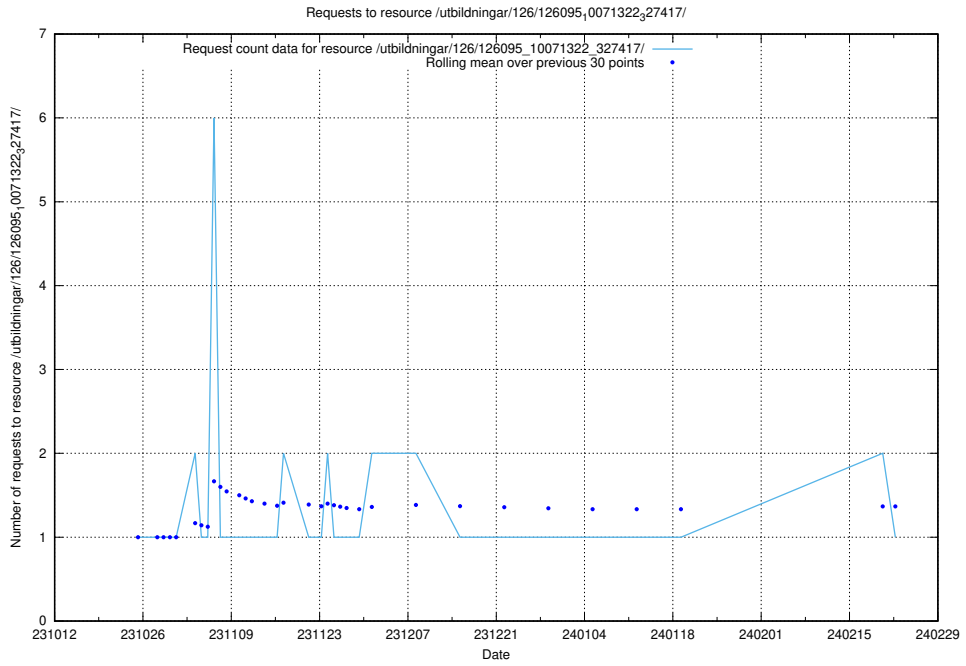

5.3860 Usage of /utbildningar/126/126095_10071322_327417/

Here, we count the number of requests to resource /utbildningar/126/126095_10071322_327417/.