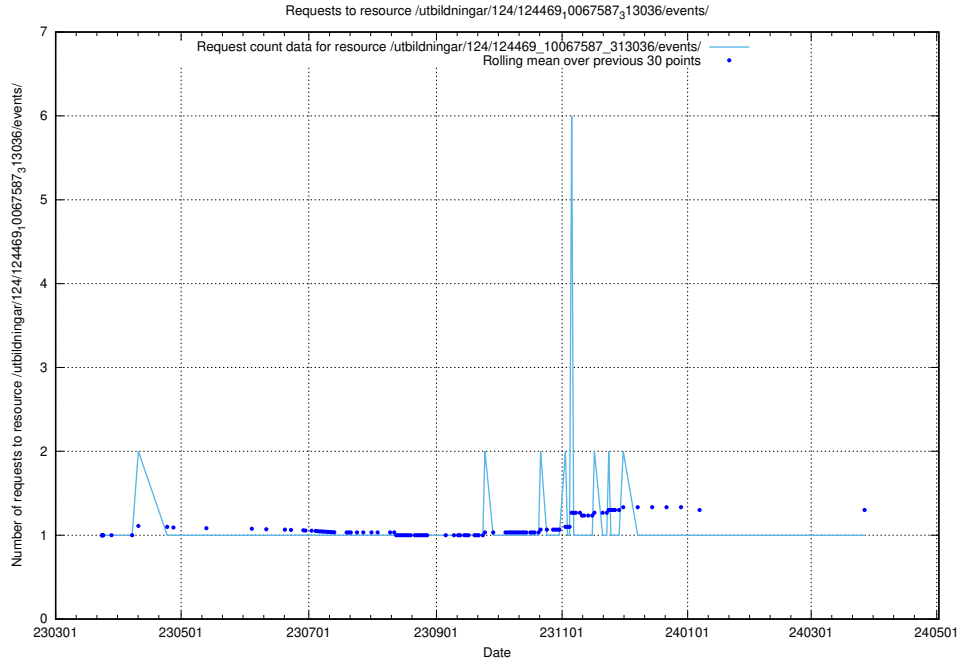

5.2890 Usage of /utbildningar/124/124469_10067587_313036/events/

Here, we count the number of requests to resource /utbildningar/124/124469_10067587_313036/events/