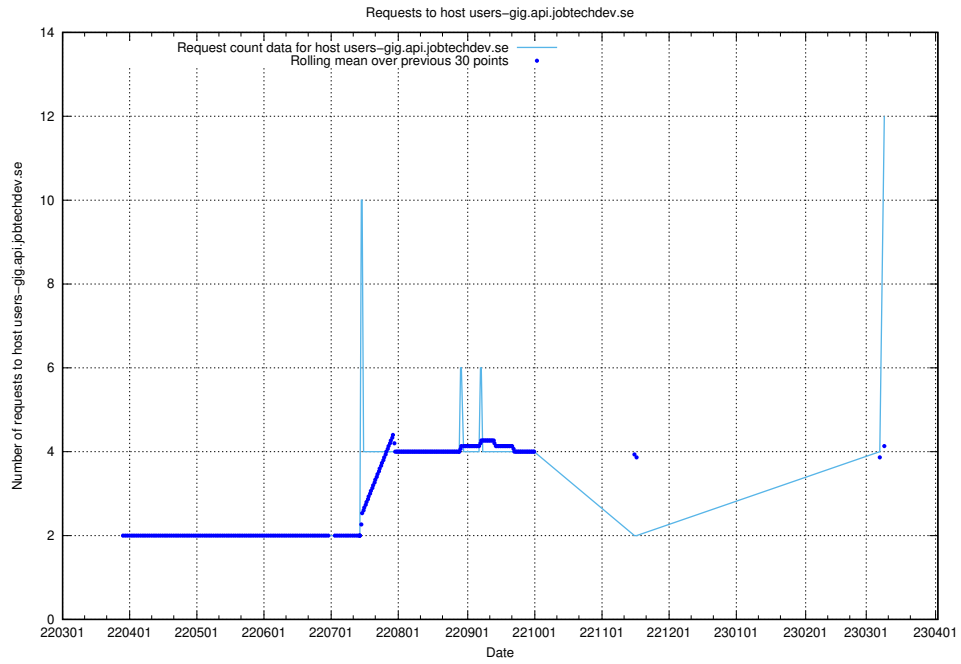

7.54 Usage of users-gig.api.jobtechdev.se

Here, we count the number of requests to host users-gig.api.jobtechdev.se.