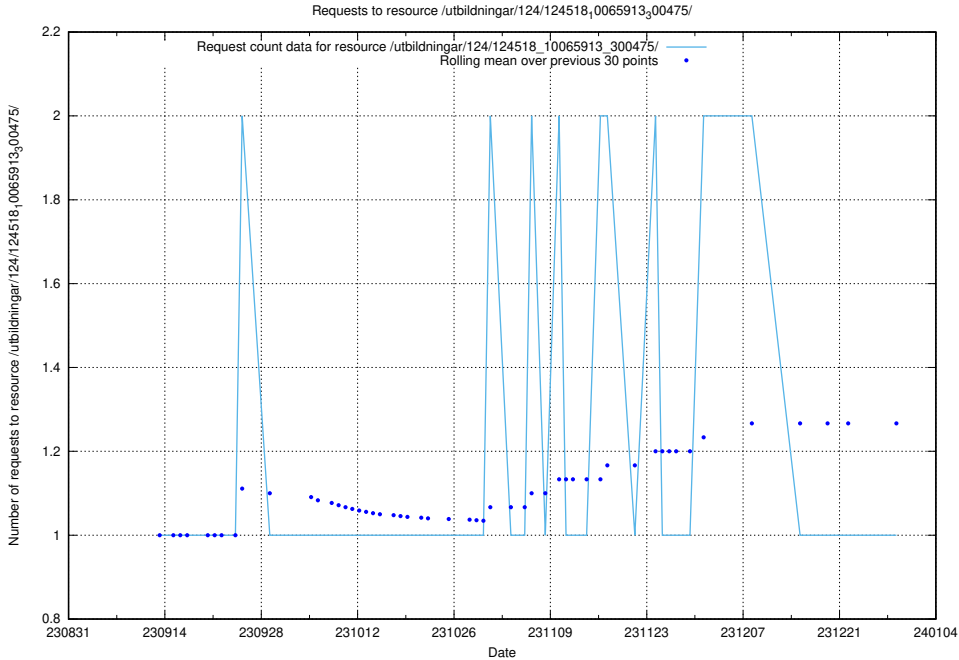

5.4244 Usage of /utbildningar/124/124518_10065913_300475/

Here, we count the number of requests to resource /utbildningar/124/124518_10065913_300475/.