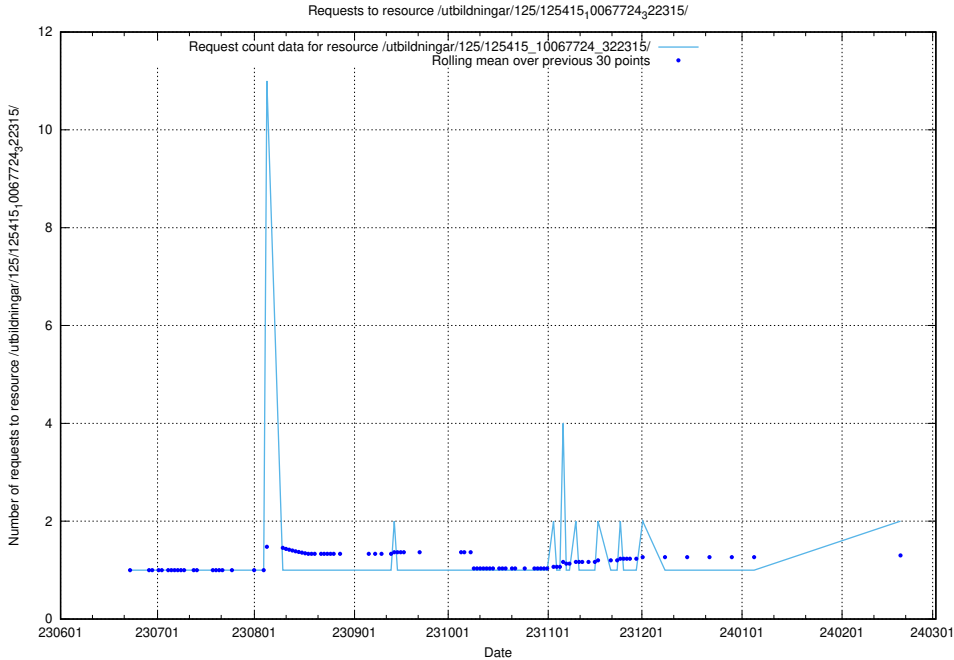

5.702 Usage of /utbildningar/125/125415_10067724_322315/

Here, we count the number of requests to resource /utbildningar/125/125415_10067724_322315/.