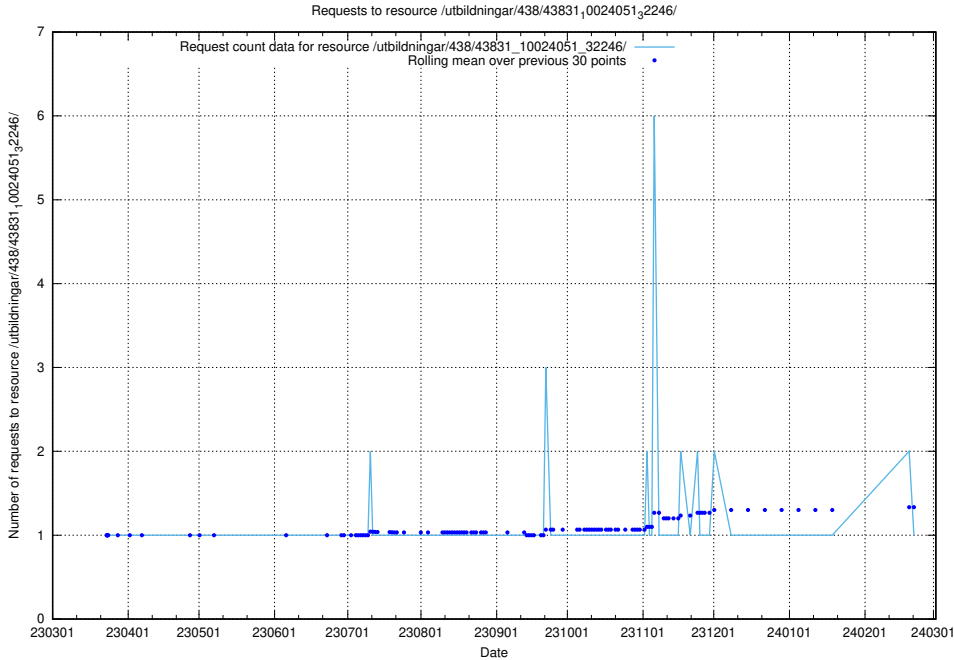

5.5969 Usage of /utbildningar/438/43831_10024051_32246/

Here, we count the number of requests to resource /utbildningar/438/43831_10024051_32246/.