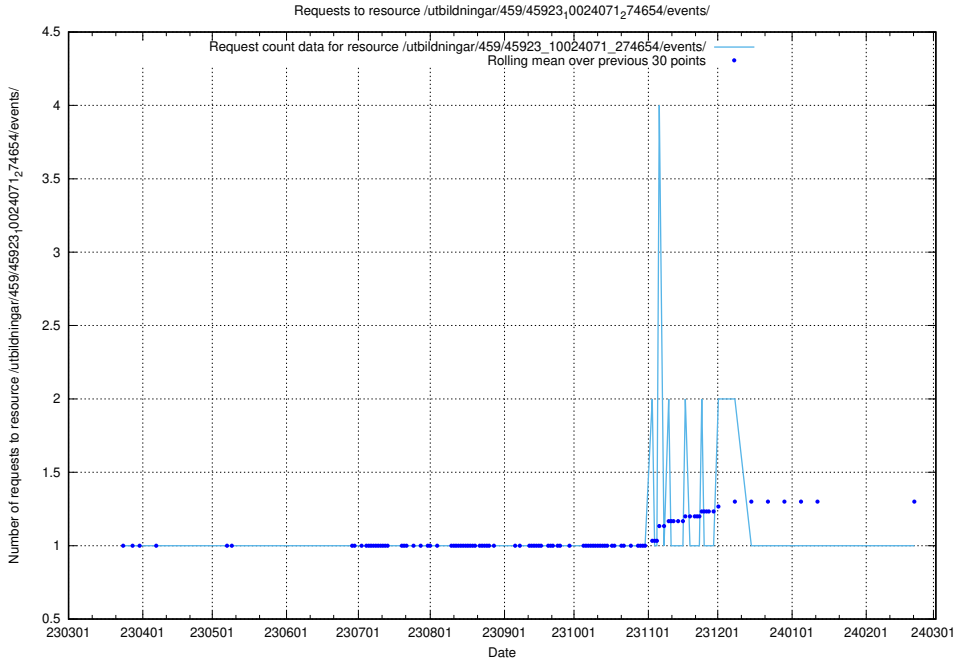

5.5814 Usage of /utbildningar/459/45923_10024071_274654/events/

Here, we count the number of requests to resource /utbildningar/459/45923_10024071_274654/events/.