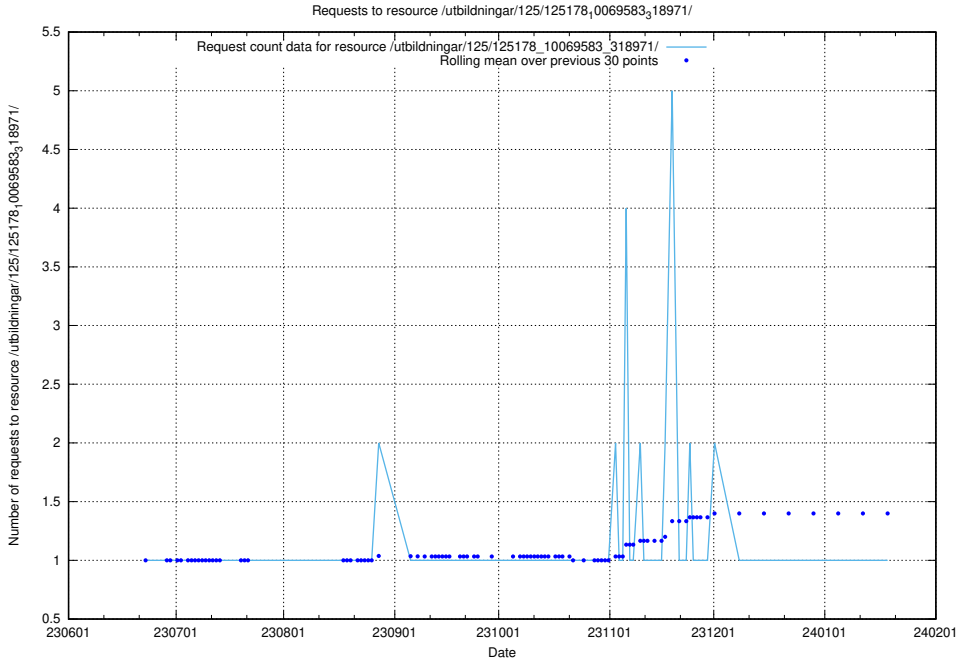

5.5384 Usage of /utbildningar/125/125178_10069583_318971/

Here, we count the number of requests to resource /utbildningar/125/125178_10069583_318971/.