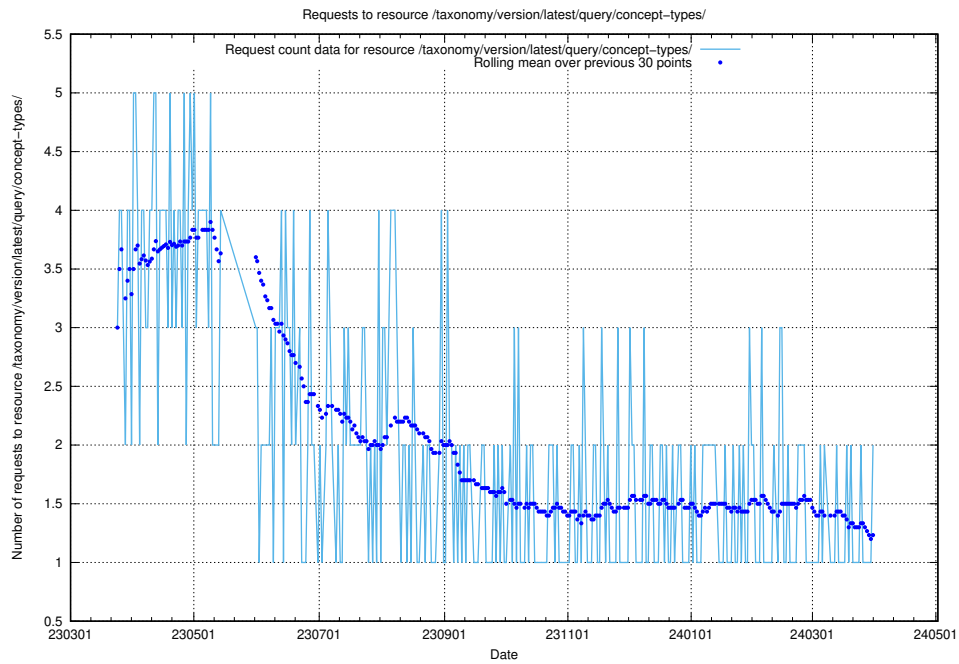

5.809 Usage of /taxonomy/version/latest/query/concept-types/

Here, we count the number of requests to resource /taxonomy/version/latest/query/concept-types/.