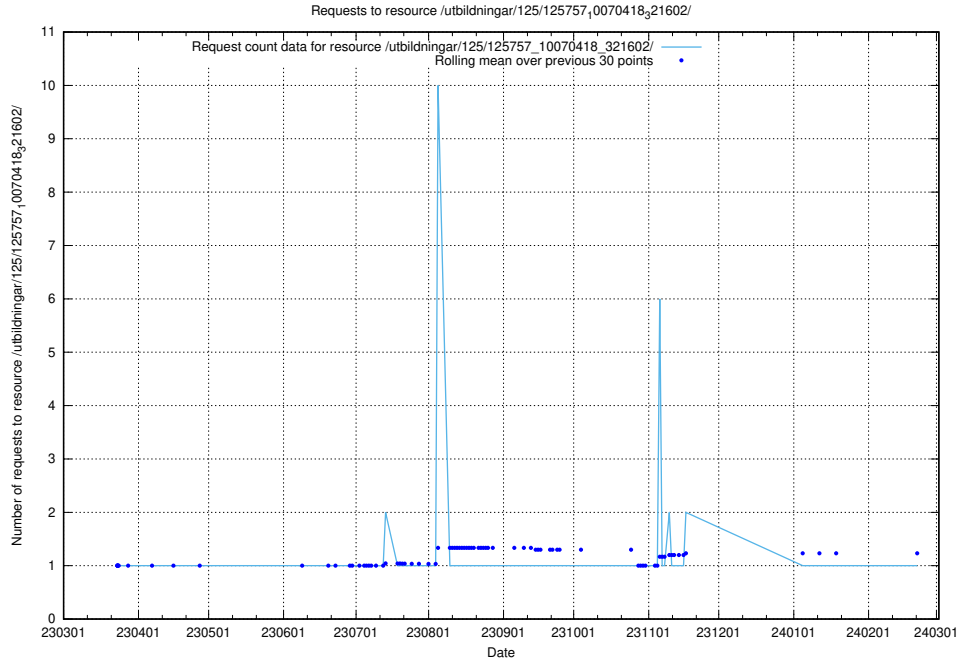

5.6092 Usage of /utbildningar/125/125757_10070418_321602/

Here, we count the number of requests to resource /utbildningar/125/125757_10070418_321602/.