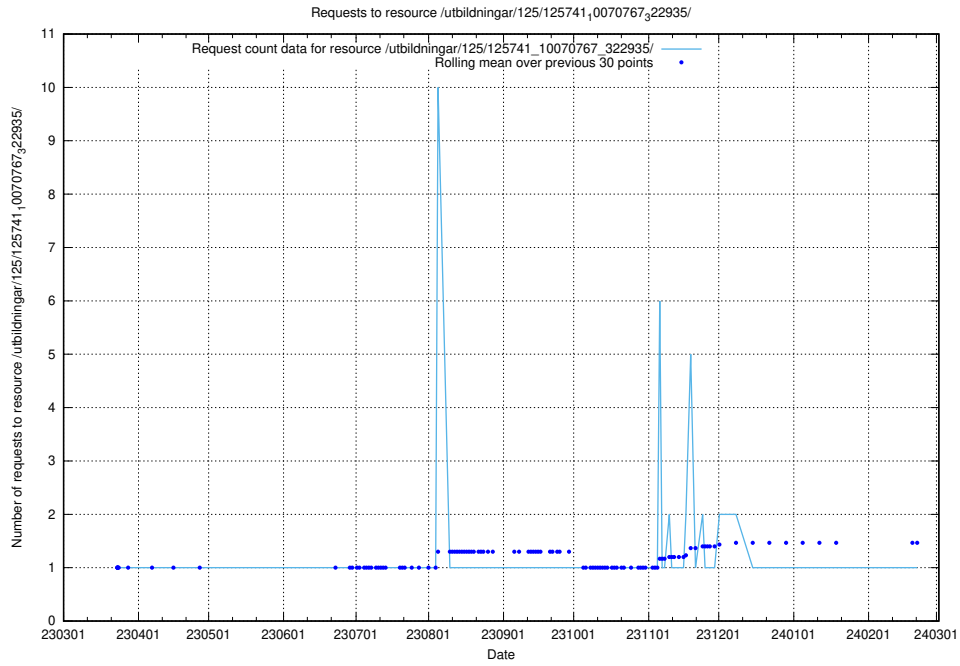

5.6109 Usage of /utbildningar/125/125741_10070767_322935/

Here, we count the number of requests to resource /utbildningar/125/125741_10070767_322935/.