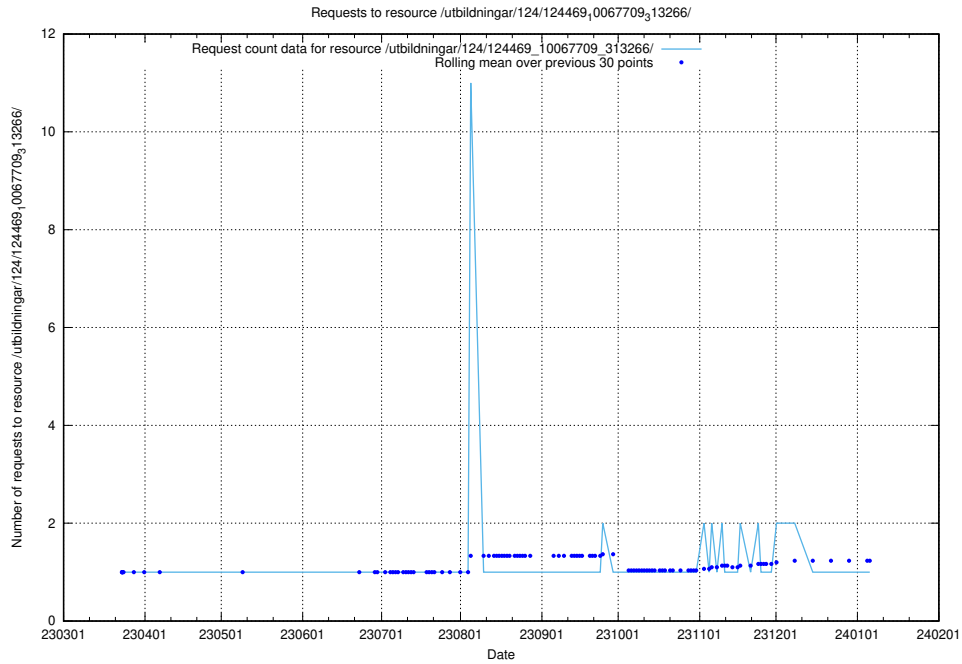

5.2879 Usage of /utbildningar/124/124469_10067709_313266/

Here, we count the number of requests to resource /utbildningar/124/124469_10067709_313266/.