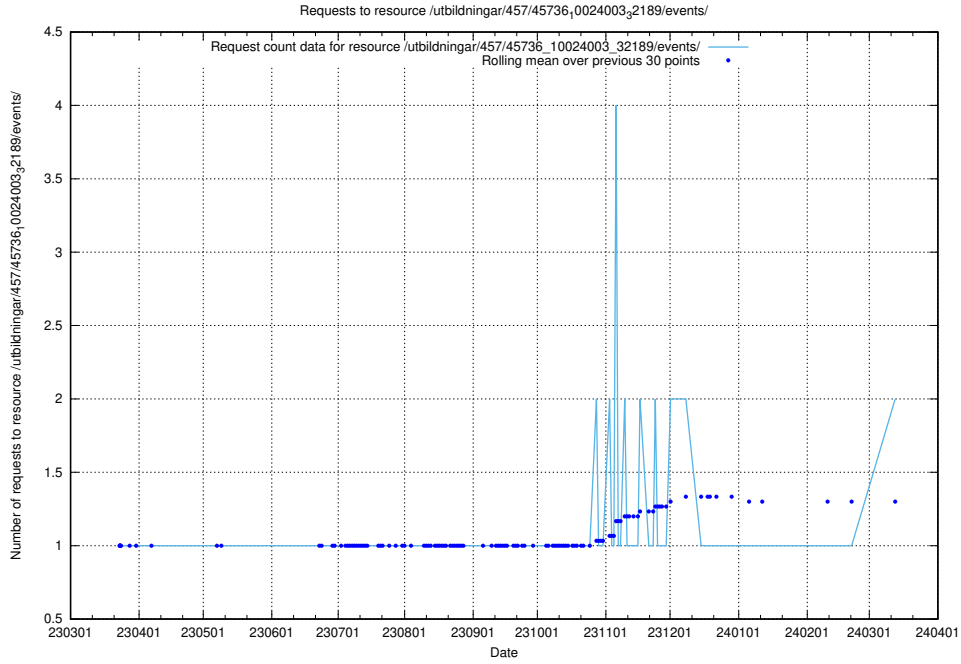

5.847 Usage of /utbildningar/457/45736_10024003_32189/events/

Here, we count the number of requests to resource /utbildningar/457/45736_10024003_32189/events/.