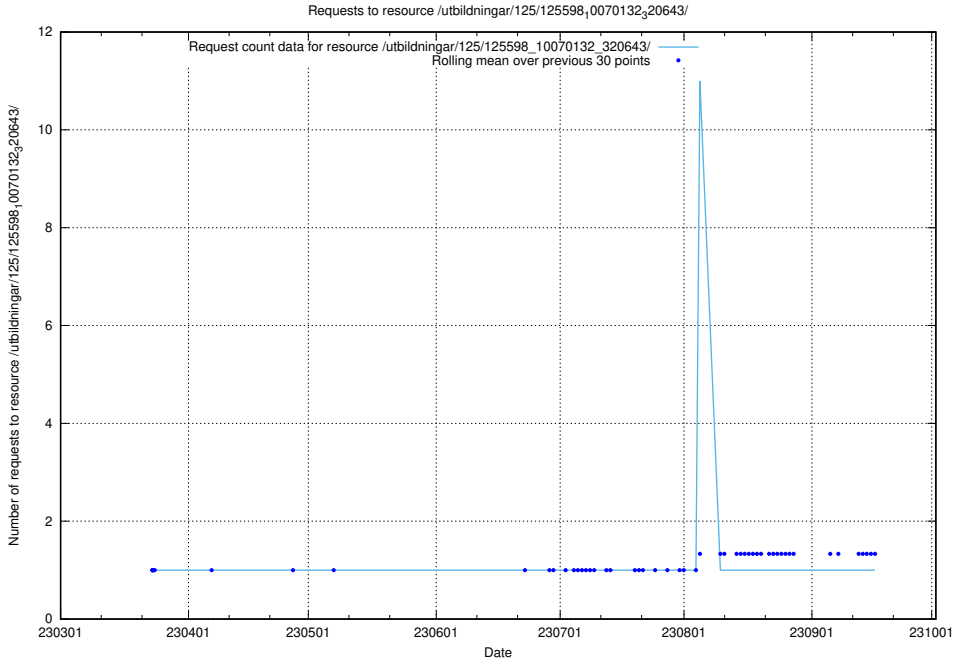

5.985 Usage of /utbildningar/125/125598_10070132_320643/

Here, we count the number of requests to resource /utbildningar/125/125598_10070132_320643/.