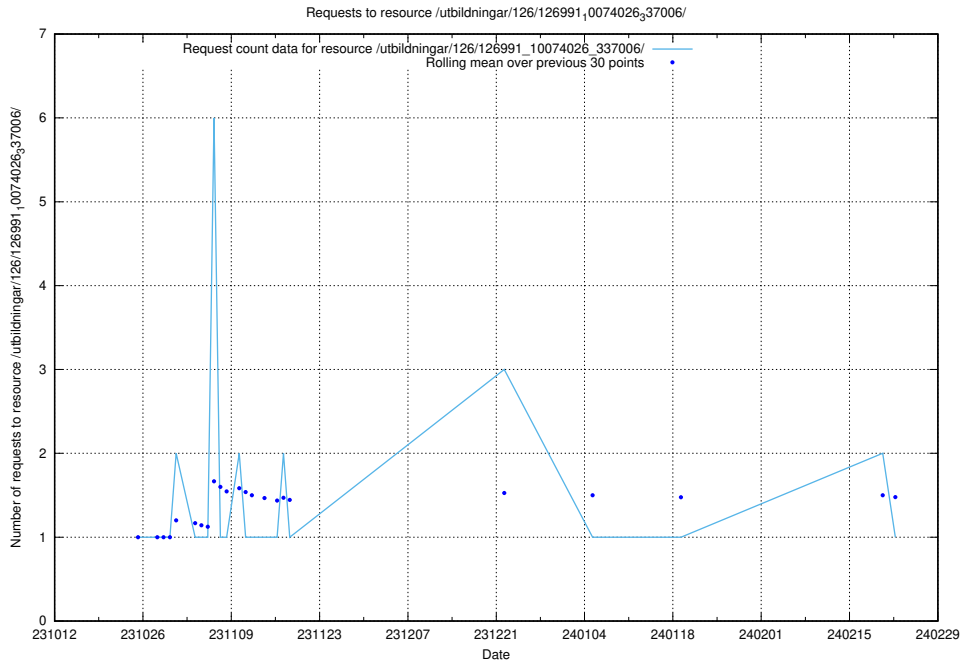

### 5.3858 Usage of /utbildningar/126/126991\_10074026\_337006/

Here, we count the number of requests to resource /utbildningar/126/126991\_10074026\_337006/.