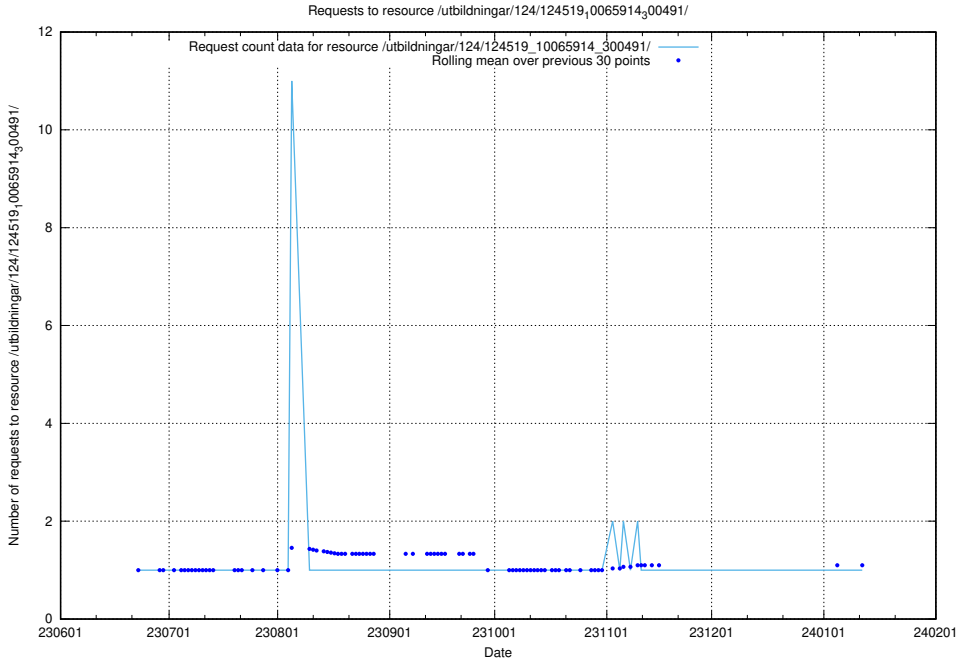

5.5417 Usage of /utbildningar/124/124519_10065914_300491/

Here, we count the number of requests to resource /utbildningar/124/124519_10065914_300491/.