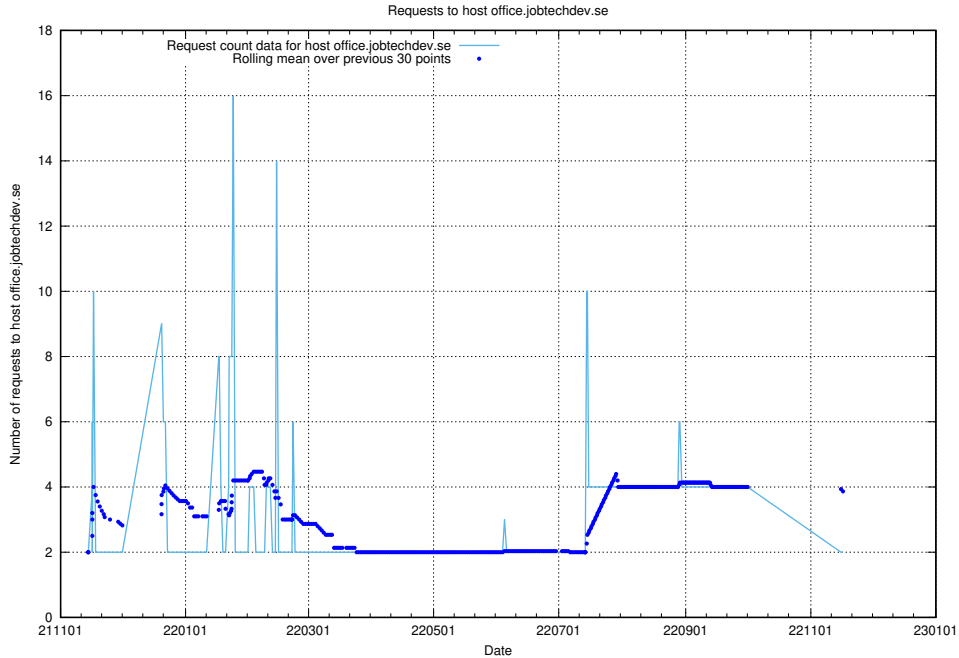

7.562 Usage of office.jobtechdev.se

Here, we count the number of requests to host office.jobtechdev.se.