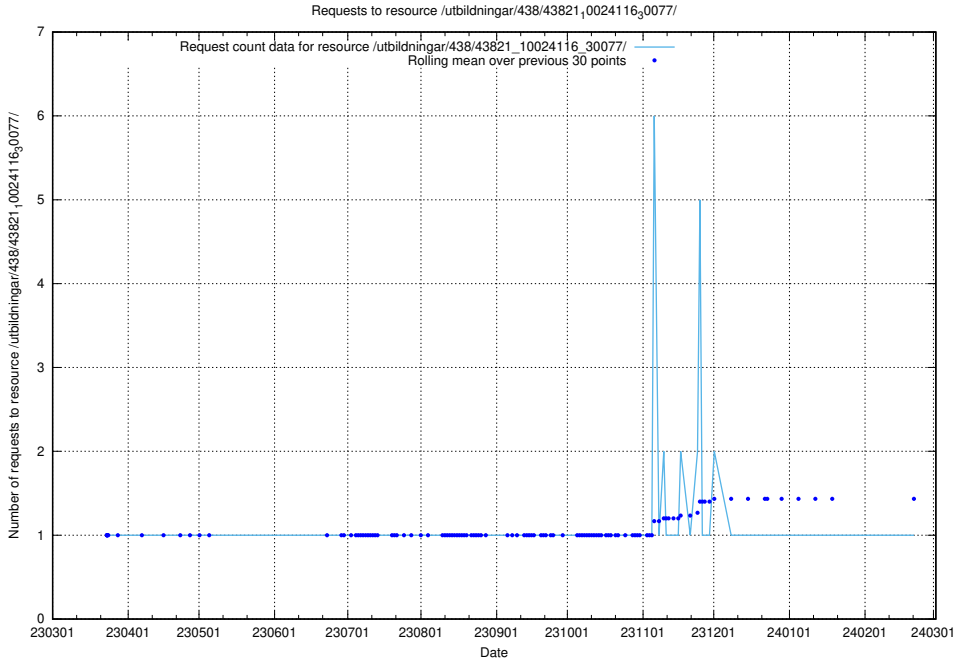

5.5975 Usage of /utbildningar/438/43821_10024116_30077/

Here, we count the number of requests to resource /utbildningar/438/43821_10024116_30077/.