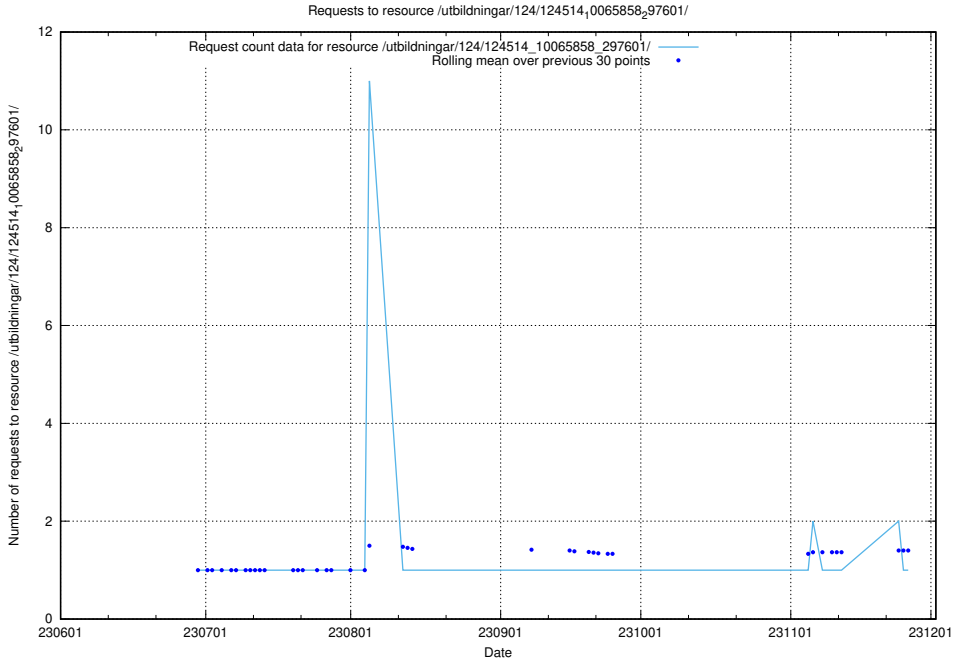

5.5048 Usage of /utbildningar/124/124514_10065858_297601/

Here, we count the number of requests to resource /utbildningar/124/124514_10065858_297601/.