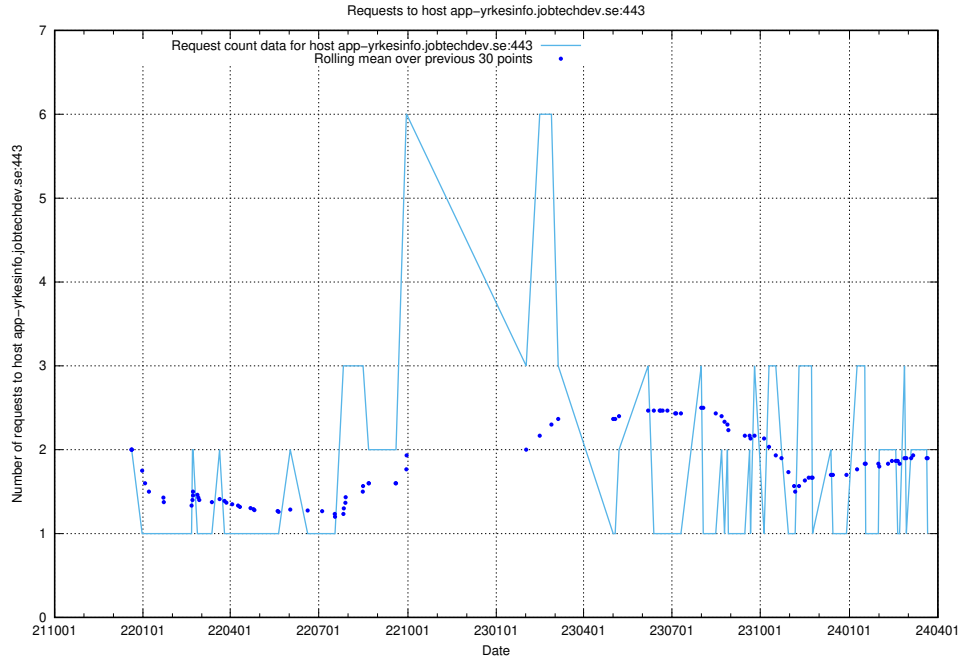

7.622 Usage of app-yrkesinfo.jobtechdev.se:443

Here, we count the number of requests to host app-yrkesinfo.jobtechdev.se:443.