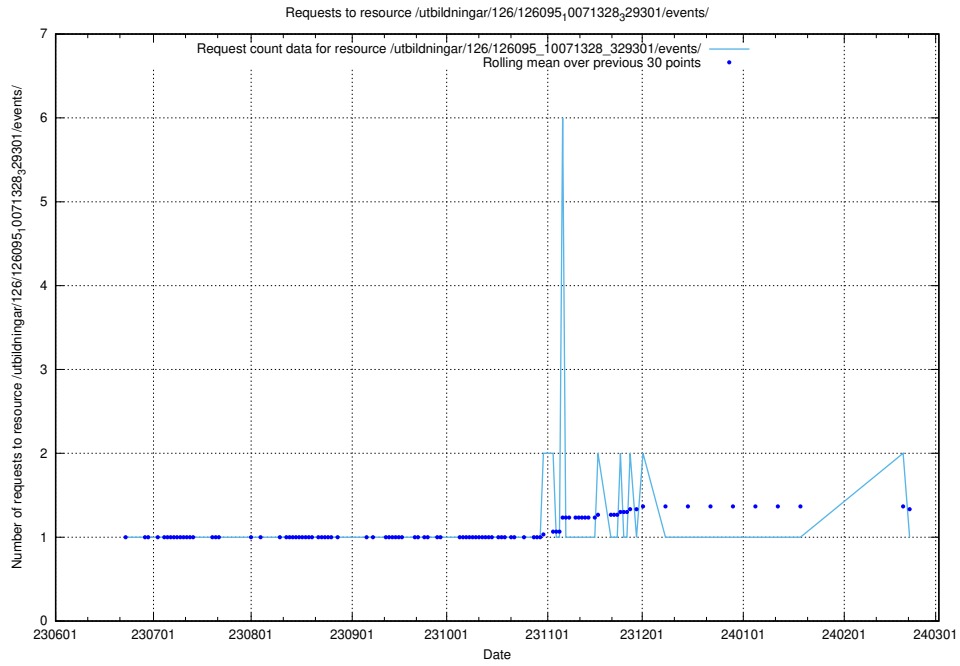

5.5333 Usage of /utbildningar/126/126095_10071328_329301/events/

Here, we count the number of requests to resource /utbildningar/126/126095_10071328_329301/events/