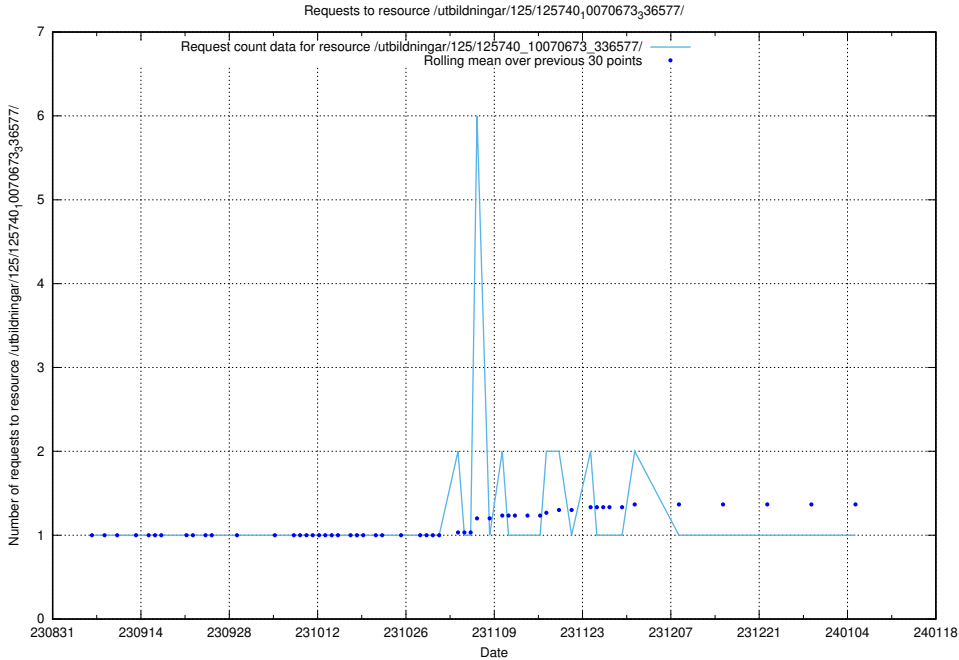

5.4327 Usage of /utbildningar/125/125740_10070673_336577/

Here, we count the number of requests to resource /utbildningar/125/125740_10070673_336577/.