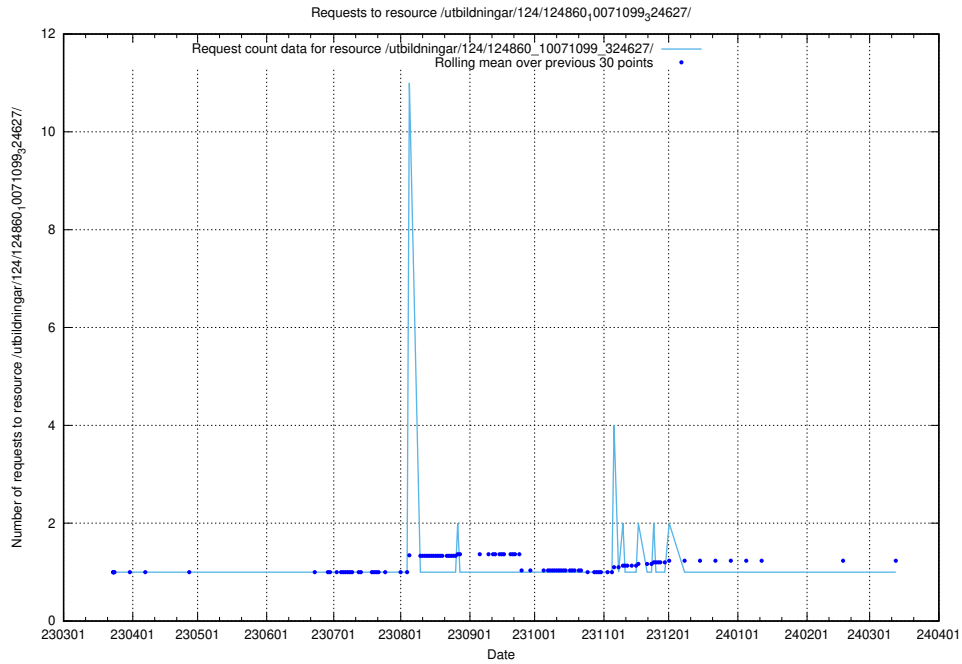

5.1069 Usage of /utbildningar/124/124860_10071099_324627/

Here, we count the number of requests to resource /utbildningar/124/124860_10071099_324627/.