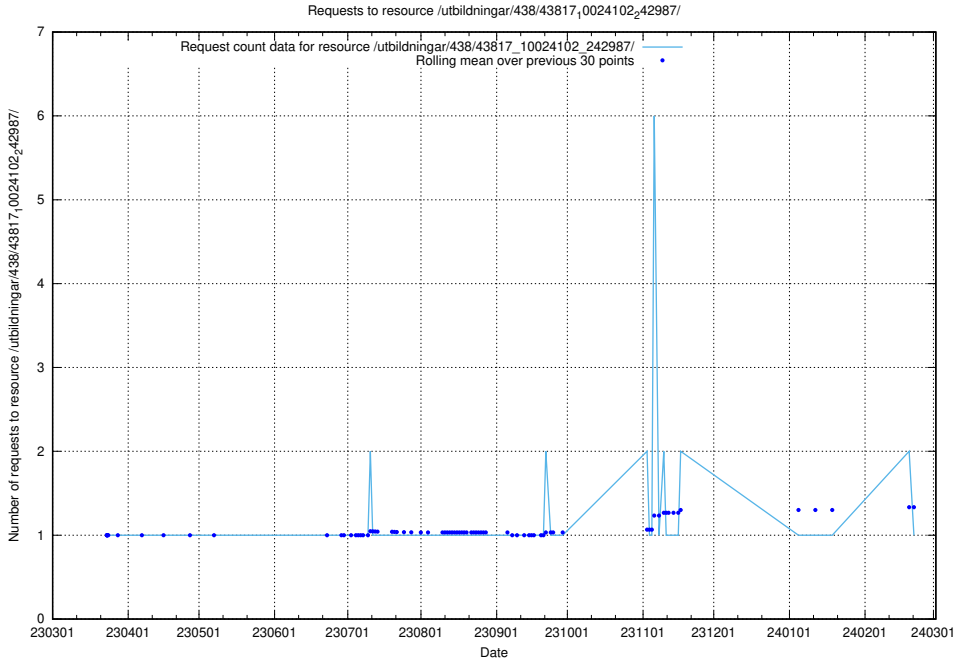

5.5980 Usage of /utbildningar/438/43817_10024102_242987/

Here, we count the number of requests to resource /utbildningar/438/43817_10024102_242987/.