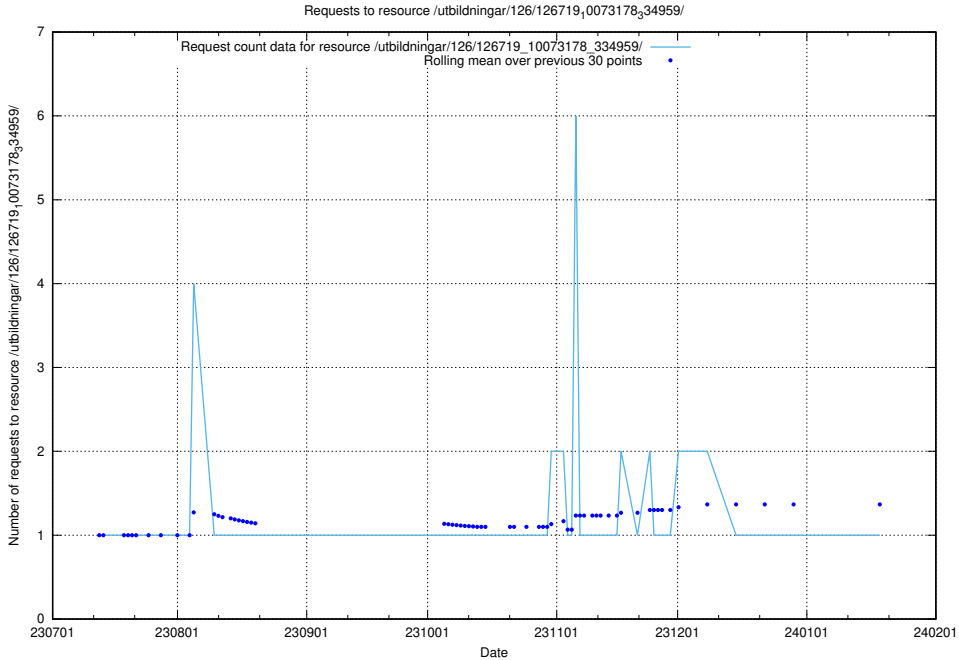

5.4761 Usage of /utbildningar/126/126719_10073178_334959/

Here, we count the number of requests to resource /utbildningar/126/126719_10073178_334959/.