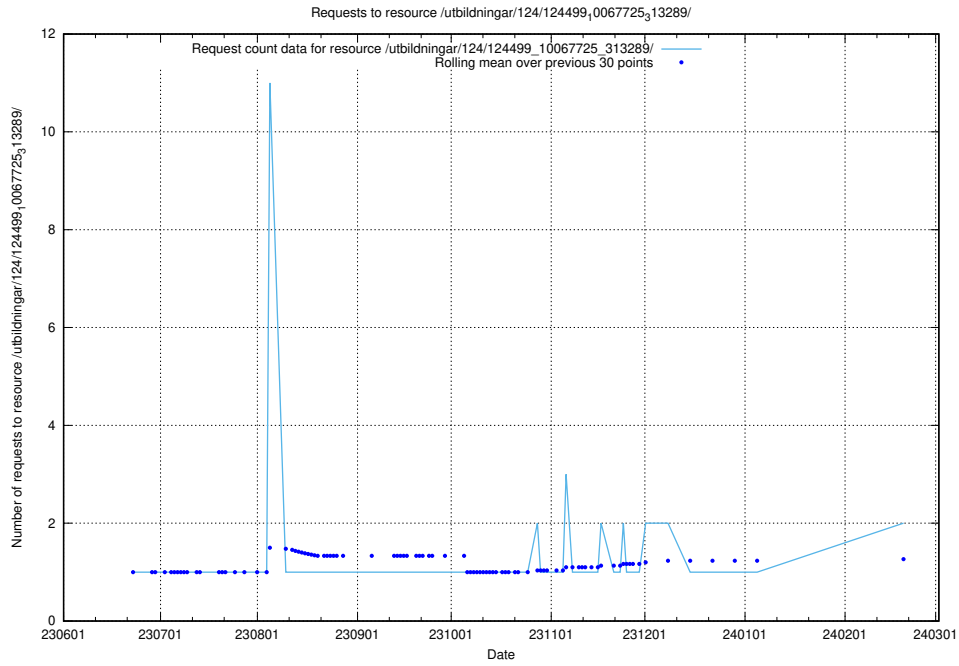

5.713 Usage of /utbildningar/124/124499_10067725_313289/

Here, we count the number of requests to resource /utbildningar/124/124499_10067725_313289/.