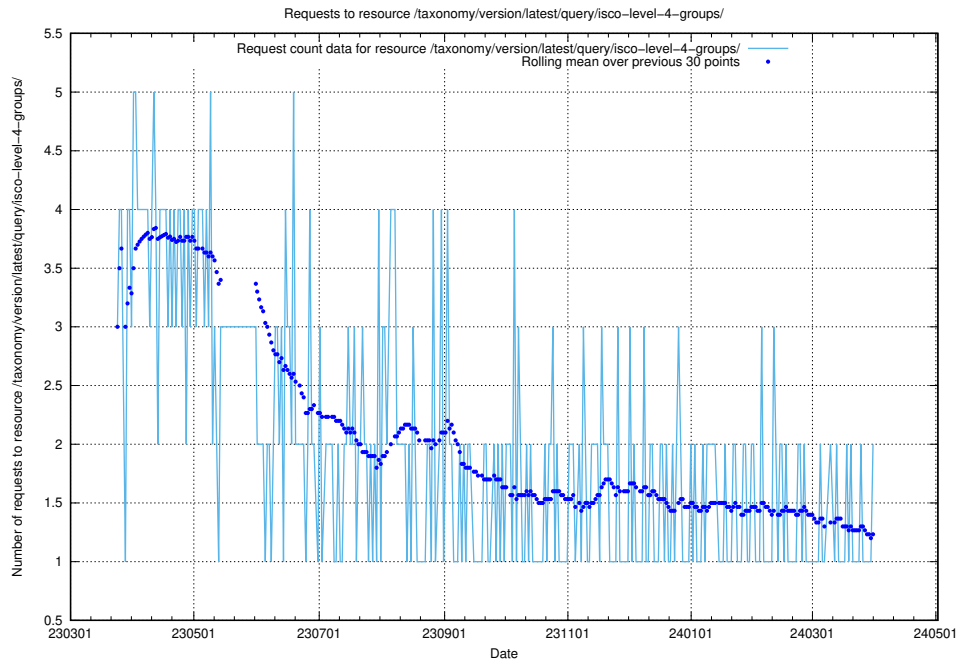

5.800 Usage of /taxonomy/version/latest/query/isco-level-4-groups/

Here, we count the number of requests to resource /taxonomy/version/latest/query/isco-level-4-groups/.