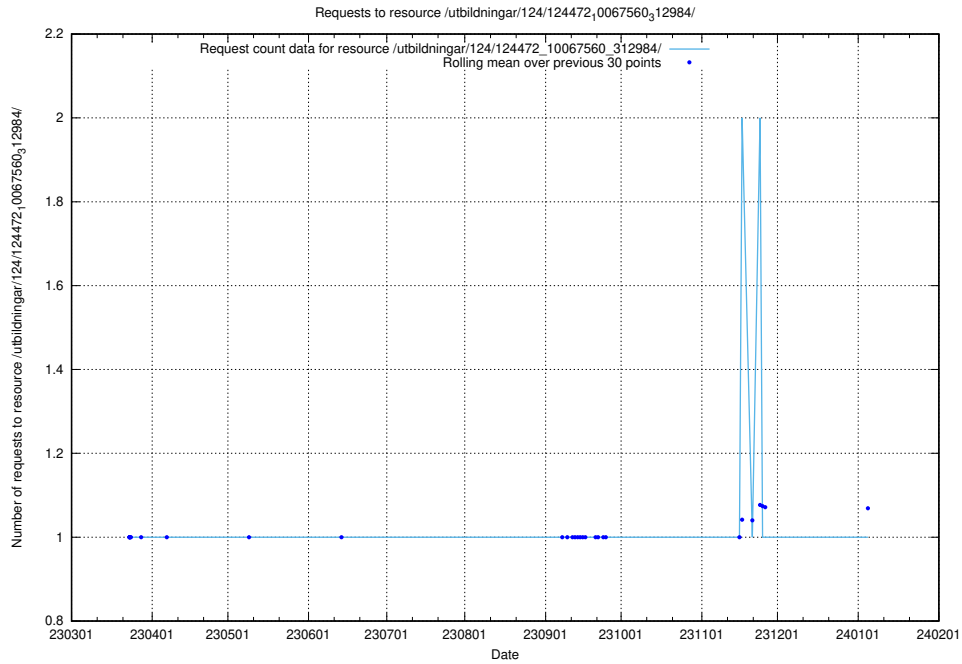

5.2724 Usage of /utbildningar/124/124472_10067560_312984/

Here, we count the number of requests to resource /utbildningar/124/124472_10067560_312984/.