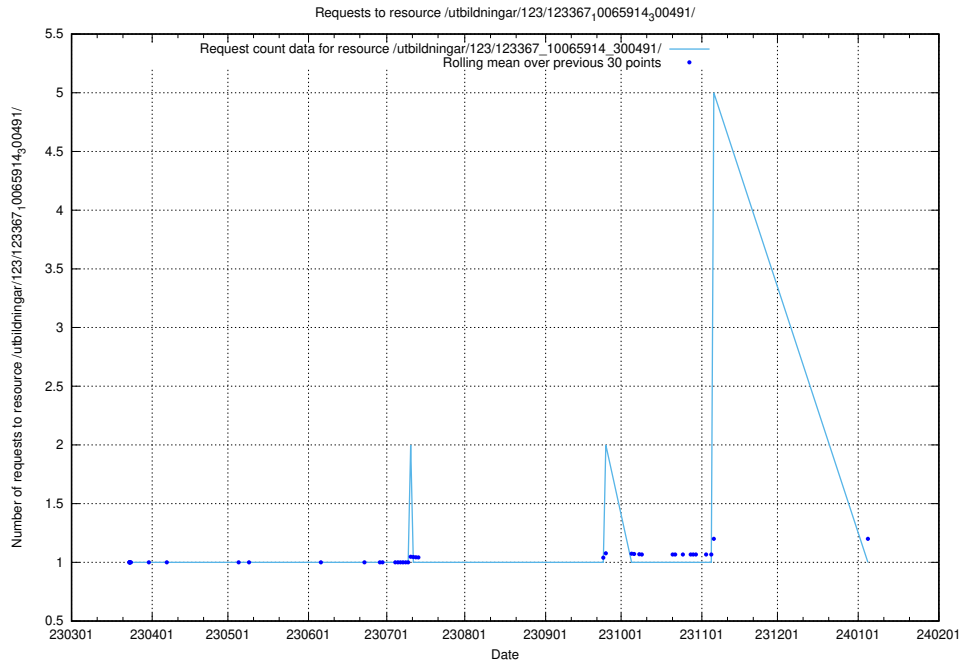

5.4326 Usage of /utbildningar/123/123367_10065914_300491/

Here, we count the number of requests to resource /utbildningar/123/123367_10065914_300491/.