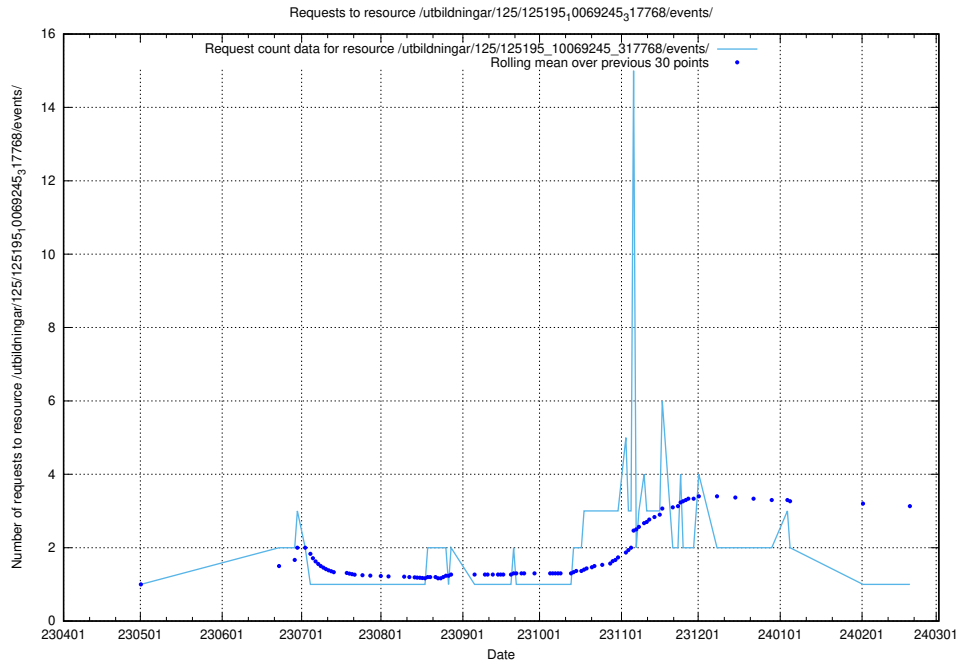

5.5671 Usage of /utbildningar/125/125195_10069245_317768/events/

Here, we count the number of requests to resource /utbildningar/125/125195_10069245_317768/events/