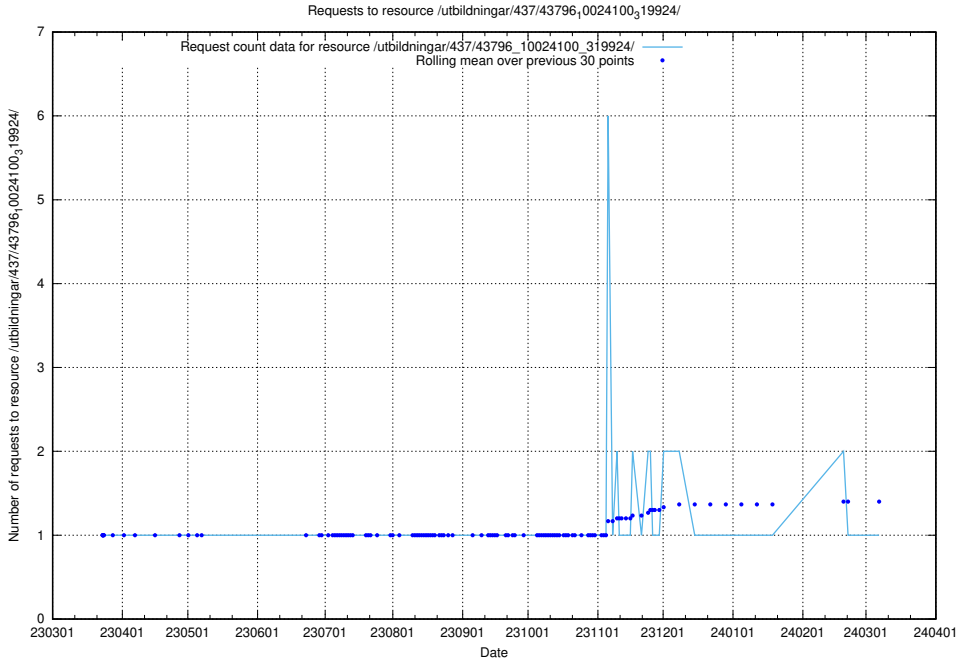

5.5992 Usage of /utbildningar/437/43796_10024100_319924/

Here, we count the number of requests to resource /utbildningar/437/43796_10024100_319924/.