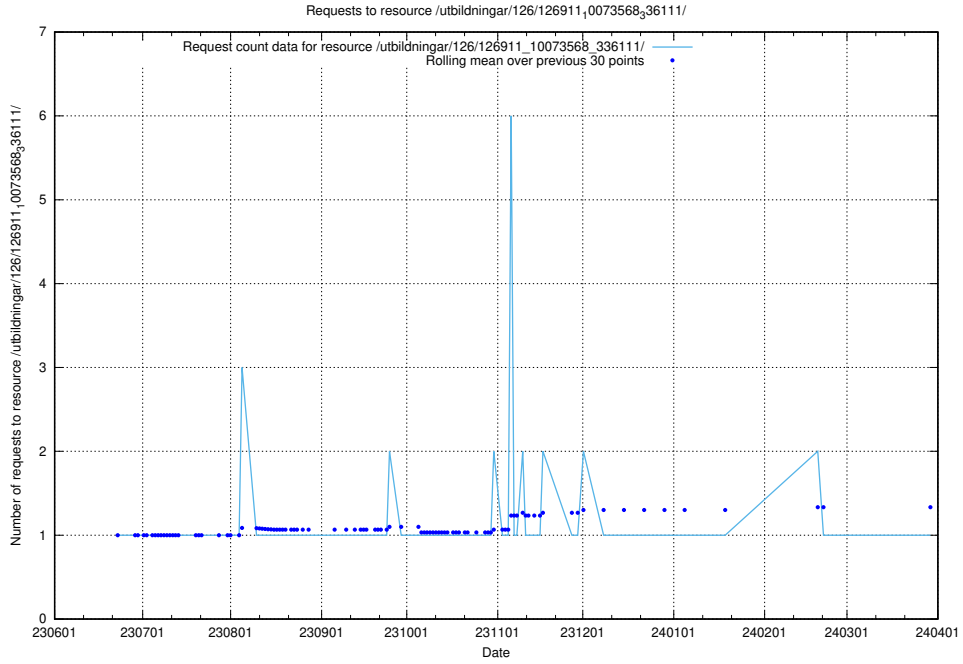

5.5233 Usage of /utbildningar/126/126911_10073568_336111/

Here, we count the number of requests to resource /utbildningar/126/126911_10073568_336111/.