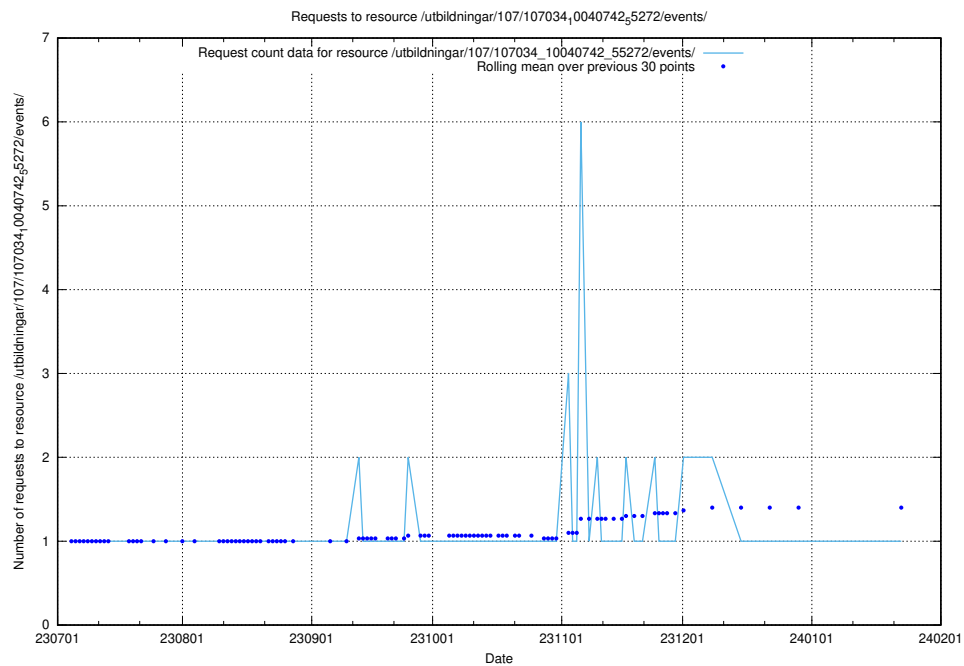

5.5010 Usage of /utbildningar/107/107034_10040742_55272/events/

Here, we count the number of requests to resource /utbildningar/107/107034_10040742_55272/events/.