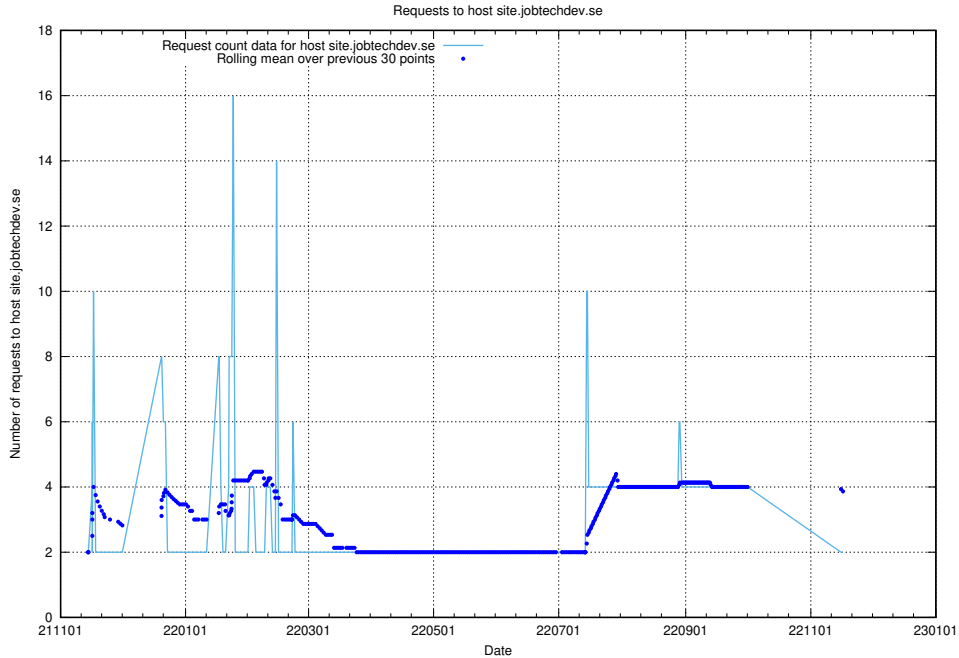

7.560 Usage of site.jobtechdev.se

Here, we count the number of requests to host site.jobtechdev.se.