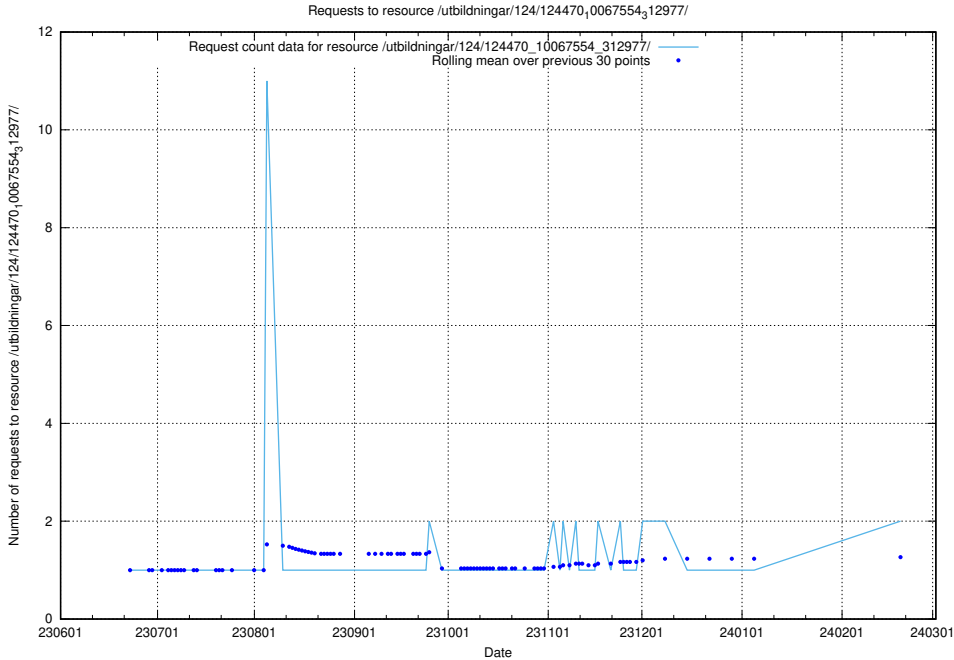

5.720 Usage of /utbildningar/124/124470_10067554_312977/

Here, we count the number of requests to resource /utbildningar/124/124470_10067554_312977/.