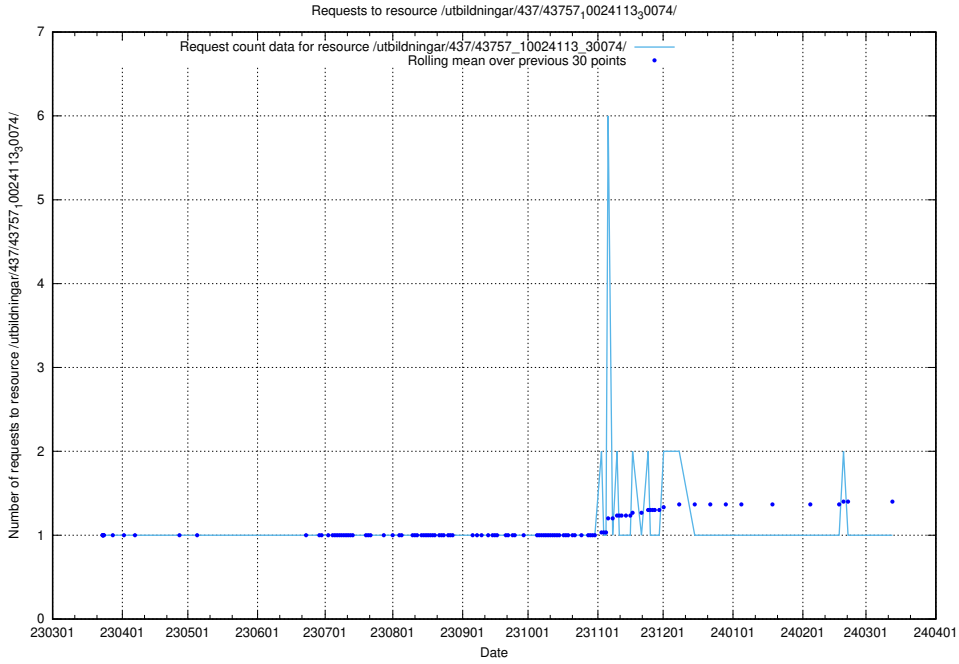

5.6009 Usage of /utbildningar/437/43757_10024113_30074/

Here, we count the number of requests to resource /utbildningar/437/43757_10024113_30074/.