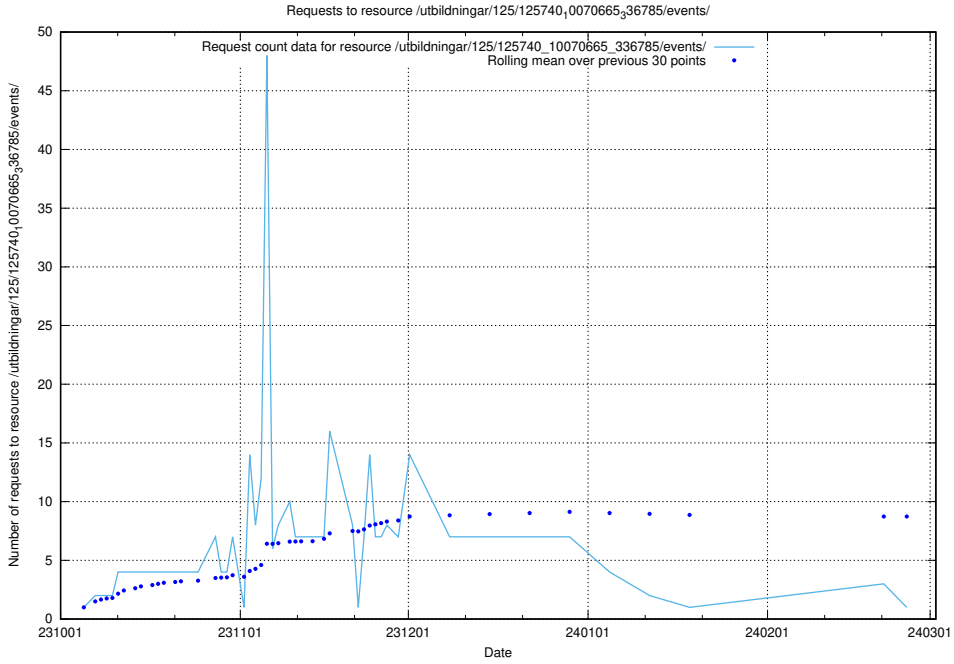

5.4062 Usage of /utbildningar/125/125740_10070665_336785/events/

Here, we count the number of requests to resource /utbildningar/125/125740_10070665_336785/events/