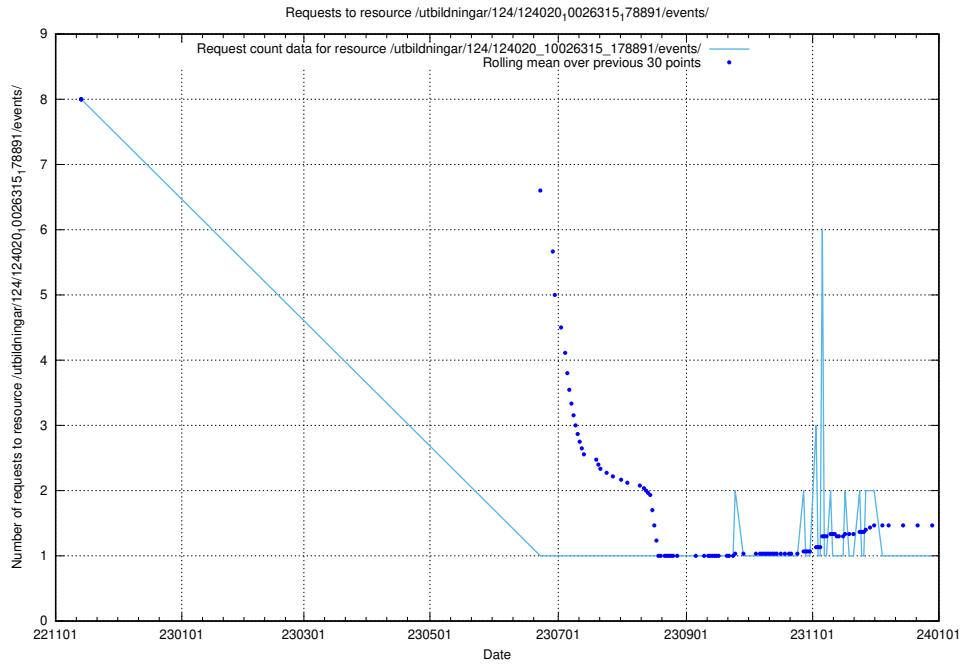

5.5432 Usage of /utbildningar/124/124020_10026315_178891/events/

Here, we count the number of requests to resource /utbildningar/124/124020_10026315_178891/events/