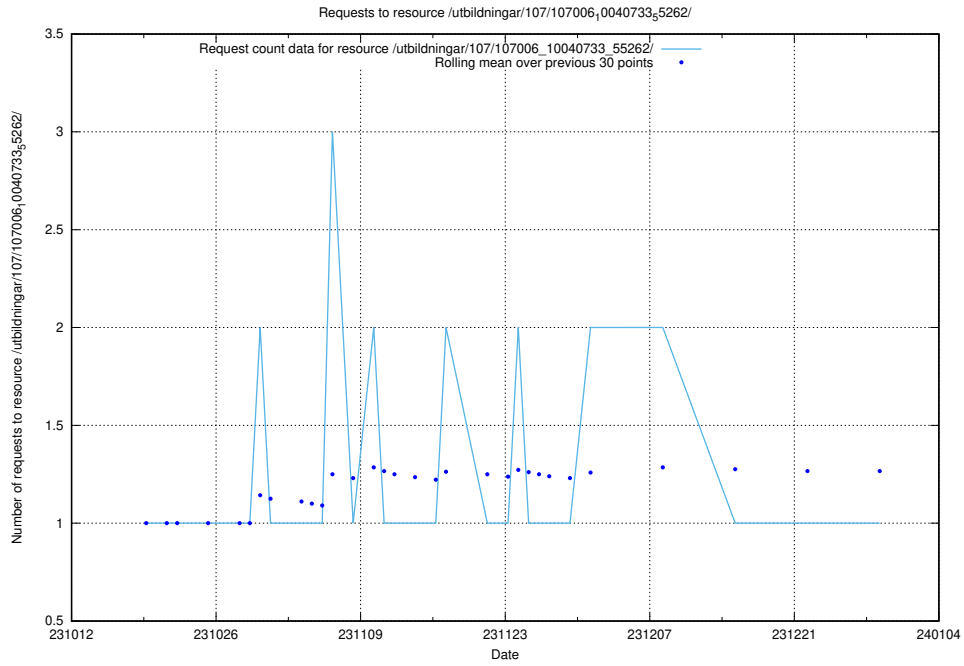

5.3919 Usage of /utbildningar/107/107006_10040733_55262/

Here, we count the number of requests to resource /utbildningar/107/107006_10040733_55262/.