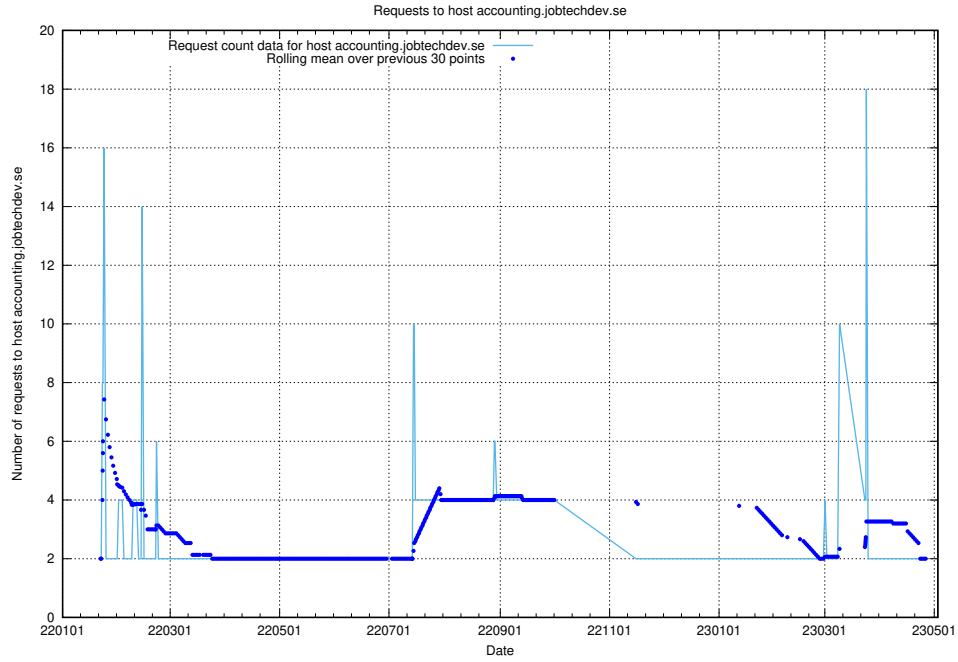

7.260 Usage of accounting.jobtechdev.se

Here, we count the number of requests to host accounting.jobtechdev.se.