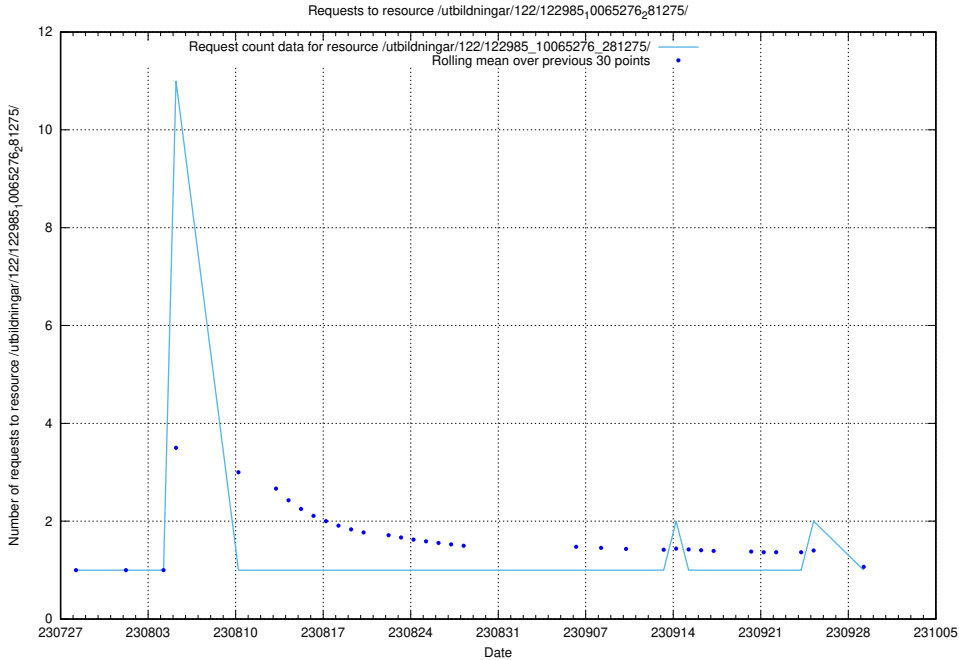

5.4573 Usage of /utbildningar/122/122985_10065276_281275/

Here, we count the number of requests to resource /utbildningar/122/122985_10065276_281275/.