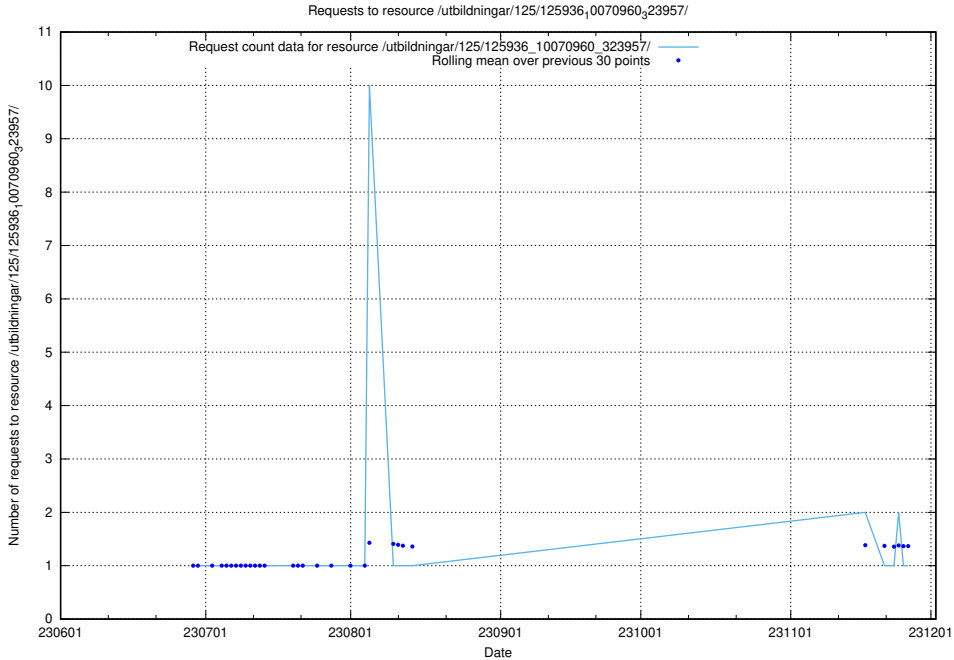

5.5115 Usage of /utbildningar/125/125936_10070960_323957/

Here, we count the number of requests to resource /utbildningar/125/125936_10070960_323957/.