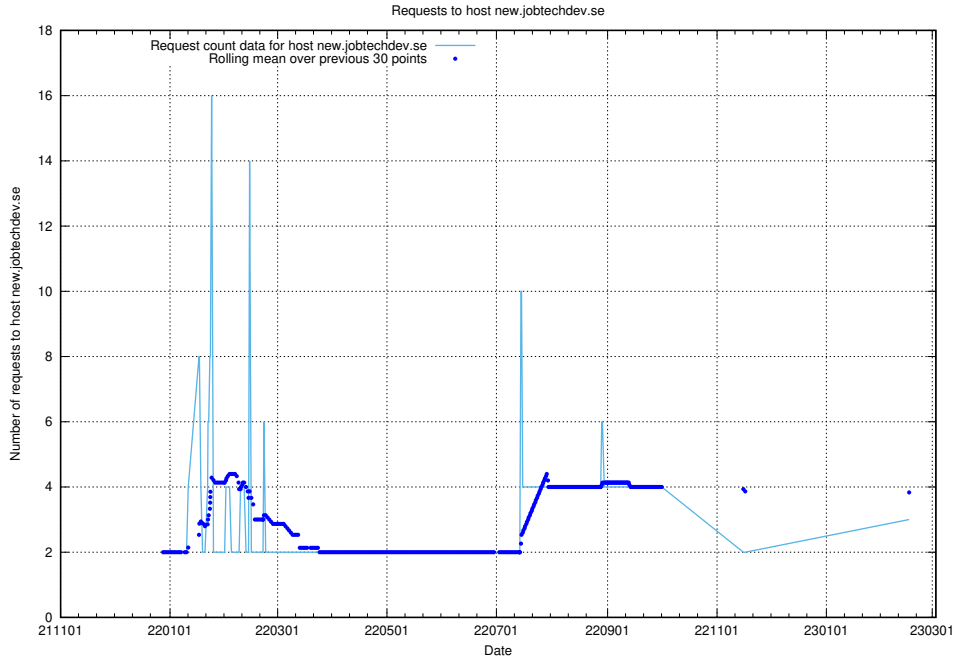

7.190 Usage of new.jobtechdev.se

Here, we count the number of requests to host new.jobtechdev.se.