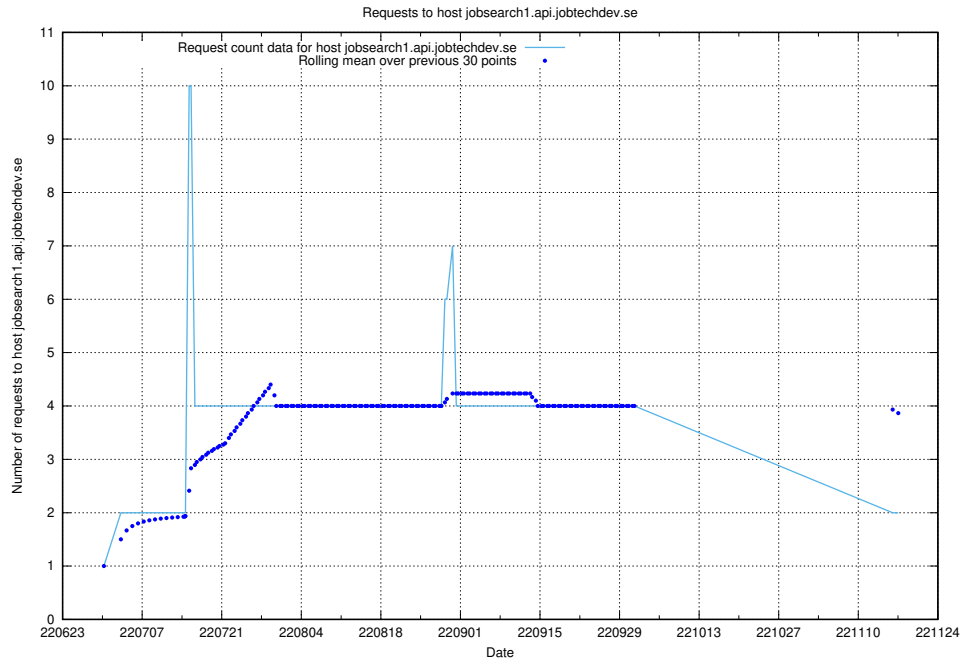

7.394 Usage of jobsearch1.api.jobtechdev.se

Here, we count the number of requests to host jobsearch1.api.jobtechdev.se.