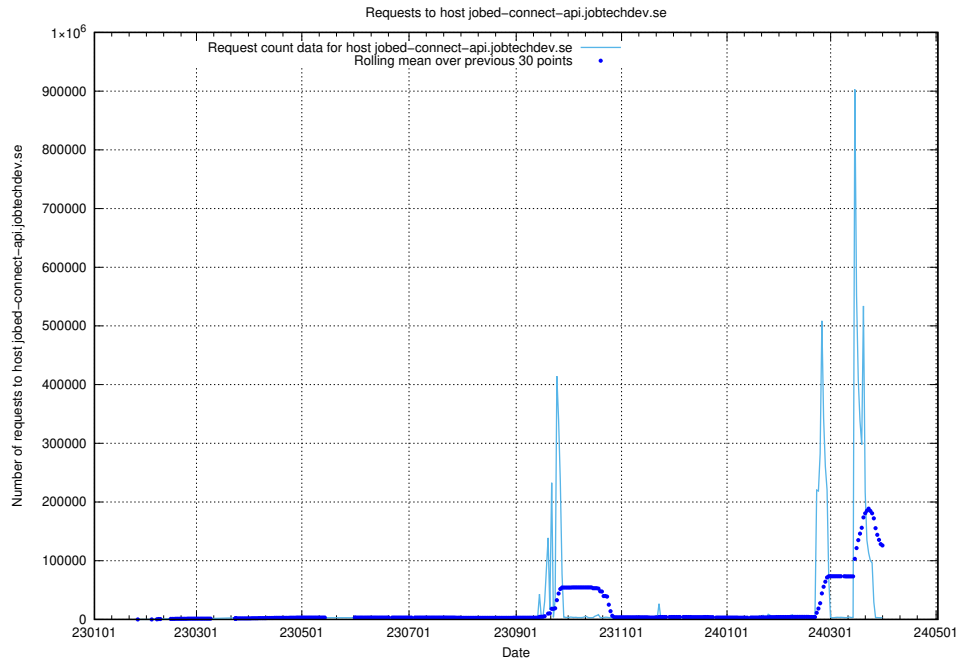

7.16 Usage of `jobed-connect-api.jobtechdev.se`

Here, we count the number of requests to host `jobed-connect-api.jobtechdev.se`.