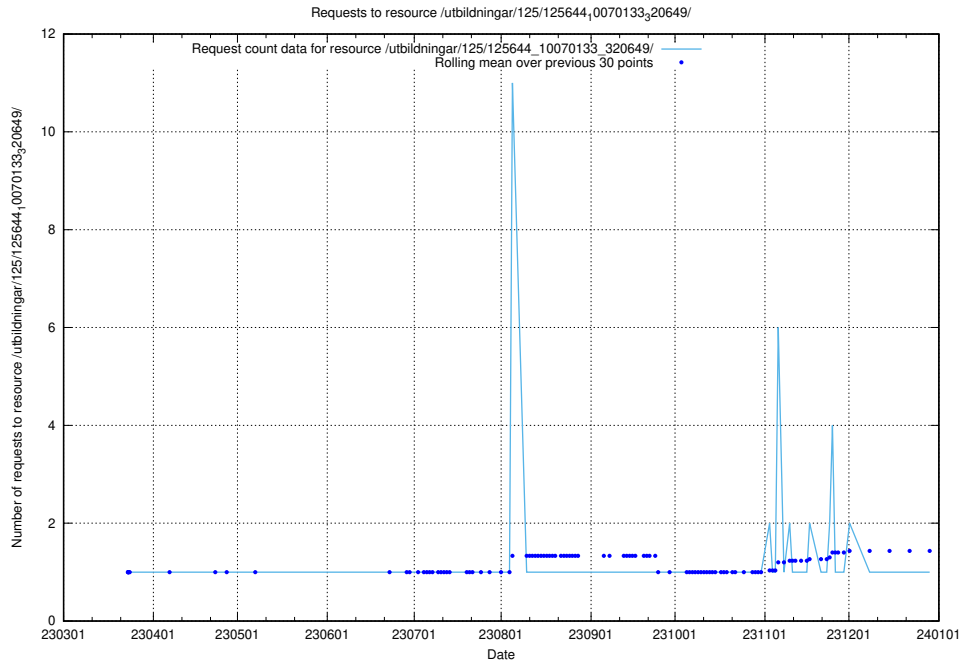

5.941 Usage of /utbildningar/125/125644_10070133_320649/

Here, we count the number of requests to resource /utbildningar/125/125644_10070133_320649/.