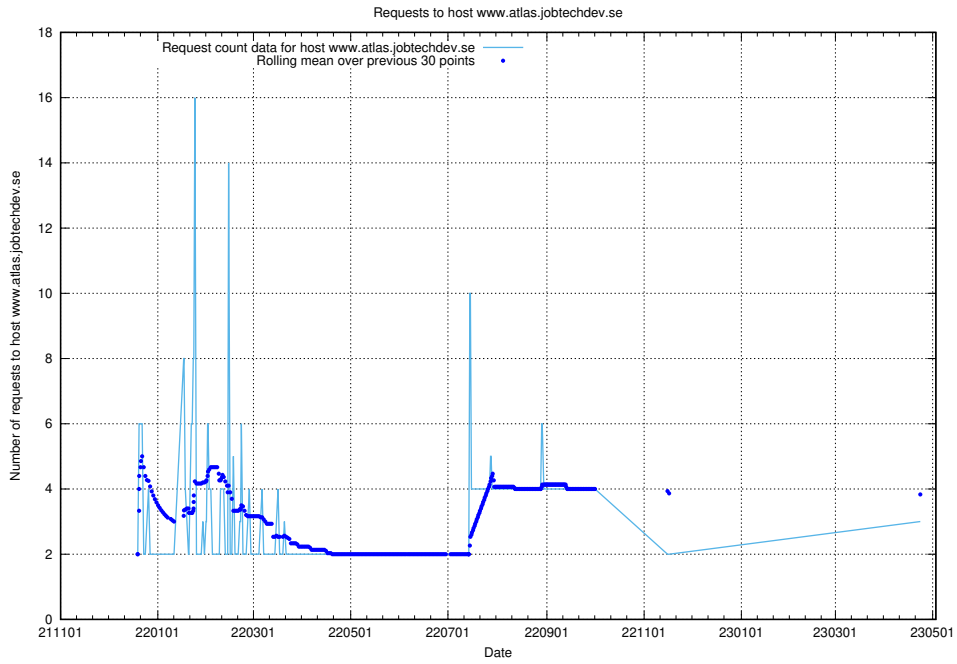

7.202 Usage of www.atlas.jobtechdev.se

Here, we count the number of requests to host www.atlas.jobtechdev.se.