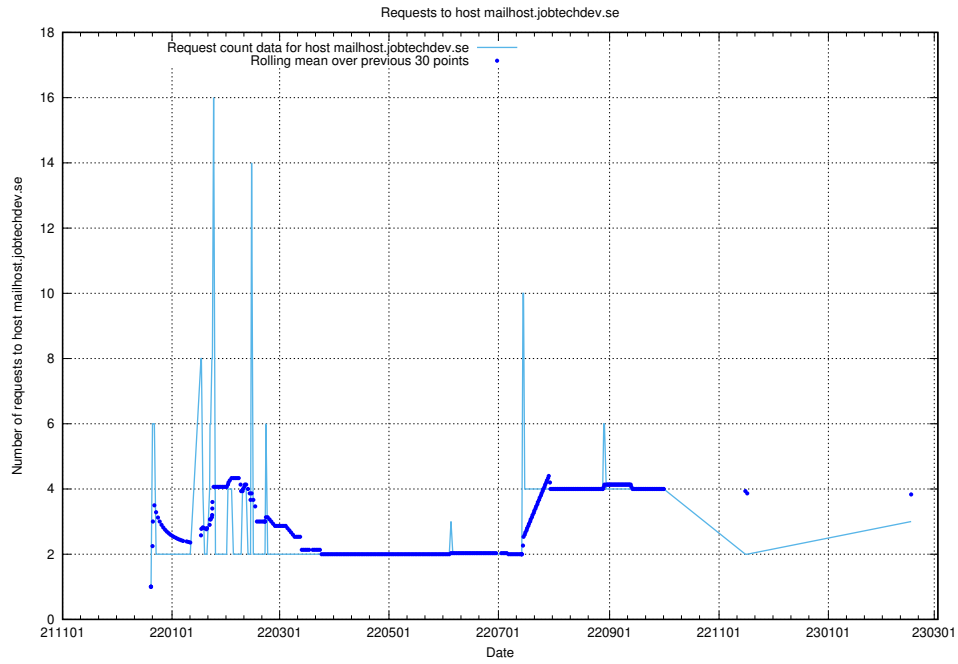

7.197 Usage of mailhost.jobtechdev.se

Here, we count the number of requests to host mailhost.jobtechdev.se.