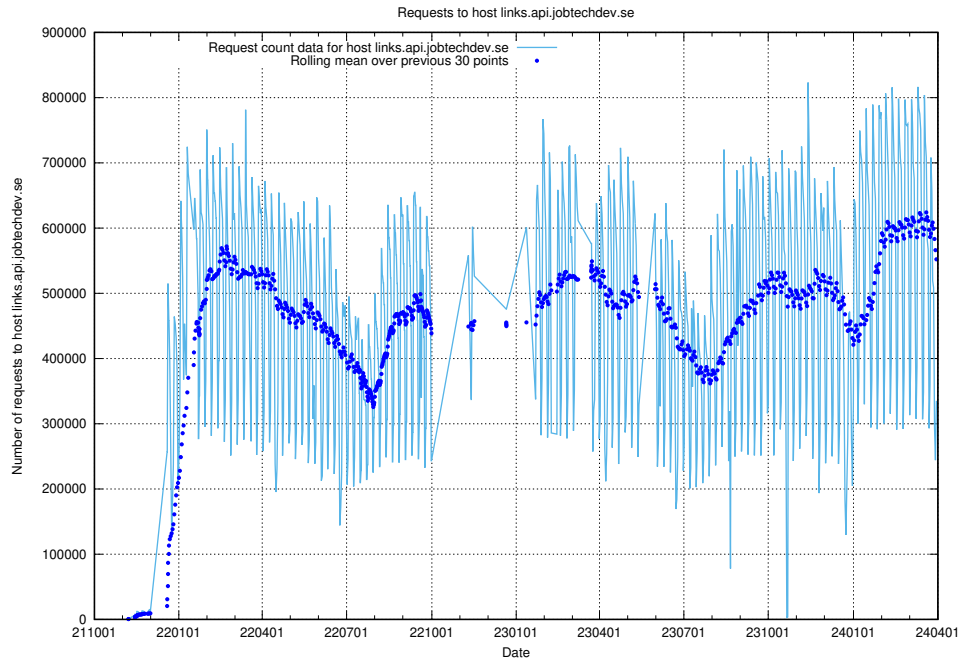

7.2 Usage of links.api.jobtechdev.se

Here, we count the number of requests to host links.api.jobtechdev.se.