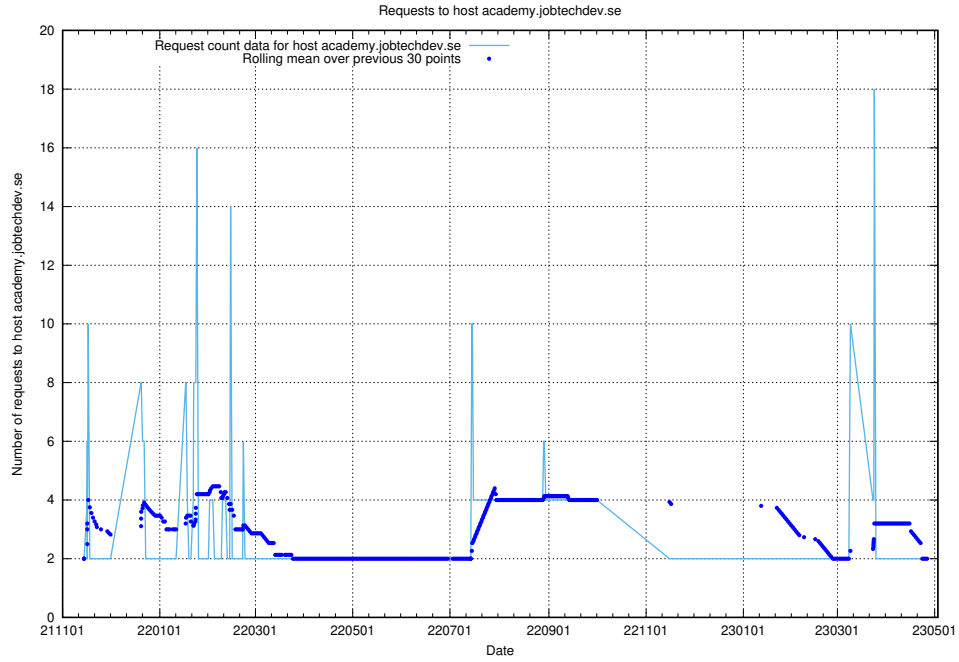

7.305 Usage of academy.jobtechdev.se

Here, we count the number of requests to host academy.jobtechdev.se.