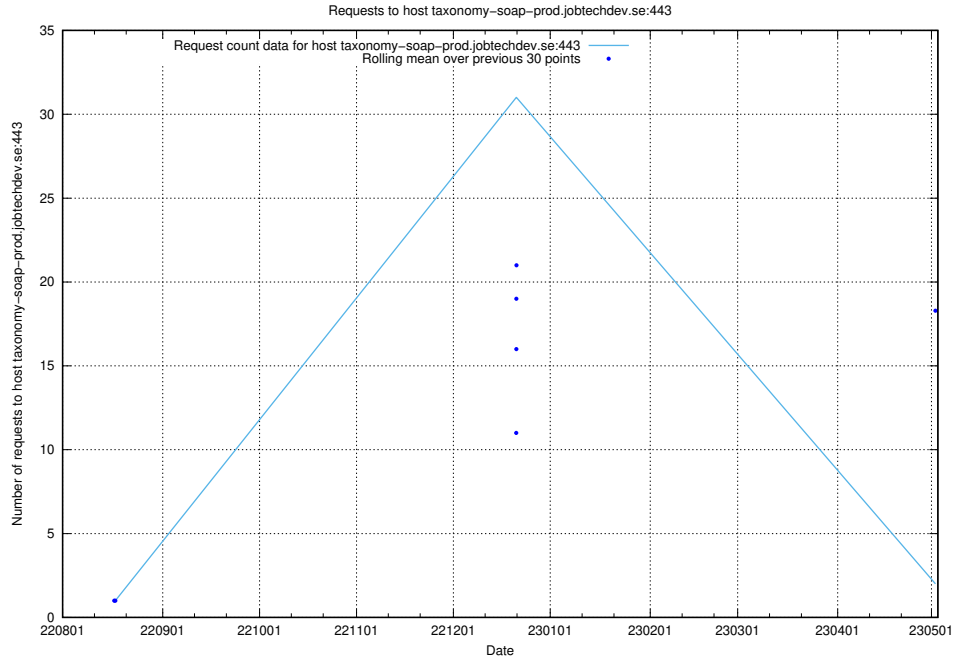

7.341 Usage of taxonomy-soap-prod.jobtechdev.se:443

Here, we count the number of requests to host taxonomy-soap-prod.jobtechdev.se:443.