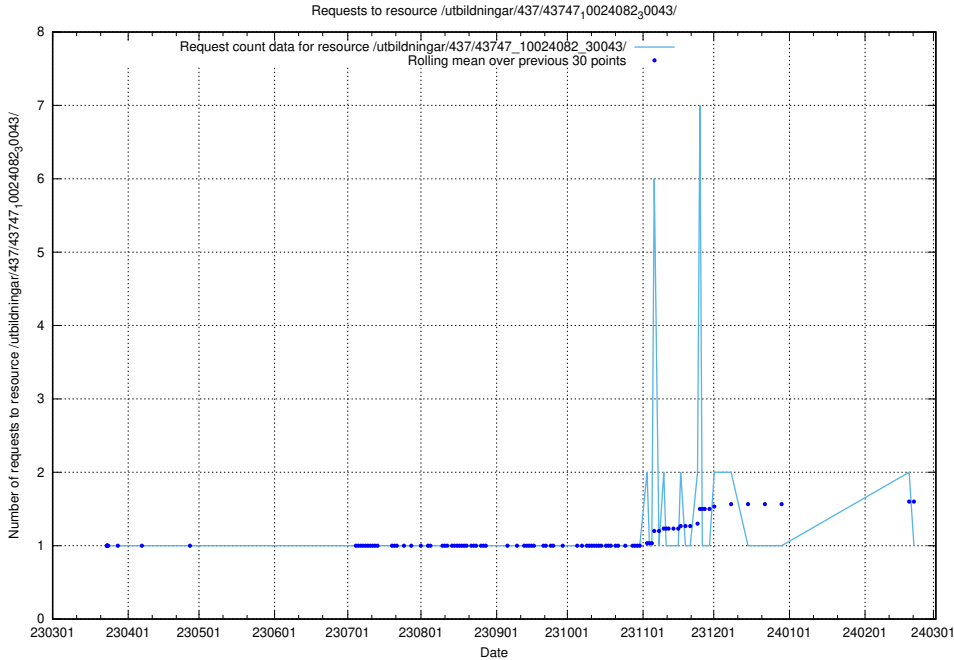

5.6019 Usage of /utbildningar/437/43747_10024082_30043/

Here, we count the number of requests to resource /utbildningar/437/43747_10024082_30043/.