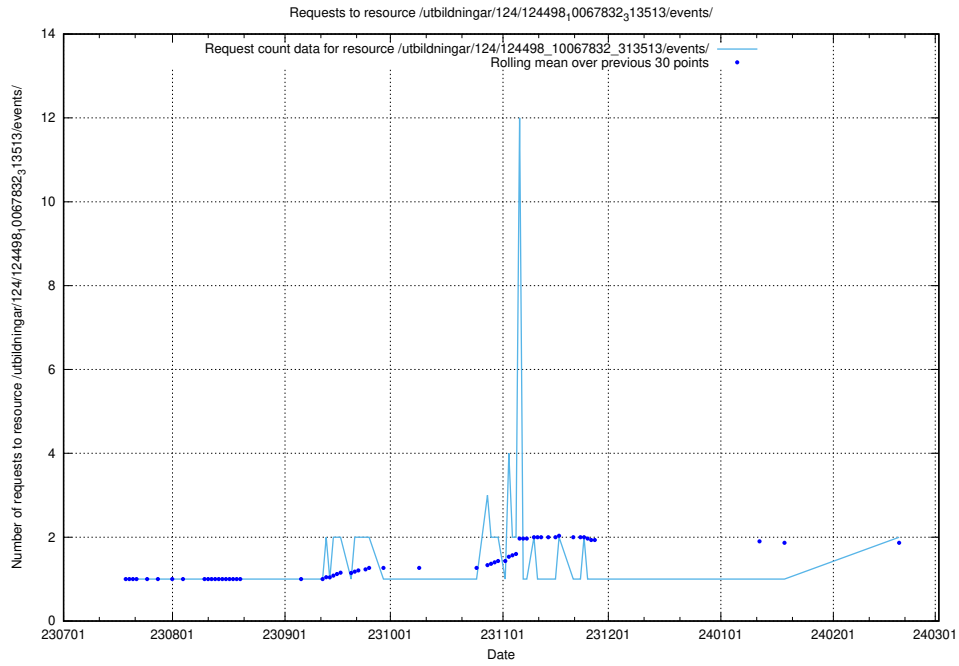

5.639 Usage of /utbildningar/124/124498_10067832_313513/events/

Here, we count the number of requests to resource /utbildningar/124/124498_10067832_313513/events/