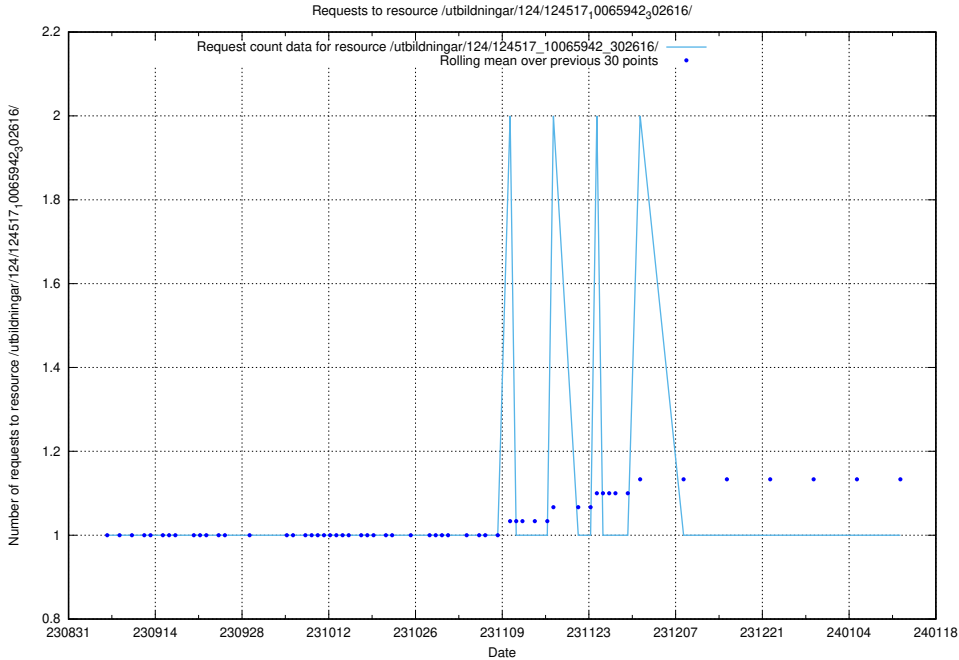

5.4342 Usage of /utbildningar/124/124517_10065942_302616/

Here, we count the number of requests to resource /utbildningar/124/124517_10065942_302616/.