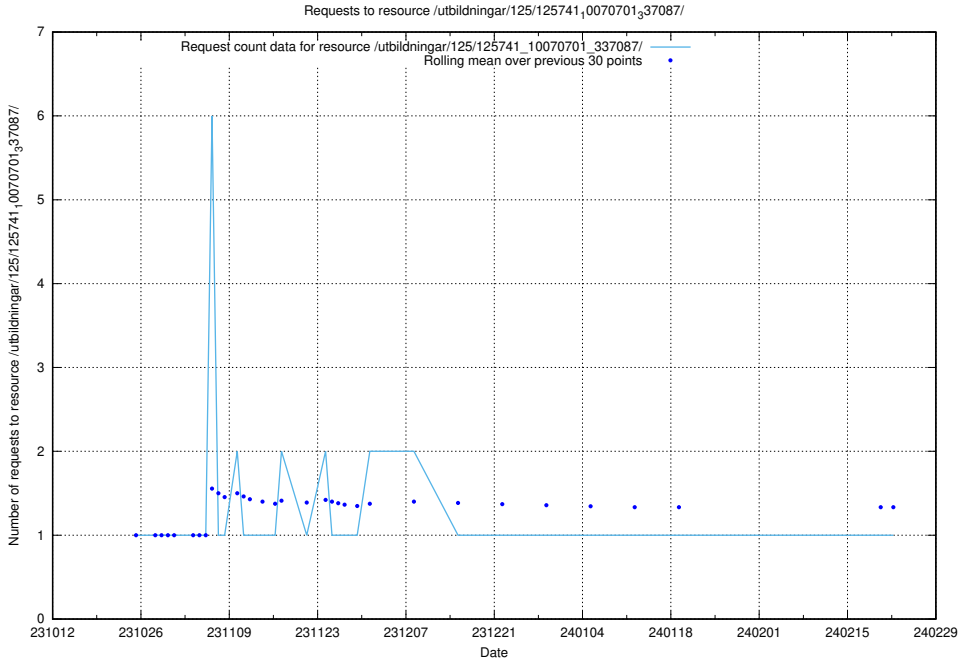

5.3861 Usage of /utbildningar/125/125741_10070701_337087/

Here, we count the number of requests to resource /utbildningar/125/125741_10070701_337087/.