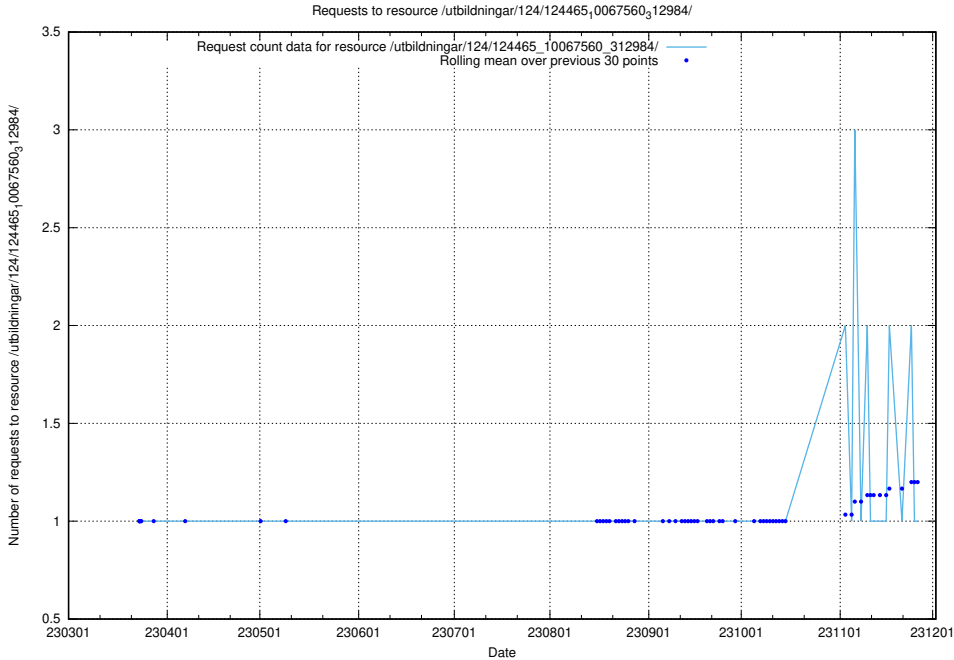

5.3046 Usage of /utbildningar/124/124465_10067560_312984/

Here, we count the number of requests to resource /utbildningar/124/124465_10067560_312984/.