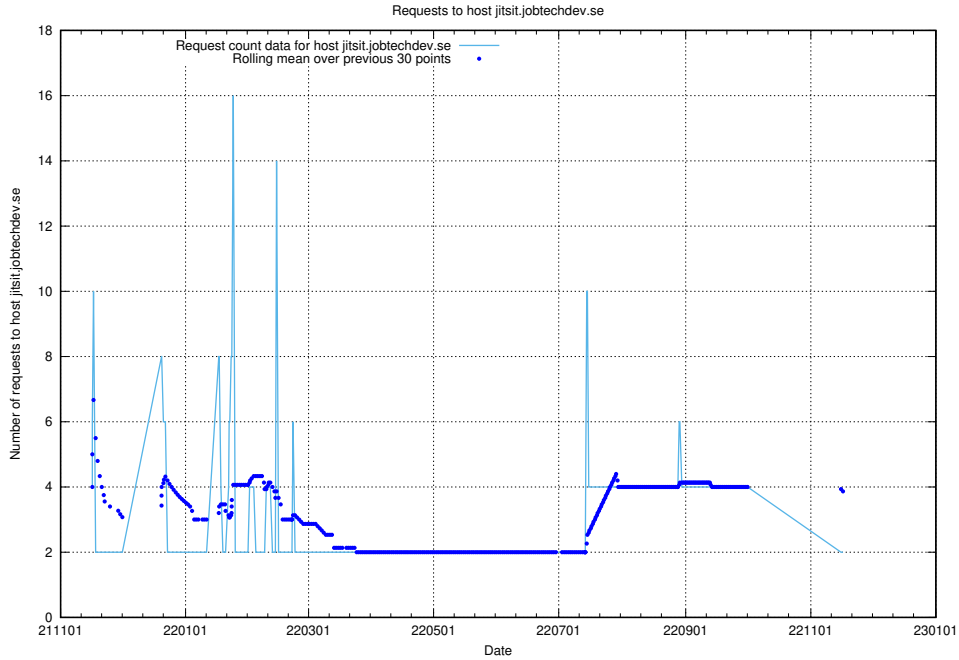

7.498 Usage of jitsit.jobtechdev.se

Here, we count the number of requests to host jitsit.jobtechdev.se.