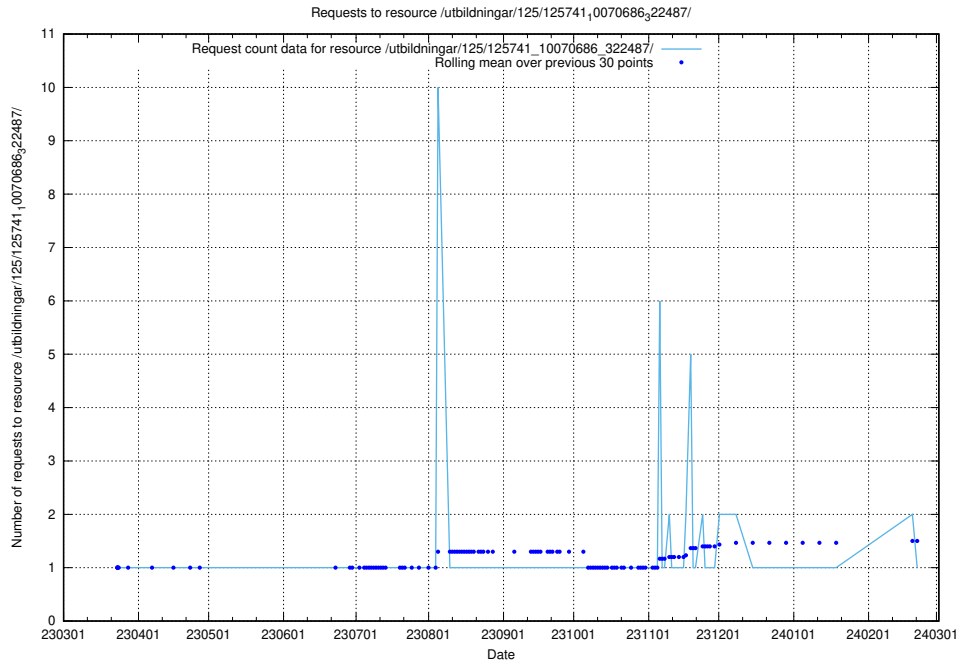

5.6120 Usage of /utbildningar/125/125741_10070686_322487/

Here, we count the number of requests to resource /utbildningar/125/125741_10070686_322487/.