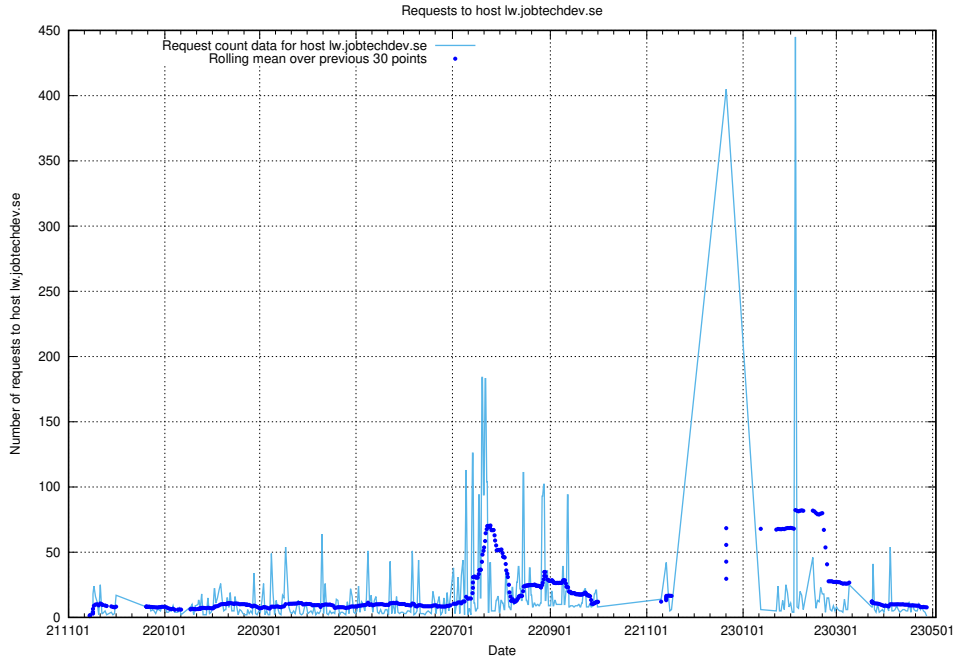

7.658 Usage of lw.jobtechdev.se

Here, we count the number of requests to host lw.jobtechdev.se.