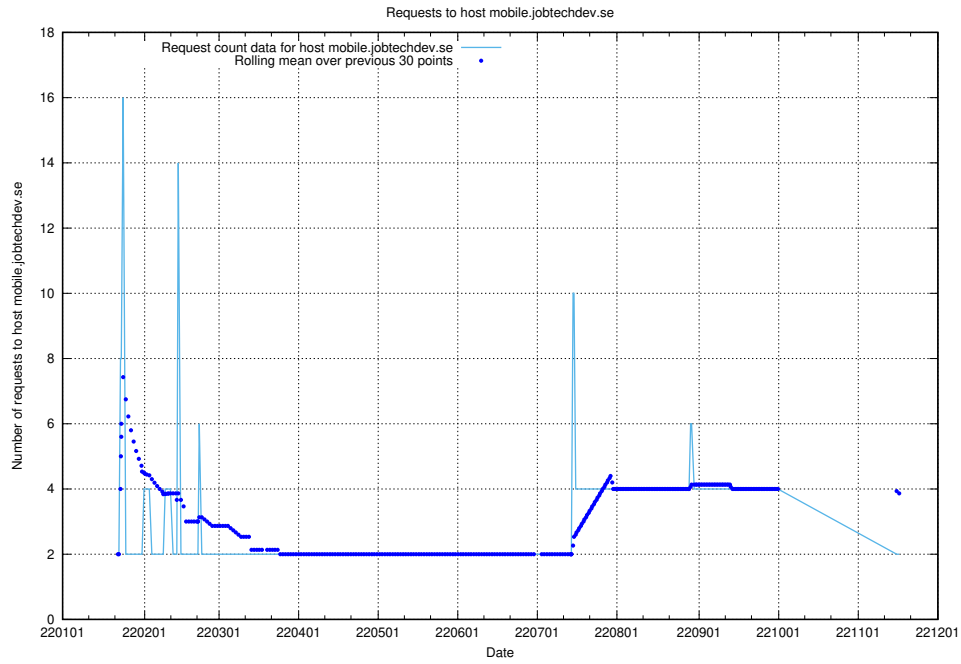

7.593 Usage of mobile.jobtechdev.se

Here, we count the number of requests to host mobile.jobtechdev.se.