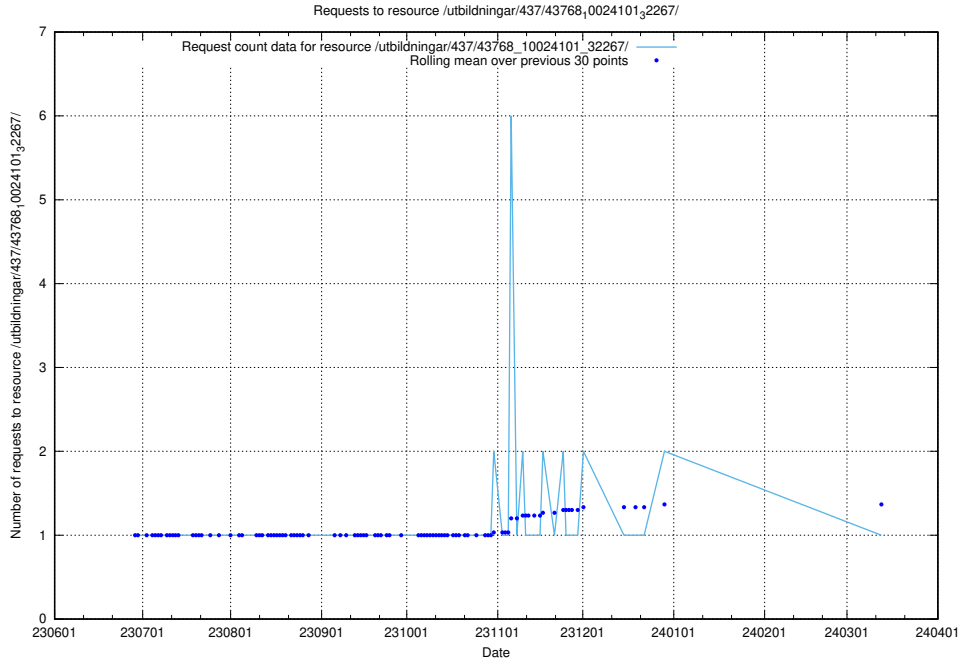

5.5081 Usage of /utbildningar/437/43768_10024101_32267/

Here, we count the number of requests to resource /utbildningar/437/43768_10024101_32267/.