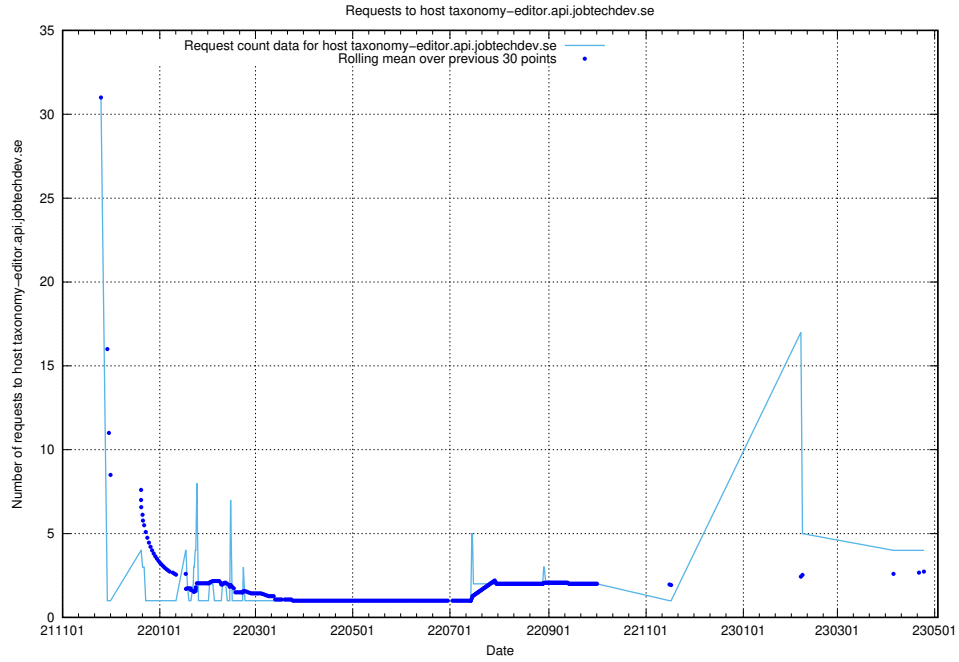

### 7.136 Usage of taxonomy-editor.api.jobtechdev.se

Here, we count the number of requests to host taxonomy-editor.api.jobtechdev.se.