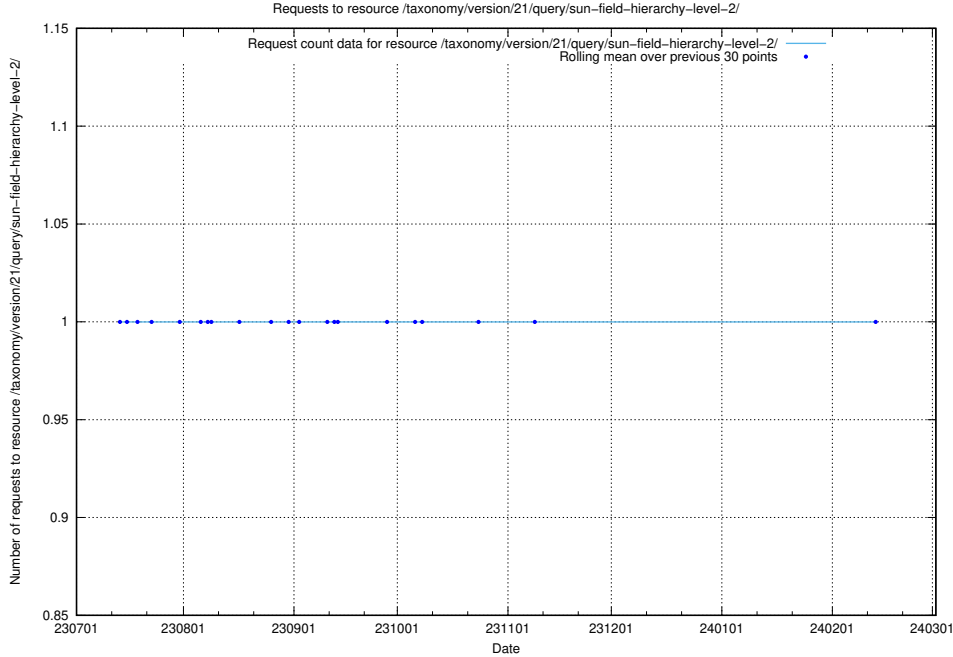

5.4741 Usage of /taxonomy/version/21/query/sun-field-hierarchy-level-2/

Here, we count the number of requests to resource /taxonomy/version/21/query/sun-field-hierarchy-level-2/.