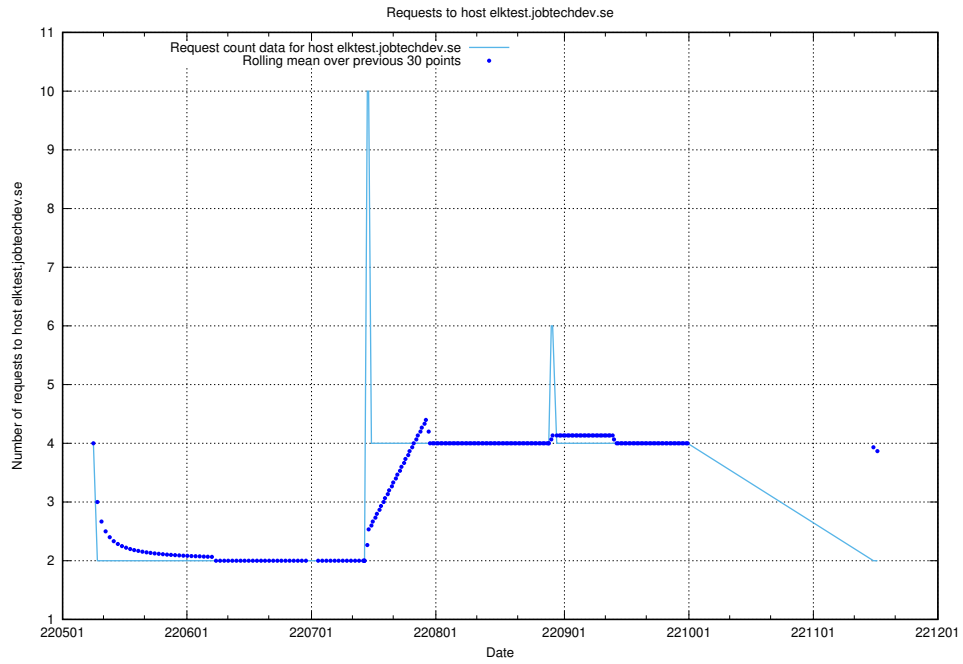

7.428 Usage of elktest.jobtechdev.se

Here, we count the number of requests to host elktest.jobtechdev.se.