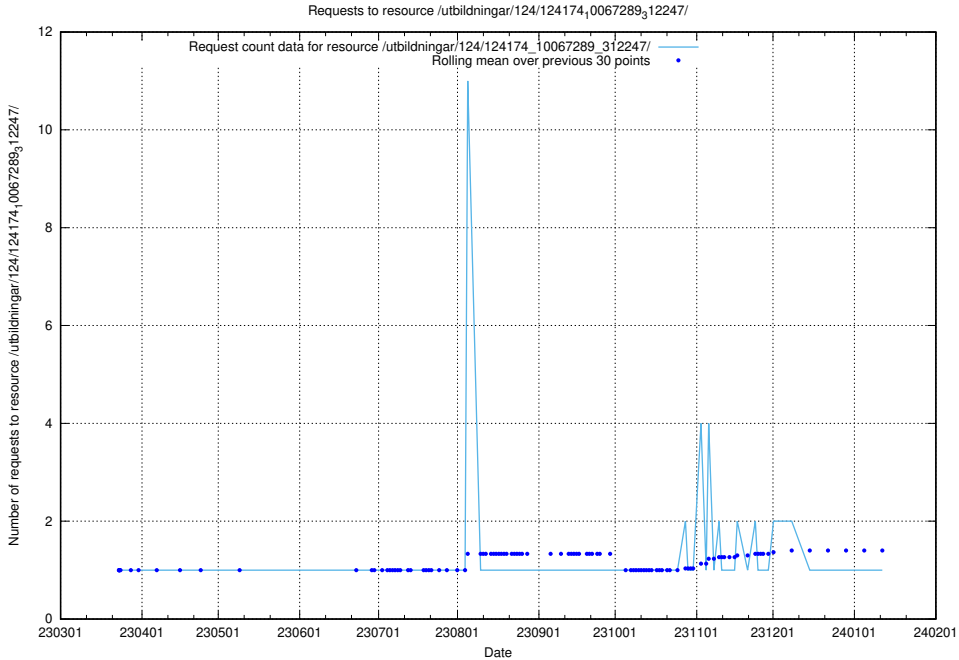

5.3691 Usage of /utbildningar/124/124174_10067289_312247/

Here, we count the number of requests to resource /utbildningar/124/124174_10067289_312247/.