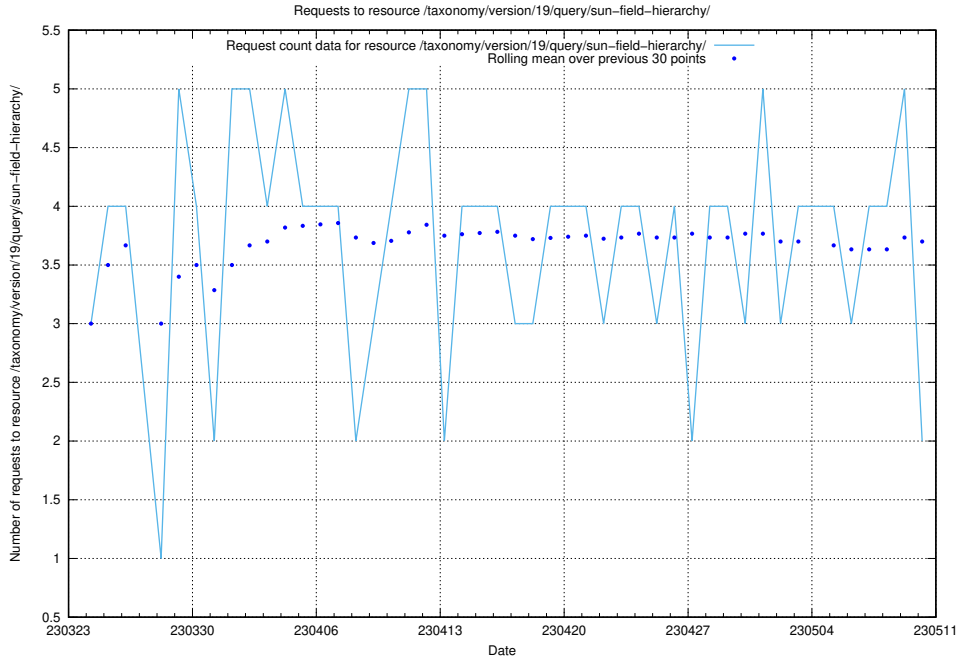

5.811 Usage of /taxonomy/version/19/query/sun-field-hierarchy/

Here, we count the number of requests to resource /taxonomy/version/19/query/sun-field-hierarchy/.