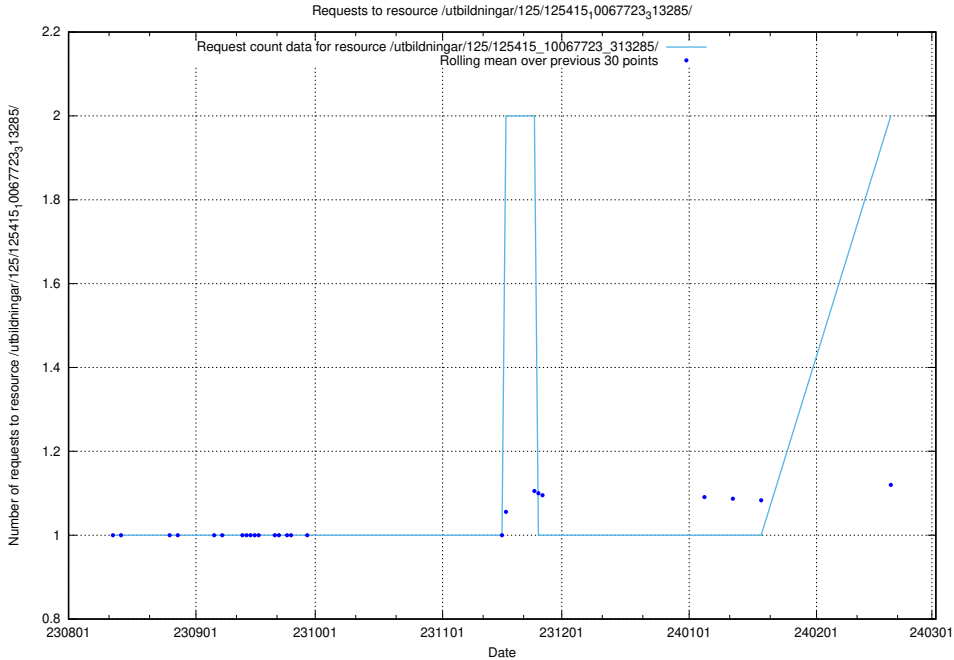

5.610 Usage of /utbildningar/125/125415_10067723_313285/

Here, we count the number of requests to resource /utbildningar/125/125415_10067723_313285/.