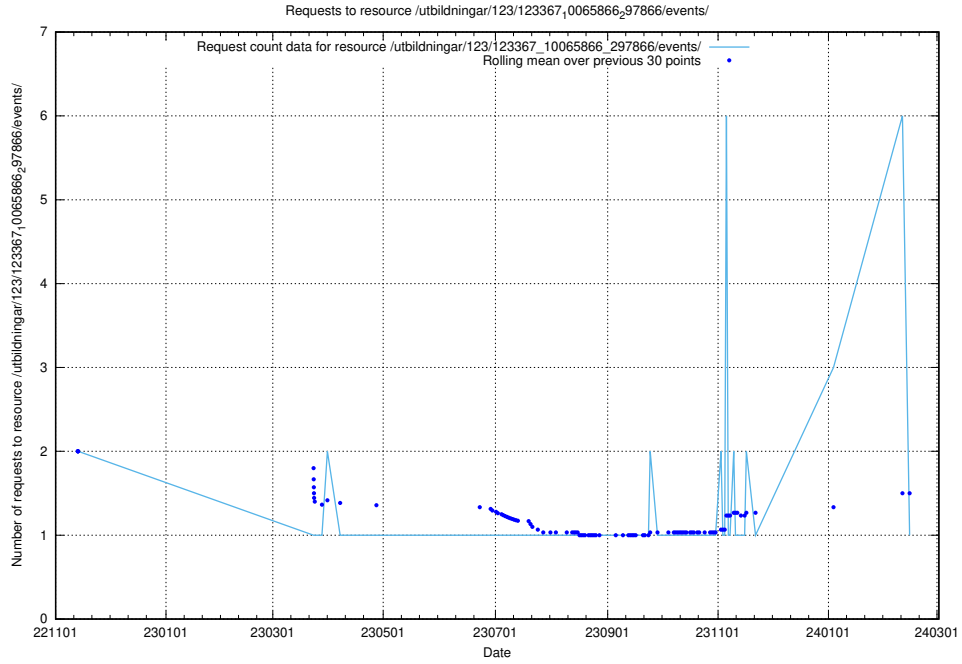

5.5497 Usage of /utbildningar/123/123367_10065866_297866/events/

Here, we count the number of requests to resource /utbildningar/123/123367_10065866_297866/events/