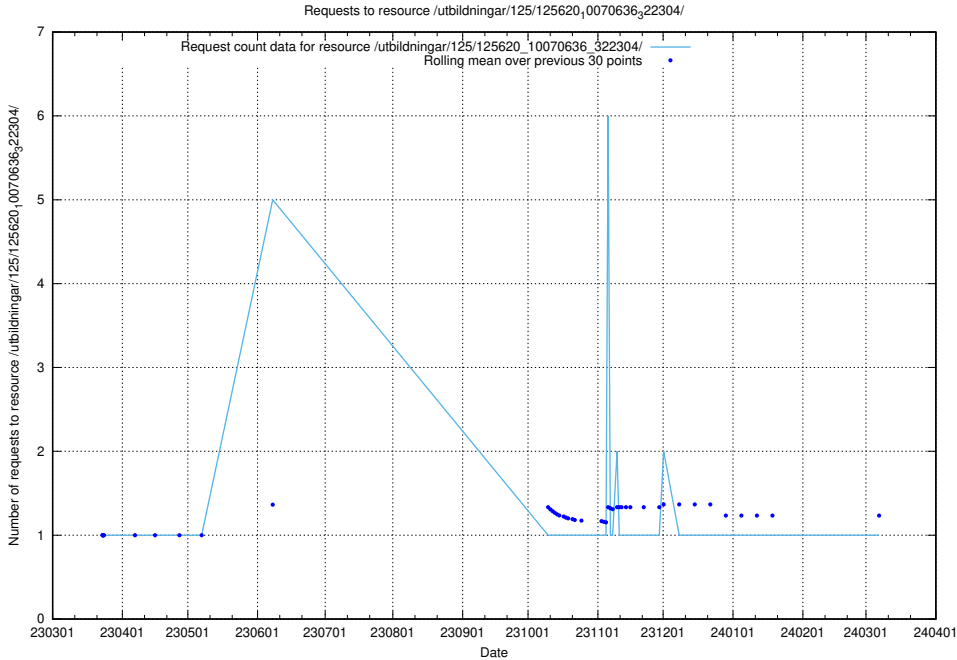

5.953 Usage of /utbildningar/125/125620_10070636_322304/

Here, we count the number of requests to resource /utbildningar/125/125620_10070636_322304/.