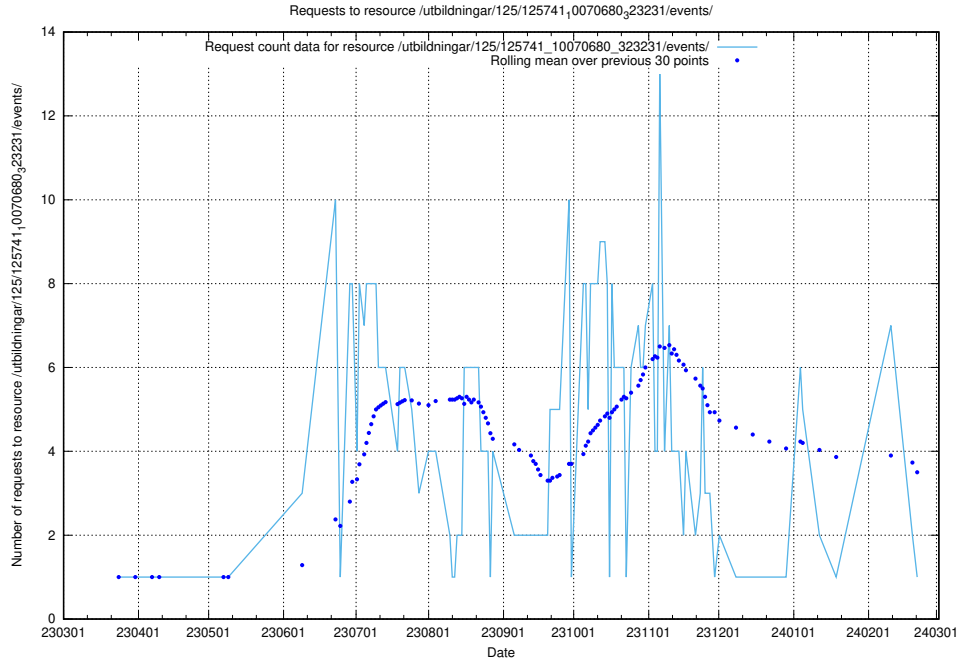

5.5878 Usage of /utbildningar/125/125741_10070680_323231/events/

Here, we count the number of requests to resource /utbildningar/125/125741_10070680_323231/events/