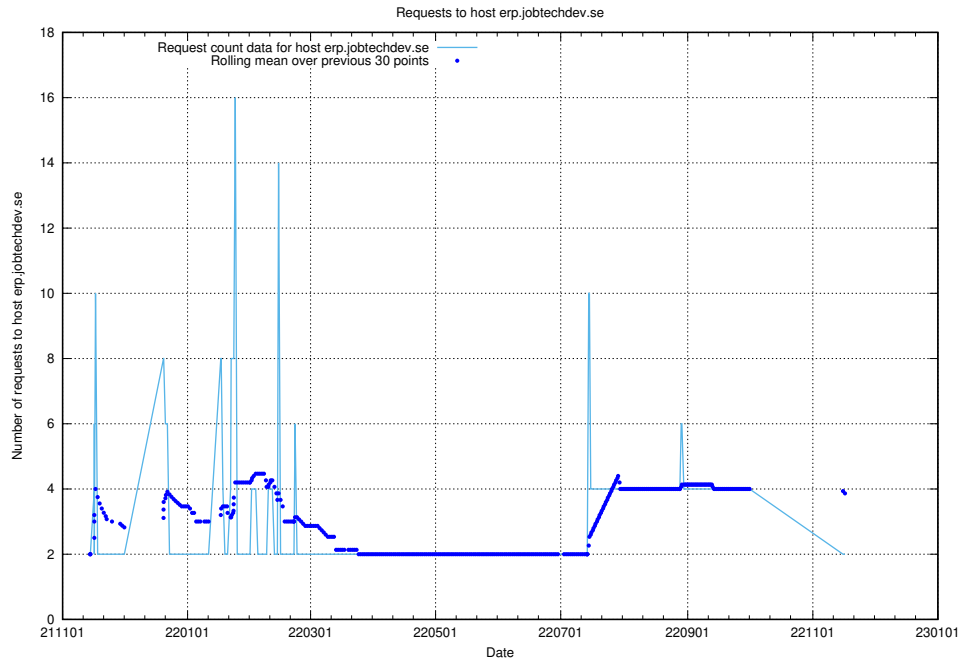

7.263 Usage of erp.jobtechdev.se

Here, we count the number of requests to host erp.jobtechdev.se.