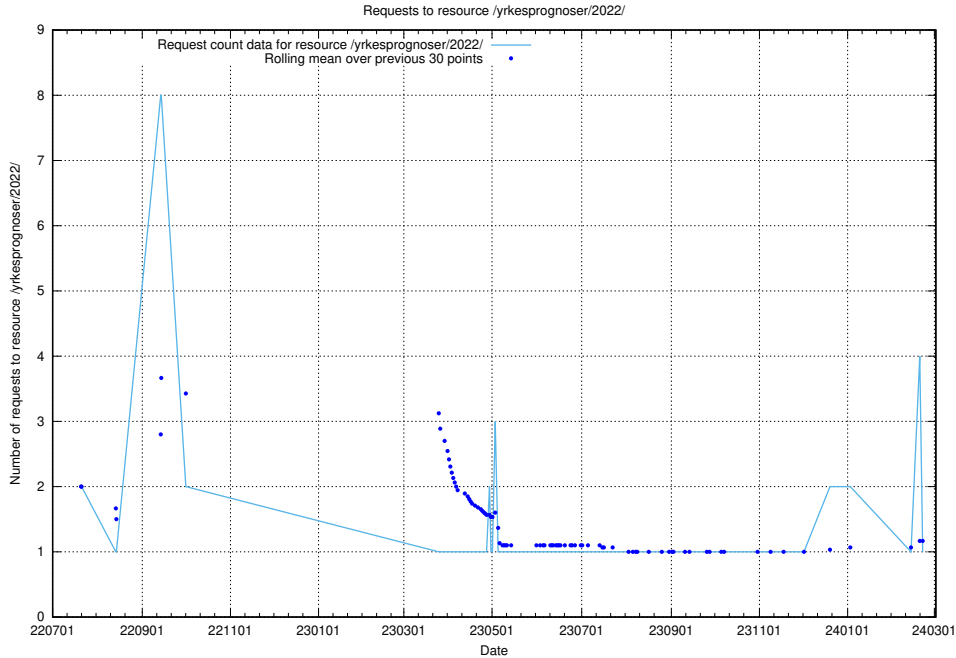

5.884 Usage of /yrkesprognoser/2022/

Here, we count the number of requests to resource /yrkesprognoser/2022/.