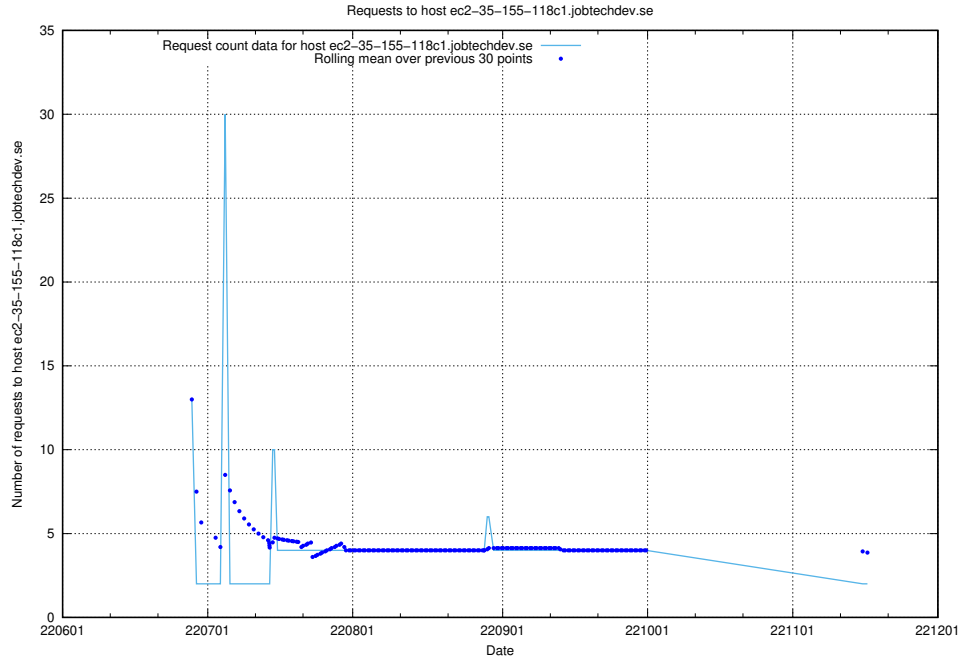

7.395 Usage of ec2-35-155-118c1.jobtechdev.se

Here, we count the number of requests to host ec2-35-155-118c1.jobtechdev.se.