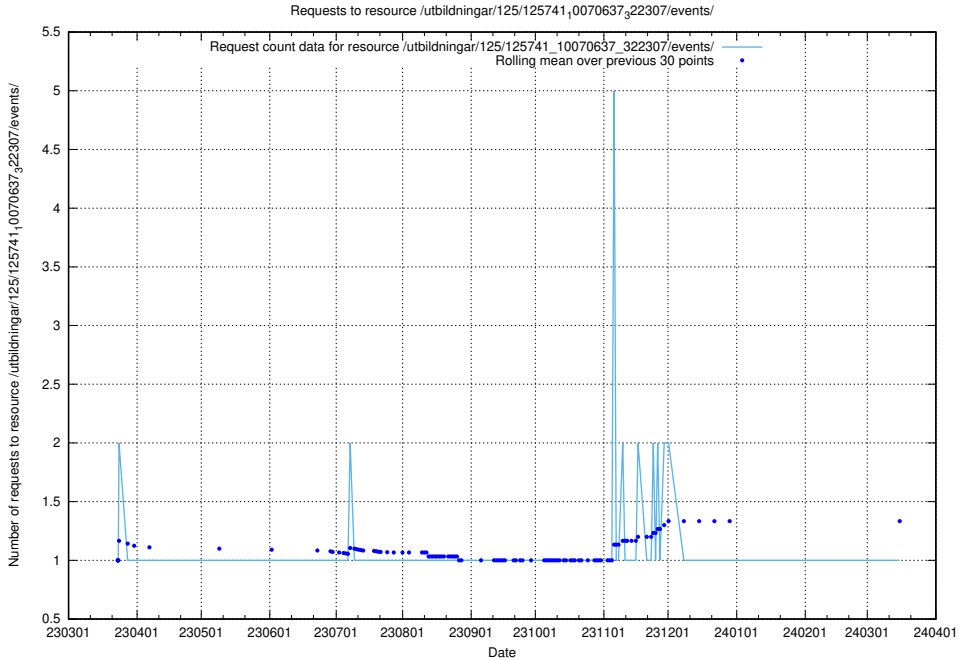

5.860 Usage of /utbildningar/125/125741_10070637_322307/events/

Here, we count the number of requests to resource /utbildningar/125/125741_10070637_322307/events/