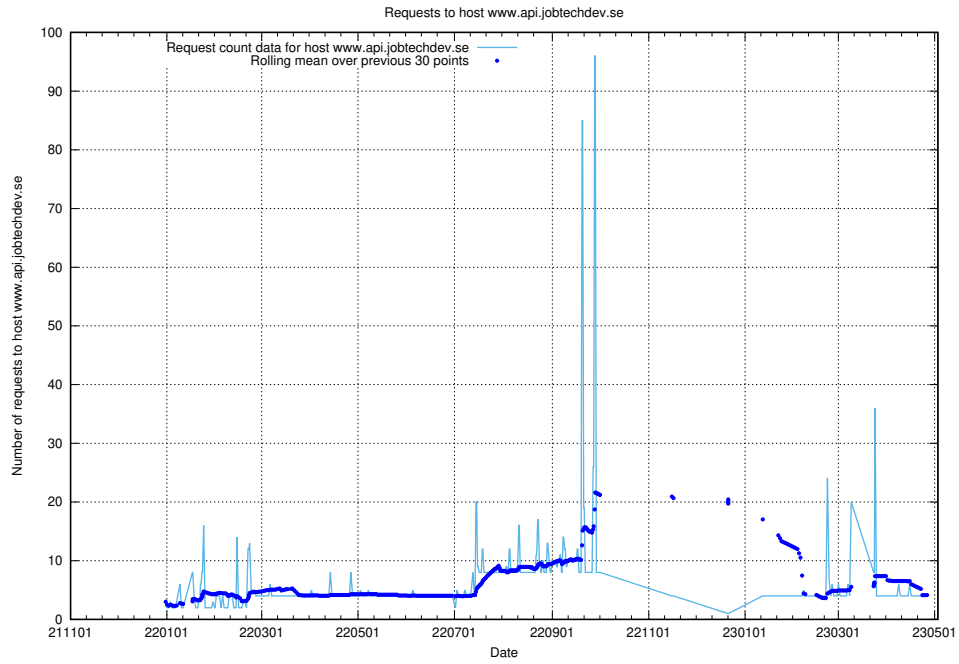

7.129 Usage of www.api.jobtechdev.se

Here, we count the number of requests to host www.api.jobtechdev.se.