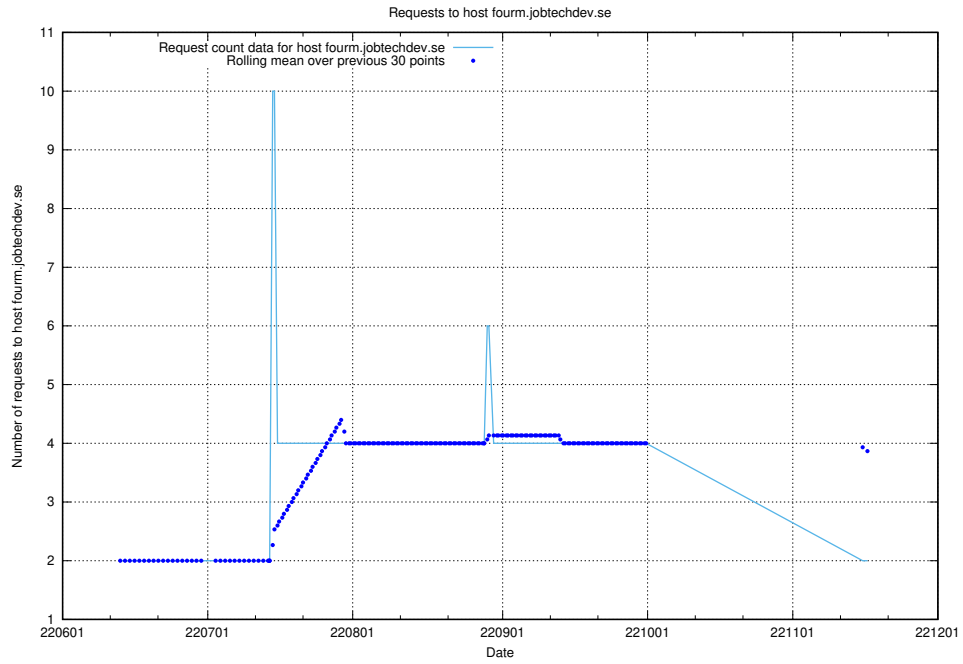

7.406 Usage of fourm.jobtechdev.se

Here, we count the number of requests to host fourm.jobtechdev.se.