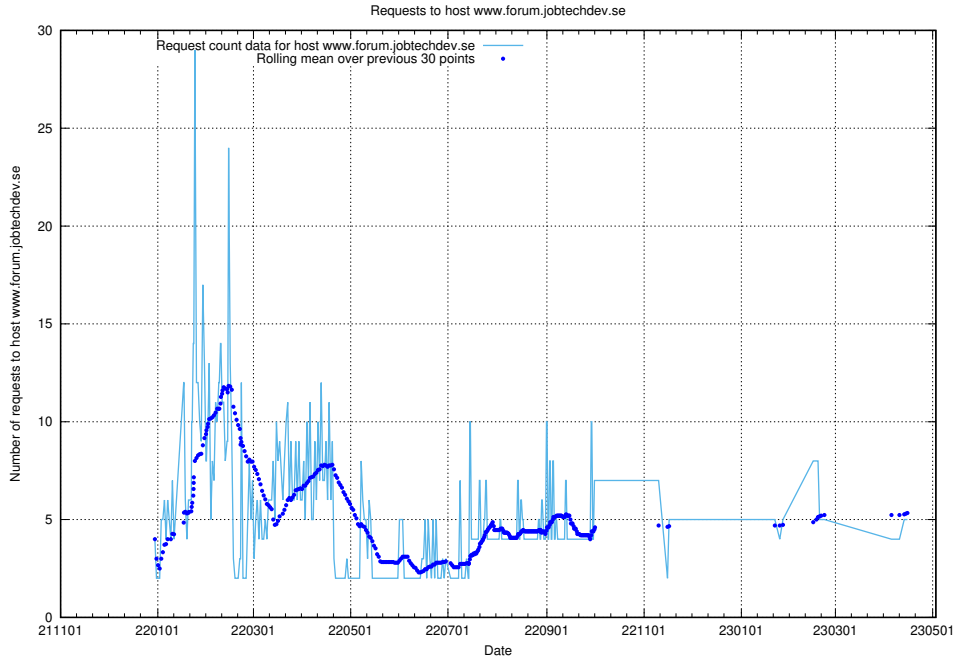

7.90 Usage of www.forum.jobtechdev.se

Here, we count the number of requests to host www.forum.jobtechdev.se.