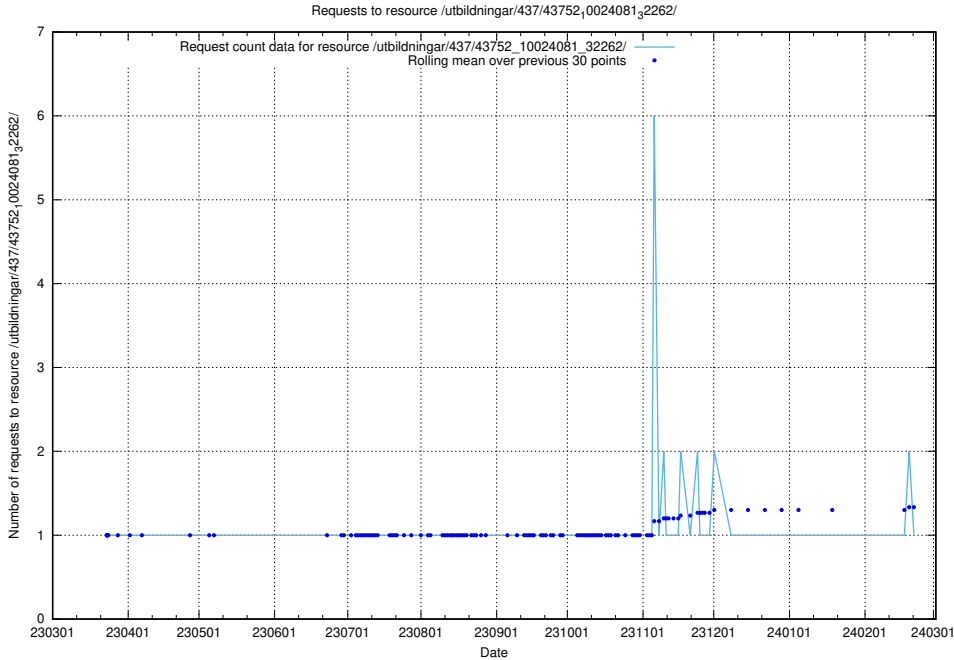

5.6013 Usage of /utbildningar/437/43752_10024081_32262/

Here, we count the number of requests to resource /utbildningar/437/43752_10024081_32262/.