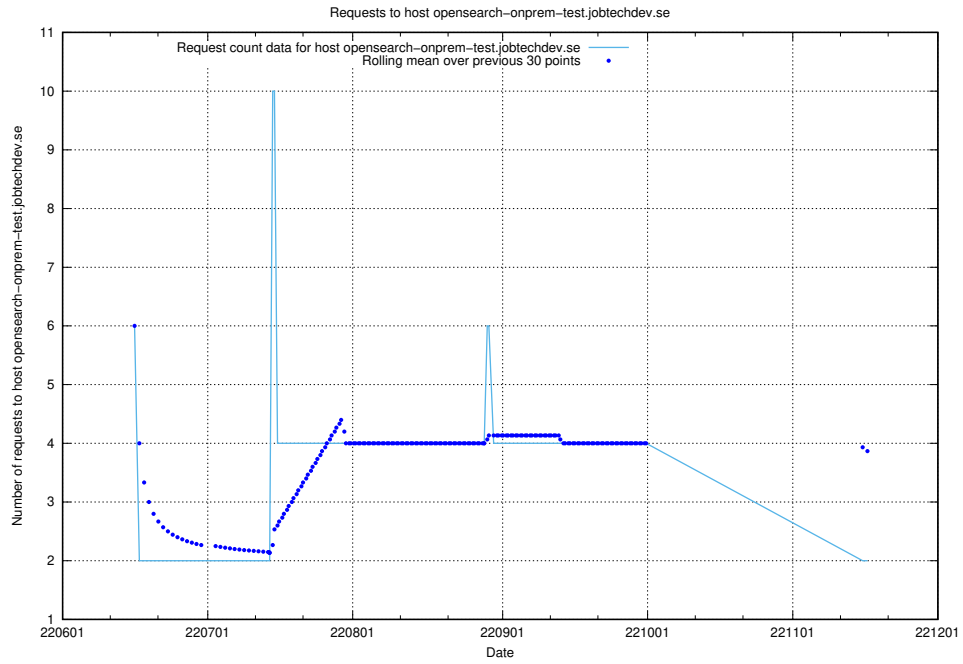

7.402 Usage of opensearch-onprem-test.jobtechdev.se

Here, we count the number of requests to host opensearch-onprem-test.jobtechdev.se.