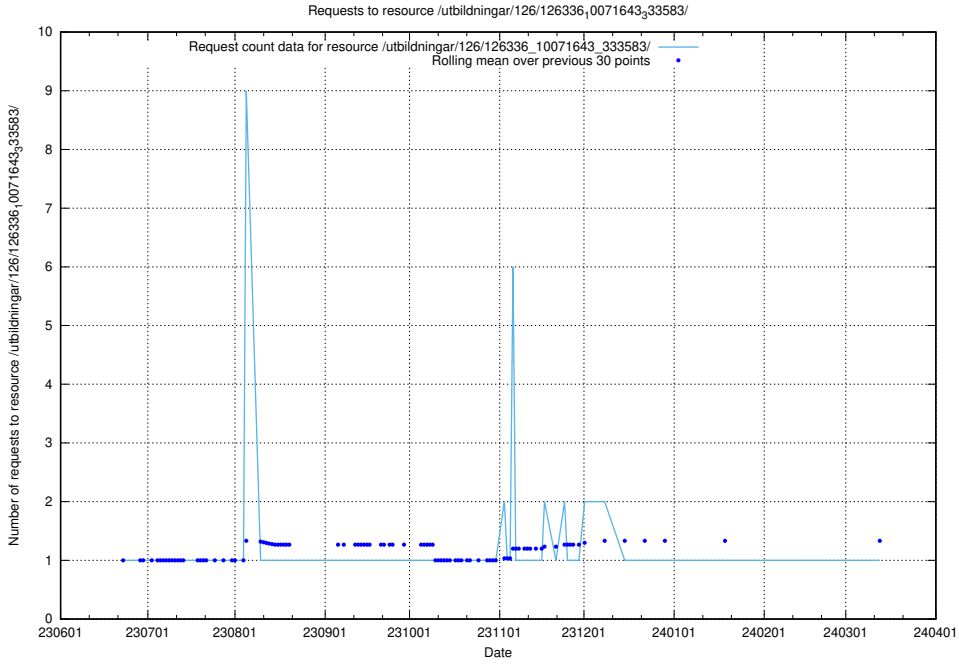

5.5323 Usage of /utbildningar/126/126336_10071643_333583/

Here, we count the number of requests to resource /utbildningar/126/126336_10071643_333583/.