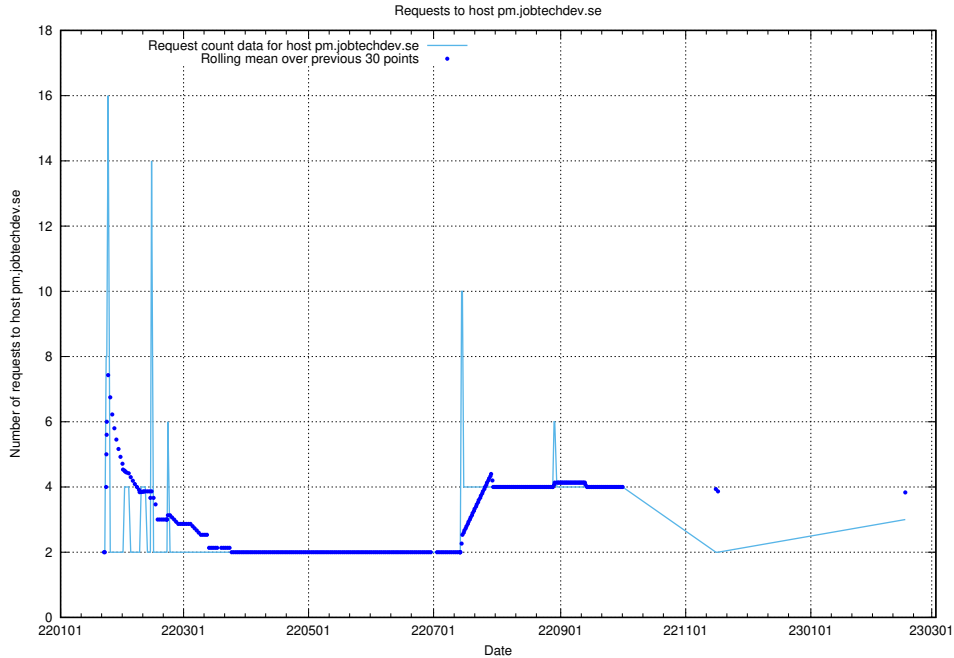

7.247 Usage of pm.jobtechdev.se

Here, we count the number of requests to host pm.jobtechdev.se.