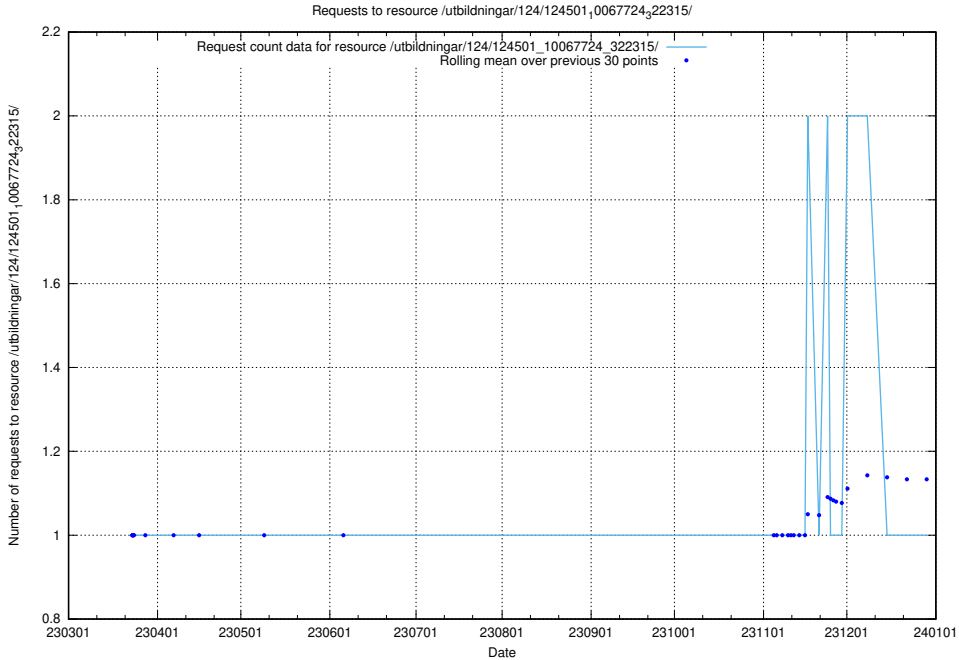

5.1907 Usage of /utbildningar/124/124501_10067724_322315/

Here, we count the number of requests to resource /utbildningar/124/124501_10067724_322315/.