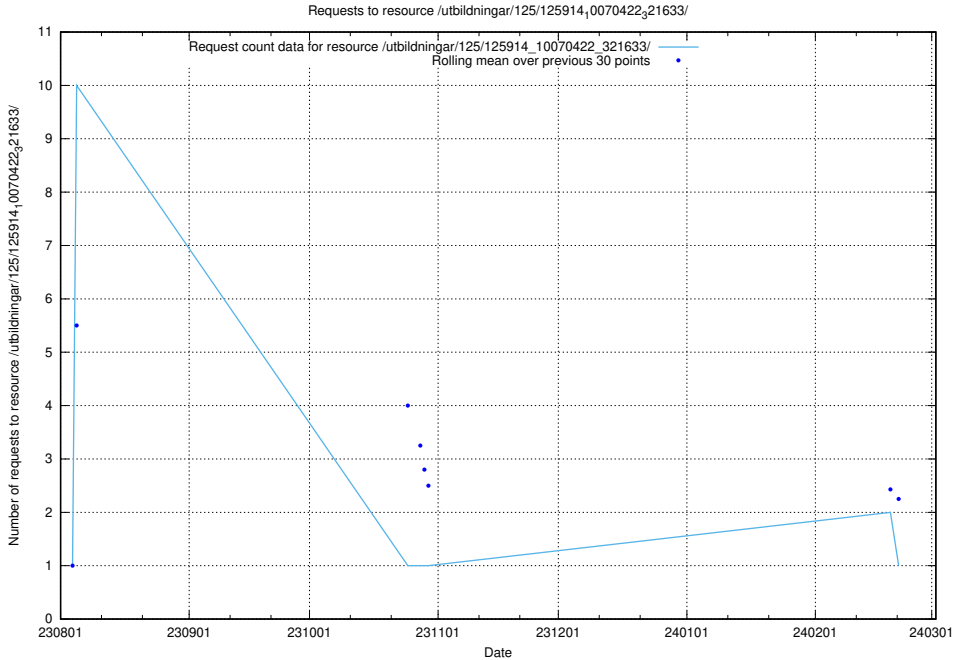

5.4533 Usage of /utbildningar/125/125914_10070422_321633/

Here, we count the number of requests to resource /utbildningar/125/125914_10070422_321633/.