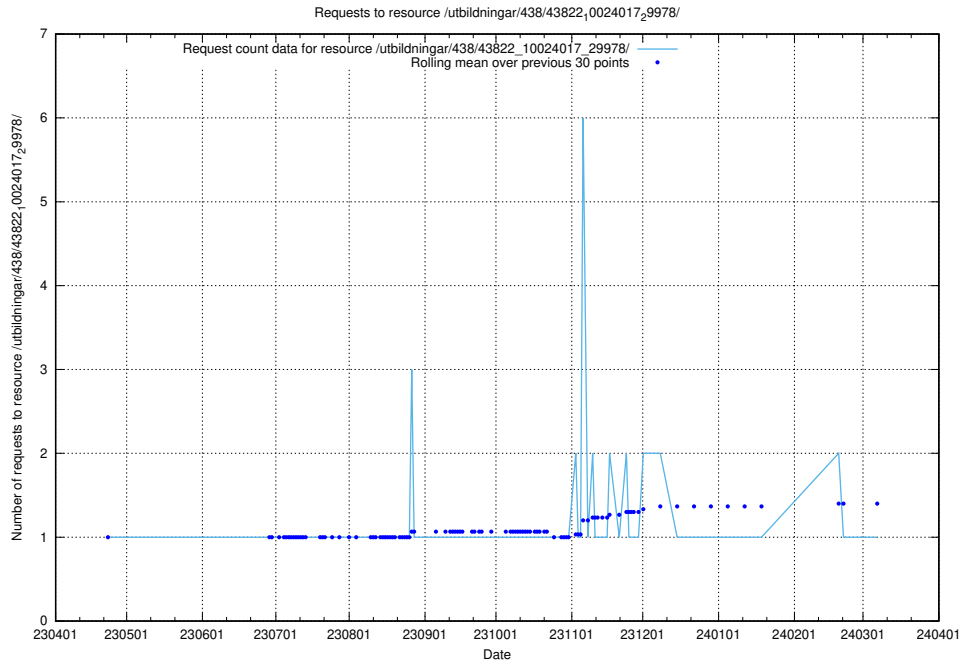

5.5700 Usage of /utbildningar/438/43822_10024017_29978/

Here, we count the number of requests to resource /utbildningar/438/43822_10024017_29978/.