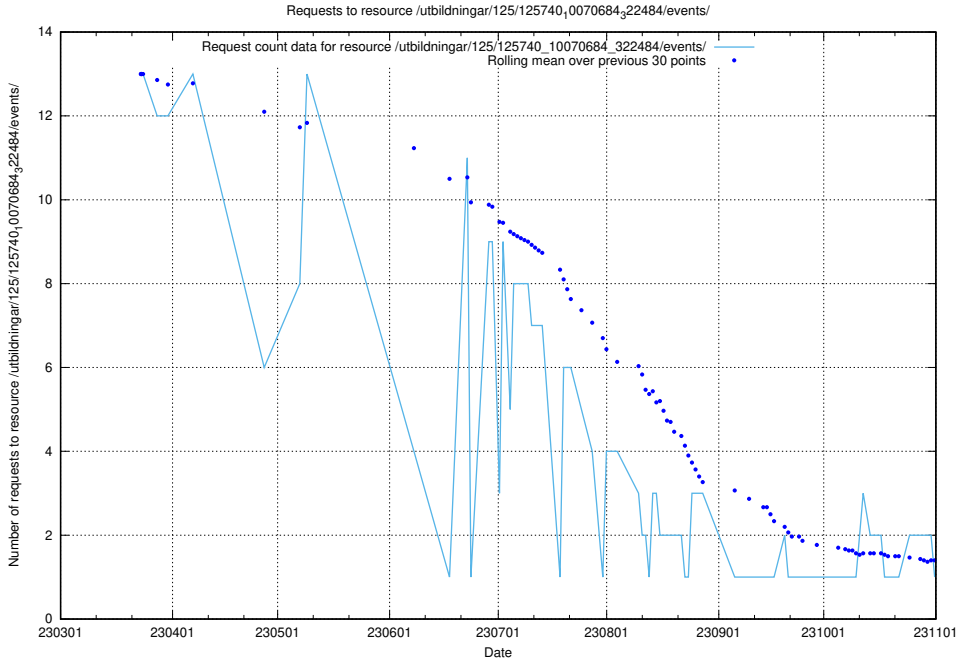

5.5891 Usage of /utbildningar/125/125740_10070684_322484/events/

Here, we count the number of requests to resource /utbildningar/125/125740_10070684_322484/events/