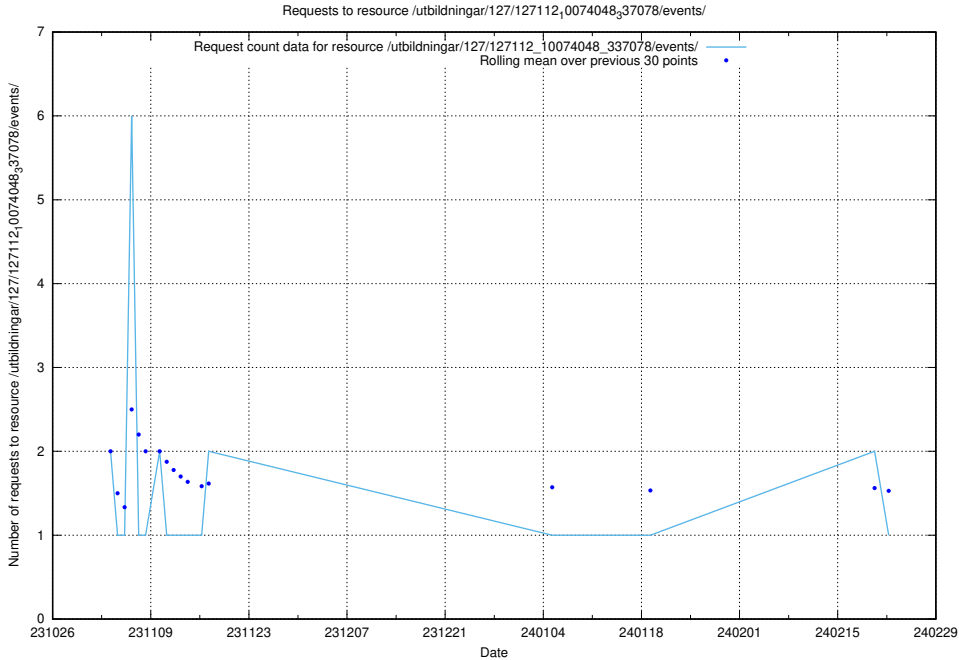

5.3782 Usage of /utbildningar/127/127112_10074048_337078/events/

Here, we count the number of requests to resource /utbildningar/127/127112_10074048_337078/events/