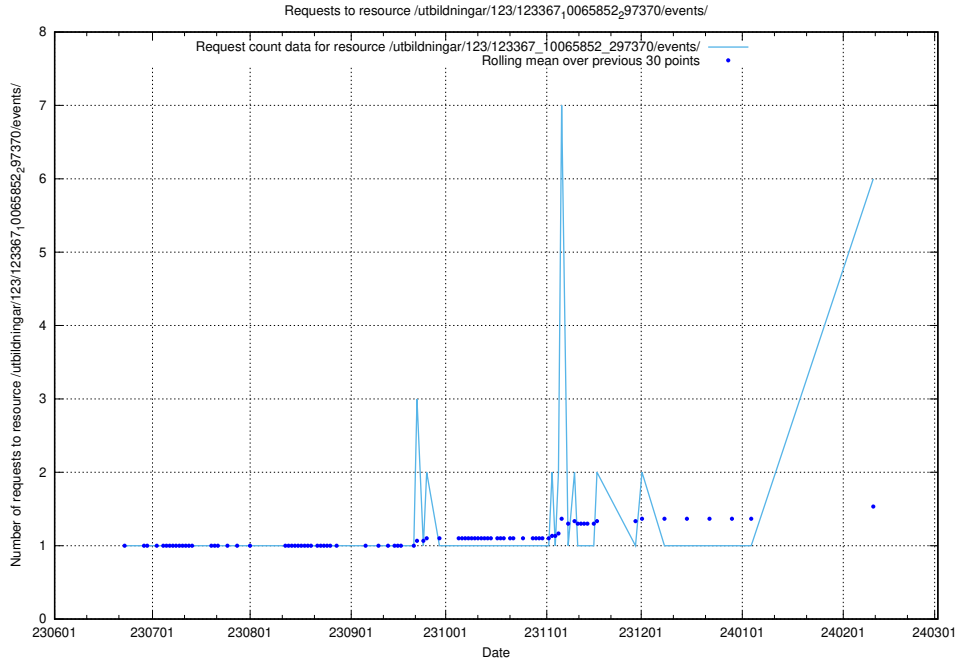

5.94 Usage of /utbildningar/123/123367_10065852_297370/events/

Here, we count the number of requests to resource /utbildningar/123/123367_10065852_297370/events/