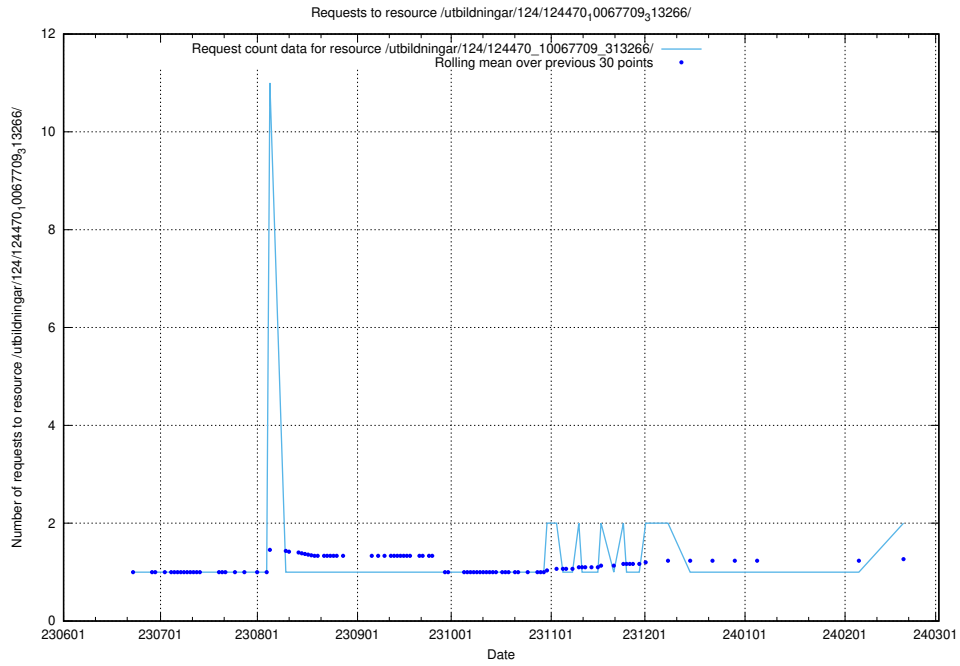

5.719 Usage of /utbildningar/124/124470_10067709_313266/

Here, we count the number of requests to resource /utbildningar/124/124470_10067709_313266/.