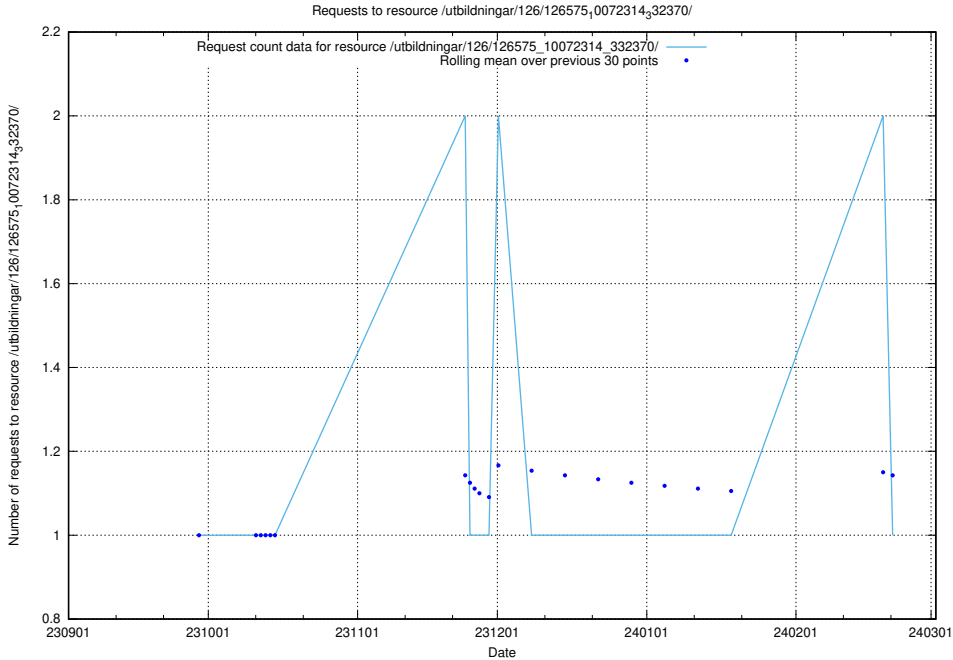

5.4102 Usage of /utbildningar/126/126575_10072314_332370/

Here, we count the number of requests to resource /utbildningar/126/126575_10072314_332370/.