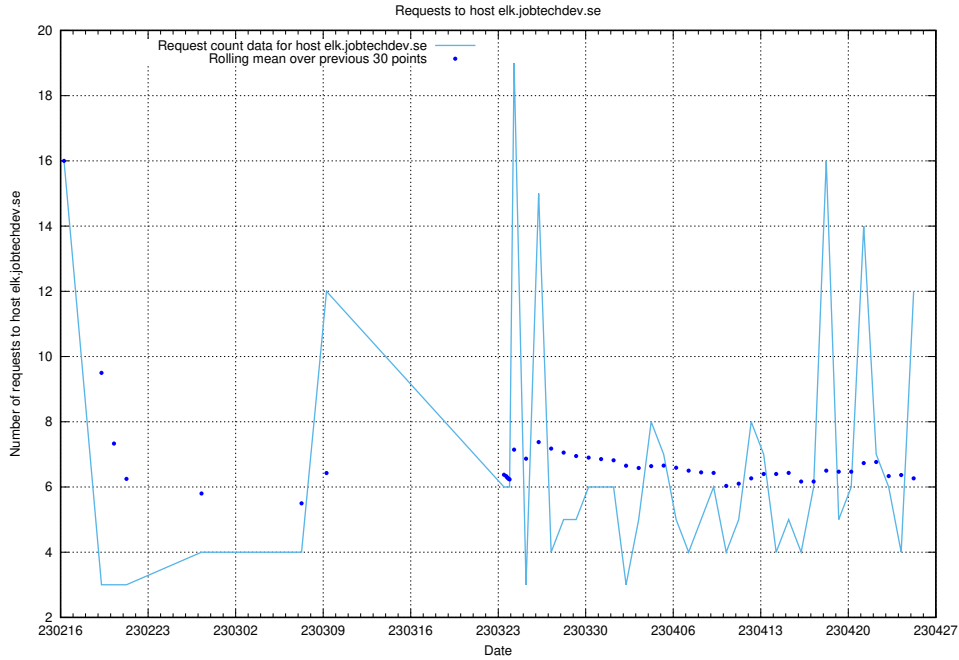

7.45 Usage of elk.jobtechdev.se

Here, we count the number of requests to host elk.jobtechdev.se.