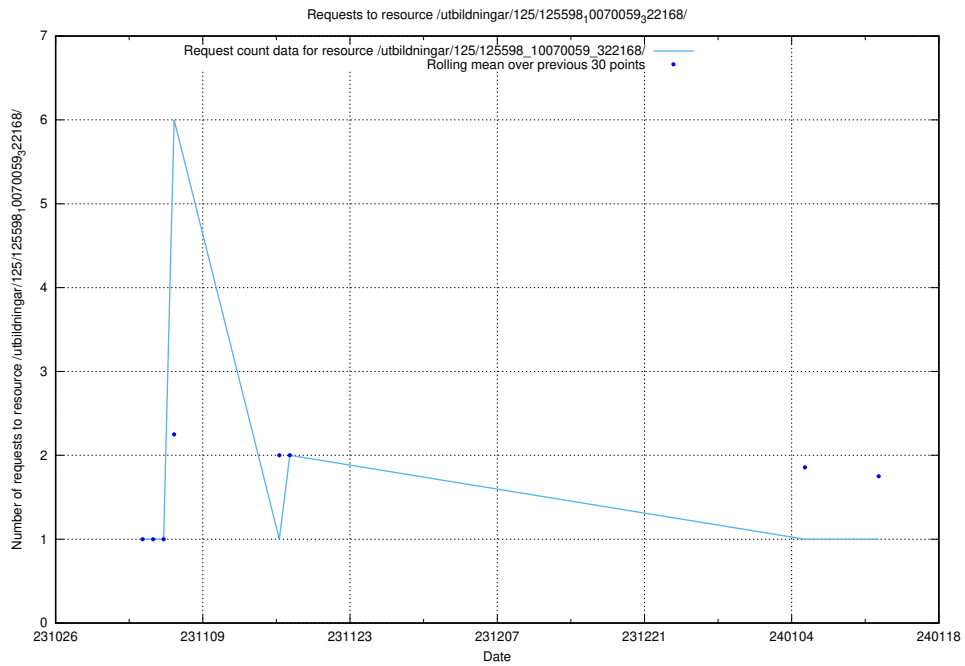

5.3798 Usage of /utbildningar/125/125598_10070059_322168/

Here, we count the number of requests to resource /utbildningar/125/125598_10070059_322168/.