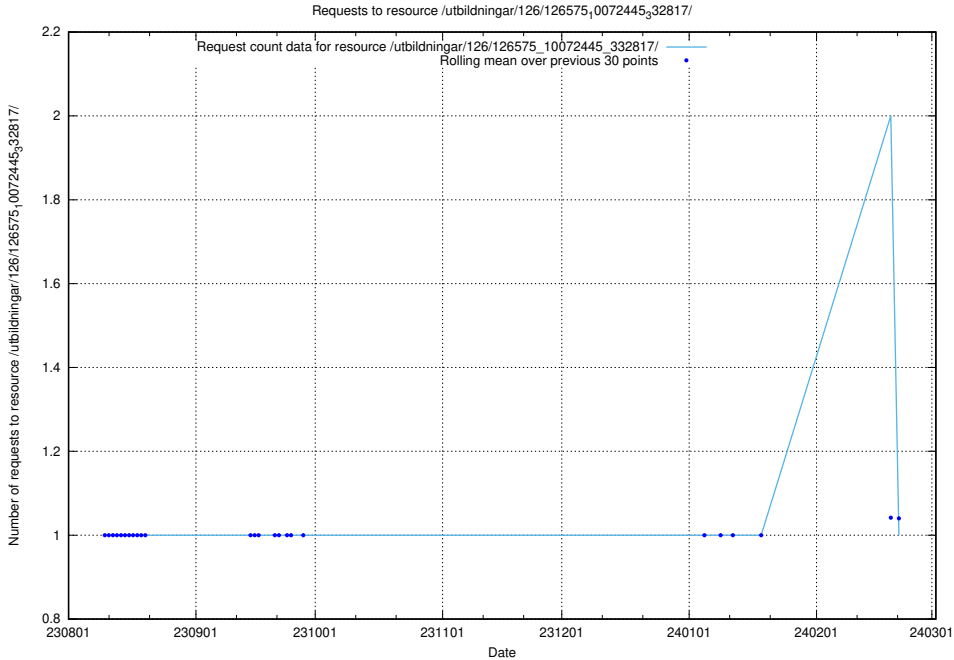

5.4483 Usage of /utbildningar/126/126575_10072445_332817/

Here, we count the number of requests to resource /utbildningar/126/126575_10072445_332817/.