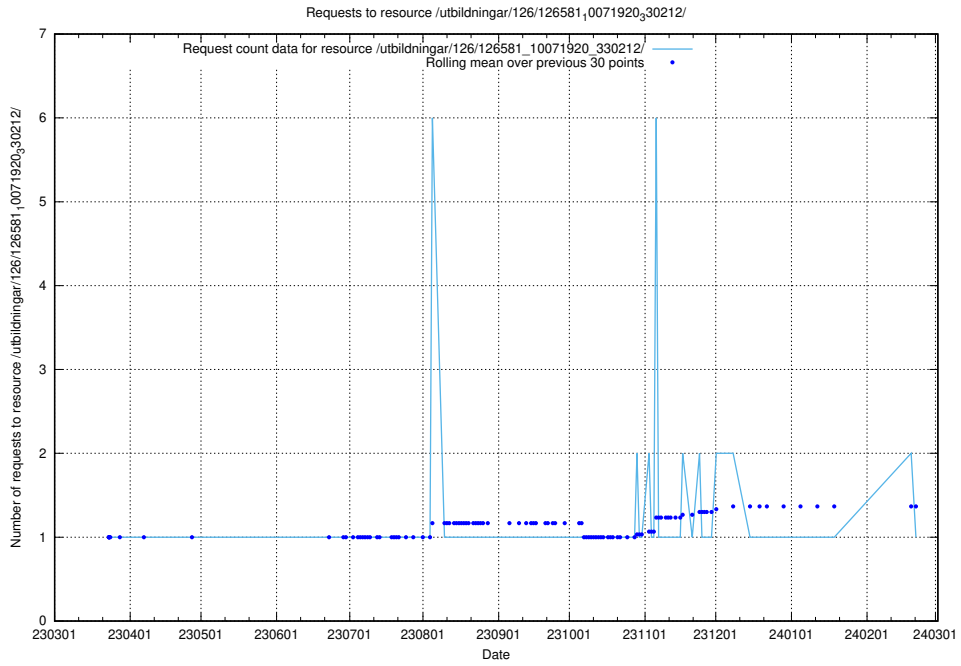

5.6035 Usage of /utbildningar/126/126581_10071920_330212/

Here, we count the number of requests to resource /utbildningar/126/126581_10071920_330212/.