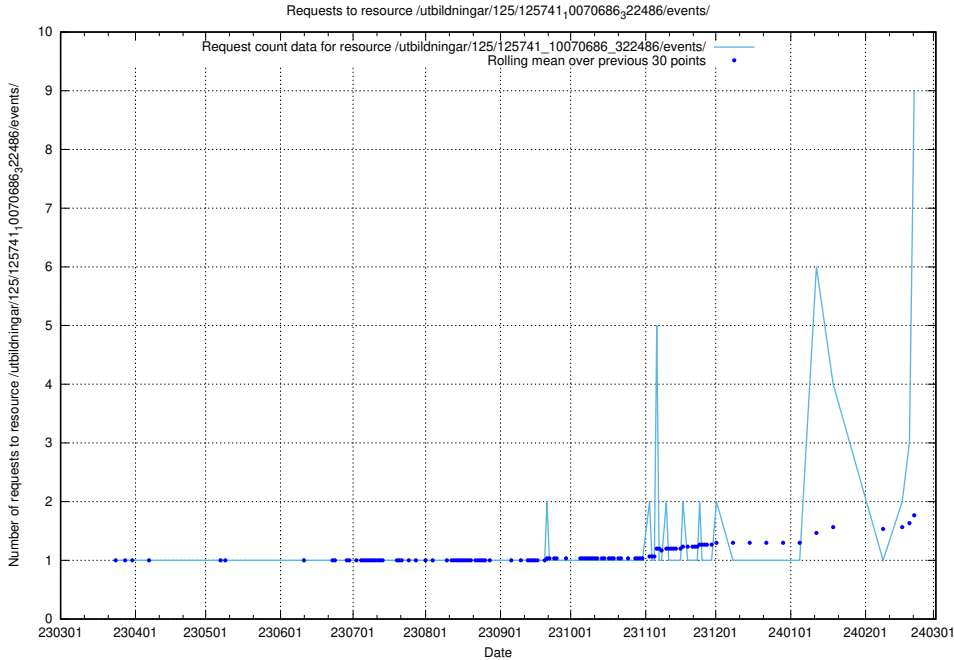

5.40 Usage of /utbildningar/125/125741_10070686_322486/events/

Here, we count the number of requests to resource /utbildningar/125/125741_10070686_322486/events/