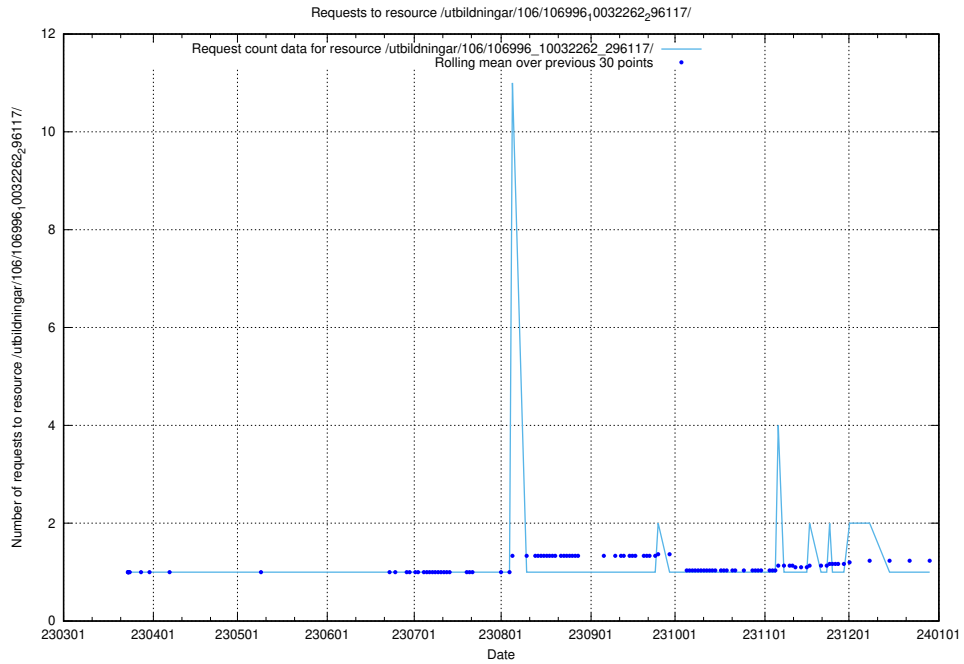

5.5068 Usage of /utbildningar/106/106996_10032262_296117/

Here, we count the number of requests to resource /utbildningar/106/106996_10032262_296117/.