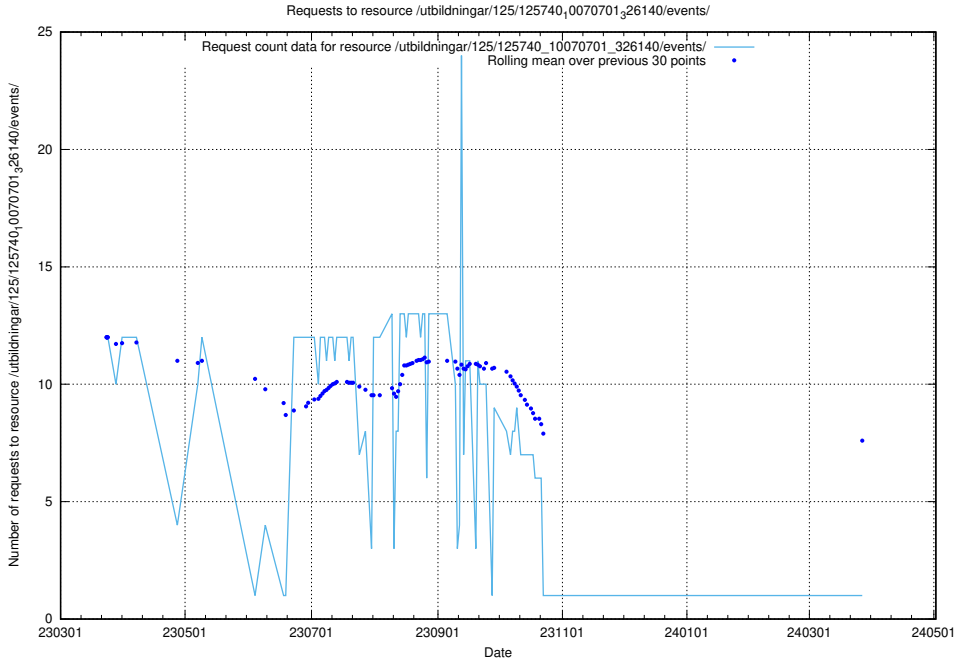

5.5892 Usage of /utbildningar/125/125740_10070701_326140/events/

Here, we count the number of requests to resource /utbildningar/125/125740_10070701_326140/events/