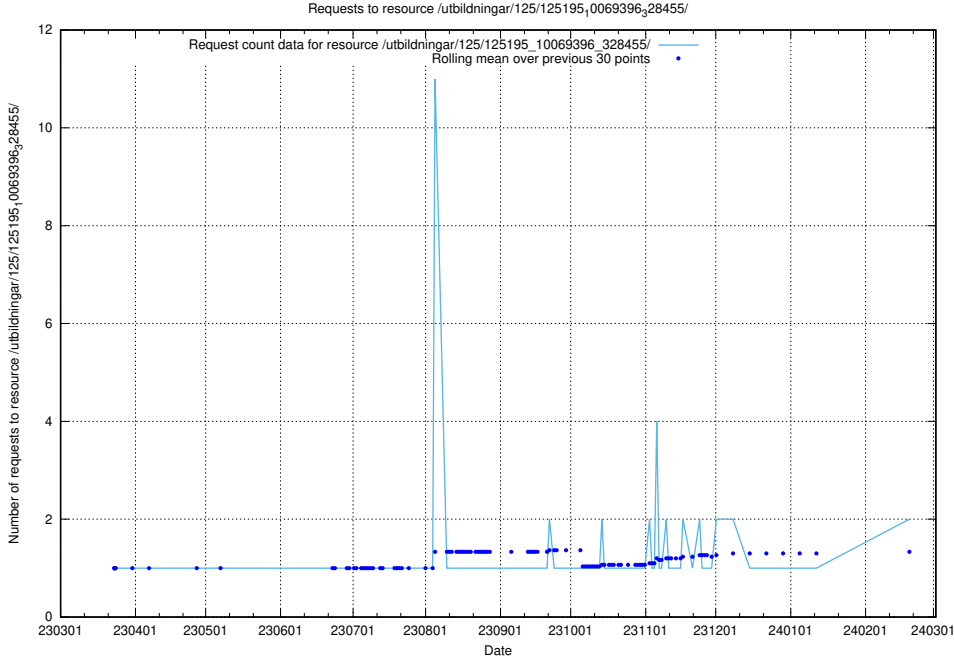

5.333 Usage of /utbildningar/125/125195_10069396_328455/

Here, we count the number of requests to resource /utbildningar/125/125195_10069396_328455/.