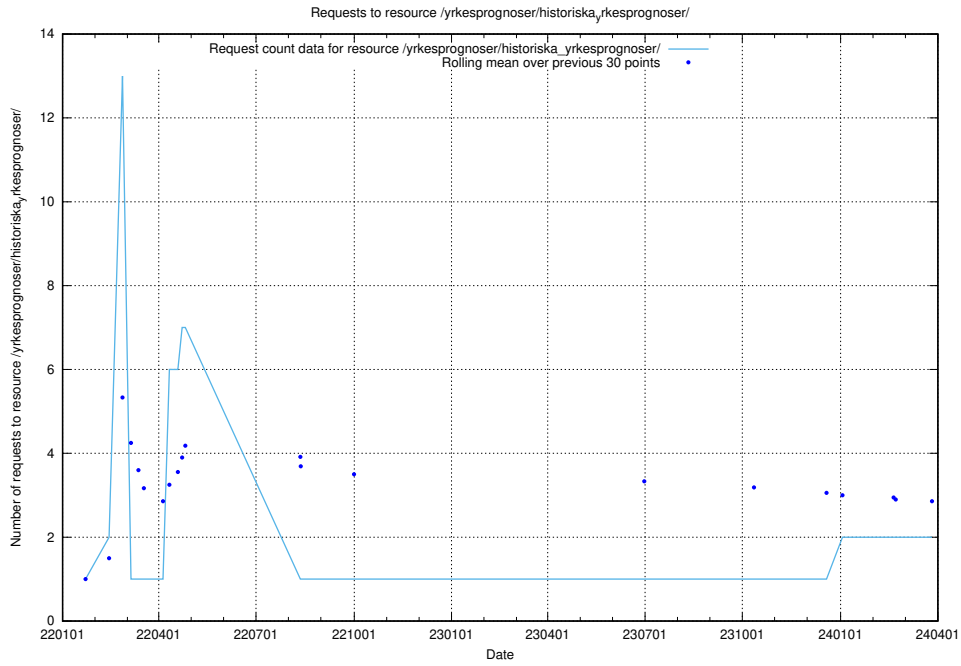

5.594 Usage of /yrkesprognoser/historiska_yrkesprognoser/

Here, we count the number of requests to resource /yrkesprognoser/historiska_yrkesprognoser/.