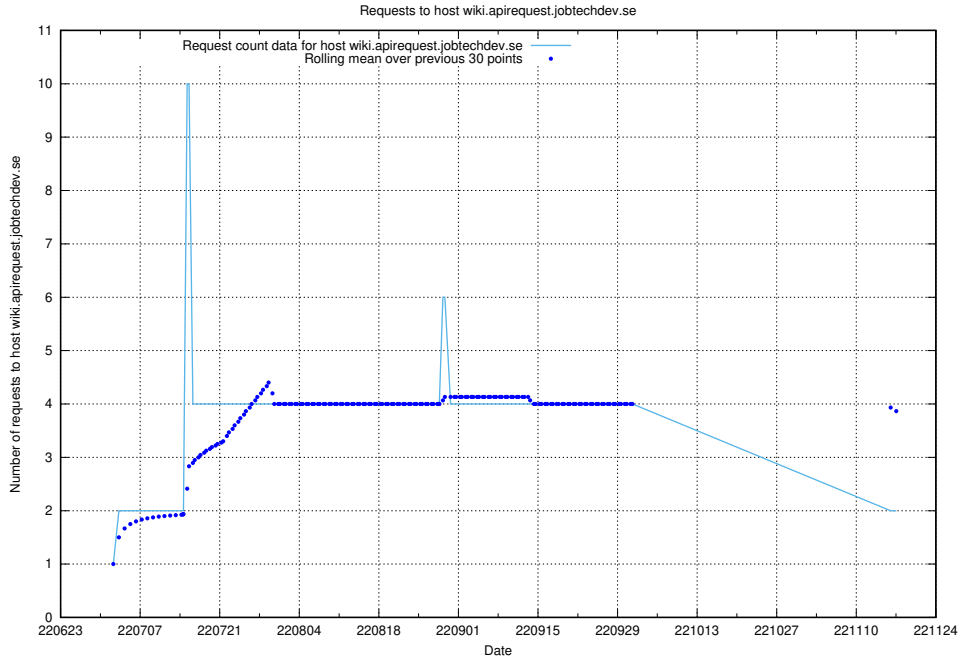

### 7.391 Usage of wiki.apirequest.jobtechdev.se

Here, we count the number of requests to host wiki.apirequest.jobtechdev.se.