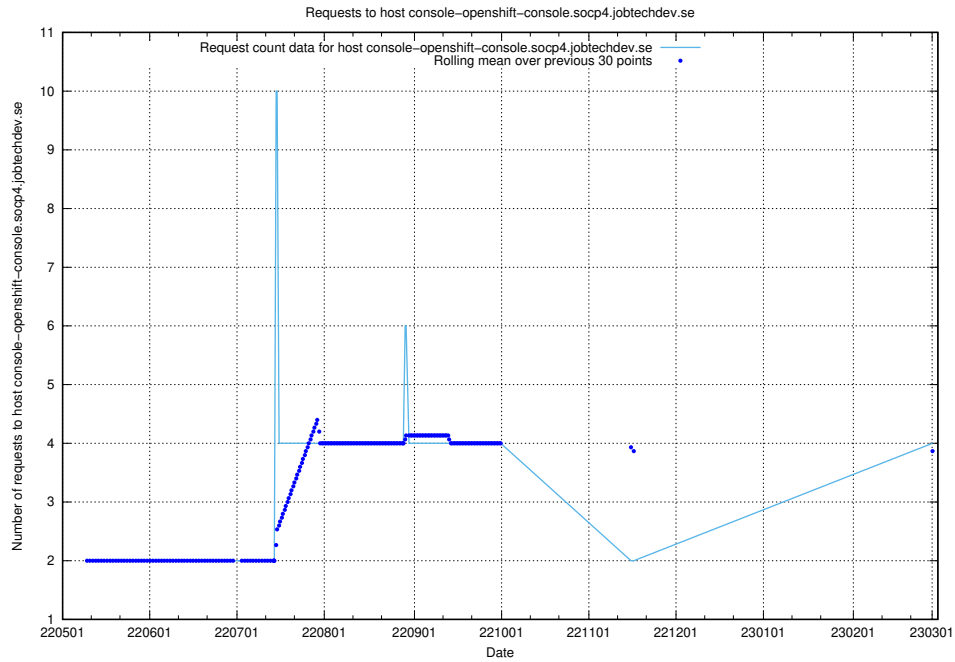

7.148 Usage of console-openshift-console.socp4.jobtechdev.se

Here, we count the number of requests to host console-openshift-console.socp4.jobtechdev.se.