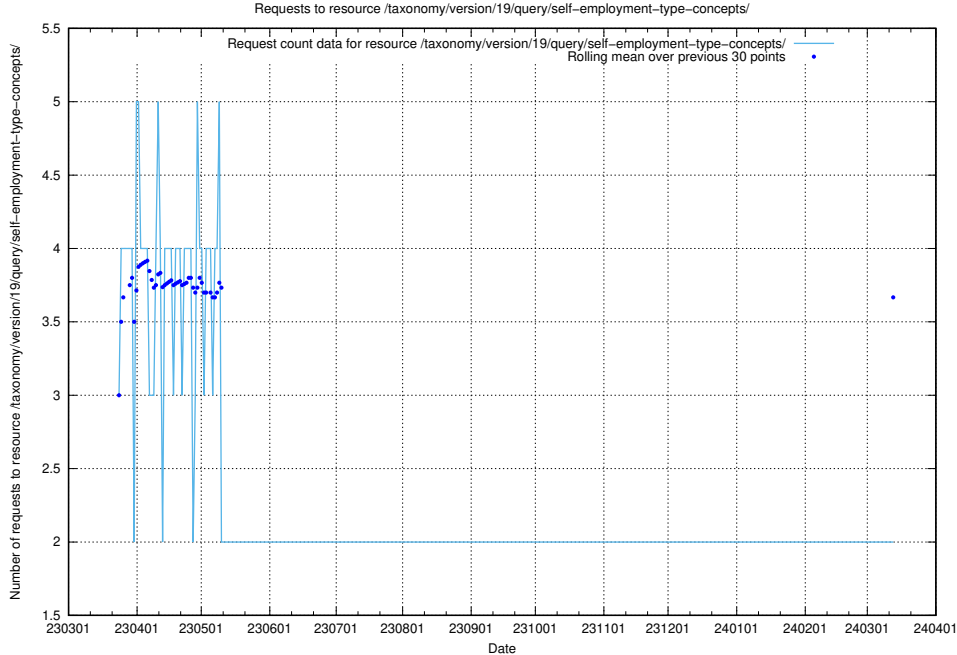

5.816 Usage of /taxonomy/version/19/query/self-employment-type-concepts/

Here, we count the number of requests to resource /taxonomy/version/19/query/self-employment-type-concepts/.