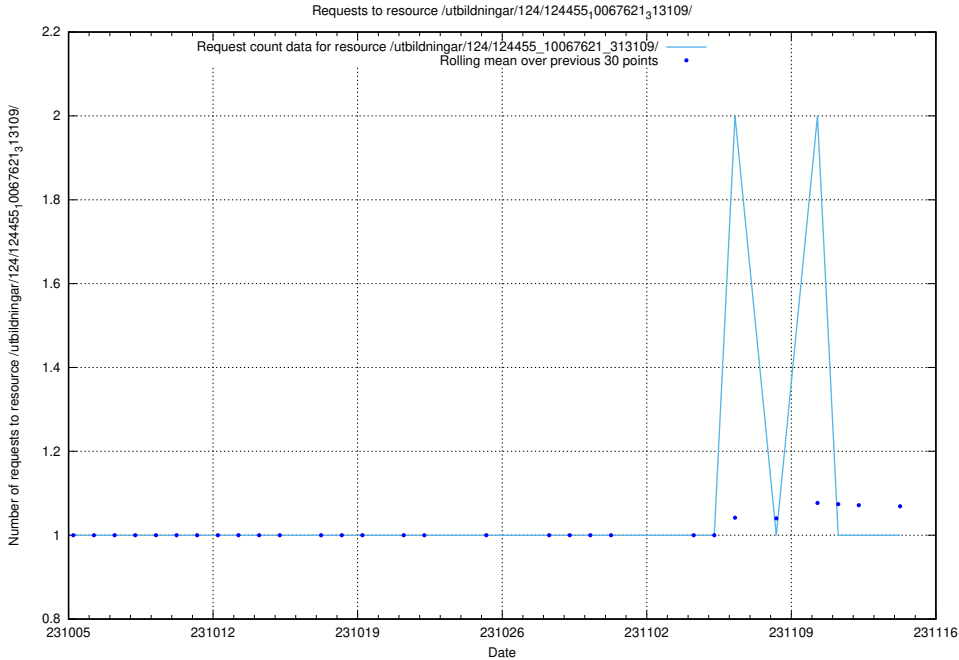

5.4071 Usage of /utbildningar/124/124455_10067621_313109/

Here, we count the number of requests to resource /utbildningar/124/124455_10067621_313109/.