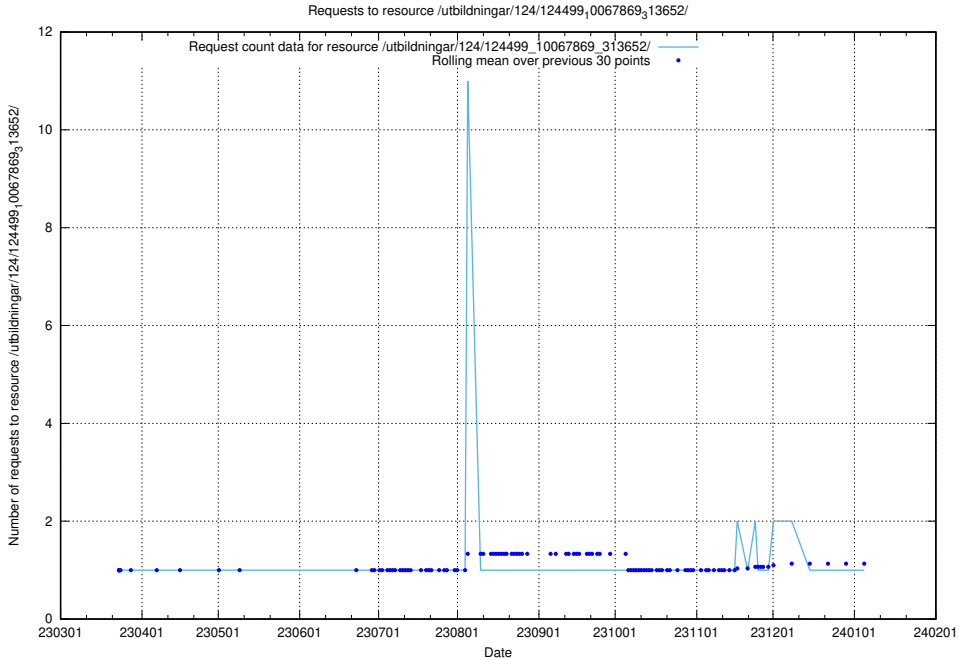

5.2027 Usage of /utbildningar/124/124499_10067869_313652/

Here, we count the number of requests to resource /utbildningar/124/124499_10067869_313652/.