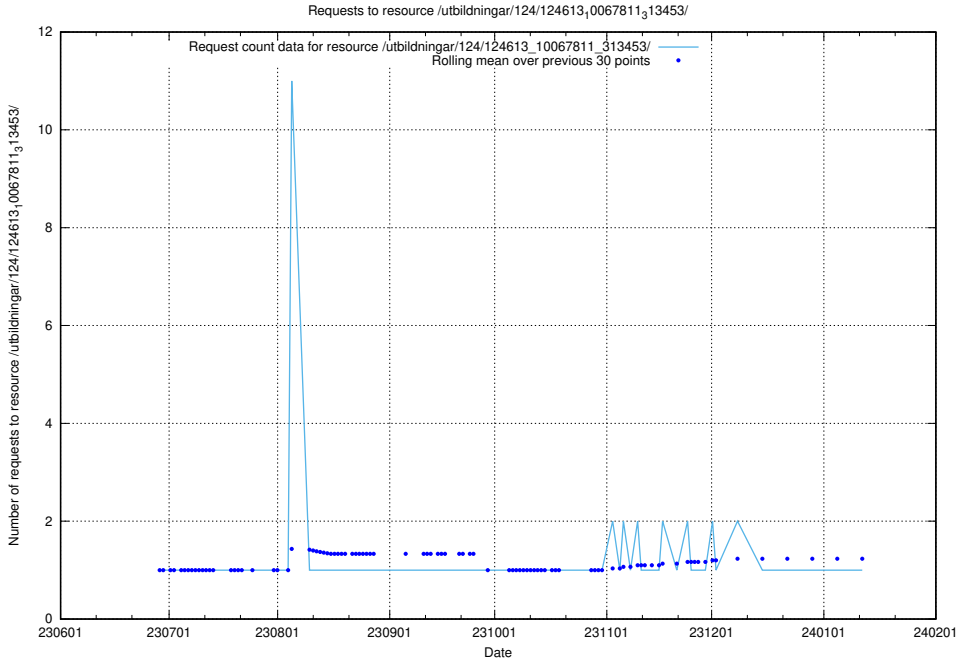

5.5143 Usage of /utbildningar/124/124613_10067811_313453/

Here, we count the number of requests to resource /utbildningar/124/124613_10067811_313453/.