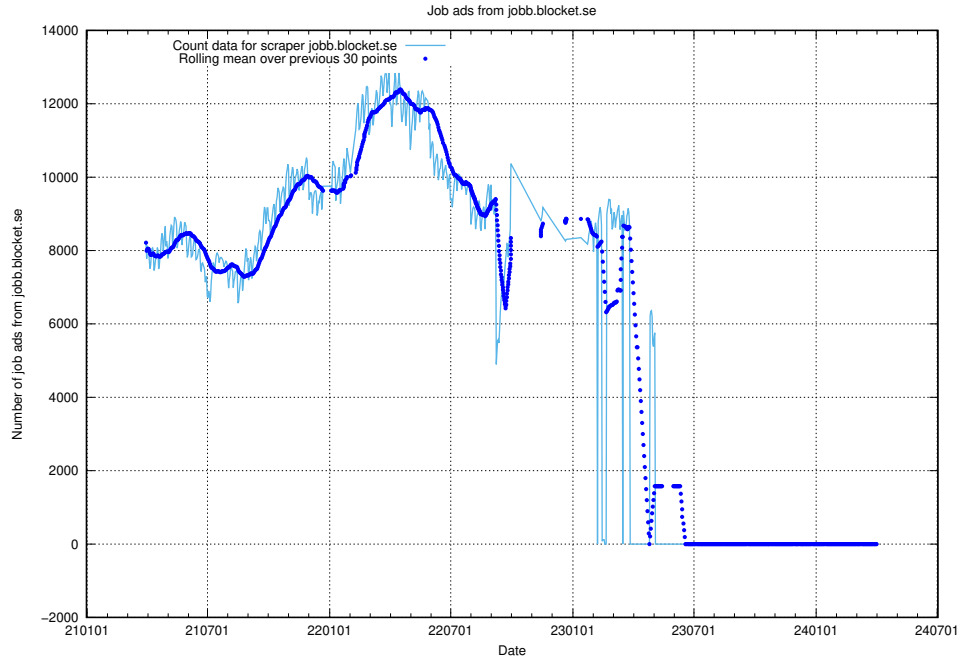

13.23 Number of ads by scraper jobb.blocket.se

Here, we count the number of job ads scraped from jobb.blocket.se.