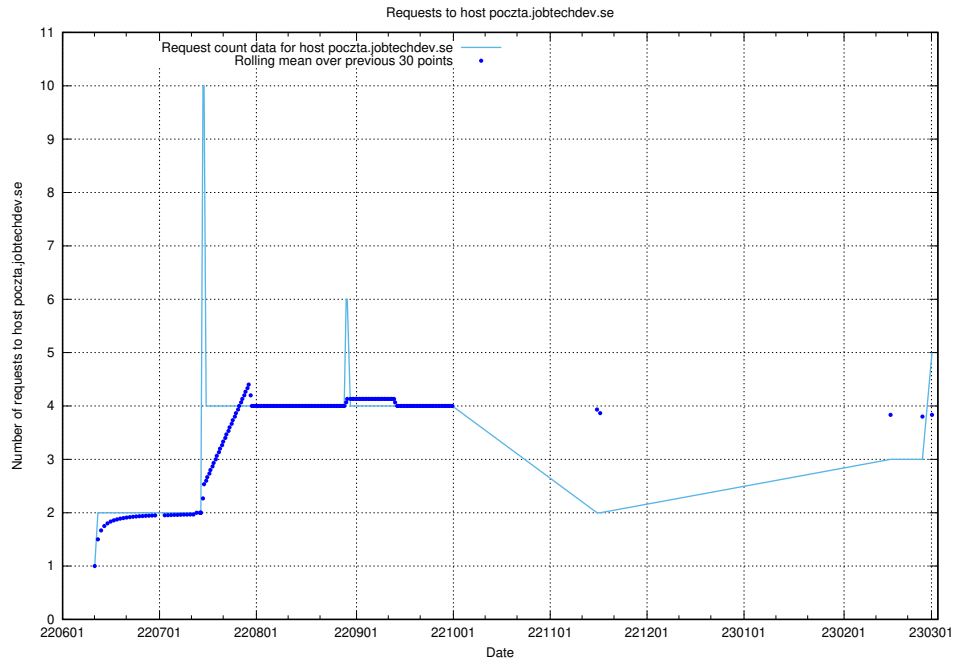

7.91 Usage of poczta.jobtechdev.se

Here, we count the number of requests to host poczta.jobtechdev.se.