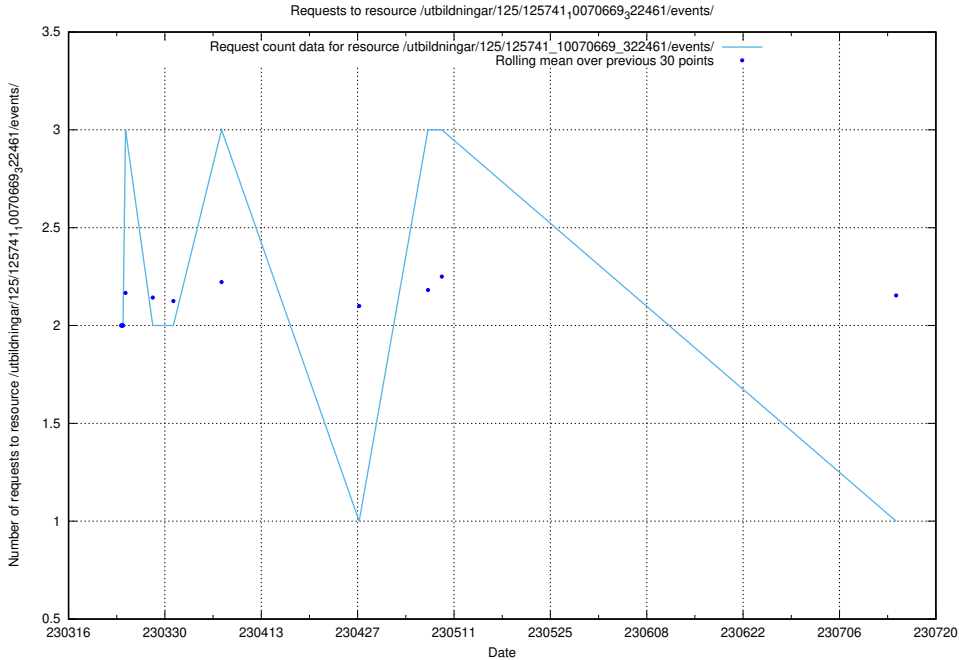

### 5.5914 Usage of /utbildningar/125/125741\_10070669\_322461/events/

Here, we count the number of requests to resource /utbildningar/125/125741\_10070669\_322461/events/