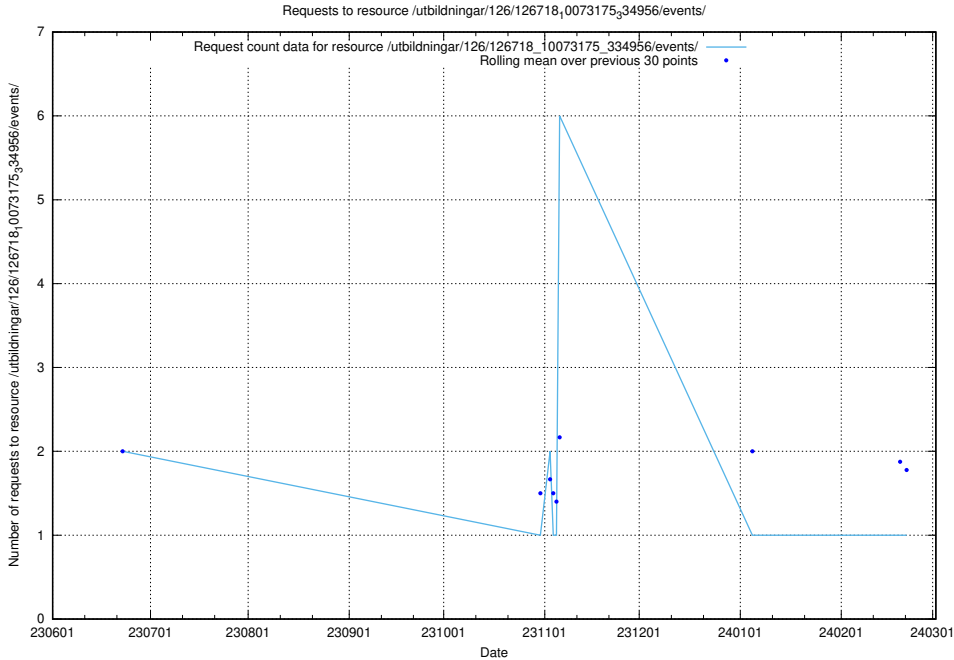

5.5215 Usage of /utbildningar/126/126718_10073175_334956/events/

Here, we count the number of requests to resource /utbildningar/126/126718_10073175_334956/events/