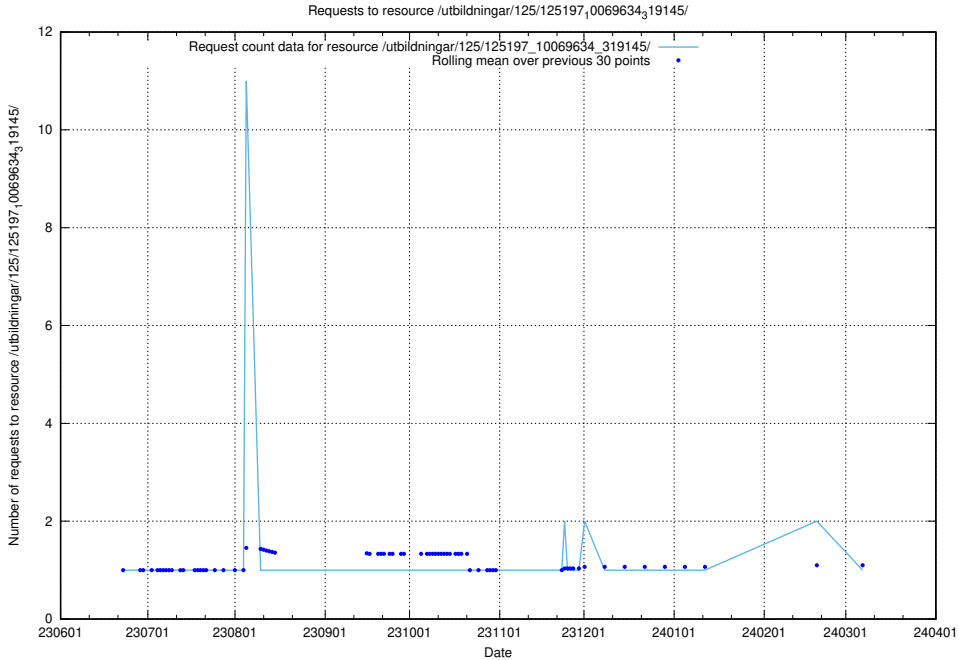

5.5381 Usage of /utbildningar/125/125197_10069634_319145/

Here, we count the number of requests to resource /utbildningar/125/125197_10069634_319145/.