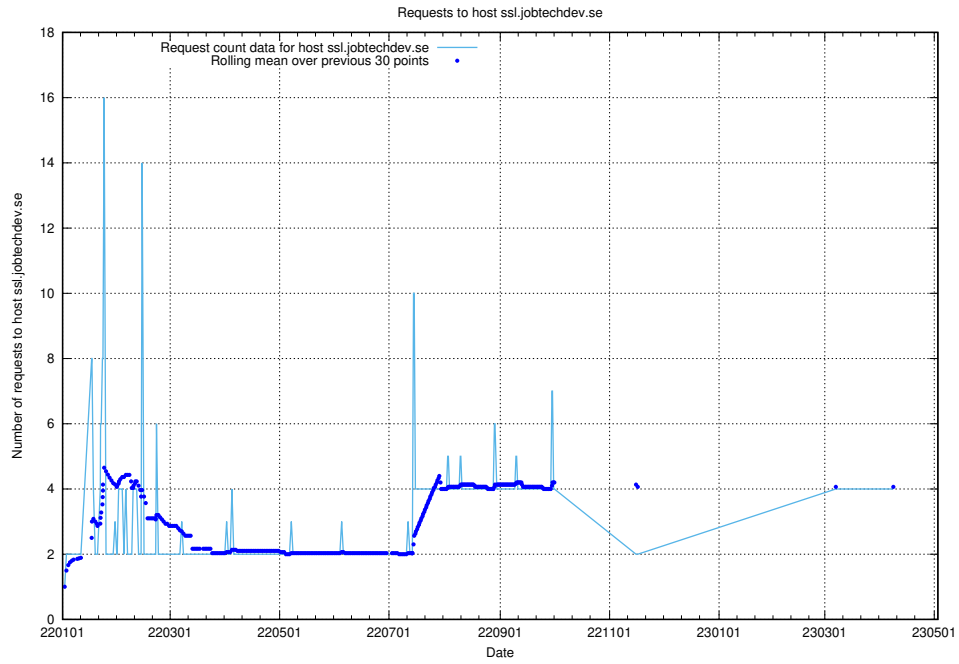

7.114 Usage of ssl.jobtechdev.se

Here, we count the number of requests to host ssl.jobtechdev.se.