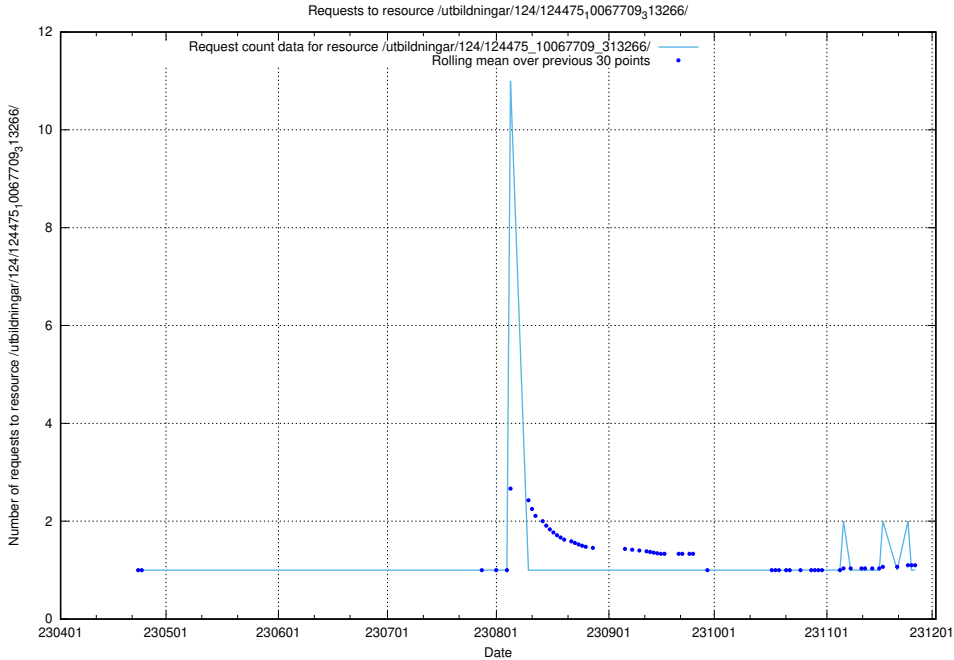

5.5711 Usage of /utbildningar/124/124475_10067709_313266/

Here, we count the number of requests to resource /utbildningar/124/124475_10067709_313266/.