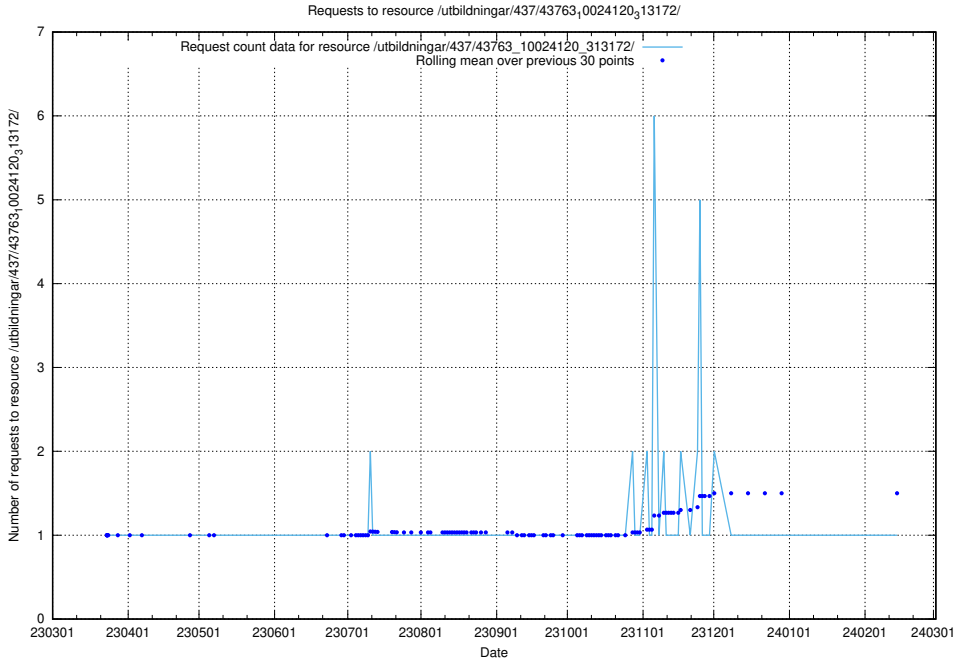

5.6005 Usage of /utbildningar/437/43763_10024120_313172/

Here, we count the number of requests to resource /utbildningar/437/43763_10024120_313172/.