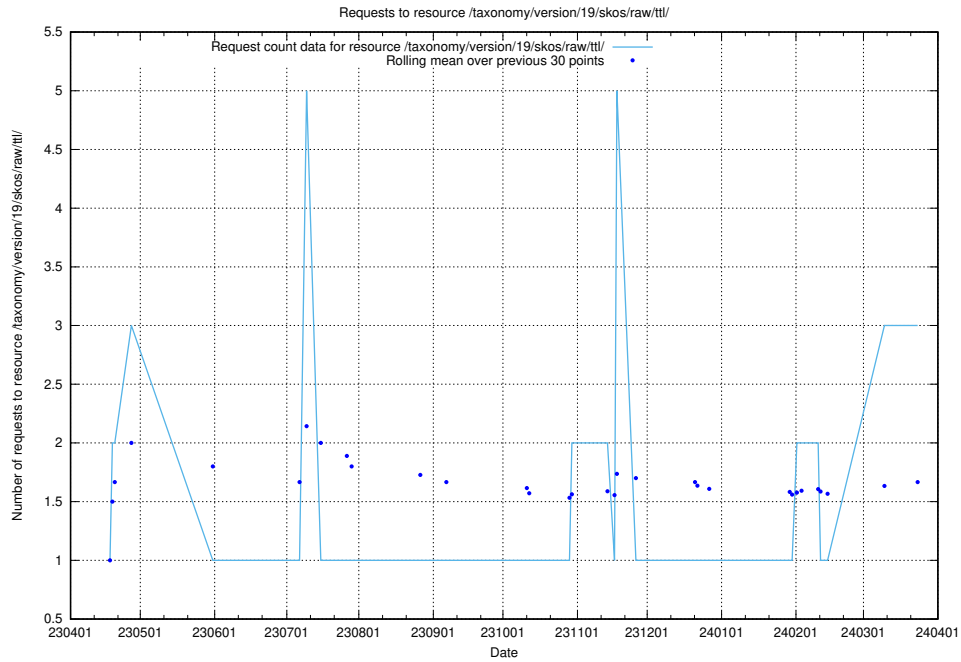

5.279 Usage of /taxonomy/version/19/skos/raw/ttl/

Here, we count the number of requests to resource /taxonomy/version/19/skos/raw/ttl/.