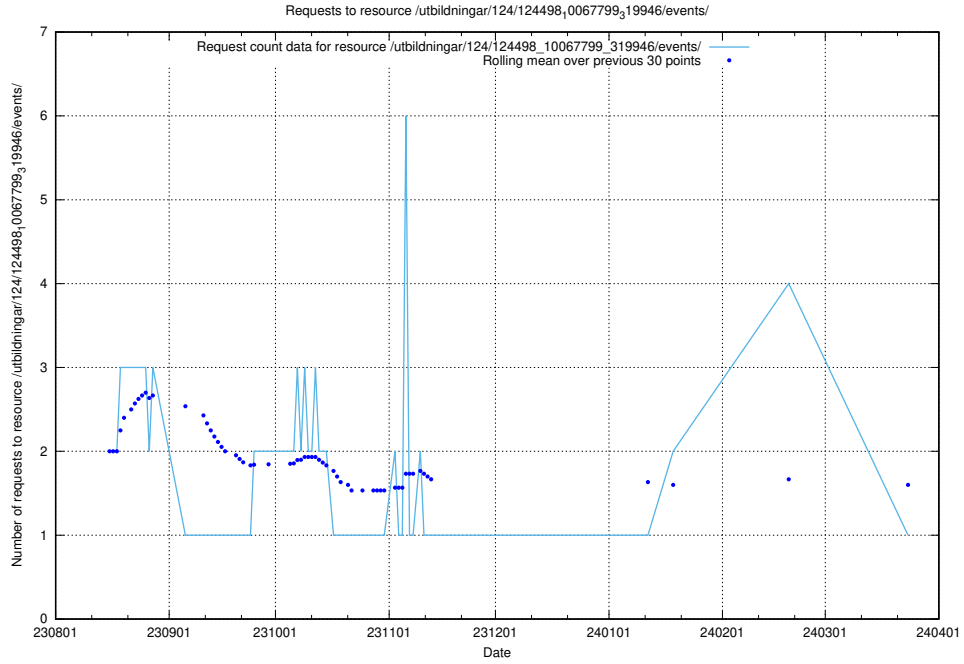

### 5.4448 Usage of /utbildningar/124/124498\_10067799\_319946/events/

Here, we count the number of requests to resource /utbildningar/124/124498\_10067799\_319946/events/