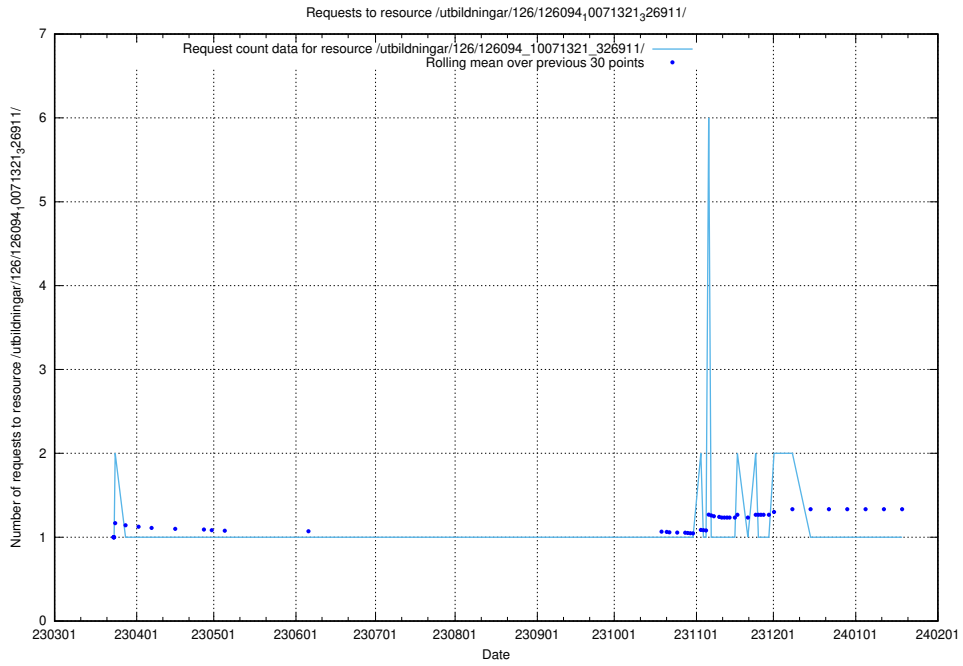

5.6071 Usage of /utbildningar/126/126094_10071321_326911/

Here, we count the number of requests to resource /utbildningar/126/126094_10071321_326911/.