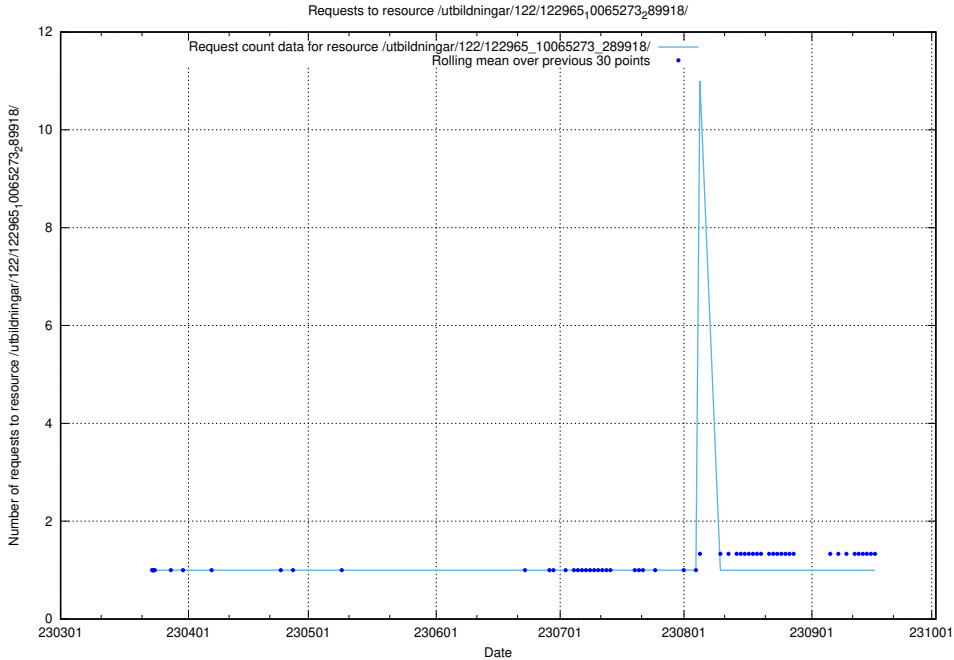

5.4793 Usage of /utbildningar/122/122965_10065273_289918/

Here, we count the number of requests to resource /utbildningar/122/122965_10065273_289918/.