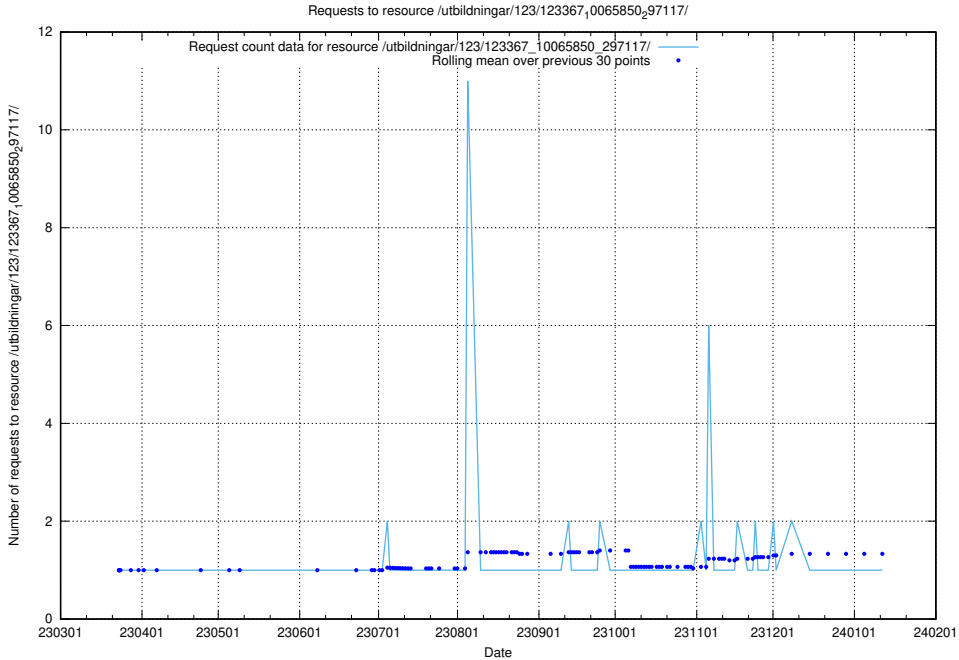

### 5.4510 Usage of /utbildningar/123/123367\_10065850\_297117/

Here, we count the number of requests to resource /utbildningar/123/123367\_10065850\_297117/.