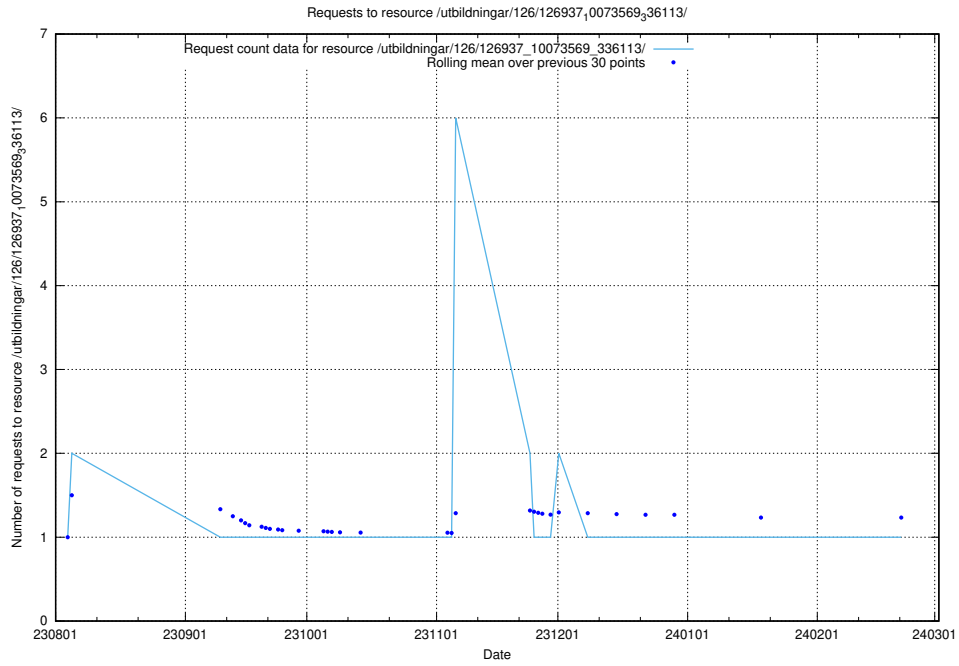

5.4522 Usage of /utbildningar/126/126937_10073569_336113/

Here, we count the number of requests to resource /utbildningar/126/126937_10073569_336113/.