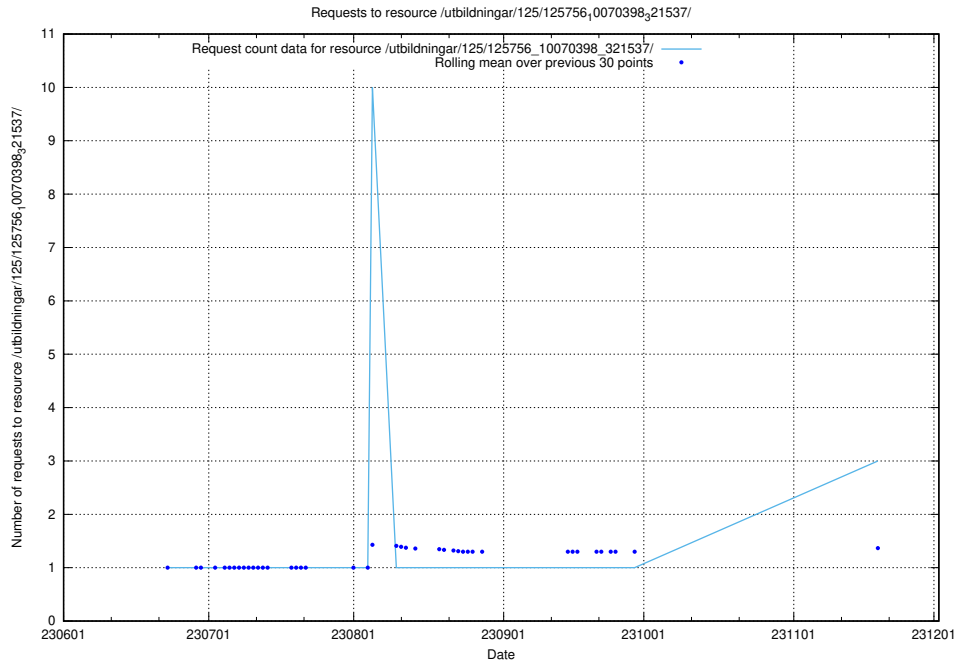

5.269 Usage of /utbildningar/125/125756_10070398_321537/

Here, we count the number of requests to resource /utbildningar/125/125756_10070398_321537/.