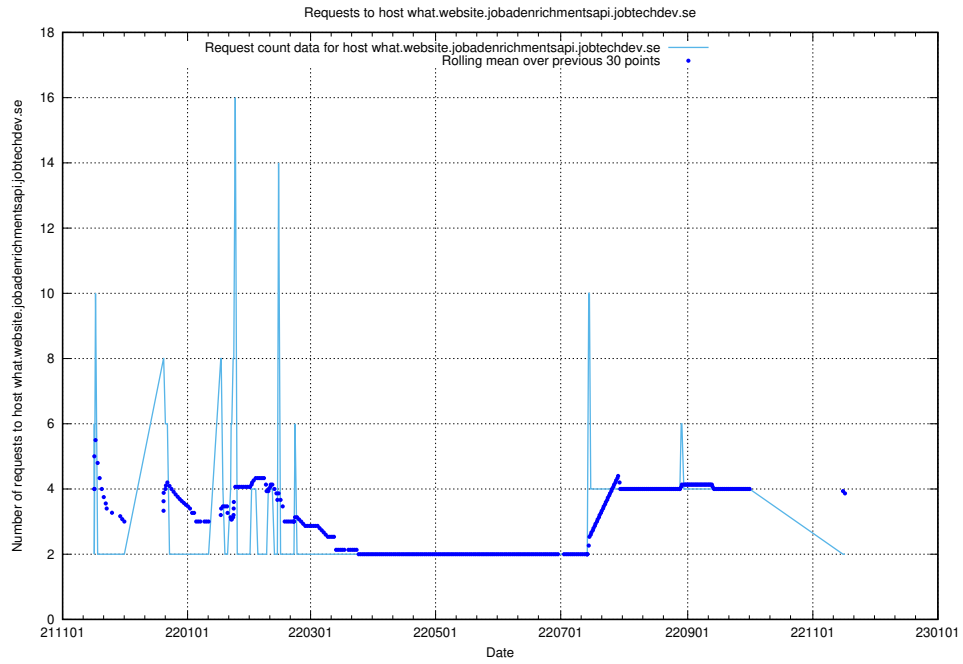

### 7.504 Usage of jobtechdev.se:80

Here, we count the number of requests to host jobtechdev.se:80.