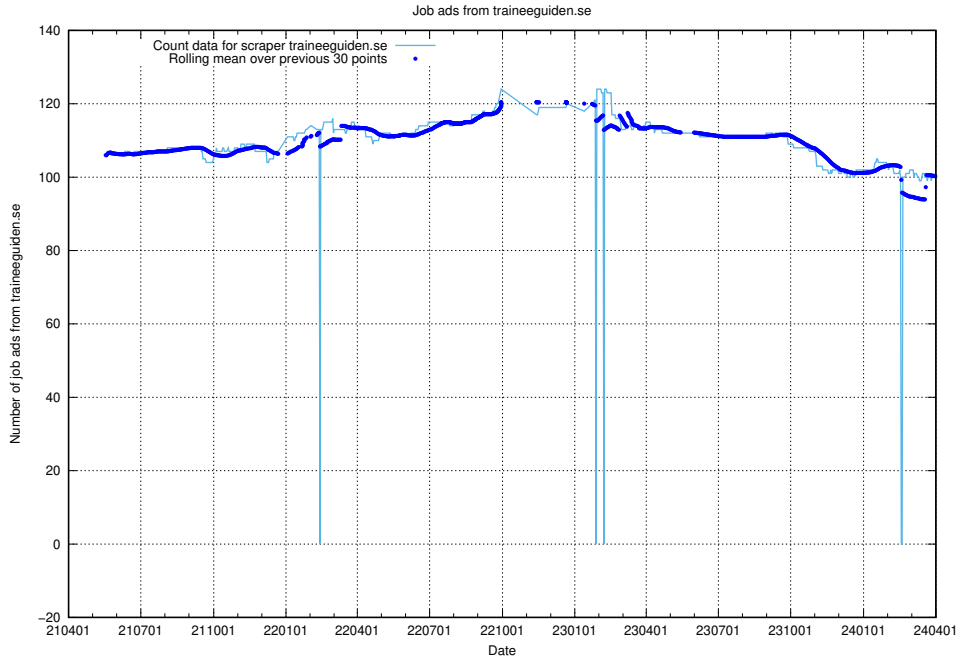

13.14 Number of ads by scraper traineeguiden.se

Here, we count the number of job ads scraped from traineeguiden.se.