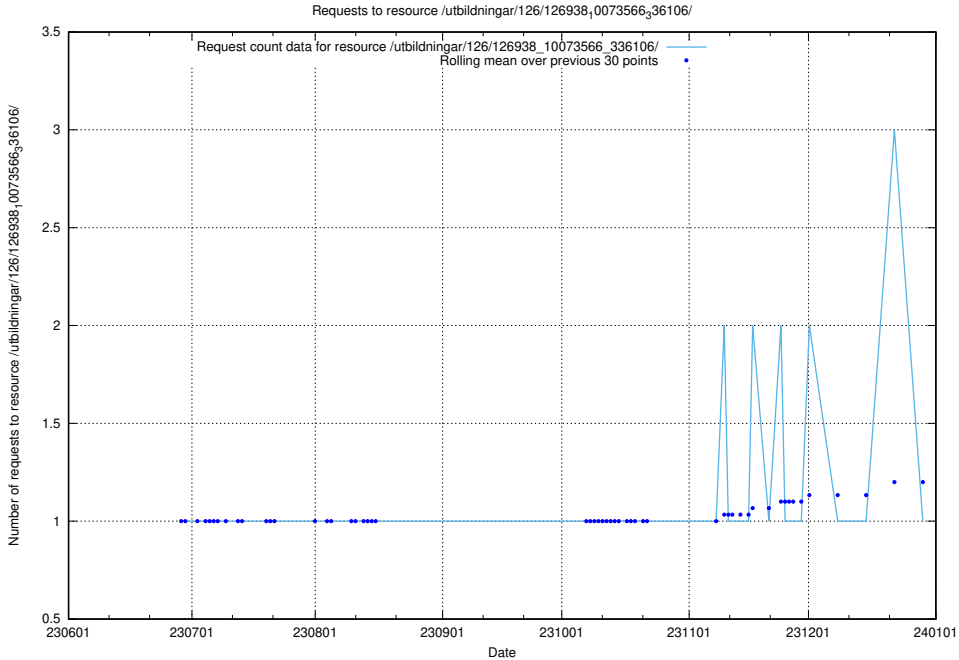

5.5086 Usage of /utbildningar/126/126938_10073566_336106/

Here, we count the number of requests to resource /utbildningar/126/126938_10073566_336106/.