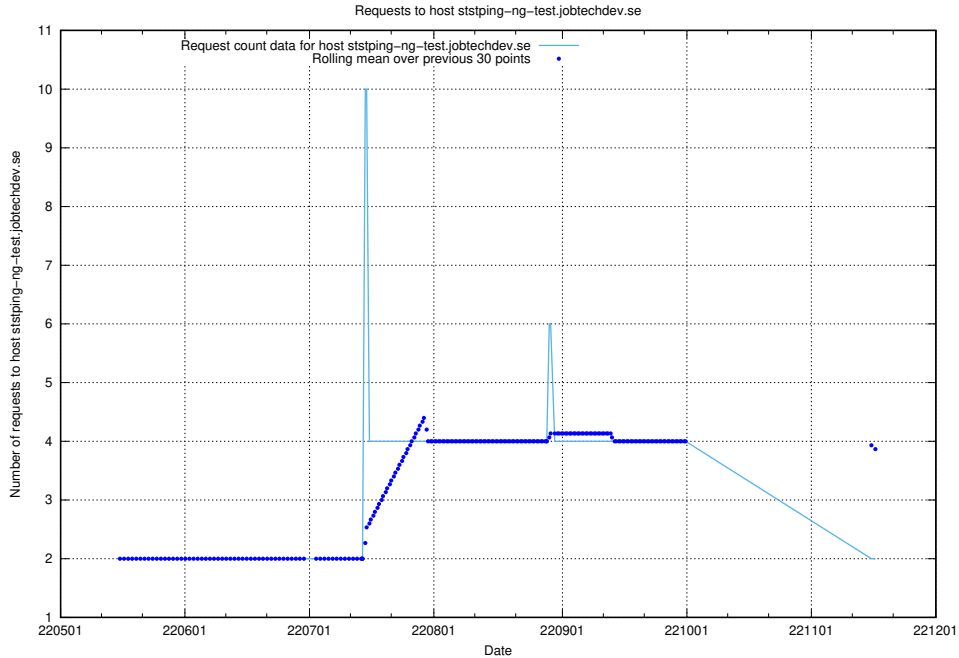

7.426 Usage of ststping-ng-test.jobtechdev.se

Here, we count the number of requests to host ststping-ng-test.jobtechdev.se.