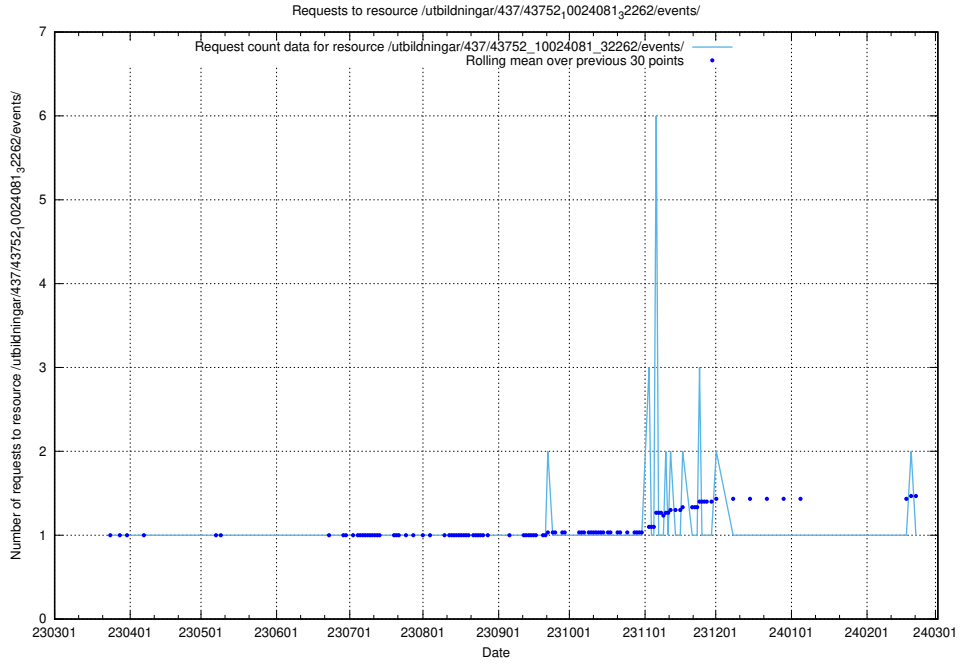

5.5845 Usage of /utbildningar/437/43752_10024081_32262/events/

Here, we count the number of requests to resource /utbildningar/437/43752_10024081_32262/events/.