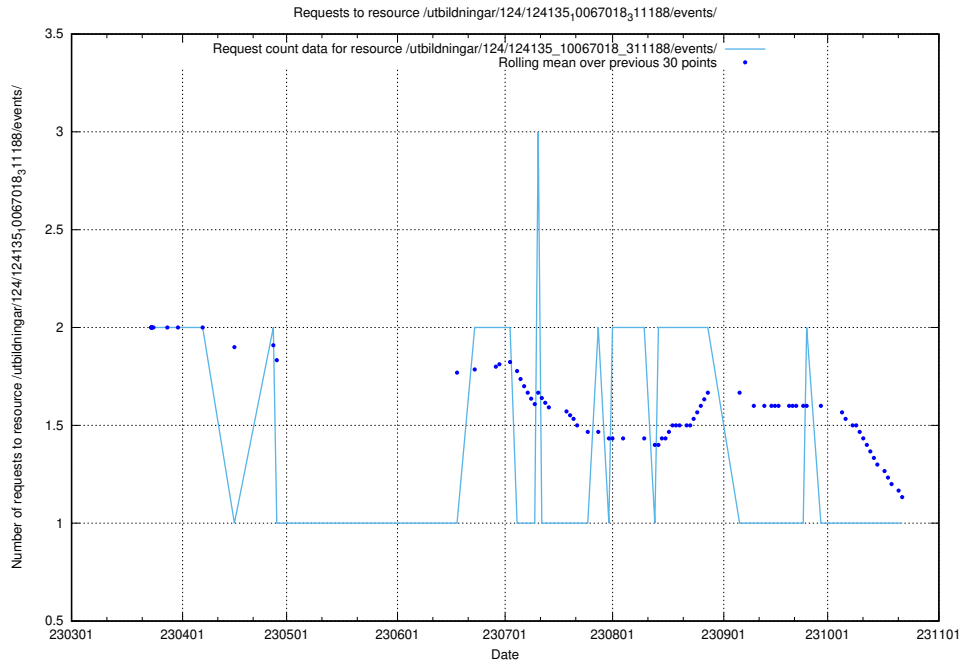

5.5941 Usage of /utbildningar/124/124135_10067018_311188/events/

Here, we count the number of requests to resource /utbildningar/124/124135_10067018_311188/events/