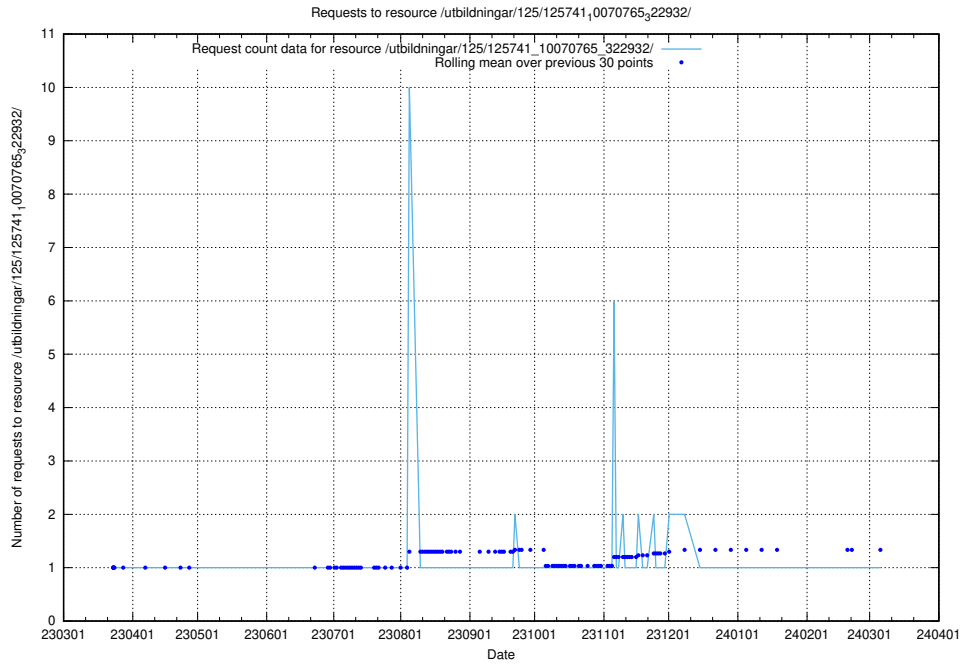

5.6110 Usage of /utbildningar/125/125741_10070765_322932/

Here, we count the number of requests to resource /utbildningar/125/125741_10070765_322932/.