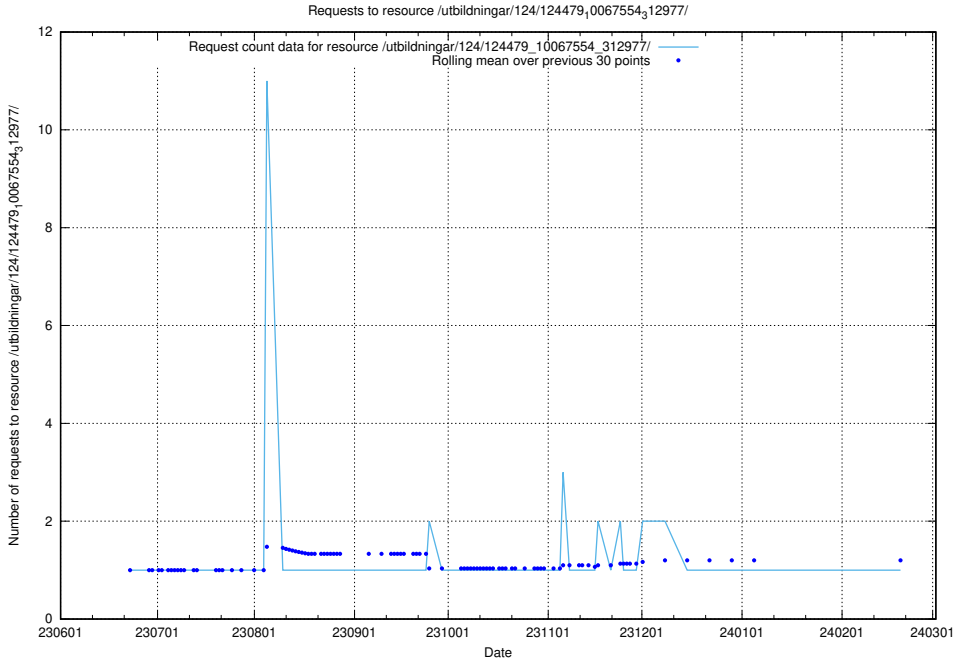

5.5455 Usage of /utbildningar/124/124479_10067554_312977/

Here, we count the number of requests to resource /utbildningar/124/124479_10067554_312977/.