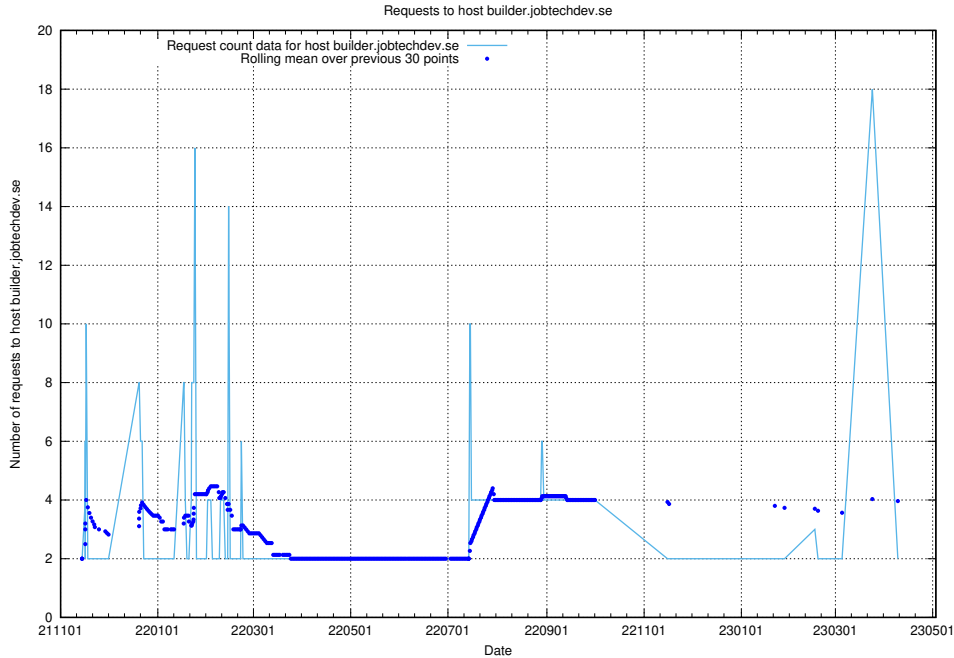

7.277 Usage of builder.jobtechdev.se

Here, we count the number of requests to host builder.jobtechdev.se.