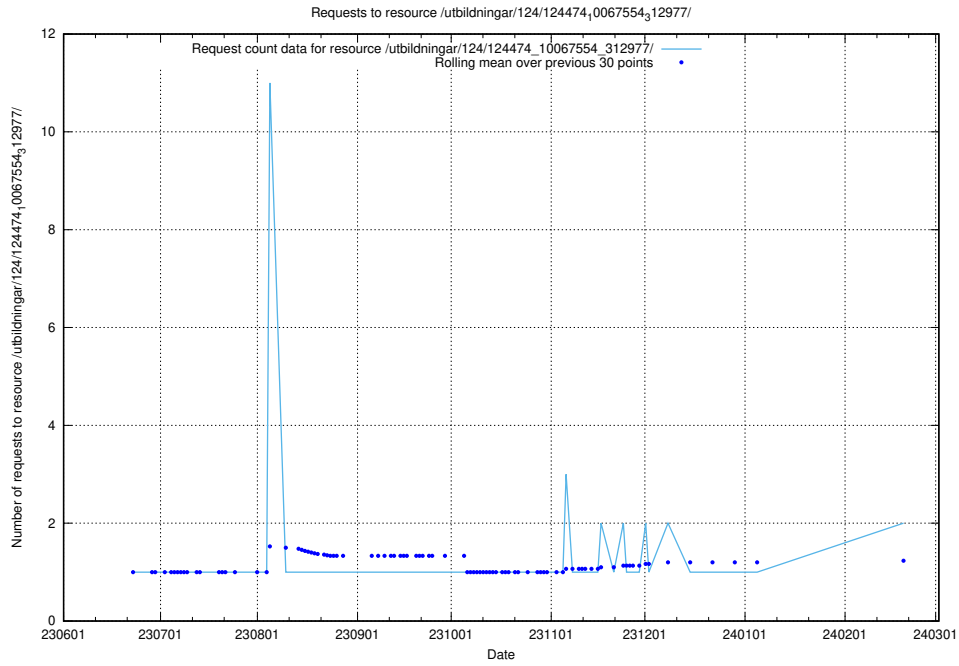

5.717 Usage of /utbildningar/124/124474_10067554_312977/

Here, we count the number of requests to resource /utbildningar/124/124474_10067554_312977/.