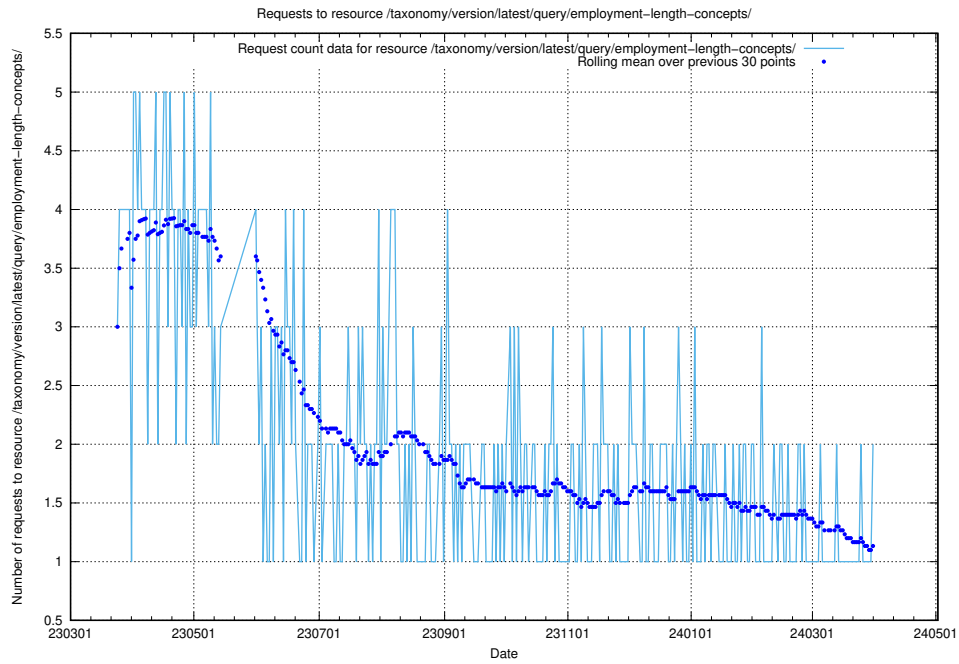

5.804 Usage of /taxonomy/version/latest/query/employment-length-concepts/

Here, we count the number of requests to resource /taxonomy/version/latest/query/employment-length-concepts/.