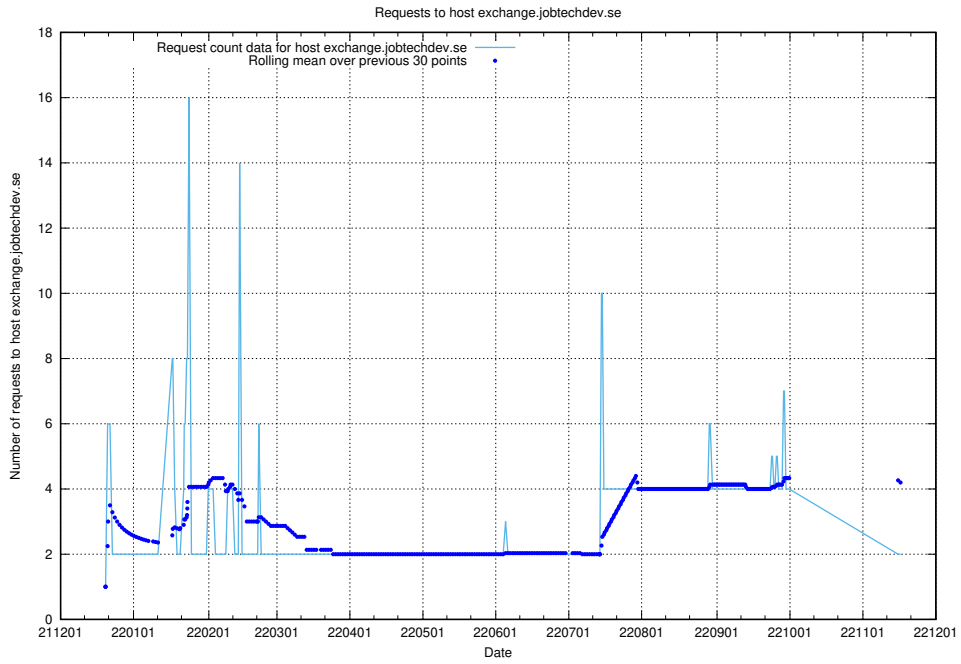

### 7.377 Usage of exchange.jobtechdev.se

Here, we count the number of requests to host exchange.jobtechdev.se.