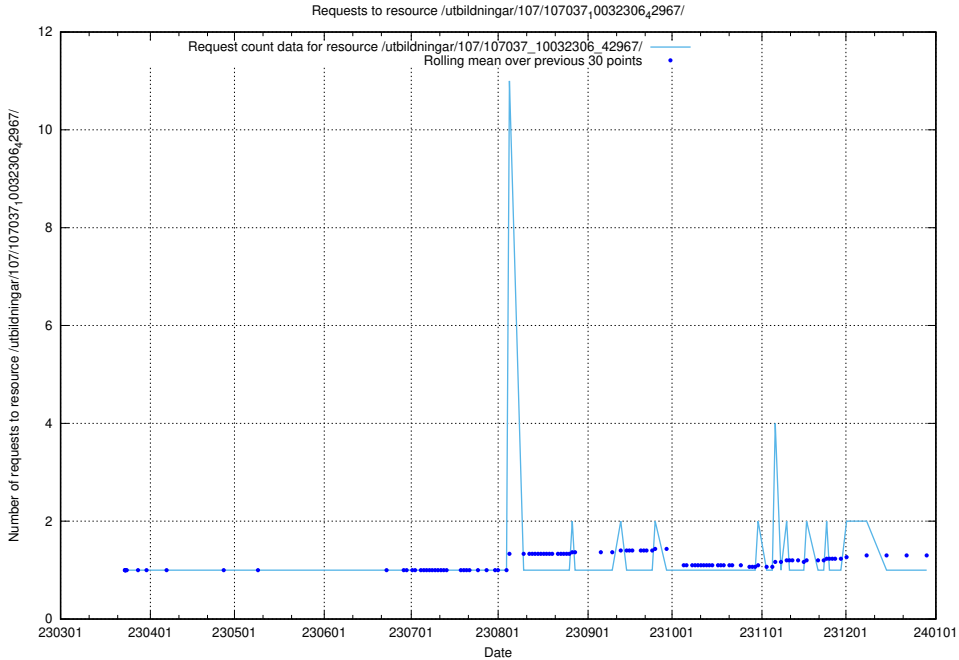

5.5028 Usage of /utbildningar/107/107037_10032306_42967/

Here, we count the number of requests to resource /utbildningar/107/107037_10032306_42967/.