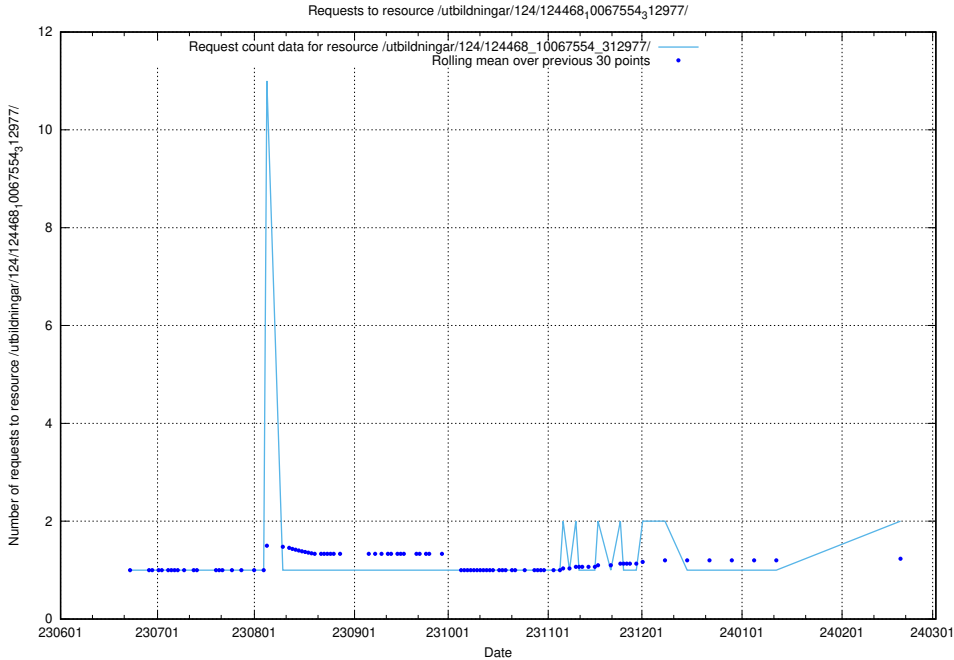

5.722 Usage of /utbildningar/124/124468_10067554_312977/

Here, we count the number of requests to resource /utbildningar/124/124468_10067554_312977/.