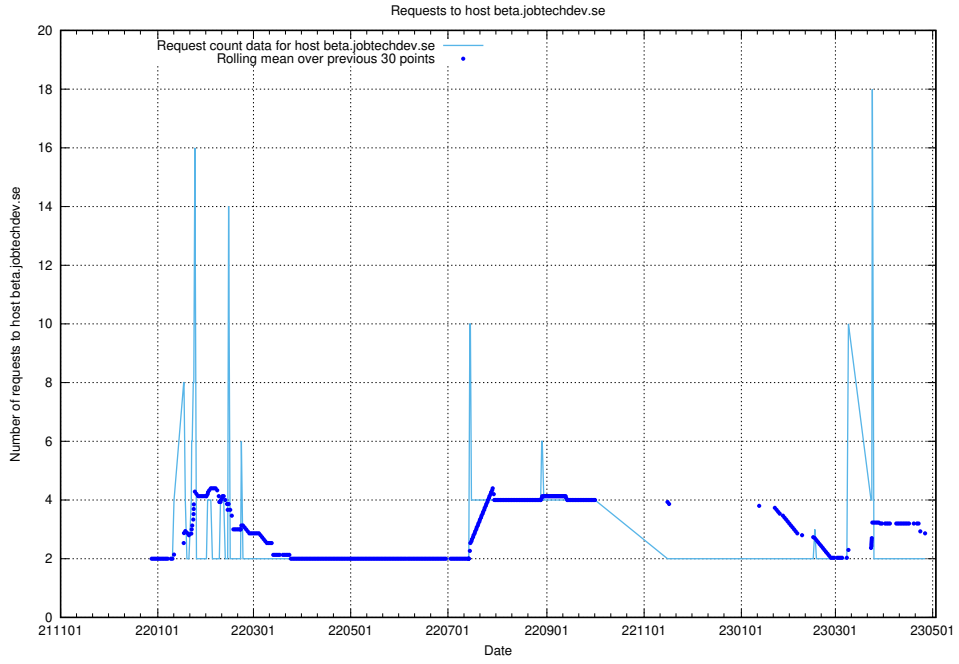

7.358 Usage of beta.jobtechdev.se

Here, we count the number of requests to host beta.jobtechdev.se.