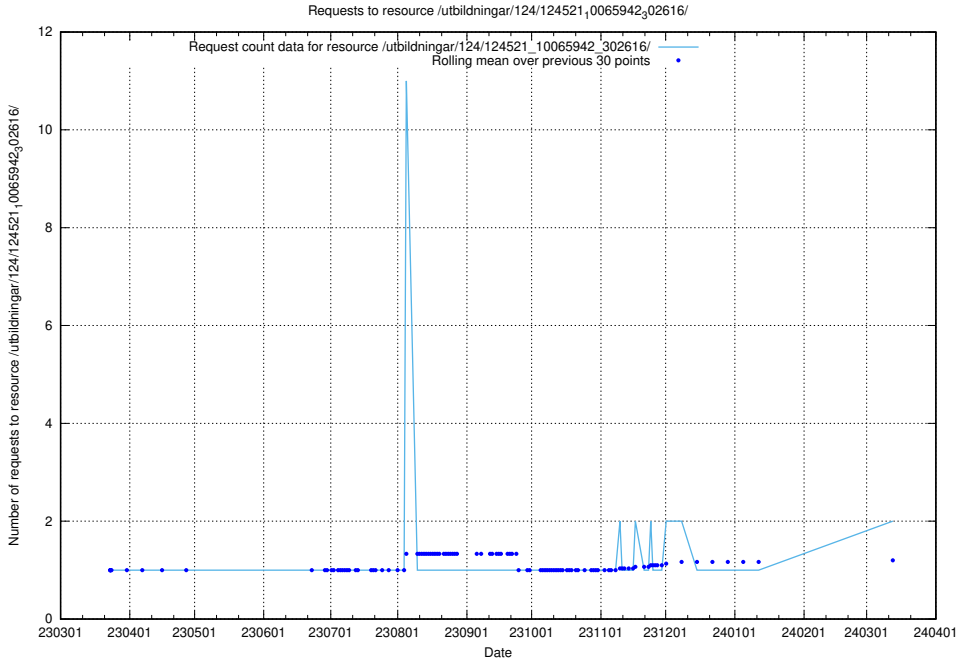

5.352 Usage of /utbildningar/124/124521_10065942_302616/

Here, we count the number of requests to resource /utbildningar/124/124521_10065942_302616/.