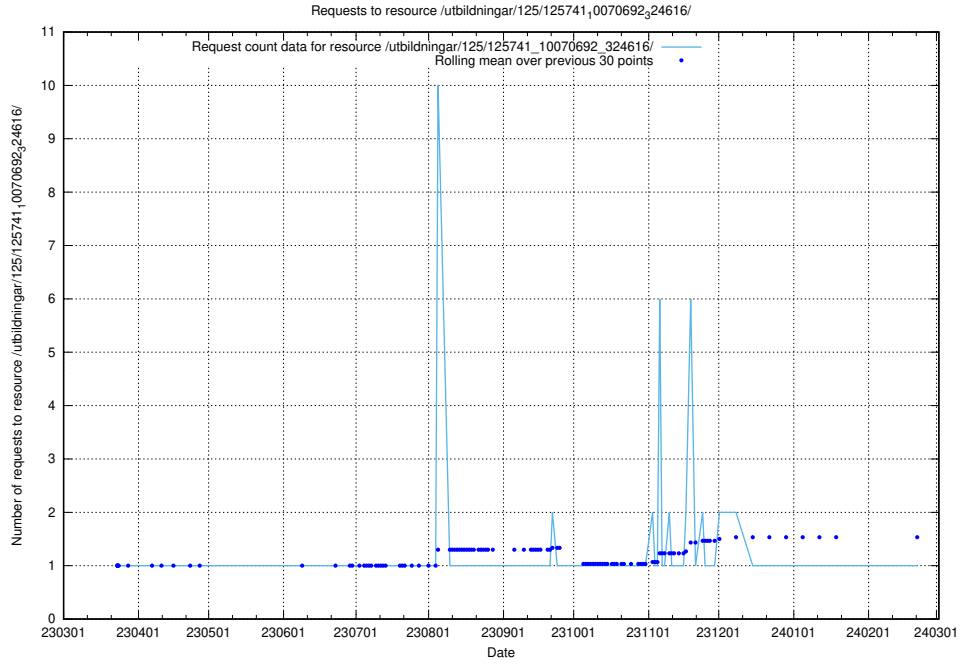

5.6113 Usage of /utbildningar/125/125741_10070692_324616/

Here, we count the number of requests to resource /utbildningar/125/125741_10070692_324616/.