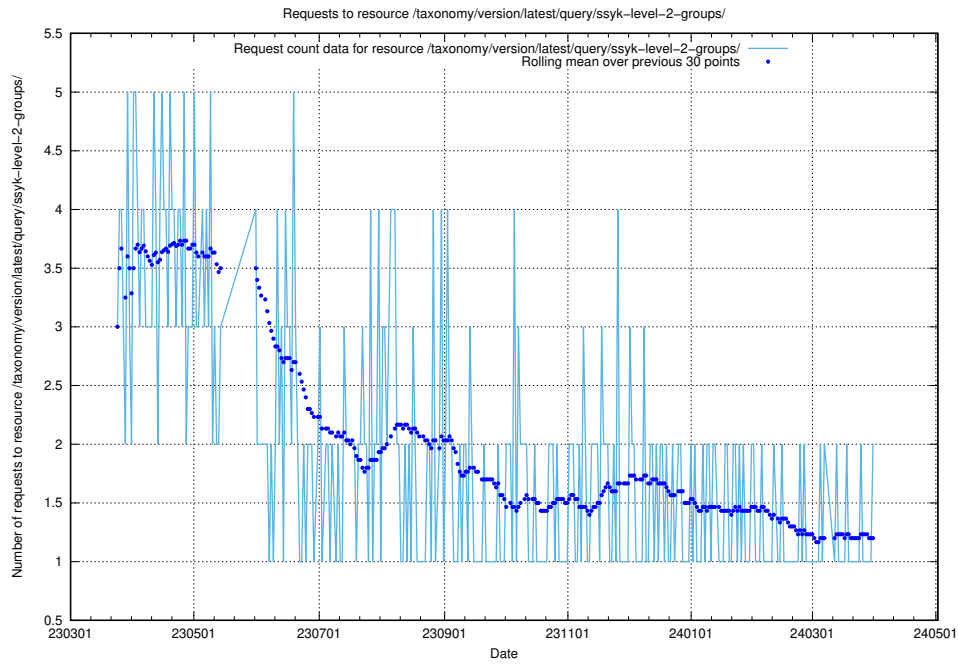

5.781 Usage of /taxonomy/version/latest/query/ssyk-level-2-groups/

Here, we count the number of requests to resource /taxonomy/version/latest/query/ssyk-level-2-groups/.