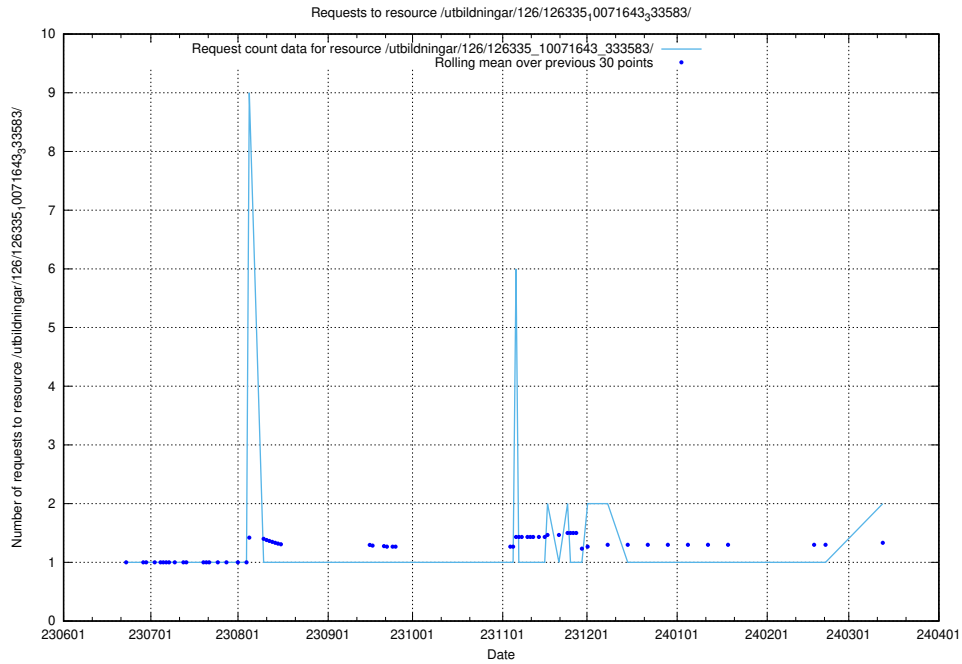

### 5.699 Usage of /utbildningar/126/126176\_10071340\_325945/events/

Here, we count the number of requests to resource /utbildningar/126/126176\_10071340\_325945/events/