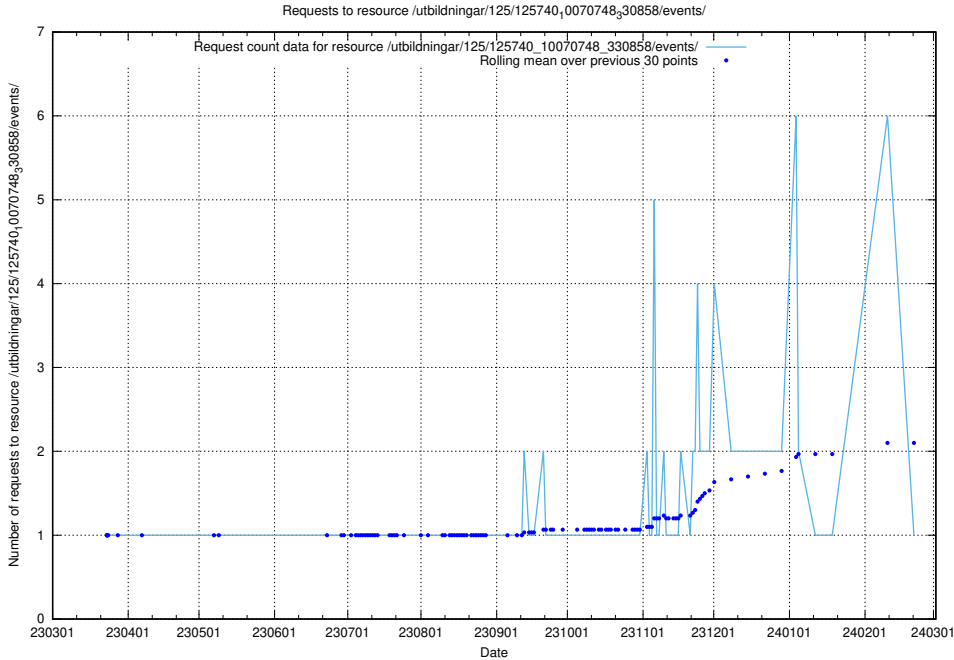

5.869 Usage of /utbildningar/125/125740_10070748_330858/events/

Here, we count the number of requests to resource /utbildningar/125/125740_10070748_330858/events/