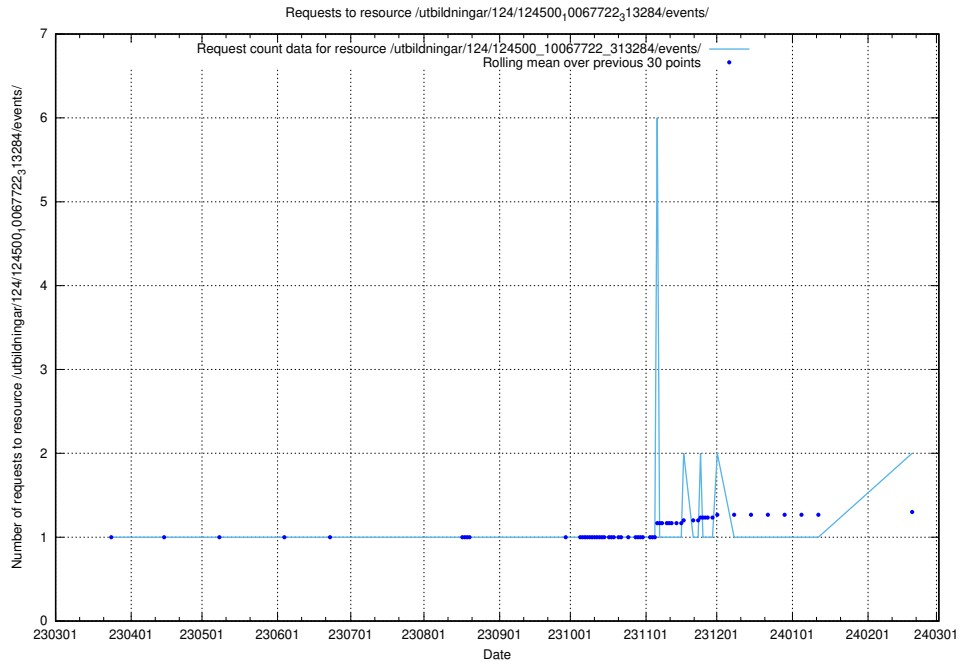

5.827 Usage of /utbildningar/124/124500_10067722_313284/events/

Here, we count the number of requests to resource /utbildningar/124/124500_10067722_313284/events/