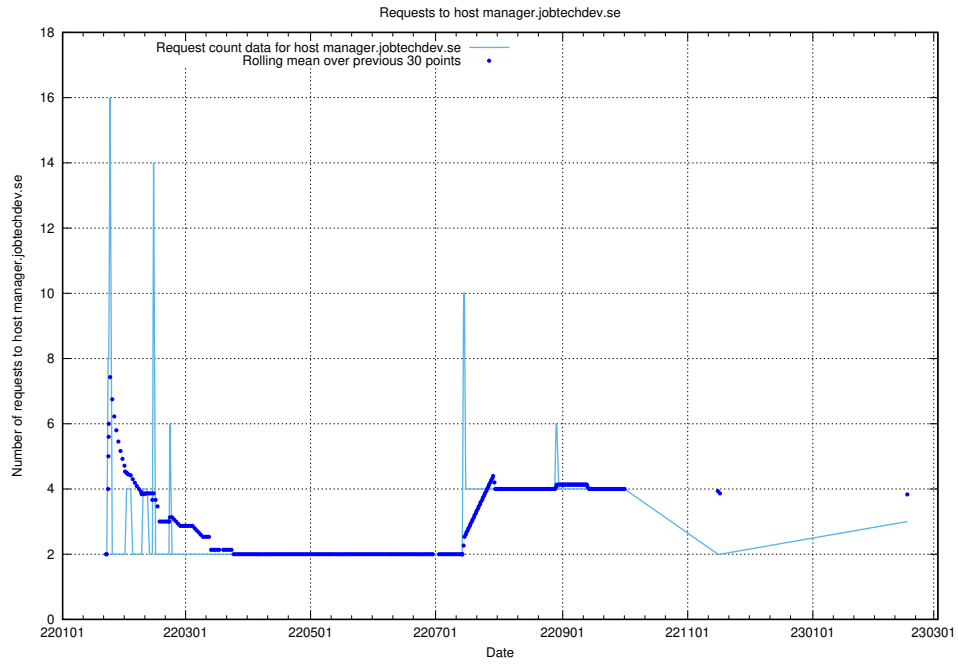

7.249 Usage of manager.jobtechdev.se

Here, we count the number of requests to host manager.jobtechdev.se.