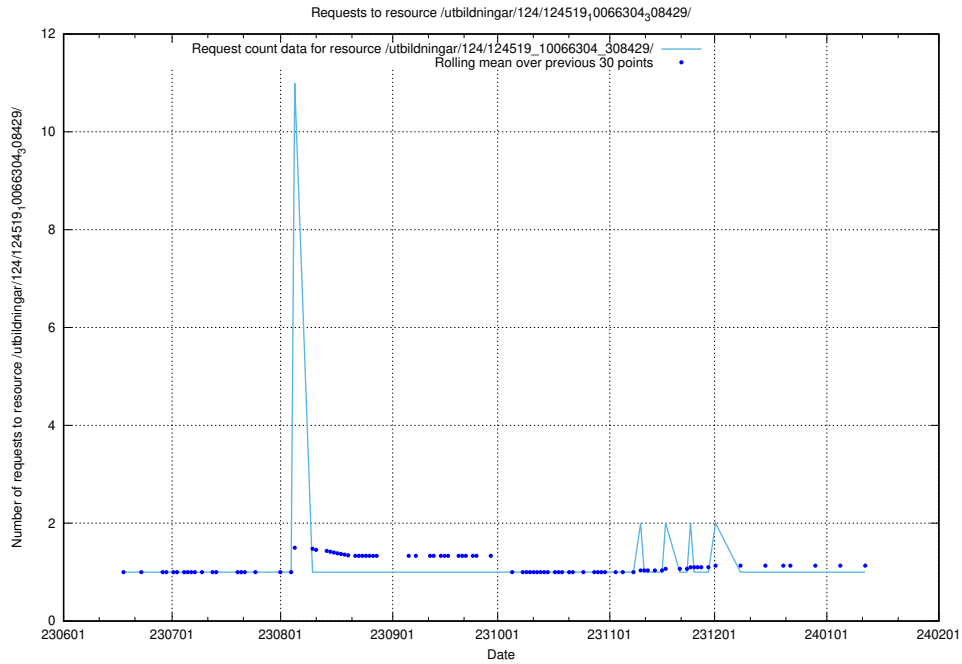

5.5528 Usage of /utbildningar/124/124519_10066304_308429/

Here, we count the number of requests to resource /utbildningar/124/124519_10066304_308429/.