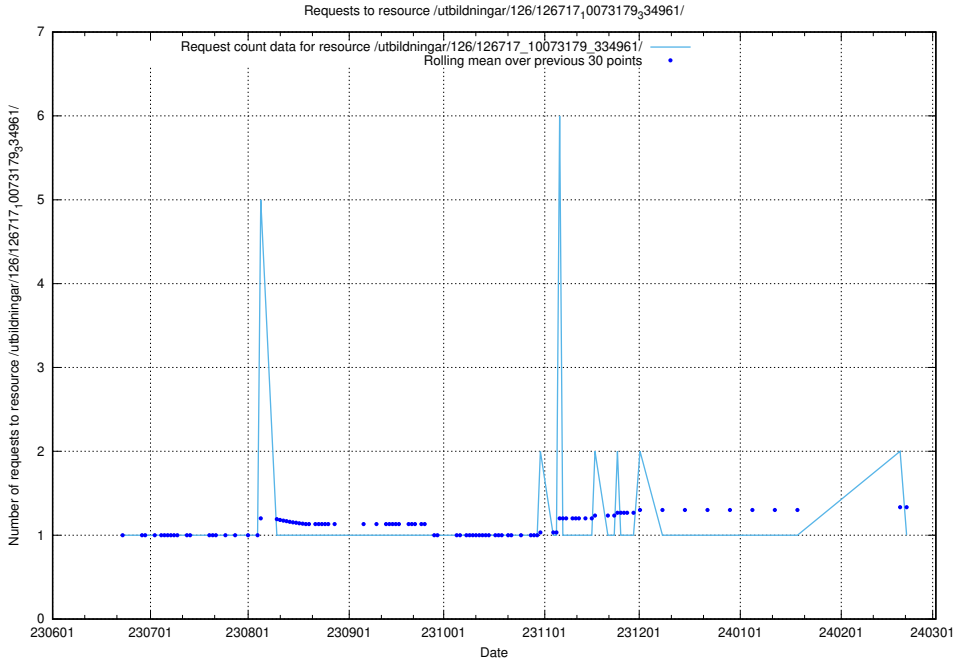

5.5271 Usage of /utbildningar/126/126717_10073179_334961/

Here, we count the number of requests to resource /utbildningar/126/126717_10073179_334961/.