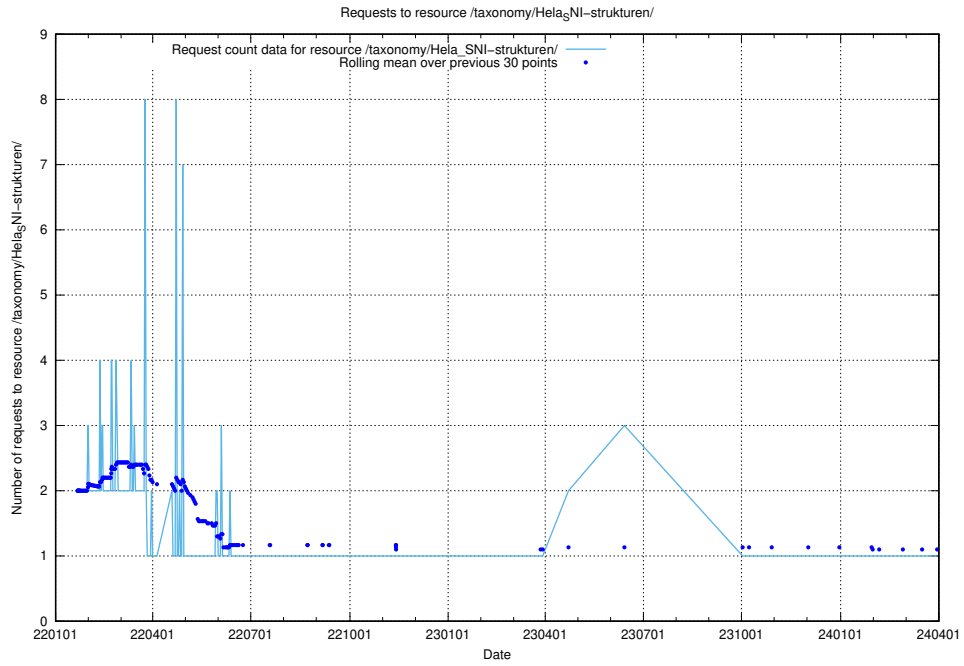

5.946 Usage of /taxonomy/Hela_SNI-strukturen/

Here, we count the number of requests to resource /taxonomy/Hela_SNI-strukturen/.