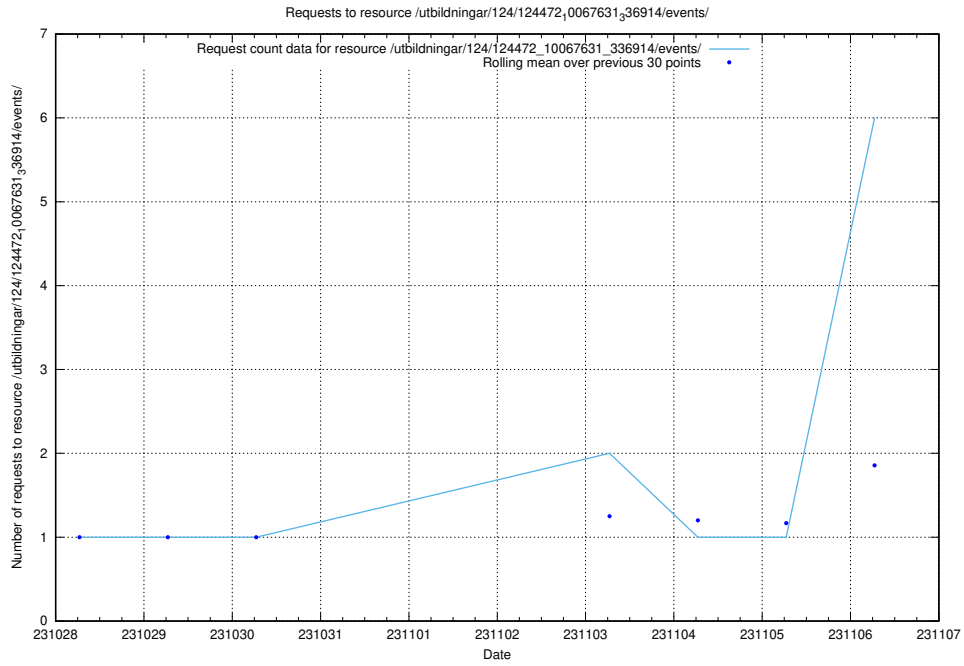

5.65 Usage of /utbildningar/124/124472_10067631_336914/events/

Here, we count the number of requests to resource /utbildningar/124/124472_10067631_336914/events/