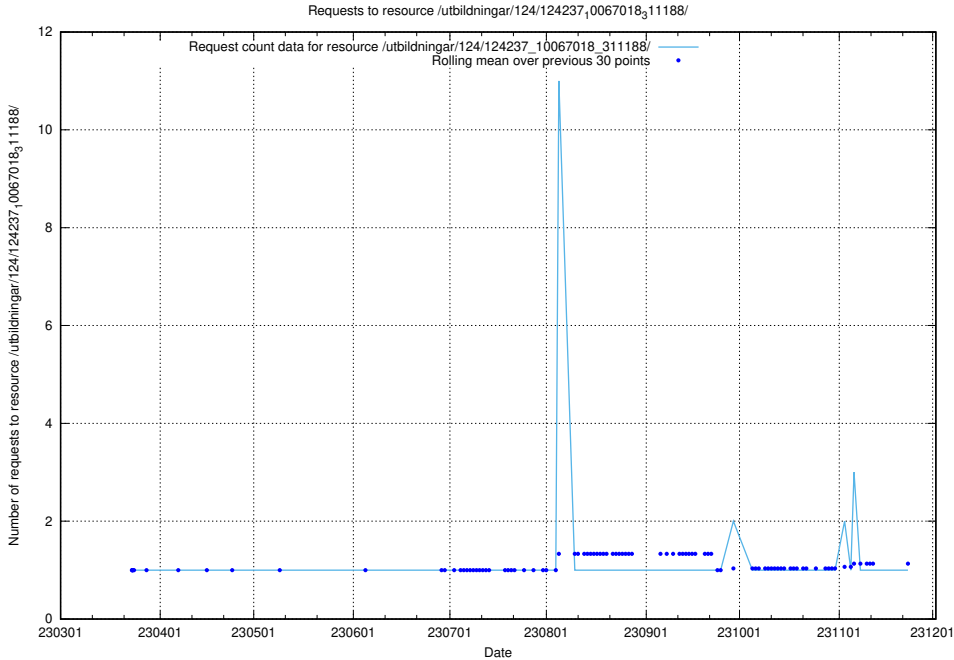

5.3653 Usage of /utbildningar/124/124237_10067018_311188/

Here, we count the number of requests to resource /utbildningar/124/124237_10067018_311188/.