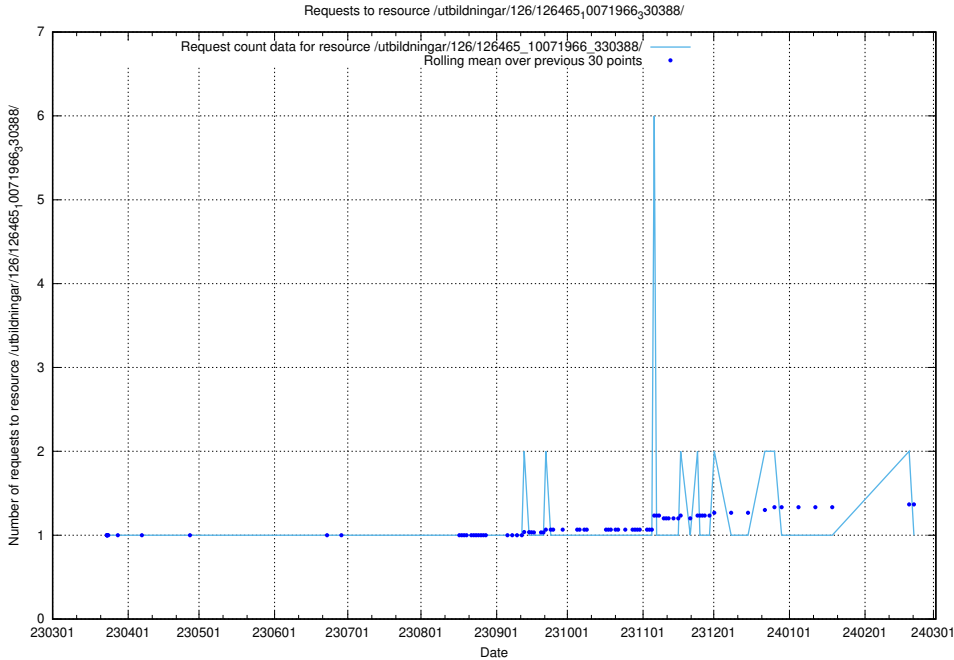

5.6050 Usage of /utbildningar/126/126465_10071966_330388/

Here, we count the number of requests to resource /utbildningar/126/126465_10071966_330388/.