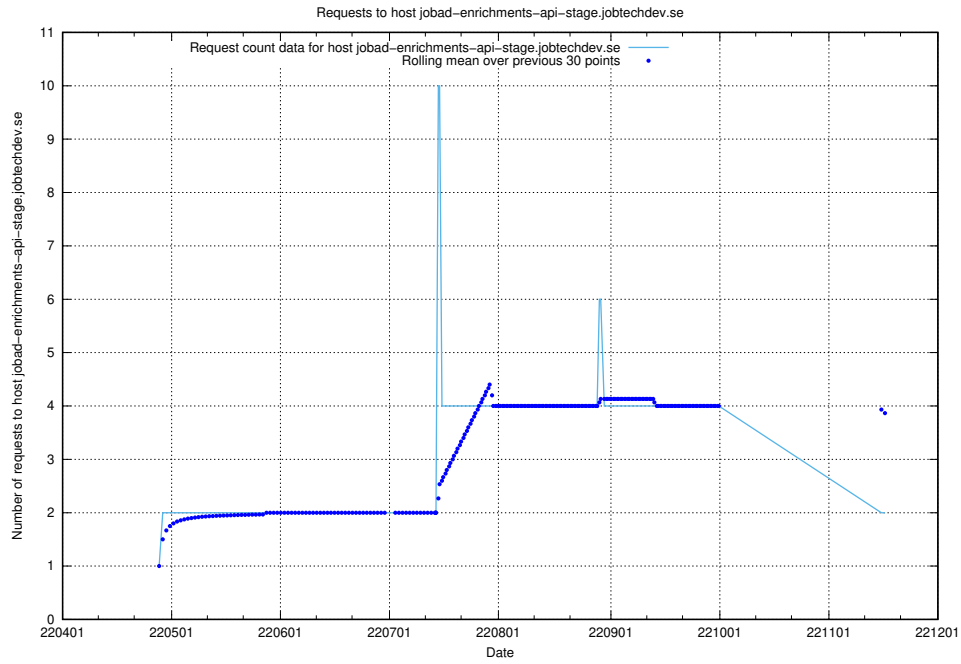

7.445 Usage of jobad-enrichments-api-stage.jobtechdev.se

Here, we count the number of requests to host jobad-enrichments-api-stage.jobtechdev.se.