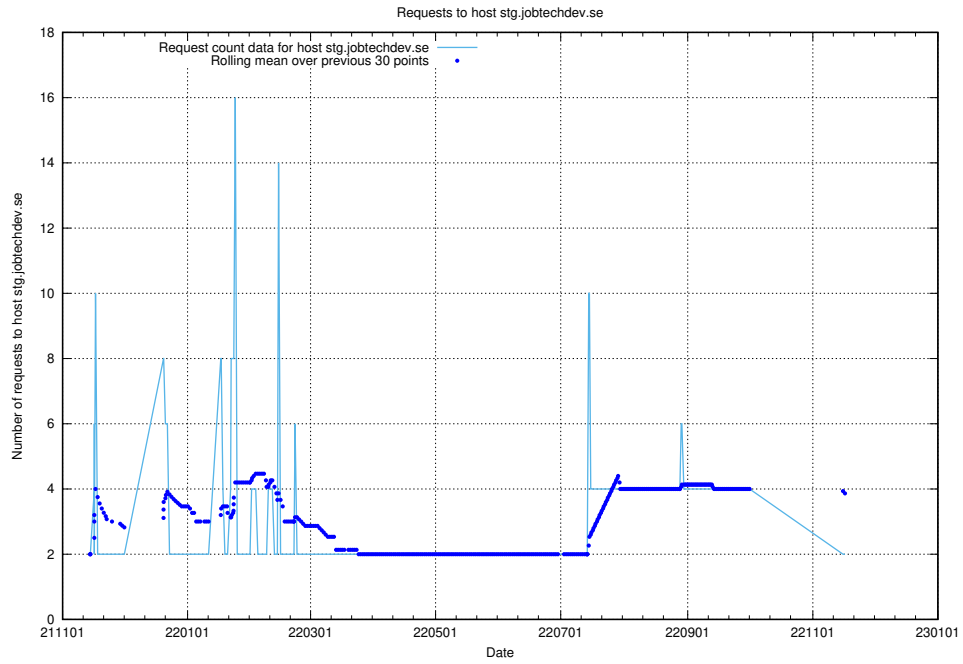

7.558 Usage of stg.jobtechdev.se

Here, we count the number of requests to host stg.jobtechdev.se.