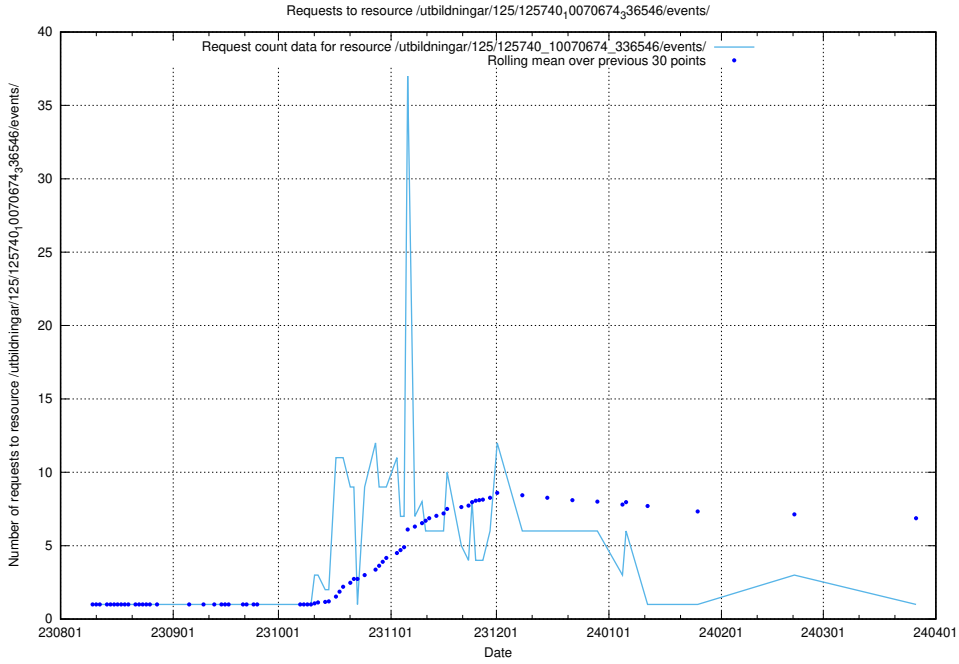

### 5.4490 Usage of /utbildningar/125/125740\_10070674\_336546/events/

Here, we count the number of requests to resource /utbildningar/125/125740\_10070674\_336546/events/