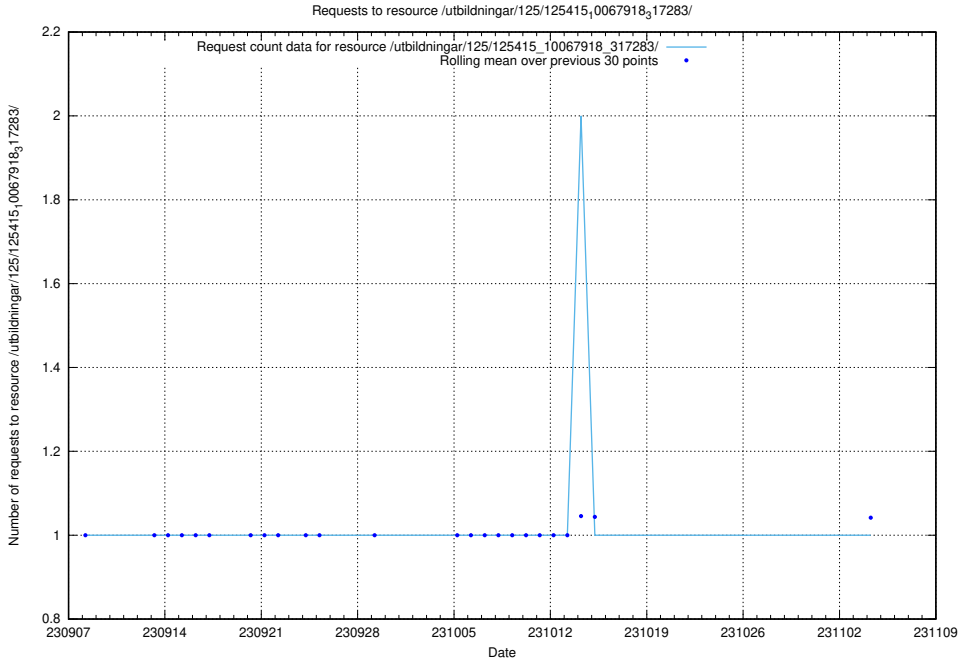

5.4289 Usage of /utbildningar/125/125415_10067918_317283/

Here, we count the number of requests to resource /utbildningar/125/125415_10067918_317283/.