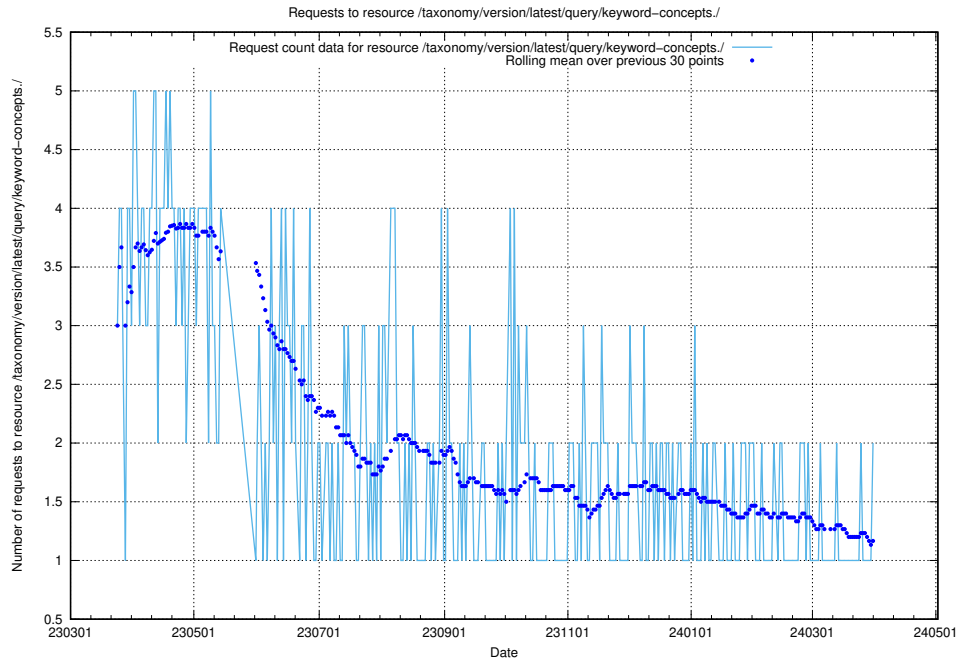

## 5.798 Usage of /taxonomy/version/latest/query/keyword-concepts./

Here, we count the number of requests to resource /taxonomy/version/latest/query/keyword-concepts./.