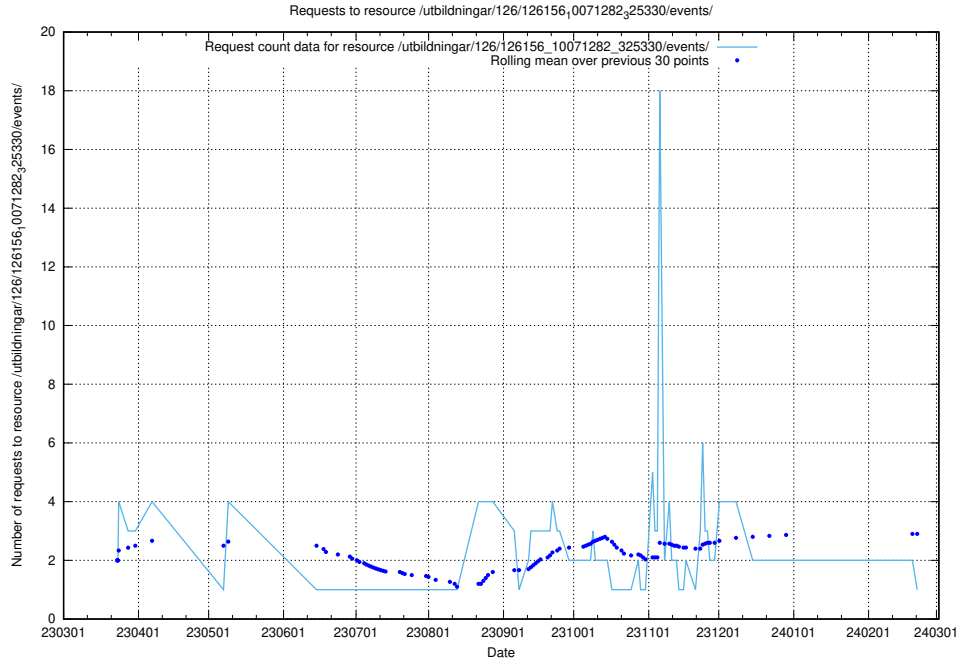

5.5911 Usage of /utbildningar/126/126156_10071282_325330/events/

Here, we count the number of requests to resource /utbildningar/126/126156_10071282_325330/events/