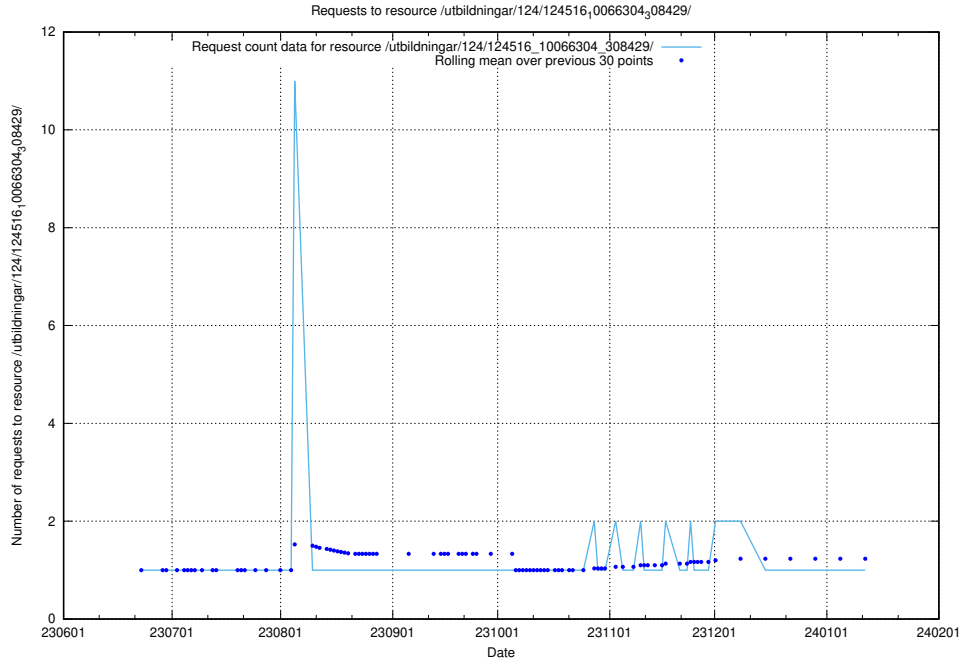

5.5422 Usage of /utbildningar/124/124516_10066304_308429/

Here, we count the number of requests to resource /utbildningar/124/124516_10066304_308429/.