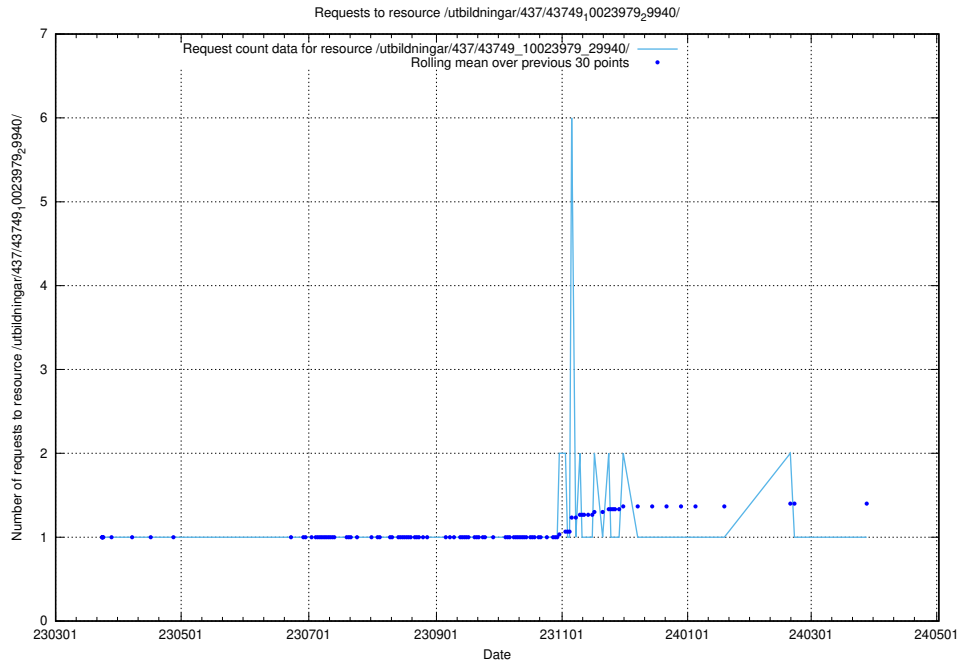

5.6018 Usage of /utbildningar/437/43749_10023979_29940/

Here, we count the number of requests to resource /utbildningar/437/43749_10023979_29940/.