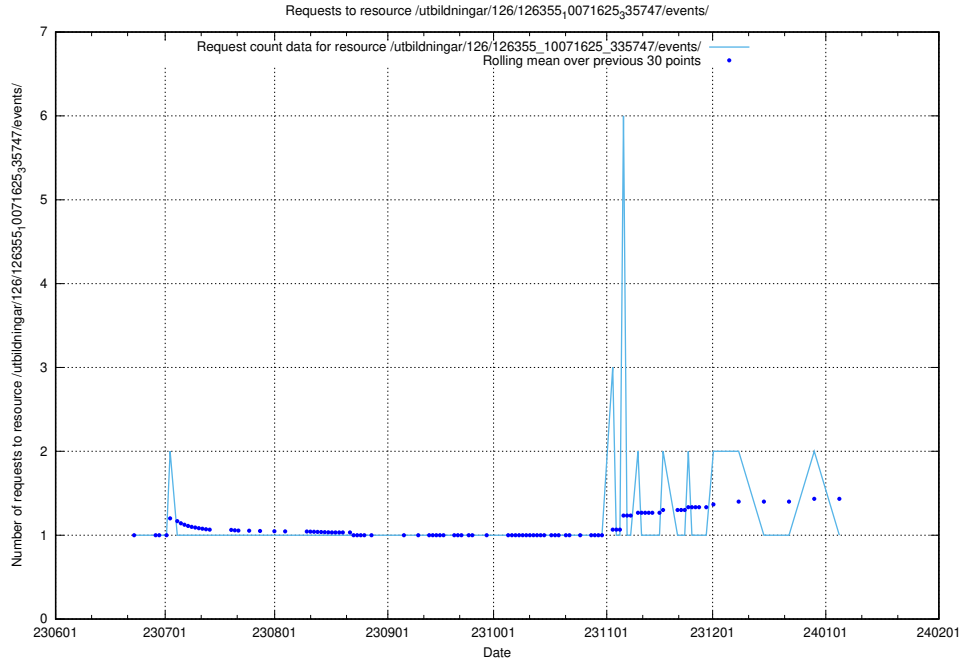

5.5312 Usage of /utbildningar/126/126355_10071625_335747/events/

Here, we count the number of requests to resource /utbildningar/126/126355_10071625_335747/events/