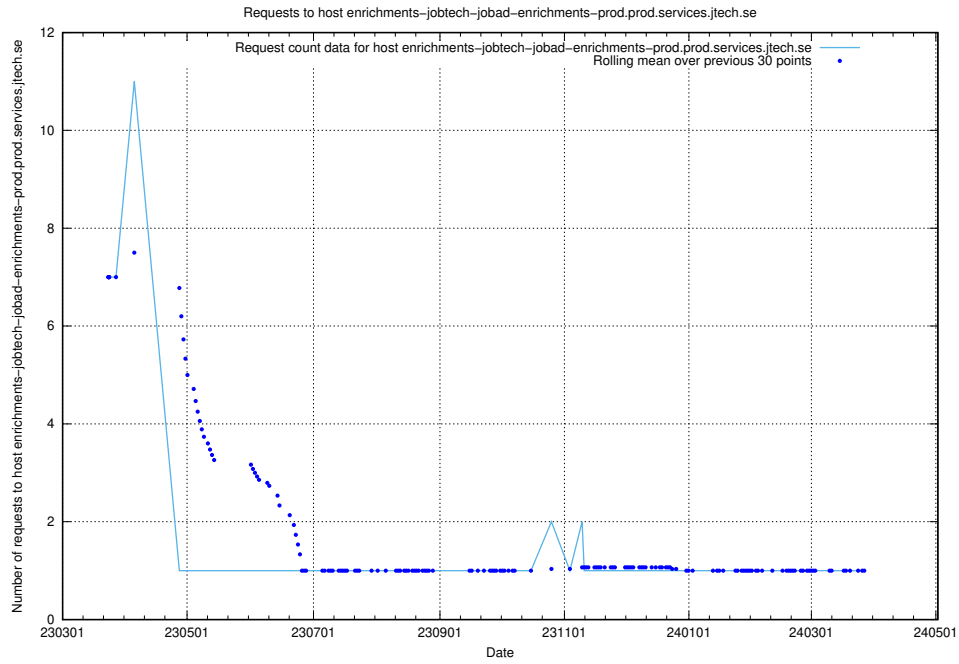

## 7.609 Usage of enrichments-jobtech-jobad-enrichments-prod.prod.services.jtech.se

Here, we count the number of requests to host enrichments-jobtech-jobad-enrichments-prod.prod.services.jtech.se.