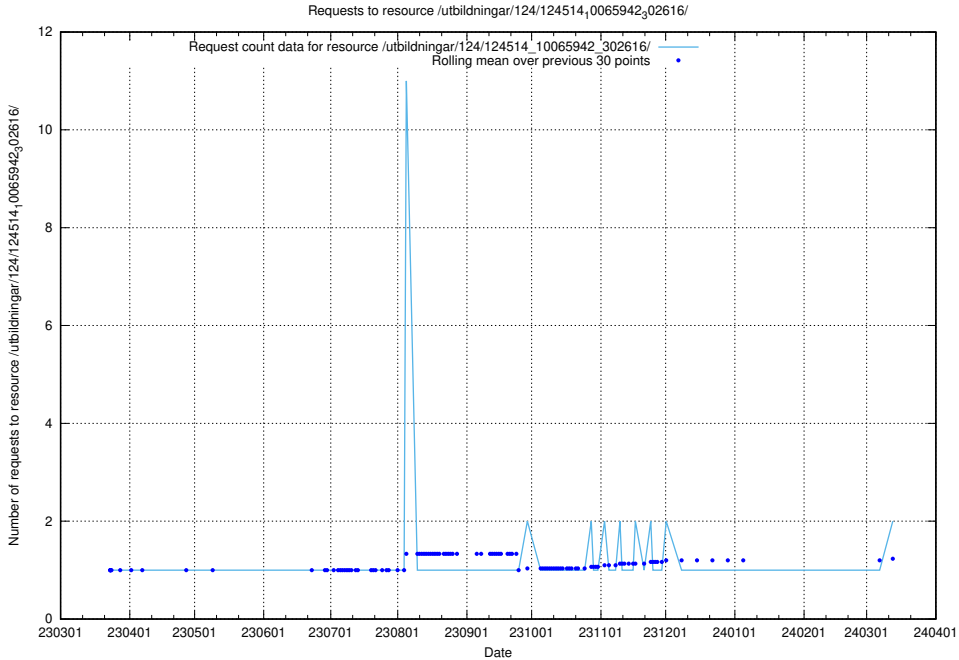

5.370 Usage of /utbildningar/124/124514_10065942_302616/

Here, we count the number of requests to resource /utbildningar/124/124514_10065942_302616/.