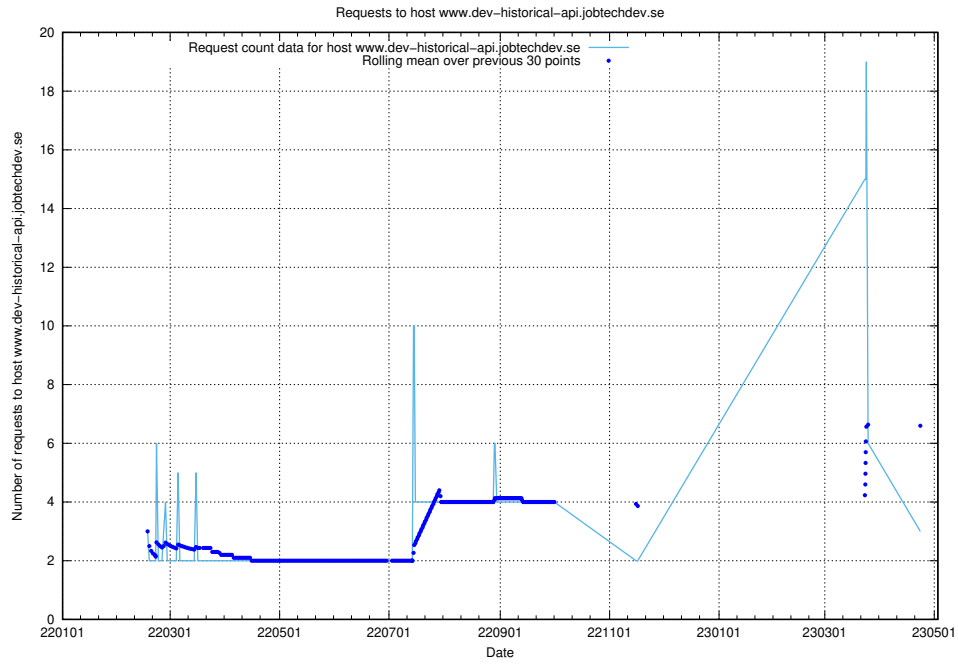

7.228 Usage of `www.dev-historical-api.jobtechdev.se`

Here, we count the number of requests to host `www.dev-historical-api.jobtechdev.se`.