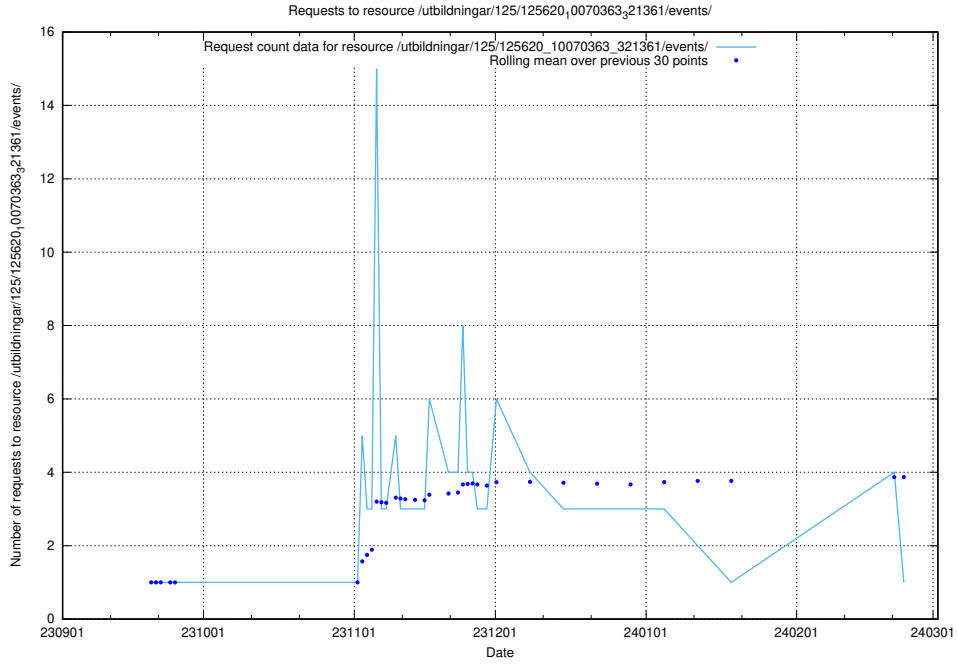

5.4182 Usage of /utbildningar/125/125620_10070363_321361/events/

Here, we count the number of requests to resource /utbildningar/125/125620_10070363_321361/events/