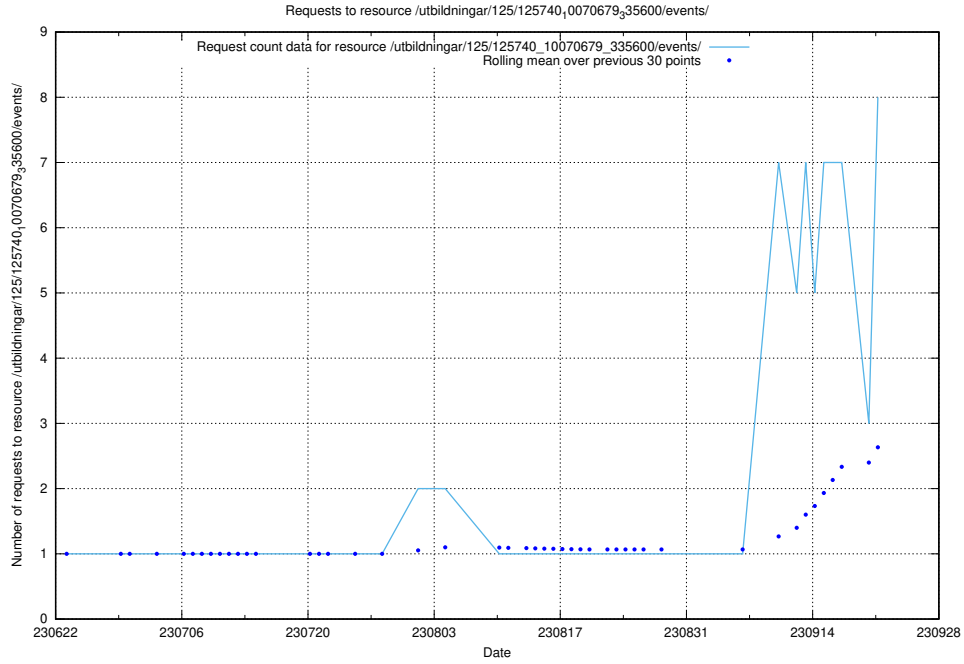

5.42 Usage of /utbildningar/125/125740_10070679_335600/events/

Here, we count the number of requests to resource /utbildningar/125/125740_10070679_335600/events/