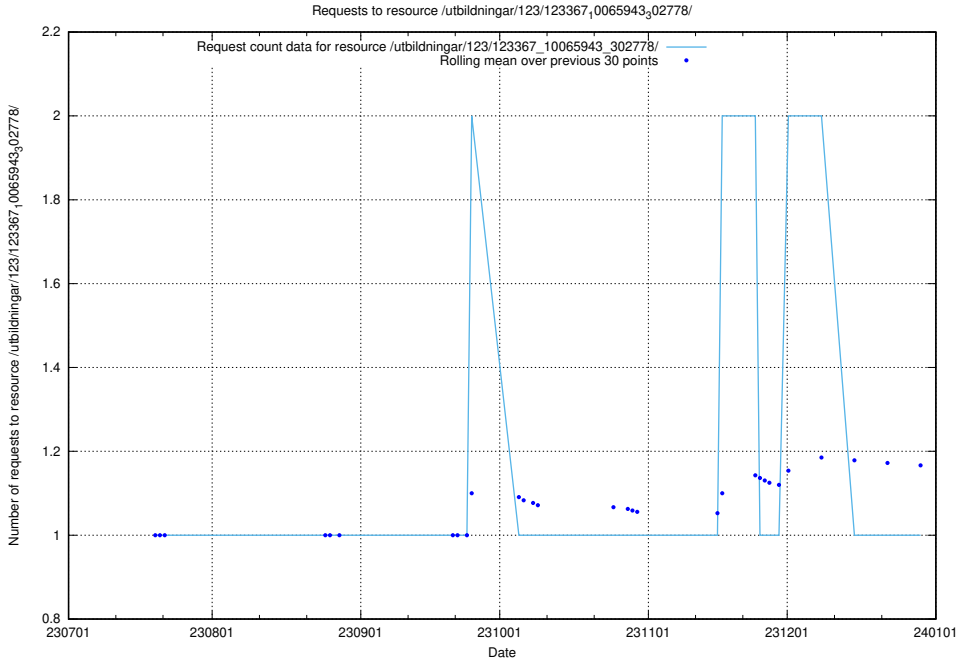

5.4662 Usage of /utbildningar/123/123367_10065943_302778/

Here, we count the number of requests to resource /utbildningar/123/123367_10065943_302778/.