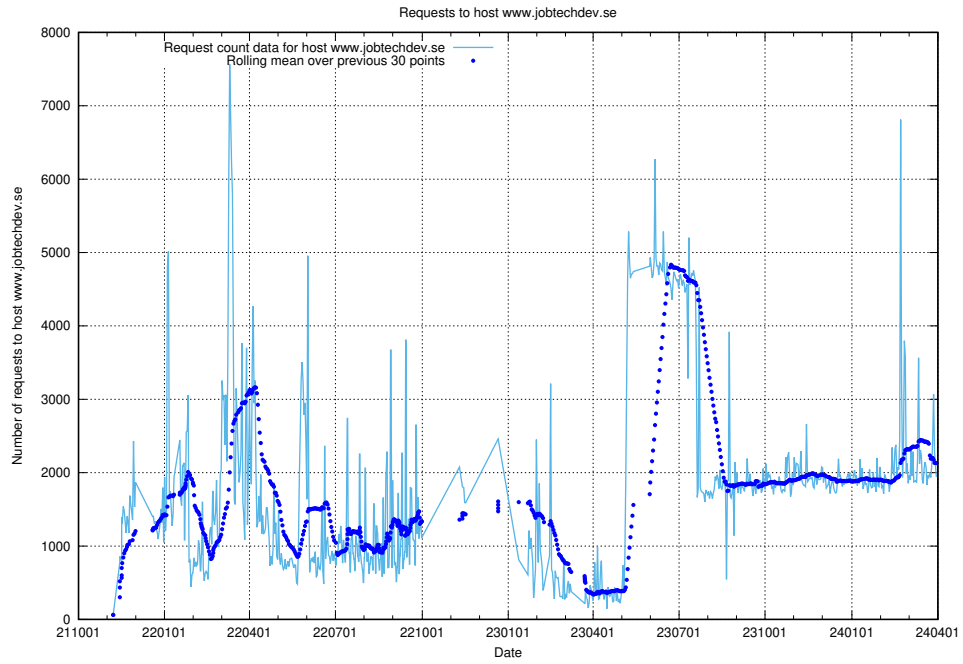

7.18 Usage of www.jobtechdev.se

Here, we count the number of requests to host www.jobtechdev.se.