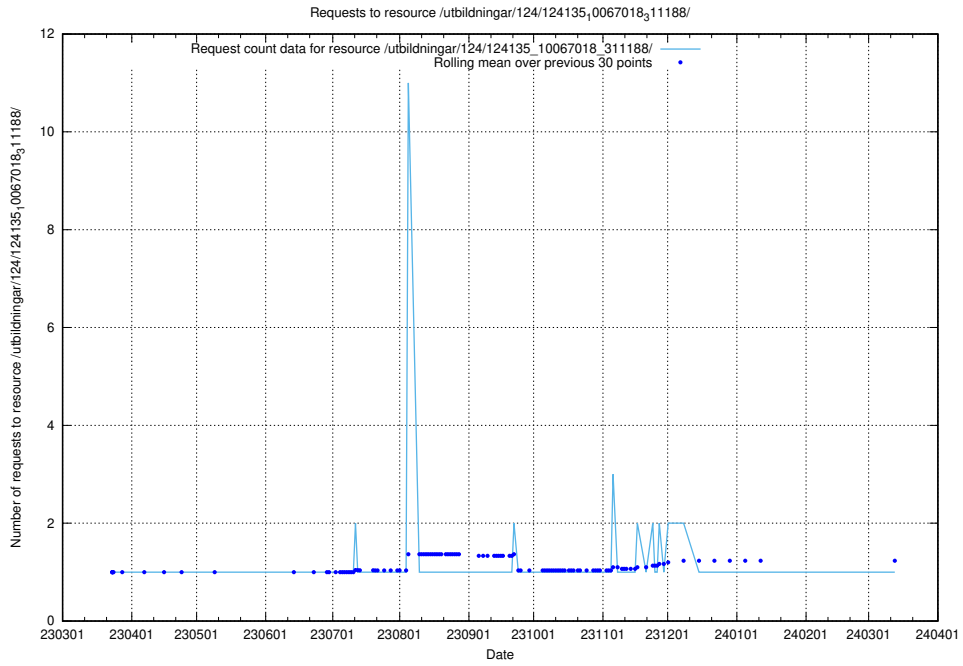

5.3711 Usage of /utbildningar/124/124135_10067018_311188/

Here, we count the number of requests to resource /utbildningar/124/124135_10067018_311188/.