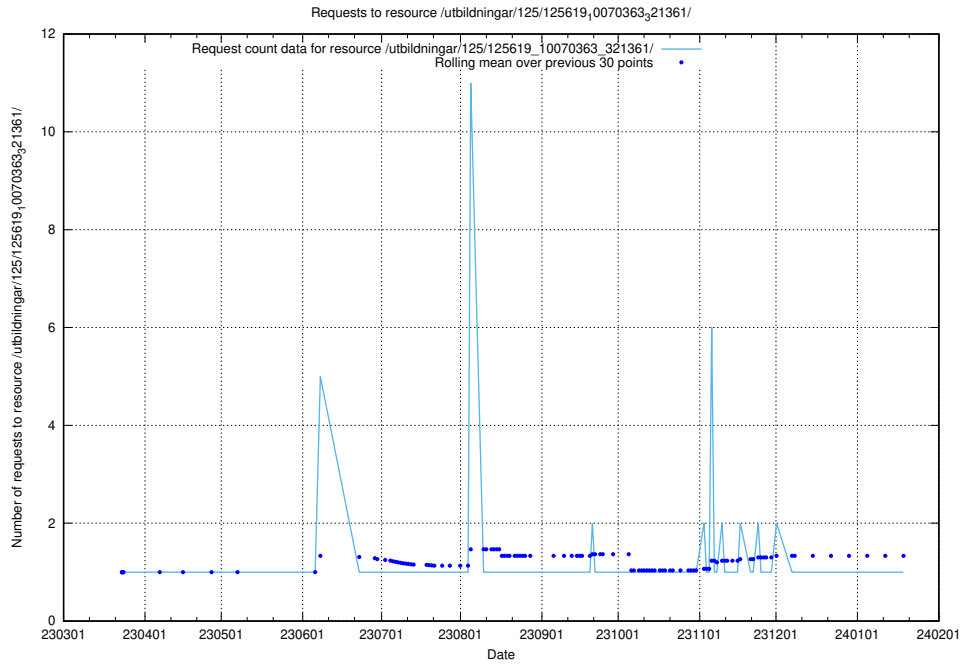

5.960 Usage of /utbildningar/125/125619_10070363_321361/

Here, we count the number of requests to resource /utbildningar/125/125619_10070363_321361/.