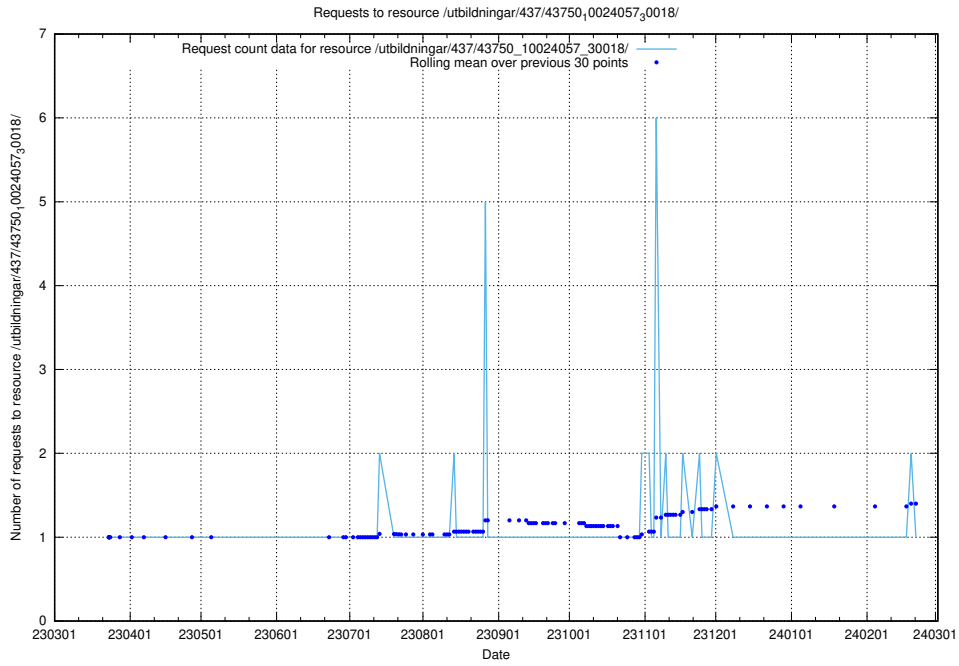

## 5.6016 Usage of /utbildningar/437/43749\_10023979\_29940/events/

Here, we count the number of requests to resource /utbildningar/437/43749\_10023979\_29940/events/.