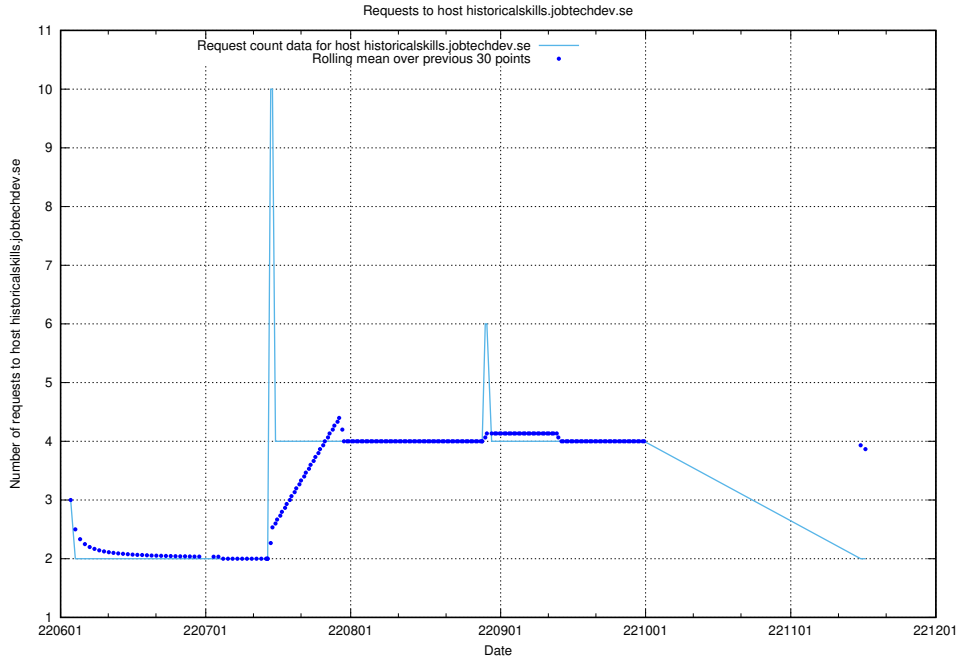

7.414 Usage of `historicalskills.jobtechdev.se`

Here, we count the number of requests to host `historicalskills.jobtechdev.se`.