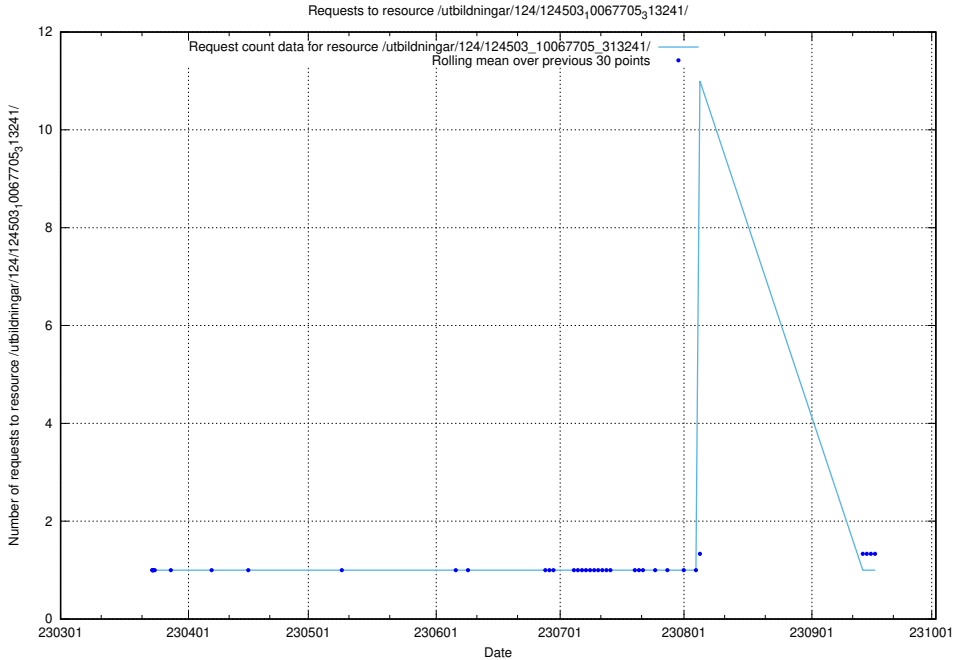

5.1795 Usage of /utbildningar/124/124503_10067705_313241/

Here, we count the number of requests to resource /utbildningar/124/124503_10067705_313241/.