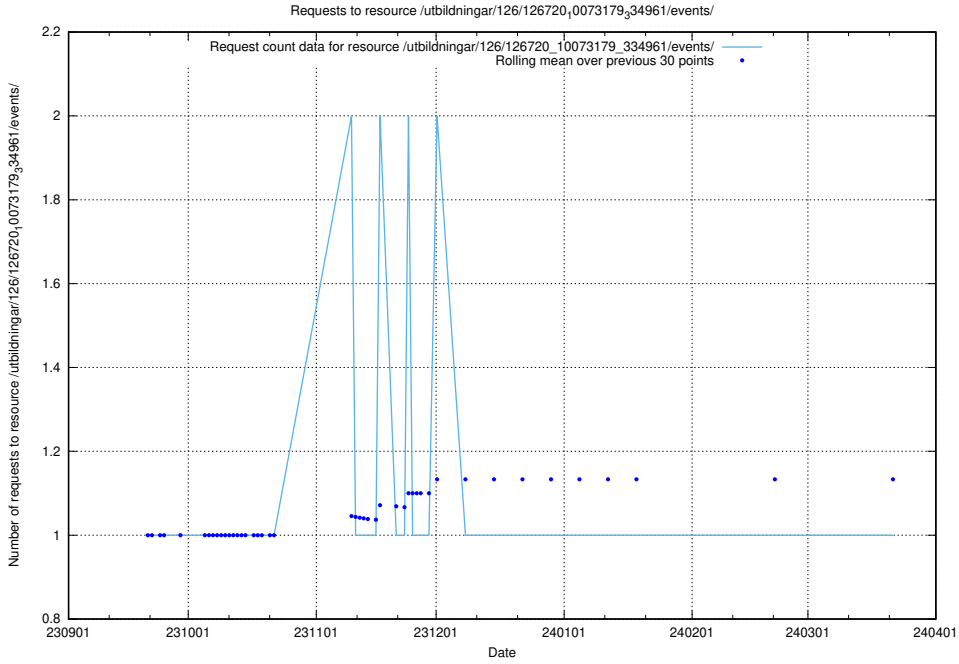

5.4171 Usage of /utbildningar/126/126720_10073179_334961/events/

Here, we count the number of requests to resource /utbildningar/126/126720_10073179_334961/events/