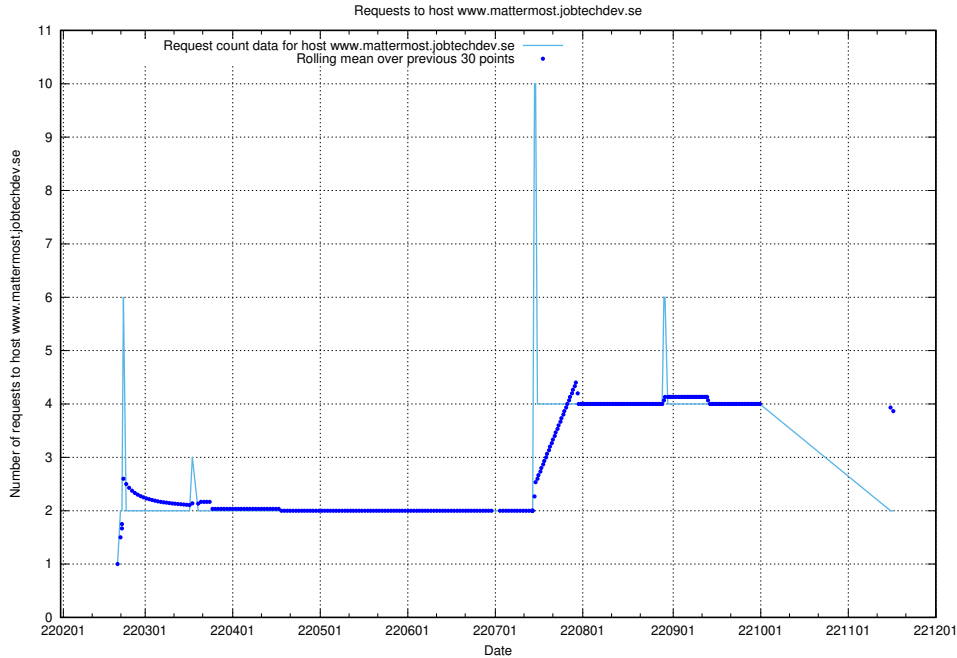

7.526 Usage of www.mattermost.jobtechdev.se

Here, we count the number of requests to host www.mattermost.jobtechdev.se.