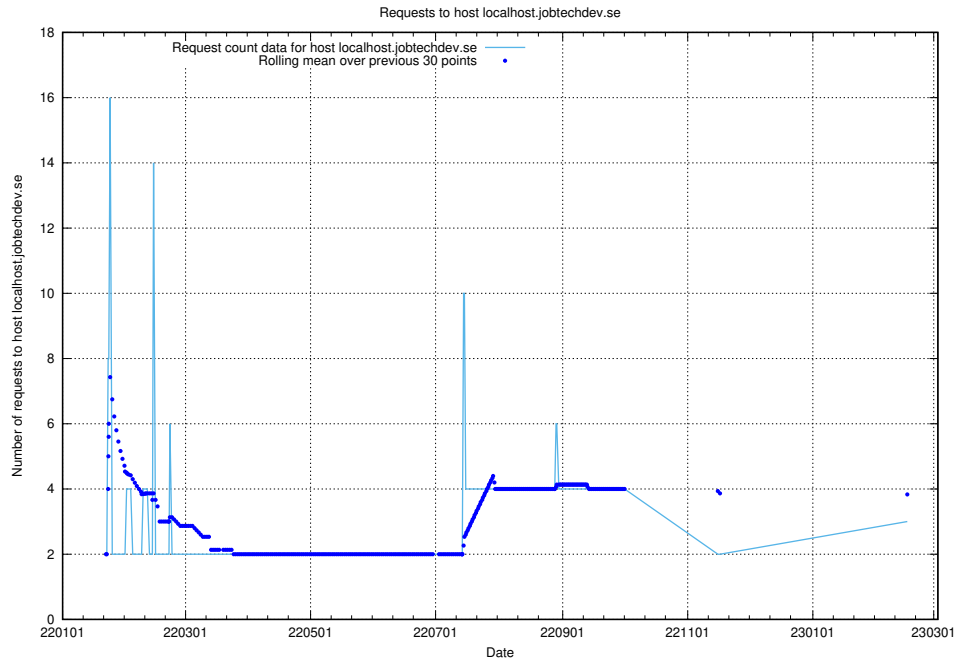

7.251 Usage of localhost.jobtechdev.se

Here, we count the number of requests to host localhost.jobtechdev.se.