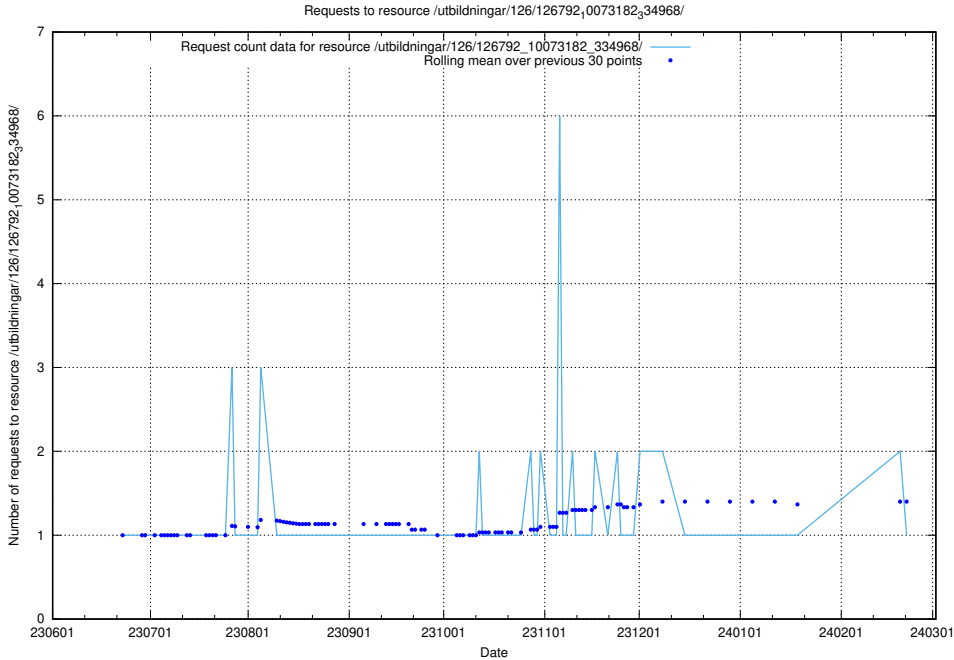

5.5245 Usage of /utbildningar/126/126792_10073182_334968/

Here, we count the number of requests to resource /utbildningar/126/126792_10073182_334968/.