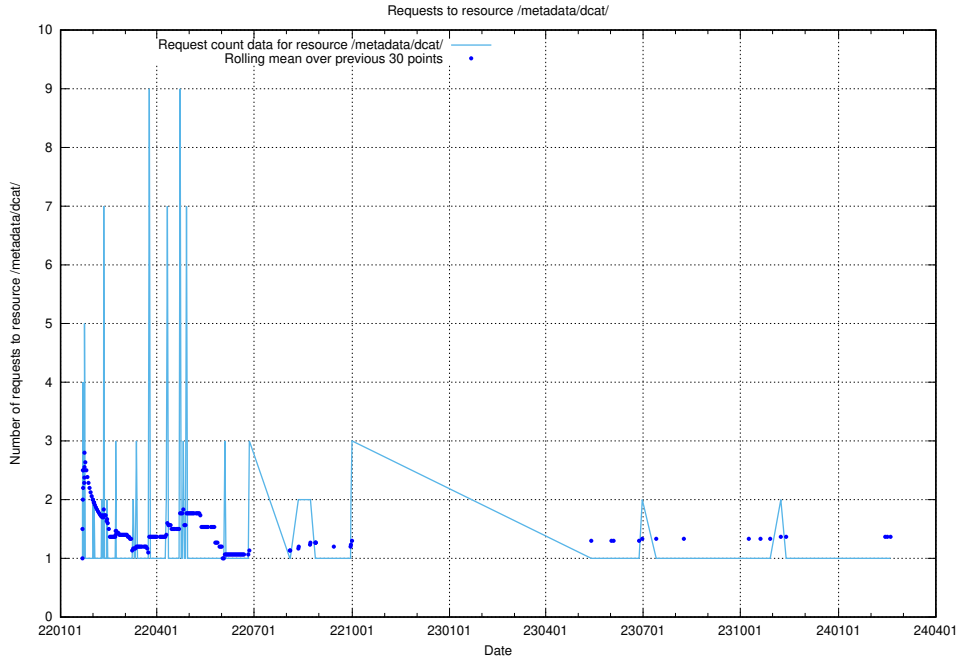

5.6144 Usage of /metadata/dcat/

Here, we count the number of requests to resource /metadata/dcat/.