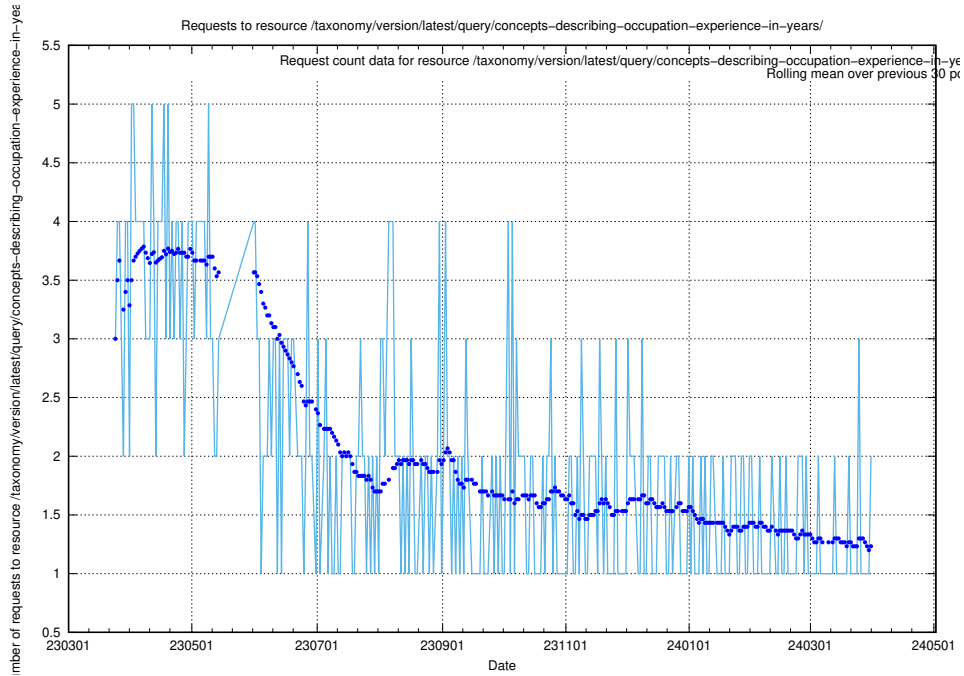

5.808 Usage of /taxonomy/version/latest/query/concepts-describing-occupation-experience-in-years/

Here, we count the number of requests to resource /taxonomy/version/latest/query/concepts-describing-occupation-experience-in-years/.