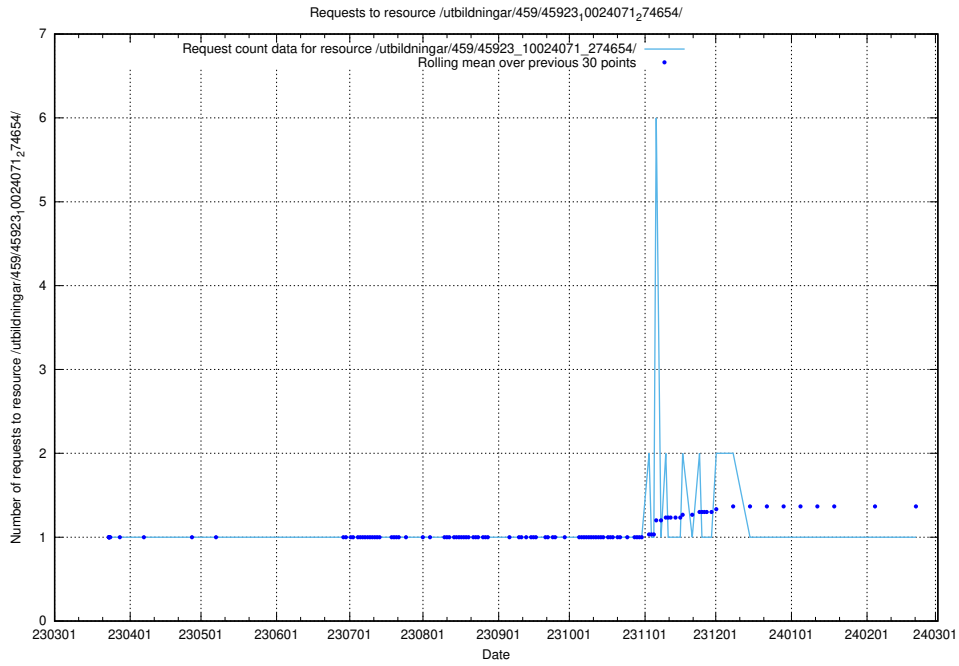

5.5954 Usage of /utbildningar/459/45923_10024071_274654/

Here, we count the number of requests to resource /utbildningar/459/45923_10024071_274654/.