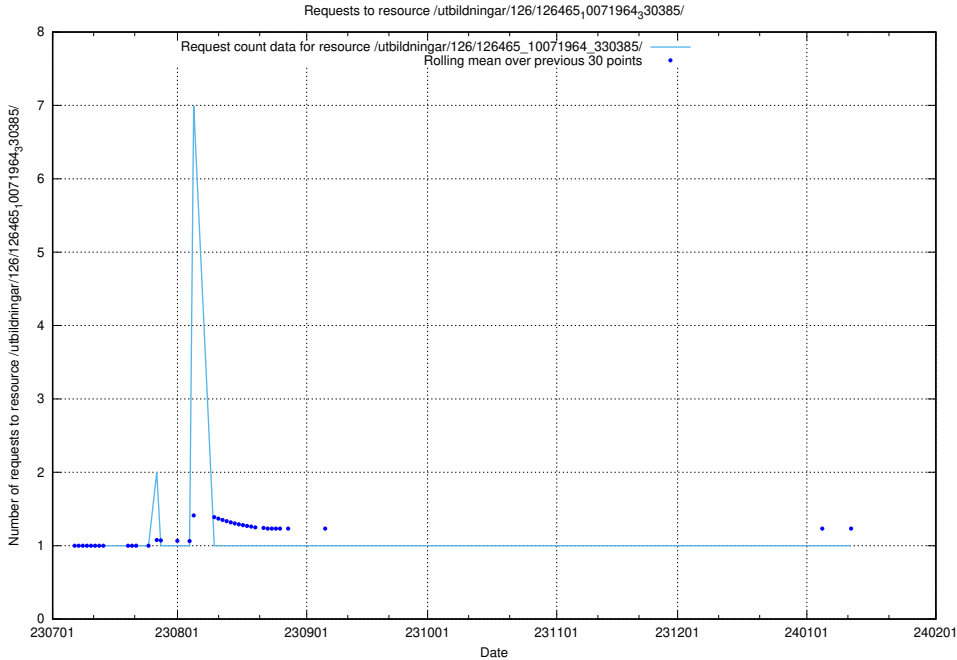

5.4953 Usage of /utbildningar/126/126465_10071964_330385/

Here, we count the number of requests to resource /utbildningar/126/126465_10071964_330385/.