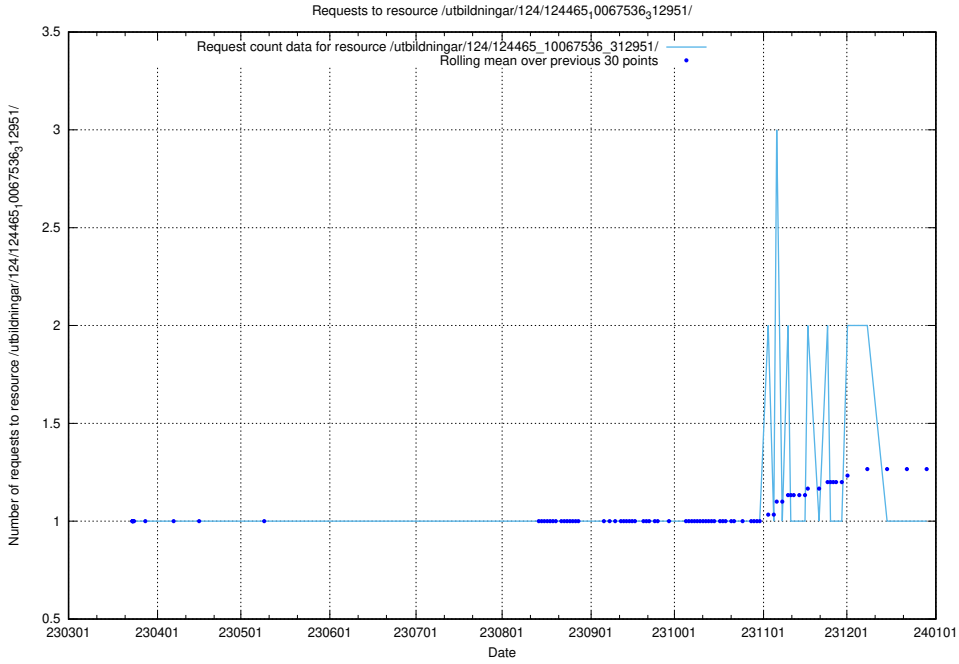

5.3057 Usage of /utbildningar/124/124465_10067536_312951/

Here, we count the number of requests to resource /utbildningar/124/124465_10067536_312951/.