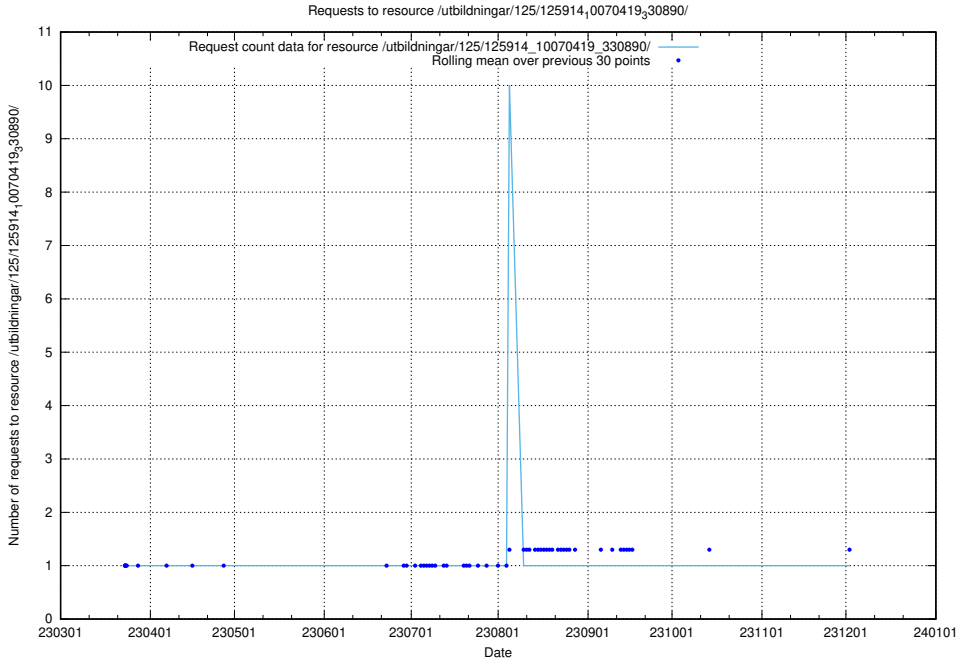

5.6087 Usage of /utbildningar/125/125914_10070419_330890/

Here, we count the number of requests to resource /utbildningar/125/125914_10070419_330890/.