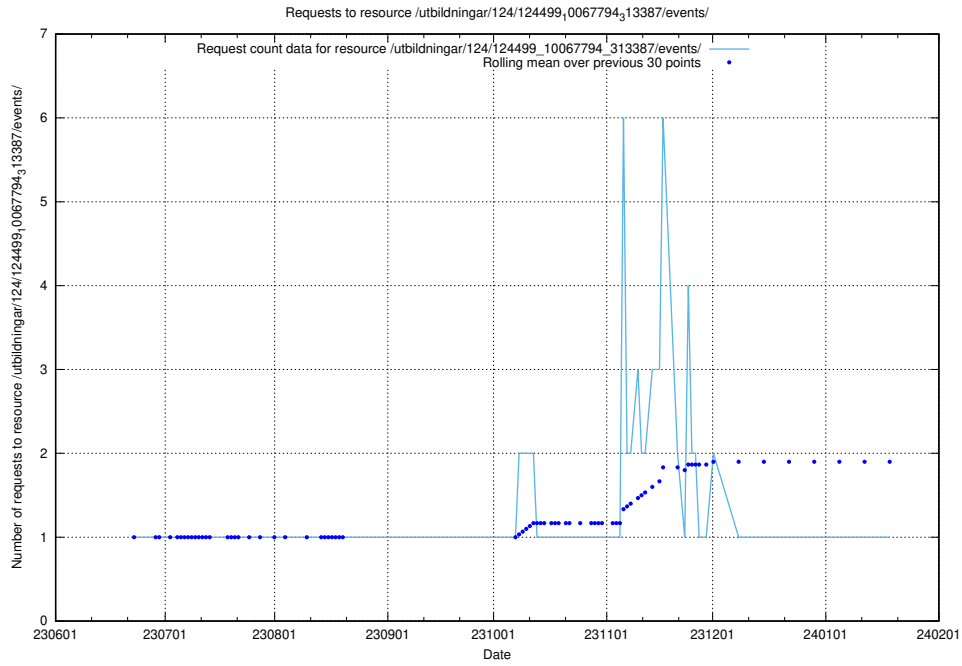

5.5441 Usage of /utbildningar/124/124499_10067794_313387/events/

Here, we count the number of requests to resource /utbildningar/124/124499_10067794_313387/events/