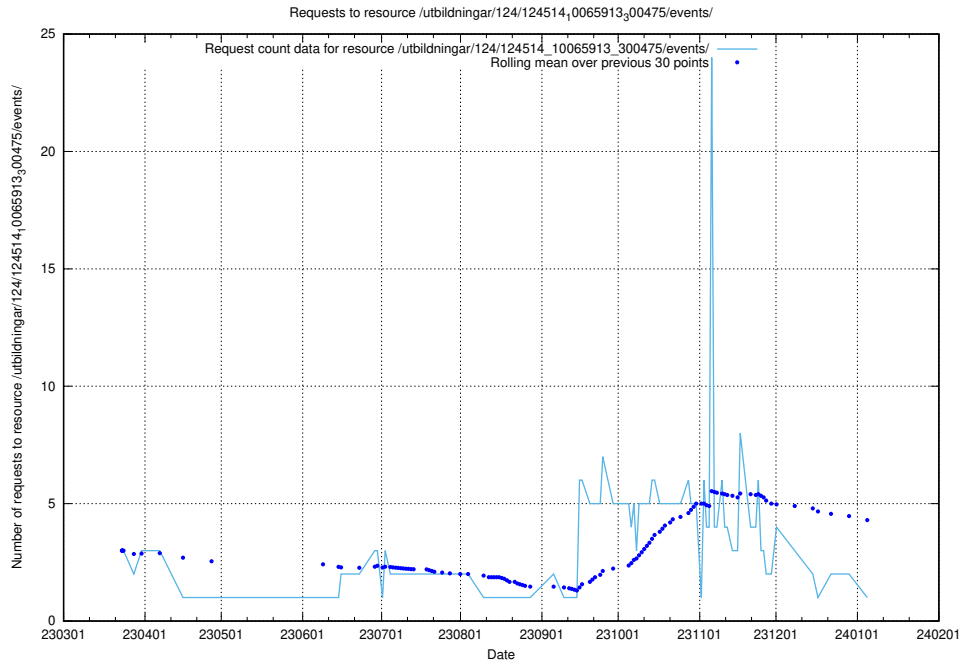

5.5902 Usage of /utbildningar/124/124514_10065913_300475/events/

Here, we count the number of requests to resource /utbildningar/124/124514_10065913_300475/events/