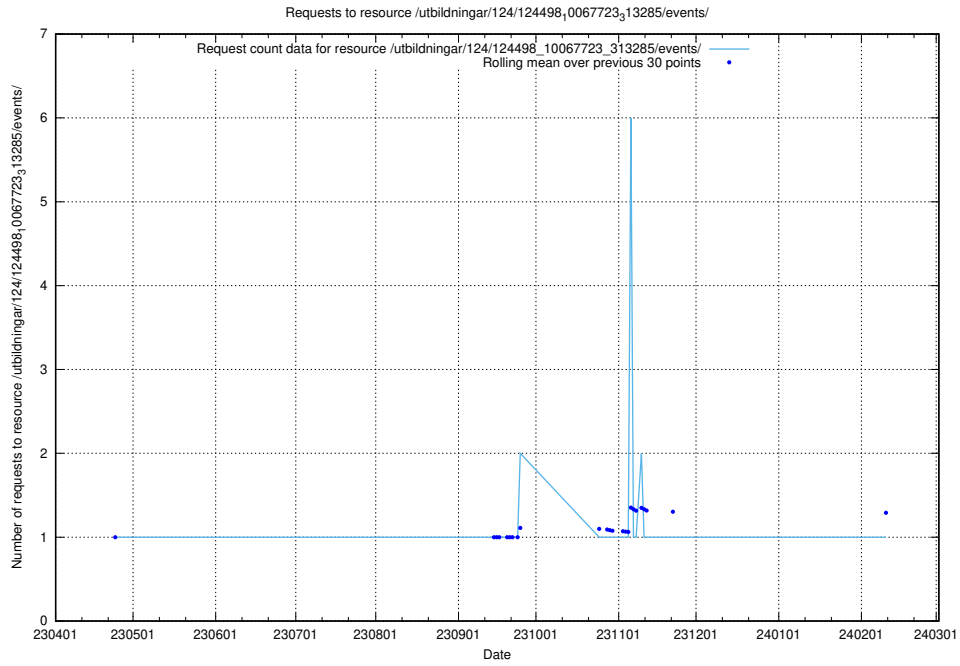

5.5682 Usage of /utbildningar/124/124498_10067723_313285/events/

Here, we count the number of requests to resource /utbildningar/124/124498_10067723_313285/events/