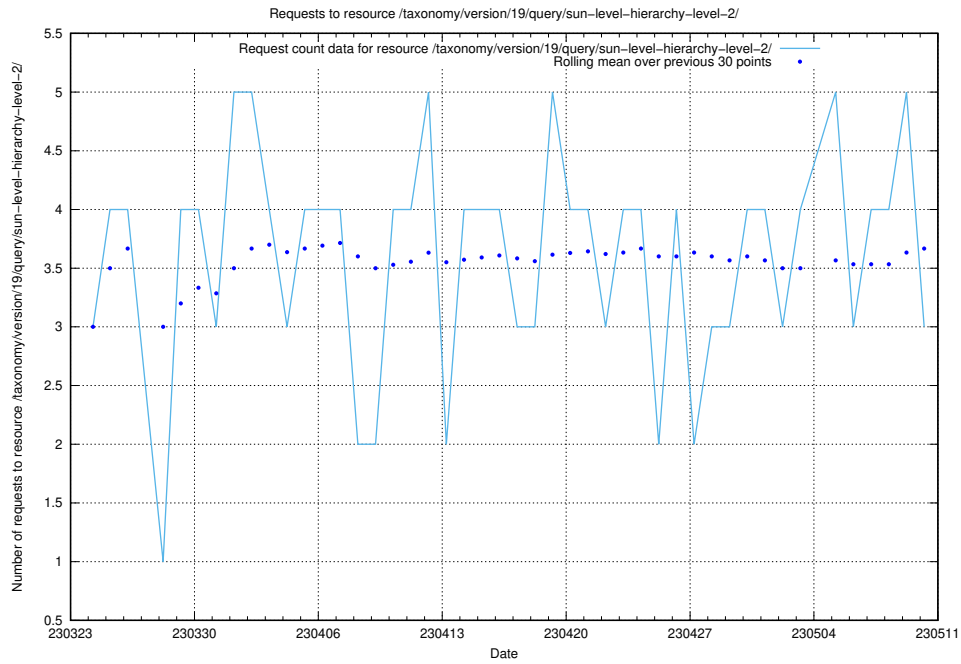

5.285 Usage of /taxonomy/version/19/query/sun-level-hierarchy-level-2/

Here, we count the number of requests to resource /taxonomy/version/19/query/sun-level-hierarchy-level-2/.