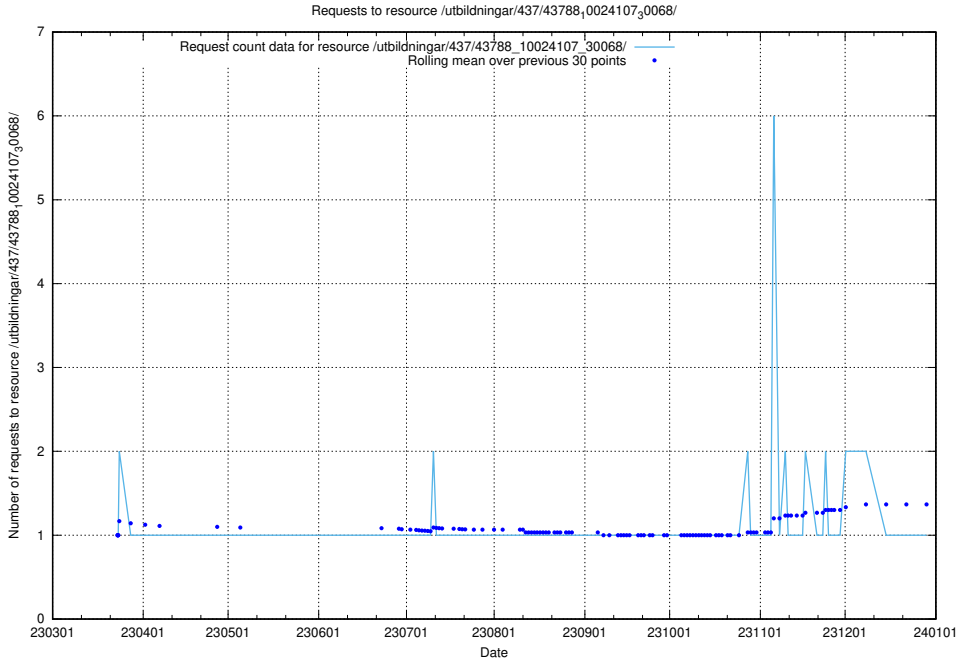

5.5997 Usage of /utbildningar/437/43788_10024107_30068/

Here, we count the number of requests to resource /utbildningar/437/43788_10024107_30068/.