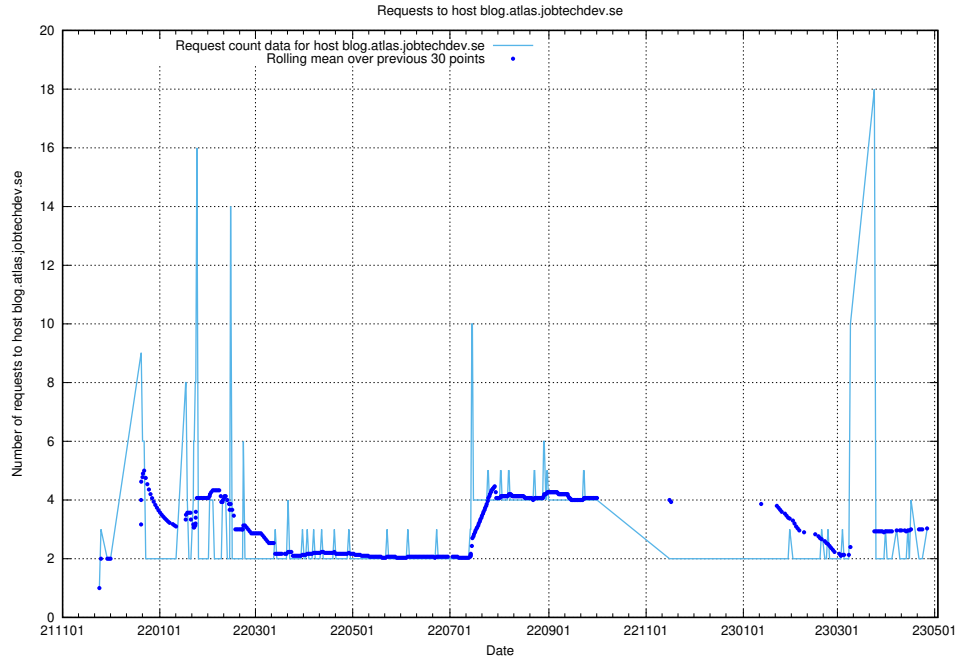

7.208 Usage of `blog.atlas.jobtechdev.se`

Here, we count the number of requests to host `blog.atlas.jobtechdev.se`.