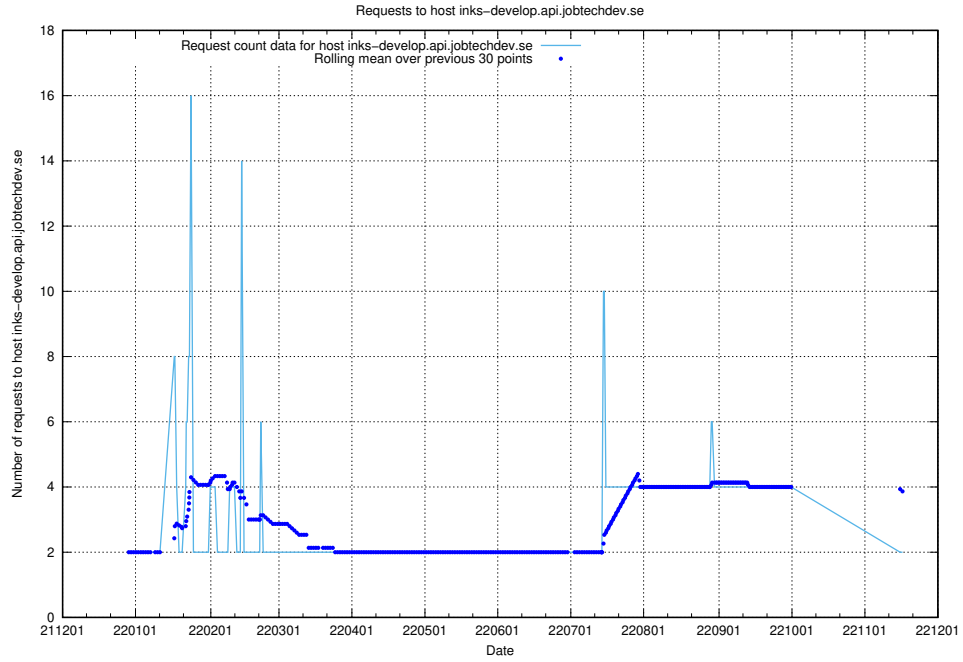

### 7.353 Usage of inks-develop.api.jobtechdev.se

Here, we count the number of requests to host inks-develop.api.jobtechdev.se.