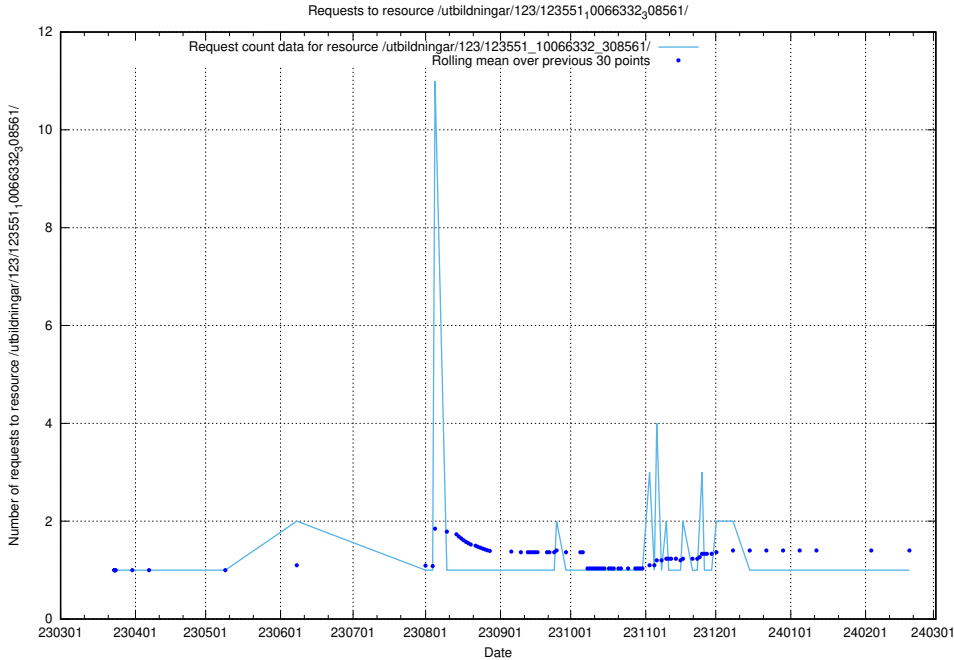

5.4142 Usage of /utbildningar/123/123551_10066332_308561/

Here, we count the number of requests to resource /utbildningar/123/123551_10066332_308561/.