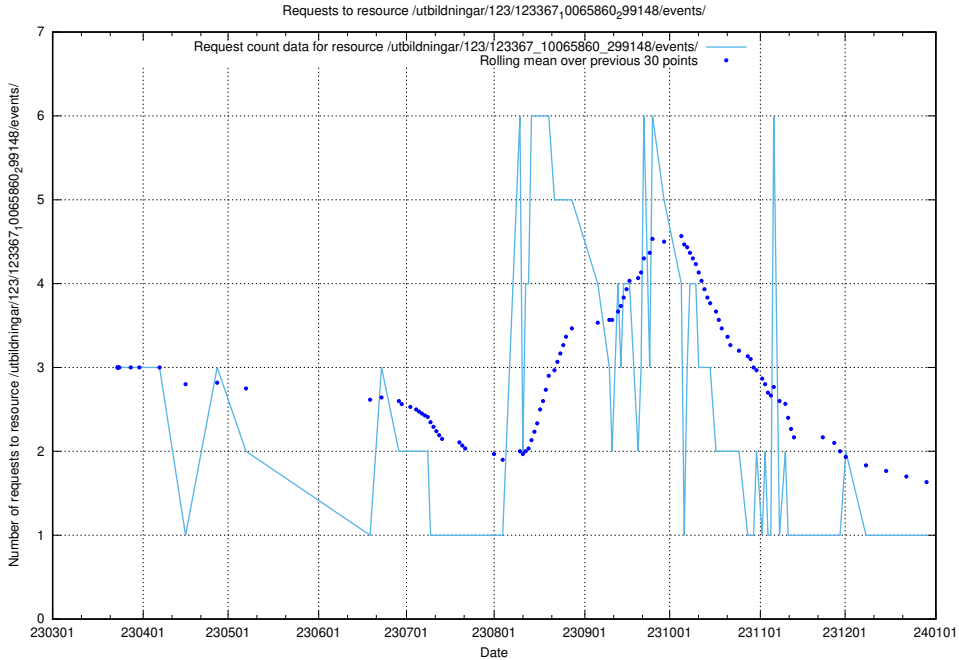

5.5905 Usage of /utbildningar/123/123367_10065860_299148/events/

Here, we count the number of requests to resource /utbildningar/123/123367_10065860_299148/events/