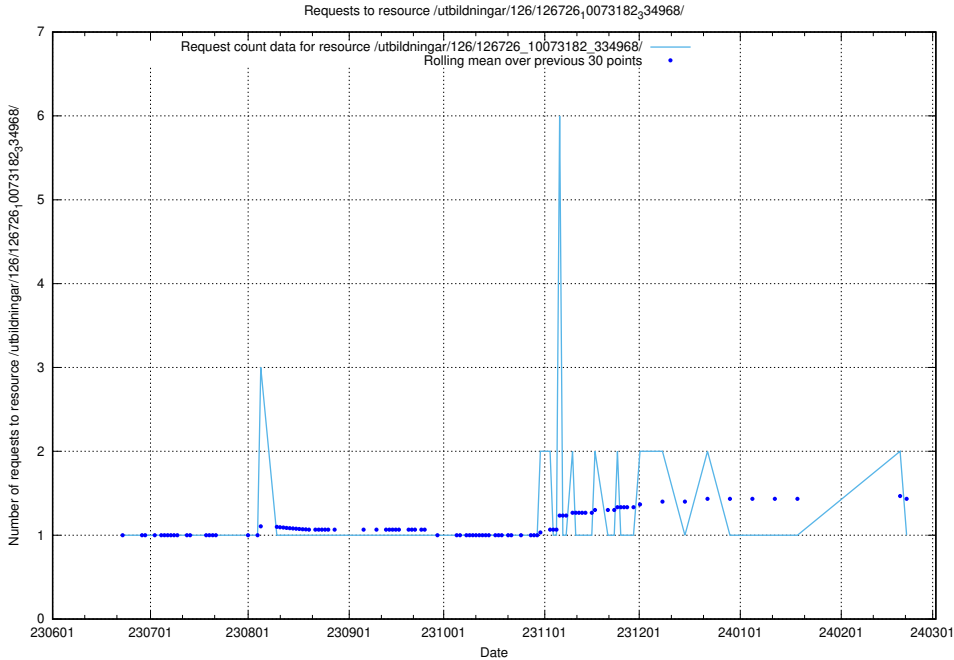

5.5254 Usage of /utbildningar/126/126726_10073182_334968/

Here, we count the number of requests to resource /utbildningar/126/126726_10073182_334968/.