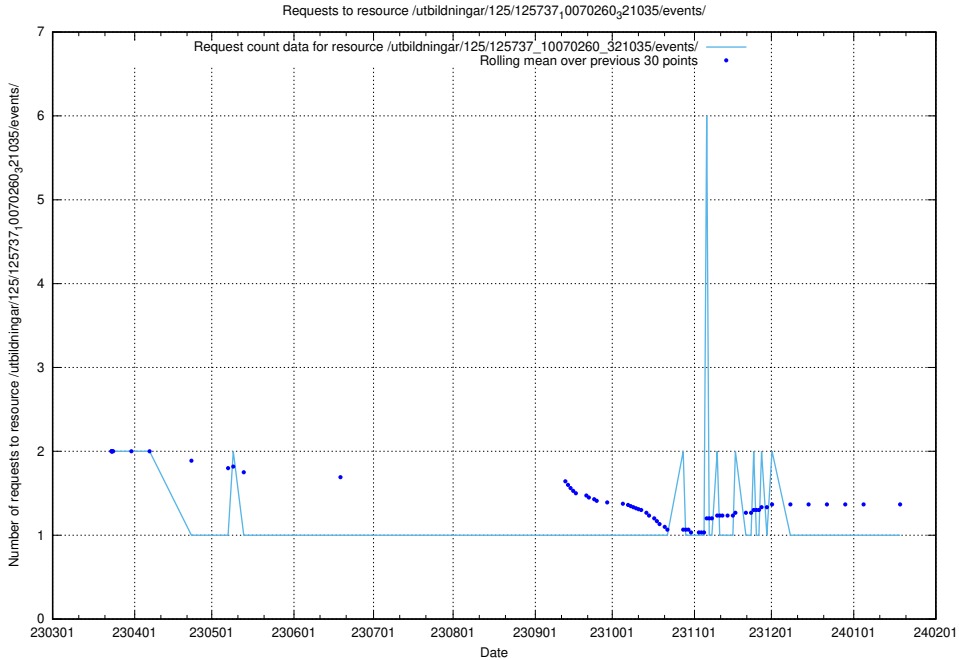

5.5918 Usage of /utbildningar/125/125737_10070260_321035/events/

Here, we count the number of requests to resource /utbildningar/125/125737_10070260_321035/events/