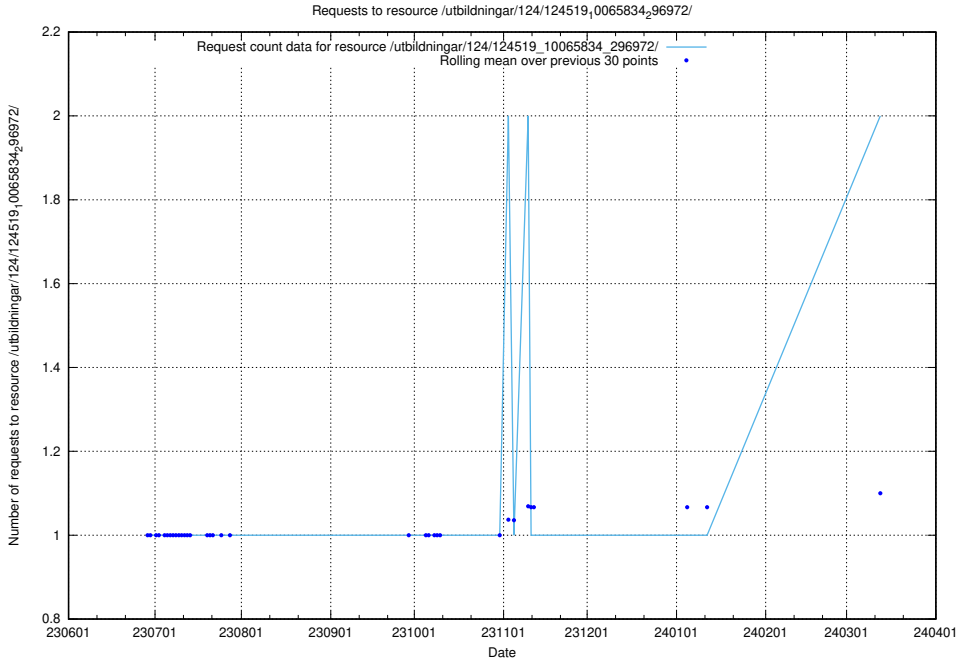

5.680 Usage of /utbildningar/124/124519_10065834_296972/

Here, we count the number of requests to resource /utbildningar/124/124519_10065834_296972/.