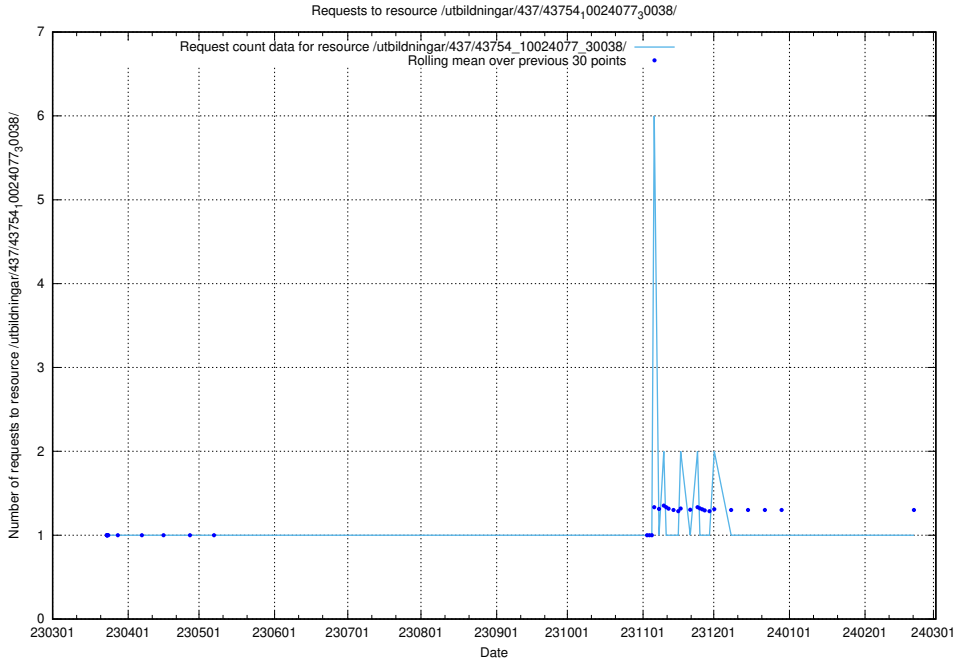

5.6012 Usage of /utbildningar/437/43754_10024077_30038/

Here, we count the number of requests to resource /utbildningar/437/43754_10024077_30038/.