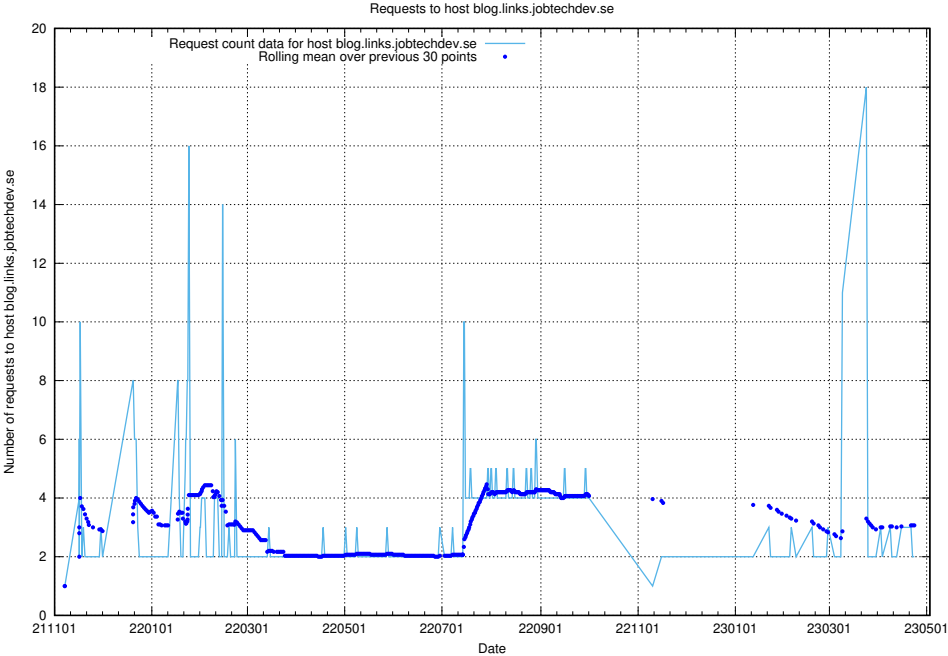

7.430 Usage of `blog.links.jobtechdev.se`

Here, we count the number of requests to host `blog.links.jobtechdev.se`.