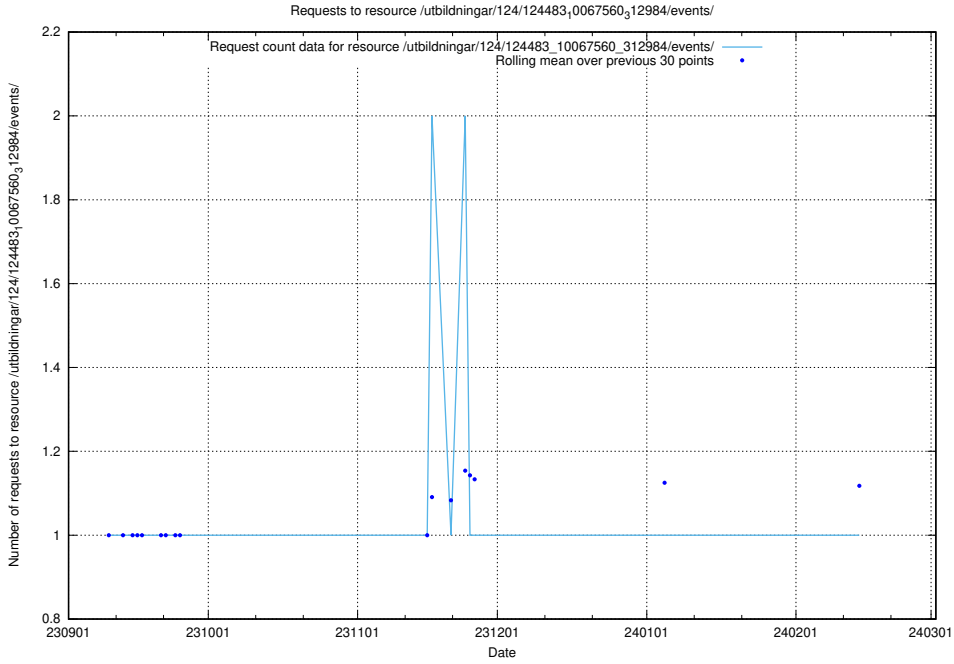

5.4272 Usage of /utbildningar/124/124483_10067560_312984/events/

Here, we count the number of requests to resource /utbildningar/124/124483_10067560_312984/events/