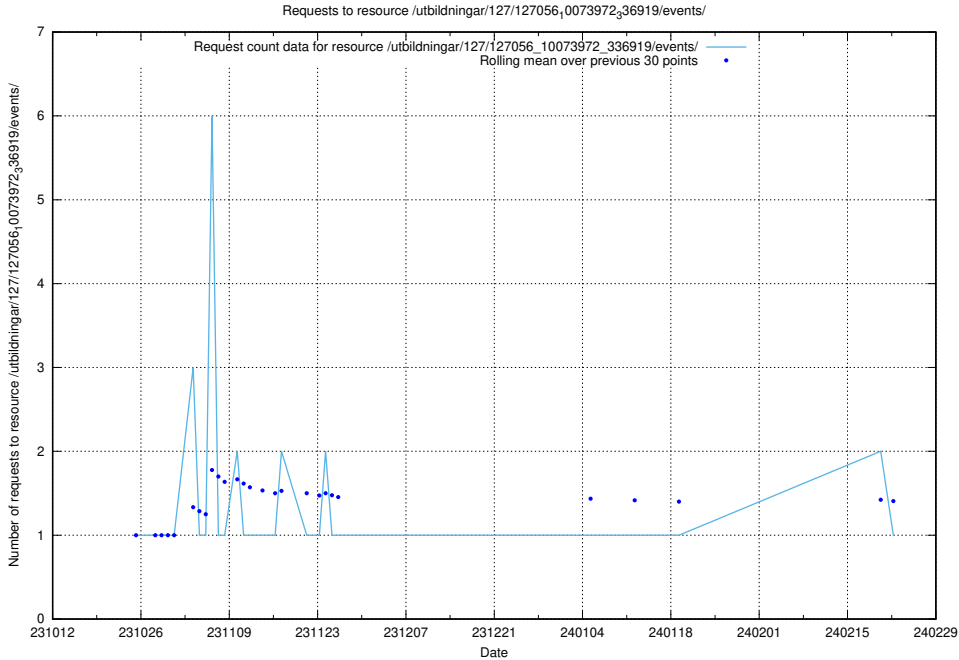

5.3854 Usage of /utbildningar/127/127056_10073972_336919/events/

Here, we count the number of requests to resource /utbildningar/127/127056_10073972_336919/events/