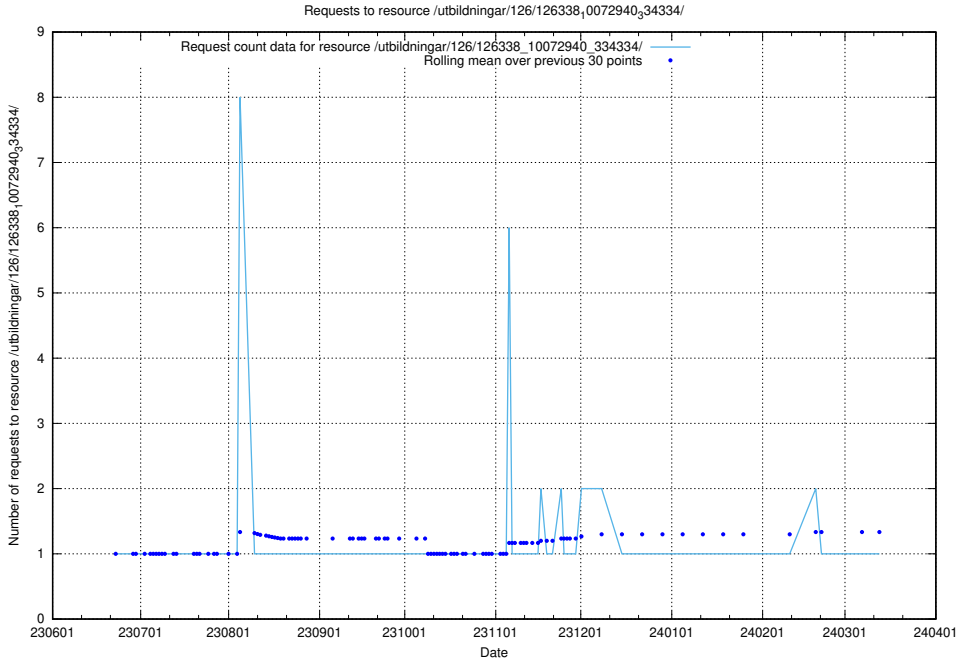

5.5316 Usage of /utbildningar/126/126338_10072940_334334/

Here, we count the number of requests to resource /utbildningar/126/126338_10072940_334334/.