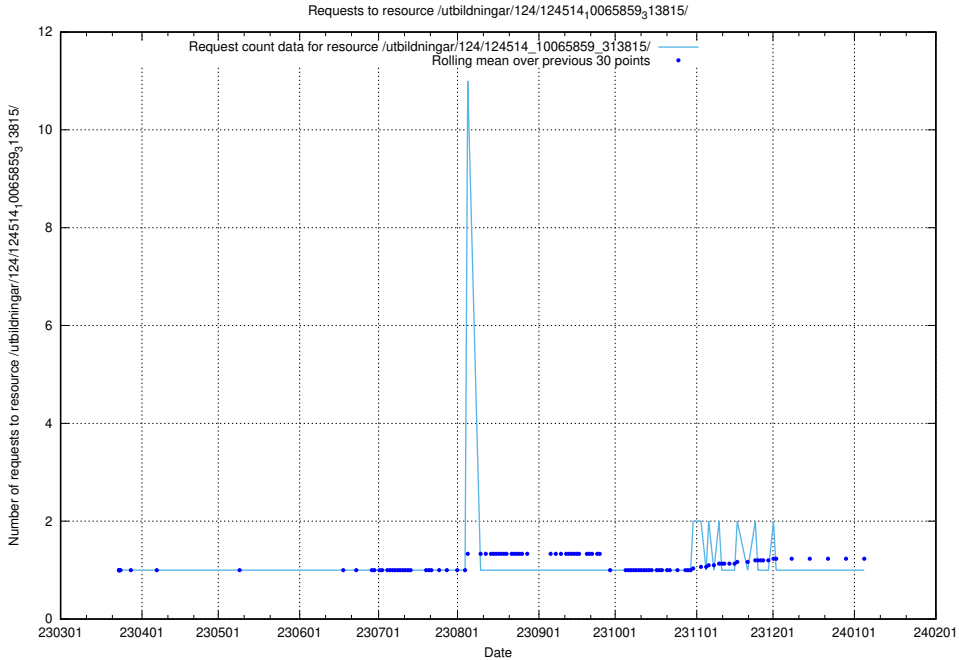

5.1715 Usage of /utbildningar/124/124514_10065859_313815/

Here, we count the number of requests to resource /utbildningar/124/124514_10065859_313815/.