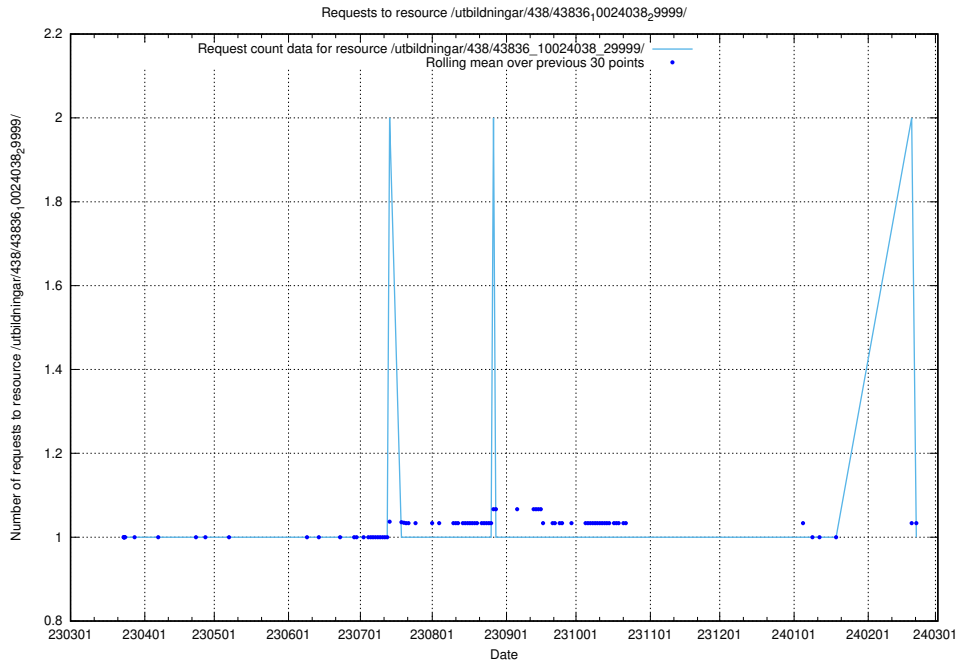

5.5968 Usage of /utbildningar/438/43836_10024038_29999/

Here, we count the number of requests to resource /utbildningar/438/43836_10024038_29999/.