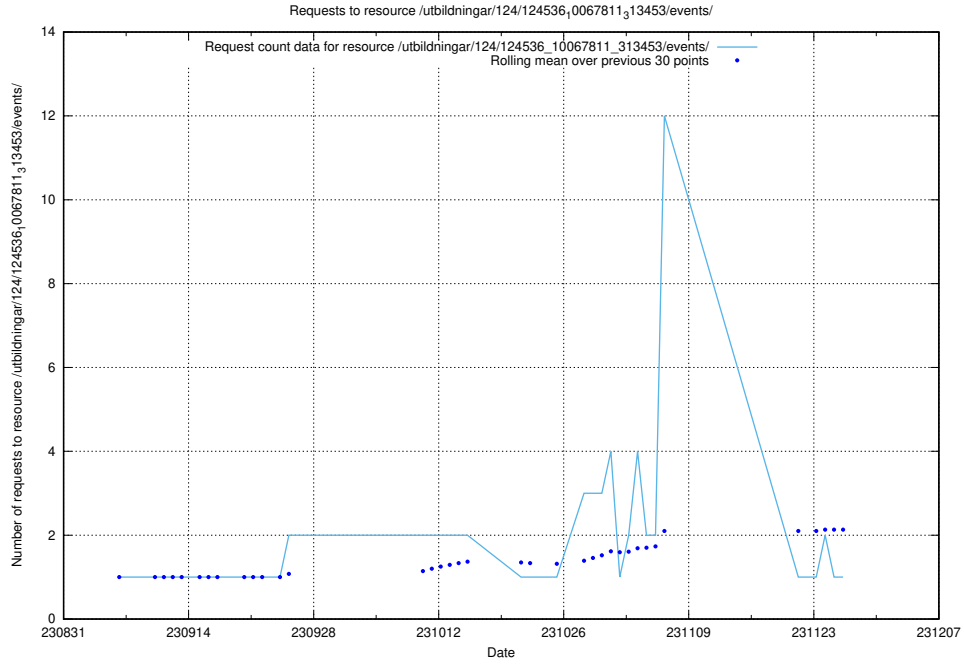

5.4339 Usage of /utbildningar/124/124536_10067811_313453/events/

Here, we count the number of requests to resource /utbildningar/124/124536_10067811_313453/events/