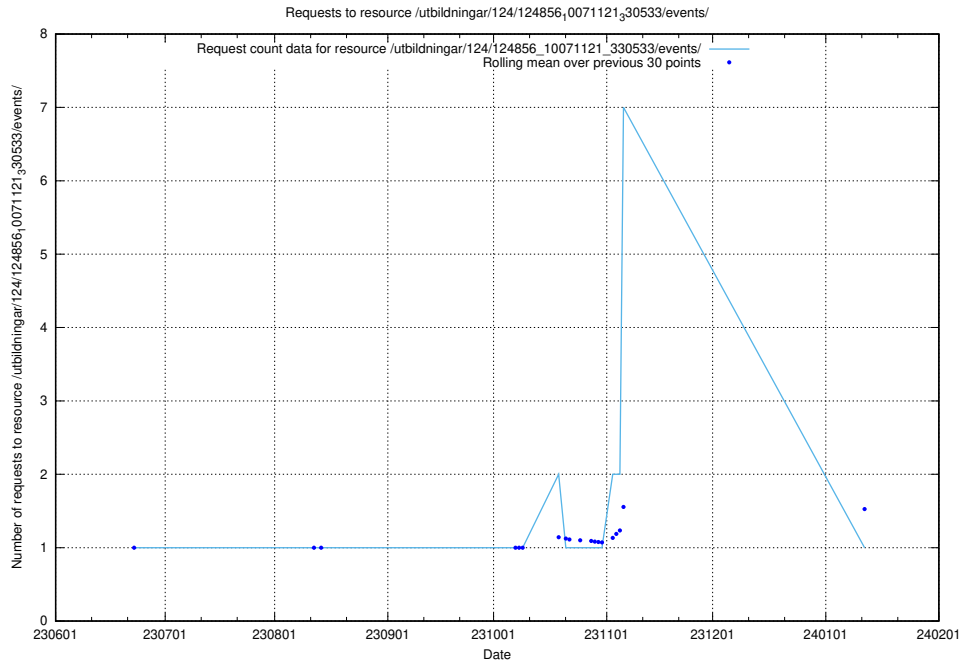

5.5395 Usage of /utbildningar/124/124856_10071121_330533/events/

Here, we count the number of requests to resource /utbildningar/124/124856_10071121_330533/events/