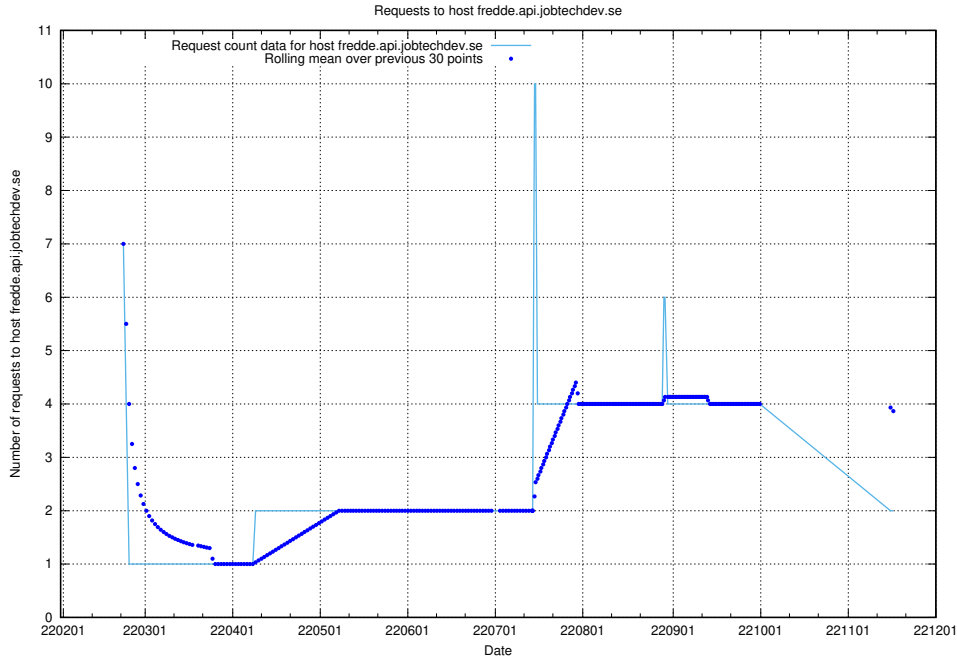

7.519 Usage of fredde.api.jobtechdev.se

Here, we count the number of requests to host fredde.api.jobtechdev.se.