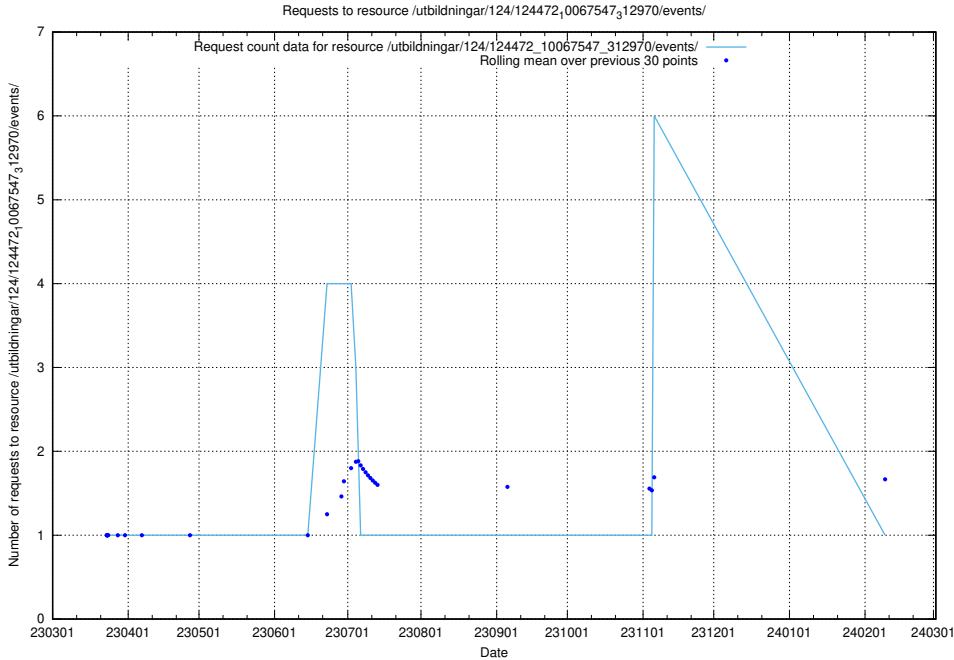

5.2756 Usage of /utbildningar/124/124472_10067547_312970/events/

Here, we count the number of requests to resource /utbildningar/124/124472_10067547_312970/events/