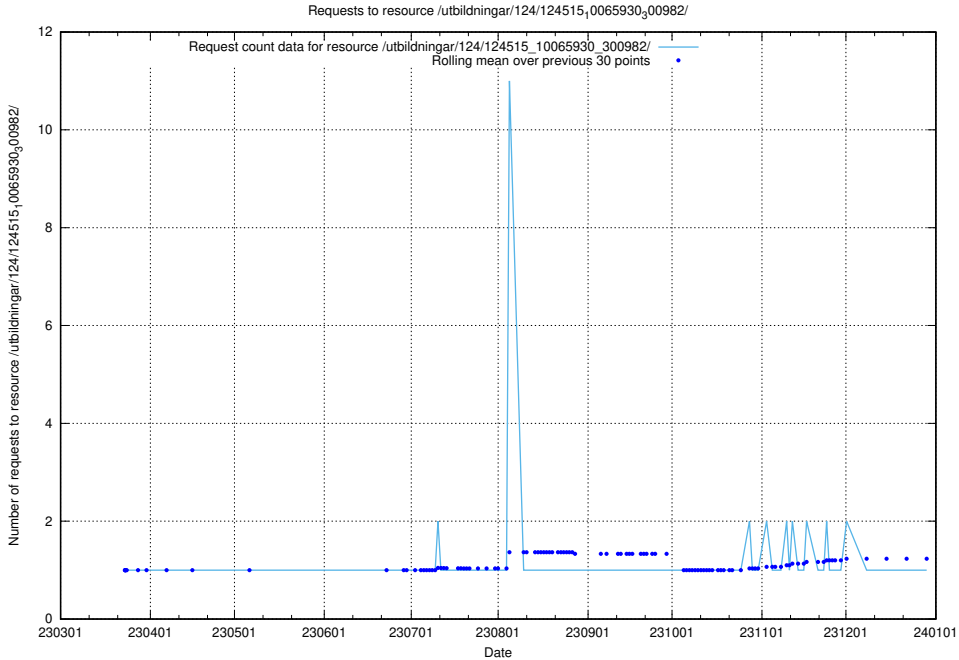

5.1229 Usage of /utbildningar/124/124515_10065930_300982/

Here, we count the number of requests to resource /utbildningar/124/124515_10065930_300982/.