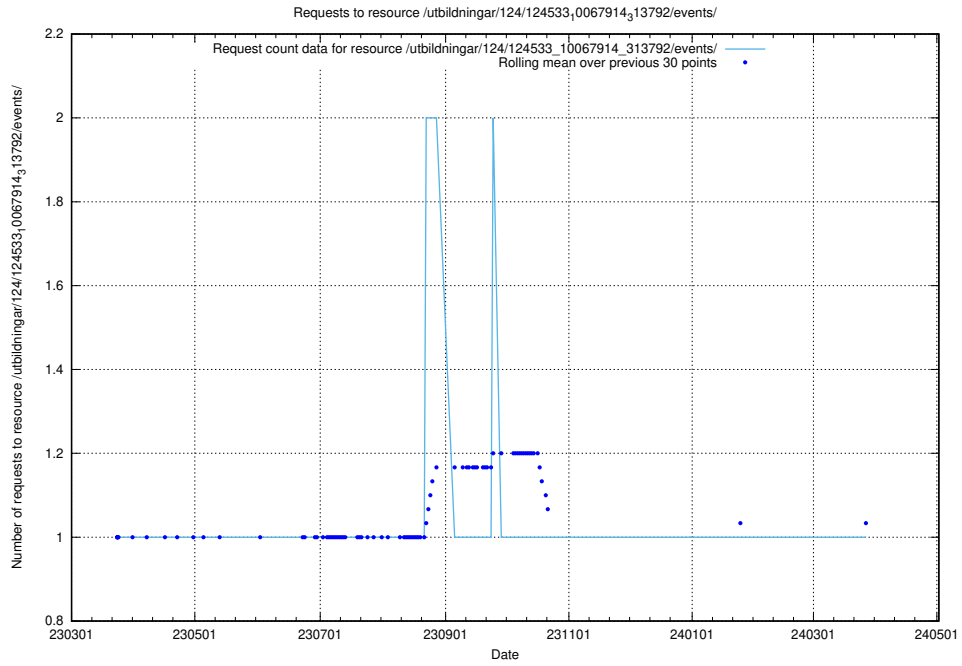

5.1119 Usage of /utbildningar/124/124533_10067914_313792/events/

Here, we count the number of requests to resource /utbildningar/124/124533_10067914_313792/events/