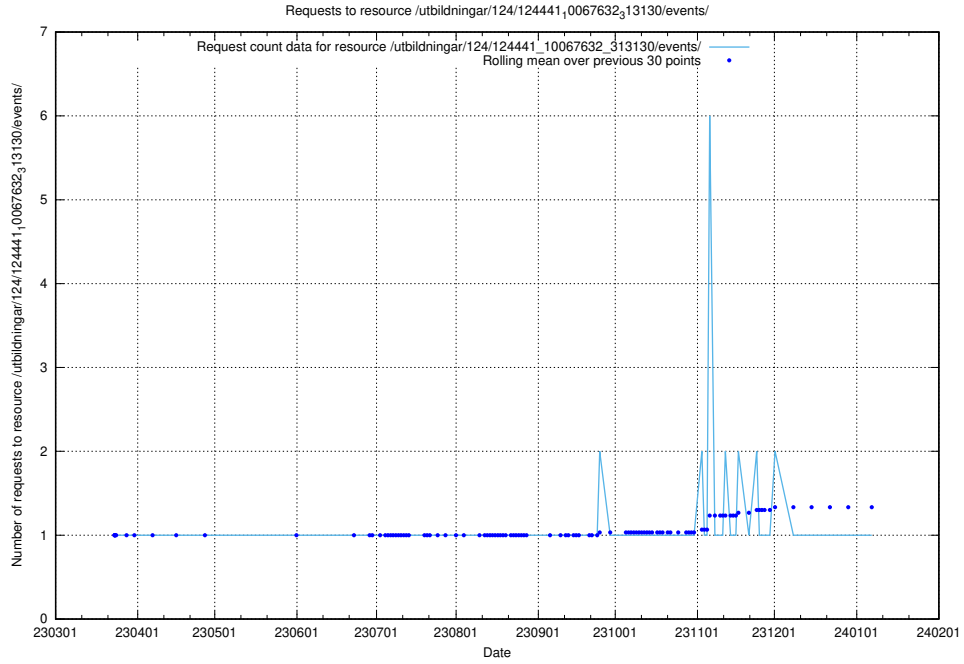

### 5.3186 Usage of /utbildningar/124/124441\_10067632\_313130/events/

Here, we count the number of requests to resource /utbildningar/124/124441\_10067632\_313130/events/