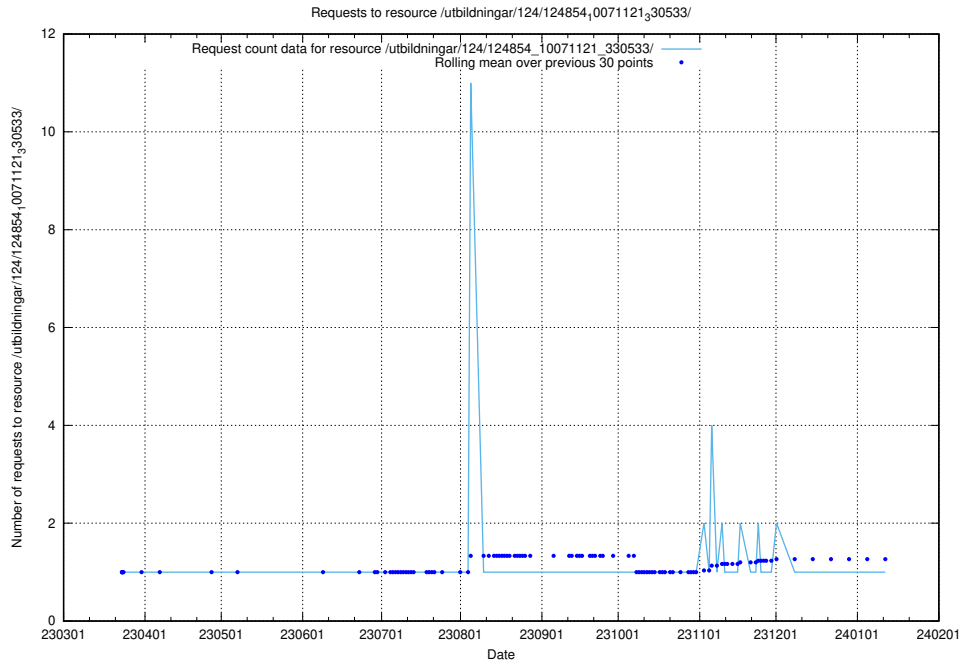

5.1100 Usage of /utbildningar/124/124854_10071121_330533/

Here, we count the number of requests to resource /utbildningar/124/124854_10071121_330533/.