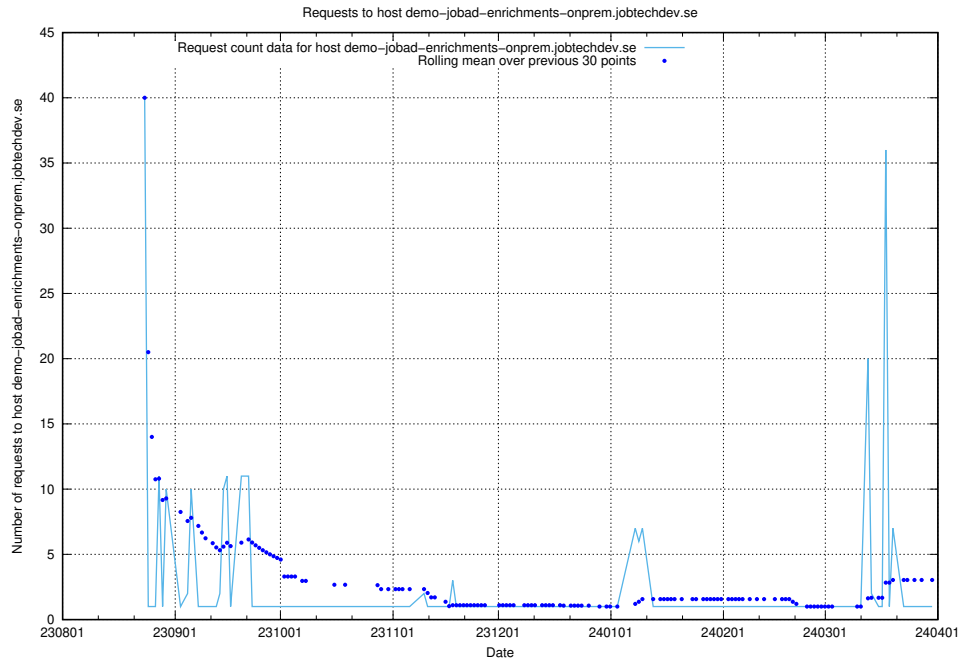

7.604 Usage of demo-jobad-enrichments-onprem.jobtechdev.se

Here, we count the number of requests to host demo-jobad-enrichments-onprem.jobtechdev.se.