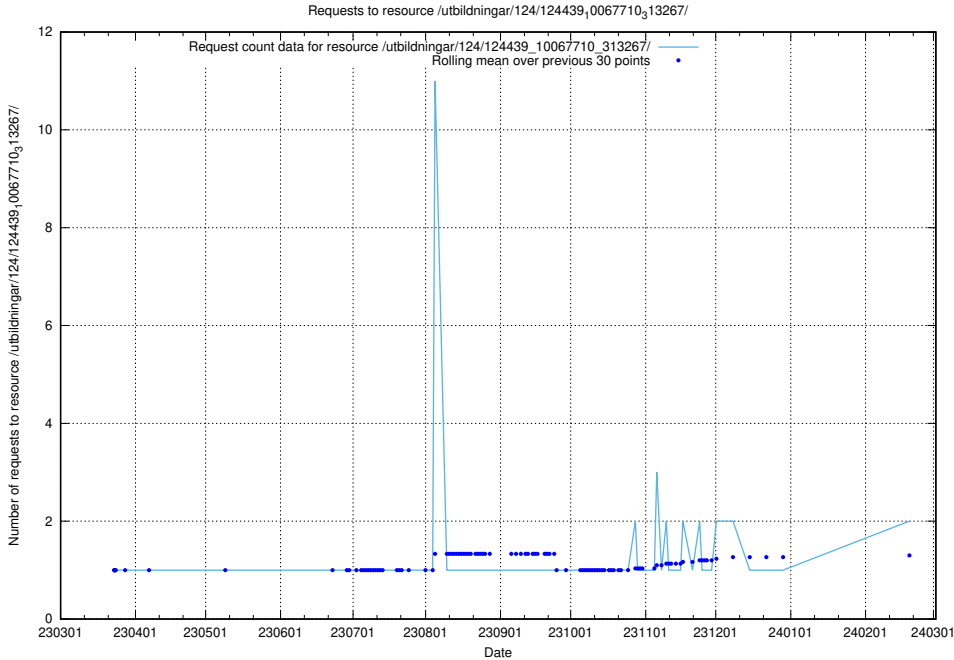

5.510 Usage of /utbildningar/124/124439_10067710_313267/

Here, we count the number of requests to resource /utbildningar/124/124439_10067710_313267/.