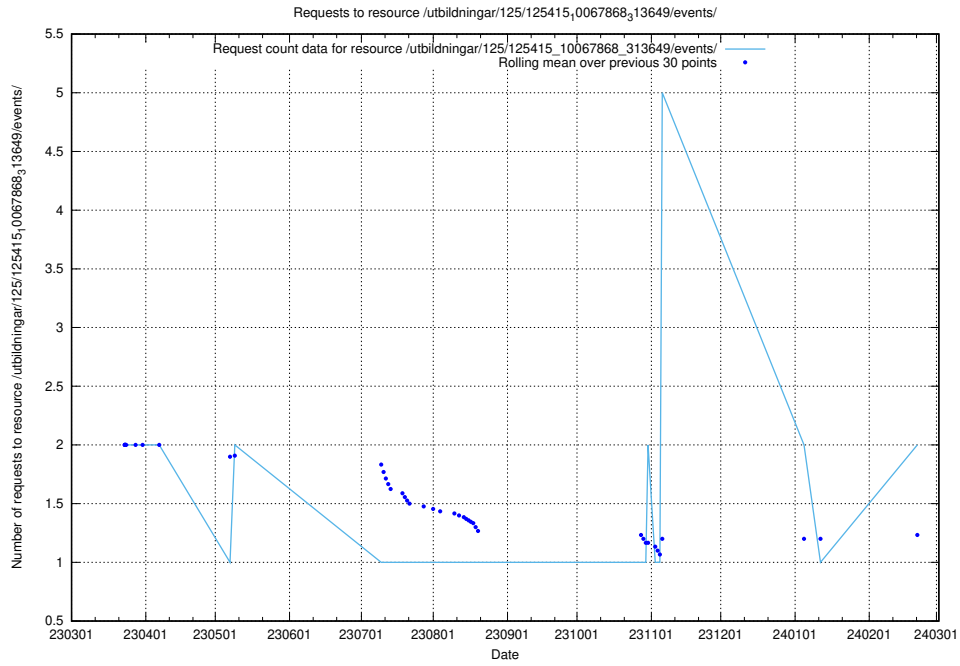

5.838 Usage of /utbildningar/125/125415_10067868_313649/events/

Here, we count the number of requests to resource /utbildningar/125/125415_10067868_313649/events/