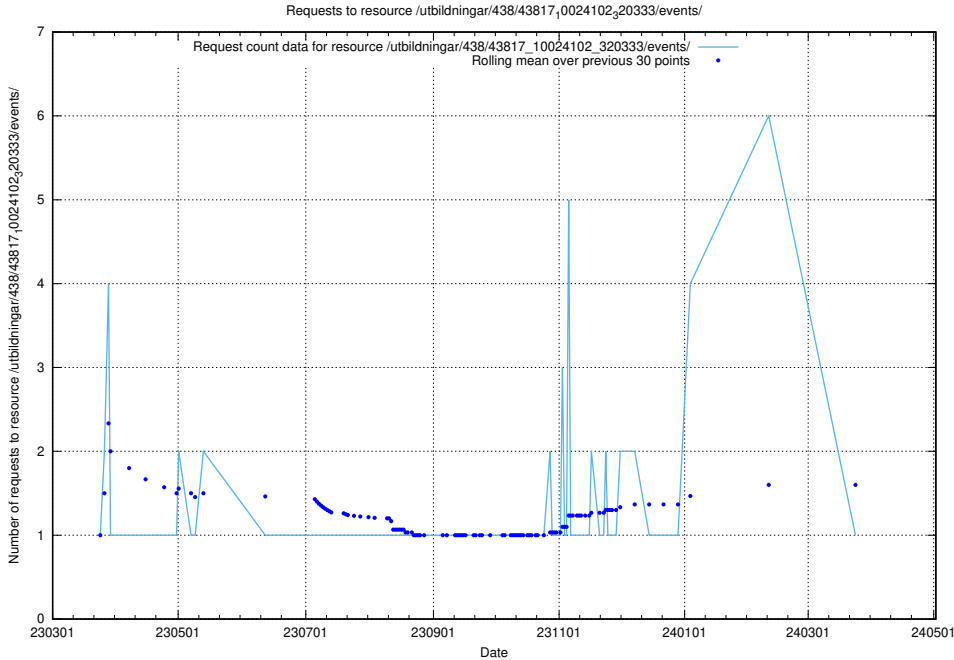

5.5822 Usage of /utbildningar/438/43817_10024102_320333/events/

Here, we count the number of requests to resource /utbildningar/438/43817_10024102_320333/events/.