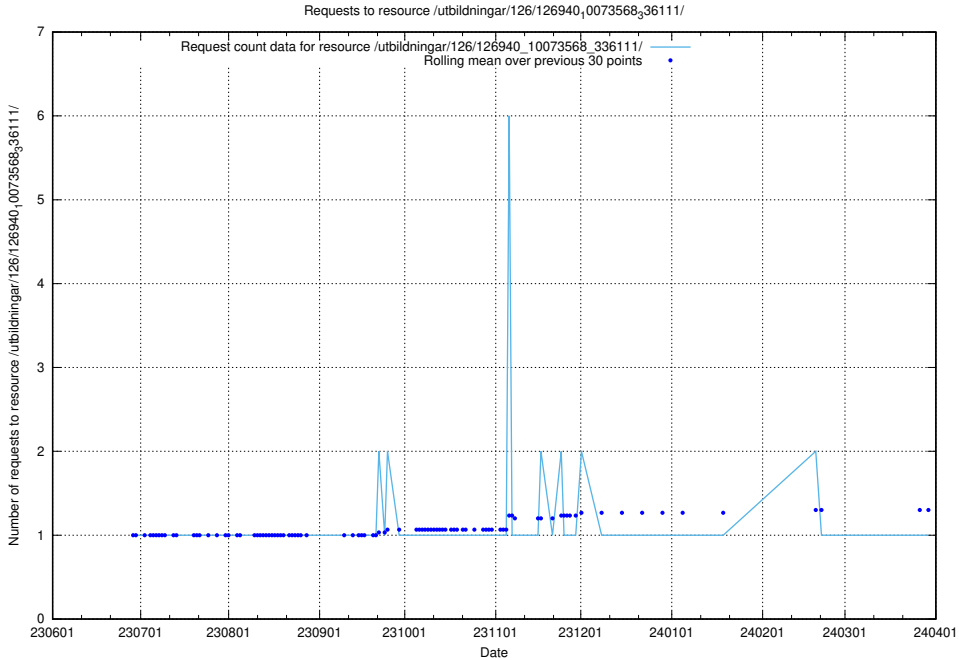

5.5082 Usage of /utbildningar/126/126940_10073568_336111/

Here, we count the number of requests to resource /utbildningar/126/126940_10073568_336111/.