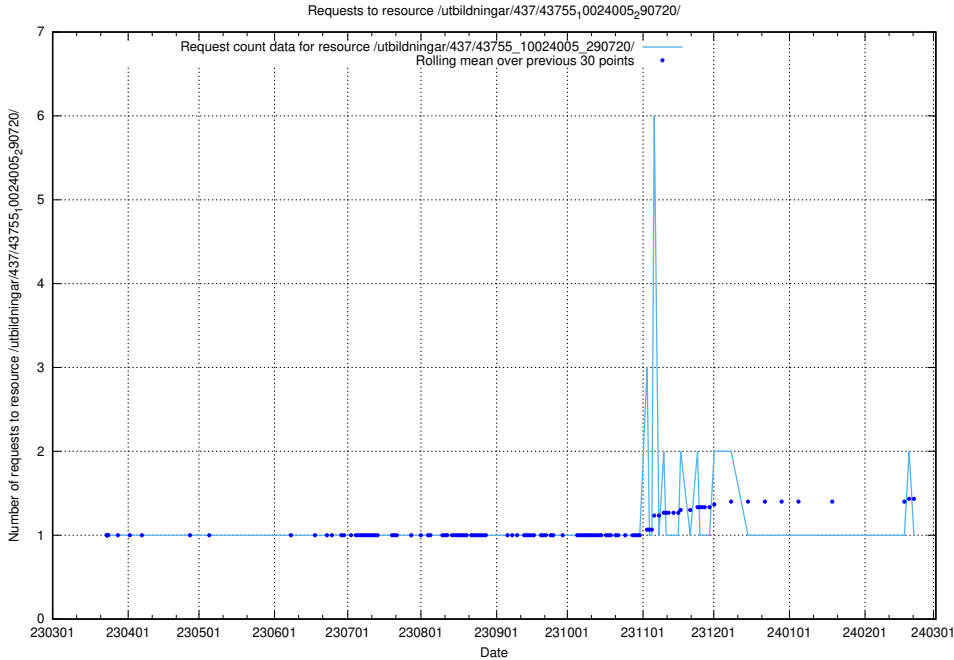

5.6010 Usage of /utbildningar/437/43755_10024005_290720/

Here, we count the number of requests to resource /utbildningar/437/43755_10024005_290720/.