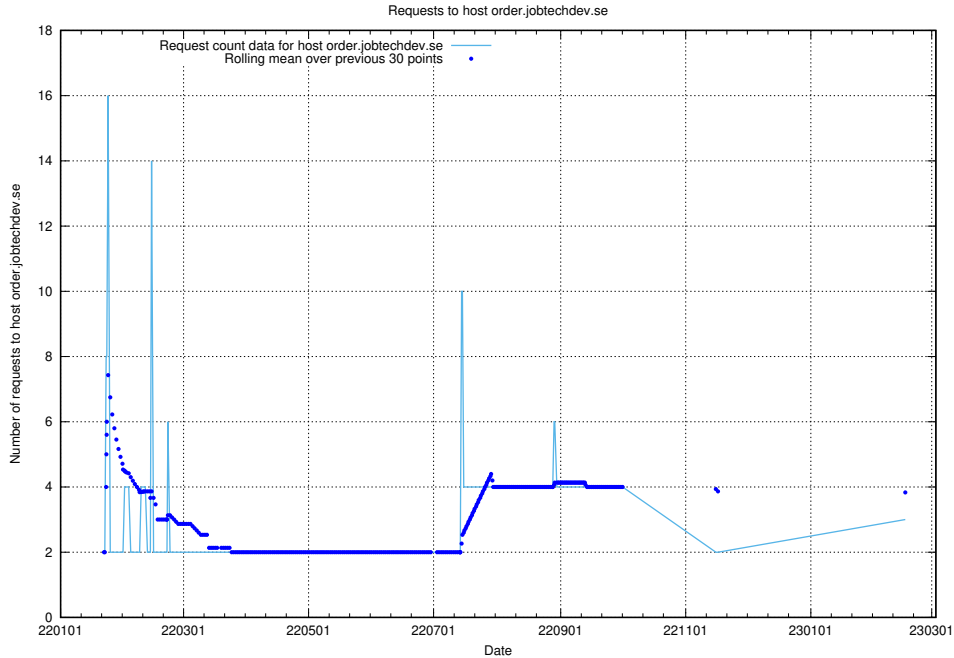

### 7.248 Usage of order.jobtechdev.se

Here, we count the number of requests to host order.jobtechdev.se.