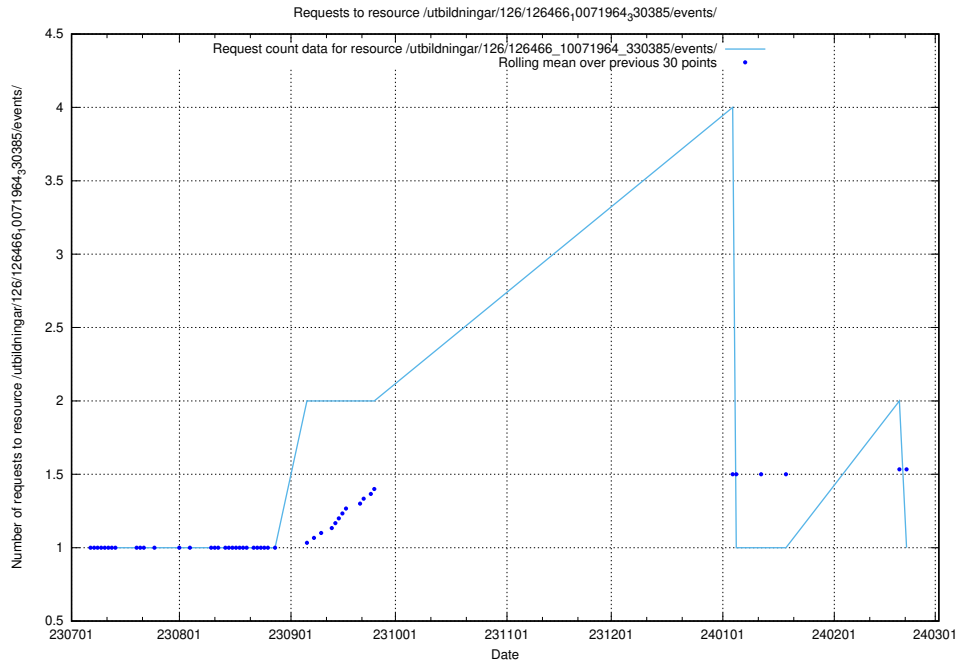

5.4950 Usage of /utbildningar/126/126466_10071964_330385/events/

Here, we count the number of requests to resource /utbildningar/126/126466_10071964_330385/events/