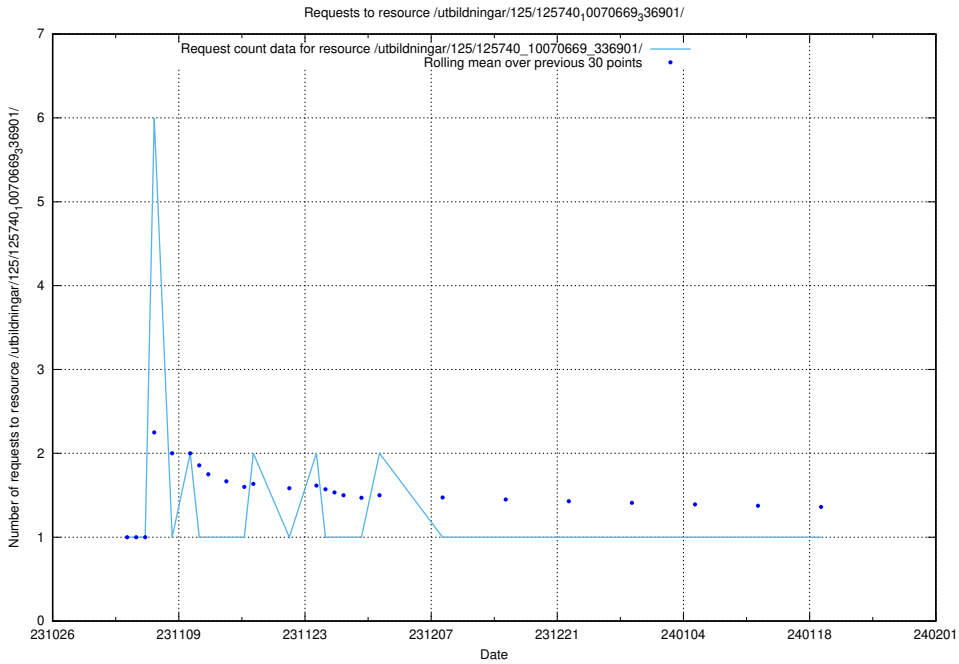

5.3796 Usage of /utbildningar/125/125740_10070669_336901/

Here, we count the number of requests to resource /utbildningar/125/125740_10070669_336901/.