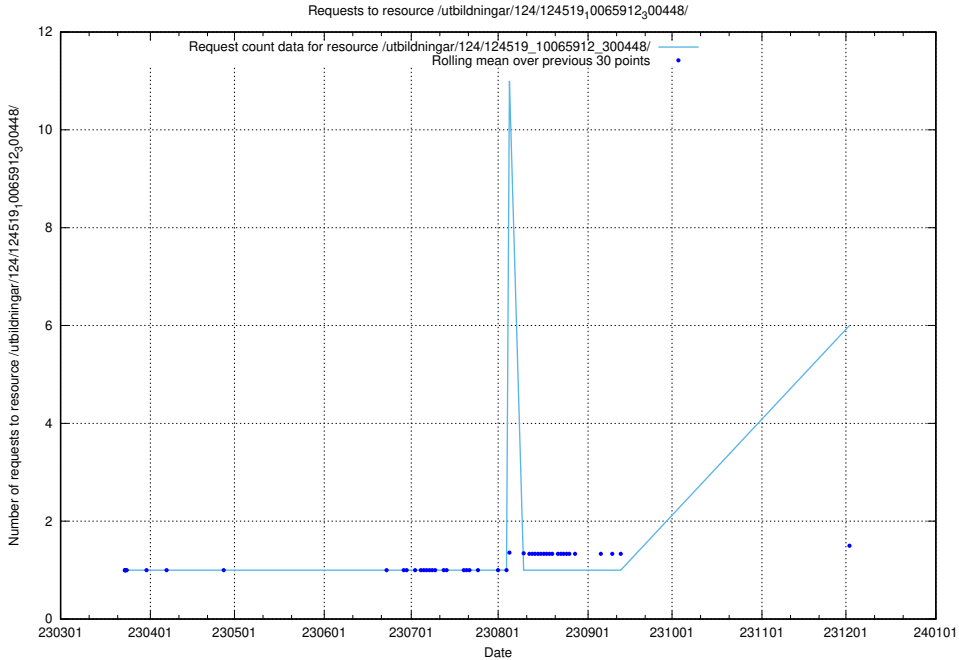

5.51 Usage of /utbildningar/124/124519_10065912_300448/

Here, we count the number of requests to resource /utbildningar/124/124519_10065912_300448/.