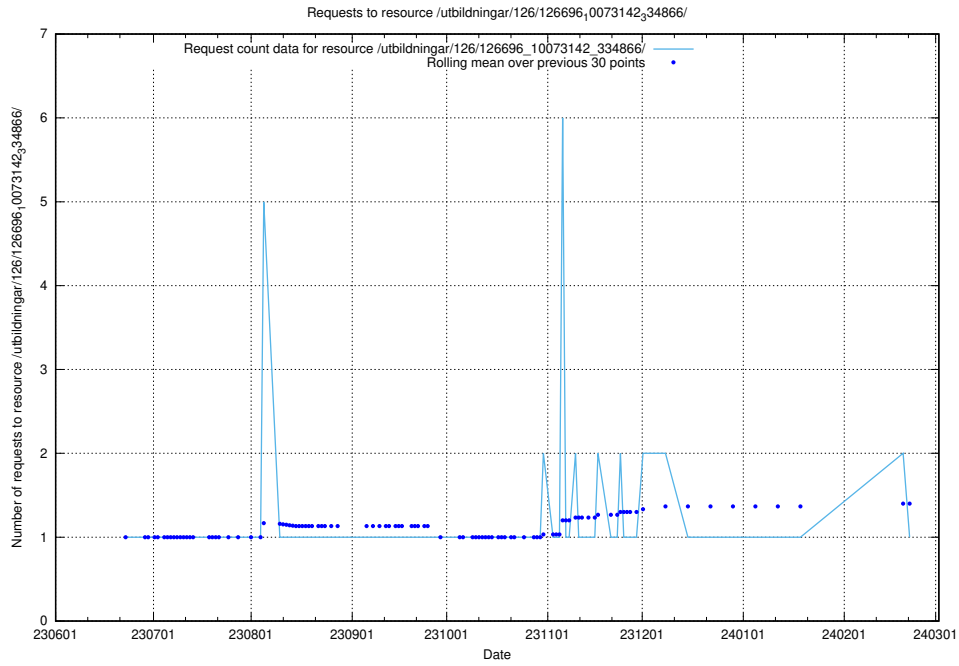

5.5279 Usage of /utbildningar/126/126696_10073142_334866/

Here, we count the number of requests to resource /utbildningar/126/126696_10073142_334866/.