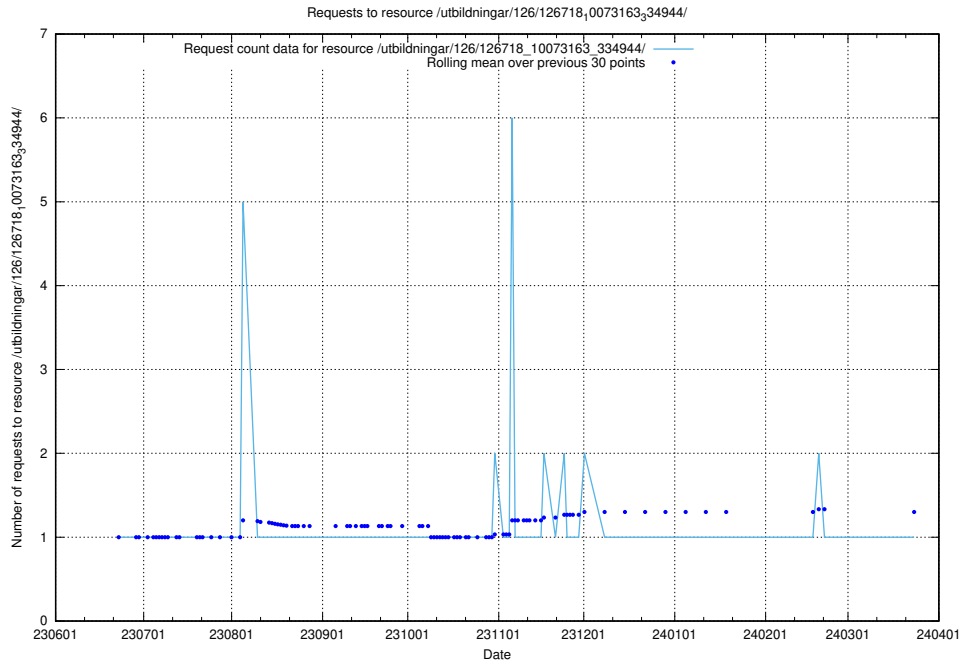

5.5270 Usage of /utbildningar/126/126718_10073163_334944/

Here, we count the number of requests to resource /utbildningar/126/126718_10073163_334944/.