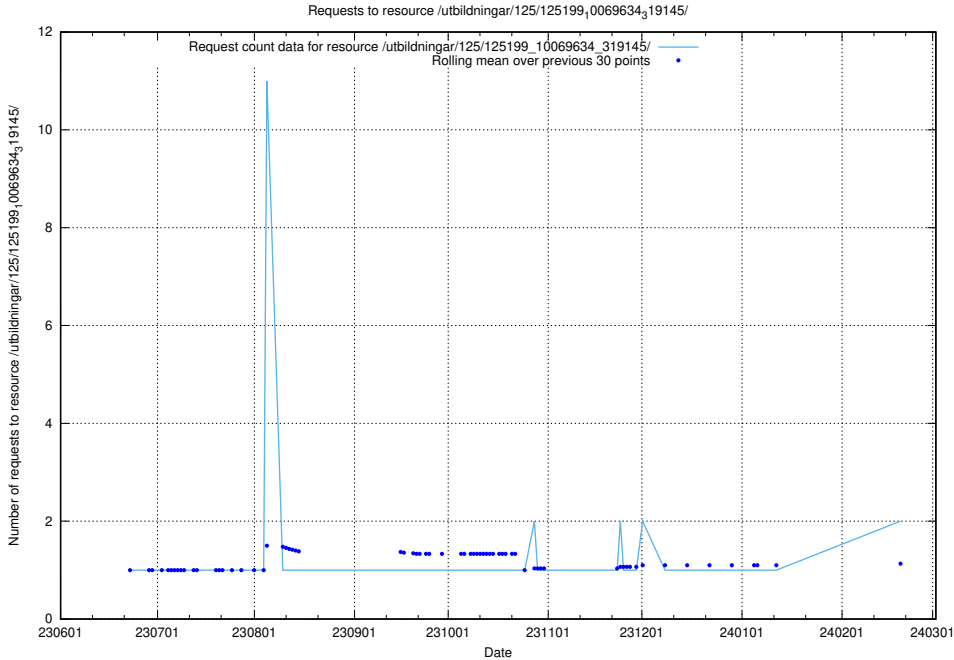

5.704 Usage of /utbildningar/125/125199_10069634_319145/

Here, we count the number of requests to resource /utbildningar/125/125199_10069634_319145/.