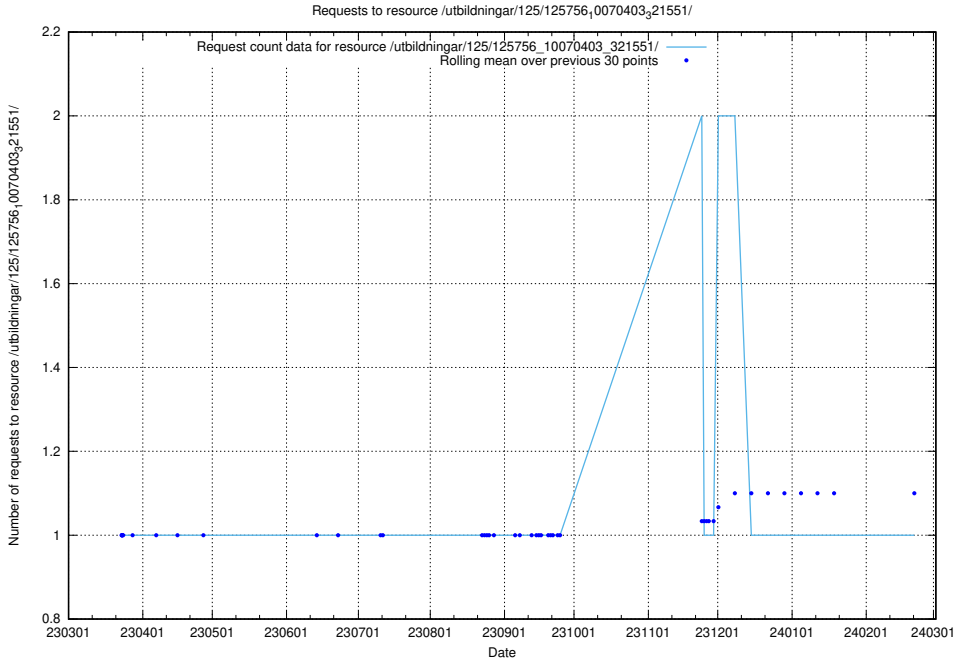

5.6098 Usage of /utbildningar/125/125756_10070403_321551/

Here, we count the number of requests to resource /utbildningar/125/125756_10070403_321551/.