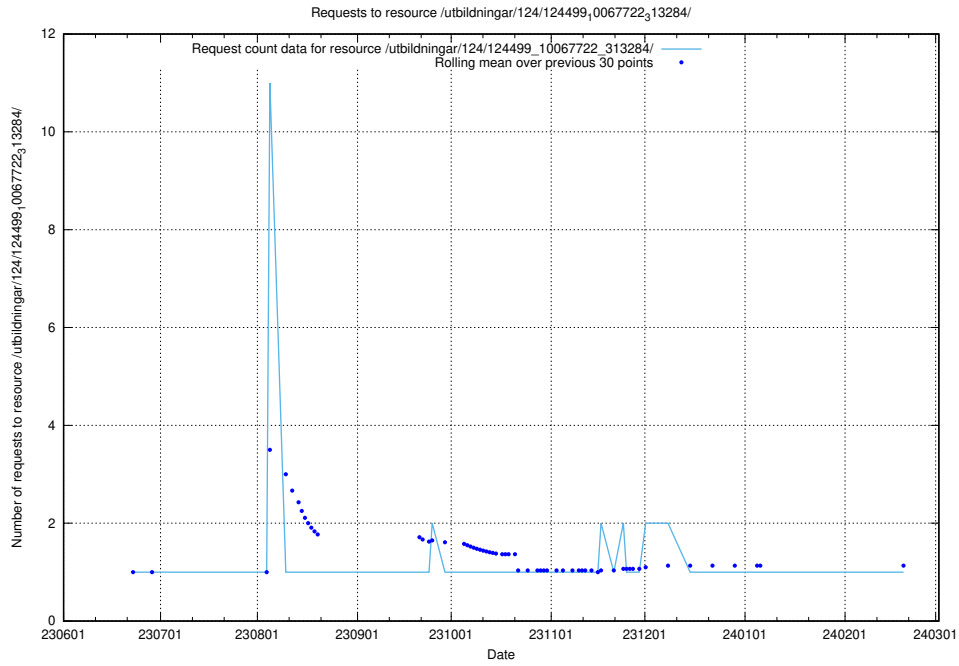

5.5444 Usage of /utbildningar/124/124499_10067722_313284/

Here, we count the number of requests to resource /utbildningar/124/124499_10067722_313284/.