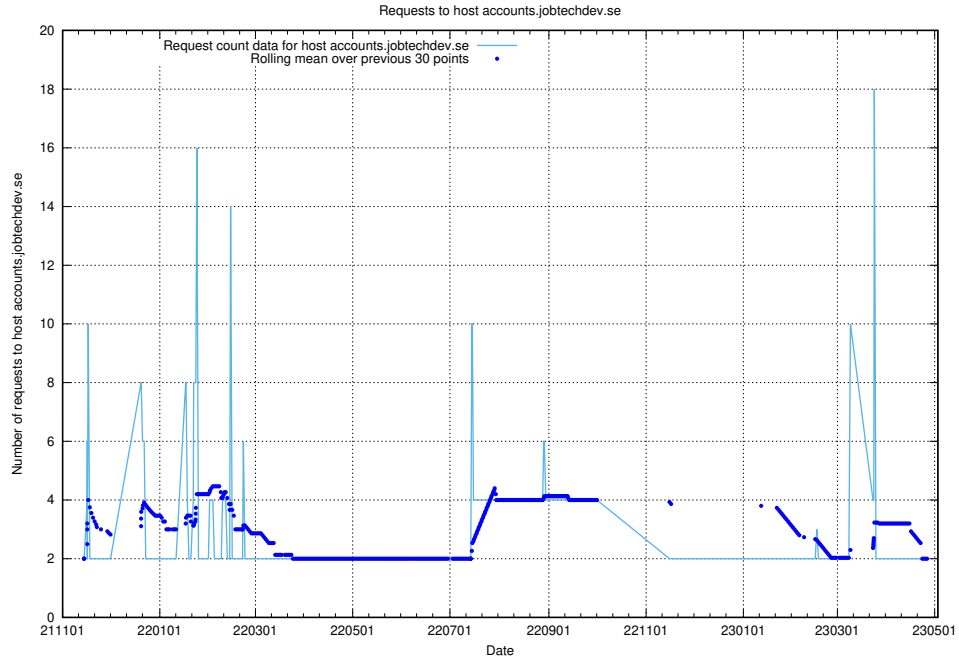

7.292 Usage of accounts.jobtechdev.se

Here, we count the number of requests to host accounts.jobtechdev.se.