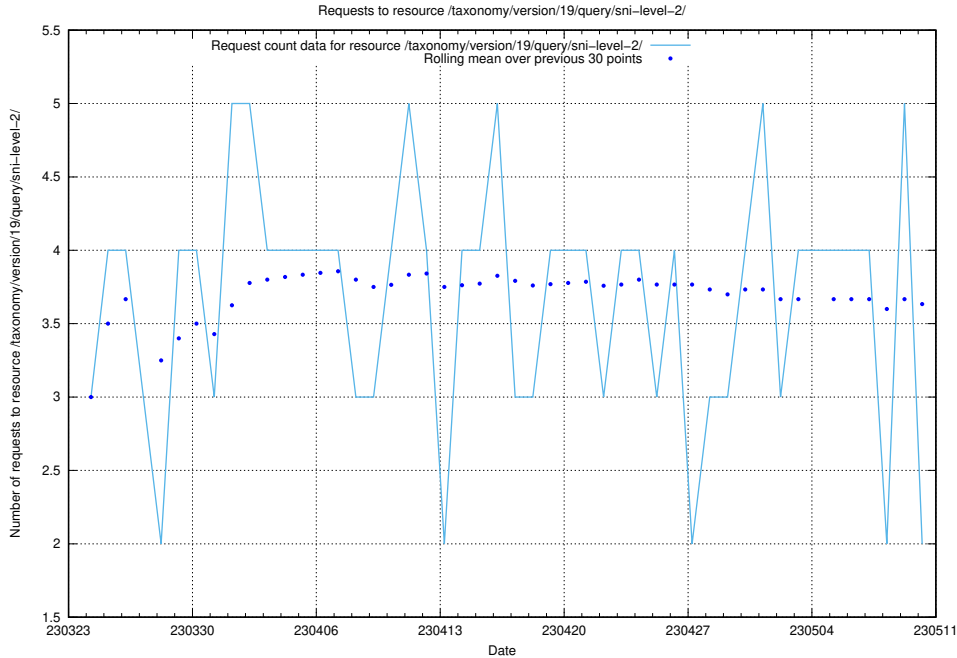

5.813 Usage of /taxonomy/version/19/query/sni-level-2/

Here, we count the number of requests to resource /taxonomy/version/19/query/sni-level-2/.