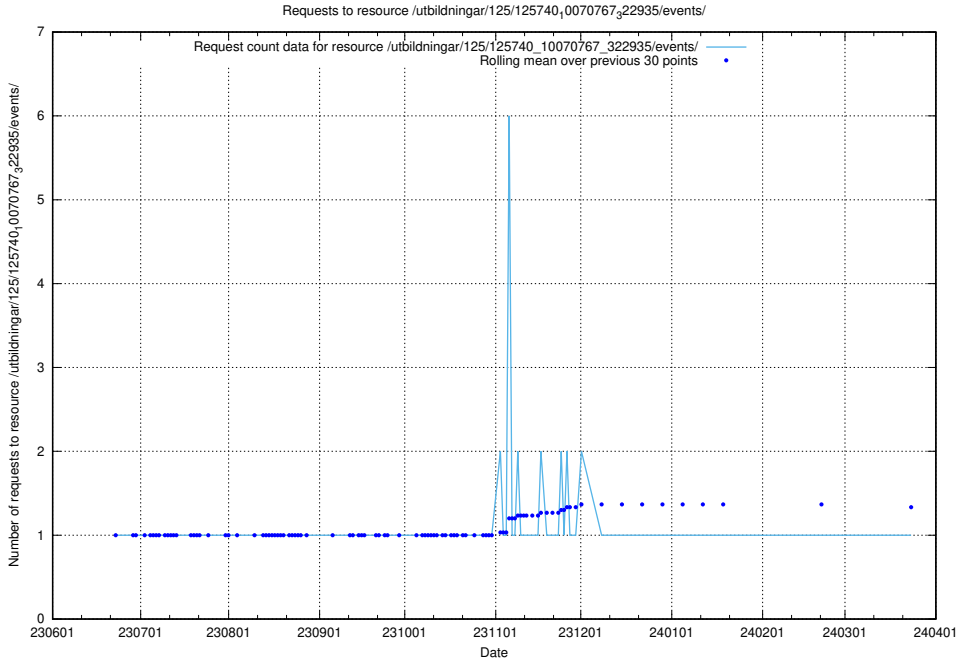

5.5352 Usage of /utbildningar/125/125740_10070767_322935/events/

Here, we count the number of requests to resource /utbildningar/125/125740_10070767_322935/events/