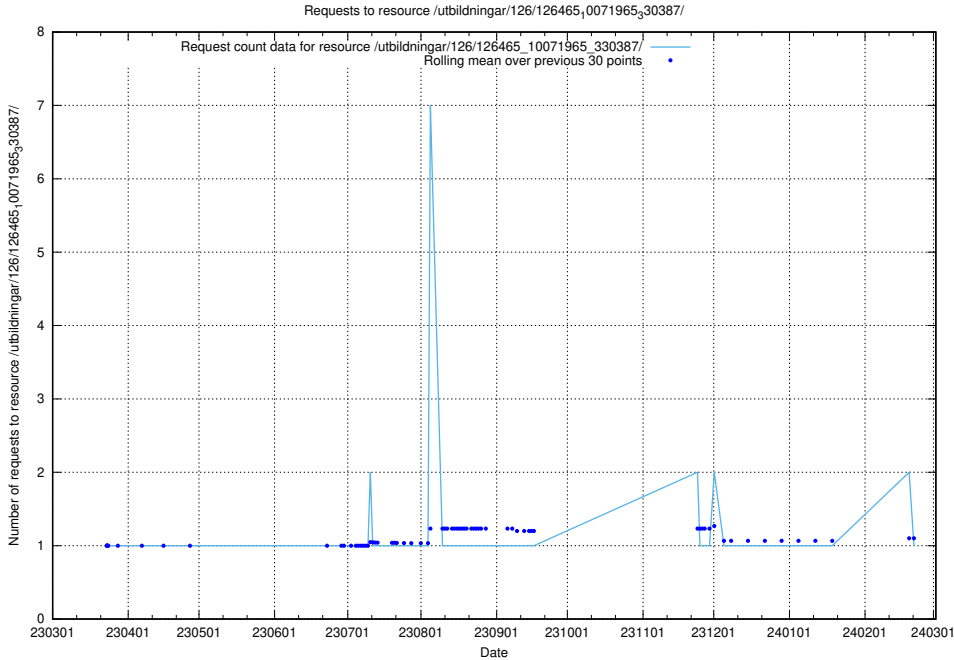

5.6051 Usage of /utbildningar/126/126465_10071965_330387/

Here, we count the number of requests to resource /utbildningar/126/126465_10071965_330387/.