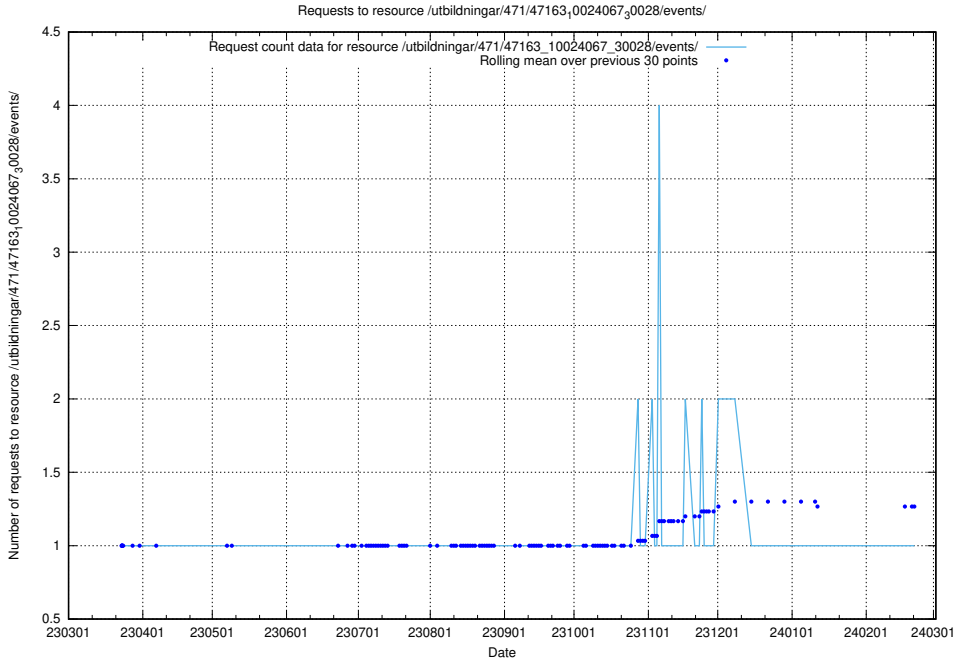

5.5949 Usage of /utbildningar/471/47163_10024067_30028/events/

Here, we count the number of requests to resource /utbildningar/471/47163_10024067_30028/events/.