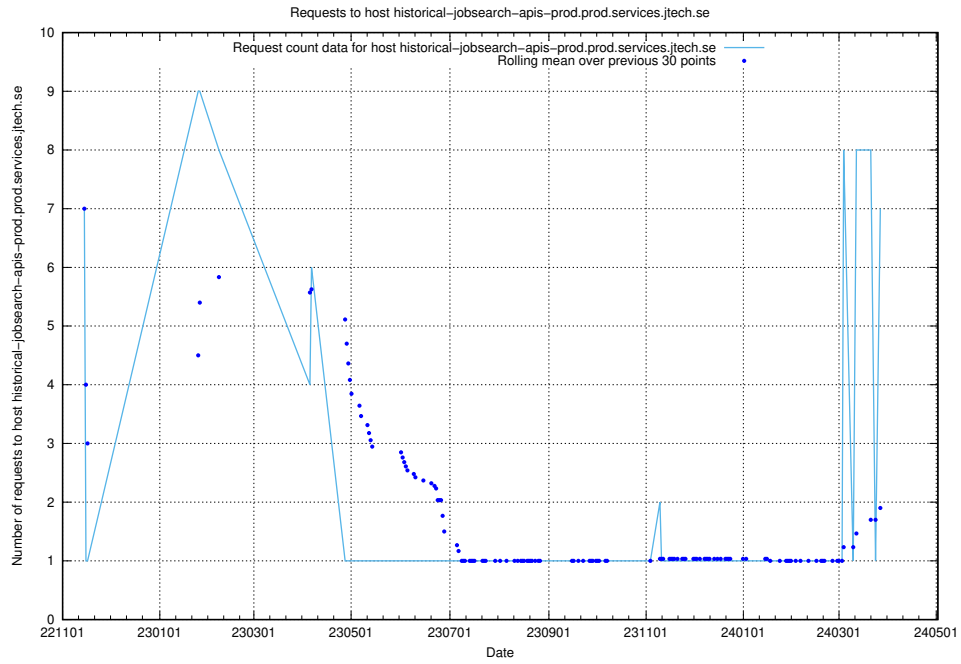

7.73 Usage of historical-jobsearch-apis-prod.prod.services.jtech.se

Here, we count the number of requests to host historical-jobsearch-apis-prod.prod.services.jtech.se.