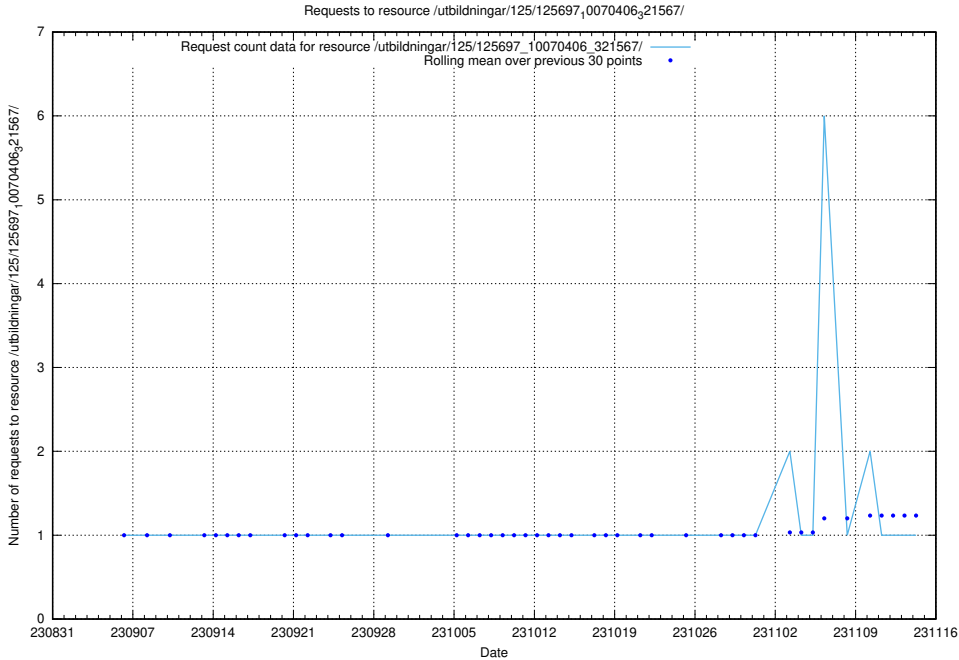

5.4331 Usage of /utbildningar/125/125697_10070406_321567/

Here, we count the number of requests to resource /utbildningar/125/125697_10070406_321567/.