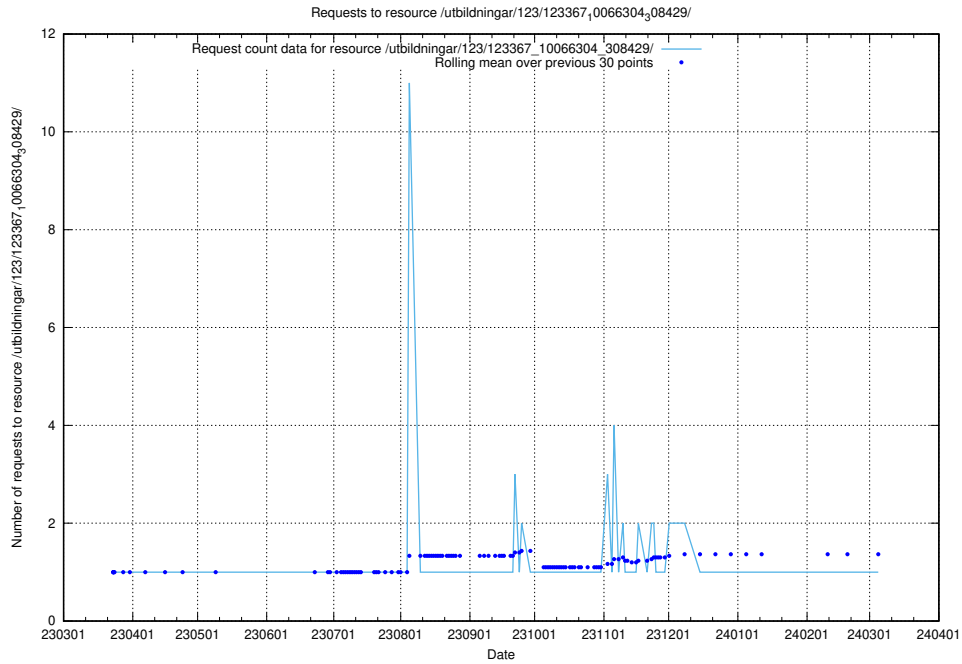

5.4186 Usage of /utbildningar/123/123367_10066304_308429/

Here, we count the number of requests to resource /utbildningar/123/123367_10066304_308429/.