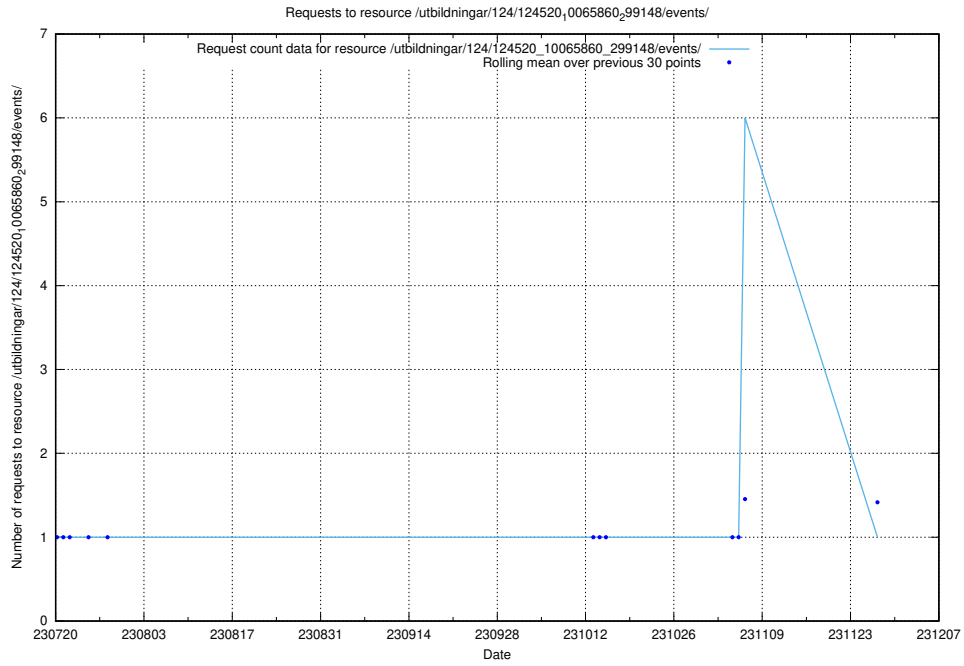

5.4659 Usage of /utbildningar/124/124520_10065860_299148/events/

Here, we count the number of requests to resource /utbildningar/124/124520_10065860_299148/events/