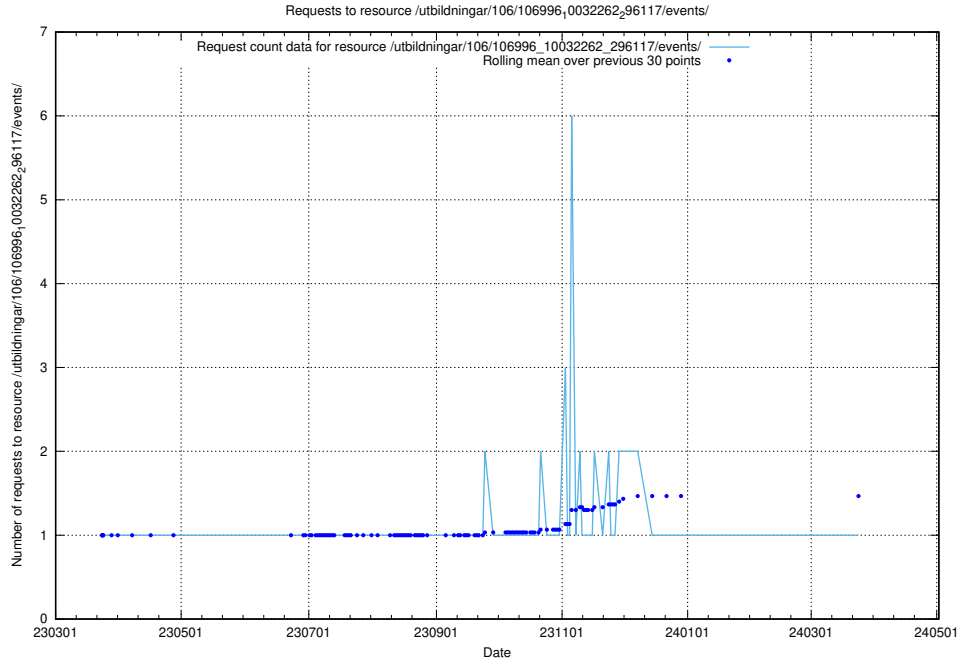

5.5061 Usage of /utbildningar/106/106996_10032262_296117/events/

Here, we count the number of requests to resource /utbildningar/106/106996_10032262_296117/events/