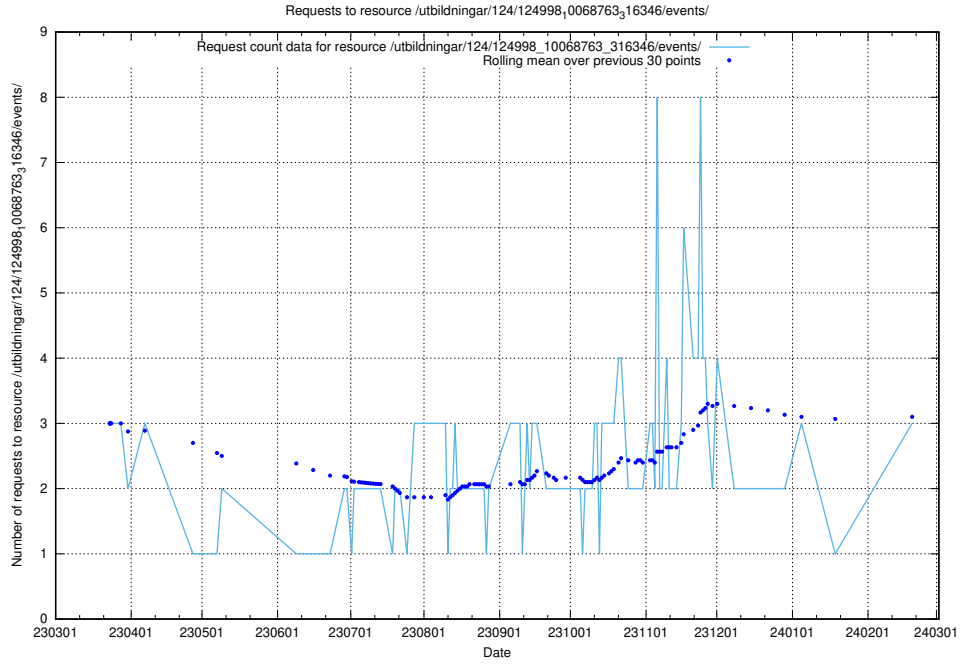

5.296 Usage of /utbildningar/124/124998_10068763_316346/events/

Here, we count the number of requests to resource /utbildningar/124/124998_10068763_316346/events/