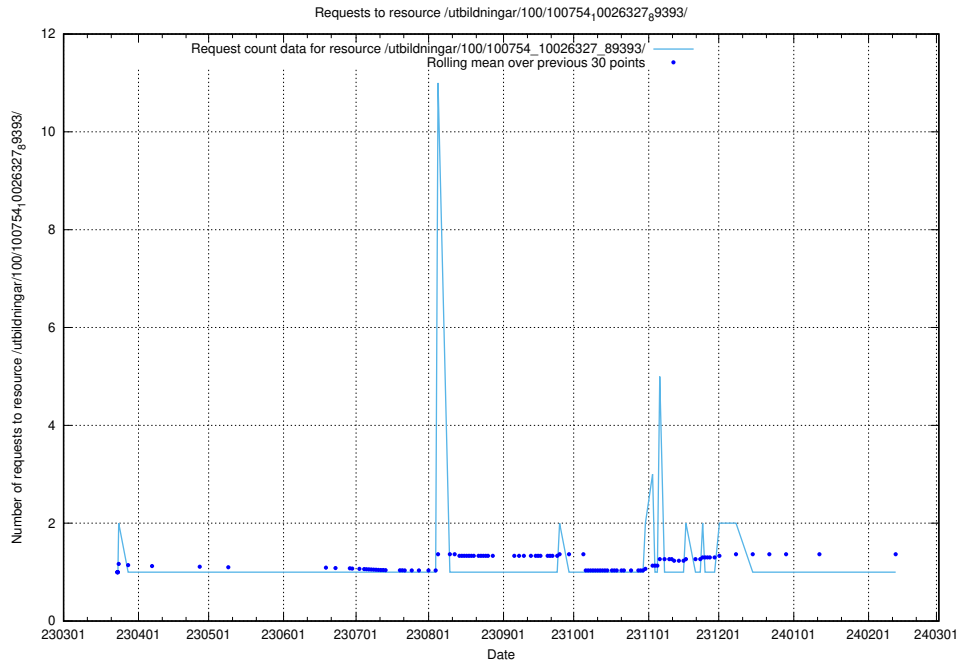

5.5219 Usage of /utbildningar/100/100754_10026327_89393/

Here, we count the number of requests to resource /utbildningar/100/100754_10026327_89393/.