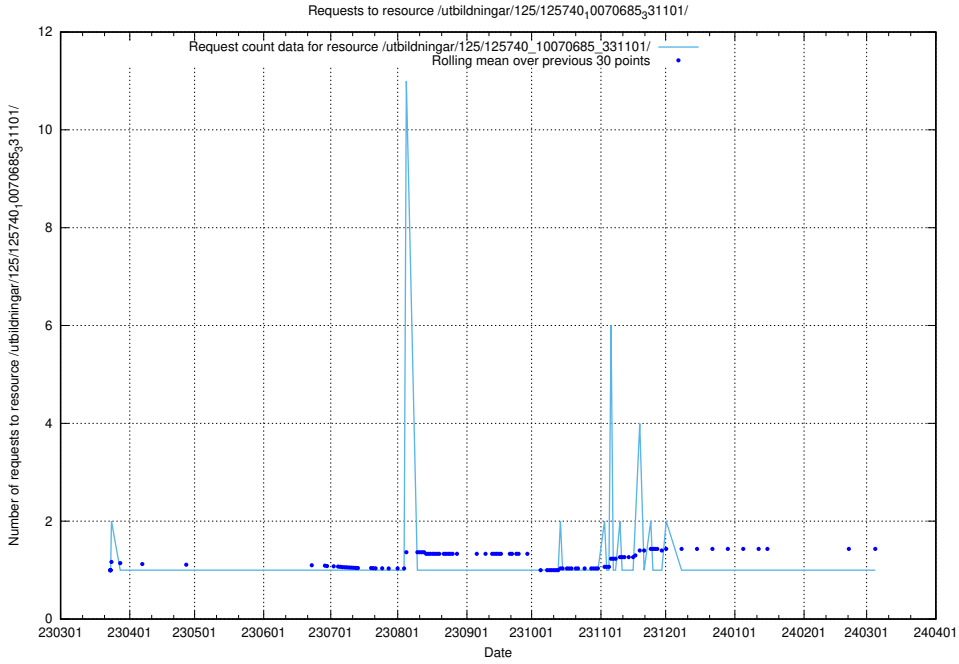

5.883 Usage of /utbildningar/125/125740_10070685_331101/

Here, we count the number of requests to resource /utbildningar/125/125740_10070685_331101/.