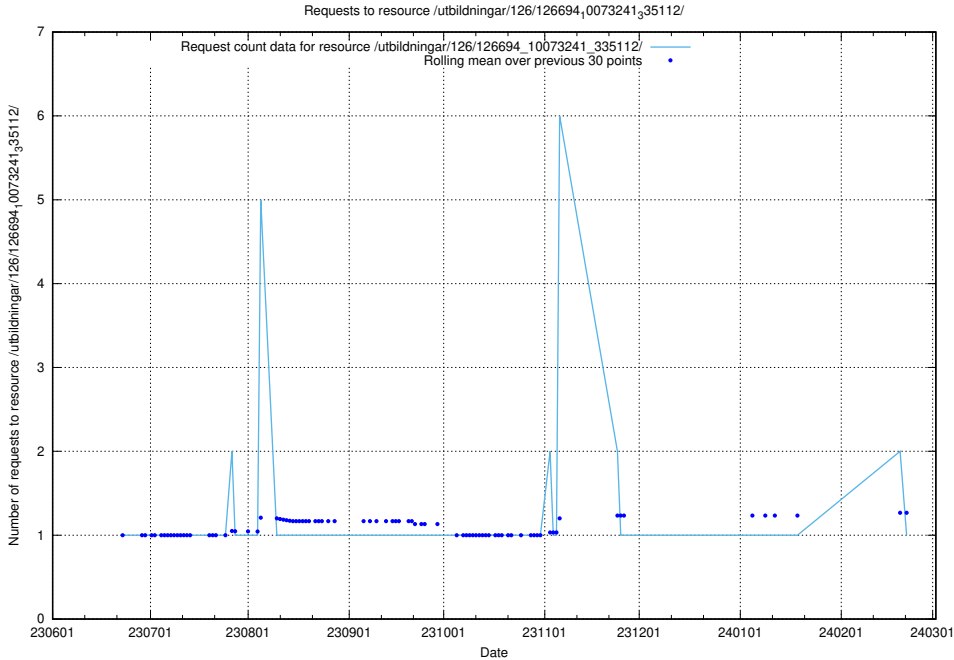

5.5288 Usage of /utbildningar/126/126694_10073241_335112/

Here, we count the number of requests to resource /utbildningar/126/126694_10073241_335112/.