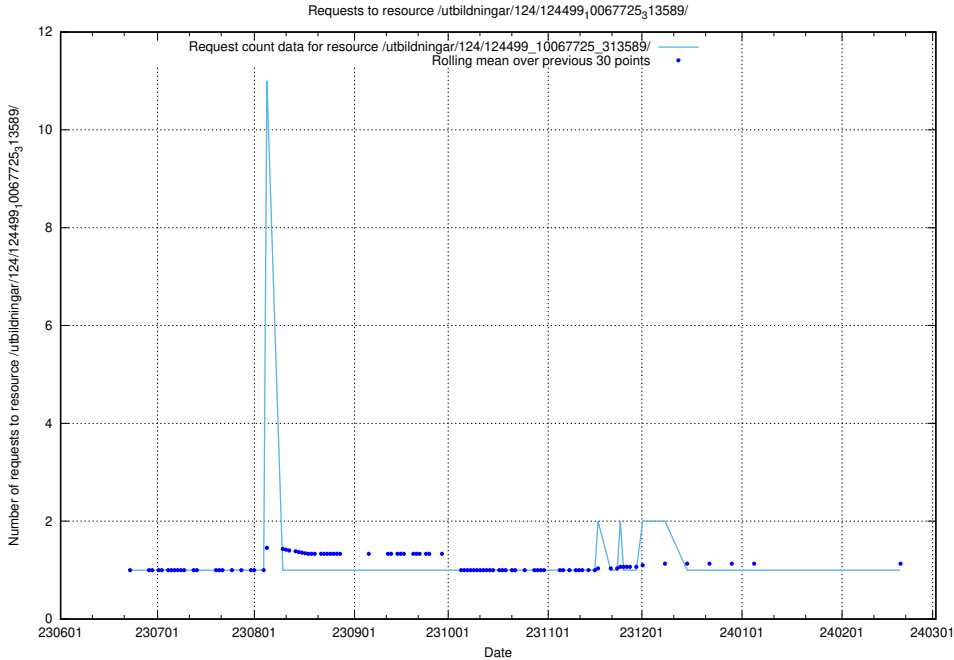

5.5442 Usage of /utbildningar/124/124499_10067725_313589/

Here, we count the number of requests to resource /utbildningar/124/124499_10067725_313589/.