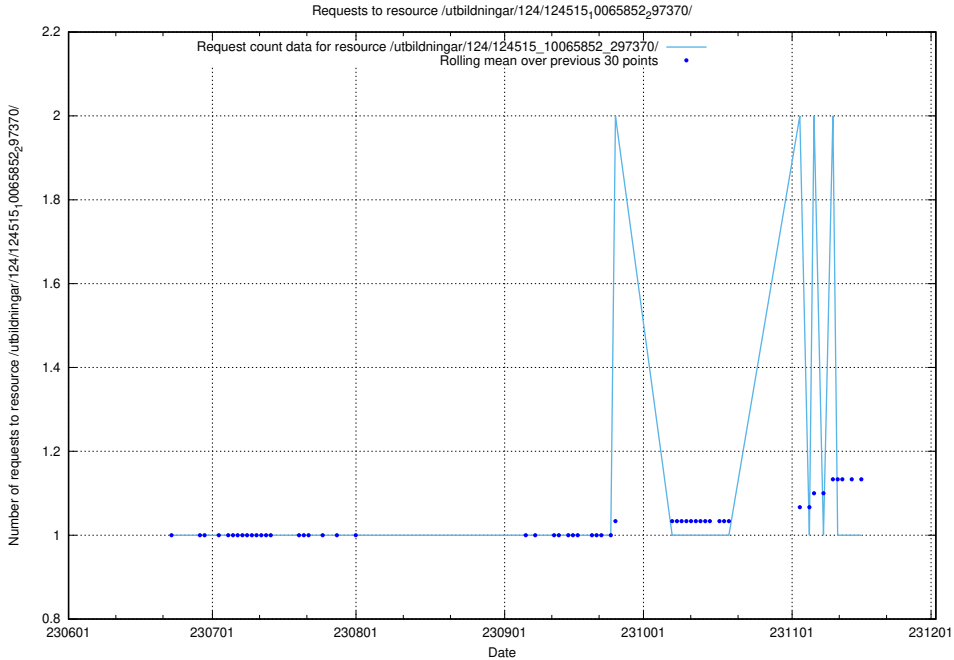

5.5428 Usage of /utbildningar/124/124515_10065852_297370/

Here, we count the number of requests to resource /utbildningar/124/124515_10065852_297370/.