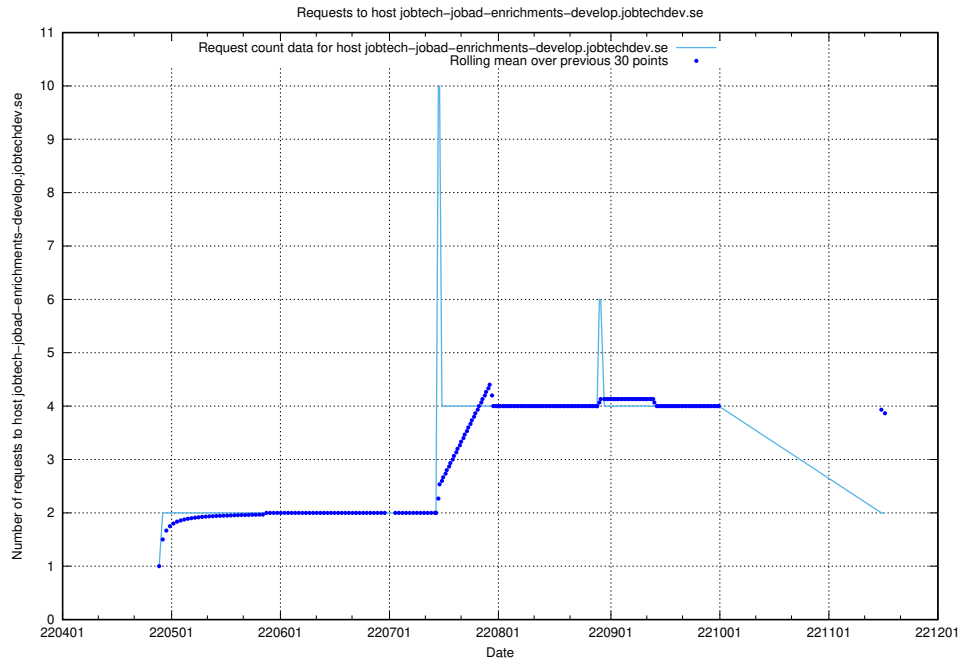

## 7.440 Usage of jobtech-jobad-enrichments-develop.jobtechdev.se

Here, we count the number of requests to host jobtech-jobad-enrichments-develop.jobtechdev.se.