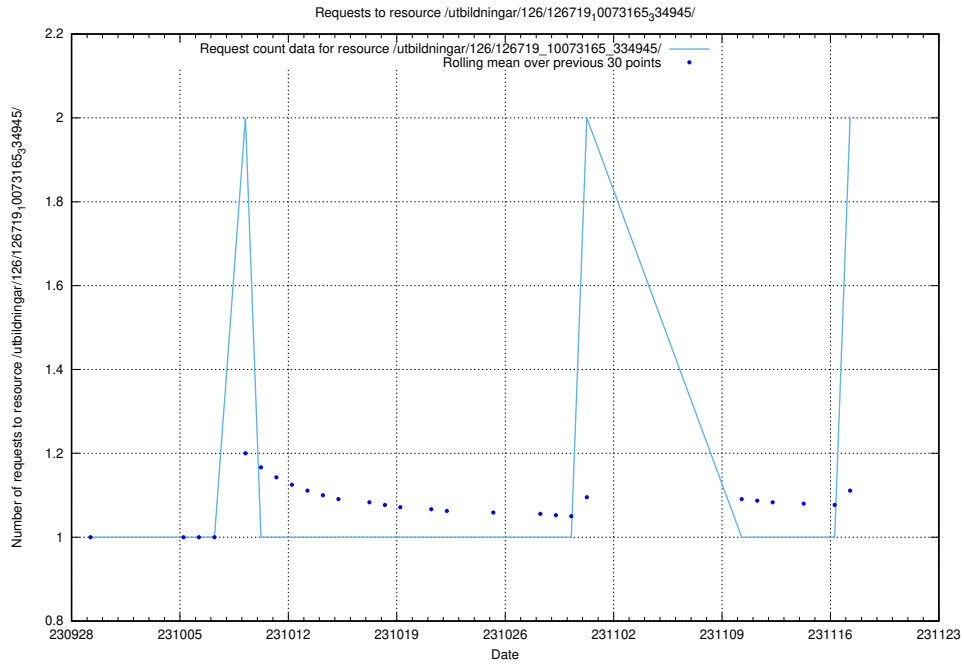

5.579 Usage of /utbildningar/126/126719_10073165_334945/

Here, we count the number of requests to resource /utbildningar/126/126719_10073165_334945/.