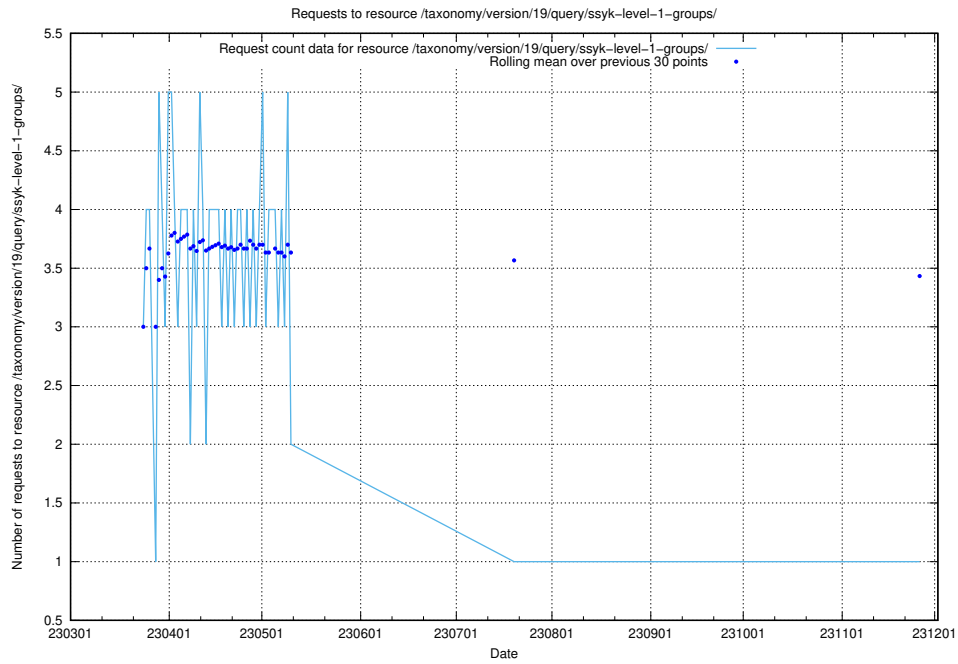

5.5783 Usage of /taxonomy/version/19/query/ssyk-level-1-groups/

Here, we count the number of requests to resource /taxonomy/version/19/query/ssyk-level-1-groups/.