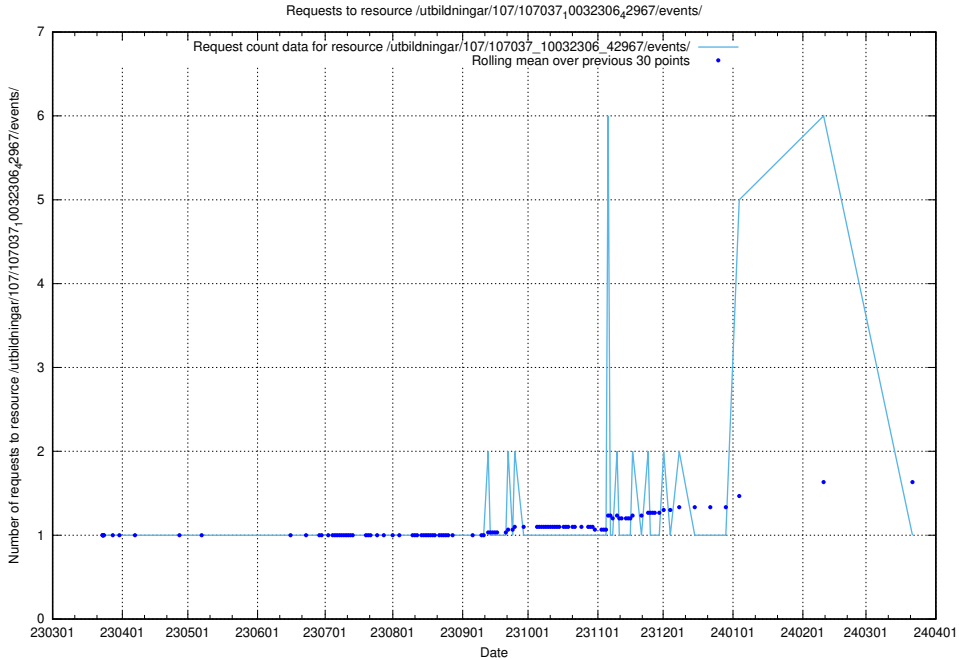

5.5021 Usage of /utbildningar/107/107037_10032306_42967/events/

Here, we count the number of requests to resource /utbildningar/107/107037_10032306_42967/events/.