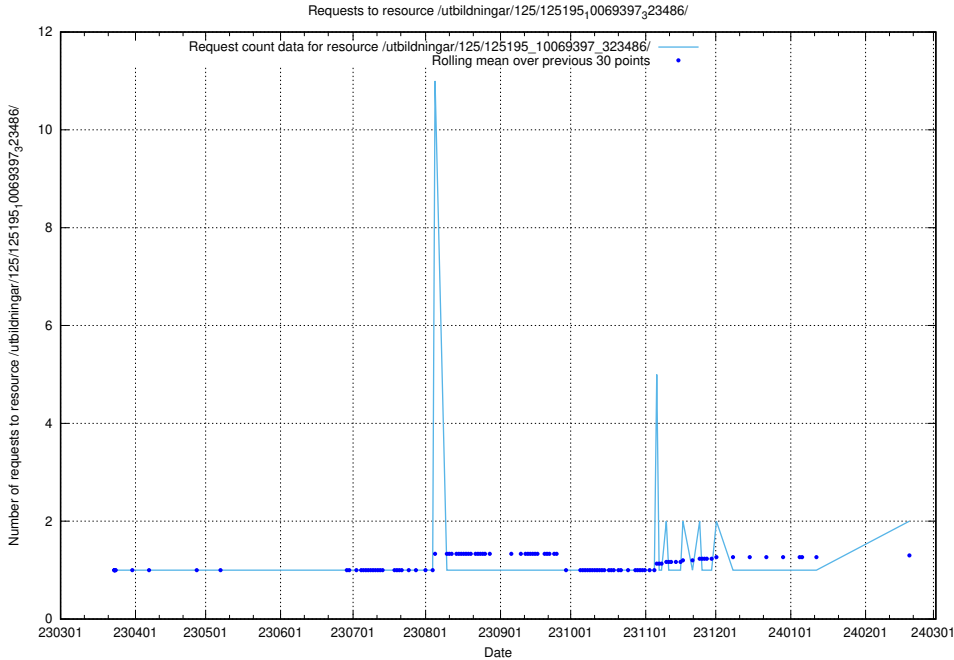

5.332 Usage of /utbildningar/125/125195_10069397_323486/

Here, we count the number of requests to resource /utbildningar/125/125195_10069397_323486/.