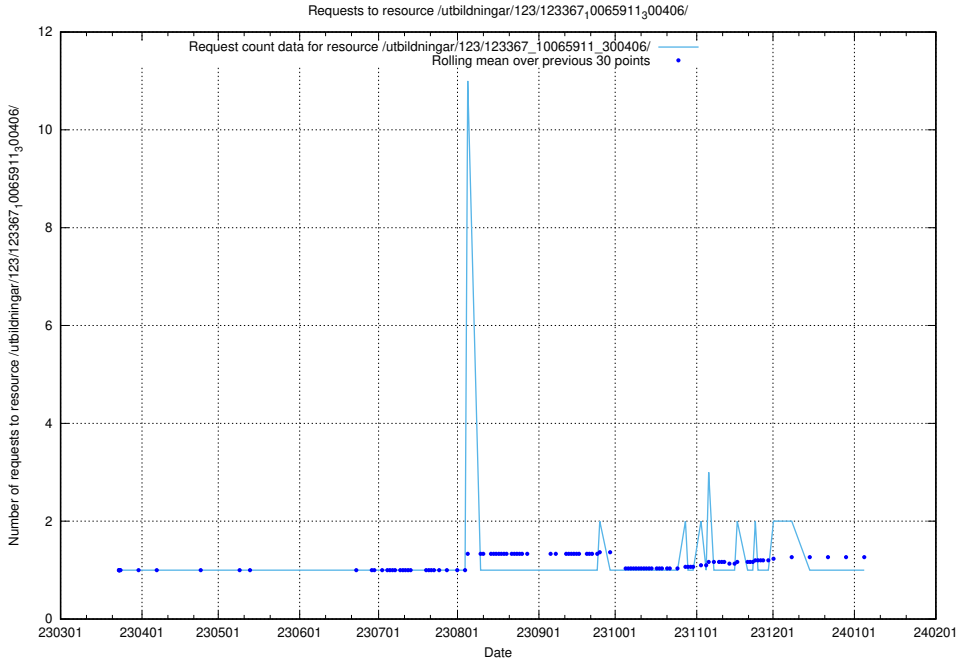

5.4380 Usage of /utbildningar/123/123367_10065911_300406/

Here, we count the number of requests to resource /utbildningar/123/123367_10065911_300406/.