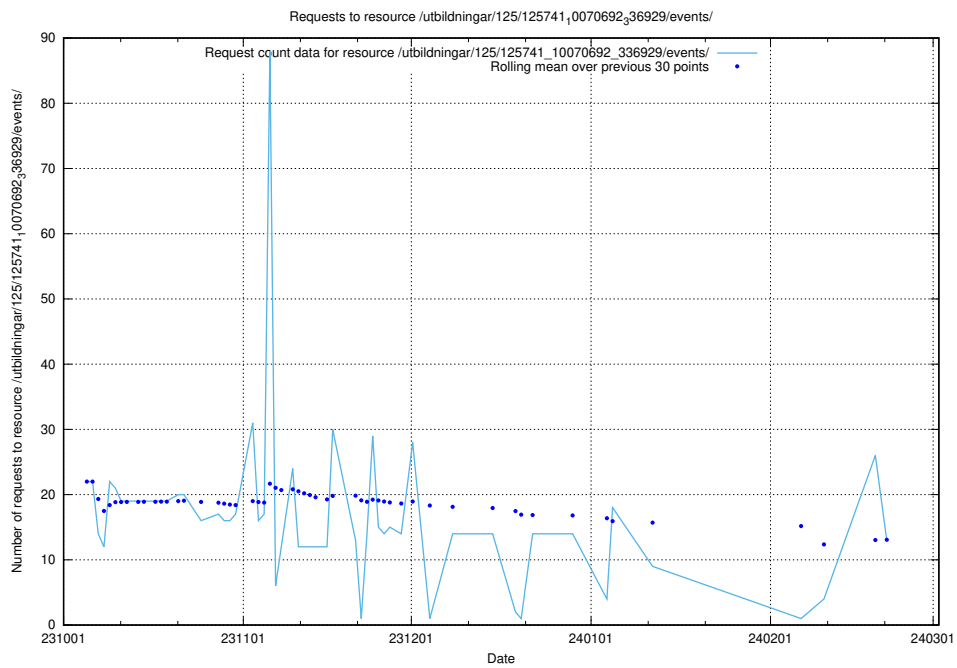

5.14 Usage of /utbildningar/125/125741_10070692_336929/events/

Here, we count the number of requests to resource /utbildningar/125/125741_10070692_336929/events/