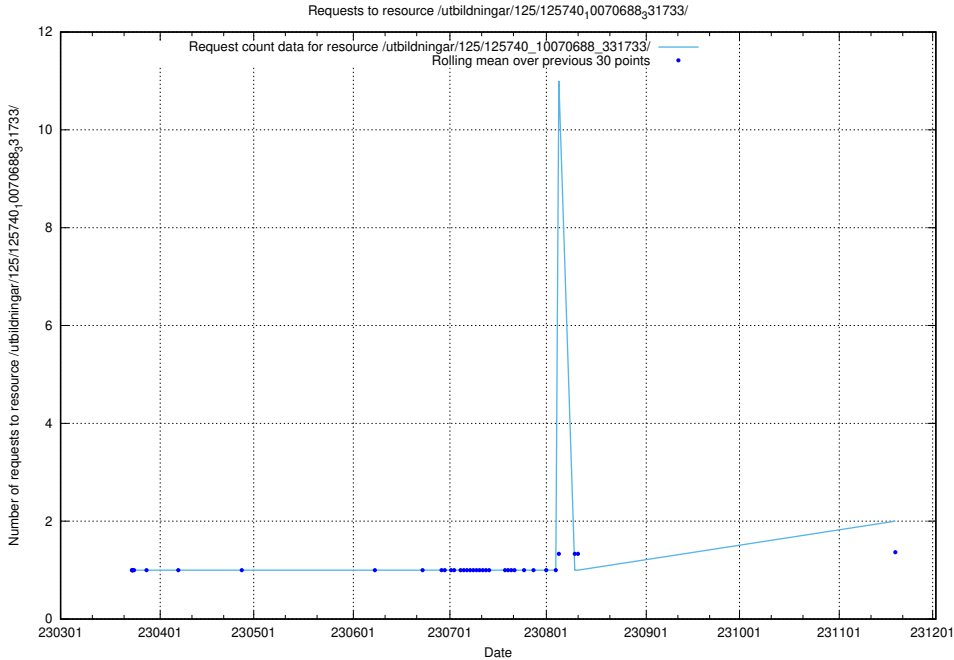

5.304 Usage of /utbildningar/125/125740_10070688_331733/

Here, we count the number of requests to resource /utbildningar/125/125740_10070688_331733/.