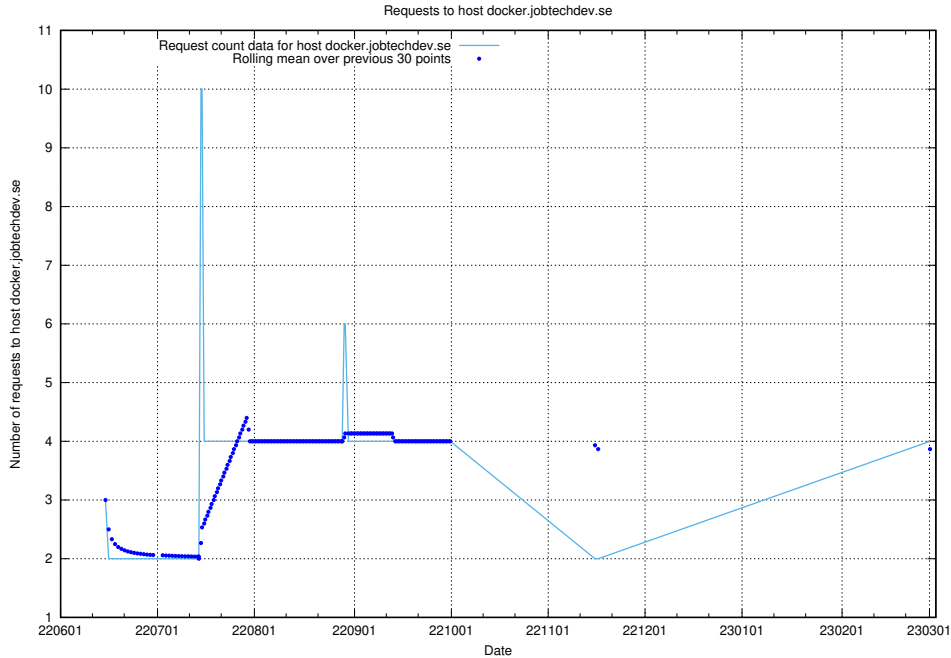

7.142 Usage of docker.jobtechdev.se

Here, we count the number of requests to host docker.jobtechdev.se.