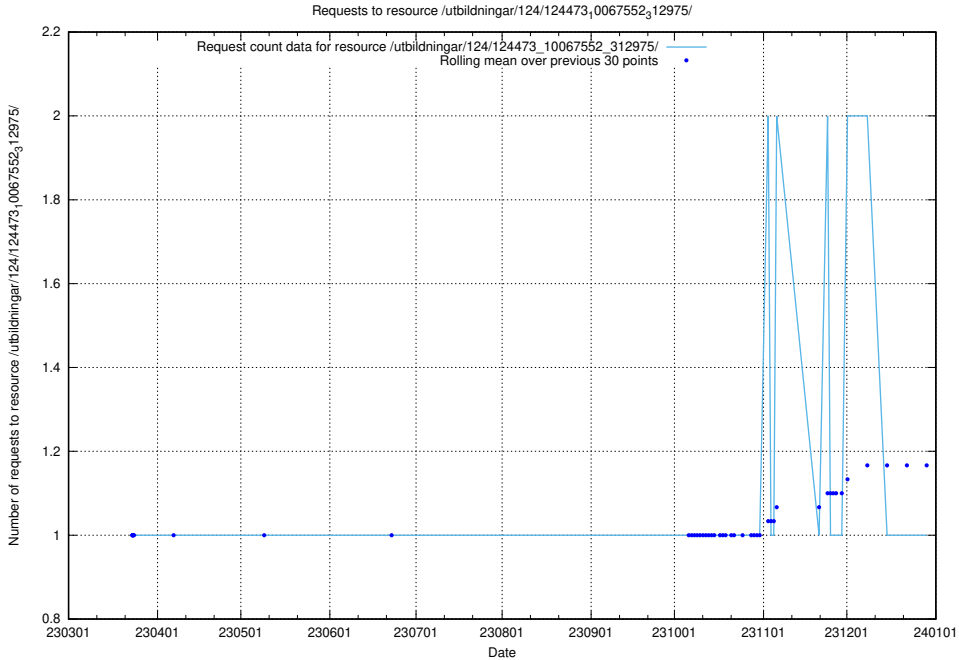

5.2589 Usage of /utbildningar/124/124473_10067552_312975/

Here, we count the number of requests to resource /utbildningar/124/124473_10067552_312975/.