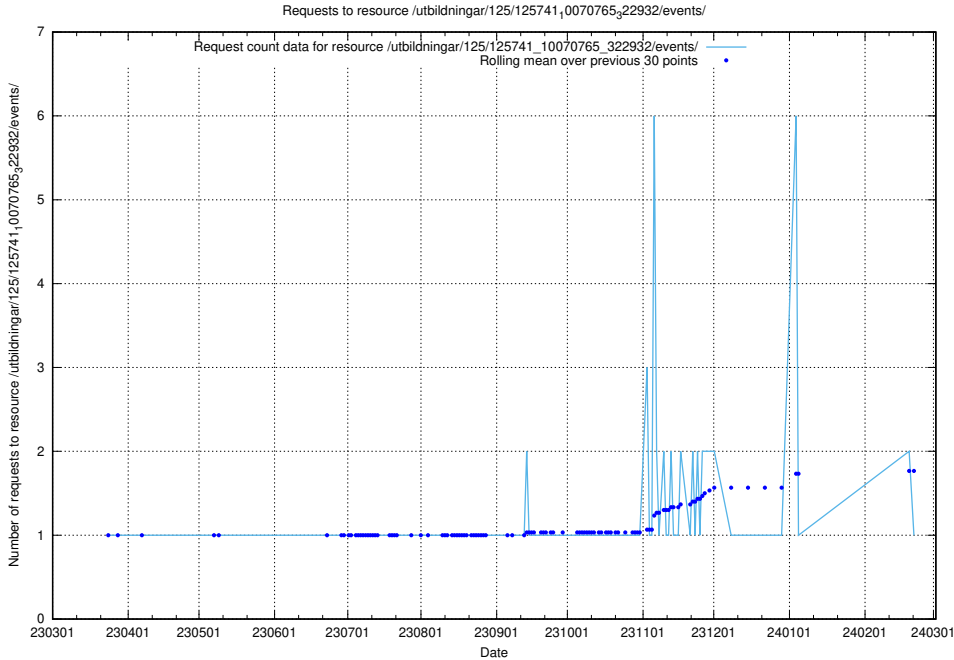

5.5875 Usage of /utbildningar/125/125741_10070765_322932/events/

Here, we count the number of requests to resource /utbildningar/125/125741_10070765_322932/events/