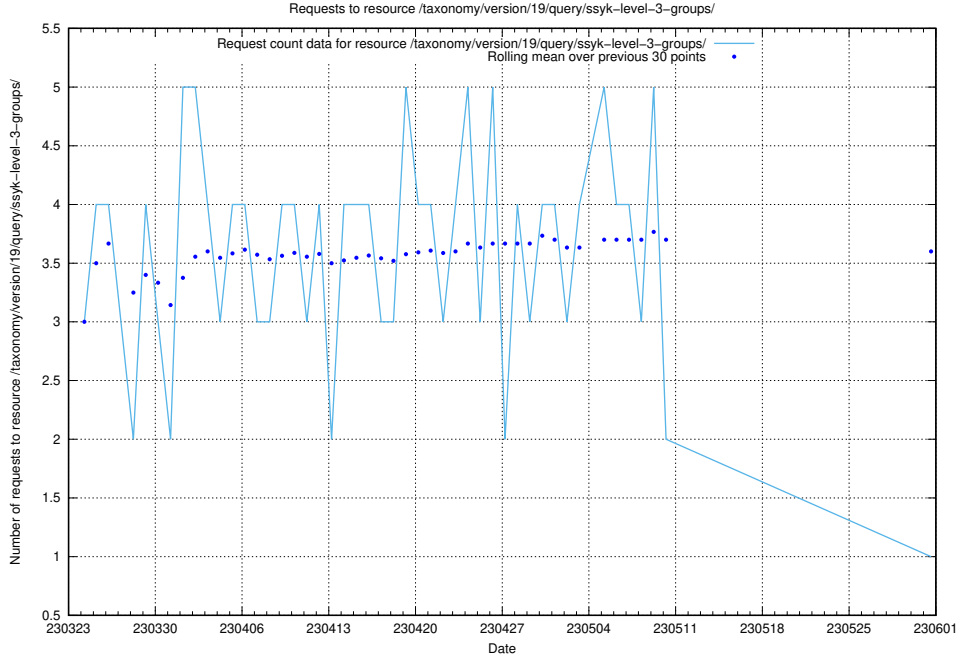

5.5781 Usage of /taxonomy/version/19/query/ssyk-level-3-groups/

Here, we count the number of requests to resource /taxonomy/version/19/query/ssyk-level-3-groups/.