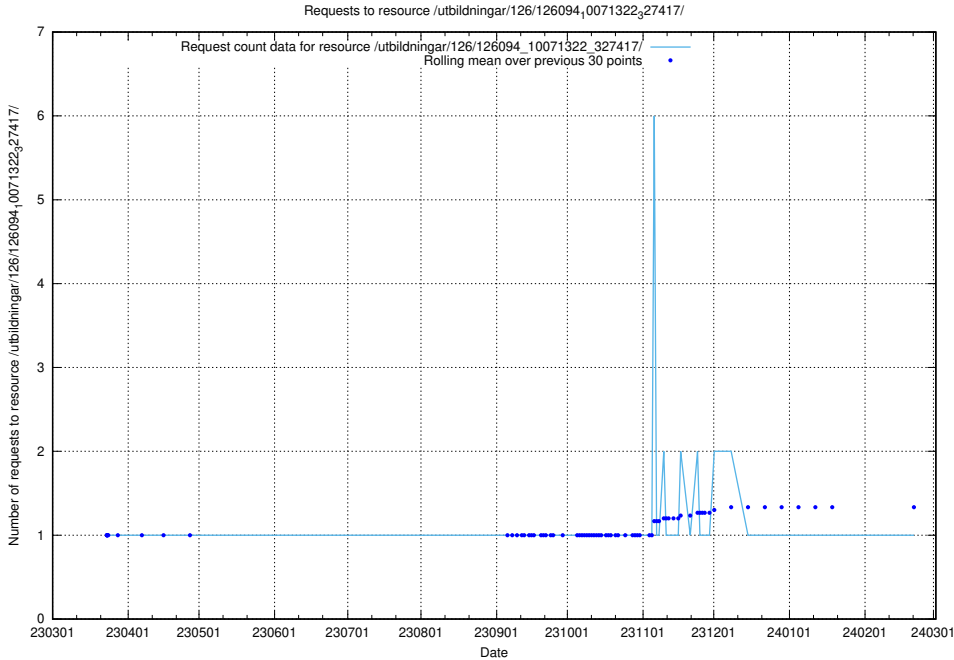

5.6068 Usage of /utbildningar/126/126094_10071322_327417/

Here, we count the number of requests to resource /utbildningar/126/126094_10071322_327417/.