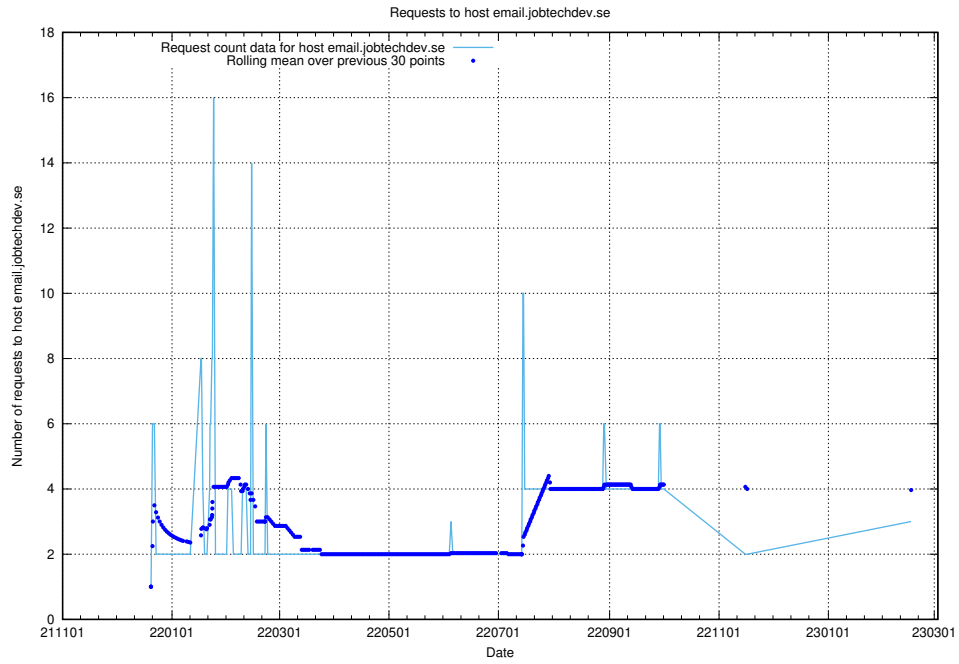

7.200 Usage of email.jobtechdev.se

Here, we count the number of requests to host email.jobtechdev.se.