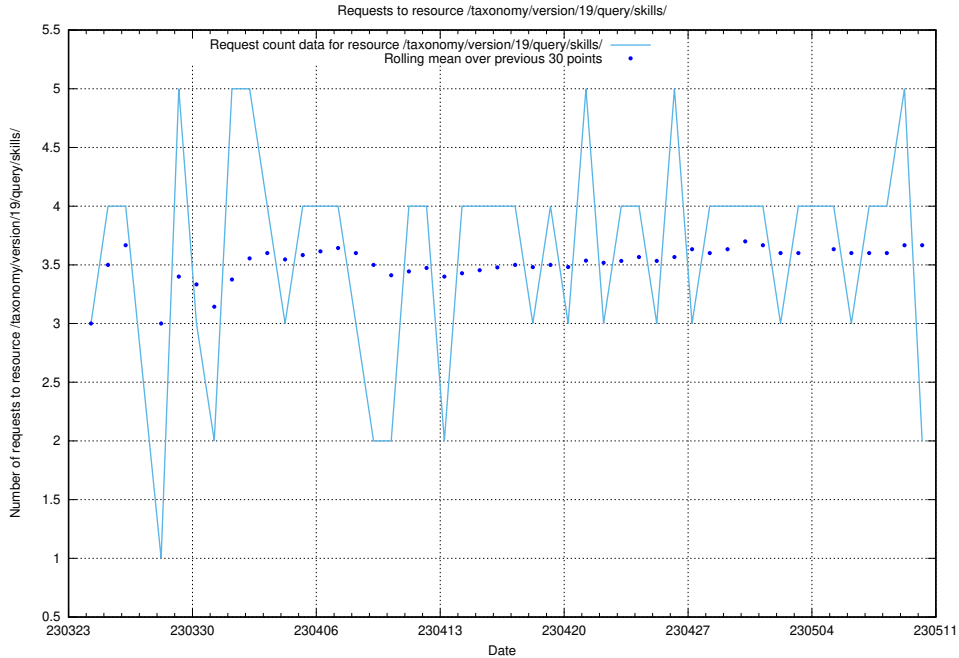

5.814 Usage of /taxonomy/version/19/query/skills/

Here, we count the number of requests to resource /taxonomy/version/19/query/skills/.