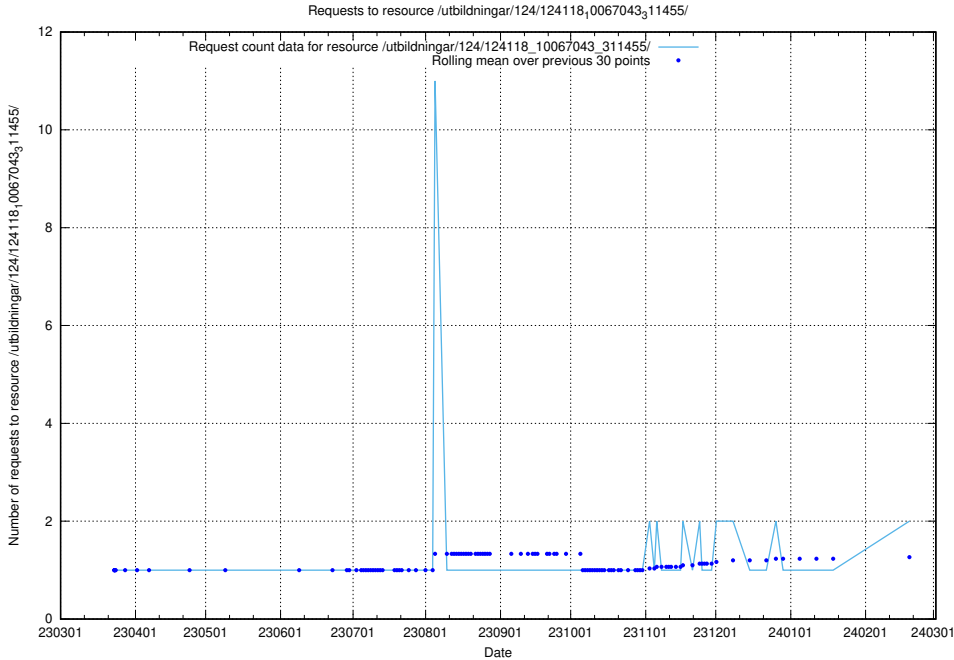

5.559 Usage of /utbildningar/124/124118_10067043_311455/

Here, we count the number of requests to resource /utbildningar/124/124118_10067043_311455/.