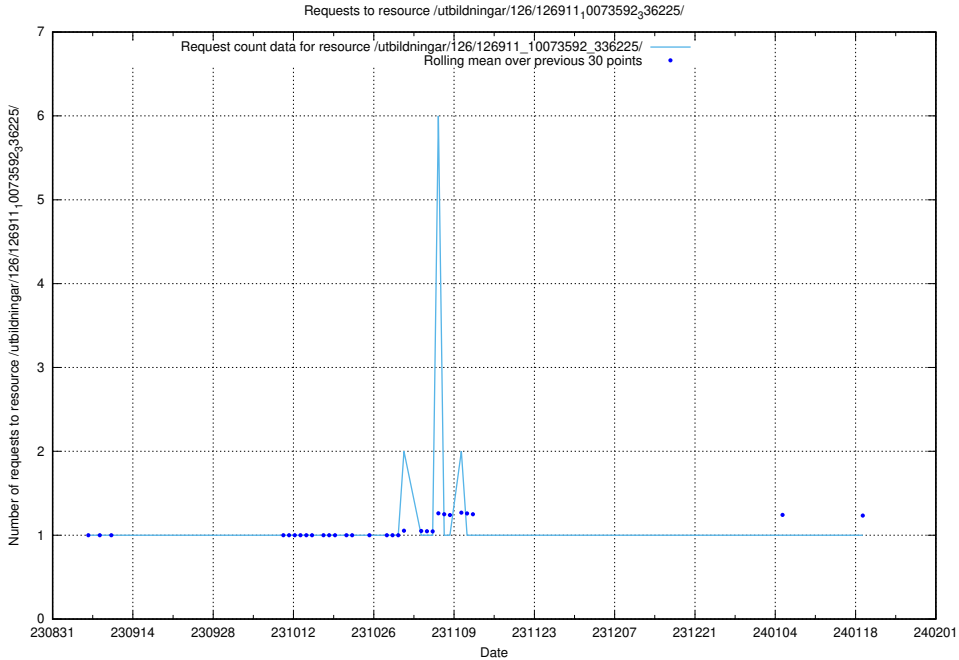

5.4313 Usage of /utbildningar/126/126911_10073592_336225/

Here, we count the number of requests to resource /utbildningar/126/126911_10073592_336225/.