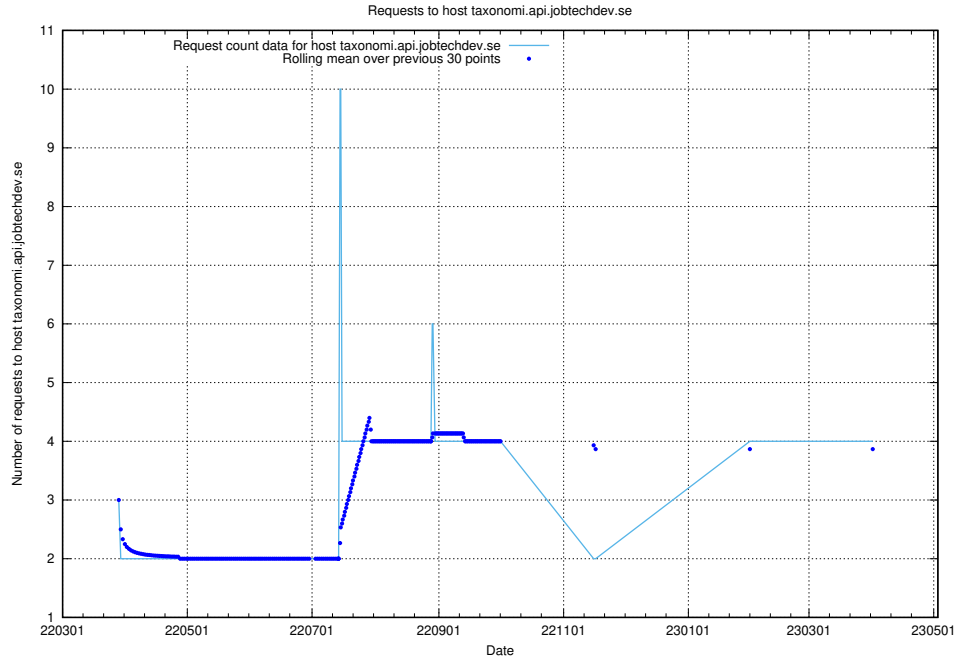

7.151 Usage of taxonomi.api.jobtechdev.se

Here, we count the number of requests to host taxonomi.api.jobtechdev.se.