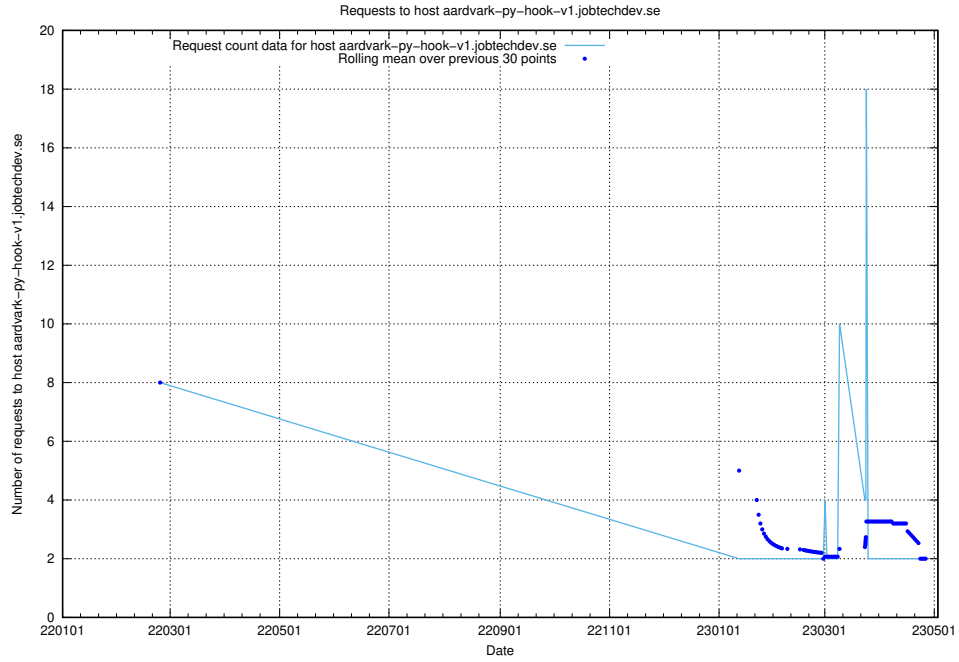

7.512 Usage of aardvark-py-hook-v1.jobtechdev.se

Here, we count the number of requests to host aardvark-py-hook-v1.jobtechdev.se.