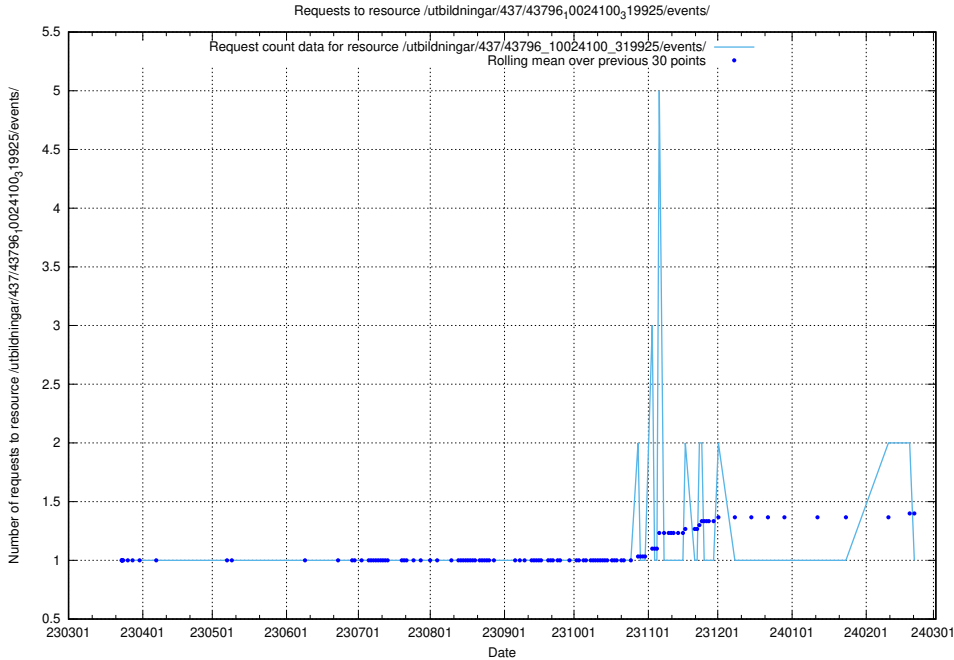

### 5.5990 Usage of /utbildningar/437/43796\_10024100\_319925/events/

Here, we count the number of requests to resource /utbildningar/437/43796\_10024100\_319925/events/.