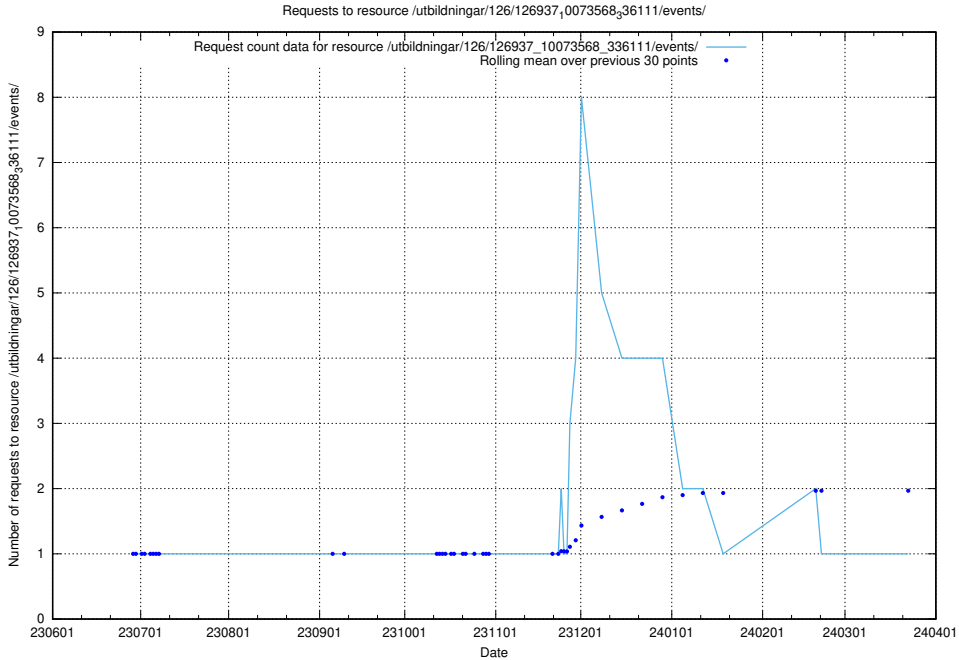

5.5088 Usage of /utbildningar/126/126937_10073568_336111/events/

Here, we count the number of requests to resource /utbildningar/126/126937_10073568_336111/events/