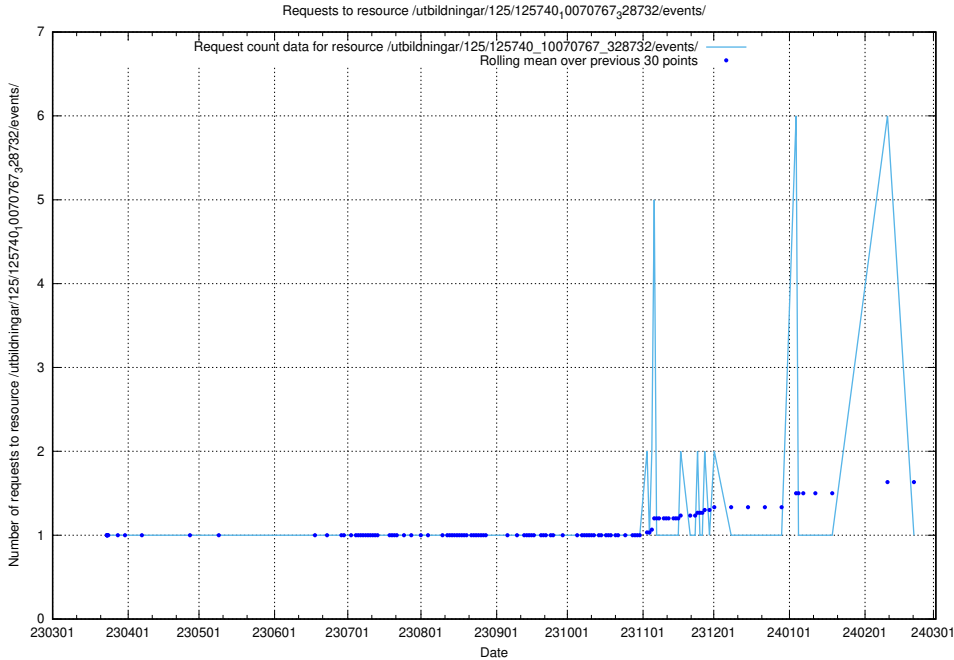

5.865 Usage of /utbildningar/125/125740_10070767_328732/events/

Here, we count the number of requests to resource /utbildningar/125/125740_10070767_328732/events/