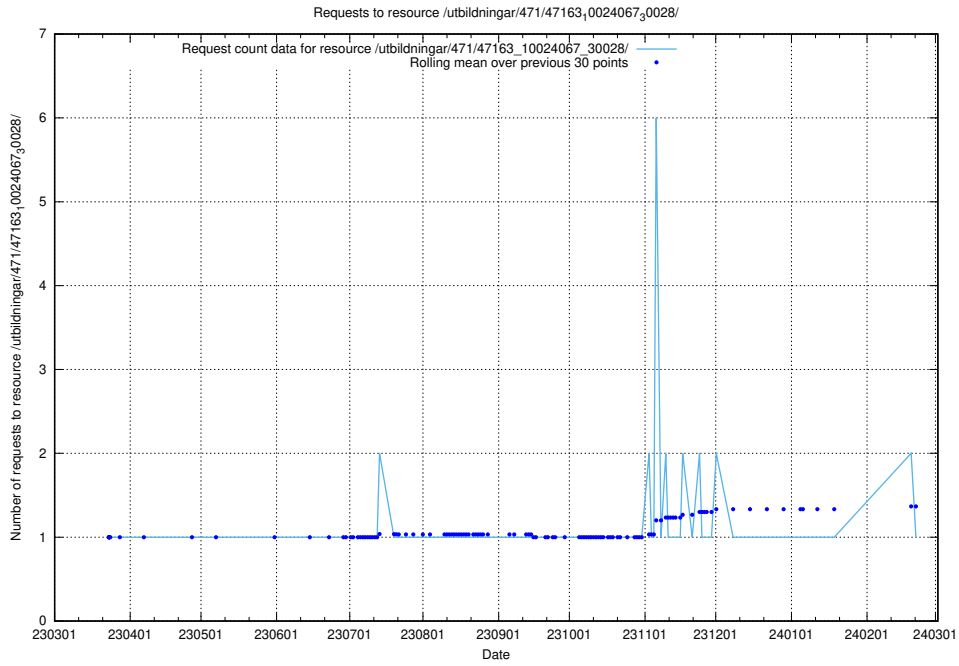

5.5950 Usage of /utbildningar/471/47163_10024067_30028/

Here, we count the number of requests to resource /utbildningar/471/47163_10024067_30028/.