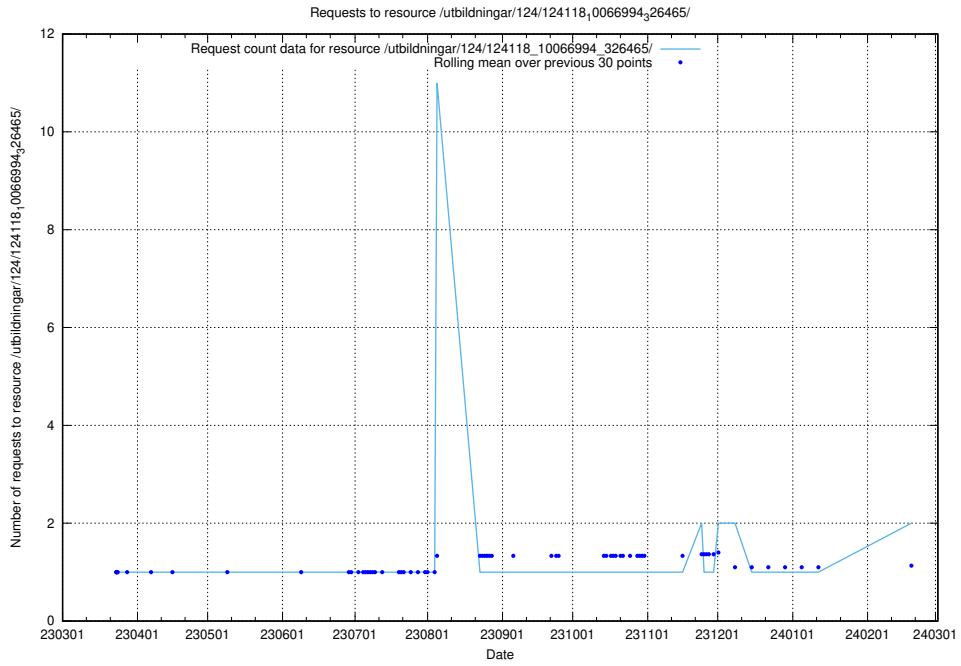

5.561 Usage of /utbildningar/124/124118_10066994_326465/

Here, we count the number of requests to resource /utbildningar/124/124118_10066994_326465/.