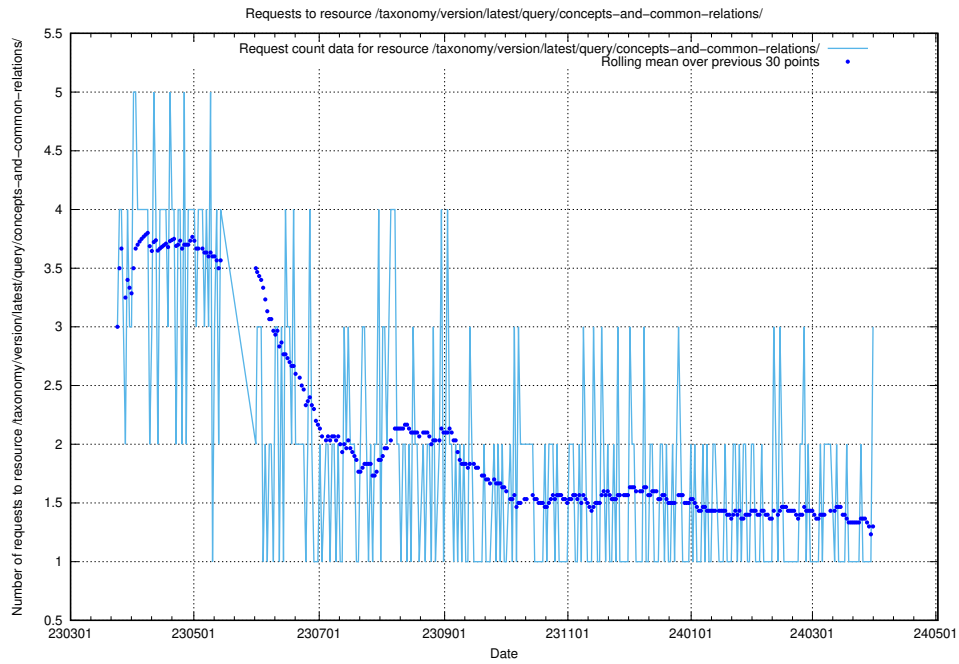

5.283 Usage of /taxonomy/version/latest/query/concepts-and-common-relations/

Here, we count the number of requests to resource /taxonomy/version/latest/query/concepts-and-common-relations/.