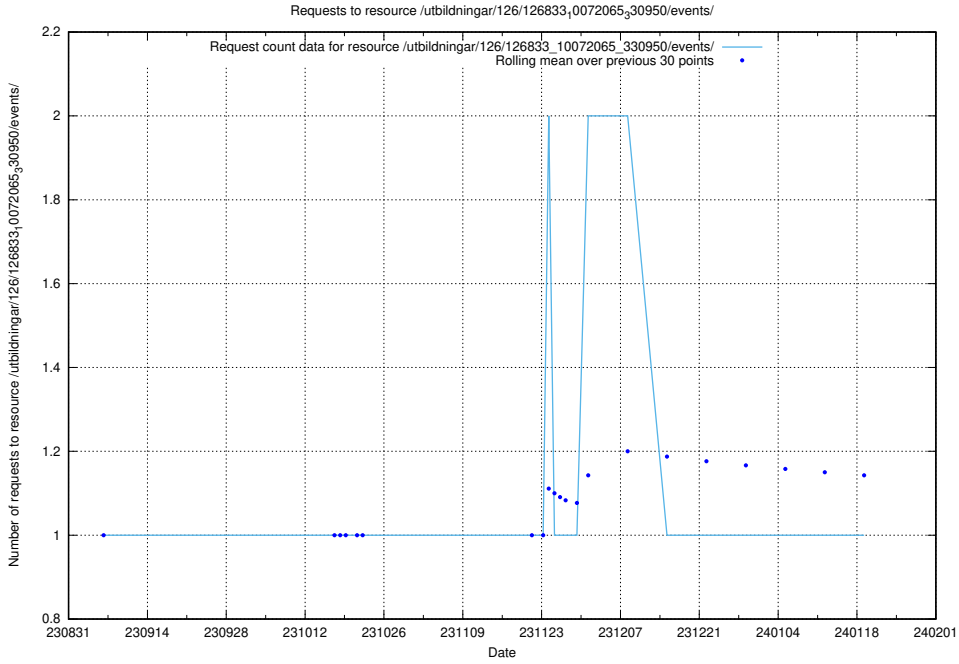

5.4315 Usage of /utbildningar/126/126833_10072065_330950/events/

Here, we count the number of requests to resource /utbildningar/126/126833_10072065_330950/events/