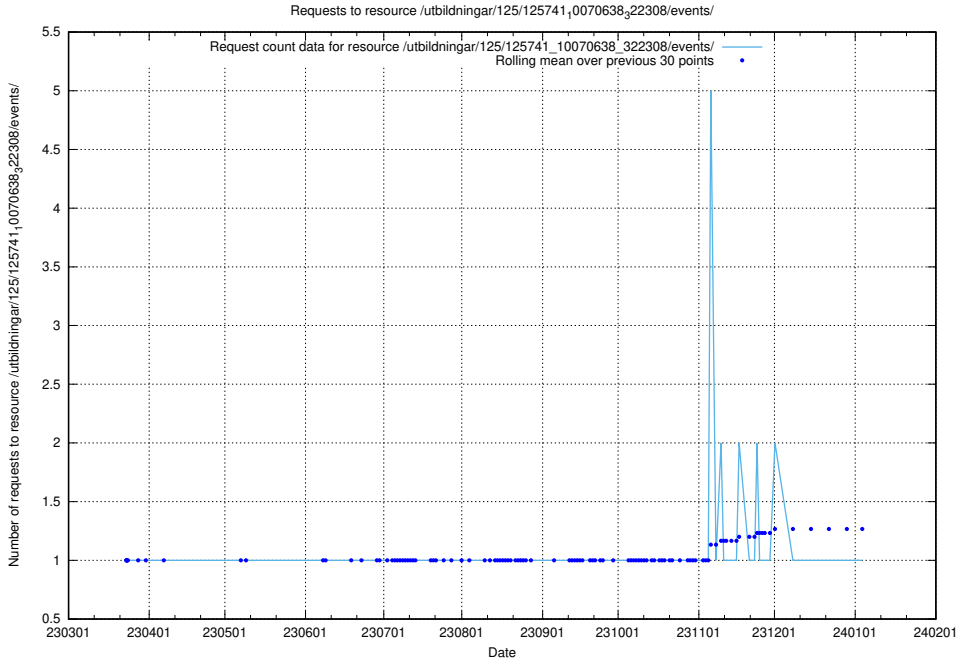

5.6141 Usage of /utbildningar/125/125741_10070638_322308/events/

Here, we count the number of requests to resource /utbildningar/125/125741_10070638_322308/events/