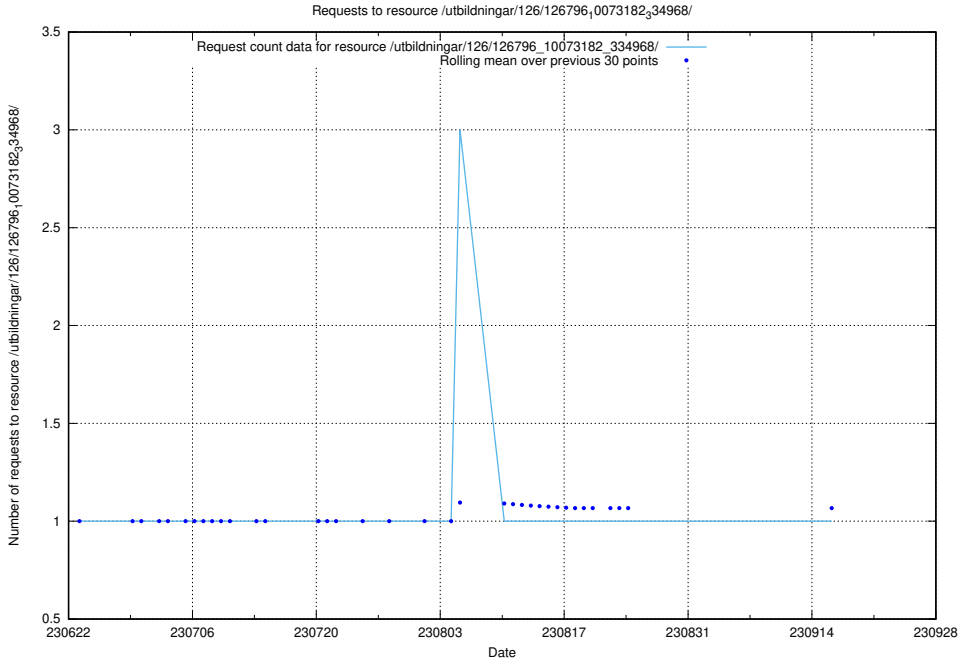

5.5237 Usage of /utbildningar/126/126796_10073182_334968/

Here, we count the number of requests to resource /utbildningar/126/126796_10073182_334968/.