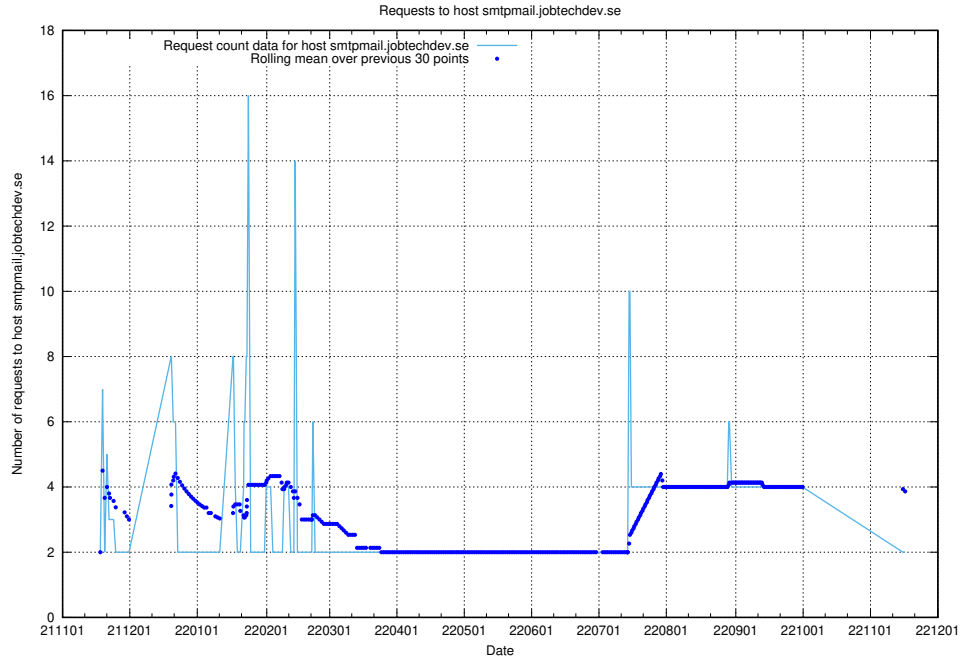

7.475 Usage of smtpmail.jobtechdev.se

Here, we count the number of requests to host smtpmail.jobtechdev.se.