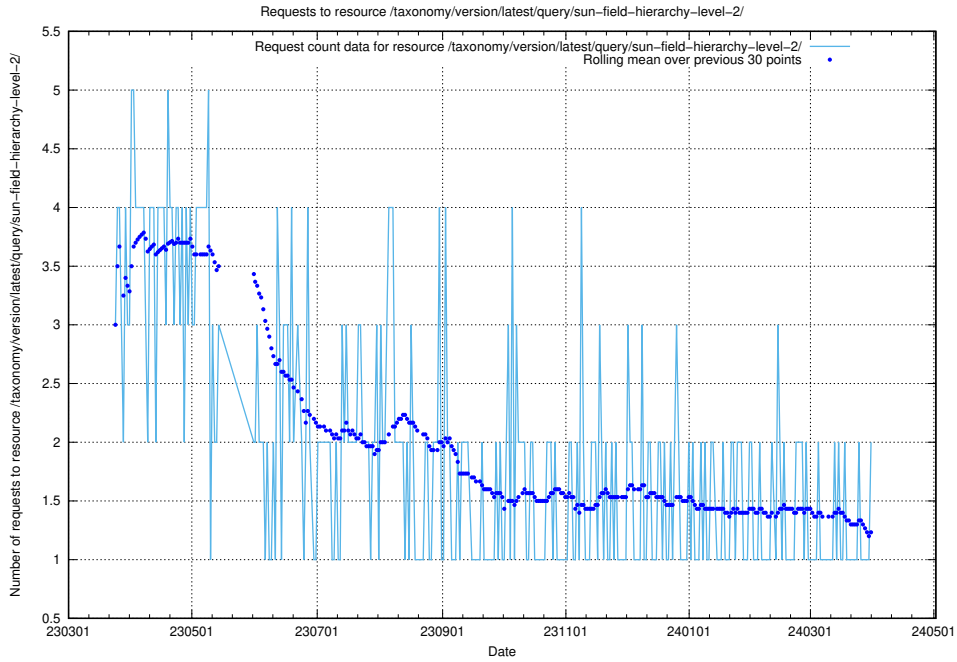

5.773 Usage of /taxonomy/version/latest/query/sun-field-hierarchy-level-2/

Here, we count the number of requests to resource /taxonomy/version/latest/query/sun-field-hierarchy-level-2/.