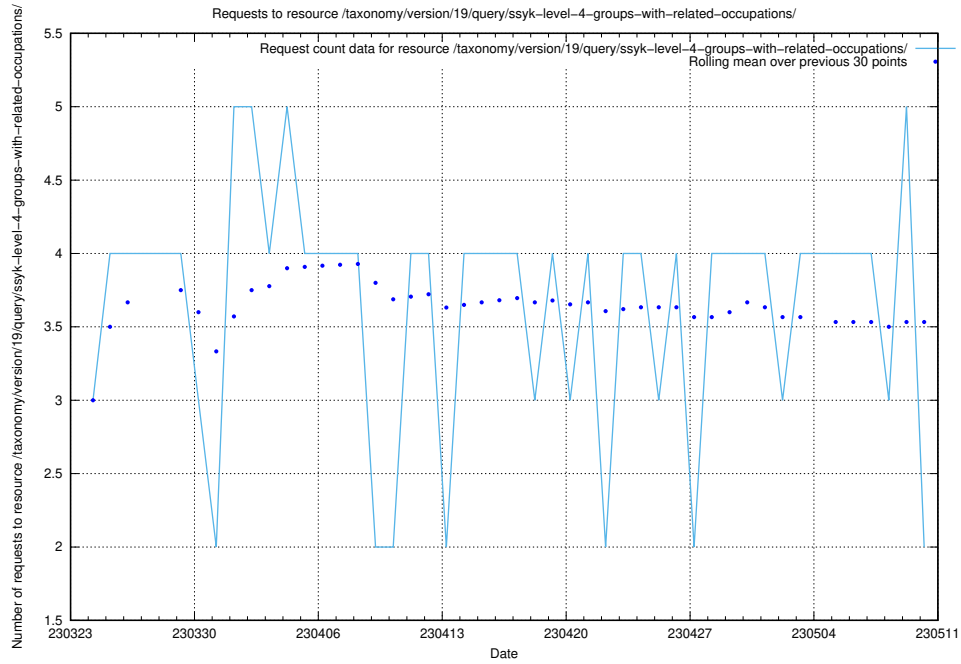

5.812 Usage of /taxonomy/version/19/query/ssyk-level-4-groups-with-related-occupations/

Here, we count the number of requests to resource /taxonomy/version/19/query/ssyk-level-4-groups-with-related-occupations/.