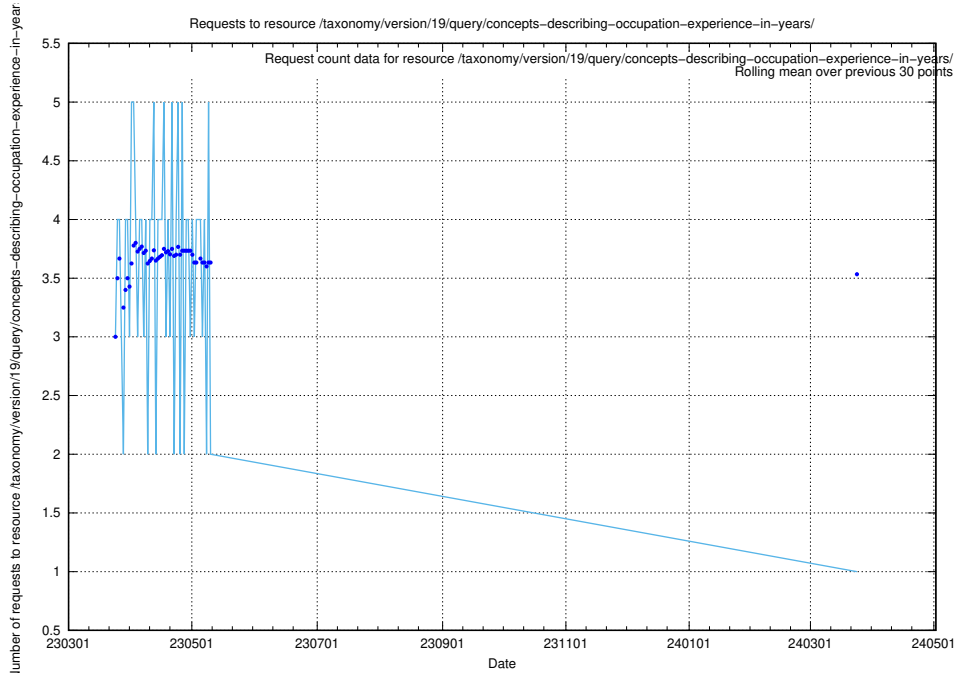

5.5803 Usage of /taxonomy/version/19/query/concepts-describing-occupation-experience-in-years/

Here, we count the number of requests to resource /taxonomy/version/19/query/concepts-describing-occupation-experience-in-years/.