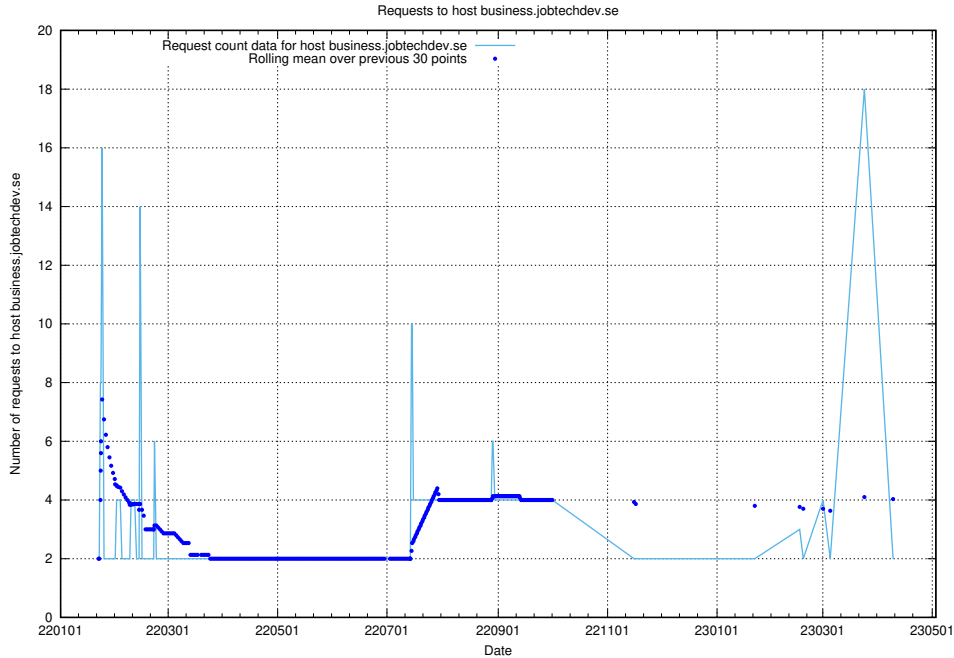

7.255 Usage of business.jobtechdev.se

Here, we count the number of requests to host business.jobtechdev.se.