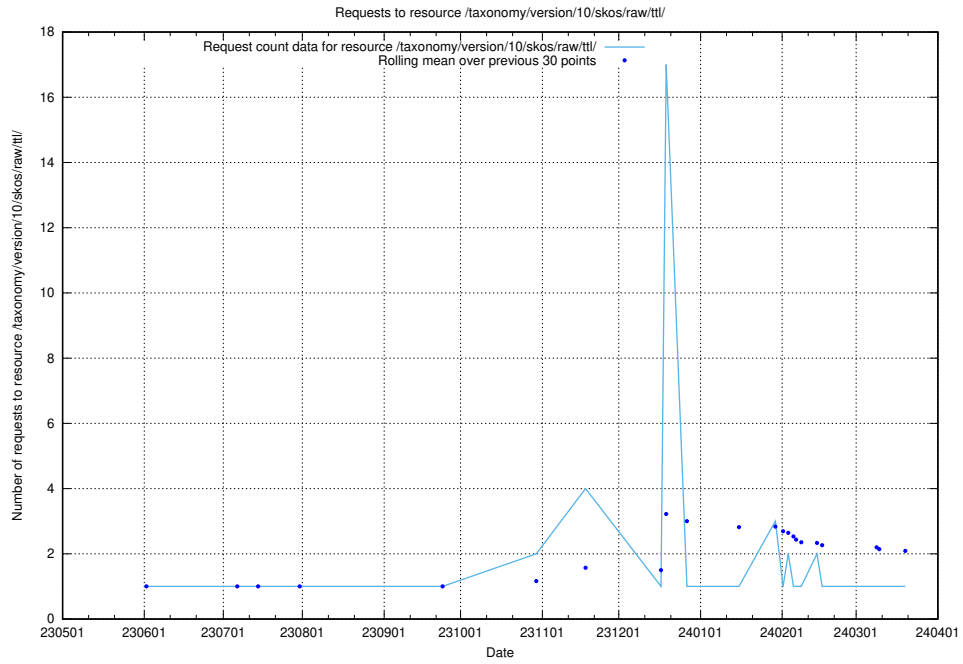

5.5603 Usage of /taxonomy/version/10/skos/raw/ttl/

Here, we count the number of requests to resource /taxonomy/version/10/skos/raw/ttl/.