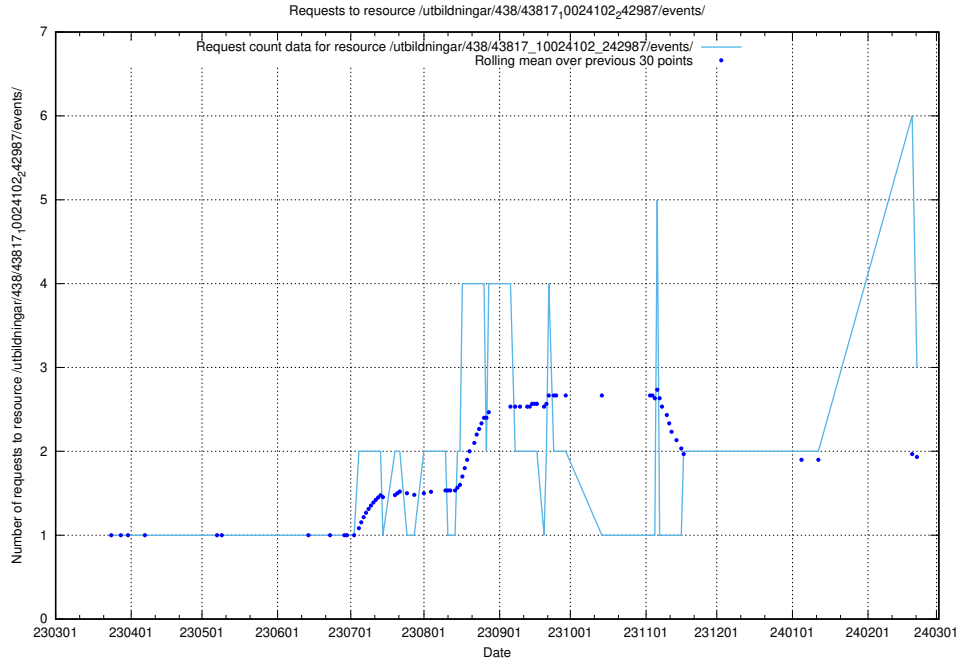

5.291 Usage of /utbildningar/438/43817_10024102_242987/events/

Here, we count the number of requests to resource /utbildningar/438/43817_10024102_242987/events/.