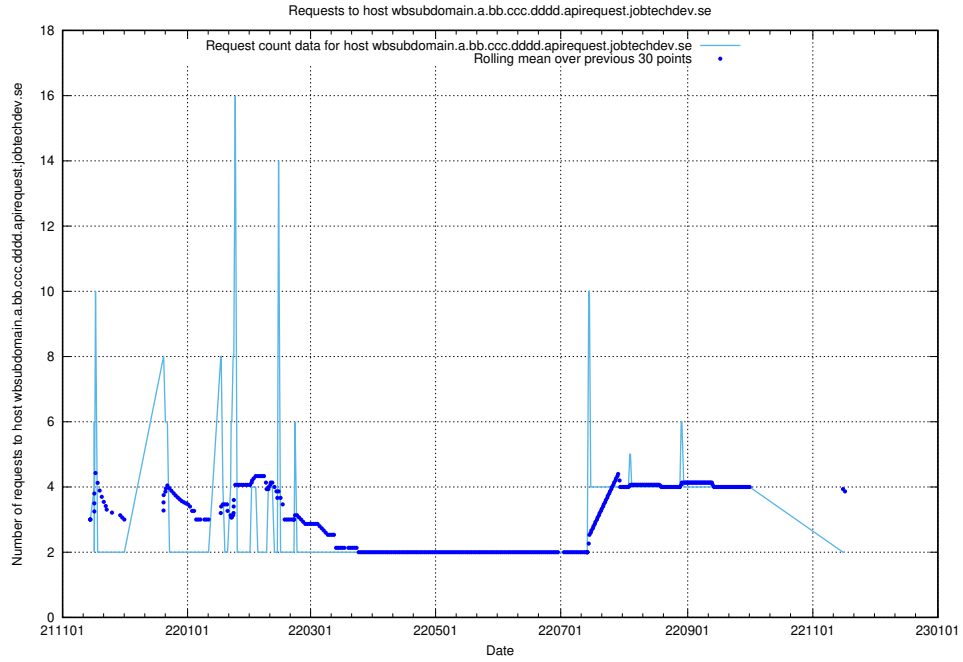

7.550 Usage of wbsubdomain.a.bb.ccc.dddd.apirequest.jobtechdev.se

Here, we count the number of requests to host wbsubdomain.a.bb.ccc.dddd.apirequest.jobtechdev.se.