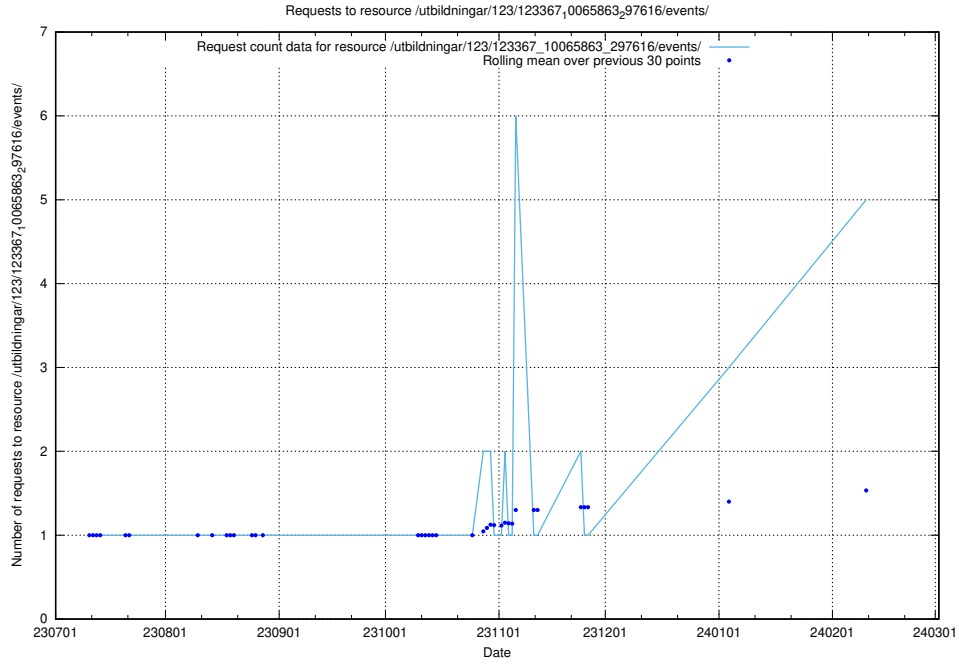

5.122 Usage of /utbildningar/123/123367_10065863_297616/events/

Here, we count the number of requests to resource /utbildningar/123/123367_10065863_297616/events/