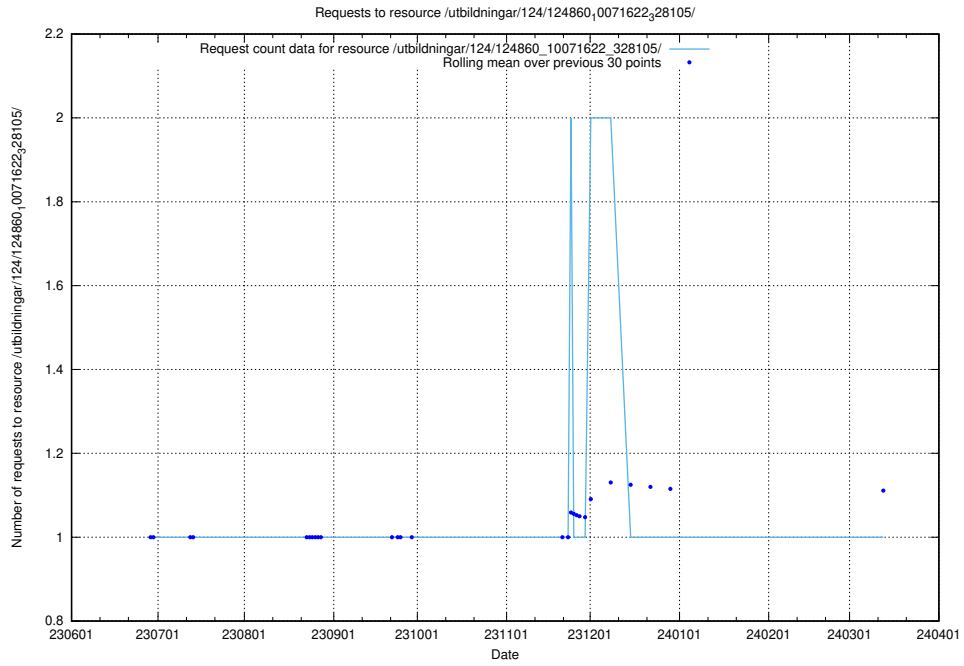

5.5138 Usage of /utbildningar/124/124860_10071622_328105/

Here, we count the number of requests to resource /utbildningar/124/124860_10071622_328105/.