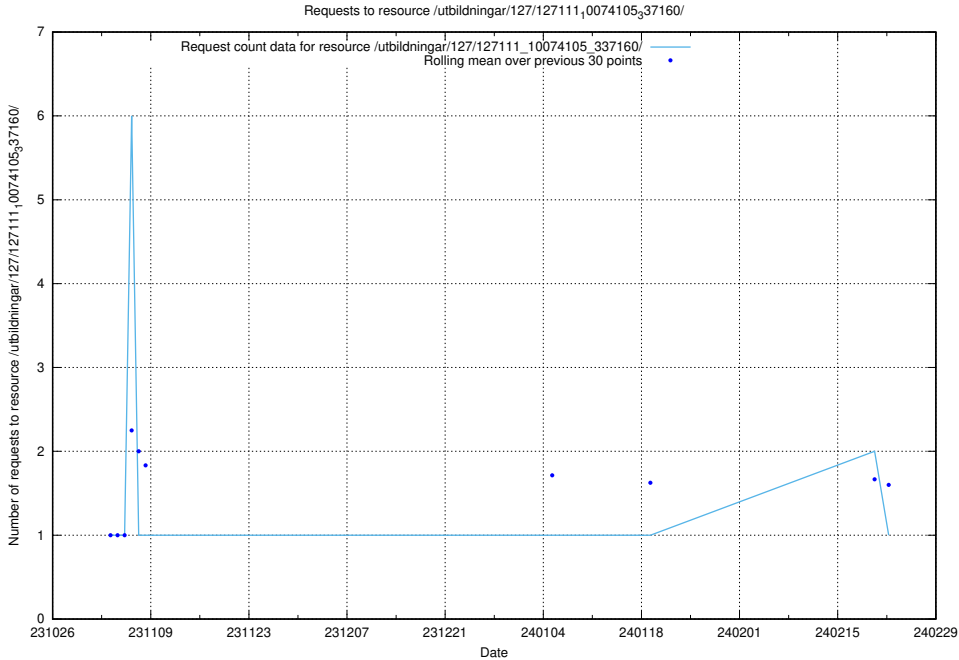

5.3792 Usage of /utbildningar/127/127111_10074105_337160/

Here, we count the number of requests to resource /utbildningar/127/127111_10074105_337160/.