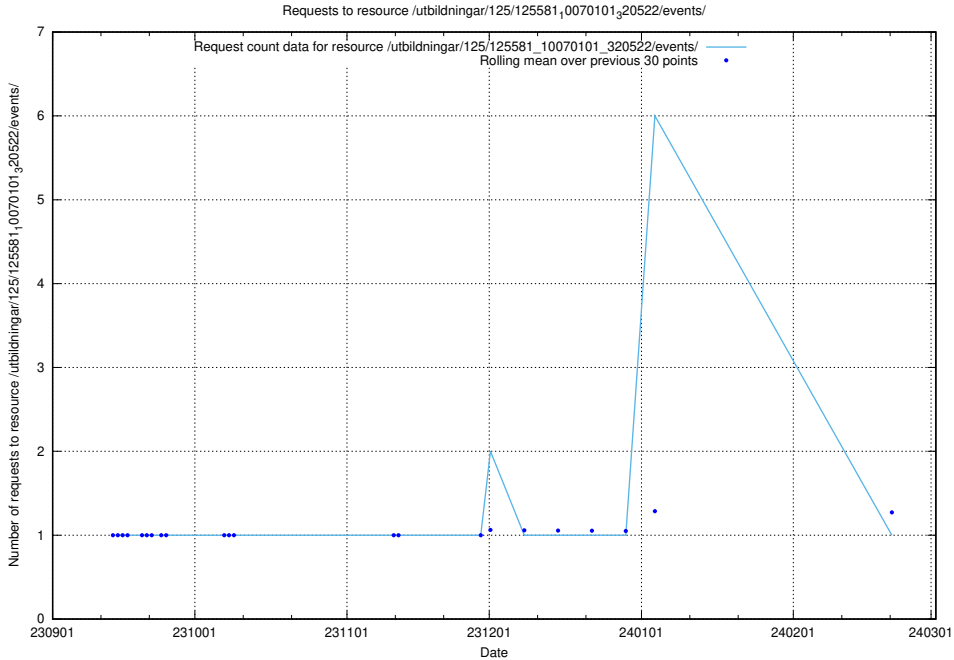

5.4237 Usage of /utbildningar/125/125581_10070101_320522/events/

Here, we count the number of requests to resource /utbildningar/125/125581_10070101_320522/events/