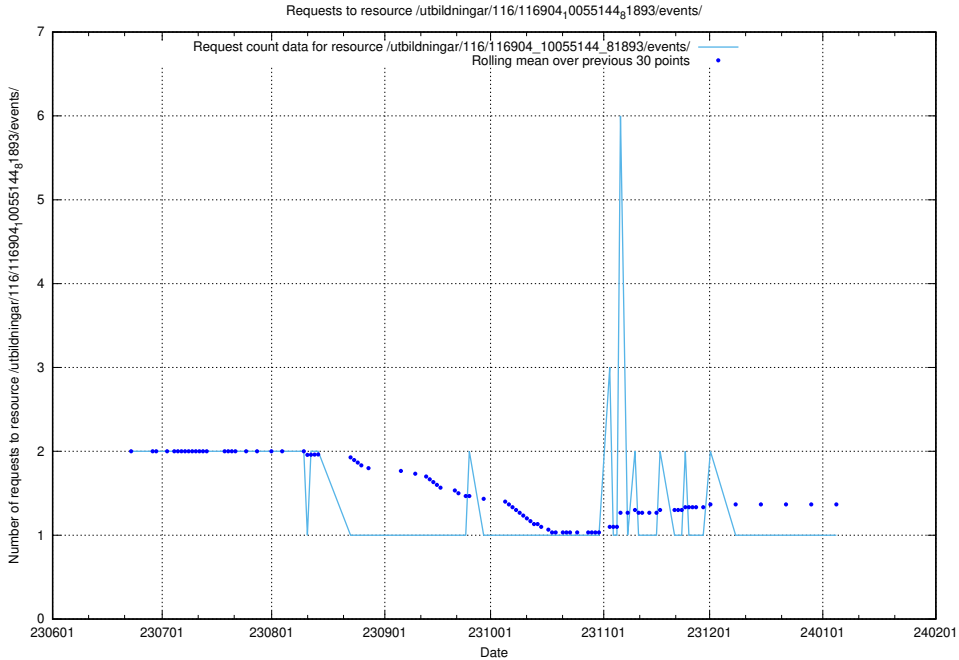

5.5223 Usage of /utbildningar/116/116904_10055144_81893/events/

Here, we count the number of requests to resource /utbildningar/116/116904_10055144_81893/events/.