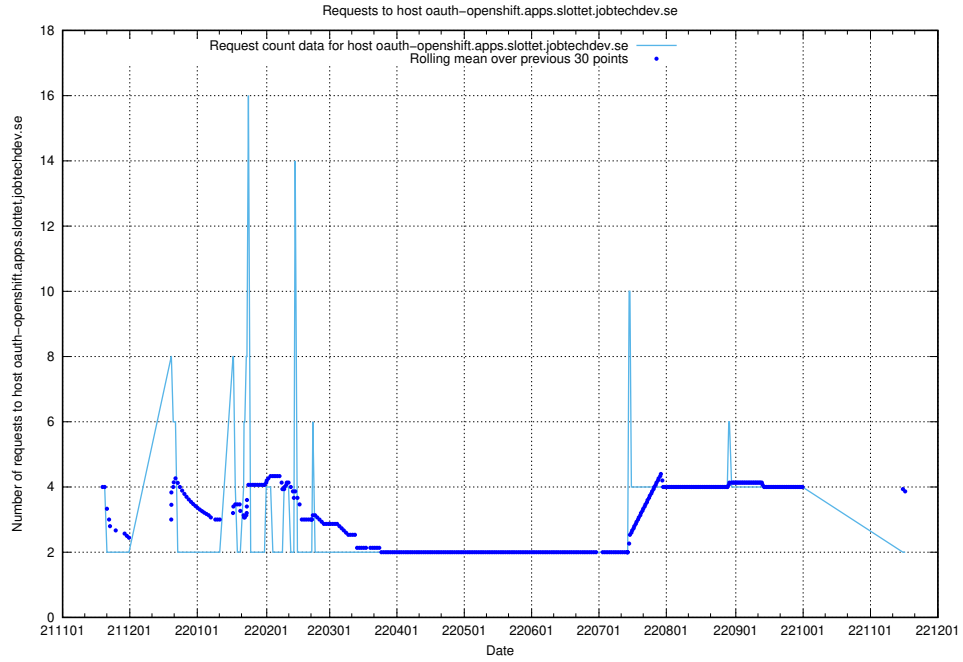

7.468 Usage of `oauth-openshift.apps.slottet.jobtechdev.se`

Here, we count the number of requests to host `oauth-openshift.apps.slottet.jobtechdev.se`.