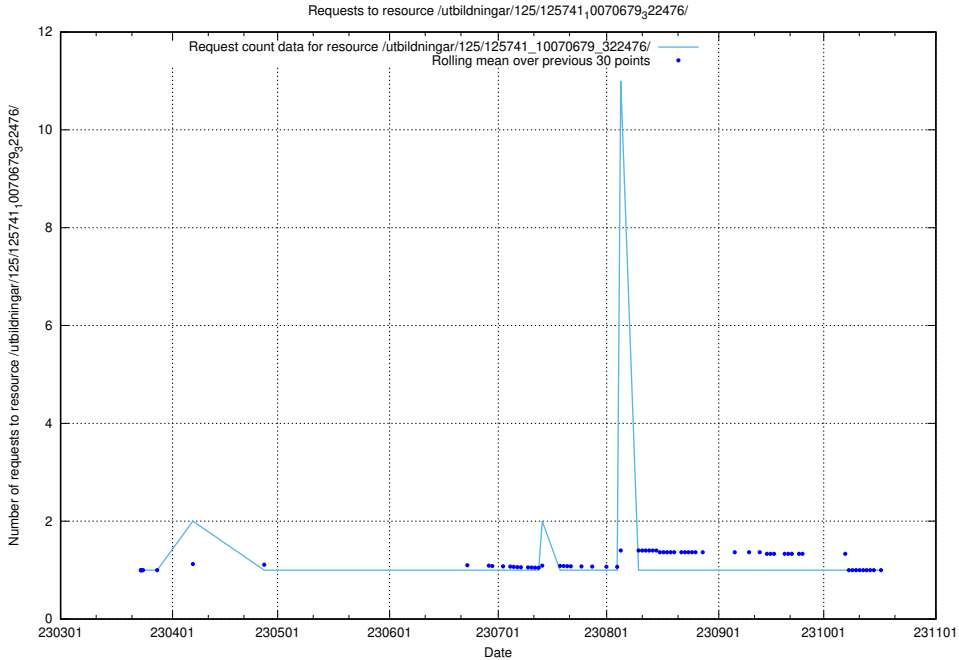

5.6126 Usage of /utbildningar/125/125741_10070679_322476/

Here, we count the number of requests to resource /utbildningar/125/125741_10070679_322476/.