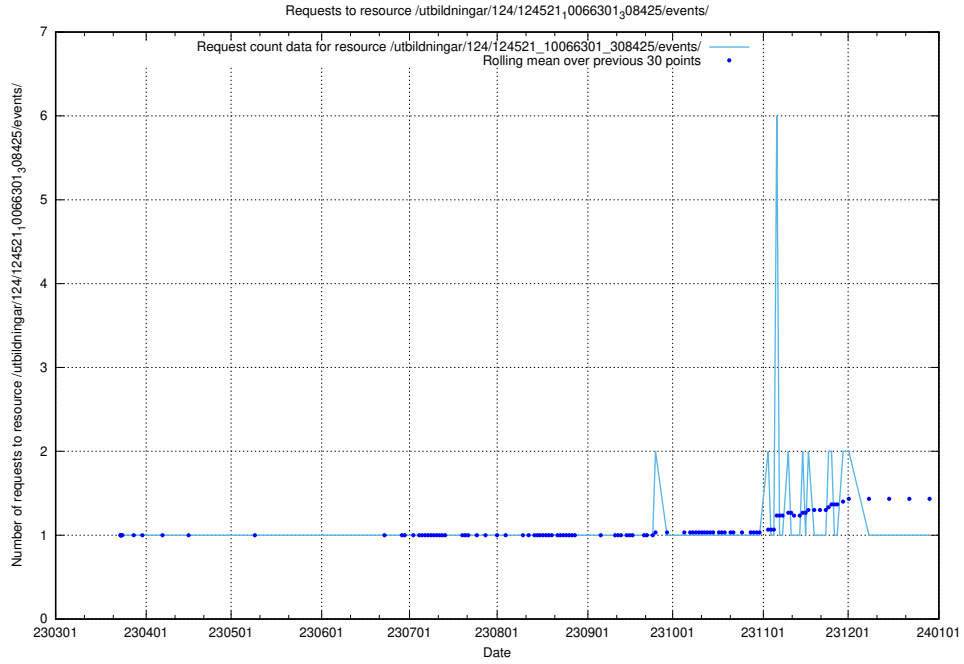

### 5.1126 Usage of /utbildningar/124/124521\_10066301\_308425/events/

Here, we count the number of requests to resource /utbildningar/124/124521\_10066301\_308425/events/