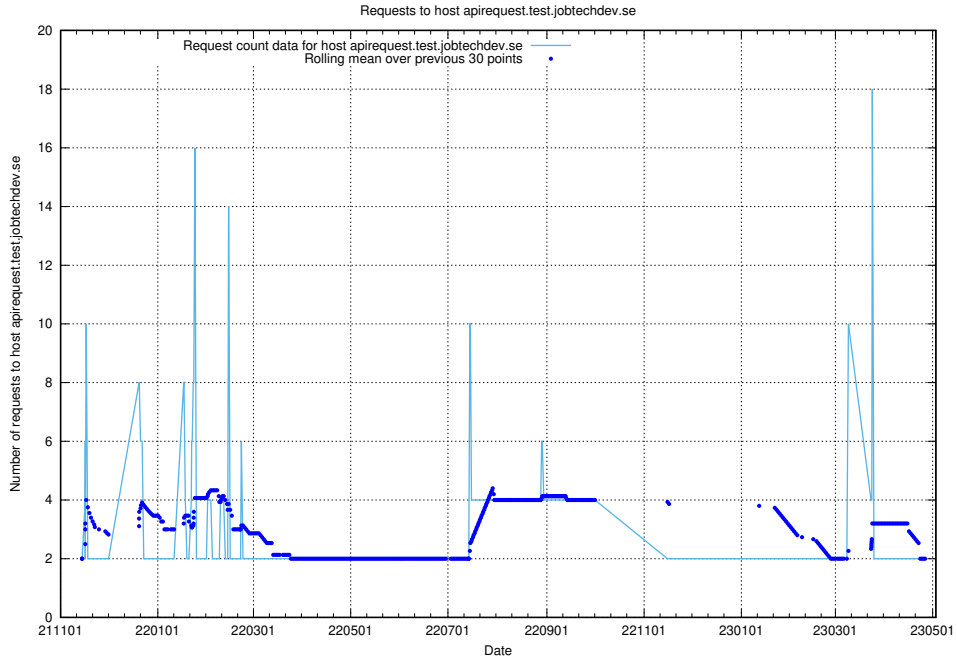

## 7.286 Usage of `apirequest.test.jobtechdev.se`

Here, we count the number of requests to host `apirequest.test.jobtechdev.se`.