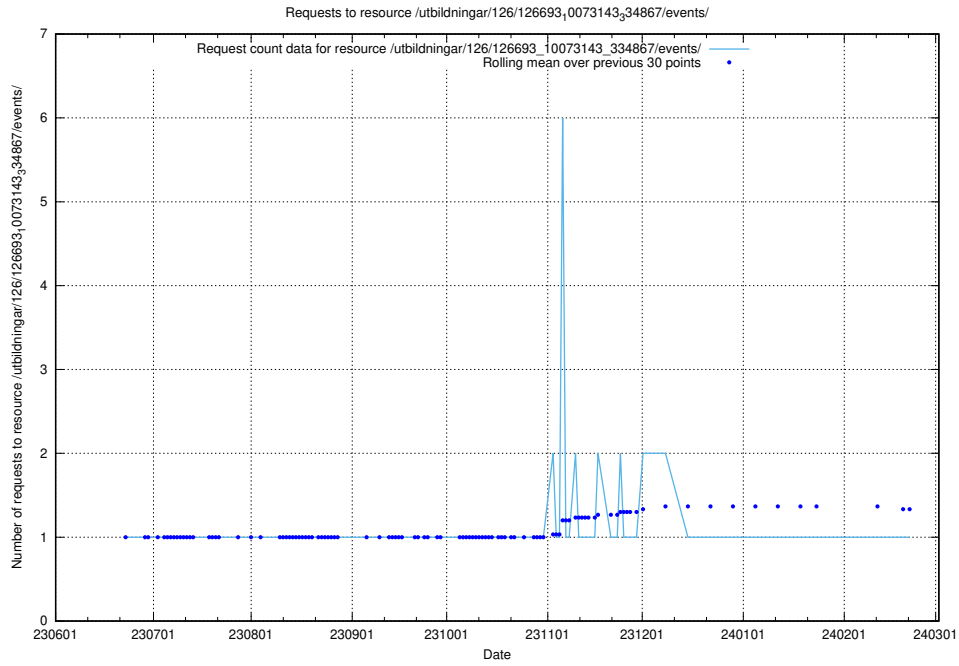

5.5297 Usage of /utbildningar/126/126693_10073143_334867/events/

Here, we count the number of requests to resource /utbildningar/126/126693_10073143_334867/events/