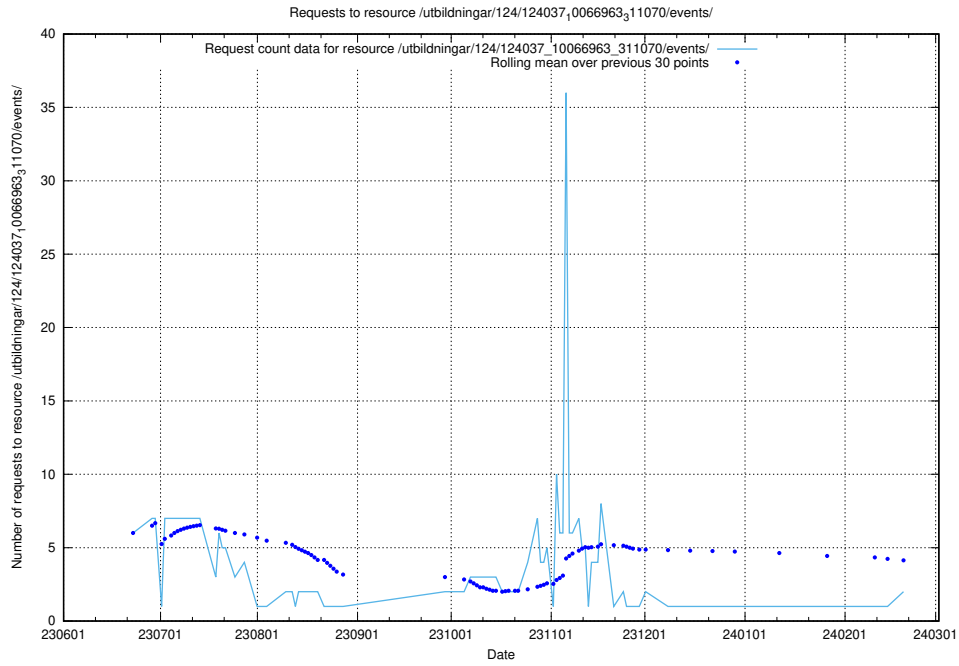

5.690 Usage of /utbildningar/124/124037_10066963_311070/events/

Here, we count the number of requests to resource /utbildningar/124/124037_10066963_311070/events/