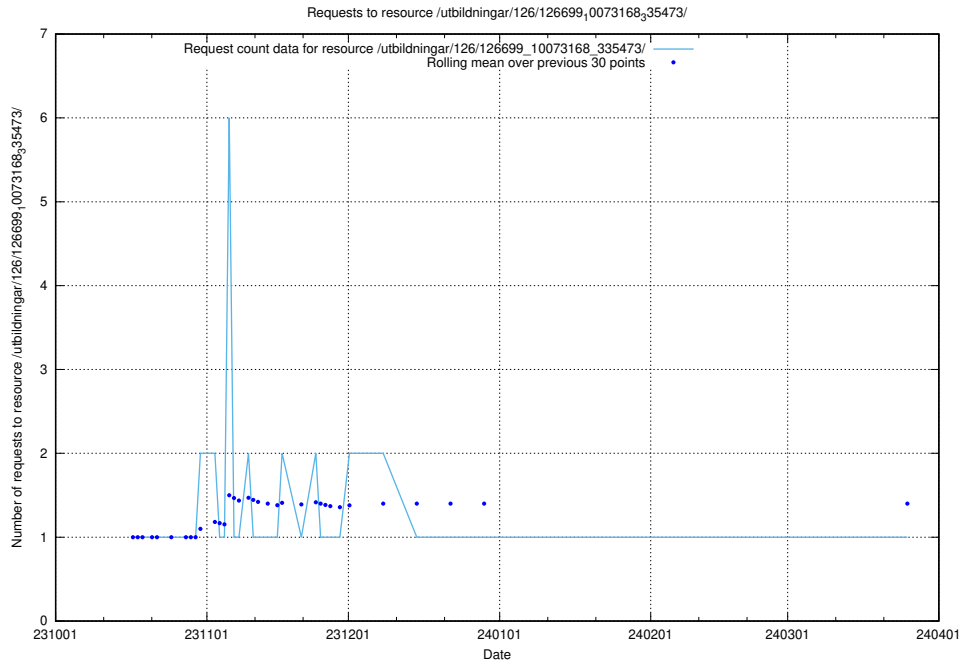

5.3942 Usage of /utbildningar/126/126699_10073168_335473/

Here, we count the number of requests to resource /utbildningar/126/126699_10073168_335473/.