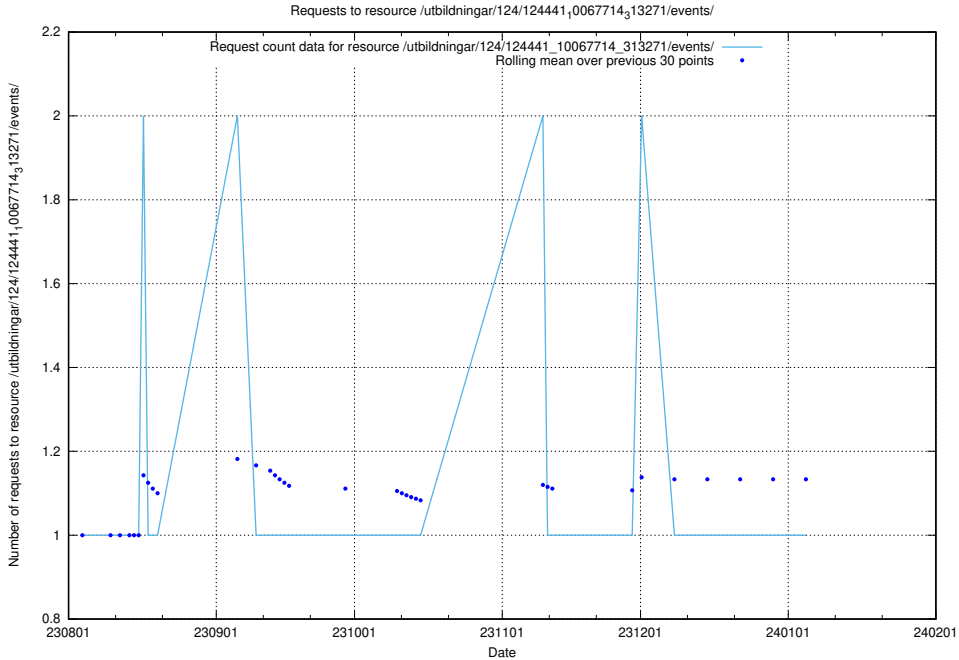

5.4543 Usage of /utbildningar/124/124441_10067714_313271/events/

Here, we count the number of requests to resource /utbildningar/124/124441_10067714_313271/events/