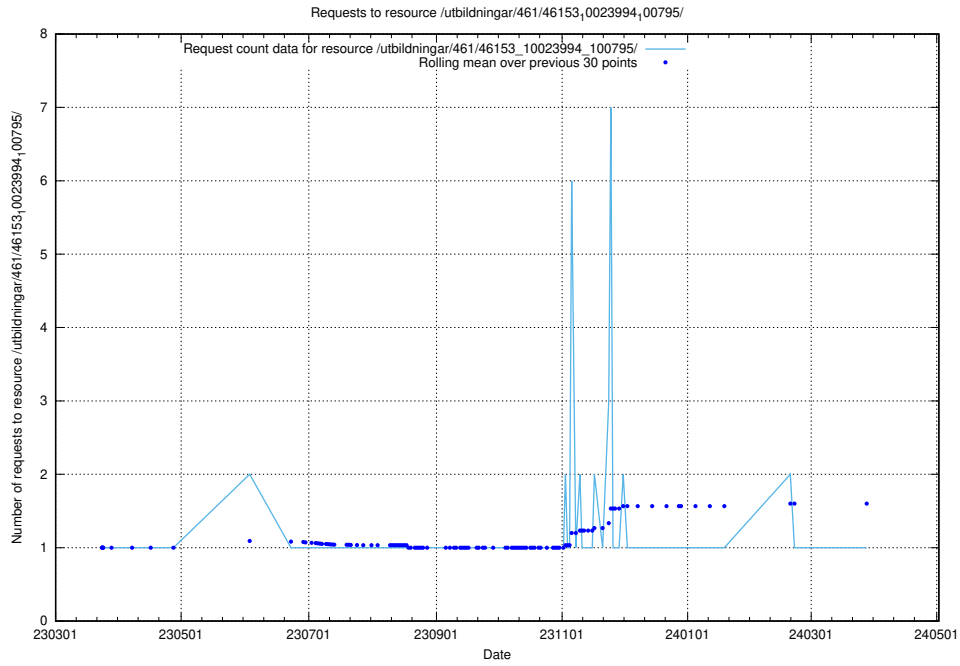

5.5953 Usage of /utbildningar/461/46153_10023994_100795/

Here, we count the number of requests to resource /utbildningar/461/46153_10023994_100795/.