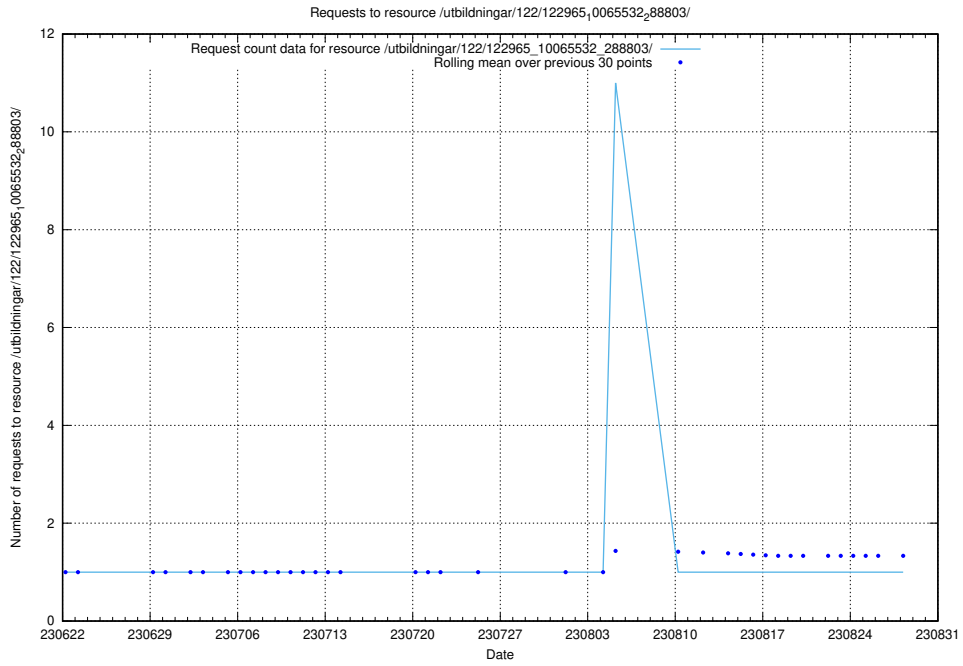

5.5510 Usage of /utbildningar/122/122965_10065532_288803/

Here, we count the number of requests to resource /utbildningar/122/122965_10065532_288803/.