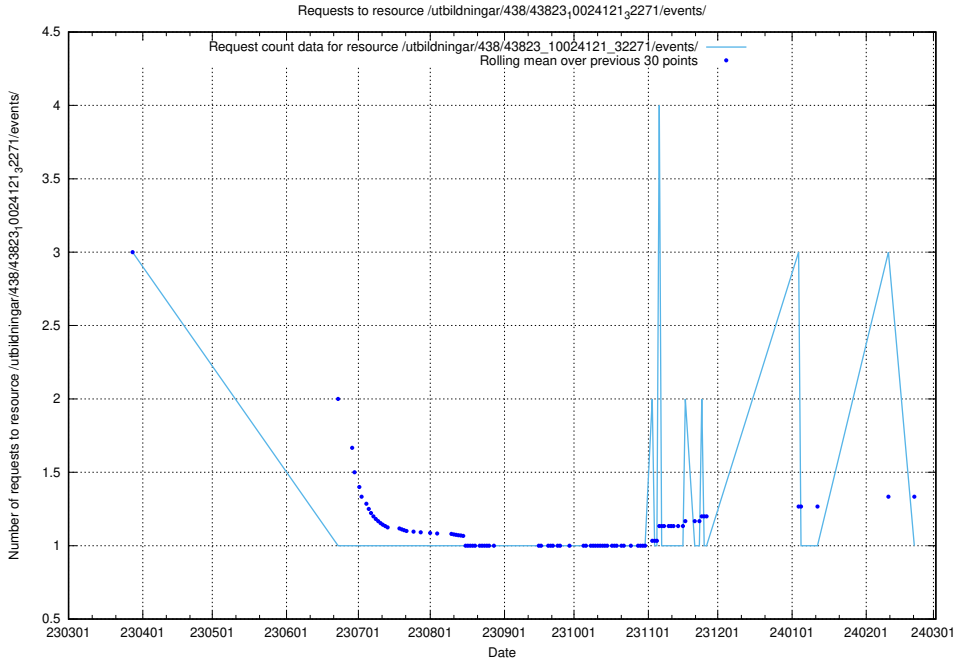

5.5746 Usage of /utbildningar/438/43823_10024121_32271/events/

Here, we count the number of requests to resource /utbildningar/438/43823_10024121_32271/events/.