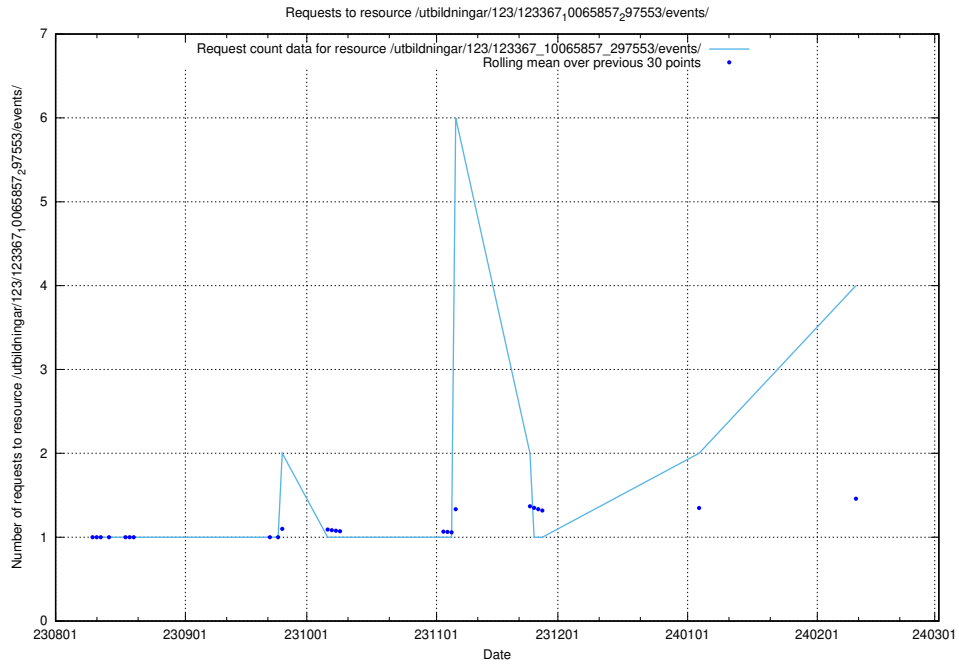

5.155 Usage of /utbildningar/123/123367_10065857_297553/events/

Here, we count the number of requests to resource /utbildningar/123/123367_10065857_297553/events/