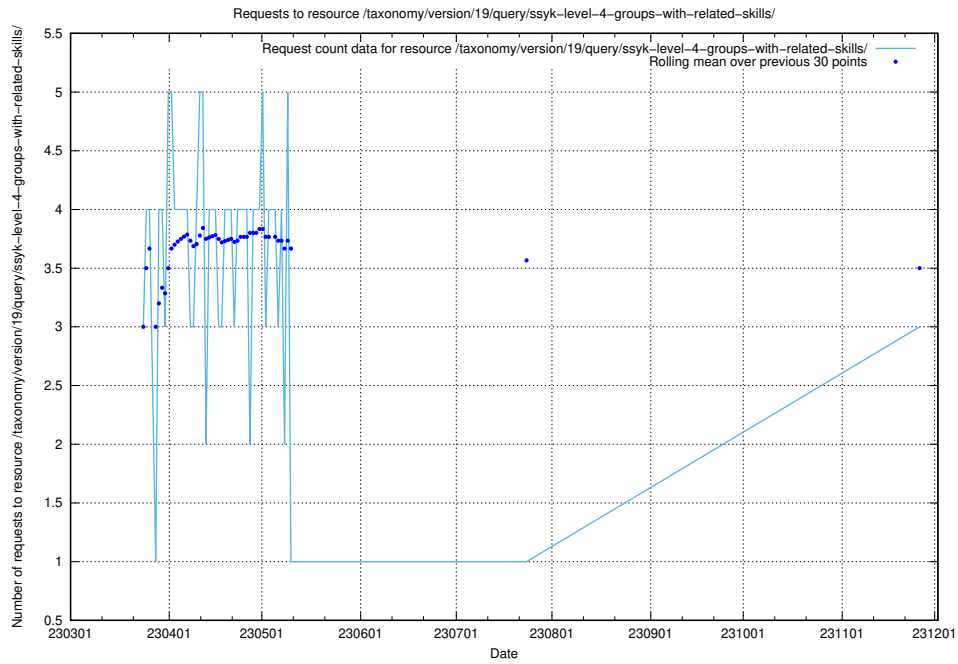

5.287 Usage of /taxonomy/version/19/query/ssyk-level-4-groups-with-related-skills/

Here, we count the number of requests to resource /taxonomy/version/19/query/ssyk-level-4-groups-with-related-skills/.