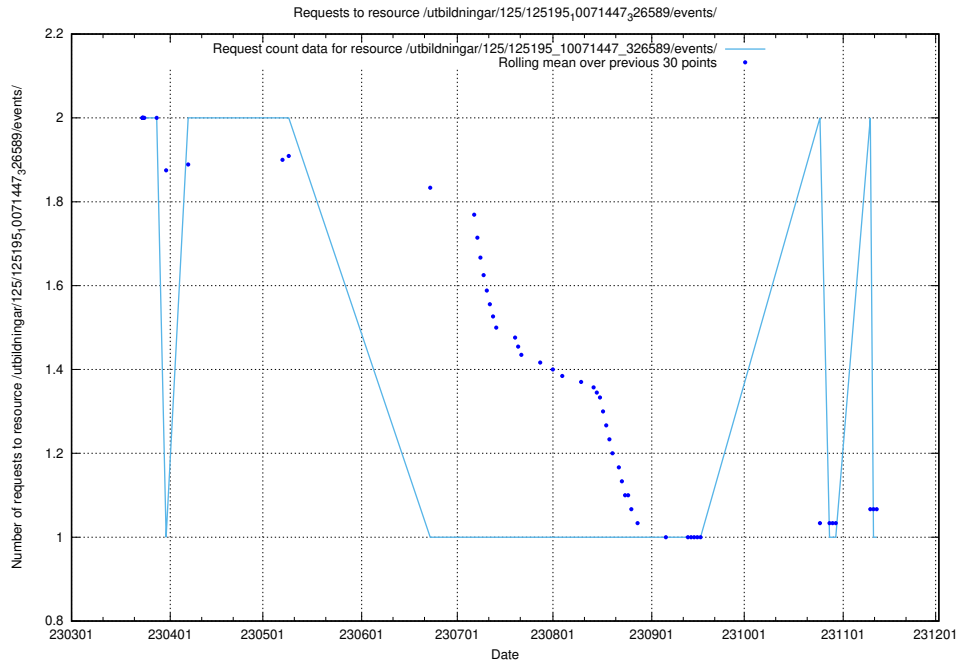

5.5924 Usage of /utbildningar/125/125195_10071447_326589/events/

Here, we count the number of requests to resource /utbildningar/125/125195_10071447_326589/events/