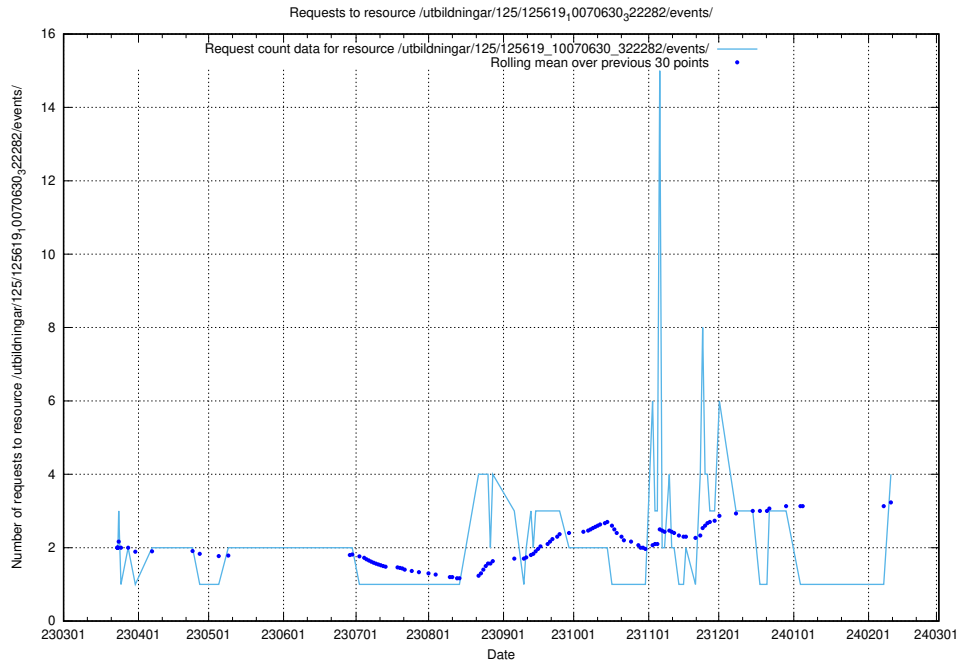

5.176 Usage of /utbildningar/125/125619_10070630_322282/events/

Here, we count the number of requests to resource /utbildningar/125/125619_10070630_322282/events/