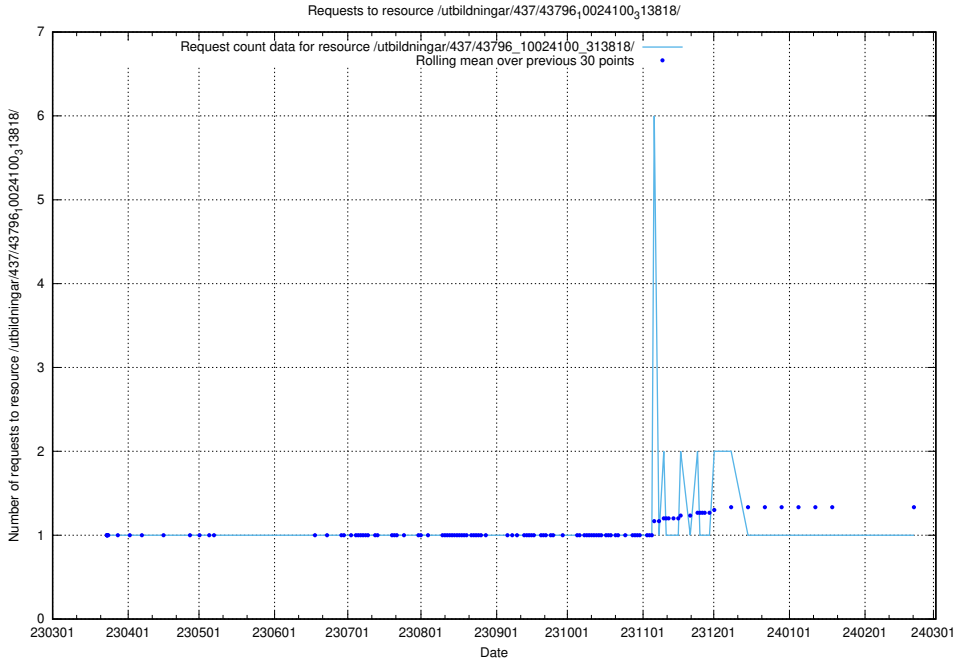

5.5993 Usage of /utbildningar/437/43796_10024100_313818/

Here, we count the number of requests to resource /utbildningar/437/43796_10024100_313818/.