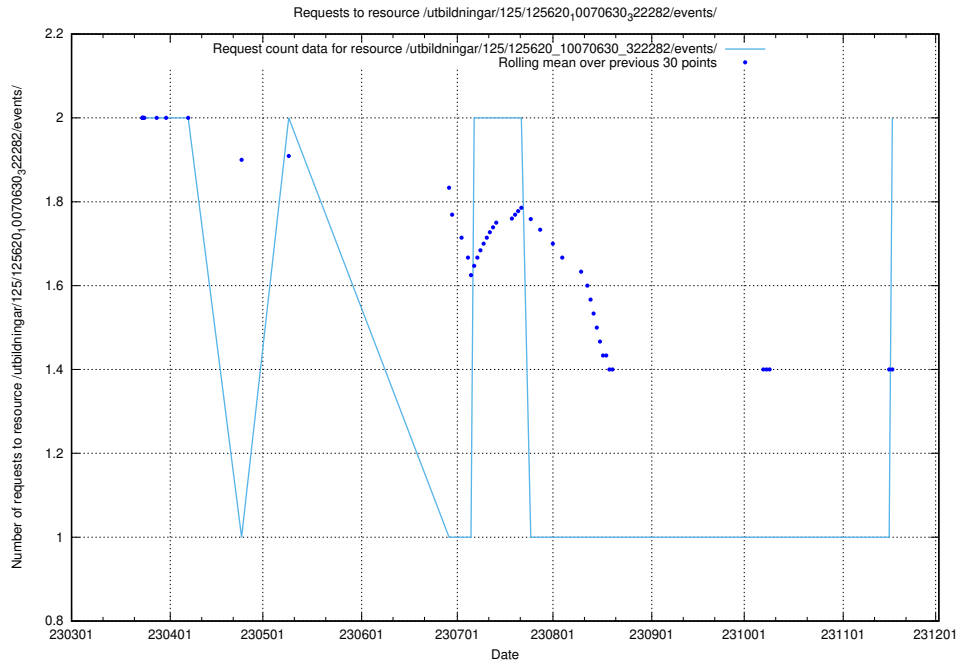

5.836 Usage of /utbildningar/125/125620_10070630_322282/events/

Here, we count the number of requests to resource /utbildningar/125/125620_10070630_322282/events/