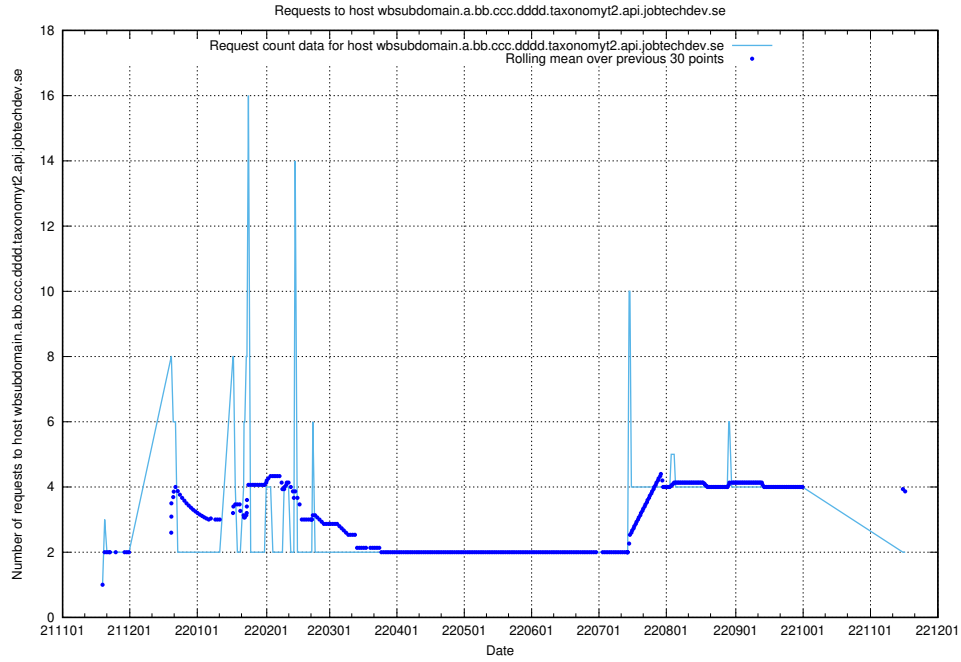

7.458 Usage of wbsubdomain.a.bb.ccc.dddd.taxonomyt2.api.jobtechdev.se

Here, we count the number of requests to host wbsubdomain.a.bb.ccc.dddd.taxonomyt2.api.jobtechdev.se