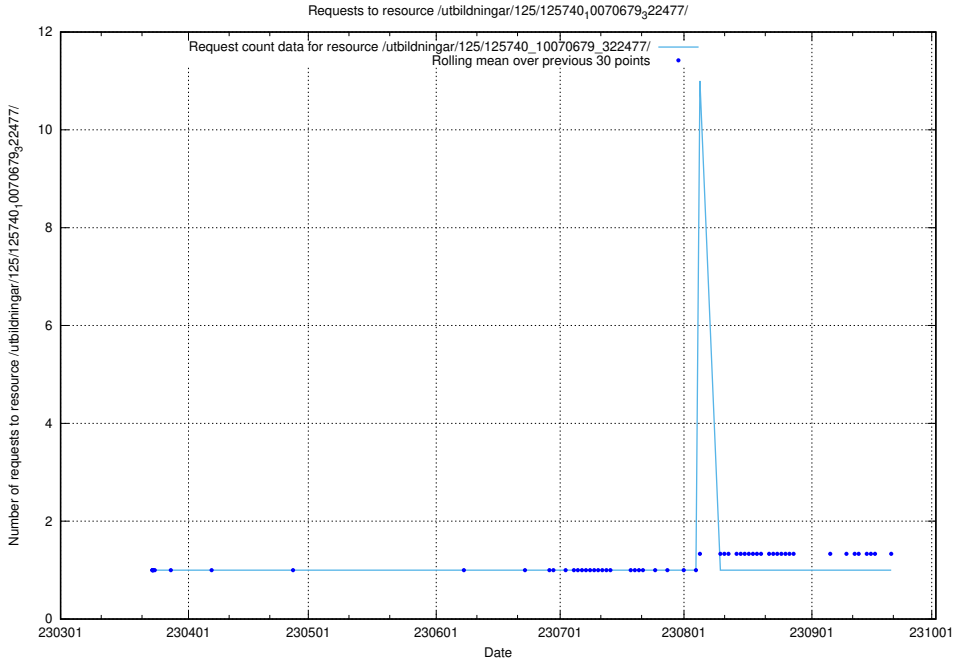

5.888 Usage of /utbildningar/125/125740_10070679_322477/

Here, we count the number of requests to resource /utbildningar/125/125740_10070679_322477/.