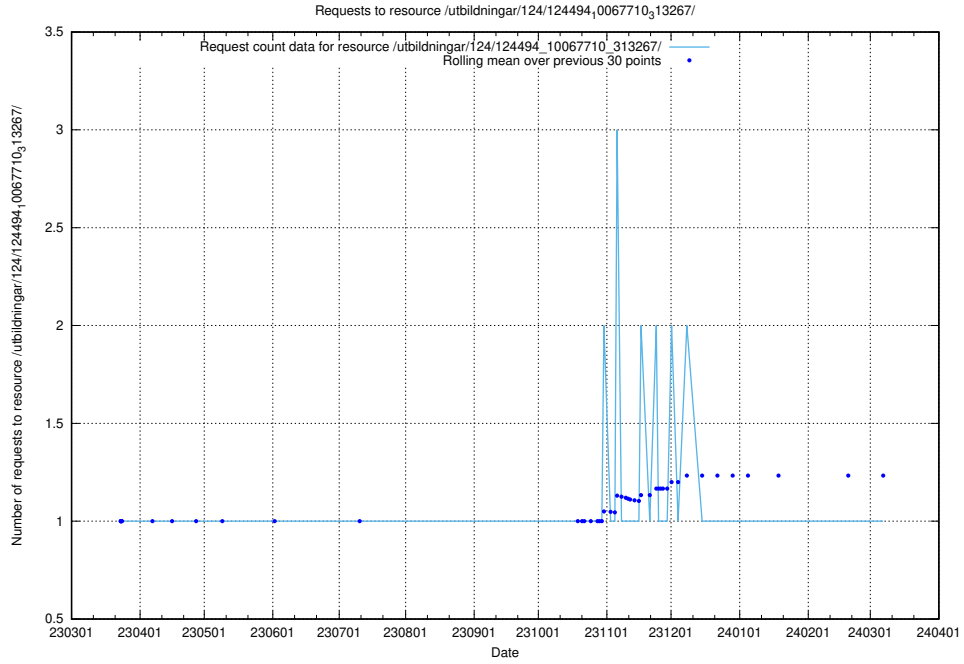

5.2375 Usage of /utbildningar/124/124494_10067710_313267/

Here, we count the number of requests to resource /utbildningar/124/124494_10067710_313267/.