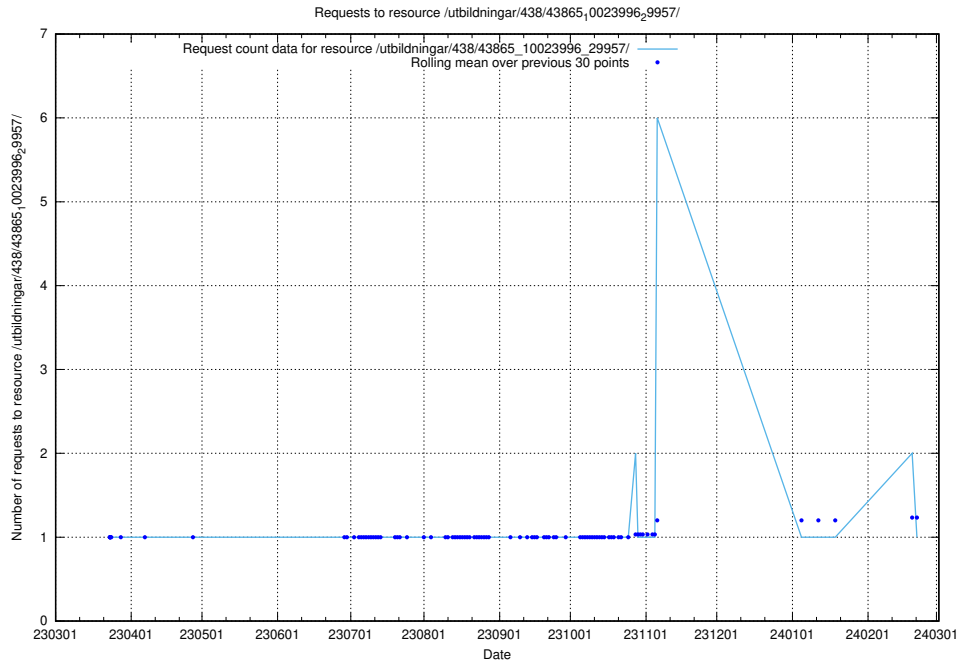

5.5958 Usage of /utbildningar/438/43865_10023996_29957/

Here, we count the number of requests to resource /utbildningar/438/43865_10023996_29957/.