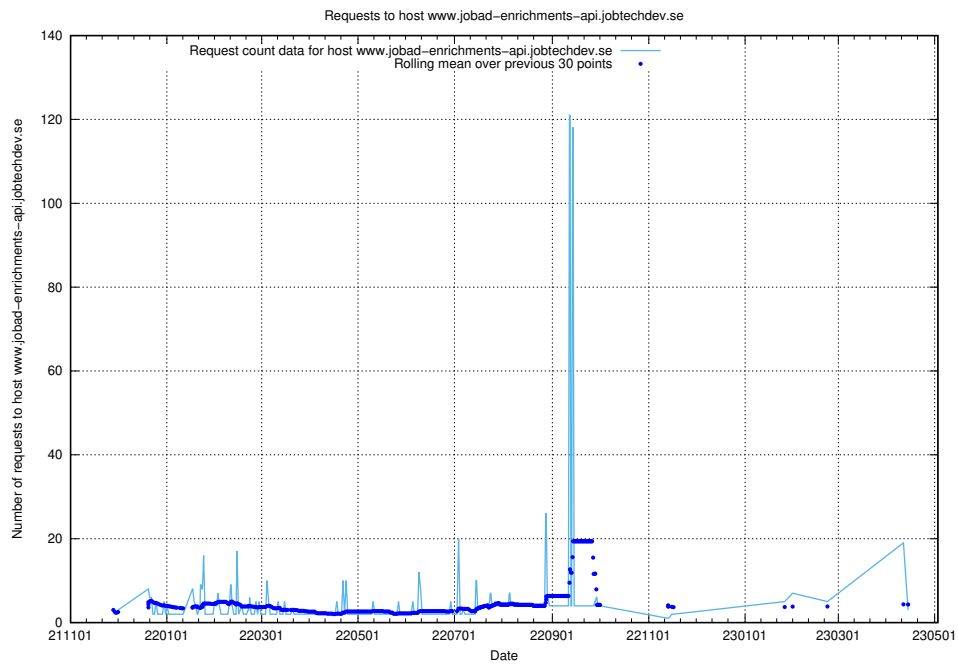

7.206 Usage of www.jobad-enrichments-api.jobtechdev.se

Here, we count the number of requests to host www.jobad-enrichments-api.jobtechdev.se.