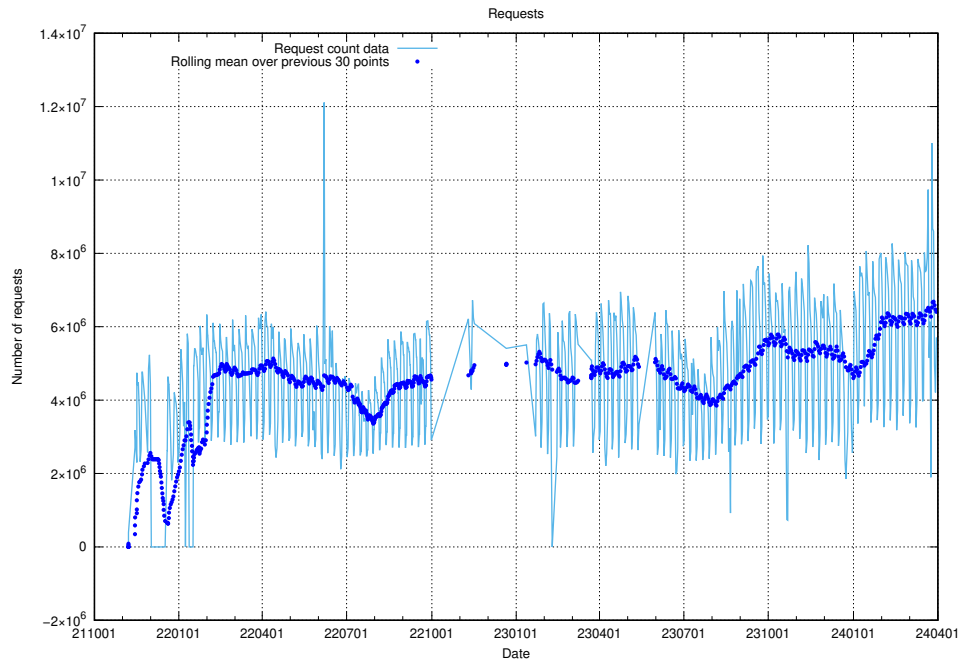

8 Log Stack - General Statistics

This section contains general statistics from [JobTech's log stack](#)⁸.

8.1 Total number of requests

Here, we count the total number of requests.