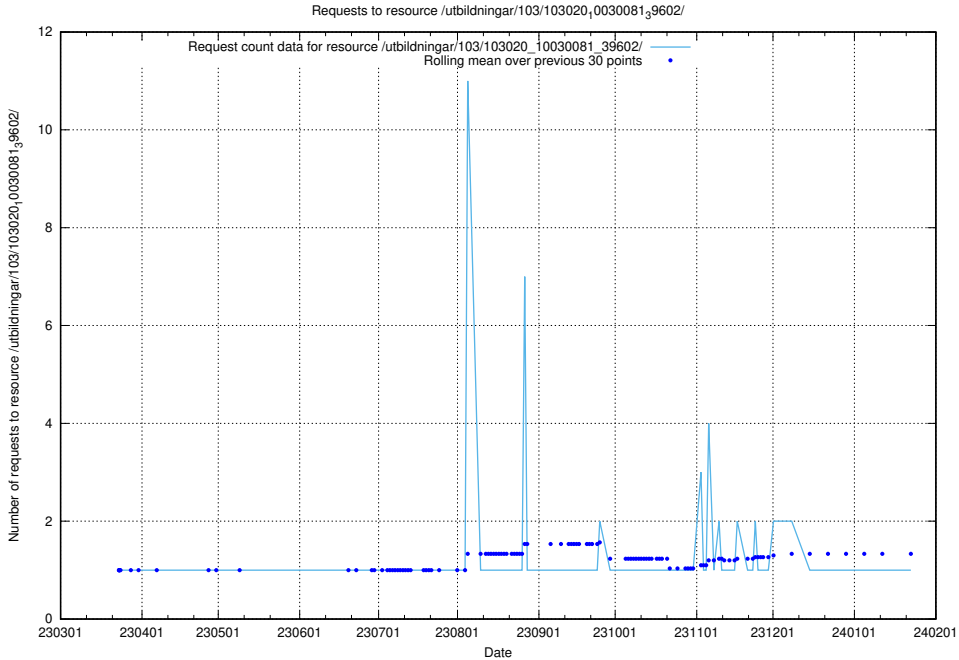

5.5165 Usage of /utbildningar/103/103020_10030081_39602/

Here, we count the number of requests to resource /utbildningar/103/103020_10030081_39602/.