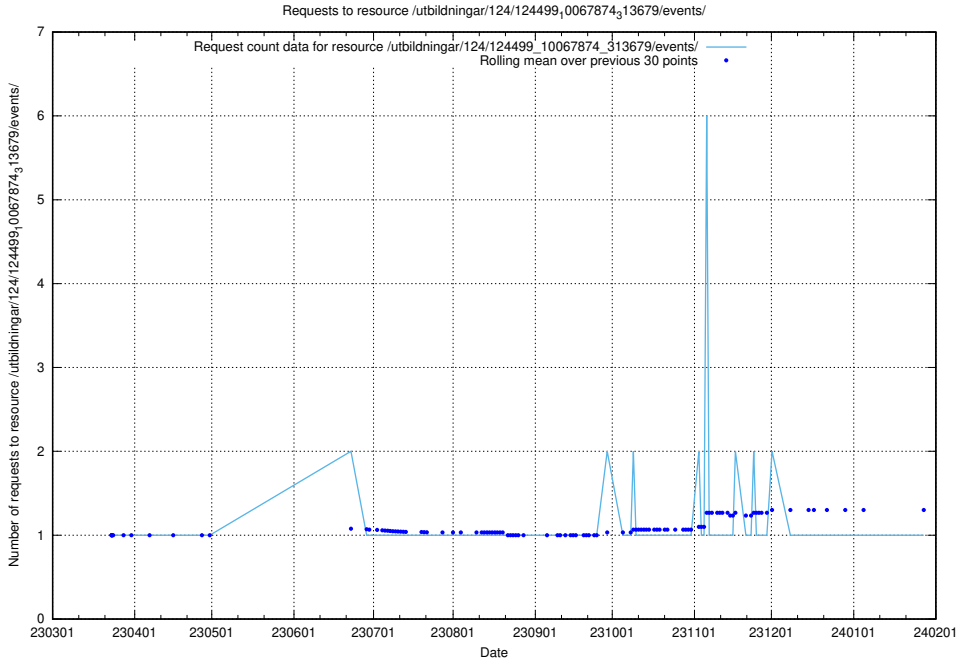

5.1987 Usage of /utbildningar/124/124499_10067874_313679/events/

Here, we count the number of requests to resource /utbildningar/124/124499_10067874_313679/events/