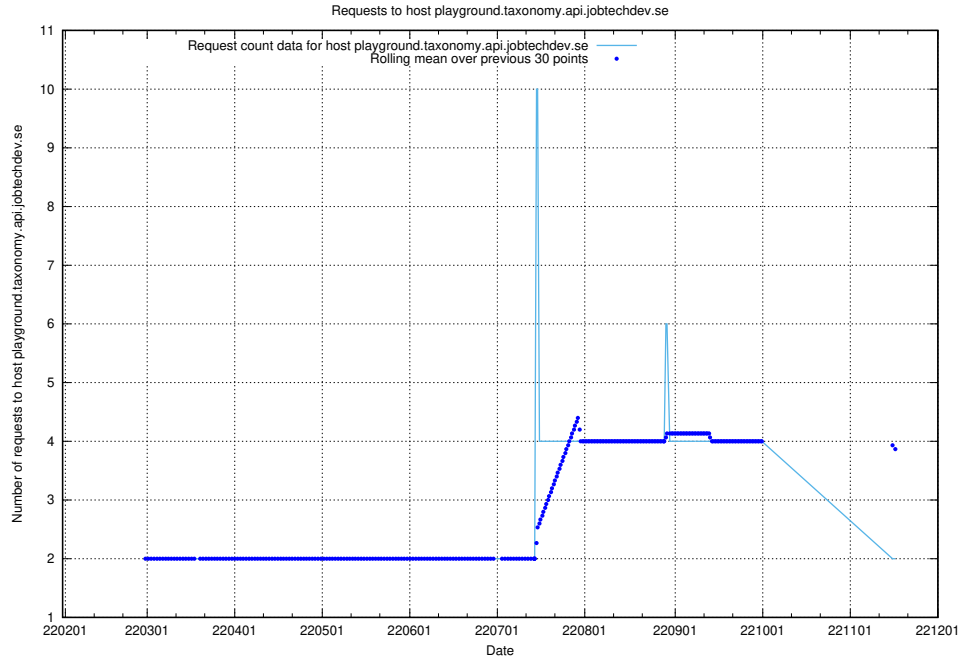

7.508 Usage of playground.taxonomy.api.jobtechdev.se

Here, we count the number of requests to host playground.taxonomy.api.jobtechdev.se.