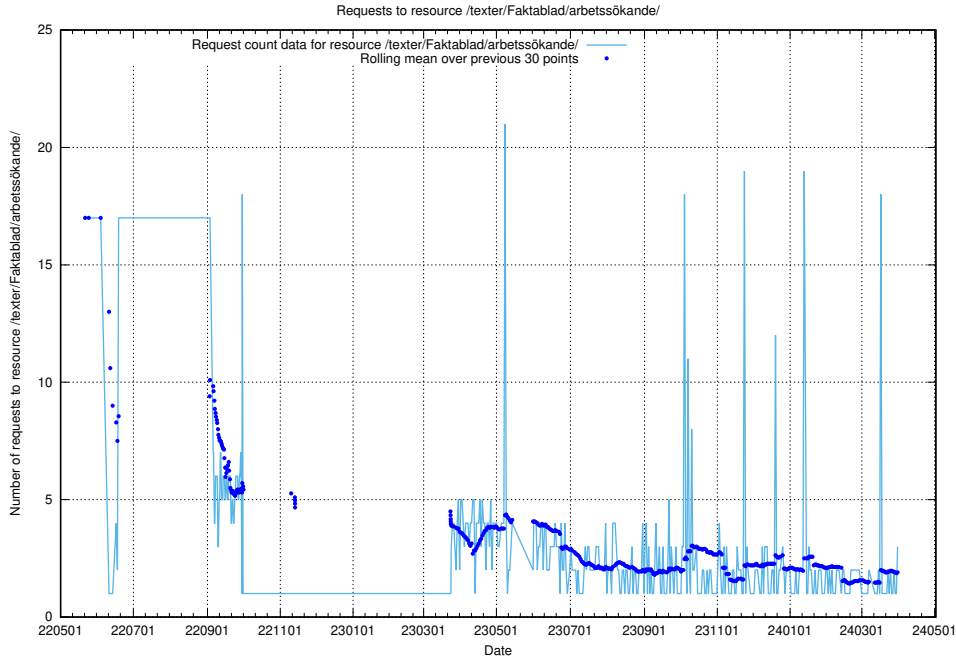

5.182 Usage of /texter/Faktablad/arbetssökande/

Here, we count the number of requests to resource /texter/Faktablad/arbetssökande/.