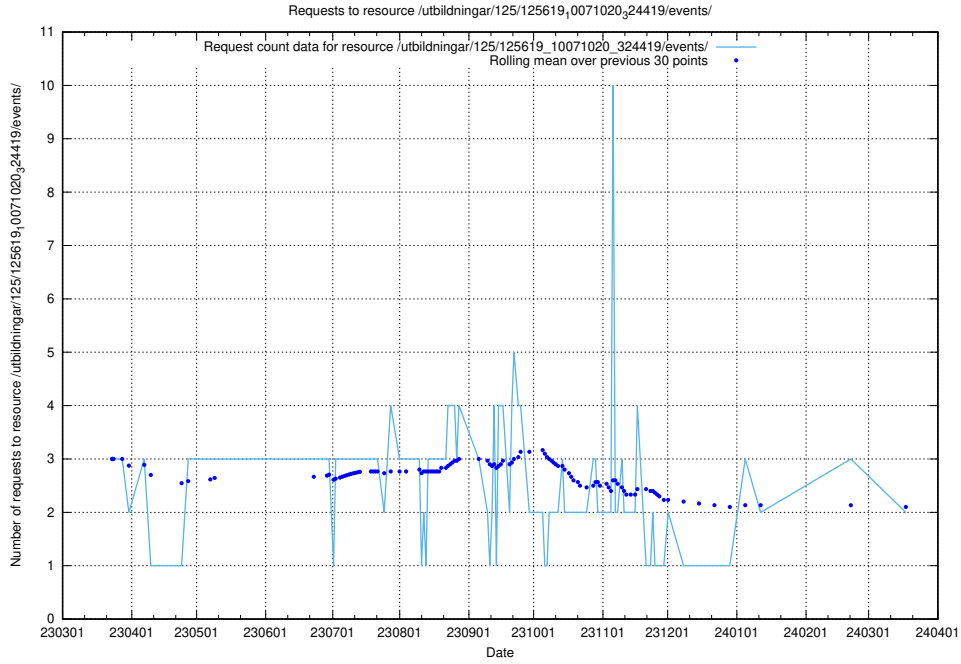

5.830 Usage of /utbildningar/125/125619_10071020_324419/events/

Here, we count the number of requests to resource /utbildningar/125/125619_10071020_324419/events/