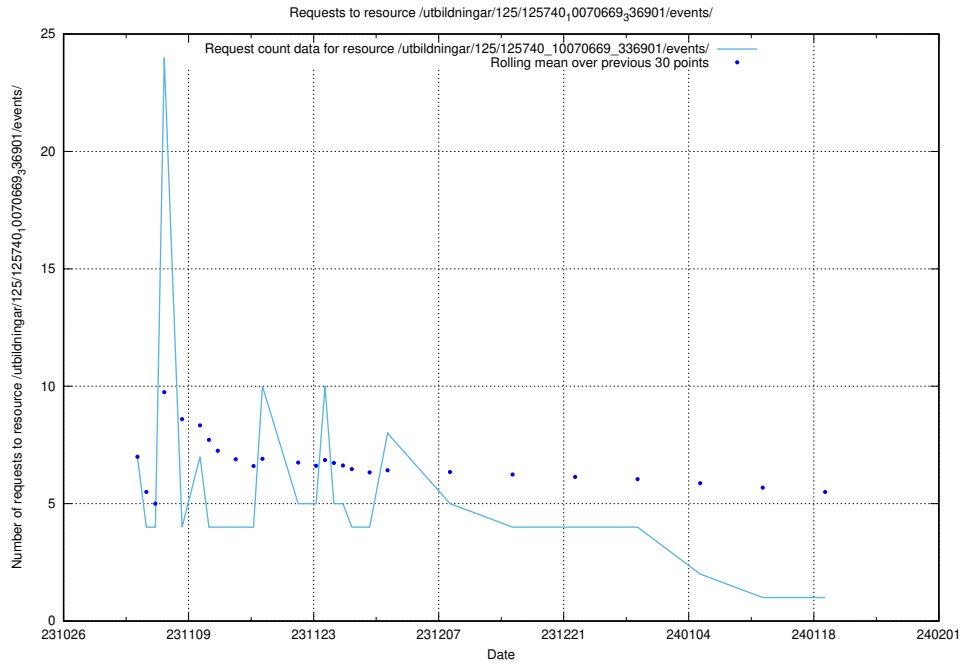

5.3778 Usage of /utbildningar/125/125740_10070669_336901/events/

Here, we count the number of requests to resource /utbildningar/125/125740_10070669_336901/events/