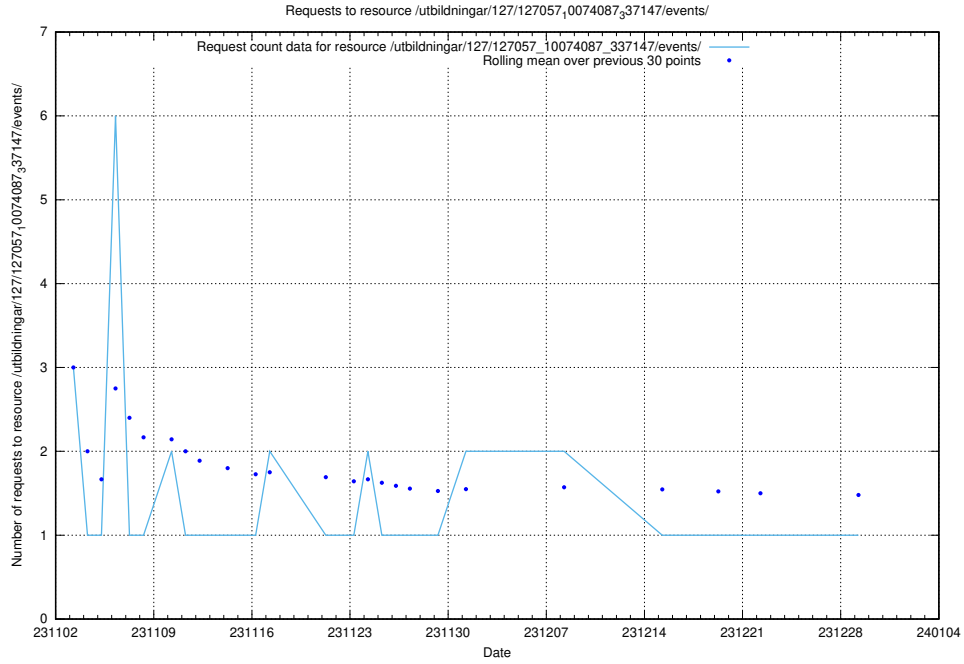

5.3780 Usage of /utbildningar/127/127057_10074087_337147/events/

Here, we count the number of requests to resource /utbildningar/127/127057_10074087_337147/events/