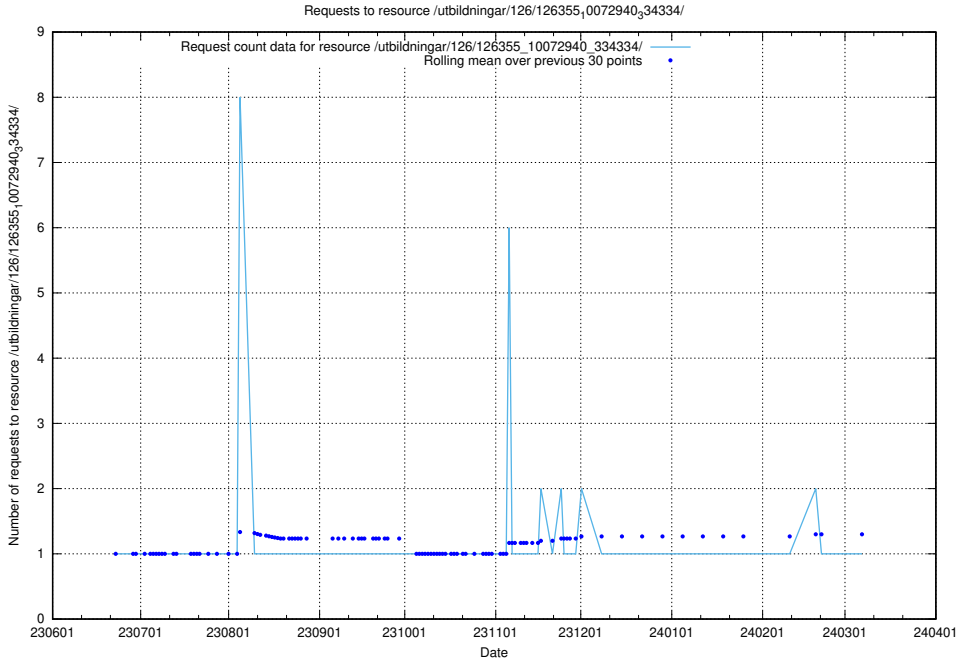

5.5310 Usage of /utbildningar/126/126355_10072940_334334/

Here, we count the number of requests to resource /utbildningar/126/126355_10072940_334334/.