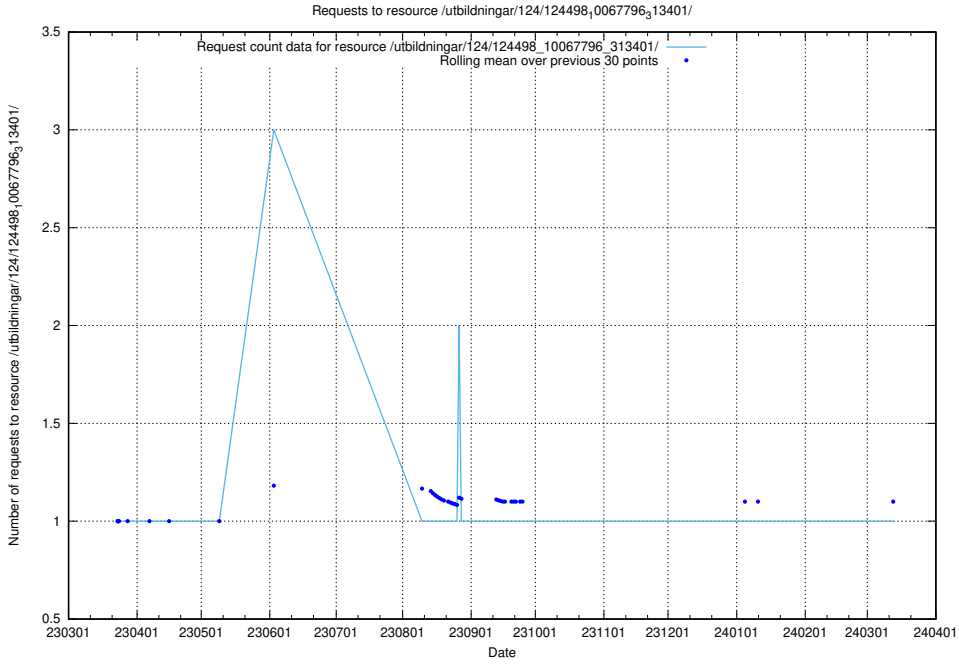

5.2323 Usage of /utbildningar/124/124498_10067796_313401/

Here, we count the number of requests to resource /utbildningar/124/124498_10067796_313401/.