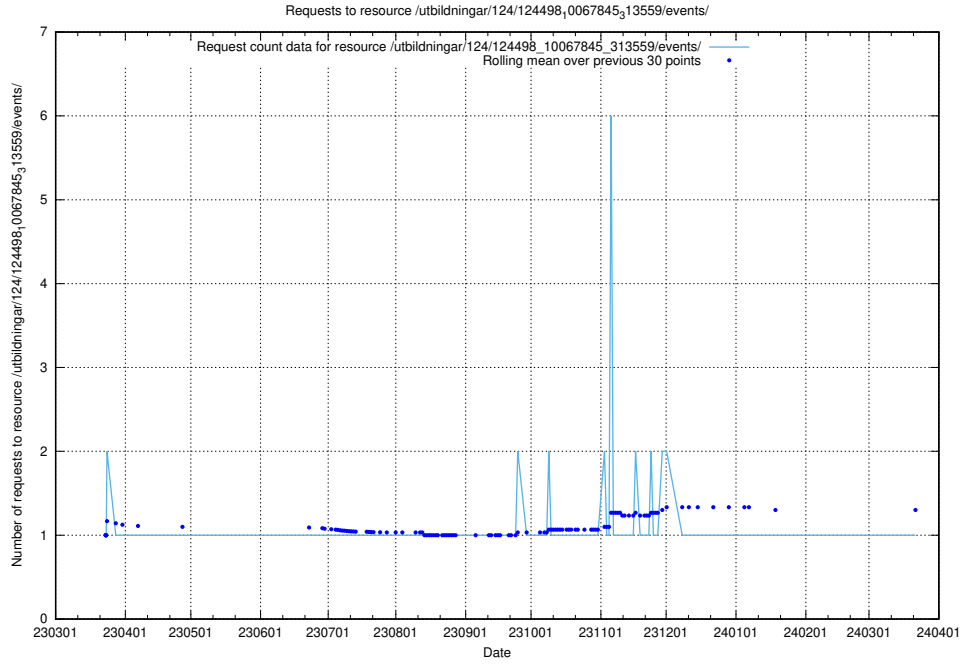

5.2307 Usage of /utbildningar/124/124498_10067845_313559/events/

Here, we count the number of requests to resource /utbildningar/124/124498_10067845_313559/events/