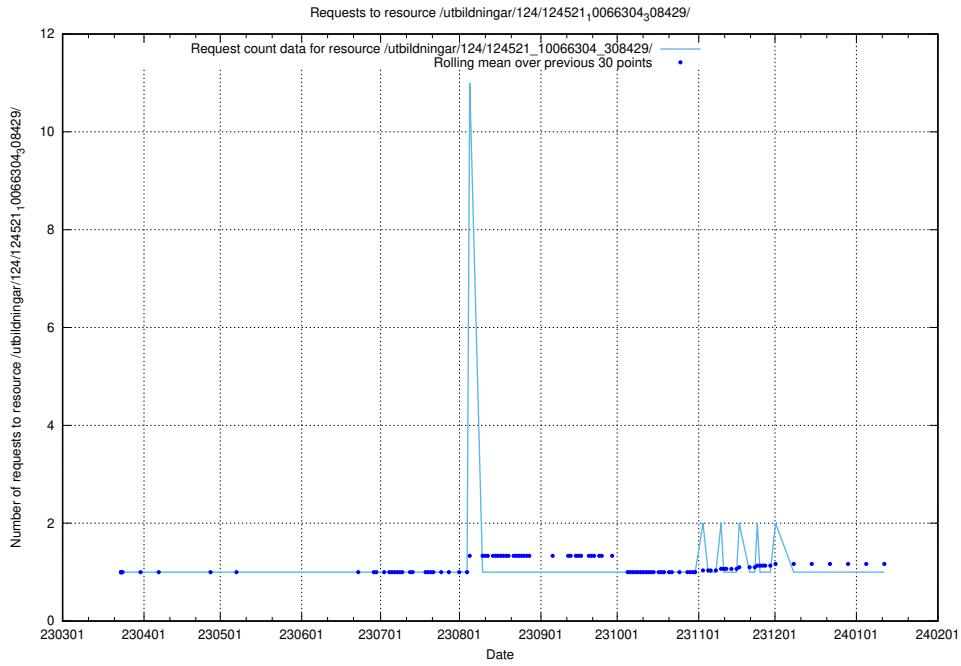

5.1123 Usage of /utbildningar/124/124521_10066304_308429/

Here, we count the number of requests to resource /utbildningar/124/124521_10066304_308429/.