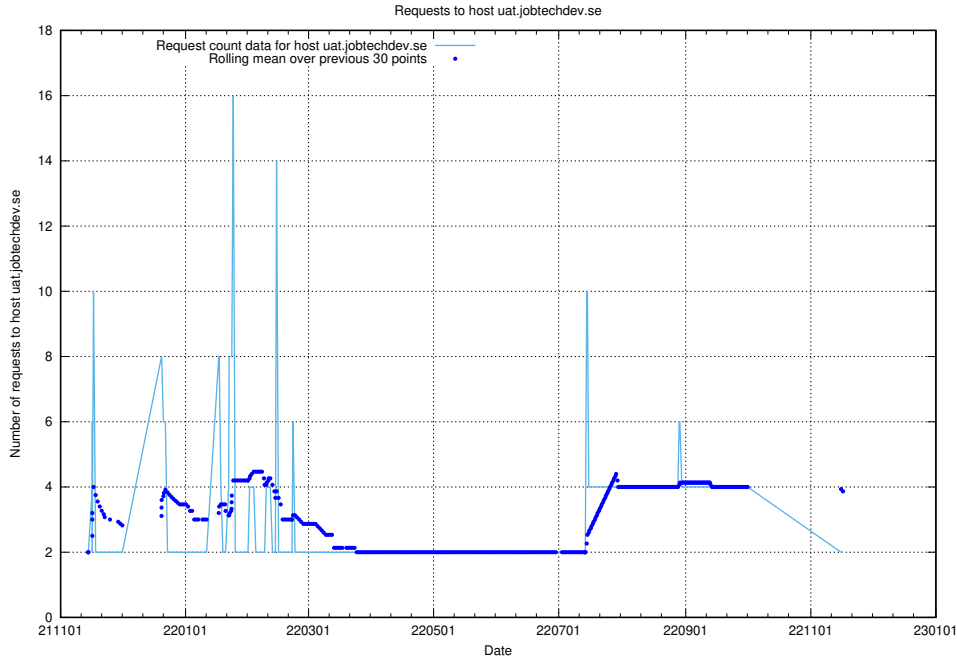

7.552 Usage of uat.jobtechdev.se

Here, we count the number of requests to host uat.jobtechdev.se.