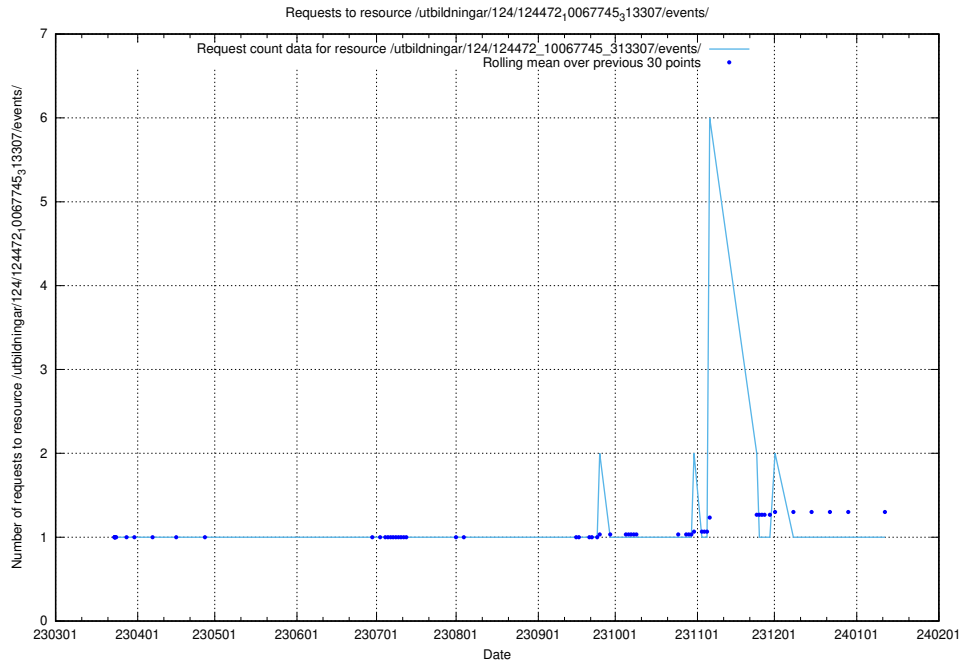

### 5.2631 Usage of /utbildningar/124/124472\_10067745\_313307/events/

Here, we count the number of requests to resource /utbildningar/124/124472\_10067745\_313307/events/