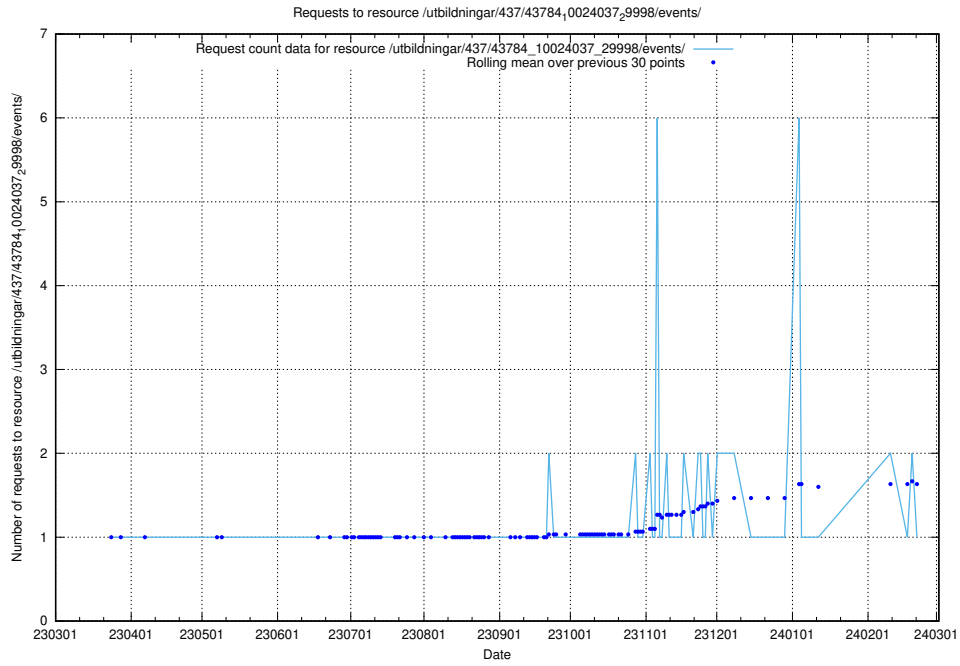

5.5835 Usage of /utbildningar/437/43784_10024037_29998/events/

Here, we count the number of requests to resource /utbildningar/437/43784_10024037_29998/events/.