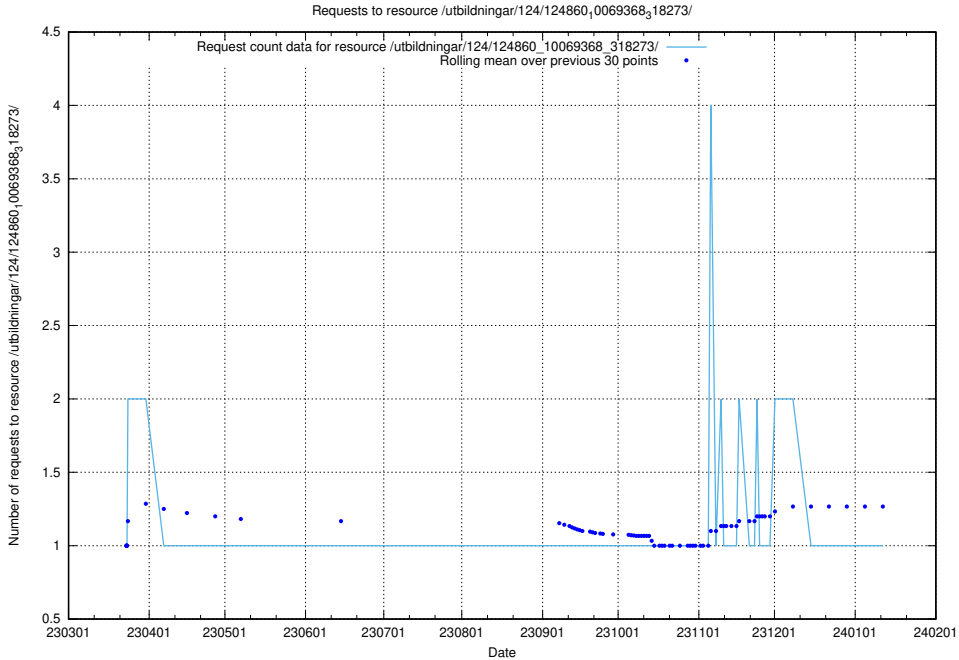

5.1073 Usage of /utbildningar/124/124860_10069368_318273/

Here, we count the number of requests to resource /utbildningar/124/124860_10069368_318273/.