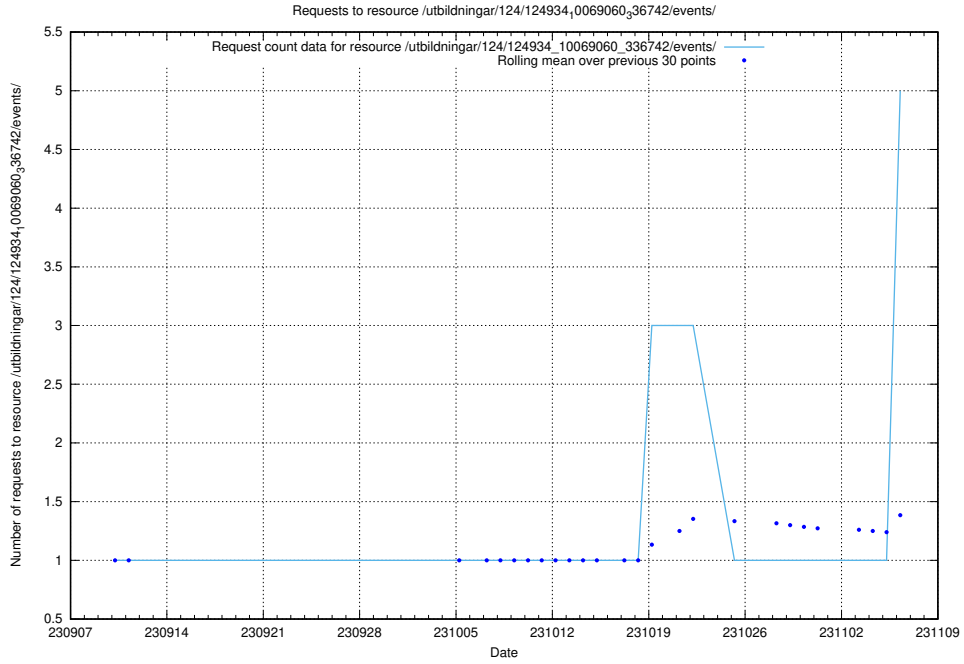

5.118 Usage of /utbildningar/124/124934_10069060_336742/events/

Here, we count the number of requests to resource /utbildningar/124/124934_10069060_336742/events/