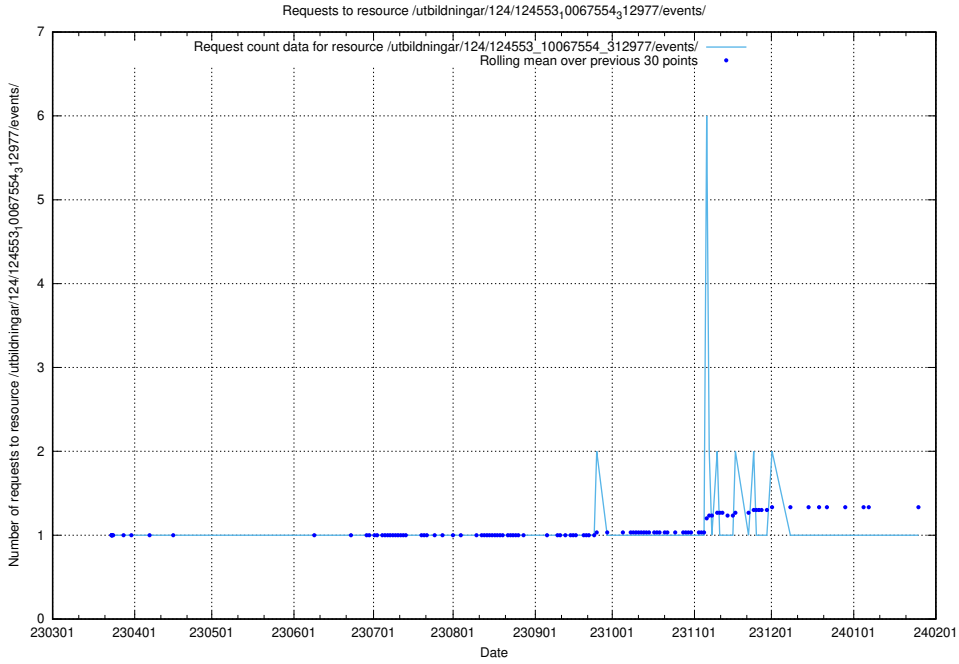

5.1113 Usage of /utbildningar/124/124553_10067554_312977/events/

Here, we count the number of requests to resource /utbildningar/124/124553_10067554_312977/events/