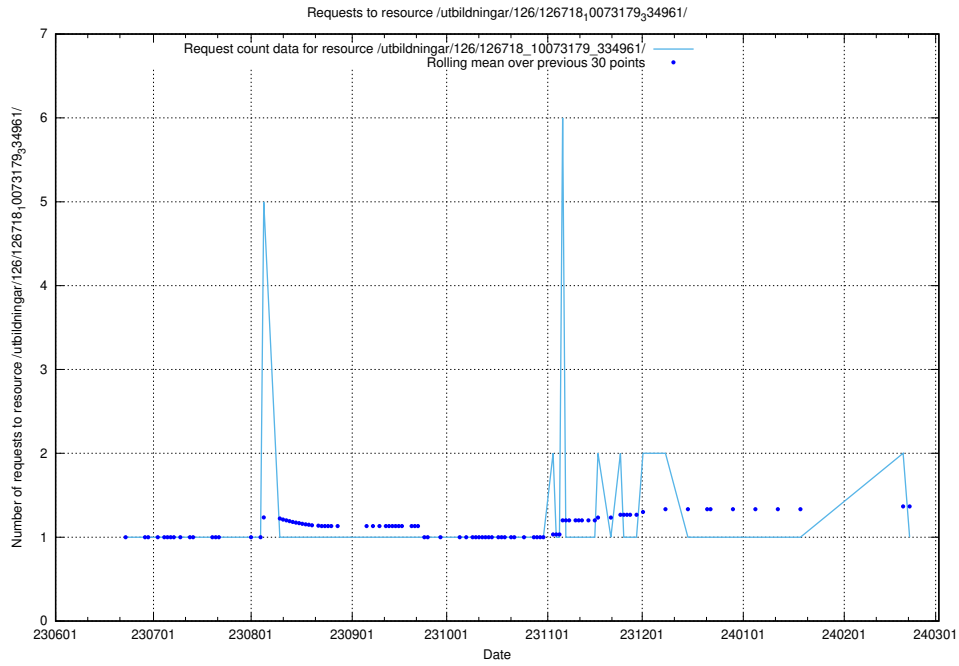

5.5267 Usage of /utbildningar/126/126718_10073179_334961/

Here, we count the number of requests to resource /utbildningar/126/126718_10073179_334961/.