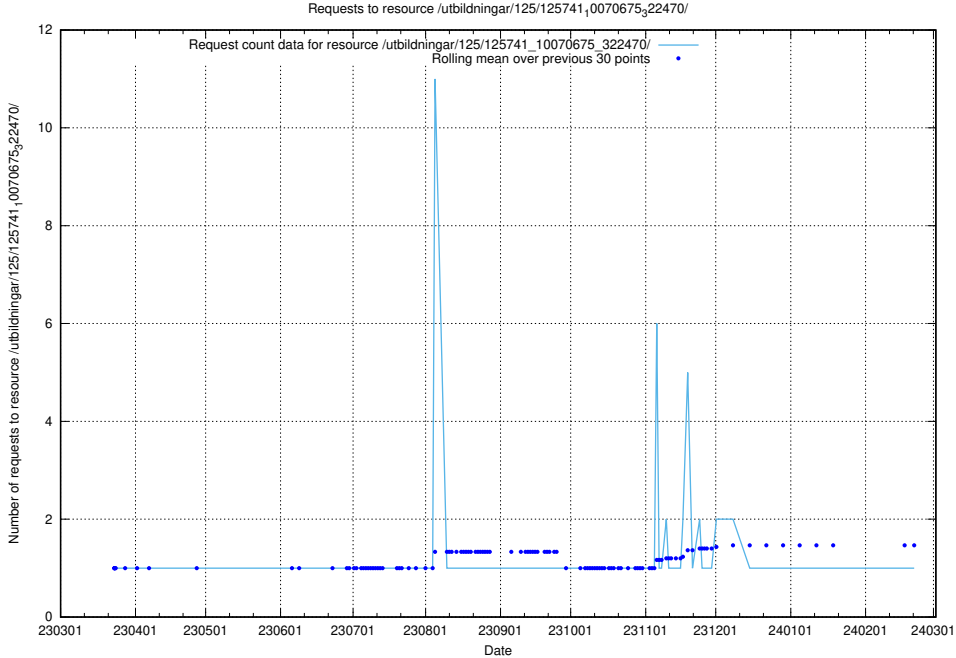

5.6129 Usage of /utbildningar/125/125741_10070675_322470/

Here, we count the number of requests to resource /utbildningar/125/125741_10070675_322470/.