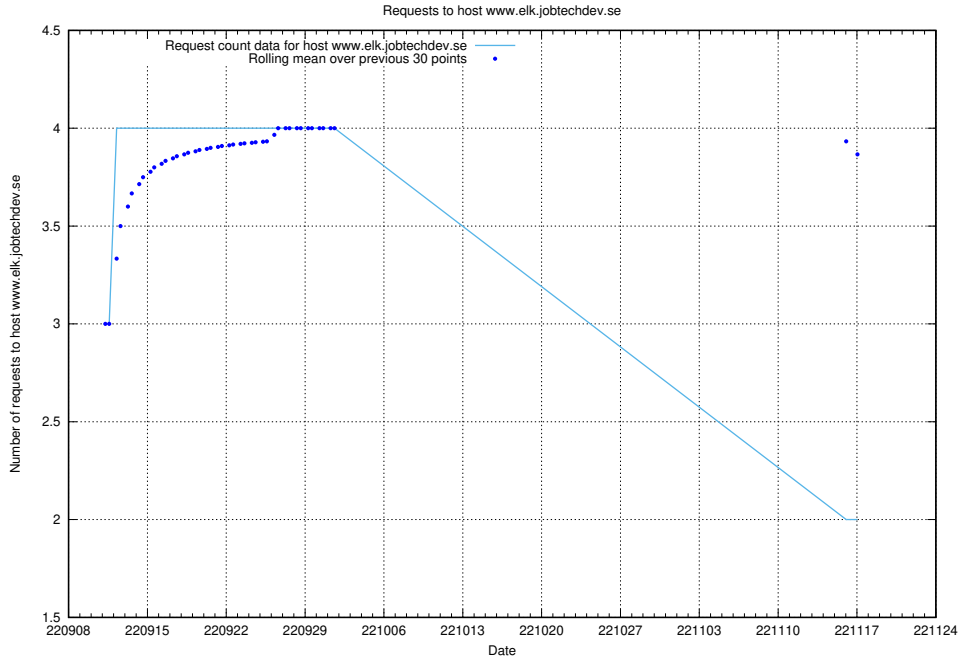

7.325 Usage of www.elk.jobtechdev.se

Here, we count the number of requests to host www.elk.jobtechdev.se.