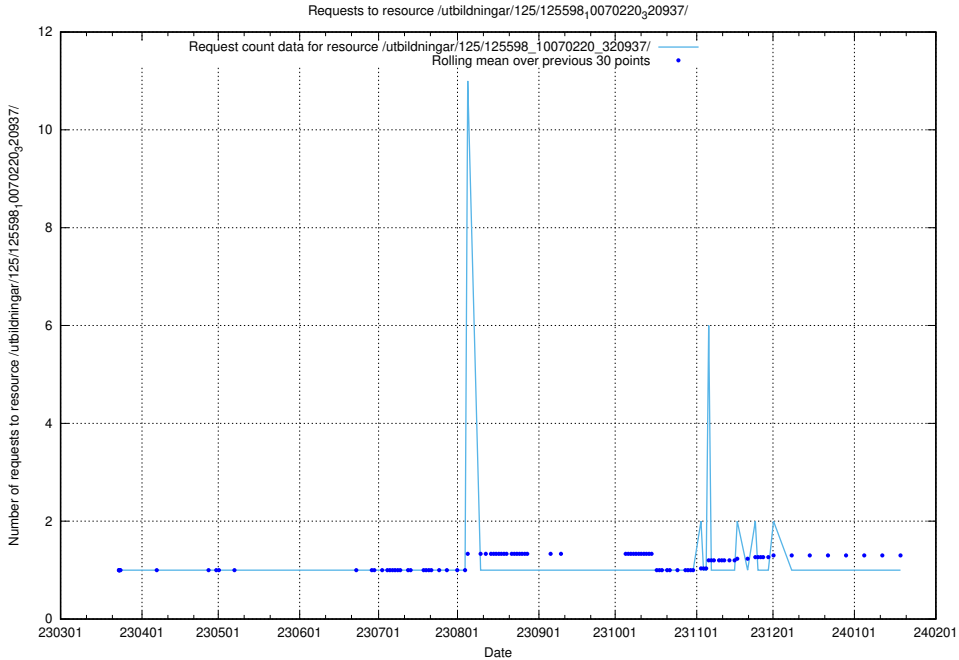

5.983 Usage of /utbildningar/125/125598_10070220_320937/

Here, we count the number of requests to resource /utbildningar/125/125598_10070220_320937/.