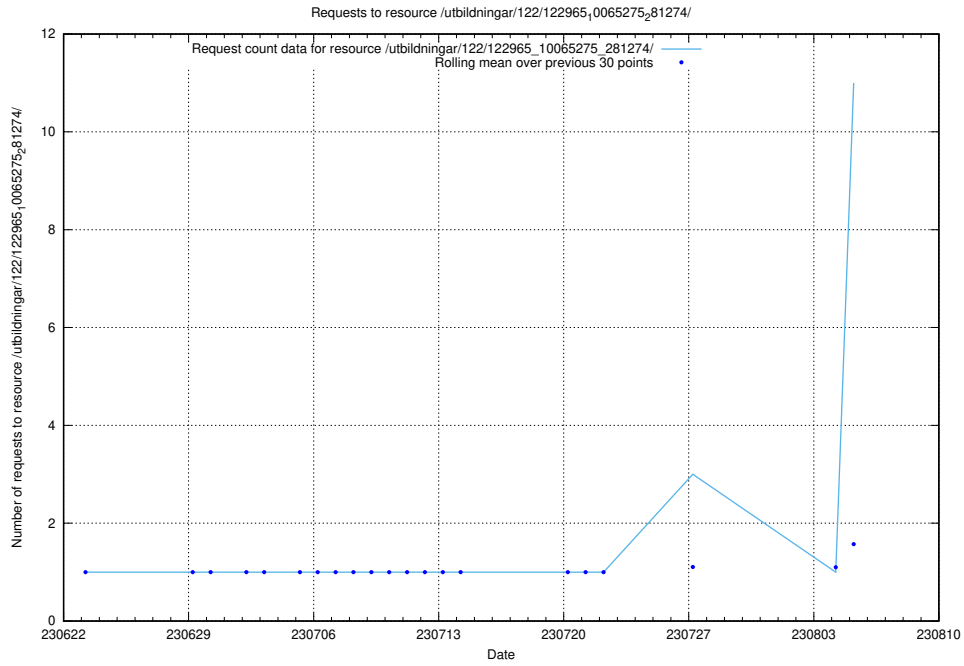

5.28 Usage of /utbildningar/122/122965_10065275_281274/

Here, we count the number of requests to resource /utbildningar/122/122965_10065275_281274/.