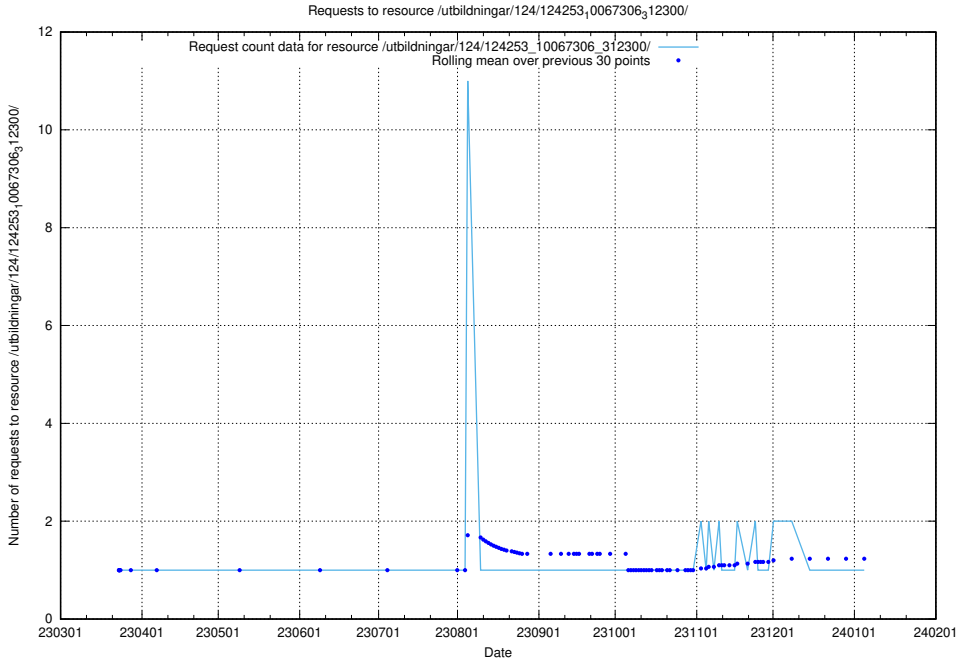

5.3636 Usage of /utbildningar/124/124253_10067306_312300/

Here, we count the number of requests to resource /utbildningar/124/124253_10067306_312300/.