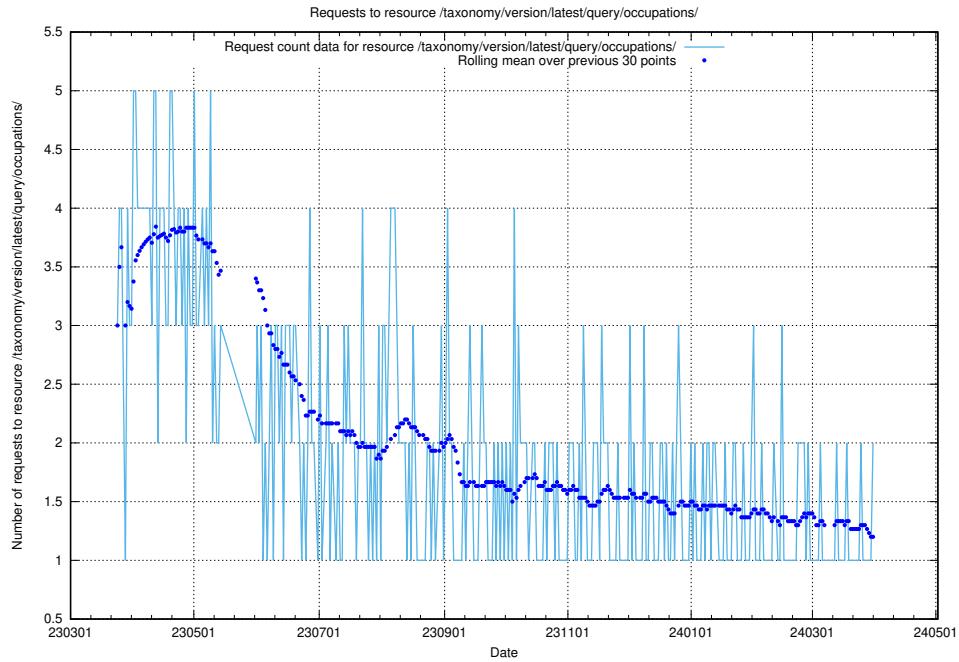

5.792 Usage of /taxonomy/version/latest/query/occupations/

Here, we count the number of requests to resource /taxonomy/version/latest/query/occupations/.