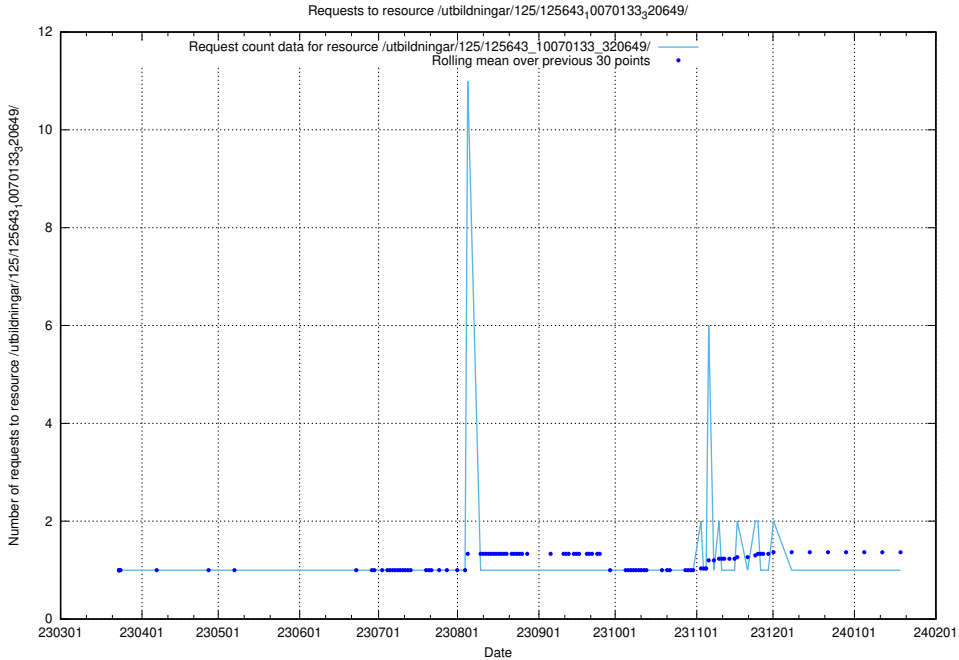

5.943 Usage of /utbildningar/125/125643_10070133_320649/

Here, we count the number of requests to resource /utbildningar/125/125643_10070133_320649/.