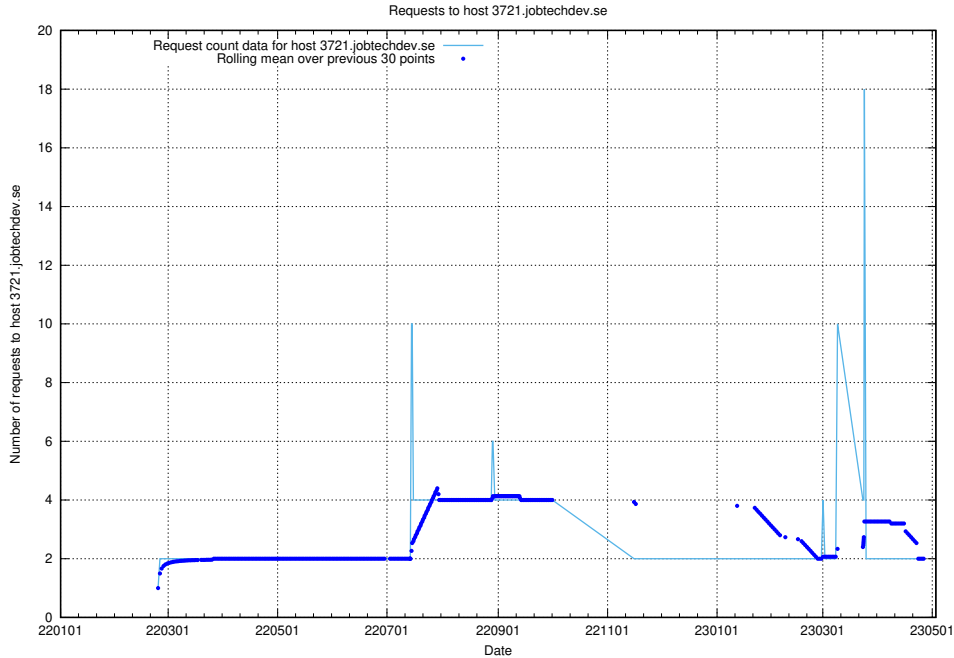

7.513 Usage of 3721.jobtechdev.se

Here, we count the number of requests to host 3721.jobtechdev.se.