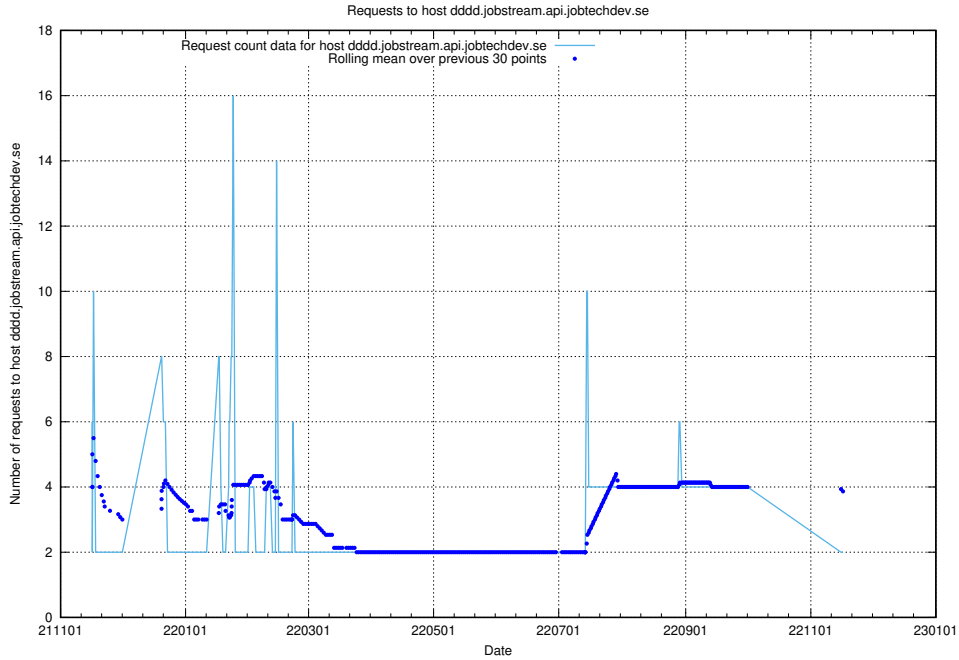

7.527 Usage of dddd.jobstream.api.jobtechdev.se

Here, we count the number of requests to host dddd.jobstream.api.jobtechdev.se.