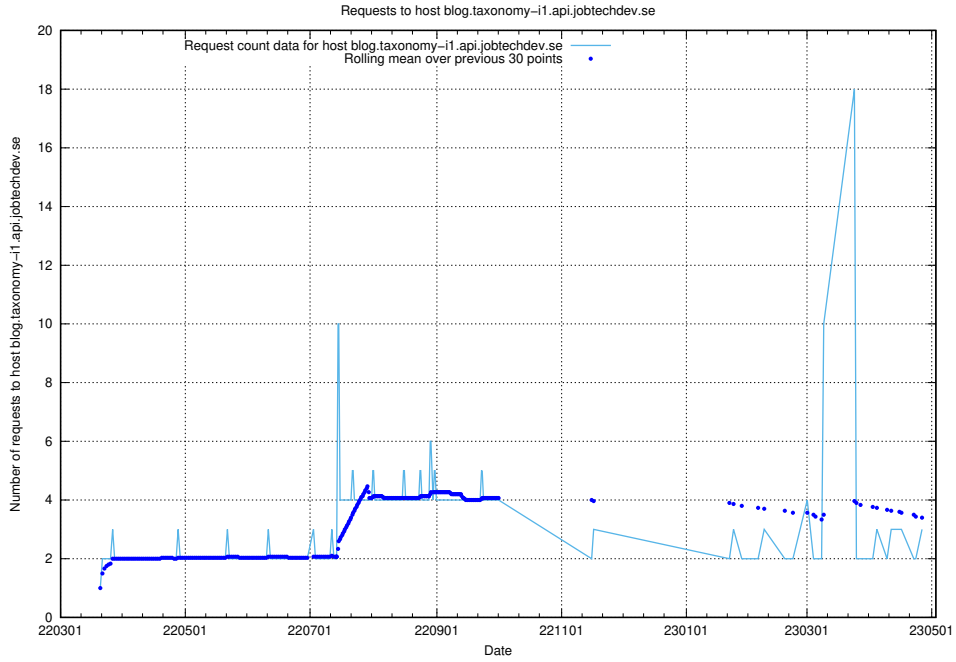

7.220 Usage of `blog.taxonomy-i1.api.jobtechdev.se`

Here, we count the number of requests to host `blog.taxonomy-i1.api.jobtechdev.se`.