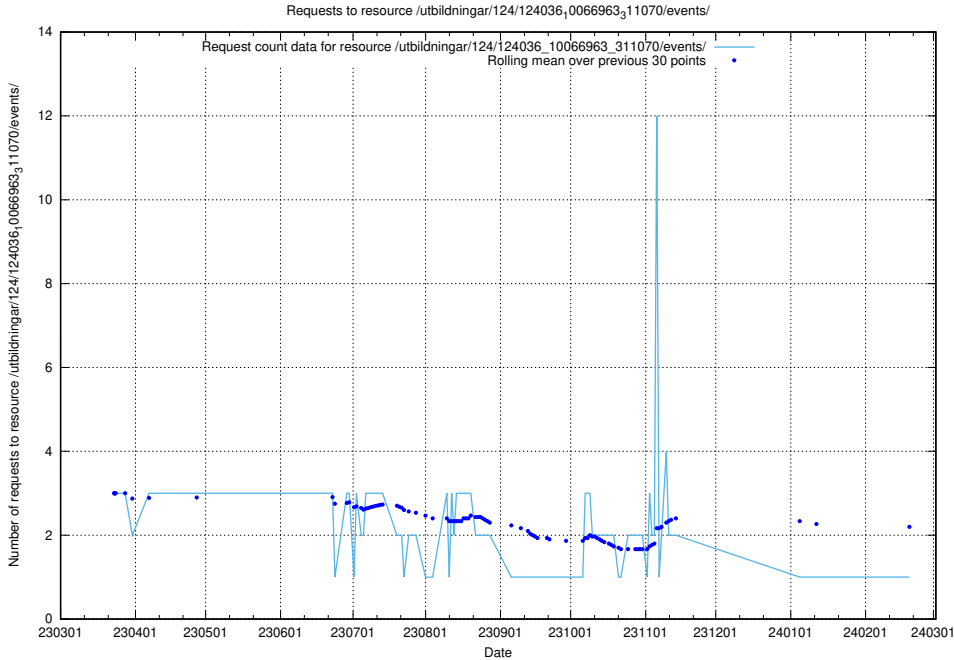

5.5904 Usage of /utbildningar/124/124036_10066963_311070/events/

Here, we count the number of requests to resource /utbildningar/124/124036_10066963_311070/events/