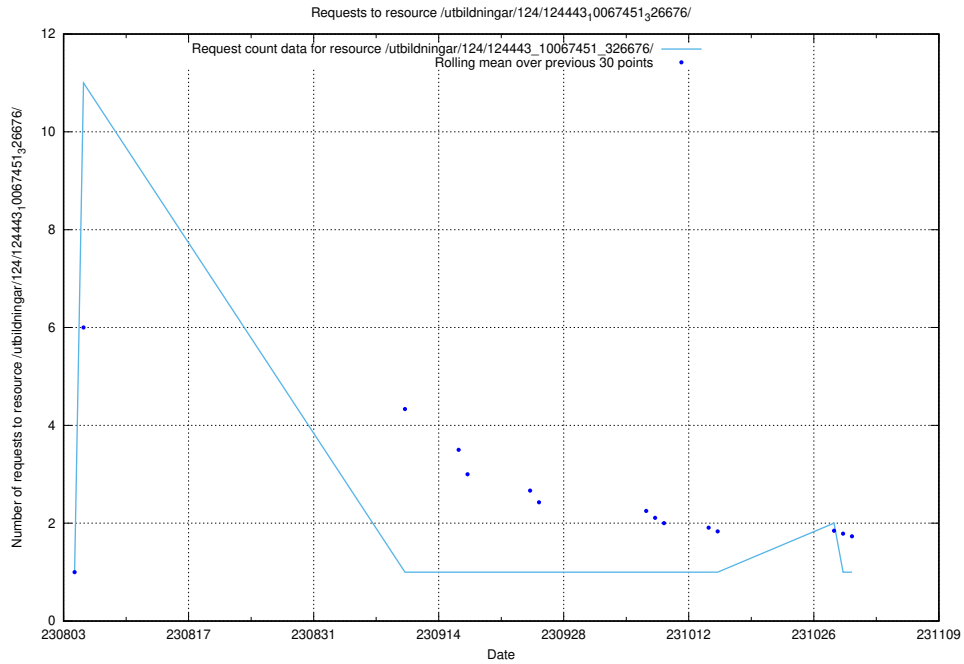

5.4542 Usage of /utbildningar/124/124443_10067451_326676/

Here, we count the number of requests to resource /utbildningar/124/124443_10067451_326676/.