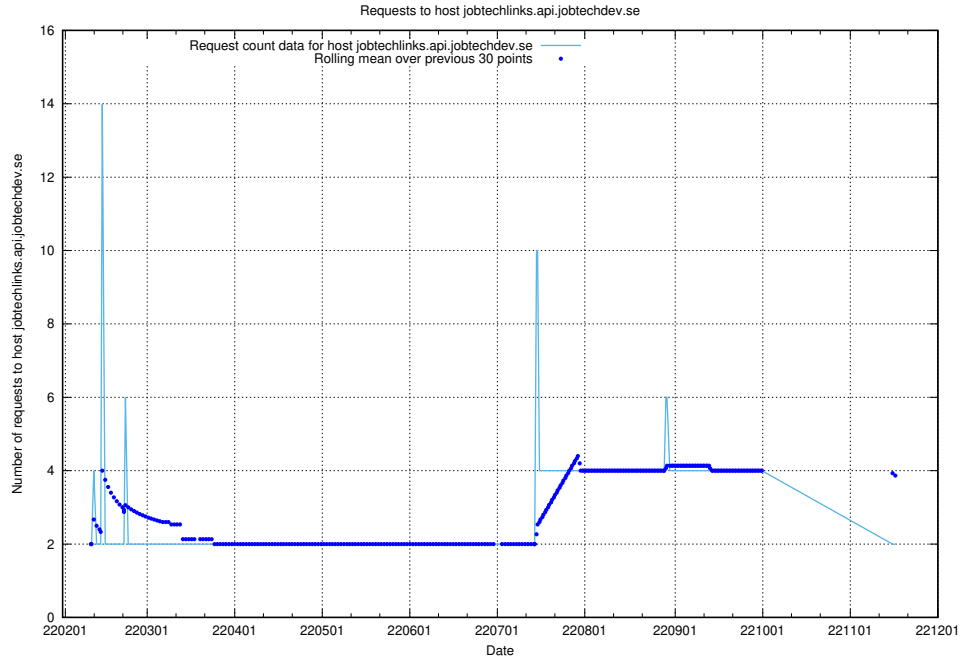

7.555 Usage of `jobtechlinks.api.jobtechdev.se`

Here, we count the number of requests to host `jobtechlinks.api.jobtechdev.se`.