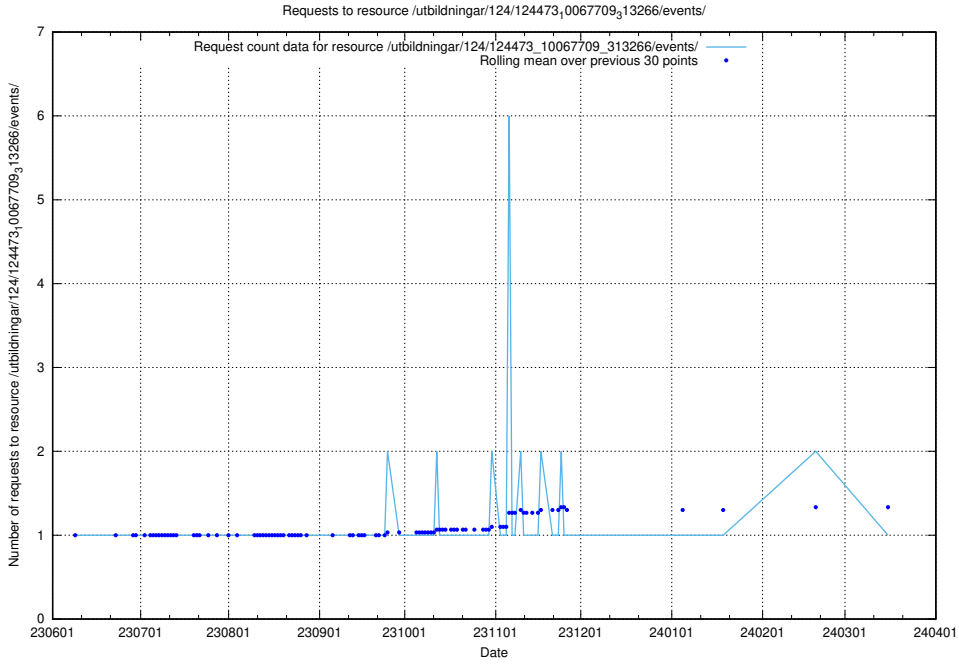

5.5573 Usage of /utbildningar/124/124473_10067709_313266/events/

Here, we count the number of requests to resource /utbildningar/124/124473_10067709_313266/events/