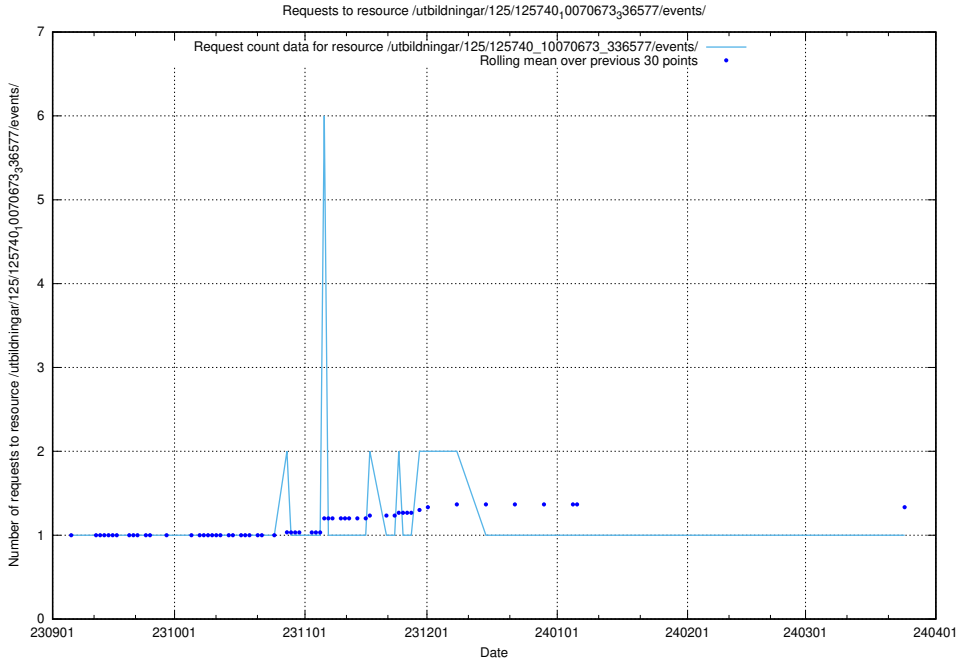

5.4325 Usage of /utbildningar/125/125740_10070673_336577/events/

Here, we count the number of requests to resource /utbildningar/125/125740_10070673_336577/events/