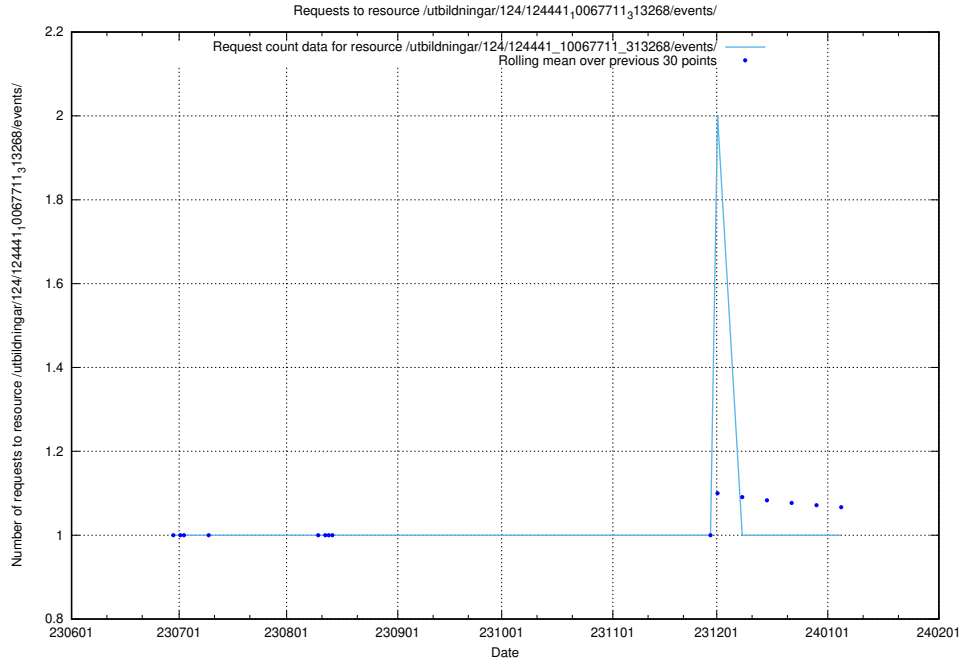

5.5051 Usage of /utbildningar/124/124441_10067711_313268/events/

Here, we count the number of requests to resource /utbildningar/124/124441_10067711_313268/events/