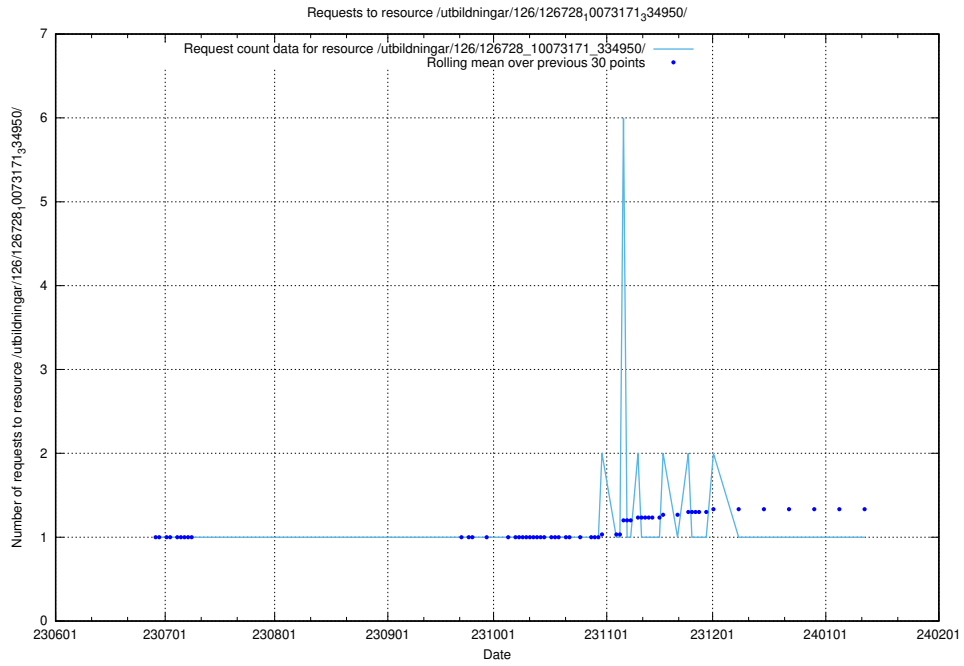

5.5101 Usage of /utbildningar/126/126728_10073171_334950/

Here, we count the number of requests to resource /utbildningar/126/126728_10073171_334950/.