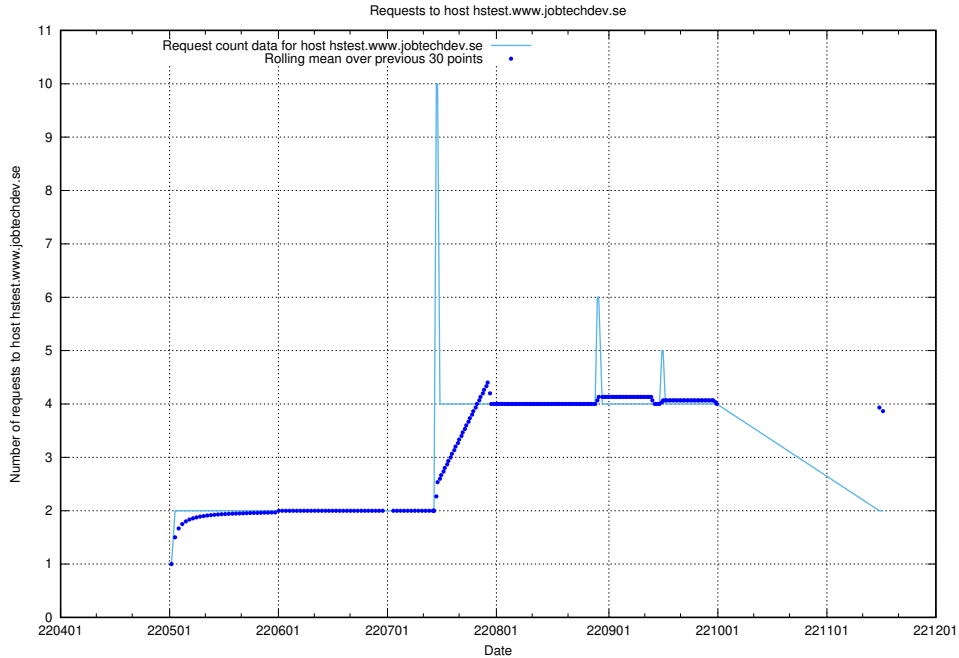

7.435 Usage of hstest.www.jobtechdev.se

Here, we count the number of requests to host hstest.www.jobtechdev.se.