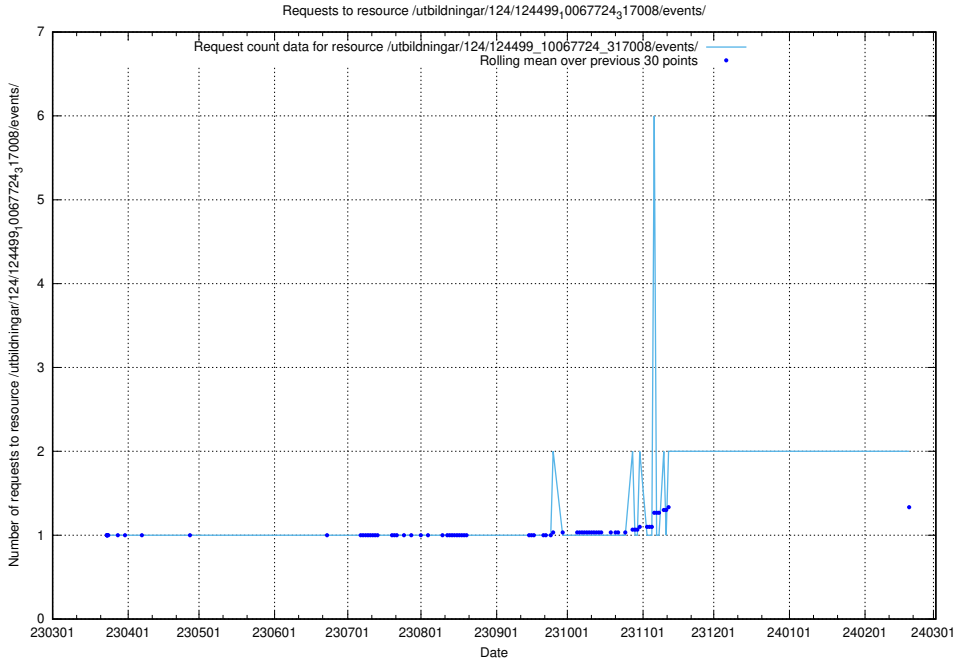

5.413 Usage of /utbildningar/124/124499_10067724_317008/events/

Here, we count the number of requests to resource /utbildningar/124/124499_10067724_317008/events/