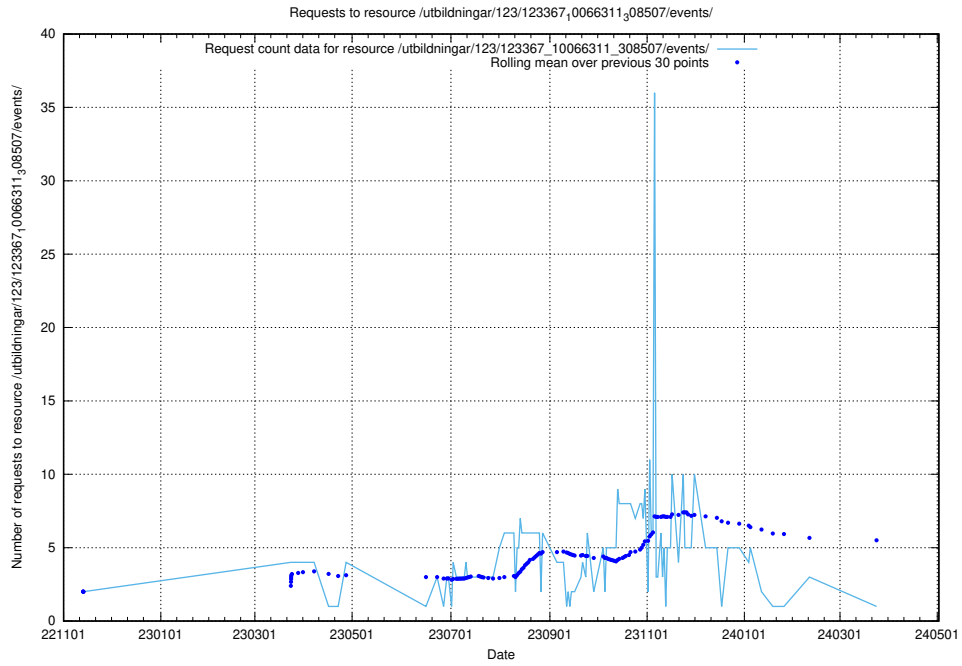

5.5489 Usage of /utbildningar/123/123367_10066311_308507/events/

Here, we count the number of requests to resource /utbildningar/123/123367_10066311_308507/events/