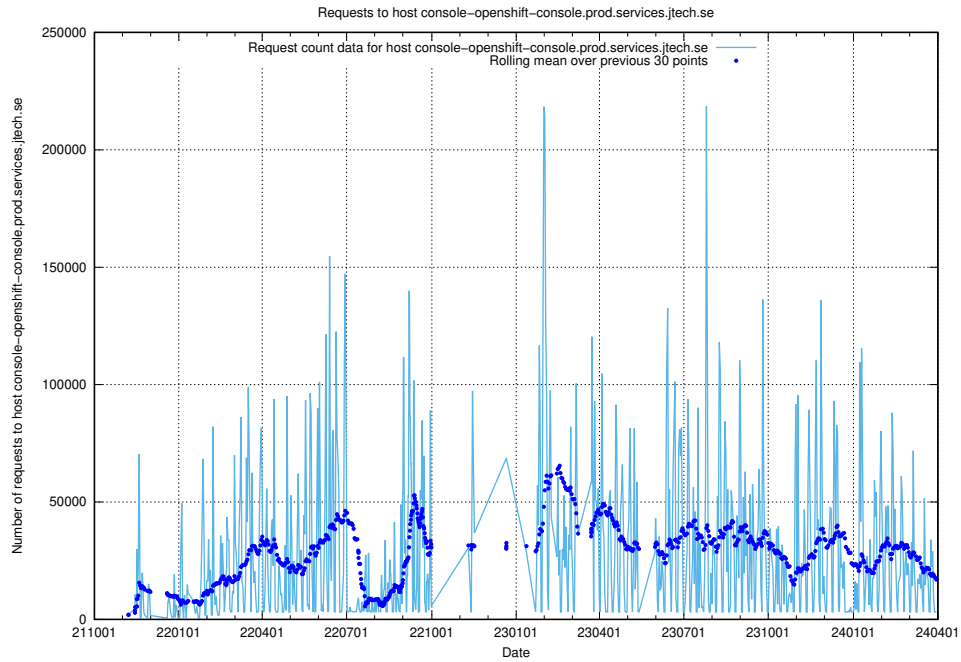

7.15 Usage of console-openshift-console.prod.services.jtech.se

Here, we count the number of requests to host console-openshift-console.prod.services.jtech.se.