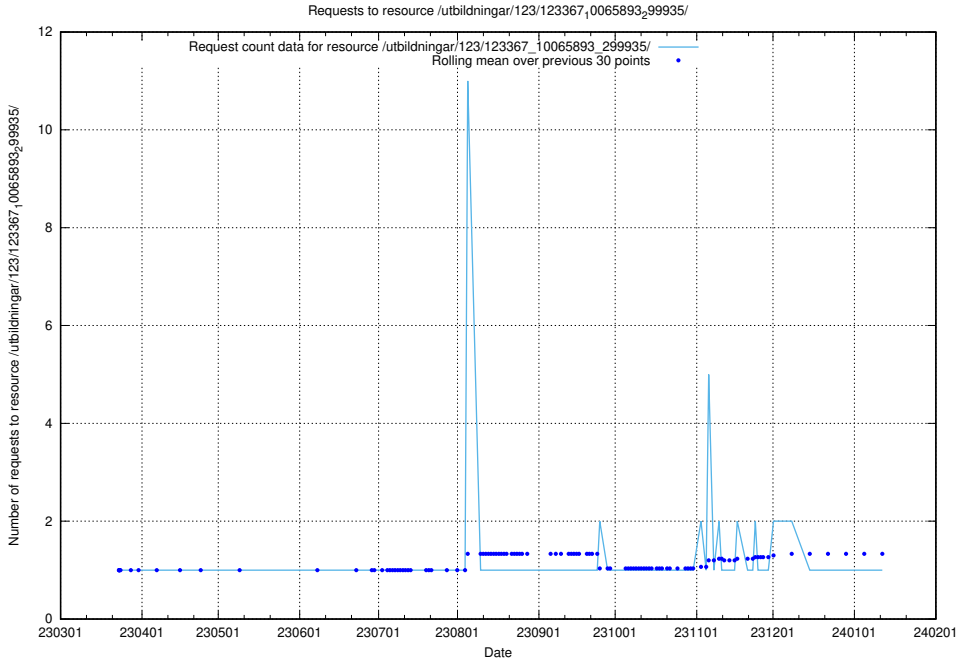

5.4401 Usage of /utbildningar/123/123367_10065893_299935/

Here, we count the number of requests to resource /utbildningar/123/123367_10065893_299935/.