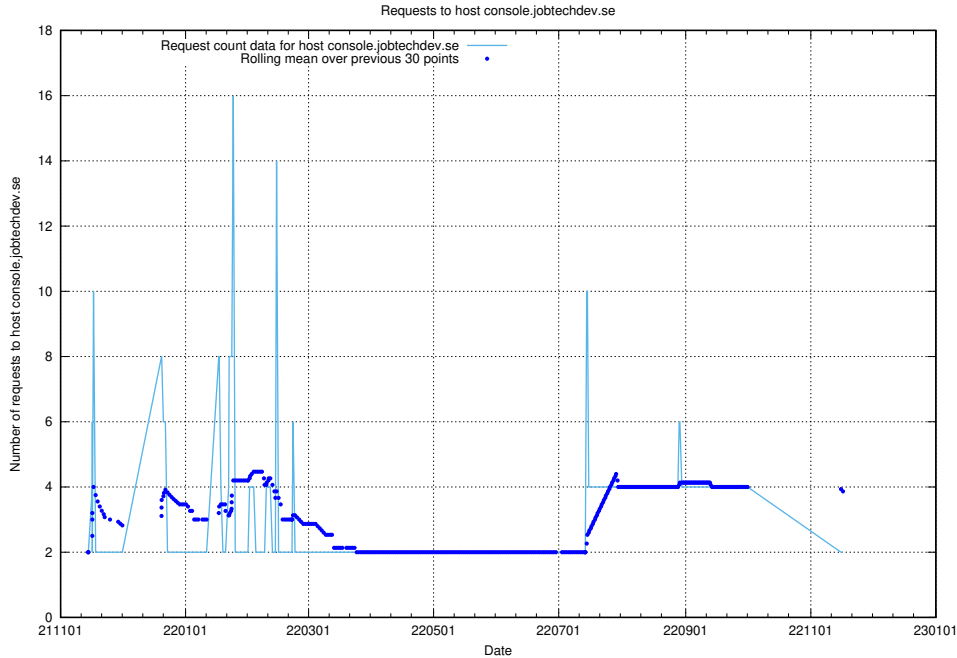

7.268 Usage of console.jobtechdev.se

Here, we count the number of requests to host console.jobtechdev.se.