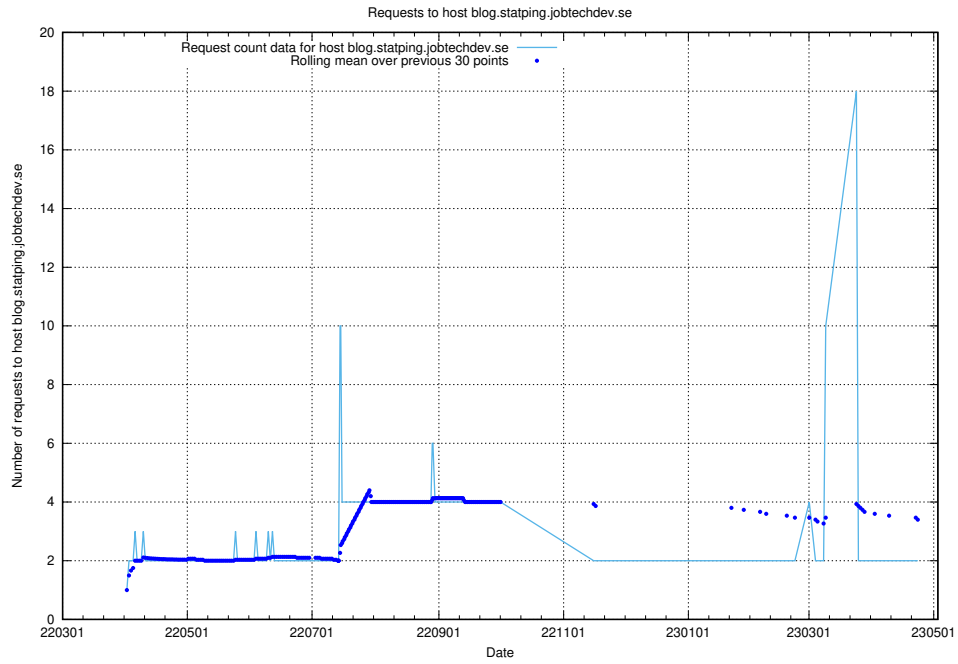

7.476 Usage of `blog.statping.jobtechdev.se`

Here, we count the number of requests to host `blog.statping.jobtechdev.se`.