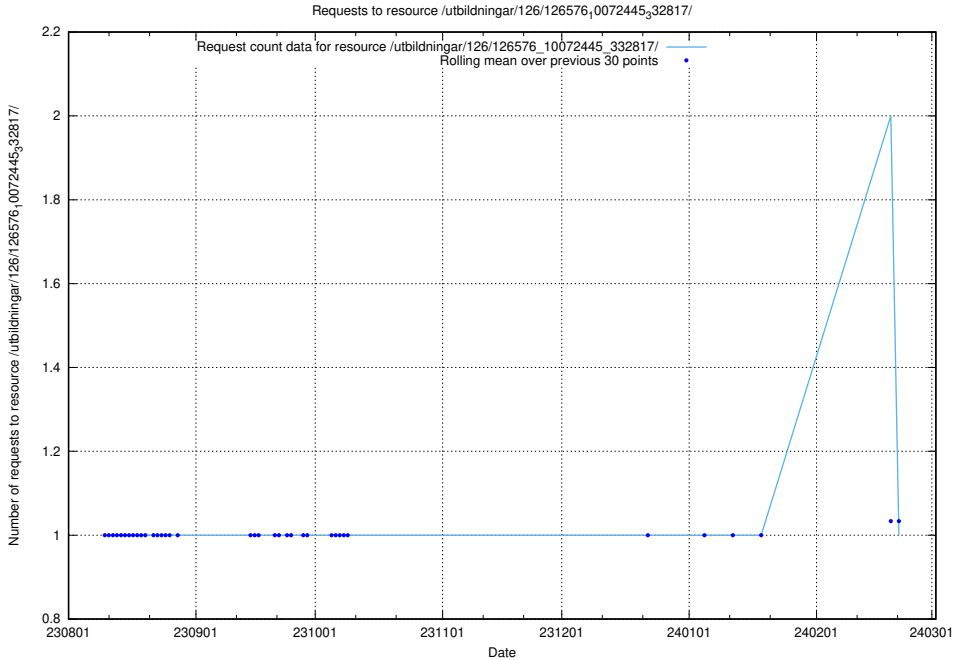

5.4481 Usage of /utbildningar/126/126576_10072445_332817/

Here, we count the number of requests to resource /utbildningar/126/126576_10072445_332817/.