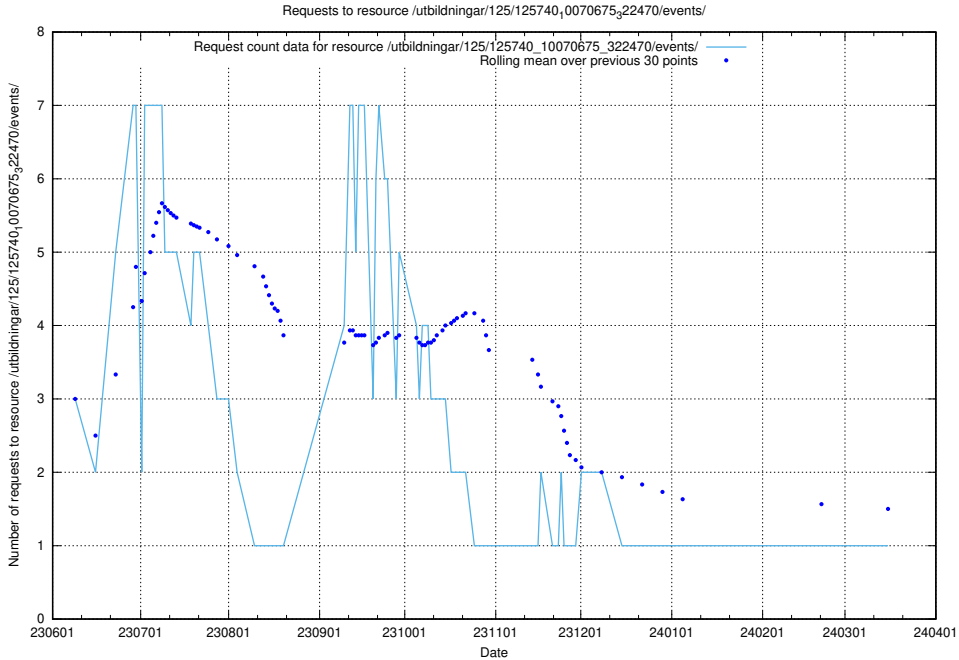

5.5558 Usage of /utbildningar/125/125740_10070675_322470/events/

Here, we count the number of requests to resource /utbildningar/125/125740_10070675_322470/events/