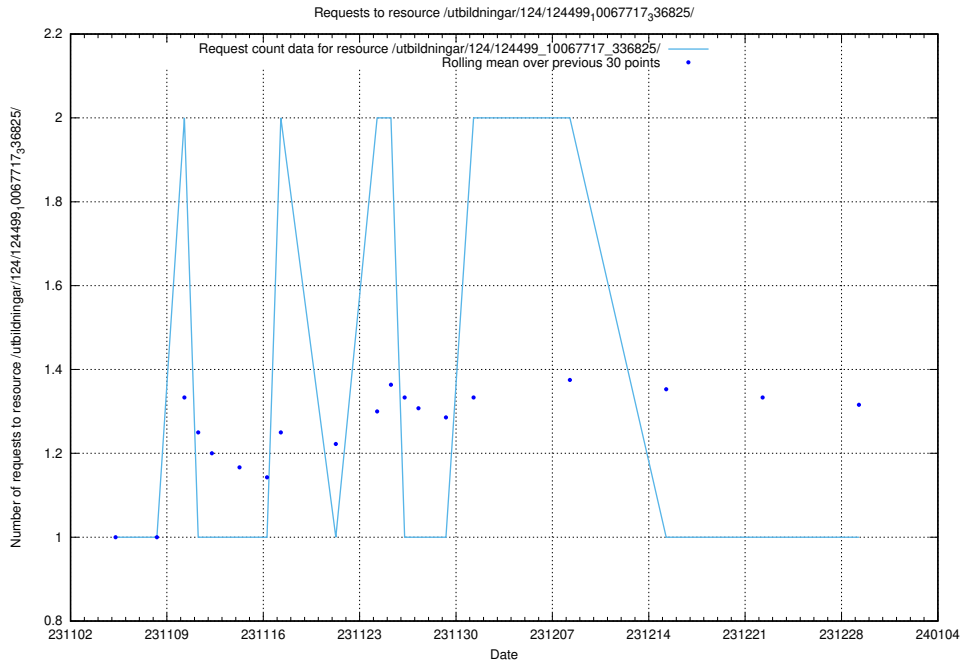

5.3761 Usage of /utbildningar/124/124499_10067717_336825/

Here, we count the number of requests to resource /utbildningar/124/124499_10067717_336825/.