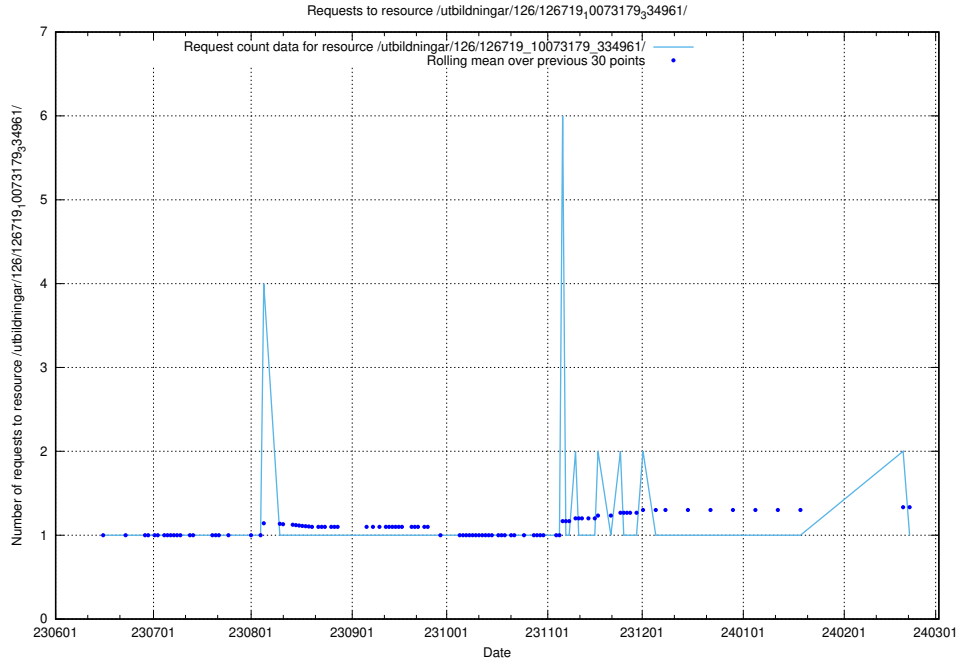

5.5542 Usage of /utbildningar/126/126719_10073179_334961/

Here, we count the number of requests to resource /utbildningar/126/126719_10073179_334961/.