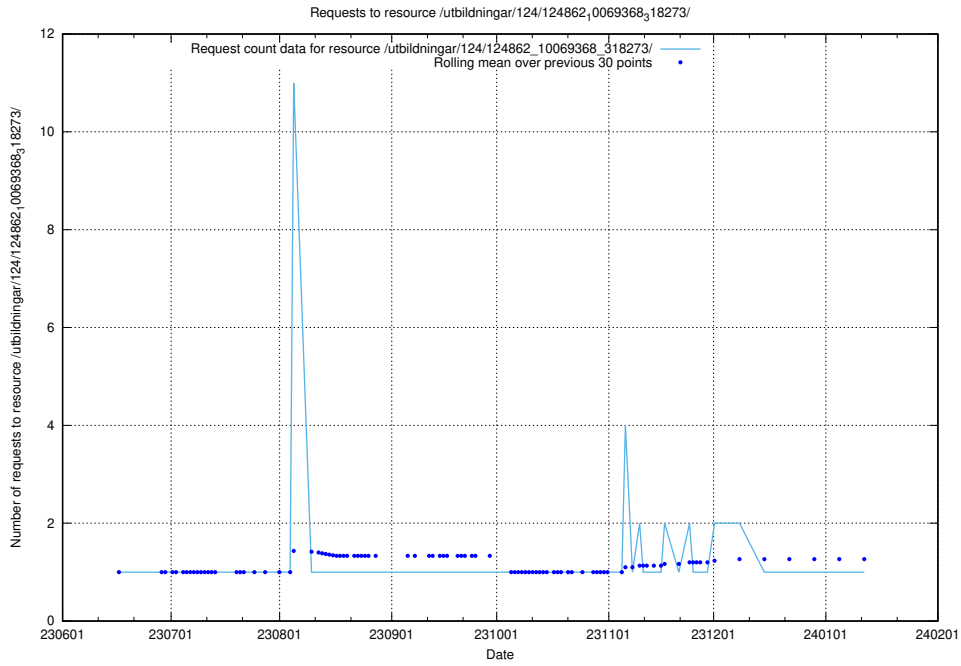

5.5539 Usage of /utbildningar/124/124862_10069368_318273/

Here, we count the number of requests to resource /utbildningar/124/124862_10069368_318273/.