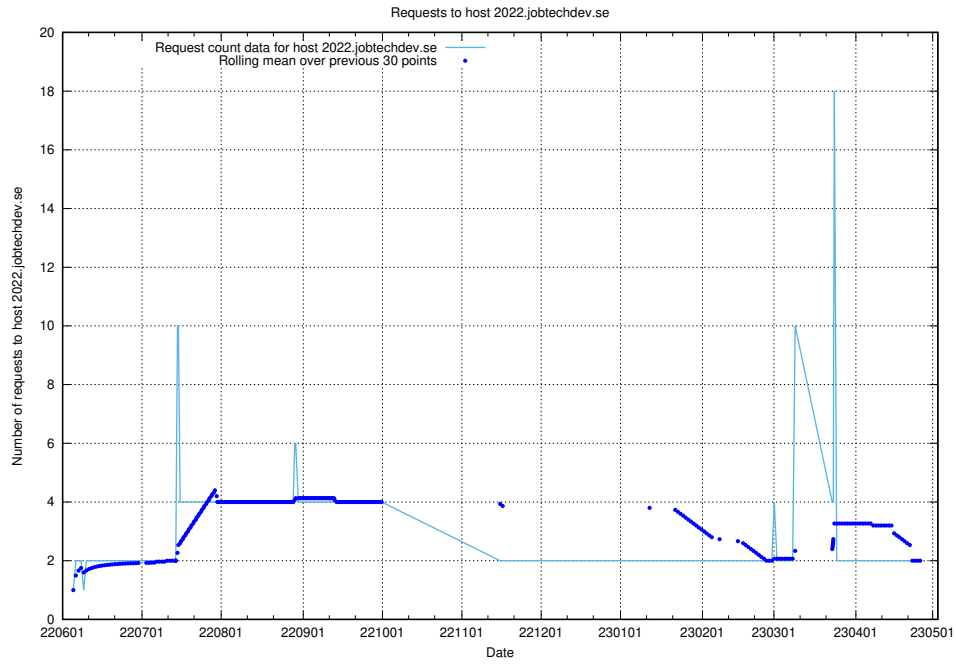

7.413 Usage of 2022.jobtechdev.se

Here, we count the number of requests to host 2022.jobtechdev.se.