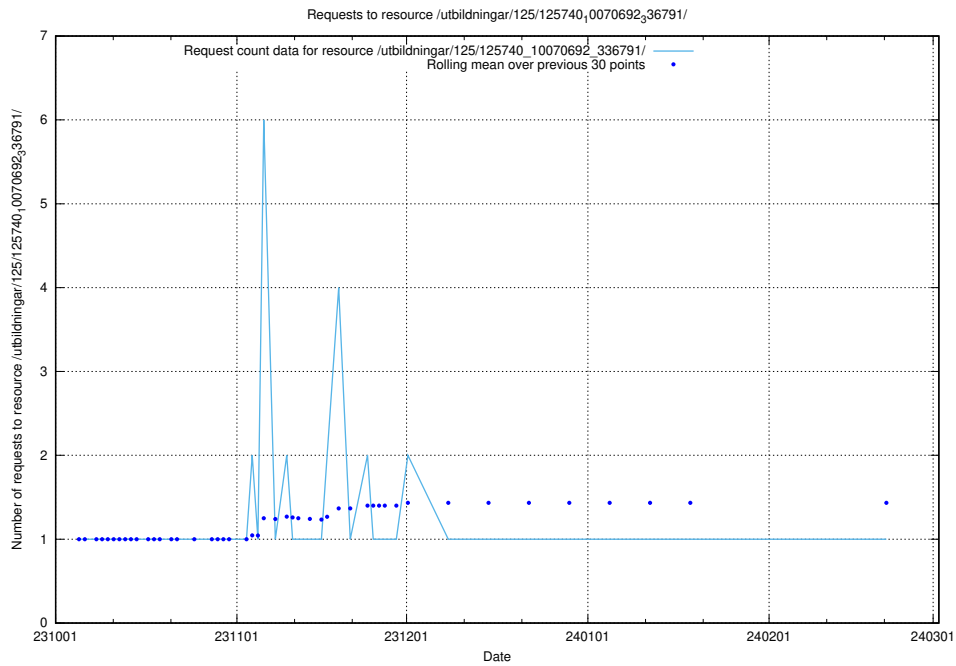

5.4061 Usage of /utbildningar/125/125740_10070692_336791/

Here, we count the number of requests to resource /utbildningar/125/125740_10070692_336791/.