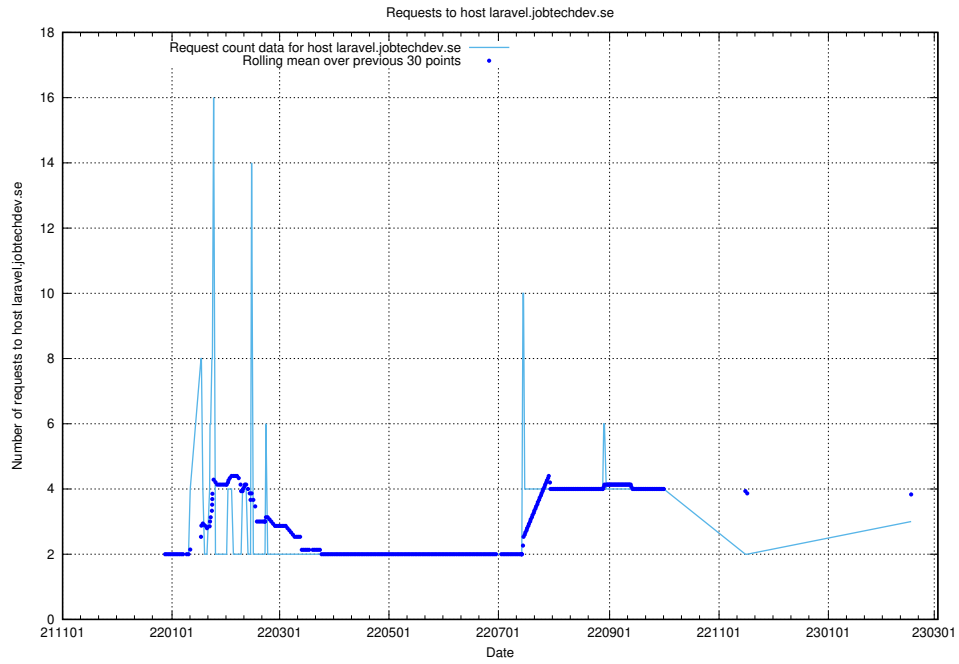

7.191 Usage of laravel.jobtechdev.se

Here, we count the number of requests to host laravel.jobtechdev.se.