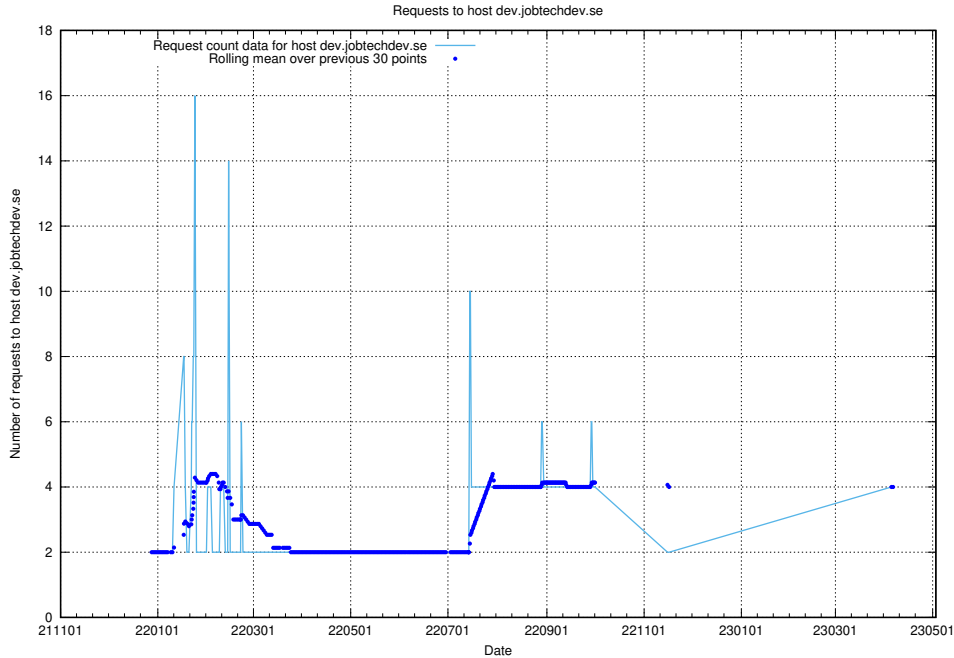

7.130 Usage of dev.jobtechdev.se

Here, we count the number of requests to host dev.jobtechdev.se.