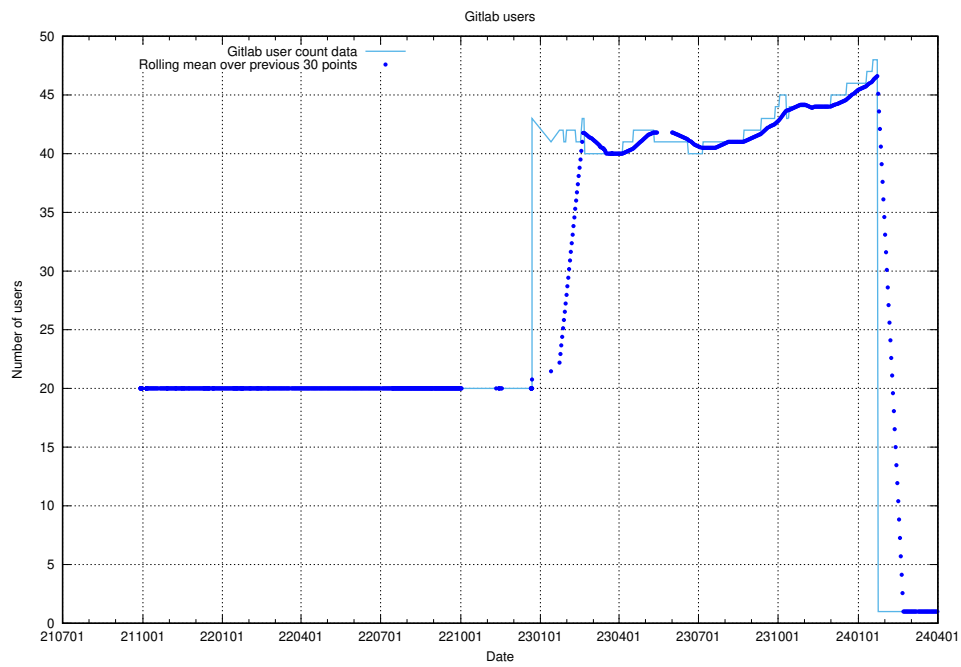

6 Gitlab

This section summarises the state of [JobTech's code repositories](https://gitlab.com/arbetsformedlingen)⁷.

6.1 User count

A graph of users in JobTech's official code repository.

⁷<https://gitlab.com/arbetsformedlingen>