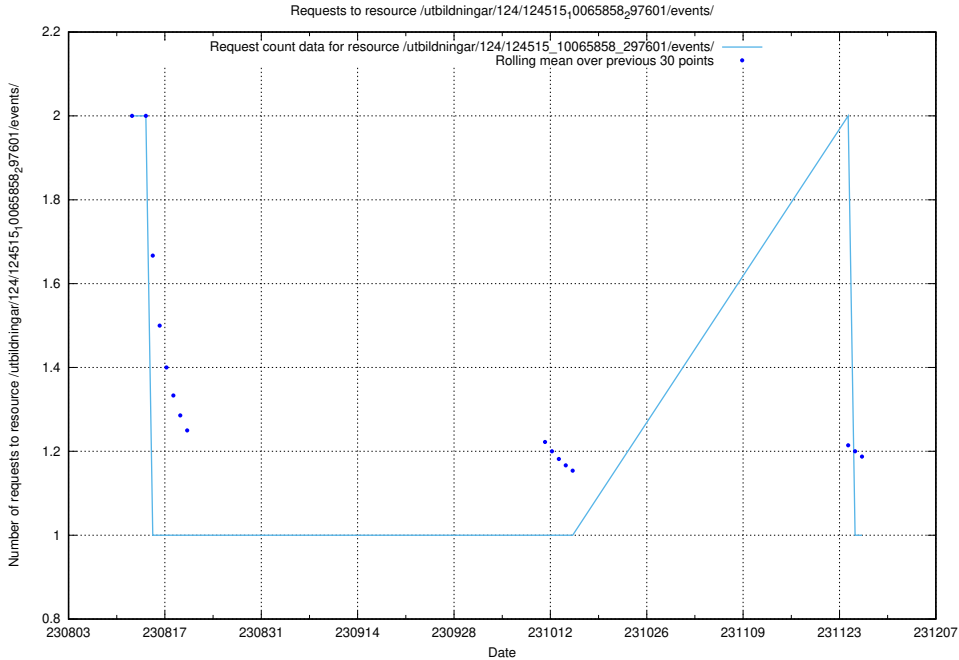

5.4462 Usage of /utbildningar/124/124515_10065858_297601/events/

Here, we count the number of requests to resource /utbildningar/124/124515_10065858_297601/events/