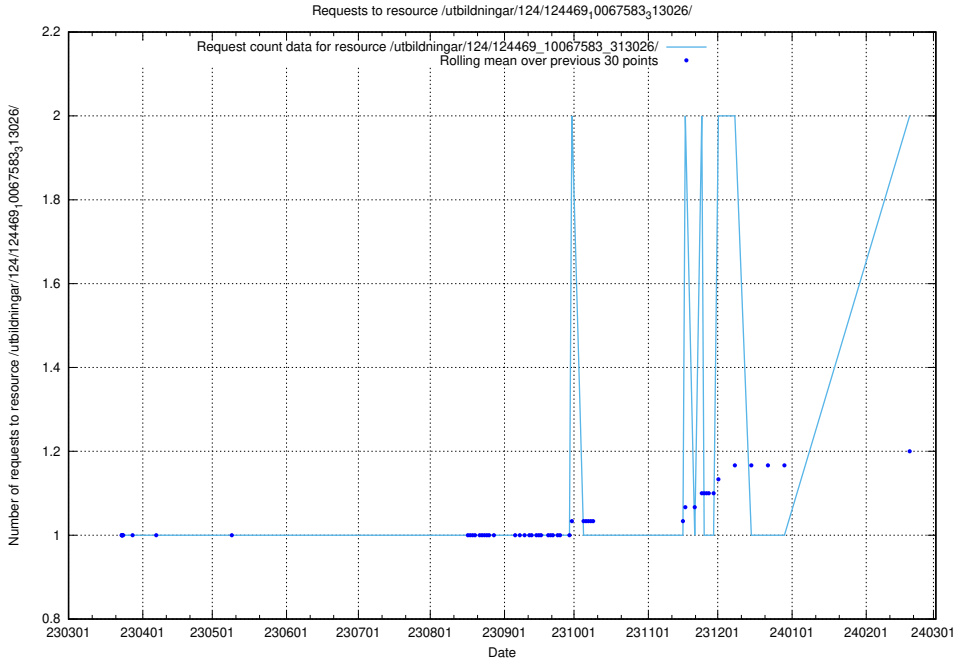

5.493 Usage of /utbildningar/124/124469_10067583_313026/

Here, we count the number of requests to resource /utbildningar/124/124469_10067583_313026/.