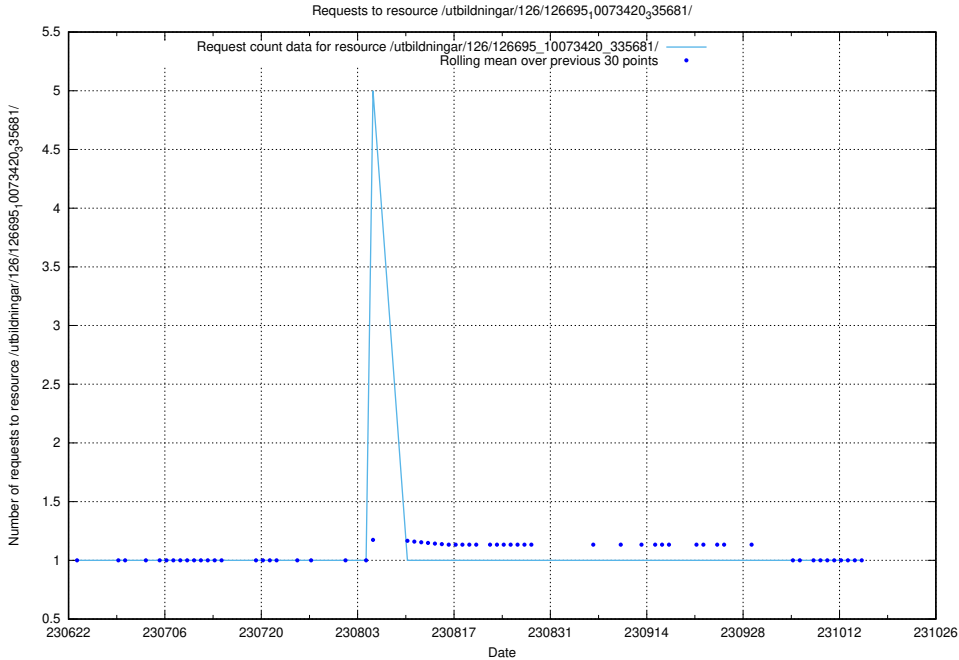

5.5282 Usage of /utbildningar/126/126695_10073420_335681/

Here, we count the number of requests to resource /utbildningar/126/126695_10073420_335681/.