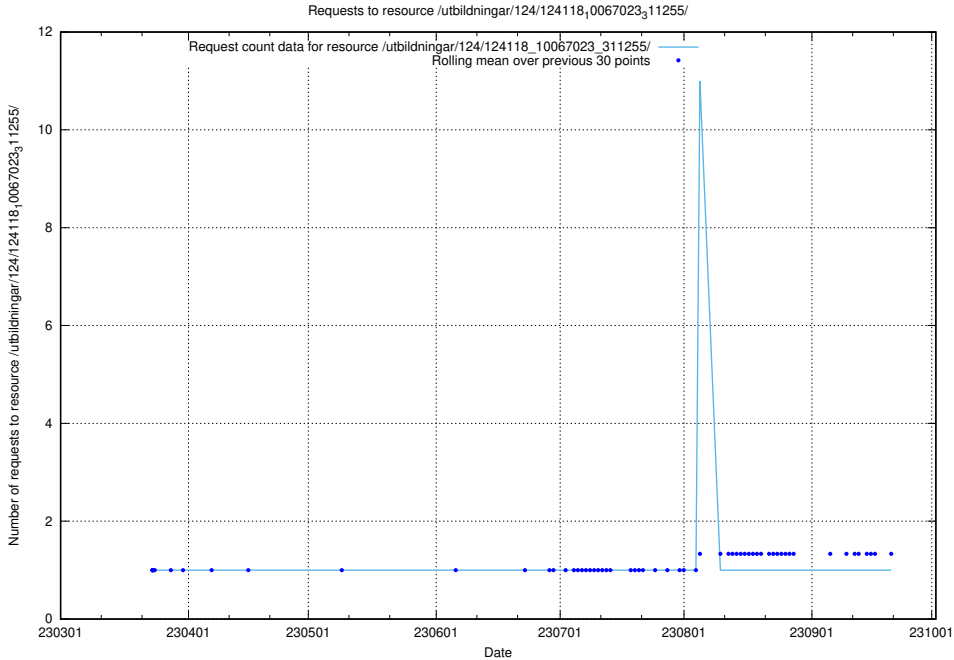

5.3840 Usage of /utbildningar/124/124118_10067023_311255/

Here, we count the number of requests to resource /utbildningar/124/124118_10067023_311255/.