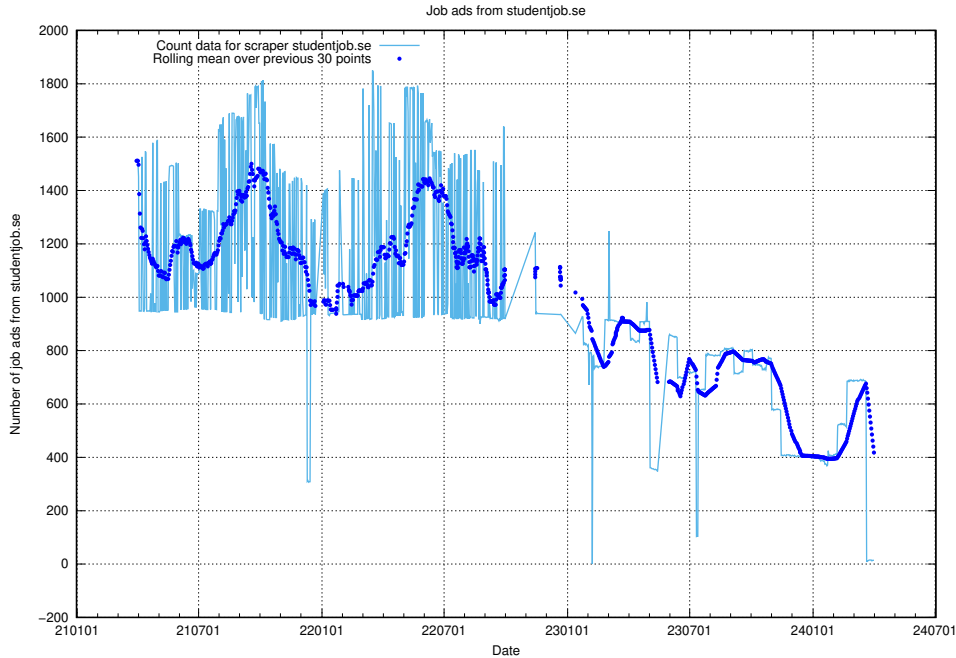

13.17 Number of ads by scraper studentjob.se

Here, we count the number of job ads scraped from studentjob.se.