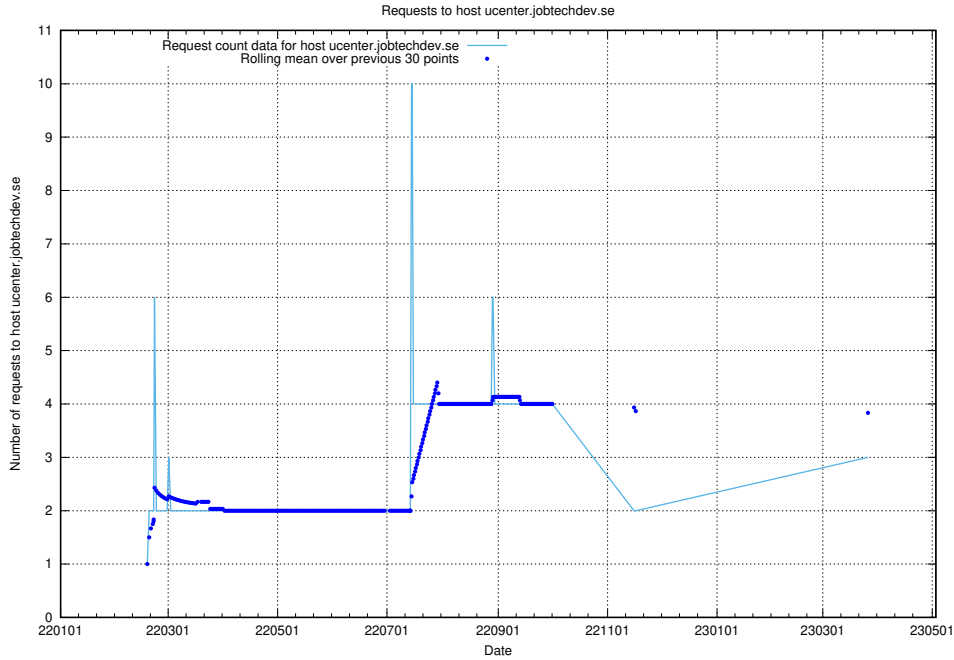

7.225 Usage of ucenter.jobtechdev.se

Here, we count the number of requests to host ucenter.jobtechdev.se.