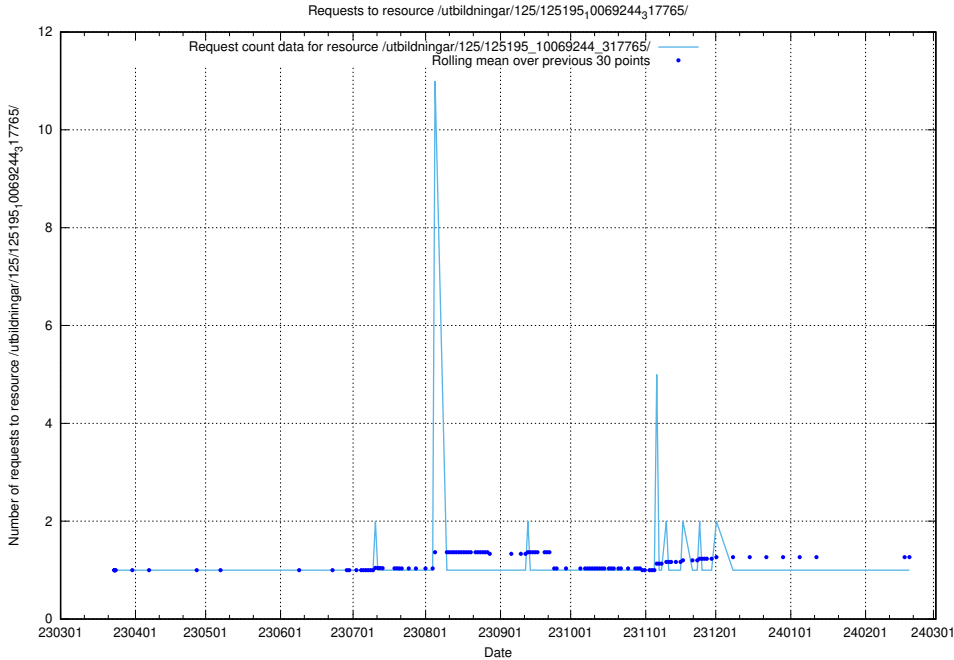

5.1030 Usage of /utbildningar/125/125195_10069244_317765/

Here, we count the number of requests to resource /utbildningar/125/125195_10069244_317765/.