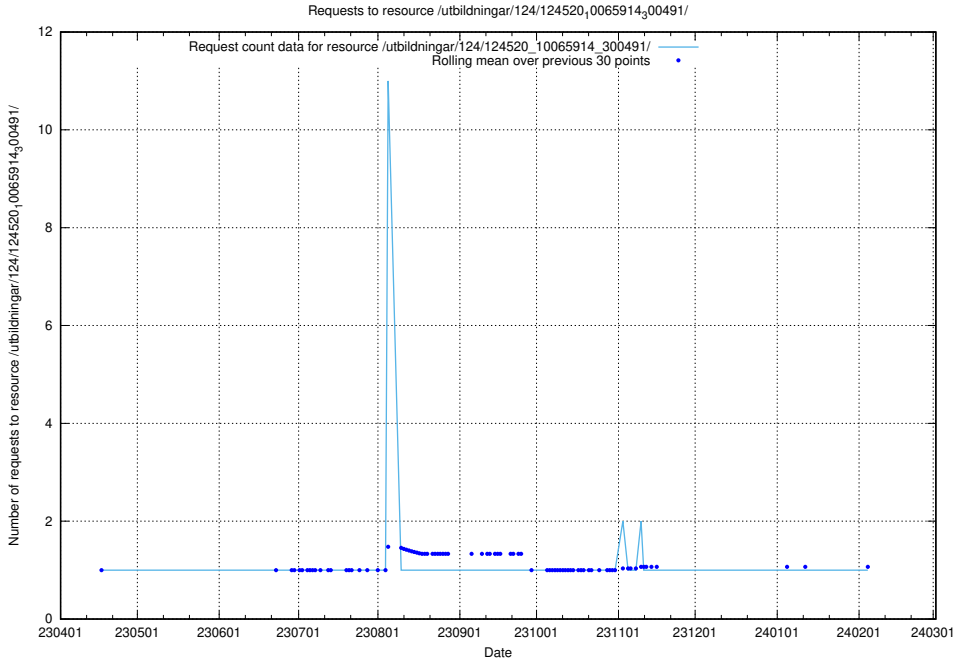

5.5725 Usage of /utbildningar/124/124520_10065914_300491/

Here, we count the number of requests to resource /utbildningar/124/124520_10065914_300491/.