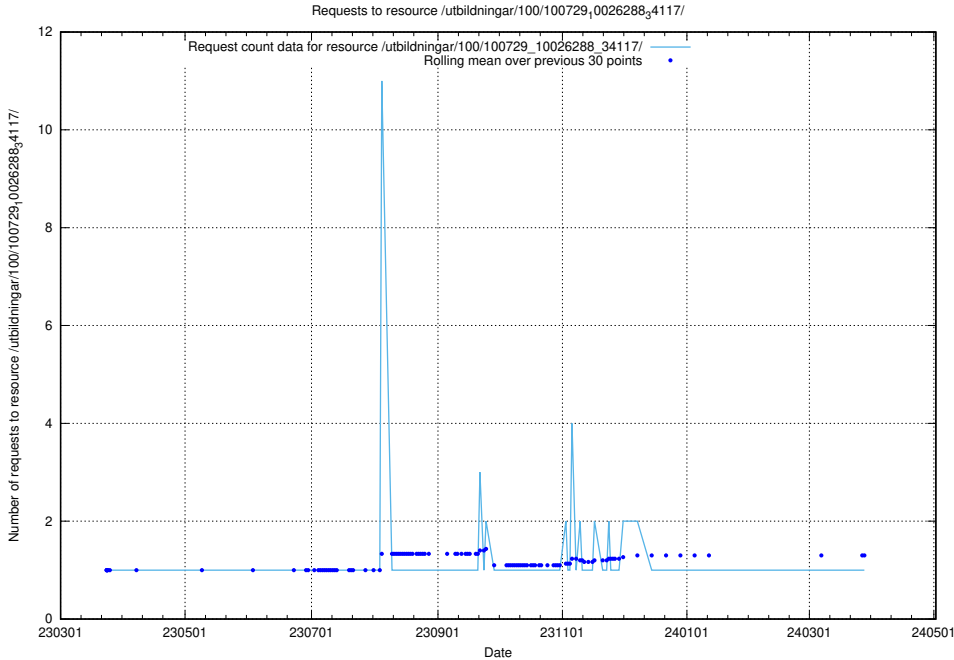

5.5339 Usage of /utbildningar/100/100729_10026288_34117/

Here, we count the number of requests to resource /utbildningar/100/100729_10026288_34117/.