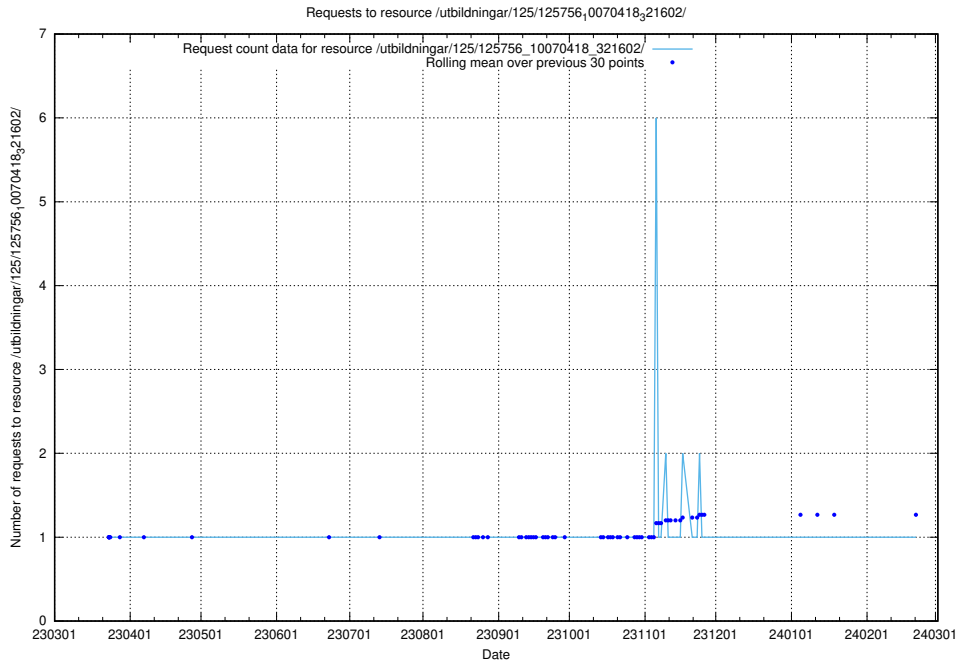

5.6095 Usage of /utbildningar/125/125756_10070418_321602/

Here, we count the number of requests to resource /utbildningar/125/125756_10070418_321602/.