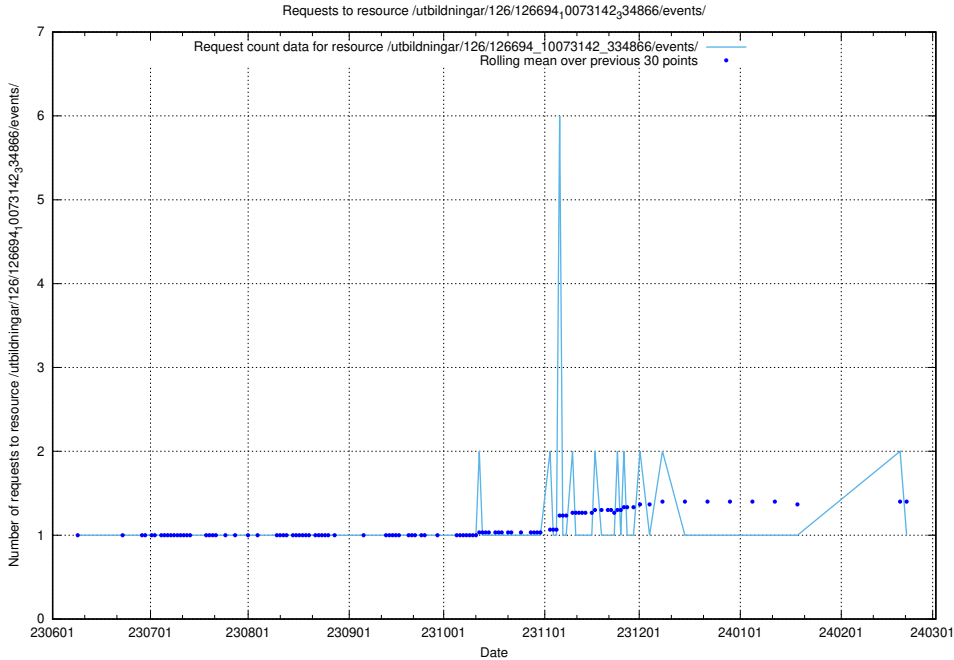

5.5559 Usage of /utbildningar/126/126694_10073142_334866/events/

Here, we count the number of requests to resource /utbildningar/126/126694_10073142_334866/events/