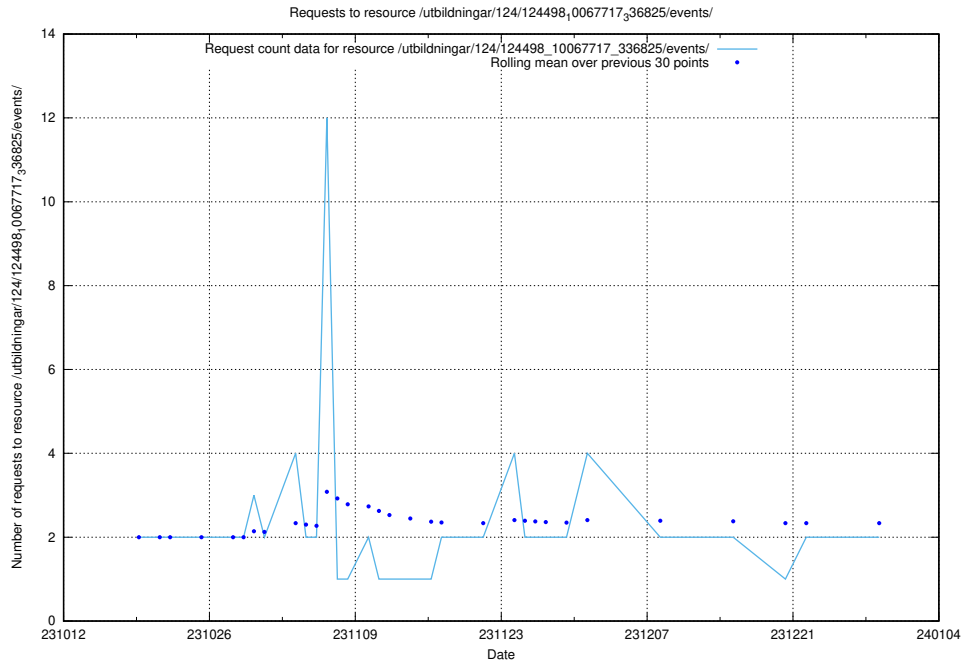

### 5.565 Usage of /utbildningar/124/124498\_10067717\_336825/events/

Here, we count the number of requests to resource /utbildningar/124/124498\_10067717\_336825/events/