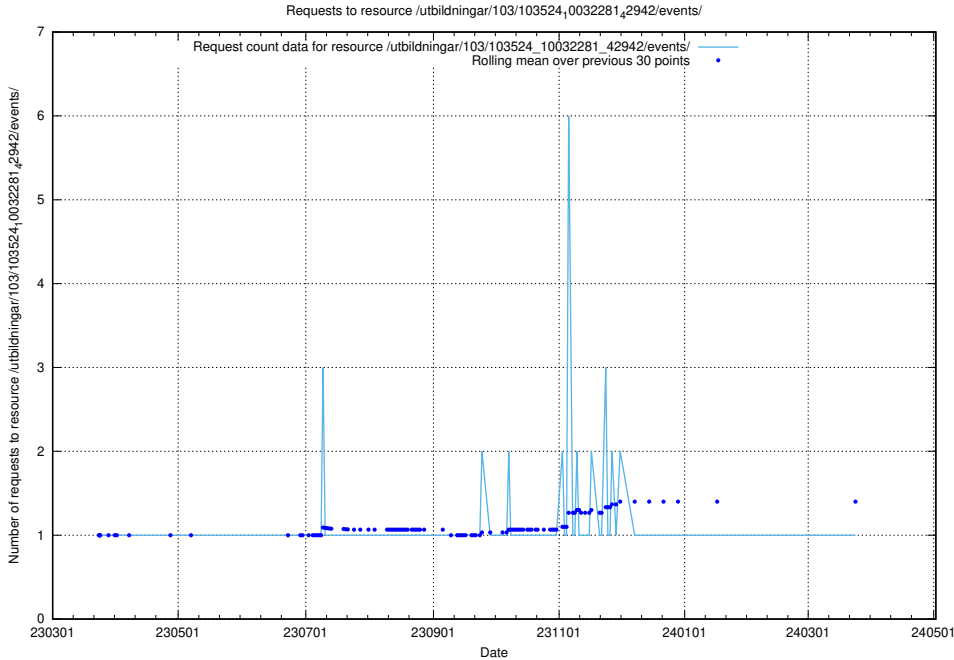

5.5098 Usage of /utbildningar/103/103524_10032281_42942/events/

Here, we count the number of requests to resource /utbildningar/103/103524_10032281_42942/events/.