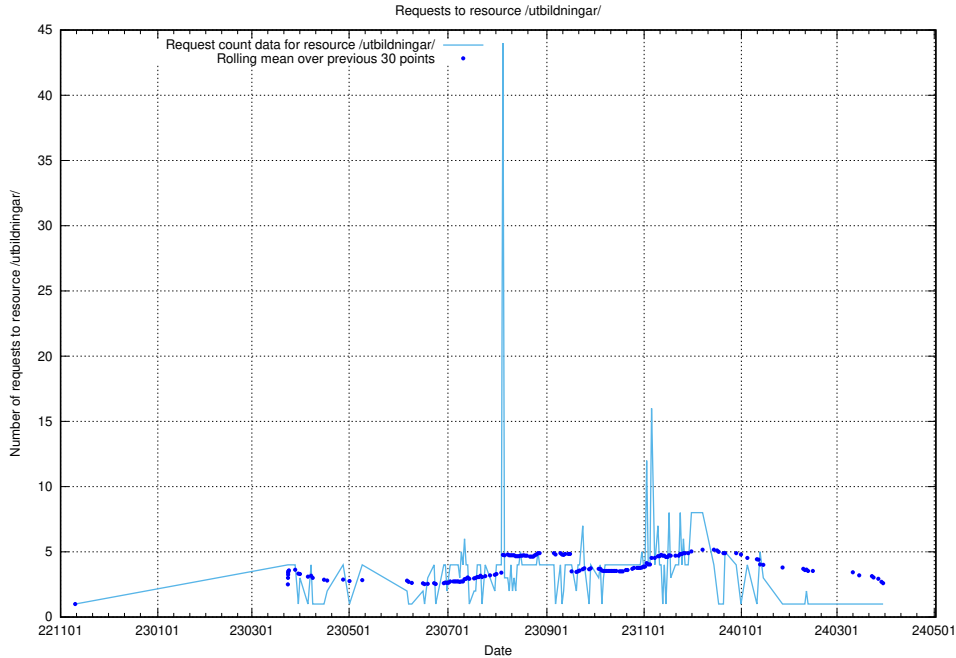

5.5930 Usage of /utbildningar/

Here, we count the number of requests to resource /utbildningar/.