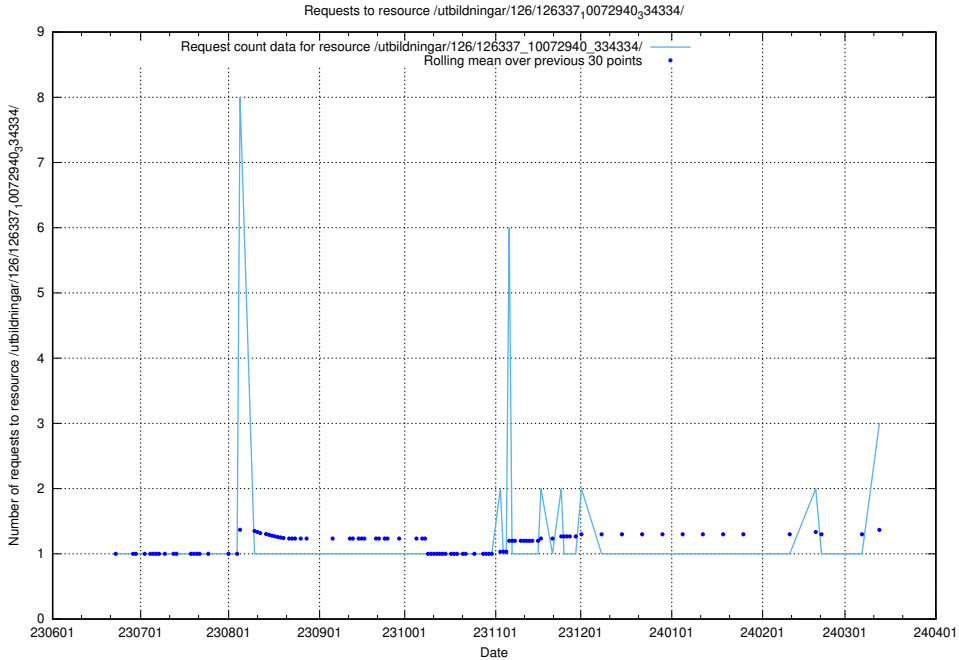

5.265 Usage of /utbildningar/126/126337_10072940_334334/

Here, we count the number of requests to resource /utbildningar/126/126337_10072940_334334/.