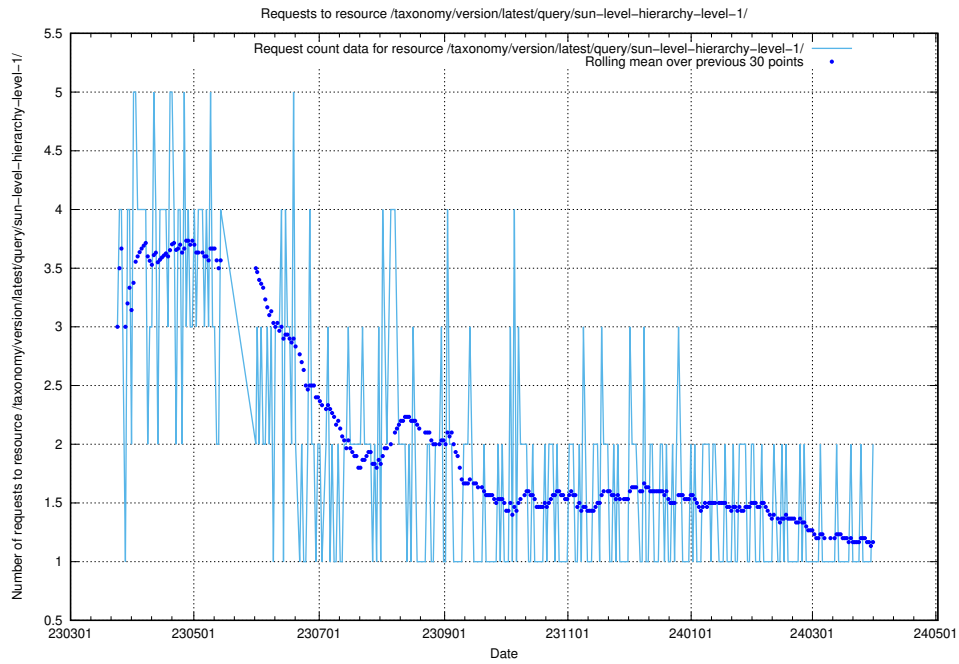

5.769 Usage of /taxonomy/version/latest/query/sun-level-hierarchy-level-1/

Here, we count the number of requests to resource /taxonomy/version/latest/query/sun-level-hierarchy-level-1/.