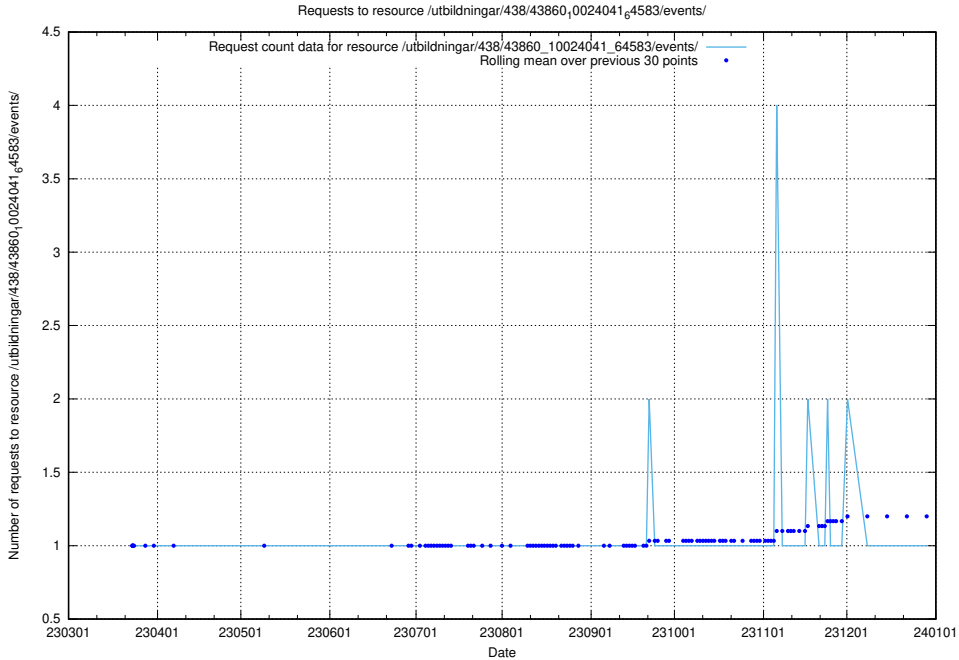

5.5959 Usage of /utbildningar/438/43860_10024041_64583/events/

Here, we count the number of requests to resource /utbildningar/438/43860_10024041_64583/events/.