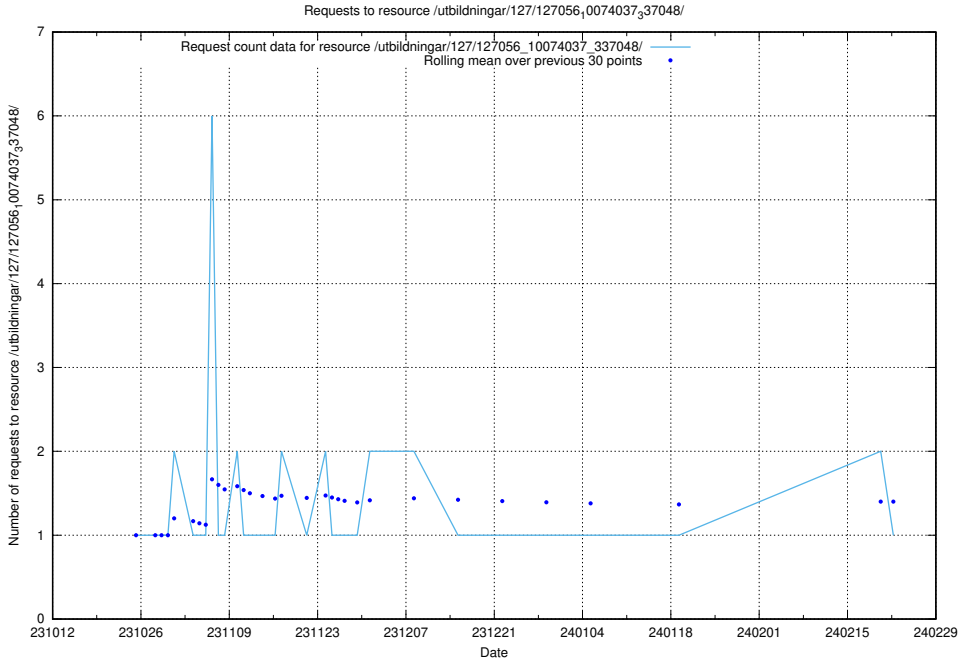

5.3852 Usage of /utbildningar/127/127056_10074037_337048/

Here, we count the number of requests to resource /utbildningar/127/127056_10074037_337048/.