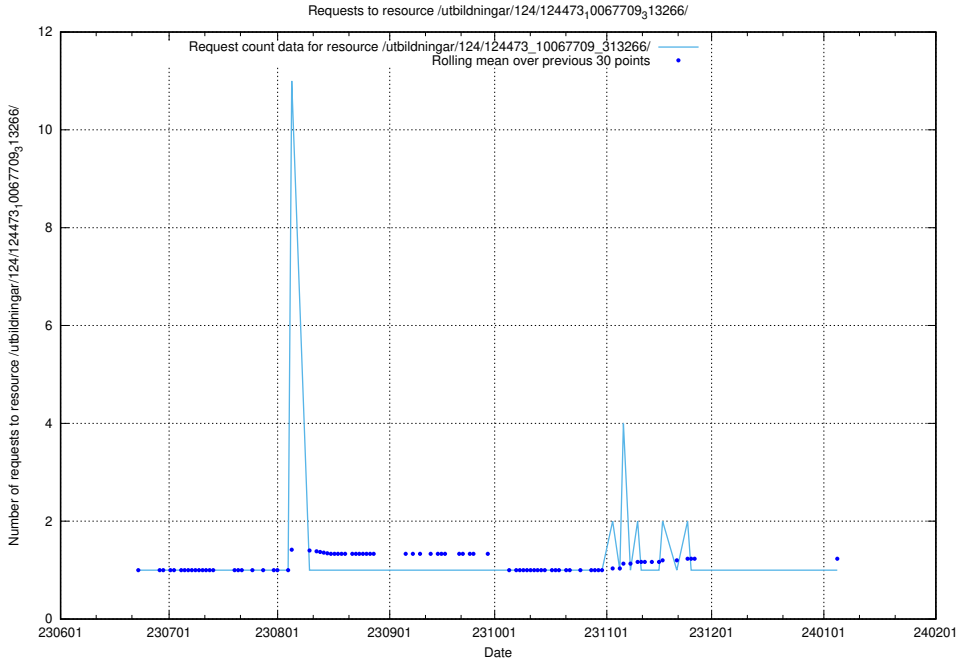

5.5464 Usage of /utbildningar/124/124473_10067709_313266/

Here, we count the number of requests to resource /utbildningar/124/124473_10067709_313266/.