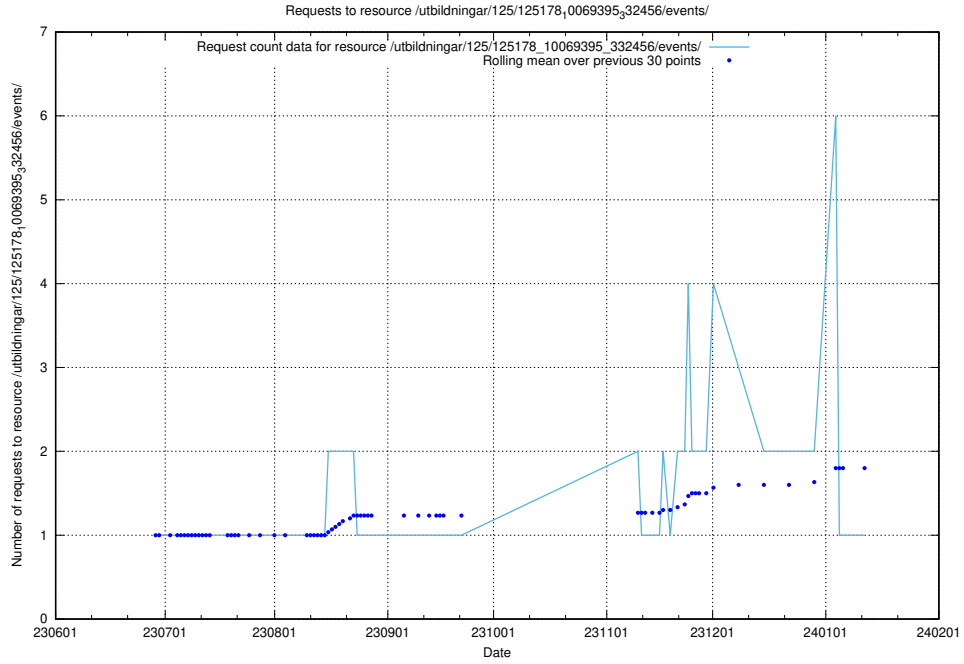

### 5.5130 Usage of /utbildningar/125/125178\_10069395\_332456/events/

Here, we count the number of requests to resource /utbildningar/125/125178\_10069395\_332456/events/