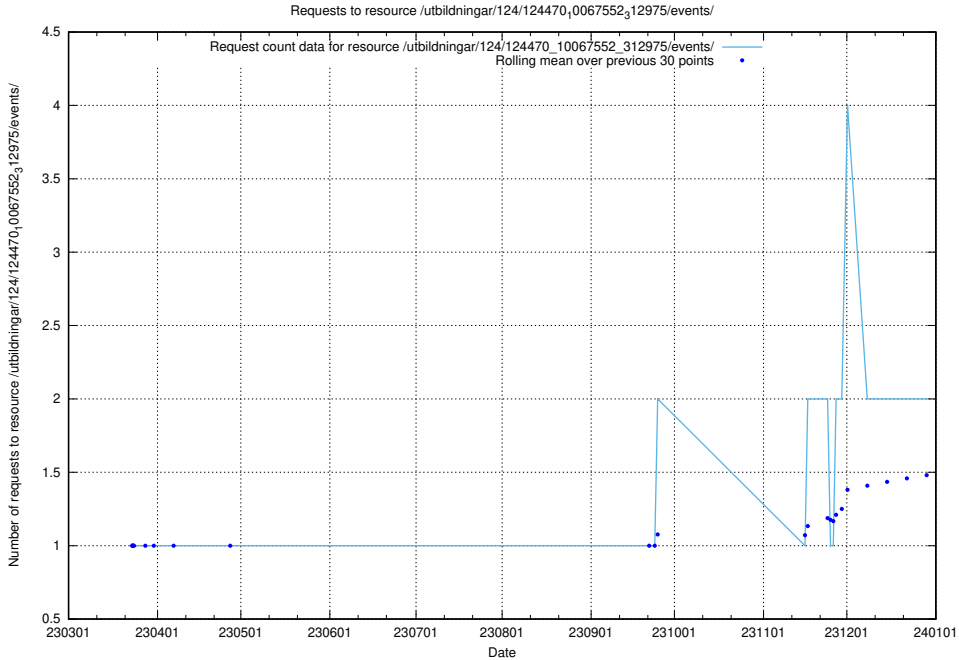

5.486 Usage of /utbildningar/124/124470_10067552_312975/events/

Here, we count the number of requests to resource /utbildningar/124/124470_10067552_312975/events/