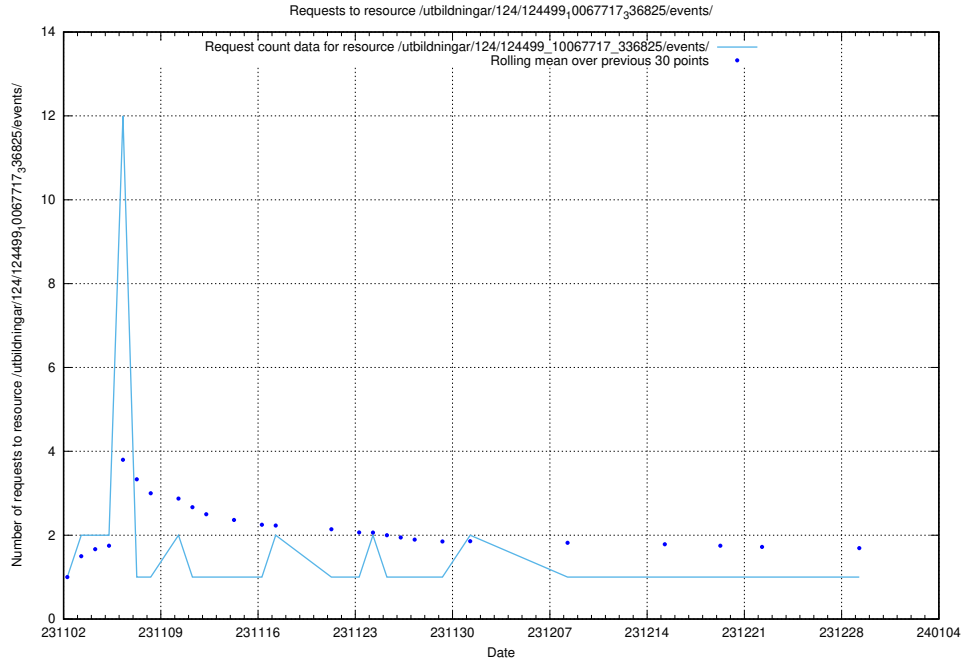

5.3801 Usage of /utbildningar/124/124499_10067717_336825/events/

Here, we count the number of requests to resource /utbildningar/124/124499_10067717_336825/events/