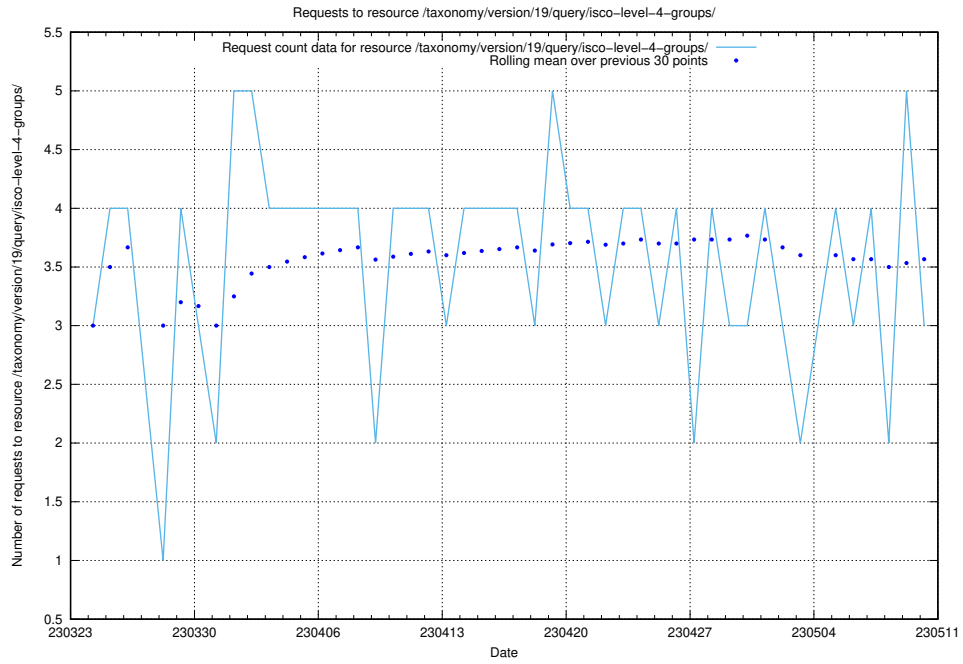

5.289 Usage of /taxonomy/version/19/query/isco-level-4-groups/

Here, we count the number of requests to resource /taxonomy/version/19/query/isco-level-4-groups/.