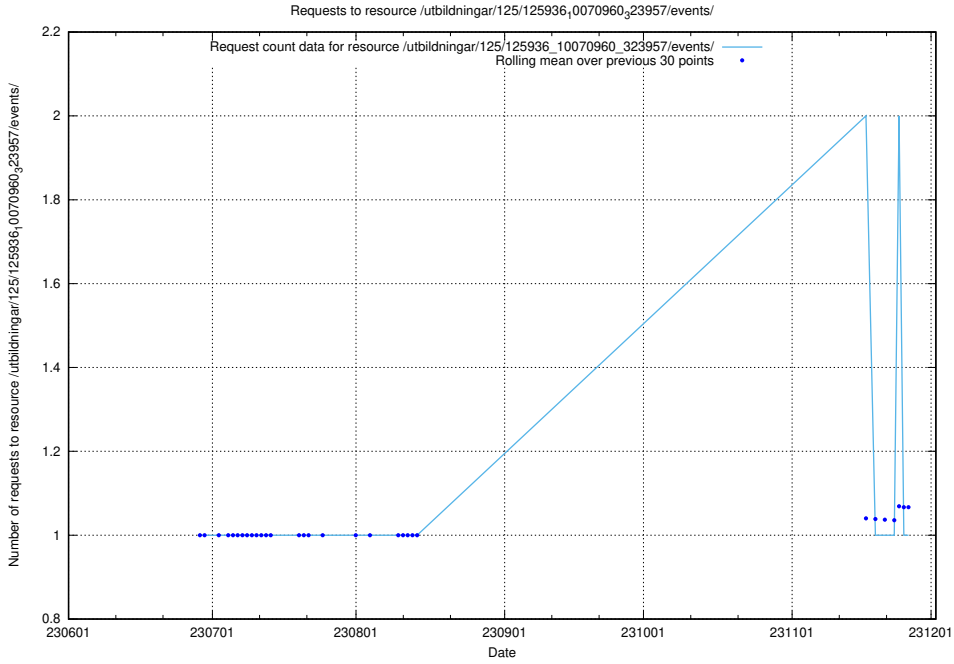

### 5.5114 Usage of /utbildningar/125/125936\_10070960\_323957/events/

Here, we count the number of requests to resource /utbildningar/125/125936\_10070960\_323957/events/