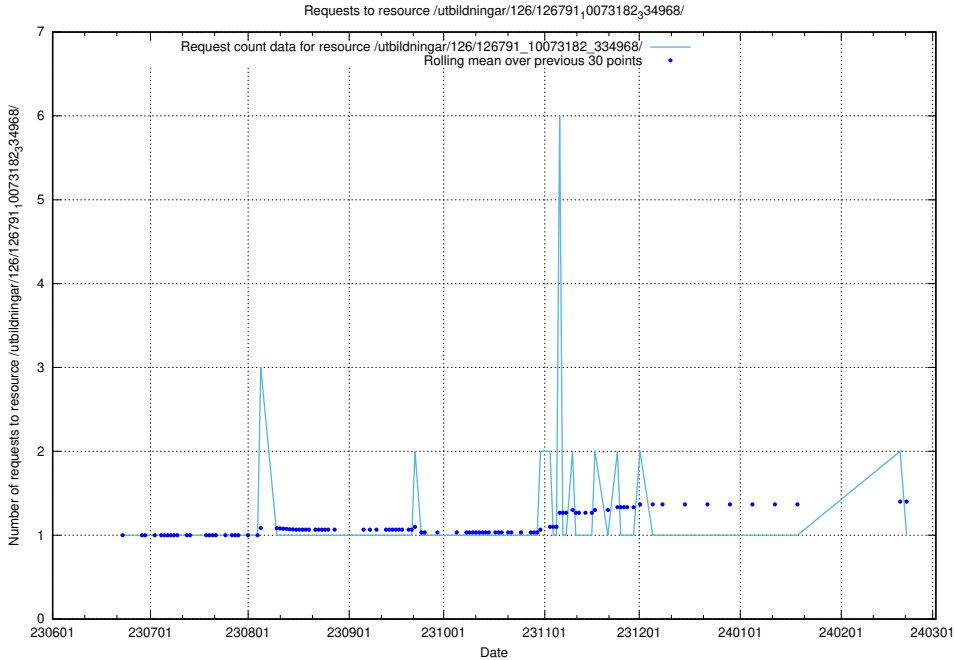

5.5247 Usage of /utbildningar/126/126791_10073182_334968/

Here, we count the number of requests to resource /utbildningar/126/126791_10073182_334968/.