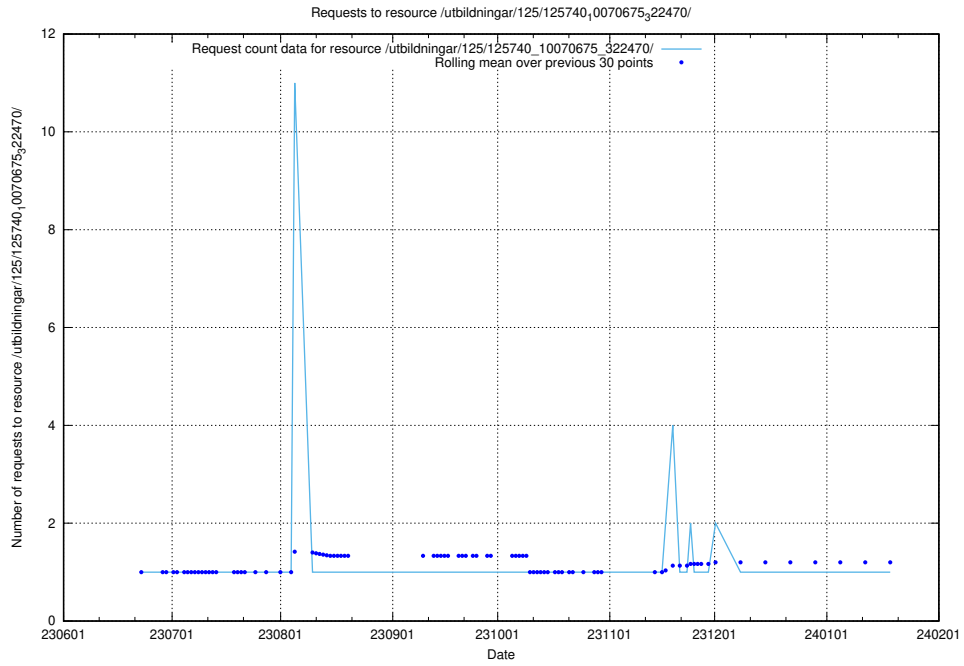

5.5354 Usage of /utbildningar/125/125740_10070675_322470/

Here, we count the number of requests to resource /utbildningar/125/125740_10070675_322470/.