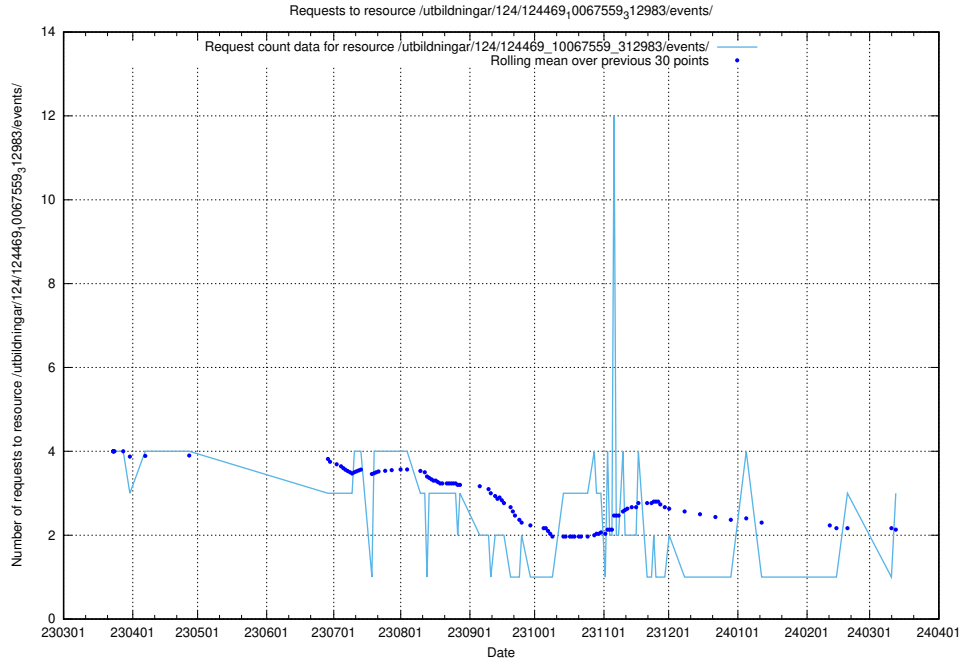

5.294 Usage of /utbildningar/124/124469_10067559_312983/events/

Here, we count the number of requests to resource /utbildningar/124/124469_10067559_312983/events/