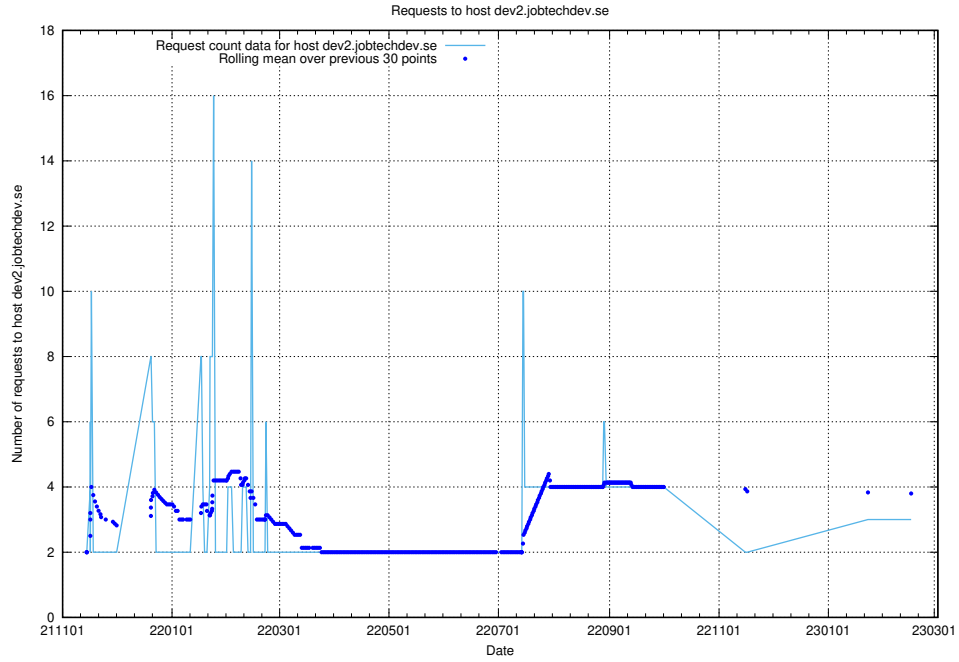

7.165 Usage of dev2.jobtechdev.se

Here, we count the number of requests to host dev2.jobtechdev.se.