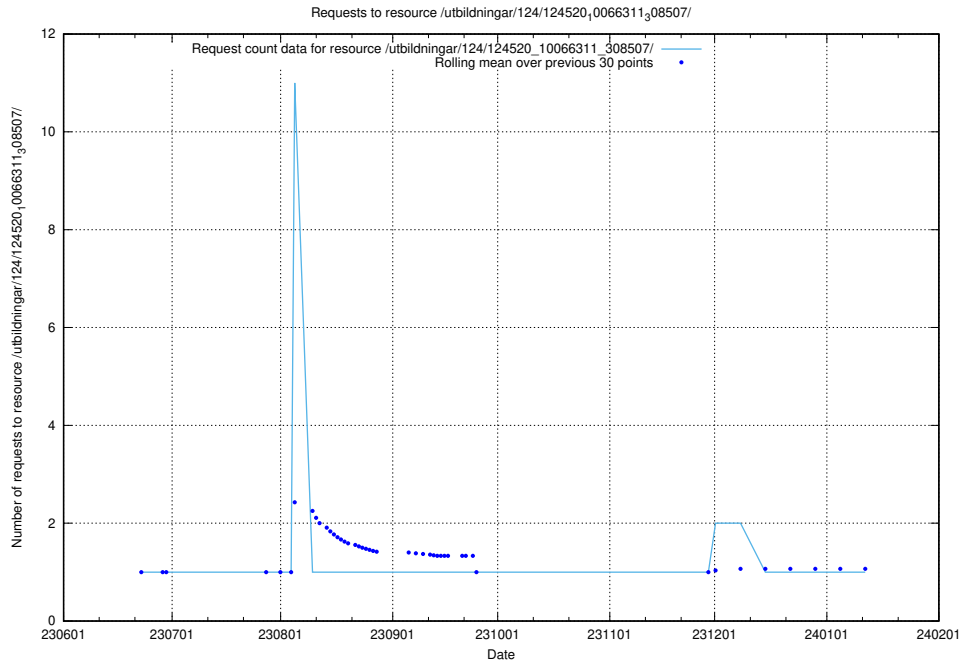

5.5411 Usage of /utbildningar/124/124520_10066311_308507/

Here, we count the number of requests to resource /utbildningar/124/124520_10066311_308507/.