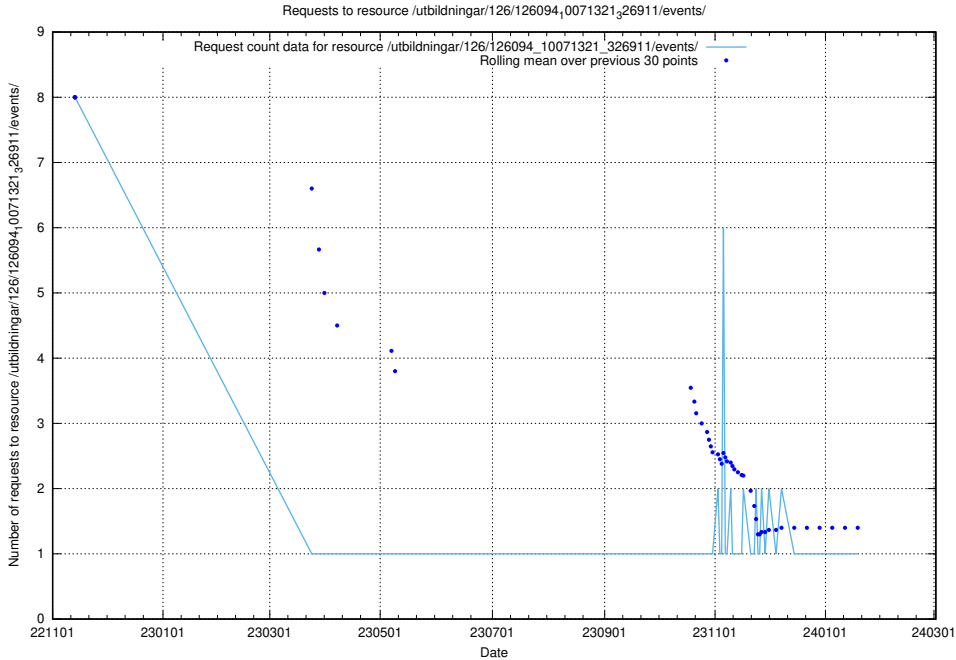

5.5423 Usage of /utbildningar/126/126094_10071321_326911/events/

Here, we count the number of requests to resource /utbildningar/126/126094_10071321_326911/events/