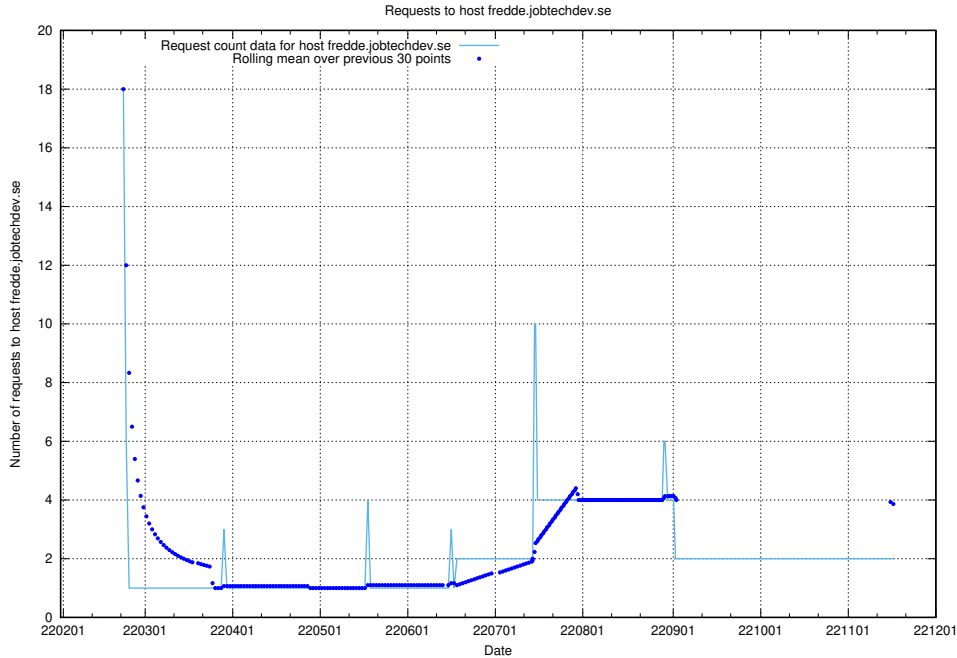

7.518 Usage of fredde.jobtechdev.se

Here, we count the number of requests to host fredde.jobtechdev.se.