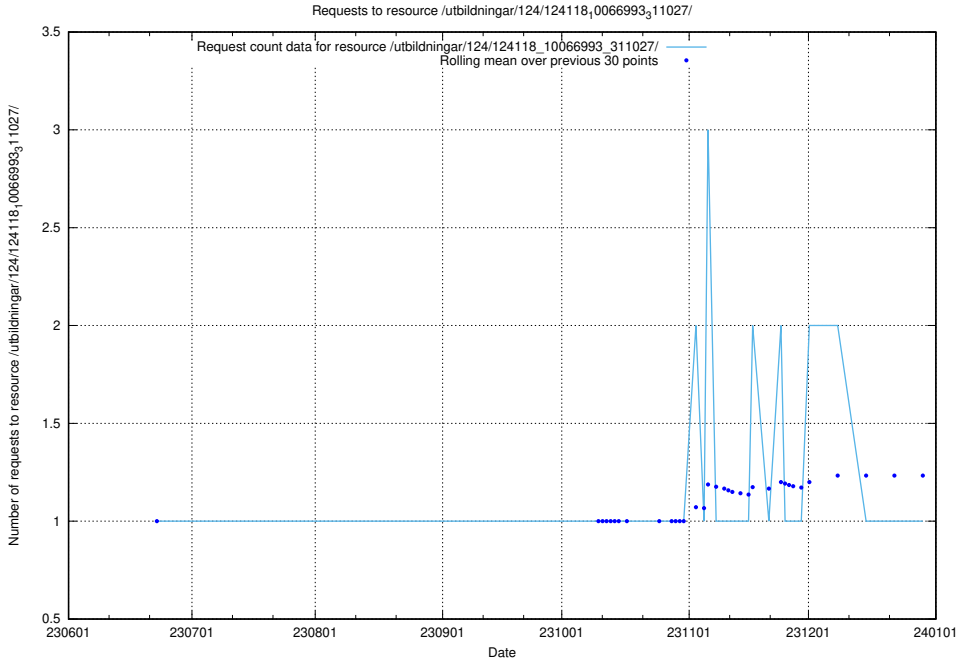

5.5482 Usage of /utbildningar/124/124118_10066993_311027/

Here, we count the number of requests to resource /utbildningar/124/124118_10066993_311027/.