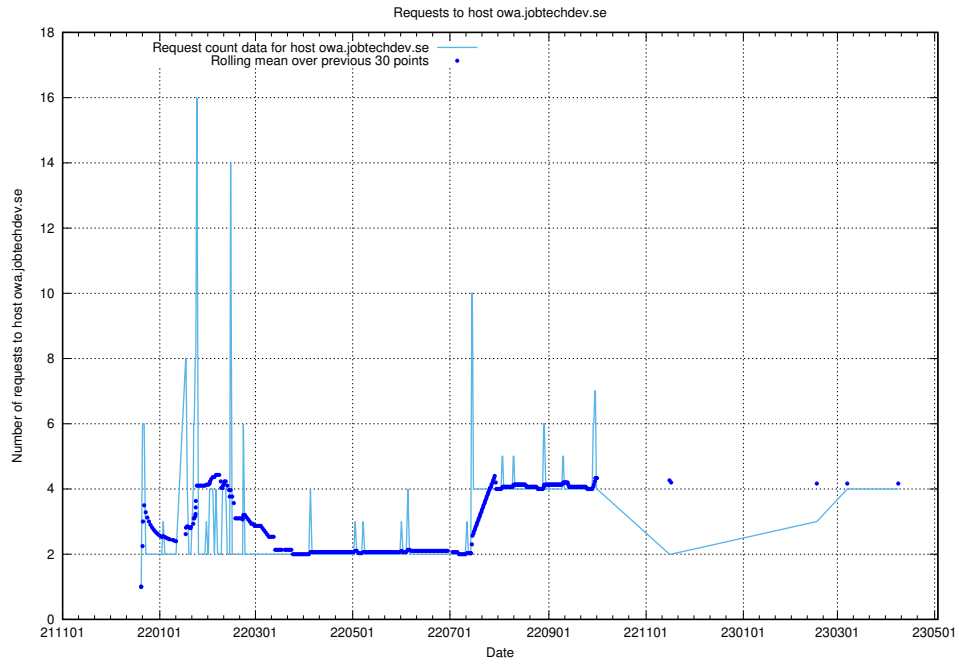

7.132 Usage of owa.jobtechdev.se

Here, we count the number of requests to host owa.jobtechdev.se.