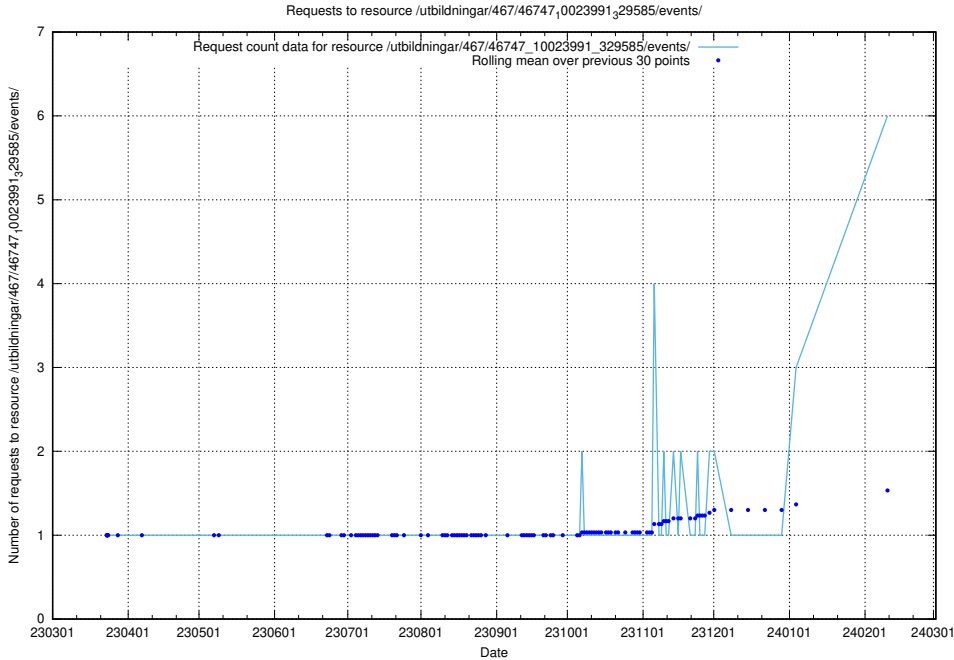

5.104 Usage of /utbildningar/467/46747_10023991_329585/events/

Here, we count the number of requests to resource /utbildningar/467/46747_10023991_329585/events/.