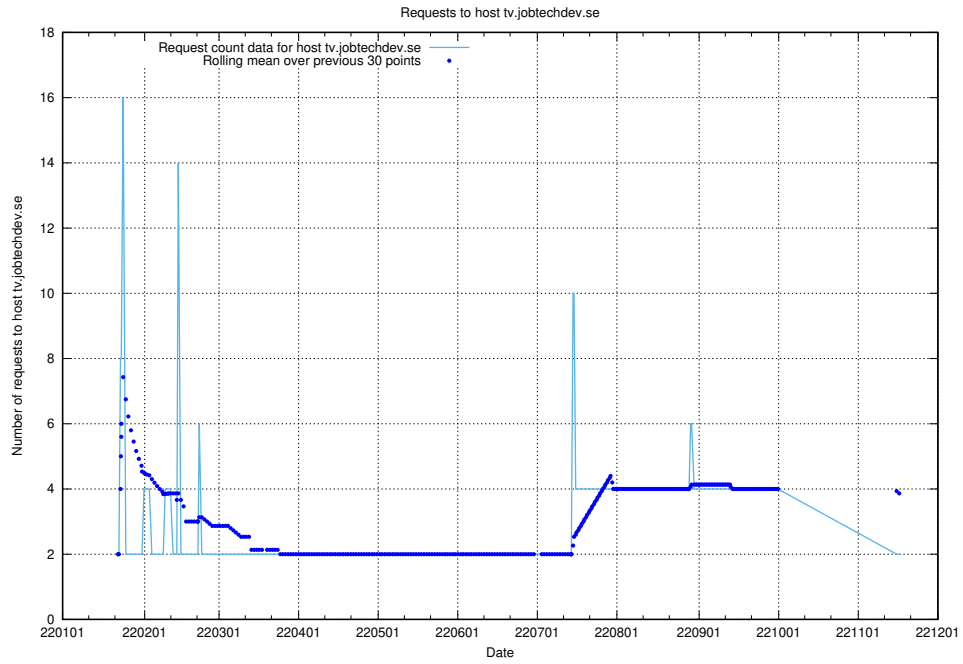

7.582 Usage of tv.jobtechdev.se

Here, we count the number of requests to host tv.jobtechdev.se.