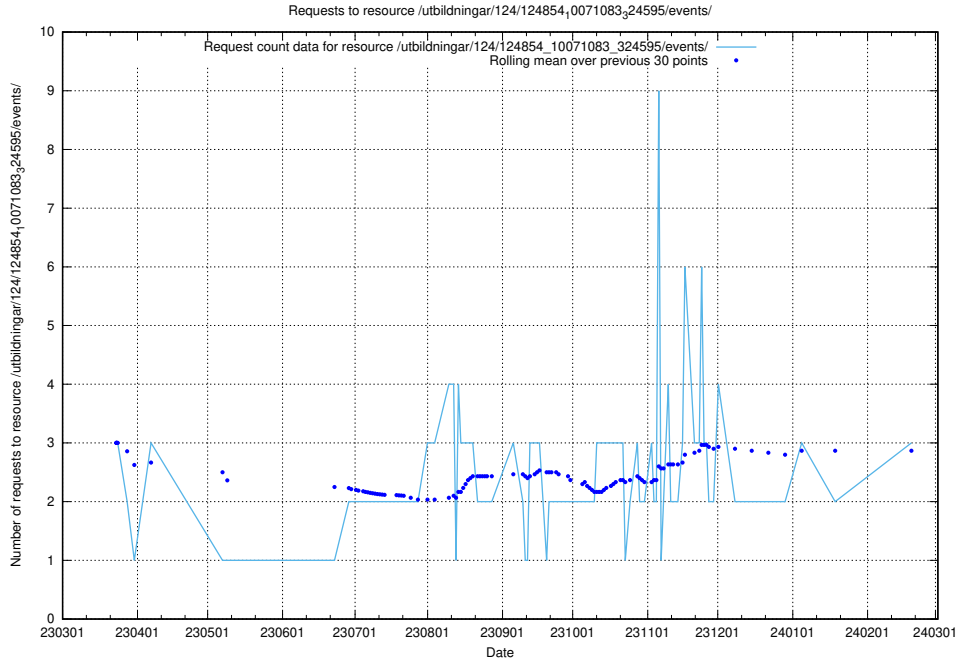

5.297 Usage of /utbildningar/124/124854_10071083_324595/events/

Here, we count the number of requests to resource /utbildningar/124/124854_10071083_324595/events/