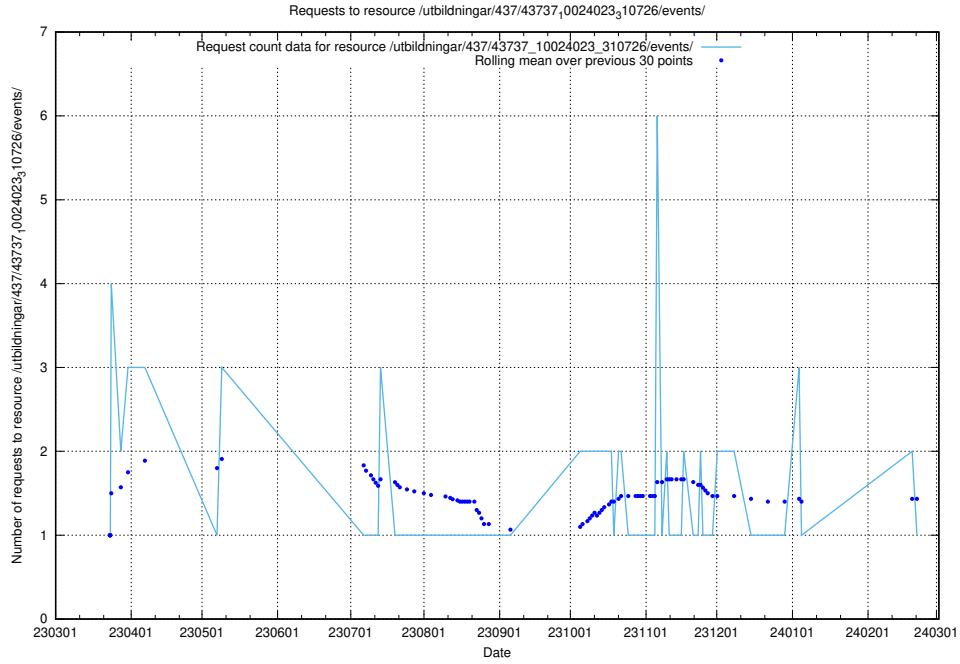

5.6030 Usage of /utbildningar/437/43737_10024023_310726/events/

Here, we count the number of requests to resource /utbildningar/437/43737_10024023_310726/events/.