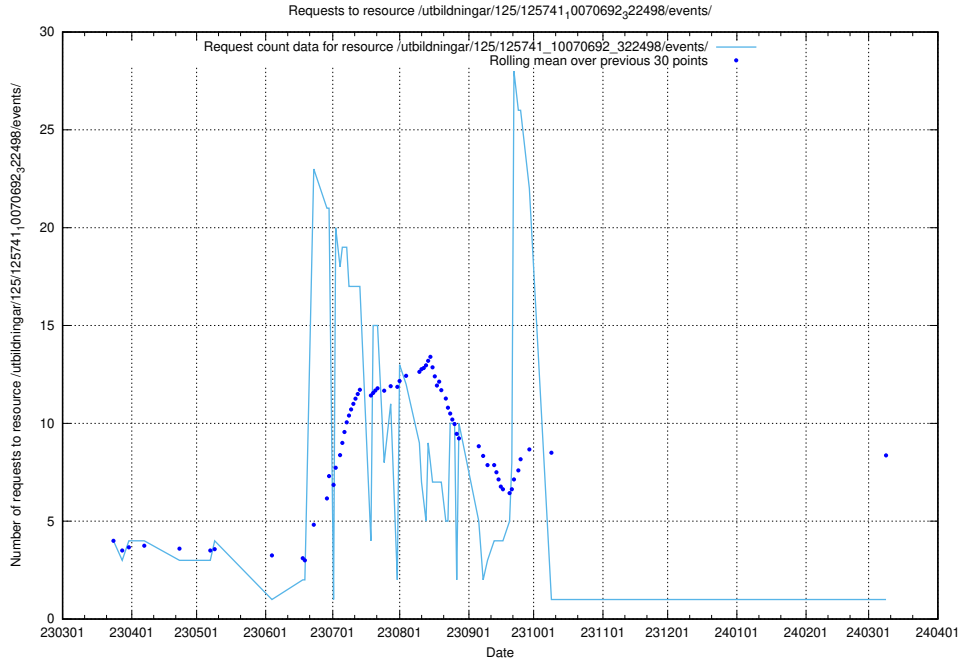

5.5760 Usage of /utbildningar/125/125741_10070692_322498/events/

Here, we count the number of requests to resource /utbildningar/125/125741_10070692_322498/events/