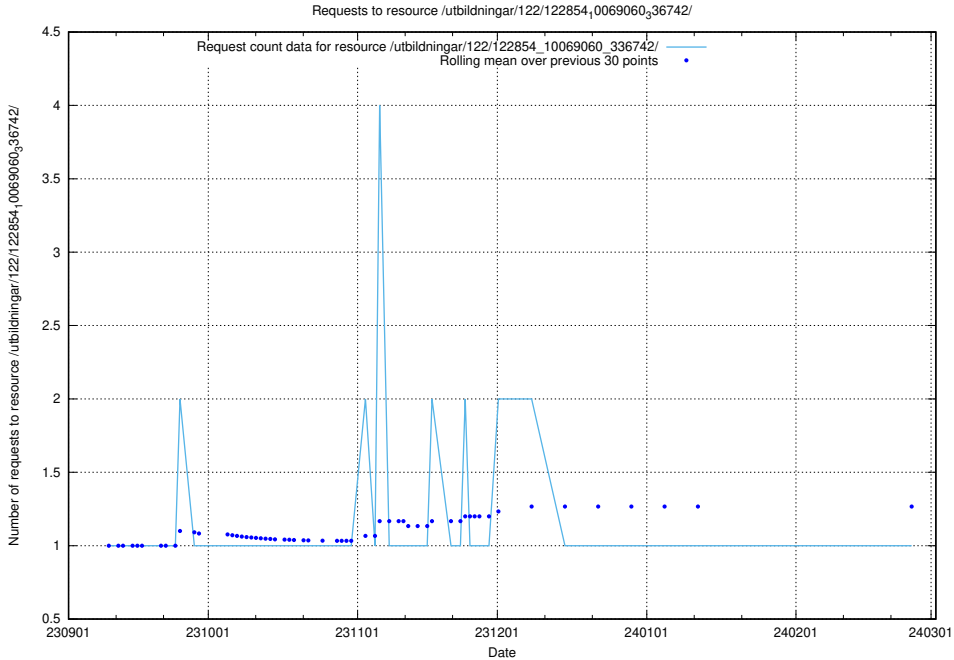

5.4282 Usage of /utbildningar/122/122854_10069060_336742/

Here, we count the number of requests to resource /utbildningar/122/122854_10069060_336742/.