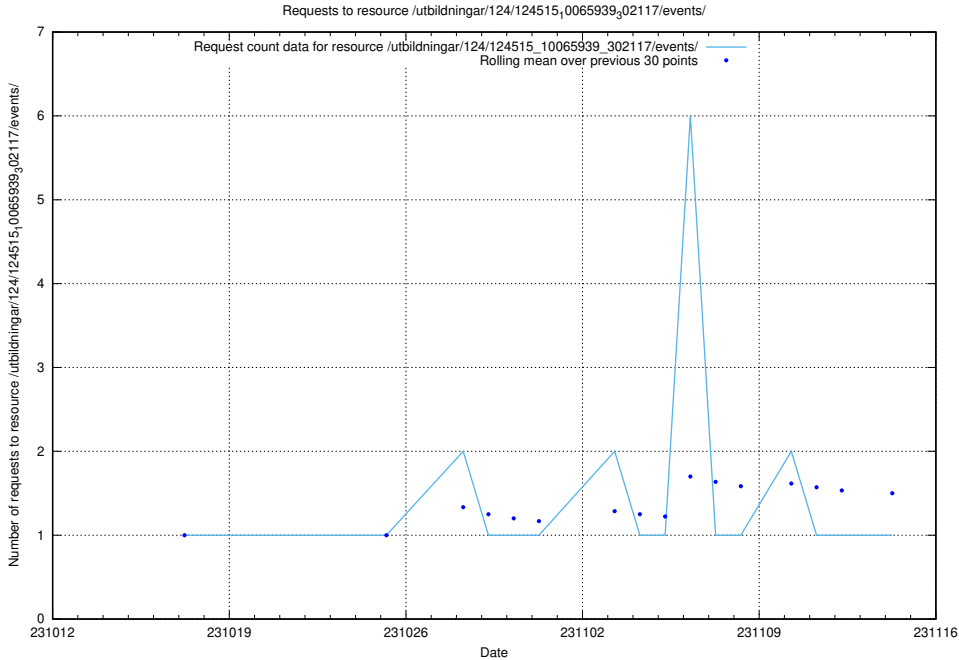

5.3955 Usage of /utbildningar/124/124515_10065939_302117/events/

Here, we count the number of requests to resource /utbildningar/124/124515_10065939_302117/events/