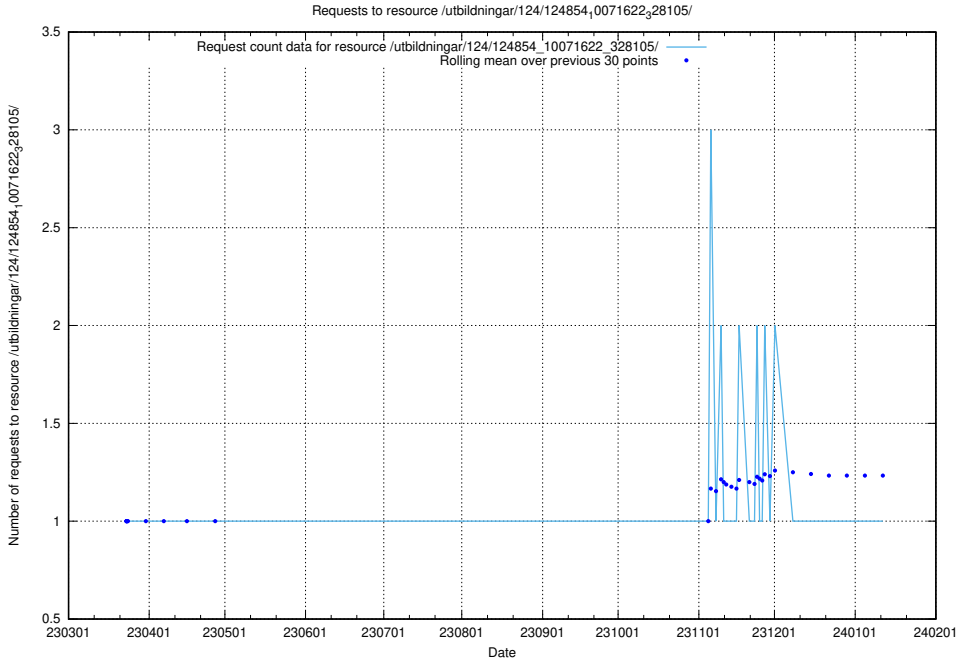

5.1098 Usage of /utbildningar/124/124854_10071622_328105/

Here, we count the number of requests to resource /utbildningar/124/124854_10071622_328105/.