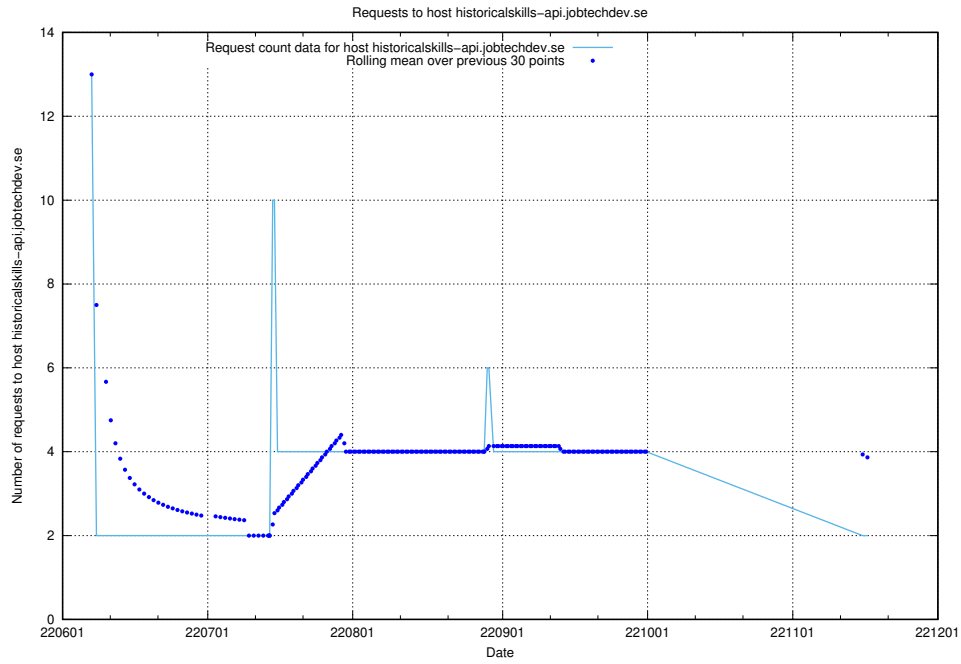

7.410 Usage of `historicalskills-api.jobtechdev.se`

Here, we count the number of requests to host `historicalskills-api.jobtechdev.se`.