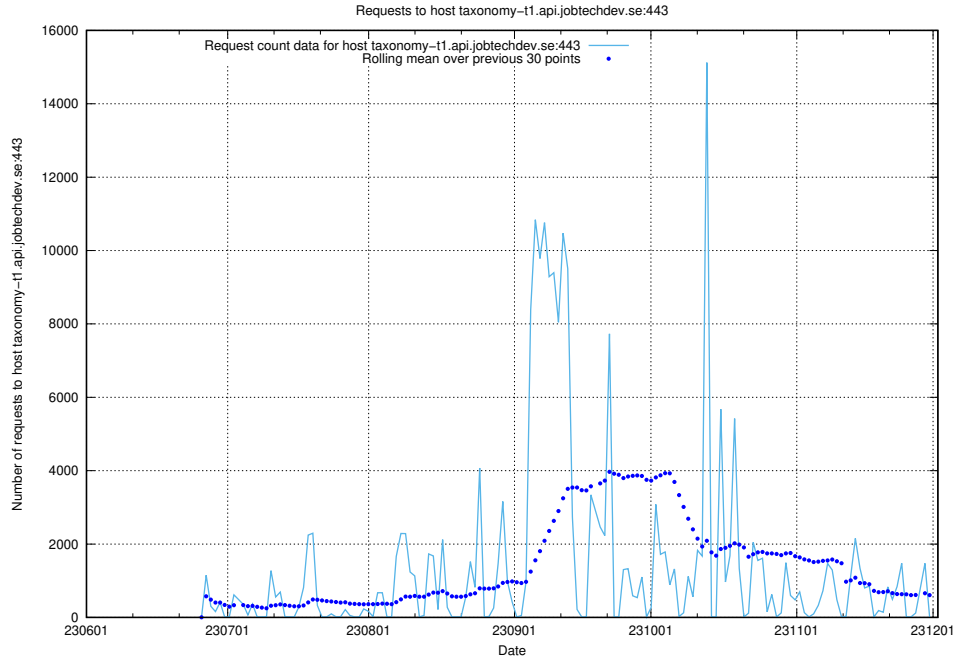

7.57 Usage of taxonomy-t1.api.jobtechdev.se:443

Here, we count the number of requests to host taxonomy-t1.api.jobtechdev.se:443.