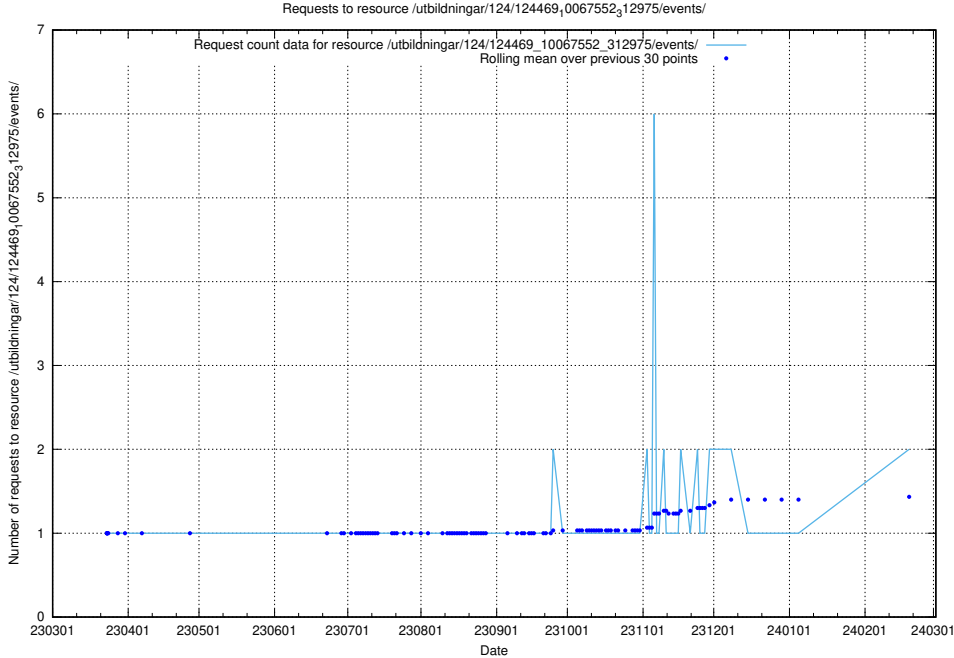

5.497 Usage of /utbildningar/124/124469_10067552_312975/events/

Here, we count the number of requests to resource /utbildningar/124/124469_10067552_312975/events/