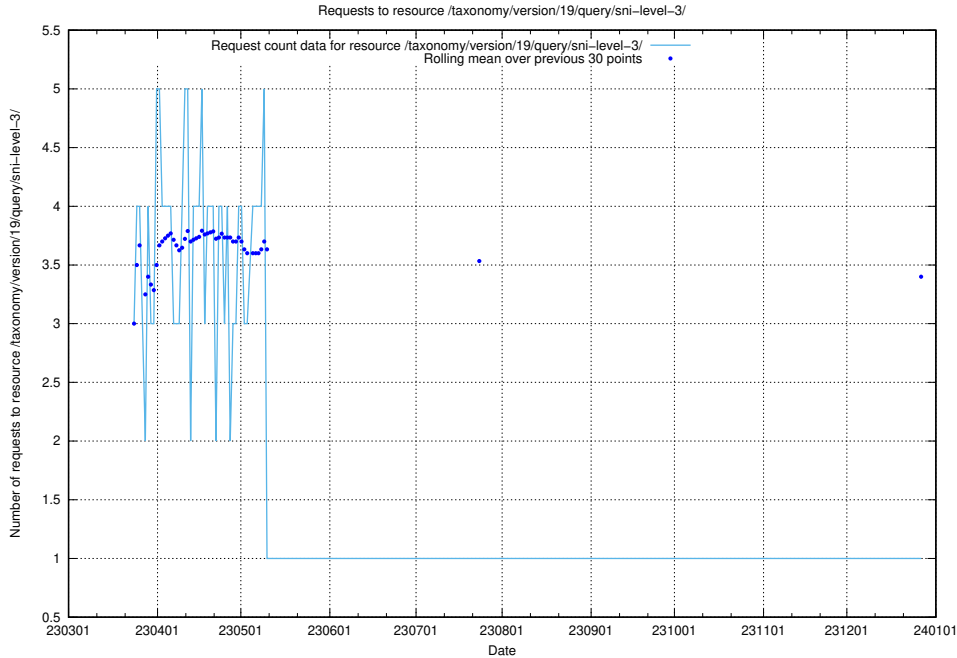

5.5787 Usage of /taxonomy/version/19/query/sni-level-3/

Here, we count the number of requests to resource /taxonomy/version/19/query/sni-level-3/.