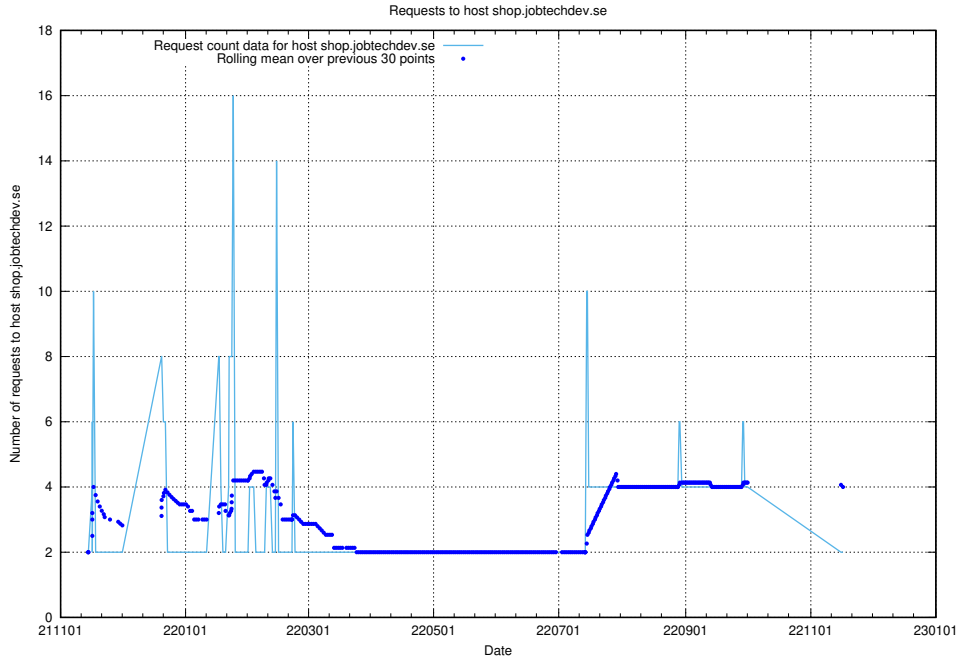

7.561 Usage of shop.jobtechdev.se

Here, we count the number of requests to host shop.jobtechdev.se.