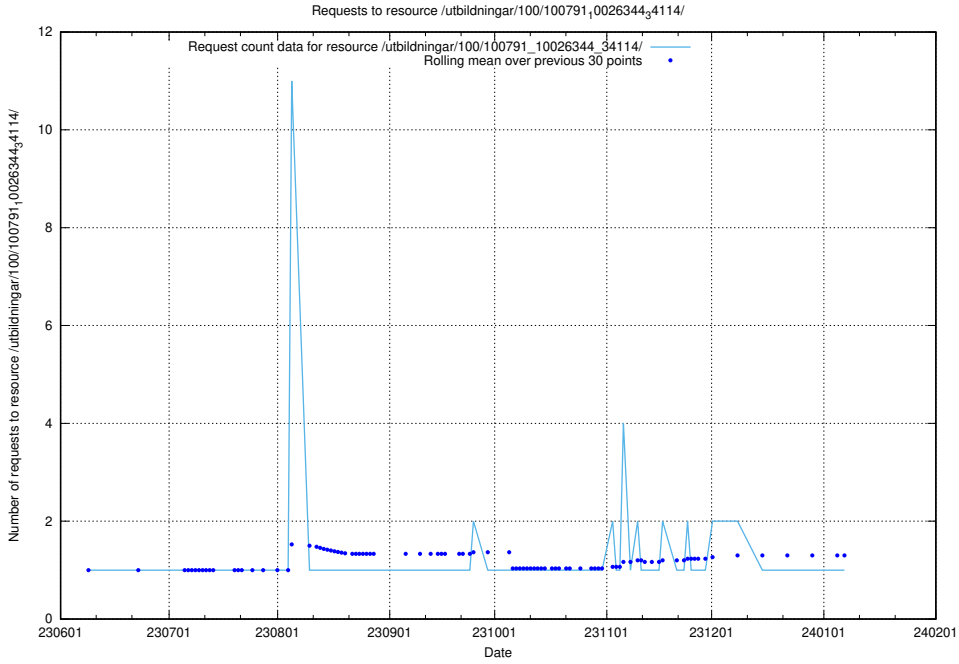

### 5.5579 Usage of /taxonomy/version/17/query/skills/

Here, we count the number of requests to resource /taxonomy/version/17/query/skills/.