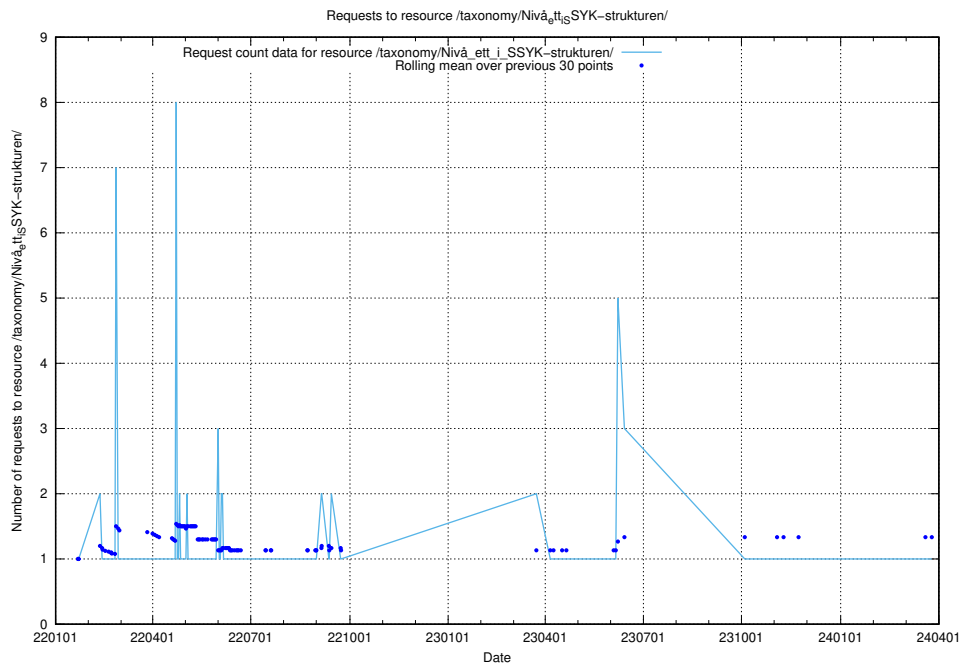

5.5292 Usage of /taxonomy/Nivå_ett_i_SSYK-strukturen/

Here, we count the number of requests to resource /taxonomy/Nivå_ett_i_SSYK-strukturen/.