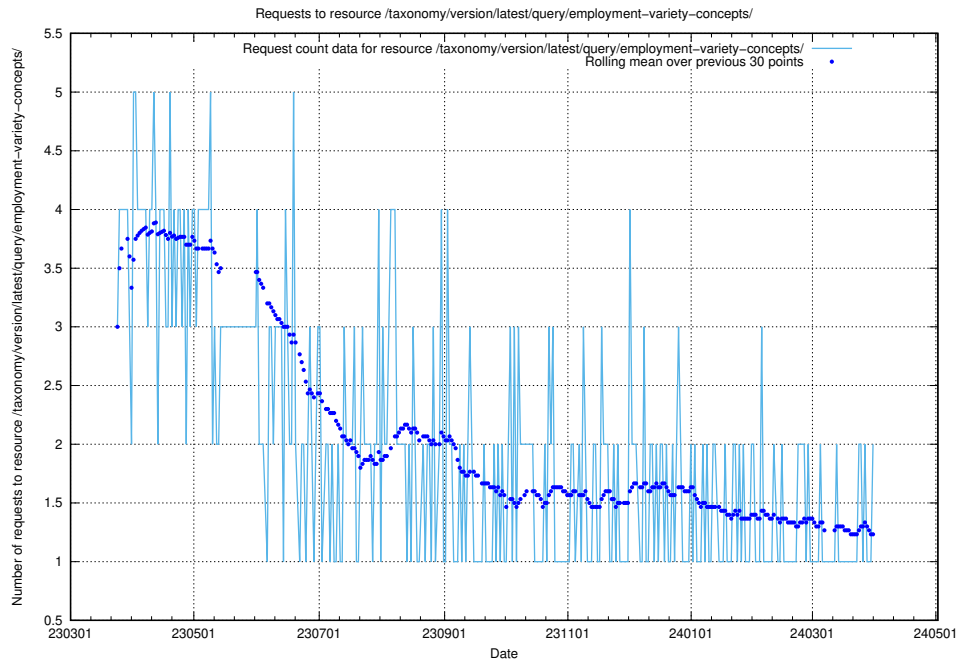

5.802 Usage of /taxonomy/version/latest/query/employment-variety-concepts/

Here, we count the number of requests to resource /taxonomy/version/latest/query/employment-variety-concepts/.