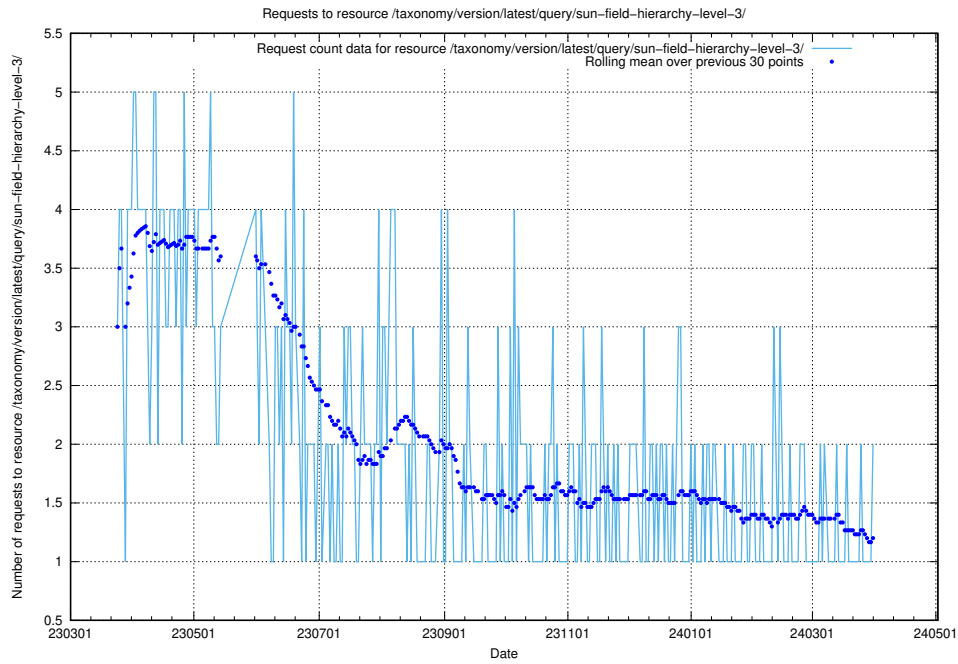

5.772 Usage of /taxonomy/version/latest/query/sun-field-hierarchy-level-3/

Here, we count the number of requests to resource /taxonomy/version/latest/query/sun-field-hierarchy-level-3/.