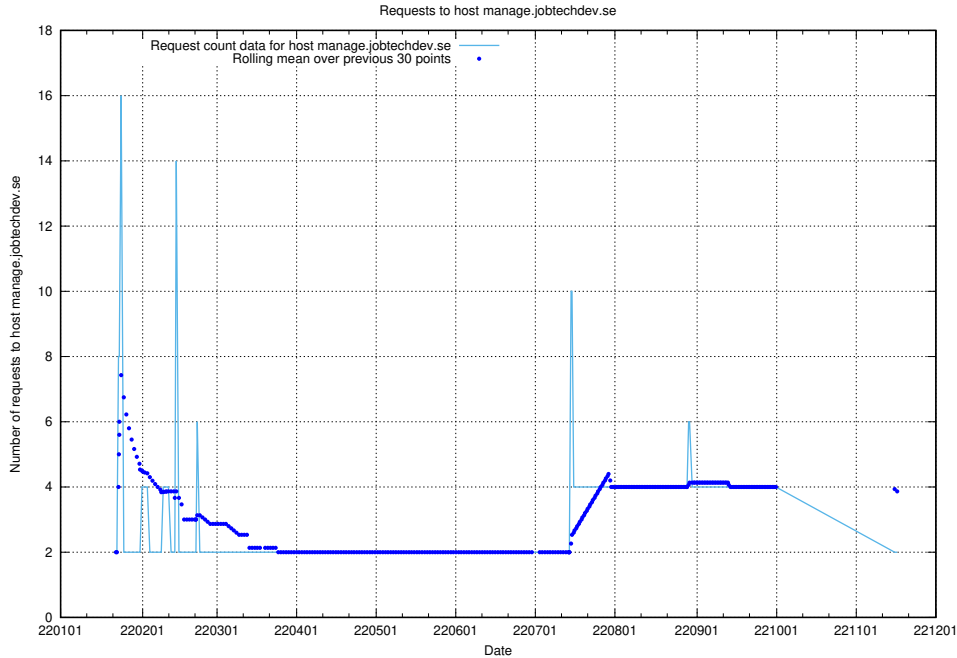

7.595 Usage of manage.jobtechdev.se

Here, we count the number of requests to host manage.jobtechdev.se.