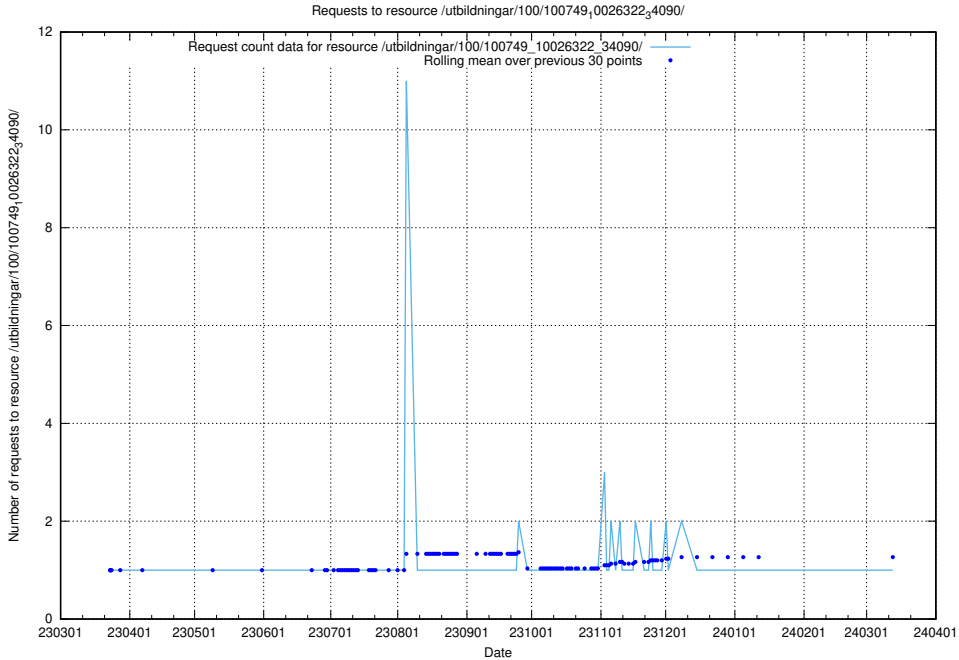

5.5280 Usage of /utbildningar/100/100749_10026322_34090/

Here, we count the number of requests to resource /utbildningar/100/100749_10026322_34090/.