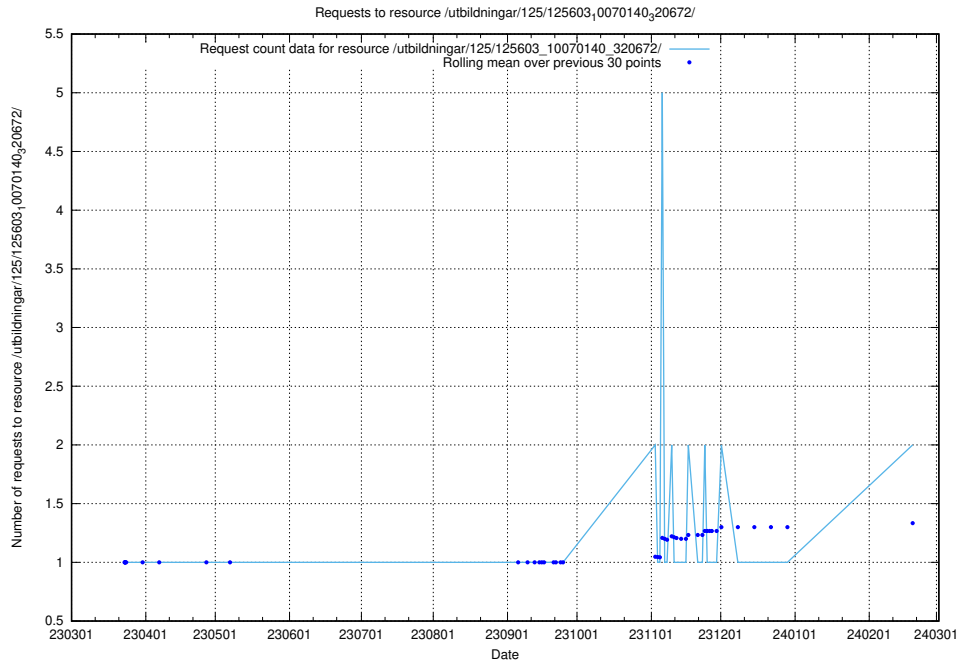

5.321 Usage of /utbildningar/125/125603_10070140_320672/

Here, we count the number of requests to resource /utbildningar/125/125603_10070140_320672/.