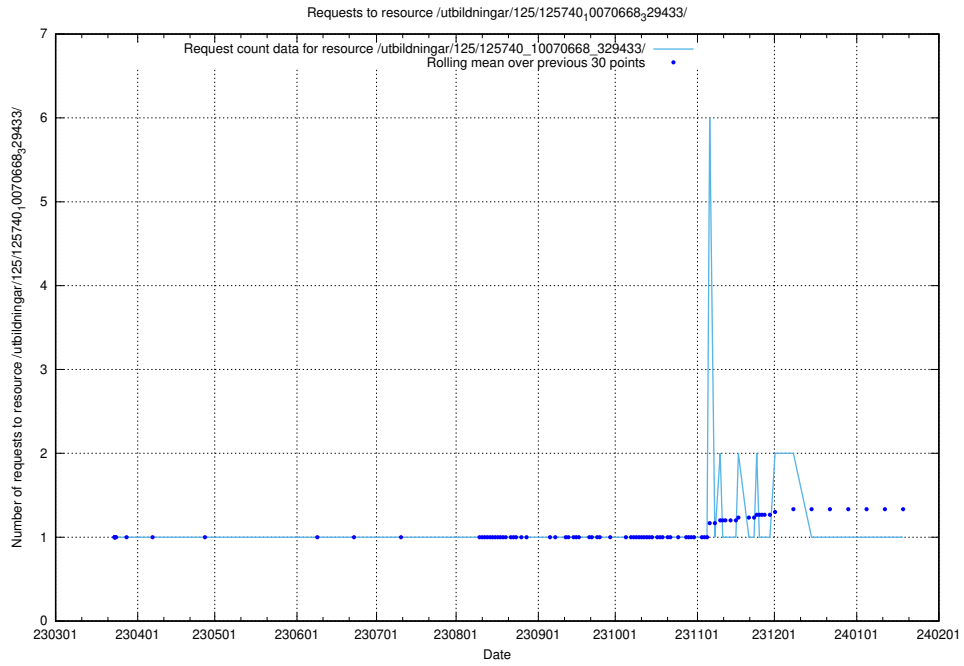

5.899 Usage of /utbildningar/125/125740_10070668_329433/

Here, we count the number of requests to resource /utbildningar/125/125740_10070668_329433/.