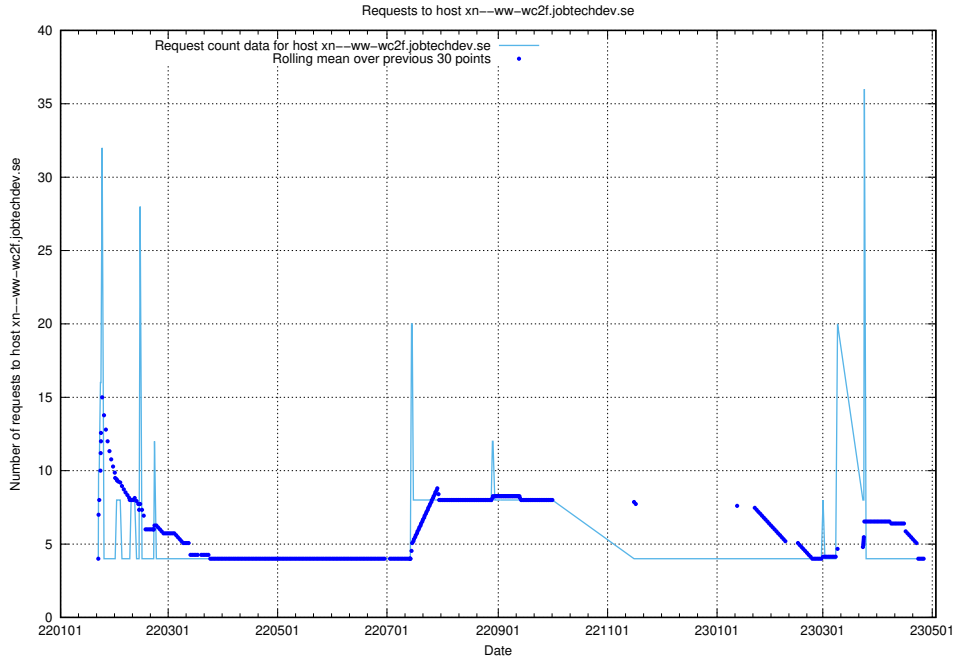

7.98 Usage of xn-ww-wc2f.jobtechdev.se

Here, we count the number of requests to host xn-ww-wc2f.jobtechdev.se.