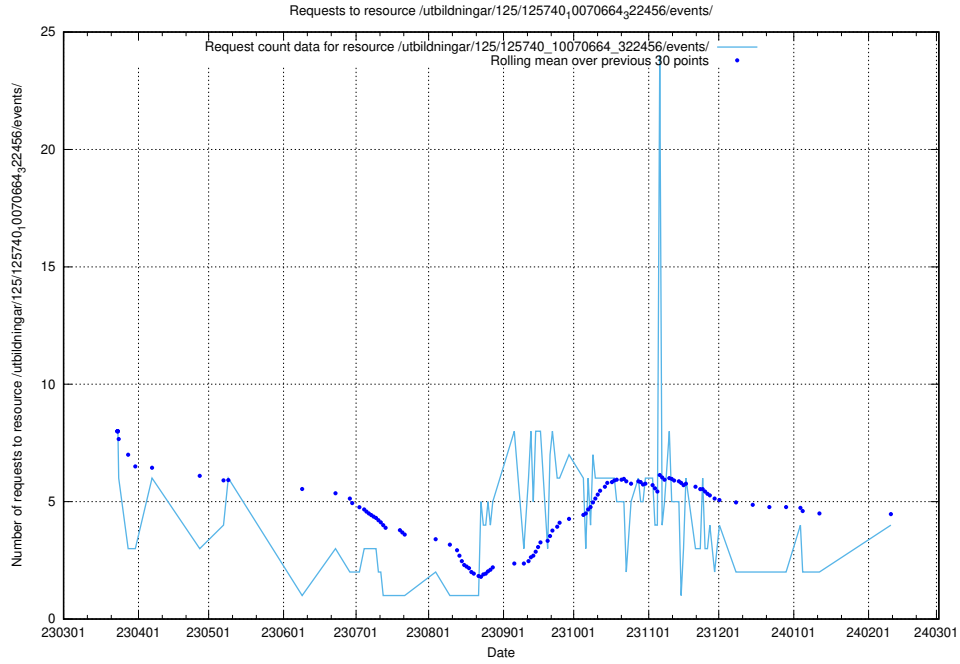

5.175 Usage of /utbildningar/125/125740_10070664_322456/events/

Here, we count the number of requests to resource /utbildningar/125/125740_10070664_322456/events/