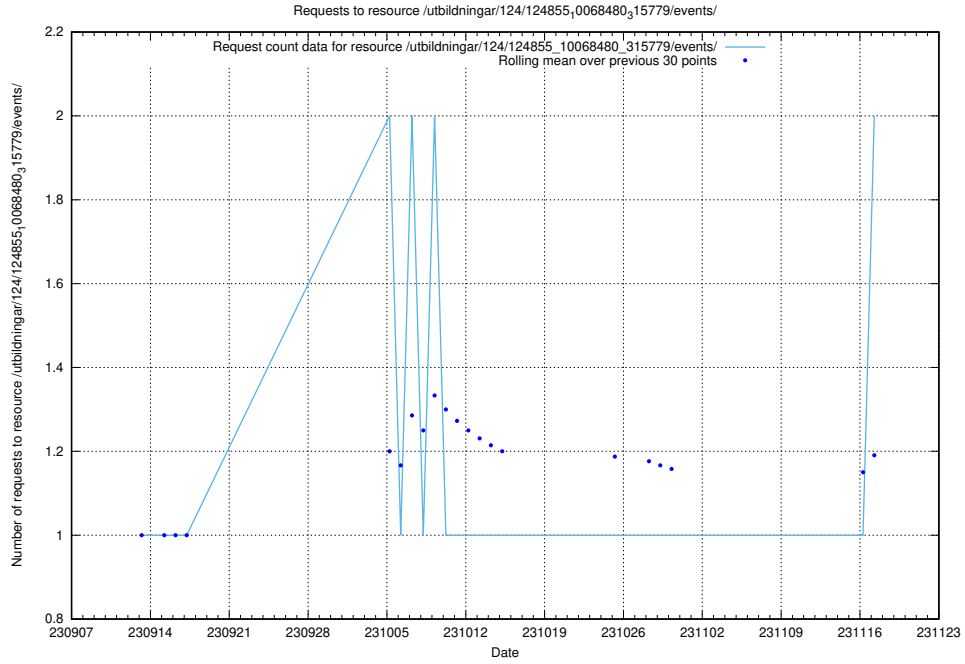

5.595 Usage of /utbildningar/124/124855_10068480_315779/events/

Here, we count the number of requests to resource /utbildningar/124/124855_10068480_315779/events/