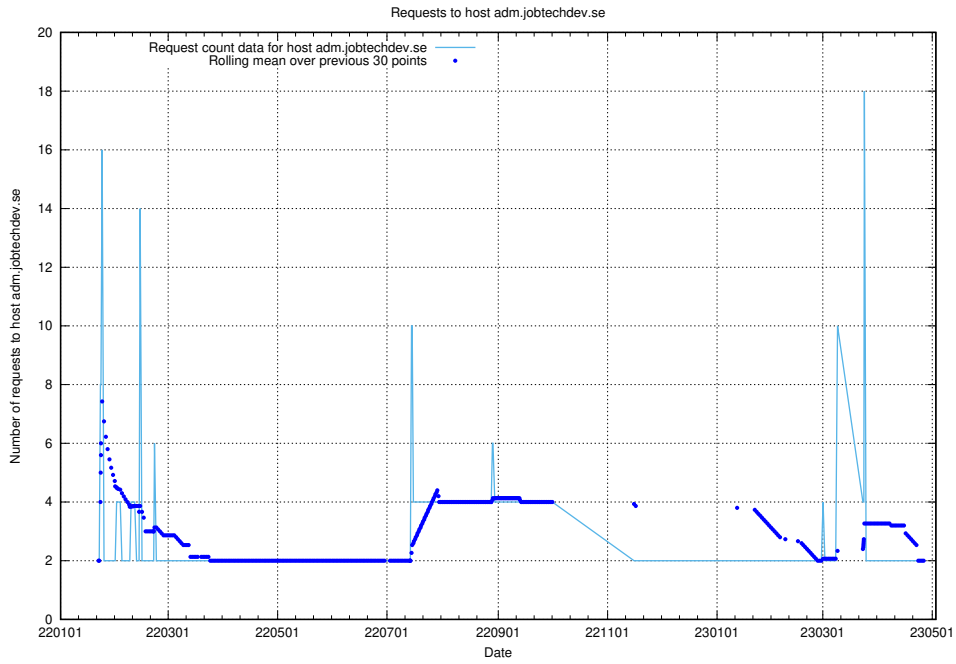

7.259 Usage of adm.jobtechdev.se

Here, we count the number of requests to host adm.jobtechdev.se.