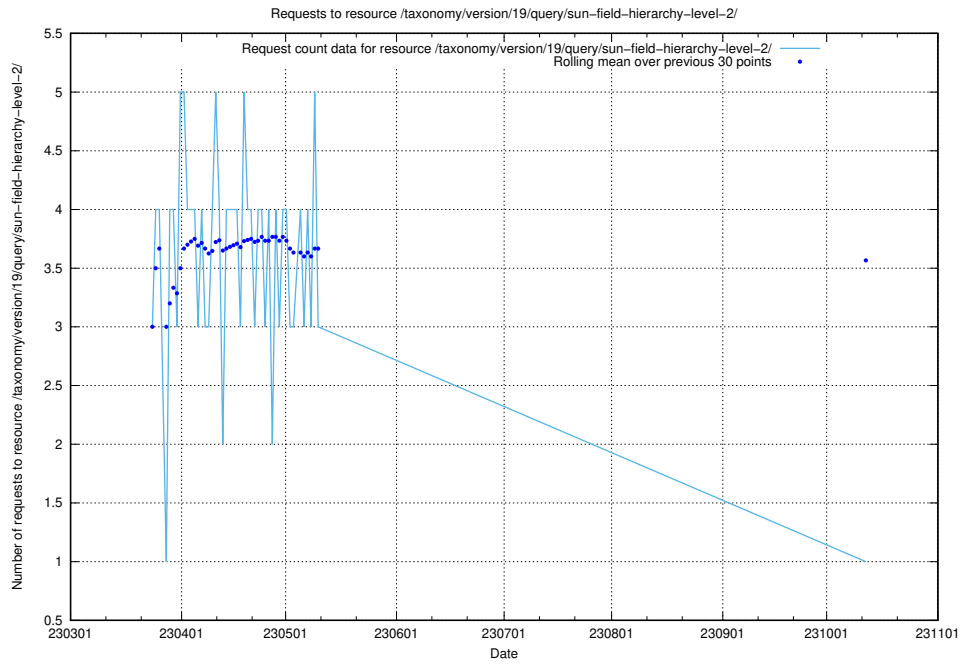

5.5775 Usage of /taxonomy/version/19/query/sun-field-hierarchy-level-2/

Here, we count the number of requests to resource /taxonomy/version/19/query/sun-field-hierarchy-level-2/.