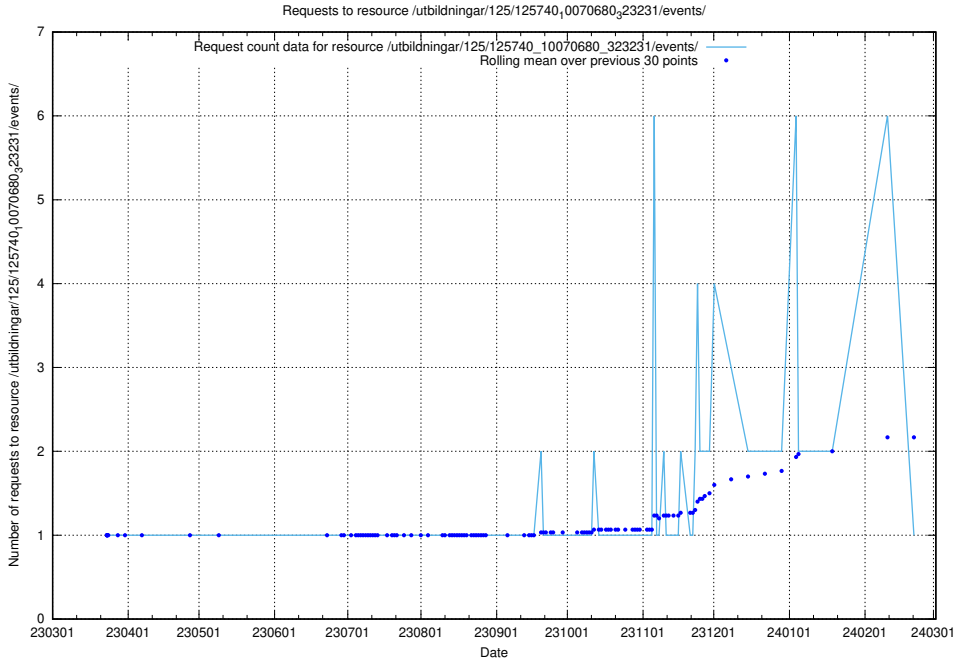

5.885 Usage of /utbildningar/125/125740_10070680_323231/events/

Here, we count the number of requests to resource /utbildningar/125/125740_10070680_323231/events/