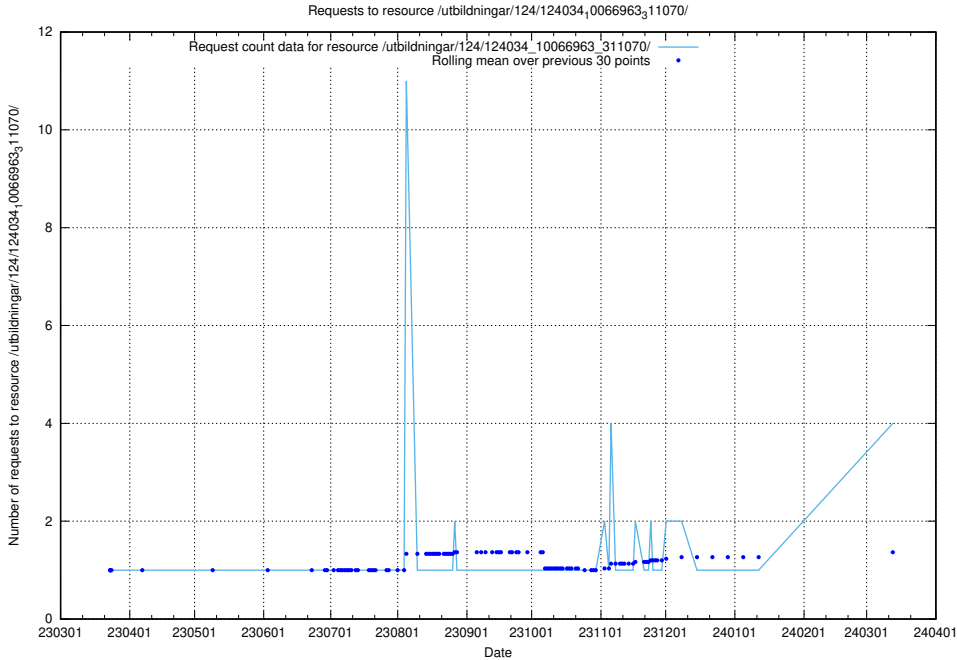

5.153 Usage of /utbildningar/124/124034_10066963_311070/

Here, we count the number of requests to resource /utbildningar/124/124034_10066963_311070/.