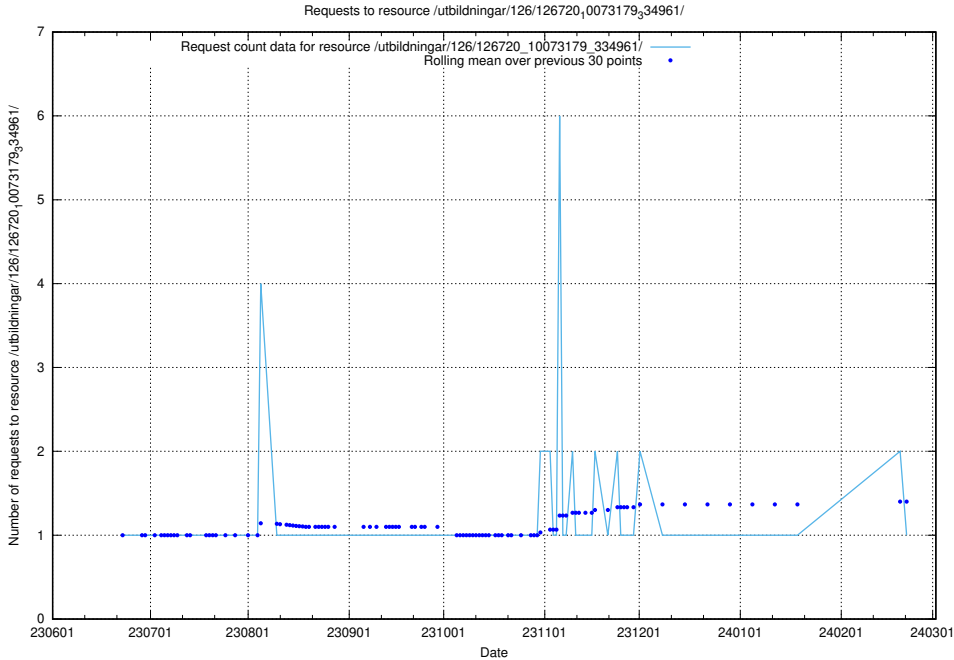

5.5261 Usage of /utbildningar/126/126720_10073179_334961/

Here, we count the number of requests to resource /utbildningar/126/126720_10073179_334961/.