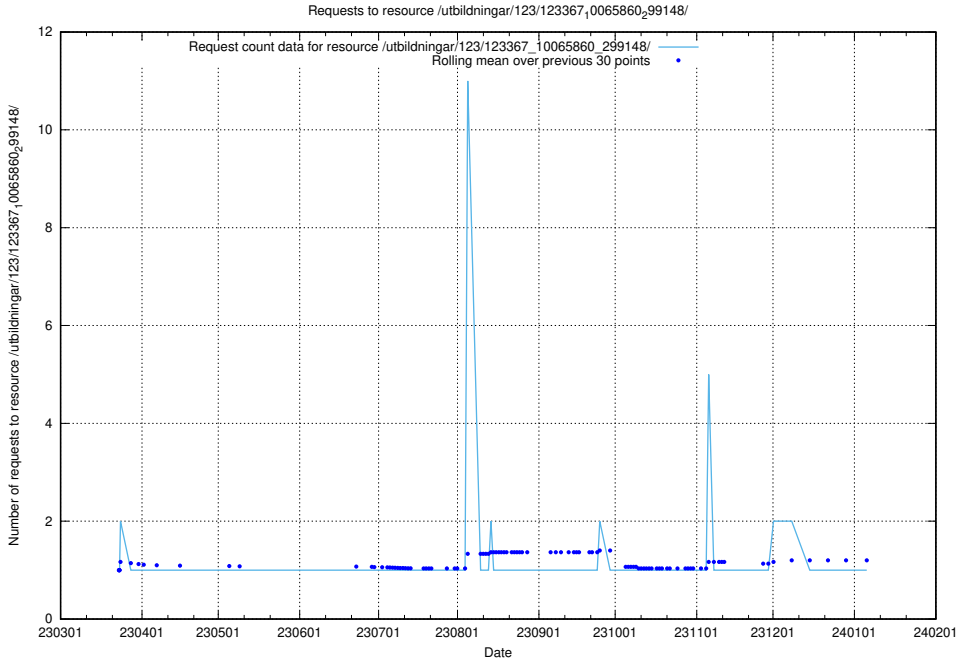

5.4485 Usage of /utbildningar/123/123367_10065860_299148/

Here, we count the number of requests to resource /utbildningar/123/123367_10065860_299148/.