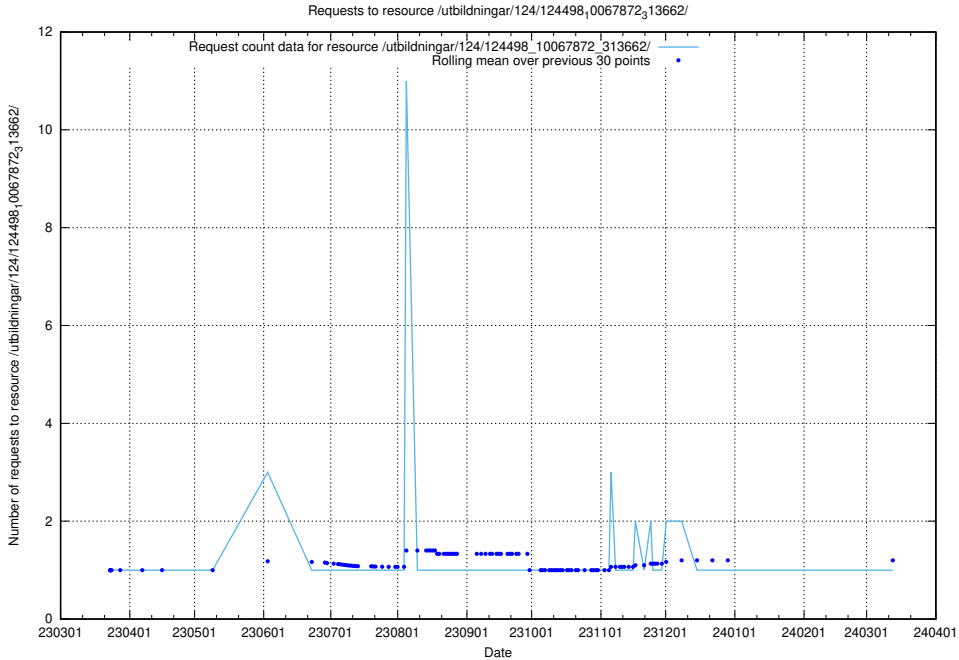

5.2286 Usage of /utbildningar/124/124498_10067872_313662/

Here, we count the number of requests to resource /utbildningar/124/124498_10067872_313662/.