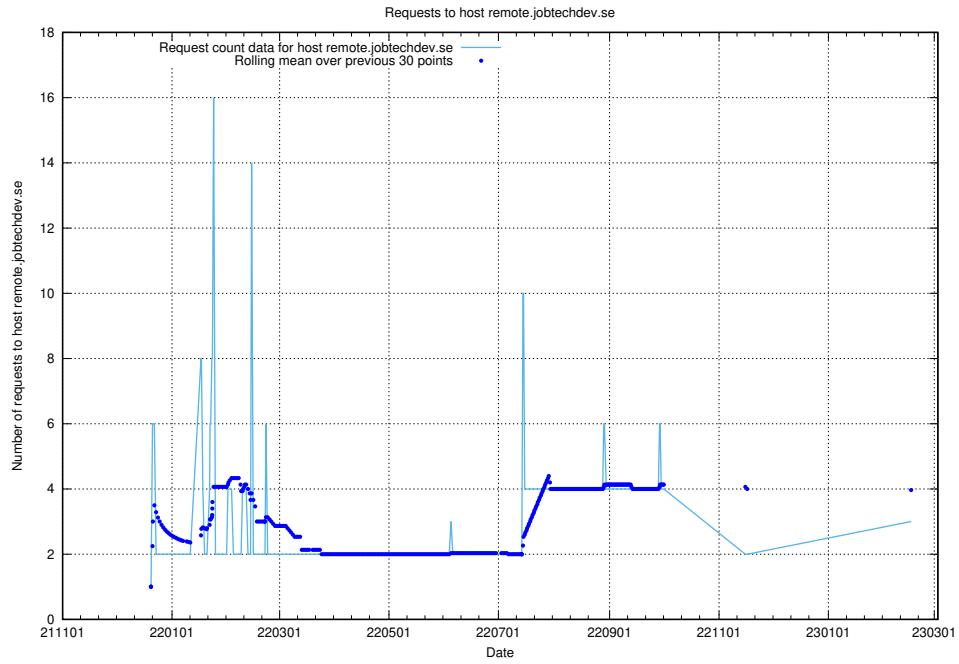

7.193 Usage of remote.jobtechdev.se

Here, we count the number of requests to host remote.jobtechdev.se.