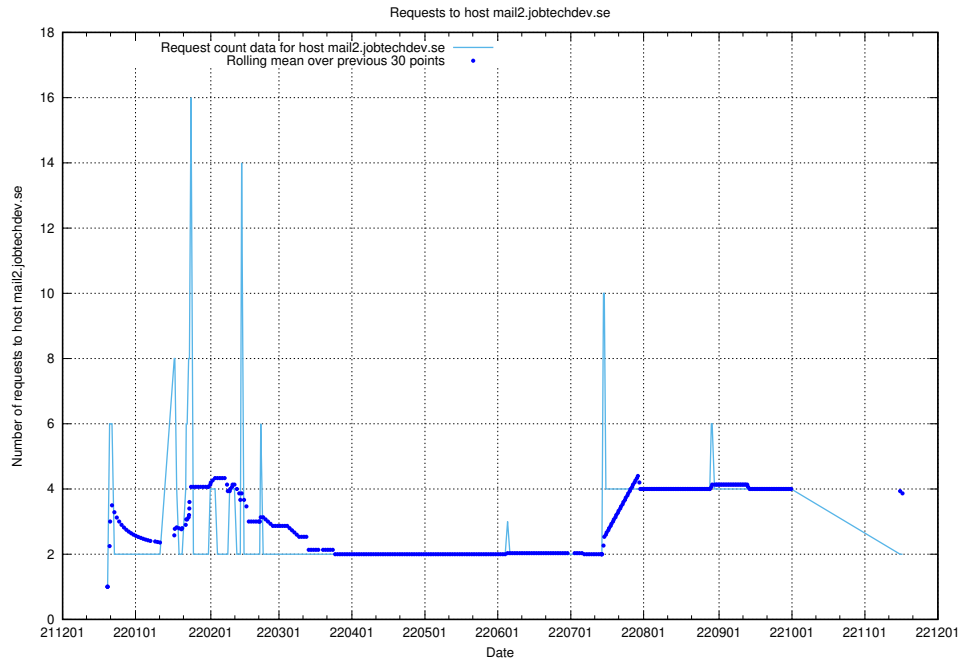

7.374 Usage of mail2.jobtechdev.se

Here, we count the number of requests to host mail2.jobtechdev.se.