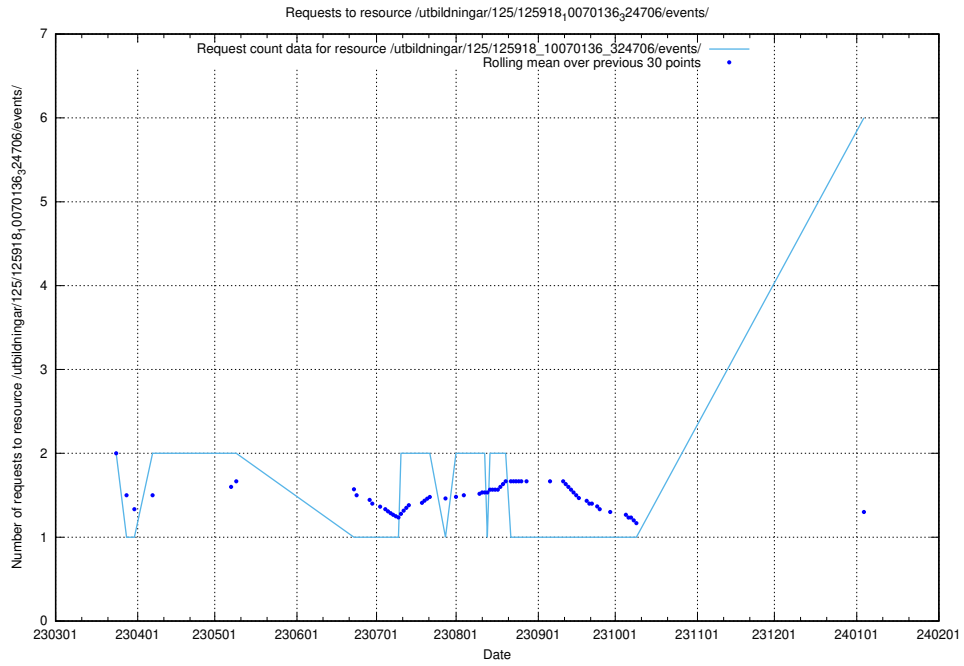

5.97 Usage of /utbildningar/125/125918_10070136_324706/events/

Here, we count the number of requests to resource /utbildningar/125/125918_10070136_324706/events/