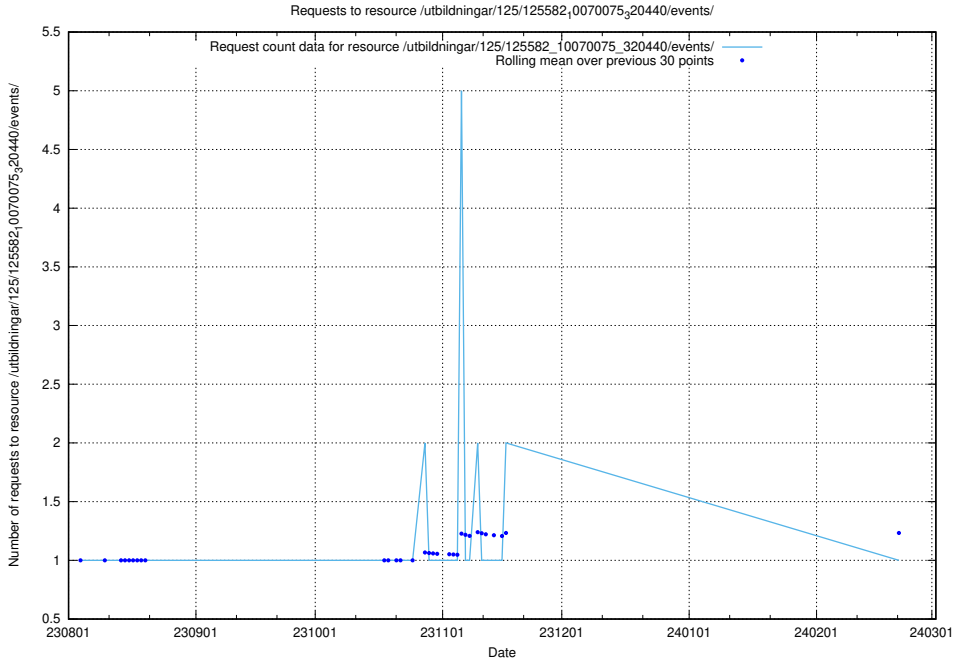

5.4534 Usage of /utbildningar/125/125582_10070075_320440/events/

Here, we count the number of requests to resource /utbildningar/125/125582_10070075_320440/events/