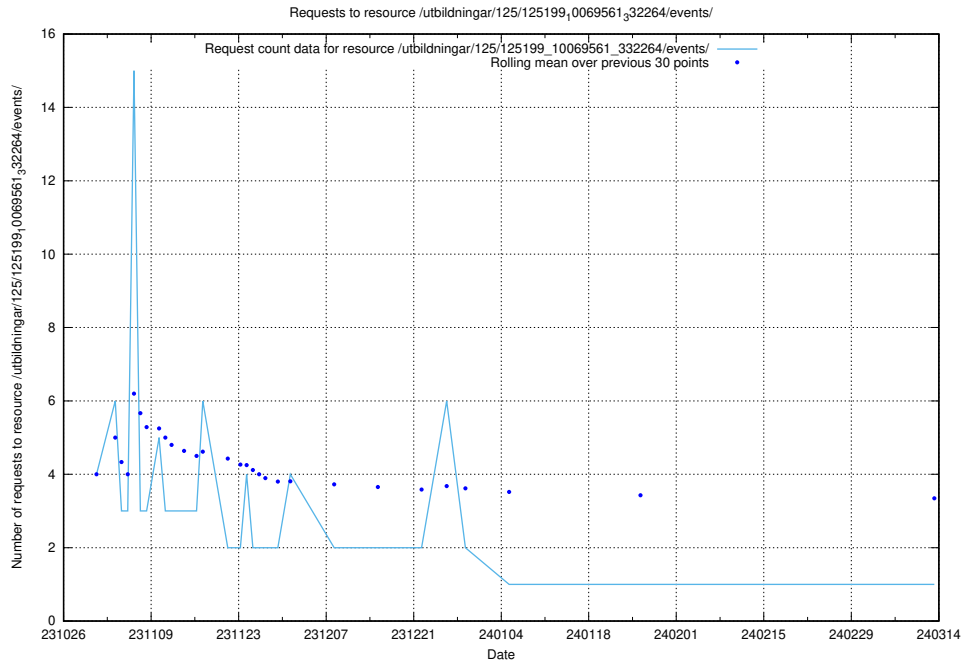

5.3804 Usage of /utbildningar/125/125199_10069561_332264/events/

Here, we count the number of requests to resource /utbildningar/125/125199_10069561_332264/events/