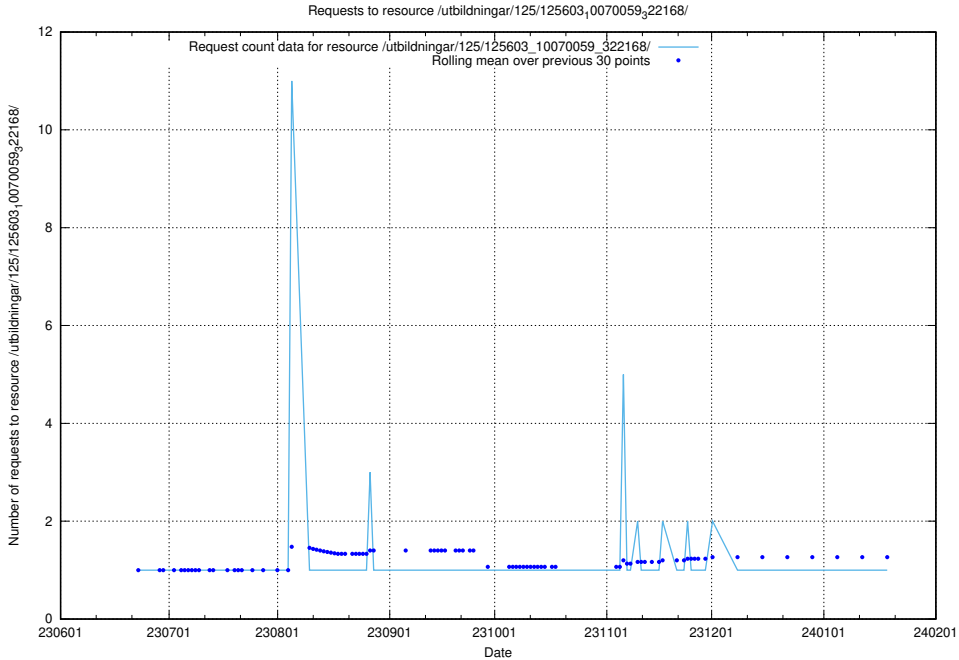

5.5375 Usage of /utbildningar/125/125603_10070059_322168/

Here, we count the number of requests to resource /utbildningar/125/125603_10070059_322168/.