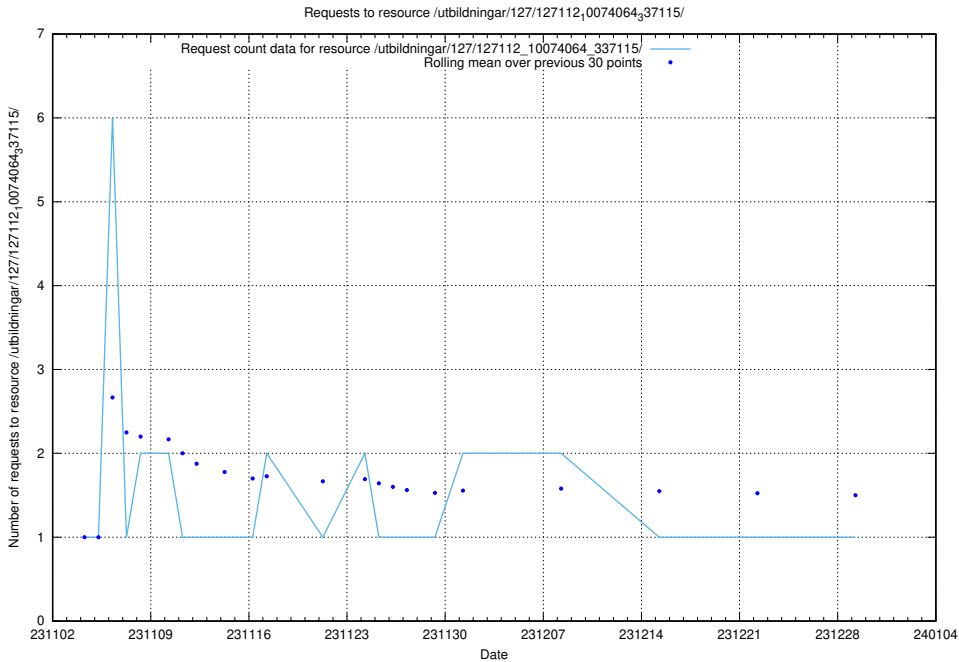

5.3771 Usage of /utbildningar/127/127112_10074064_337115/

Here, we count the number of requests to resource /utbildningar/127/127112_10074064_337115/.