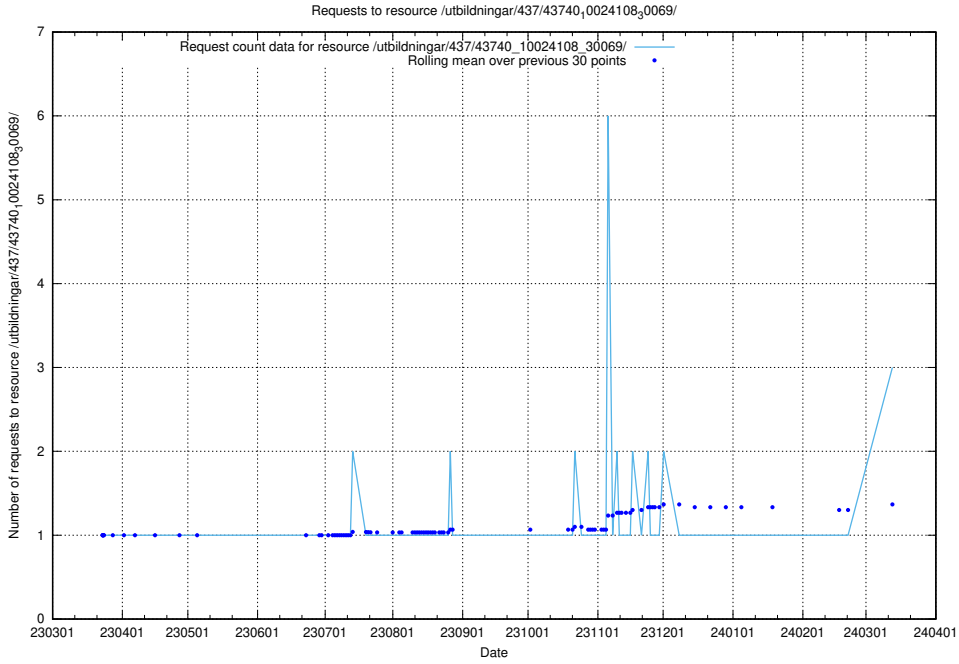

5.302 Usage of /utbildningar/437/43740_10024108_30069/

Here, we count the number of requests to resource /utbildningar/437/43740_10024108_30069/.