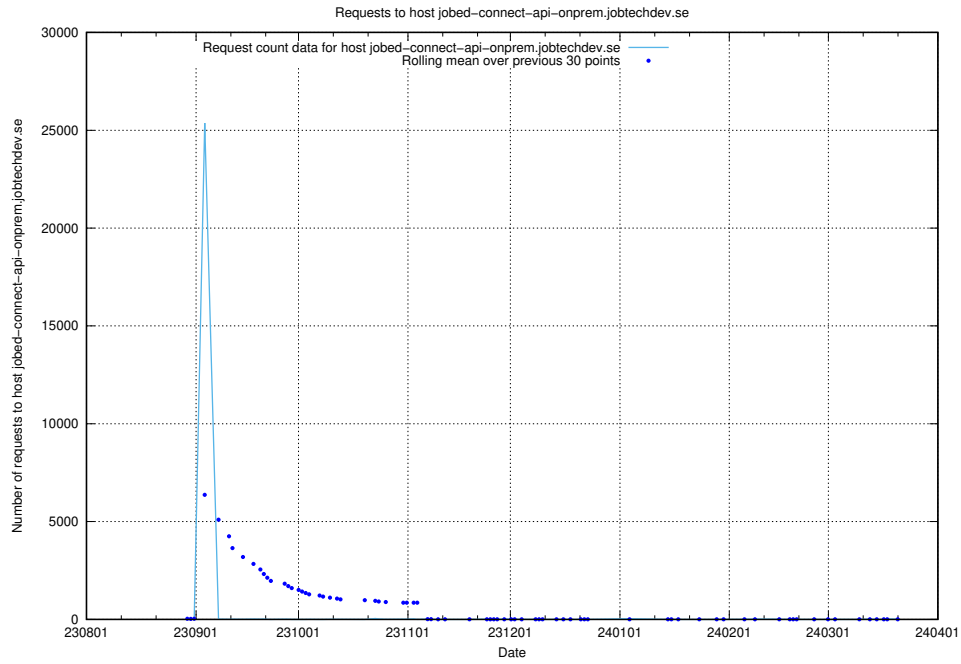

7.38 Usage of `jobed-connect-api-onprem.jobtechdev.se`

Here, we count the number of requests to host `jobed-connect-api-onprem.jobtechdev.se`.