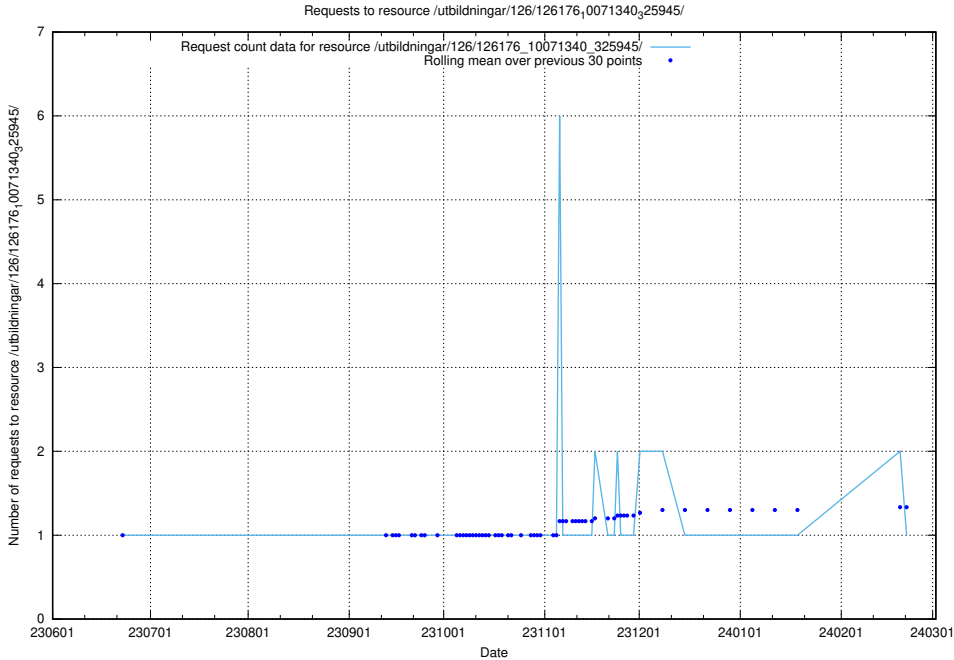

5.5332 Usage of /utbildningar/126/126176_10071340_325945/

Here, we count the number of requests to resource /utbildningar/126/126176_10071340_325945/.