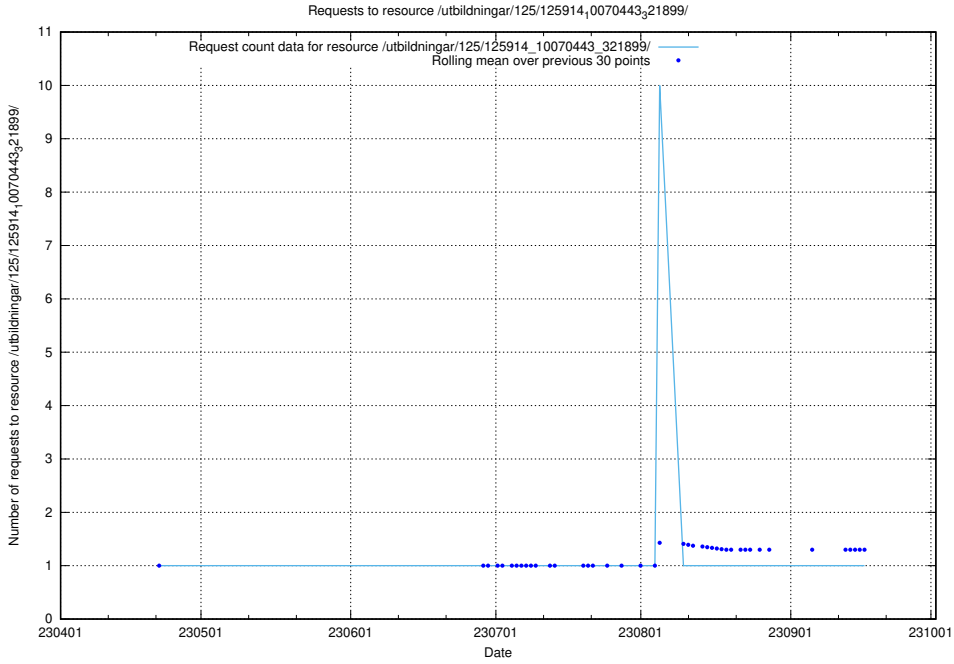

5.5722 Usage of /utbildningar/125/125914_10070443_321899/

Here, we count the number of requests to resource /utbildningar/125/125914_10070443_321899/.