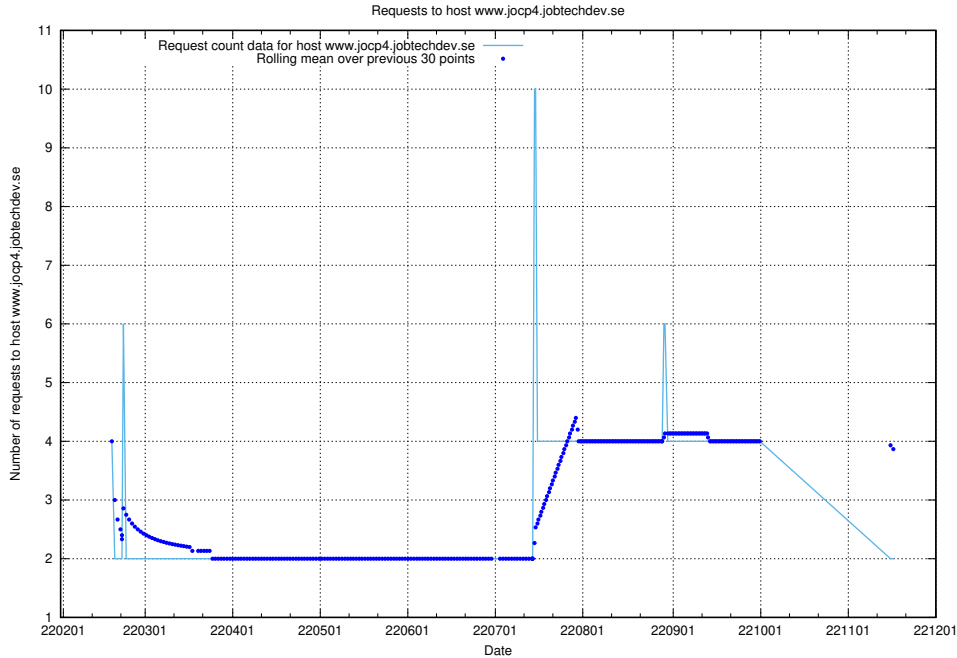

### 7.532 Usage of www.jocp4.jobtechdev.se

Here, we count the number of requests to host www.jocp4.jobtechdev.se.