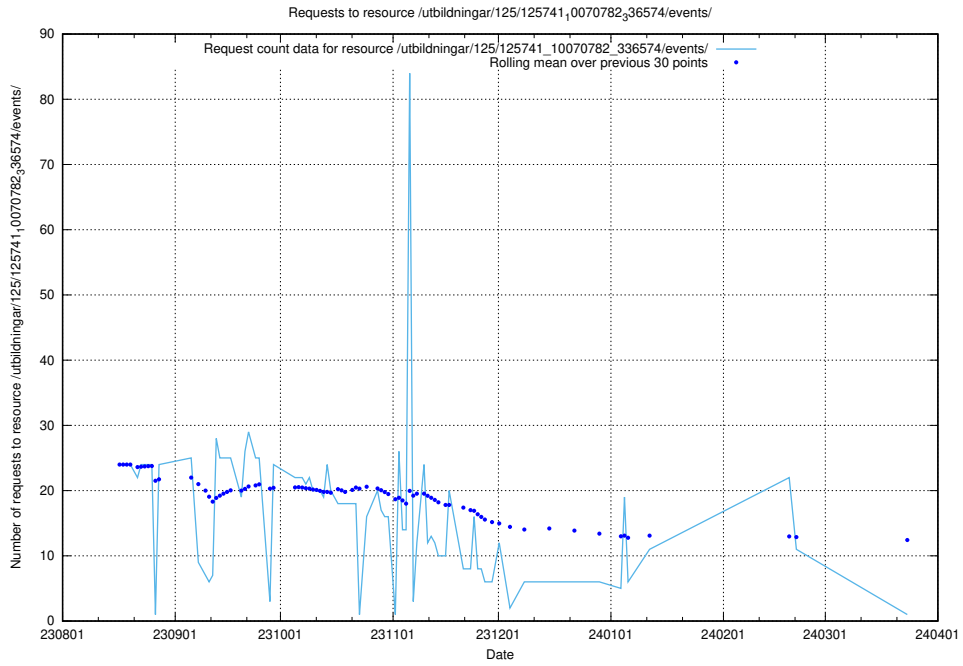

5.4431 Usage of /utbildningar/125/125741_10070782_336574/events/

Here, we count the number of requests to resource /utbildningar/125/125741_10070782_336574/events/