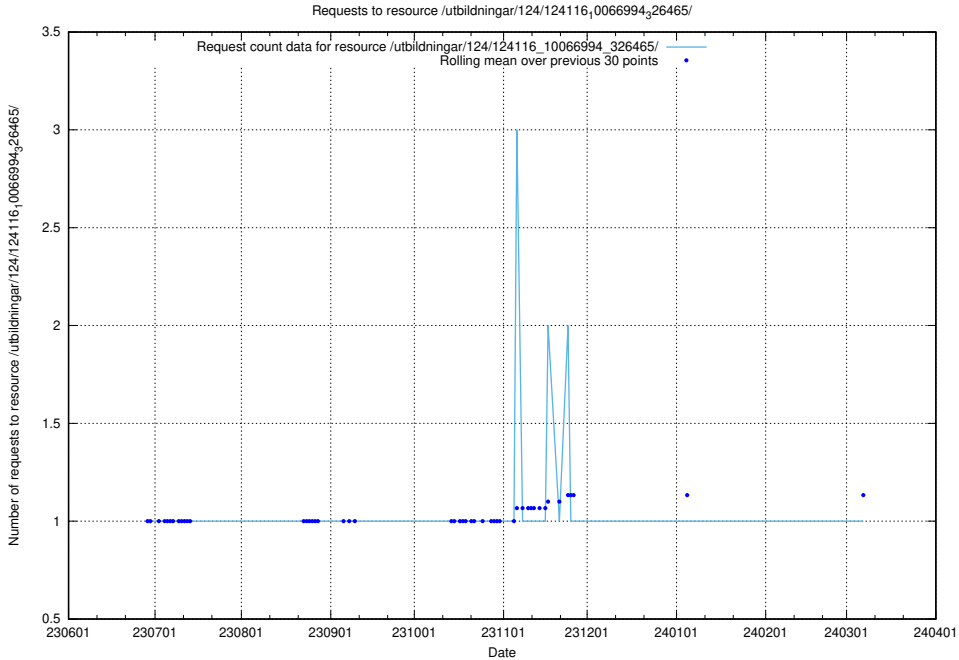

5.5179 Usage of /utbildningar/124/124116_10066994_326465/

Here, we count the number of requests to resource /utbildningar/124/124116_10066994_326465/.