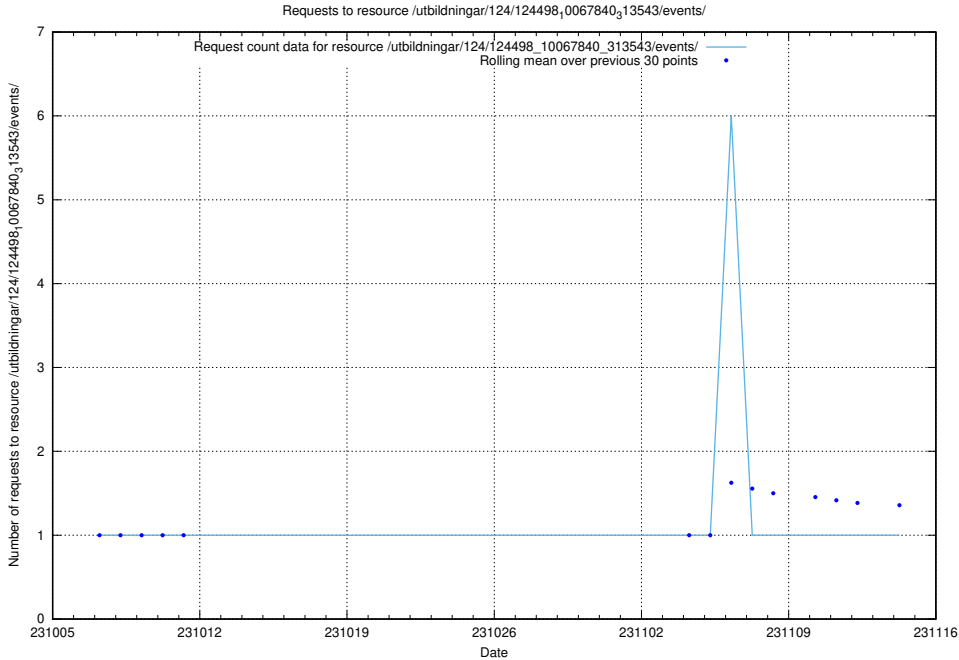

5.4043 Usage of /utbildningar/124/124498_10067840_313543/events/

Here, we count the number of requests to resource /utbildningar/124/124498_10067840_313543/events/