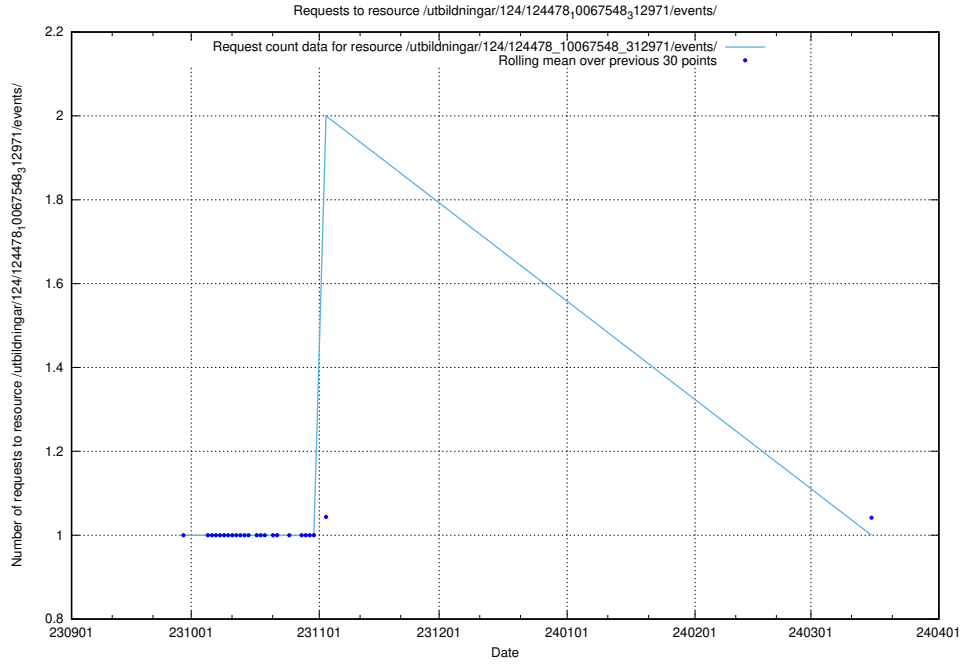

5.4118 Usage of /utbildningar/124/124478_10067548_312971/events/

Here, we count the number of requests to resource /utbildningar/124/124478_10067548_312971/events/