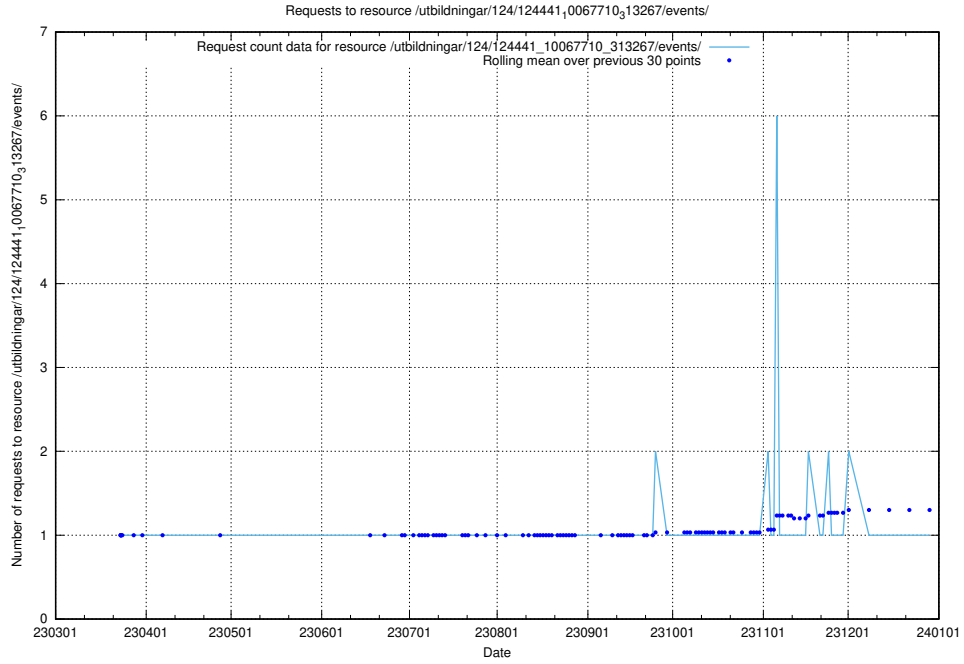

### 5.3154 Usage of /utbildningar/124/124441\_10067710\_313267/events/

Here, we count the number of requests to resource /utbildningar/124/124441\_10067710\_313267/events/