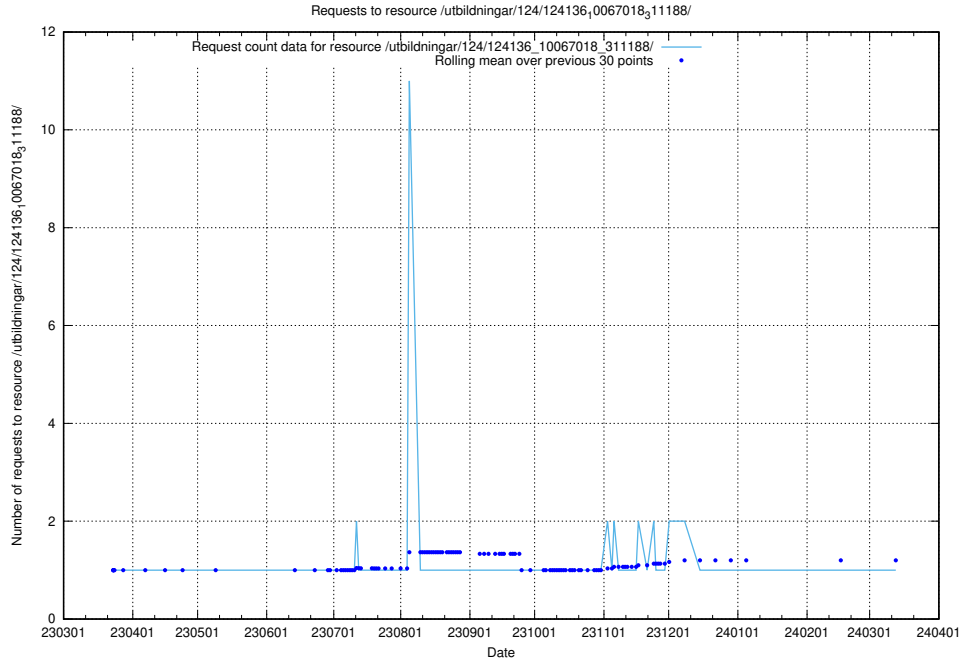

5.3701 Usage of /utbildningar/124/124136_10067018_311188/

Here, we count the number of requests to resource /utbildningar/124/124136_10067018_311188/.