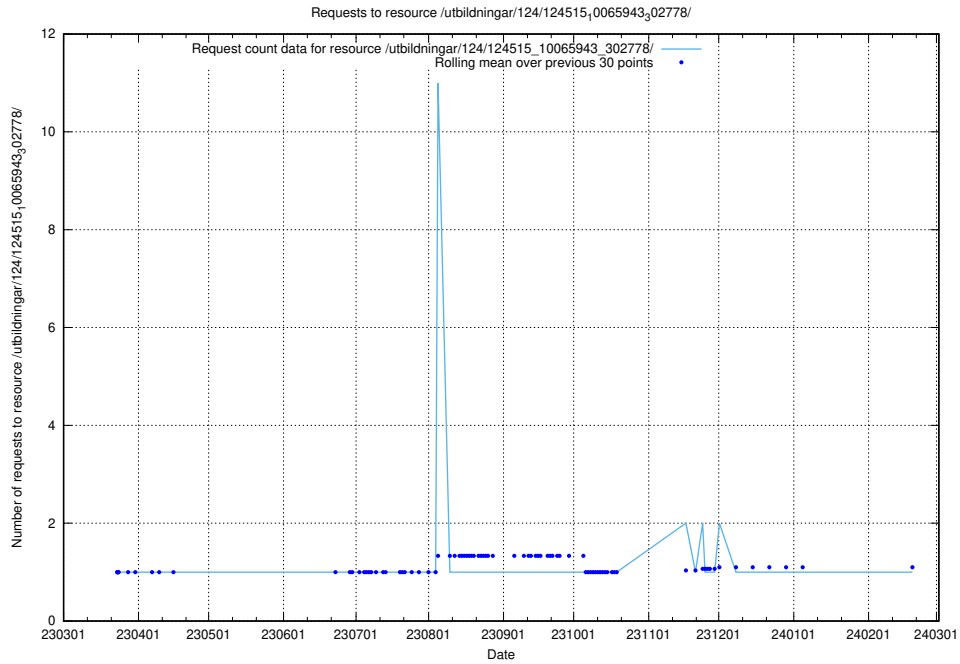

5.1208 Usage of /utbildningar/124/124515_10065943_302778/

Here, we count the number of requests to resource /utbildningar/124/124515_10065943_302778/.