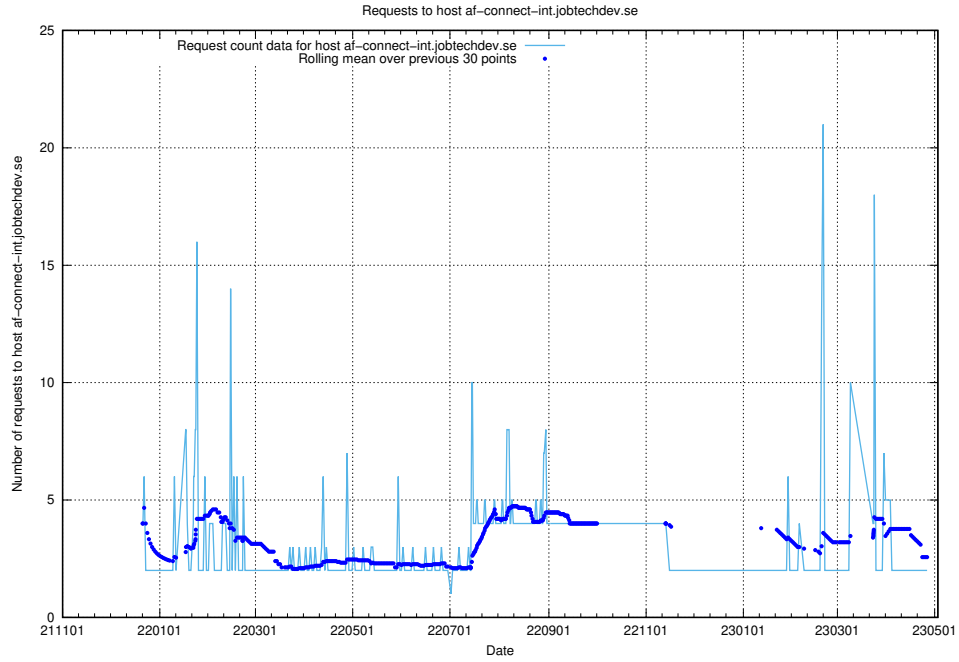

7.367 Usage of af-connect-int.jobtechdev.se

Here, we count the number of requests to host af-connect-int.jobtechdev.se.