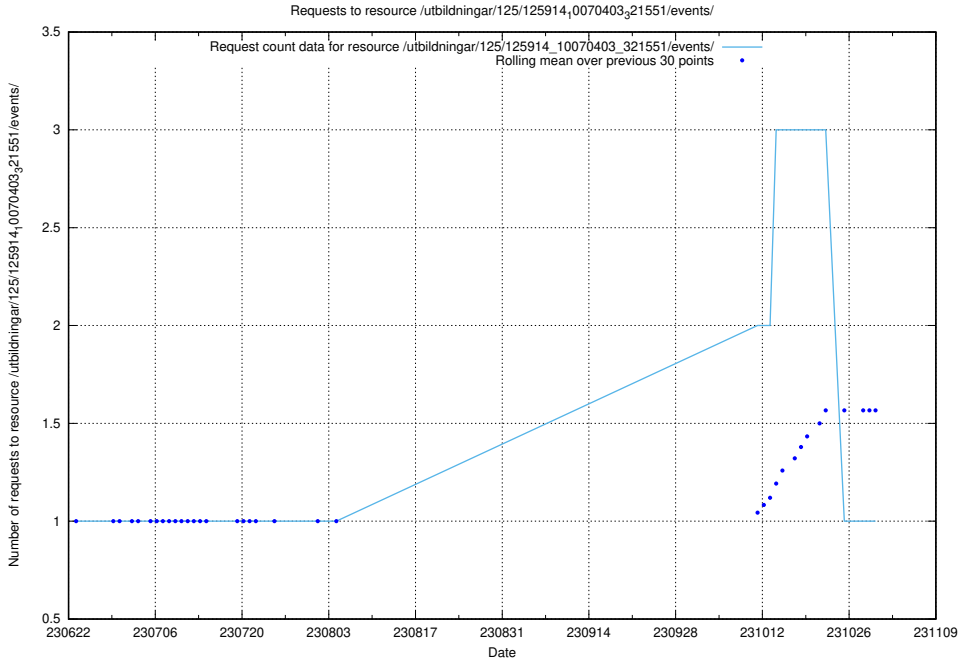

5.5344 Usage of /utbildningar/125/125914_10070403_321551/events/

Here, we count the number of requests to resource /utbildningar/125/125914_10070403_321551/events/