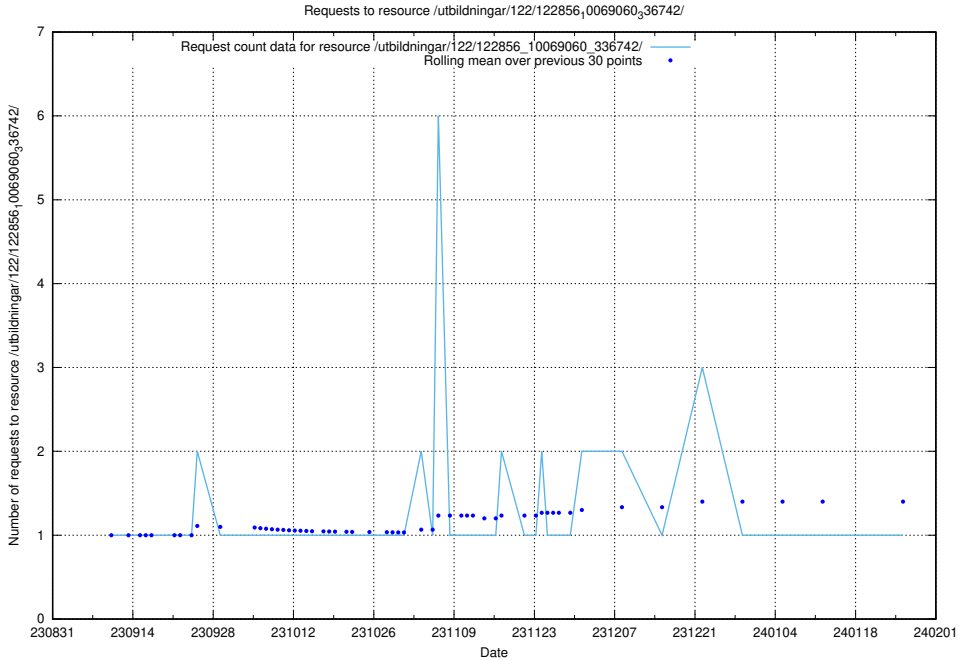

5.4281 Usage of /utbildningar/122/122856_10069060_336742/

Here, we count the number of requests to resource /utbildningar/122/122856_10069060_336742/.