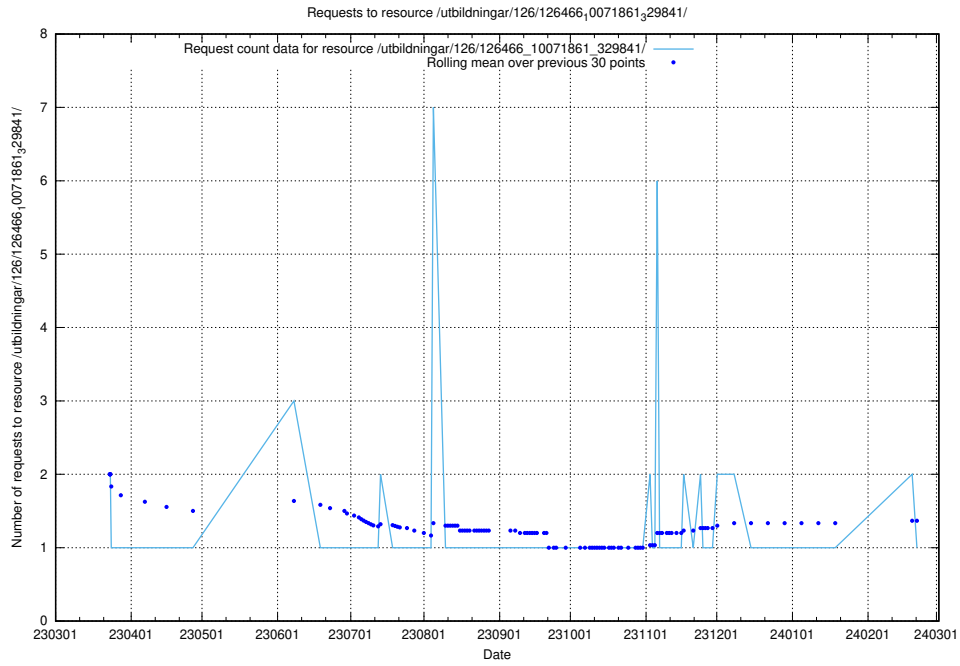

5.5909 Usage of /utbildningar/126/126466_10071861_329841/

Here, we count the number of requests to resource /utbildningar/126/126466_10071861_329841/.