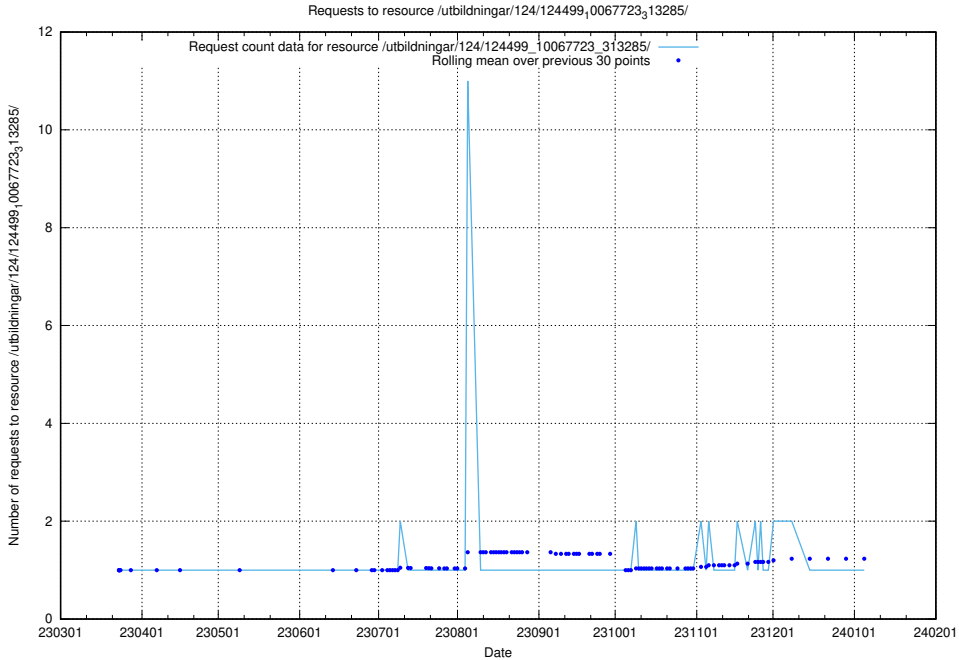

5.2163 Usage of /utbildningar/124/124499_10067723_313285/

Here, we count the number of requests to resource /utbildningar/124/124499_10067723_313285/.