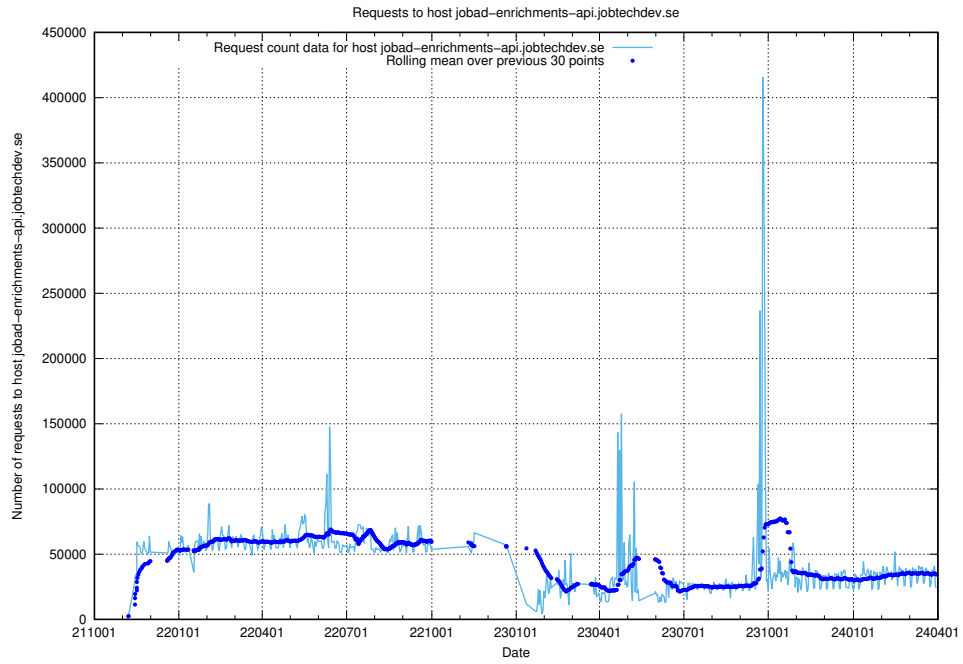

7.5 Usage of jobad-enrichments-api.jobtechdev.se

Here, we count the number of requests to host jobad-enrichments-api.jobtechdev.se.