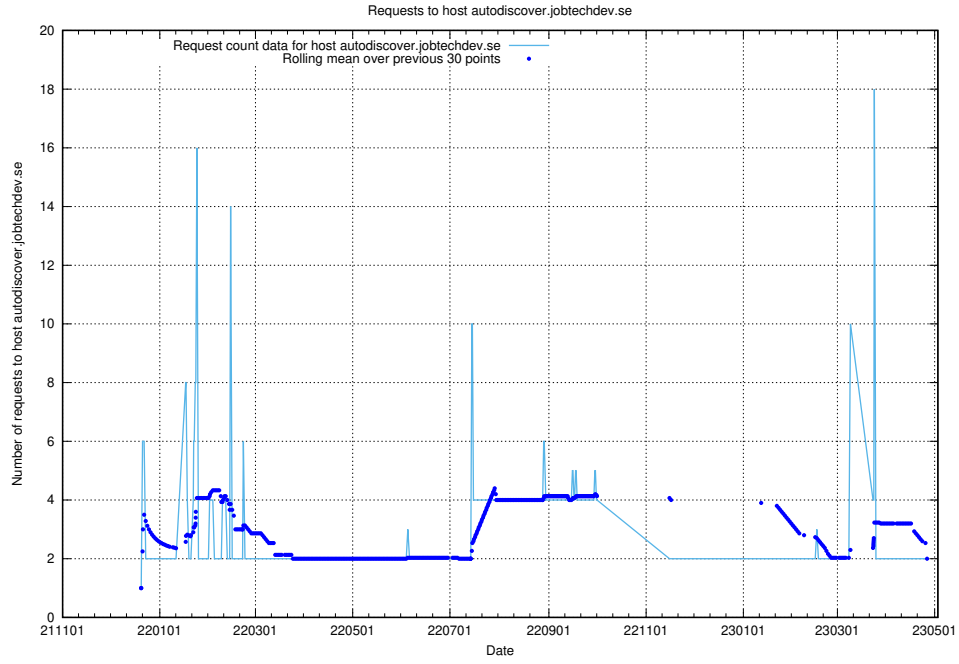

7.378 Usage of autodiscover.jobtechdev.se

Here, we count the number of requests to host autodiscover.jobtechdev.se.