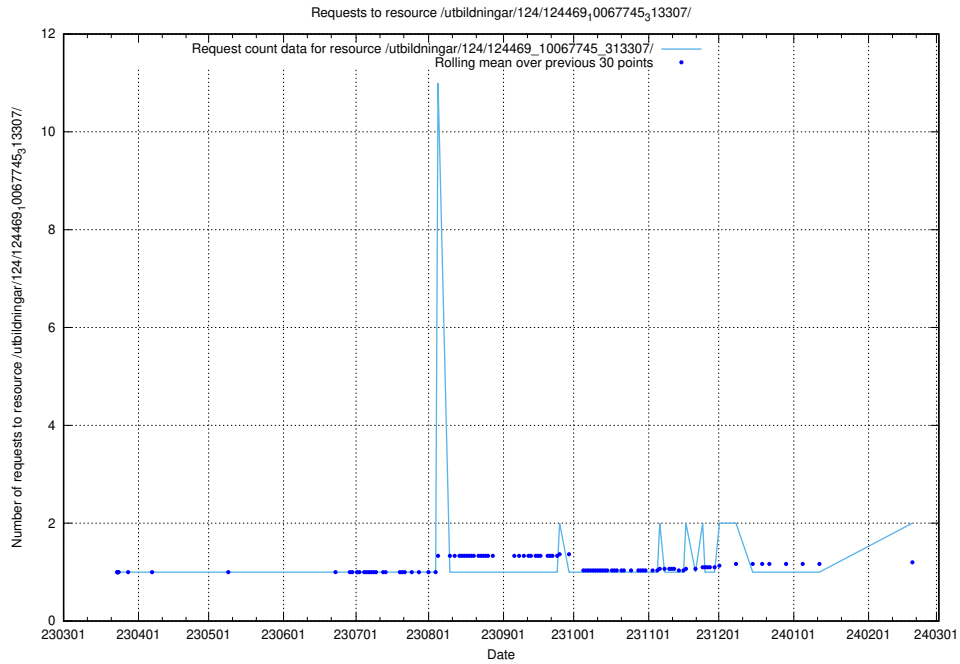

5.488 Usage of /utbildningar/124/124469_10067745_313307/

Here, we count the number of requests to resource /utbildningar/124/124469_10067745_313307/.