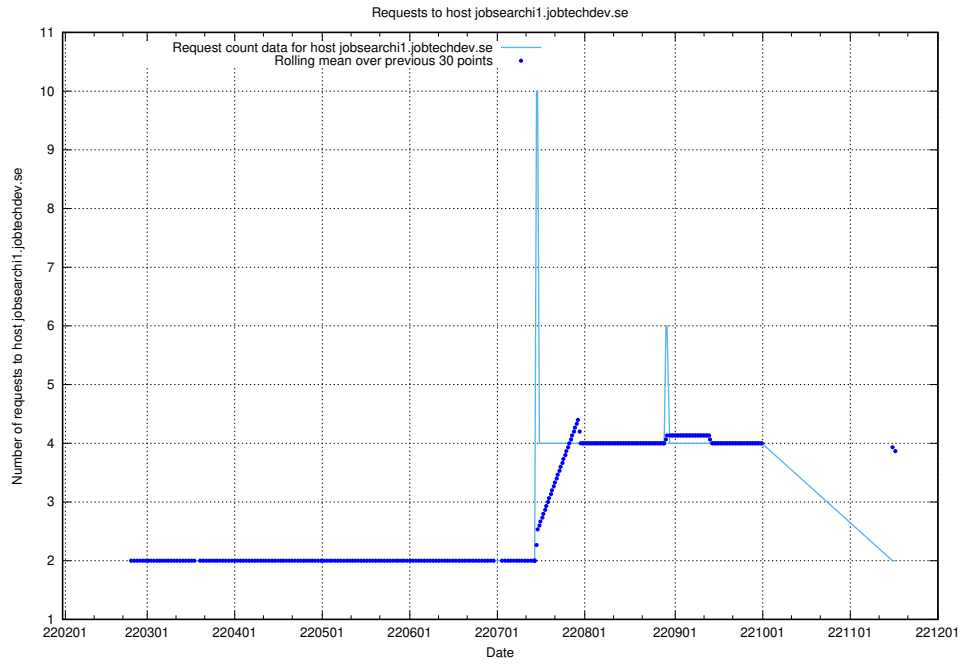

7.511 Usage of jobsearchi1.jobtechdev.se

Here, we count the number of requests to host jobsearchi1.jobtechdev.se.