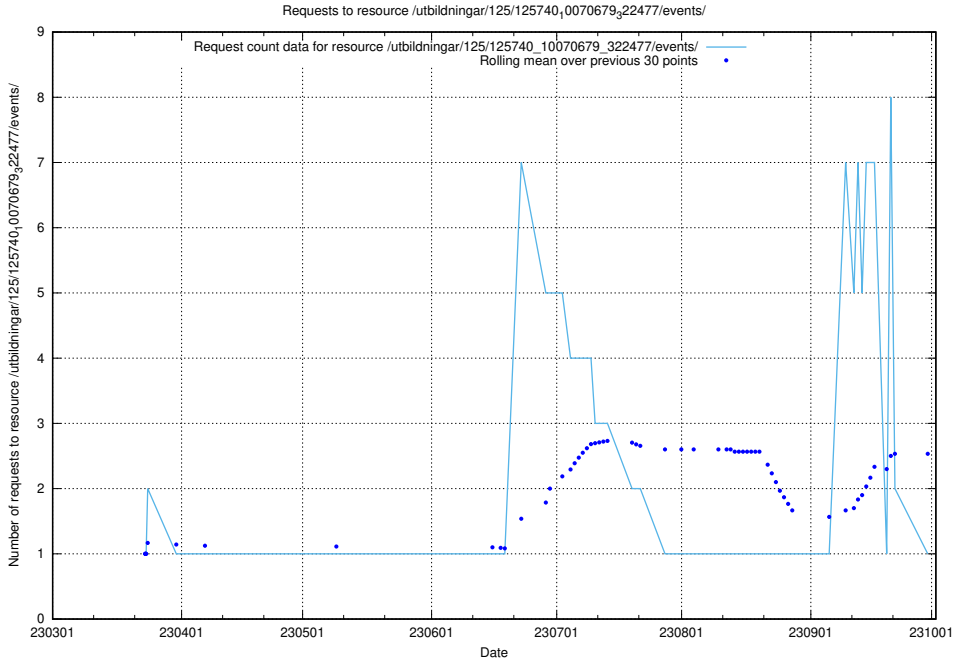

5.887 Usage of /utbildningar/125/125740_10070679_322477/events/

Here, we count the number of requests to resource /utbildningar/125/125740_10070679_322477/events/