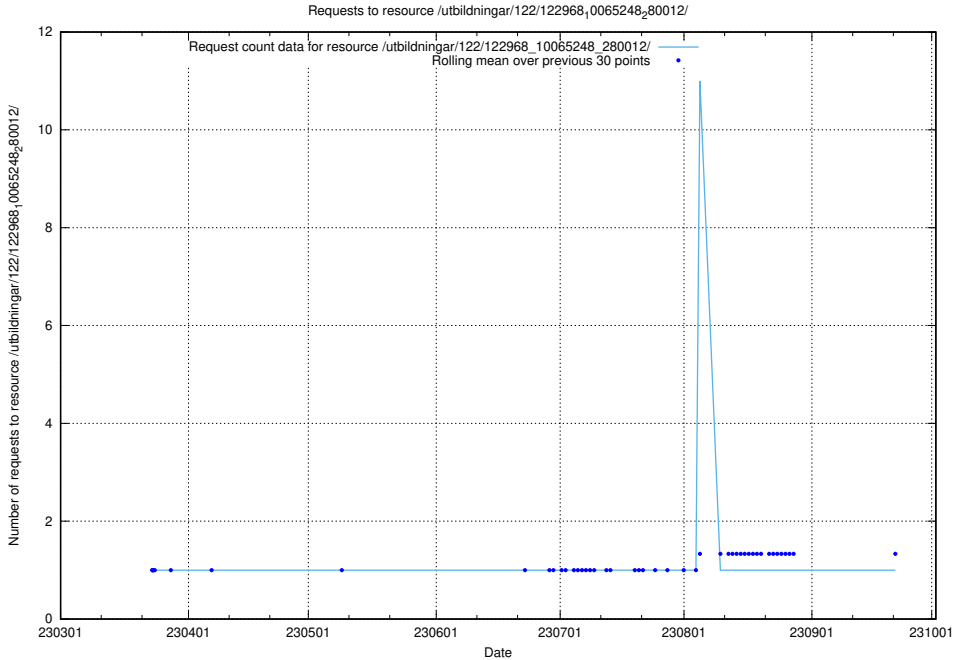

5.4674 Usage of /utbildningar/122/122968_10065248_280012/

Here, we count the number of requests to resource /utbildningar/122/122968_10065248_280012/.