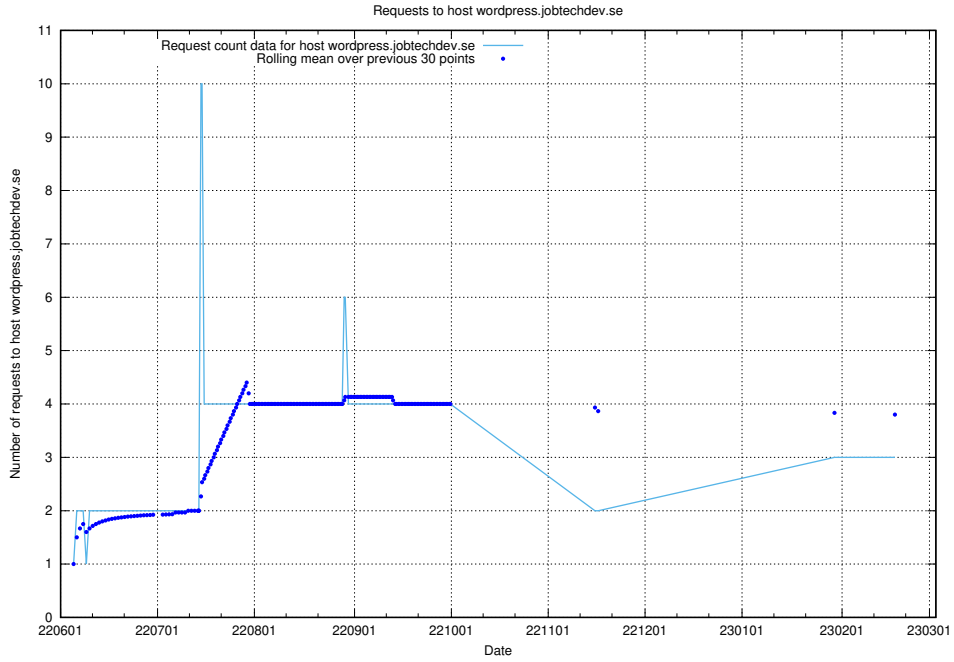

7.212 Usage of wordpress.jobtechdev.se

Here, we count the number of requests to host wordpress.jobtechdev.se.