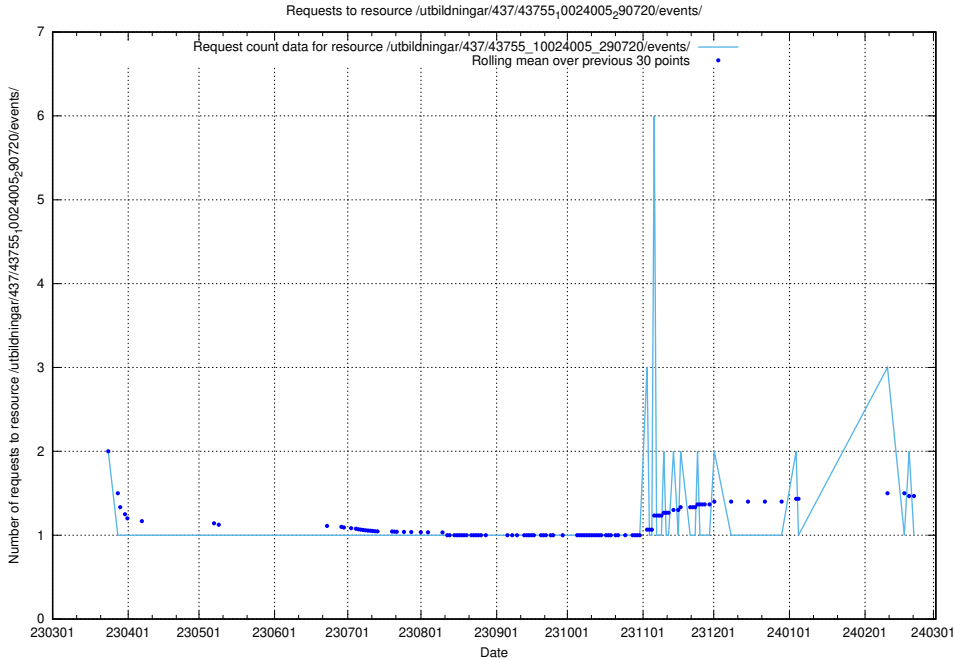

5.5807 Usage of /utbildningar/437/43755_10024005_290720/events/

Here, we count the number of requests to resource /utbildningar/437/43755_10024005_290720/events/.