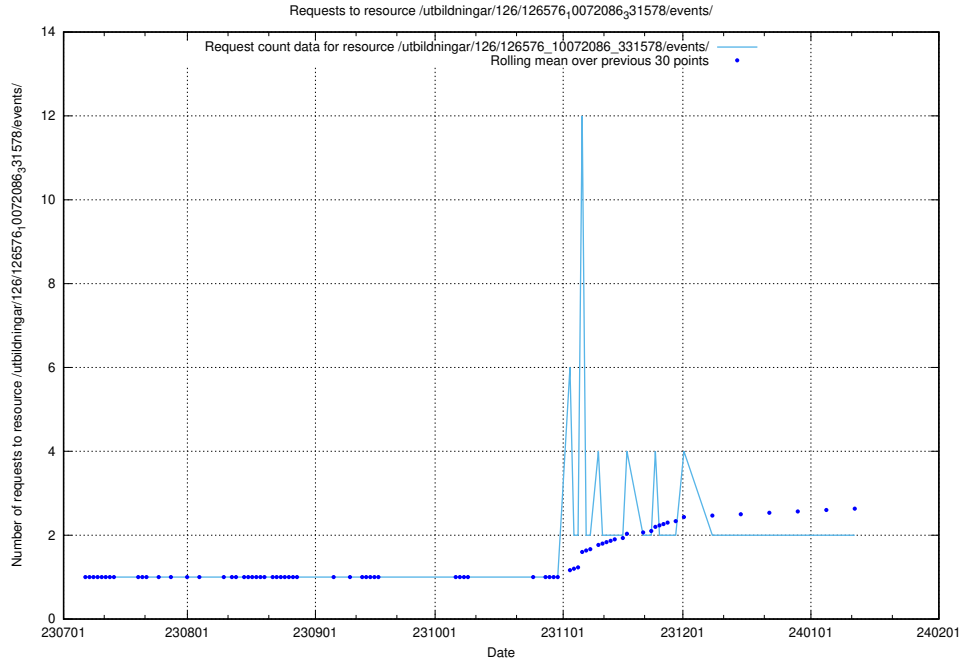

### 5.663 Usage of /utbildningar/124/124862\_10071083\_324595/events/

Here, we count the number of requests to resource /utbildningar/124/124862\_10071083\_324595/events/