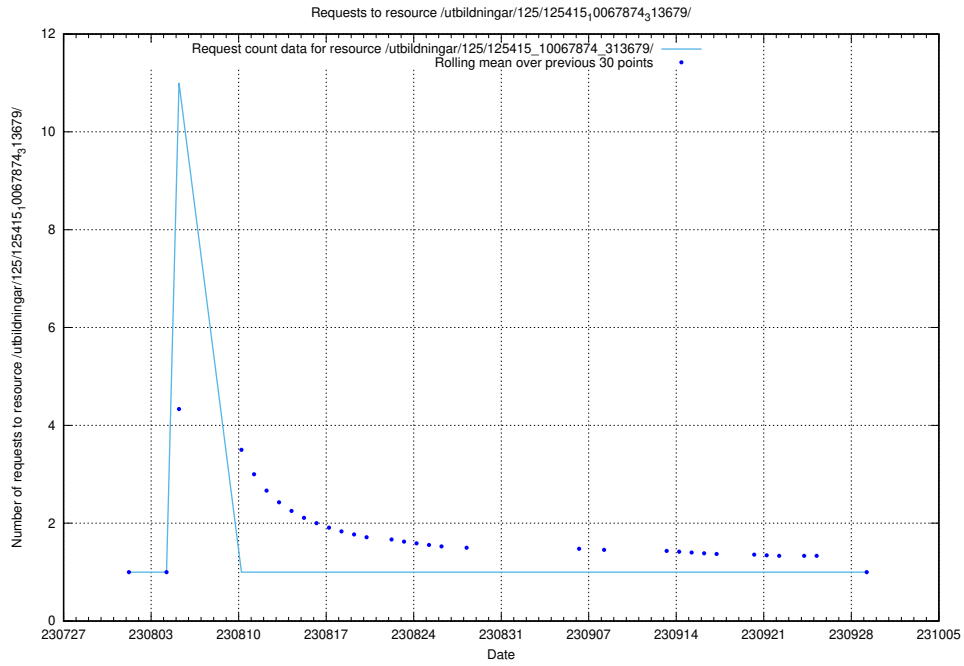

5.4556 Usage of /utbildningar/125/125415_10067874_313679/

Here, we count the number of requests to resource /utbildningar/125/125415_10067874_313679/.