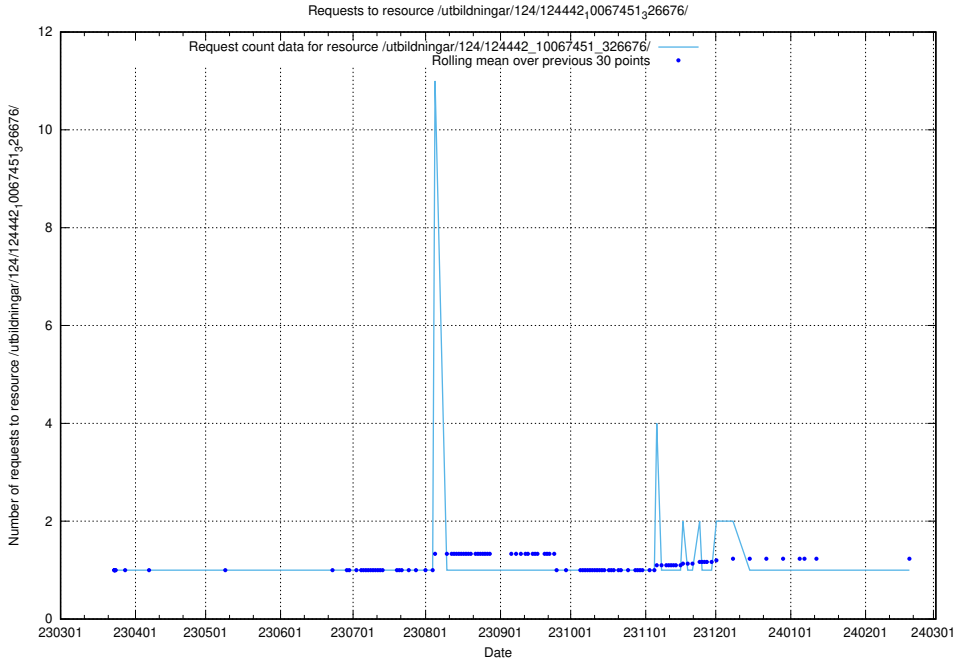

5.3143 Usage of /utbildningar/124/124442_10067451_326676/

Here, we count the number of requests to resource /utbildningar/124/124442_10067451_326676/.