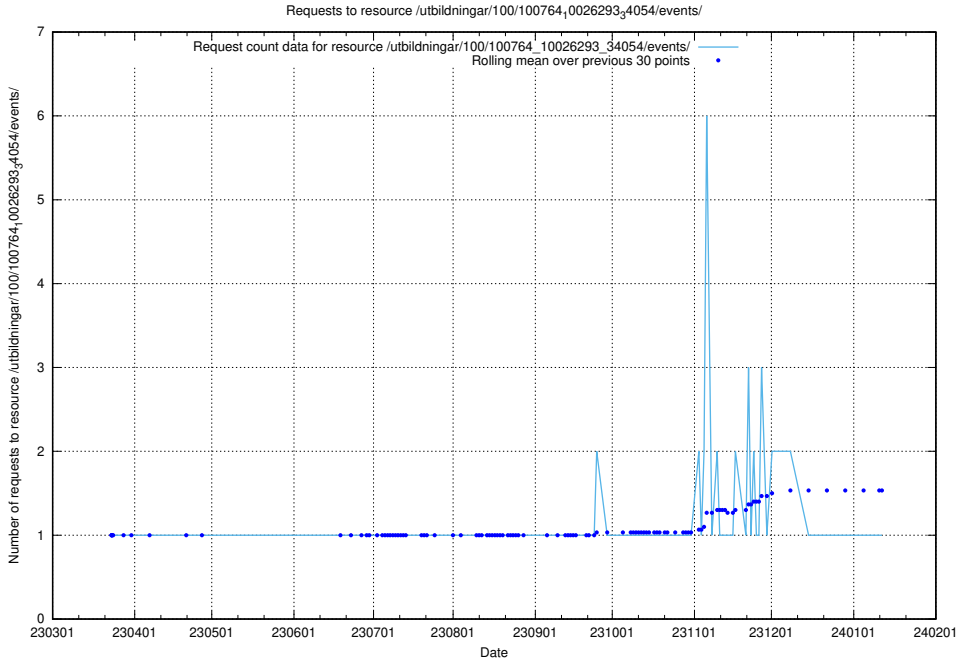

5.5188 Usage of /utbildningar/100/100764_10026293_34054/events/

Here, we count the number of requests to resource /utbildningar/100/100764_10026293_34054/events/.