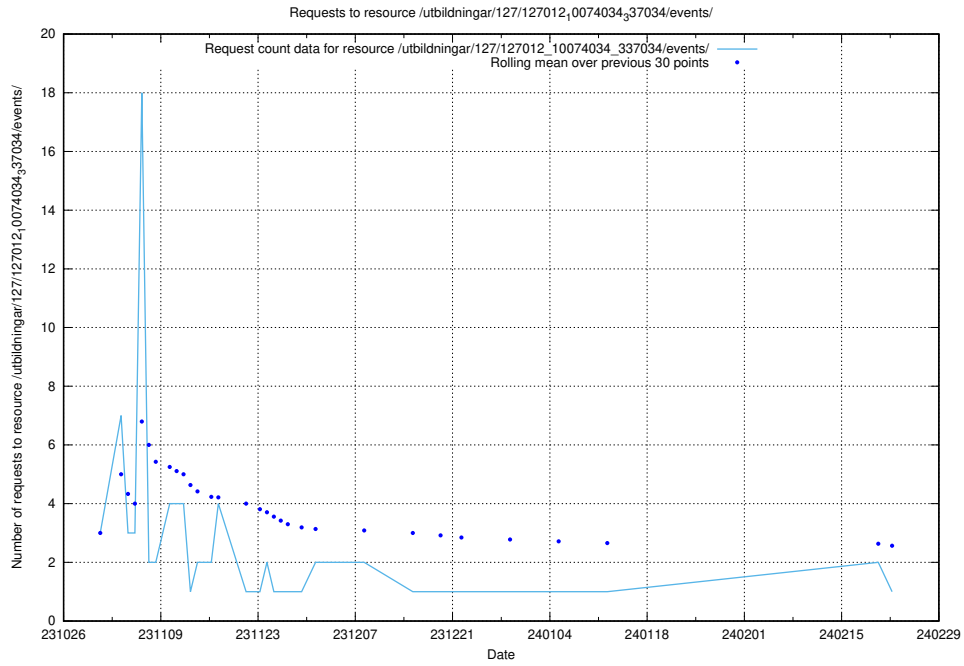

5.3805 Usage of /utbildningar/127/127012_10074034_337034/events/

Here, we count the number of requests to resource /utbildningar/127/127012_10074034_337034/events/