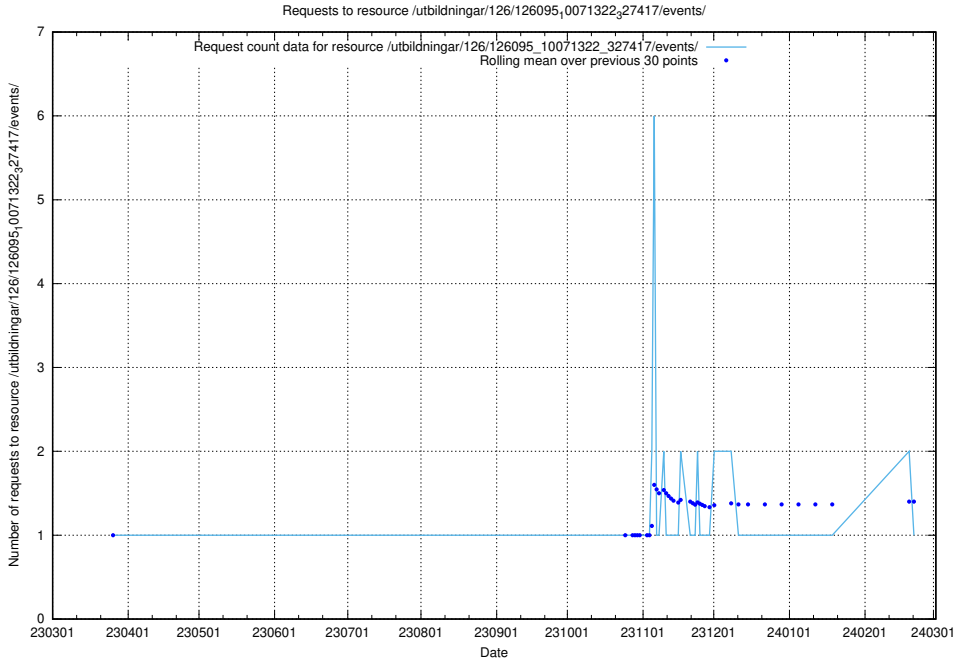

5.5755 Usage of /utbildningar/126/126095_10071322_327417/events/

Here, we count the number of requests to resource /utbildningar/126/126095_10071322_327417/events/