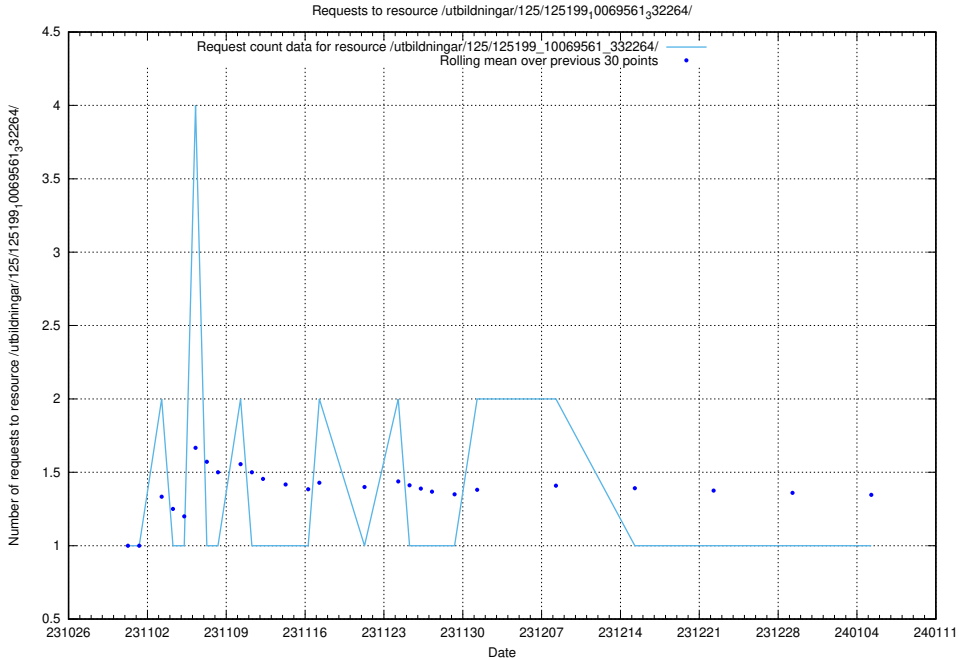

5.3809 Usage of /utbildningar/125/125199_10069561_332264/

Here, we count the number of requests to resource /utbildningar/125/125199_10069561_332264/.