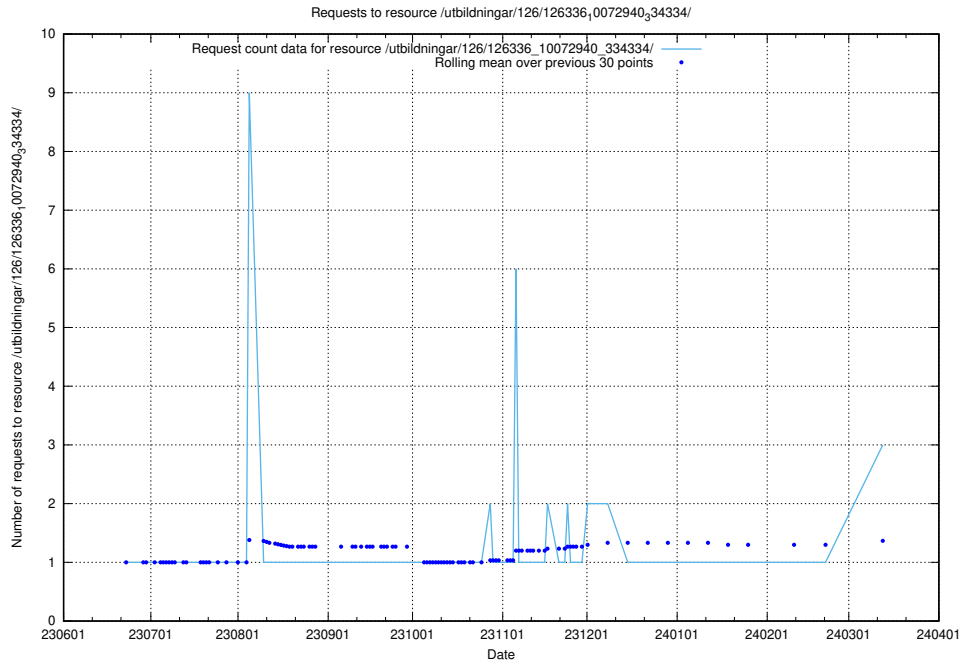

5.266 Usage of /utbildningar/126/126336_10072940_334334/

Here, we count the number of requests to resource /utbildningar/126/126336_10072940_334334/.