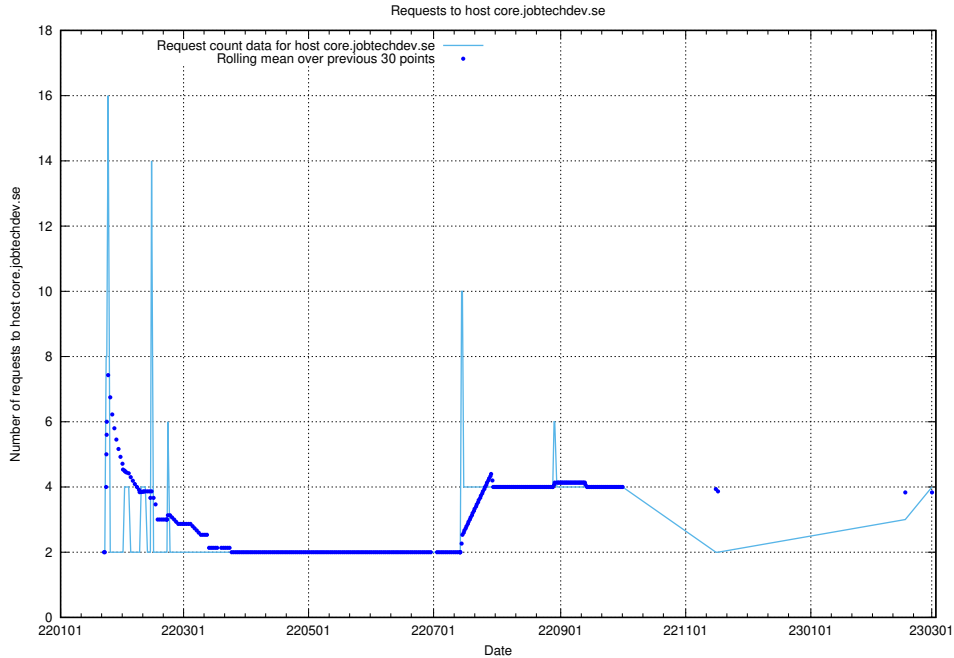

7.97 Usage of core.jobtechdev.se

Here, we count the number of requests to host core.jobtechdev.se.