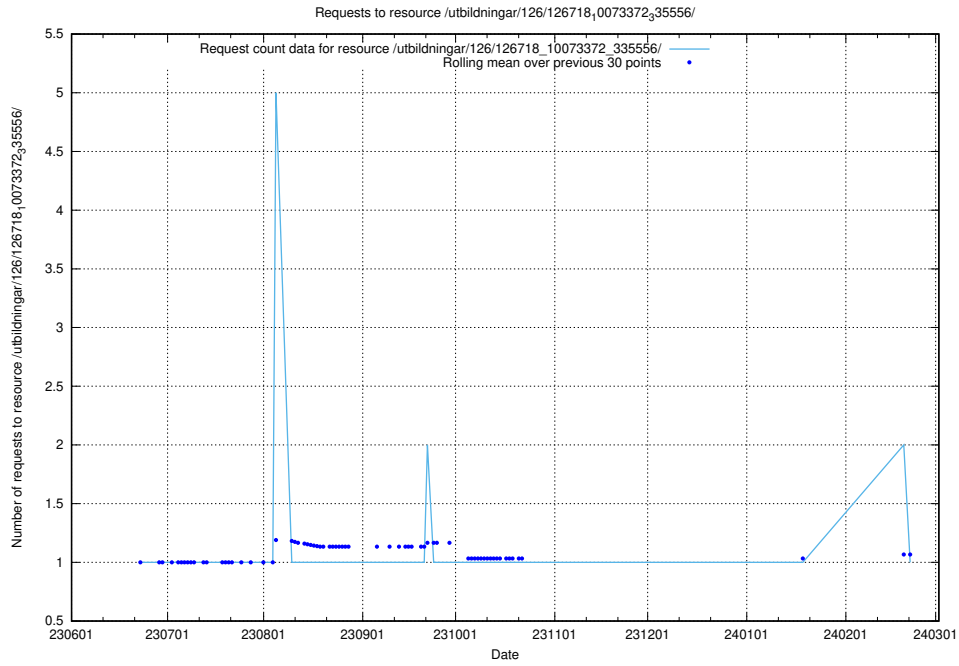

5.5266 Usage of /utbildningar/126/126718_10073372_335556/

Here, we count the number of requests to resource /utbildningar/126/126718_10073372_335556/.