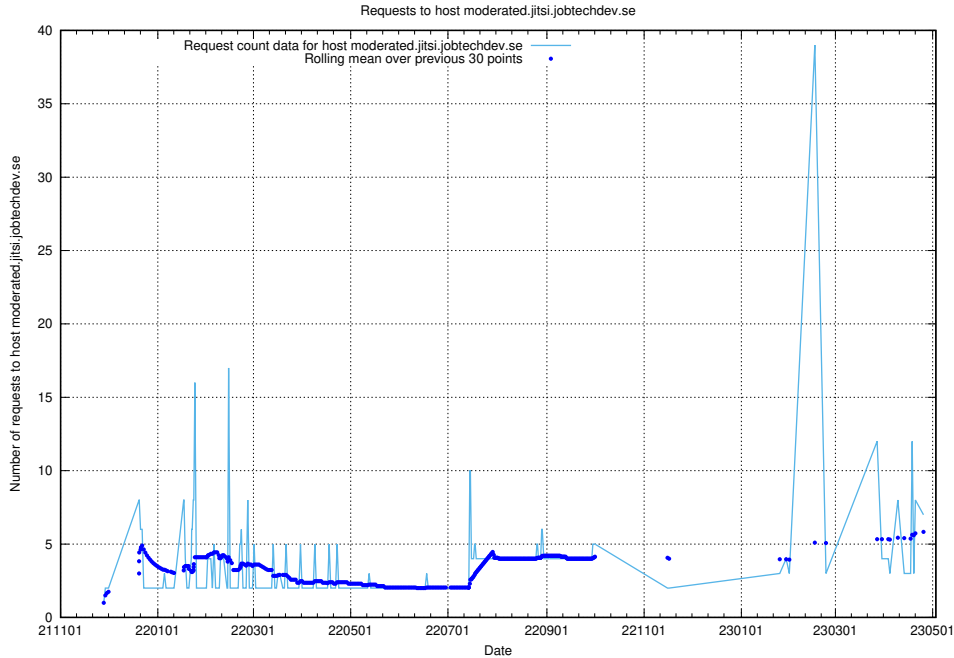

7.77 Usage of moderated.jitsi.jobtechdev.se

Here, we count the number of requests to host moderated.jitsi.jobtechdev.se.