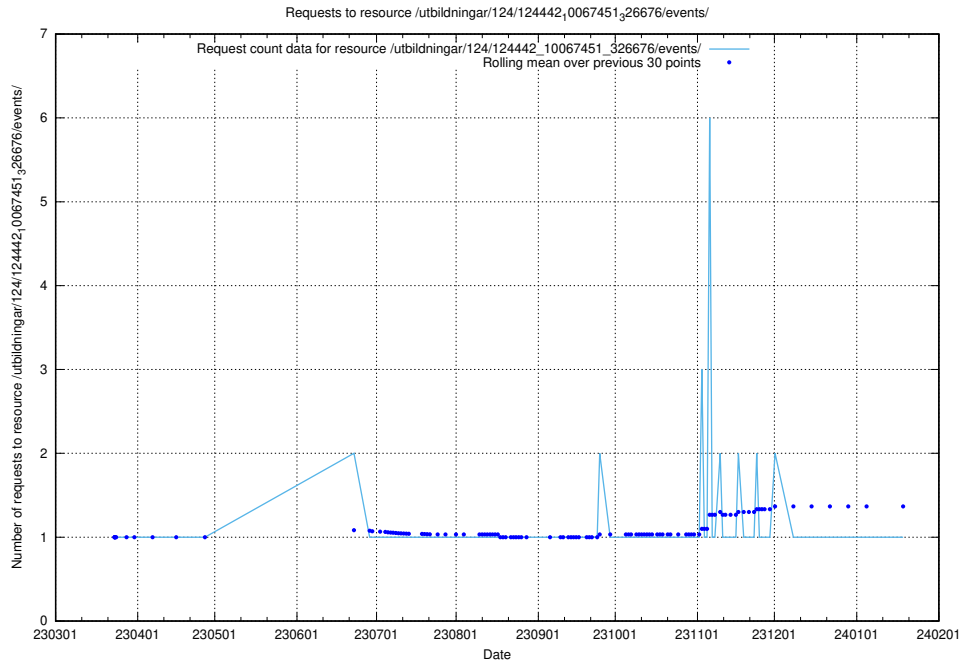

5.3133 Usage of /utbildningar/124/124442_10067451_326676/events/

Here, we count the number of requests to resource /utbildningar/124/124442_10067451_326676/events/