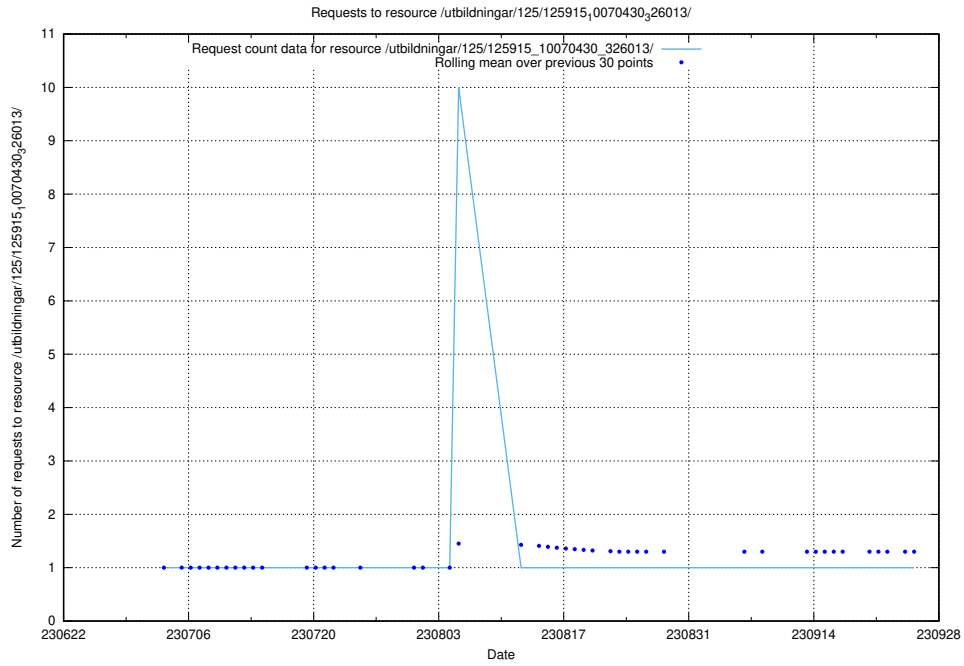

5.5018 Usage of /utbildningar/125/125915_10070430_326013/

Here, we count the number of requests to resource /utbildningar/125/125915_10070430_326013/.