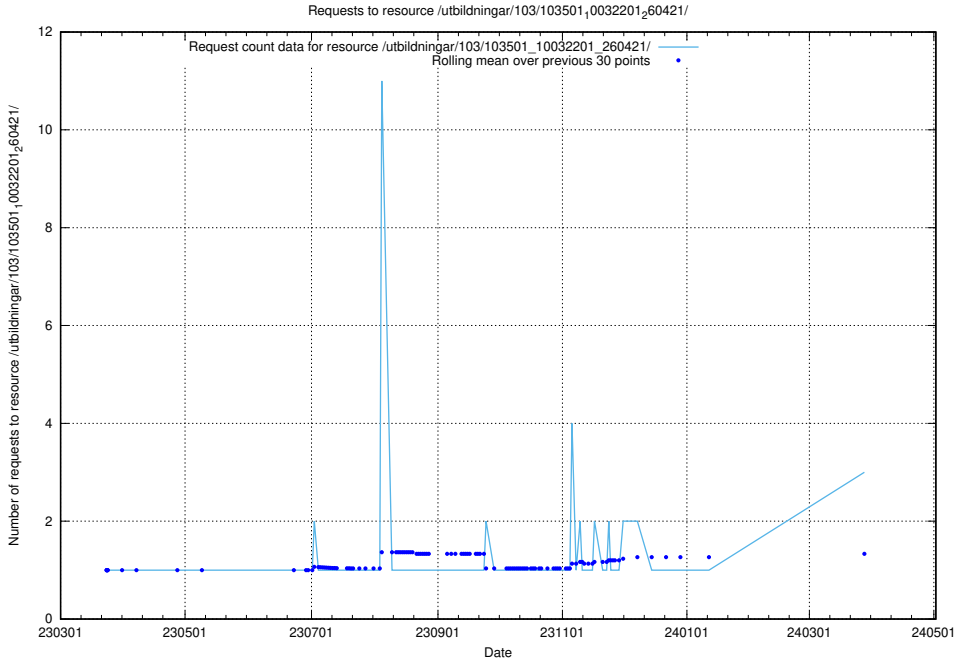

5.260 Usage of /utbildningar/103/103501_10032201_260421/

Here, we count the number of requests to resource /utbildningar/103/103501_10032201_260421/.