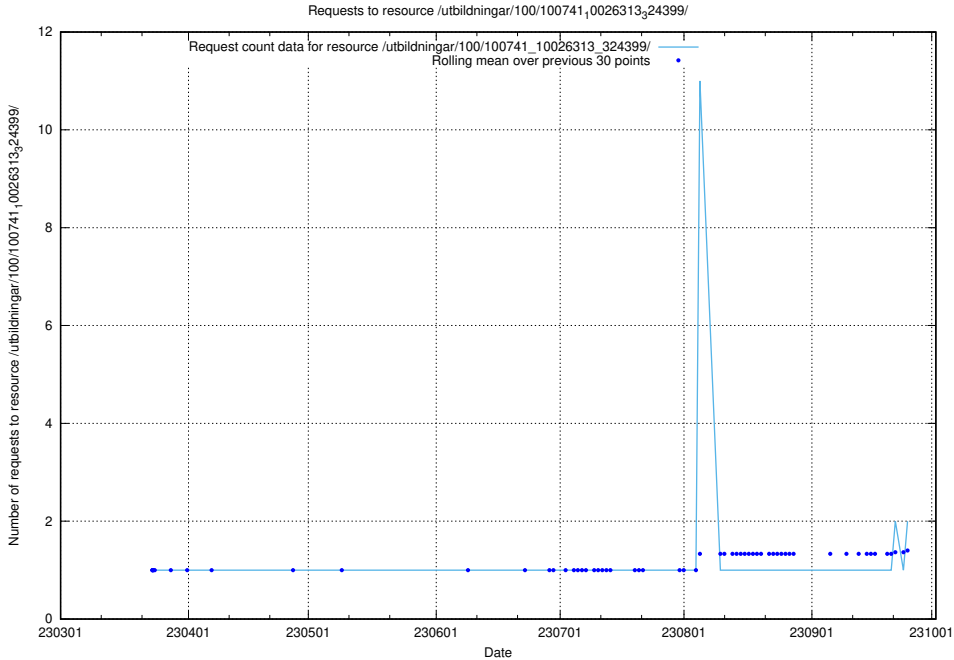

5.697 Usage of /utbildningar/100/100741_10026313_324399/

Here, we count the number of requests to resource /utbildningar/100/100741_10026313_324399/.