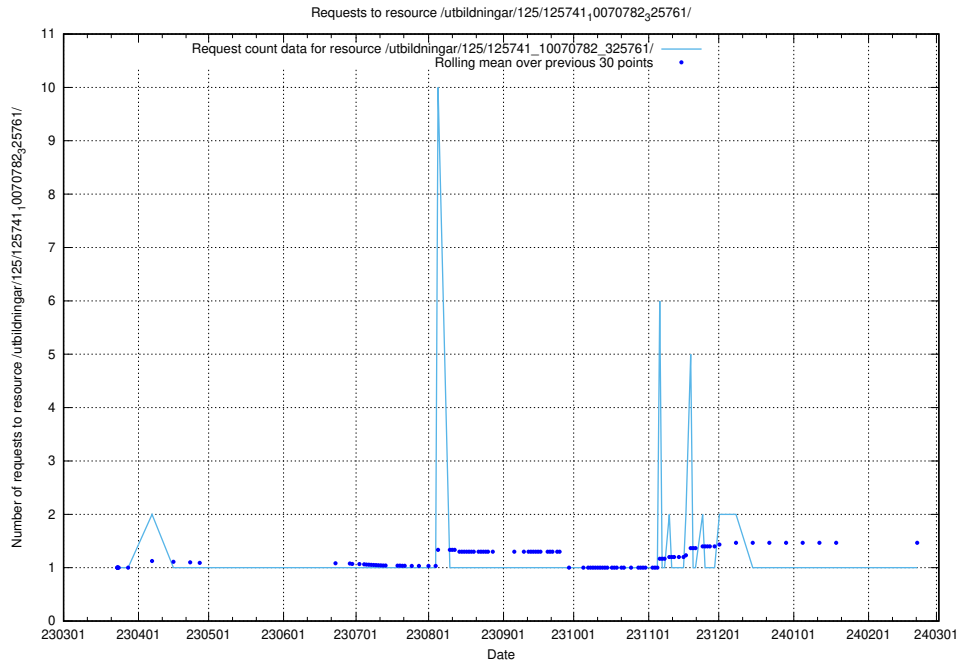

5.6106 Usage of /utbildningar/125/125741_10070782_325761/

Here, we count the number of requests to resource /utbildningar/125/125741_10070782_325761/.