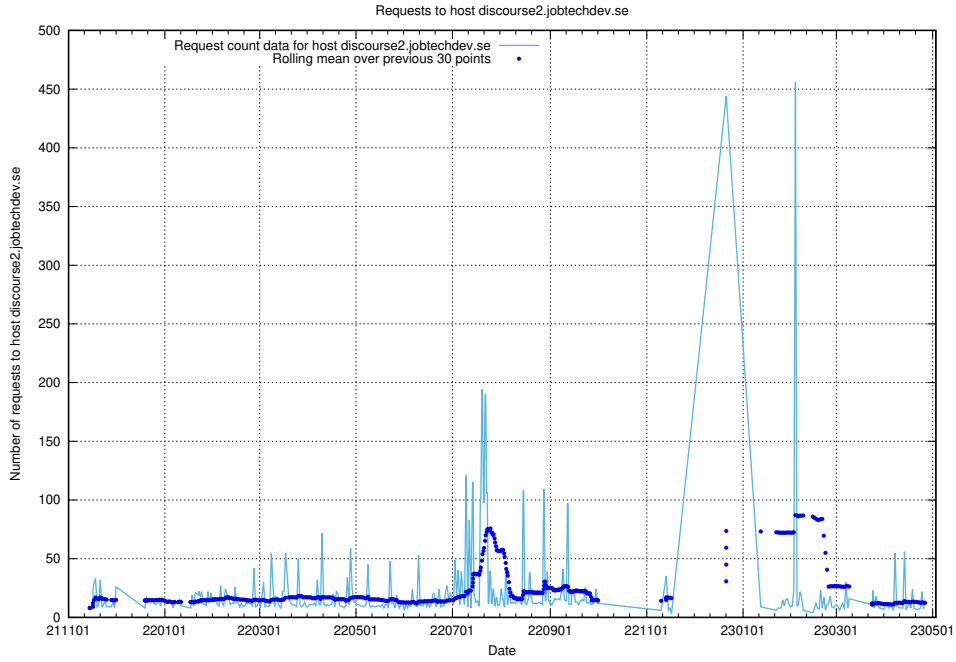

### 7.65 Usage of taxonomy.jobtechdev.se

Here, we count the number of requests to host taxonomy.jobtechdev.se.