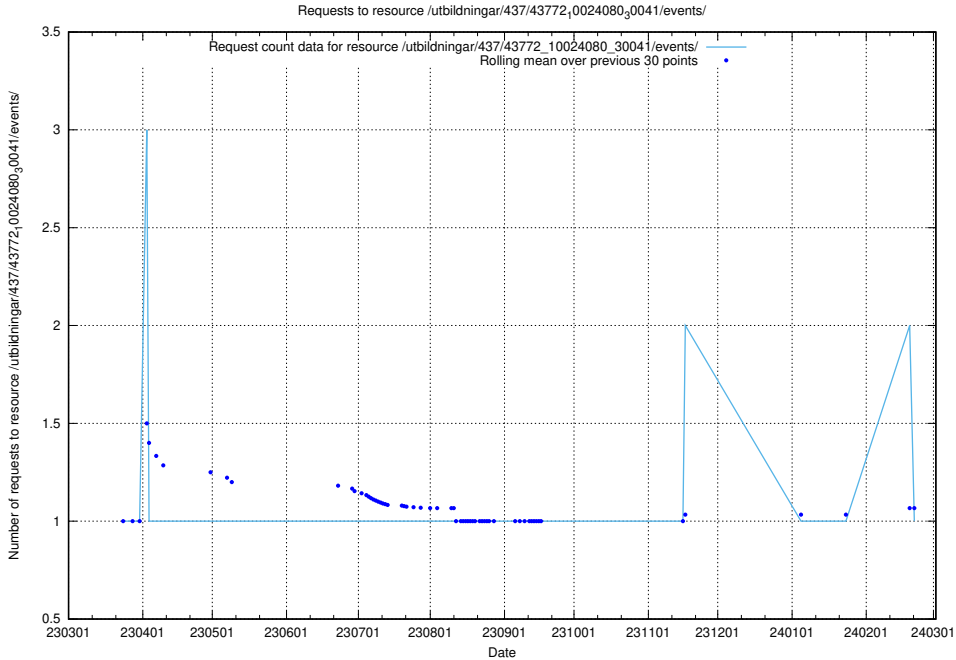

5.5836 Usage of /utbildningar/437/43772_10024080_30041/events/

Here, we count the number of requests to resource /utbildningar/437/43772_10024080_30041/events/.