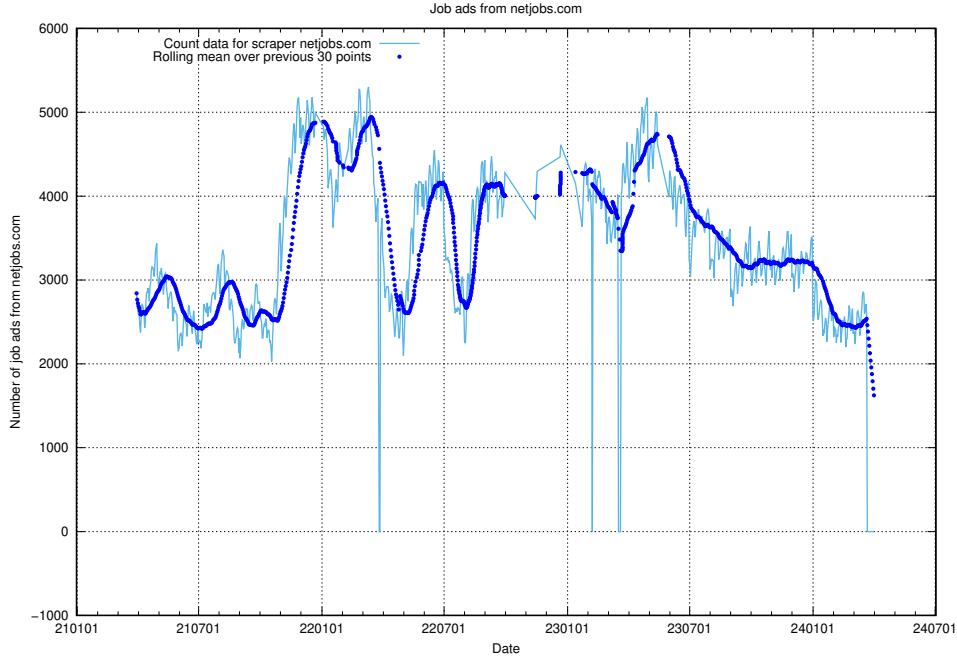

13.19 Number of ads by scraper netjobs.com

Here, we count the number of job ads scraped from netjobs.com.