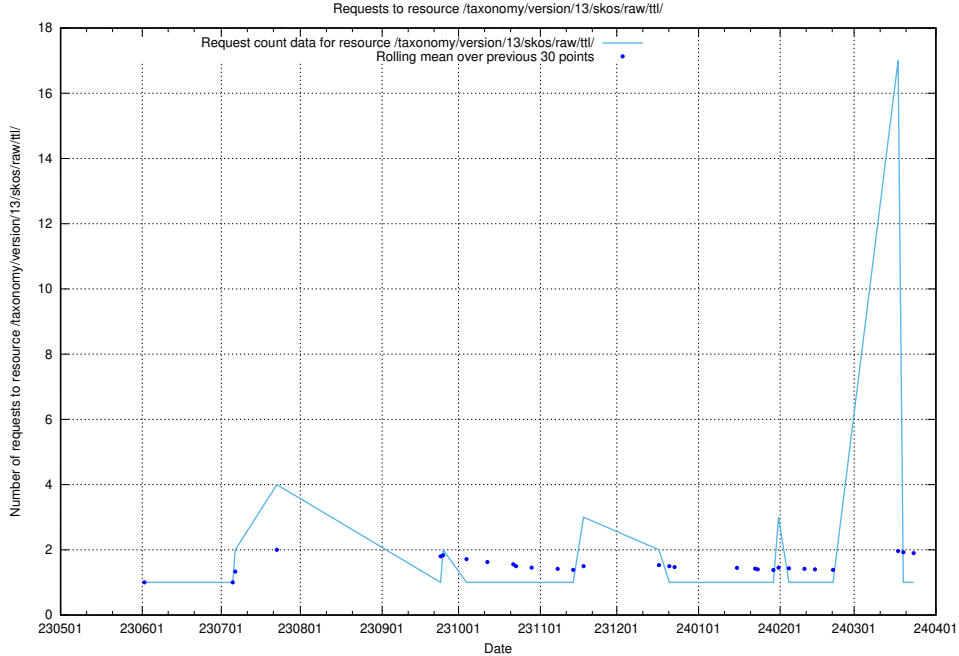

5.5602 Usage of /taxonomy/version/13/skos/raw/ttl/

Here, we count the number of requests to resource /taxonomy/version/13/skos/raw/ttl/.