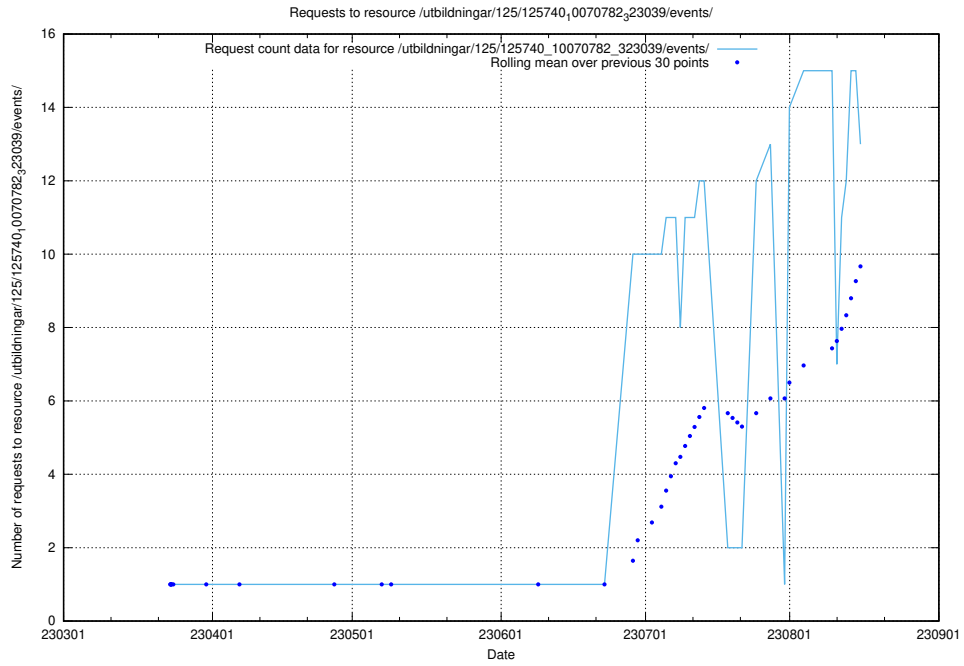

5.12 Usage of /utbildningar/125/125740_10070782_323039/events/

Here, we count the number of requests to resource /utbildningar/125/125740_10070782_323039/events/