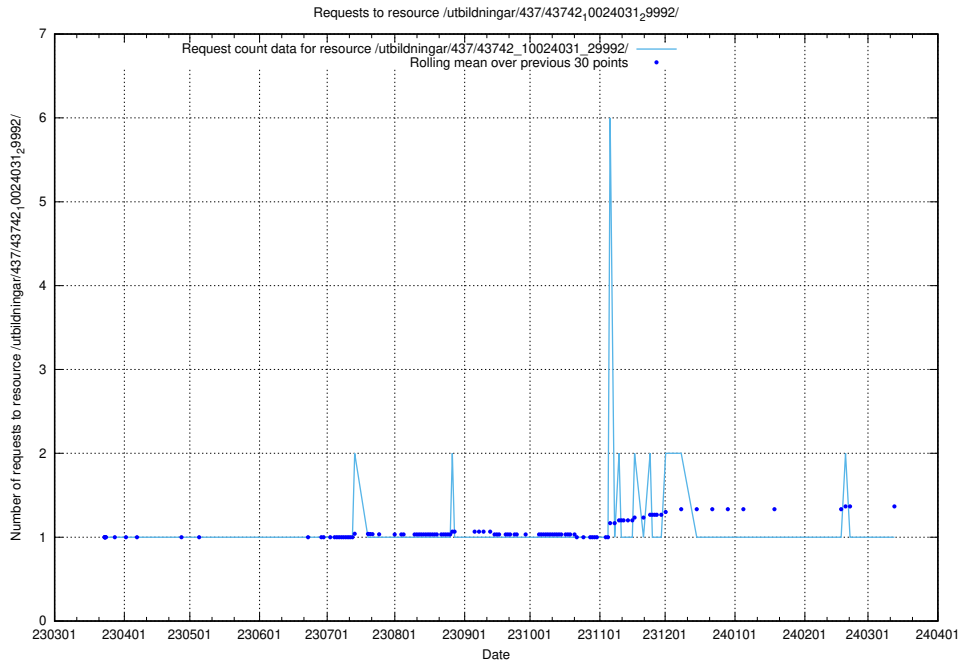

5.6025 Usage of /utbildningar/437/43742_10024031_29992/

Here, we count the number of requests to resource /utbildningar/437/43742_10024031_29992/.