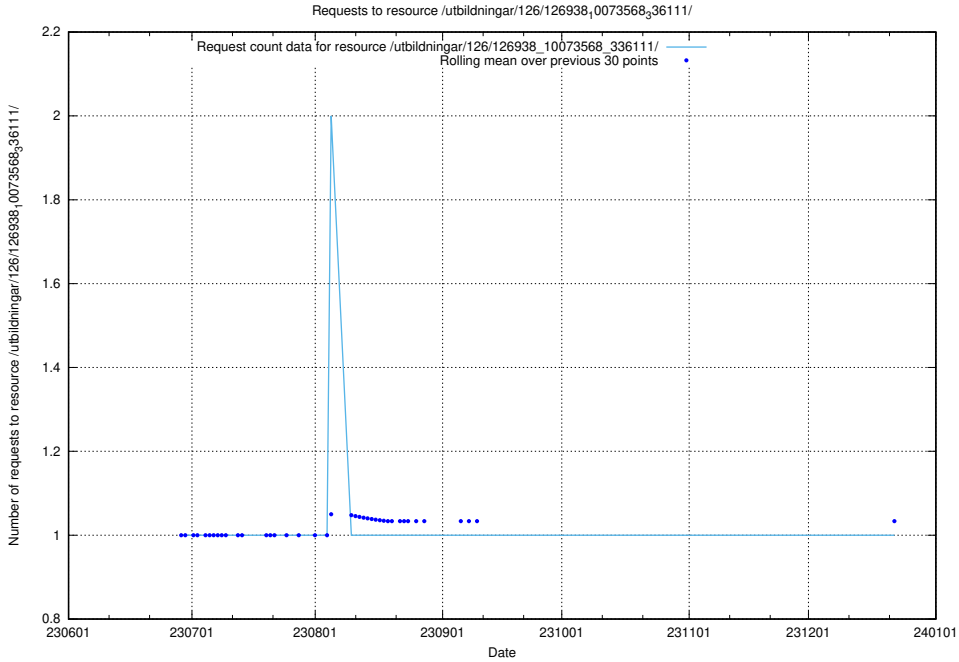

5.5085 Usage of /utbildningar/126/126938_10073568_336111/

Here, we count the number of requests to resource /utbildningar/126/126938_10073568_336111/.