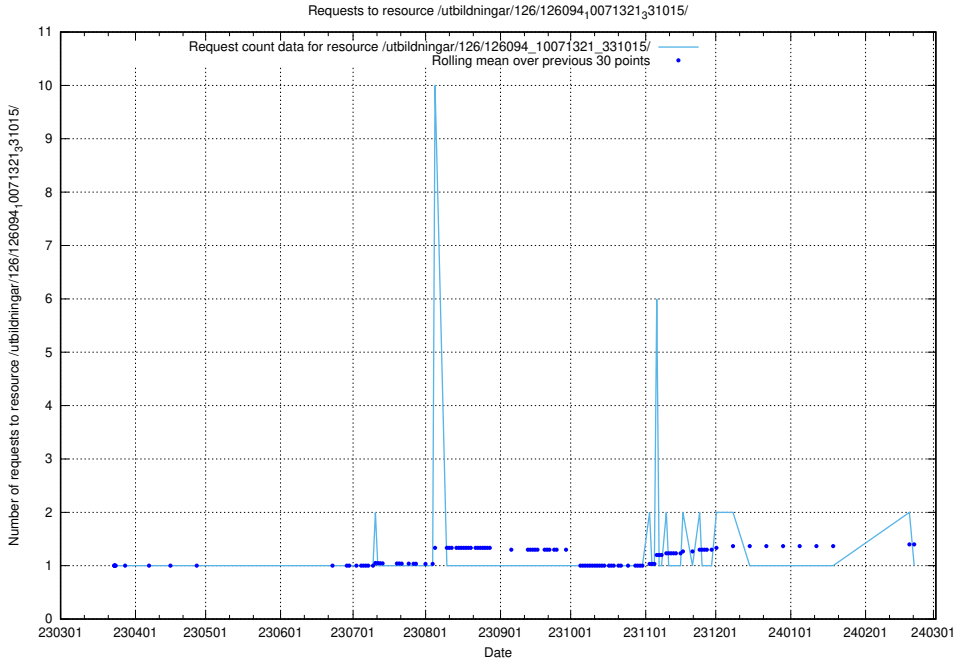

5.6070 Usage of /utbildningar/126/126094_10071321_331015/

Here, we count the number of requests to resource /utbildningar/126/126094_10071321_331015/.