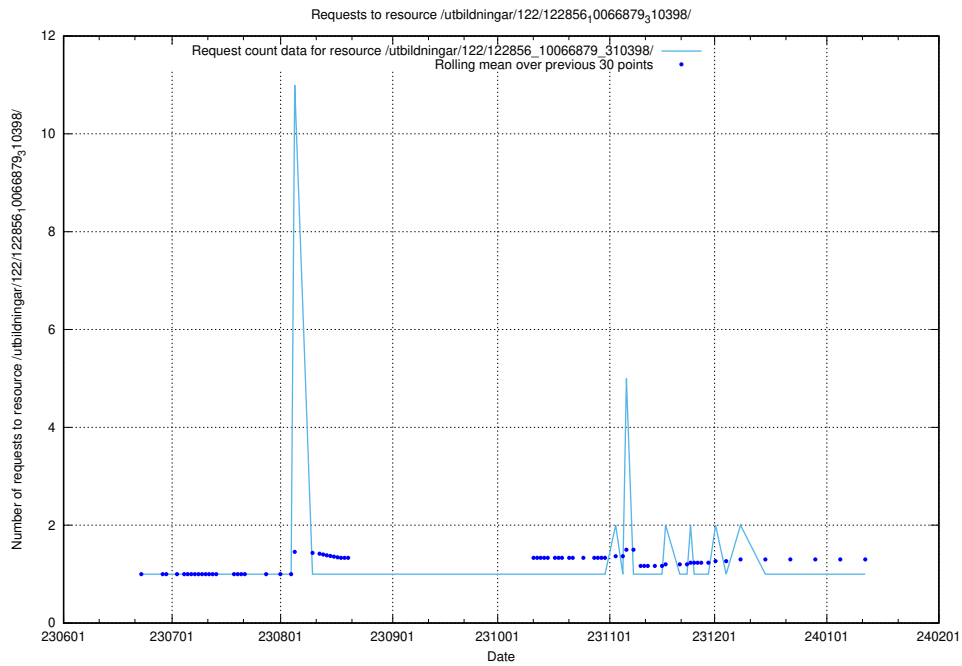

5.5499 Usage of /utbildningar/122/122856_10066879_310398/

Here, we count the number of requests to resource /utbildningar/122/122856_10066879_310398/.