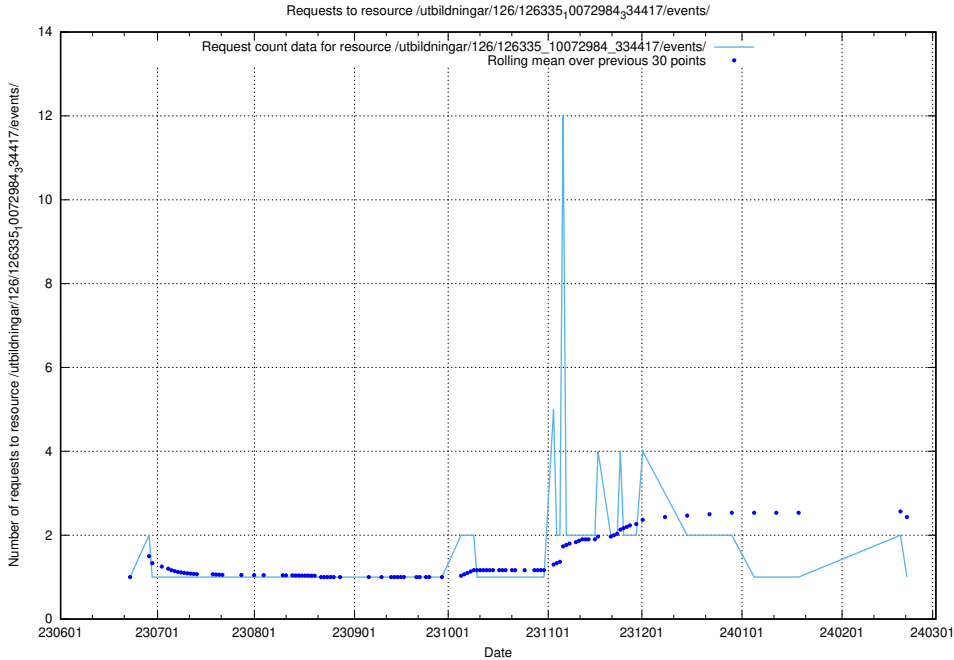

5.5324 Usage of /utbildningar/126/126335_10072984_334417/events/

Here, we count the number of requests to resource /utbildningar/126/126335_10072984_334417/events/