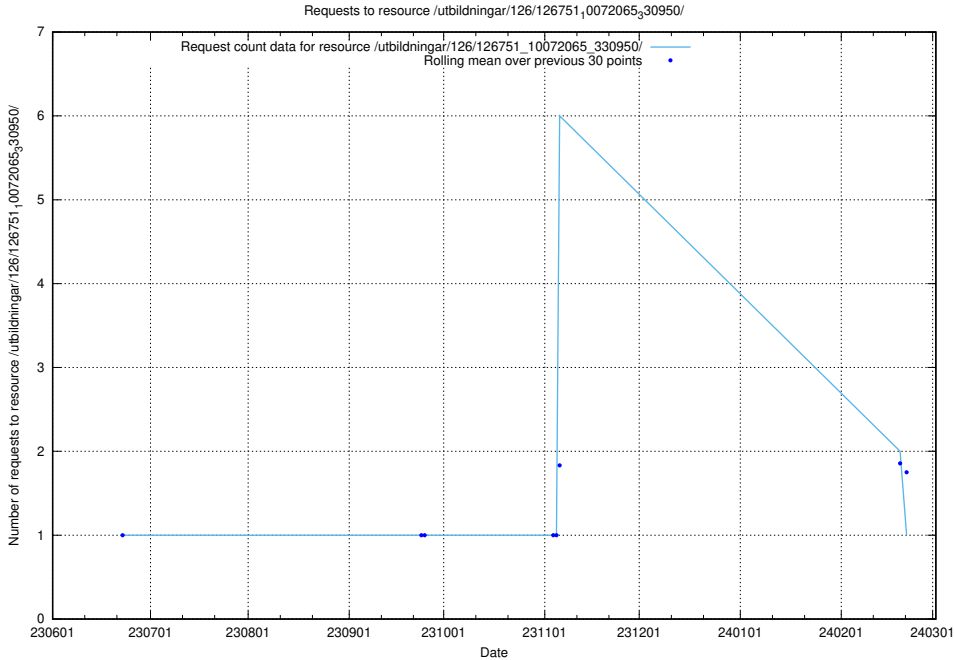

5.5249 Usage of /utbildningar/126/126751_10072065_330950/

Here, we count the number of requests to resource /utbildningar/126/126751_10072065_330950/.