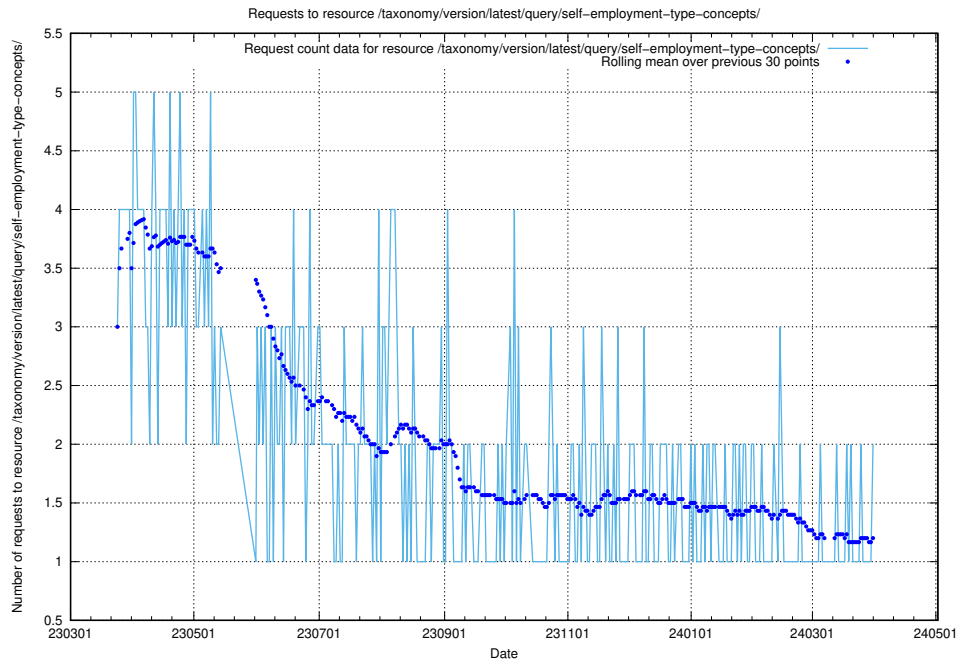

5.791 Usage of /taxonomy/version/latest/query/self-employment-type-concepts/

Here, we count the number of requests to resource /taxonomy/version/latest/query/self-employment-type-concepts/.