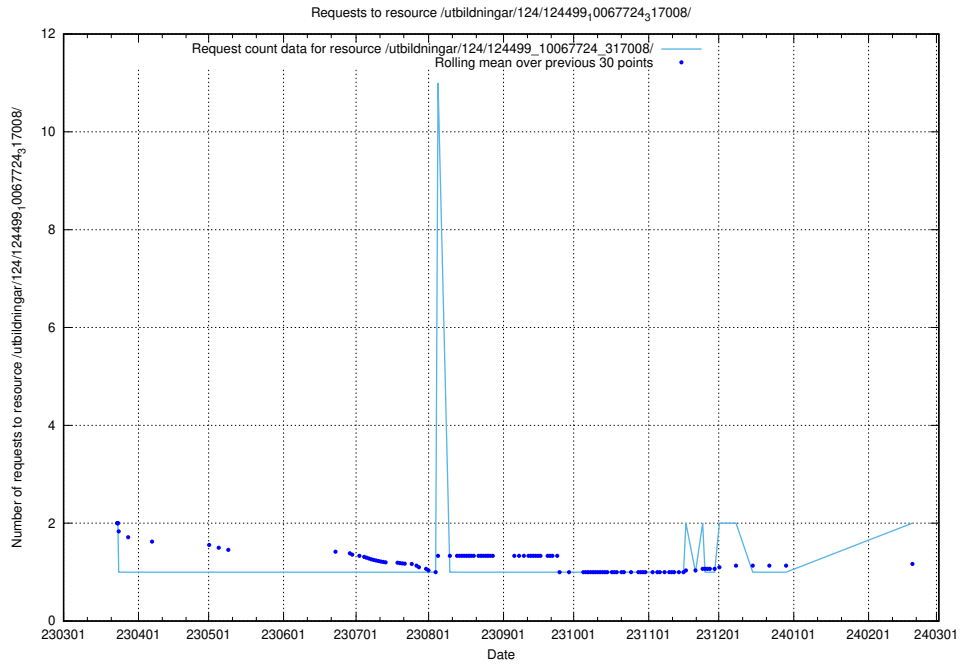

5.842 Usage of /utbildningar/124/124499_10067724_317008/

Here, we count the number of requests to resource /utbildningar/124/124499_10067724_317008/.