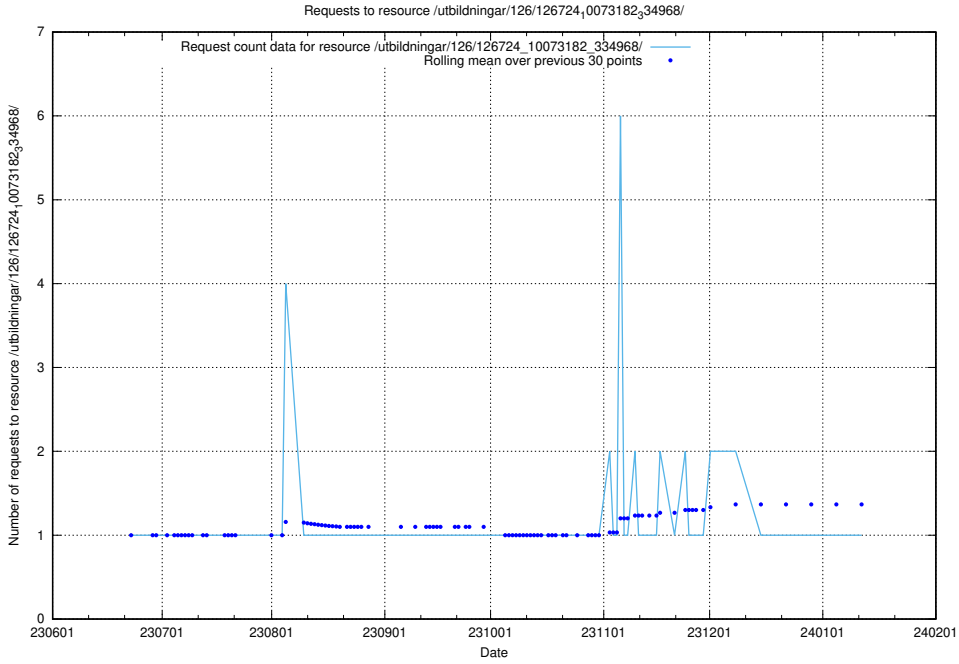

5.5255 Usage of /utbildningar/126/126724_10073182_334968/

Here, we count the number of requests to resource /utbildningar/126/126724_10073182_334968/.