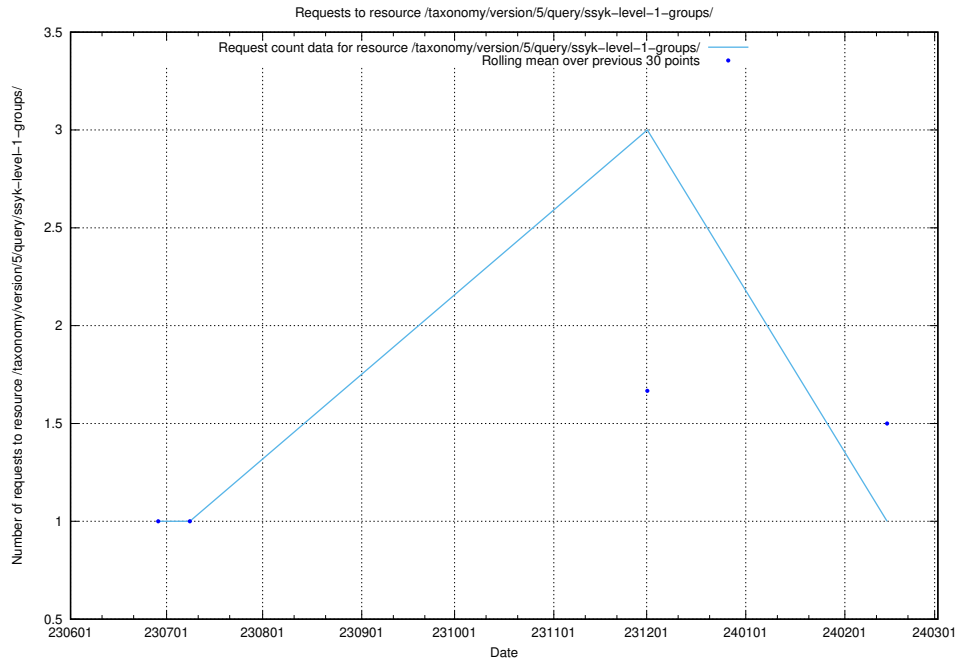

5.5191 Usage of /taxonomy/version/5/query/ssyk-level-1-groups/

Here, we count the number of requests to resource /taxonomy/version/5/query/ssyk-level-1-groups/.