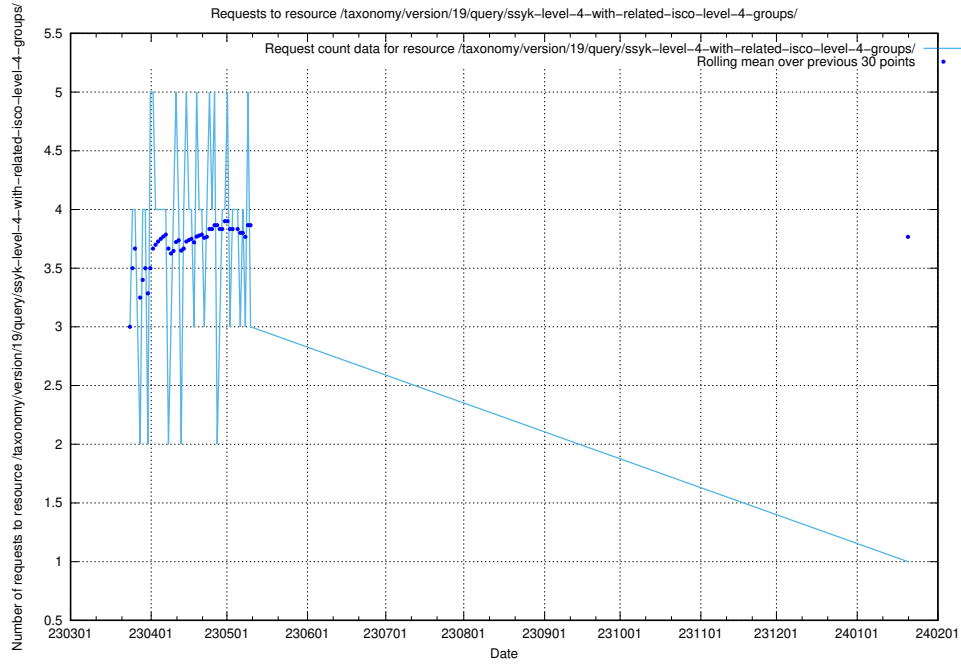

## 5.5779 Usage of /taxonomy/version/19/query/ssyk-level-4-with-related-isco-level-4-groups/

Here, we count the number of requests to resource /taxonomy/version/19/query/ssyk-level-4-with-related-isco-level-4-groups/.