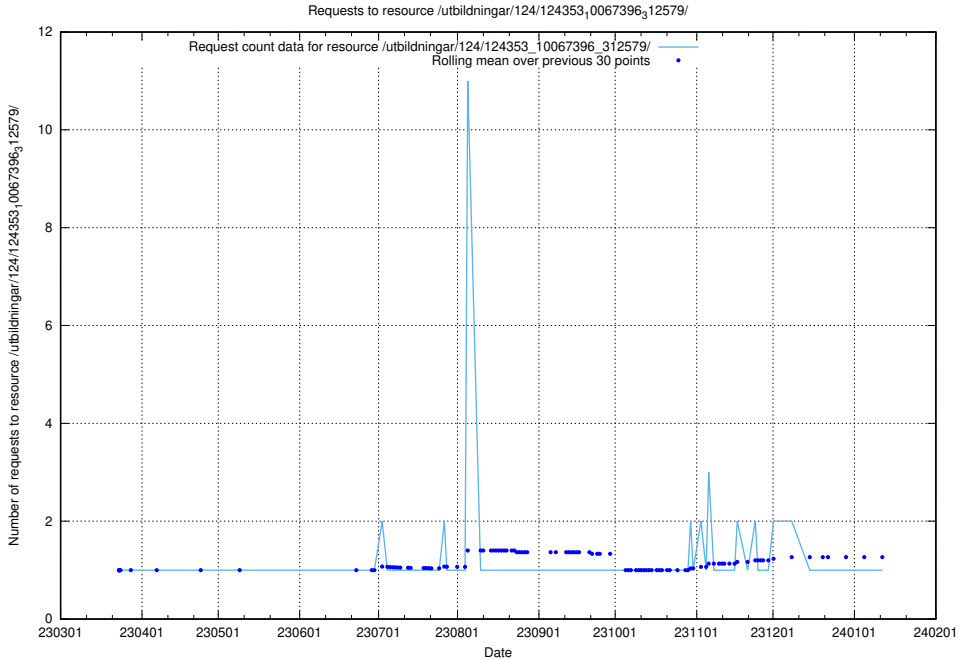

5.3579 Usage of /utbildningar/124/124353_10067396_312579/

Here, we count the number of requests to resource /utbildningar/124/124353_10067396_312579/.