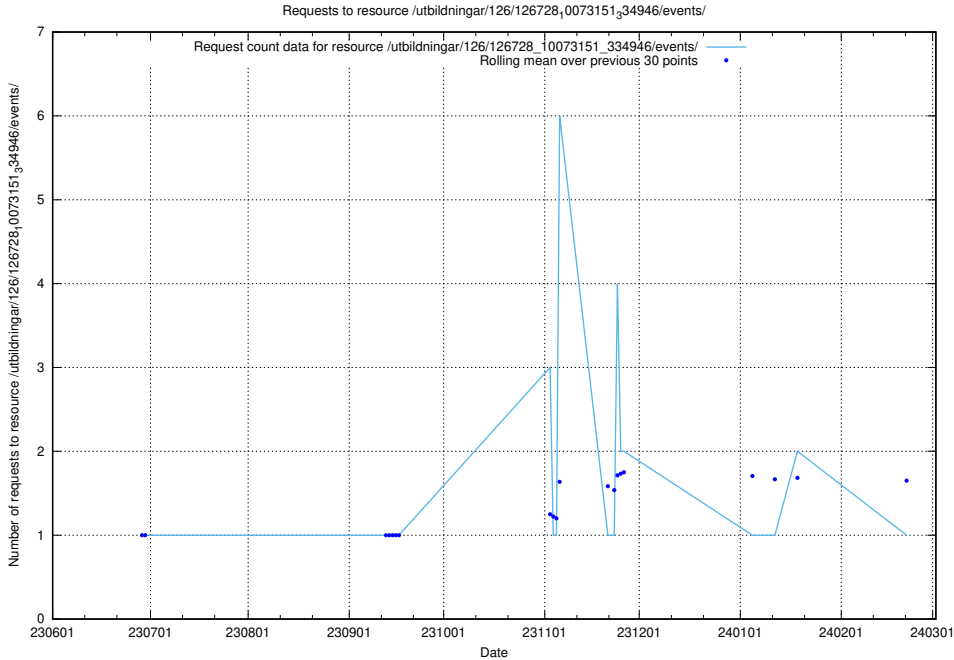

5.5102 Usage of /utbildningar/126/126728_10073151_334946/events/

Here, we count the number of requests to resource /utbildningar/126/126728_10073151_334946/events/