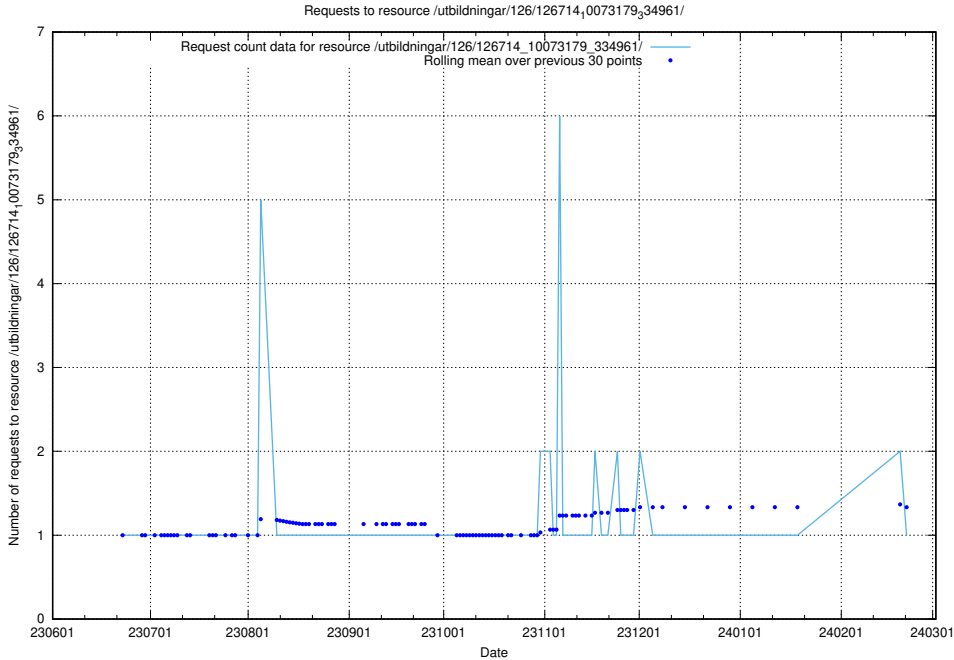

5.5274 Usage of /utbildningar/126/126714_10073179_334961/

Here, we count the number of requests to resource /utbildningar/126/126714_10073179_334961/.