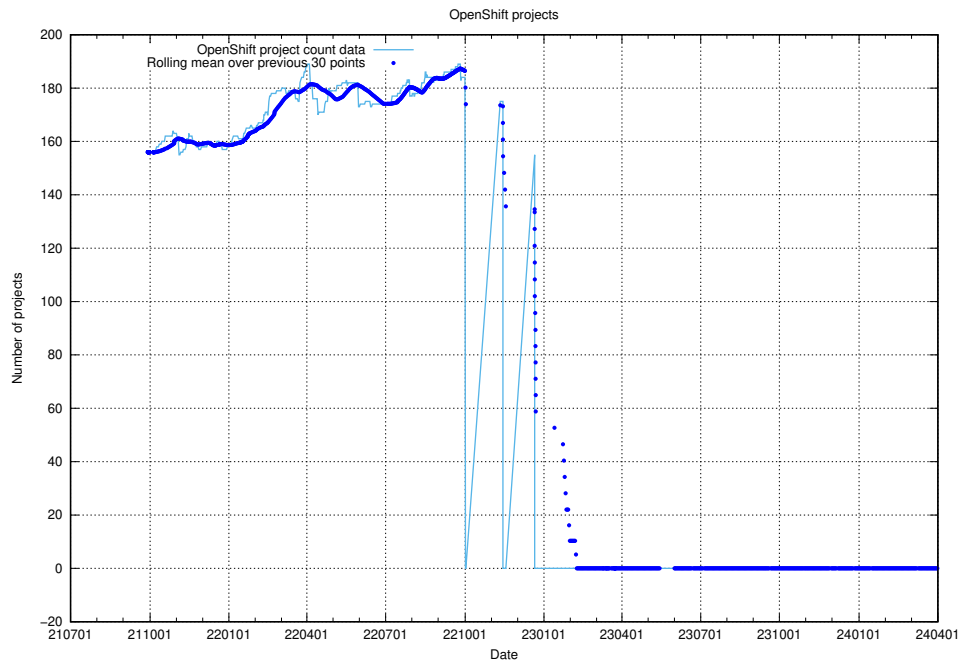

### 10.1 Number of projects in OpenShift

A graph of the number of projects in JobTech's production cluster of OpenShift.

<sup>10</sup><https://console-openshift-console.prod.services.jtech.se>