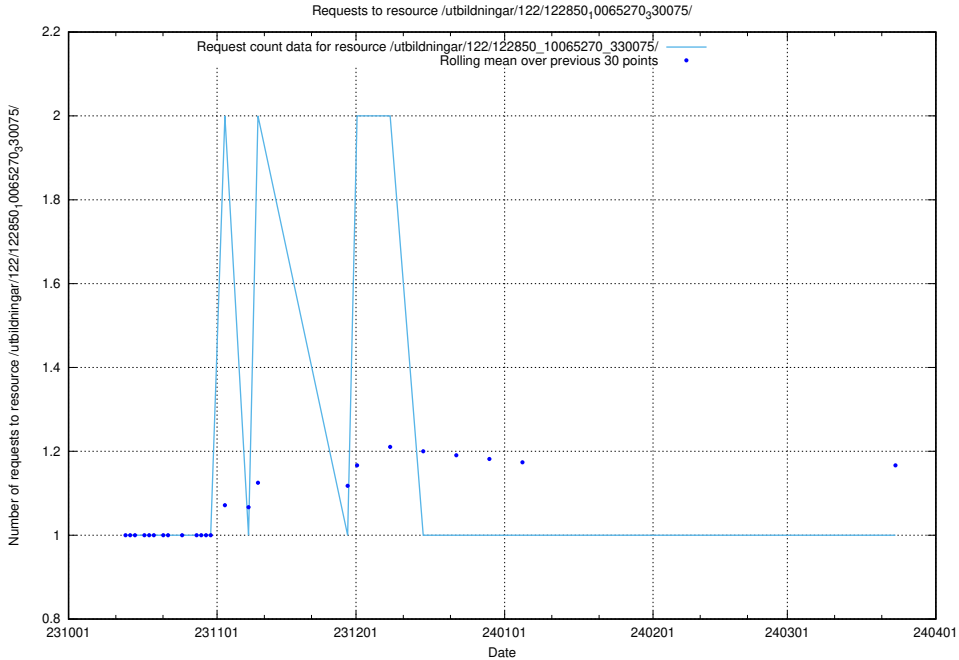

5.4004 Usage of /utbildningar/122/122850_10065270_330075/

Here, we count the number of requests to resource /utbildningar/122/122850_10065270_330075/.