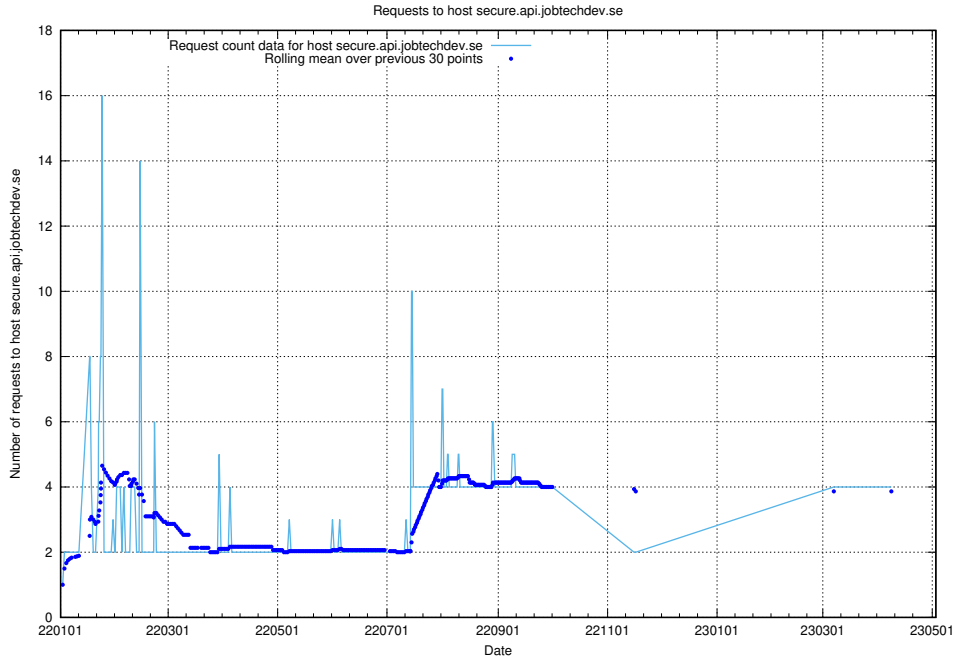

7.115 Usage of secure.api.jobtechdev.se

Here, we count the number of requests to host secure.api.jobtechdev.se.