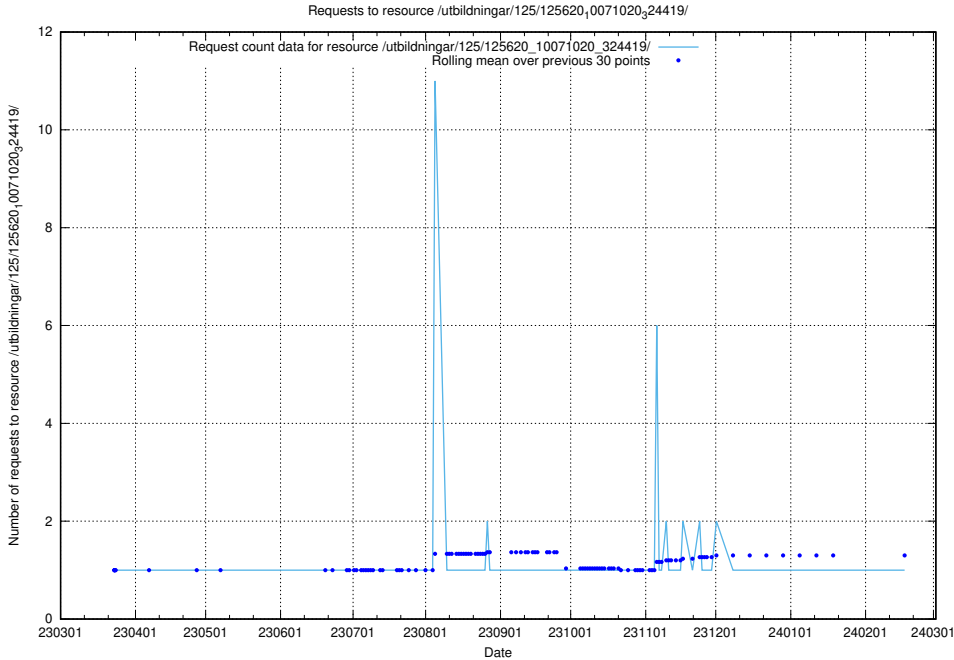

5.952 Usage of /utbildningar/125/125620_10071020_324419/

Here, we count the number of requests to resource /utbildningar/125/125620_10071020_324419/.