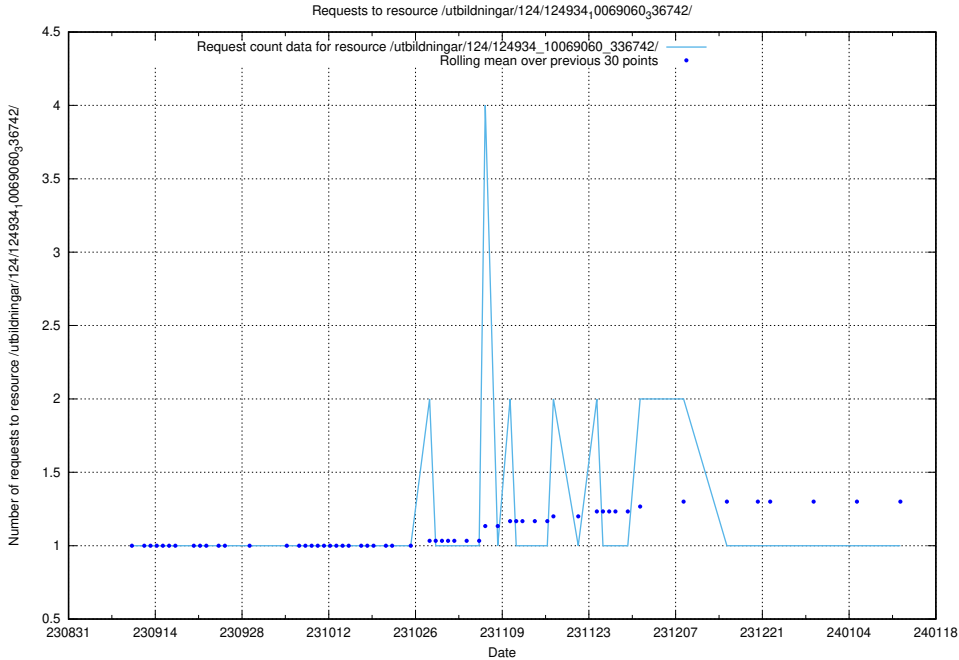

5.4262 Usage of /utbildningar/124/124934_10069060_336742/

Here, we count the number of requests to resource /utbildningar/124/124934_10069060_336742/.