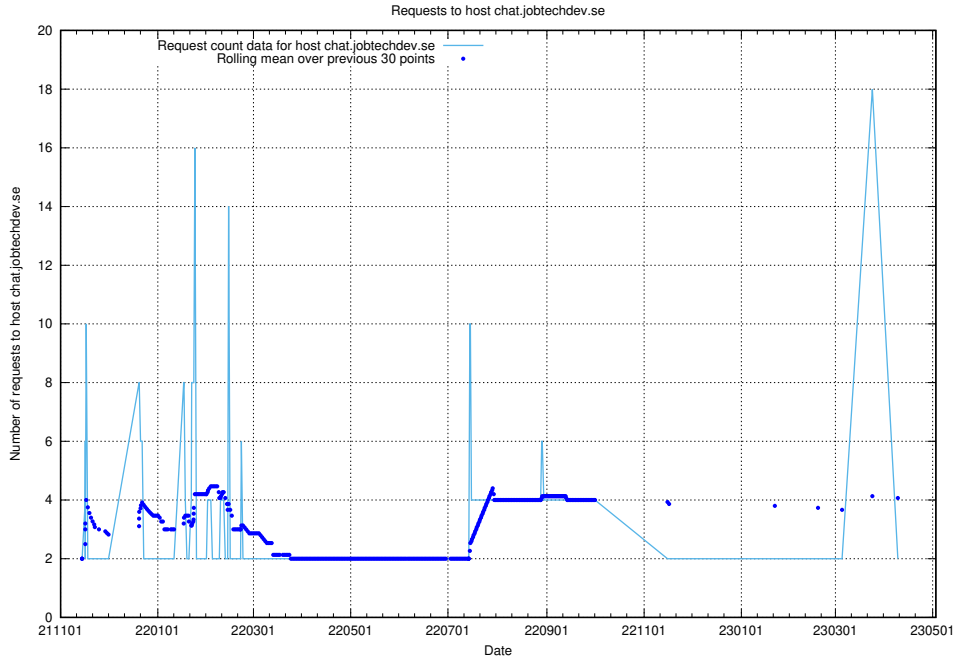

7.274 Usage of chat.jobtechdev.se

Here, we count the number of requests to host chat.jobtechdev.se.