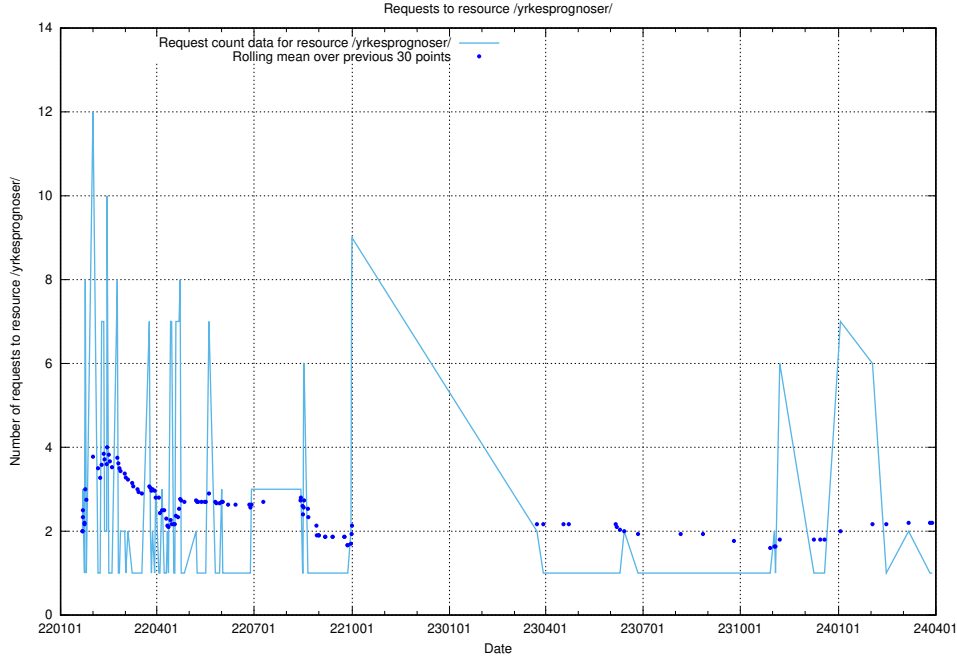

5.5877 Usage of /yrkesprognoser/

Here, we count the number of requests to resource /yrkesprognoser/.