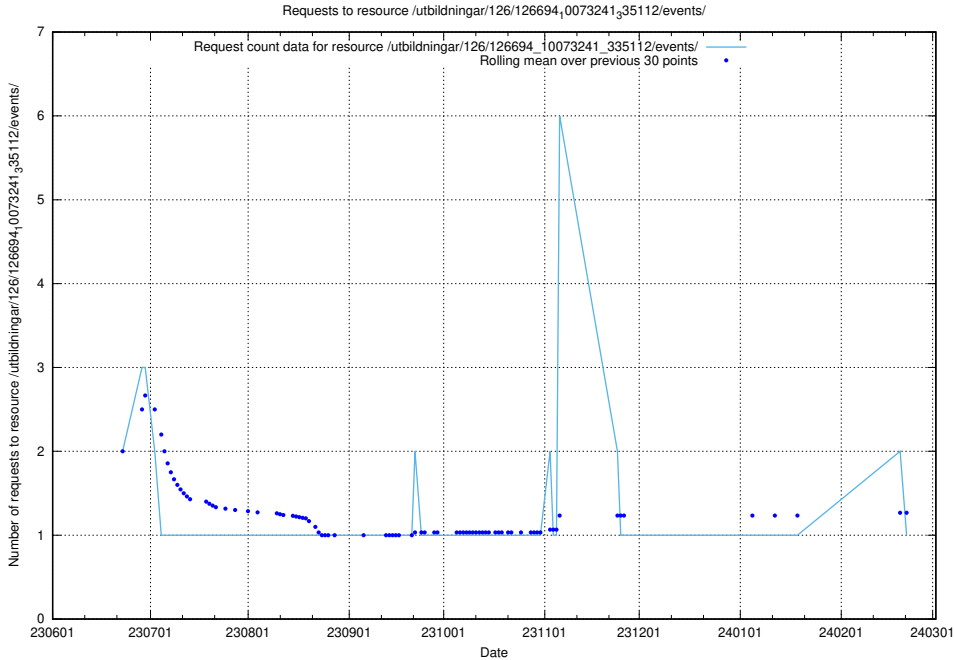

5.5217 Usage of /utbildningar/126/126694_10073241_335112/events/

Here, we count the number of requests to resource /utbildningar/126/126694_10073241_335112/events/