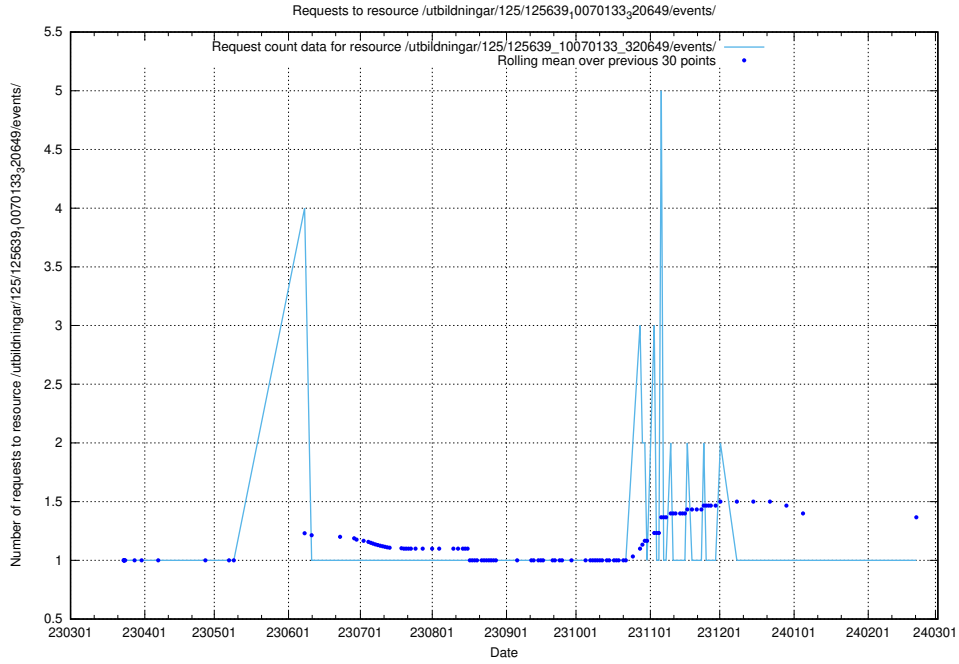

5.951 Usage of /utbildningar/125/125639_10070133_320649/events/

Here, we count the number of requests to resource /utbildningar/125/125639_10070133_320649/events/