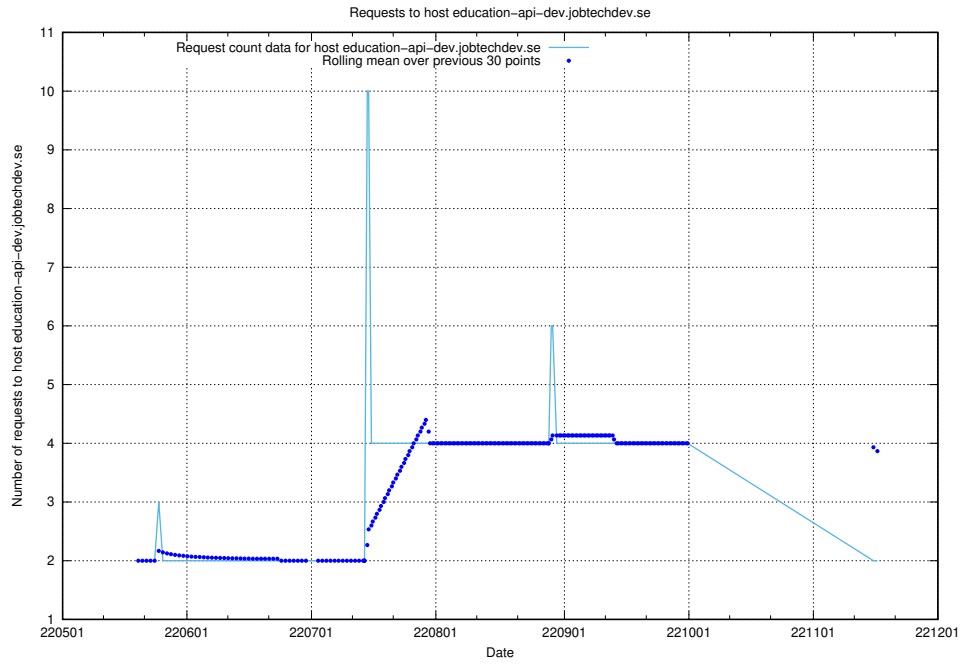

7.423 Usage of education-api-dev.jobtechdev.se

Here, we count the number of requests to host education-api-dev.jobtechdev.se.