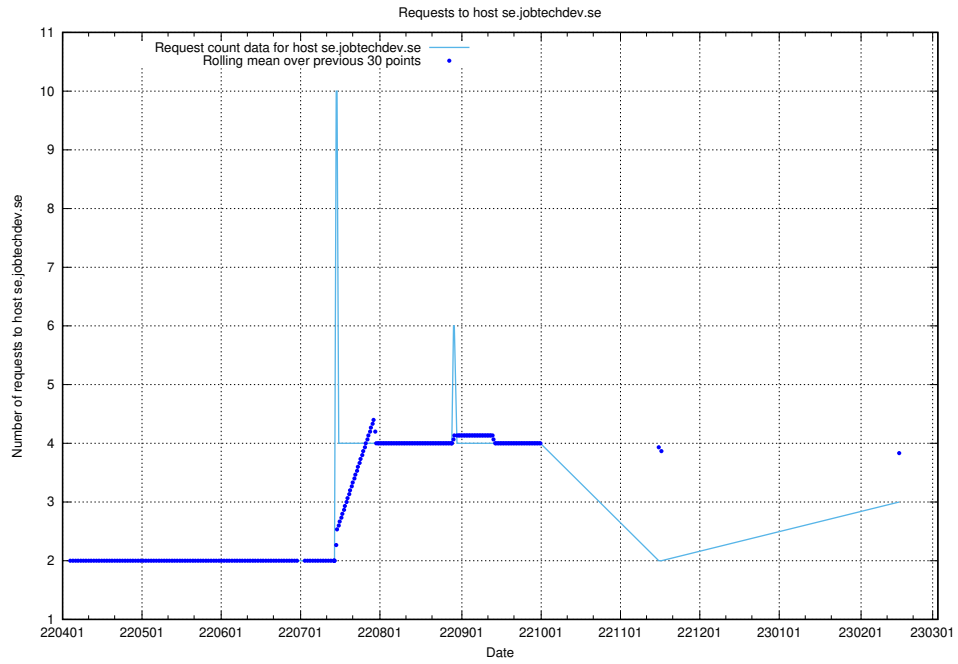

7.217 Usage of se.jobtechdev.se

Here, we count the number of requests to host se.jobtechdev.se.