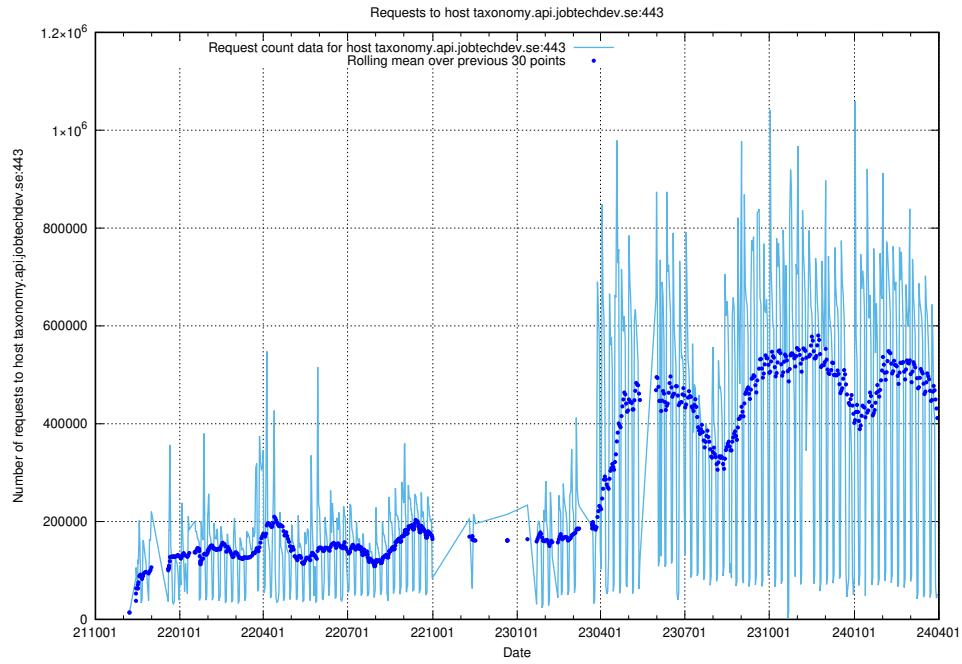

7.4 Usage of taxonomy.api.jobtechdev.se:443

Here, we count the number of requests to host taxonomy.api.jobtechdev.se:443.