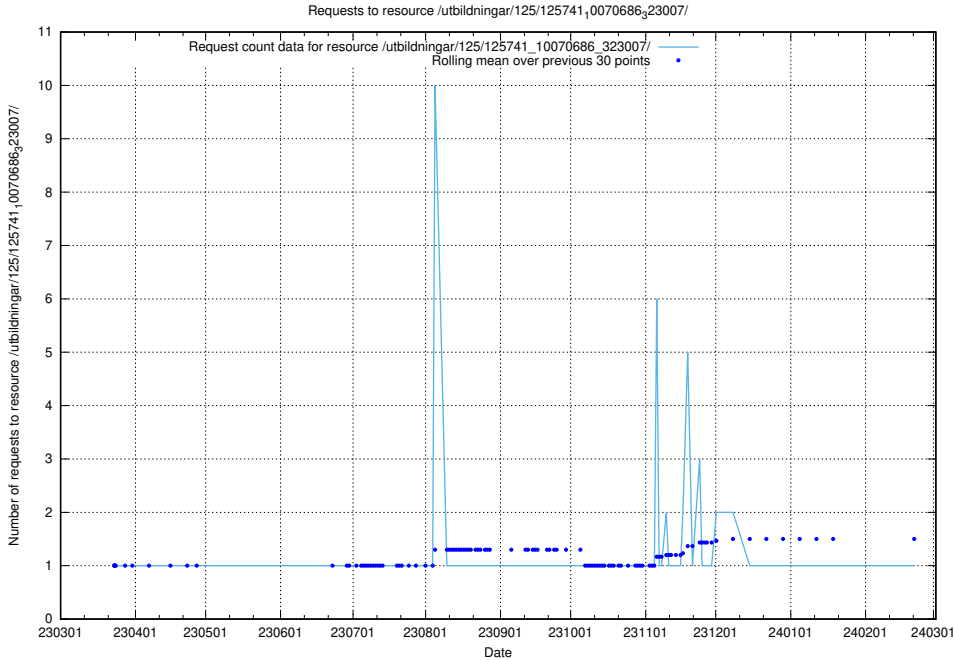

5.6119 Usage of /utbildningar/125/125741_10070686_323007/

Here, we count the number of requests to resource /utbildningar/125/125741_10070686_323007/.