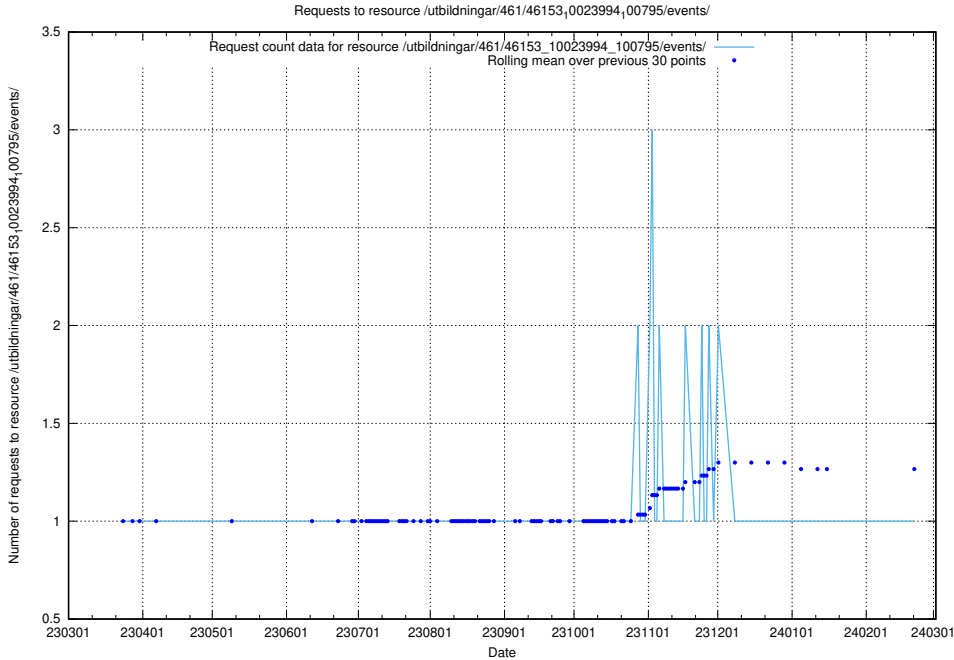

5.5813 Usage of /utbildningar/461/46153_10023994_100795/events/

Here, we count the number of requests to resource /utbildningar/461/46153_10023994_100795/events/.