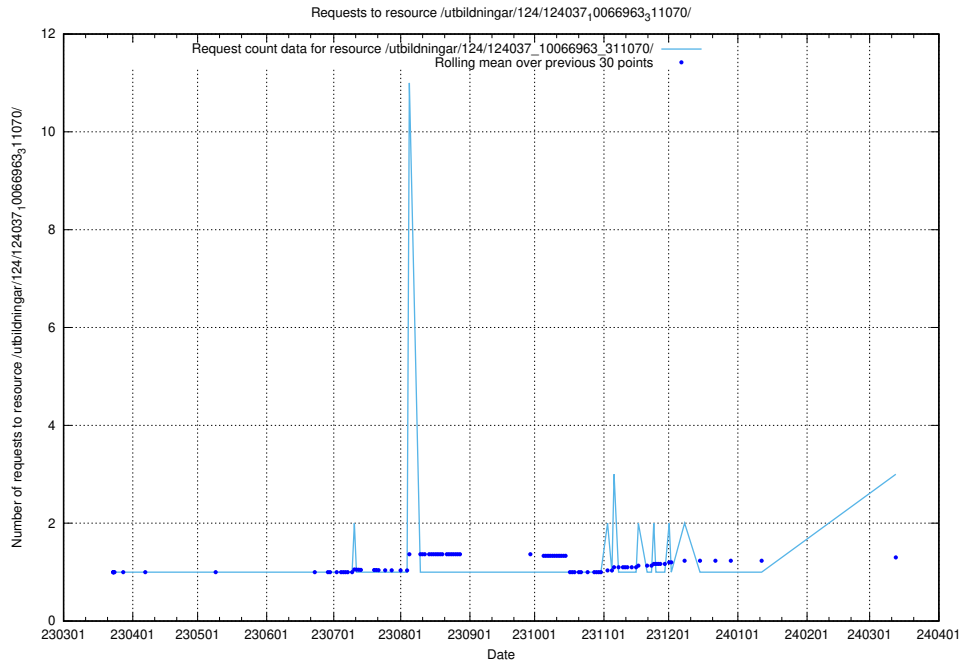

5.237 Usage of /utbildningar/124/124037_10066963_311070/

Here, we count the number of requests to resource /utbildningar/124/124037_10066963_311070/.