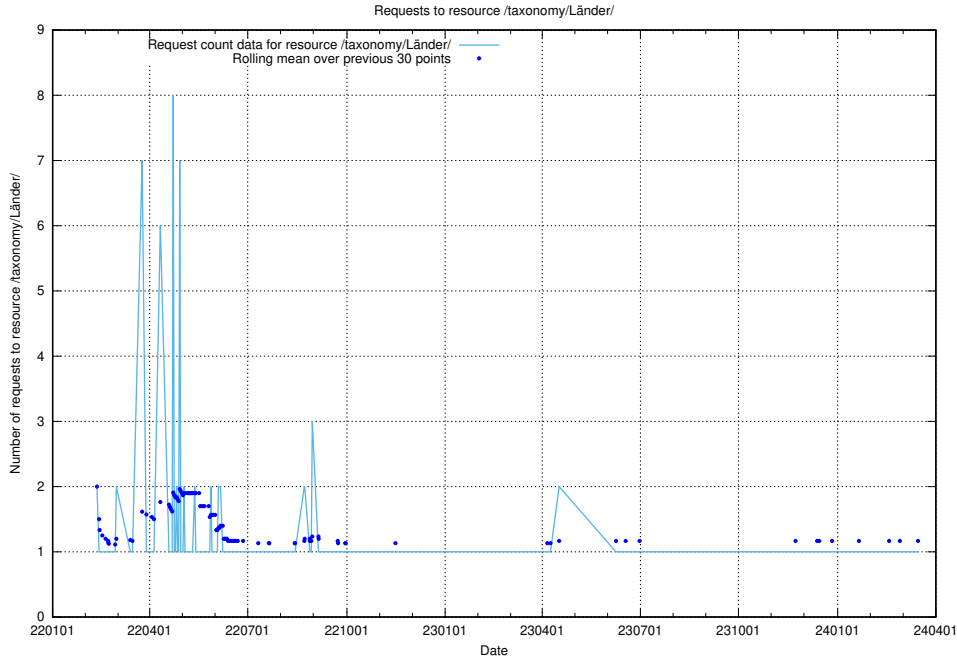

5.1262 Usage of /taxonomy/Länder/

Here, we count the number of requests to resource /taxonomy/Länder/.