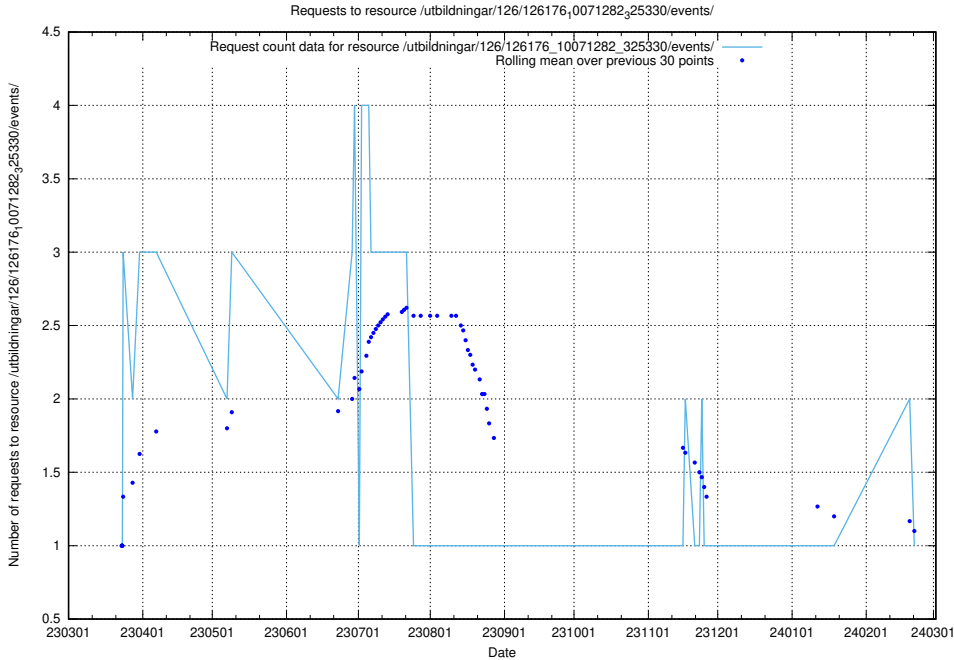

5.6061 Usage of /utbildningar/126/126176_10071282_325330/events/

Here, we count the number of requests to resource /utbildningar/126/126176_10071282_325330/events/