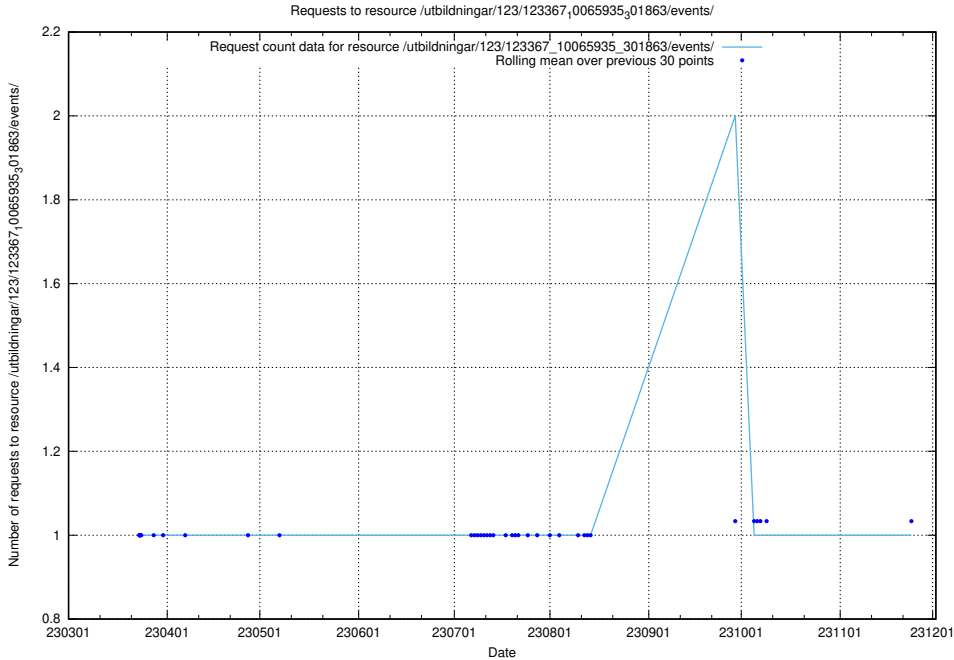

5.4255 Usage of /utbildningar/123/123367_10065935_301863/events/

Here, we count the number of requests to resource /utbildningar/123/123367_10065935_301863/events/