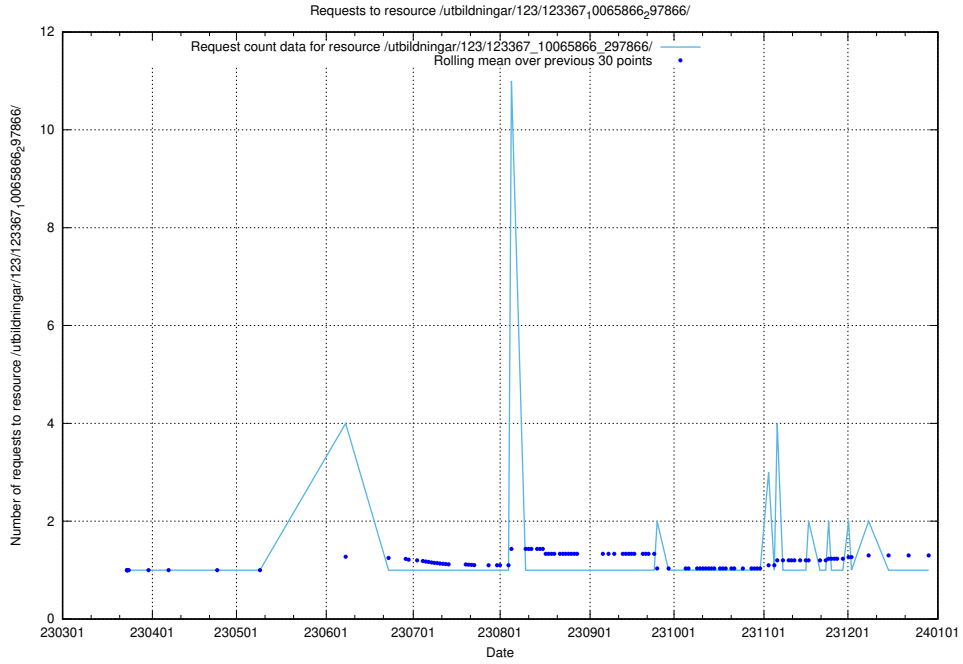

5.4432 Usage of /utbildningar/123/123367_10065866_297866/

Here, we count the number of requests to resource /utbildningar/123/123367_10065866_297866/.