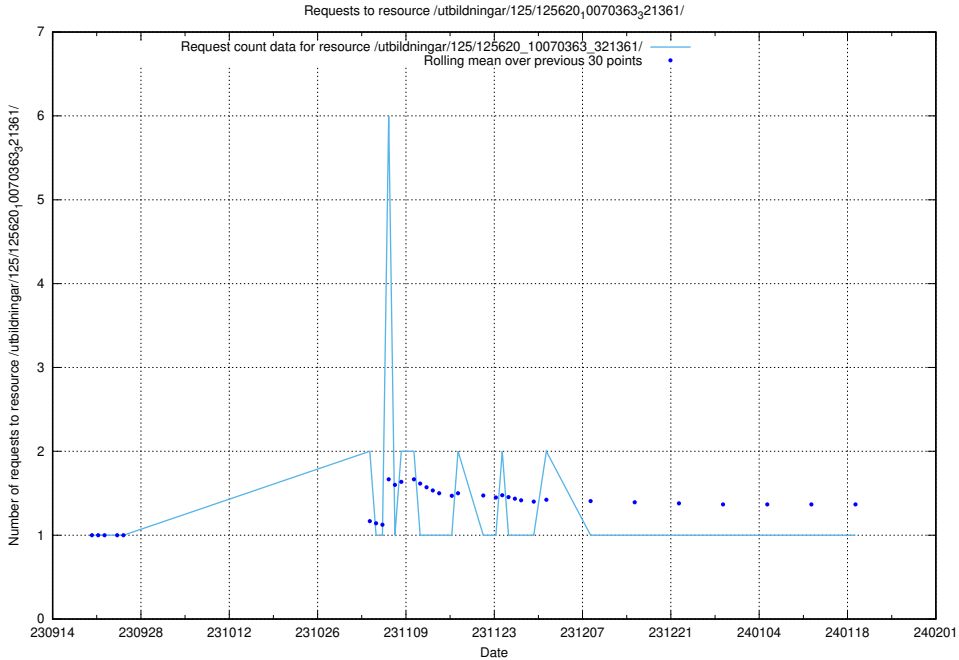

5.4183 Usage of /utbildningar/125/125620_10070363_321361/

Here, we count the number of requests to resource /utbildningar/125/125620_10070363_321361/.