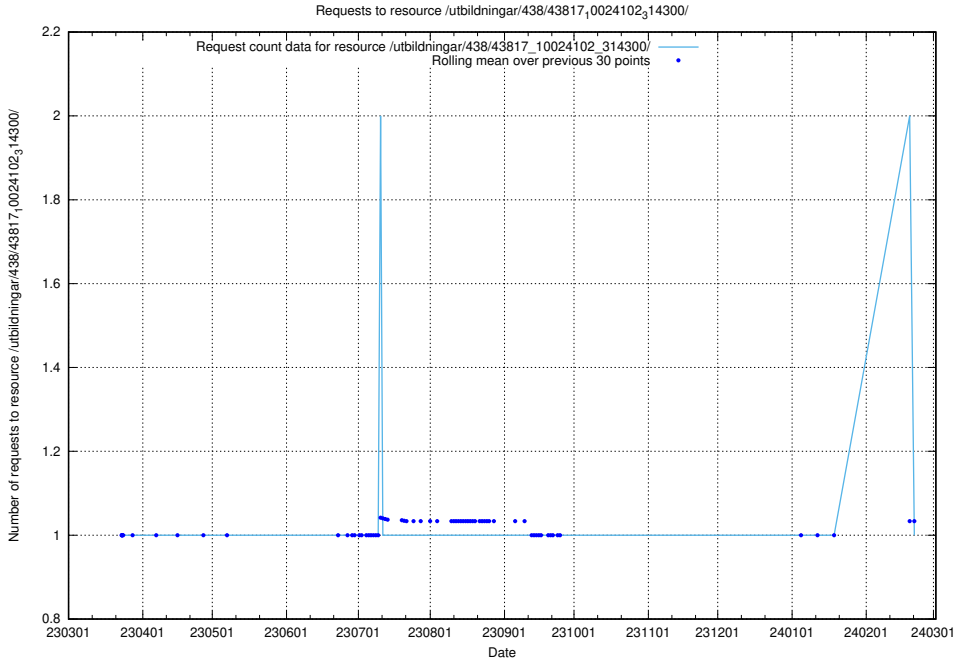

5.5979 Usage of /utbildningar/438/43817_10024102_314300/

Here, we count the number of requests to resource /utbildningar/438/43817_10024102_314300/.