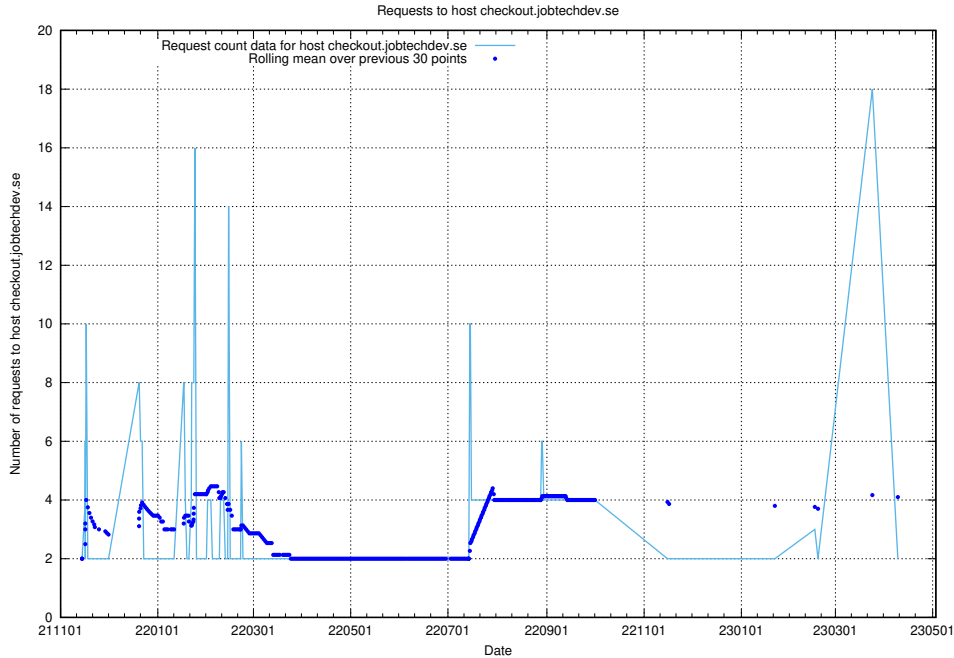

7.273 Usage of checkout.jobtechdev.se

Here, we count the number of requests to host checkout.jobtechdev.se.