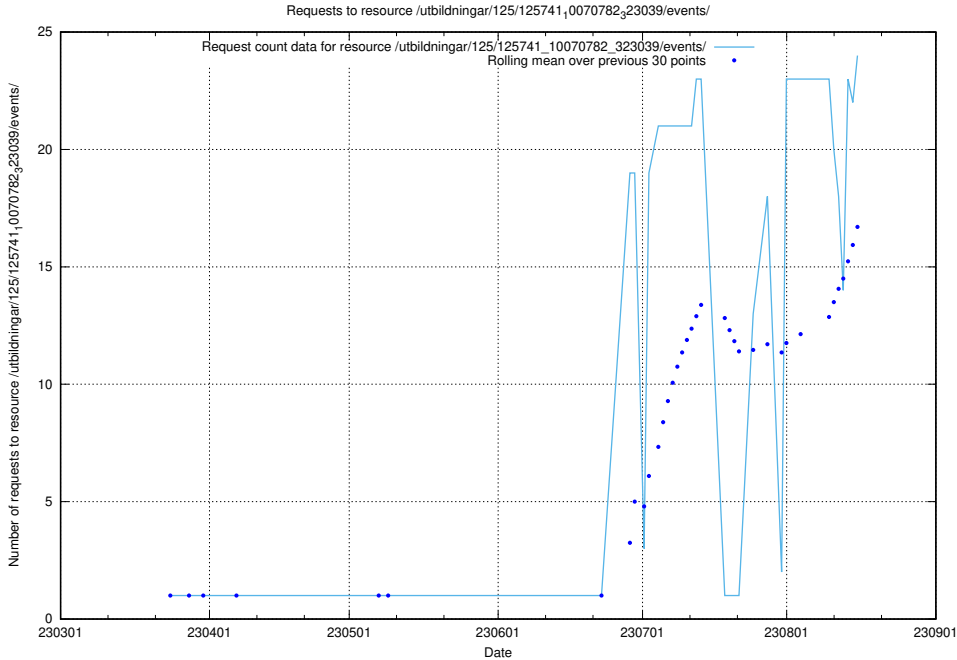

5.8 Usage of /utbildningar/125/125741_10070782_323039/events/

Here, we count the number of requests to resource /utbildningar/125/125741_10070782_323039/events/