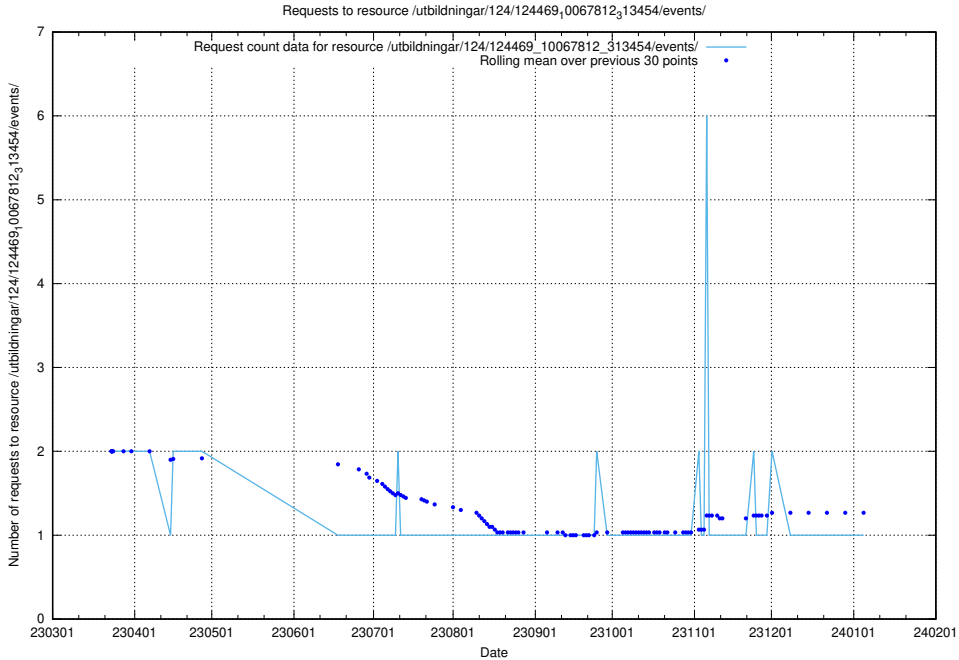

### 5.5938 Usage of /utbildningar/124/124469\_10067812\_313454/events/

Here, we count the number of requests to resource /utbildningar/124/124469\_10067812\_313454/events/