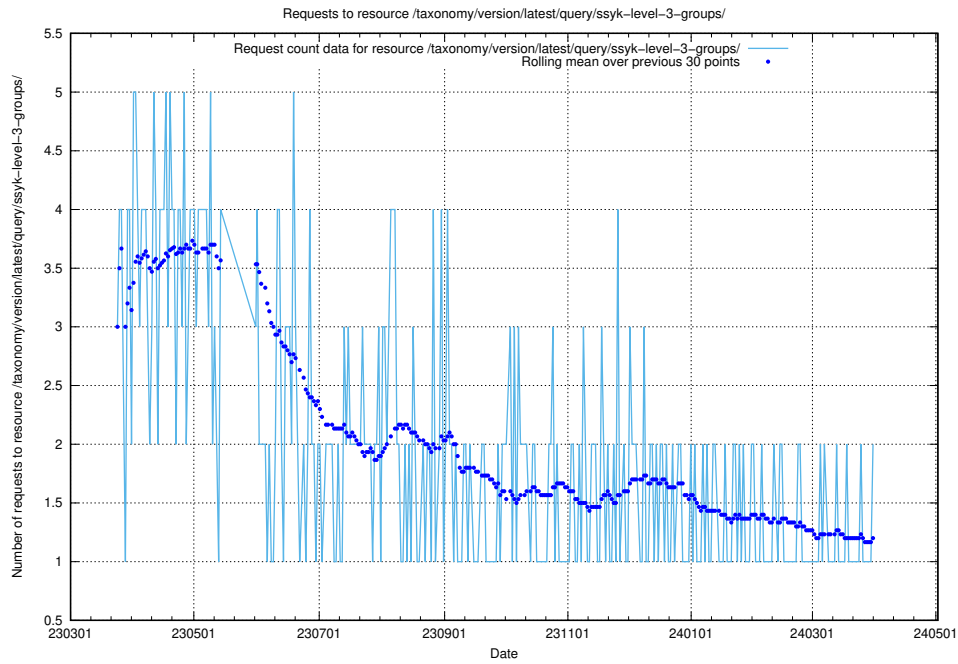

5.780 Usage of `/taxonomy/version/latest/query/ssyk-level-3-groups/`

Here, we count the number of requests to resource `/taxonomy/version/latest/query/ssyk-level-3-groups/`.