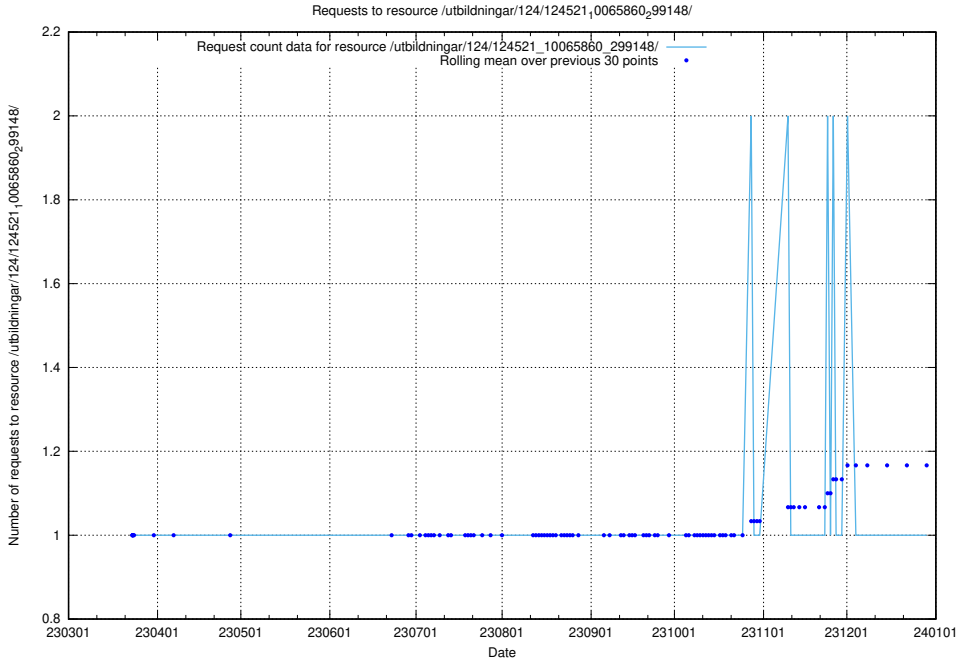

5.1143 Usage of /utbildningar/124/124521_10065860_299148/

Here, we count the number of requests to resource /utbildningar/124/124521_10065860_299148/.