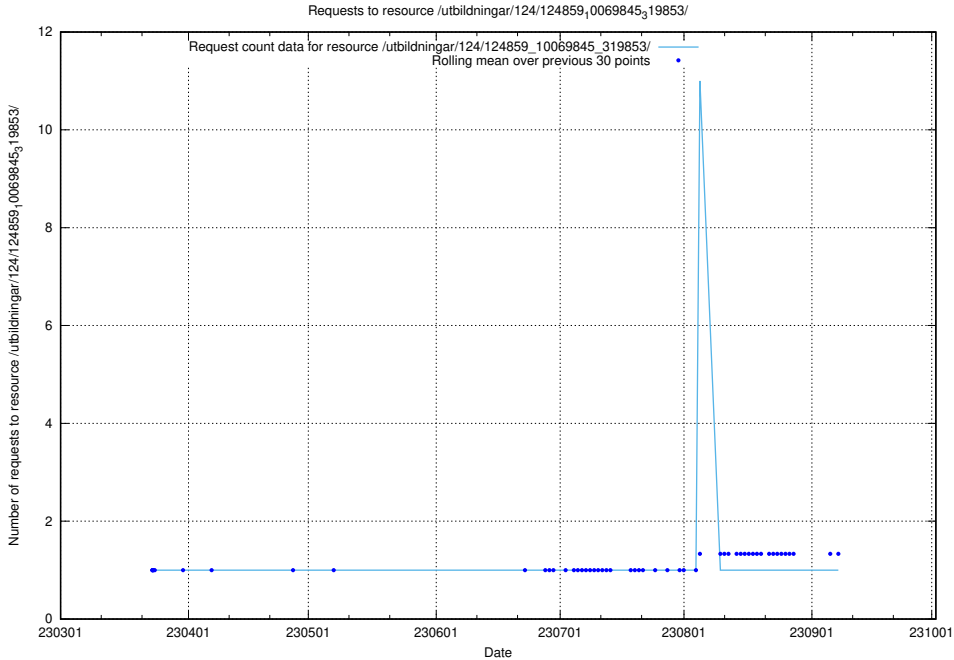

5.1077 Usage of /utbildningar/124/124859_10069845_319853/

Here, we count the number of requests to resource /utbildningar/124/124859_10069845_319853/.