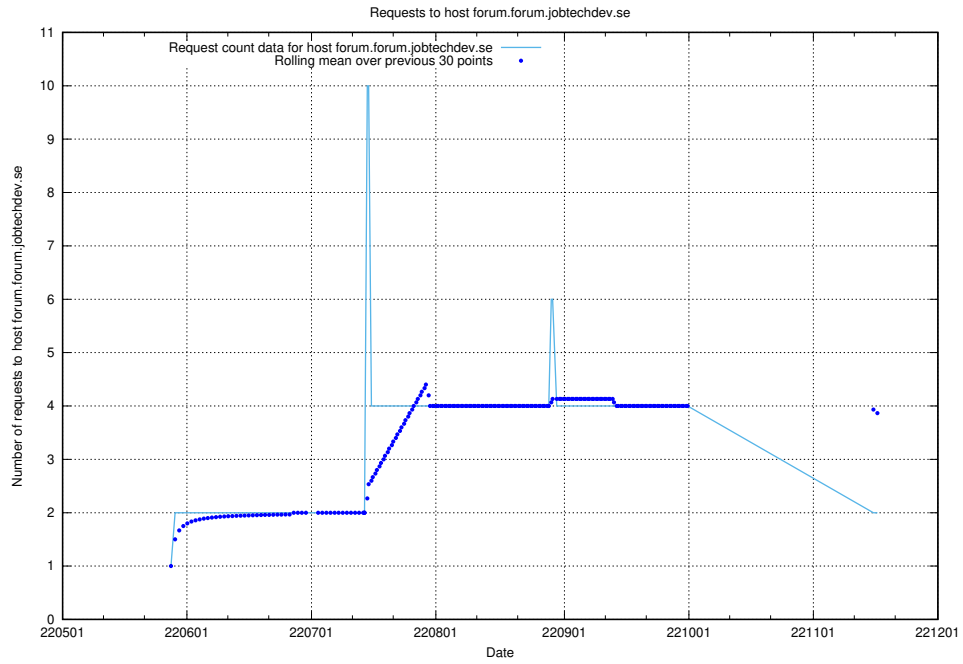

7.419 Usage of forum.forum.jobtechdev.se

Here, we count the number of requests to host forum.forum.jobtechdev.se.