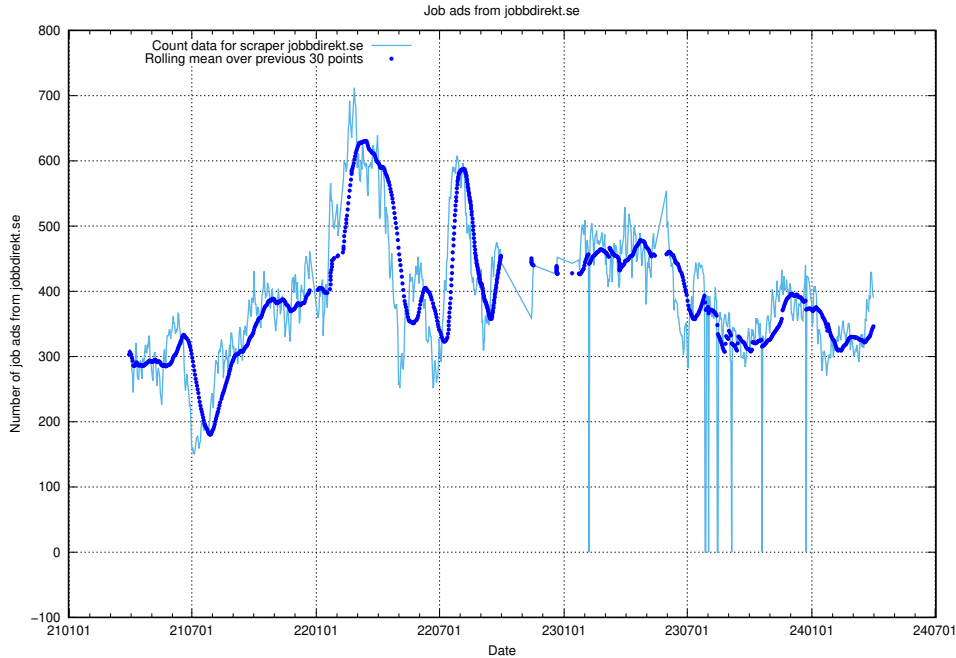

13.9 Number of ads by scraper jobbdirekt.se

Here, we count the number of job ads scraped from jobbdirekt.se.