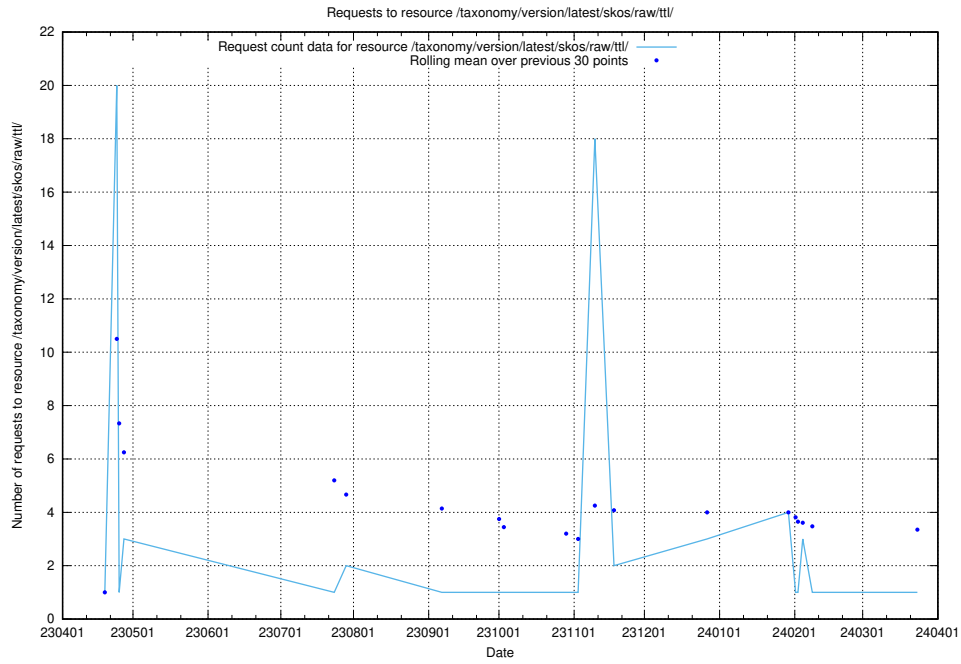

5.5724 Usage of /taxonomy/version/latest/skos/raw/ttl/

Here, we count the number of requests to resource /taxonomy/version/latest/skos/raw/ttl/.