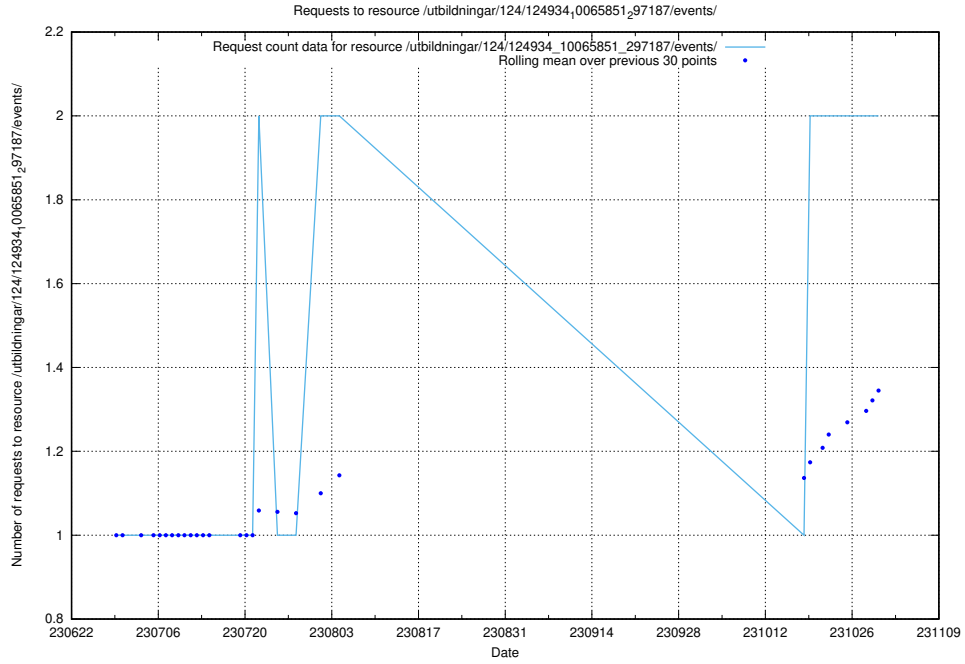

5.679 Usage of /utbildningar/124/124934_10065851_297187/events/

Here, we count the number of requests to resource /utbildningar/124/124934_10065851_297187/events/