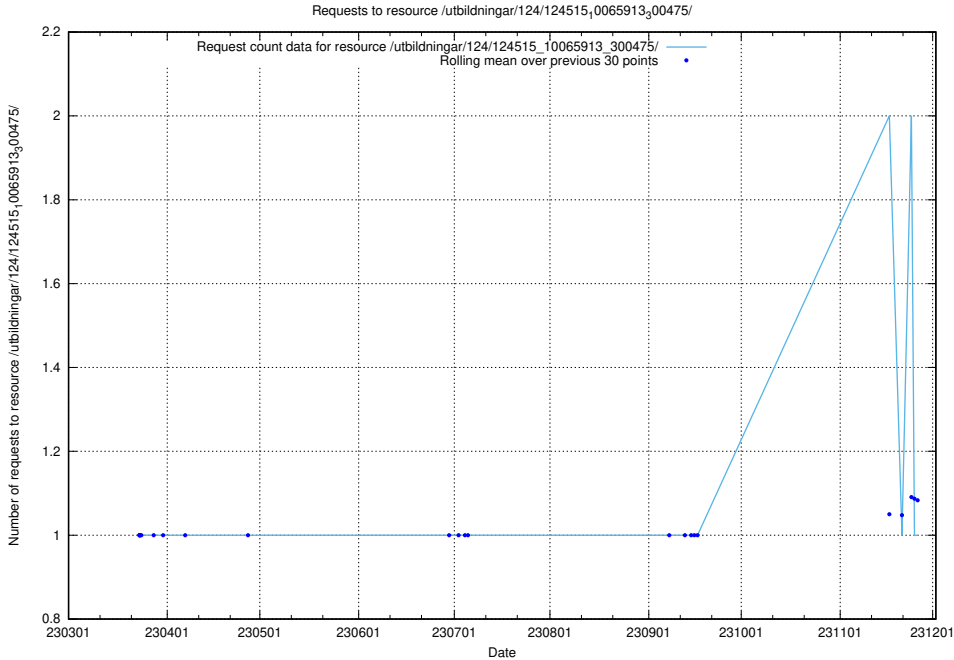

5.1251 Usage of /utbildningar/124/124515_10065913_300475/

Here, we count the number of requests to resource /utbildningar/124/124515_10065913_300475/.