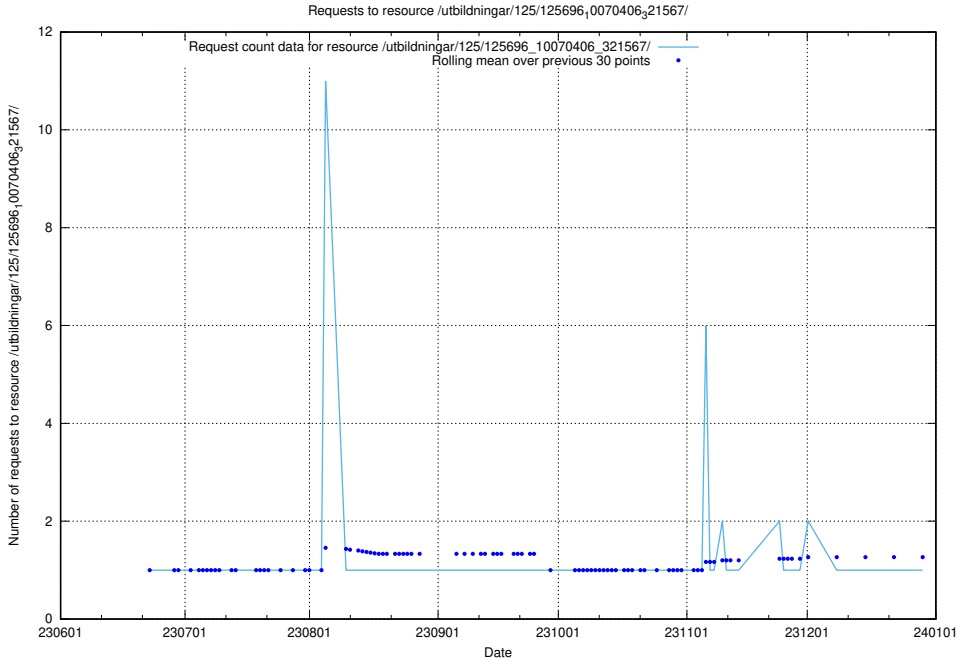

5.5370 Usage of /utbildningar/125/125696_10070406_321567/

Here, we count the number of requests to resource /utbildningar/125/125696_10070406_321567/.