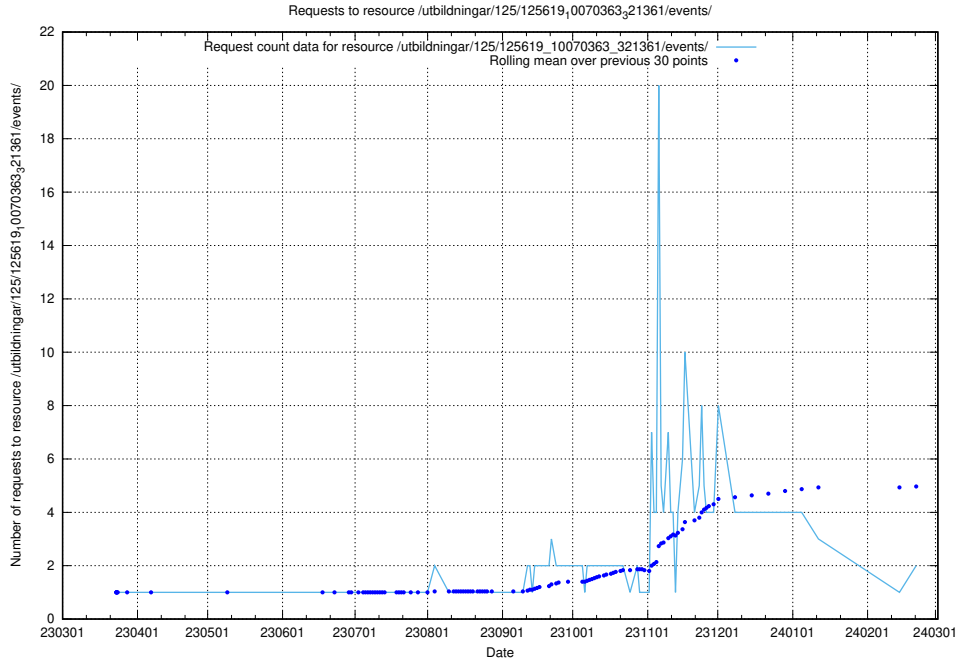

5.318 Usage of /utbildningar/125/125619_10070363_321361/events/

Here, we count the number of requests to resource /utbildningar/125/125619_10070363_321361/events/