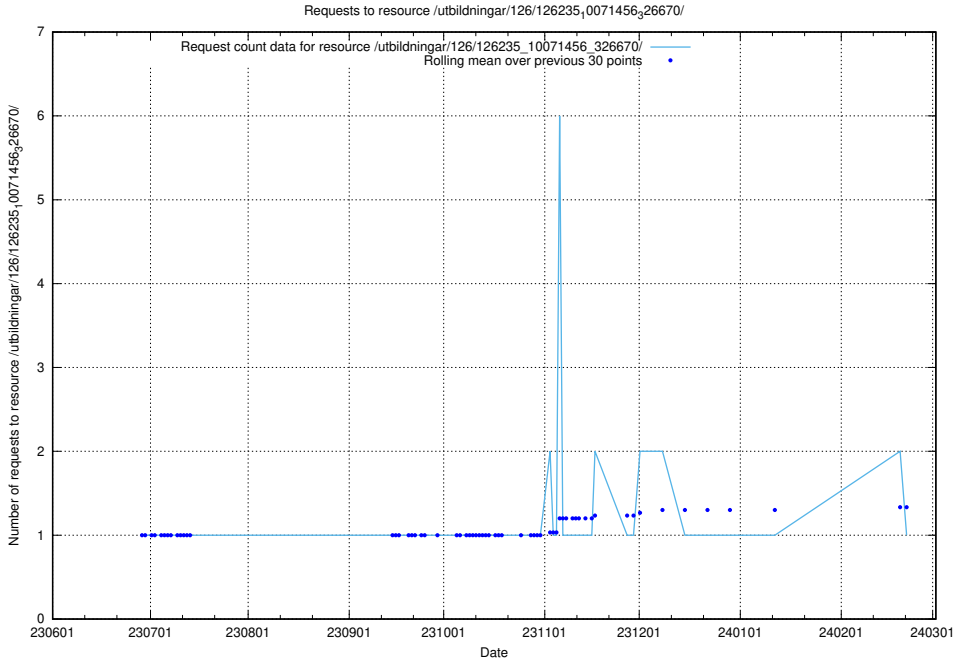

5.5113 Usage of /utbildningar/126/126235_10071456_326670/

Here, we count the number of requests to resource /utbildningar/126/126235_10071456_326670/.