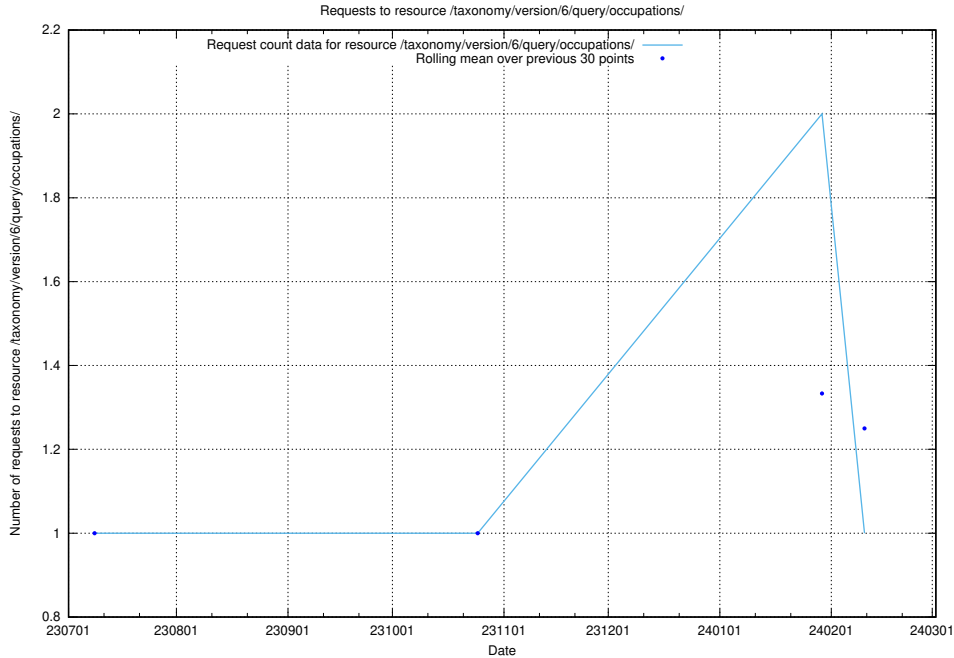

5.4891 Usage of /taxonomy/version/6/query/occupations/

Here, we count the number of requests to resource /taxonomy/version/6/query/occupations/.