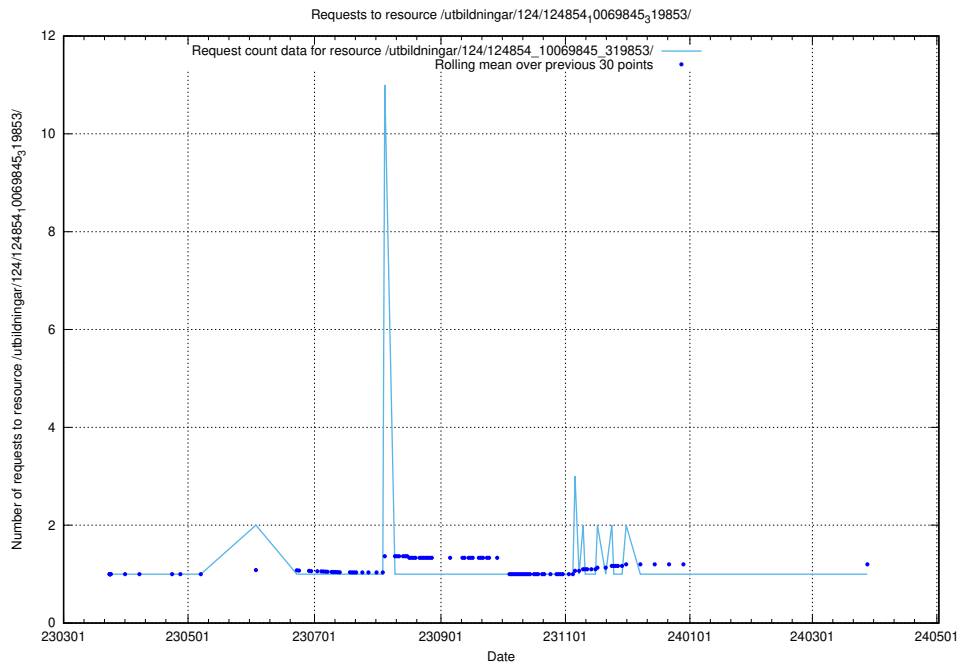

5.1102 Usage of /utbildningar/124/124854_10069845_319853/

Here, we count the number of requests to resource /utbildningar/124/124854_10069845_319853/.