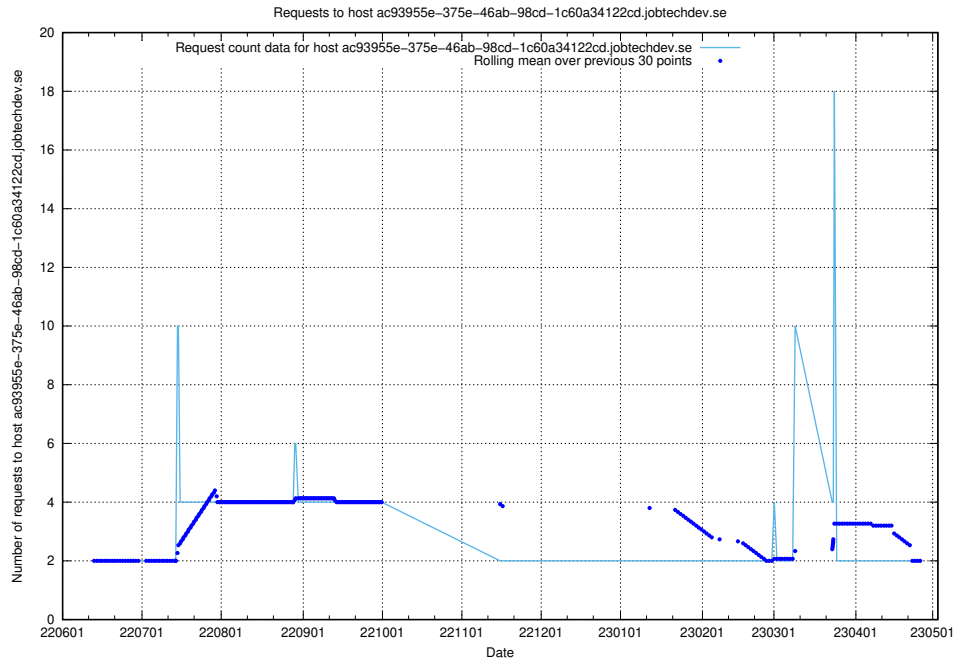

7.407 Usage of ac93955e-375e-46ab-98cd-1c60a34122cd.jobtechdev.se

Here, we count the number of requests to host ac93955e-375e-46ab-98cd-1c60a34122cd.jobtechdev.se.