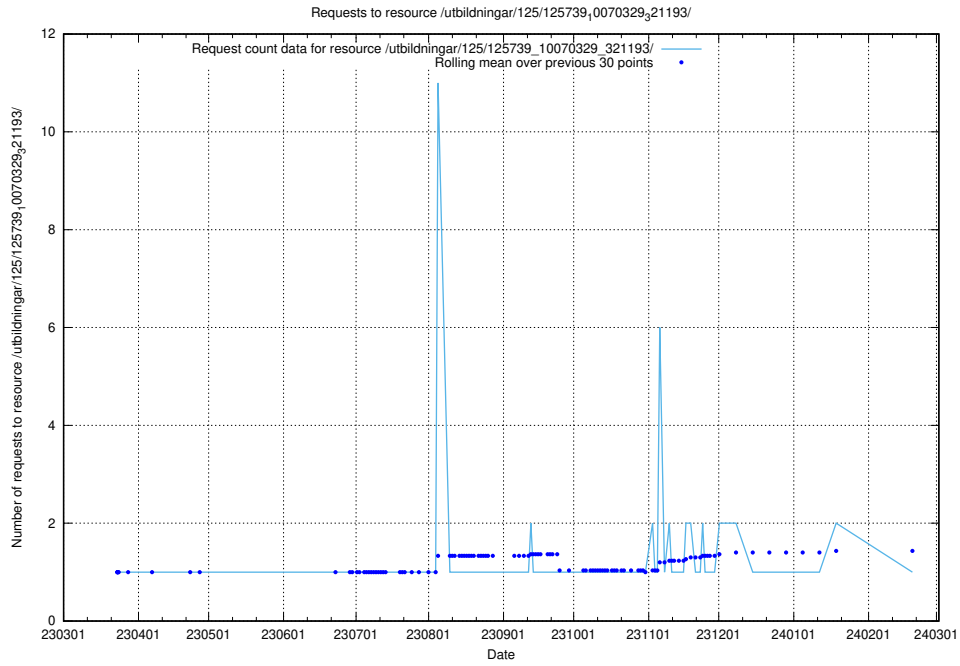

5.906 Usage of /utbildningar/125/125739_10070329_321193/

Here, we count the number of requests to resource /utbildningar/125/125739_10070329_321193/.