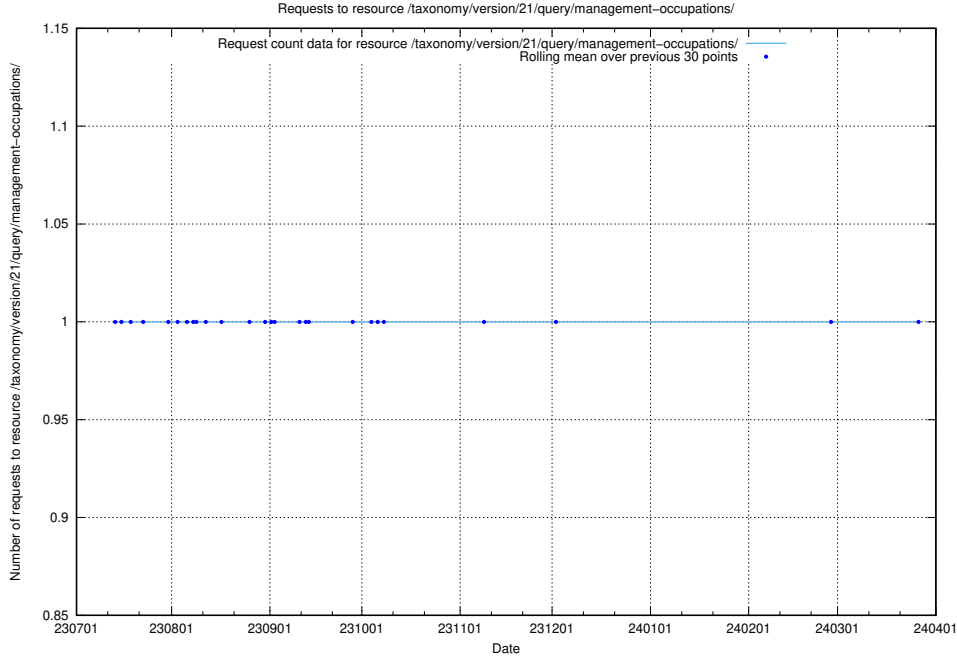

5.4750 Usage of /taxonomy/version/21/query/management-occupations/

Here, we count the number of requests to resource /taxonomy/version/21/query/management-occupations/.