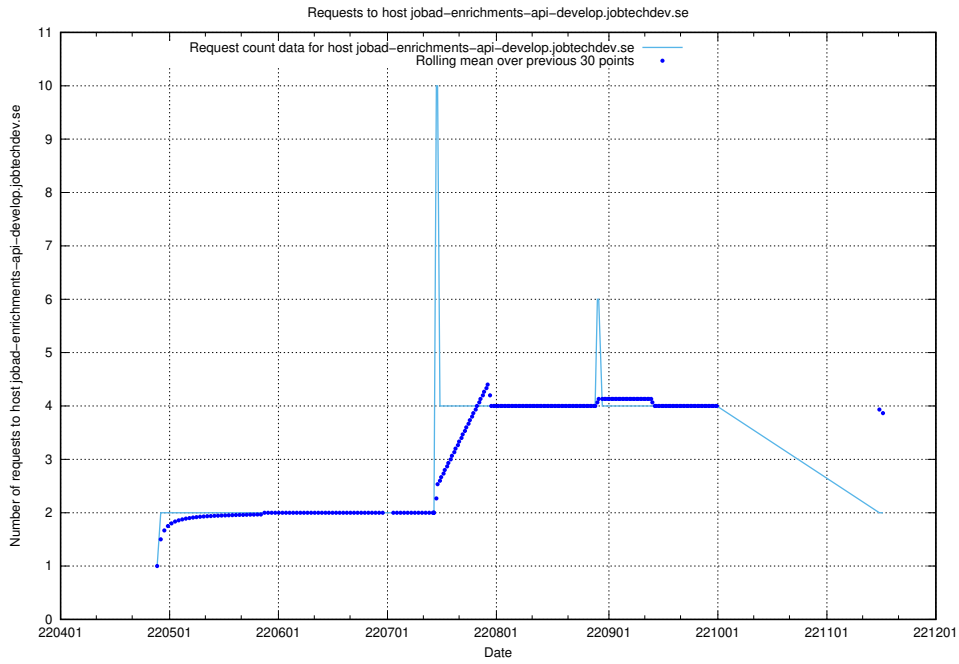

7.446 Usage of jobad-enrichments-api-develop.jobtechdev.se

Here, we count the number of requests to host jobad-enrichments-api-develop.jobtechdev.se.