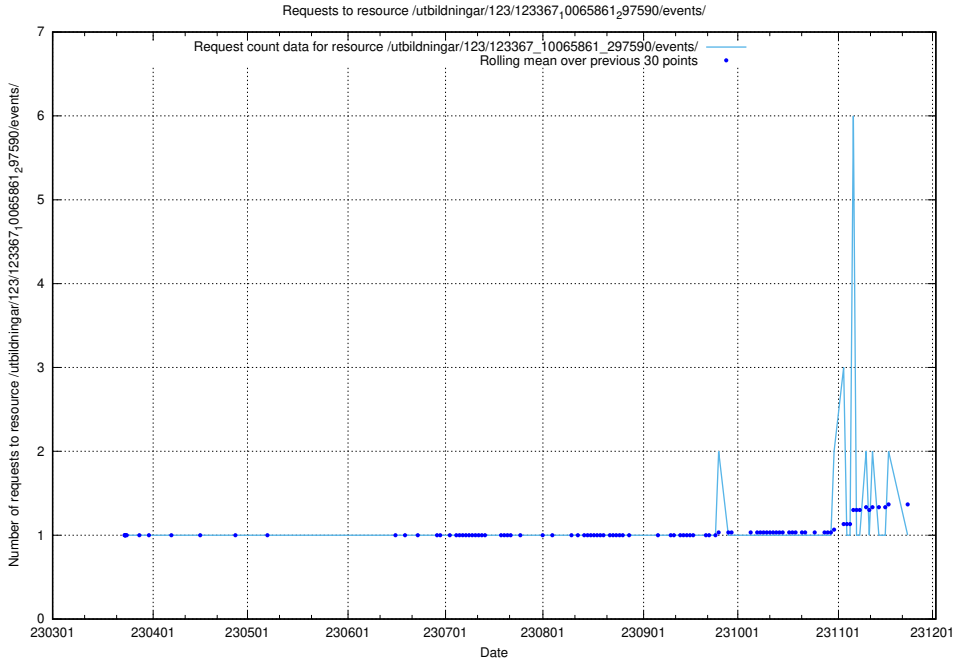

### 5.4460 Usage of /utbildningar/123/123367\_10065861\_297590/events/

Here, we count the number of requests to resource /utbildningar/123/123367\_10065861\_297590/events/