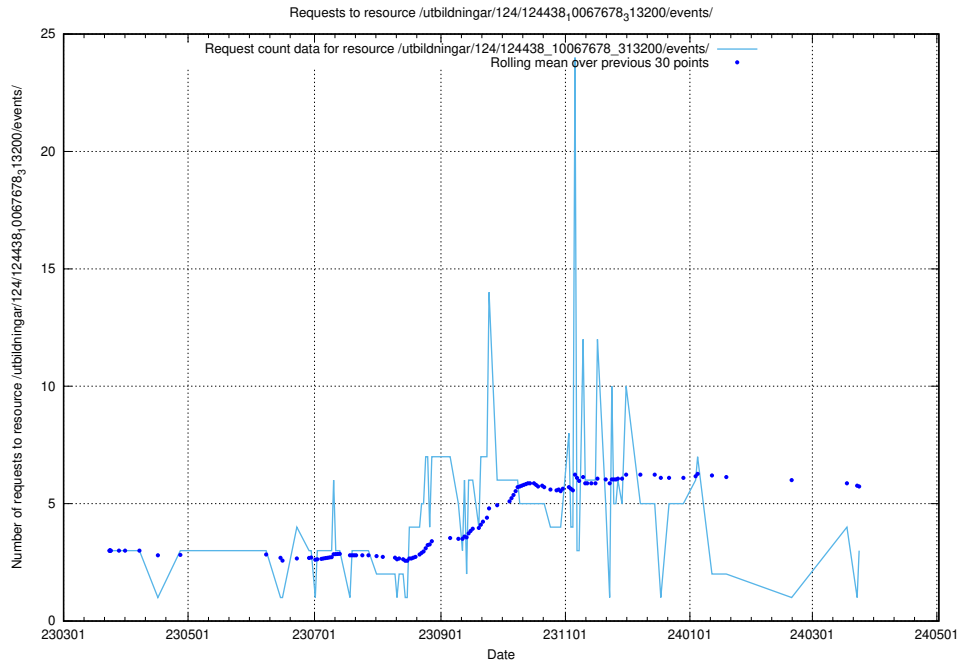

5.298 Usage of /utbildningar/124/124438_10067678_313200/events/

Here, we count the number of requests to resource /utbildningar/124/124438_10067678_313200/events/