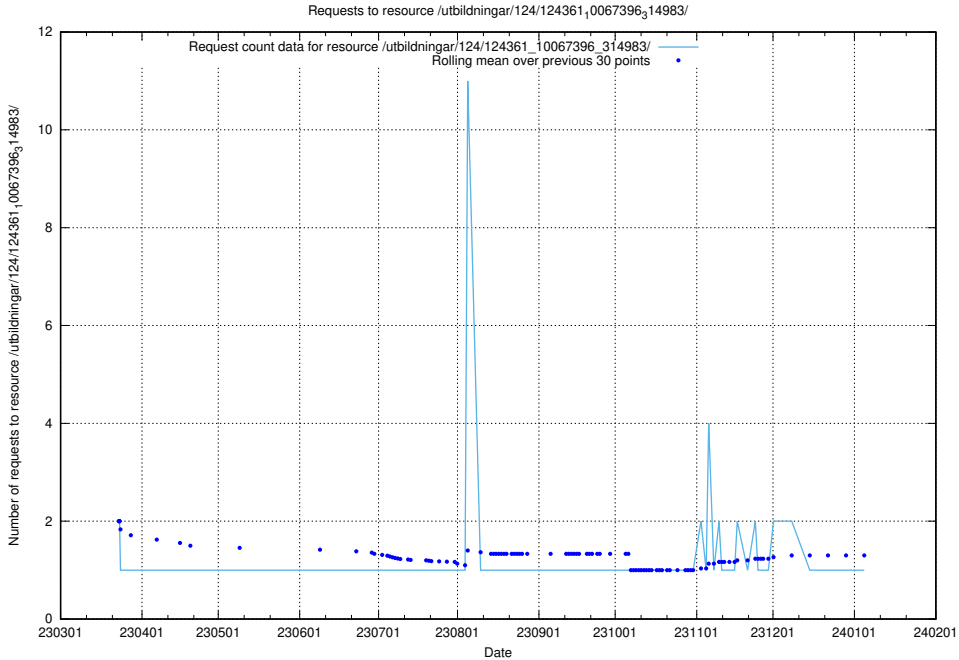

5.5939 Usage of /utbildningar/124/124361_10067396_314983/

Here, we count the number of requests to resource /utbildningar/124/124361_10067396_314983/.