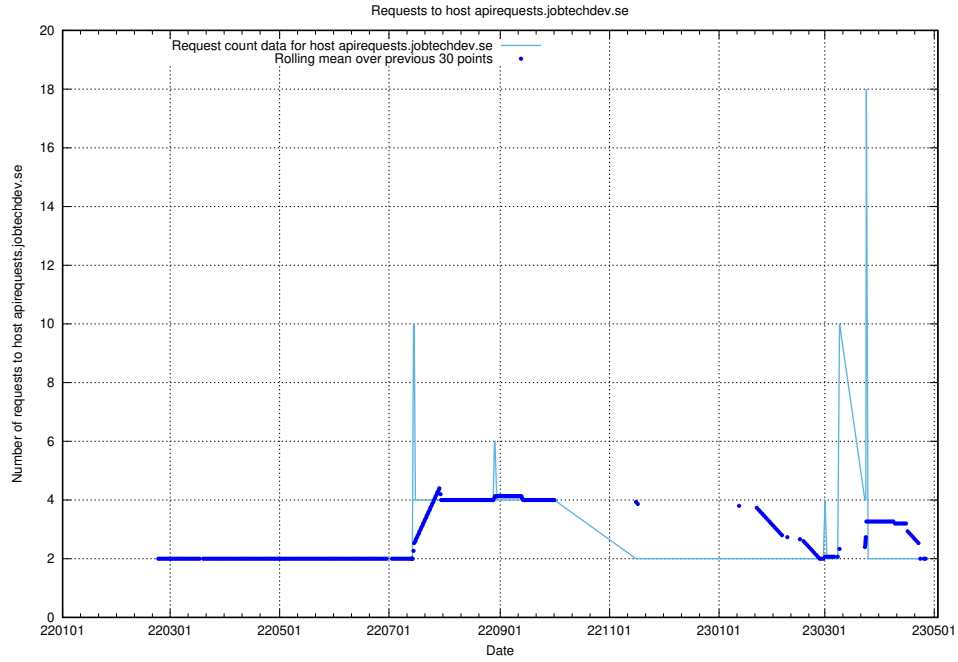

7.515 Usage of apirequests.jobtechdev.se

Here, we count the number of requests to host apirequests.jobtechdev.se.