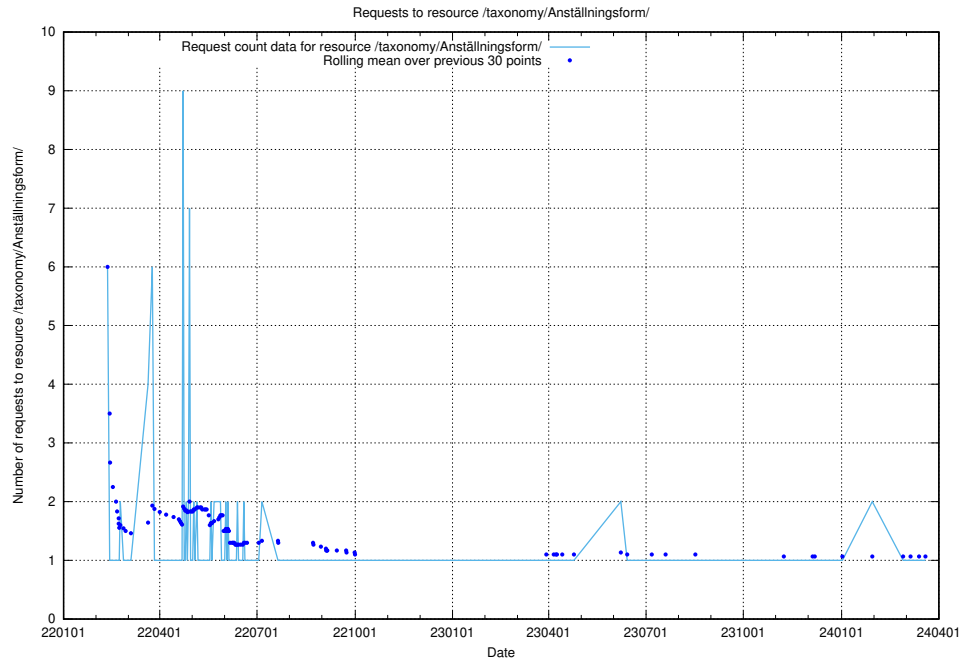

5.1184 Usage of /taxonomy/Anställningsform/

Here, we count the number of requests to resource /taxonomy/Anställningsform/.