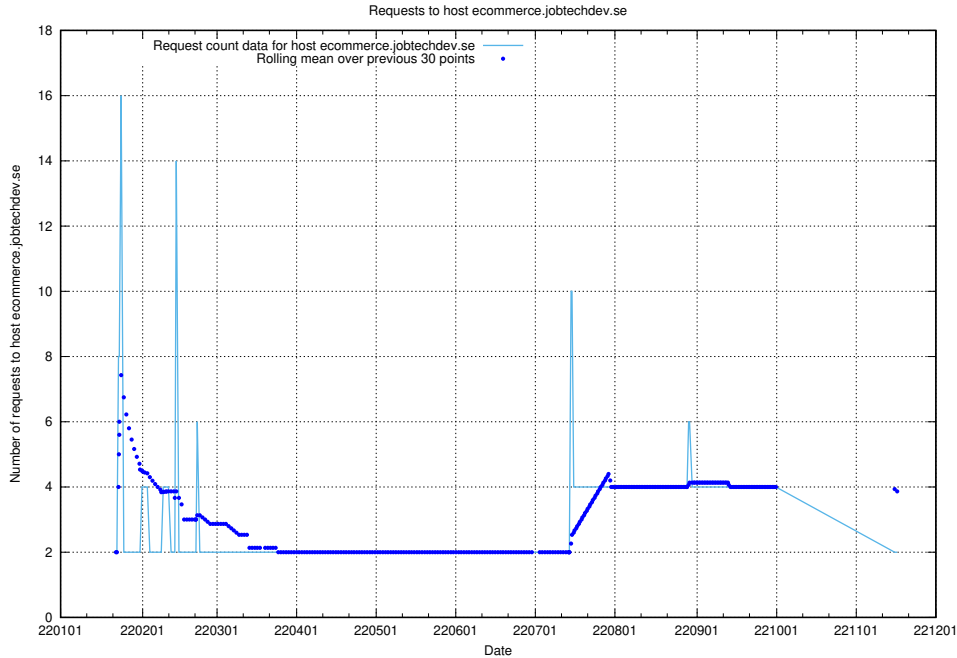

7.254 Usage of ecommerce.jobtechdev.se

Here, we count the number of requests to host ecommerce.jobtechdev.se.