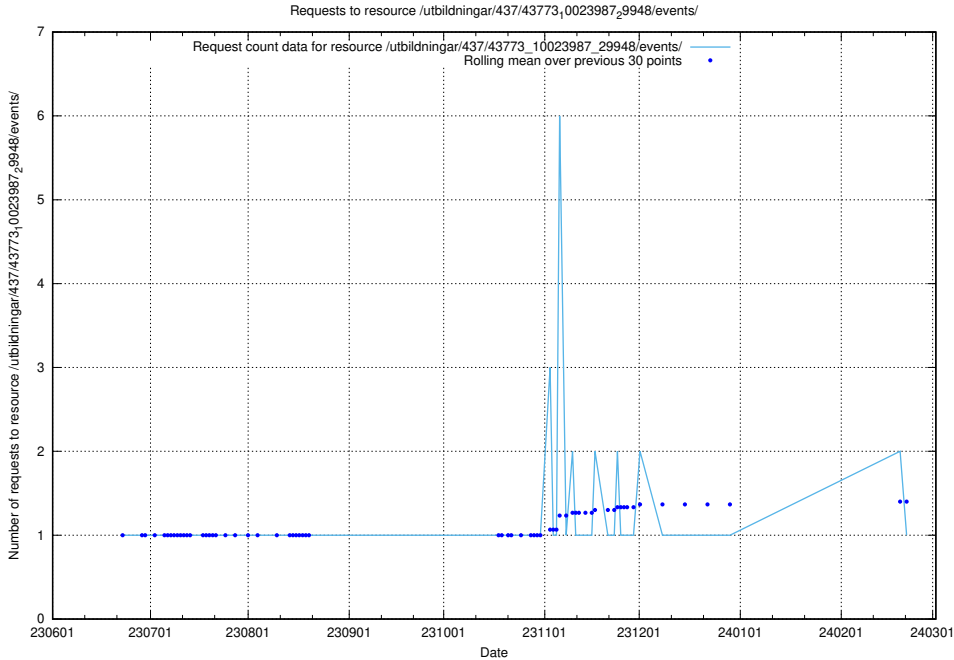

5.5227 Usage of /utbildningar/437/43773_10023987_29948/events/

Here, we count the number of requests to resource /utbildningar/437/43773_10023987_29948/events/.