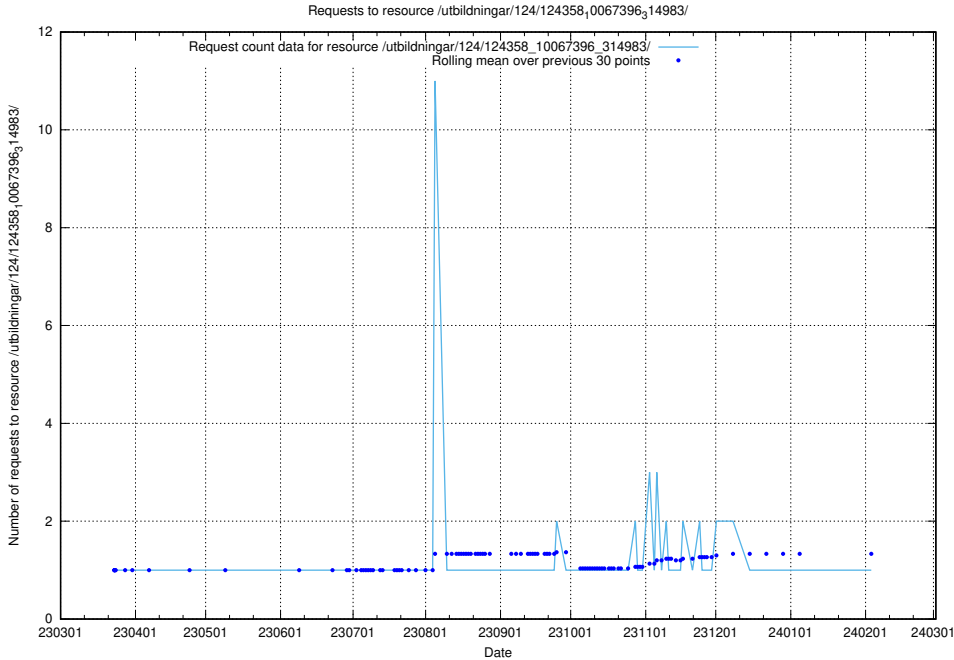

5.3464 Usage of /utbildningar/124/124358_10067396_314983/

Here, we count the number of requests to resource /utbildningar/124/124358_10067396_314983/.