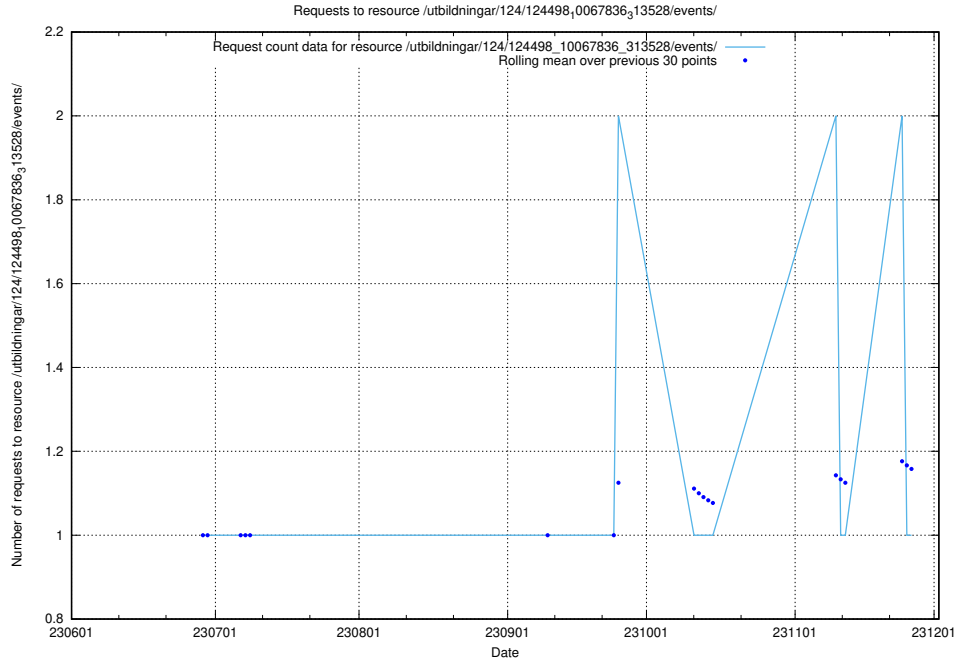

5.5164 Usage of /utbildningar/124/124498_10067836_313528/events/

Here, we count the number of requests to resource /utbildningar/124/124498_10067836_313528/events/