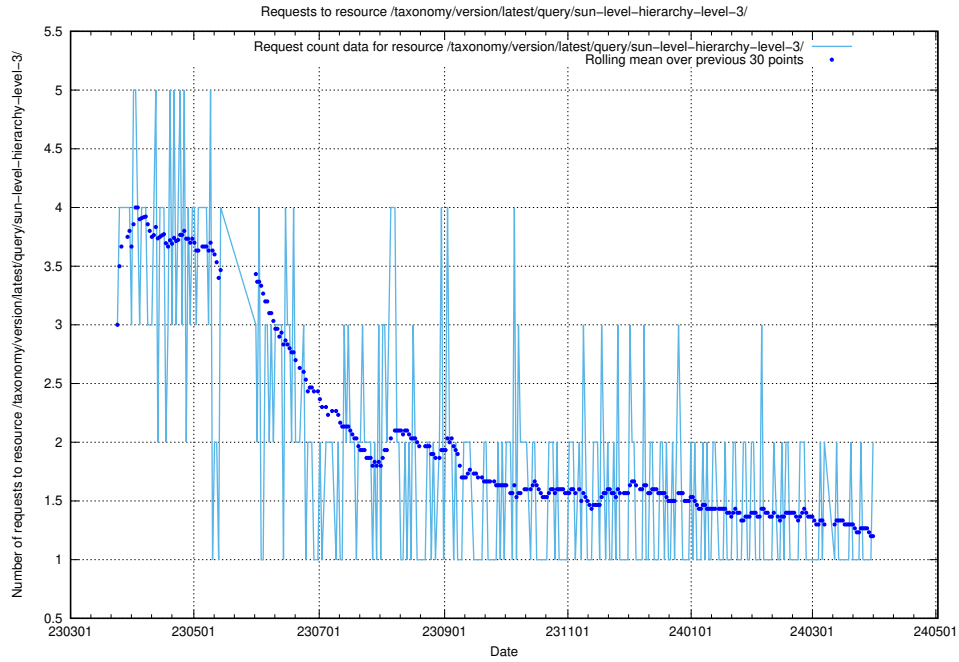

5.767 Usage of /taxonomy/version/latest/query/sun-level-hierarchy-level-3/

Here, we count the number of requests to resource /taxonomy/version/latest/query/sun-level-hierarchy-level-3/.