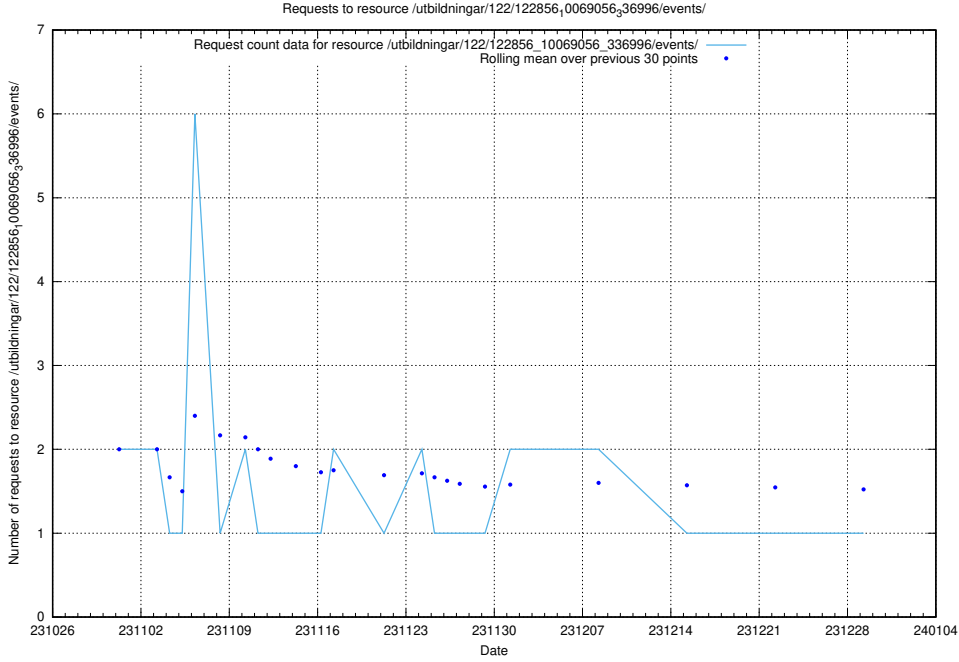

5.3806 Usage of /utbildningar/122/122856_10069056_336996/events/

Here, we count the number of requests to resource /utbildningar/122/122856_10069056_336996/events/