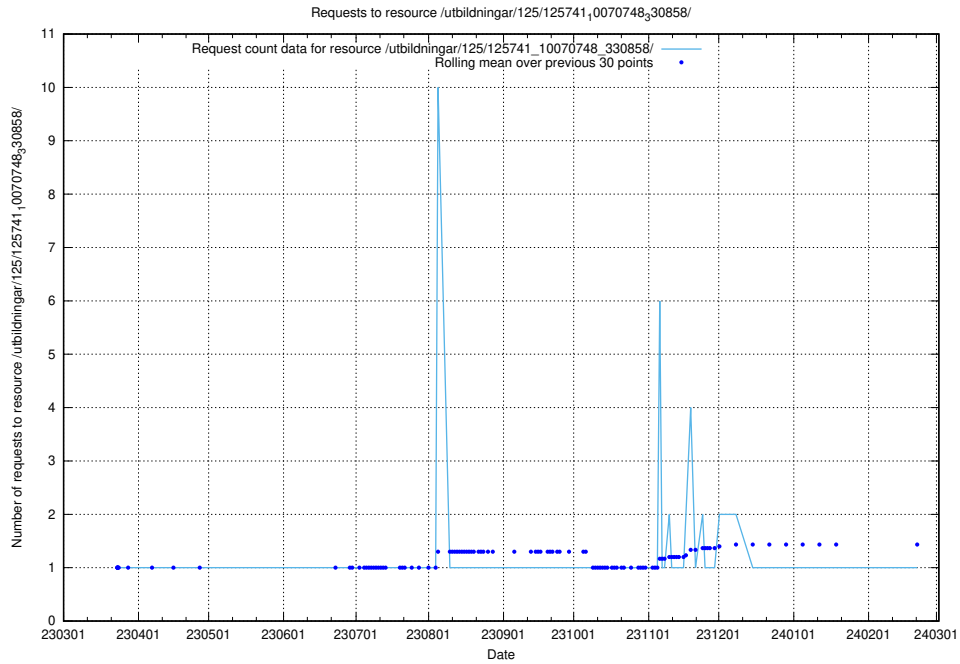

5.6111 Usage of /utbildningar/125/125741_10070748_330858/

Here, we count the number of requests to resource /utbildningar/125/125741_10070748_330858/.