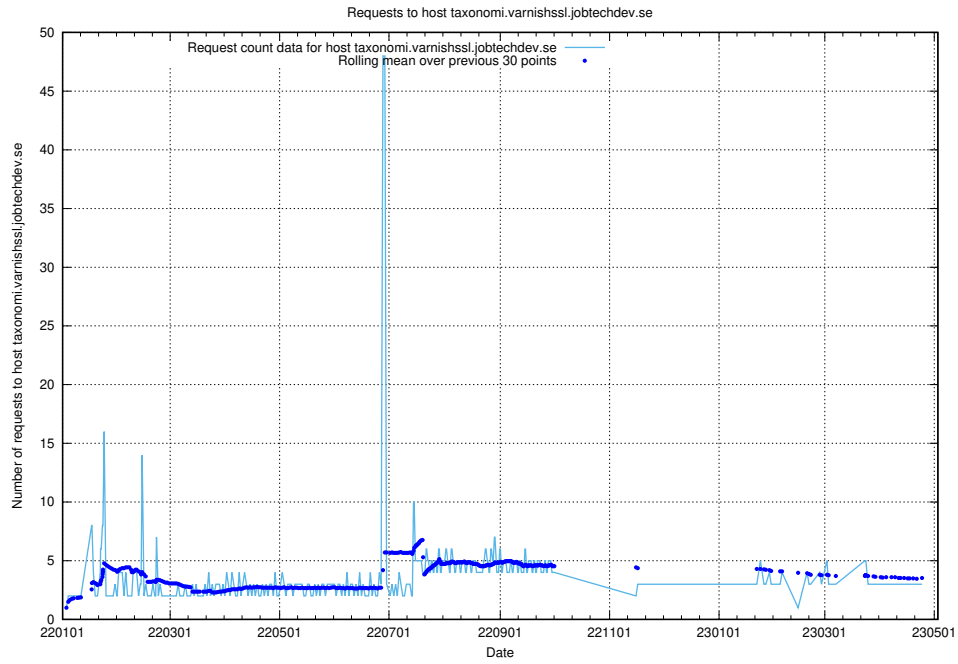

7.175 Usage of `taxonomi.varnishssl.jobtechdev.se`

Here, we count the number of requests to host `taxonomi.varnishssl.jobtechdev.se`.