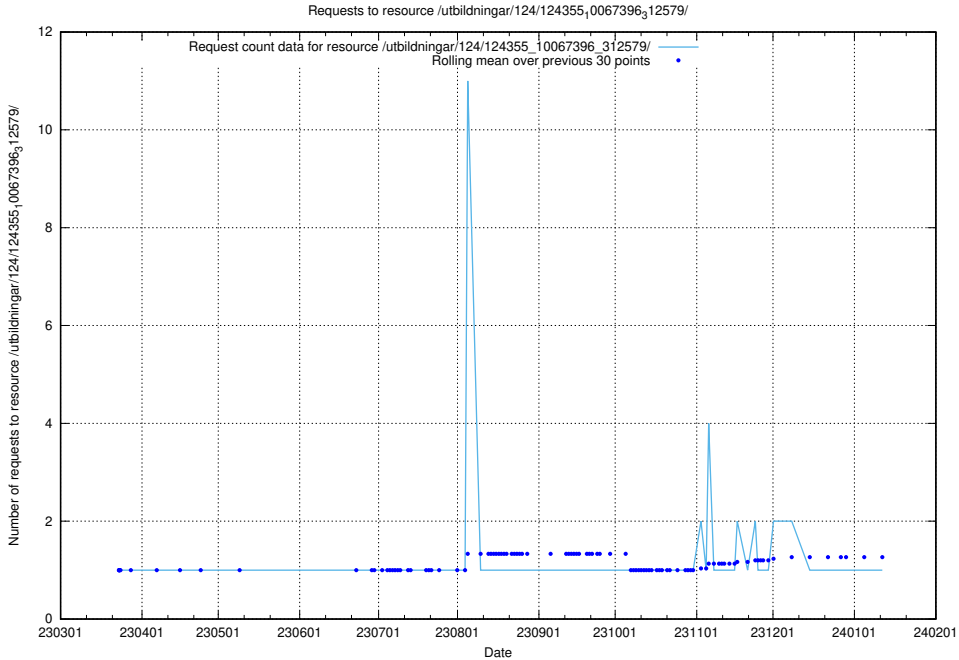

5.3529 Usage of /utbildningar/124/124355_10067396_312579/

Here, we count the number of requests to resource /utbildningar/124/124355_10067396_312579/.