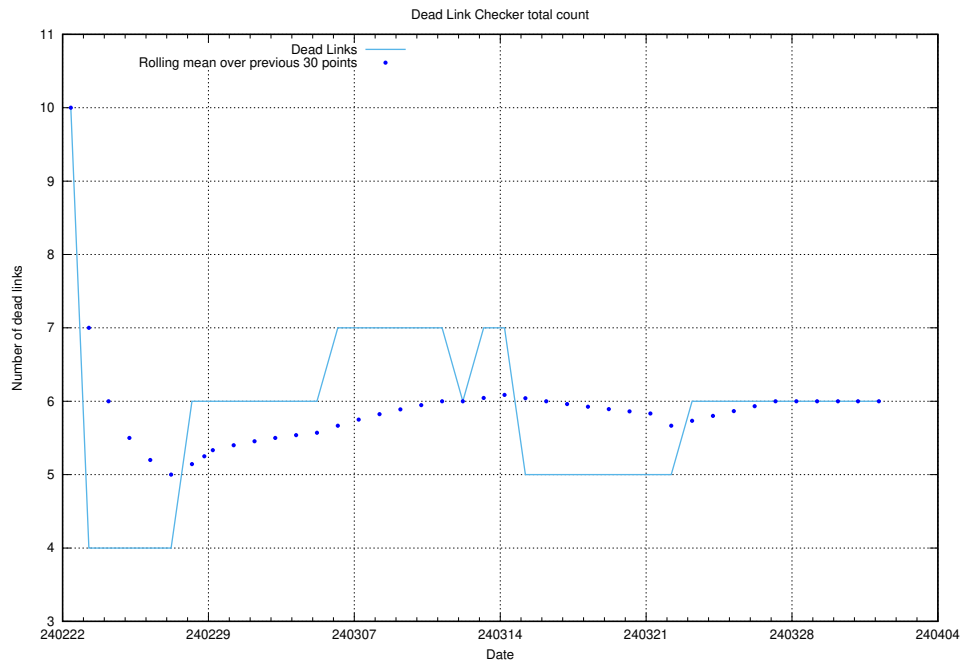

#### 3.1 Total count of dead links

Here is presented the total number of found dead links across all pages.

<sup>4</sup>[https://gitlab.com/arbetsformedlingen/devops/dead\\_link\\_checker](https://gitlab.com/arbetsformedlingen/devops/dead_link_checker)