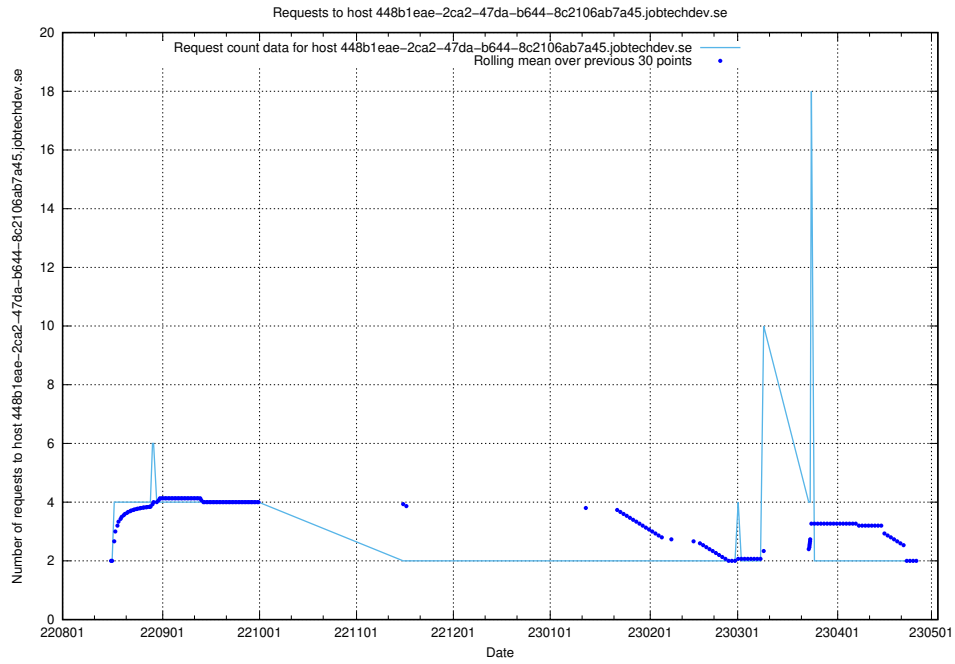

7.345 Usage of 448b1eae-2ca2-47da-b644-8c2106ab7a45.jobtechdev.se

Here, we count the number of requests to host 448b1eae-2ca2-47da-b644-8c2106ab7a45.jobtechdev.se.