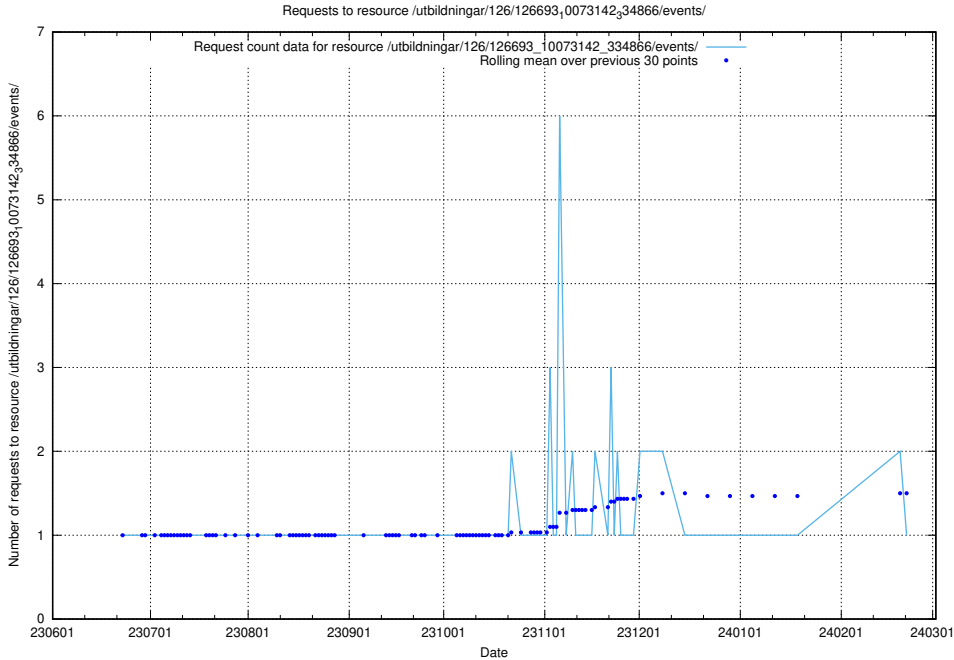

5.5299 Usage of /utbildningar/126/126693_10073142_334866/events/

Here, we count the number of requests to resource /utbildningar/126/126693_10073142_334866/events/