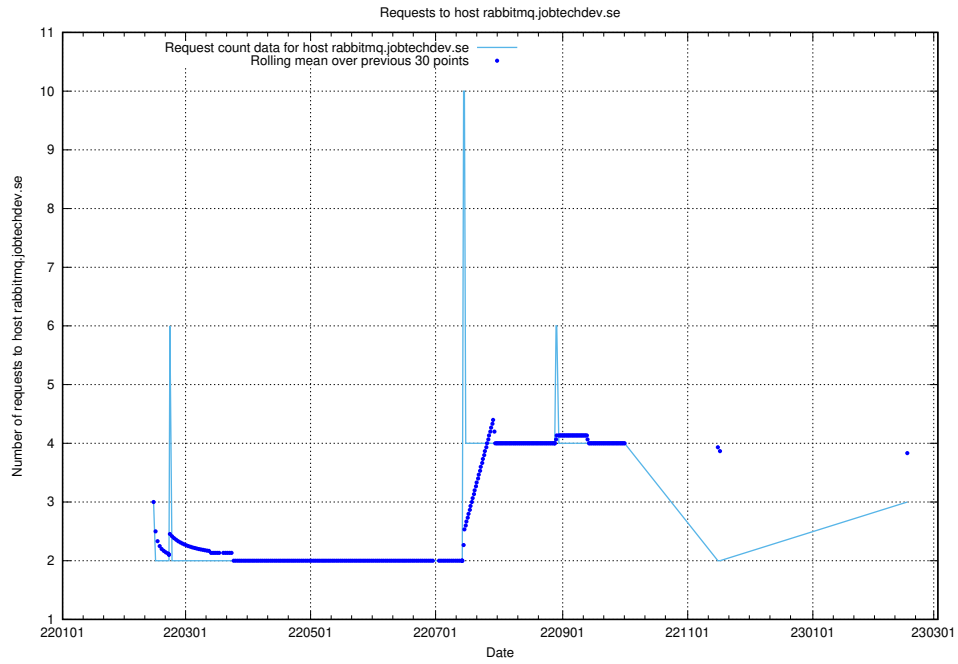

## 7.229 Usage of rabbitmq.jobtechdev.se

Here, we count the number of requests to host rabbitmq.jobtechdev.se.