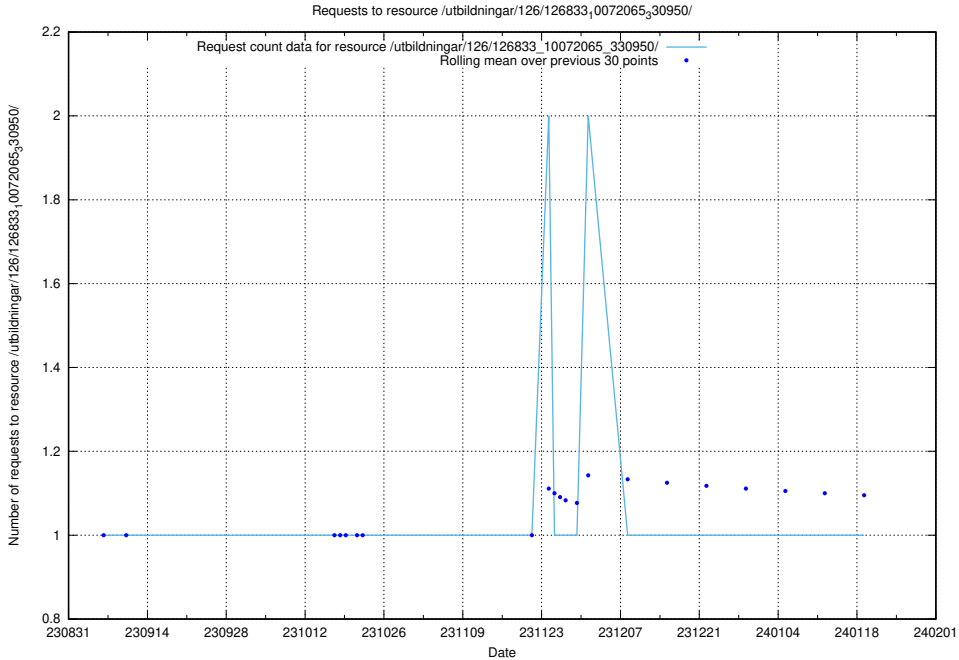

5.4316 Usage of /utbildningar/126/126833_10072065_330950/

Here, we count the number of requests to resource /utbildningar/126/126833_10072065_330950/.