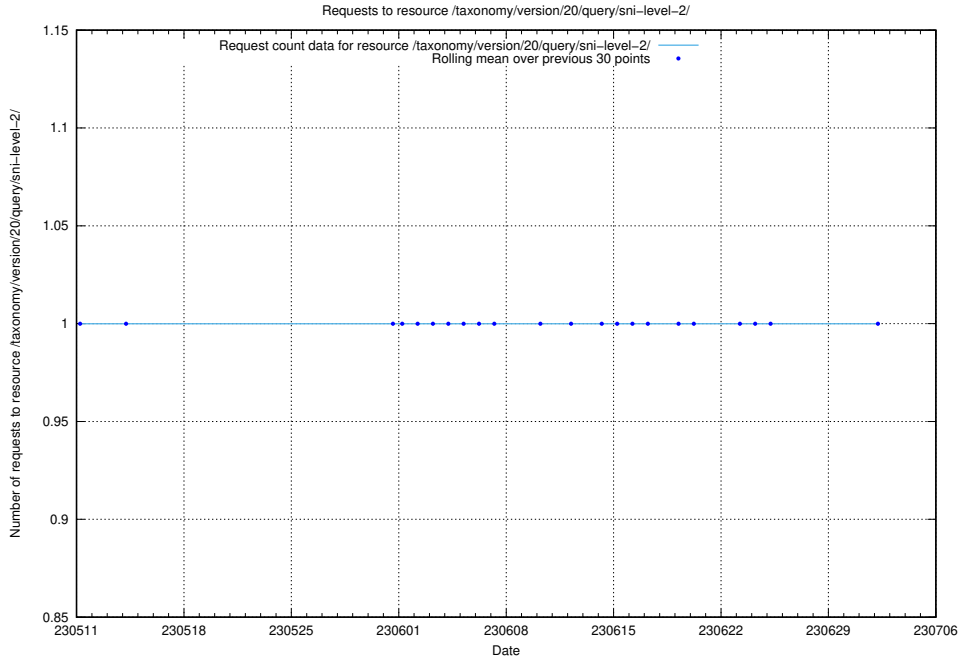

5.5644 Usage of /taxonomy/version/20/query/sni-level-2/

Here, we count the number of requests to resource /taxonomy/version/20/query/sni-level-2/.