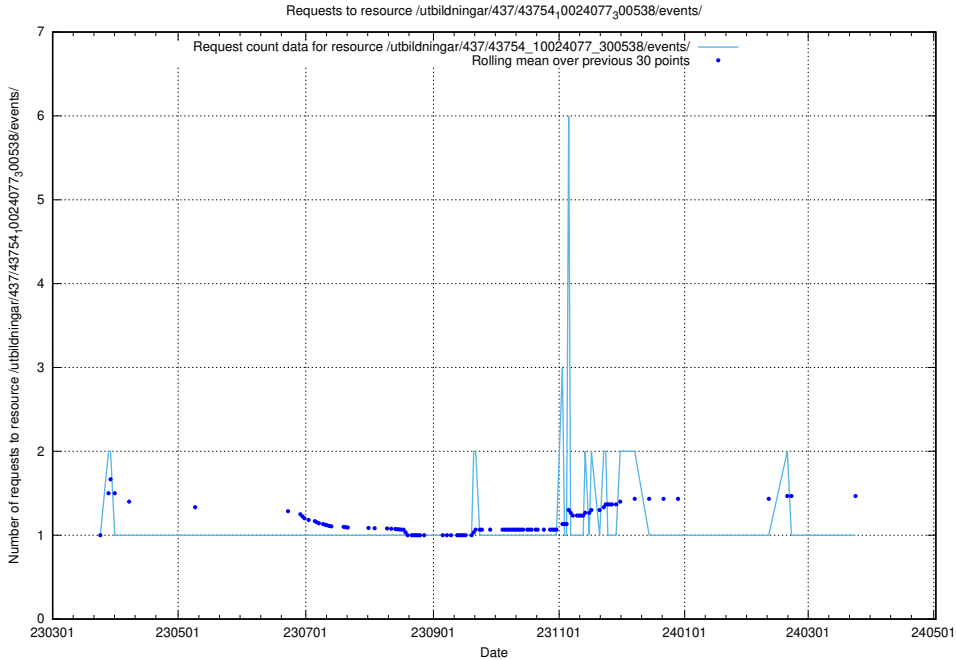

5.5843 Usage of /utbildningar/437/43754_10024077_300538/events/

Here, we count the number of requests to resource /utbildningar/437/43754_10024077_300538/events/.