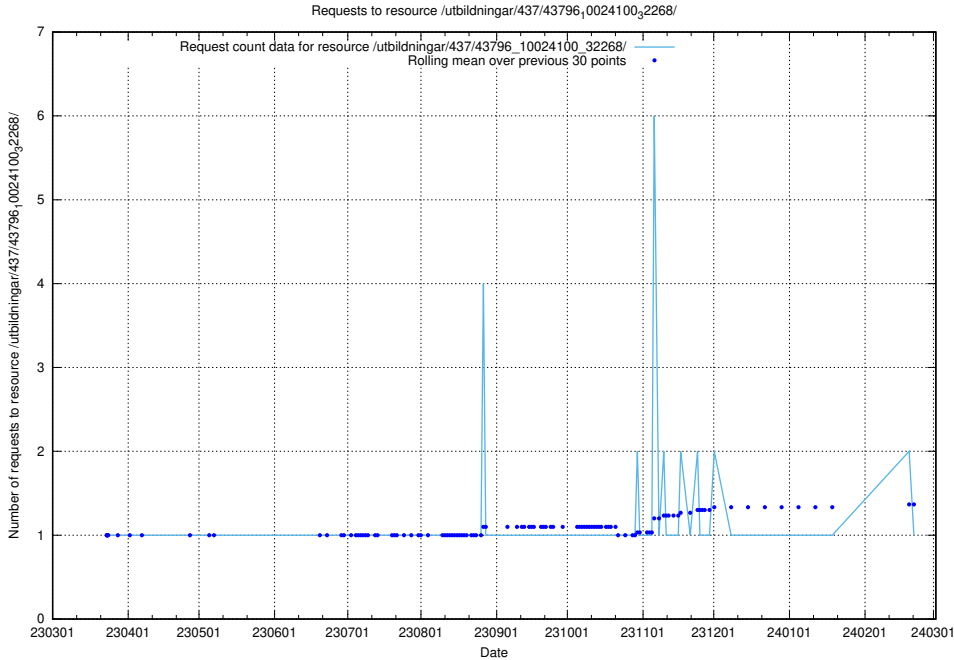

### 5.5990 Usage of /utbildningar/437/43796\_10024100\_319925/events/

Here, we count the number of requests to resource /utbildningar/437/43796\_10024100\_319925/events/.