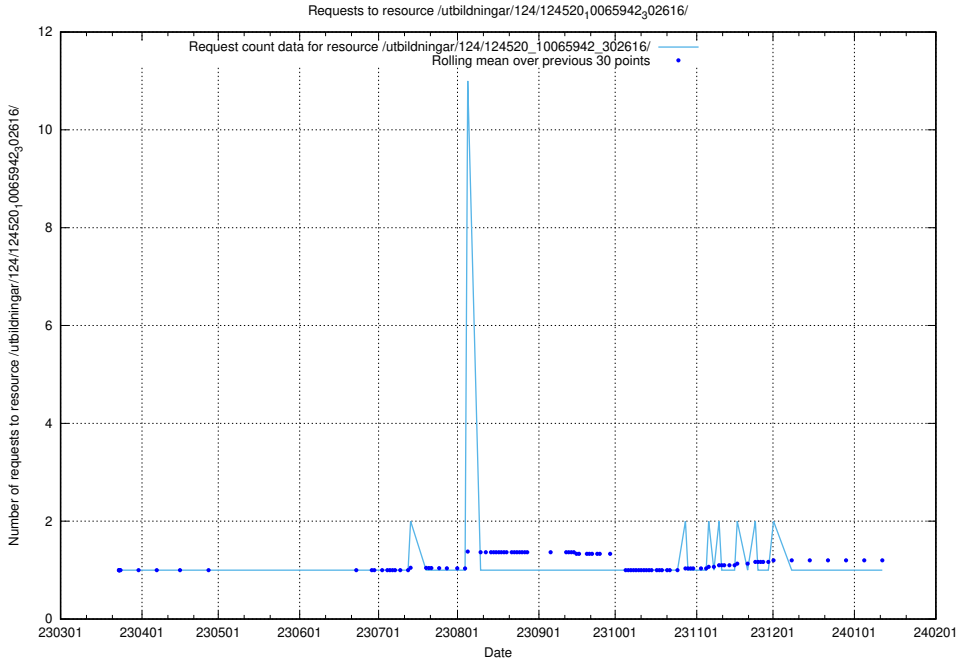

5.1150 Usage of /utbildningar/124/124520_10065942_302616/

Here, we count the number of requests to resource /utbildningar/124/124520_10065942_302616/.