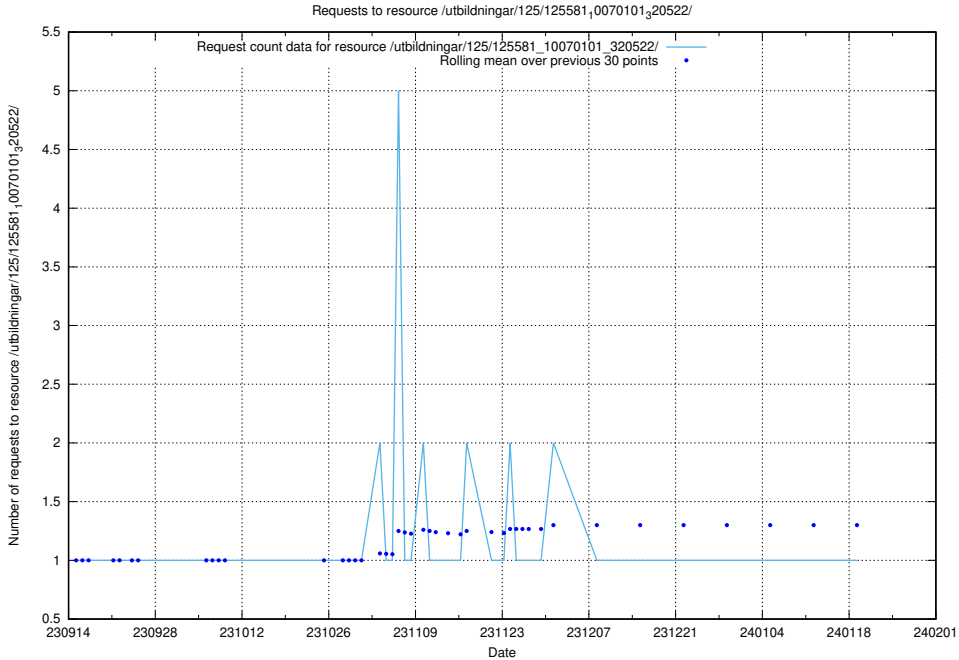

5.4226 Usage of /utbildningar/125/125581_10070101_320522/

Here, we count the number of requests to resource /utbildningar/125/125581_10070101_320522/.