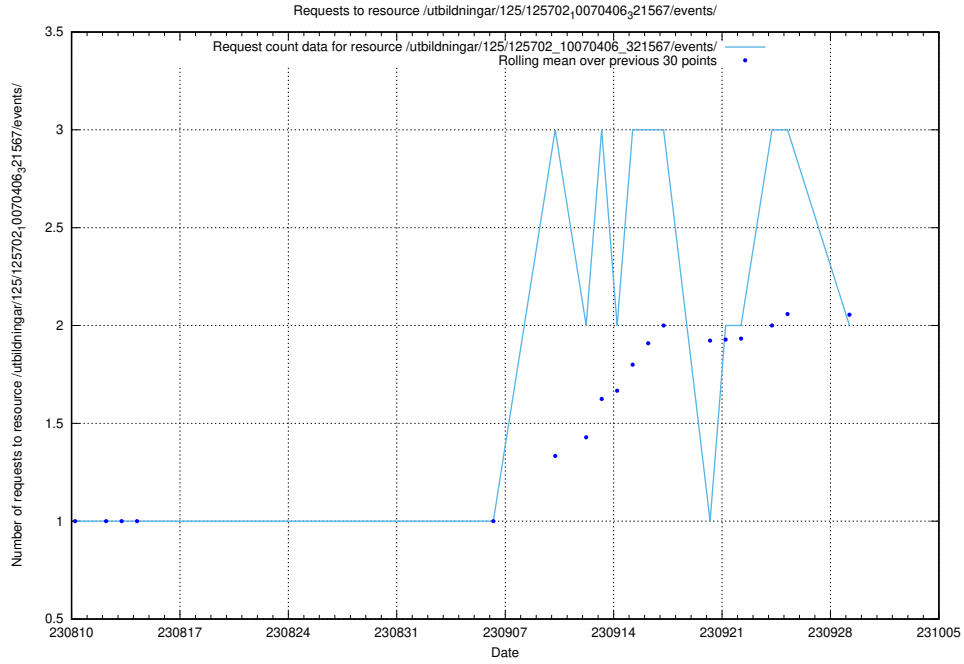

5.617 Usage of /utbildningar/125/125702_10070406_321567/events/

Here, we count the number of requests to resource /utbildningar/125/125702_10070406_321567/events/