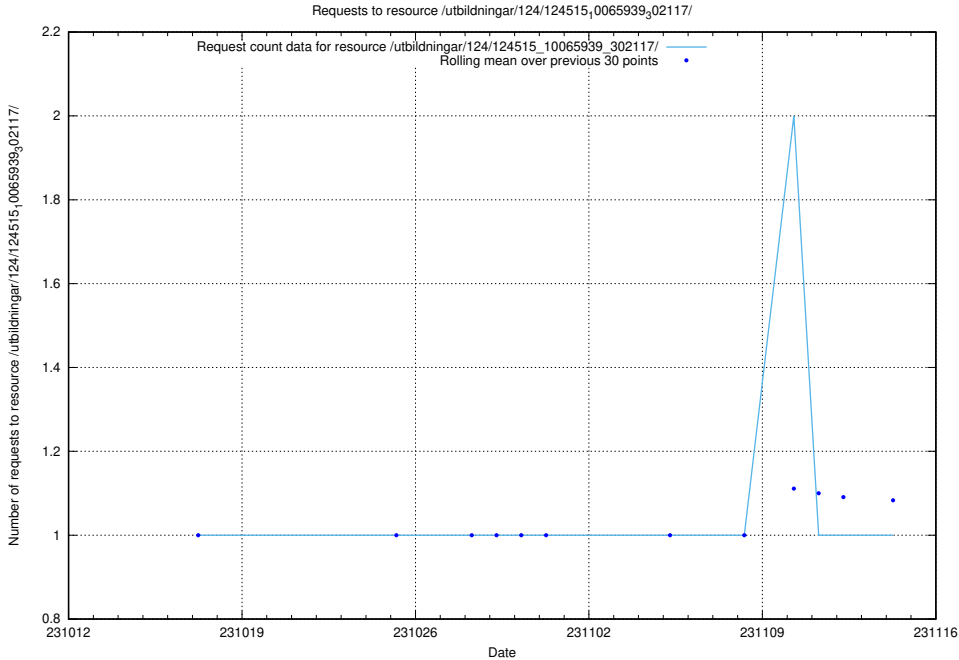

5.3956 Usage of /utbildningar/124/124515_10065939_302117/

Here, we count the number of requests to resource /utbildningar/124/124515_10065939_302117/.