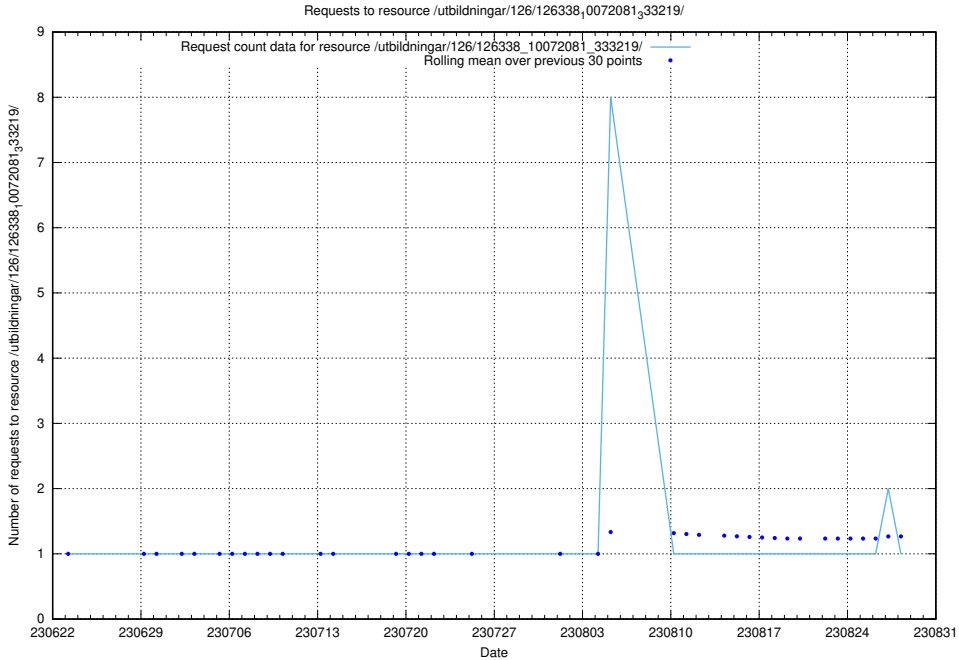

5.5317 Usage of /utbildningar/126/126338_10072081_333219/

Here, we count the number of requests to resource /utbildningar/126/126338_10072081_333219/.