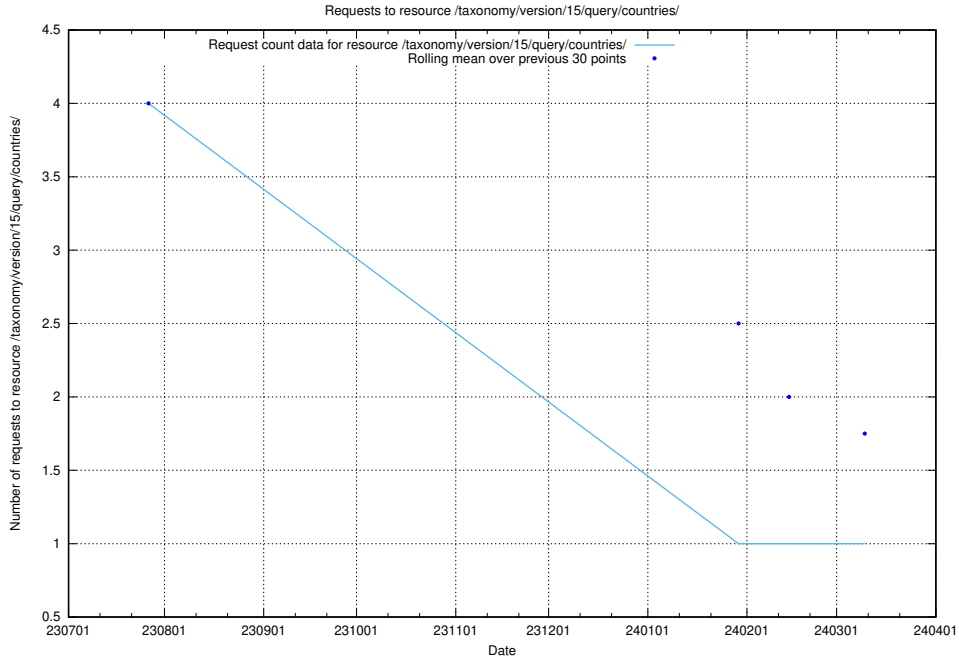

5.4578 Usage of /taxonomy/version/15/query/countries/

Here, we count the number of requests to resource /taxonomy/version/15/query/countries/.