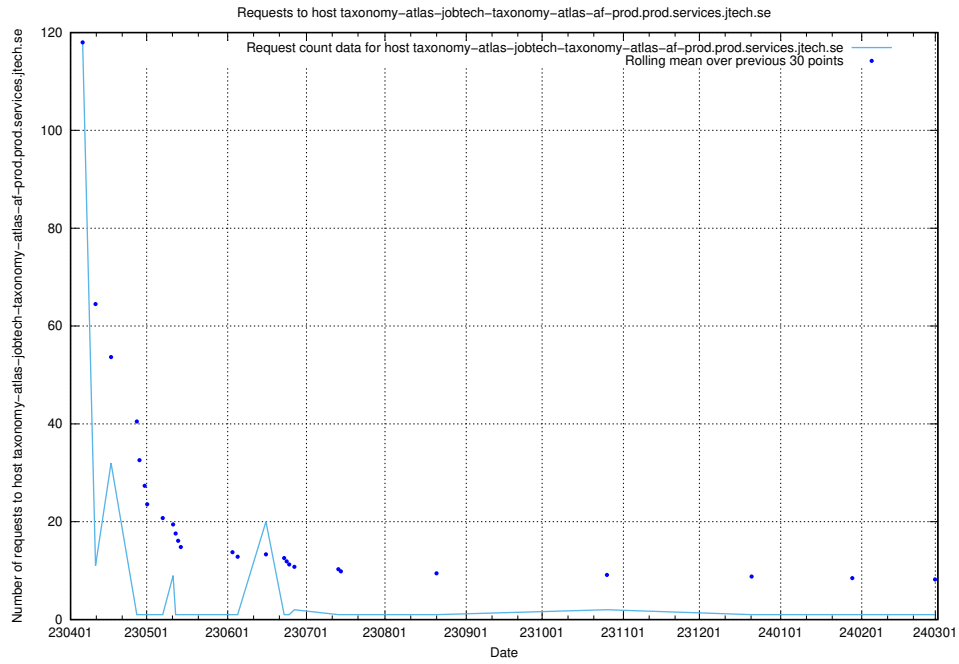

7.607 Usage of taxonomy-atlas-jobtech-taxonomy-atlas-af-prod.prod.services.jtech

Here, we count the number of requests to host taxonomy-atlas-jobtech-taxonomy-atlas-af-prod.prod.services.jtech.se.