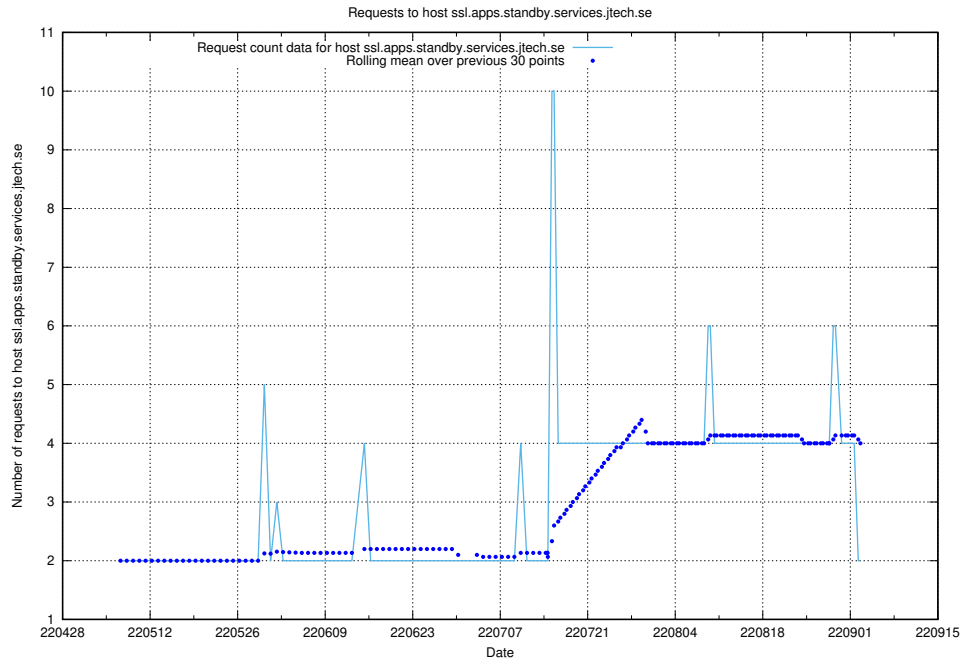

7.429 Usage of ssl.apps.standby.services.jtech.se

Here, we count the number of requests to host ssl.apps.standby.services.jtech.se.