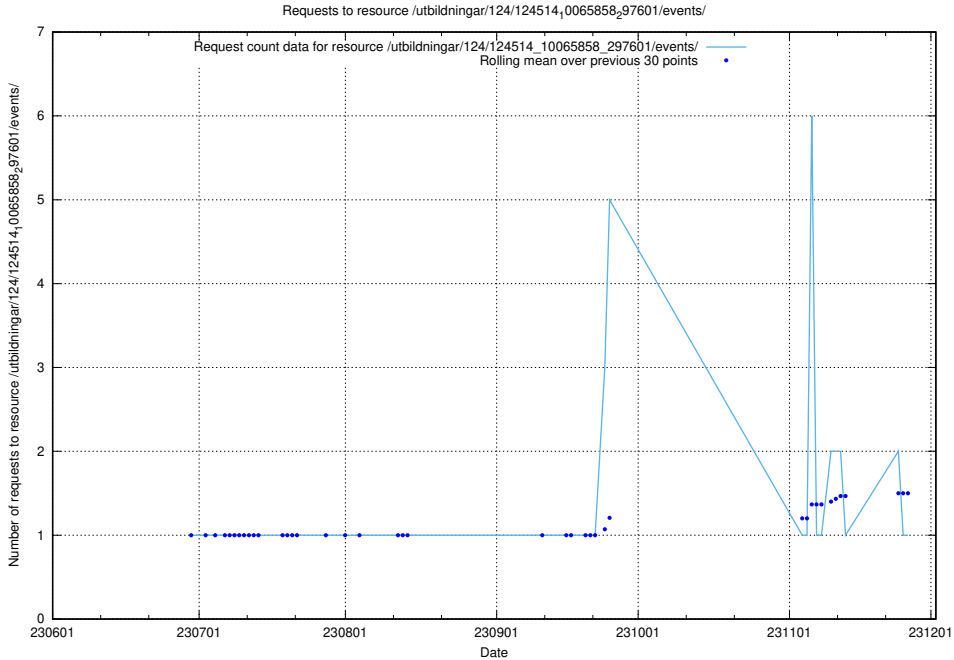

5.5047 Usage of /utbildningar/124/124514_10065858_297601/events/

Here, we count the number of requests to resource /utbildningar/124/124514_10065858_297601/events/