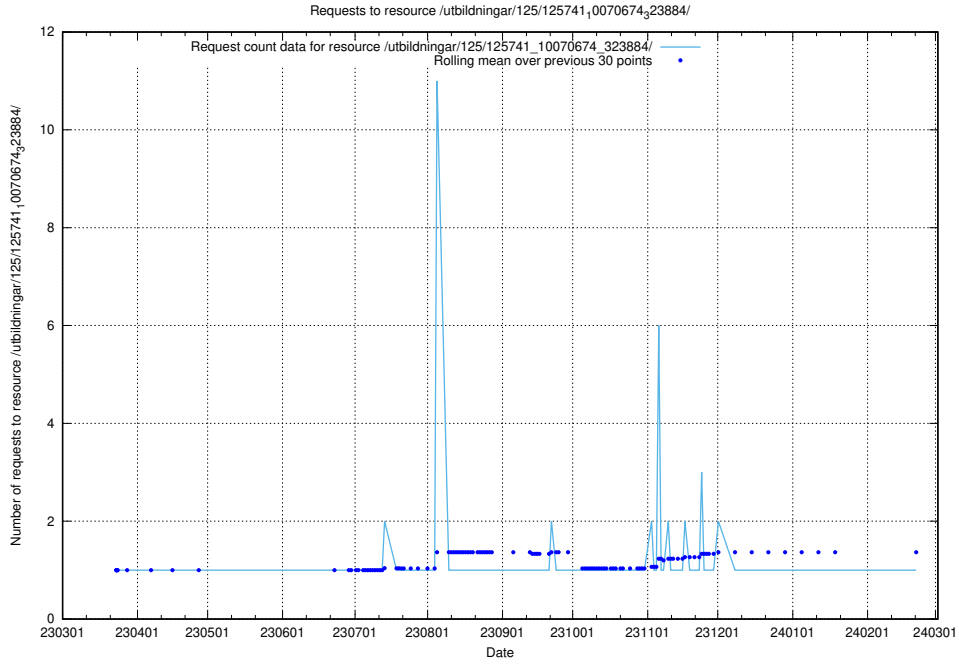

5.6130 Usage of /utbildningar/125/125741_10070674_323884/

Here, we count the number of requests to resource /utbildningar/125/125741_10070674_323884/.