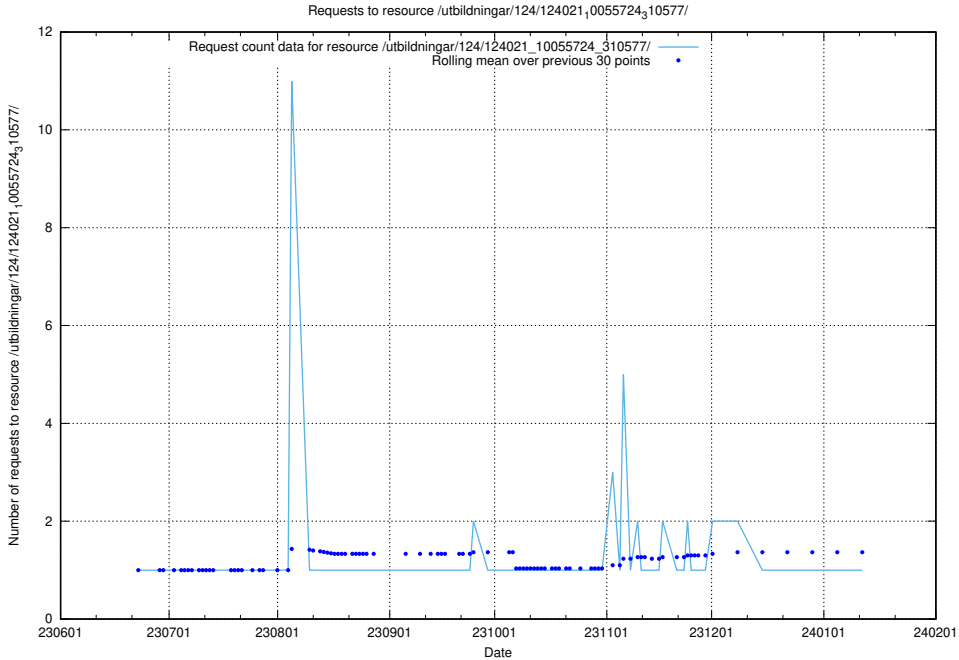

5.5492 Usage of /utbildningar/124/124021_10055724_310577/

Here, we count the number of requests to resource /utbildningar/124/124021_10055724_310577/.