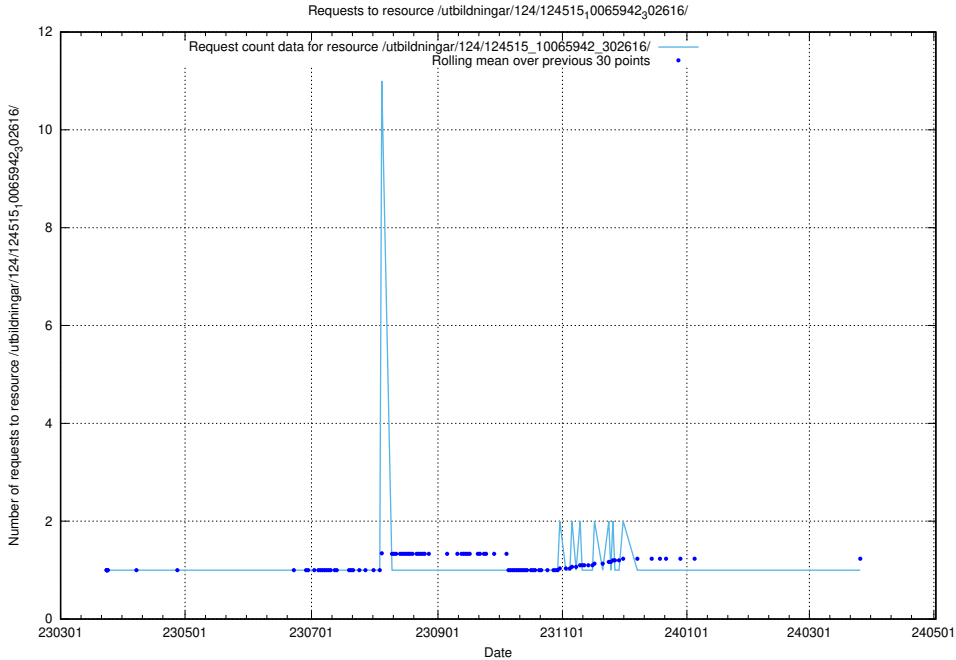

5.1209 Usage of /utbildningar/124/124515_10065942_302616/

Here, we count the number of requests to resource /utbildningar/124/124515_10065942_302616/.