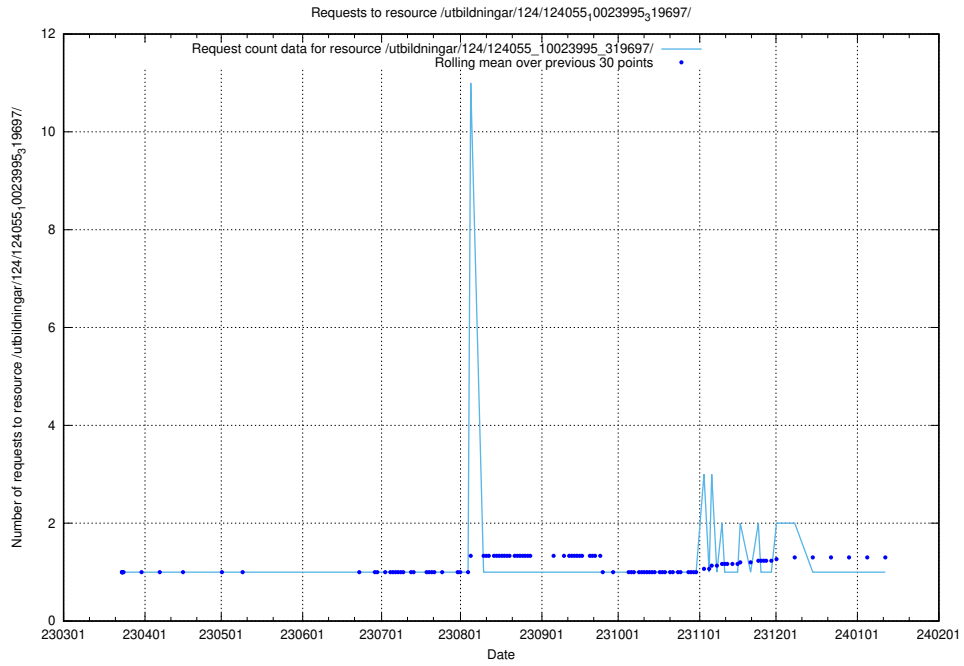

5.3940 Usage of /utbildningar/124/124055_10023995_319697/

Here, we count the number of requests to resource /utbildningar/124/124055_10023995_319697/.