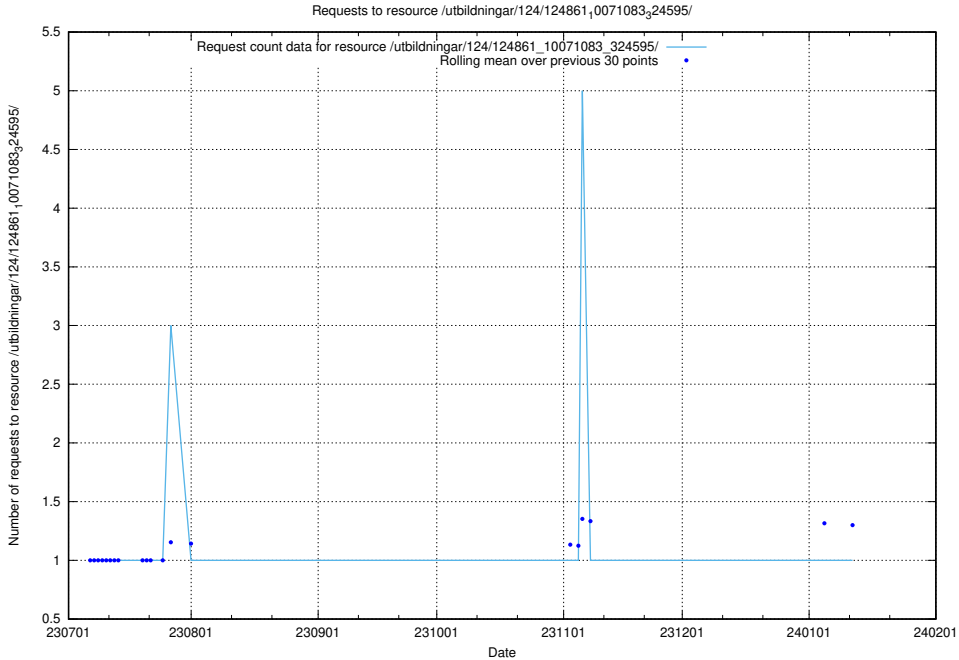

5.4963 Usage of /utbildningar/124/124861_10071083_324595/

Here, we count the number of requests to resource /utbildningar/124/124861_10071083_324595/.