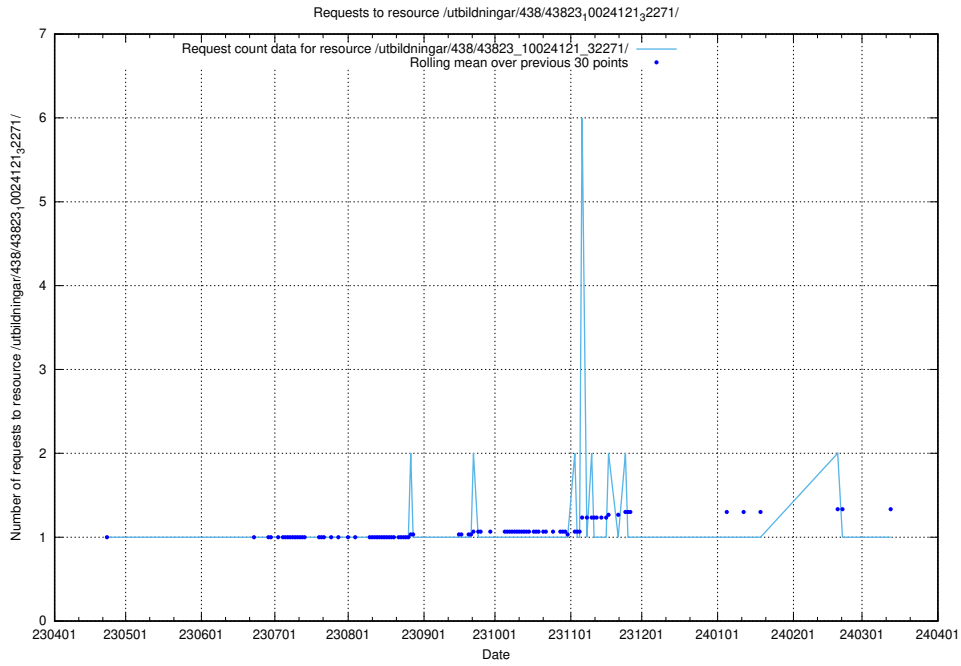

5.5699 Usage of /utbildningar/438/43823_10024121_32271/

Here, we count the number of requests to resource /utbildningar/438/43823_10024121_32271/.