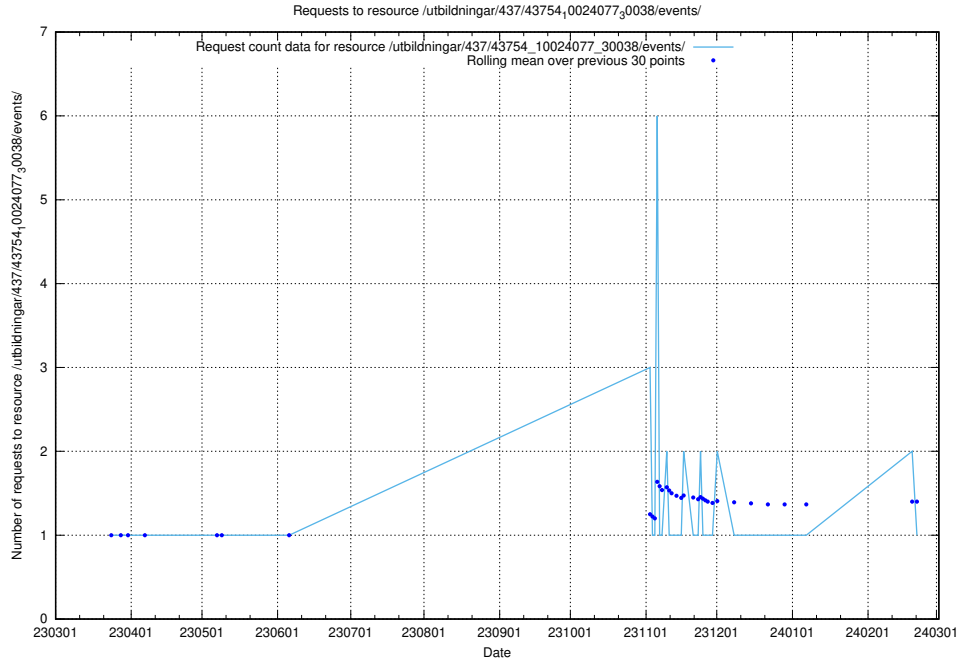

5.5844 Usage of /utbildningar/437/43754_10024077_30038/events/

Here, we count the number of requests to resource /utbildningar/437/43754_10024077_30038/events/.