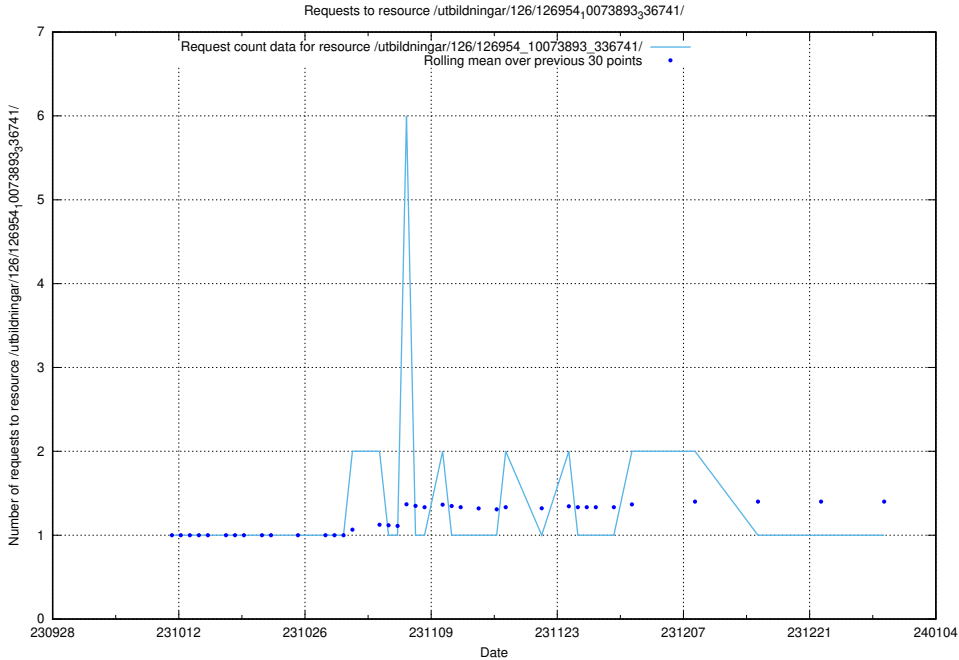

5.4014 Usage of /utbildningar/126/126954_10073893_336741/

Here, we count the number of requests to resource /utbildningar/126/126954_10073893_336741/.