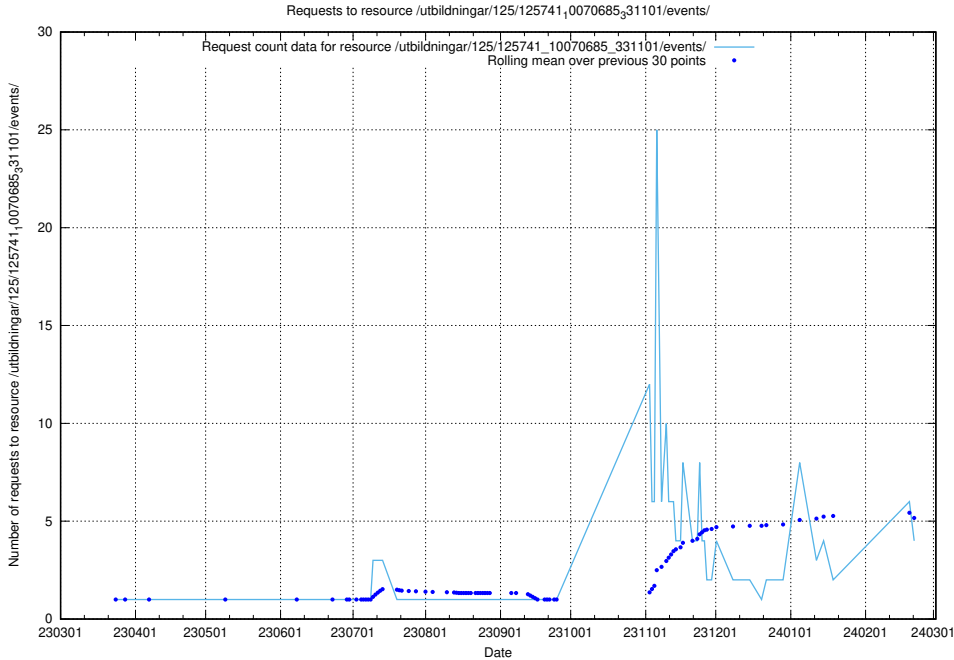

5.172 Usage of /utbildningar/125/125741_10070685_331101/events/

Here, we count the number of requests to resource /utbildningar/125/125741_10070685_331101/events/