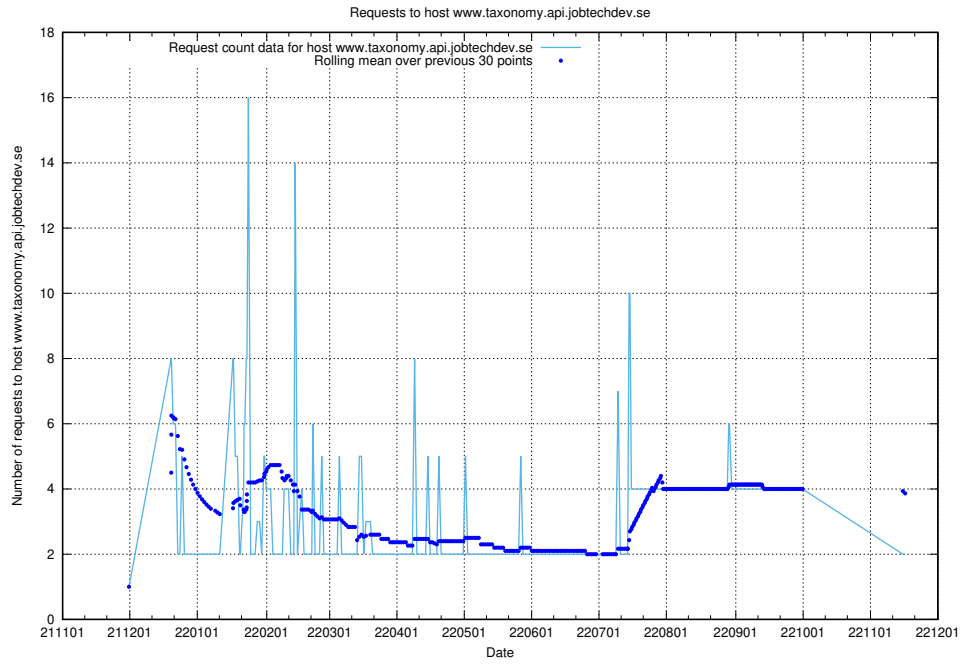

7.382 Usage of `www.taxonomy.api.jobtechdev.se`

Here, we count the number of requests to host `www.taxonomy.api.jobtechdev.se`.