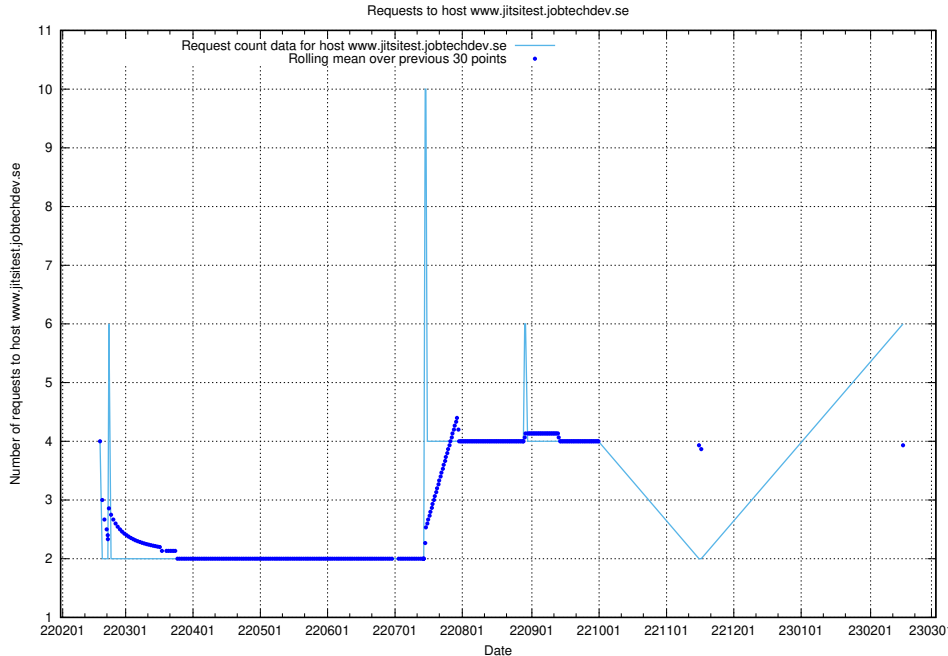

7.84 Usage of www.jitsitest.jobtechdev.se

Here, we count the number of requests to host www.jitsitest.jobtechdev.se.