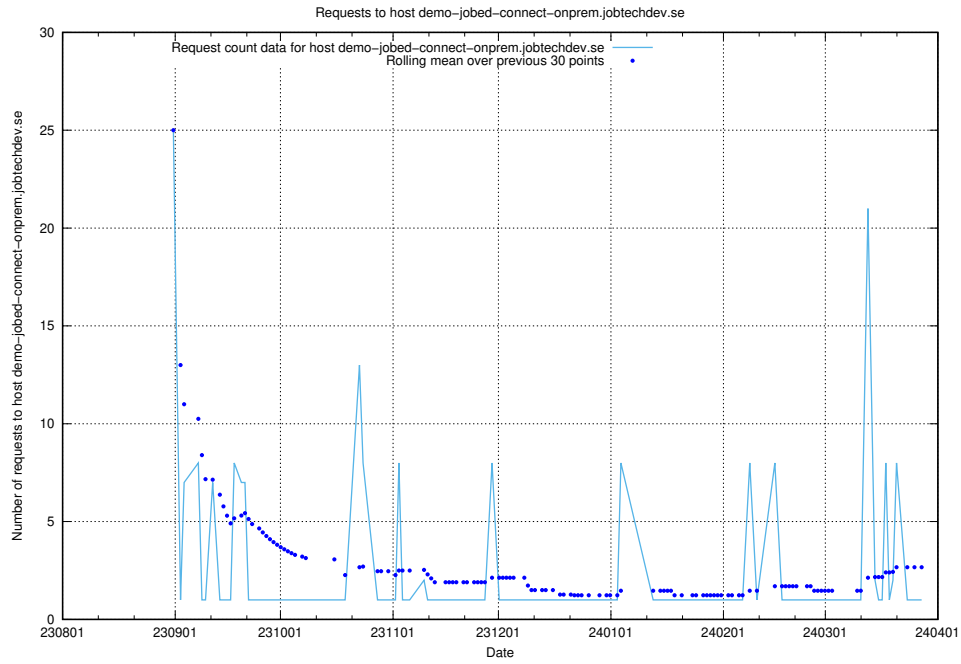

7.602 Usage of demo-jobed-connect-onprem.jobtechdev.se

Here, we count the number of requests to host demo-jobed-connect-onprem.jobtechdev.se.