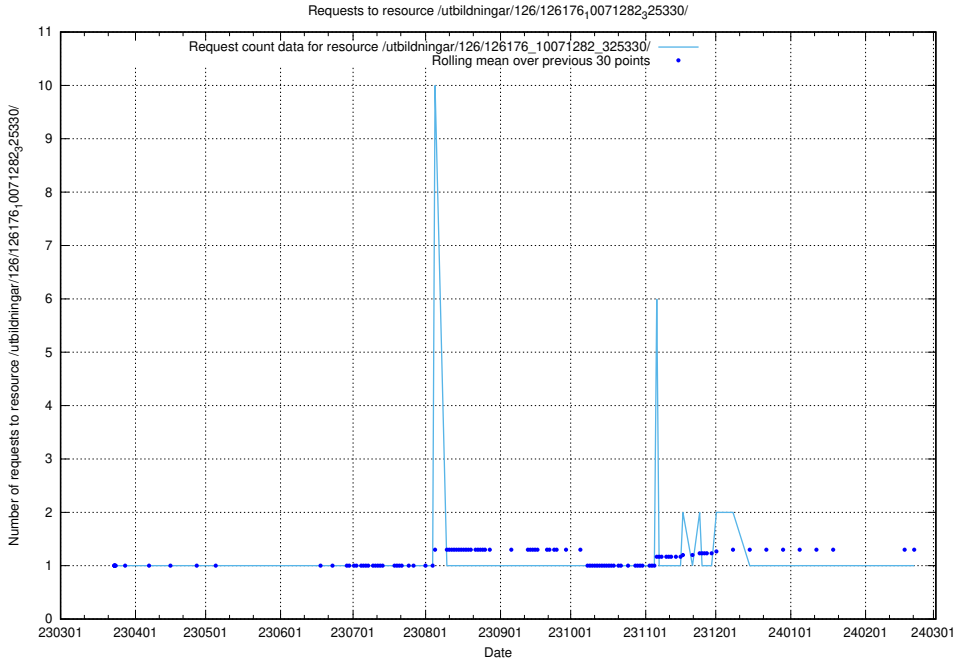

5.6062 Usage of /utbildningar/126/126176_10071282_325330/

Here, we count the number of requests to resource /utbildningar/126/126176_10071282_325330/.