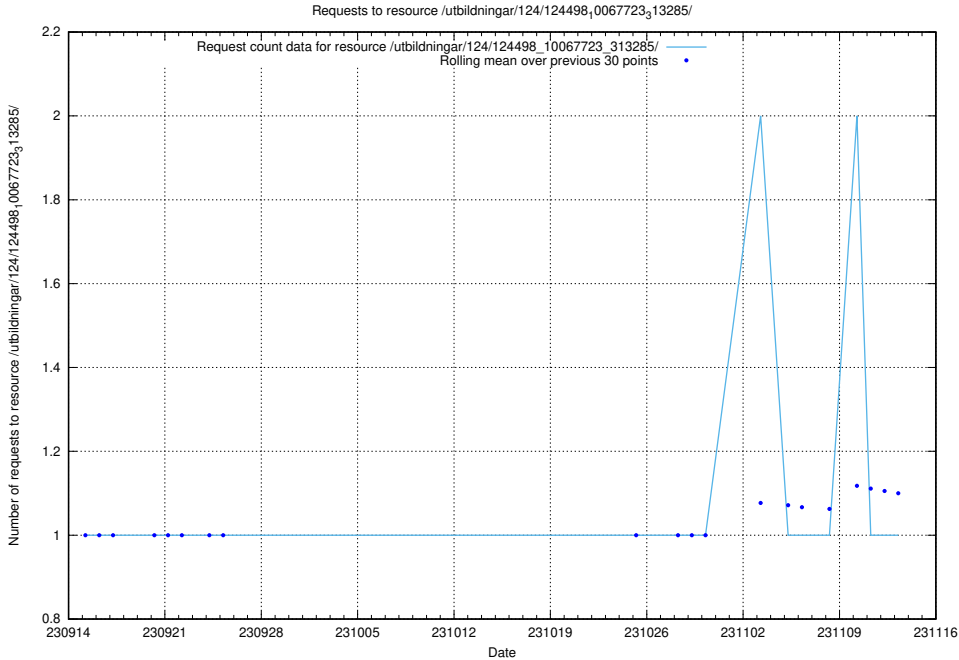

5.4232 Usage of /utbildningar/124/124498_10067723_313285/

Here, we count the number of requests to resource /utbildningar/124/124498_10067723_313285/.