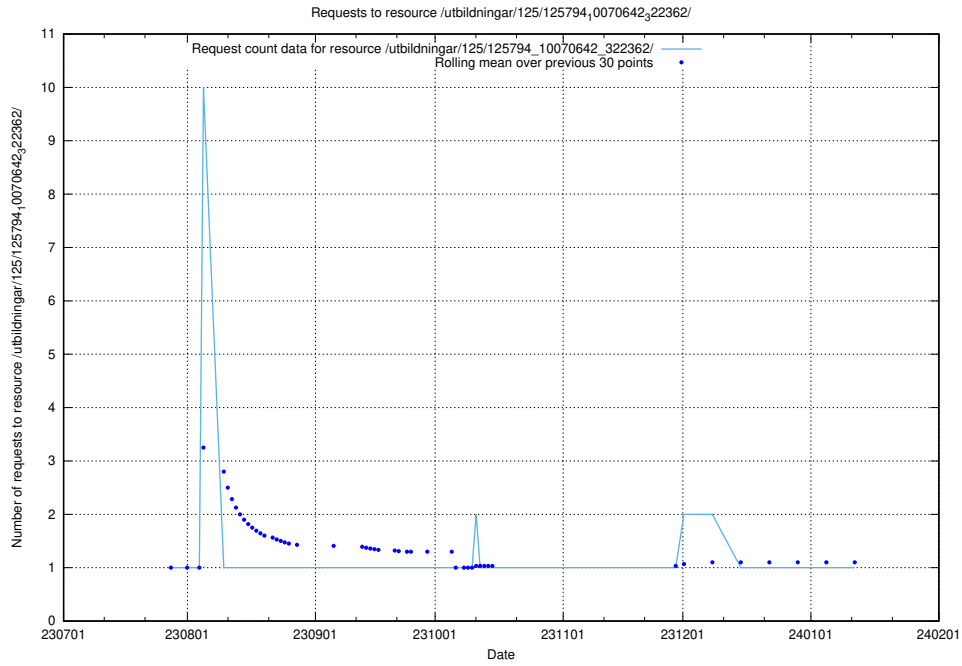

5.4564 Usage of /utbildningar/125/125794_10070642_322362/

Here, we count the number of requests to resource /utbildningar/125/125794_10070642_322362/.