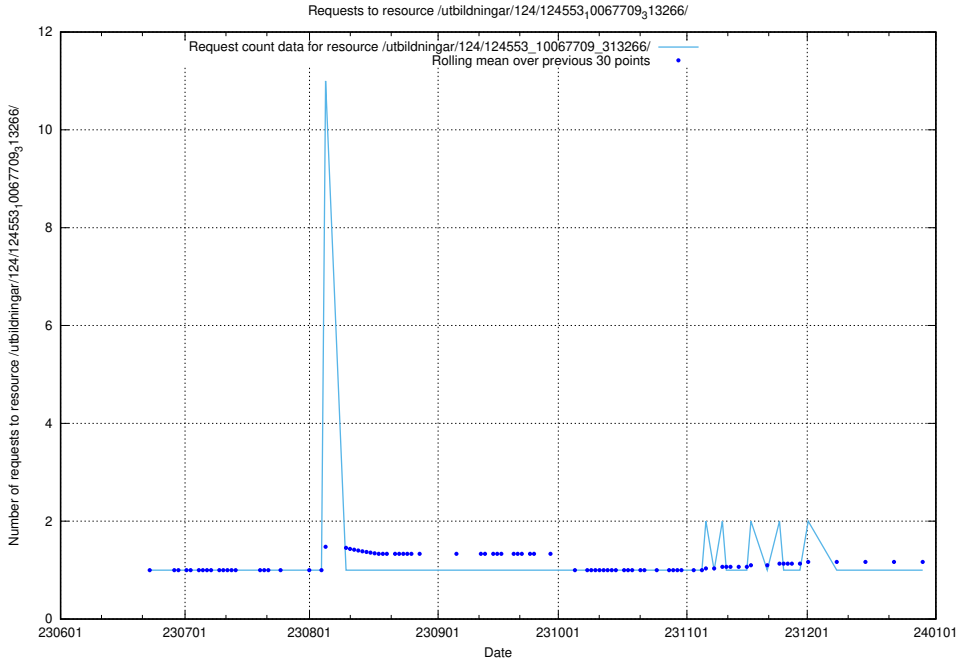

5.5403 Usage of /utbildningar/124/124553_10067709_313266/

Here, we count the number of requests to resource /utbildningar/124/124553_10067709_313266/.