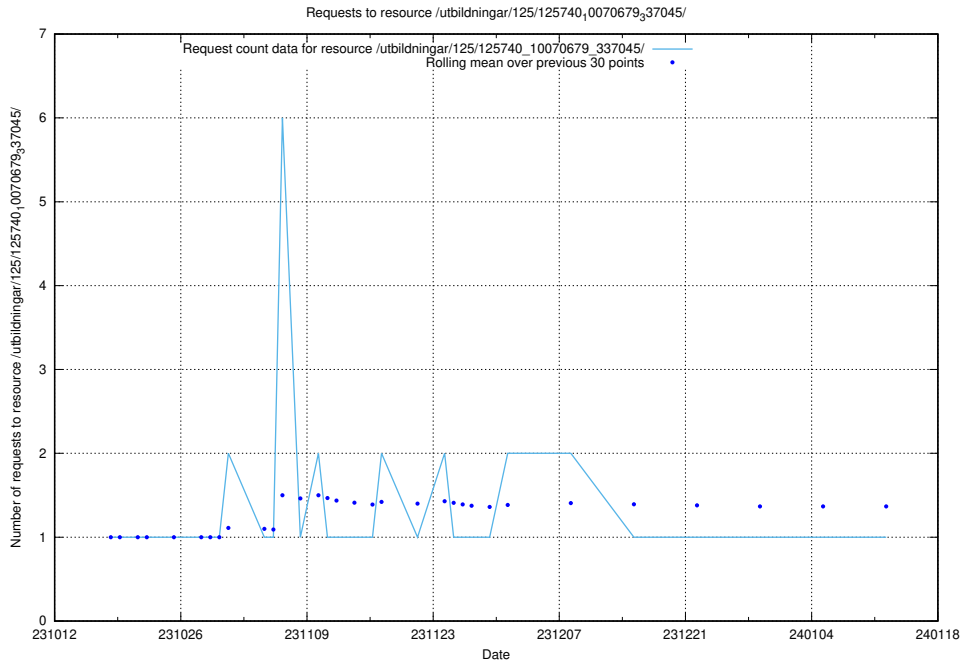

5.3933 Usage of /utbildningar/125/125740_10070679_337045/

Here, we count the number of requests to resource /utbildningar/125/125740_10070679_337045/.