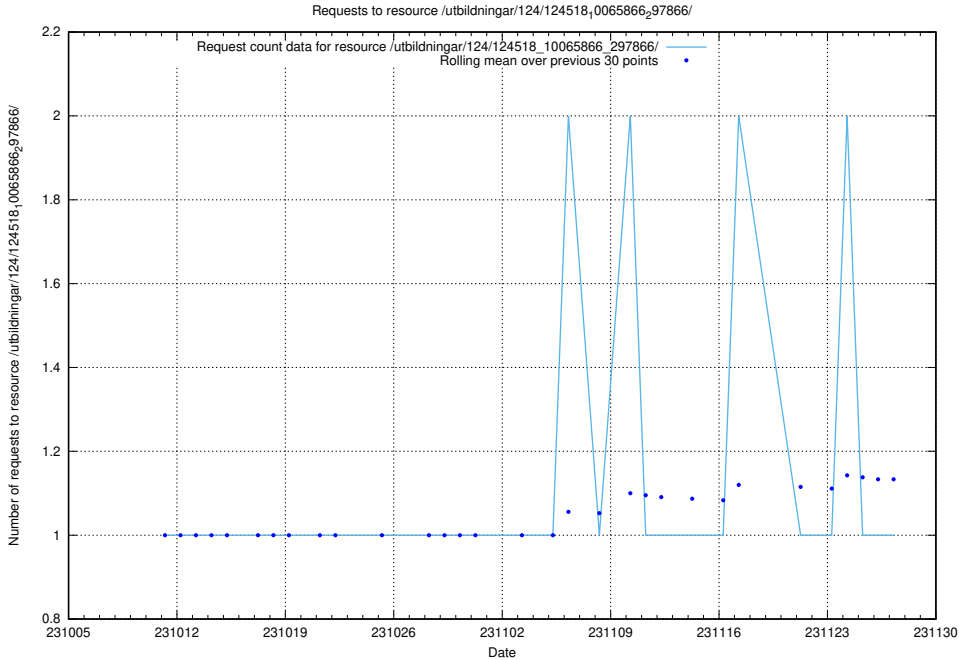

5.4024 Usage of /utbildningar/124/124518_10065866_297866/

Here, we count the number of requests to resource /utbildningar/124/124518_10065866_297866/.