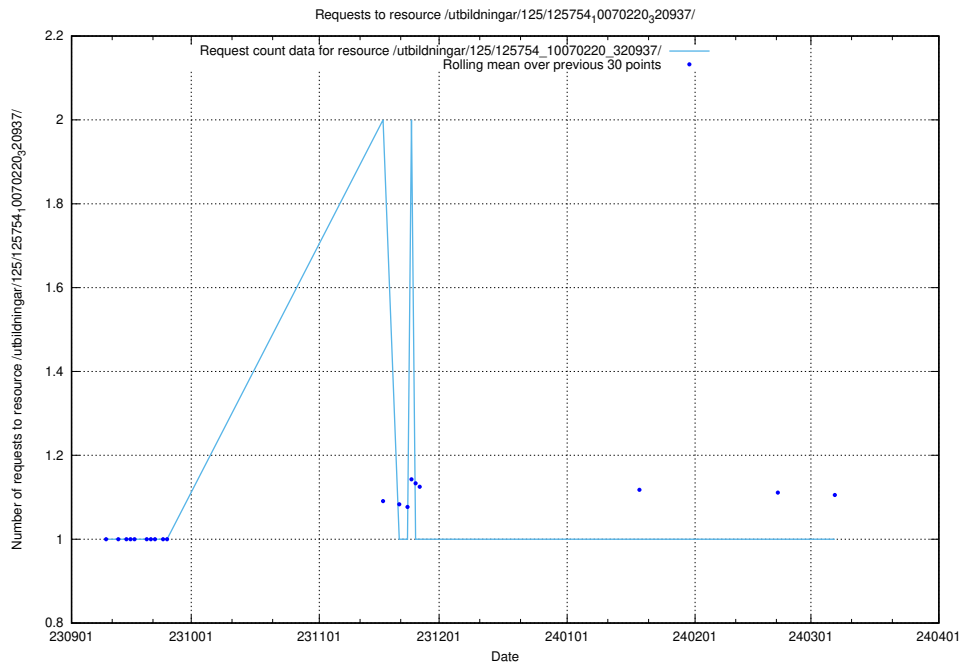

5.4259 Usage of /utbildningar/125/125754_10070220_320937/

Here, we count the number of requests to resource /utbildningar/125/125754_10070220_320937/.