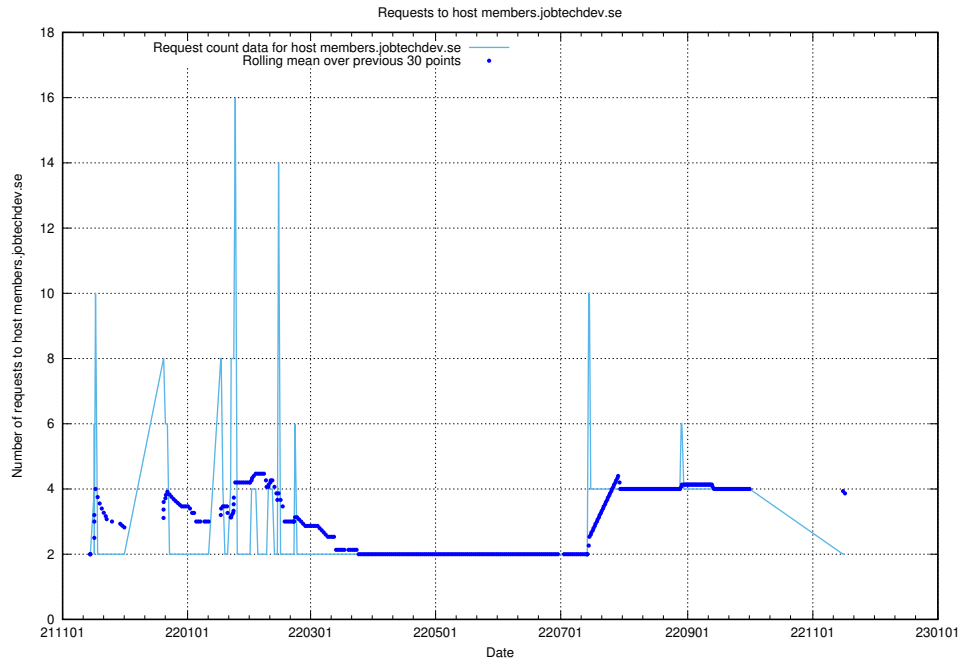

7.568 Usage of members.jobtechdev.se

Here, we count the number of requests to host members.jobtechdev.se.