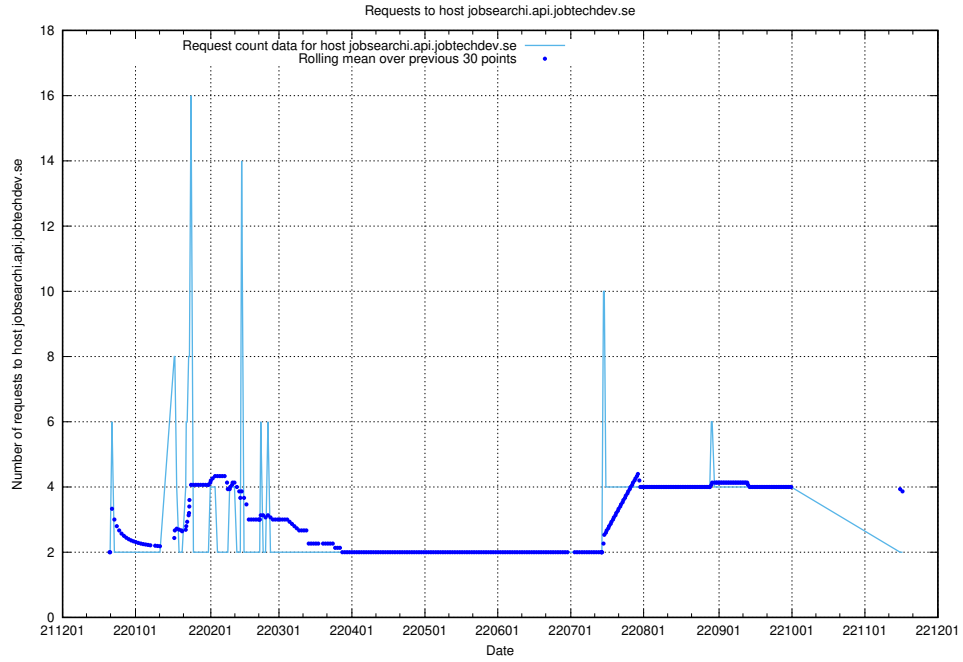

7.366 Usage of jobsearchi.api.jobtechdev.se

Here, we count the number of requests to host jobsearchi.api.jobtechdev.se.