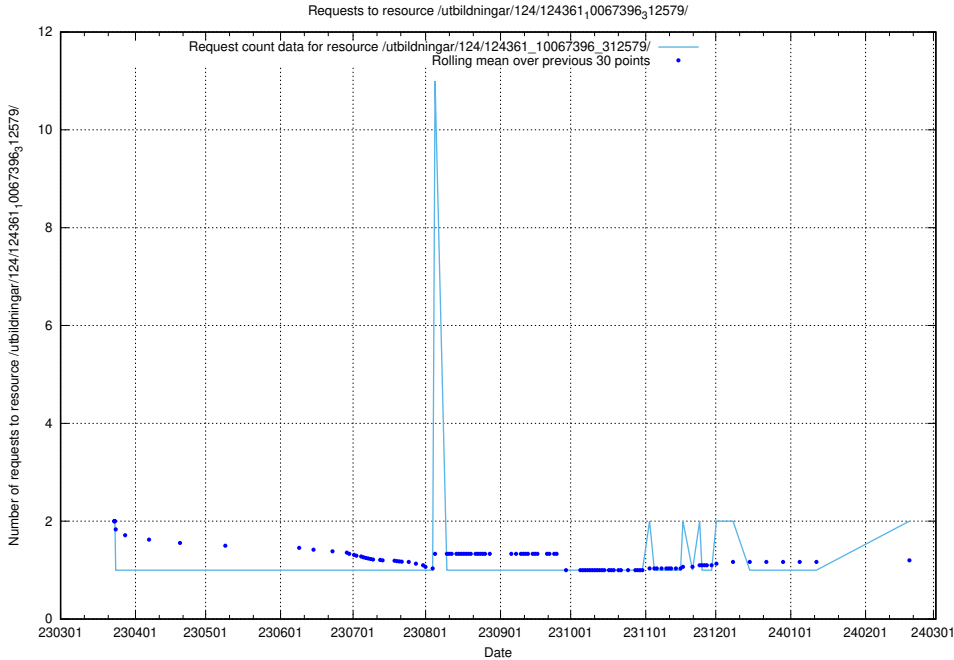

5.845 Usage of /utbildningar/124/124361_10067396_312579/

Here, we count the number of requests to resource /utbildningar/124/124361_10067396_312579/.