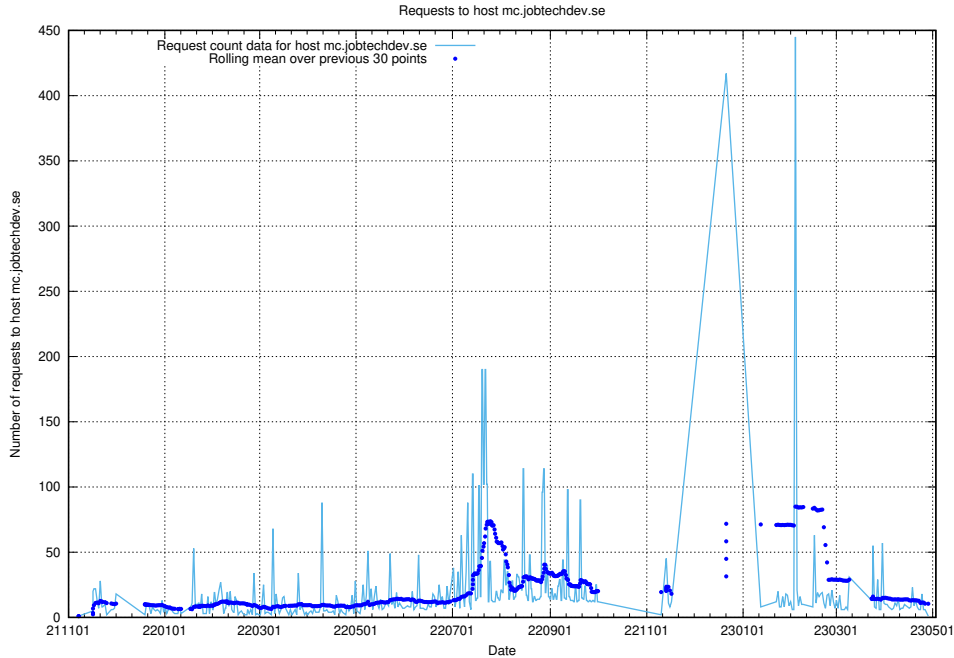

7.625 Usage of mc.jobtechdev.se

Here, we count the number of requests to host mc.jobtechdev.se.