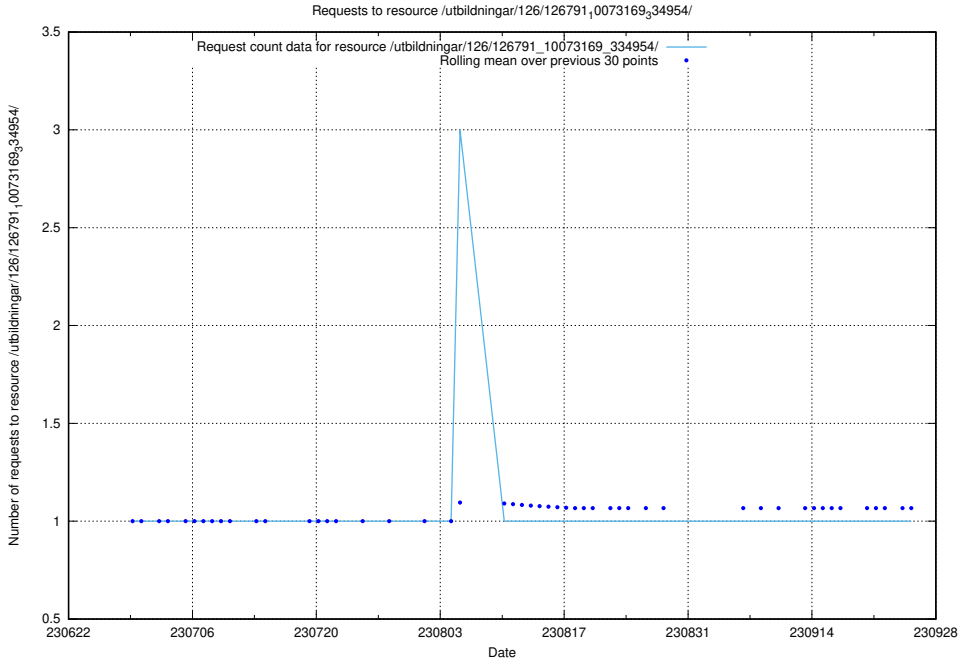

5.5097 Usage of /utbildningar/126/126791_10073169_334954/

Here, we count the number of requests to resource /utbildningar/126/126791_10073169_334954/.