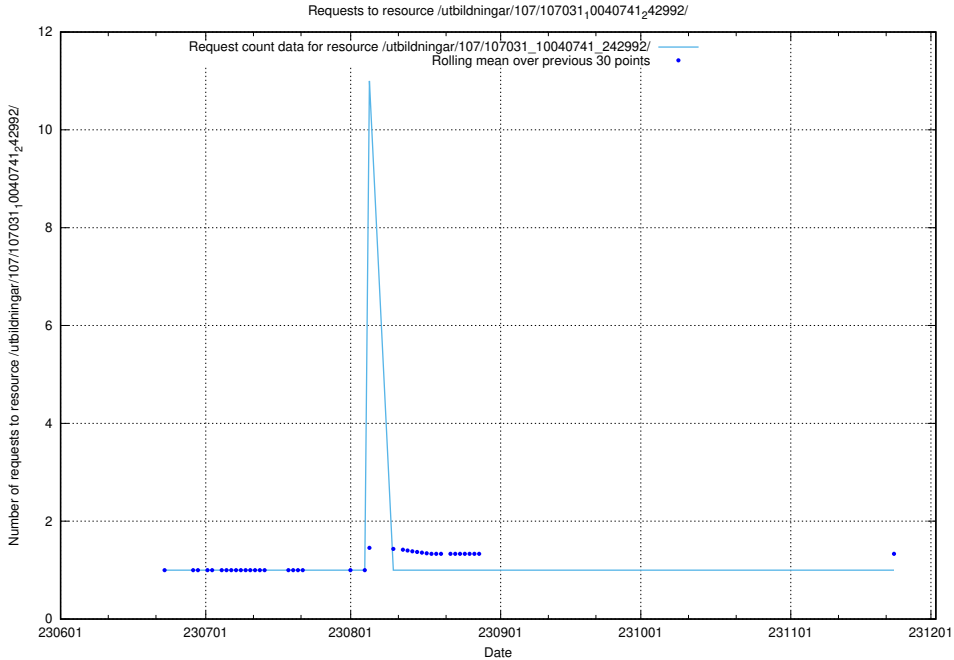

5.5508 Usage of /utbildningar/107/107031_10040741_242992/

Here, we count the number of requests to resource /utbildningar/107/107031_10040741_242992/.