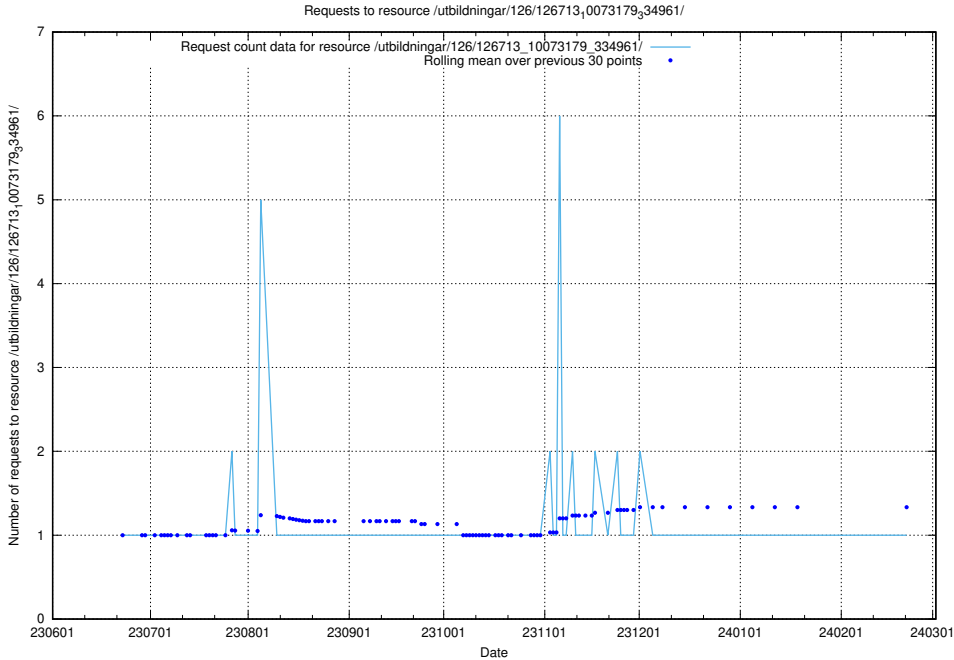

5.5275 Usage of /utbildningar/126/126713_10073179_334961/

Here, we count the number of requests to resource /utbildningar/126/126713_10073179_334961/.