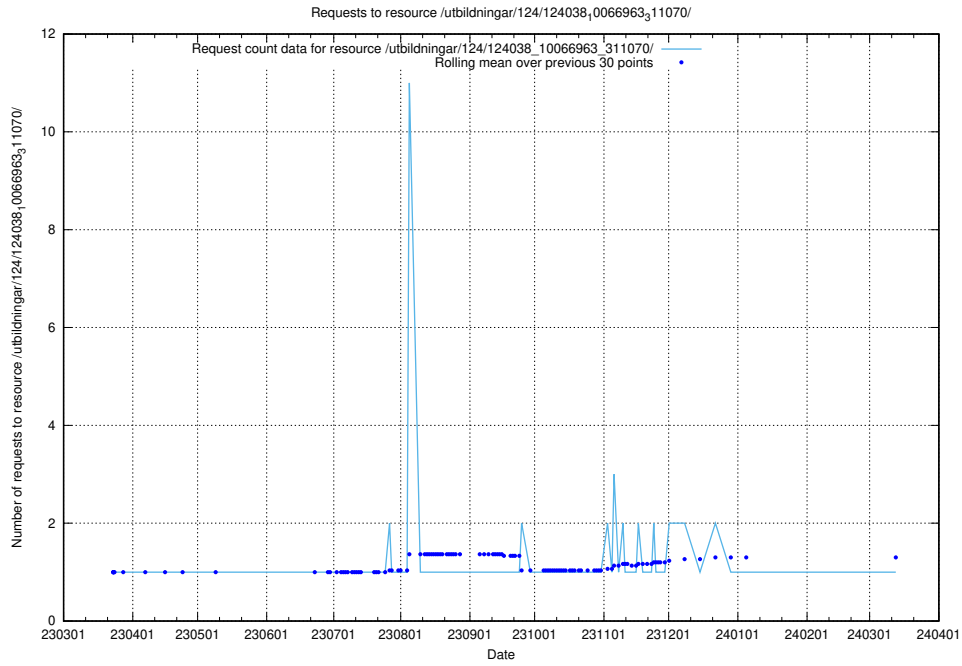

5.4009 Usage of /utbildningar/124/124038_10066963_311070/

Here, we count the number of requests to resource /utbildningar/124/124038_10066963_311070/.