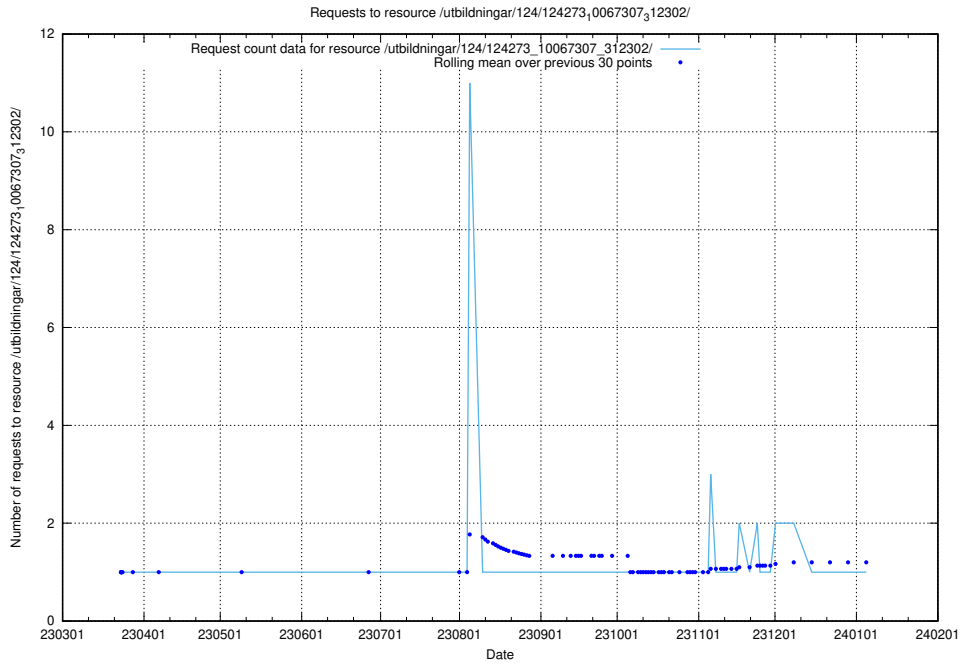

5.3625 Usage of /utbildningar/124/124273_10067307_312302/

Here, we count the number of requests to resource /utbildningar/124/124273_10067307_312302/.