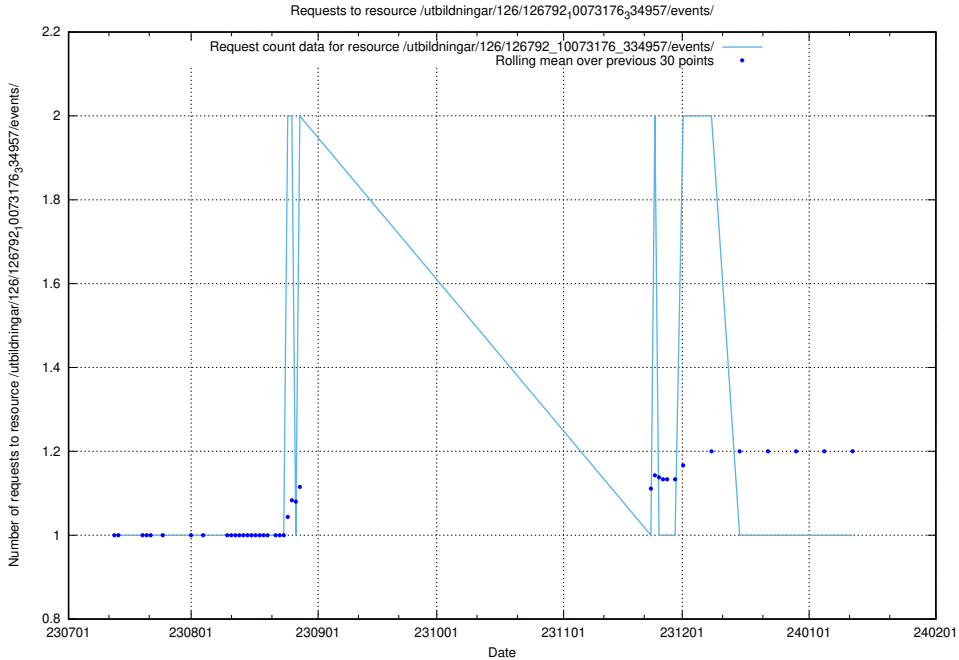

5.4758 Usage of /utbildningar/126/126792_10073176_334957/events/

Here, we count the number of requests to resource /utbildningar/126/126792_10073176_334957/events/