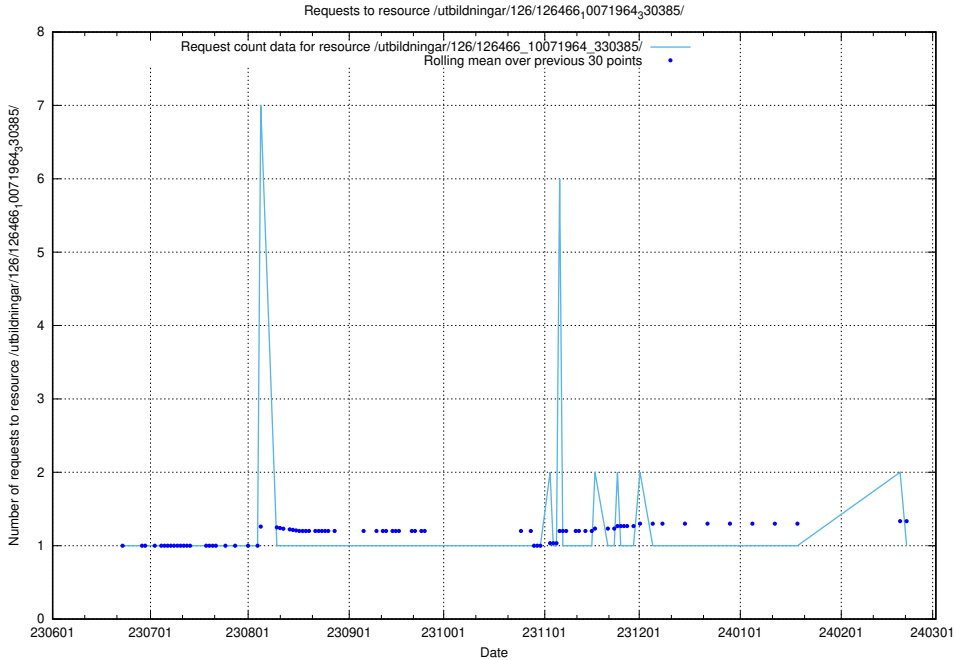

5.5306 Usage of /utbildningar/126/126466_10071964_330385/

Here, we count the number of requests to resource /utbildningar/126/126466_10071964_330385/.