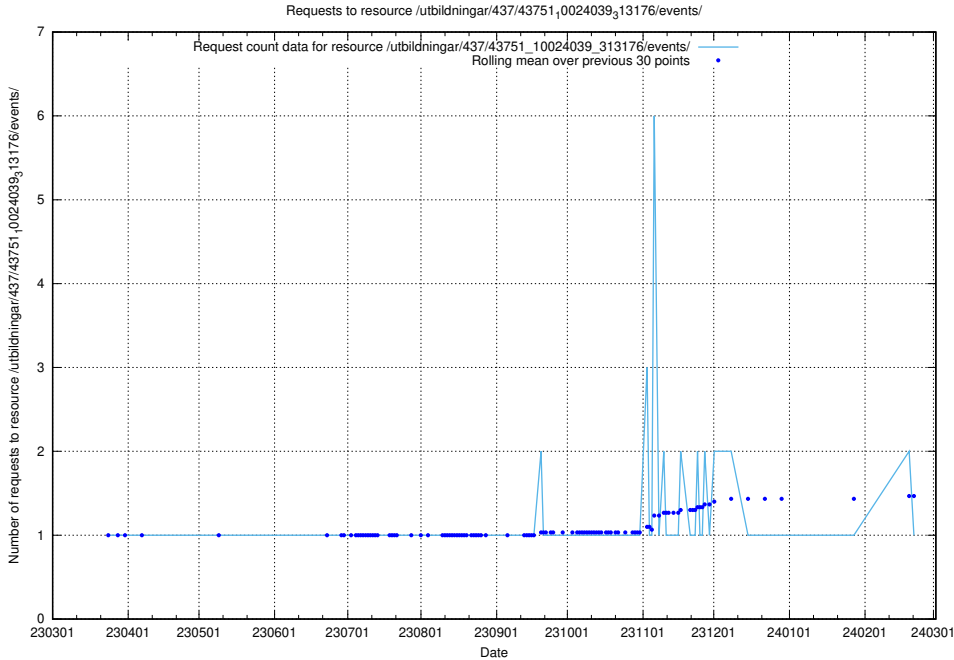

5.5846 Usage of /utbildningar/437/43751_10024039_313176/events/

Here, we count the number of requests to resource /utbildningar/437/43751_10024039_313176/events/.