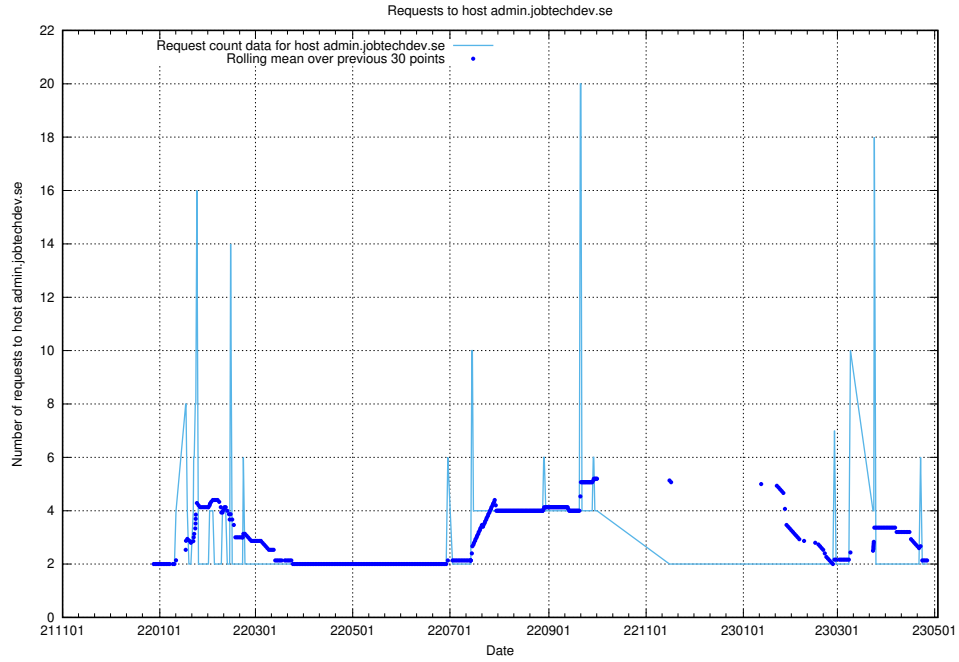

7.362 Usage of admin.jobtechdev.se

Here, we count the number of requests to host admin.jobtechdev.se.