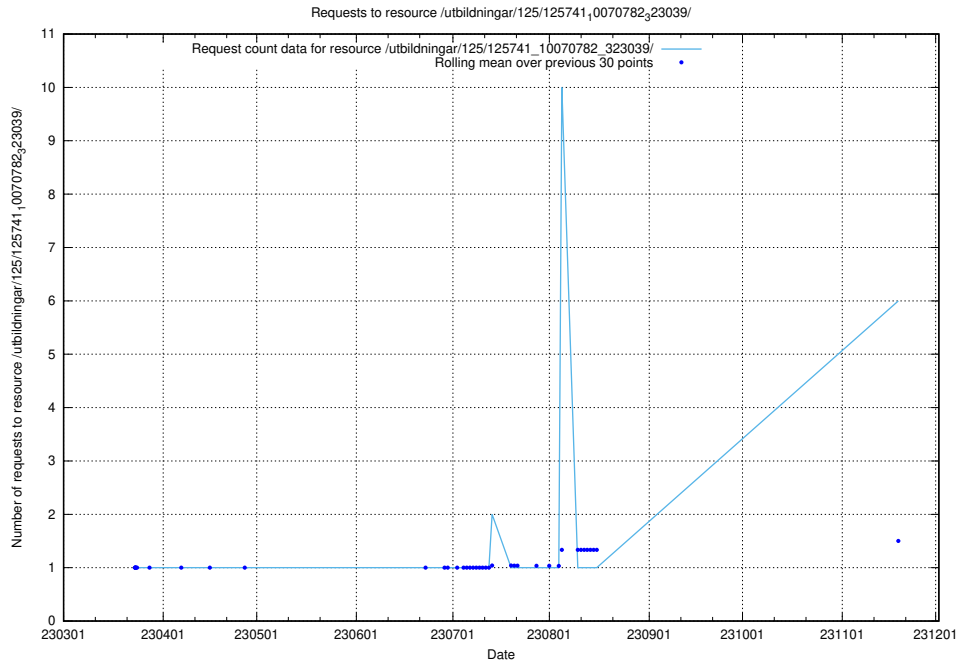

5.106 Usage of /utbildningar/125/125741_10070782_323039/

Here, we count the number of requests to resource /utbildningar/125/125741_10070782_323039/.