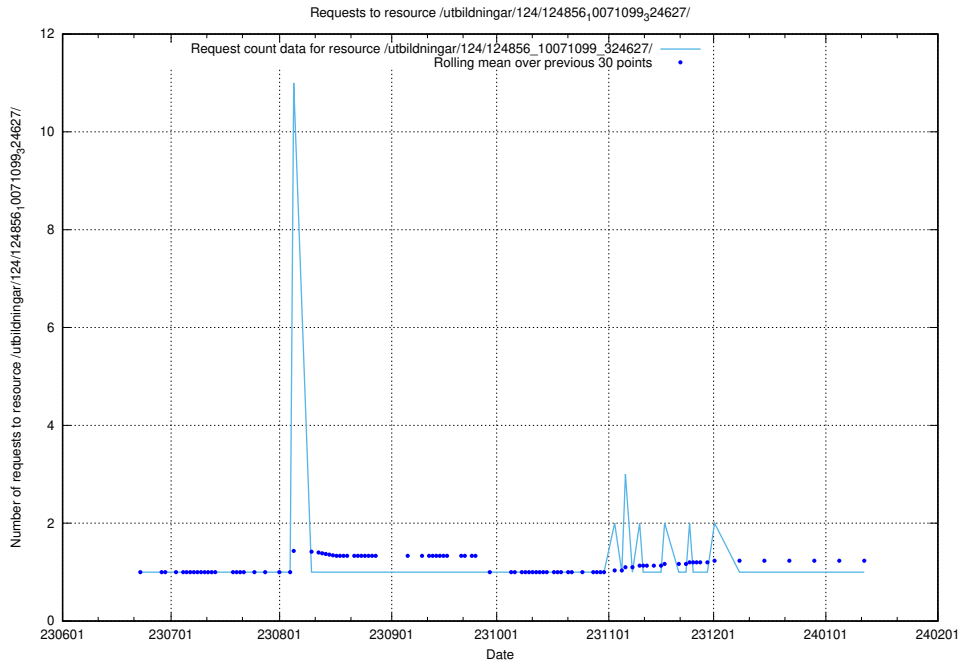

5.5398 Usage of /utbildningar/124/124856_10071099_324627/

Here, we count the number of requests to resource /utbildningar/124/124856_10071099_324627/.