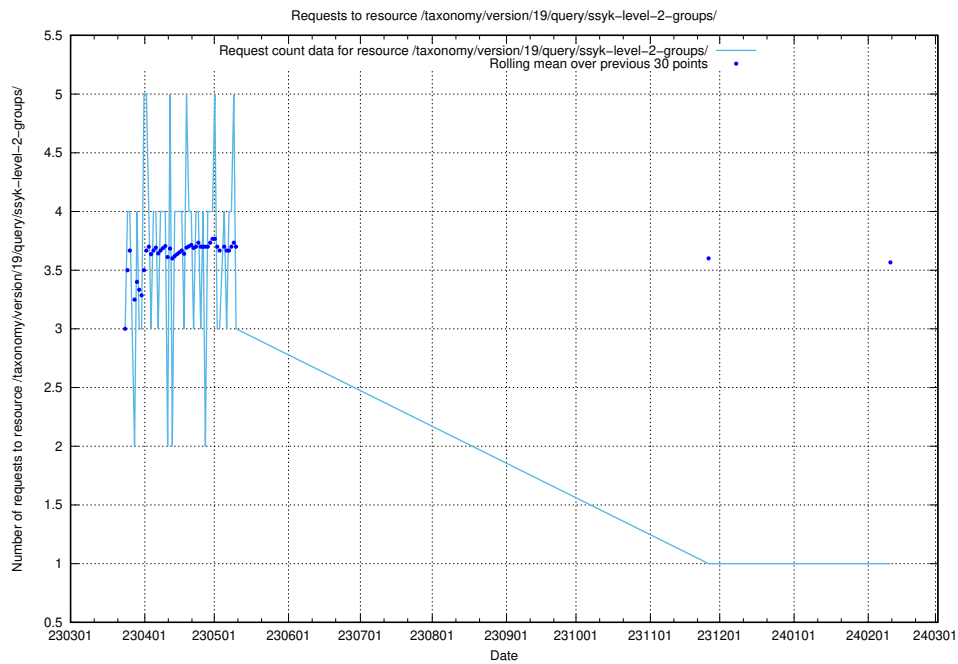

5.5782 Usage of /taxonomy/version/19/query/ssyk-level-2-groups/

Here, we count the number of requests to resource /taxonomy/version/19/query/ssyk-level-2-groups/.