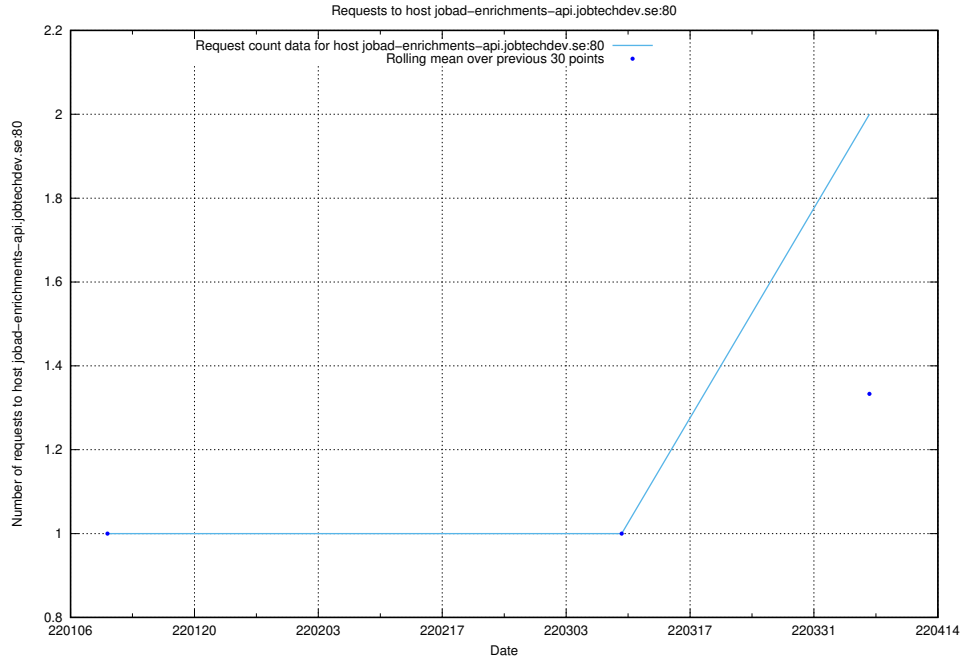

7.283 Usage of jobad-enrichments-api.jobtechdev.se:80

Here, we count the number of requests to host jobad-enrichments-api.jobtechdev.se:80.