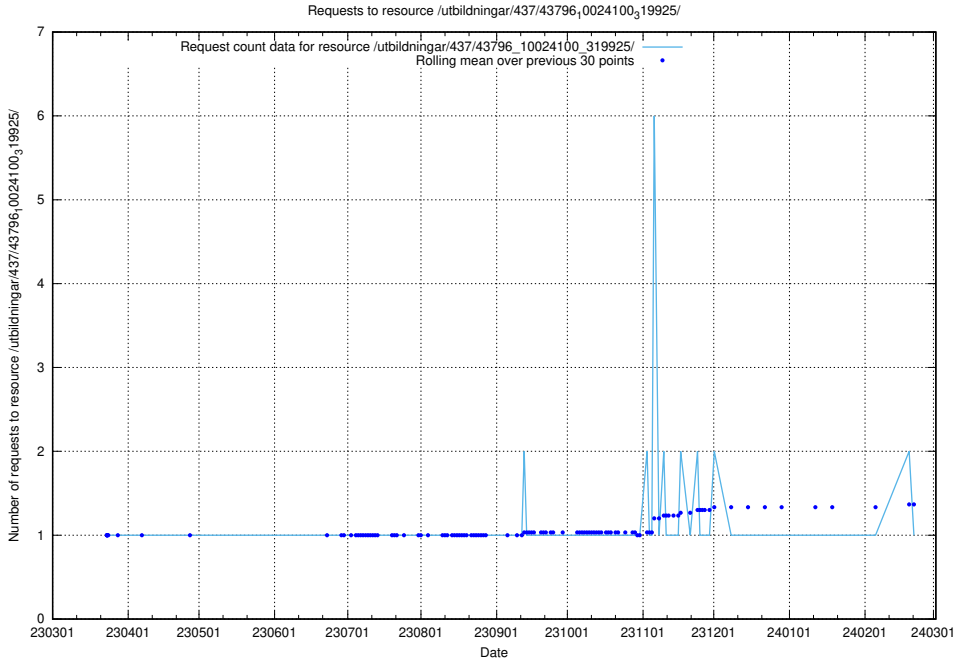

5.5991 Usage of /utbildningar/437/43796_10024100_319925/

Here, we count the number of requests to resource /utbildningar/437/43796_10024100_319925/.