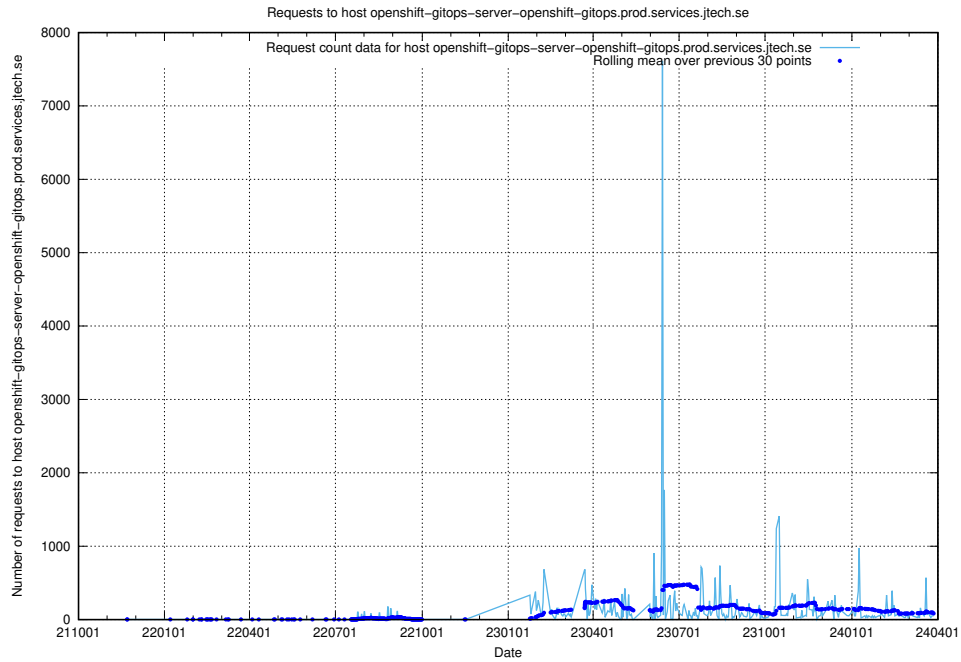

## 7.25 Usage of openshift-gitops-server-openshift-gitops.prod.services.jtech.se

Here, we count the number of requests to host openshift-gitops-server-openshift-gitops.prod.services.jtech.se.