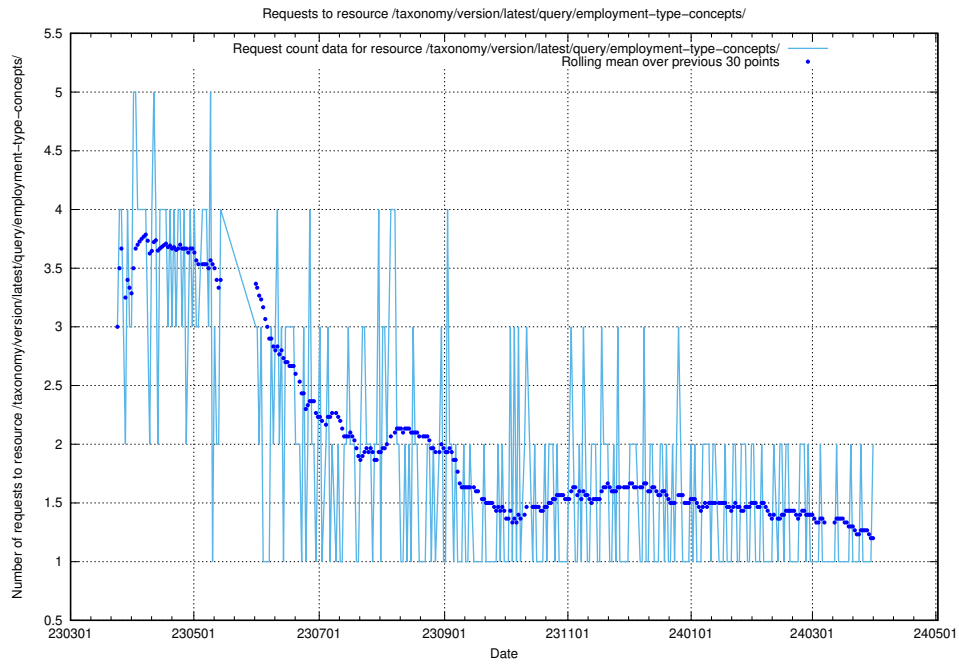

5.803 Usage of /taxonomy/version/latest/query/employment-type-concepts/

Here, we count the number of requests to resource /taxonomy/version/latest/query/employment-type-concepts/.