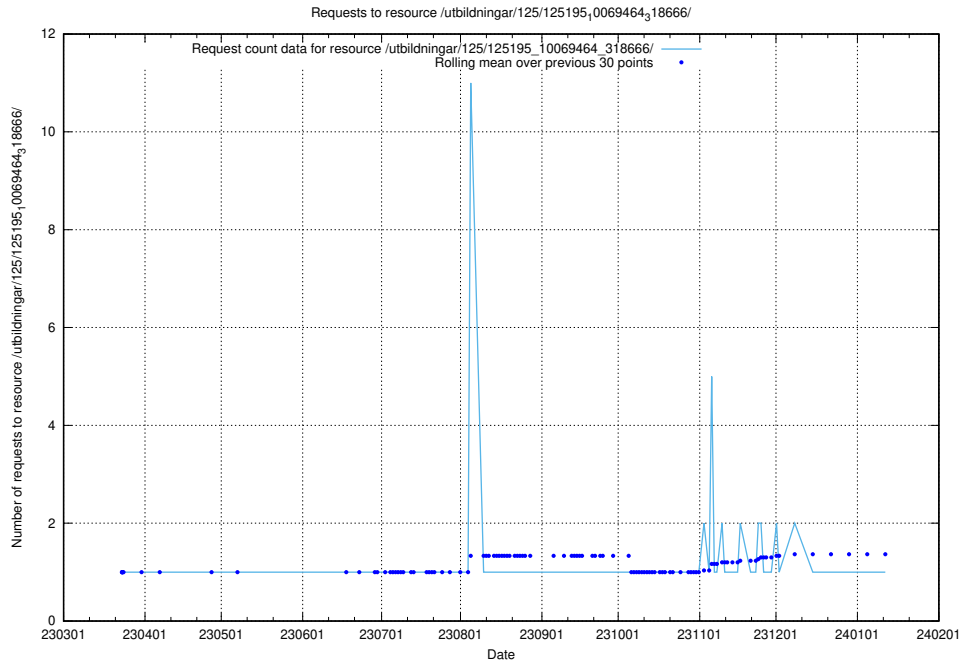

5.1025 Usage of /utbildningar/125/125195_10069464_318666/

Here, we count the number of requests to resource /utbildningar/125/125195_10069464_318666/.