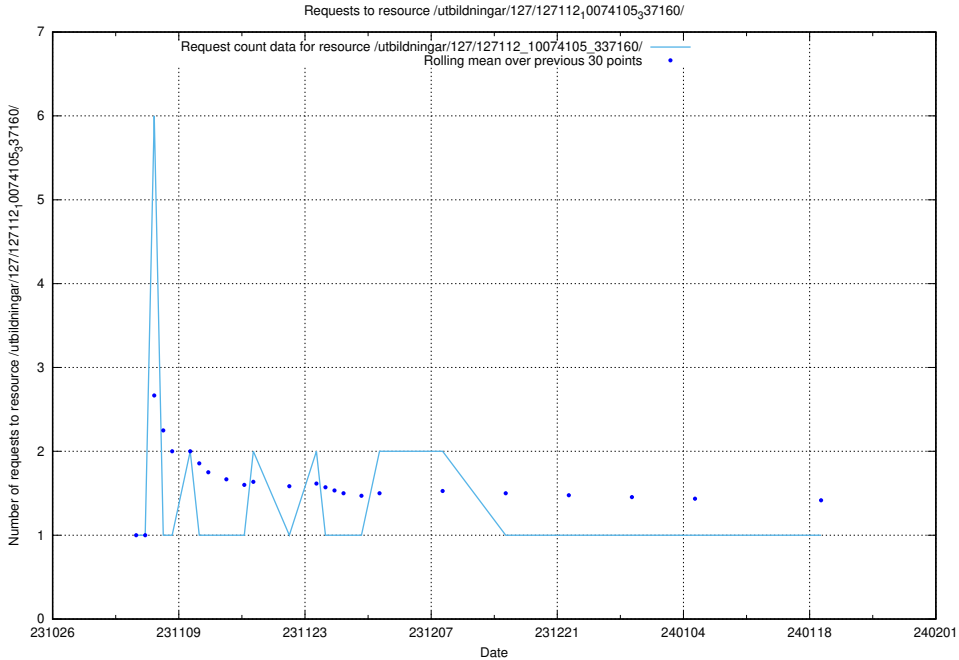

5.3768 Usage of /utbildningar/127/127112_10074105_337160/

Here, we count the number of requests to resource /utbildningar/127/127112_10074105_337160/.