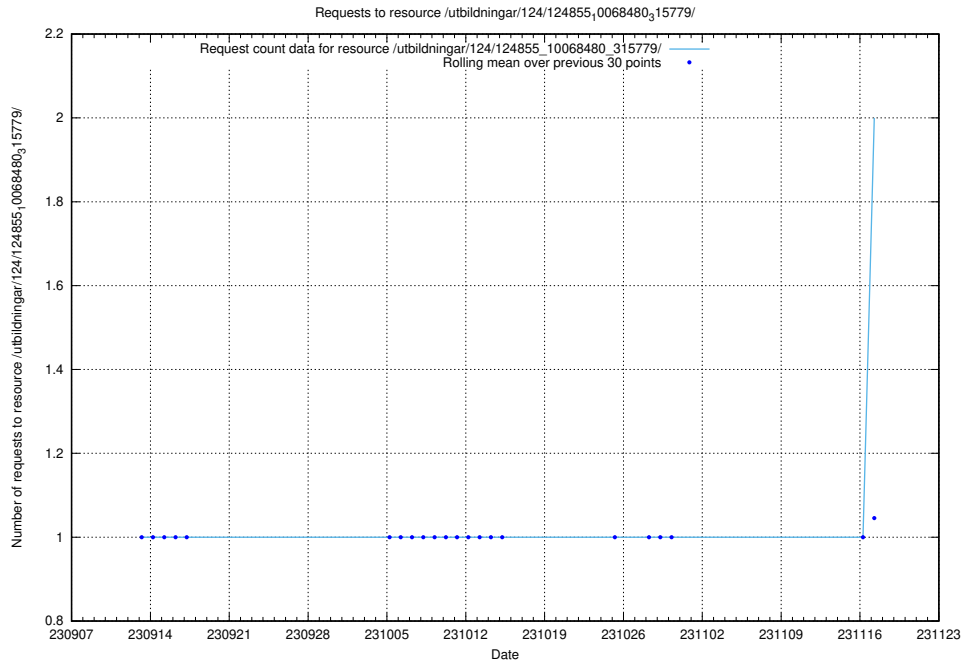

5.596 Usage of /utbildningar/124/124855_10068480_315779/

Here, we count the number of requests to resource /utbildningar/124/124855_10068480_315779/.