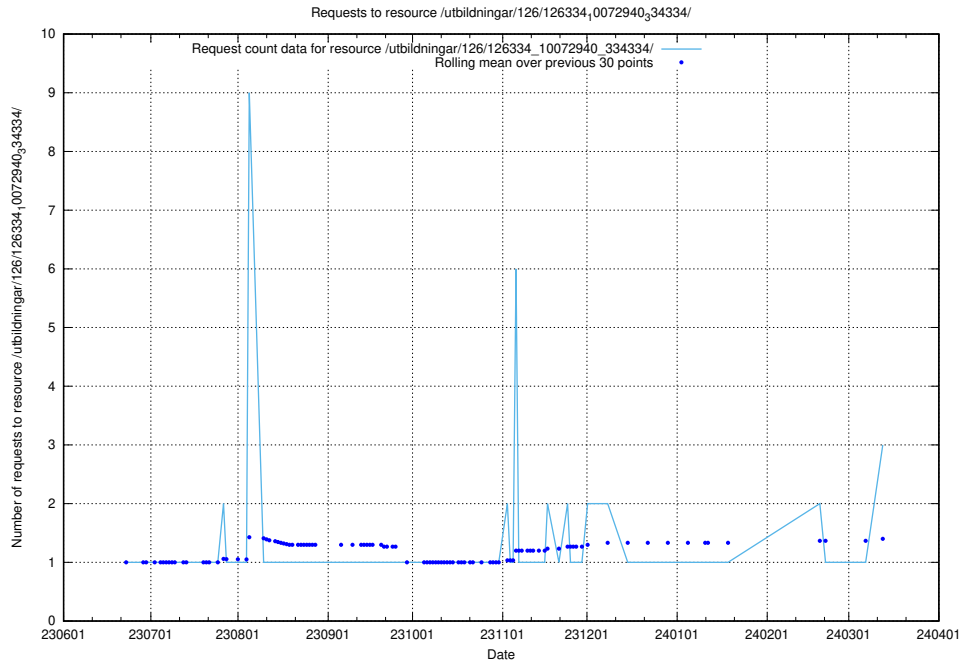

5.268 Usage of /utbildningar/126/126334_10072940_334334/

Here, we count the number of requests to resource /utbildningar/126/126334_10072940_334334/.