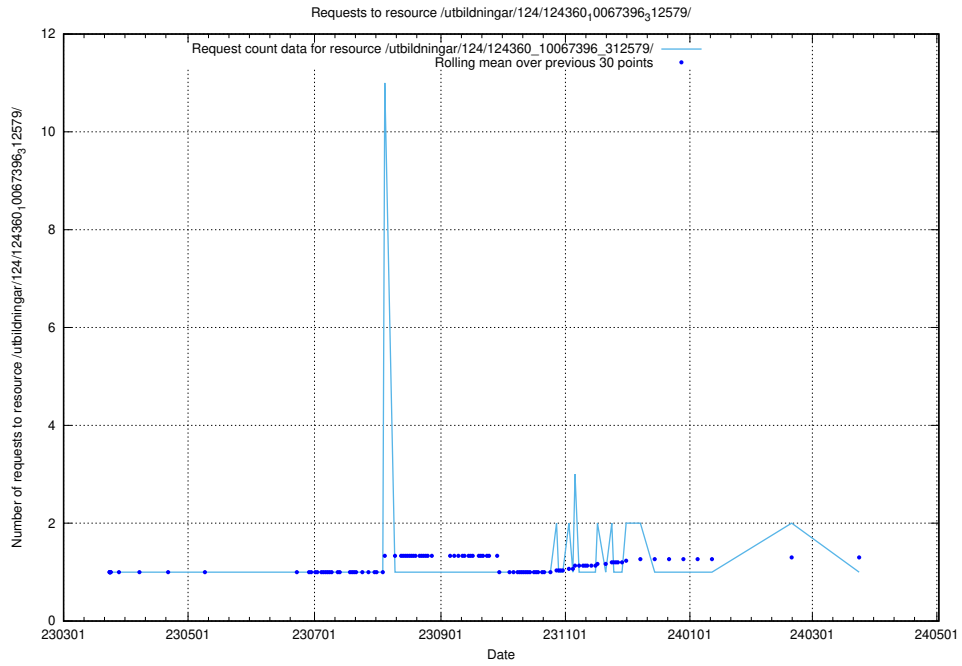

5.3434 Usage of /utbildningar/124/124360_10067396_312579/

Here, we count the number of requests to resource /utbildningar/124/124360_10067396_312579/.