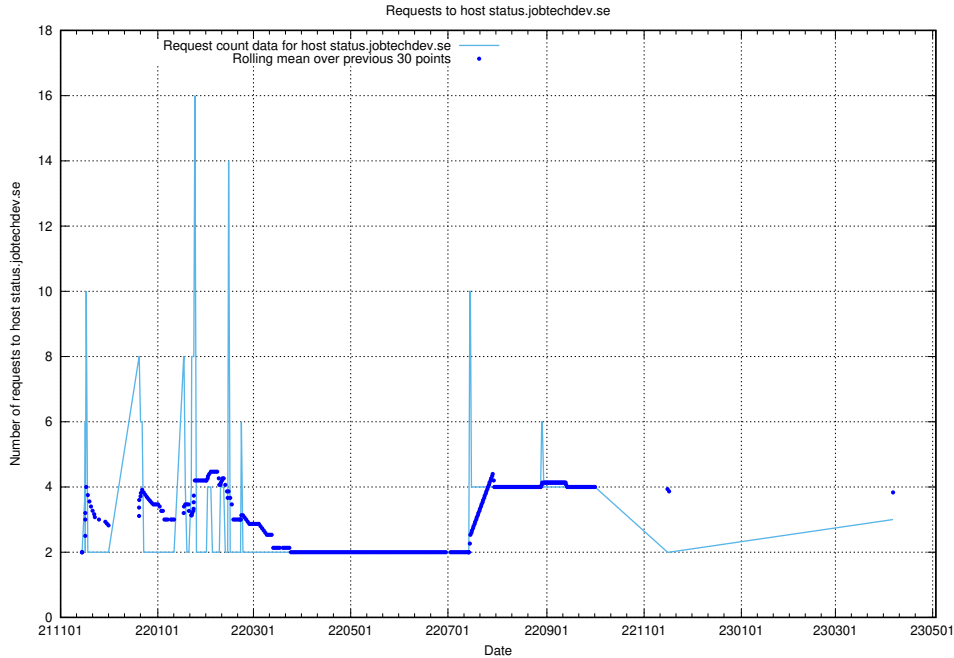

7.232 Usage of status.jobtechdev.se

Here, we count the number of requests to host status.jobtechdev.se.