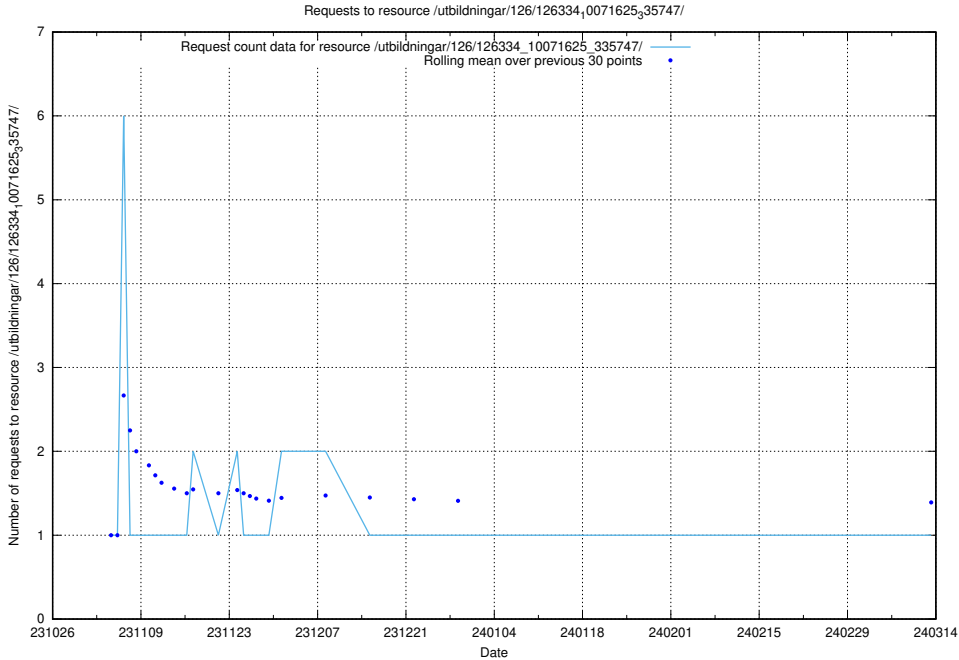

5.3776 Usage of /utbildningar/126/126334_10071625_335747/

Here, we count the number of requests to resource /utbildningar/126/126334_10071625_335747/.