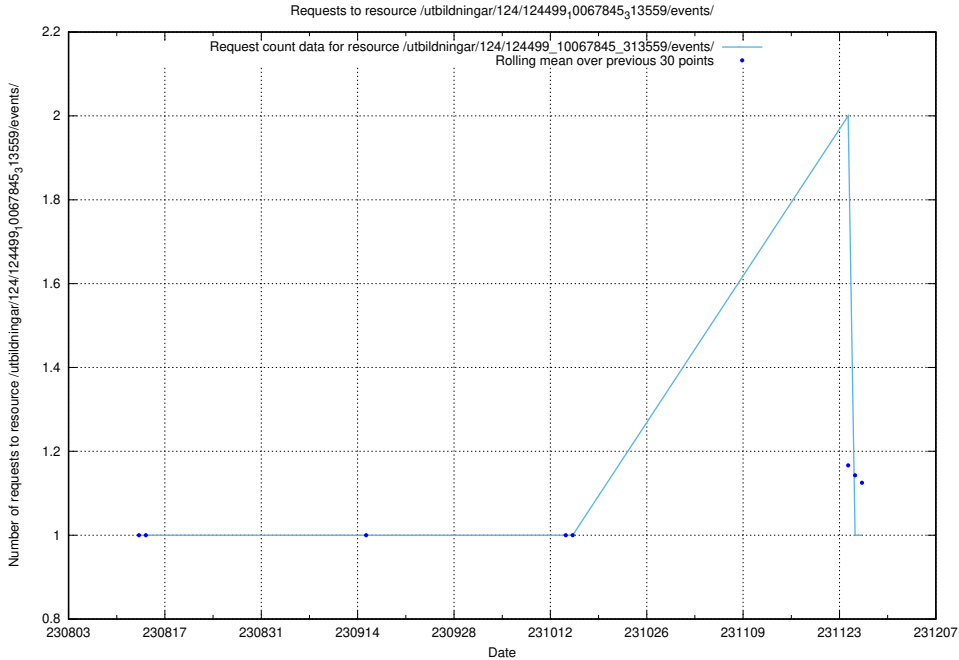

5.4457 Usage of /utbildningar/124/124499_10067845_313559/events/

Here, we count the number of requests to resource /utbildningar/124/124499_10067845_313559/events/