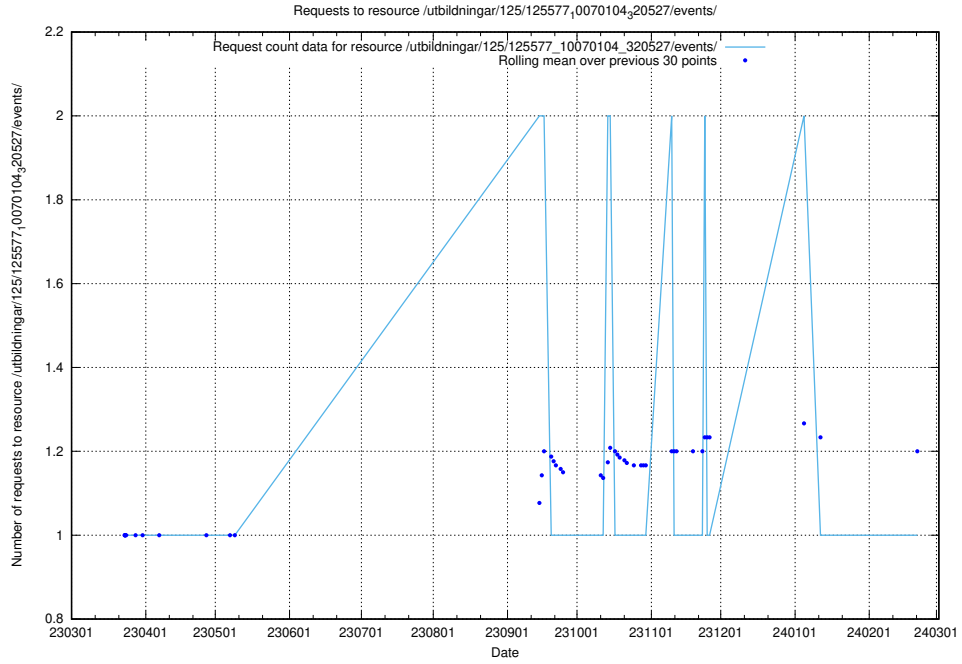

5.994 Usage of /utbildningar/125/125577_10070104_320527/events/

Here, we count the number of requests to resource /utbildningar/125/125577_10070104_320527/events/