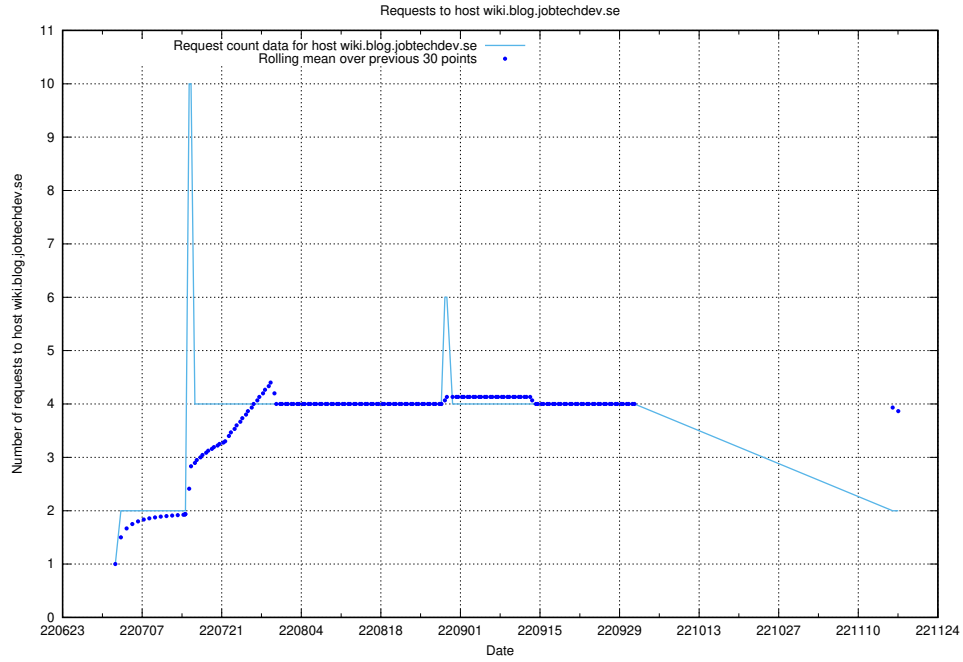

7.390 Usage of wiki.blog.jobtechdev.se

Here, we count the number of requests to host wiki.blog.jobtechdev.se.