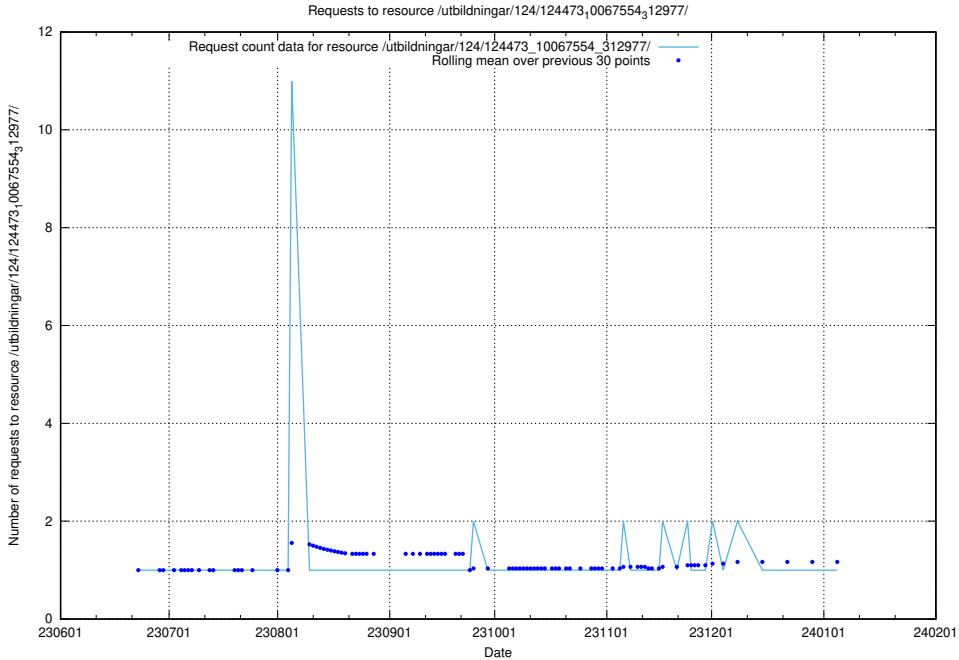

5.5466 Usage of /utbildningar/124/124473_10067554_312977/

Here, we count the number of requests to resource /utbildningar/124/124473_10067554_312977/.