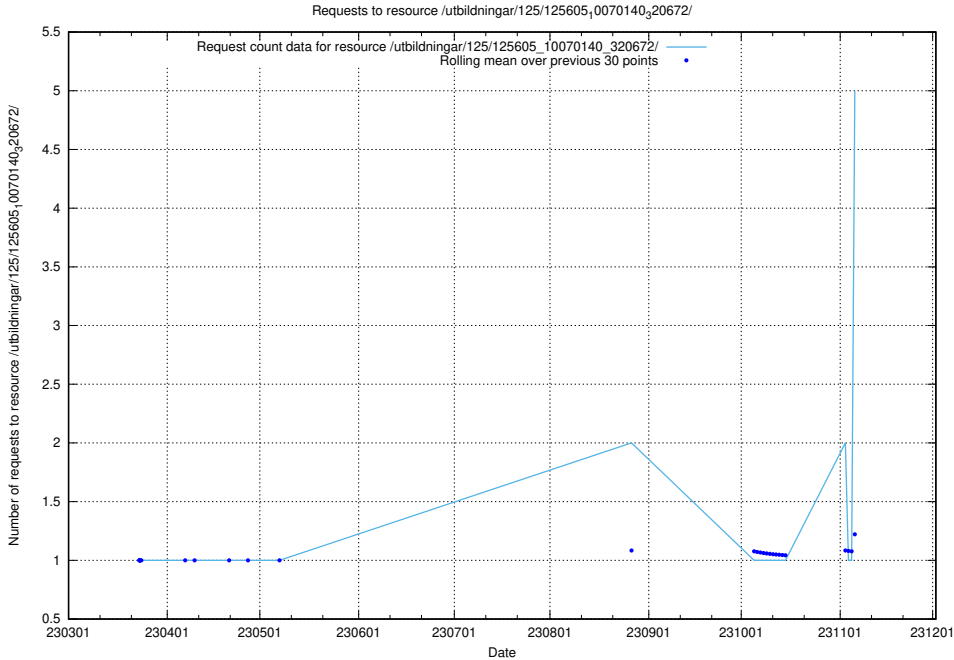

5.110 Usage of /utbildningar/125/125605_10070140_320672/

Here, we count the number of requests to resource /utbildningar/125/125605_10070140_320672/.