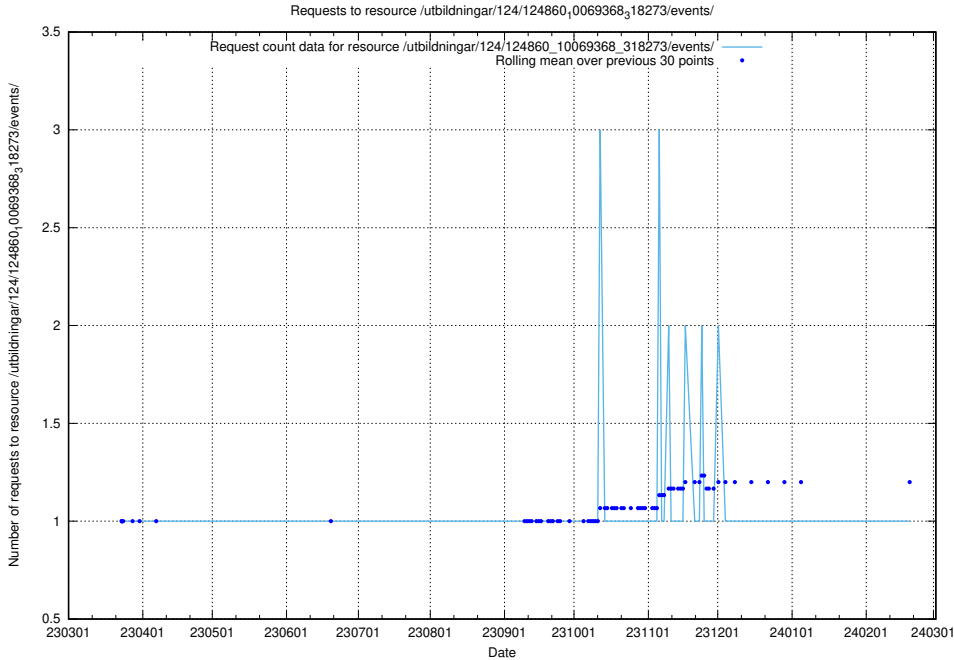

5.1072 Usage of /utbildningar/124/124860_10069368_318273/events/

Here, we count the number of requests to resource /utbildningar/124/124860_10069368_318273/events/