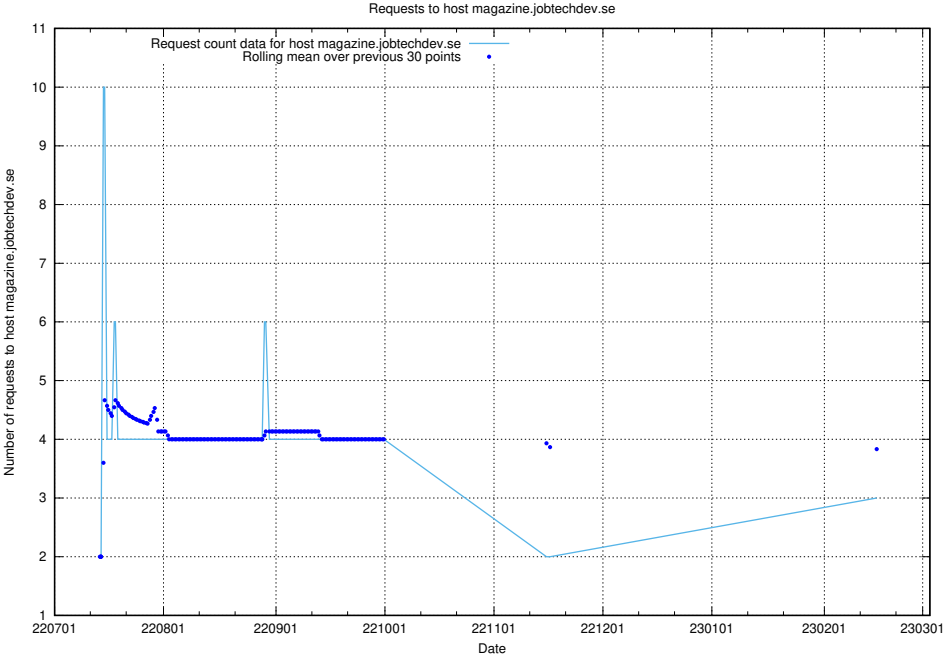

## 7.207 Usage of magazine.jobtechdev.se

Here, we count the number of requests to host magazine.jobtechdev.se.