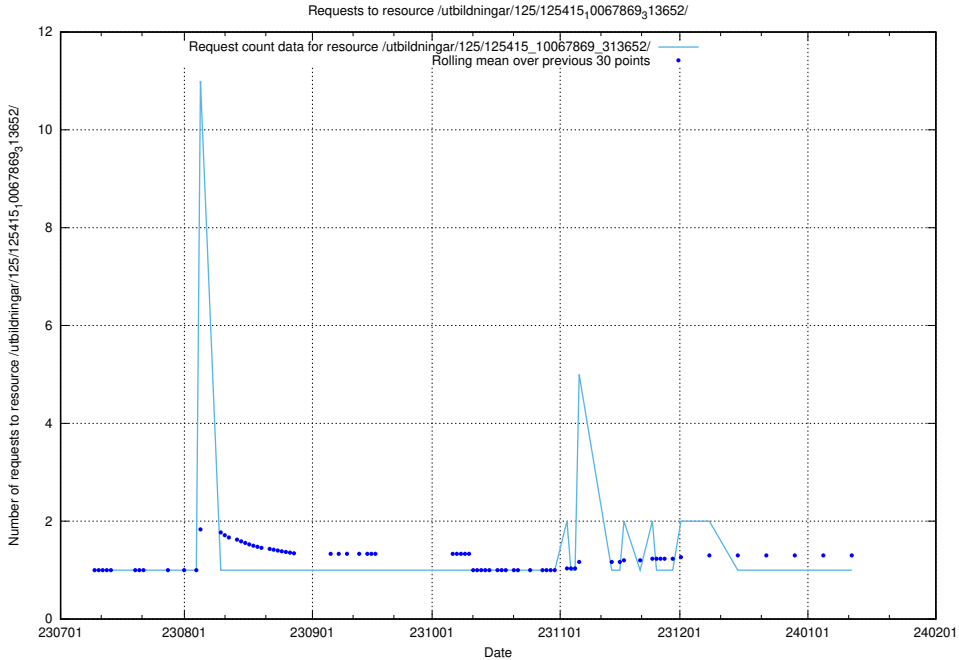

5.4776 Usage of /utbildningar/125/125415_10067869_313652/

Here, we count the number of requests to resource /utbildningar/125/125415_10067869_313652/.