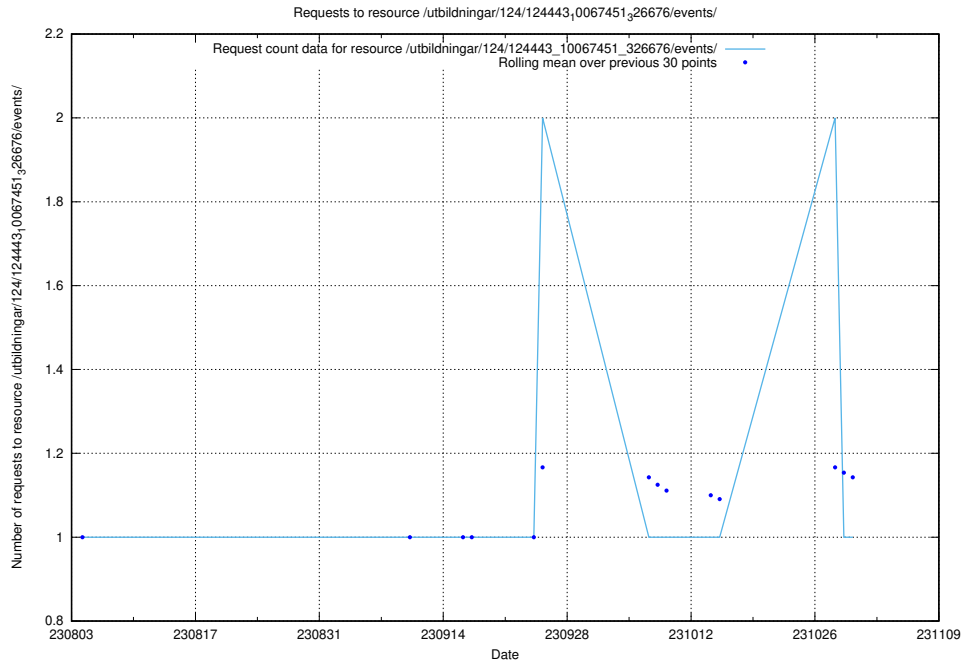

5.4541 Usage of /utbildningar/124/124443_10067451_326676/events/

Here, we count the number of requests to resource /utbildningar/124/124443_10067451_326676/events/