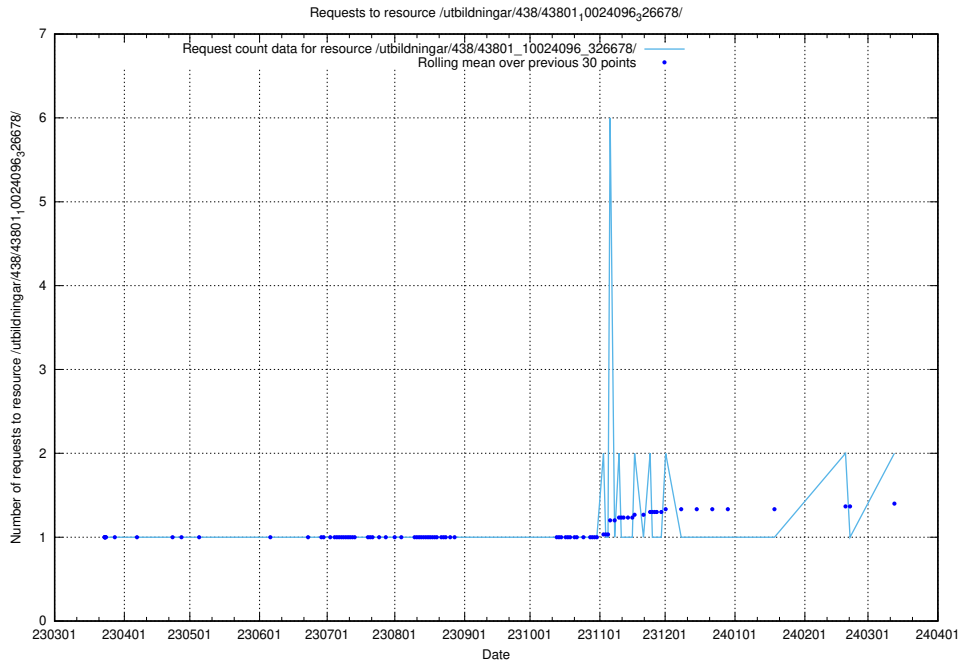

5.848 Usage of /utbildningar/438/43801_10024096_326678/

Here, we count the number of requests to resource /utbildningar/438/43801_10024096_326678/.