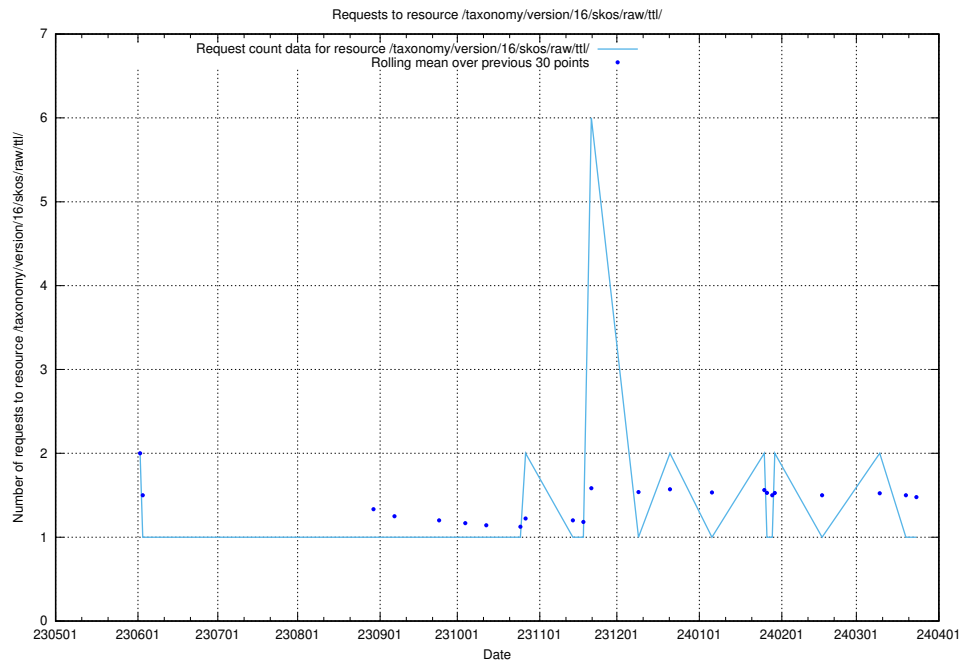

5.5595 Usage of /taxonomy/version/16/skos/raw/ttl/

Here, we count the number of requests to resource /taxonomy/version/16/skos/raw/ttl/.