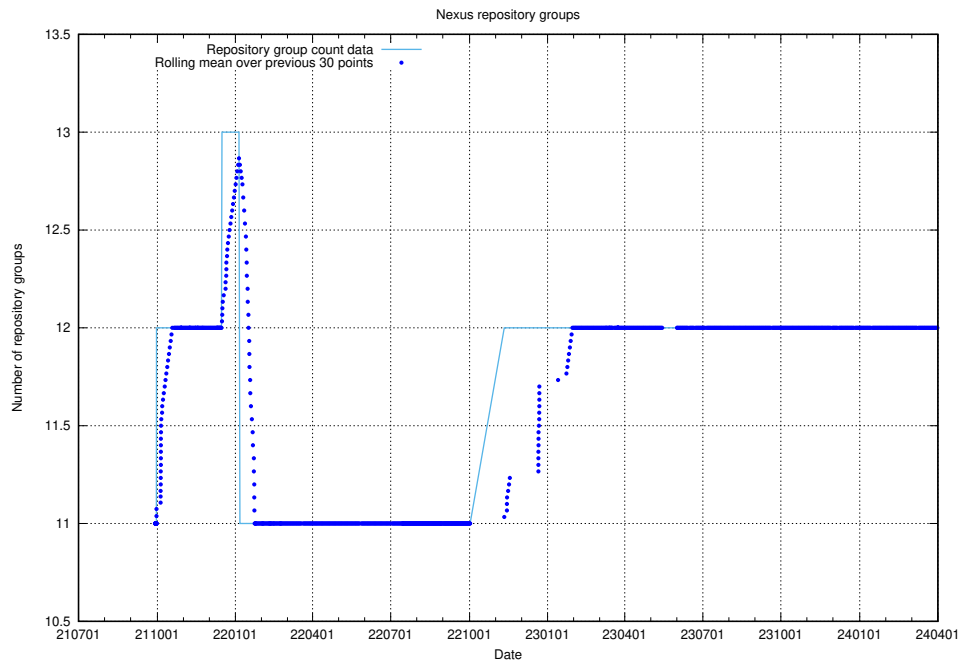

9 Nexus

This section contains statistics from the [image and package repositories](https://nexus.jobtechdev.se)⁹ of JobTech.

9.1 Number of repository groups in Nexus

A graph showing the number of repository groups.

⁹<https://nexus.jobtechdev.se>