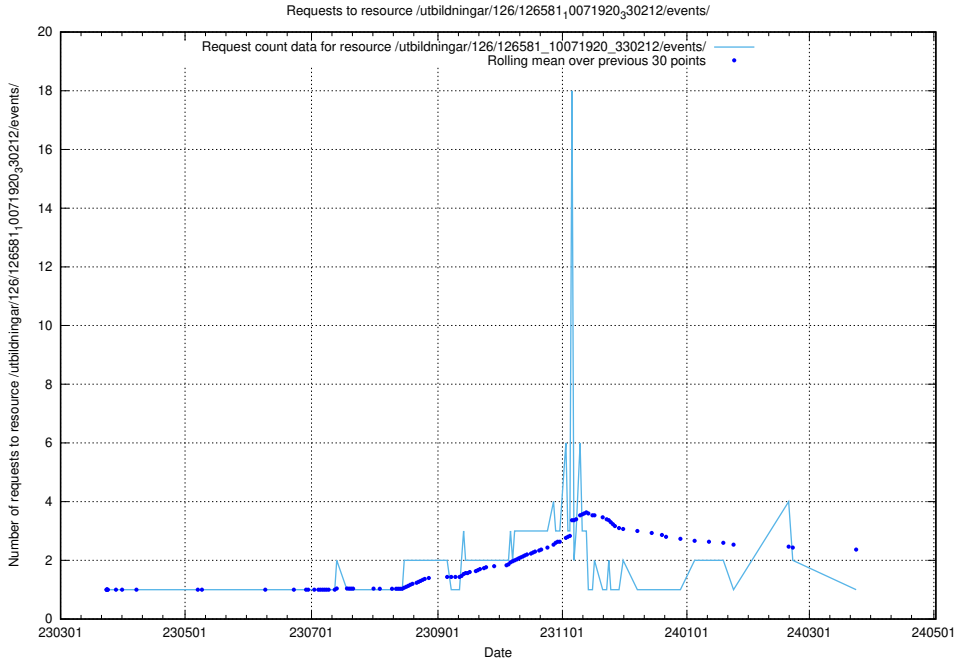

### 5.6034 Usage of /utbildningar/126/126581\_10071920\_330212/events/

Here, we count the number of requests to resource /utbildningar/126/126581\_10071920\_330212/events/