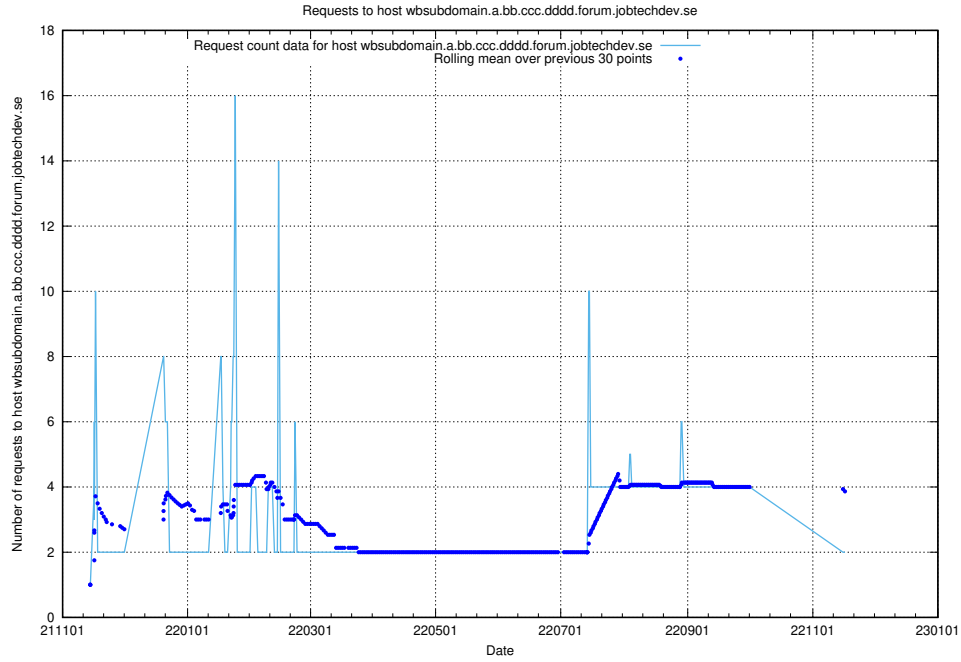

7.548 Usage of wbsubdomain.a.bb.ccc.dddd.forum.jobtechdev.se

Here, we count the number of requests to host wbsubdomain.a.bb.ccc.dddd.forum.jobtechdev.se.