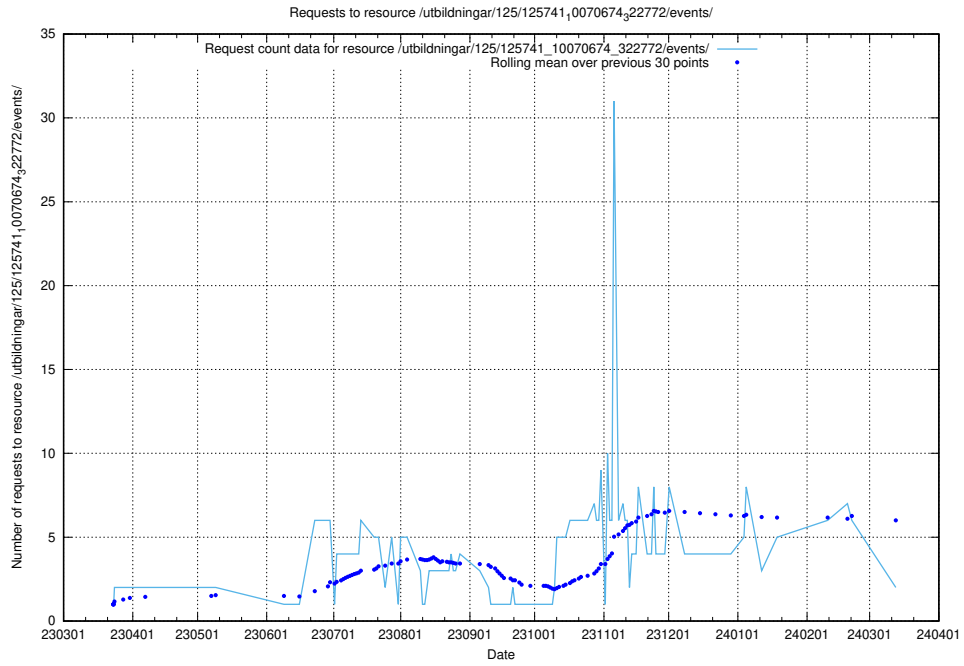

5.857 Usage of /utbildningar/125/125741_10070674_322772/events/

Here, we count the number of requests to resource /utbildningar/125/125741_10070674_322772/events/