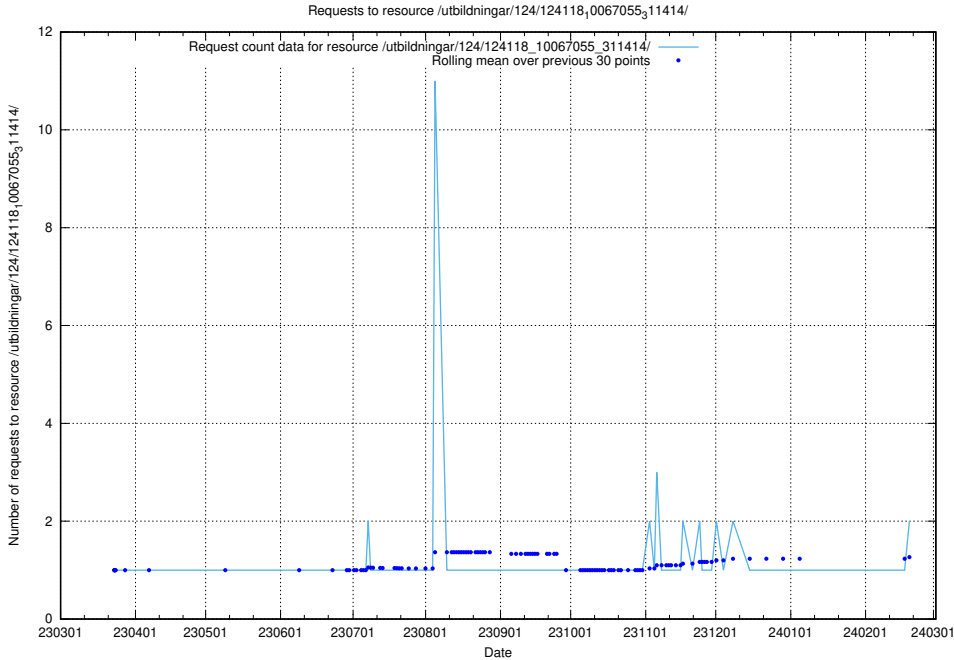

5.553 Usage of /utbildningar/124/124118_10067055_311414/

Here, we count the number of requests to resource /utbildningar/124/124118_10067055_311414/.