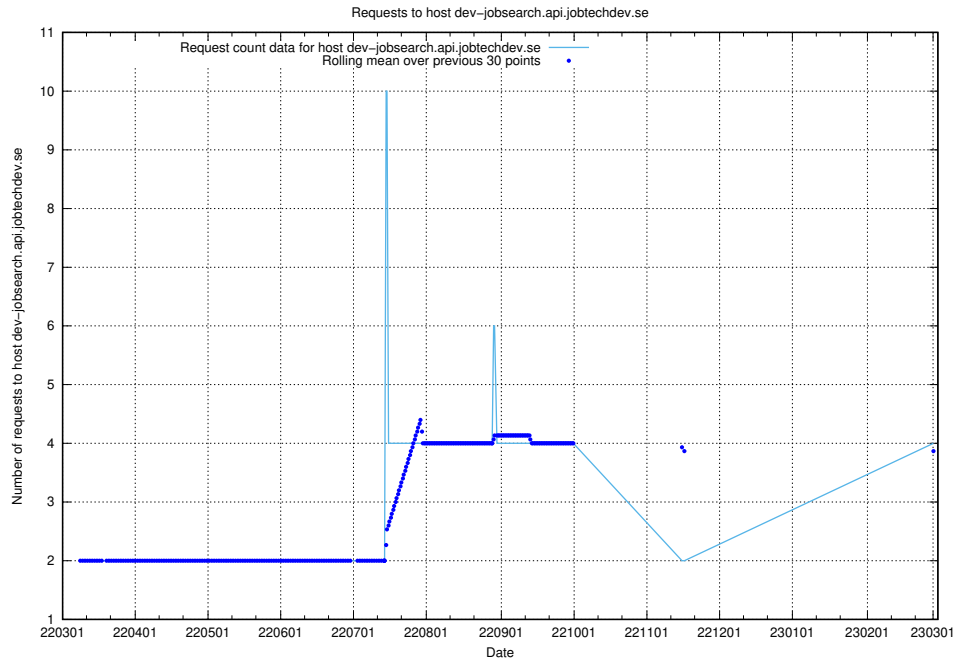

7.152 Usage of dev-jobsearch.api.jobtechdev.se

Here, we count the number of requests to host dev-jobsearch.api.jobtechdev.se.