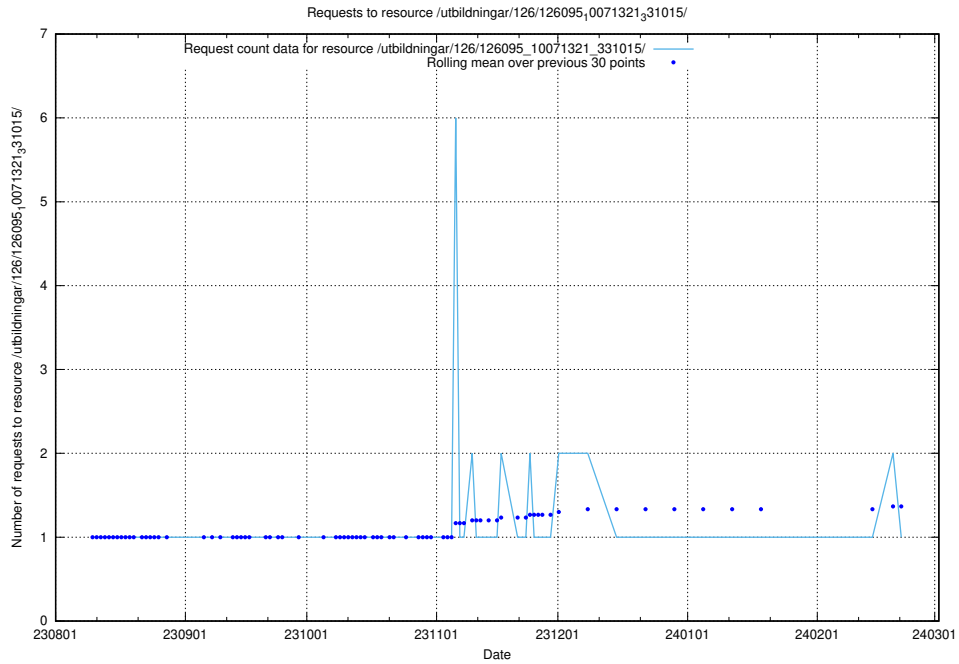

5.4487 Usage of /utbildningar/126/126095_10071321_331015/

Here, we count the number of requests to resource /utbildningar/126/126095_10071321_331015/.