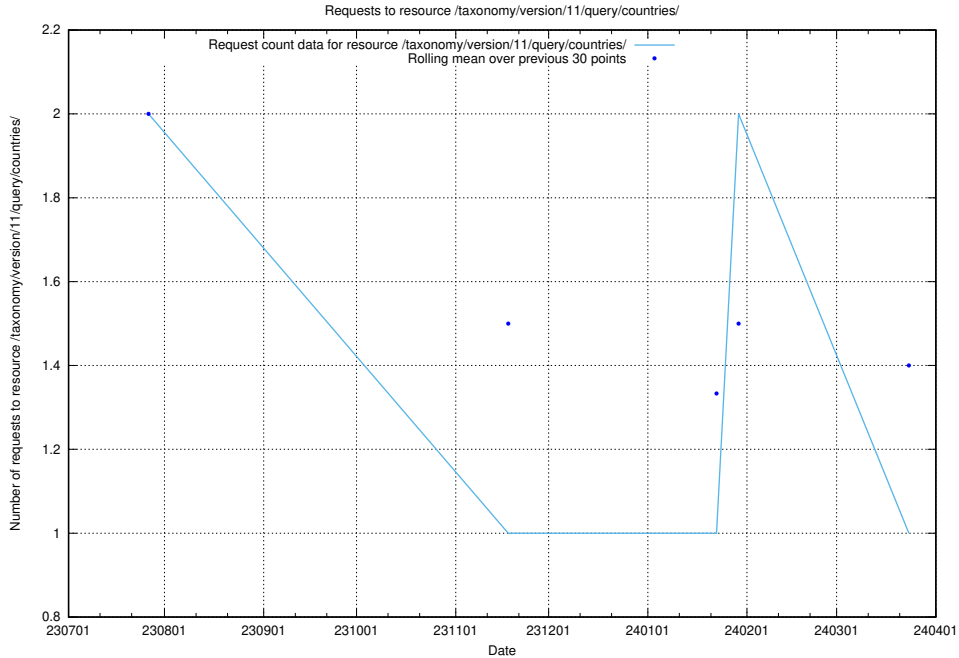

5.4587 Usage of /taxonomy/version/11/query/countries/

Here, we count the number of requests to resource /taxonomy/version/11/query/countries/.