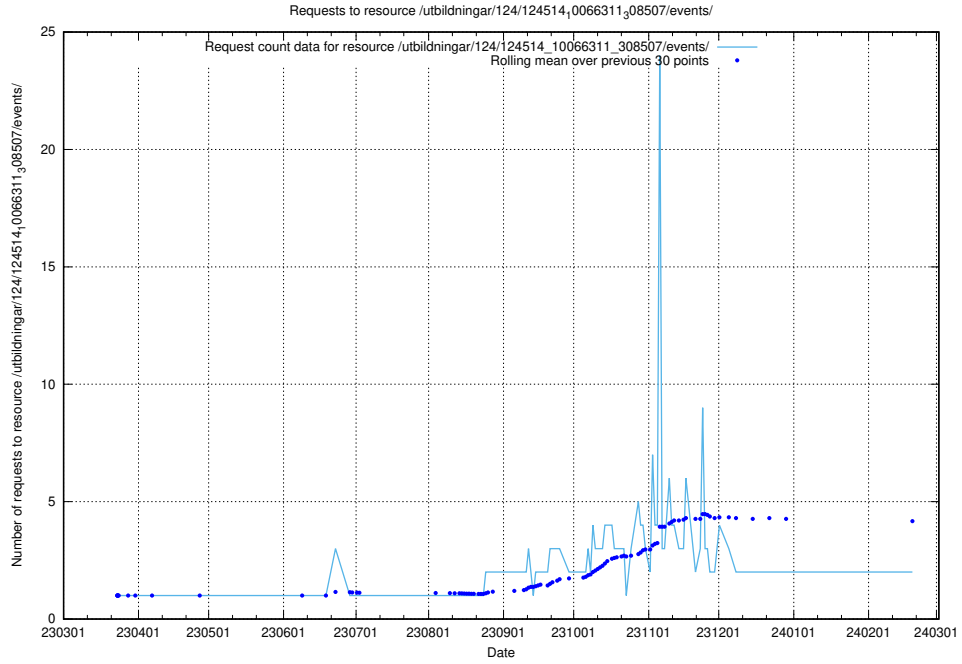

5.367 Usage of /utbildningar/124/124514_10066311_308507/events/

Here, we count the number of requests to resource /utbildningar/124/124514_10066311_308507/events/