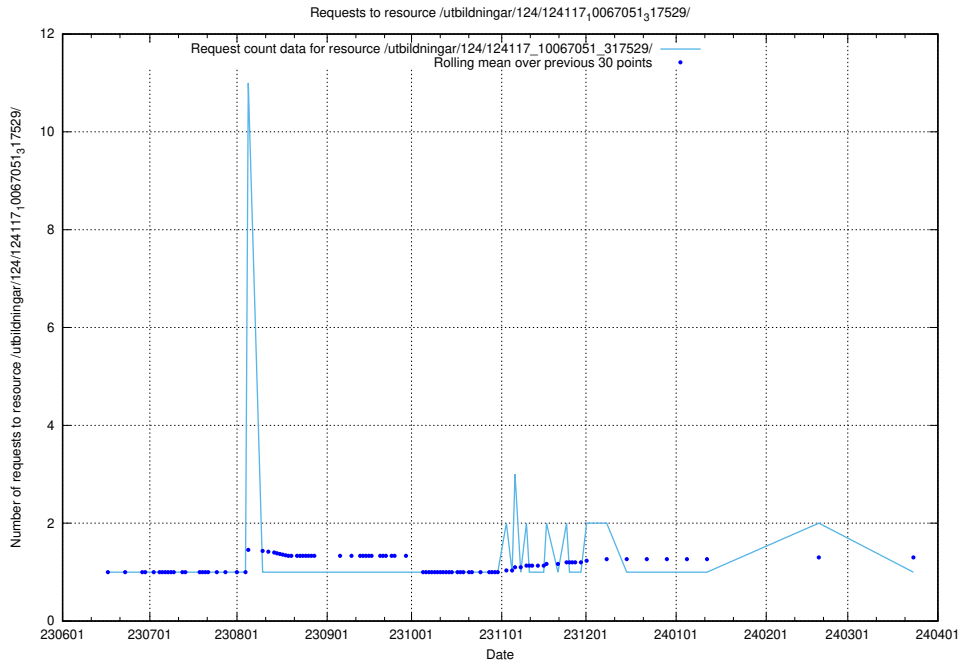

5.5540 Usage of /utbildningar/124/124117_10067051_317529/

Here, we count the number of requests to resource /utbildningar/124/124117_10067051_317529/.