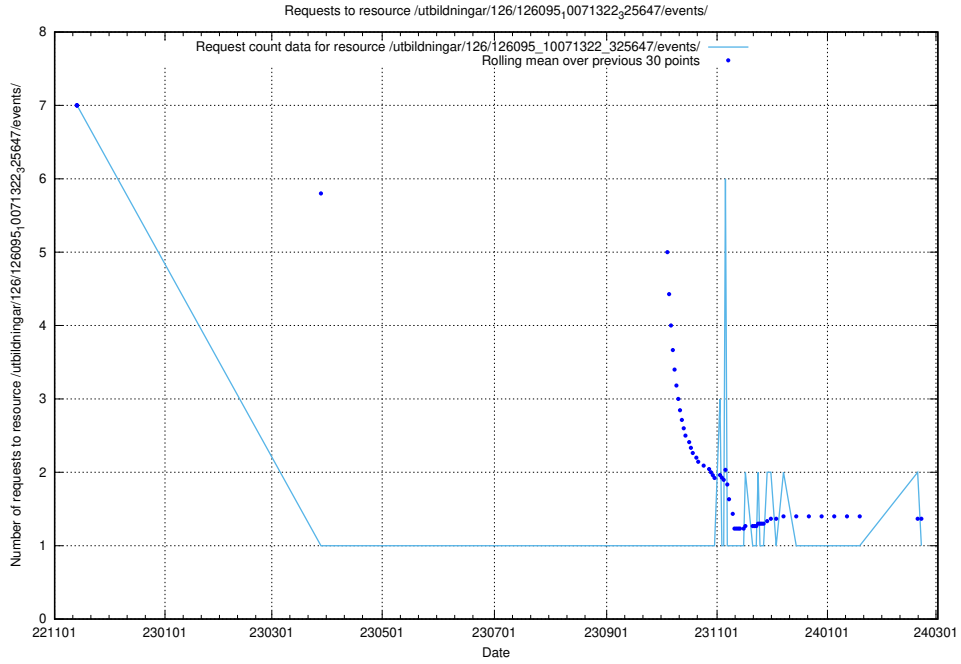

5.5465 Usage of /utbildningar/126/126095_10071322_325647/events/

Here, we count the number of requests to resource /utbildningar/126/126095_10071322_325647/events/