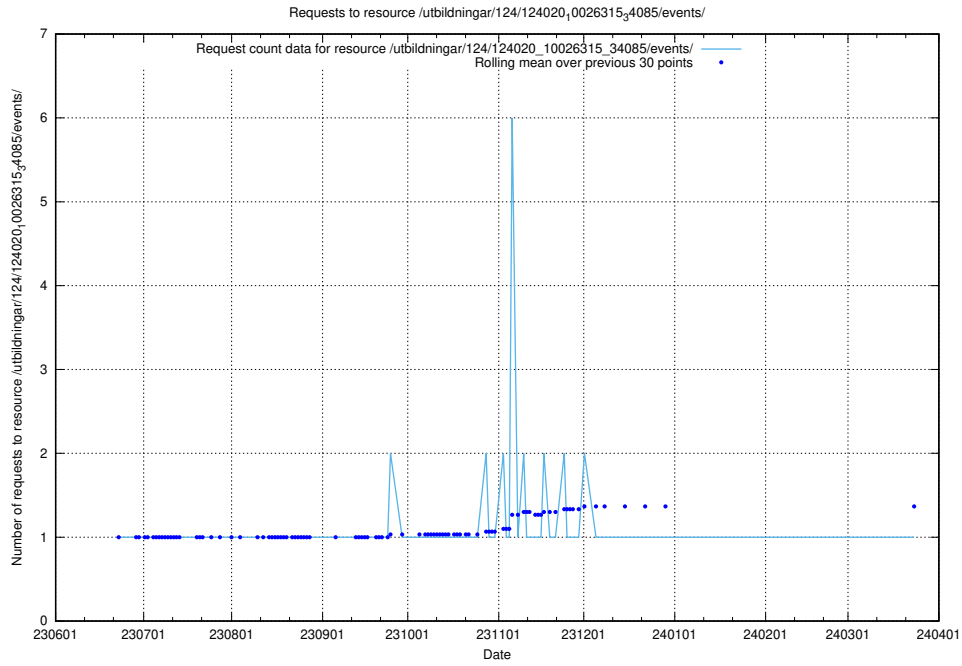

5.5495 Usage of /utbildningar/124/124020_10026315_34085/events/

Here, we count the number of requests to resource /utbildningar/124/124020_10026315_34085/events/.