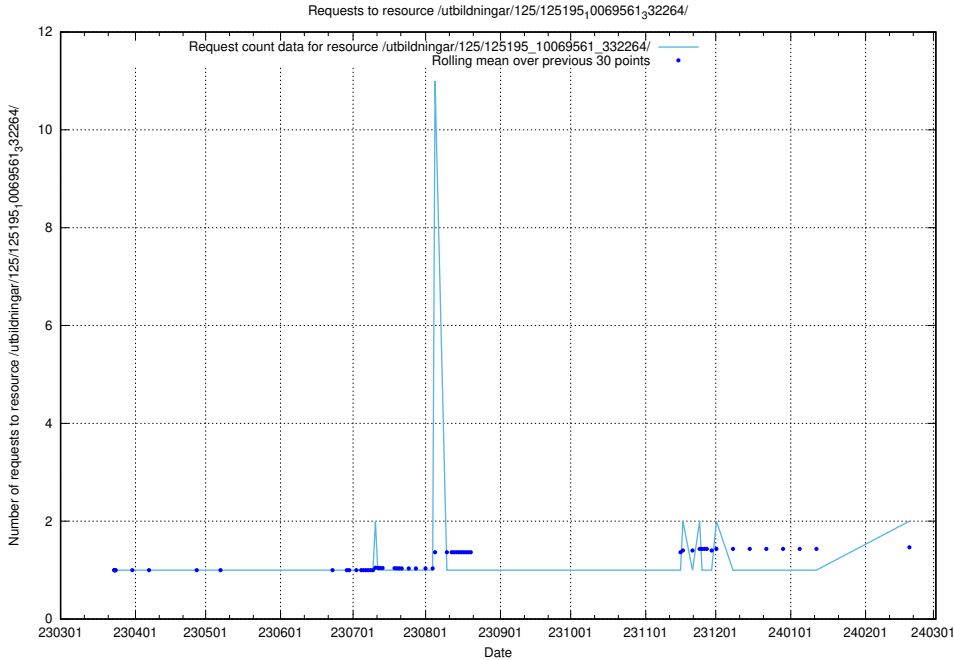

5.330 Usage of /utbildningar/125/125195_10069561_332264/

Here, we count the number of requests to resource /utbildningar/125/125195_10069561_332264/.