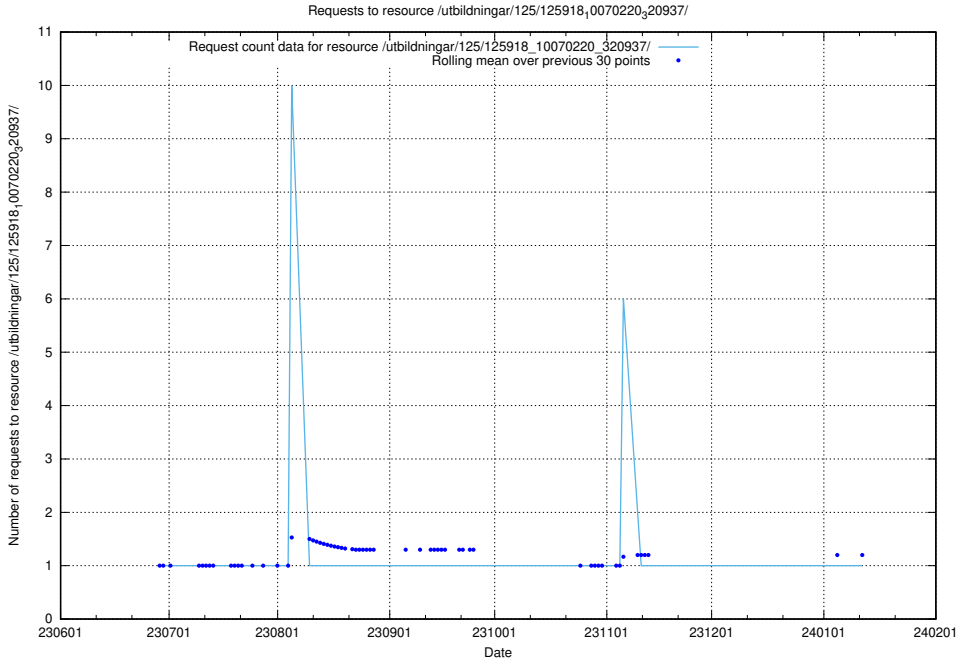

5.5117 Usage of /utbildningar/125/125918_10070220_320937/

Here, we count the number of requests to resource /utbildningar/125/125918_10070220_320937/.