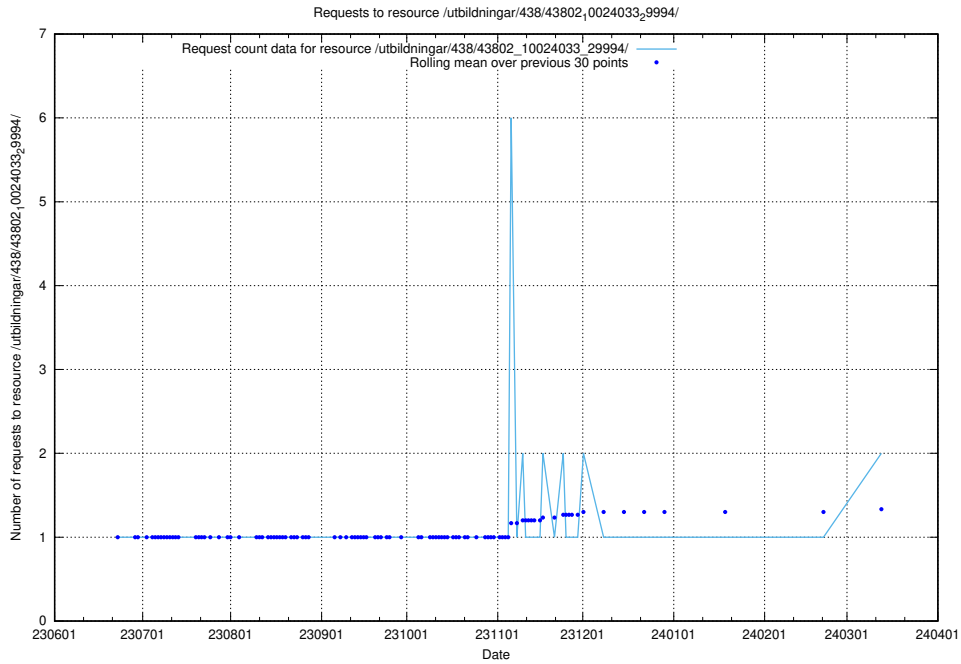

5.692 Usage of /utbildningar/438/43802_10024033_29994/

Here, we count the number of requests to resource /utbildningar/438/43802_10024033_29994/.