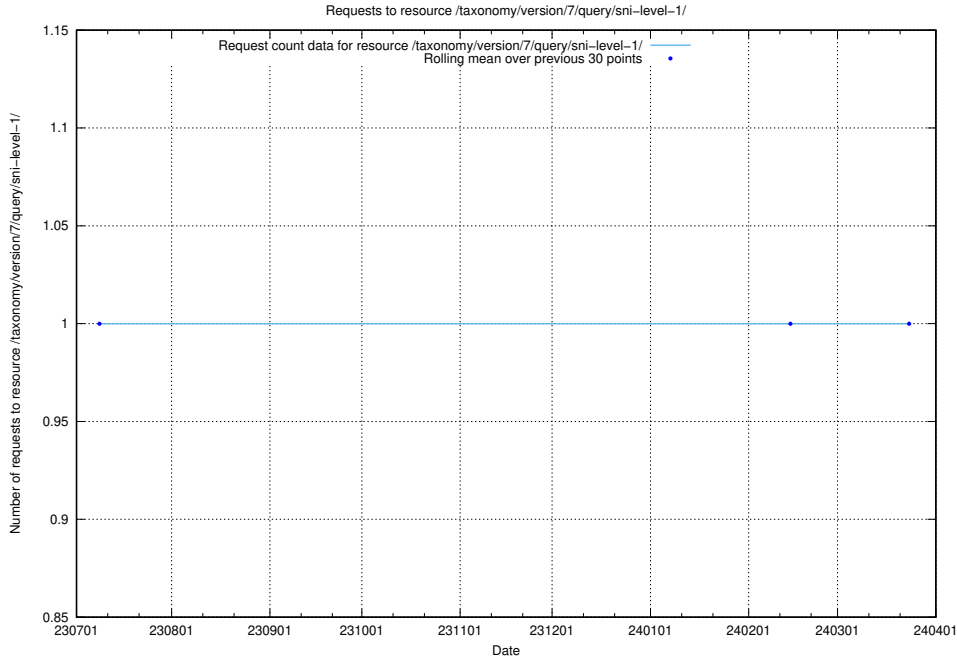

5.4849 Usage of /taxonomy/version/7/query/sni-level-1/

Here, we count the number of requests to resource /taxonomy/version/7/query/sni-level-1/.