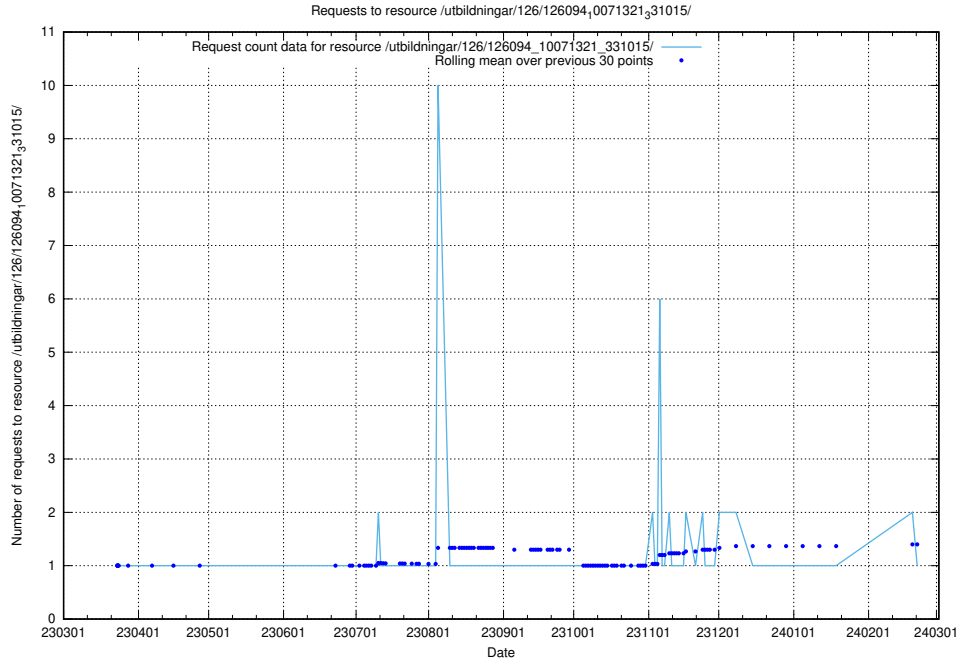

5.6020 Usage of /utbildningar/126/126094_10071321_331015/

Here, we count the number of requests to resource /utbildningar/126/126094_10071321_331015/.