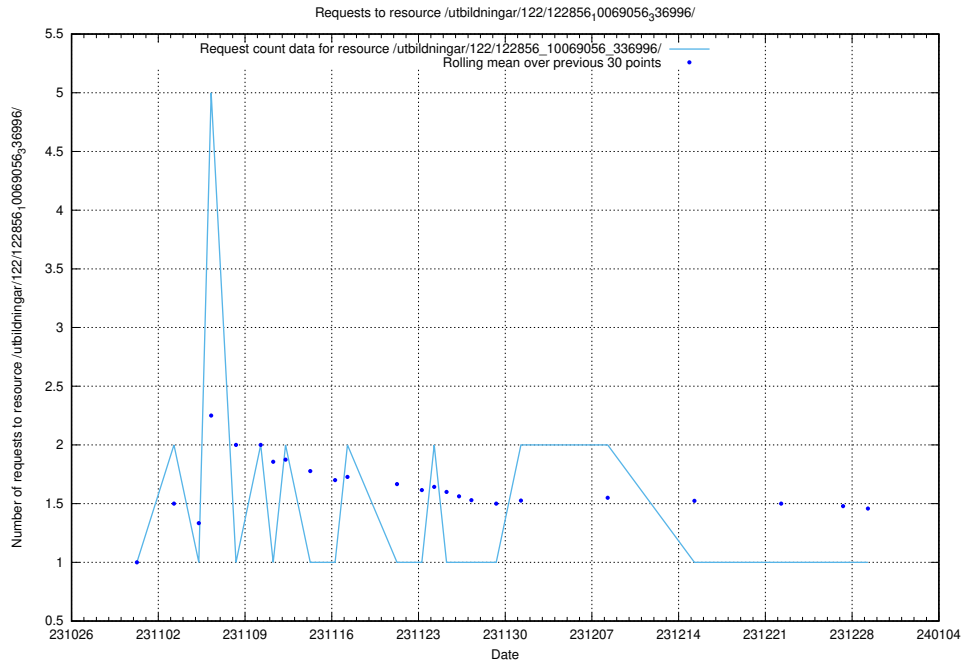

5.3715 Usage of /utbildningar/122/122856_10069056_336996/

Here, we count the number of requests to resource /utbildningar/122/122856_10069056_336996/.