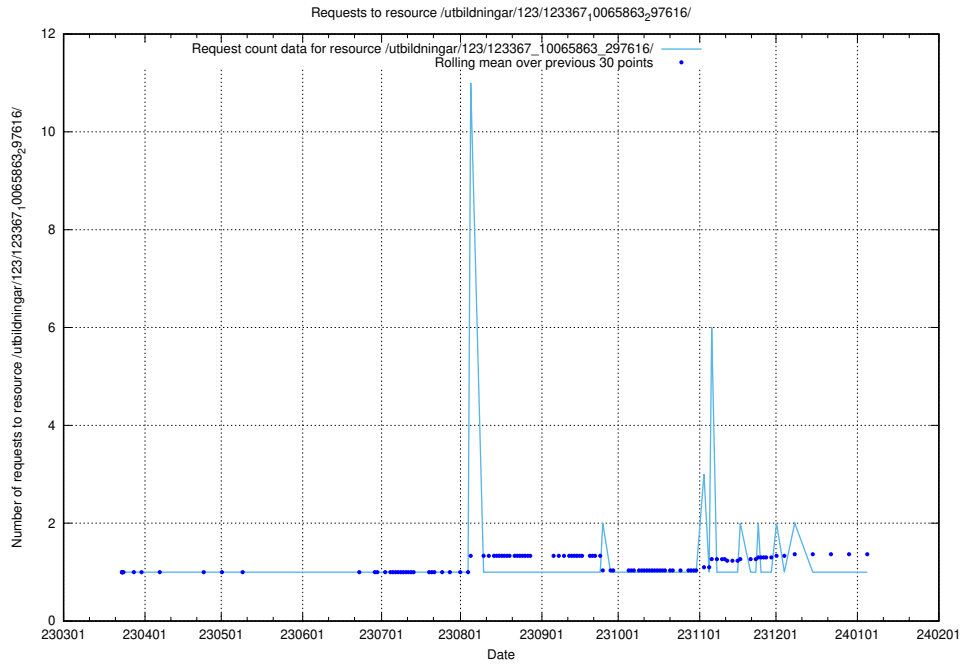

5.4347 Usage of /utbildningar/123/123367_10065863_297616/

Here, we count the number of requests to resource /utbildningar/123/123367_10065863_297616/.