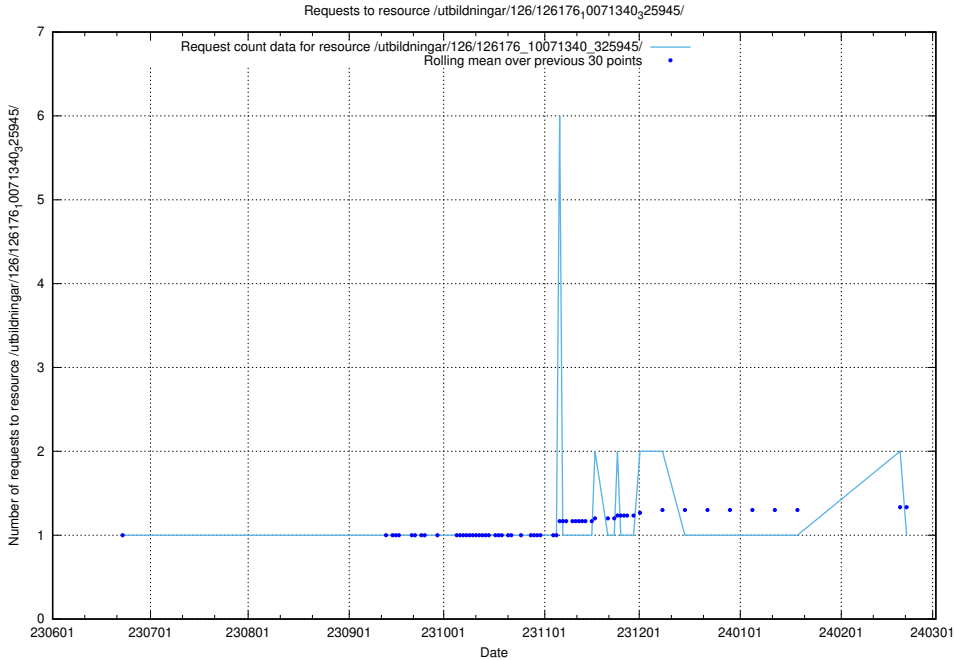

5.5232 Usage of /utbildningar/126/126176_10071340_325945/

Here, we count the number of requests to resource /utbildningar/126/126176_10071340_325945/.