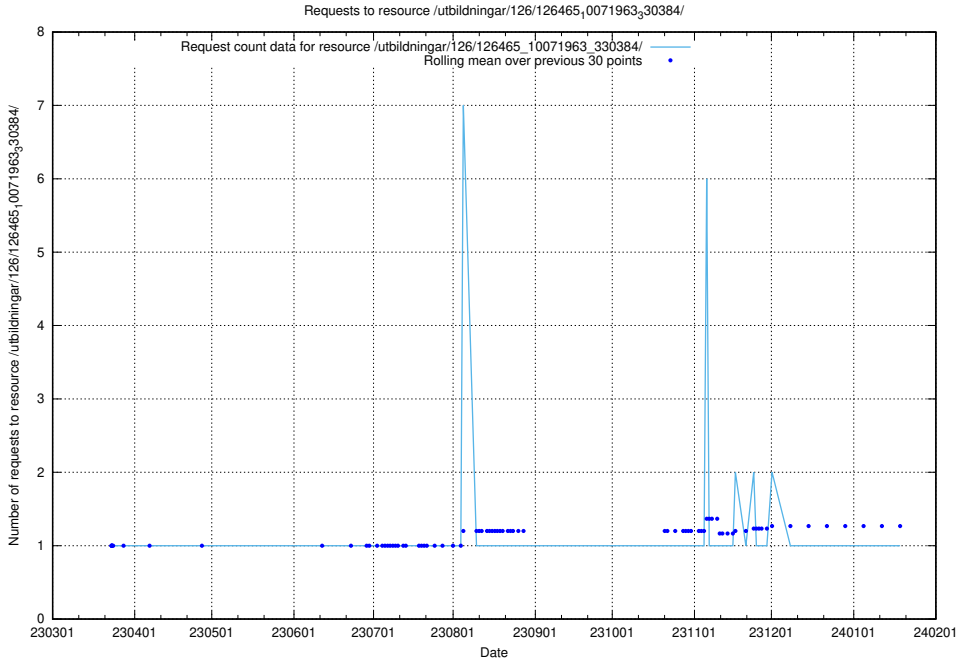

### 5.6002 Usage of /utbildningar/126/126465\_10071963\_330384/

Here, we count the number of requests to resource /utbildningar/126/126465\_10071963\_330384/.