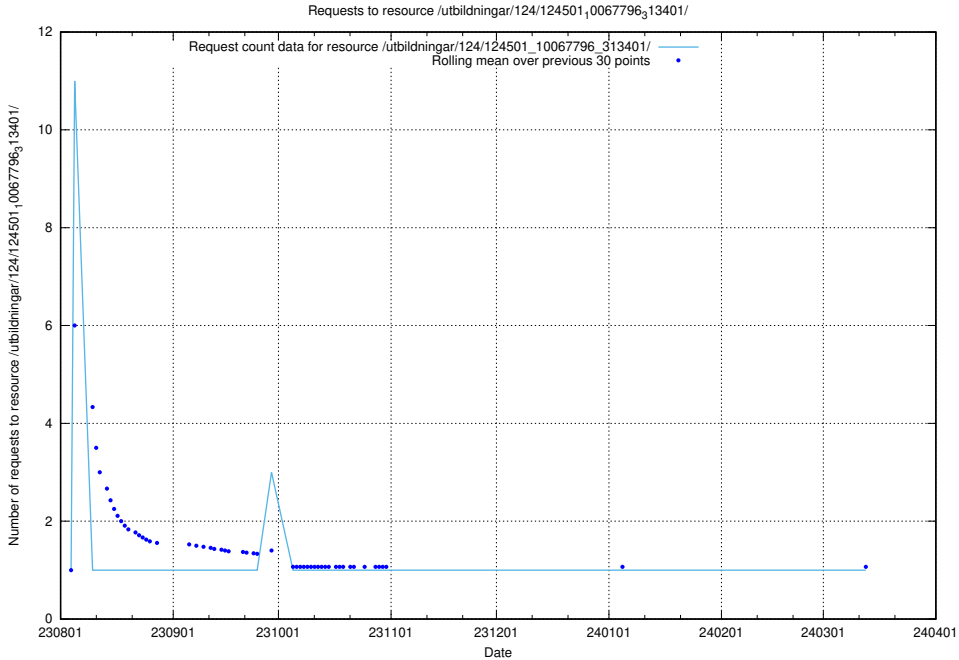

5.4444 Usage of /utbildningar/124/124501_10067796_313401/

Here, we count the number of requests to resource /utbildningar/124/124501_10067796_313401/.