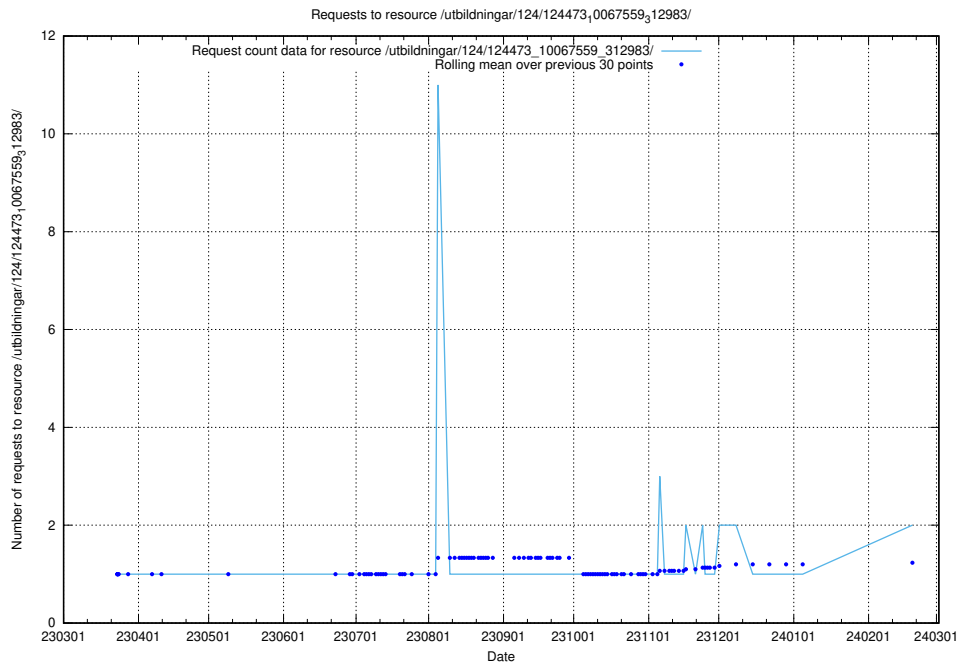

5.470 Usage of /utbildningar/124/124473_10067559_312983/

Here, we count the number of requests to resource /utbildningar/124/124473_10067559_312983/.