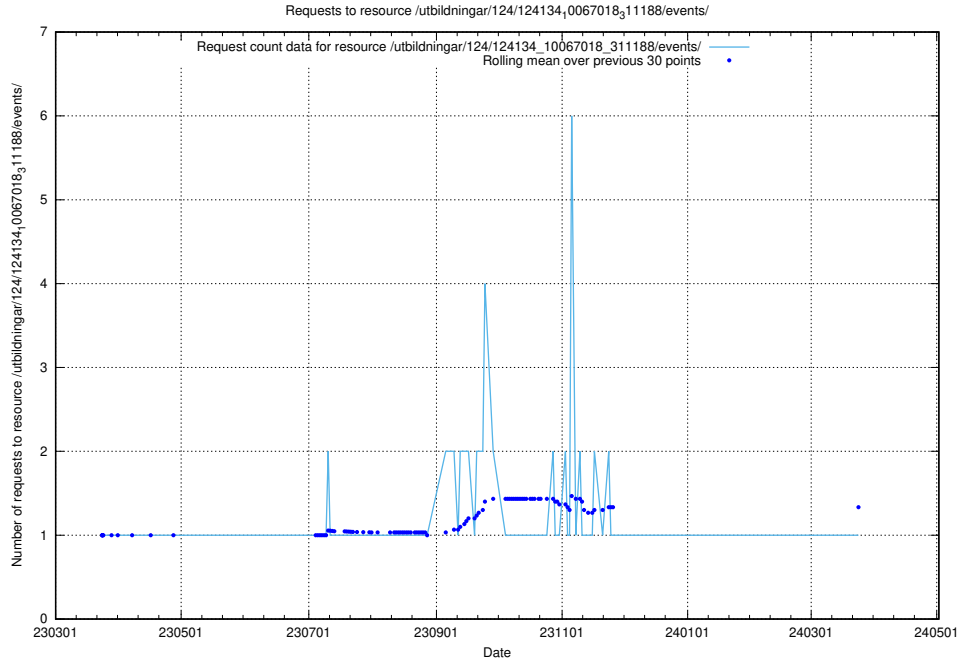

5.3626 Usage of /utbildningar/124/124134_10067018_311188/events/

Here, we count the number of requests to resource /utbildningar/124/124134_10067018_311188/events/