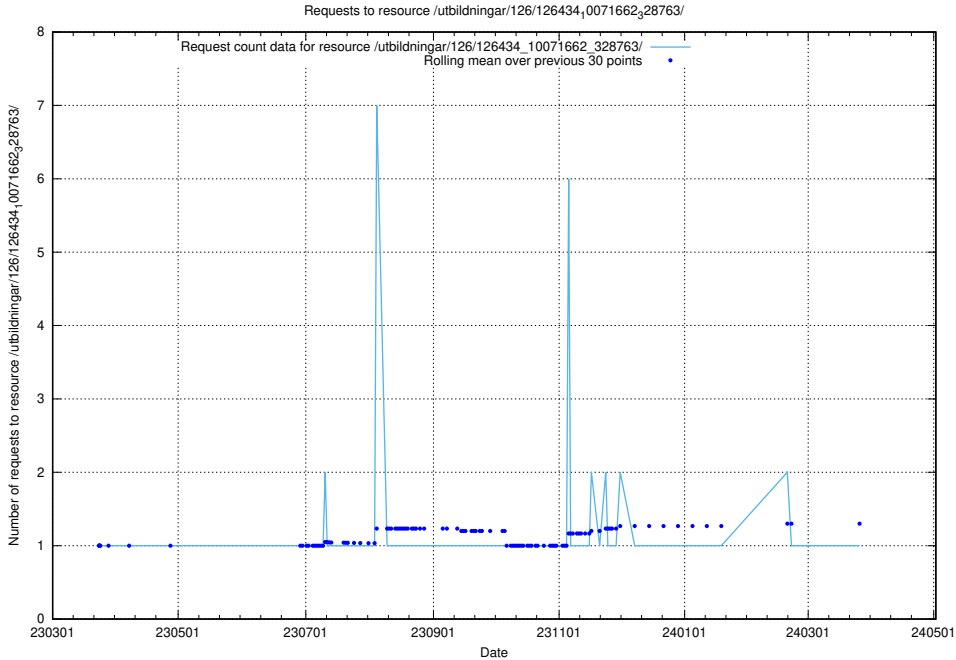

5.6006 Usage of /utbildningar/126/126434_10071662_328763/

Here, we count the number of requests to resource /utbildningar/126/126434_10071662_328763/.