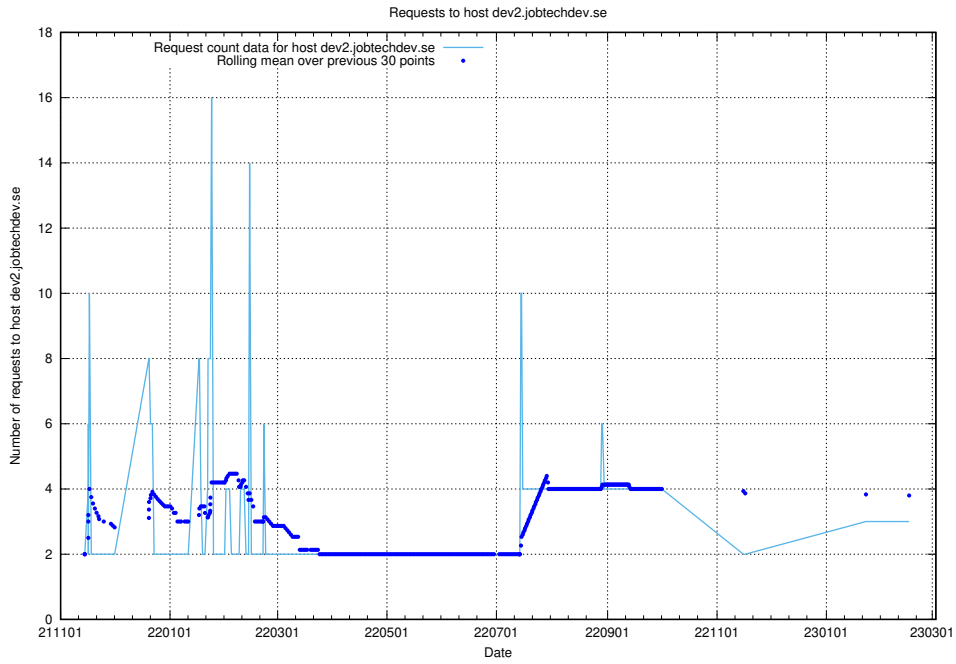

7.166 Usage of dev2.jobtechdev.se

Here, we count the number of requests to host dev2.jobtechdev.se.