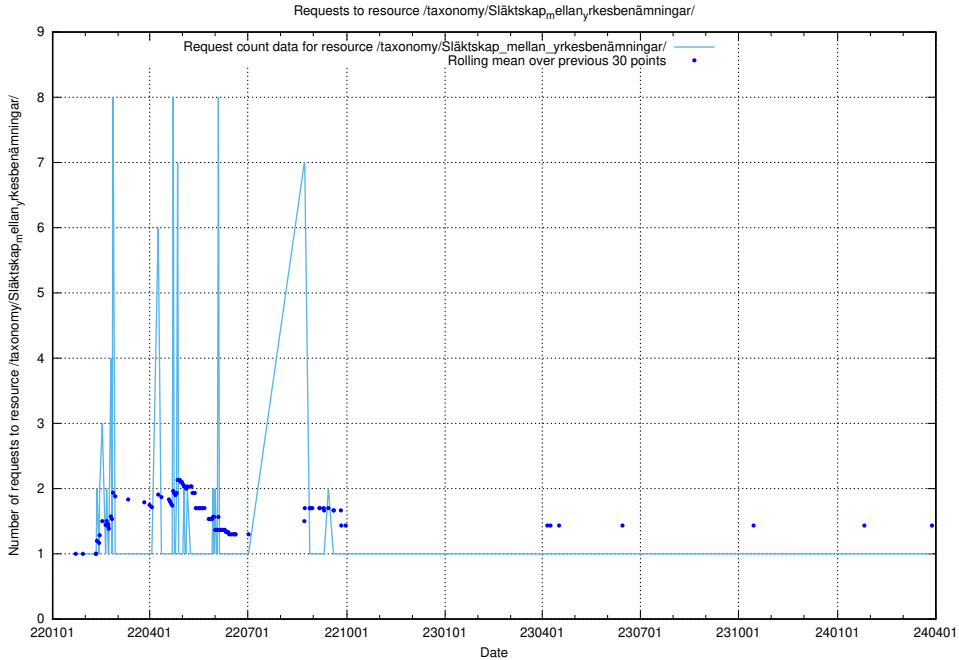

5.4348 Usage of /taxonomy/Släktskap_mellan_yrkesbenämningar/

Here, we count the number of requests to resource /taxonomy/Släktskap_mellan_yrkesbenämningar/.