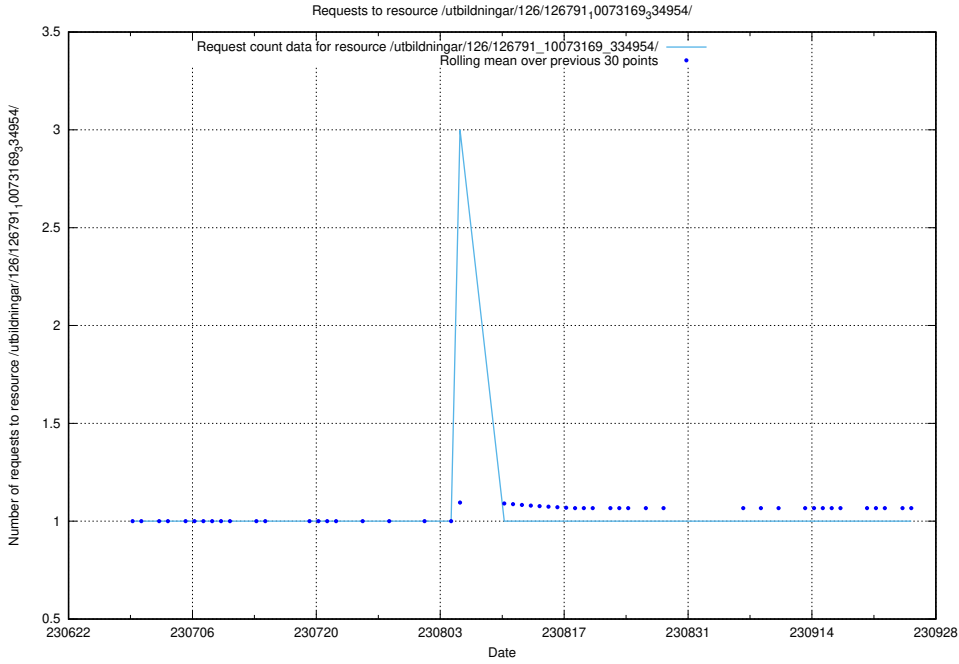

5.4997 Usage of /utbildningar/126/126791_10073169_334954/

Here, we count the number of requests to resource /utbildningar/126/126791_10073169_334954/.