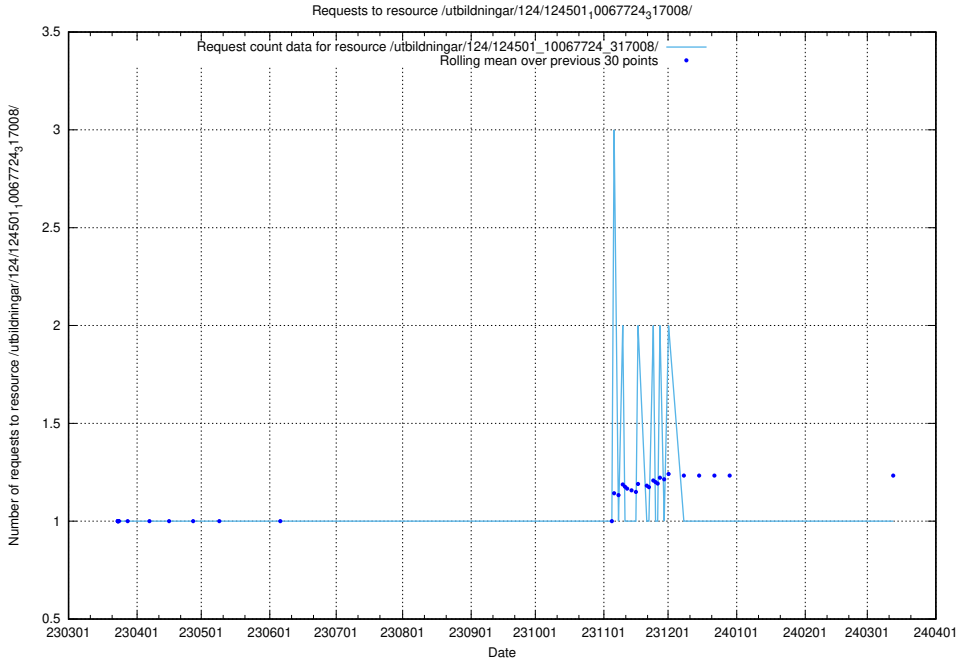

5.1823 Usage of /utbildningar/124/124501_10067724_317008/

Here, we count the number of requests to resource /utbildningar/124/124501_10067724_317008/.