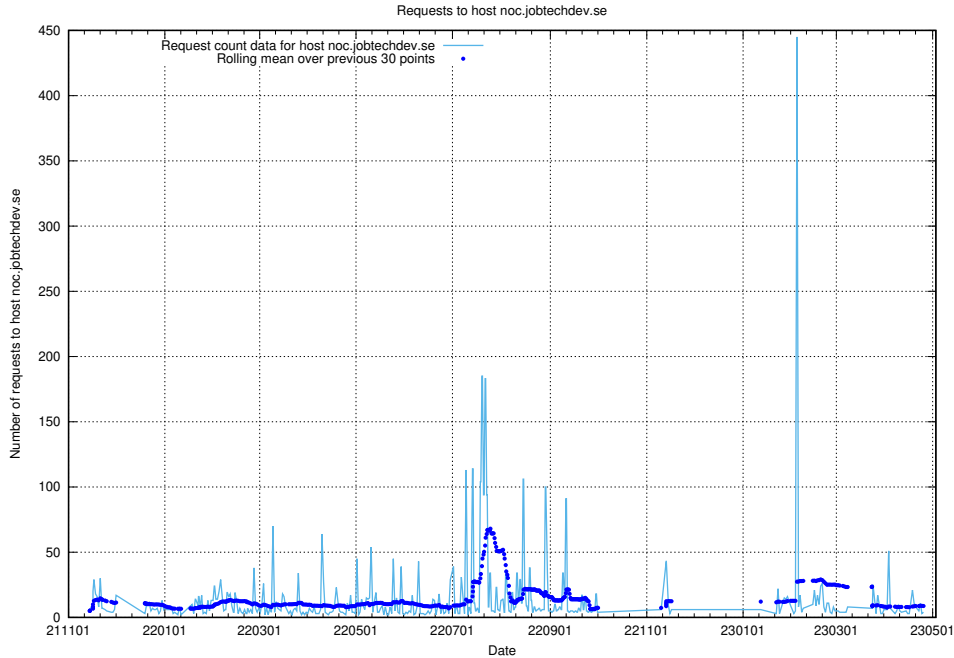

7.162 Usage of noc.jobtechdev.se

Here, we count the number of requests to host noc.jobtechdev.se.