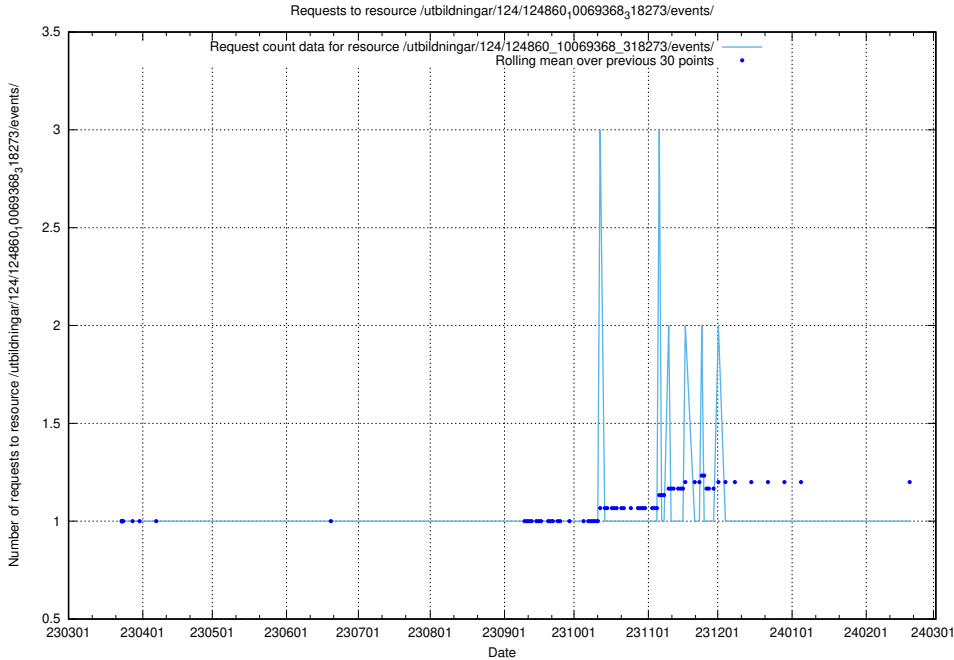

5.1024 Usage of /utbildningar/124/124860_10069368_318273/events/

Here, we count the number of requests to resource /utbildningar/124/124860_10069368_318273/events/