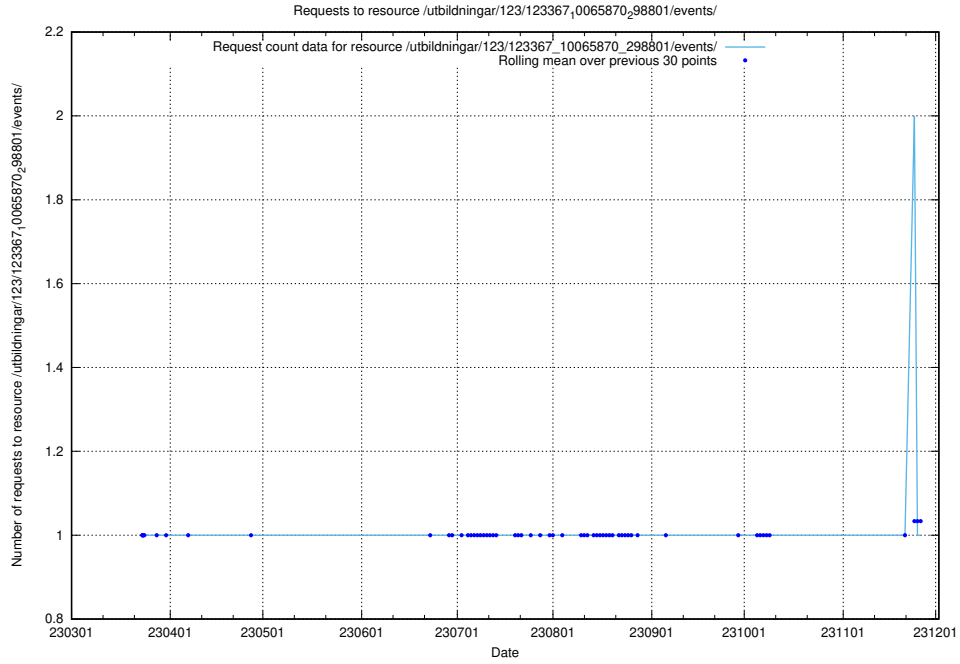

5.4315 Usage of /utbildningar/123/123367_10065870_298801/events/

Here, we count the number of requests to resource /utbildningar/123/123367_10065870_298801/events/