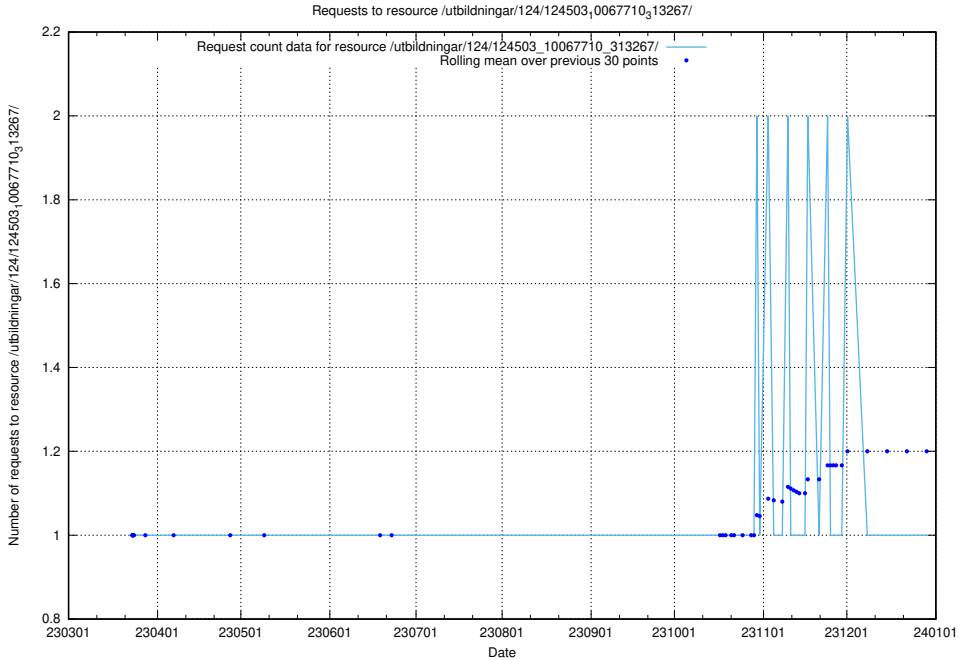

5.1689 Usage of /utbildningar/124/124503_10067710_313267/

Here, we count the number of requests to resource /utbildningar/124/124503_10067710_313267/.