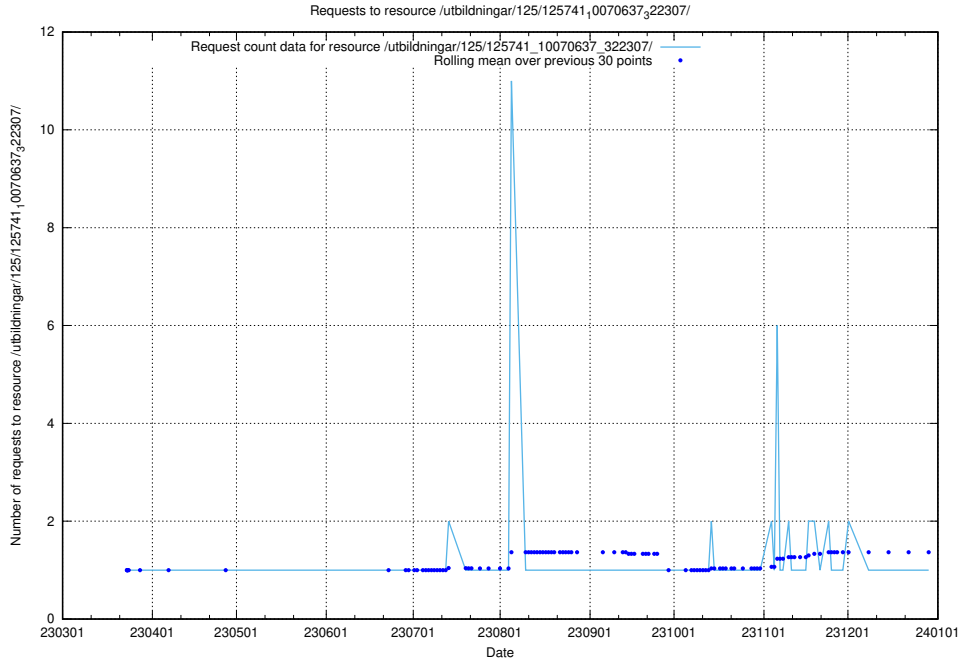

5.811 Usage of /utbildningar/125/125741_10070637_322307/

Here, we count the number of requests to resource /utbildningar/125/125741_10070637_322307/.