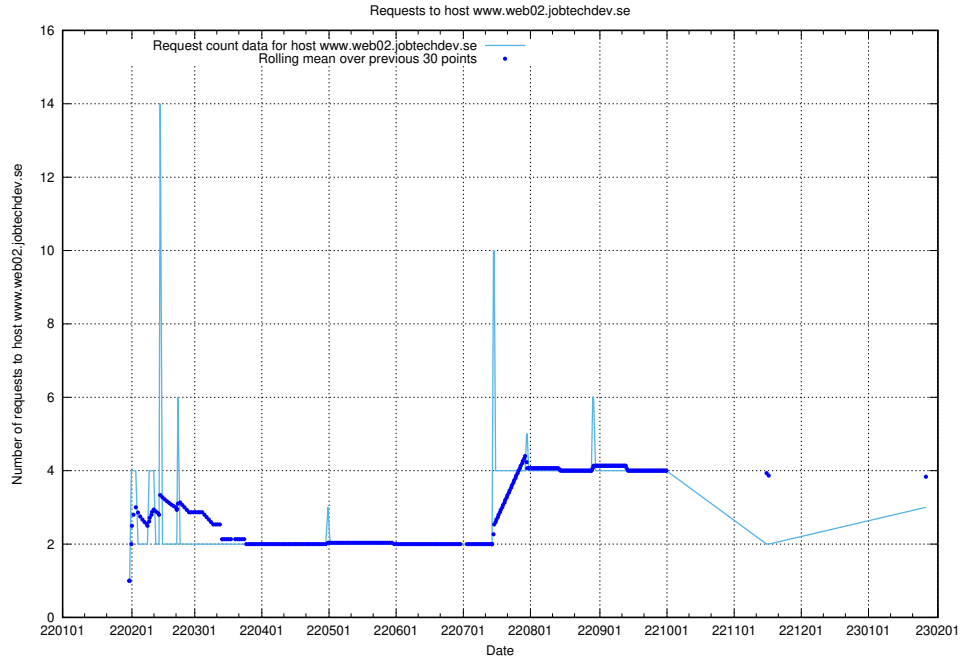

7.237 Usage of www.web02.jobtechdev.se

Here, we count the number of requests to host www.web02.jobtechdev.se.