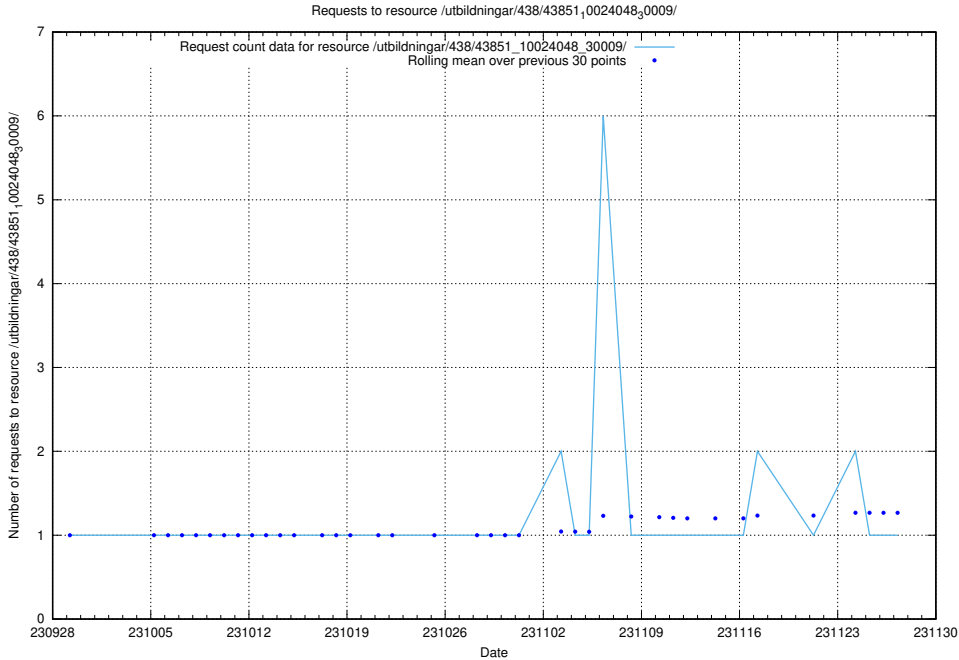

5.3997 Usage of /utbildningar/438/43851_10024048_30009/

Here, we count the number of requests to resource /utbildningar/438/43851_10024048_30009/.