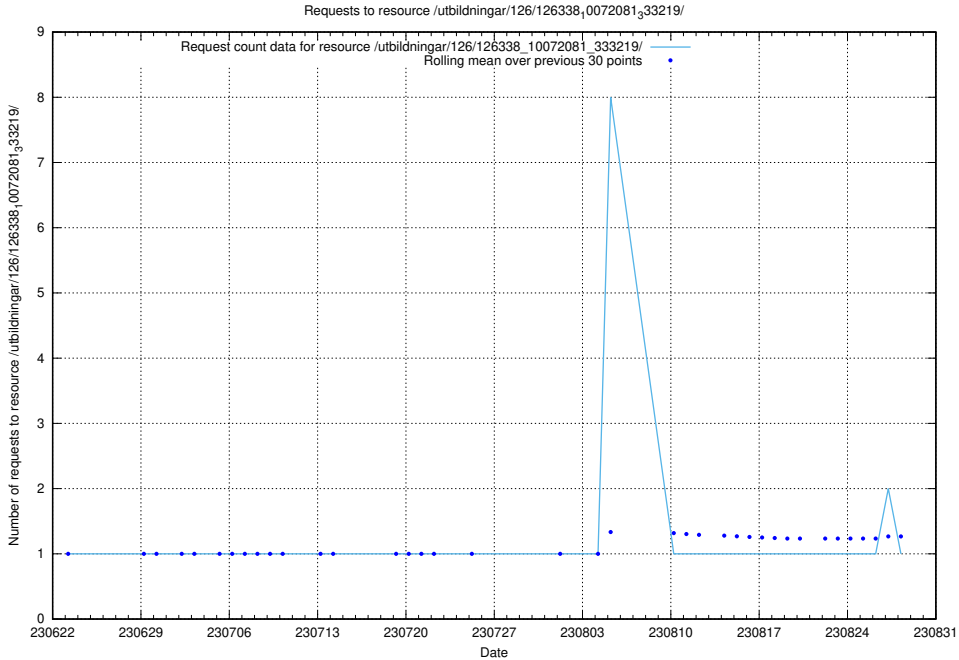

5.5217 Usage of /utbildningar/126/126338_10072081_333219/

Here, we count the number of requests to resource /utbildningar/126/126338_10072081_333219/.