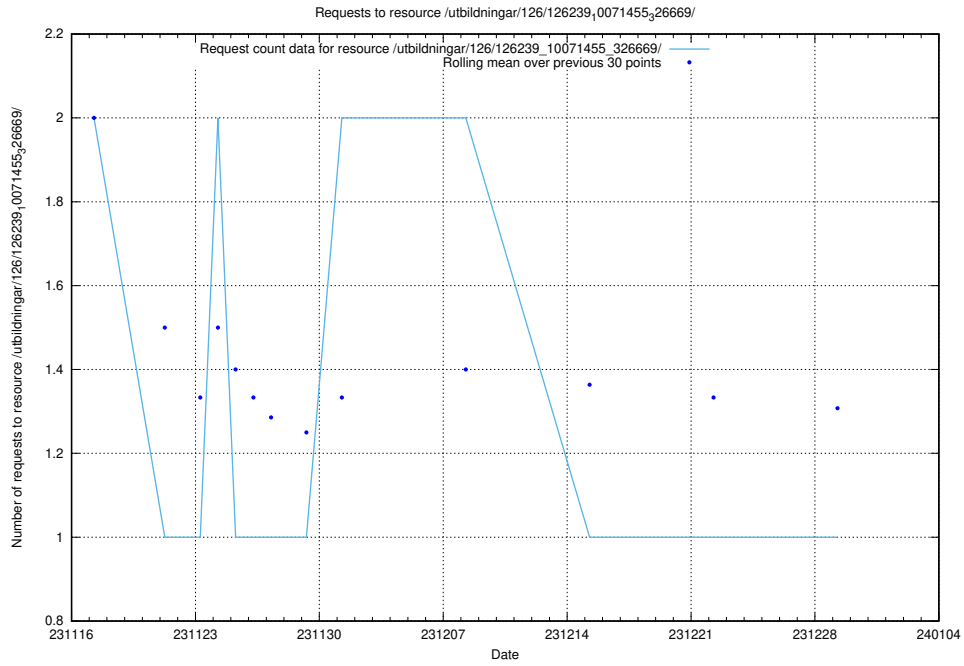

5.3620 Usage of /utbildningar/126/126239_10071455_326669/

Here, we count the number of requests to resource /utbildningar/126/126239_10071455_326669/.