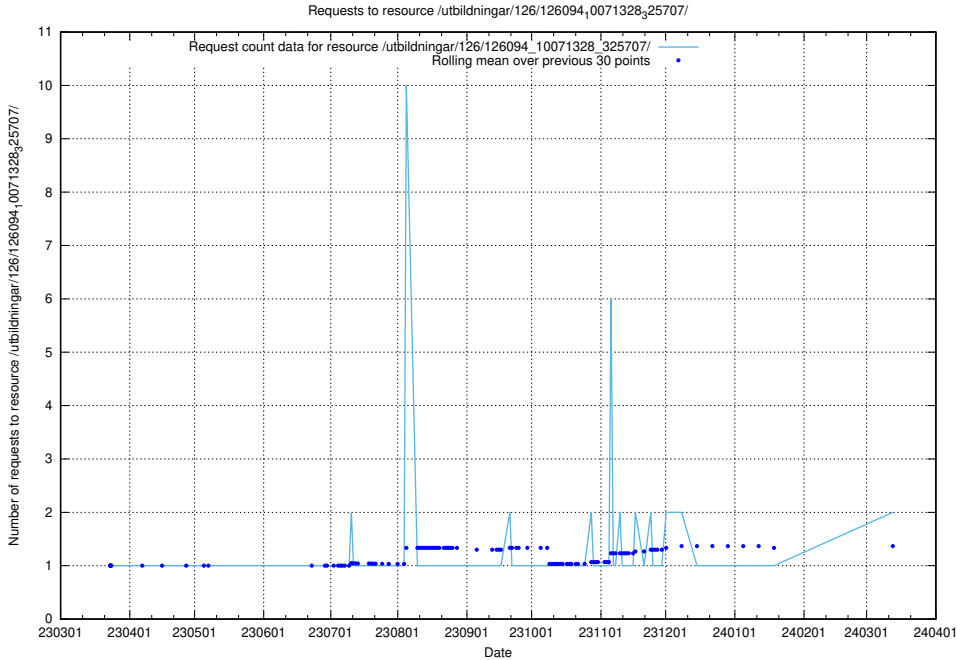

5.804 Usage of /utbildningar/126/126094_10071328_325707/

Here, we count the number of requests to resource /utbildningar/126/126094_10071328_325707/.