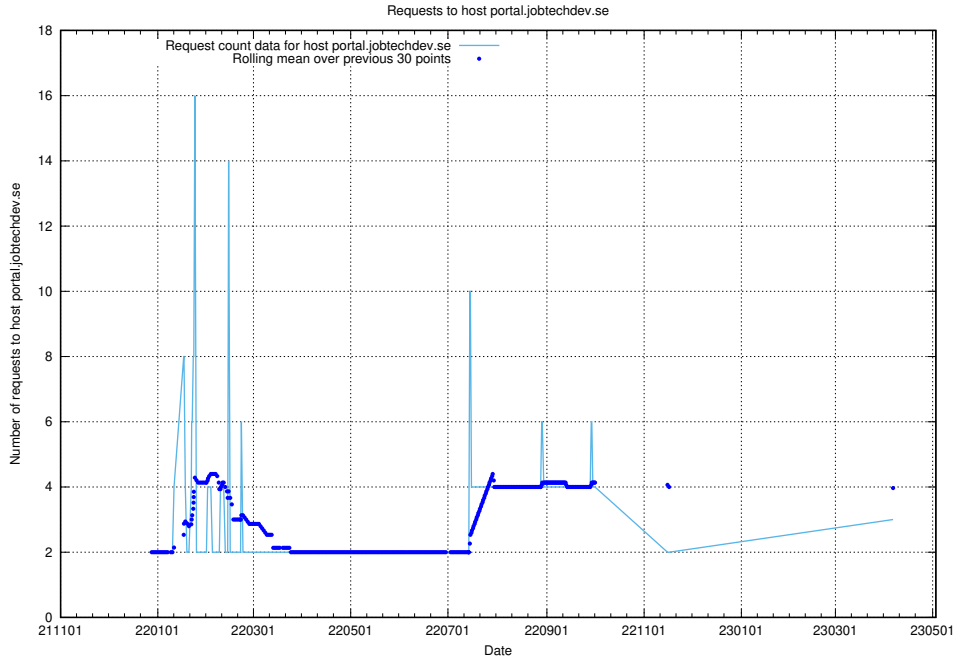

7.189 Usage of portal.jobtechdev.se

Here, we count the number of requests to host portal.jobtechdev.se.