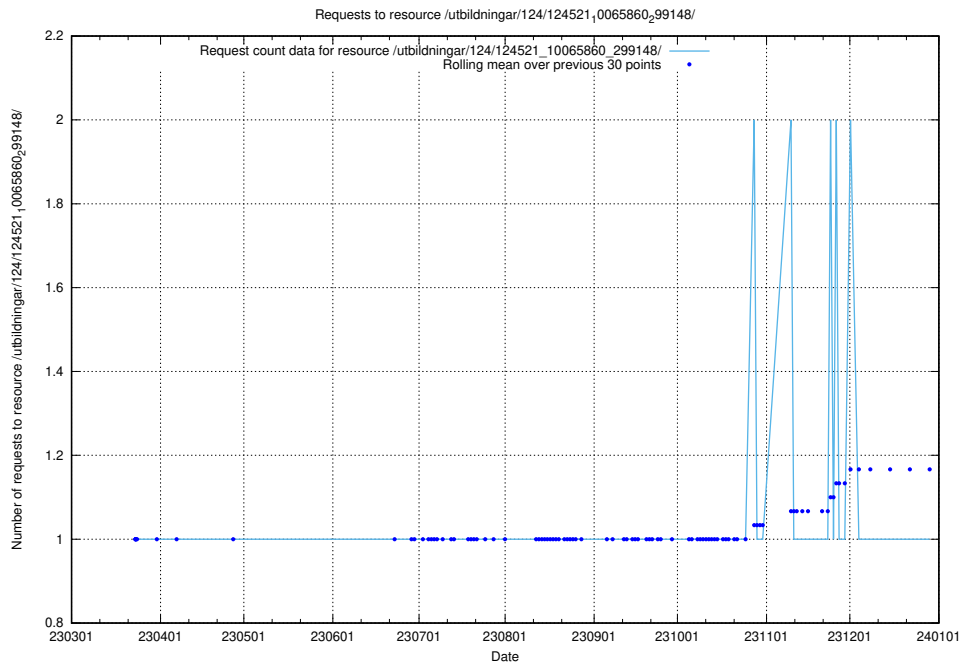

5.1094 Usage of /utbildningar/124/124521_10065860_299148/

Here, we count the number of requests to resource /utbildningar/124/124521_10065860_299148/.