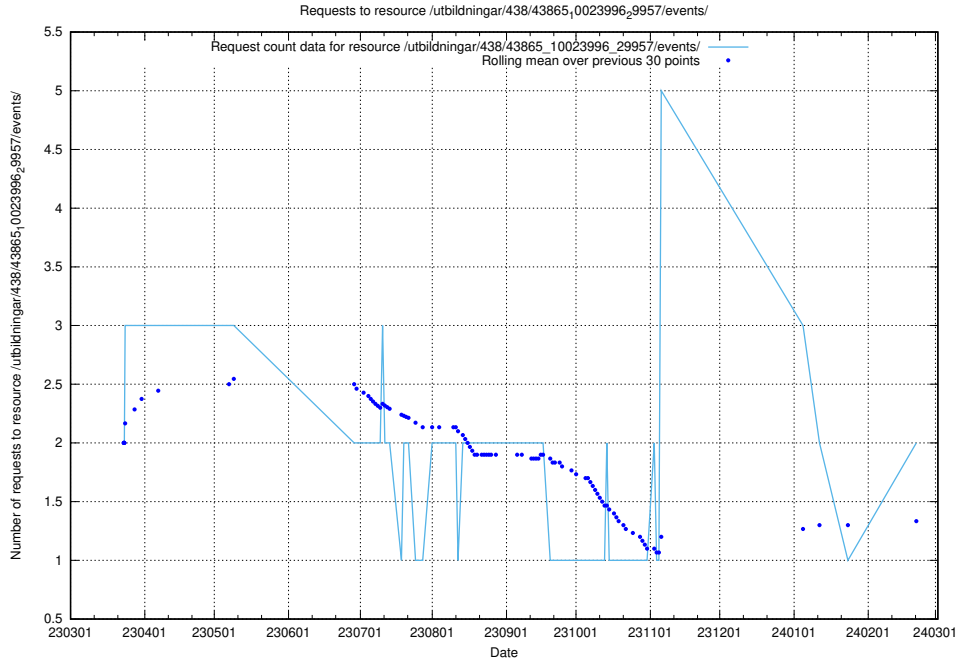

5.783 Usage of /utbildningar/438/43865_10023996_29957/events/

Here, we count the number of requests to resource /utbildningar/438/43865_10023996_29957/events/.