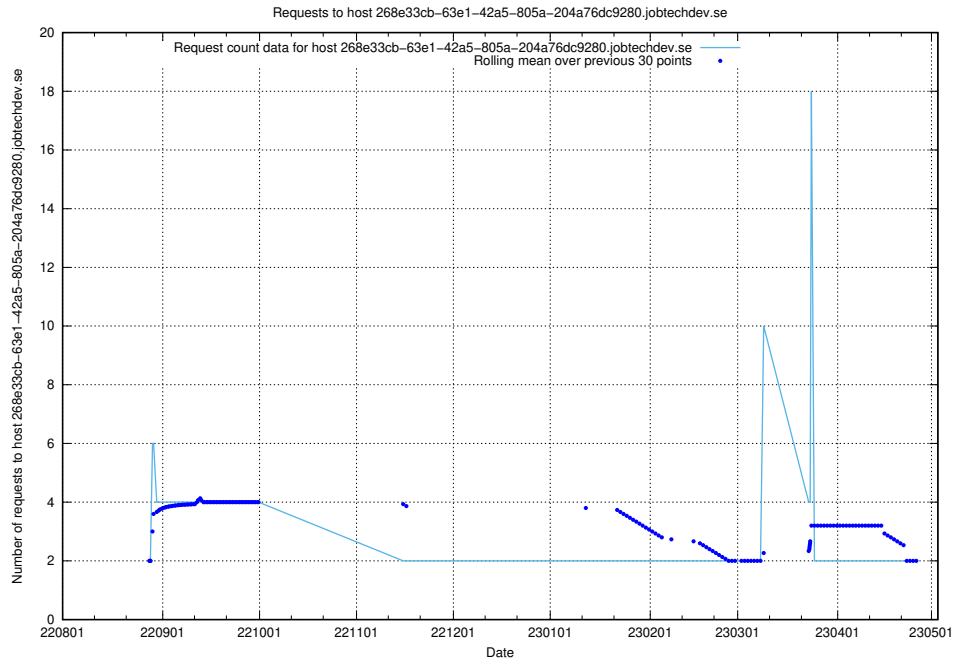

7.338 Usage of 268e33cb-63e1-42a5-805a-204a76dc9280.jobtechdev.se

Here, we count the number of requests to host 268e33cb-63e1-42a5-805a-204a76dc9280.jobtechdev.se.