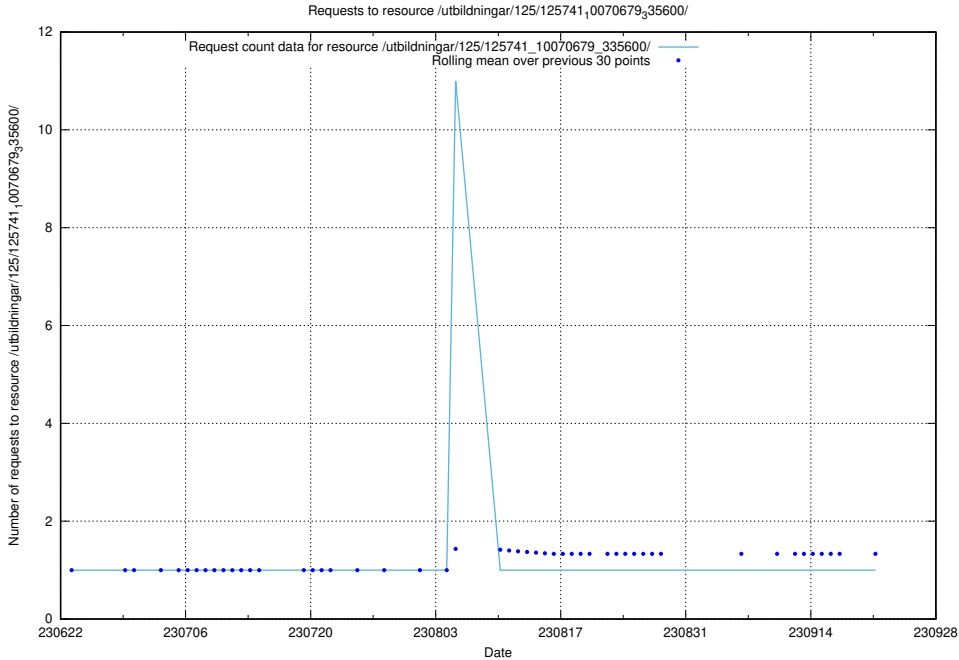

5.5250 Usage of /utbildningar/125/125741_10070679_335600/

Here, we count the number of requests to resource /utbildningar/125/125741_10070679_335600/.