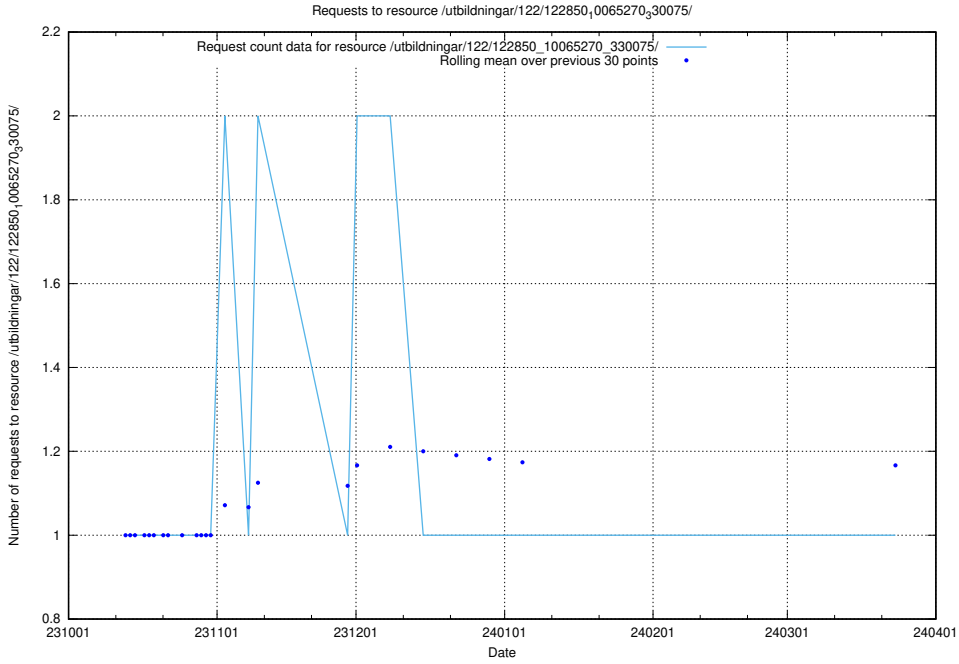

5.3909 Usage of /utbildningar/122/122850_10065270_330075/

Here, we count the number of requests to resource /utbildningar/122/122850_10065270_330075/.