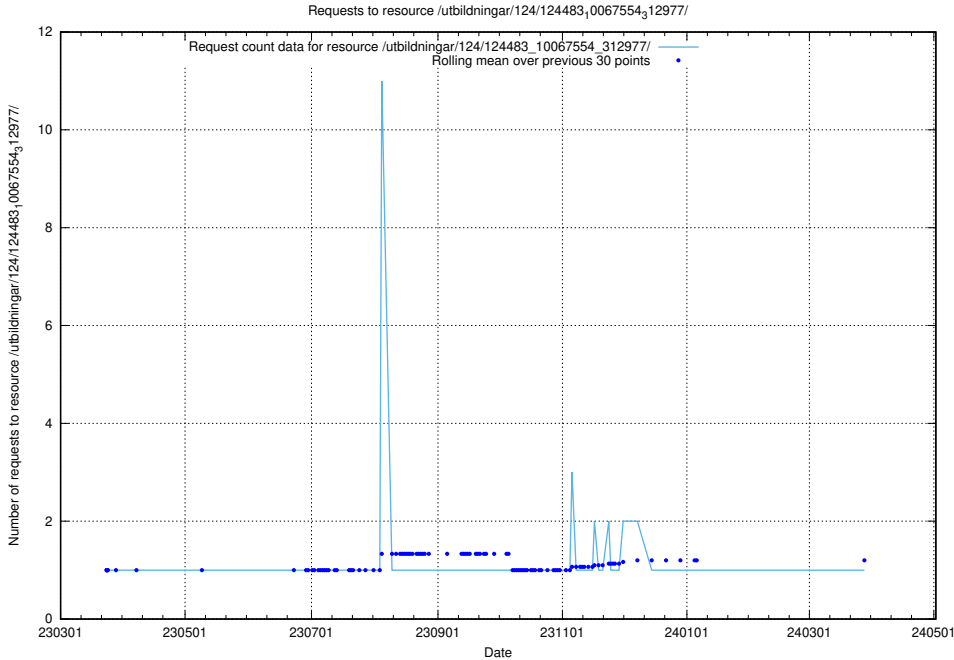

5.2328 Usage of /utbildningar/124/124483_10067554_312977/

Here, we count the number of requests to resource /utbildningar/124/124483_10067554_312977/.