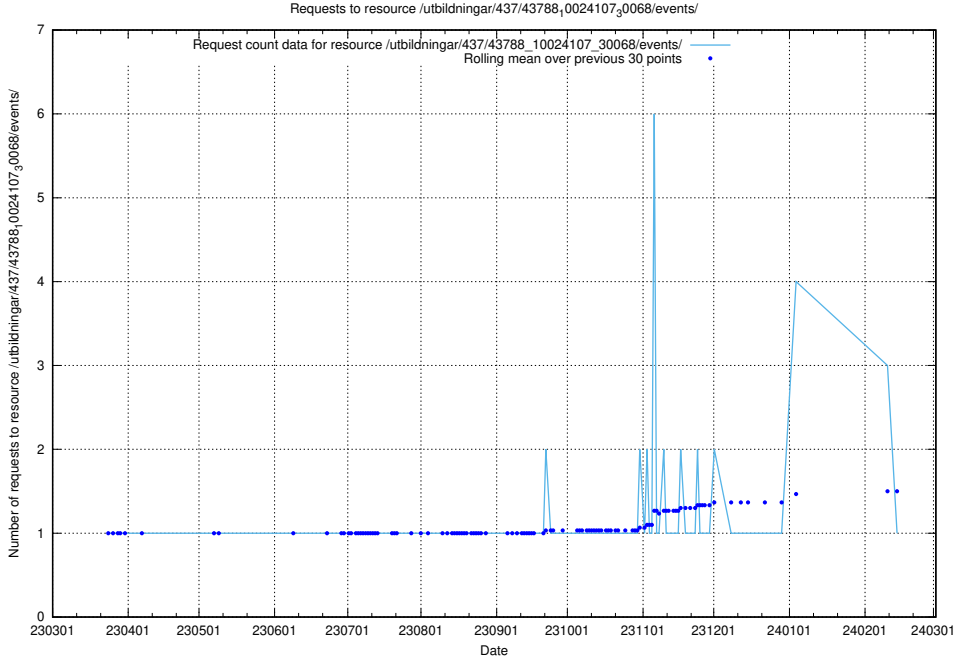

5.5782 Usage of /utbildningar/437/43788_10024107_30068/events/

Here, we count the number of requests to resource /utbildningar/437/43788_10024107_30068/events/.