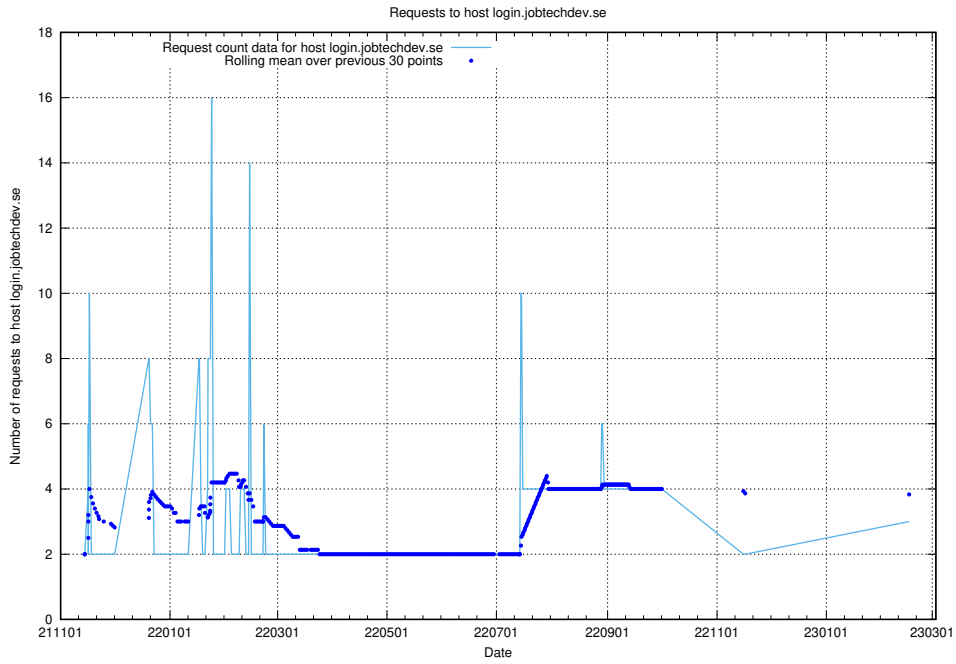

7.244 Usage of login.jobtechdev.se

Here, we count the number of requests to host login.jobtechdev.se.