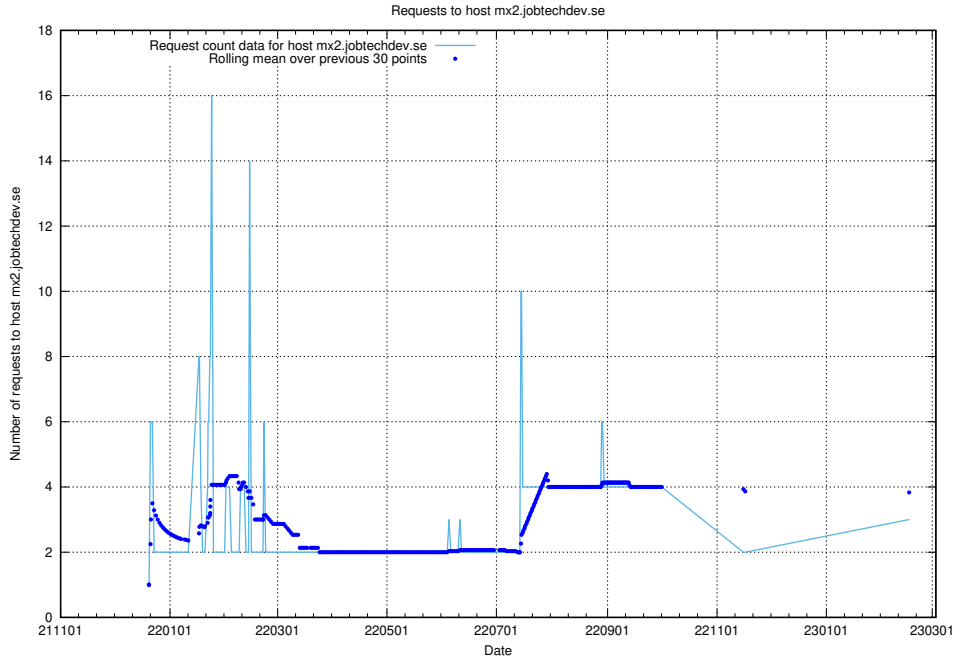

7.196 Usage of mx2.jobtechdev.se

Here, we count the number of requests to host mx2.jobtechdev.se.