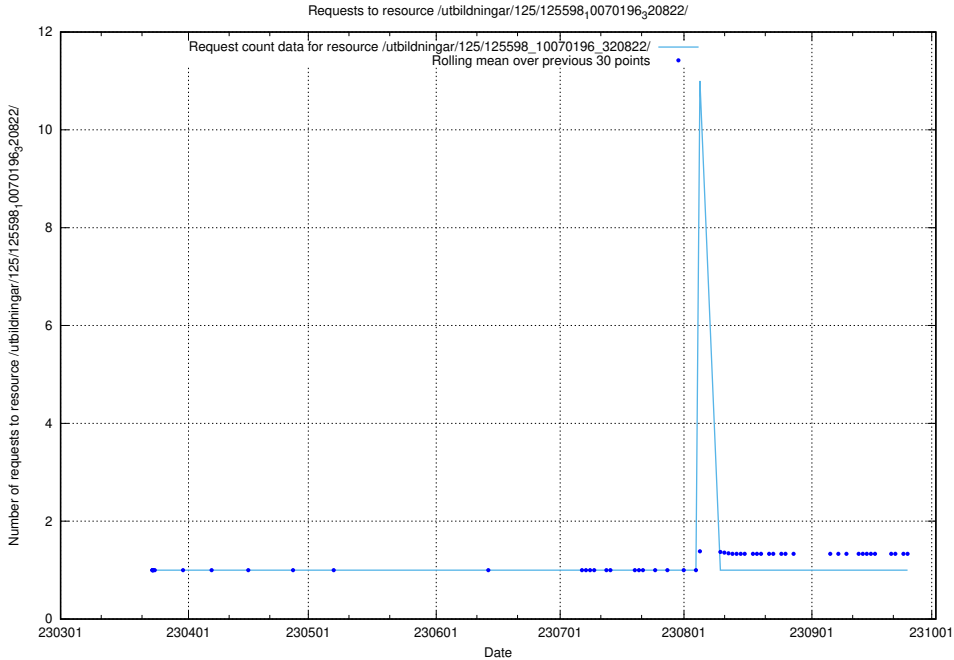

5.936 Usage of /utbildningar/125/125598_10070196_320822/

Here, we count the number of requests to resource /utbildningar/125/125598_10070196_320822/.