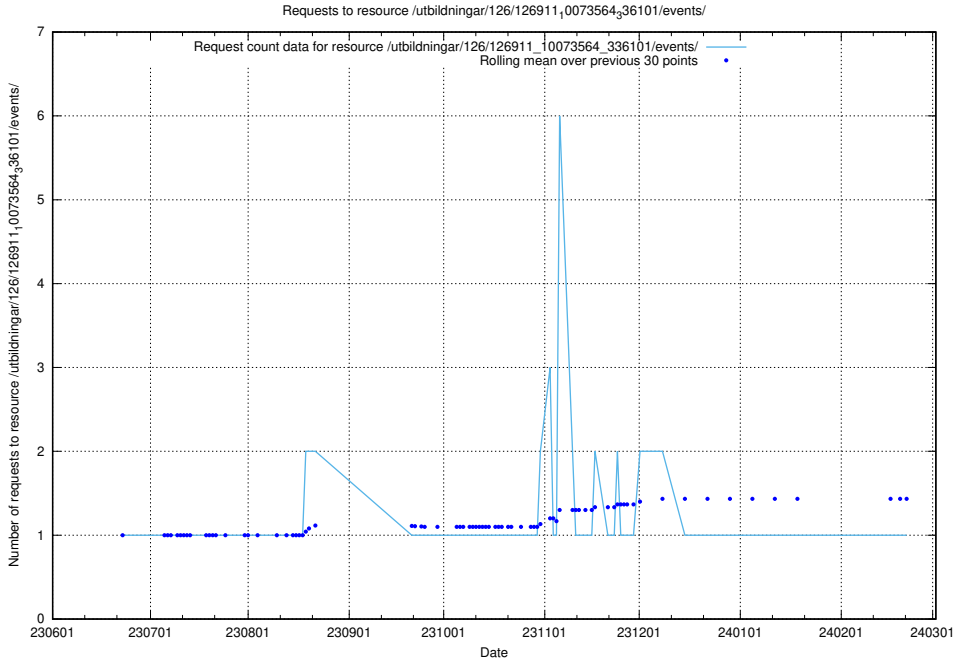

5.5134 Usage of /utbildningar/126/126911_10073564_336101/events/

Here, we count the number of requests to resource /utbildningar/126/126911_10073564_336101/events/