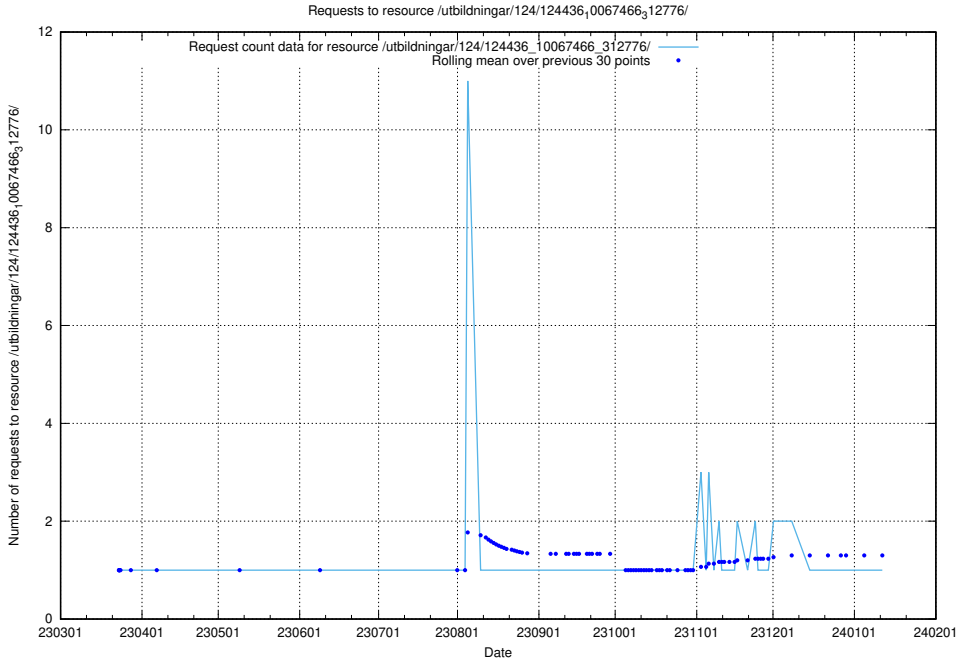

5.3287 Usage of /utbildningar/124/124436_10067466_312776/

Here, we count the number of requests to resource /utbildningar/124/124436_10067466_312776/.