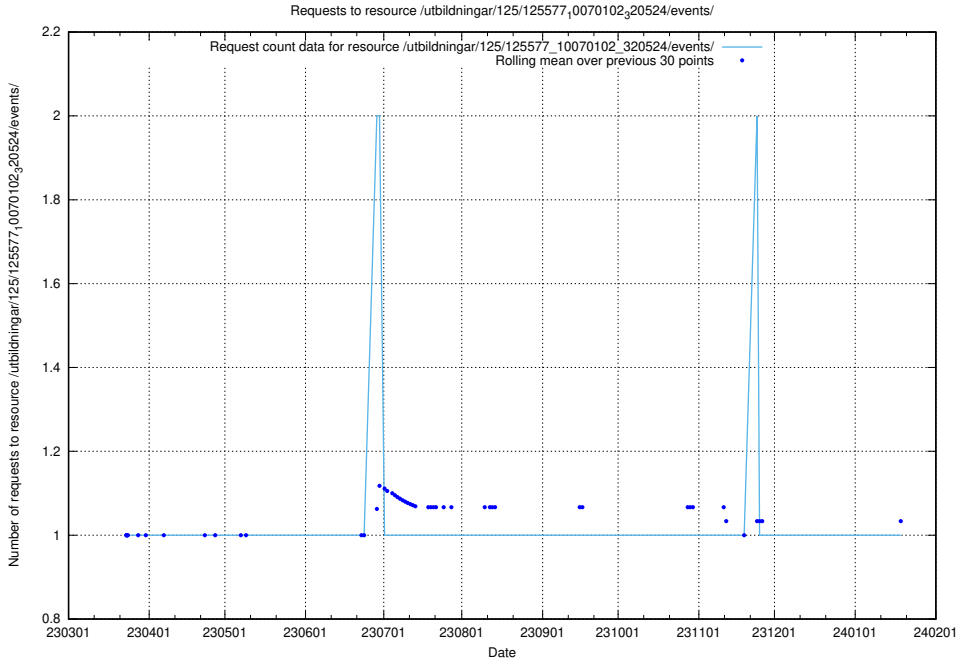

5.949 Usage of /utbildningar/125/125577_10070102_320524/events/

Here, we count the number of requests to resource /utbildningar/125/125577_10070102_320524/events/