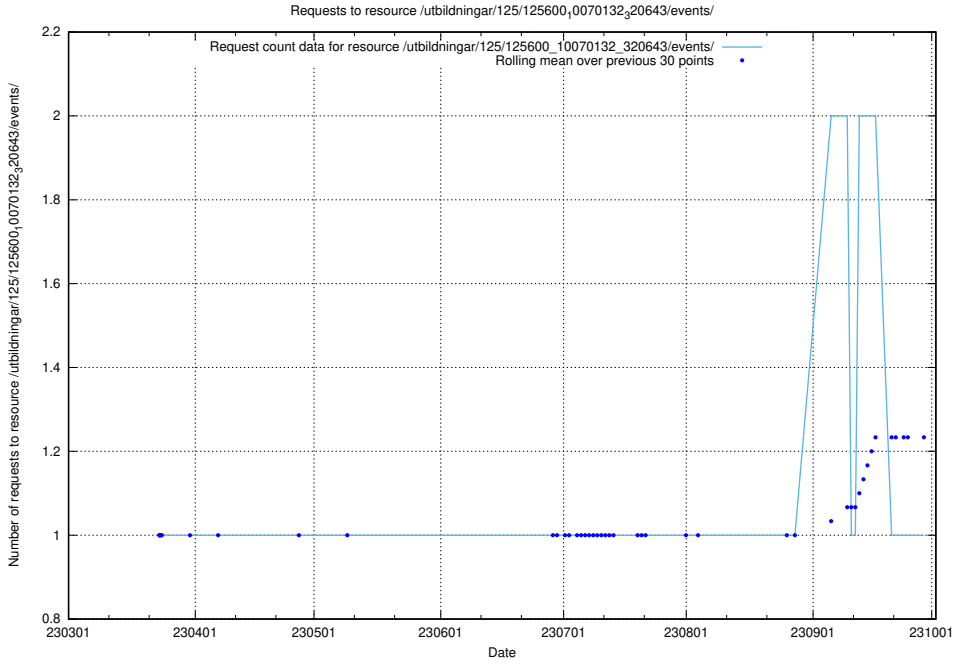

5.930 Usage of /utbildningar/125/125600_10070132_320643/events/

Here, we count the number of requests to resource /utbildningar/125/125600_10070132_320643/events/