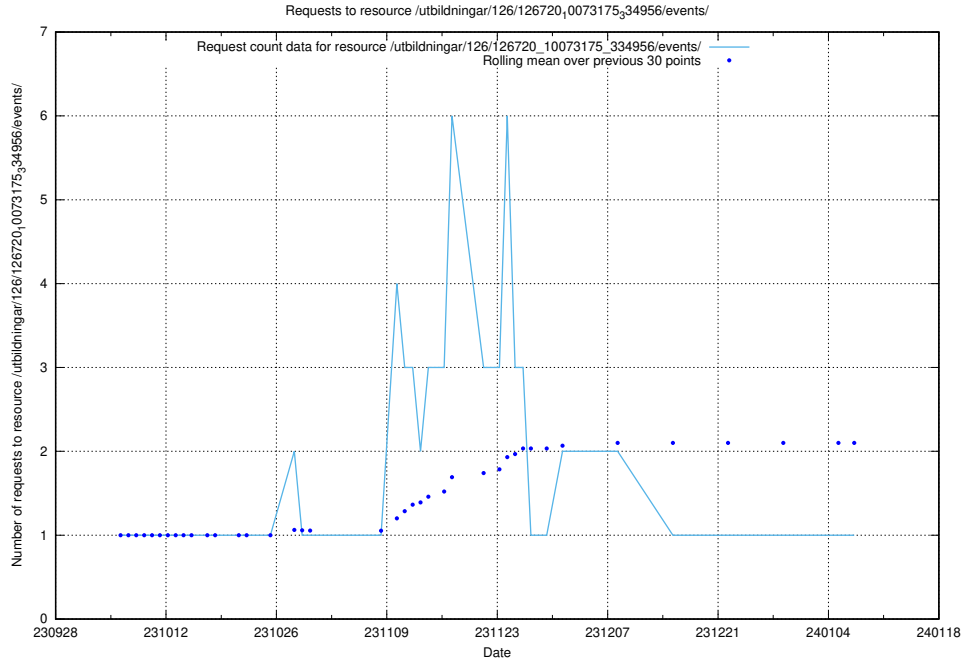

5.3950 Usage of /utbildningar/126/126720_10073175_334956/events/

Here, we count the number of requests to resource /utbildningar/126/126720_10073175_334956/events/