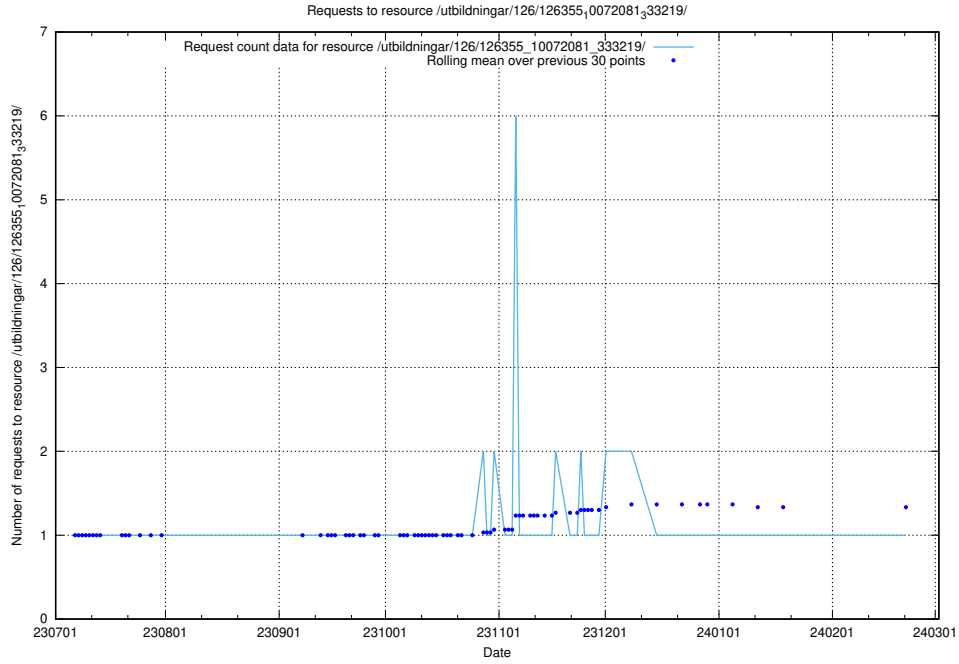

5.4855 Usage of /utbildningar/126/126355_10072081_333219/

Here, we count the number of requests to resource /utbildningar/126/126355_10072081_333219/.