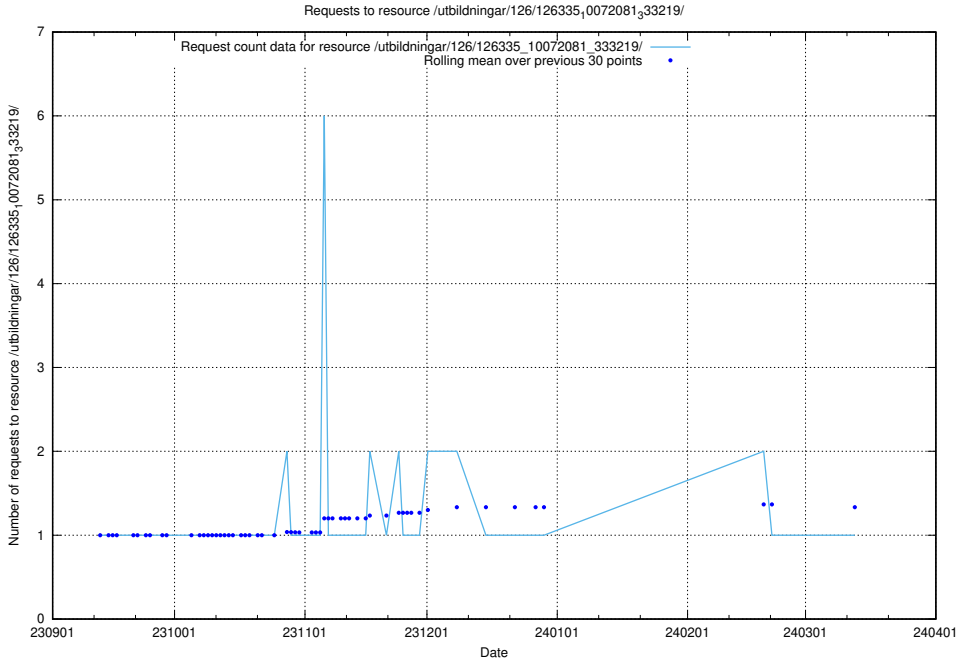

5.4144 Usage of /utbildningar/126/126335_10072081_333219/

Here, we count the number of requests to resource /utbildningar/126/126335_10072081_333219/.