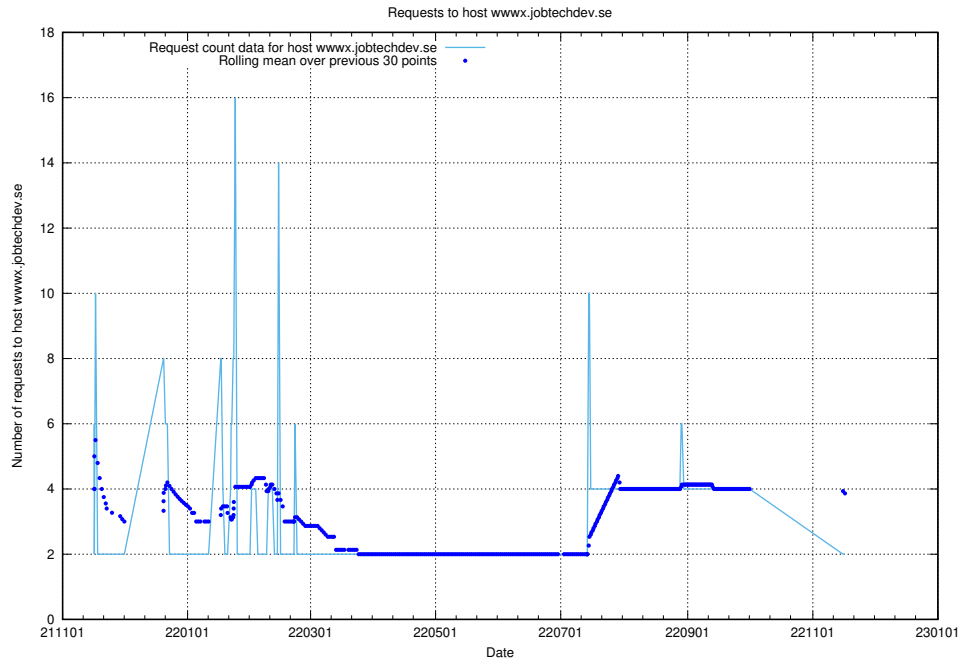

7.536 Usage of wwwx.jobtechdev.se

Here, we count the number of requests to host wwwx.jobtechdev.se.