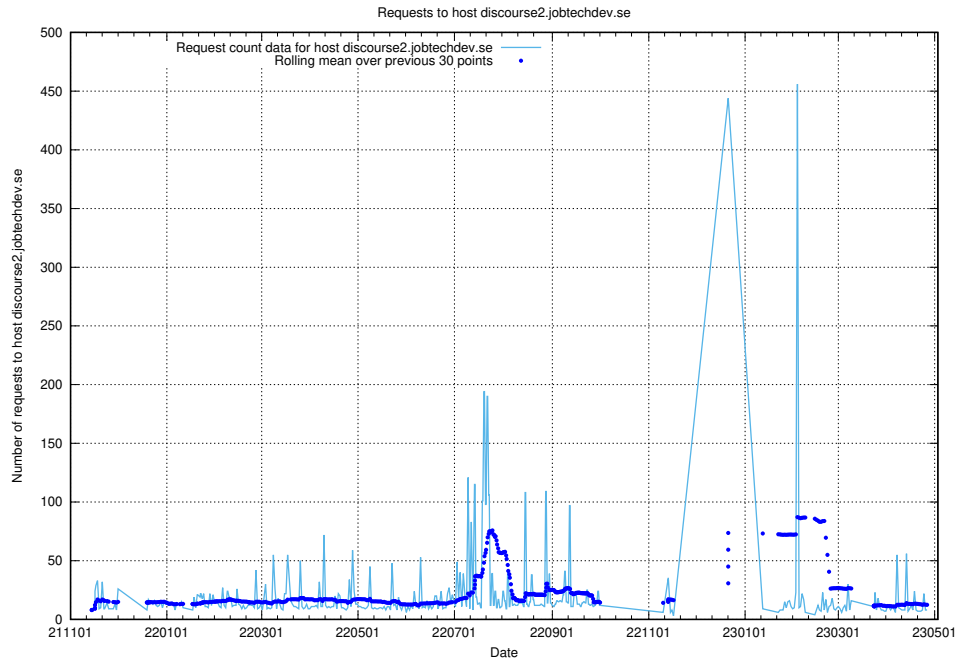

7.64 Usage of discourse2.jobtechdev.se

Here, we count the number of requests to host discourse2.jobtechdev.se.