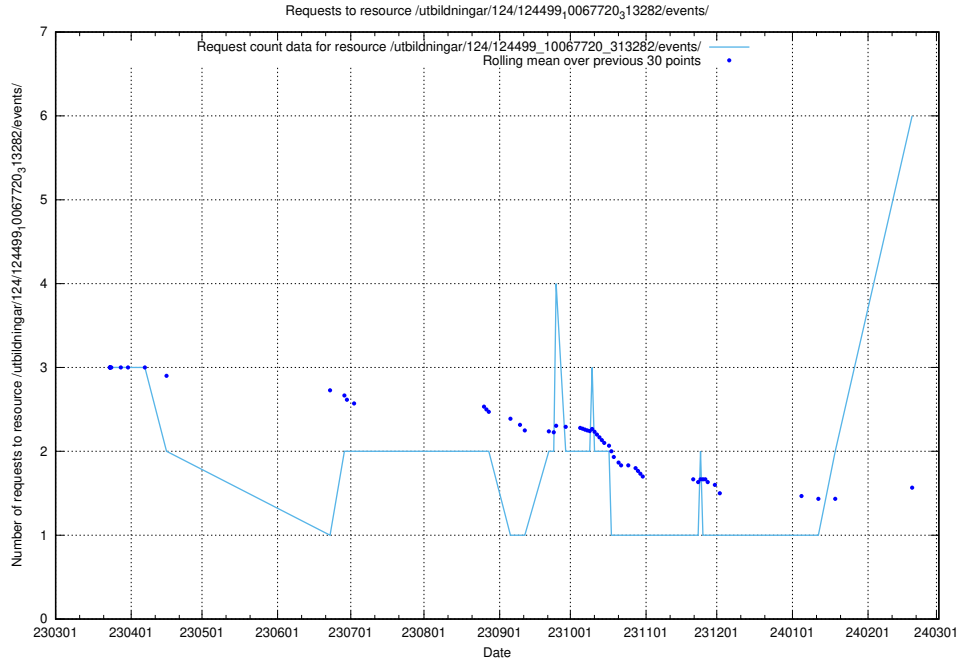

5.101 Usage of /utbildningar/124/124499_10067720_313282/events/

Here, we count the number of requests to resource /utbildningar/124/124499_10067720_313282/events/