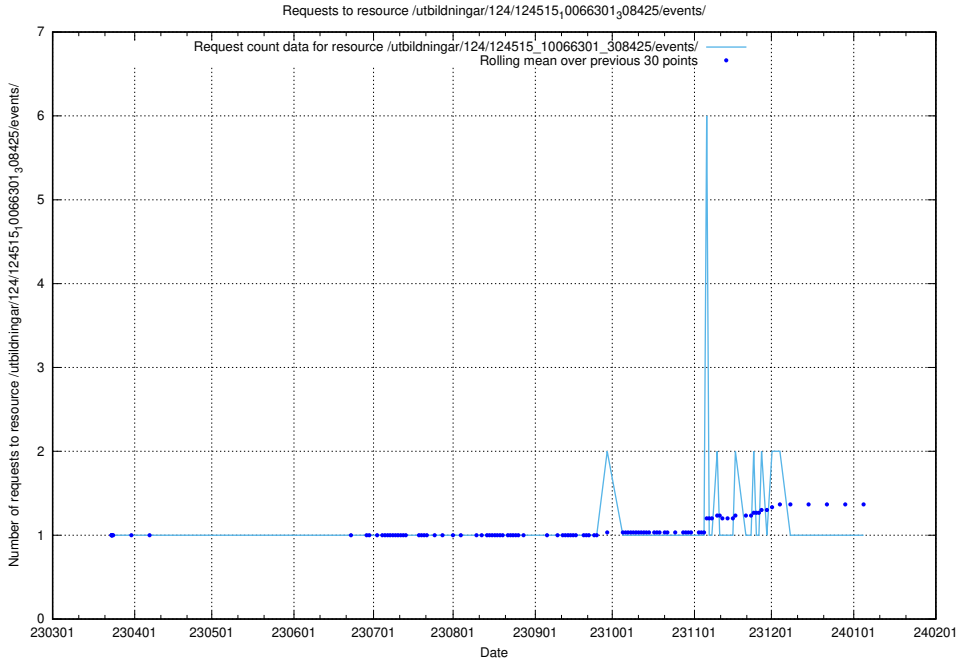

5.1153 Usage of /utbildningar/124/124515_10066301_308425/events/

Here, we count the number of requests to resource /utbildningar/124/124515_10066301_308425/events/