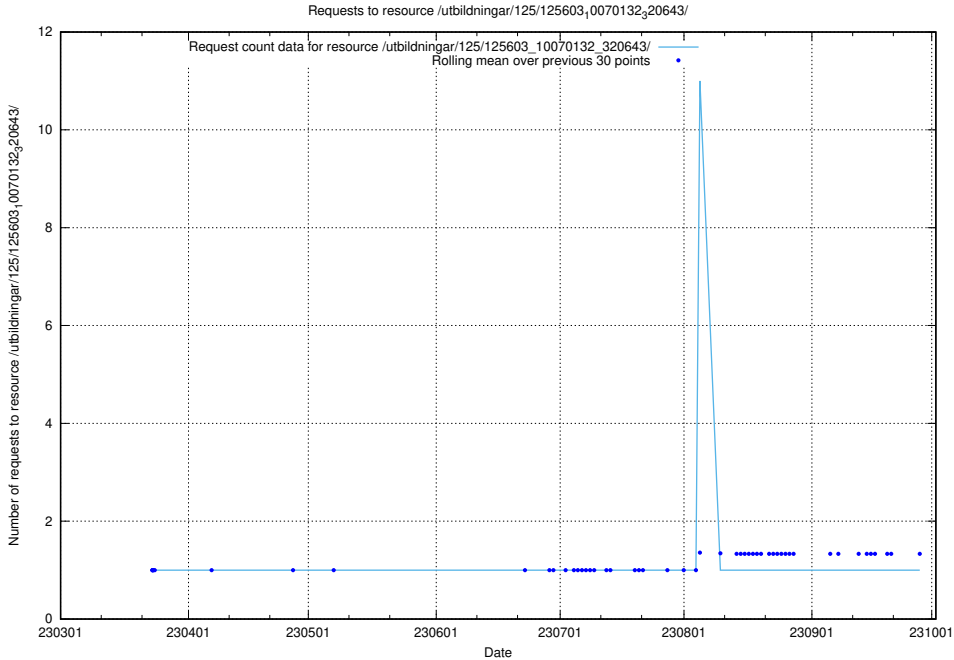

5.927 Usage of /utbildningar/125/125603_10070132_320643/

Here, we count the number of requests to resource /utbildningar/125/125603_10070132_320643/.