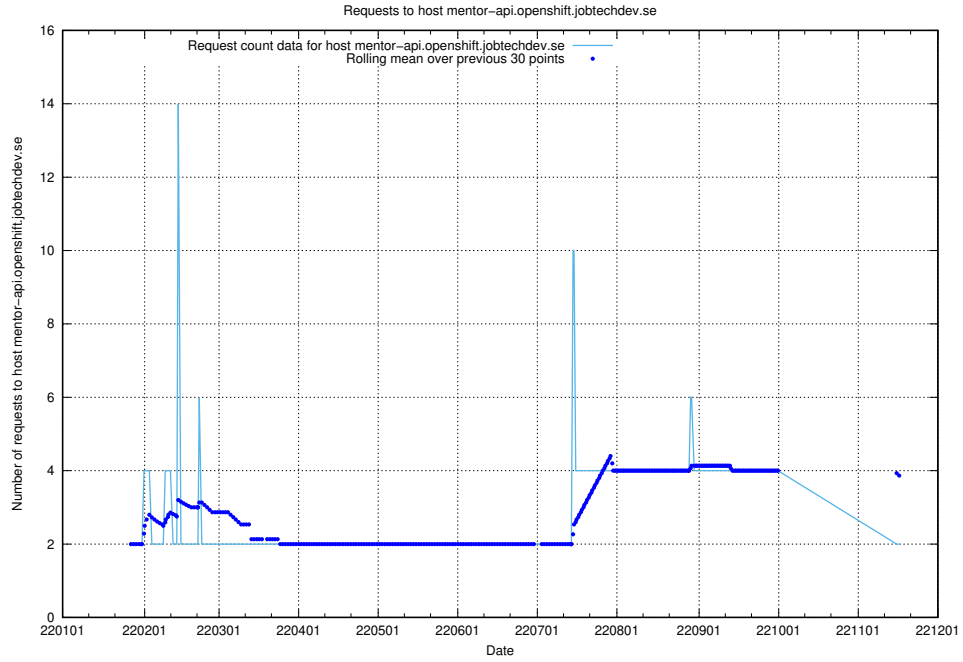

## 7.572 Usage of mentor-api.openshift.jobtechdev.se

Here, we count the number of requests to host mentor-api.openshift.jobtechdev.se.