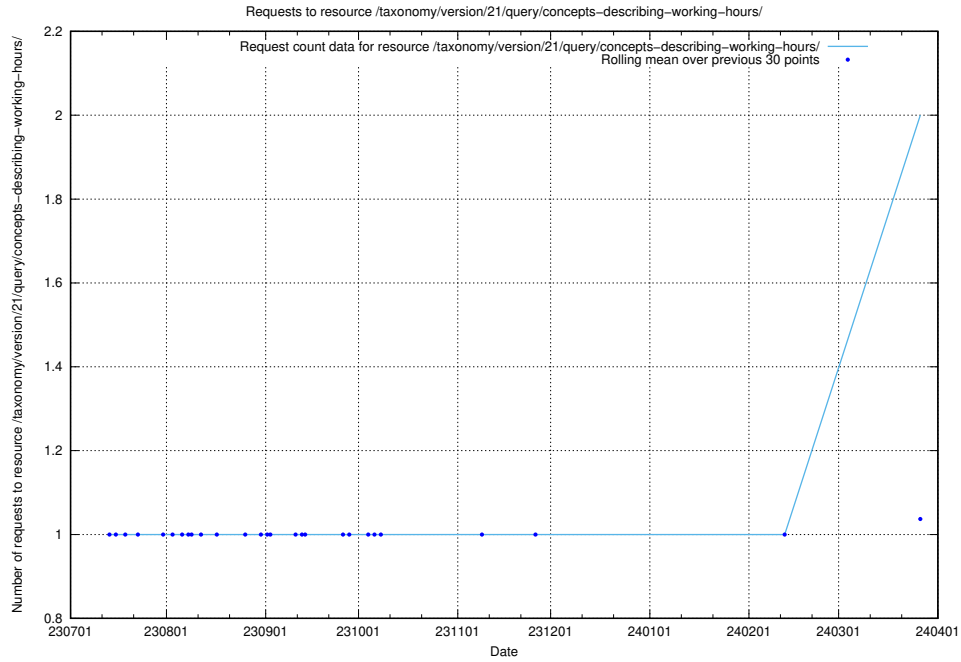

5.645 Usage of /taxonomy/version/21/query/concepts-describing-working-hours/

Here, we count the number of requests to resource /taxonomy/version/21/query/concepts-describing-working-hours/.