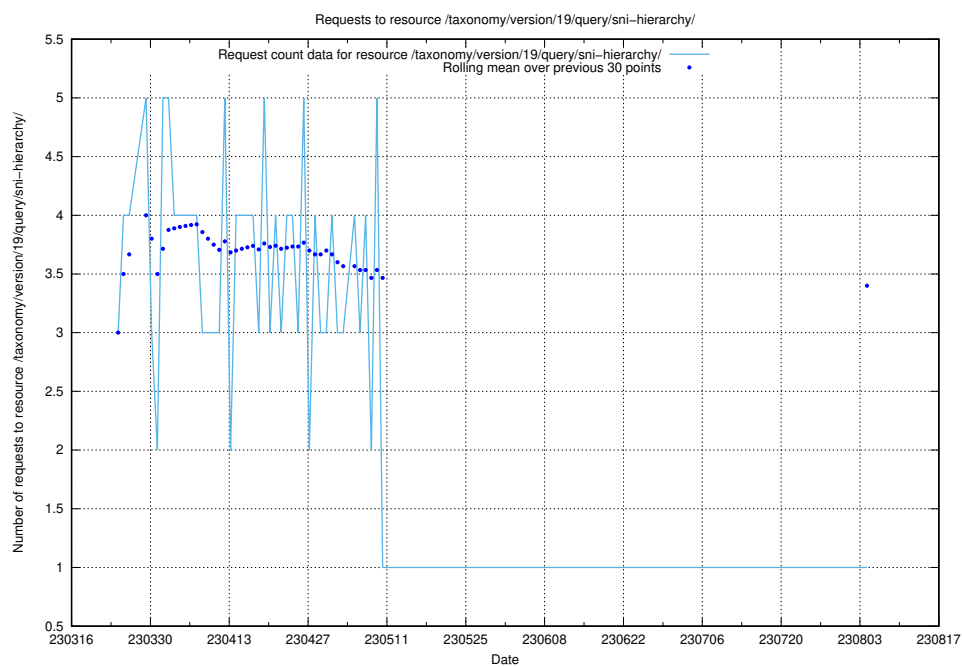

### 5.5740 Usage of /taxonomy/version/19/query/occupations/

Here, we count the number of requests to resource /taxonomy/version/19/query/occupations/.