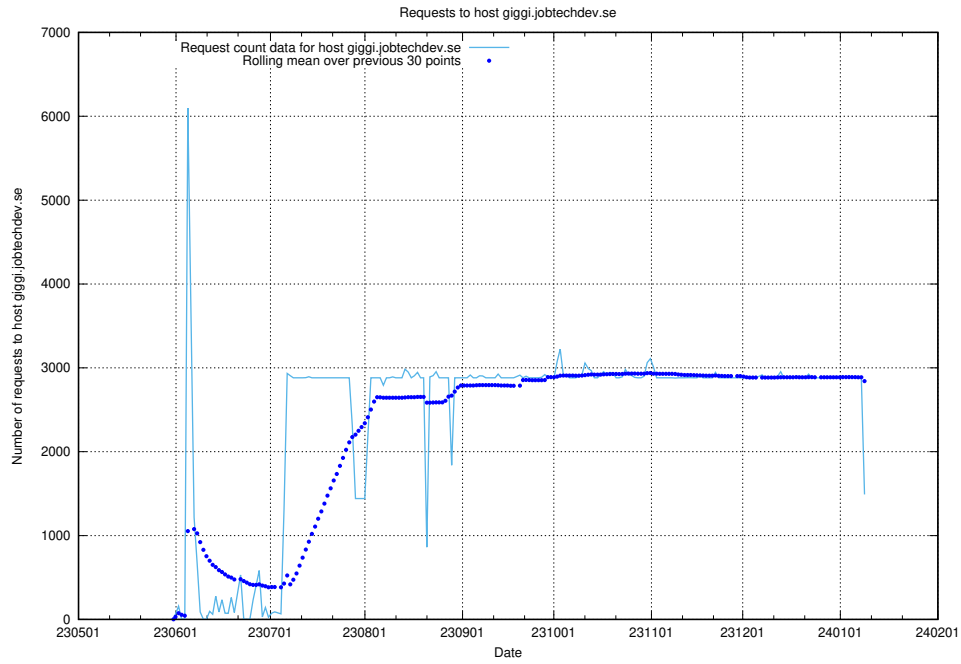

## 7.20 Usage of canary-openshift-ingress-canary.prod.services.jtech.se

Here, we count the number of requests to host canary-openshift-ingress-canary.prod.services.jtech.se.