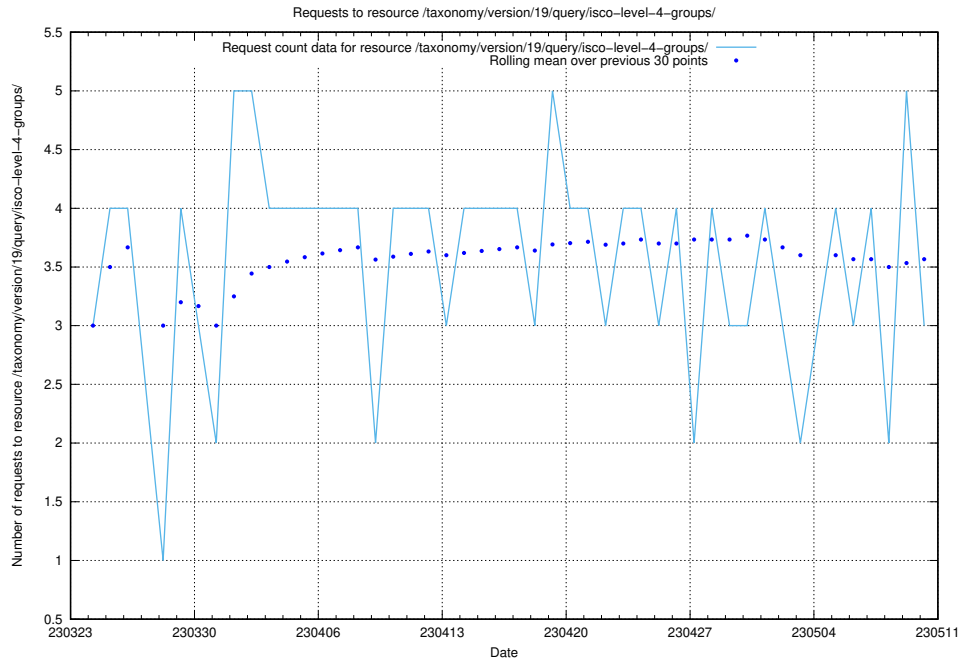

5.285 Usage of /taxonomy/version/19/query/isco-level-4-groups/

Here, we count the number of requests to resource /taxonomy/version/19/query/isco-level-4-groups/.