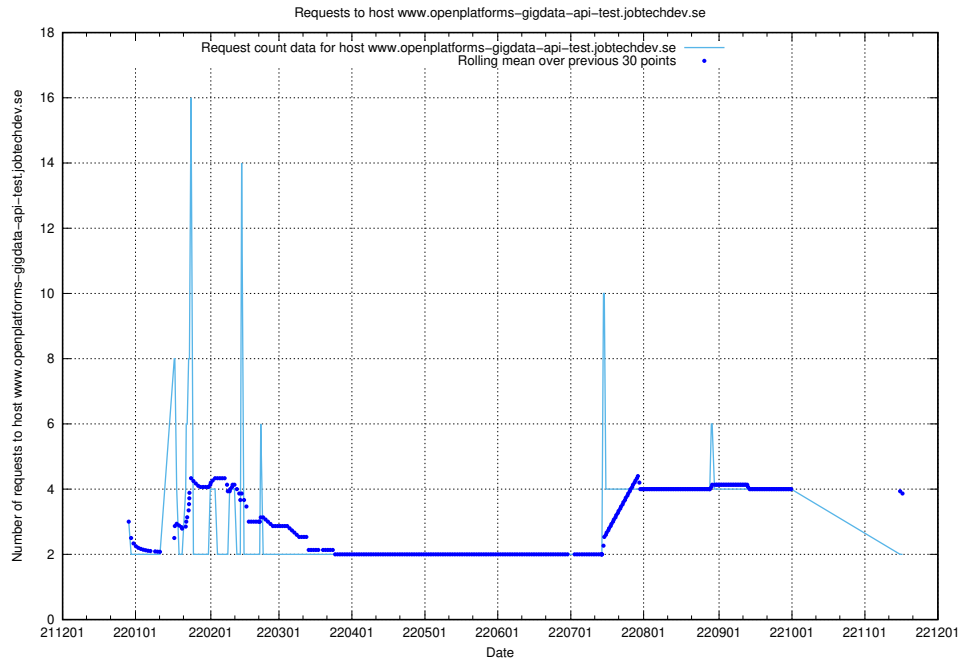

### 7.354 Usage of inks-develop.api.jobtechdev.se

Here, we count the number of requests to host inks-develop.api.jobtechdev.se.