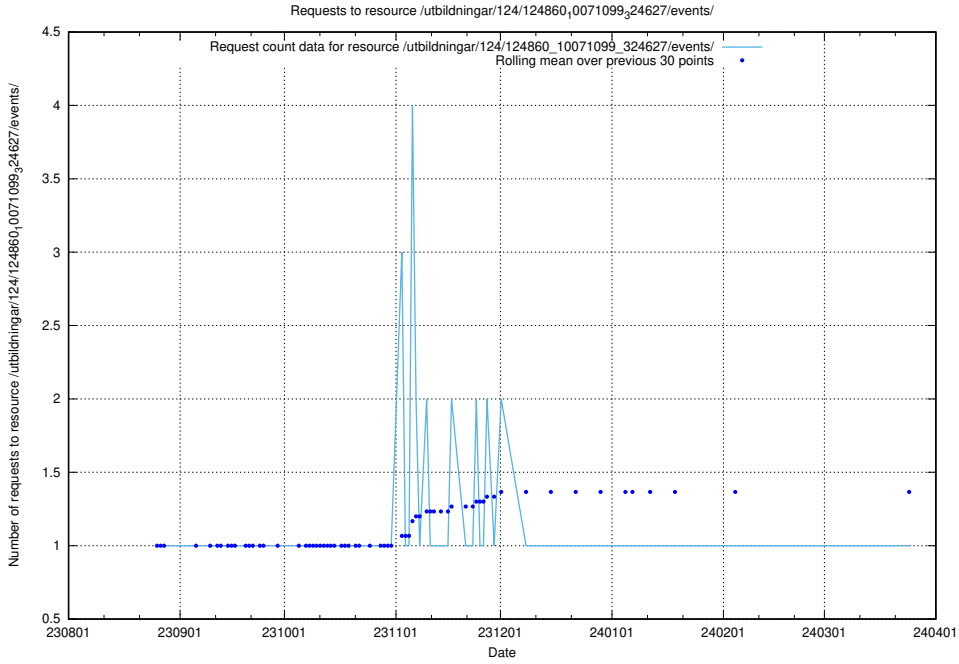

### 5.4268 Usage of /utbildningar/124/124860\_10071099\_324627/events/

Here, we count the number of requests to resource /utbildningar/124/124860\_10071099\_324627/events/