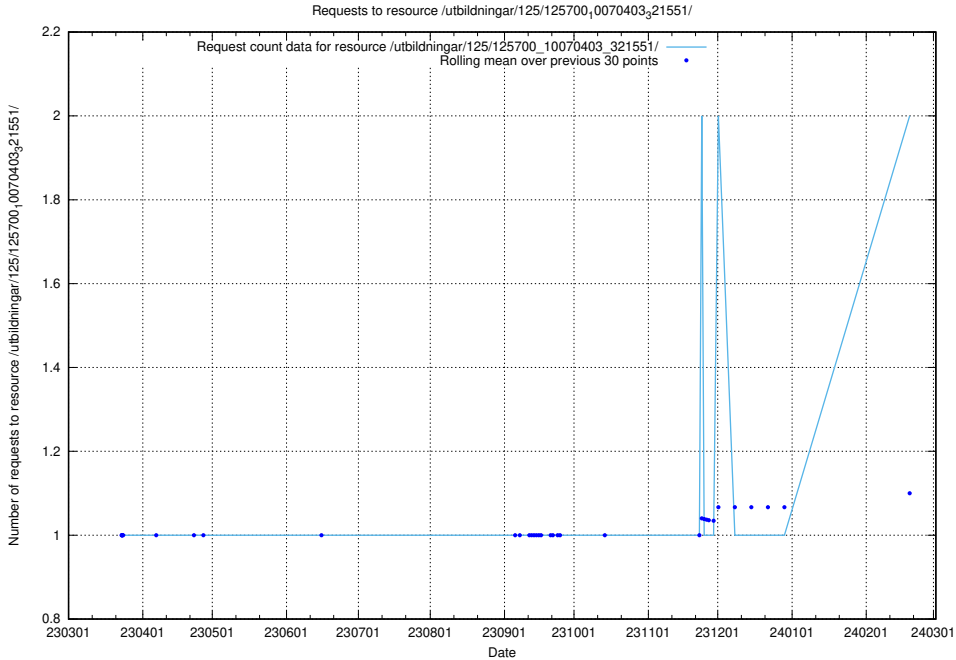

5.309 Usage of /utbildningar/125/125700_10070403_321551/

Here, we count the number of requests to resource /utbildningar/125/125700_10070403_321551/.