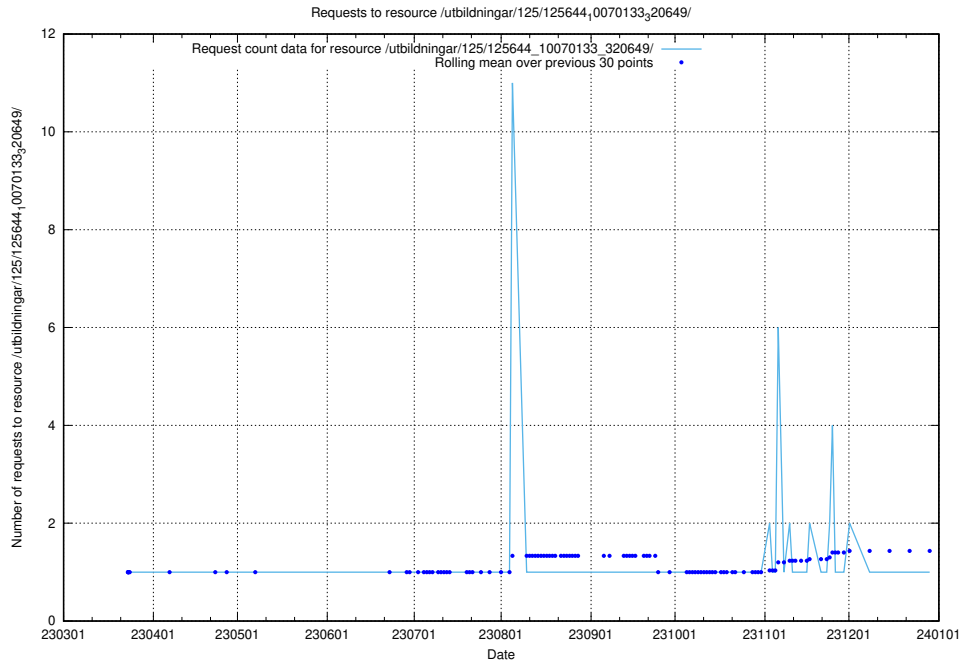

5.891 Usage of /utbildningar/125/125644_10070133_320649/

Here, we count the number of requests to resource /utbildningar/125/125644_10070133_320649/.