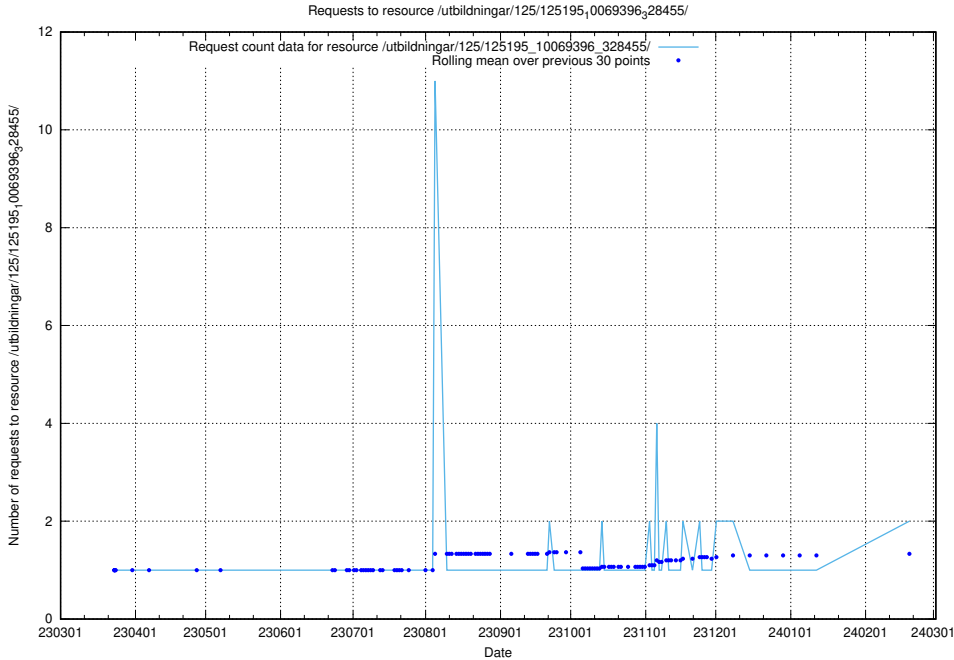

5.327 Usage of /utbildningar/125/125195_10069396_328455/

Here, we count the number of requests to resource /utbildningar/125/125195_10069396_328455/.