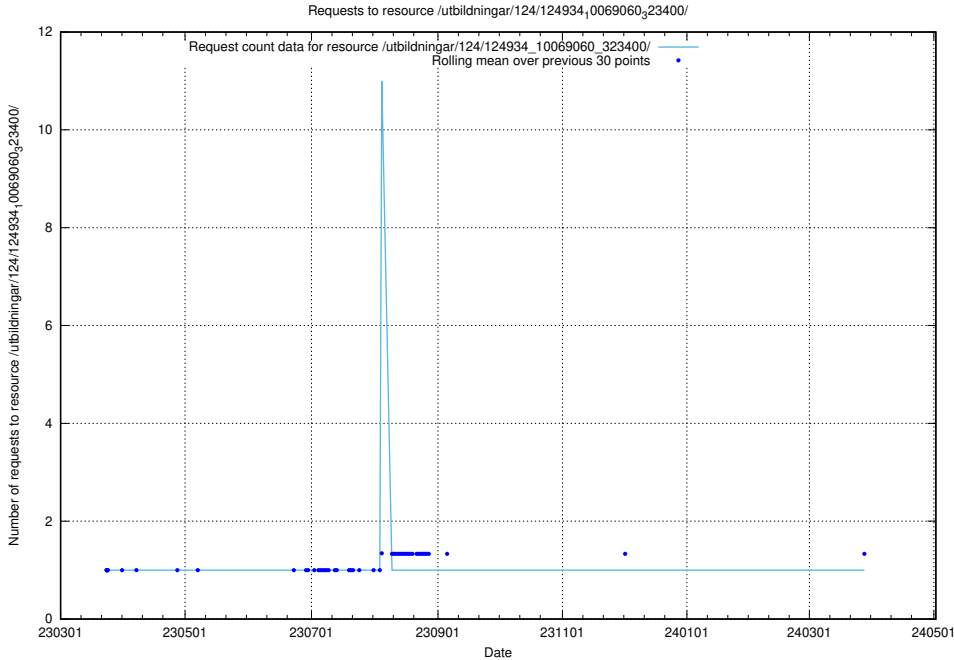

5.1000 Usage of /utbildningar/124/124934_10069060_323400/

Here, we count the number of requests to resource /utbildningar/124/124934_10069060_323400/.