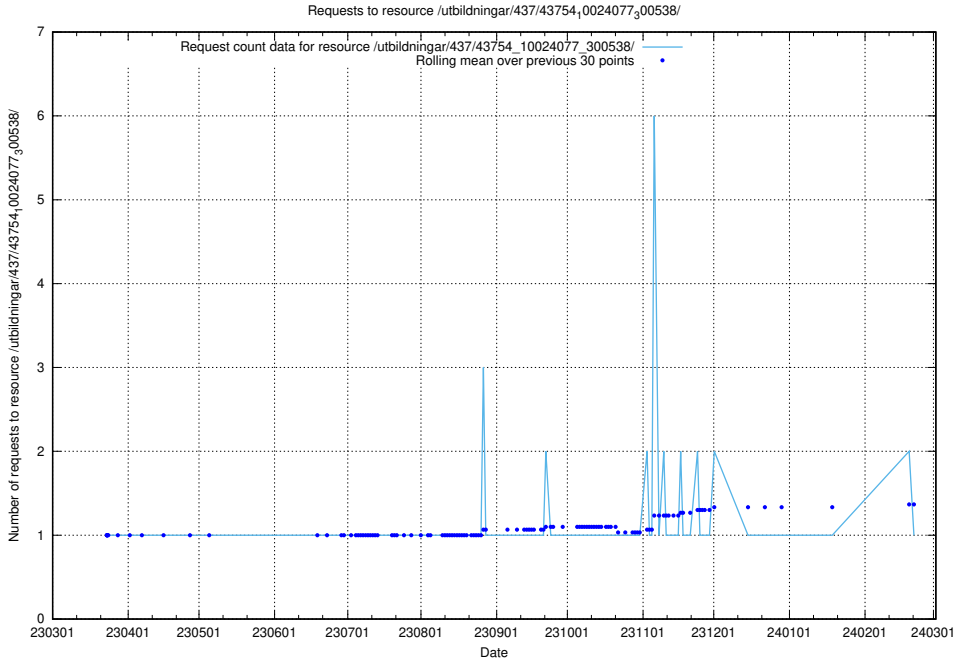

5.5961 Usage of /utbildningar/437/43754_10024077_300538/

Here, we count the number of requests to resource /utbildningar/437/43754_10024077_300538/.