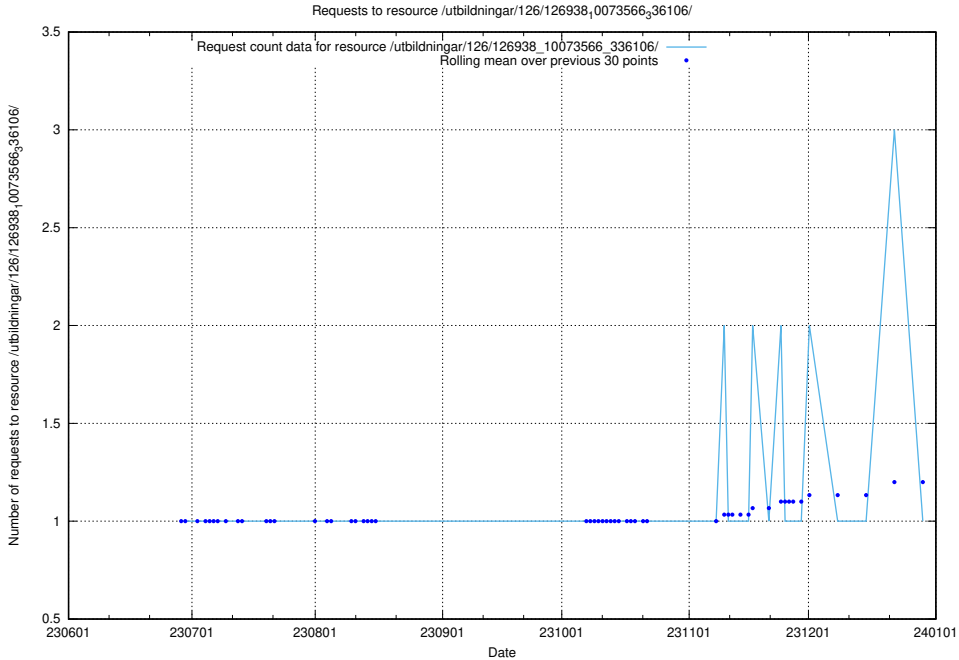

5.4986 Usage of /utbildningar/126/126938_10073566_336106/

Here, we count the number of requests to resource /utbildningar/126/126938_10073566_336106/.