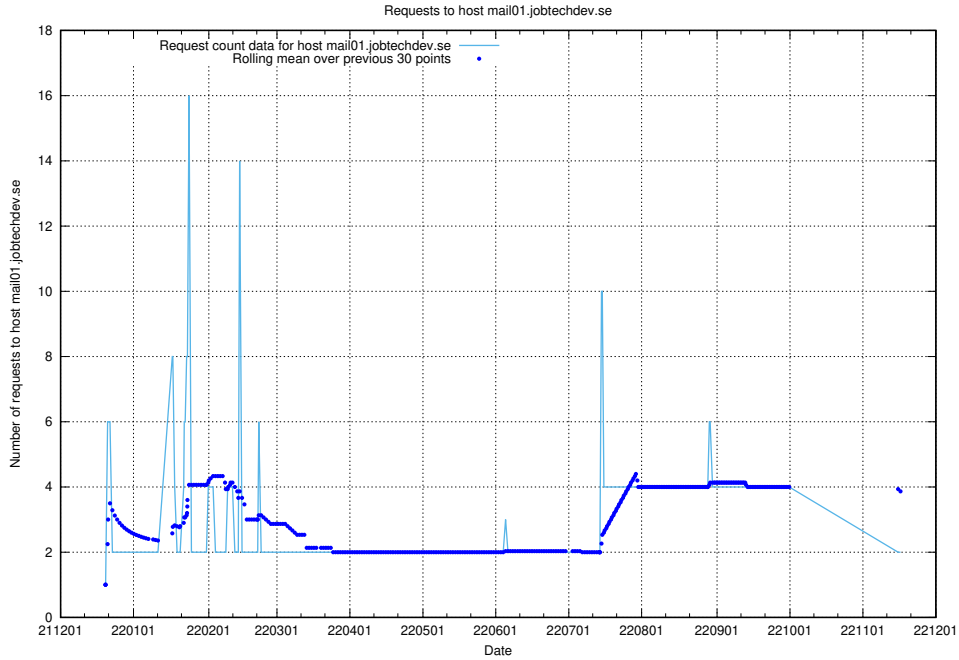

### 7.378 Usage of exchange.jobtechdev.se

Here, we count the number of requests to host exchange.jobtechdev.se.