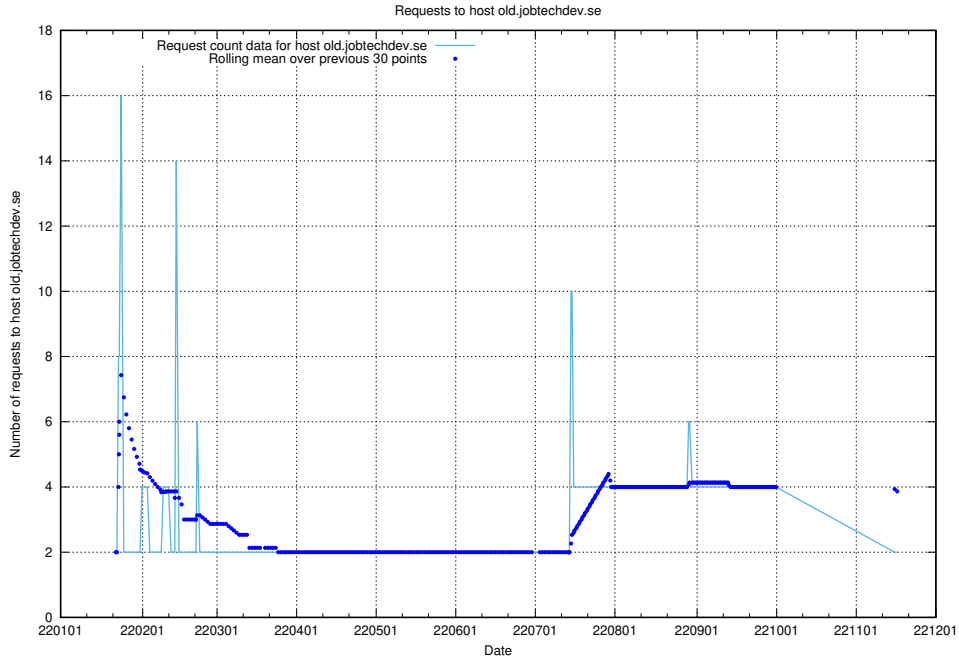

### 7.593 Usage of old.jobtechdev.se

Here, we count the number of requests to host old.jobtechdev.se.