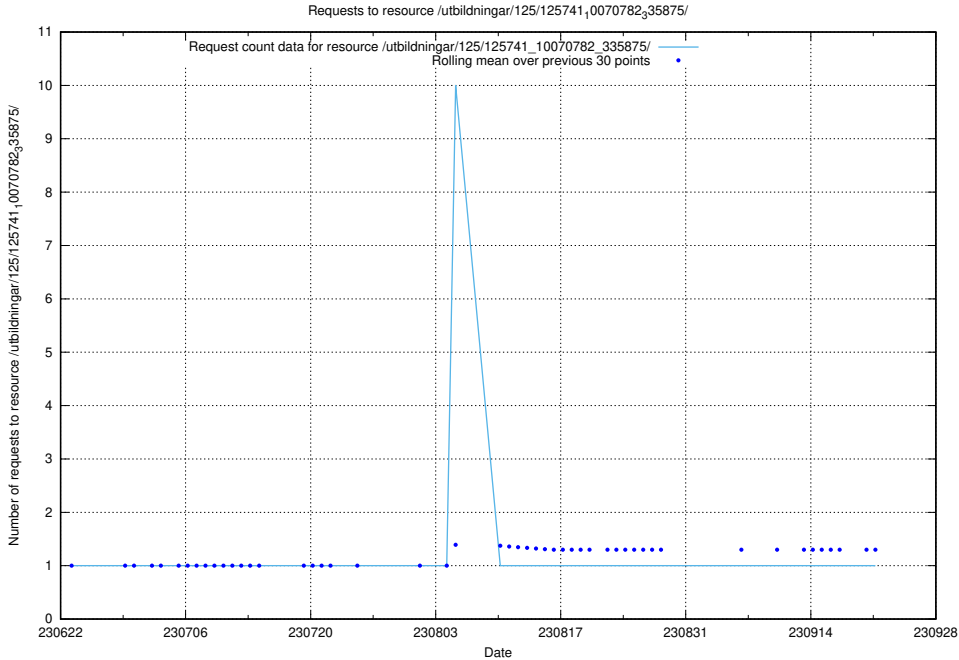

5.5247 Usage of /utbildningar/125/125741_10070782_335875/

Here, we count the number of requests to resource /utbildningar/125/125741_10070782_335875/.