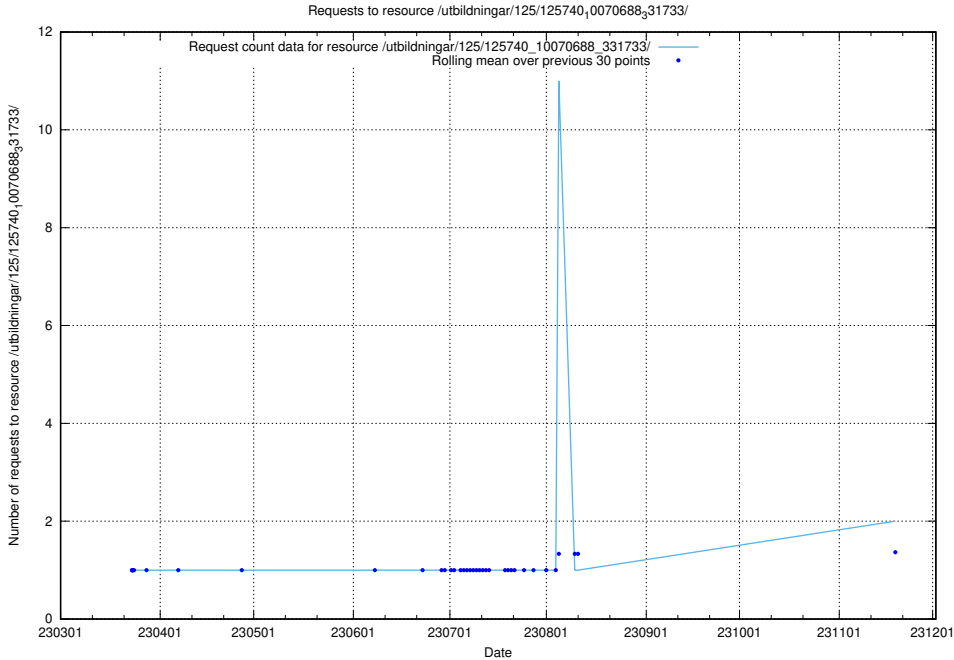

5.300 Usage of /utbildningar/125/125740_10070688_331733/

Here, we count the number of requests to resource /utbildningar/125/125740_10070688_331733/.