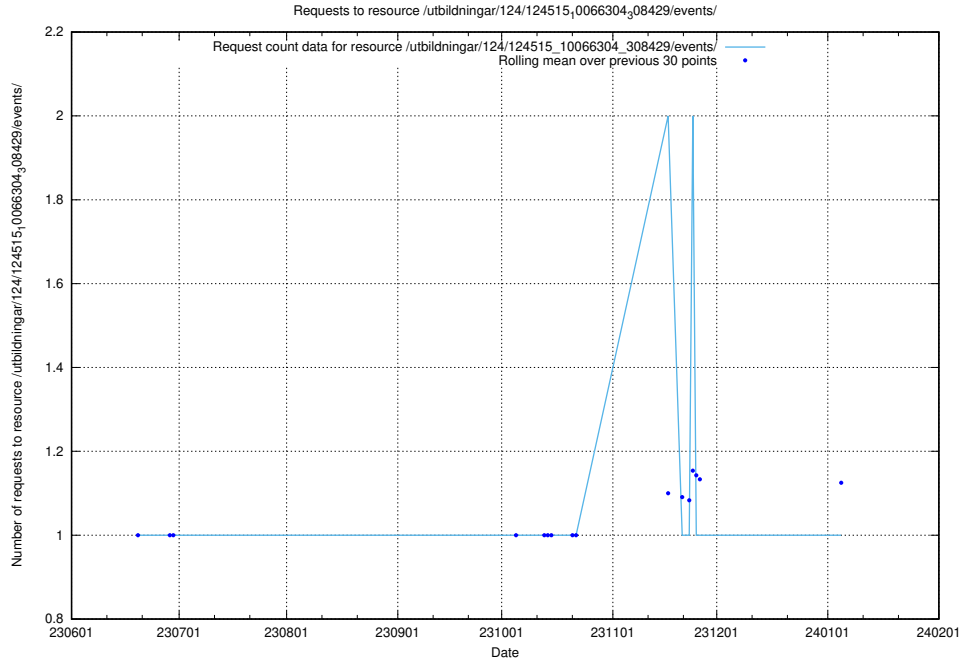

5.5414 Usage of /utbildningar/124/124515_10066304_308429/events/

Here, we count the number of requests to resource /utbildningar/124/124515_10066304_308429/events/