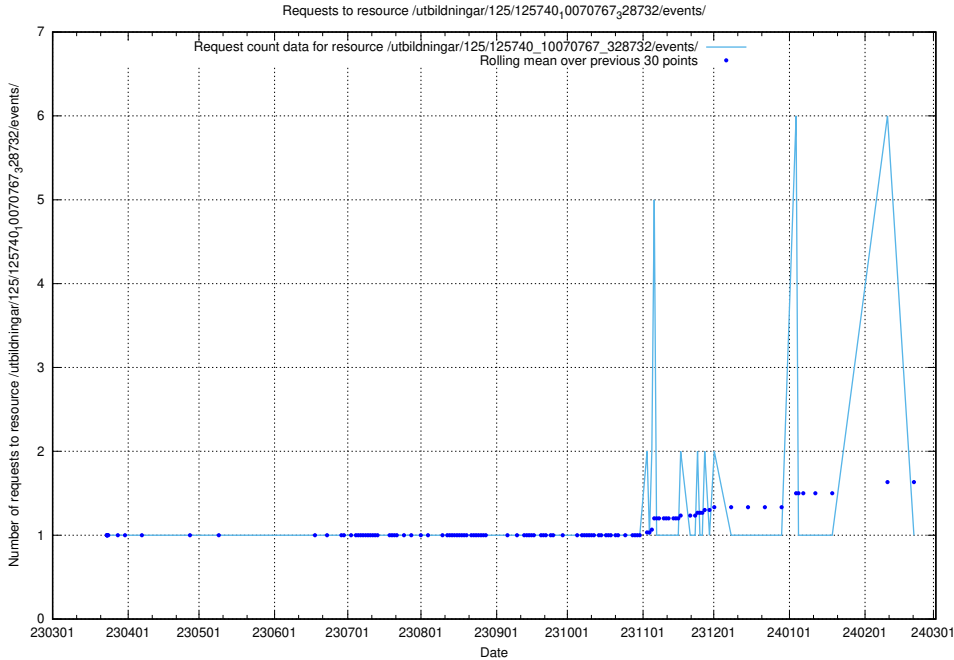

5.815 Usage of /utbildningar/125/125740_10070767_328732/events/

Here, we count the number of requests to resource /utbildningar/125/125740_10070767_328732/events/