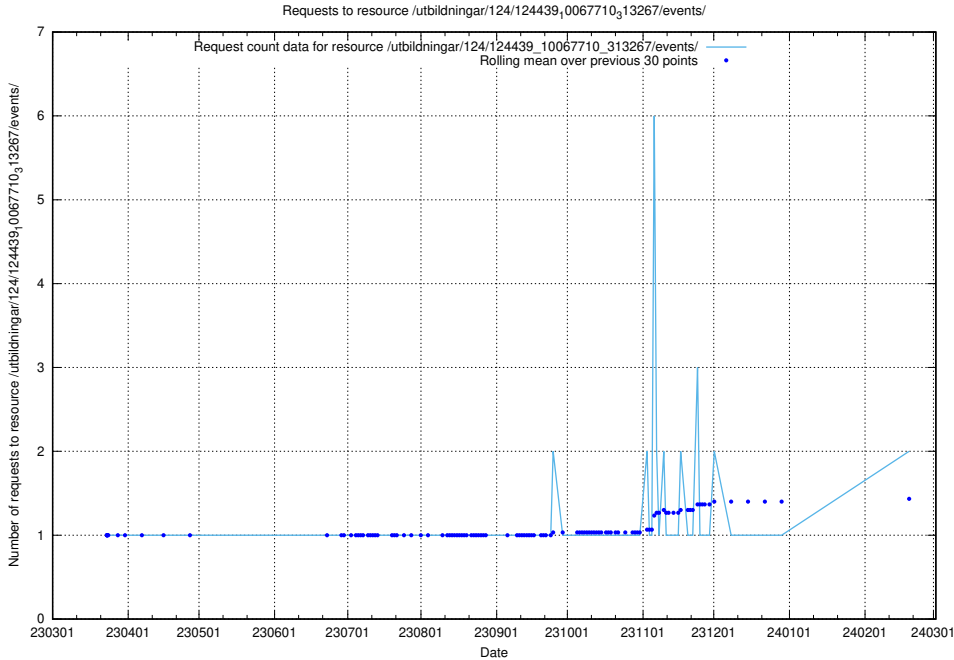

5.503 Usage of /utbildningar/124/124439_10067710_313267/events/

Here, we count the number of requests to resource /utbildningar/124/124439_10067710_313267/events/