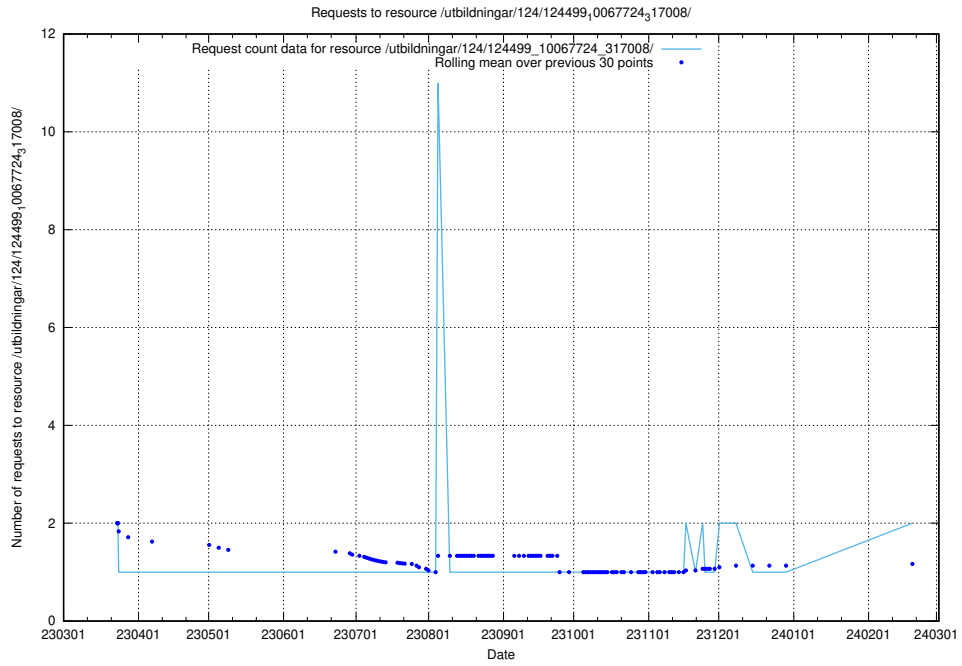

5.793 Usage of /utbildningar/124/124499_10067724_317008/

Here, we count the number of requests to resource /utbildningar/124/124499_10067724_317008/.