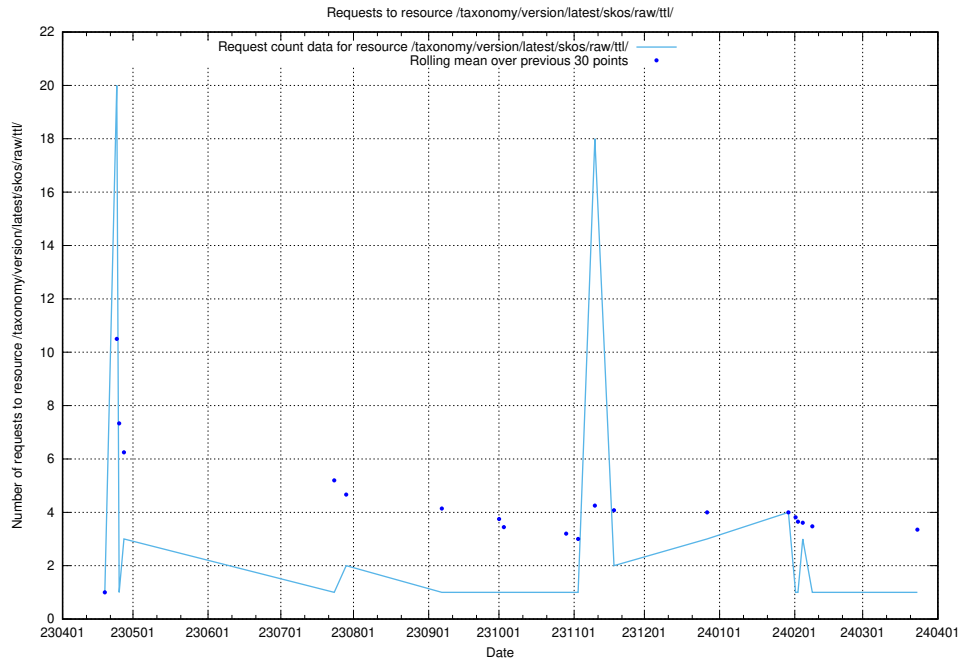

5.5623 Usage of /taxonomy/version/latest/skos/raw/ttl/

Here, we count the number of requests to resource /taxonomy/version/latest/skos/raw/ttl/.