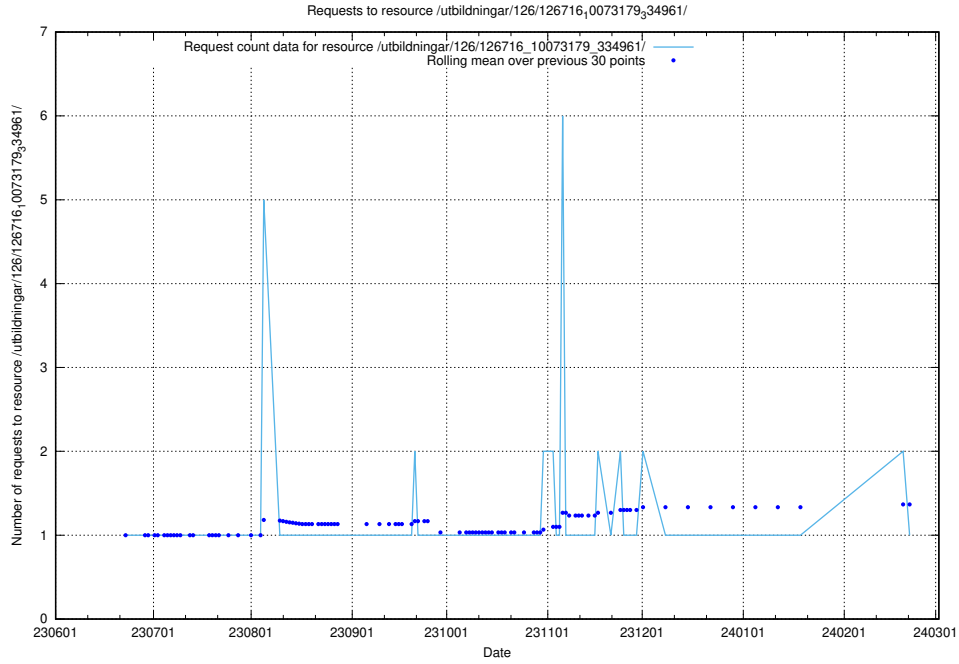

5.5172 Usage of /utbildningar/126/126716_10073179_334961/

Here, we count the number of requests to resource /utbildningar/126/126716_10073179_334961/.