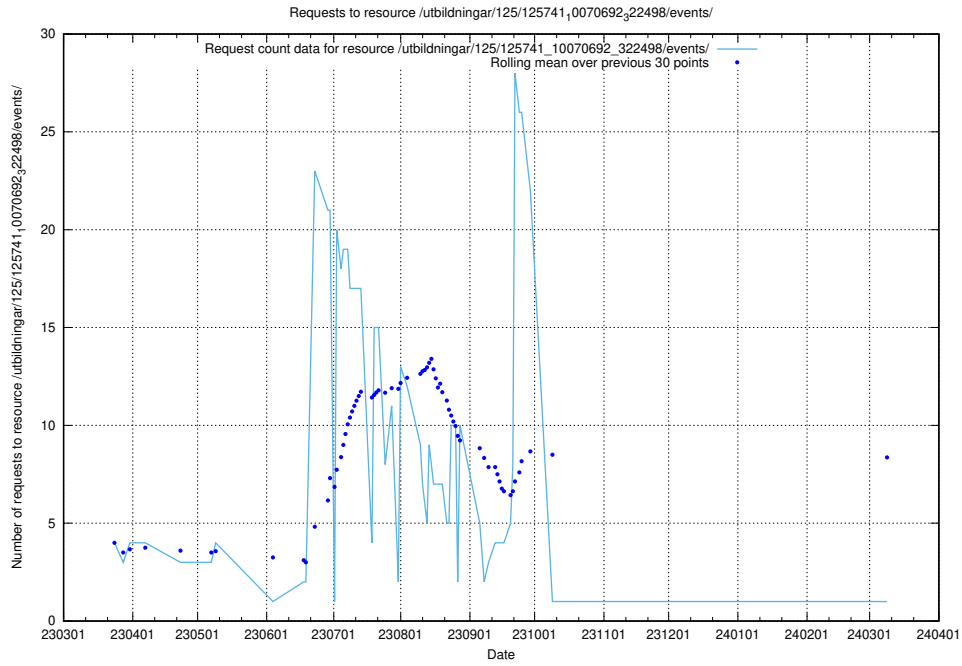

5.5660 Usage of /utbildningar/125/125741_10070692_322498/events/

Here, we count the number of requests to resource /utbildningar/125/125741_10070692_322498/events/