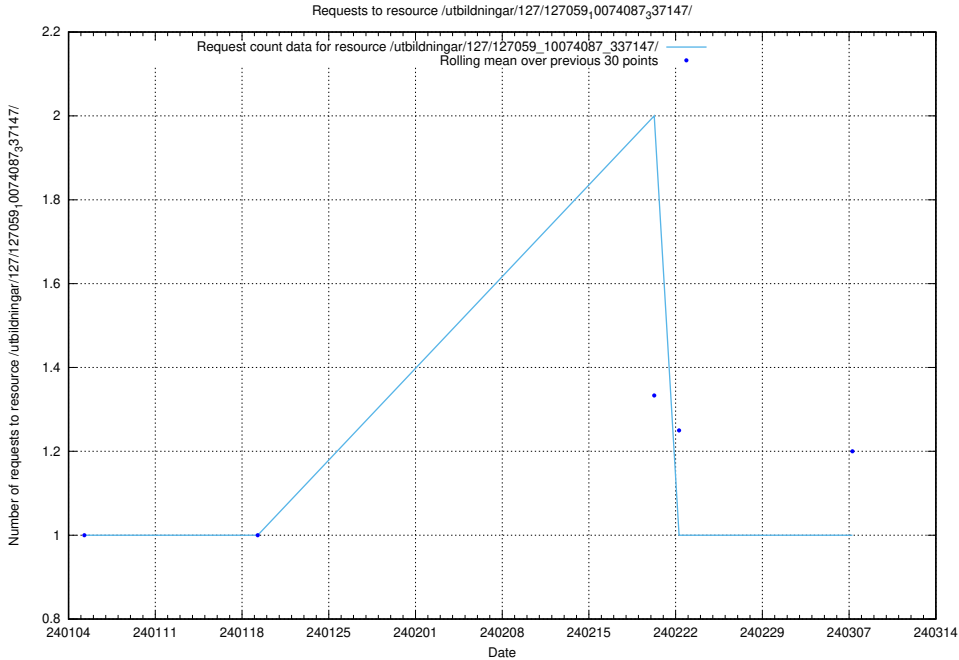

5.3391 Usage of /utbildningar/127/127059_10074087_337147/

Here, we count the number of requests to resource /utbildningar/127/127059_10074087_337147/.