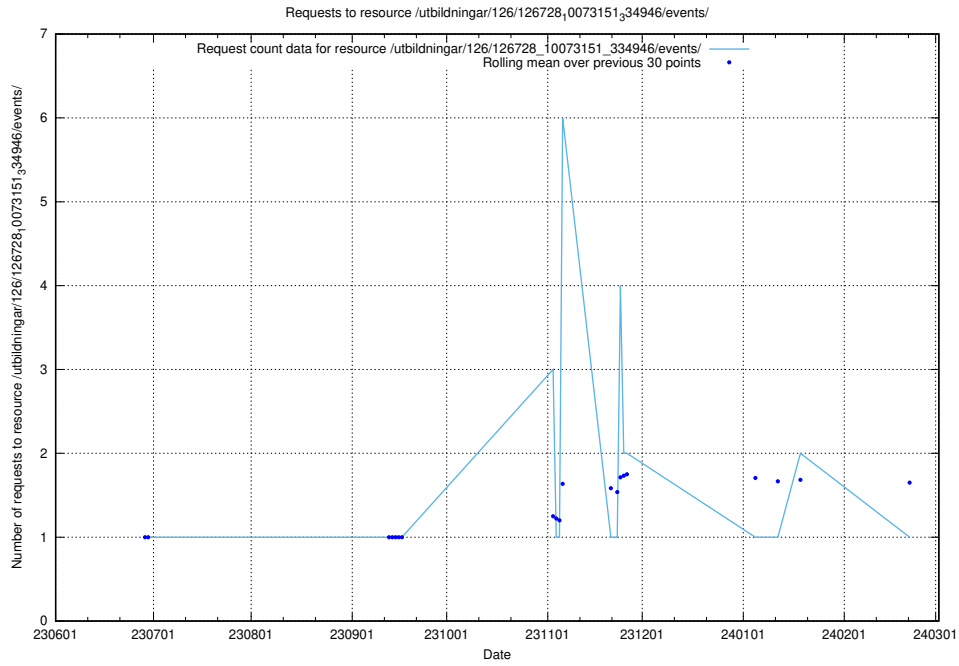

5.5002 Usage of /utbildningar/126/126728_10073151_334946/events/

Here, we count the number of requests to resource /utbildningar/126/126728_10073151_334946/events/