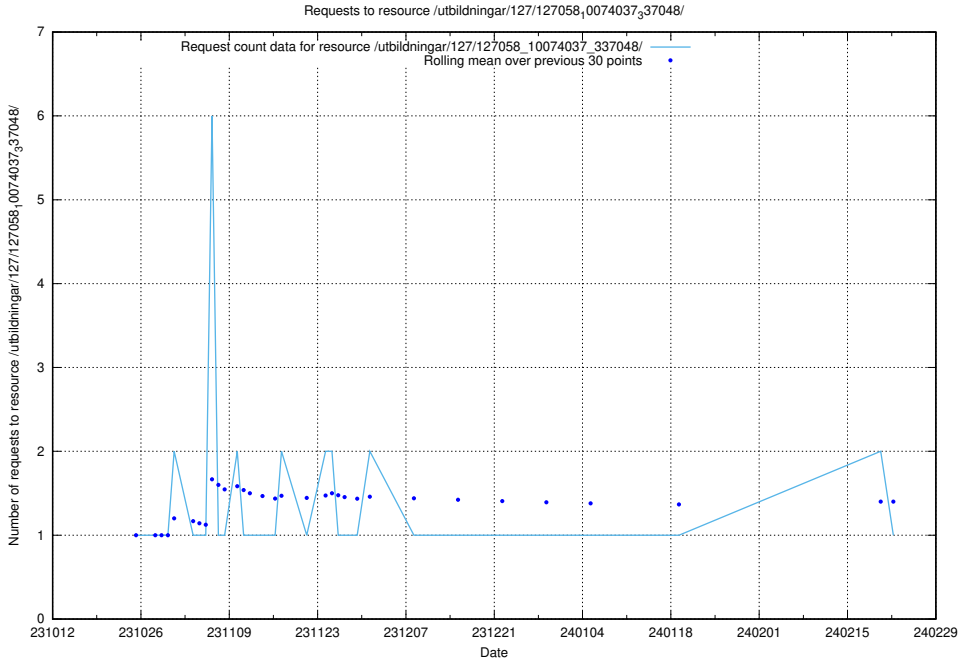

5.3753 Usage of /utbildningar/127/127058_10074037_337048/

Here, we count the number of requests to resource /utbildningar/127/127058_10074037_337048/.