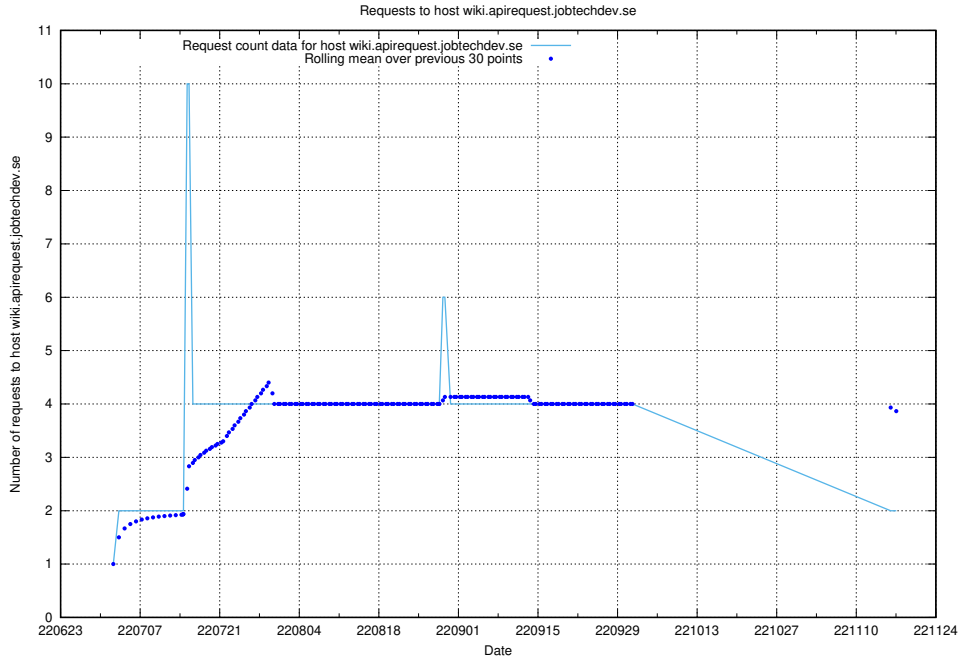

### 7.392 Usage of wiki.apirequest.jobtechdev.se

Here, we count the number of requests to host wiki.apirequest.jobtechdev.se.