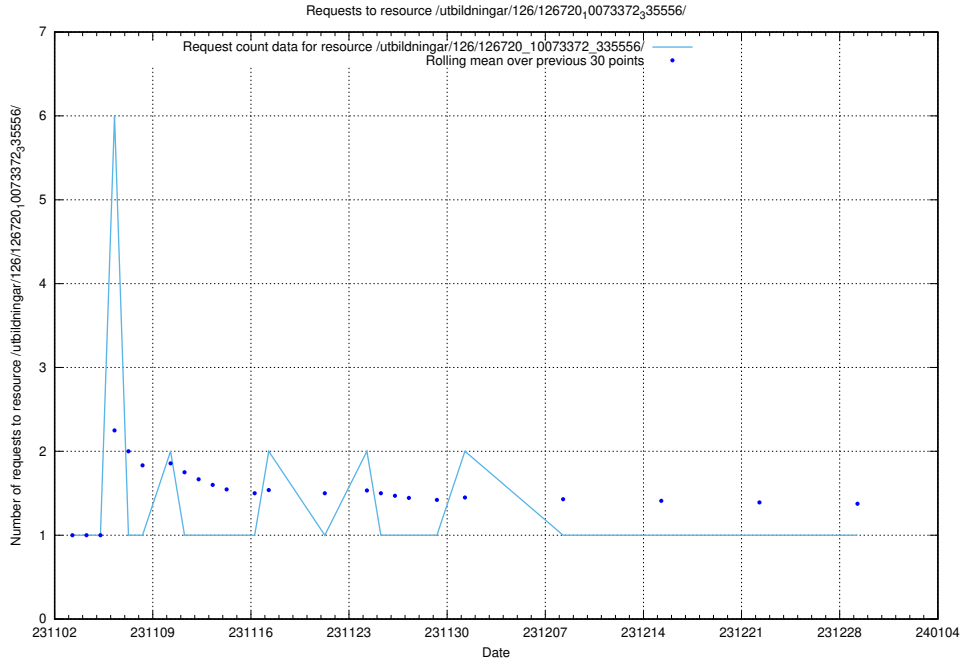

5.3699 Usage of /utbildningar/126/126720_10073372_335556/

Here, we count the number of requests to resource /utbildningar/126/126720_10073372_335556/.