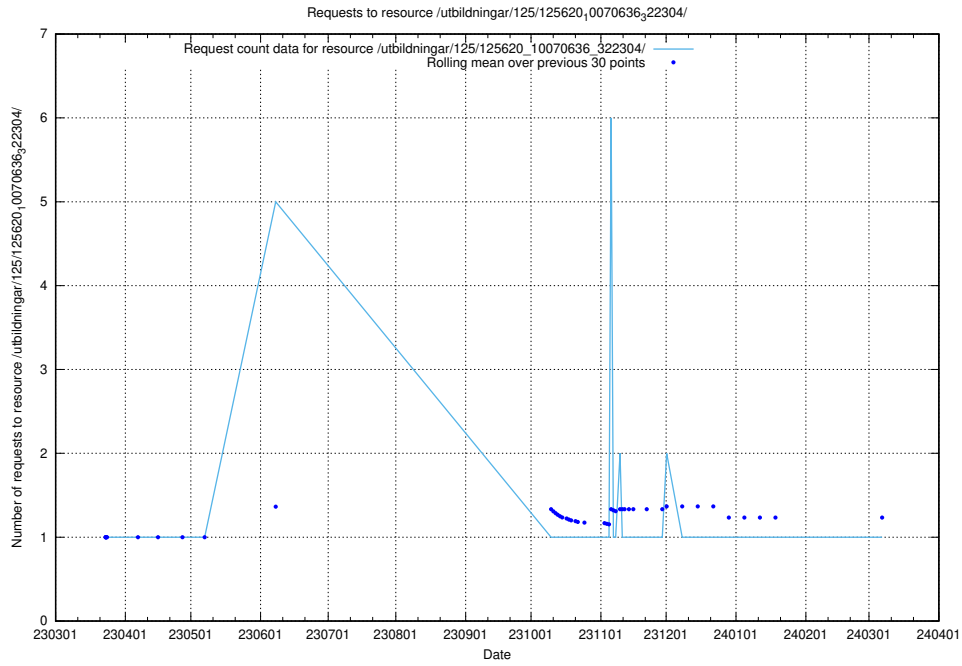

5.904 Usage of /utbildningar/125/125620_10070636_322304/

Here, we count the number of requests to resource /utbildningar/125/125620_10070636_322304/.