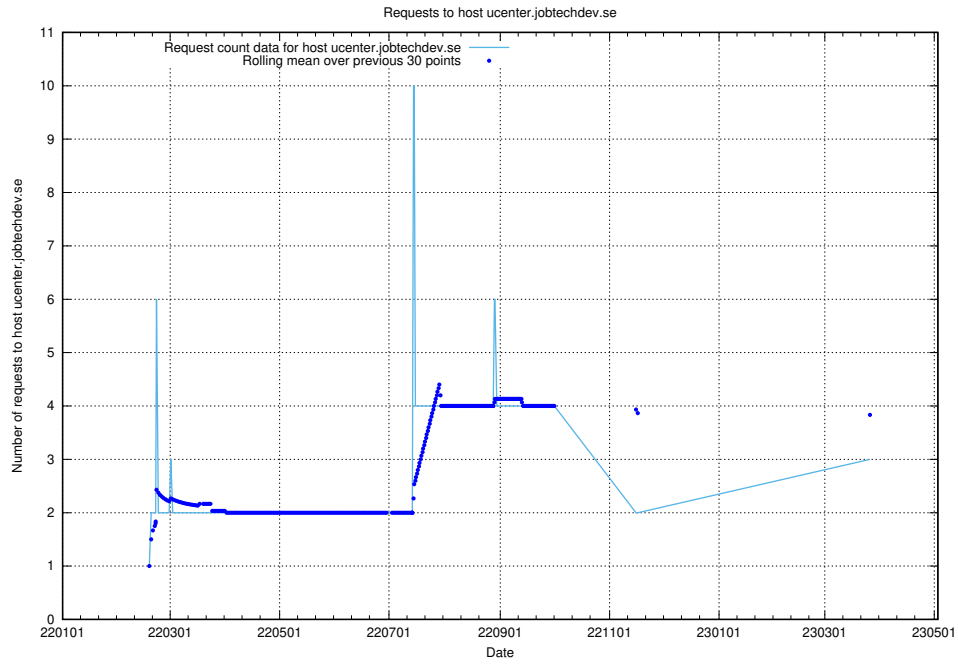

7.226 Usage of ucenter.jobtechdev.se

Here, we count the number of requests to host ucenter.jobtechdev.se.