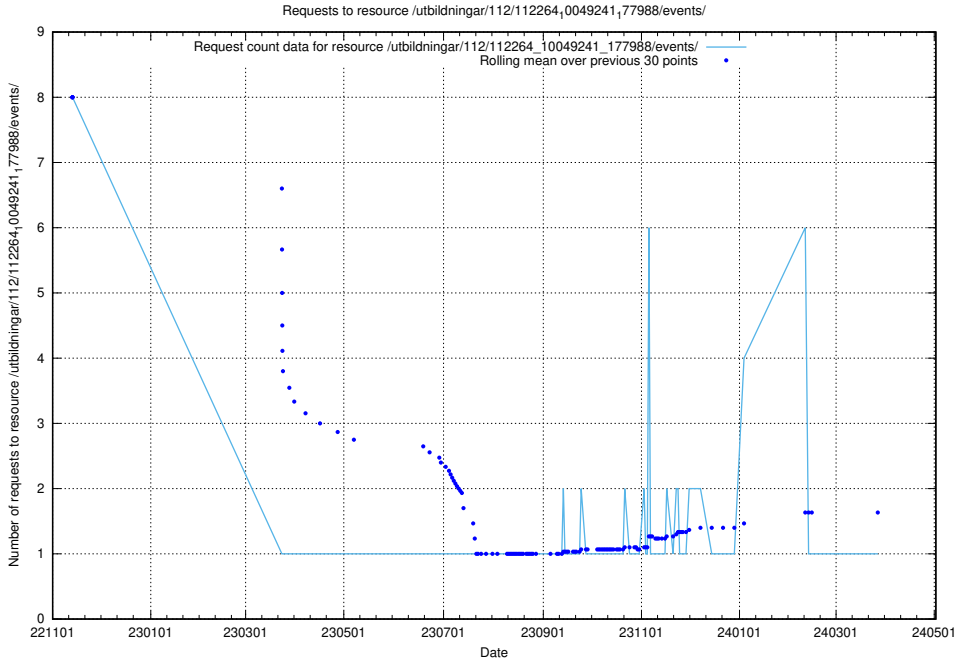

5.5348 Usage of /utbildningar/112/112264_10049241_177988/events/

Here, we count the number of requests to resource /utbildningar/112/112264_10049241_177988/events/