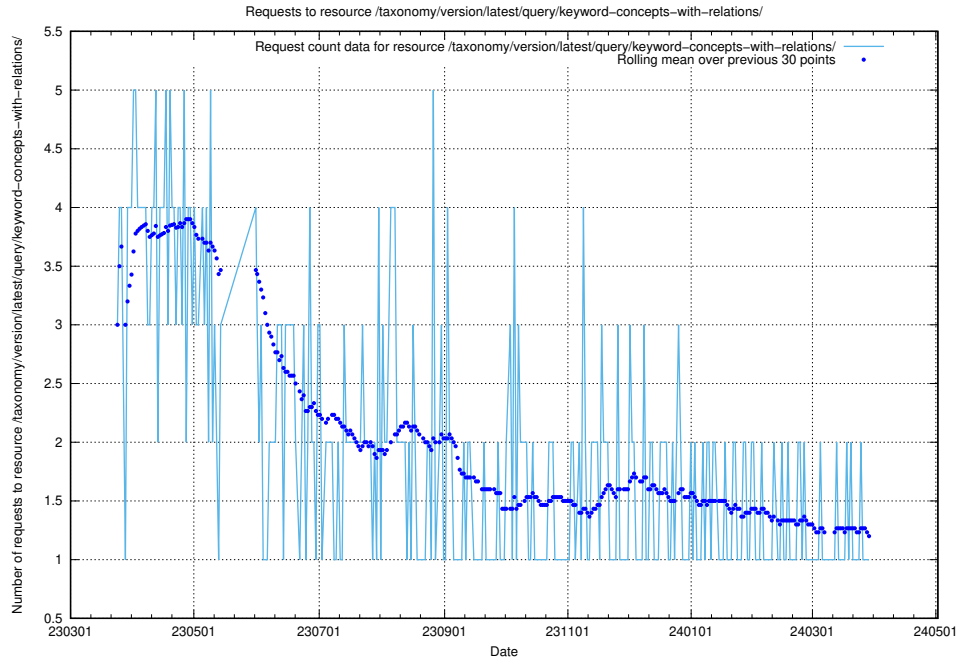

### 5.5703 Usage of /taxonomy/version/latest/query/keyword-concepts-with-relations/

Here, we count the number of requests to resource /taxonomy/version/latest/query/keyword-concepts-with-relations/.