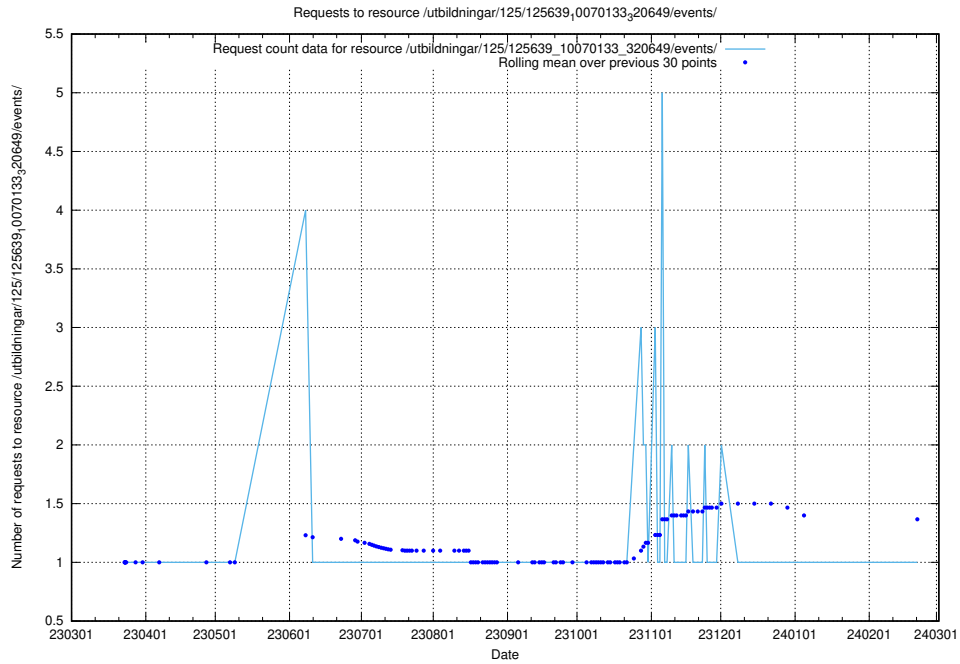

5.902 Usage of /utbildningar/125/125639_10070133_320649/events/

Here, we count the number of requests to resource /utbildningar/125/125639_10070133_320649/events/