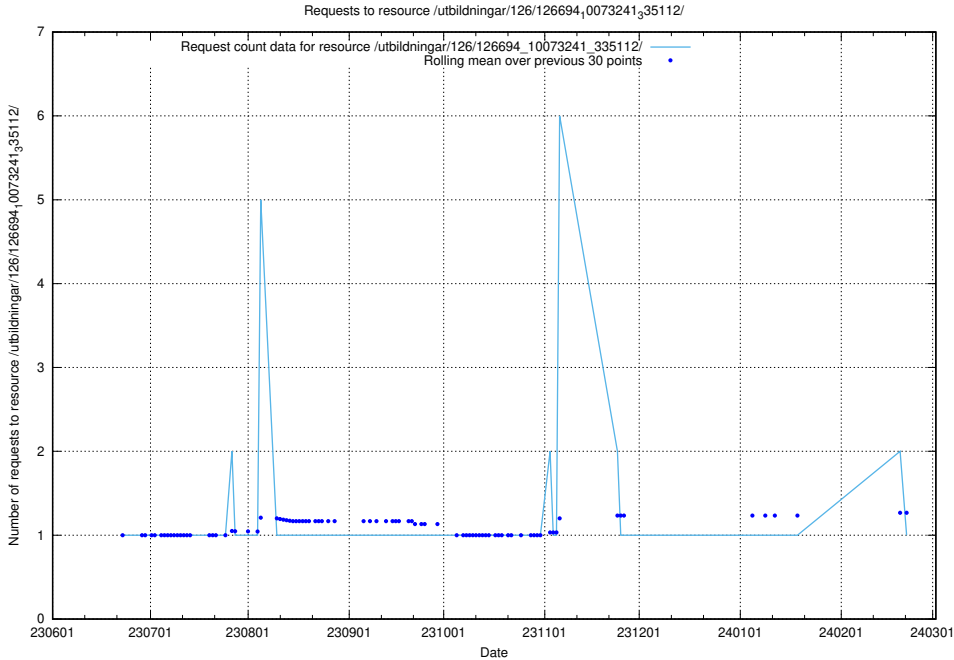

5.5188 Usage of /utbildningar/126/126694_10073241_335112/

Here, we count the number of requests to resource /utbildningar/126/126694_10073241_335112/.