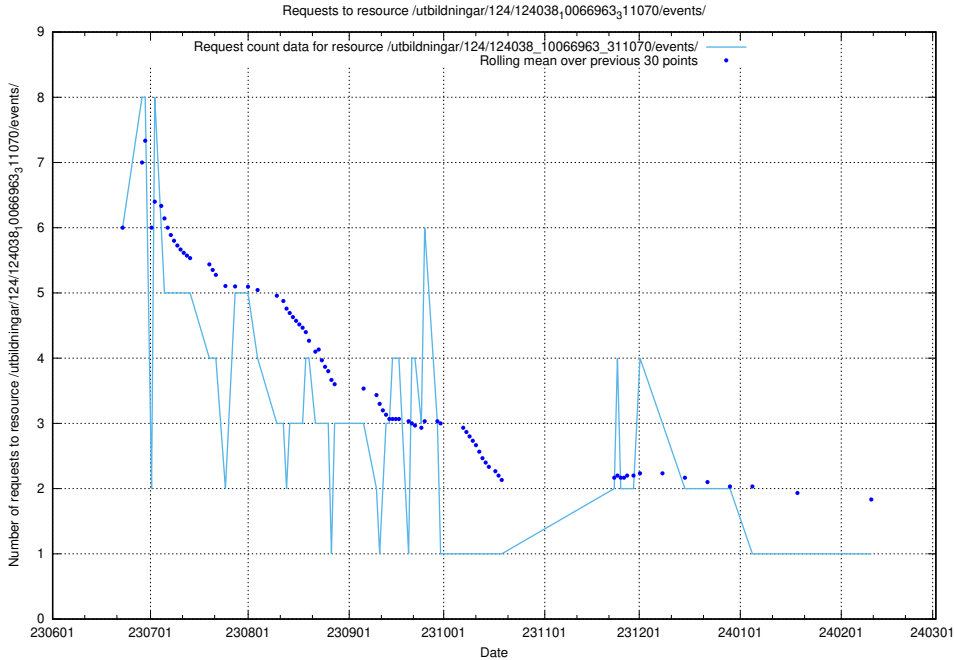

5.5113 Usage of /utbildningar/124/124038_10066963_311070/events/

Here, we count the number of requests to resource /utbildningar/124/124038_10066963_311070/events/