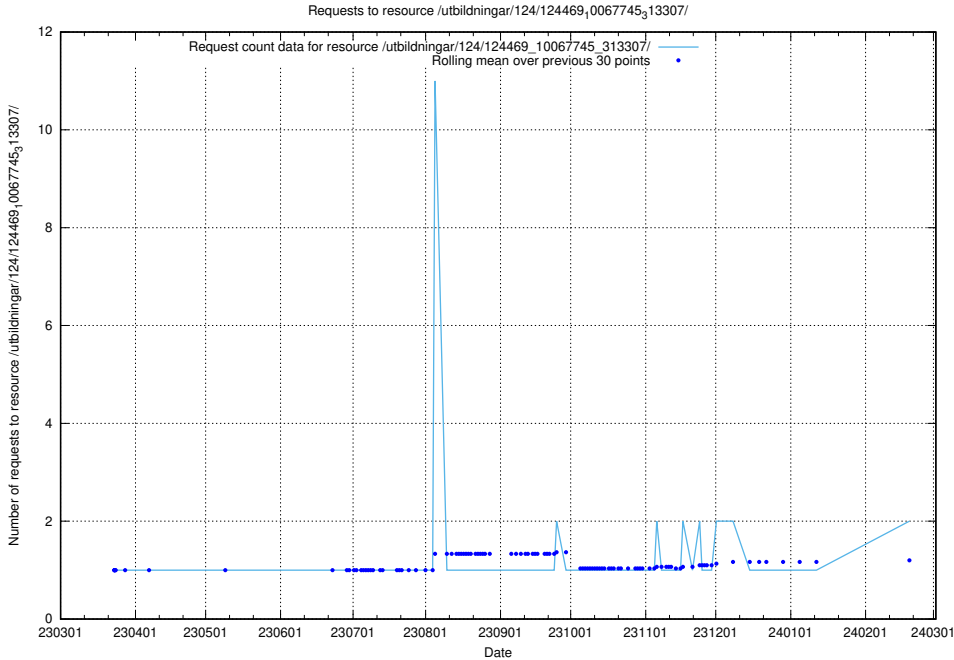

5.482 Usage of /utbildningar/124/124469_10067745_313307/

Here, we count the number of requests to resource /utbildningar/124/124469_10067745_313307/.