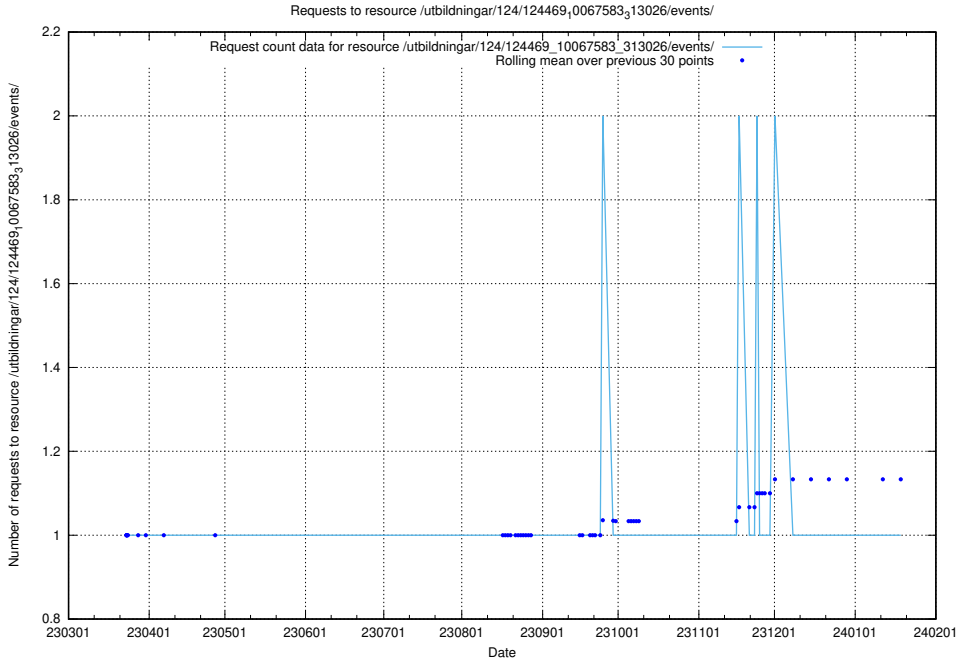

5.2817 Usage of /utbildningar/124/124469_10067583_313026/events/

Here, we count the number of requests to resource /utbildningar/124/124469_10067583_313026/events/