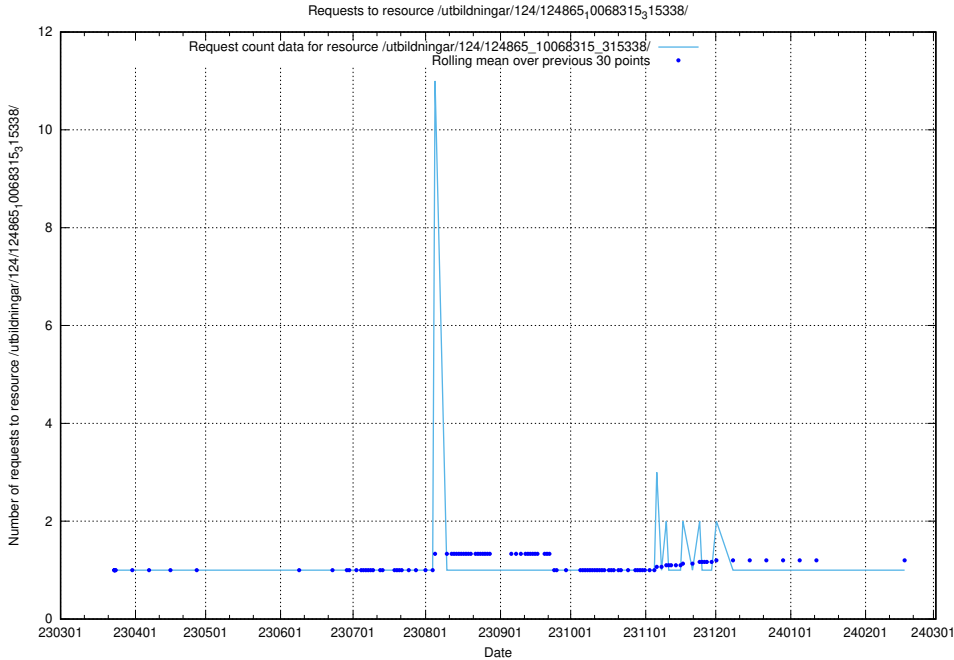

5.1013 Usage of /utbildningar/124/124865_10068315_315338/

Here, we count the number of requests to resource /utbildningar/124/124865_10068315_315338/.