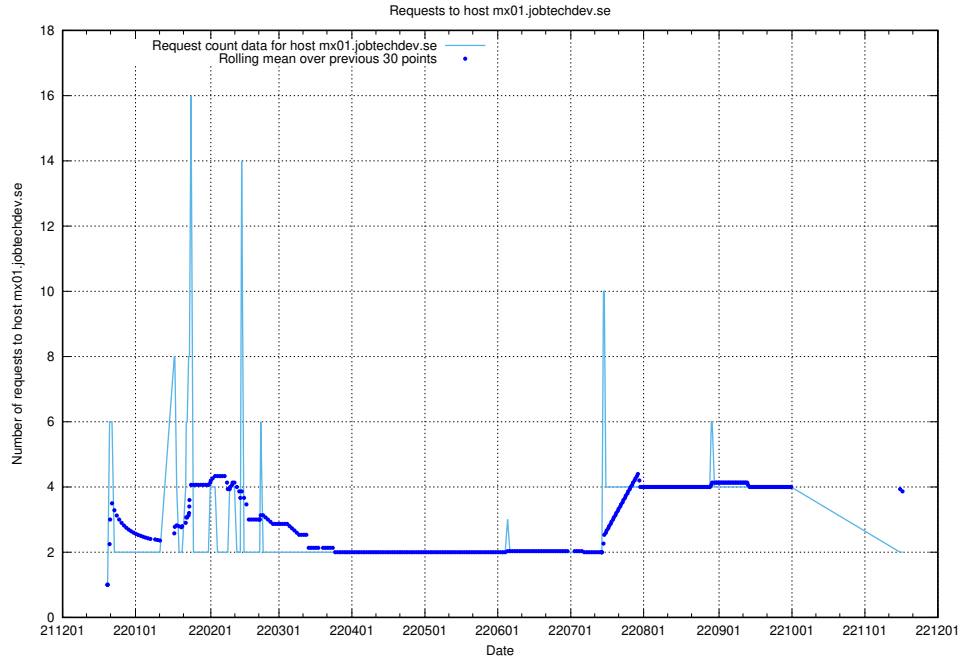

7.371 Usage of mx01.jobtechdev.se

Here, we count the number of requests to host mx01.jobtechdev.se.