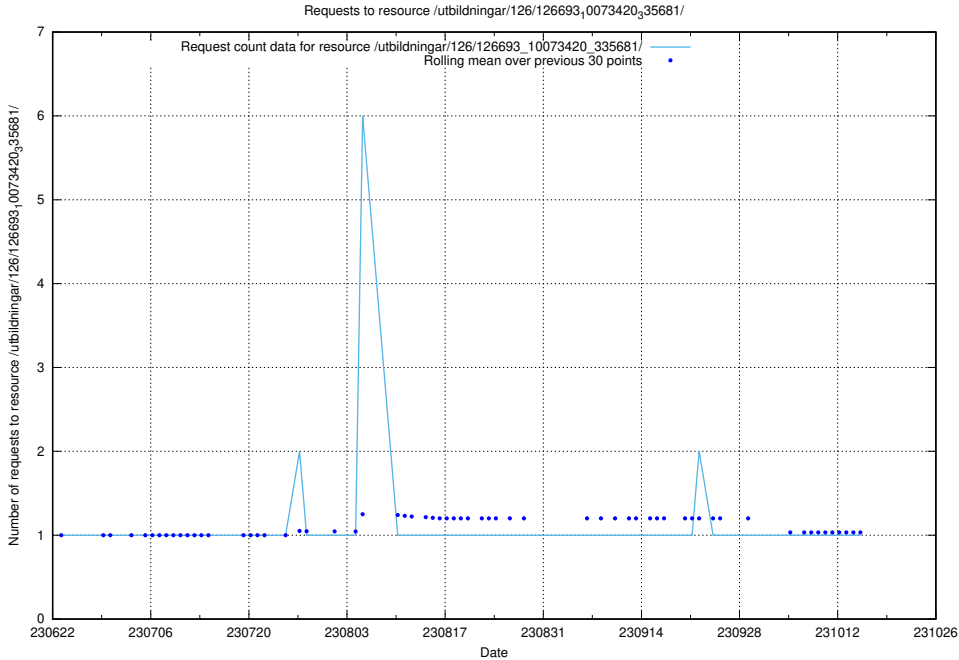

5.5195 Usage of /utbildningar/126/126693_10073420_335681/

Here, we count the number of requests to resource /utbildningar/126/126693_10073420_335681/.