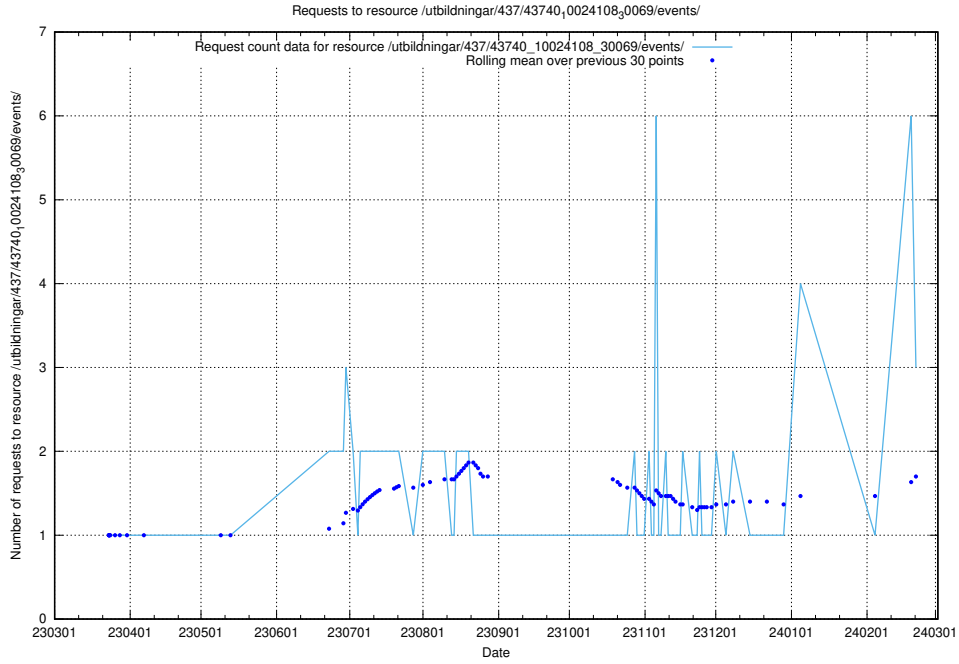

5.297 Usage of /utbildningar/437/43740_10024108_30069/events/

Here, we count the number of requests to resource /utbildningar/437/43740_10024108_30069/events/.