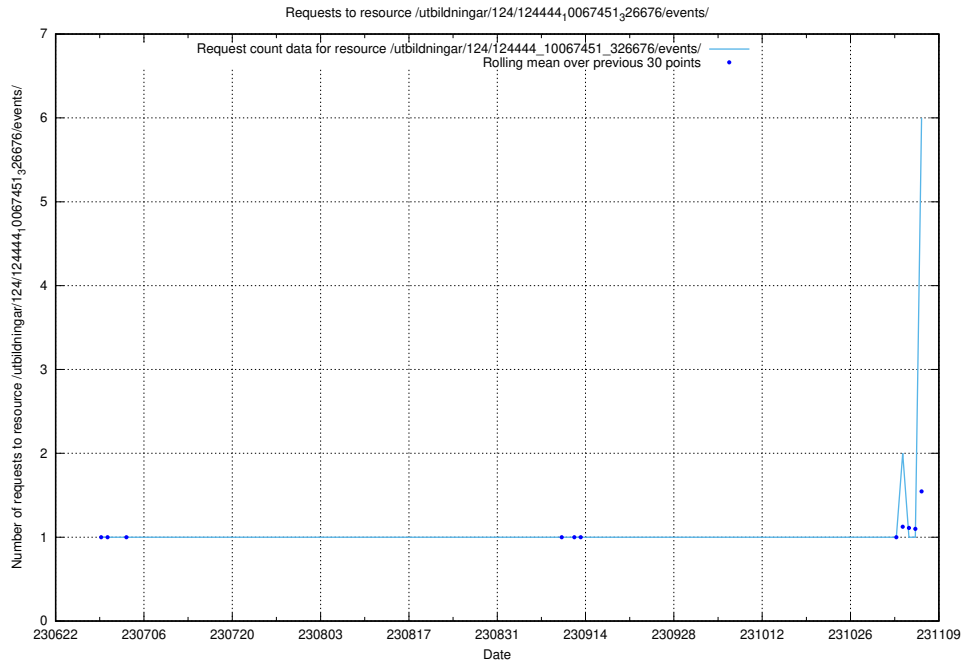

5.87 Usage of /utbildningar/124/124444_10067451_326676/events/

Here, we count the number of requests to resource /utbildningar/124/124444_10067451_326676/events/