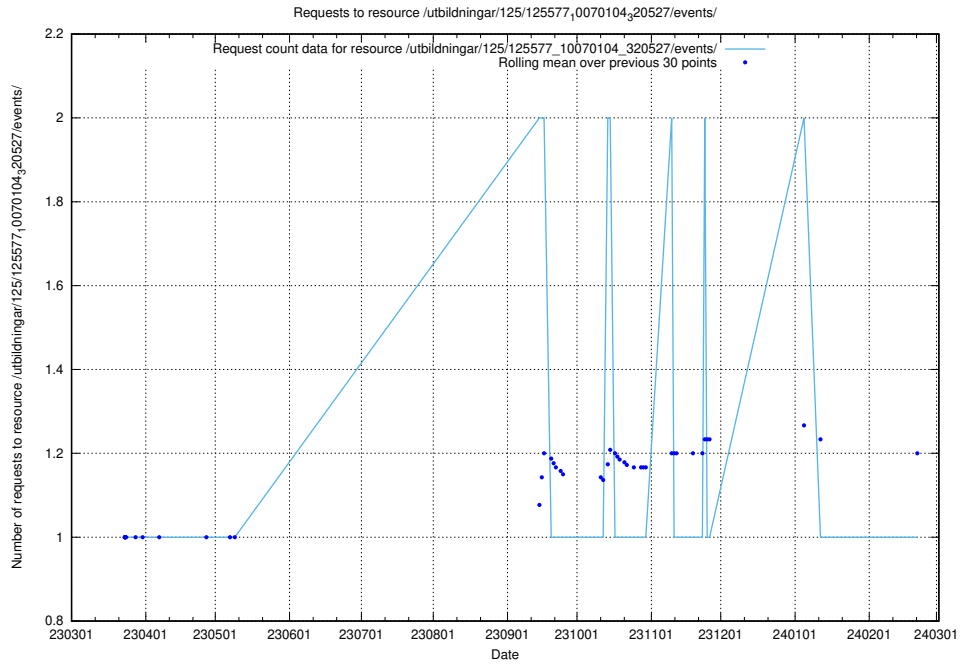

5.946 Usage of /utbildningar/125/125577_10070104_320527/events/

Here, we count the number of requests to resource /utbildningar/125/125577_10070104_320527/events/