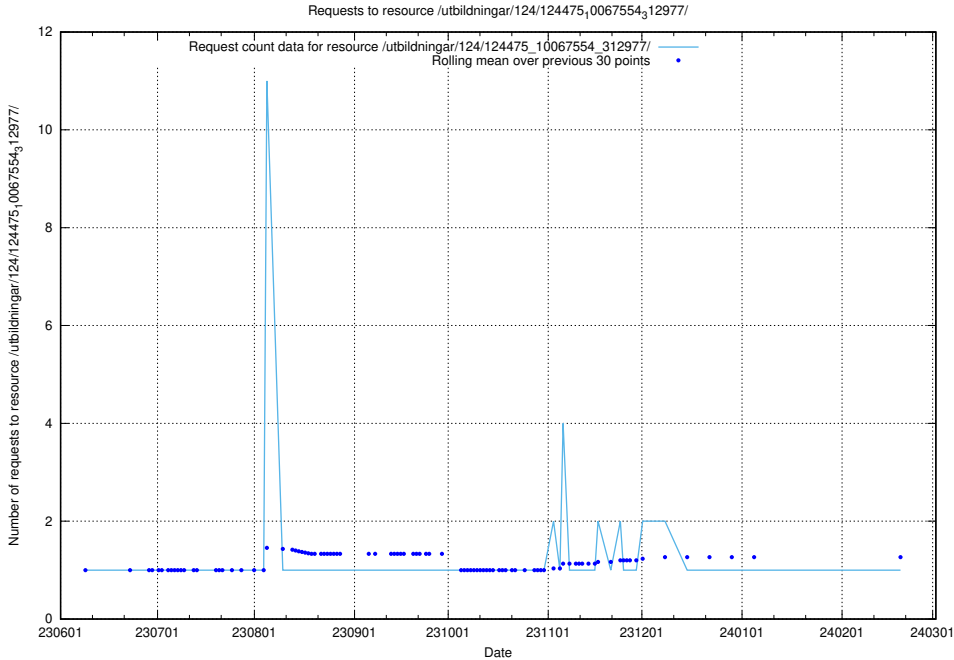

5.5472 Usage of /utbildningar/124/124475_10067554_312977/

Here, we count the number of requests to resource /utbildningar/124/124475_10067554_312977/.