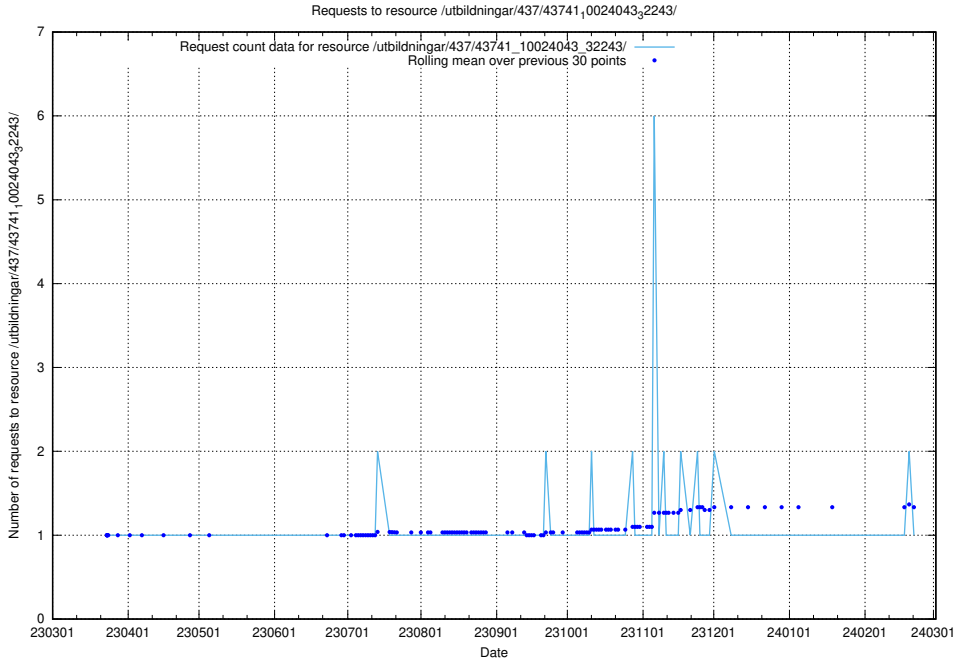

5.5976 Usage of /utbildningar/437/43741_10024043_32243/

Here, we count the number of requests to resource /utbildningar/437/43741_10024043_32243/.