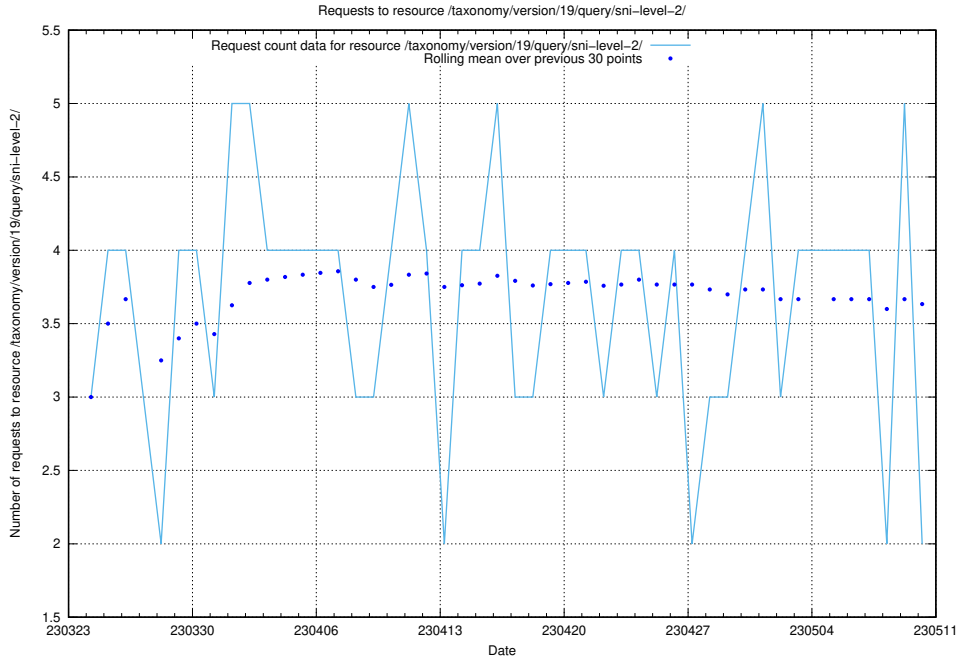

5.764 Usage of /taxonomy/version/19/query/sni-level-2/

Here, we count the number of requests to resource /taxonomy/version/19/query/sni-level-2/.