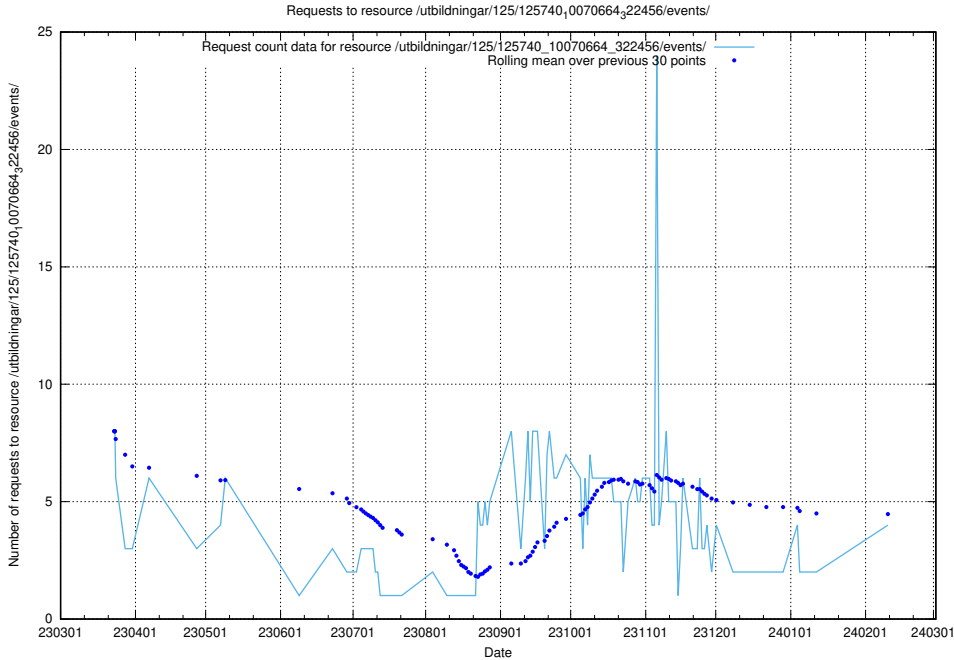

5.175 Usage of /utbildningar/125/125740_10070664_322456/events/

Here, we count the number of requests to resource /utbildningar/125/125740_10070664_322456/events/