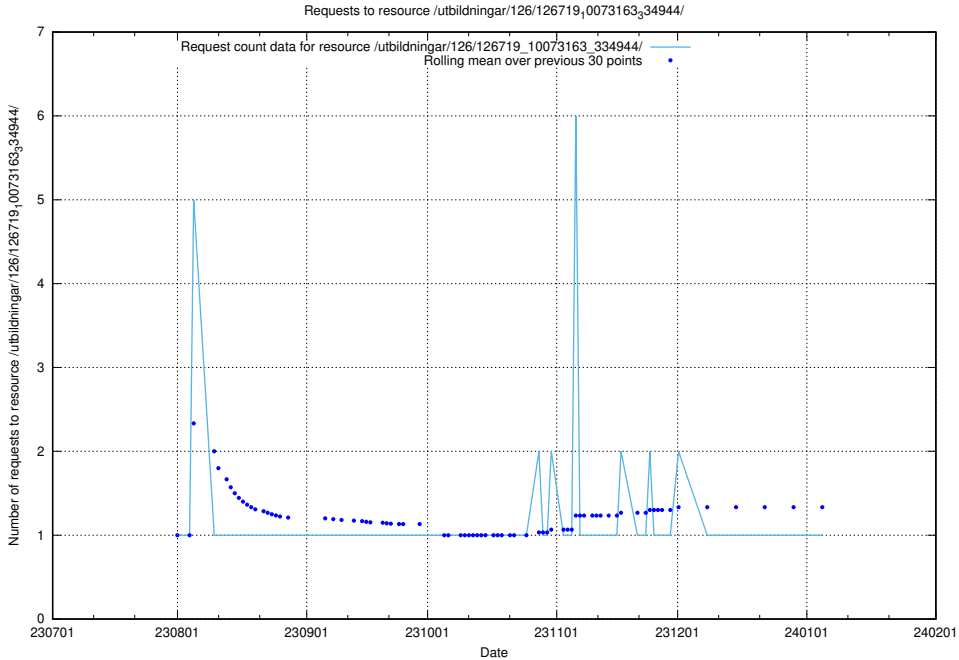

5.4456 Usage of /utbildningar/126/126719_10073163_334944/

Here, we count the number of requests to resource /utbildningar/126/126719_10073163_334944/.