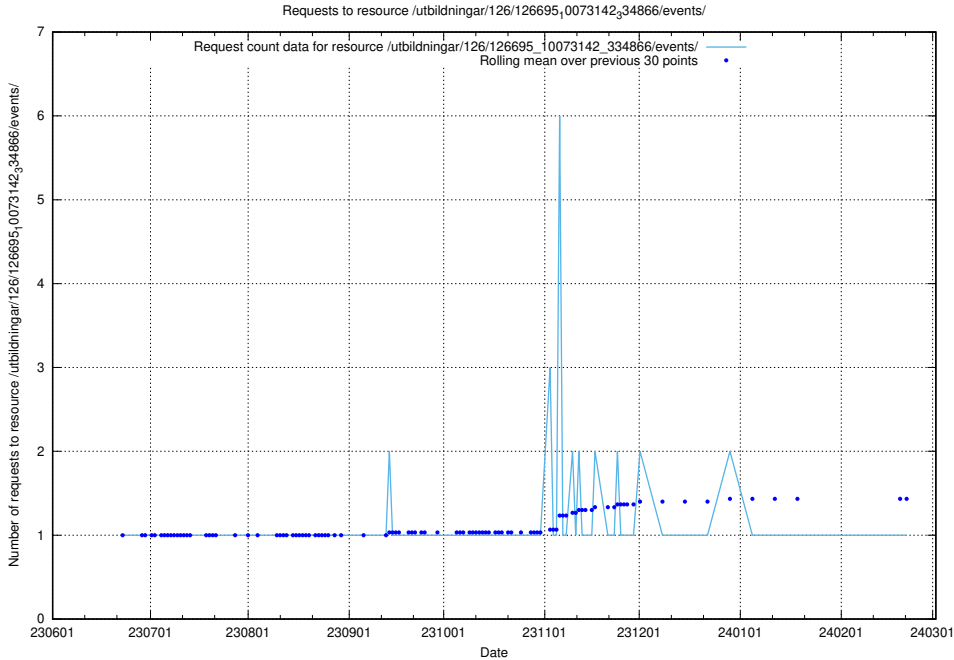

5.5185 Usage of /utbildningar/126/126695_10073142_334866/events/

Here, we count the number of requests to resource /utbildningar/126/126695_10073142_334866/events/