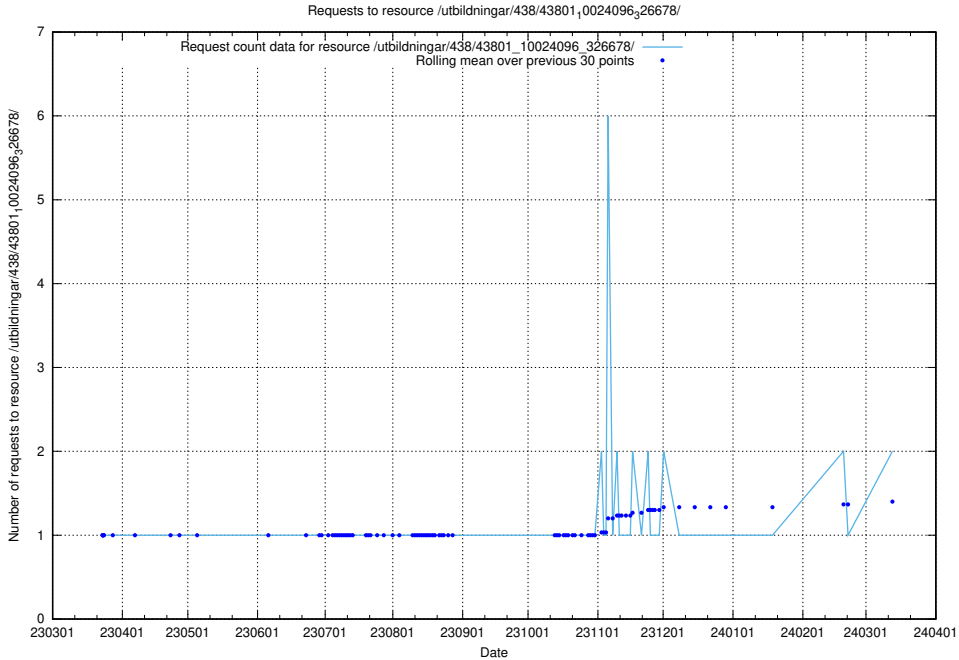

5.799 Usage of /utbildningar/438/43801_10024096_326678/

Here, we count the number of requests to resource /utbildningar/438/43801_10024096_326678/.