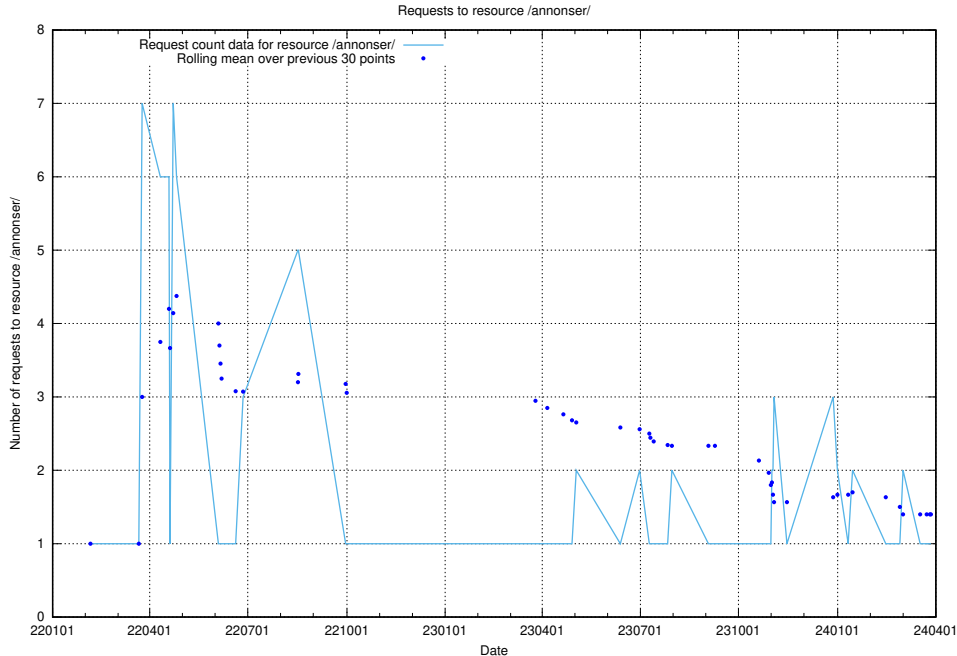

5.2090 Usage of /annonser/

Here, we count the number of requests to resource /annonser/.