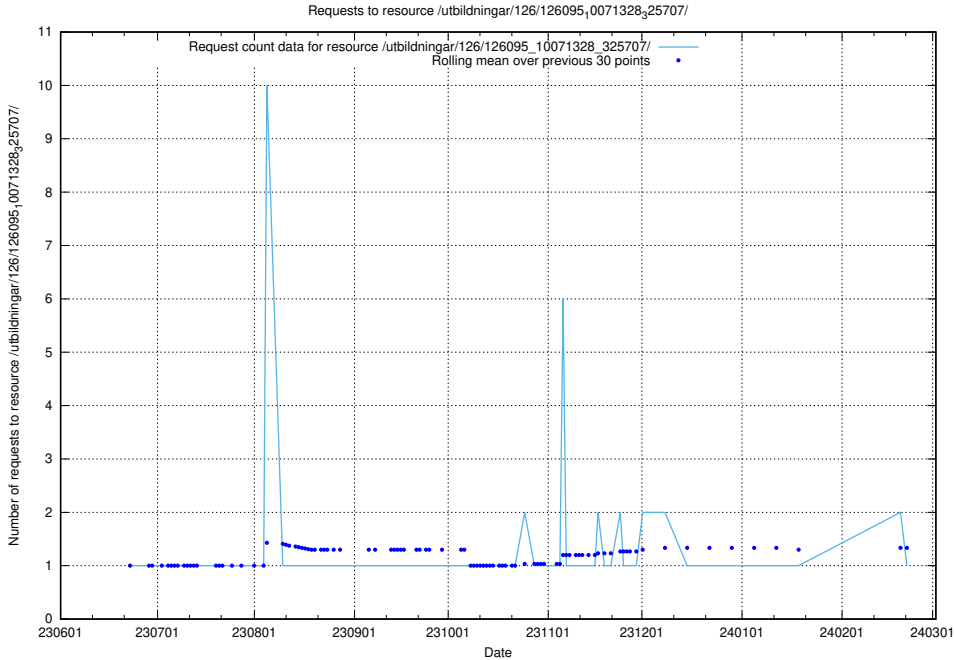

5.5236 Usage of /utbildningar/126/126095_10071328_325707/

Here, we count the number of requests to resource /utbildningar/126/126095_10071328_325707/.