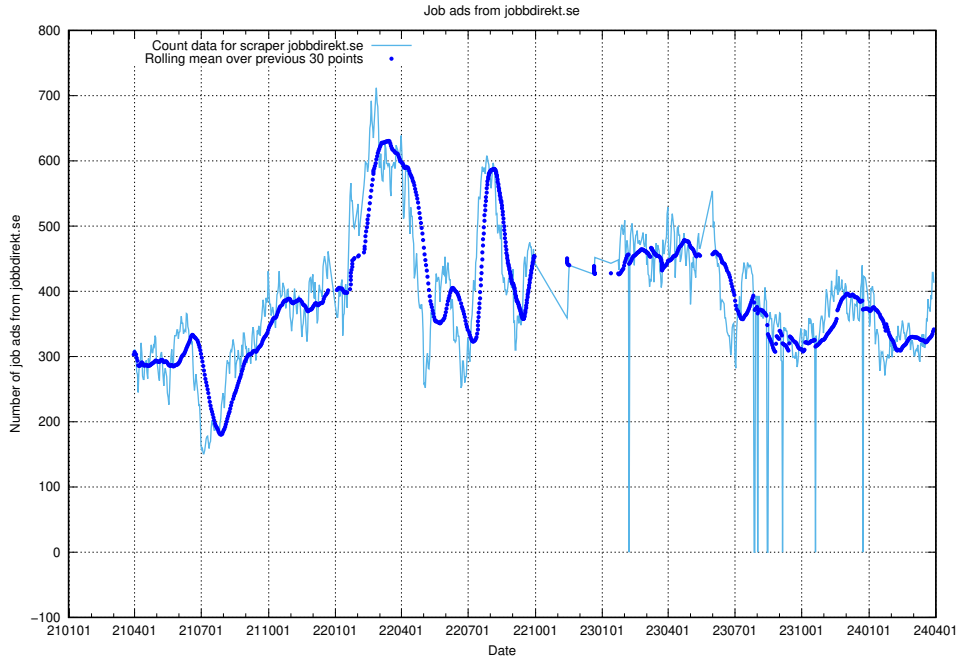

13.9 Number of ads by scraper jobbdirekt.se

Here, we count the number of job ads scraped from jobbdirekt.se.