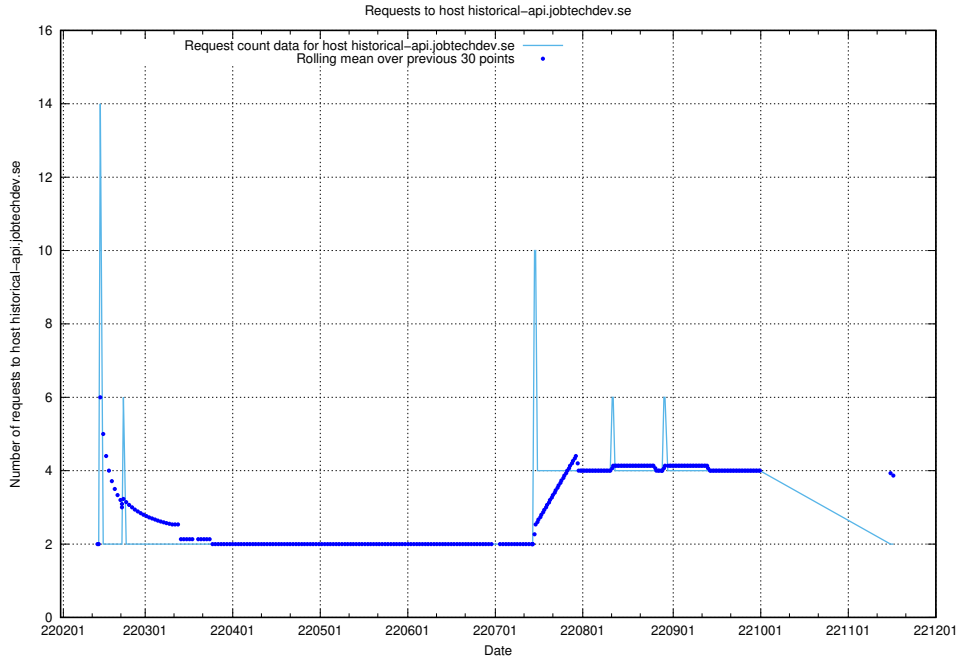

7.544 Usage of historical-api.jobtechdev.se

Here, we count the number of requests to host historical-api.jobtechdev.se.