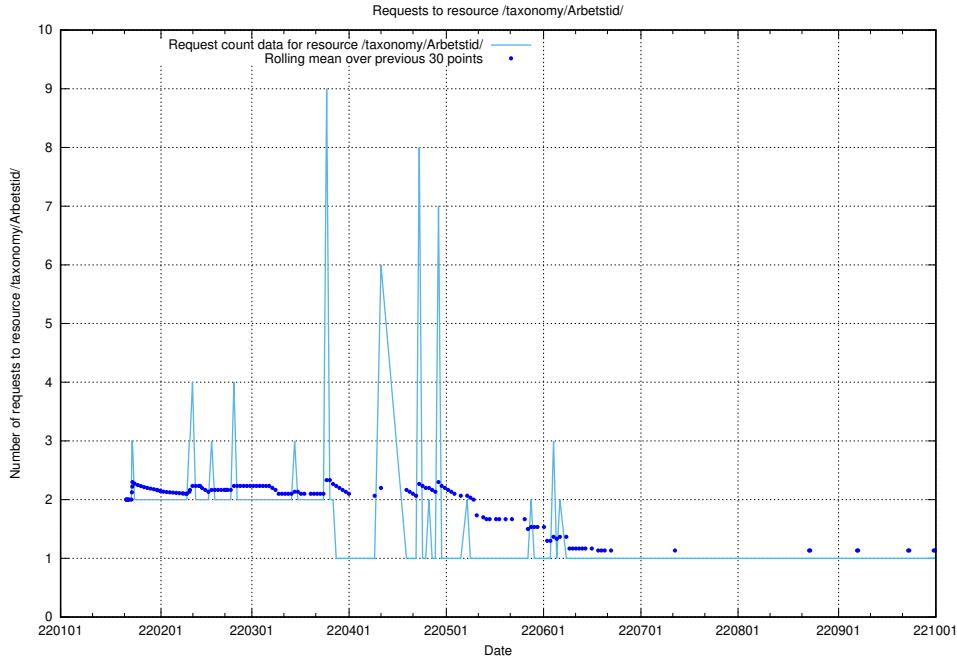

5.1271 Usage of /taxonomy/Arbetstid/

Here, we count the number of requests to resource /taxonomy/Arbetstid/.