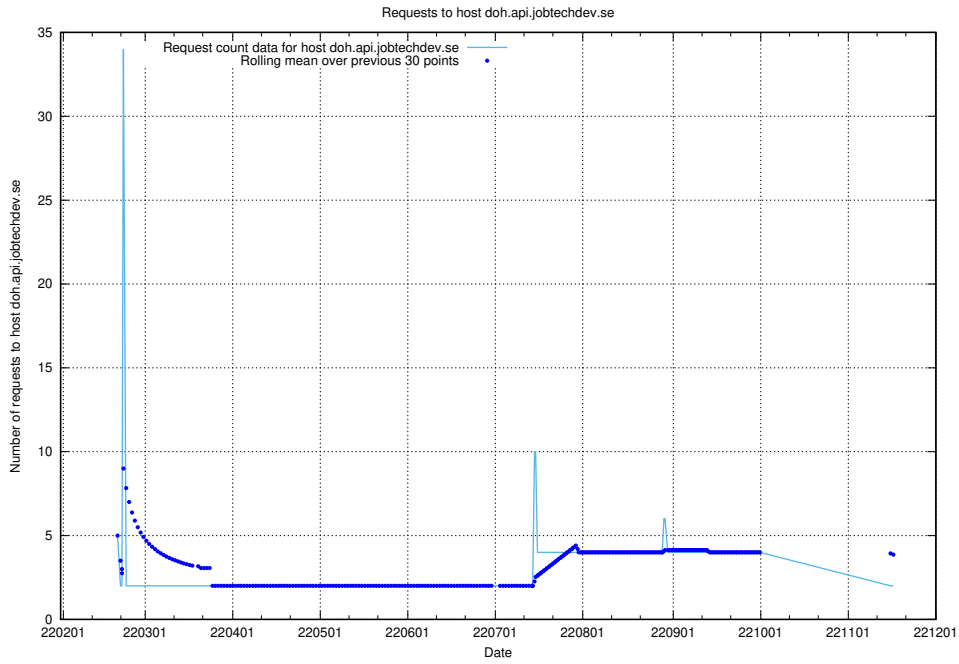

7.529 Usage of doh.api.jobtechdev.se

Here, we count the number of requests to host doh.api.jobtechdev.se.