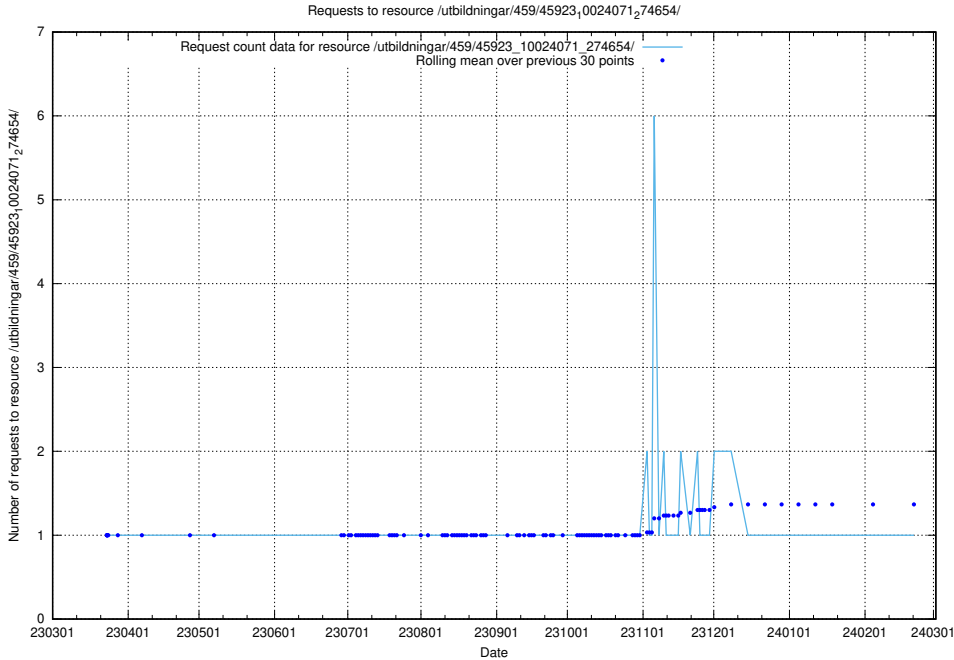

5.5904 Usage of /utbildningar/459/45923_10024071_274654/

Here, we count the number of requests to resource /utbildningar/459/45923_10024071_274654/.