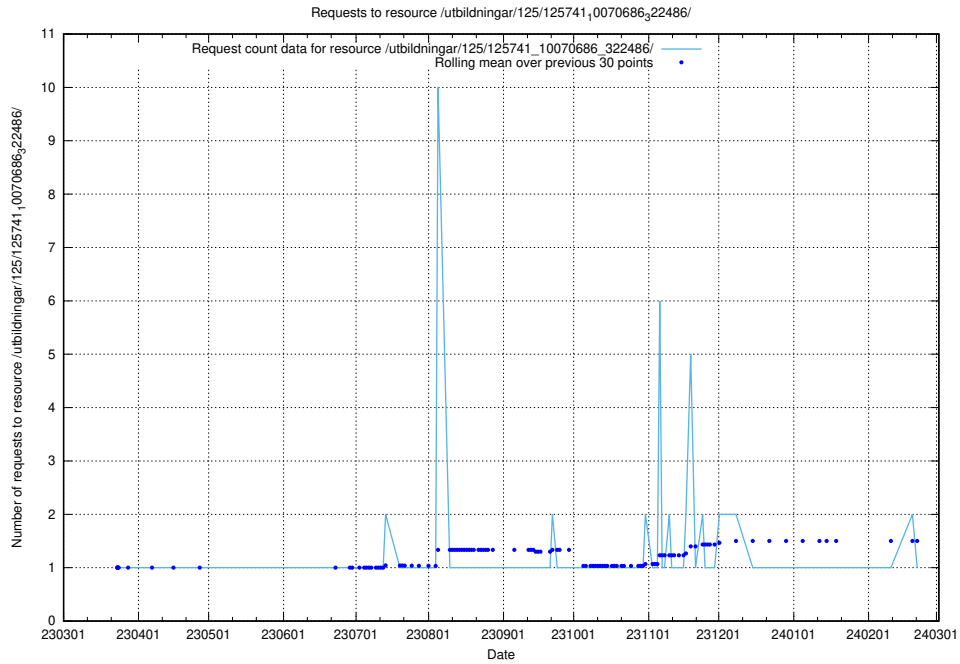

5.6072 Usage of /utbildningar/125/125741_10070686_322486/

Here, we count the number of requests to resource /utbildningar/125/125741_10070686_322486/.