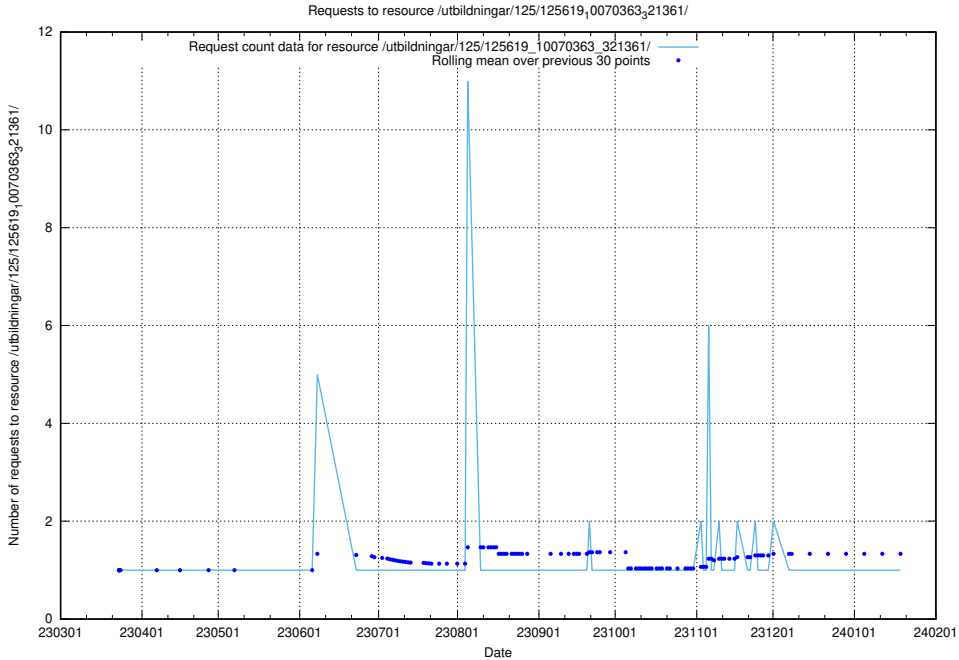

5.912 Usage of /utbildningar/125/125619_10070363_321361/

Here, we count the number of requests to resource /utbildningar/125/125619_10070363_321361/.