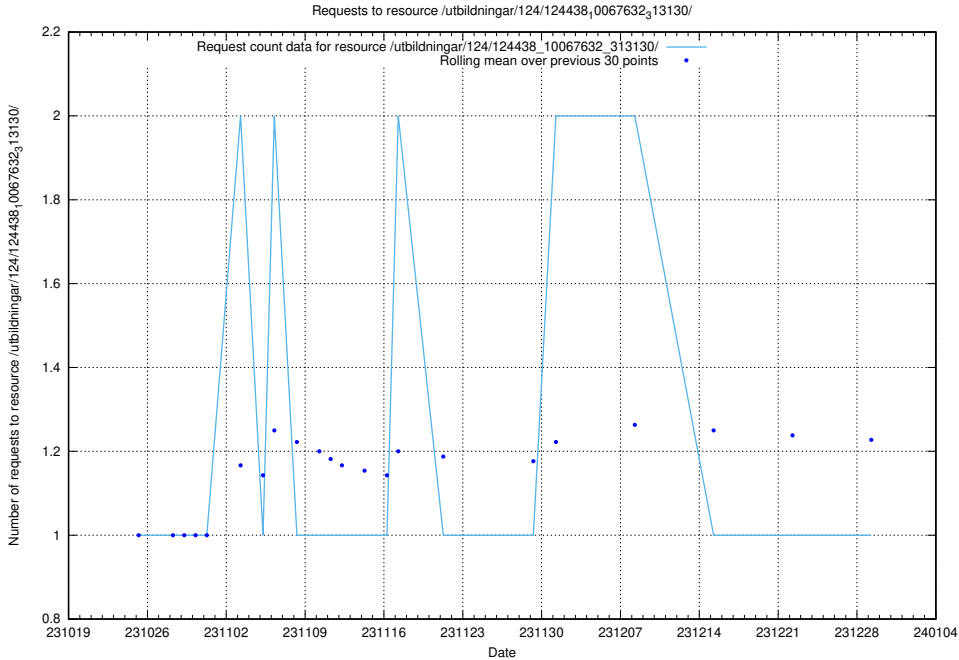

5.3776 Usage of /utbildningar/124/124438_10067632_313130/

Here, we count the number of requests to resource /utbildningar/124/124438_10067632_313130/.