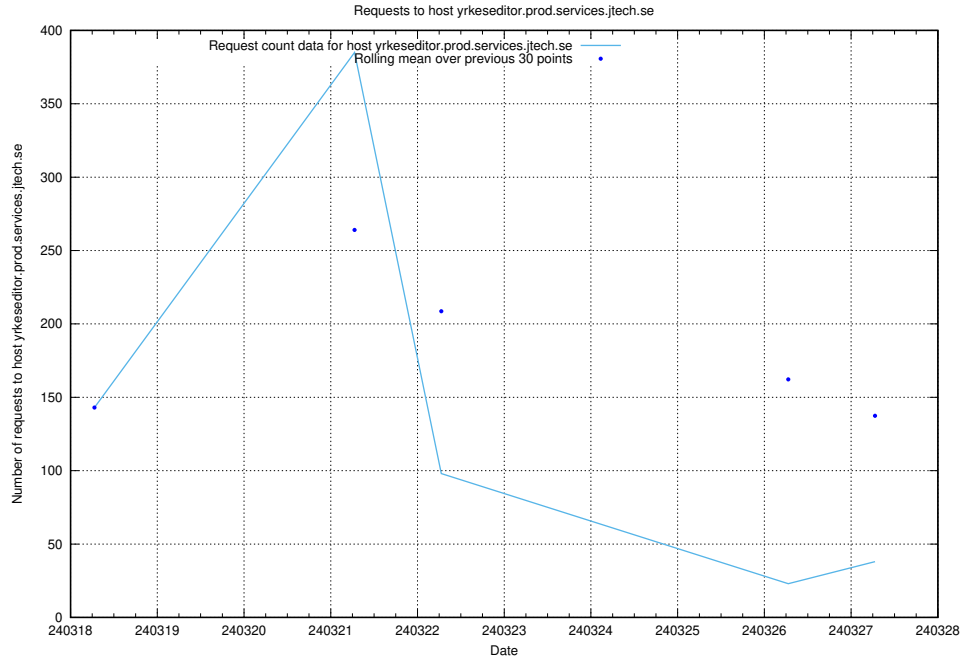

7.26 Usage of yrkeseditor.prod.services.jtech.se

Here, we count the number of requests to host yrkeseditor.prod.services.jtech.se.