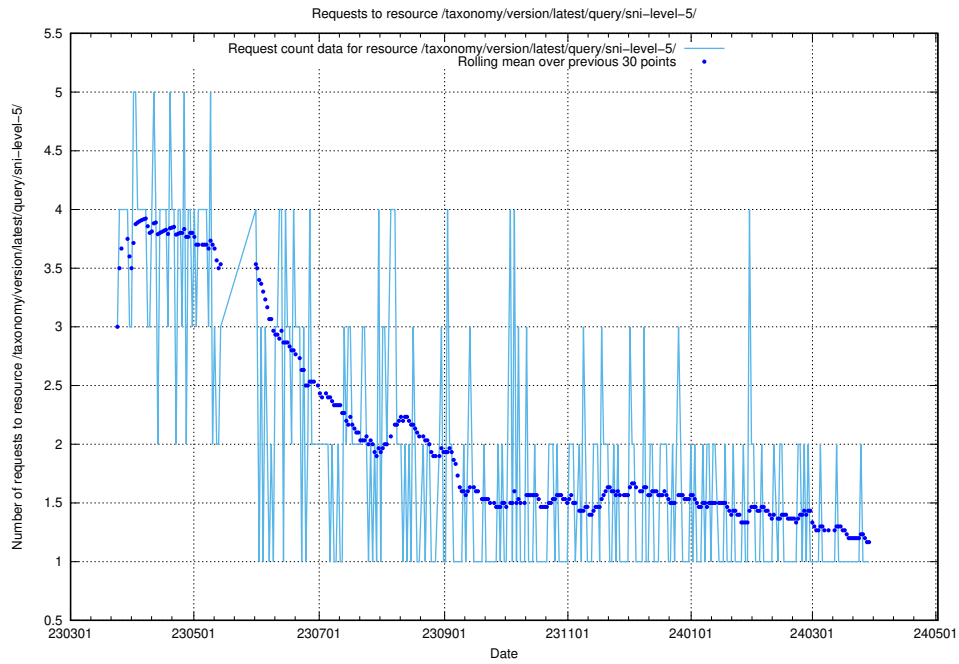

5.5686 Usage of /taxonomy/version/latest/query/sni-level-5/

Here, we count the number of requests to resource /taxonomy/version/latest/query/sni-level-5/.