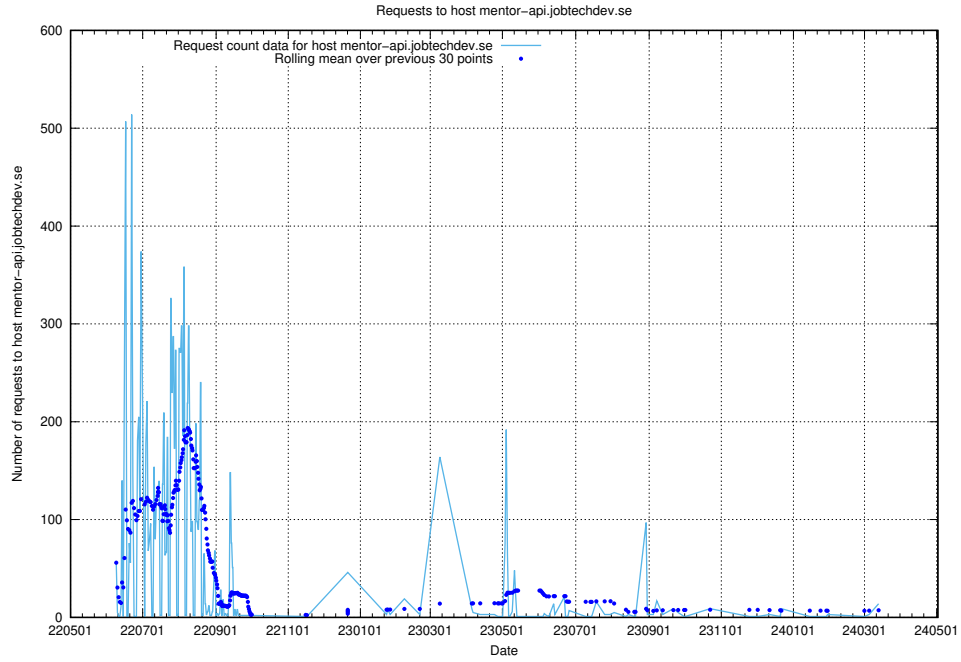

7.41 Usage of mentor-api.jobtechdev.se

Here, we count the number of requests to host mentor-api.jobtechdev.se.