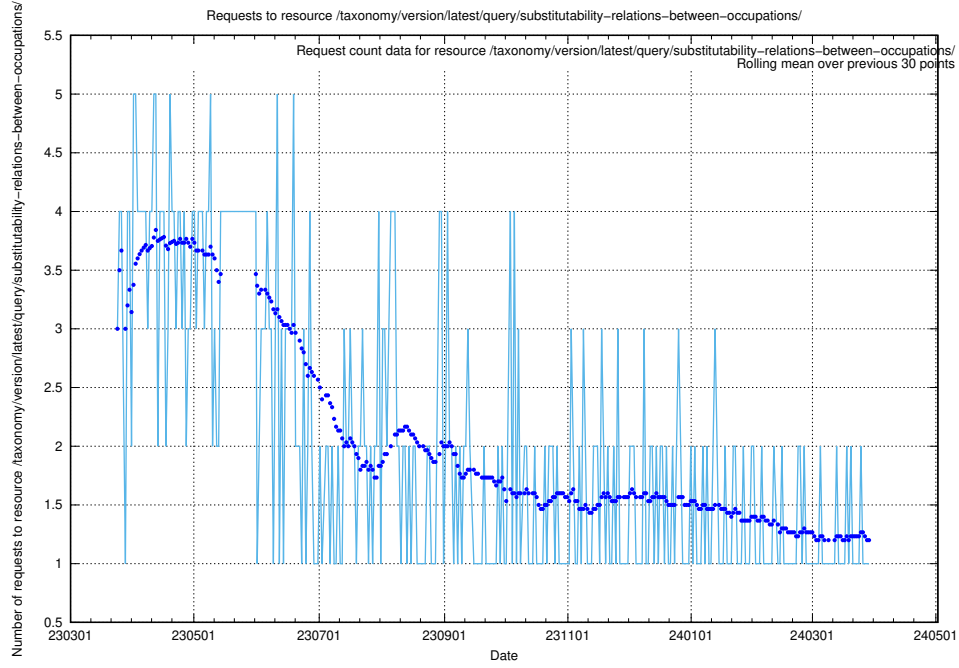

5.5676 Usage of /taxonomy/version/latest/query/substitutability-relations-between-occupations/

Here, we count the number of requests to resource /taxonomy/version/latest/query/substitutability-relations-between-occupations/.