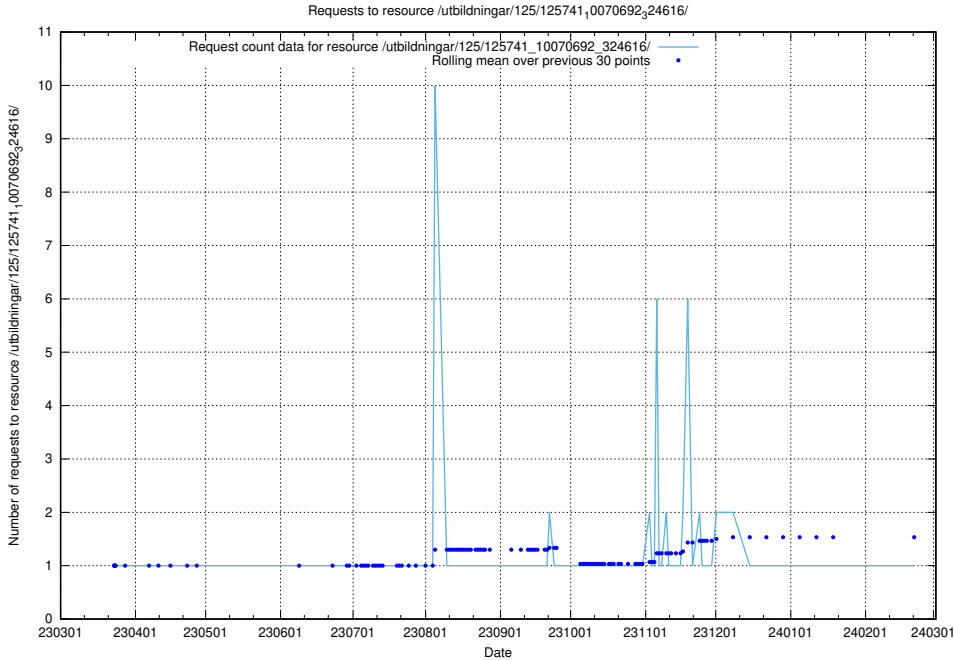

5.6064 Usage of /utbildningar/125/125741_10070692_324616/

Here, we count the number of requests to resource /utbildningar/125/125741_10070692_324616/.