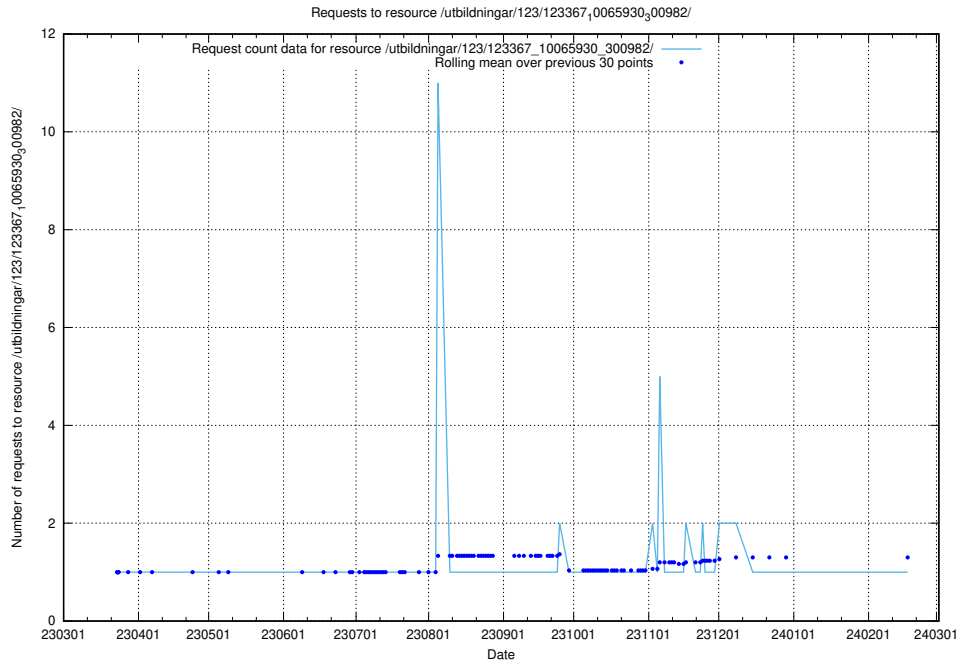

5.4189 Usage of /utbildningar/123/123367_10065930_300982/

Here, we count the number of requests to resource /utbildningar/123/123367_10065930_300982/.