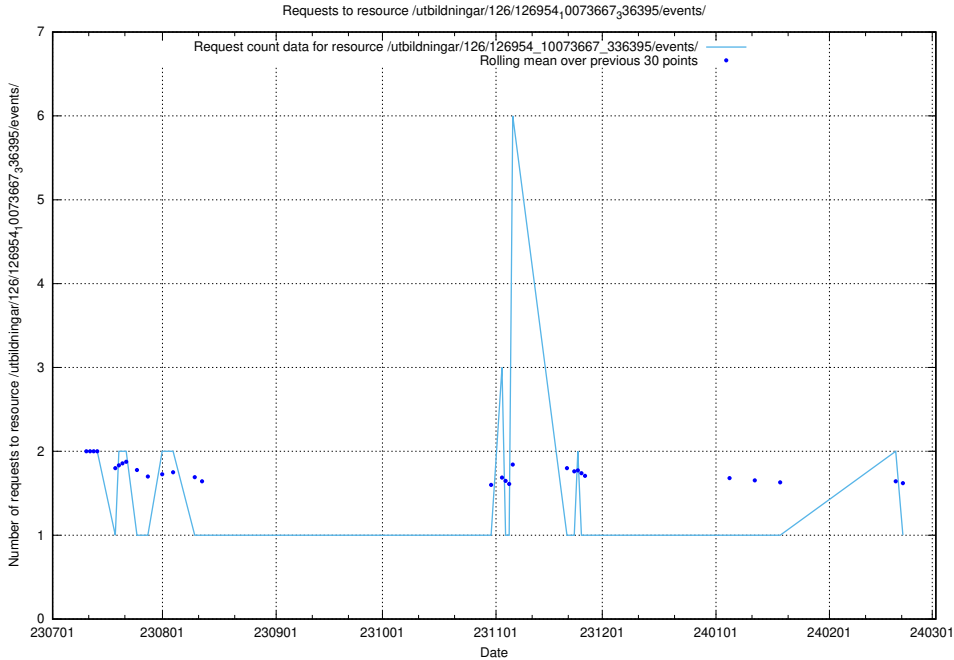

5.4669 Usage of /utbildningar/126/126954_10073667_336395/events/

Here, we count the number of requests to resource /utbildningar/126/126954_10073667_336395/events/