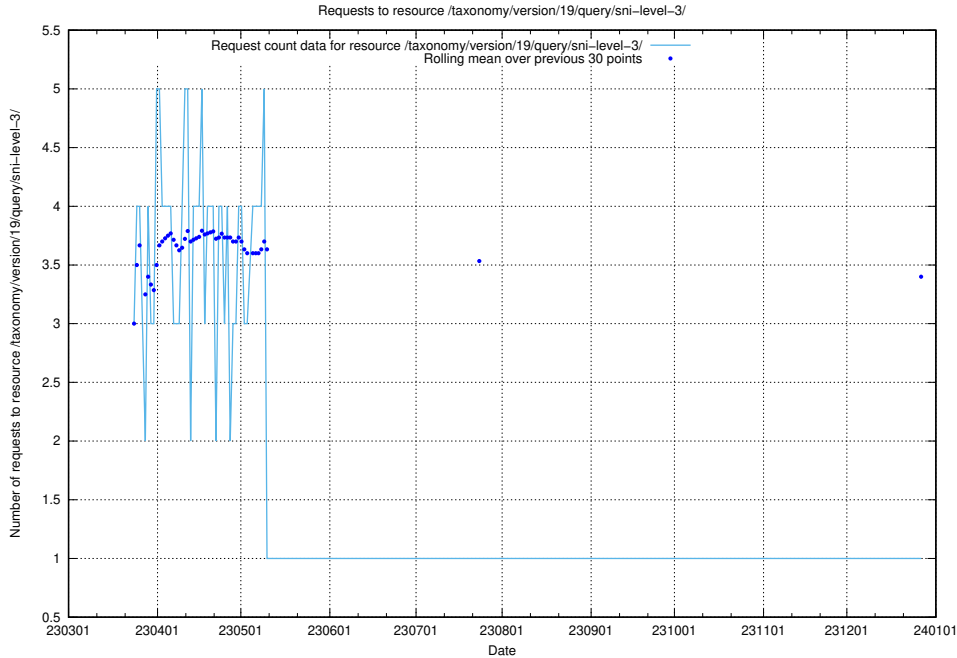

5.5737 Usage of /taxonomy/version/19/query/sni-level-3/

Here, we count the number of requests to resource /taxonomy/version/19/query/sni-level-3/.