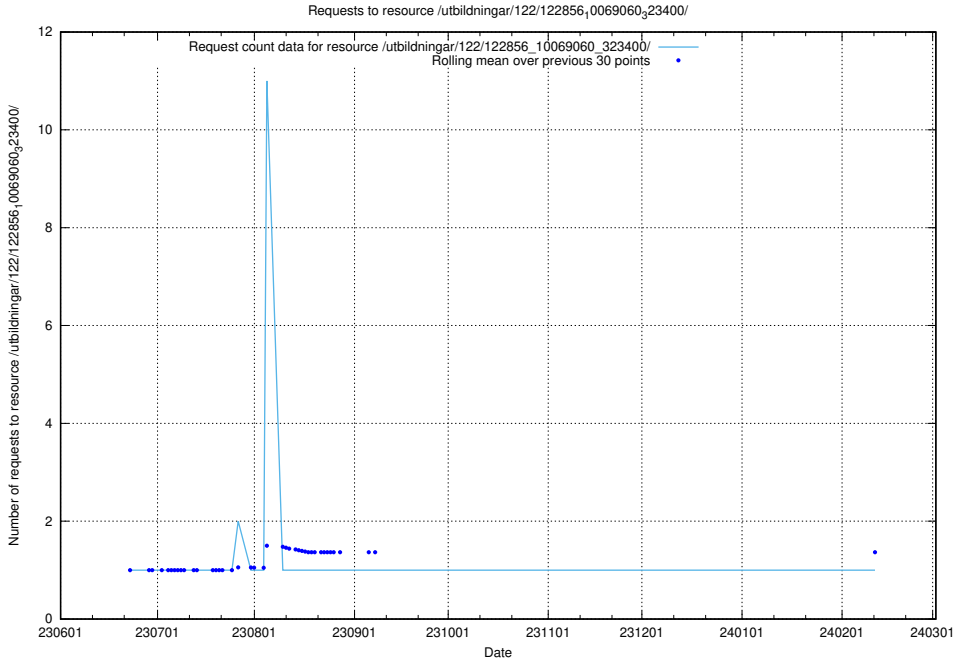

5.5398 Usage of /utbildningar/122/122856_10069060_323400/

Here, we count the number of requests to resource /utbildningar/122/122856_10069060_323400/.