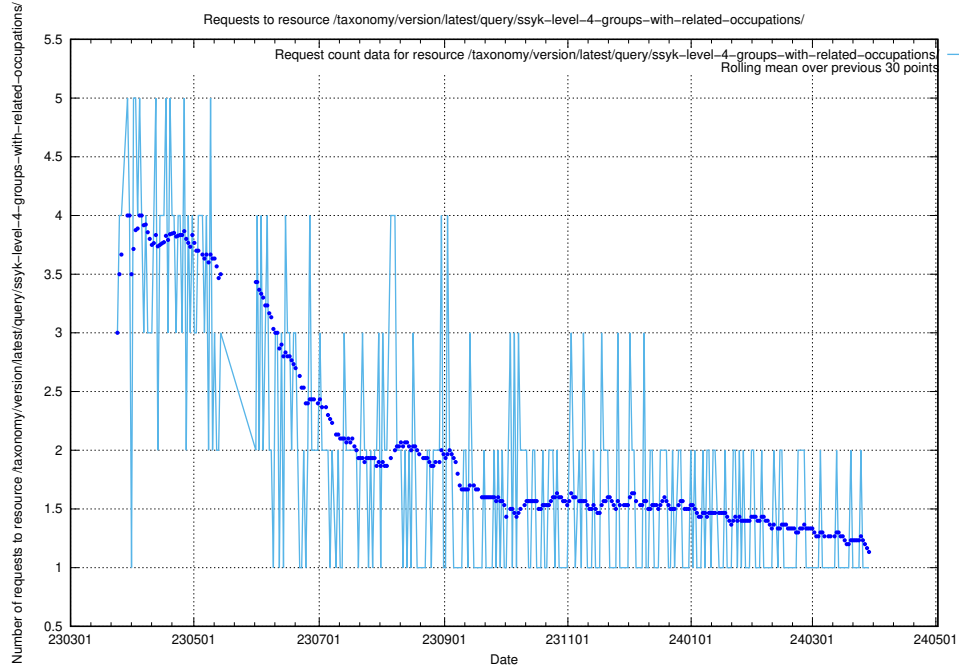

5.5681 Usage of /taxonomy/version/latest/query/ssyk-level-4-groups-with-related-occupations/

Here, we count the number of requests to resource /taxonomy/version/latest/query/ssyk-level-4-groups-with-related-occupations/.