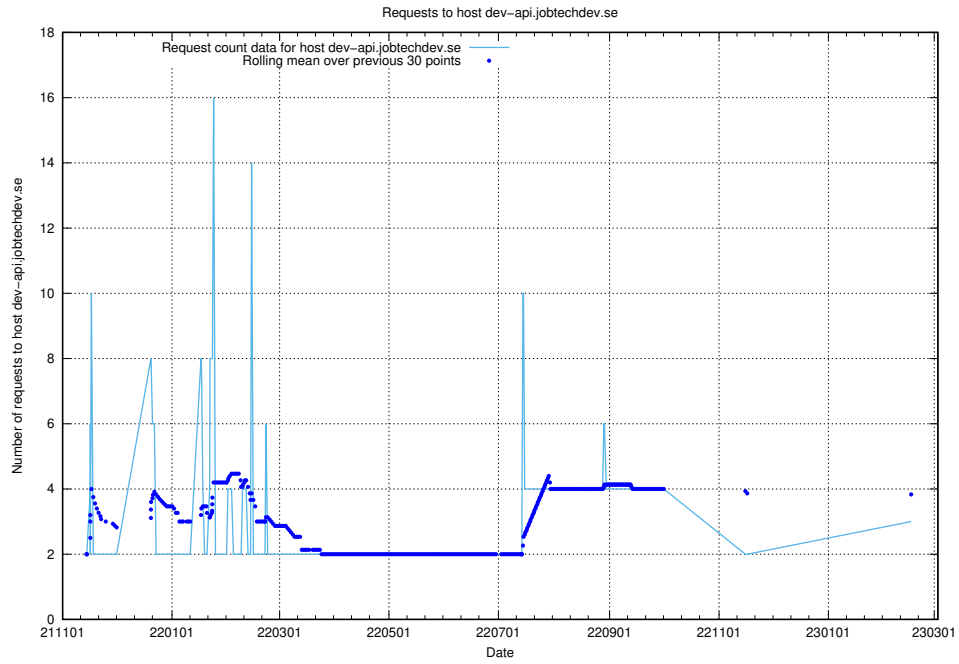

7.167 Usage of dev-api.jobtechdev.se

Here, we count the number of requests to host dev-api.jobtechdev.se.