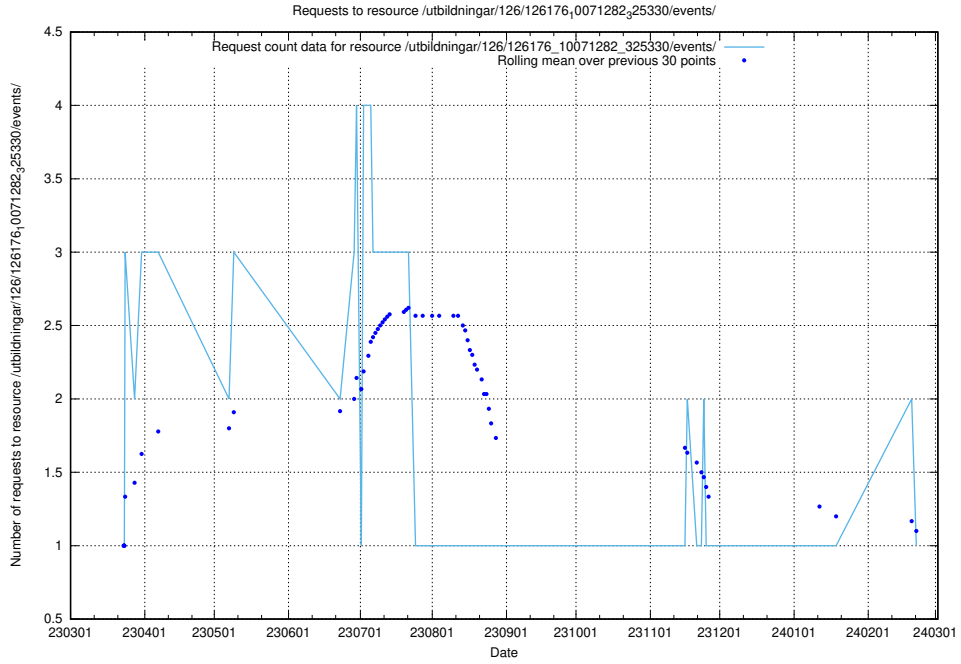

5.6011 Usage of /utbildningar/126/126176_10071282_325330/events/

Here, we count the number of requests to resource /utbildningar/126/126176_10071282_325330/events/