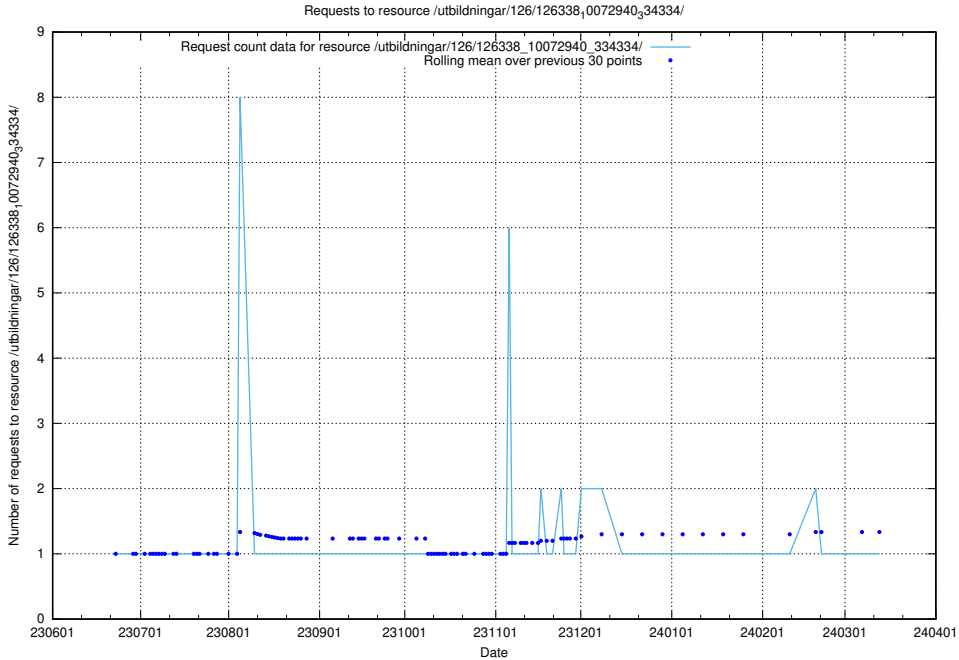

5.5216 Usage of /utbildningar/126/126338_10072940_334334/

Here, we count the number of requests to resource /utbildningar/126/126338_10072940_334334/.