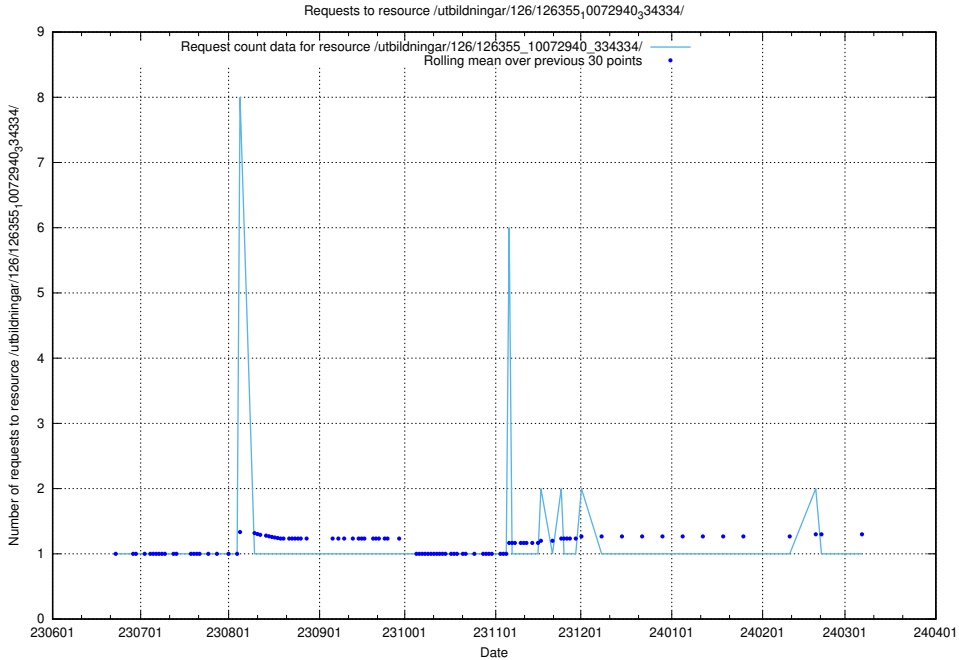

5.5210 Usage of /utbildningar/126/126355_10072940_334334/

Here, we count the number of requests to resource /utbildningar/126/126355_10072940_334334/.