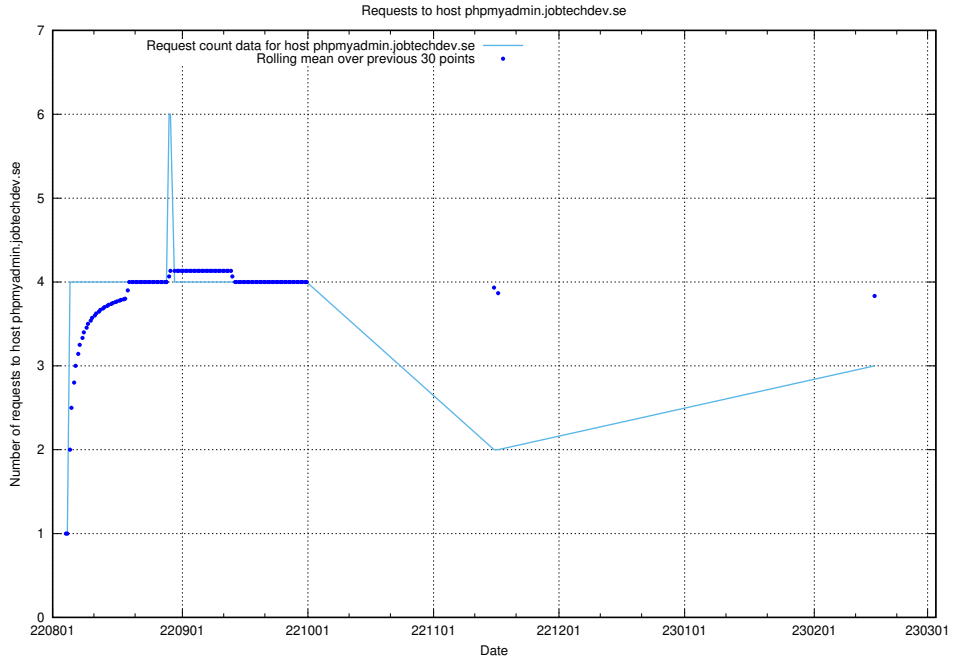

7.186 Usage of `phpmyadmin.jobtechdev.se`

Here, we count the number of requests to host `phpmyadmin.jobtechdev.se`.