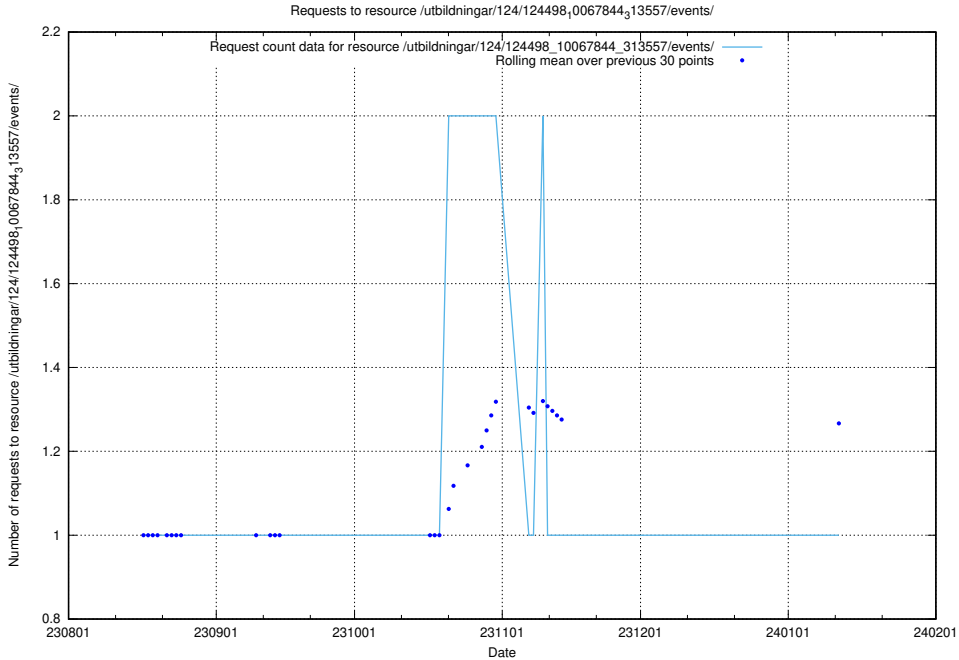

5.4349 Usage of /utbildningar/124/124498_10067844_313557/events/

Here, we count the number of requests to resource /utbildningar/124/124498_10067844_313557/events/