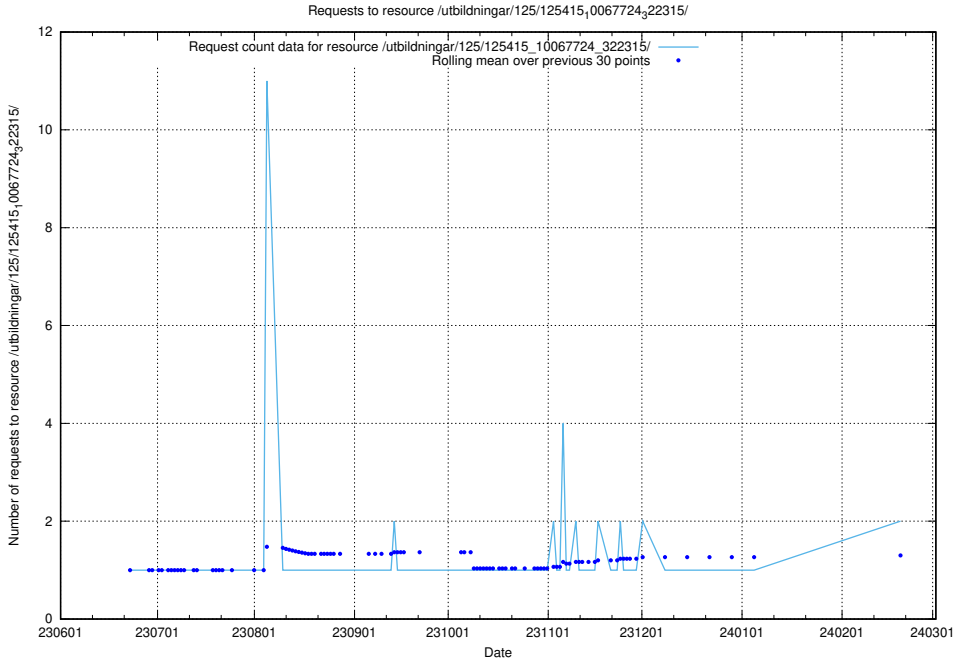

5.699 Usage of /utbildningar/125/125415_10067724_322315/

Here, we count the number of requests to resource /utbildningar/125/125415_10067724_322315/.