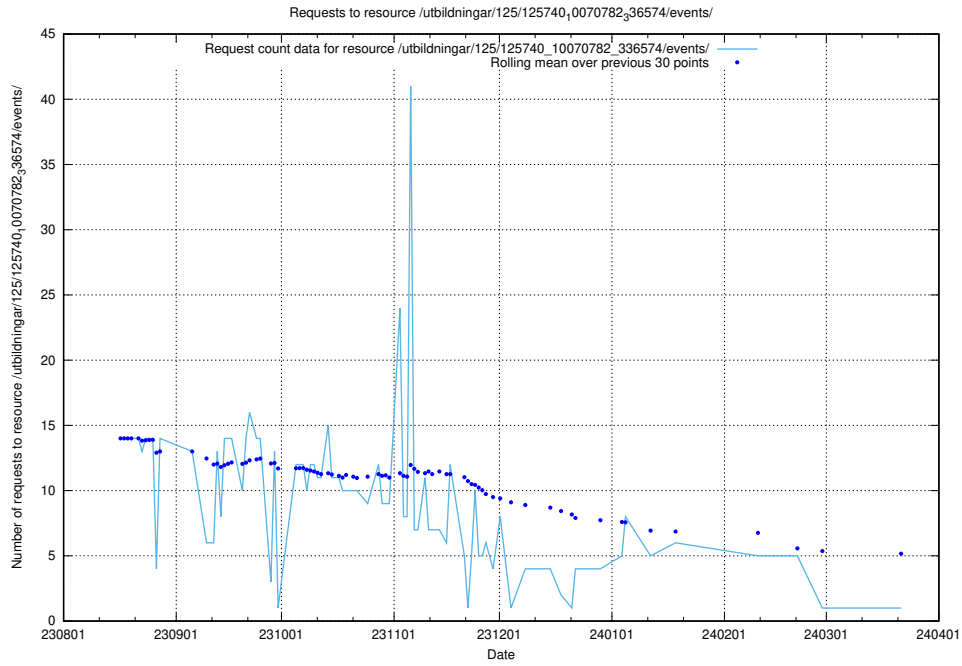

5.4337 Usage of /utbildningar/125/125740_10070782_336574/events/

Here, we count the number of requests to resource /utbildningar/125/125740_10070782_336574/events/