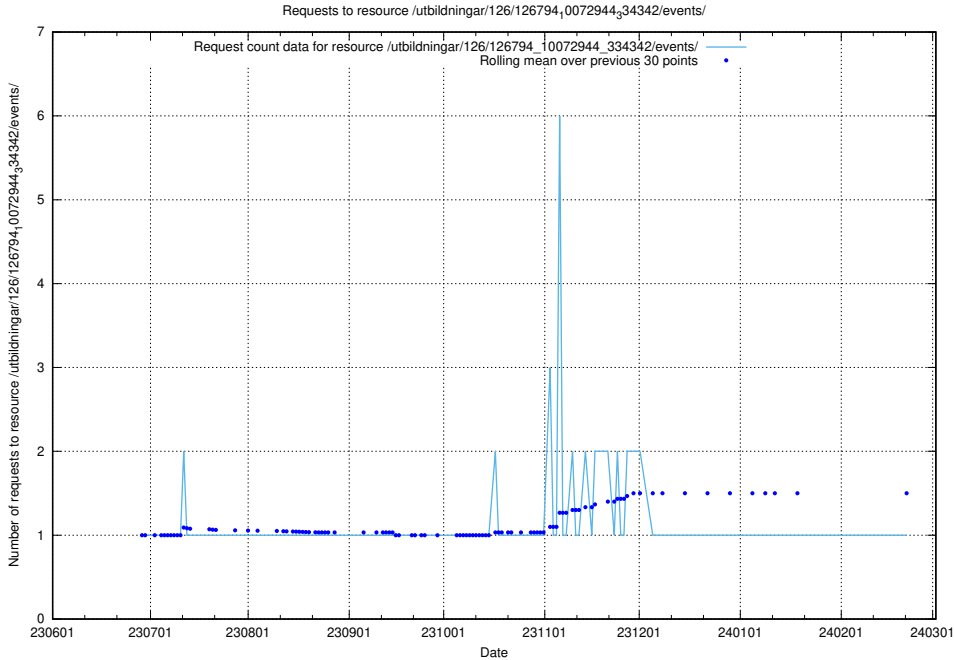

5.4993 Usage of /utbildningar/126/126794_10072944_334342/events/

Here, we count the number of requests to resource /utbildningar/126/126794_10072944_334342/events/