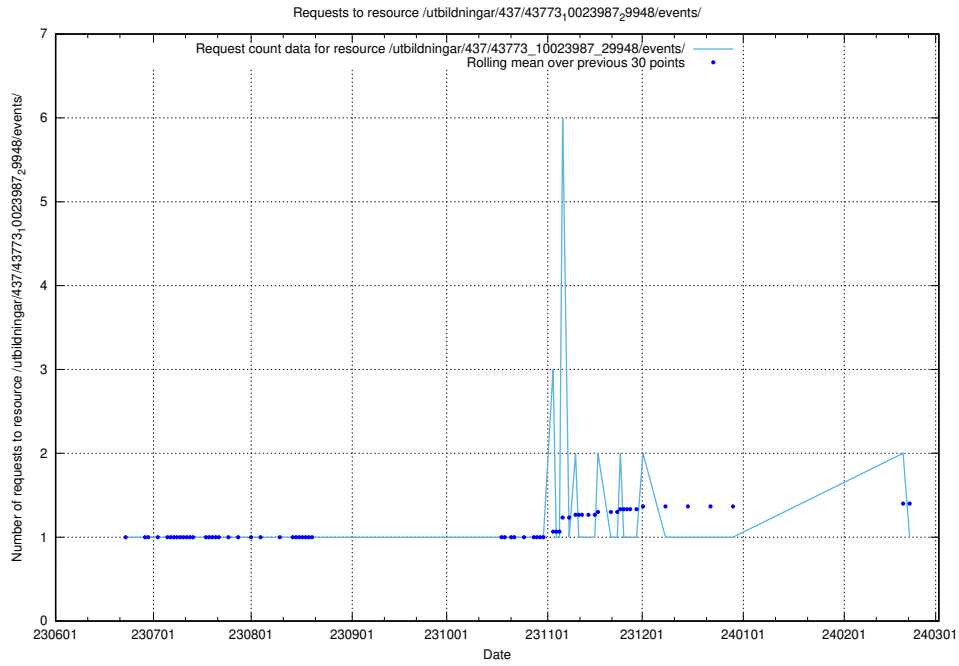

5.5127 Usage of /utbildningar/437/43773_10023987_29948/events/

Here, we count the number of requests to resource /utbildningar/437/43773_10023987_29948/events/.