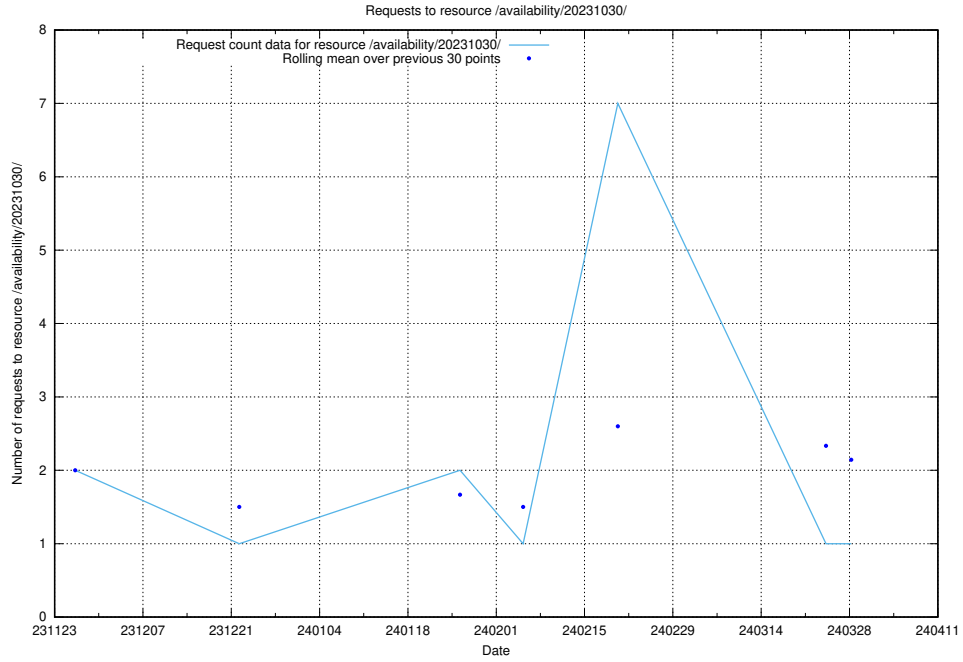

5.3519 Usage of /availability/20231030/

Here, we count the number of requests to resource /availability/20231030/.