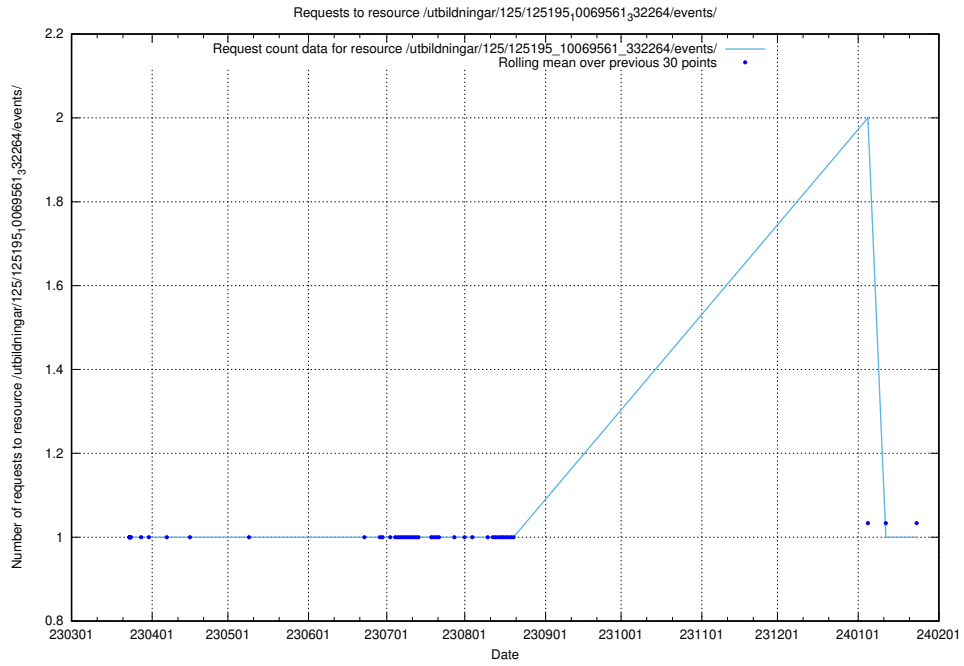

5.975 Usage of /utbildningar/125/125195_10069561_332264/events/

Here, we count the number of requests to resource /utbildningar/125/125195_10069561_332264/events/