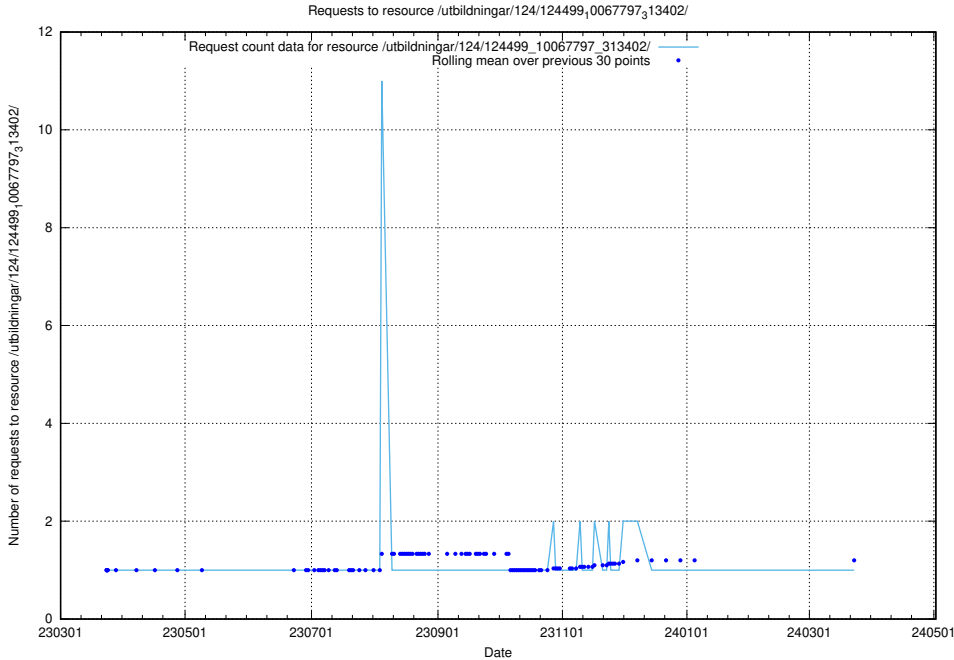

5.2026 Usage of /utbildningar/124/124499_10067797_313402/

Here, we count the number of requests to resource /utbildningar/124/124499_10067797_313402/.