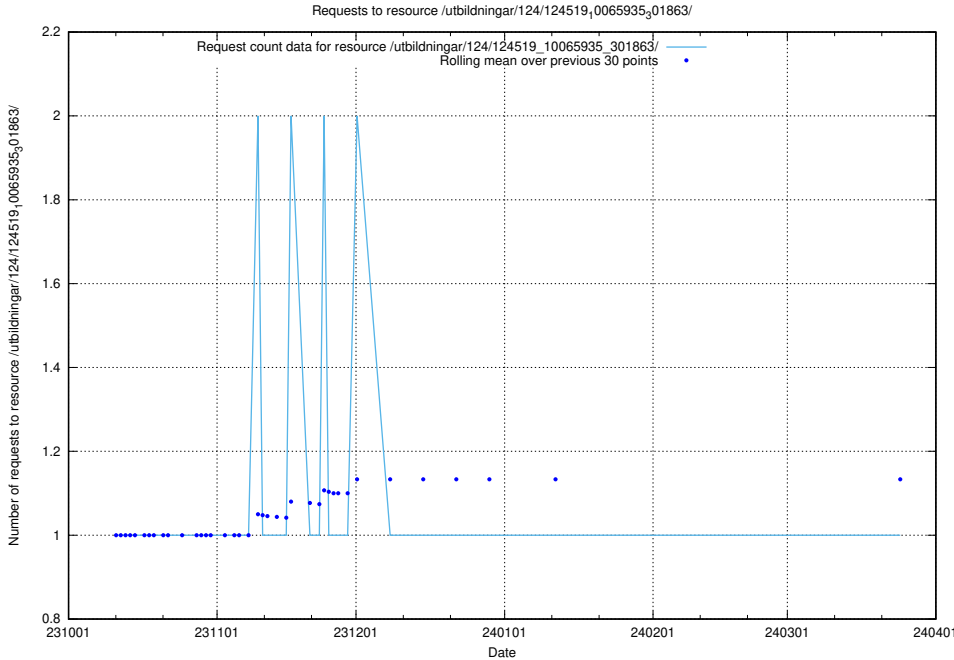

5.3928 Usage of /utbildningar/124/124519_10065935_301863/

Here, we count the number of requests to resource /utbildningar/124/124519_10065935_301863/.