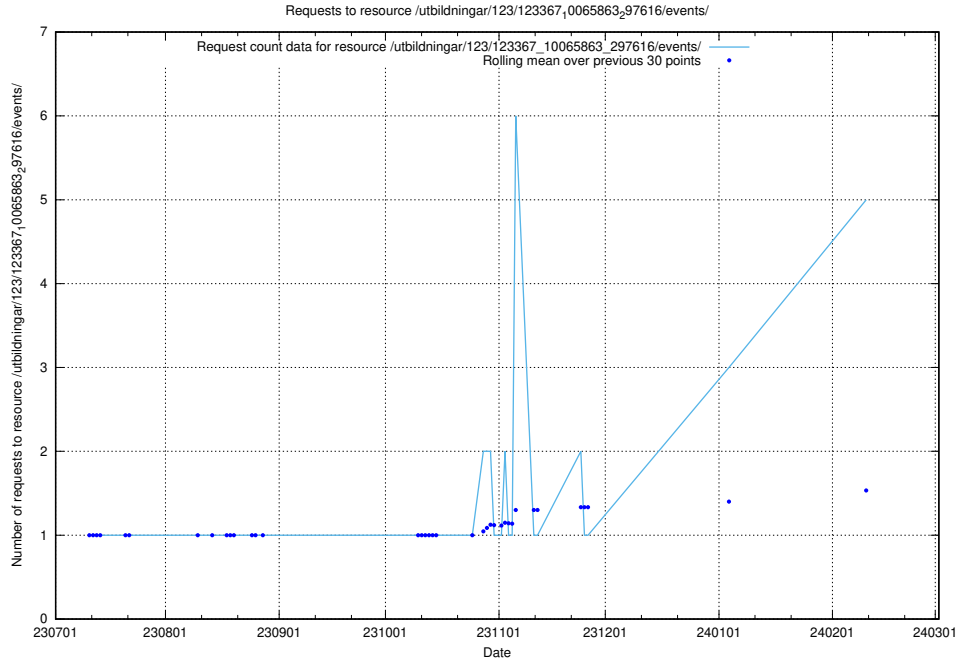

5.121 Usage of /utbildningar/123/123367_10065863_297616/events/

Here, we count the number of requests to resource /utbildningar/123/123367_10065863_297616/events/