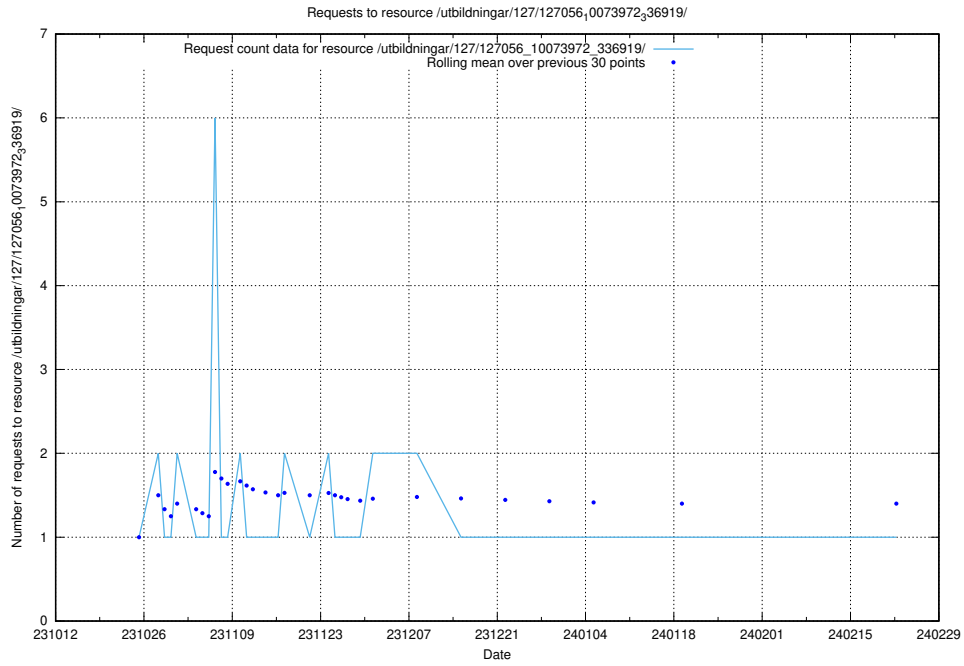

5.3760 Usage of /utbildningar/127/127056_10073972_336919/

Here, we count the number of requests to resource /utbildningar/127/127056_10073972_336919/.