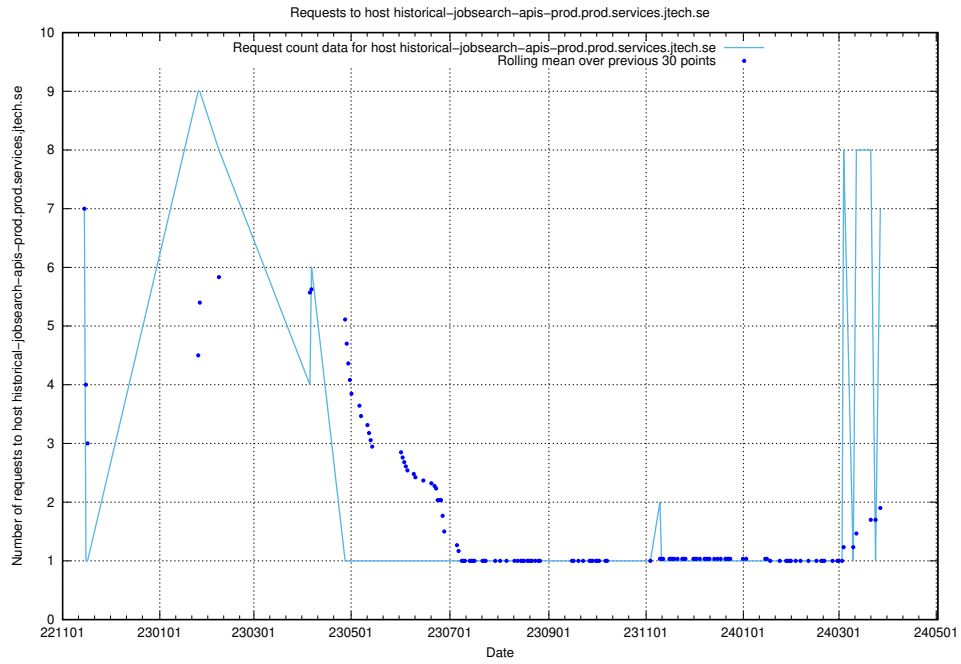

7.74 Usage of historical-jobsearch-apis-prod.prod.services.jtech.se

Here, we count the number of requests to host historical-jobsearch-apis-prod.prod.services.jtech.se.