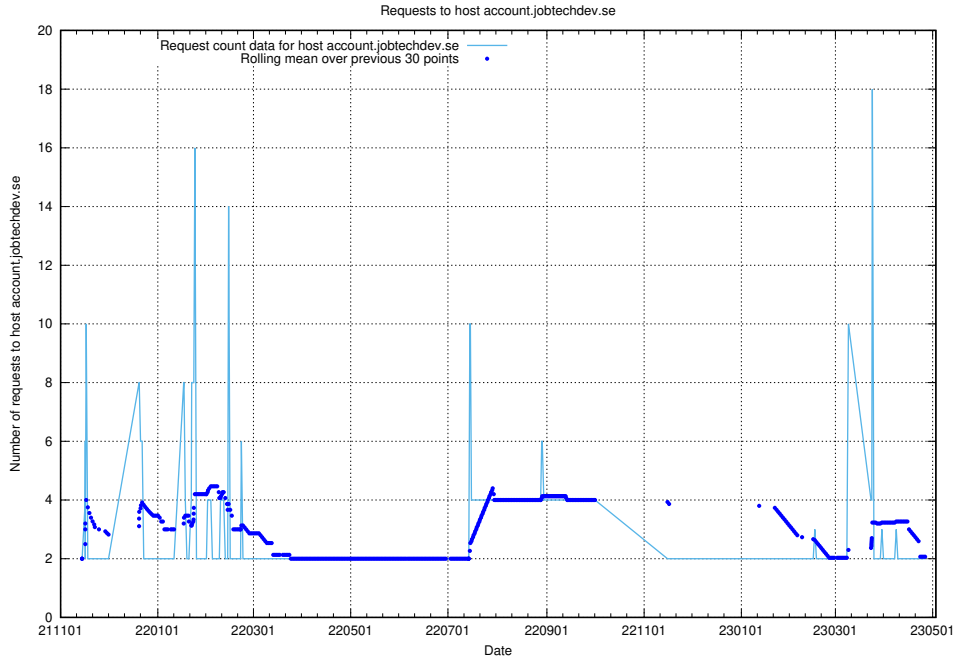

7.298 Usage of account.jobtechdev.se

Here, we count the number of requests to host account.jobtechdev.se.