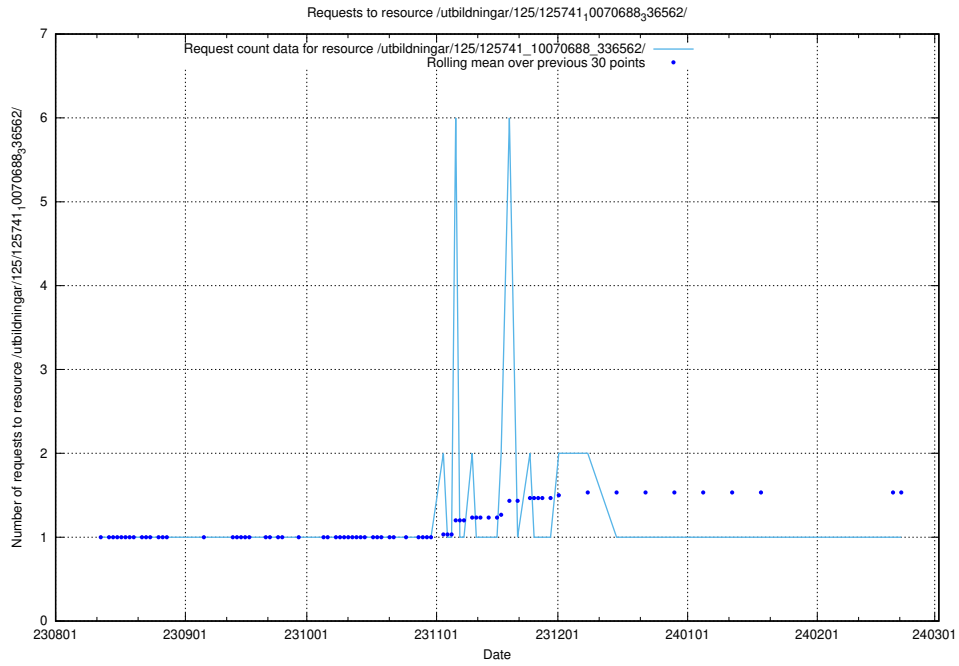

5.4368 Usage of /utbildningar/125/125741_10070688_336562/

Here, we count the number of requests to resource /utbildningar/125/125741_10070688_336562/.