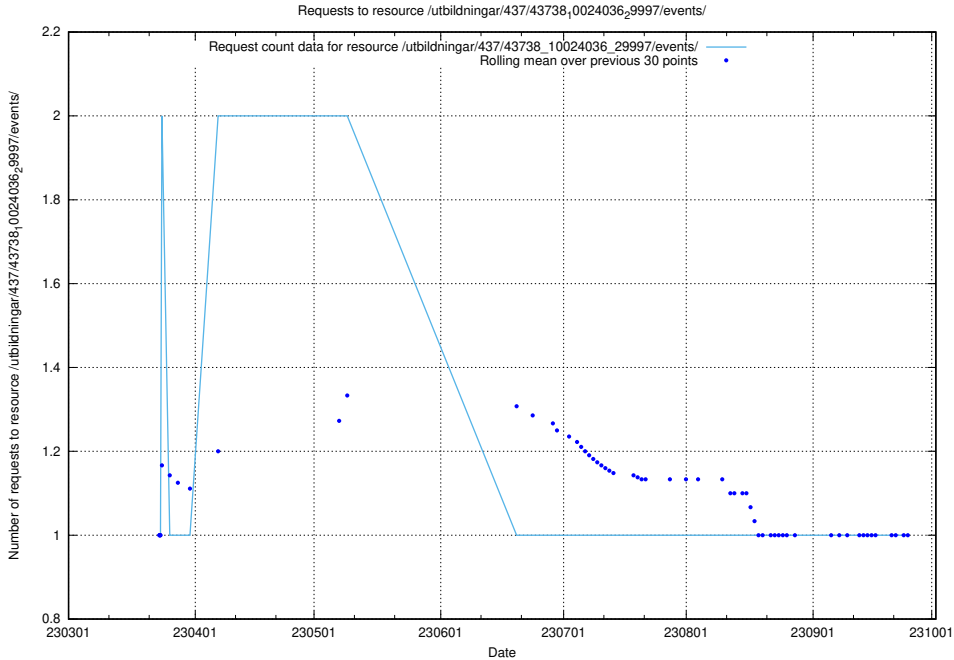

### 5.5978 Usage of /utbildningar/437/43738\_10024036\_29997/events/

Here, we count the number of requests to resource /utbildningar/437/43738\_10024036\_29997/events/.