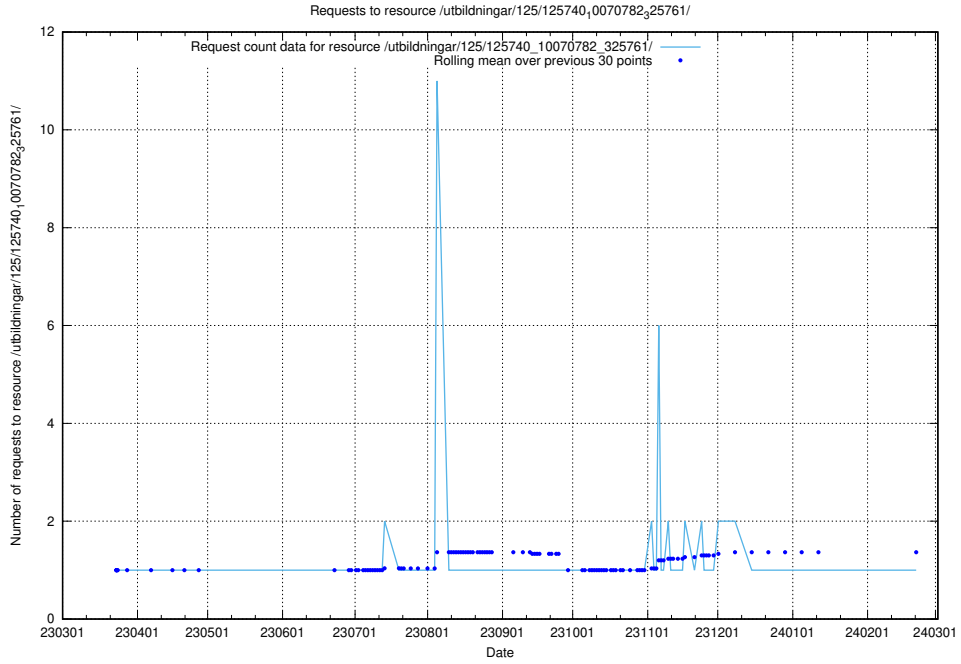

5.812 Usage of /utbildningar/125/125740_10070782_325761/

Here, we count the number of requests to resource /utbildningar/125/125740_10070782_325761/.