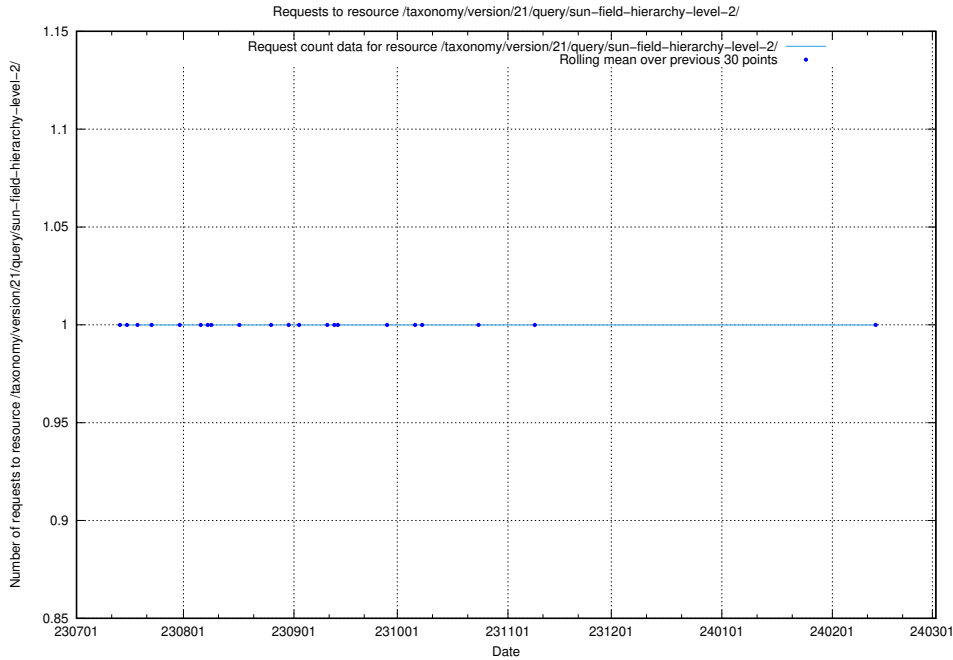

5.4643 Usage of /taxonomy/version/21/query/sun-field-hierarchy-level-2/

Here, we count the number of requests to resource /taxonomy/version/21/query/sun-field-hierarchy-level-2/.