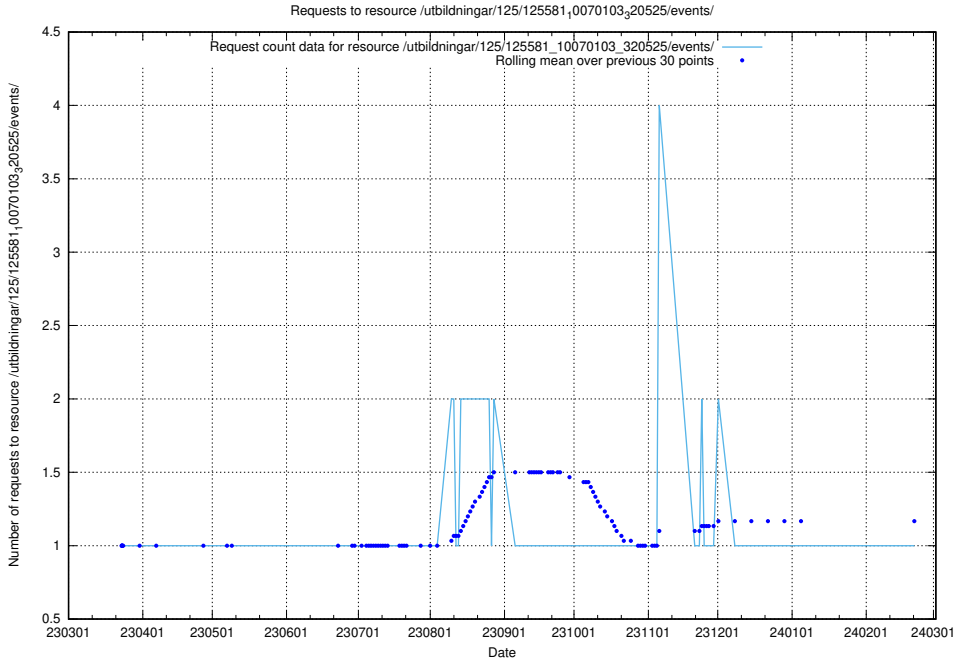

5.941 Usage of /utbildningar/125/125581_10070103_320525/events/

Here, we count the number of requests to resource /utbildningar/125/125581_10070103_320525/events/