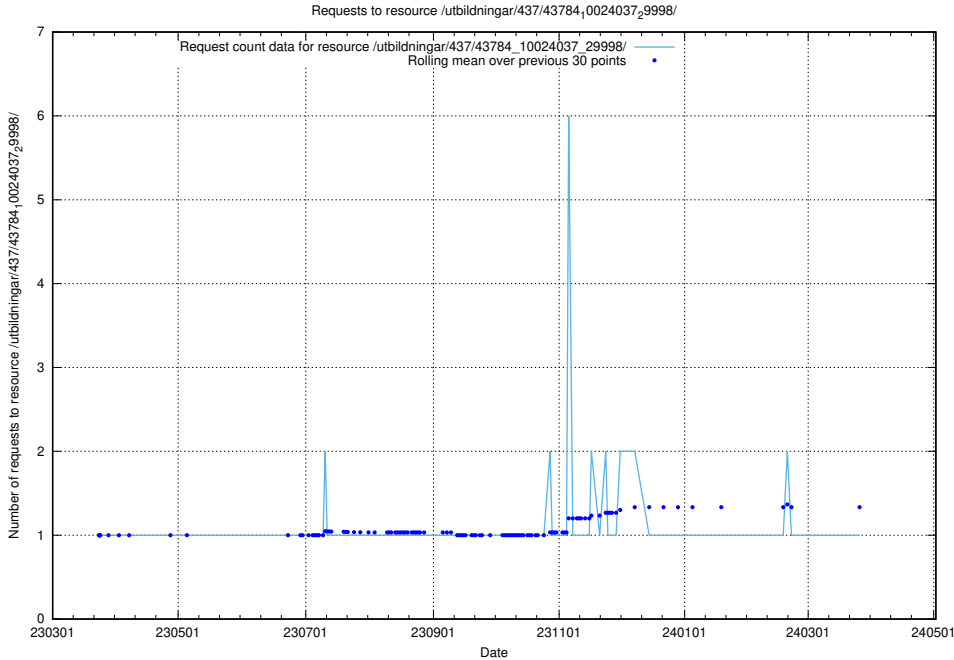

5.5950 Usage of /utbildningar/437/43784_10024037_29998/

Here, we count the number of requests to resource /utbildningar/437/43784_10024037_29998/.