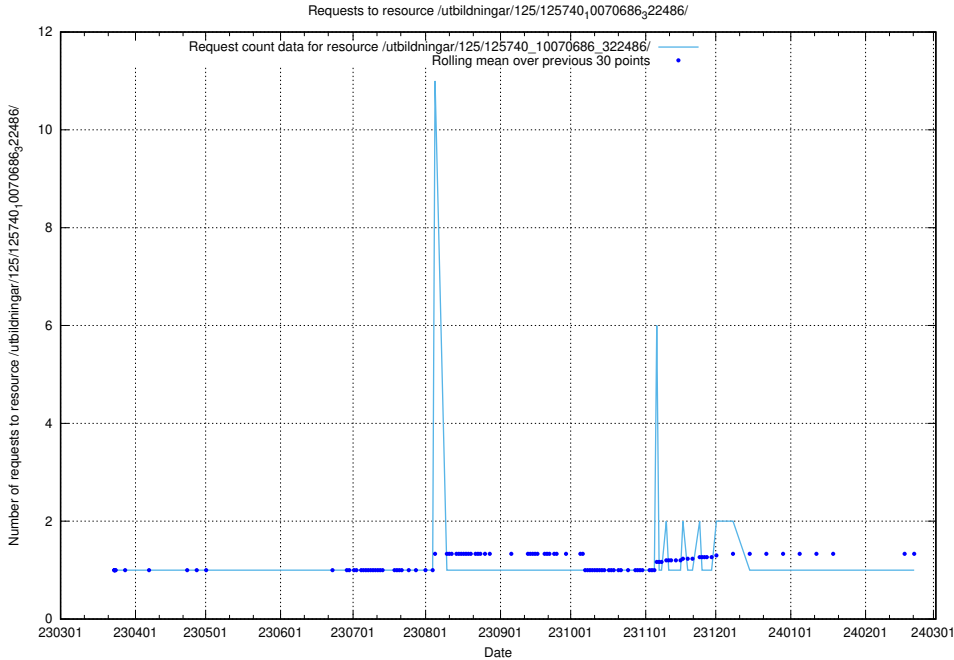

5.831 Usage of /utbildningar/125/125740_10070686_322486/

Here, we count the number of requests to resource /utbildningar/125/125740_10070686_322486/.