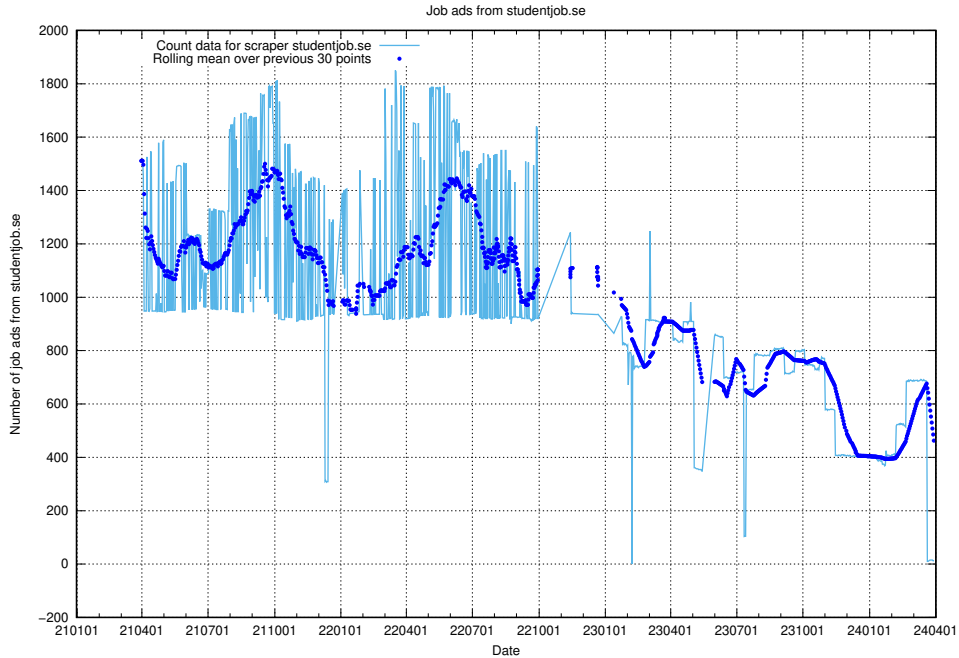

13.17 Number of ads by scraper studentjob.se

Here, we count the number of job ads scraped from studentjob.se.