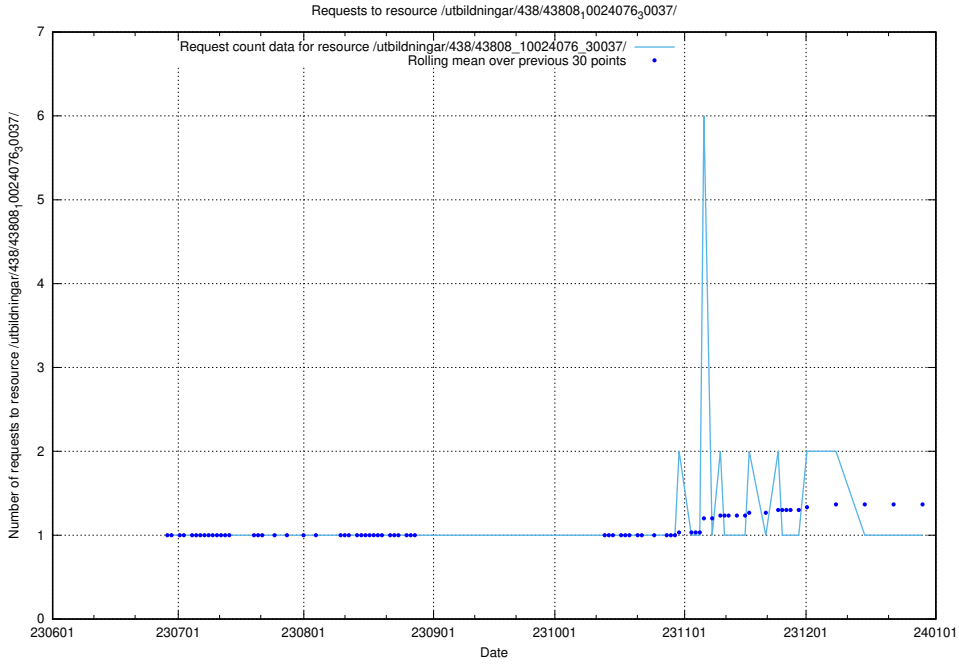

5.4980 Usage of /utbildningar/438/43808_10024076_30037/

Here, we count the number of requests to resource /utbildningar/438/43808_10024076_30037/.