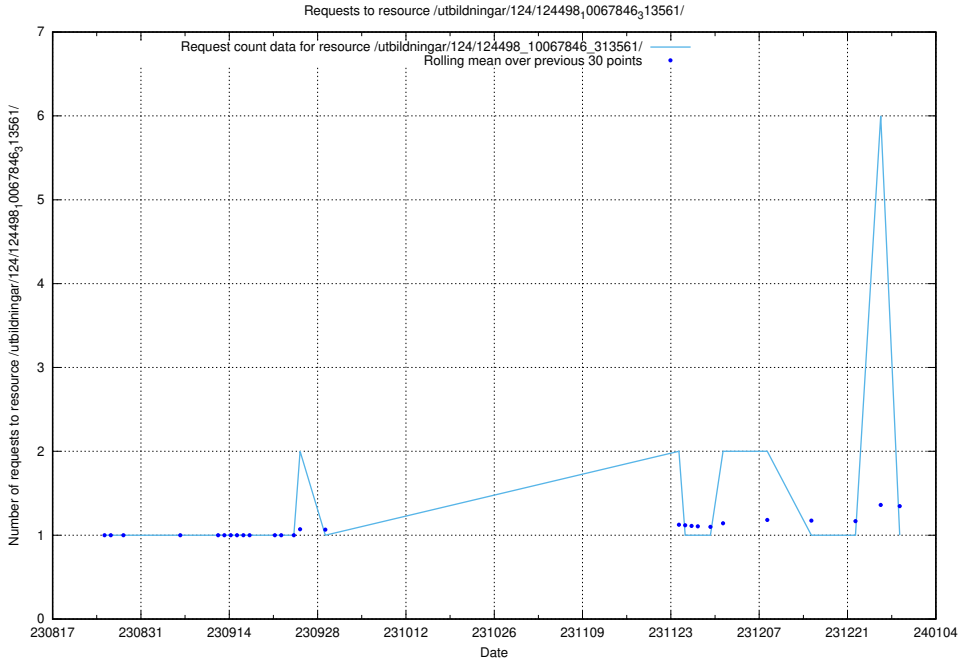

5.4280 Usage of /utbildningar/124/124498_10067846_313561/

Here, we count the number of requests to resource /utbildningar/124/124498_10067846_313561/.