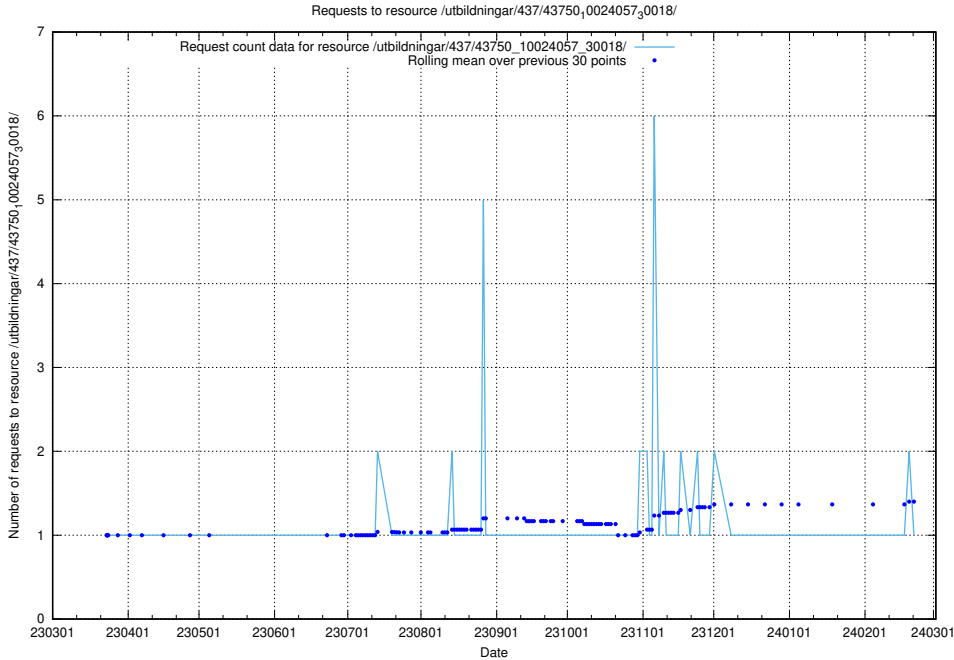

5.5965 Usage of /utbildningar/437/43750_10024057_30018/

Here, we count the number of requests to resource /utbildningar/437/43750_10024057_30018/.