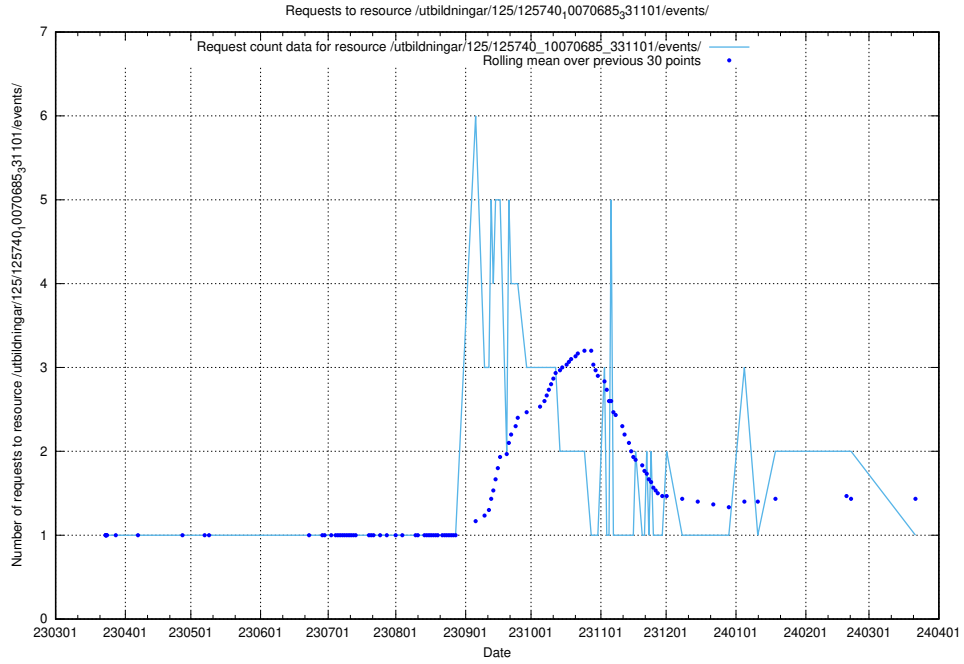

5.832 Usage of /utbildningar/125/125740_10070685_331101/events/

Here, we count the number of requests to resource /utbildningar/125/125740_10070685_331101/events/