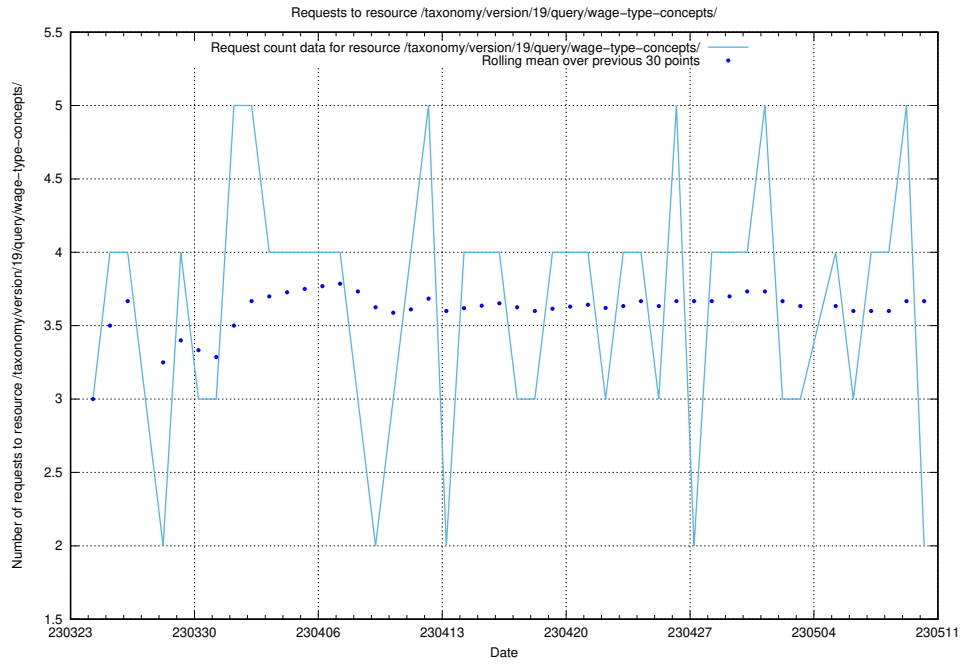

5.761 Usage of /taxonomy/version/19/query/wage-type-concepts/

Here, we count the number of requests to resource /taxonomy/version/19/query/wage-type-concepts/.