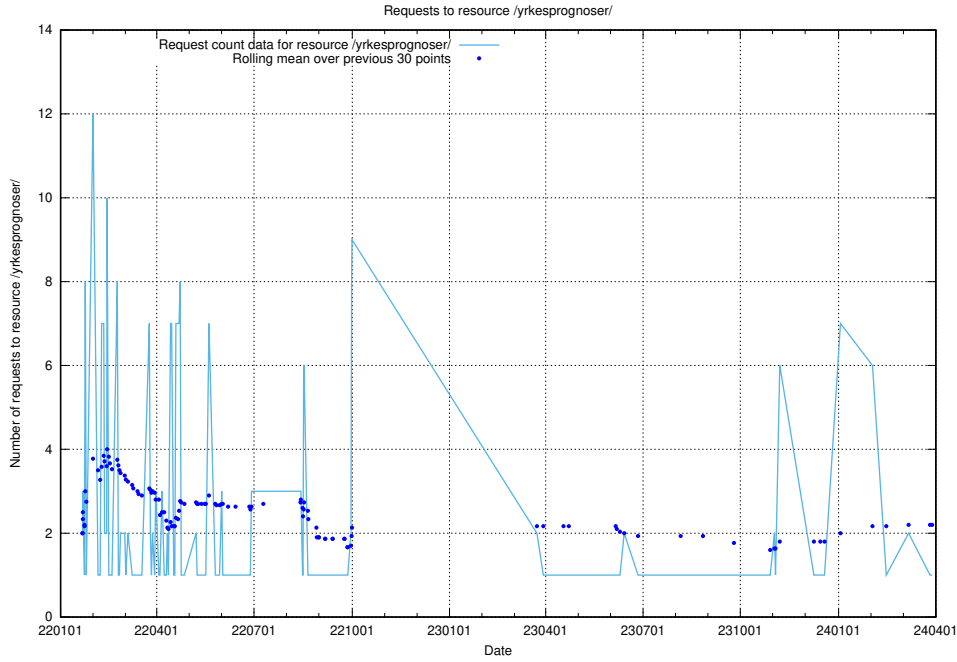

5.5827 Usage of /yrkesprognoser/

Here, we count the number of requests to resource /yrkesprognoser/.