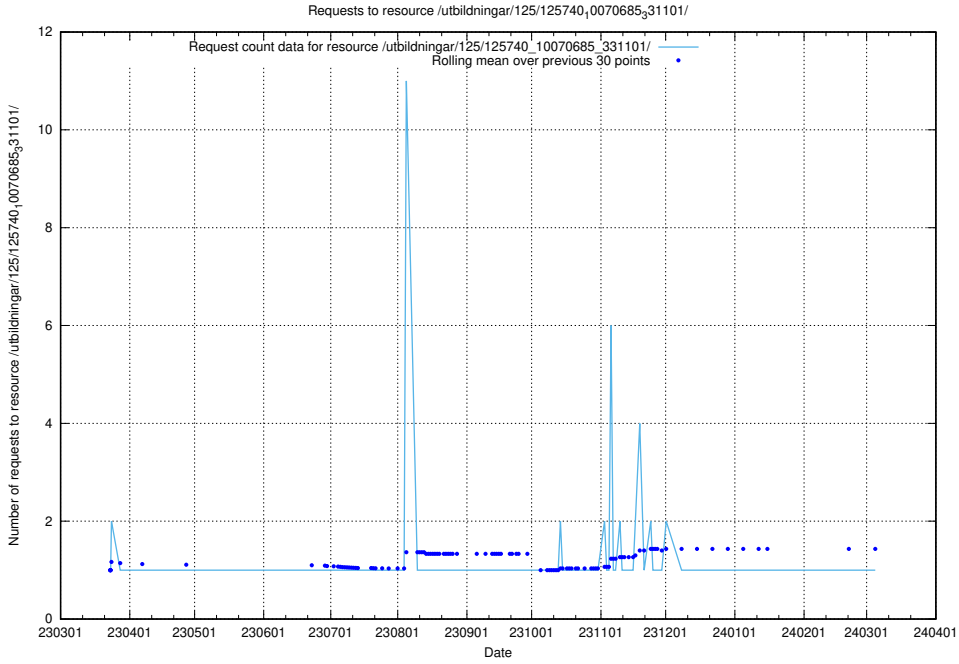

5.833 Usage of /utbildningar/125/125740_10070685_331101/

Here, we count the number of requests to resource /utbildningar/125/125740_10070685_331101/.