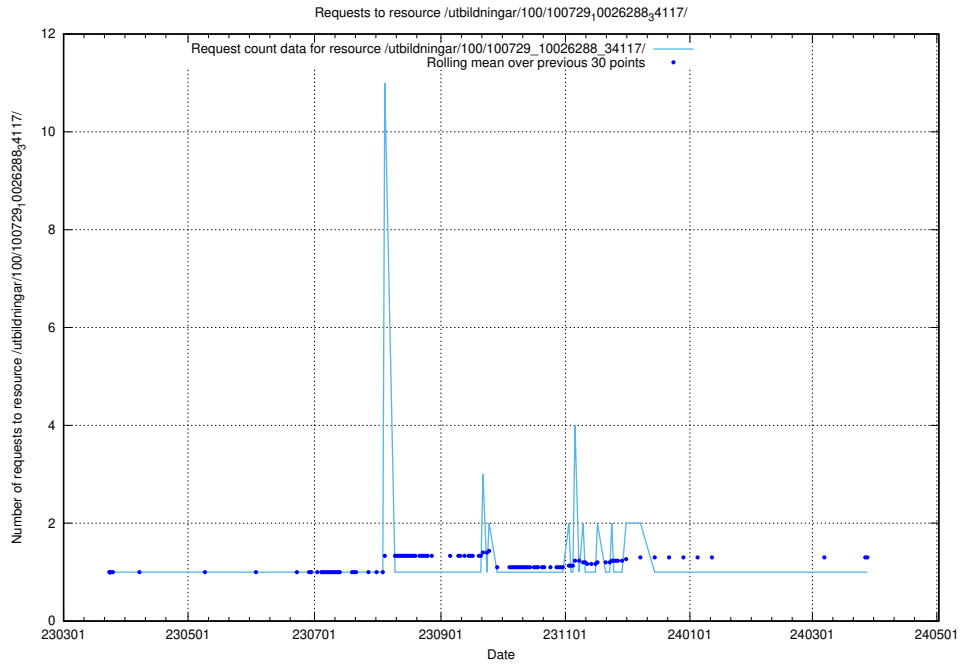

5.5239 Usage of /utbildningar/100/100729_10026288_34117/

Here, we count the number of requests to resource /utbildningar/100/100729_10026288_34117/.