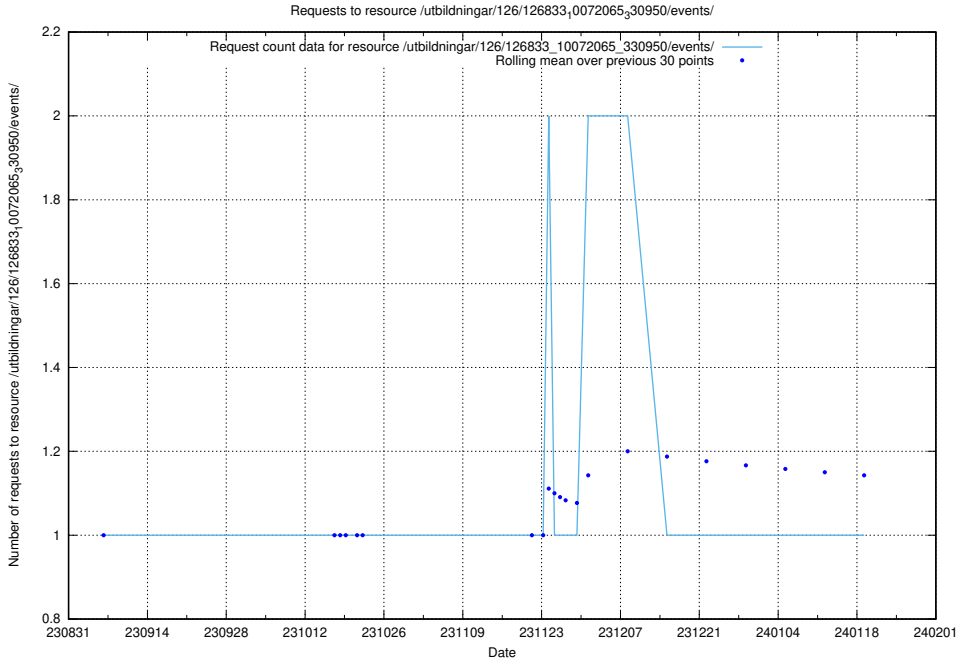

5.4219 Usage of /utbildningar/126/126833_10072065_330950/events/

Here, we count the number of requests to resource /utbildningar/126/126833_10072065_330950/events/