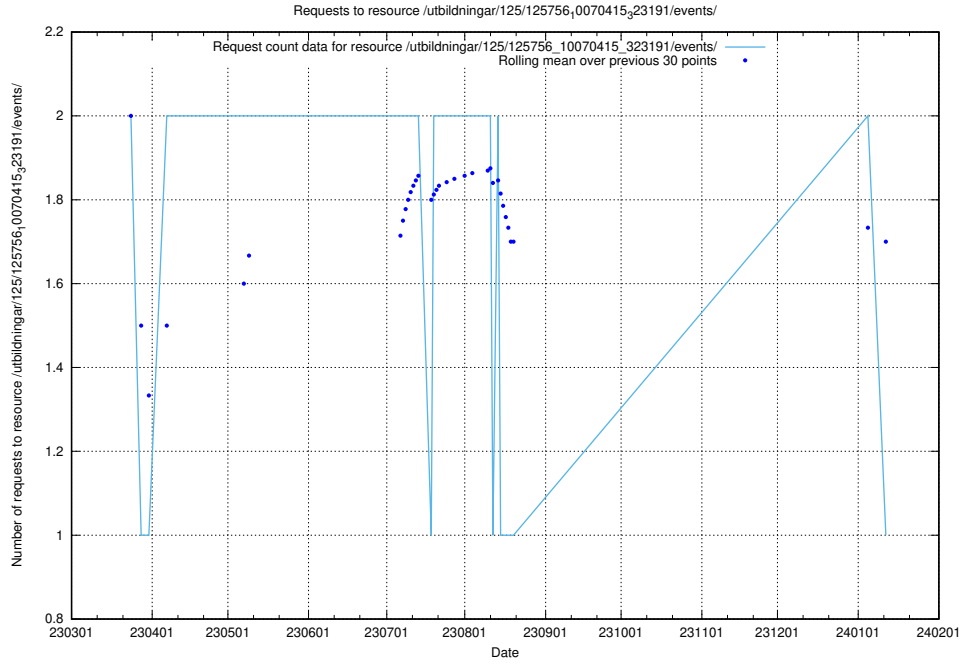

5.5760 Usage of /utbildningar/125/125756_10070415_323191/events/

Here, we count the number of requests to resource /utbildningar/125/125756_10070415_323191/events/