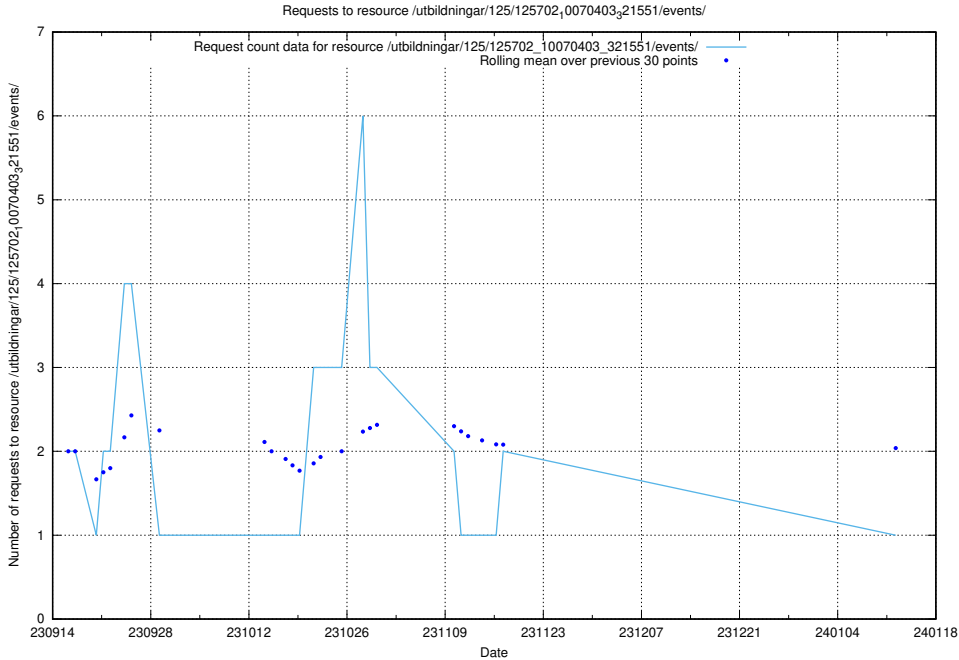

5.4094 Usage of /utbildningar/125/125702_10070403_321551/events/

Here, we count the number of requests to resource /utbildningar/125/125702_10070403_321551/events/