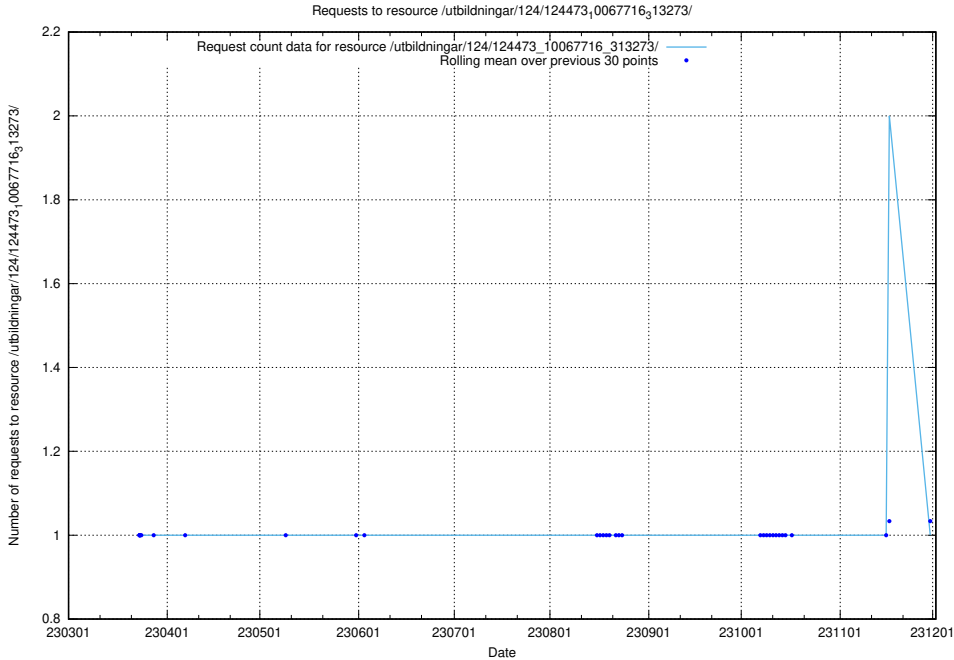

5.2452 Usage of /utbildningar/124/124473_10067716_313273/

Here, we count the number of requests to resource /utbildningar/124/124473_10067716_313273/.