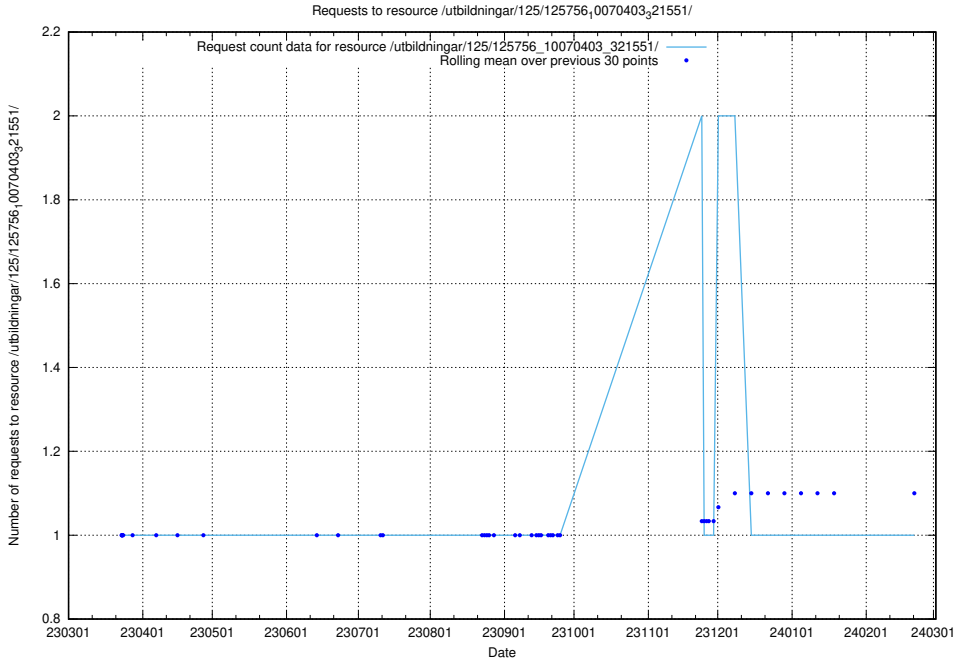

5.6049 Usage of /utbildningar/125/125756_10070403_321551/

Here, we count the number of requests to resource /utbildningar/125/125756_10070403_321551/.