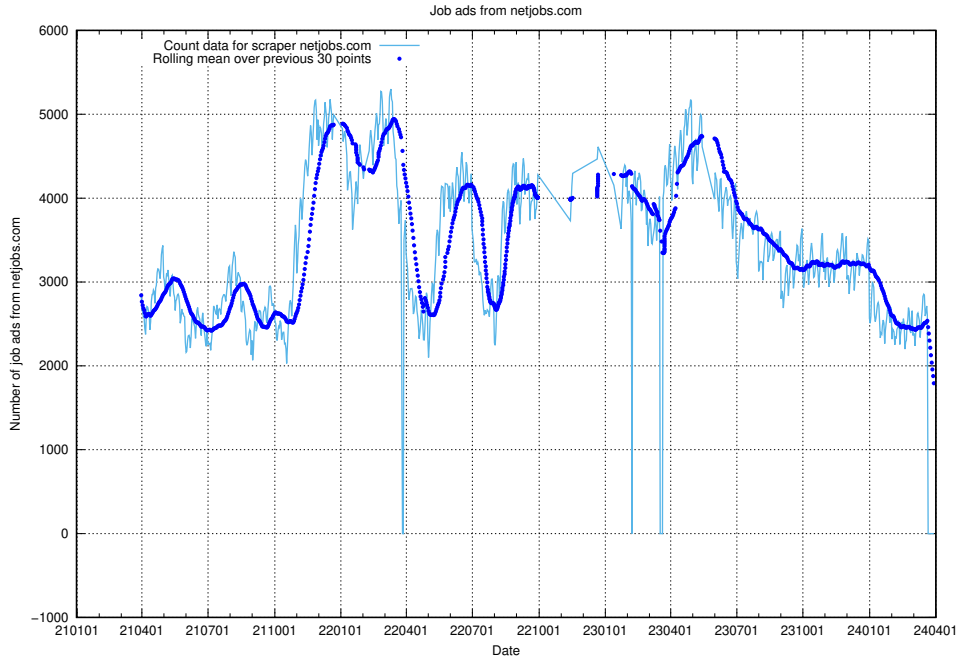

13.19 Number of ads by scraper netjobs.com

Here, we count the number of job ads scraped from netjobs.com.