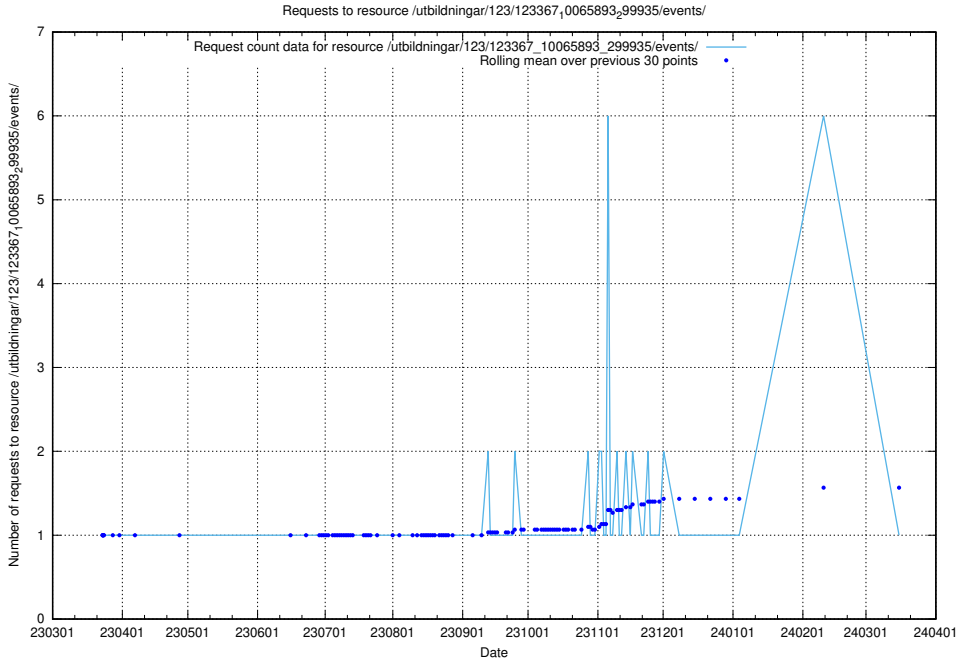

5.4295 Usage of /utbildningar/123/123367_10065893_299935/events/

Here, we count the number of requests to resource /utbildningar/123/123367_10065893_299935/events/