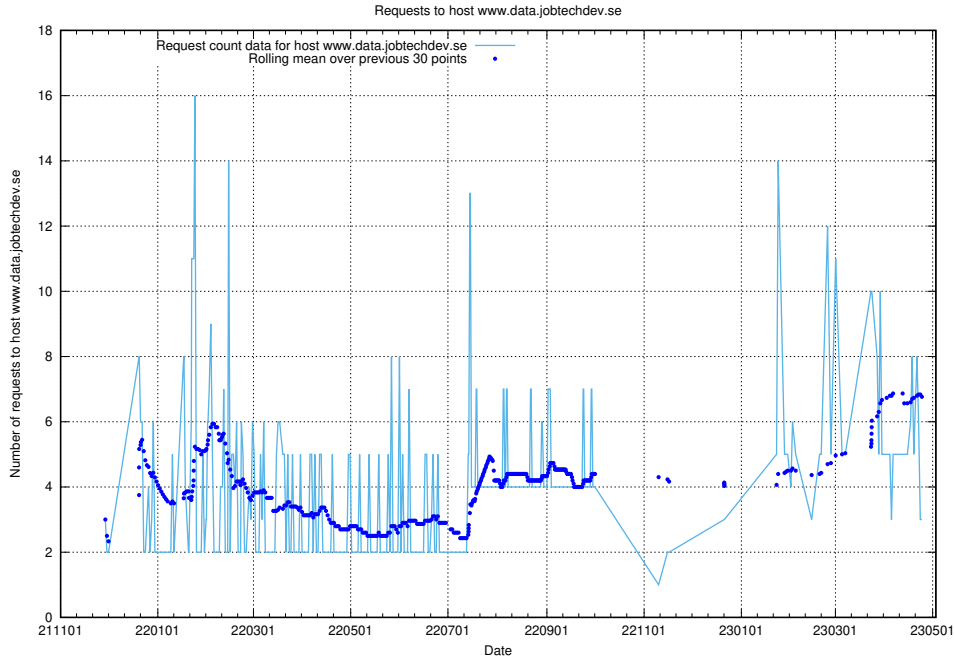

7.206 Usage of www.data.jobtechdev.se

Here, we count the number of requests to host www.data.jobtechdev.se.