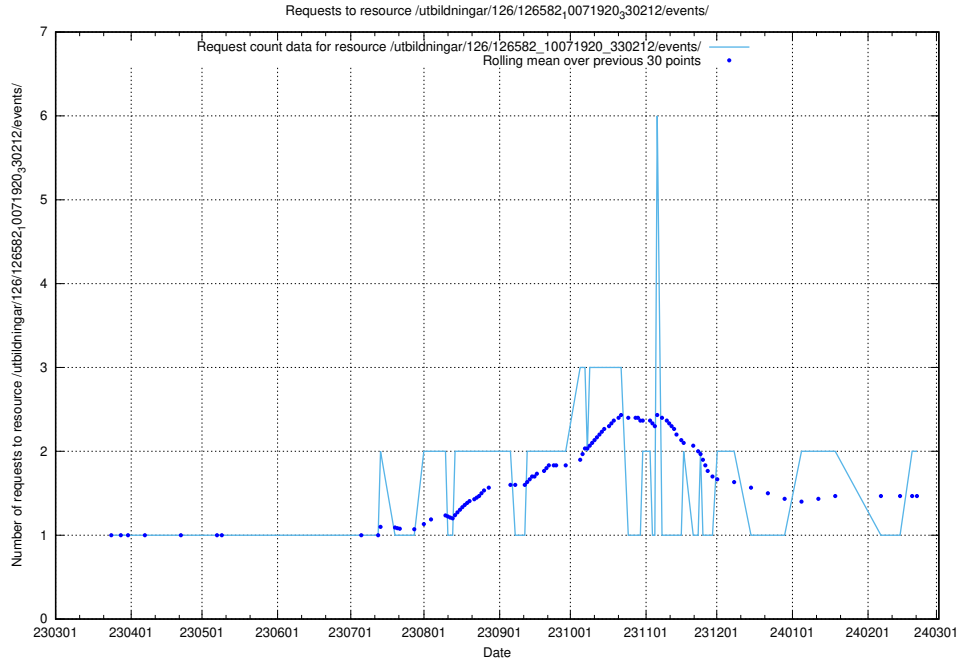

5.776 Usage of /utbildningar/126/126582_10071920_330212/events/

Here, we count the number of requests to resource /utbildningar/126/126582_10071920_330212/events/