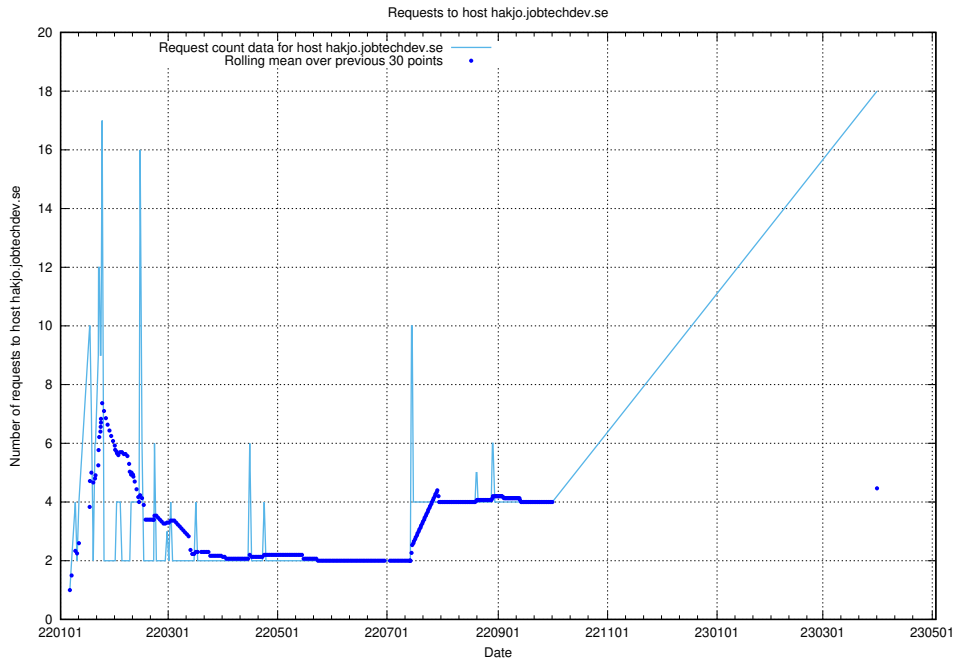

### 7.35 Usage of hakjo.jobtechdev.se

Here, we count the number of requests to host hakjo.jobtechdev.se.