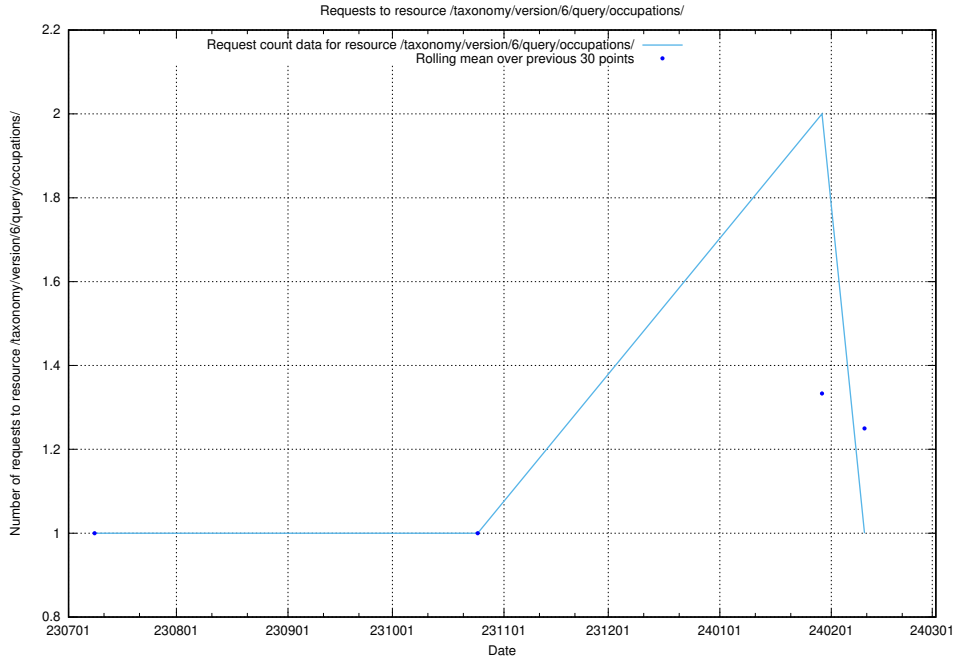

5.4791 Usage of /taxonomy/version/6/query/occupations/

Here, we count the number of requests to resource /taxonomy/version/6/query/occupations/.