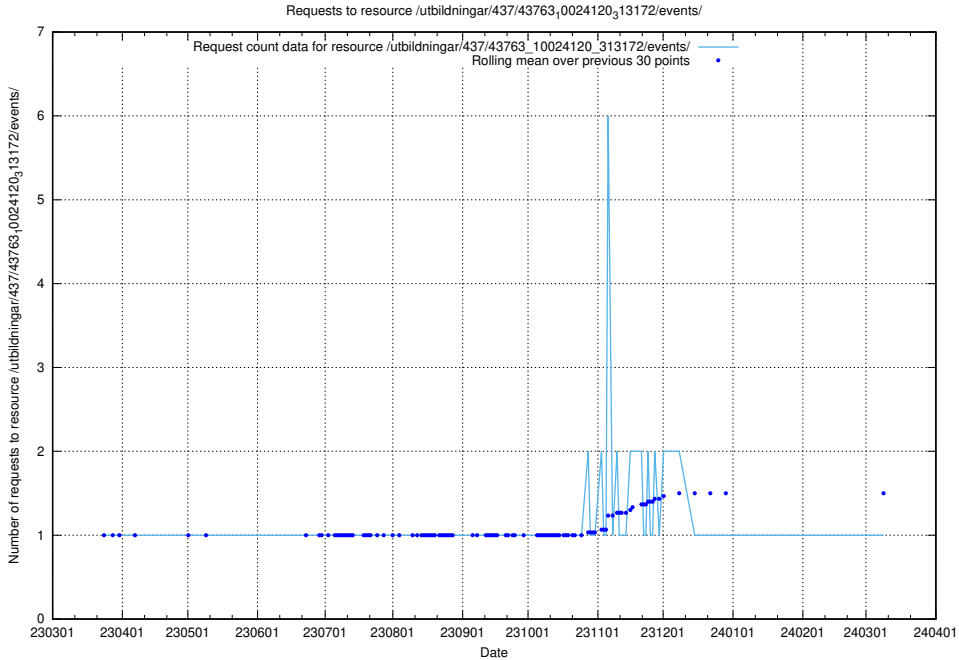

5.5788 Usage of /utbildningar/437/43763_10024120_313172/events/

Here, we count the number of requests to resource /utbildningar/437/43763_10024120_313172/events/.