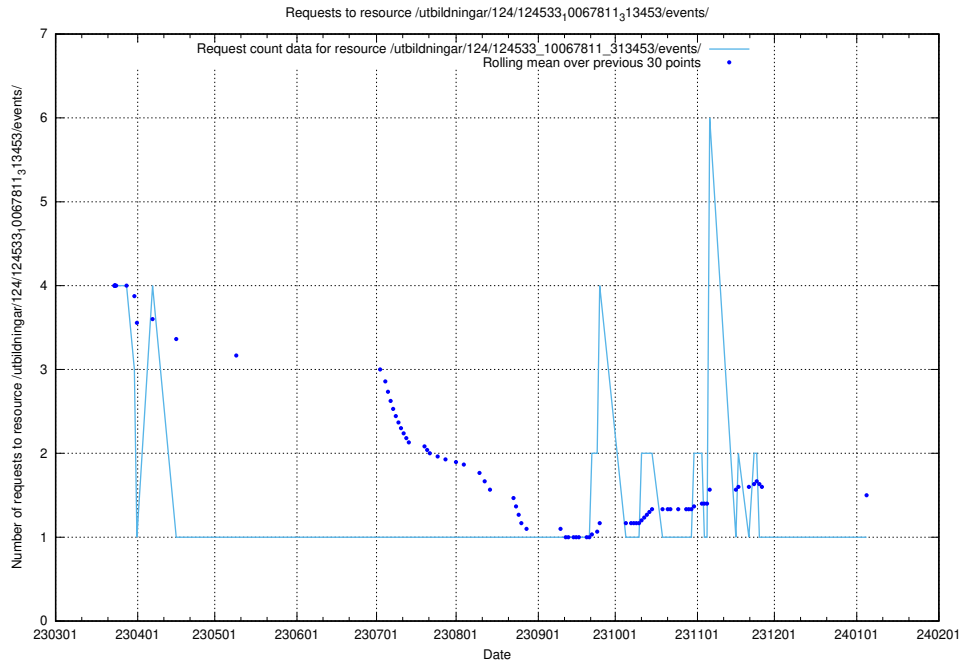

5.5847 Usage of /utbildningar/124/124533_10067811_313453/events/

Here, we count the number of requests to resource /utbildningar/124/124533_10067811_313453/events/