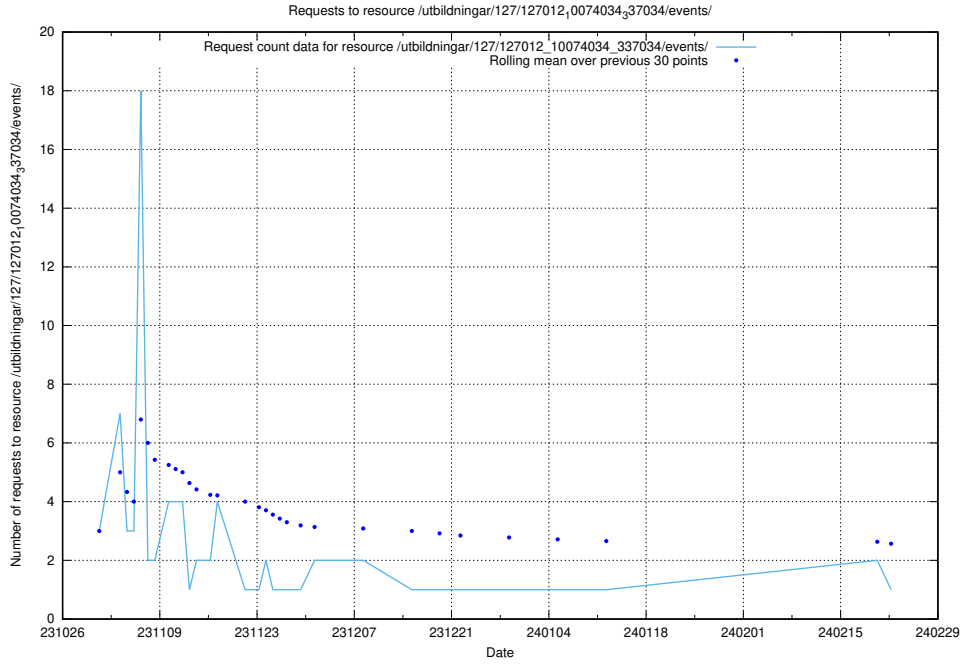

5.3710 Usage of /utbildningar/127/127012_10074034_337034/events/

Here, we count the number of requests to resource /utbildningar/127/127012_10074034_337034/events/