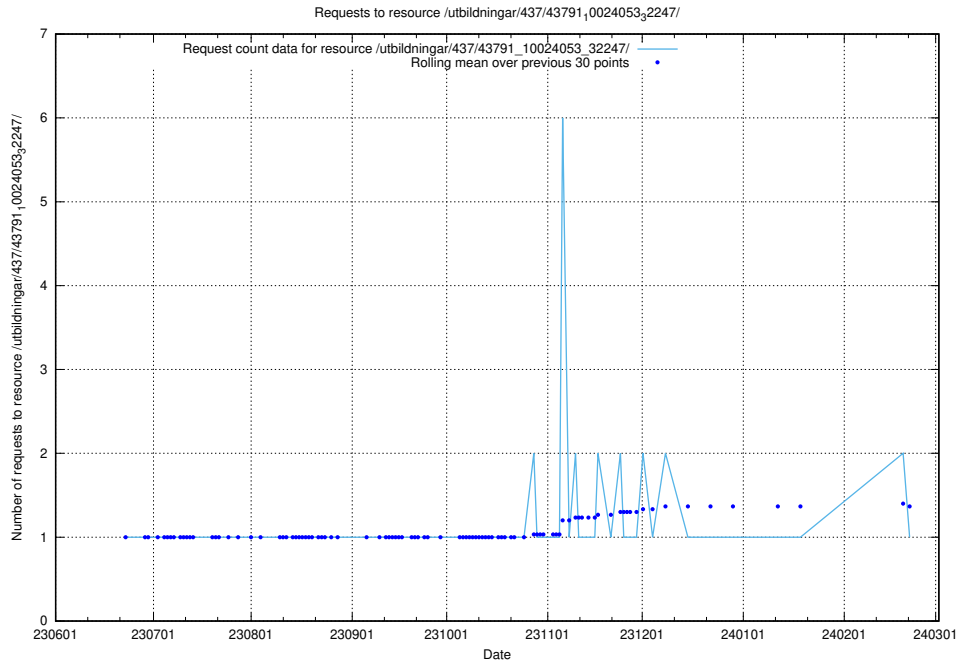

5.5126 Usage of /utbildningar/437/43791_10024053_32247/

Here, we count the number of requests to resource /utbildningar/437/43791_10024053_32247/.