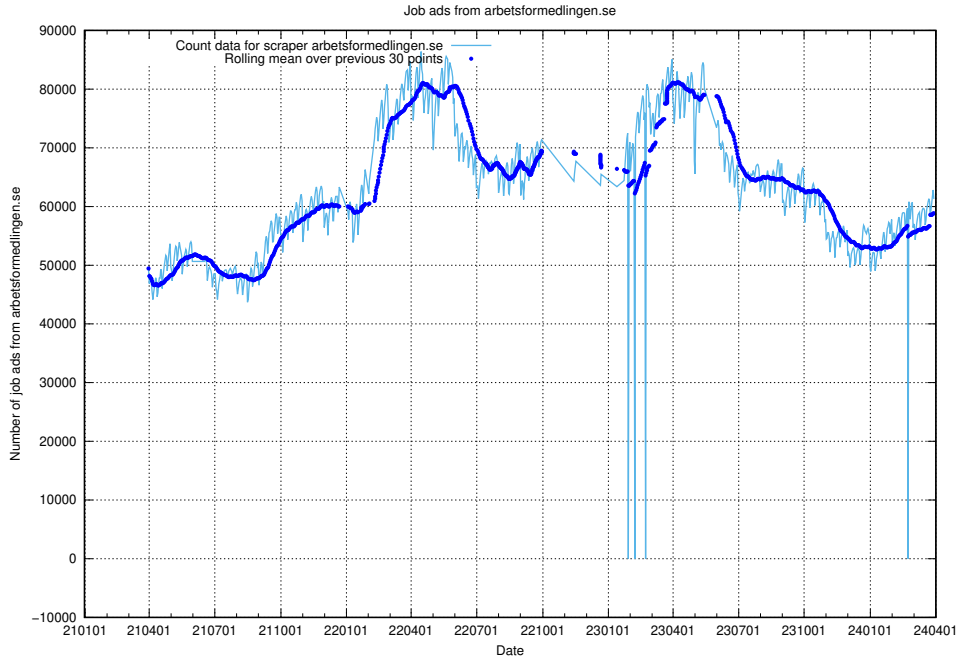

13.2 Number of ads by scraper arbetsformedlingen.se

Here, we count the number of job ads scraped from arbetsformedlingen.se.