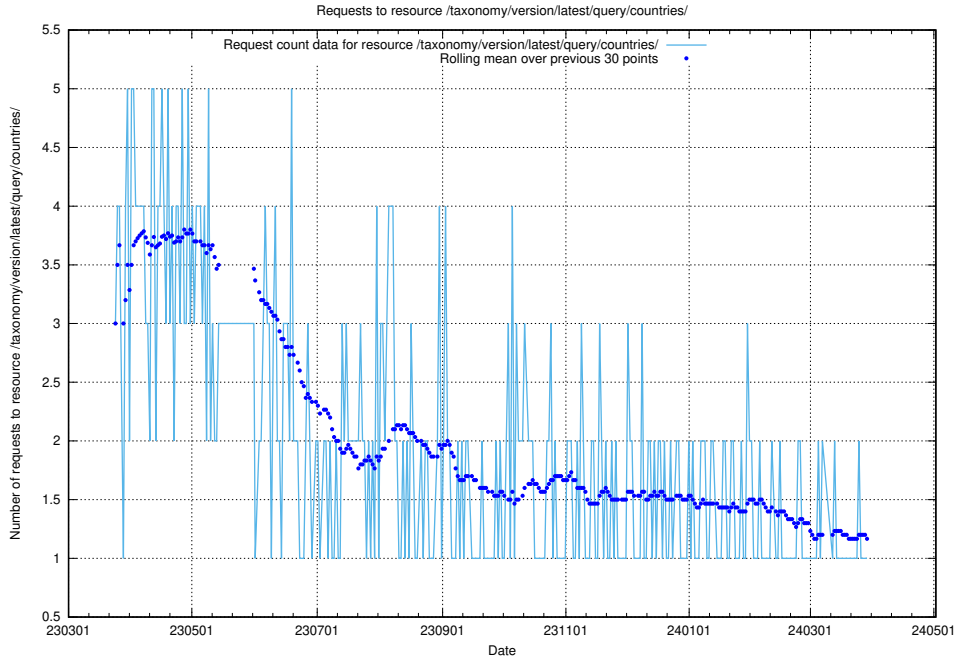

5.5711 Usage of /taxonomy/version/latest/query/countries/

Here, we count the number of requests to resource /taxonomy/version/latest/query/countries/.