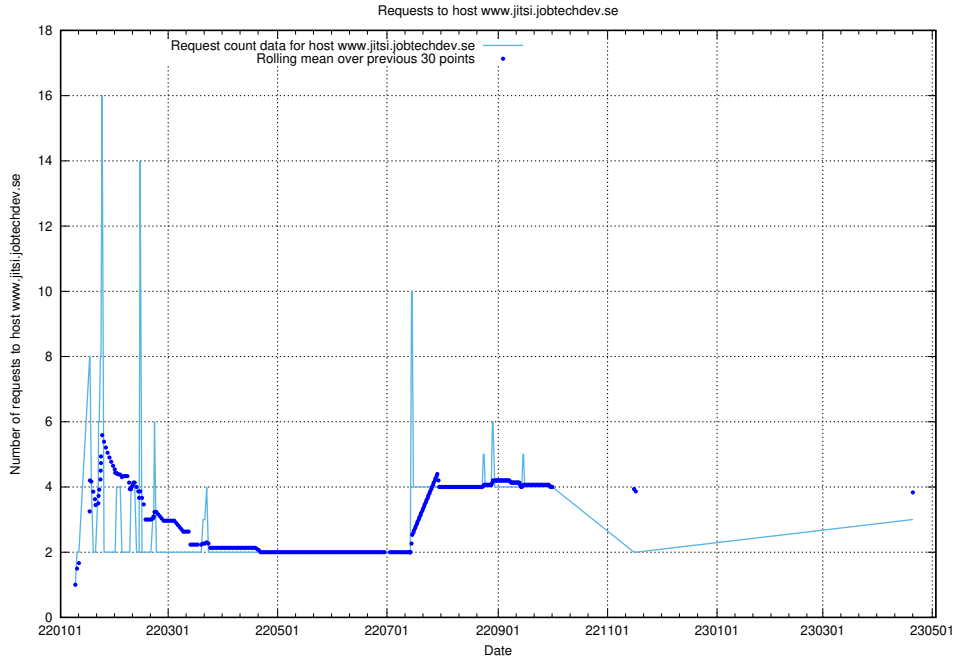

7.175 Usage of www.jitsi.jobtechdev.se

Here, we count the number of requests to host www.jitsi.jobtechdev.se.