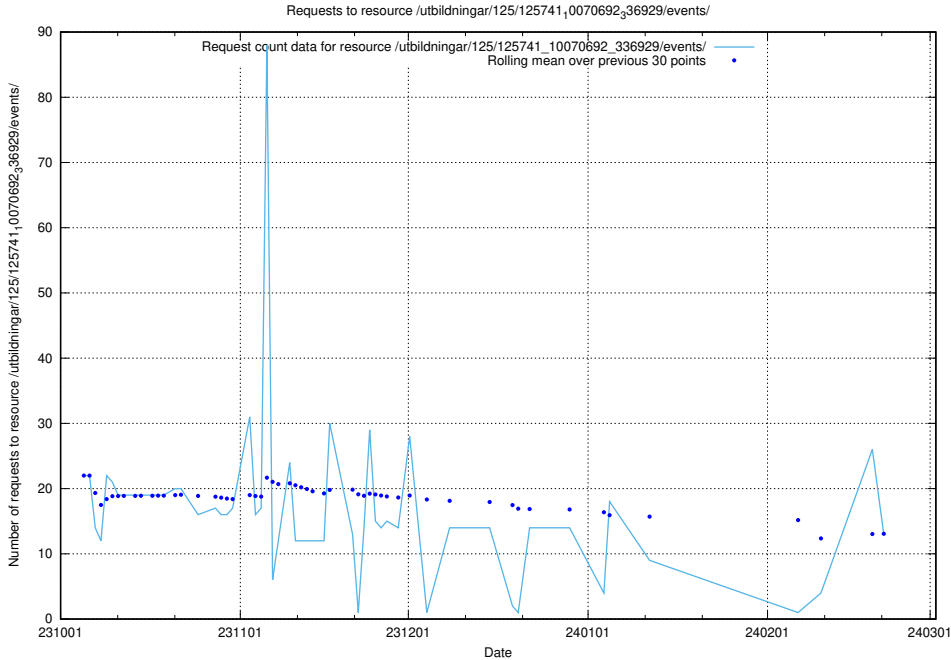

5.14 Usage of /utbildningar/125/125741_10070692_336929/events/

Here, we count the number of requests to resource /utbildningar/125/125741_10070692_336929/events/