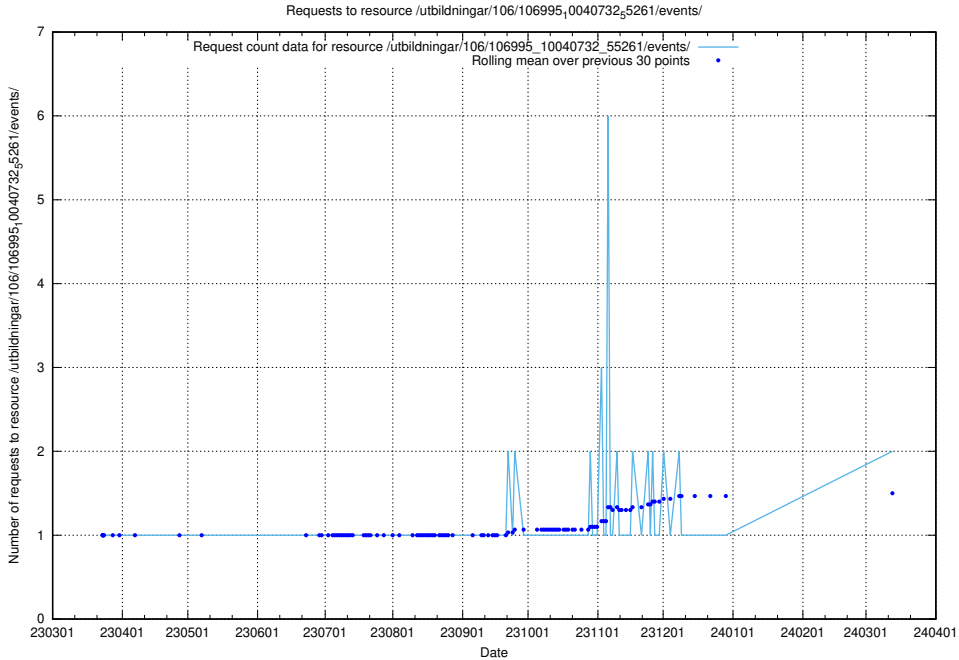

5.670 Usage of /utbildningar/106/106995_10040732_55261/events/

Here, we count the number of requests to resource /utbildningar/106/106995_10040732_55261/events/.