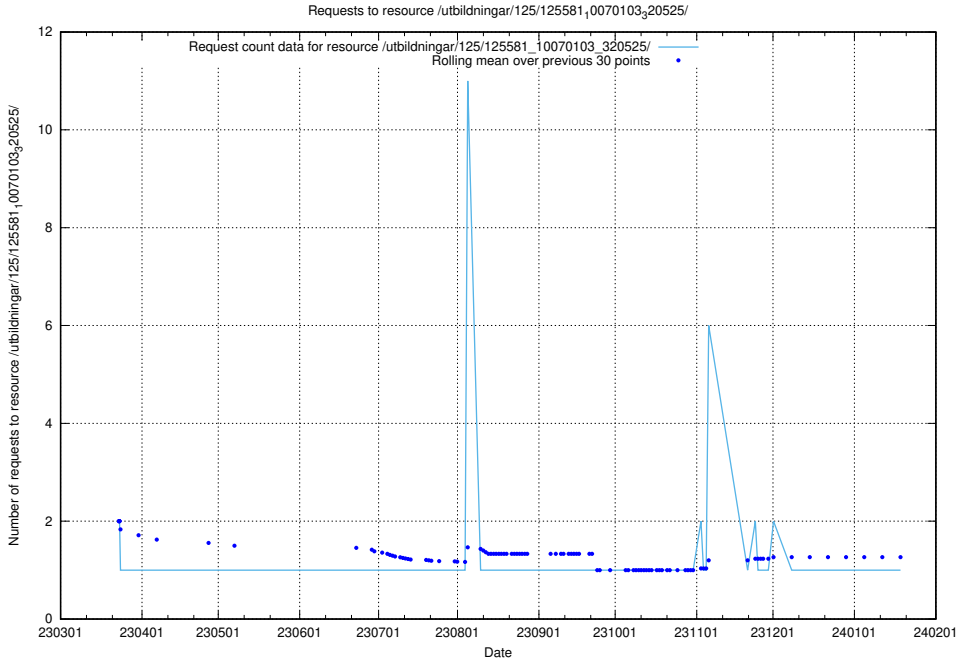

5.5871 Usage of /utbildningar/125/125581_10070103_320525/

Here, we count the number of requests to resource /utbildningar/125/125581_10070103_320525/.