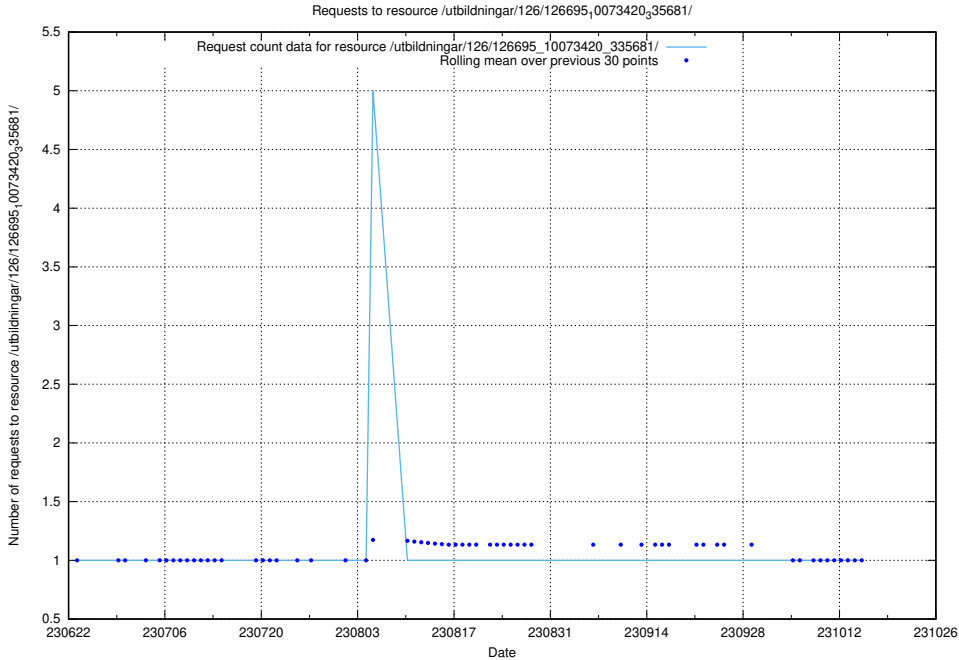

5.5182 Usage of /utbildningar/126/126695_10073420_335681/

Here, we count the number of requests to resource /utbildningar/126/126695_10073420_335681/.