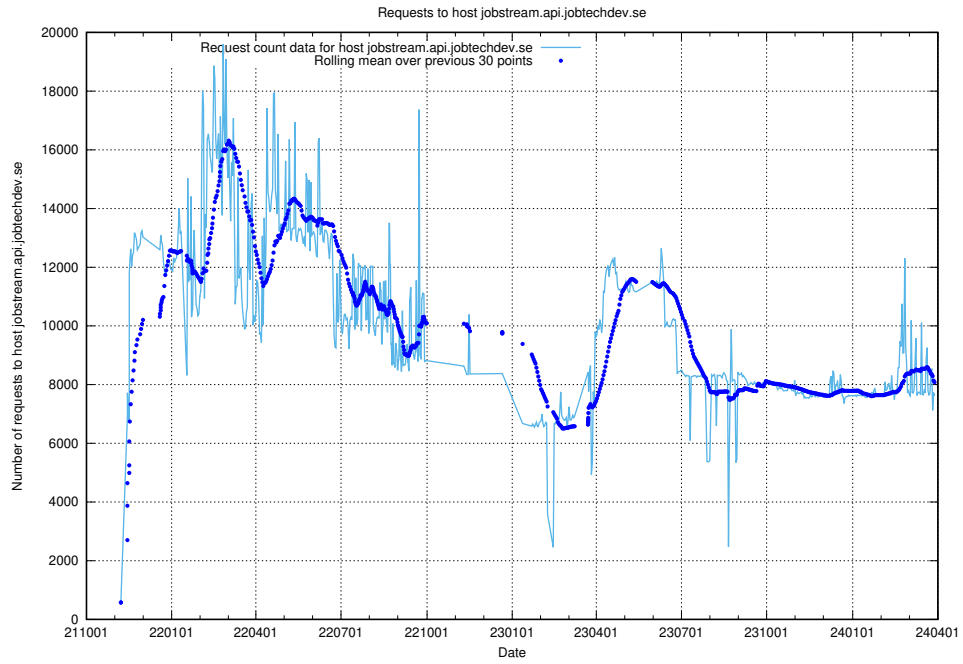

7.11 Usage of jobstream.api.jobtechdev.se

Here, we count the number of requests to host jobstream.api.jobtechdev.se.