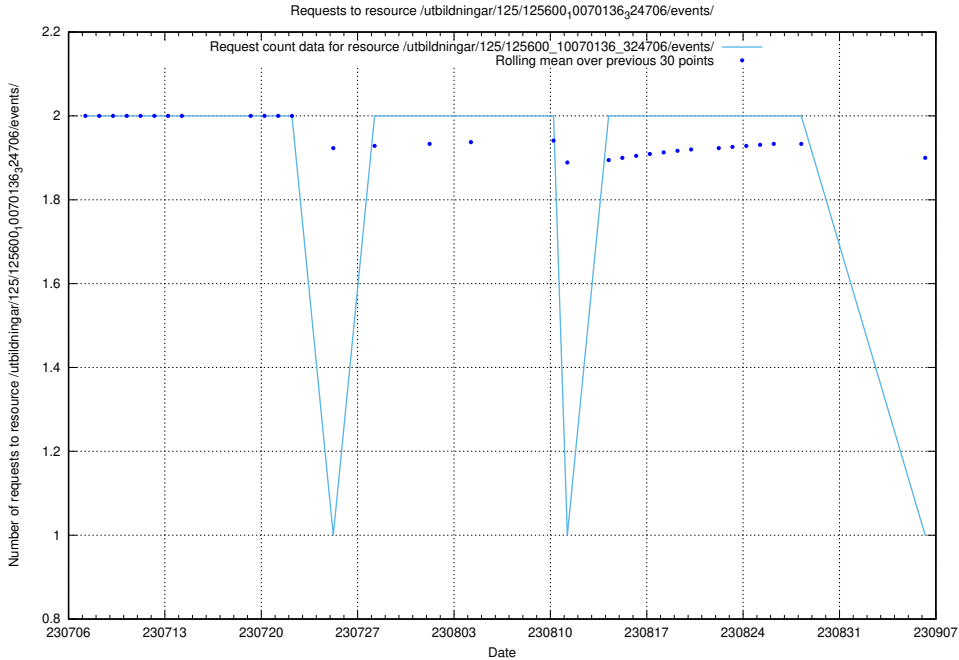

### 5.4847 Usage of /utbildningar/125/125600\_10070136\_324706/events/

Here, we count the number of requests to resource /utbildningar/125/125600\_10070136\_324706/events/