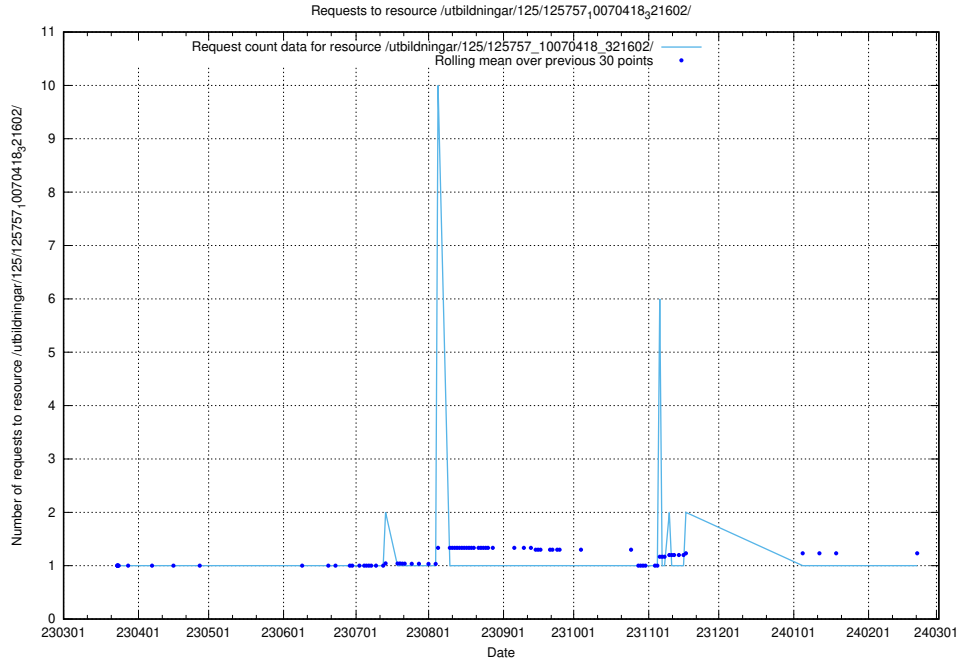

5.6043 Usage of /utbildningar/125/125757_10070418_321602/

Here, we count the number of requests to resource /utbildningar/125/125757_10070418_321602/.