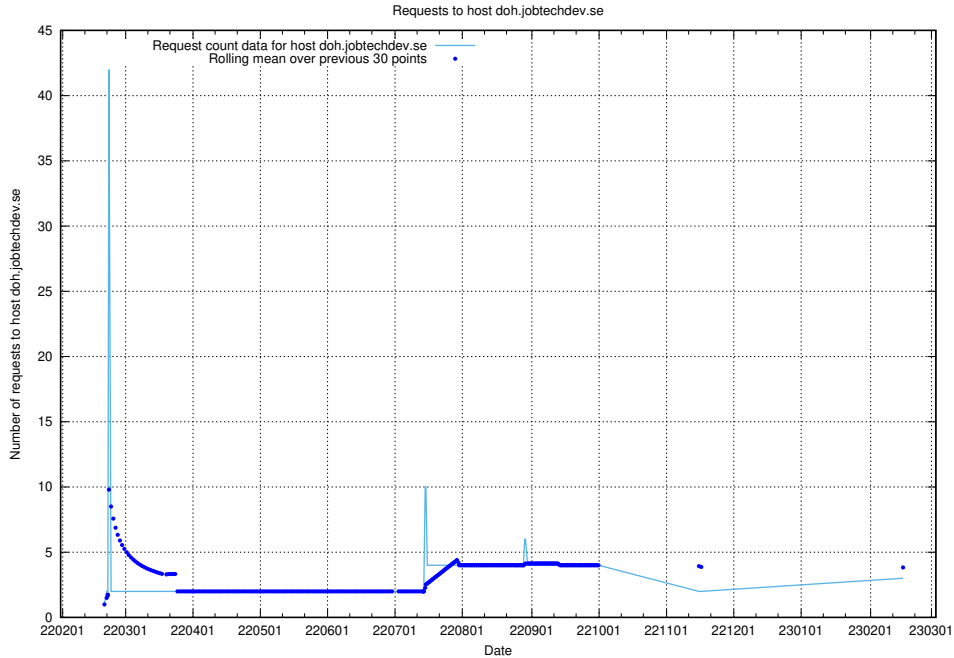

### 7.225 Usage of doh.jobtechdev.se

Here, we count the number of requests to host doh.jobtechdev.se.