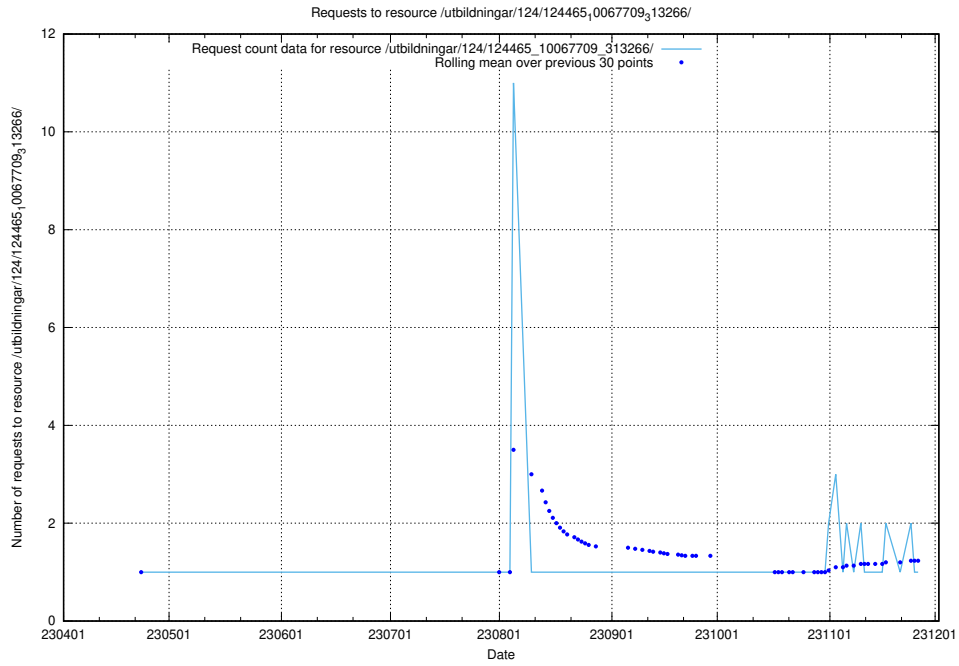

5.5612 Usage of /utbildningar/124/124465_10067709_313266/

Here, we count the number of requests to resource /utbildningar/124/124465_10067709_313266/.