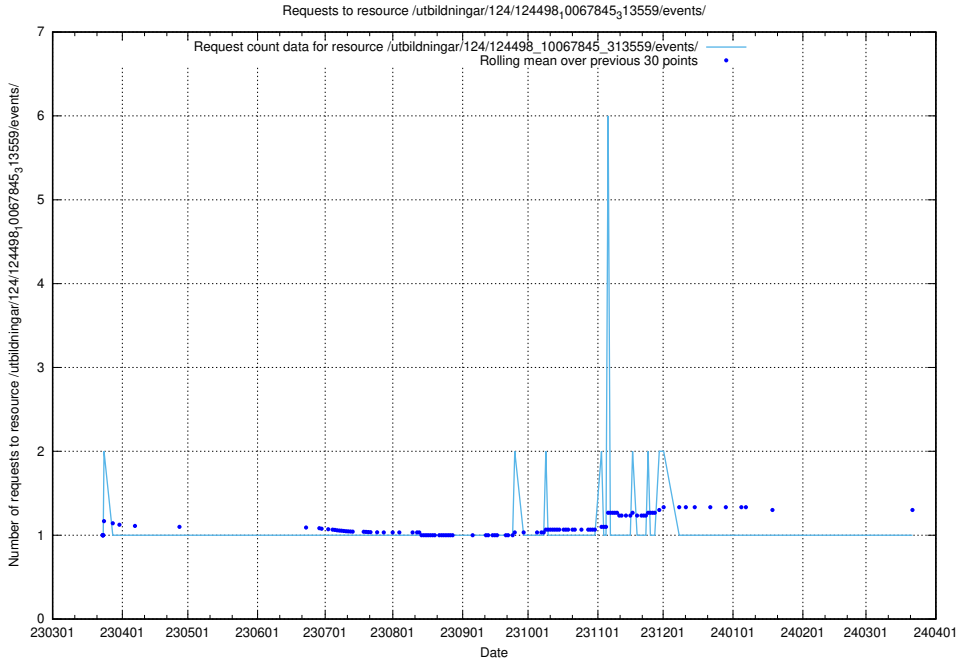

5.2212 Usage of /utbildningar/124/124498_10067845_313559/events/

Here, we count the number of requests to resource /utbildningar/124/124498_10067845_313559/events/