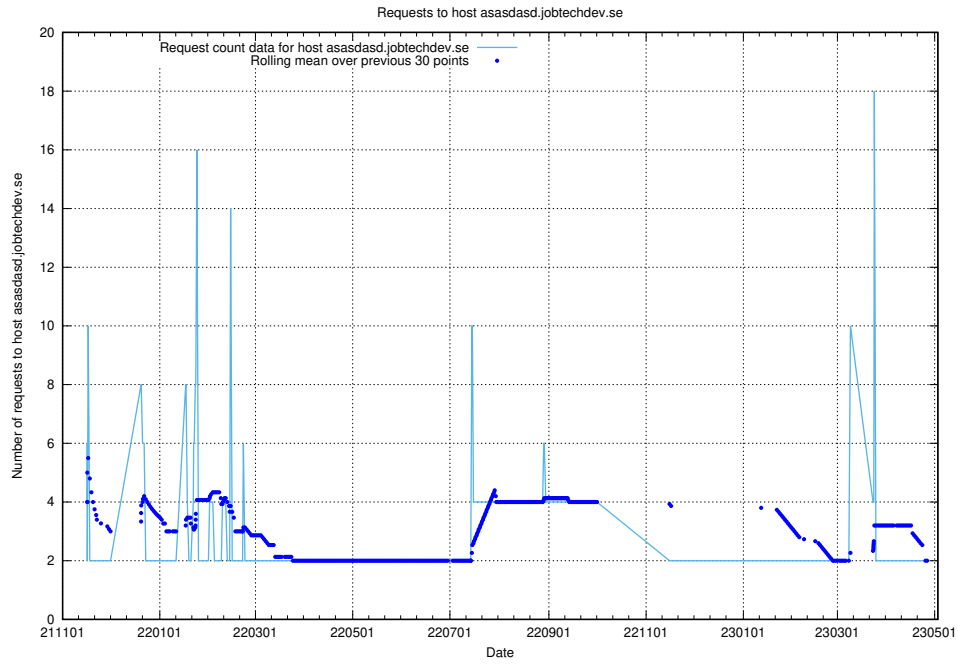

7.540 Usage of `asasdasd.jobtechdev.se`

Here, we count the number of requests to host `asasdasd.jobtechdev.se`.