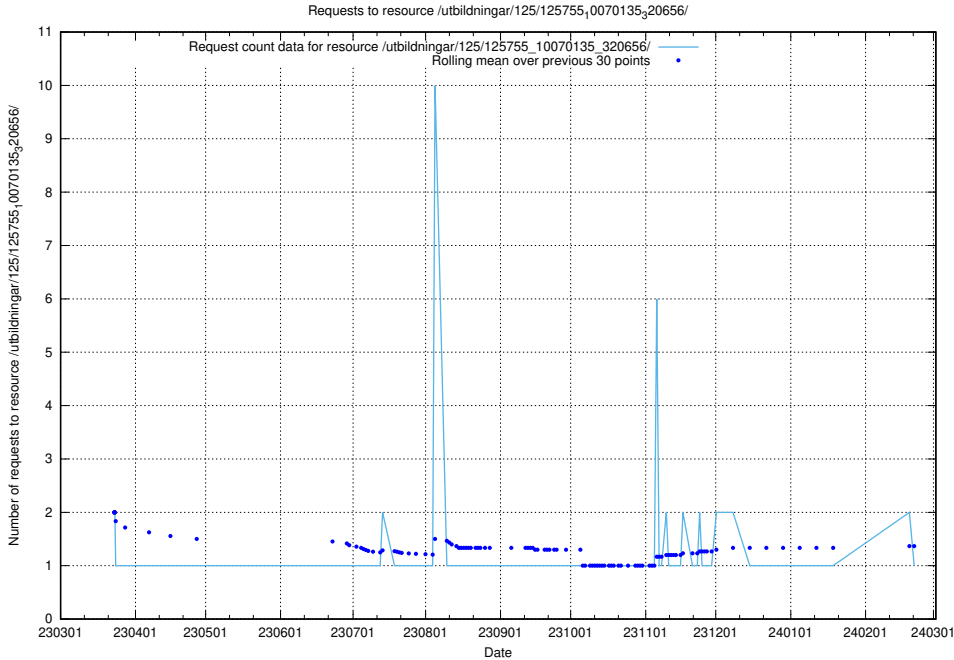

5.5863 Usage of /utbildningar/125/125755_10070135_320656/

Here, we count the number of requests to resource /utbildningar/125/125755_10070135_320656/.