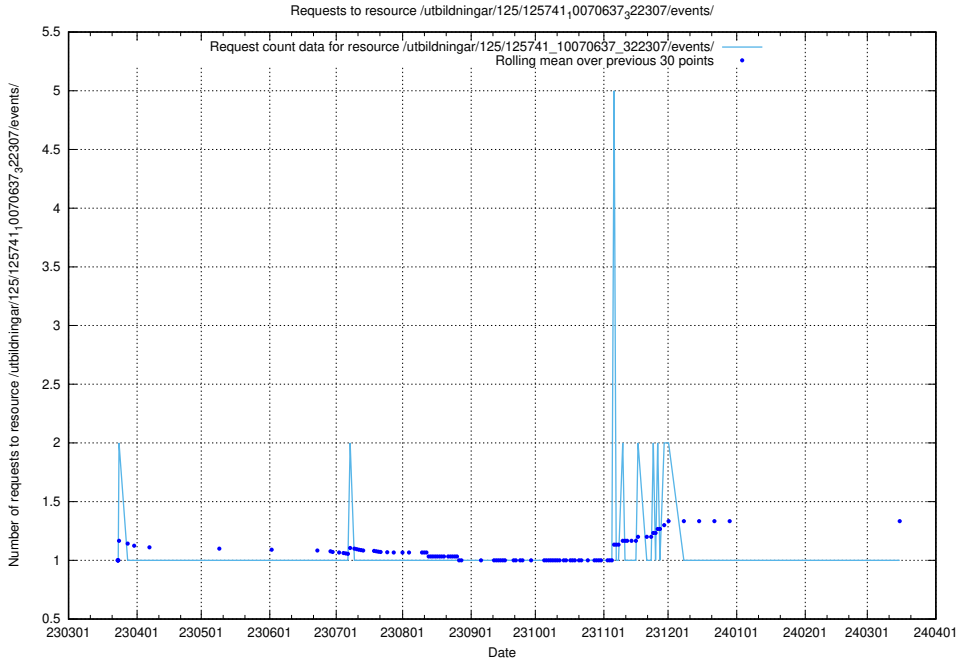

### 5.810 Usage of /utbildningar/125/125741\_10070637\_322307/events/

Here, we count the number of requests to resource /utbildningar/125/125741\_10070637\_322307/events/