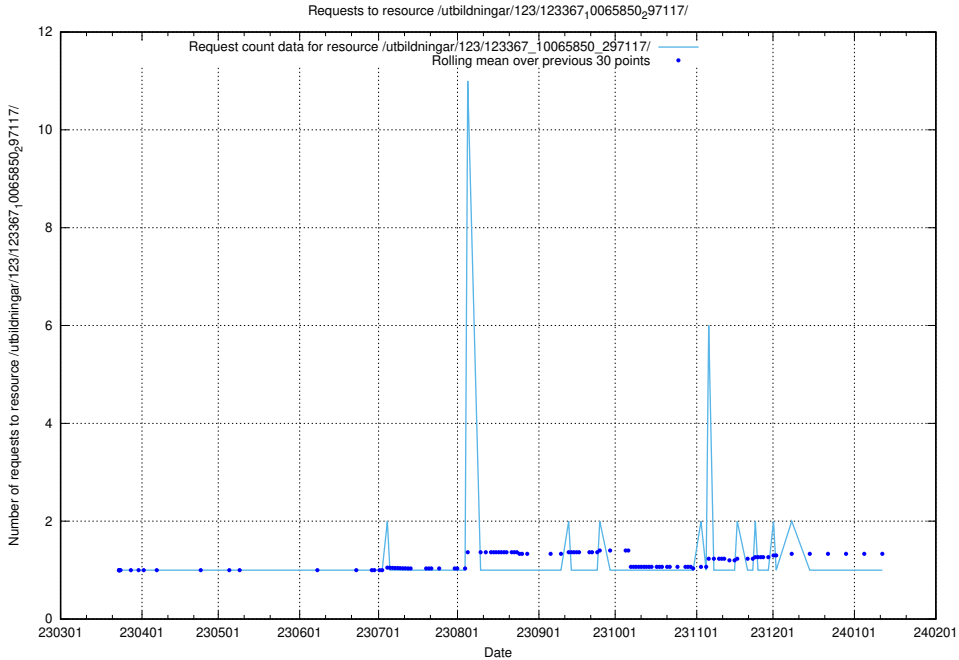

### 5.4414 Usage of /utbildningar/123/123367\_10065850\_297117/

Here, we count the number of requests to resource /utbildningar/123/123367\_10065850\_297117/.