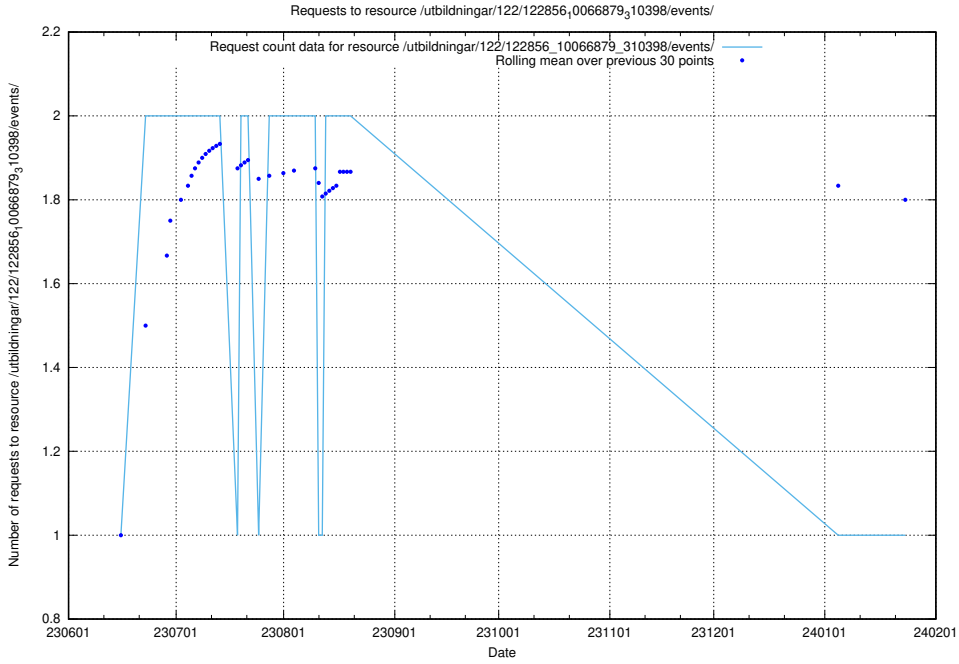

5.5456 Usage of /utbildningar/122/122856_10066879_310398/events/

Here, we count the number of requests to resource /utbildningar/122/122856_10066879_310398/events/