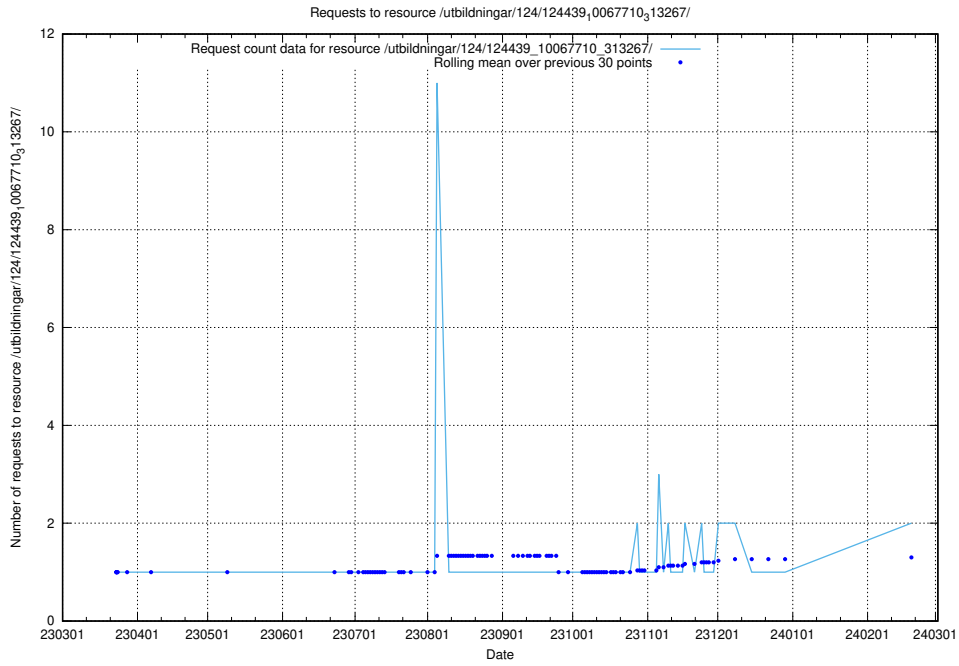

5.504 Usage of /utbildningar/124/124439_10067710_313267/

Here, we count the number of requests to resource /utbildningar/124/124439_10067710_313267/.