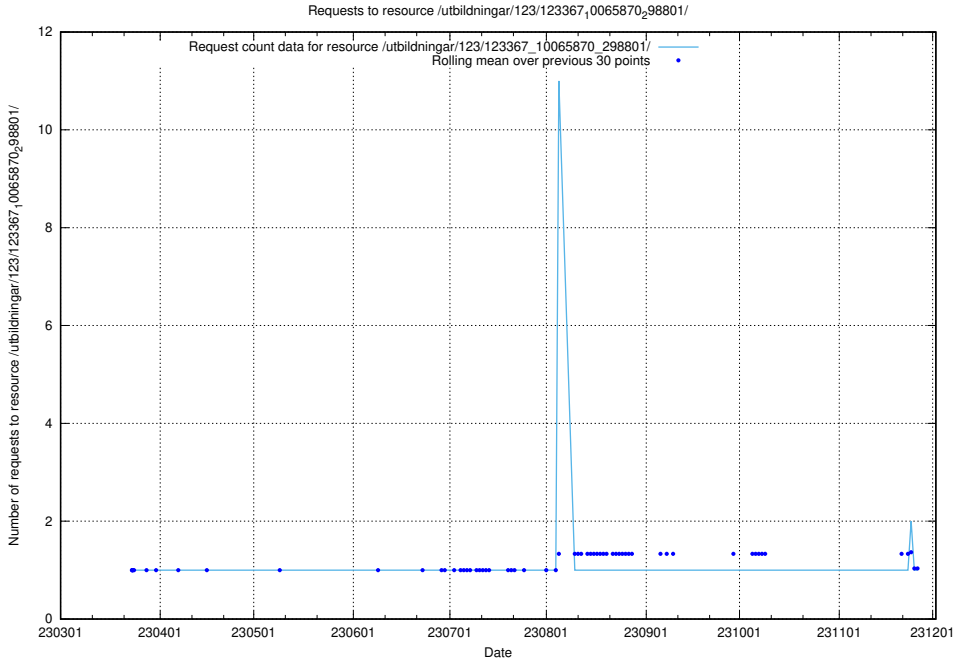

5.4326 Usage of /utbildningar/123/123367_10065870_298801/

Here, we count the number of requests to resource /utbildningar/123/123367_10065870_298801/.