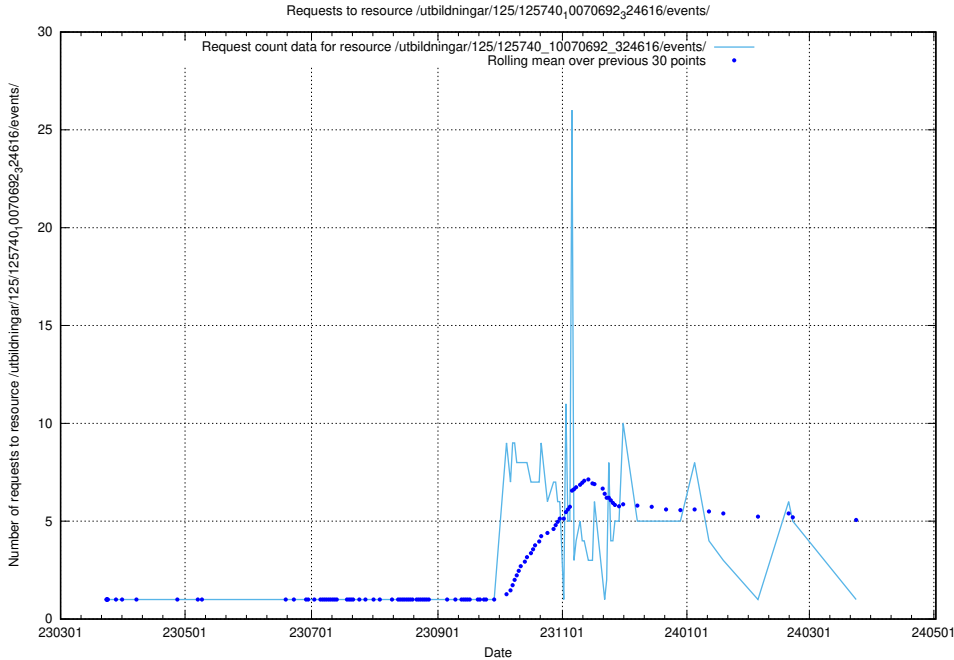

5.821 Usage of /utbildningar/125/125740_10070692_324616/events/

Here, we count the number of requests to resource /utbildningar/125/125740_10070692_324616/events/