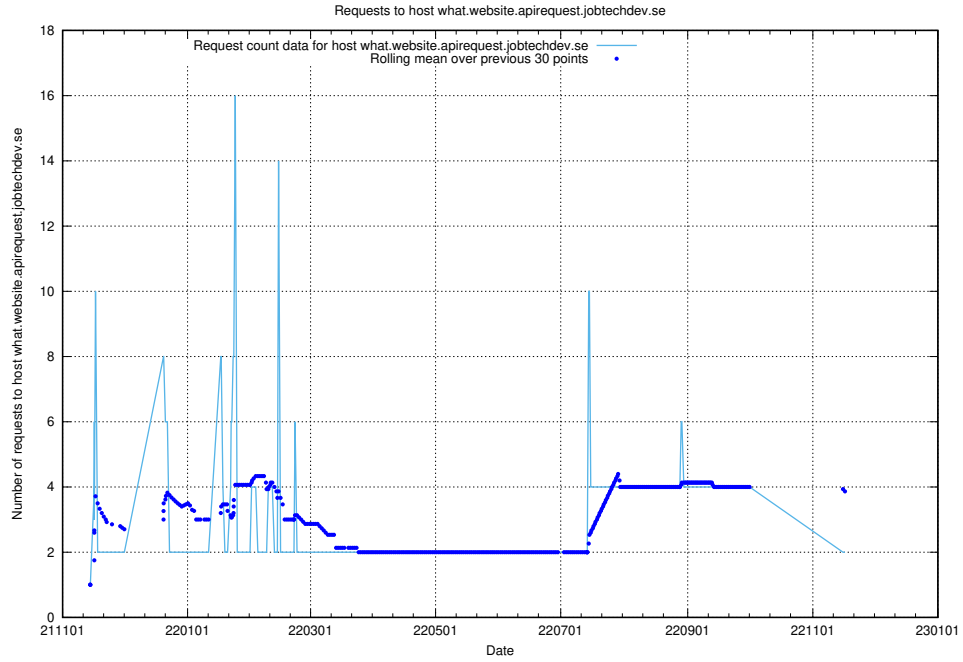

## 7.546 Usage of what.website.apirequest.jobtechdev.se

Here, we count the number of requests to host what.website.apirequest.jobtechdev.se.