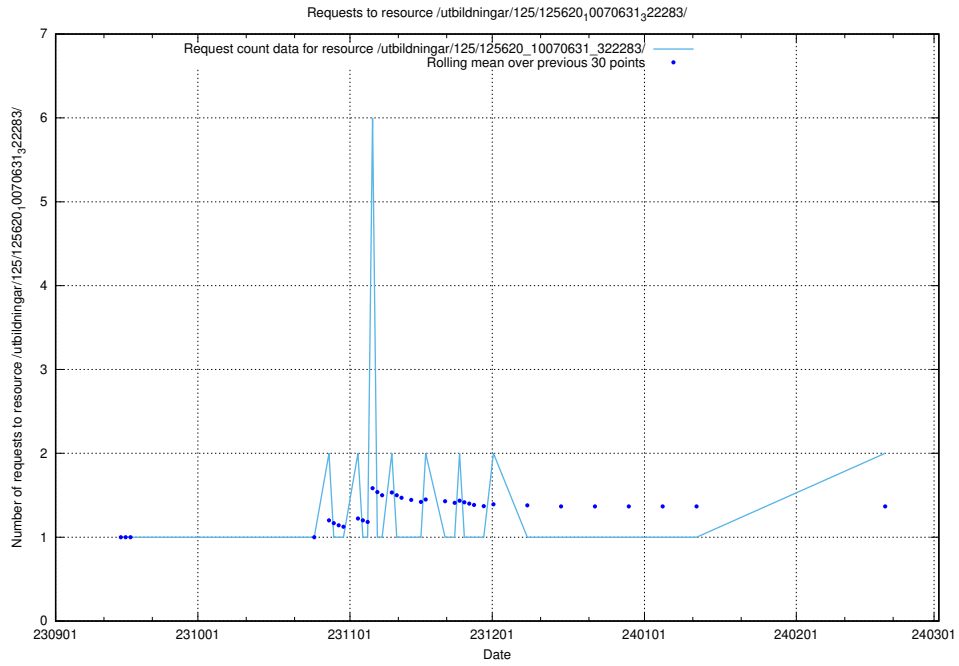

5.587 Usage of /utbildningar/125/125620_10070631_322283/

Here, we count the number of requests to resource /utbildningar/125/125620_10070631_322283/.