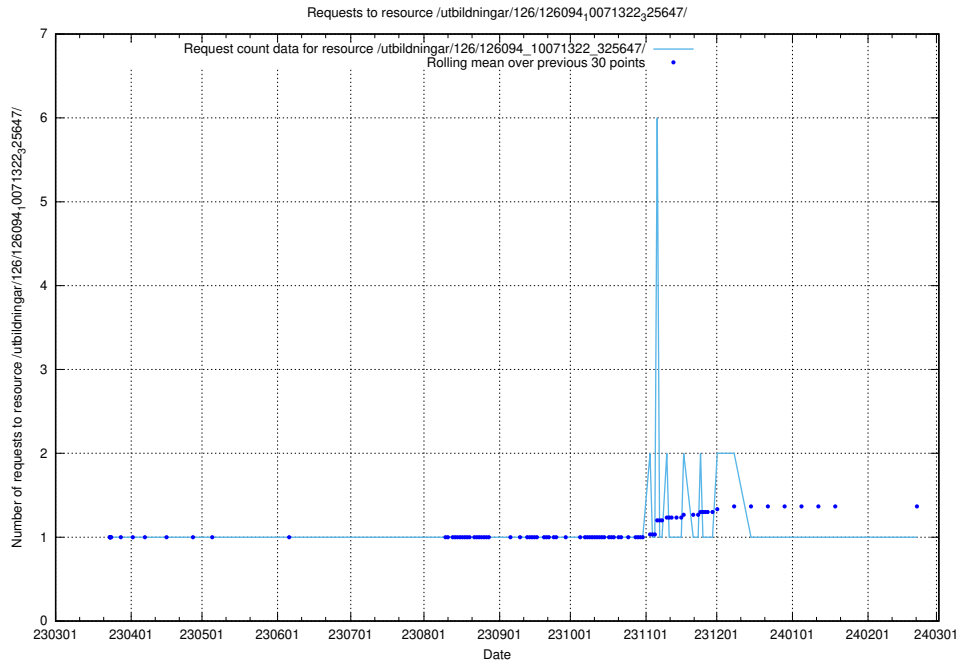

5.6019 Usage of /utbildningar/126/126094_10071322_325647/

Here, we count the number of requests to resource /utbildningar/126/126094_10071322_325647/.