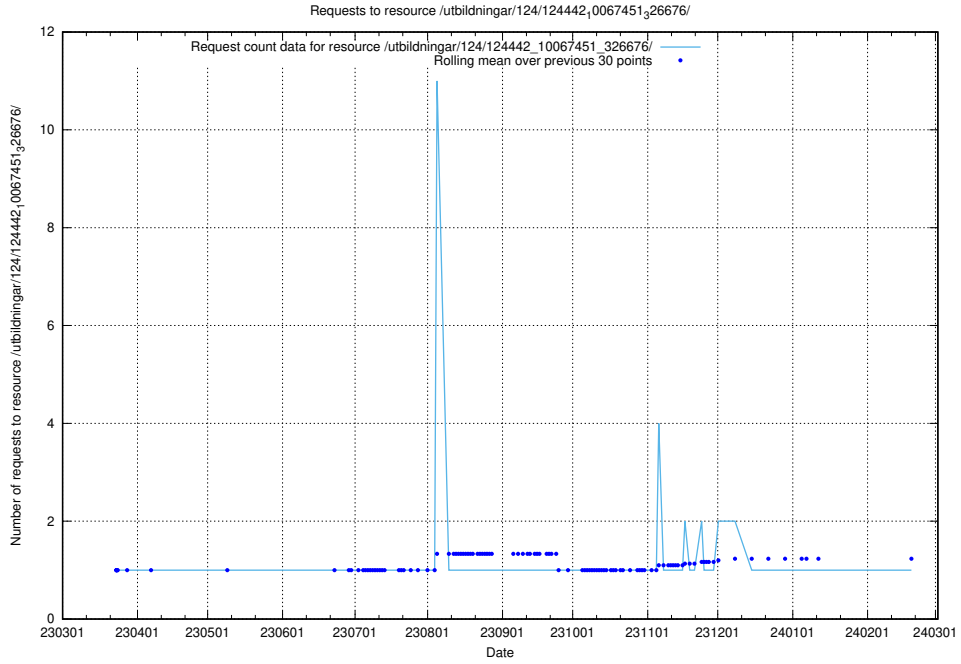

5.3048 Usage of /utbildningar/124/124442_10067451_326676/

Here, we count the number of requests to resource /utbildningar/124/124442_10067451_326676/.