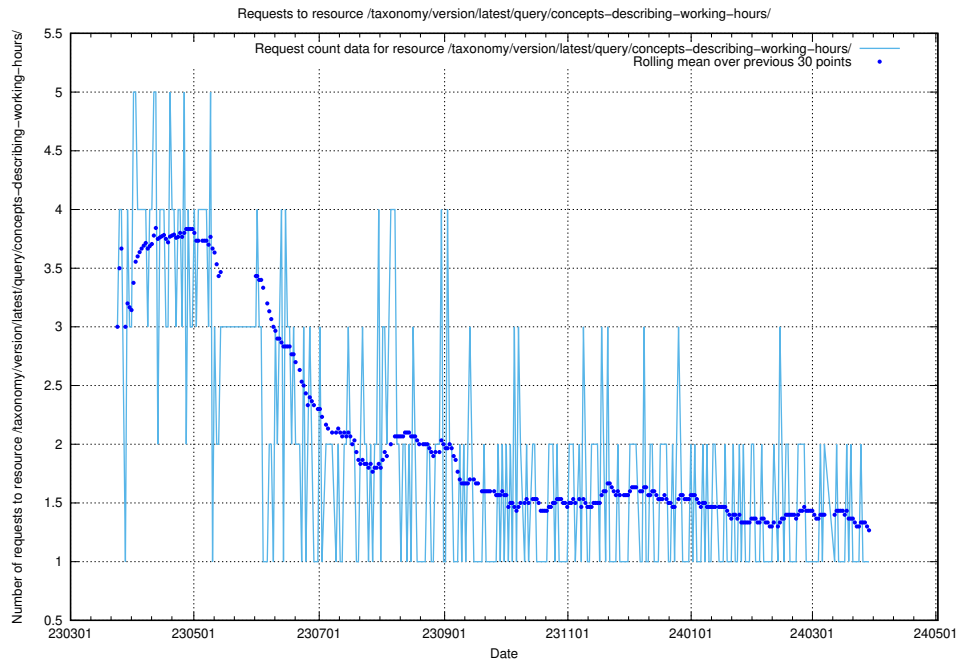

5.5712 Usage of /taxonomy/version/latest/query/concepts-describing-working-hours/

Here, we count the number of requests to resource /taxonomy/version/latest/query/concepts-describing-working-hours/.