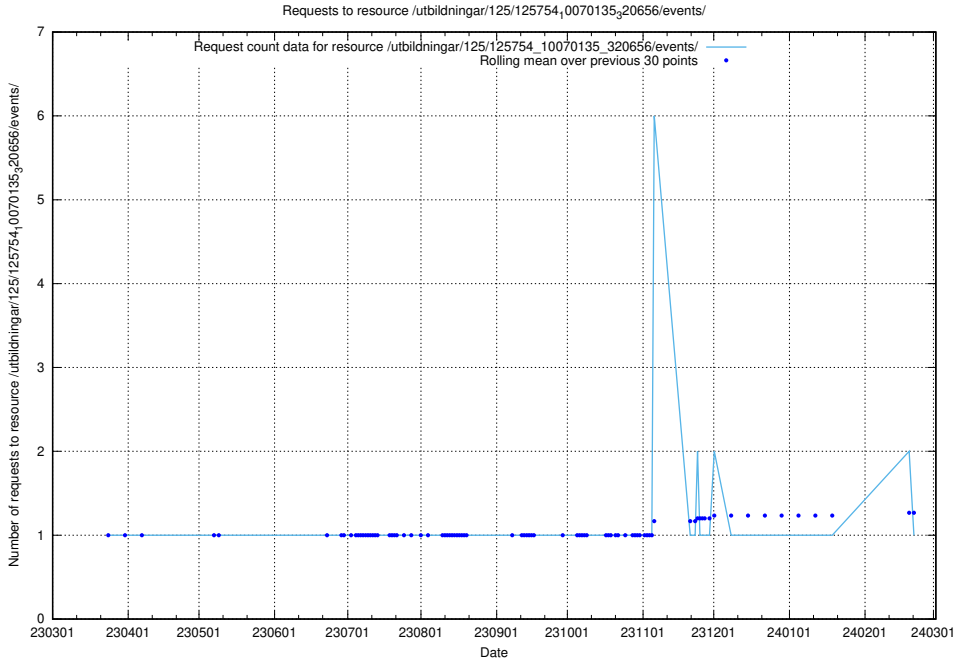

5.5822 Usage of /utbildningar/125/125754_10070135_320656/events/

Here, we count the number of requests to resource /utbildningar/125/125754_10070135_320656/events/