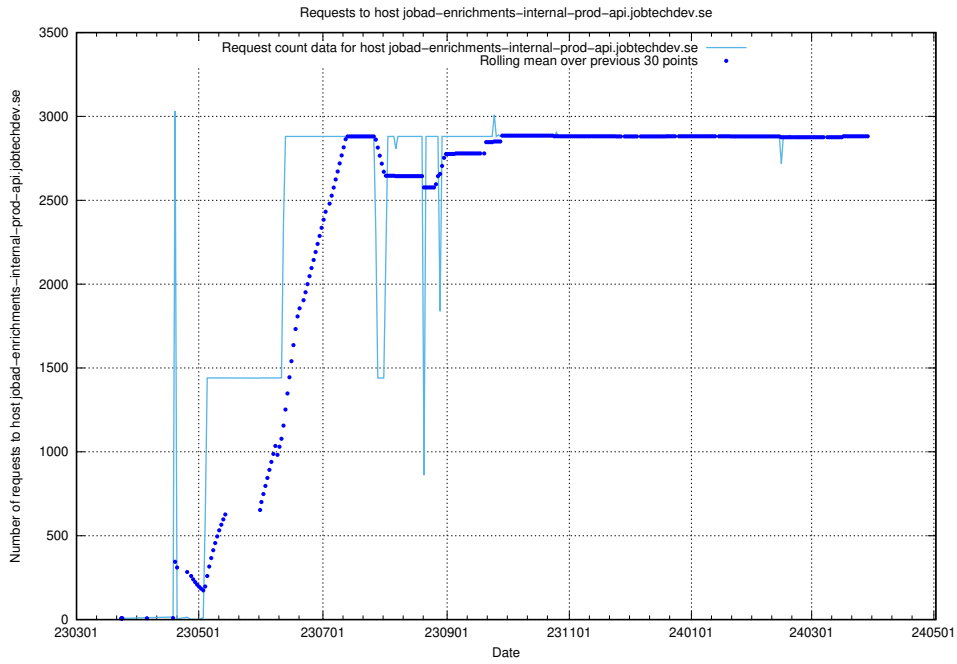

7.17 Usage of jobad-enrichments-internal-prod-api.jobtechdev.se

Here, we count the number of requests to host jobad-enrichments-internal-prod-api.jobtechdev.se.