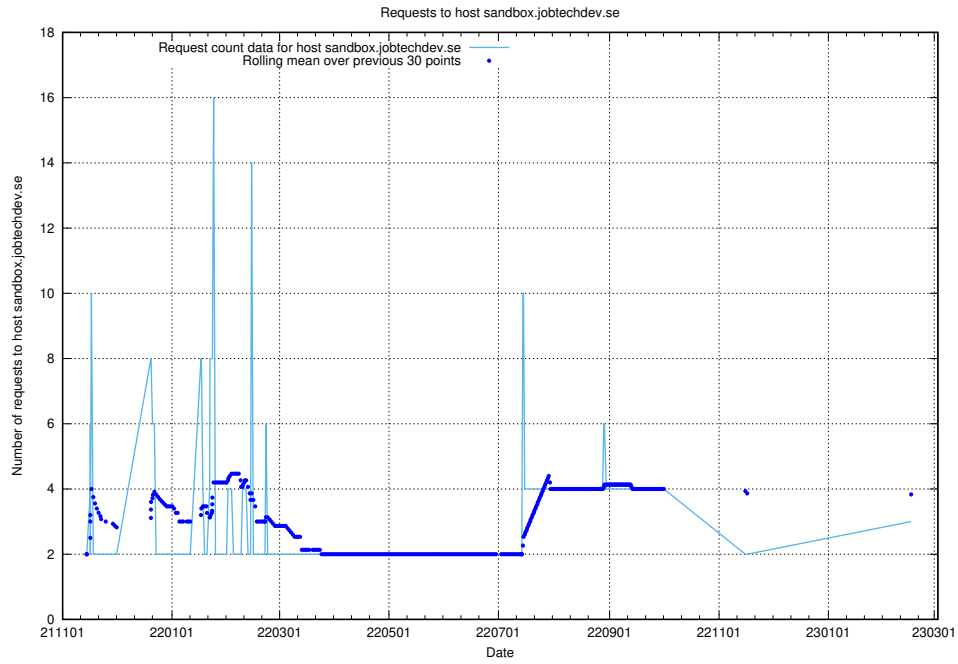

7.234 Usage of sandbox.jobtechdev.se

Here, we count the number of requests to host sandbox.jobtechdev.se.