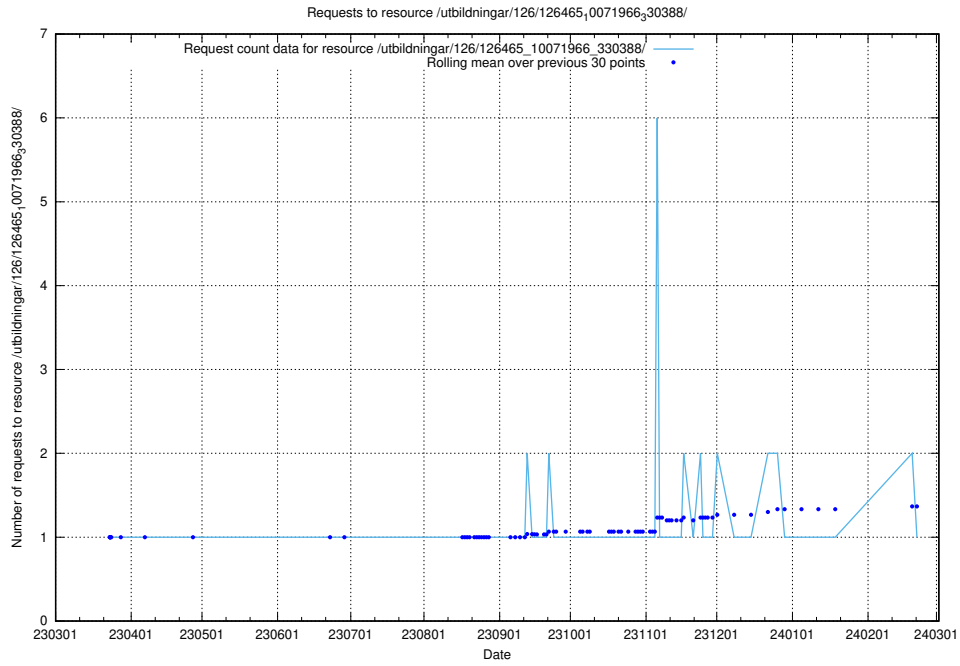

5.6000 Usage of /utbildningar/126/126465_10071966_330388/

Here, we count the number of requests to resource /utbildningar/126/126465_10071966_330388/.