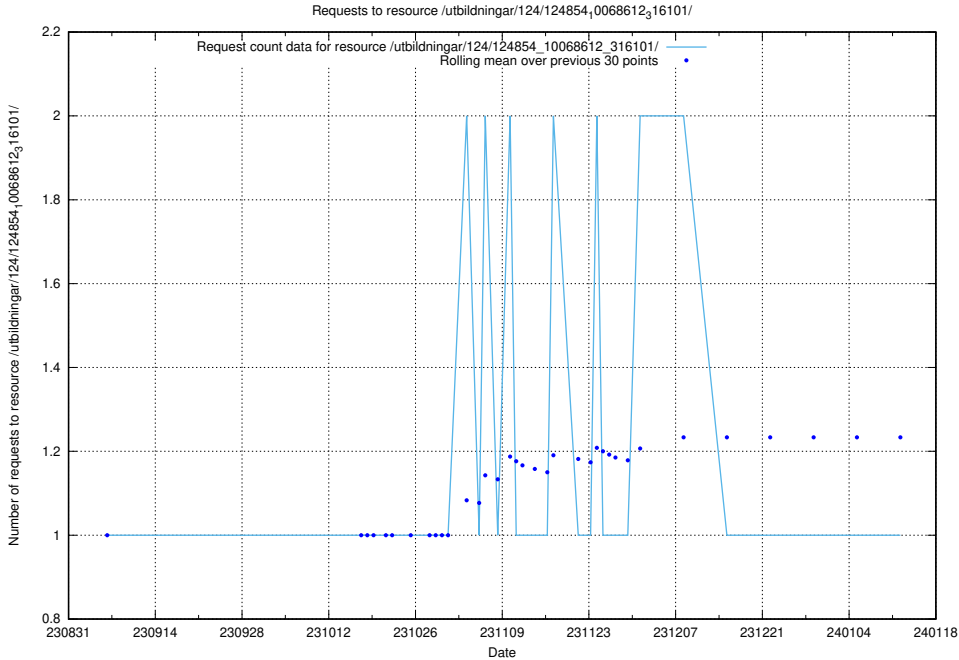

5.4240 Usage of /utbildningar/124/124854_10068612_316101/

Here, we count the number of requests to resource /utbildningar/124/124854_10068612_316101/.