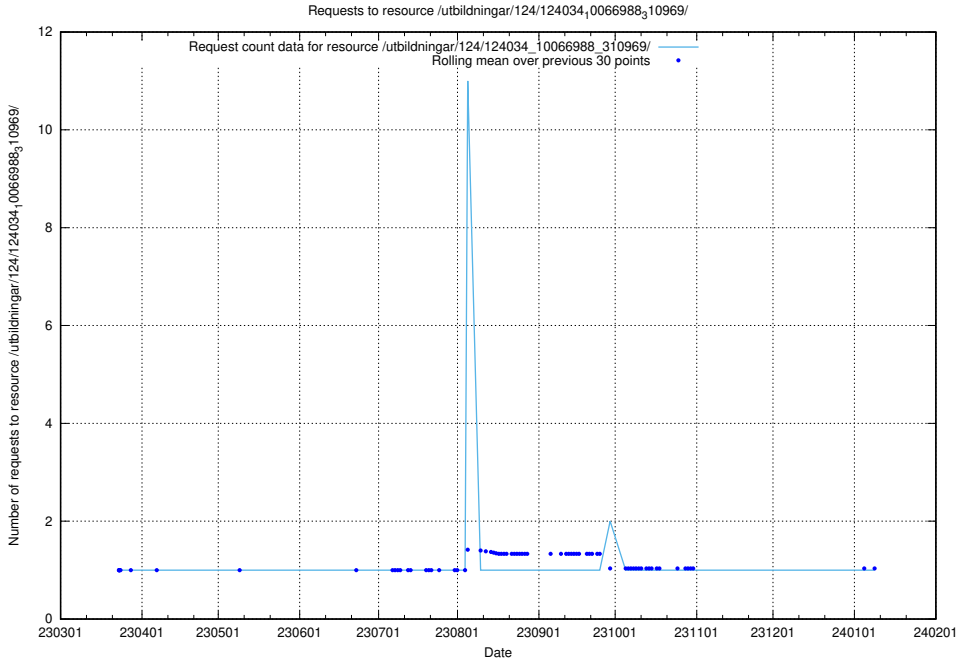

5.3954 Usage of /utbildningar/124/124034_10066988_310969/

Here, we count the number of requests to resource /utbildningar/124/124034_10066988_310969/.