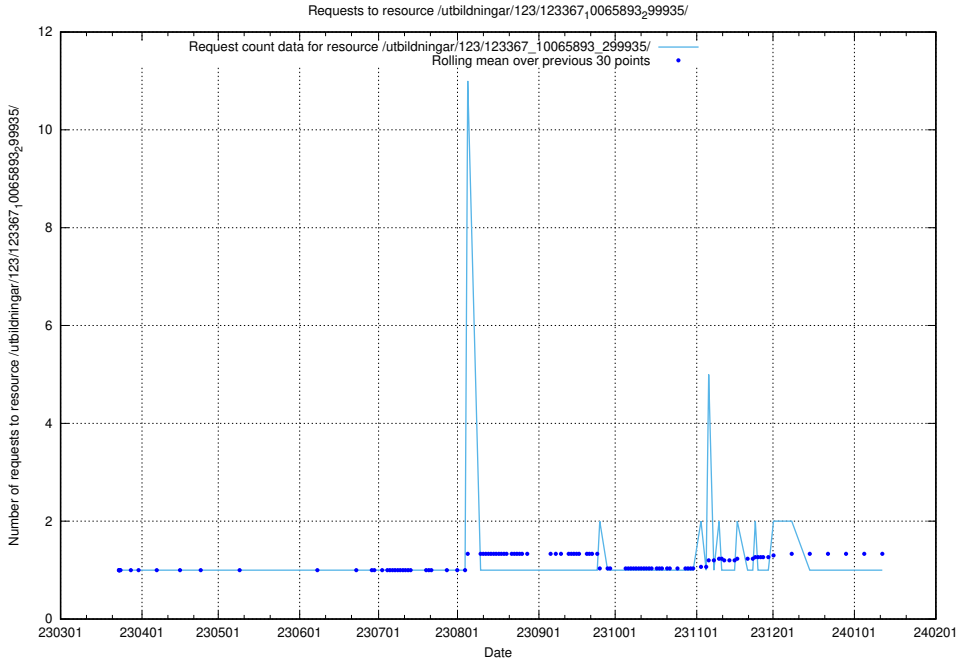

5.4305 Usage of /utbildningar/123/123367_10065893_299935/

Here, we count the number of requests to resource /utbildningar/123/123367_10065893_299935/.