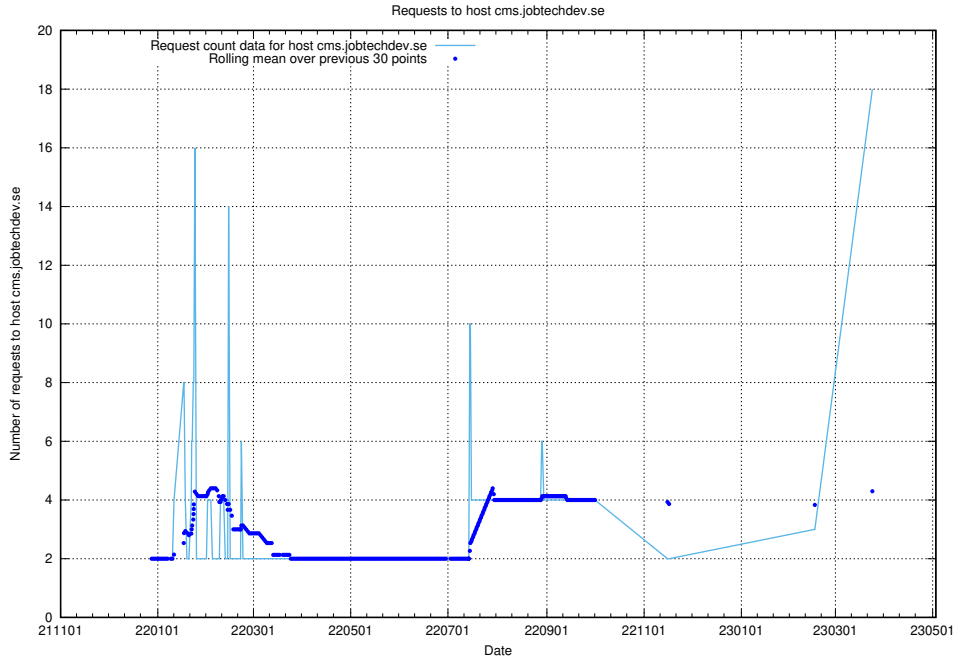

7.36 Usage of cms.jobtechdev.se

Here, we count the number of requests to host cms.jobtechdev.se.