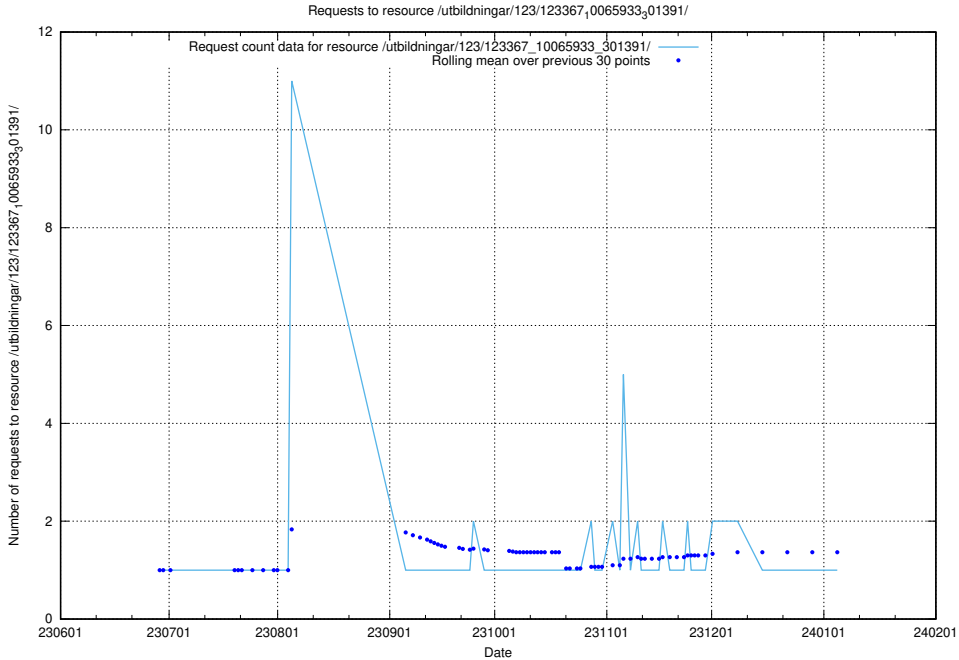

5.5084 Usage of /utbildningar/123/123367_10065933_301391/

Here, we count the number of requests to resource /utbildningar/123/123367_10065933_301391/.