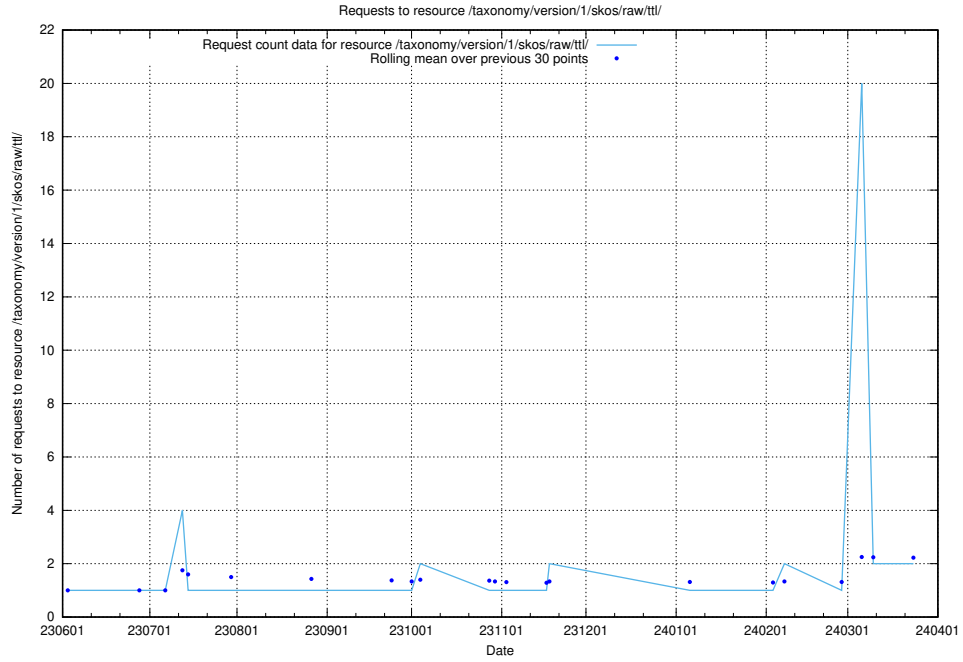

5.745 Usage of /taxonomy/version/1/skos/raw/ttl/

Here, we count the number of requests to resource /taxonomy/version/1/skos/raw/ttl/.