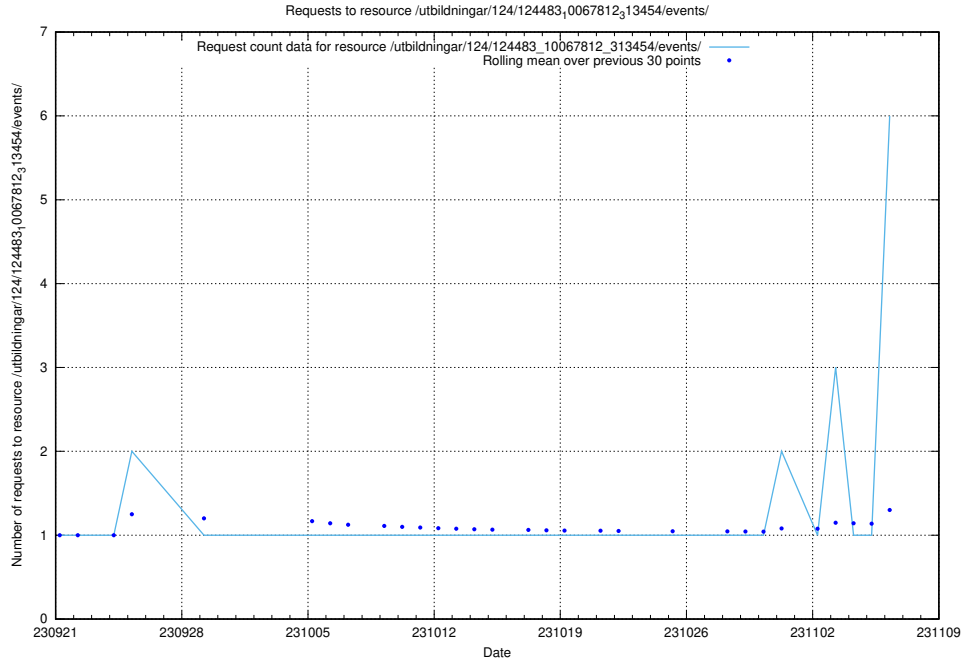

5.73 Usage of /utbildningar/124/124483_10067812_313454/events/

Here, we count the number of requests to resource /utbildningar/124/124483_10067812_313454/events/