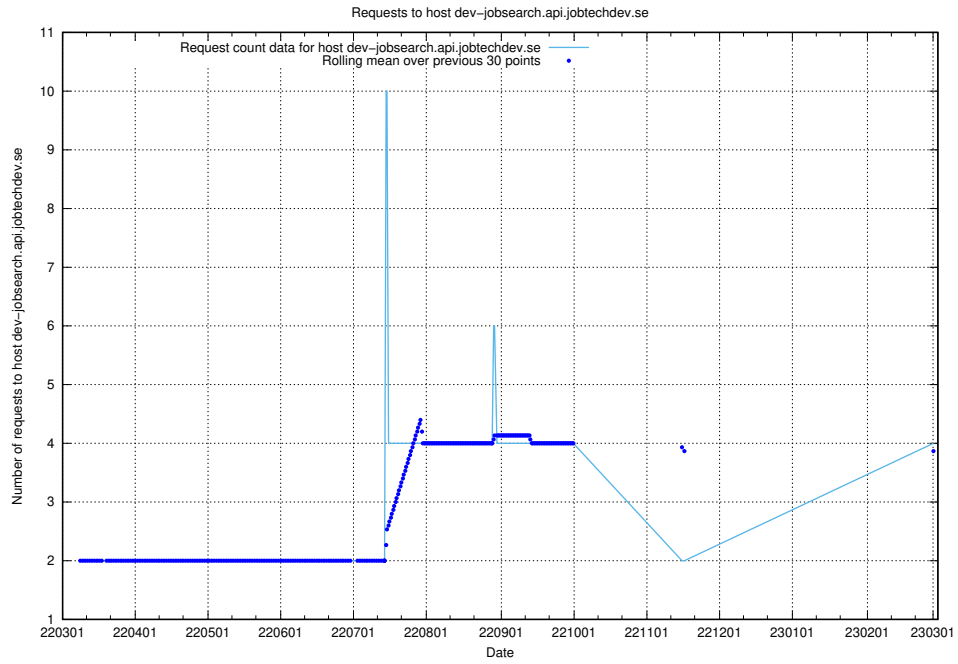

7.153 Usage of dev-jobsearch.api.jobtechdev.se

Here, we count the number of requests to host dev-jobsearch.api.jobtechdev.se.