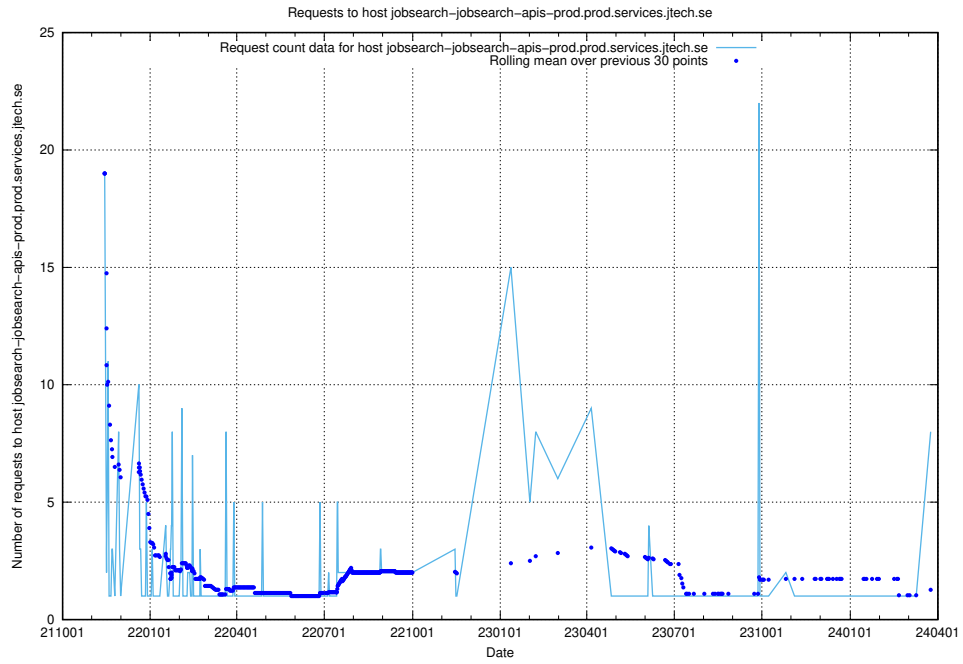

7.71 Usage of jobsearch-jobsearch-apis-prod.prod.services.jtech.se

Here, we count the number of requests to host jobsearch-jobsearch-apis-prod.prod.services.jtech.se.