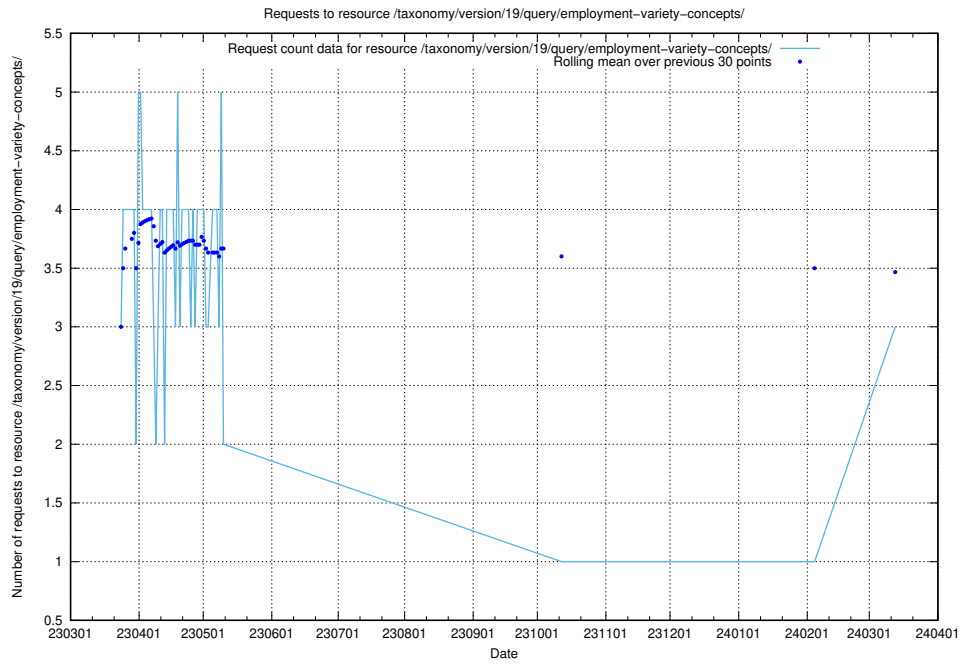

5.286 Usage of /taxonomy/version/19/query/employment-variety-concepts/

Here, we count the number of requests to resource /taxonomy/version/19/query/employment-variety-concepts/.