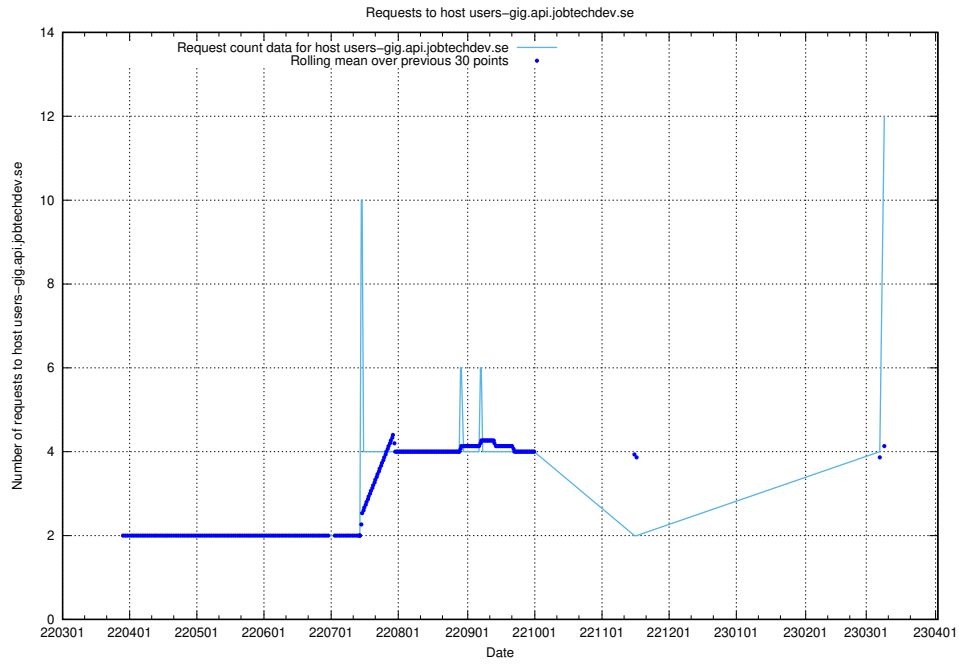

7.55 Usage of users-gig.api.jobtechdev.se

Here, we count the number of requests to host users-gig.api.jobtechdev.se.