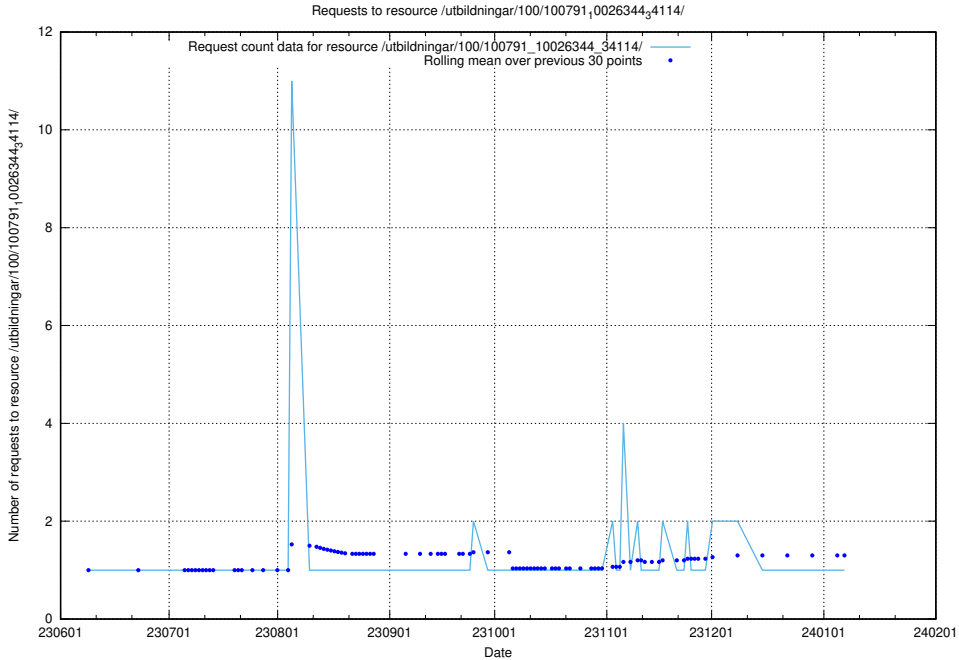

### 5.5480 Usage of /taxonomy/version/17/query/skills/

Here, we count the number of requests to resource /taxonomy/version/17/query/skills/.