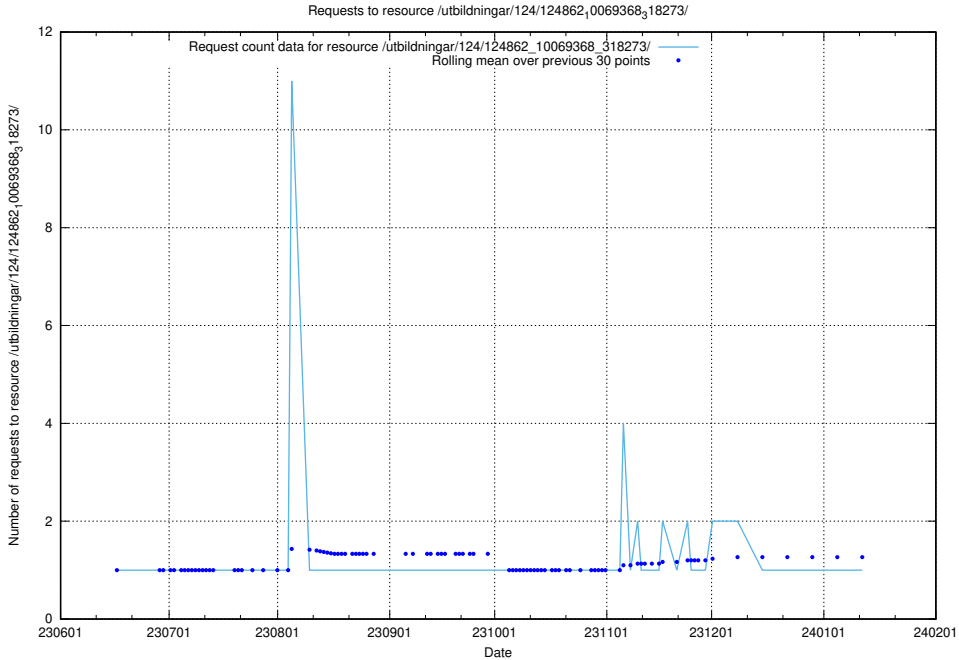

5.5440 Usage of /utbildningar/124/124862_10069368_318273/

Here, we count the number of requests to resource /utbildningar/124/124862_10069368_318273/.