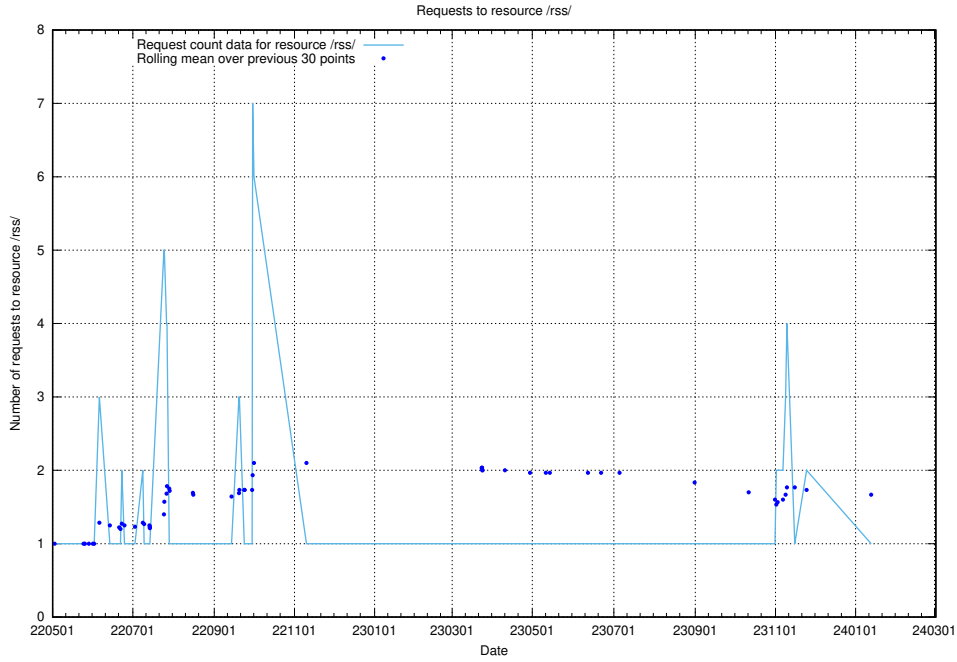

5.924 Usage of /rss/

Here, we count the number of requests to resource /rss/.