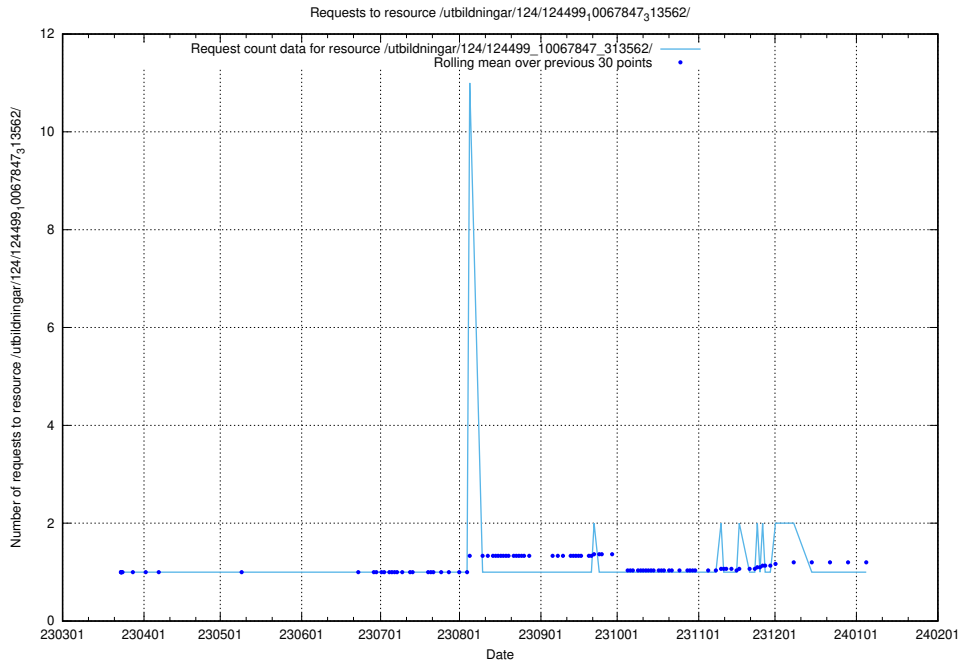

5.1940 Usage of /utbildningar/124/124499_10067847_313562/

Here, we count the number of requests to resource /utbildningar/124/124499_10067847_313562/.