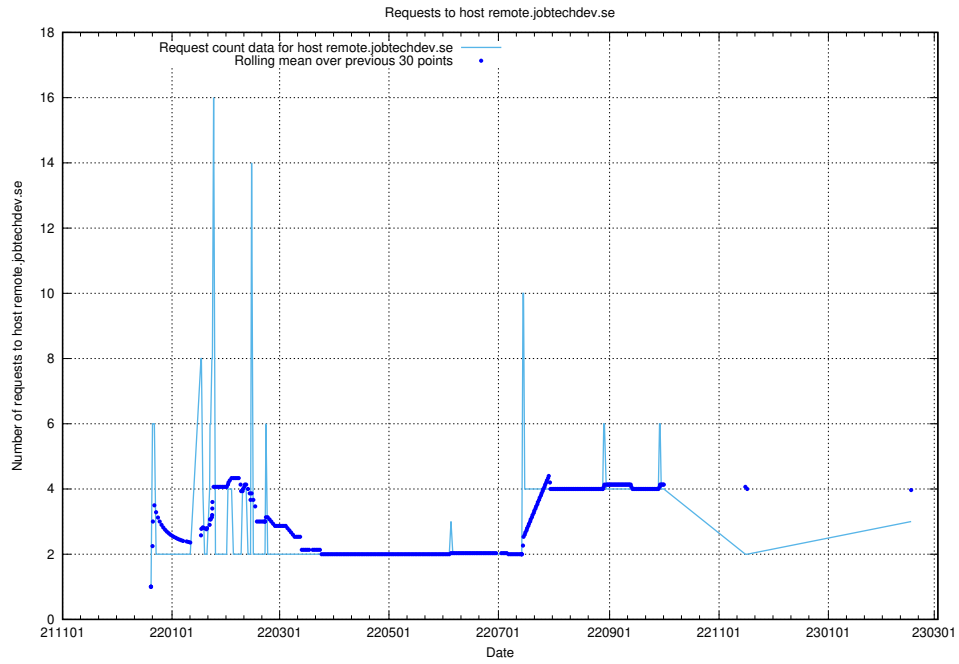

7.194 Usage of remote.jobtechdev.se

Here, we count the number of requests to host remote.jobtechdev.se.