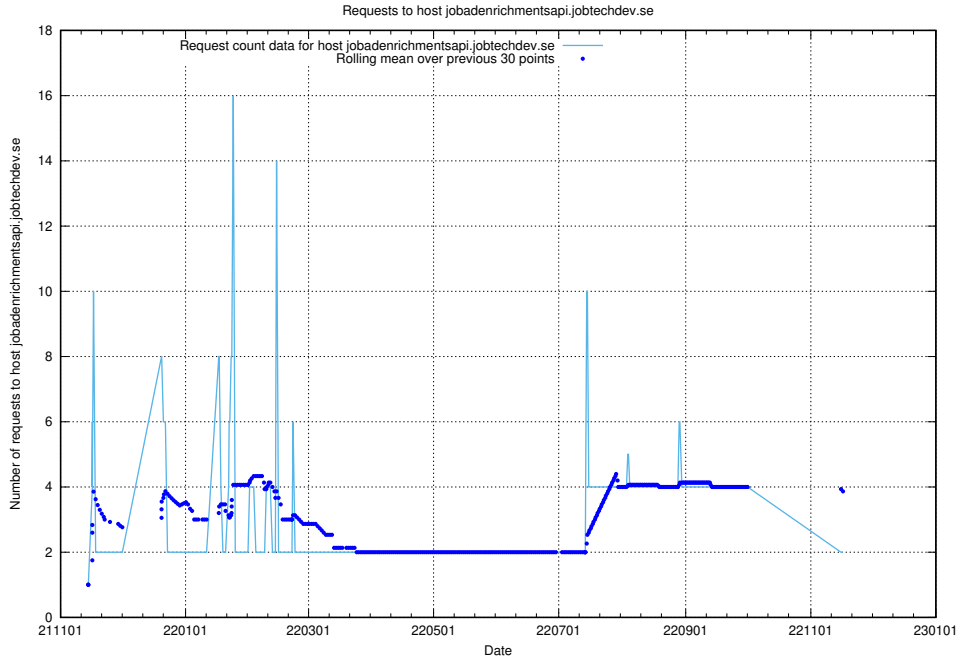

7.577 Usage of jobadenrichmentsapi.jobtechdev.se

Here, we count the number of requests to host jobadenrichmentsapi.jobtechdev.se.