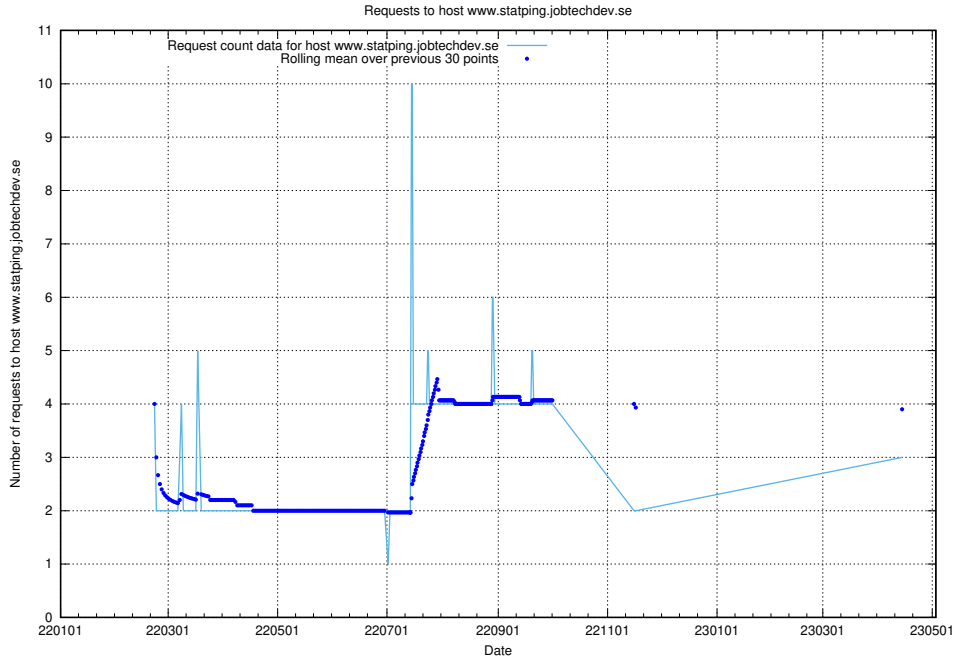

7.224 Usage of `www.statping.jobtechdev.se`

Here, we count the number of requests to host `www.statping.jobtechdev.se`.