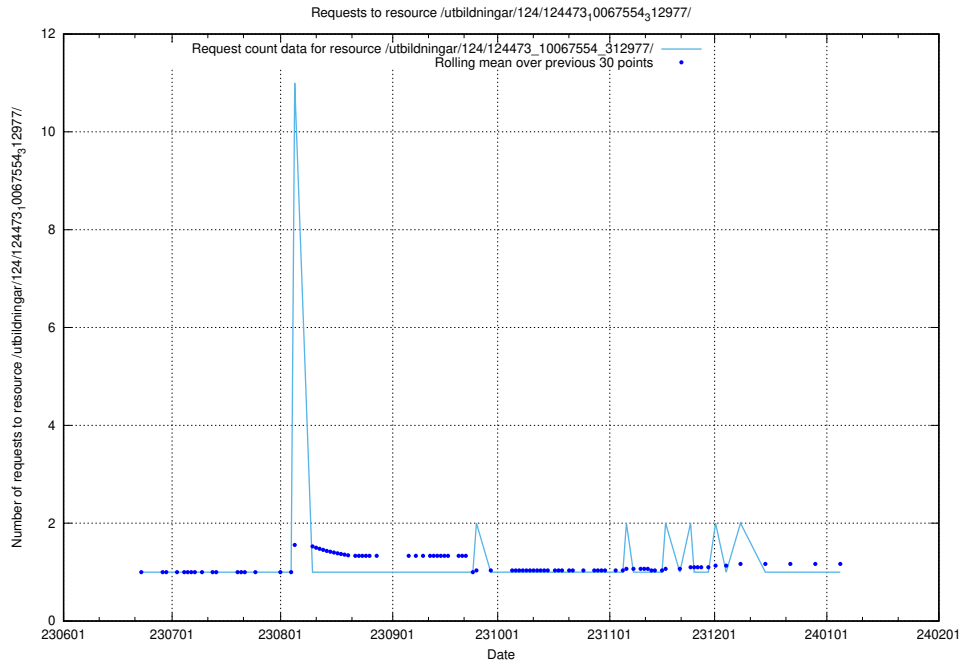

5.5366 Usage of /utbildningar/124/124473_10067554_312977/

Here, we count the number of requests to resource /utbildningar/124/124473_10067554_312977/.