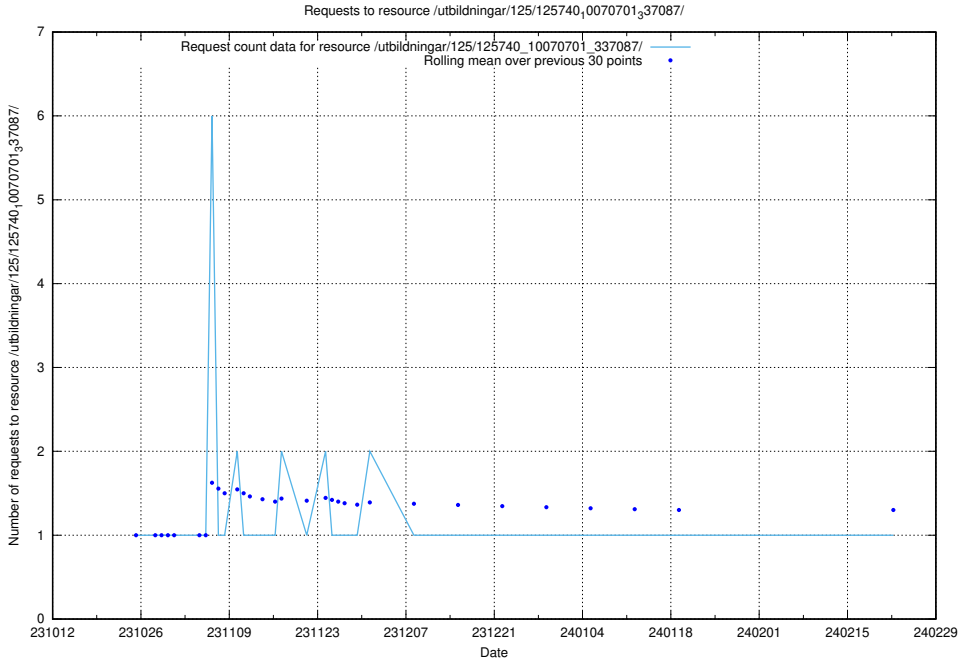

5.3767 Usage of /utbildningar/125/125740_10070701_337087/

Here, we count the number of requests to resource /utbildningar/125/125740_10070701_337087/.