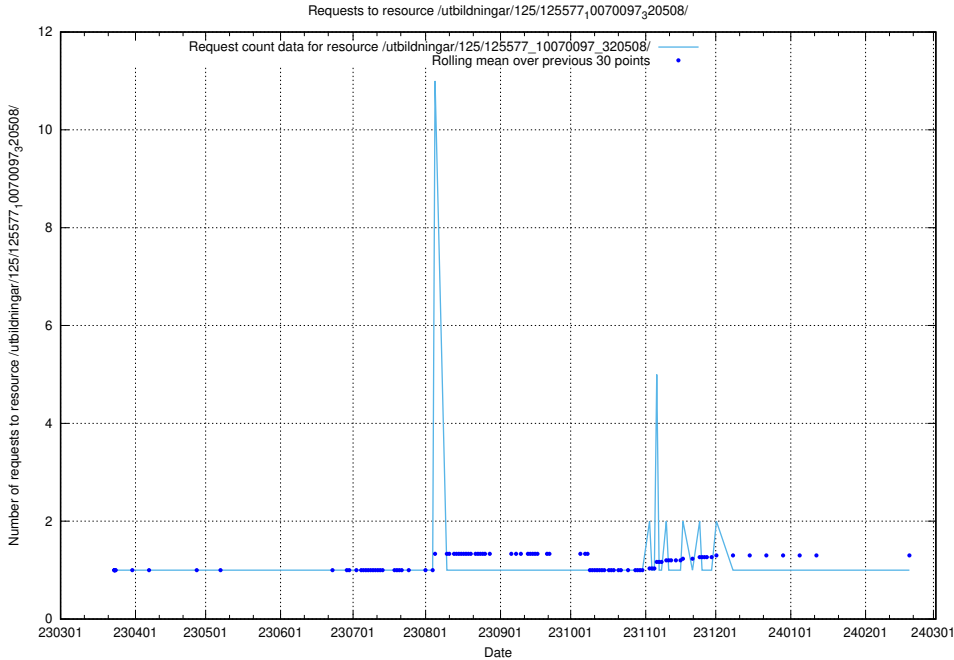

5.952 Usage of /utbildningar/125/125577_10070097_320508/

Here, we count the number of requests to resource /utbildningar/125/125577_10070097_320508/.