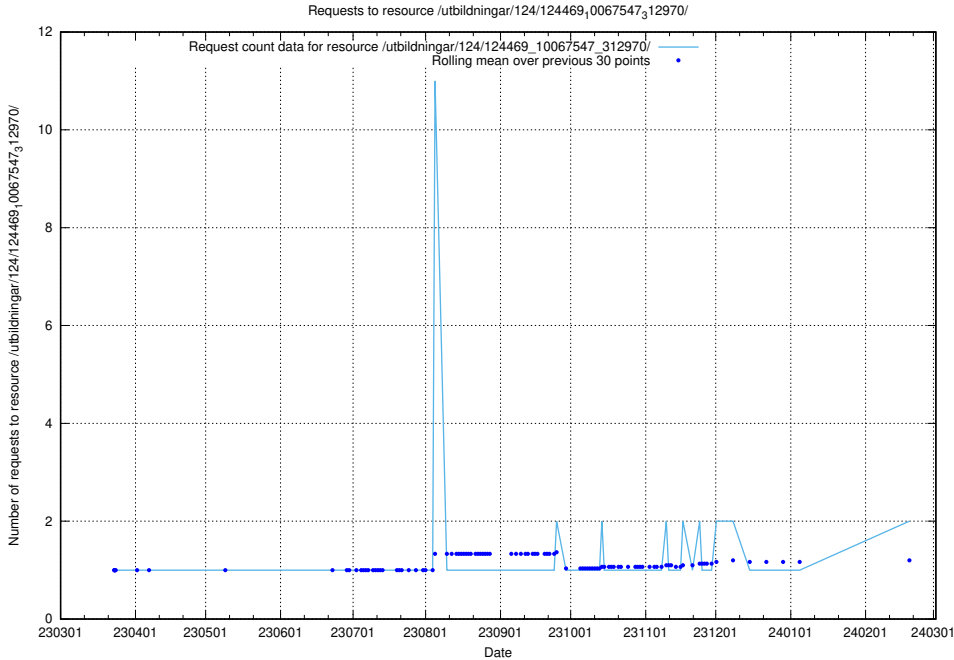

5.493 Usage of /utbildningar/124/124469_10067547_312970/

Here, we count the number of requests to resource /utbildningar/124/124469_10067547_312970/.