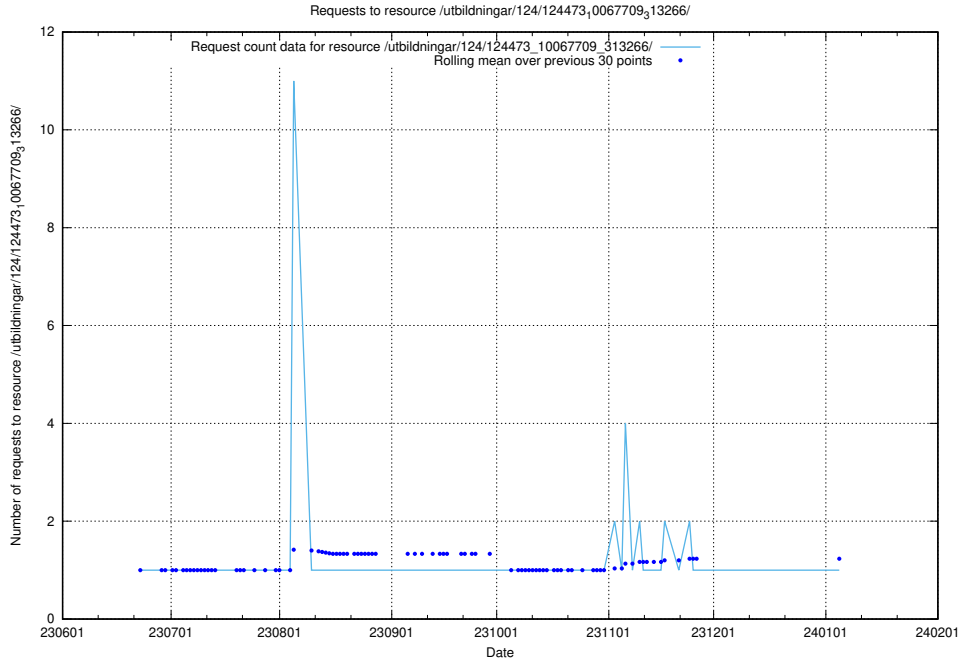

5.5364 Usage of /utbildningar/124/124473_10067709_313266/

Here, we count the number of requests to resource /utbildningar/124/124473_10067709_313266/.