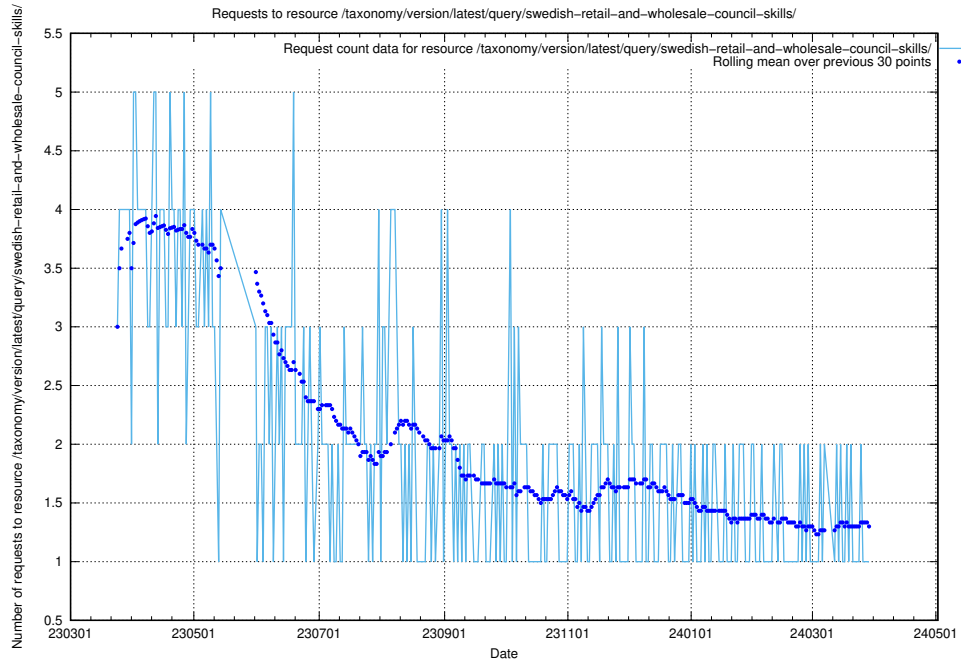

5.5665 Usage of /taxonomy/version/latest/query/swedish-retail-and-wholesale-council-skills/

Here, we count the number of requests to resource /taxonomy/version/latest/query/swedish-retail-and-wholesale-council-skills/.