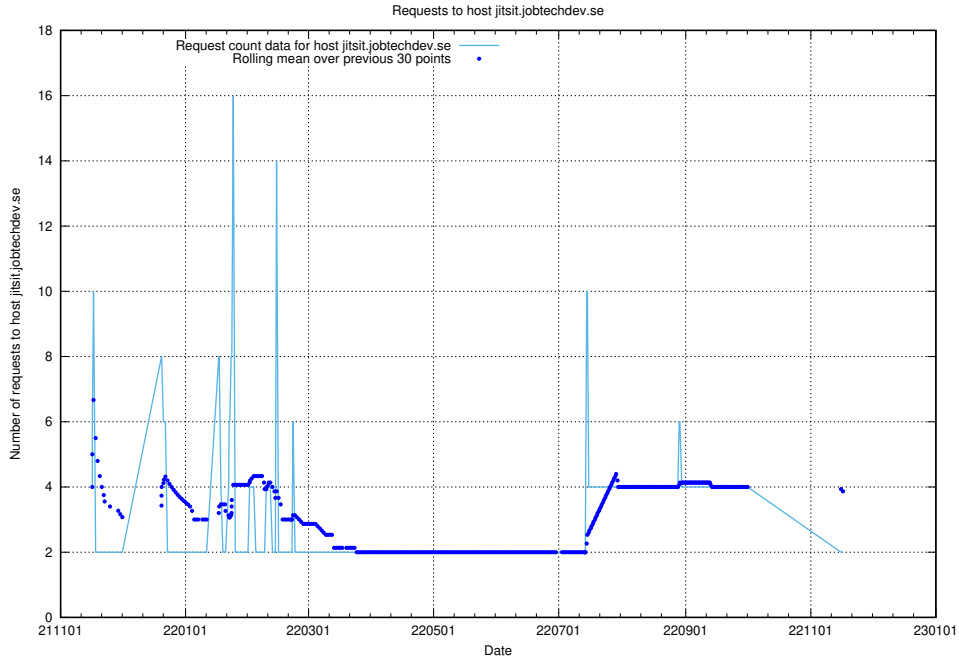

7.499 Usage of jitsit.jobtechdev.se

Here, we count the number of requests to host jitsit.jobtechdev.se.