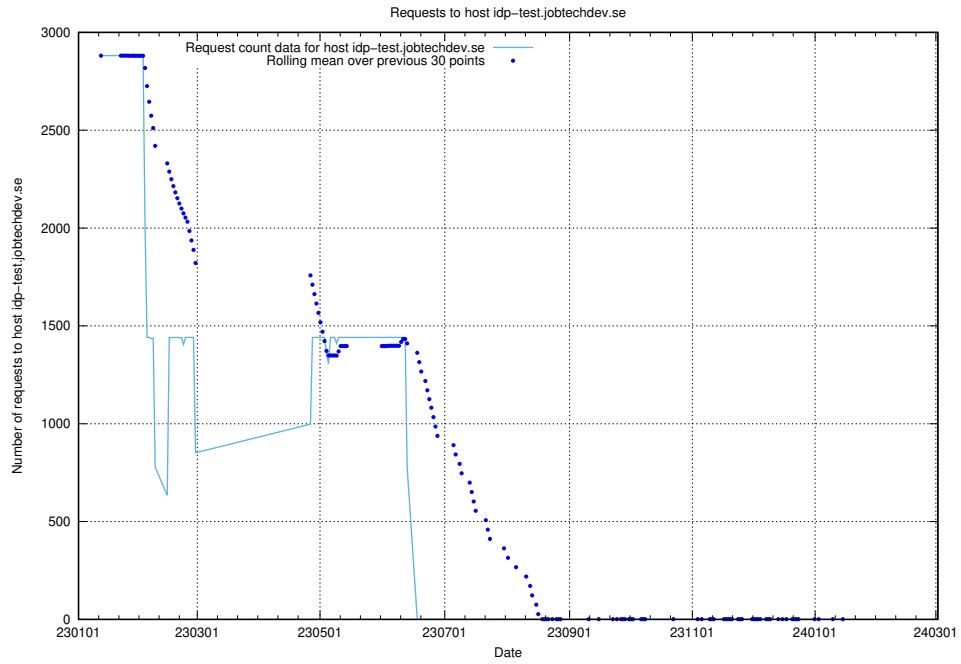

### 7.304 Usage of idp-test.jobtechdev.se

Here, we count the number of requests to host idp-test.jobtechdev.se.