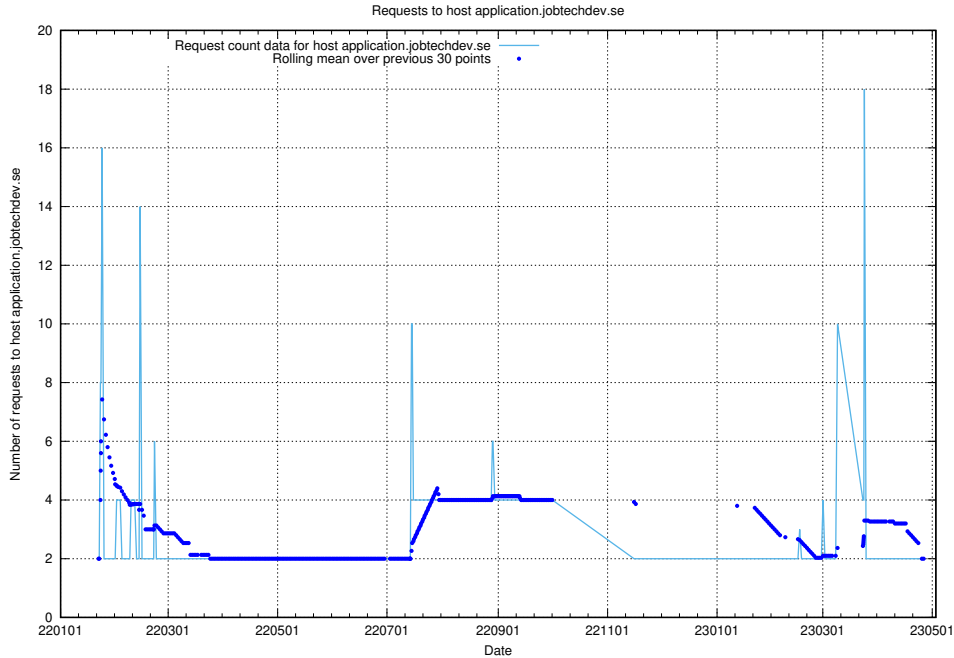

7.259 Usage of application.jobtechdev.se

Here, we count the number of requests to host application.jobtechdev.se.