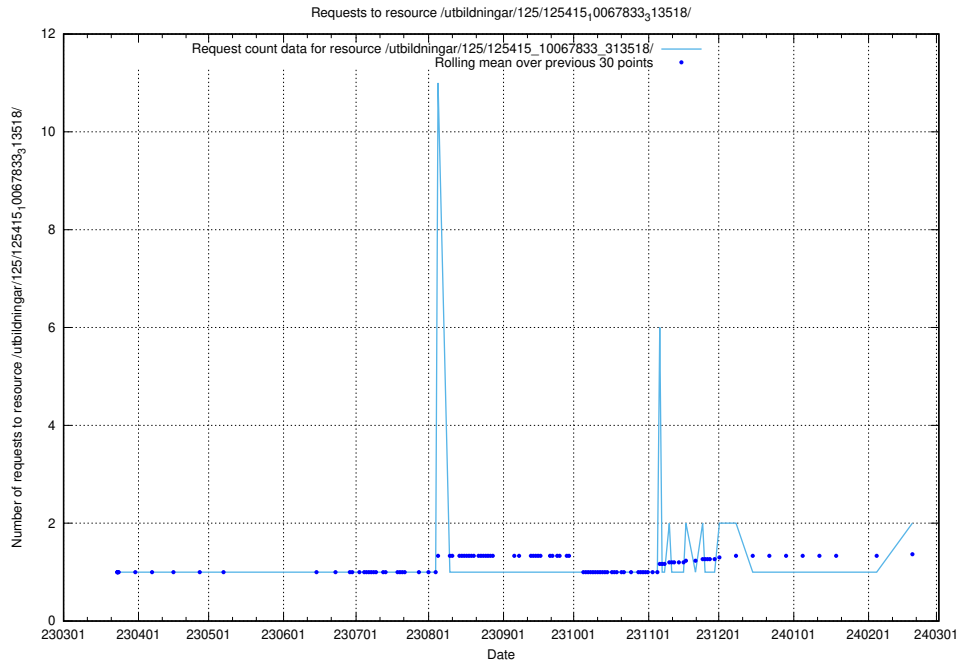

5.320 Usage of /utbildningar/125/125415_10067833_313518/

Here, we count the number of requests to resource /utbildningar/125/125415_10067833_313518/.