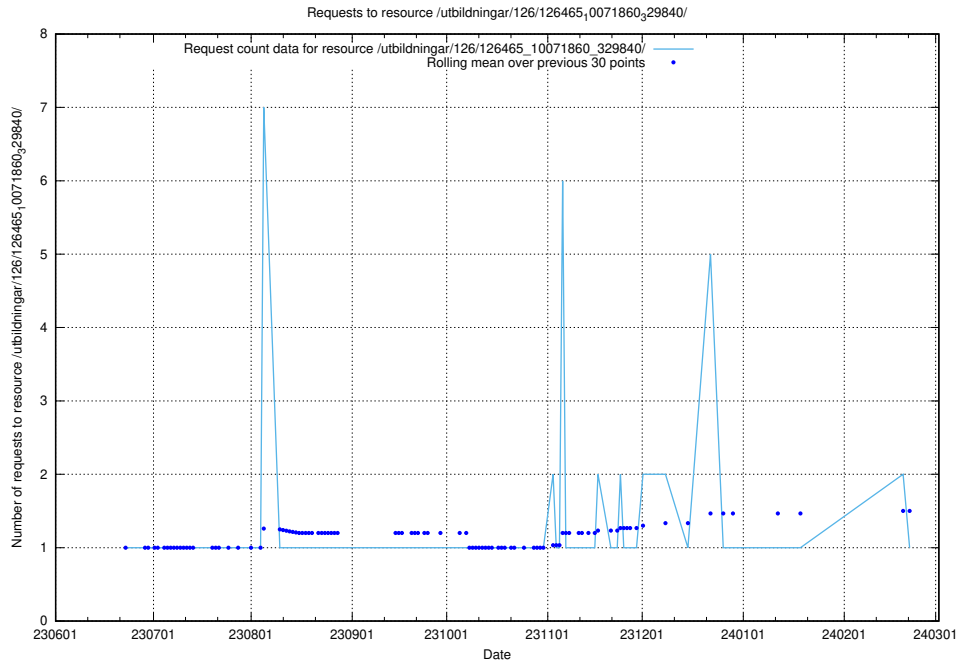

5.5209 Usage of /utbildningar/126/126465_10071860_329840/

Here, we count the number of requests to resource /utbildningar/126/126465_10071860_329840/.