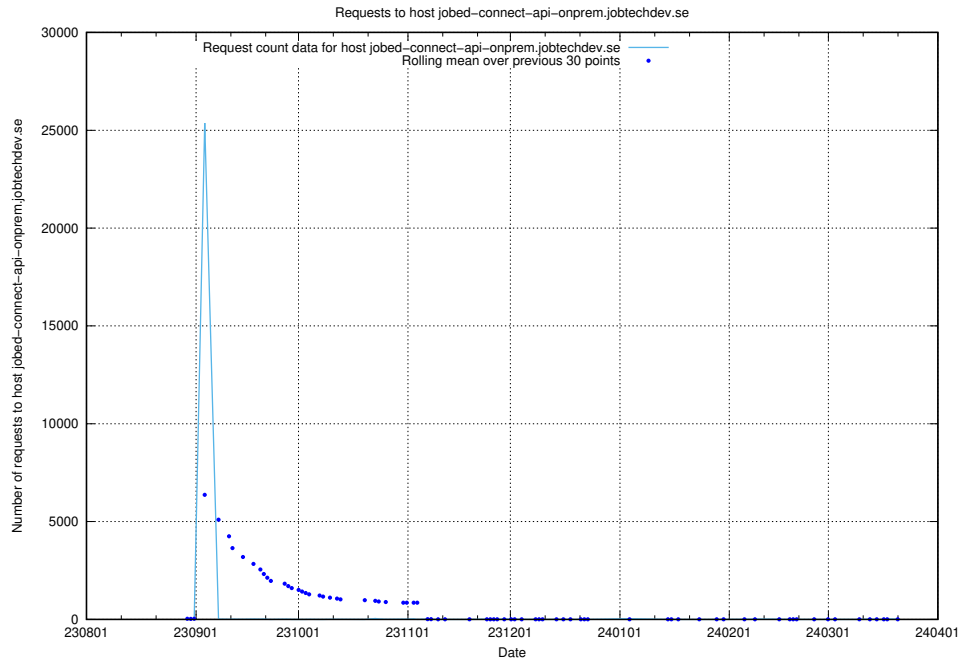

7.38 Usage of `jobed-connect-api-onprem.jobtechdev.se`

Here, we count the number of requests to host `jobed-connect-api-onprem.jobtechdev.se`.