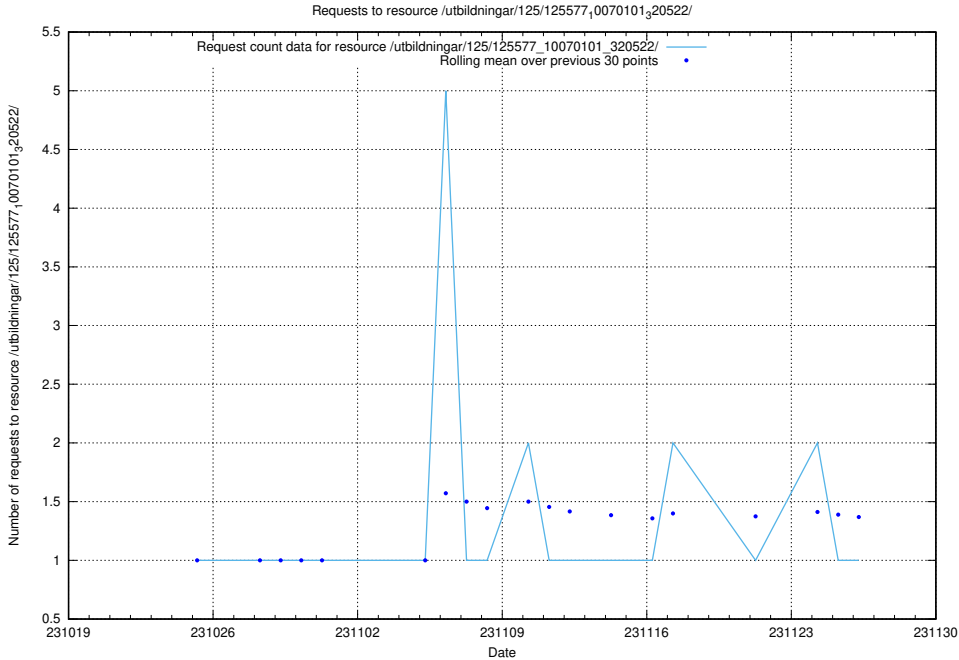

5.3769 Usage of /utbildningar/125/125577_10070101_320522/

Here, we count the number of requests to resource /utbildningar/125/125577_10070101_320522/.