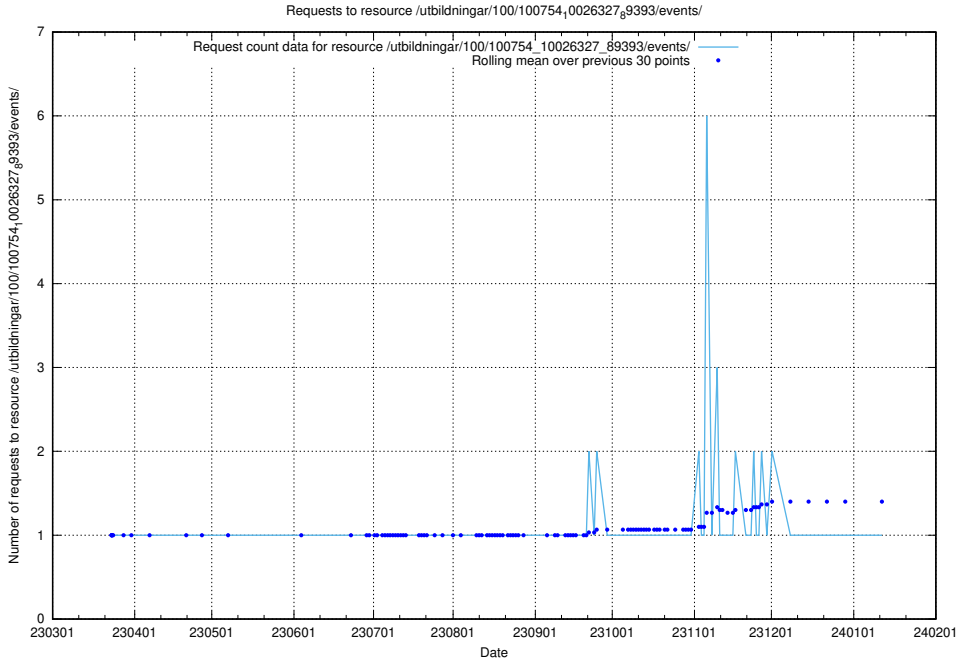

### 5.5110 Usage of /utbildningar/100/100754\_10026327\_89393/events/

Here, we count the number of requests to resource /utbildningar/100/100754\_10026327\_89393/events/.