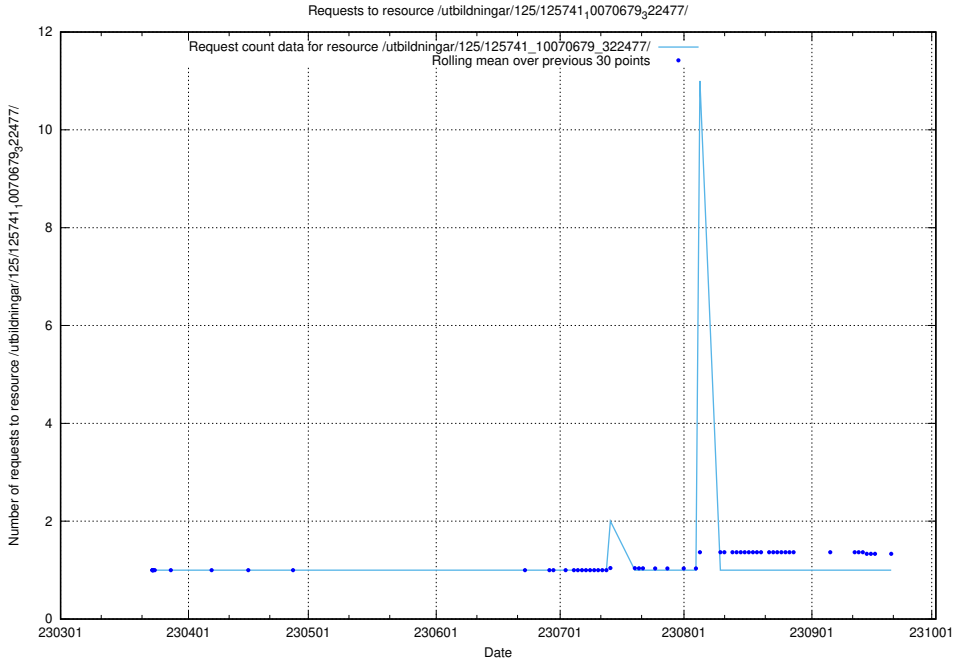

5.6076 Usage of /utbildningar/125/125741_10070679_322477/

Here, we count the number of requests to resource /utbildningar/125/125741_10070679_322477/.