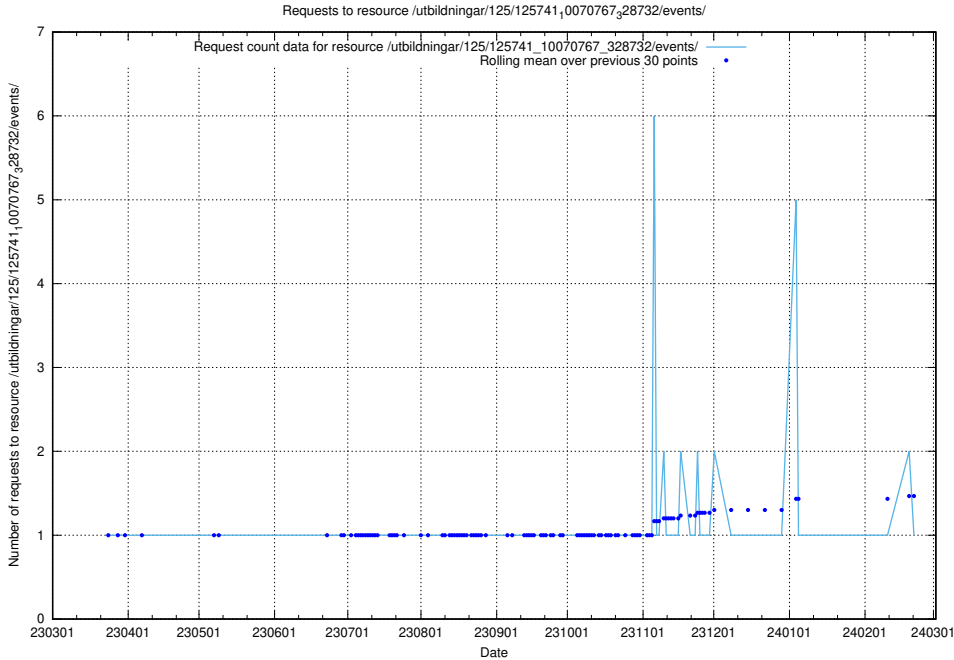

5.5823 Usage of /utbildningar/125/125741_10070767_328732/events/

Here, we count the number of requests to resource /utbildningar/125/125741_10070767_328732/events/