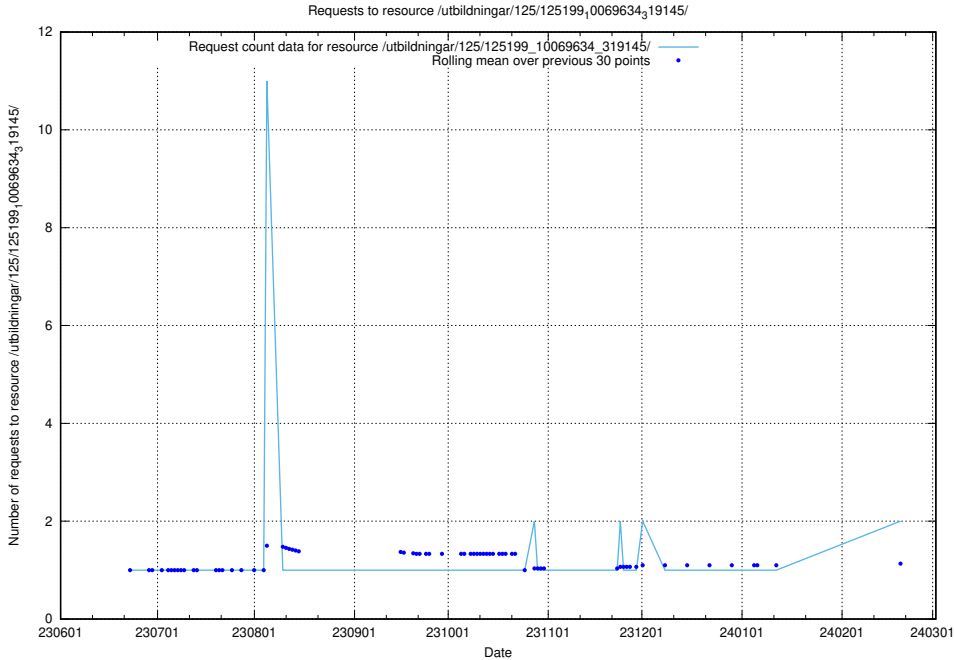

5.701 Usage of /utbildningar/125/125199_10069634_319145/

Here, we count the number of requests to resource /utbildningar/125/125199_10069634_319145/.