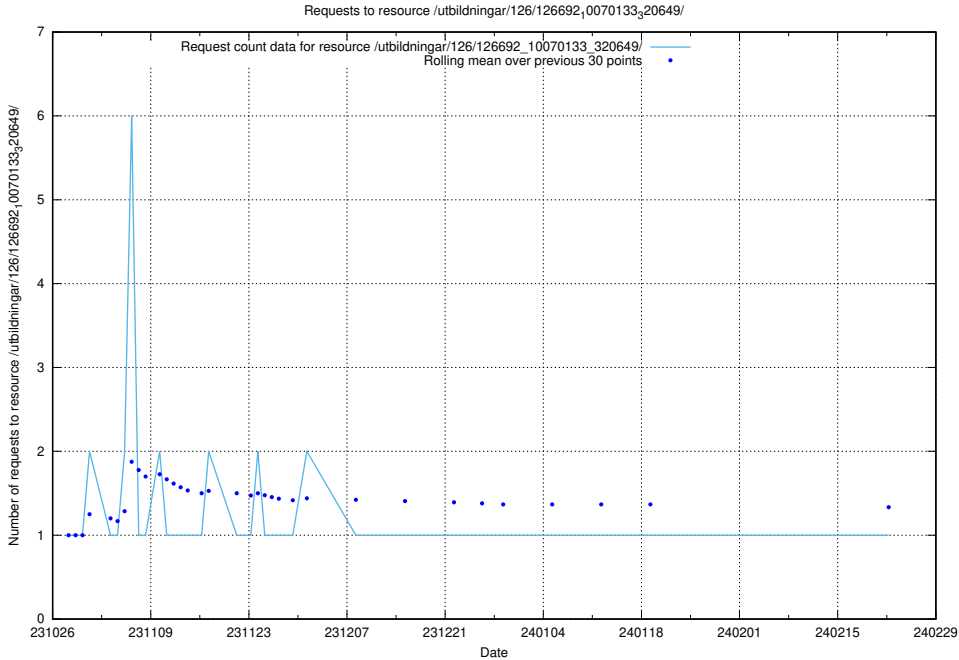

5.3739 Usage of /utbildningar/126/126692_10070133_320649/

Here, we count the number of requests to resource /utbildningar/126/126692_10070133_320649/.