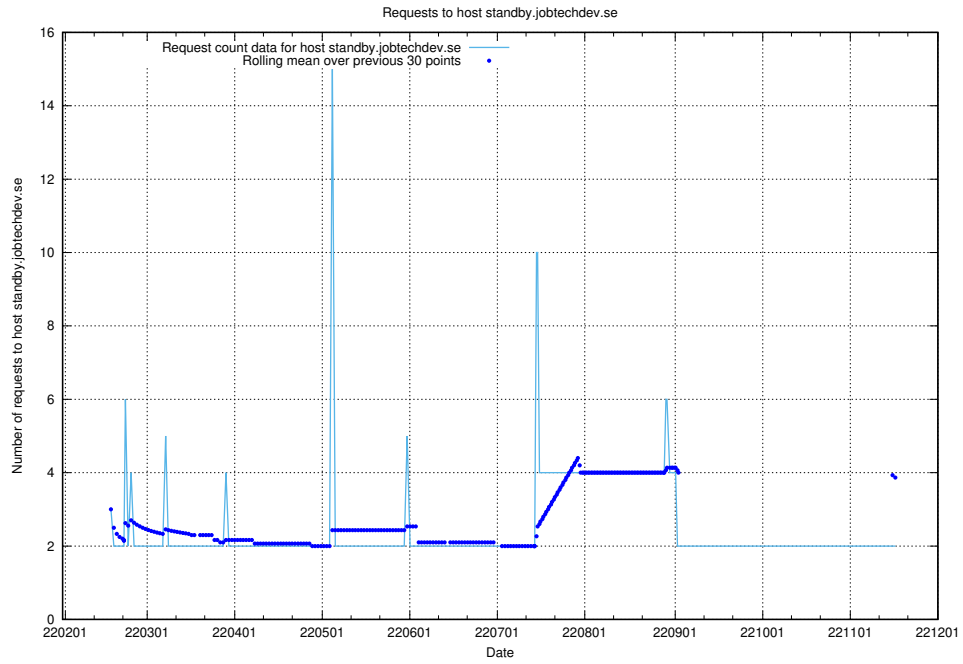

## 7.539 Usage of standby.jobtechdev.se

Here, we count the number of requests to host standby.jobtechdev.se.