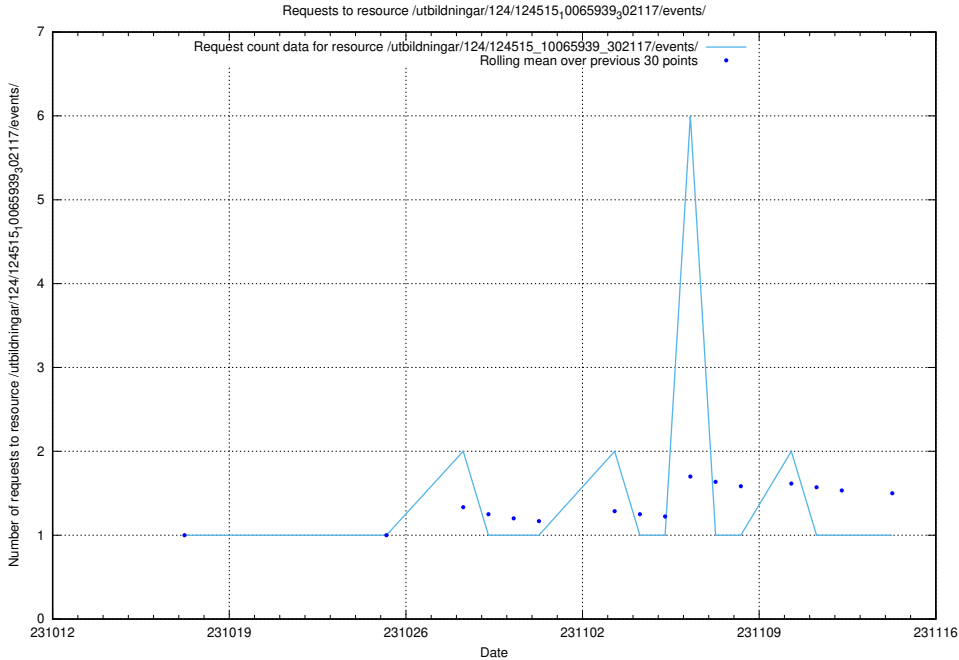

5.3860 Usage of /utbildningar/124/124515_10065939_302117/events/

Here, we count the number of requests to resource /utbildningar/124/124515_10065939_302117/events/