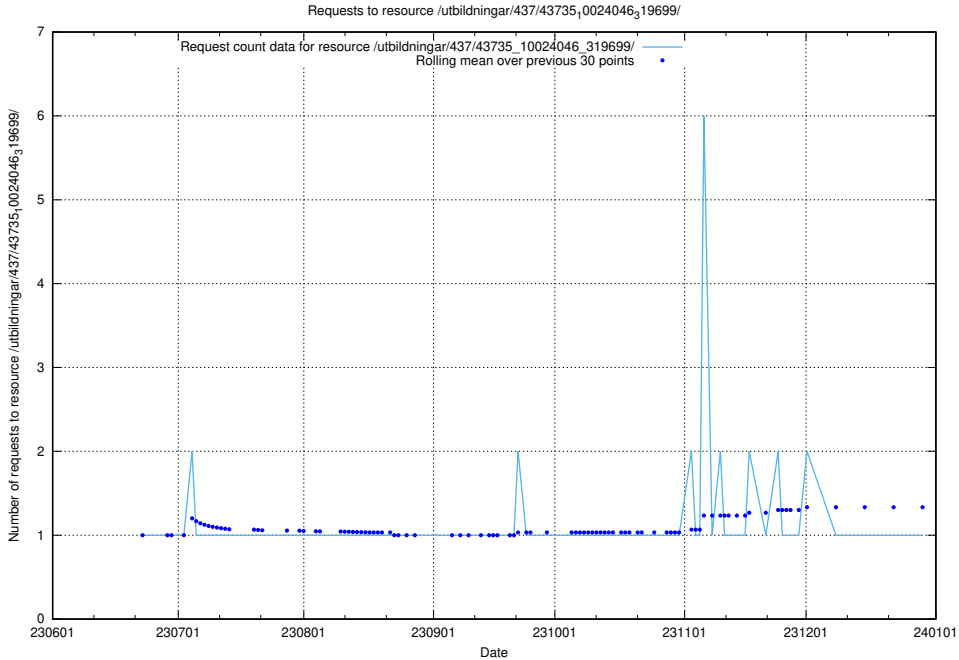

### 5.5131 Usage of /utbildningar/437/43733\_10024016\_29977/events/

Here, we count the number of requests to resource /utbildningar/437/43733\_10024016\_29977/events/.