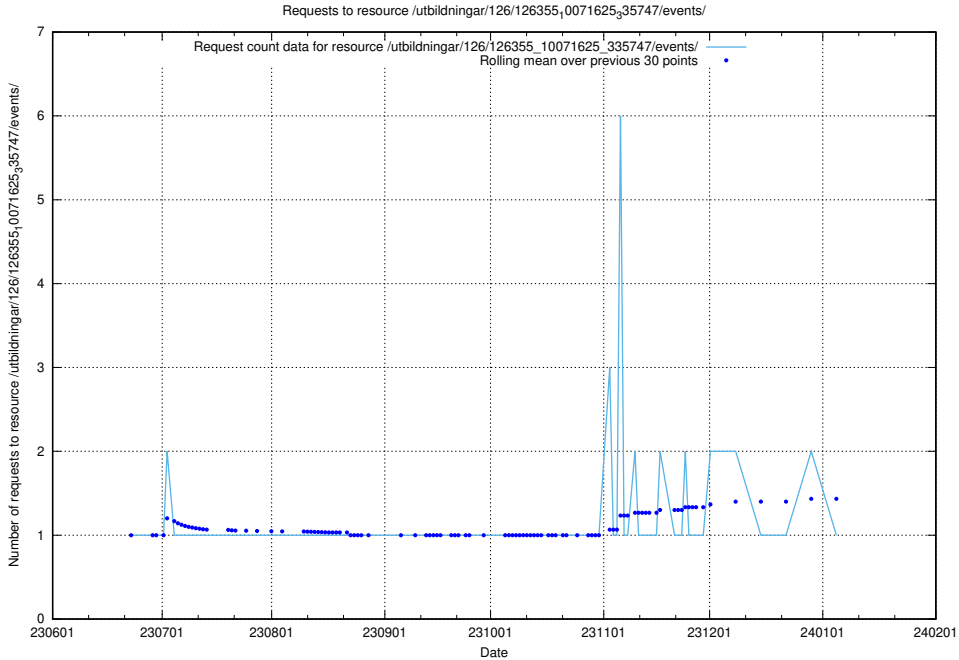

5.5212 Usage of /utbildningar/126/126355_10071625_335747/events/

Here, we count the number of requests to resource /utbildningar/126/126355_10071625_335747/events/