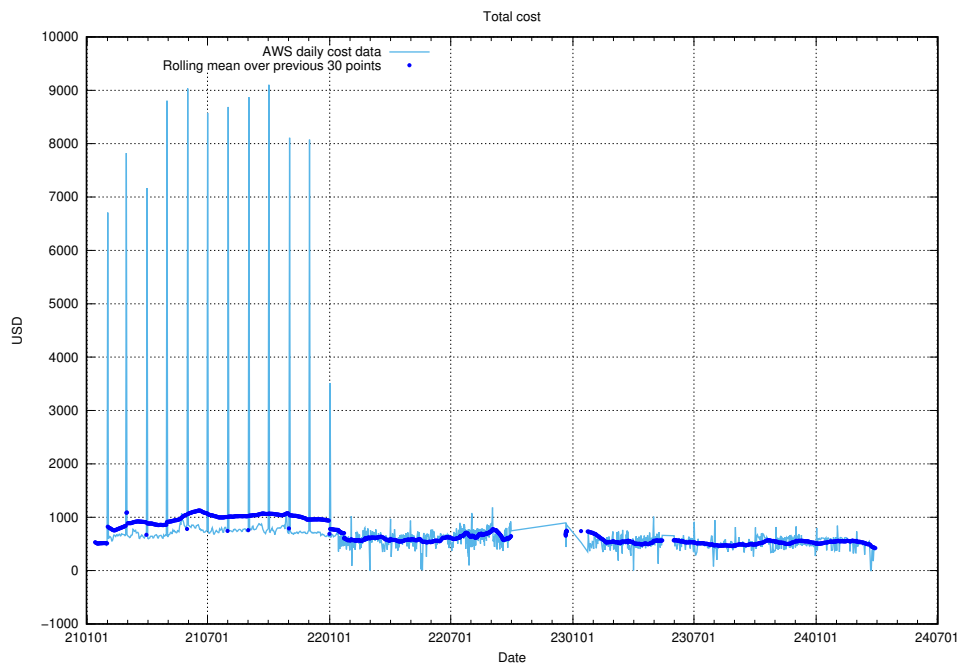

1.1.21 2021-10-29 0.3.0

- Change the statistics for JobTech Log Stack / ELK. The new number indicates the number of api keys that has been in use.

2 Amazon Web Services

This section contains aggregated data from [AWS³](#).

2.1 Total daily cost of AWS

This graph tracks the total daily cost of AWS.

³<https://aws.amazon.com>