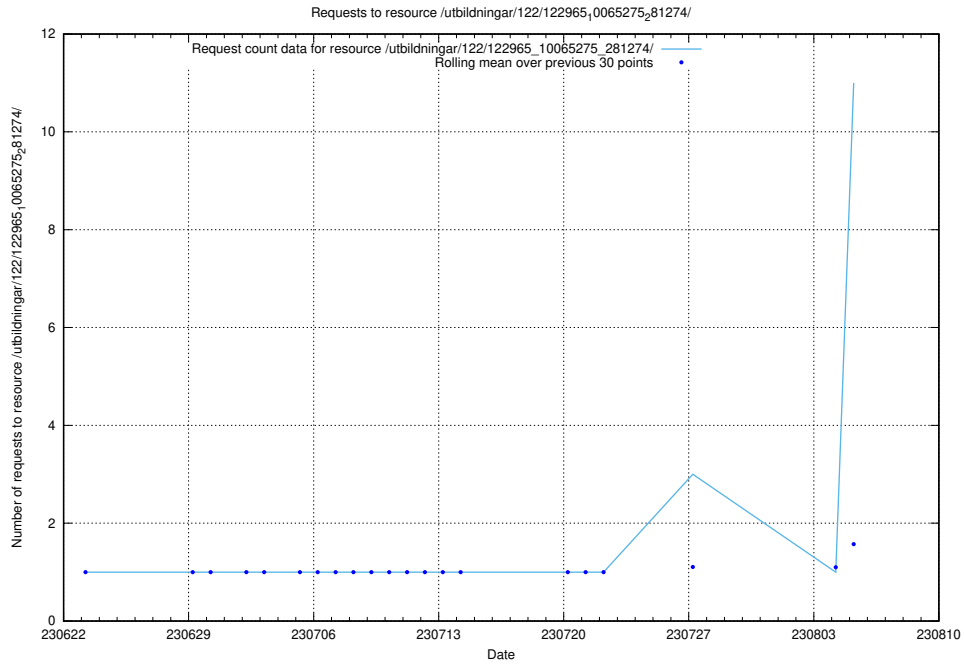

5.26 Usage of /utbildningar/122/122965_10065275_281274/

Here, we count the number of requests to resource /utbildningar/122/122965_10065275_281274/.