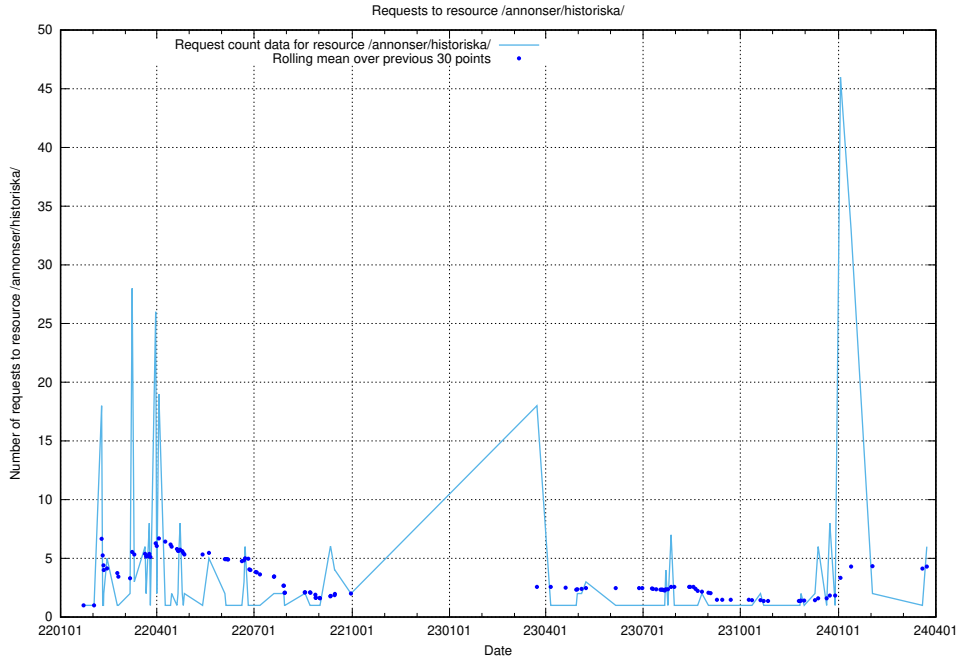

### 5.82 Usage of /annonser/historiska/

Here, we count the number of requests to resource /annonser/historiska/.