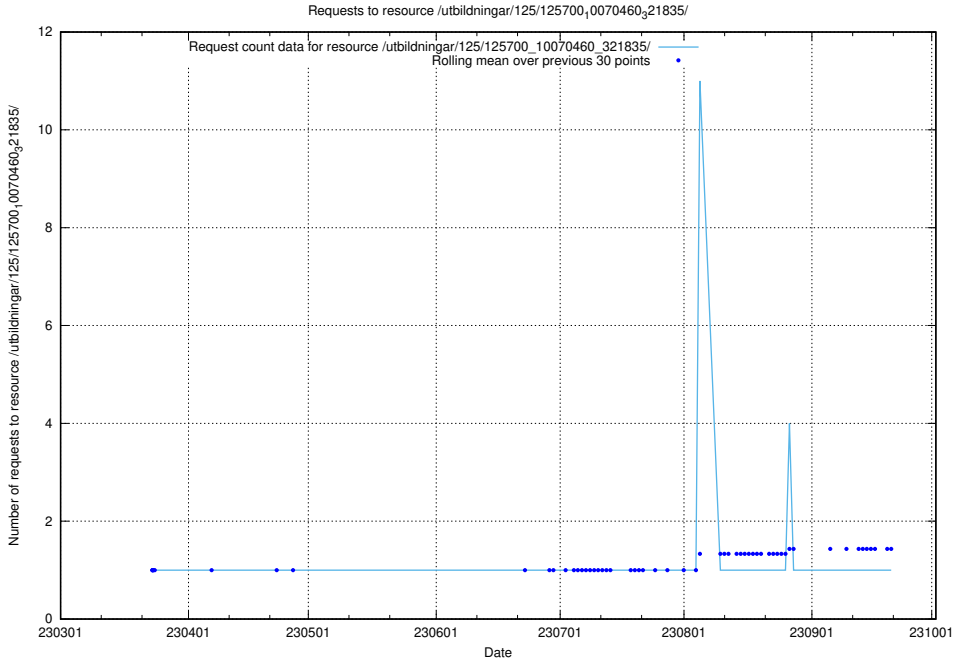

5.871 Usage of /utbildningar/125/125700_10070460_321835/

Here, we count the number of requests to resource /utbildningar/125/125700_10070460_321835/.