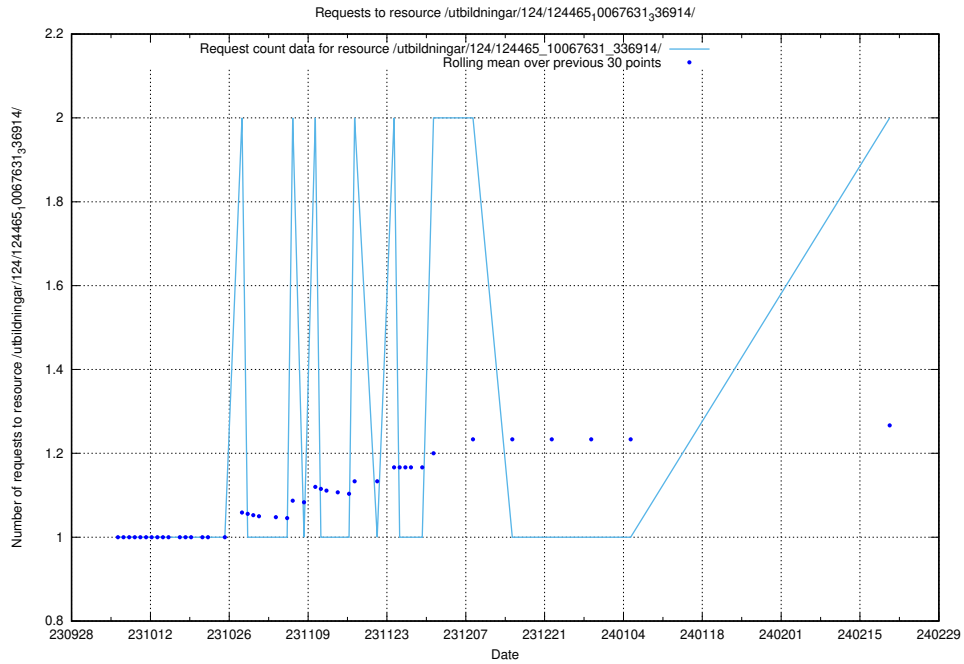

5.568 Usage of /utbildningar/124/124465_10067631_336914/

Here, we count the number of requests to resource /utbildningar/124/124465_10067631_336914/.