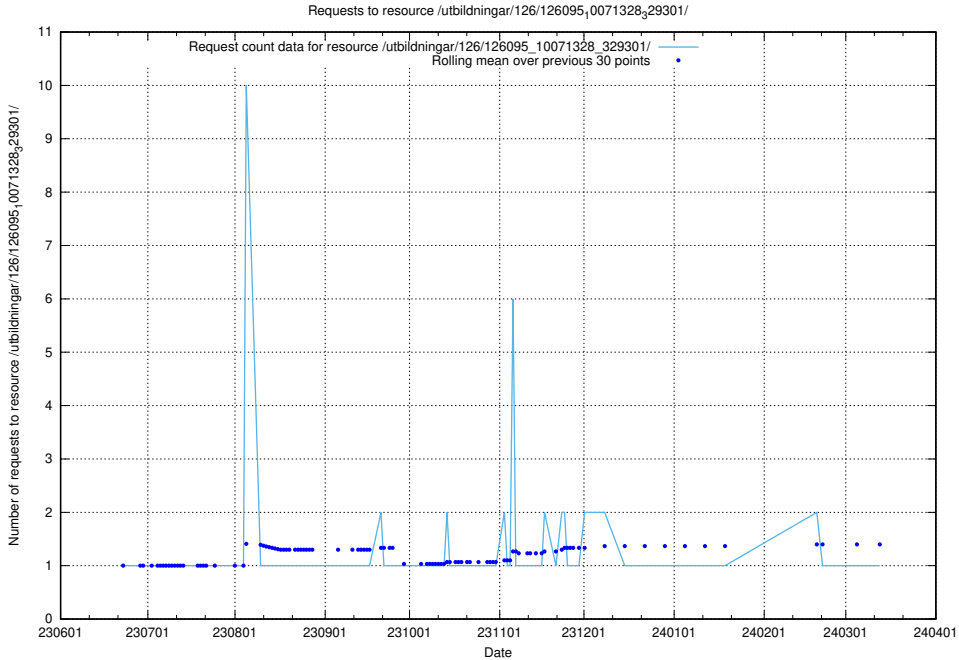

5.5234 Usage of /utbildningar/126/126095_10071328_329301/

Here, we count the number of requests to resource /utbildningar/126/126095_10071328_329301/.