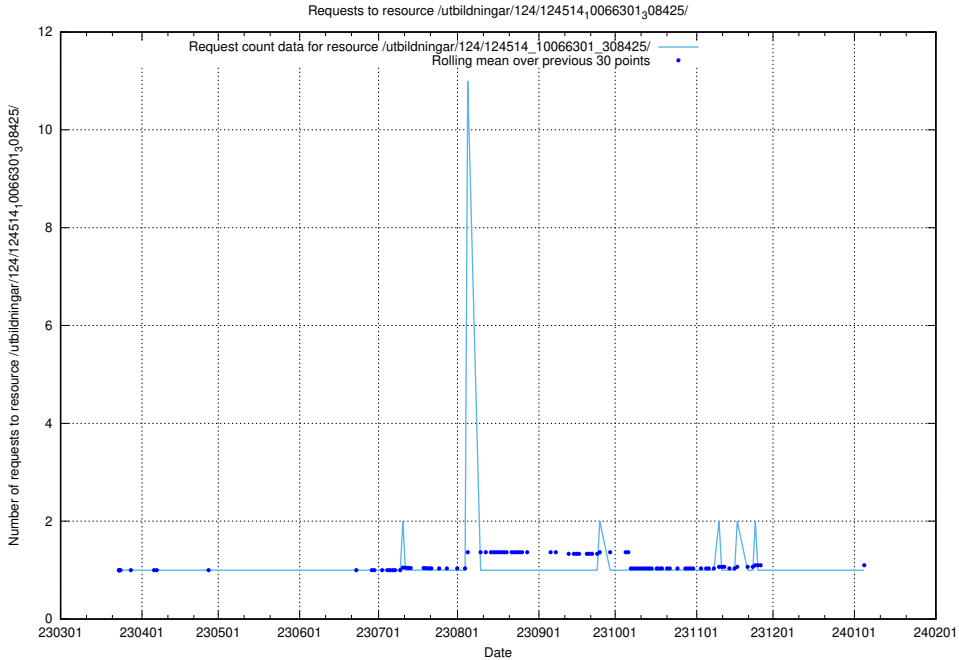

5.1384 Usage of /utbildningar/124/124514_10066301_308425/

Here, we count the number of requests to resource /utbildningar/124/124514_10066301_308425/.