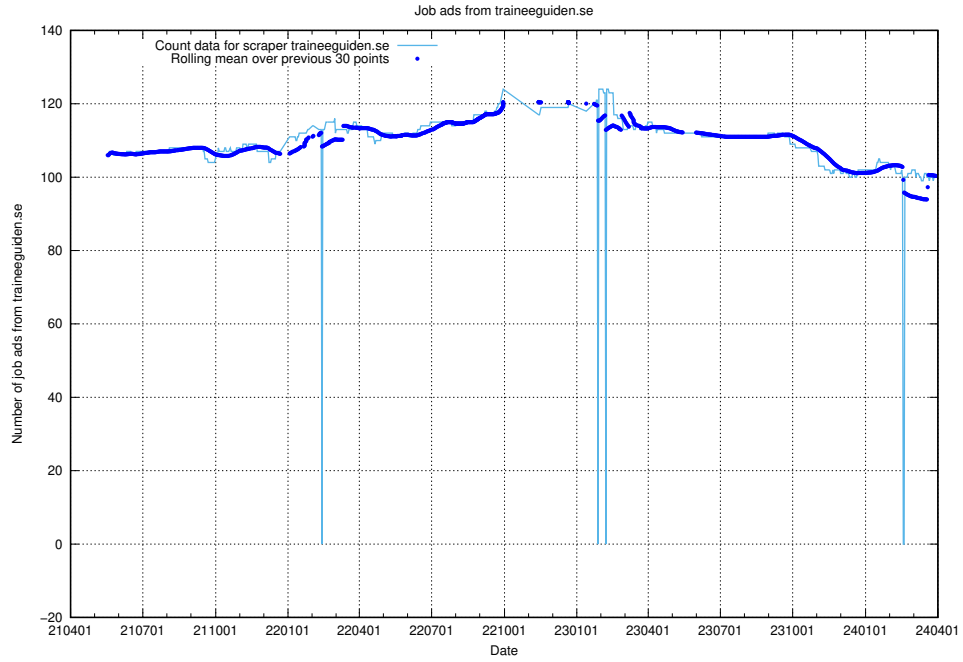

13.14 Number of ads by scraper traineeguiden.se

Here, we count the number of job ads scraped from traineeguiden.se.