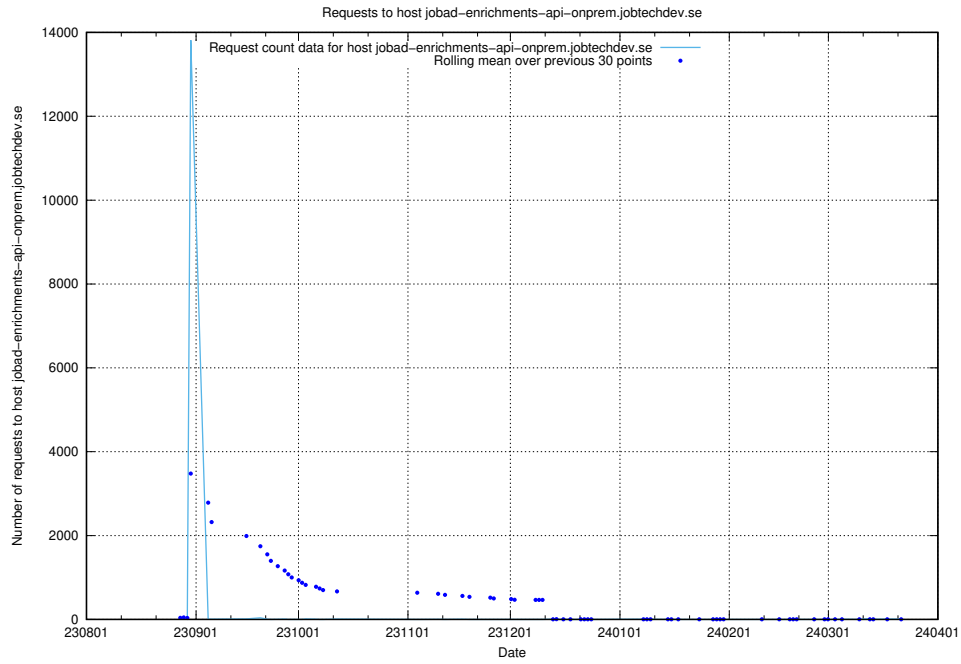

7.63 Usage of jobad-enrichments-api-onprem.jobtechdev.se

Here, we count the number of requests to host jobad-enrichments-api-onprem.jobtechdev.se.