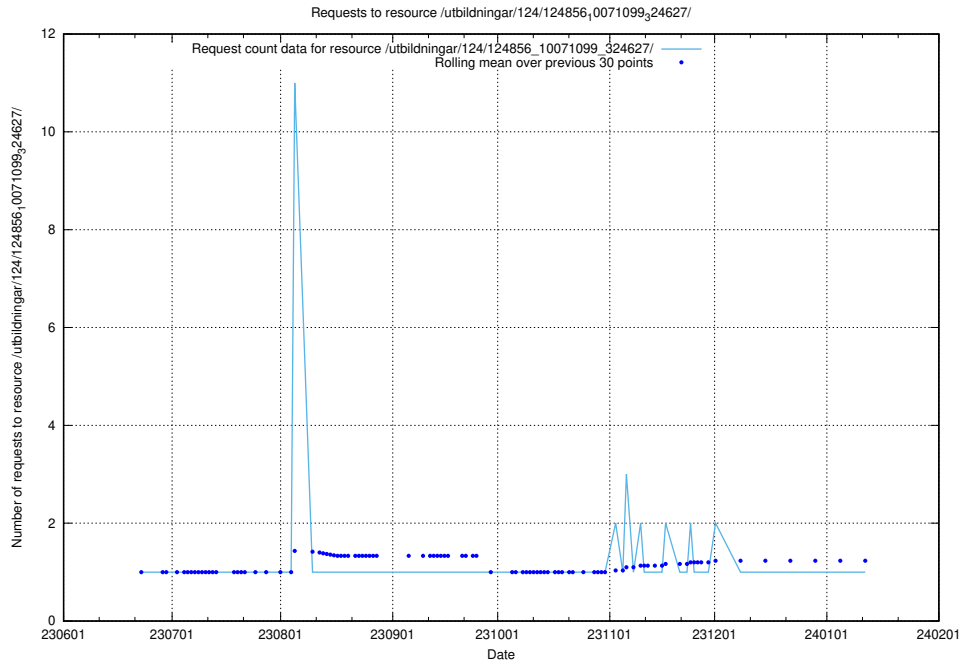

5.5298 Usage of /utbildningar/124/124856_10071099_324627/

Here, we count the number of requests to resource /utbildningar/124/124856_10071099_324627/.