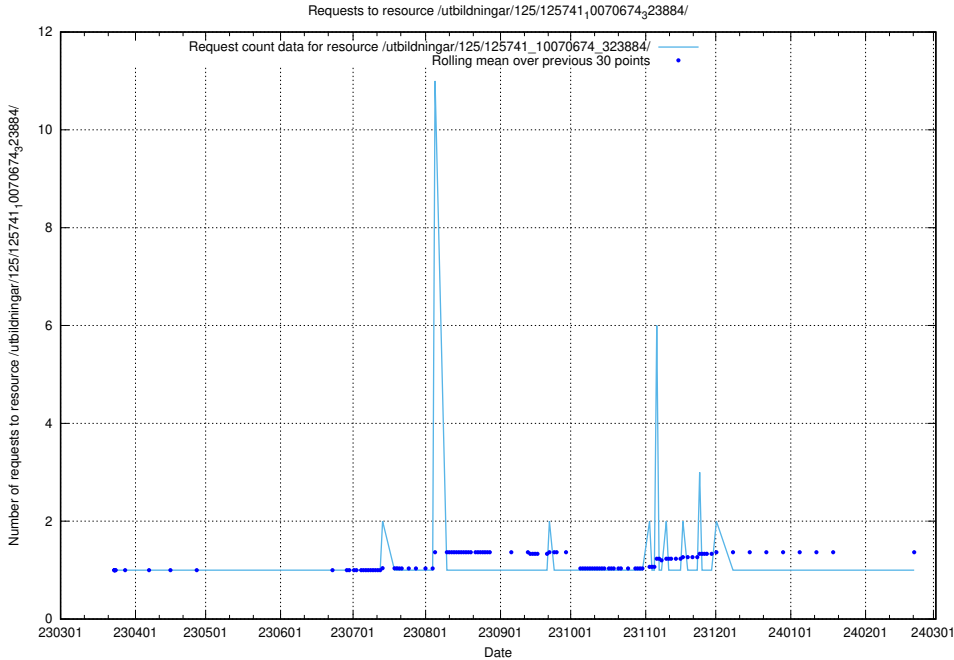

5.6081 Usage of /utbildningar/125/125741_10070674_323884/

Here, we count the number of requests to resource /utbildningar/125/125741_10070674_323884/.