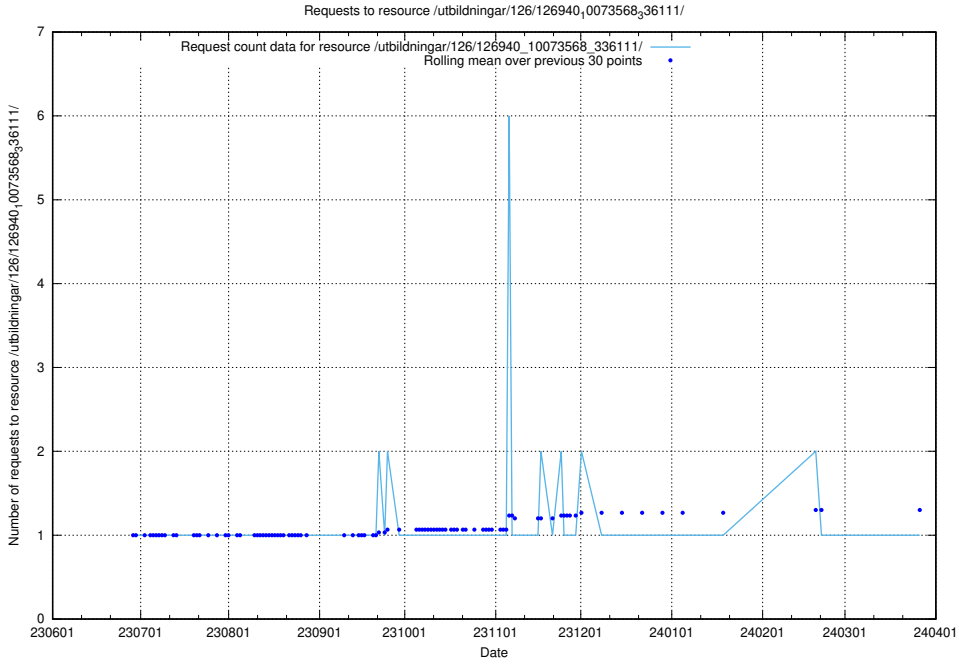

5.4982 Usage of /utbildningar/126/126940_10073568_336111/

Here, we count the number of requests to resource /utbildningar/126/126940_10073568_336111/.