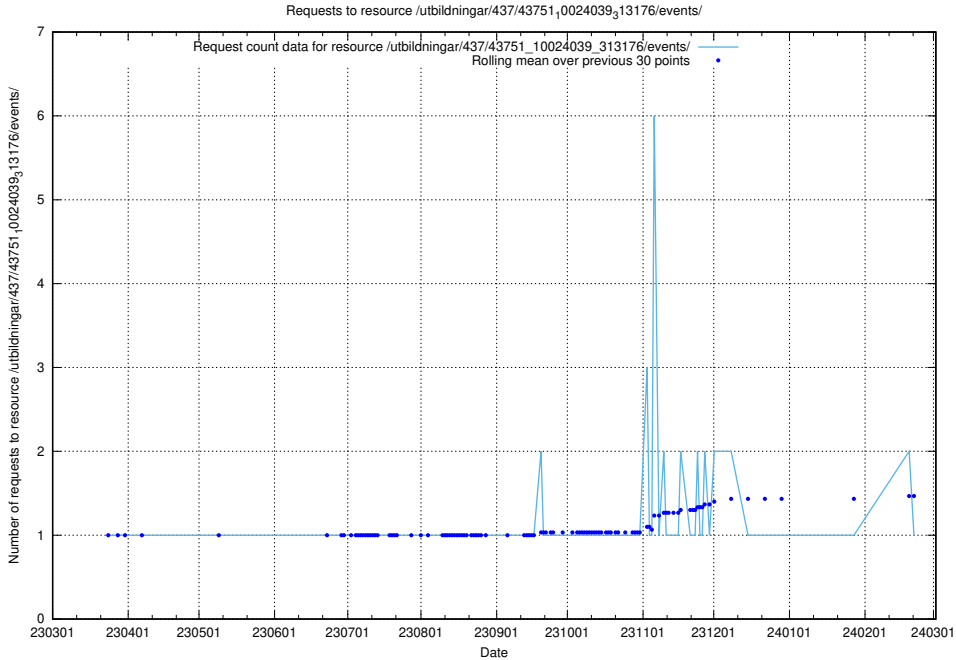

5.5796 Usage of /utbildningar/437/43751_10024039_313176/events/

Here, we count the number of requests to resource /utbildningar/437/43751_10024039_313176/events/.