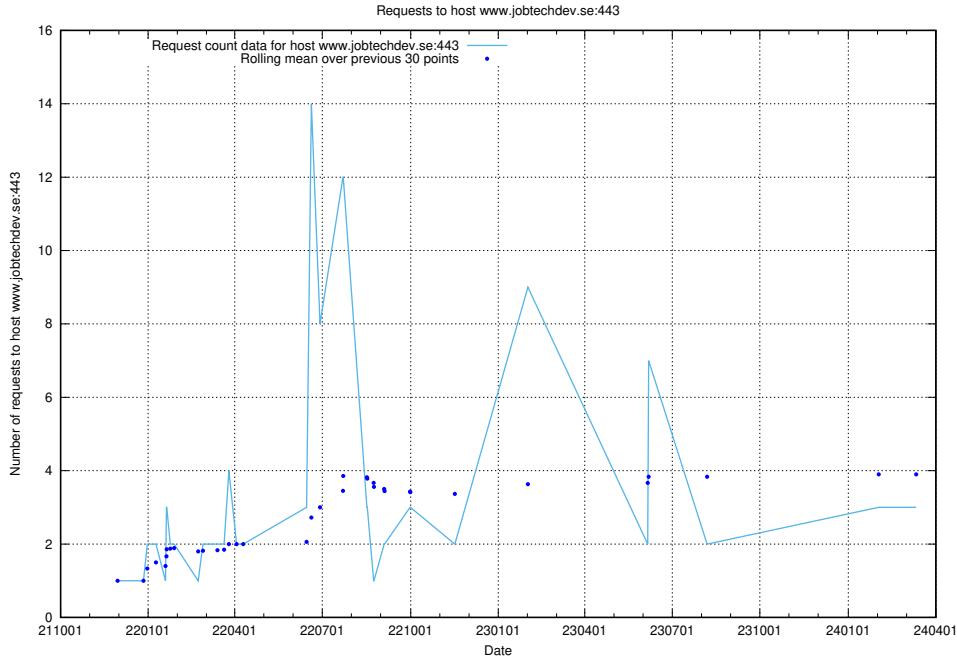

7.204 Usage of www.jobtechdev.se:443

Here, we count the number of requests to host www.jobtechdev.se:443.