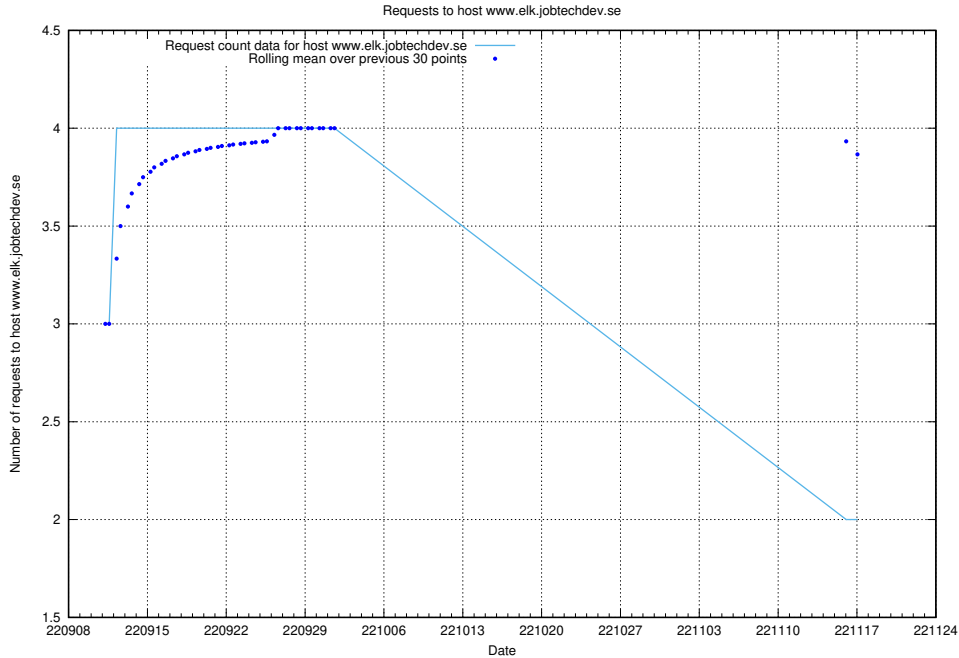

7.326 Usage of www.elk.jobtechdev.se

Here, we count the number of requests to host www.elk.jobtechdev.se.