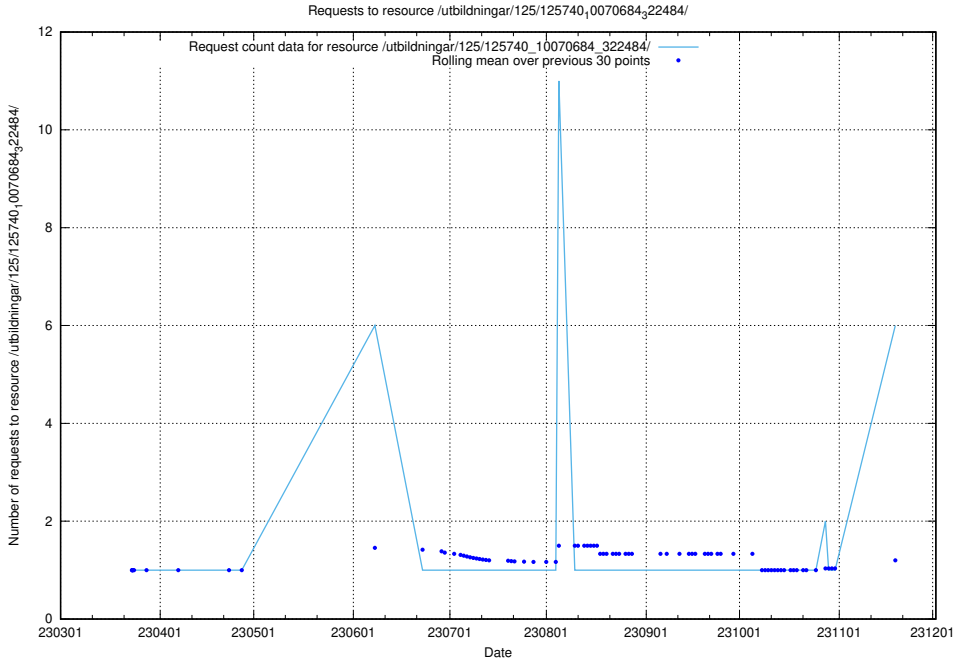

5.47 Usage of /utbildningar/125/125740_10070684_322484/

Here, we count the number of requests to resource /utbildningar/125/125740_10070684_322484/.