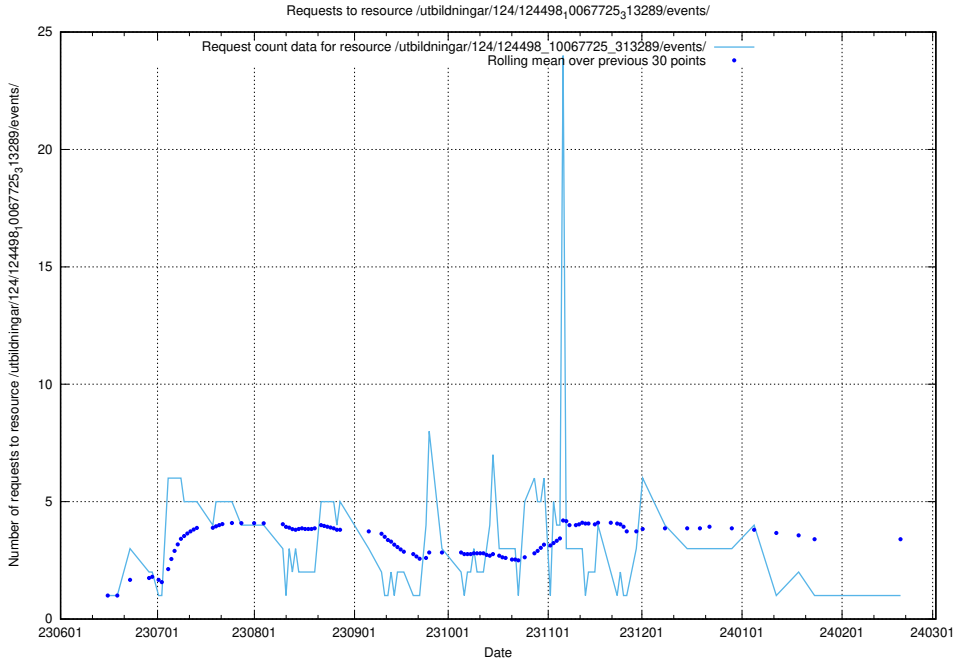

5.5452 Usage of /utbildningar/124/124498_10067725_313289/events/

Here, we count the number of requests to resource /utbildningar/124/124498_10067725_313289/events/