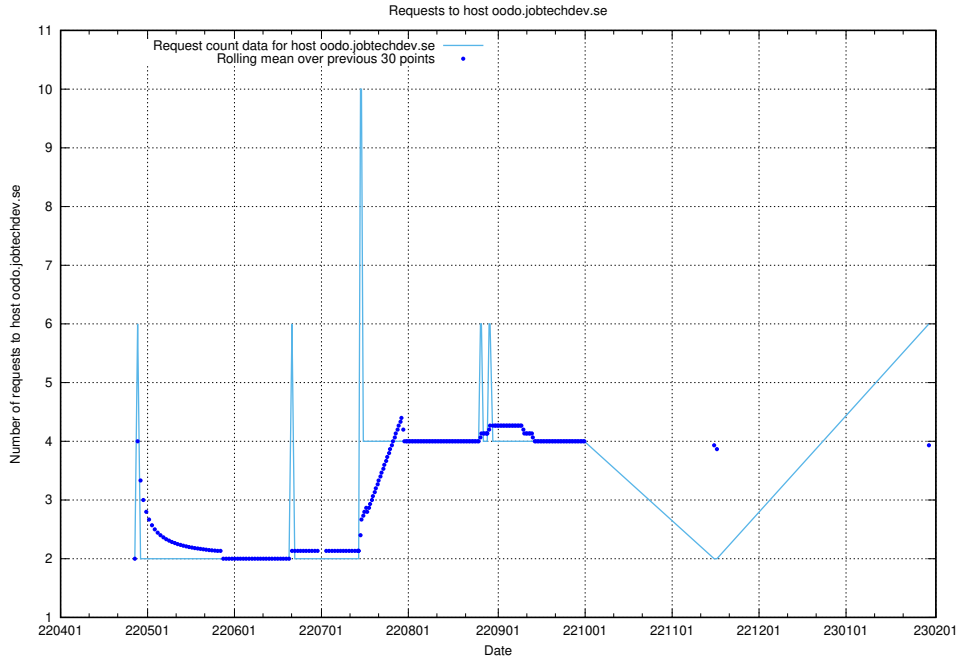

7.84 Usage of oodo.jobtechdev.se

Here, we count the number of requests to host oodo.jobtechdev.se.