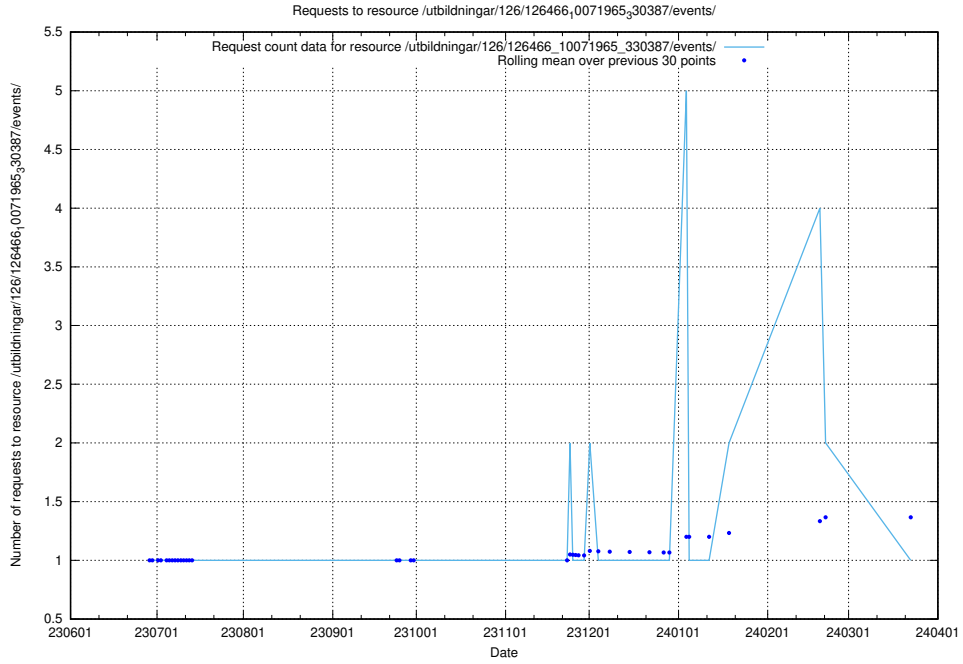

5.5006 Usage of /utbildningar/126/126466_10071965_330387/events/

Here, we count the number of requests to resource /utbildningar/126/126466_10071965_330387/events/