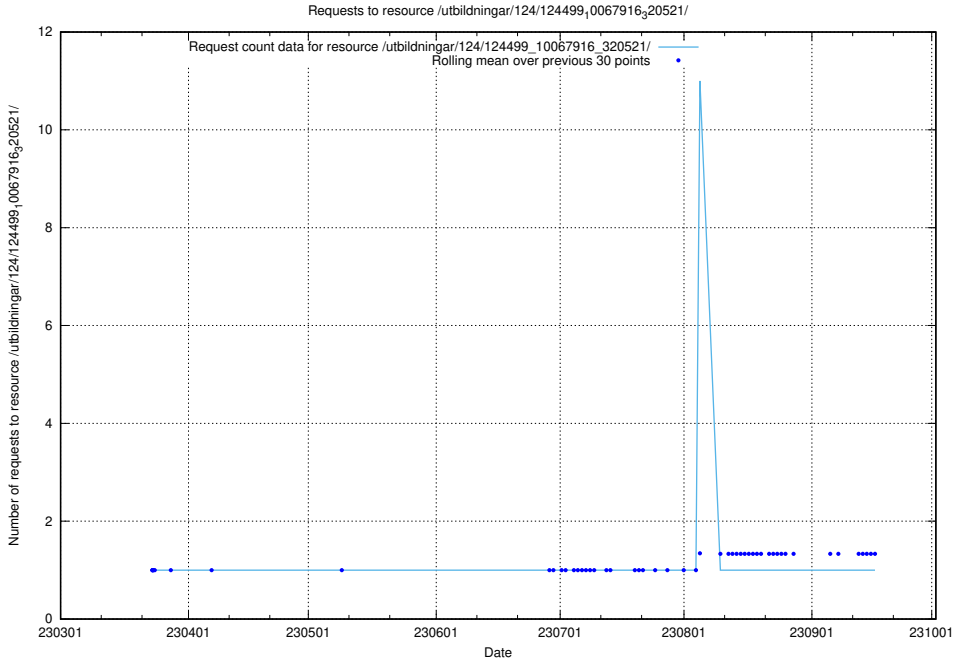

5.1880 Usage of /utbildningar/124/124499_10067916_320521/

Here, we count the number of requests to resource /utbildningar/124/124499_10067916_320521/.