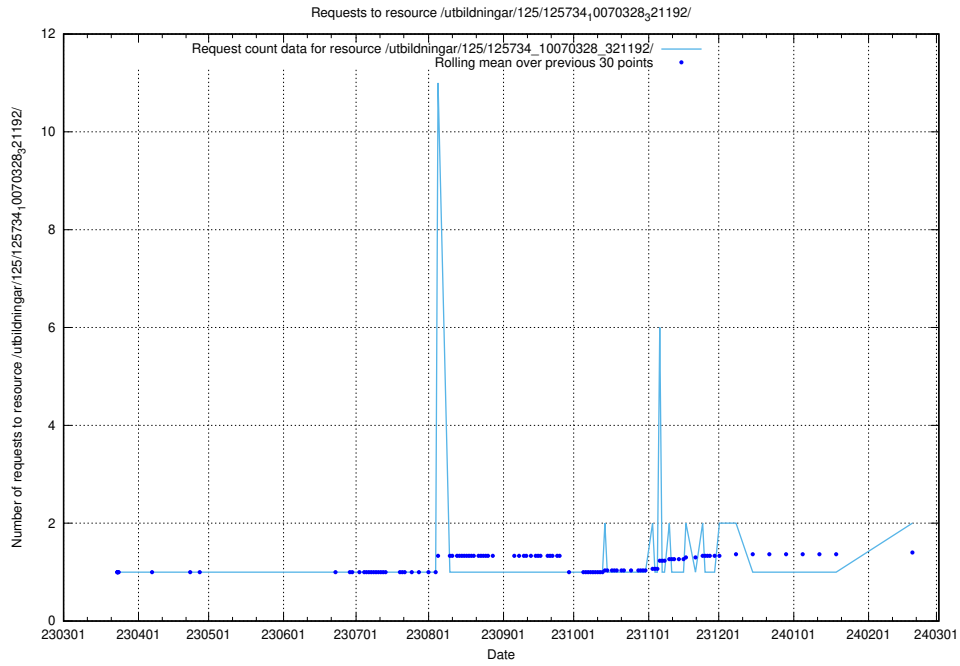

5.306 Usage of /utbildningar/125/125734_10070328_321192/

Here, we count the number of requests to resource /utbildningar/125/125734_10070328_321192/.