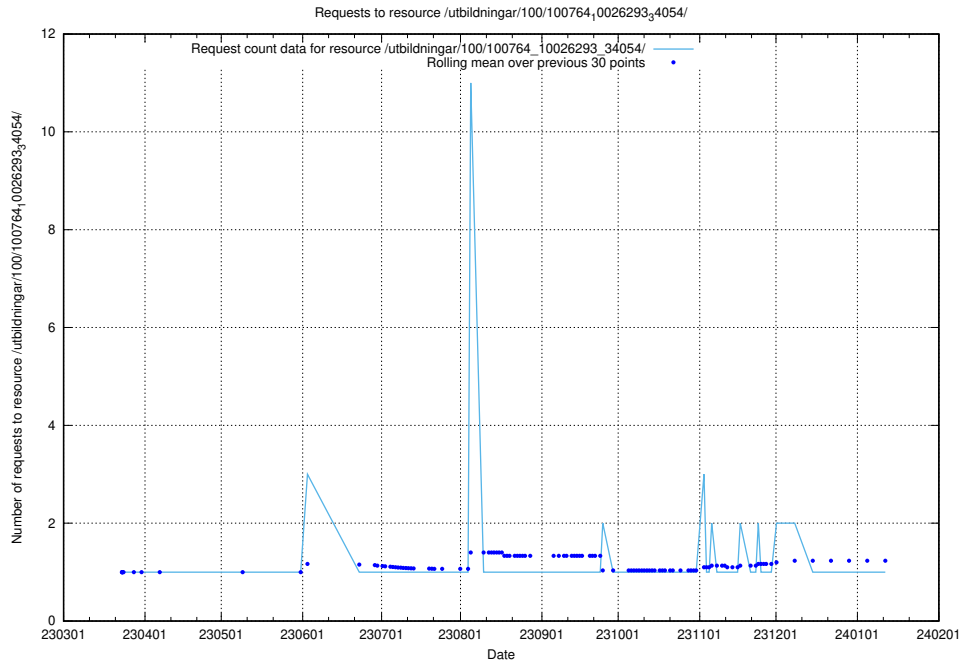

5.5099 Usage of /utbildningar/100/100764_10026293_34054/

Here, we count the number of requests to resource /utbildningar/100/100764_10026293_34054/.