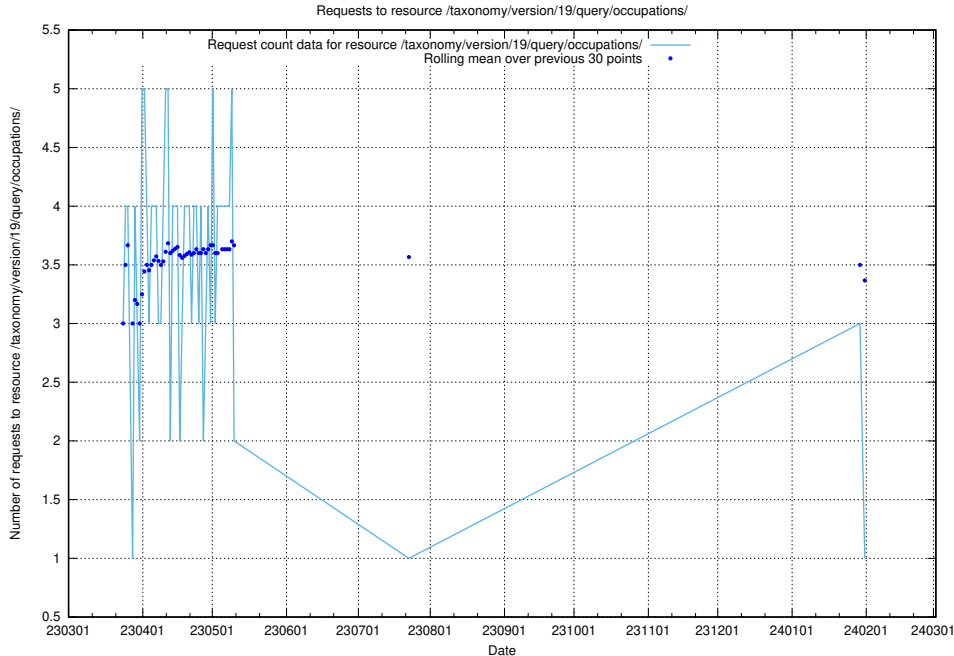

### 5.5740 Usage of /taxonomy/version/19/query/occupations/

Here, we count the number of requests to resource /taxonomy/version/19/query/occupations/.