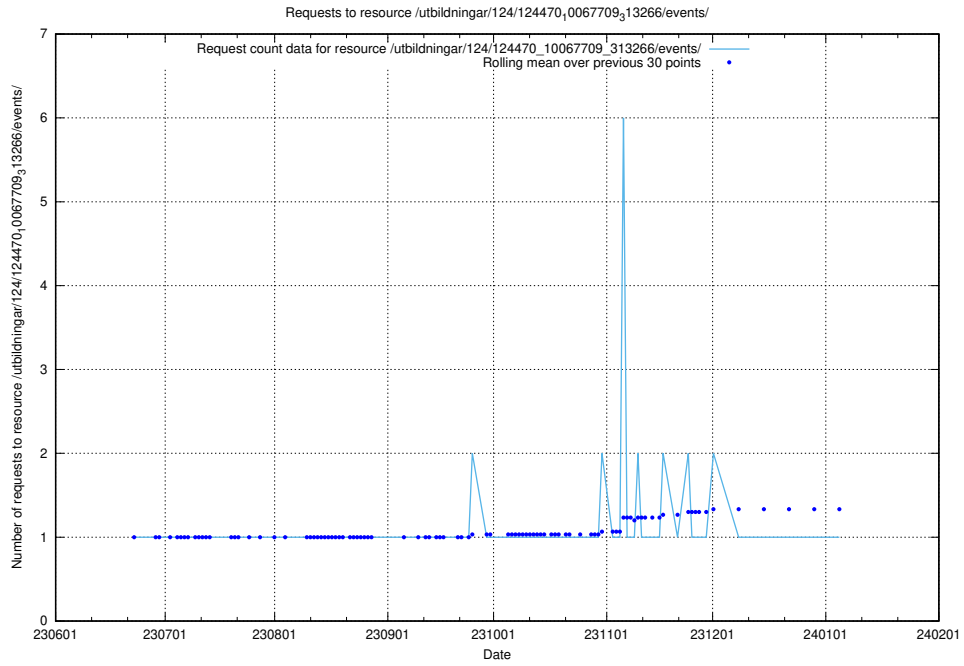

5.5368 Usage of /utbildningar/124/124470_10067709_313266/events/

Here, we count the number of requests to resource /utbildningar/124/124470_10067709_313266/events/