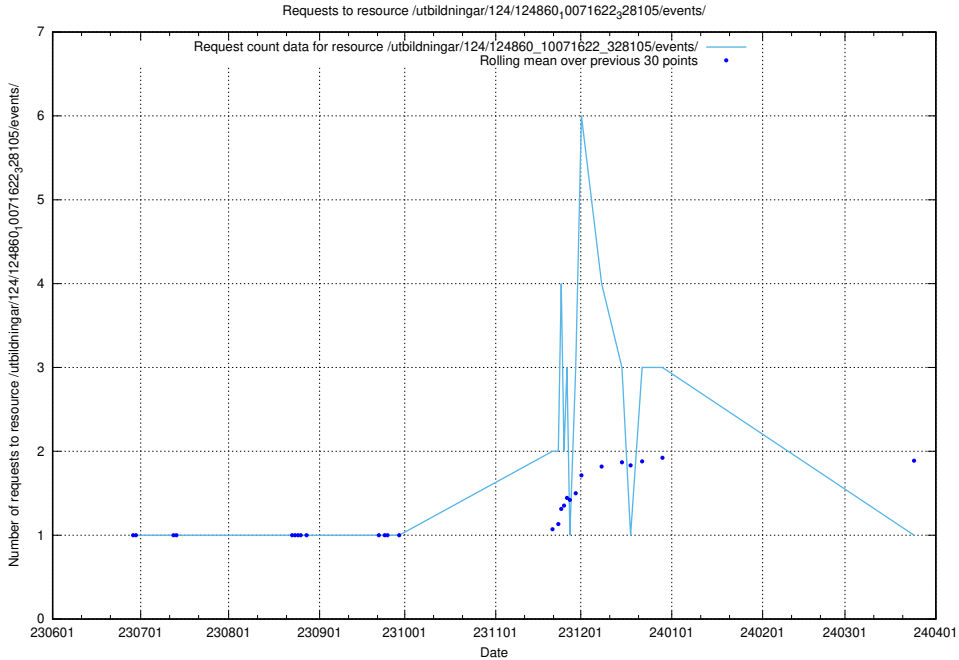

5.5037 Usage of /utbildningar/124/124860_10071622_328105/events/

Here, we count the number of requests to resource /utbildningar/124/124860_10071622_328105/events/