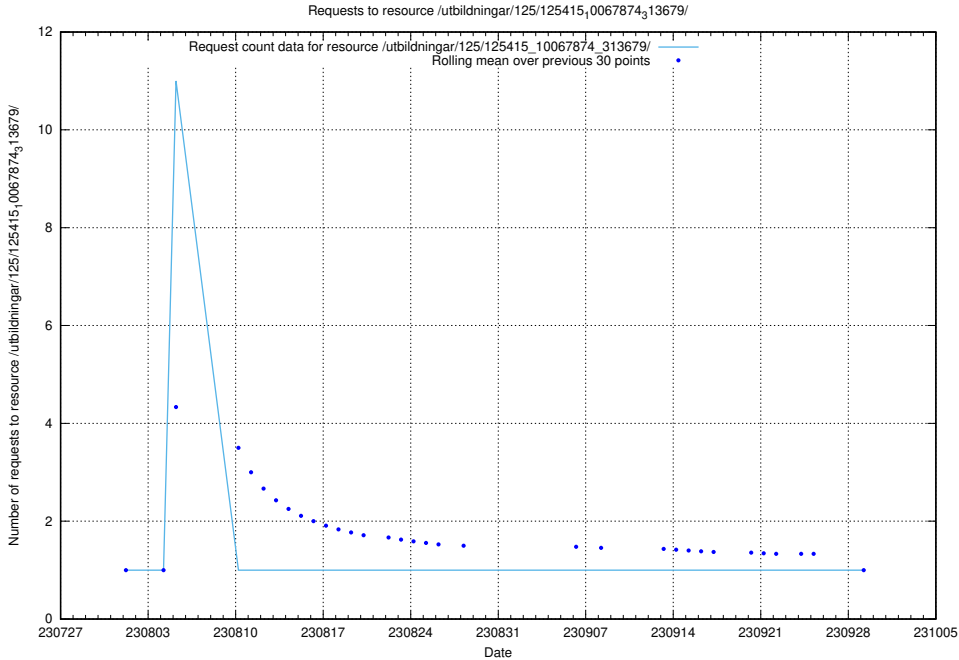

5.4460 Usage of /utbildningar/125/125415_10067874_313679/

Here, we count the number of requests to resource /utbildningar/125/125415_10067874_313679/.