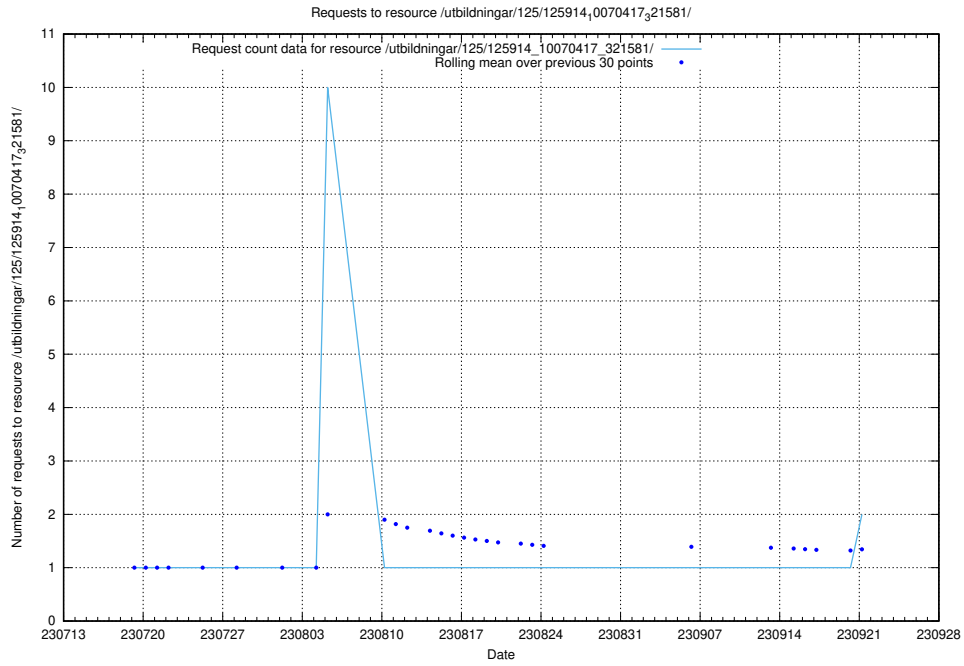

5.634 Usage of /utbildningar/125/125914_10070417_321581/

Here, we count the number of requests to resource /utbildningar/125/125914_10070417_321581/.