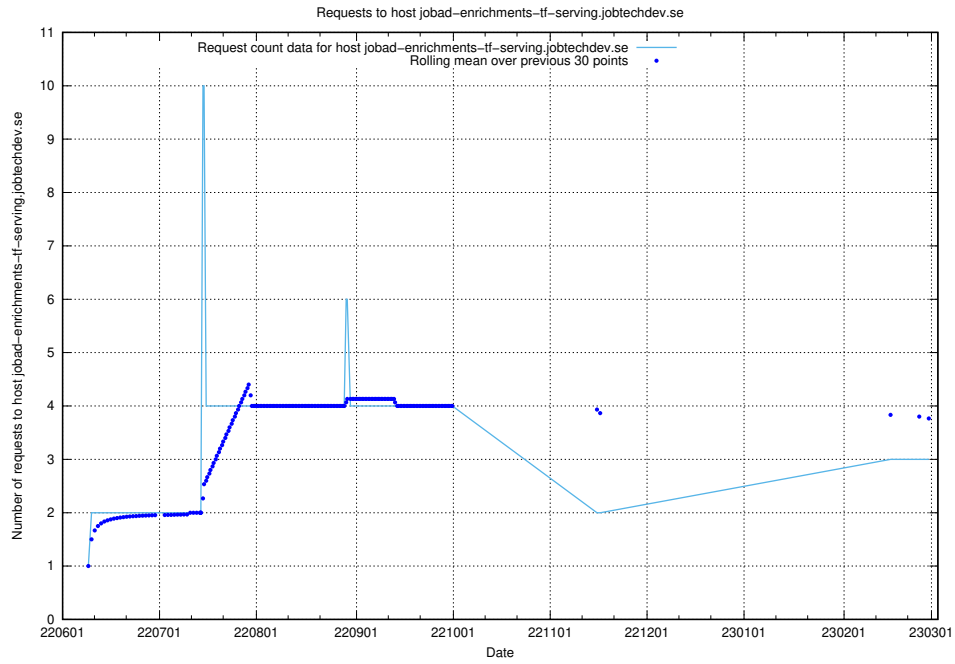

7.212 Usage of `jobad-enrichments-tf-serving.jobtechdev.se`

Here, we count the number of requests to host `jobad-enrichments-tf-serving.jobtechdev.se`.