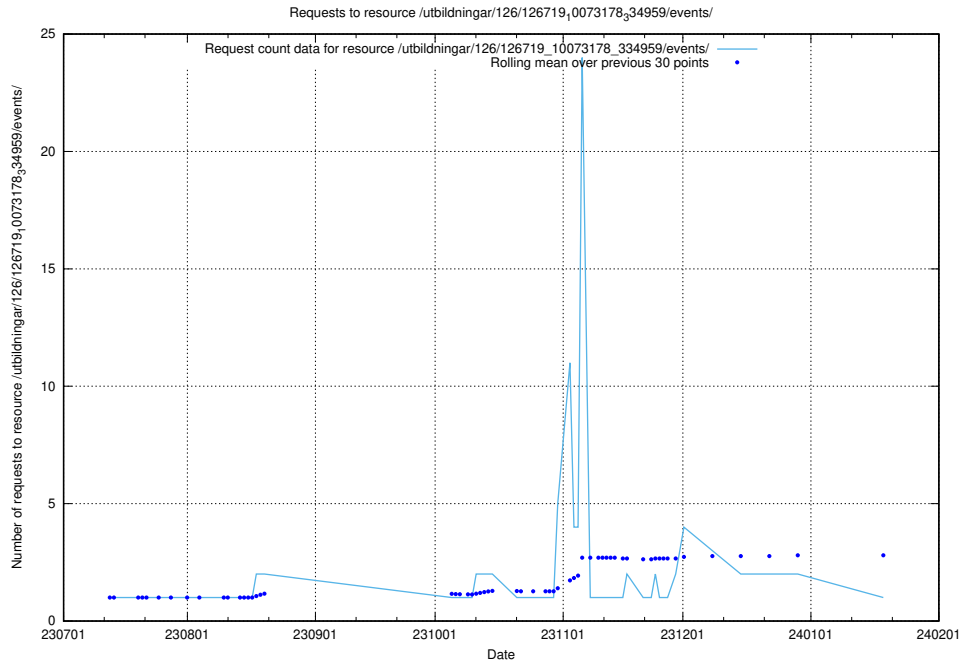

5.4661 Usage of /utbildningar/126/126719_10073178_334959/events/

Here, we count the number of requests to resource /utbildningar/126/126719_10073178_334959/events/