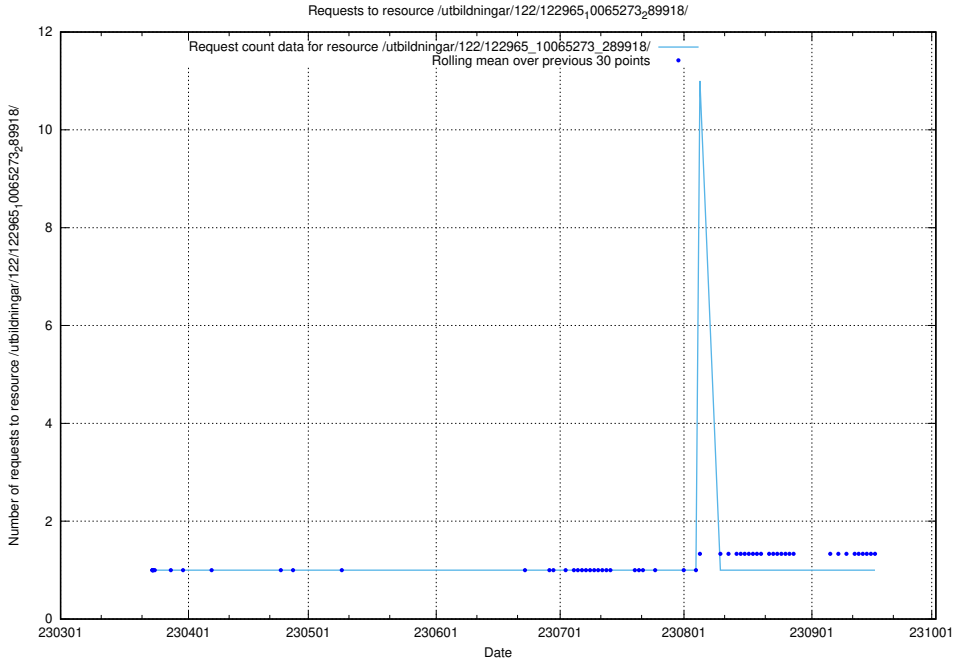

5.4694 Usage of /utbildningar/122/122965_10065273_289918/

Here, we count the number of requests to resource /utbildningar/122/122965_10065273_289918/.