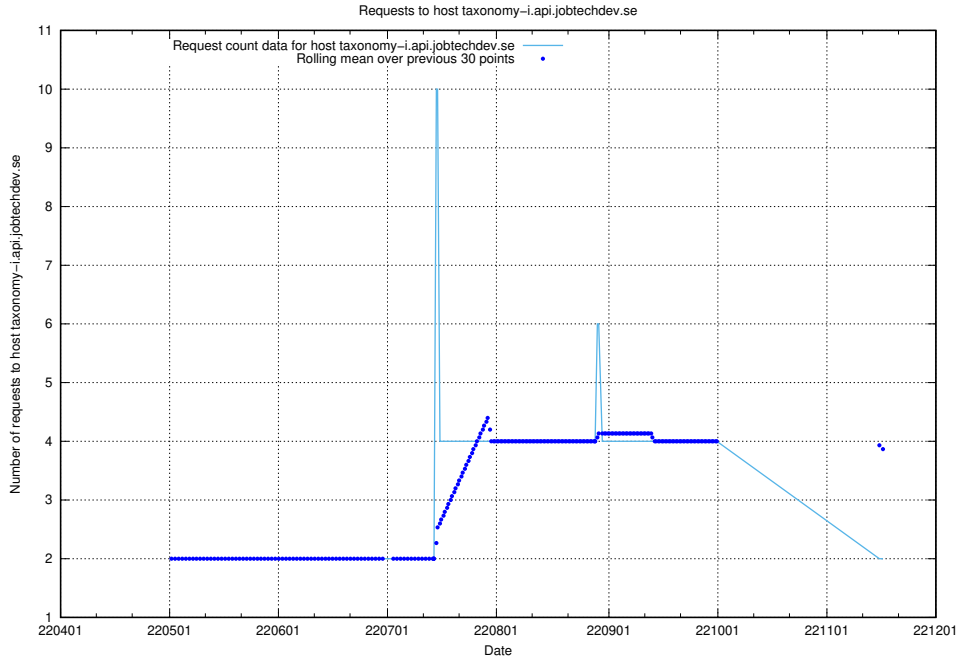

7.435 Usage of taxonomy-i.api.jobtechdev.se

Here, we count the number of requests to host taxonomy-i.api.jobtechdev.se.