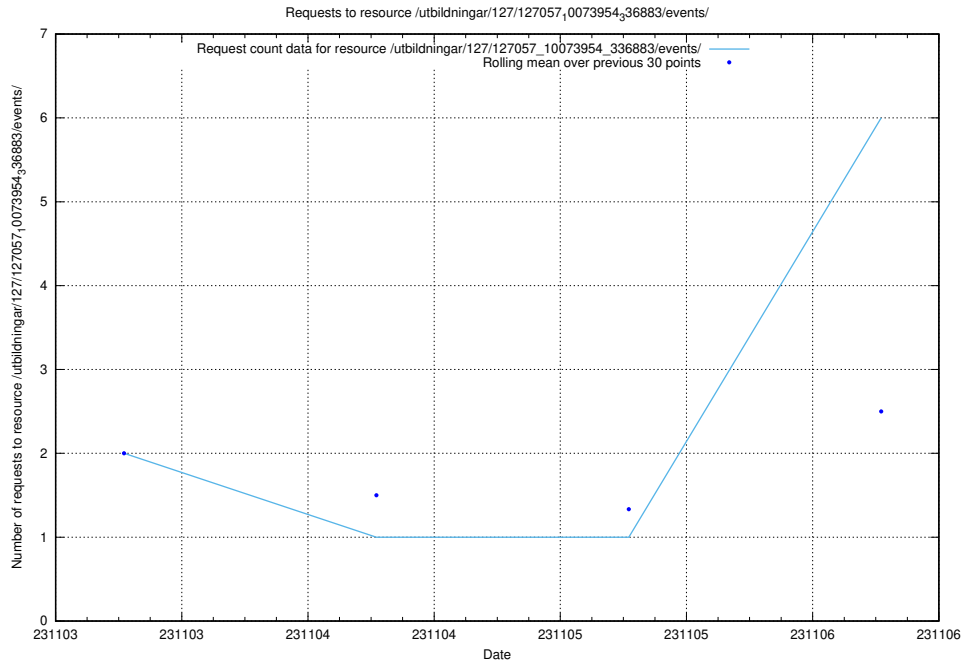

5.62 Usage of /utbildningar/127/127057_10073954_336883/events/

Here, we count the number of requests to resource /utbildningar/127/127057_10073954_336883/events/