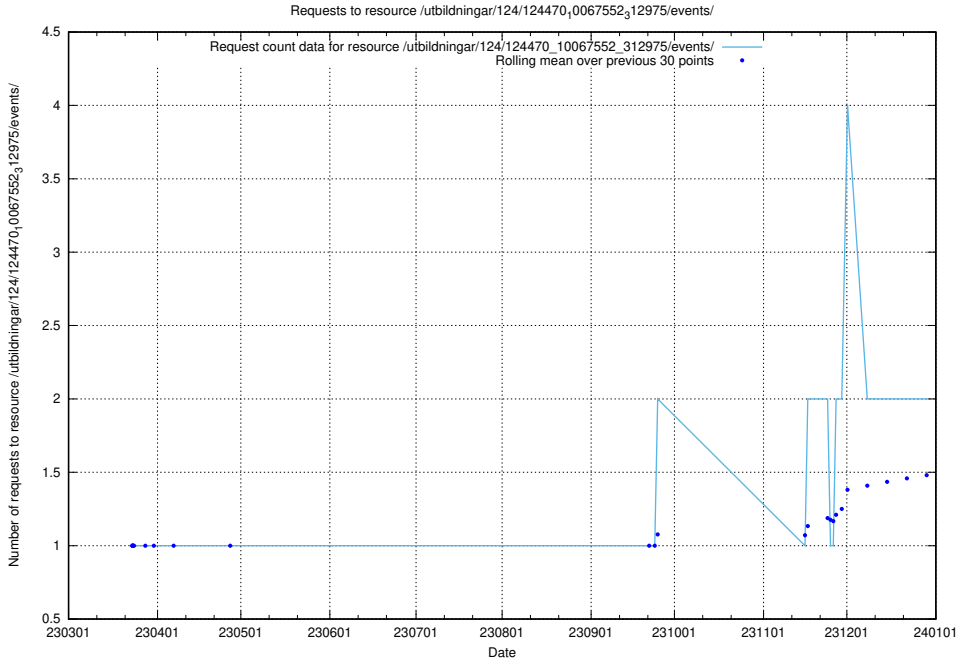

5.480 Usage of /utbildningar/124/124470_10067552_312975/events/

Here, we count the number of requests to resource /utbildningar/124/124470_10067552_312975/events/