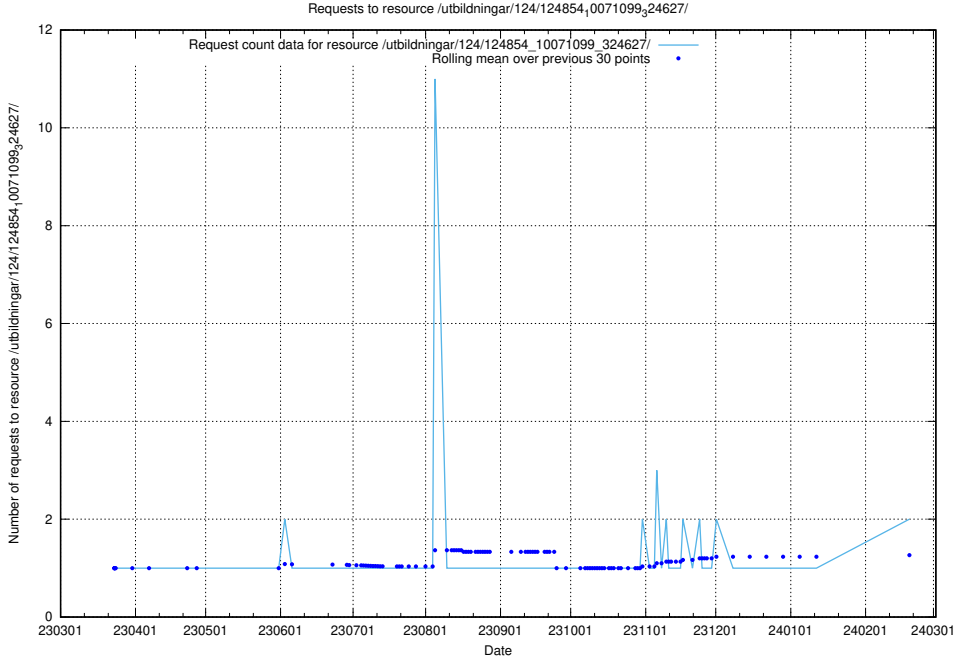

5.343 Usage of /utbildningar/124/124854_10071099_324627/

Here, we count the number of requests to resource /utbildningar/124/124854_10071099_324627/.