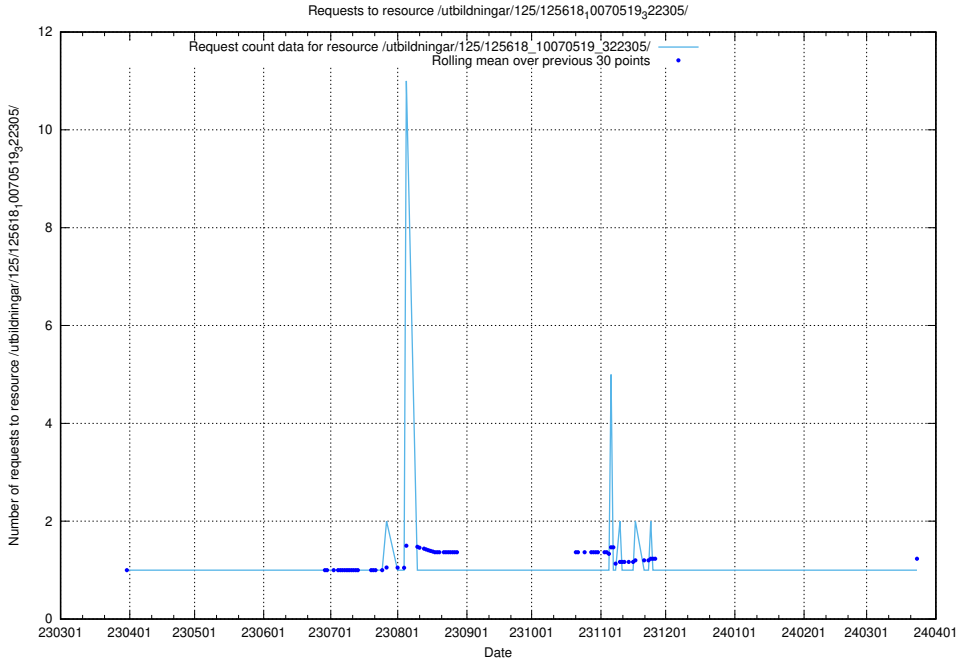

5.5636 Usage of /utbildningar/125/125618_10070519_322305/

Here, we count the number of requests to resource /utbildningar/125/125618_10070519_322305/.