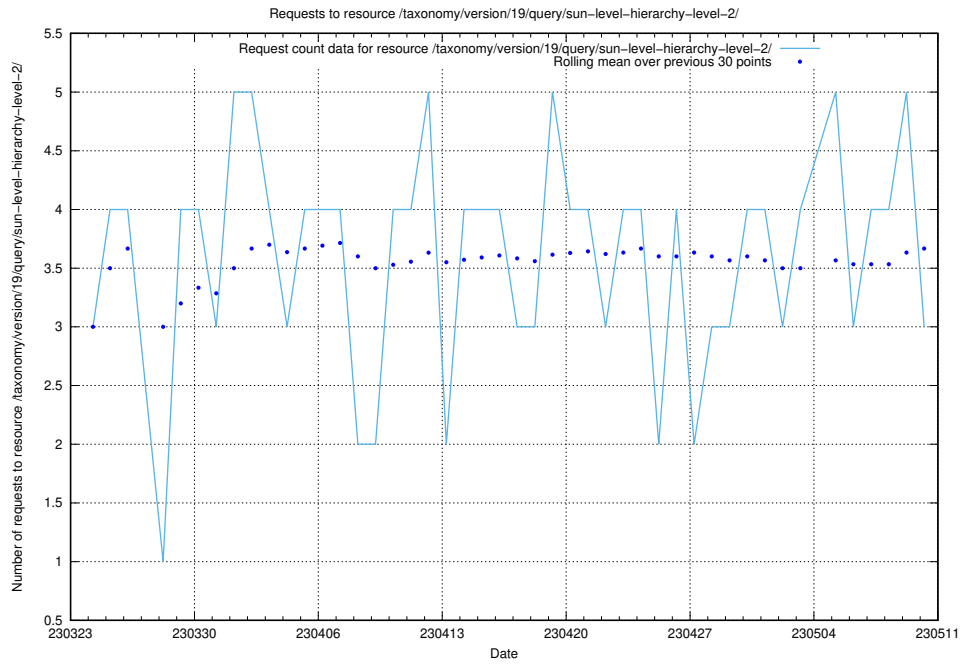

5.281 Usage of /taxonomy/version/19/query/sun-level-hierarchy-level-2/

Here, we count the number of requests to resource /taxonomy/version/19/query/sun-level-hierarchy-level-2/.