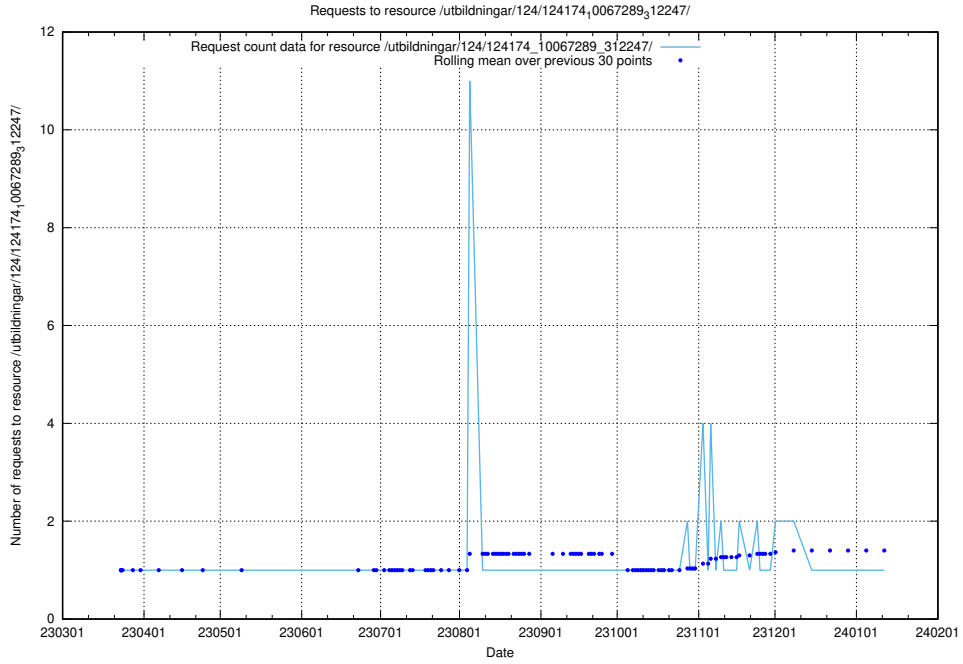

5.3596 Usage of /utbildningar/124/124174_10067289_312247/

Here, we count the number of requests to resource /utbildningar/124/124174_10067289_312247/.