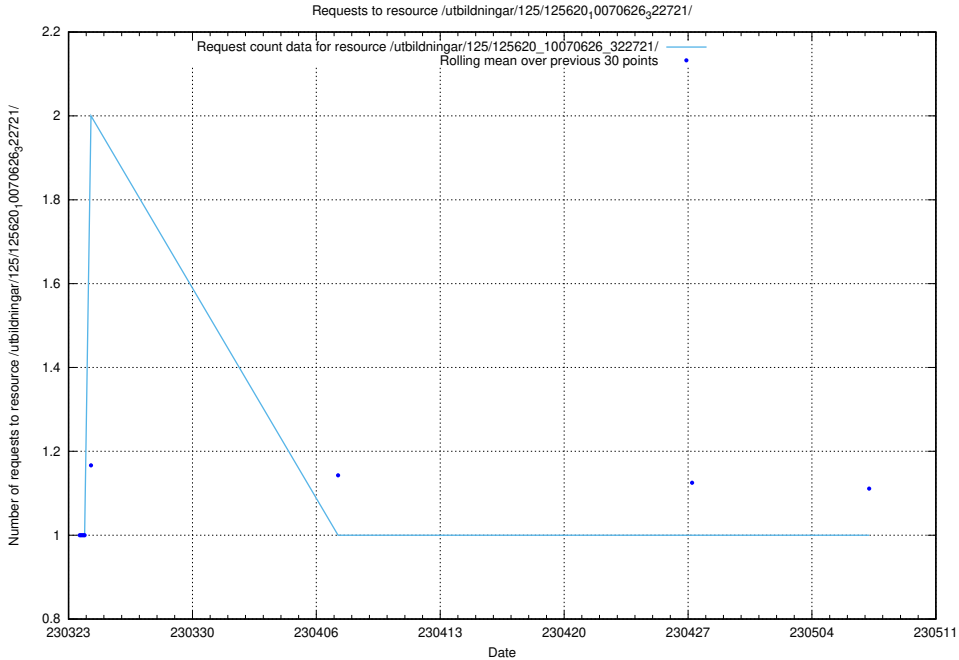

5.908 Usage of /utbildningar/125/125620_10070626_322721/

Here, we count the number of requests to resource /utbildningar/125/125620_10070626_322721/.