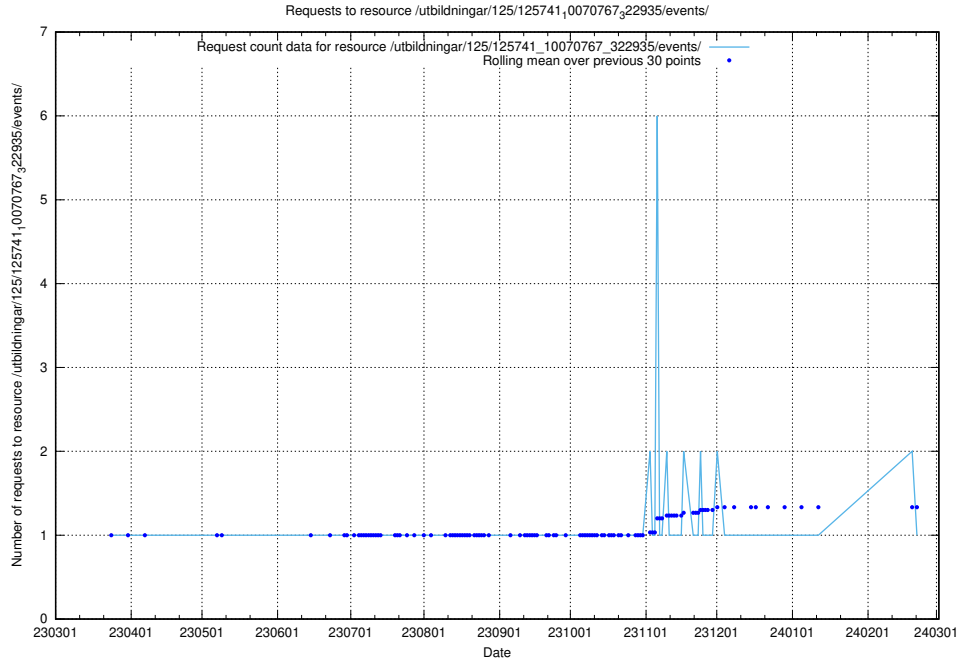

5.5824 Usage of /utbildningar/125/125741_10070767_322935/events/

Here, we count the number of requests to resource /utbildningar/125/125741_10070767_322935/events/