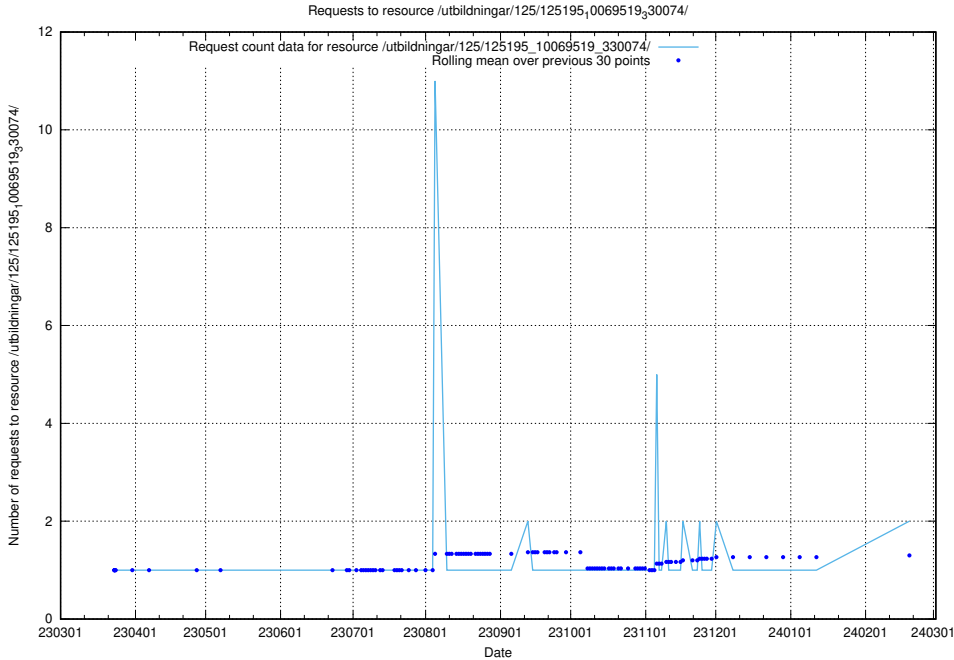

5.325 Usage of /utbildningar/125/125195_10069519_330074/

Here, we count the number of requests to resource /utbildningar/125/125195_10069519_330074/.