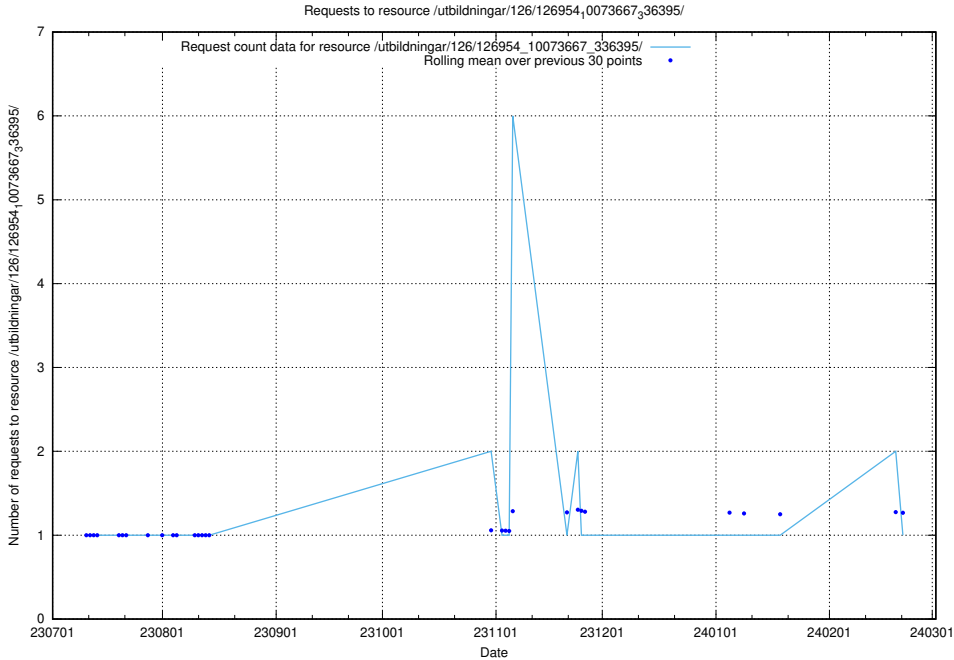

5.4670 Usage of /utbildningar/126/126954_10073667_336395/

Here, we count the number of requests to resource /utbildningar/126/126954_10073667_336395/.