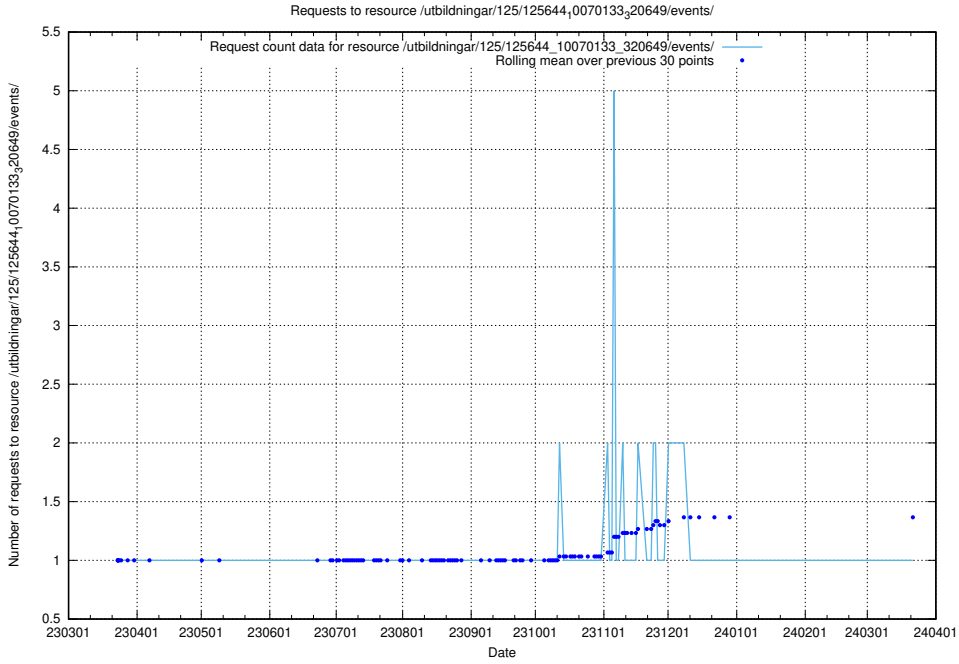

5.890 Usage of /utbildningar/125/125644_10070133_320649/events/

Here, we count the number of requests to resource /utbildningar/125/125644_10070133_320649/events/