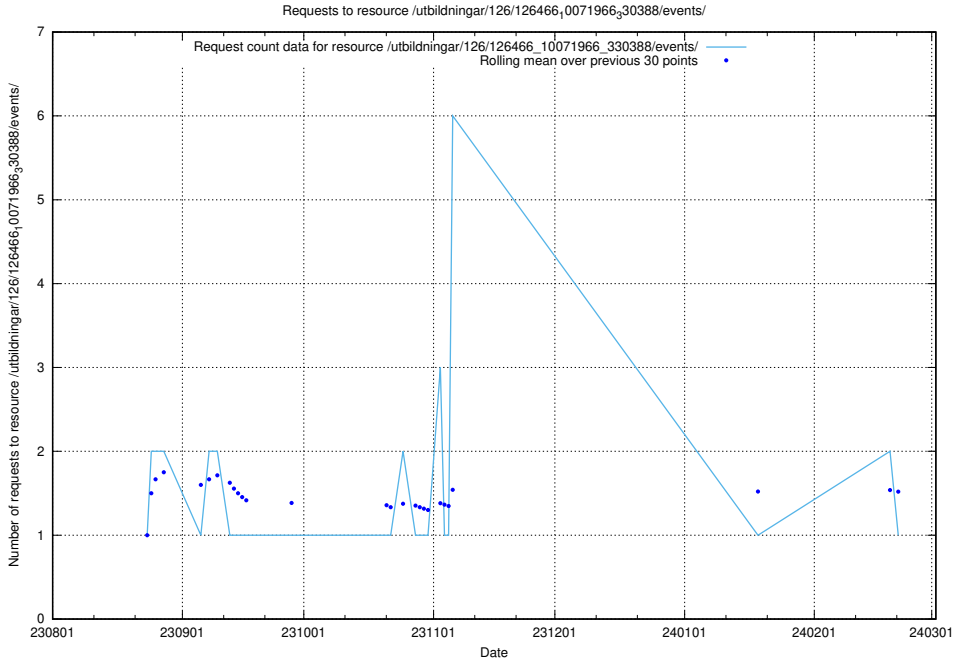

5.4283 Usage of /utbildningar/126/126466_10071966_330388/events/

Here, we count the number of requests to resource /utbildningar/126/126466_10071966_330388/events/