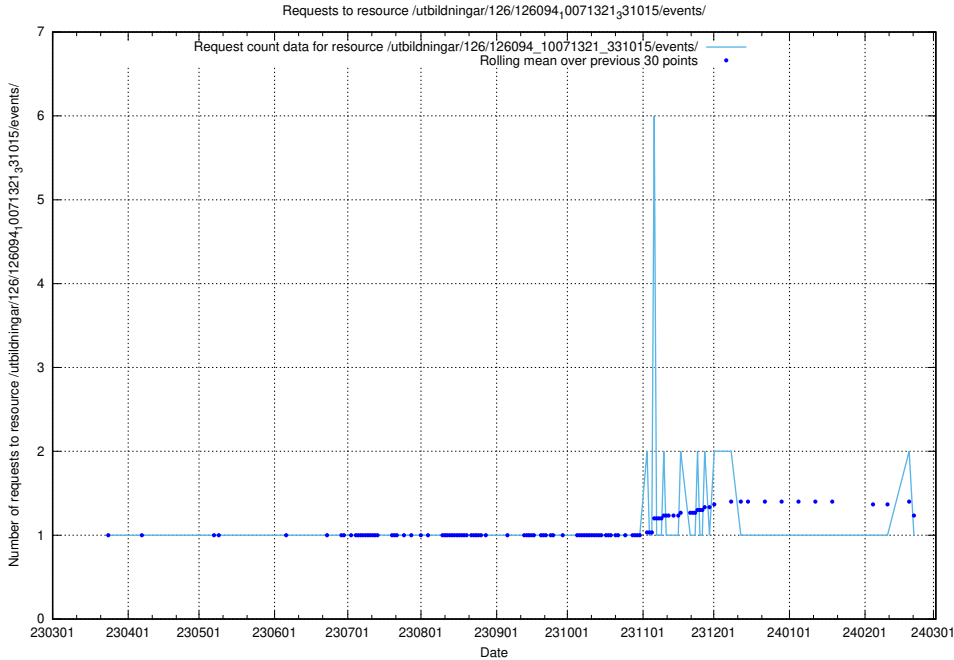

5.5808 Usage of /utbildningar/126/126094_10071321_331015/events/

Here, we count the number of requests to resource /utbildningar/126/126094_10071321_331015/events/