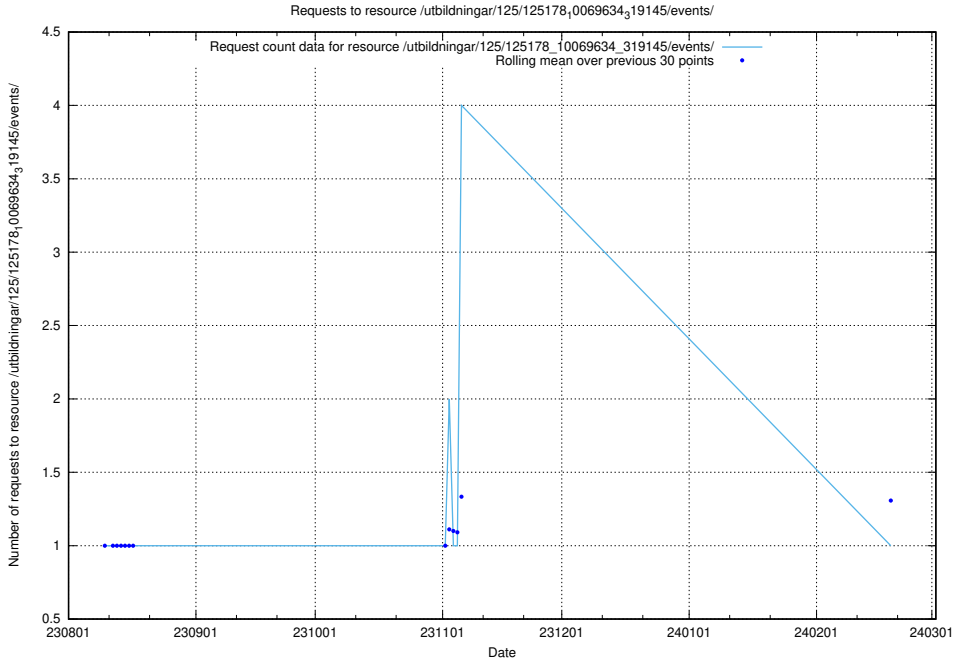

5.4400 Usage of /utbildningar/125/125178_10069634_319145/events/

Here, we count the number of requests to resource /utbildningar/125/125178_10069634_319145/events/