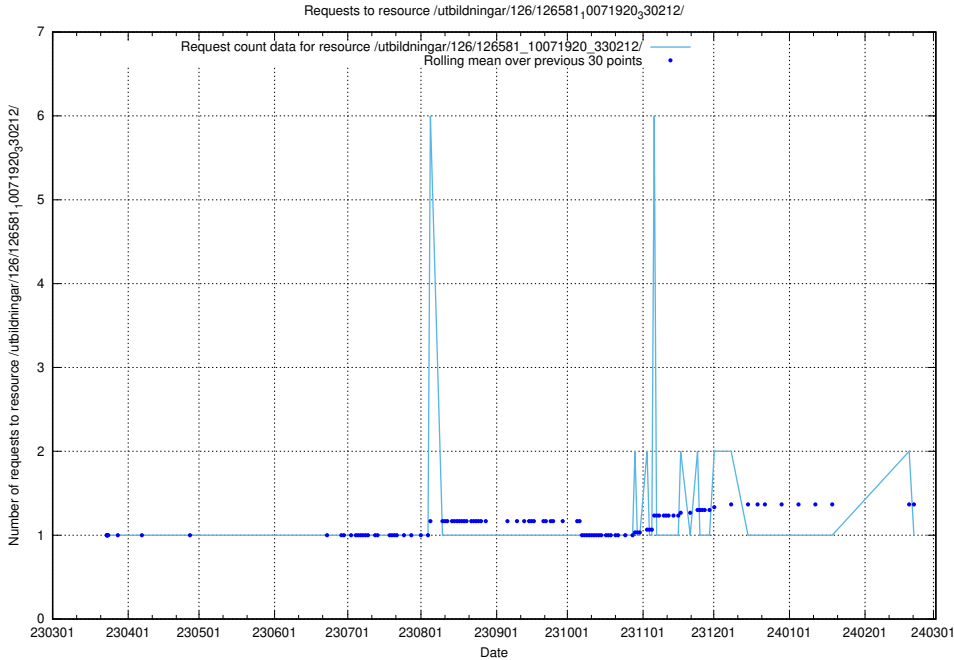

5.5985 Usage of /utbildningar/126/126581_10071920_330212/

Here, we count the number of requests to resource /utbildningar/126/126581_10071920_330212/.