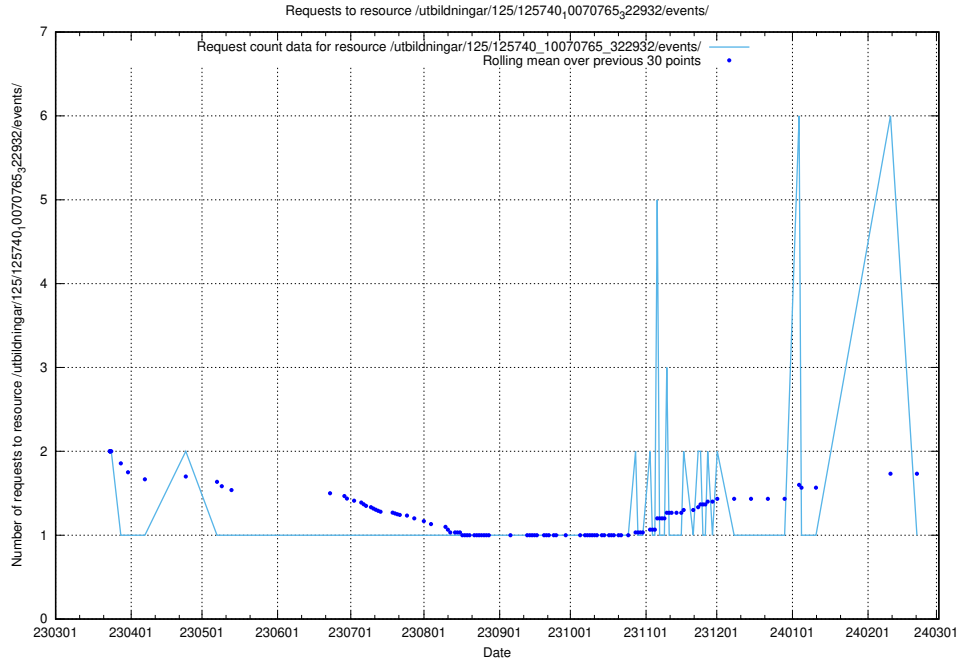

5.5865 Usage of /utbildningar/125/125740_10070765_322932/events/

Here, we count the number of requests to resource /utbildningar/125/125740_10070765_322932/events/