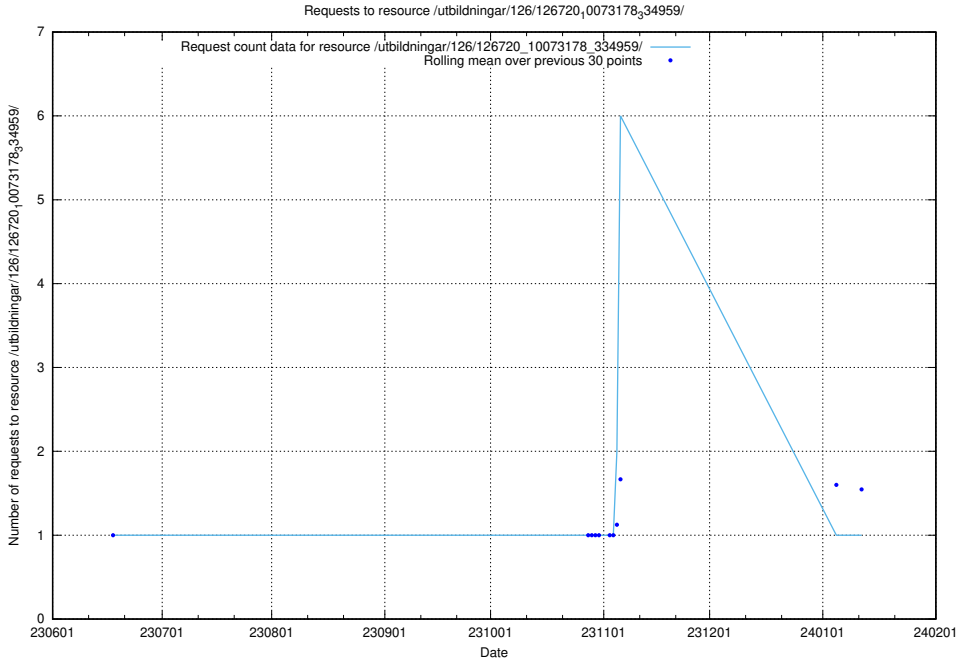

5.5423 Usage of /utbildningar/126/126720_10073178_334959/

Here, we count the number of requests to resource /utbildningar/126/126720_10073178_334959/.