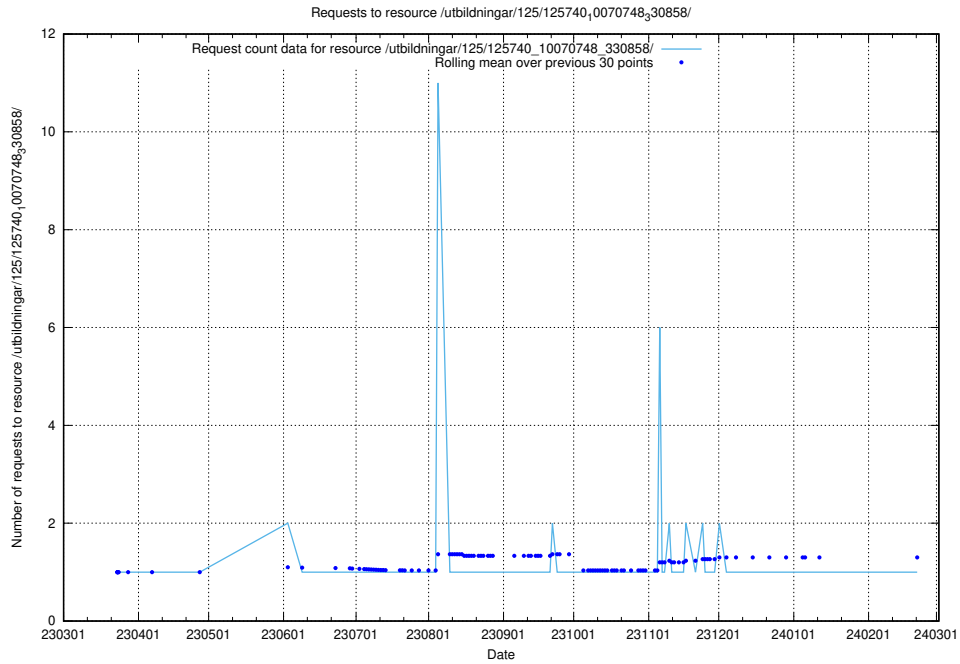

5.820 Usage of /utbildningar/125/125740_10070748_330858/

Here, we count the number of requests to resource /utbildningar/125/125740_10070748_330858/.