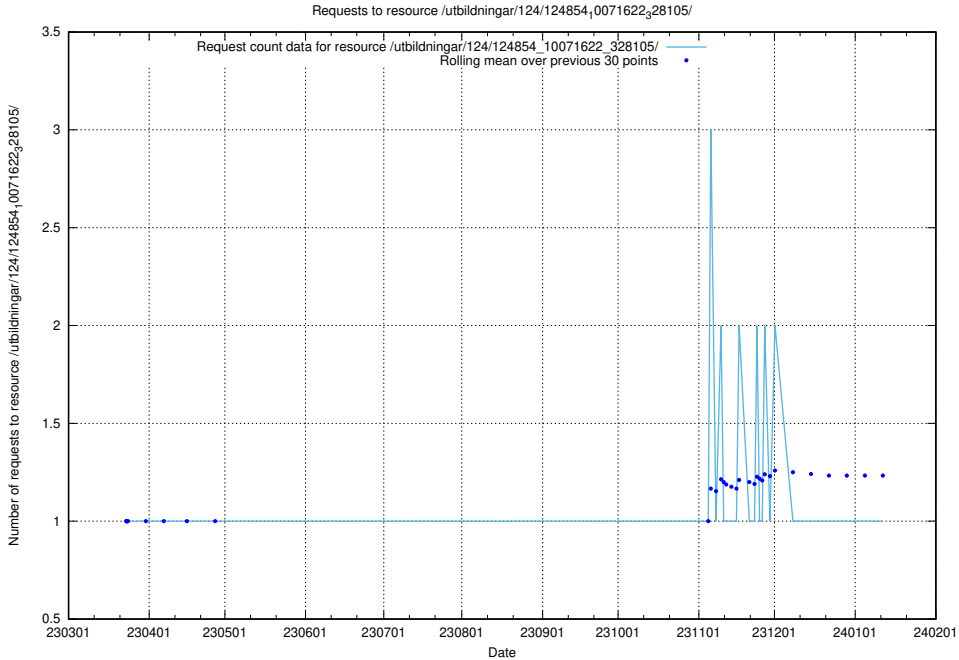

5.1050 Usage of /utbildningar/124/124854_10071622_328105/

Here, we count the number of requests to resource /utbildningar/124/124854_10071622_328105/.