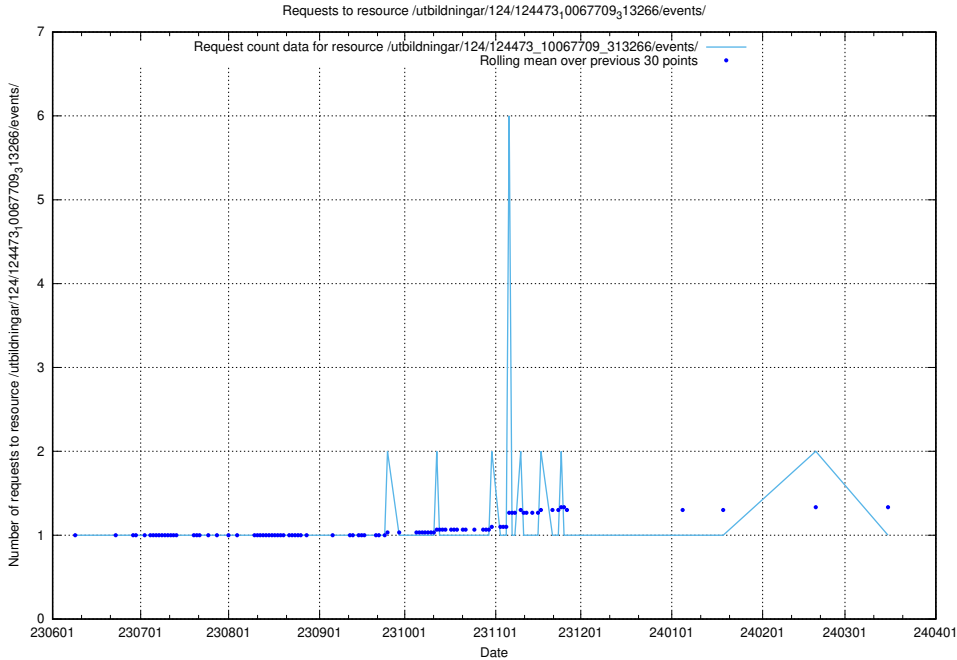

### 5.5474 Usage of /utbildningar/124/124473\_10067709\_313266/events/

Here, we count the number of requests to resource /utbildningar/124/124473\_10067709\_313266/events/