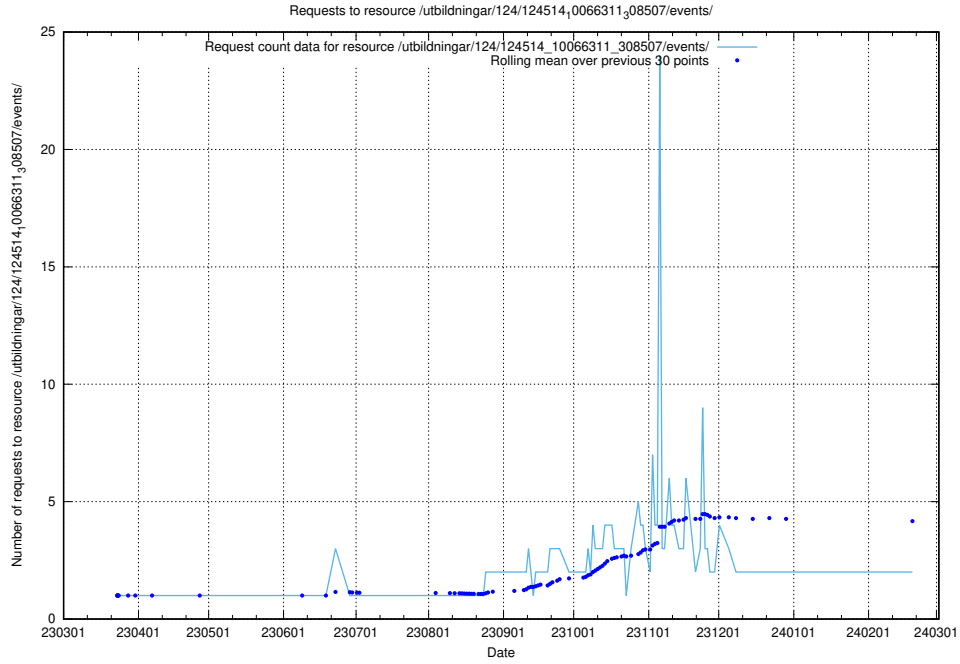

5.362 Usage of /utbildningar/124/124514_10066311_308507/events/

Here, we count the number of requests to resource /utbildningar/124/124514_10066311_308507/events/