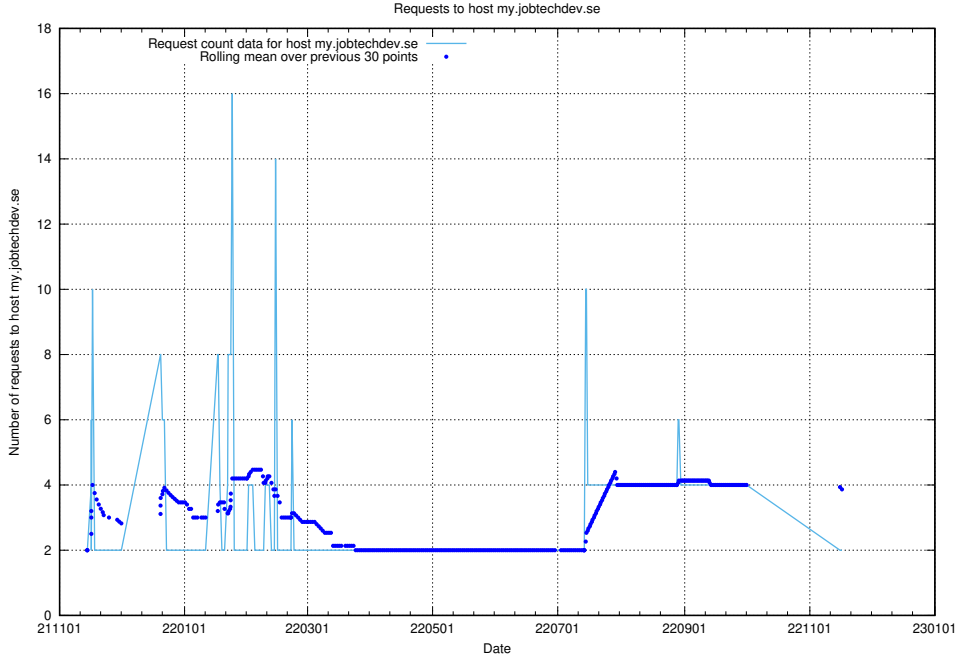

7.565 Usage of my.jobtechdev.se

Here, we count the number of requests to host my.jobtechdev.se.