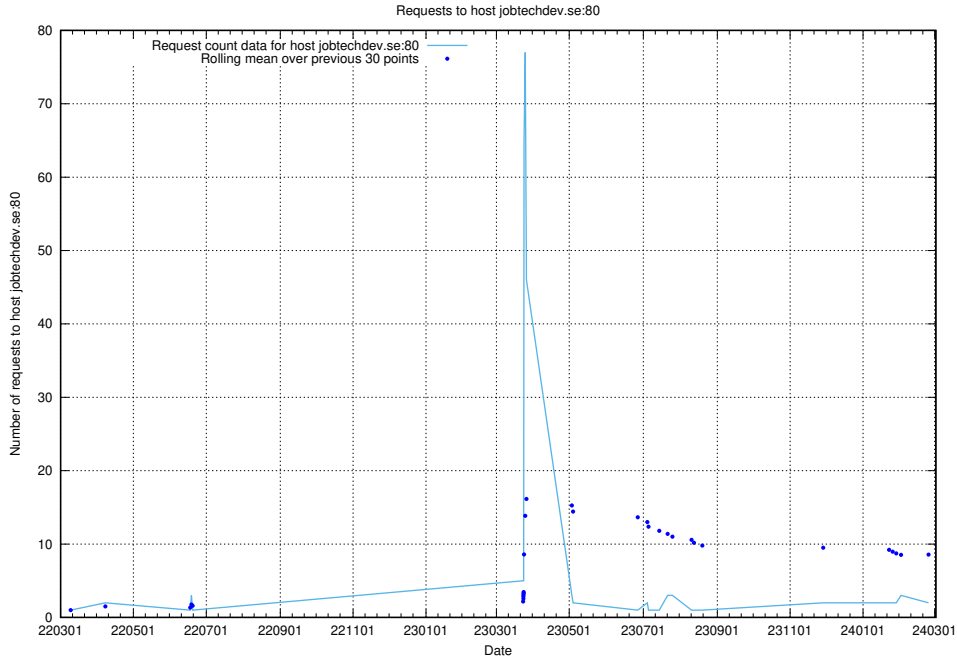

### 7.505 Usage of jobtechdev.se:80

Here, we count the number of requests to host jobtechdev.se:80.