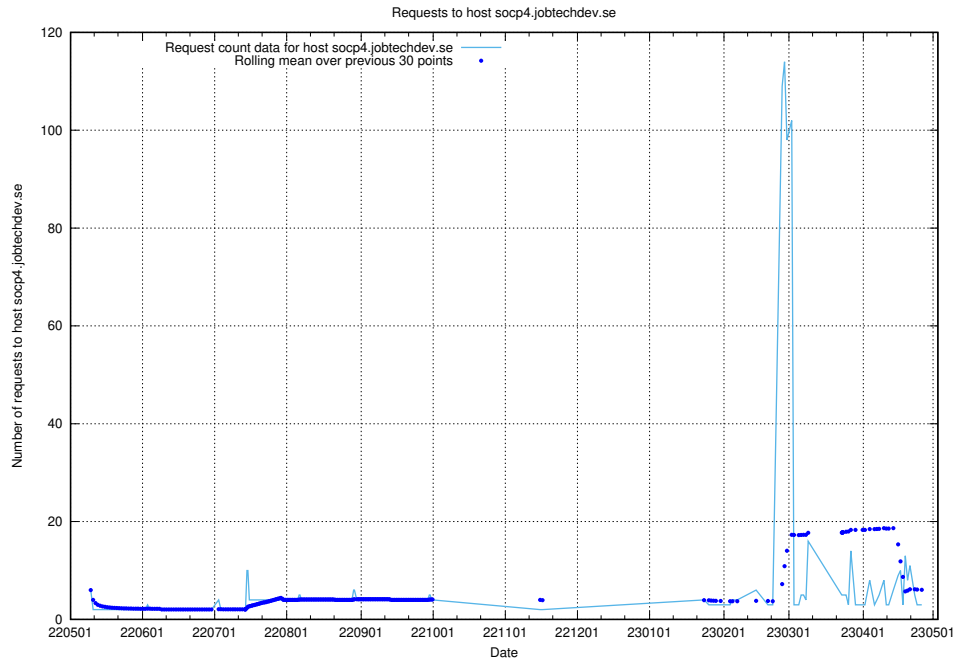

7.215 Usage of socp4.jobtechdev.se

Here, we count the number of requests to host socp4.jobtechdev.se.