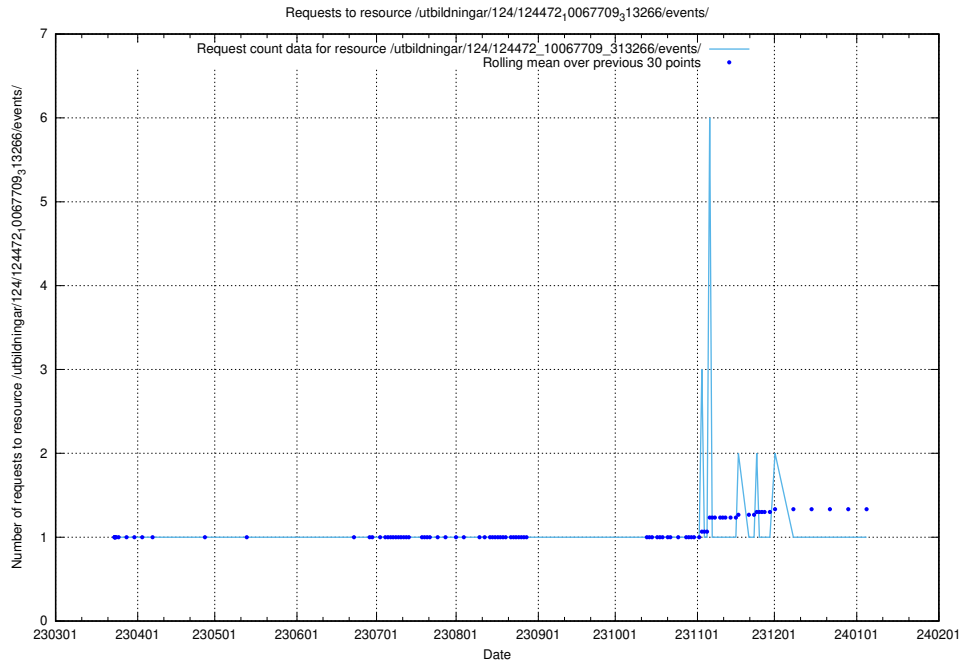

5.2575 Usage of /utbildningar/124/124472_10067709_313266/events/

Here, we count the number of requests to resource /utbildningar/124/124472_10067709_313266/events/