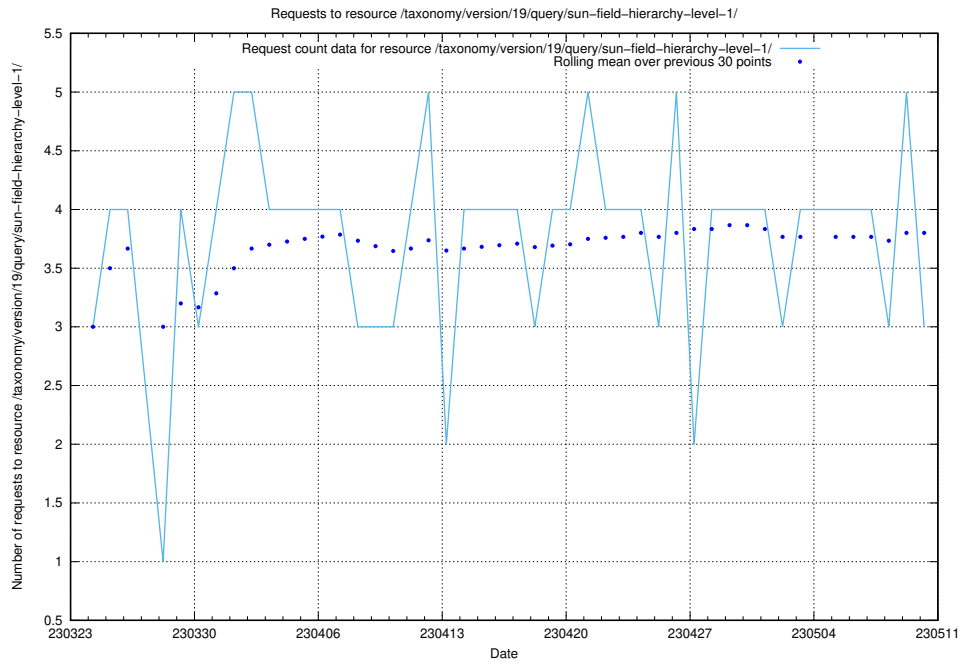

5.282 Usage of /taxonomy/version/19/query/sun-field-hierarchy-level-1/

Here, we count the number of requests to resource /taxonomy/version/19/query/sun-field-hierarchy-level-1/.