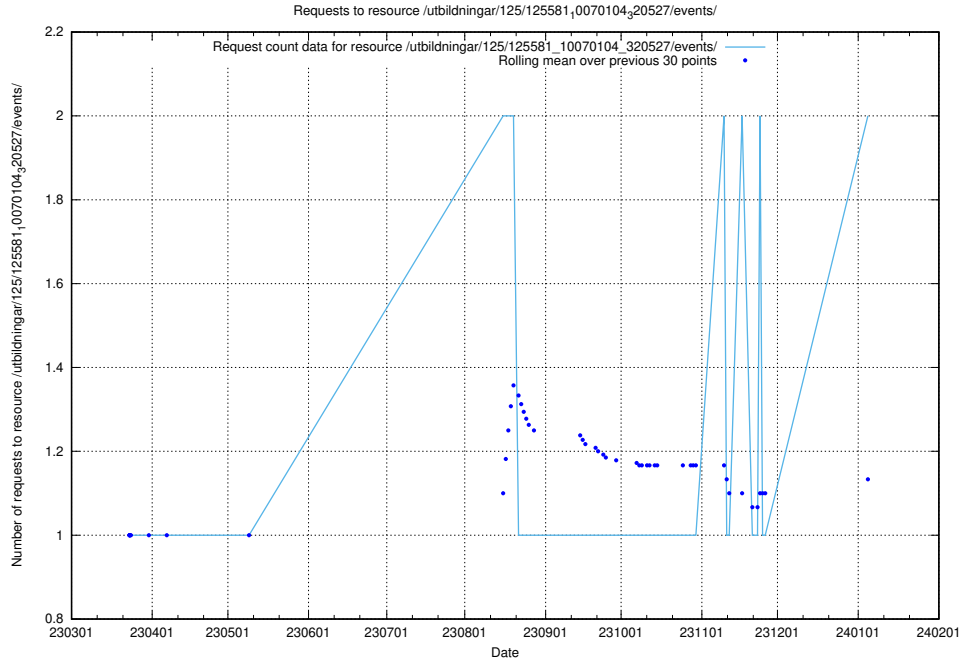

5.317 Usage of /utbildningar/125/125581_10070104_320527/events/

Here, we count the number of requests to resource /utbildningar/125/125581_10070104_320527/events/