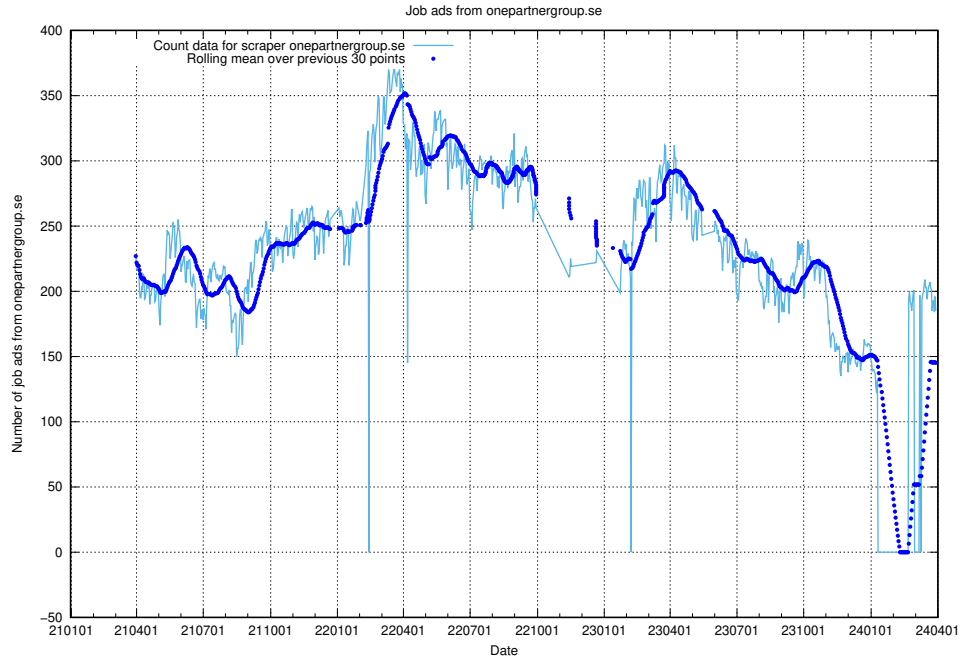

13.12 Number of ads by scraper onepartnergroup.se

Here, we count the number of job ads scraped from onepartnergroup.se.