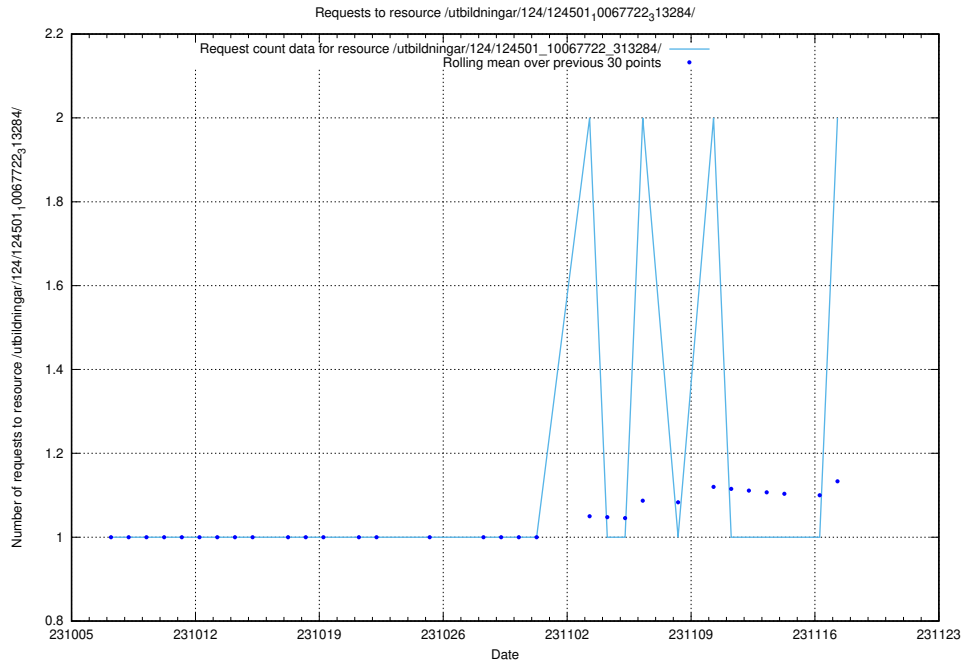

5.567 Usage of /utbildningar/124/124501_10067722_313284/

Here, we count the number of requests to resource /utbildningar/124/124501_10067722_313284/.