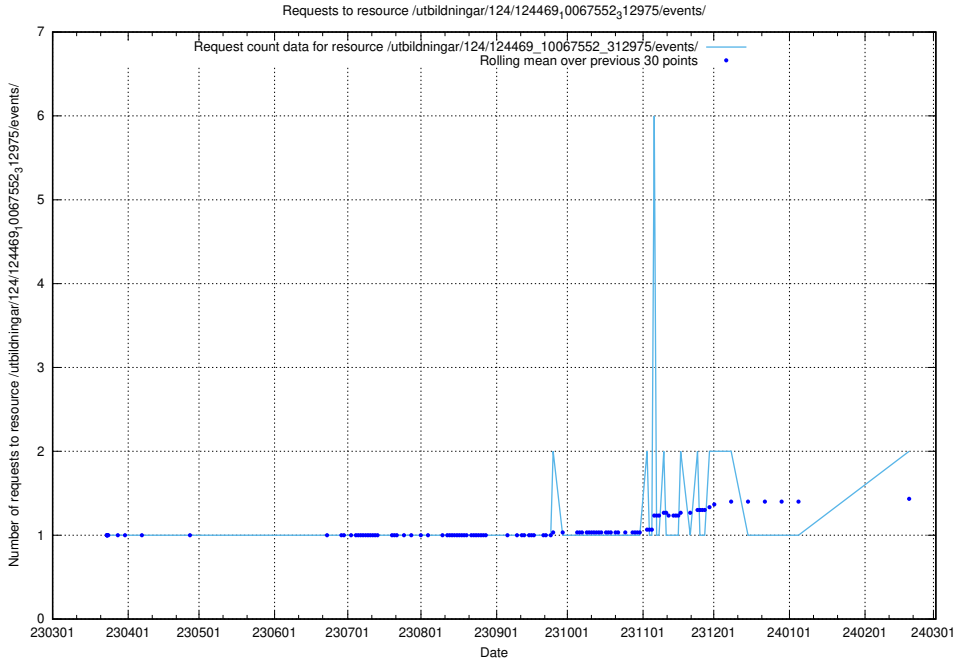

5.491 Usage of /utbildningar/124/124469_10067552_312975/events/

Here, we count the number of requests to resource /utbildningar/124/124469_10067552_312975/events/