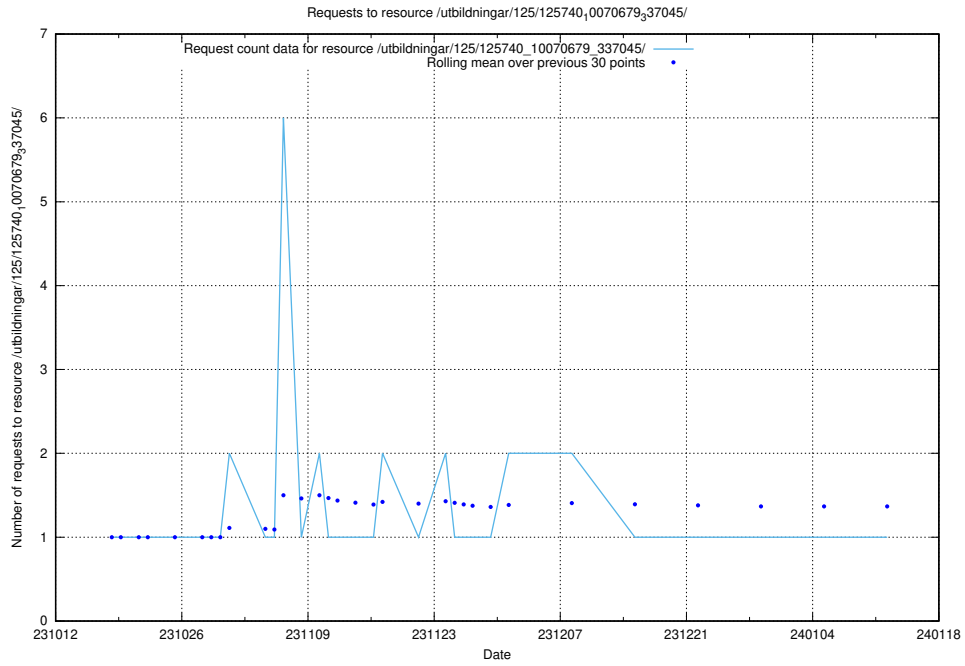

5.3838 Usage of /utbildningar/125/125740_10070679_337045/

Here, we count the number of requests to resource /utbildningar/125/125740_10070679_337045/.