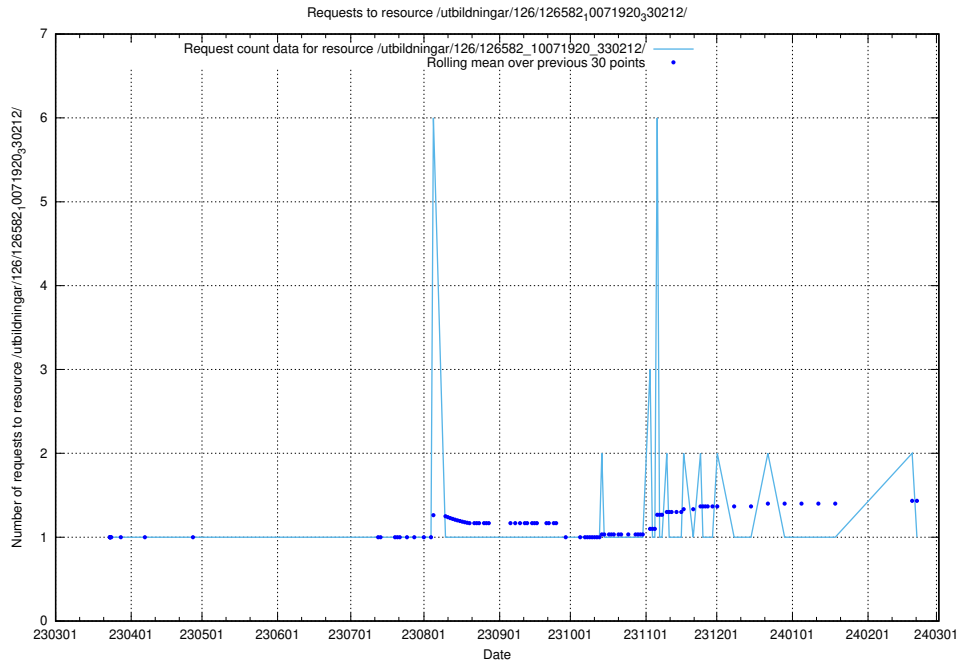

5.5983 Usage of /utbildningar/126/126582_10071920_330212/

Here, we count the number of requests to resource /utbildningar/126/126582_10071920_330212/.