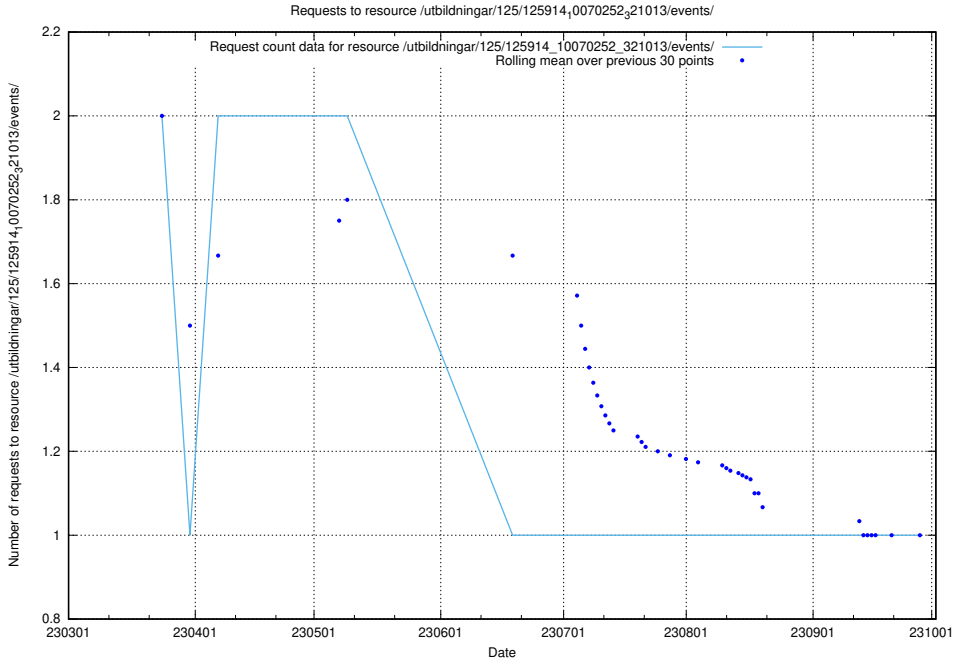

5.5759 Usage of /utbildningar/125/125914_10070252_321013/events/

Here, we count the number of requests to resource /utbildningar/125/125914_10070252_321013/events/