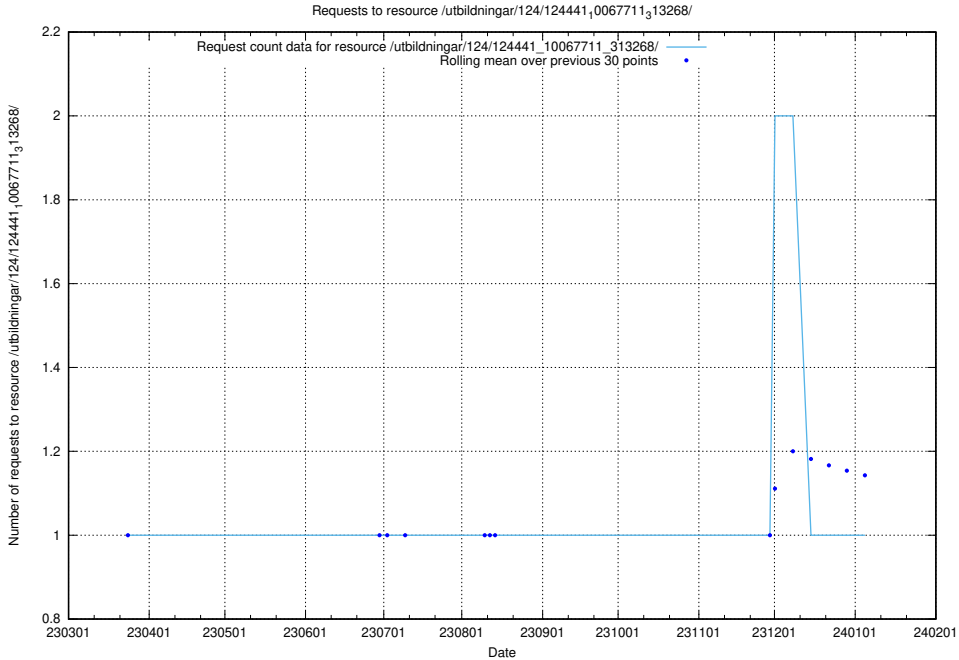

5.5836 Usage of /utbildningar/124/124441_10067711_313268/

Here, we count the number of requests to resource /utbildningar/124/124441_10067711_313268/.