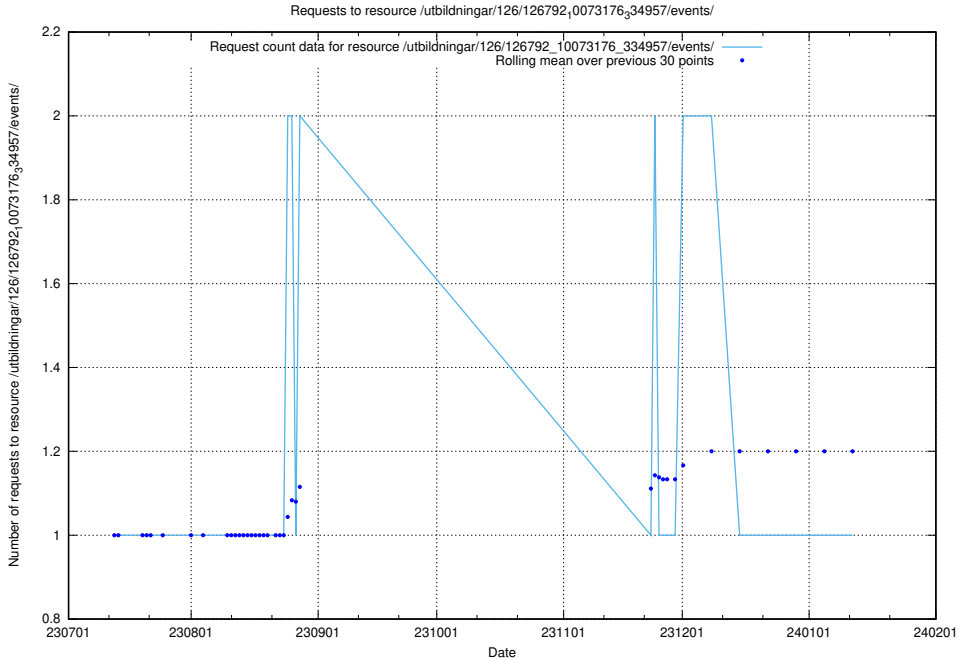

5.4659 Usage of /utbildningar/126/126792_10073176_334957/events/

Here, we count the number of requests to resource /utbildningar/126/126792_10073176_334957/events/