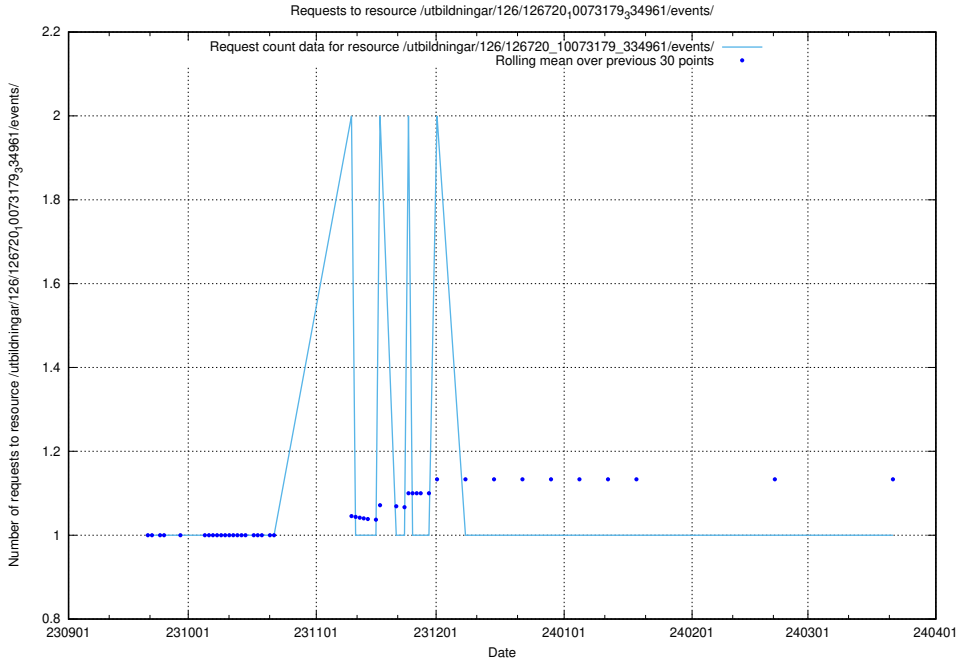

5.4075 Usage of /utbildningar/126/126720_10073179_334961/events/

Here, we count the number of requests to resource /utbildningar/126/126720_10073179_334961/events/