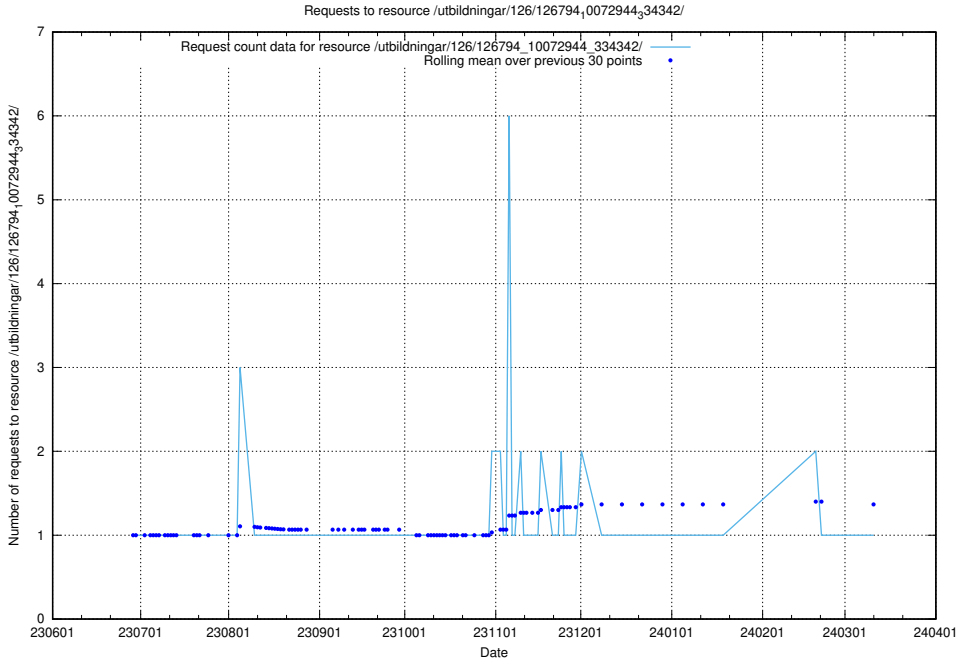

5.4994 Usage of /utbildningar/126/126794_10072944_334342/

Here, we count the number of requests to resource /utbildningar/126/126794_10072944_334342/.