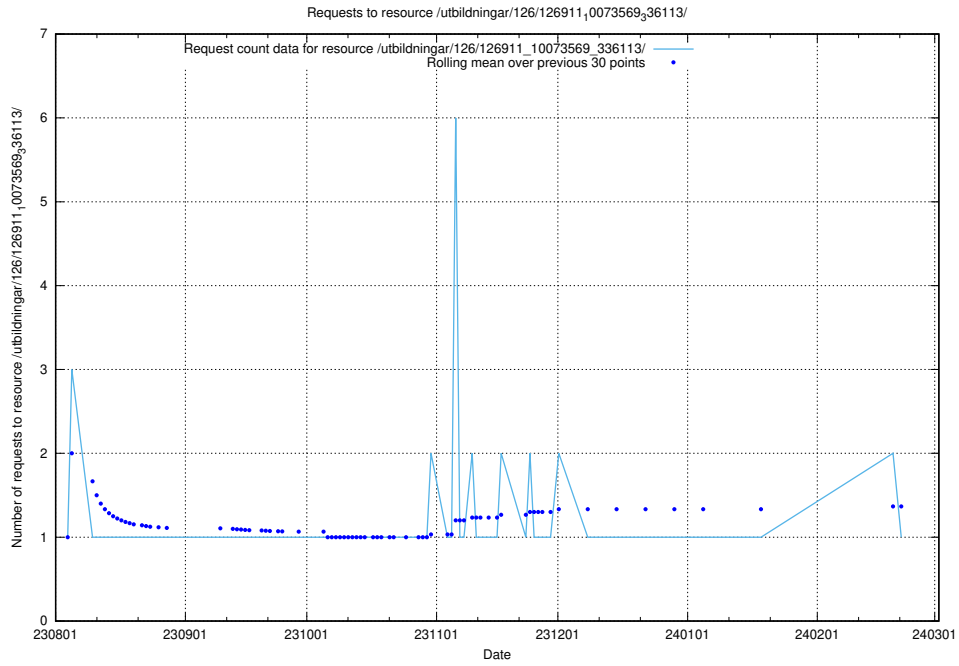

5.4428 Usage of /utbildningar/126/126911_10073569_336113/

Here, we count the number of requests to resource /utbildningar/126/126911_10073569_336113/.