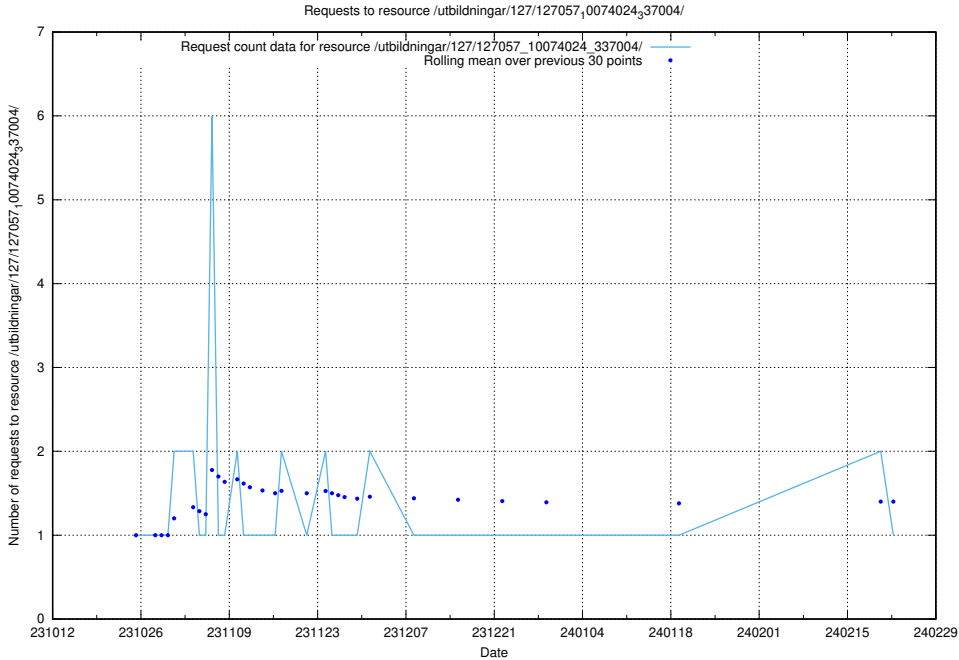

5.3756 Usage of /utbildningar/127/127057_10074024_337004/

Here, we count the number of requests to resource /utbildningar/127/127057_10074024_337004/.