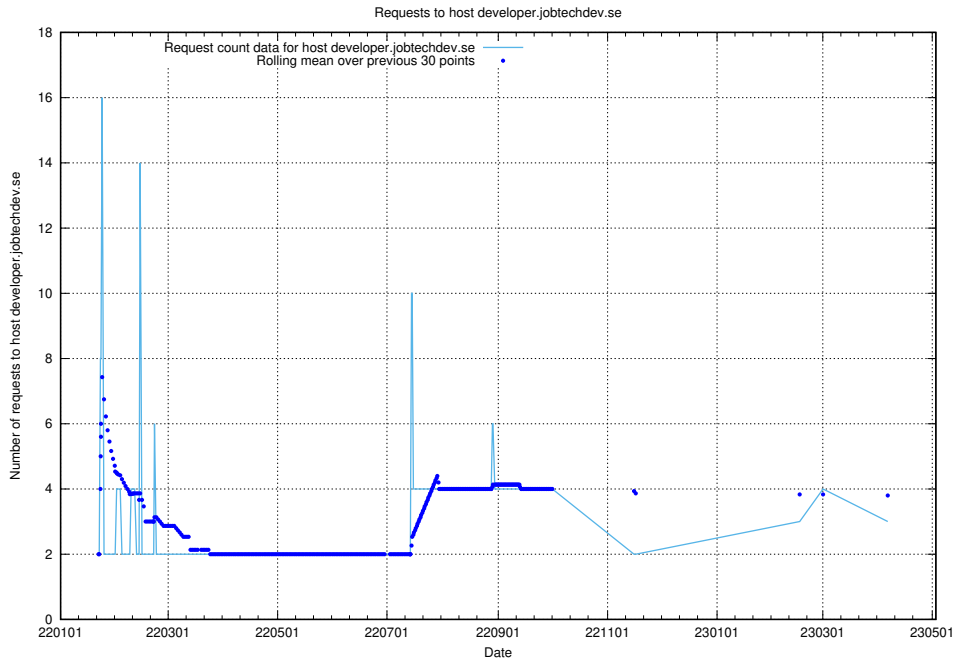

7.163 Usage of developer.jobtechdev.se

Here, we count the number of requests to host developer.jobtechdev.se.