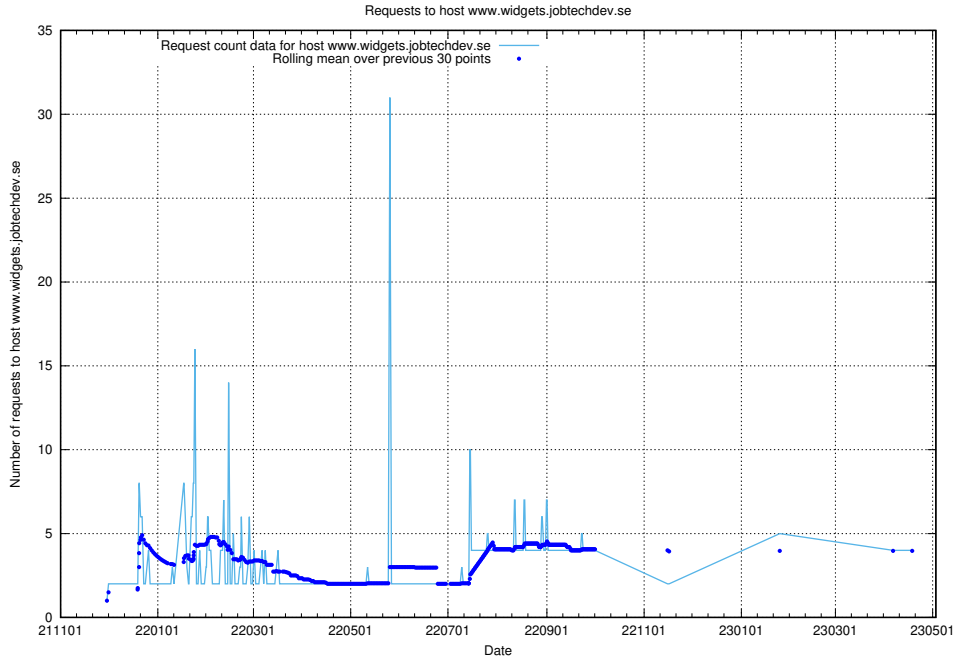

7.135 Usage of www.widgets.jobtechdev.se

Here, we count the number of requests to host www.widgets.jobtechdev.se.