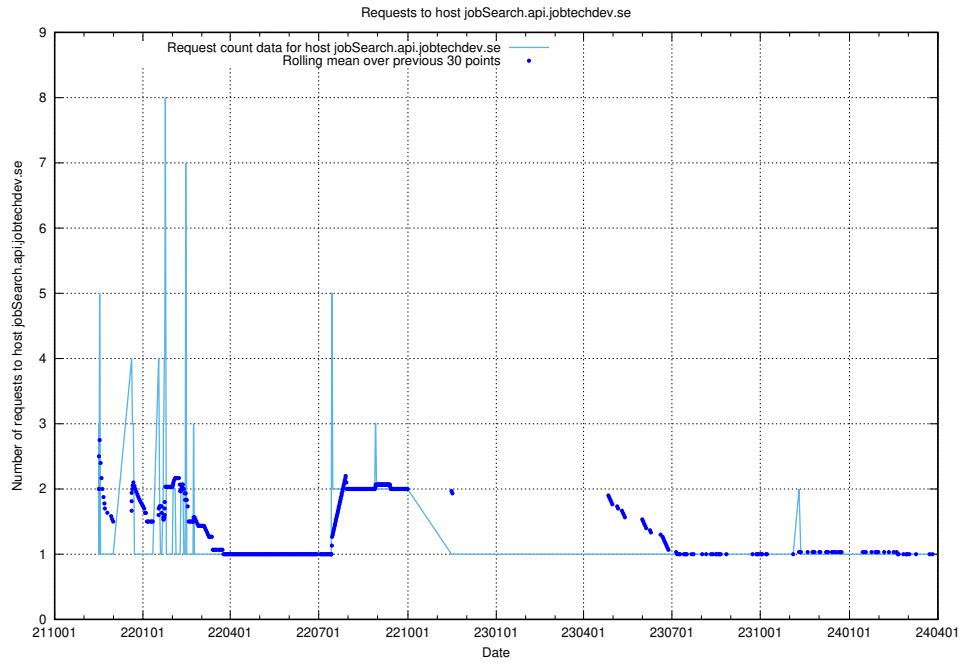

7.647 Usage of jobSearch.api.jobtechdev.se

Here, we count the number of requests to host jobSearch.api.jobtechdev.se.