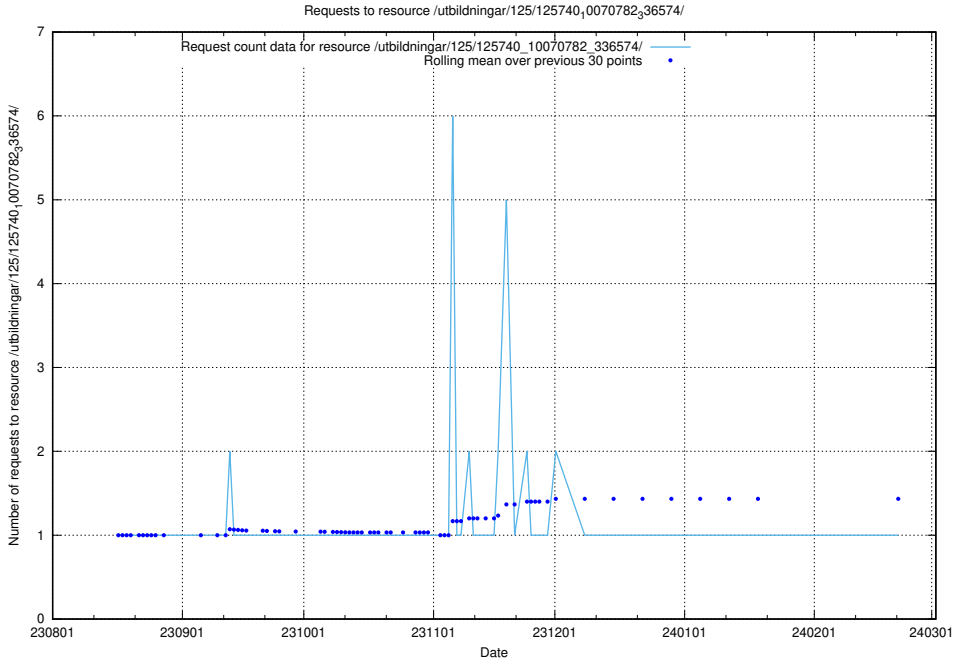

5.4345 Usage of /utbildningar/125/125740_10070782_336574/

Here, we count the number of requests to resource /utbildningar/125/125740_10070782_336574/.