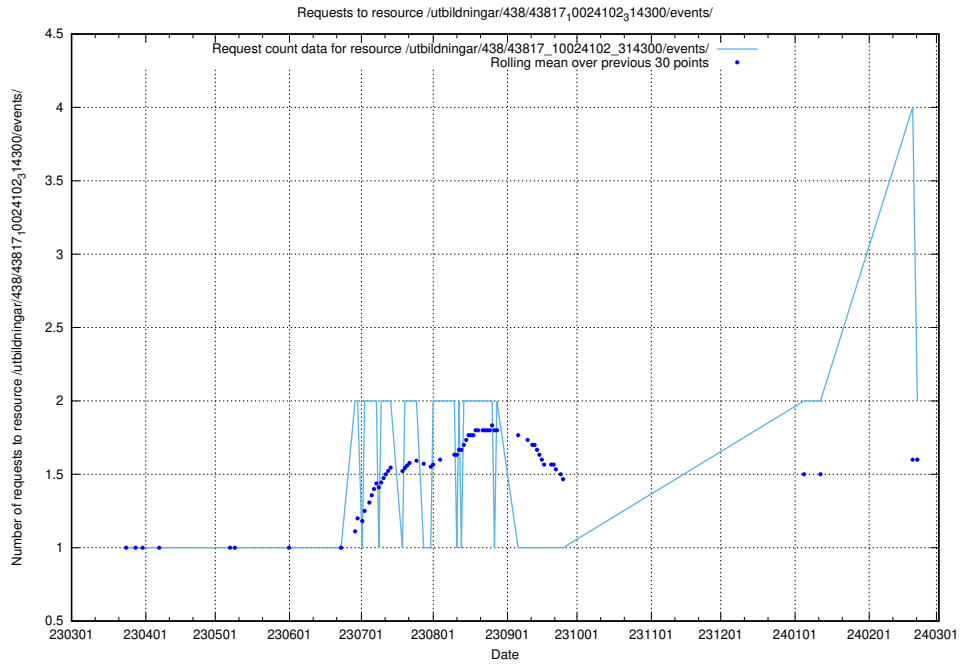

5.772 Usage of /utbildningar/438/43817_10024102_314300/events/

Here, we count the number of requests to resource /utbildningar/438/43817_10024102_314300/events/.