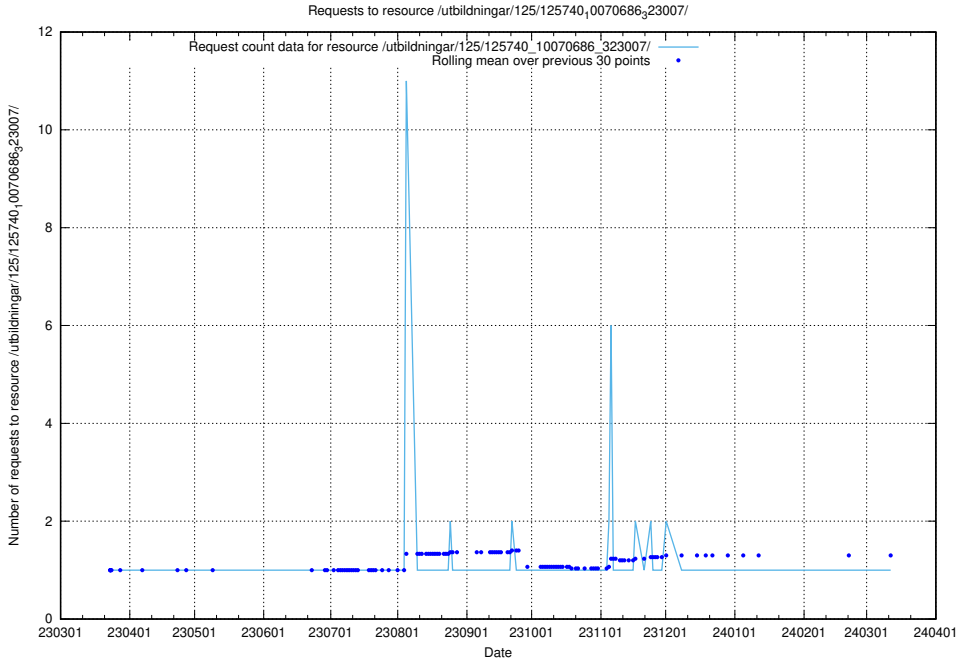

5.828 Usage of /utbildningar/125/125740_10070686_323007/

Here, we count the number of requests to resource /utbildningar/125/125740_10070686_323007/.