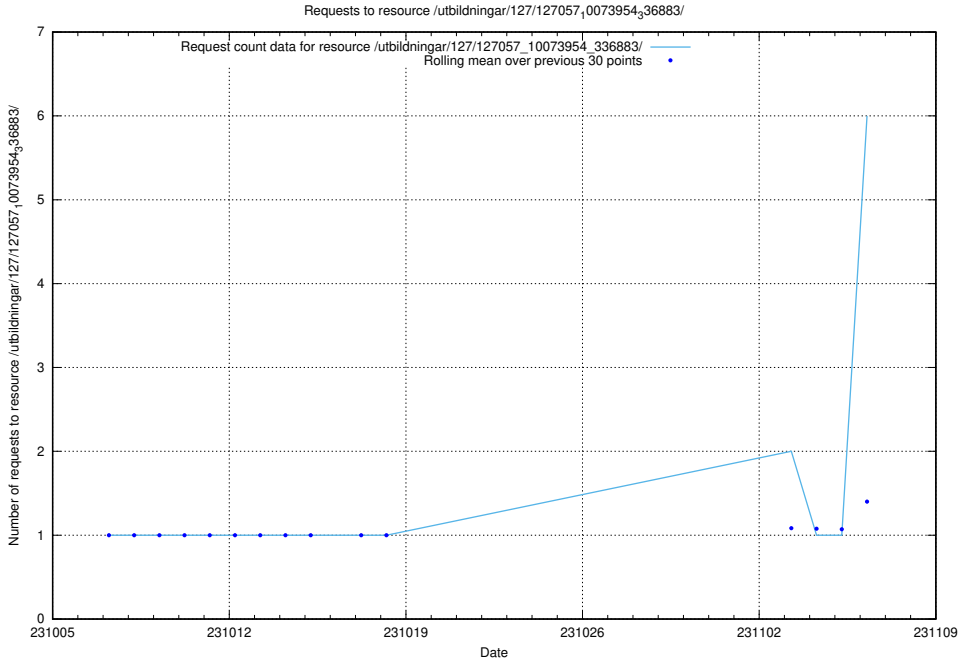

5.69 Usage of /utbildningar/127/127057_10073954_336883/

Here, we count the number of requests to resource /utbildningar/127/127057_10073954_336883/.