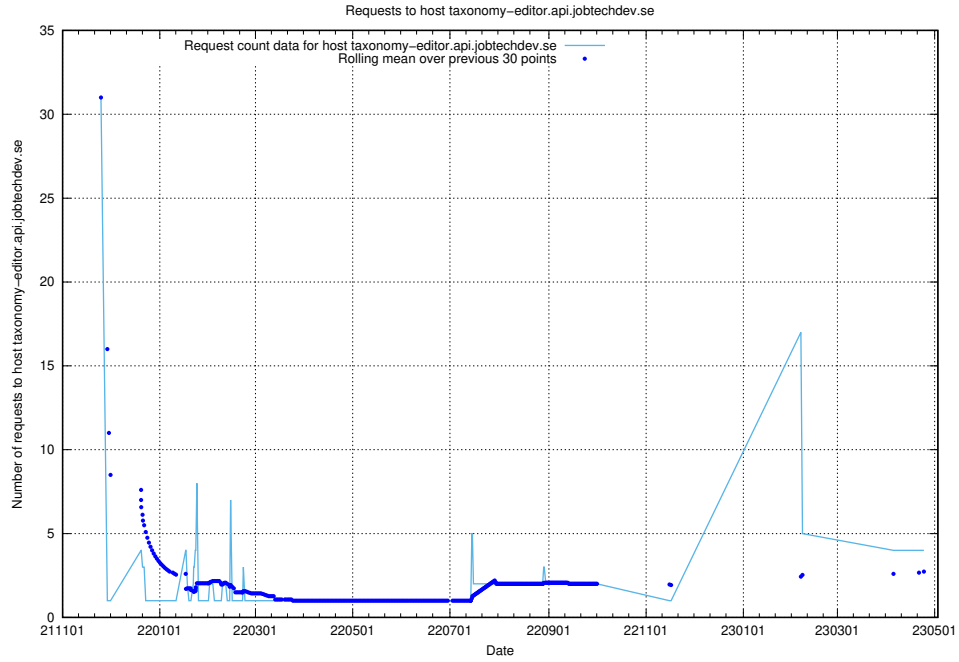

### 7.137 Usage of taxonomy-editor.api.jobtechdev.se

Here, we count the number of requests to host taxonomy-editor.api.jobtechdev.se.