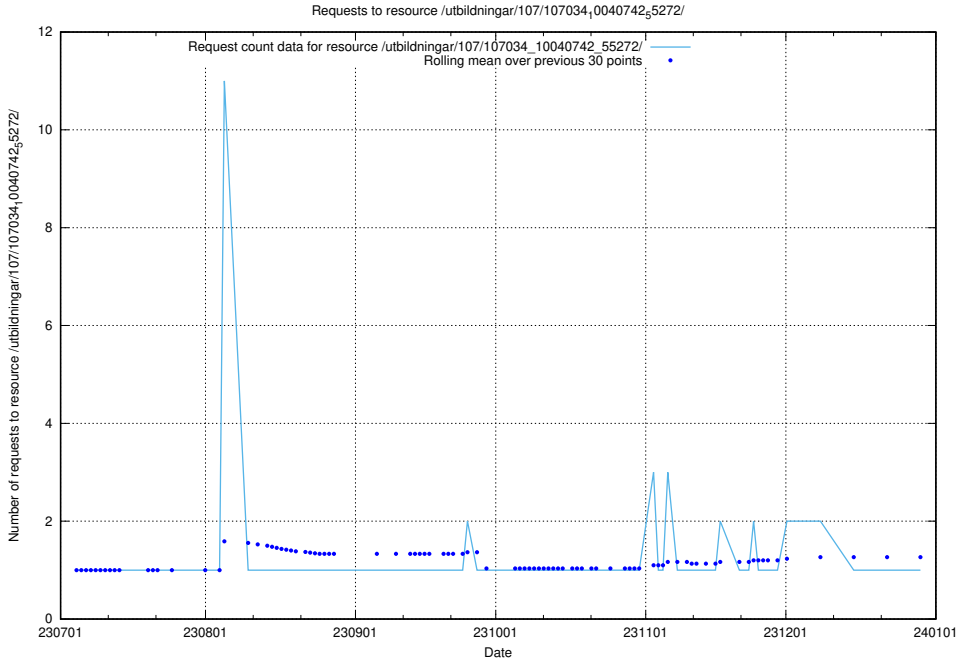

5.4912 Usage of /utbildningar/107/107034_10040742_55272/

Here, we count the number of requests to resource /utbildningar/107/107034_10040742_55272/.