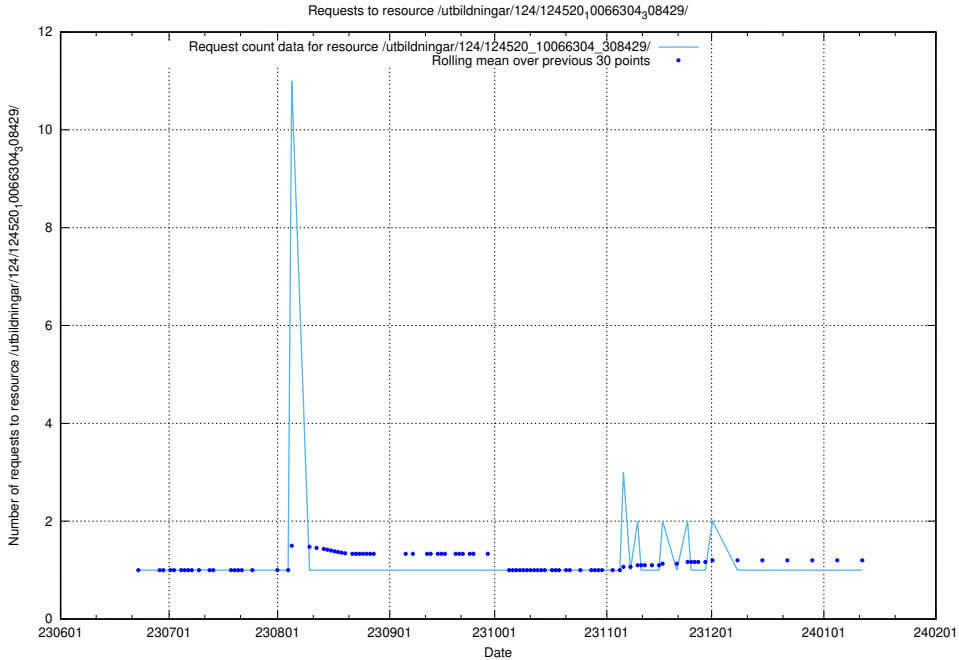

5.5312 Usage of /utbildningar/124/124520_10066304_308429/

Here, we count the number of requests to resource /utbildningar/124/124520_10066304_308429/.