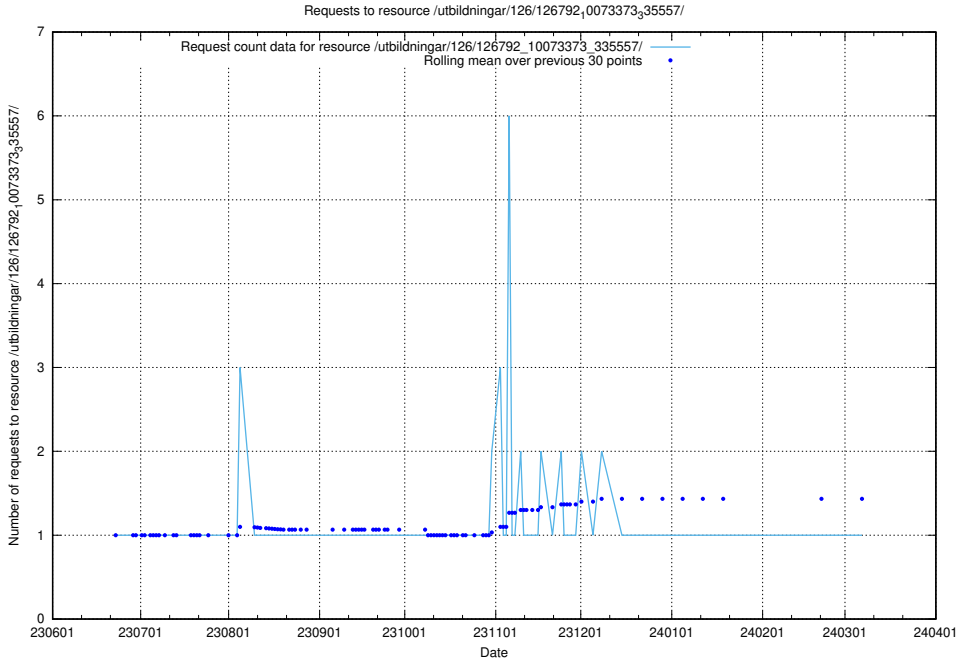

5.5144 Usage of /utbildningar/126/126792_10073373_335557/

Here, we count the number of requests to resource /utbildningar/126/126792_10073373_335557/.