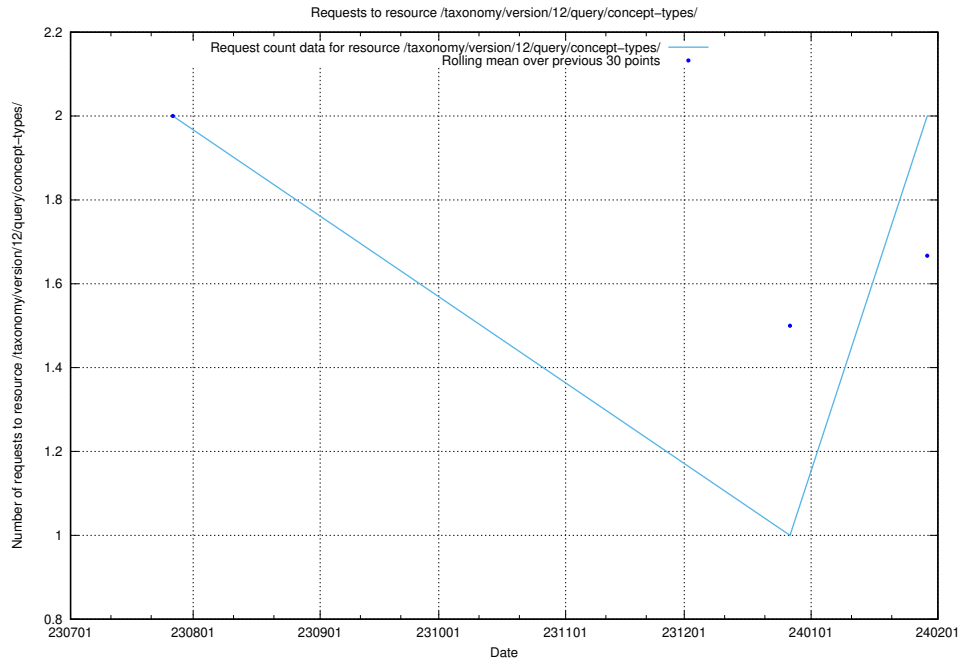

### 5.625 Usage of /taxonomy/version/1/query/employment-variety-concepts/

Here, we count the number of requests to resource /taxonomy/version/1/query/employment-variety-concepts/.