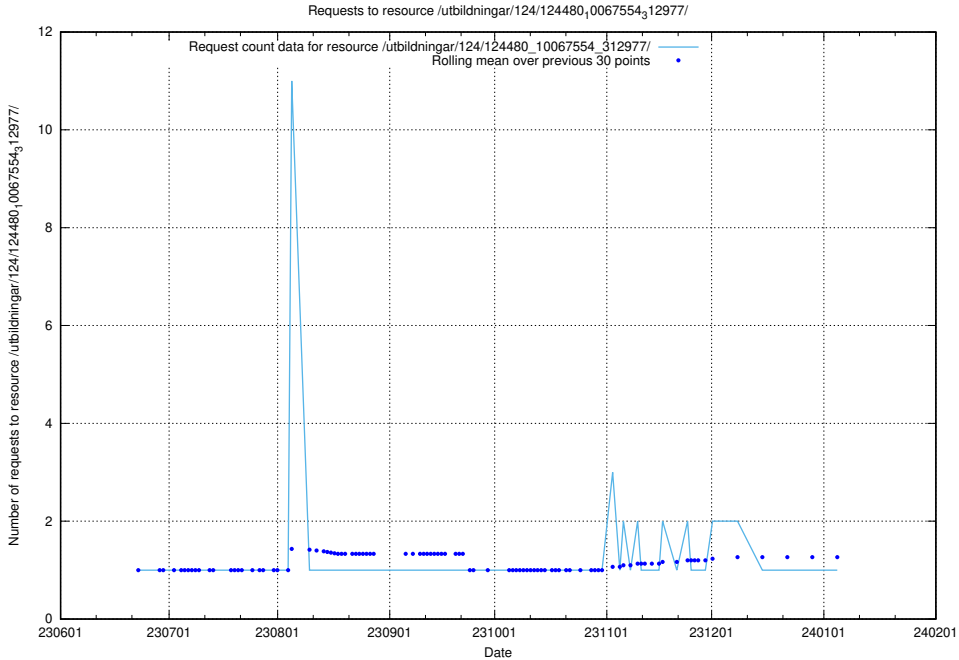

5.5354 Usage of /utbildningar/124/124480_10067554_312977/

Here, we count the number of requests to resource /utbildningar/124/124480_10067554_312977/.