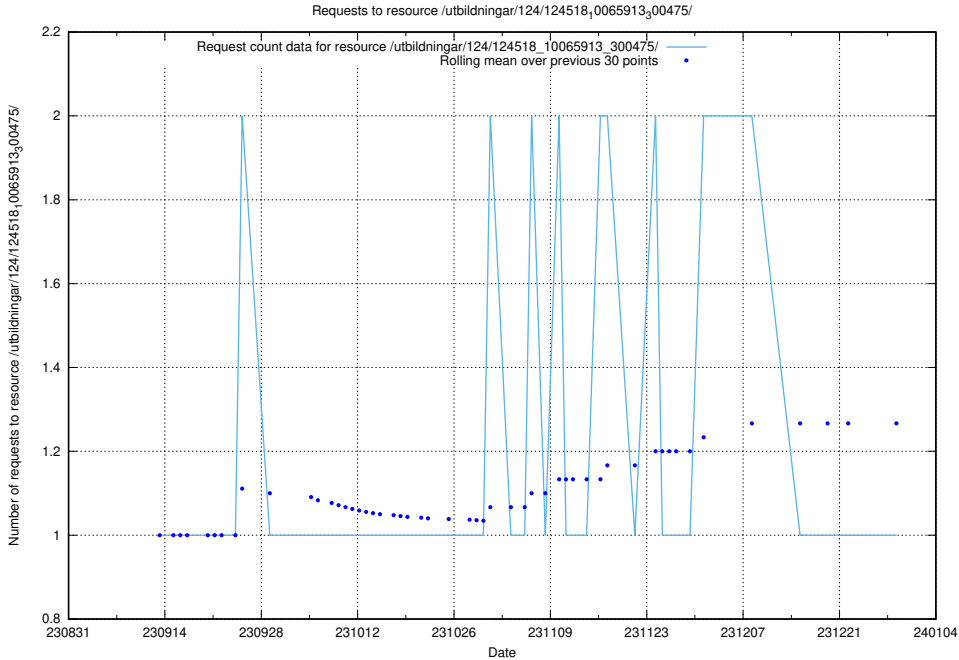

5.4148 Usage of /utbildningar/124/124518_10065913_300475/

Here, we count the number of requests to resource /utbildningar/124/124518_10065913_300475/.