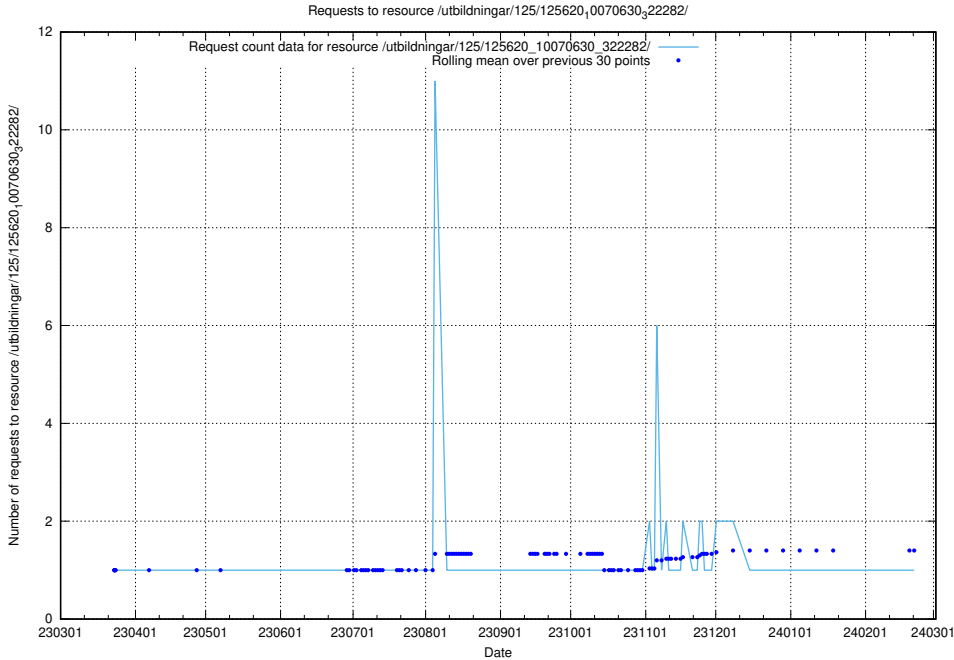

5.906 Usage of /utbildningar/125/125620_10070630_322282/

Here, we count the number of requests to resource /utbildningar/125/125620_10070630_322282/.