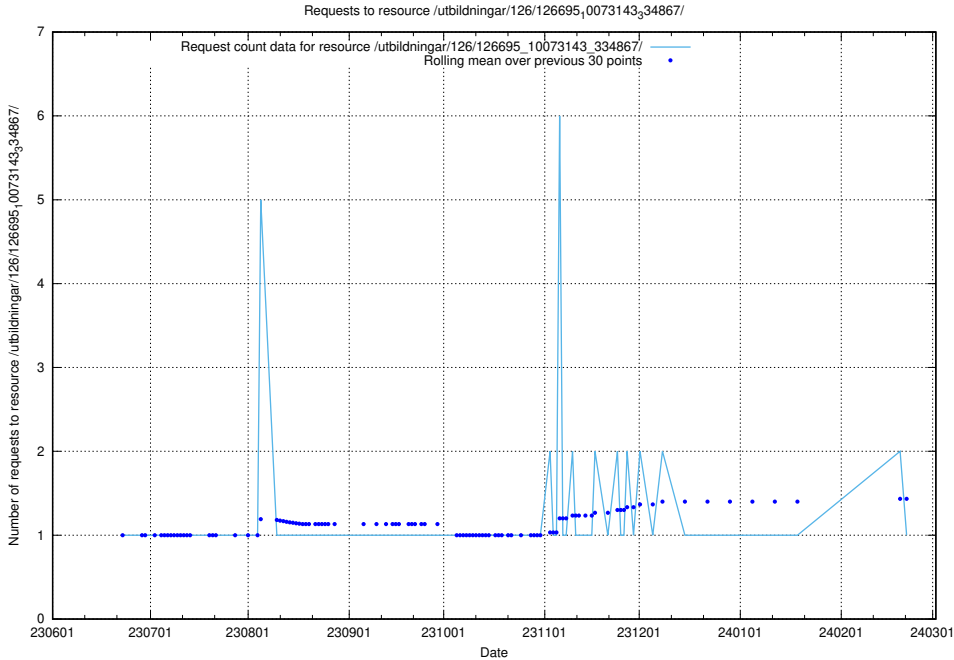

5.5184 Usage of /utbildningar/126/126695_10073143_334867/

Here, we count the number of requests to resource /utbildningar/126/126695_10073143_334867/.