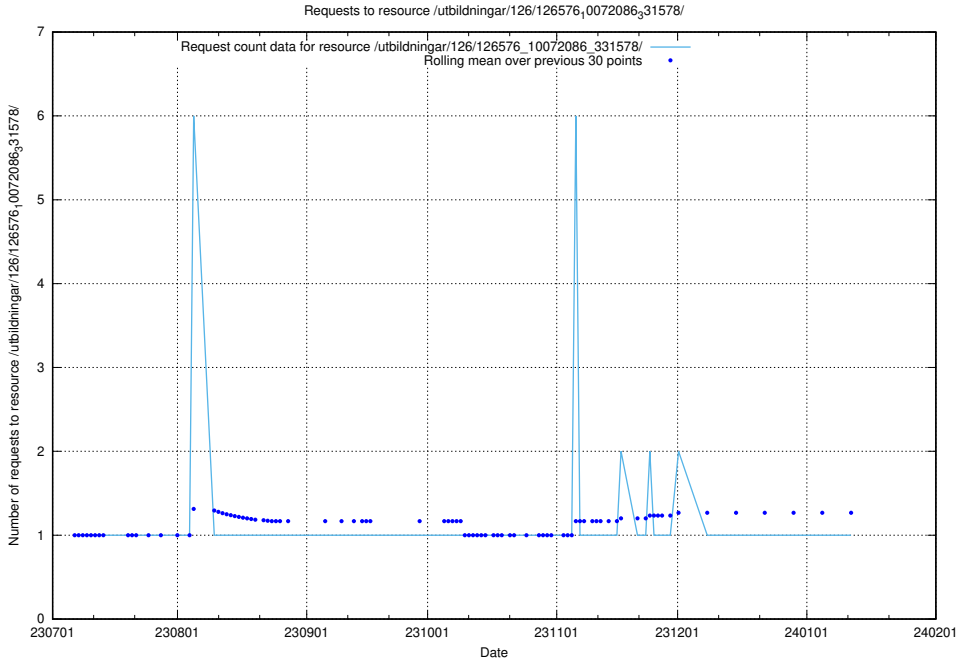

5.4848 Usage of /utbildningar/126/126576_10072086_331578/

Here, we count the number of requests to resource /utbildningar/126/126576_10072086_331578/.