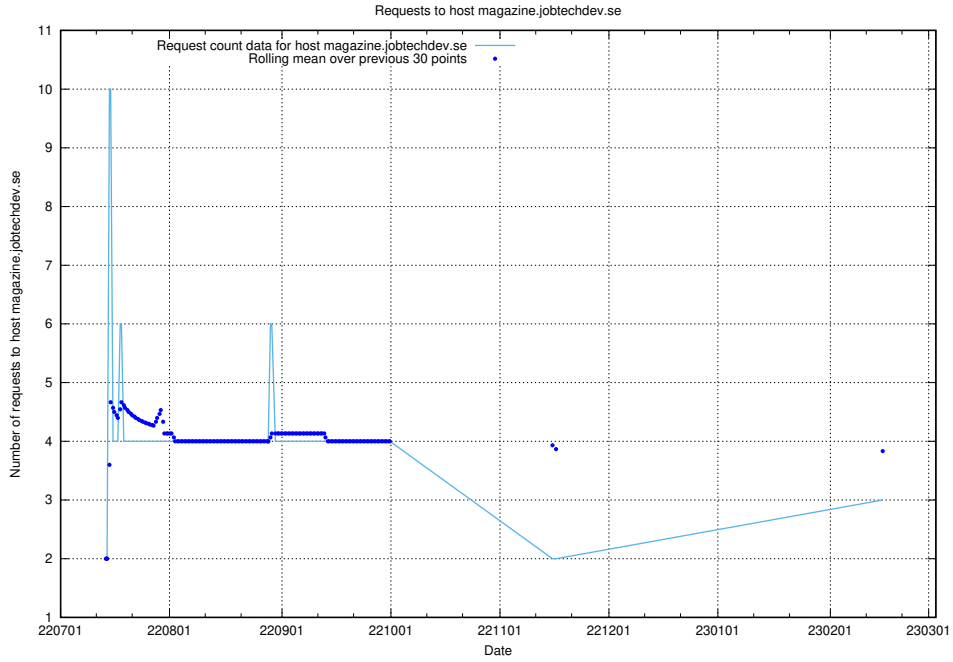

## 7.208 Usage of magazine.jobtechdev.se

Here, we count the number of requests to host magazine.jobtechdev.se.