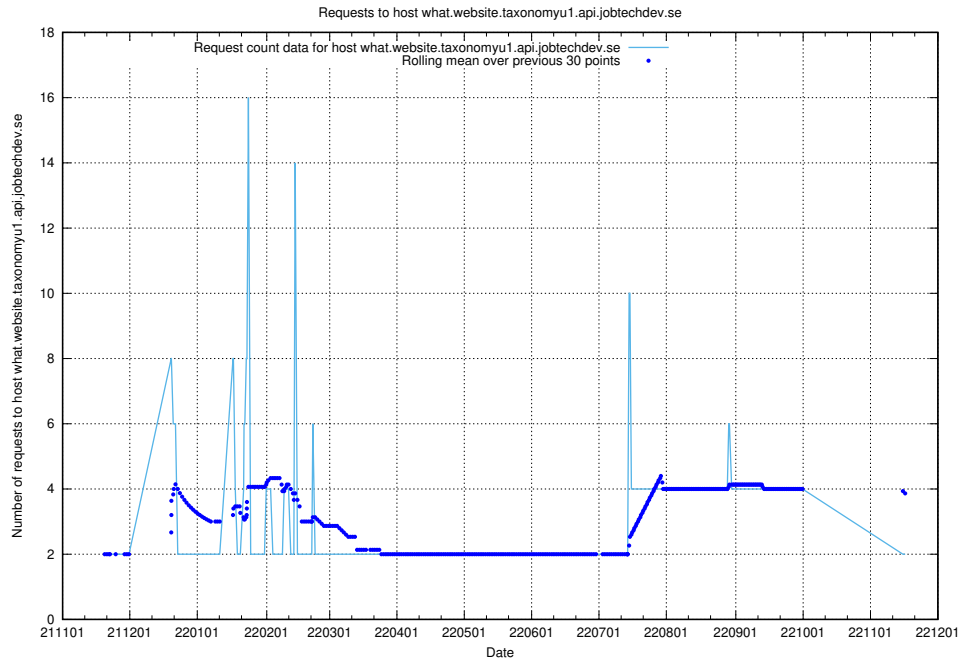

7.451 Usage of what.website.taxonomy1.api.jobtechdev.se

Here, we count the number of requests to host what.website.taxonomy1.api.jobtechdev.se.