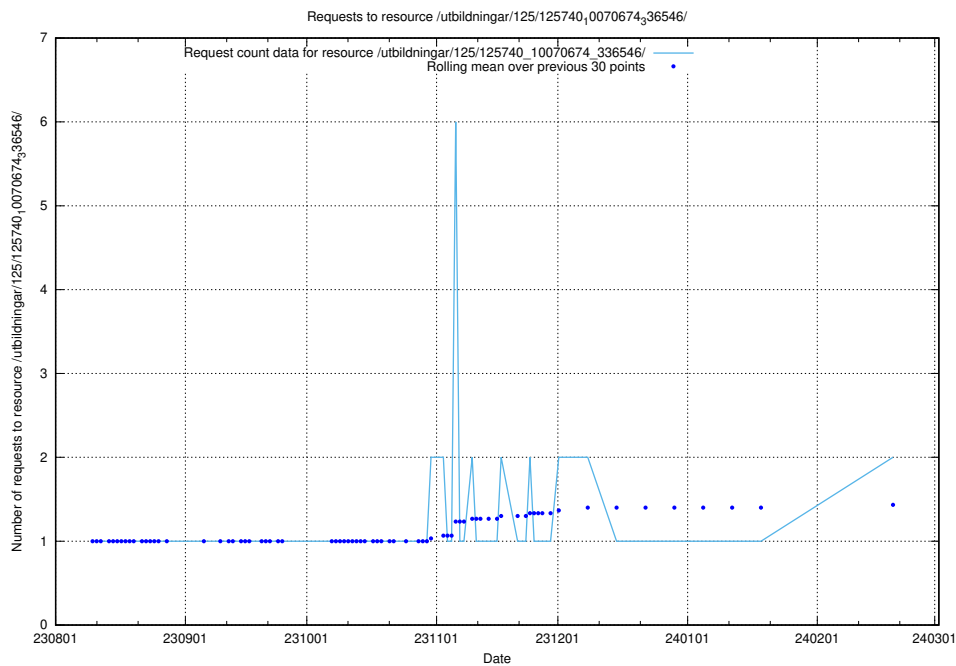

5.611 Usage of /utbildningar/125/125740_10070674_336546/

Here, we count the number of requests to resource /utbildningar/125/125740_10070674_336546/.