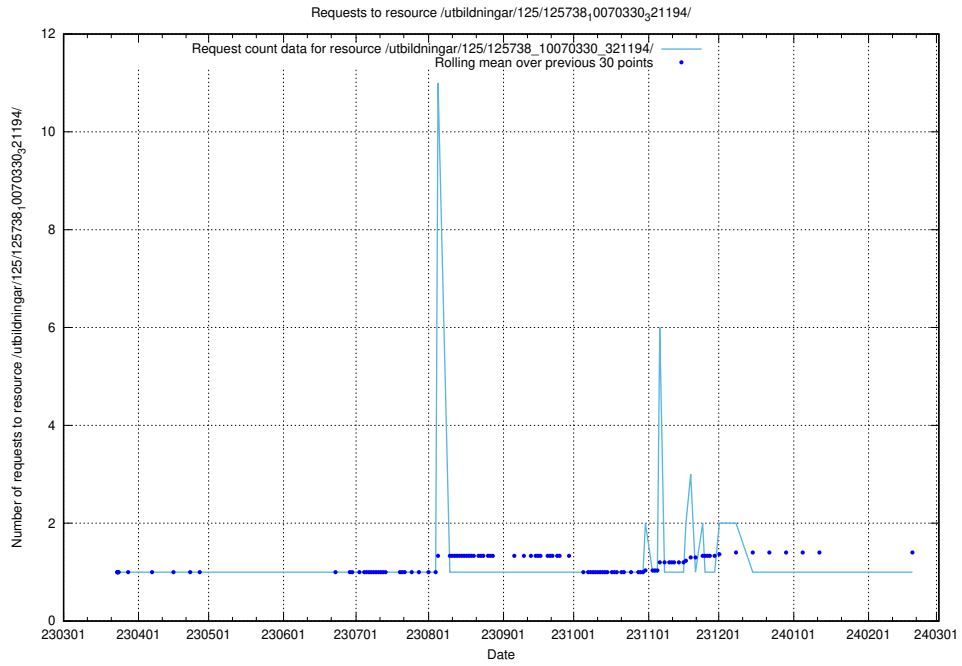

5.857 Usage of /utbildningar/125/125738_10070330_321194/

Here, we count the number of requests to resource /utbildningar/125/125738_10070330_321194/.