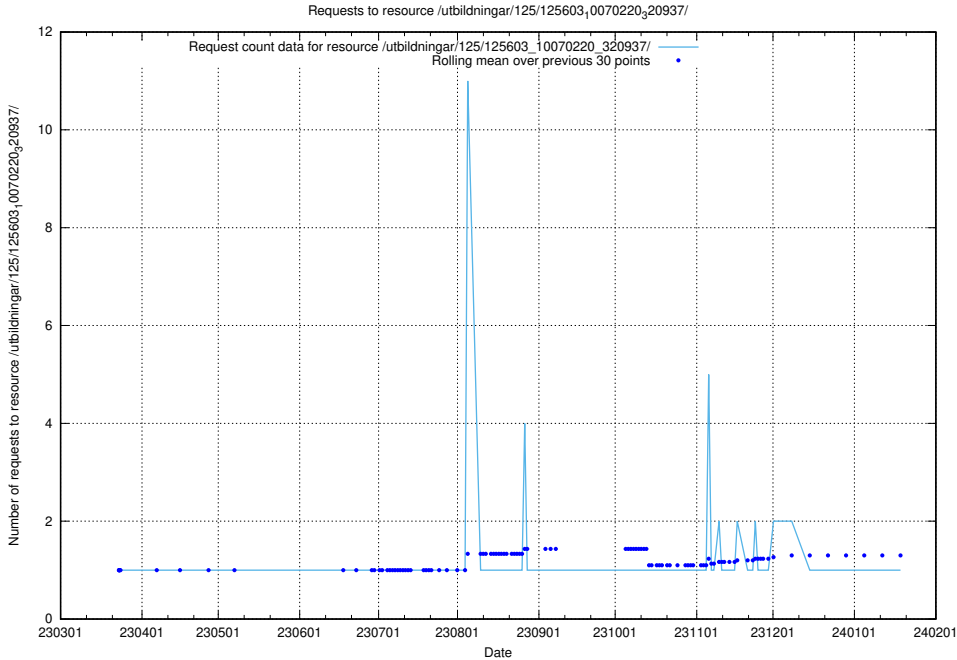

5.926 Usage of /utbildningar/125/125603_10070220_320937/

Here, we count the number of requests to resource /utbildningar/125/125603_10070220_320937/.