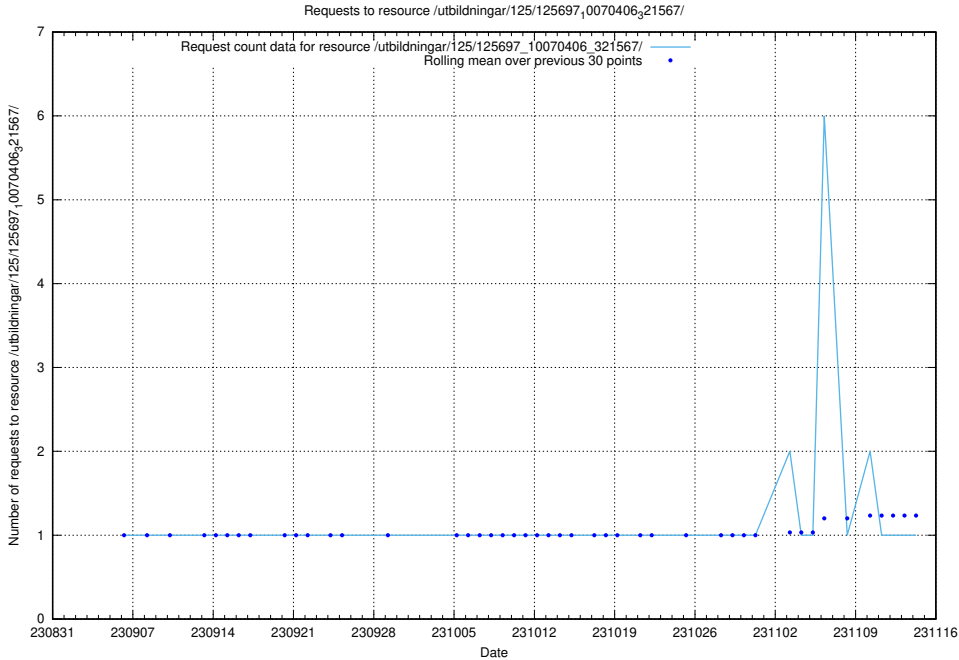

5.4235 Usage of /utbildningar/125/125697_10070406_321567/

Here, we count the number of requests to resource /utbildningar/125/125697_10070406_321567/.