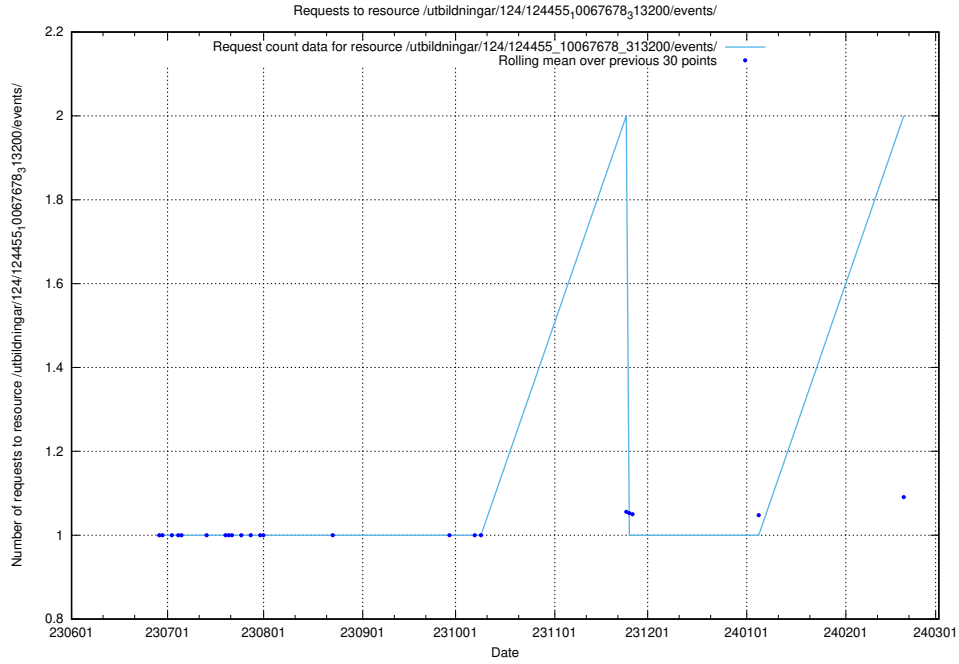

5.682 Usage of /utbildningar/124/124455_10067678_313200/events/

Here, we count the number of requests to resource /utbildningar/124/124455_10067678_313200/events/