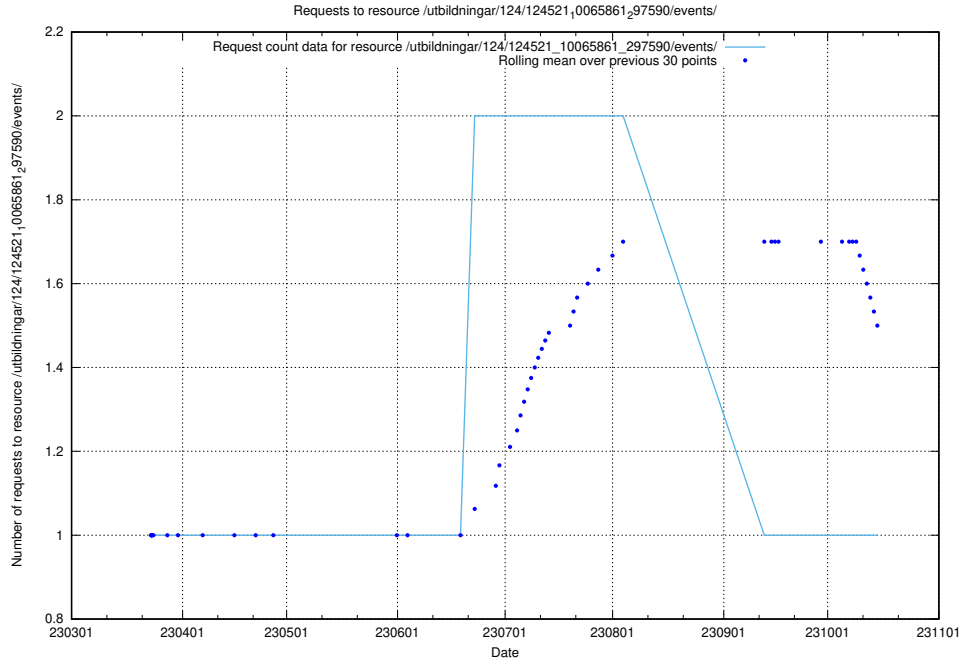

5.1091 Usage of /utbildningar/124/124521_10065861_297590/events/

Here, we count the number of requests to resource /utbildningar/124/124521_10065861_297590/events/