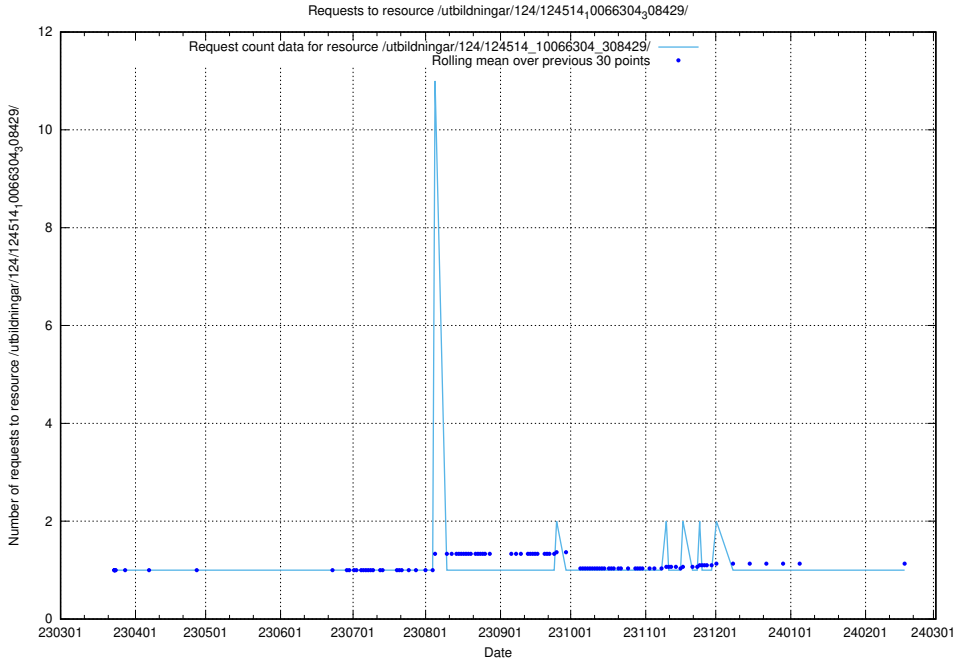

5.1363 Usage of /utbildningar/124/124514_10066304_308429/

Here, we count the number of requests to resource /utbildningar/124/124514_10066304_308429/.