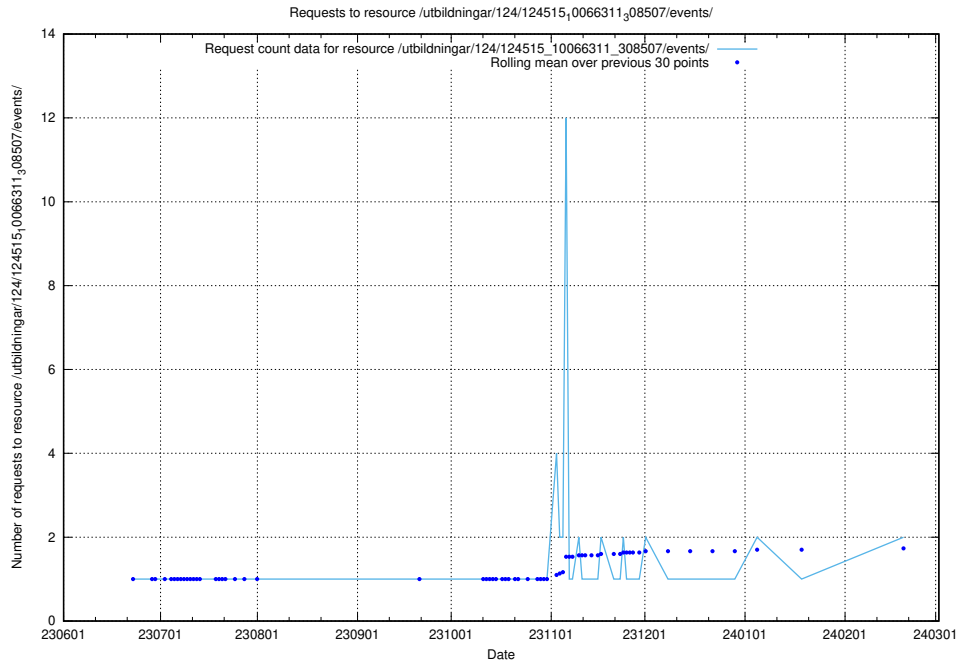

5.706 Usage of /utbildningar/124/124515_10066311_308507/events/

Here, we count the number of requests to resource /utbildningar/124/124515_10066311_308507/events/