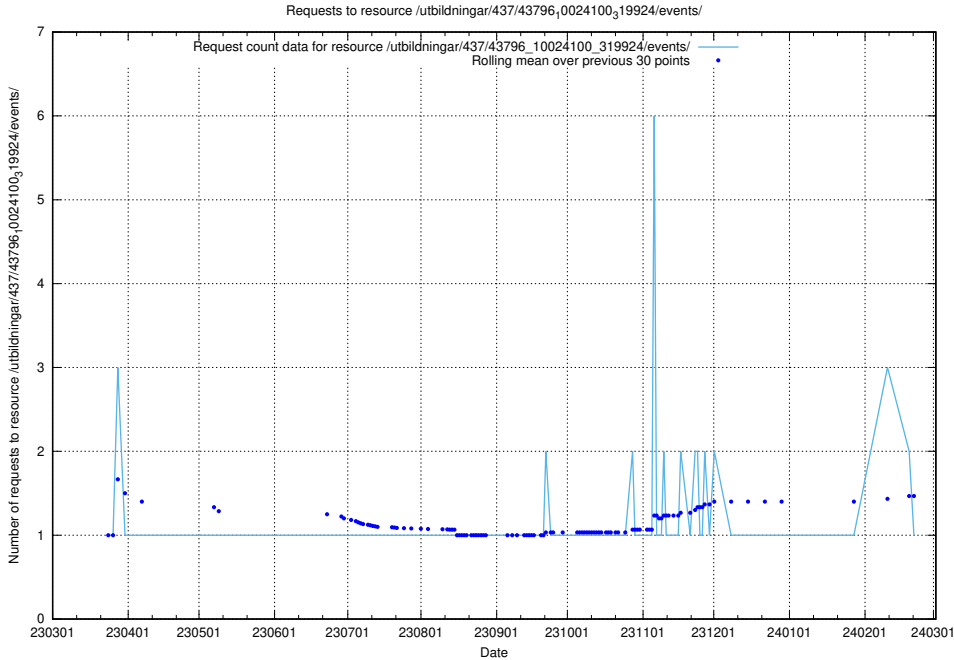

5.5781 Usage of /utbildningar/437/43796_10024100_319924/events/

Here, we count the number of requests to resource /utbildningar/437/43796_10024100_319924/events/.