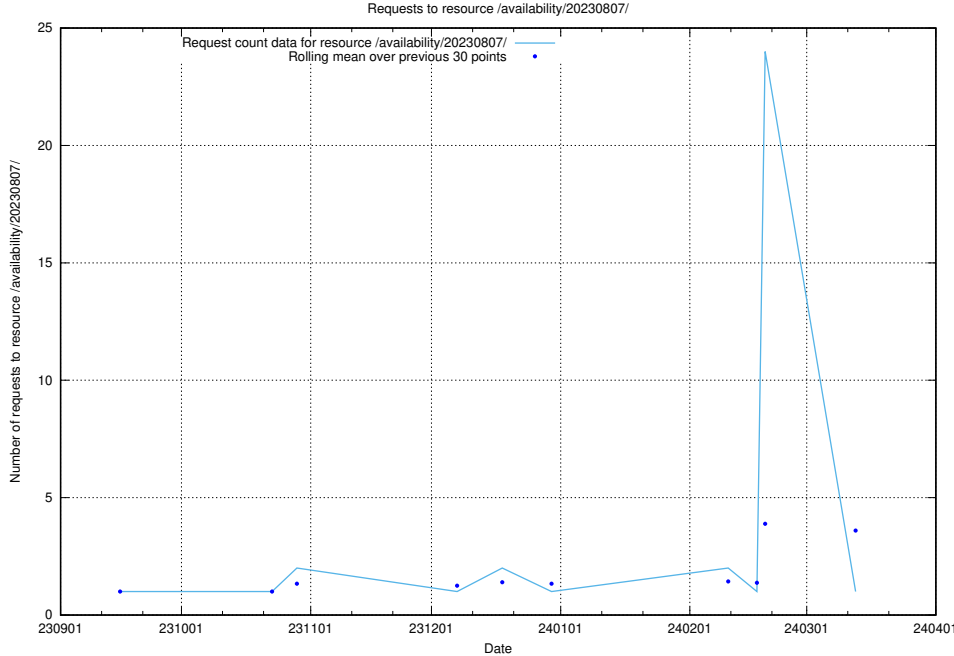

5.4114 Usage of /availability/20230807/

Here, we count the number of requests to resource /availability/20230807/.