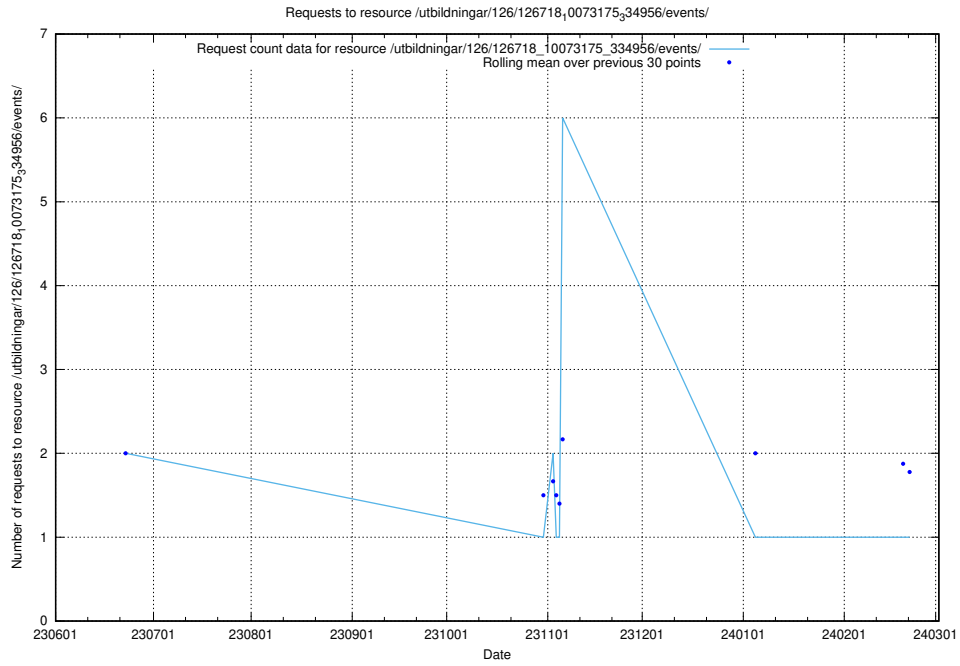

5.5115 Usage of /utbildningar/126/126718_10073175_334956/events/

Here, we count the number of requests to resource /utbildningar/126/126718_10073175_334956/events/