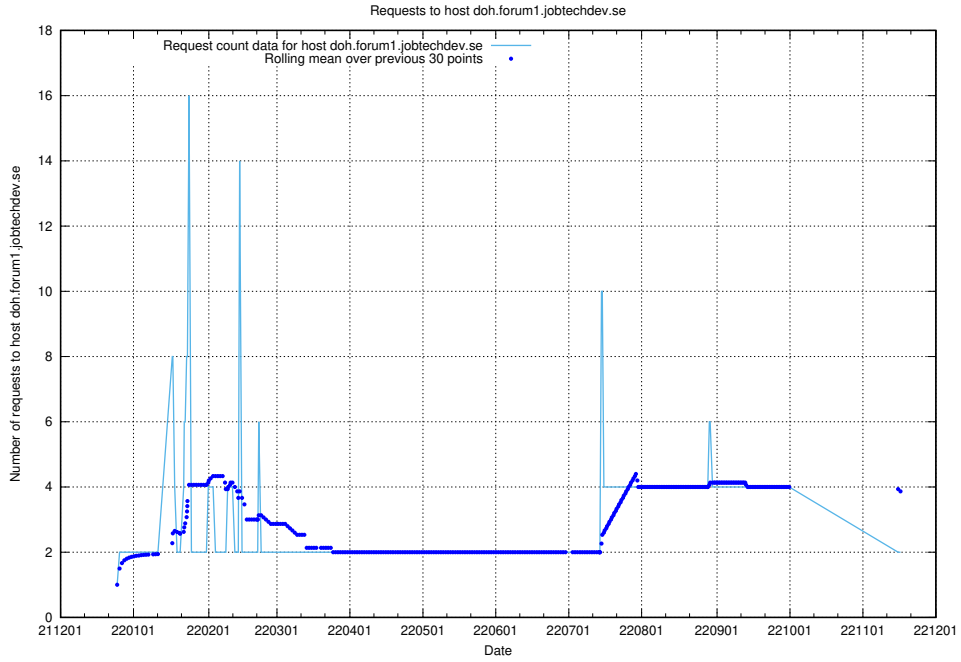

### 7.365 Usage of doh.forum1.jobtechdev.se

Here, we count the number of requests to host doh.forum1.jobtechdev.se.