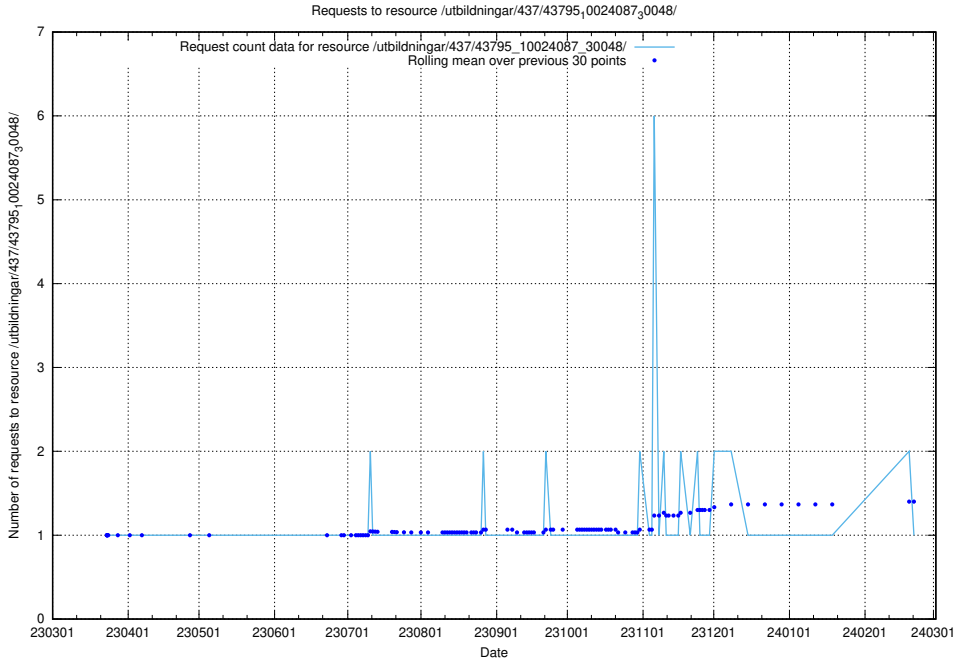

5.5945 Usage of /utbildningar/437/43795_10024087_30048/

Here, we count the number of requests to resource /utbildningar/437/43795_10024087_30048/.