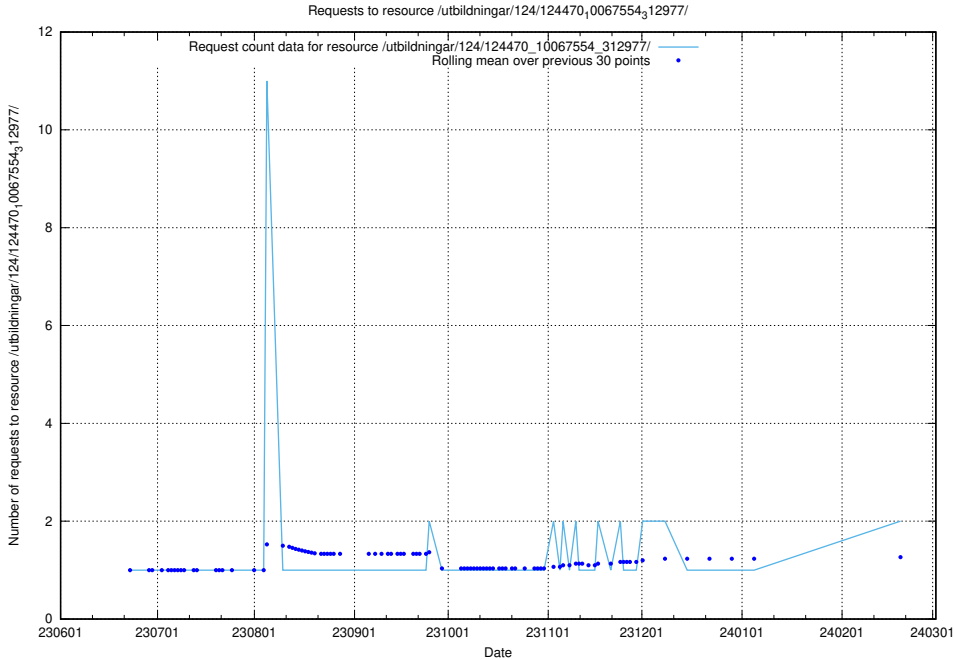

5.717 Usage of /utbildningar/124/124470_10067554_312977/

Here, we count the number of requests to resource /utbildningar/124/124470_10067554_312977/.