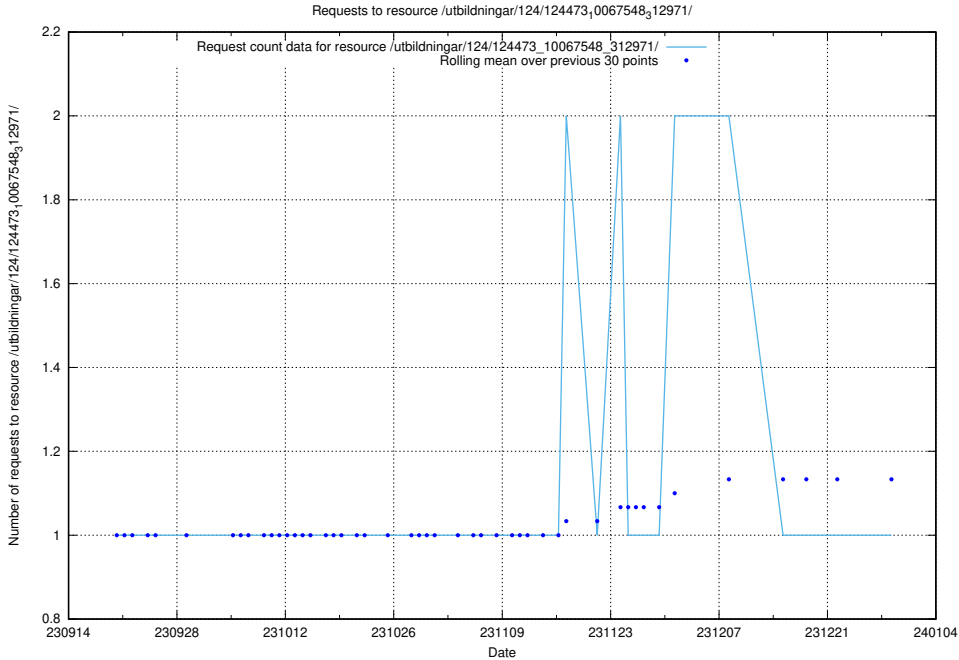

5.4091 Usage of /utbildningar/124/124473_10067548_312971/

Here, we count the number of requests to resource /utbildningar/124/124473_10067548_312971/.