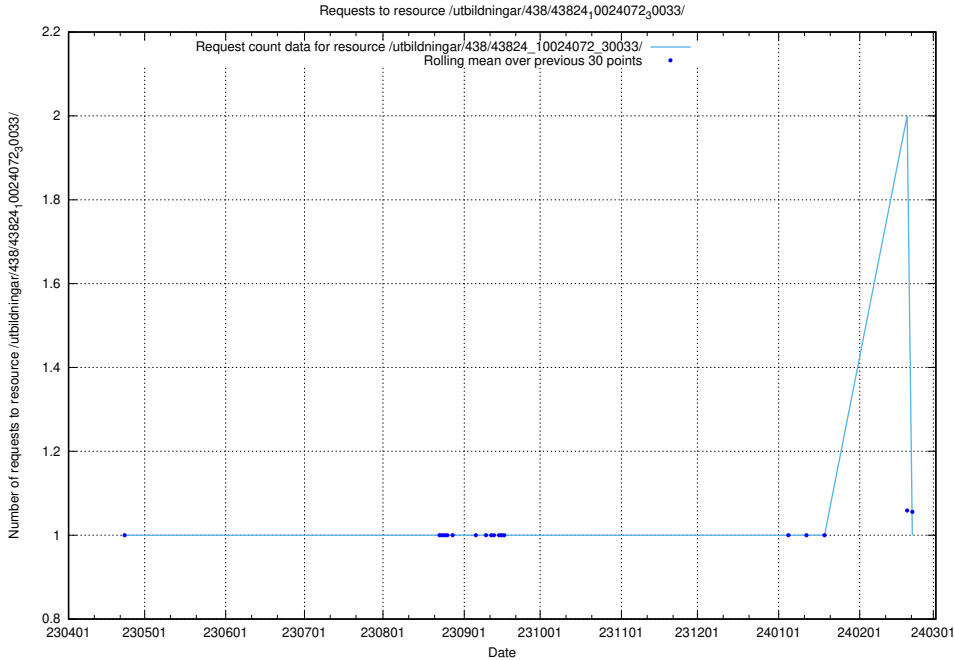

5.5597 Usage of /utbildningar/438/43824_10024072_30033/

Here, we count the number of requests to resource /utbildningar/438/43824_10024072_30033/.