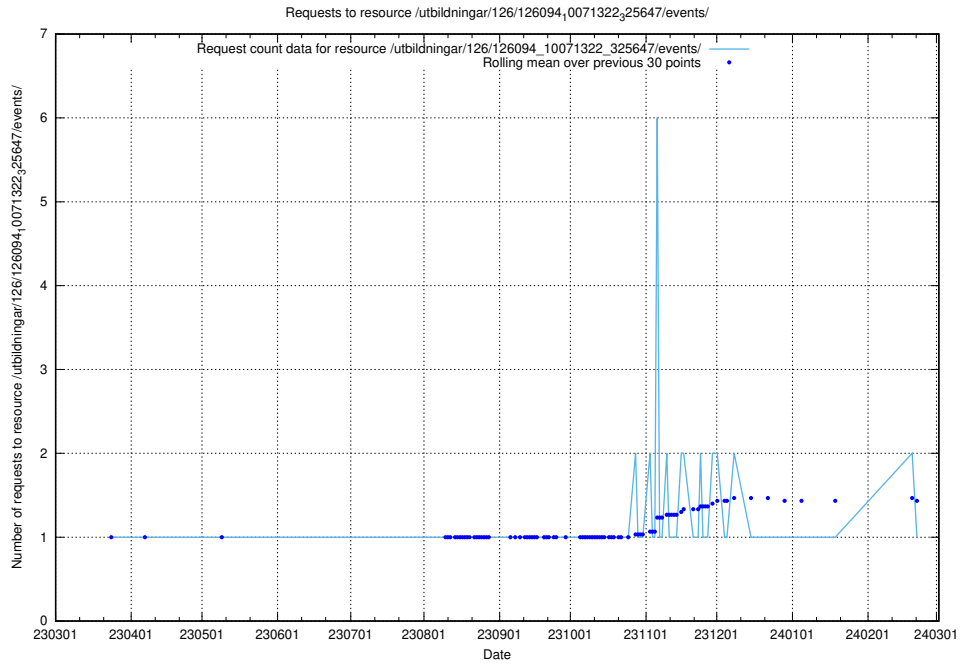

5.5807 Usage of /utbildningar/126/126094_10071322_325647/events/

Here, we count the number of requests to resource /utbildningar/126/126094_10071322_325647/events/