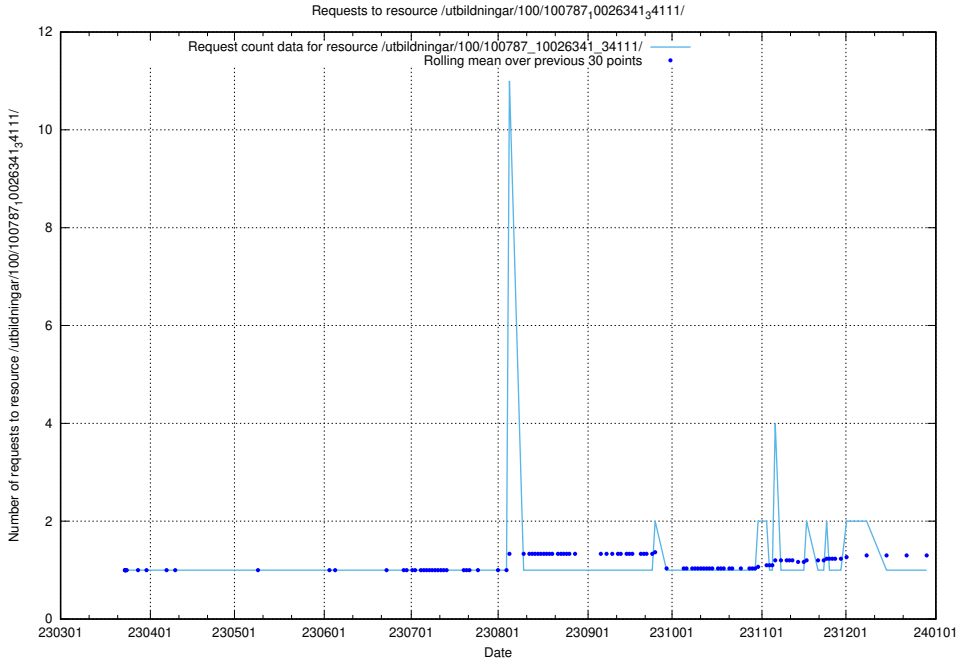

5.5080 Usage of /utbildningar/100/100787_10026341_34111/

Here, we count the number of requests to resource /utbildningar/100/100787_10026341_34111/.