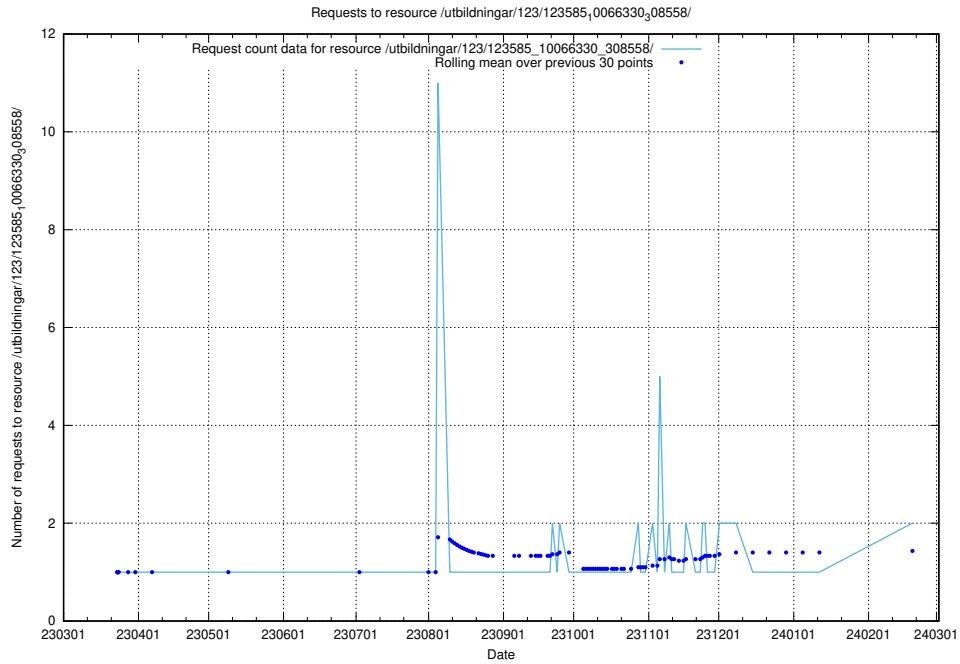

5.578 Usage of /utbildningar/123/123585_10066330_308558/

Here, we count the number of requests to resource /utbildningar/123/123585_10066330_308558/.