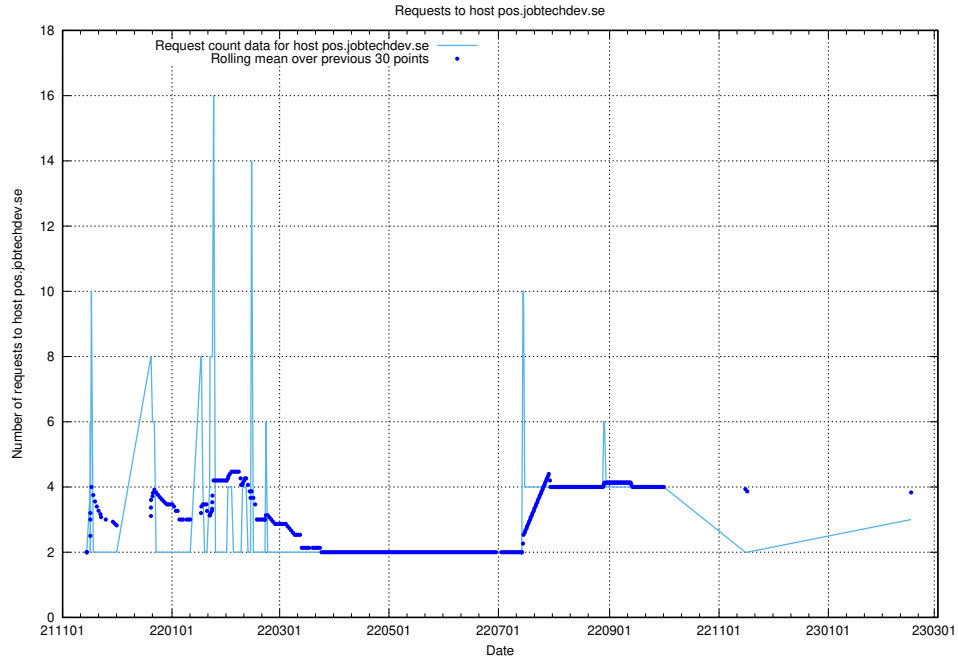

7.236 Usage of pos.jobtechdev.se

Here, we count the number of requests to host pos.jobtechdev.se.