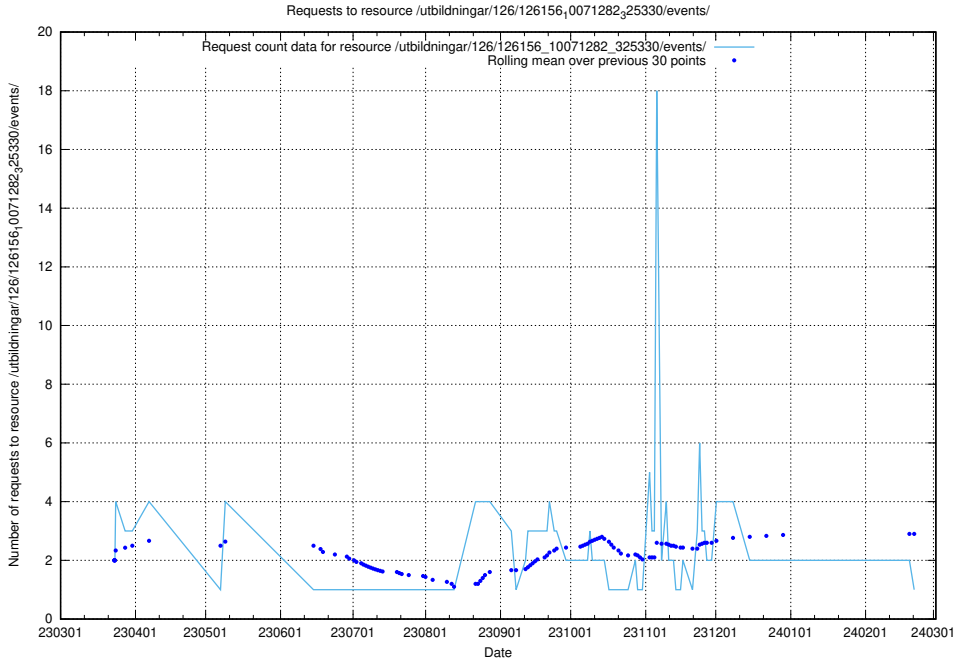

5.5861 Usage of /utbildningar/126/126156_10071282_325330/events/

Here, we count the number of requests to resource /utbildningar/126/126156_10071282_325330/events/