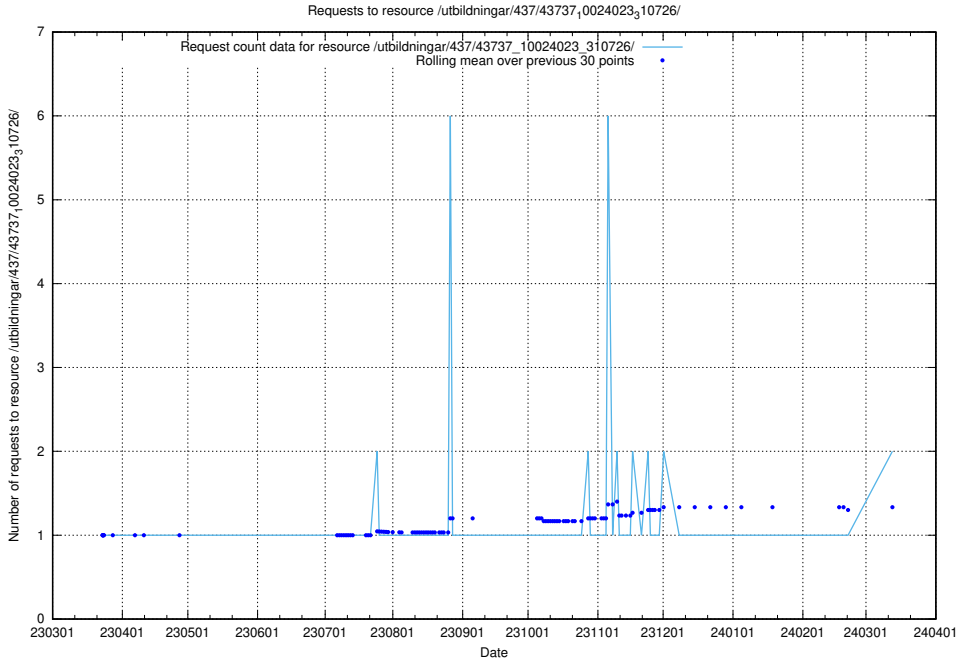

5.800 Usage of /utbildningar/437/43737_10024023_310726/

Here, we count the number of requests to resource /utbildningar/437/43737_10024023_310726/.