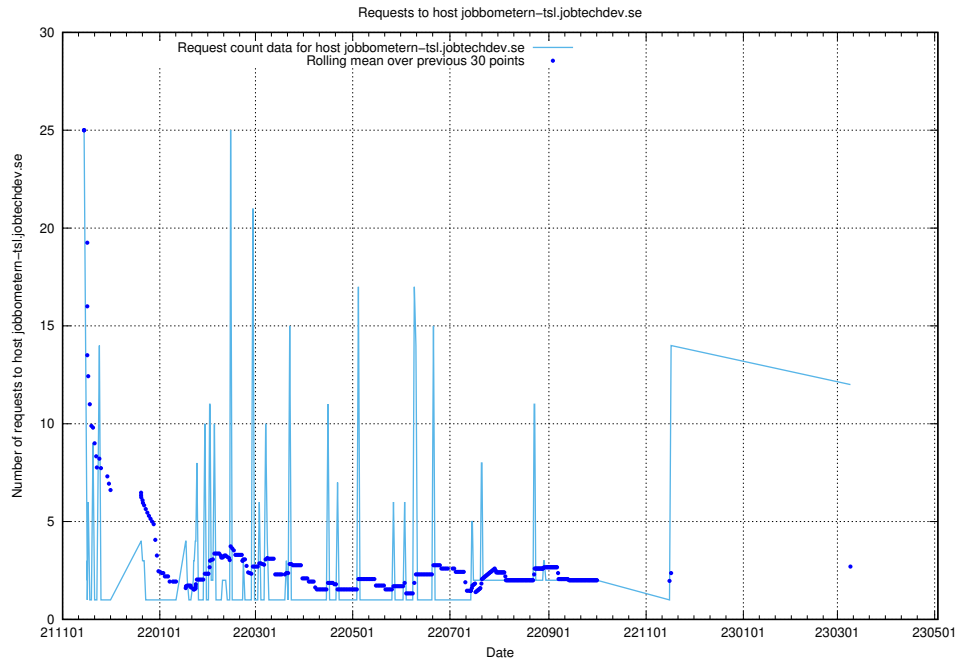

7.57 Usage of `jobbometern-tsl.jobtechdev.se`

Here, we count the number of requests to host `jobbometern-tsl.jobtechdev.se`.