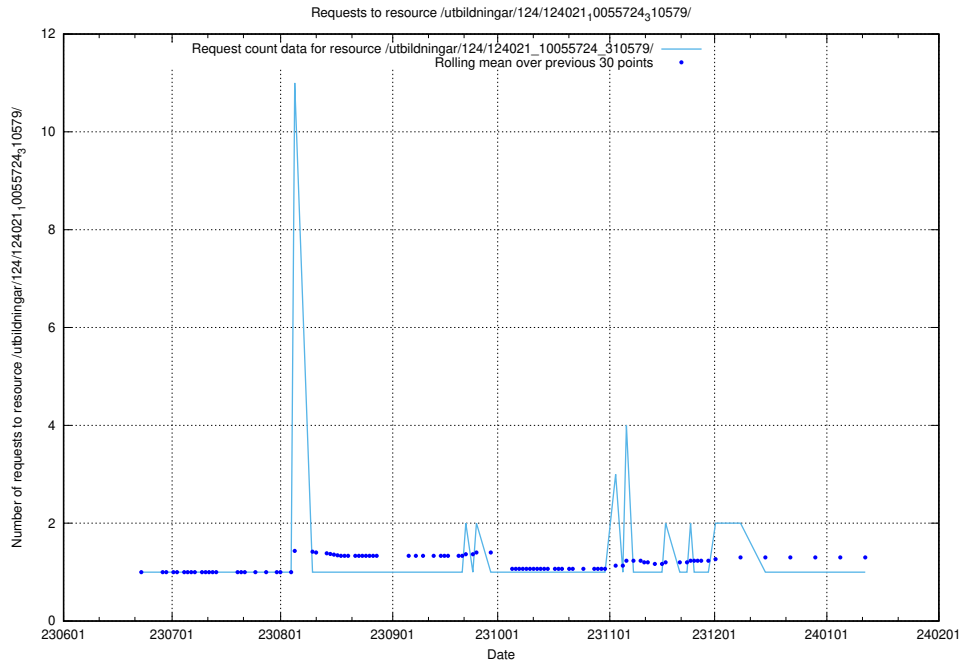

5.5390 Usage of /utbildningar/124/124021_10055724_310579/

Here, we count the number of requests to resource /utbildningar/124/124021_10055724_310579/.