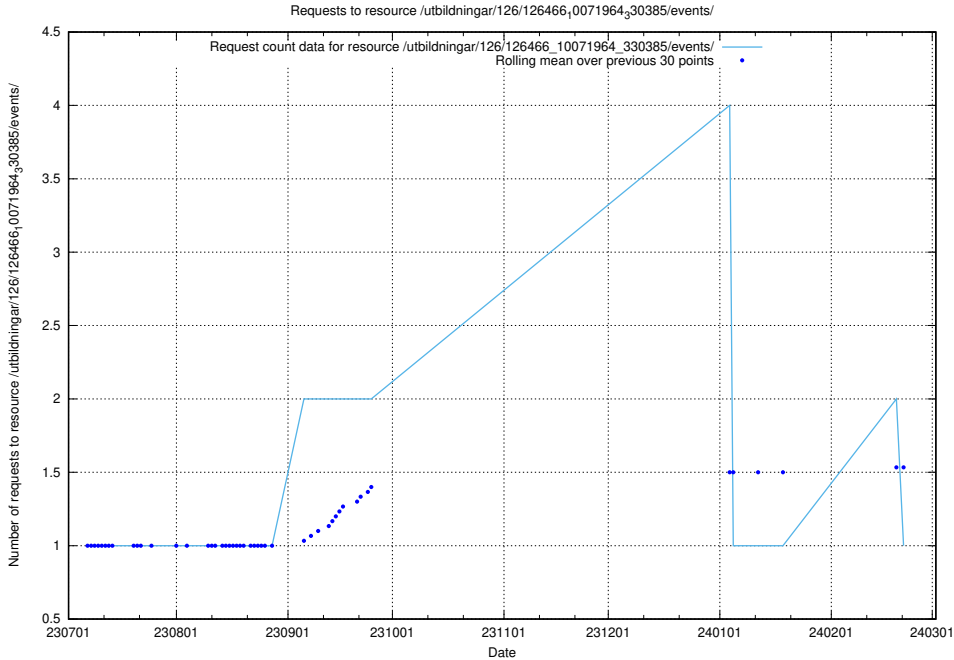

5.4850 Usage of /utbildningar/126/126466_10071964_330385/events/

Here, we count the number of requests to resource /utbildningar/126/126466_10071964_330385/events/