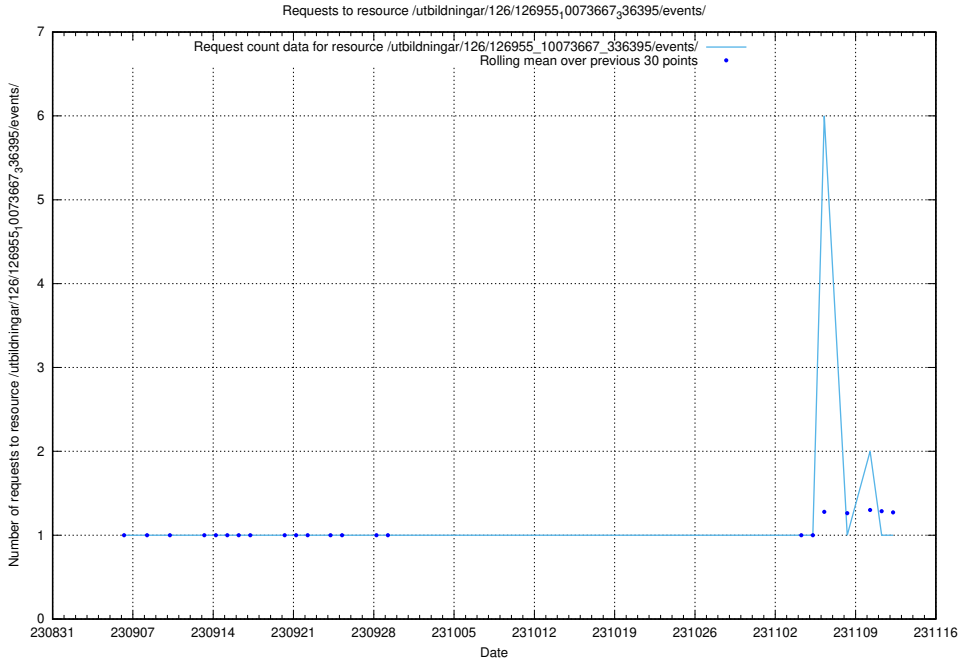

### 5.4211 Usage of /utbildningar/126/126955\_10073667\_336395/events/

Here, we count the number of requests to resource /utbildningar/126/126955\_10073667\_336395/events/