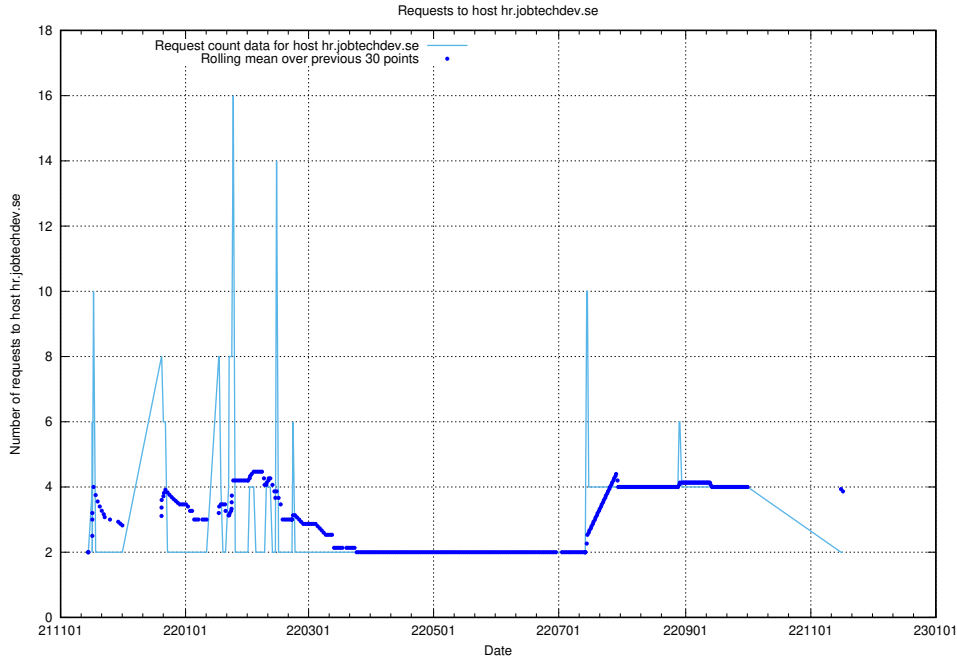

7.601 Usage of hr.jobtechdev.se

Here, we count the number of requests to host hr.jobtechdev.se.