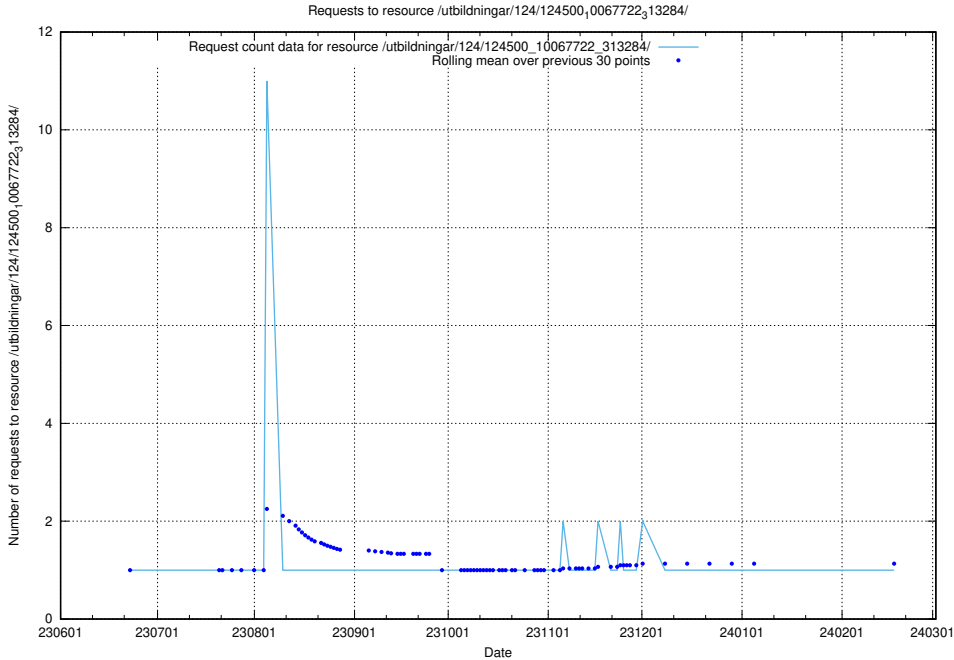

5.5338 Usage of /utbildningar/124/124500_10067722_313284/

Here, we count the number of requests to resource /utbildningar/124/124500_10067722_313284/.