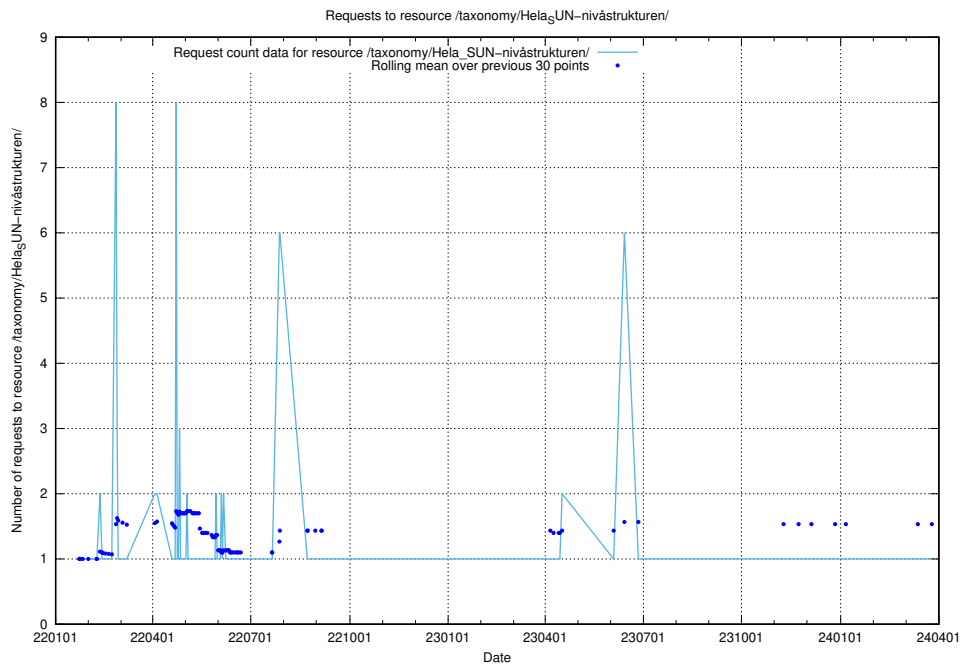

5.3856 Usage of /taxonomy/Hela_SUN-nivåstrukturen/

Here, we count the number of requests to resource /taxonomy/Hela_SUN-nivåstrukturen/.