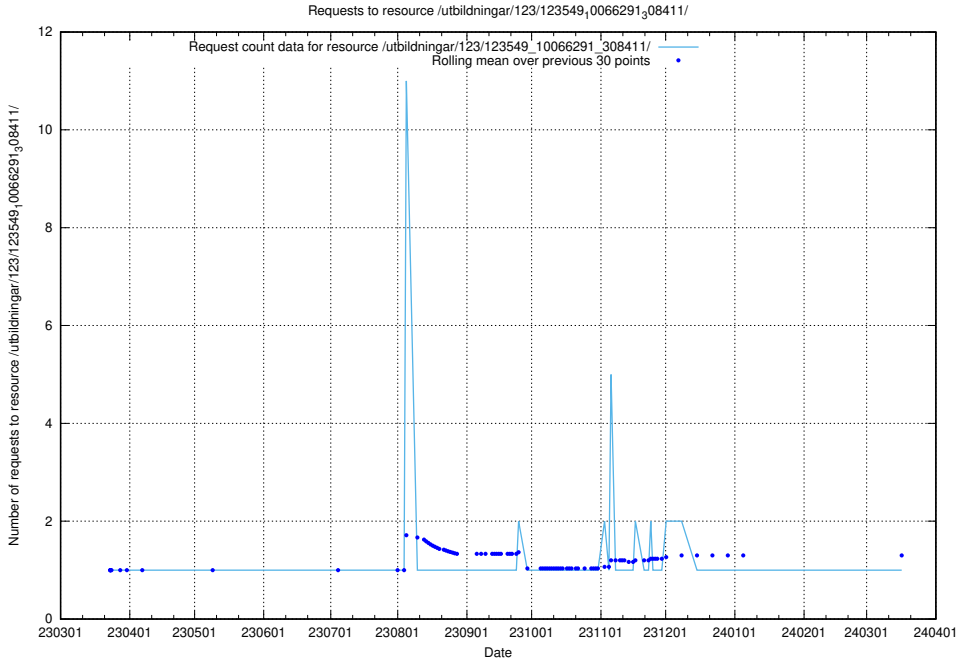

5.4065 Usage of /utbildningar/123/123549_10066291_308411/

Here, we count the number of requests to resource /utbildningar/123/123549_10066291_308411/.