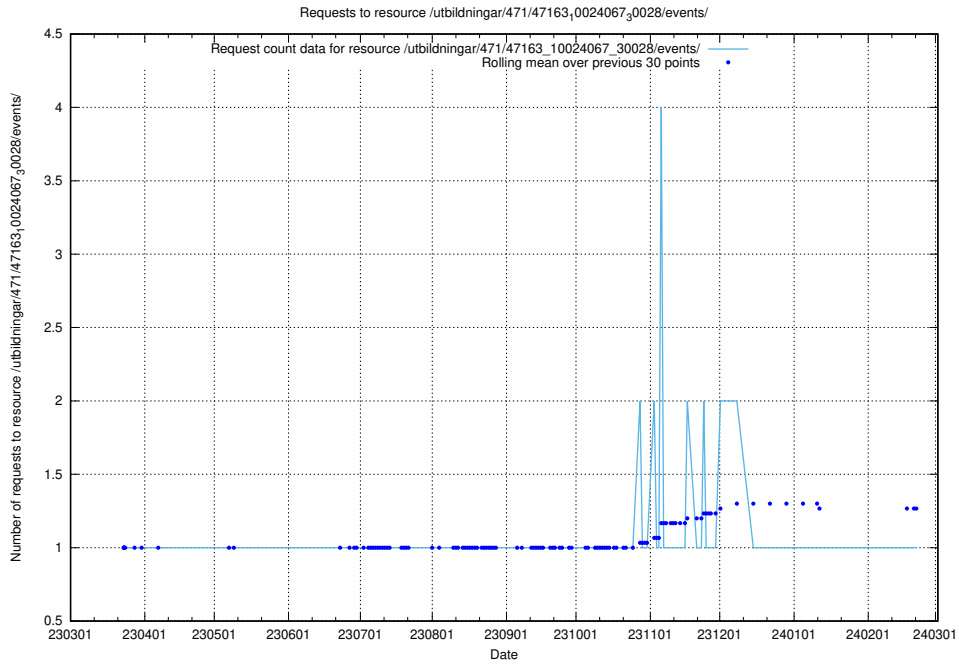

5.5899 Usage of /utbildningar/471/47163_10024067_30028/events/

Here, we count the number of requests to resource /utbildningar/471/47163_10024067_30028/events/.