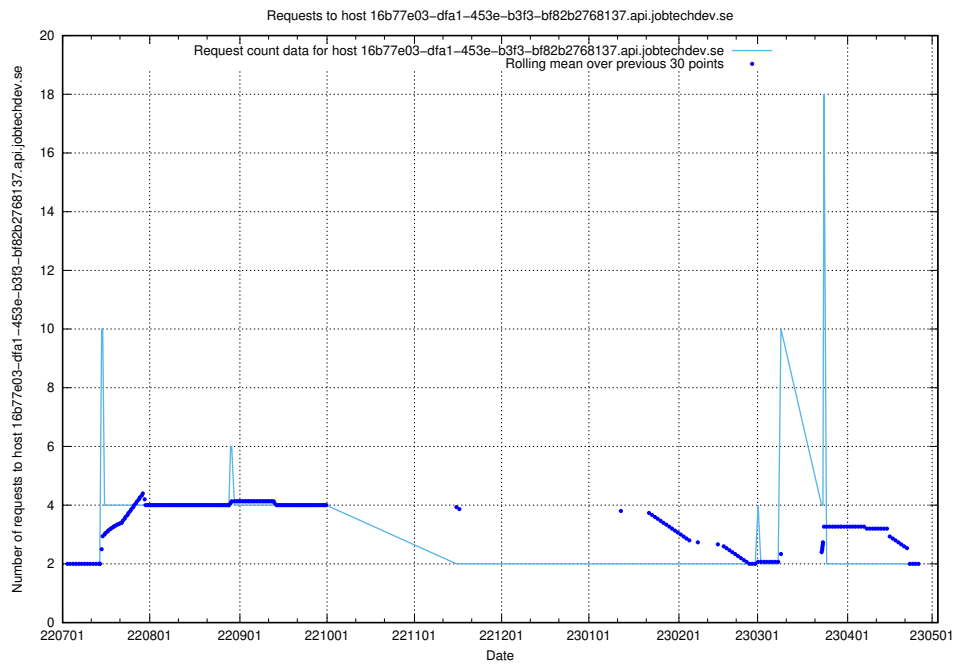

7.390 Usage of 16b77e03-dfa1-453e-b3f3-bf82b2768137.api.jobtechdev.se

Here, we count the number of requests to host 16b77e03-dfa1-453e-b3f3-bf82b2768137.api.jobtechdev.se.