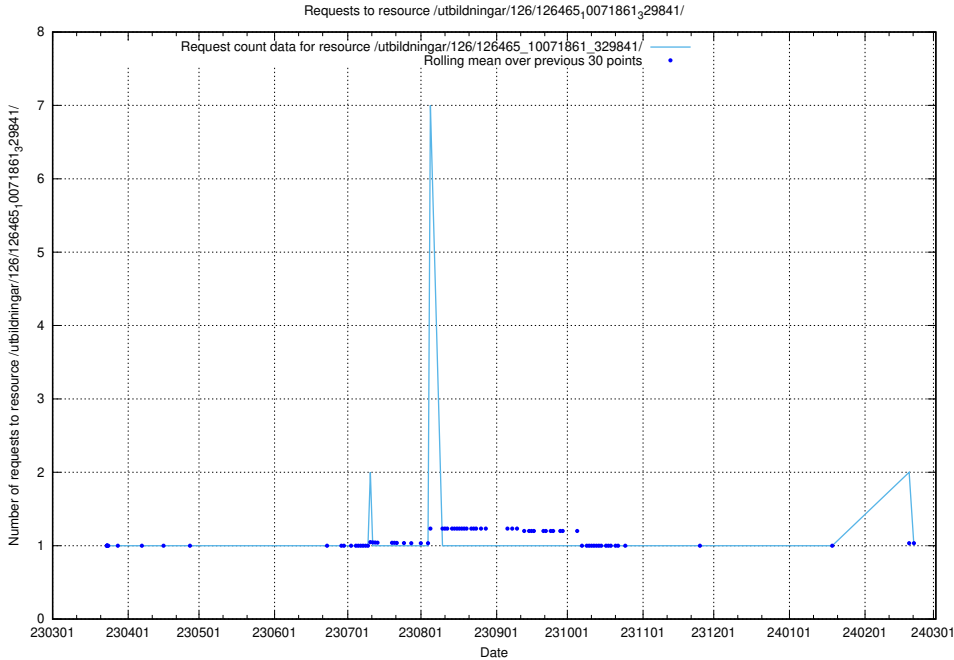

5.6004 Usage of /utbildningar/126/126465_10071861_329841/

Here, we count the number of requests to resource /utbildningar/126/126465_10071861_329841/.