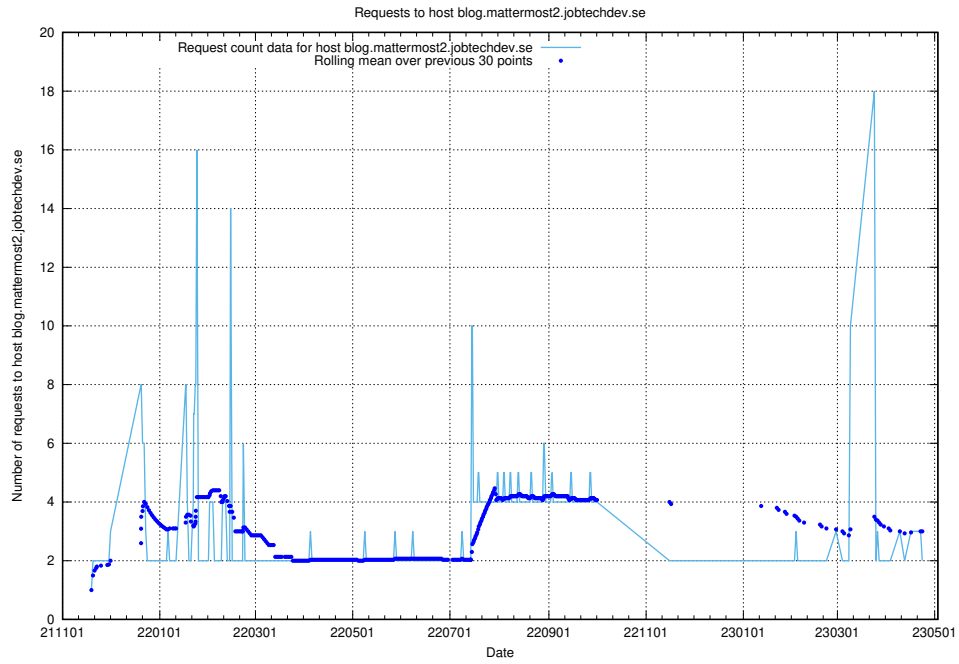

7.473 Usage of `blog.mattermost2.jobtechdev.se`

Here, we count the number of requests to host `blog.mattermost2.jobtechdev.se`.