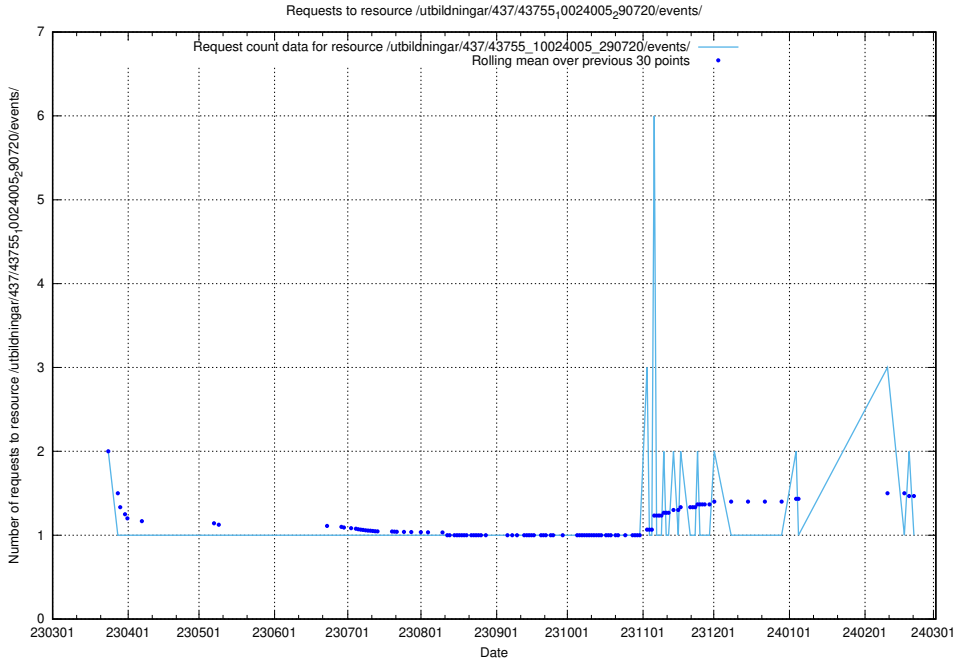

5.5757 Usage of /utbildningar/437/43755_10024005_290720/events/

Here, we count the number of requests to resource /utbildningar/437/43755_10024005_290720/events/.