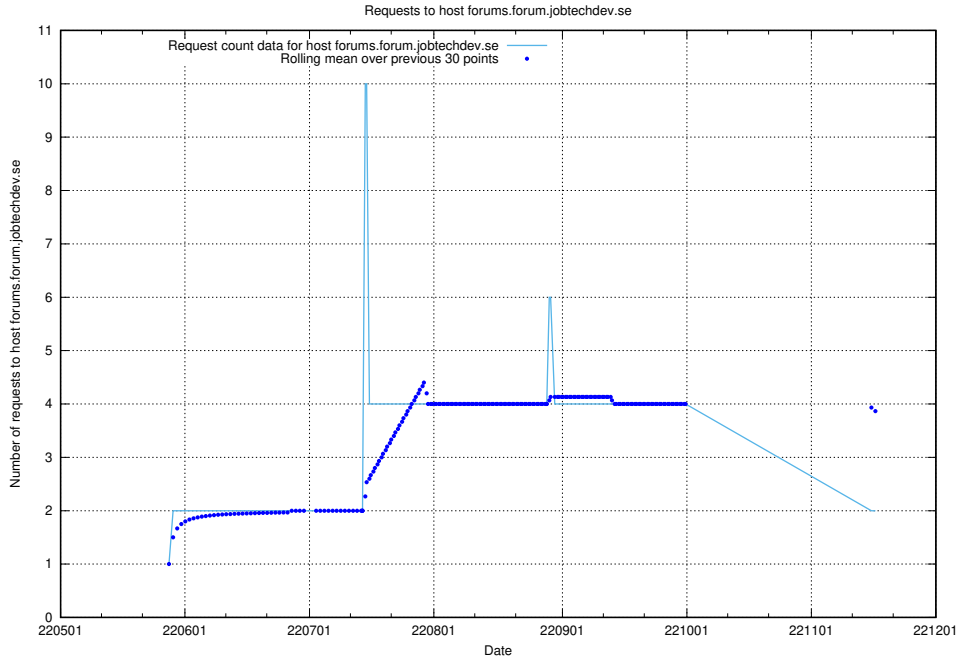

7.419 Usage of forums.forum.jobtechdev.se

Here, we count the number of requests to host forums.forum.jobtechdev.se.