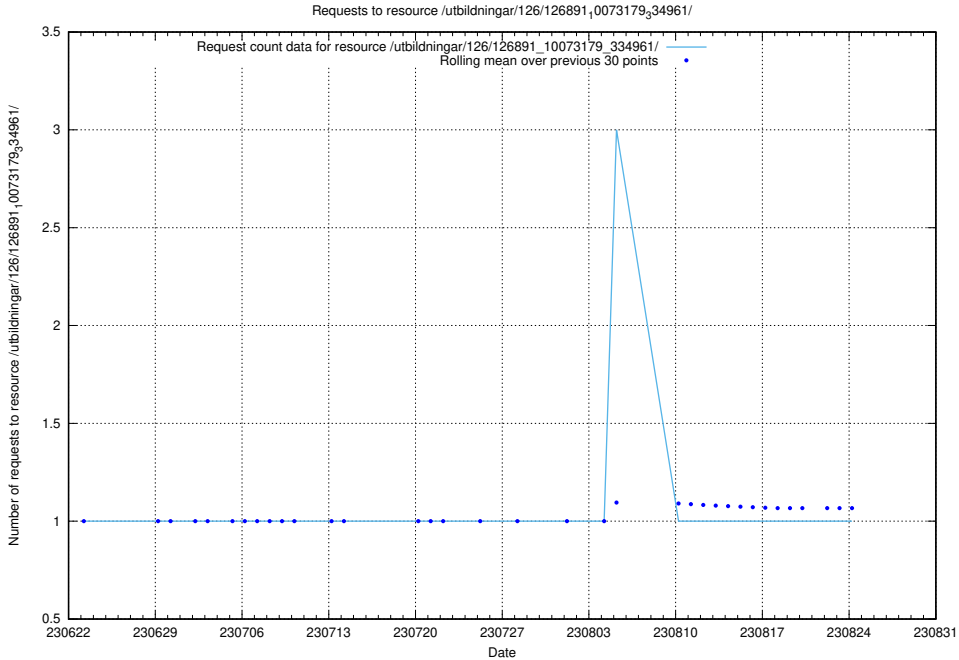

5.5136 Usage of /utbildningar/126/126891_10073179_334961/

Here, we count the number of requests to resource /utbildningar/126/126891_10073179_334961/.