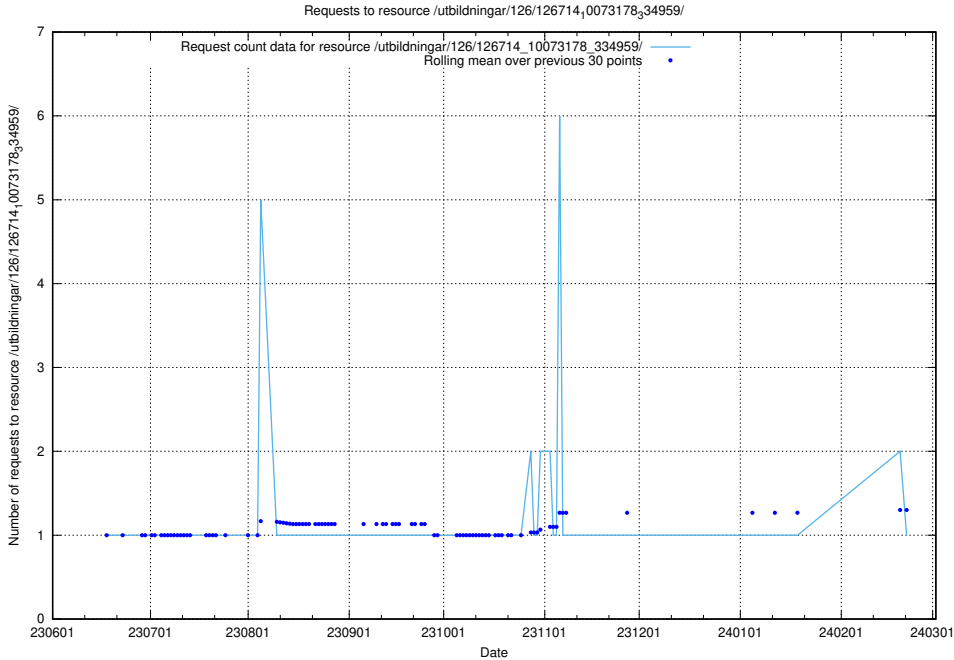

5.5424 Usage of /utbildningar/126/126714_10073178_334959/

Here, we count the number of requests to resource /utbildningar/126/126714_10073178_334959/.