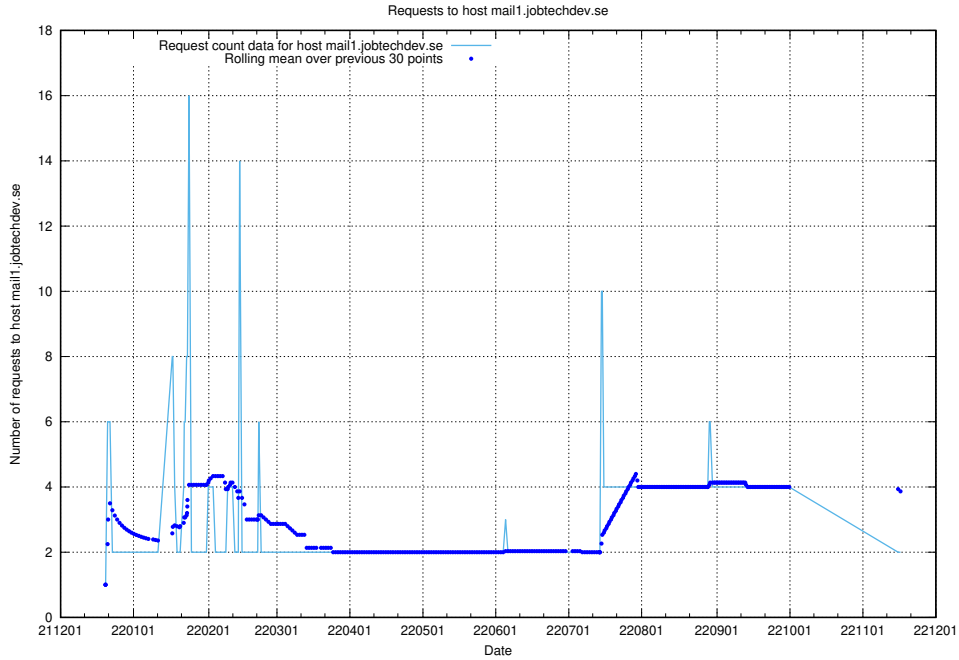

7.376 Usage of mail1.jobtechdev.se

Here, we count the number of requests to host mail1.jobtechdev.se.