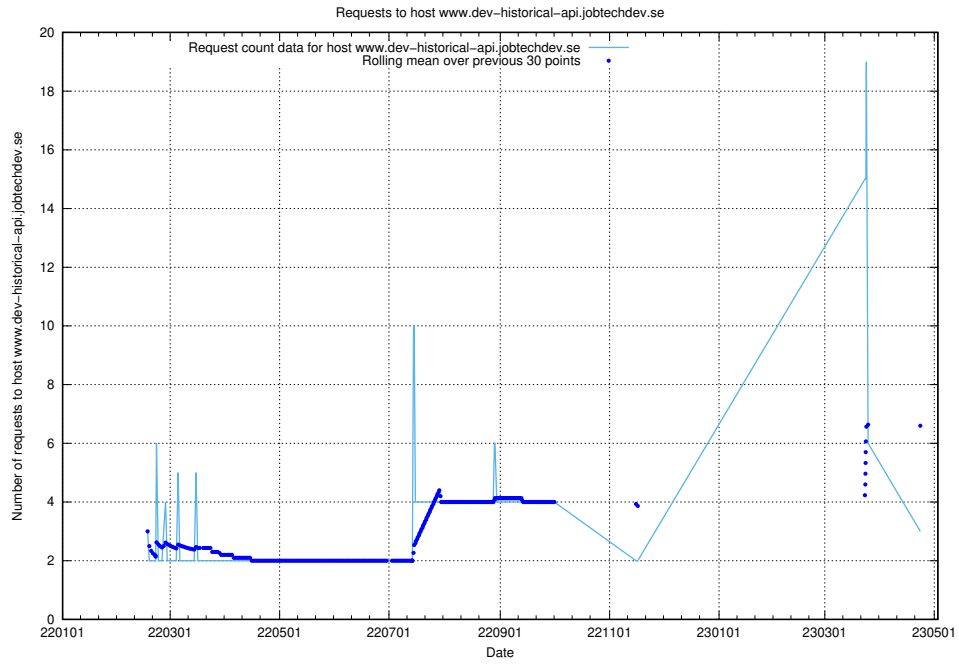

7.229 Usage of www.dev-historical-api.jobtechdev.se

Here, we count the number of requests to host www.dev-historical-api.jobtechdev.se.