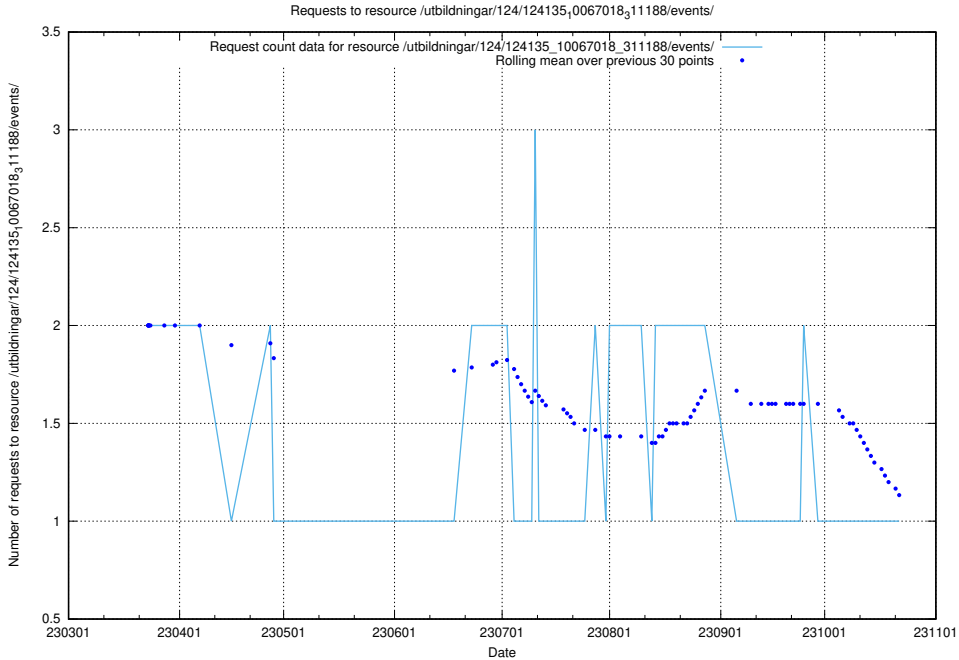

5.5891 Usage of /utbildningar/124/124135_10067018_311188/events/

Here, we count the number of requests to resource /utbildningar/124/124135_10067018_311188/events/