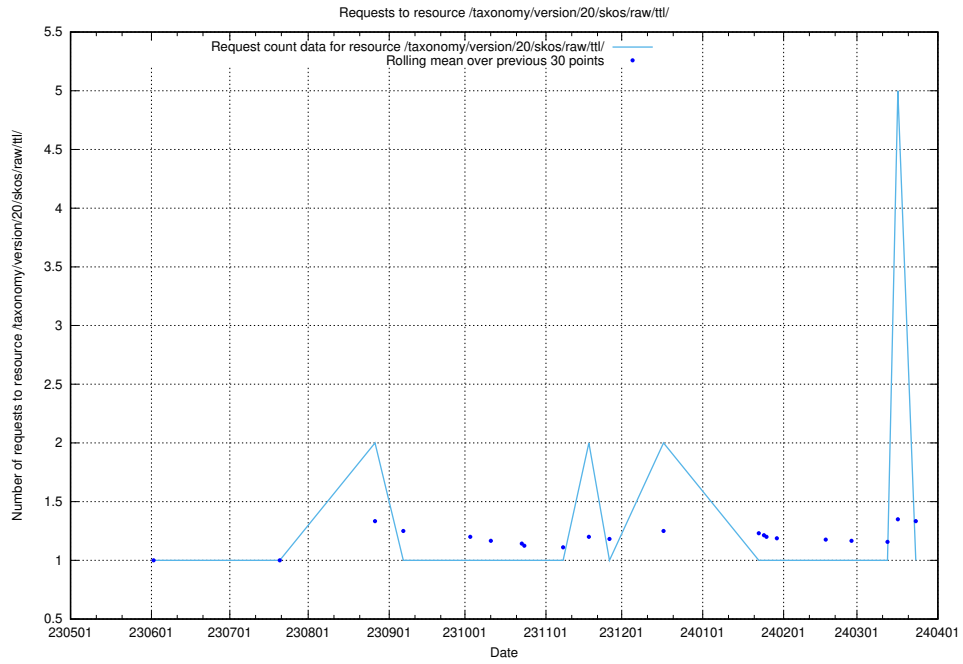

5.5499 Usage of /taxonomy/version/20/skos/raw/ttl/

Here, we count the number of requests to resource /taxonomy/version/20/skos/raw/ttl/.