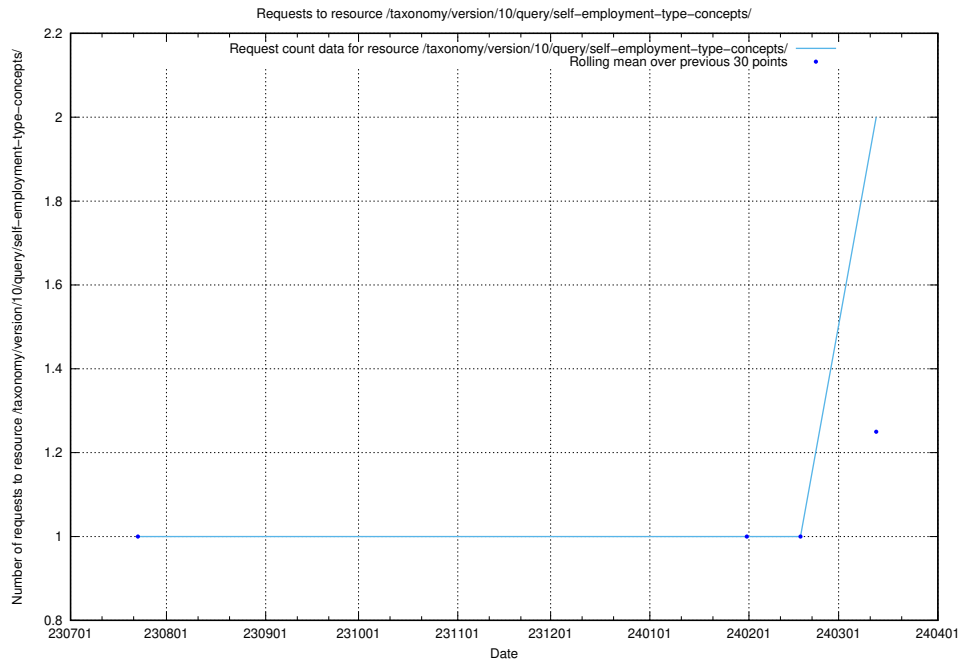

5.630 Usage of /taxonomy/version/10/query/self-employment-type-concepts/

Here, we count the number of requests to resource /taxonomy/version/10/query/self-employment-type-concepts/.