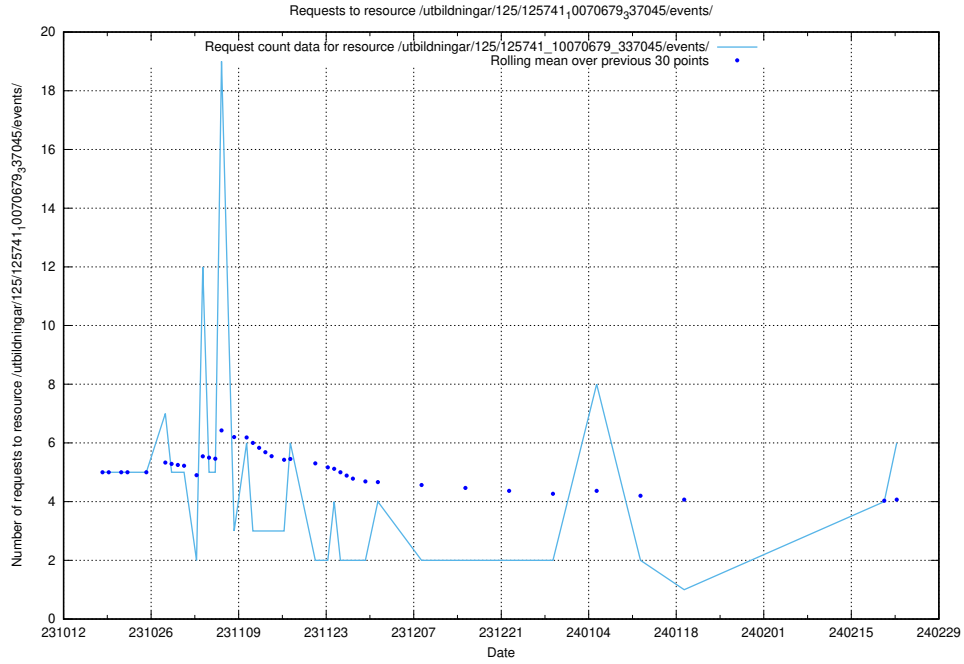

5.64 Usage of /utbildningar/125/125741_10070679_337045/events/

Here, we count the number of requests to resource /utbildningar/125/125741_10070679_337045/events/