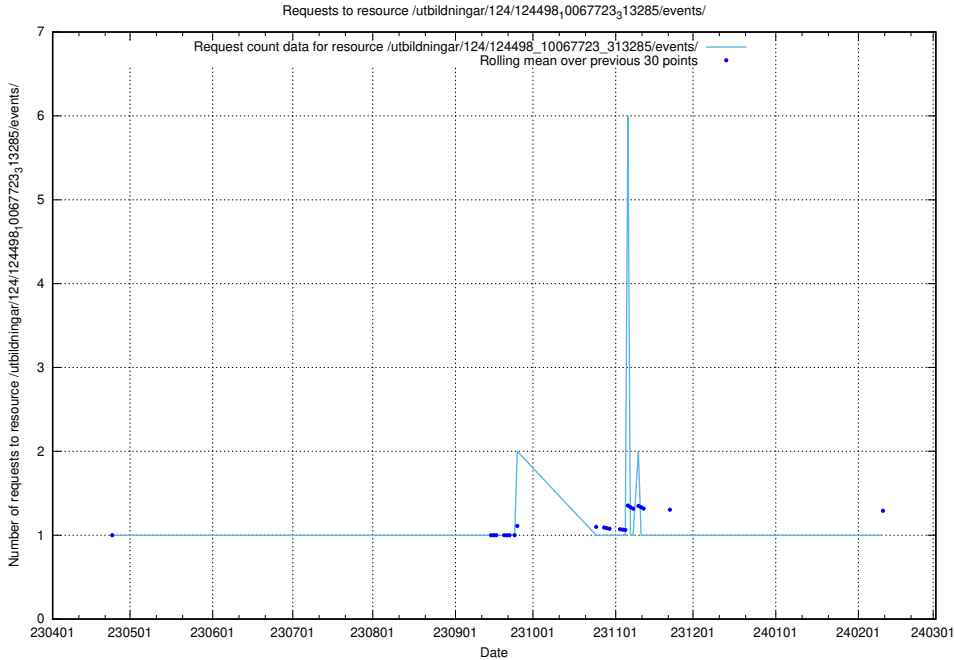

5.5581 Usage of /utbildningar/124/124498_10067723_313285/events/

Here, we count the number of requests to resource /utbildningar/124/124498_10067723_313285/events/