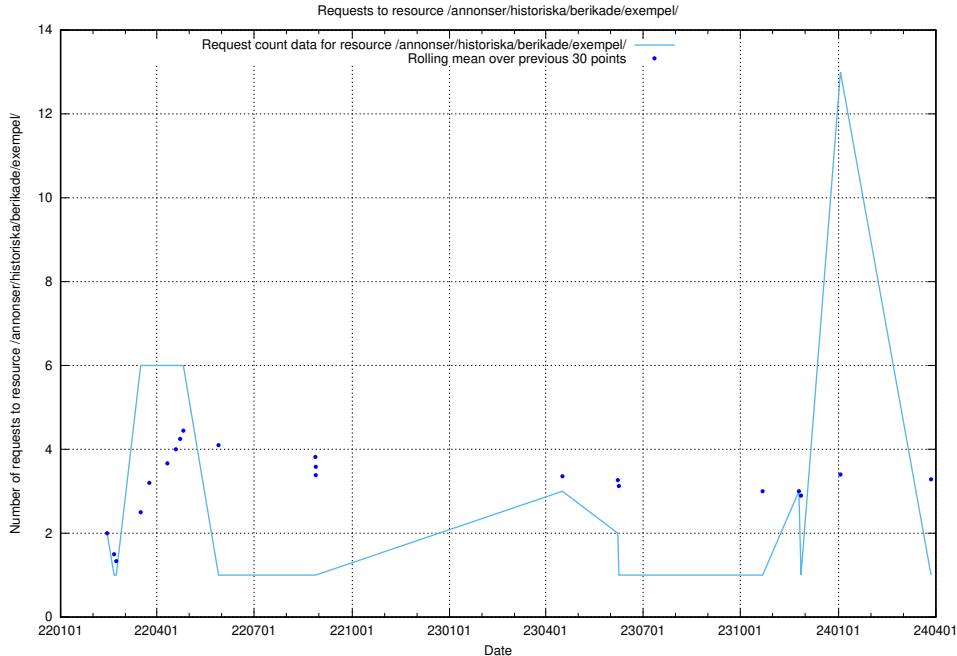

5.1125 Usage of /annonser/historiska/berikade/exempel/

Here, we count the number of requests to resource /annonser/historiska/berikade/exempel/.