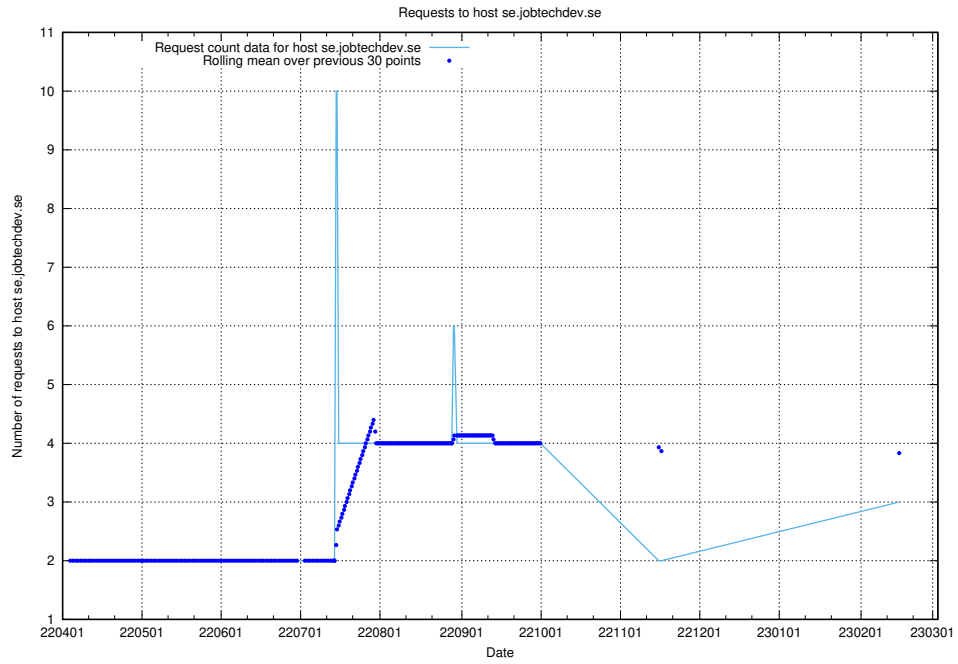

7.218 Usage of se.jobtechdev.se

Here, we count the number of requests to host se.jobtechdev.se.