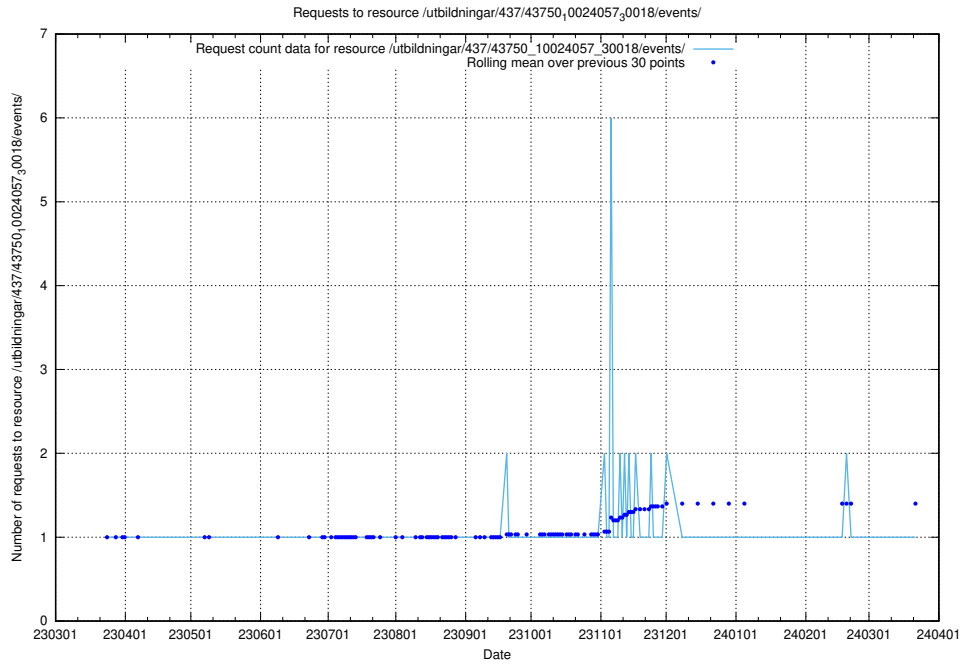

5.5797 Usage of /utbildningar/437/43750_10024057_30018/events/

Here, we count the number of requests to resource /utbildningar/437/43750_10024057_30018/events/.