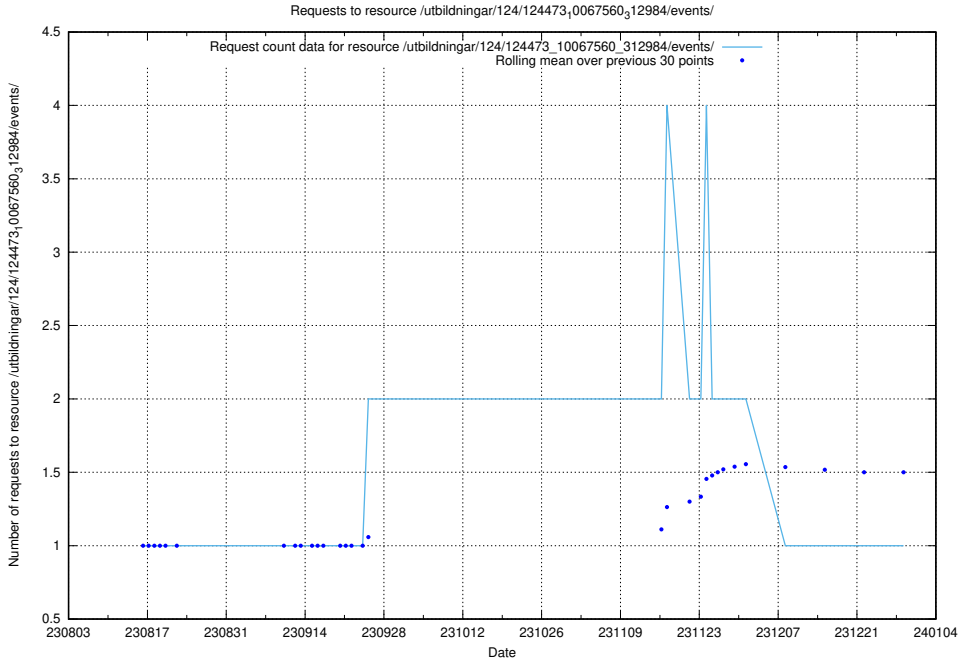

5.4354 Usage of /utbildningar/124/124473_10067560_312984/events/

Here, we count the number of requests to resource /utbildningar/124/124473_10067560_312984/events/