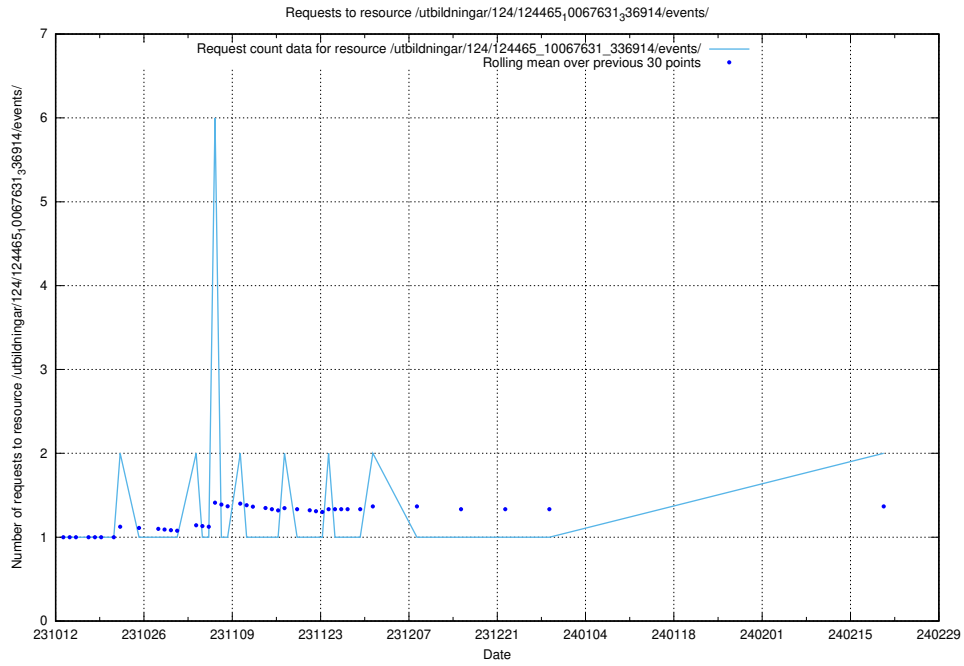

5.565 Usage of /utbildningar/124/124465_10067631_336914/events/

Here, we count the number of requests to resource /utbildningar/124/124465_10067631_336914/events/