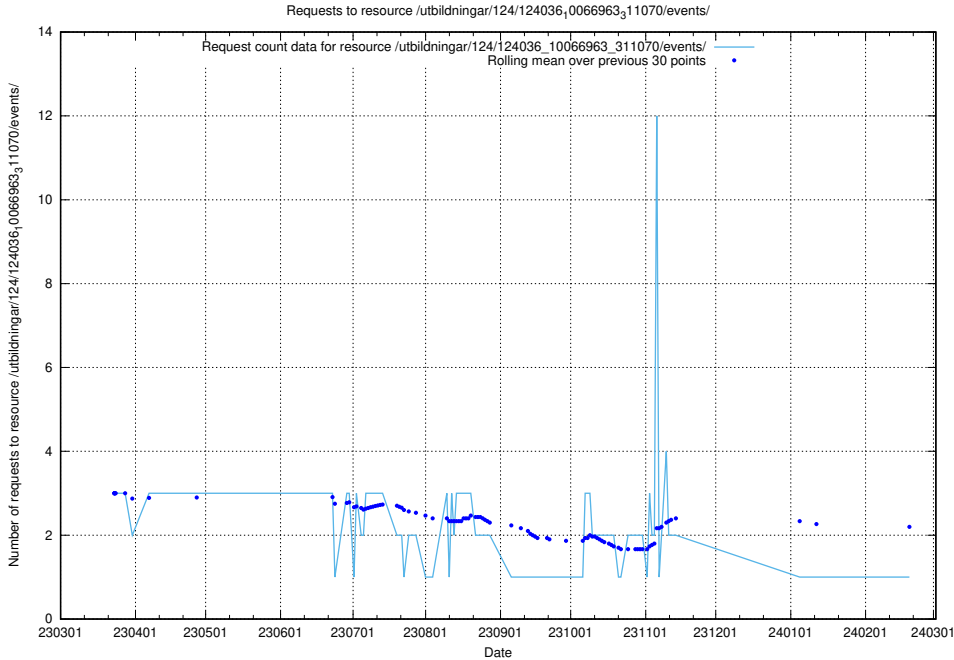

5.5854 Usage of /utbildningar/124/124036_10066963_311070/events/

Here, we count the number of requests to resource /utbildningar/124/124036_10066963_311070/events/