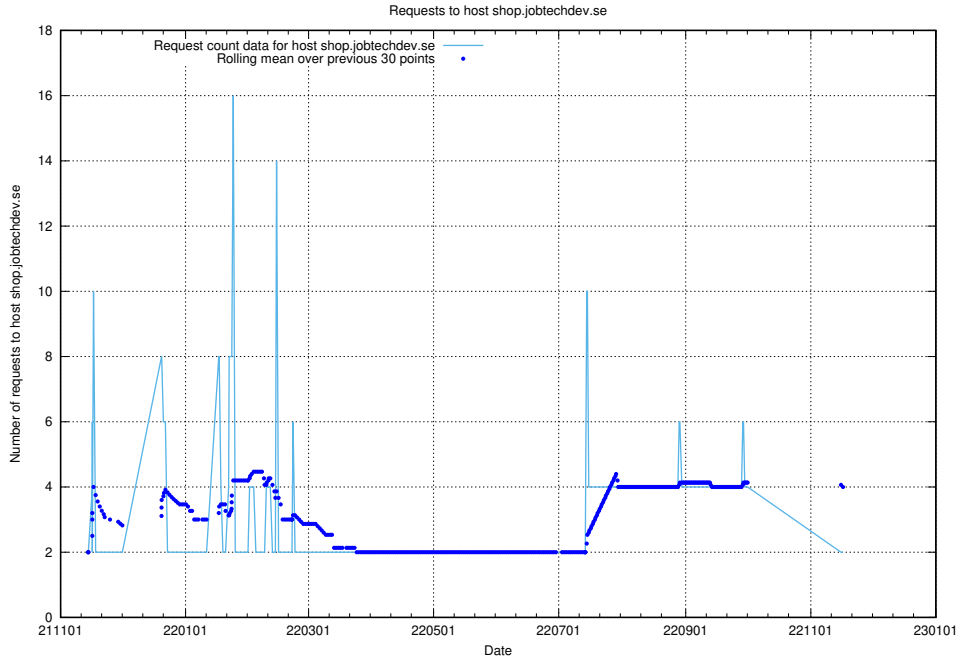

7.562 Usage of shop.jobtechdev.se

Here, we count the number of requests to host shop.jobtechdev.se.