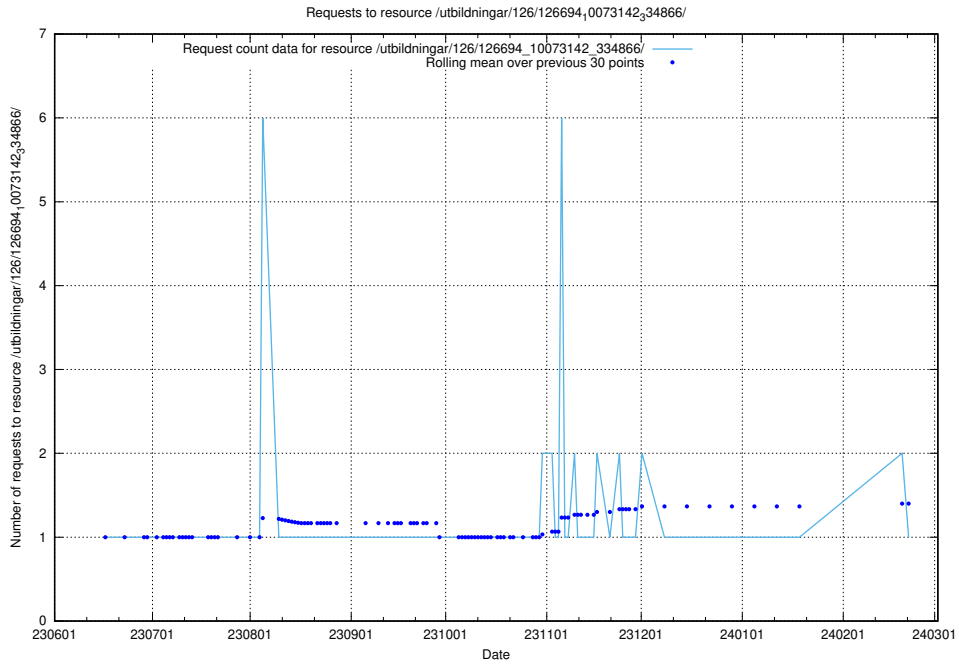

5.5436 Usage of /utbildningar/126/126694_10073142_334866/

Here, we count the number of requests to resource /utbildningar/126/126694_10073142_334866/.