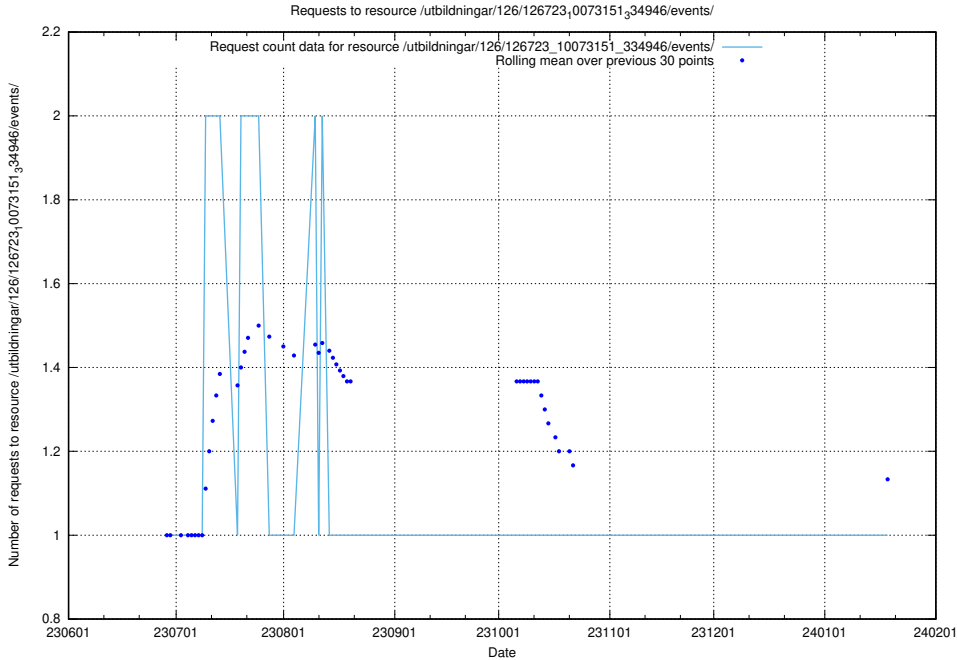

5.5003 Usage of /utbildningar/126/126723_10073151_334946/events/

Here, we count the number of requests to resource /utbildningar/126/126723_10073151_334946/events/