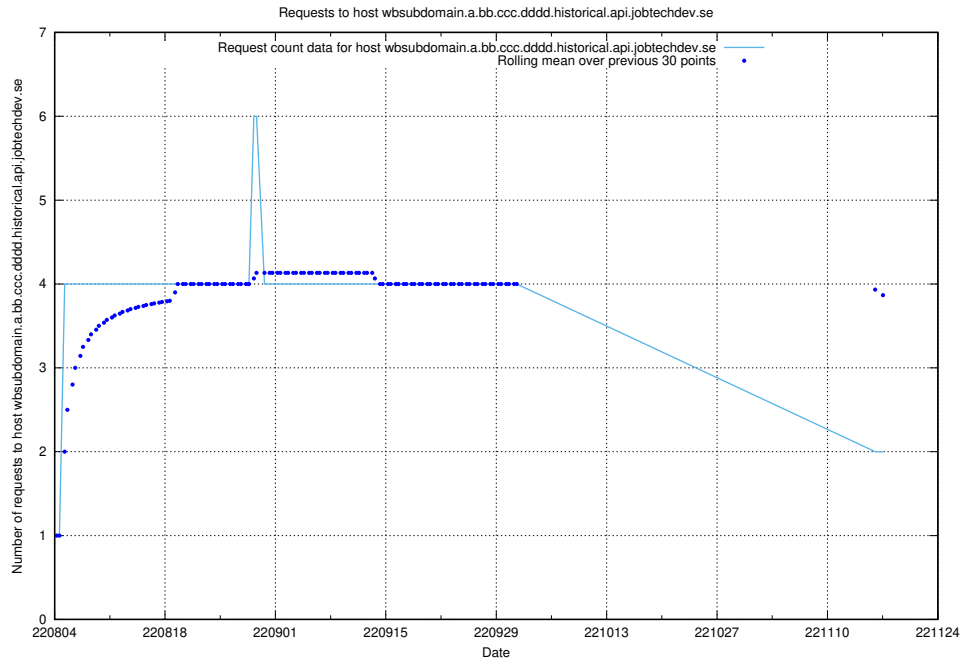

7.351 Usage of wbsubdomain.a.bb.ccc.dddd.historical.api.jobtechdev.se

Here, we count the number of requests to host wbsubdomain.a.bb.ccc.dddd.historical.api.jobtechdev.se.