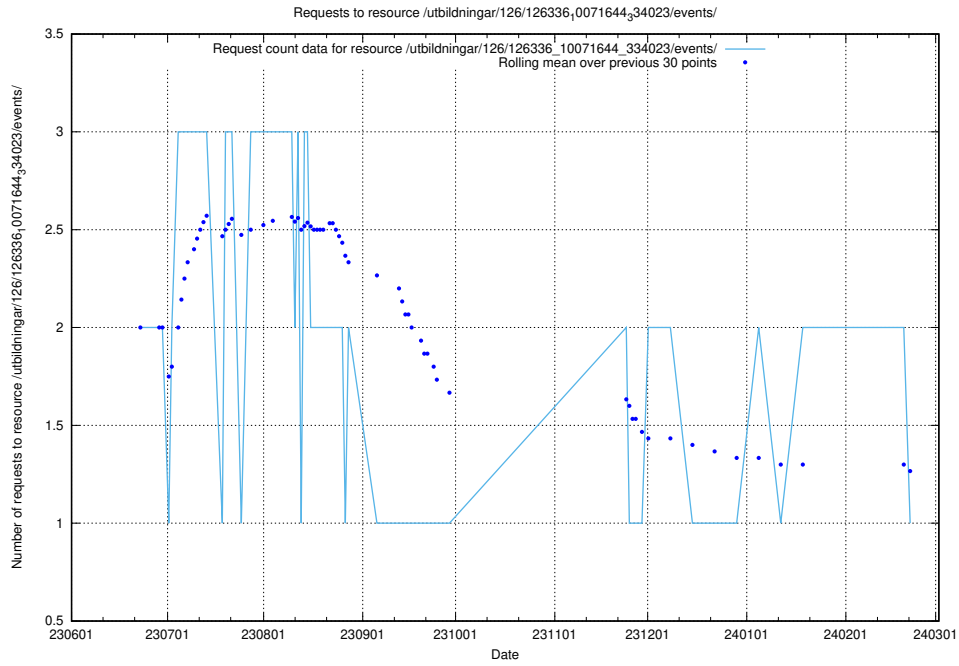

5.5118 Usage of /utbildningar/126/126336_10071644_334023/events/

Here, we count the number of requests to resource /utbildningar/126/126336_10071644_334023/events/