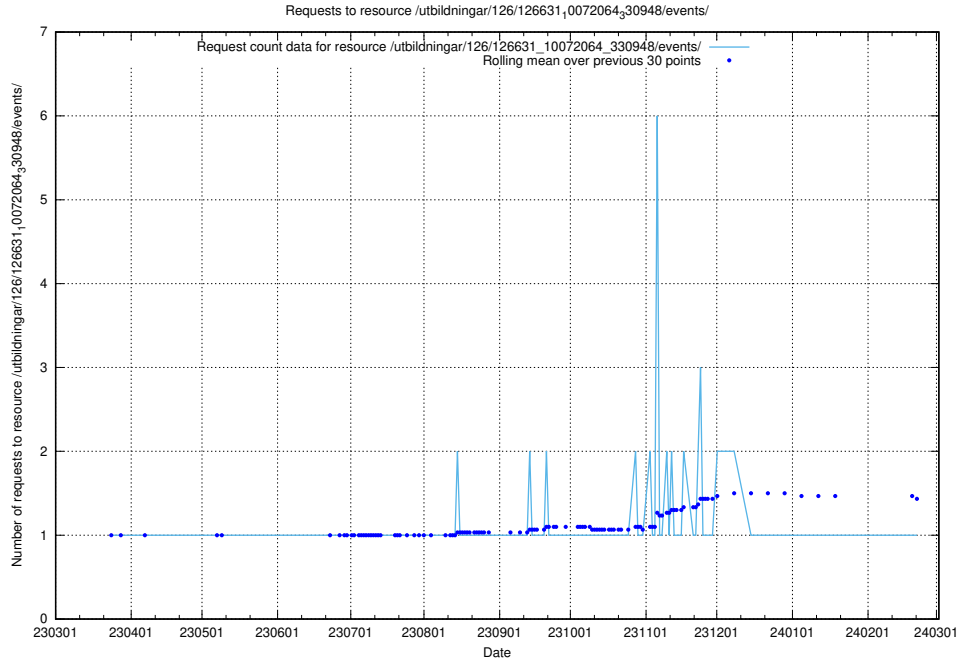

5.5802 Usage of /utbildningar/126/126631_10072064_330948/events/

Here, we count the number of requests to resource /utbildningar/126/126631_10072064_330948/events/