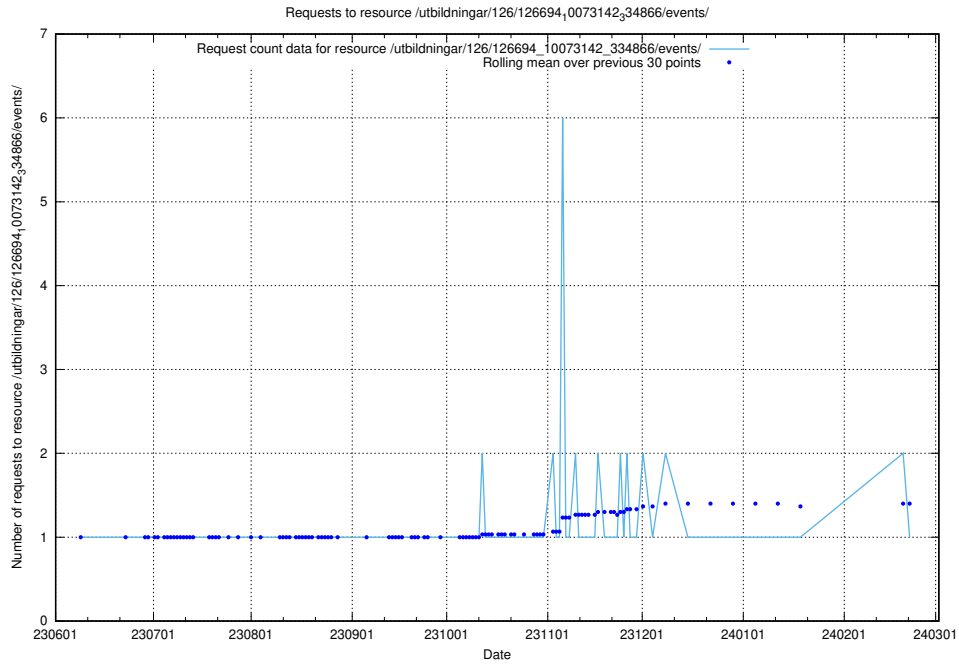

5.5460 Usage of /utbildningar/126/126694_10073142_334866/events/

Here, we count the number of requests to resource /utbildningar/126/126694_10073142_334866/events/