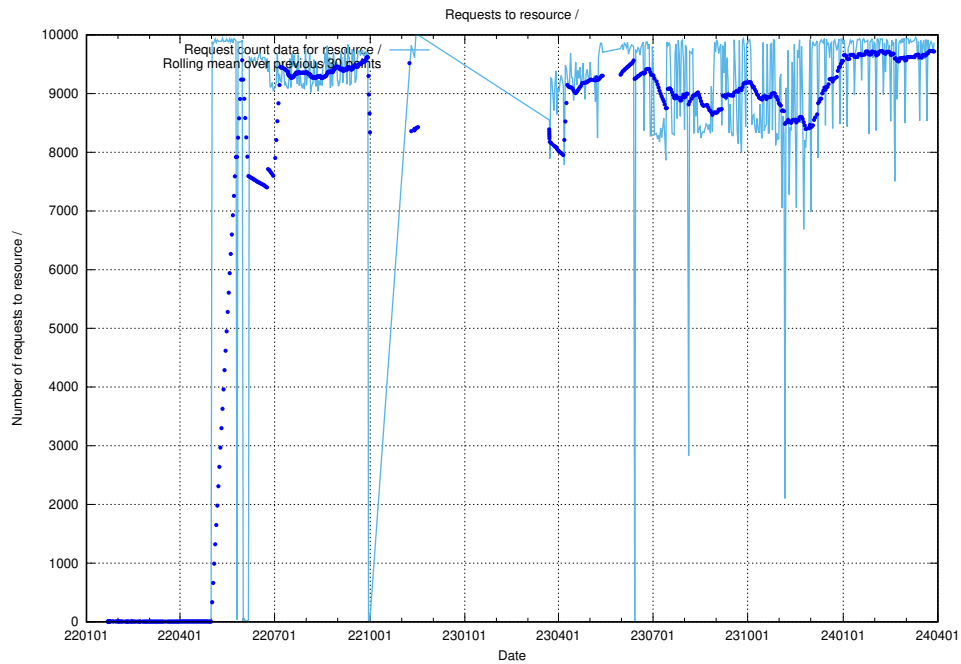

5 JobTechDev Data

This section contains data statistics from the [JobTechDev Data Web](#)⁶.

5.1 Usage of /

Here, we count the number of requests to resource /.

---

⁶<https://data.jobtechdev.se>