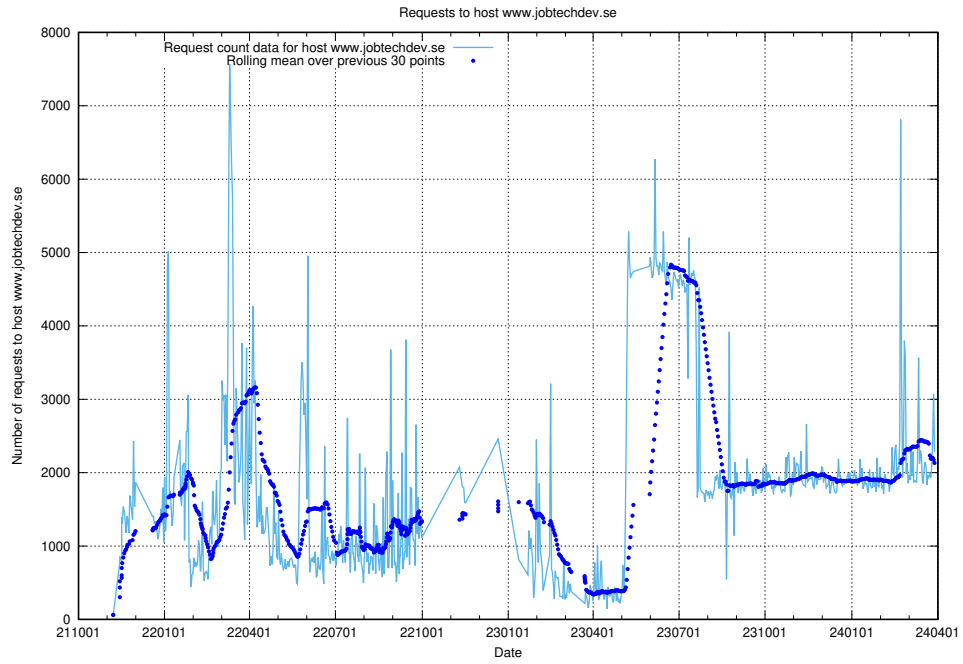

7.18 Usage of www.jobtechdev.se

Here, we count the number of requests to host www.jobtechdev.se.