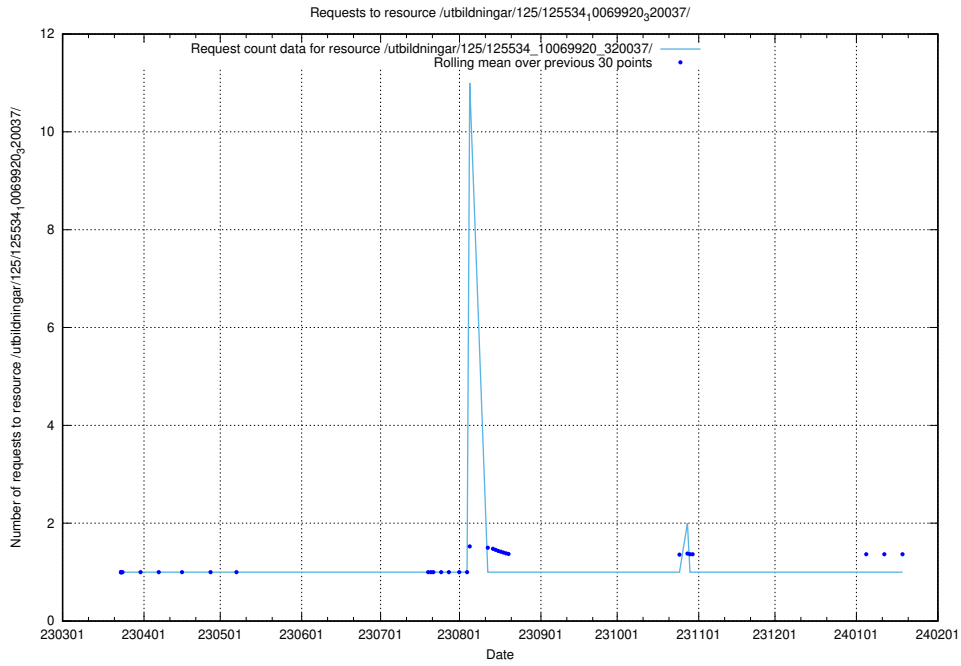

5.956 Usage of /utbildningar/125/125534_10069920_320037/

Here, we count the number of requests to resource /utbildningar/125/125534_10069920_320037/.