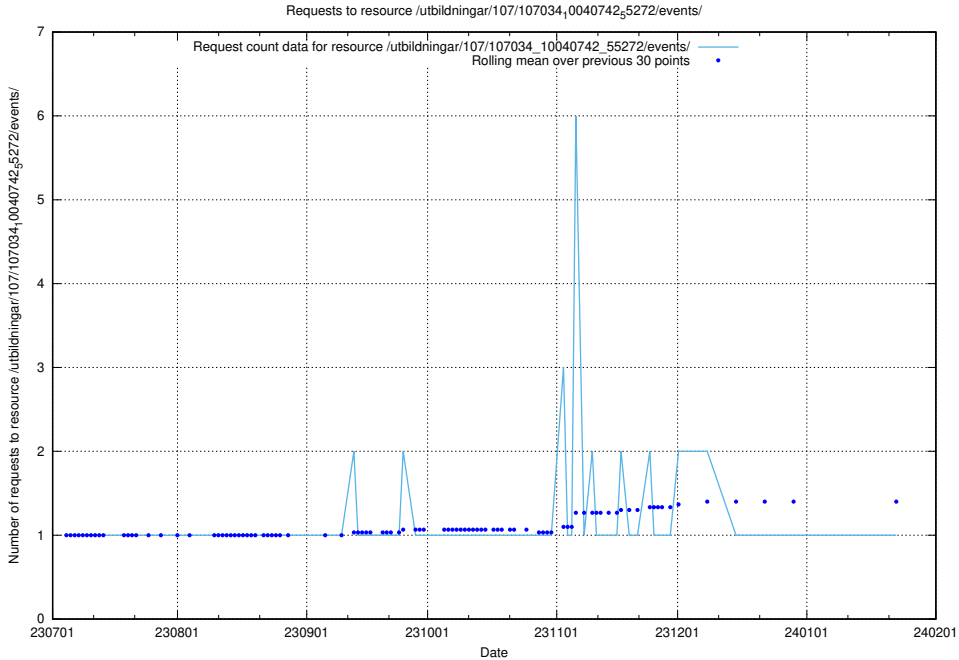

5.4910 Usage of /utbildningar/107/107034_10040742_55272/events/

Here, we count the number of requests to resource /utbildningar/107/107034_10040742_55272/events/.