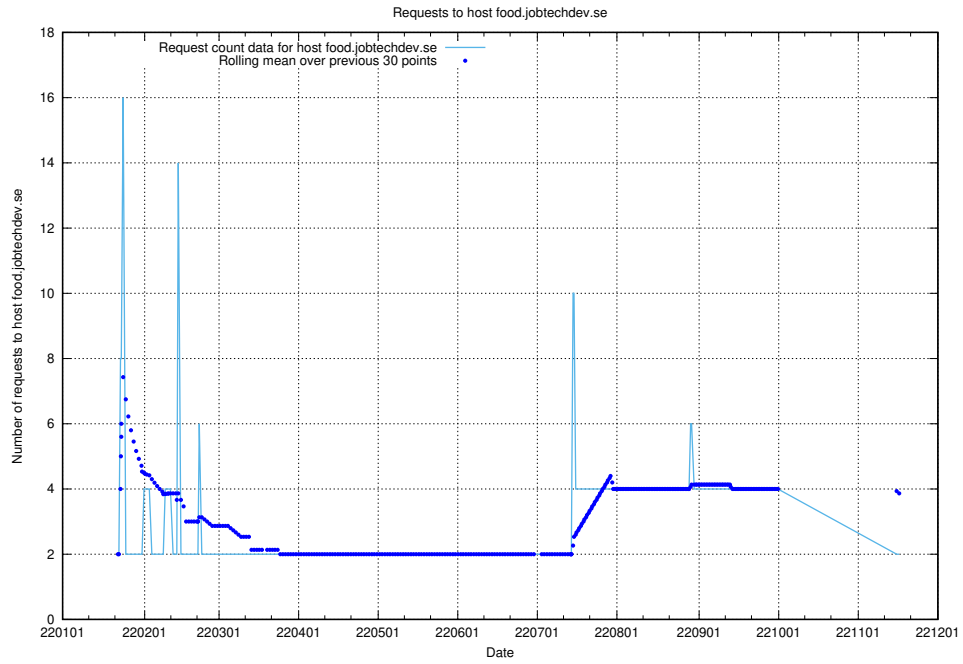

7.599 Usage of food.jobtechdev.se

Here, we count the number of requests to host food.jobtechdev.se.