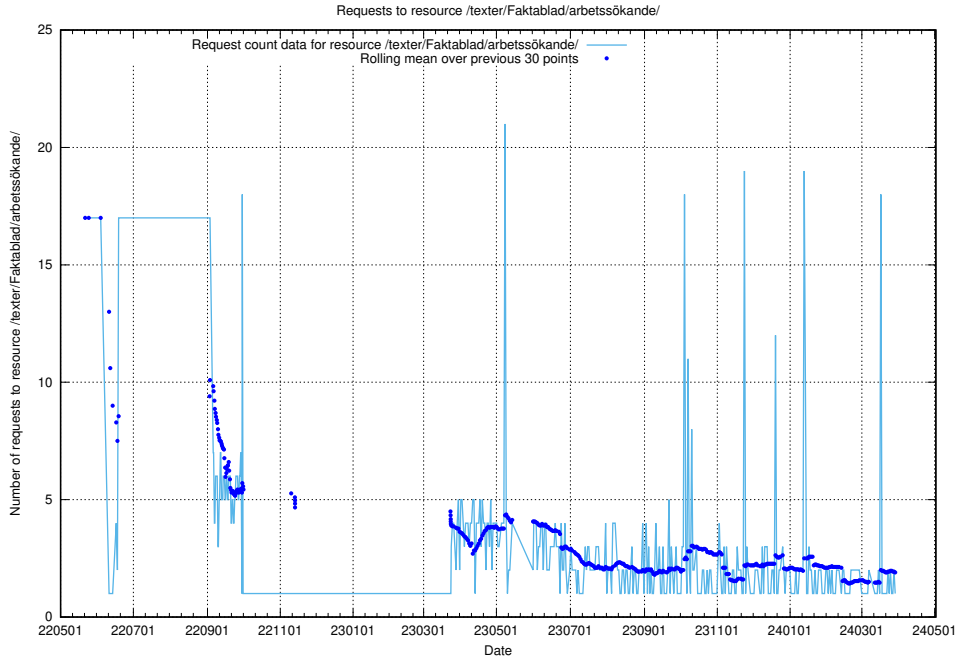

5.896 Usage of /texter/Faktablad/arbetssökande/

Here, we count the number of requests to resource /texter/Faktablad/arbetssökande/.