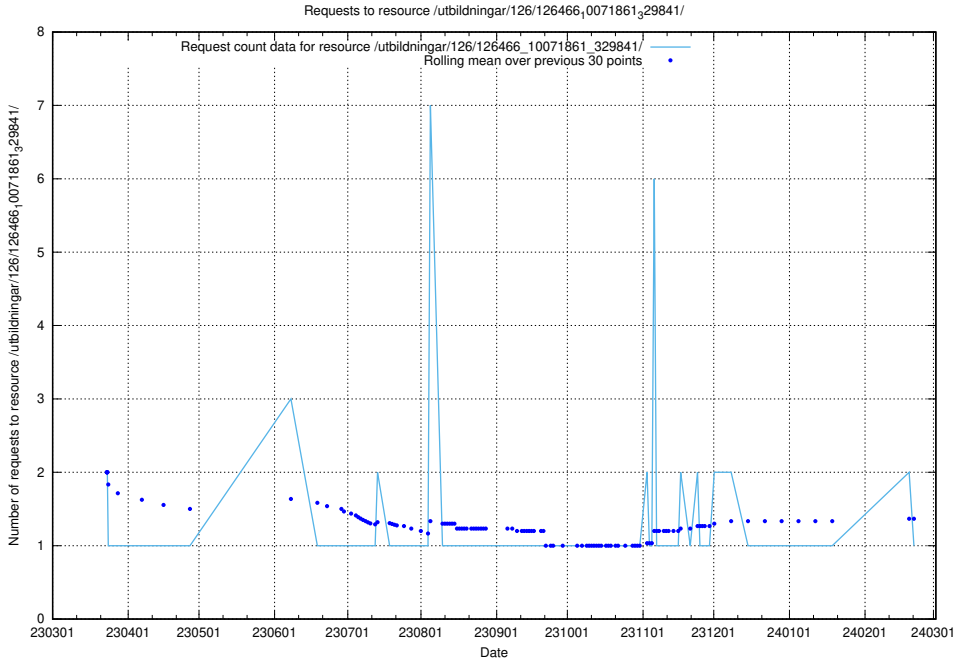

5.5859 Usage of /utbildningar/126/126466_10071861_329841/

Here, we count the number of requests to resource /utbildningar/126/126466_10071861_329841/.