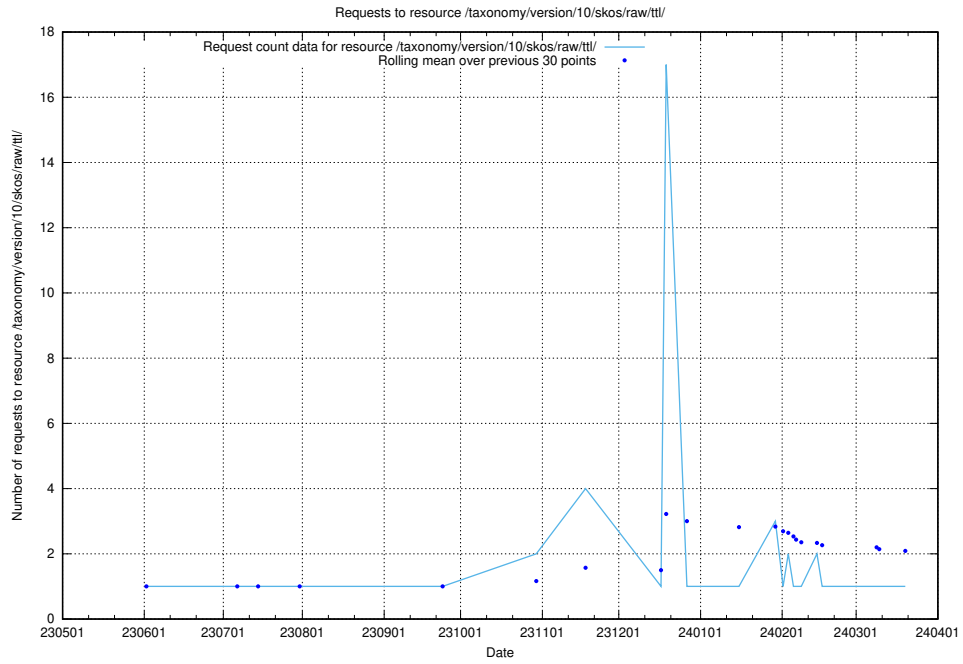

5.5503 Usage of /taxonomy/version/10/skos/raw/ttl/

Here, we count the number of requests to resource /taxonomy/version/10/skos/raw/ttl/.