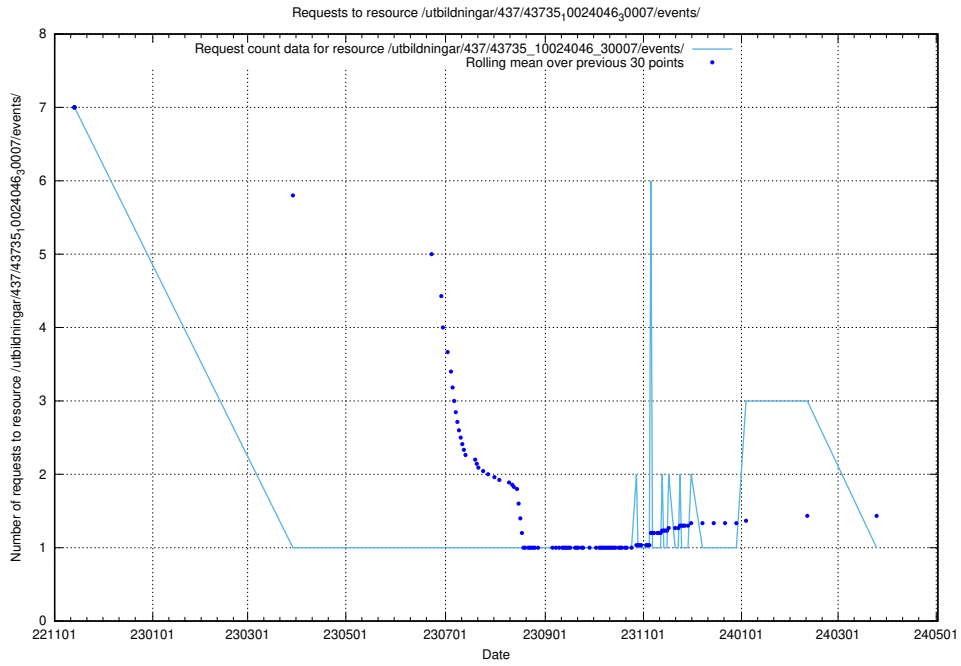

5.5357 Usage of /utbildningar/437/43735_10024046_30007/events/

Here, we count the number of requests to resource /utbildningar/437/43735_10024046_30007/events/.