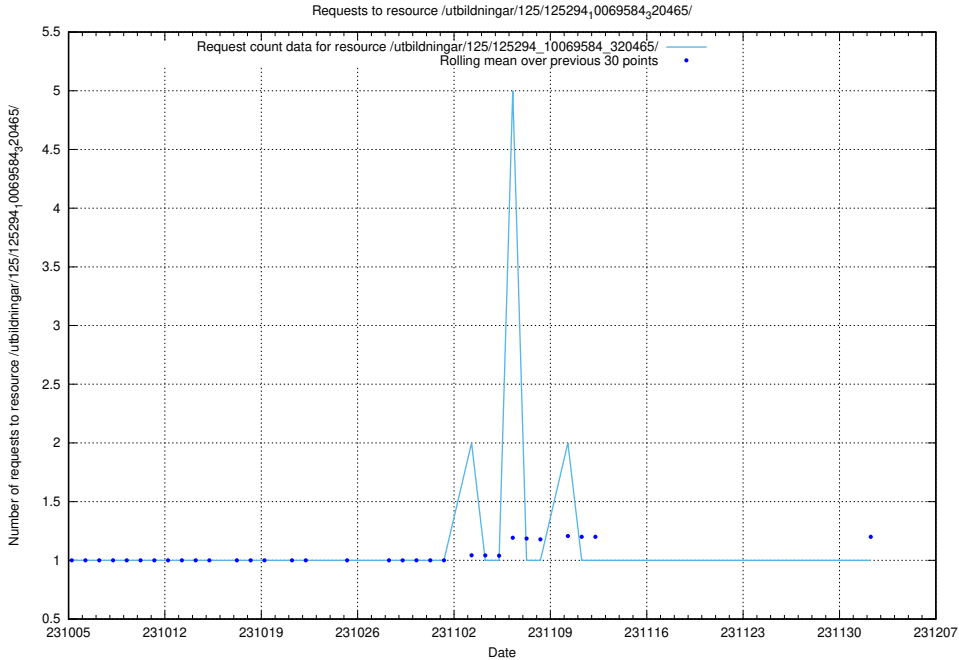

5.3974 Usage of /utbildningar/125/125294_10069584_320465/

Here, we count the number of requests to resource /utbildningar/125/125294_10069584_320465/.