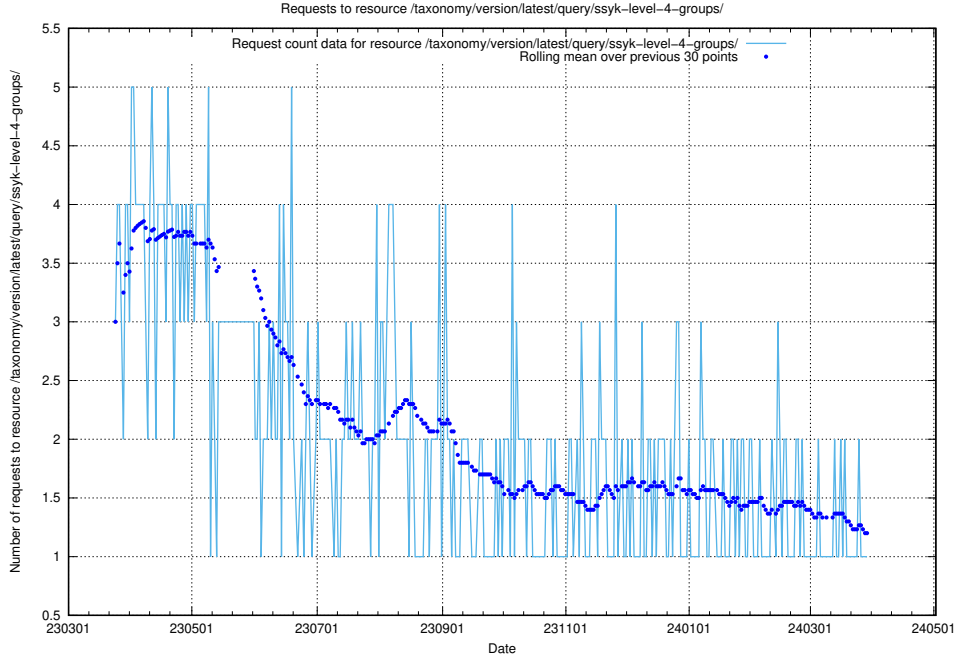

5.5679 Usage of /taxonomy/version/latest/query/ssyk-level-4-groups/

Here, we count the number of requests to resource /taxonomy/version/latest/query/ssyk-level-4-groups/.