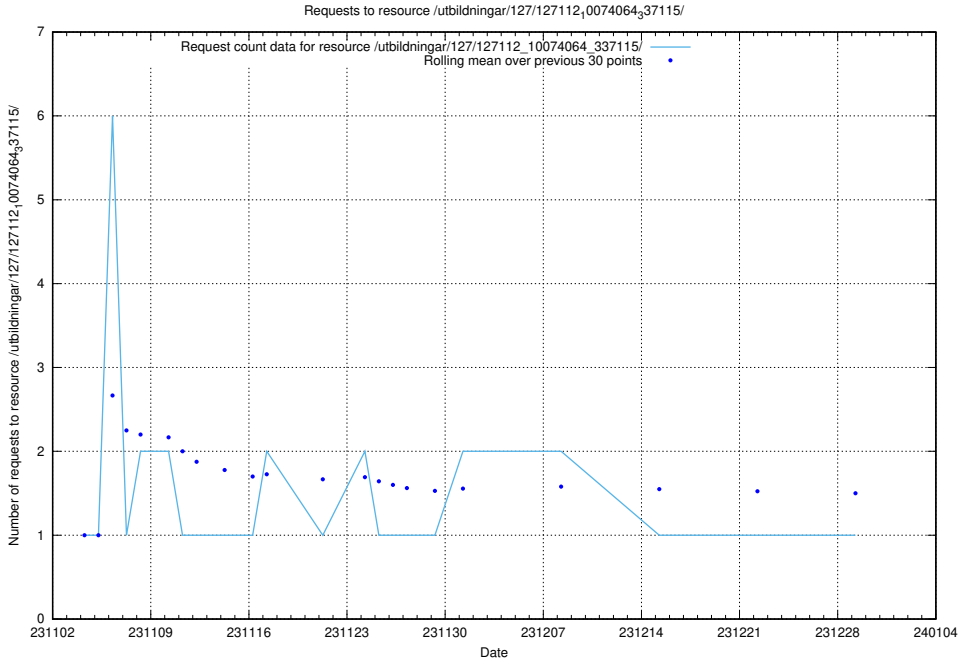

5.3676 Usage of /utbildningar/127/127112_10074064_337115/

Here, we count the number of requests to resource /utbildningar/127/127112_10074064_337115/.