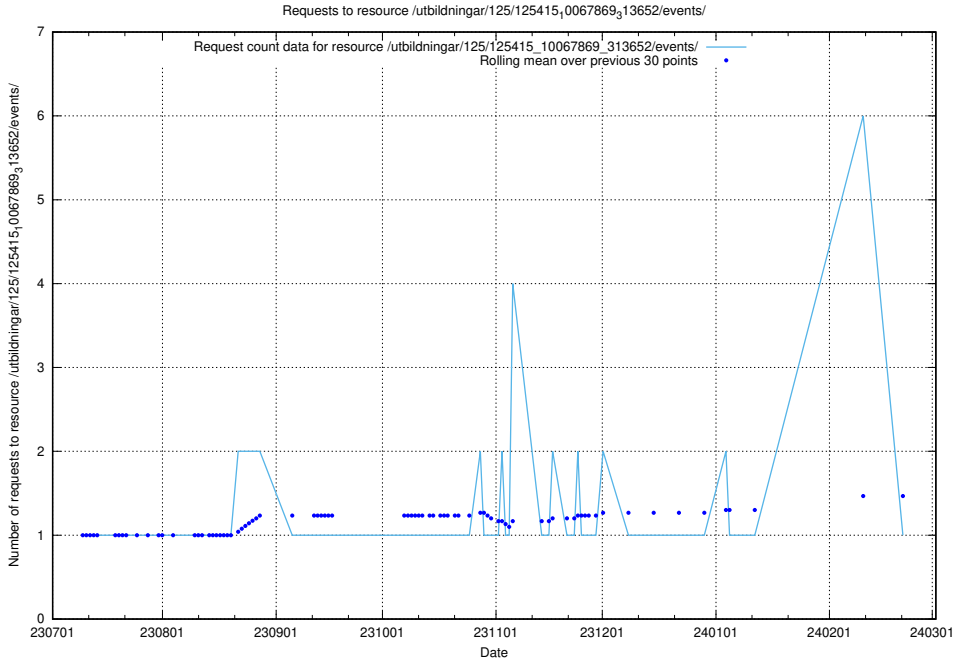

5.4675 Usage of /utbildningar/125/125415_10067869_313652/events/

Here, we count the number of requests to resource /utbildningar/125/125415_10067869_313652/events/