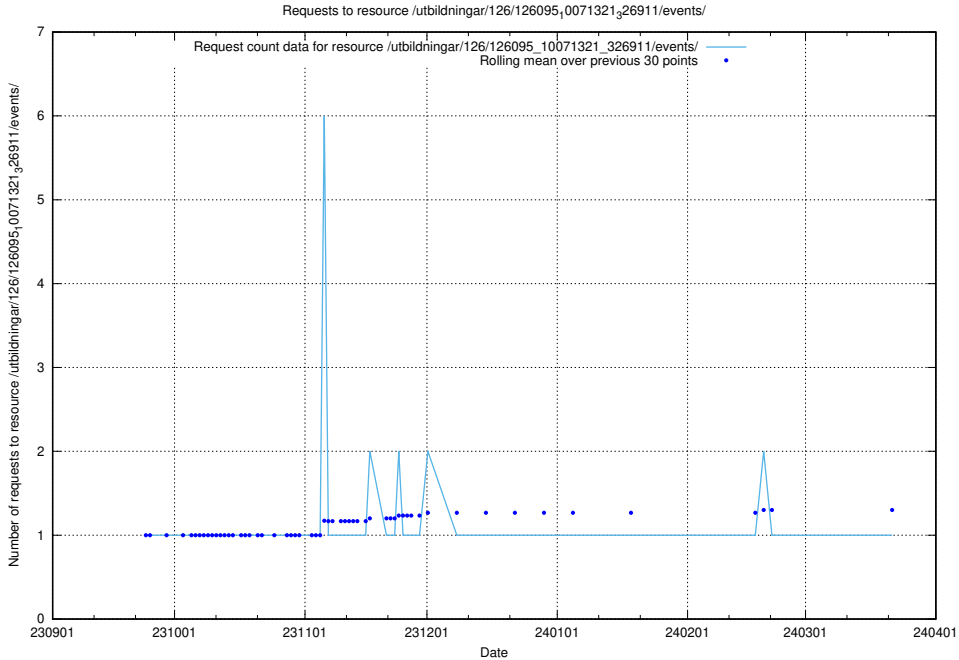

5.4036 Usage of /utbildningar/126/126095_10071321_326911/events/

Here, we count the number of requests to resource /utbildningar/126/126095_10071321_326911/events/