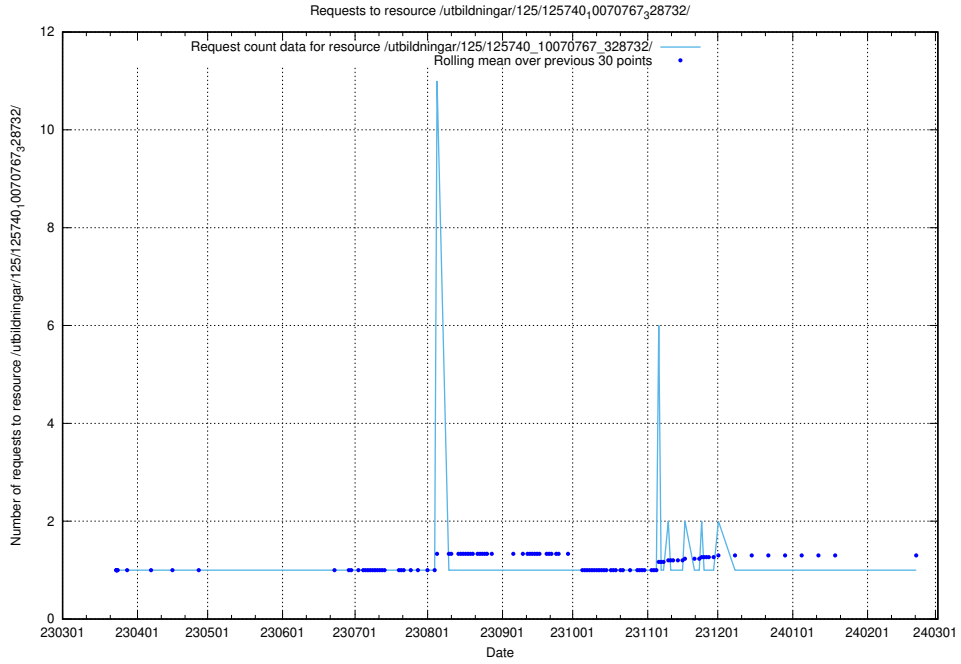

5.816 Usage of /utbildningar/125/125740_10070767_328732/

Here, we count the number of requests to resource /utbildningar/125/125740_10070767_328732/.