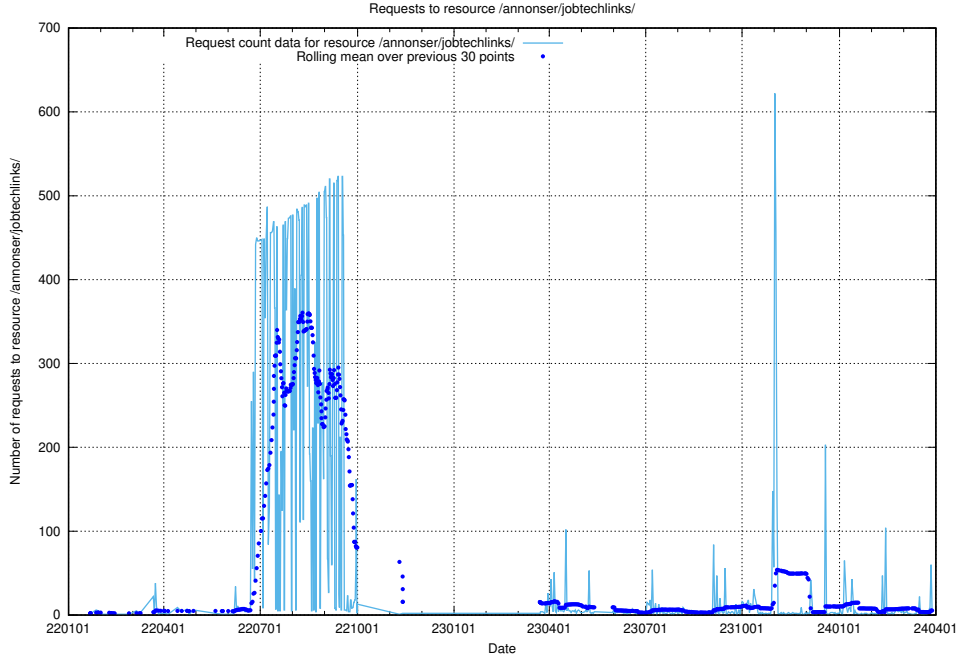

5.206 Usage of /annonser/jobtechlinks/

Here, we count the number of requests to resource /annonser/jobtechlinks/.