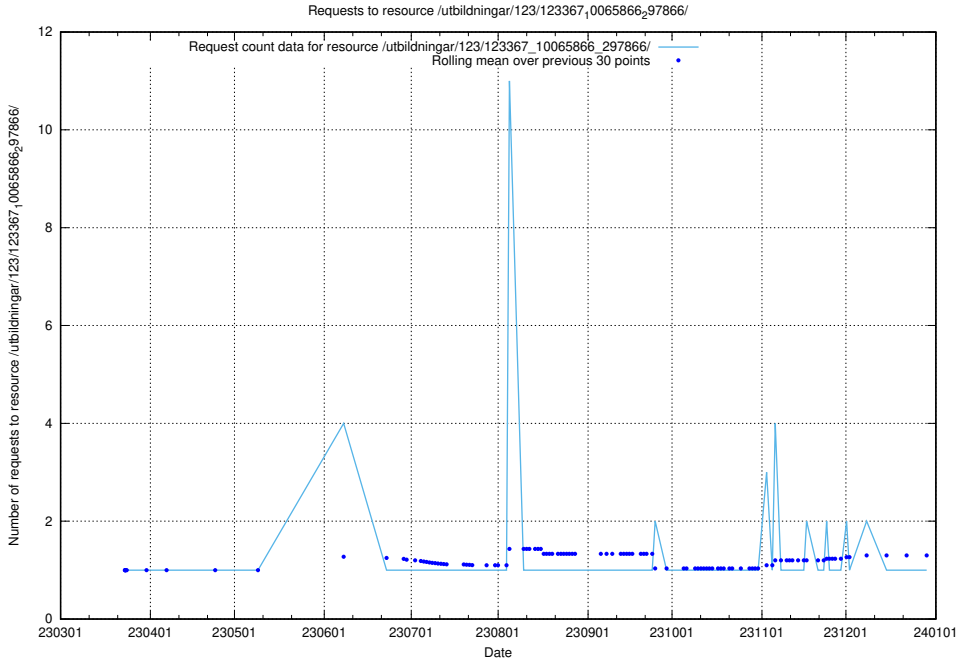

5.4336 Usage of /utbildningar/123/123367_10065866_297866/

Here, we count the number of requests to resource /utbildningar/123/123367_10065866_297866/.