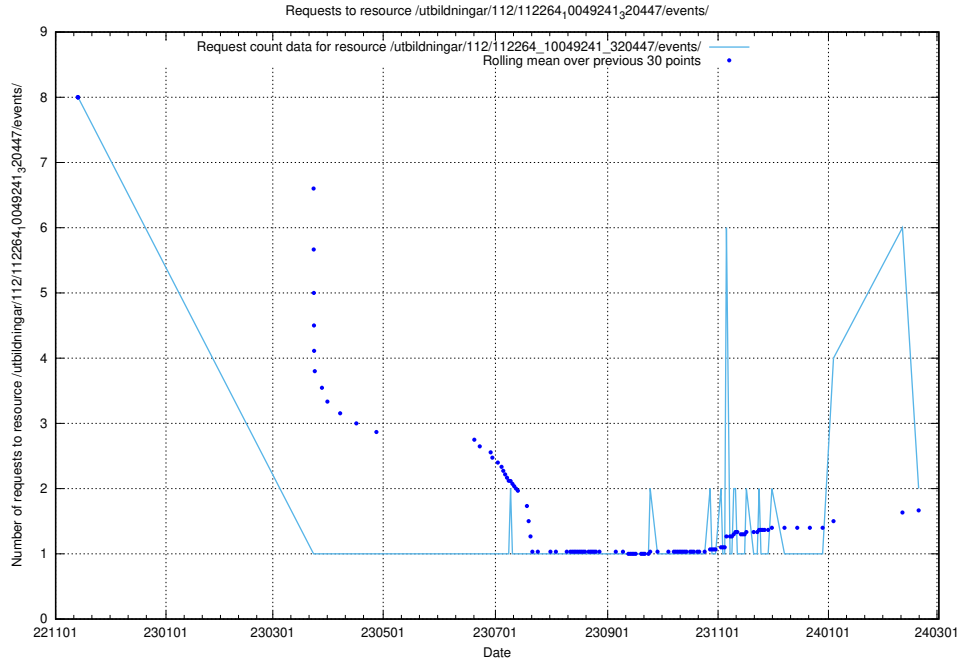

5.709 Usage of /utbildningar/112/112264_10049241_320447/events/

Here, we count the number of requests to resource /utbildningar/112/112264_10049241_320447/events/