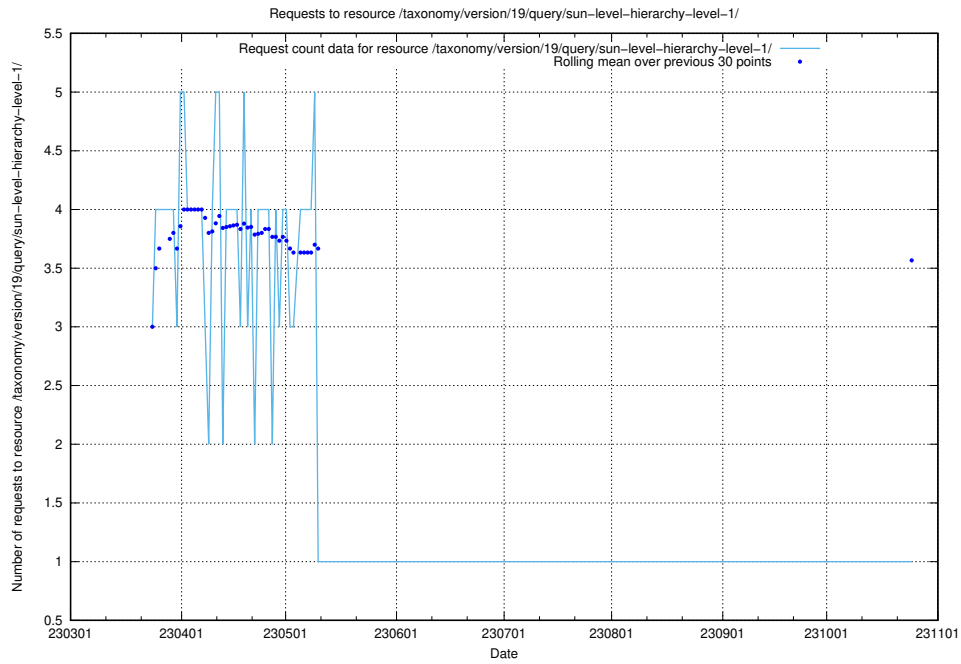

5.5722 Usage of /taxonomy/version/19/query/sun-level-hierarchy-level-1/

Here, we count the number of requests to resource /taxonomy/version/19/query/sun-level-hierarchy-level-1/.