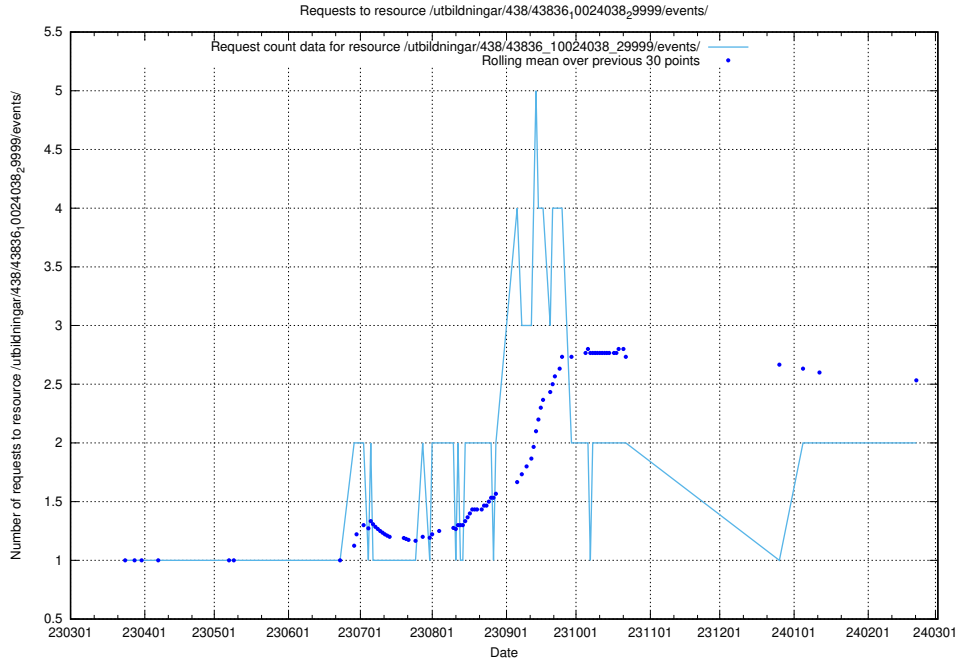

5.771 Usage of /utbildningar/438/43836_10024038_29999/events/

Here, we count the number of requests to resource /utbildningar/438/43836_10024038_29999/events/.