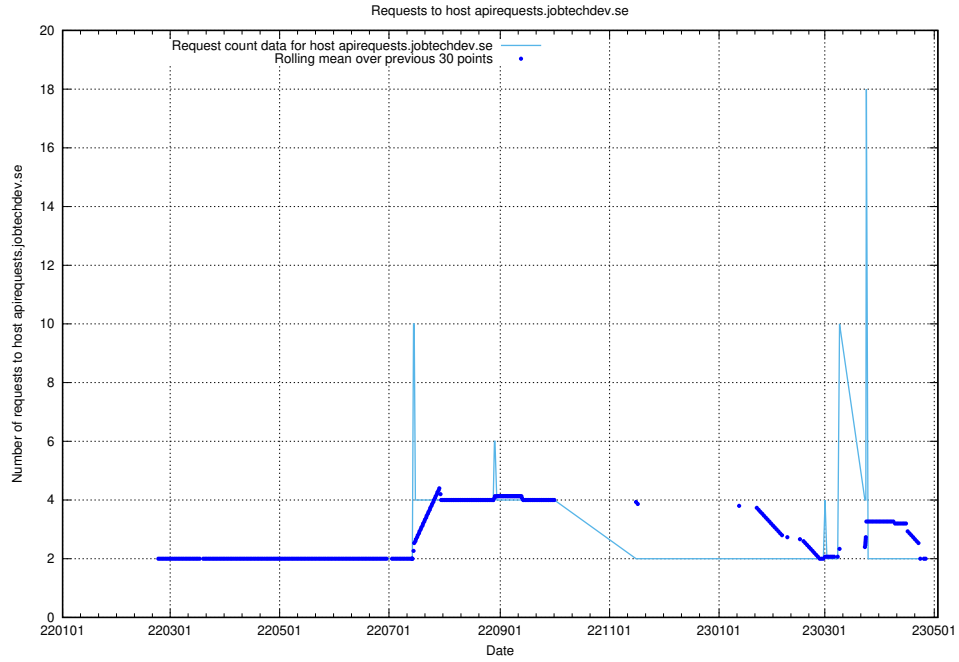

7.516 Usage of apirequests.jobtechdev.se

Here, we count the number of requests to host apirequests.jobtechdev.se.