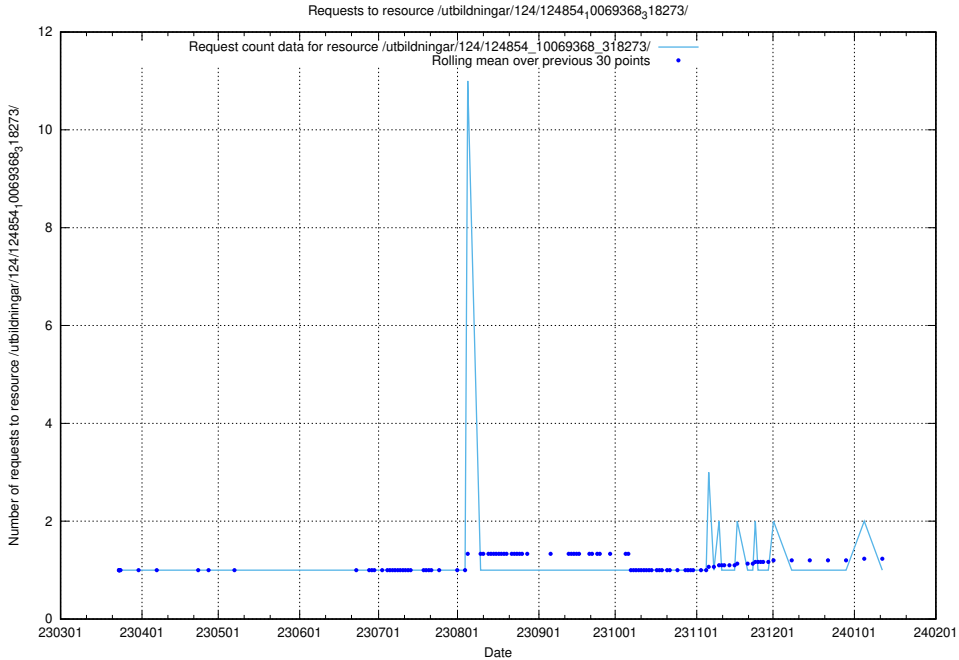

5.1056 Usage of /utbildningar/124/124854_10069368_318273/

Here, we count the number of requests to resource /utbildningar/124/124854_10069368_318273/.