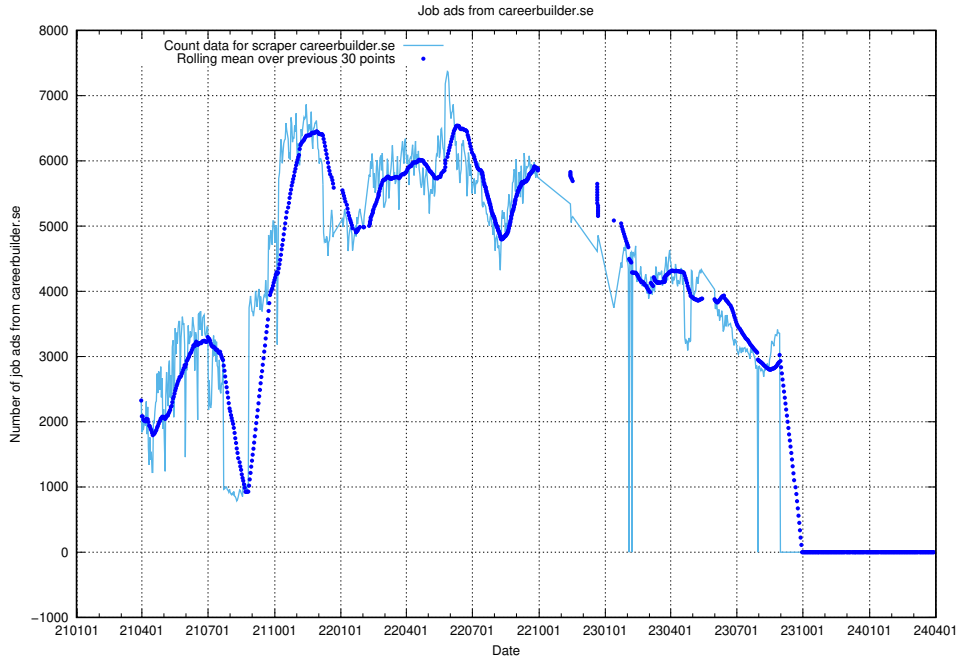

13.20 Number of ads by scraper careerbuilder.se

Here, we count the number of job ads scraped from careerbuilder.se.