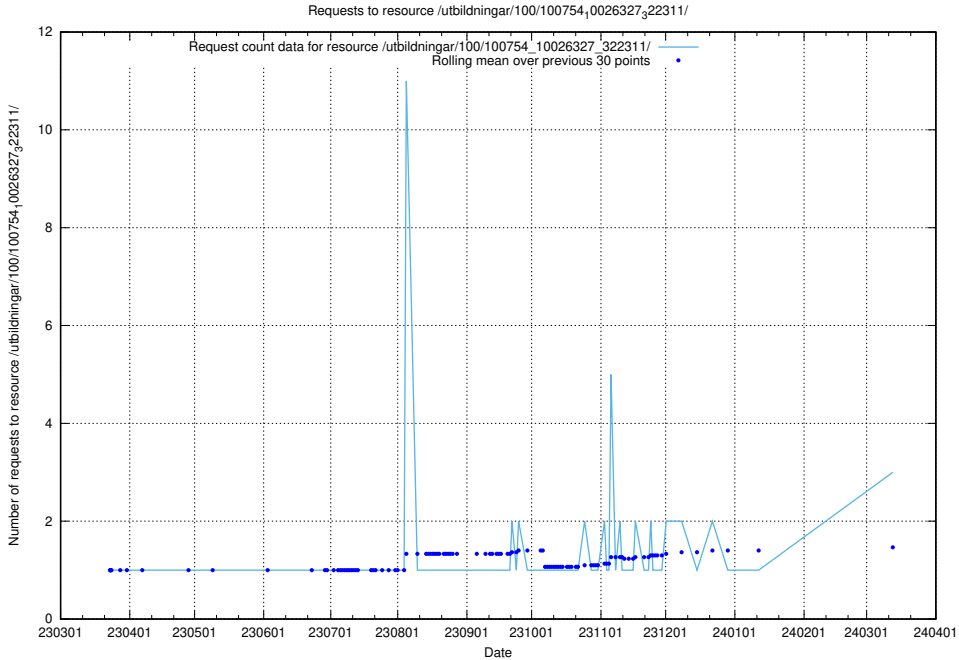

5.263 Usage of /utbildningar/100/100754_10026327_322311/

Here, we count the number of requests to resource /utbildningar/100/100754_10026327_322311/.