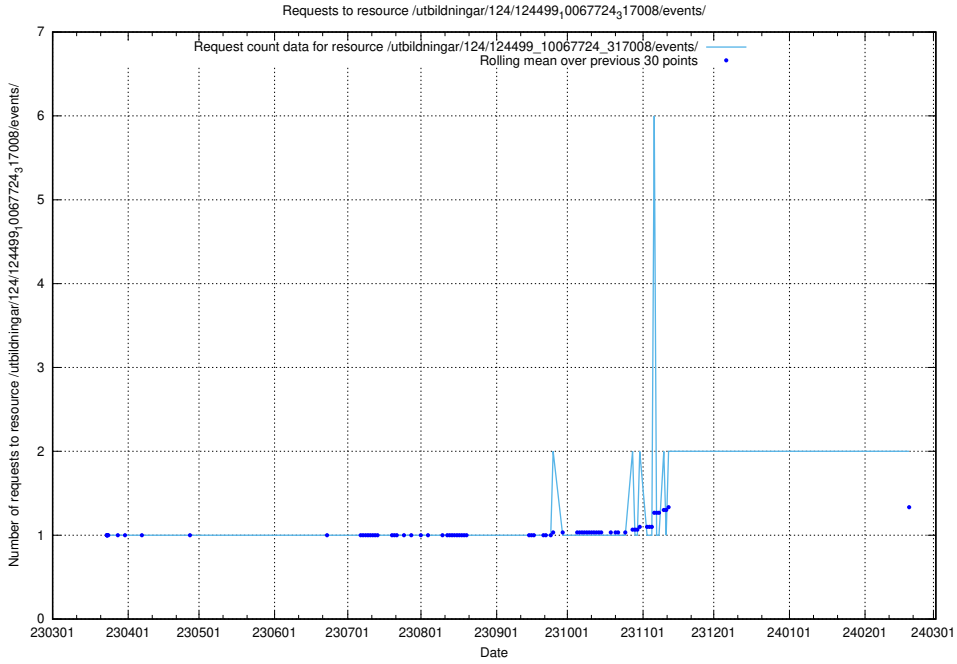

5.407 Usage of /utbildningar/124/124499_10067724_317008/events/

Here, we count the number of requests to resource /utbildningar/124/124499_10067724_317008/events/