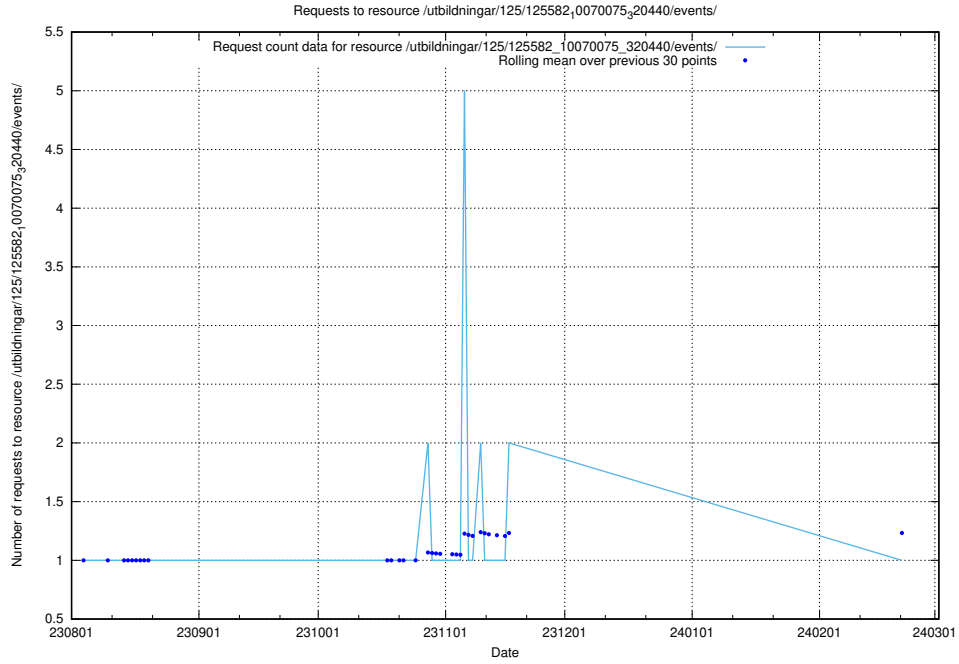

5.4438 Usage of /utbildningar/125/125582_10070075_320440/events/

Here, we count the number of requests to resource /utbildningar/125/125582_10070075_320440/events/