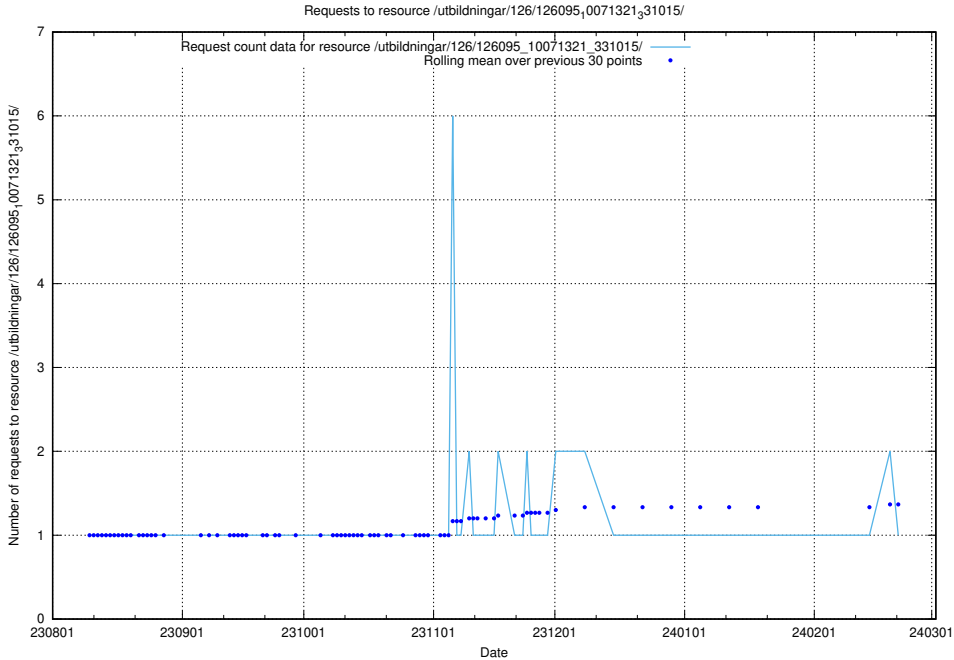

5.4391 Usage of /utbildningar/126/126095_10071321_331015/

Here, we count the number of requests to resource /utbildningar/126/126095_10071321_331015/.