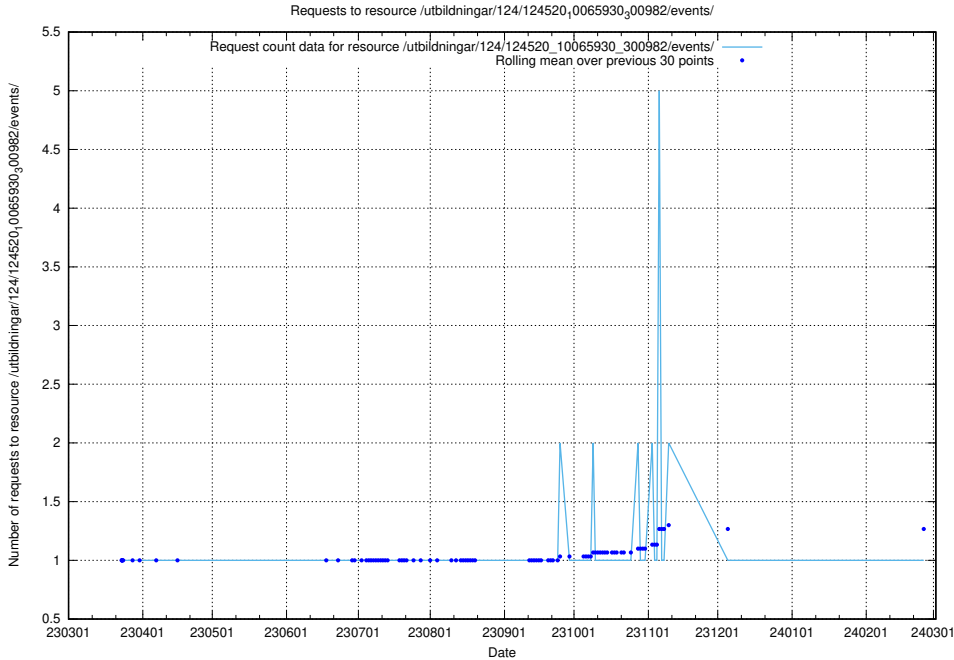

5.1102 Usage of /utbildningar/124/124520_10065930_300982/events/

Here, we count the number of requests to resource /utbildningar/124/124520_10065930_300982/events/