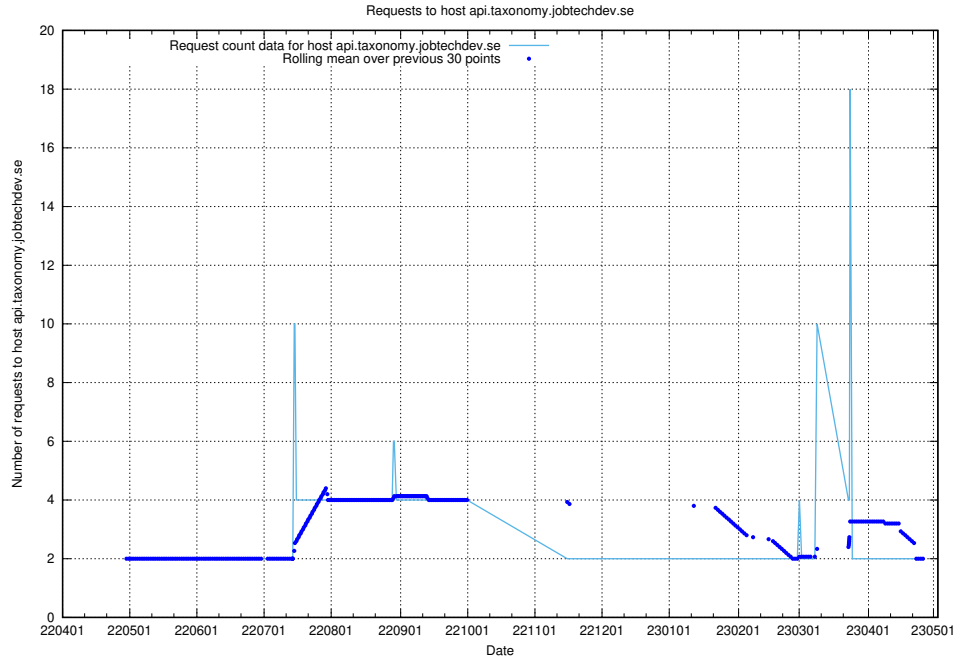

7.438 Usage of api.taxonomy.jobtechdev.se

Here, we count the number of requests to host api.taxonomy.jobtechdev.se.