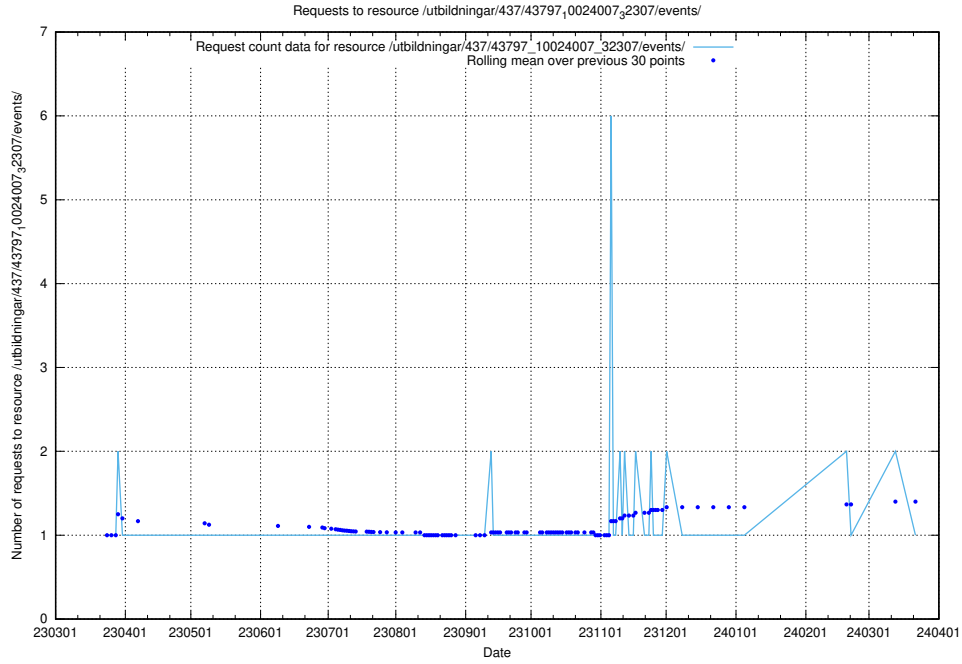

5.5779 Usage of /utbildningar/437/43797_10024007_32307/events/

Here, we count the number of requests to resource /utbildningar/437/43797_10024007_32307/events/.