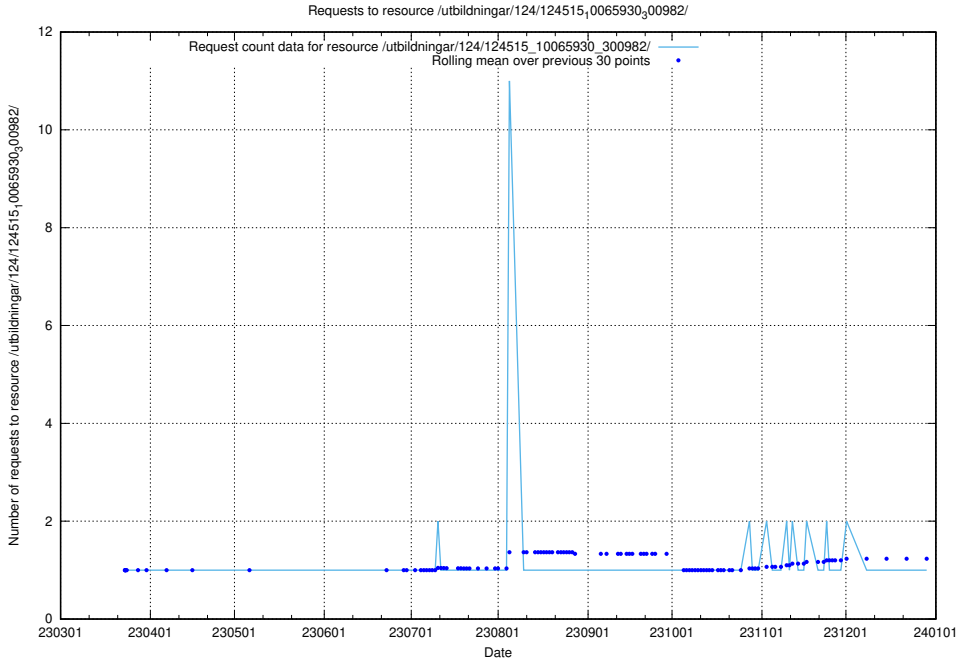

5.1163 Usage of /utbildningar/124/124515_10065930_300982/

Here, we count the number of requests to resource /utbildningar/124/124515_10065930_300982/.