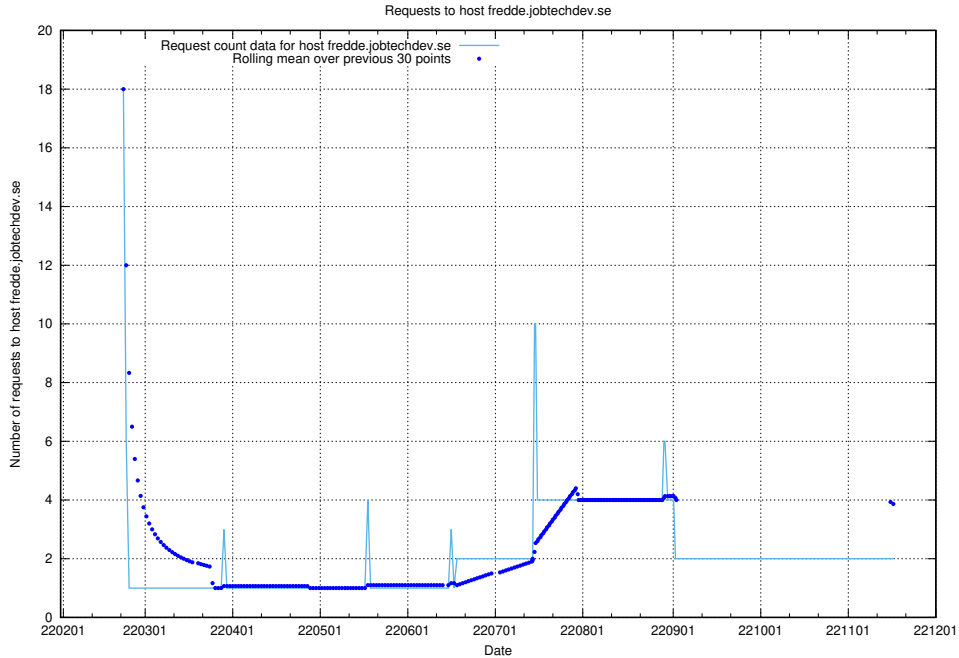

7.519 Usage of fredde.jobtechdev.se

Here, we count the number of requests to host fredde.jobtechdev.se.