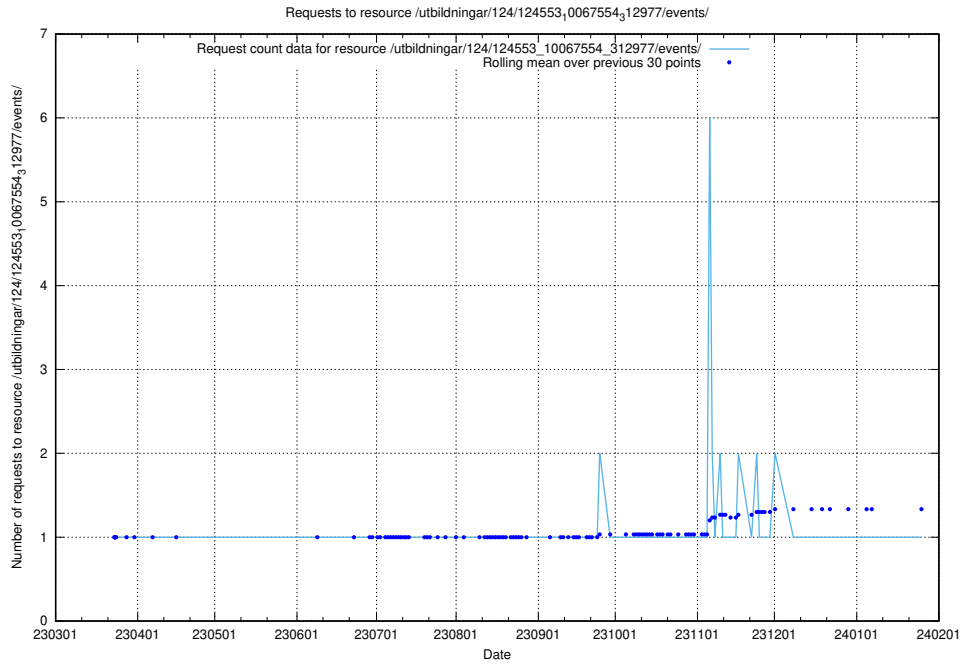

5.1065 Usage of /utbildningar/124/124553_10067554_312977/events/

Here, we count the number of requests to resource /utbildningar/124/124553_10067554_312977/events/