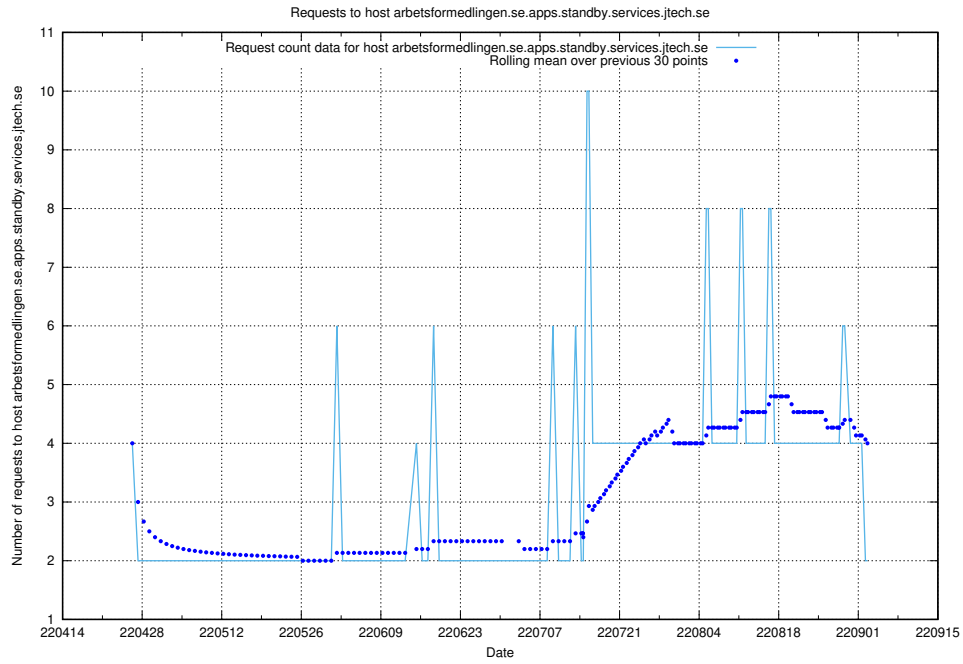

7.449 Usage of arbetsformedlingen.se.apps.standby.services.jtech.se

Here, we count the number of requests to host arbetsformedlingen.se.apps.standby.services.jtech.se.