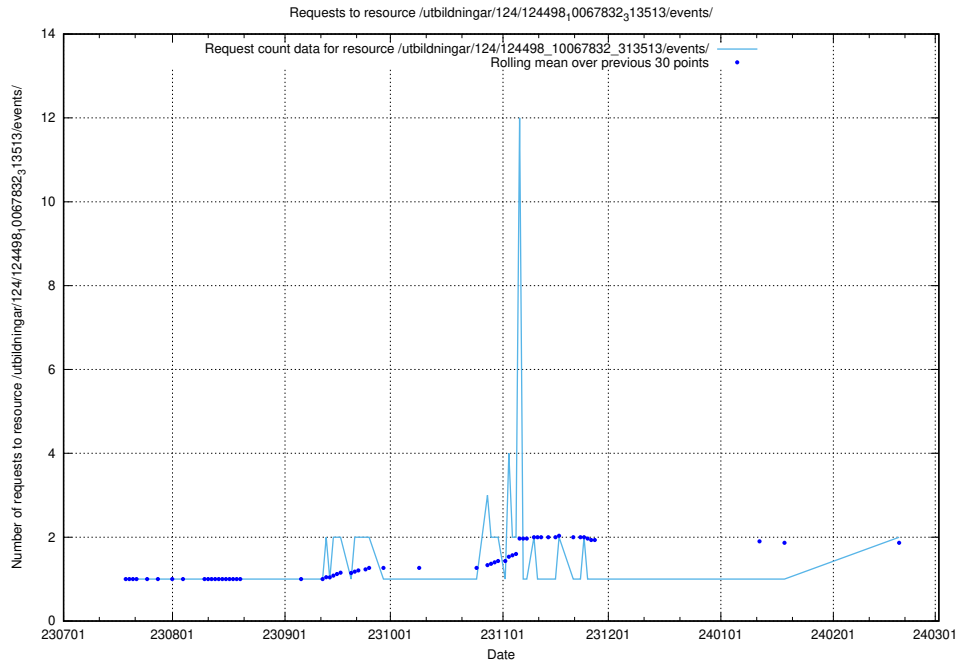

5.635 Usage of /utbildningar/124/124498_10067832_313513/events/

Here, we count the number of requests to resource /utbildningar/124/124498_10067832_313513/events/