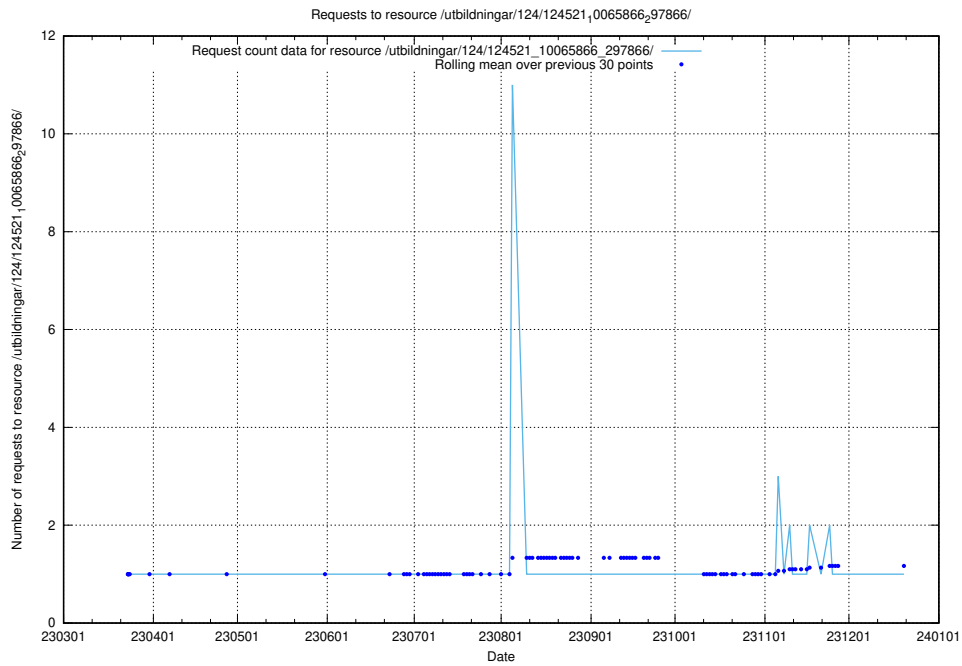

5.1087 Usage of /utbildningar/124/124521_10065866_297866/

Here, we count the number of requests to resource /utbildningar/124/124521_10065866_297866/.