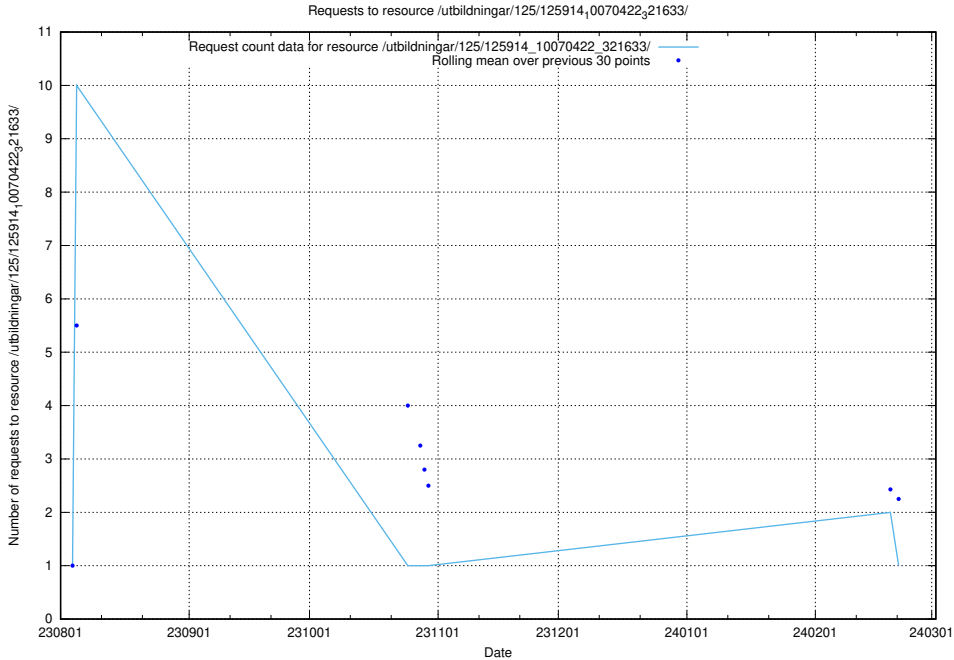

5.4437 Usage of /utbildningar/125/125914_10070422_321633/

Here, we count the number of requests to resource /utbildningar/125/125914_10070422_321633/.