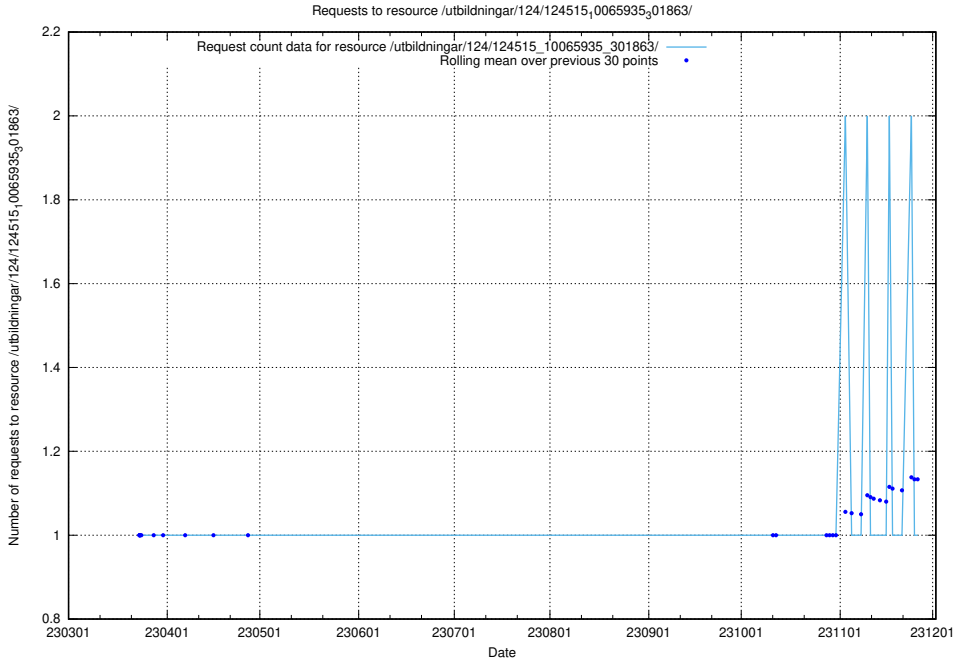

5.1161 Usage of /utbildningar/124/124515_10065935_301863/

Here, we count the number of requests to resource /utbildningar/124/124515_10065935_301863/.