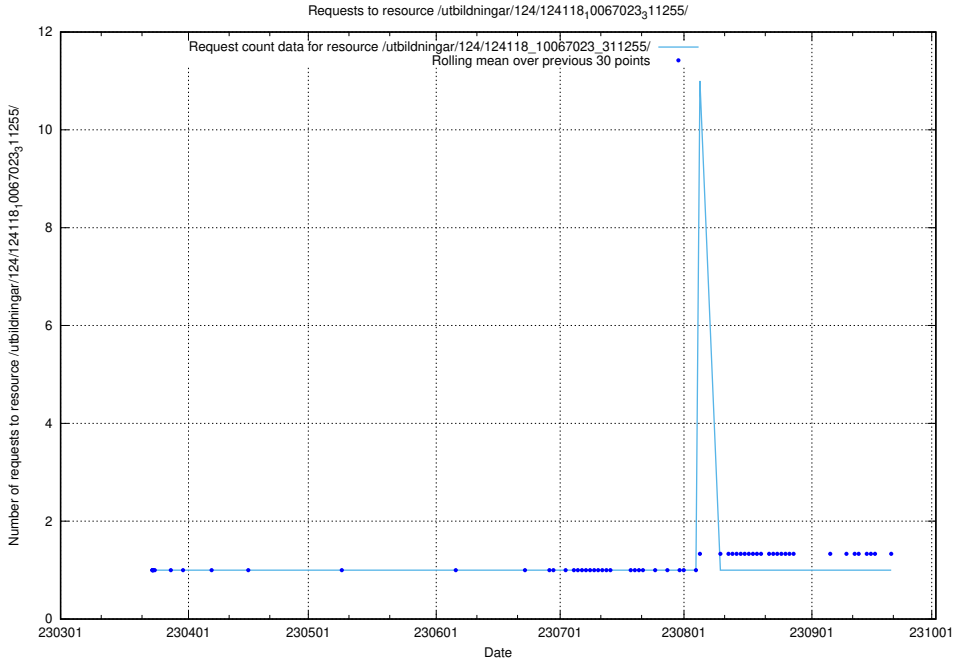

5.3745 Usage of /utbildningar/124/124118_10067023_311255/

Here, we count the number of requests to resource /utbildningar/124/124118_10067023_311255/.