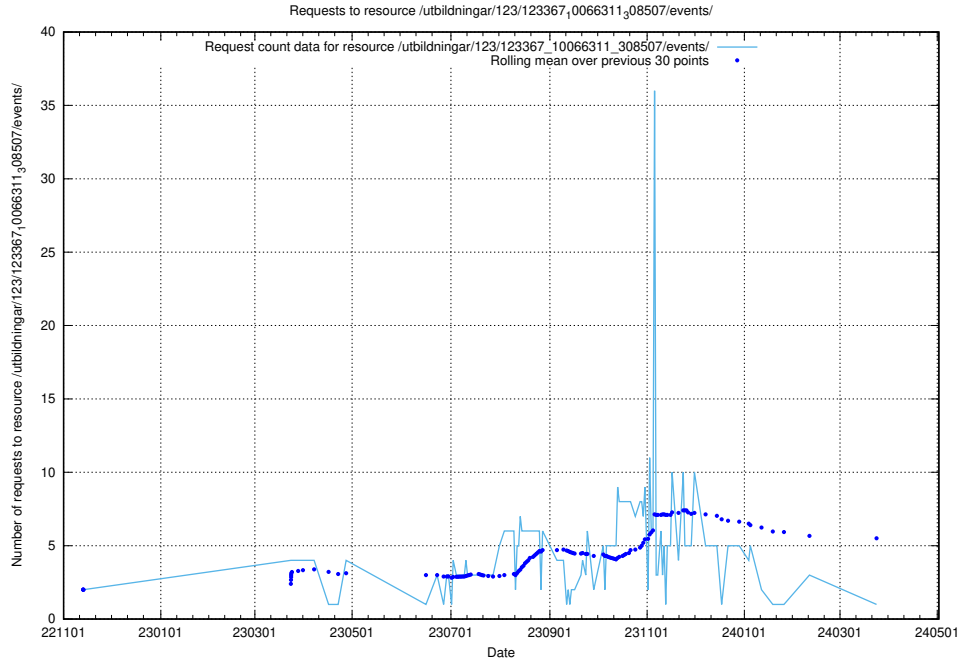

5.5389 Usage of /utbildningar/123/123367_10066311_308507/events/

Here, we count the number of requests to resource /utbildningar/123/123367_10066311_308507/events/