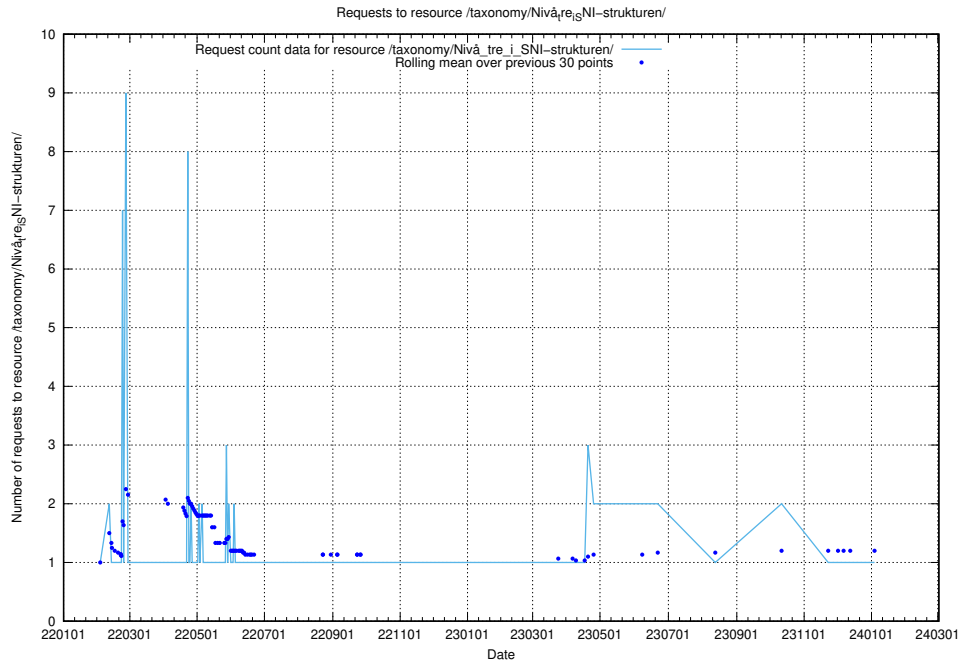

5.2556 Usage of /taxonomy/Nivå_tre_i_SNI-strukturen/

Here, we count the number of requests to resource /taxonomy/Nivå_tre_i_SNI-strukturen/.