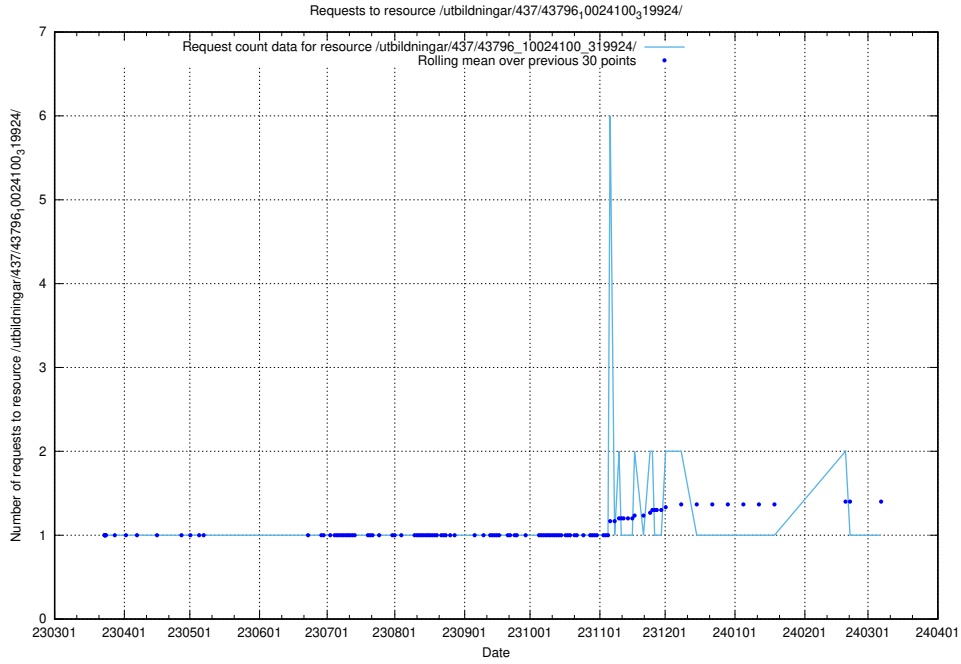

5.5942 Usage of /utbildningar/437/43796_10024100_319924/

Here, we count the number of requests to resource /utbildningar/437/43796_10024100_319924/.