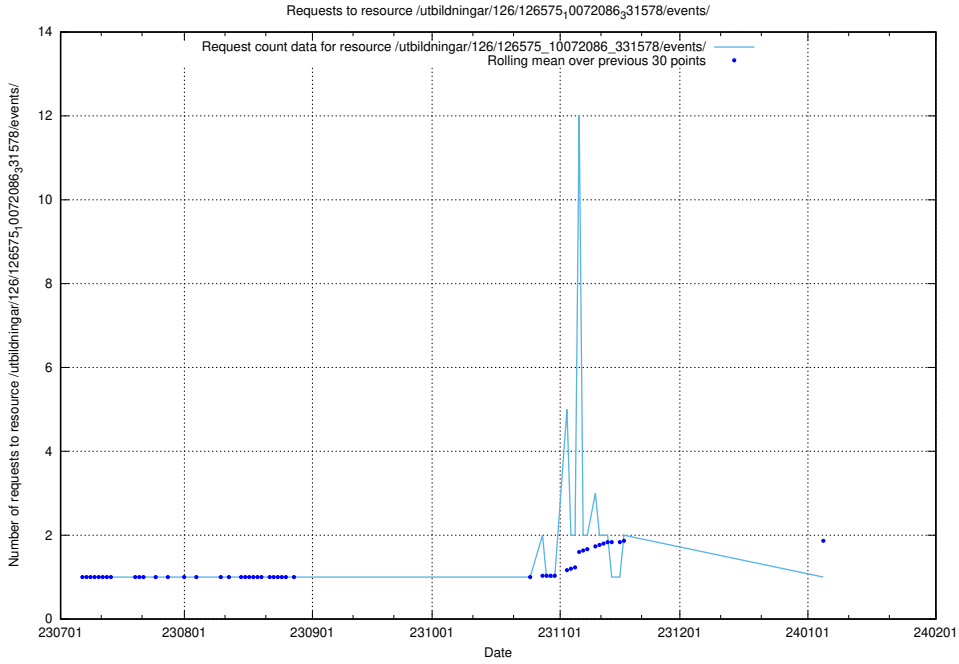

5.4849 Usage of /utbildningar/126/126575_10072086_331578/events/

Here, we count the number of requests to resource /utbildningar/126/126575_10072086_331578/events/