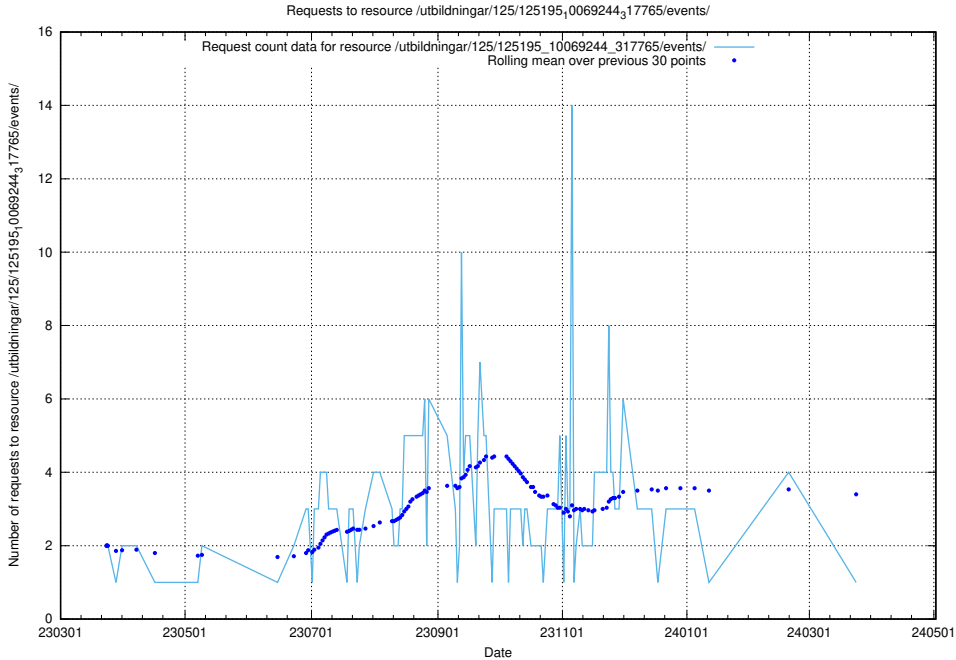

5.5876 Usage of /utbildningar/125/125195_10069244_317765/events/

Here, we count the number of requests to resource /utbildningar/125/125195_10069244_317765/events/