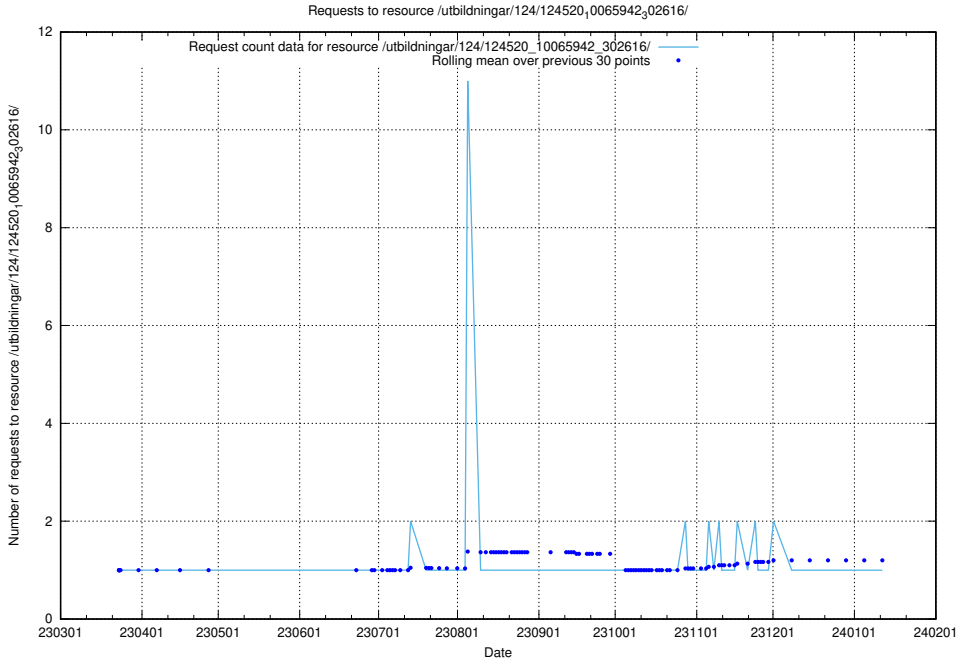

5.1101 Usage of /utbildningar/124/124520_10065942_302616/

Here, we count the number of requests to resource /utbildningar/124/124520_10065942_302616/.