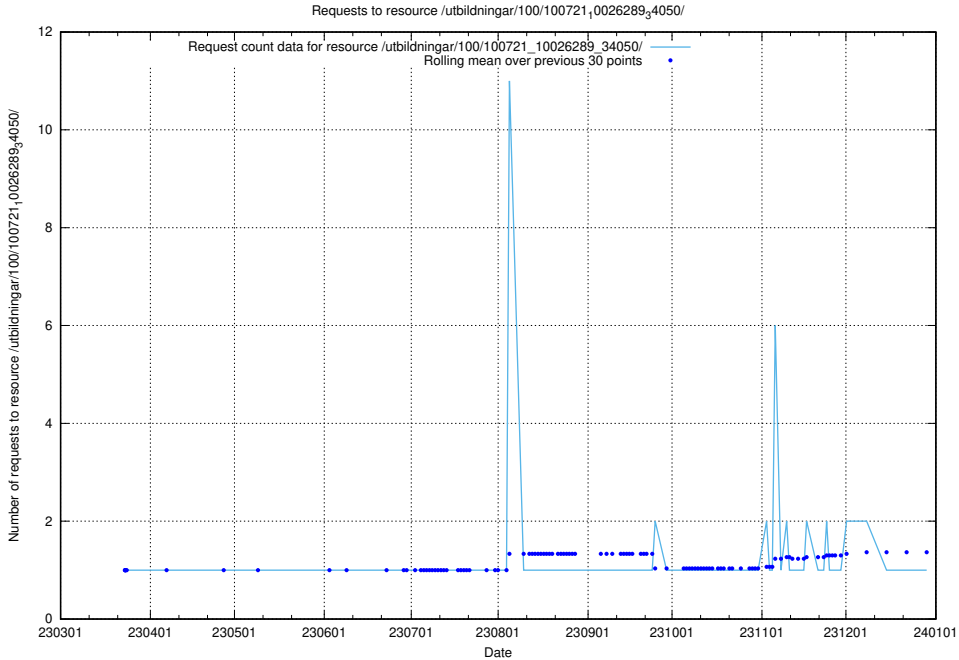

5.5258 Usage of /utbildningar/100/100721_10026289_34050/

Here, we count the number of requests to resource /utbildningar/100/100721_10026289_34050/.