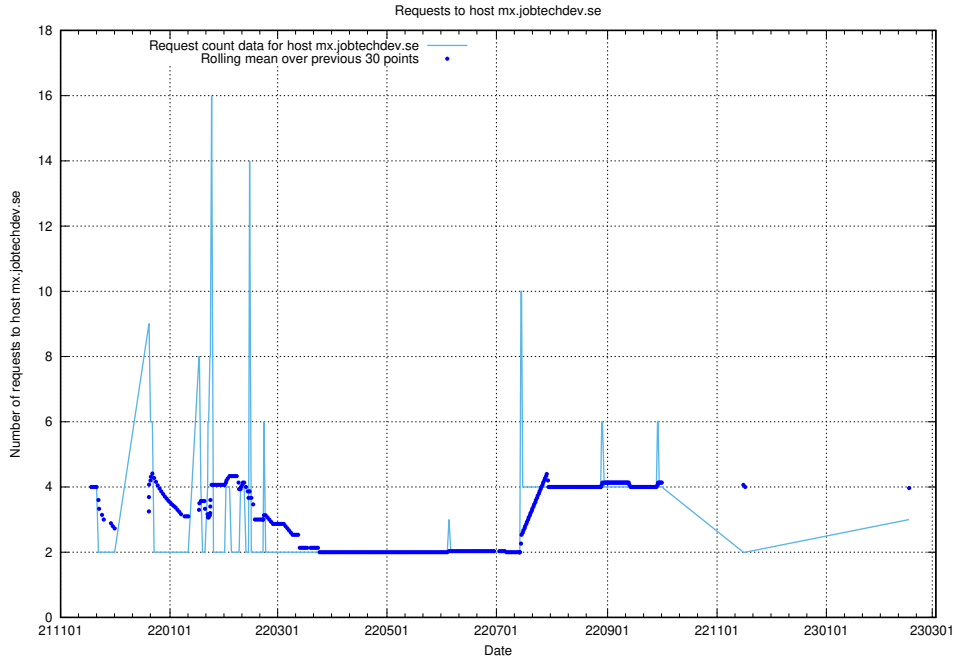

7.219 Usage of mx.jobtechdev.se

Here, we count the number of requests to host mx.jobtechdev.se.