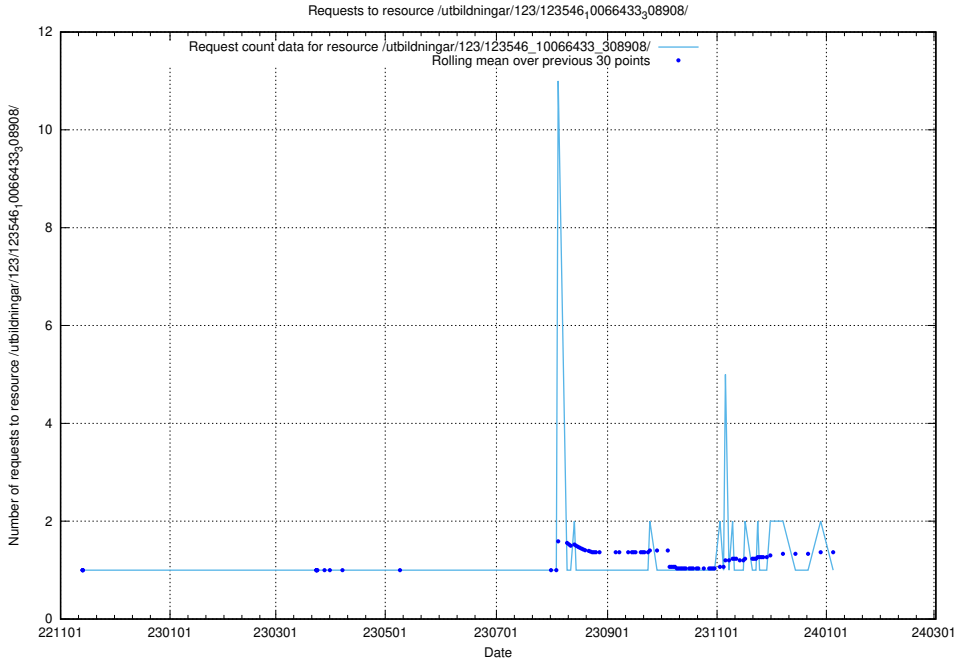

5.5523 Usage of /utbildningar/123/123546_10066433_308908/

Here, we count the number of requests to resource /utbildningar/123/123546_10066433_308908/.