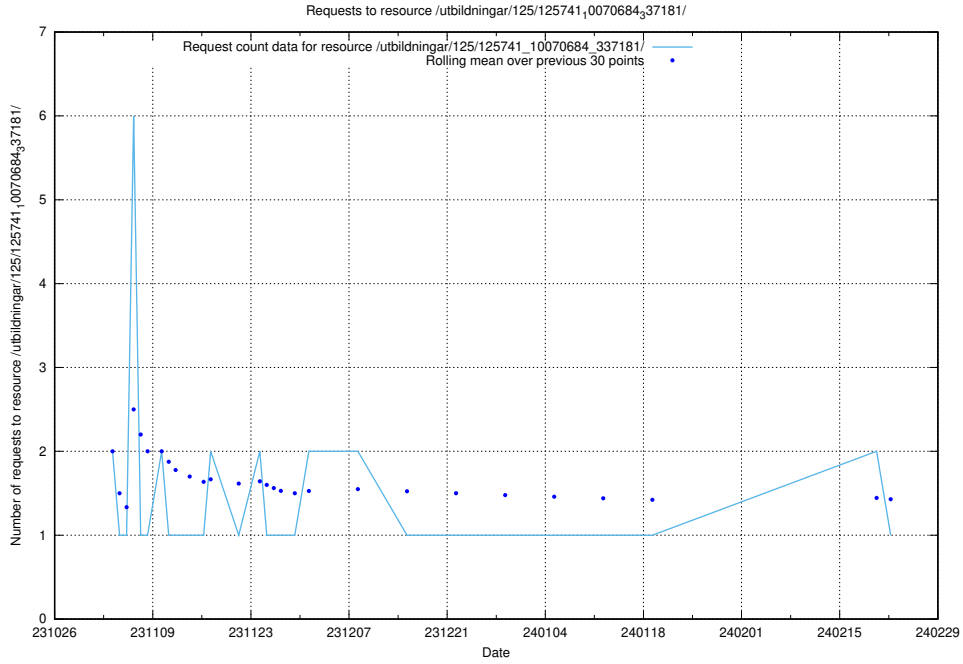

5.3693 Usage of /utbildningar/125/125741_10070684_337181/

Here, we count the number of requests to resource /utbildningar/125/125741_10070684_337181/.