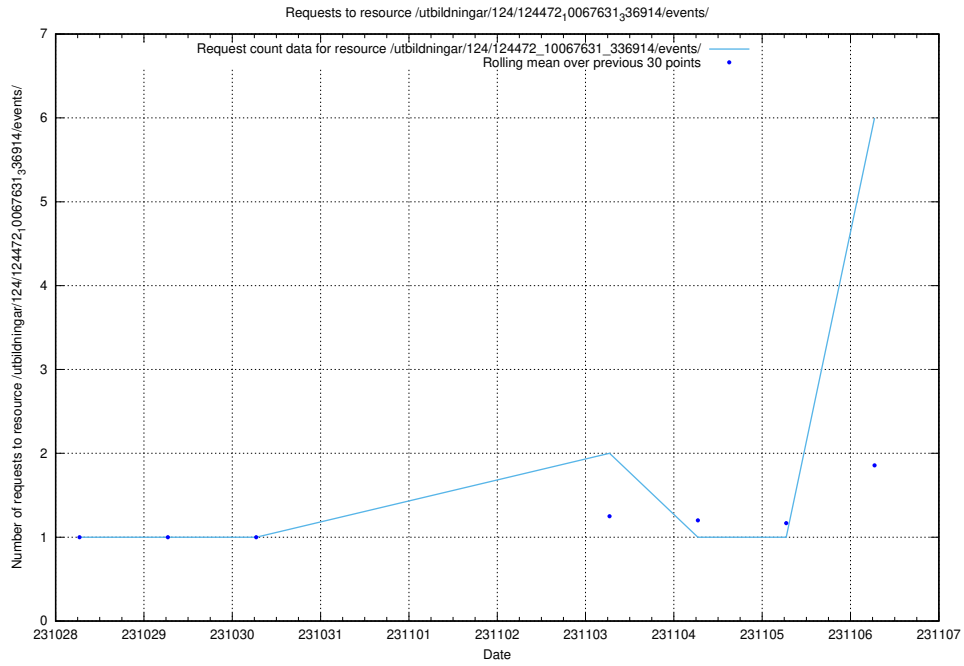

5.63 Usage of /utbildningar/124/124472_10067631_336914/events/

Here, we count the number of requests to resource /utbildningar/124/124472_10067631_336914/events/