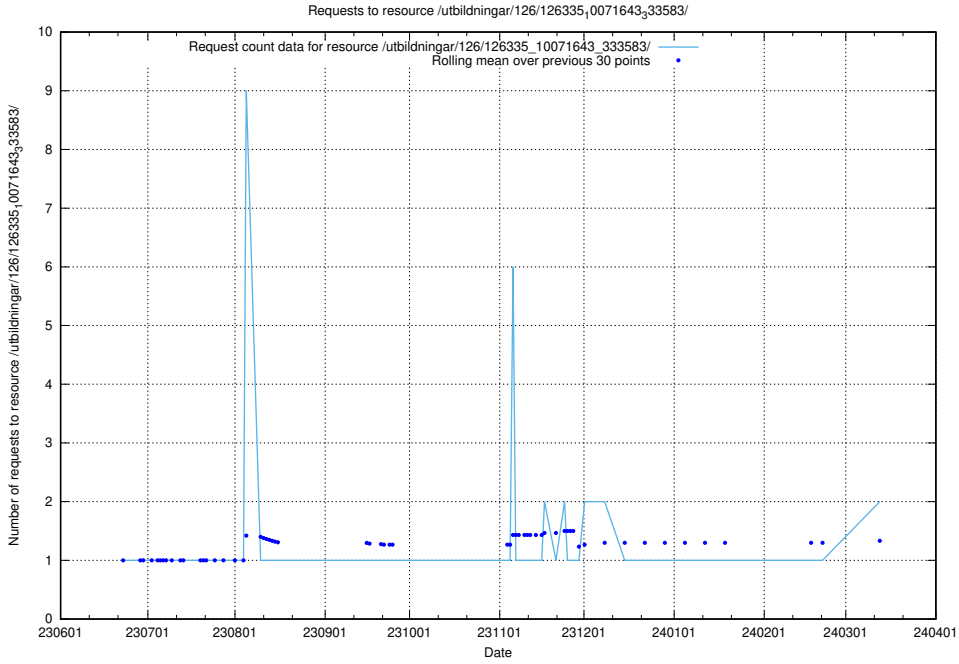

5.695 Usage of /utbildningar/126/126335_10071643_333583/

Here, we count the number of requests to resource /utbildningar/126/126335_10071643_333583/.