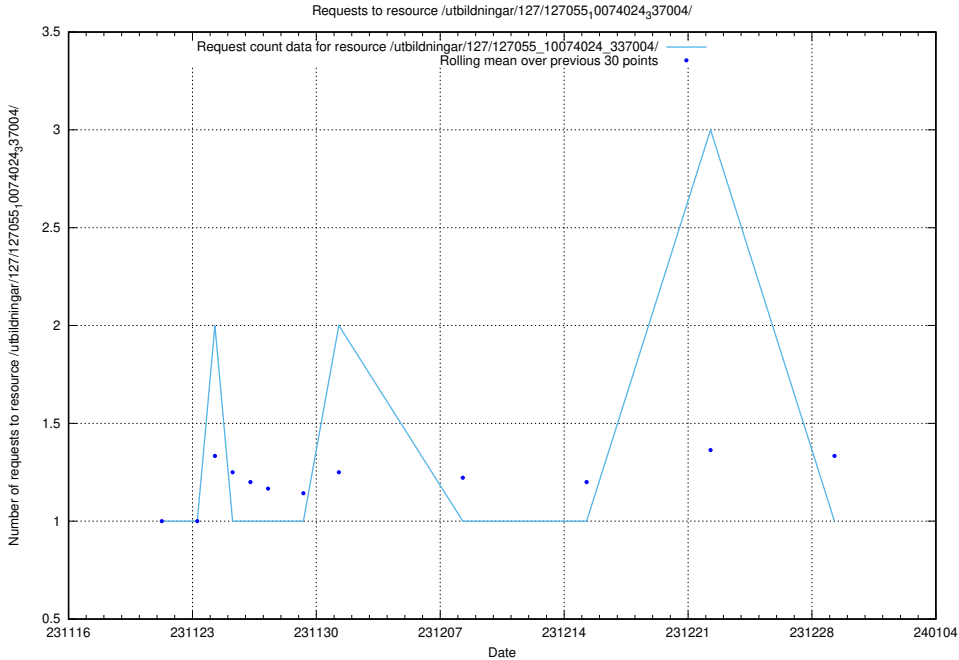

5.3591 Usage of /utbildningar/127/127055_10074024_337004/

Here, we count the number of requests to resource /utbildningar/127/127055_10074024_337004/.