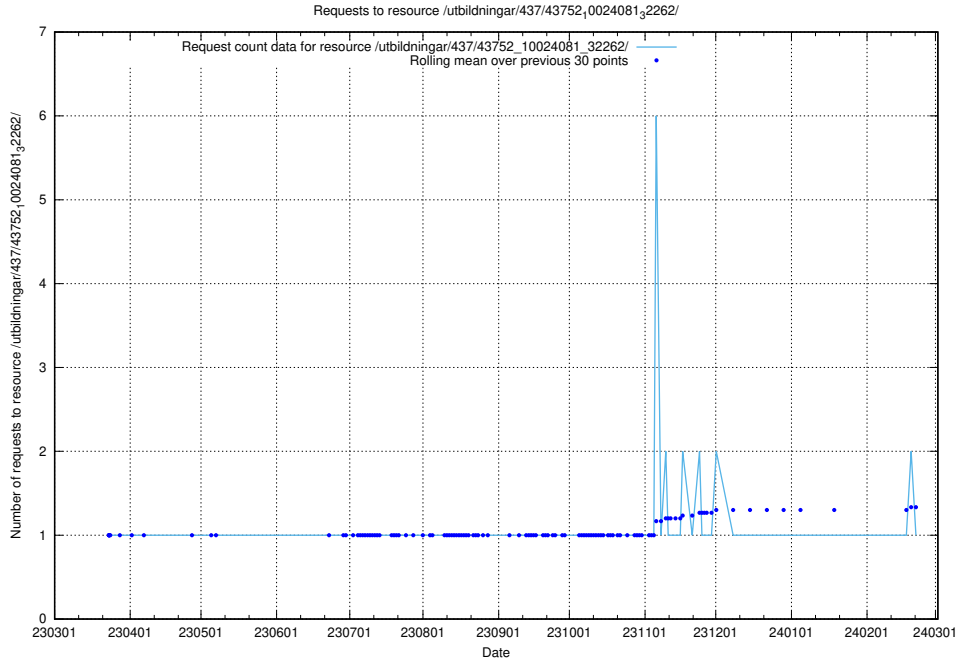

5.5963 Usage of /utbildningar/437/43752_10024081_32262/

Here, we count the number of requests to resource /utbildningar/437/43752_10024081_32262/.