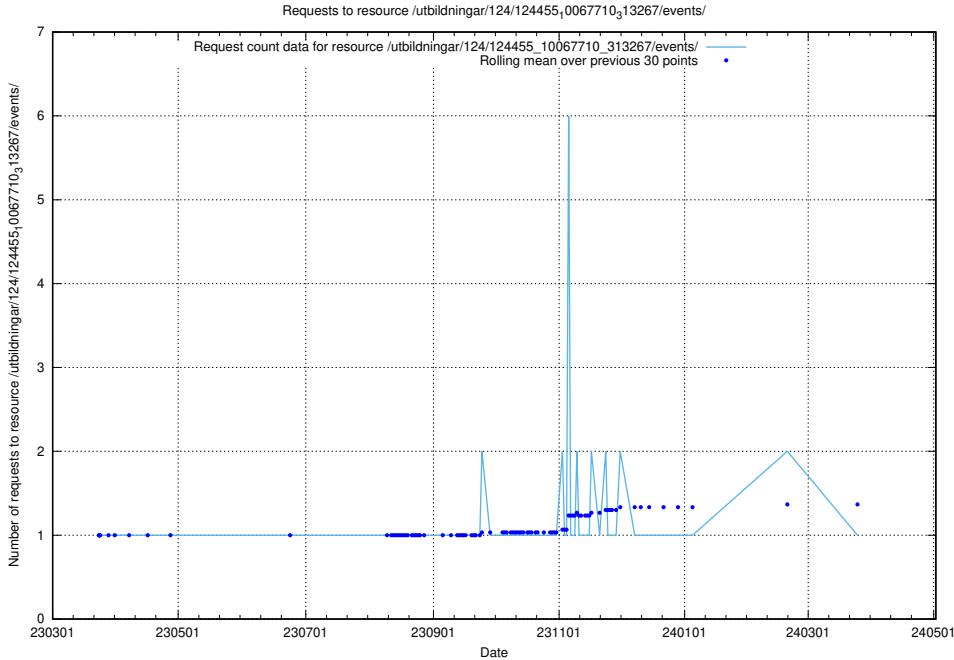

5.2973 Usage of /utbildningar/124/124455_10067710_313267/events/

Here, we count the number of requests to resource /utbildningar/124/124455_10067710_313267/events/