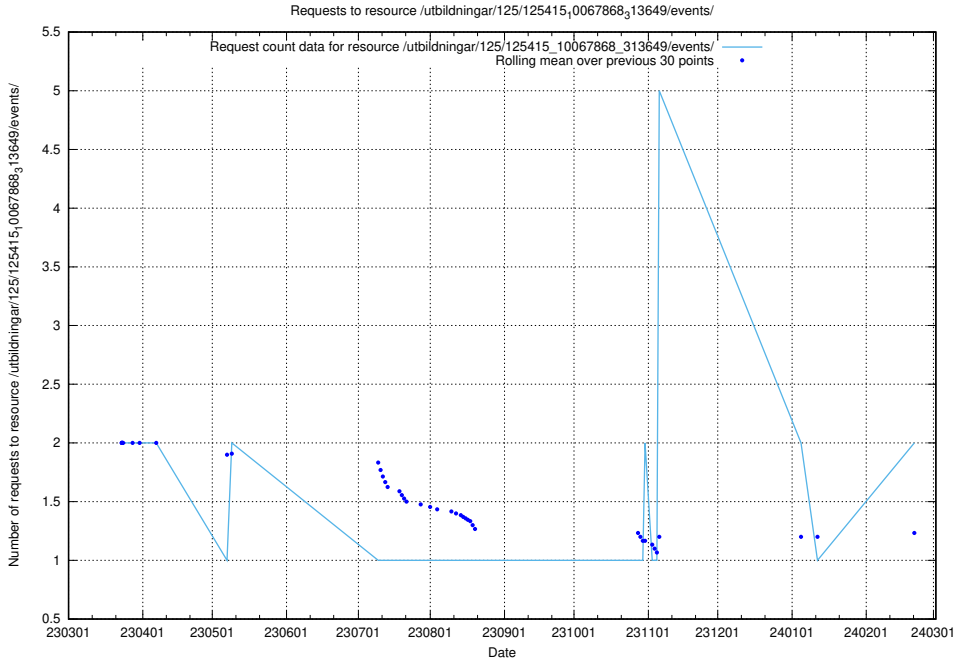

5.789 Usage of /utbildningar/125/125415_10067868_313649/events/

Here, we count the number of requests to resource /utbildningar/125/125415_10067868_313649/events/