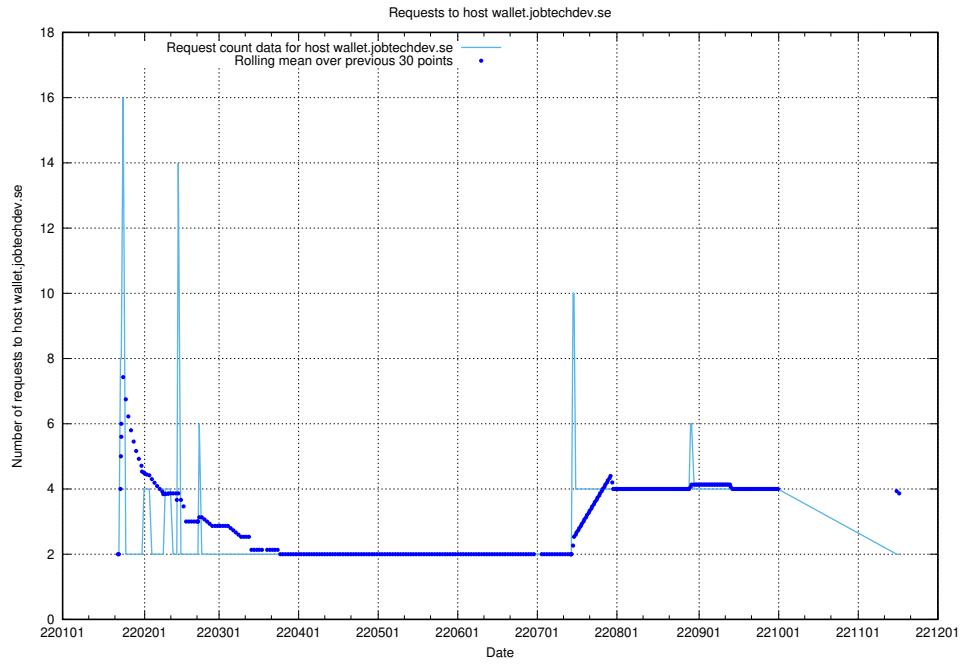

## 7.580 Usage of wallet.jobtechdev.se

Here, we count the number of requests to host wallet.jobtechdev.se.