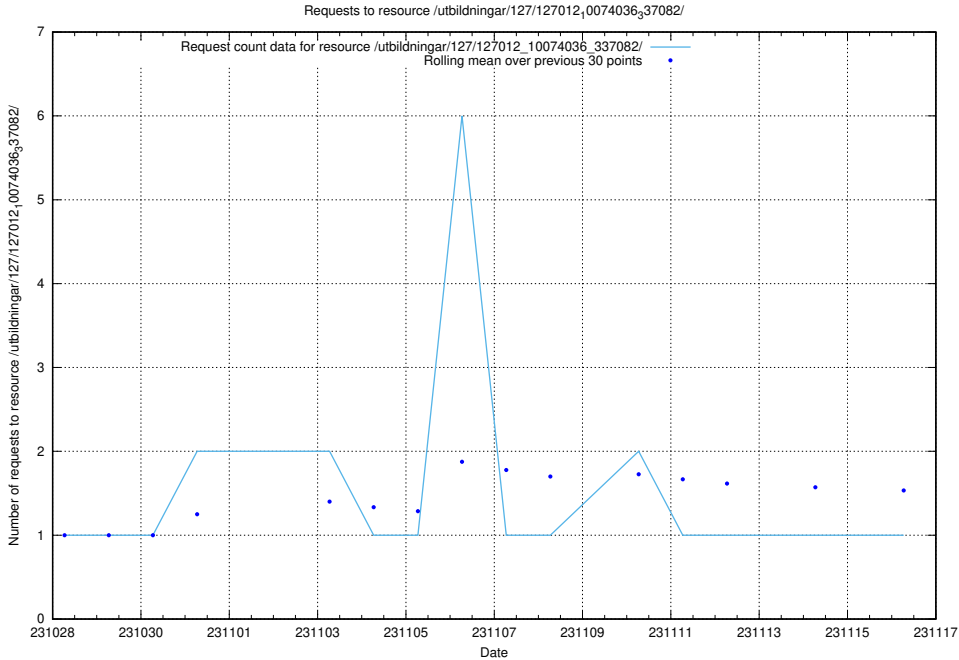

5.3733 Usage of /utbildningar/127/127012_10074036_337082/

Here, we count the number of requests to resource /utbildningar/127/127012_10074036_337082/.