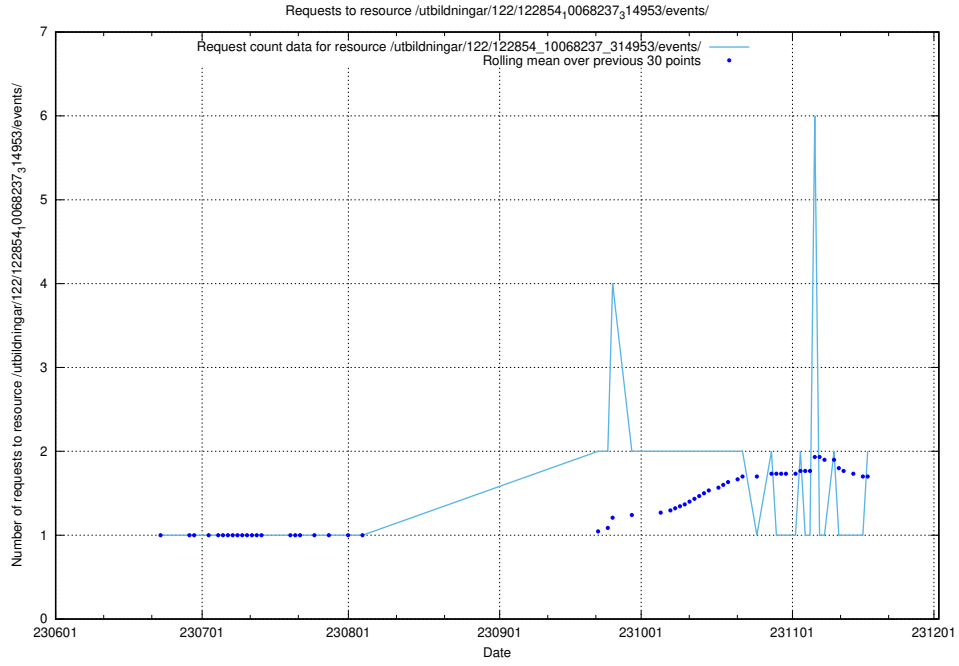

5.727 Usage of /utbildningar/122/122854_10068237_314953/events/

Here, we count the number of requests to resource /utbildningar/122/122854_10068237_314953/events/