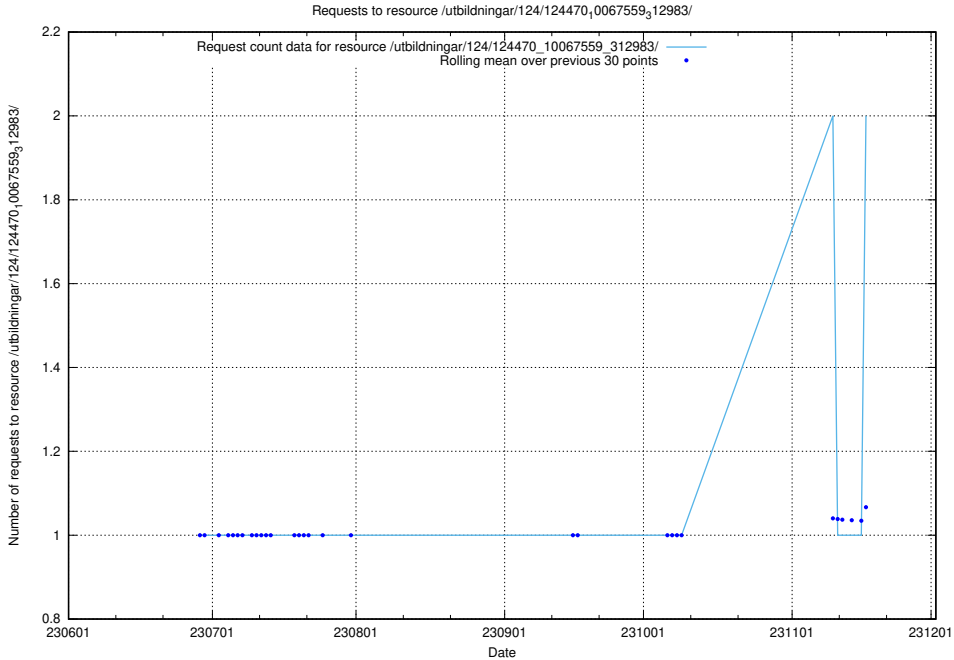

5.681 Usage of /utbildningar/124/124470_10067559_312983/

Here, we count the number of requests to resource /utbildningar/124/124470_10067559_312983/.