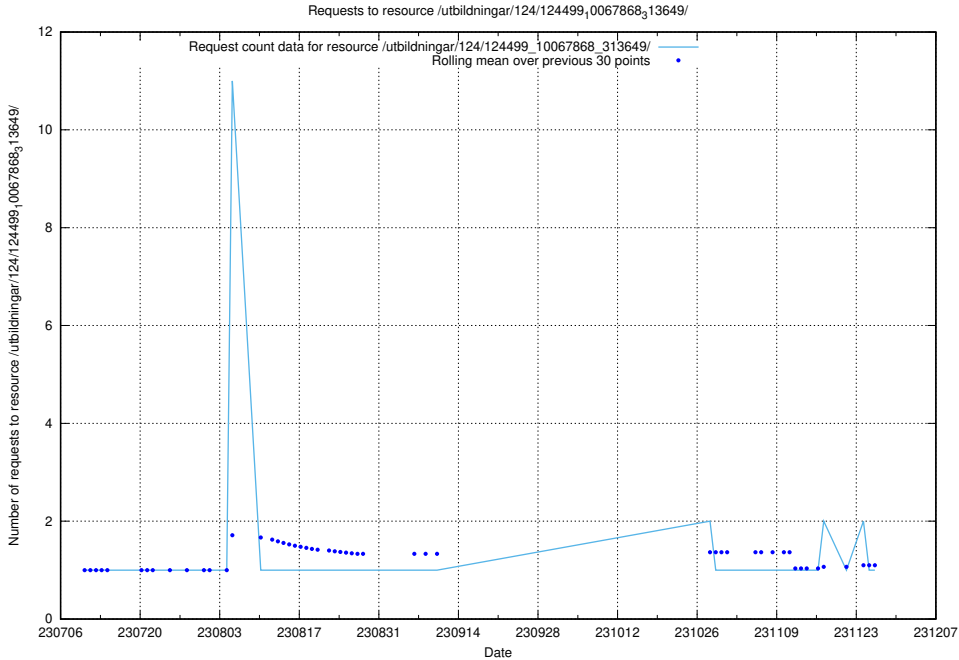

5.4679 Usage of /utbildningar/124/124499_10067868_313649/

Here, we count the number of requests to resource /utbildningar/124/124499_10067868_313649/.