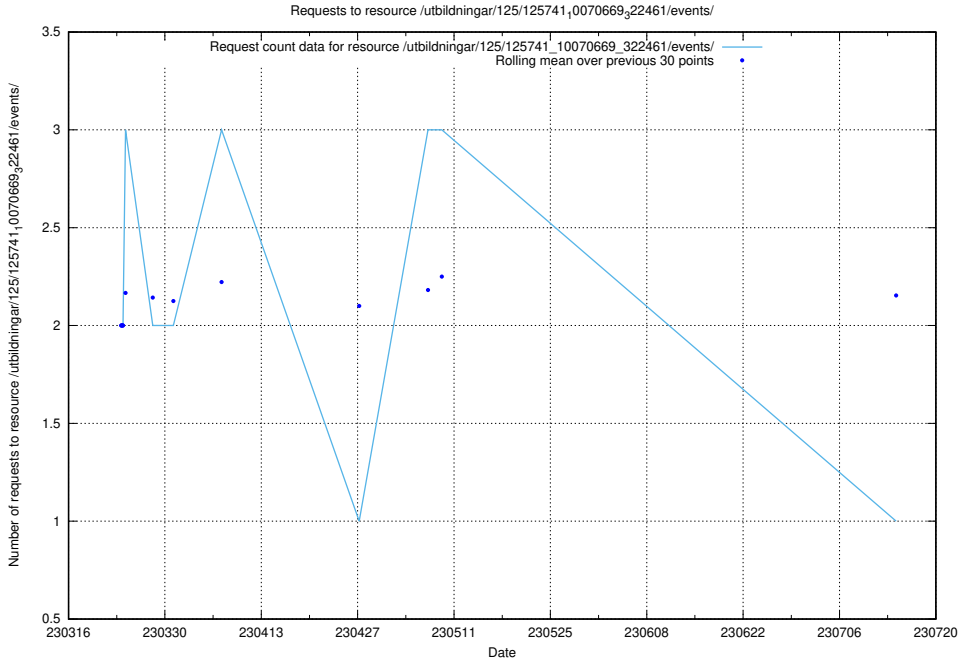

5.5864 Usage of /utbildningar/125/125741_10070669_322461/events/

Here, we count the number of requests to resource /utbildningar/125/125741_10070669_322461/events/