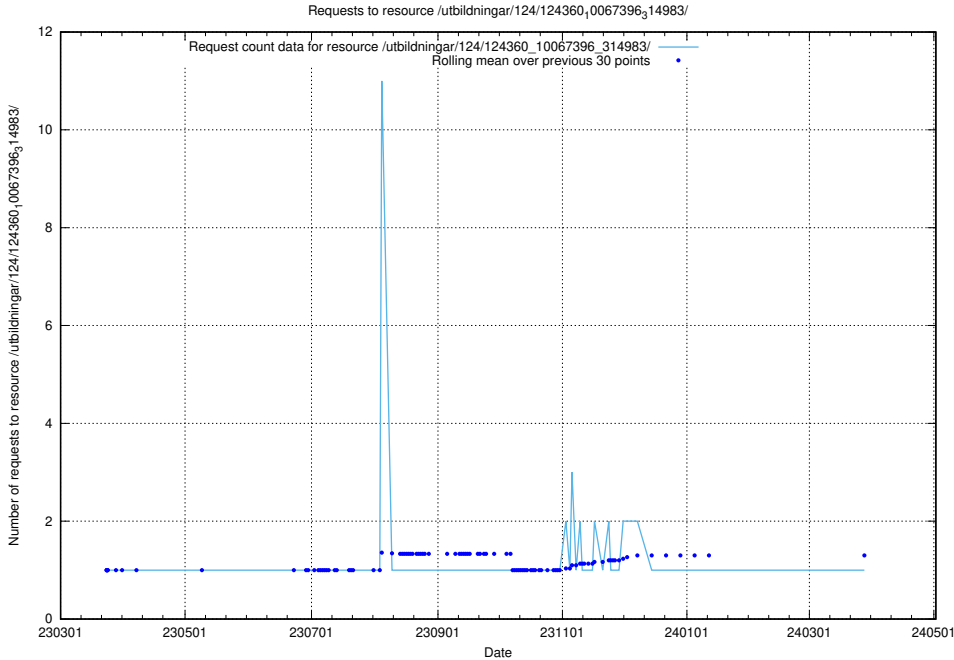

5.3329 Usage of /utbildningar/124/124360_10067396_314983/

Here, we count the number of requests to resource /utbildningar/124/124360_10067396_314983/.