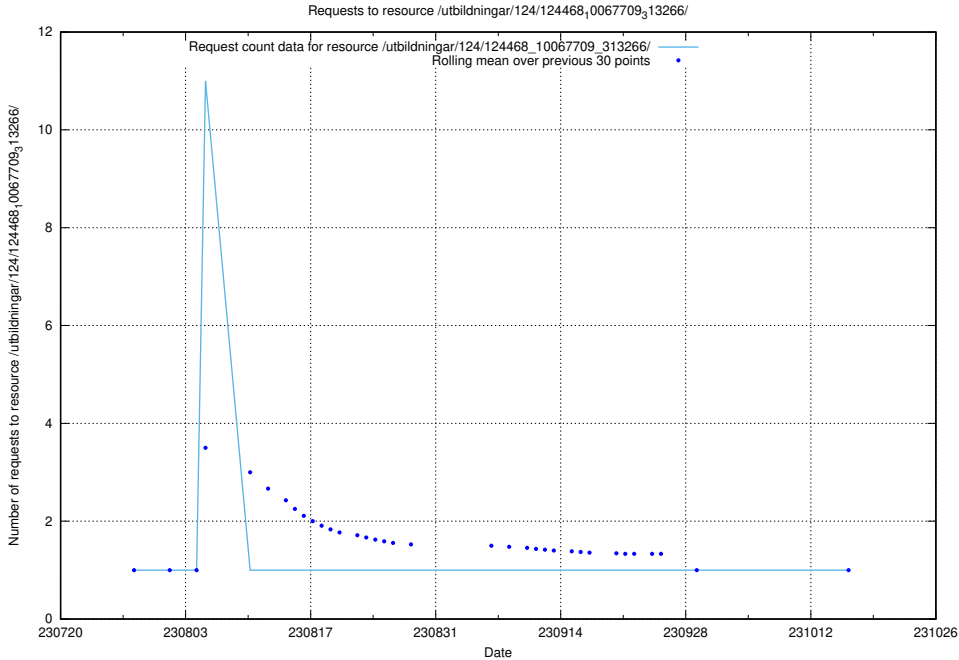

5.4476 Usage of /utbildningar/124/124468_10067709_313266/

Here, we count the number of requests to resource /utbildningar/124/124468_10067709_313266/.