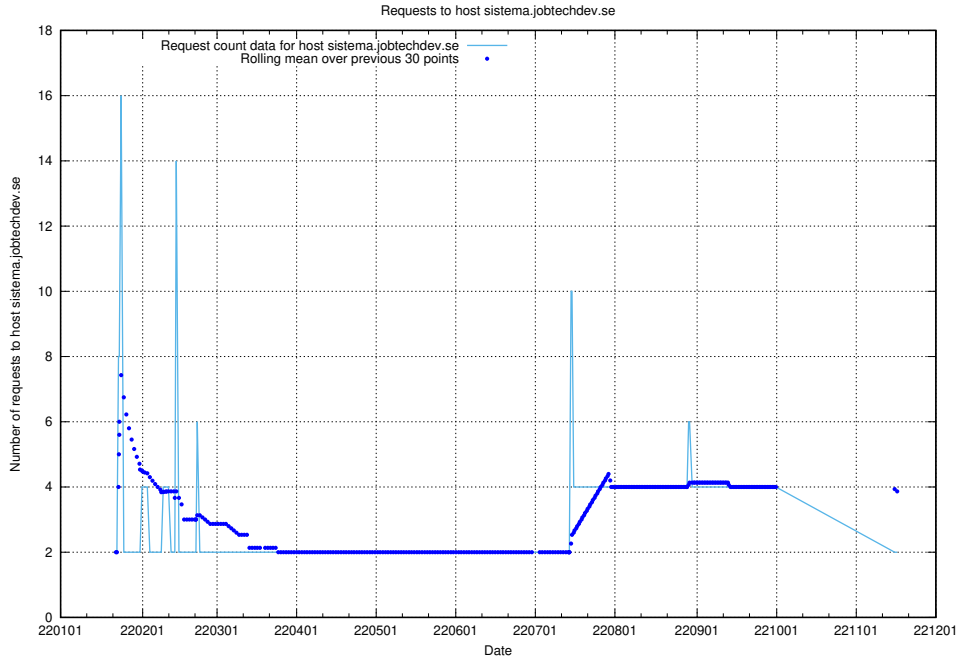

7.586 Usage of sistema.jobtechdev.se

Here, we count the number of requests to host sistema.jobtechdev.se.