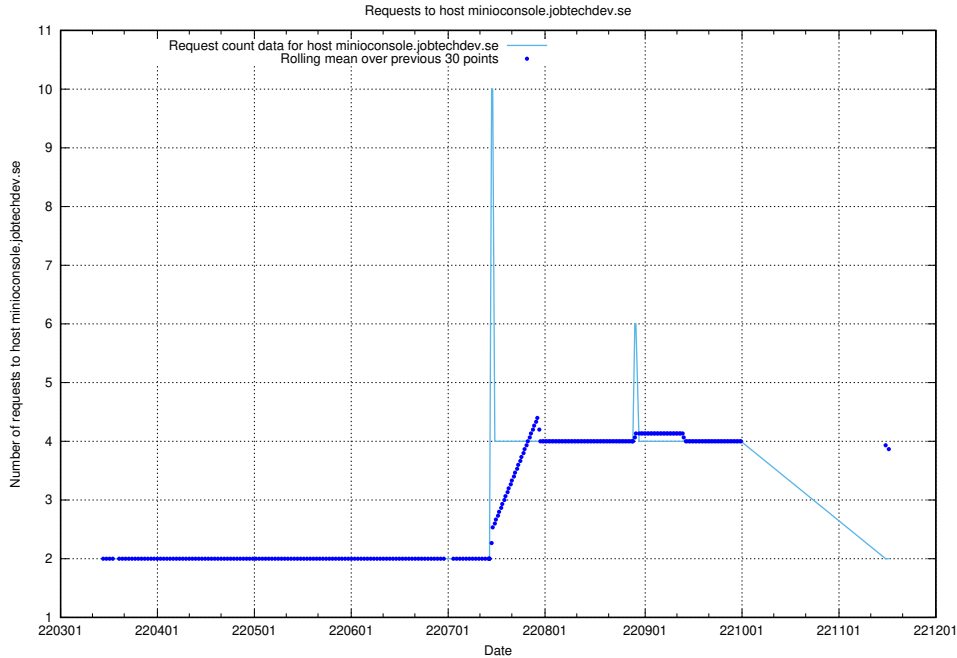

### 7.497 Usage of minioconsole.jobtechdev.se

Here, we count the number of requests to host minioconsole.jobtechdev.se.