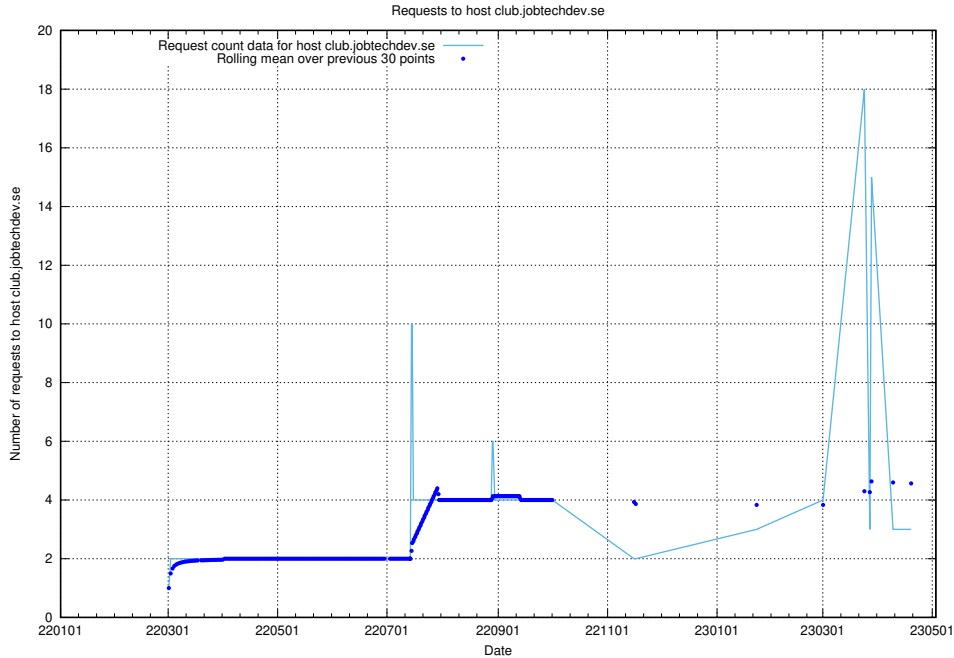

### 7.222 Usage of club.jobtechdev.se

Here, we count the number of requests to host club.jobtechdev.se.