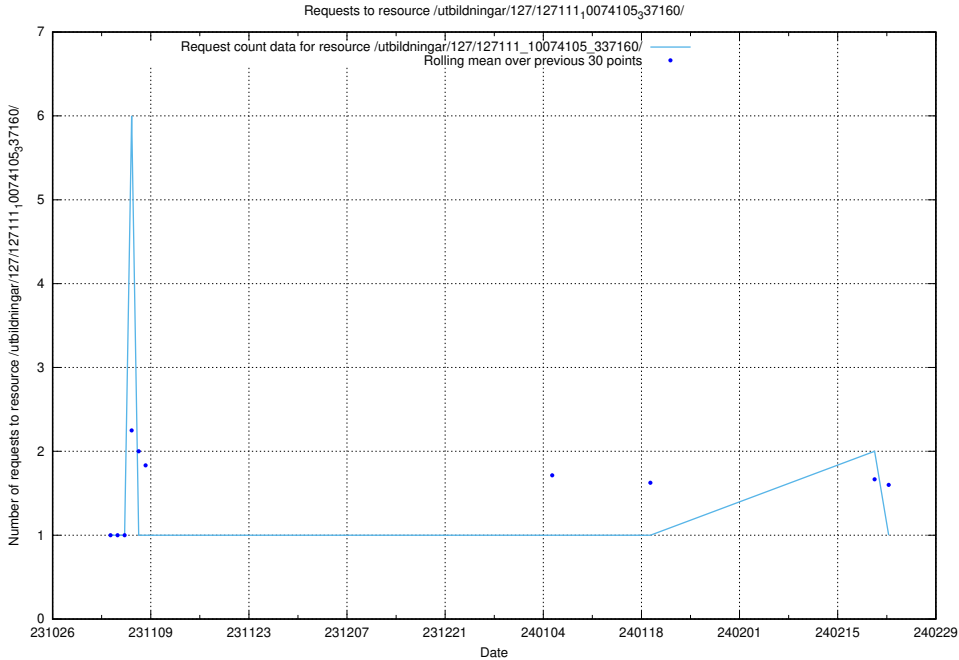

5.3697 Usage of /utbildningar/127/127111_10074105_337160/

Here, we count the number of requests to resource /utbildningar/127/127111_10074105_337160/.