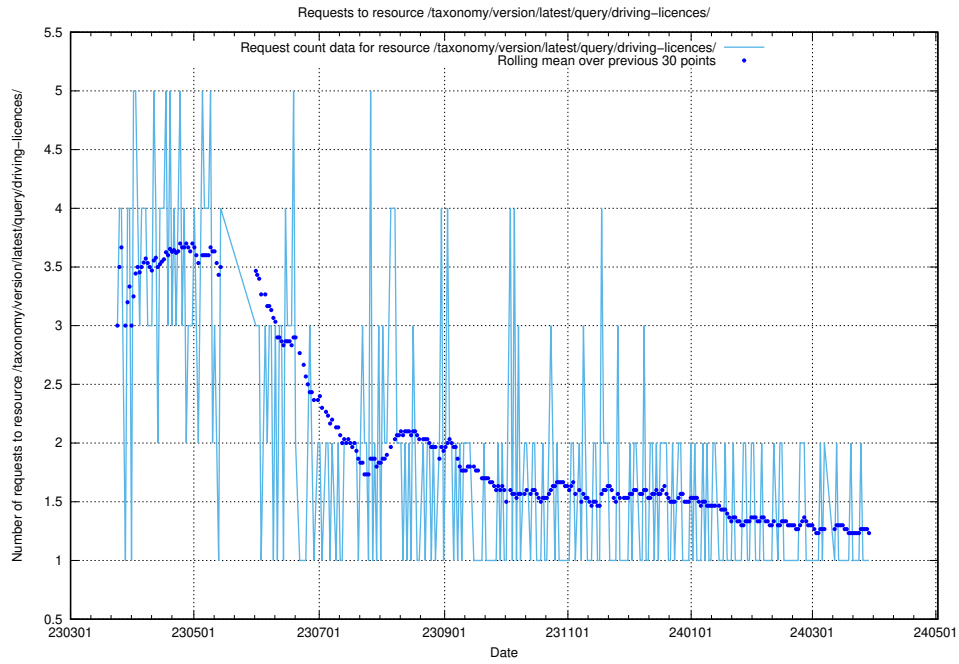

5.5710 Usage of /taxonomy/version/latest/query/driving-licences/

Here, we count the number of requests to resource /taxonomy/version/latest/query/driving-licences/.