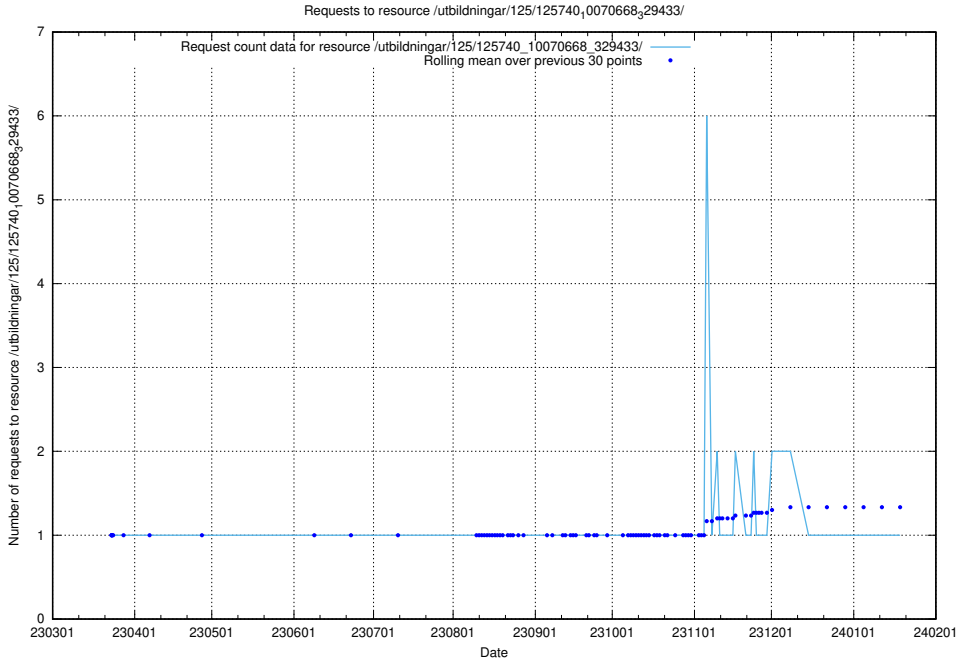

5.849 Usage of /utbildningar/125/125740_10070668_329433/

Here, we count the number of requests to resource /utbildningar/125/125740_10070668_329433/.