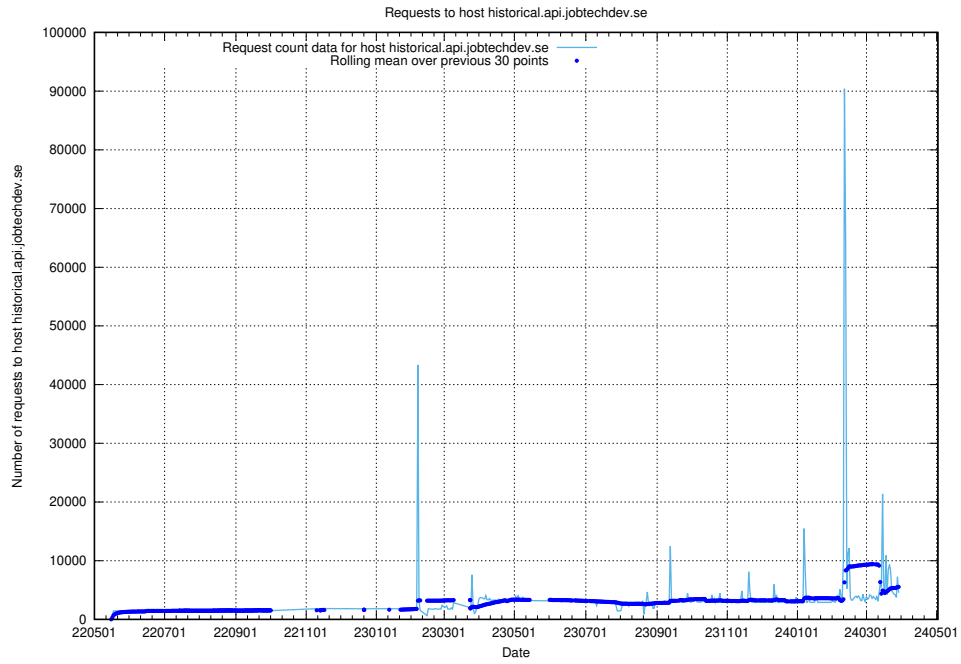

7.13 Usage of historical.api.jobtechdev.se

Here, we count the number of requests to host historical.api.jobtechdev.se.