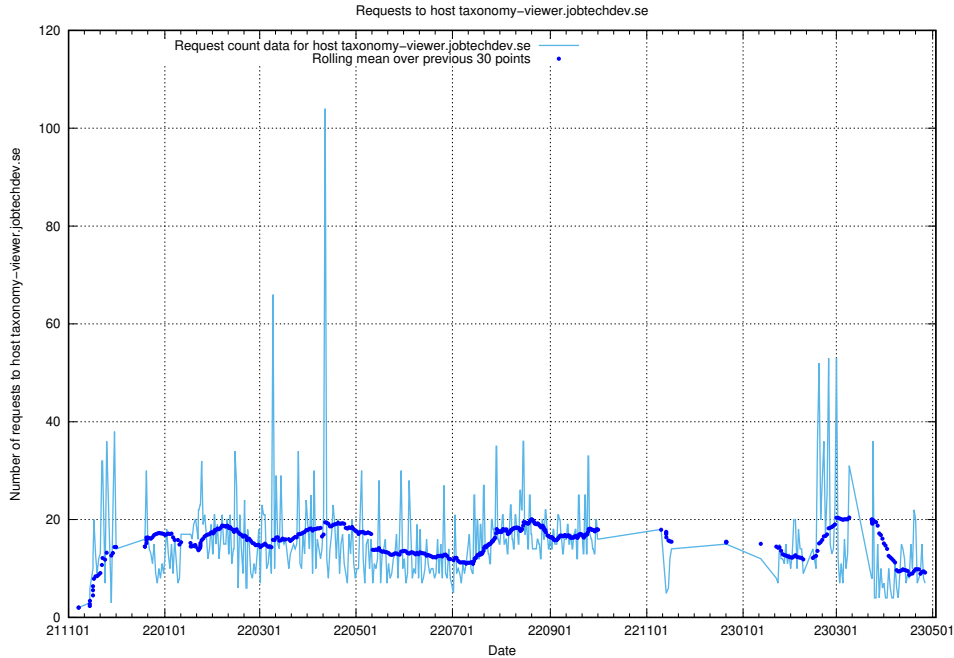

7.77 Usage of taxonomy-viewer.jobtechdev.se

Here, we count the number of requests to host taxonomy-viewer.jobtechdev.se.