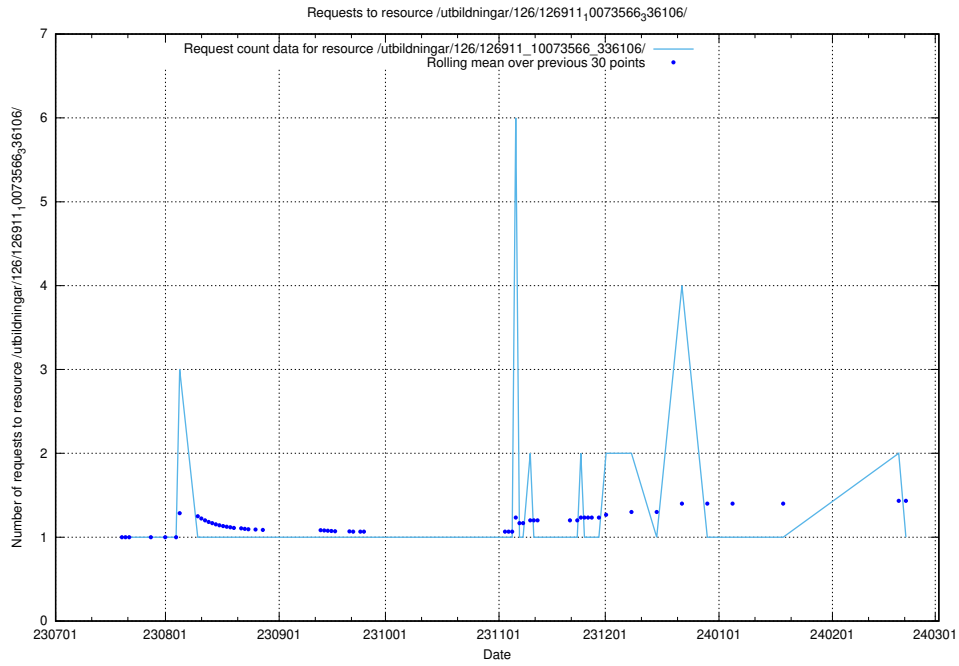

5.4551 Usage of /utbildningar/126/126911_10073566_336106/

Here, we count the number of requests to resource /utbildningar/126/126911_10073566_336106/.