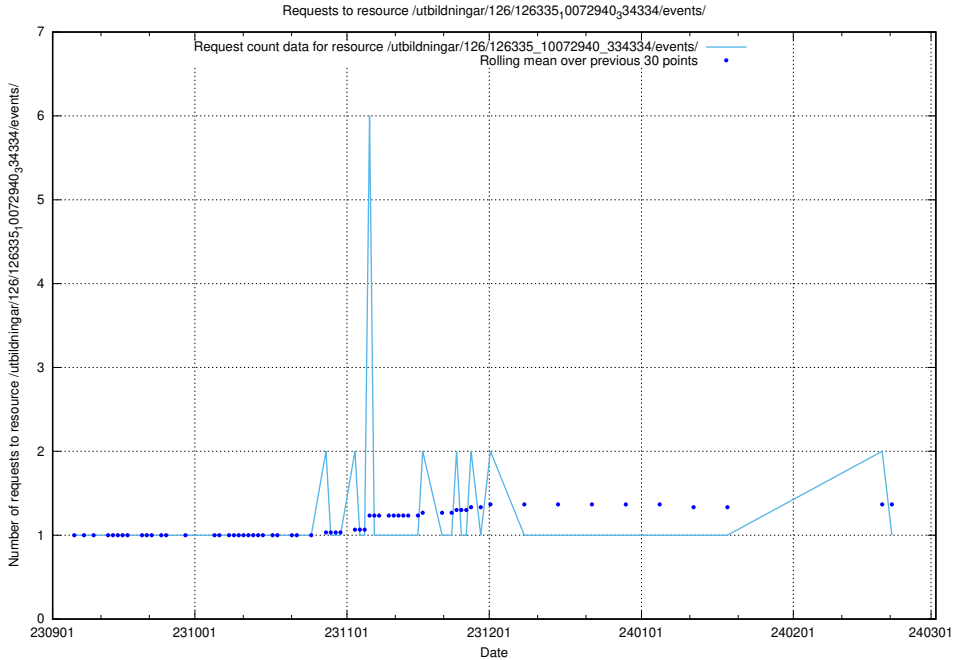

5.4222 Usage of /utbildningar/126/126335_10072940_334334/events/

Here, we count the number of requests to resource /utbildningar/126/126335_10072940_334334/events/