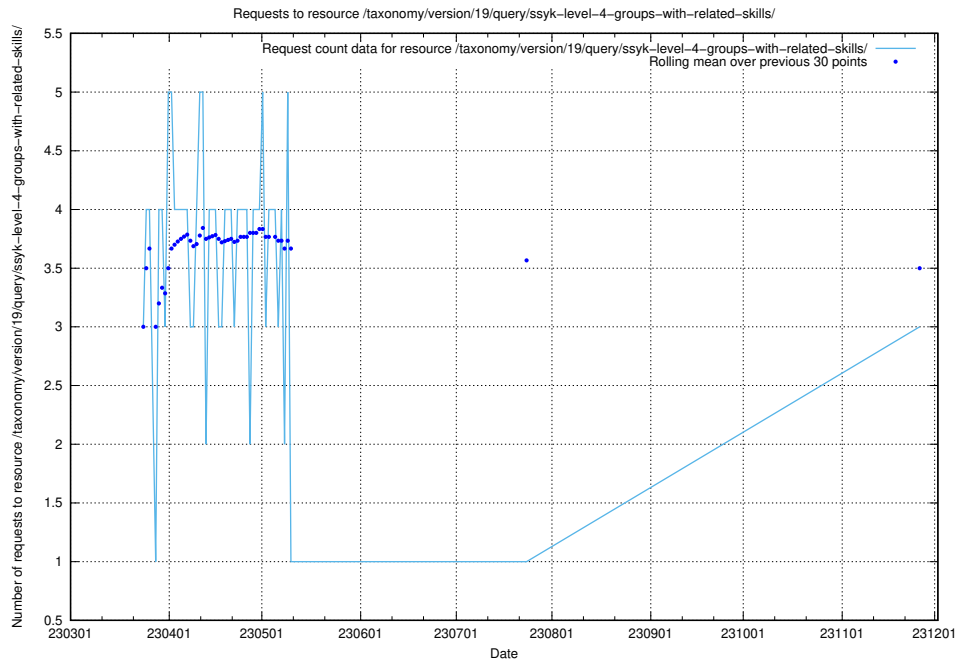

5.283 Usage of /taxonomy/version/19/query/ssyk-level-4-groups-with-related-skills/

Here, we count the number of requests to resource /taxonomy/version/19/query/ssyk-level-4-groups-with-related-skills/.