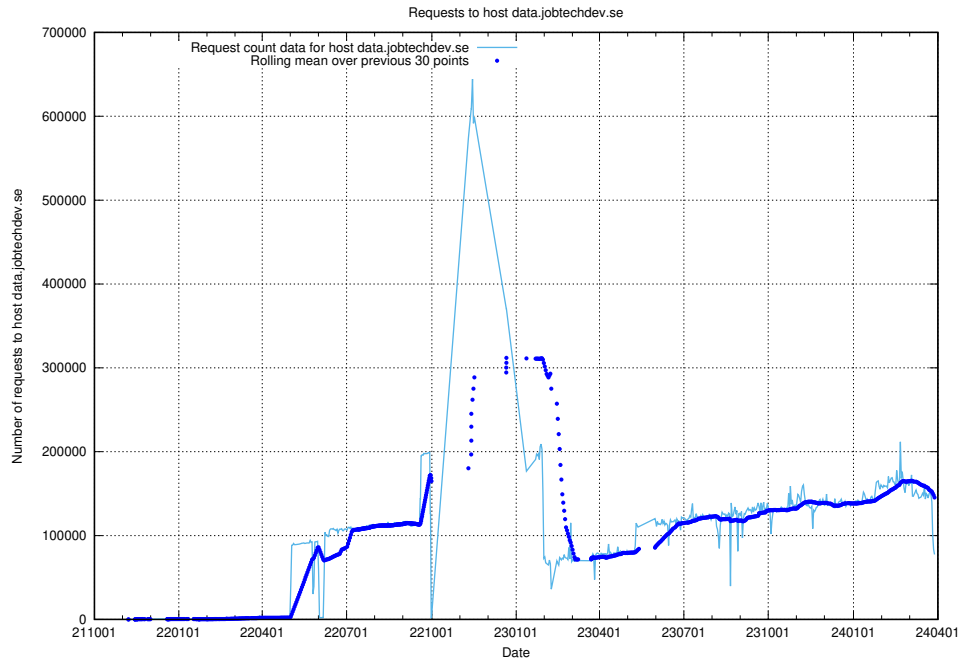

7.3 Usage of data.jobtechdev.se

Here, we count the number of requests to host data.jobtechdev.se.