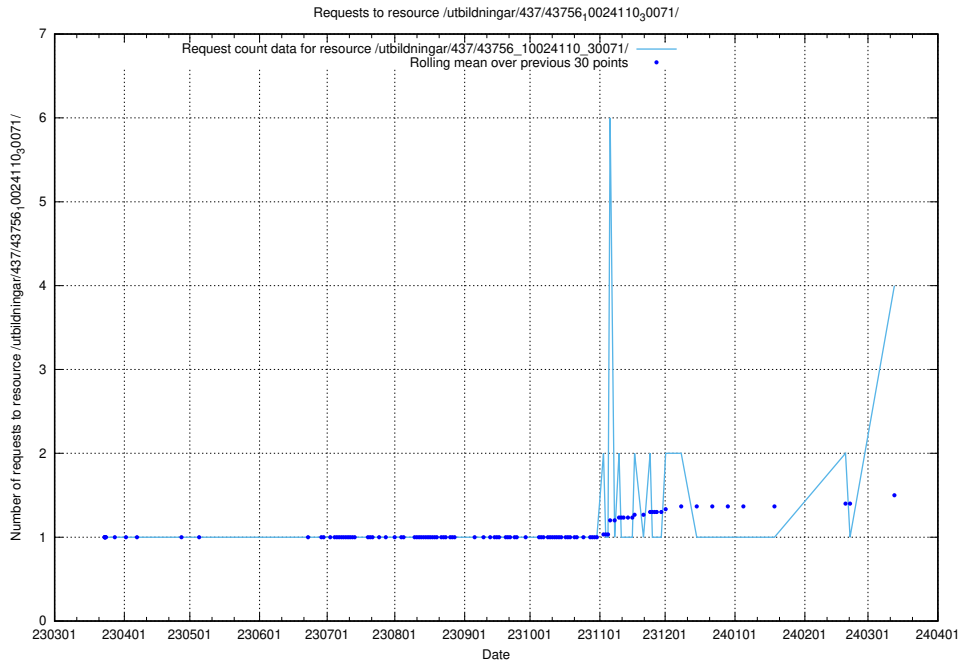

5.178 Usage of /utbildningar/437/43756_10024110_30071/

Here, we count the number of requests to resource /utbildningar/437/43756_10024110_30071/.