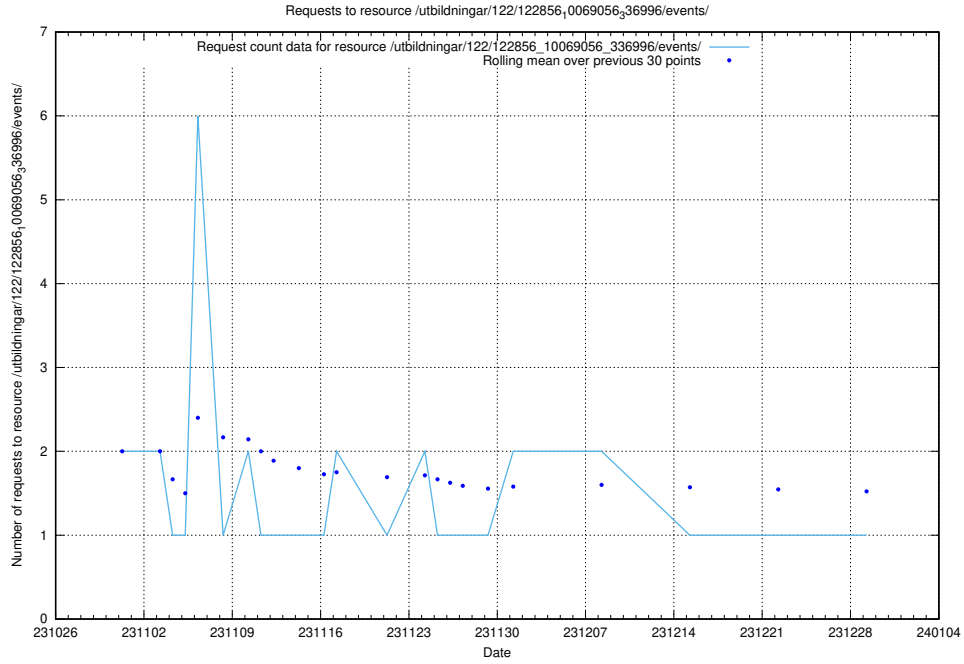

5.3711 Usage of /utbildningar/122/122856_10069056_336996/events/

Here, we count the number of requests to resource /utbildningar/122/122856_10069056_336996/events/