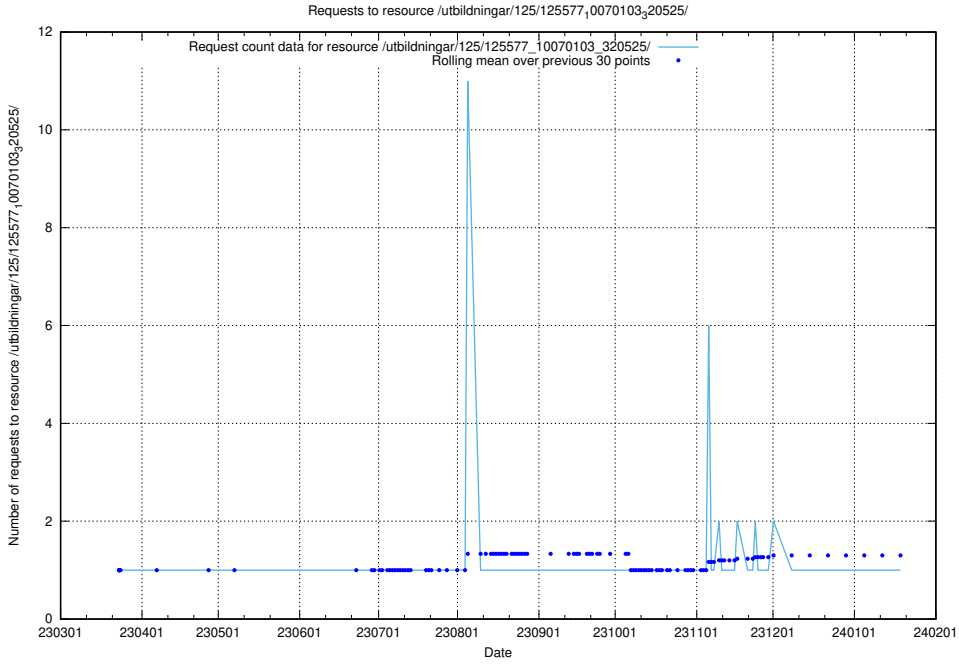

5.948 Usage of /utbildningar/125/125577_10070103_320525/

Here, we count the number of requests to resource /utbildningar/125/125577_10070103_320525/.