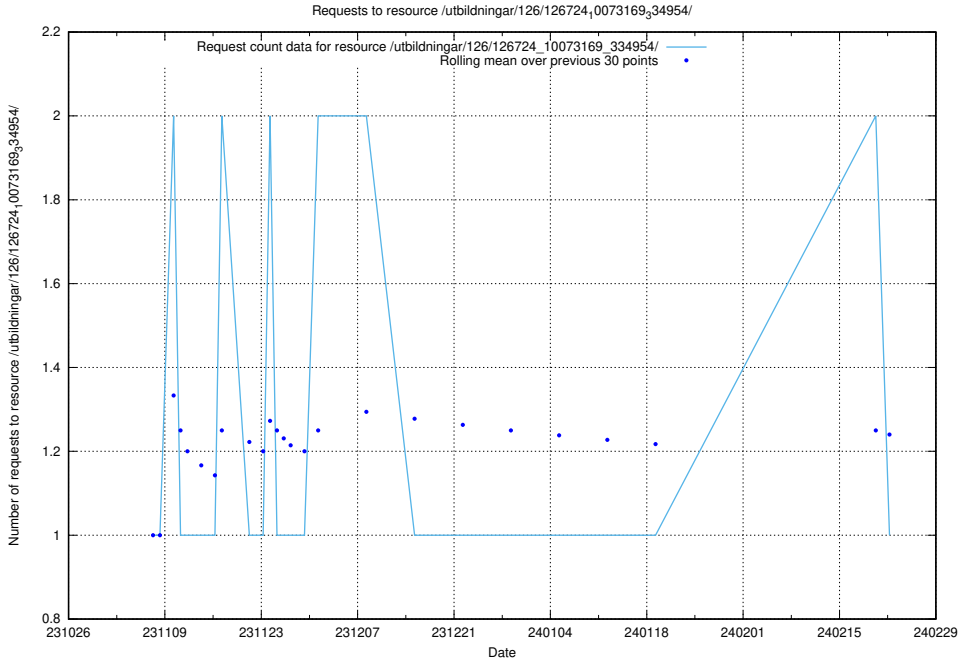

5.3665 Usage of /utbildningar/126/126724_10073169_334954/

Here, we count the number of requests to resource /utbildningar/126/126724_10073169_334954/.