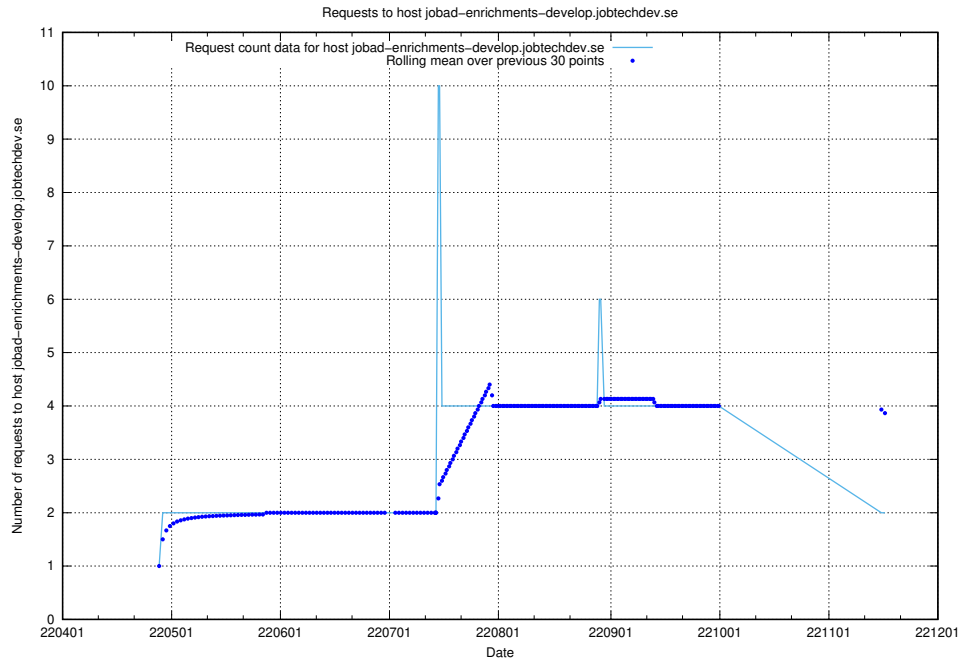

7.444 Usage of jobad-enrichments-develop.jobtechdev.se

Here, we count the number of requests to host jobad-enrichments-develop.jobtechdev.se.