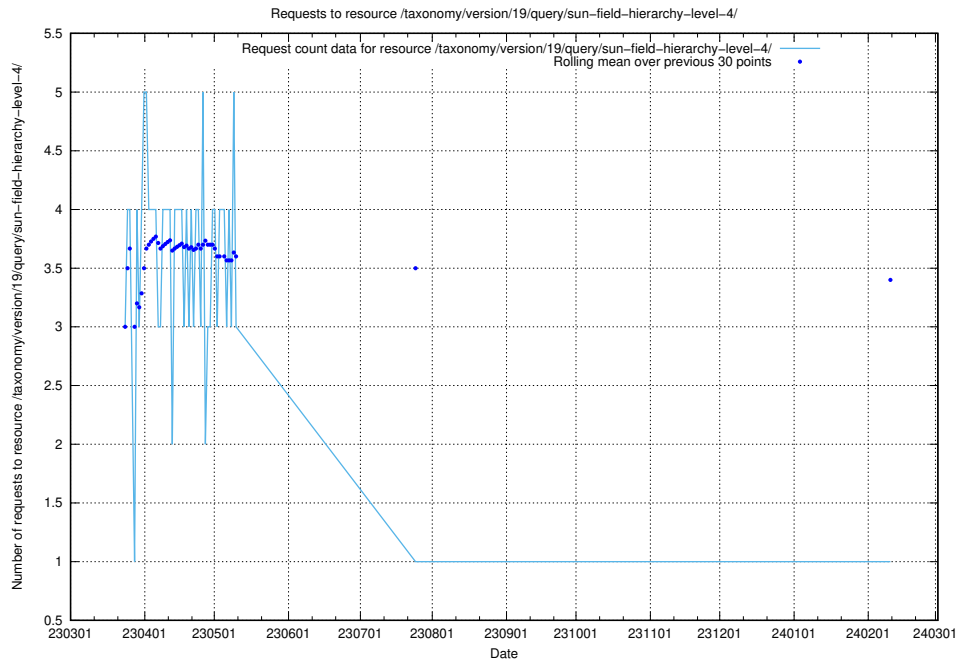

5.5723 Usage of /taxonomy/version/19/query/sun-field-hierarchy-level-4/

Here, we count the number of requests to resource /taxonomy/version/19/query/sun-field-hierarchy-level-4/.