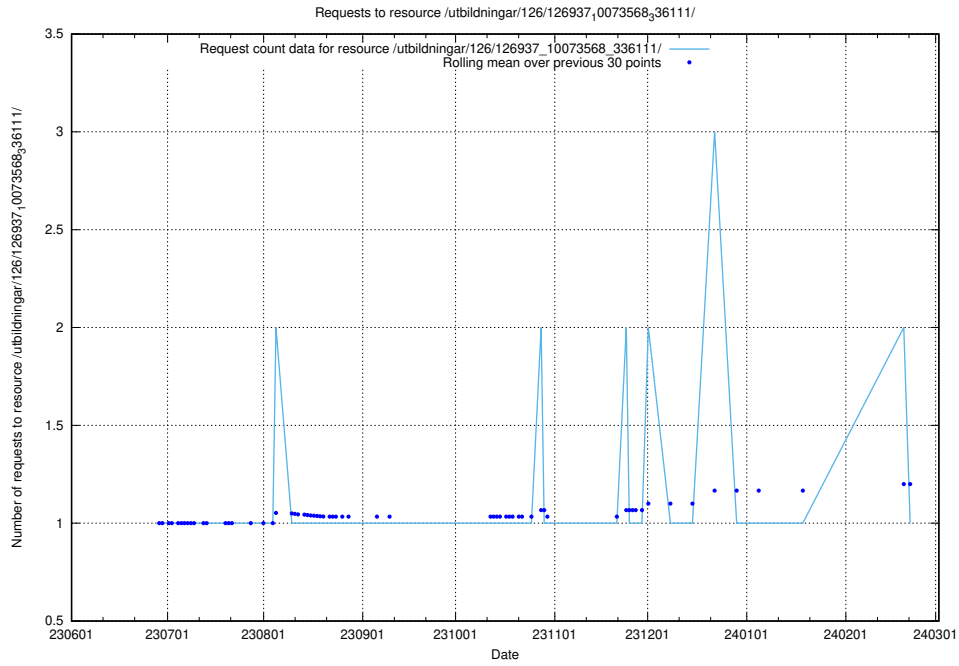

5.4989 Usage of /utbildningar/126/126937_10073568_336111/

Here, we count the number of requests to resource /utbildningar/126/126937_10073568_336111/.