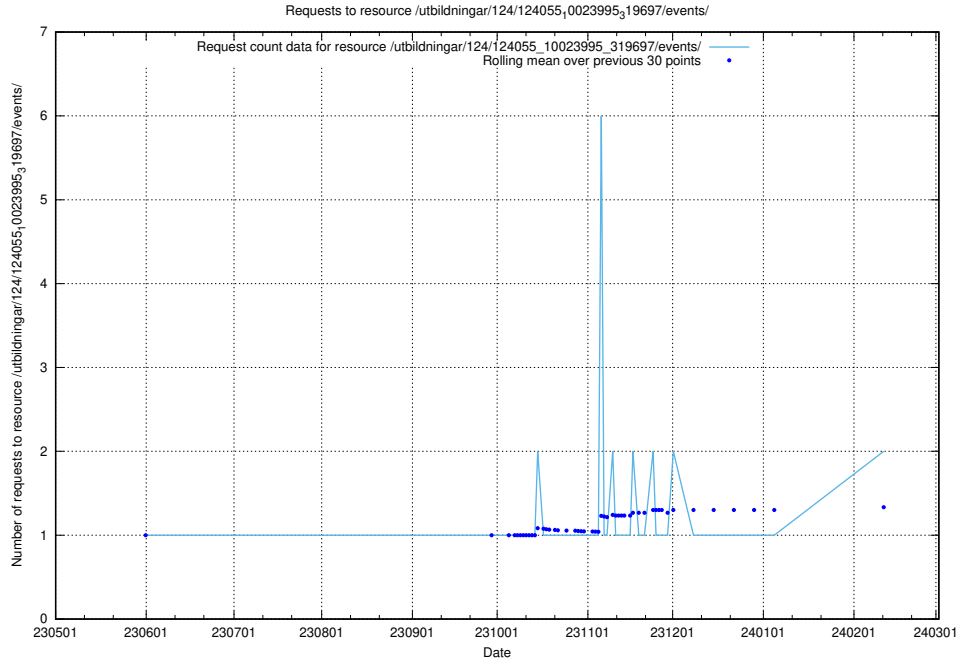

### 5.747 Usage of /utbildningar/124/124055\_10023995\_319697/events/

Here, we count the number of requests to resource /utbildningar/124/124055\_10023995\_319697/events/