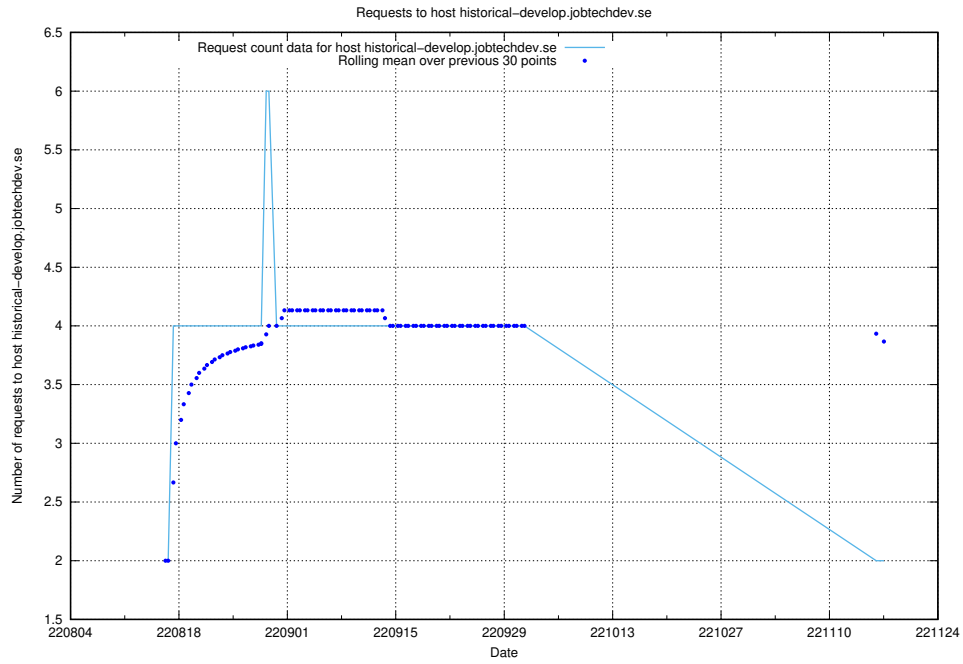

7.344 Usage of historical-develop.jobtechdev.se

Here, we count the number of requests to host historical-develop.jobtechdev.se.