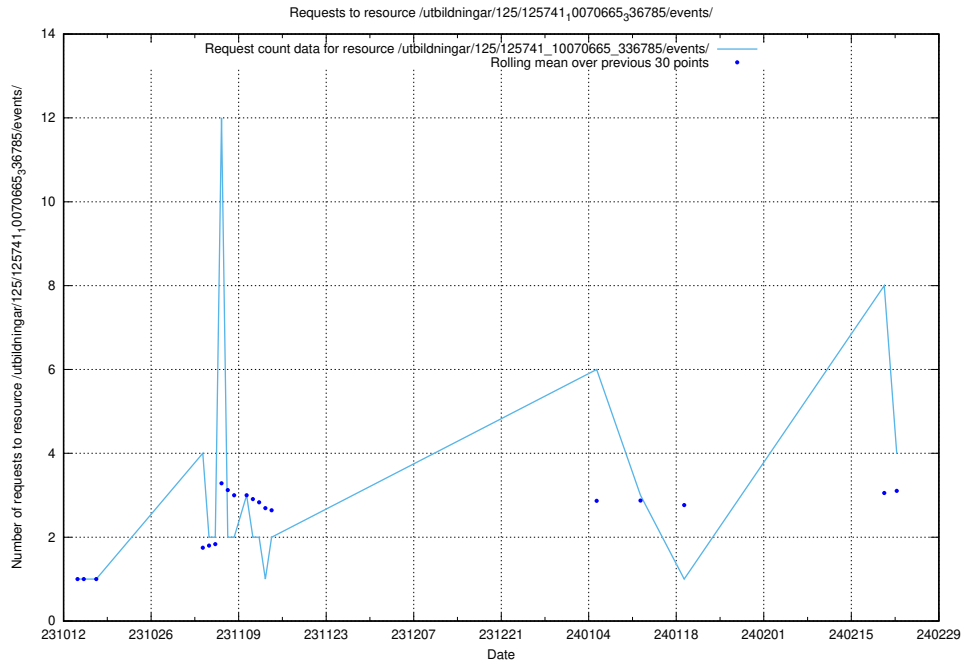

5.151 Usage of /utbildningar/125/125741_10070665_336785/events/

Here, we count the number of requests to resource /utbildningar/125/125741_10070665_336785/events/