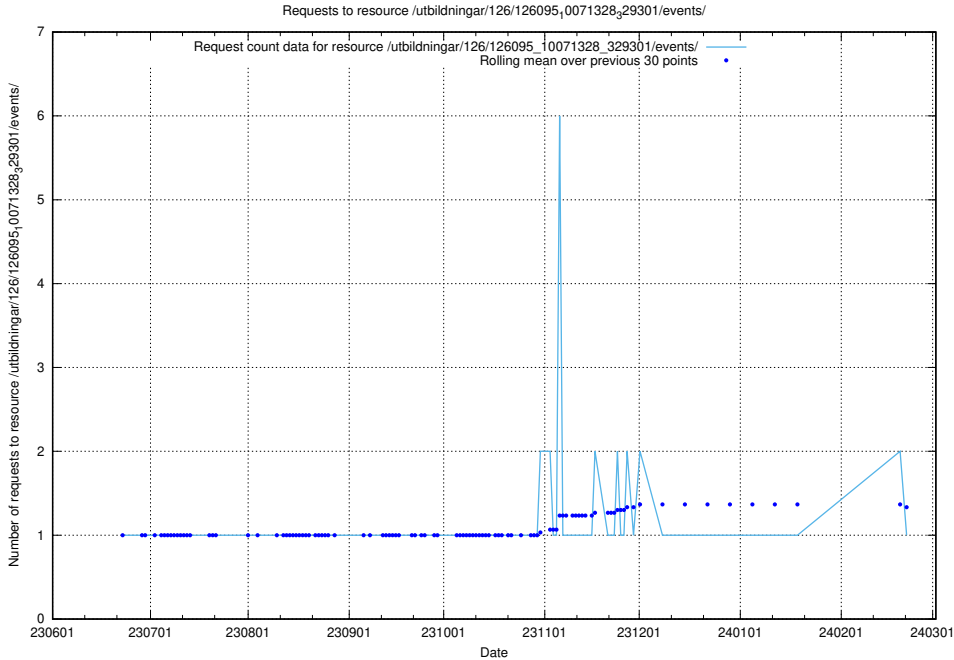

5.5233 Usage of /utbildningar/126/126095_10071328_329301/events/

Here, we count the number of requests to resource /utbildningar/126/126095_10071328_329301/events/