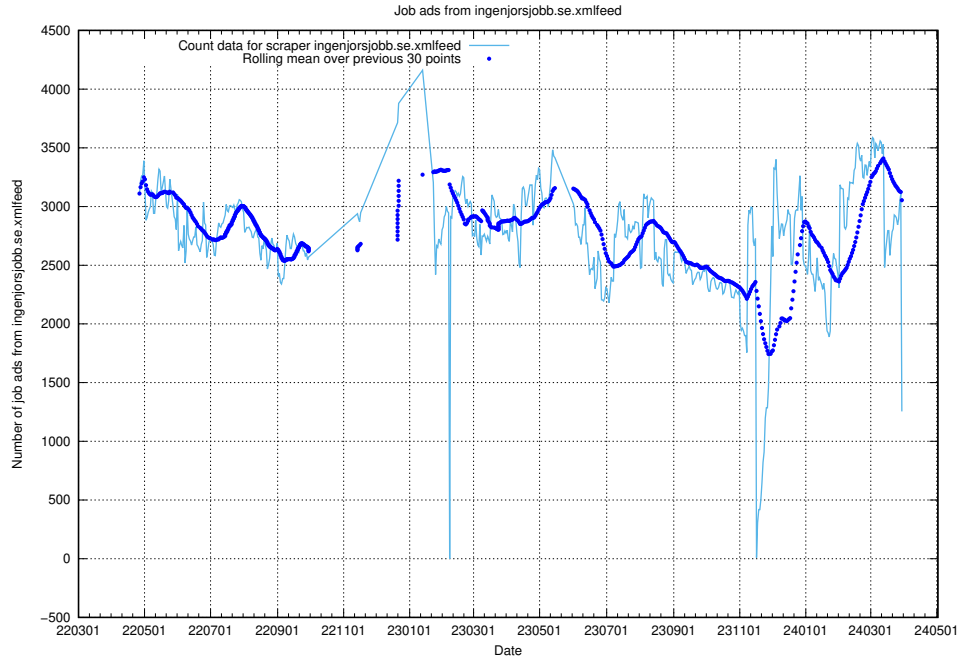

13.6 Number of ads by scraper ingenjorsjobb.se.xmlfeed

Here, we count the number of job ads scraped from ingenjorsjobb.se.xmlfeed.