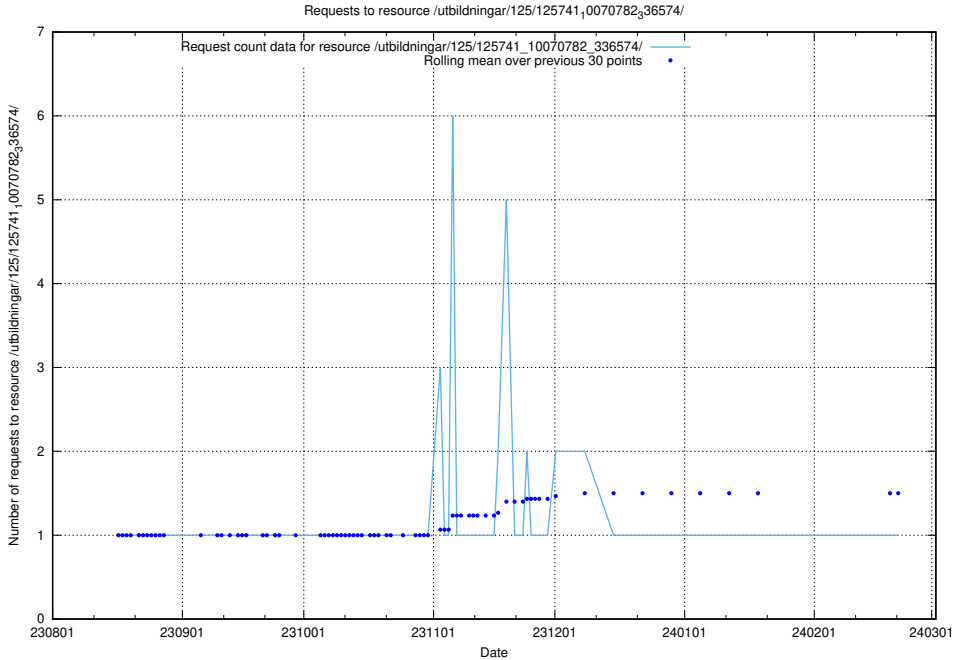

5.4344 Usage of /utbildningar/125/125741_10070782_336574/

Here, we count the number of requests to resource /utbildningar/125/125741_10070782_336574/.