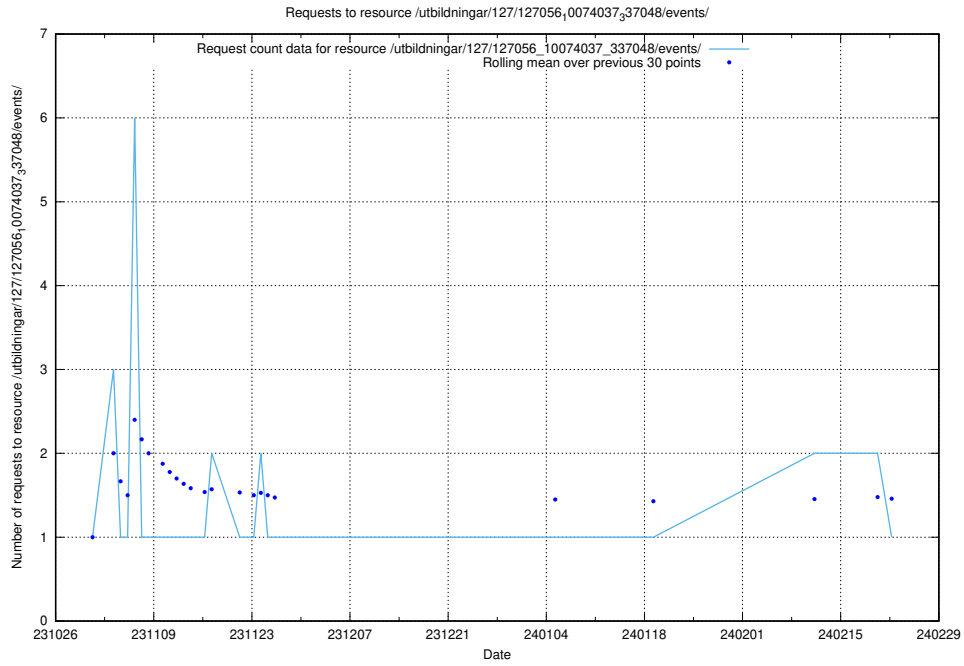

5.3713 Usage of /utbildningar/127/127056_10074037_337048/events/

Here, we count the number of requests to resource /utbildningar/127/127056_10074037_337048/events/