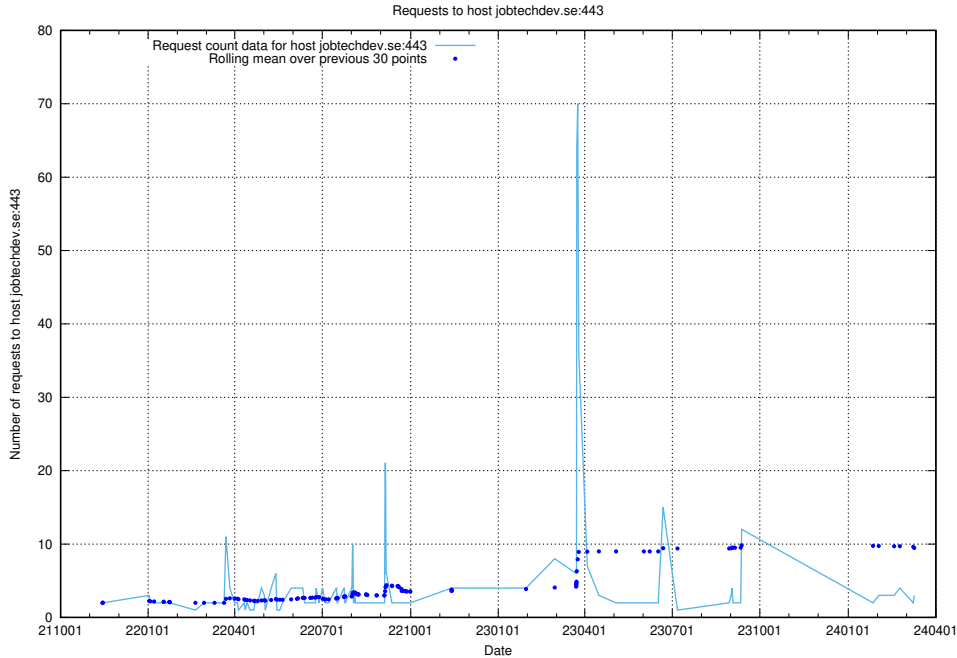

### 7.246 Usage of jobtechdev.se:443

Here, we count the number of requests to host jobtechdev.se:443.