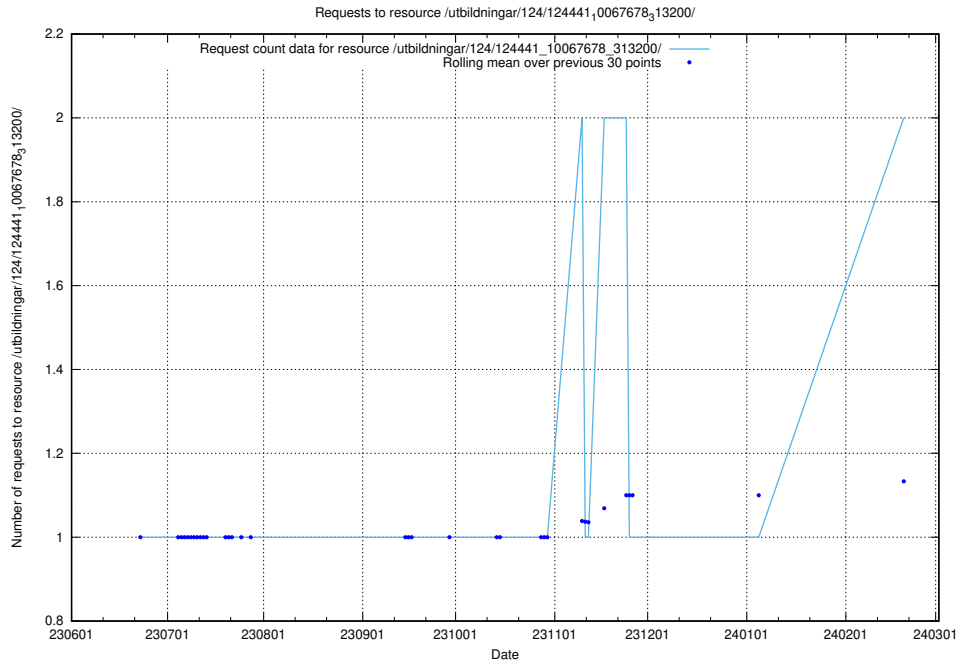

5.722 Usage of /utbildningar/124/124441_10067678_313200/

Here, we count the number of requests to resource /utbildningar/124/124441_10067678_313200/.