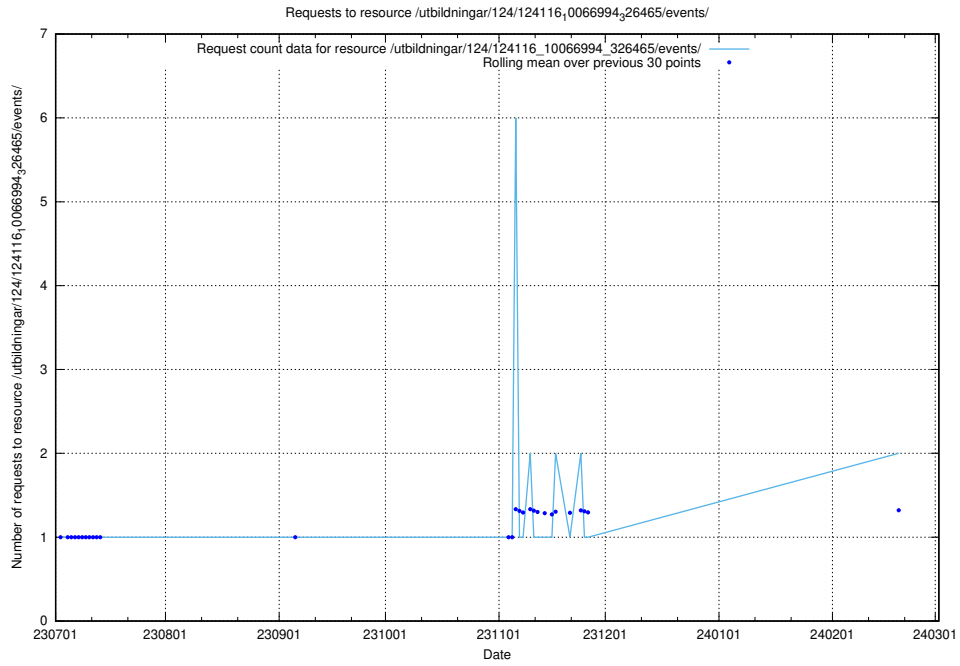

5.665 Usage of /utbildningar/124/124116_10066994_326465/events/

Here, we count the number of requests to resource /utbildningar/124/124116_10066994_326465/events/