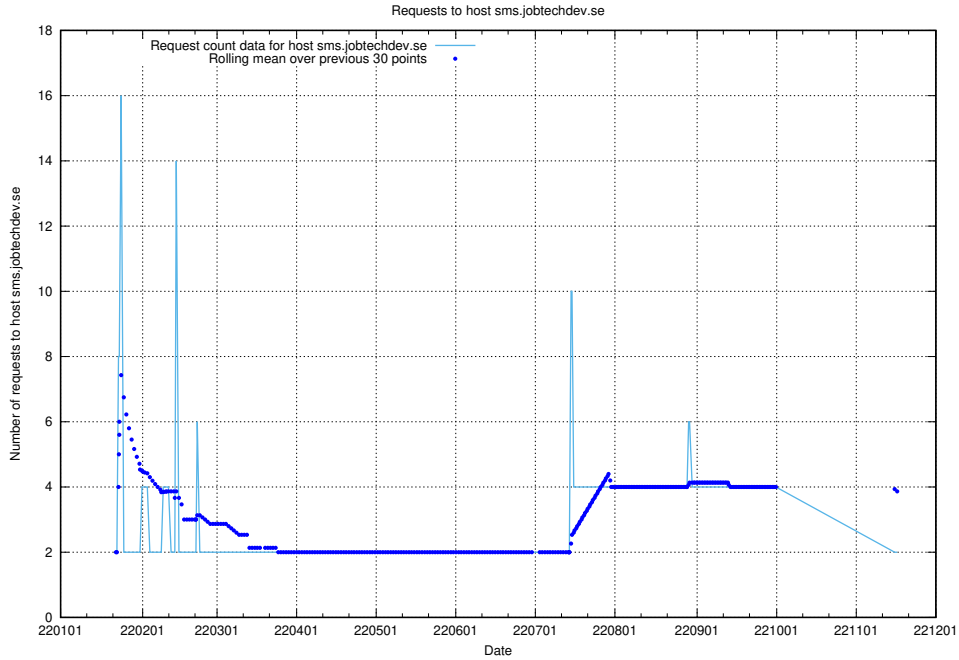

### 7.585 Usage of sms.jobtechdev.se

Here, we count the number of requests to host sms.jobtechdev.se.