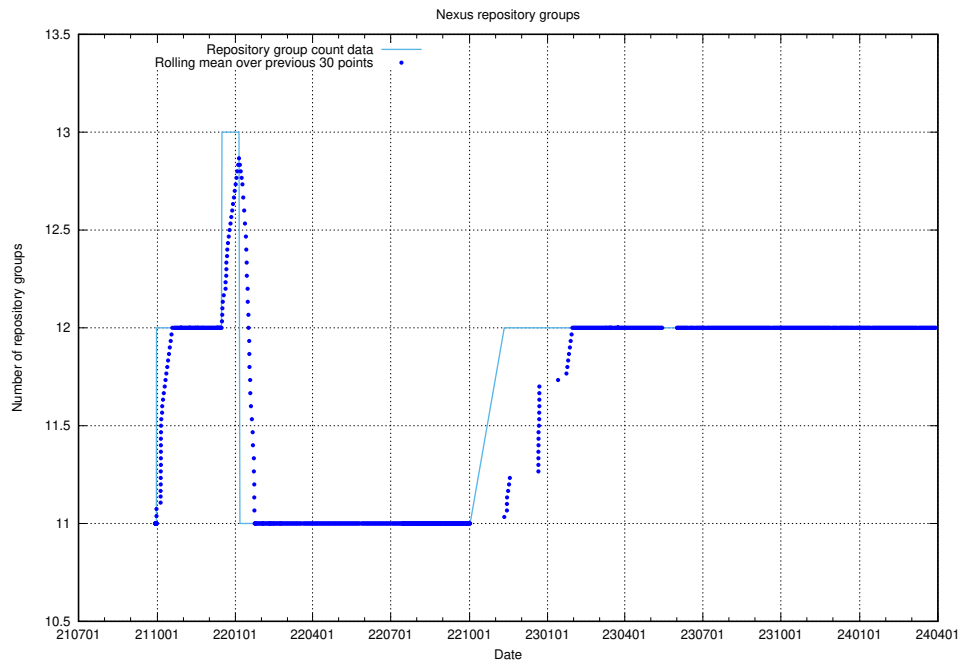

9 Nexus

This section contains statistics from the [image and package repositories](#)⁹ of JobTech.

9.1 Number of repository groups in Nexus

A graph showing the number of repository groups.

⁹<https://nexus.jobtechdev.se>