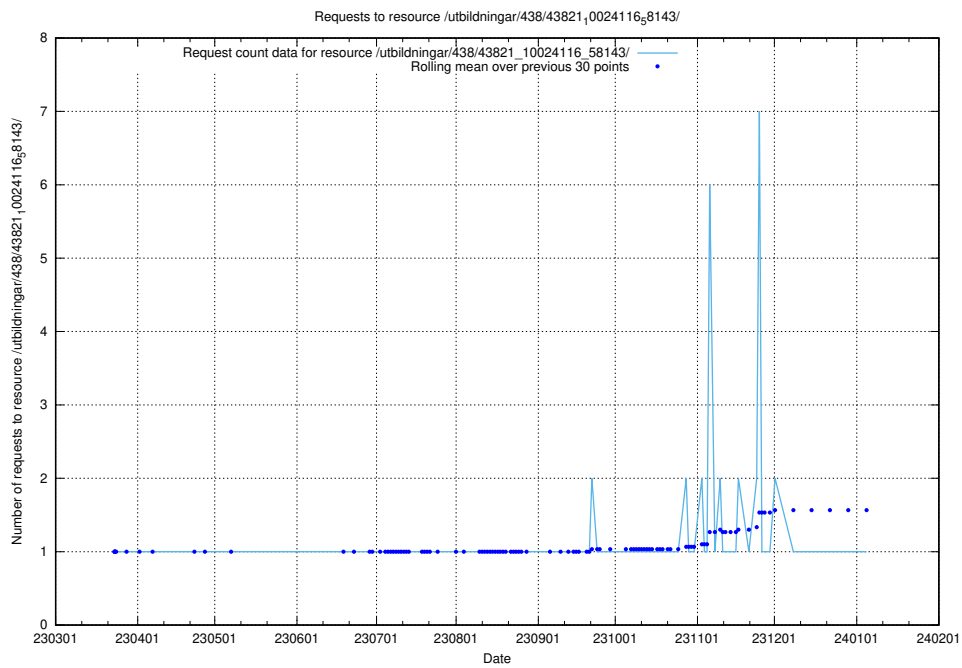

5.5922 Usage of /utbildningar/438/43821_10024116_58143/

Here, we count the number of requests to resource /utbildningar/438/43821_10024116_58143/.