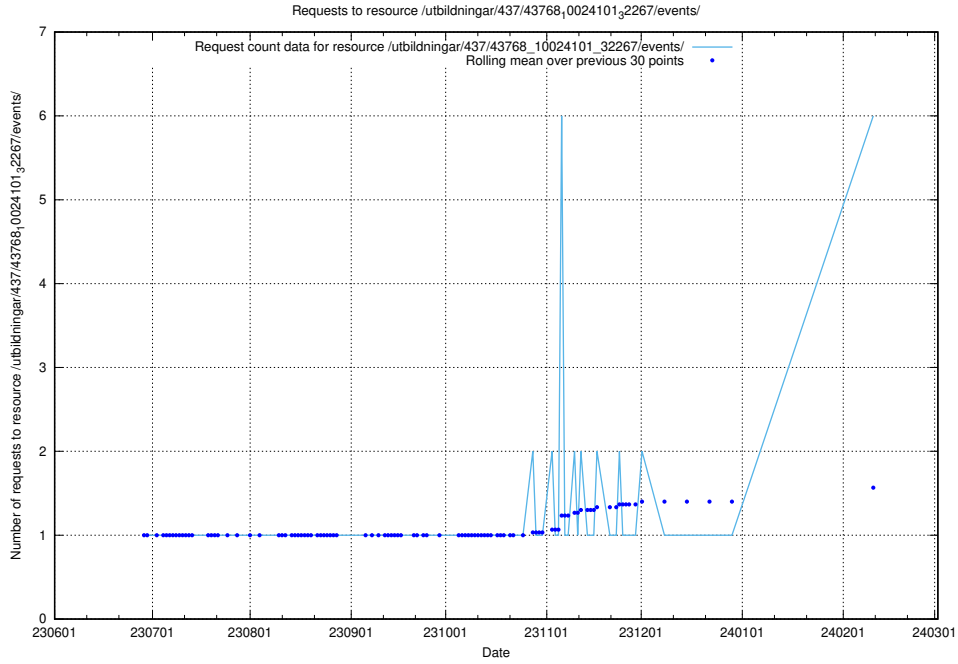

5.86 Usage of /utbildningar/437/43768_10024101_32267/events/

Here, we count the number of requests to resource /utbildningar/437/43768_10024101_32267/events/.