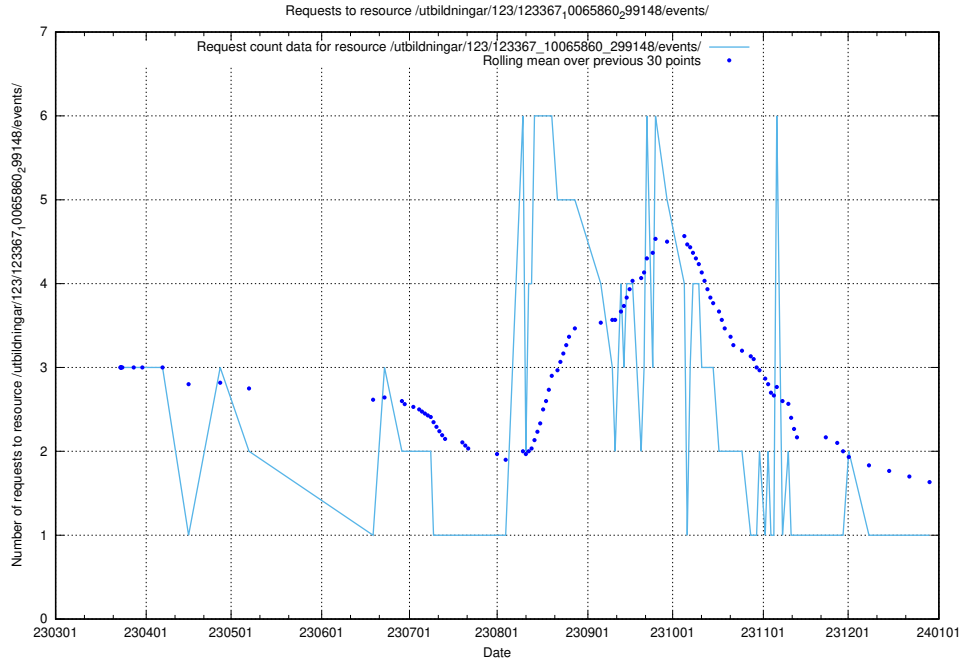

5.5855 Usage of /utbildningar/123/123367_10065860_299148/events/

Here, we count the number of requests to resource /utbildningar/123/123367_10065860_299148/events/