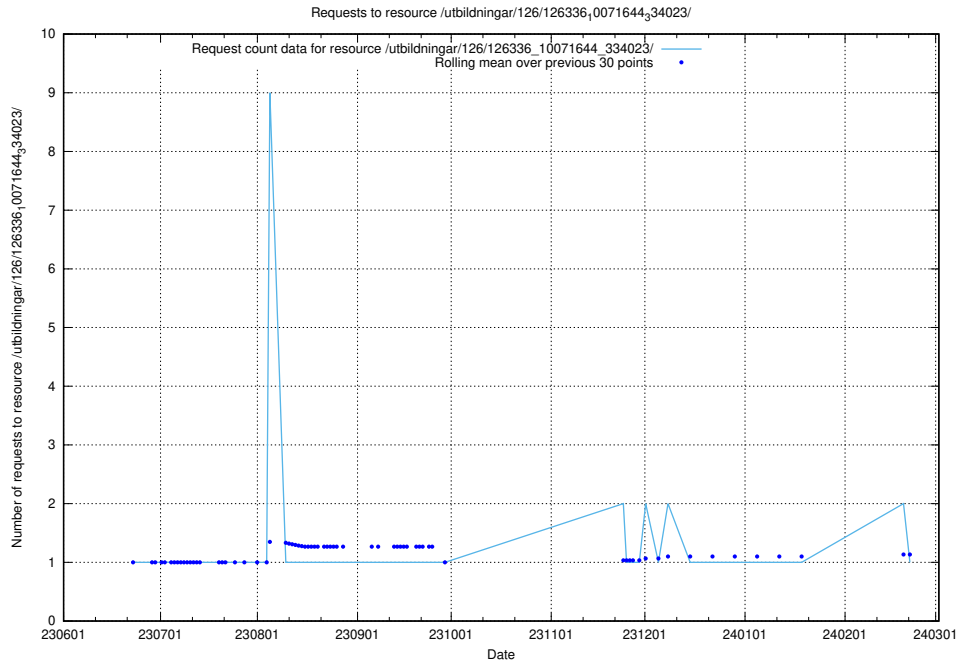

5.5221 Usage of /utbildningar/126/126336_10071644_334023/

Here, we count the number of requests to resource /utbildningar/126/126336_10071644_334023/.