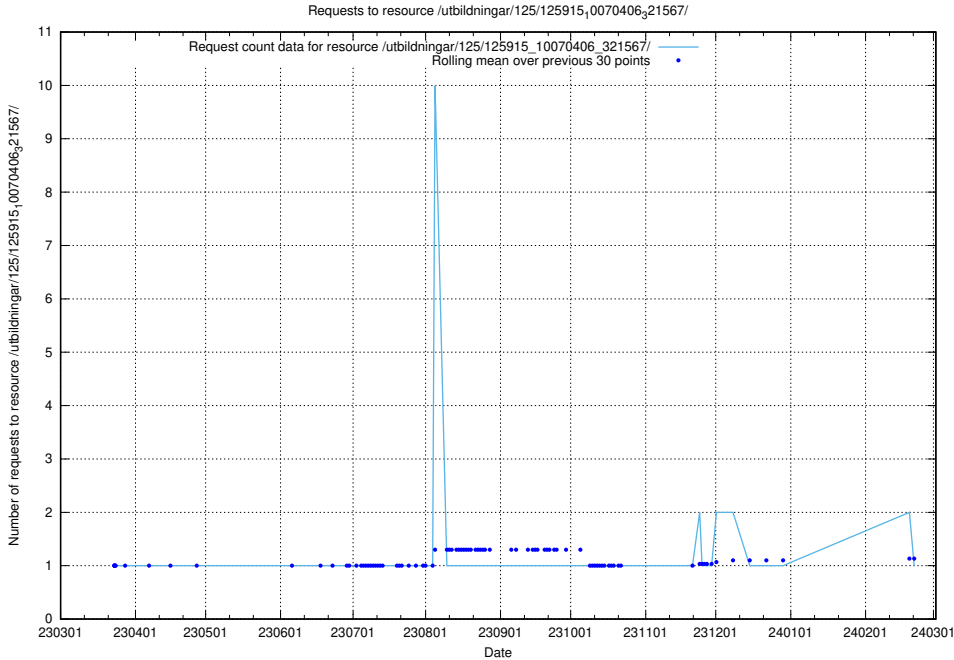

5.6032 Usage of /utbildningar/125/125915_10070406_321567/

Here, we count the number of requests to resource /utbildningar/125/125915_10070406_321567/.