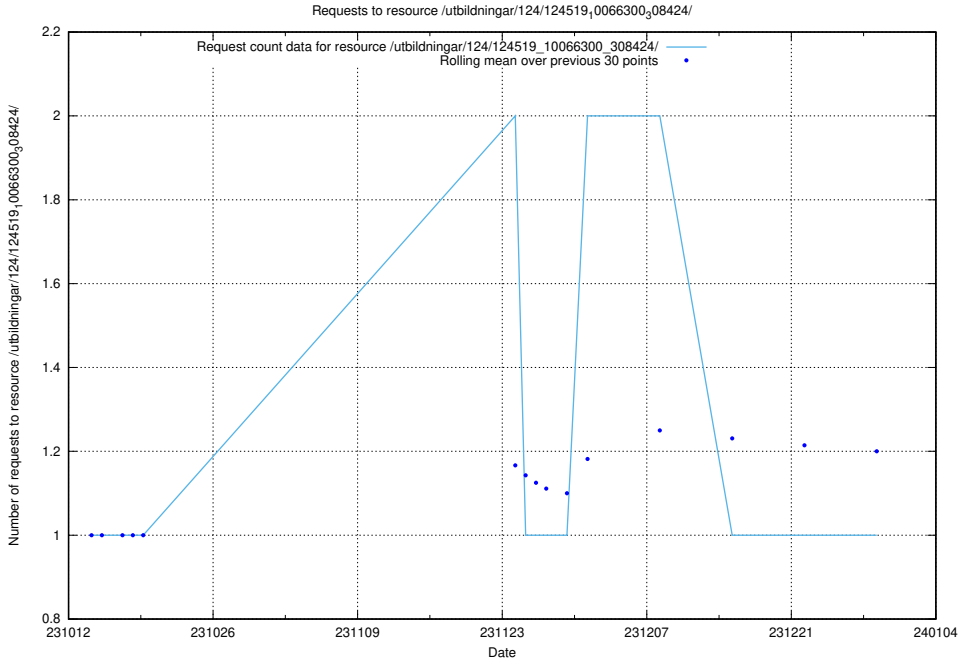

5.3887 Usage of /utbildningar/124/124519_10066300_308424/

Here, we count the number of requests to resource /utbildningar/124/124519_10066300_308424/.