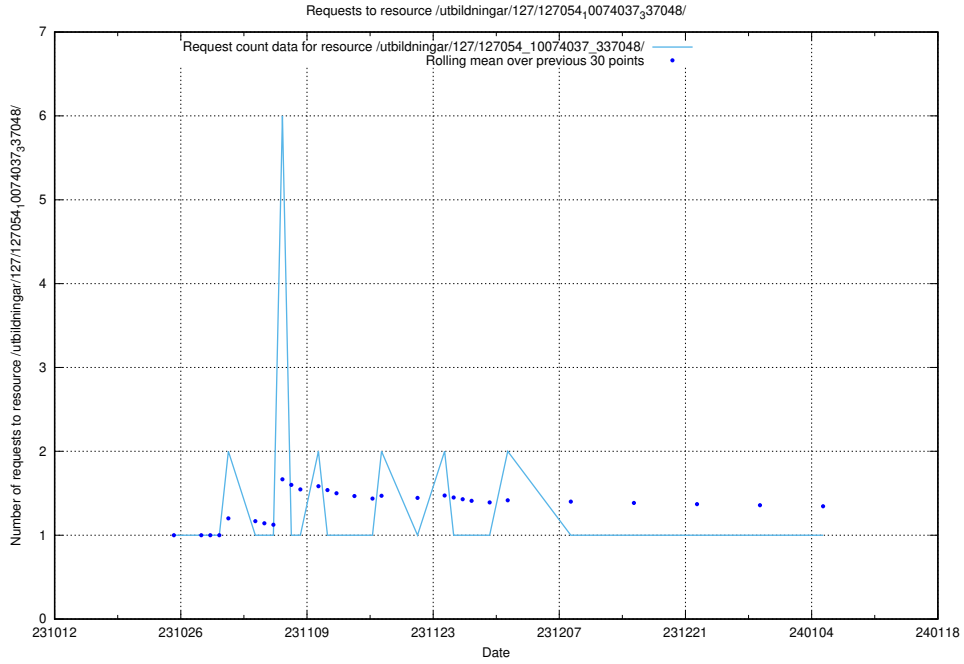

5.3762 Usage of /utbildningar/127/127054_10074037_337048/

Here, we count the number of requests to resource /utbildningar/127/127054_10074037_337048/.