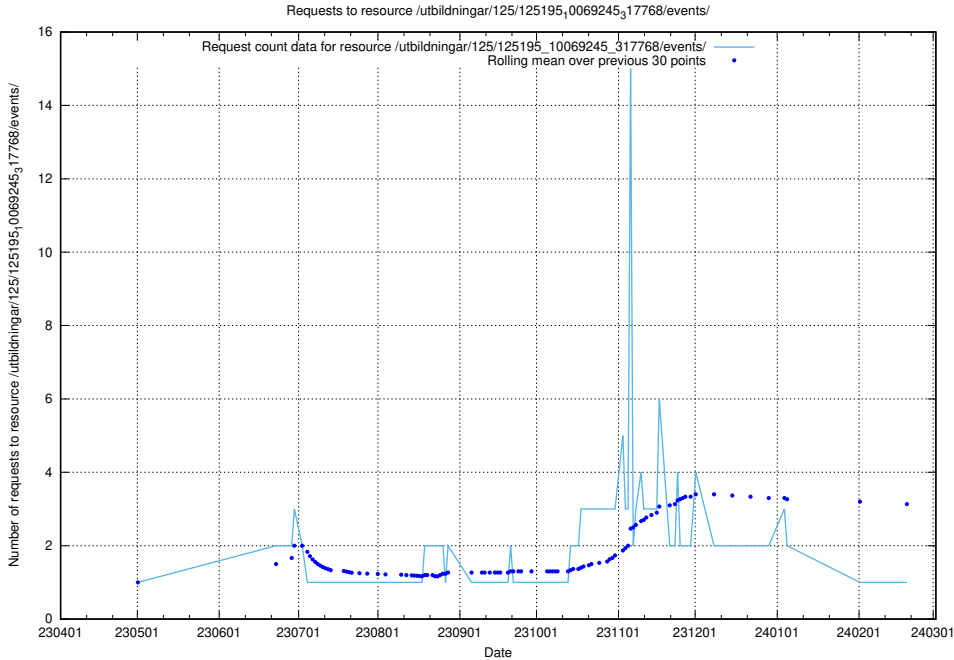

5.5570 Usage of /utbildningar/125/125195_10069245_317768/events/

Here, we count the number of requests to resource /utbildningar/125/125195_10069245_317768/events/