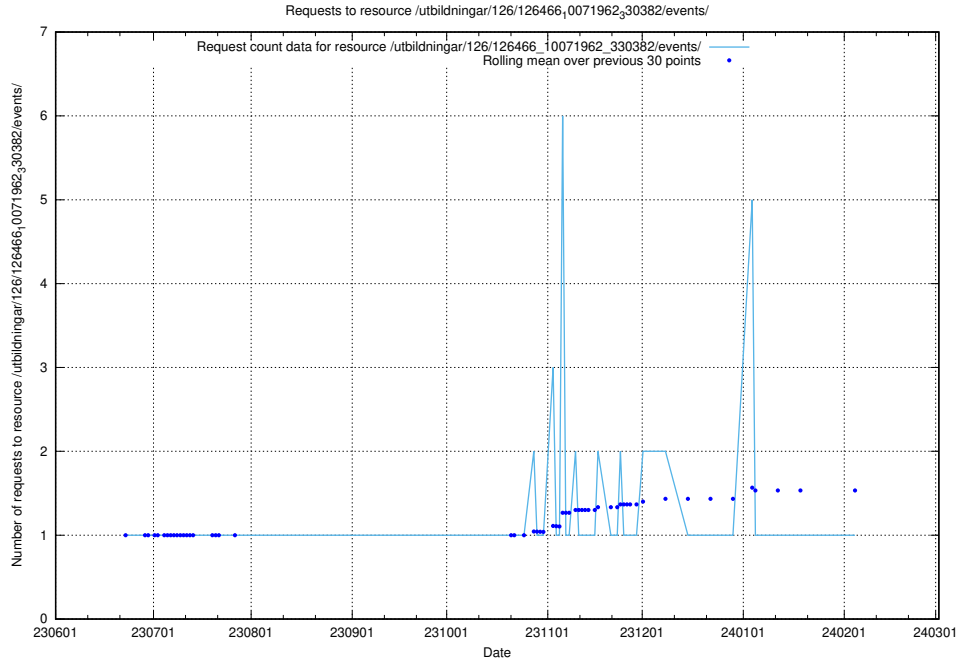

5.5207 Usage of /utbildningar/126/126466_10071962_330382/events/

Here, we count the number of requests to resource /utbildningar/126/126466_10071962_330382/events/