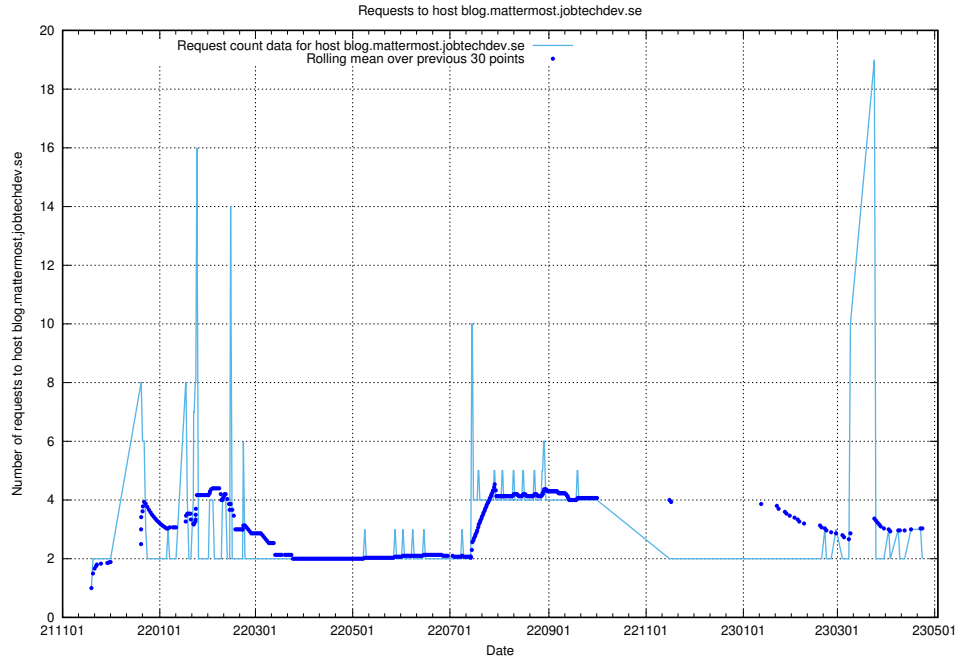

7.474 Usage of `blog.mattermost.jobtechdev.se`

Here, we count the number of requests to host `blog.mattermost.jobtechdev.se`.