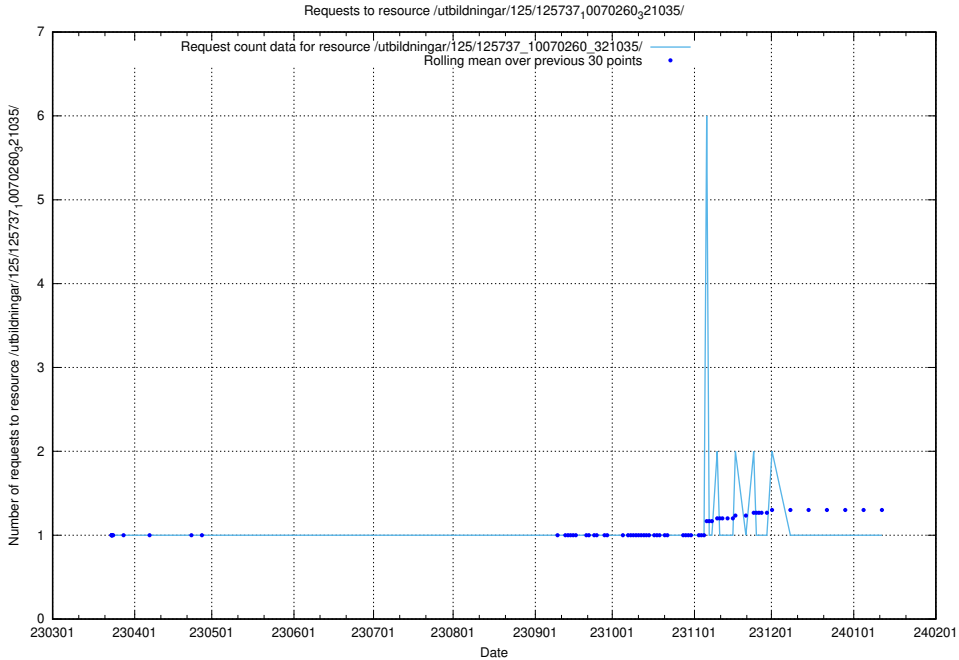

5.858 Usage of /utbildningar/125/125737_10070260_321035/

Here, we count the number of requests to resource /utbildningar/125/125737_10070260_321035/.