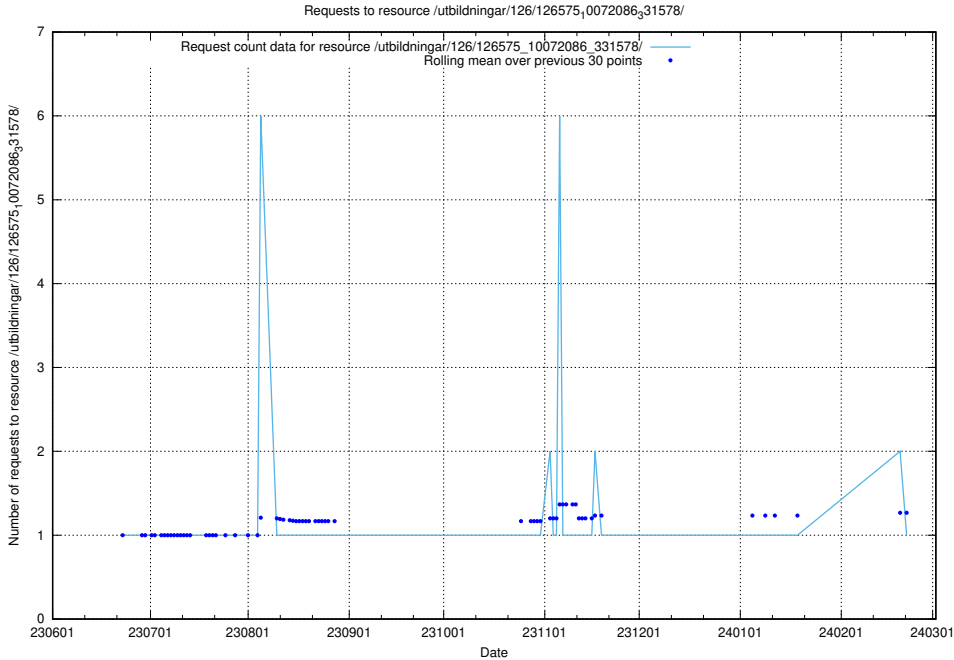

5.5201 Usage of /utbildningar/126/126575_10072086_331578/

Here, we count the number of requests to resource /utbildningar/126/126575_10072086_331578/.