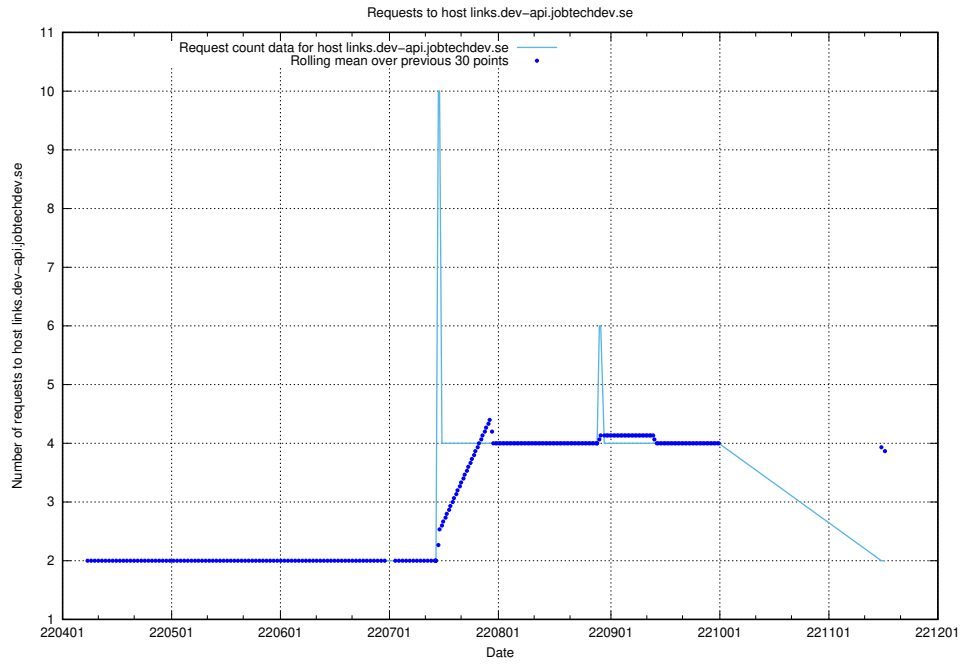

7.471 Usage of links.dev-api.jobtechdev.se

Here, we count the number of requests to host links.dev-api.jobtechdev.se.