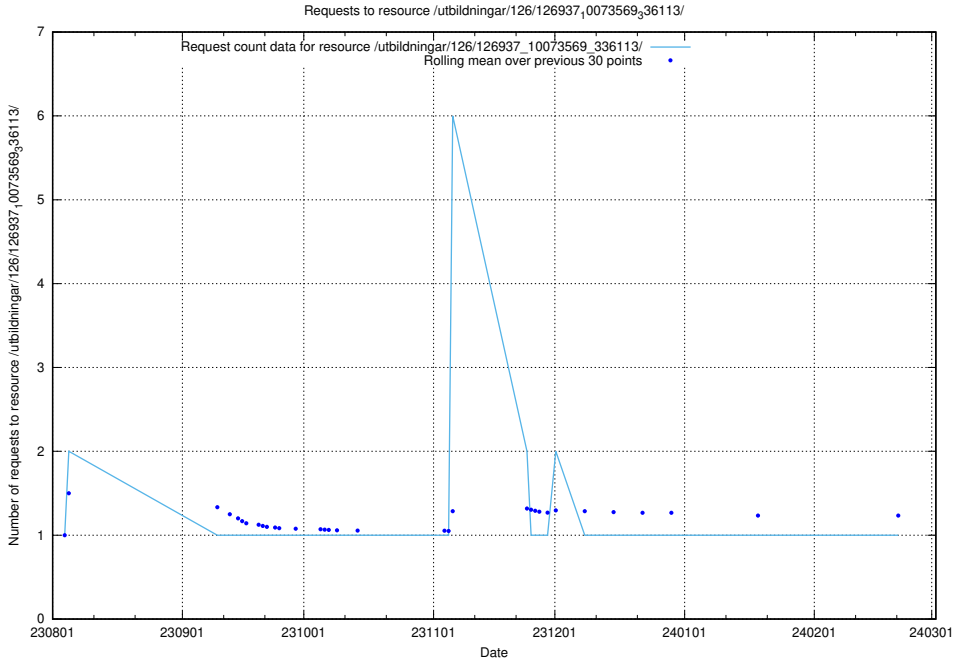

5.4426 Usage of /utbildningar/126/126937_10073569_336113/

Here, we count the number of requests to resource /utbildningar/126/126937_10073569_336113/.