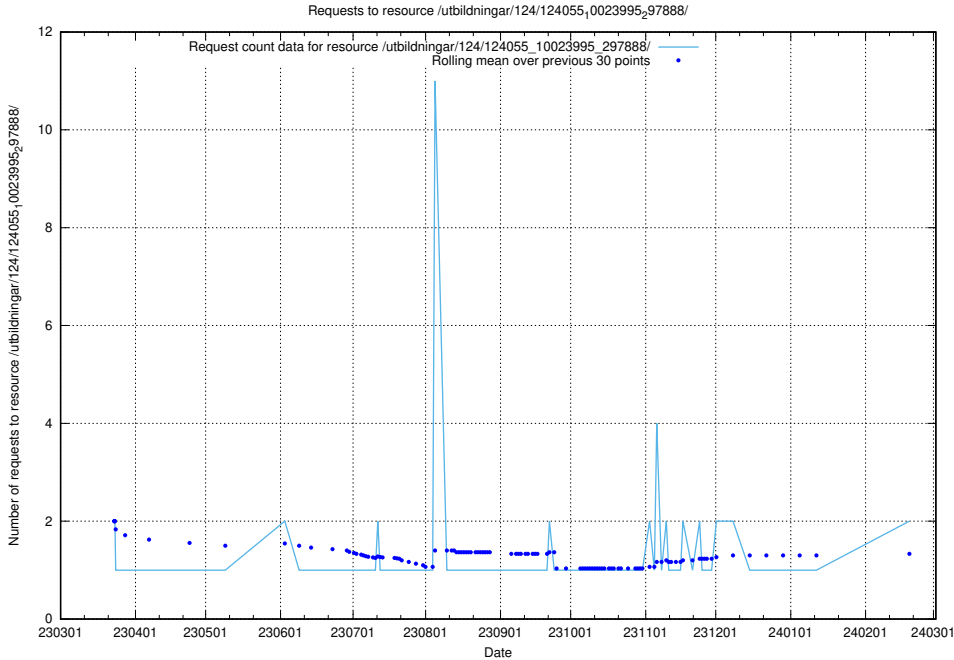

5.797 Usage of /utbildningar/124/124055_10023995_297888/

Here, we count the number of requests to resource /utbildningar/124/124055_10023995_297888/.