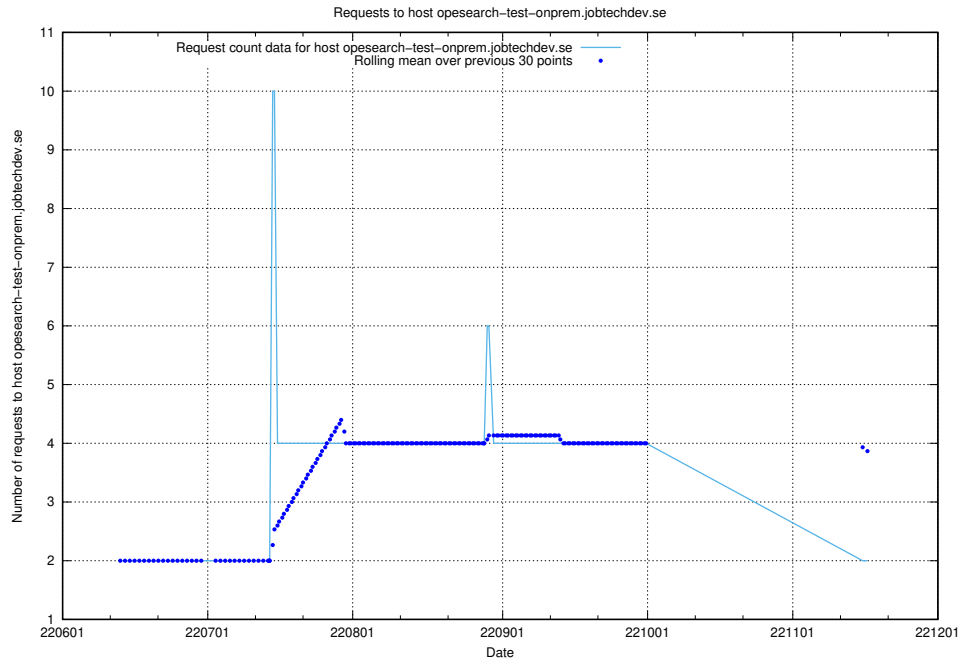

7.405 Usage of opesearch-test-onprem.jobtechdev.se

Here, we count the number of requests to host opesearch-test-onprem.jobtechdev.se.