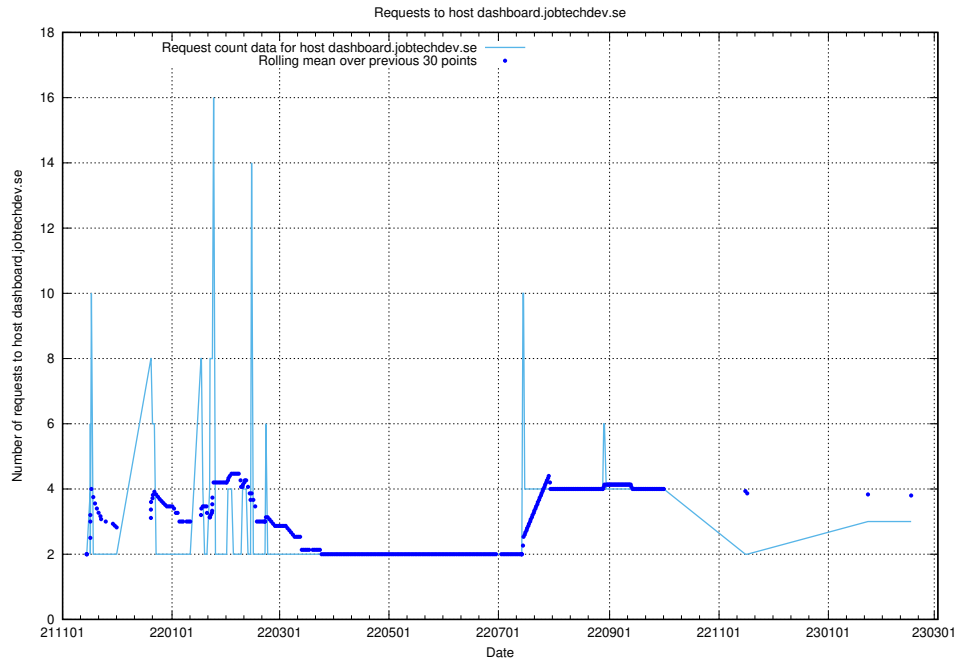

7.169 Usage of dashboard.jobtechdev.se

Here, we count the number of requests to host dashboard.jobtechdev.se.