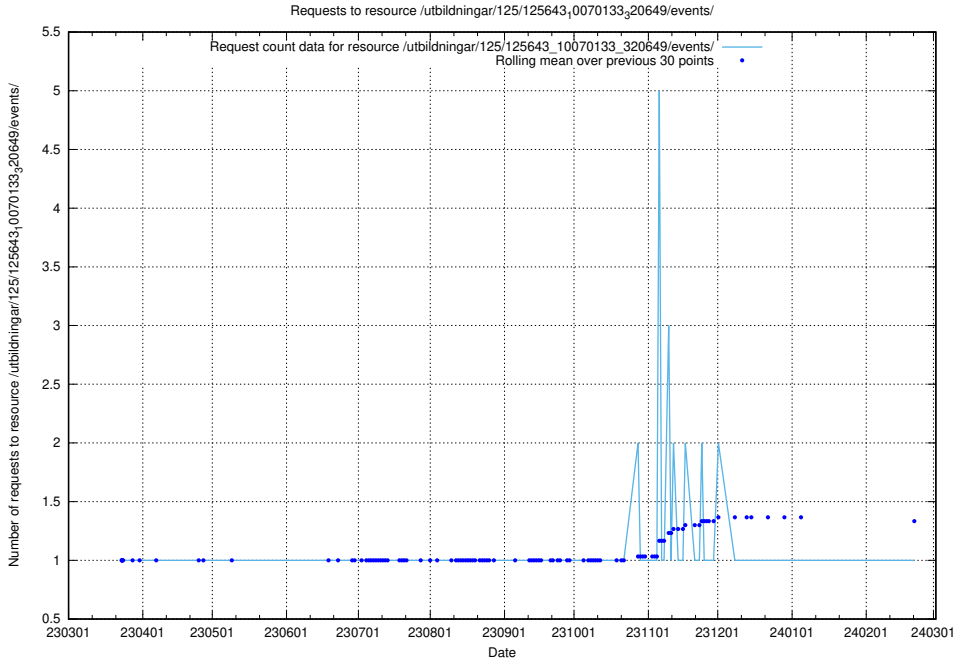

5.892 Usage of /utbildningar/125/125643_10070133_320649/events/

Here, we count the number of requests to resource /utbildningar/125/125643_10070133_320649/events/