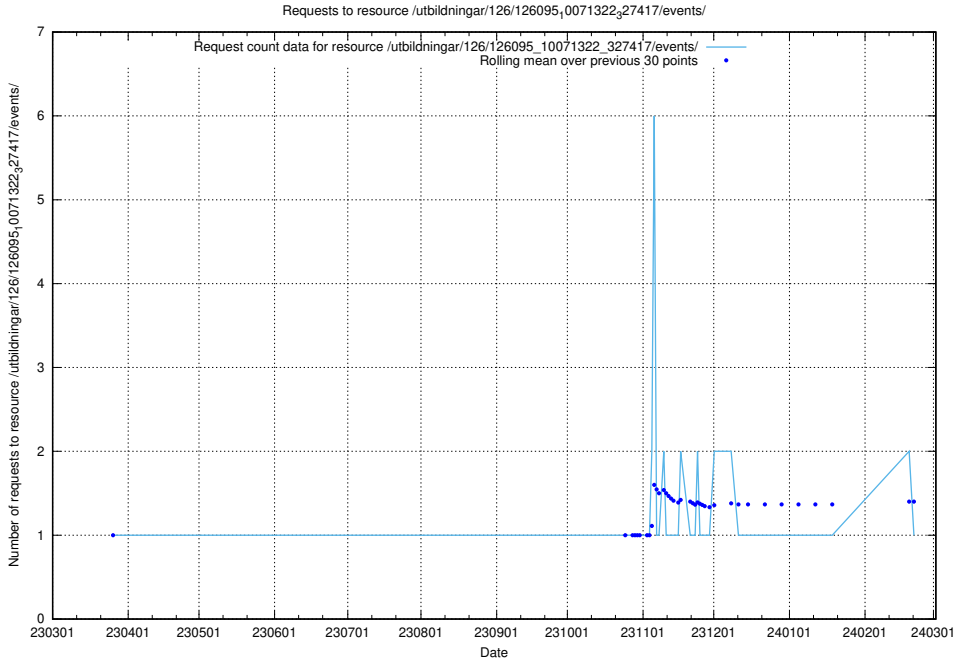

5.5655 Usage of /utbildningar/126/126095_10071322_327417/events/

Here, we count the number of requests to resource /utbildningar/126/126095_10071322_327417/events/