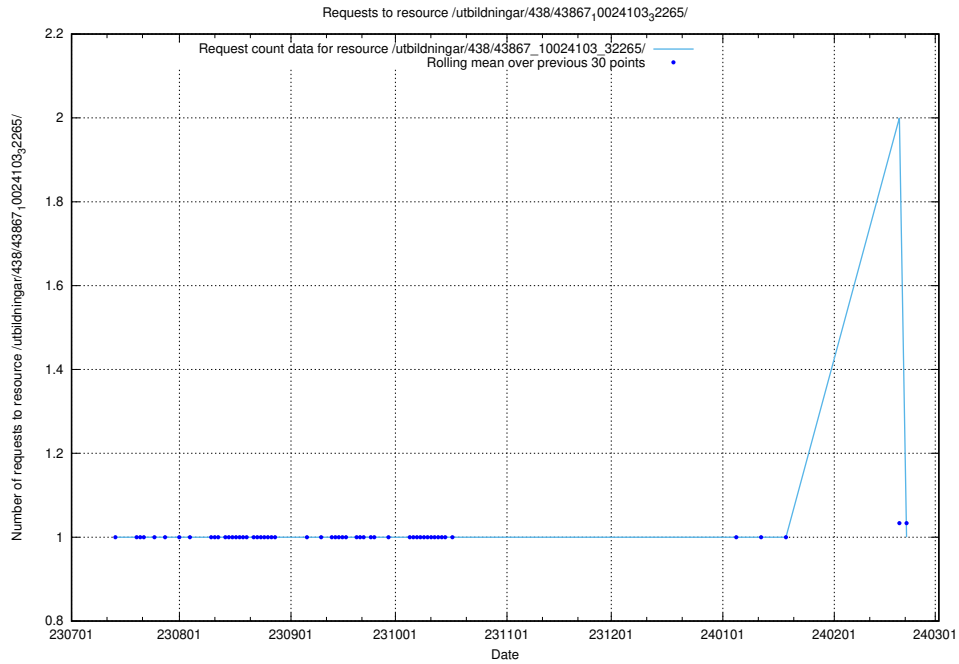

### 5.4626 Usage of /utbildningar/126/126728\_10073173\_334952/events/

Here, we count the number of requests to resource /utbildningar/126/126728\_10073173\_334952/events/