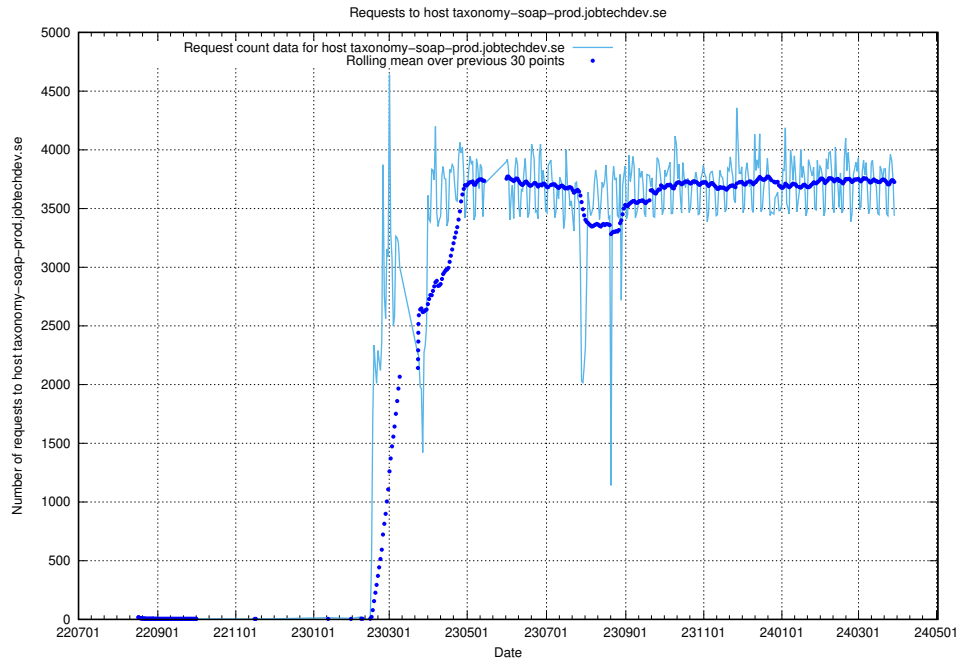

7.14 Usage of taxonomy-soap-prod.jobtechdev.se

Here, we count the number of requests to host taxonomy-soap-prod.jobtechdev.se.