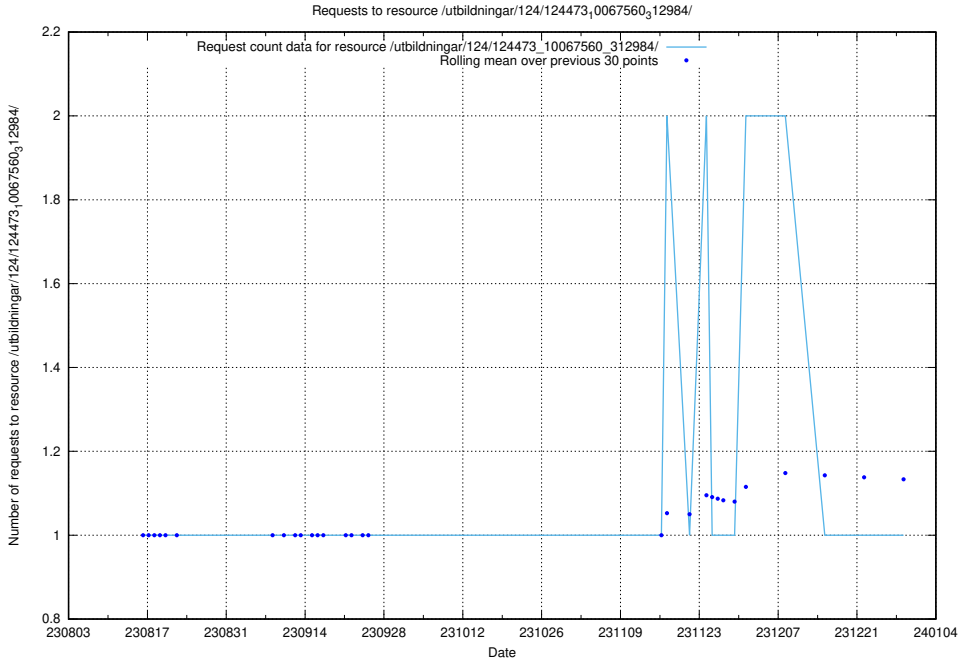

5.4355 Usage of /utbildningar/124/124473_10067560_312984/

Here, we count the number of requests to resource /utbildningar/124/124473_10067560_312984/.