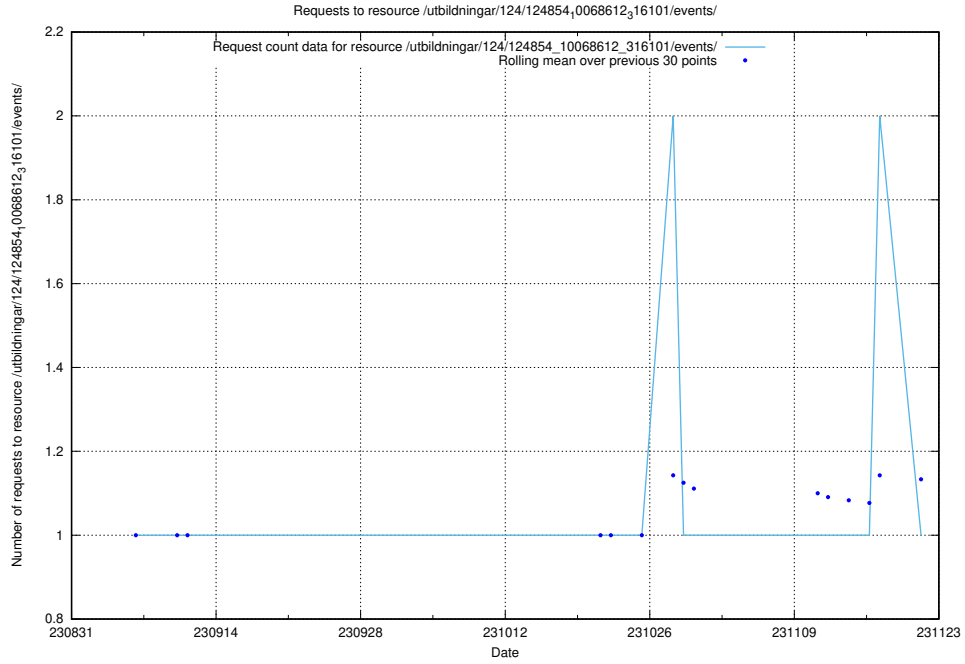

5.4239 Usage of /utbildningar/124/124854_10068612_316101/events/

Here, we count the number of requests to resource /utbildningar/124/124854_10068612_316101/events/