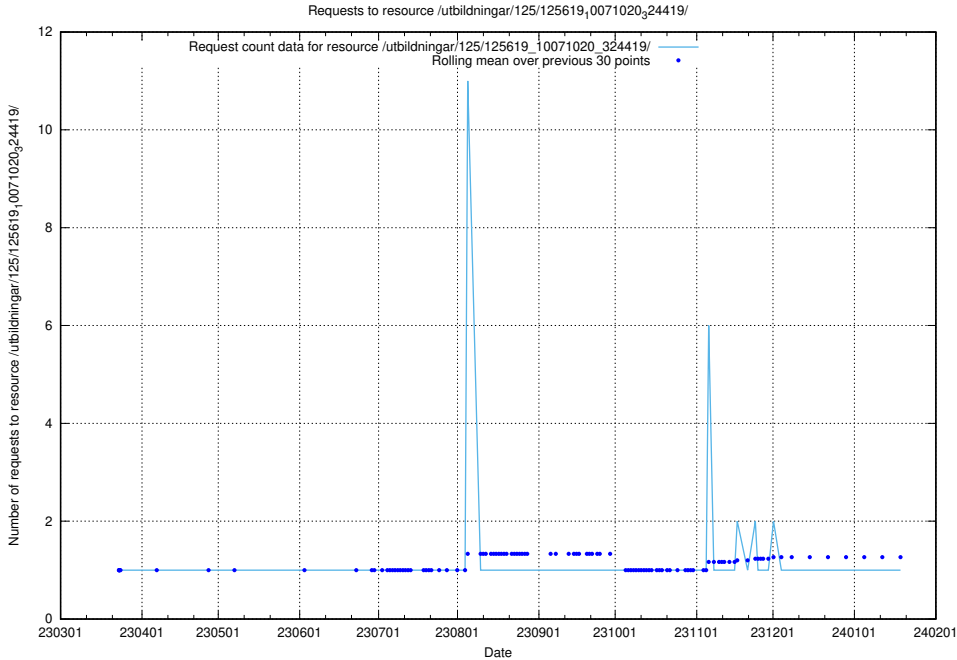

5.909 Usage of /utbildningar/125/125619_10071020_324419/

Here, we count the number of requests to resource /utbildningar/125/125619_10071020_324419/.