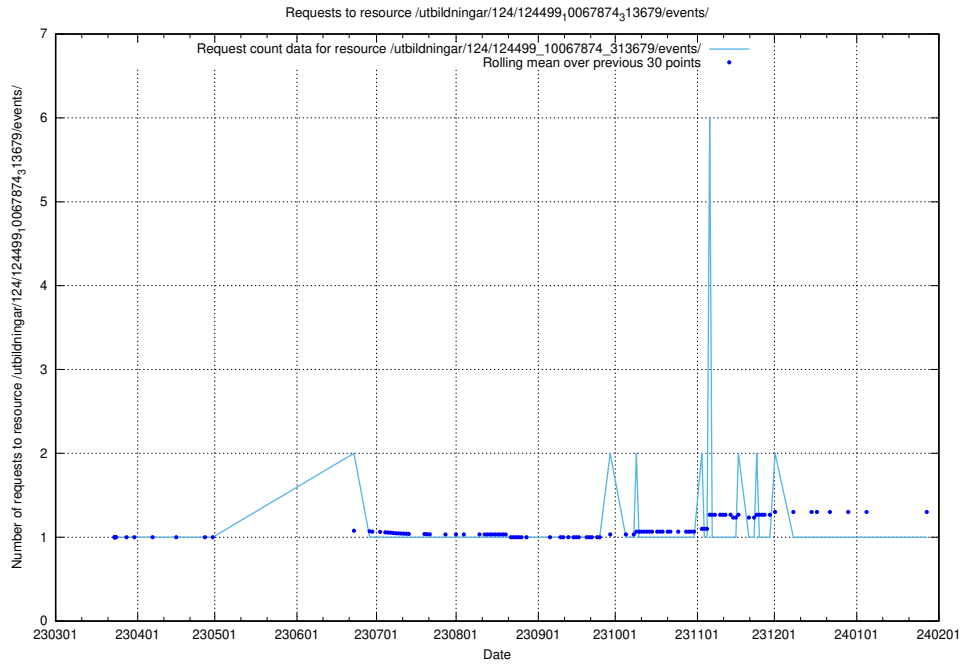

5.1892 Usage of /utbildningar/124/124499_10067874_313679/events/

Here, we count the number of requests to resource /utbildningar/124/124499_10067874_313679/events/