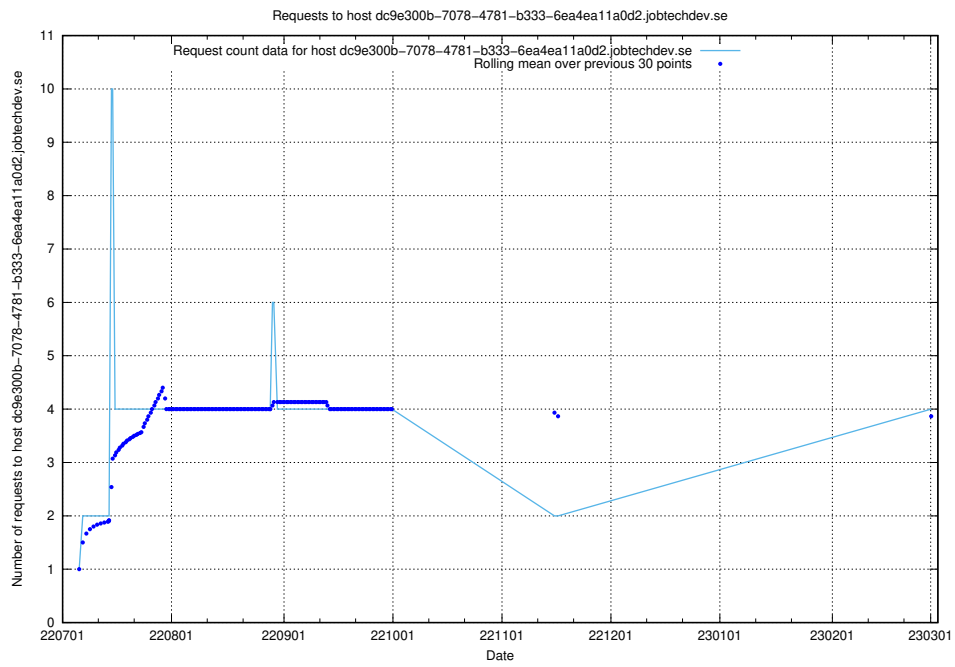

7.138 Usage of dc9e300b-7078-4781-b333-6ea4ea11a0d2.jobtechdev.se

Here, we count the number of requests to host dc9e300b-7078-4781-b333-6ea4ea11a0d2.jobtechdev.se.