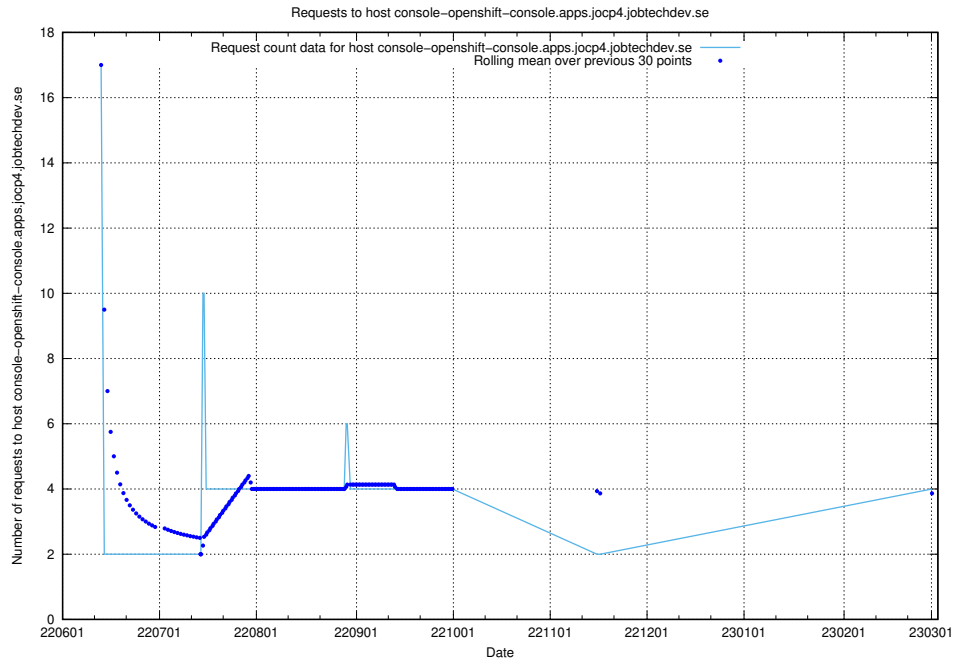

7.144 Usage of console-openshift-console.apps.jocp4.jobtechdev.se

Here, we count the number of requests to host console-openshift-console.apps.jocp4.jobtechdev.se.