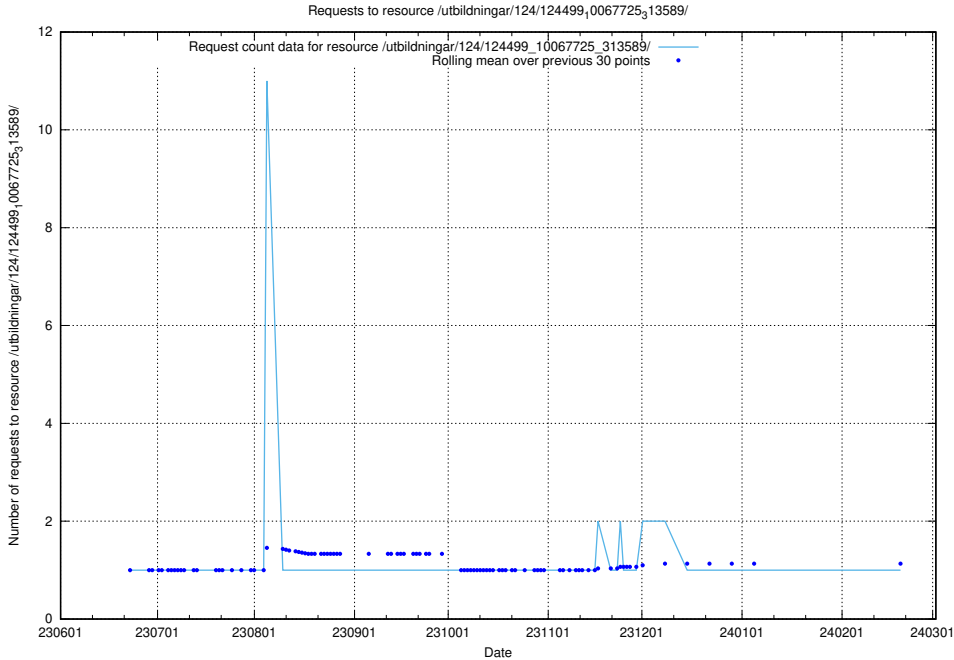

5.5342 Usage of /utbildningar/124/124499_10067725_313589/

Here, we count the number of requests to resource /utbildningar/124/124499_10067725_313589/.