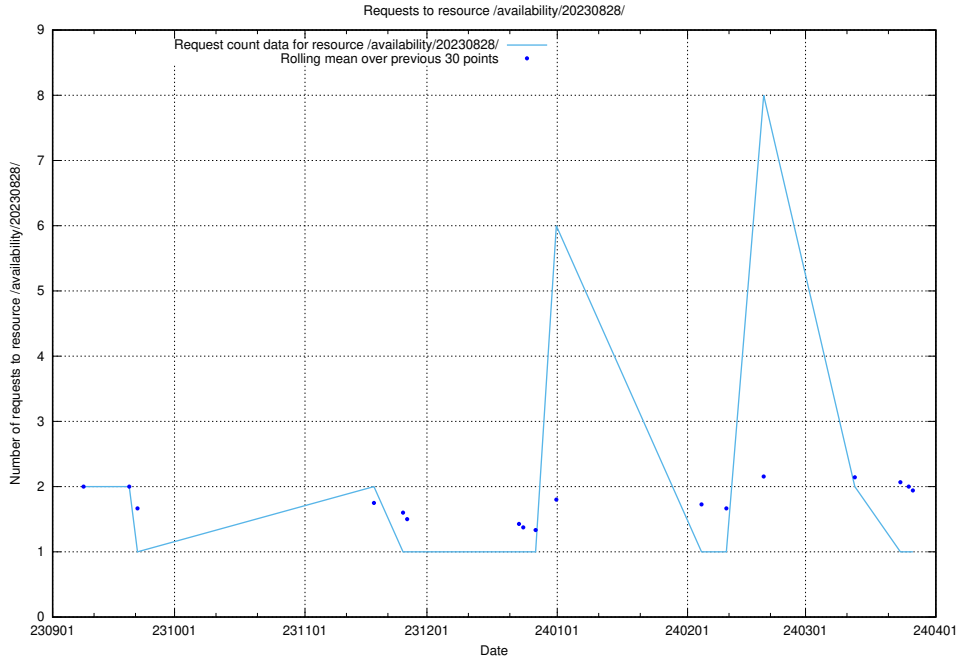

5.4188 Usage of /availability/20230828/

Here, we count the number of requests to resource /availability/20230828/.