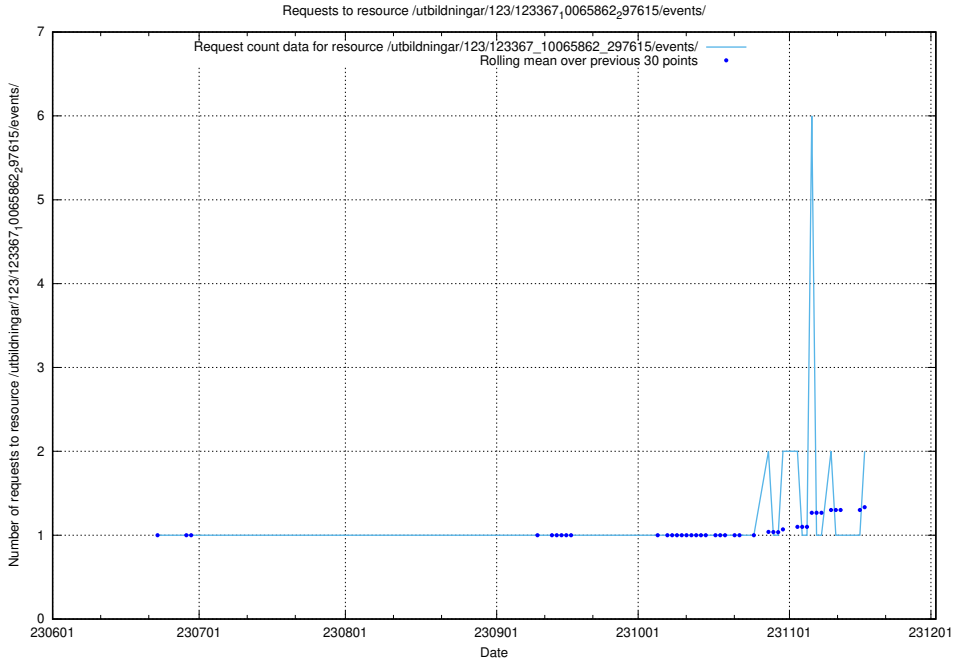

5.726 Usage of /utbildningar/123/123367_10065862_297615/events/

Here, we count the number of requests to resource /utbildningar/123/123367_10065862_297615/events/