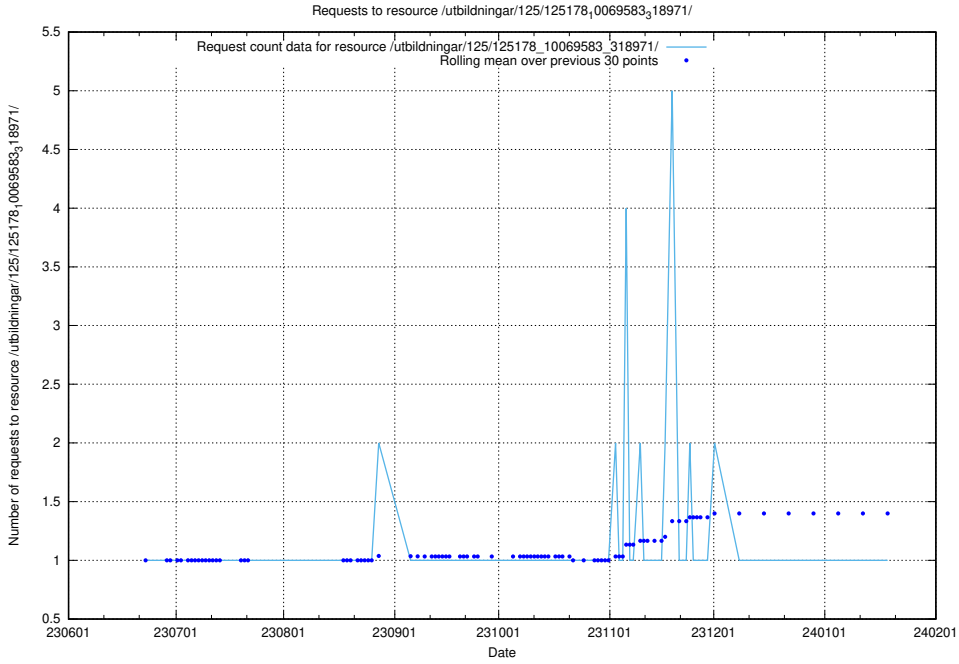

5.5284 Usage of /utbildningar/125/125178_10069583_318971/

Here, we count the number of requests to resource /utbildningar/125/125178_10069583_318971/.