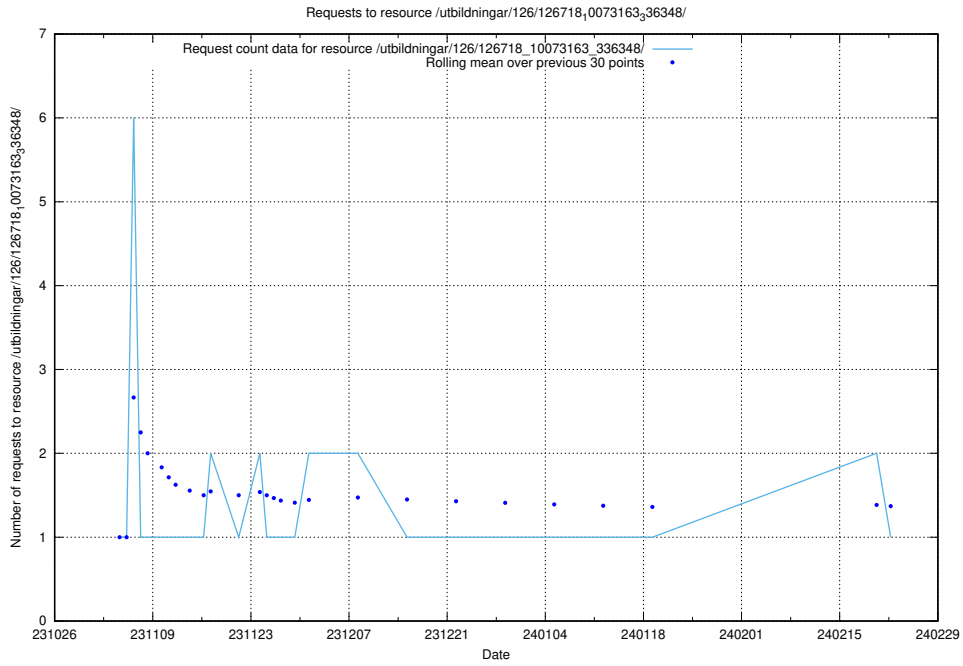

5.3679 Usage of /utbildningar/126/126718_10073163_336348/

Here, we count the number of requests to resource /utbildningar/126/126718_10073163_336348/.