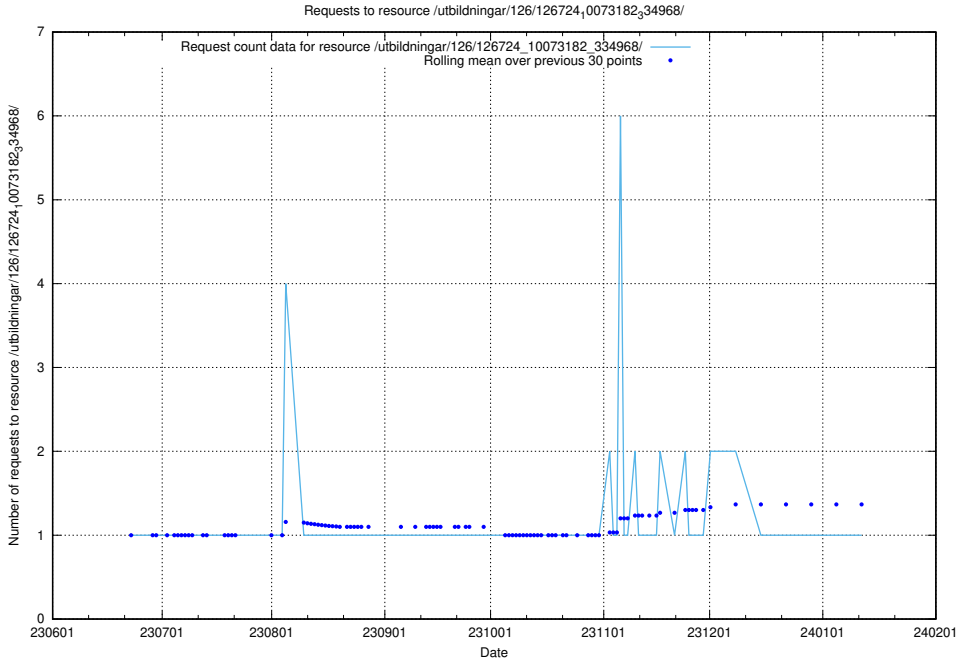

5.5155 Usage of /utbildningar/126/126724_10073182_334968/

Here, we count the number of requests to resource /utbildningar/126/126724_10073182_334968/.