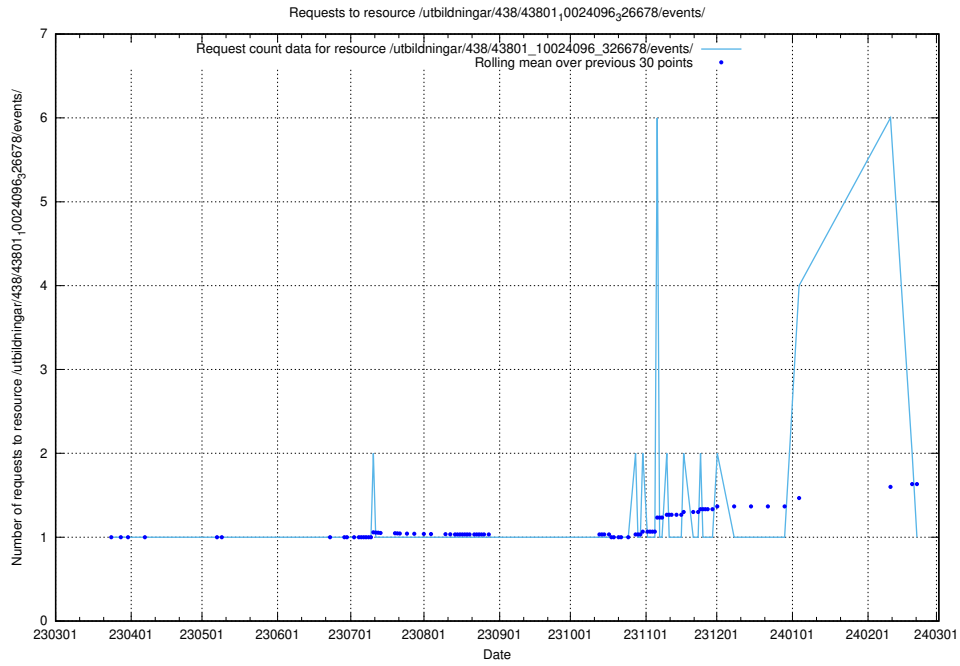

5.5777 Usage of /utbildningar/438/43801_10024096_326678/events/

Here, we count the number of requests to resource /utbildningar/438/43801_10024096_326678/events/.