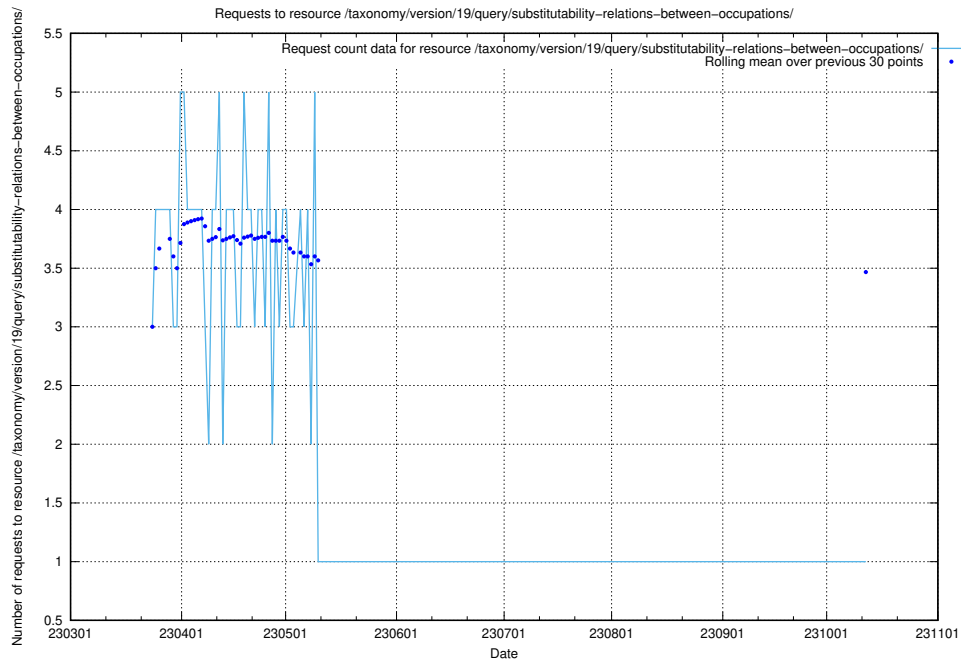

5.5727 Usage of /taxonomy/version/19/query/substitutability-relations-between-occupations/

Here, we count the number of requests to resource /taxonomy/version/19/query/substitutability-relations-between-occupations/.