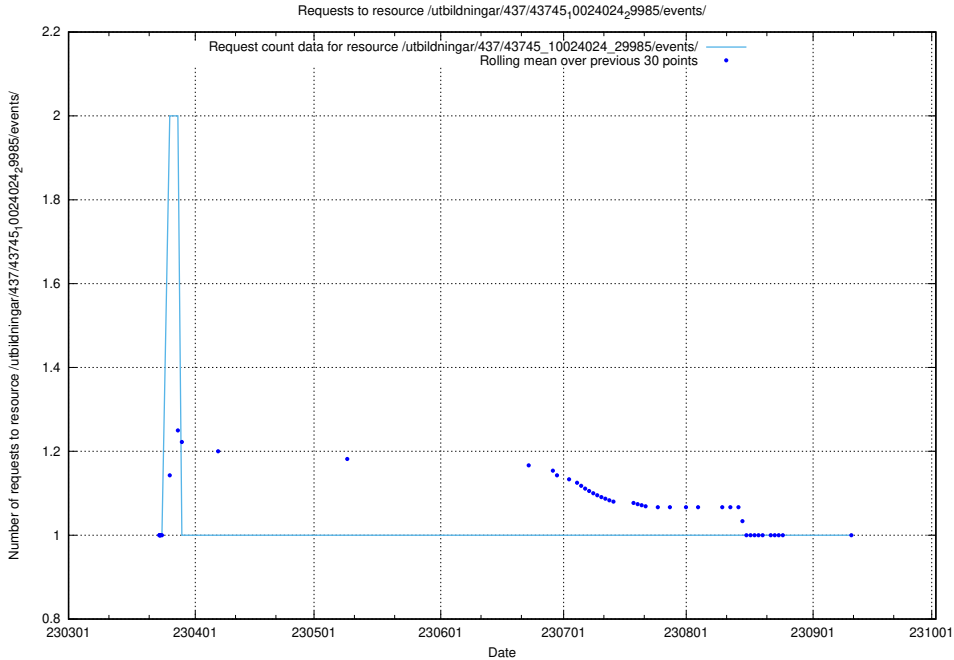

5.5972 Usage of /utbildningar/437/43745_10024024_29985/events/

Here, we count the number of requests to resource /utbildningar/437/43745_10024024_29985/events/.