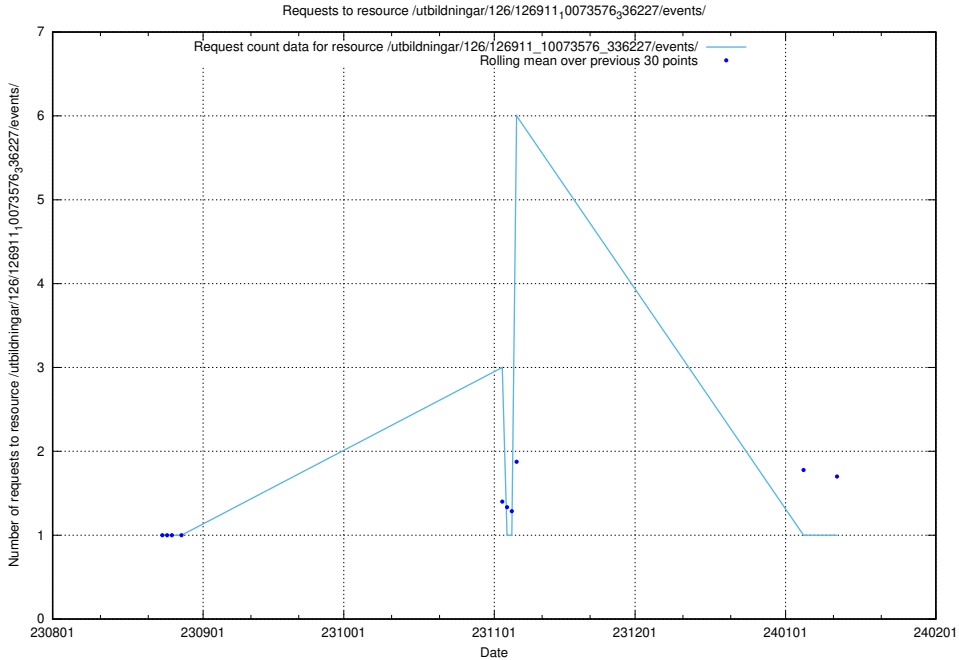

5.4281 Usage of /utbildningar/126/126911_10073576_336227/events/

Here, we count the number of requests to resource /utbildningar/126/126911_10073576_336227/events/