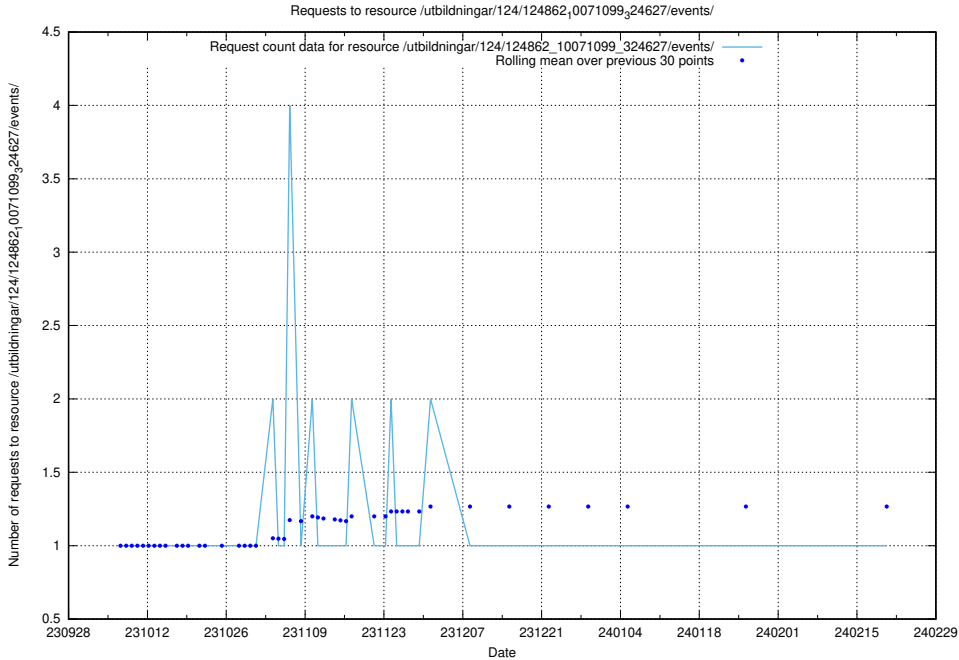

5.3947 Usage of /utbildningar/124/124862_10071099_324627/events/

Here, we count the number of requests to resource /utbildningar/124/124862_10071099_324627/events/