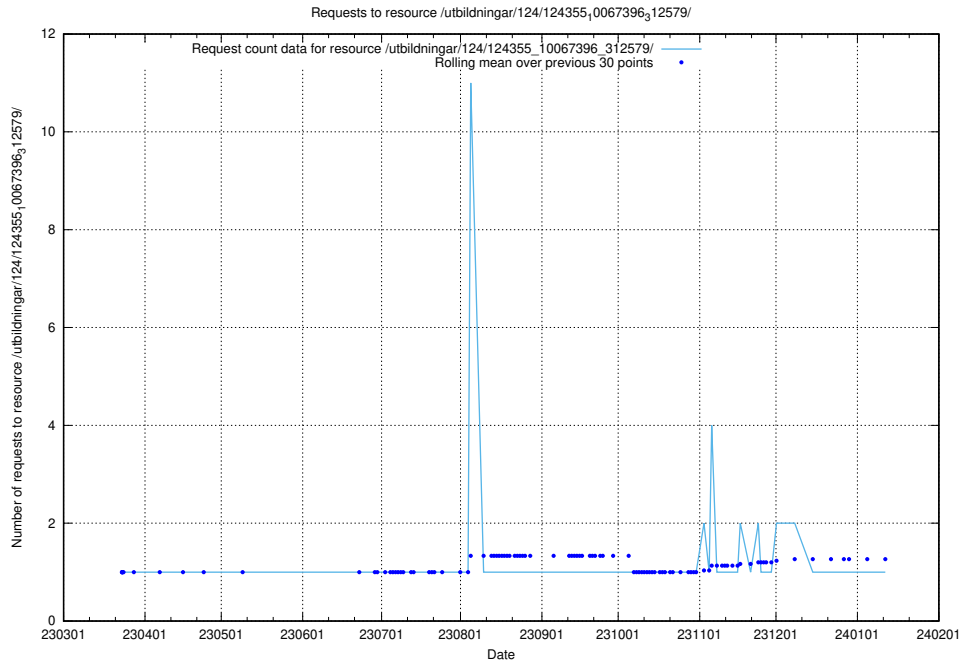

5.3435 Usage of /utbildningar/124/124355_10067396_312579/

Here, we count the number of requests to resource /utbildningar/124/124355_10067396_312579/.