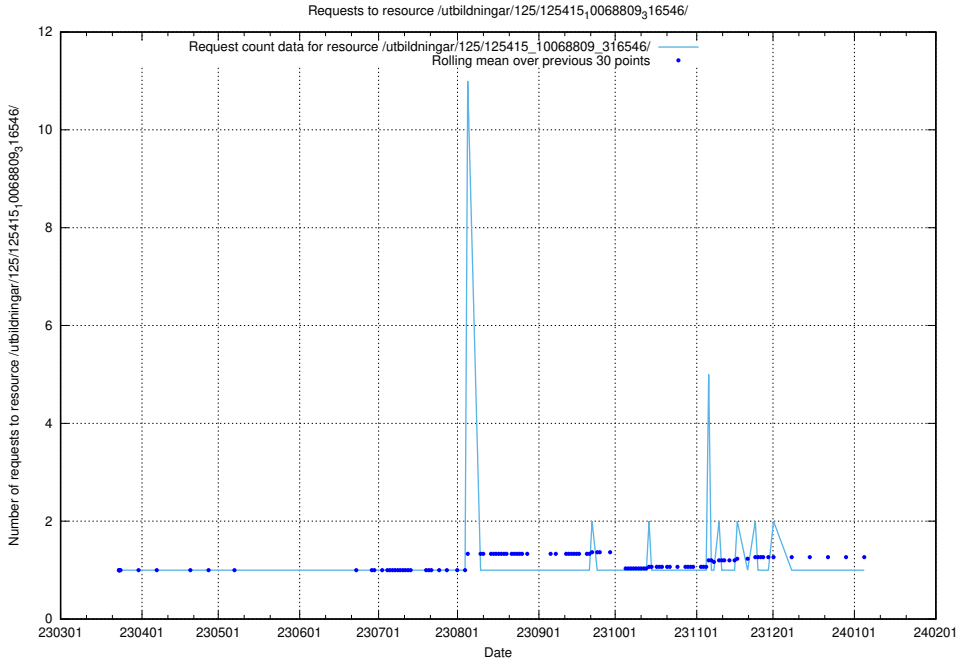

5.957 Usage of /utbildningar/125/125415_10068809_316546/

Here, we count the number of requests to resource /utbildningar/125/125415_10068809_316546/.