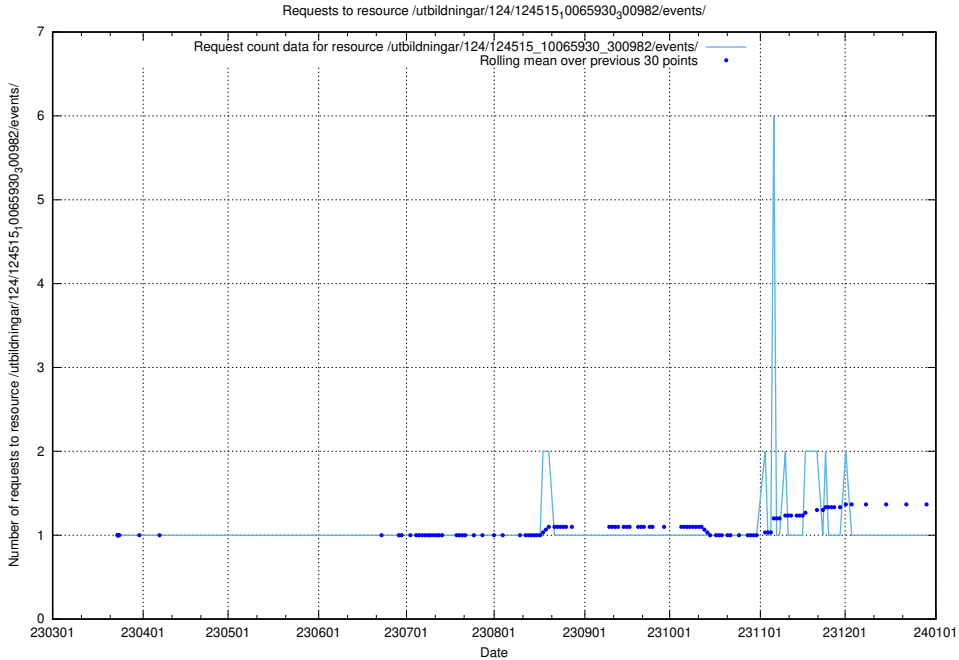

### 5.1162 Usage of /utbildningar/124/124515\_10065930\_300982/events/

Here, we count the number of requests to resource /utbildningar/124/124515\_10065930\_300982/events/