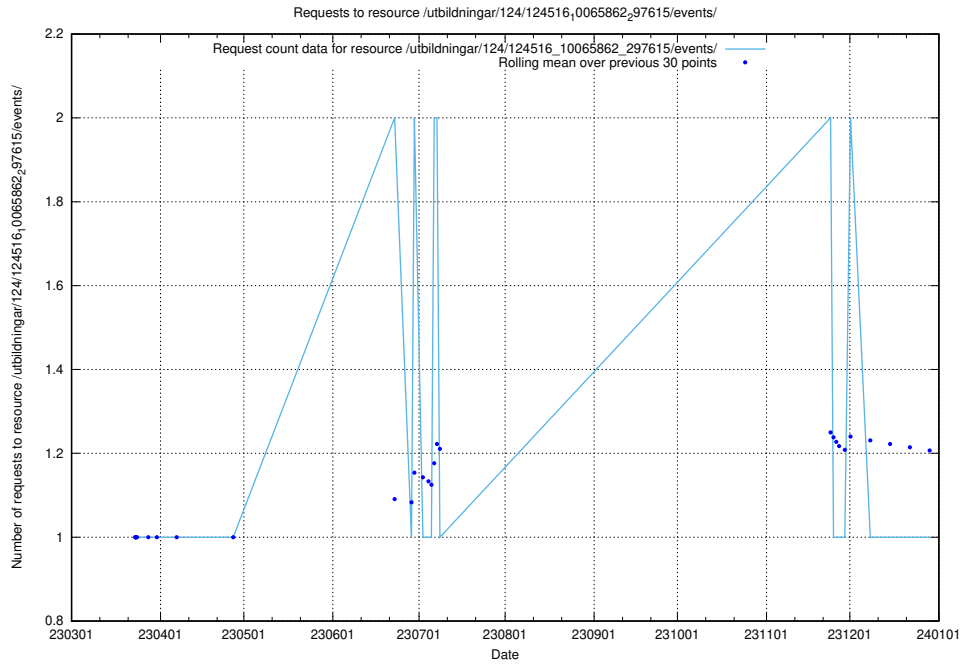

5.1150 Usage of /utbildningar/124/124516_10065862_297615/events/

Here, we count the number of requests to resource /utbildningar/124/124516_10065862_297615/events/