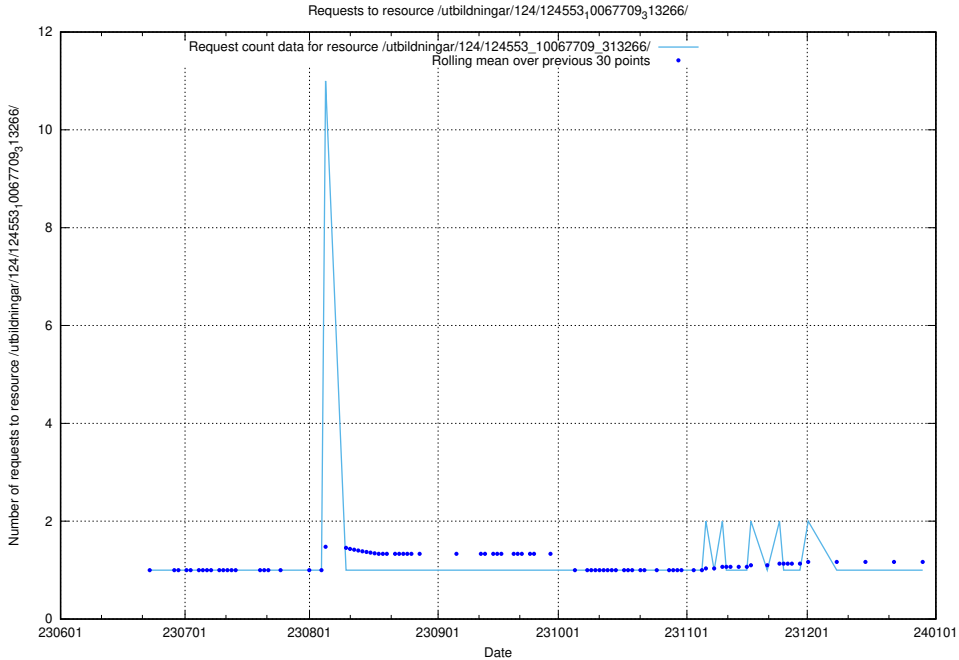

5.5303 Usage of /utbildningar/124/124553_10067709_313266/

Here, we count the number of requests to resource /utbildningar/124/124553_10067709_313266/.