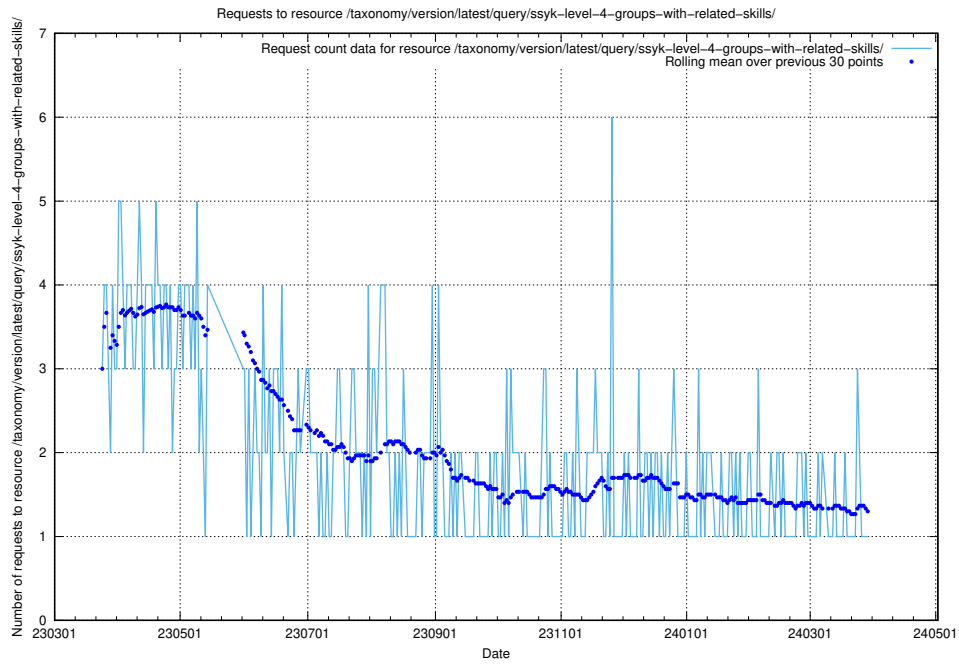

5.5680 Usage of /taxonomy/version/latest/query/ssyk-level-4-groups-with-related-skills/

Here, we count the number of requests to resource /taxonomy/version/latest/query/ssyk-level-4-groups-with-related-skills/.