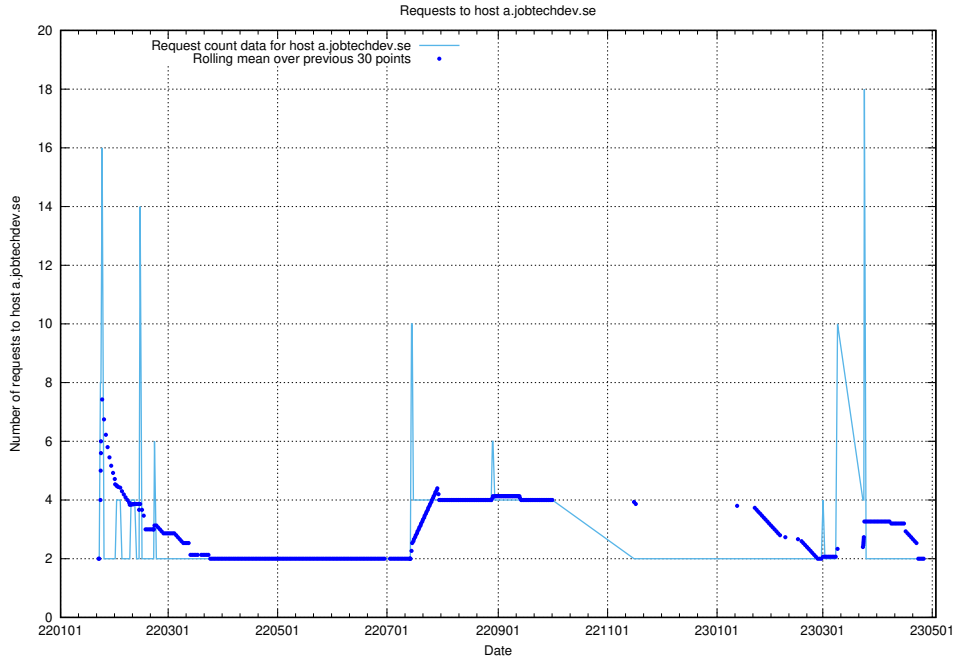

7.262 Usage of a.jobtechdev.se

Here, we count the number of requests to host a.jobtechdev.se.