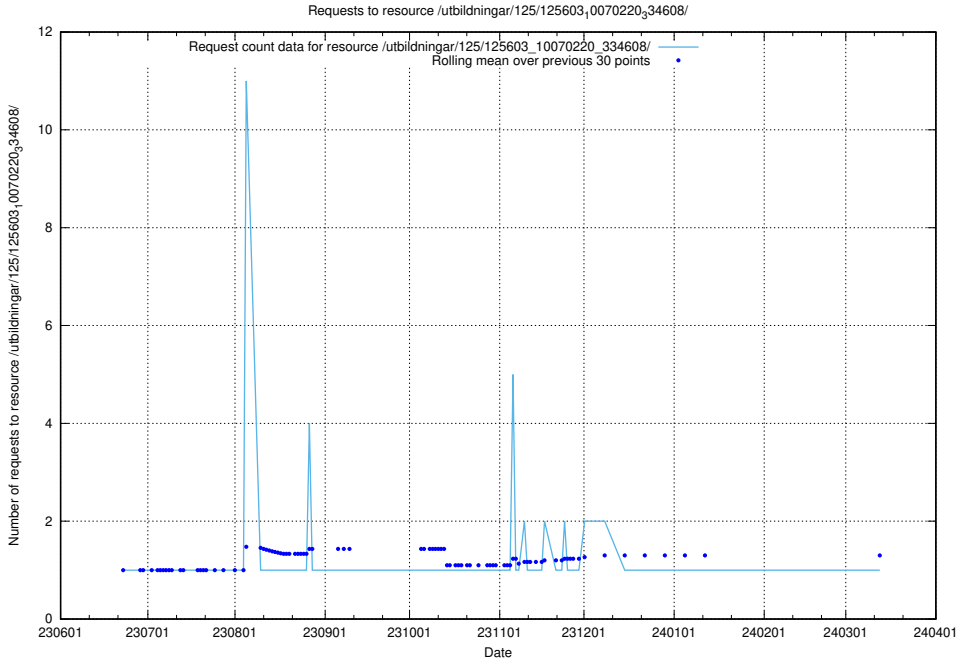

5.5274 Usage of /utbildningar/125/125603_10070220_334608/

Here, we count the number of requests to resource /utbildningar/125/125603_10070220_334608/.