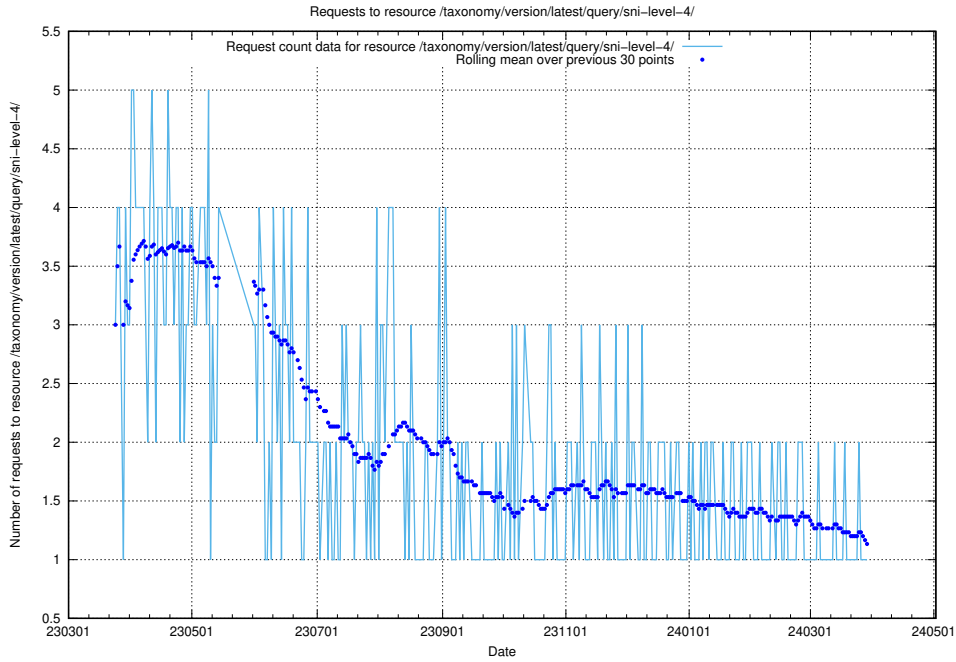

5.5687 Usage of /taxonomy/version/latest/query/sni-level-4/

Here, we count the number of requests to resource /taxonomy/version/latest/query/sni-level-4/.