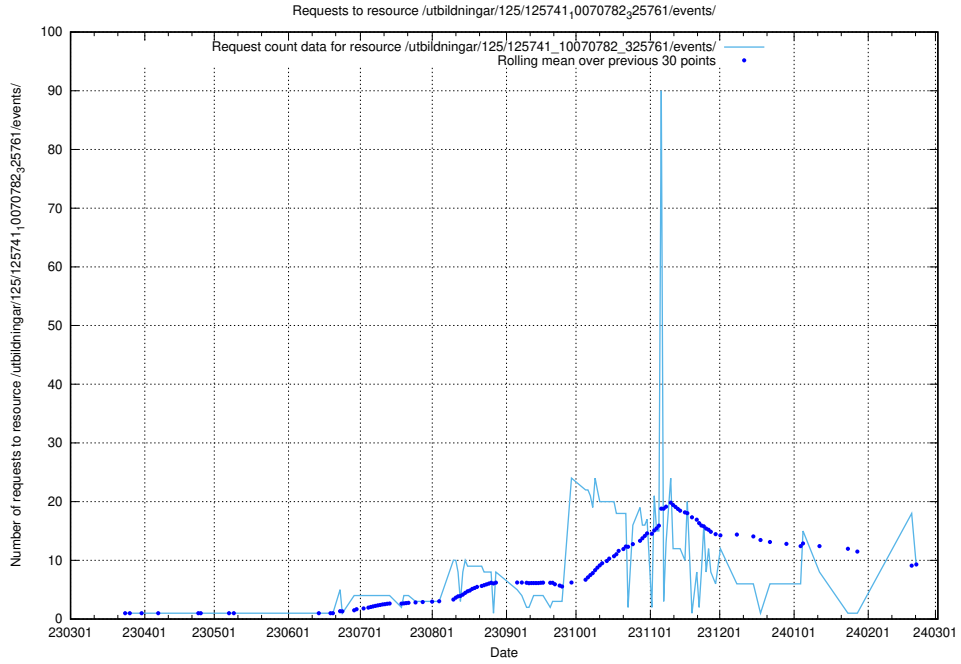

### 5.34 Usage of /utbildningar/125/125741\_10070782\_325761/events/

Here, we count the number of requests to resource /utbildningar/125/125741\_10070782\_325761/events/