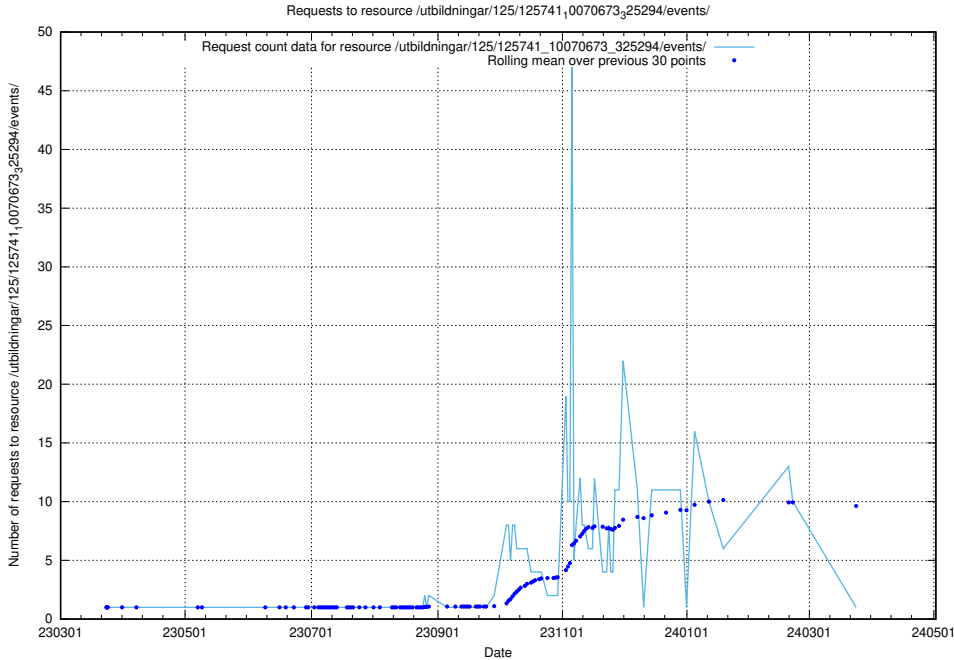

5.6085 Usage of /utbildningar/125/125741_10070673_325294/events/

Here, we count the number of requests to resource /utbildningar/125/125741_10070673_325294/events/