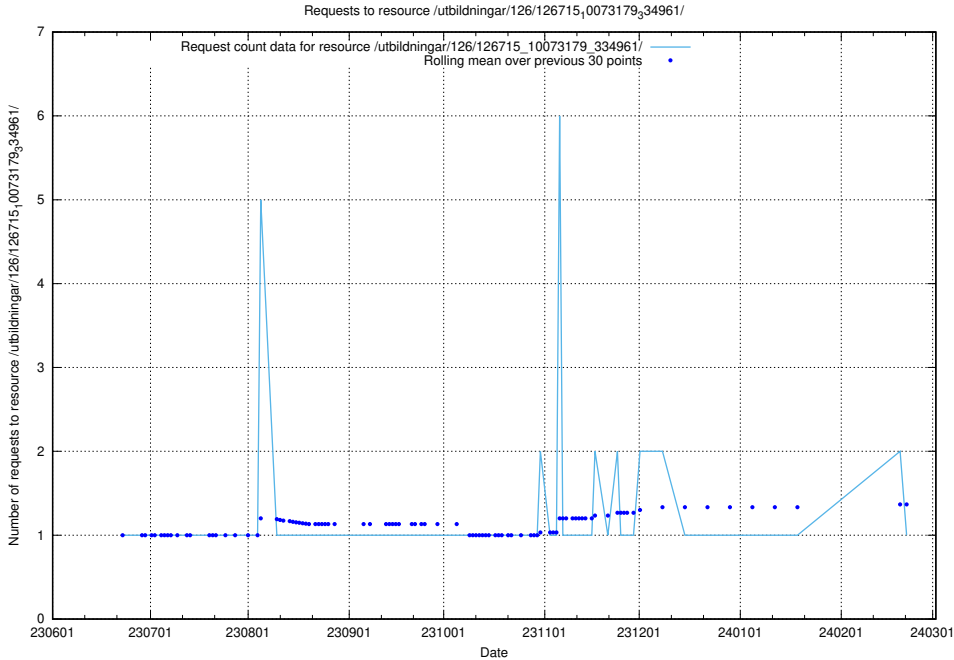

5.5173 Usage of /utbildningar/126/126715_10073179_334961/

Here, we count the number of requests to resource /utbildningar/126/126715_10073179_334961/.