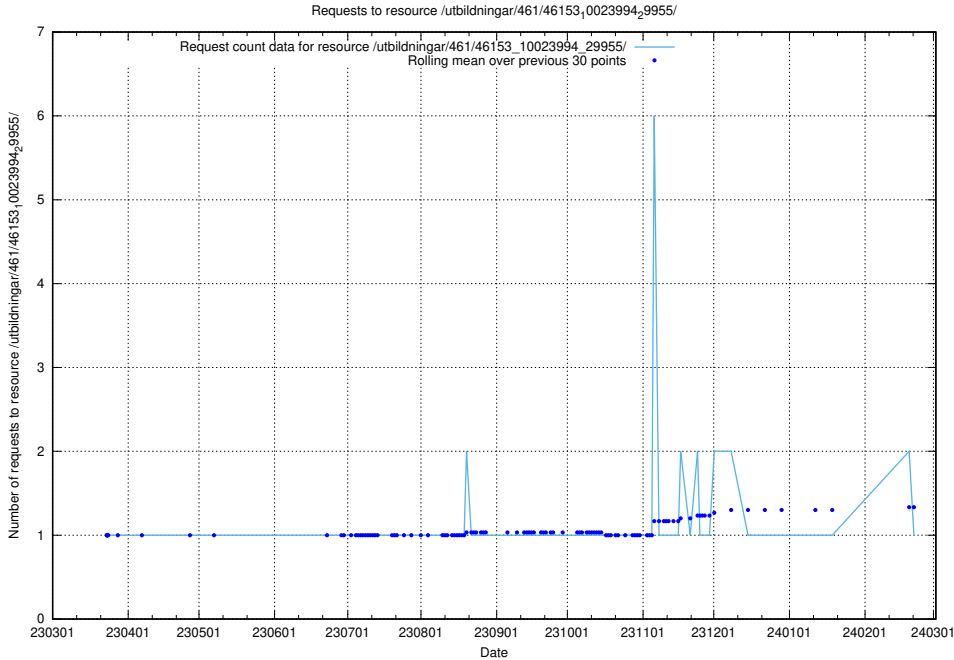

5.5902 Usage of /utbildningar/461/46153_10023994_29955/

Here, we count the number of requests to resource /utbildningar/461/46153_10023994_29955/.