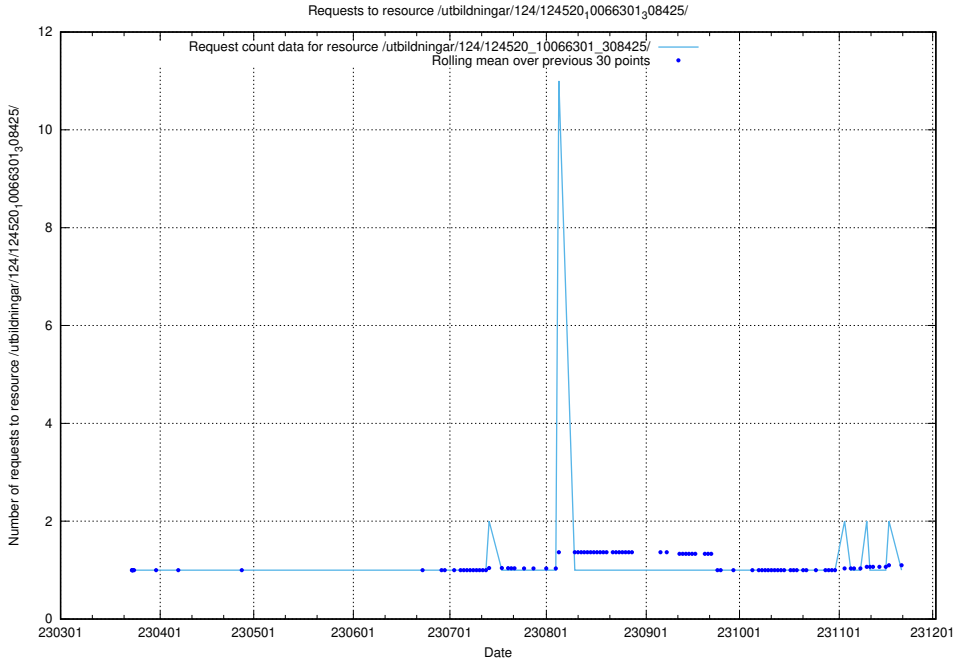

5.1100 Usage of /utbildningar/124/124520_10066301_308425/

Here, we count the number of requests to resource /utbildningar/124/124520_10066301_308425/.