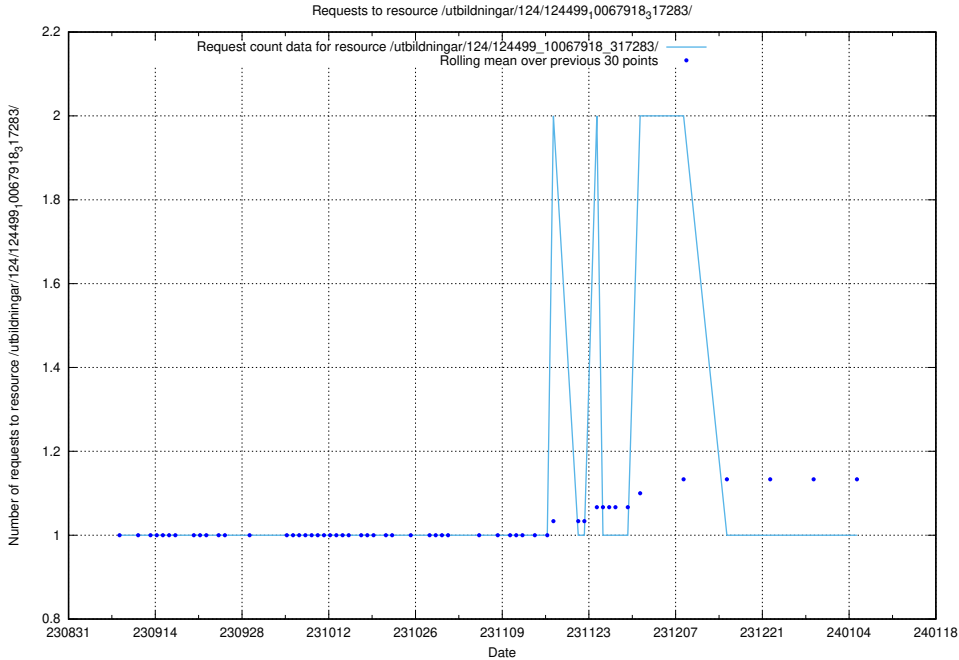

5.4196 Usage of /utbildningar/124/124499_10067918_317283/

Here, we count the number of requests to resource /utbildningar/124/124499_10067918_317283/.