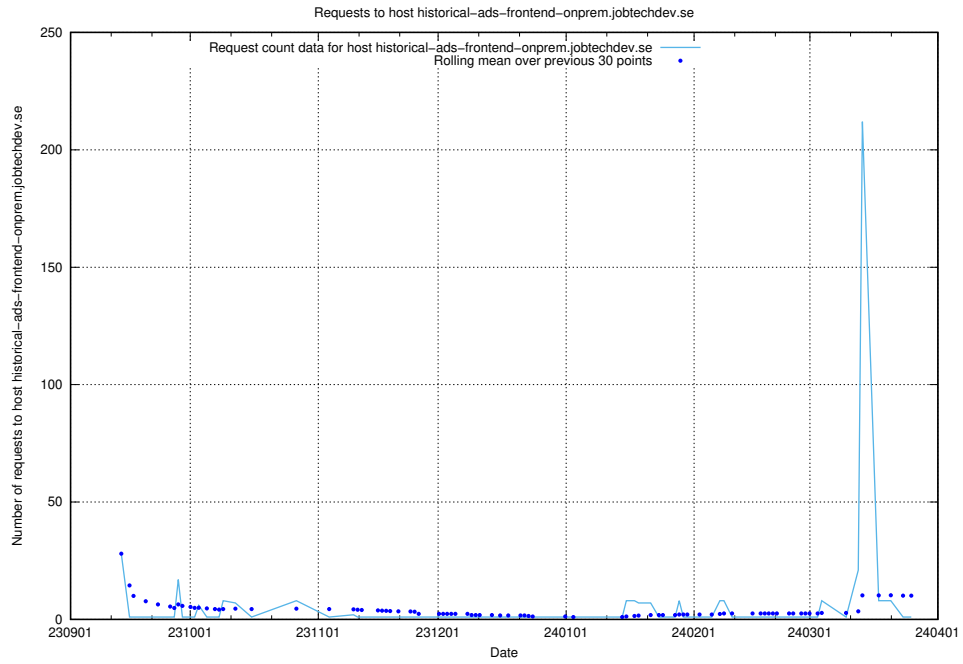

7.602 Usage of historical-ads-frontend-onprem.jobtechdev.se

Here, we count the number of requests to host historical-ads-frontend-onprem.jobtechdev.se.