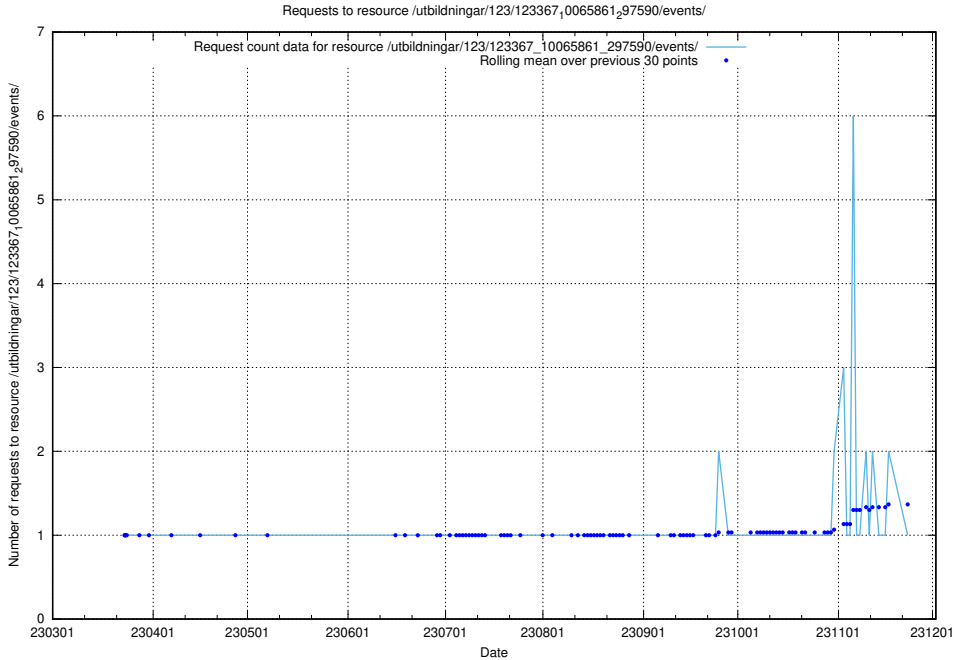

5.4364 Usage of /utbildningar/123/123367_10065861_297590/events/

Here, we count the number of requests to resource /utbildningar/123/123367_10065861_297590/events/