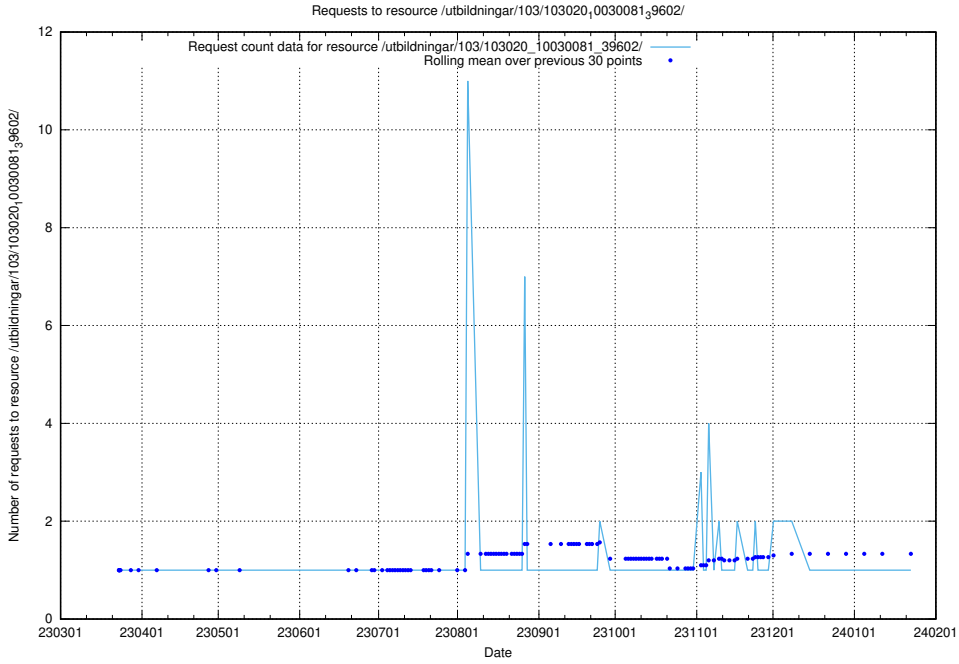

5.5065 Usage of /utbildningar/103/103020_10030081_39602/

Here, we count the number of requests to resource /utbildningar/103/103020_10030081_39602/.