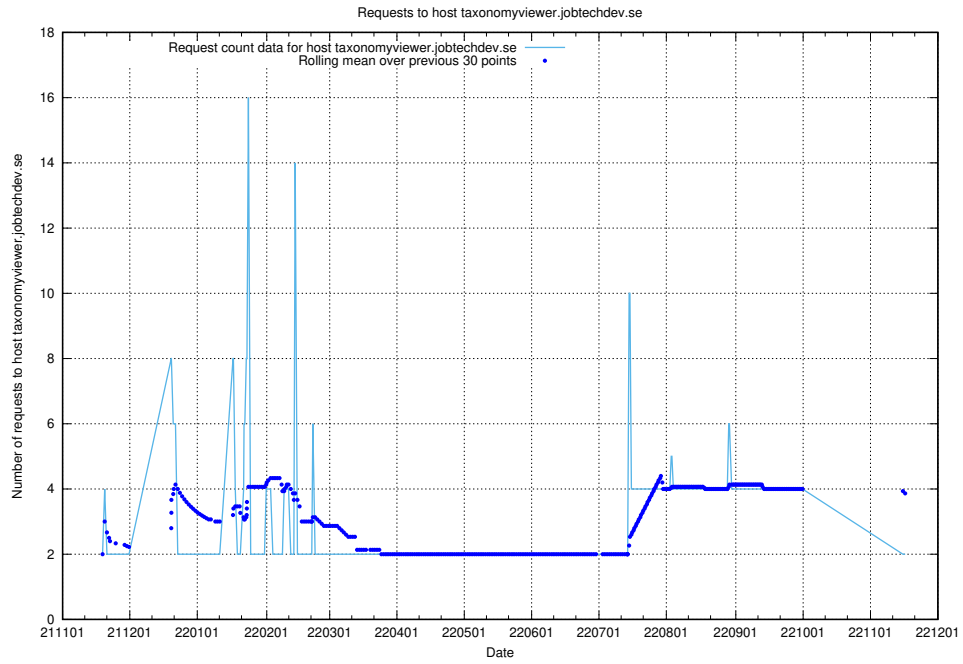

## 7.462 Usage of taxonomyviewer.jobtechdev.se

Here, we count the number of requests to host taxonomyviewer.jobtechdev.se.