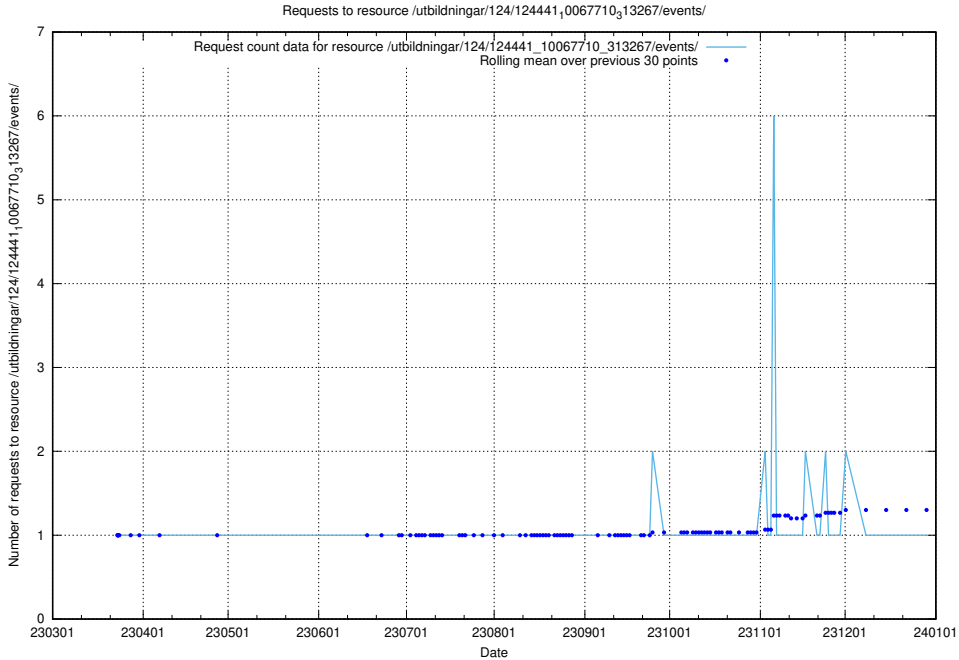

### 5.3059 Usage of /utbildningar/124/124441\_10067710\_313267/events/

Here, we count the number of requests to resource /utbildningar/124/124441\_10067710\_313267/events/