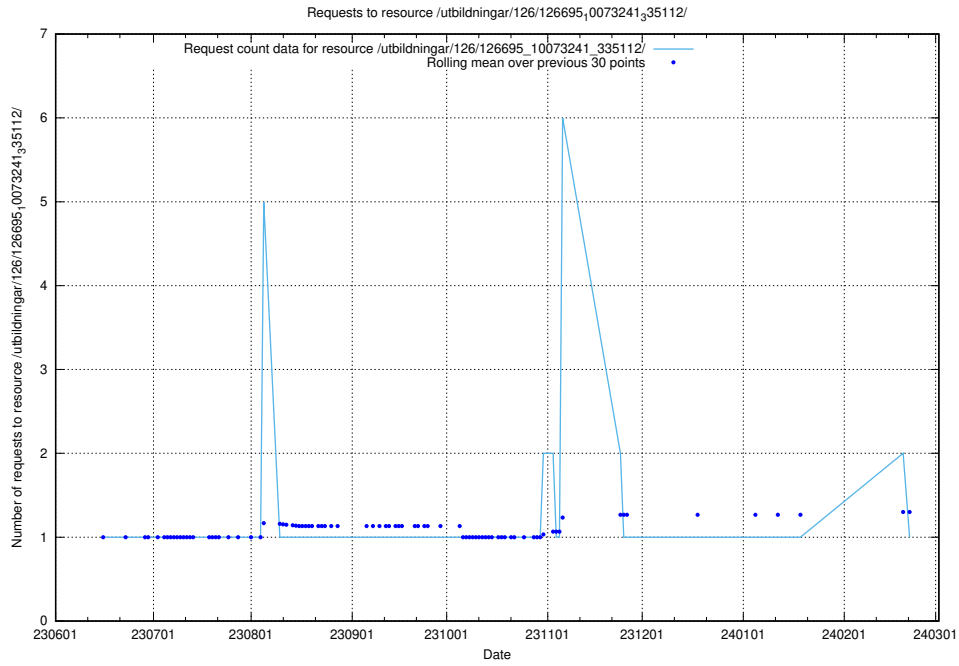

5.5444 Usage of /utbildningar/126/126695_10073241_335112/

Here, we count the number of requests to resource /utbildningar/126/126695_10073241_335112/.