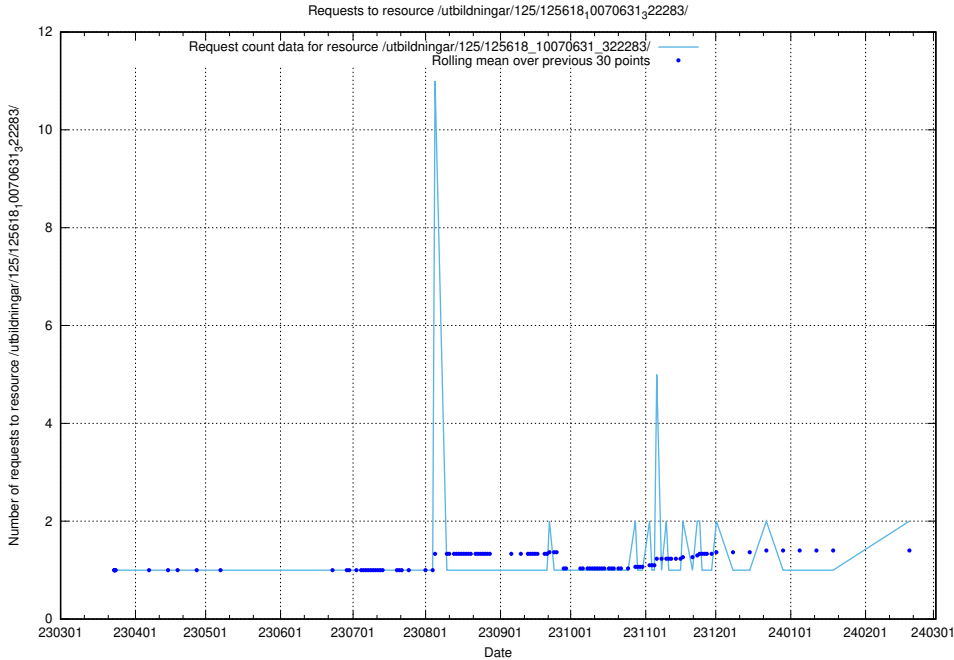

5.313 Usage of /utbildningar/125/125618_10070631_322283/

Here, we count the number of requests to resource /utbildningar/125/125618_10070631_322283/.