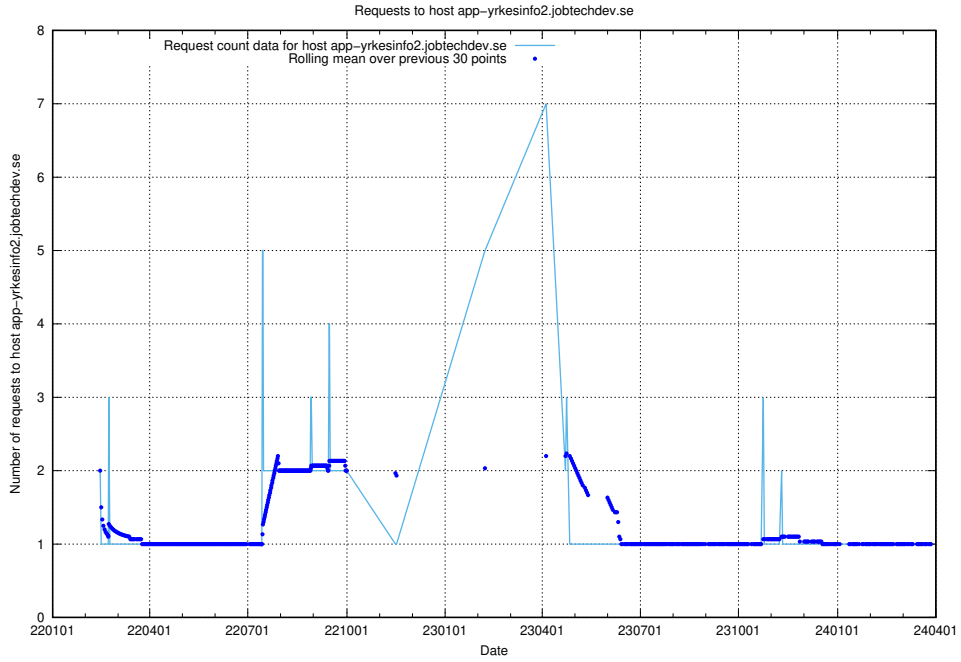

7.656 Usage of app-yrkesinfo2.jobtechdev.se

Here, we count the number of requests to host app-yrkesinfo2.jobtechdev.se.