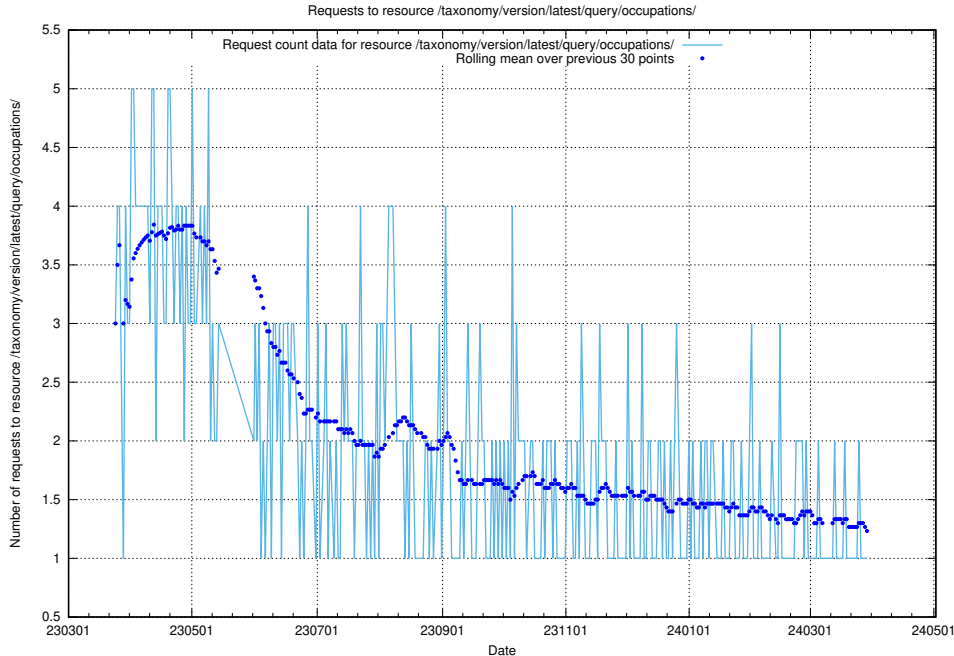

5.5695 Usage of /taxonomy/version/latest/query/occupations/

Here, we count the number of requests to resource /taxonomy/version/latest/query/occupations/.