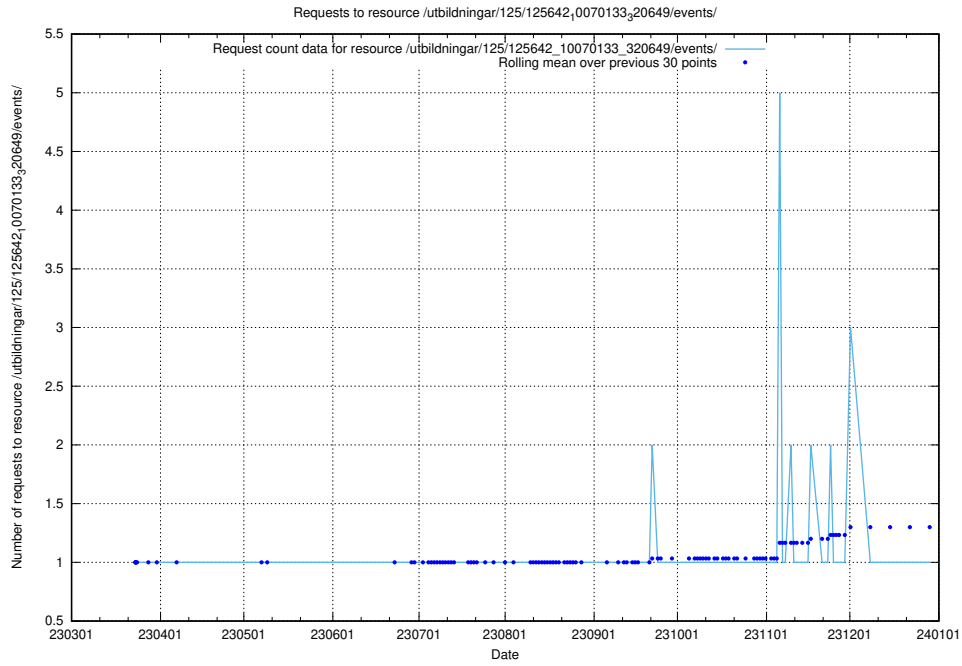

5.894 Usage of /utbildningar/125/125642_10070133_320649/events/

Here, we count the number of requests to resource /utbildningar/125/125642_10070133_320649/events/