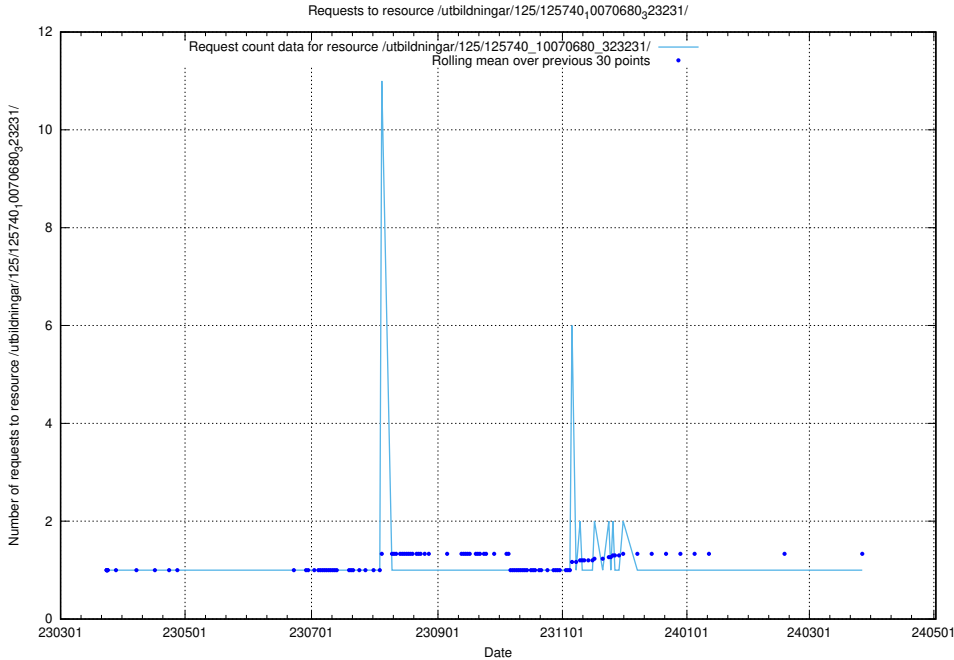

5.836 Usage of /utbildningar/125/125740_10070680_323231/

Here, we count the number of requests to resource /utbildningar/125/125740_10070680_323231/.