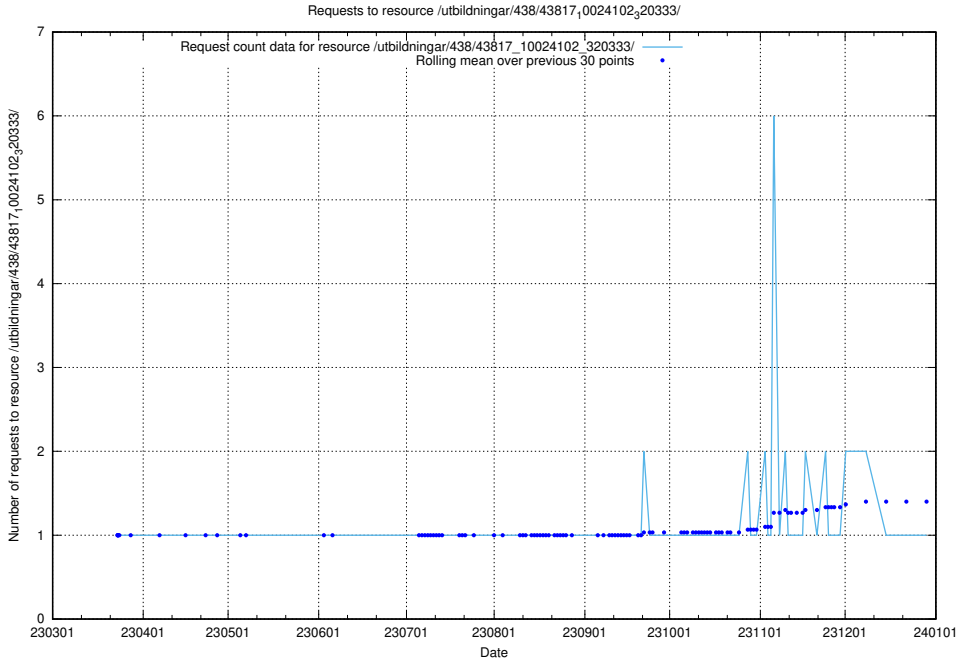

5.5928 Usage of /utbildningar/438/43817_10024102_320333/

Here, we count the number of requests to resource /utbildningar/438/43817_10024102_320333/.