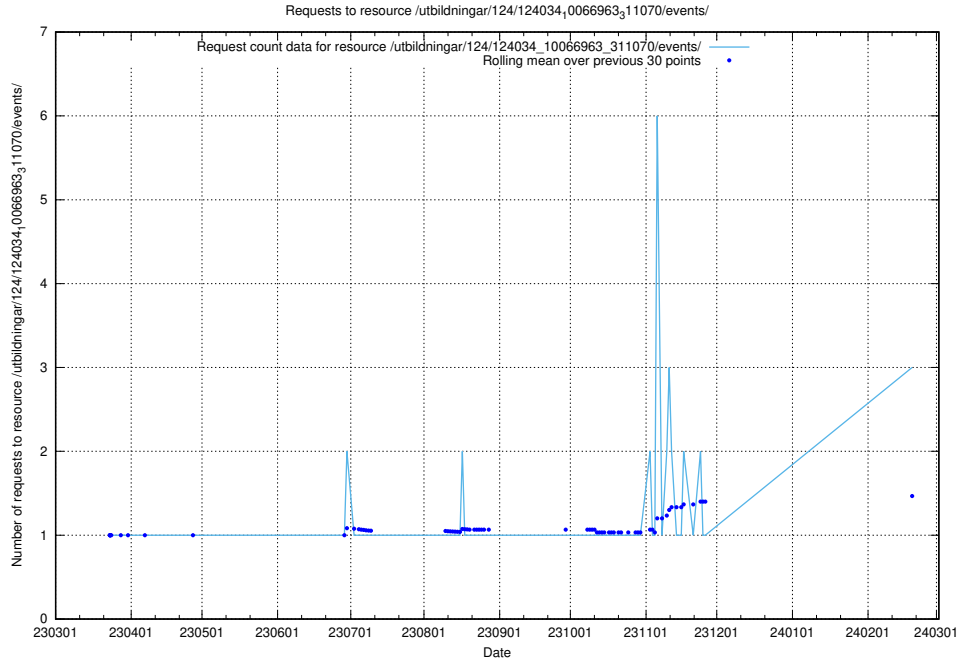

5.237 Usage of /utbildningar/124/124034_10066963_311070/events/

Here, we count the number of requests to resource /utbildningar/124/124034_10066963_311070/events/