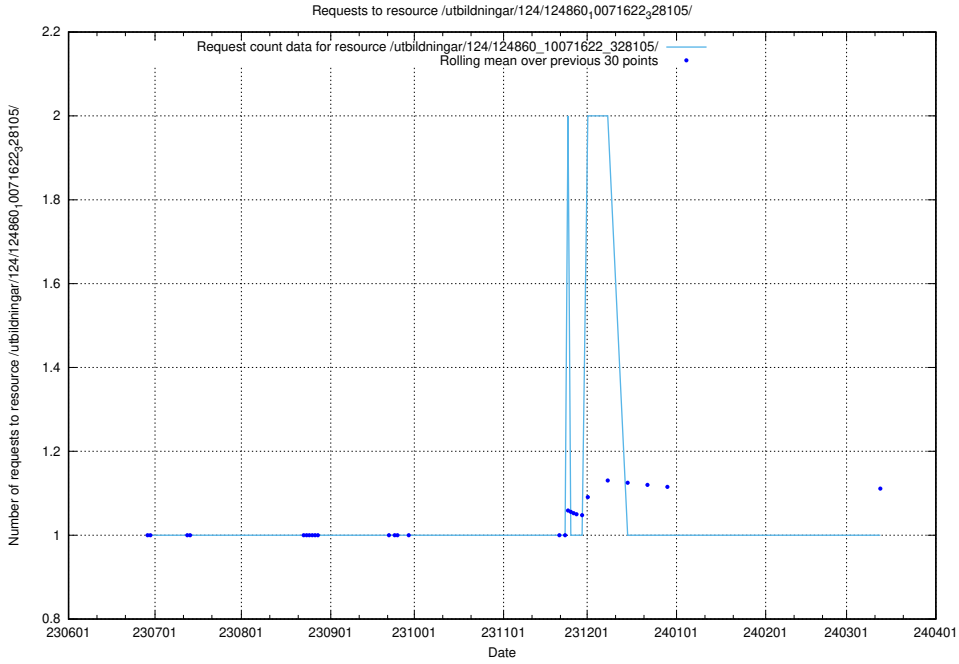

5.5038 Usage of /utbildningar/124/124860_10071622_328105/

Here, we count the number of requests to resource /utbildningar/124/124860_10071622_328105/.