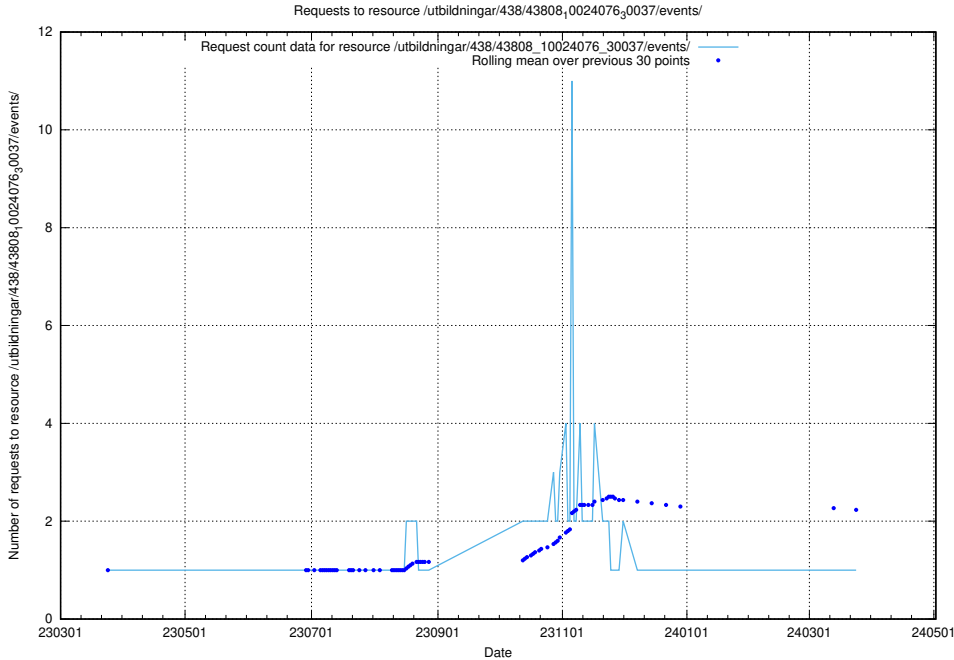

5.5776 Usage of /utbildningar/438/43808_10024076_30037/events/

Here, we count the number of requests to resource /utbildningar/438/43808_10024076_30037/events/.