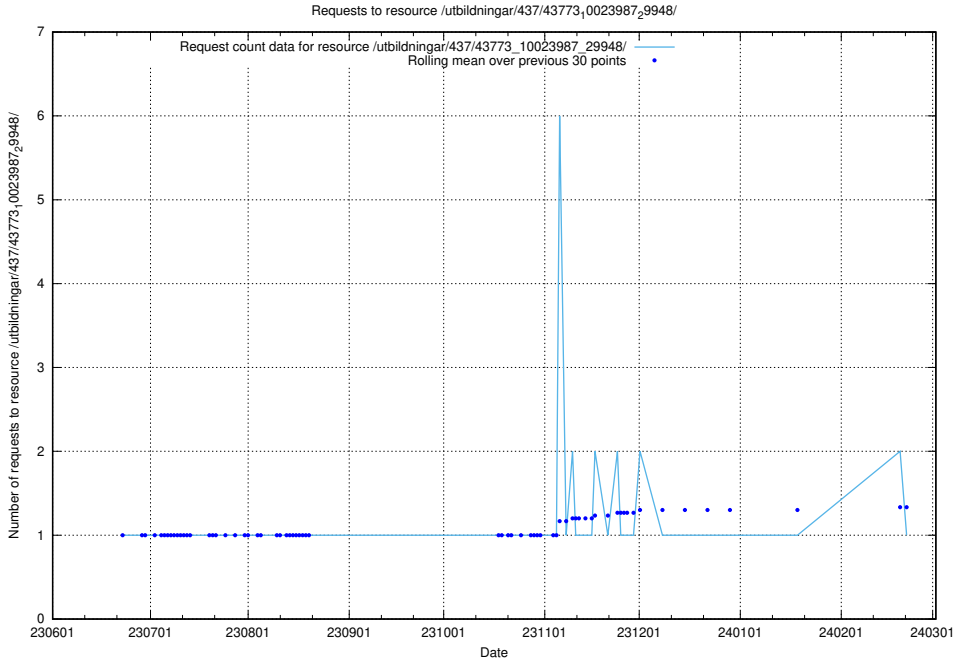

5.5129 Usage of /utbildningar/437/43773_10023987_29948/

Here, we count the number of requests to resource /utbildningar/437/43773_10023987_29948/.