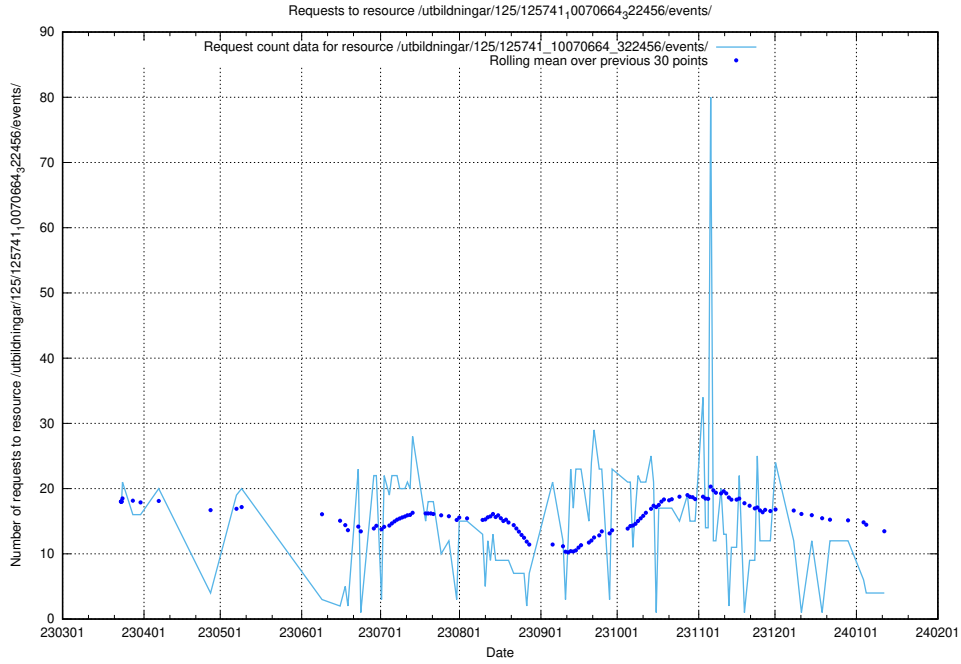

5.173 Usage of /utbildningar/125/125741_10070664_322456/events/

Here, we count the number of requests to resource /utbildningar/125/125741_10070664_322456/events/