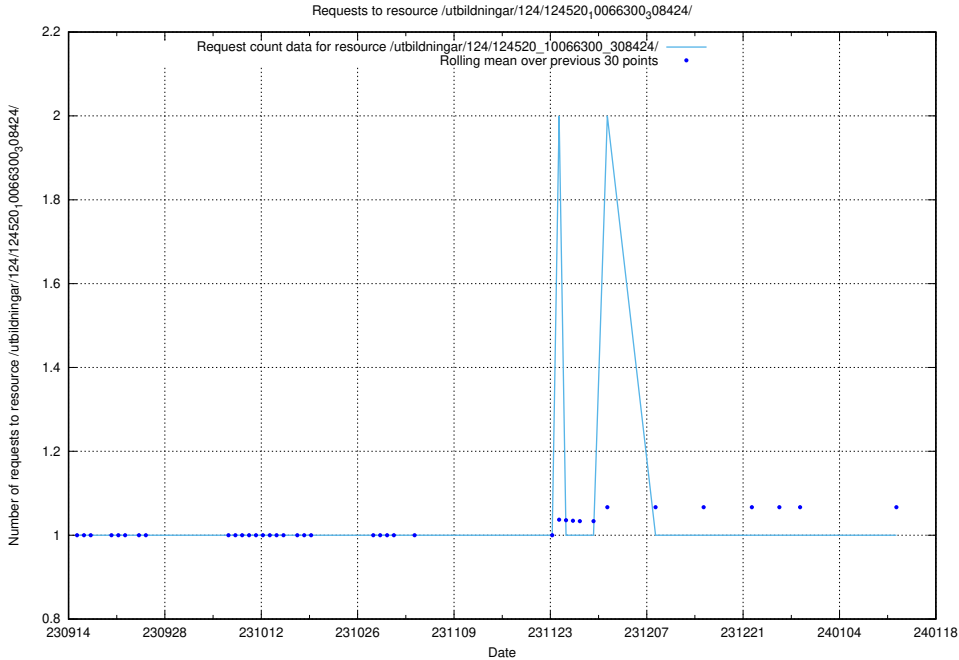

5.4132 Usage of /utbildningar/124/124520_10066300_308424/

Here, we count the number of requests to resource /utbildningar/124/124520_10066300_308424/.