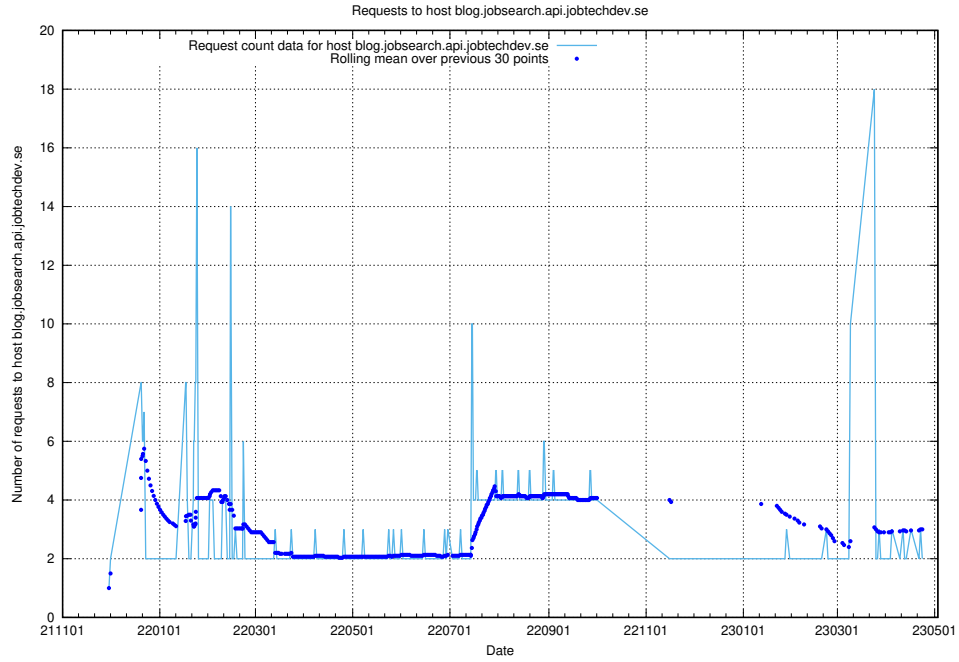

7.384 Usage of `blog.jobsearch.api.jobtechdev.se`

Here, we count the number of requests to host `blog.jobsearch.api.jobtechdev.se`.