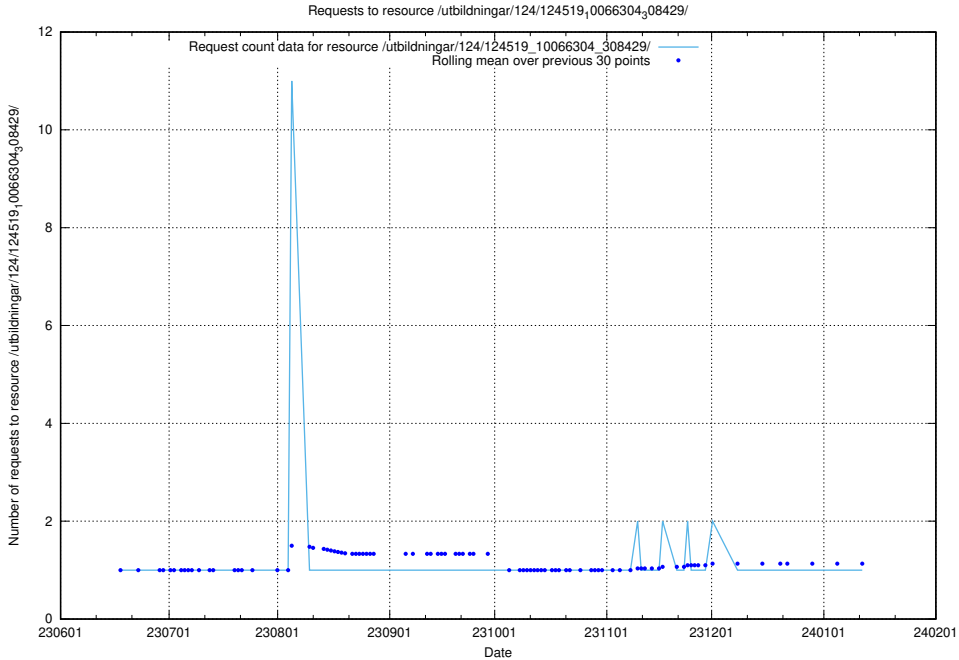

5.5429 Usage of /utbildningar/124/124519_10066304_308429/

Here, we count the number of requests to resource /utbildningar/124/124519_10066304_308429/.