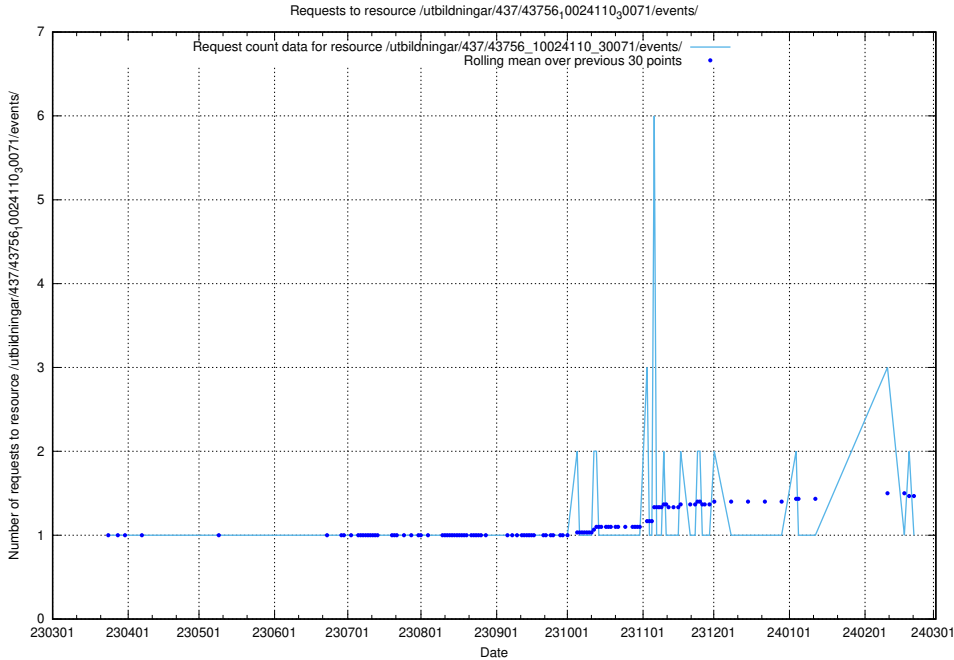

5.5791 Usage of /utbildningar/437/43756_10024110_30071/events/

Here, we count the number of requests to resource /utbildningar/437/43756_10024110_30071/events/.