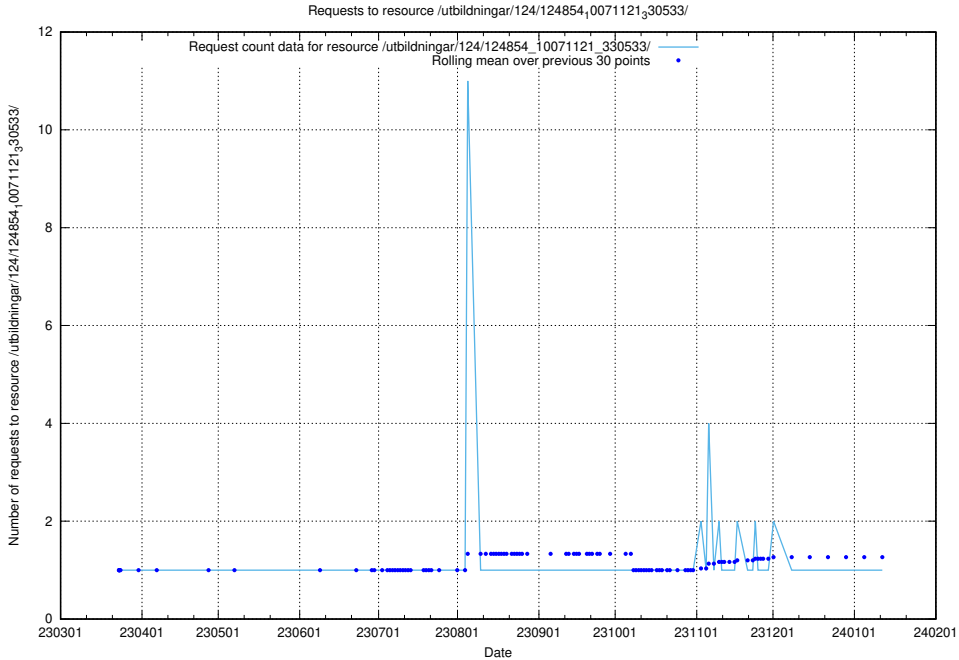

5.1052 Usage of /utbildningar/124/124854_10071121_330533/

Here, we count the number of requests to resource /utbildningar/124/124854_10071121_330533/.