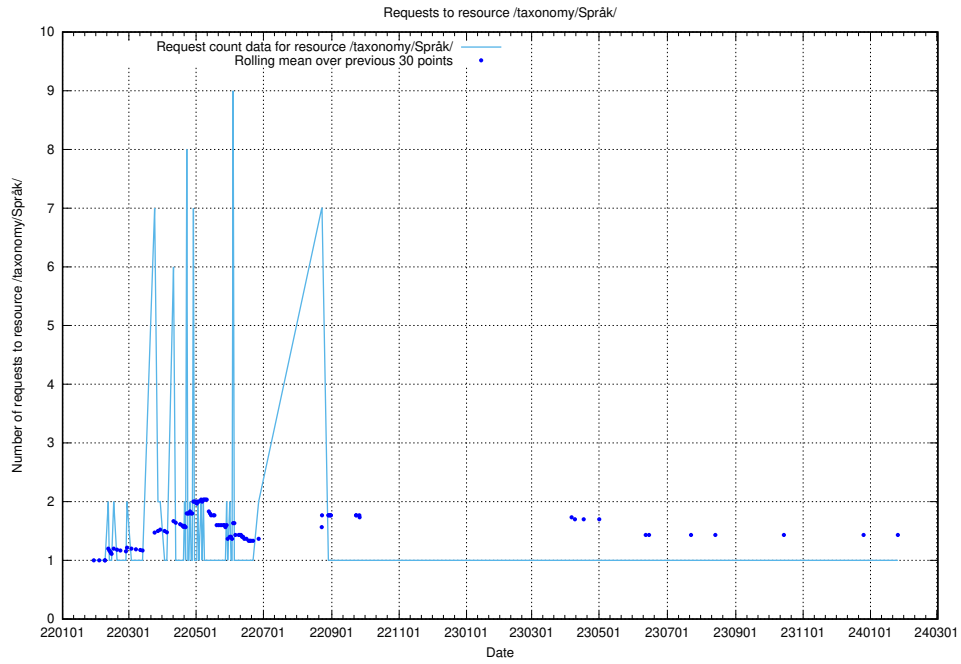

5.3389 Usage of /taxonomy/Språk/

Here, we count the number of requests to resource /taxonomy/Språk/.