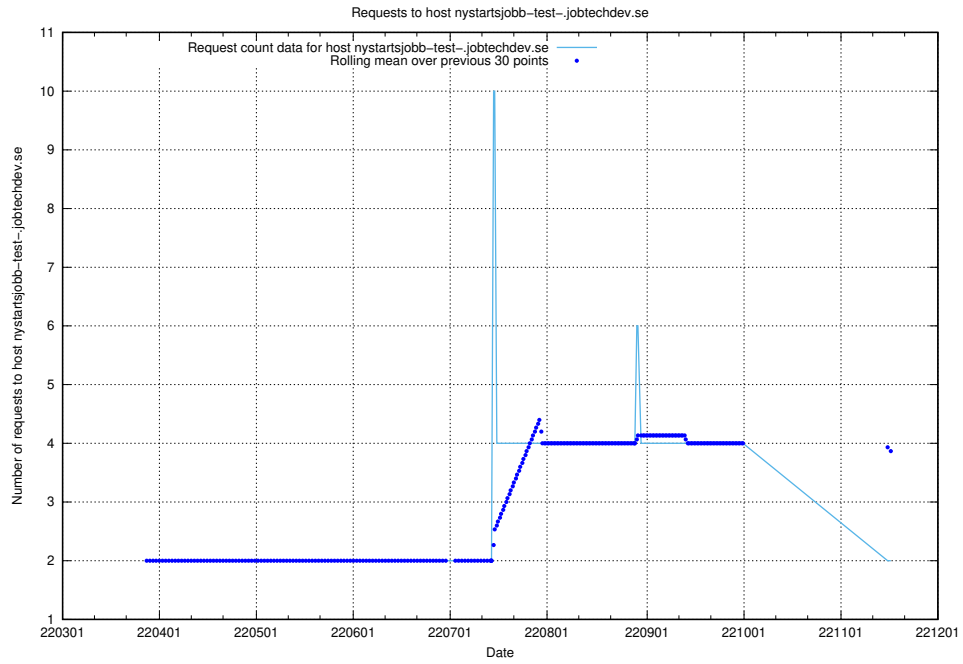

7.489 Usage of nystartsjobb-test-.jobtechdev.se

Here, we count the number of requests to host nystartsjobb-test-.jobtechdev.se.