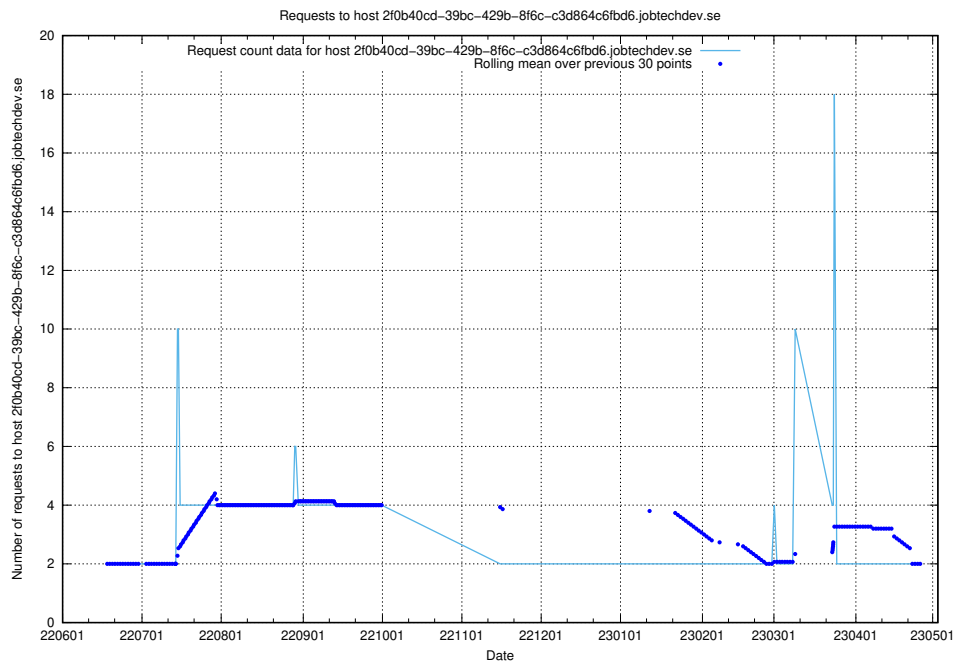

7.401 Usage of 2f0b40cd-39bc-429b-8f6c-c3d864c6fbd6.jobtechdev.se

Here, we count the number of requests to host 2f0b40cd-39bc-429b-8f6c-c3d864c6fbd6.jobtechdev.se.