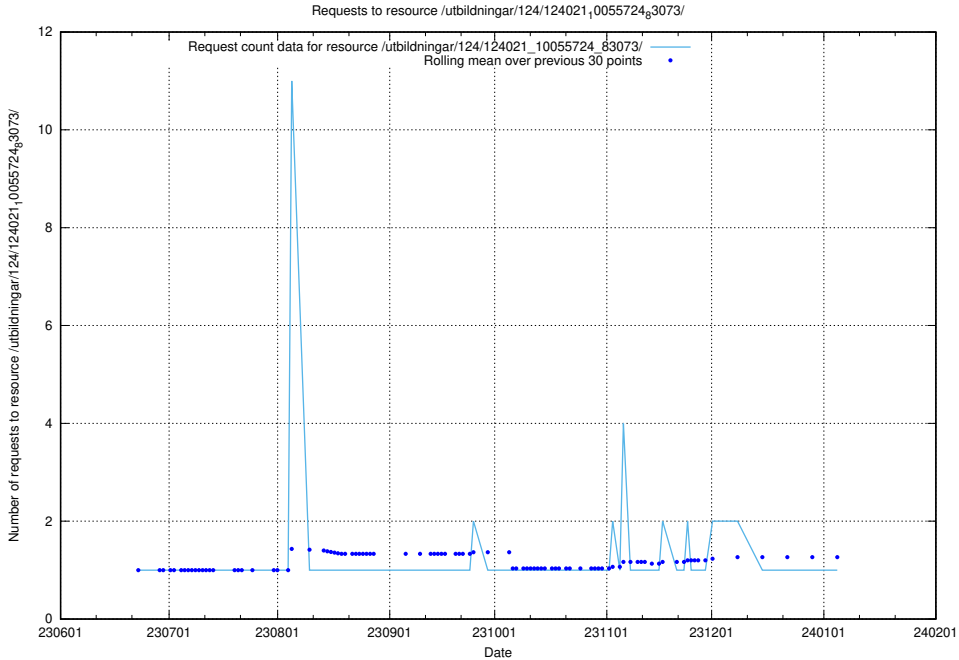

5.5386 Usage of /utbildningar/124/124021_10055724_83073/

Here, we count the number of requests to resource /utbildningar/124/124021_10055724_83073/.