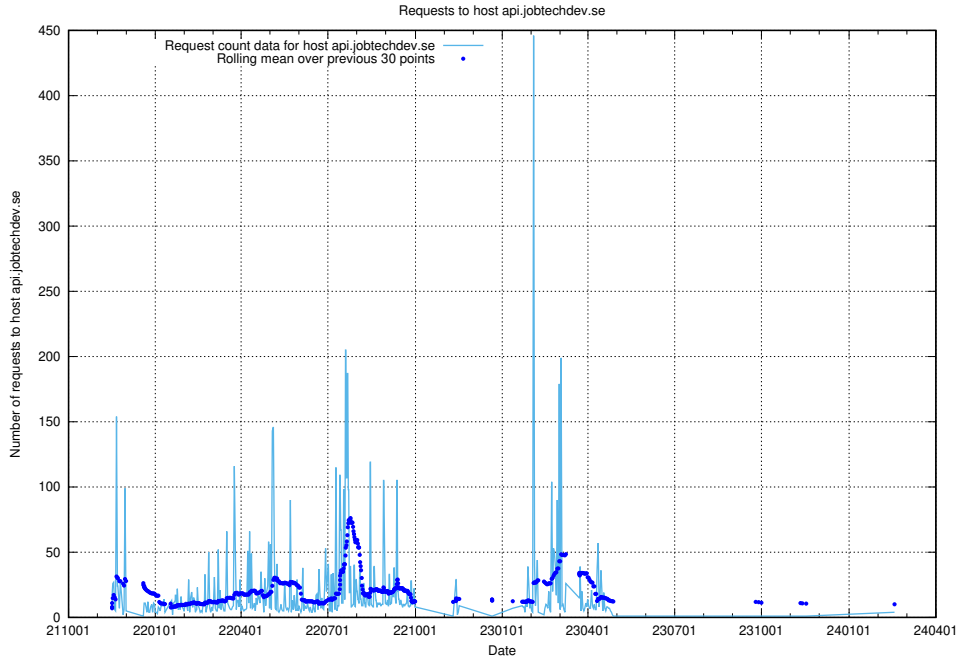

7.154 Usage of api.jobtechdev.se

Here, we count the number of requests to host api.jobtechdev.se.