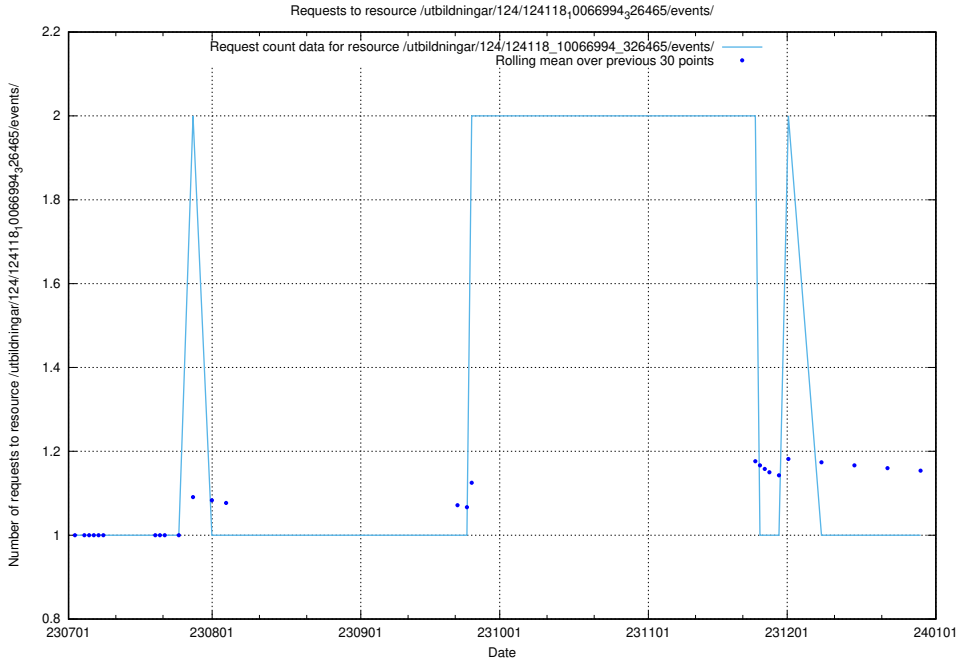

5.4925 Usage of /utbildningar/124/124118_10066994_326465/events/

Here, we count the number of requests to resource /utbildningar/124/124118_10066994_326465/events/