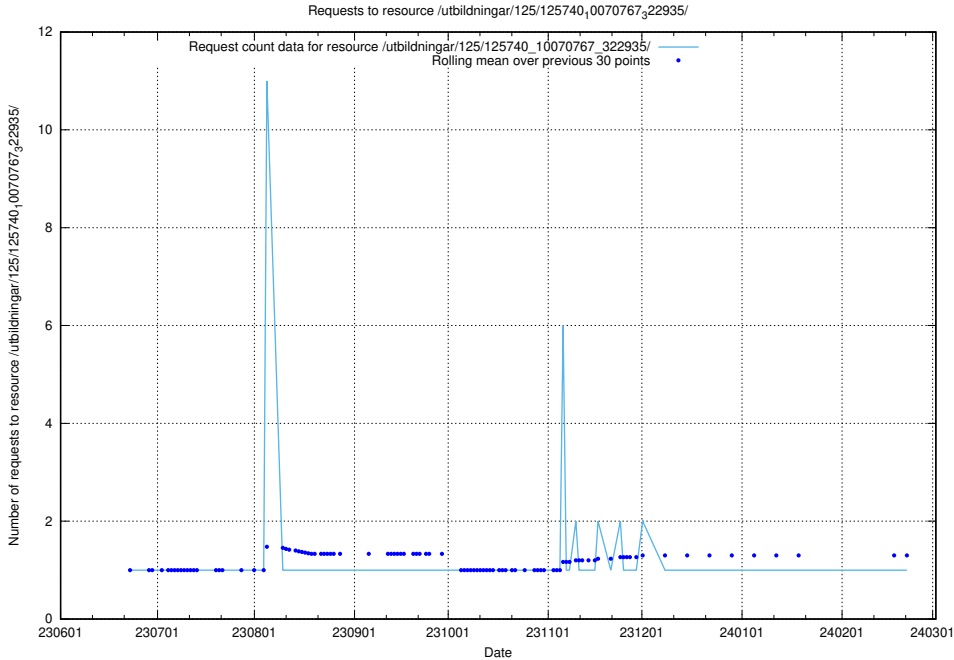

5.5253 Usage of /utbildningar/125/125740_10070767_322935/

Here, we count the number of requests to resource /utbildningar/125/125740_10070767_322935/.