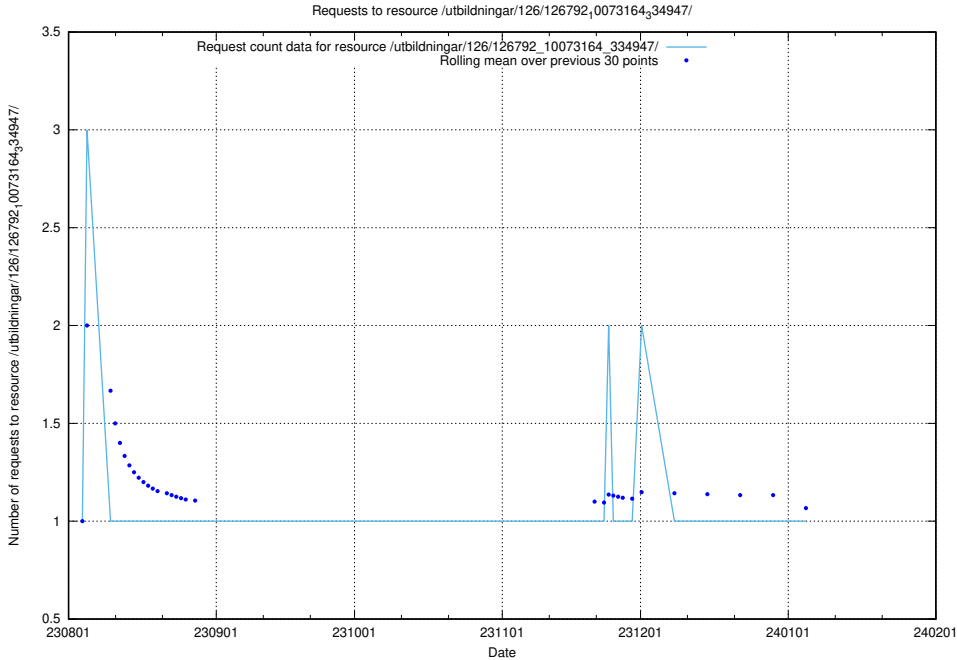

5.4430 Usage of /utbildningar/126/126792_10073164_334947/

Here, we count the number of requests to resource /utbildningar/126/126792_10073164_334947/.