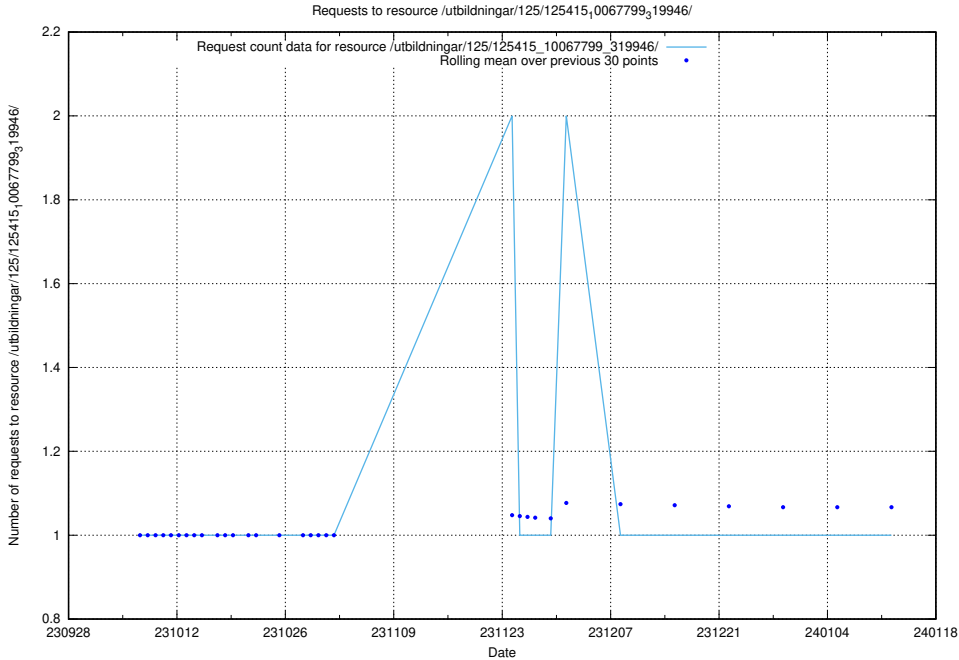

5.3946 Usage of /utbildningar/125/125415_10067799_319946/

Here, we count the number of requests to resource /utbildningar/125/125415_10067799_319946/.