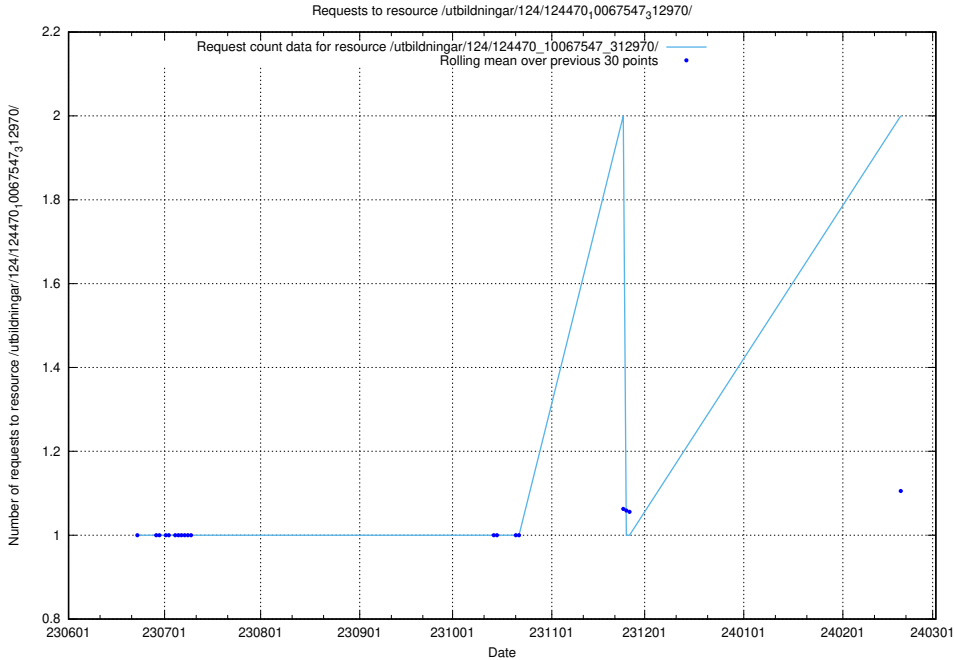

5.718 Usage of /utbildningar/124/124470_10067547_312970/

Here, we count the number of requests to resource /utbildningar/124/124470_10067547_312970/.