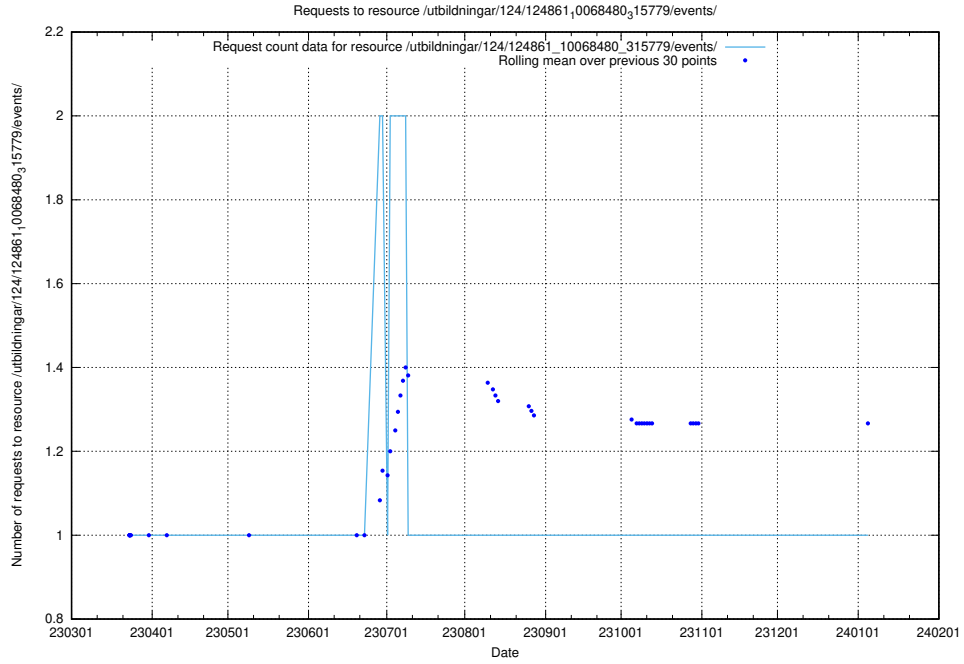

5.1019 Usage of /utbildningar/124/124861_10068480_315779/events/

Here, we count the number of requests to resource /utbildningar/124/124861_10068480_315779/events/