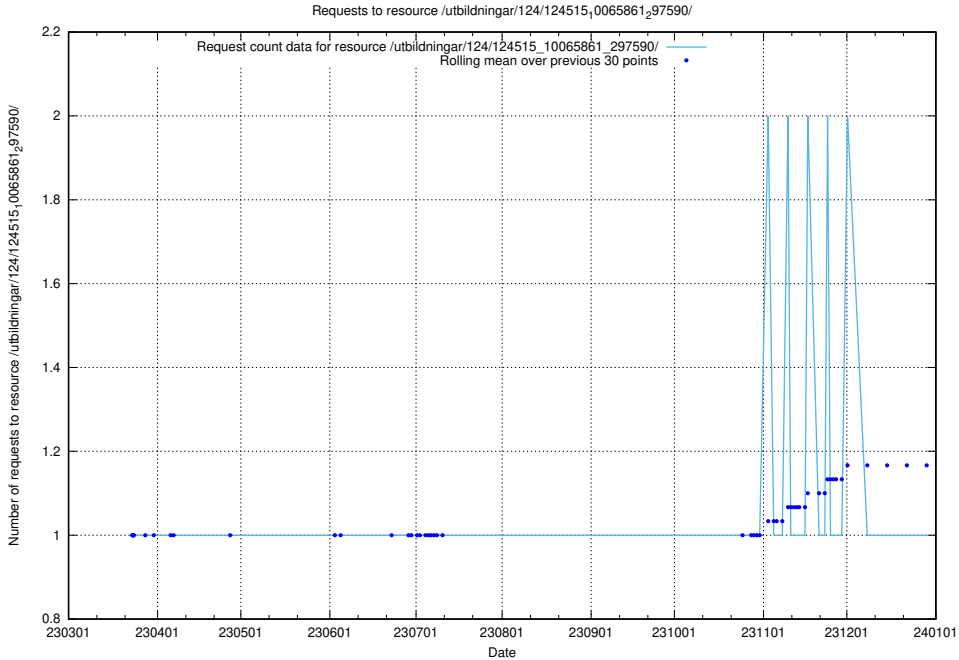

5.1278 Usage of /utbildningar/124/124515_10065861_297590/

Here, we count the number of requests to resource /utbildningar/124/124515_10065861_297590/.