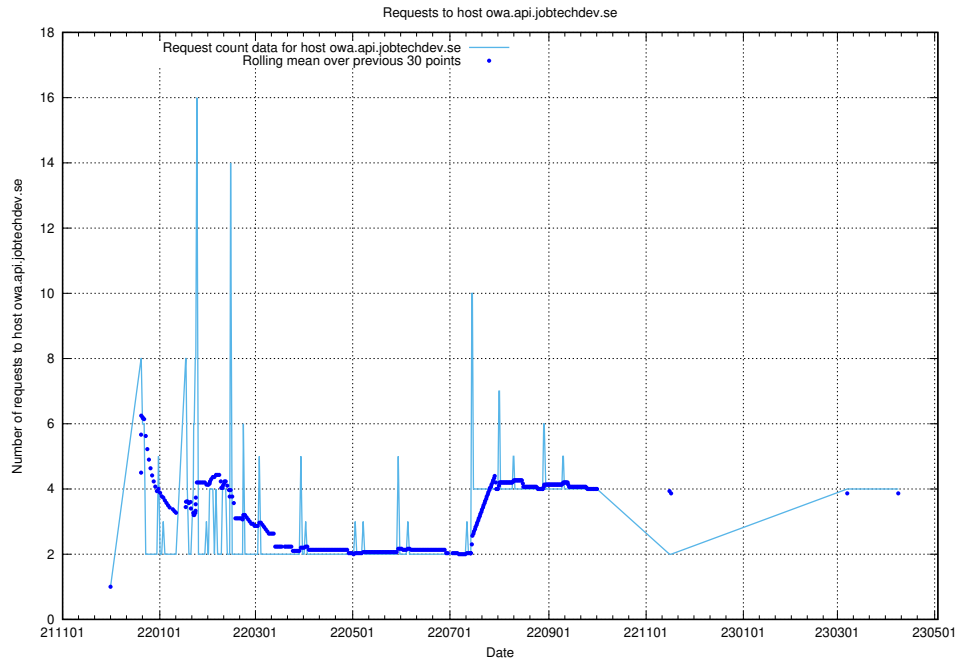

7.134 Usage of owa.api.jobtechdev.se

Here, we count the number of requests to host owa.api.jobtechdev.se.