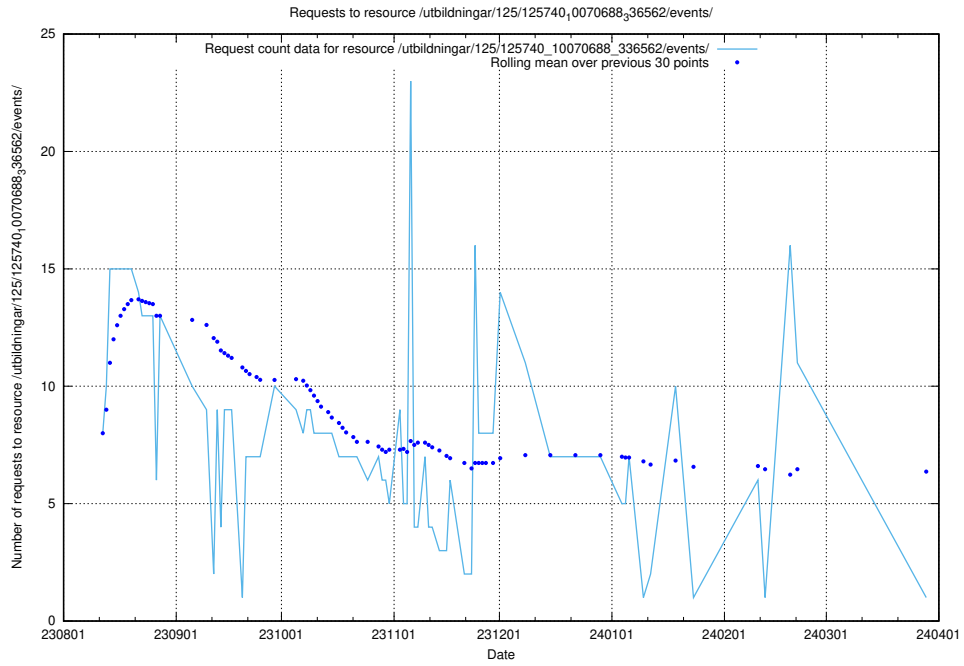

5.4363 Usage of /utbildningar/125/125740_10070688_336562/events/

Here, we count the number of requests to resource /utbildningar/125/125740_10070688_336562/events/