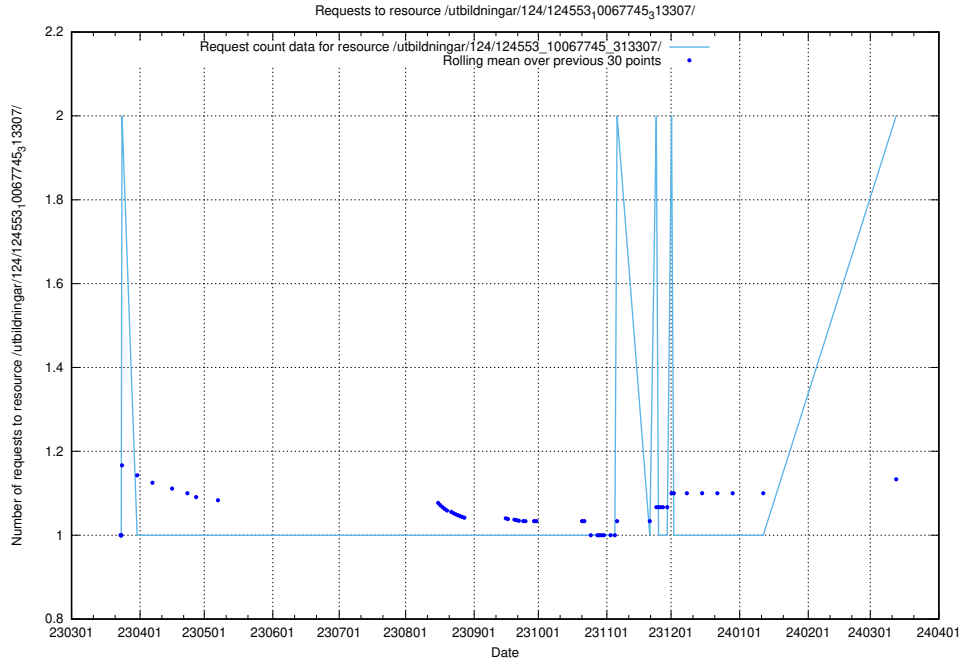

5.345 Usage of /utbildningar/124/124553_10067745_313307/

Here, we count the number of requests to resource /utbildningar/124/124553_10067745_313307/.