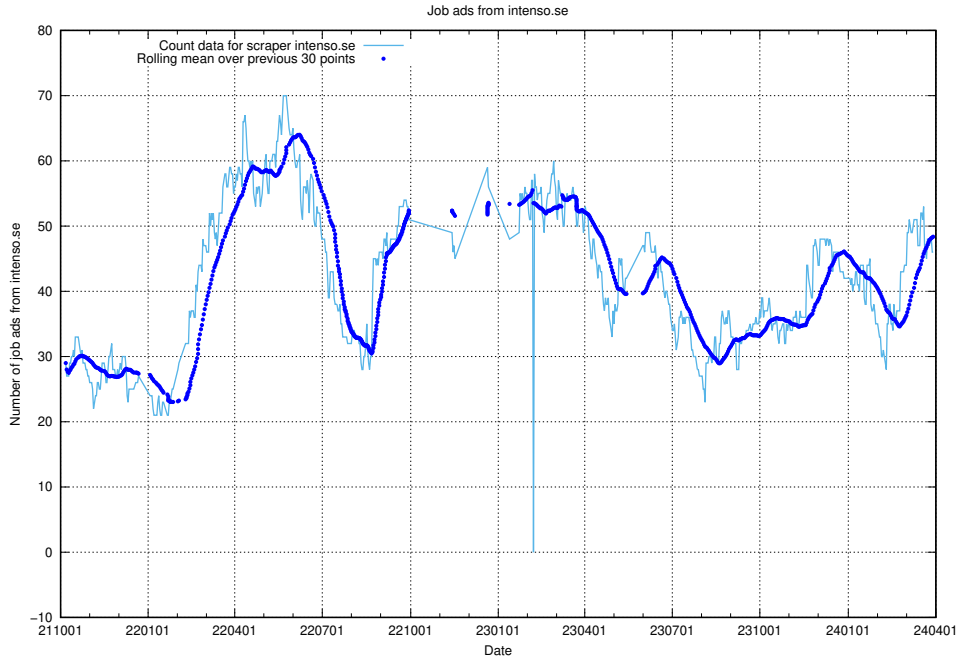

### 13.16 Number of ads by scraper intenso.se

Here, we count the number of job ads scraped from intenso.se.