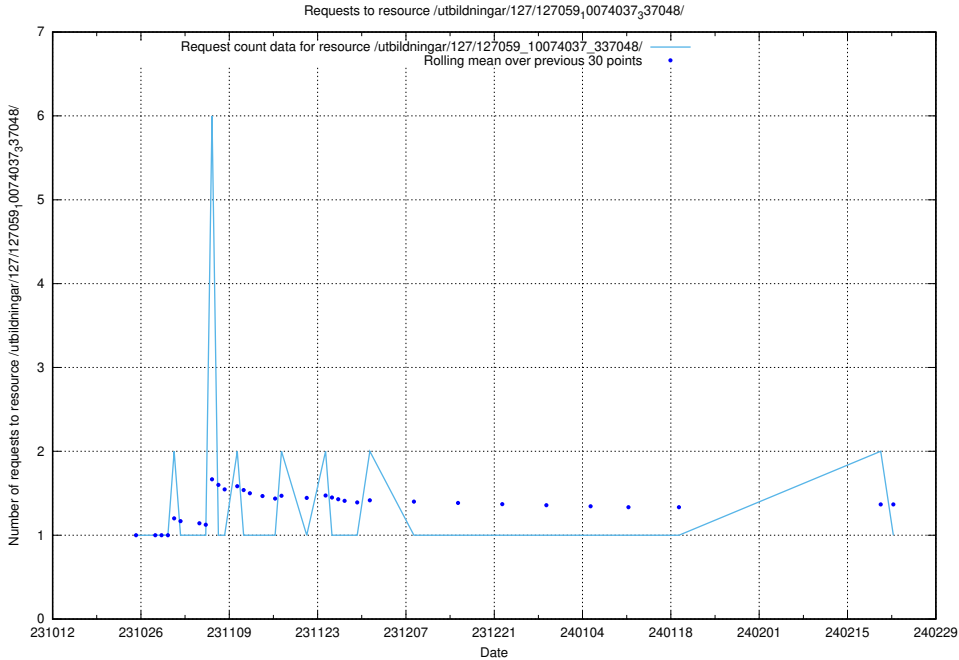

5.3752 Usage of /utbildningar/127/127059_10074037_337048/

Here, we count the number of requests to resource /utbildningar/127/127059_10074037_337048/.