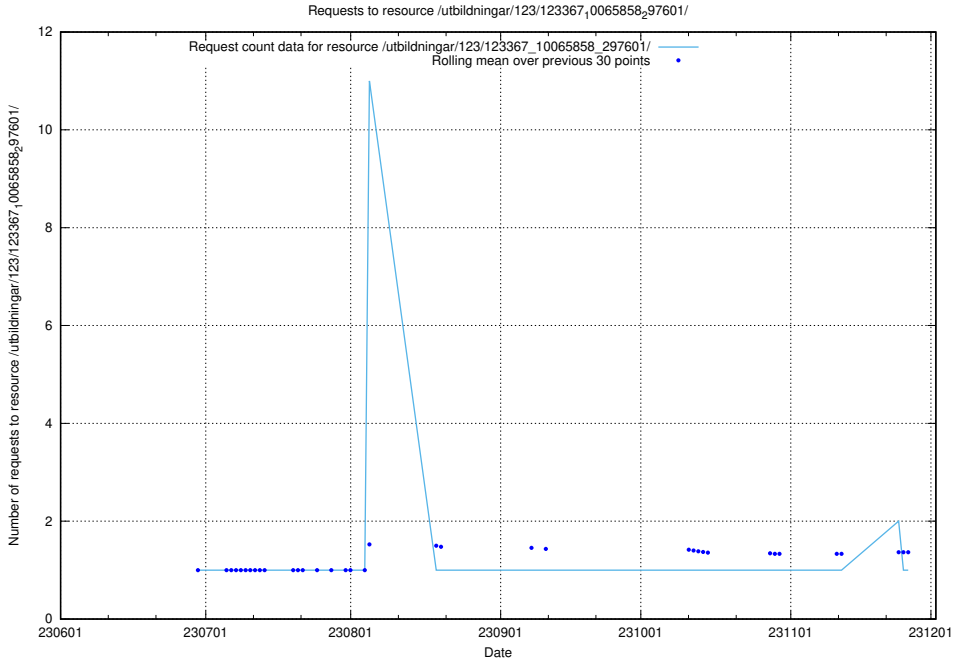

5.4954 Usage of /utbildningar/123/123367_10065858_297601/

Here, we count the number of requests to resource /utbildningar/123/123367_10065858_297601/.