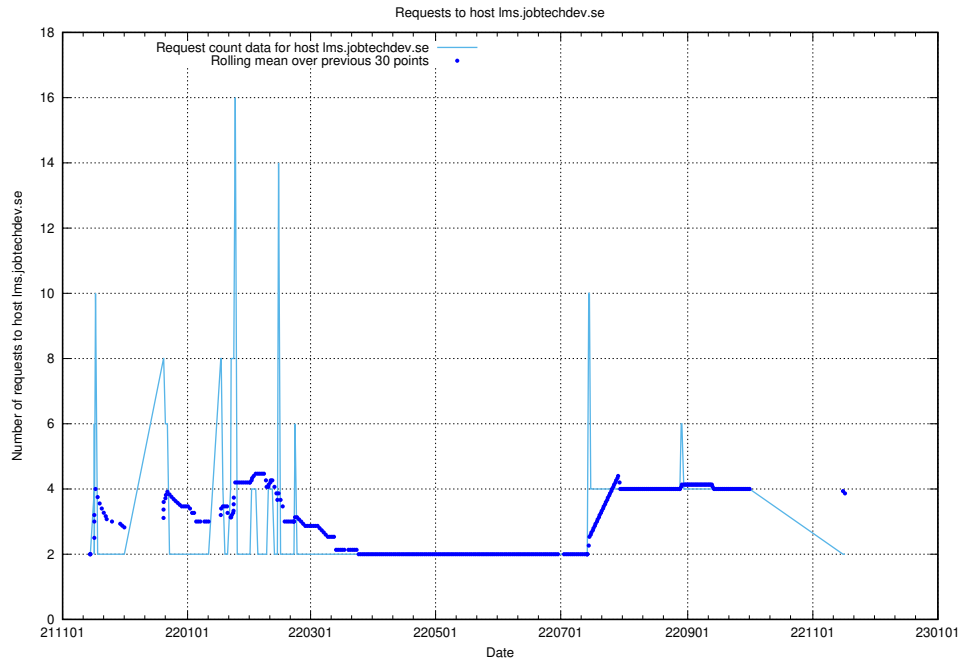

7.575 Usage of lms.jobtechdev.se

Here, we count the number of requests to host lms.jobtechdev.se.