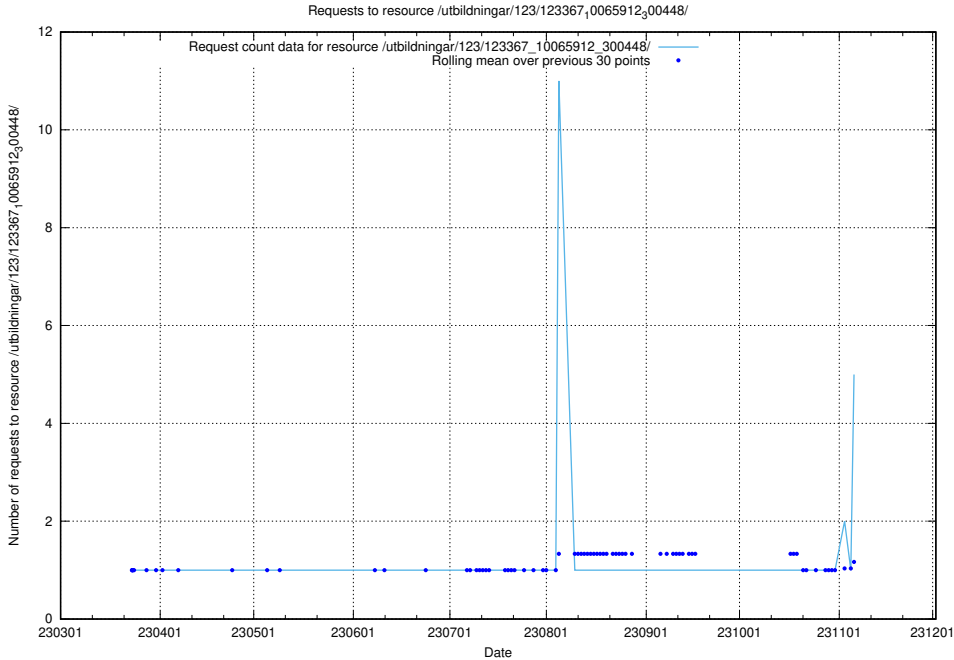

5.119 Usage of /utbildningar/123/123367_10065912_300448/

Here, we count the number of requests to resource /utbildningar/123/123367_10065912_300448/.