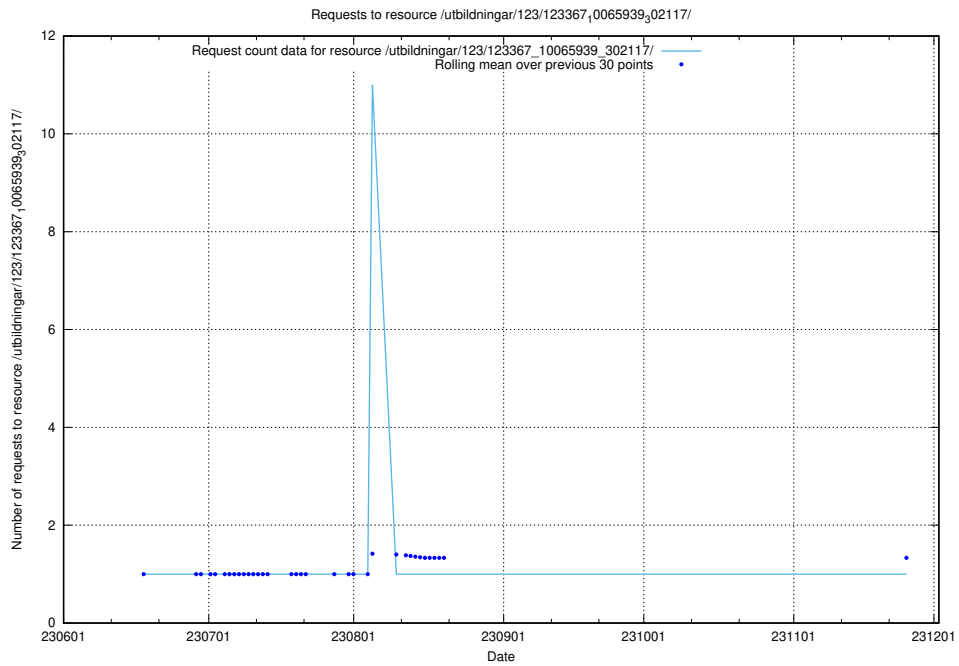

5.5433 Usage of /utbildningar/123/123367_10065939_302117/

Here, we count the number of requests to resource /utbildningar/123/123367_10065939_302117/.