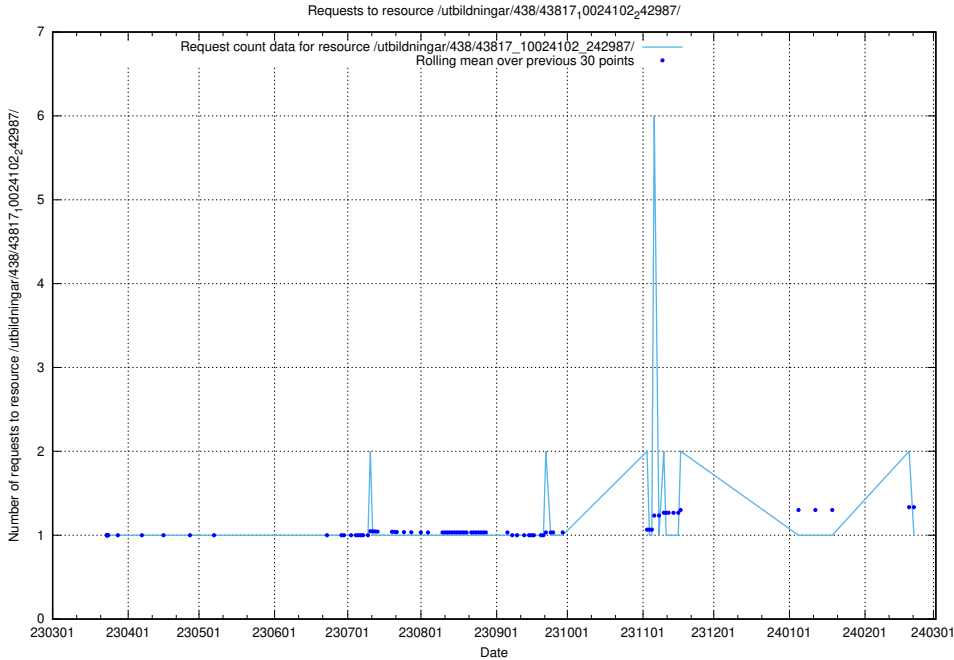

5.5930 Usage of /utbildningar/438/43817_10024102_242987/

Here, we count the number of requests to resource /utbildningar/438/43817_10024102_242987/.