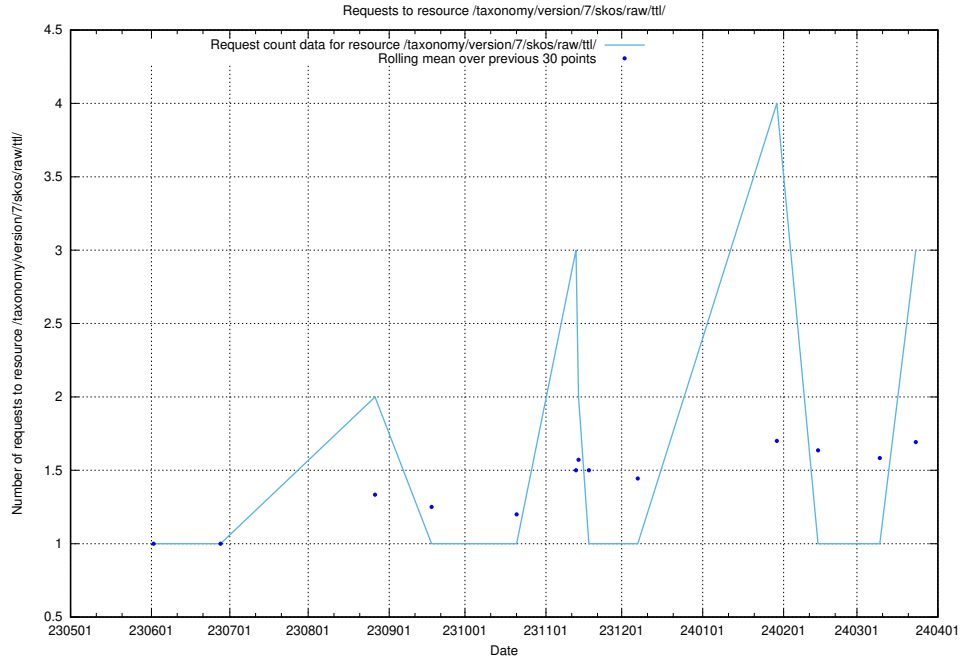

5.269 Usage of /taxonomy/version/7/skos/raw/ttl/

Here, we count the number of requests to resource /taxonomy/version/7/skos/raw/ttl/.