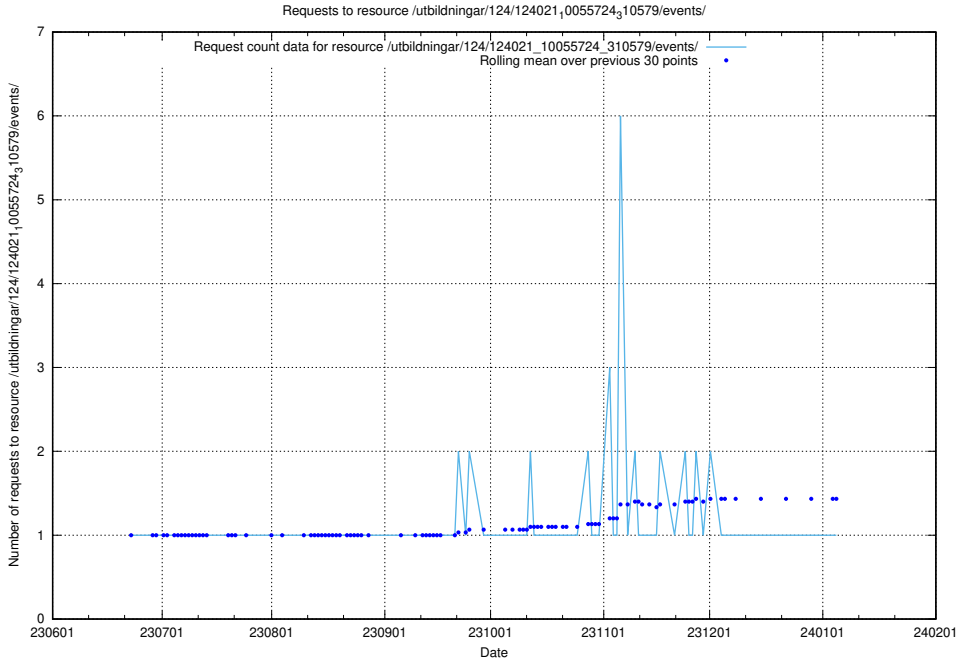

5.5388 Usage of /utbildningar/124/124021_10055724_310579/events/

Here, we count the number of requests to resource /utbildningar/124/124021_10055724_310579/events/