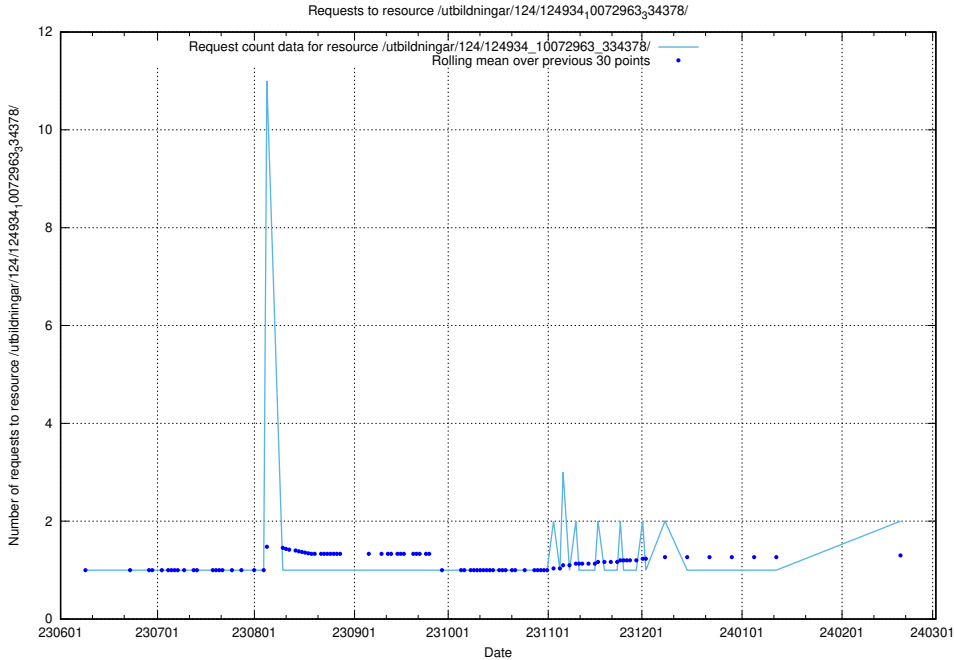

5.740 Usage of /utbildningar/124/124934_10072963_334378/

Here, we count the number of requests to resource /utbildningar/124/124934_10072963_334378/.