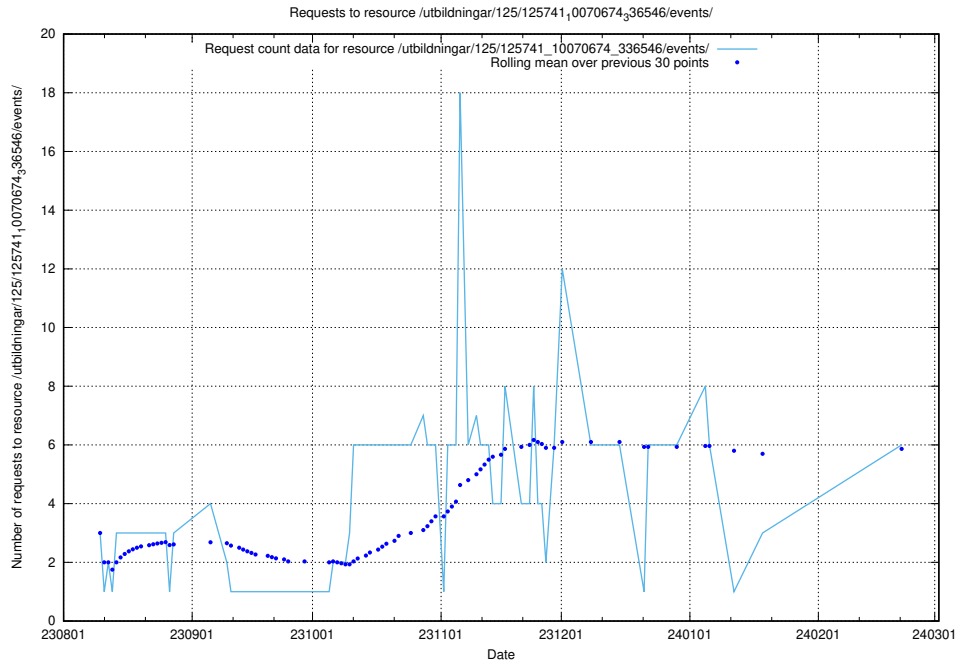

5.78 Usage of /utbildningar/125/125741_10070674_336546/events/

Here, we count the number of requests to resource /utbildningar/125/125741_10070674_336546/events/