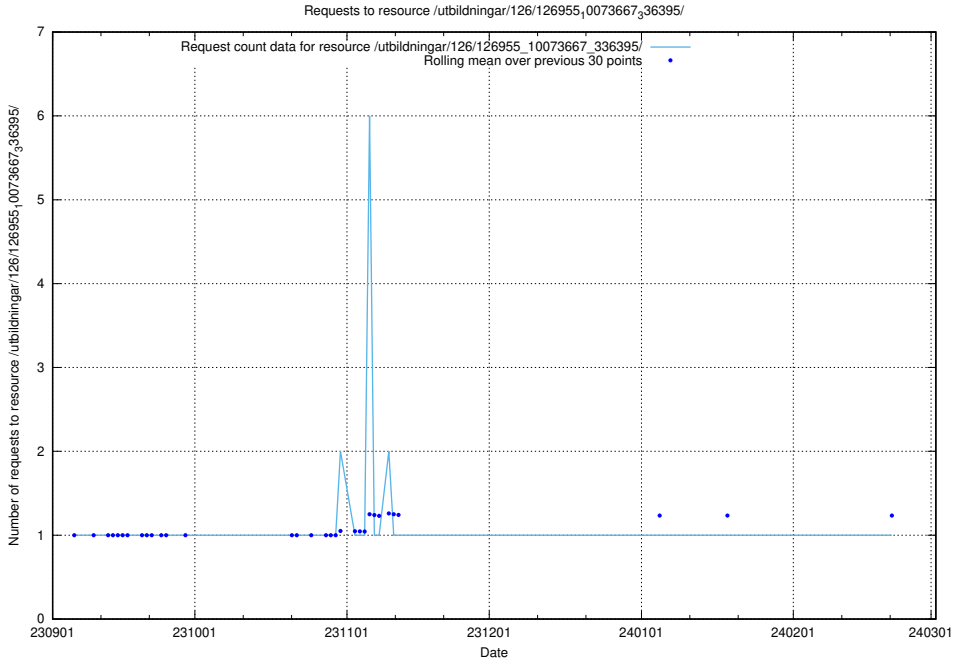

5.4212 Usage of /utbildningar/126/126955_10073667_336395/

Here, we count the number of requests to resource /utbildningar/126/126955_10073667_336395/.