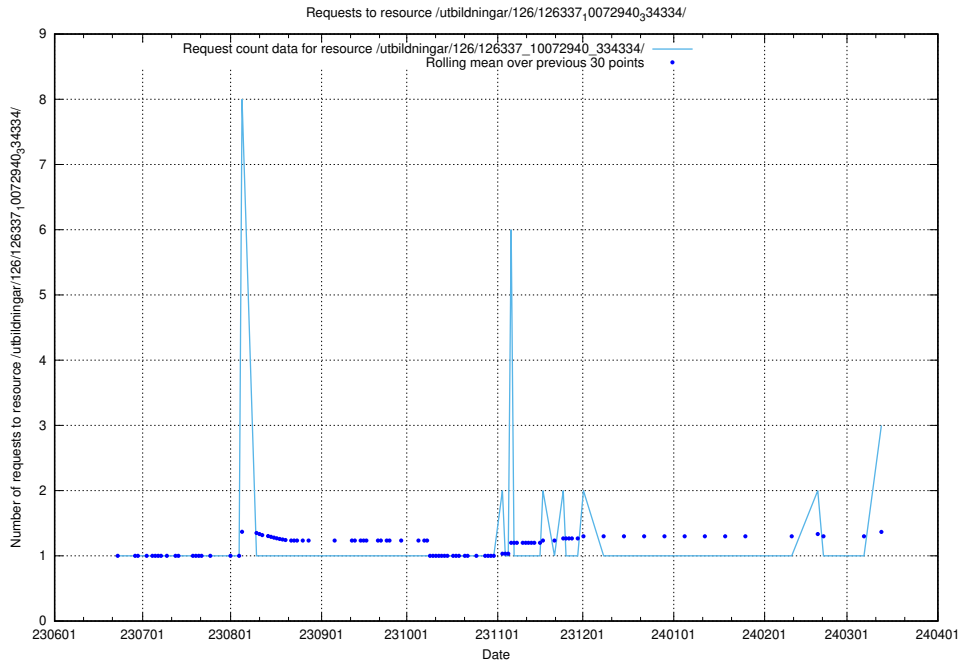

5.264 Usage of /utbildningar/126/126337_10072940_334334/

Here, we count the number of requests to resource /utbildningar/126/126337_10072940_334334/.