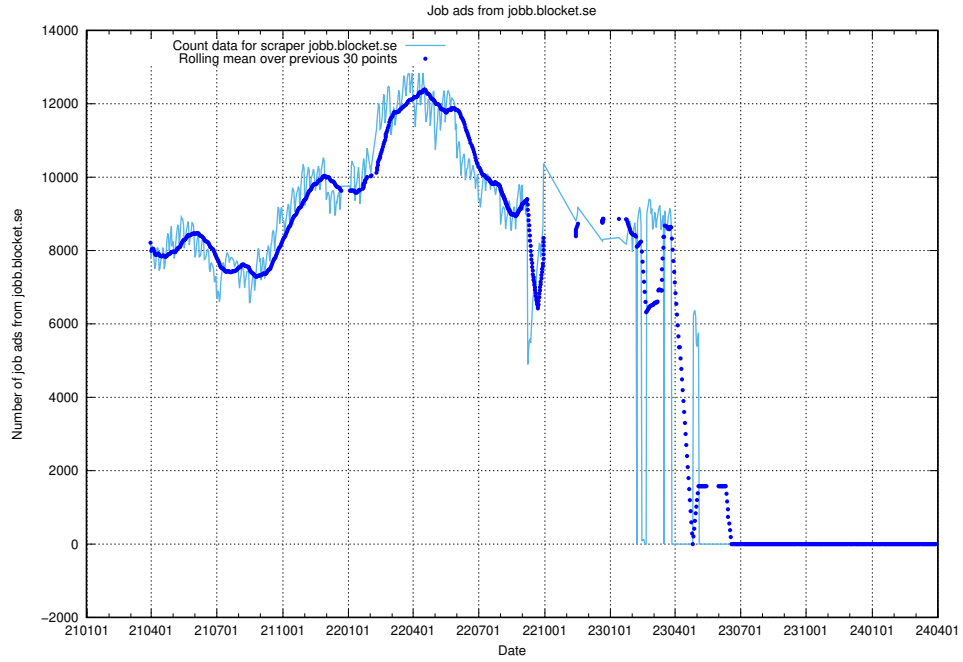

13.23 Number of ads by scraper jobb.blocket.se

Here, we count the number of job ads scraped from jobb.blocket.se.