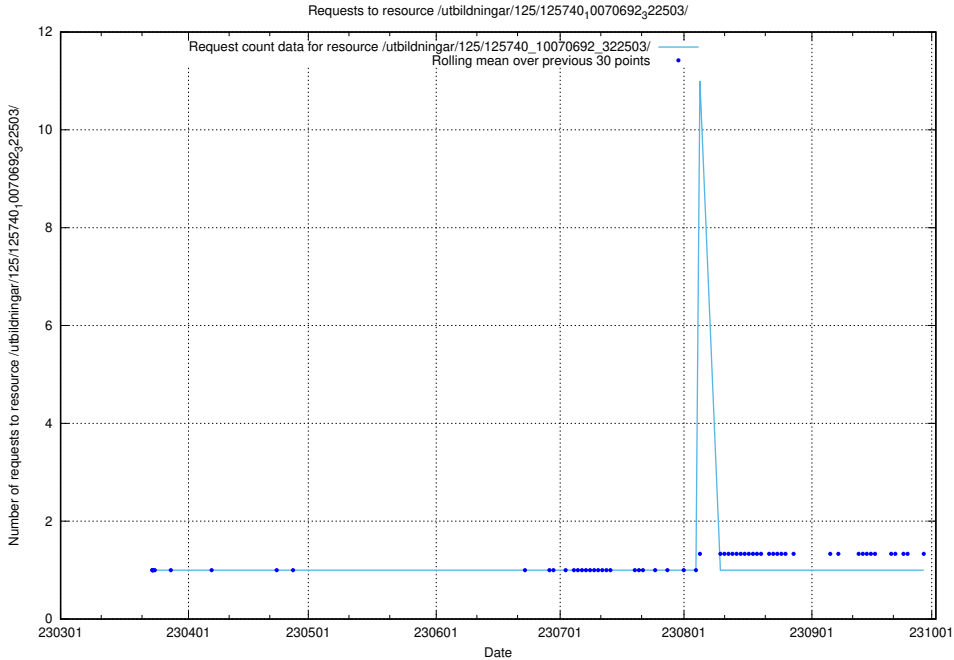

5.823 Usage of /utbildningar/125/125740_10070692_322503/

Here, we count the number of requests to resource /utbildningar/125/125740_10070692_322503/.