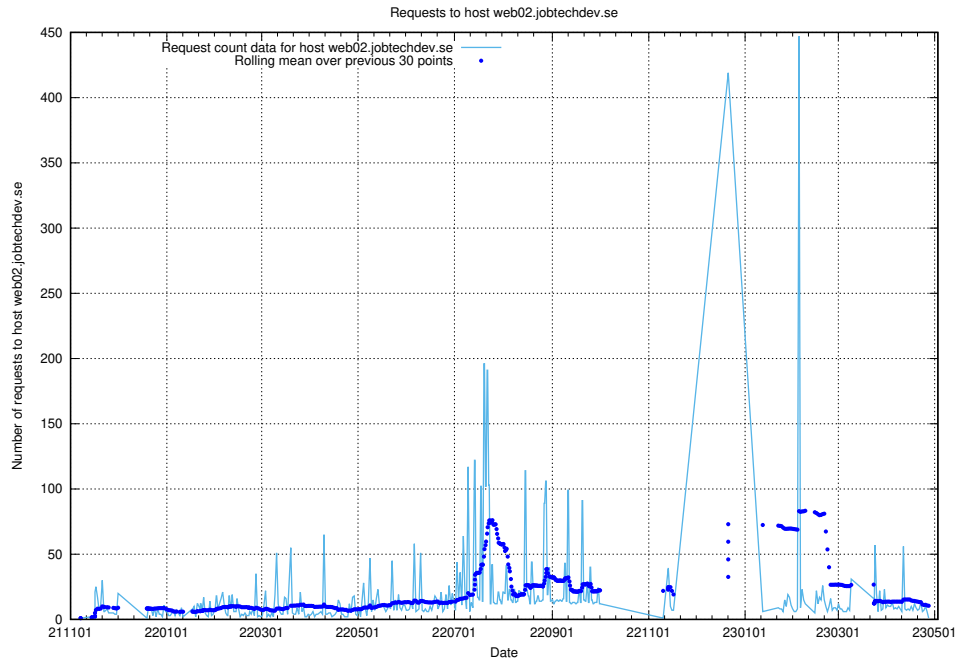

### 7.624 Usage of q.jobtechdev.se

Here, we count the number of requests to host q.jobtechdev.se.