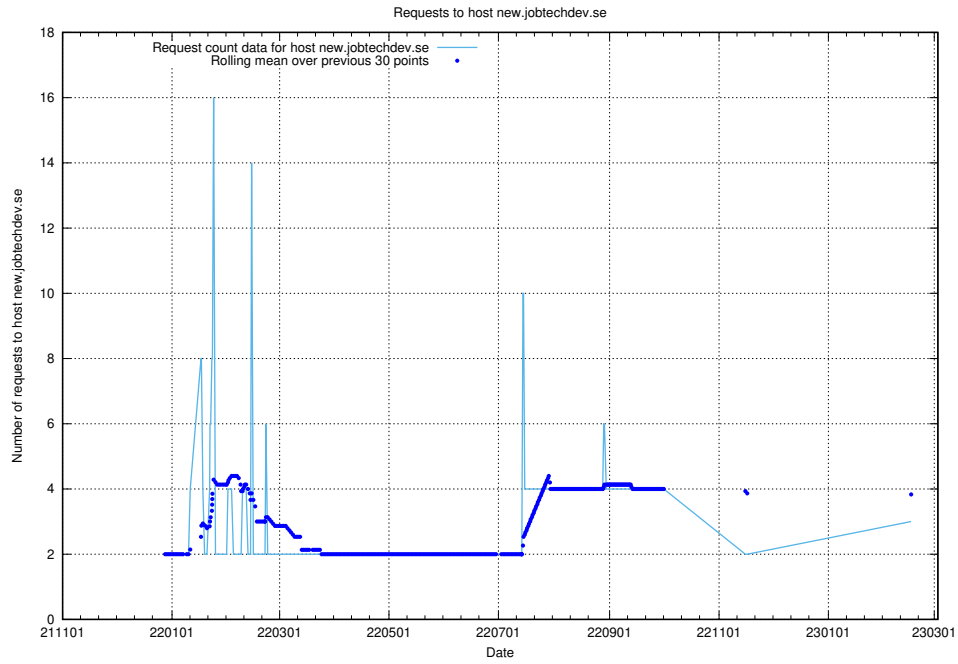

7.191 Usage of new.jobtechdev.se

Here, we count the number of requests to host new.jobtechdev.se.