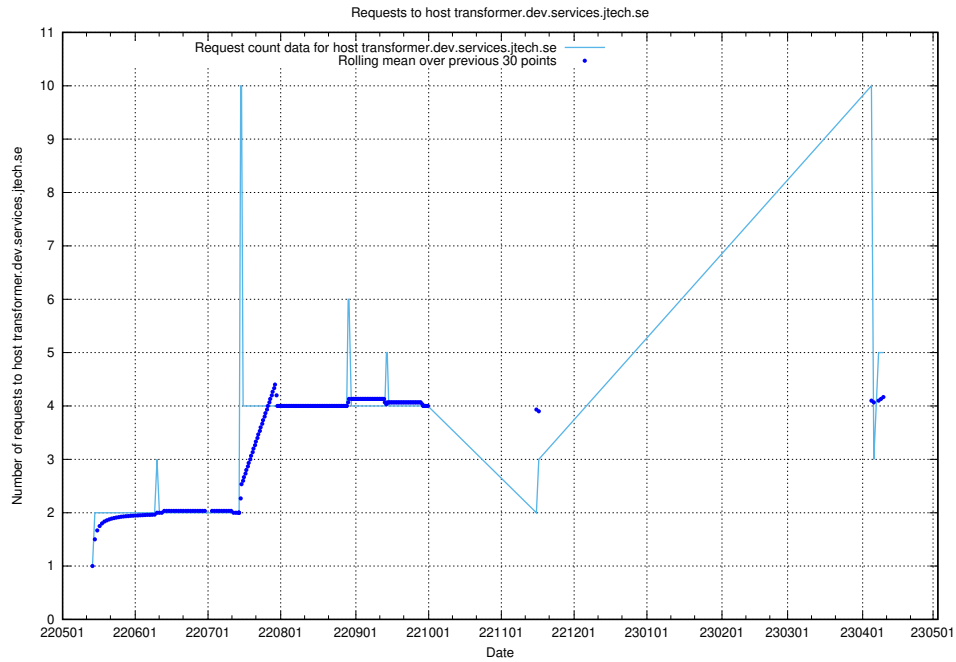

7.94 Usage of transformer.dev.services.jtech.se

Here, we count the number of requests to host transformer.dev.services.jtech.se.