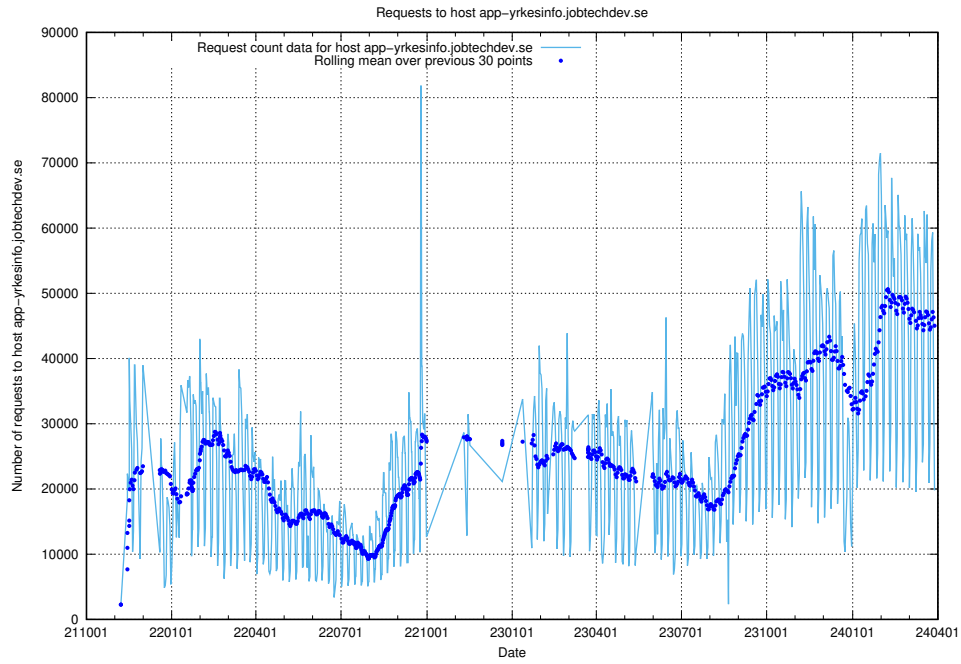

7.7 Usage of app-yrkesinfo.jobtechdev.se

Here, we count the number of requests to host app-yrkesinfo.jobtechdev.se.