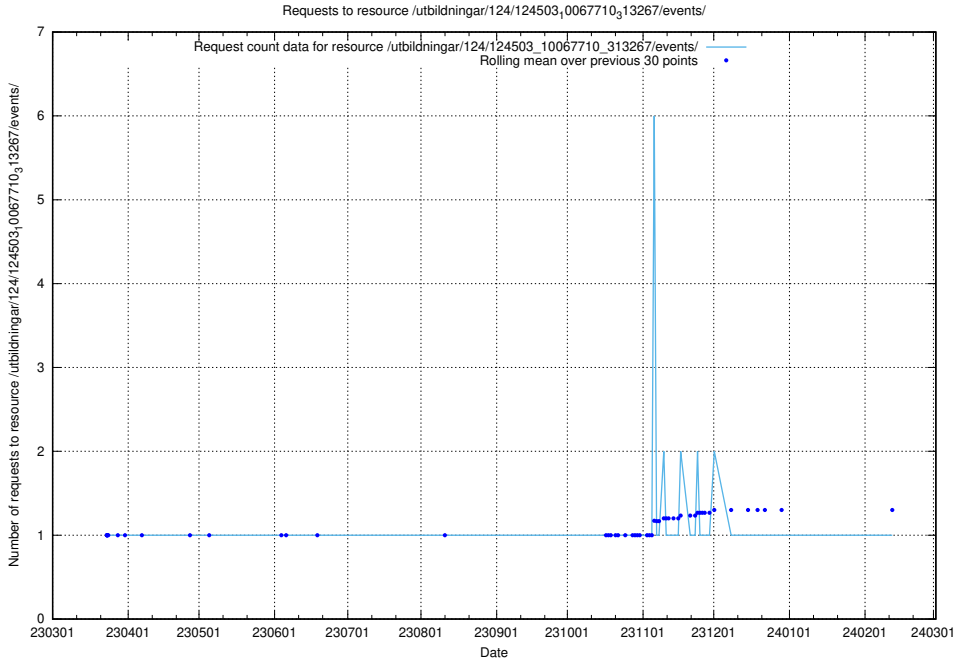

5.1678 Usage of /utbildningar/124/124503_10067710_313267/events/

Here, we count the number of requests to resource /utbildningar/124/124503_10067710_313267/events/