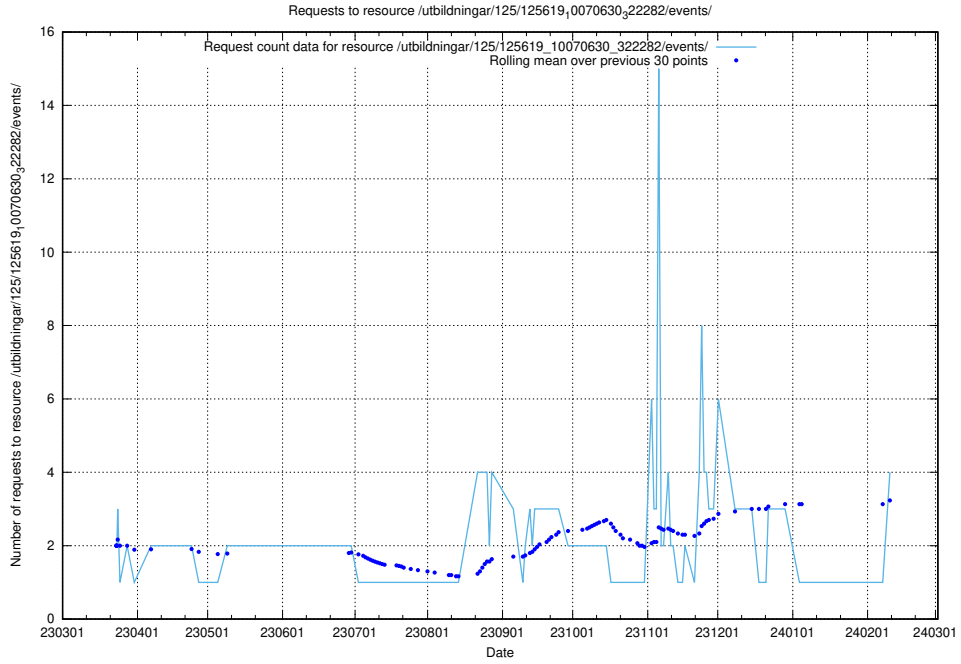

5.176 Usage of /utbildningar/125/125619_10070630_322282/events/

Here, we count the number of requests to resource /utbildningar/125/125619_10070630_322282/events/