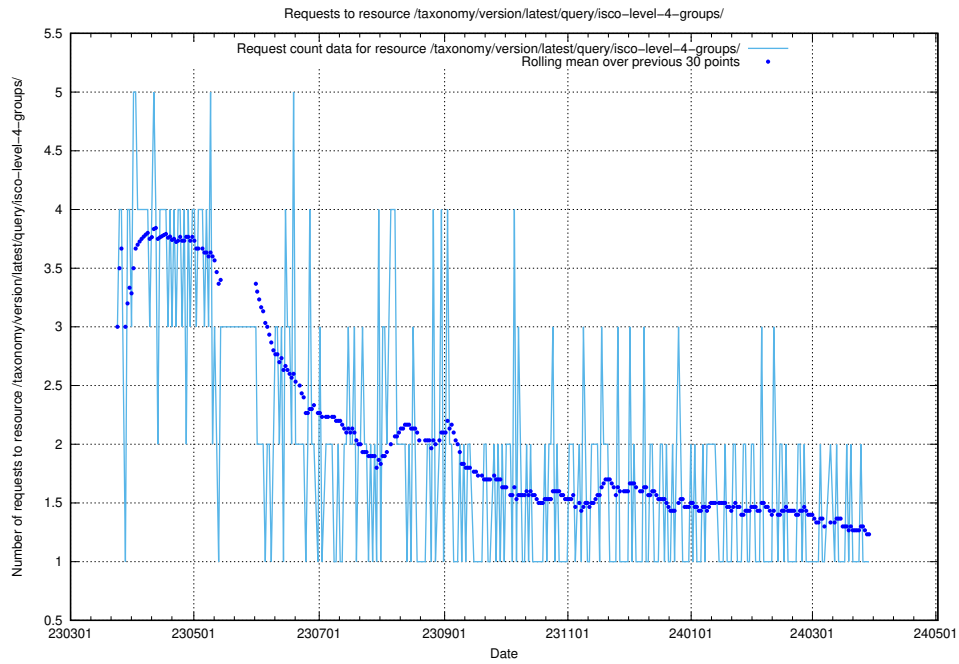

5.5704 Usage of /taxonomy/version/latest/query/isco-level-4-groups/

Here, we count the number of requests to resource /taxonomy/version/latest/query/isco-level-4-groups/.