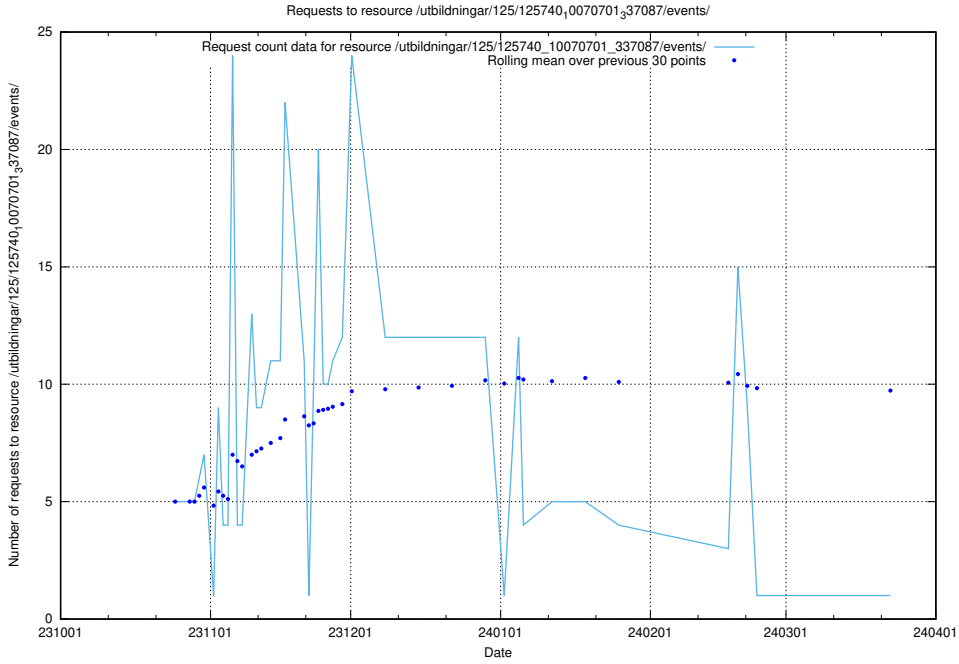

5.3749 Usage of /utbildningar/125/125740_10070701_337087/events/

Here, we count the number of requests to resource /utbildningar/125/125740_10070701_337087/events/