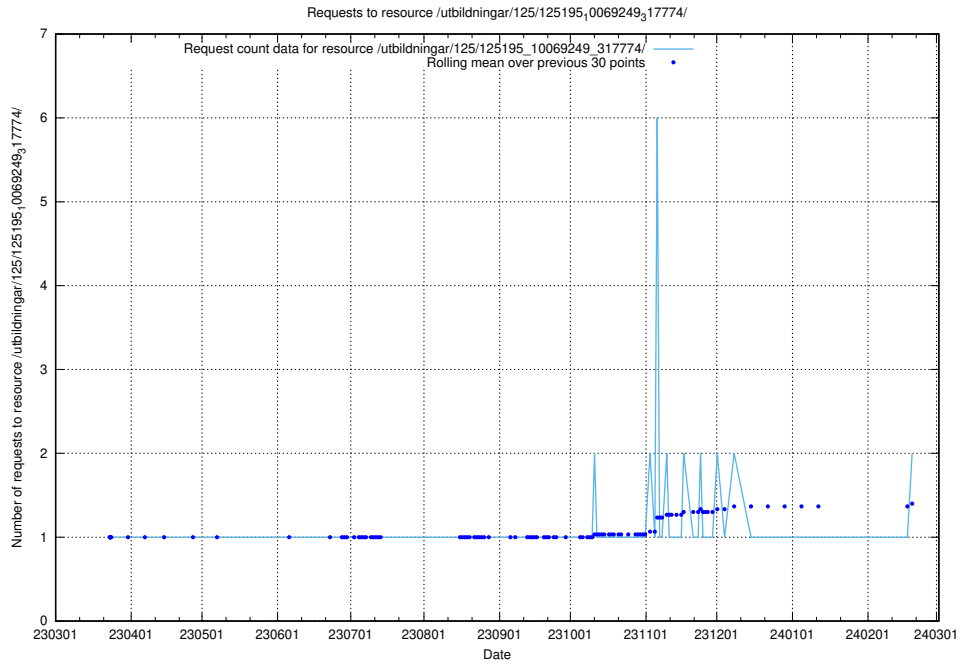

5.328 Usage of /utbildningar/125/125195_10069249_317774/

Here, we count the number of requests to resource /utbildningar/125/125195_10069249_317774/.