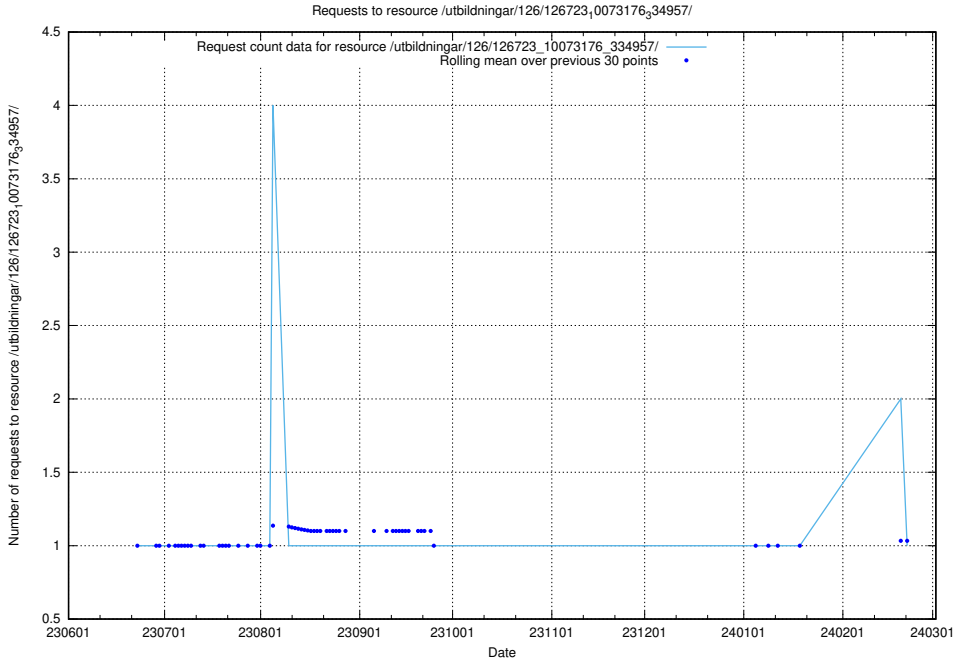

5.5157 Usage of /utbildningar/126/126723_10073176_334957/

Here, we count the number of requests to resource /utbildningar/126/126723_10073176_334957/.