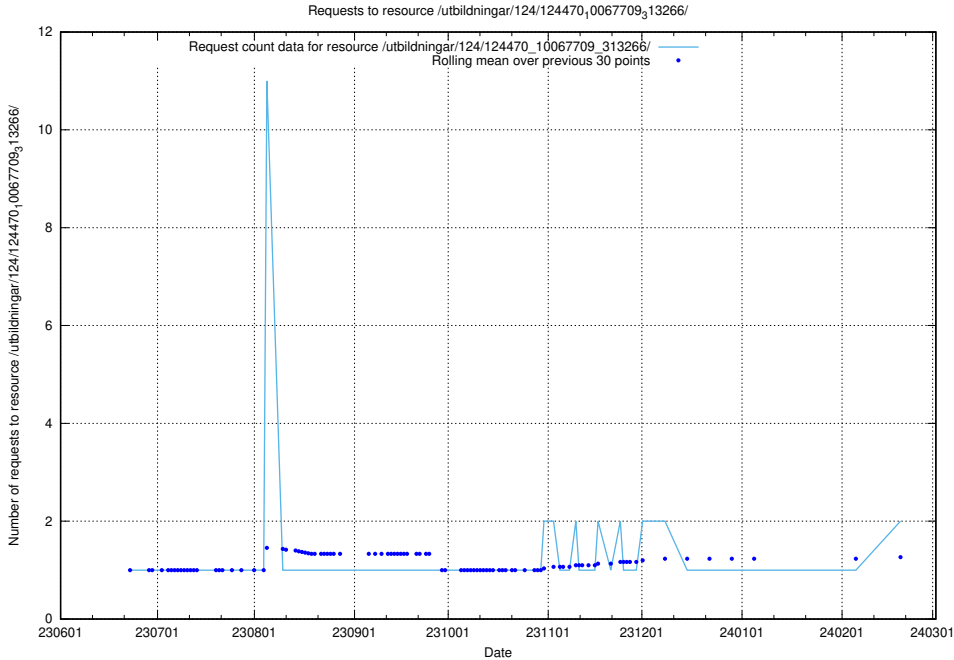

5.716 Usage of /utbildningar/124/124470_10067709_313266/

Here, we count the number of requests to resource /utbildningar/124/124470_10067709_313266/.