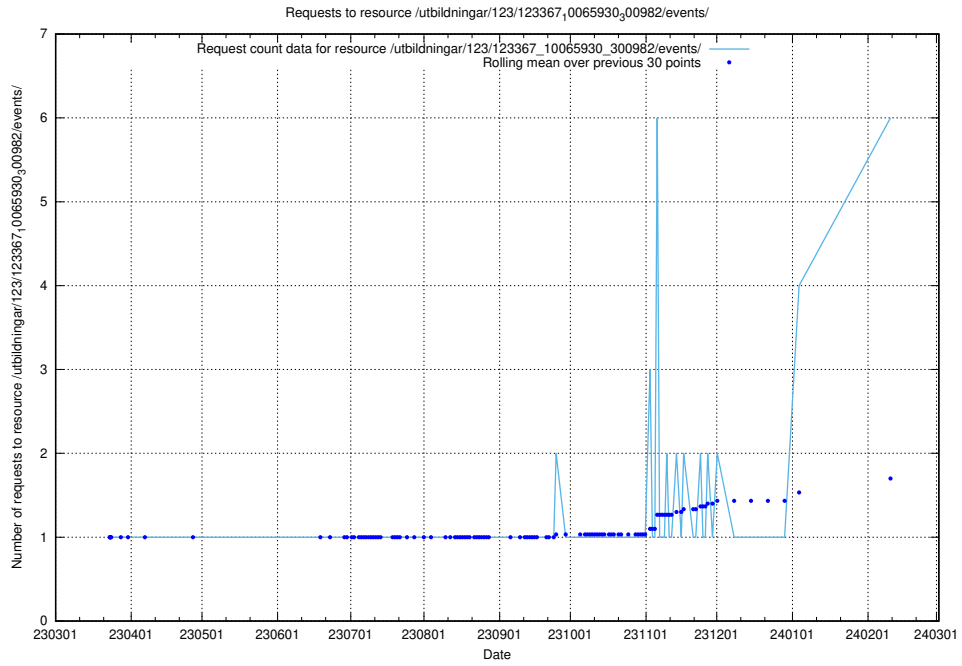

5.75 Usage of /utbildningar/123/123367_10065930_300982/events/

Here, we count the number of requests to resource /utbildningar/123/123367_10065930_300982/events/