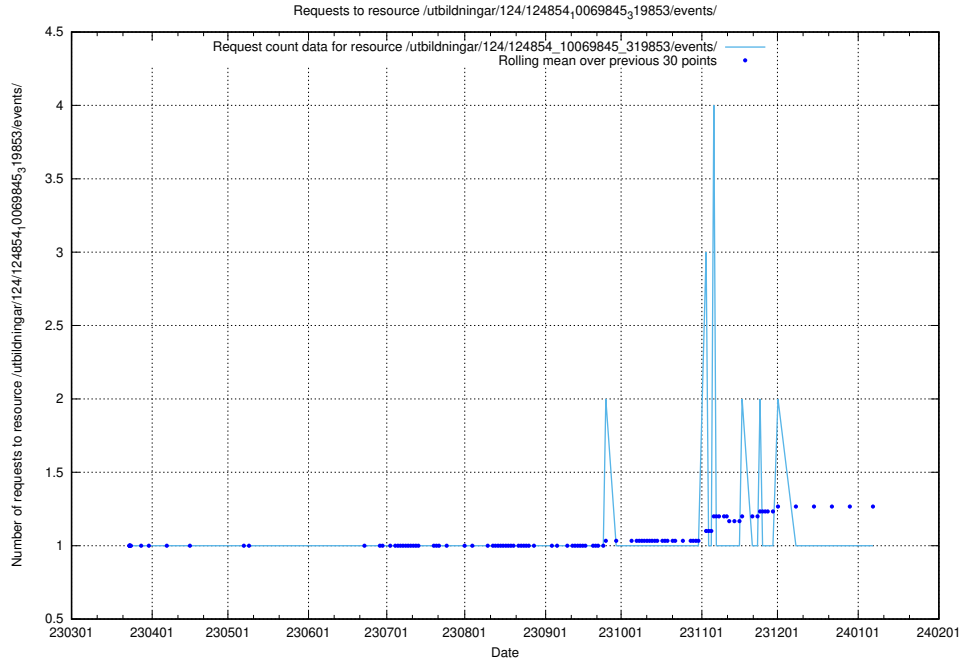

5.1053 Usage of /utbildningar/124/124854_10069845_319853/events/

Here, we count the number of requests to resource /utbildningar/124/124854_10069845_319853/events/