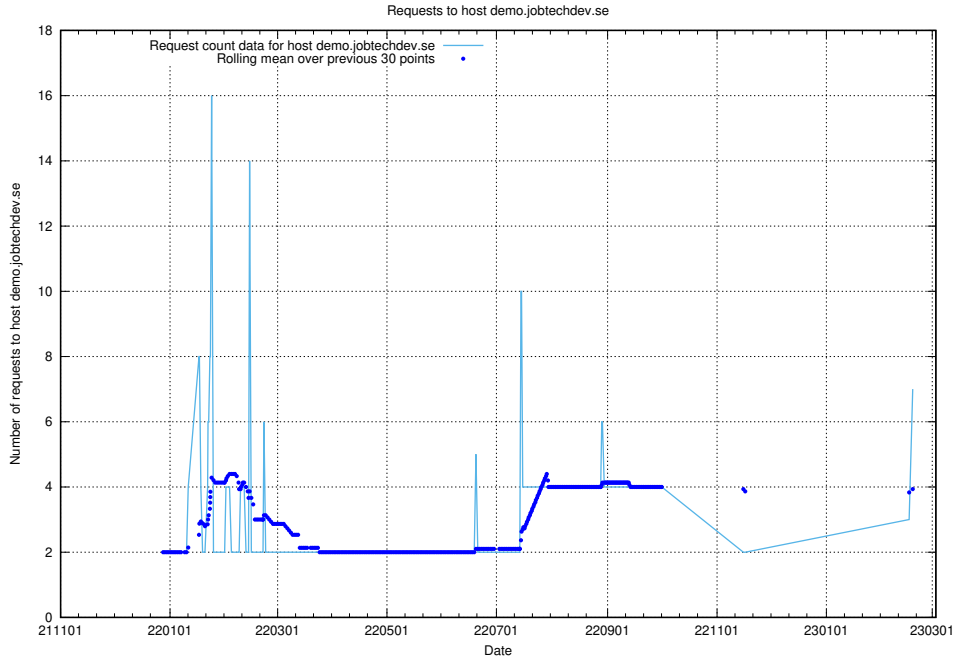

7.75 Usage of demo.jobtechdev.se

Here, we count the number of requests to host demo.jobtechdev.se.