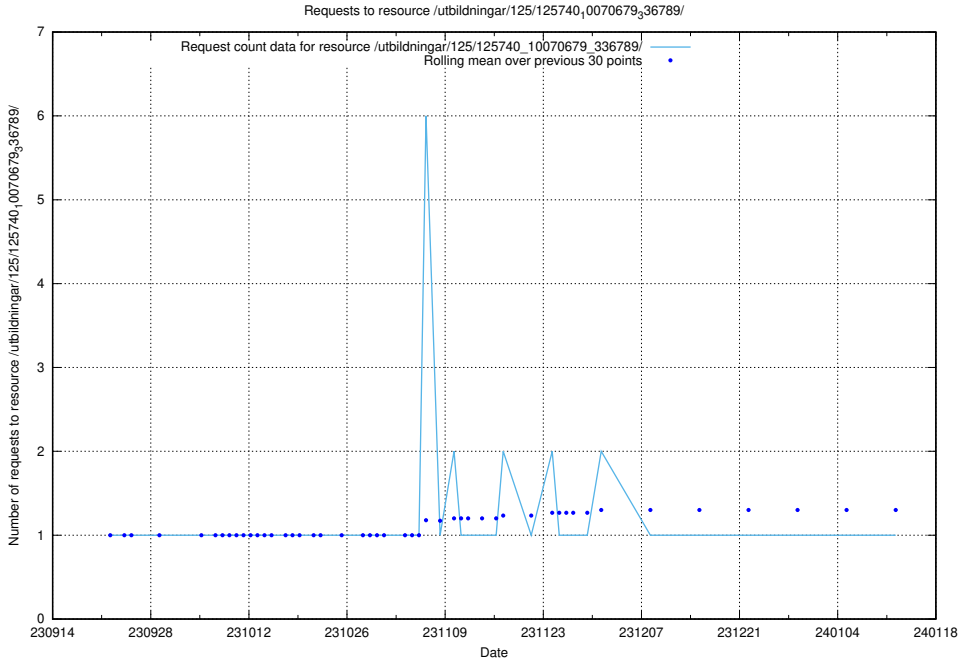

5.4063 Usage of /utbildningar/125/125740_10070679_336789/

Here, we count the number of requests to resource /utbildningar/125/125740_10070679_336789/.