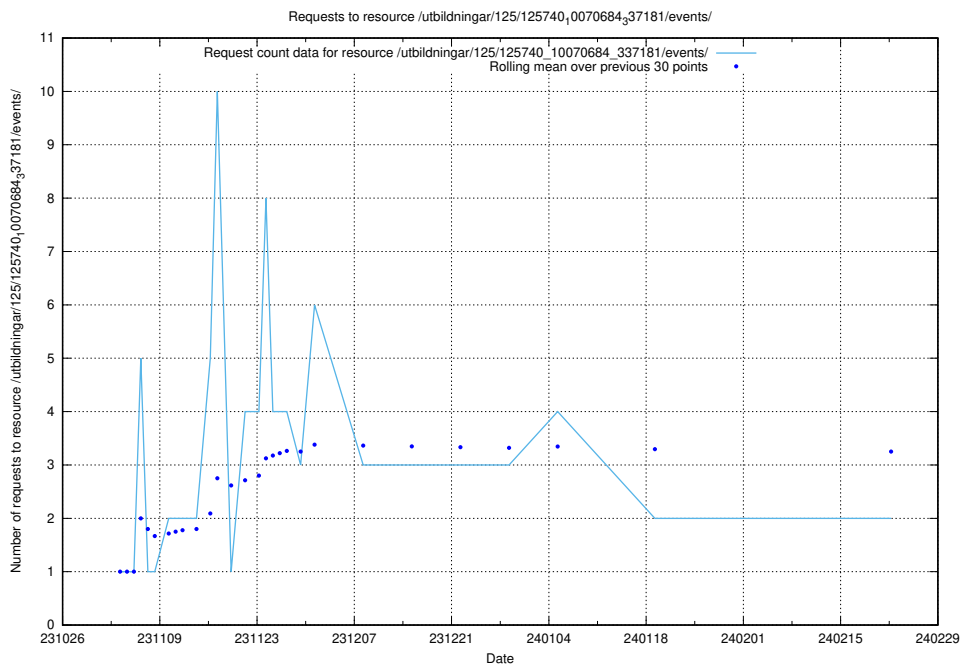

5.550 Usage of /utbildningar/125/125740_10070684_337181/events/

Here, we count the number of requests to resource /utbildningar/125/125740_10070684_337181/events/