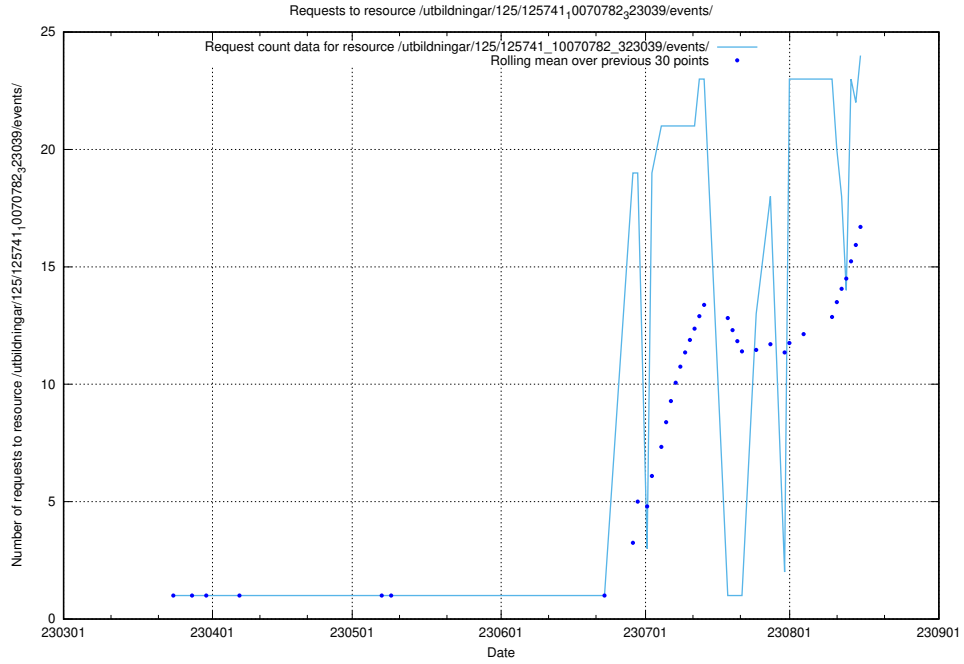

5.9 Usage of /utbildningar/125/125741_10070782_323039/events/

Here, we count the number of requests to resource /utbildningar/125/125741_10070782_323039/events/