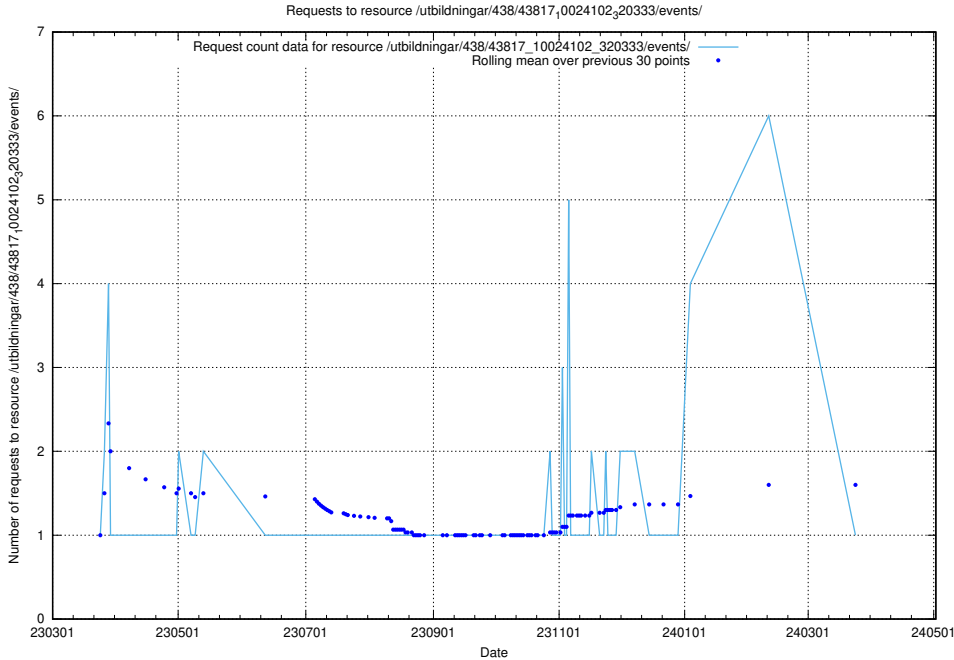

5.5772 Usage of /utbildningar/438/43817_10024102_320333/events/

Here, we count the number of requests to resource /utbildningar/438/43817_10024102_320333/events/.