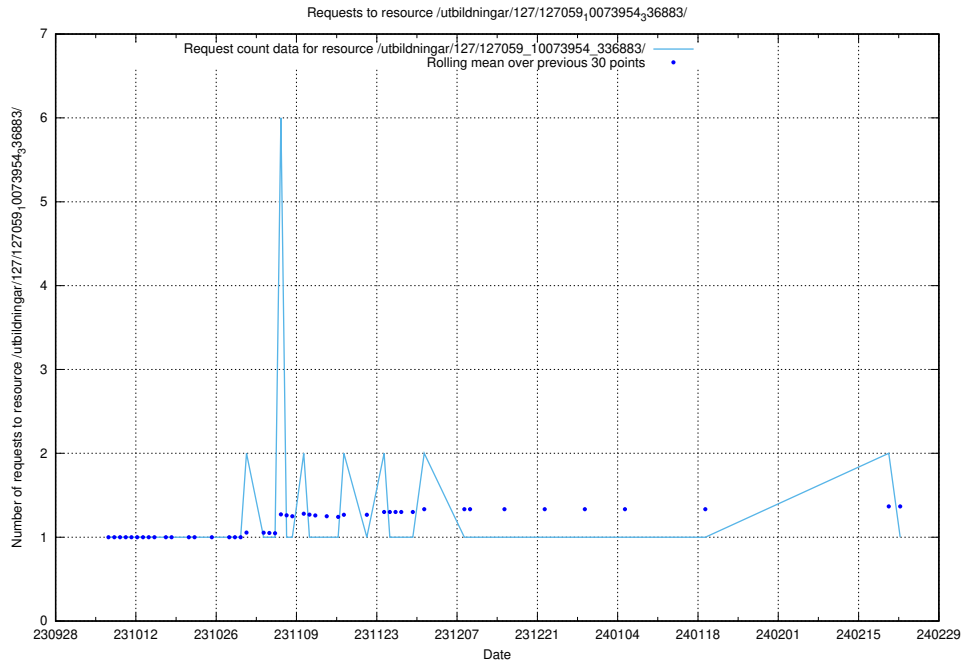

5.3941 Usage of /utbildningar/127/127059_10073954_336883/

Here, we count the number of requests to resource /utbildningar/127/127059_10073954_336883/.