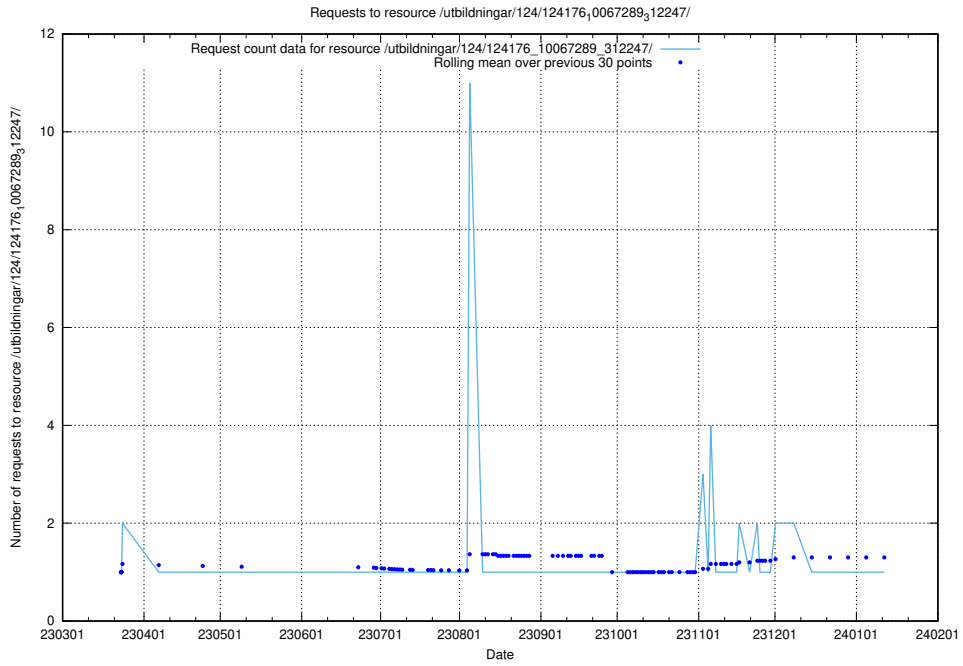

5.3575 Usage of /utbildningar/124/124176_10067289_312247/

Here, we count the number of requests to resource /utbildningar/124/124176_10067289_312247/.