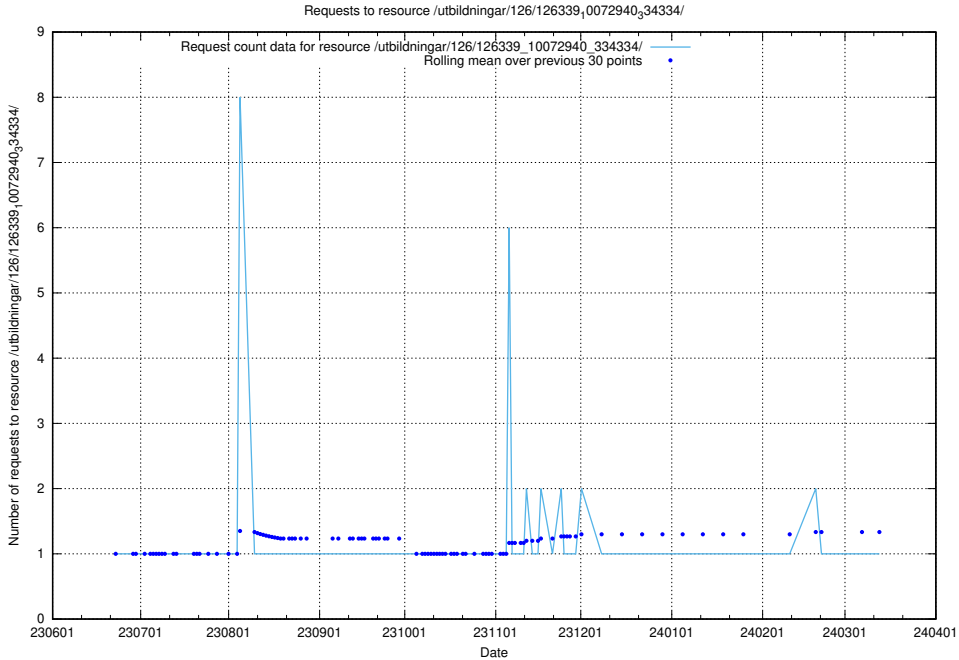

5.5214 Usage of /utbildningar/126/126339_10072940_334334/

Here, we count the number of requests to resource /utbildningar/126/126339_10072940_334334/.