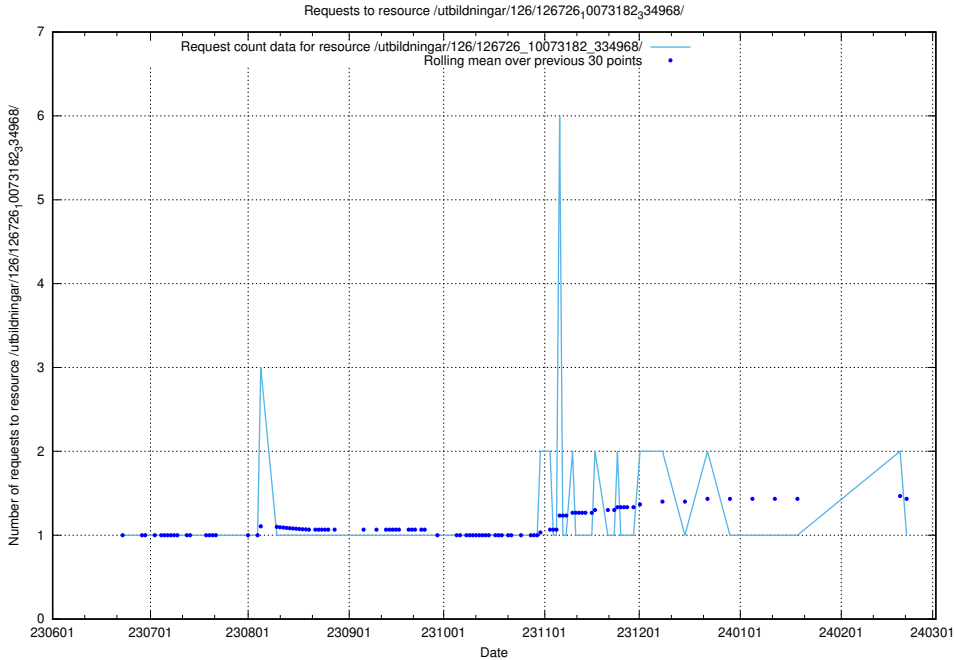

5.5154 Usage of /utbildningar/126/126726_10073182_334968/

Here, we count the number of requests to resource /utbildningar/126/126726_10073182_334968/.