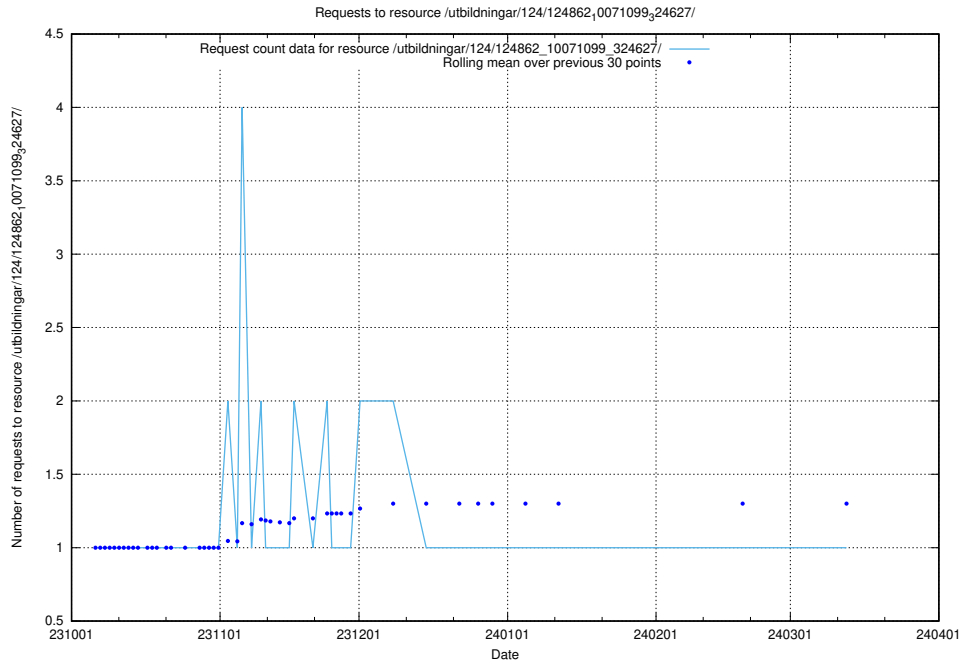

5.3952 Usage of /utbildningar/124/124862_10071099_324627/

Here, we count the number of requests to resource /utbildningar/124/124862_10071099_324627/.