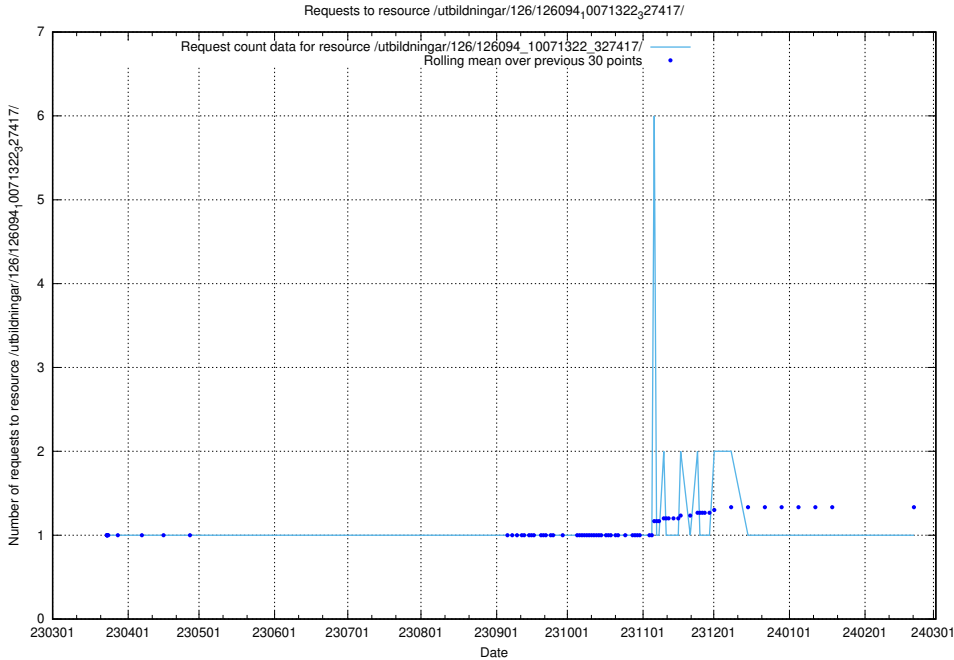

5.6018 Usage of /utbildningar/126/126094_10071322_327417/

Here, we count the number of requests to resource /utbildningar/126/126094_10071322_327417/.