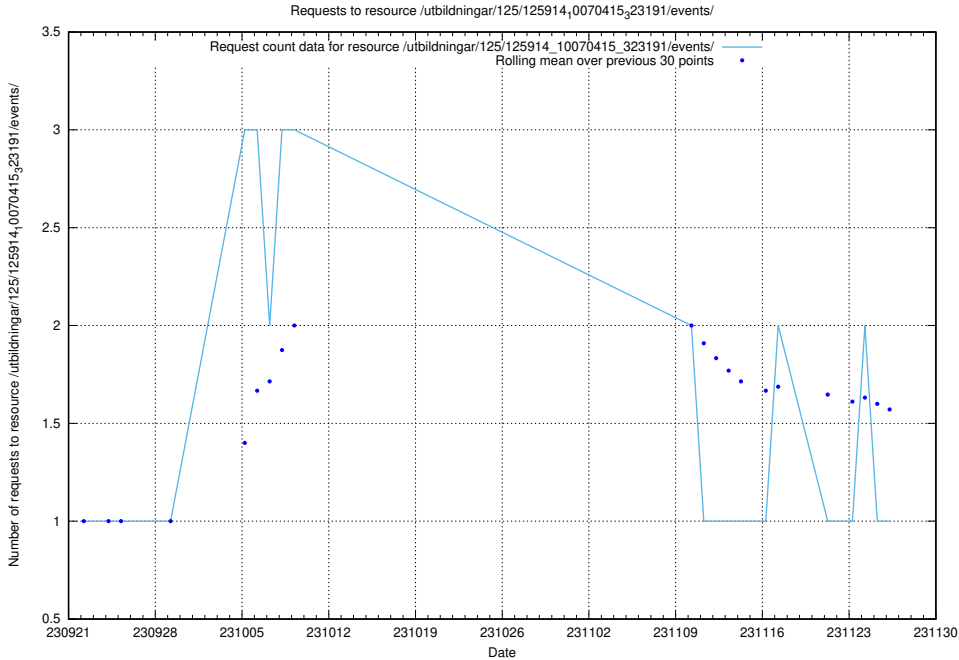

5.4057 Usage of /utbildningar/125/125914_10070415_323191/events/

Here, we count the number of requests to resource /utbildningar/125/125914_10070415_323191/events/