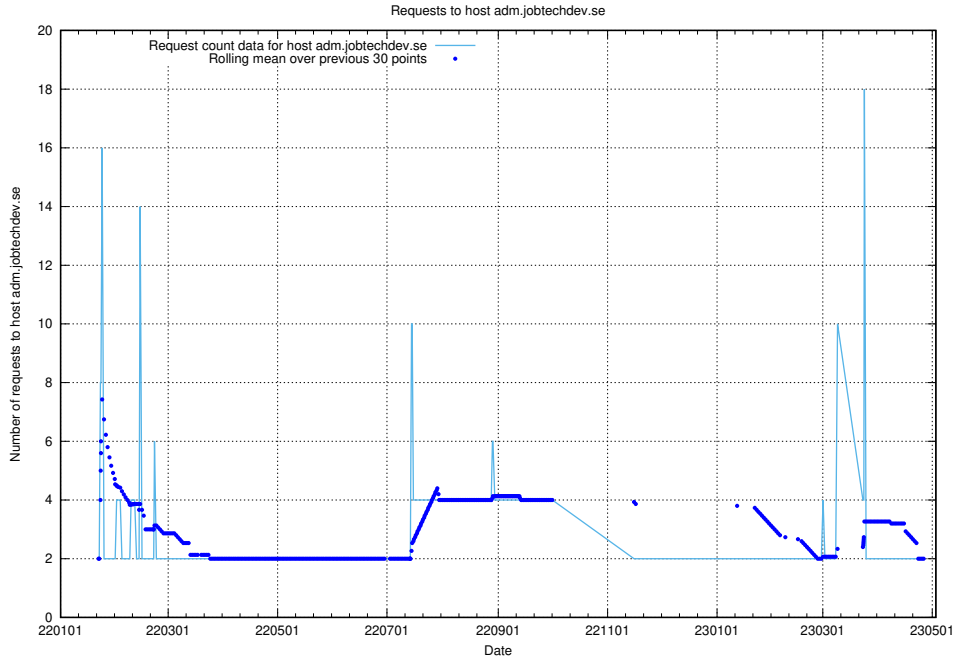

### 7.260 Usage of adm.jobtechdev.se

Here, we count the number of requests to host adm.jobtechdev.se.