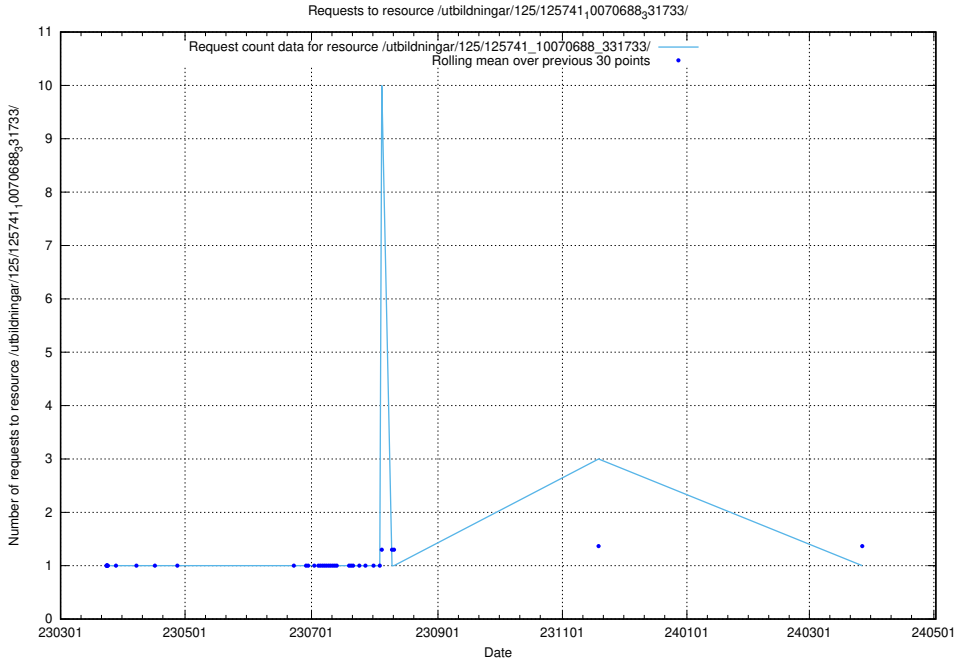

5.6069 Usage of /utbildningar/125/125741_10070688_331733/

Here, we count the number of requests to resource /utbildningar/125/125741_10070688_331733/.