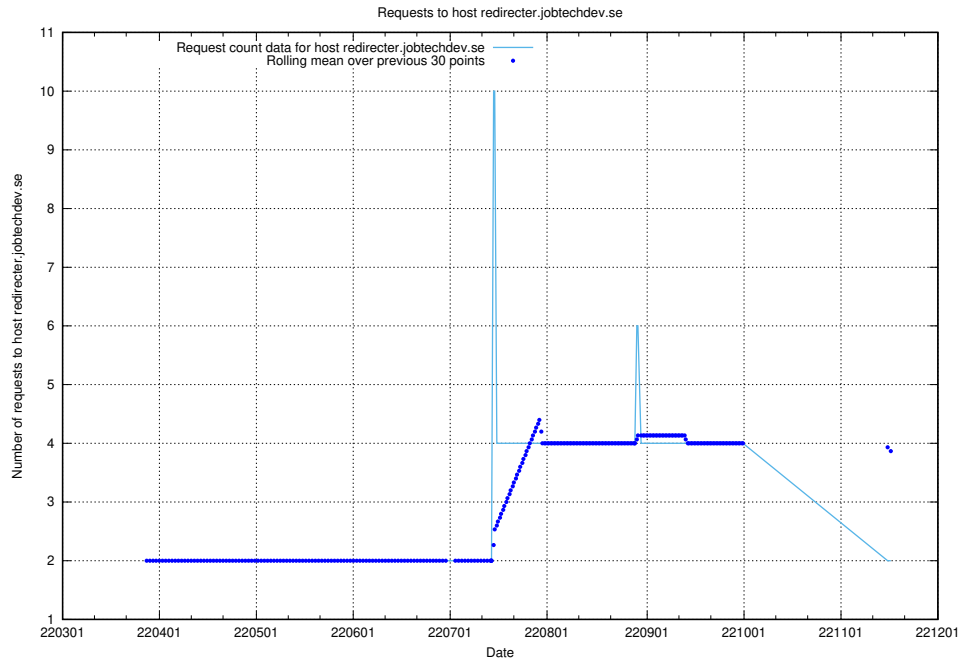

7.487 Usage of redirecter.jobtechdev.se

Here, we count the number of requests to host redirecter.jobtechdev.se.