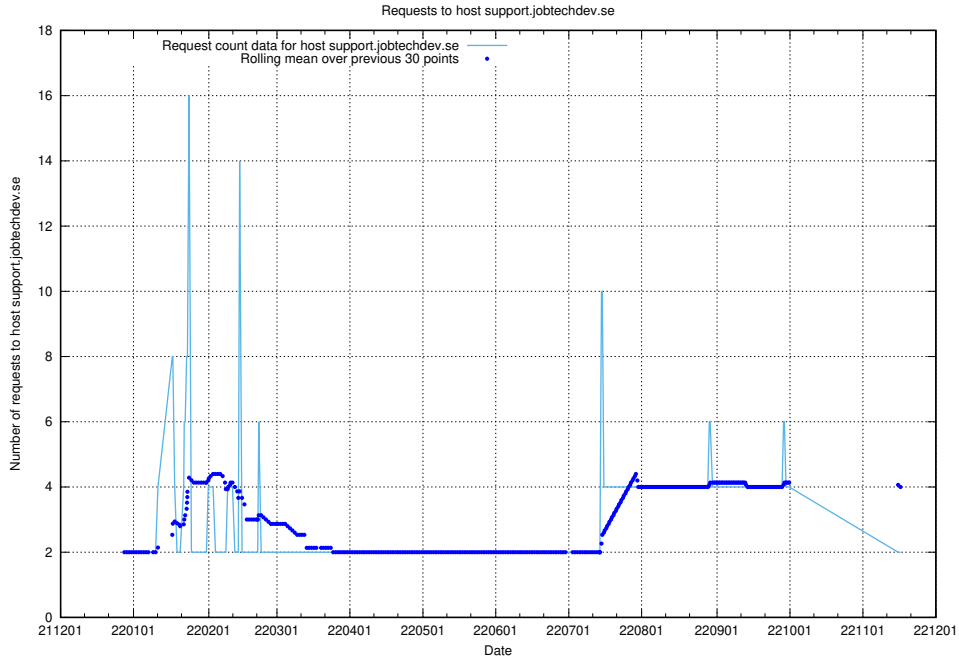

### 7.358 Usage of staging.jobtechdev.se

Here, we count the number of requests to host staging.jobtechdev.se.