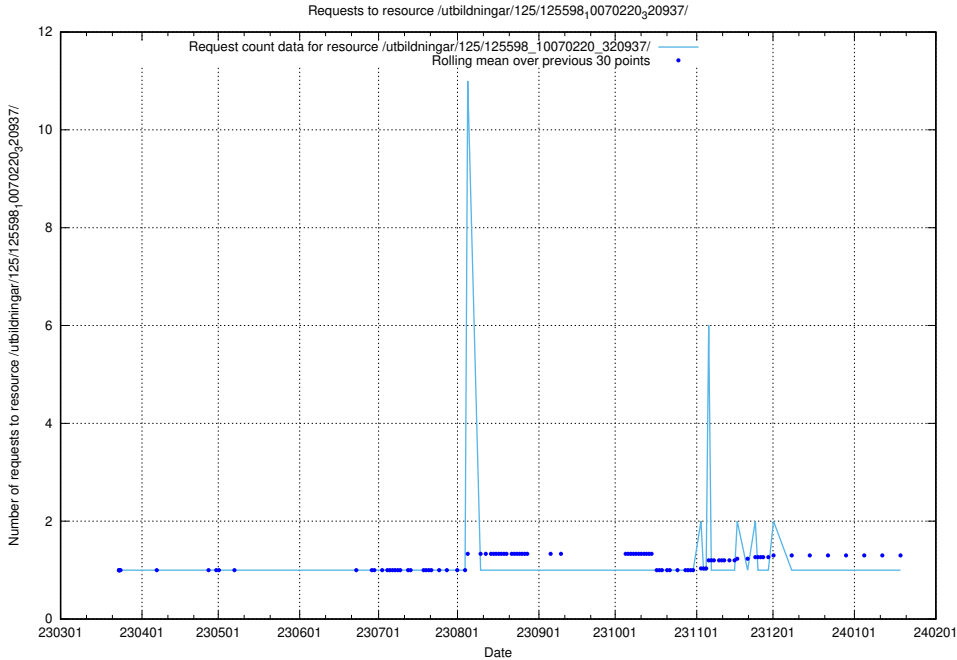

5.935 Usage of /utbildningar/125/125598_10070220_320937/

Here, we count the number of requests to resource /utbildningar/125/125598_10070220_320937/.