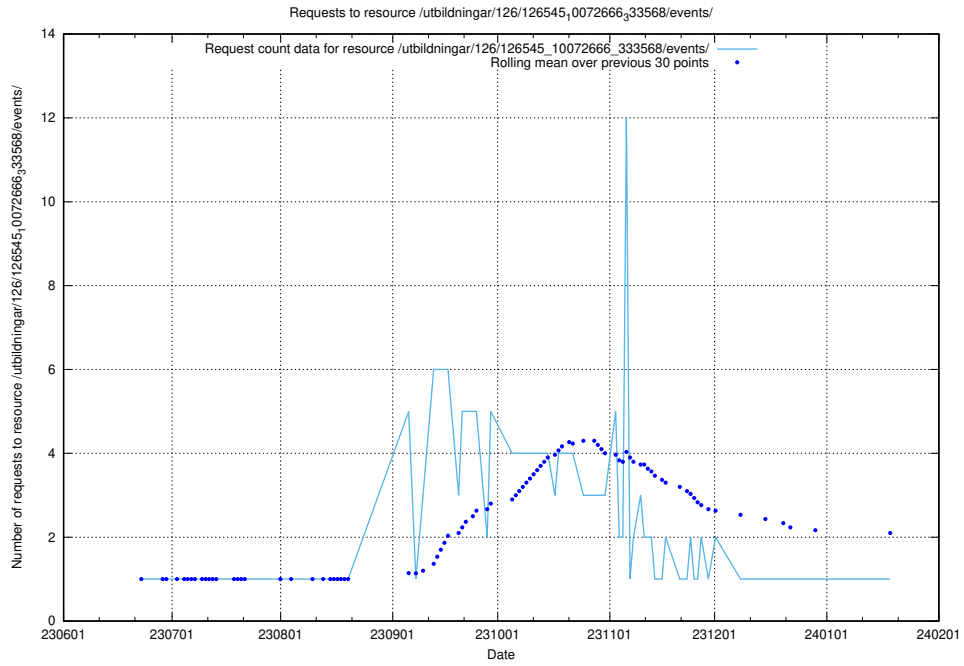

### 5.5203 Usage of /utbildningar/126/126545\_10072666\_333568/events/

Here, we count the number of requests to resource /utbildningar/126/126545\_10072666\_333568/events/