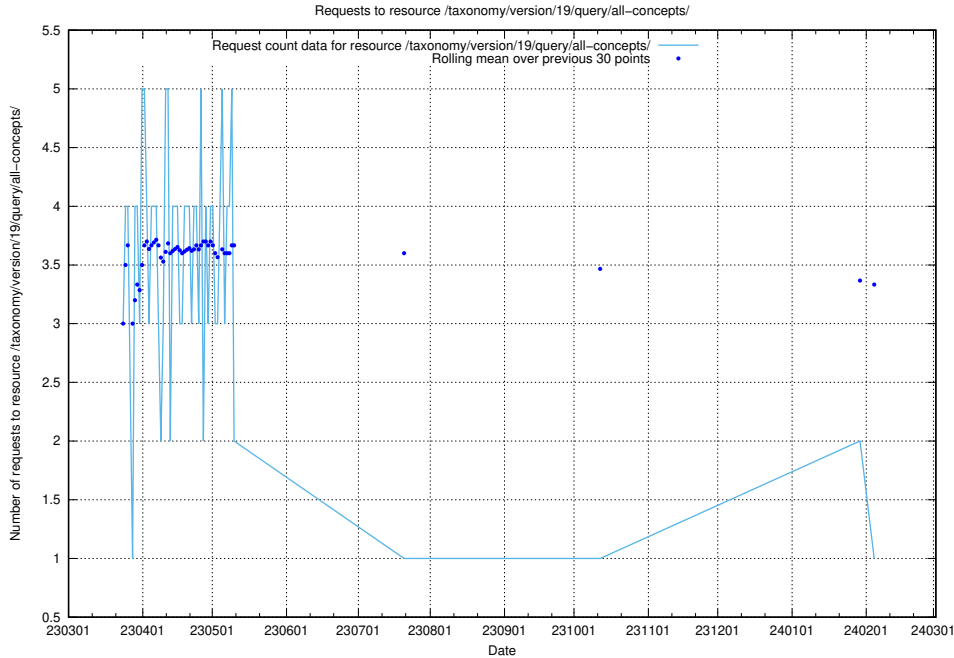

5.5756 Usage of /taxonomy/version/19/query/all-concepts/

Here, we count the number of requests to resource /taxonomy/version/19/query/all-concepts/.