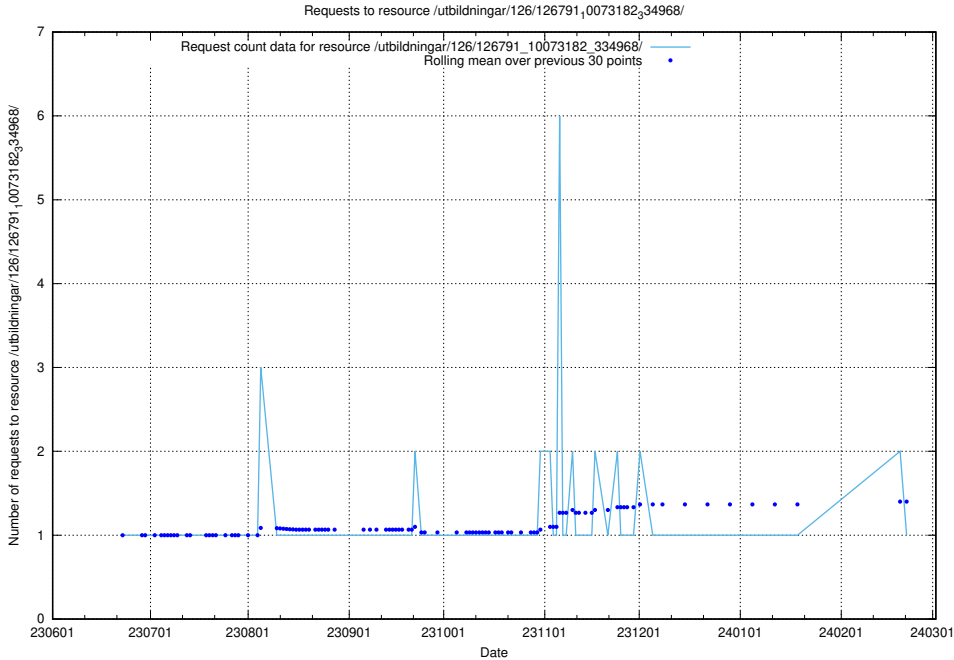

5.5147 Usage of /utbildningar/126/126791_10073182_334968/

Here, we count the number of requests to resource /utbildningar/126/126791_10073182_334968/.