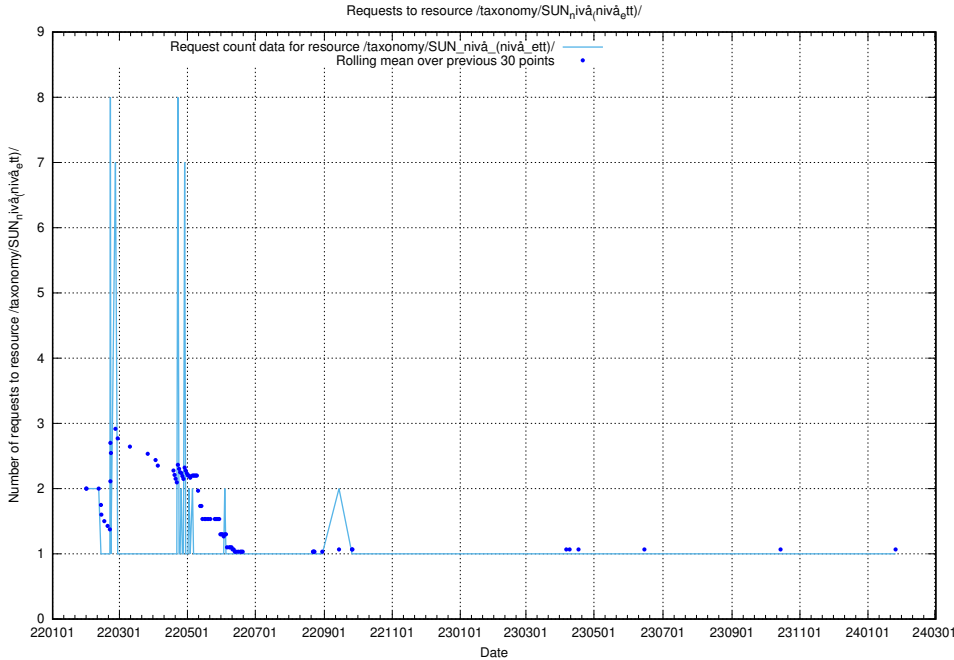

5.2867 Usage of /taxonomy/SUN_nivå_(nivå_ett)/

Here, we count the number of requests to resource /taxonomy/SUN_nivå_(nivå_ett)/.