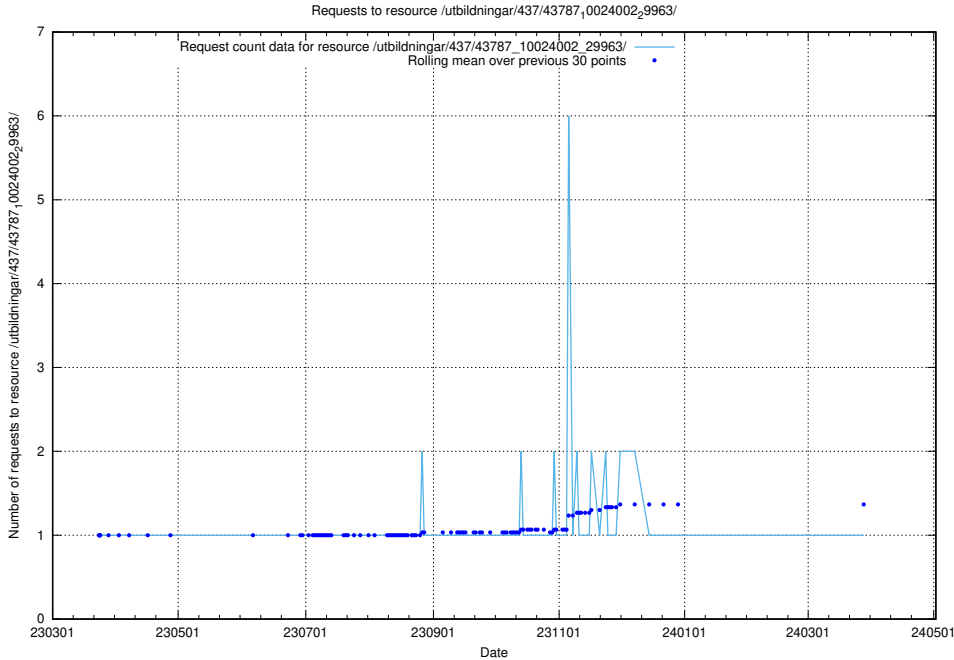

5.5948 Usage of /utbildningar/437/43787_10024002_29963/

Here, we count the number of requests to resource /utbildningar/437/43787_10024002_29963/.