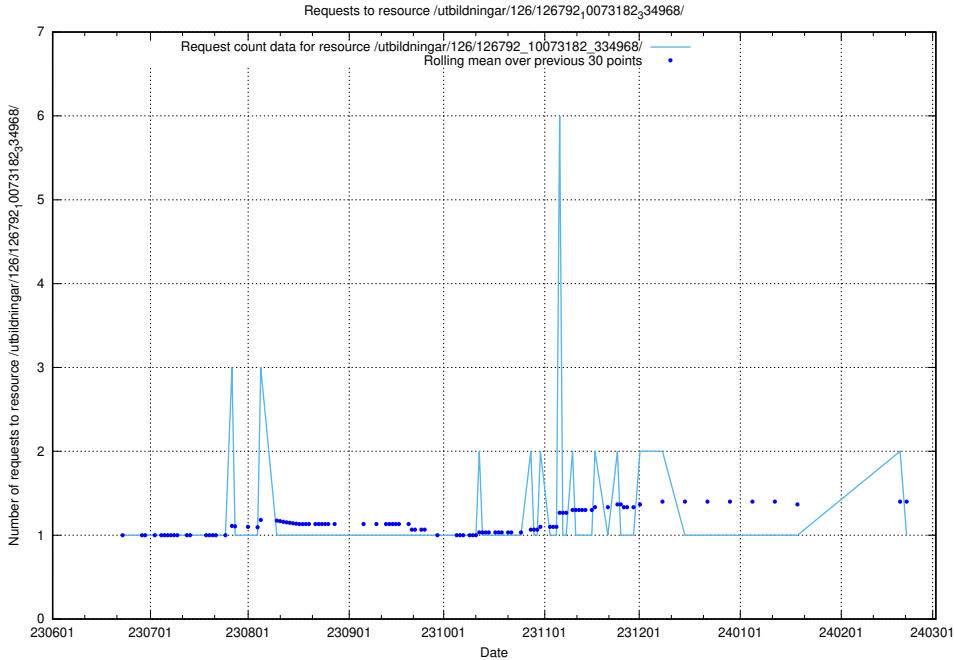

5.5145 Usage of /utbildningar/126/126792_10073182_334968/

Here, we count the number of requests to resource /utbildningar/126/126792_10073182_334968/.