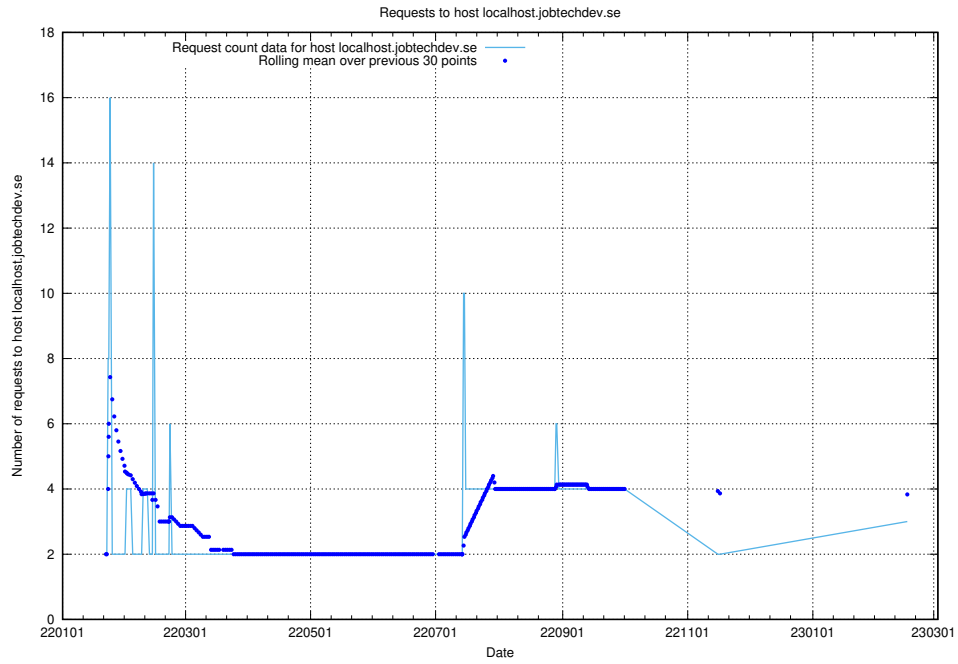

7.252 Usage of localhost.jobtechdev.se

Here, we count the number of requests to host localhost.jobtechdev.se.