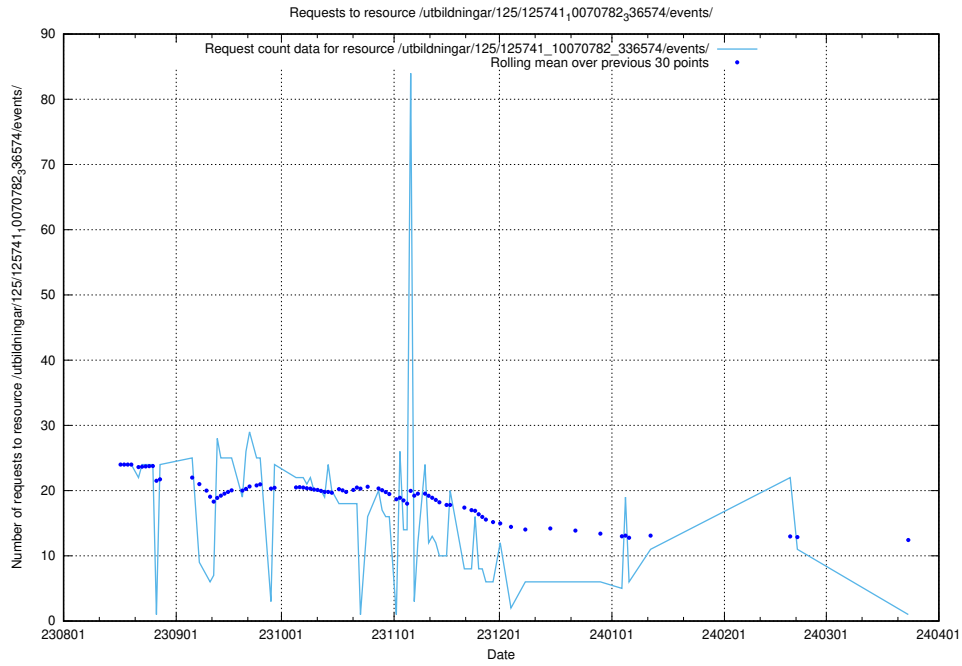

5.4335 Usage of /utbildningar/125/125741_10070782_336574/events/

Here, we count the number of requests to resource /utbildningar/125/125741_10070782_336574/events/