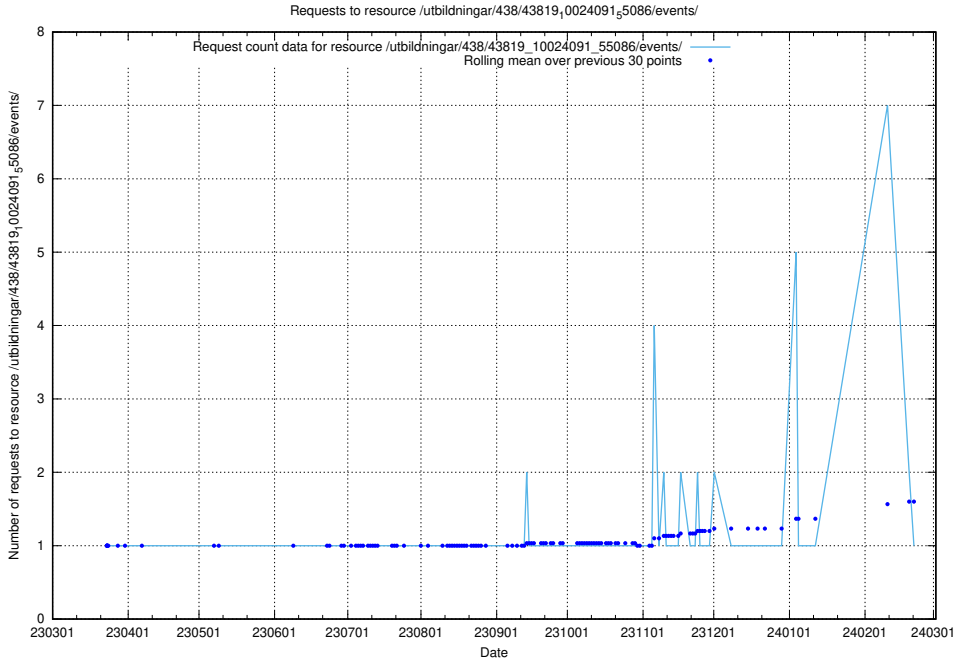

5.5926 Usage of /utbildningar/438/43819_10024091_55086/events/

Here, we count the number of requests to resource /utbildningar/438/43819_10024091_55086/events/.