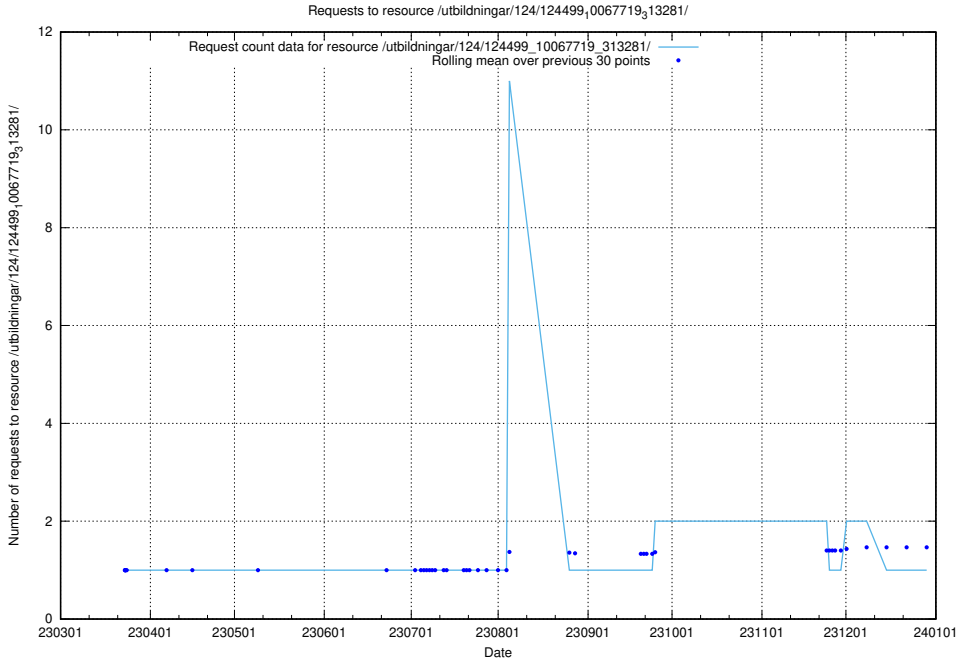

5.2089 Usage of /utbildningar/124/124499_10067719_313281/

Here, we count the number of requests to resource /utbildningar/124/124499_10067719_313281/.