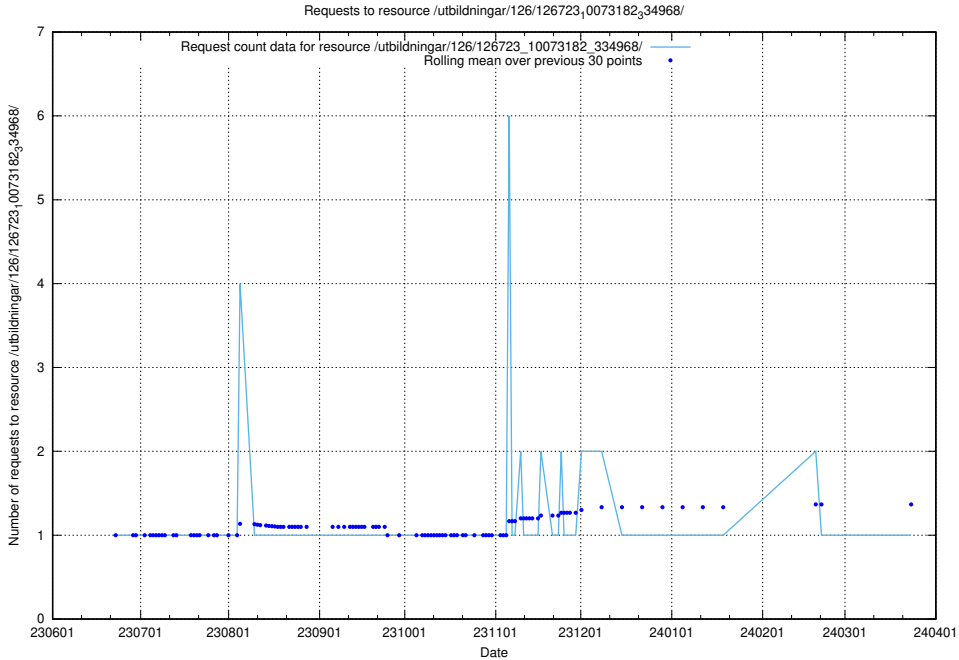

5.5156 Usage of /utbildningar/126/126723_10073182_334968/

Here, we count the number of requests to resource /utbildningar/126/126723_10073182_334968/.