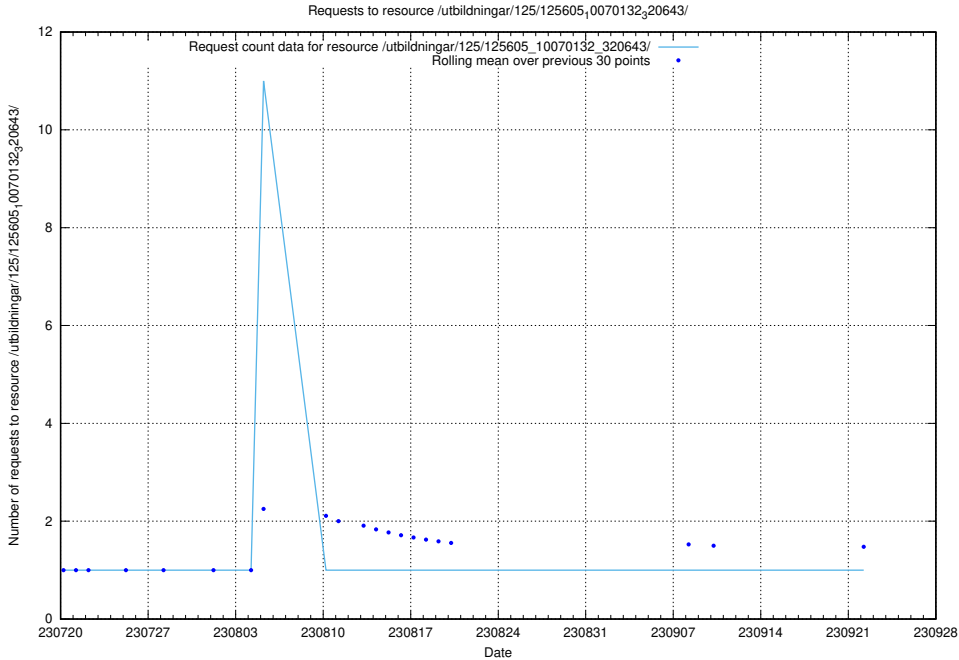

5.4559 Usage of /utbildningar/125/125605_10070132_320643/

Here, we count the number of requests to resource /utbildningar/125/125605_10070132_320643/.