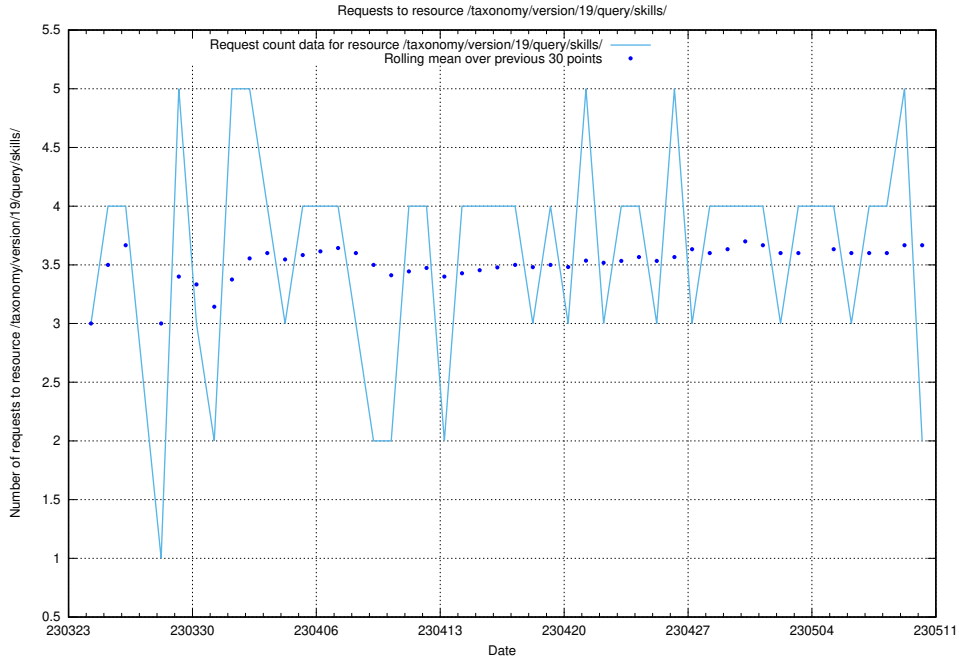

### 5.765 Usage of /taxonomy/version/19/query/skills/

Here, we count the number of requests to resource /taxonomy/version/19/query/skills/.