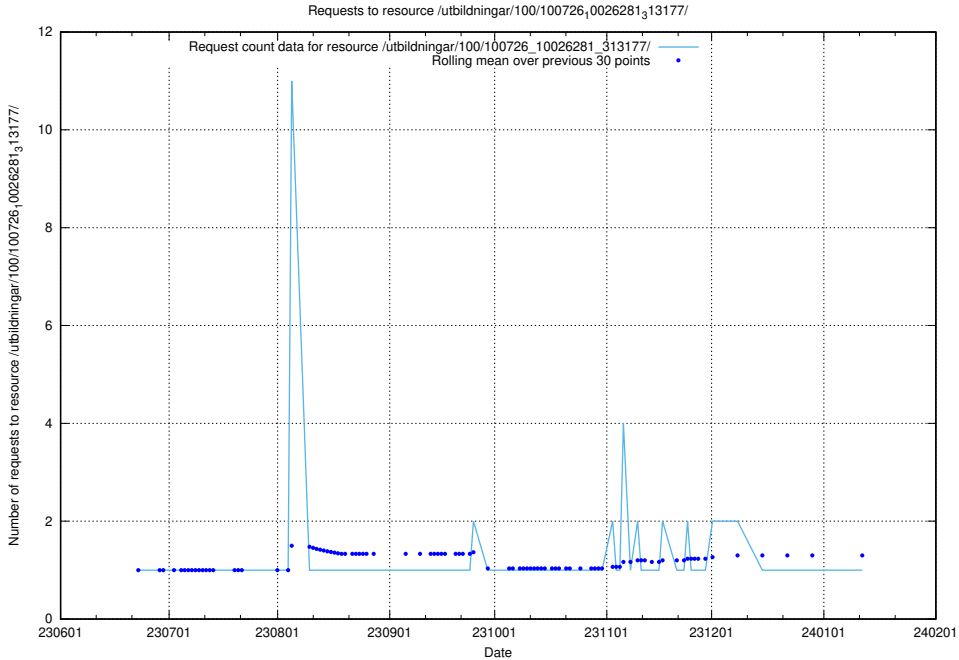

5.5409 Usage of /utbildningar/100/100726_10026281_313177/

Here, we count the number of requests to resource /utbildningar/100/100726_10026281_313177/.