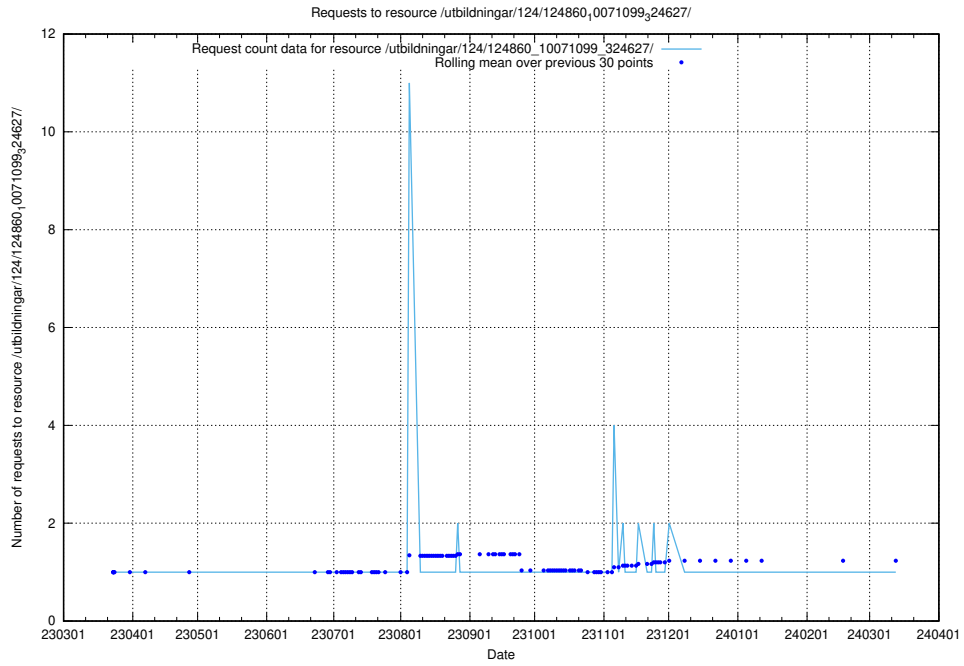

5.1021 Usage of /utbildningar/124/124860_10071099_324627/

Here, we count the number of requests to resource /utbildningar/124/124860_10071099_324627/.