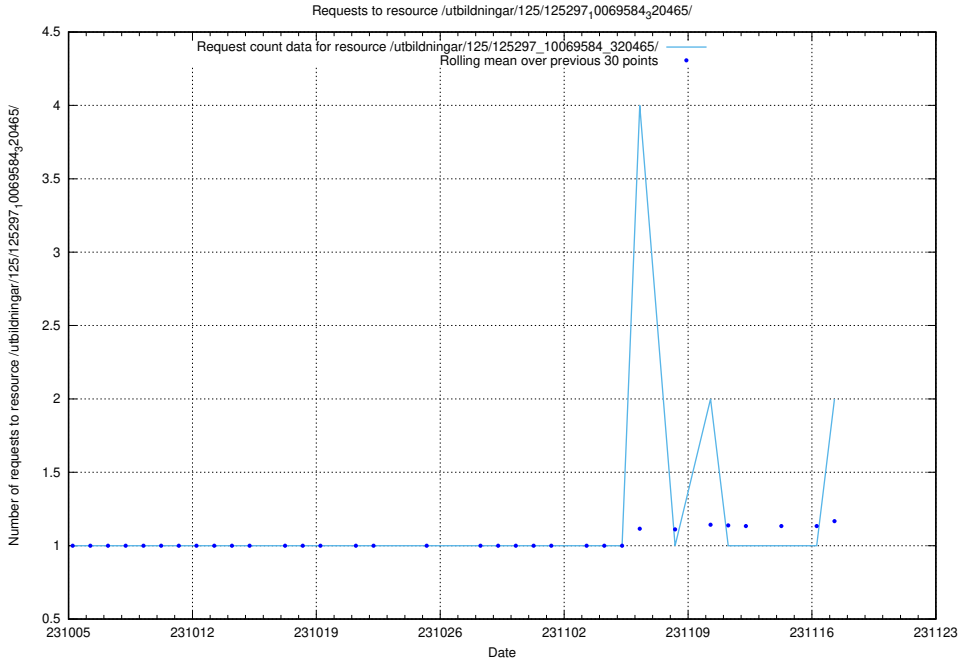

5.570 Usage of /utbildningar/125/125297_10069584_320465/

Here, we count the number of requests to resource /utbildningar/125/125297_10069584_320465/.