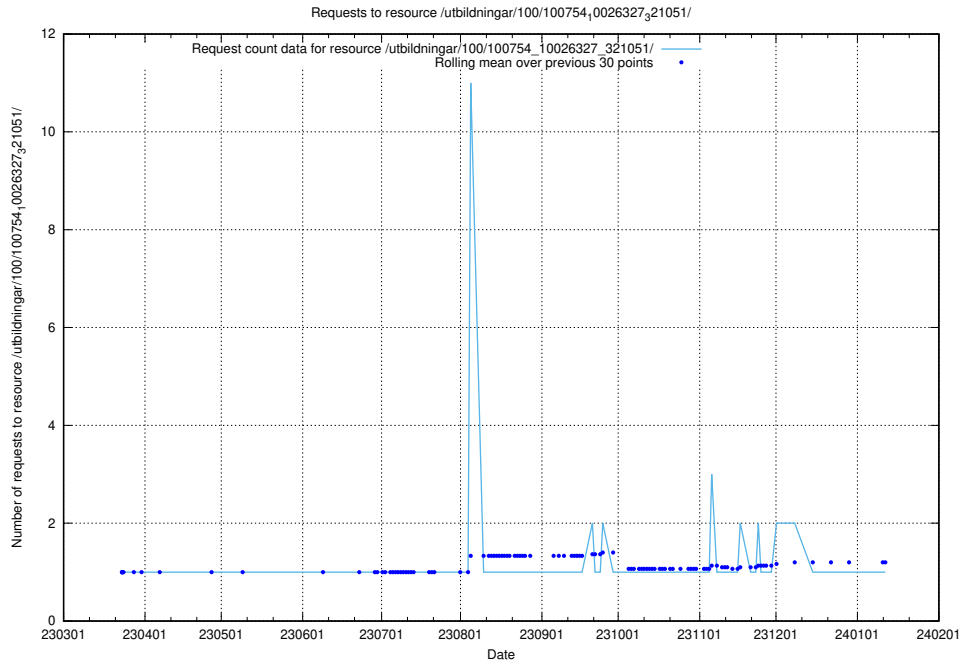

5.5159 Usage of /utbildningar/100/100754_10026327_321051/

Here, we count the number of requests to resource /utbildningar/100/100754_10026327_321051/.