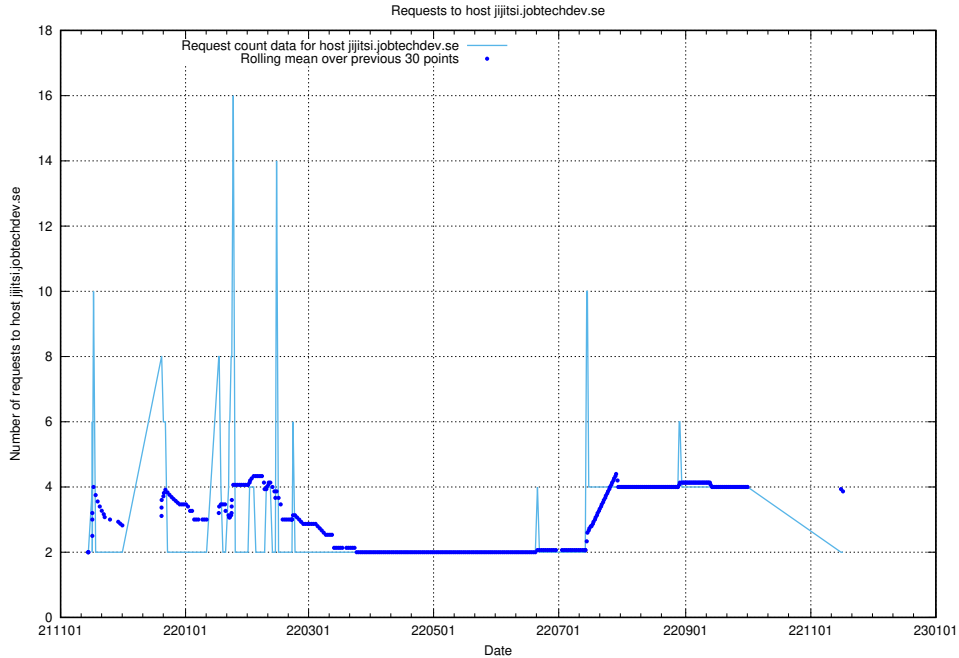

### 7.588 Usage of jijitsi.jobtechdev.se

Here, we count the number of requests to host jijitsi.jobtechdev.se.