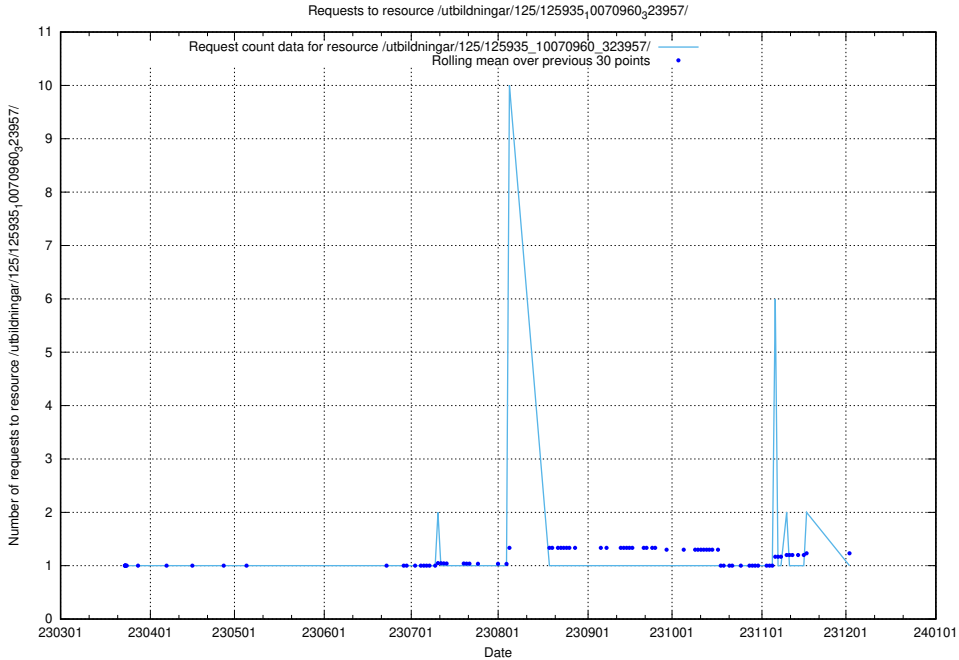

### 5.6025 Usage of /annonser/search-trends/

Here, we count the number of requests to resource /annonser/search-trends/.