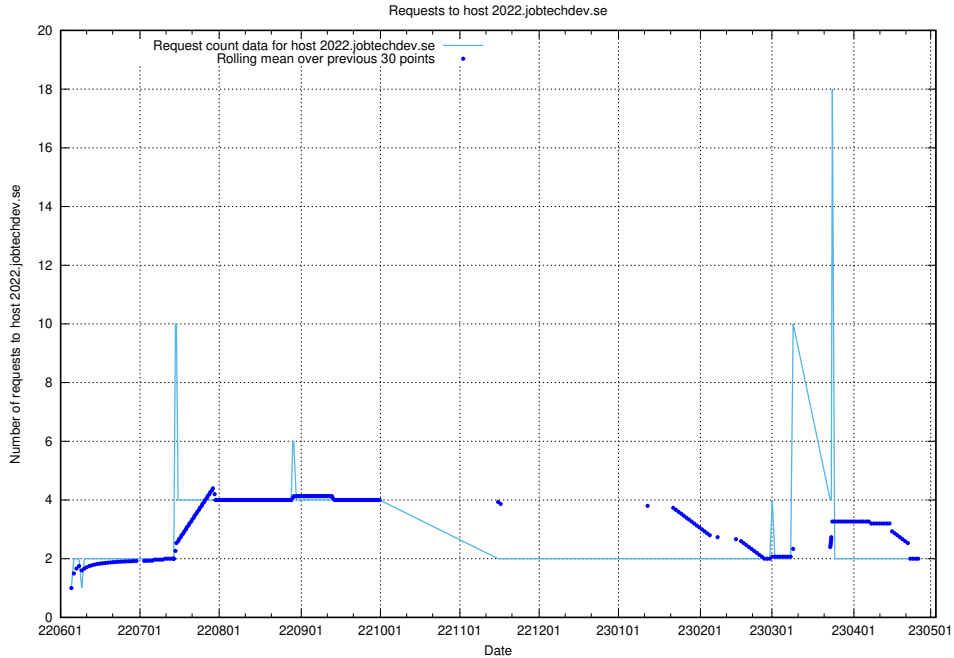

7.414 Usage of 2022.jobtechdev.se

Here, we count the number of requests to host 2022.jobtechdev.se.