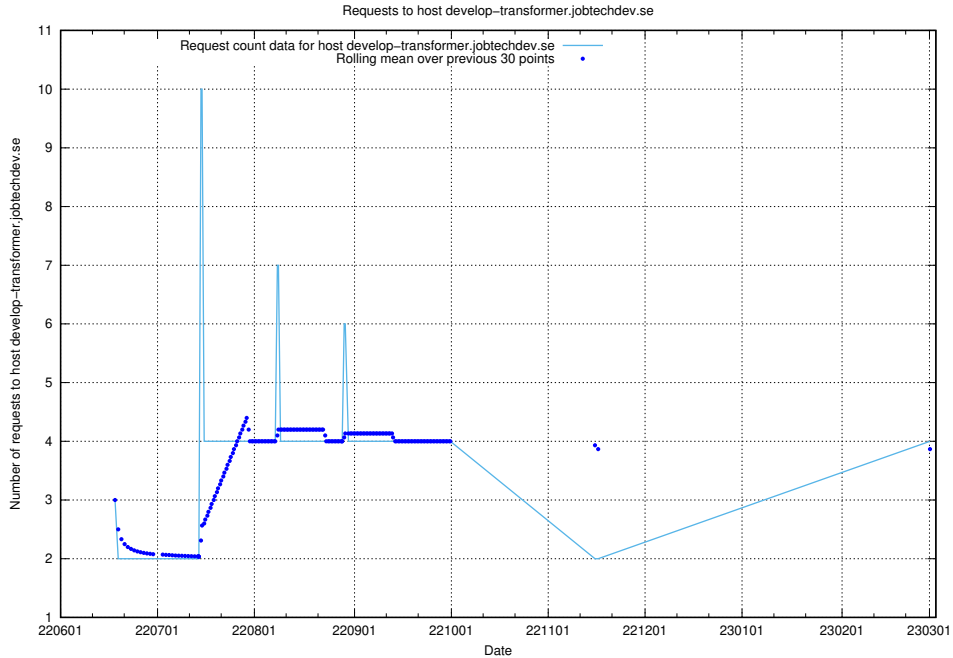

7.142 Usage of develop-transformer.jobtechdev.se

Here, we count the number of requests to host develop-transformer.jobtechdev.se.