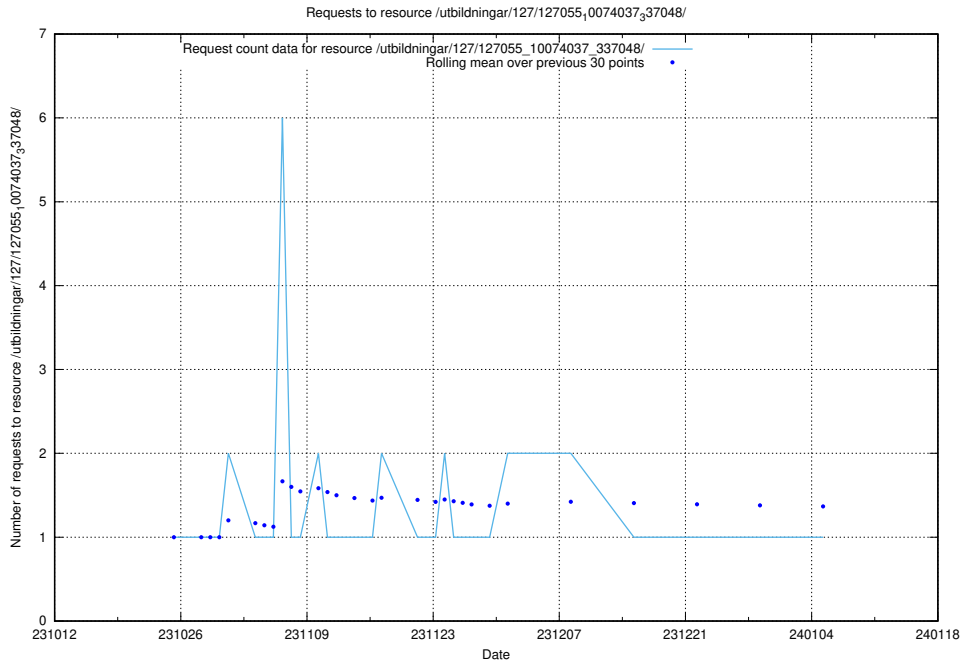

5.3761 Usage of /utbildningar/127/127055_10074037_337048/

Here, we count the number of requests to resource /utbildningar/127/127055_10074037_337048/.