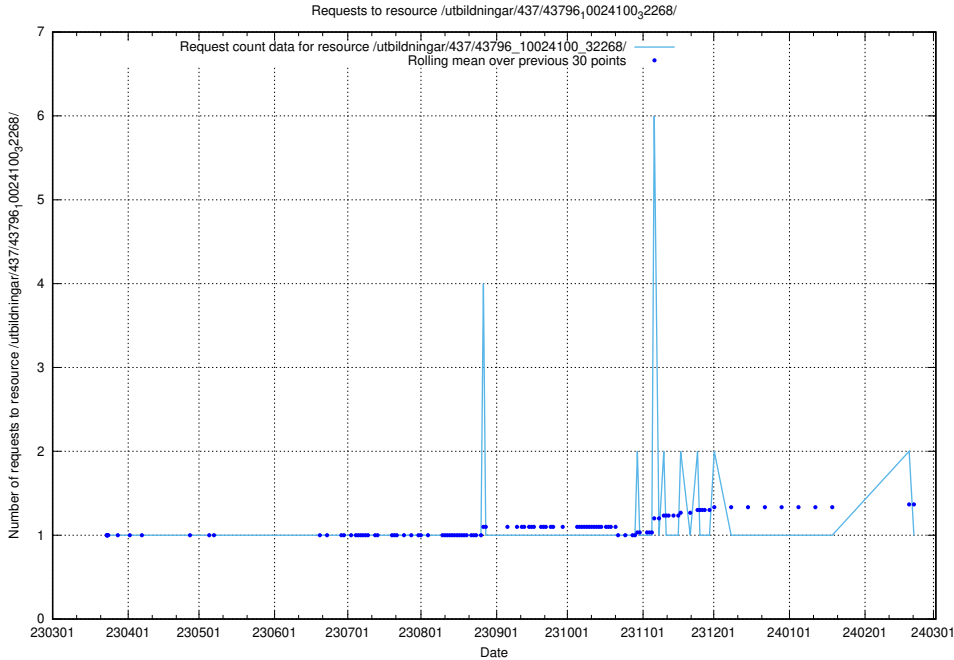

5.5939 Usage of /utbildningar/437/43796_10024100_32268/

Here, we count the number of requests to resource /utbildningar/437/43796_10024100_32268/.