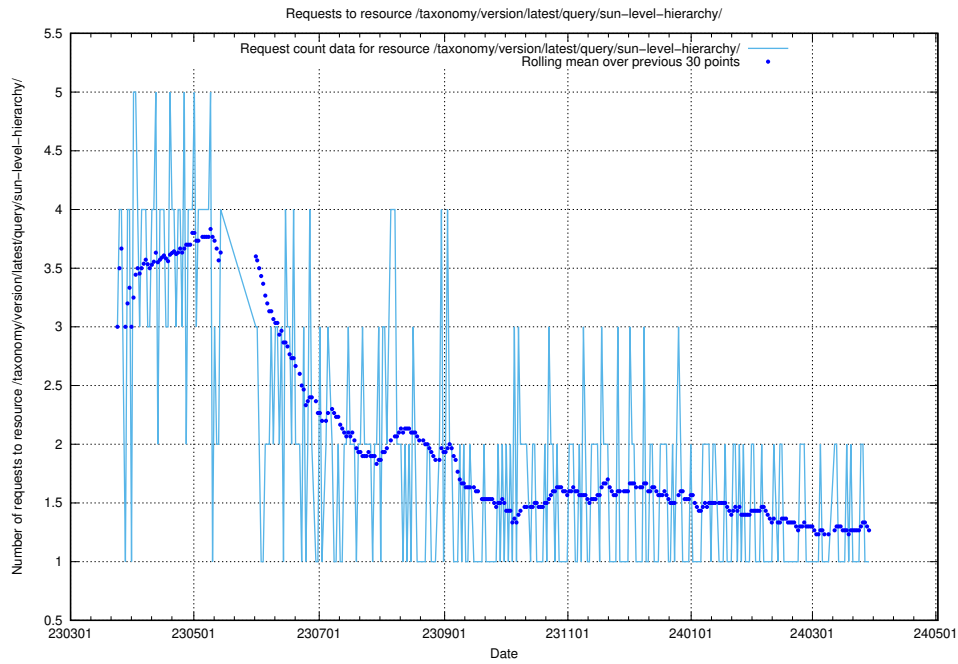

5.5666 Usage of /taxonomy/version/latest/query/sun-level-hierarchy/

Here, we count the number of requests to resource /taxonomy/version/latest/query/sun-level-hierarchy/.