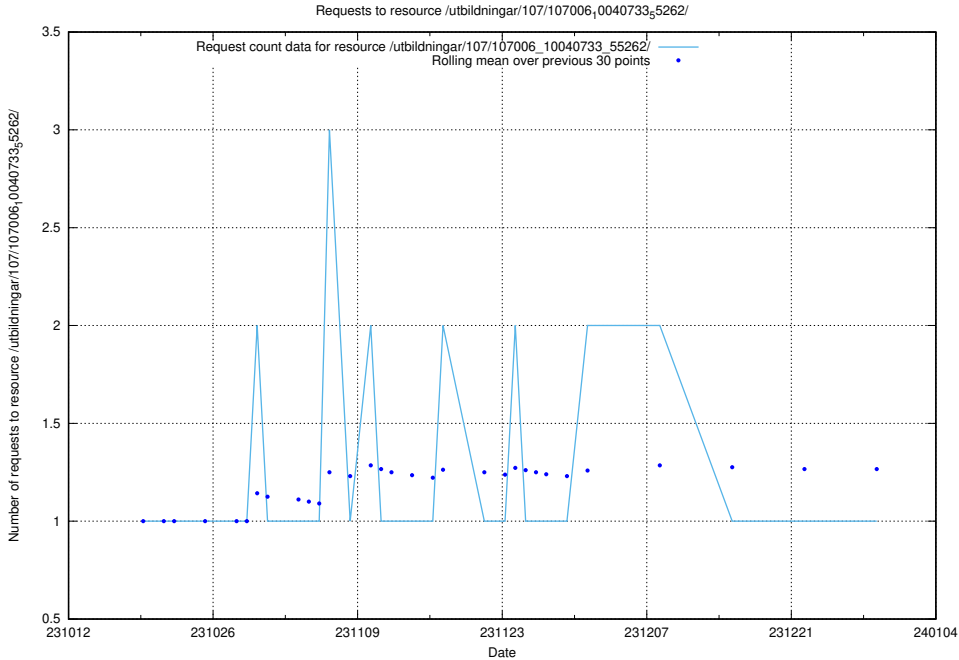

5.3824 Usage of /utbildningar/107/107006_10040733_55262/

Here, we count the number of requests to resource /utbildningar/107/107006_10040733_55262/.