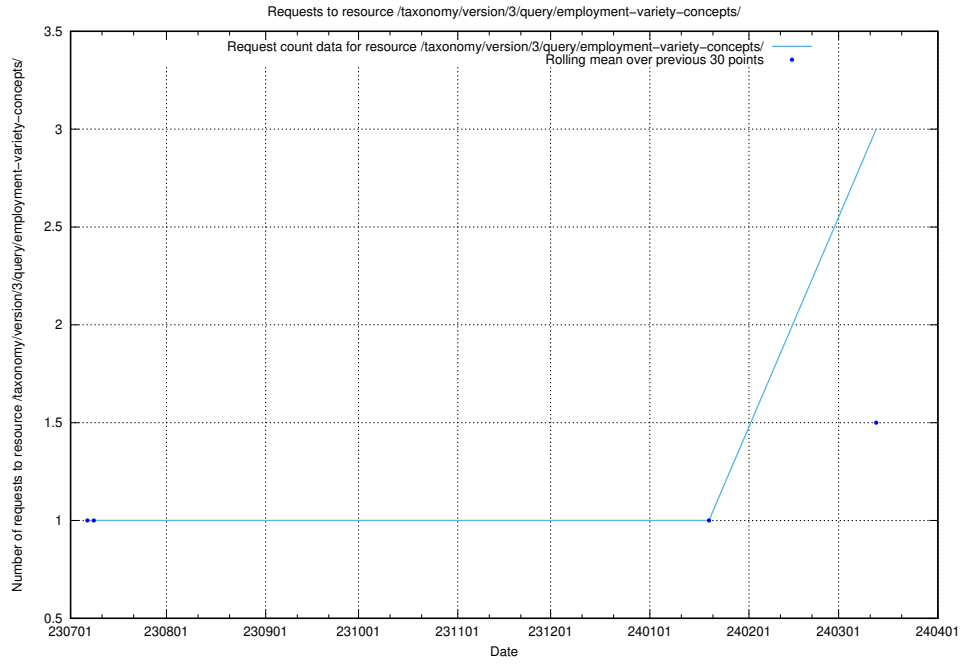

5.257 Usage of /taxonomy/version/3/query/employment-variety-concepts/

Here, we count the number of requests to resource /taxonomy/version/3/query/employment-variety-concepts/.