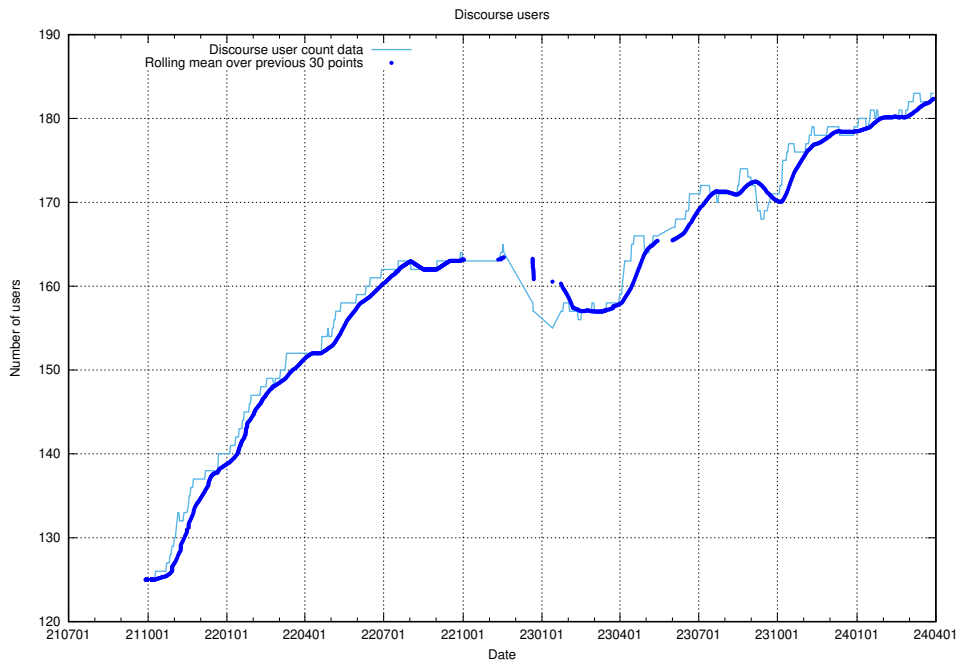

4 Discourse

This section summarises activities from the [JobTech Discourse Forum](https://forum.jobtechdev.se)⁵.

4.1 User count

A table of the number of users in Discourse.

---

⁵<https://forum.jobtechdev.se>