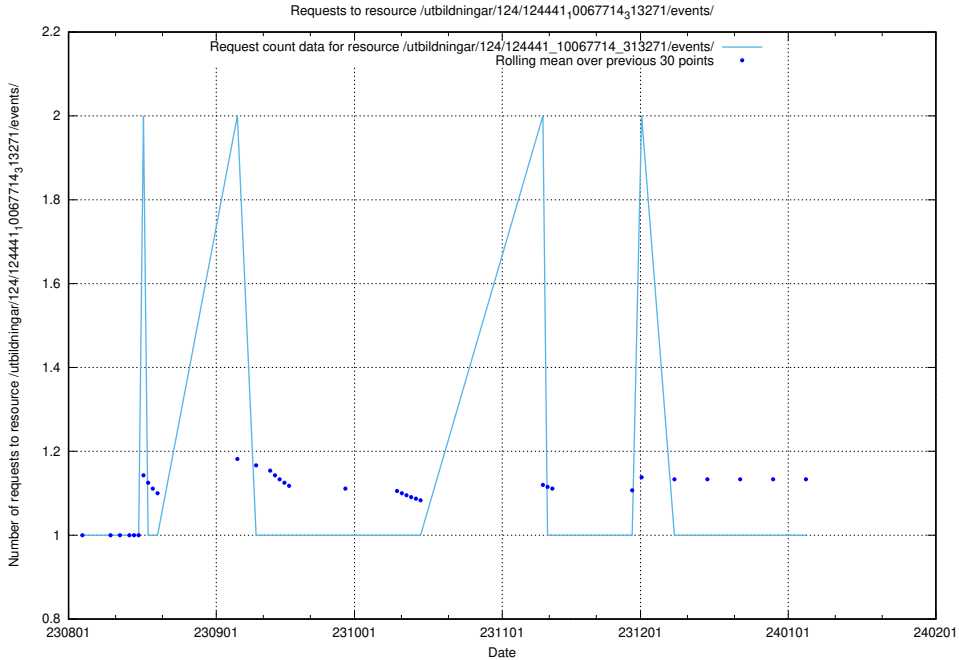

5.4447 Usage of /utbildningar/124/124441_10067714_313271/events/

Here, we count the number of requests to resource /utbildningar/124/124441_10067714_313271/events/