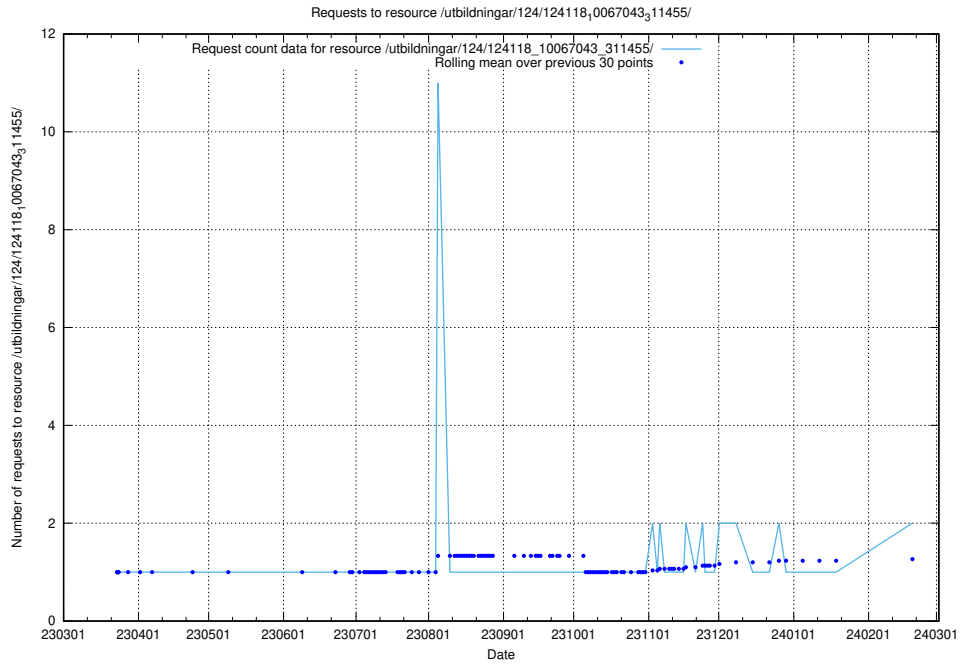

5.553 Usage of /utbildningar/124/124118_10067043_311455/

Here, we count the number of requests to resource /utbildningar/124/124118_10067043_311455/.