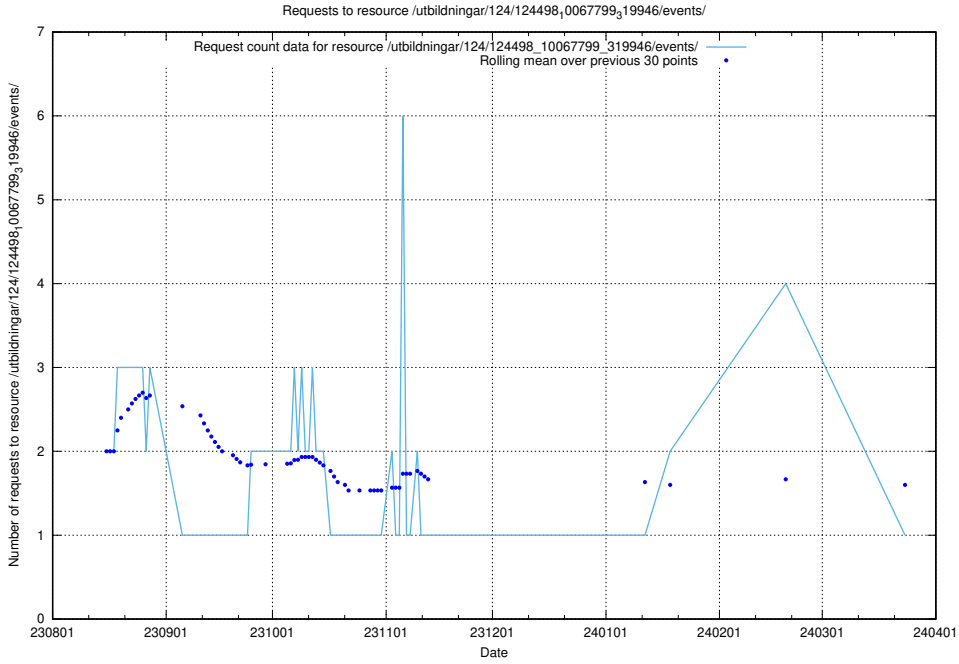

5.4352 Usage of /utbildningar/124/124498_10067799_319946/events/

Here, we count the number of requests to resource /utbildningar/124/124498_10067799_319946/events/