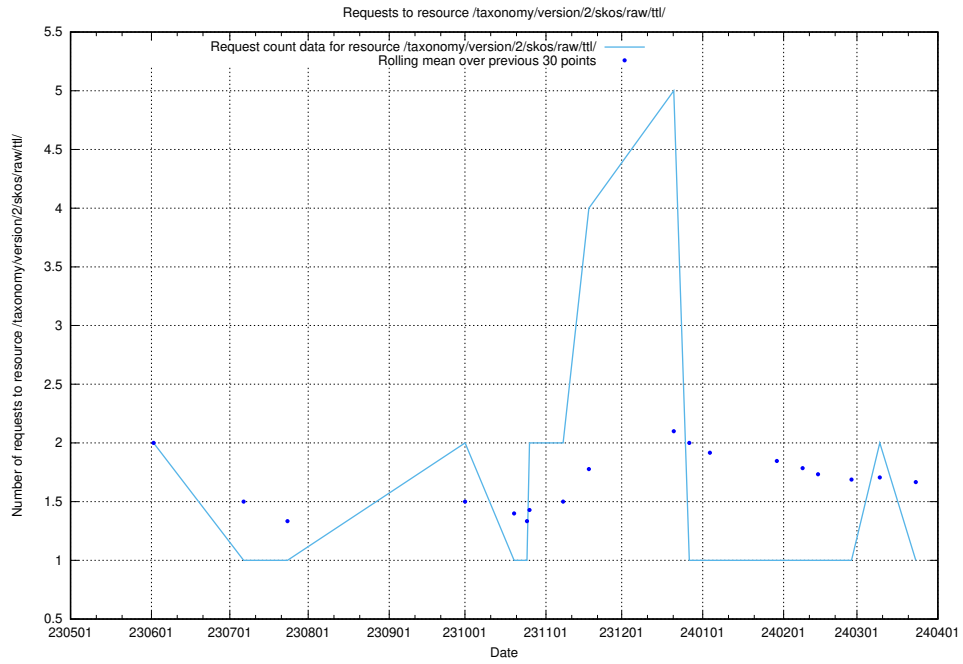

5.5494 Usage of /taxonomy/version/2/skos/raw/ttl/

Here, we count the number of requests to resource /taxonomy/version/2/skos/raw/ttl/.