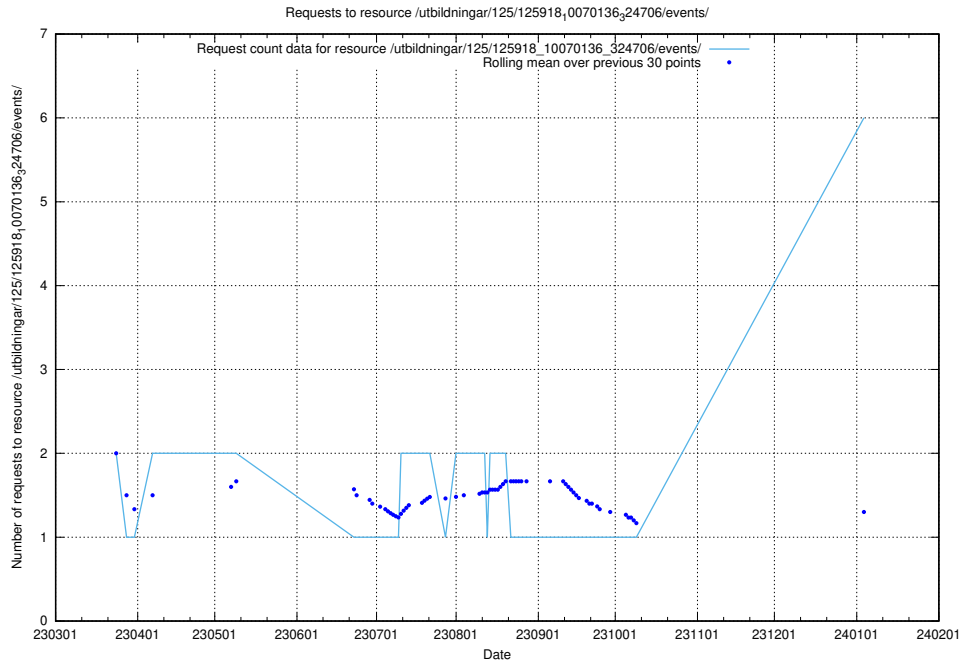

5.96 Usage of /utbildningar/125/125918_10070136_324706/events/

Here, we count the number of requests to resource /utbildningar/125/125918_10070136_324706/events/