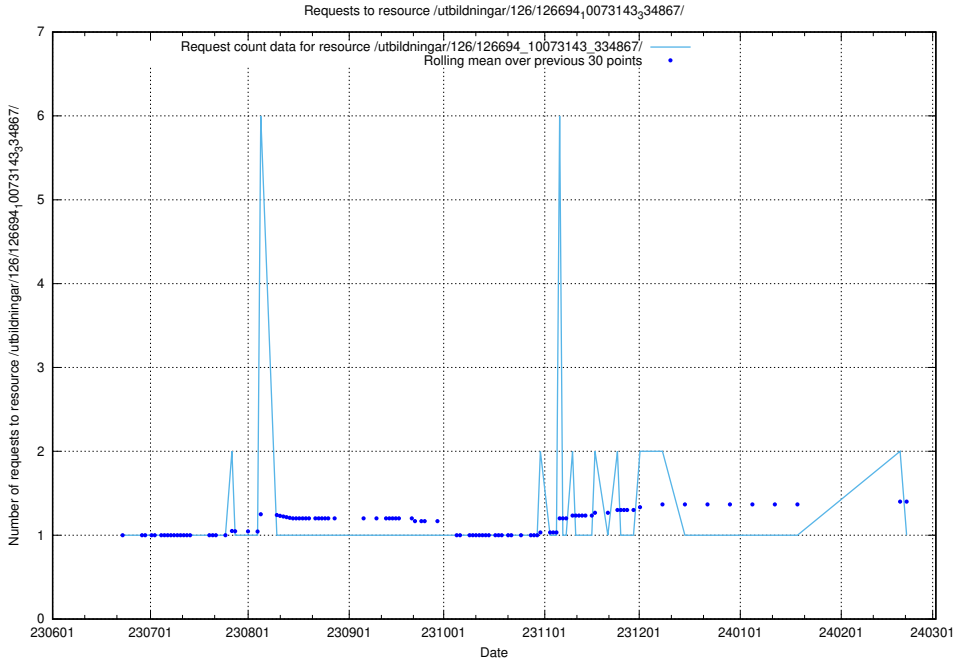

5.5190 Usage of /utbildningar/126/126694_10073143_334867/

Here, we count the number of requests to resource /utbildningar/126/126694_10073143_334867/.