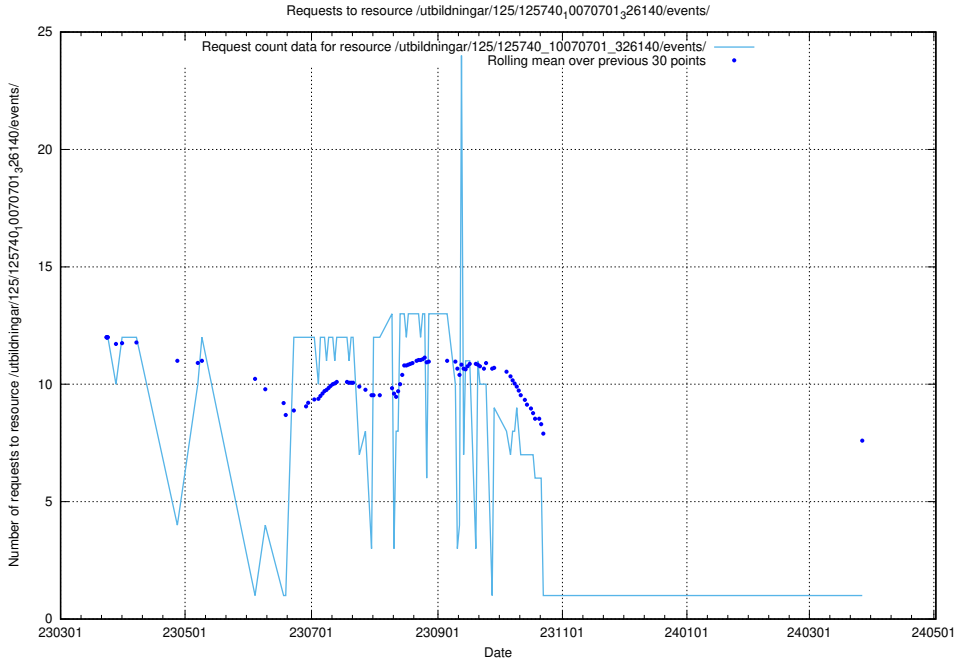

5.5842 Usage of /utbildningar/125/125740_10070701_326140/events/

Here, we count the number of requests to resource /utbildningar/125/125740_10070701_326140/events/