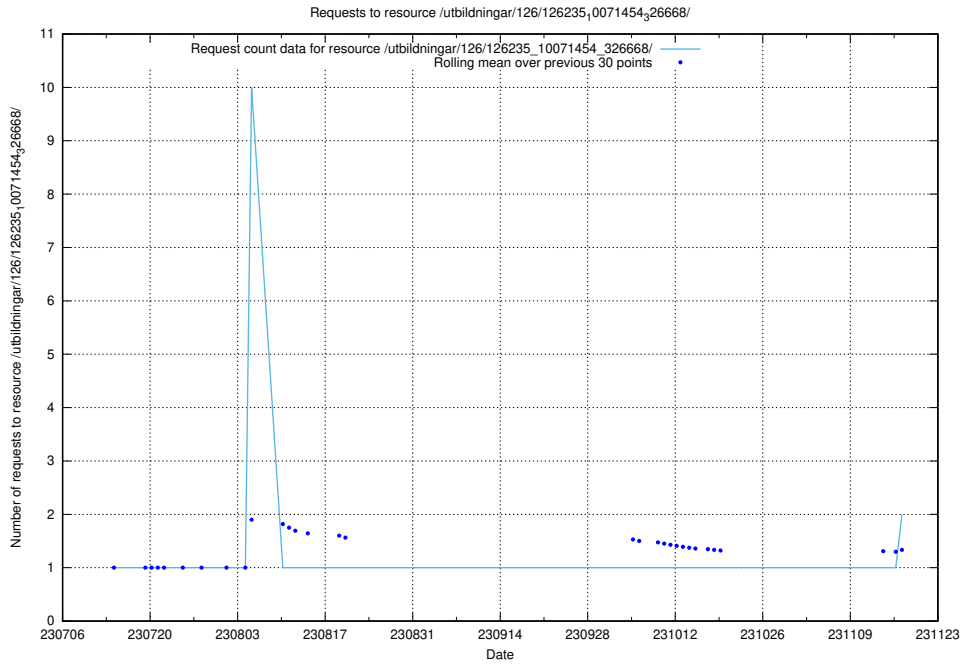

5.640 Usage of /utbildningar/126/126235_10071454_326668/

Here, we count the number of requests to resource /utbildningar/126/126235_10071454_326668/.