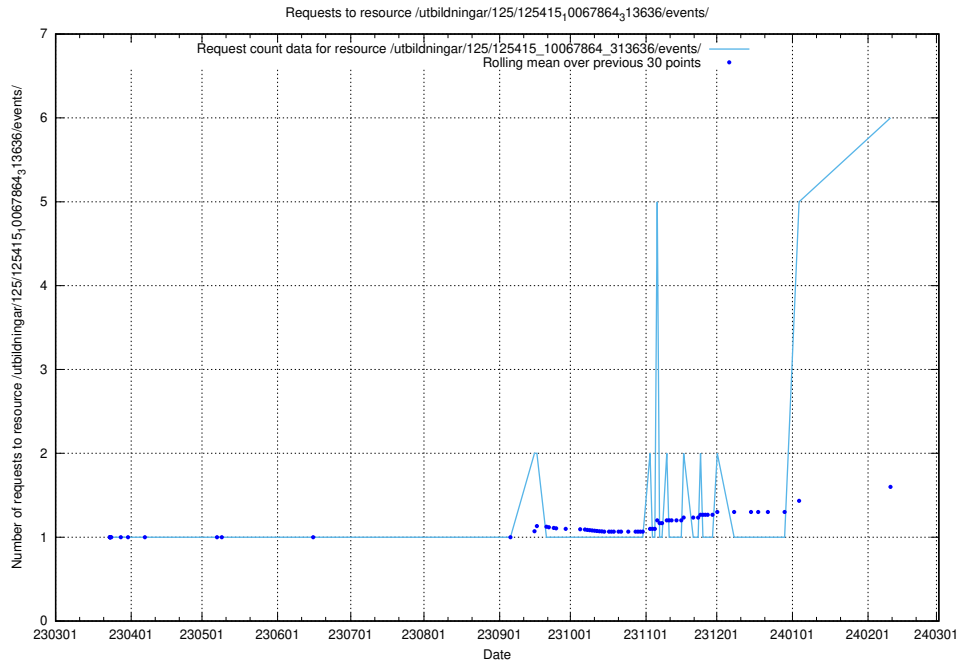

5.48 Usage of /utbildningar/125/125415_10067864_313636/events/

Here, we count the number of requests to resource /utbildningar/125/125415_10067864_313636/events/