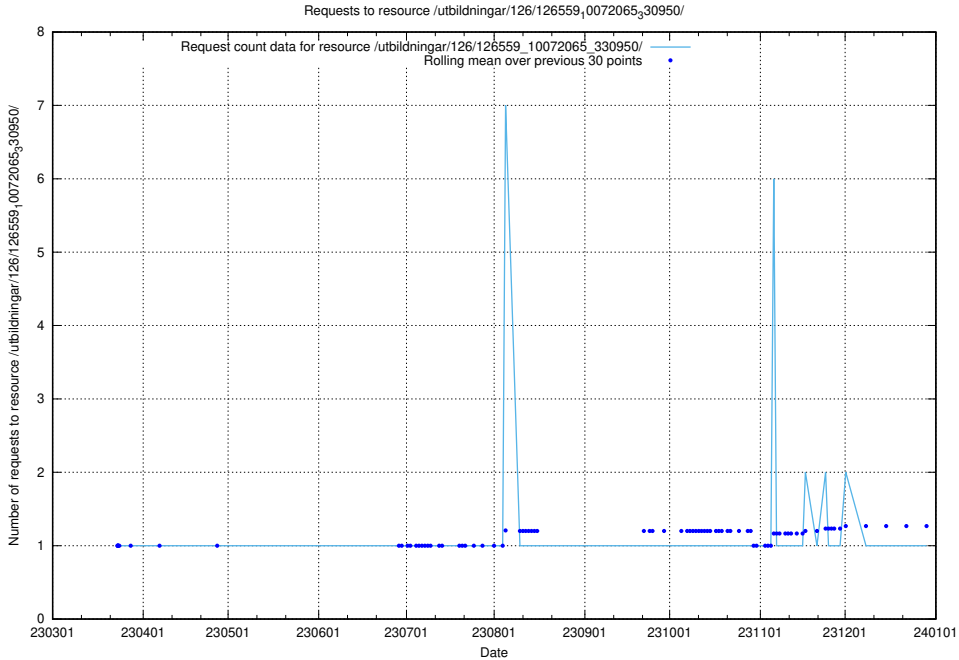

5.5987 Usage of /utbildningar/126/126559_10072065_330950/

Here, we count the number of requests to resource /utbildningar/126/126559_10072065_330950/.