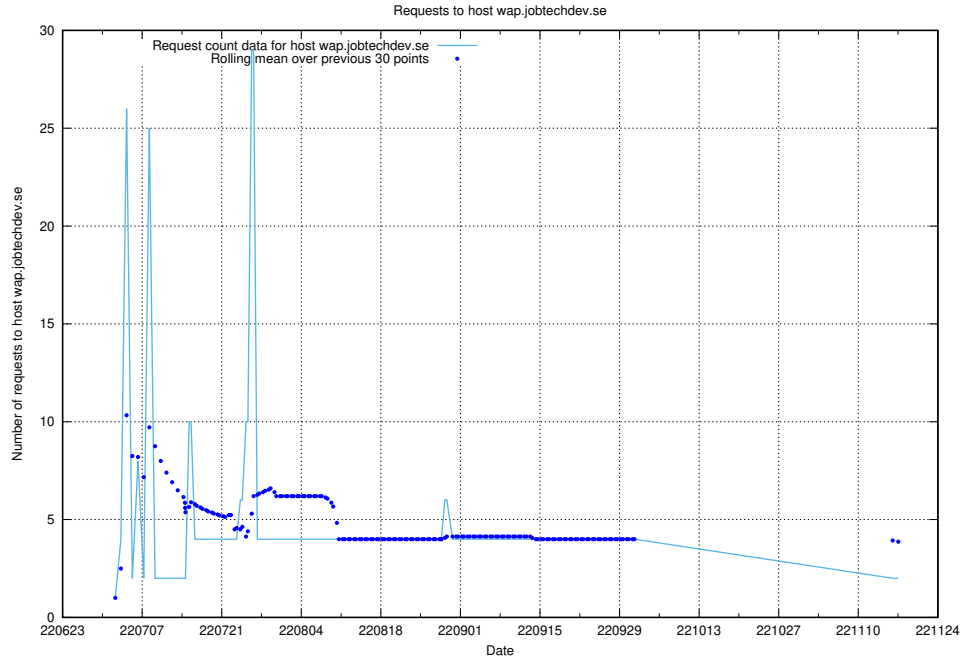

7.394 Usage of wap.jobtechdev.se

Here, we count the number of requests to host wap.jobtechdev.se.