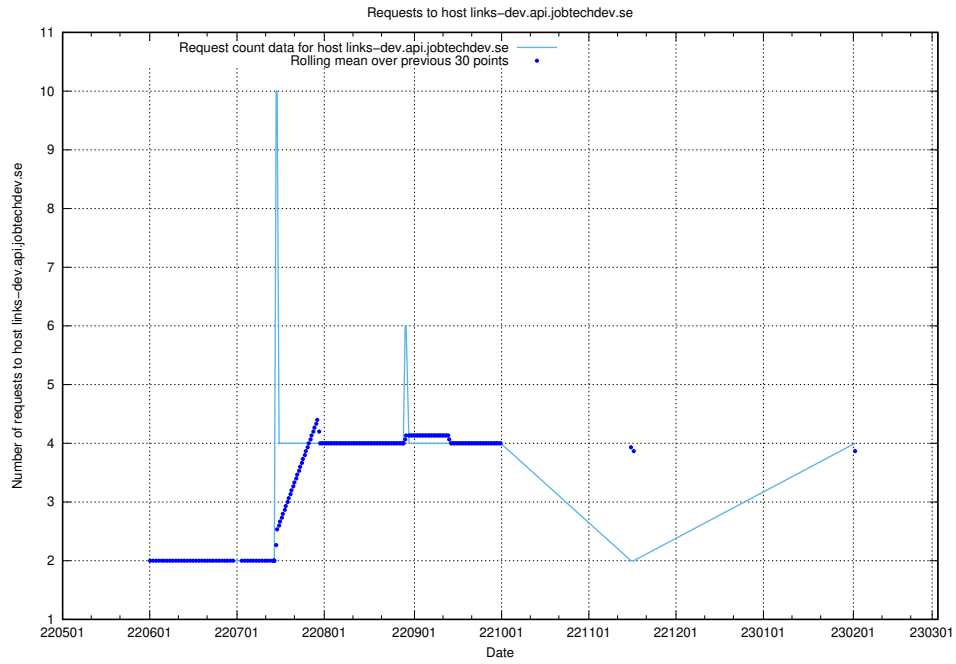

7.147 Usage of links-dev.api.jobtechdev.se

Here, we count the number of requests to host links-dev.api.jobtechdev.se.