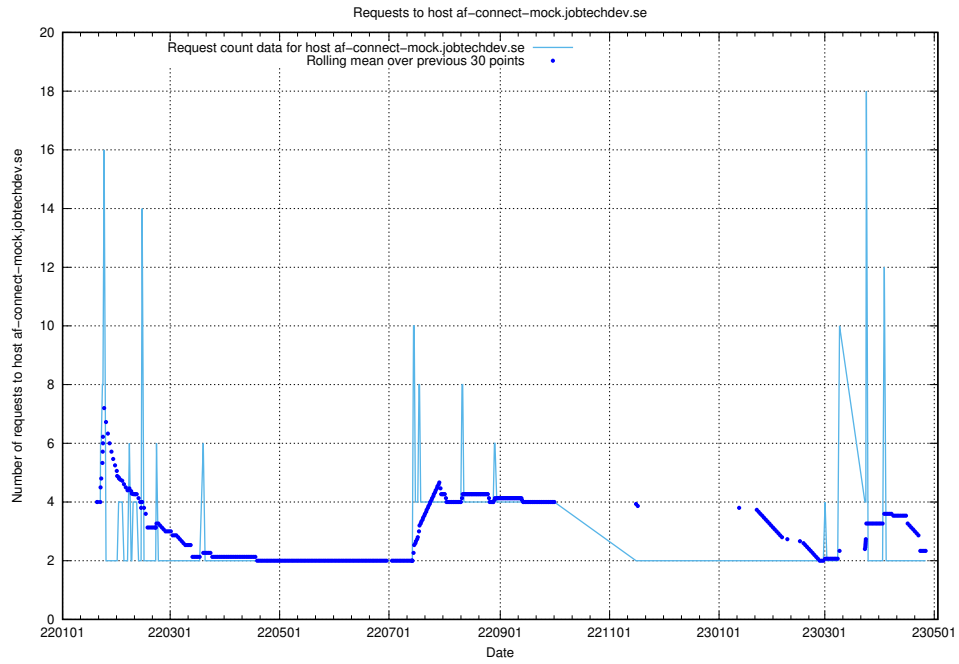

7.266 Usage of af-connect-mock.jobtechdev.se

Here, we count the number of requests to host af-connect-mock.jobtechdev.se.