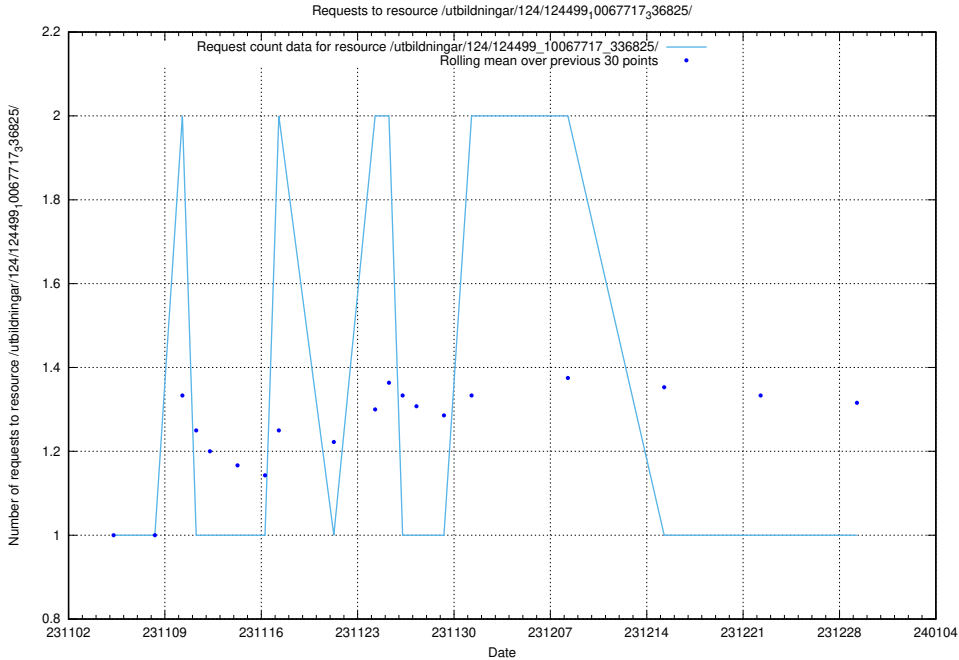

5.3666 Usage of /utbildningar/124/124499_10067717_336825/

Here, we count the number of requests to resource /utbildningar/124/124499_10067717_336825/.