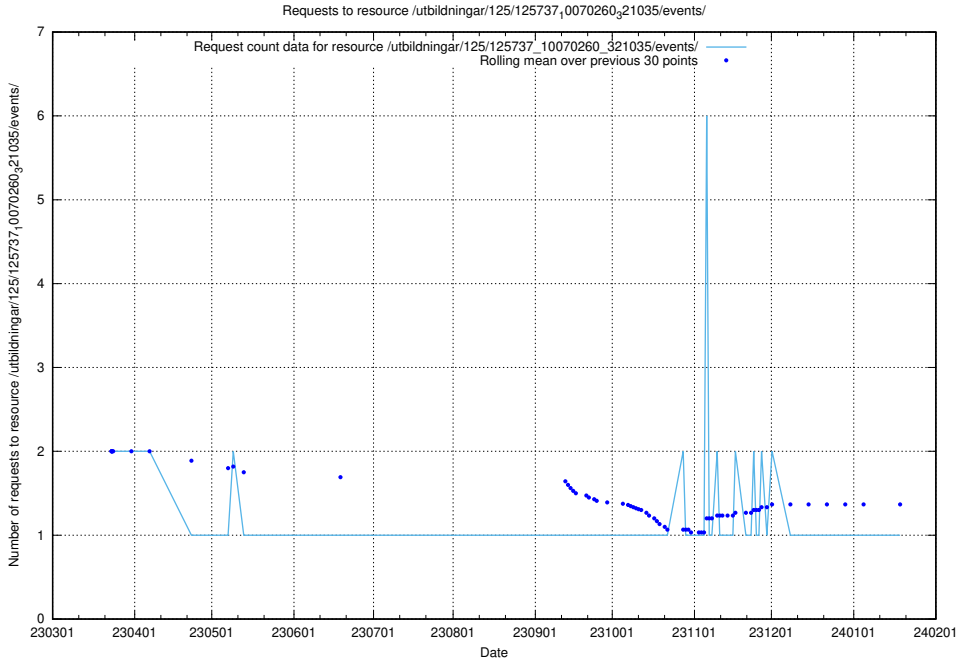

5.5868 Usage of /utbildningar/125/125737_10070260_321035/events/

Here, we count the number of requests to resource /utbildningar/125/125737_10070260_321035/events/