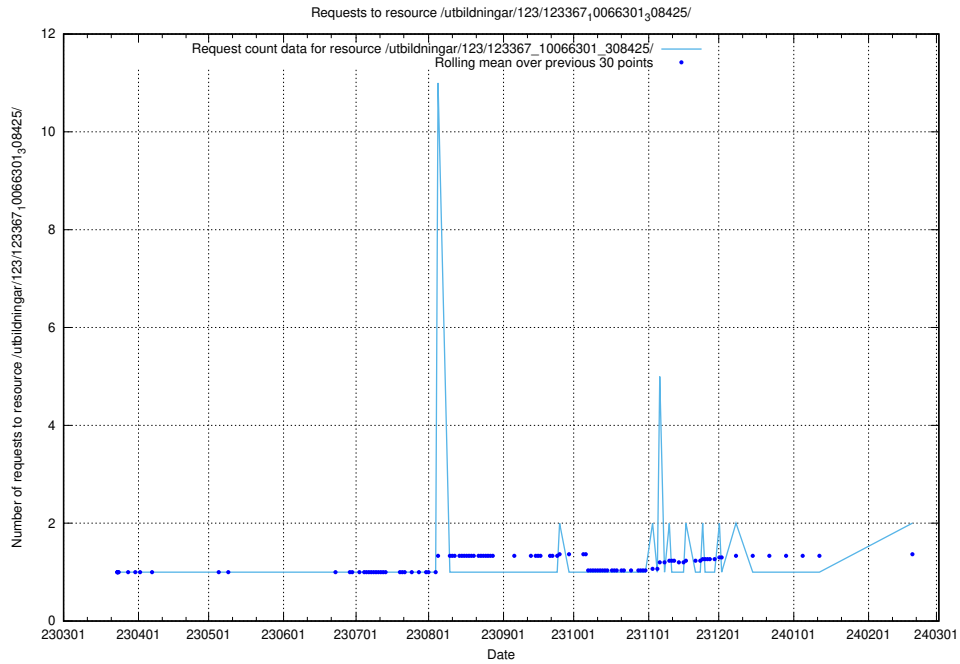

5.586 Usage of /utbildningar/123/123367_10066301_308425/

Here, we count the number of requests to resource /utbildningar/123/123367_10066301_308425/.