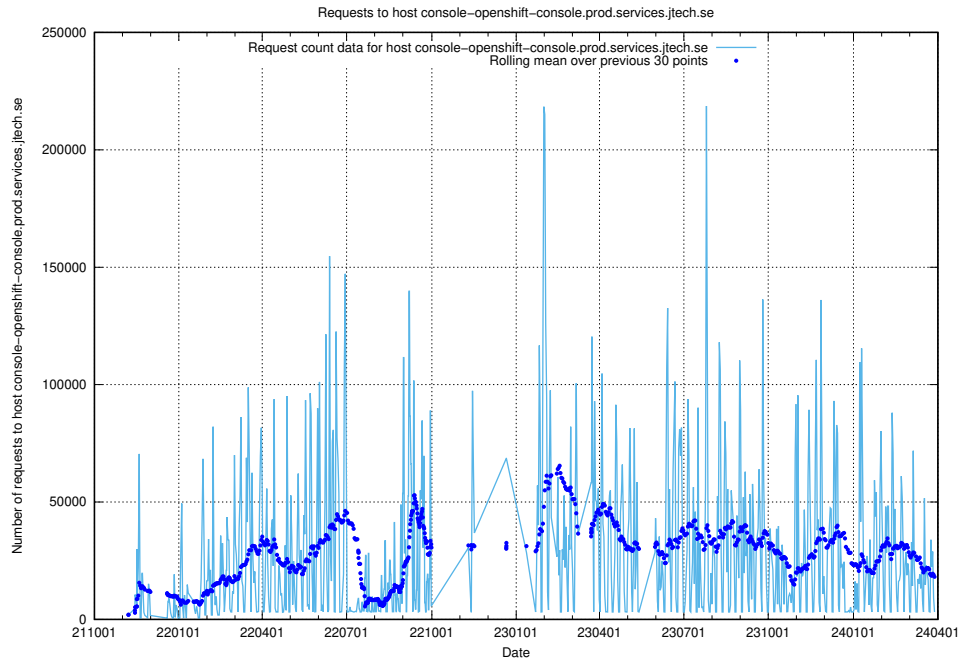

7.15 Usage of console-openshift-console.prod.services.jtech.se

Here, we count the number of requests to host console-openshift-console.prod.services.jtech.se.