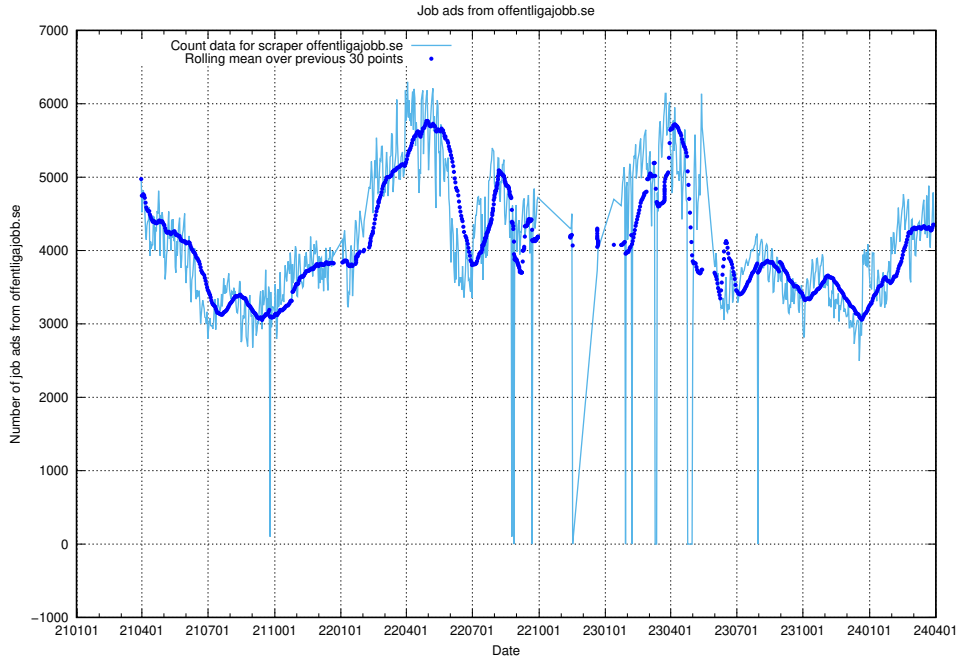

13.3 Number of ads by scraper offentligajobb.se

Here, we count the number of job ads scraped from offentligajobb.se.