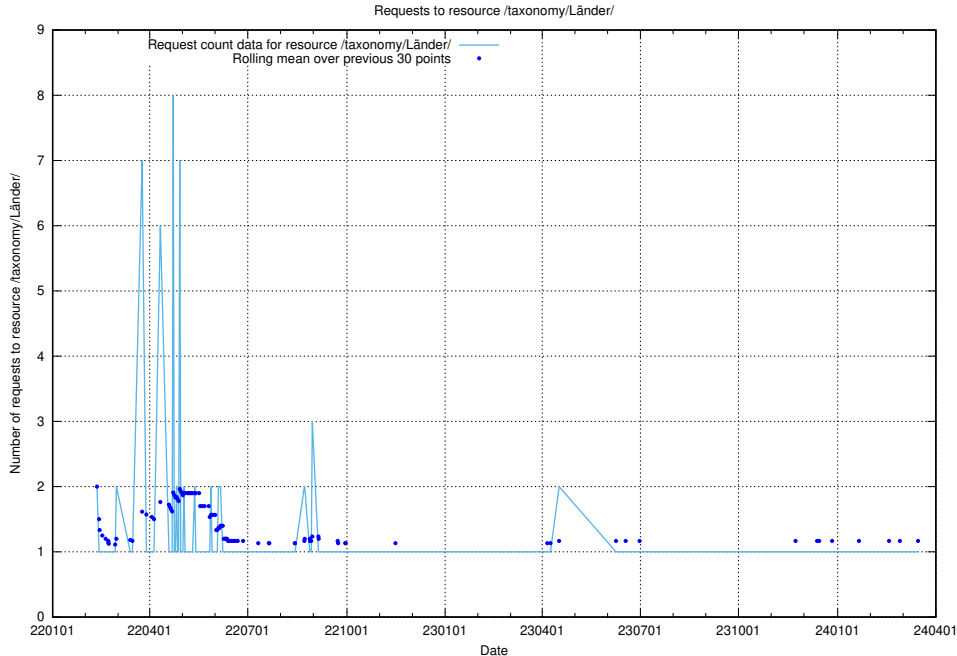

5.1167 Usage of /taxonomy/Länder/

Here, we count the number of requests to resource /taxonomy/Länder/.