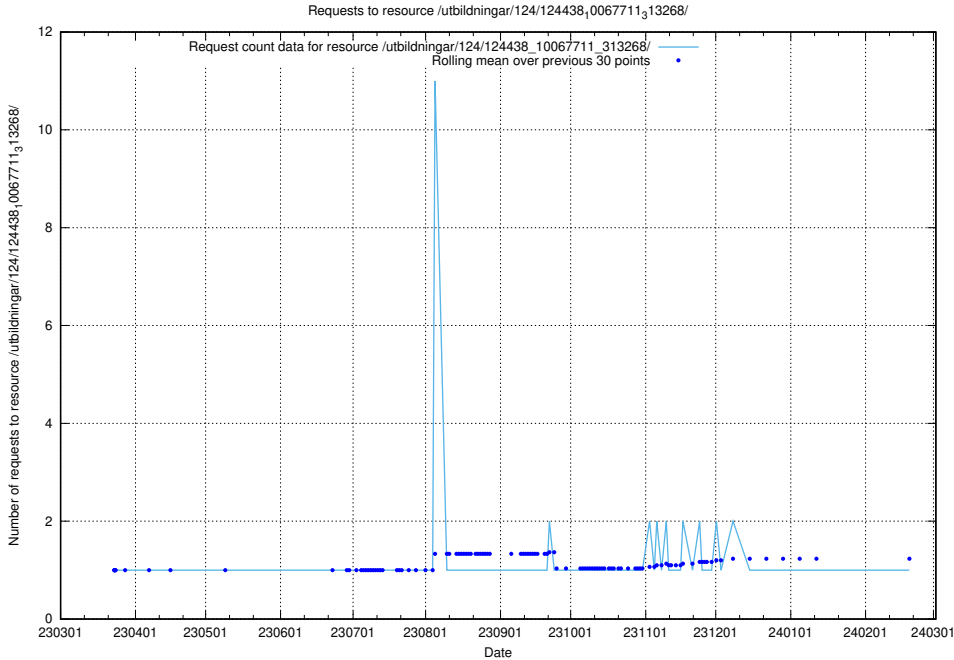

5.3248 Usage of /utbildningar/124/124438_10067711_313268/

Here, we count the number of requests to resource /utbildningar/124/124438_10067711_313268/.