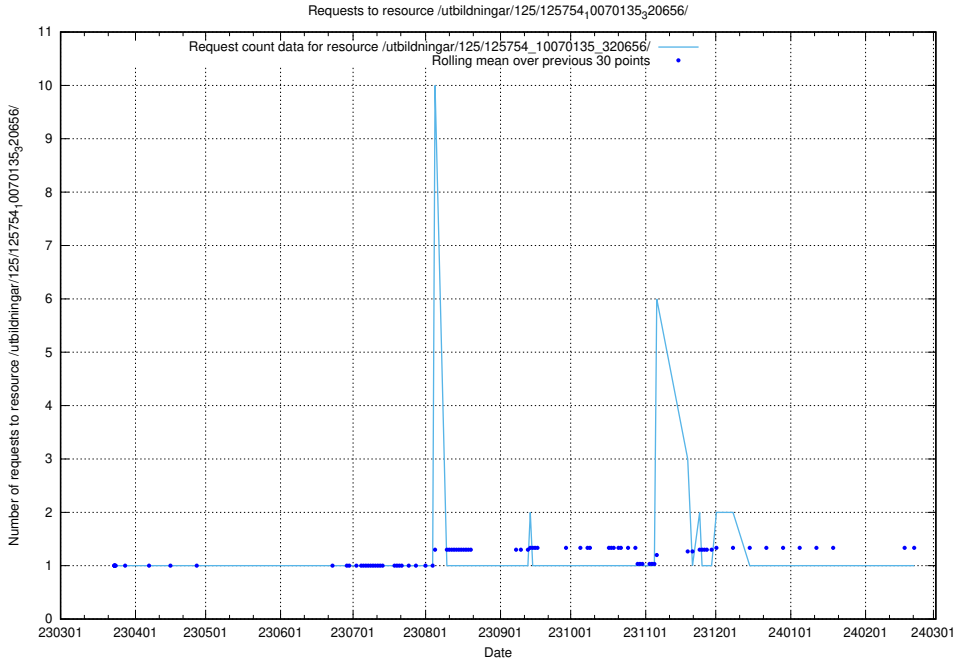

### 5.6056 Usage of /texter/

Here, we count the number of requests to resource /texter/.