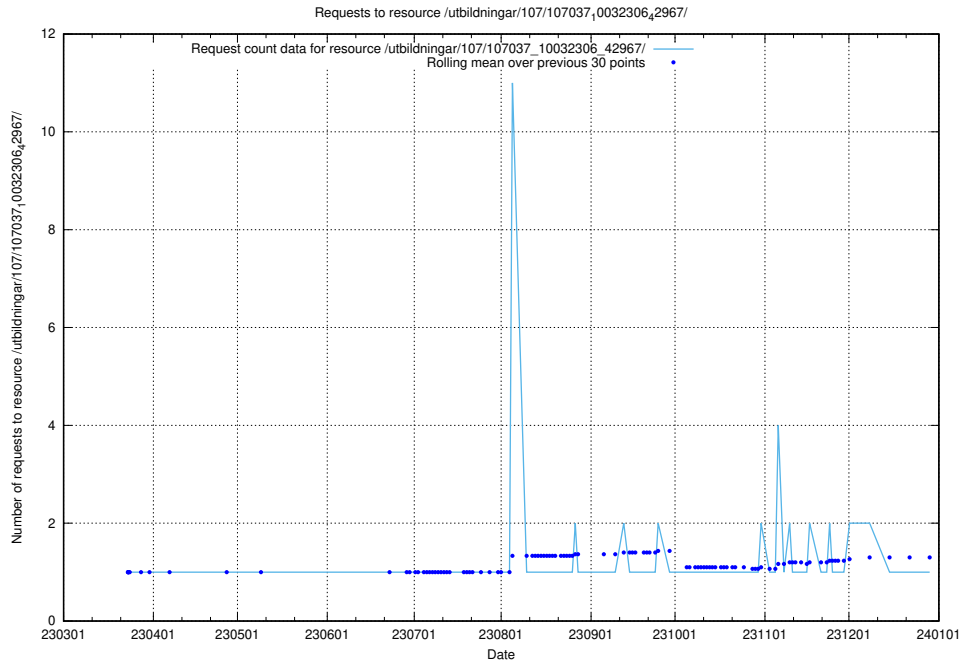

5.4928 Usage of /utbildningar/107/107037_10032306_42967/

Here, we count the number of requests to resource /utbildningar/107/107037_10032306_42967/.