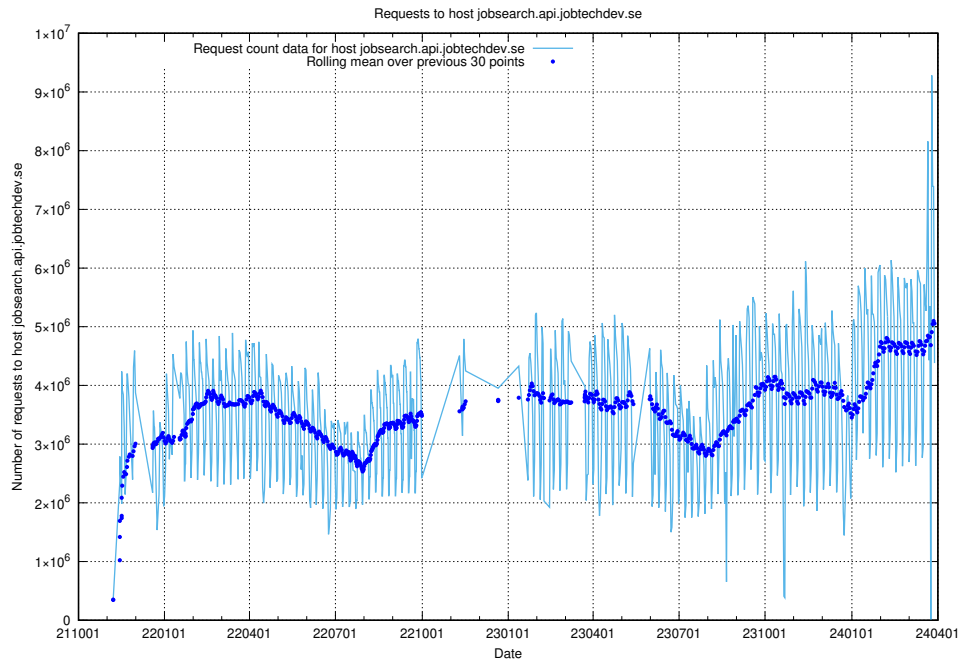

7 Log Stack

This section contains request statistics from [JobTech's log stack](#)⁸.

7.1 Usage of `jobsearch.api.jobtechdev.se`

Here, we count the number of requests to host `jobsearch.api.jobtechdev.se`.

---

⁸<https://elk.jobtechdev.se>