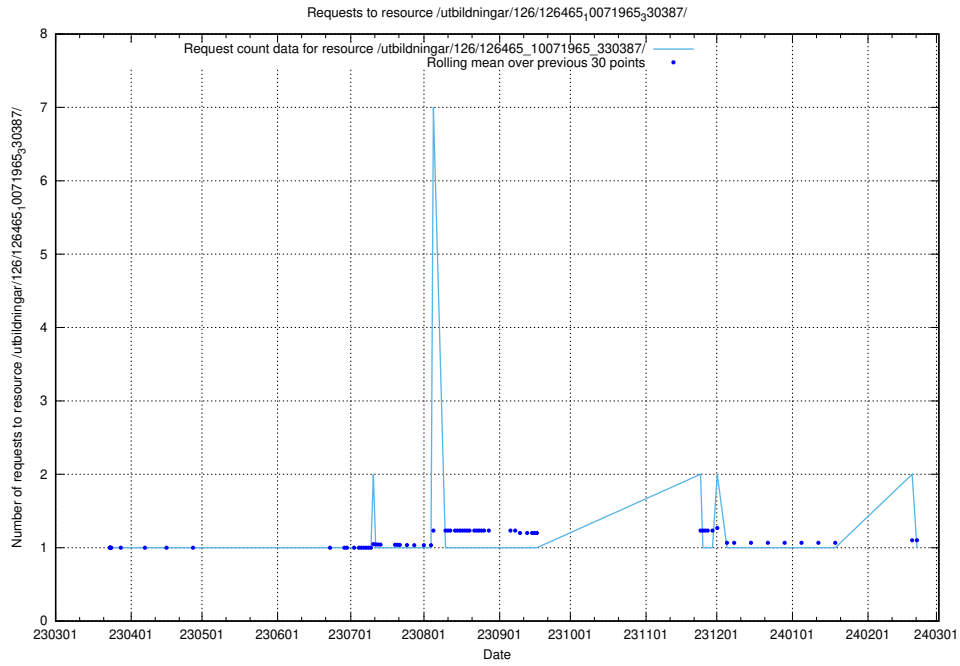

5.6001 Usage of /utbildningar/126/126465_10071965_330387/

Here, we count the number of requests to resource /utbildningar/126/126465_10071965_330387/.