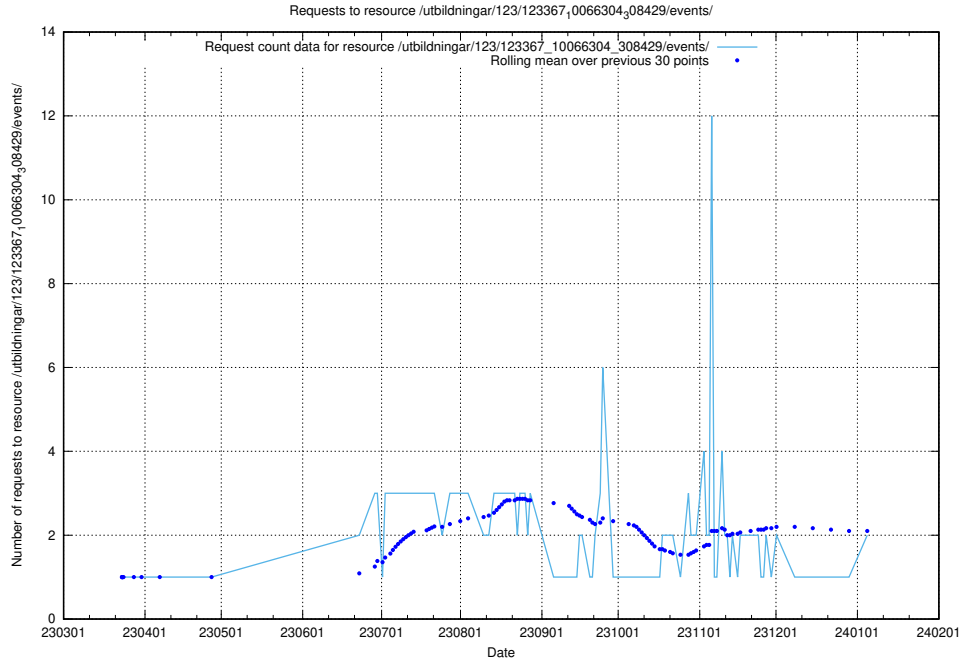

5.584 Usage of /utbildningar/123/123367_10066304_308429/events/

Here, we count the number of requests to resource /utbildningar/123/123367_10066304_308429/events/