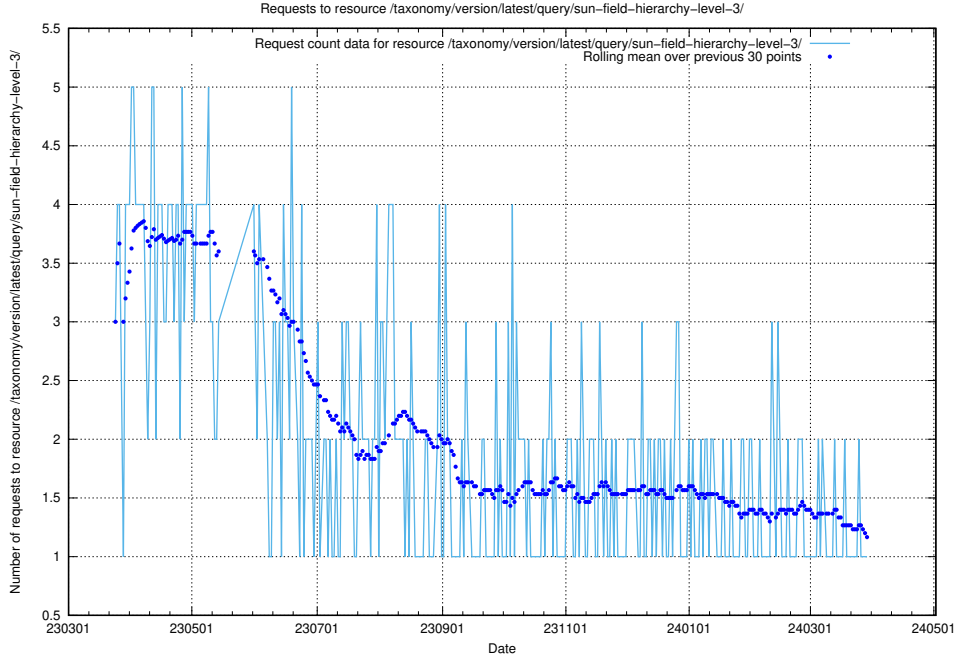

5.5672 Usage of /taxonomy/version/latest/query/sun-field-hierarchy-level-3/

Here, we count the number of requests to resource /taxonomy/version/latest/query/sun-field-hierarchy-level-3/.