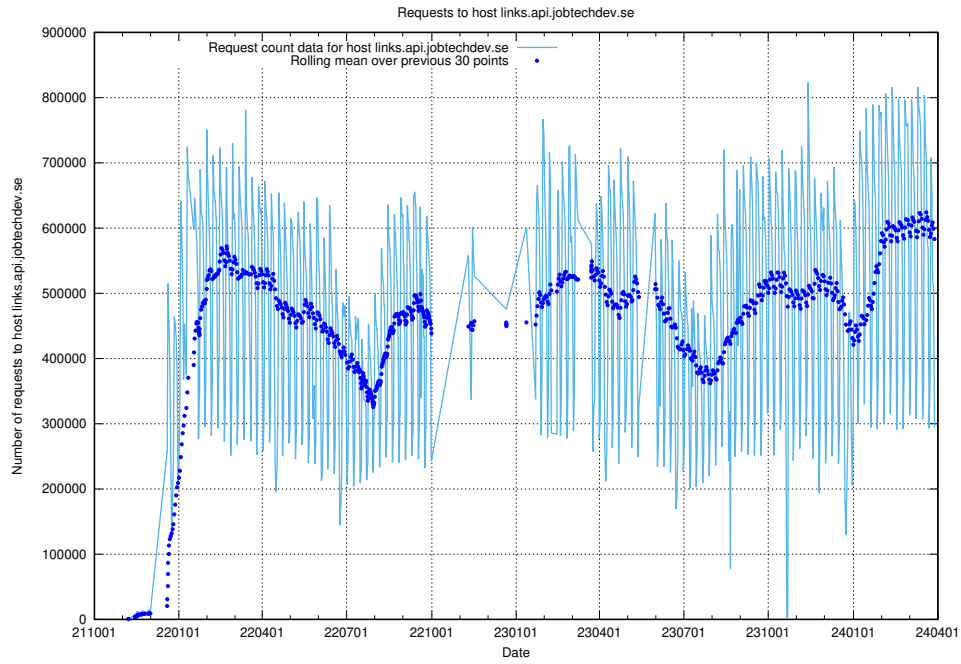

7.2 Usage of links.api.jobtechdev.se

Here, we count the number of requests to host links.api.jobtechdev.se.