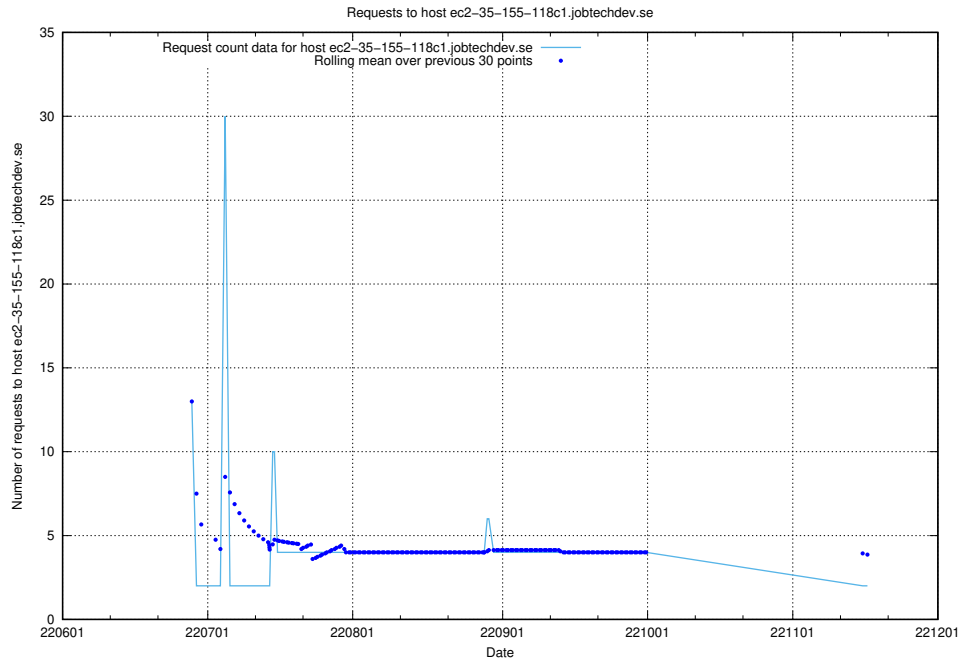

7.396 Usage of ec2-35-155-118c1.jobtechdev.se

Here, we count the number of requests to host ec2-35-155-118c1.jobtechdev.se.