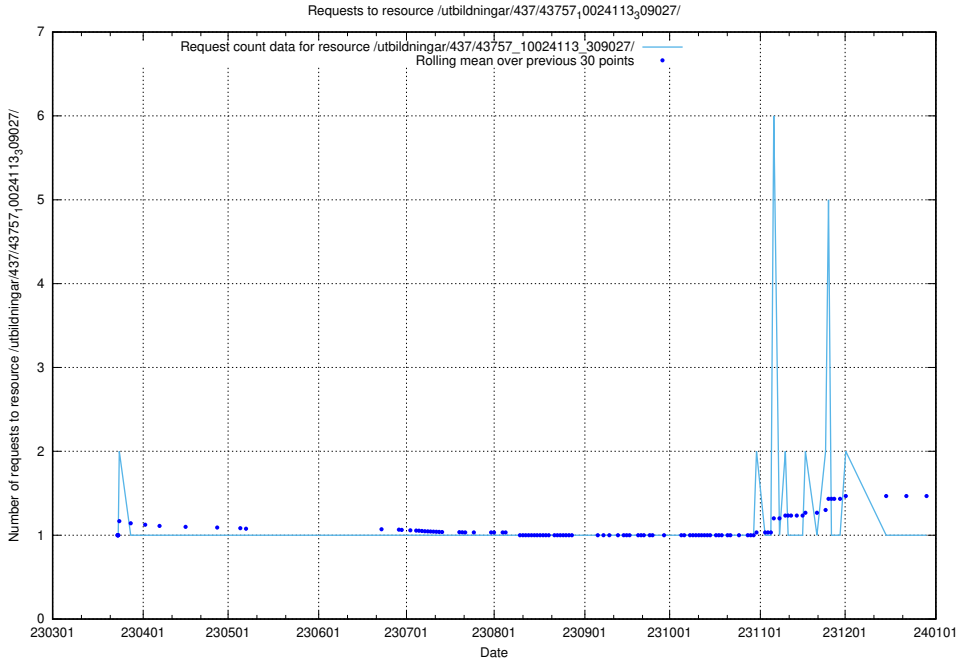

5.5958 Usage of /utbildningar/437/43757_10024113_309027/

Here, we count the number of requests to resource /utbildningar/437/43757_10024113_309027/.