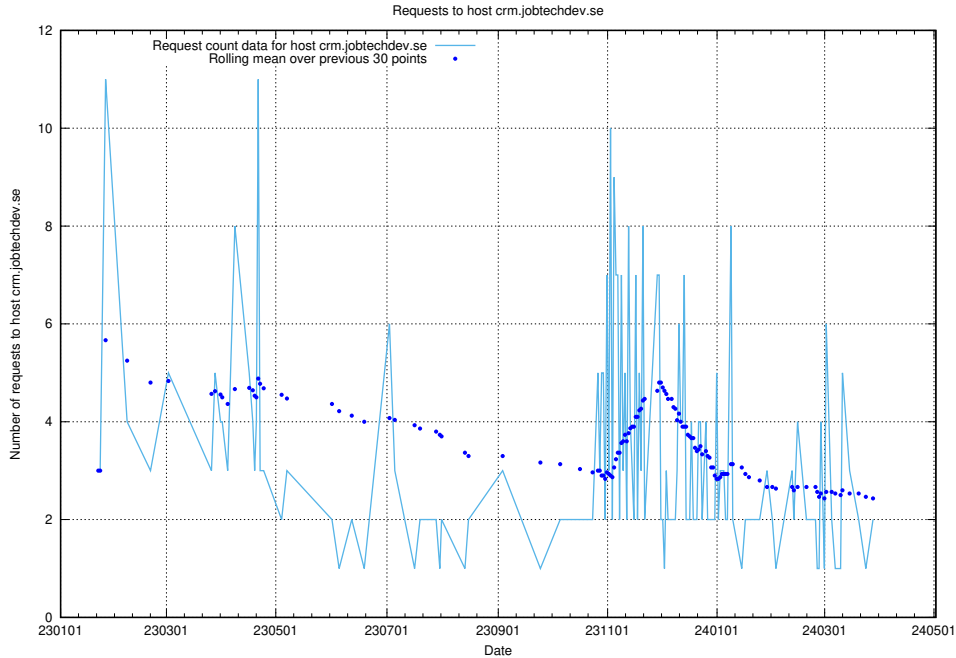

7.297 Usage of crm.jobtechdev.se

Here, we count the number of requests to host crm.jobtechdev.se.