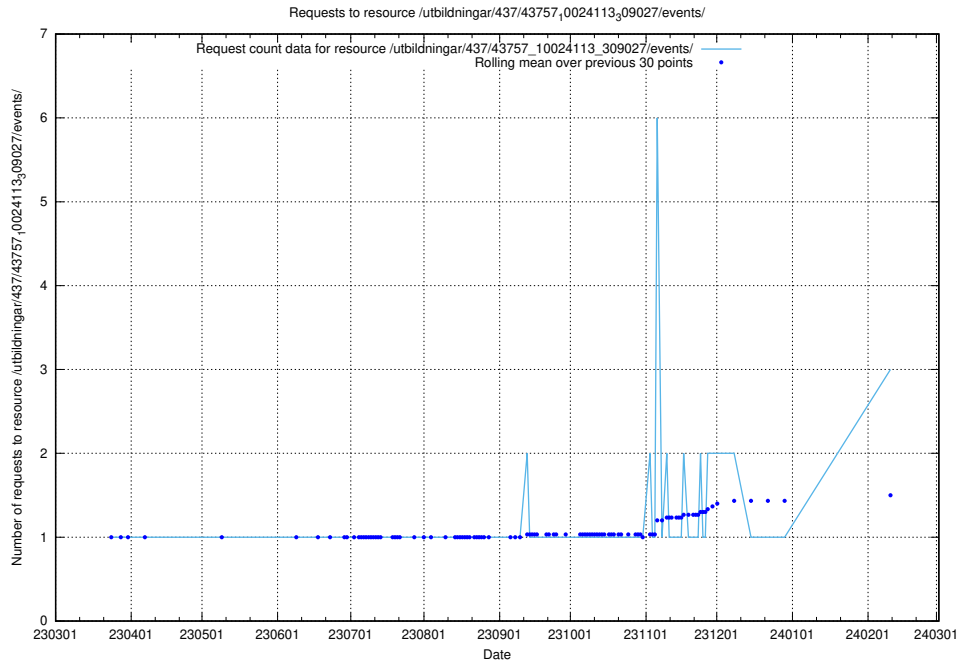

5.288 Usage of /utbildningar/437/43757_10024113_309027/events/

Here, we count the number of requests to resource /utbildningar/437/43757_10024113_309027/events/.