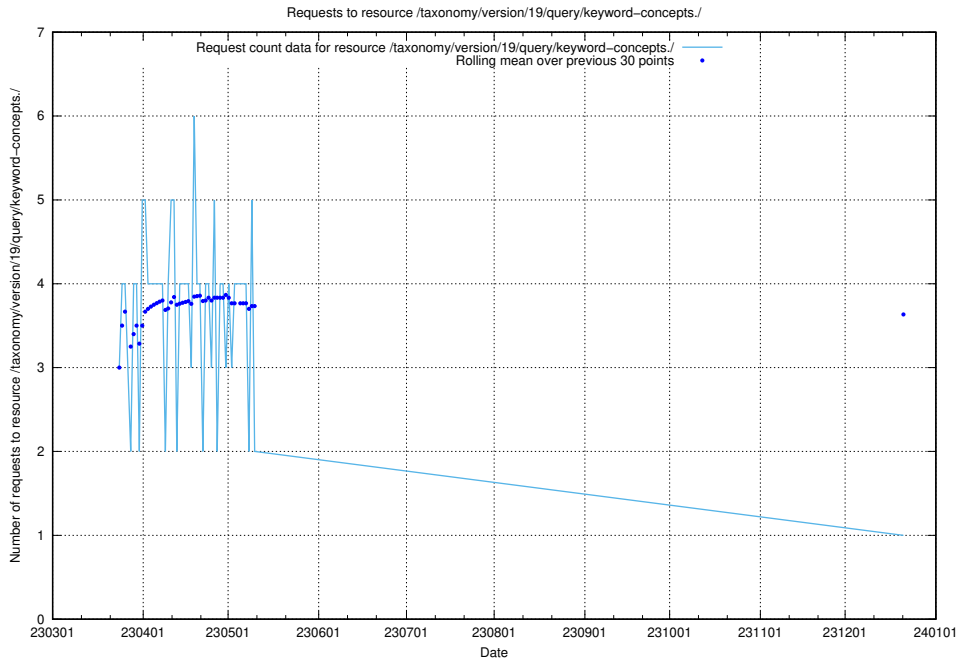

### 5.5747 Usage of /taxonomy/version/19/query/keyword-concepts-with-relations/

Here, we count the number of requests to resource /taxonomy/version/19/query/keyword-concepts-with-relations/.