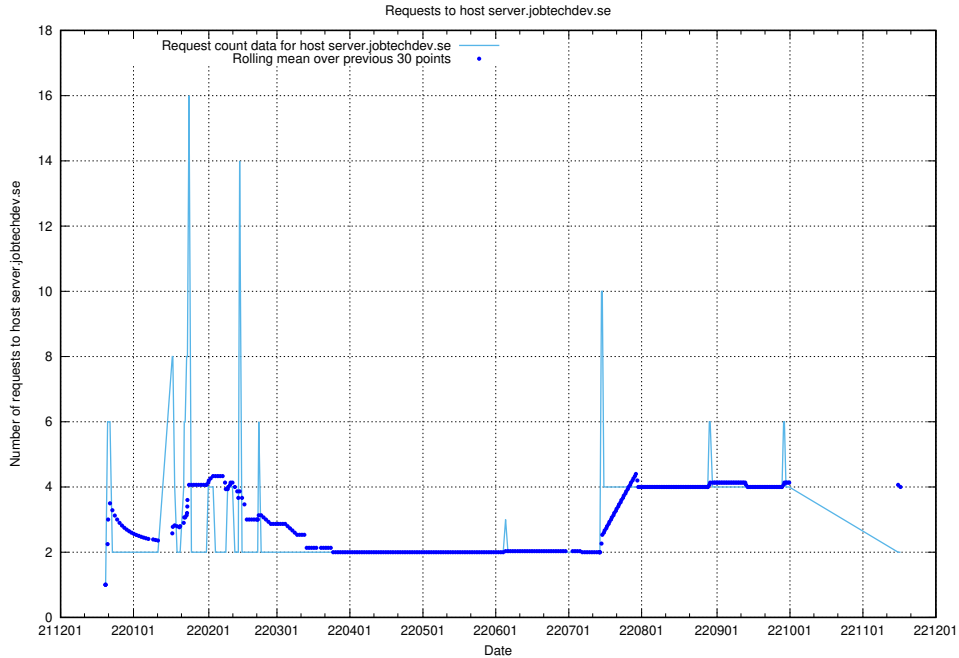

7.370 Usage of server.jobtechdev.se

Here, we count the number of requests to host server.jobtechdev.se.