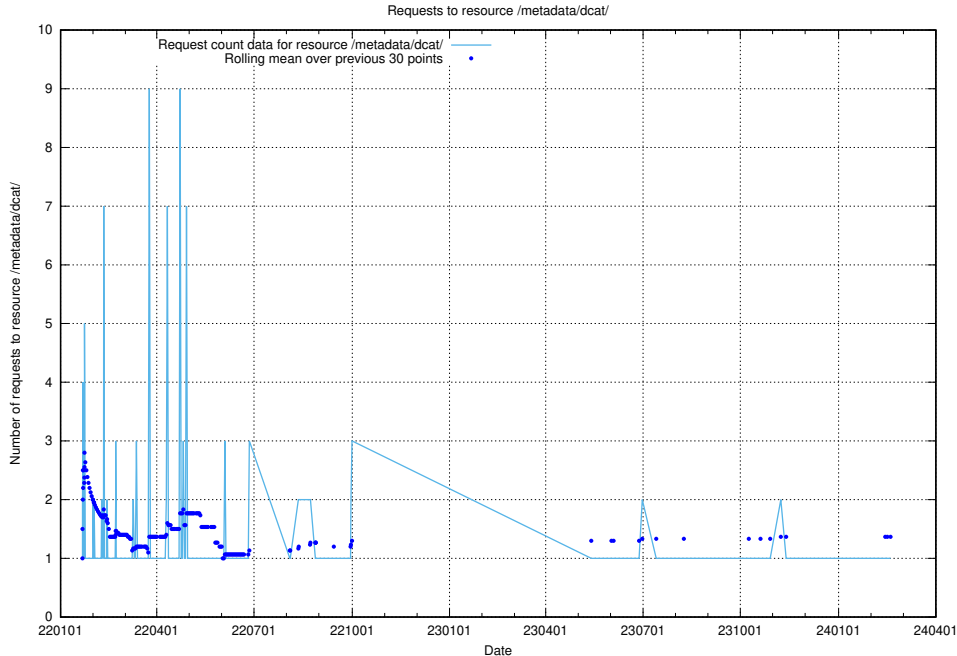

5.6095 Usage of /metadata/dcat/

Here, we count the number of requests to resource /metadata/dcat/.