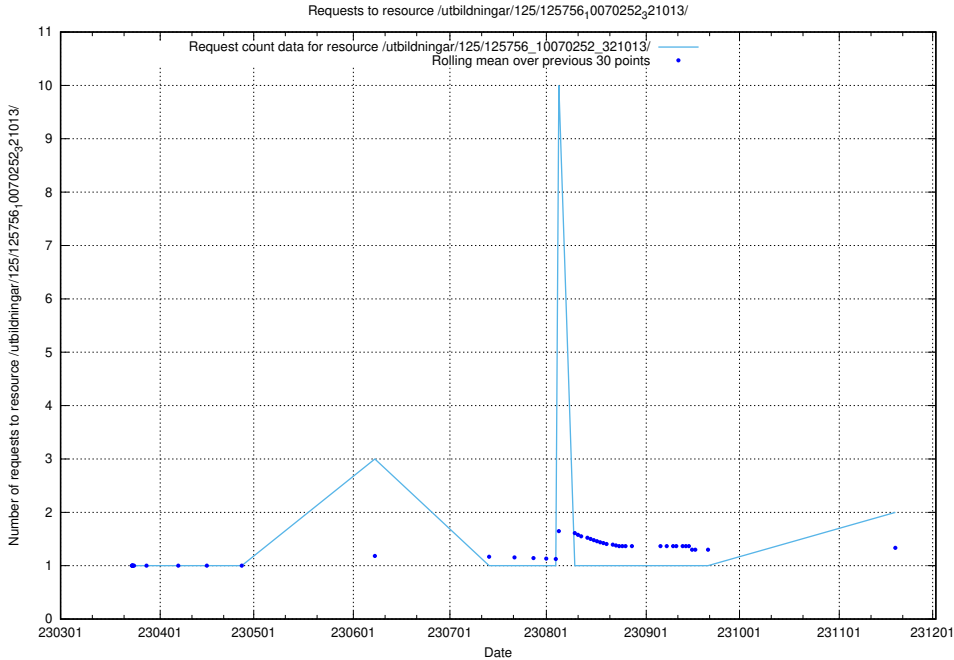

5.805 Usage of /utbildningar/125/125756_10070252_321013/

Here, we count the number of requests to resource /utbildningar/125/125756_10070252_321013/.