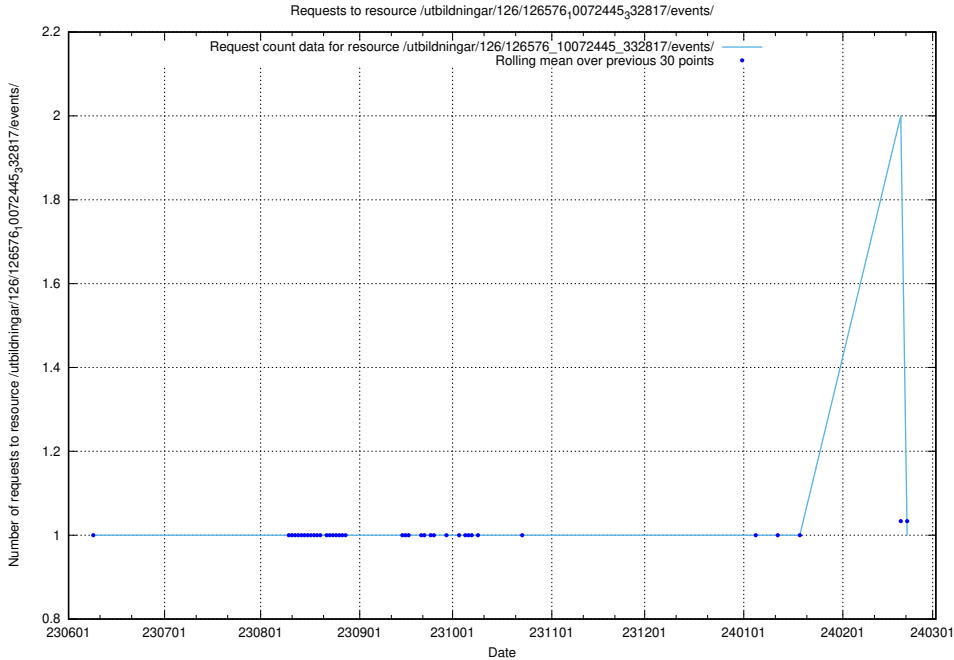

5.5461 Usage of /utbildningar/126/126576_10072445_332817/events/

Here, we count the number of requests to resource /utbildningar/126/126576_10072445_332817/events/