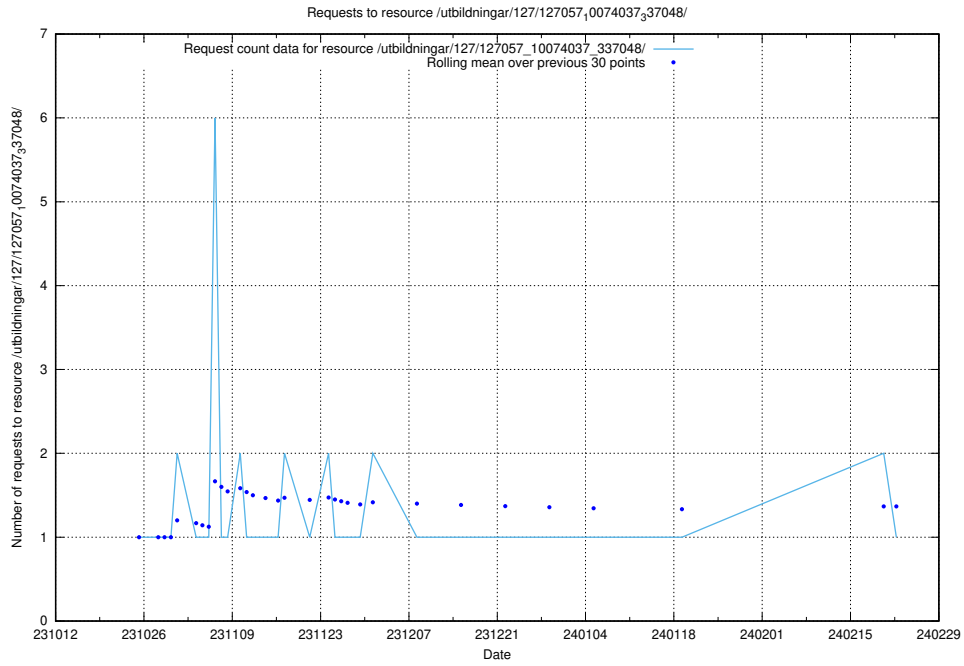

5.3755 Usage of /utbildningar/127/127057_10074037_337048/

Here, we count the number of requests to resource /utbildningar/127/127057_10074037_337048/.