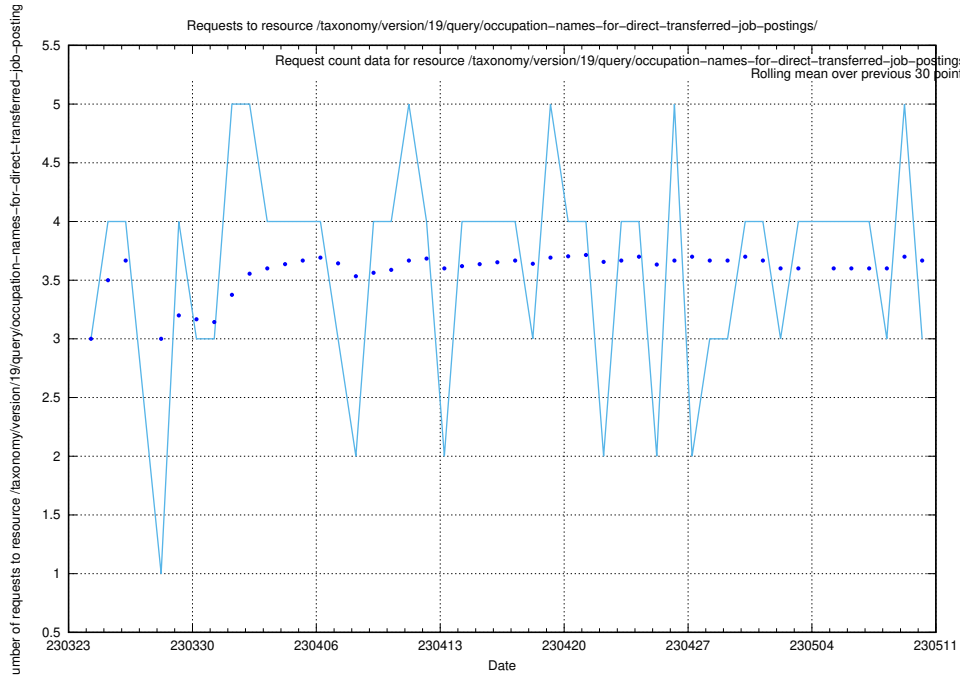

5.284 Usage of /taxonomy/version/19/query/occupation-names-for-direct-transferred-job-postings/

Here, we count the number of requests to resource /taxonomy/version/19/query/occupation-names-for-direct-transferred-job-postings/.