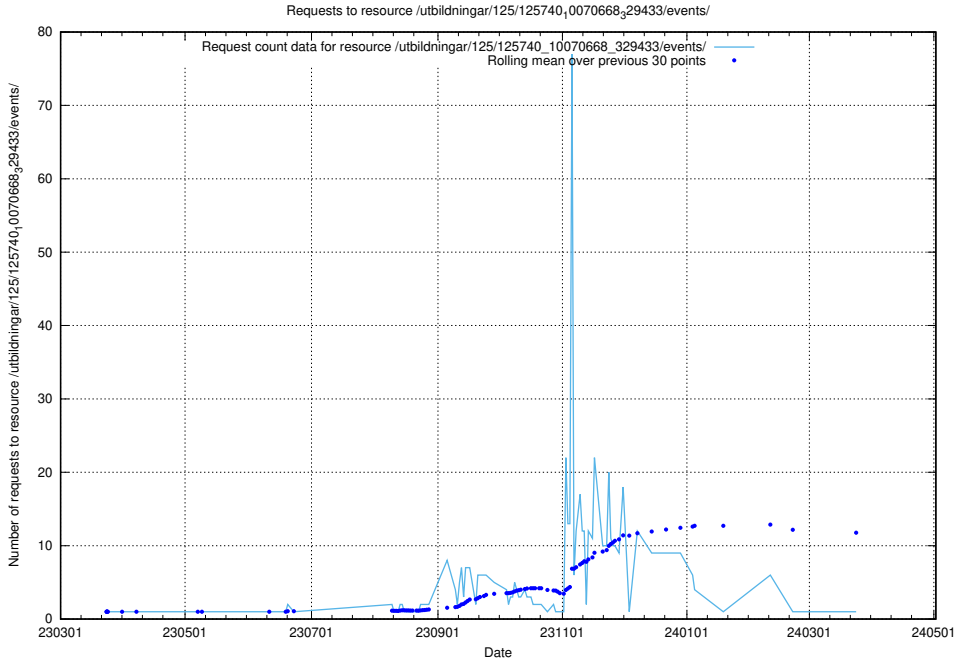

5.848 Usage of /utbildningar/125/125740_10070668_329433/events/

Here, we count the number of requests to resource /utbildningar/125/125740_10070668_329433/events/