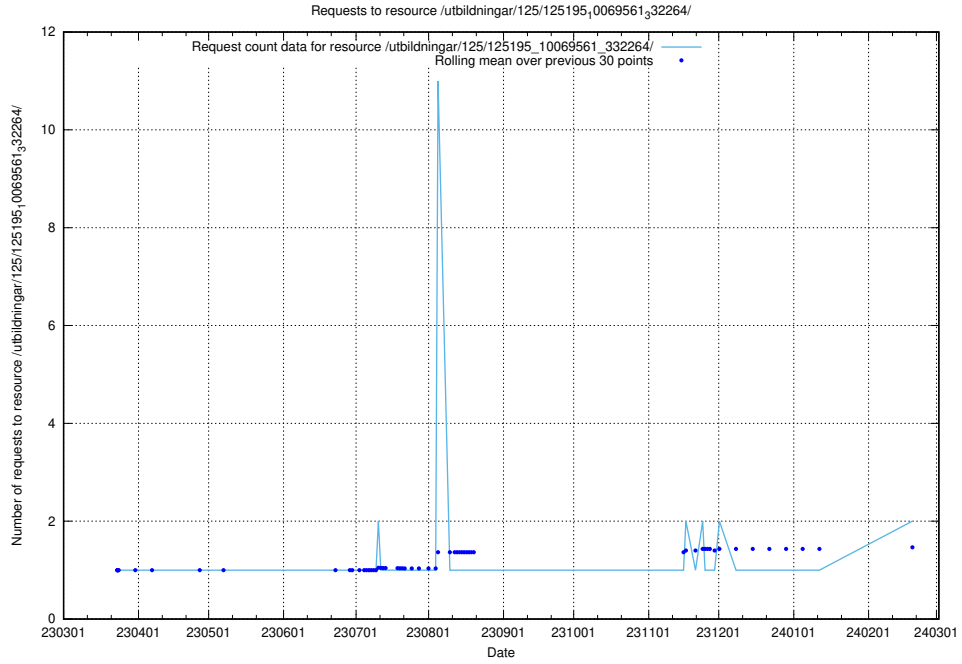

5.324 Usage of /utbildningar/125/125195_10069561_332264/

Here, we count the number of requests to resource /utbildningar/125/125195_10069561_332264/.