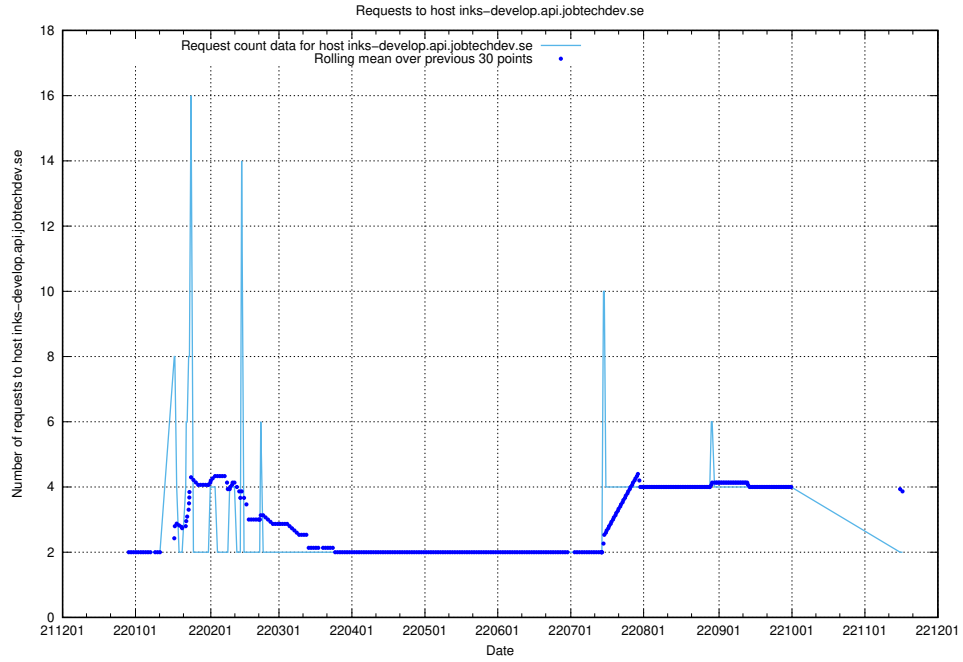

### 7.354 Usage of inks-develop.api.jobtechdev.se

Here, we count the number of requests to host inks-develop.api.jobtechdev.se.