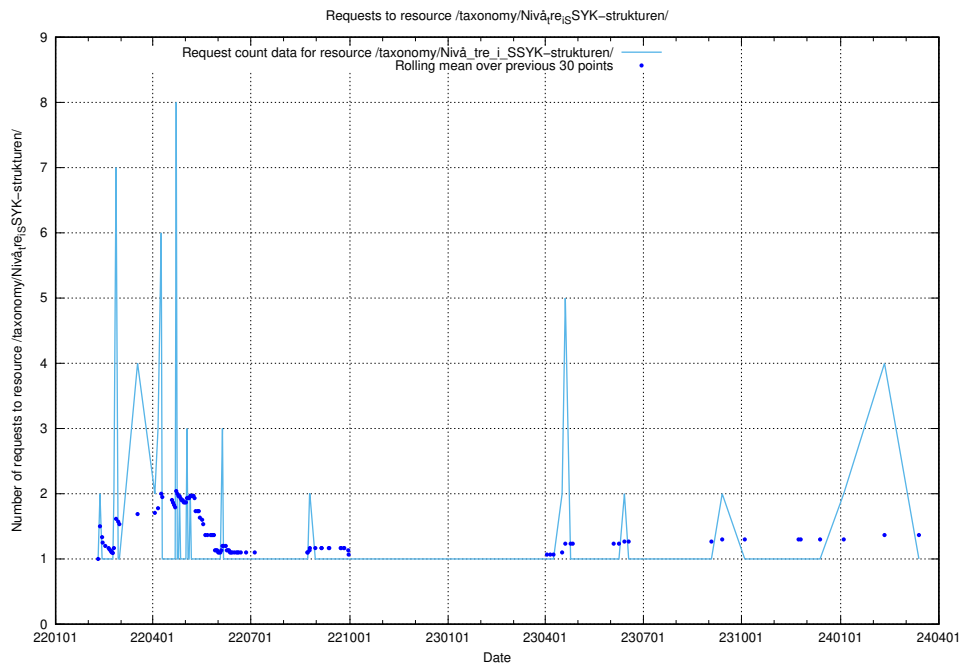

5.1473 Usage of /taxonomy/Nivå_tre_i_SSYK-strukturen/

Here, we count the number of requests to resource /taxonomy/Nivå_tre_i_SSYK-strukturen/.