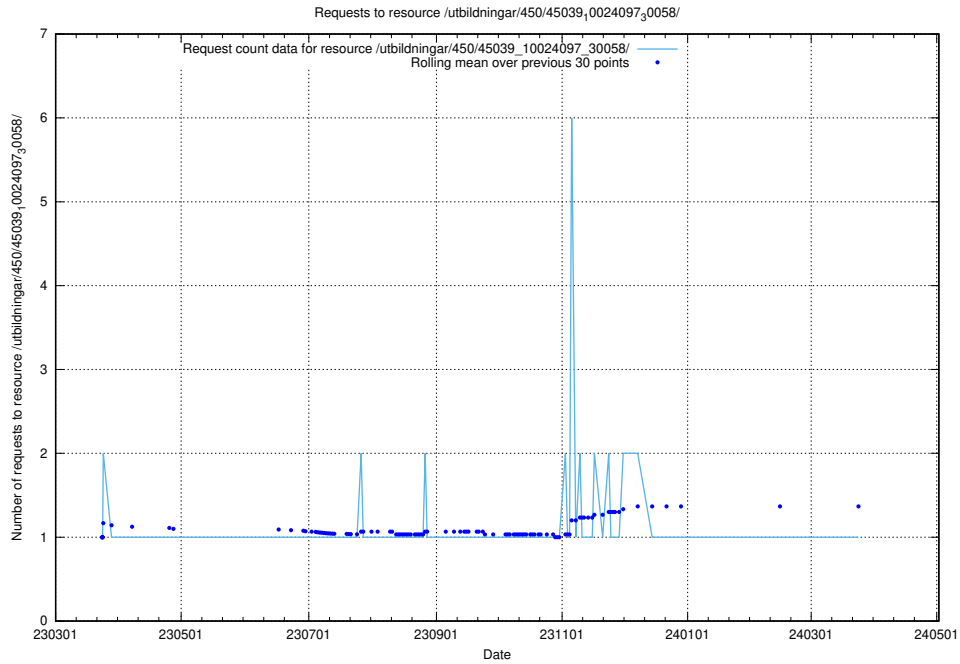

5.5907 Usage of /utbildningar/450/45039_10024097_30058/

Here, we count the number of requests to resource /utbildningar/450/45039_10024097_30058/.