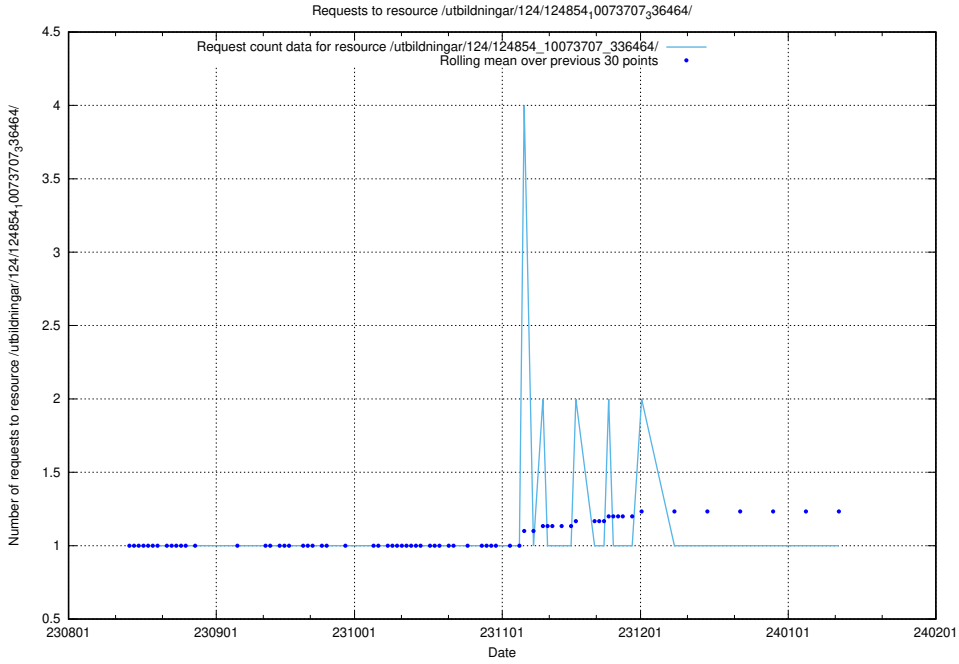

5.4360 Usage of /utbildningar/124/124854_10073707_336464/

Here, we count the number of requests to resource /utbildningar/124/124854_10073707_336464/.