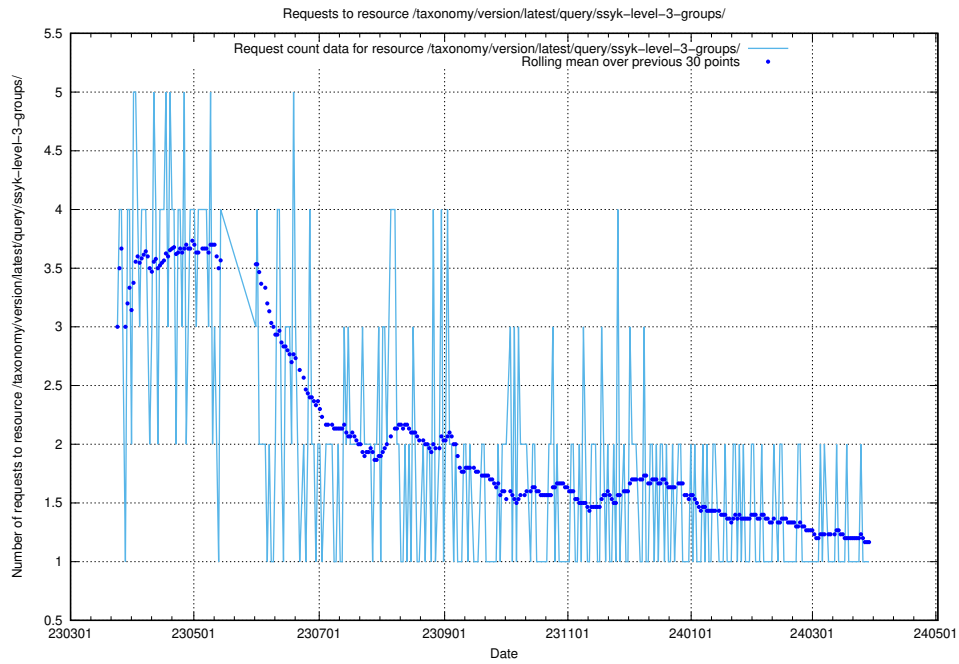

5.5682 Usage of /taxonomy/version/latest/query/ssyk-level-3-groups/

Here, we count the number of requests to resource /taxonomy/version/latest/query/ssyk-level-3-groups/.