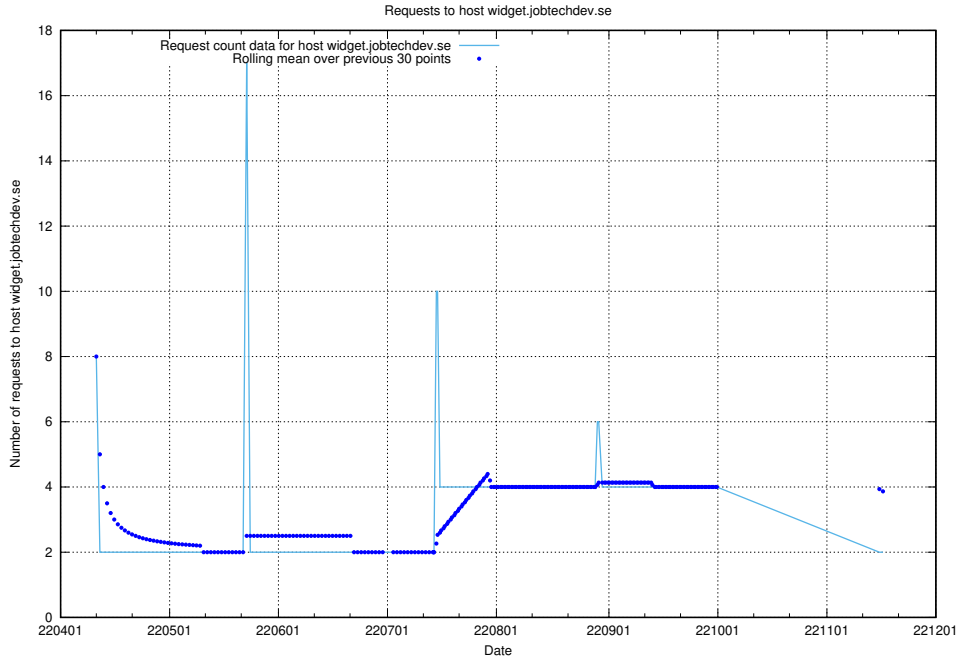

### 7.465 Usage of widget.jobtechdev.se

Here, we count the number of requests to host widget.jobtechdev.se.