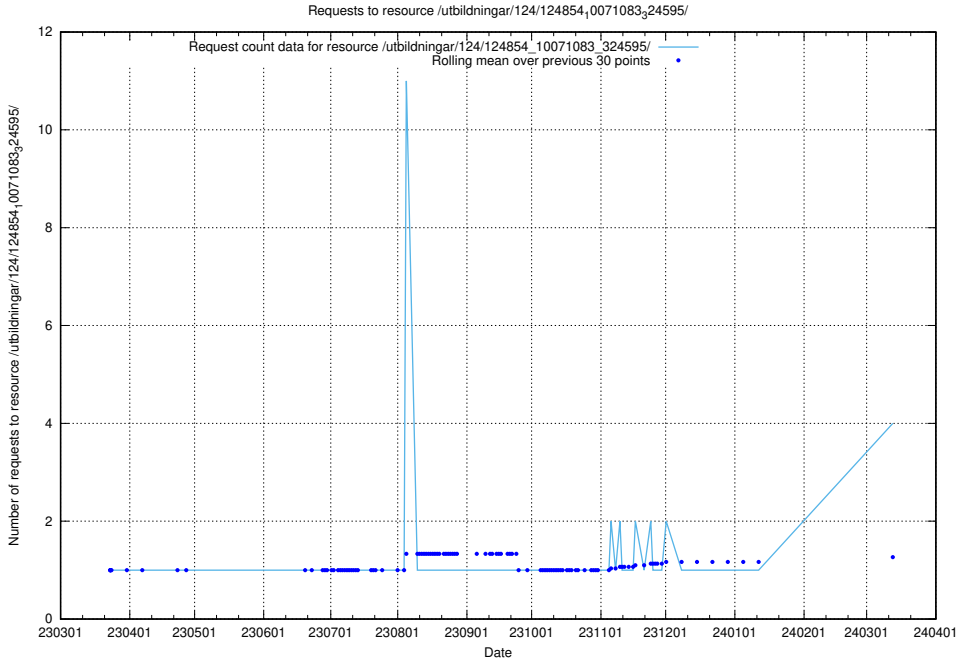

### 5.133 Usage of /utbildningar/125/125740\_10070664\_337689/events/

Here, we count the number of requests to resource /utbildningar/125/125740\_10070664\_337689/events/