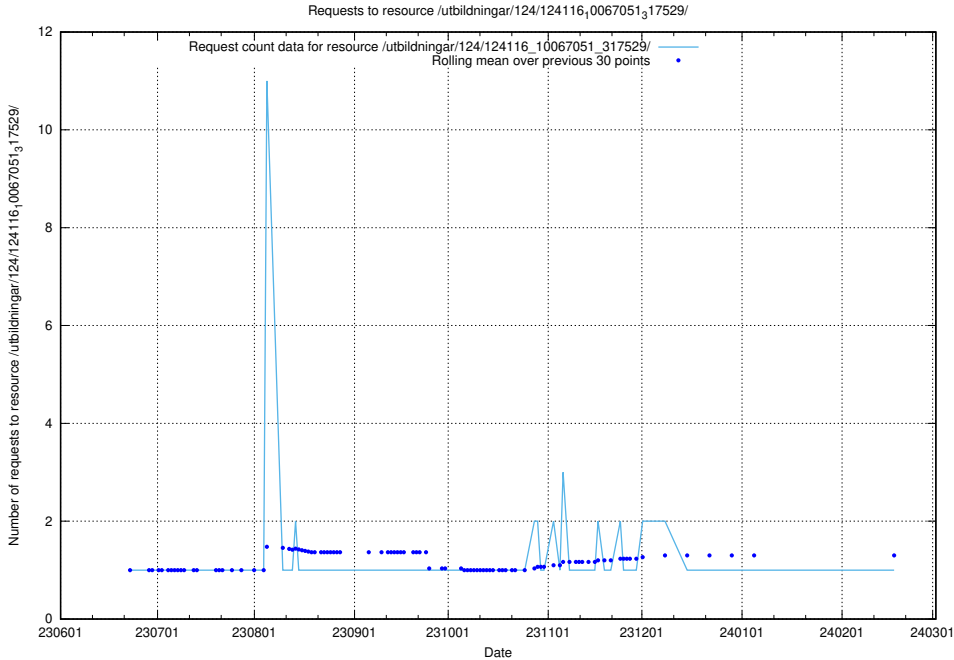

5.5383 Usage of /utbildningar/124/124116_10067051_317529/

Here, we count the number of requests to resource /utbildningar/124/124116_10067051_317529/.