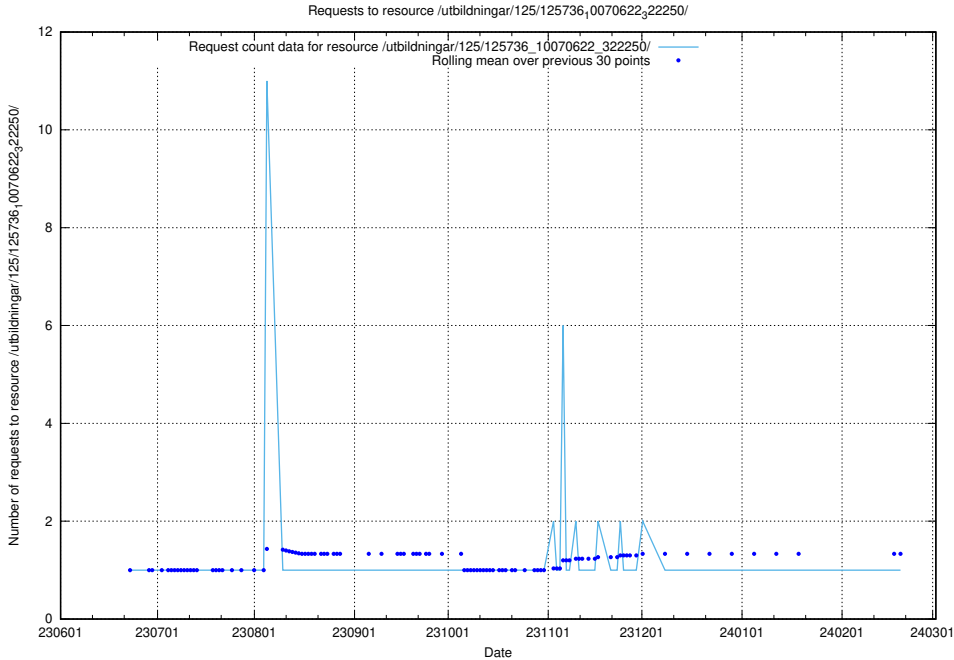

5.5255 Usage of /utbildningar/125/125736_10070622_322250/

Here, we count the number of requests to resource /utbildningar/125/125736_10070622_322250/.