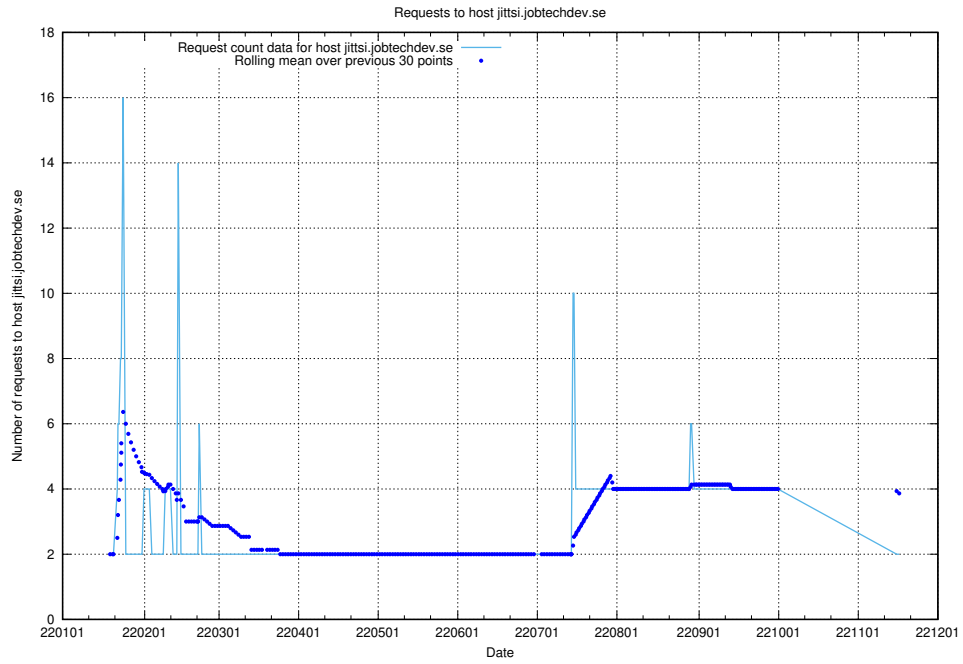

7.267 Usage of `jittsi.jobtechdev.se`

Here, we count the number of requests to host `jittsi.jobtechdev.se`.