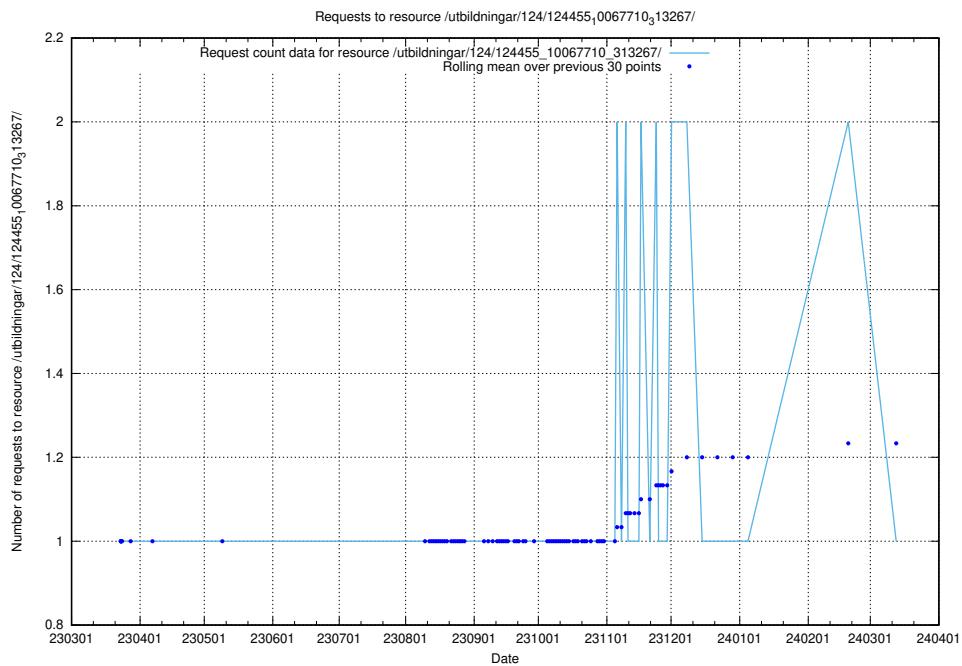

5.2985 Usage of /utbildningar/124/124455_10067710_313267/

Here, we count the number of requests to resource /utbildningar/124/124455_10067710_313267/.