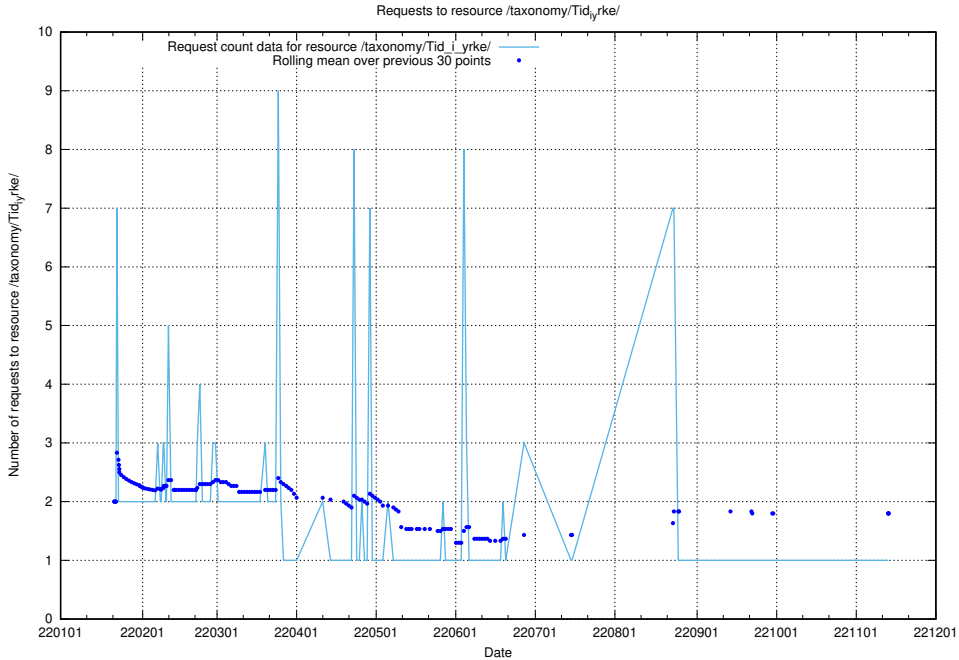

### 5.5896 Usage of /taxonomy/Tid\_i\_yrke/

Here, we count the number of requests to resource /taxonomy/Tid\_i\_yrke/.