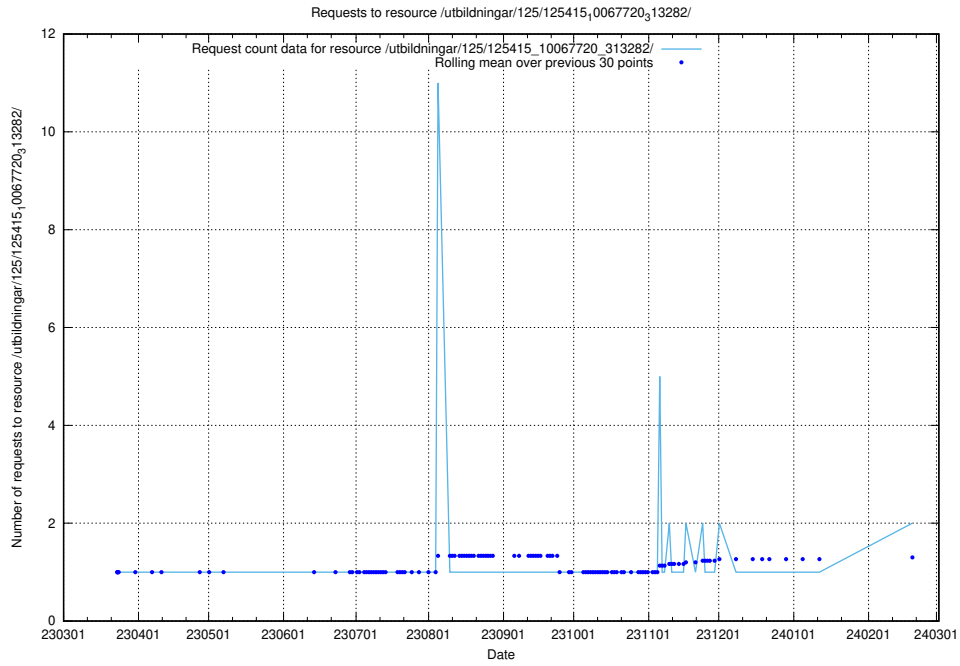

5.323 Usage of /utbildningar/125/125415_10067720_313282/

Here, we count the number of requests to resource /utbildningar/125/125415_10067720_313282/.