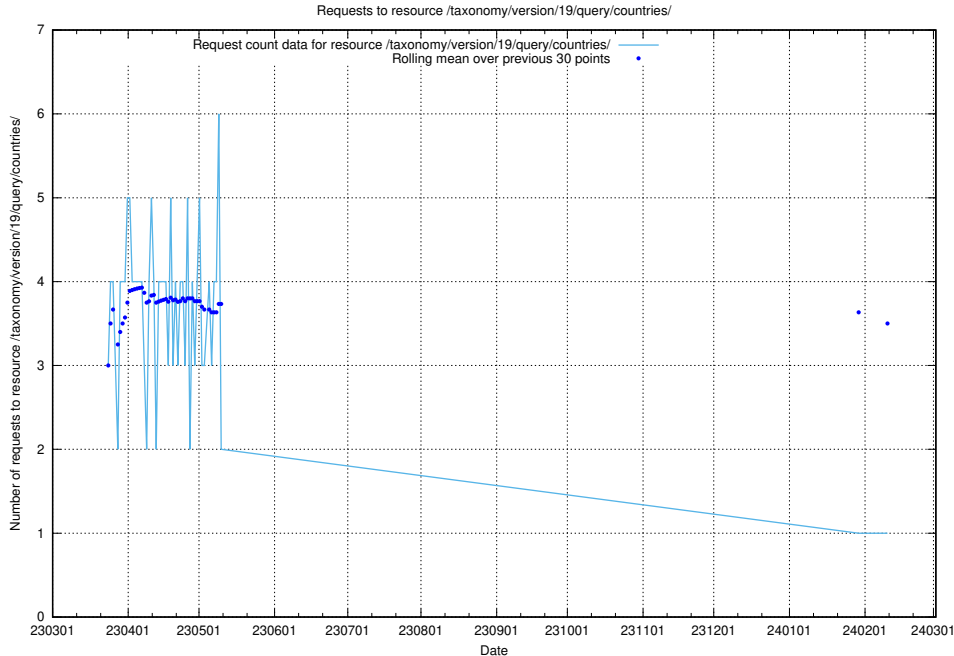

5.5752 Usage of /taxonomy/version/19/query/countries/

Here, we count the number of requests to resource /taxonomy/version/19/query/countries/.