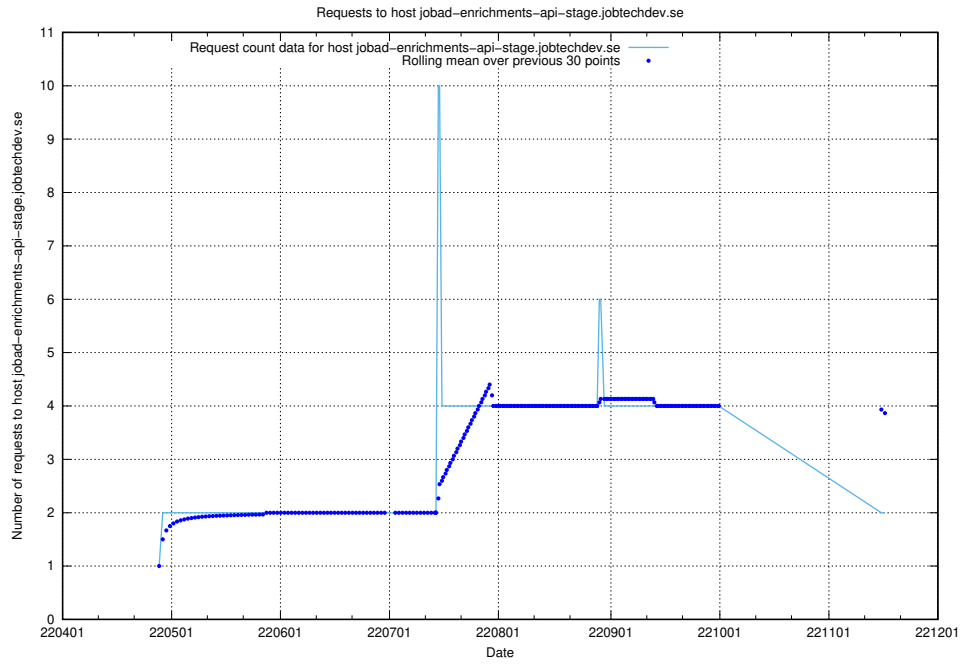

7.446 Usage of jobad-enrichments-api-stage.jobtechdev.se

Here, we count the number of requests to host jobad-enrichments-api-stage.jobtechdev.se.