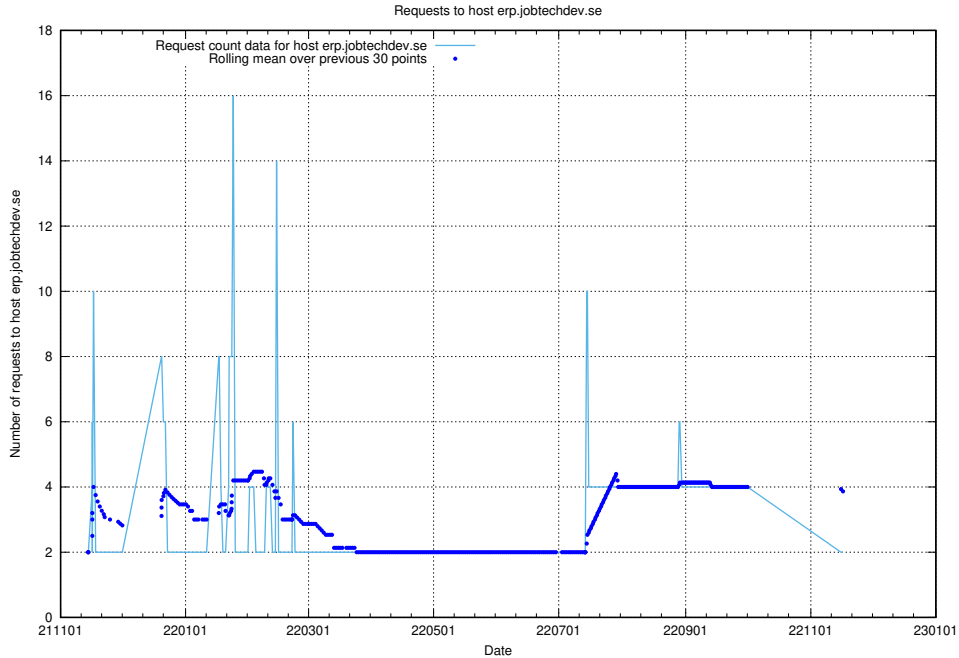

7.264 Usage of erp.jobtechdev.se

Here, we count the number of requests to host erp.jobtechdev.se.