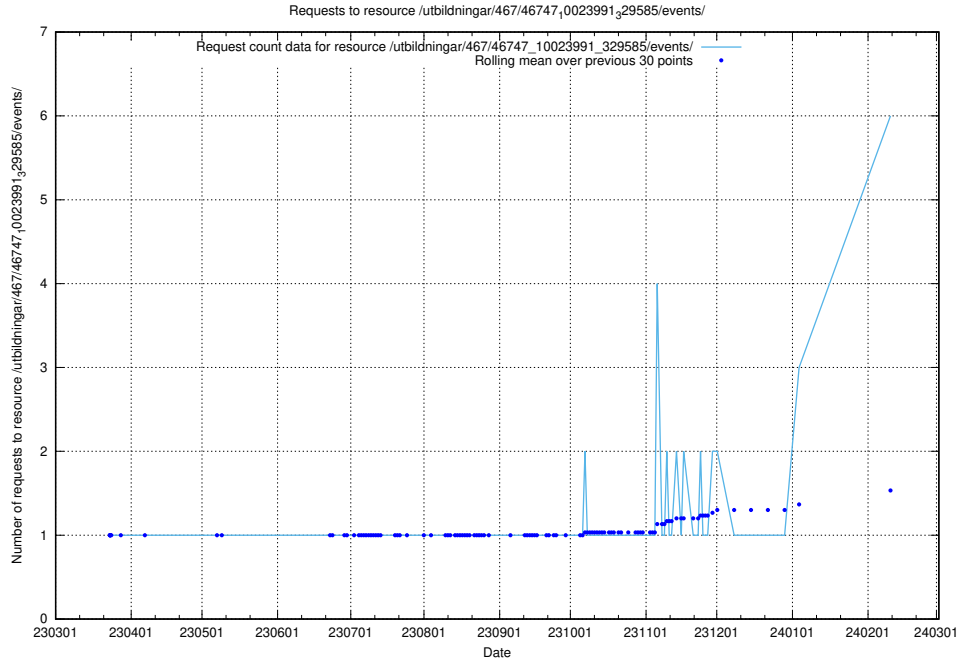

5.103 Usage of /utbildningar/467/46747_10023991_329585/events/

Here, we count the number of requests to resource /utbildningar/467/46747_10023991_329585/events/.