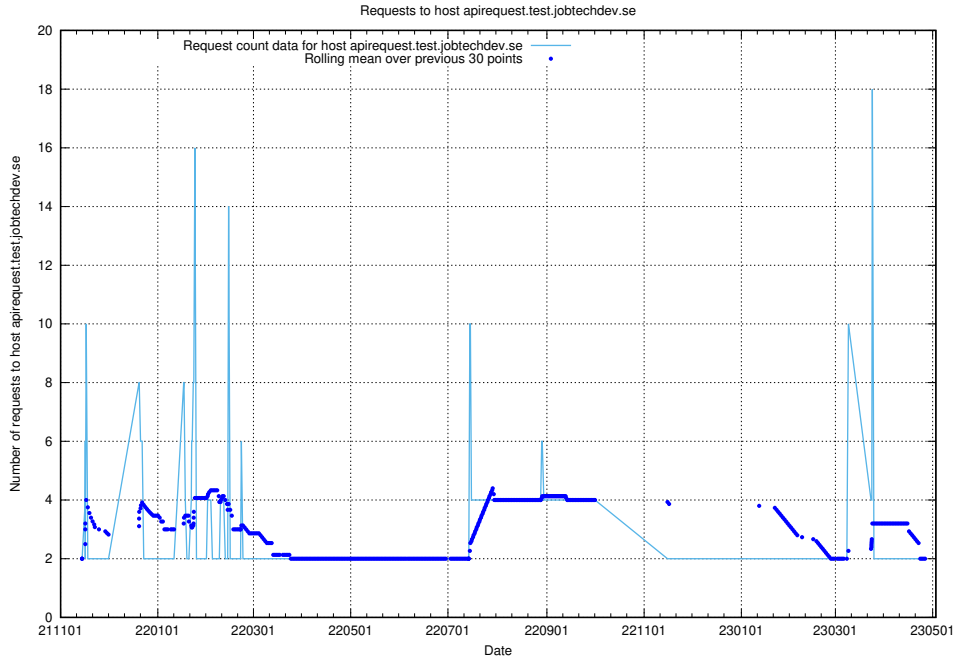

7.287 Usage of `apirequest.test.jobtechdev.se`

Here, we count the number of requests to host `apirequest.test.jobtechdev.se`.