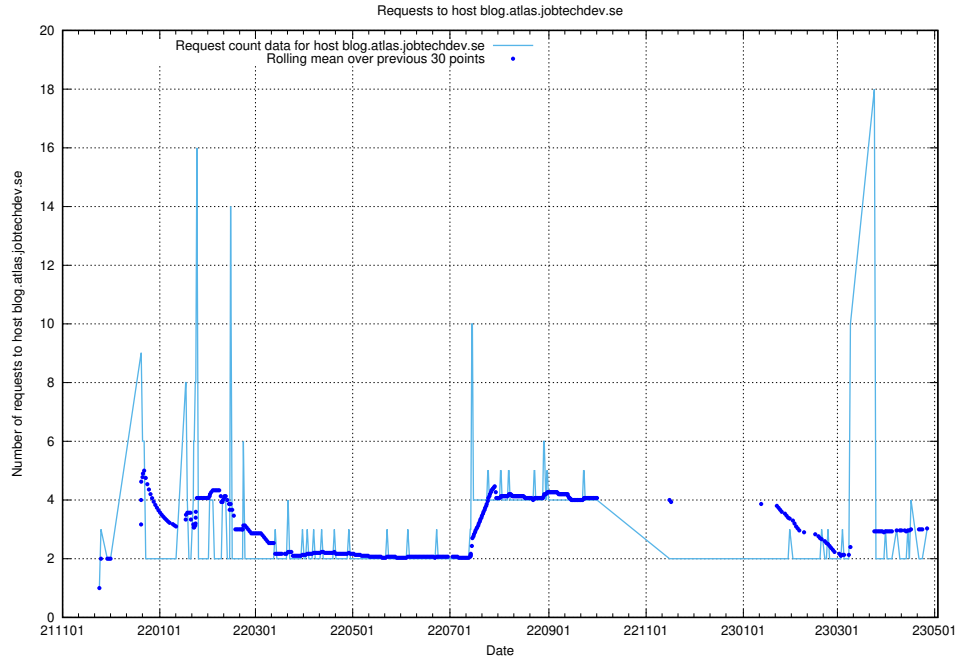

7.209 Usage of `blog.atlas.jobtechdev.se`

Here, we count the number of requests to host `blog.atlas.jobtechdev.se`.