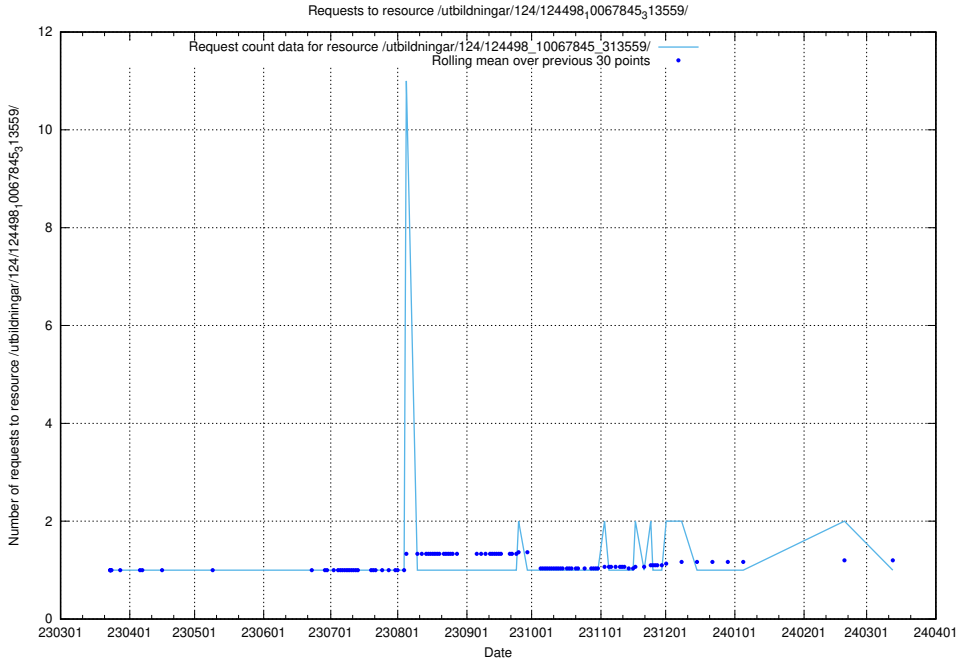

5.2221 Usage of /utbildningar/124/124498_10067845_313559/

Here, we count the number of requests to resource /utbildningar/124/124498_10067845_313559/.