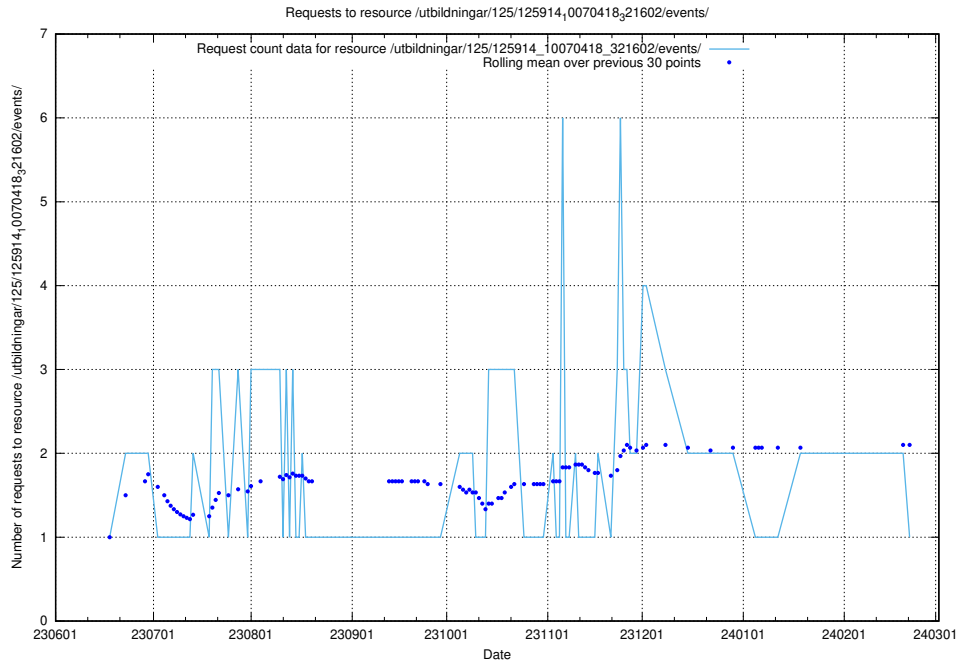

5.5427 Usage of /utbildningar/125/125914_10070418_321602/events/

Here, we count the number of requests to resource /utbildningar/125/125914_10070418_321602/events/