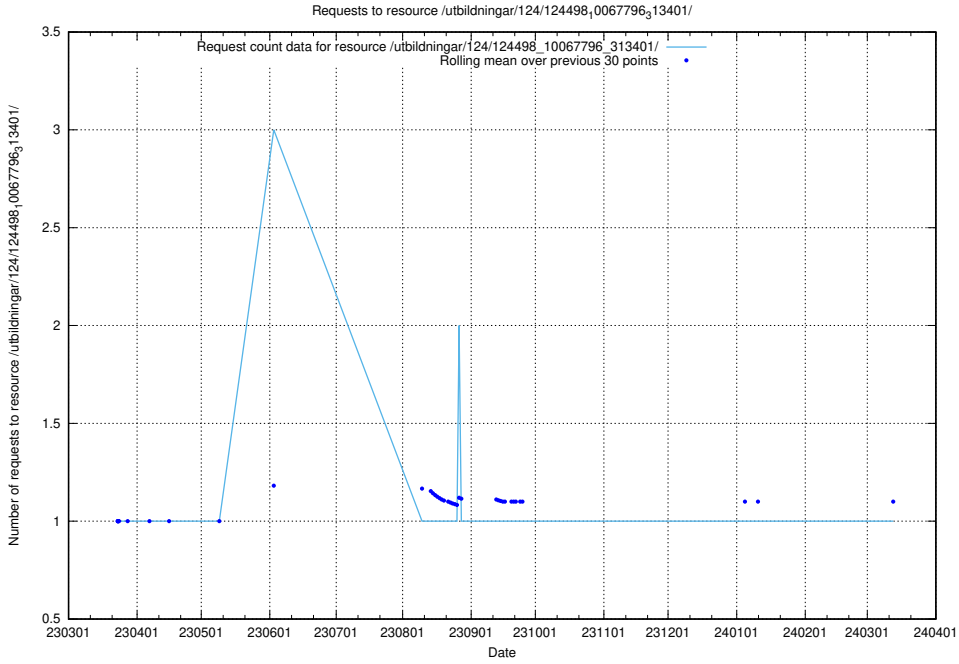

5.2228 Usage of /utbildningar/124/124498_10067796_313401/

Here, we count the number of requests to resource /utbildningar/124/124498_10067796_313401/.