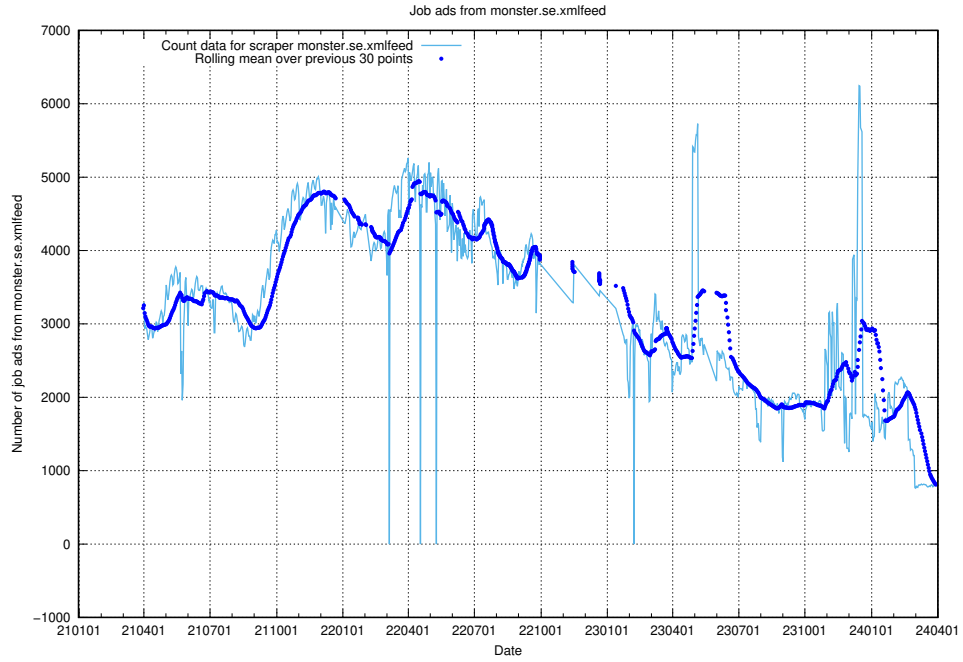

13.8 Number of ads by scraper monster.se.xmlfeed

Here, we count the number of job ads scraped from monster.se.xmlfeed.