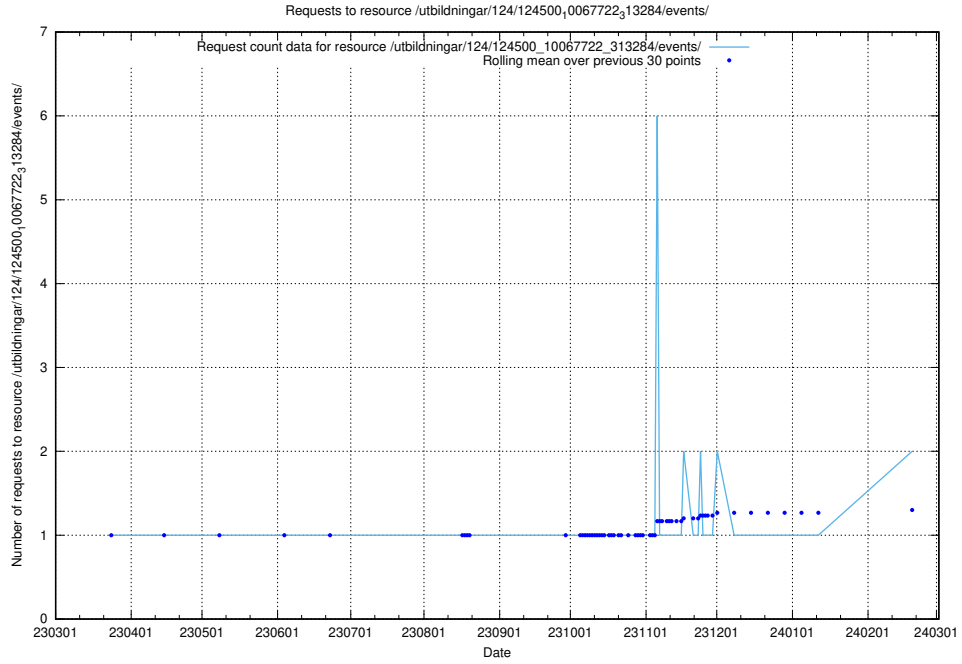

5.778 Usage of /utbildningar/124/124500_10067722_313284/events/

Here, we count the number of requests to resource /utbildningar/124/124500_10067722_313284/events/