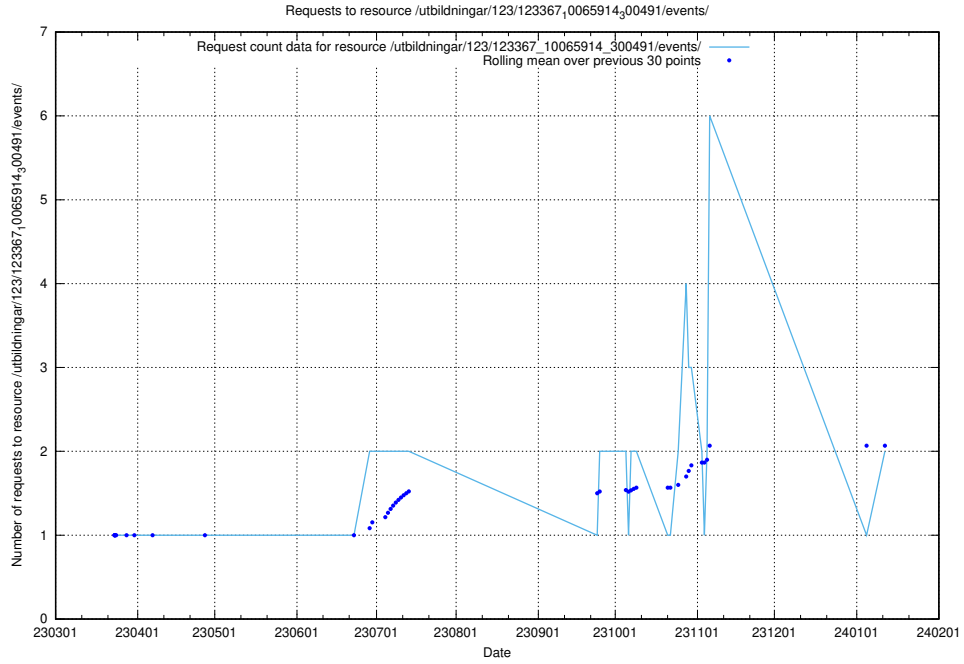

5.596 Usage of /utbildningar/123/123367_10065914_300491/events/

Here, we count the number of requests to resource /utbildningar/123/123367_10065914_300491/events/