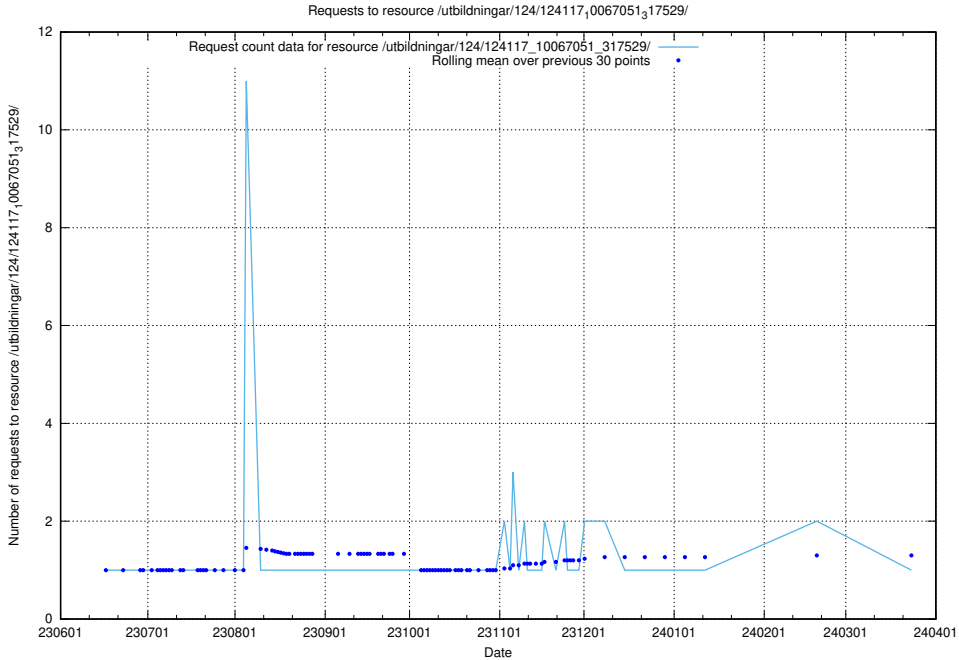

5.5441 Usage of /utbildningar/124/124117_10067051_317529/

Here, we count the number of requests to resource /utbildningar/124/124117_10067051_317529/.