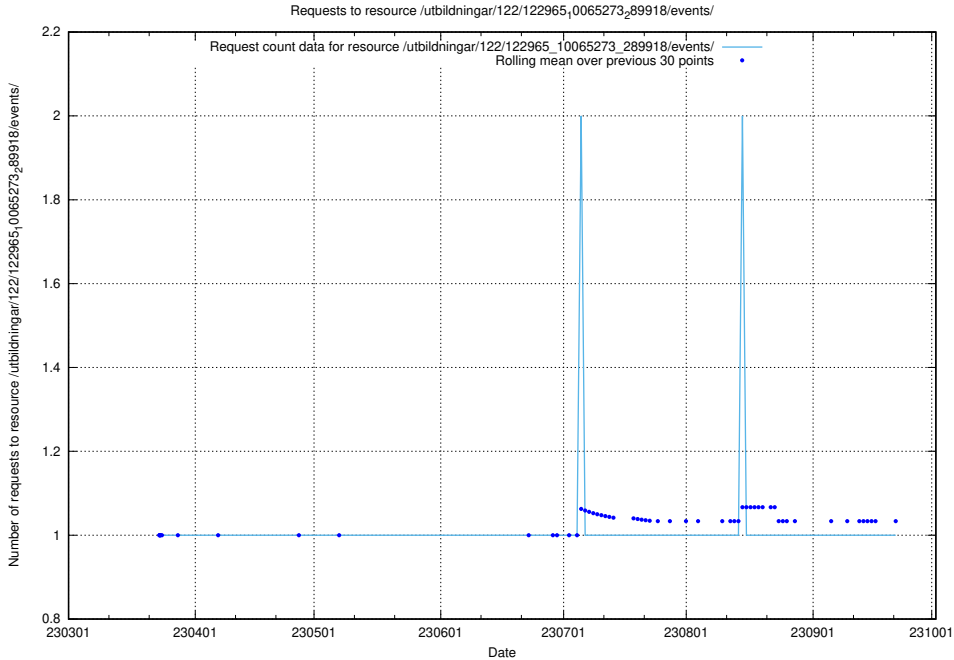

5.4685 Usage of /utbildningar/122/122965_10065273_289918/events/

Here, we count the number of requests to resource /utbildningar/122/122965_10065273_289918/events/