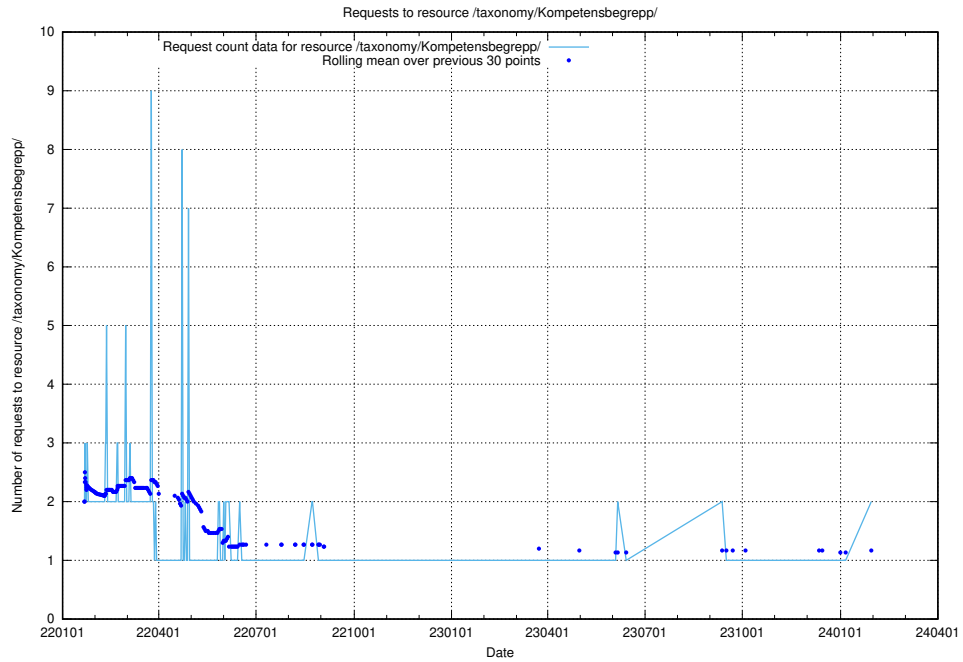

5.801 Usage of /taxonomy/Kompetensbegrepp/

Here, we count the number of requests to resource /taxonomy/Kompetensbegrepp/.