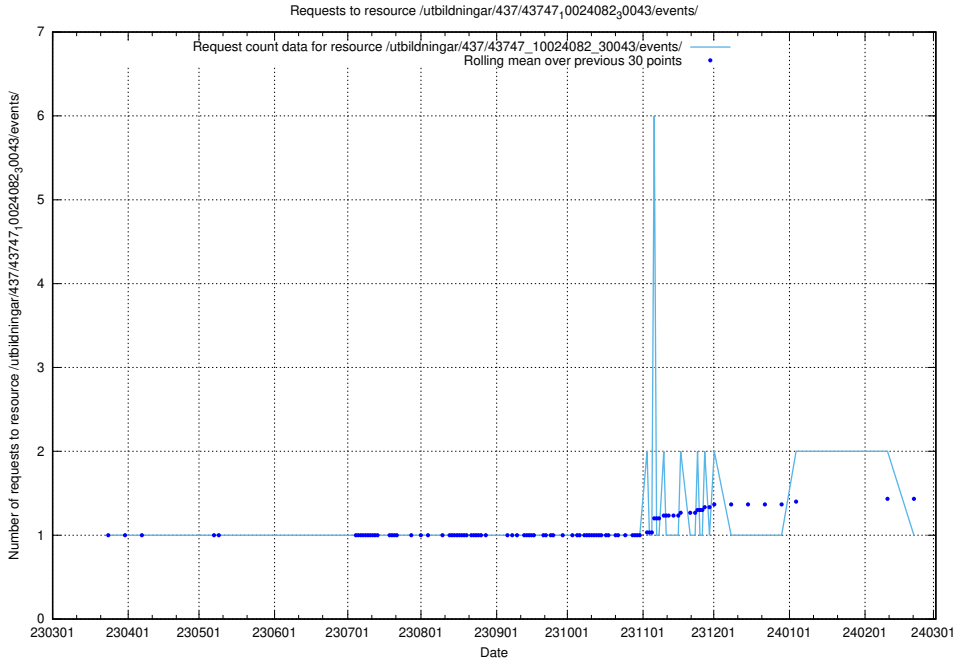

5.5798 Usage of /utbildningar/437/43747_10024082_30043/events/

Here, we count the number of requests to resource /utbildningar/437/43747_10024082_30043/events/.