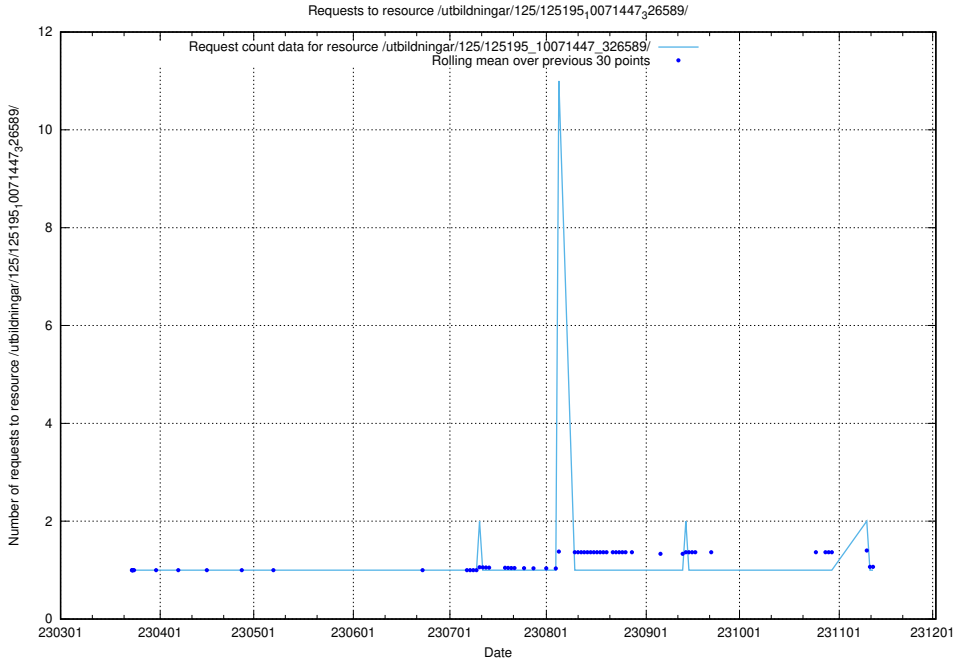

5.974 Usage of /utbildningar/125/125195_10071447_326589/

Here, we count the number of requests to resource /utbildningar/125/125195_10071447_326589/.