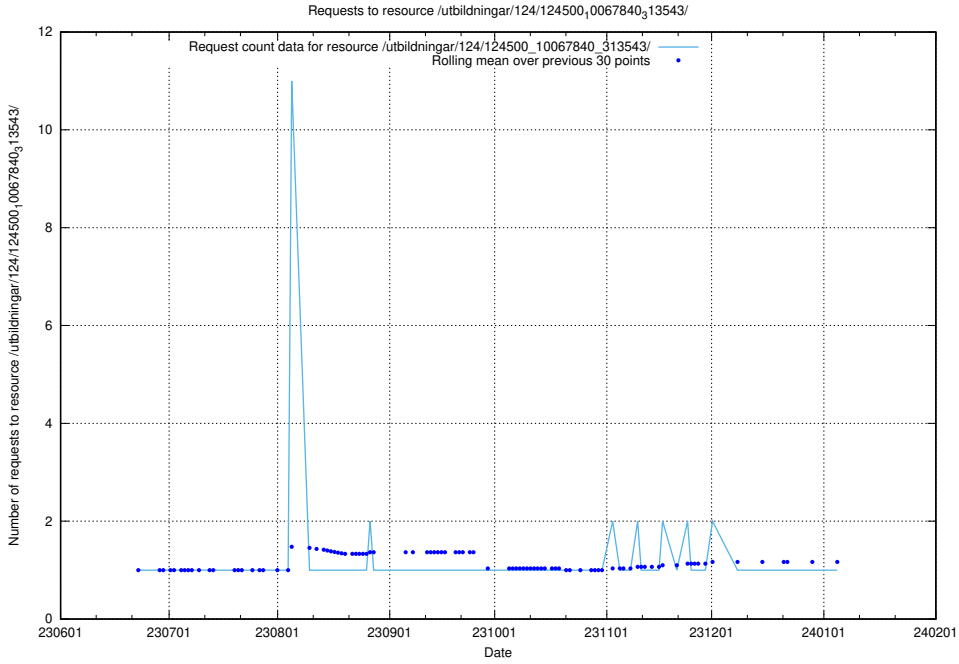

5.5336 Usage of /utbildningar/124/124500_10067840_313543/

Here, we count the number of requests to resource /utbildningar/124/124500_10067840_313543/.