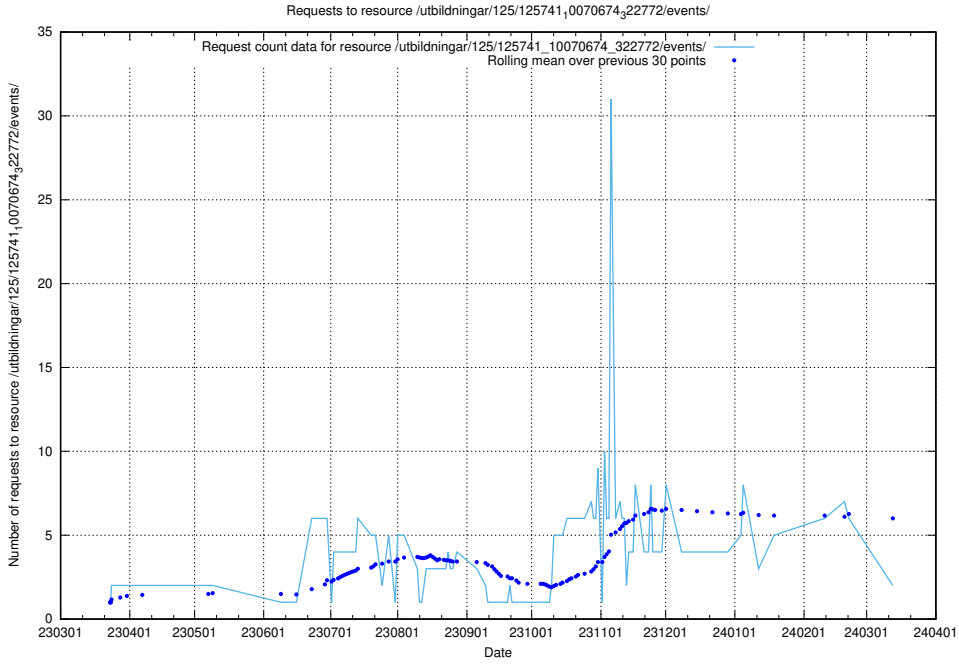

5.807 Usage of /utbildningar/125/125741_10070674_322772/events/

Here, we count the number of requests to resource /utbildningar/125/125741_10070674_322772/events/