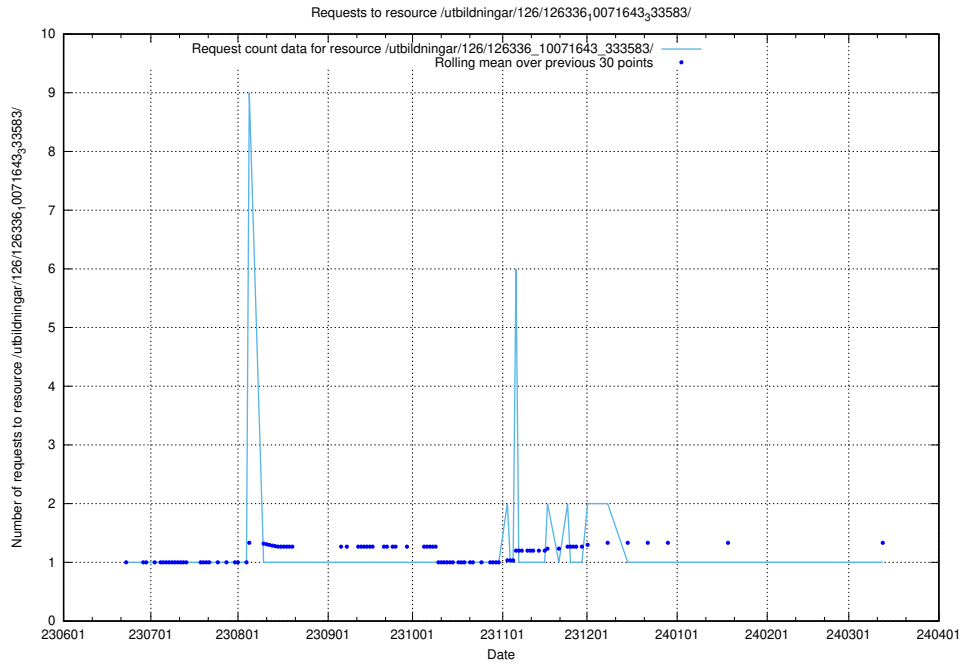

5.5223 Usage of /utbildningar/126/126336_10071643_333583/

Here, we count the number of requests to resource /utbildningar/126/126336_10071643_333583/.