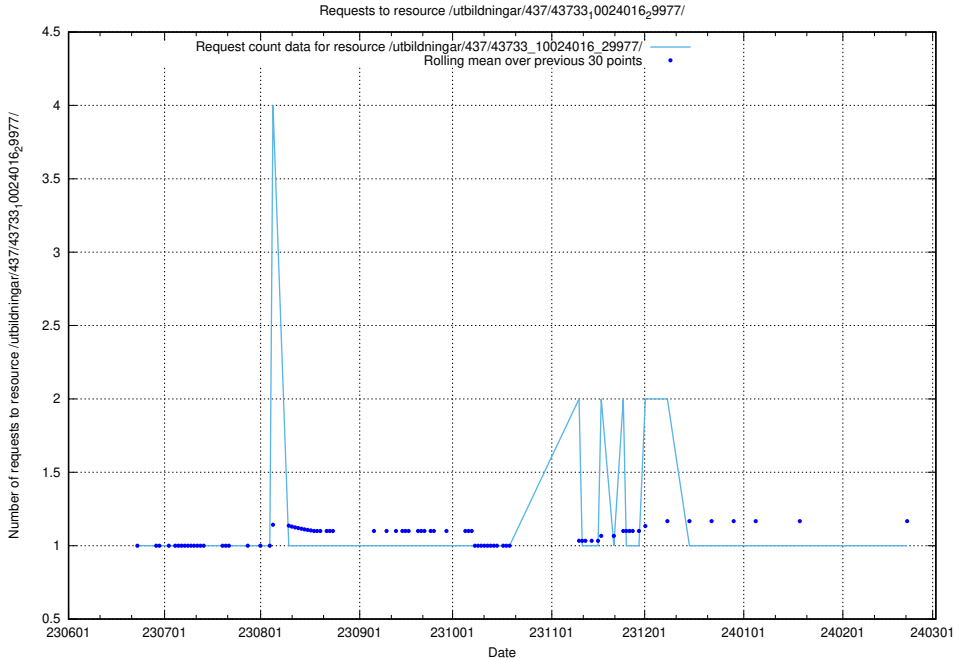

5.5132 Usage of /utbildningar/437/43733_10024016_29977/

Here, we count the number of requests to resource /utbildningar/437/43733_10024016_29977/.