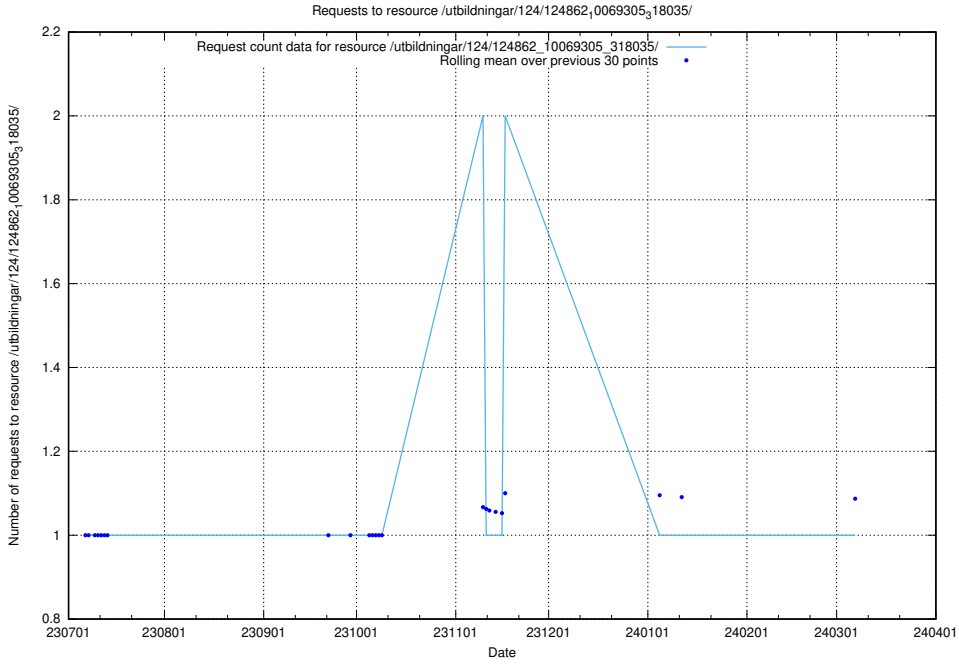

5.4861 Usage of /utbildningar/124/124862_10069305_318035/

Here, we count the number of requests to resource /utbildningar/124/124862_10069305_318035/.