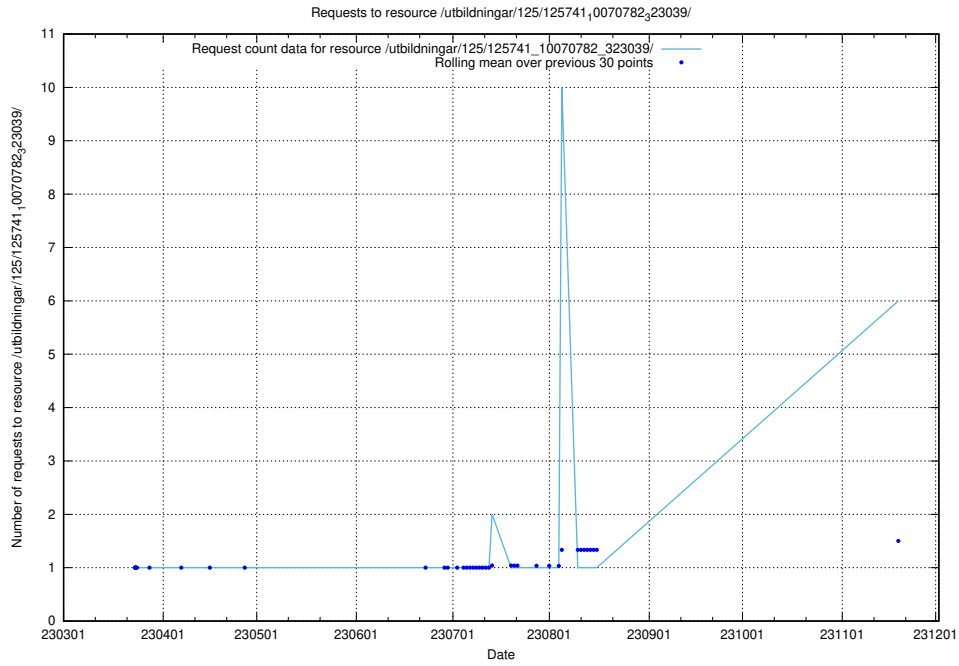

5.105 Usage of /utbildningar/125/125741_10070782_323039/

Here, we count the number of requests to resource /utbildningar/125/125741_10070782_323039/.