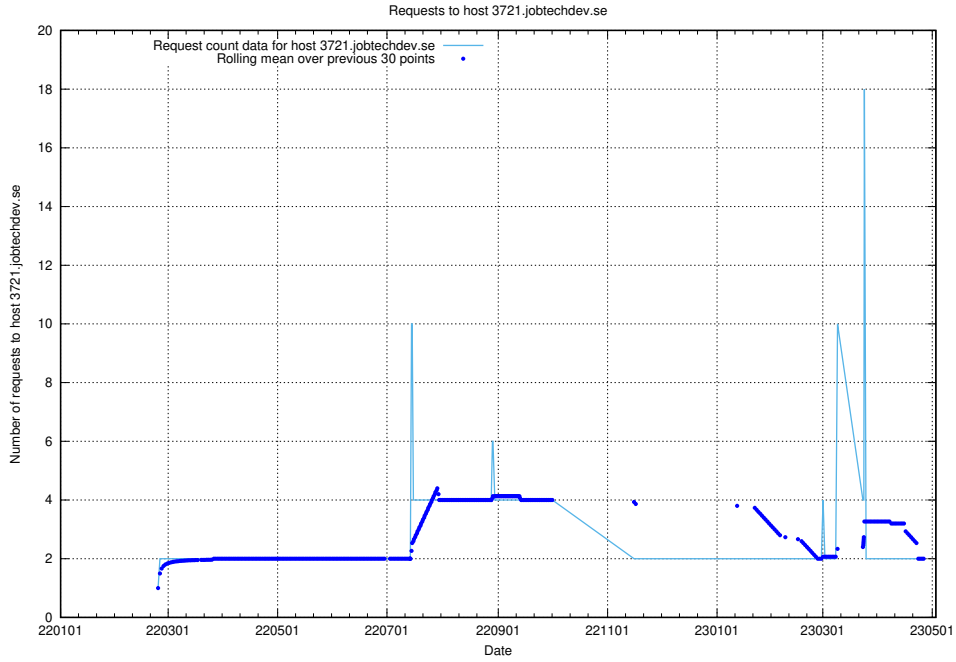

7.514 Usage of 3721.jobtechdev.se

Here, we count the number of requests to host 3721.jobtechdev.se.