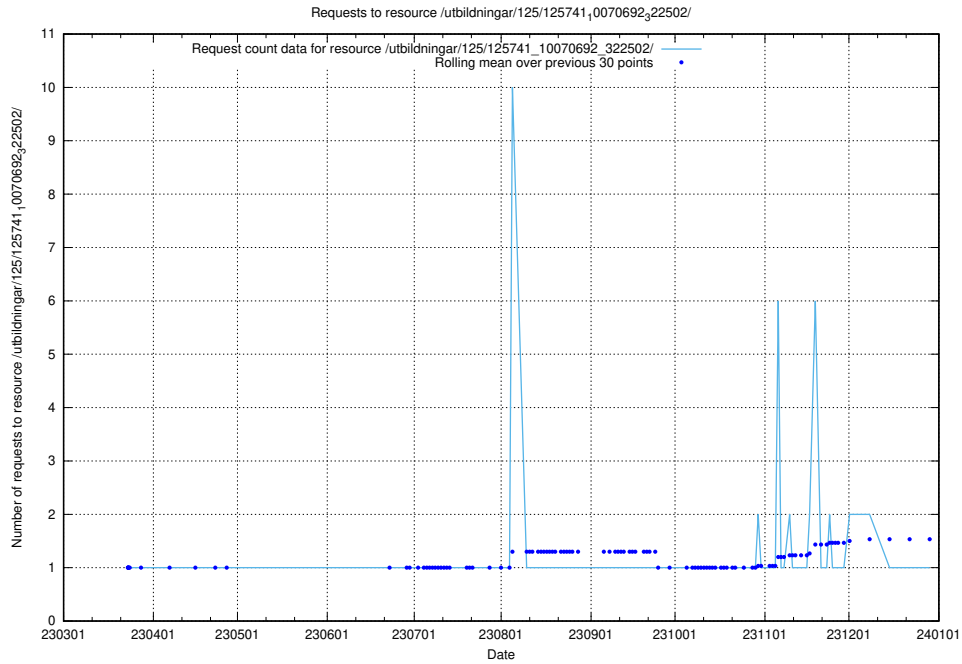

5.6067 Usage of /utbildningar/125/125741_10070692_322502/

Here, we count the number of requests to resource /utbildningar/125/125741_10070692_322502/.