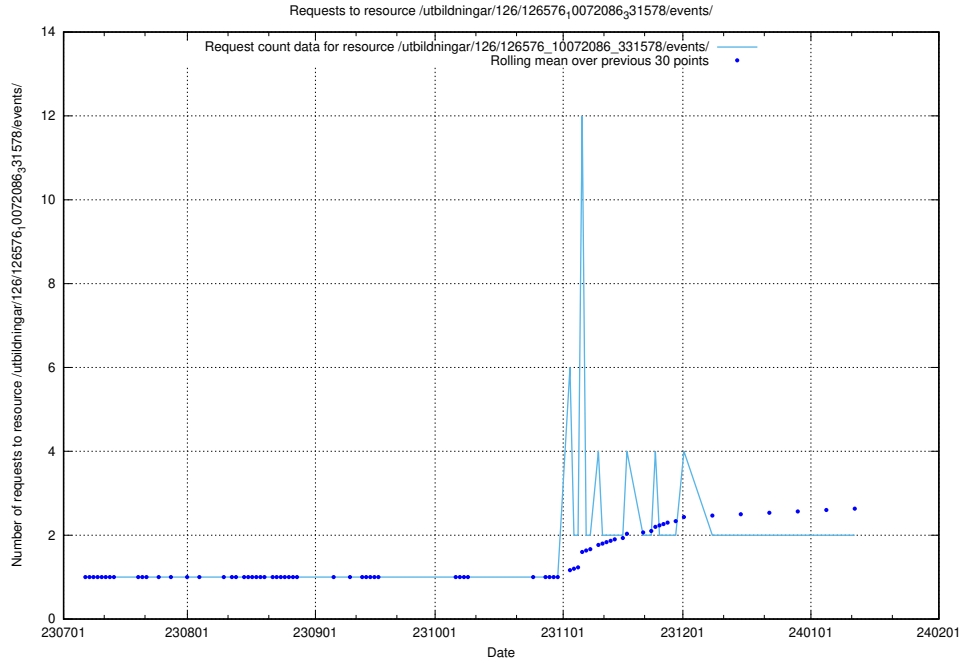

5.659 Usage of /utbildningar/126/126576_10072086_331578/events/

Here, we count the number of requests to resource /utbildningar/126/126576_10072086_331578/events/