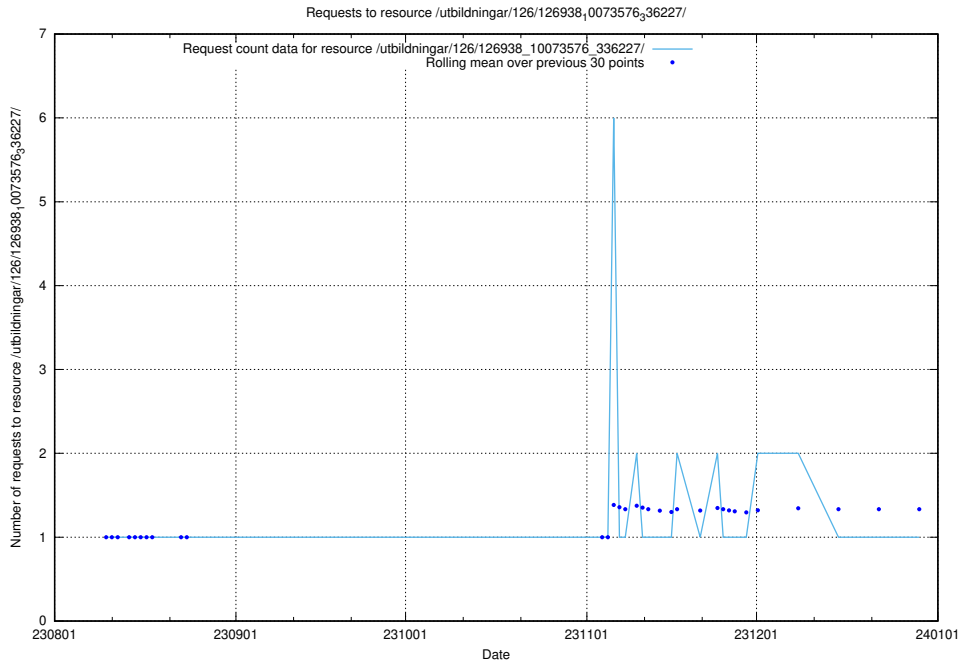

5.4380 Usage of /utbildningar/126/126938_10073576_336227/

Here, we count the number of requests to resource /utbildningar/126/126938_10073576_336227/.