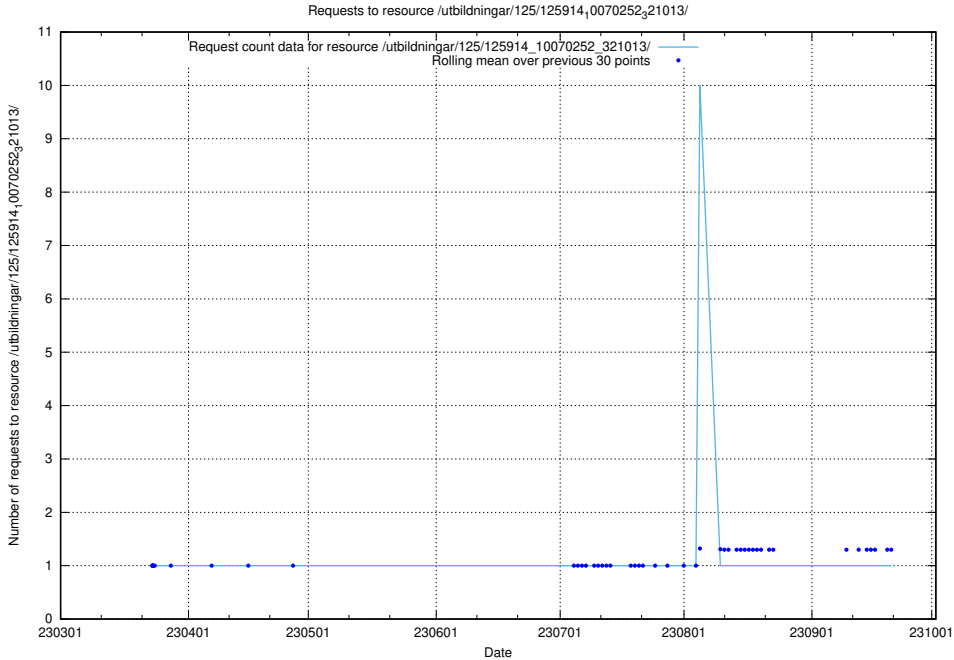

5.6039 Usage of /utbildningar/125/125914_10070252_321013/

Here, we count the number of requests to resource /utbildningar/125/125914_10070252_321013/.