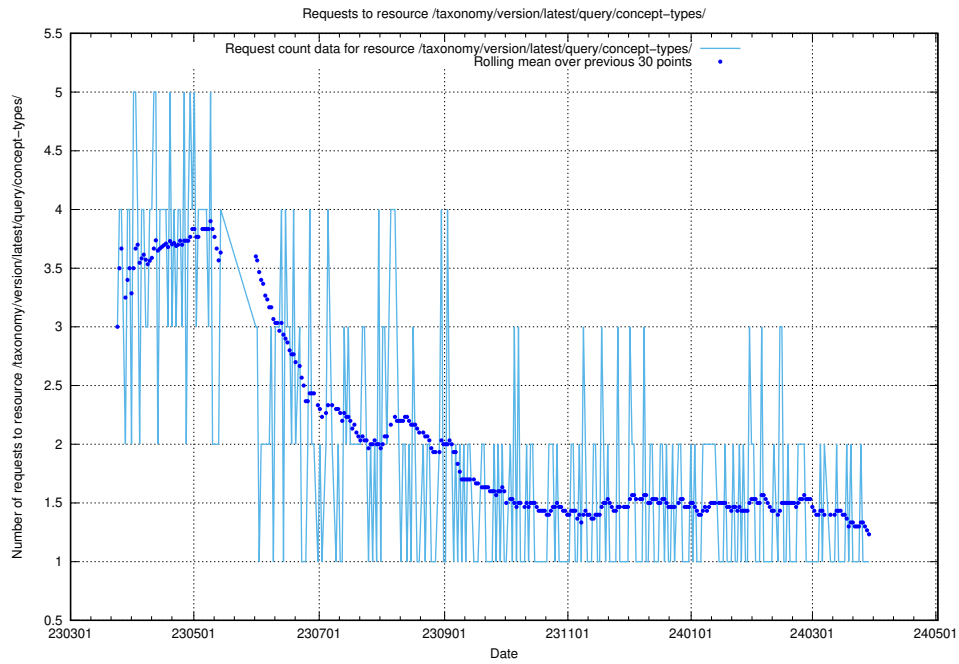

## 5.5715 Usage of /taxonomy/version/latest/query/concept-types/

Here, we count the number of requests to resource /taxonomy/version/latest/query/concept-types/.