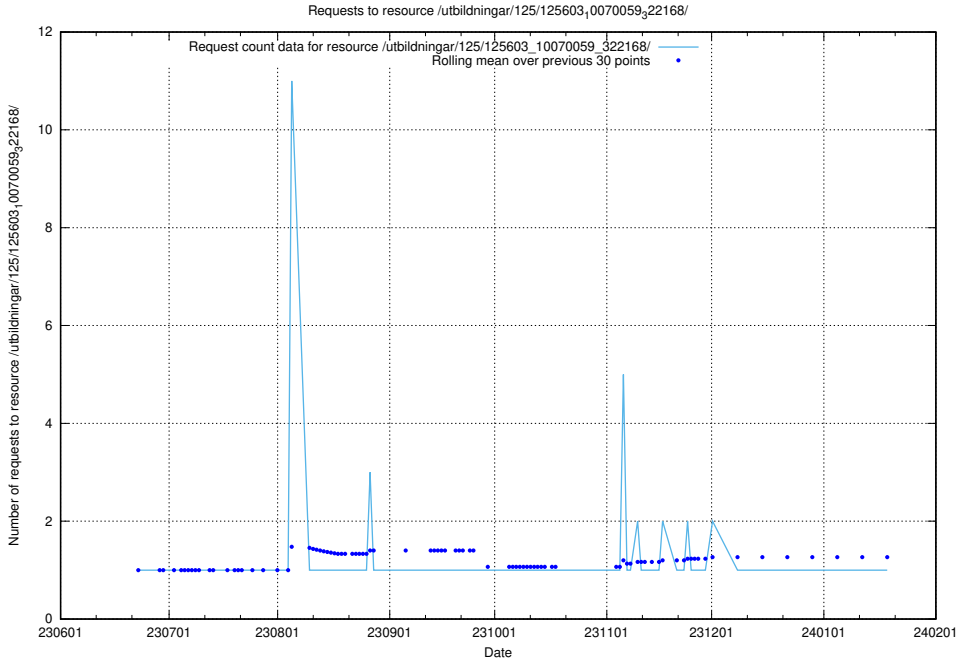

5.5275 Usage of /utbildningar/125/125603_10070059_322168/

Here, we count the number of requests to resource /utbildningar/125/125603_10070059_322168/.