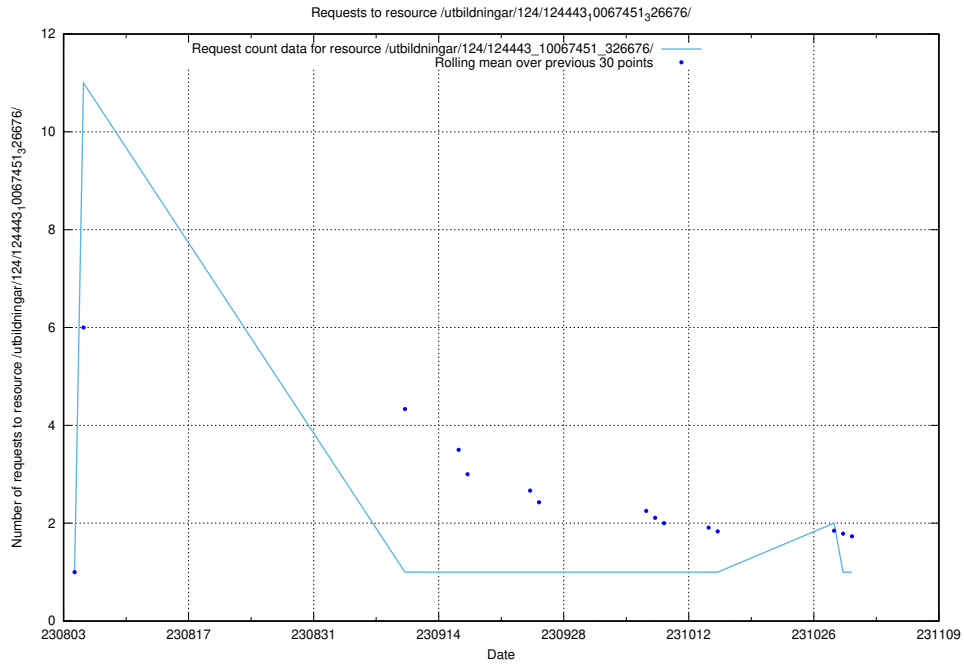

5.4446 Usage of /utbildningar/124/124443_10067451_326676/

Here, we count the number of requests to resource /utbildningar/124/124443_10067451_326676/.