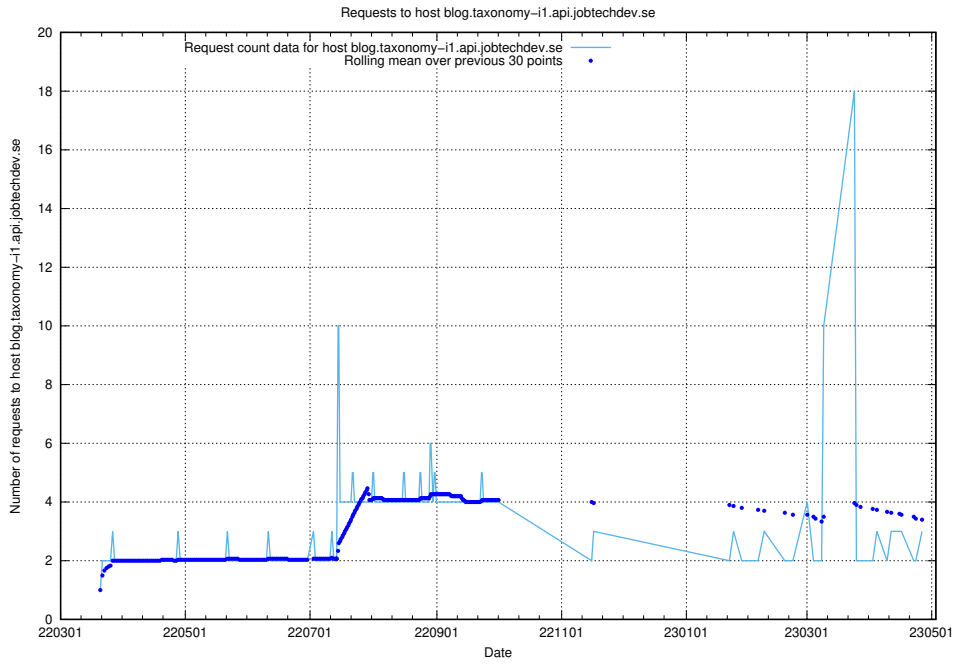

7.221 Usage of `blog.taxonomy-i1.api.jobtechdev.se`

Here, we count the number of requests to host `blog.taxonomy-i1.api.jobtechdev.se`.