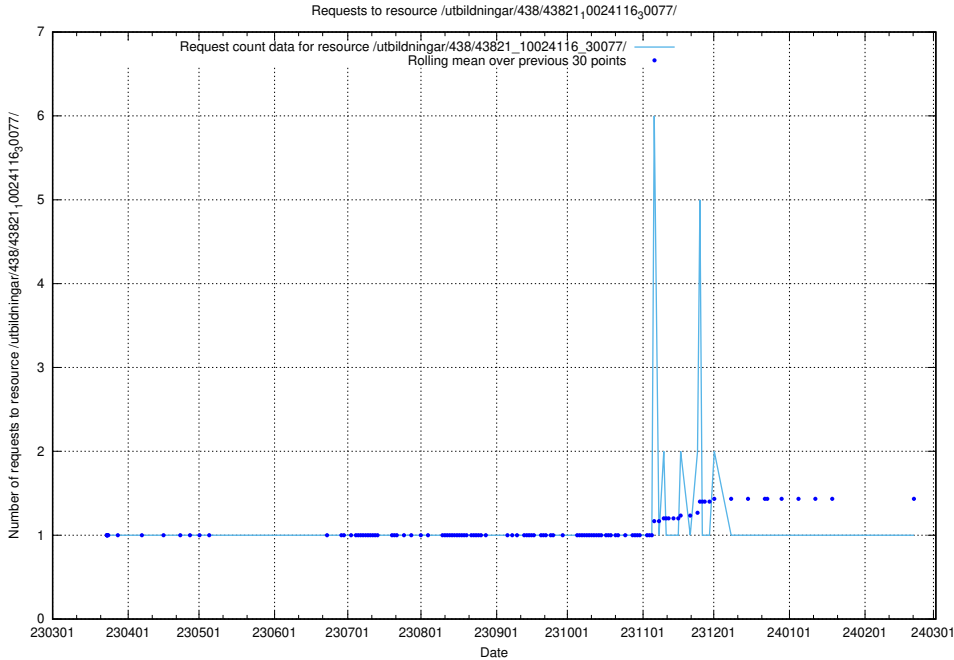

5.5925 Usage of /utbildningar/438/43821_10024116_30077/

Here, we count the number of requests to resource /utbildningar/438/43821_10024116_30077/.