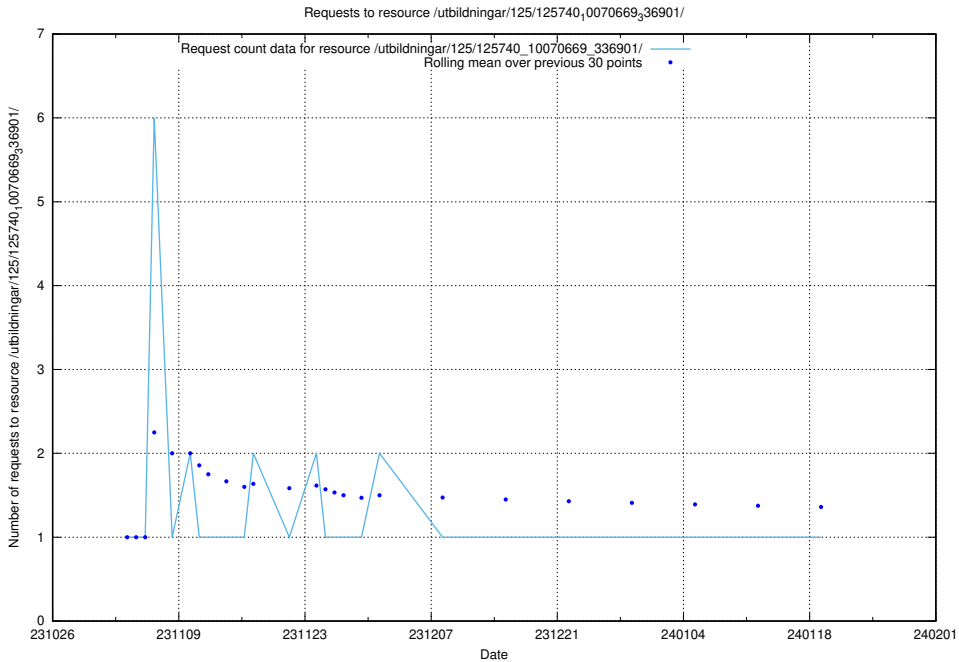

5.3701 Usage of /utbildningar/125/125740_10070669_336901/

Here, we count the number of requests to resource /utbildningar/125/125740_10070669_336901/.