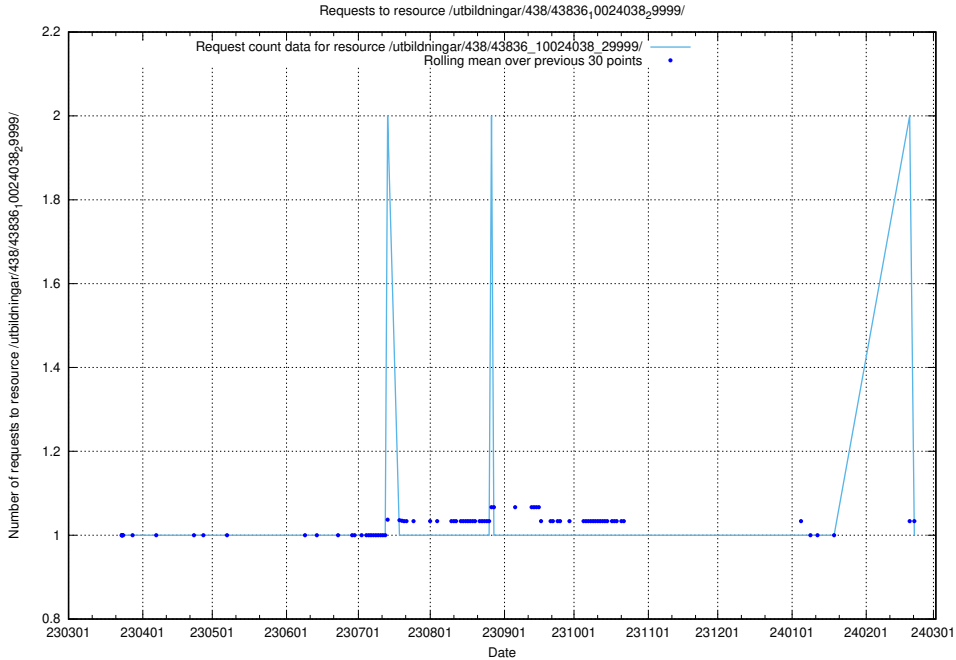

### 5.5918 Usage of /utbildningar/438/43836\_10024038\_29999/

Here, we count the number of requests to resource /utbildningar/438/43836\_10024038\_29999/.