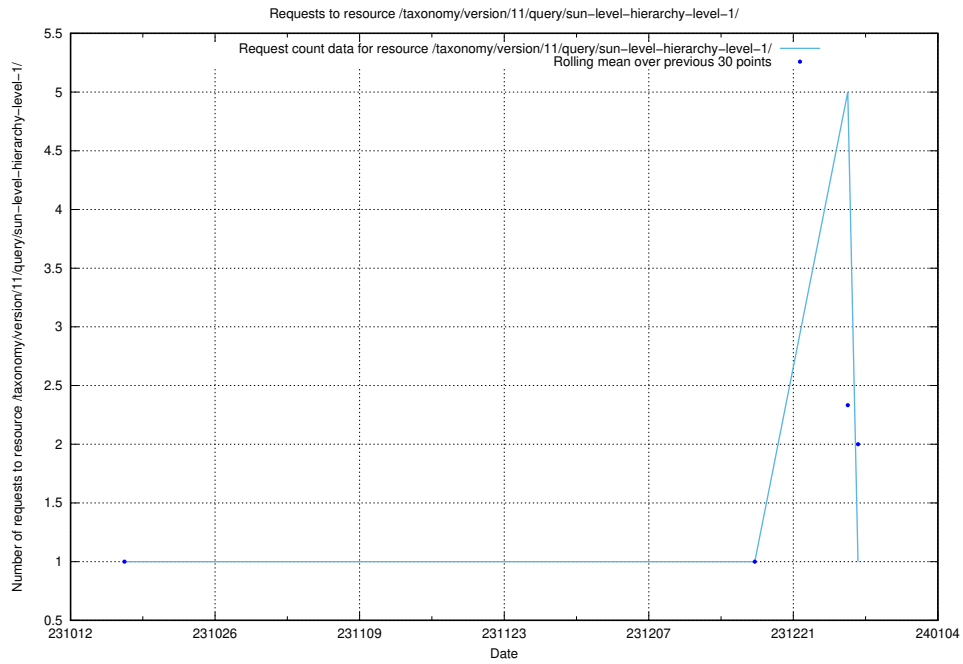

5.3866 Usage of /taxonomy/version/11/query/sun-level-hierarchy-level-1/

Here, we count the number of requests to resource /taxonomy/version/11/query/sun-level-hierarchy-level-1/.