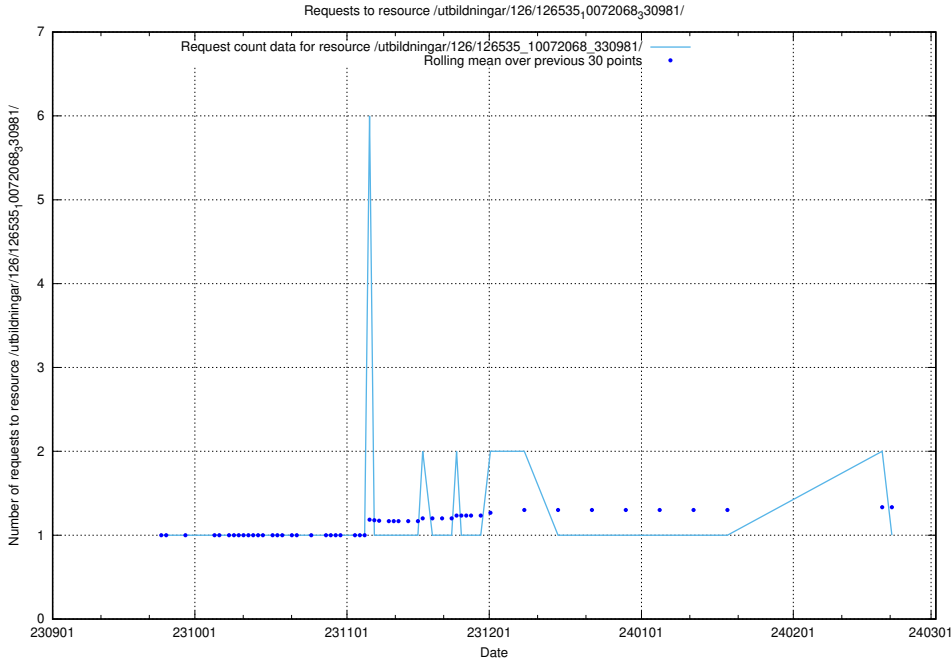

5.4035 Usage of /utbildningar/126/126535_10072068_330981/

Here, we count the number of requests to resource /utbildningar/126/126535_10072068_330981/.