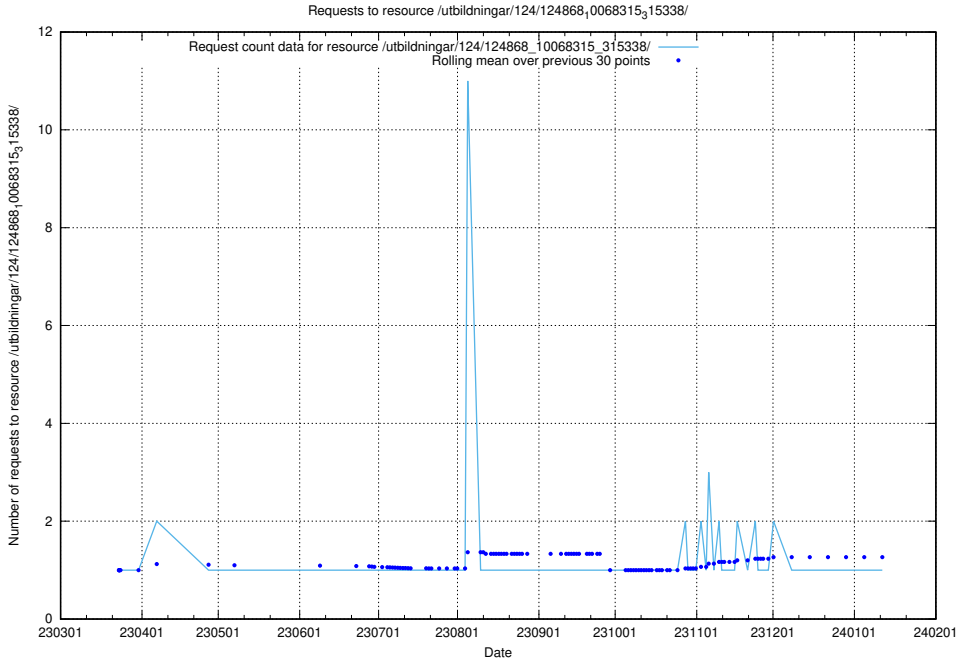

5.1012 Usage of /utbildningar/124/124868_10068315_315338/

Here, we count the number of requests to resource /utbildningar/124/124868_10068315_315338/.