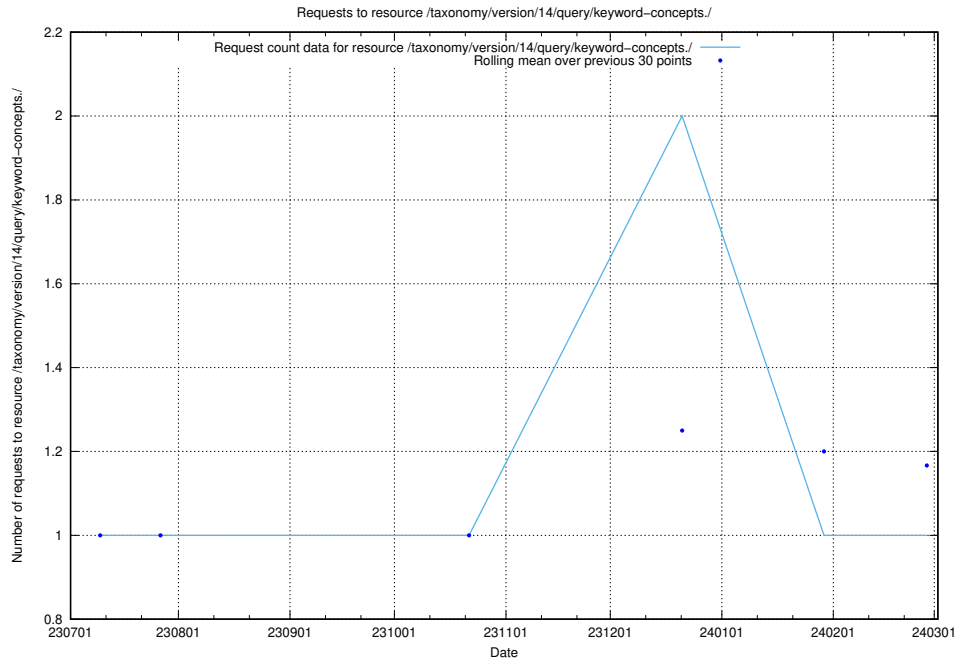

## 5.4692 Usage of /taxonomy/version/14/query/keyword-concepts./

Here, we count the number of requests to resource /taxonomy/version/14/query/keyword-concepts./.