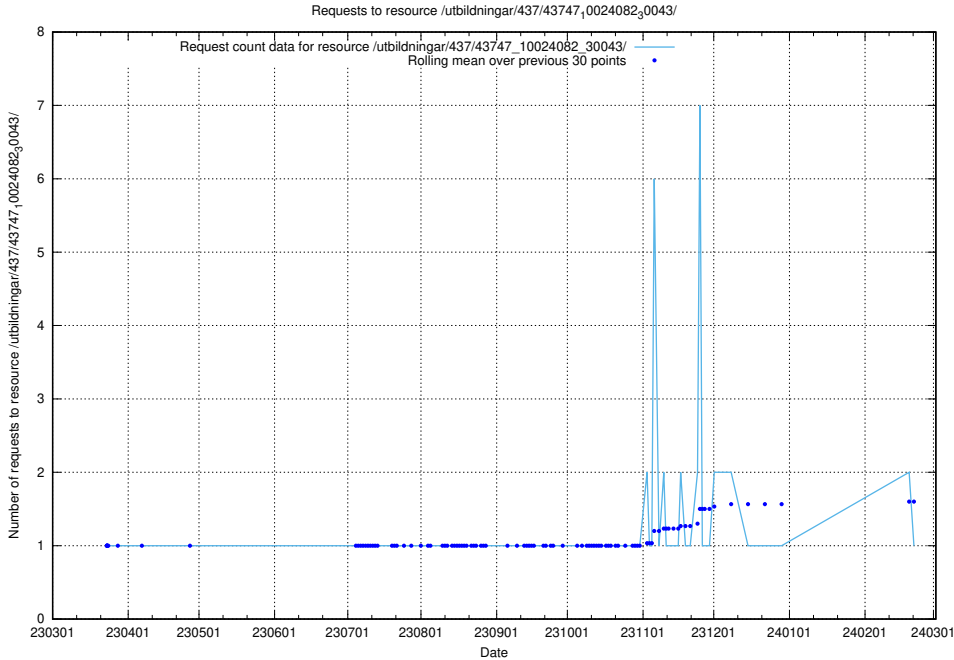

5.5969 Usage of /utbildningar/437/43747_10024082_30043/

Here, we count the number of requests to resource /utbildningar/437/43747_10024082_30043/.