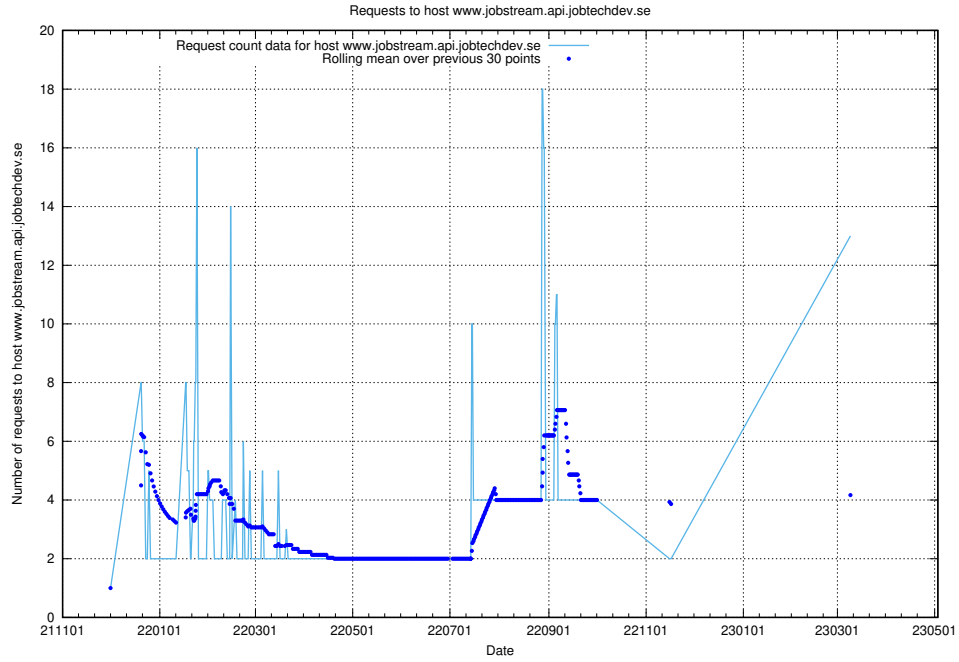

7.43 Usage of www.jobstream.api.jobtechdev.se

Here, we count the number of requests to host www.jobstream.api.jobtechdev.se.