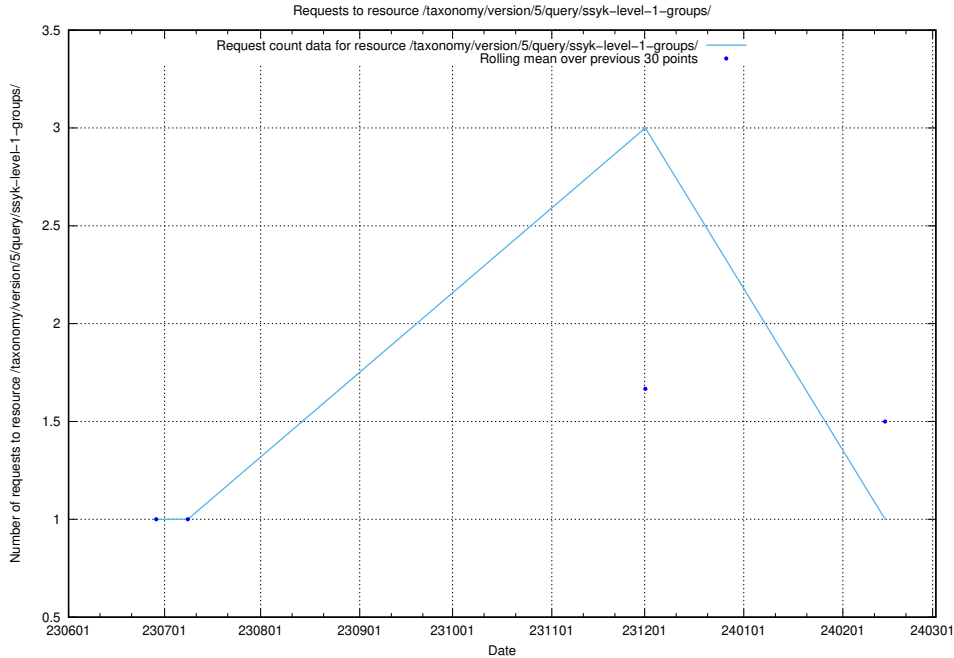

5.5091 Usage of /taxonomy/version/5/query/ssyk-level-1-groups/

Here, we count the number of requests to resource /taxonomy/version/5/query/ssyk-level-1-groups/.