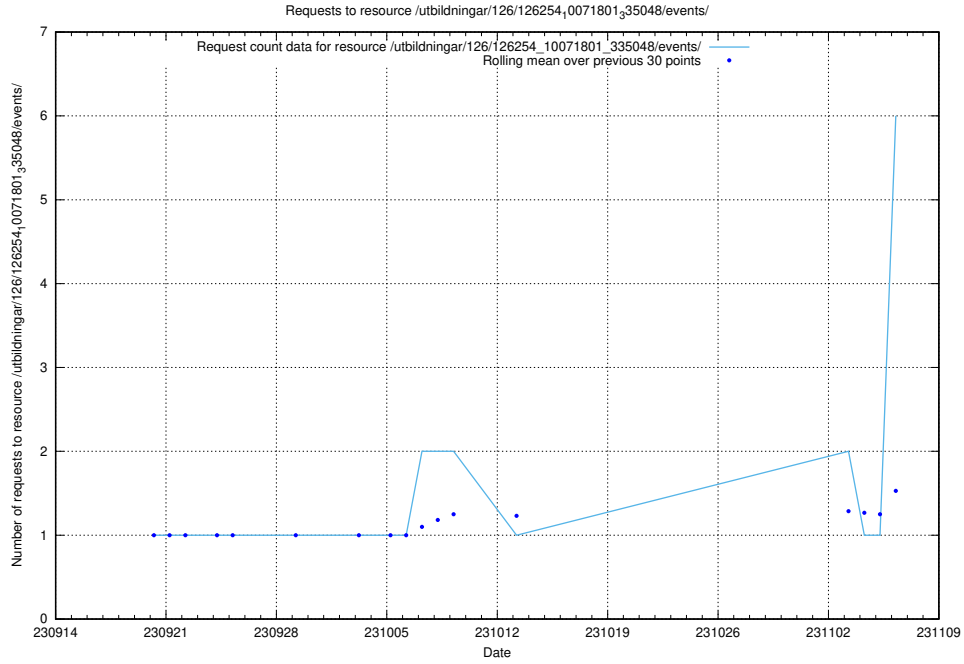

5.74 Usage of /utbildningar/126/126254_10071801_335048/events/

Here, we count the number of requests to resource /utbildningar/126/126254_10071801_335048/events/