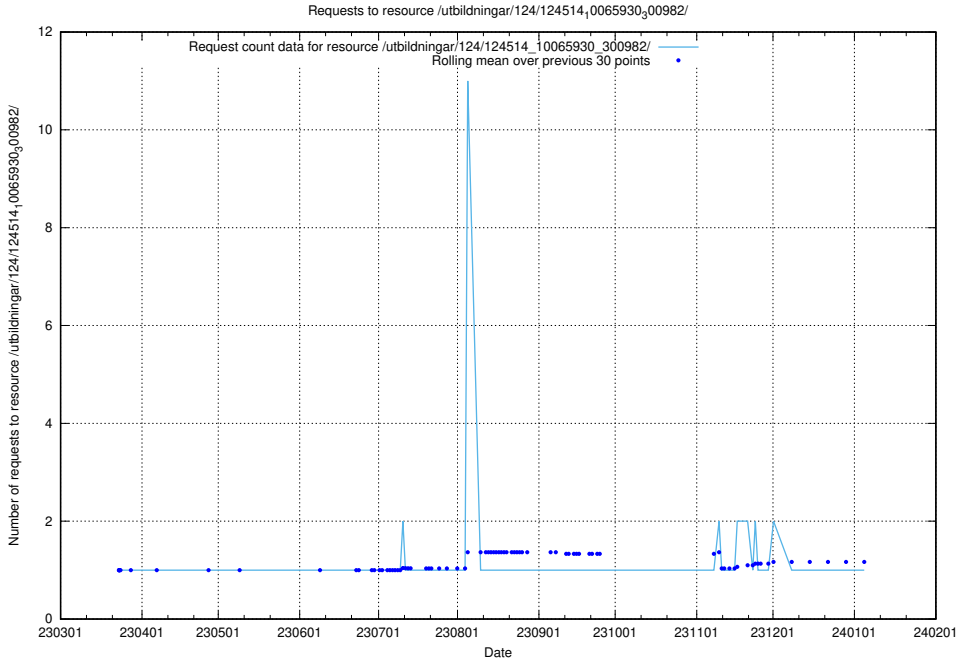

5.1451 Usage of /utbildningar/124/124514_10065930_300982/

Here, we count the number of requests to resource /utbildningar/124/124514_10065930_300982/.