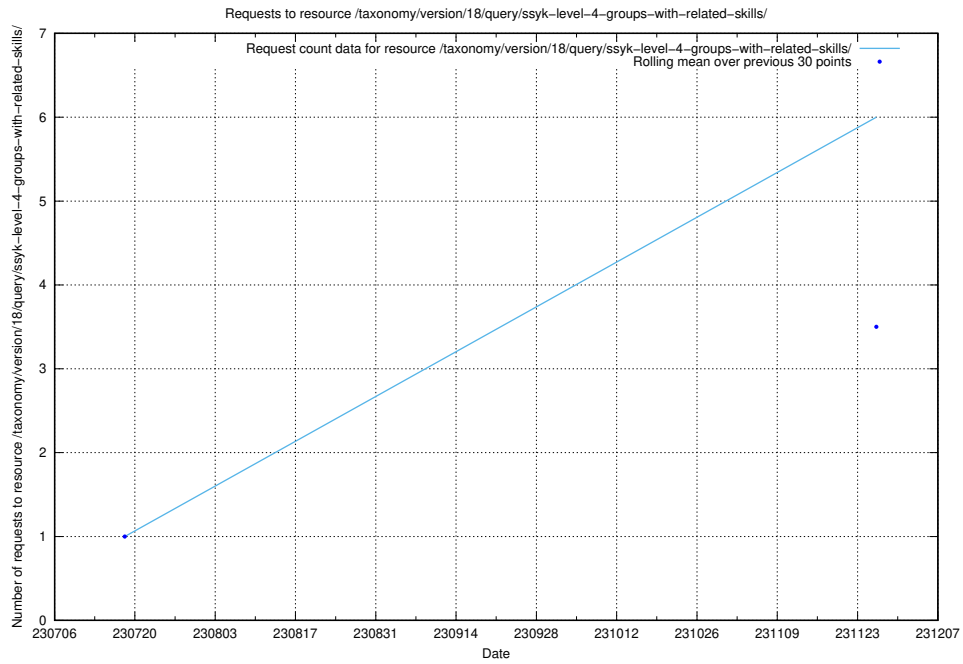

5.81 Usage of /taxonomy/version/18/query/ssyk-level-4-groups-with-related-skills/

Here, we count the number of requests to resource /taxonomy/version/18/query/ssyk-level-4-groups-with-related-skills/.