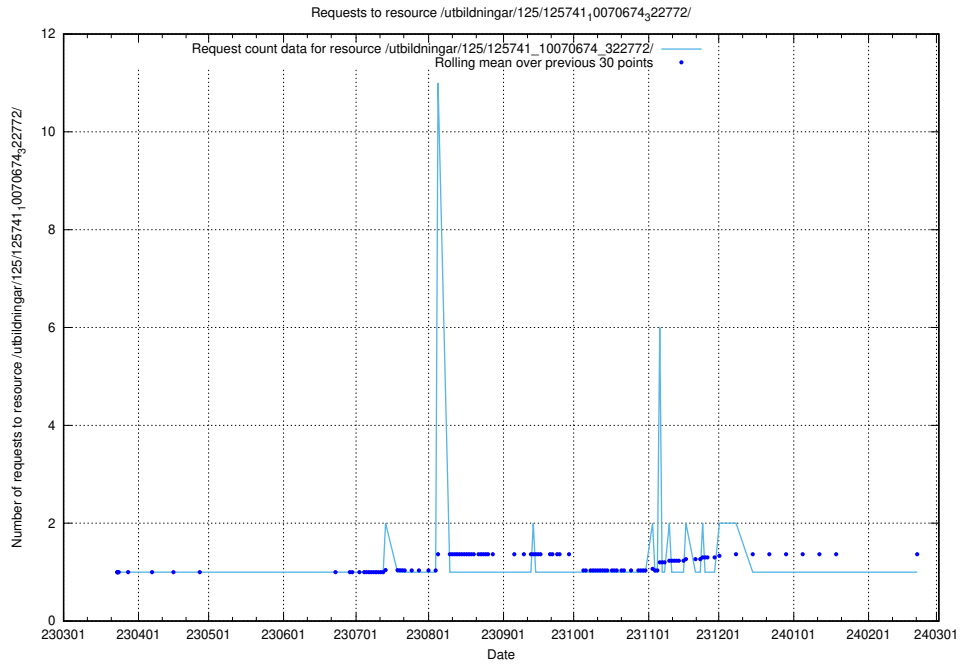

5.6082 Usage of /utbildningar/125/125741_10070674_322772/

Here, we count the number of requests to resource /utbildningar/125/125741_10070674_322772/.