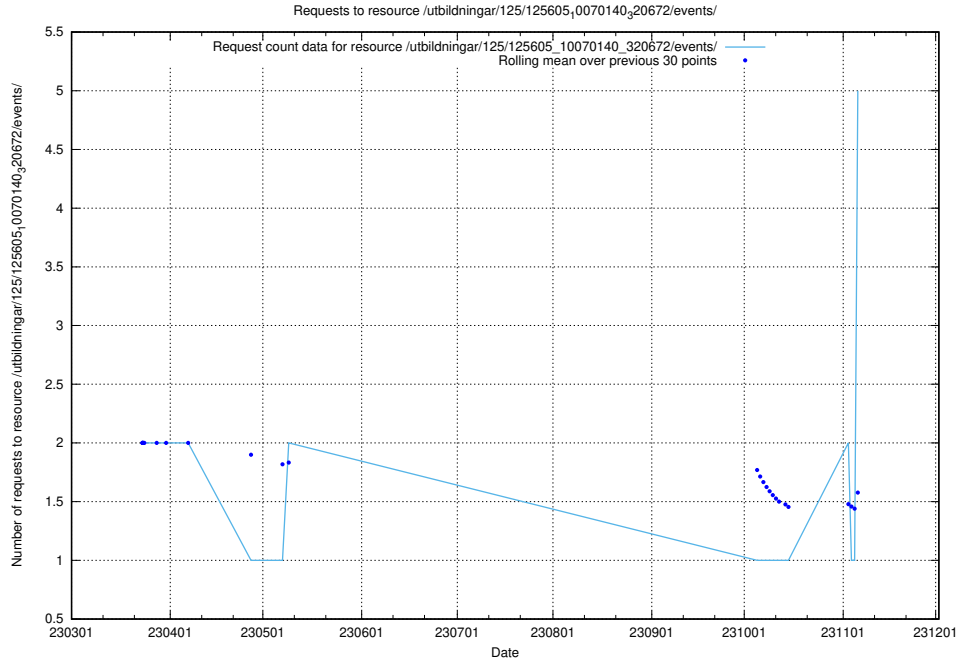

5.125 Usage of /utbildningar/125/125605_10070140_320672/events/

Here, we count the number of requests to resource /utbildningar/125/125605_10070140_320672/events/