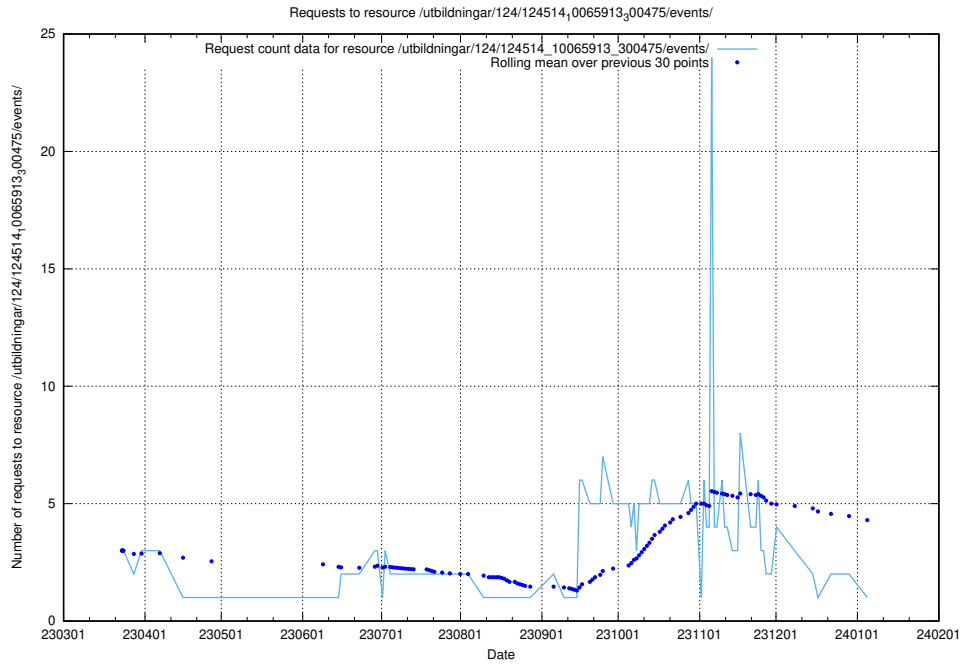

5.5852 Usage of /utbildningar/124/124514_10065913_300475/events/

Here, we count the number of requests to resource /utbildningar/124/124514_10065913_300475/events/