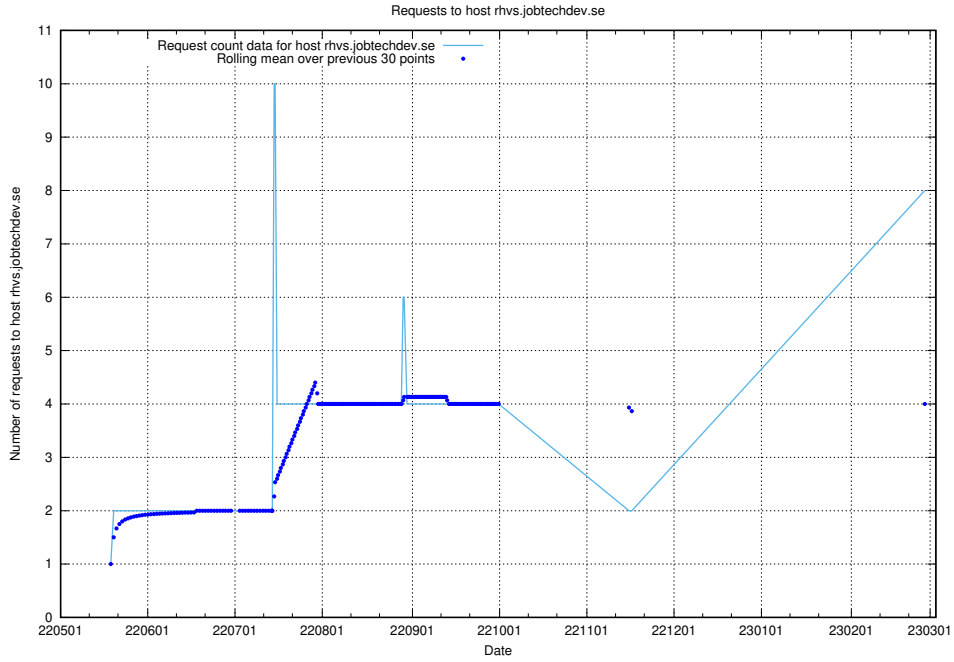

7.68 Usage of rhvs.jobtechdev.se

Here, we count the number of requests to host rhvs.jobtechdev.se.