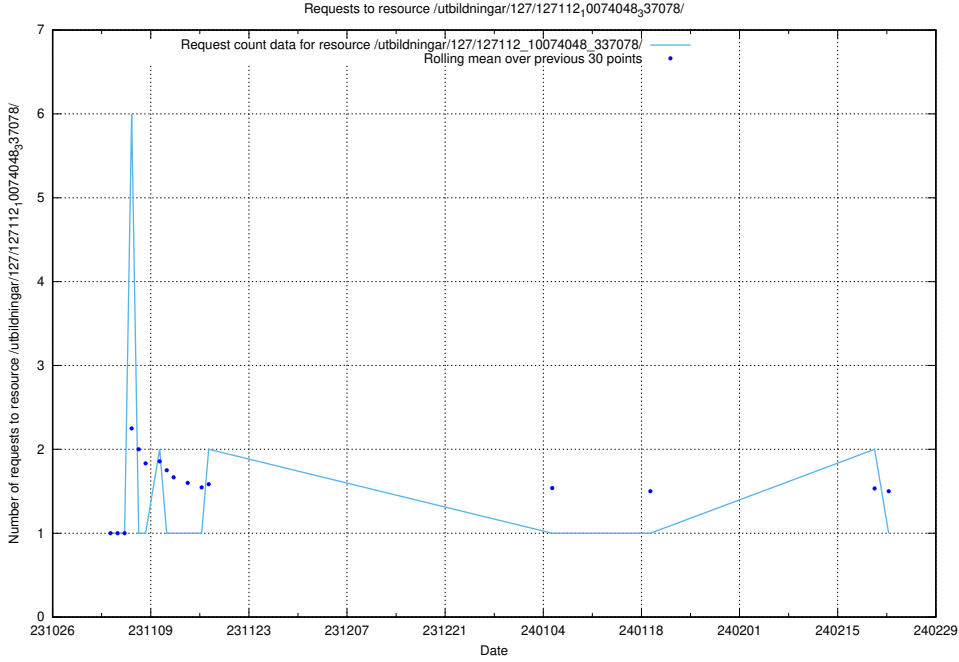

5.3696 Usage of /utbildningar/127/127112_10074048_337078/

Here, we count the number of requests to resource /utbildningar/127/127112_10074048_337078/.