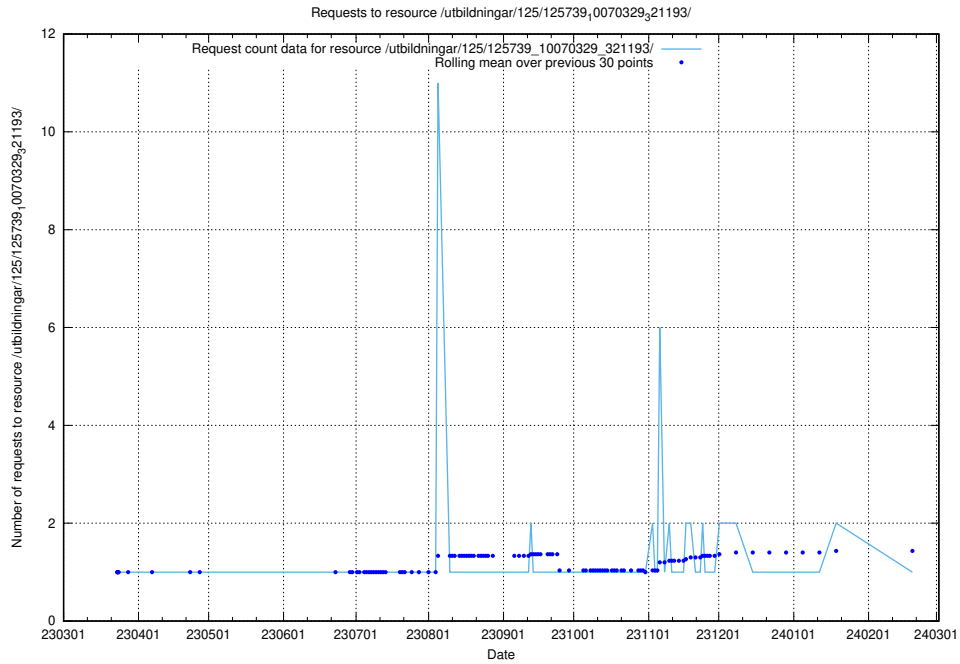

5.856 Usage of /utbildningar/125/125739_10070329_321193/

Here, we count the number of requests to resource /utbildningar/125/125739_10070329_321193/.