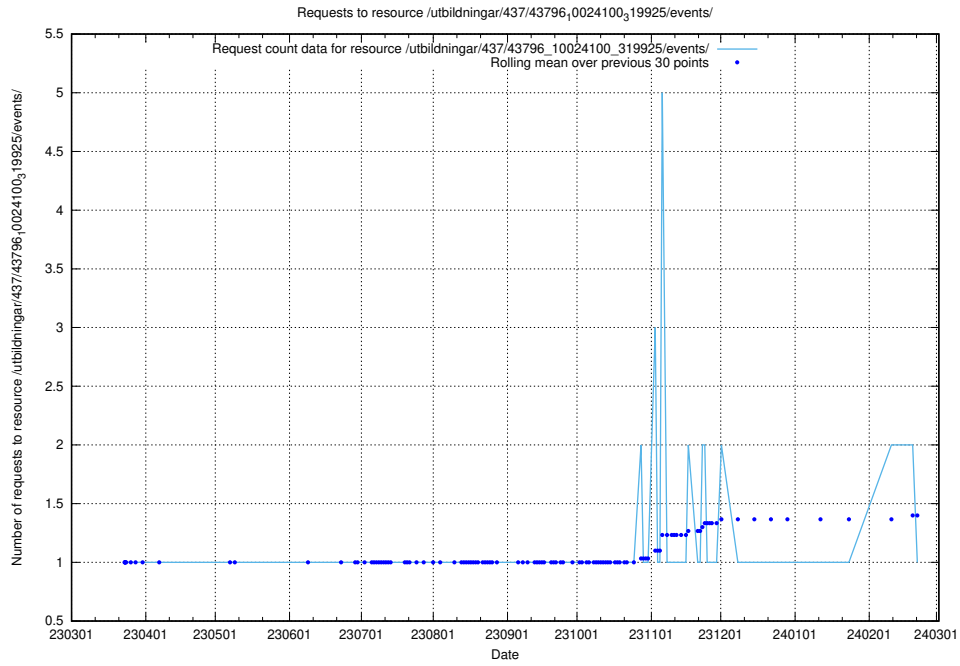

5.5940 Usage of /utbildningar/437/43796_10024100_319925/events/

Here, we count the number of requests to resource /utbildningar/437/43796_10024100_319925/events/.