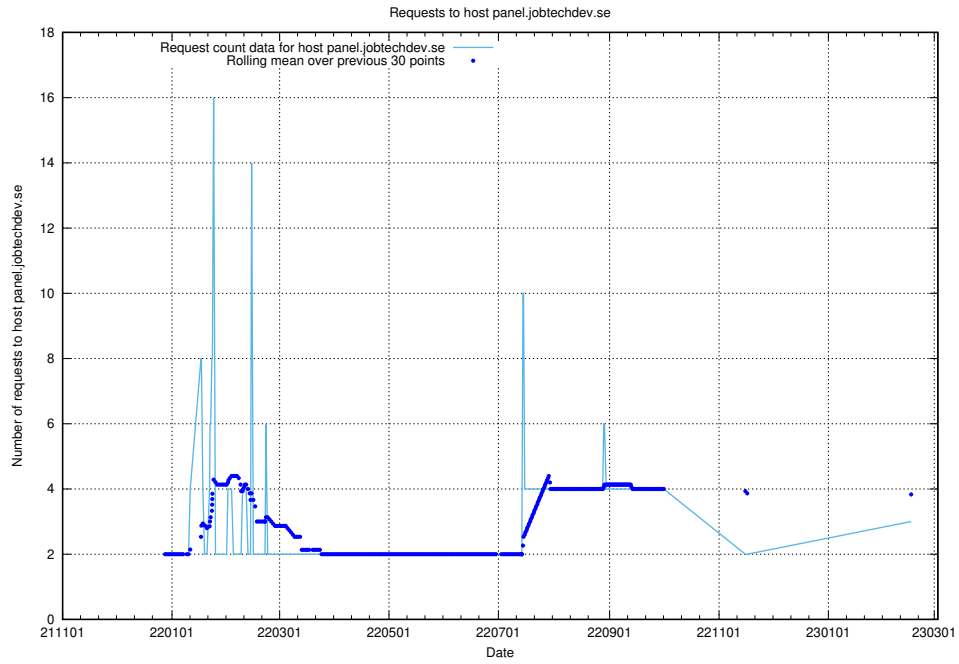

7.190 Usage of panel.jobtechdev.se

Here, we count the number of requests to host panel.jobtechdev.se.