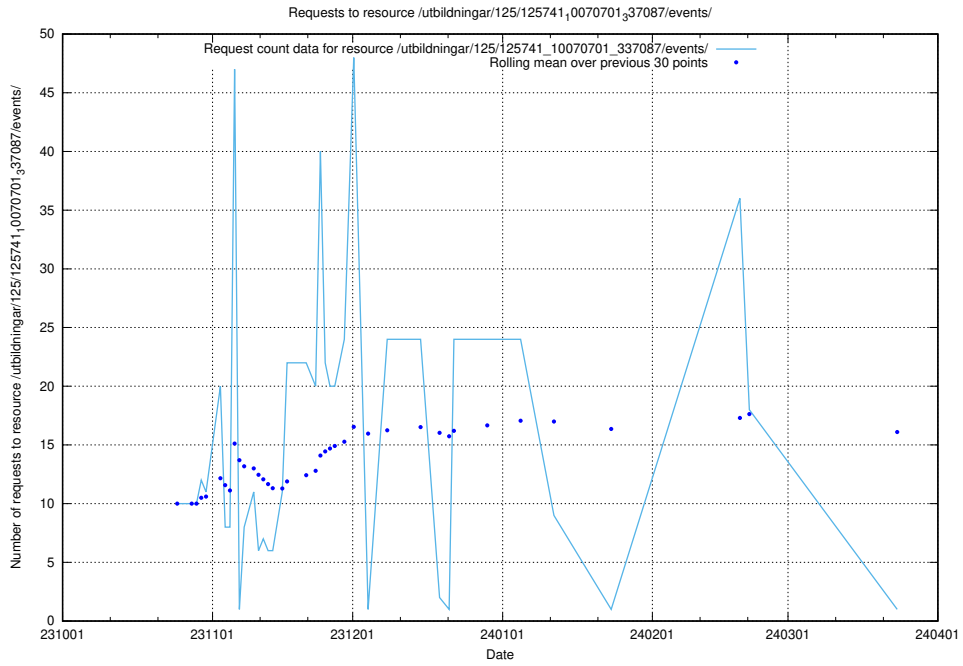

5.3748 Usage of /utbildningar/125/125741_10070701_337087/events/

Here, we count the number of requests to resource /utbildningar/125/125741_10070701_337087/events/