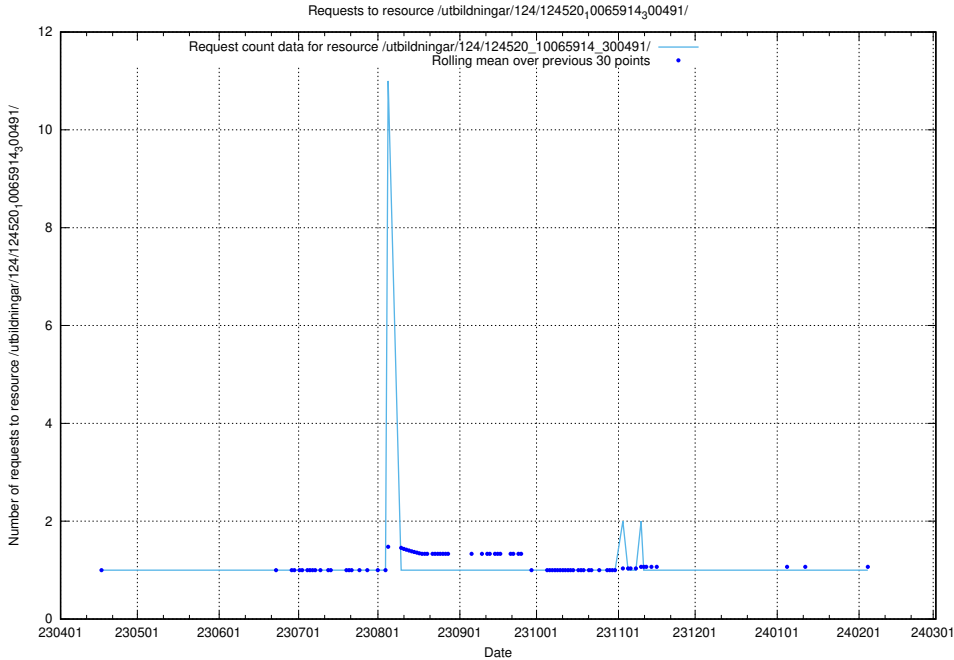

5.5624 Usage of /utbildningar/124/124520_10065914_300491/

Here, we count the number of requests to resource /utbildningar/124/124520_10065914_300491/.