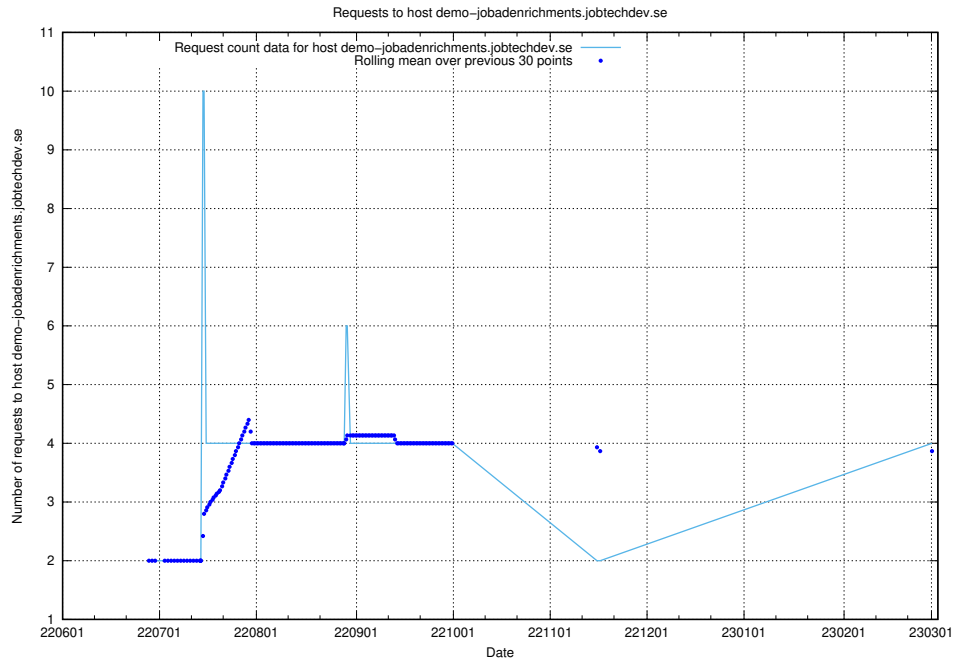

7.141 Usage of demo-jobadenrichments.jobtechdev.se

Here, we count the number of requests to host demo-jobadenrichments.jobtechdev.se.