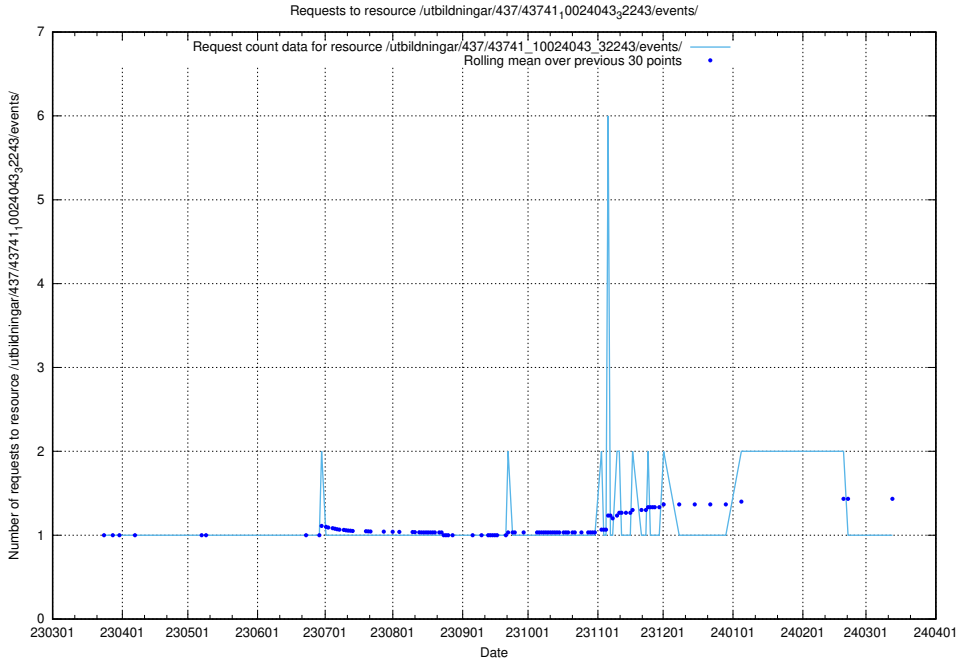

5.5801 Usage of /utbildningar/437/43741_10024043_32243/events/

Here, we count the number of requests to resource /utbildningar/437/43741_10024043_32243/events/.