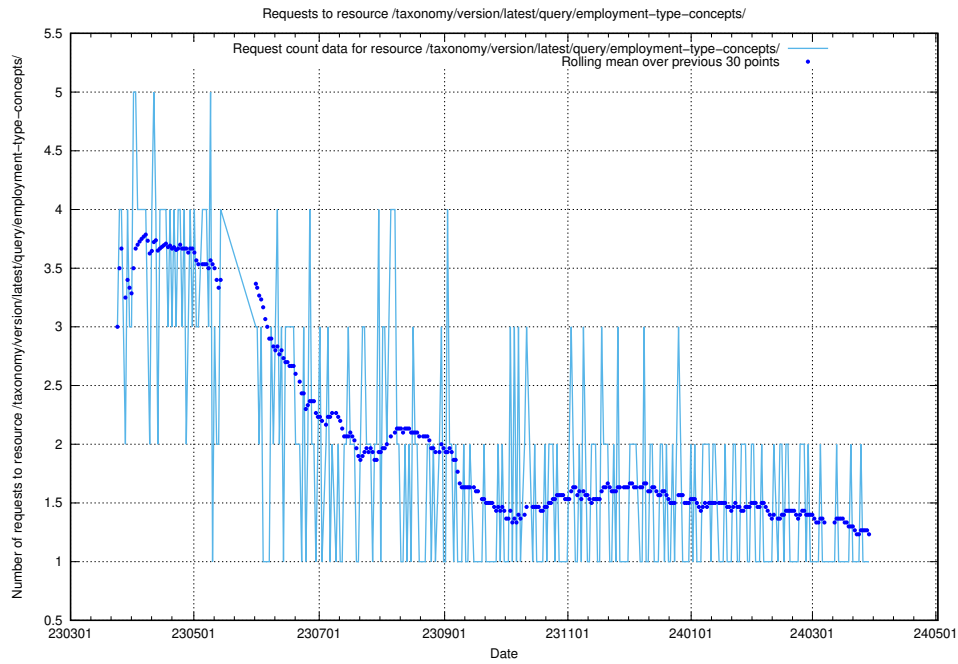

5.5708 Usage of /taxonomy/version/latest/query/employment-type-concepts/

Here, we count the number of requests to resource /taxonomy/version/latest/query/employment-type-concepts/.