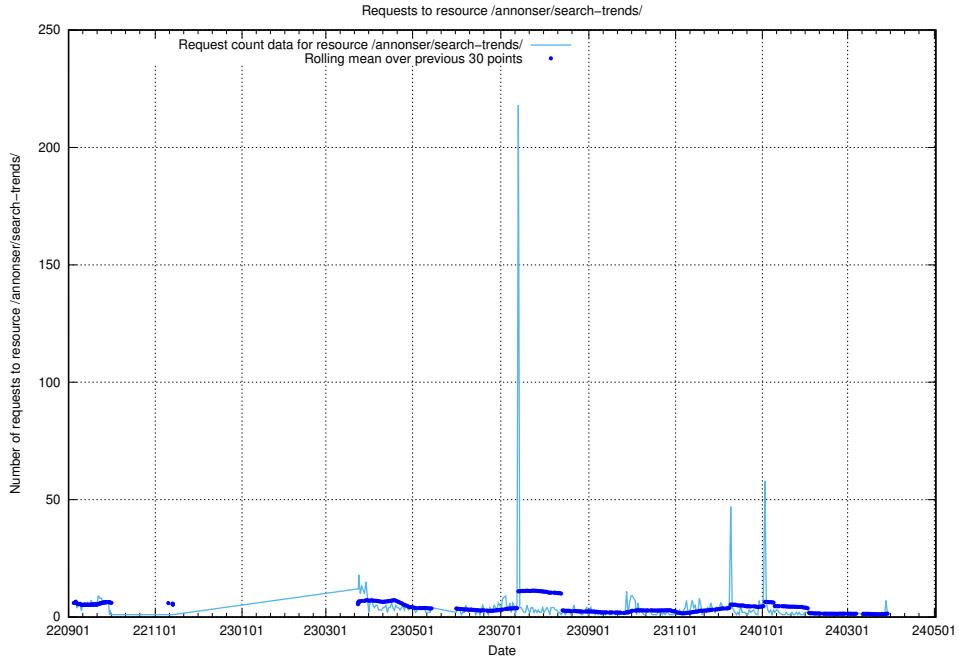

### 5.6025 Usage of /annonser/search-trends/

Here, we count the number of requests to resource /annonser/search-trends/.