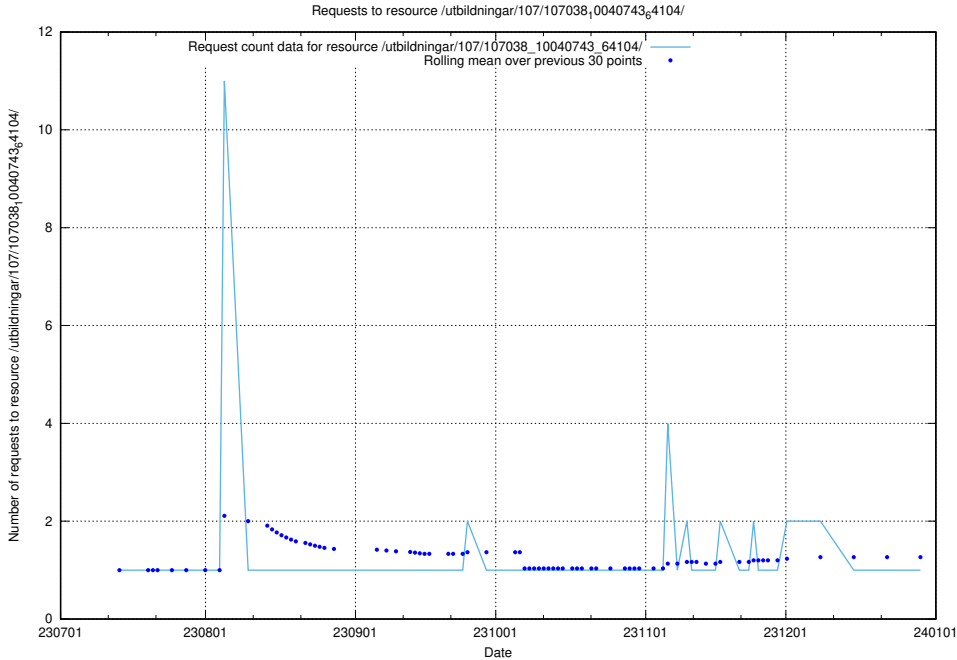

5.4635 Usage of /utbildningar/107/107038_10040743_64104/

Here, we count the number of requests to resource /utbildningar/107/107038_10040743_64104/.