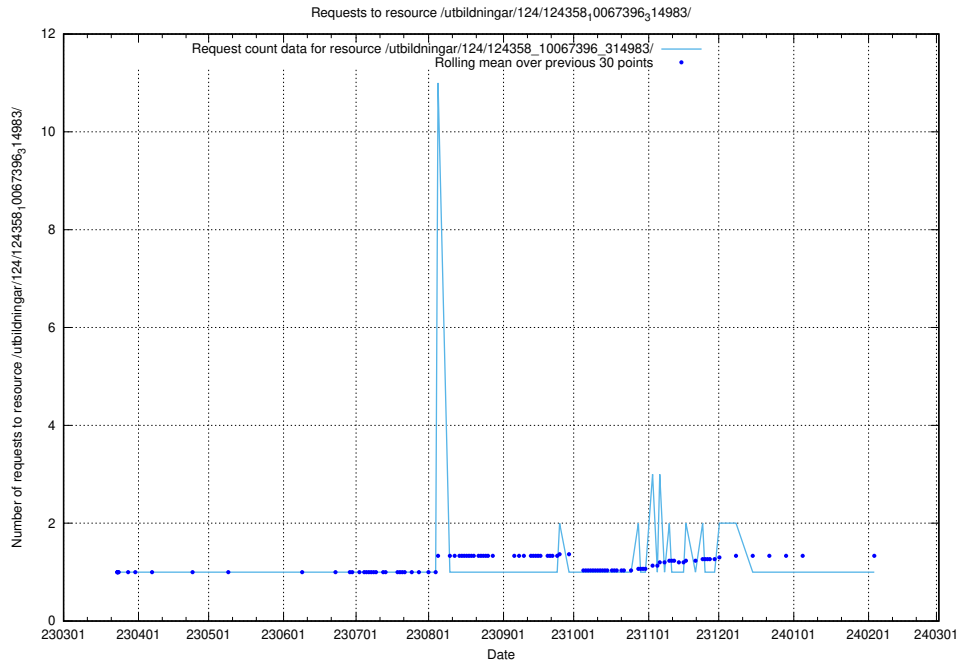

5.3370 Usage of /utbildningar/124/124358_10067396_314983/

Here, we count the number of requests to resource /utbildningar/124/124358_10067396_314983/.