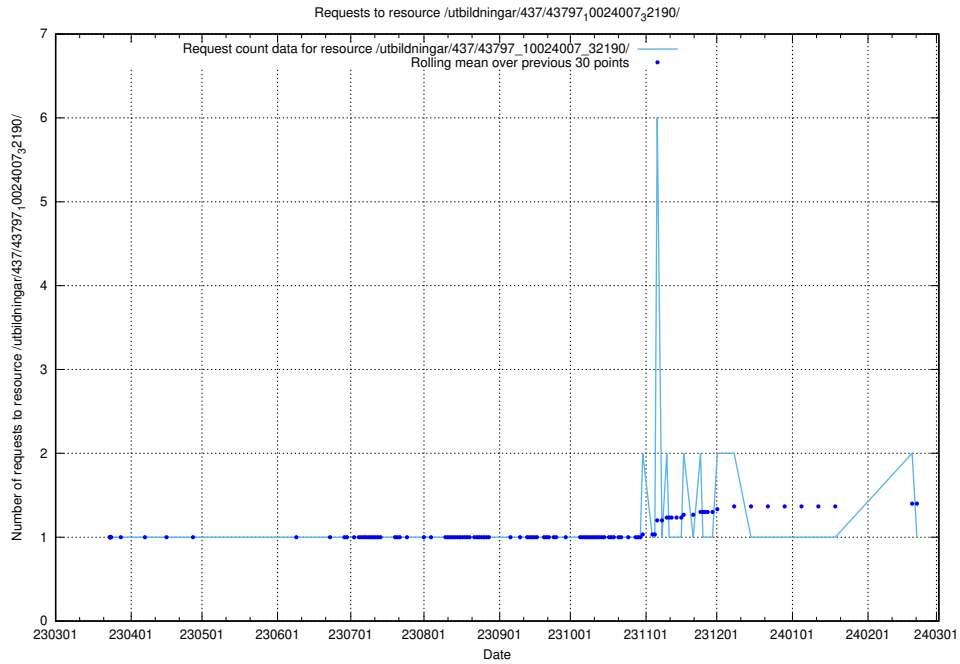

5.5937 Usage of /utbildningar/437/43797_10024007_32190/

Here, we count the number of requests to resource /utbildningar/437/43797_10024007_32190/.