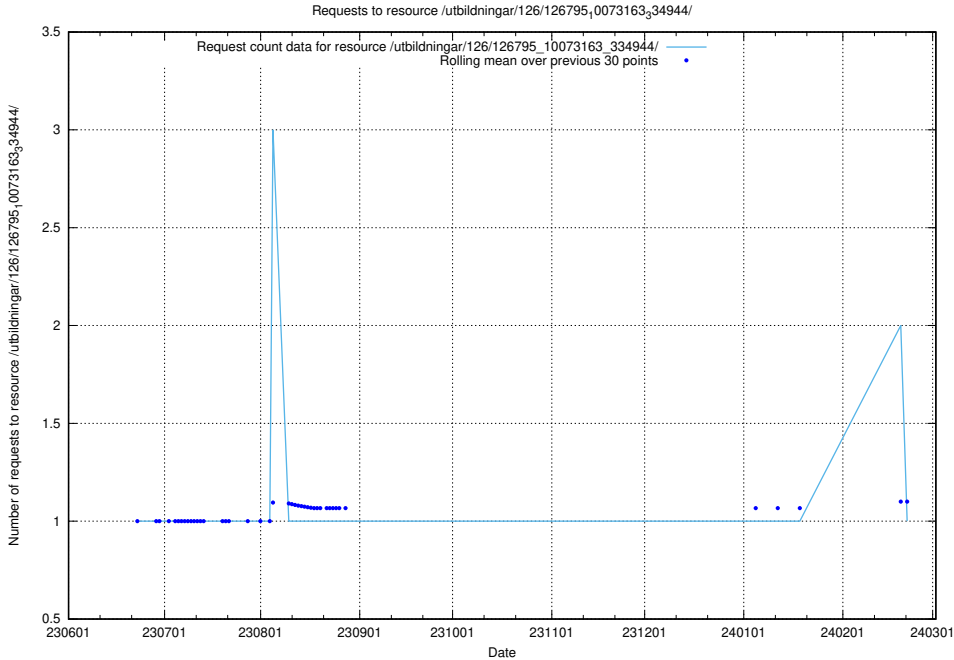

5.5140 Usage of /utbildningar/126/126795_10073163_334944/

Here, we count the number of requests to resource /utbildningar/126/126795_10073163_334944/.