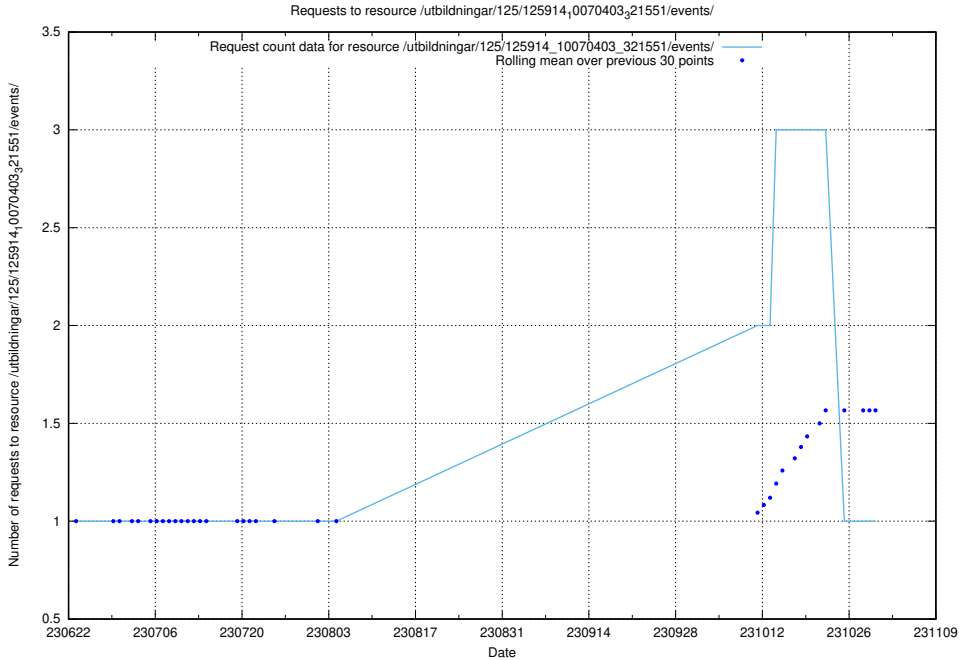

5.5244 Usage of /utbildningar/125/125914_10070403_321551/events/

Here, we count the number of requests to resource /utbildningar/125/125914_10070403_321551/events/