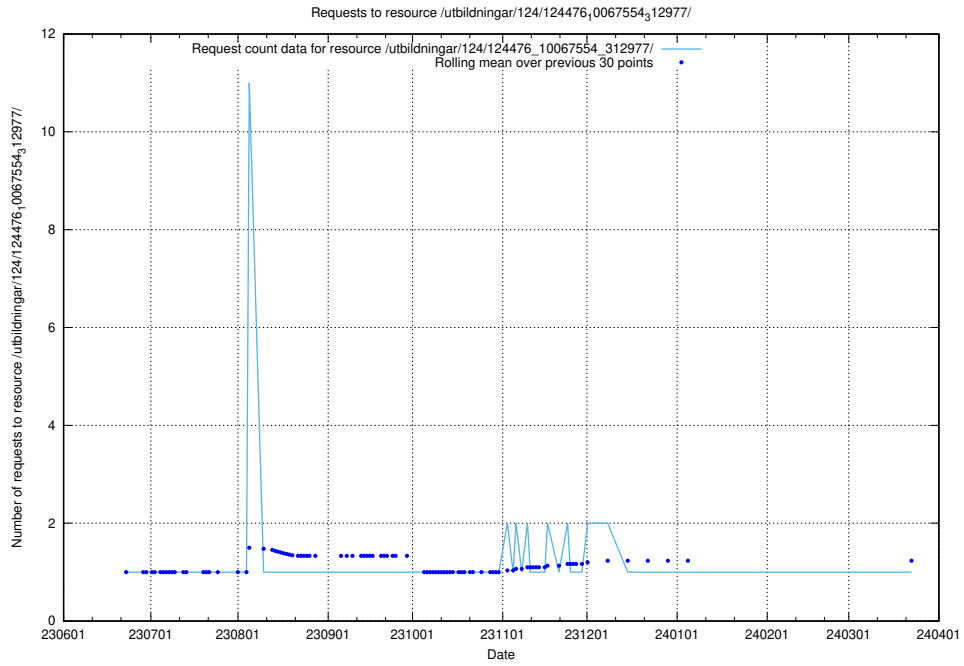

5.5361 Usage of /utbildningar/124/124476_10067554_312977/

Here, we count the number of requests to resource /utbildningar/124/124476_10067554_312977/.