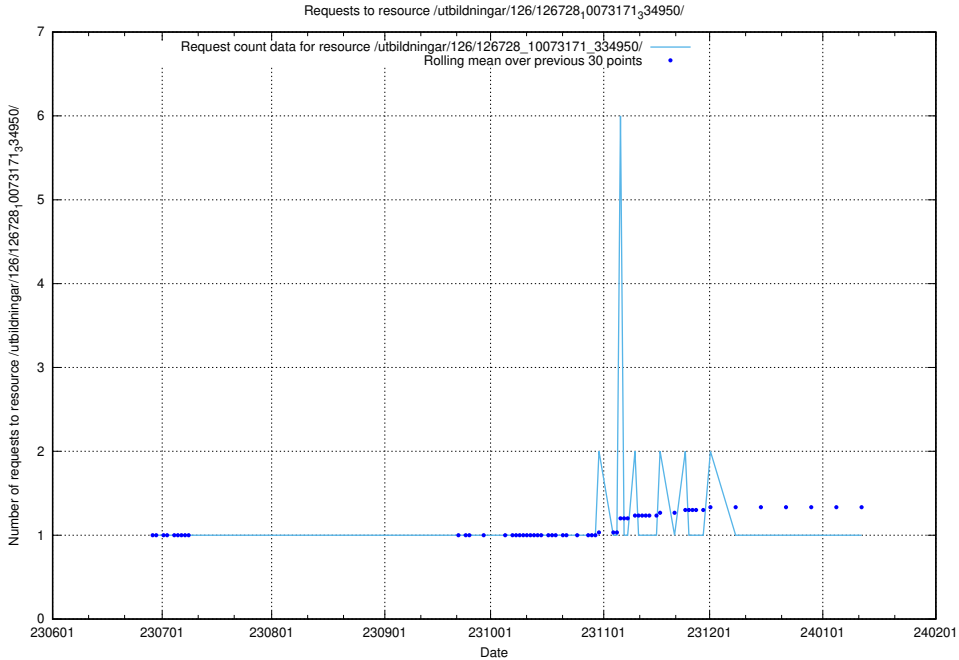

5.5001 Usage of /utbildningar/126/126728_10073171_334950/

Here, we count the number of requests to resource /utbildningar/126/126728_10073171_334950/.