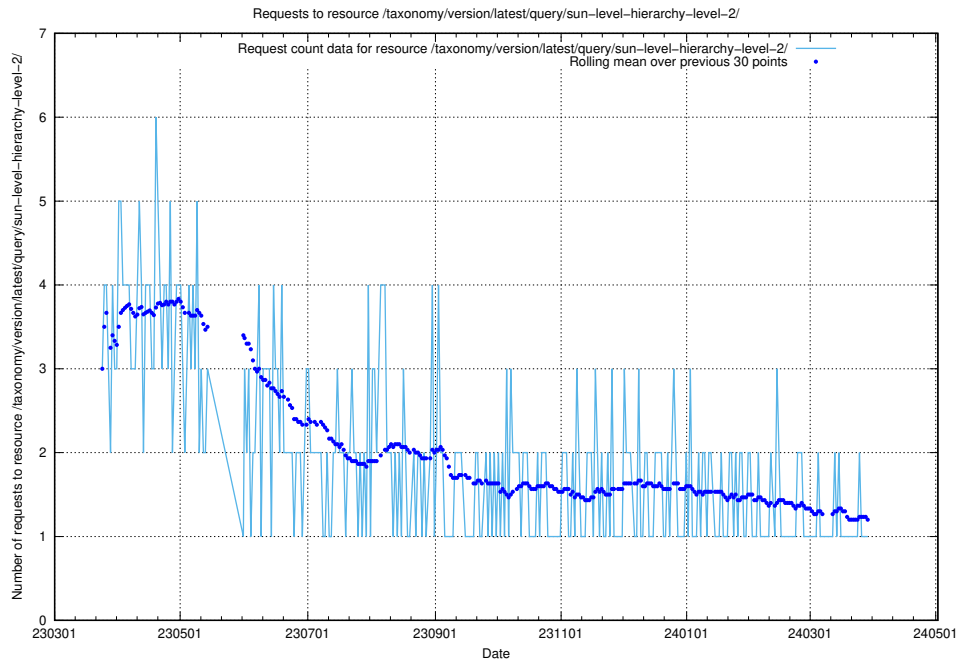

5.5668 Usage of /taxonomy/version/latest/query/sun-level-hierarchy-level-2/

Here, we count the number of requests to resource /taxonomy/version/latest/query/sun-level-hierarchy-level-2/.