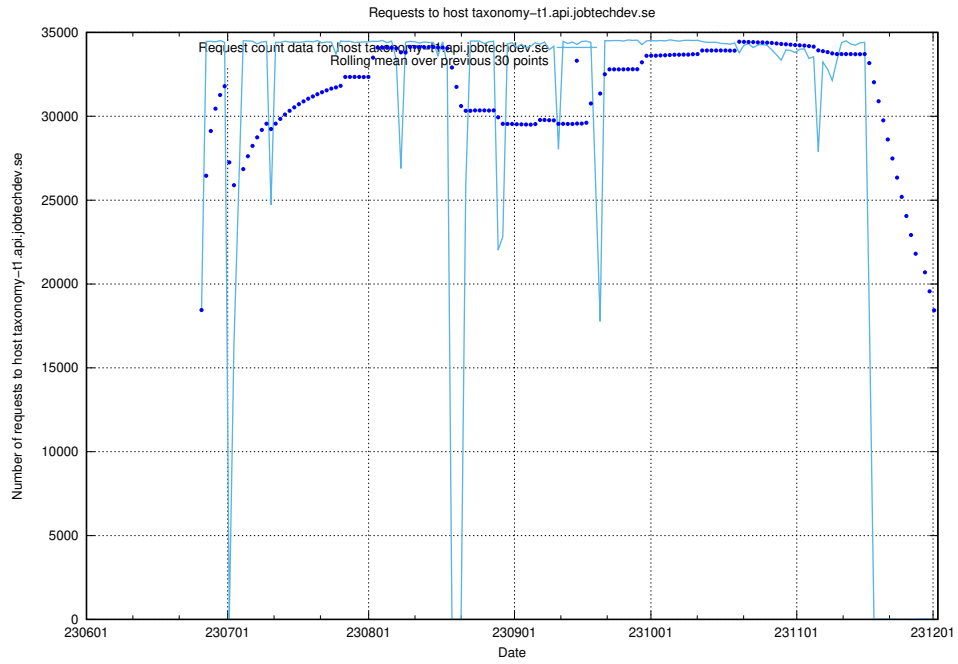

7.168 Usage of taxonomy-t1.api.jobtechdev.se

Here, we count the number of requests to host taxonomy-t1.api.jobtechdev.se.