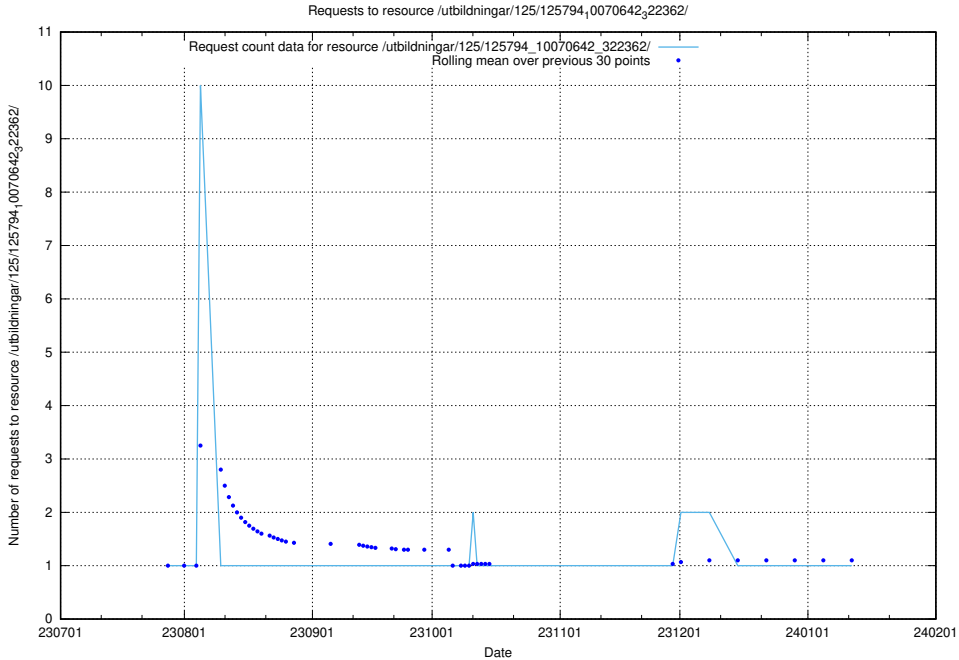

5.4468 Usage of /utbildningar/125/125794_10070642_322362/

Here, we count the number of requests to resource /utbildningar/125/125794_10070642_322362/.