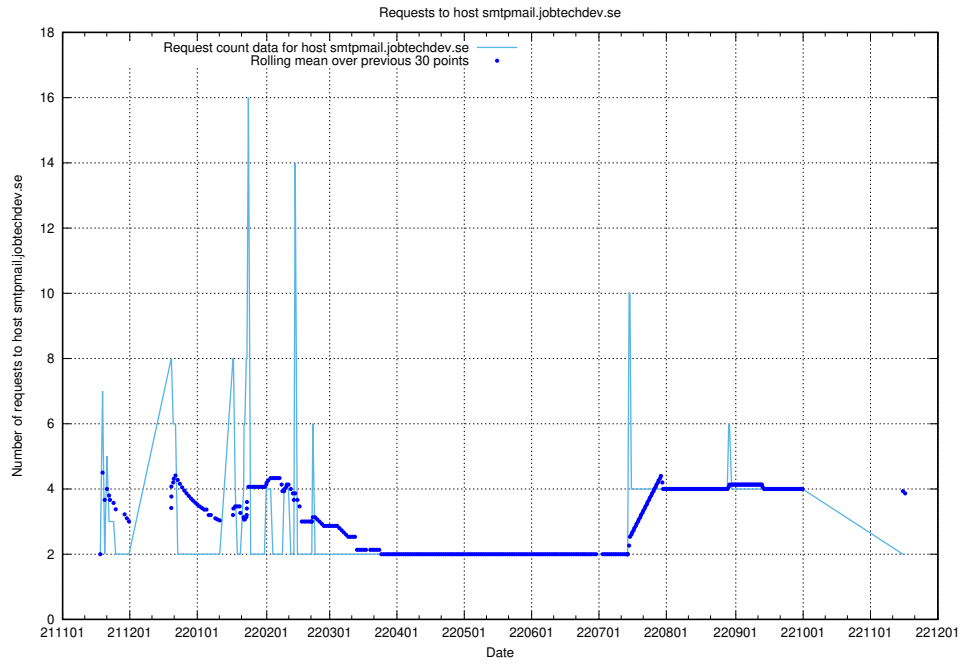

7.476 Usage of smtpmail.jobtechdev.se

Here, we count the number of requests to host smtpmail.jobtechdev.se.