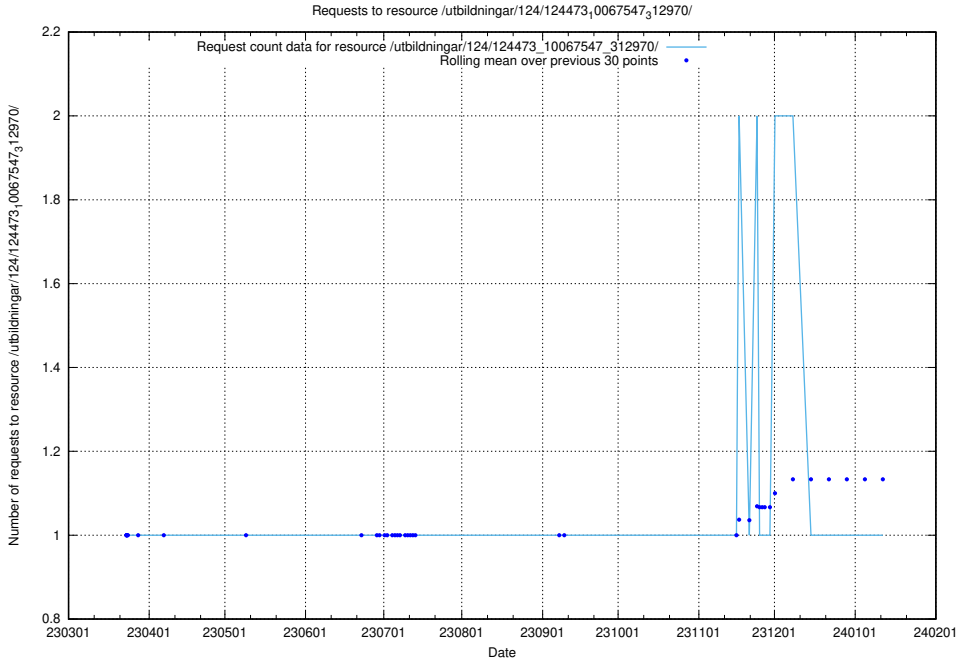

5.2504 Usage of /utbildningar/124/124473_10067547_312970/

Here, we count the number of requests to resource /utbildningar/124/124473_10067547_312970/.