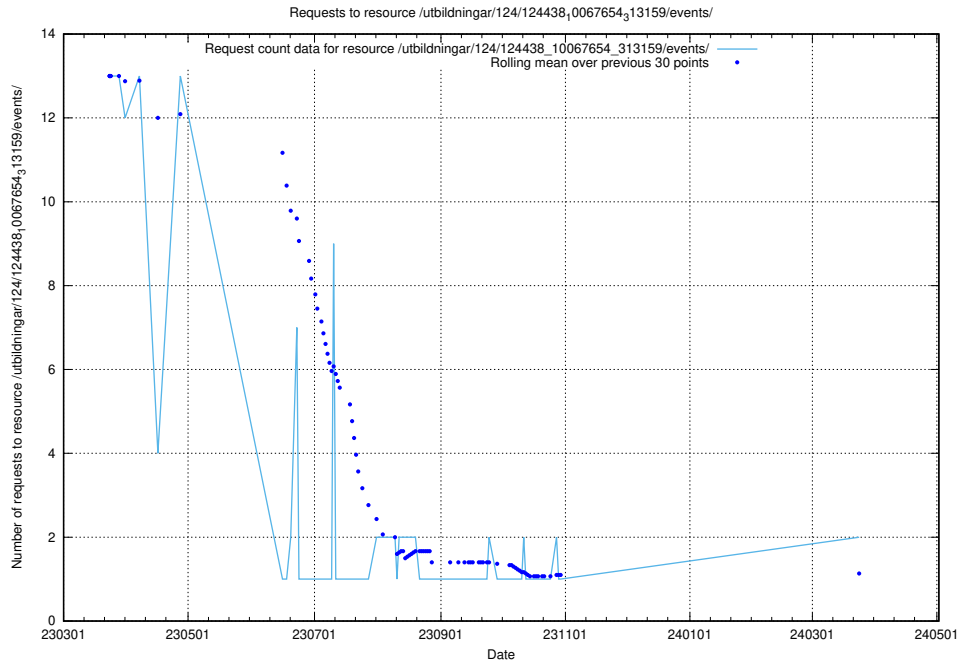

5.779 Usage of /utbildningar/124/124438_10067654_313159/events/

Here, we count the number of requests to resource /utbildningar/124/124438_10067654_313159/events/