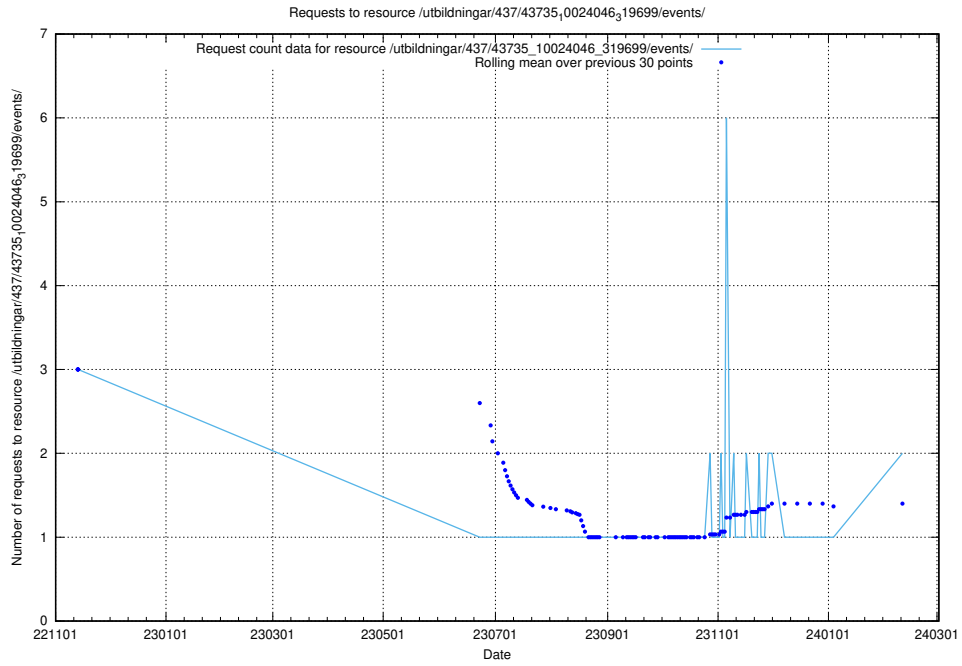

5.720 Usage of /utbildningar/437/43735_10024046_319699/events/

Here, we count the number of requests to resource /utbildningar/437/43735_10024046_319699/events/.