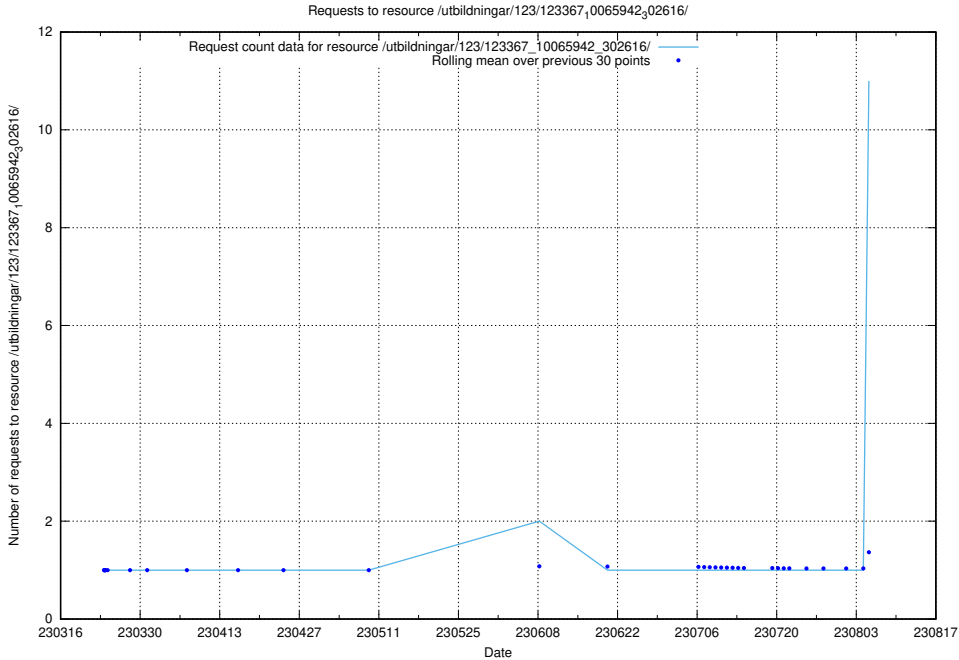

5.21 Usage of /utbildningar/123/123367_10065942_302616/

Here, we count the number of requests to resource /utbildningar/123/123367_10065942_302616/.