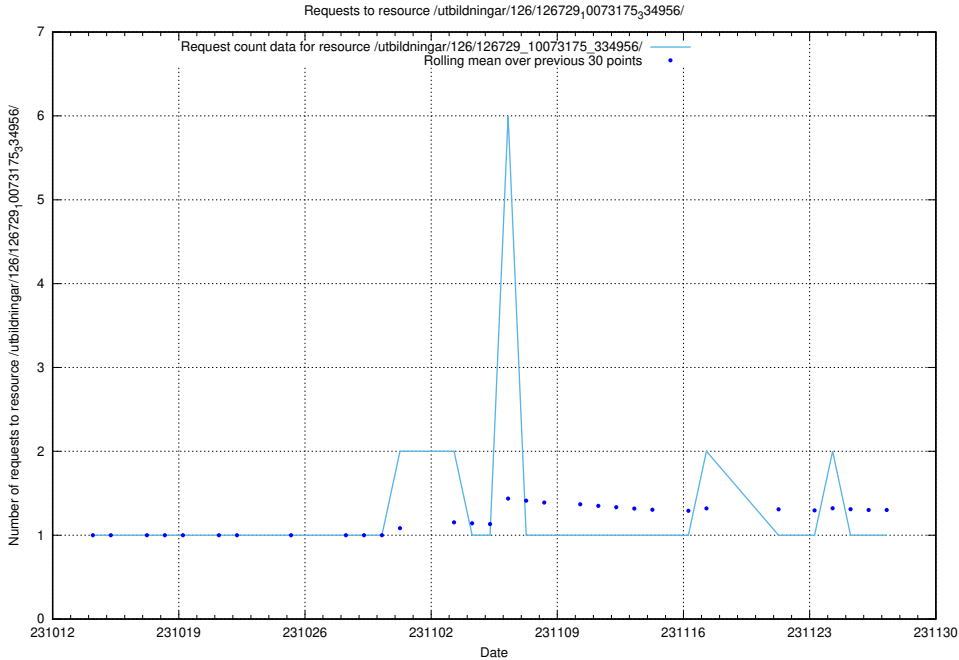

5.3881 Usage of /utbildningar/126/126729_10073175_334956/

Here, we count the number of requests to resource /utbildningar/126/126729_10073175_334956/.