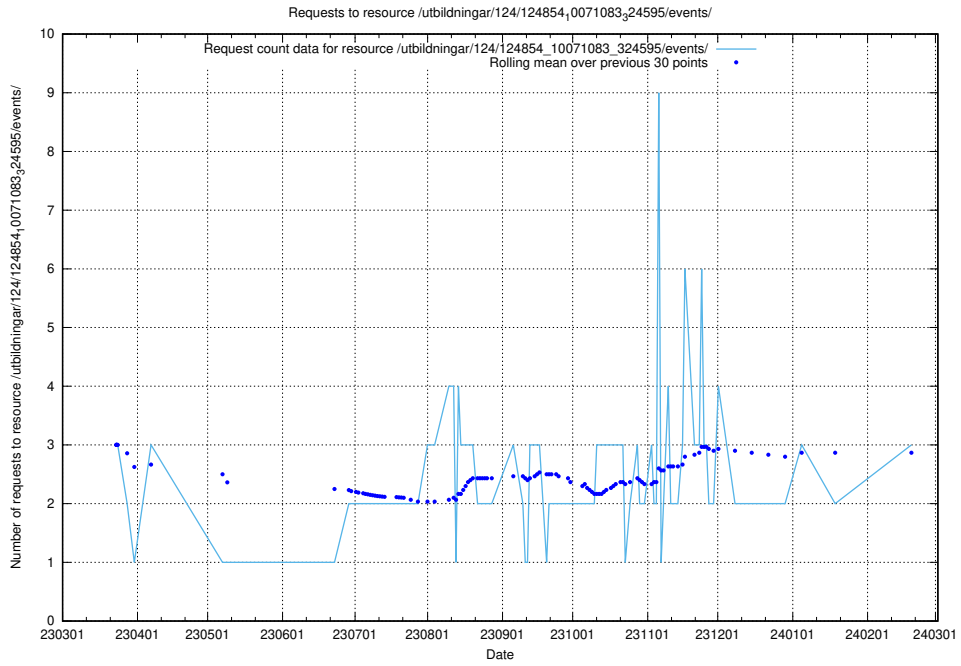

5.293 Usage of /utbildningar/124/124854_10071083_324595/events/

Here, we count the number of requests to resource /utbildningar/124/124854_10071083_324595/events/