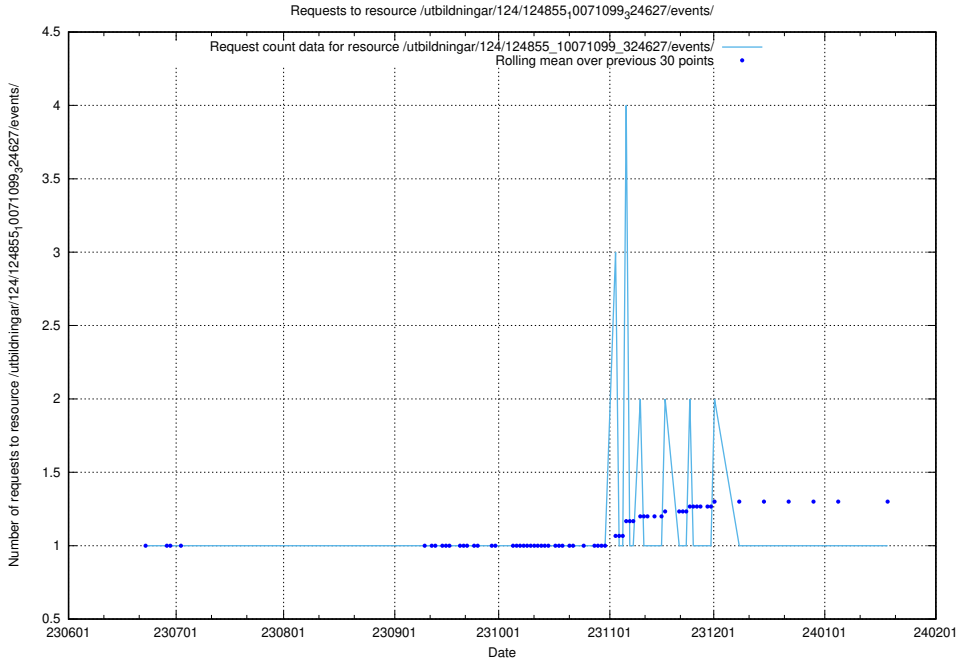

5.5300 Usage of /utbildningar/124/124855_10071099_324627/events/

Here, we count the number of requests to resource /utbildningar/124/124855_10071099_324627/events/