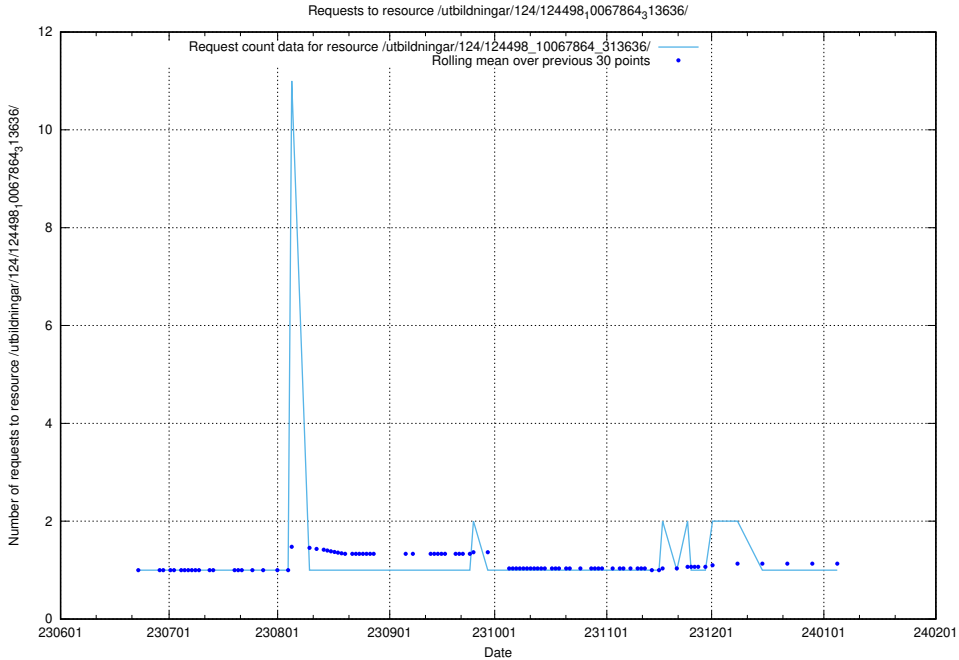

5.5346 Usage of /utbildningar/124/124498_10067864_313636/

Here, we count the number of requests to resource /utbildningar/124/124498_10067864_313636/.