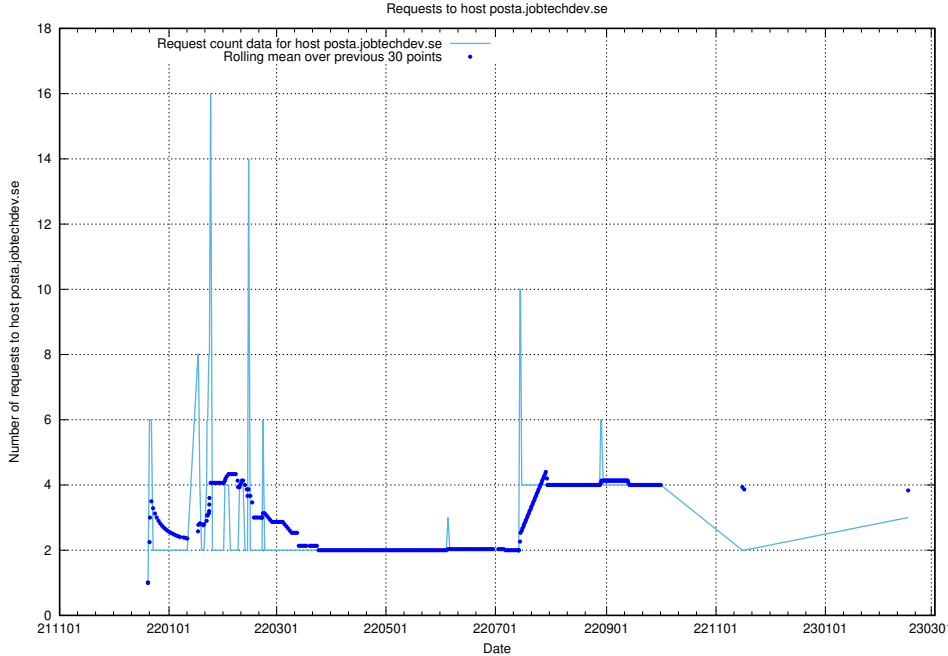

7.195 Usage of posta.jobtechdev.se

Here, we count the number of requests to host posta.jobtechdev.se.