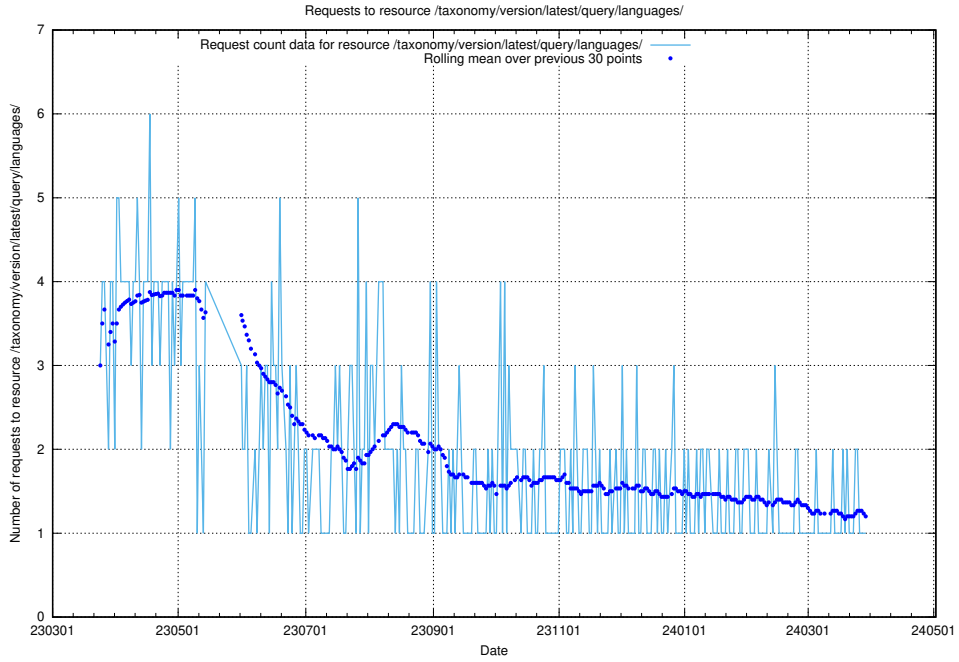

5.5701 Usage of /taxonomy/version/latest/query/languages/

Here, we count the number of requests to resource /taxonomy/version/latest/query/languages/.