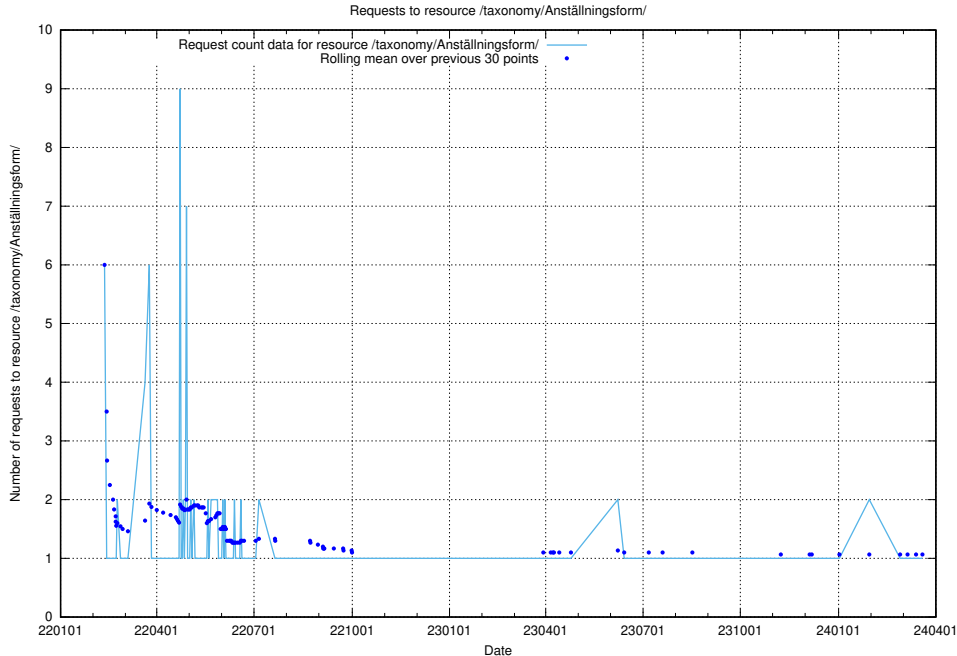

5.1135 Usage of /taxonomy/Anställningsform/

Here, we count the number of requests to resource /taxonomy/Anställningsform/.