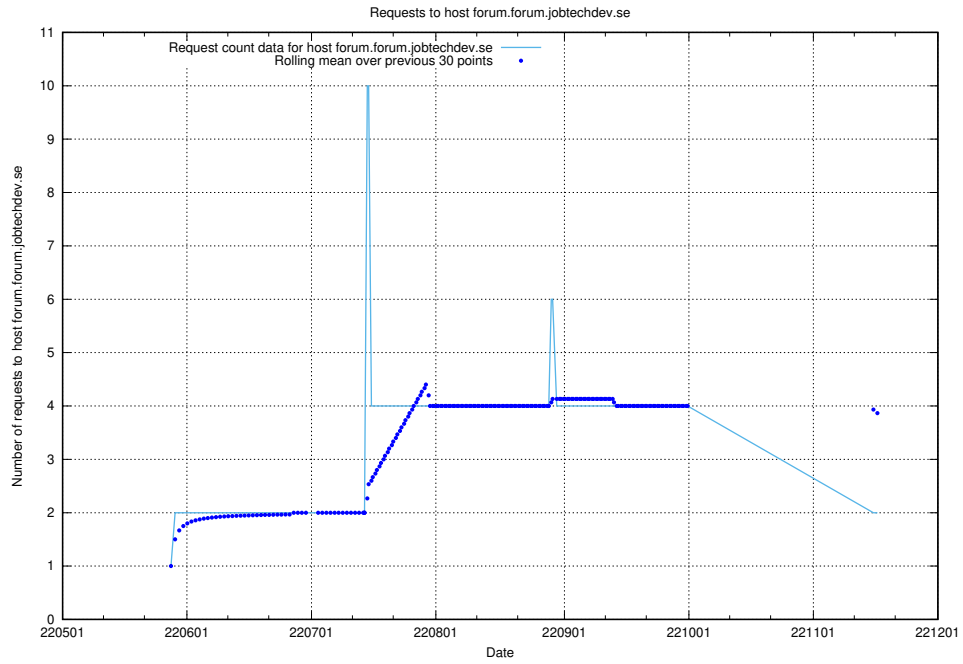

7.420 Usage of forum.forum.jobtechdev.se

Here, we count the number of requests to host forum.forum.jobtechdev.se.