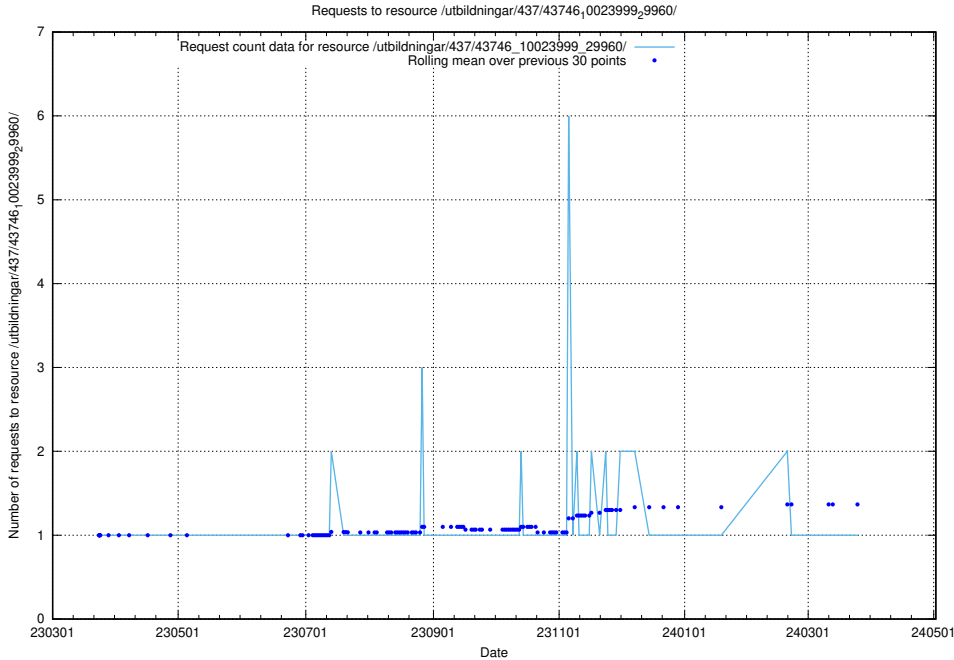

5.5970 Usage of /utbildningar/437/43746_10023999_29960/

Here, we count the number of requests to resource /utbildningar/437/43746_10023999_29960/.