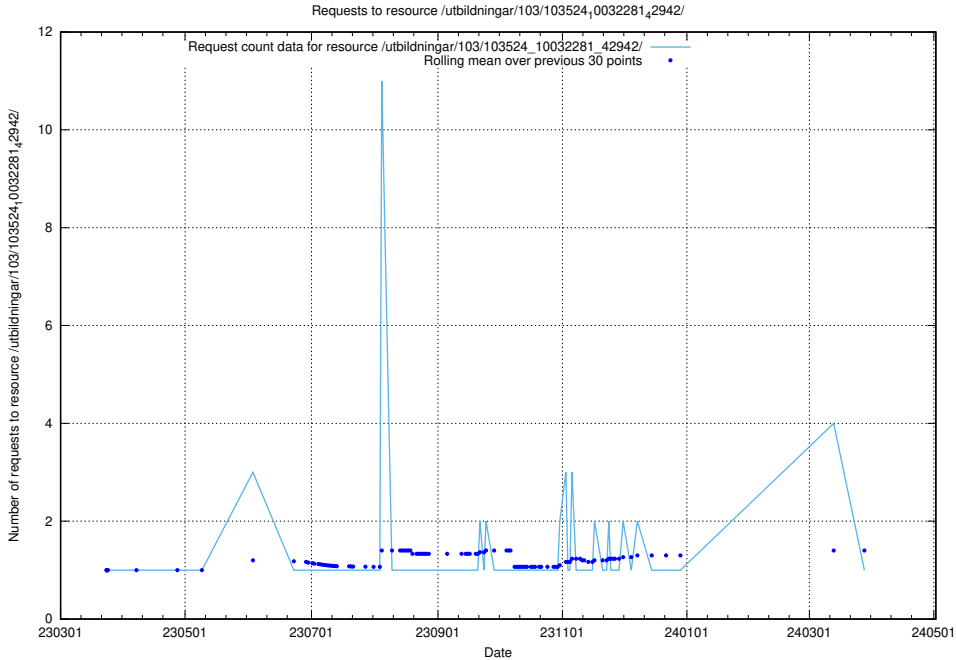

5.5010 Usage of /utbildningar/103/103524_10032281_42942/

Here, we count the number of requests to resource /utbildningar/103/103524_10032281_42942/.