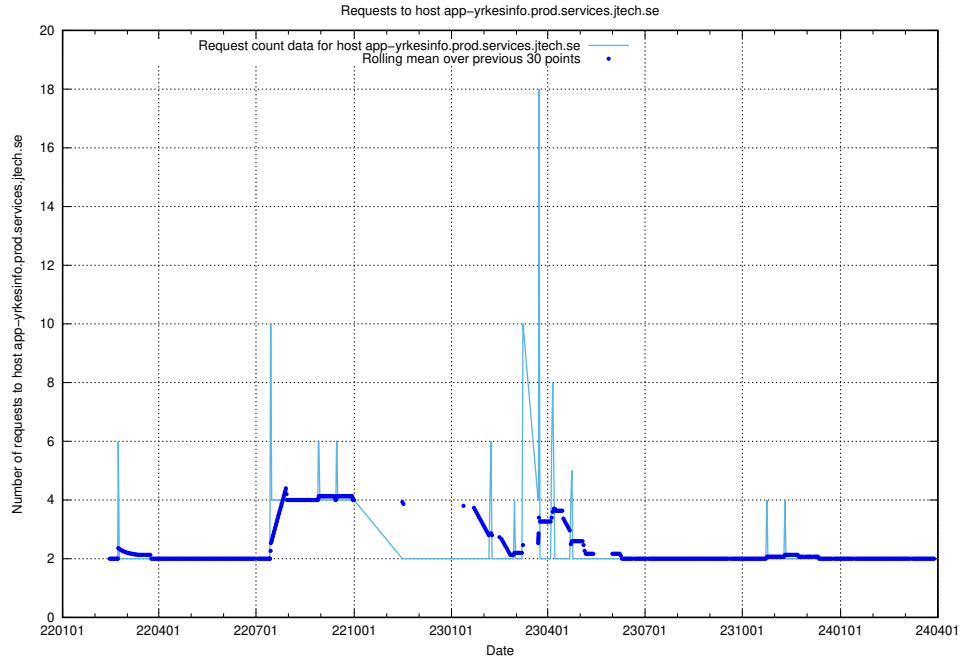

7.542 Usage of app-yrkesinfo.prod.services.jtech.se

Here, we count the number of requests to host app-yrkesinfo.prod.services.jtech.se.