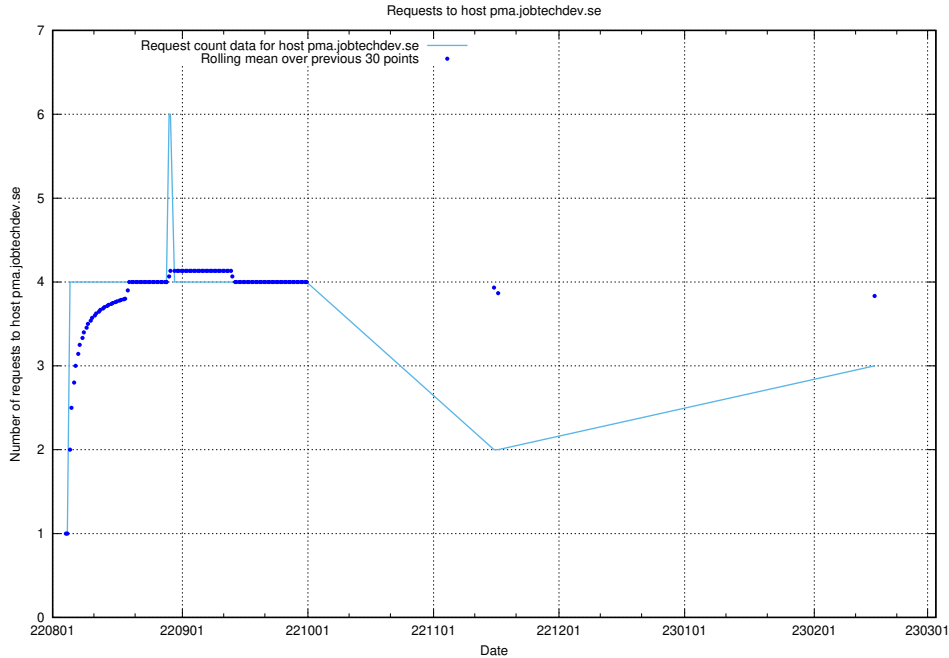

7.185 Usage of pma.jobtechdev.se

Here, we count the number of requests to host pma.jobtechdev.se.