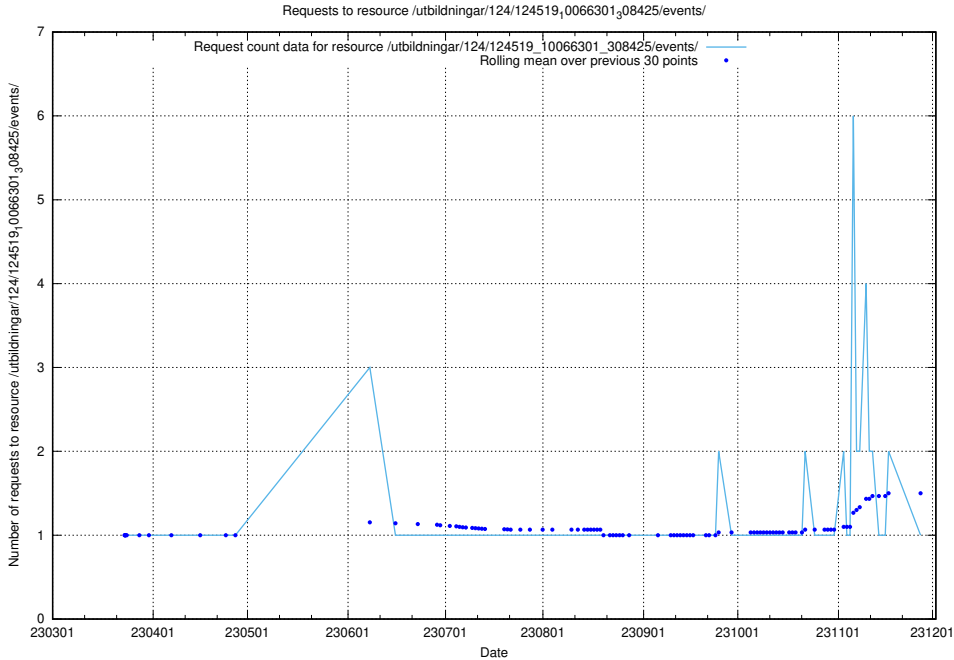

5.1124 Usage of /utbildningar/124/124519_10066301_308425/events/

Here, we count the number of requests to resource /utbildningar/124/124519_10066301_308425/events/