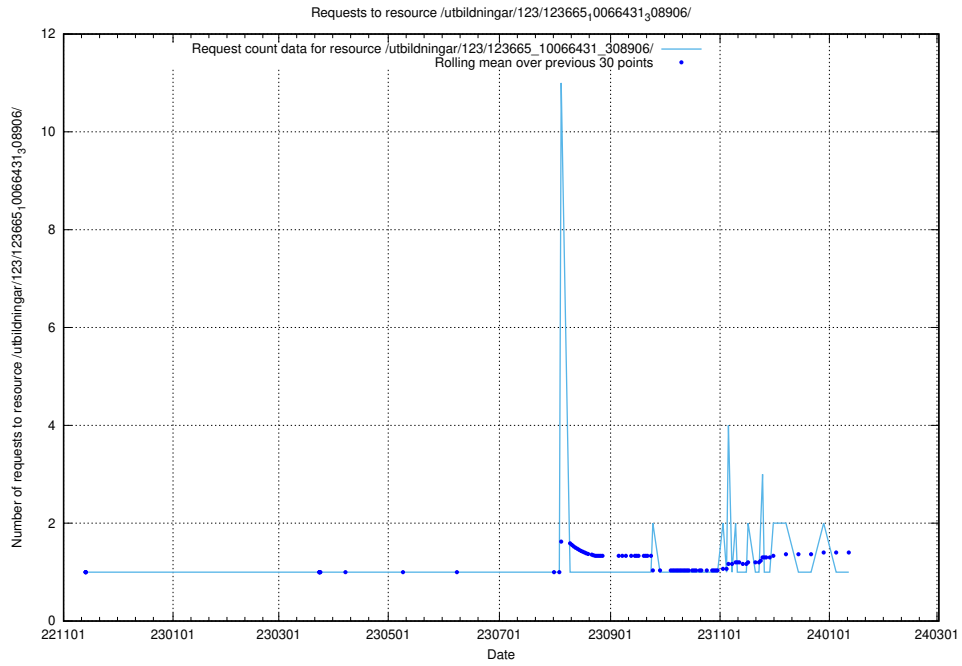

5.5504 Usage of /utbildningar/123/123665_10066431_308906/

Here, we count the number of requests to resource /utbildningar/123/123665_10066431_308906/.