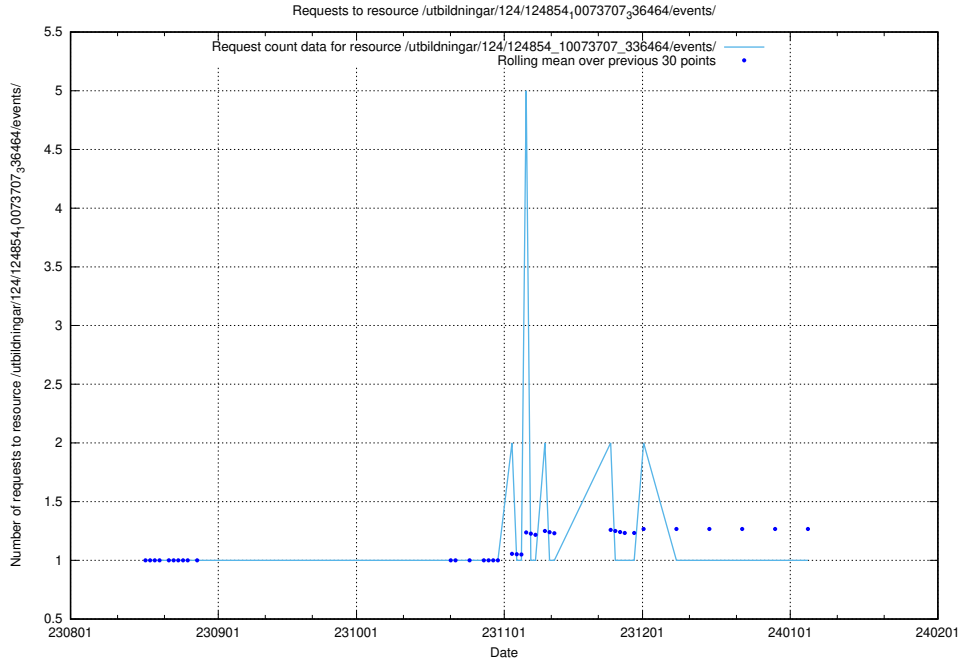

### 5.4346 Usage of /utbildningar/124/124854\_10073707\_336464/events/

Here, we count the number of requests to resource /utbildningar/124/124854\_10073707\_336464/events/