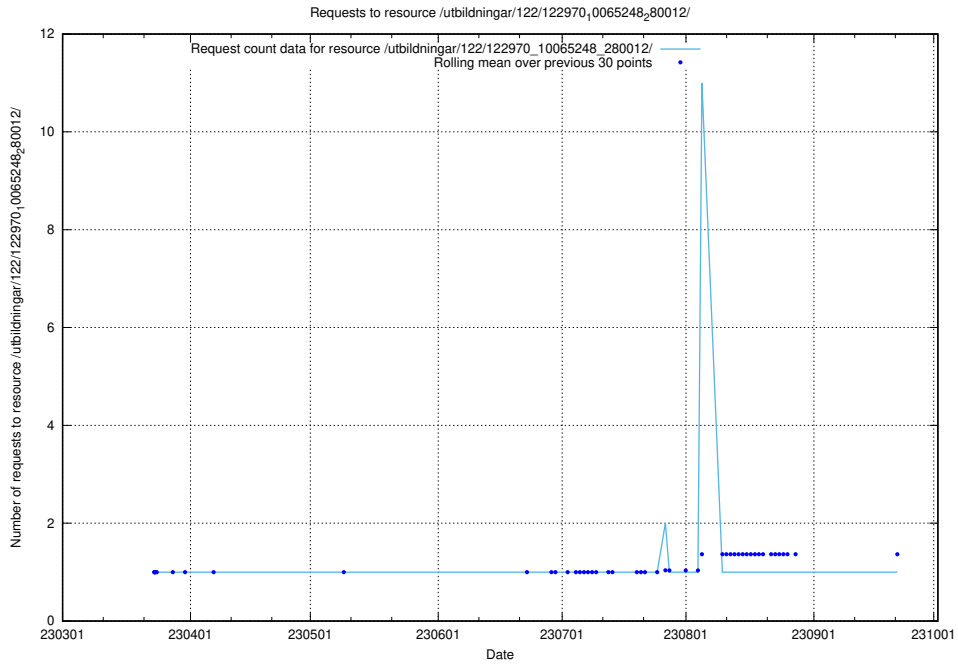

5.4538 Usage of /utbildningar/122/122970_10065248_280012/

Here, we count the number of requests to resource /utbildningar/122/122970_10065248_280012/.