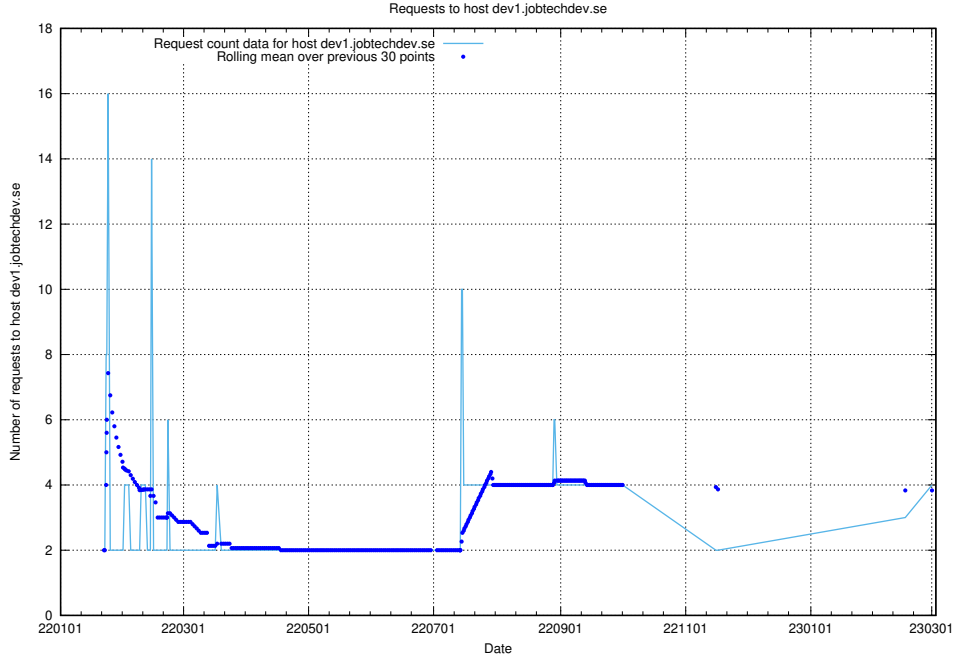

7.96 Usage of dev1.jobtechdev.se

Here, we count the number of requests to host dev1.jobtechdev.se.