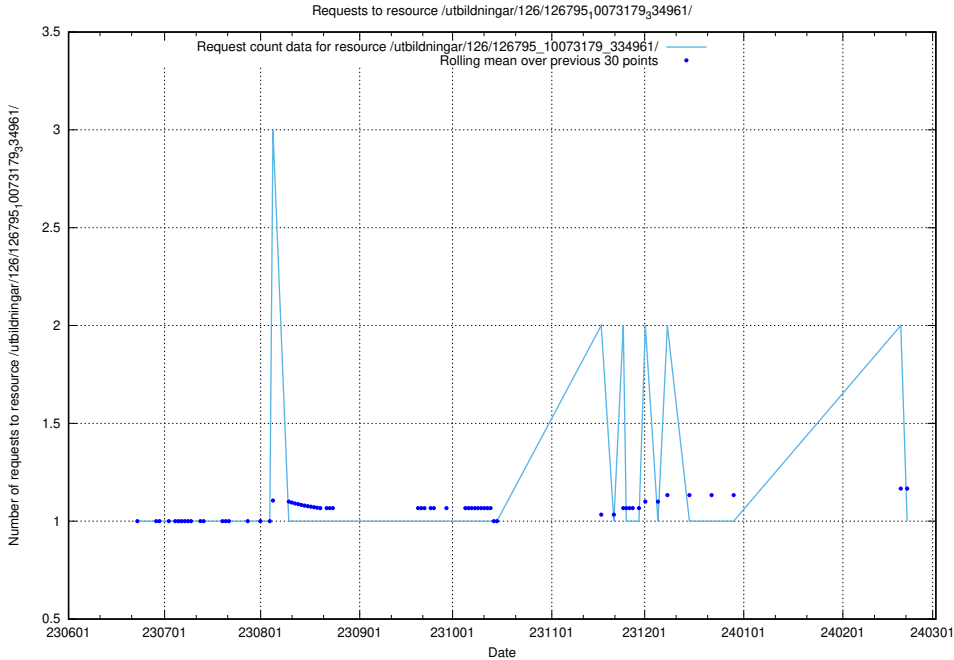

5.5138 Usage of /utbildningar/126/126795_10073179_334961/

Here, we count the number of requests to resource /utbildningar/126/126795_10073179_334961/.