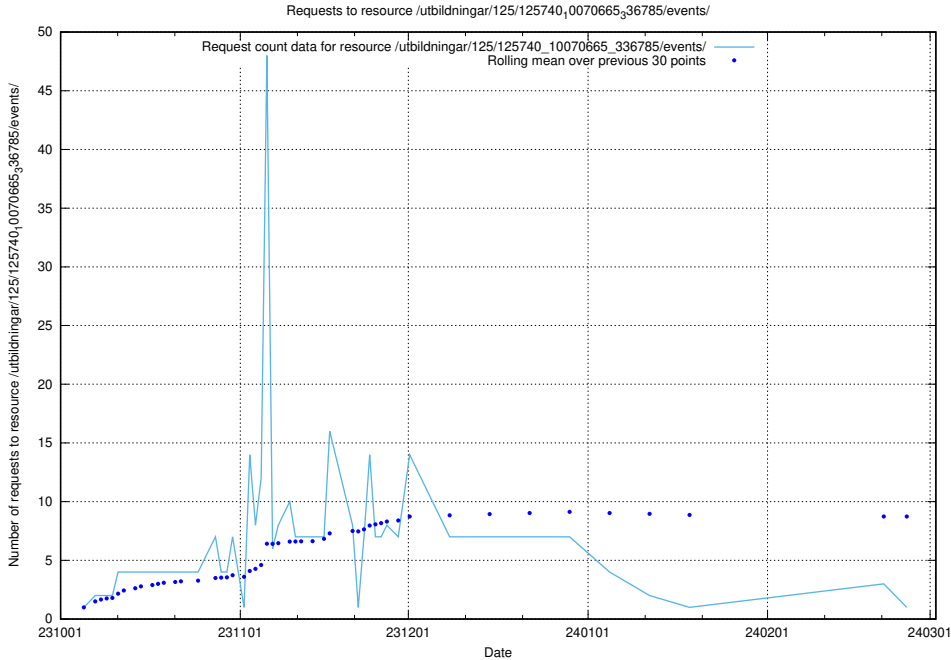

5.3967 Usage of /utbildningar/125/125740_10070665_336785/events/

Here, we count the number of requests to resource /utbildningar/125/125740_10070665_336785/events/