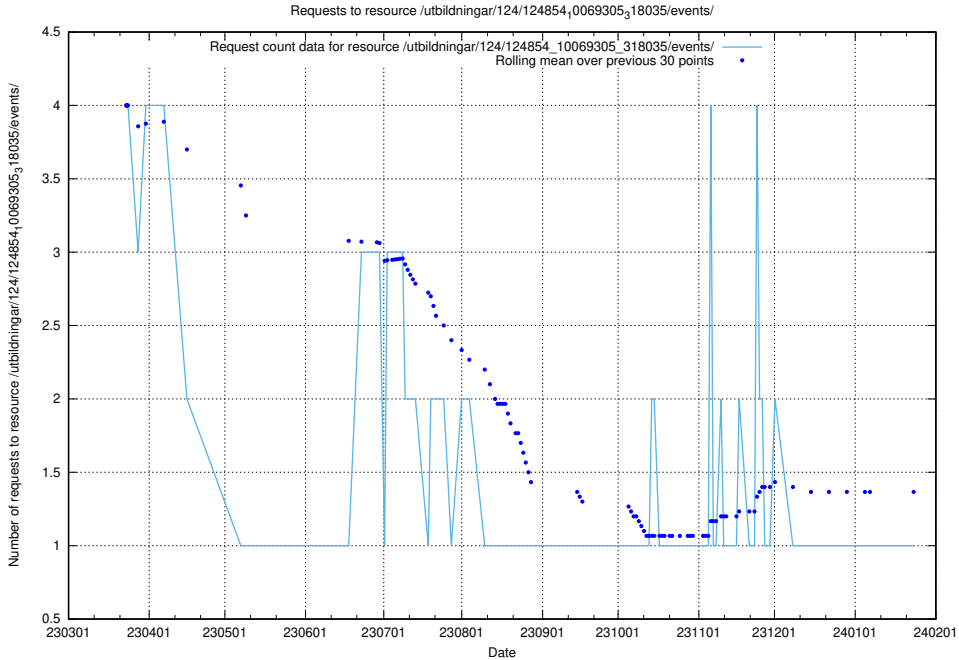

5.5846 Usage of /utbildningar/124/124854_10069305_318035/events/

Here, we count the number of requests to resource /utbildningar/124/124854_10069305_318035/events/