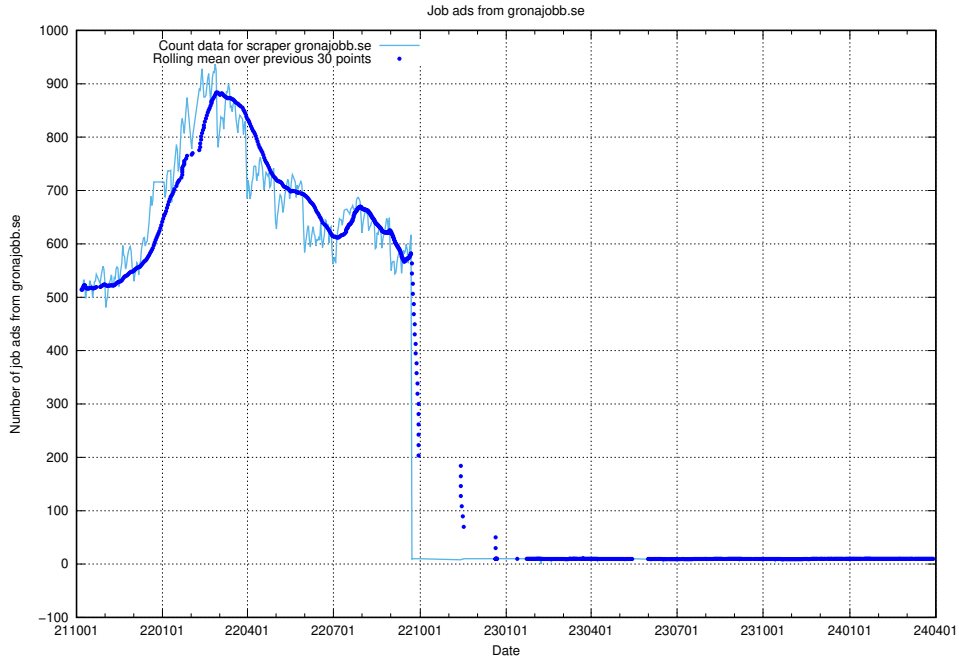

13.18 Number of ads by scraper gronajobb.se

Here, we count the number of job ads scraped from gronajobb.se.