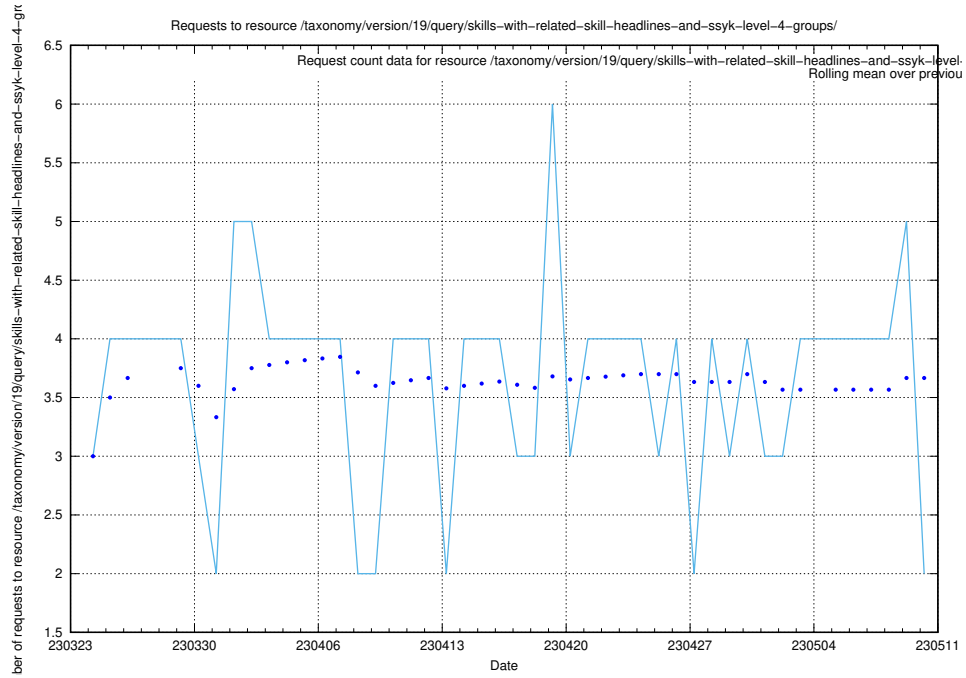

5.766 Usage of /taxonomy/version/19/query/skills-with-related-skill-headlines-and-ssyk-level-4-groups/

Here, we count the number of requests to resource /taxonomy/version/19/query/skills-with-related-skill-headlines-and-ssyk-level-4-groups/.