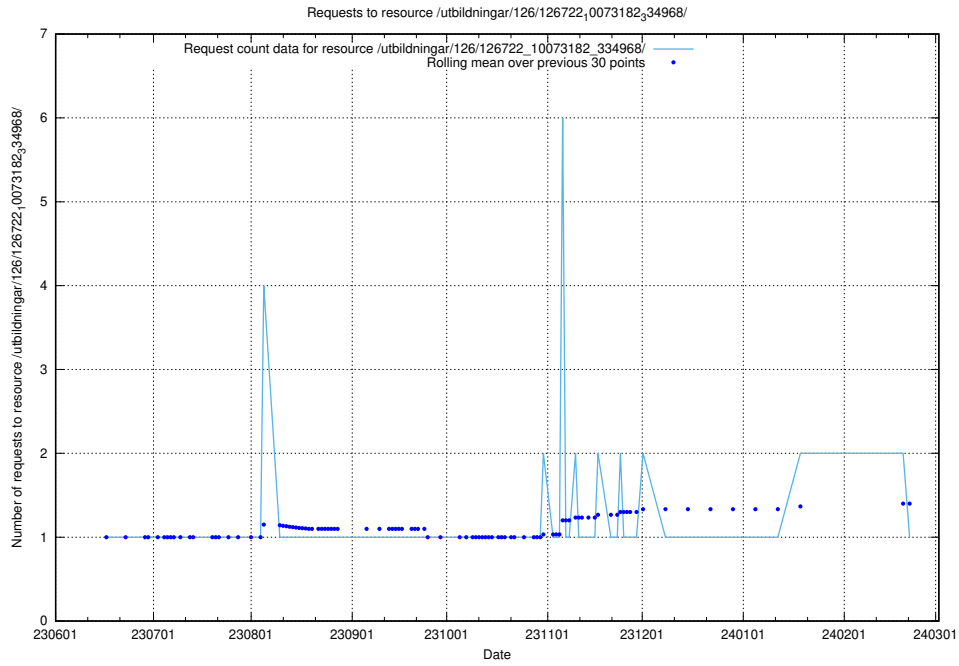

5.5435 Usage of /utbildningar/126/126722_10073182_334968/

Here, we count the number of requests to resource /utbildningar/126/126722_10073182_334968/.