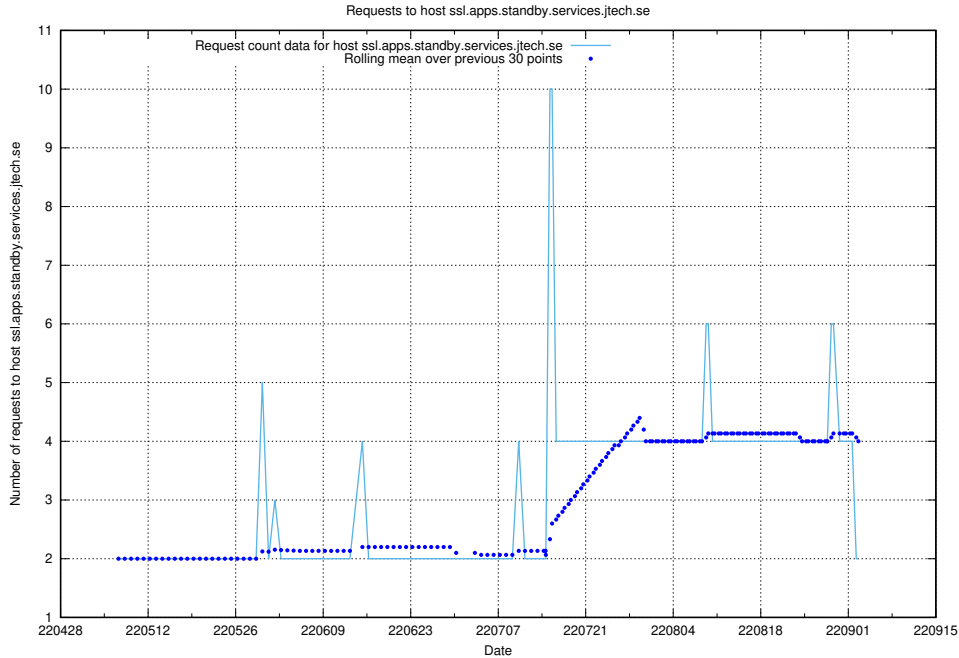

7.430 Usage of ssl.apps.standby.services.jtech.se

Here, we count the number of requests to host ssl.apps.standby.services.jtech.se.