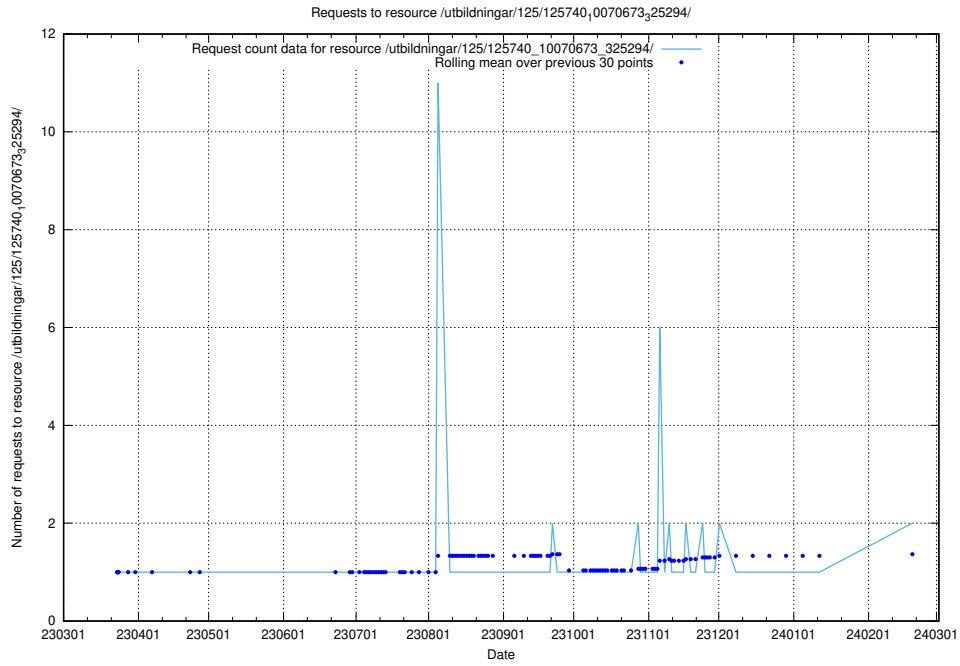

5.303 Usage of /utbildningar/125/125740_10070673_325294/

Here, we count the number of requests to resource /utbildningar/125/125740_10070673_325294/.