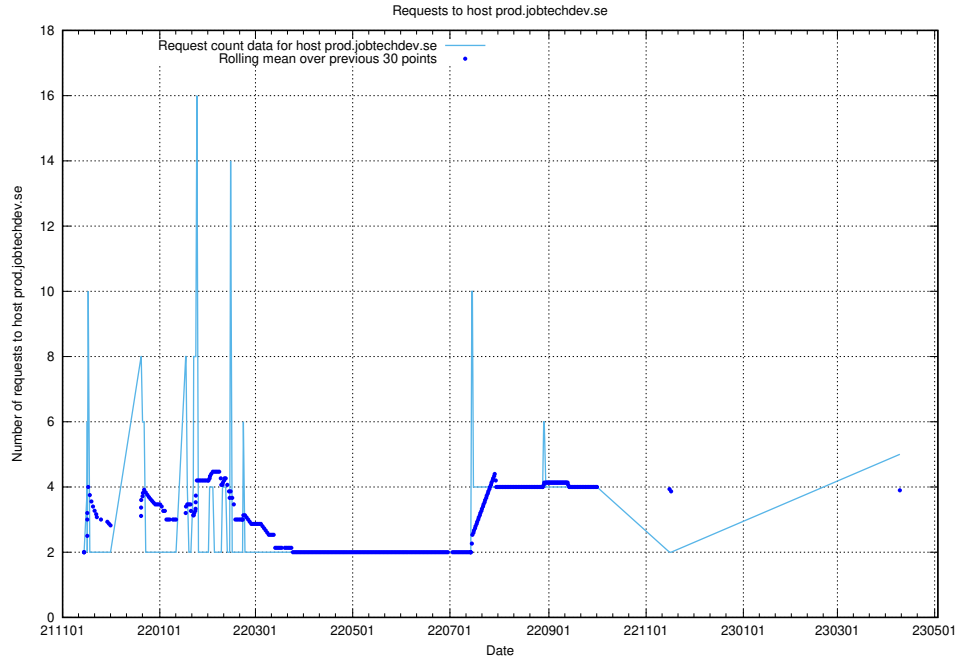

7.95 Usage of prod.jobtechdev.se

Here, we count the number of requests to host prod.jobtechdev.se.