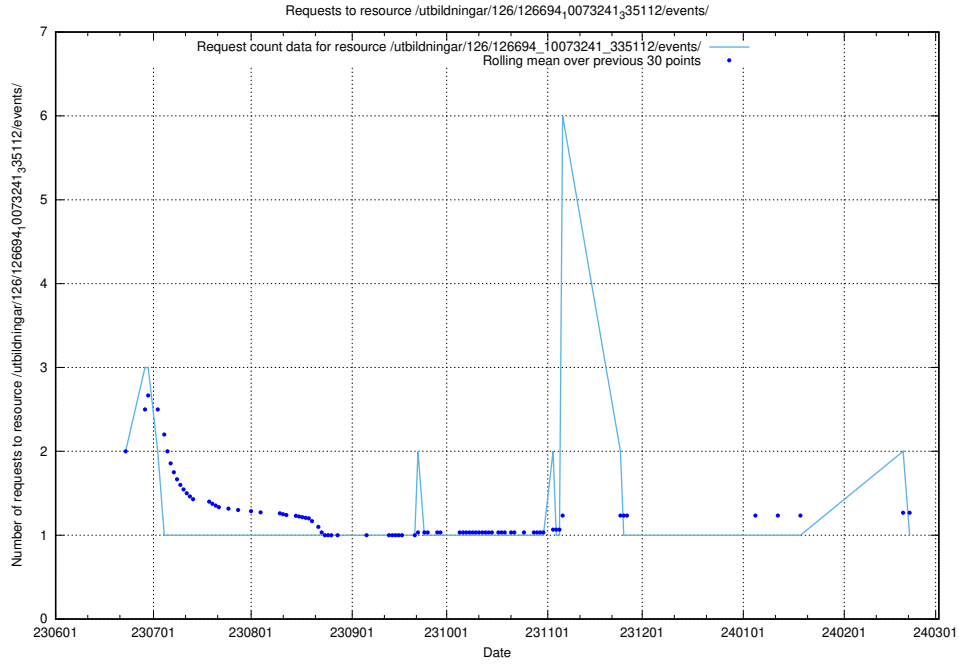

5.5117 Usage of /utbildningar/126/126694_10073241_335112/events/

Here, we count the number of requests to resource /utbildningar/126/126694_10073241_335112/events/