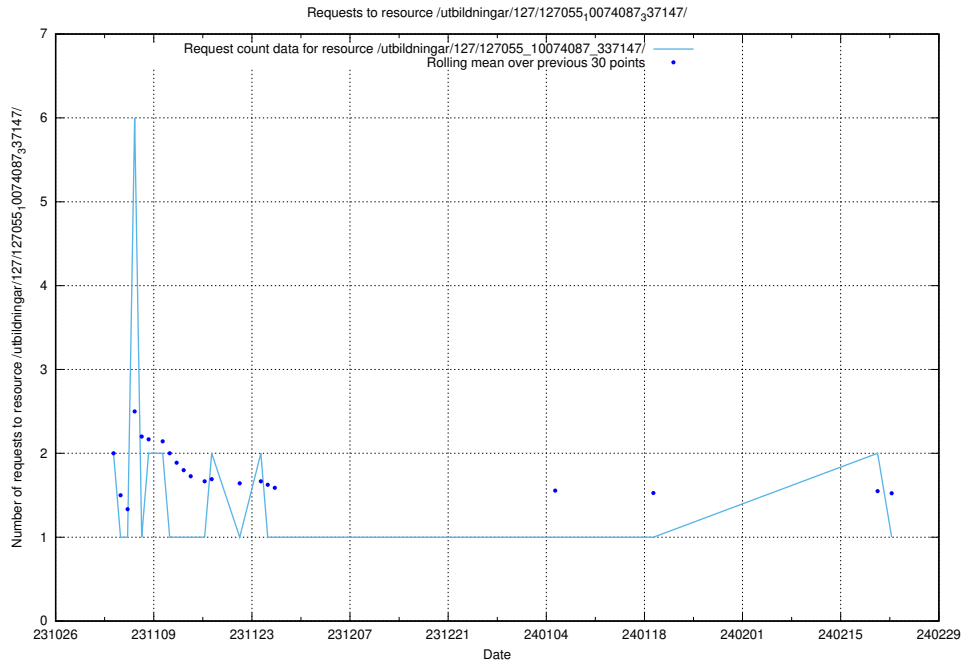

5.3691 Usage of /utbildningar/127/127055_10074087_337147/

Here, we count the number of requests to resource /utbildningar/127/127055_10074087_337147/.