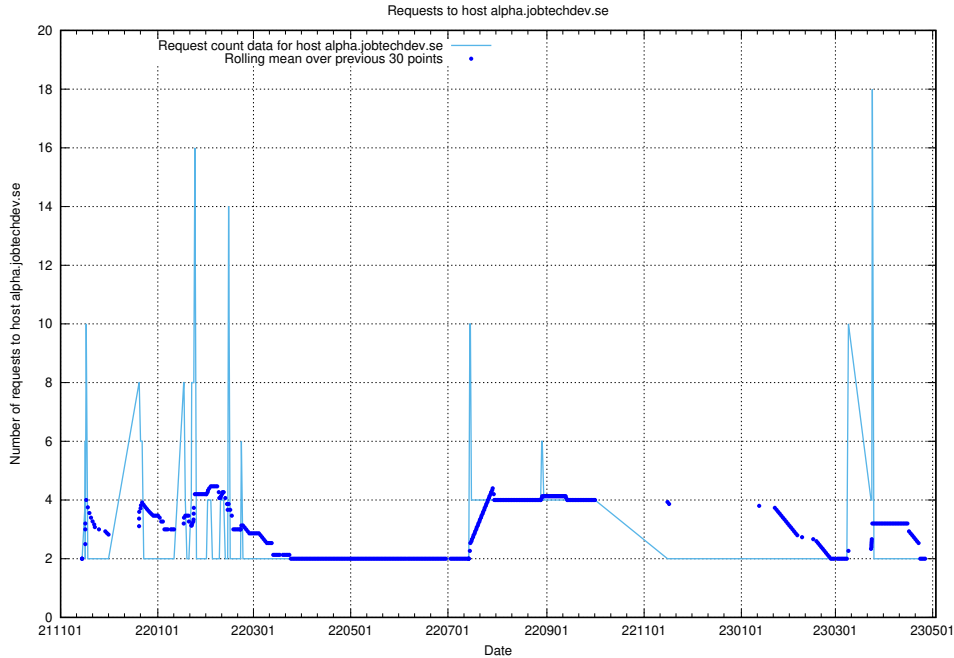

7.289 Usage of alpha.jobtechdev.se

Here, we count the number of requests to host alpha.jobtechdev.se.