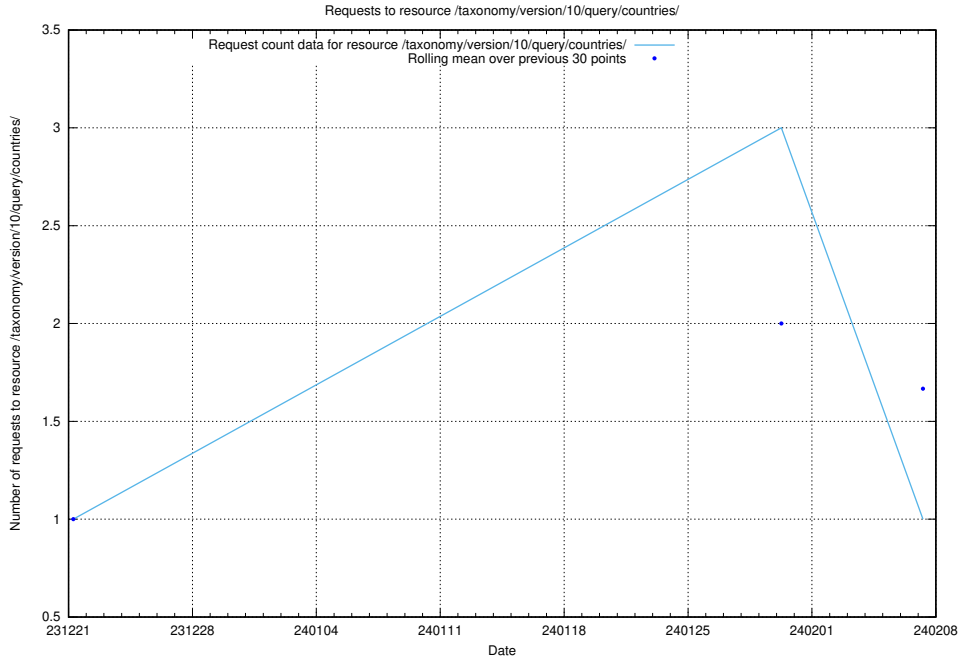

5.3448 Usage of /taxonomy/version/10/query/countries/

Here, we count the number of requests to resource /taxonomy/version/10/query/countries/.