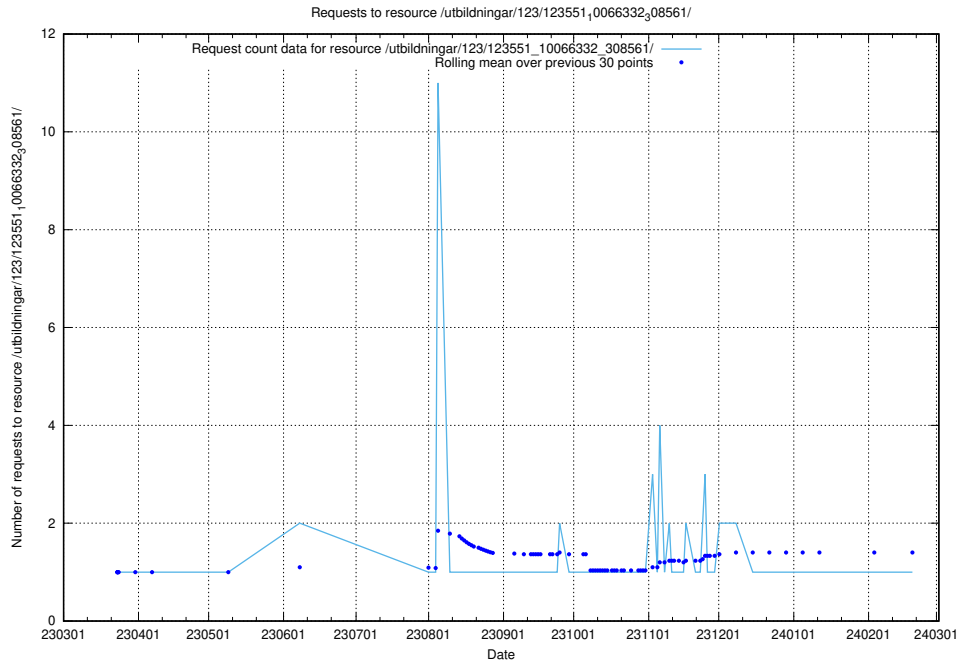

5.4046 Usage of /utbildningar/123/123551_10066332_308561/

Here, we count the number of requests to resource /utbildningar/123/123551_10066332_308561/.