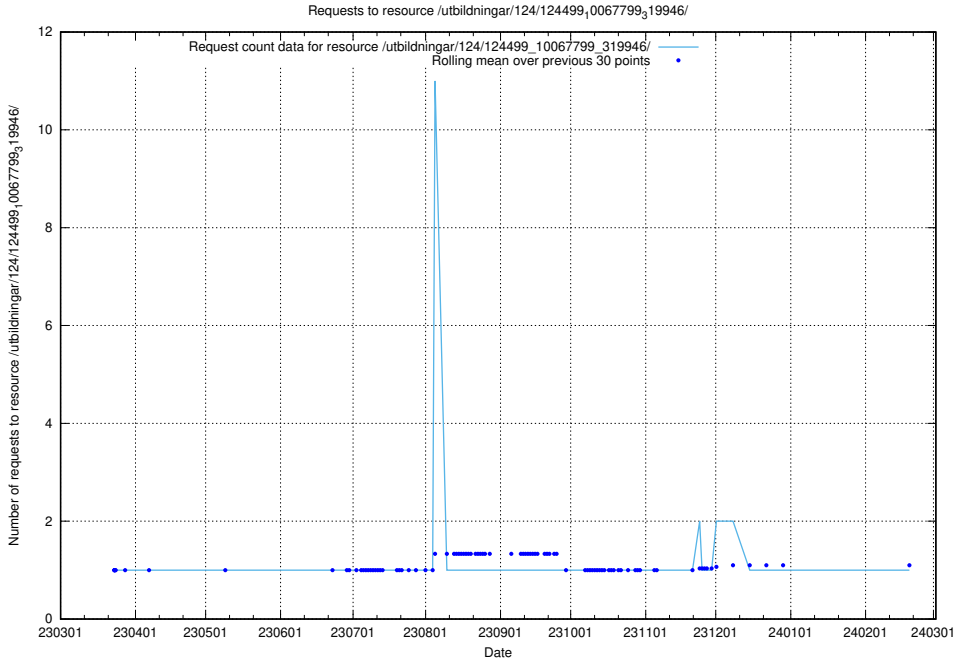

5.2015 Usage of /utbildningar/124/124499_10067799_319946/

Here, we count the number of requests to resource /utbildningar/124/124499_10067799_319946/.