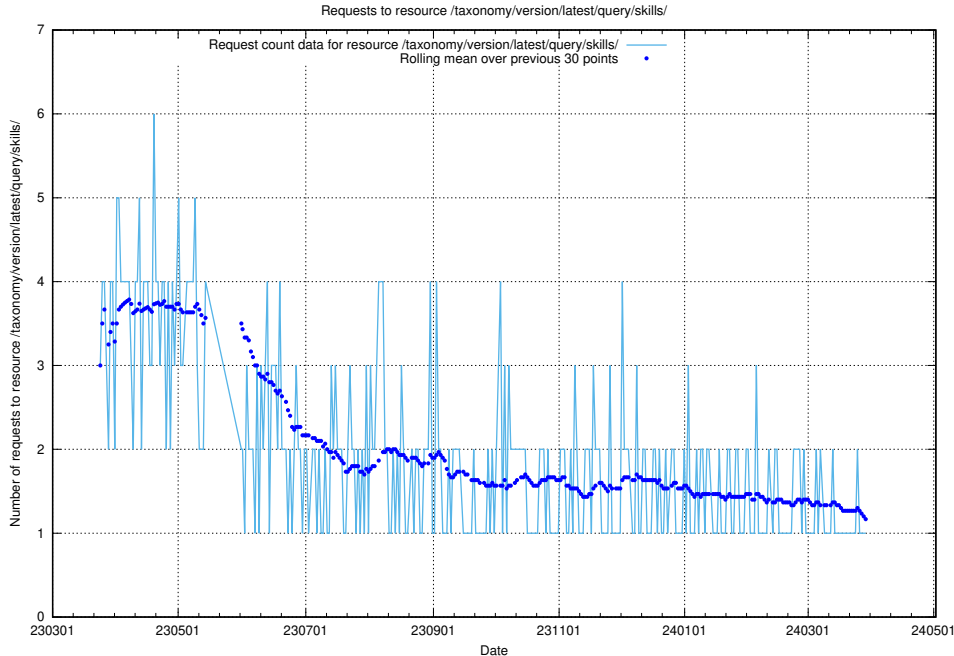

### 5.5692 Usage of /taxonomy/version/latest/query/skills/

Here, we count the number of requests to resource /taxonomy/version/latest/query/skills/.