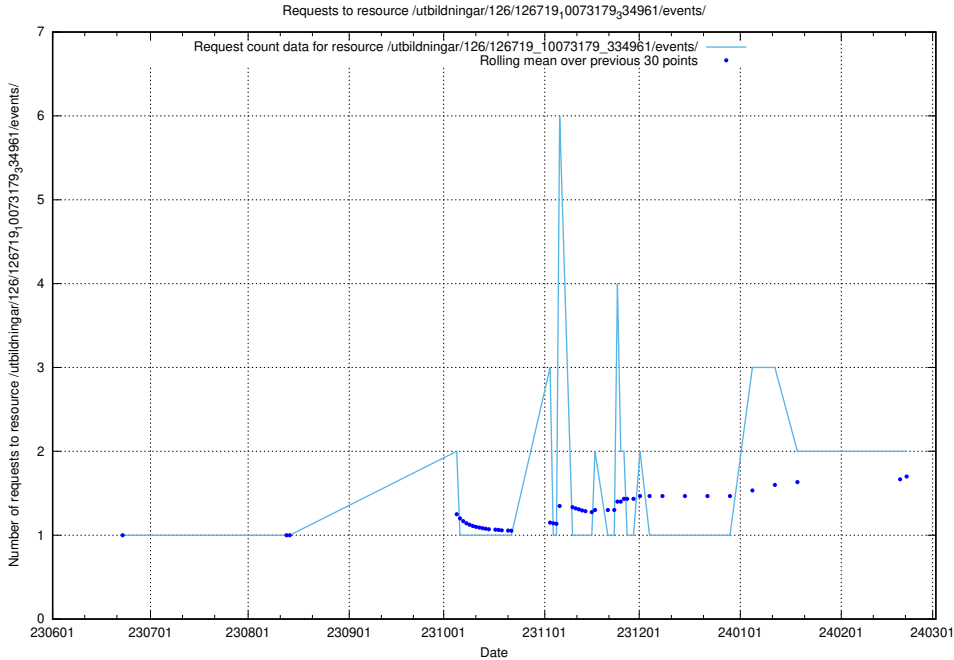

5.691 Usage of /utbildningar/126/126719_10073179_334961/events/

Here, we count the number of requests to resource /utbildningar/126/126719_10073179_334961/events/