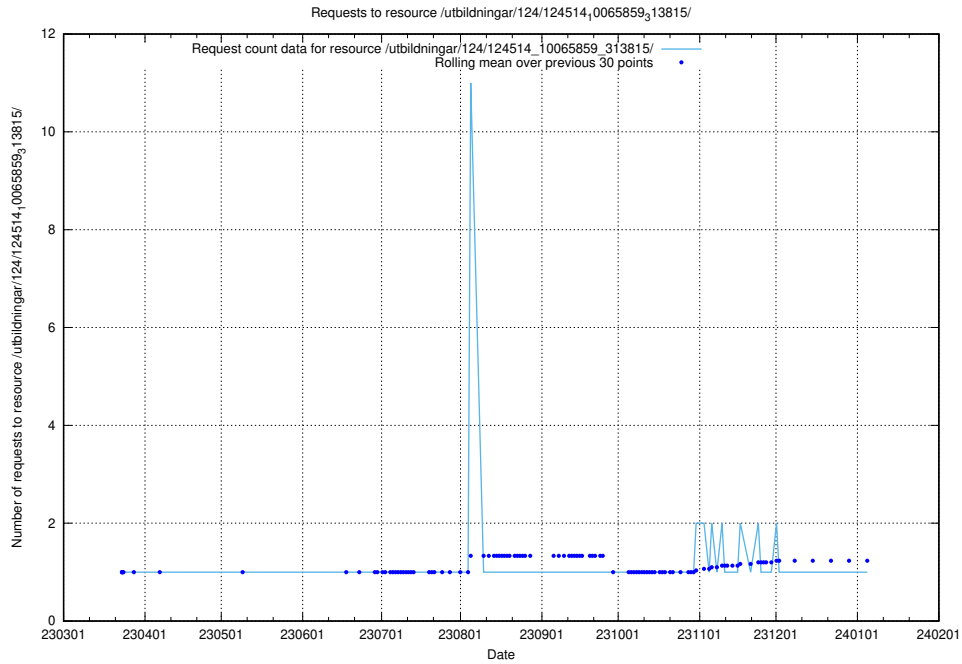

5.1620 Usage of /utbildningar/124/124514_10065859_313815/

Here, we count the number of requests to resource /utbildningar/124/124514_10065859_313815/.