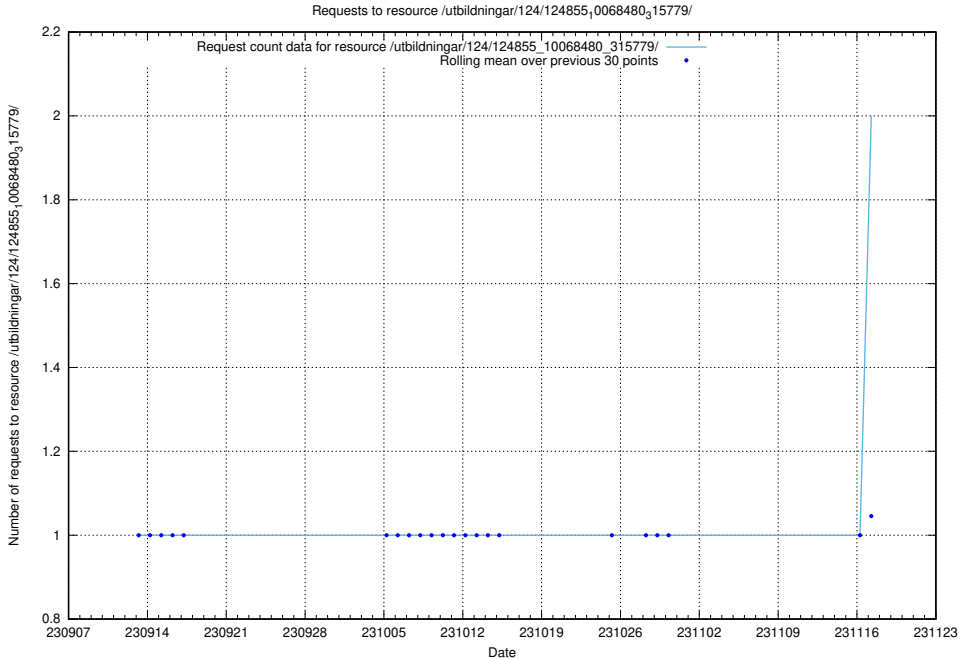

5.591 Usage of /utbildningar/124/124855_10068480_315779/

Here, we count the number of requests to resource /utbildningar/124/124855_10068480_315779/.