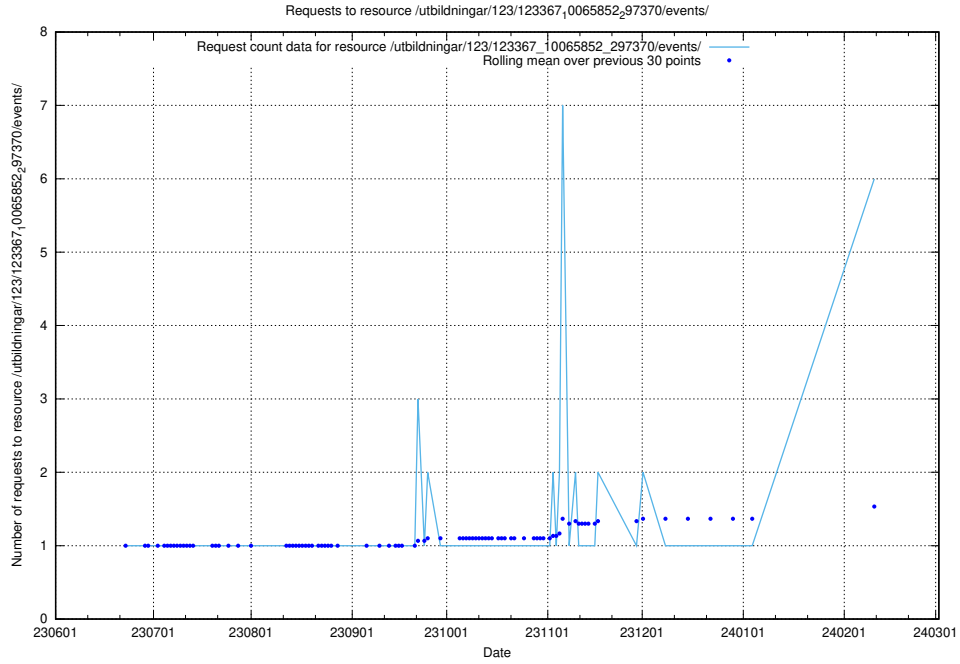

5.93 Usage of /utbildningar/123/123367_10065852_297370/events/

Here, we count the number of requests to resource /utbildningar/123/123367_10065852_297370/events/