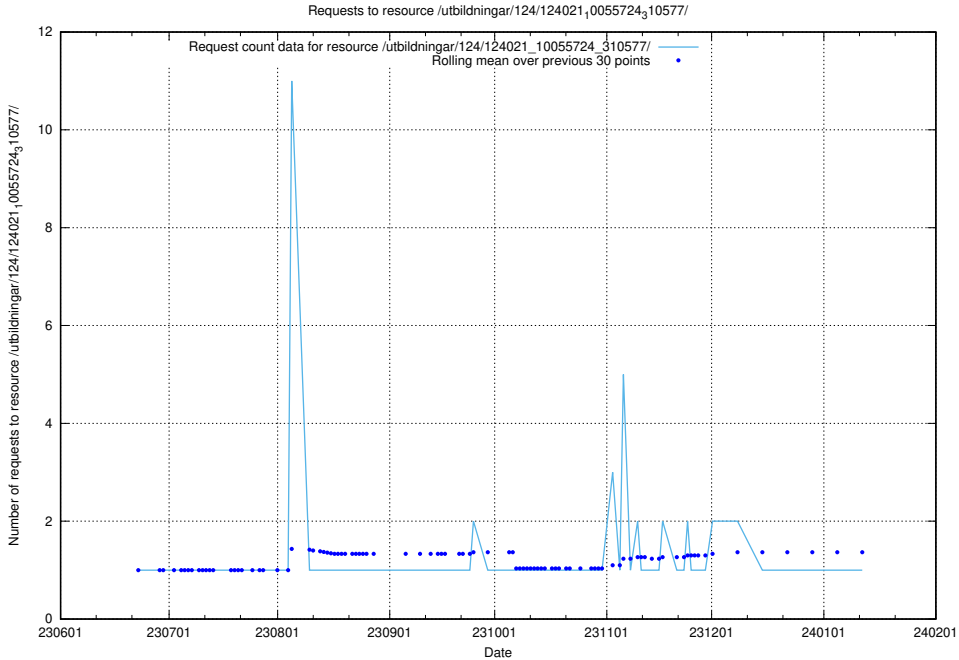

5.5392 Usage of /utbildningar/124/124021_10055724_310577/

Here, we count the number of requests to resource /utbildningar/124/124021_10055724_310577/.