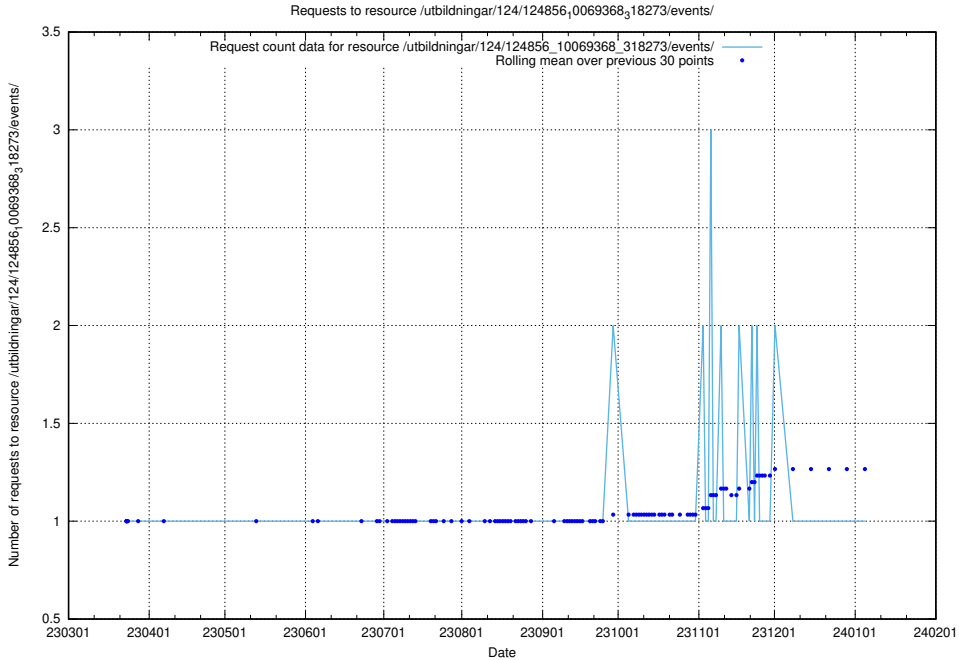

5.1035 Usage of /utbildningar/124/124856_10069368_318273/events/

Here, we count the number of requests to resource /utbildningar/124/124856_10069368_318273/events/