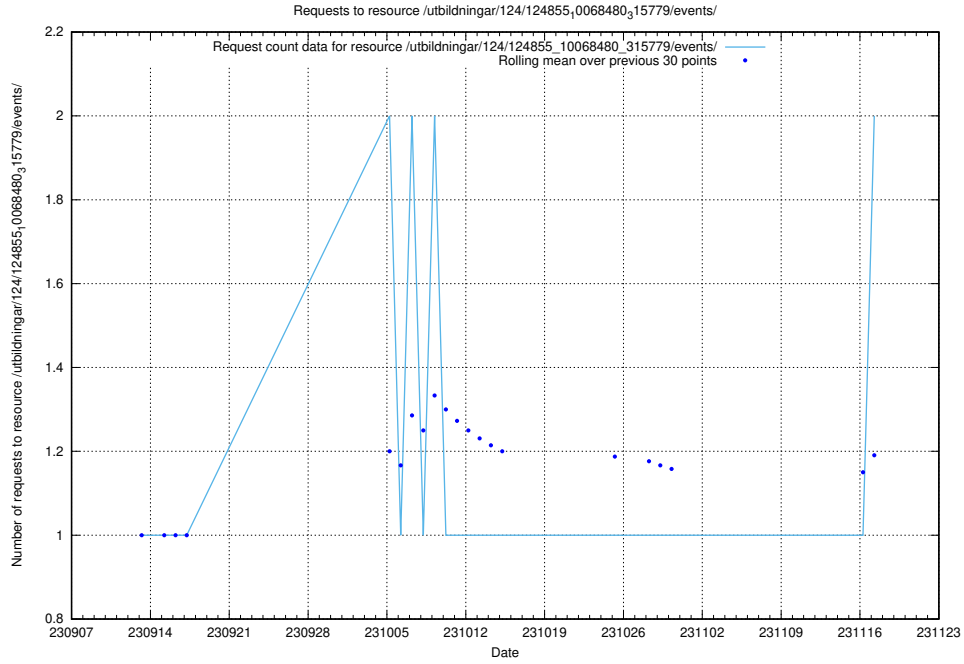

5.590 Usage of /utbildningar/124/124855_10068480_315779/events/

Here, we count the number of requests to resource /utbildningar/124/124855_10068480_315779/events/