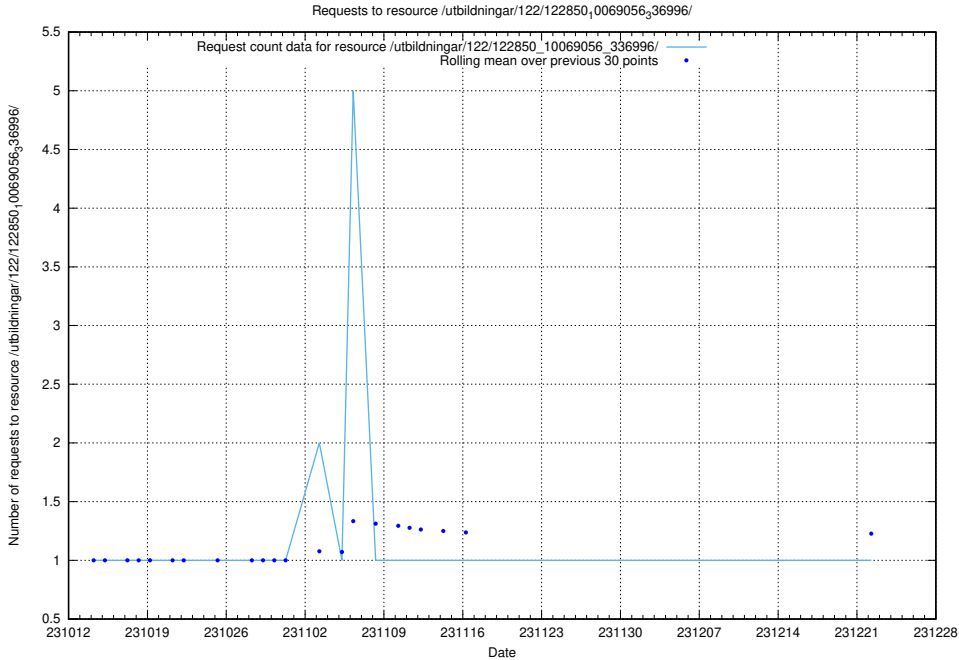

5.3895 Usage of /utbildningar/122/122850_10069056_336996/

Here, we count the number of requests to resource /utbildningar/122/122850_10069056_336996/.