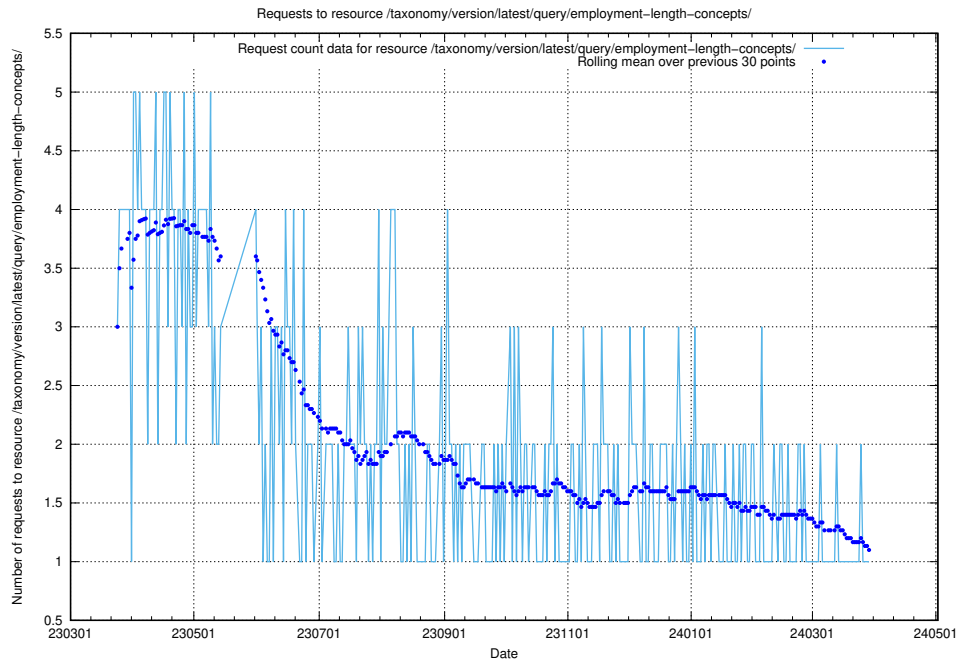

5.5709 Usage of /taxonomy/version/latest/query/employment-length-concepts/

Here, we count the number of requests to resource /taxonomy/version/latest/query/employment-length-concepts/.