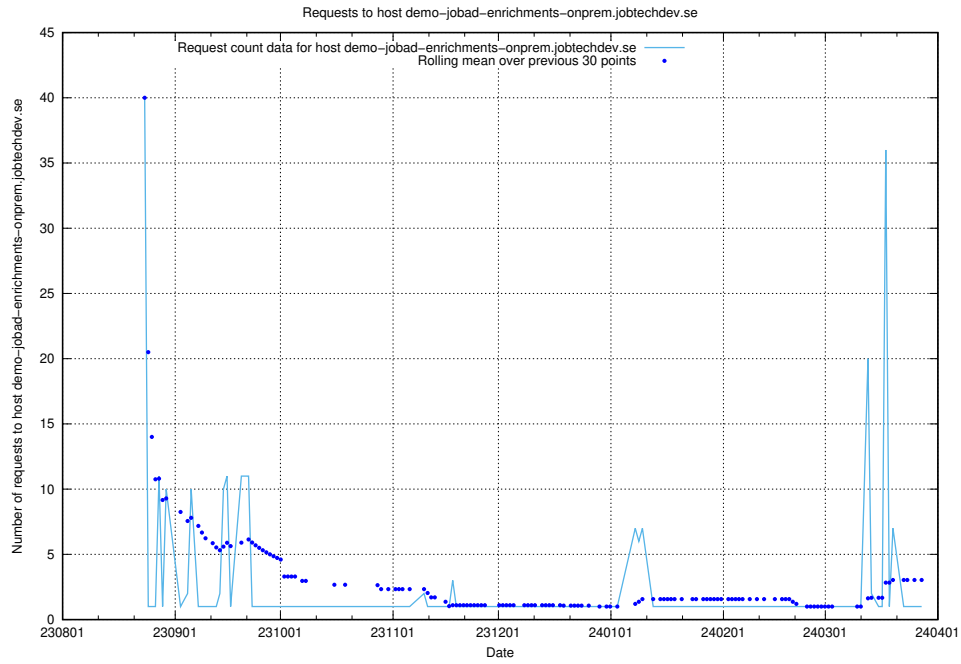

7.605 Usage of demo-jobad-enrichments-onprem.jobtechdev.se

Here, we count the number of requests to host demo-jobad-enrichments-onprem.jobtechdev.se.