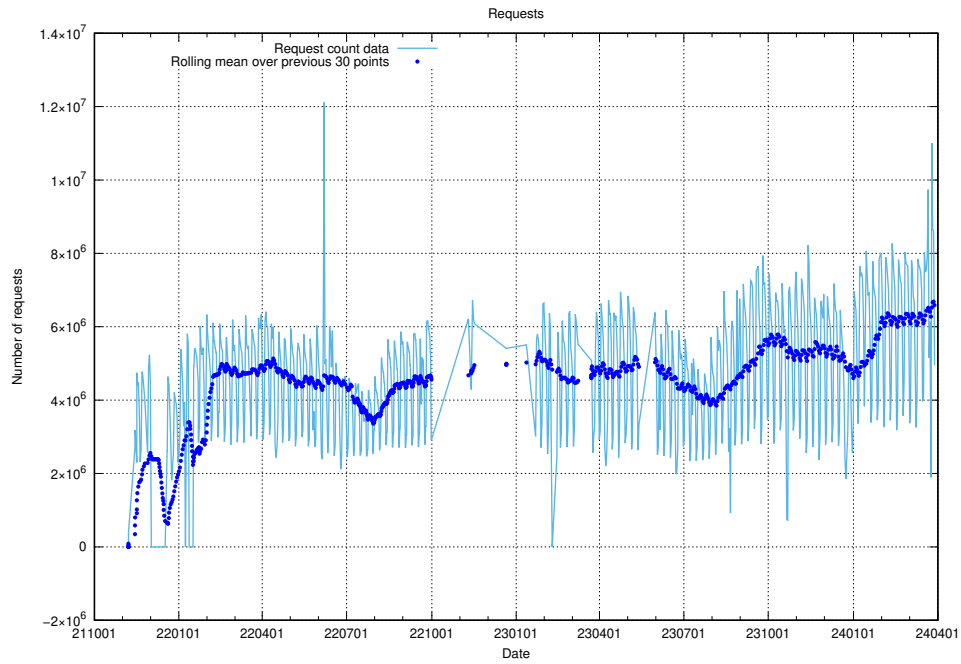

8 Log Stack - General Statistics

This section contains general statistics from [JobTech's log stack](#)⁸.

8.1 Total number of requests

Here, we count the total number of requests.