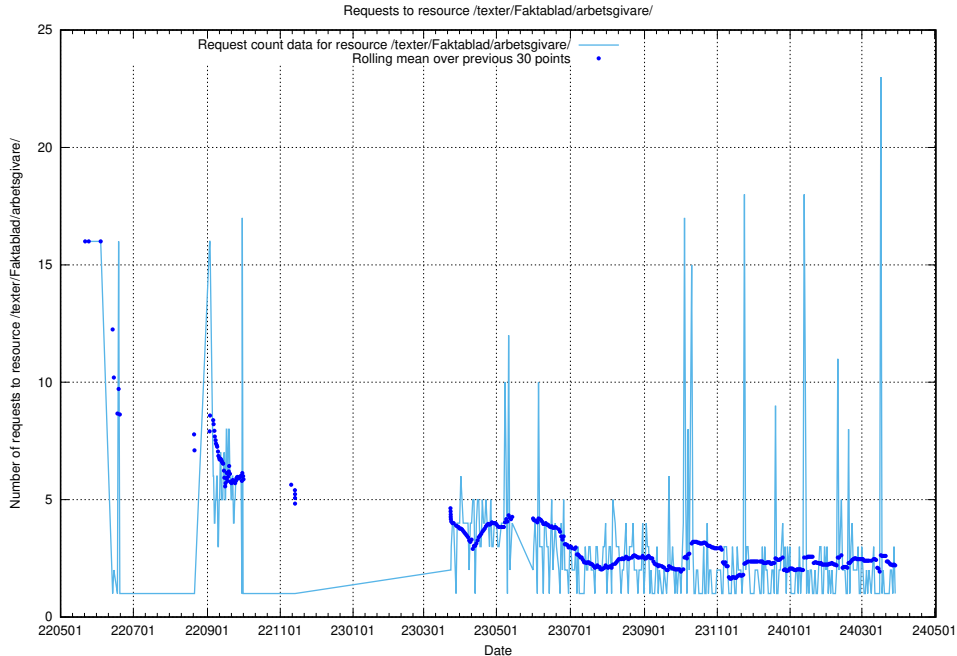

5.907 Usage of /texter/Faktablad/arbetsgivare/

Here, we count the number of requests to resource /texter/Faktablad/arbetsgivare/.