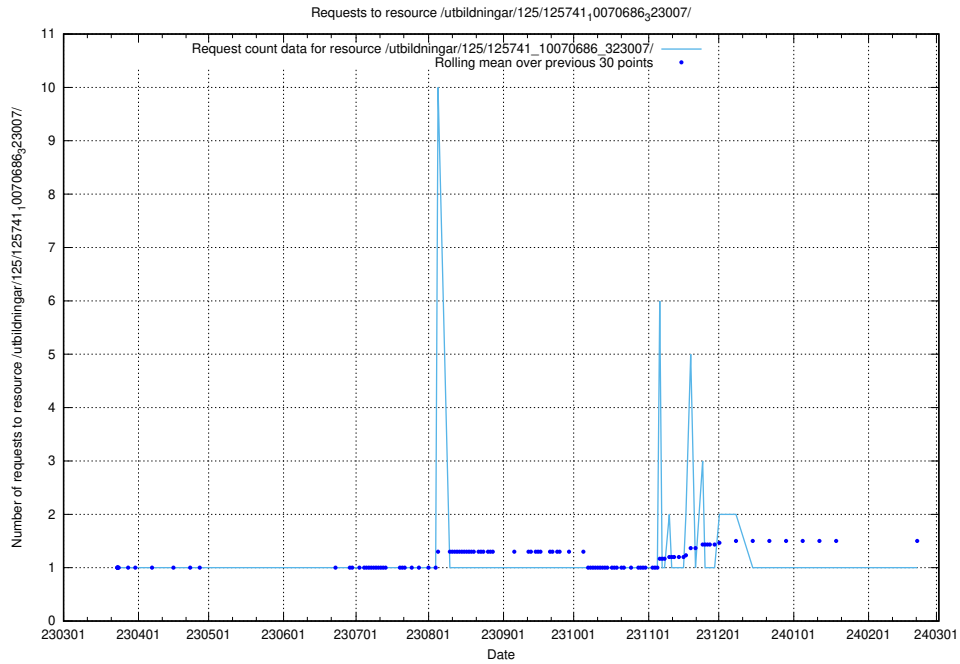

5.6070 Usage of /utbildningar/125/125741_10070686_323007/

Here, we count the number of requests to resource /utbildningar/125/125741_10070686_323007/.