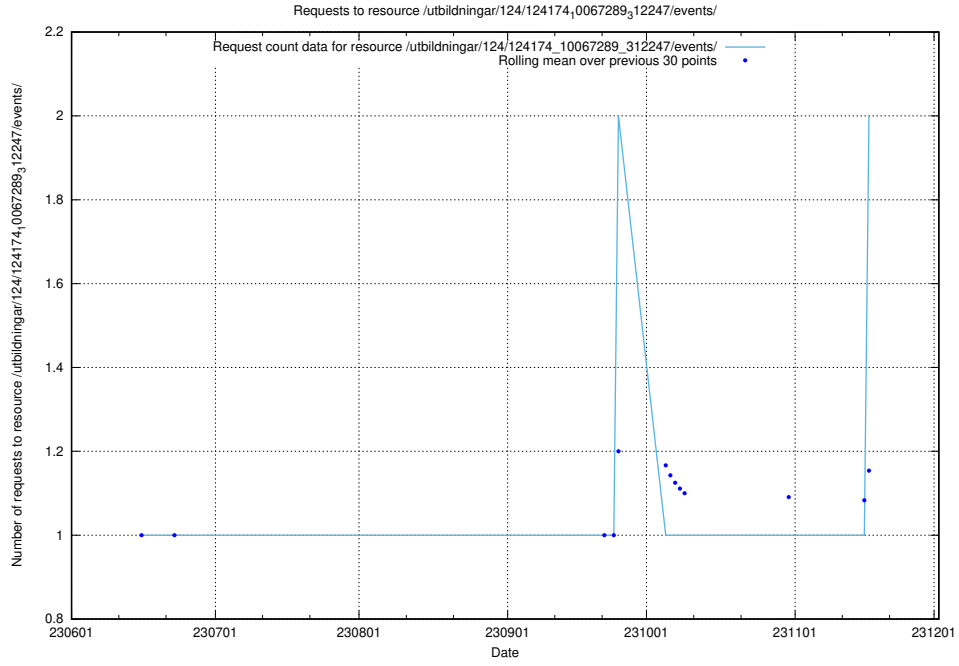

5.736 Usage of /utbildningar/124/124174_10067289_312247/events/

Here, we count the number of requests to resource /utbildningar/124/124174_10067289_312247/events/