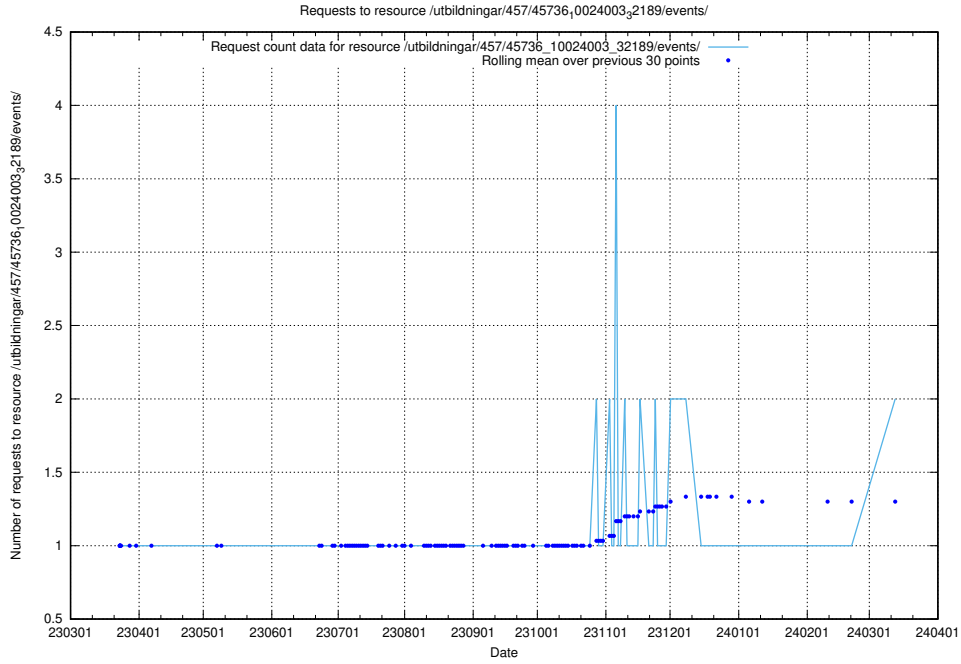

5.798 Usage of /utbildningar/457/45736_10024003_32189/events/

Here, we count the number of requests to resource /utbildningar/457/45736_10024003_32189/events/.