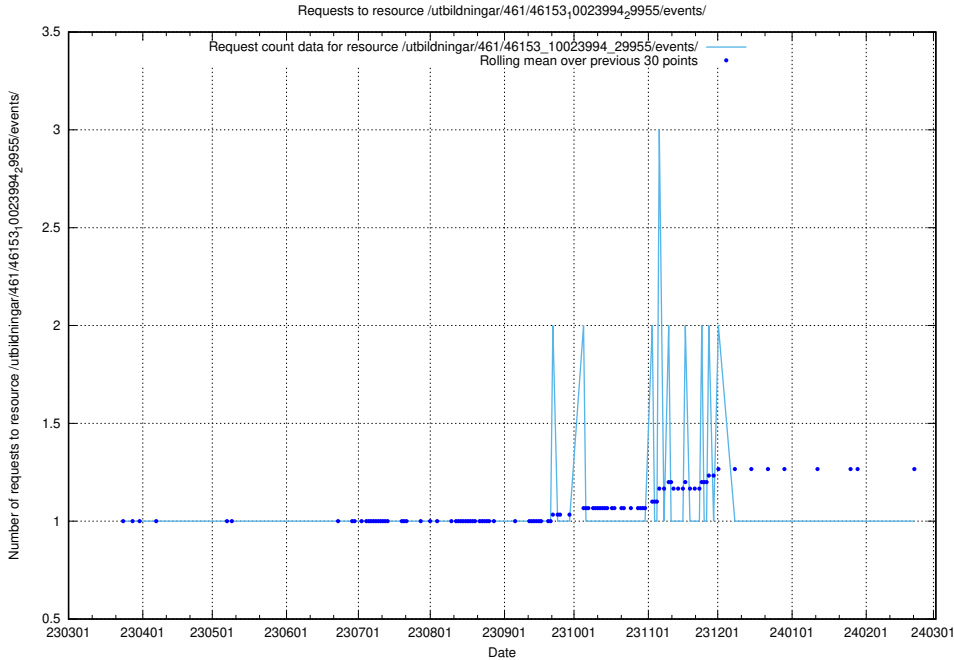

5.5762 Usage of /utbildningar/461/46153_10023994_29955/events/

Here, we count the number of requests to resource /utbildningar/461/46153_10023994_29955/events/.