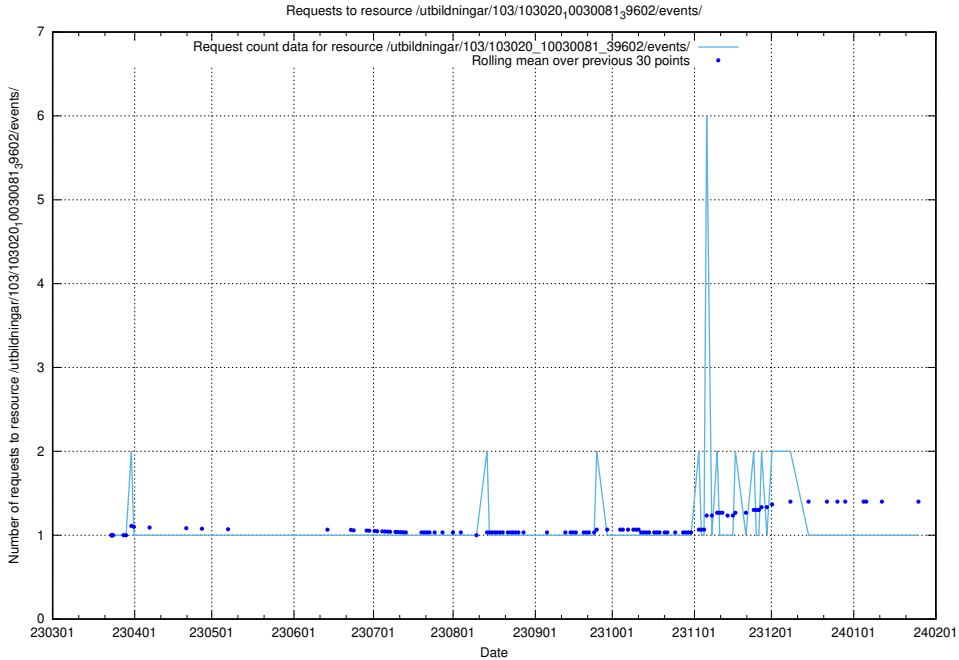

5.5057 Usage of /utbildningar/103/103020_10030081_39602/events/

Here, we count the number of requests to resource /utbildningar/103/103020_10030081_39602/events/.