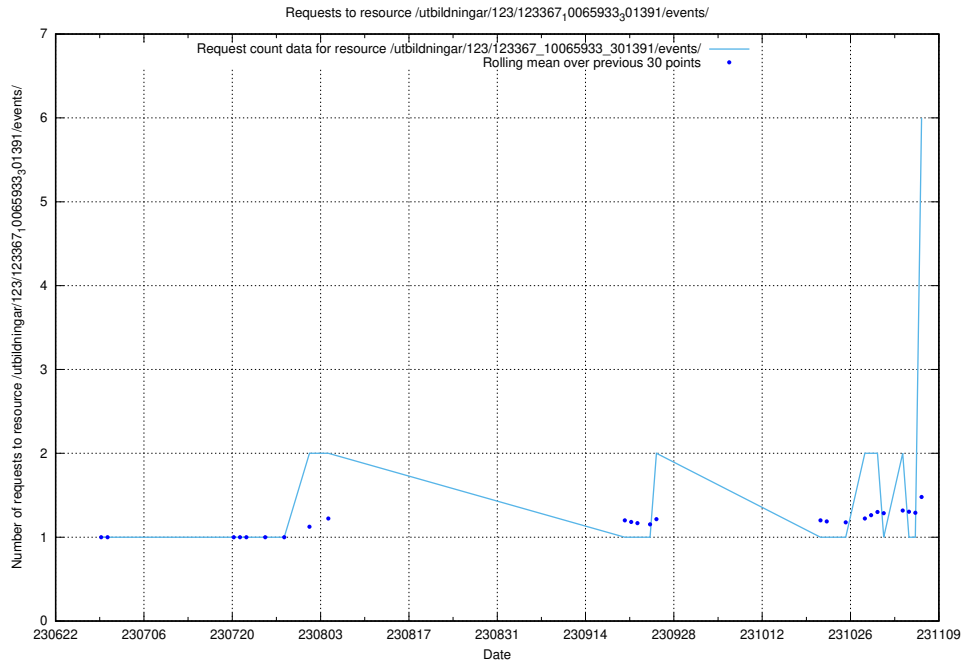

5.88 Usage of /utbildningar/123/123367_10065933_301391/events/

Here, we count the number of requests to resource /utbildningar/123/123367_10065933_301391/events/