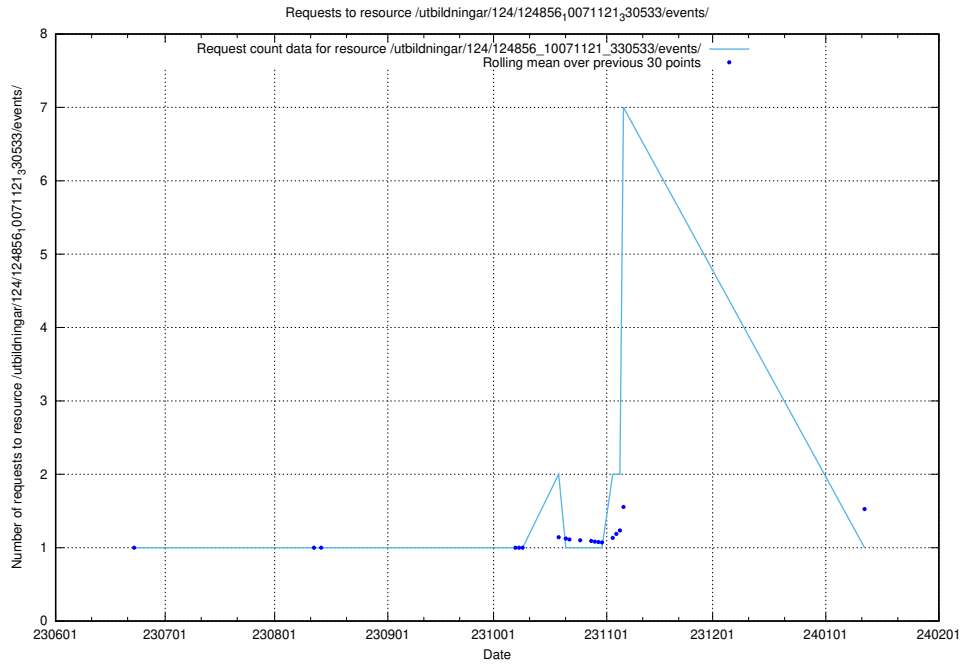

5.5295 Usage of /utbildningar/124/124856_10071121_330533/events/

Here, we count the number of requests to resource /utbildningar/124/124856_10071121_330533/events/