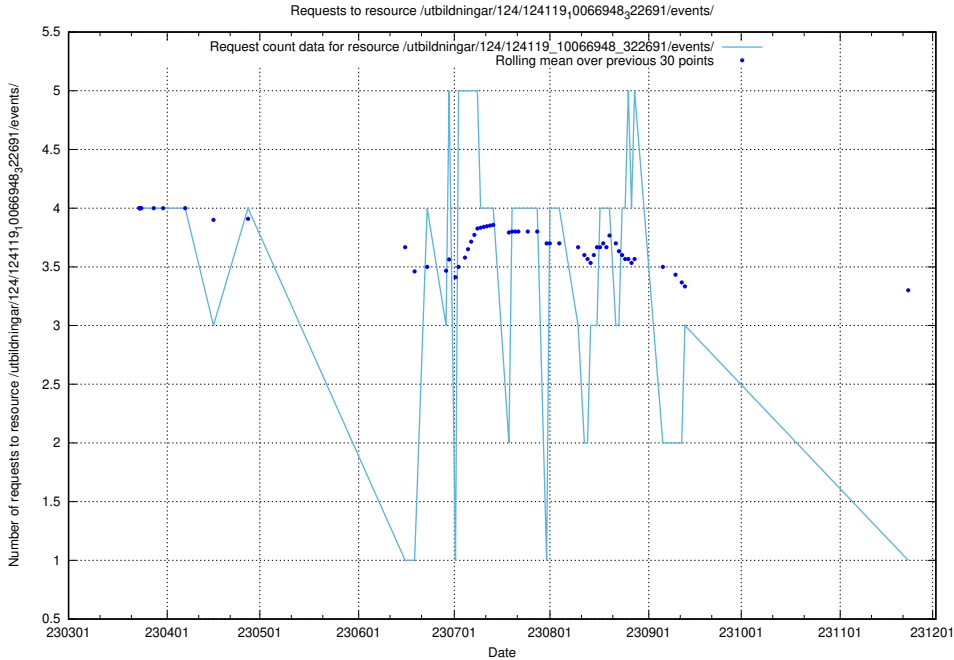

5.5850 Usage of /utbildningar/124/124119_10066948_322691/events/

Here, we count the number of requests to resource /utbildningar/124/124119_10066948_322691/events/