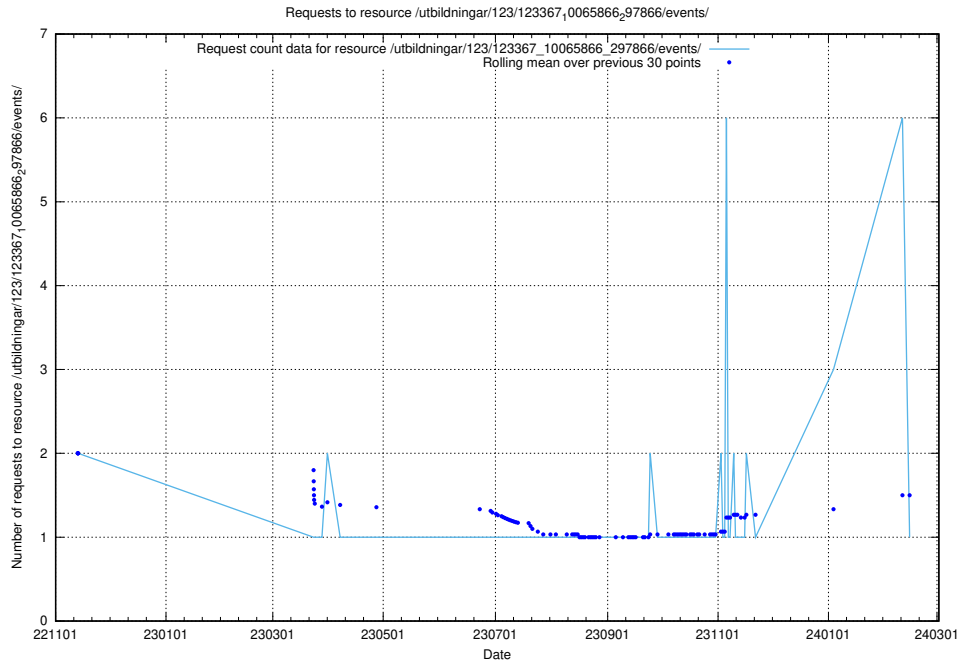

### 5.5397 Usage of /utbildningar/123/123367\_10065866\_297866/events/

Here, we count the number of requests to resource /utbildningar/123/123367\_10065866\_297866/events/