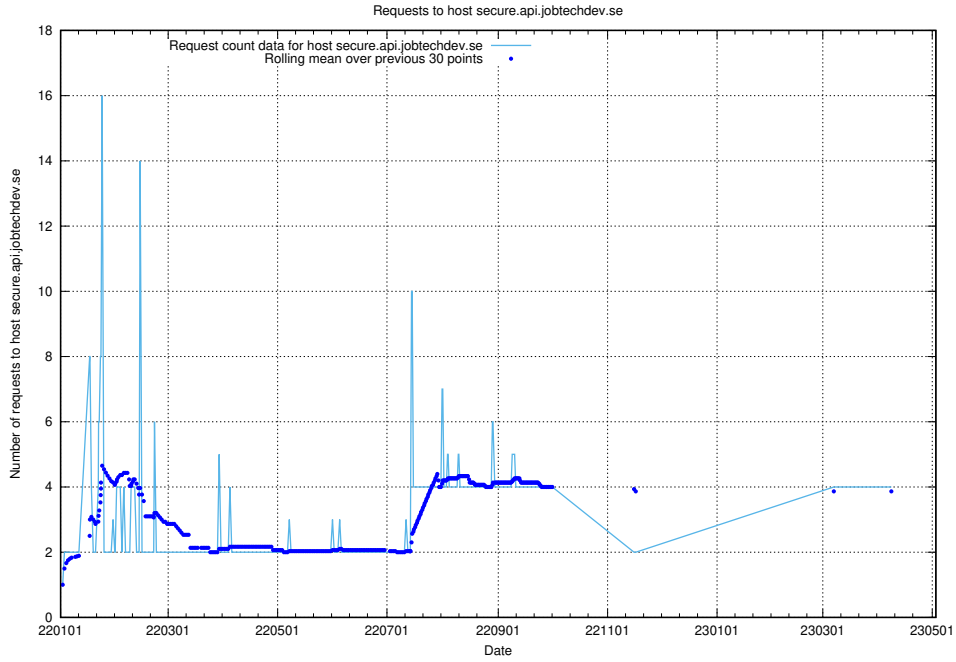

7.116 Usage of secure.api.jobtechdev.se

Here, we count the number of requests to host secure.api.jobtechdev.se.