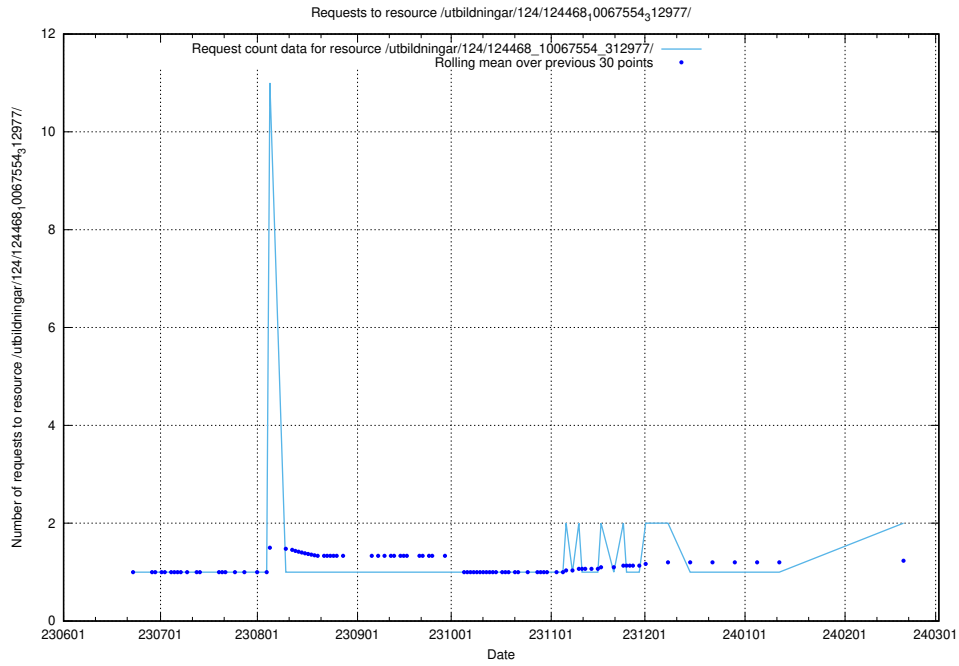

5.719 Usage of /utbildningar/124/124468_10067554_312977/

Here, we count the number of requests to resource /utbildningar/124/124468_10067554_312977/.