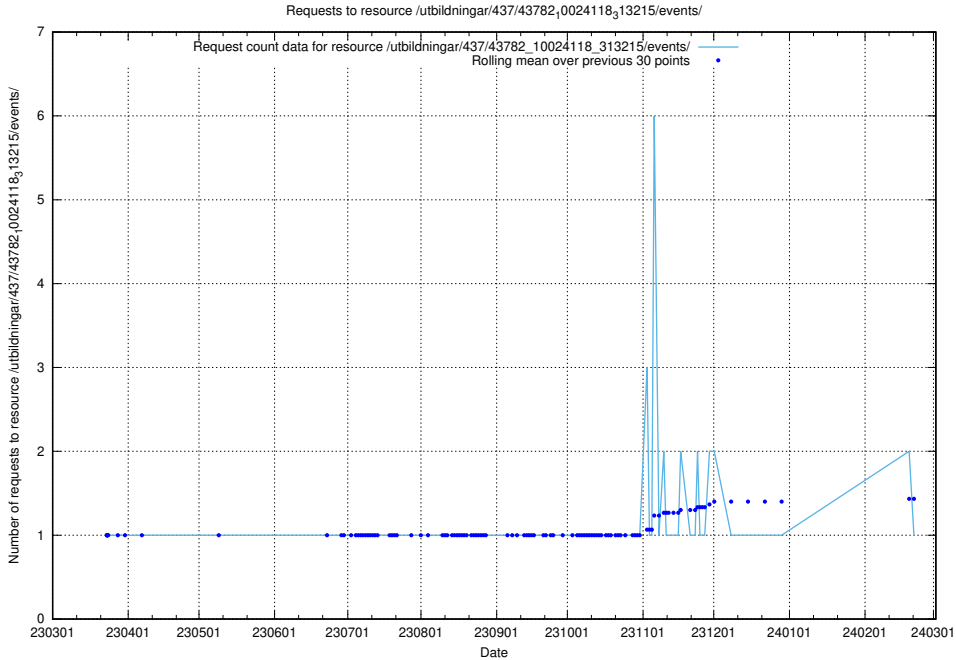

5.5951 Usage of /utbildningar/437/43782_10024118_313215/events/

Here, we count the number of requests to resource /utbildningar/437/43782_10024118_313215/events/.