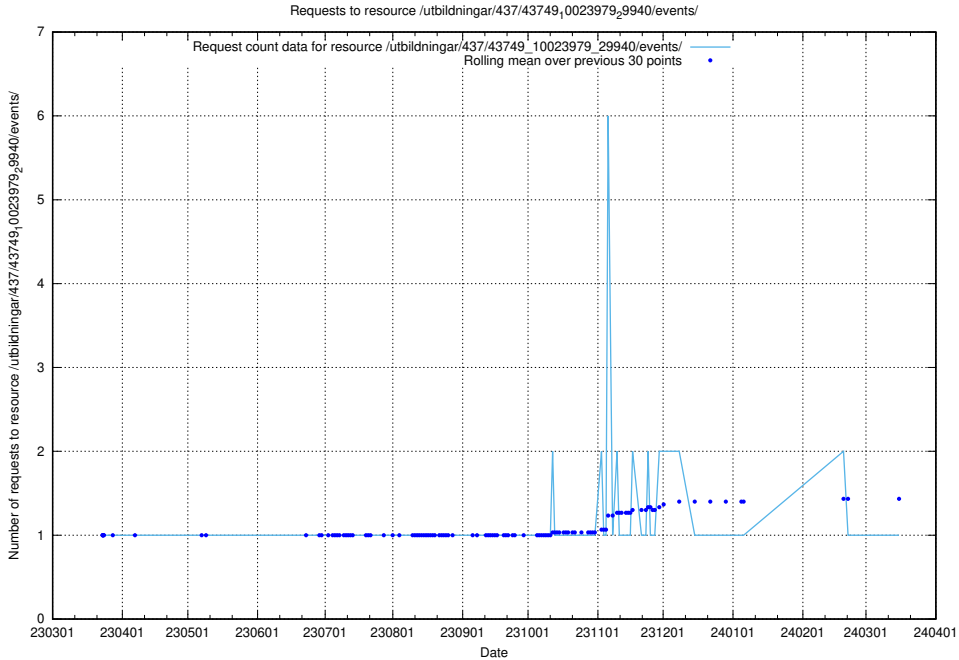

### 5.5966 Usage of /utbildningar/437/43749\_10023979\_29940/events/

Here, we count the number of requests to resource /utbildningar/437/43749\_10023979\_29940/events/.