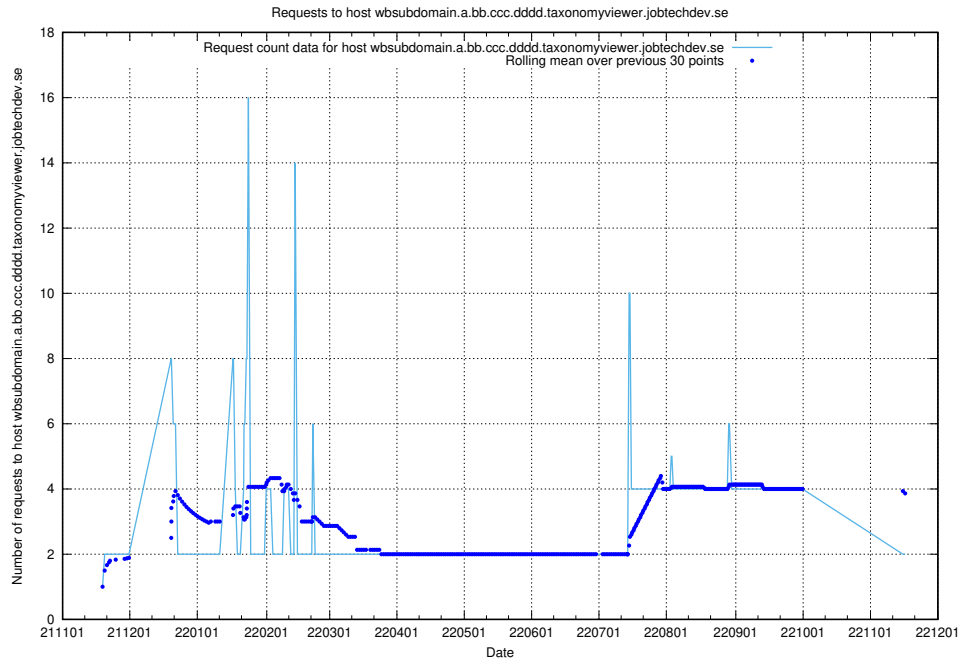

7.457 Usage of wbsubdomain.a.bb.ccc.dddd.taxonomyviewer.jobtechdev.se

Here, we count the number of requests to host wbsubdomain.a.bb.ccc.dddd.taxonomyviewer.jobtechdev.se