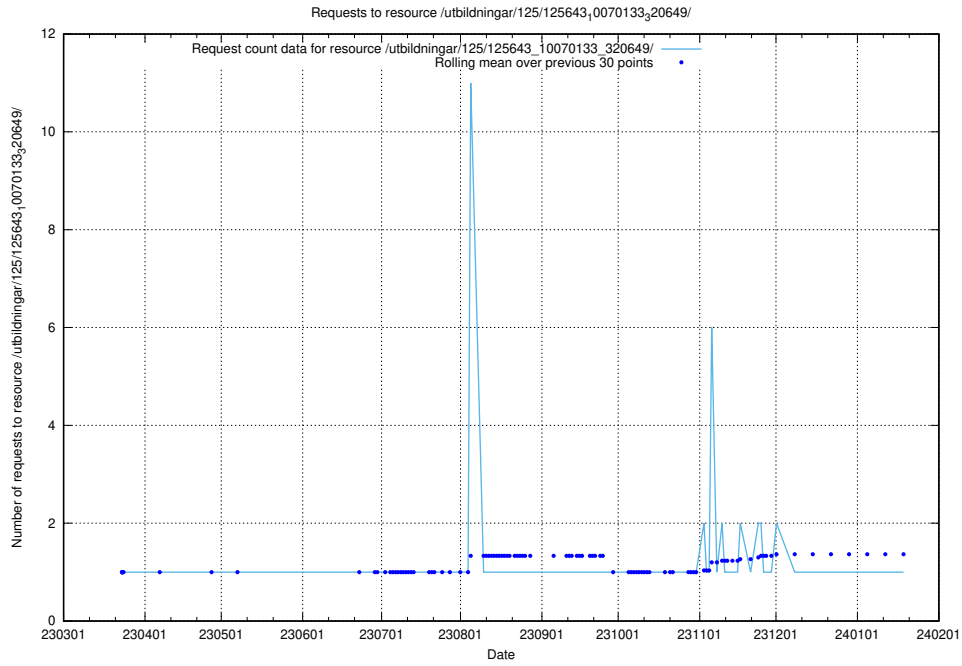

5.893 Usage of /utbildningar/125/125643_10070133_320649/

Here, we count the number of requests to resource /utbildningar/125/125643_10070133_320649/.