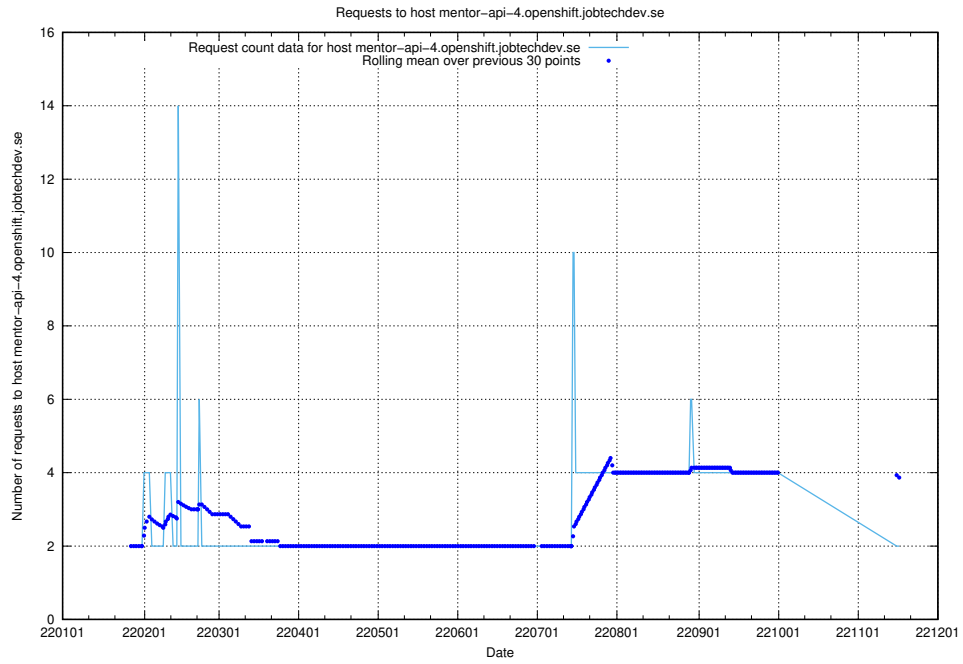

7.573 Usage of mentor-api-4.openshift.jobtechdev.se

Here, we count the number of requests to host mentor-api-4.openshift.jobtechdev.se.