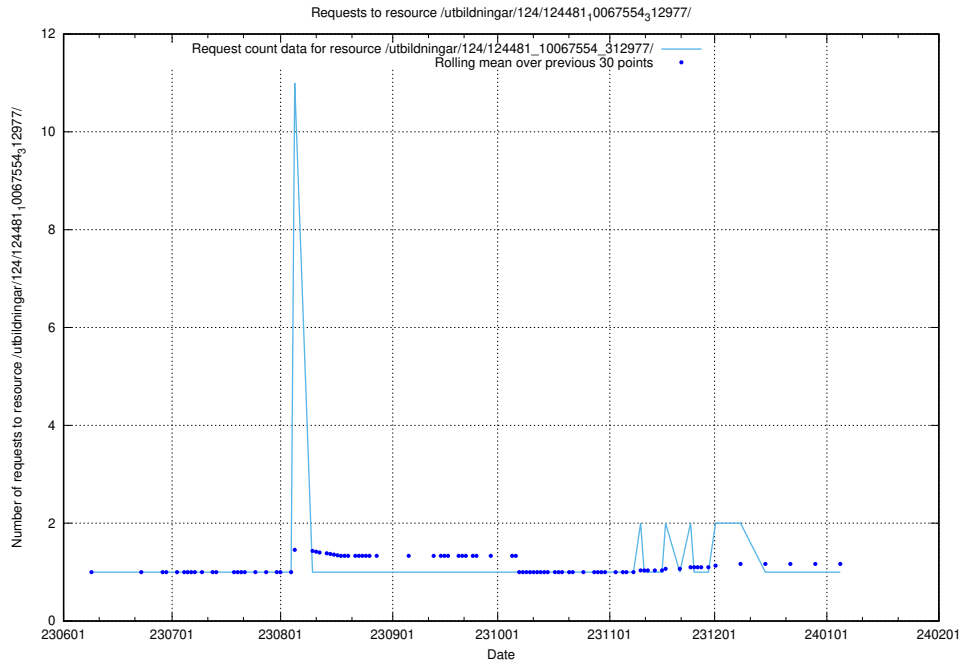

5.5471 Usage of /utbildningar/124/124481_10067554_312977/

Here, we count the number of requests to resource /utbildningar/124/124481_10067554_312977/.