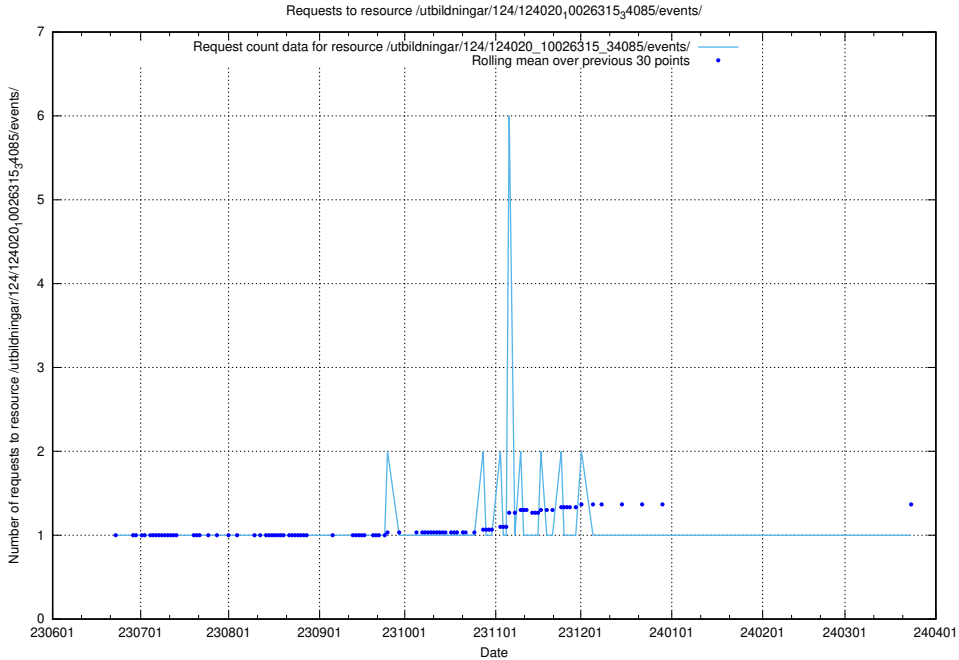

5.5395 Usage of /utbildningar/124/124020_10026315_34085/events/

Here, we count the number of requests to resource /utbildningar/124/124020_10026315_34085/events/.