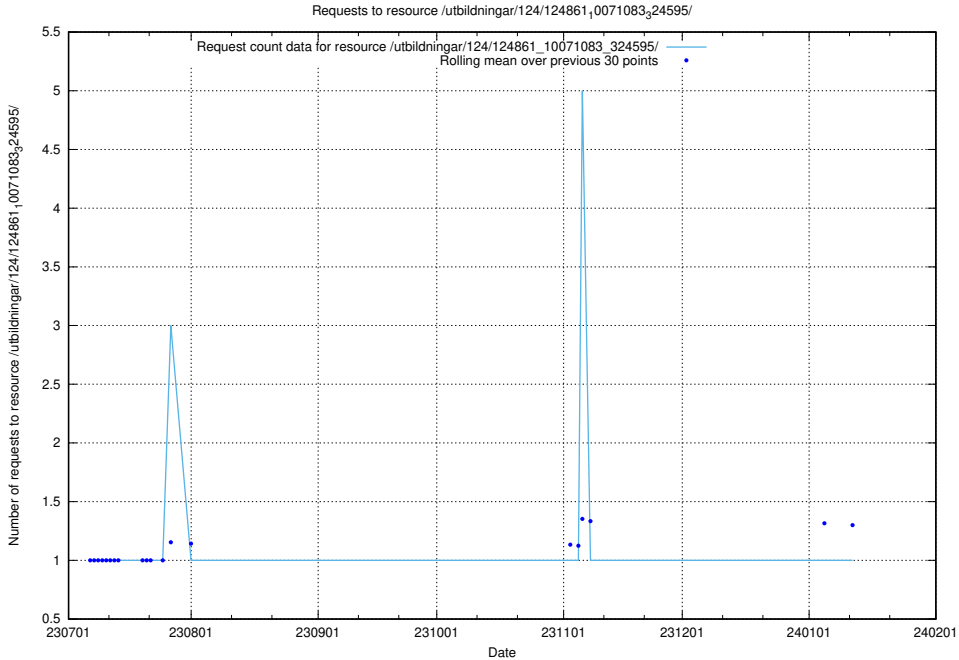

5.4863 Usage of /utbildningar/124/124861_10071083_324595/

Here, we count the number of requests to resource /utbildningar/124/124861_10071083_324595/.