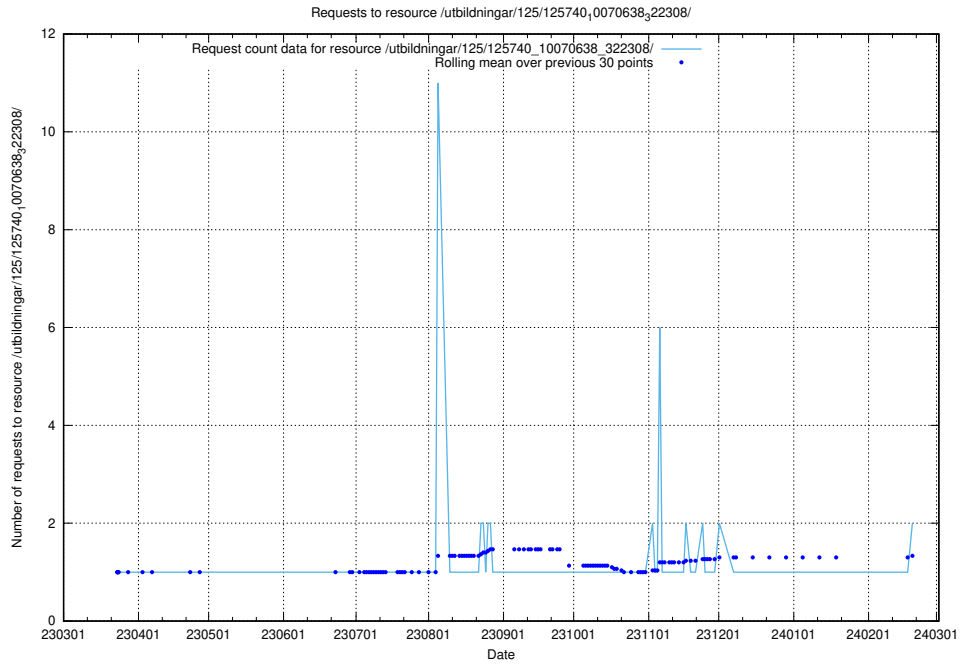

5.304 Usage of /utbildningar/125/125740_10070638_322308/

Here, we count the number of requests to resource /utbildningar/125/125740_10070638_322308/.