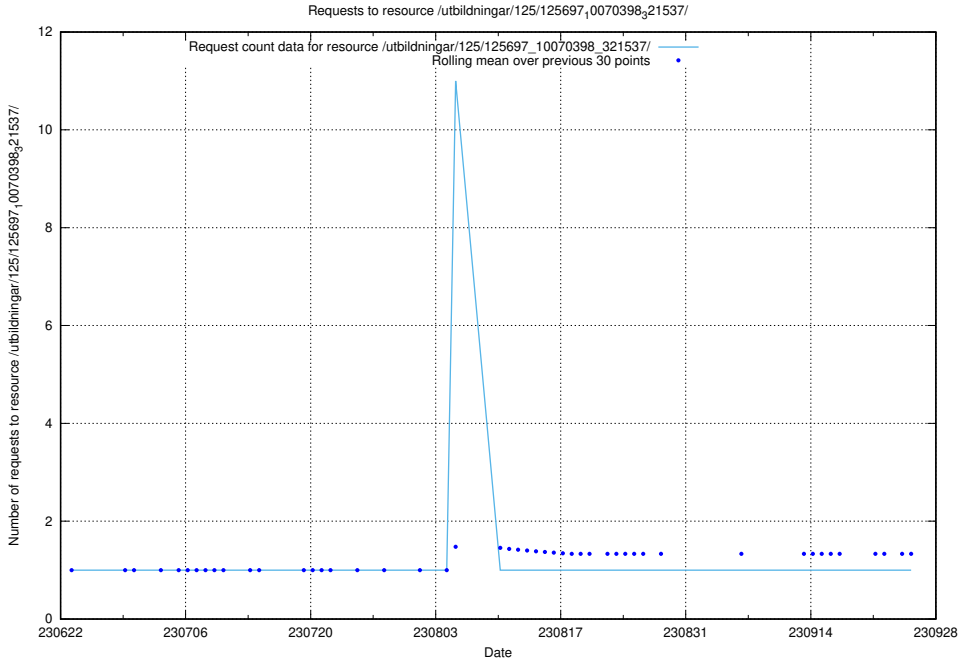

5.5265 Usage of /utbildningar/125/125697_10070398_321537/

Here, we count the number of requests to resource /utbildningar/125/125697_10070398_321537/.