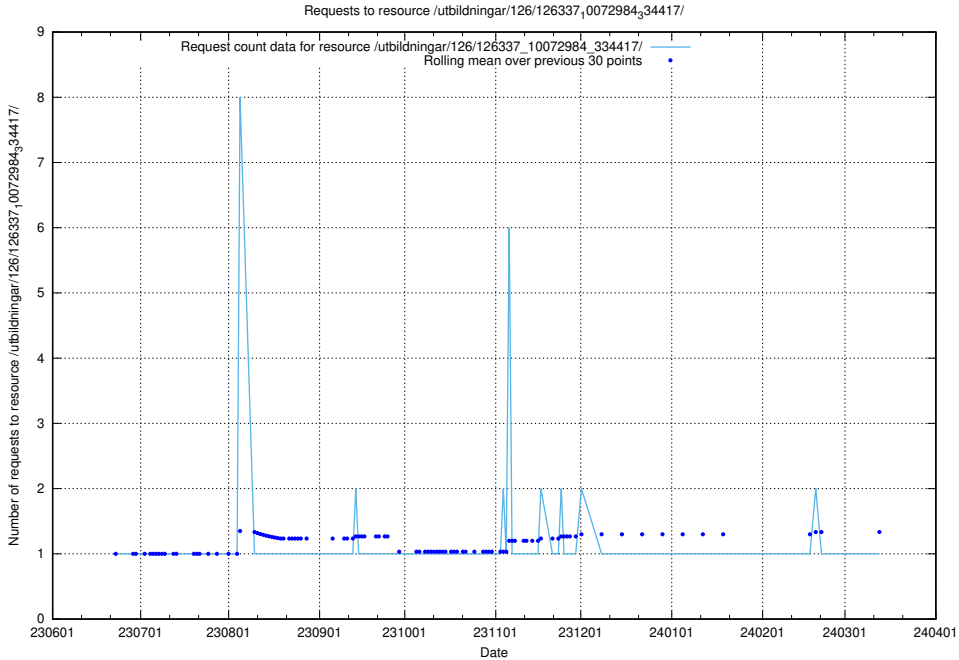

5.5218 Usage of /utbildningar/126/126337_10072984_334417/

Here, we count the number of requests to resource /utbildningar/126/126337_10072984_334417/.