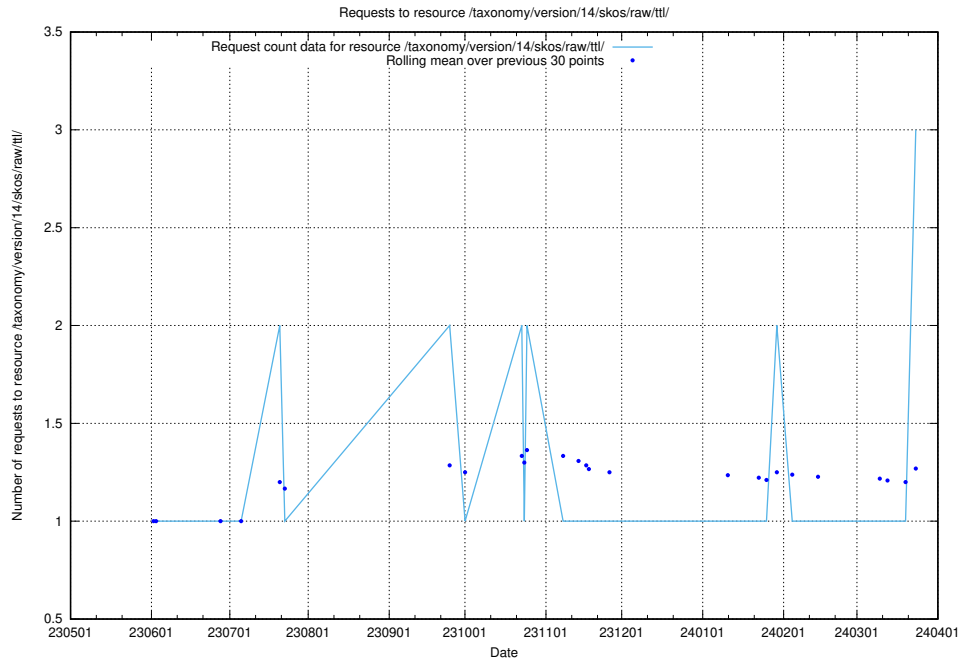

5.270 Usage of `/taxonomy/version/14/skos/raw/ttl/`

Here, we count the number of requests to resource `/taxonomy/version/14/skos/raw/ttl/`.