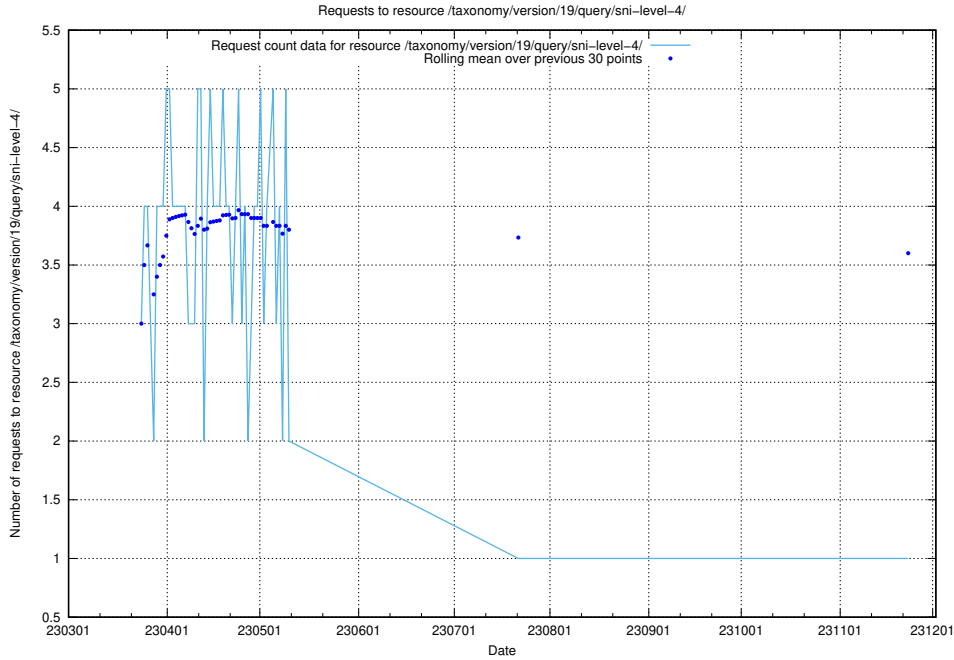

5.5736 Usage of /taxonomy/version/19/query/sni-level-4/

Here, we count the number of requests to resource /taxonomy/version/19/query/sni-level-4/.