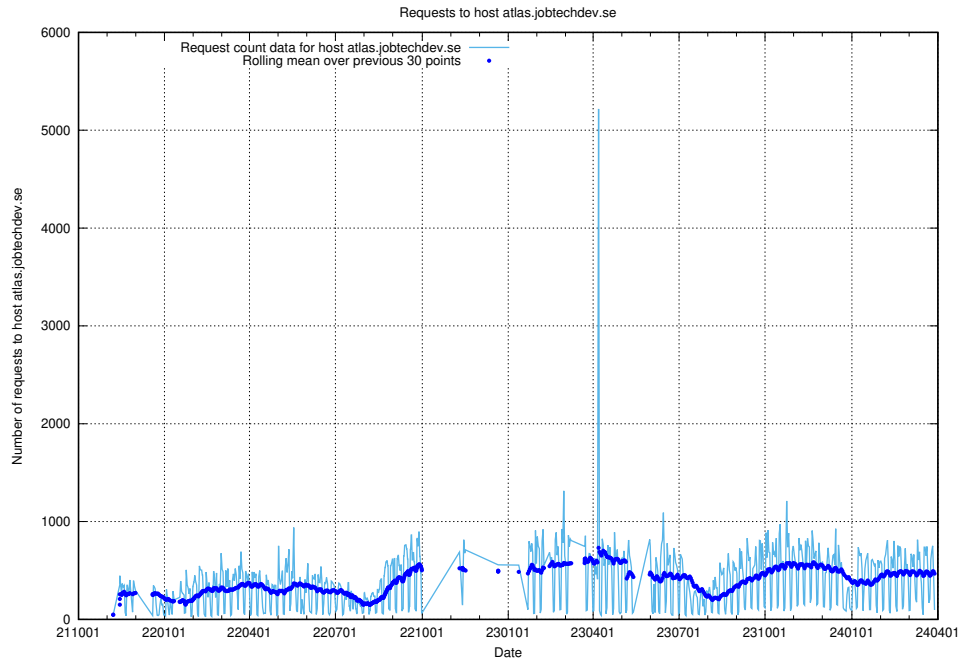

7.22 Usage of atlas.jobtechdev.se

Here, we count the number of requests to host atlas.jobtechdev.se.