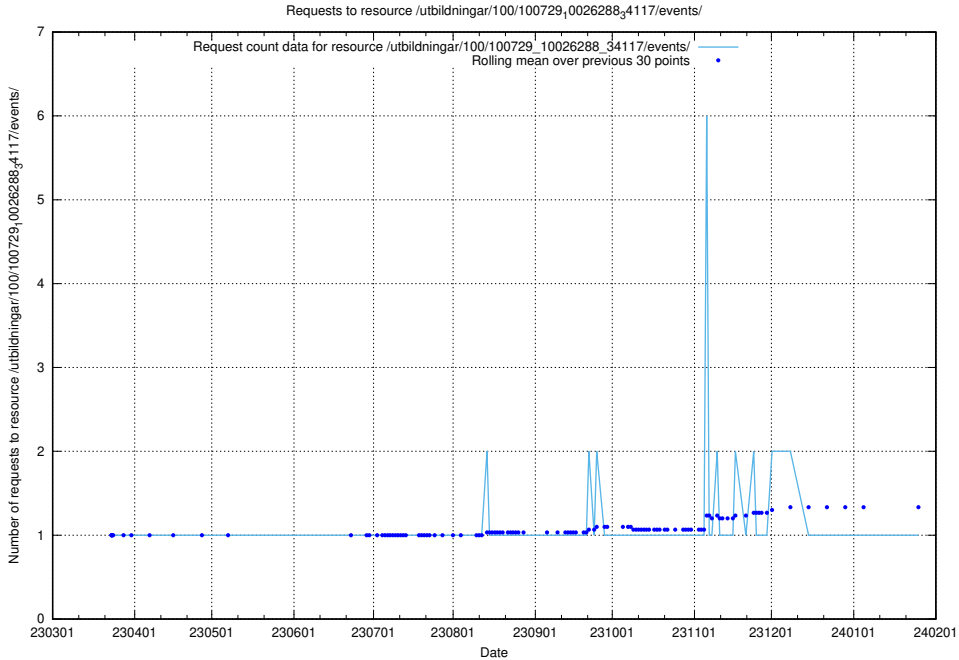

5.5229 Usage of /utbildningar/100/100729_10026288_34117/events/

Here, we count the number of requests to resource /utbildningar/100/100729_10026288_34117/events/.