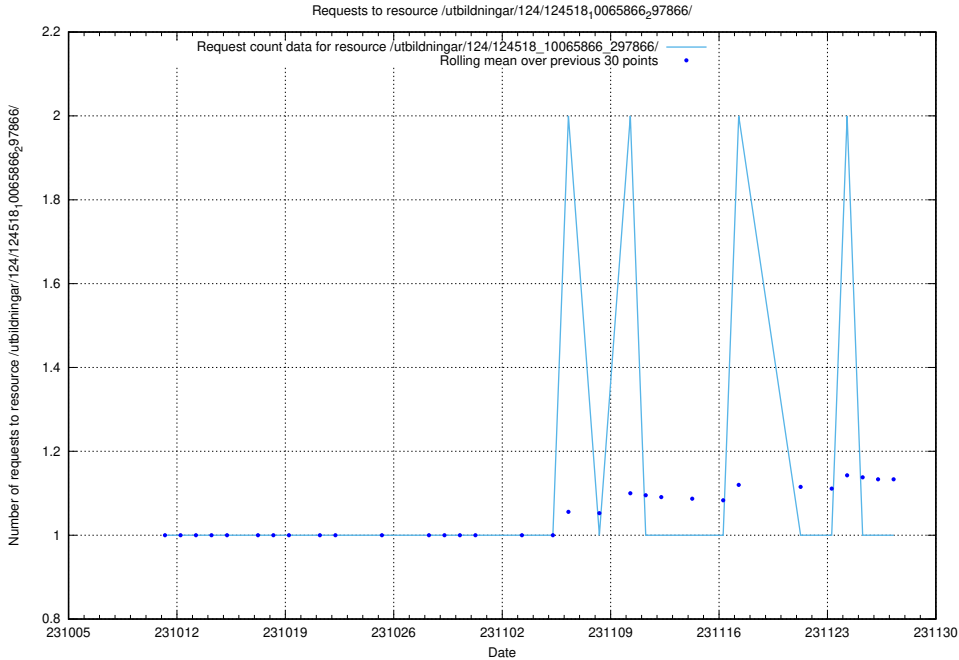

5.3929 Usage of /utbildningar/124/124518_10065866_297866/

Here, we count the number of requests to resource /utbildningar/124/124518_10065866_297866/.