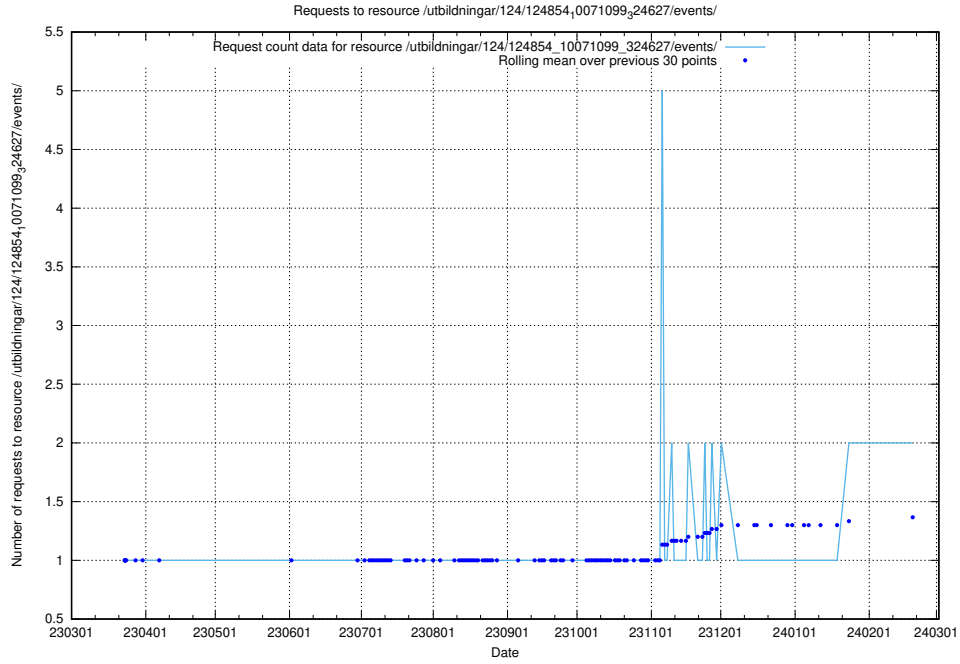

5.342 Usage of /utbildningar/124/124854_10071099_324627/events/

Here, we count the number of requests to resource /utbildningar/124/124854_10071099_324627/events/