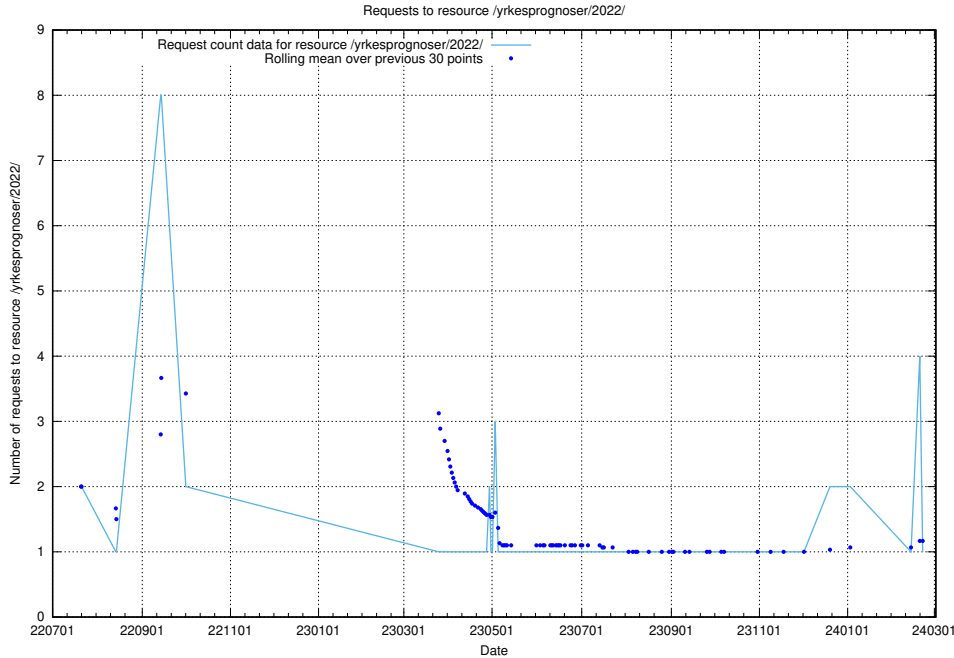

5.834 Usage of /yrkesprognoser/2022/

Here, we count the number of requests to resource /yrkesprognoser/2022/.