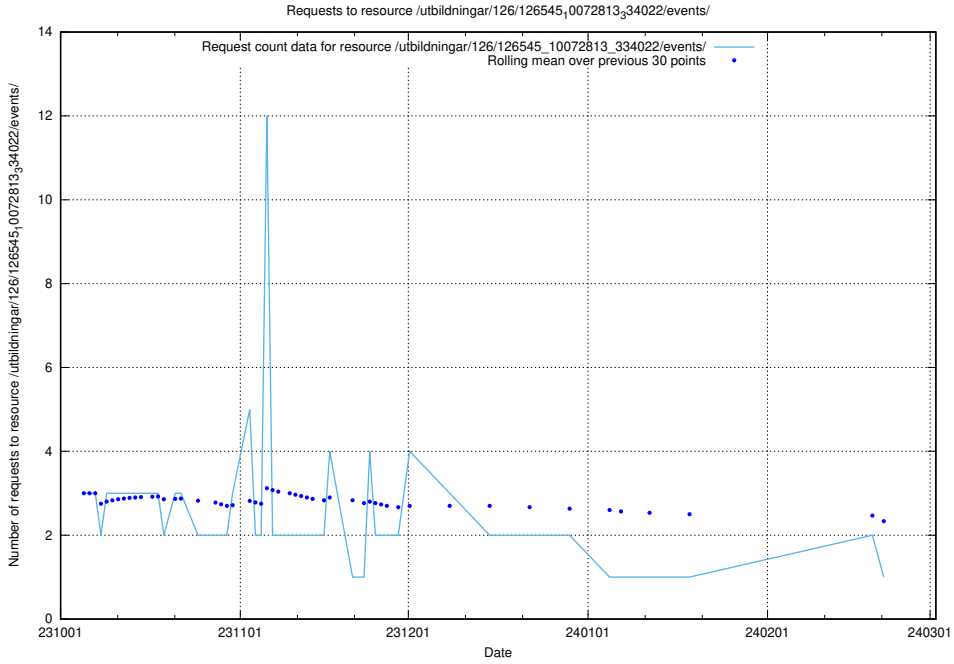

5.3956 Usage of /utbildningar/126/126545_10072813_334022/events/

Here, we count the number of requests to resource /utbildningar/126/126545_10072813_334022/events/