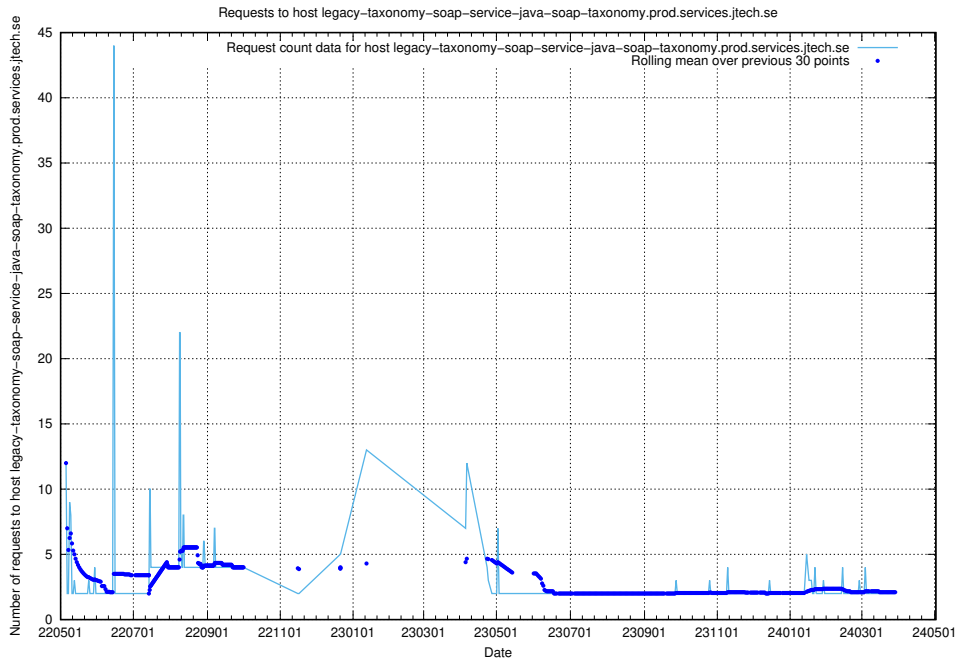

### 7.433 Usage of legacy-taxonomy-soap-service-java-soap-taxonomy.prod.services.jtech.se

Here, we count the number of requests to host legacy-taxonomy-soap-service-java-soap-taxonomy.prod.services.jtech.se.