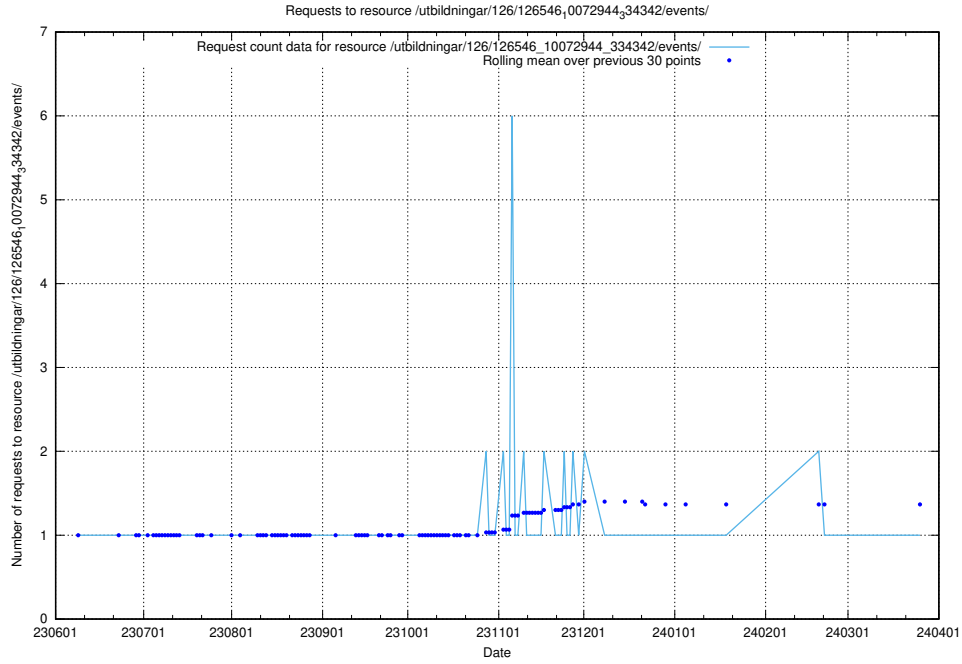

5.5462 Usage of /utbildningar/126/126546_10072944_334342/events/

Here, we count the number of requests to resource /utbildningar/126/126546_10072944_334342/events/