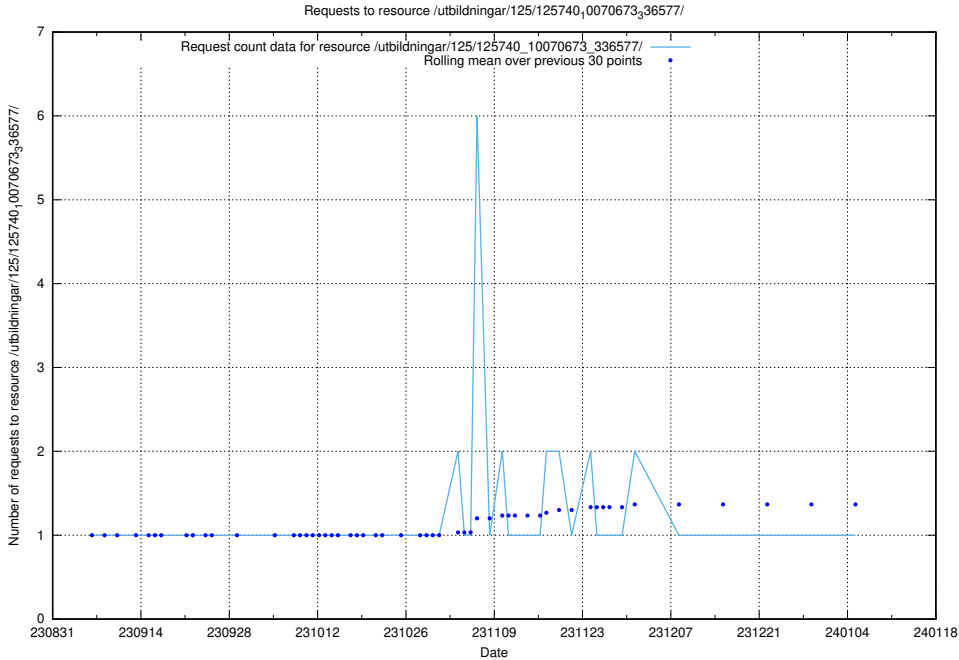

5.4231 Usage of /utbildningar/125/125740_10070673_336577/

Here, we count the number of requests to resource /utbildningar/125/125740_10070673_336577/.