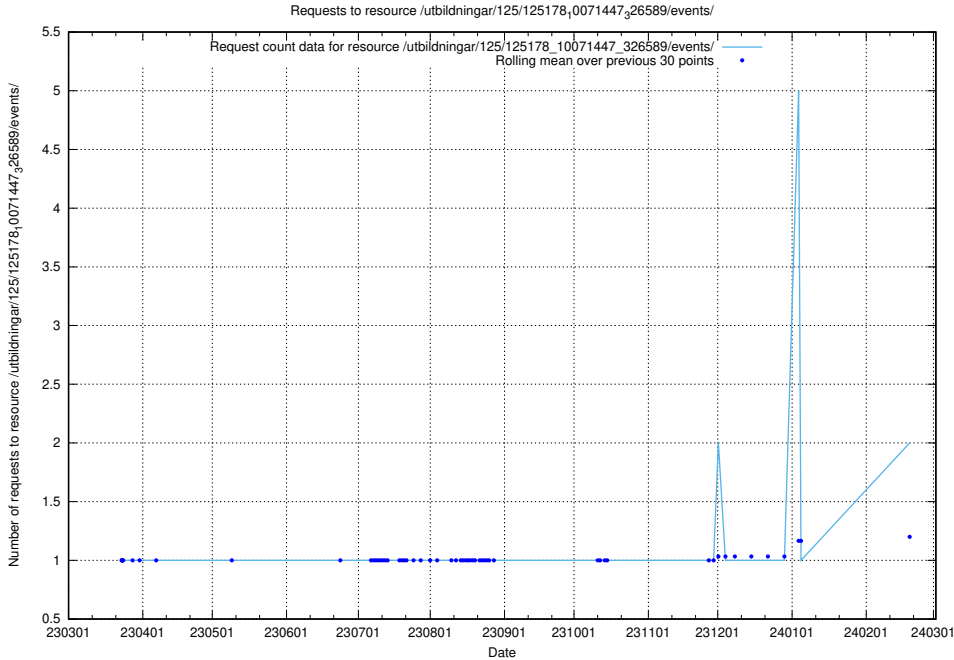

5.329 Usage of /utbildningar/125/125178_10071447_326589/events/

Here, we count the number of requests to resource /utbildningar/125/125178_10071447_326589/events/