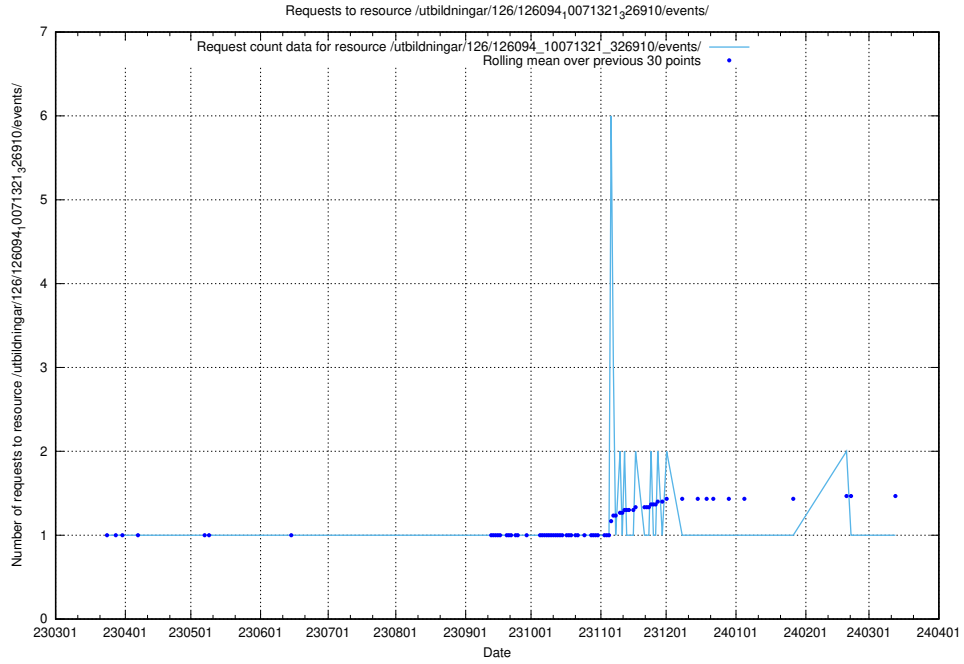

5.5809 Usage of /utbildningar/126/126094_10071321_326910/events/

Here, we count the number of requests to resource /utbildningar/126/126094_10071321_326910/events/