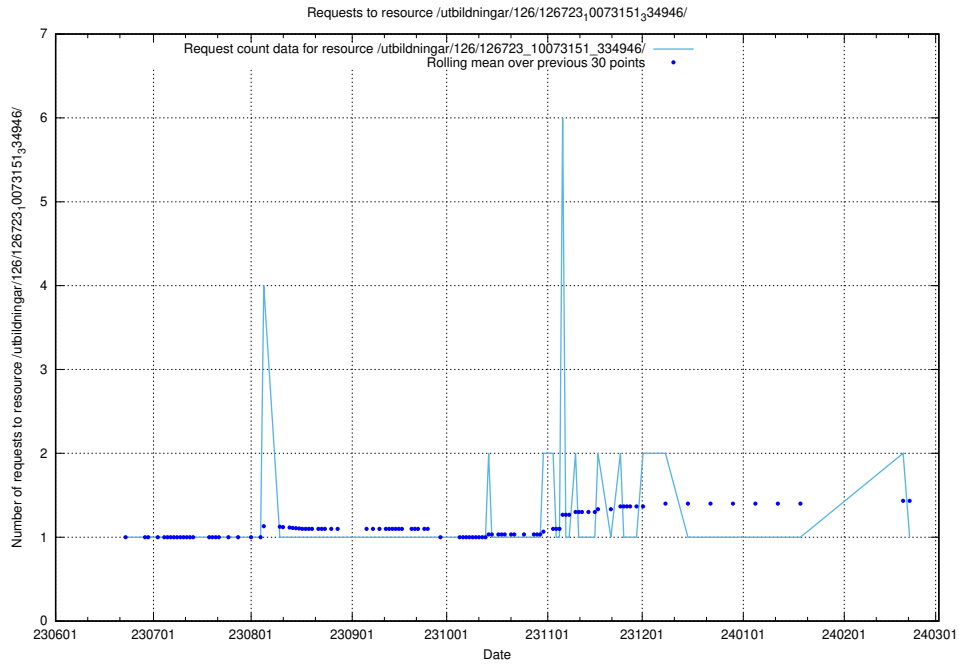

5.5158 Usage of /utbildningar/126/126723_10073151_334946/

Here, we count the number of requests to resource /utbildningar/126/126723_10073151_334946/.