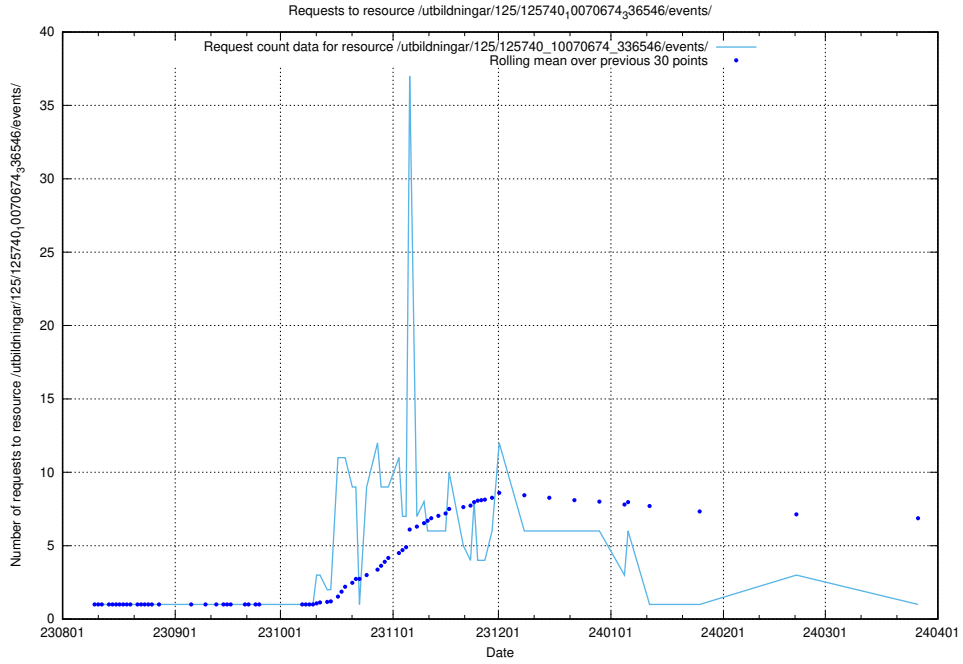

### 5.4394 Usage of /utbildningar/125/125740\_10070674\_336546/events/

Here, we count the number of requests to resource /utbildningar/125/125740\_10070674\_336546/events/