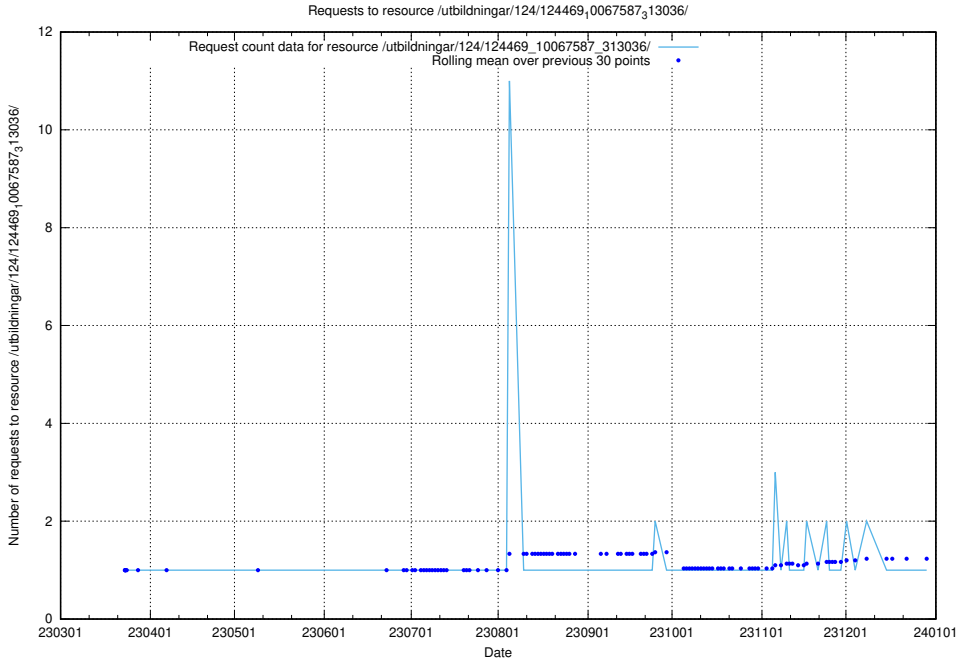

5.2806 Usage of /utbildningar/124/124469_10067587_313036/

Here, we count the number of requests to resource /utbildningar/124/124469_10067587_313036/.