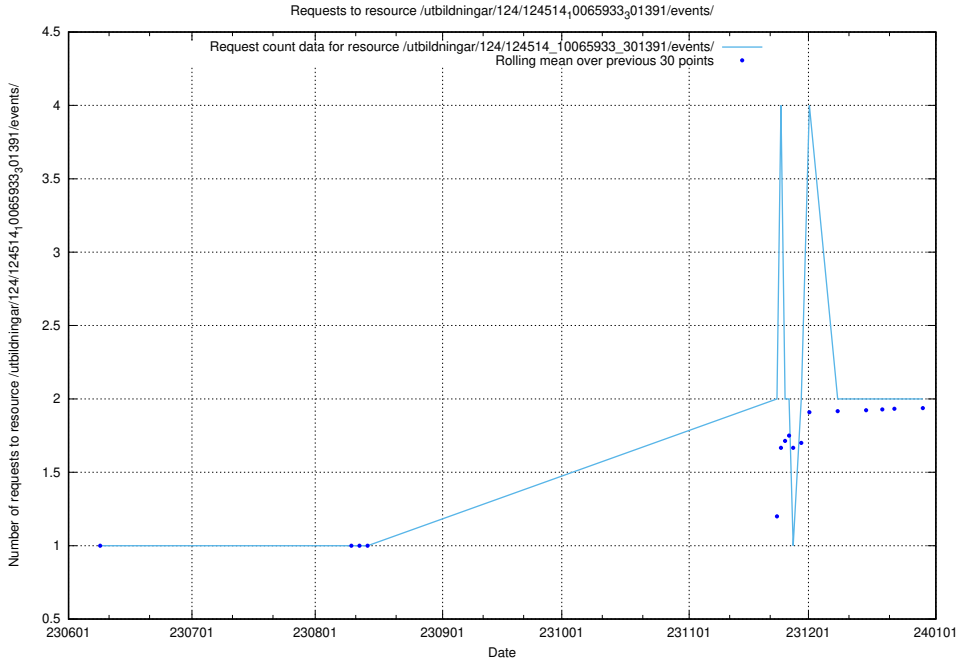

5.741 Usage of /utbildningar/124/124514_10065933_301391/events/

Here, we count the number of requests to resource /utbildningar/124/124514_10065933_301391/events/