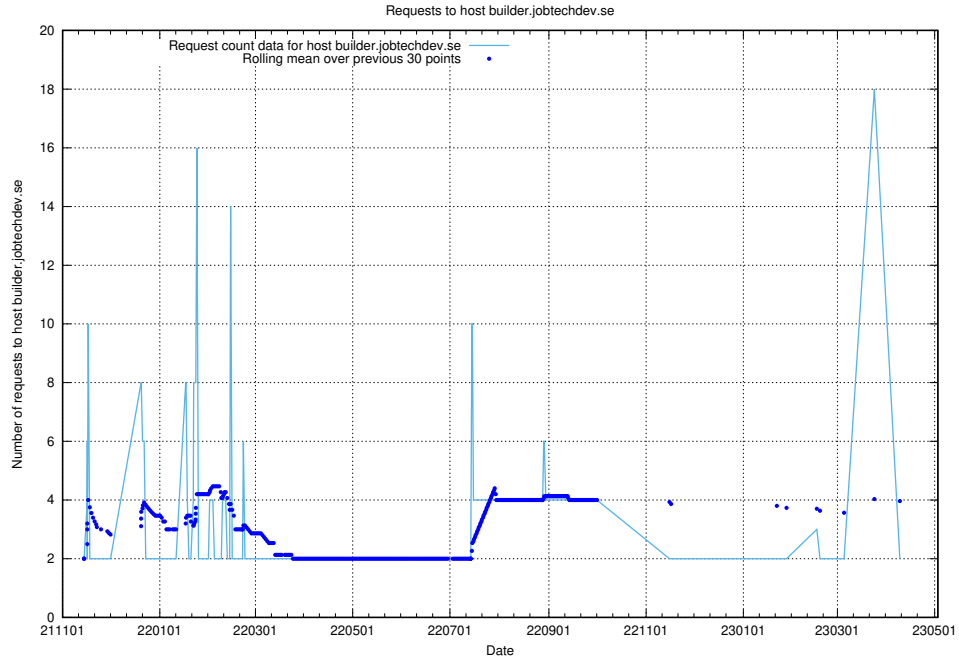

7.278 Usage of builder.jobtechdev.se

Here, we count the number of requests to host builder.jobtechdev.se.