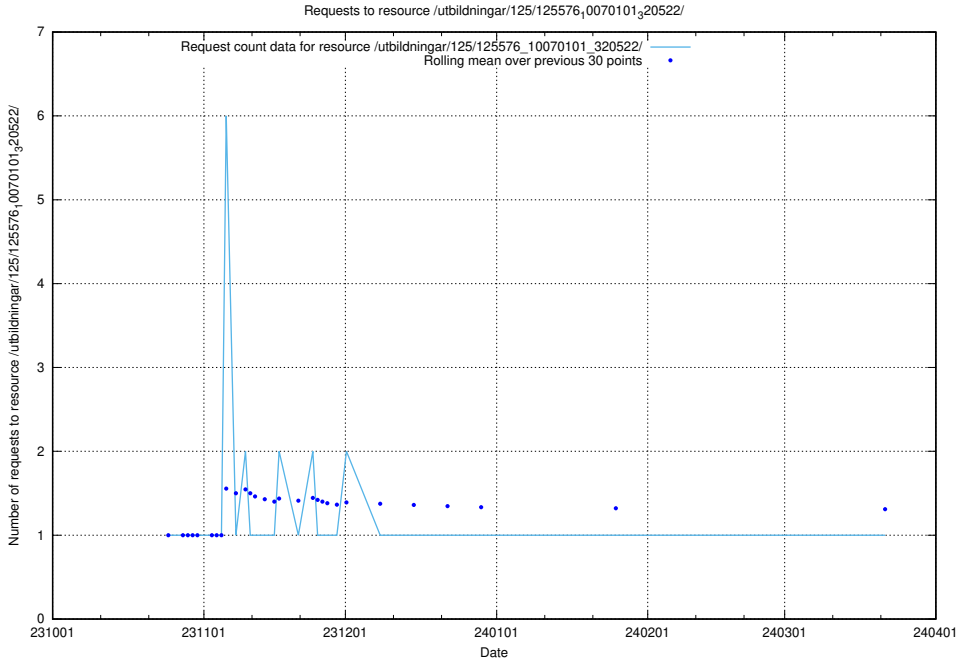

5.3770 Usage of /utbildningar/125/125576_10070101_320522/

Here, we count the number of requests to resource /utbildningar/125/125576_10070101_320522/.