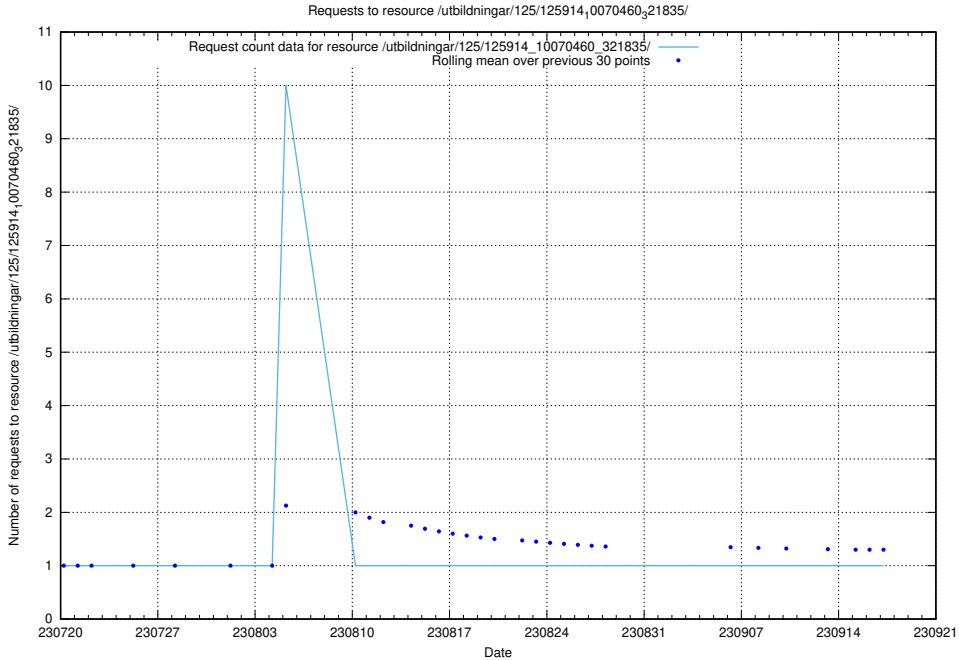

5.4553 Usage of /utbildningar/125/125914_10070460_321835/

Here, we count the number of requests to resource /utbildningar/125/125914_10070460_321835/.