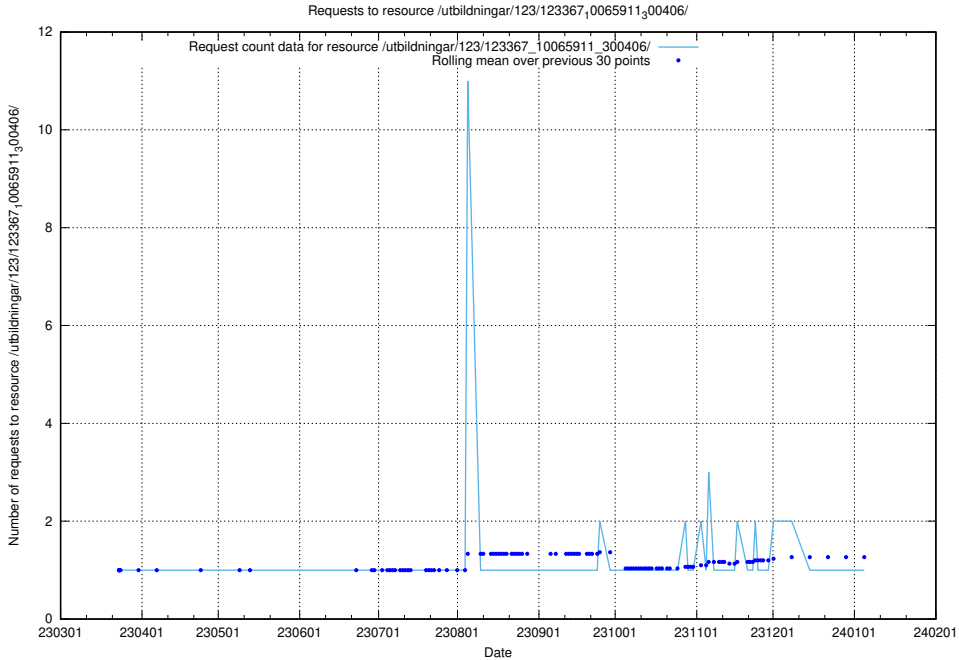

5.4284 Usage of /utbildningar/123/123367_10065911_300406/

Here, we count the number of requests to resource /utbildningar/123/123367_10065911_300406/.