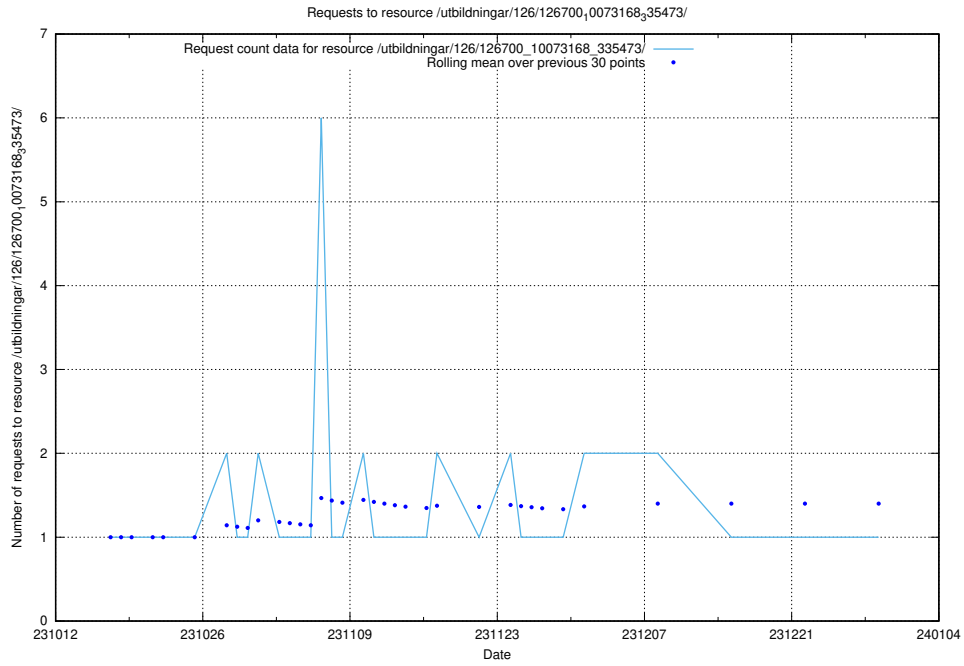

5.3846 Usage of /utbildningar/126/126700_10073168_335473/

Here, we count the number of requests to resource /utbildningar/126/126700_10073168_335473/.