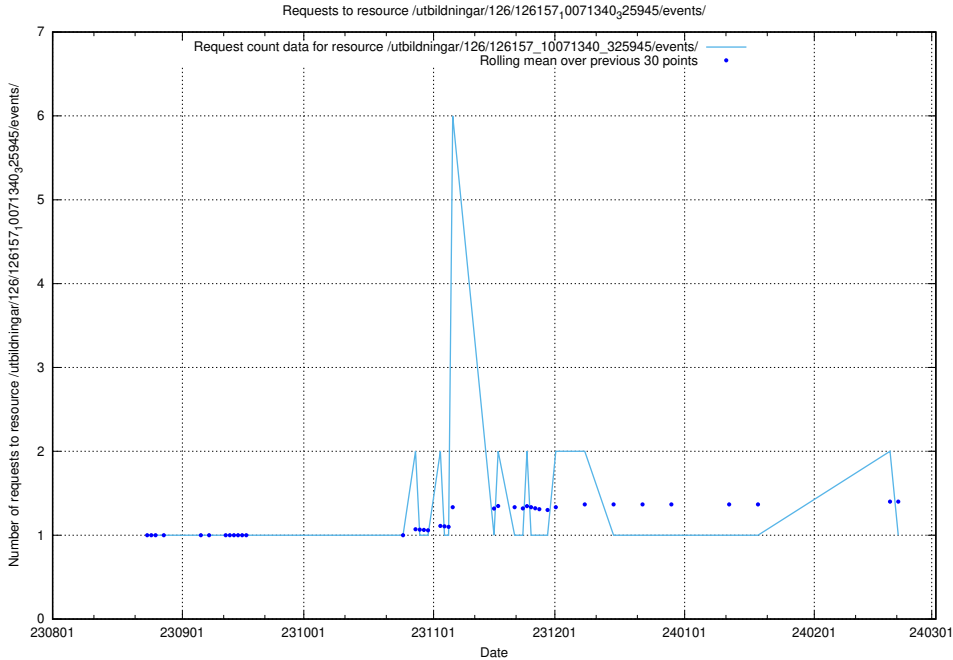

5.4285 Usage of /utbildningar/126/126157_10071340_325945/events/

Here, we count the number of requests to resource /utbildningar/126/126157_10071340_325945/events/