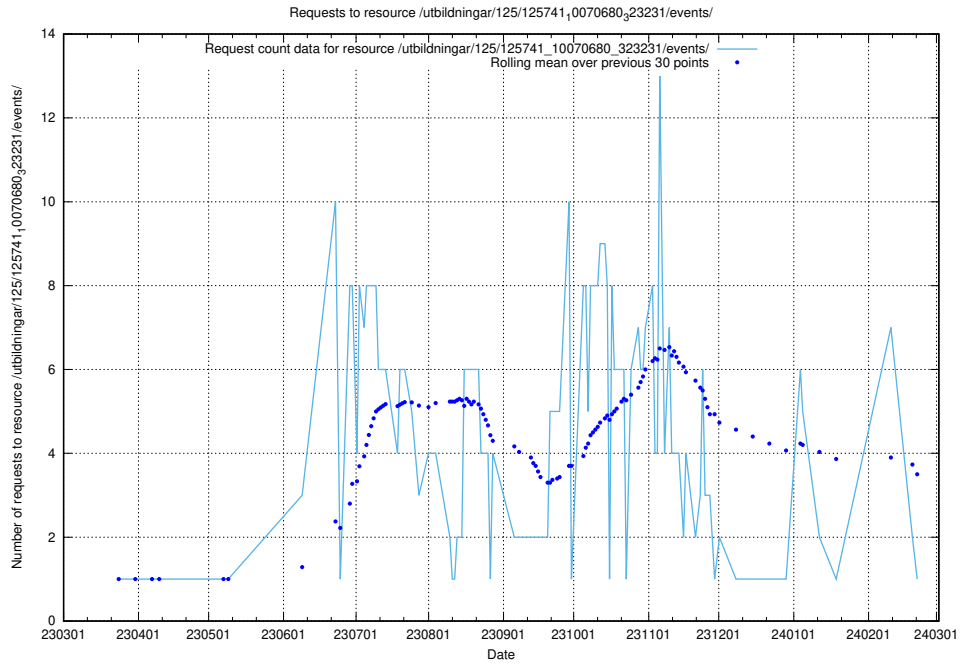

5.5828 Usage of /utbildningar/125/125741_10070680_323231/events/

Here, we count the number of requests to resource /utbildningar/125/125741_10070680_323231/events/