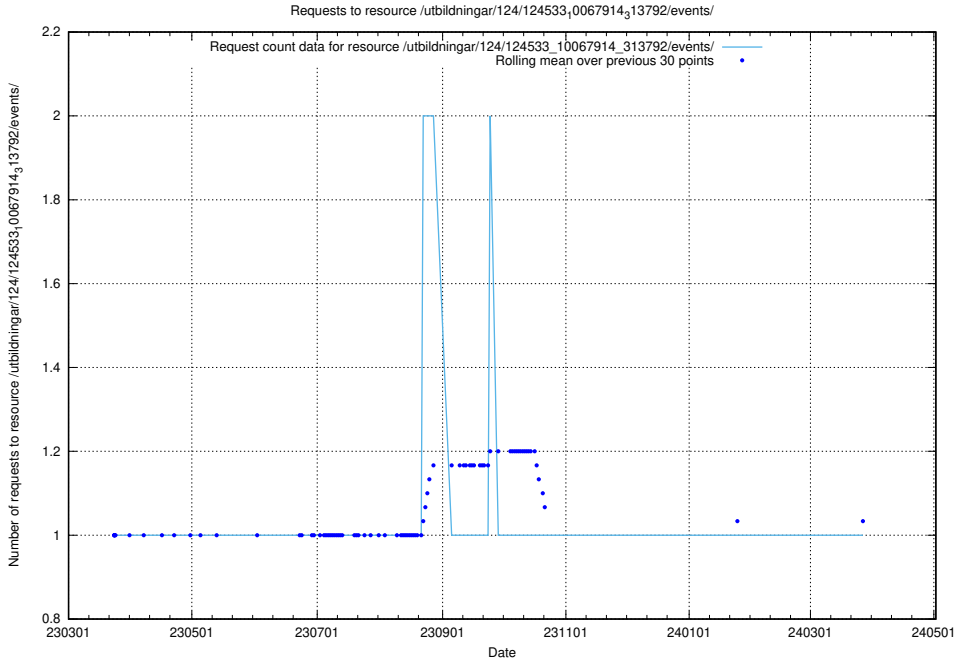

5.1071 Usage of /utbildningar/124/124533_10067914_313792/events/

Here, we count the number of requests to resource /utbildningar/124/124533_10067914_313792/events/