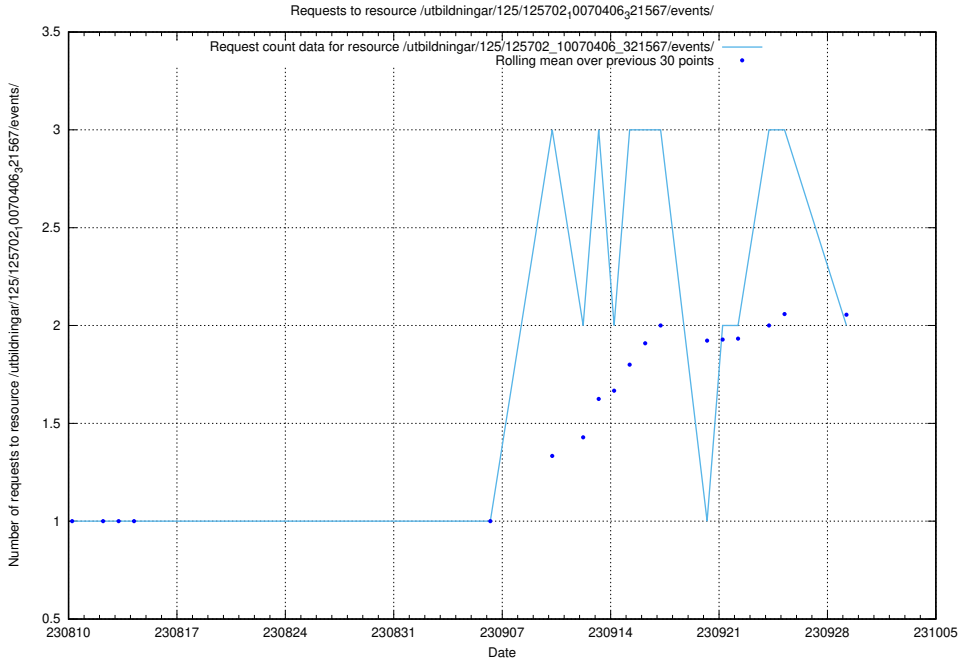

5.612 Usage of /utbildningar/125/125702_10070406_321567/events/

Here, we count the number of requests to resource /utbildningar/125/125702_10070406_321567/events/