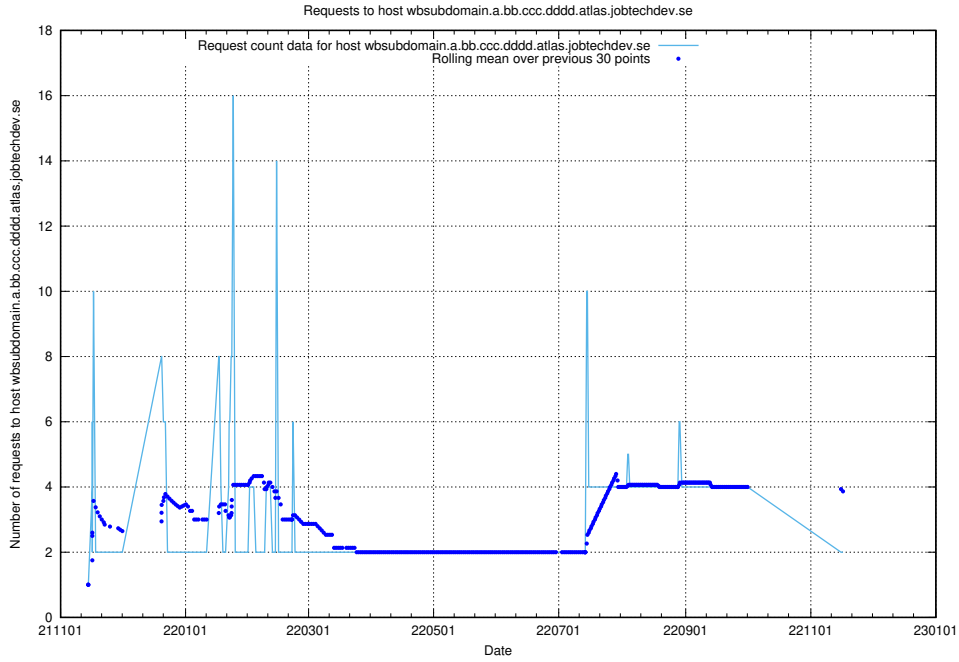

7.550 Usage of wbsubdomain.a.bb.ccc.dddd.atlas.jobtechdev.se

Here, we count the number of requests to host wbsubdomain.a.bb.ccc.dddd.atlas.jobtechdev.se.