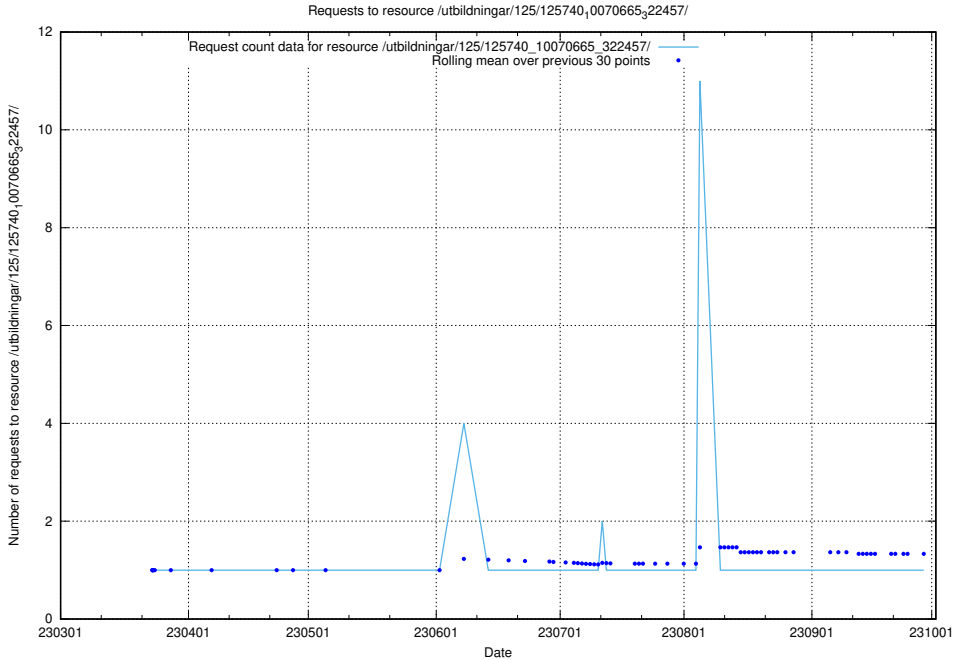

5.852 Usage of /utbildningar/125/125740_10070665_322457/

Here, we count the number of requests to resource /utbildningar/125/125740_10070665_322457/.