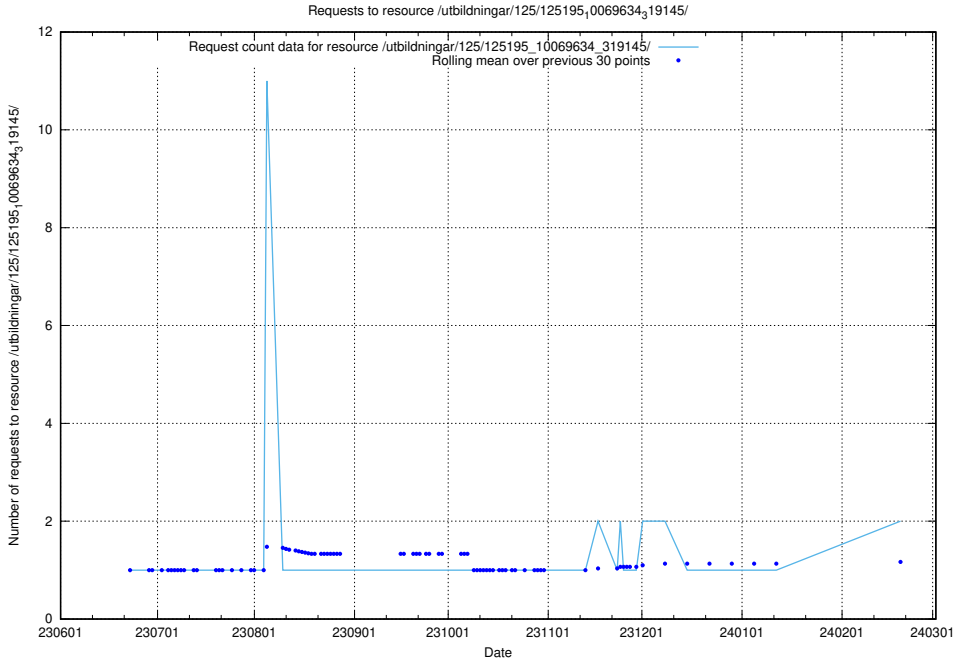

5.702 Usage of /utbildningar/125/125195_10069634_319145/

Here, we count the number of requests to resource /utbildningar/125/125195_10069634_319145/.