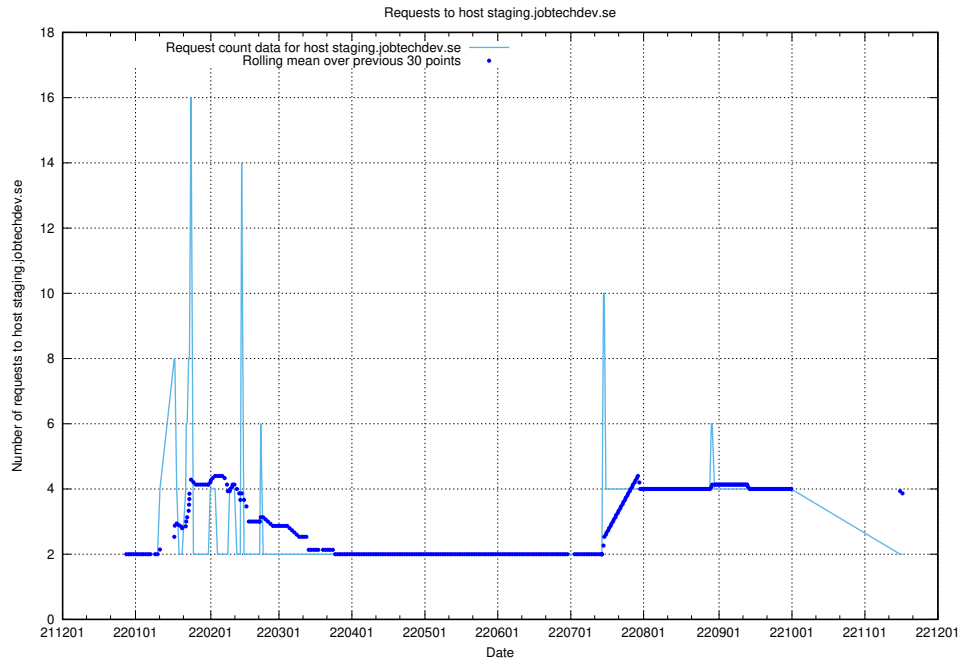

### 7.358 Usage of staging.jobtechdev.se

Here, we count the number of requests to host staging.jobtechdev.se.