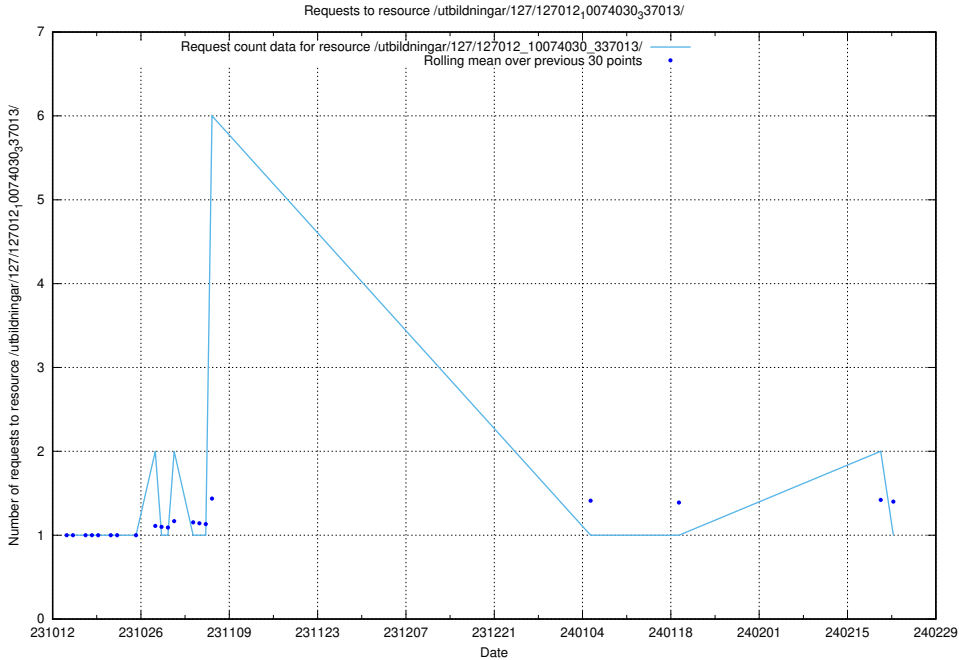

5.3877 Usage of /utbildningar/127/127012_10074030_337013/

Here, we count the number of requests to resource /utbildningar/127/127012_10074030_337013/.