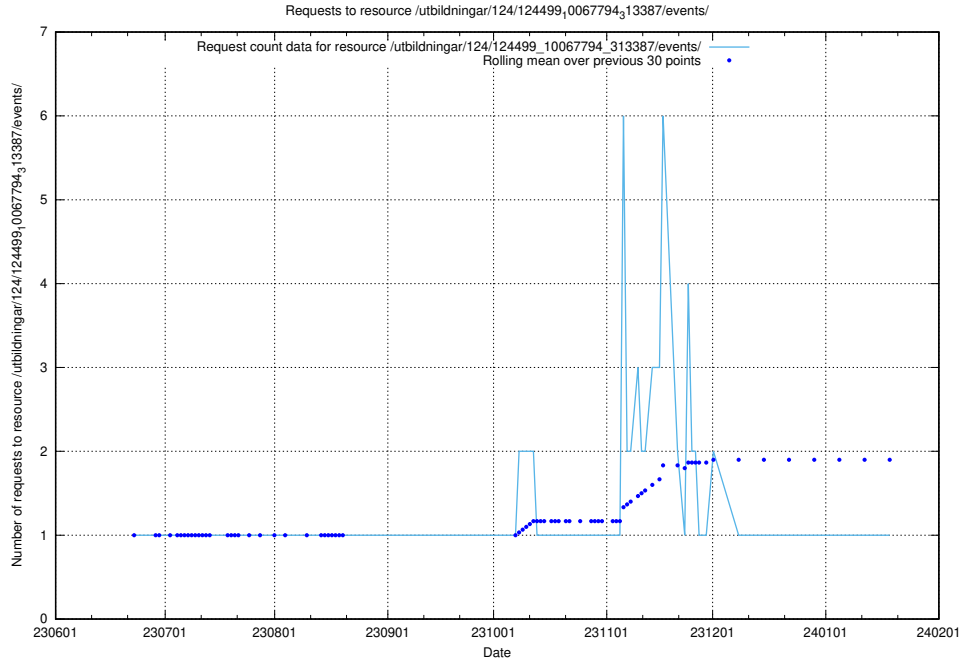

5.5341 Usage of /utbildningar/124/124499_10067794_313387/events/

Here, we count the number of requests to resource /utbildningar/124/124499_10067794_313387/events/