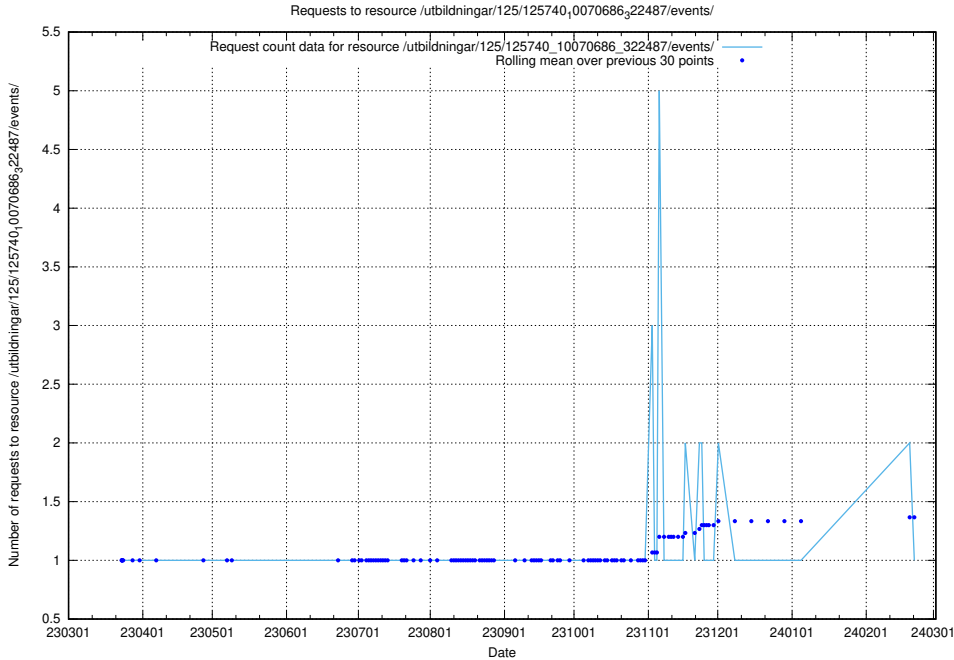

5.829 Usage of /utbildningar/125/125740_10070686_322487/events/

Here, we count the number of requests to resource /utbildningar/125/125740_10070686_322487/events/