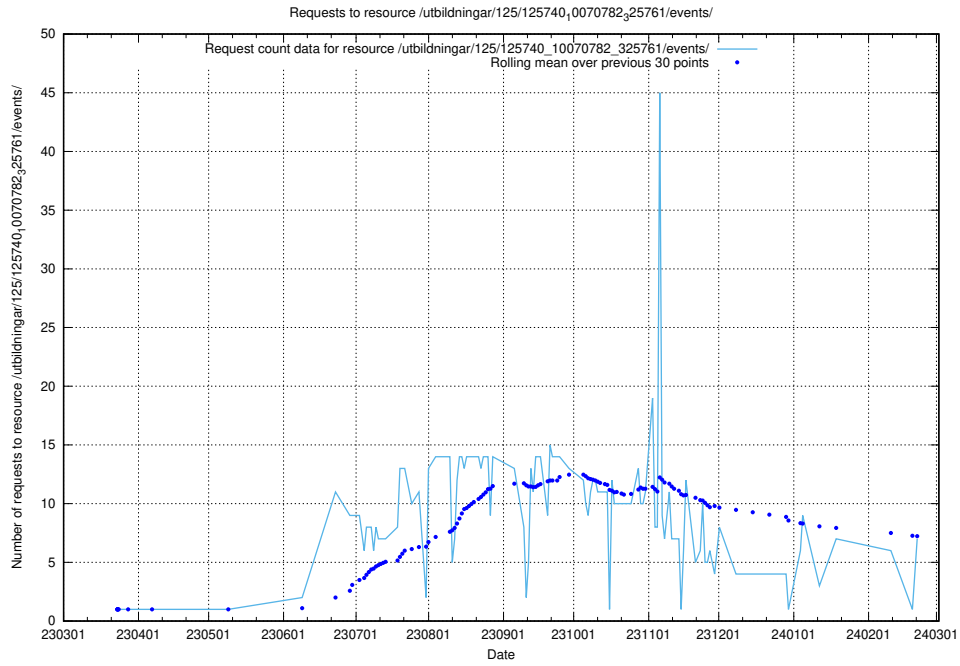

5.41 Usage of /utbildningar/125/125740_10070782_325761/events/

Here, we count the number of requests to resource /utbildningar/125/125740_10070782_325761/events/