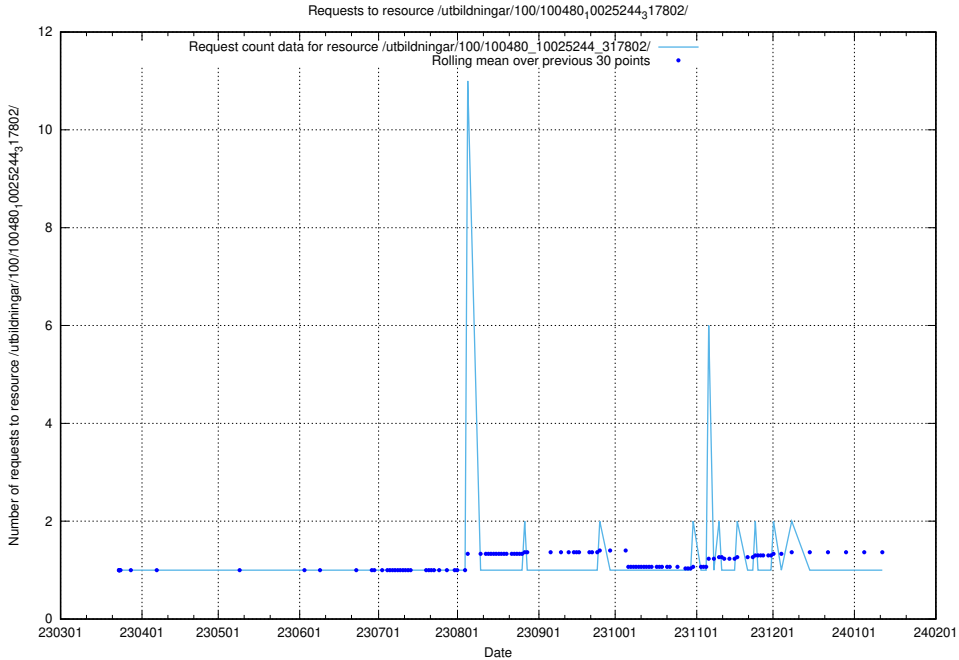

5.5268 Usage of /utbildningar/100/100480_10025244_317802/

Here, we count the number of requests to resource /utbildningar/100/100480_10025244_317802/.