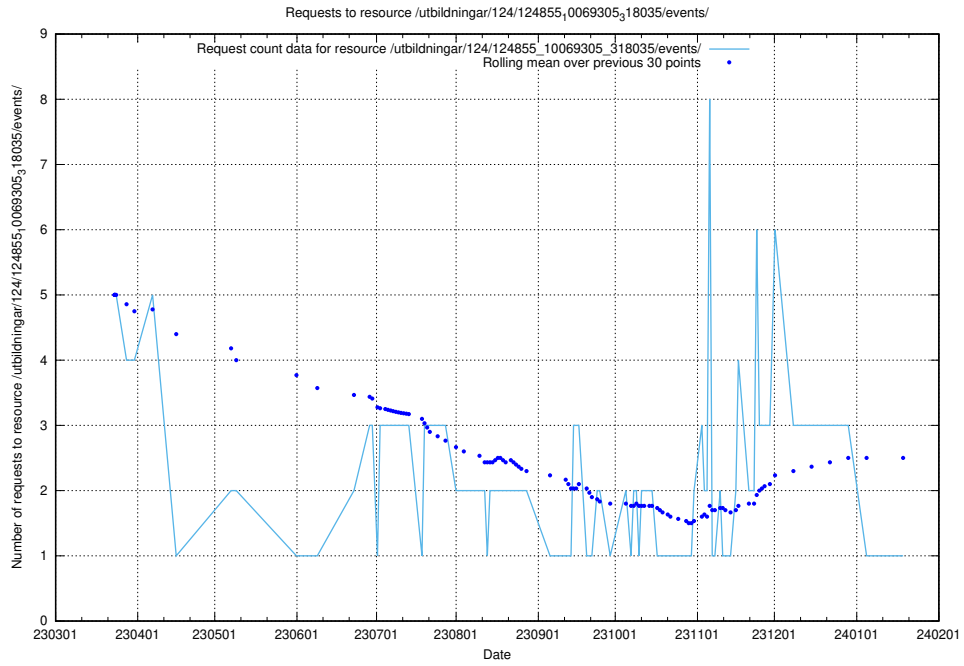

5.5845 Usage of /utbildningar/124/124855_10069305_318035/events/

Here, we count the number of requests to resource /utbildningar/124/124855_10069305_318035/events/