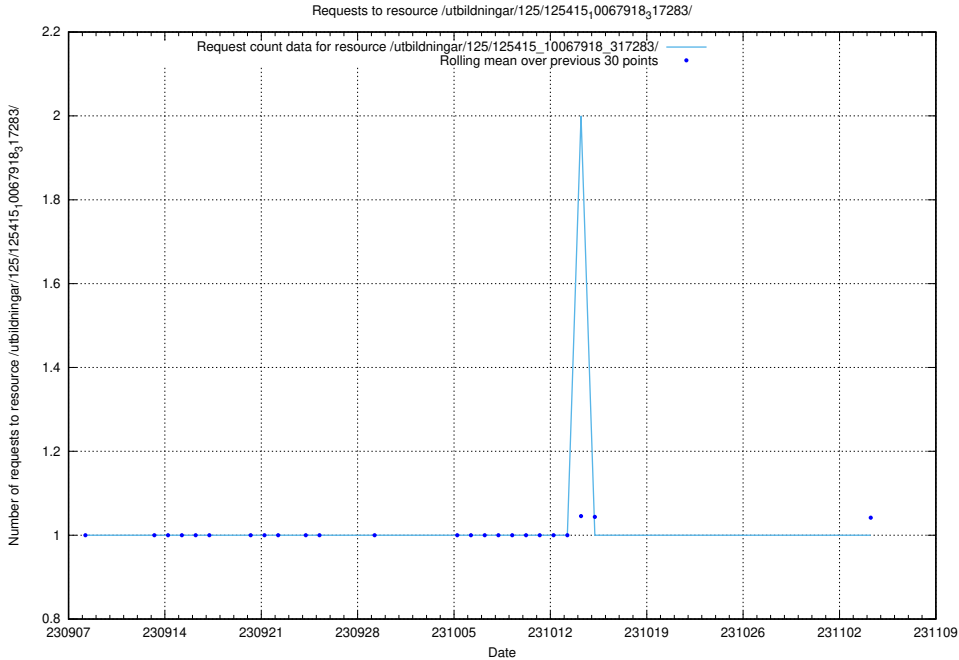

5.4193 Usage of /utbildningar/125/125415_10067918_317283/

Here, we count the number of requests to resource /utbildningar/125/125415_10067918_317283/.