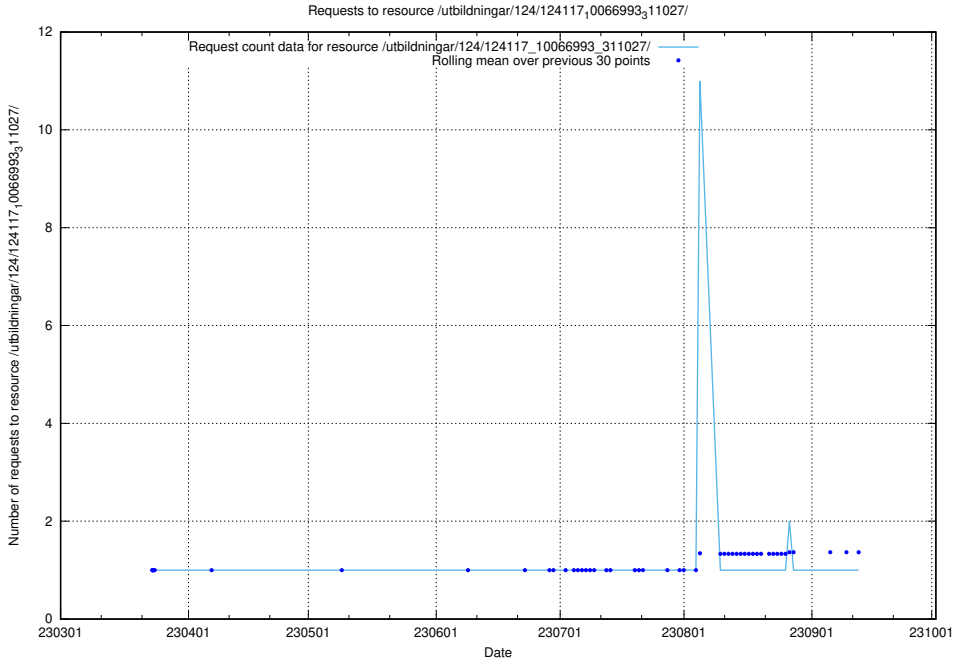

5.3795 Usage of /utbildningar/124/124117_10066993_311027/

Here, we count the number of requests to resource /utbildningar/124/124117_10066993_311027/.