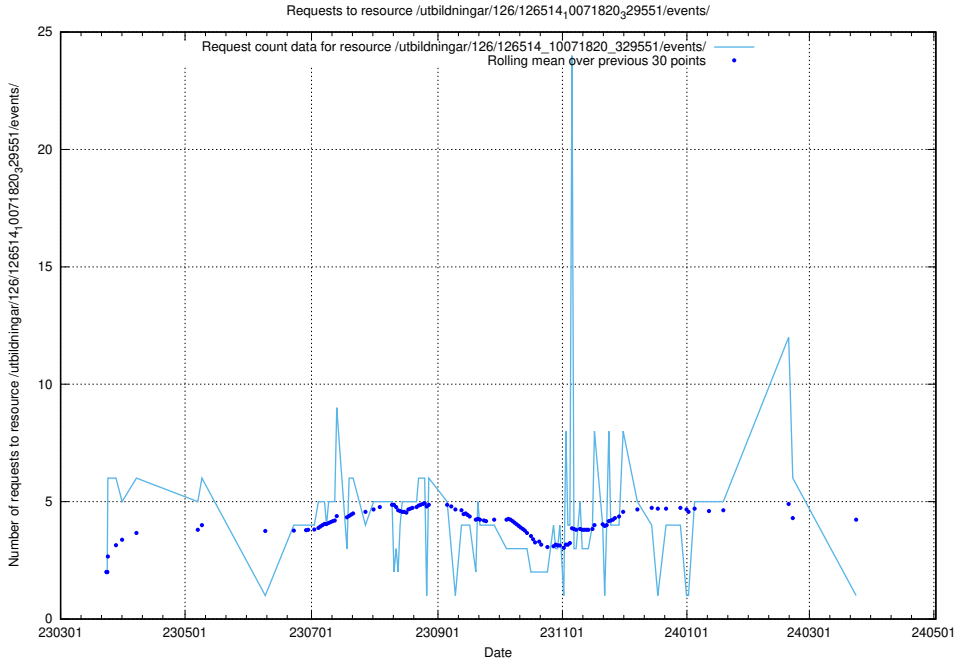

5.5858 Usage of /utbildningar/126/126514_10071820_329551/events/

Here, we count the number of requests to resource /utbildningar/126/126514_10071820_329551/events/