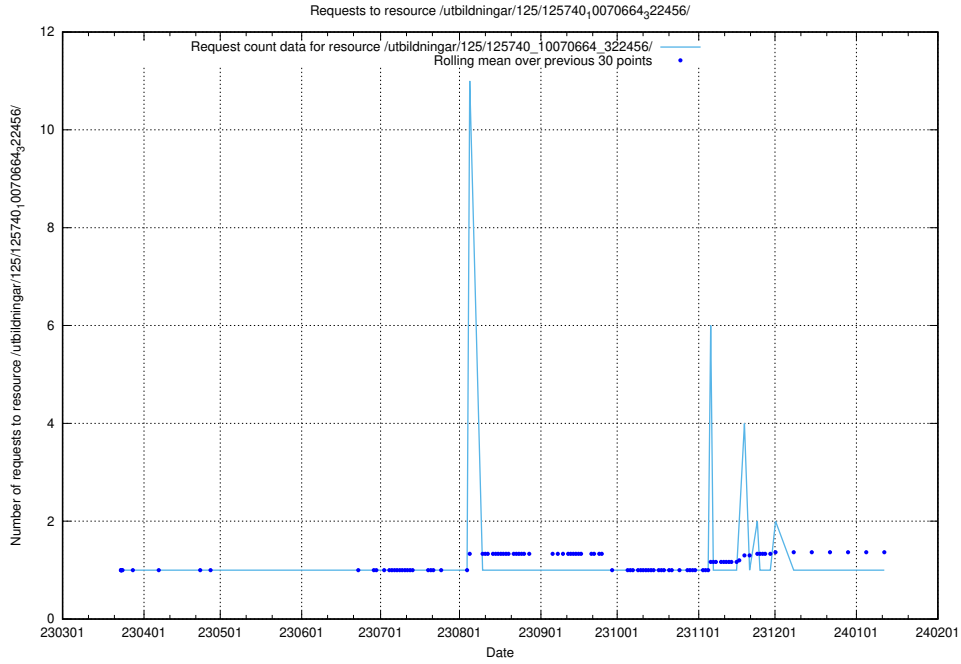

5.853 Usage of /utbildningar/125/125740_10070664_322456/

Here, we count the number of requests to resource /utbildningar/125/125740_10070664_322456/.