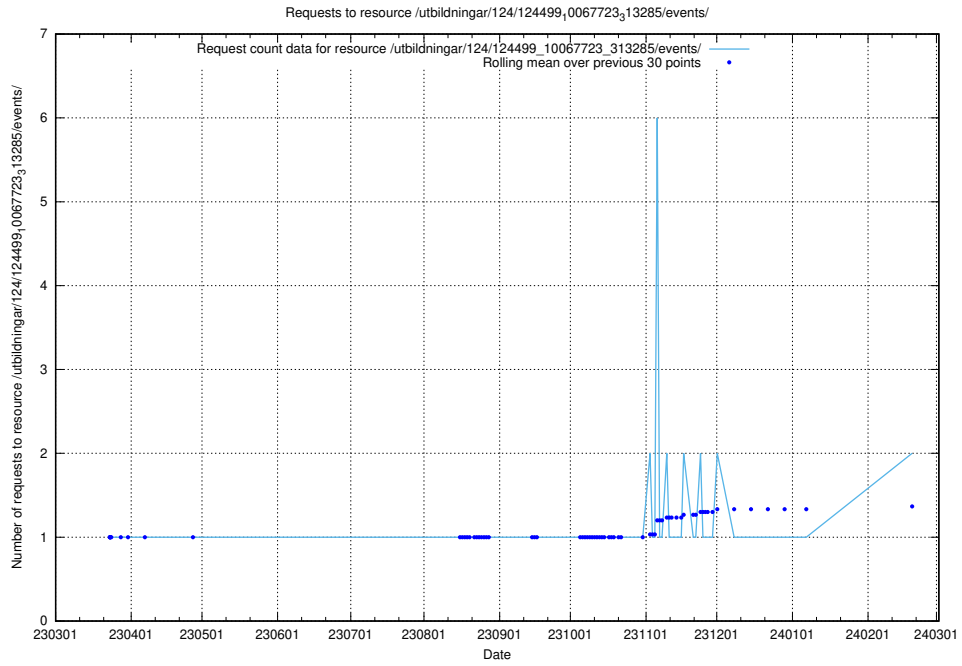

5.408 Usage of /utbildningar/124/124499_10067723_313285/events/

Here, we count the number of requests to resource /utbildningar/124/124499_10067723_313285/events/