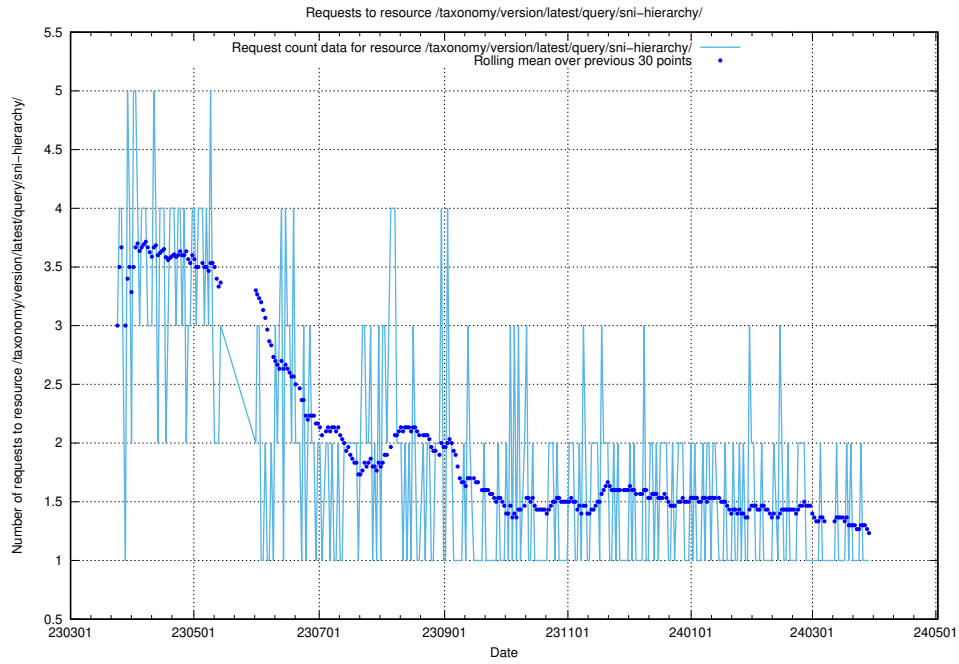

### 5.5692 Usage of /taxonomy/version/latest/query/skills/

Here, we count the number of requests to resource /taxonomy/version/latest/query/skills/.