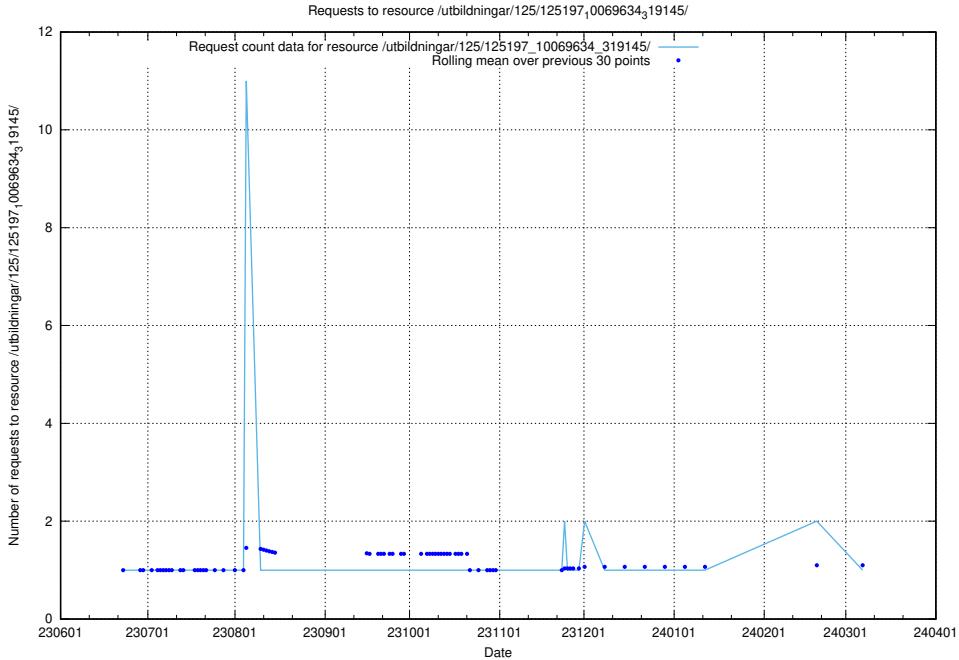

5.5281 Usage of /utbildningar/125/125197_10069634_319145/

Here, we count the number of requests to resource /utbildningar/125/125197_10069634_319145/.