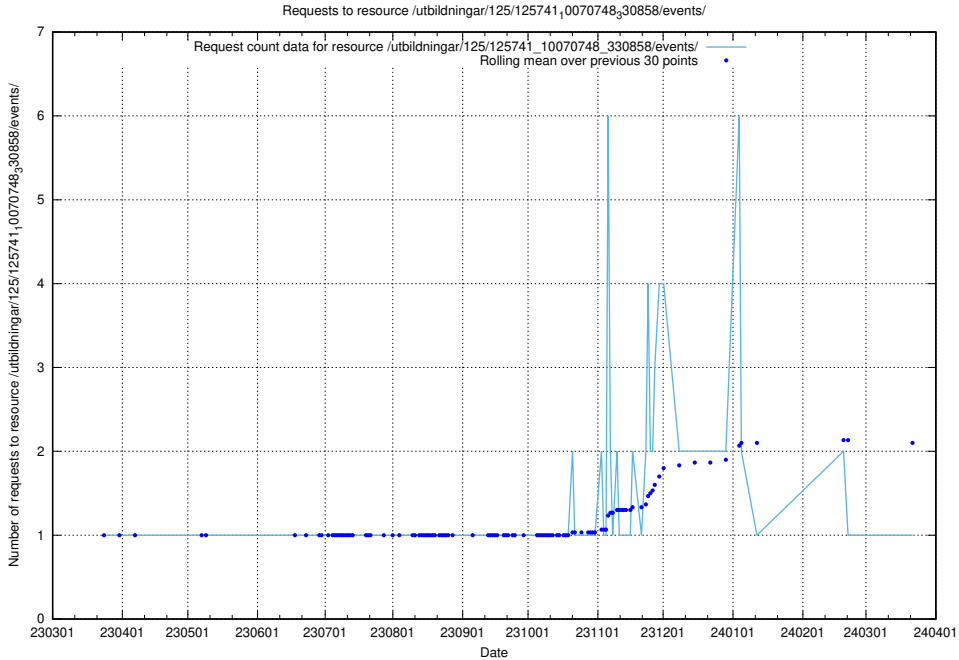

5.5826 Usage of /utbildningar/125/125741_10070748_330858/events/

Here, we count the number of requests to resource /utbildningar/125/125741_10070748_330858/events/