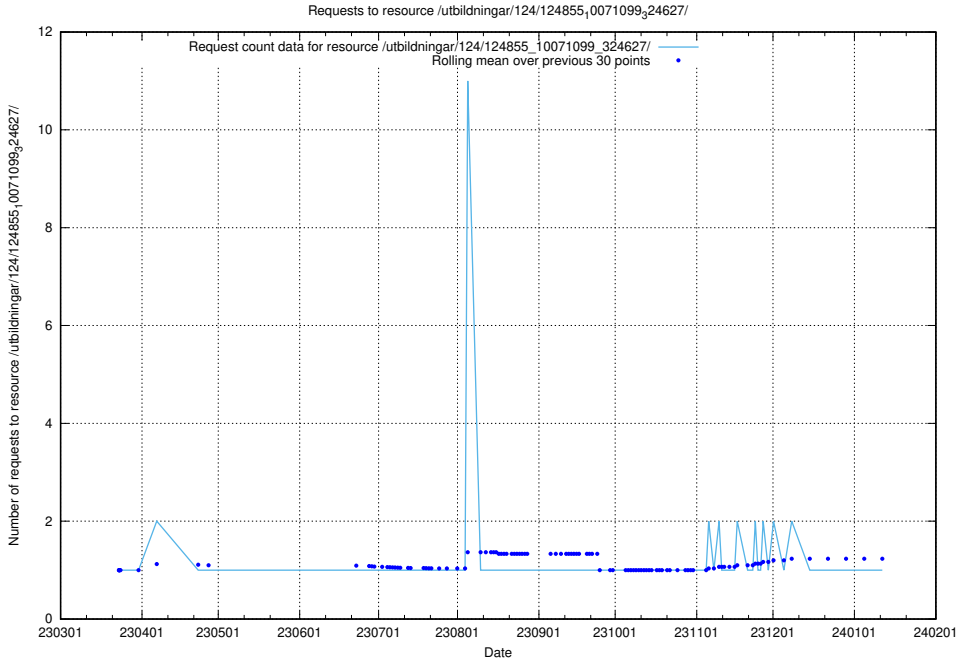

5.1042 Usage of /utbildningar/124/124855_10071099_324627/

Here, we count the number of requests to resource /utbildningar/124/124855_10071099_324627/.