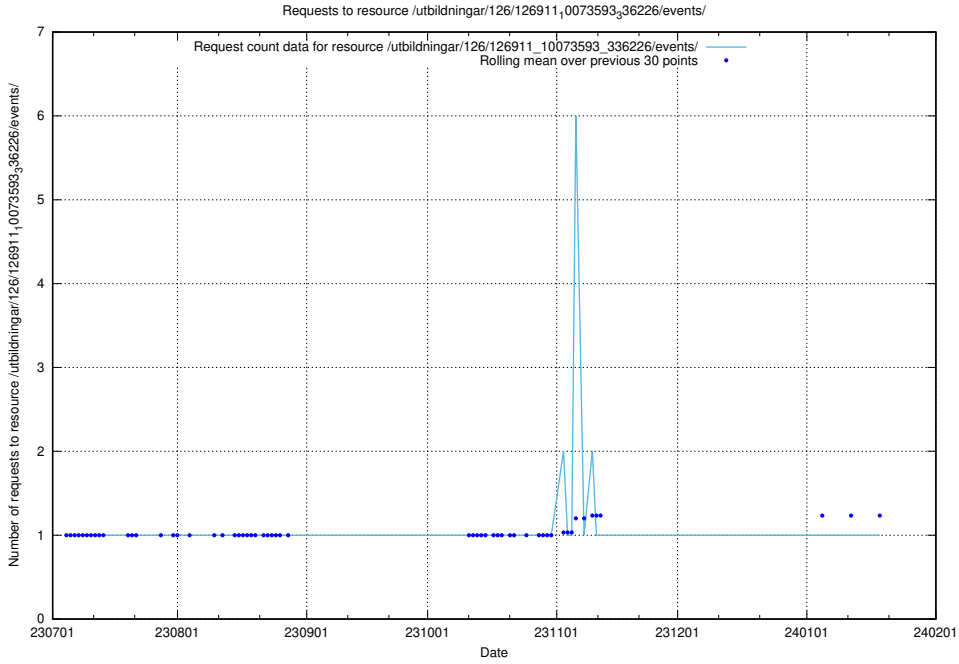

### 5.4895 Usage of /utbildningar/126/126911\_10073593\_336226/events/

Here, we count the number of requests to resource /utbildningar/126/126911\_10073593\_336226/events/