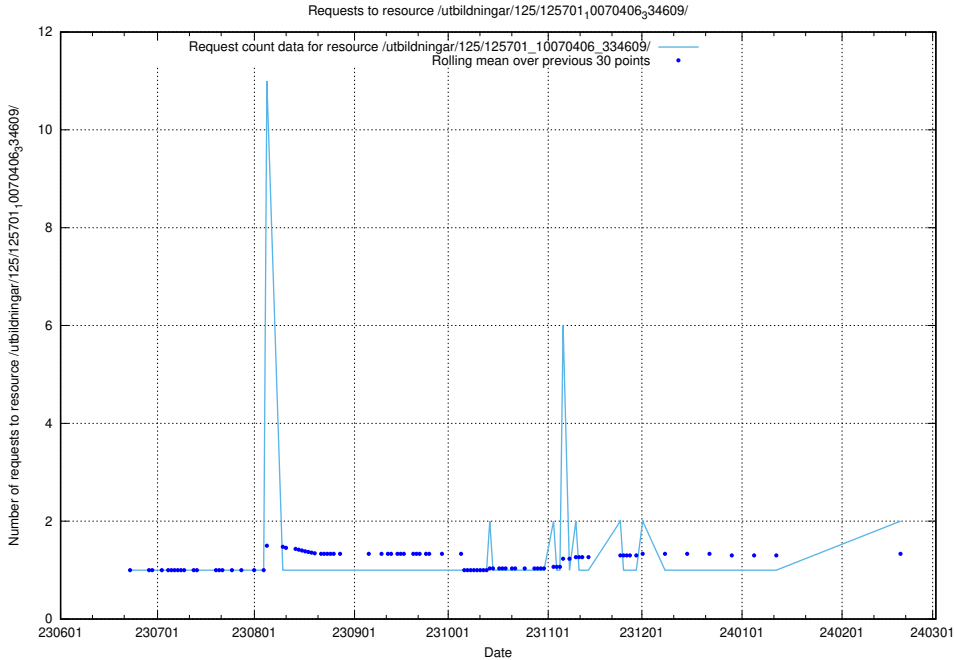

5.698 Usage of /utbildningar/125/125701_10070406_334609/

Here, we count the number of requests to resource /utbildningar/125/125701_10070406_334609/.