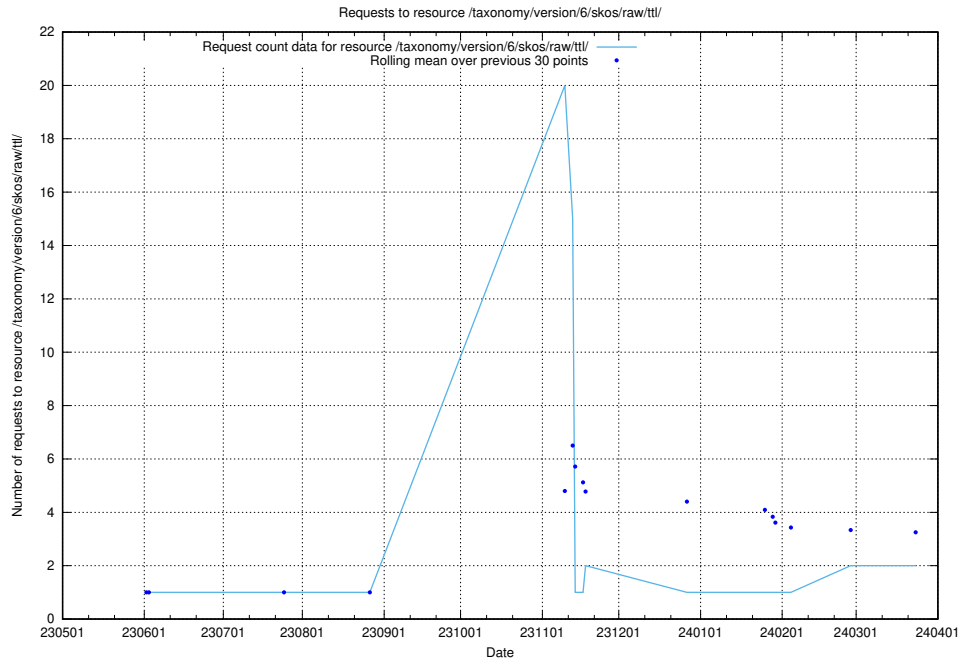

### 5.747 Usage of /utbildningar/124/124055\_10023995\_319697/events/

Here, we count the number of requests to resource /utbildningar/124/124055\_10023995\_319697/events/