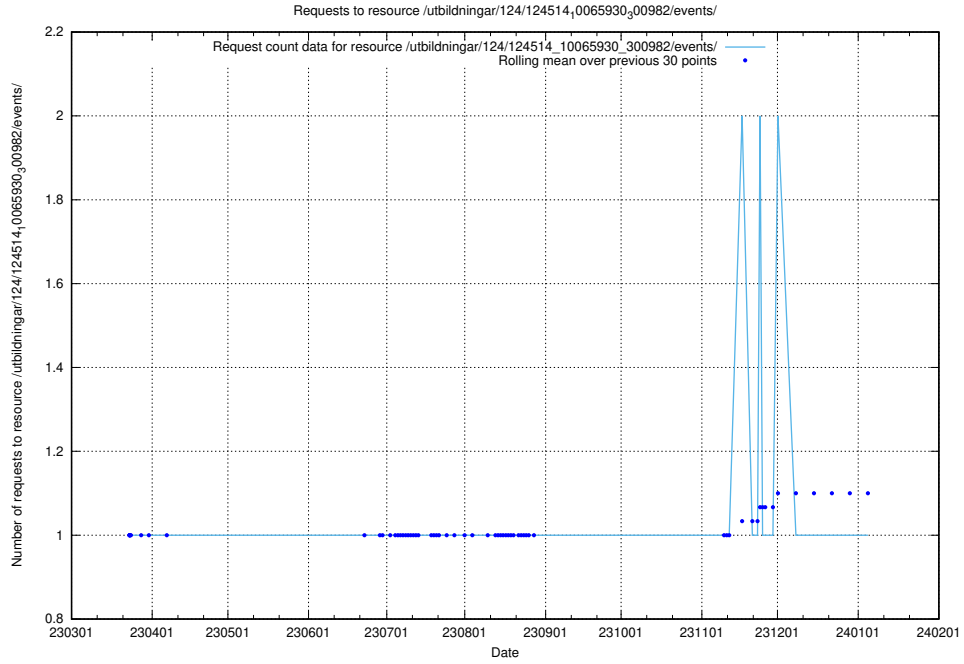

5.1440 Usage of /utbildningar/124/124514_10065930_300982/events/

Here, we count the number of requests to resource /utbildningar/124/124514_10065930_300982/events/