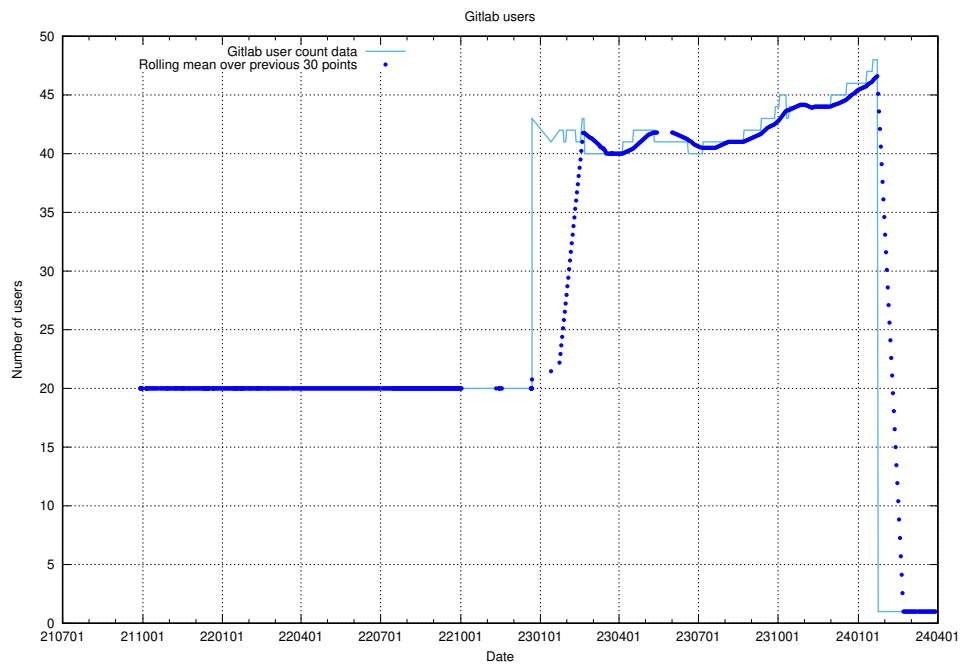

6 Gitlab

This section summarises the state of [JobTech's code repositories](https://gitlab.com/arbetsformedlingen)⁷.

6.1 User count

A graph of users in JobTech's official code repository.

⁷<https://gitlab.com/arbetsformedlingen>