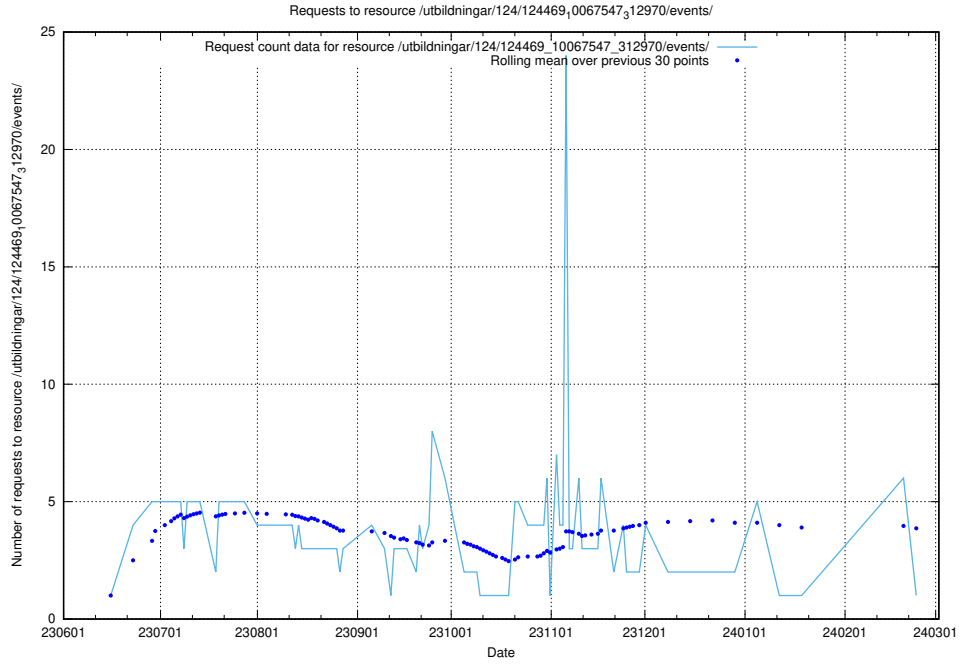

5.5454 Usage of /utbildningar/124/124469_10067547_312970/events/

Here, we count the number of requests to resource /utbildningar/124/124469_10067547_312970/events/