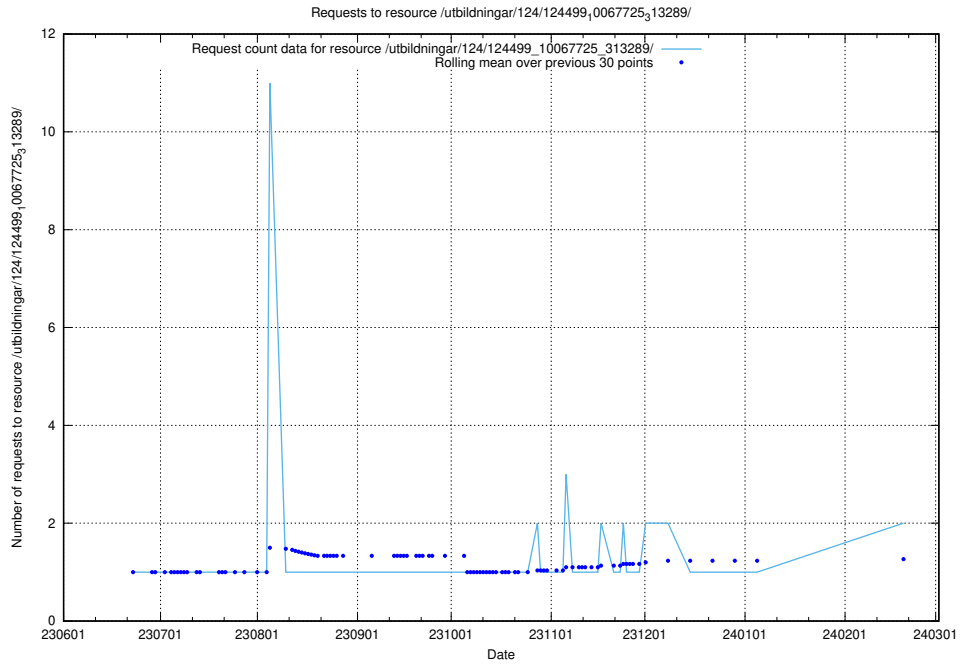

5.710 Usage of /utbildningar/124/124499_10067725_313289/

Here, we count the number of requests to resource /utbildningar/124/124499_10067725_313289/.