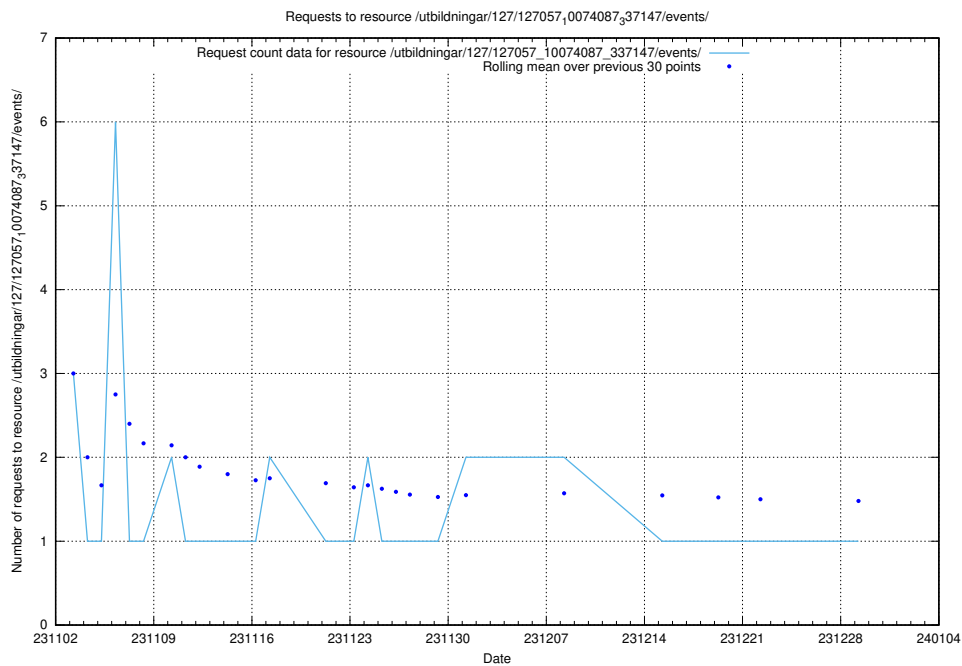

5.3685 Usage of /utbildningar/127/127057_10074087_337147/events/

Here, we count the number of requests to resource /utbildningar/127/127057_10074087_337147/events/