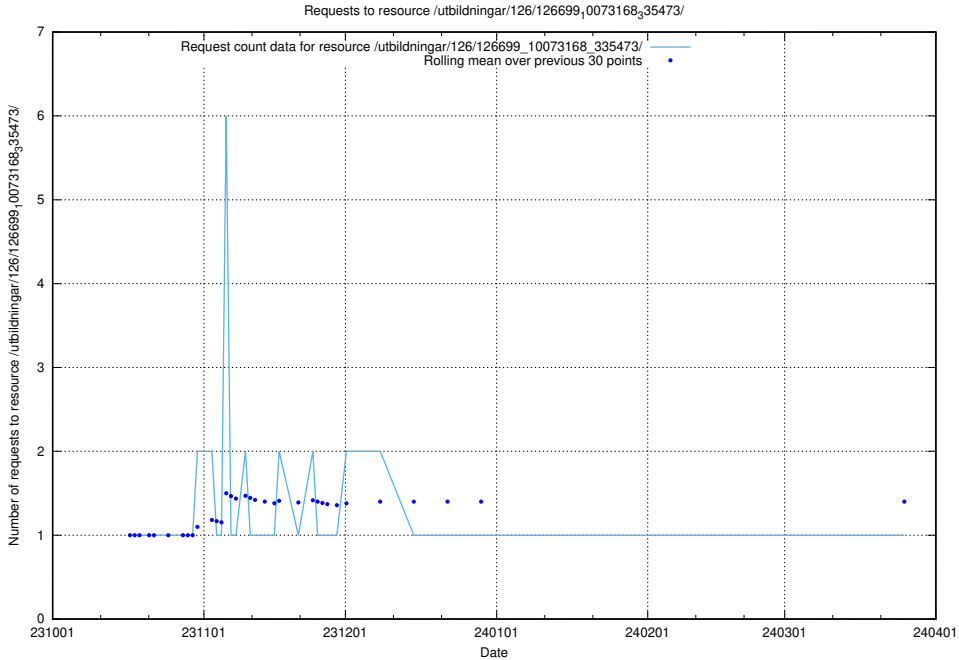

5.3847 Usage of /utbildningar/126/126699_10073168_335473/

Here, we count the number of requests to resource /utbildningar/126/126699_10073168_335473/.