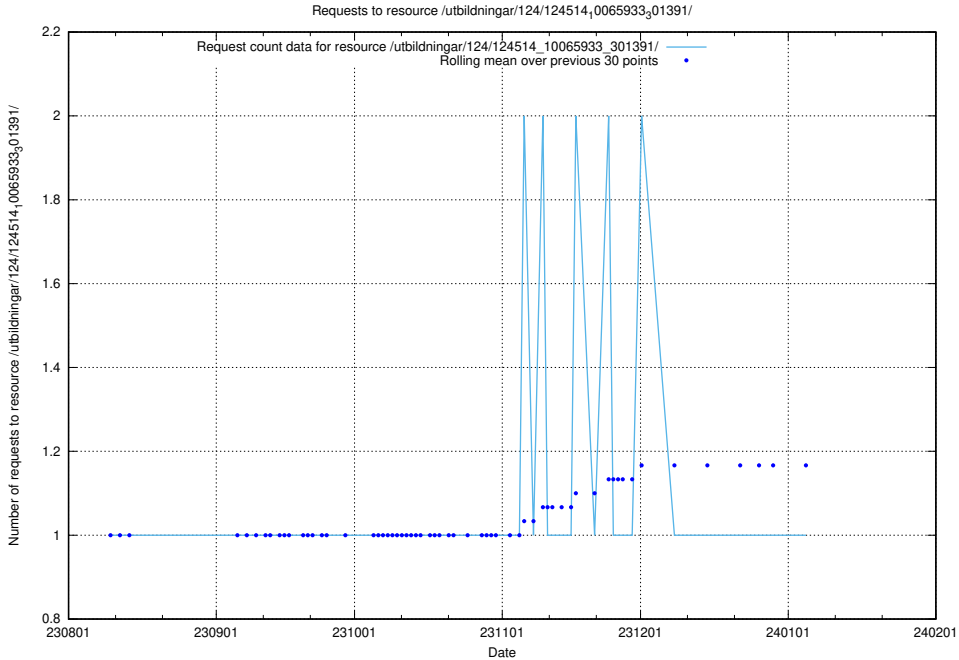

5.4401 Usage of /utbildningar/124/124514_10065933_301391/

Here, we count the number of requests to resource /utbildningar/124/124514_10065933_301391/.