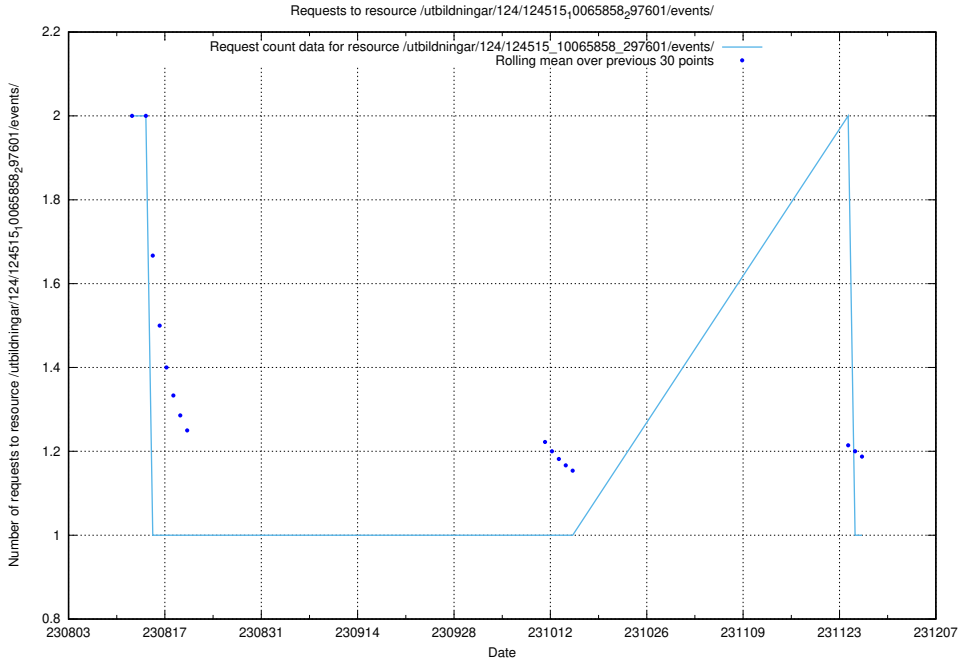

5.4366 Usage of /utbildningar/124/124515_10065858_297601/events/

Here, we count the number of requests to resource /utbildningar/124/124515_10065858_297601/events/