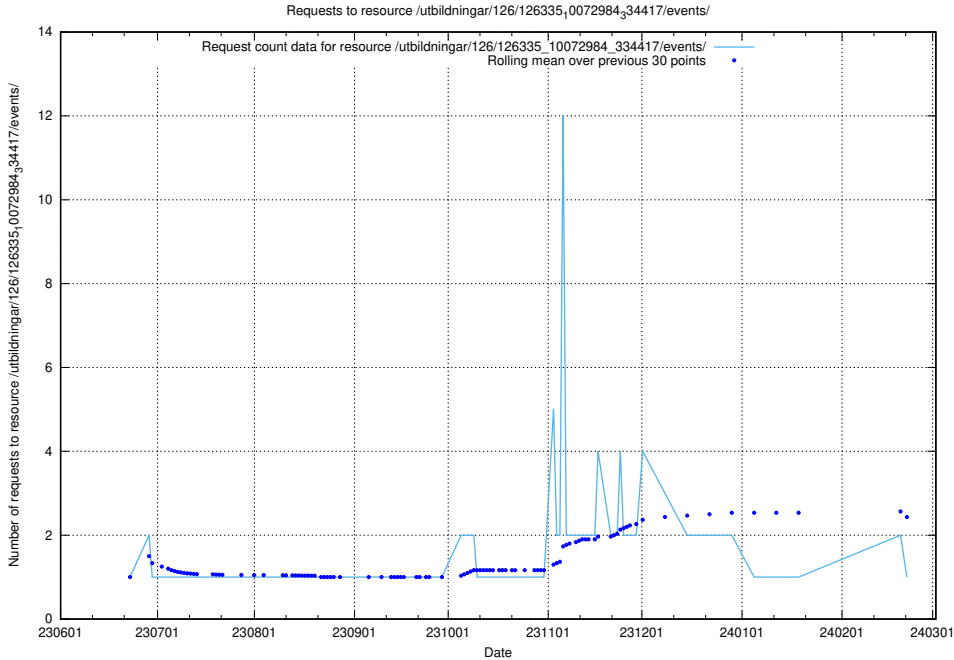

5.5224 Usage of /utbildningar/126/126335_10072984_334417/events/

Here, we count the number of requests to resource /utbildningar/126/126335_10072984_334417/events/