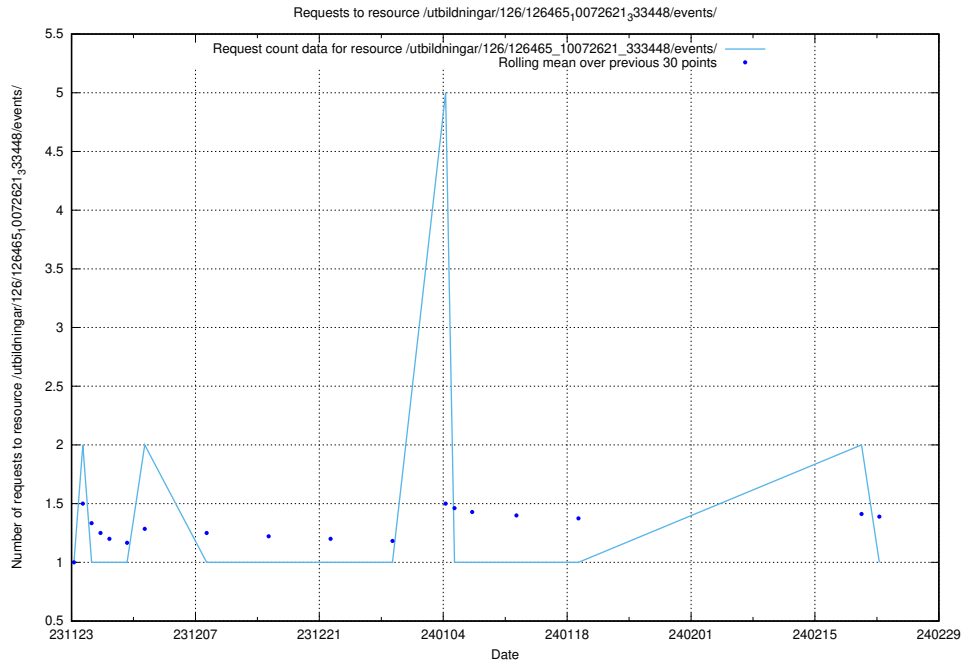

5.3571 Usage of /utbildningar/126/126465_10072621_333448/events/

Here, we count the number of requests to resource /utbildningar/126/126465_10072621_333448/events/