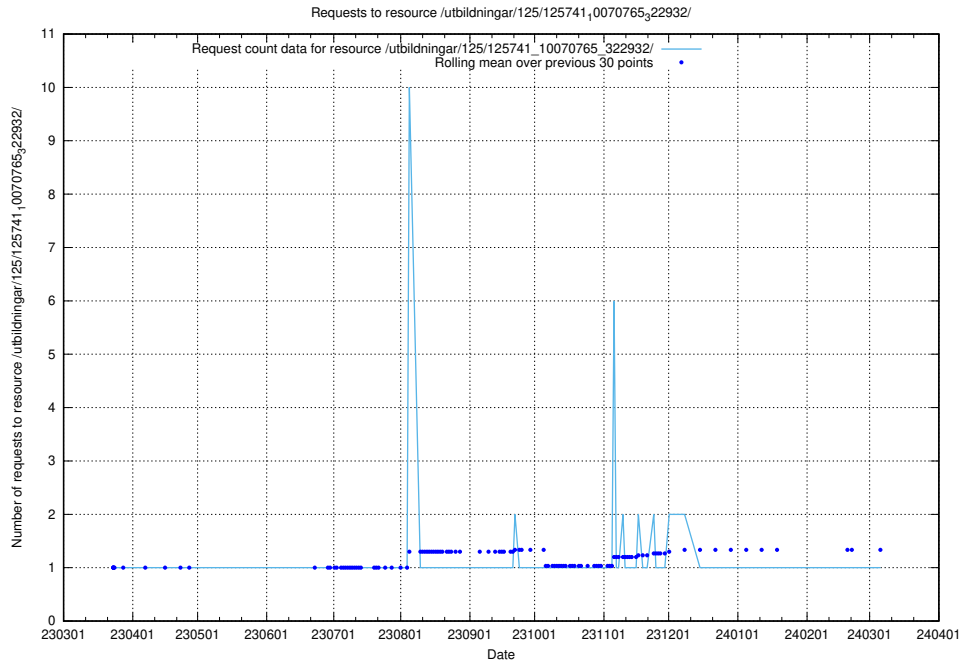

5.6061 Usage of /utbildningar/125/125741_10070765_322932/

Here, we count the number of requests to resource /utbildningar/125/125741_10070765_322932/.