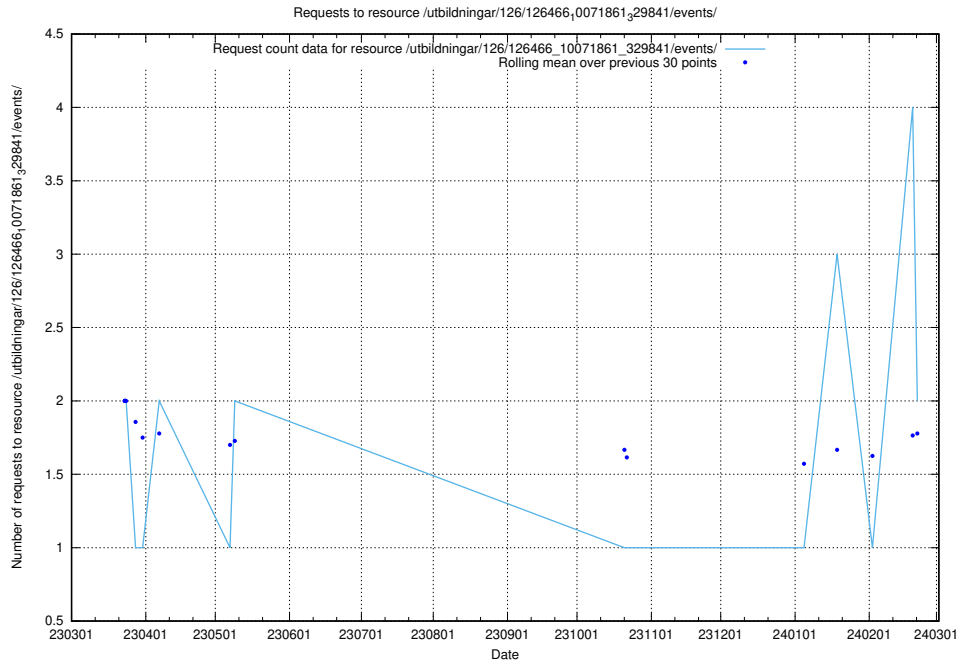

5.784 Usage of /utbildningar/126/126466_10071861_329841/events/

Here, we count the number of requests to resource /utbildningar/126/126466_10071861_329841/events/