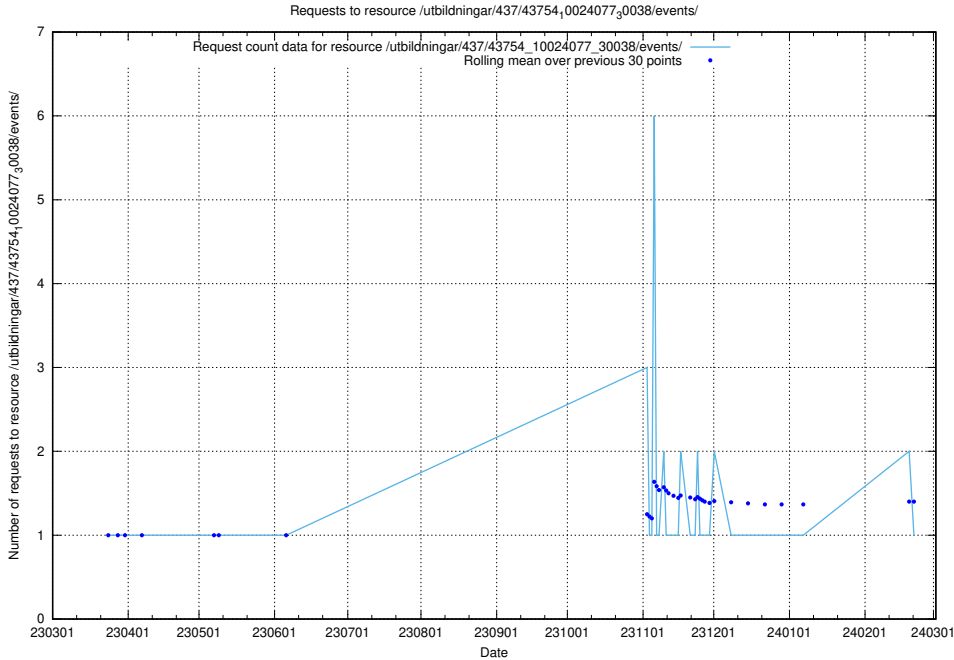

5.5794 Usage of /utbildningar/437/43754_10024077_30038/events/

Here, we count the number of requests to resource /utbildningar/437/43754_10024077_30038/events/.