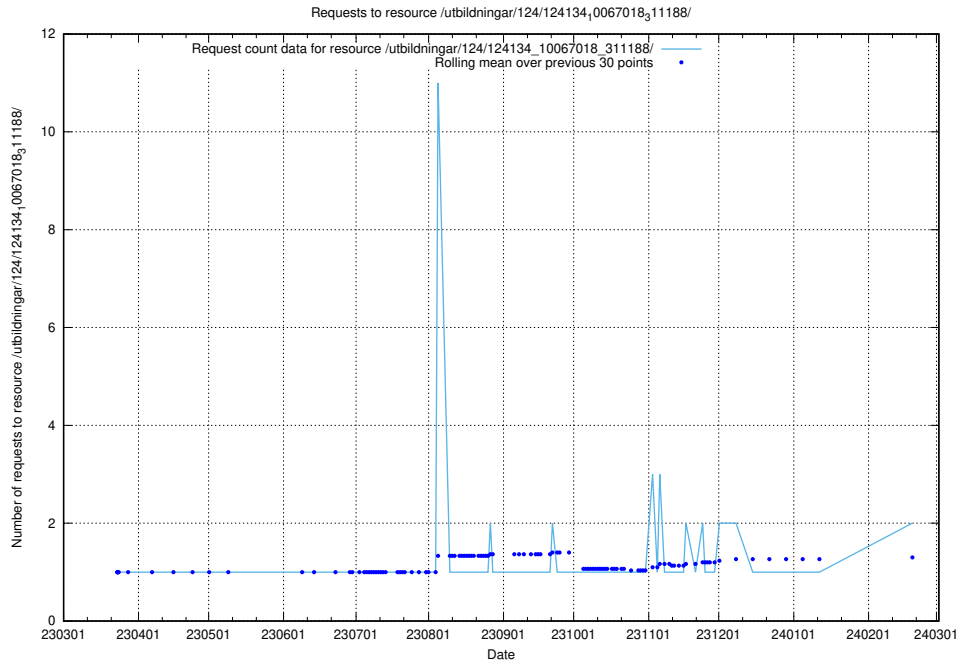

5.542 Usage of /utbildningar/124/124134_10067018_311188/

Here, we count the number of requests to resource /utbildningar/124/124134_10067018_311188/.