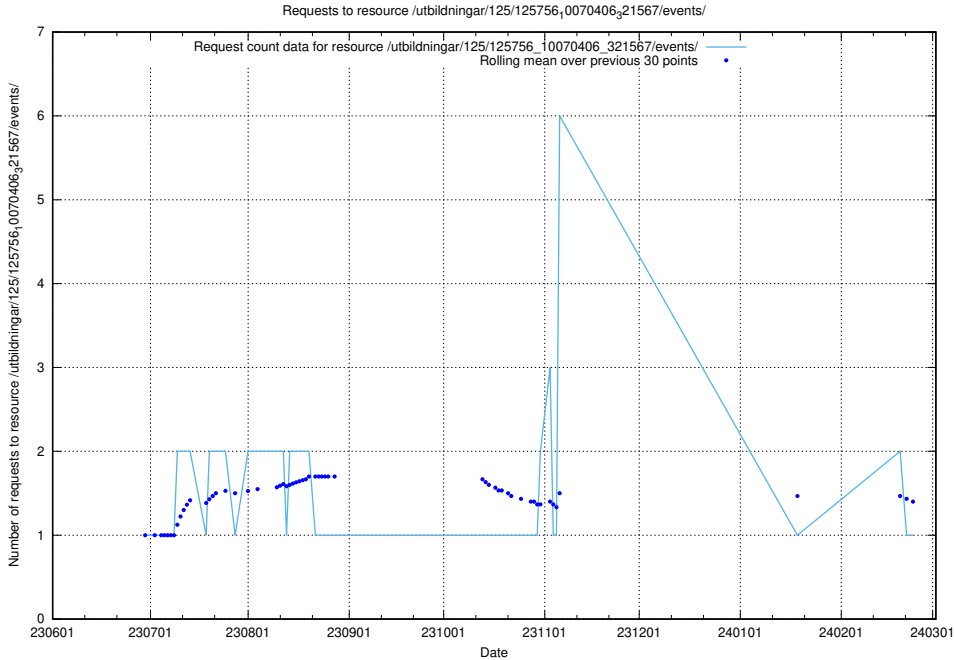

5.4935 Usage of /utbildningar/125/125756_10070406_321567/events/

Here, we count the number of requests to resource /utbildningar/125/125756_10070406_321567/events/