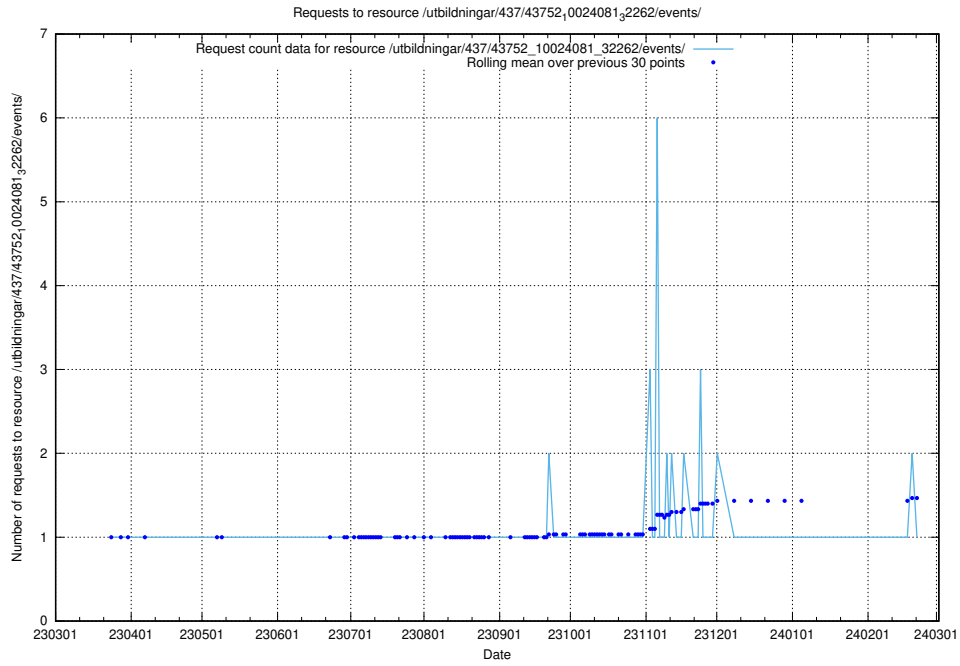

5.5795 Usage of /utbildningar/437/43752_10024081_32262/events/

Here, we count the number of requests to resource /utbildningar/437/43752_10024081_32262/events/.