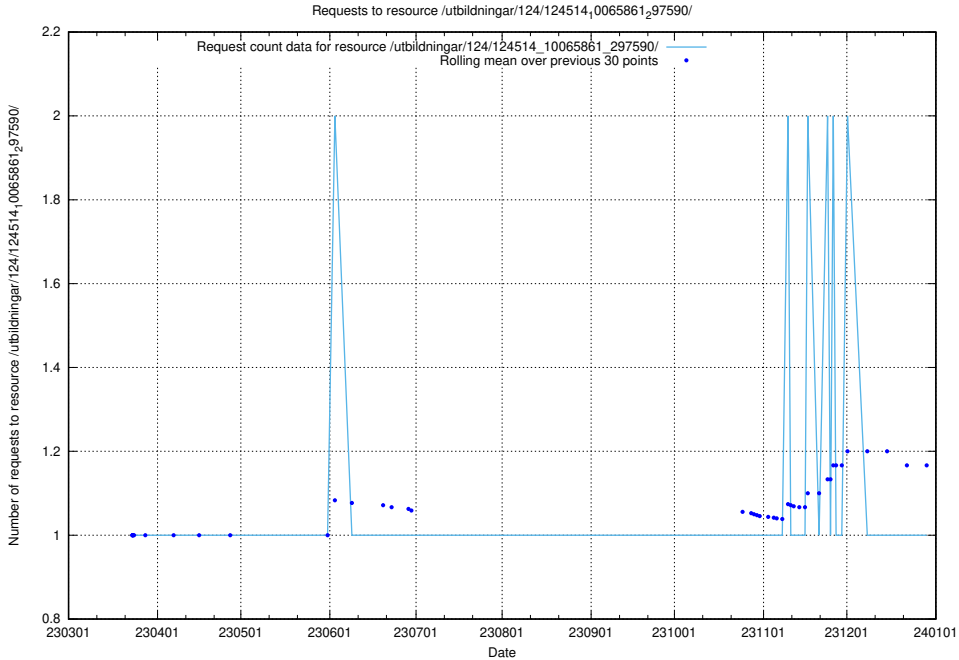

5.1590 Usage of /utbildningar/124/124514_10065861_297590/

Here, we count the number of requests to resource /utbildningar/124/124514_10065861_297590/.