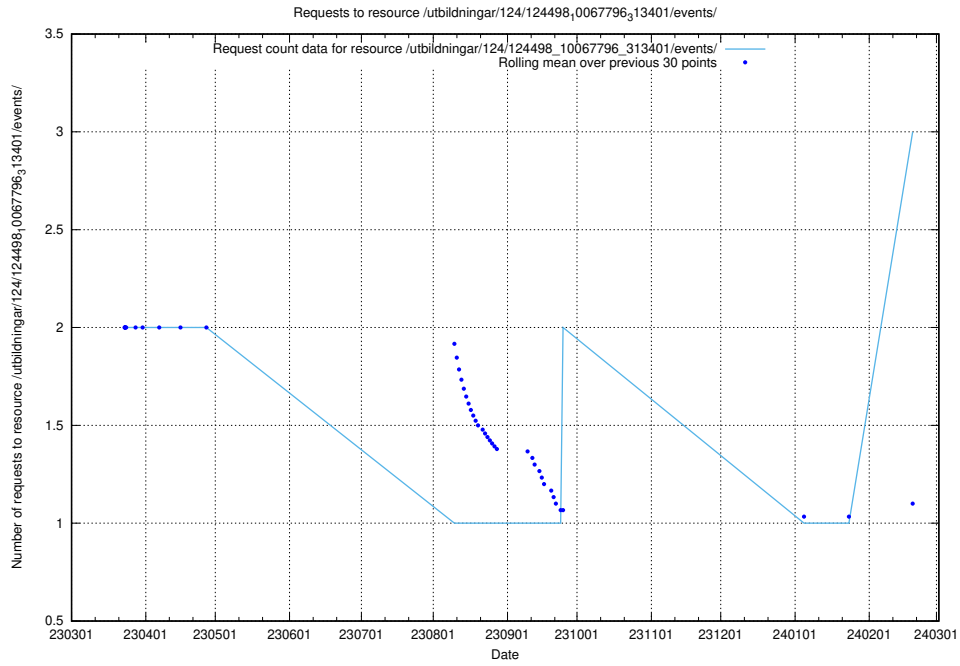

5.296 Usage of /utbildningar/124/124498_10067796_313401/events/

Here, we count the number of requests to resource /utbildningar/124/124498_10067796_313401/events/