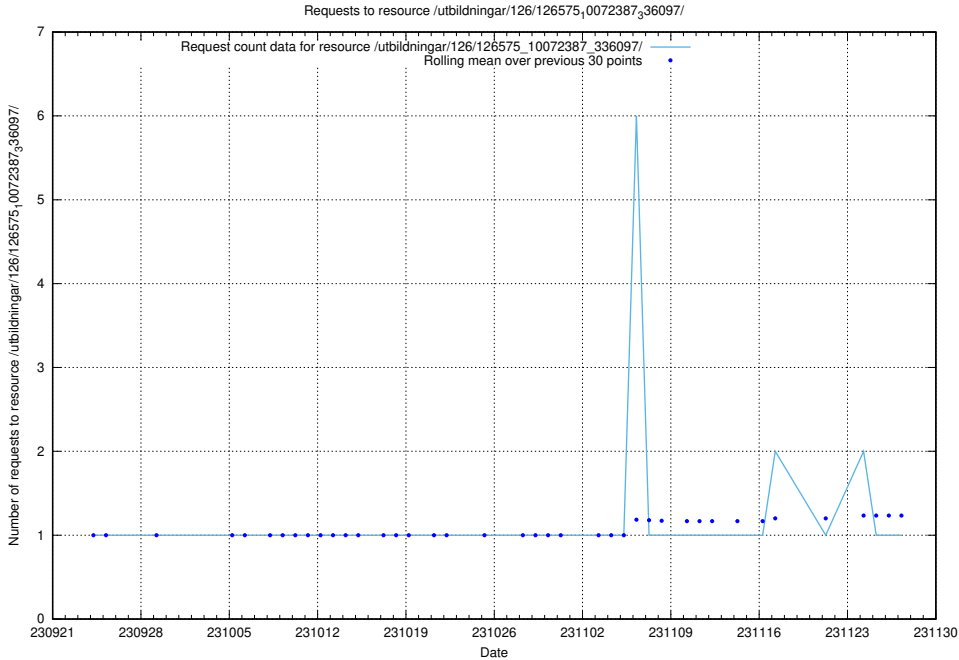

5.4033 Usage of /utbildningar/126/126575_10072387_336097/

Here, we count the number of requests to resource /utbildningar/126/126575_10072387_336097/.