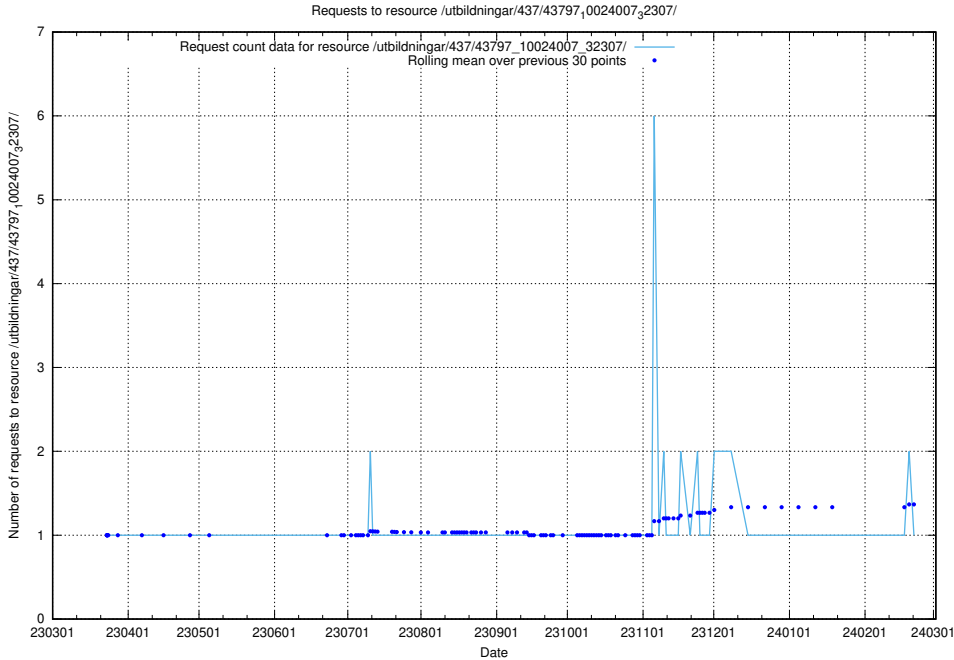

5.5936 Usage of /utbildningar/437/43797_10024007_32307/

Here, we count the number of requests to resource /utbildningar/437/43797_10024007_32307/.