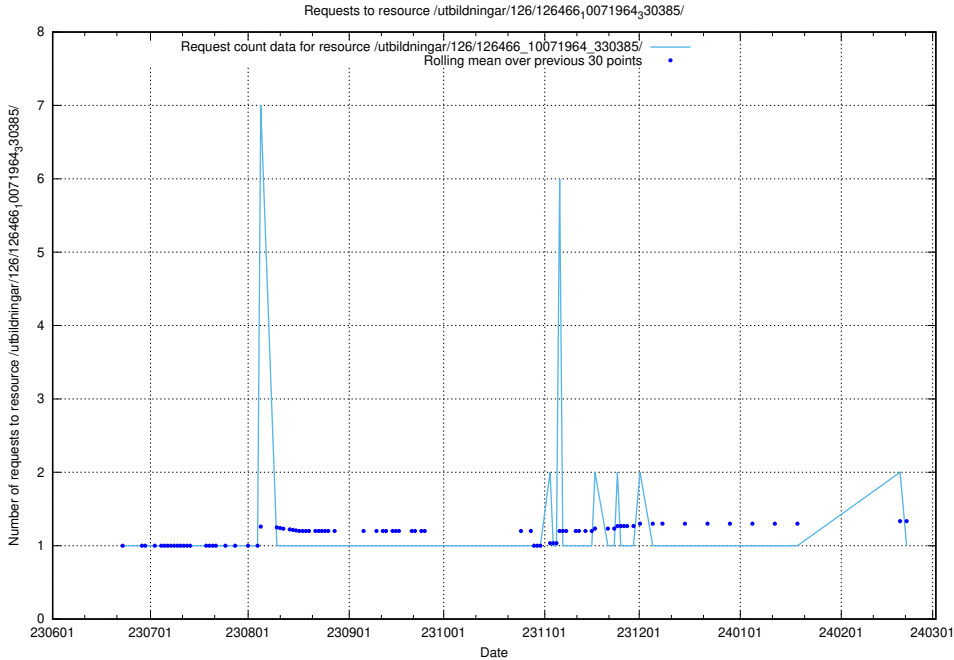

5.5206 Usage of /utbildningar/126/126466_10071964_330385/

Here, we count the number of requests to resource /utbildningar/126/126466_10071964_330385/.