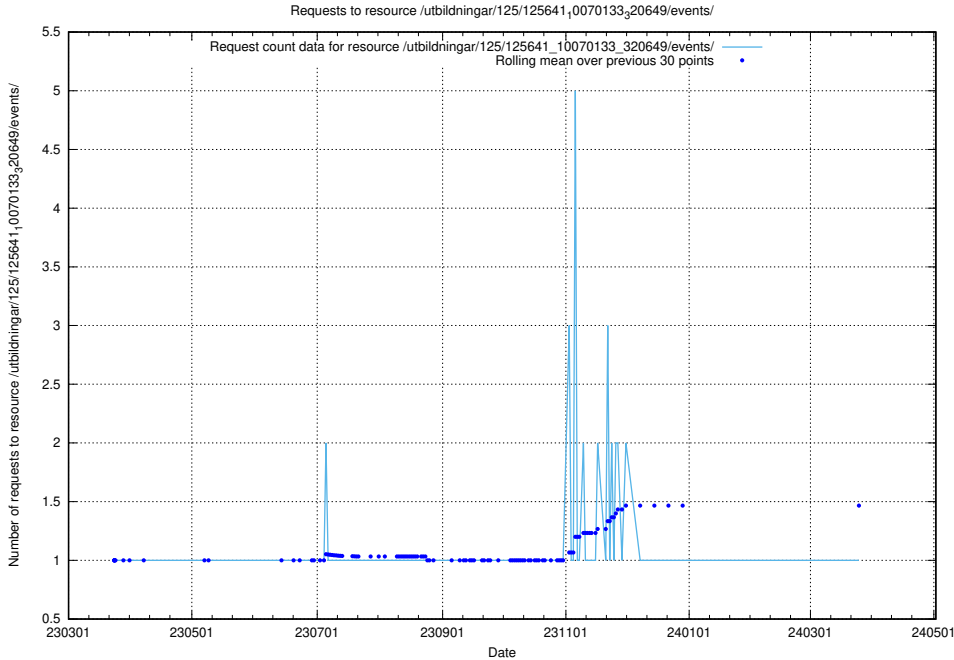

### 5.898 Usage of /utbildningar/125/125641\_10070133\_320649/events/

Here, we count the number of requests to resource /utbildningar/125/125641\_10070133\_320649/events/