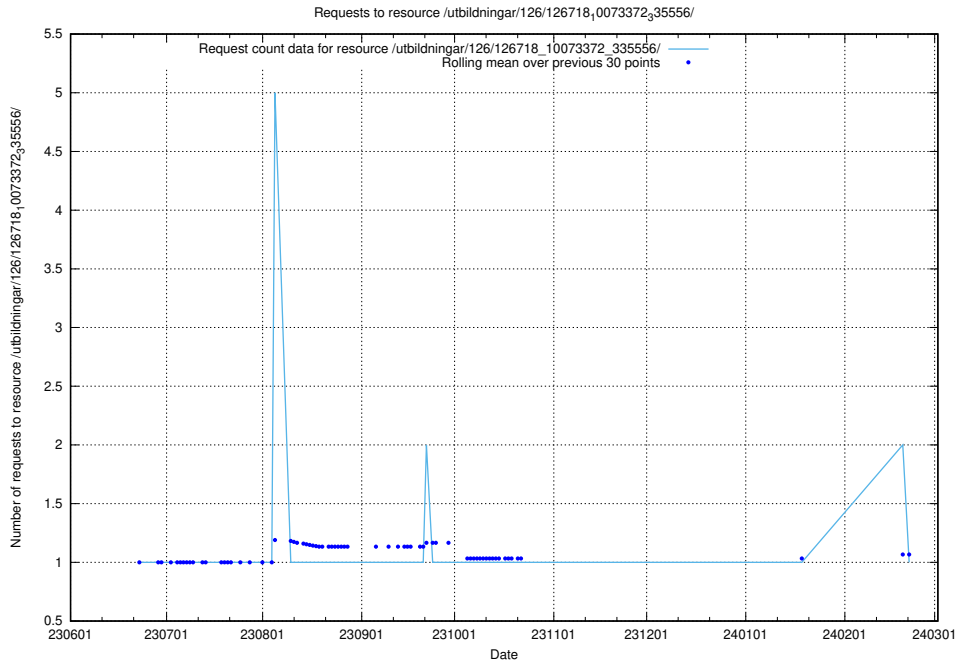

5.5166 Usage of /utbildningar/126/126718_10073372_335556/

Here, we count the number of requests to resource /utbildningar/126/126718_10073372_335556/.