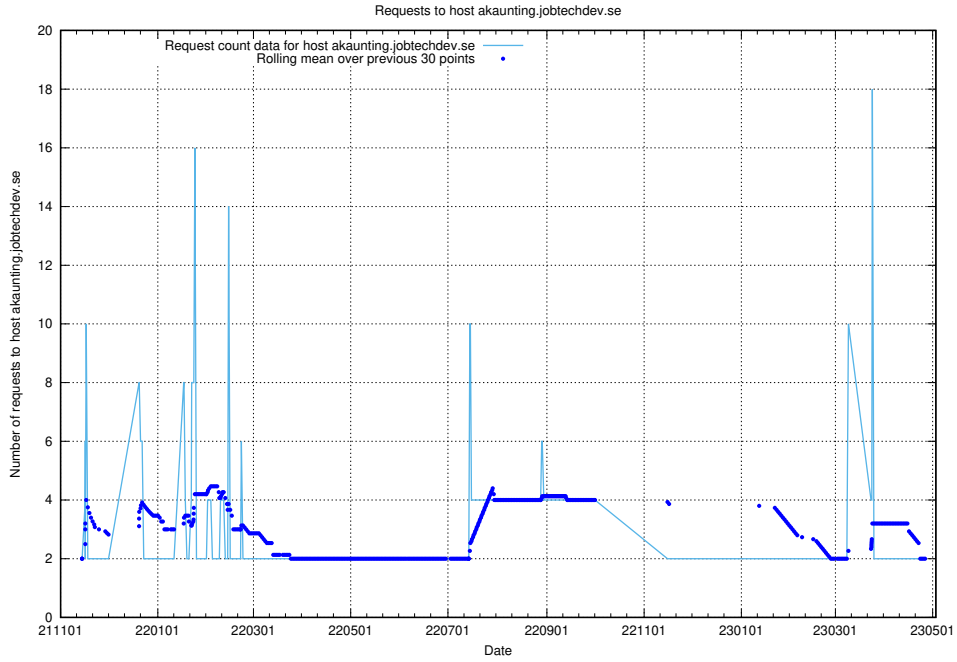

7.291 Usage of akaunting.jobtechdev.se

Here, we count the number of requests to host akaunting.jobtechdev.se.