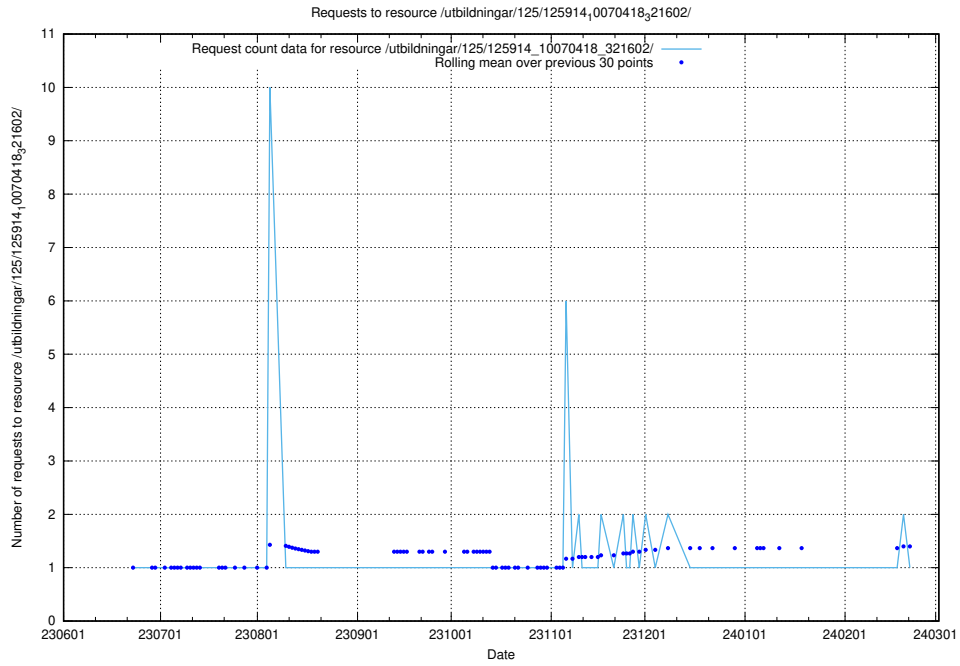

5.5243 Usage of /utbildningar/125/125914_10070418_321602/

Here, we count the number of requests to resource /utbildningar/125/125914_10070418_321602/.