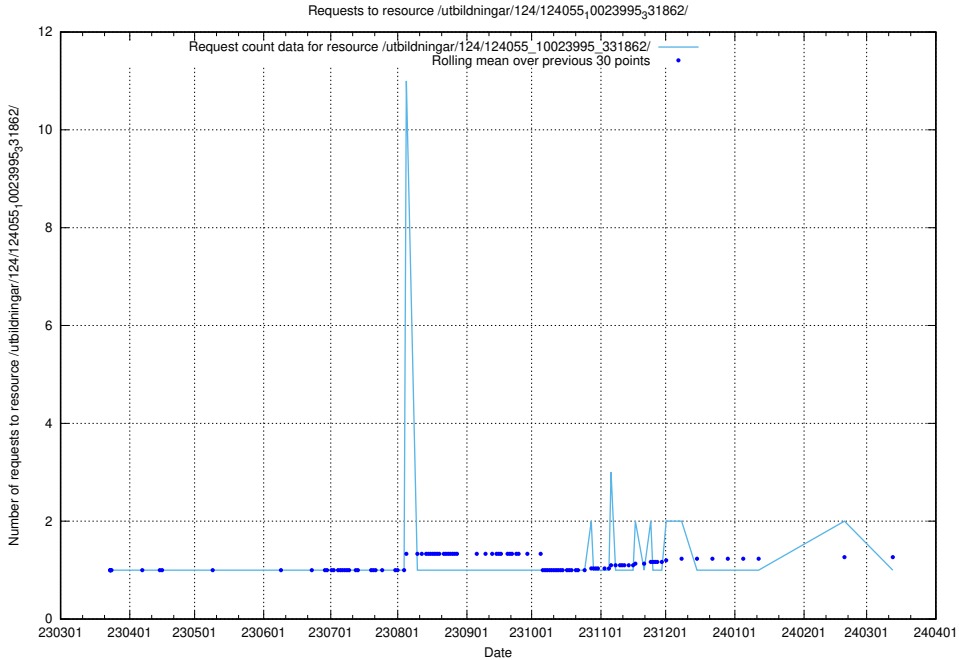

5.3844 Usage of /utbildningar/124/124055_10023995_331862/

Here, we count the number of requests to resource /utbildningar/124/124055_10023995_331862/.