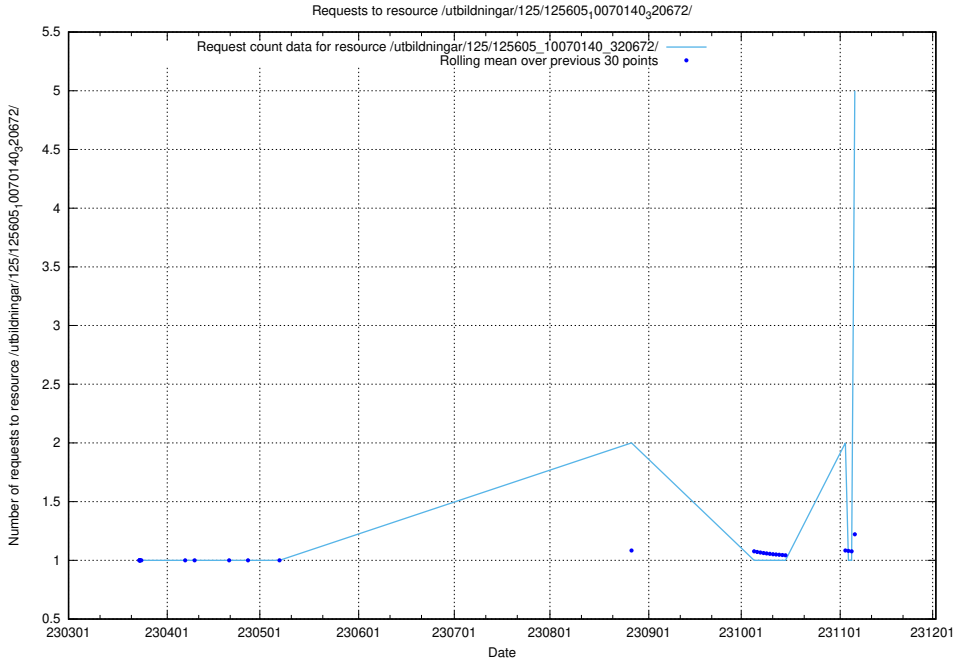

5.109 Usage of /utbildningar/125/125605_10070140_320672/

Here, we count the number of requests to resource /utbildningar/125/125605_10070140_320672/.