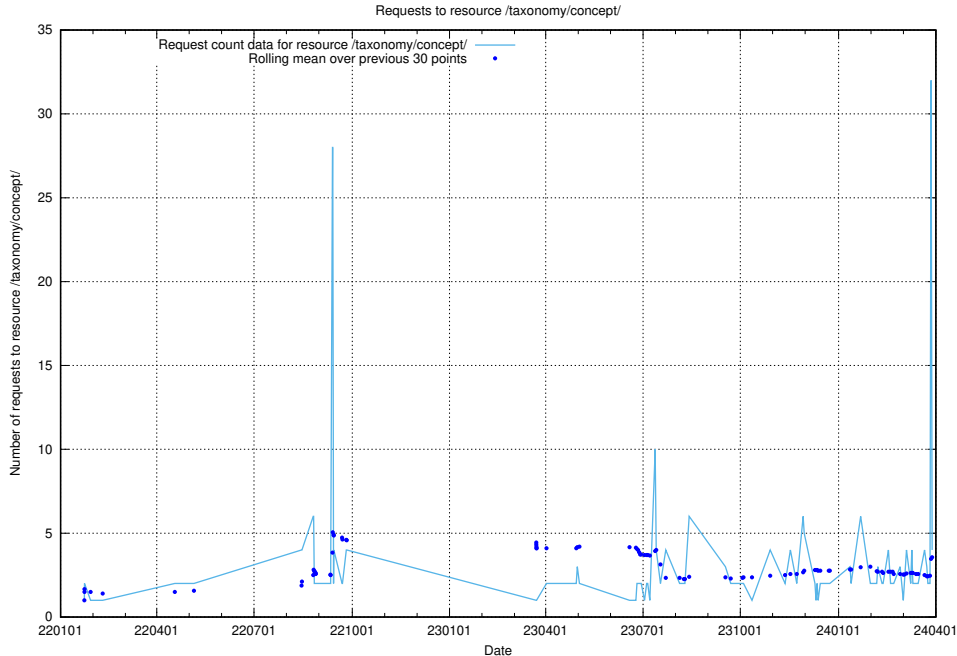

5.145 Usage of /taxonomy/concept/

Here, we count the number of requests to resource /taxonomy/concept/.