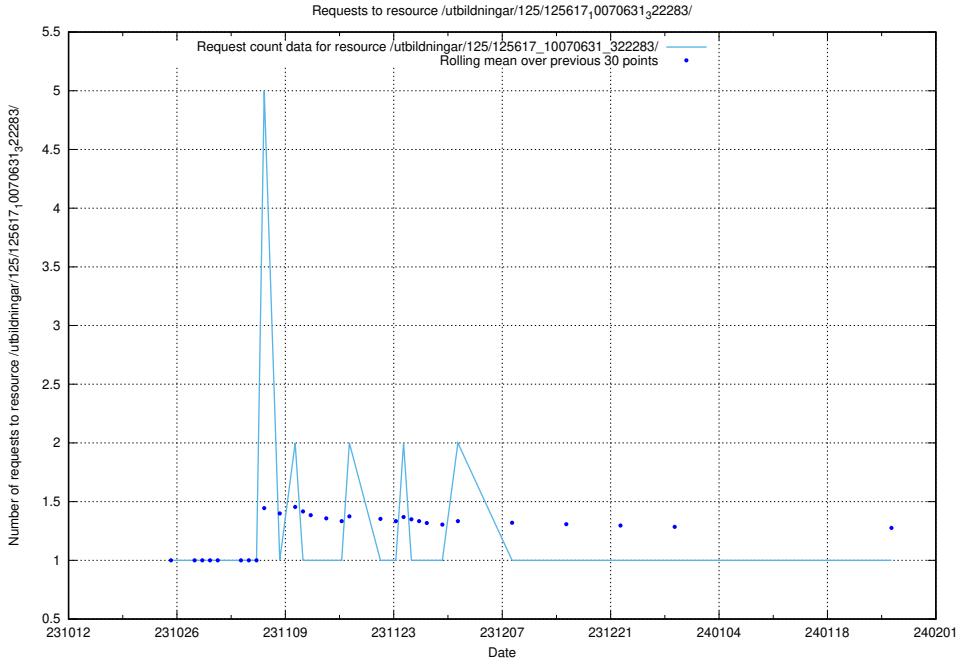

5.3768 Usage of /utbildningar/125/125617_10070631_322283/

Here, we count the number of requests to resource /utbildningar/125/125617_10070631_322283/.