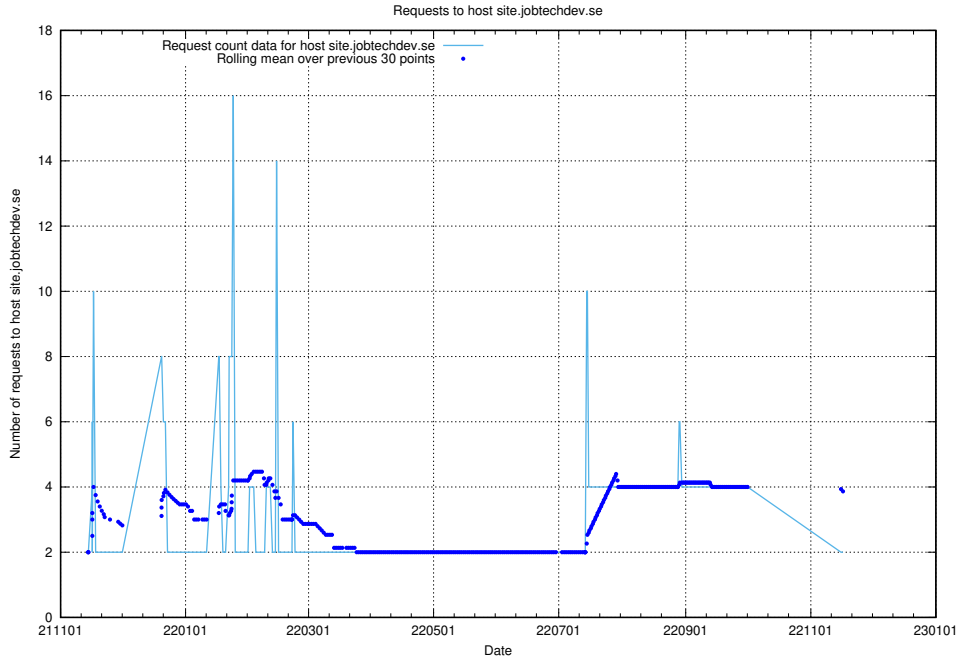

7.561 Usage of site.jobtechdev.se

Here, we count the number of requests to host site.jobtechdev.se.