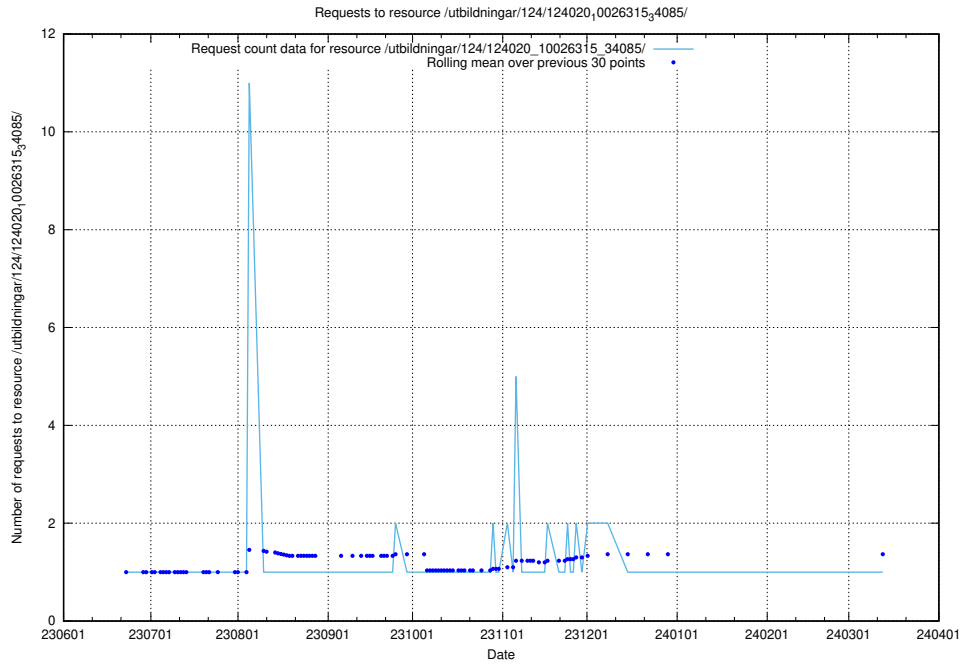

5.5396 Usage of /utbildningar/124/124020_10026315_34085/

Here, we count the number of requests to resource /utbildningar/124/124020_10026315_34085/.