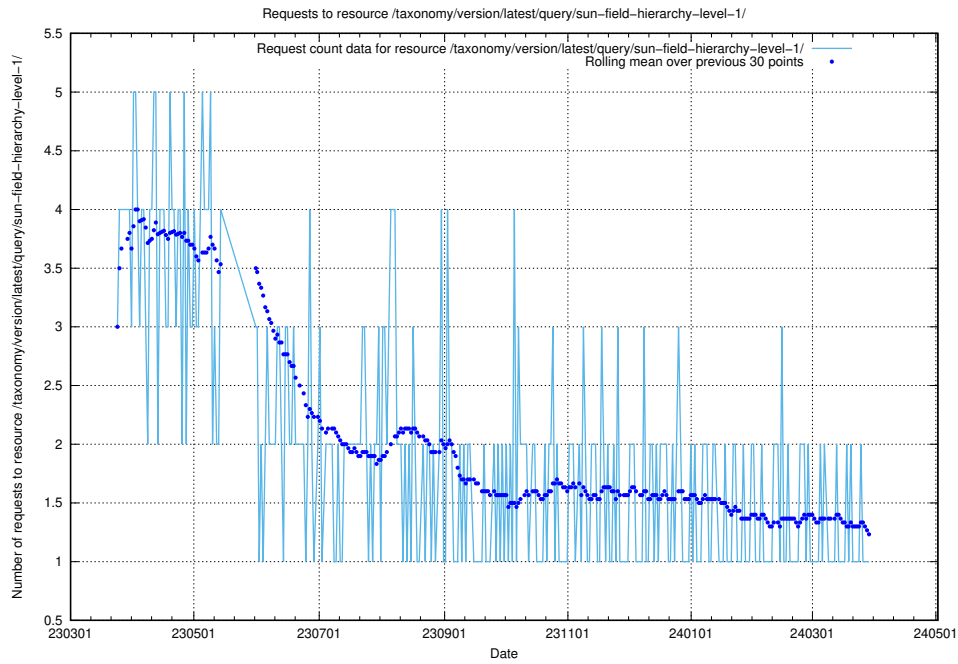

5.5675 Usage of /taxonomy/version/latest/query/sun-field-hierarchy-level-1/

Here, we count the number of requests to resource /taxonomy/version/latest/query/sun-field-hierarchy-level-1/.