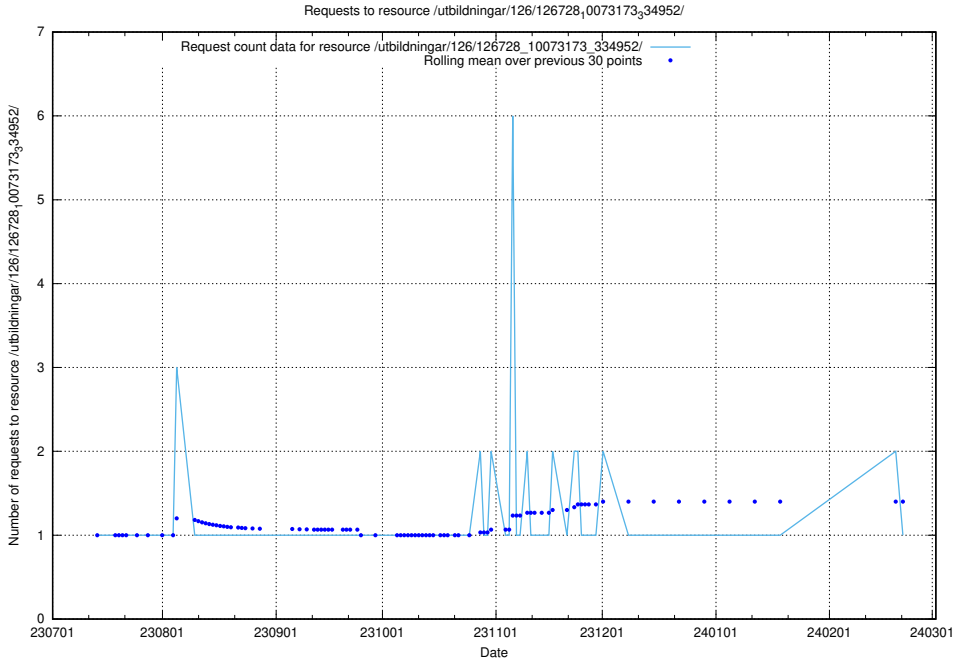

5.4627 Usage of /utbildningar/126/126728_10073173_334952/

Here, we count the number of requests to resource /utbildningar/126/126728_10073173_334952/.