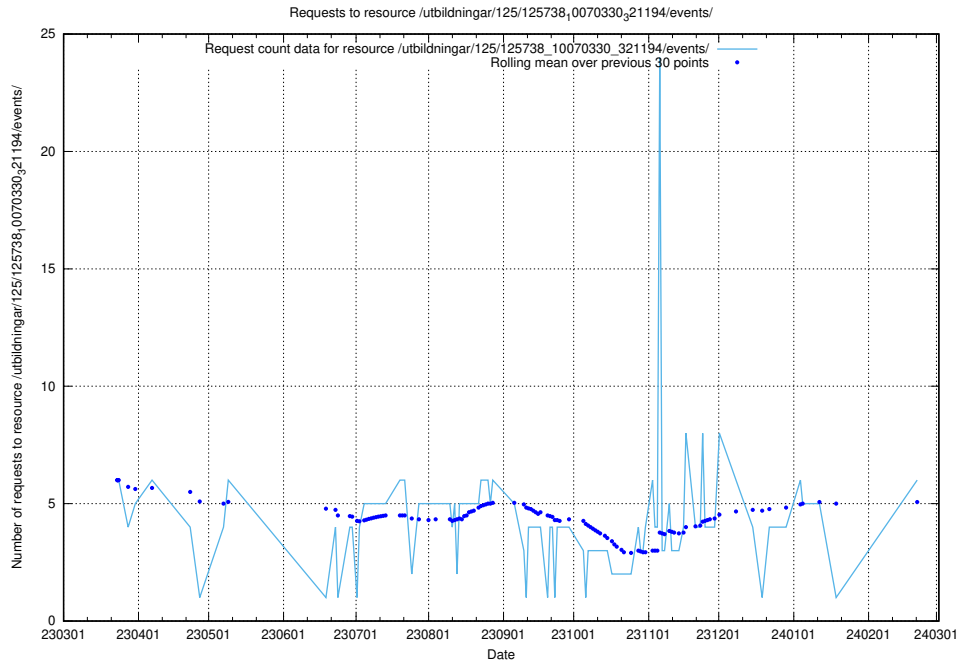

5.99 Usage of /utbildningar/125/125738_10070330_321194/events/

Here, we count the number of requests to resource /utbildningar/125/125738_10070330_321194/events/