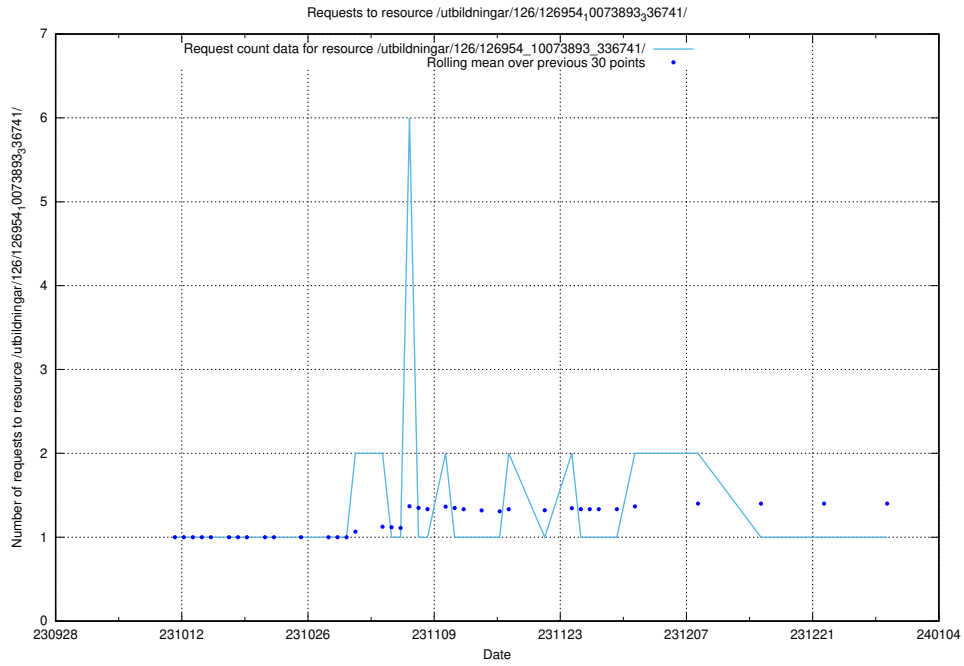

5.3919 Usage of /utbildningar/126/126954_10073893_336741/

Here, we count the number of requests to resource /utbildningar/126/126954_10073893_336741/.