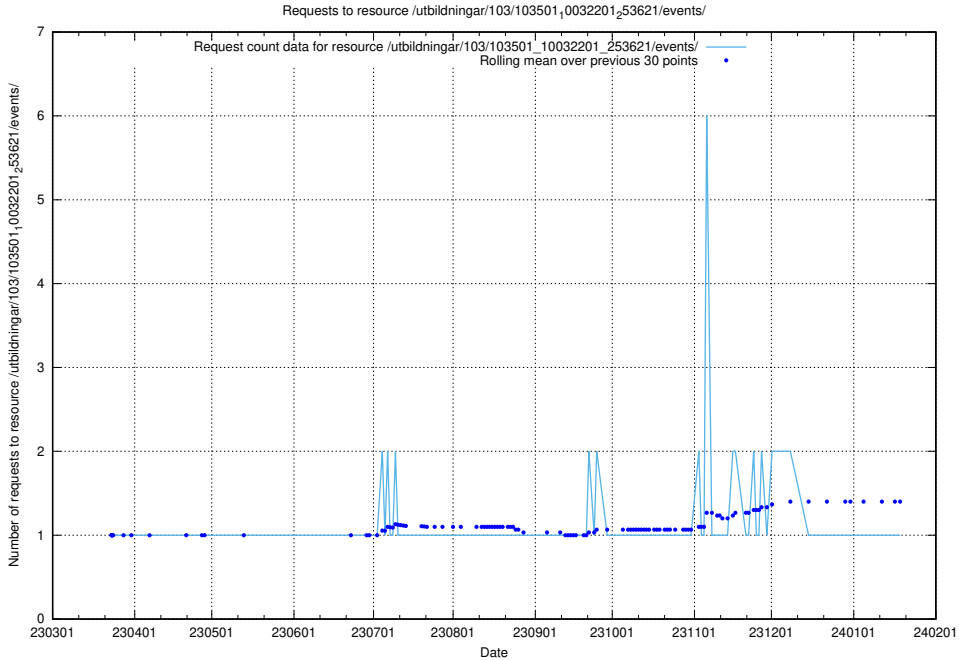

5.5035 Usage of /utbildningar/103/103501_10032201_253621/events/

Here, we count the number of requests to resource /utbildningar/103/103501_10032201_253621/events/