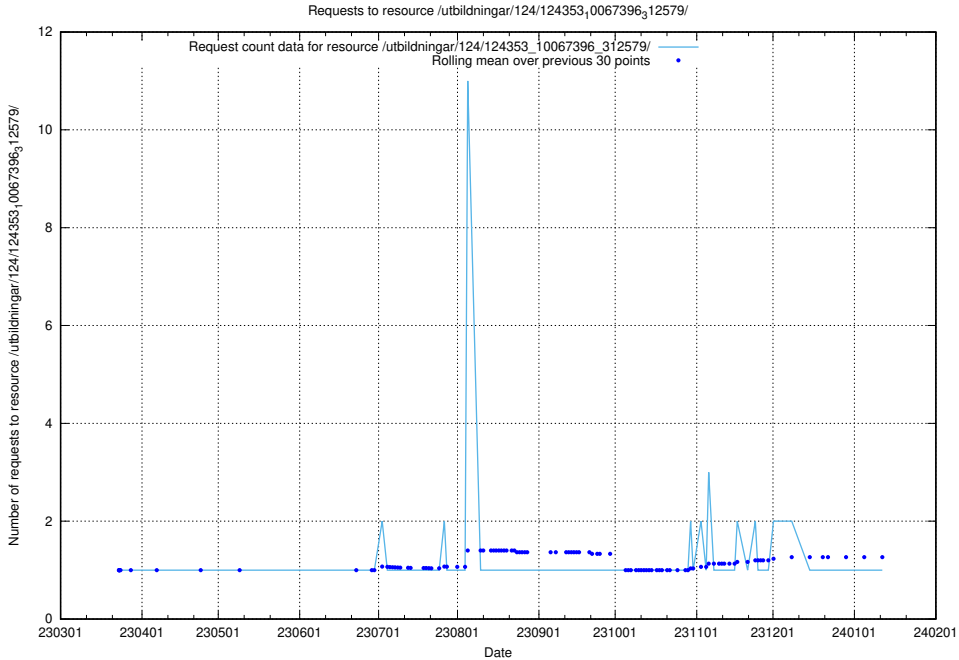

5.3484 Usage of /utbildningar/124/124353_10067396_312579/

Here, we count the number of requests to resource /utbildningar/124/124353_10067396_312579/.