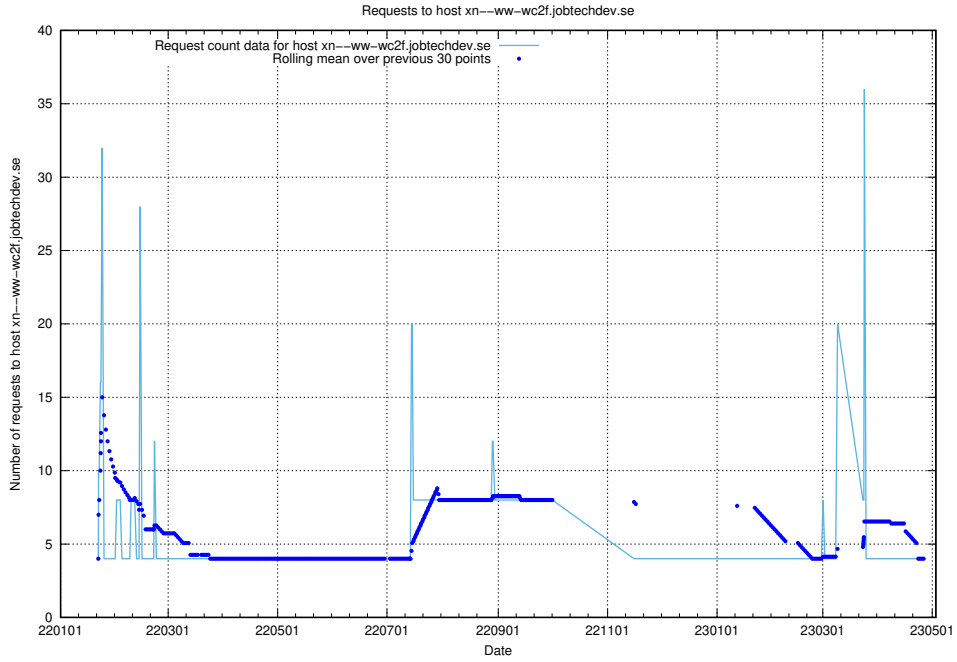

7.99 Usage of xn-ww-wc2f.jobtechdev.se

Here, we count the number of requests to host xn-ww-wc2f.jobtechdev.se.