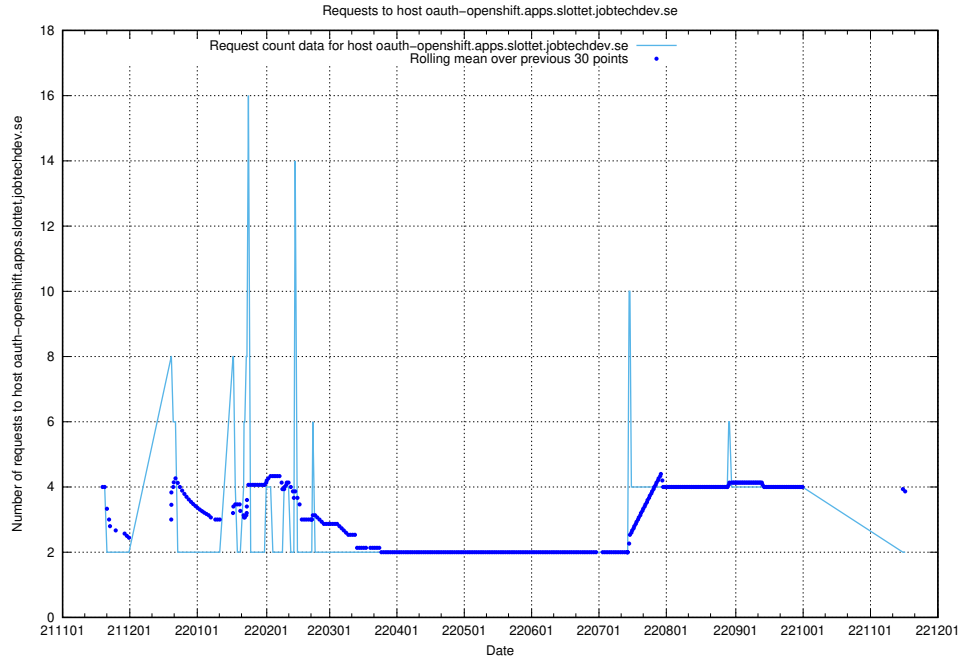

7.469 Usage of `oauth-openshift.apps.slottet.jobtechdev.se`

Here, we count the number of requests to host `oauth-openshift.apps.slottet.jobtechdev.se`.