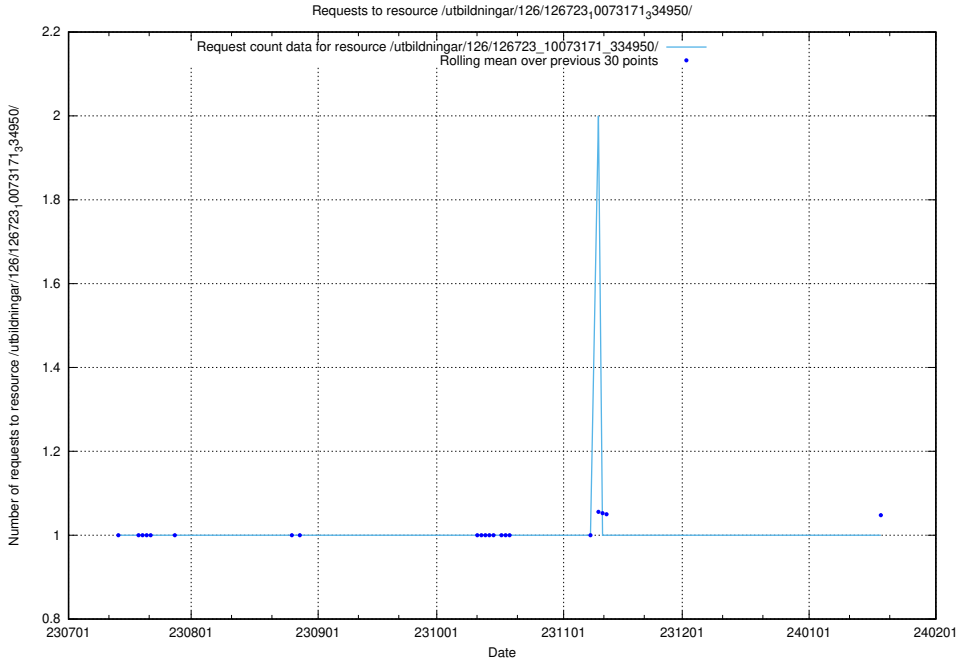

5.4629 Usage of /utbildningar/126/126723_10073171_334950/

Here, we count the number of requests to resource /utbildningar/126/126723_10073171_334950/.