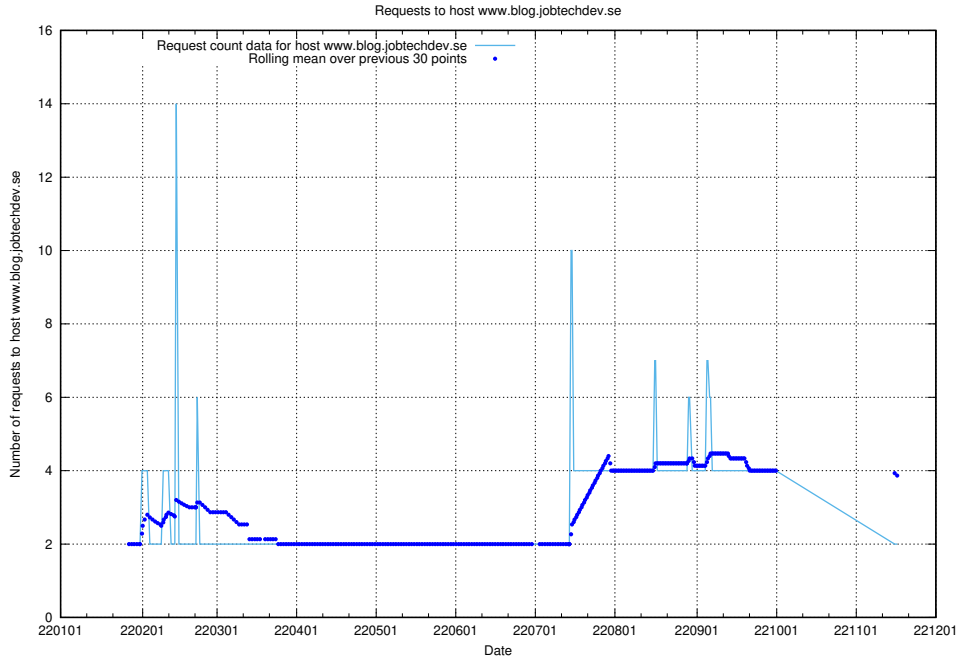

7.570 Usage of www.blog.jobtechdev.se

Here, we count the number of requests to host www.blog.jobtechdev.se.