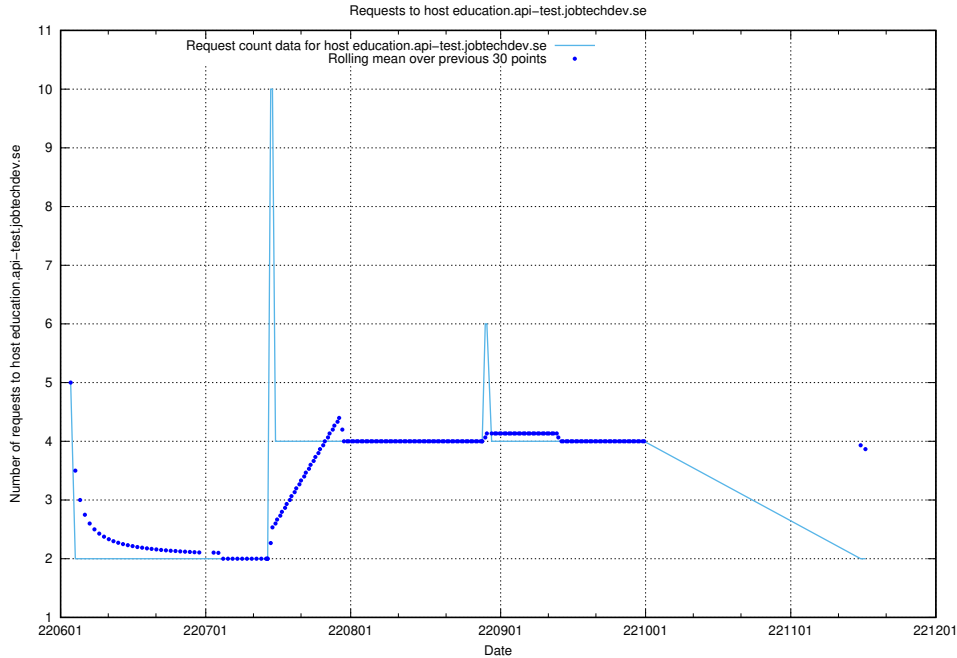

7.416 Usage of education.api-test.jobtechdev.se

Here, we count the number of requests to host education.api-test.jobtechdev.se.