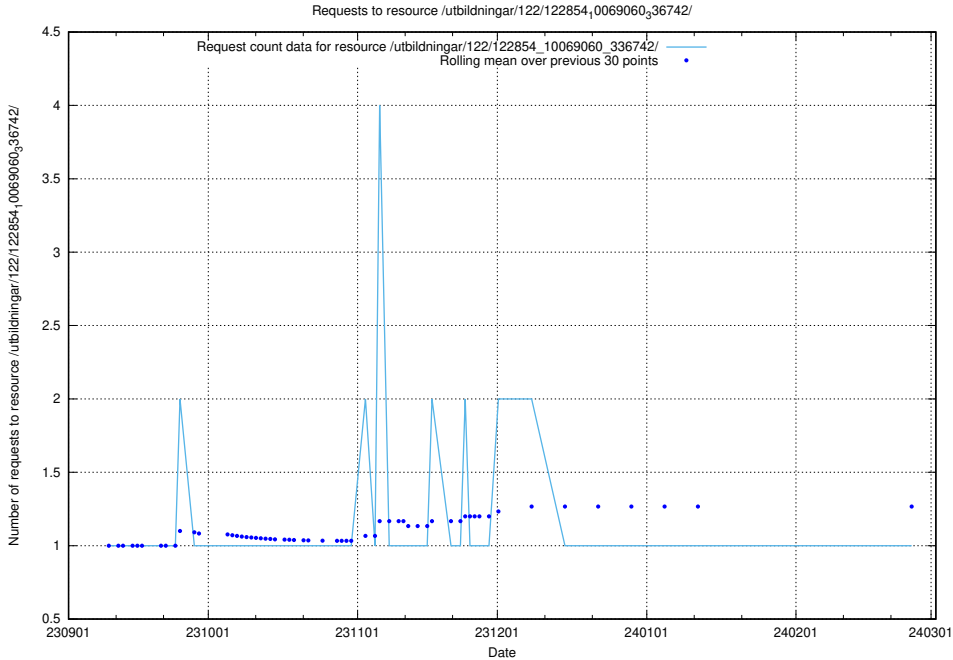

5.4186 Usage of /utbildningar/122/122854_10069060_336742/

Here, we count the number of requests to resource /utbildningar/122/122854_10069060_336742/.