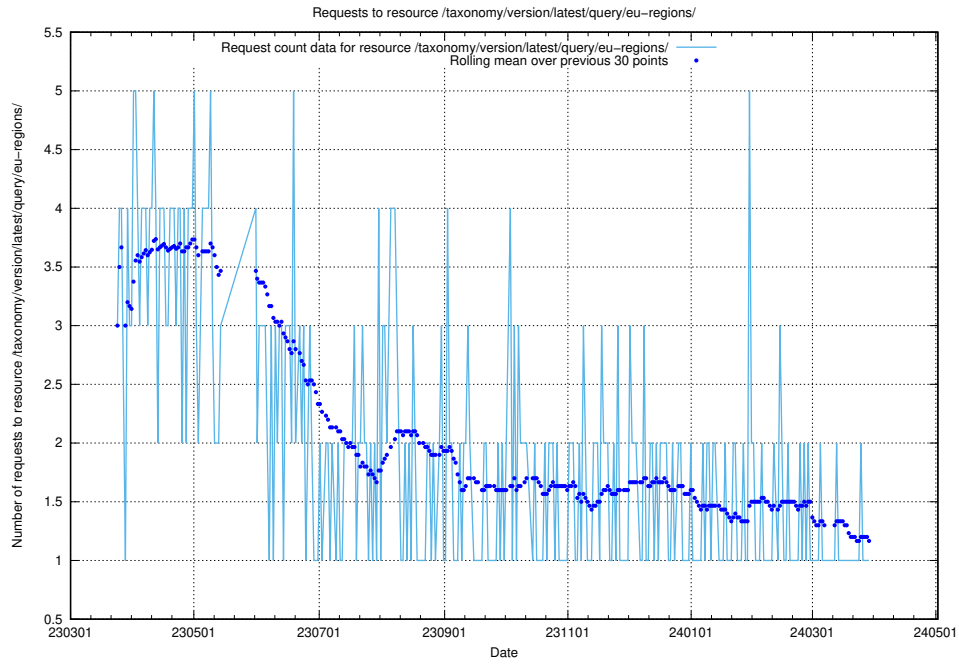

5.5705 Usage of /taxonomy/version/latest/query/eu-regions/

Here, we count the number of requests to resource /taxonomy/version/latest/query/eu-regions/.