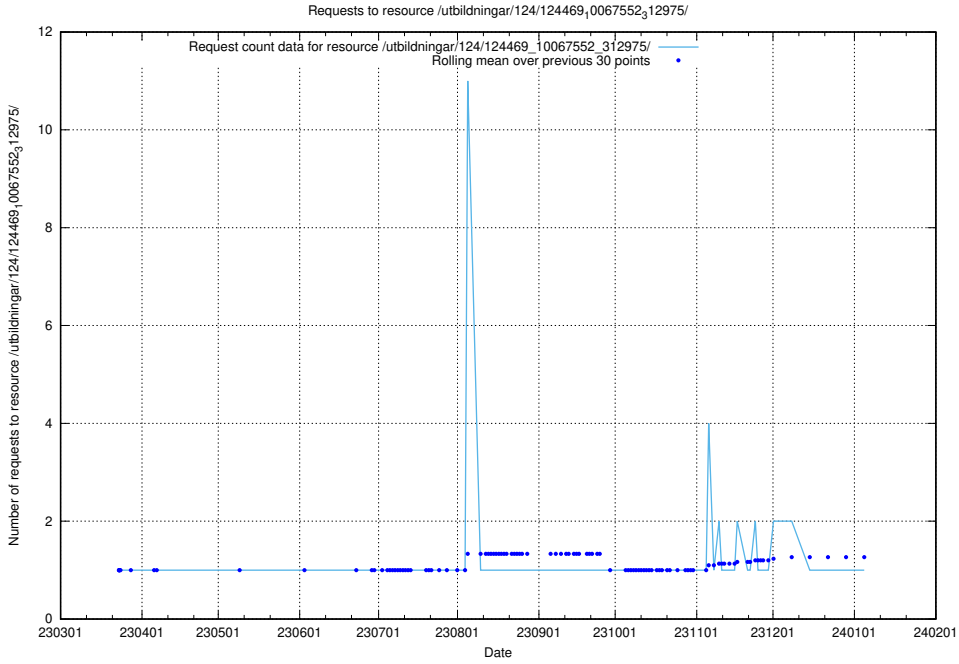

5.2866 Usage of /utbildningar/124/124469_10067552_312975/

Here, we count the number of requests to resource /utbildningar/124/124469_10067552_312975/.