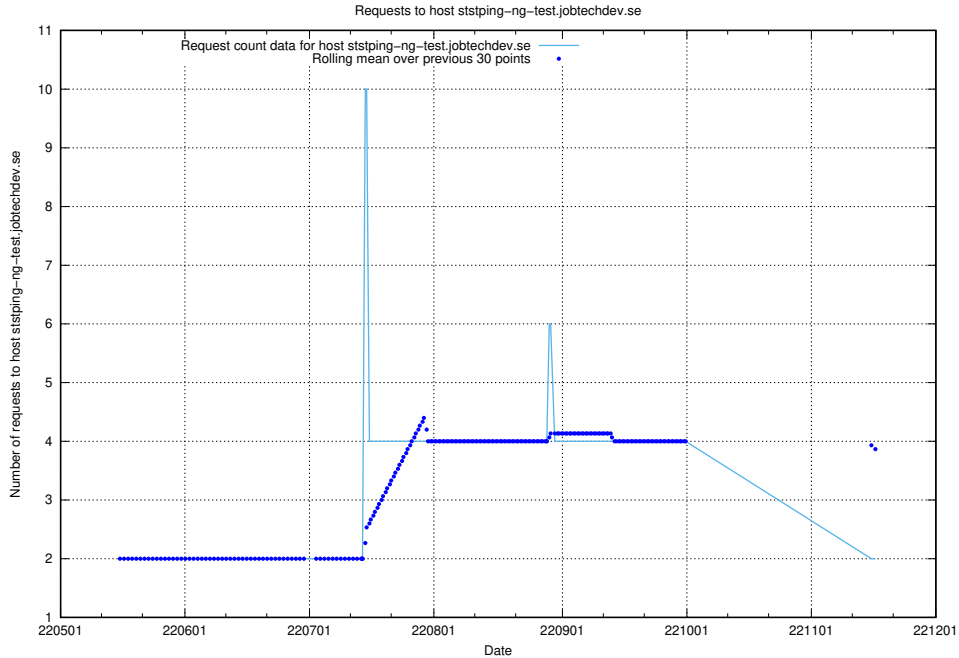

7.427 Usage of ststping-ng-test.jobtechdev.se

Here, we count the number of requests to host ststping-ng-test.jobtechdev.se.