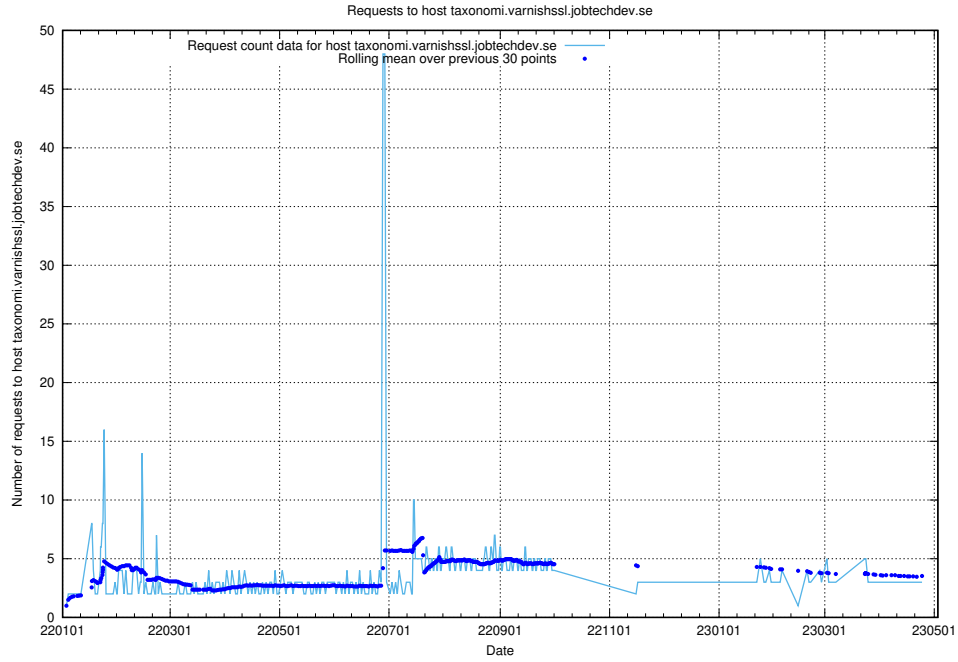

7.176 Usage of `taxonomi.varnishssl.jobtechdev.se`

Here, we count the number of requests to host `taxonomi.varnishssl.jobtechdev.se`.