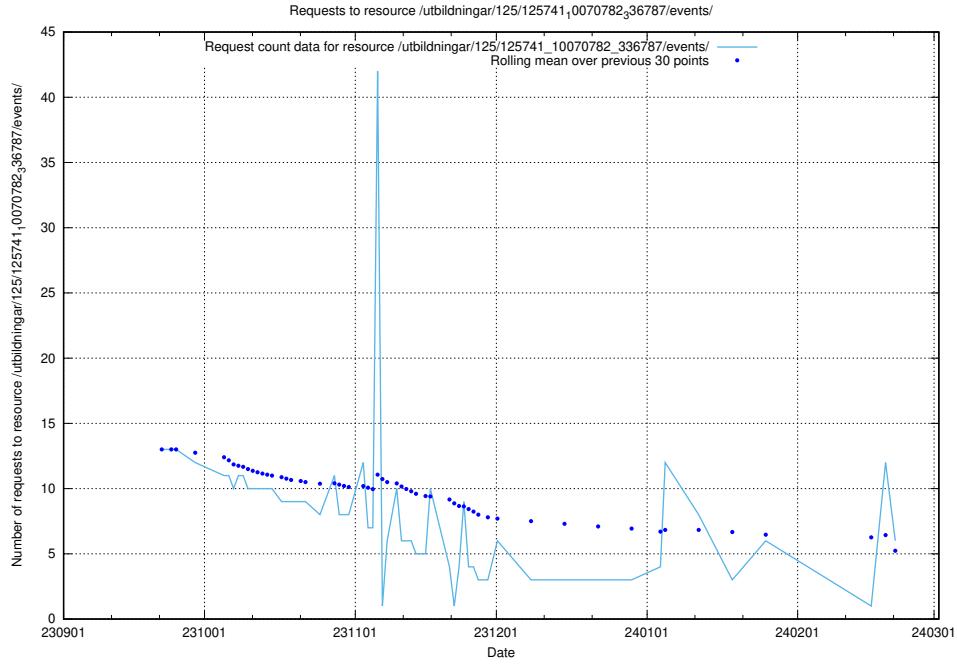

5.72 Usage of /utbildningar/125/125741_10070782_336787/events/

Here, we count the number of requests to resource /utbildningar/125/125741_10070782_336787/events/