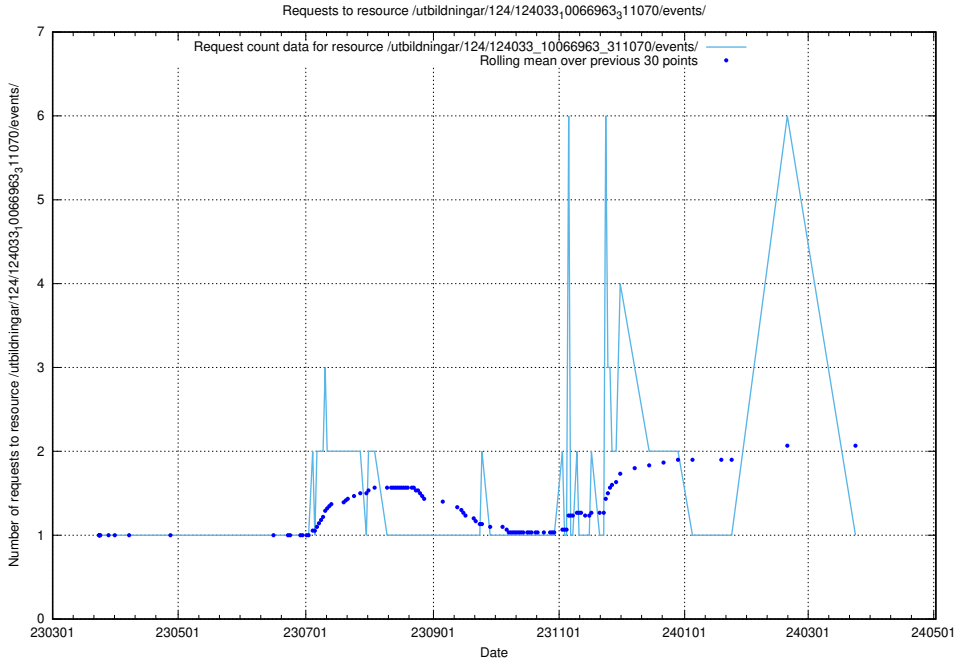

5.3998 Usage of /utbildningar/124/124033_10066963_311070/events/

Here, we count the number of requests to resource /utbildningar/124/124033_10066963_311070/events/