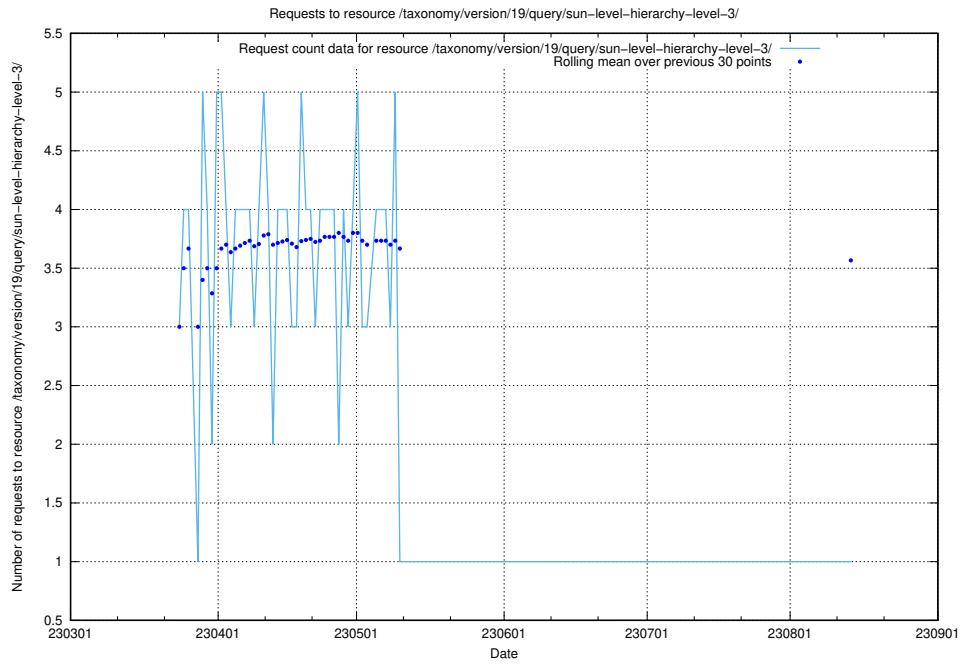

5.5721 Usage of /taxonomy/version/19/query/sun-level-hierarchy-level-3/

Here, we count the number of requests to resource /taxonomy/version/19/query/sun-level-hierarchy-level-3/.