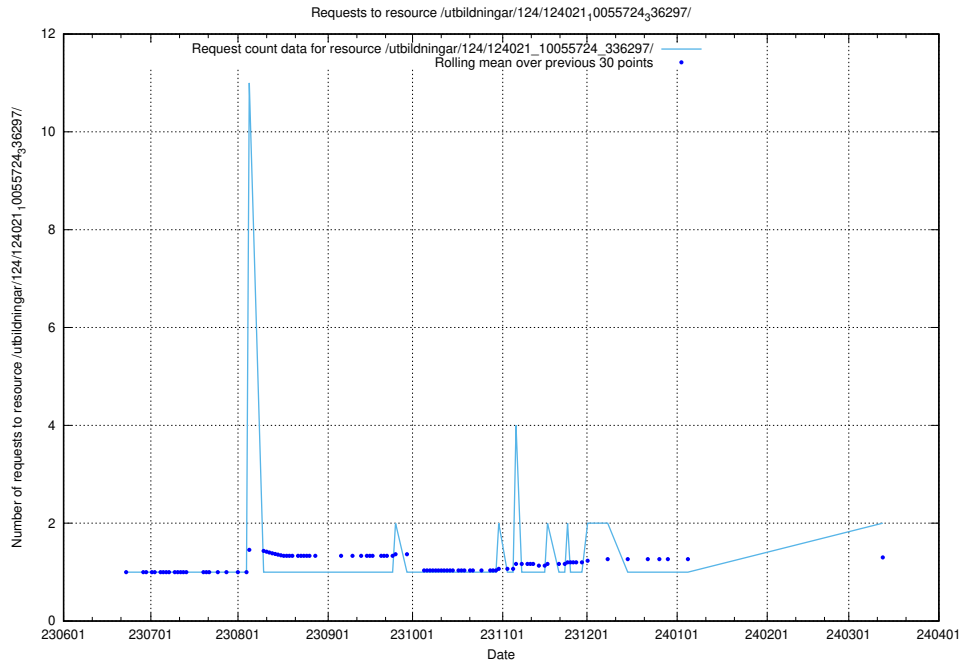

5.725 Usage of /utbildningar/124/124021_10055724_336297/

Here, we count the number of requests to resource /utbildningar/124/124021_10055724_336297/.