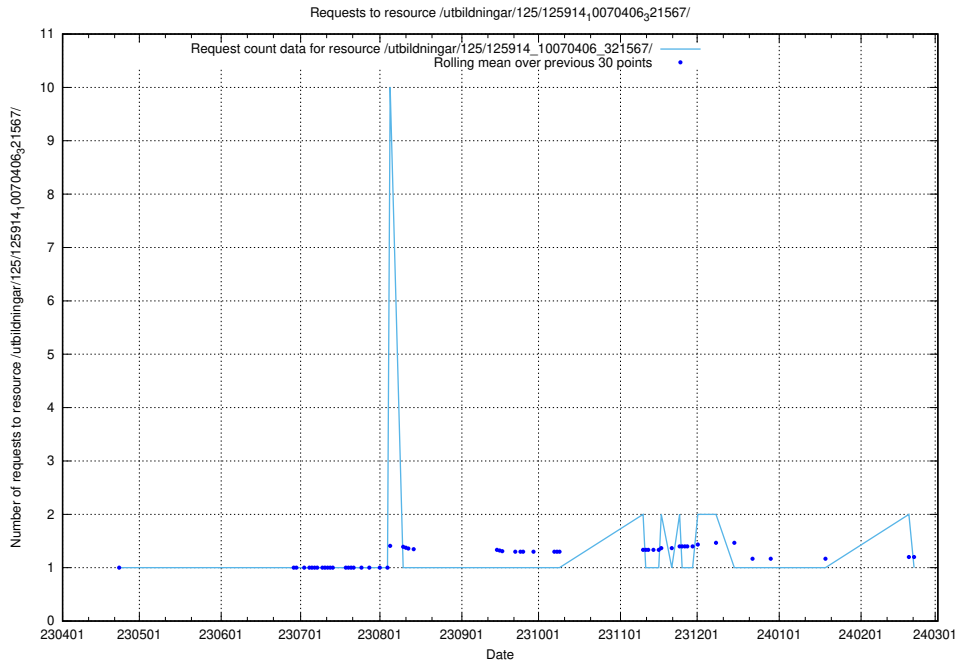

5.5600 Usage of /utbildningar/125/125914_10070406_321567/

Here, we count the number of requests to resource /utbildningar/125/125914_10070406_321567/.