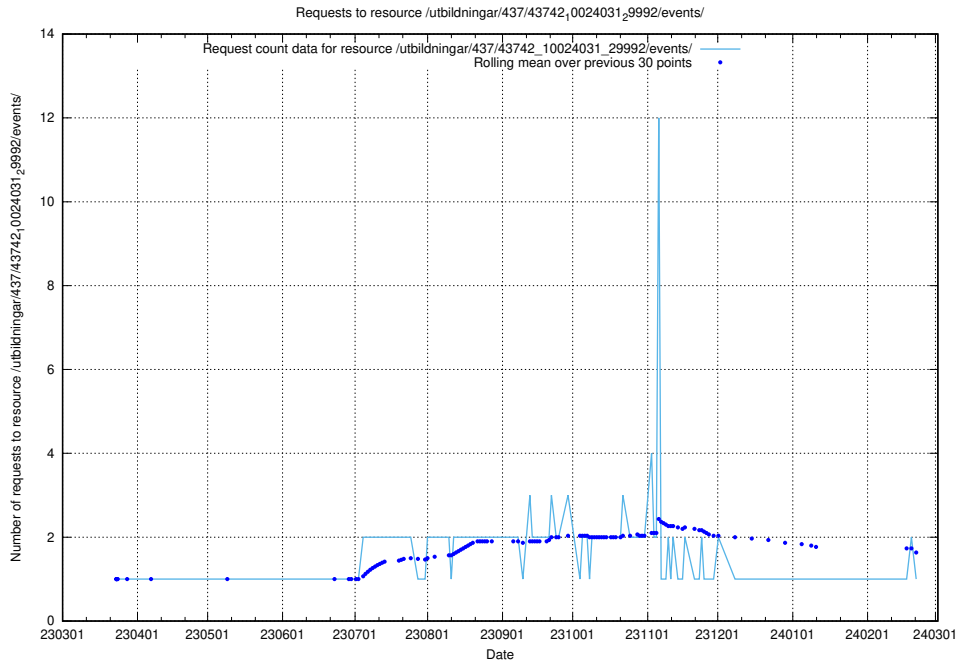

5.5974 Usage of /utbildningar/437/43742_10024031_29992/events/

Here, we count the number of requests to resource /utbildningar/437/43742_10024031_29992/events/.