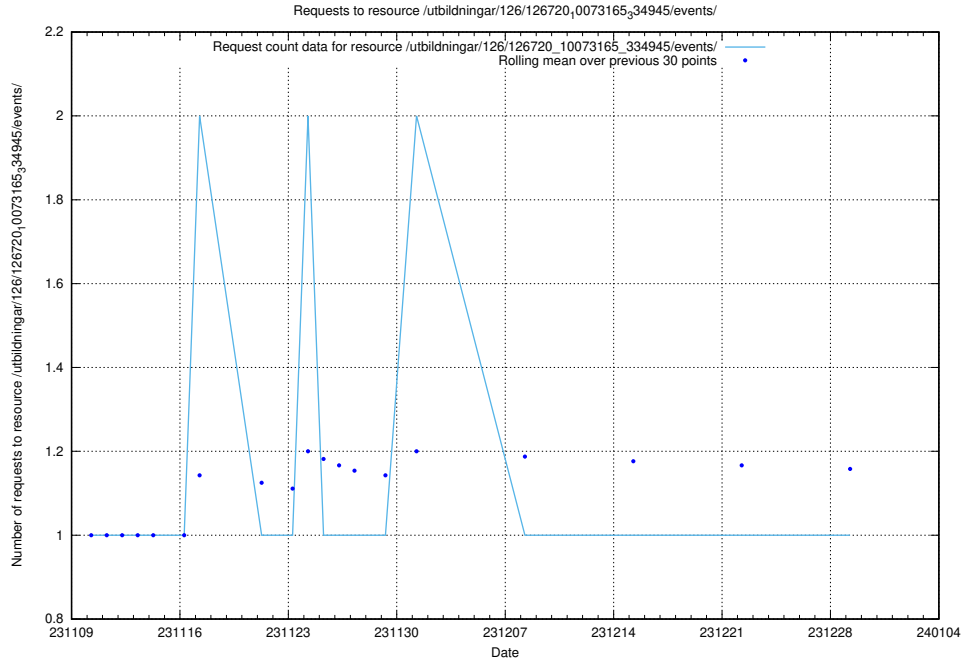

5.3653 Usage of /utbildningar/126/126720_10073165_334945/events/

Here, we count the number of requests to resource /utbildningar/126/126720_10073165_334945/events/