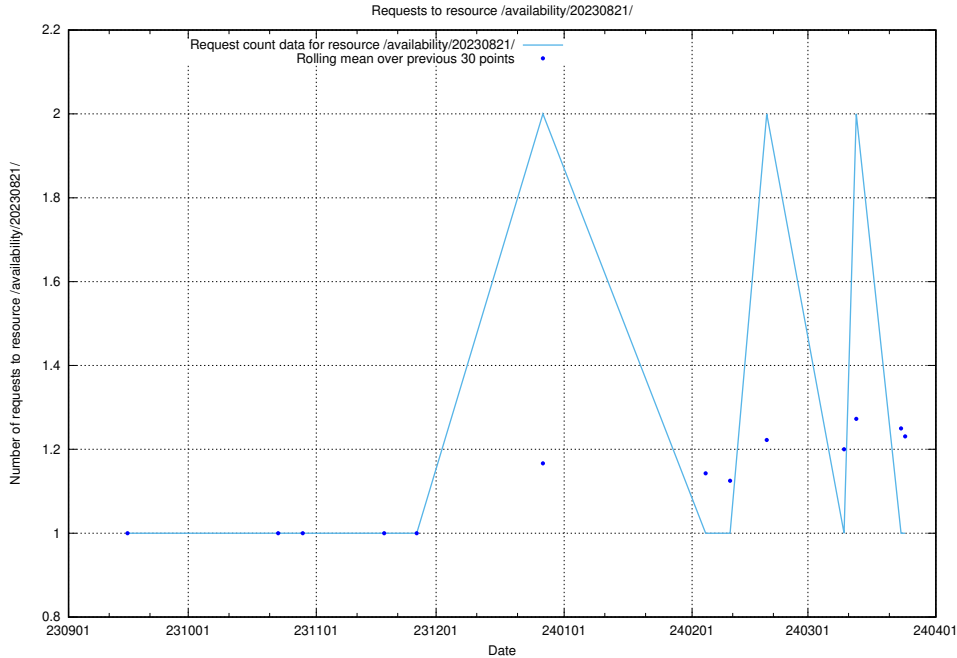

5.4113 Usage of /availability/20230821/

Here, we count the number of requests to resource /availability/20230821/.