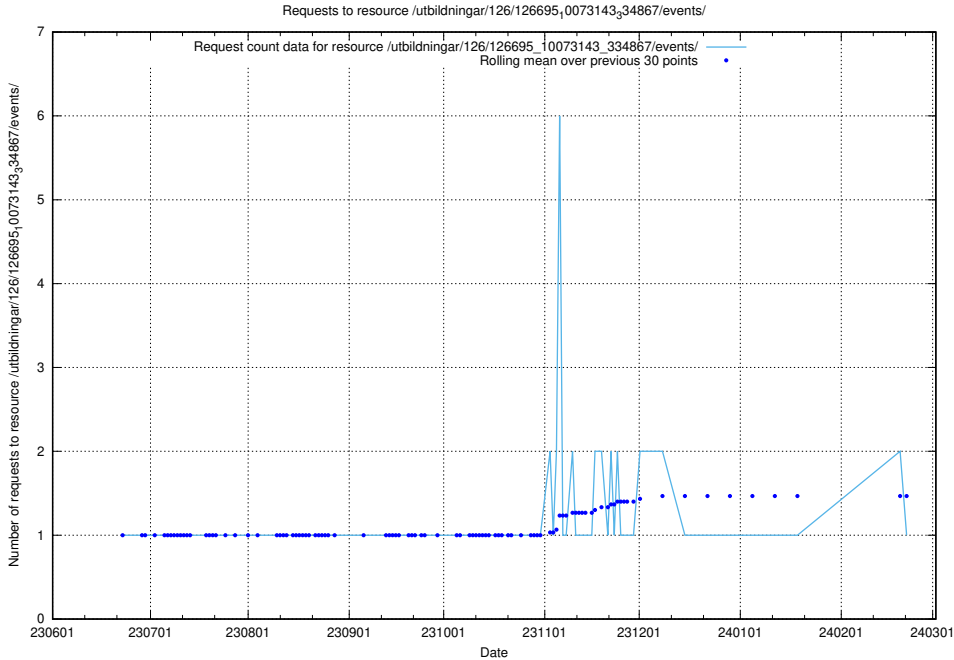

5.5183 Usage of /utbildningar/126/126695_10073143_334867/events/

Here, we count the number of requests to resource /utbildningar/126/126695_10073143_334867/events/