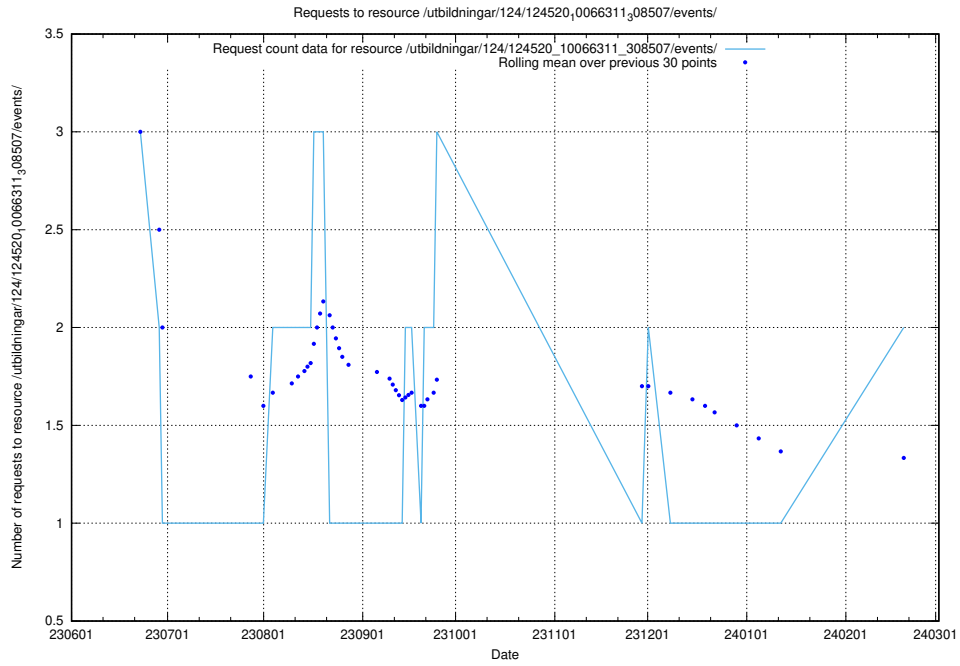

5.688 Usage of /utbildningar/124/124520_10066311_308507/events/

Here, we count the number of requests to resource /utbildningar/124/124520_10066311_308507/events/