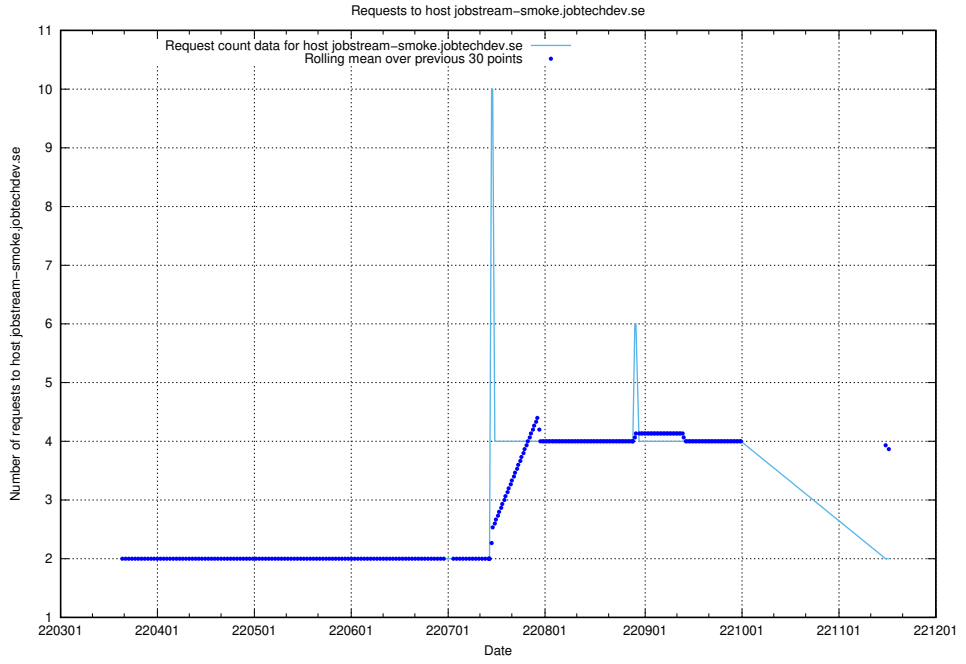

### 7.493 Usage of jobstream-smoke.jobtechdev.se

Here, we count the number of requests to host jobstream-smoke.jobtechdev.se.