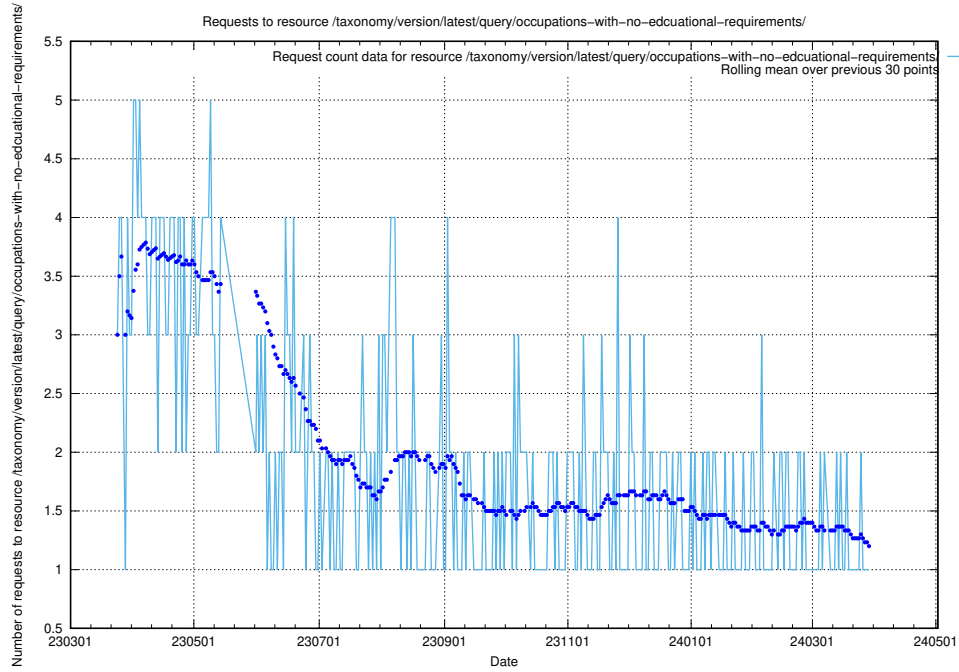

5.5697 Usage of /taxonomy/version/latest/query/occupations-with-no-educational-requirements/

Here, we count the number of requests to resource /taxonomy/version/latest/query/occupations-with-no-educational-requirements/.