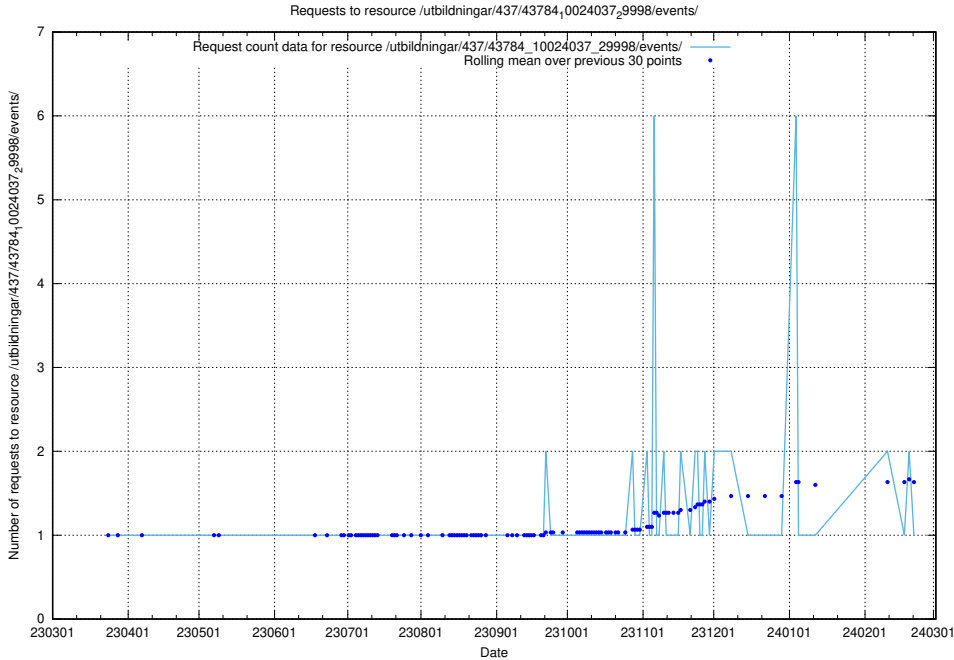

5.5785 Usage of /utbildningar/437/43784_10024037_29998/events/

Here, we count the number of requests to resource /utbildningar/437/43784_10024037_29998/events/.