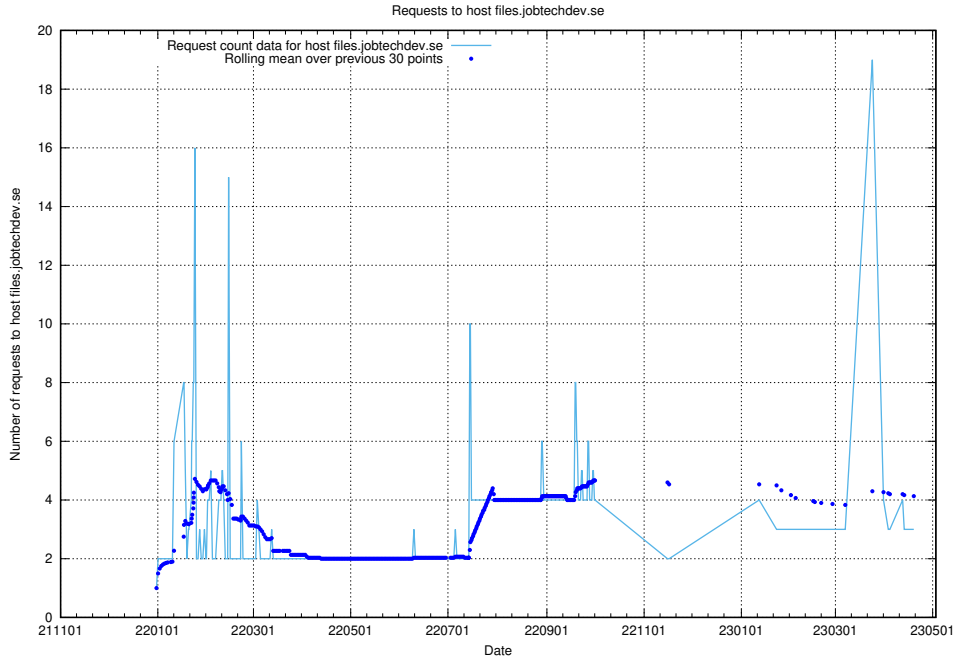

7.188 Usage of files.jobtechdev.se

Here, we count the number of requests to host files.jobtechdev.se.