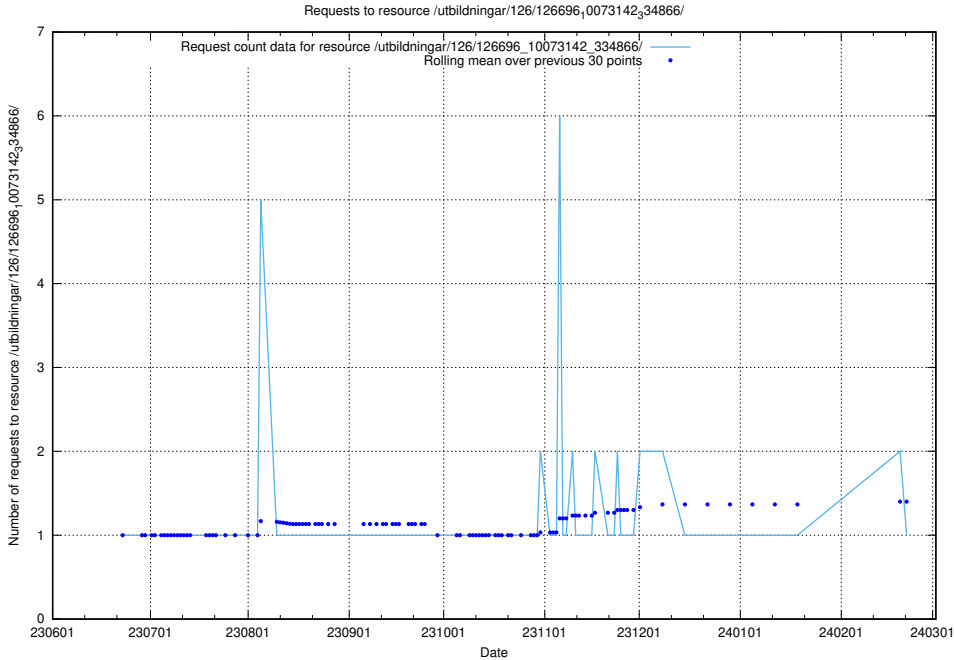

5.5179 Usage of /utbildningar/126/126696_10073142_334866/

Here, we count the number of requests to resource /utbildningar/126/126696_10073142_334866/.