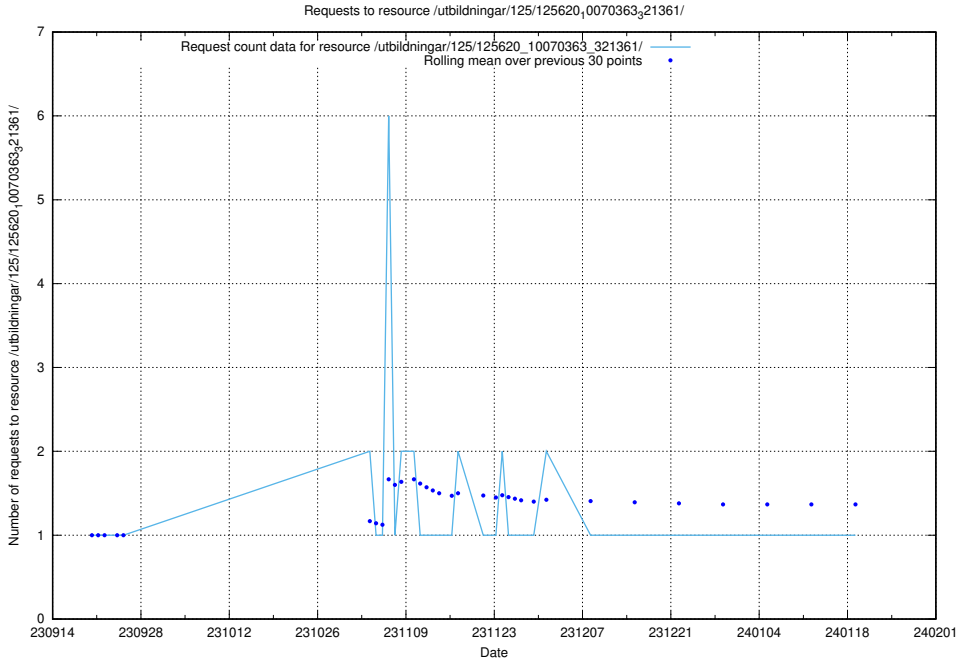

5.4087 Usage of /utbildningar/125/125620_10070363_321361/

Here, we count the number of requests to resource /utbildningar/125/125620_10070363_321361/.