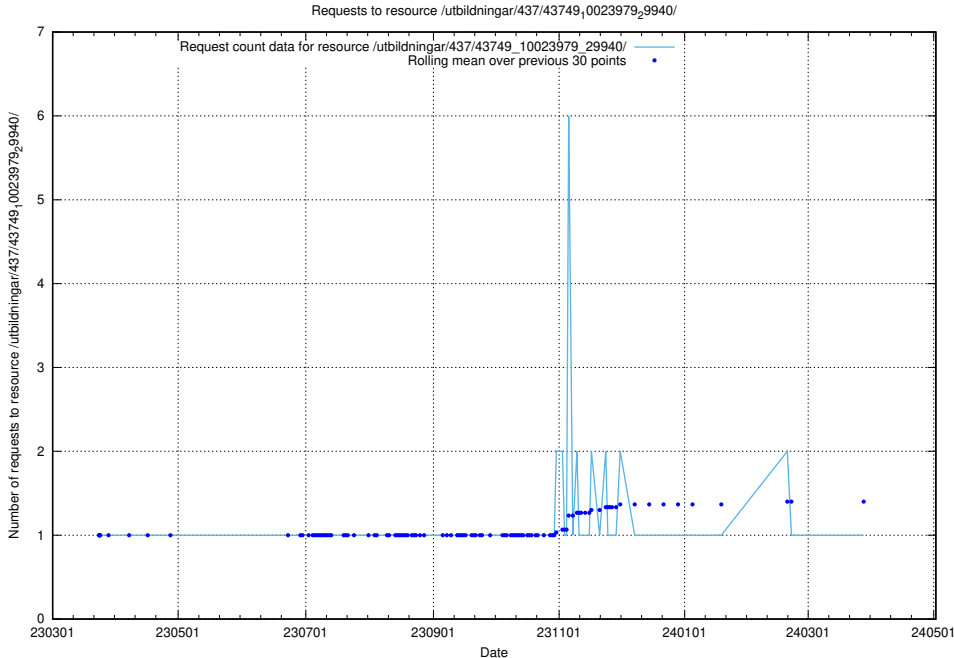

5.5968 Usage of /utbildningar/437/43749_10023979_29940/

Here, we count the number of requests to resource /utbildningar/437/43749_10023979_29940/.