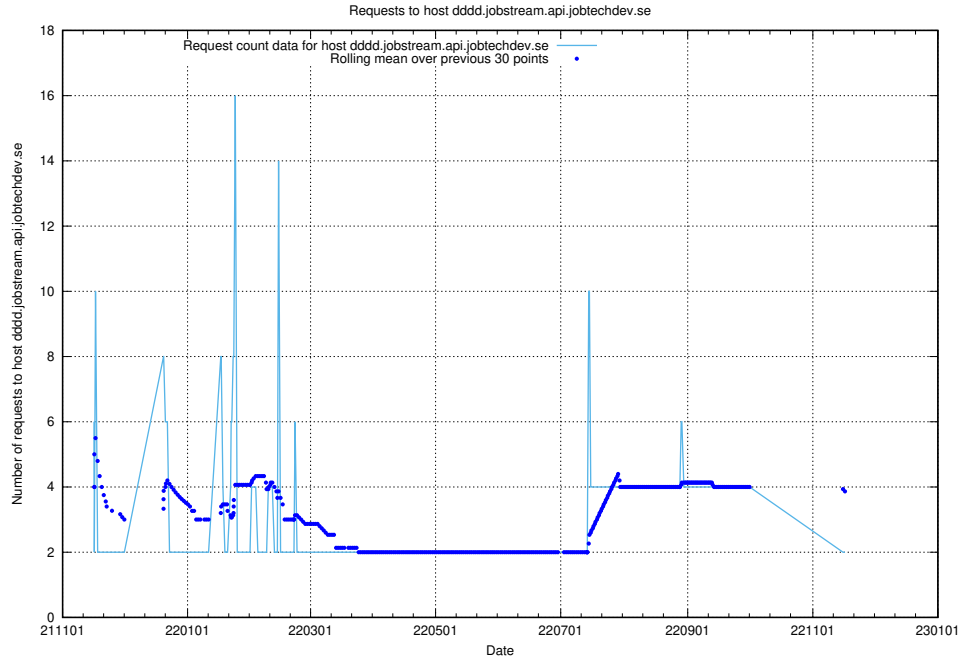

7.528 Usage of dddd.jobstream.api.jobtechdev.se

Here, we count the number of requests to host dddd.jobstream.api.jobtechdev.se.