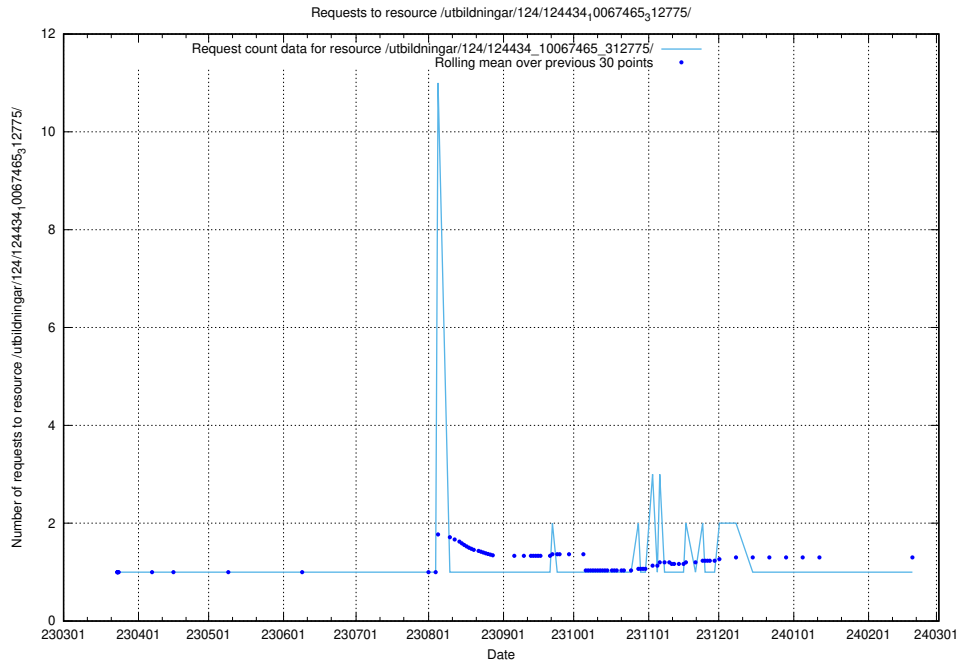

5.3309 Usage of /utbildningar/124/124434_10067465_312775/

Here, we count the number of requests to resource /utbildningar/124/124434_10067465_312775/.