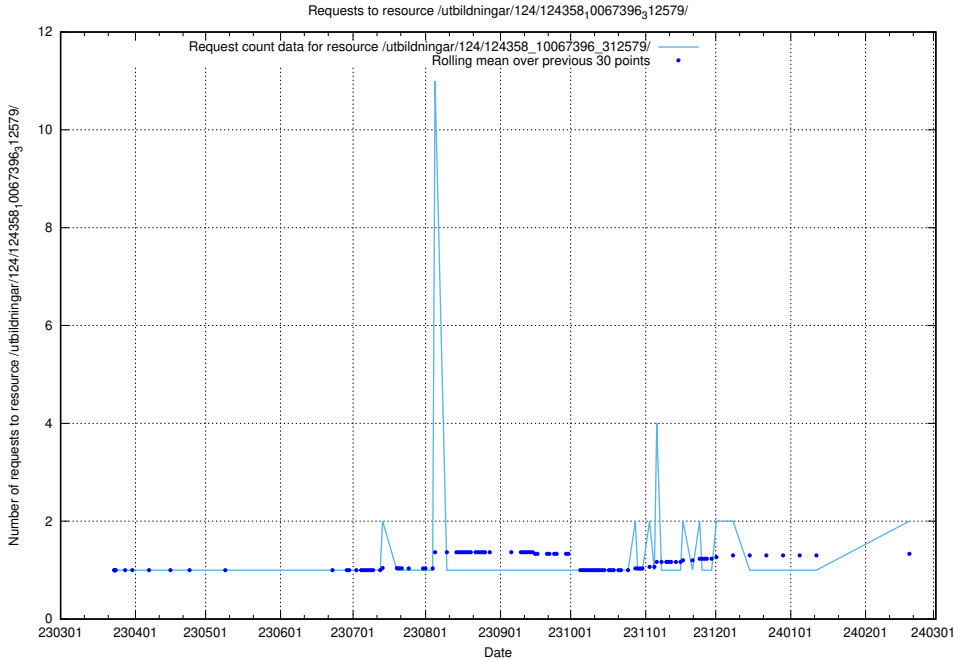

5.519 Usage of /utbildningar/124/124358_10067396_312579/

Here, we count the number of requests to resource /utbildningar/124/124358_10067396_312579/.