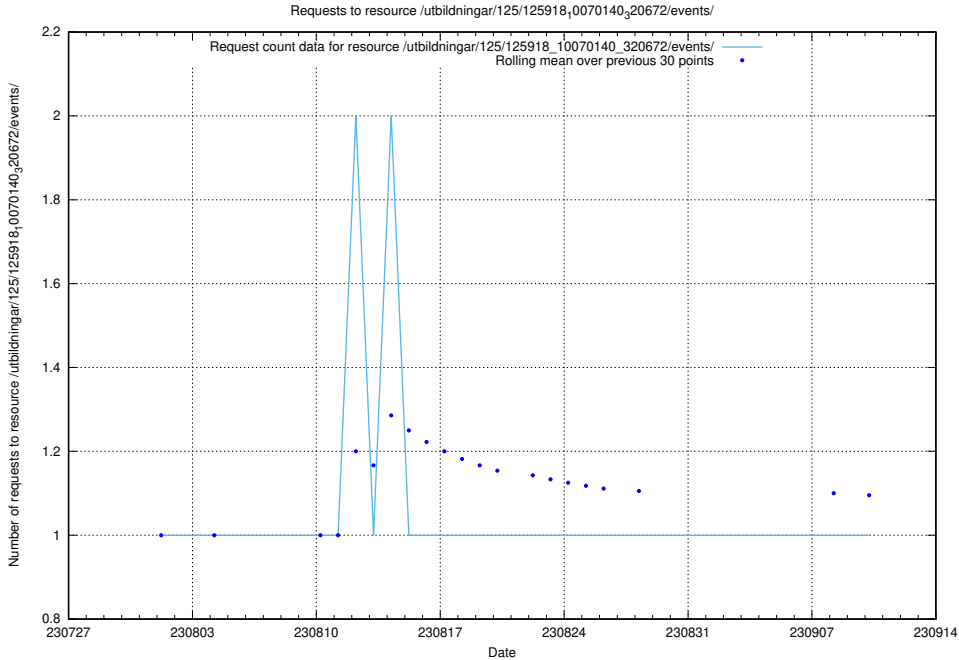

5.4457 Usage of /utbildningar/125/125918_10070140_320672/events/

Here, we count the number of requests to resource /utbildningar/125/125918_10070140_320672/events/