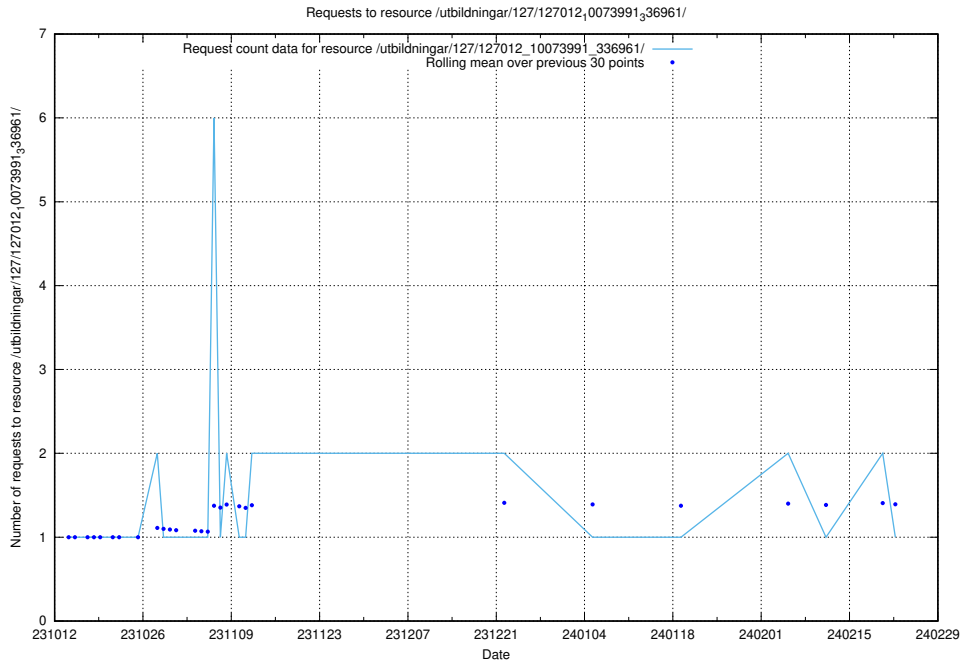

5.3878 Usage of /utbildningar/127/127012_10073991_336961/

Here, we count the number of requests to resource /utbildningar/127/127012_10073991_336961/.