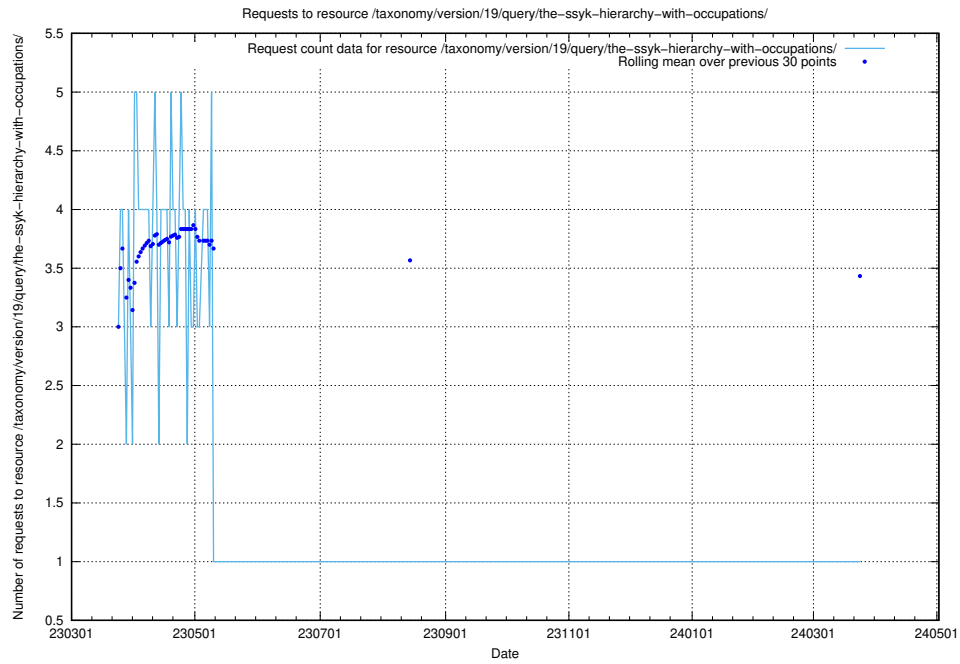

5.5718 Usage of /taxonomy/version/19/query/the-ssyk-hierarchy-with-occupations/

Here, we count the number of requests to resource /taxonomy/version/19/query/the-ssyk-hierarchy-with-occupations/.