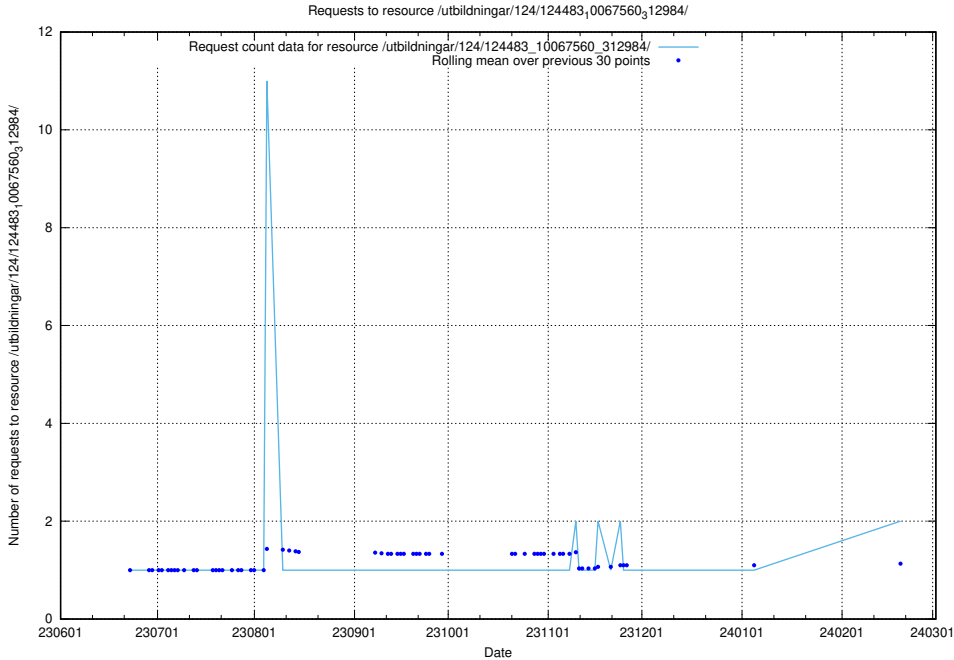

5.712 Usage of /utbildningar/124/124483_10067560_312984/

Here, we count the number of requests to resource /utbildningar/124/124483_10067560_312984/.