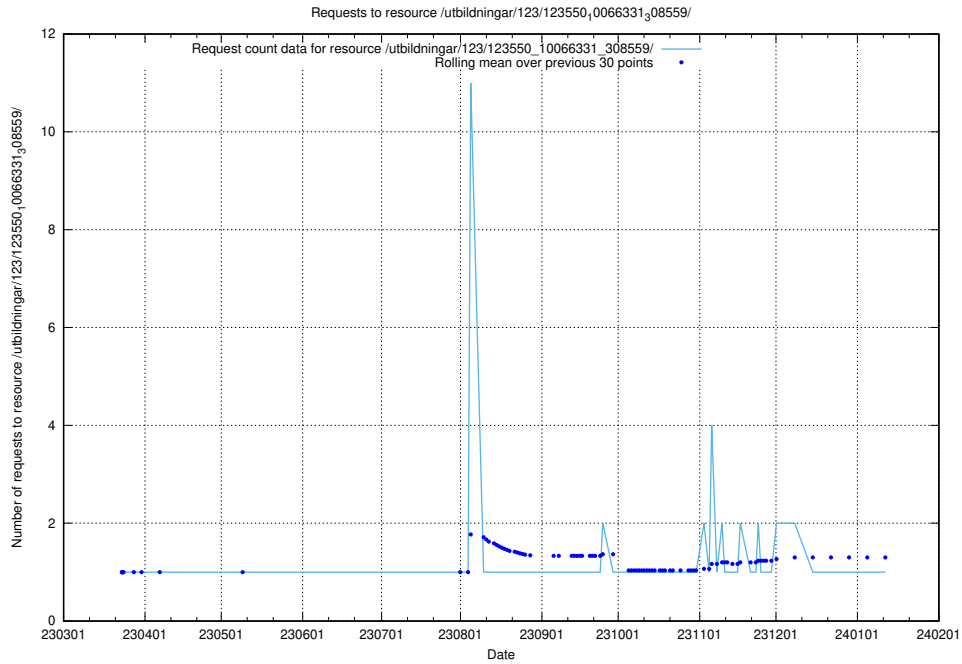

5.4054 Usage of /utbildningar/123/123550_10066331_308559/

Here, we count the number of requests to resource /utbildningar/123/123550_10066331_308559/.