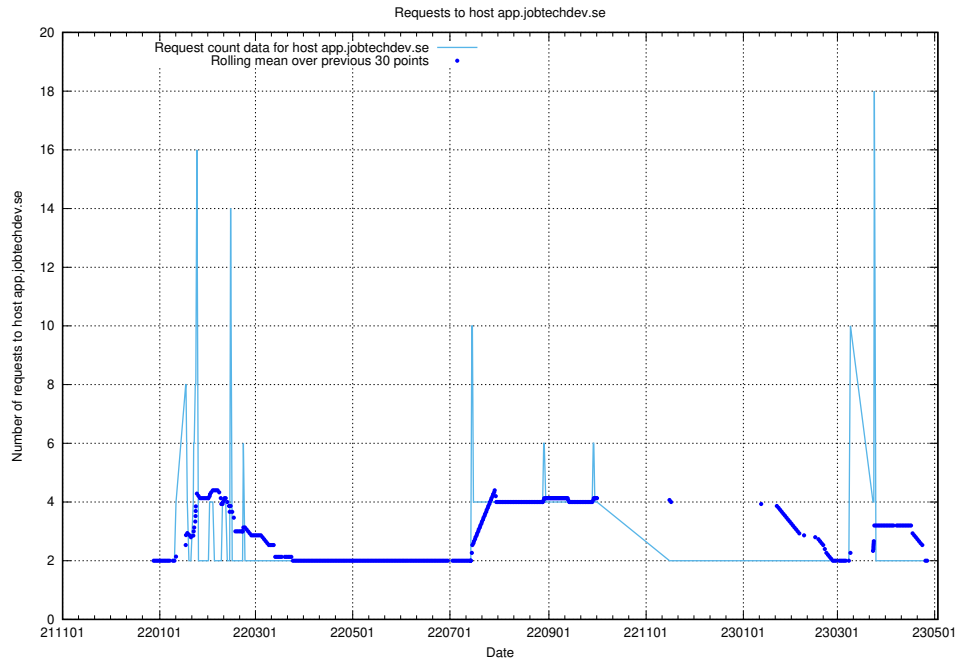

7.362 Usage of app.jobtechdev.se

Here, we count the number of requests to host app.jobtechdev.se.