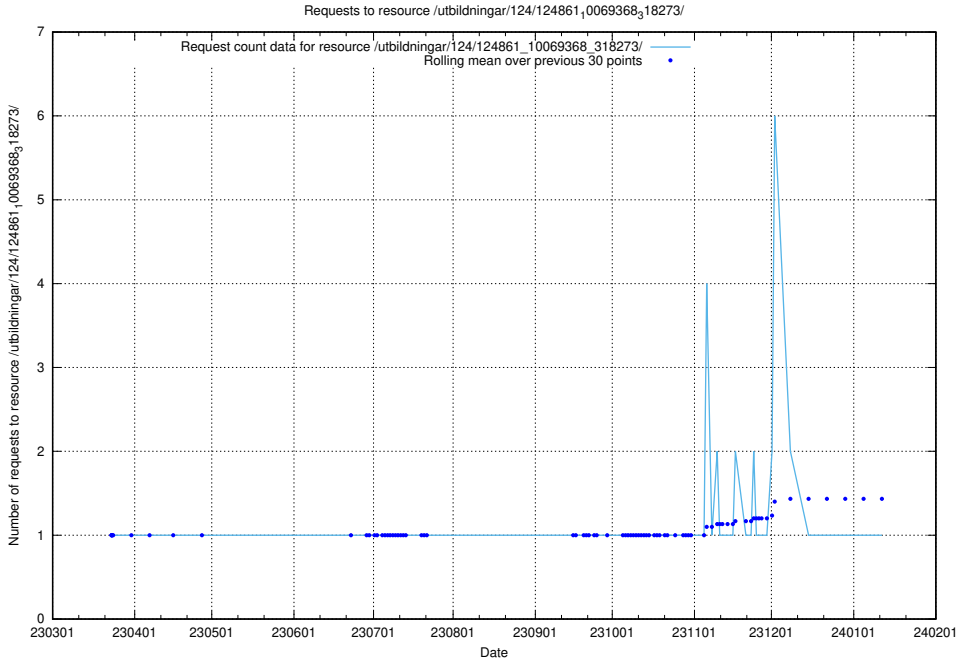

5.1018 Usage of /utbildningar/124/124861_10069368_318273/

Here, we count the number of requests to resource /utbildningar/124/124861_10069368_318273/.