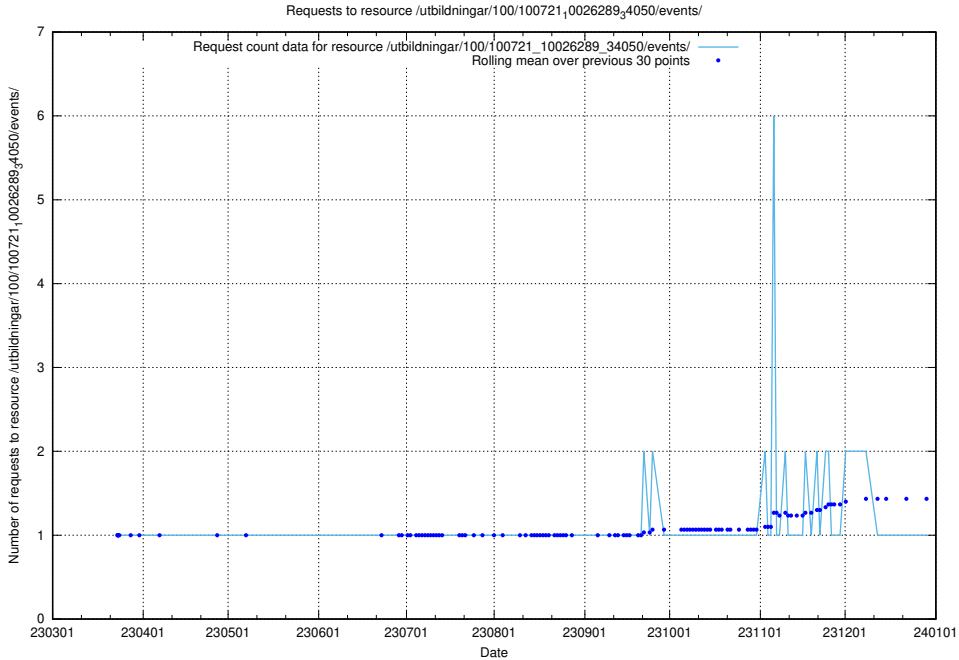

5.5248 Usage of /utbildningar/100/100721_10026289_34050/events/

Here, we count the number of requests to resource /utbildningar/100/100721_10026289_34050/events/.