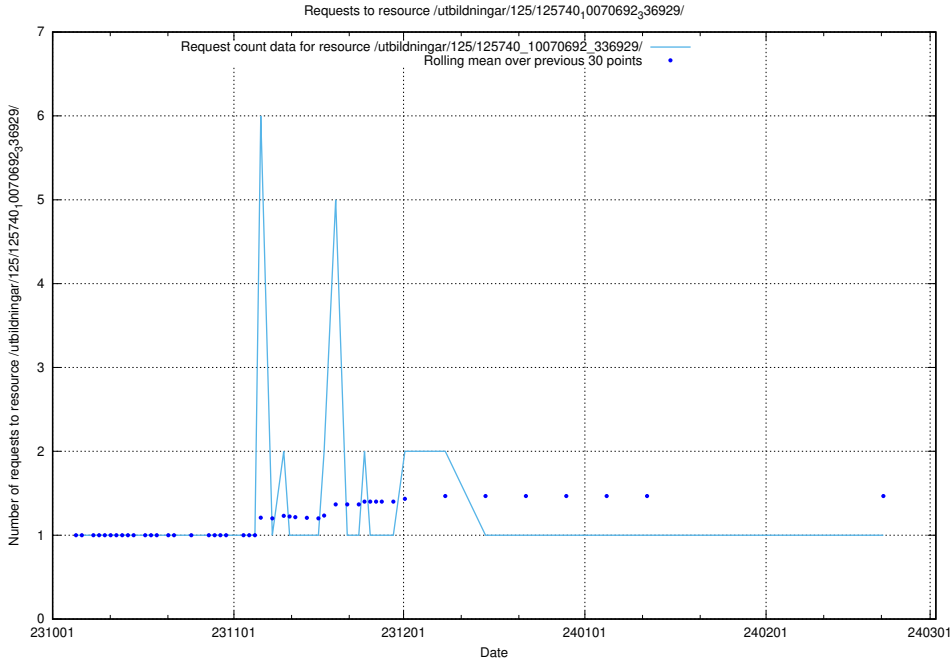

5.3965 Usage of /utbildningar/125/125740_10070692_336929/

Here, we count the number of requests to resource /utbildningar/125/125740_10070692_336929/.