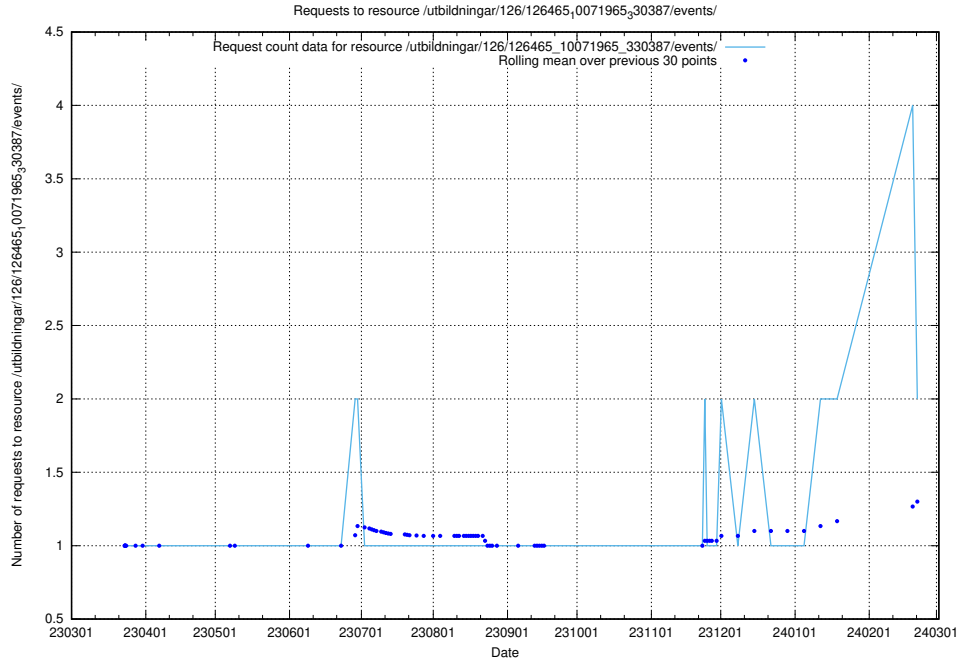

5.802 Usage of /utbildningar/126/126465_10071965_330387/events/

Here, we count the number of requests to resource /utbildningar/126/126465_10071965_330387/events/