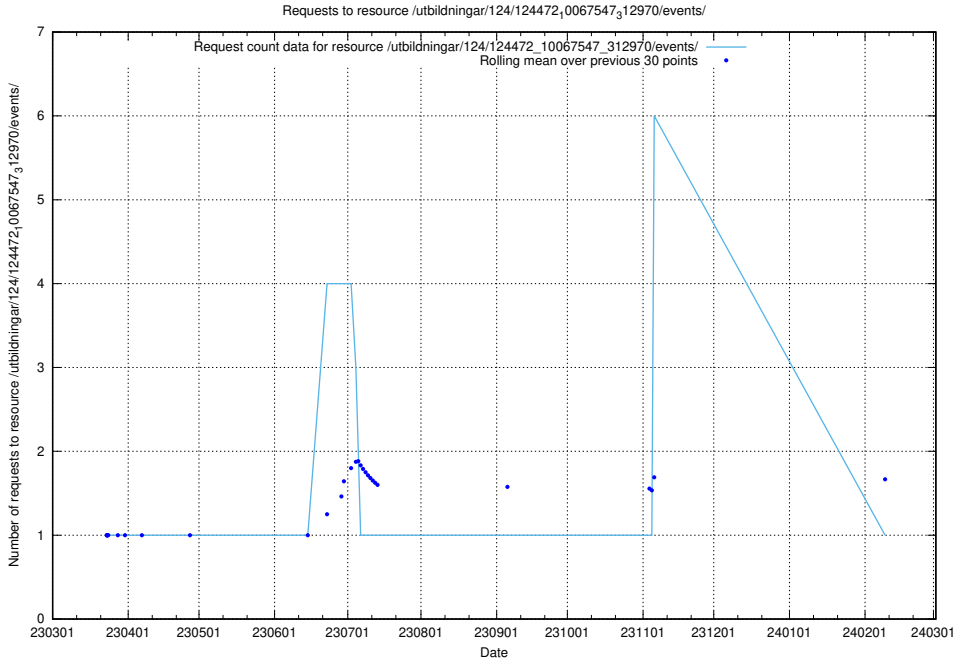

5.2661 Usage of /utbildningar/124/124472_10067547_312970/events/

Here, we count the number of requests to resource /utbildningar/124/124472_10067547_312970/events/