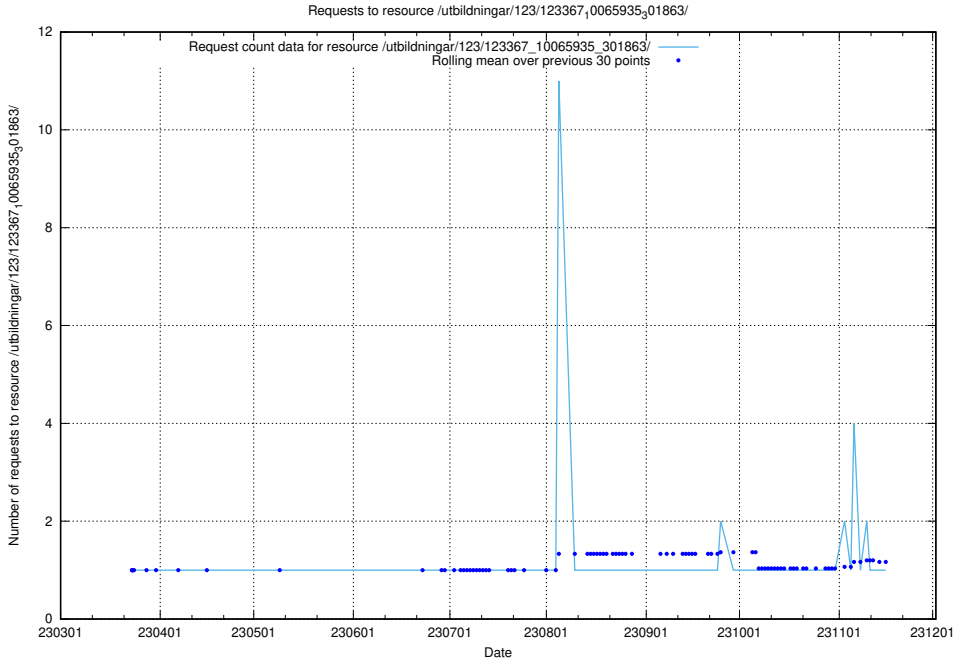

5.4168 Usage of /utbildningar/123/123367_10065935_301863/

Here, we count the number of requests to resource /utbildningar/123/123367_10065935_301863/.