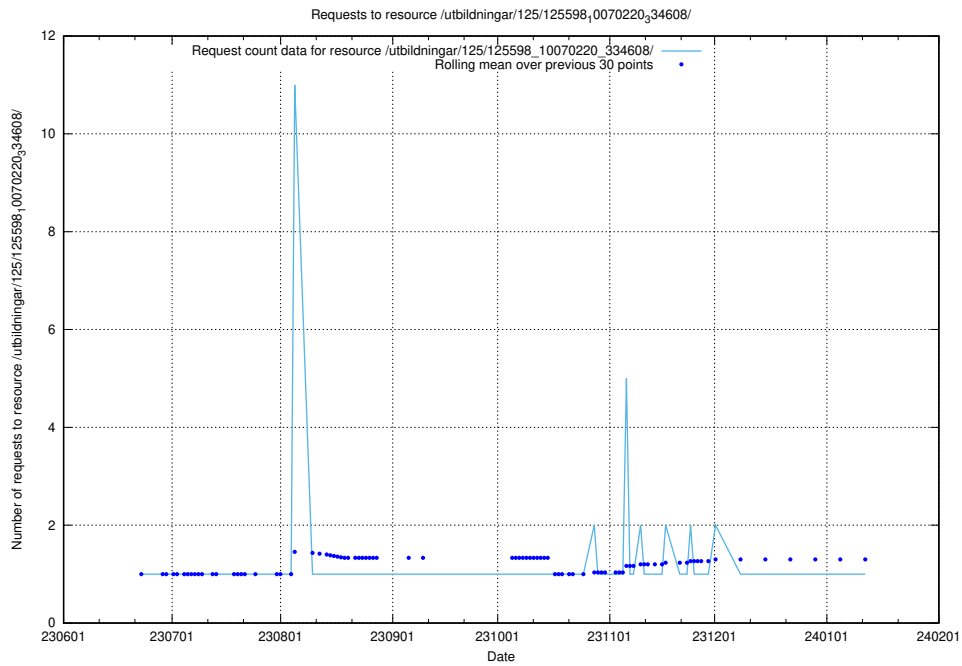

5.5276 Usage of /utbildningar/125/125598_10070220_334608/

Here, we count the number of requests to resource /utbildningar/125/125598_10070220_334608/.