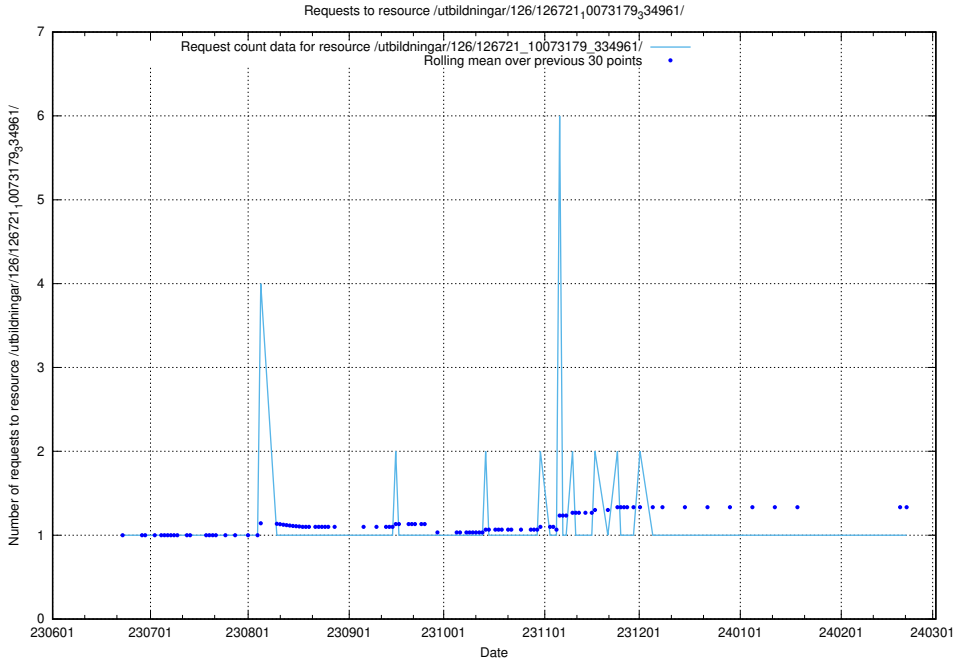

5.5160 Usage of /utbildningar/126/126721_10073179_334961/

Here, we count the number of requests to resource /utbildningar/126/126721_10073179_334961/.