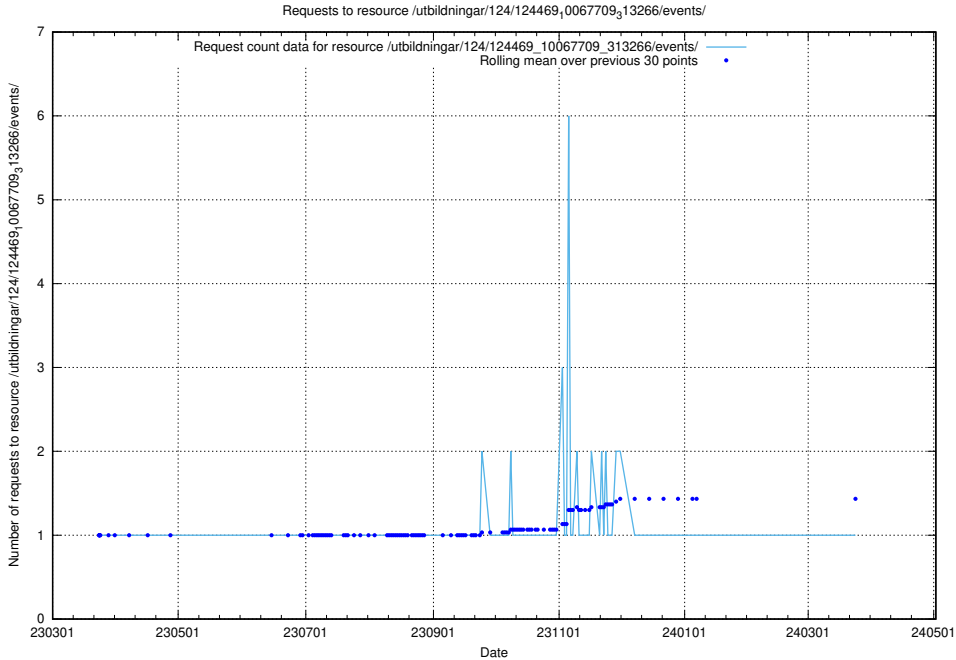

5.2773 Usage of /utbildningar/124/124469_10067709_313266/events/

Here, we count the number of requests to resource /utbildningar/124/124469_10067709_313266/events/