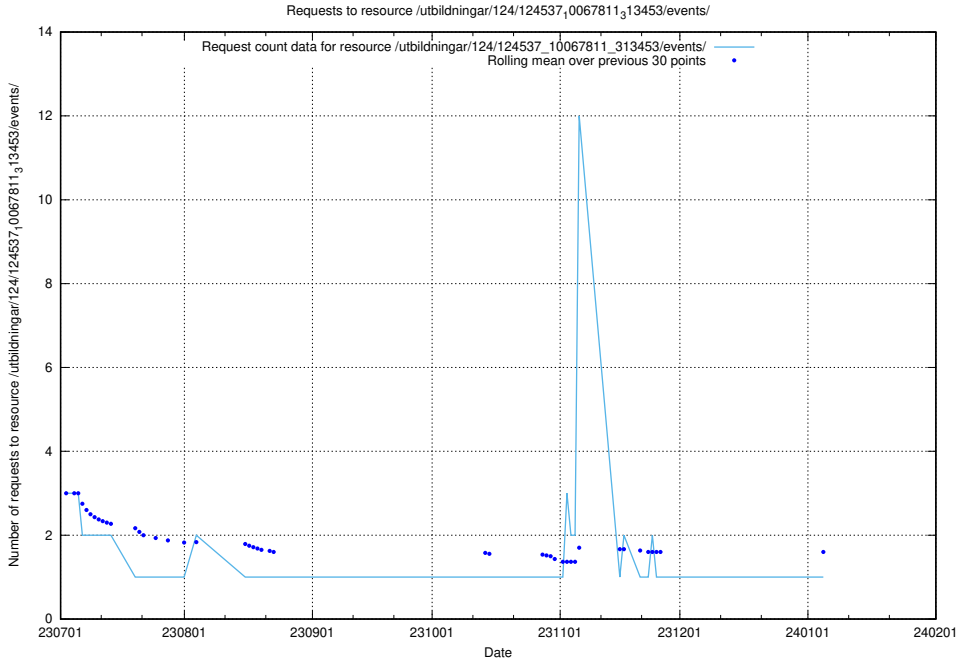

5.4913 Usage of /utbildningar/124/124537_10067811_313453/events/

Here, we count the number of requests to resource /utbildningar/124/124537_10067811_313453/events/