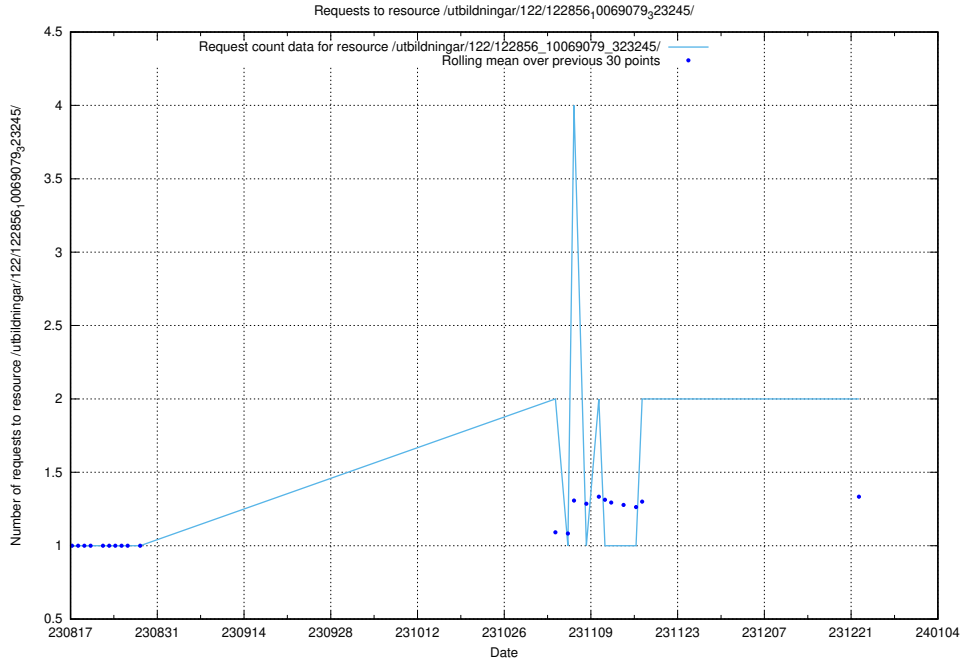

5.601 Usage of /utbildningar/122/122856_10069079_323245/

Here, we count the number of requests to resource /utbildningar/122/122856_10069079_323245/.