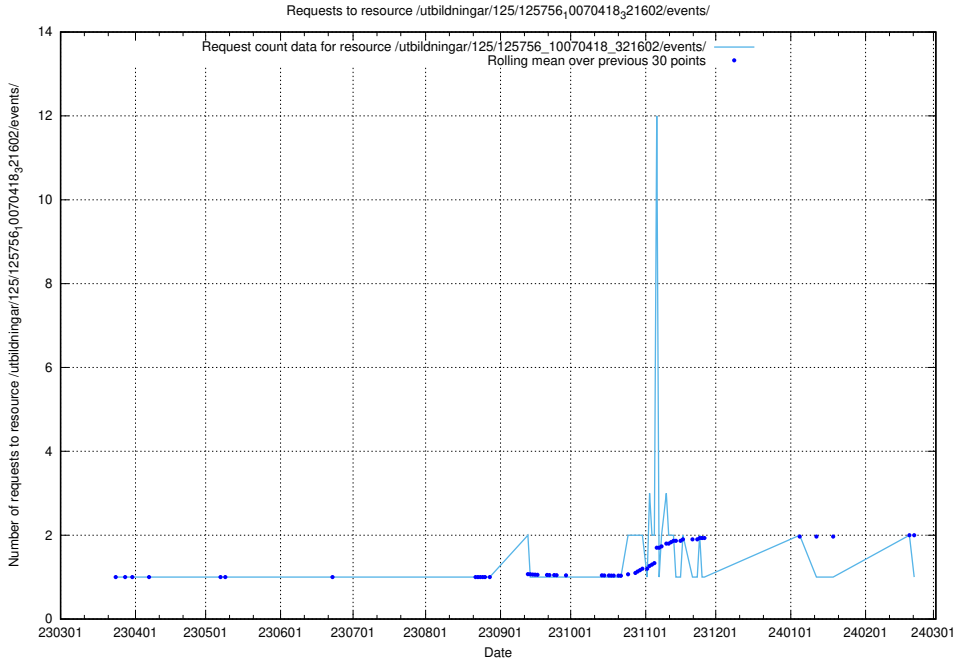

5.5820 Usage of /utbildningar/125/125756_10070418_321602/events/

Here, we count the number of requests to resource /utbildningar/125/125756_10070418_321602/events/