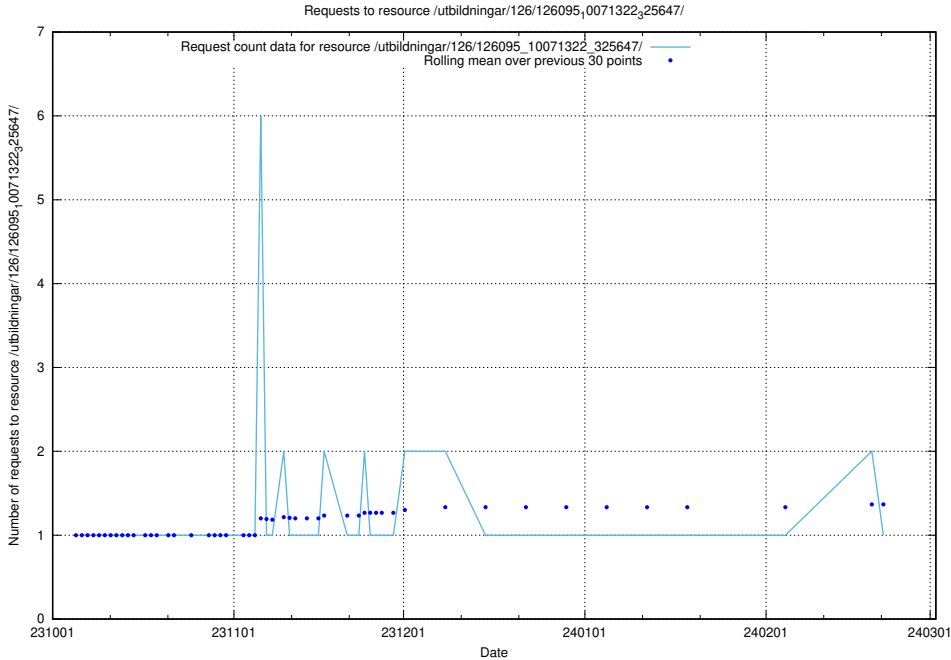

5.3961 Usage of /utbildningar/126/126095_10071322_325647/

Here, we count the number of requests to resource /utbildningar/126/126095_10071322_325647/.