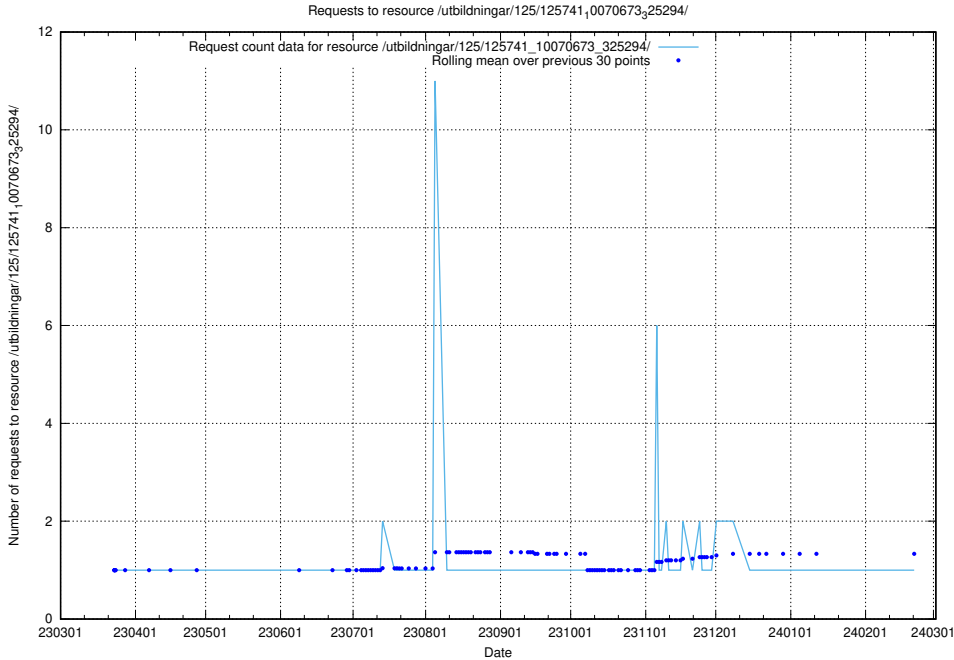

5.6086 Usage of /utbildningar/125/125741_10070673_325294/

Here, we count the number of requests to resource /utbildningar/125/125741_10070673_325294/.