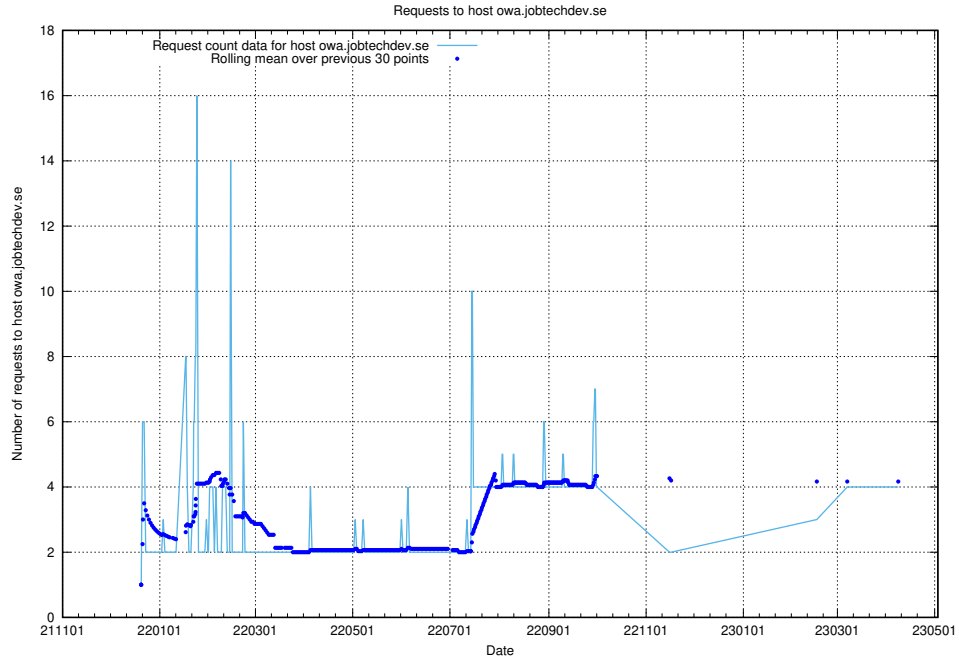

7.133 Usage of owa.jobtechdev.se

Here, we count the number of requests to host owa.jobtechdev.se.