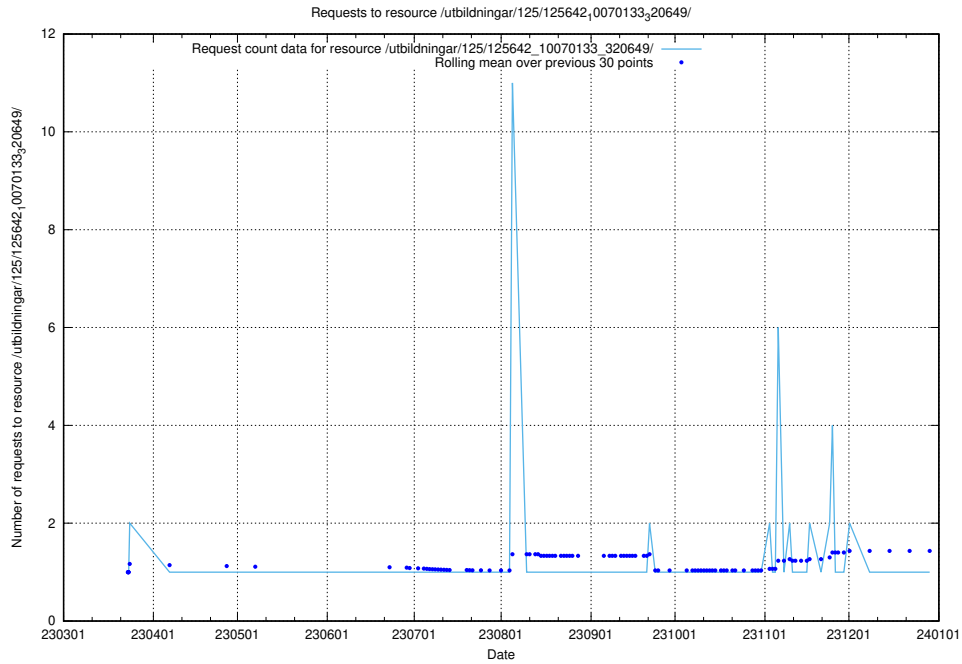

5.895 Usage of /utbildningar/125/125642_10070133_320649/

Here, we count the number of requests to resource /utbildningar/125/125642_10070133_320649/.