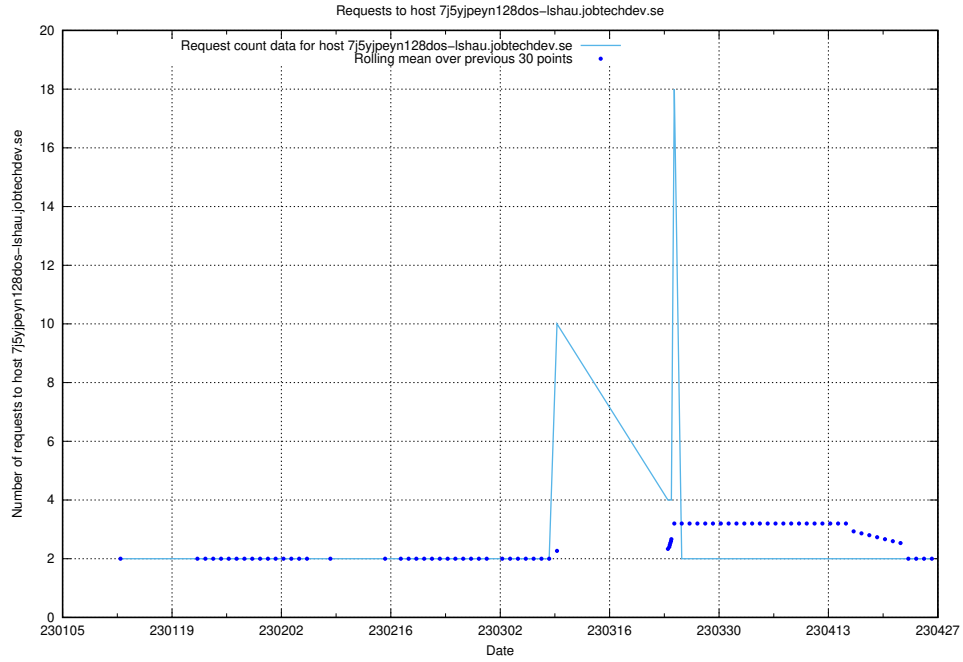

7.300 Usage of 7j5yjpeyn128dos-lshau.jobtechdev.se

Here, we count the number of requests to host 7j5yjpeyn128dos-lshau.jobtechdev.se.