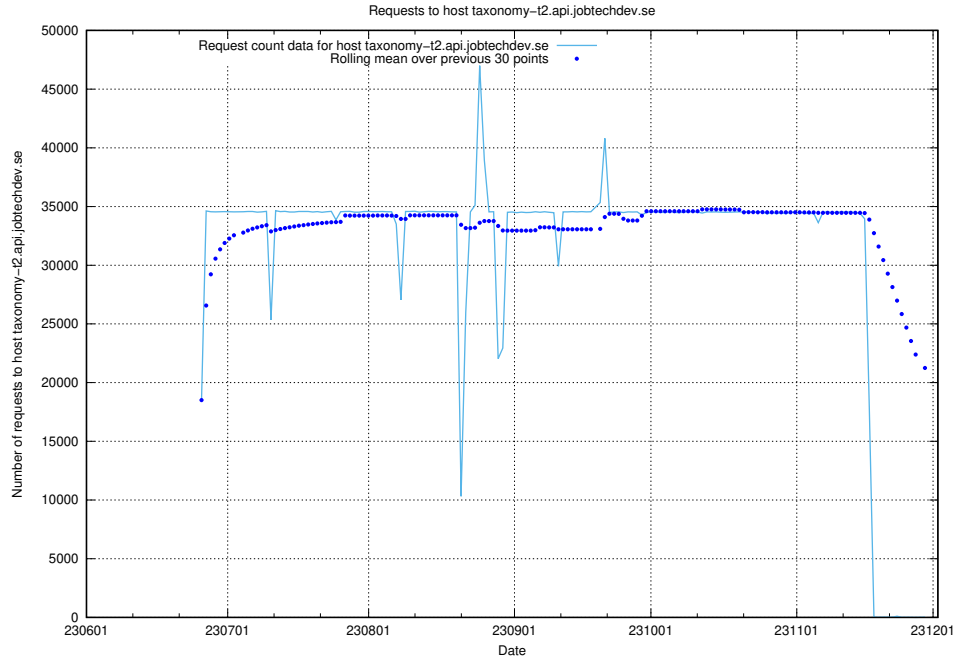

7.37 Usage of taxonomy-t2.api.jobtechdev.se

Here, we count the number of requests to host taxonomy-t2.api.jobtechdev.se.