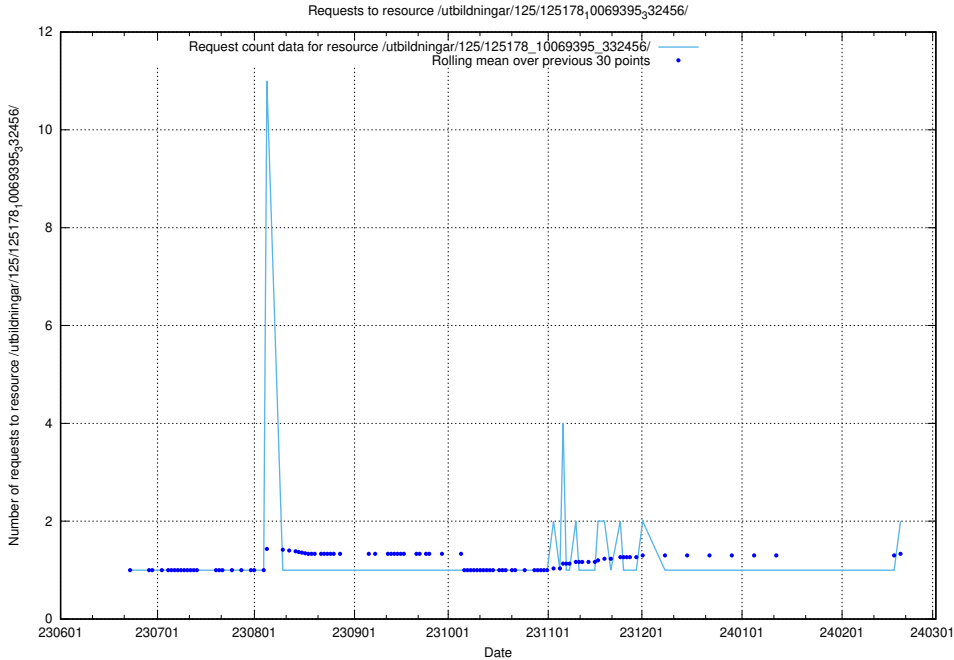

5.703 Usage of /utbildningar/125/125178_10069395_332456/

Here, we count the number of requests to resource /utbildningar/125/125178_10069395_332456/.