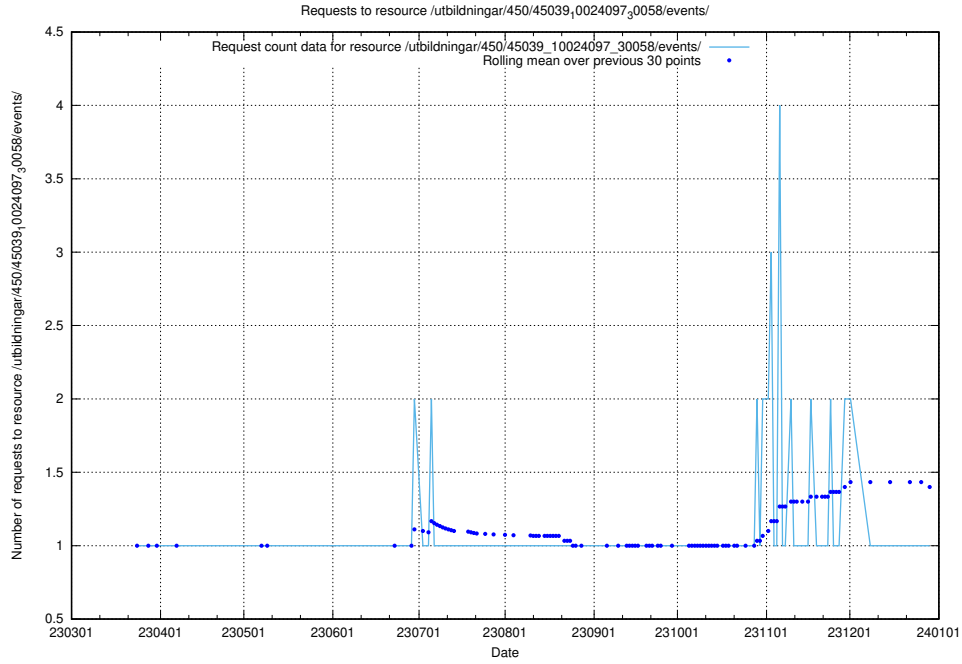

5.5765 Usage of /utbildningar/450/45039_10024097_30058/events/

Here, we count the number of requests to resource /utbildningar/450/45039_10024097_30058/events/.