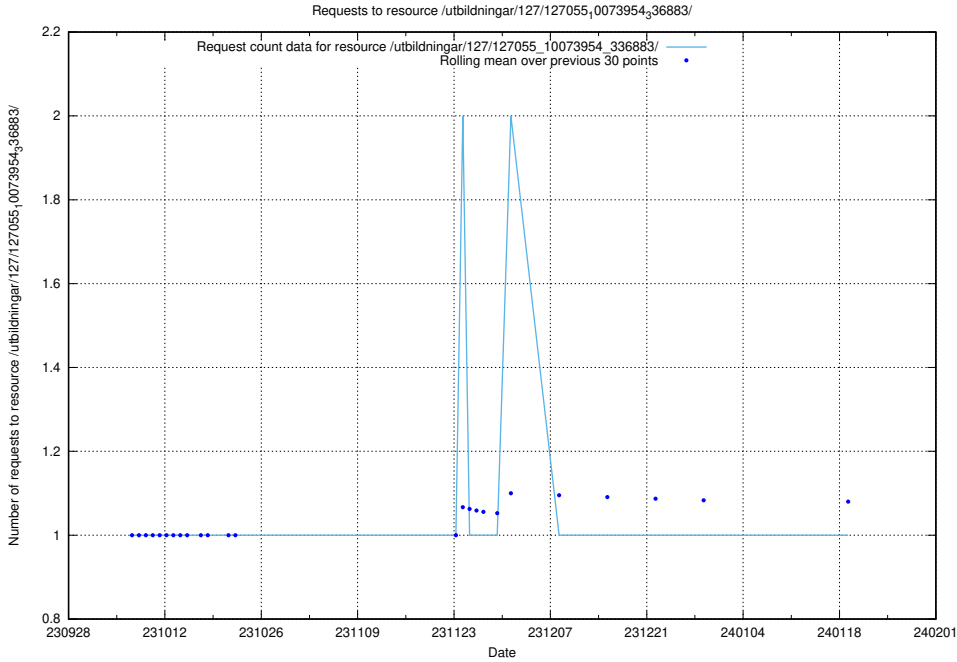

5.3943 Usage of /utbildningar/127/127055_10073954_336883/

Here, we count the number of requests to resource /utbildningar/127/127055_10073954_336883/.