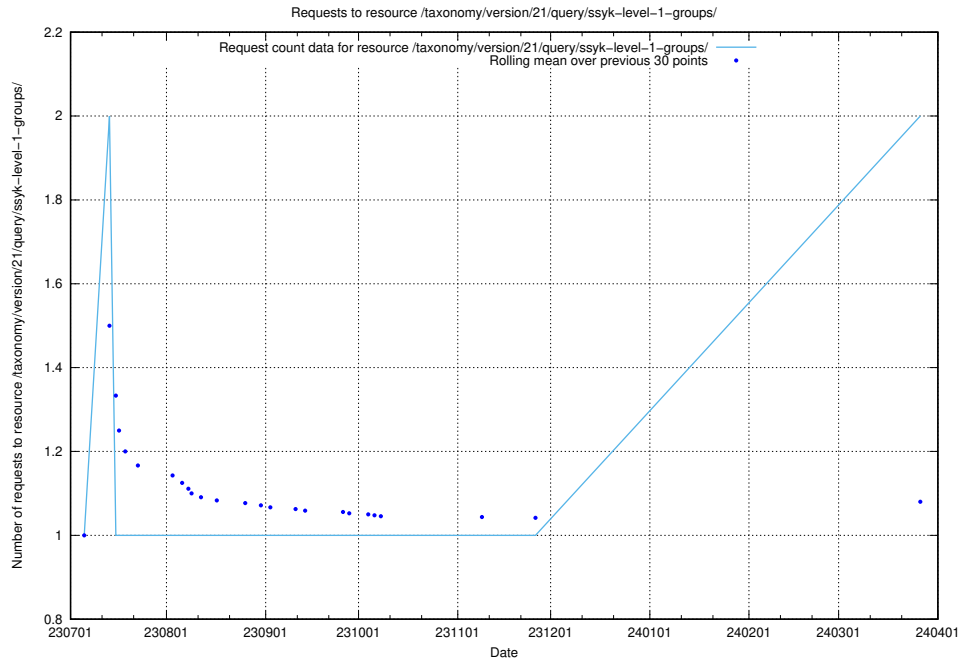

5.662 Usage of /taxonomy/version/21/query/ssyk-level-1-groups/

Here, we count the number of requests to resource /taxonomy/version/21/query/ssyk-level-1-groups/.