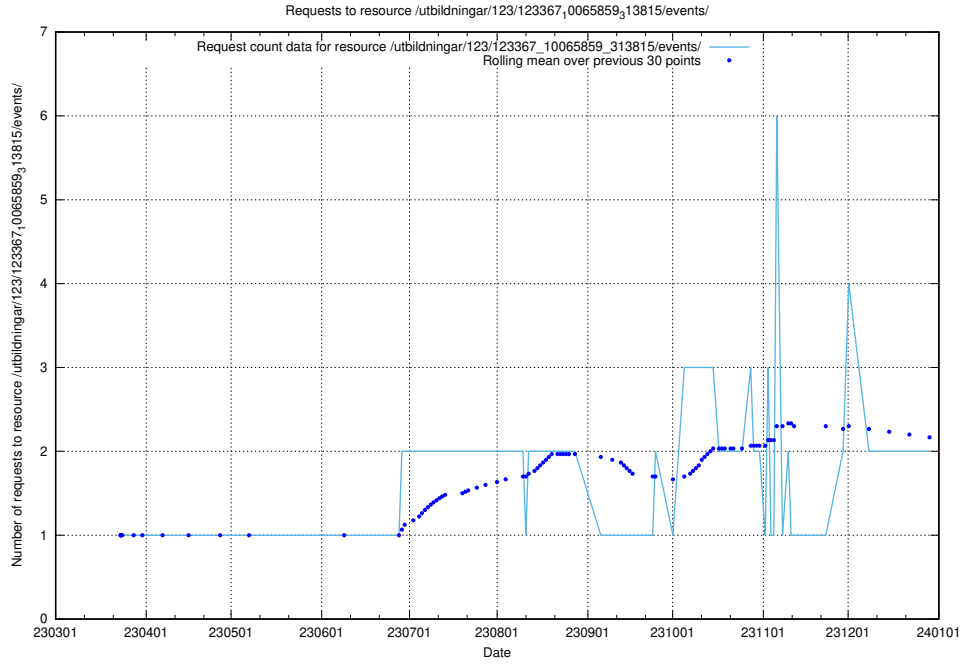

5.613 Usage of /utbildningar/123/123367_10065859_313815/events/

Here, we count the number of requests to resource /utbildningar/123/123367_10065859_313815/events/