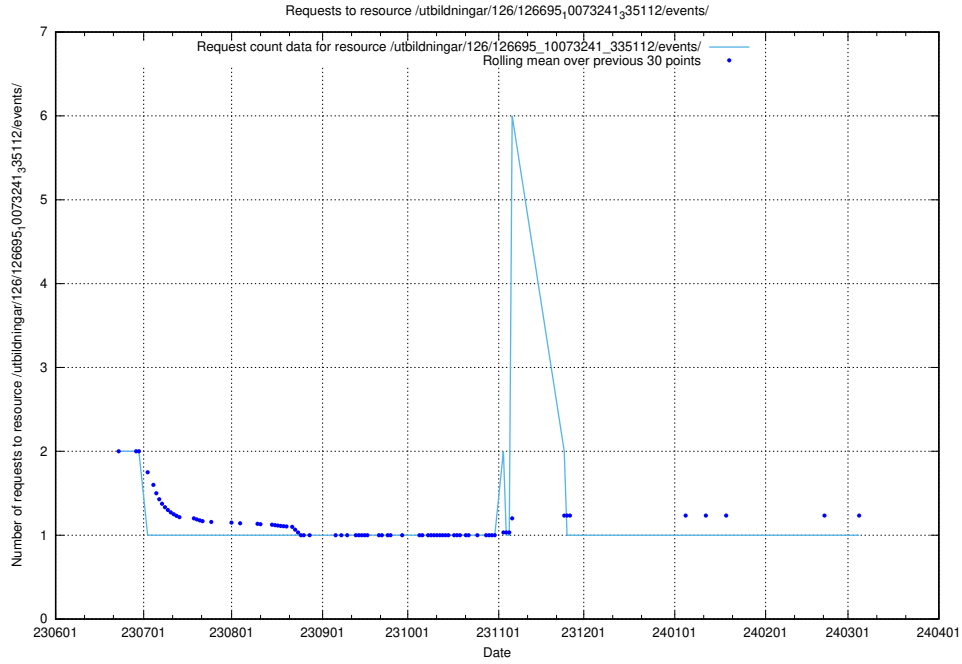

5.5116 Usage of /utbildningar/126/126695_10073241_335112/events/

Here, we count the number of requests to resource /utbildningar/126/126695_10073241_335112/events/