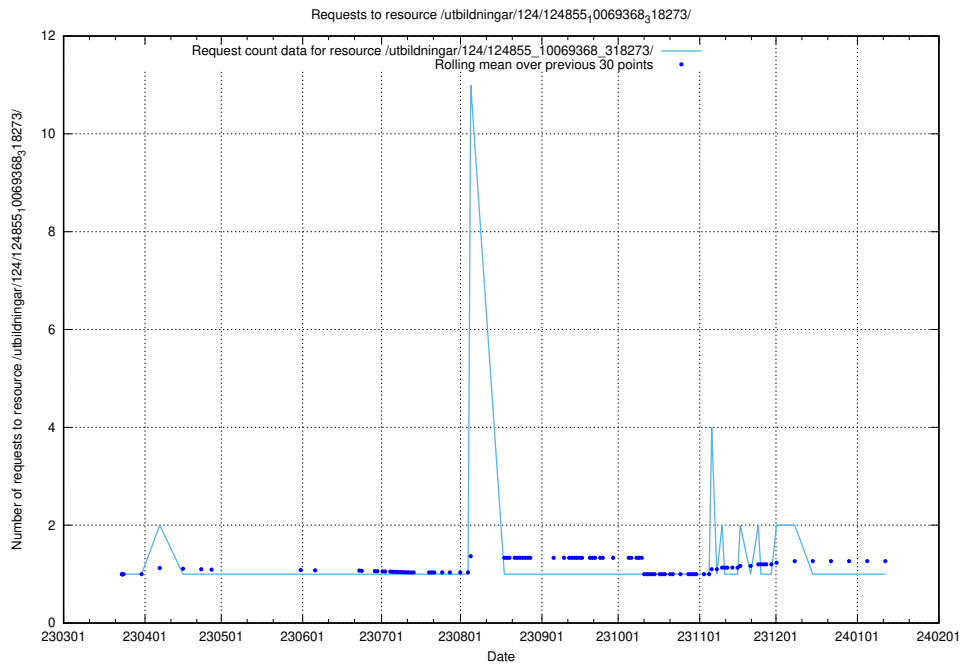

5.1046 Usage of /utbildningar/124/124855_10069368_318273/

Here, we count the number of requests to resource /utbildningar/124/124855_10069368_318273/.