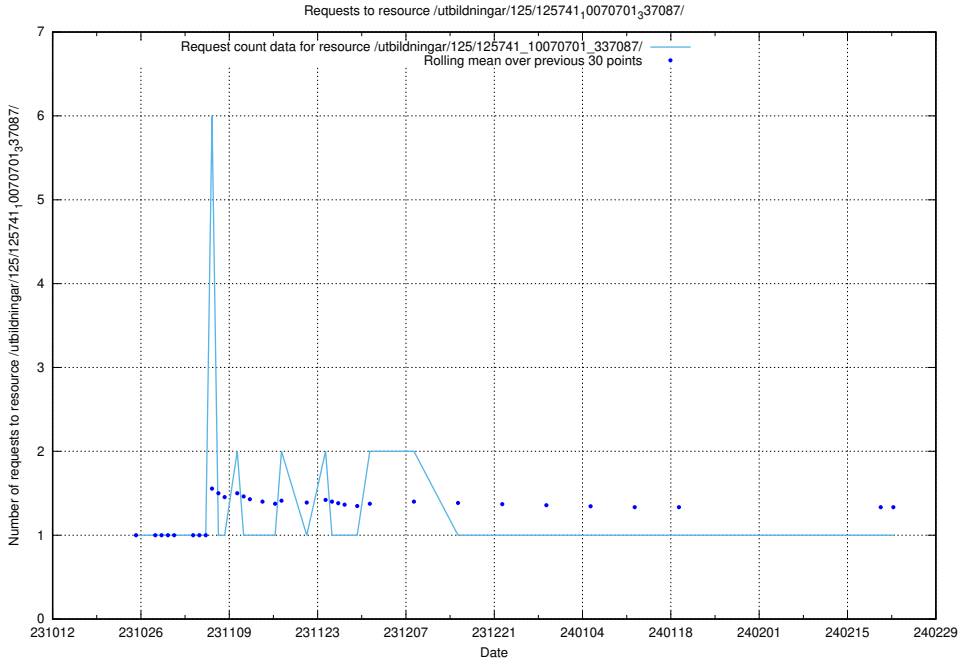

5.3766 Usage of /utbildningar/125/125741_10070701_337087/

Here, we count the number of requests to resource /utbildningar/125/125741_10070701_337087/.