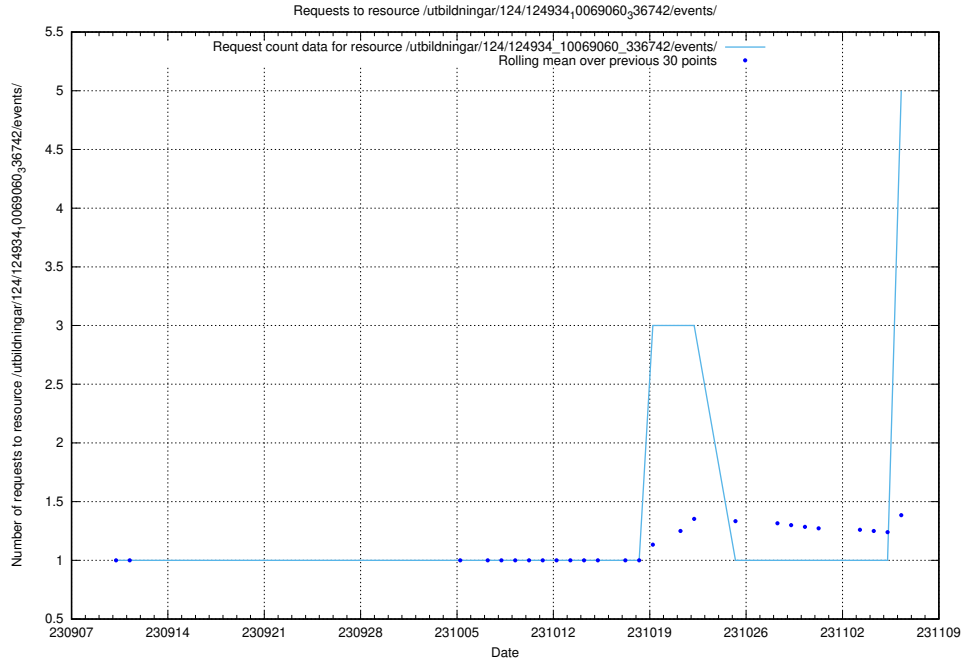

5.117 Usage of /utbildningar/124/124934_10069060_336742/events/

Here, we count the number of requests to resource /utbildningar/124/124934_10069060_336742/events/