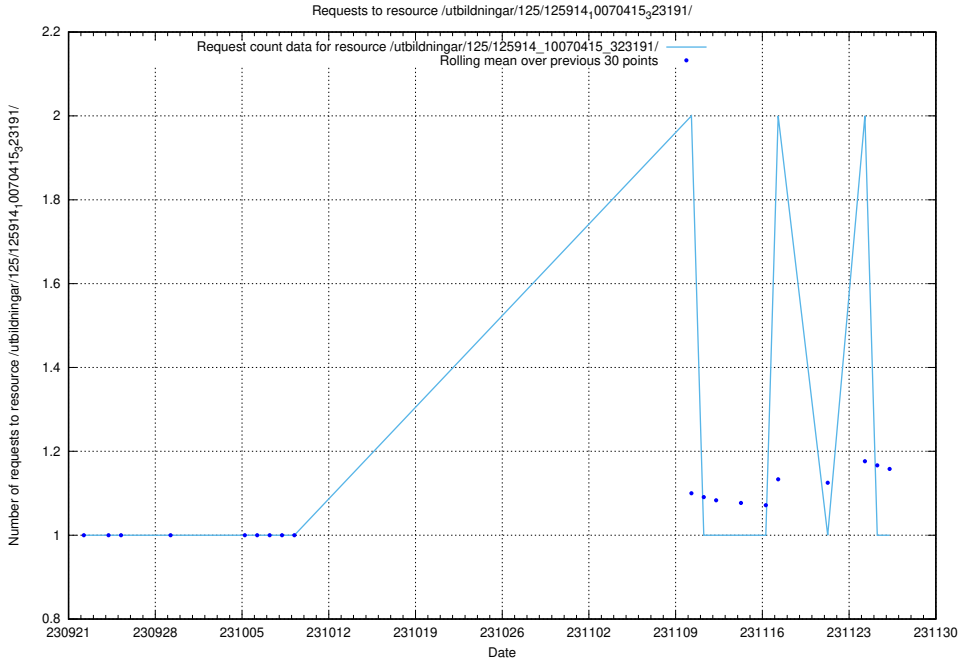

5.4058 Usage of /utbildningar/125/125914_10070415_323191/

Here, we count the number of requests to resource /utbildningar/125/125914_10070415_323191/.