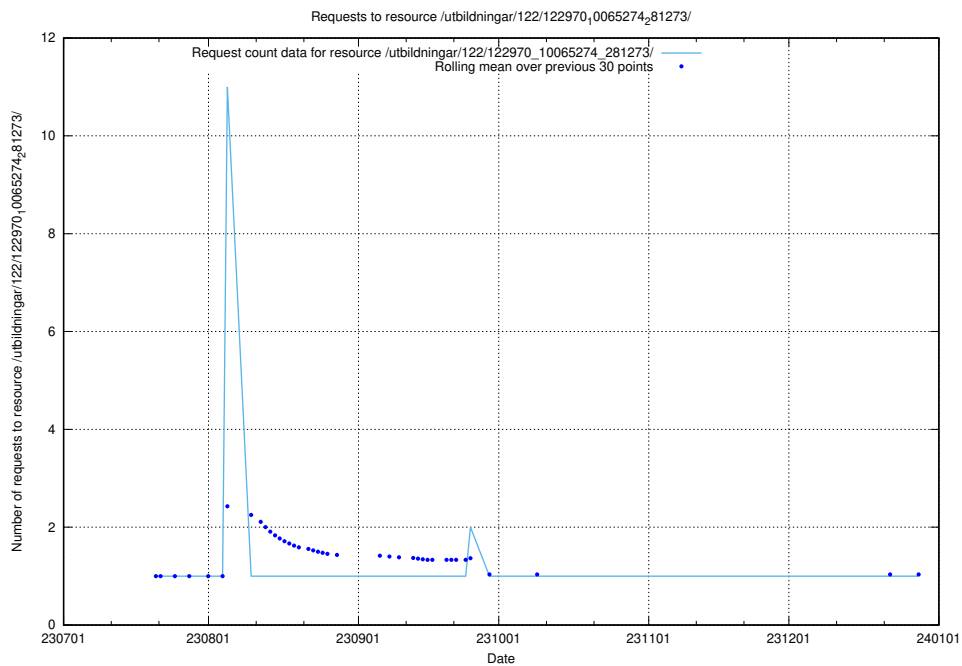

5.4544 Usage of /utbildningar/122/122970_10065274_281273/

Here, we count the number of requests to resource /utbildningar/122/122970_10065274_281273/.