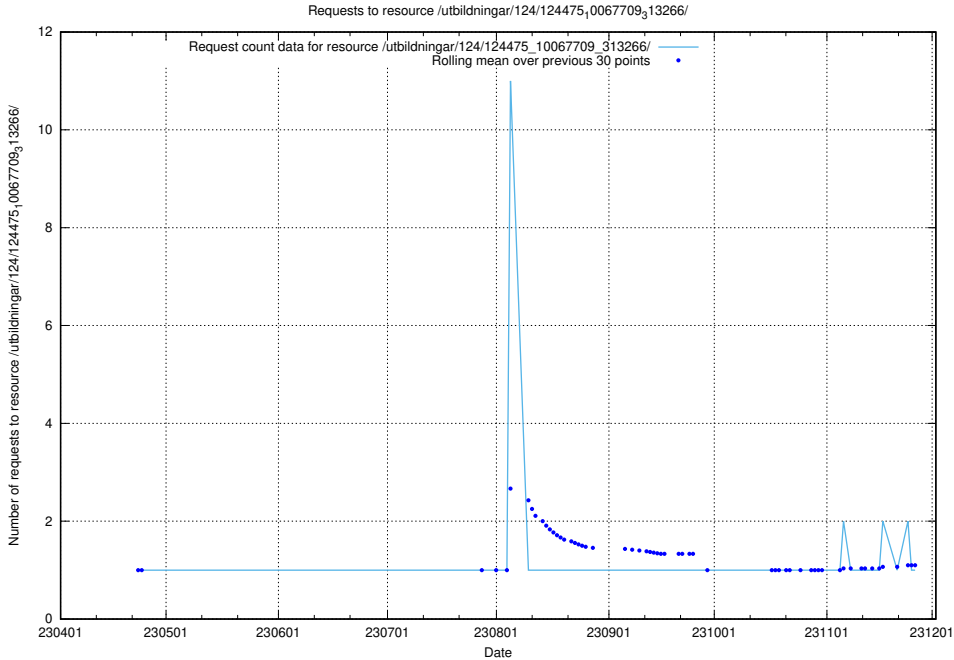

### 5.5610 Usage of /utbildningar/124/124475\_10067709\_313266/

Here, we count the number of requests to resource /utbildningar/124/124475\_10067709\_313266/.