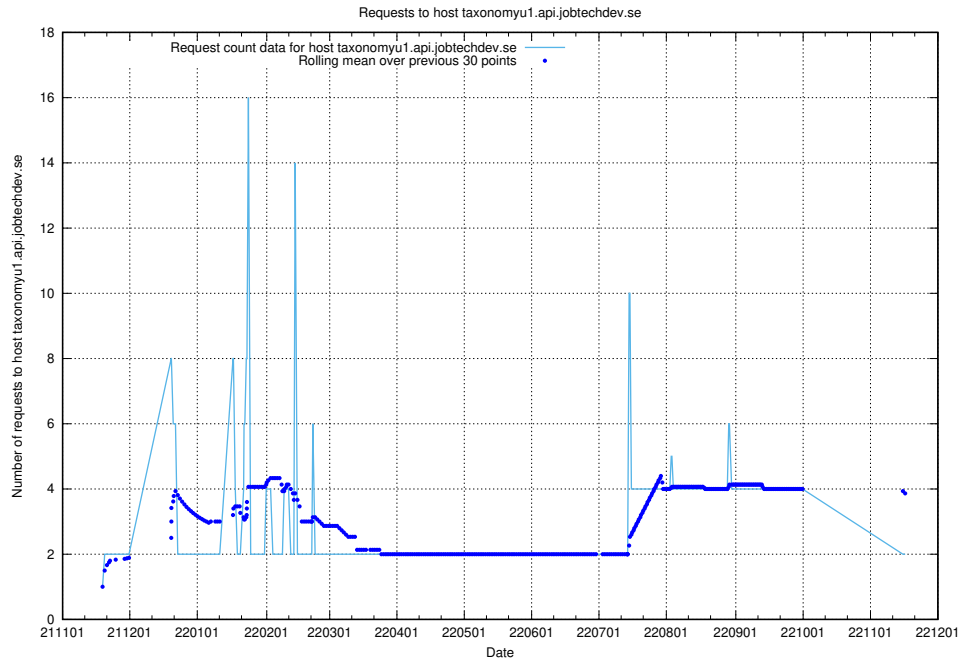

7.463 Usage of taxonomy1.api.jobtechdev.se

Here, we count the number of requests to host taxonomy1.api.jobtechdev.se.