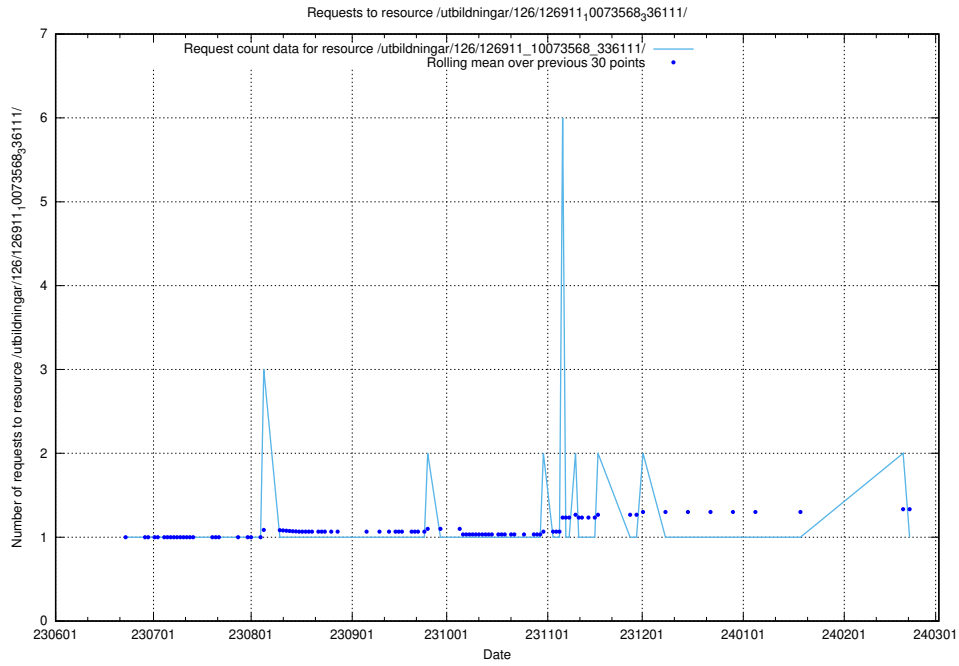

5.5133 Usage of /utbildningar/126/126911_10073568_336111/

Here, we count the number of requests to resource /utbildningar/126/126911_10073568_336111/.