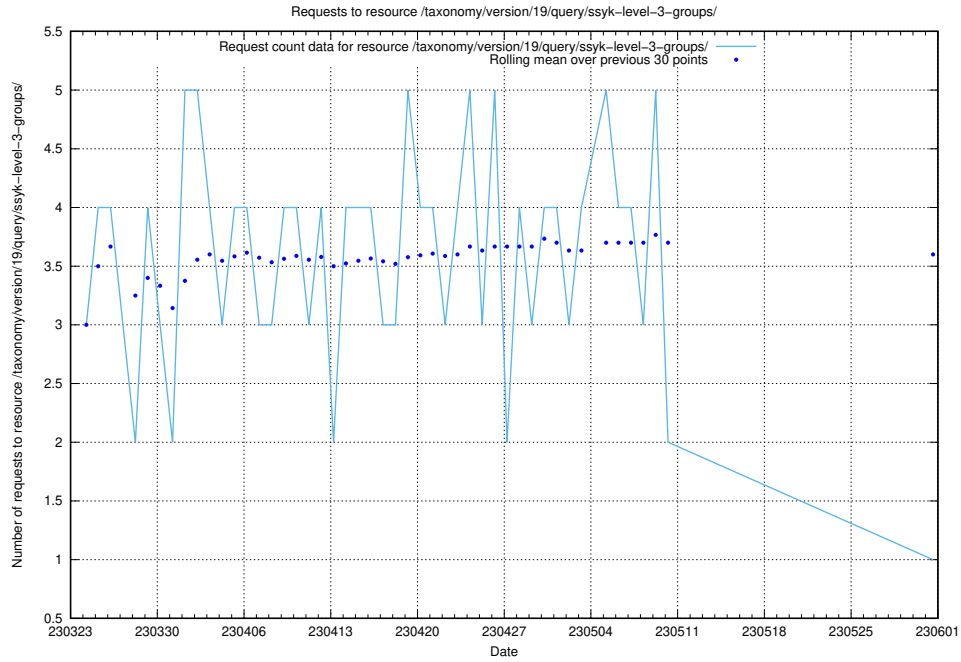

5.5731 Usage of /taxonomy/version/19/query/ssyk-level-3-groups/

Here, we count the number of requests to resource /taxonomy/version/19/query/ssyk-level-3-groups/.