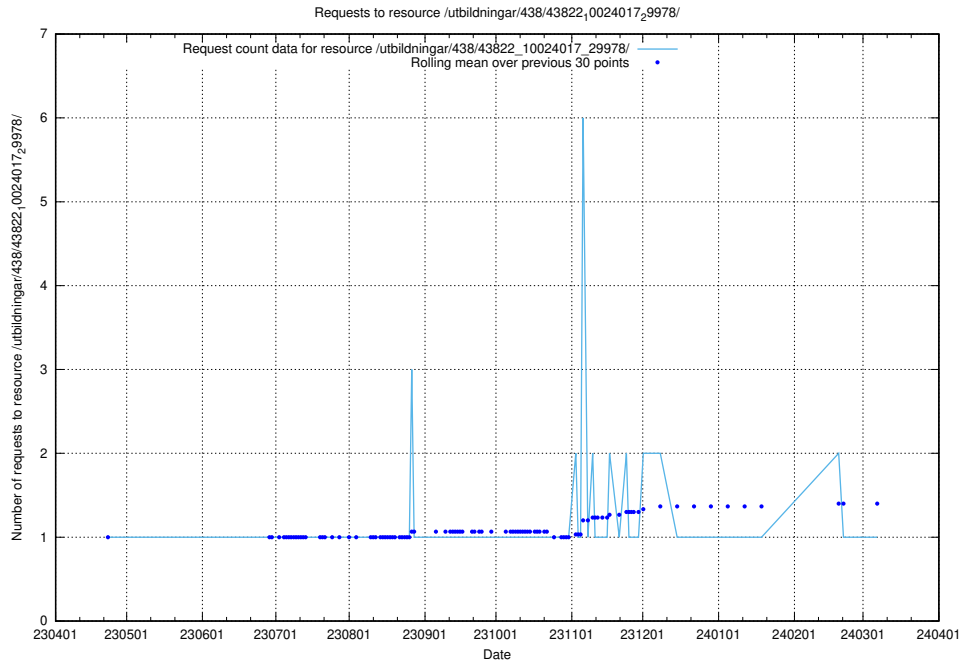

5.5599 Usage of /utbildningar/438/43822_10024017_29978/

Here, we count the number of requests to resource /utbildningar/438/43822_10024017_29978/.