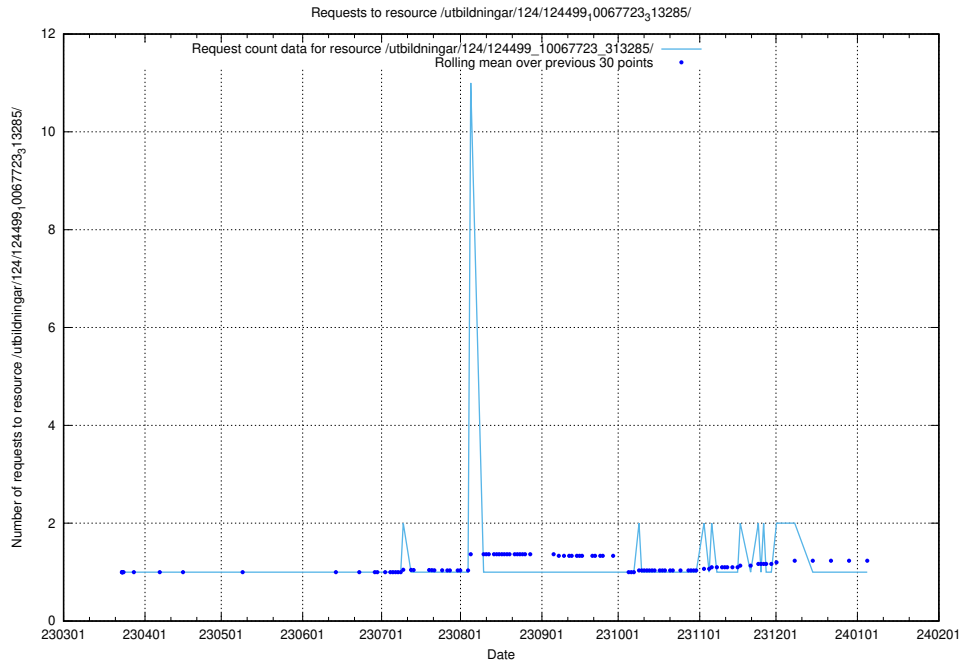

5.2068 Usage of /utbildningar/124/124499_10067723_313285/

Here, we count the number of requests to resource /utbildningar/124/124499_10067723_313285/.