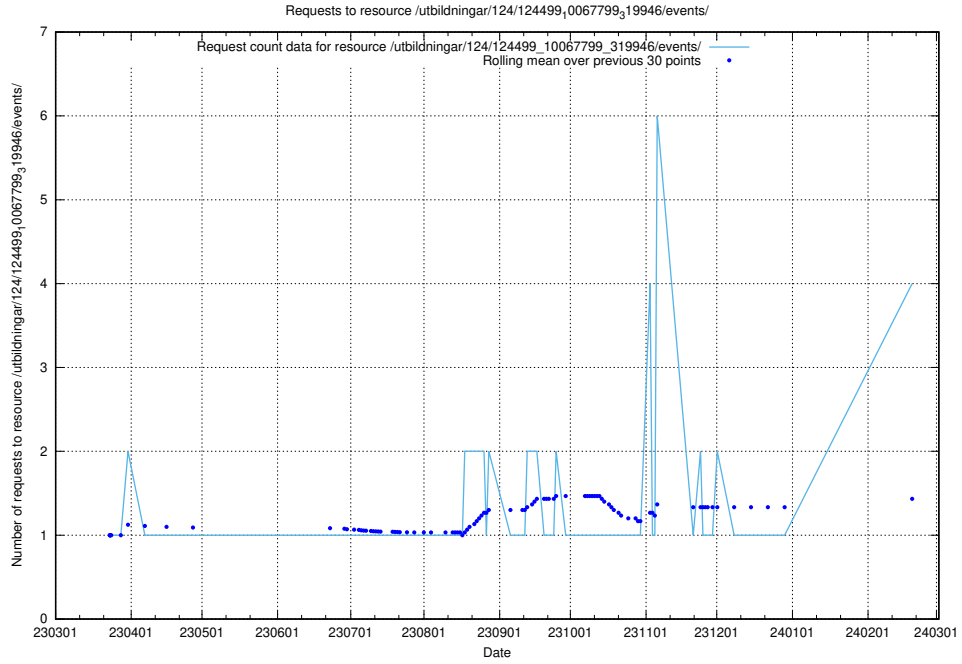

5.135 Usage of /utbildningar/124/124499_10067799_319946/events/

Here, we count the number of requests to resource /utbildningar/124/124499_10067799_319946/events/