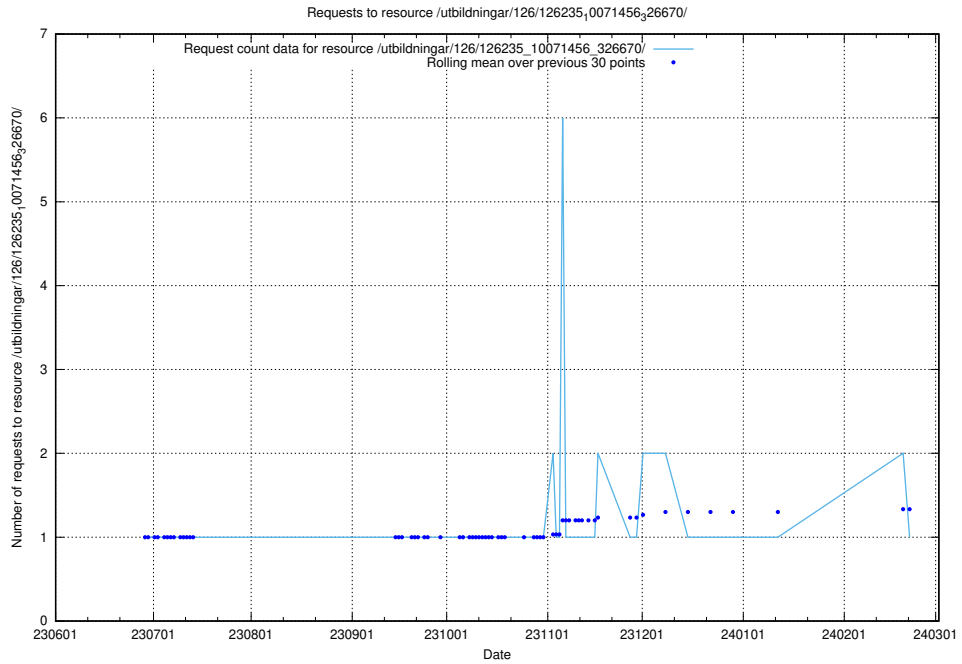

5.5013 Usage of /utbildningar/126/126235_10071456_326670/

Here, we count the number of requests to resource /utbildningar/126/126235_10071456_326670/.