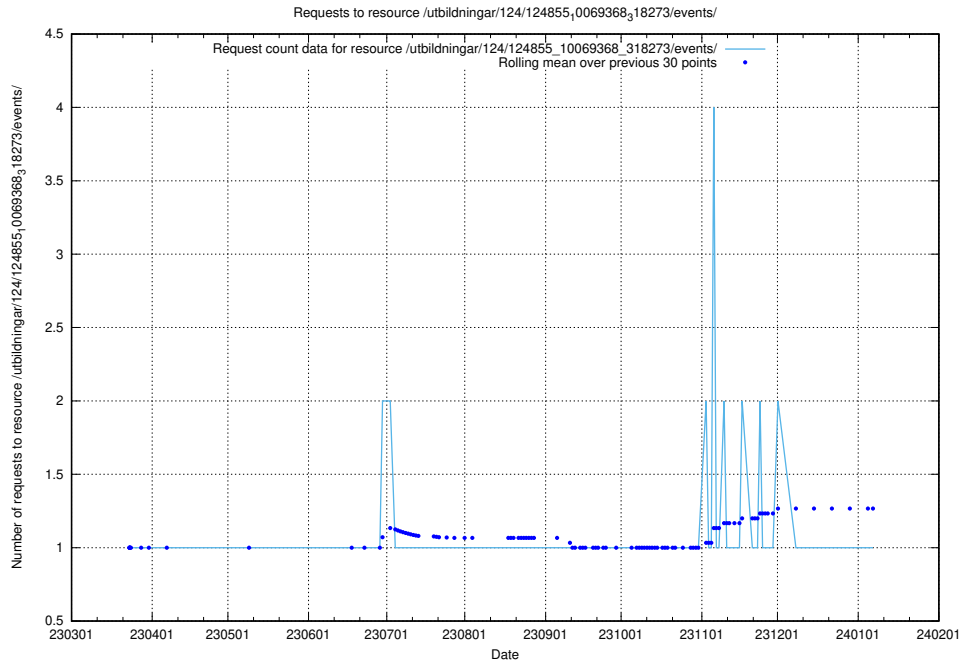

5.1045 Usage of /utbildningar/124/124855_10069368_318273/events/

Here, we count the number of requests to resource /utbildningar/124/124855_10069368_318273/events/