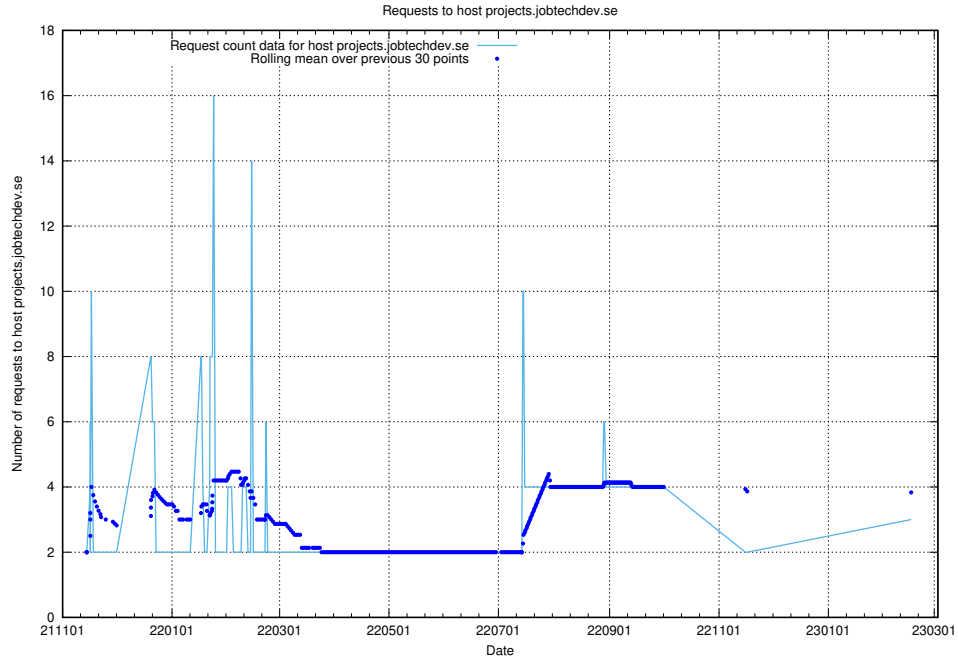

7.235 Usage of projects.jobtechdev.se

Here, we count the number of requests to host projects.jobtechdev.se.