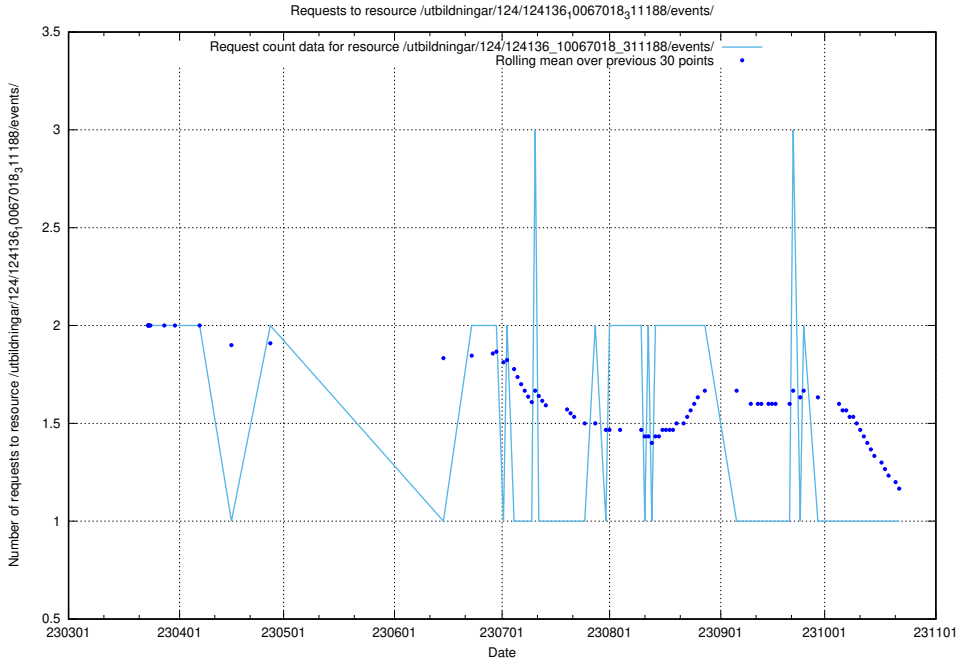

5.5890 Usage of /utbildningar/124/124136_10067018_311188/events/

Here, we count the number of requests to resource /utbildningar/124/124136_10067018_311188/events/