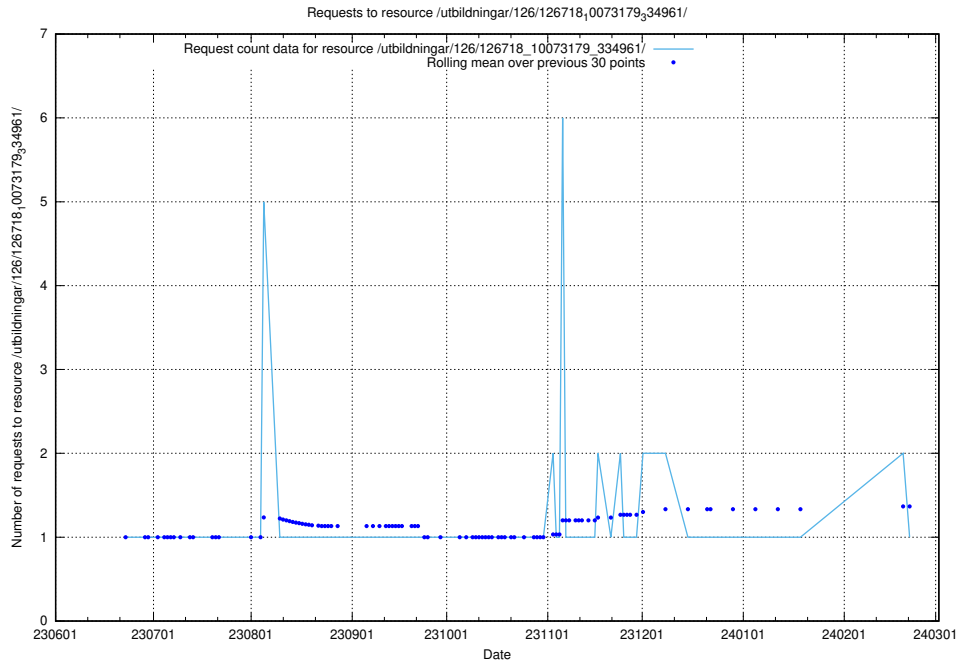

5.5167 Usage of /utbildningar/126/126718_10073179_334961/

Here, we count the number of requests to resource /utbildningar/126/126718_10073179_334961/.