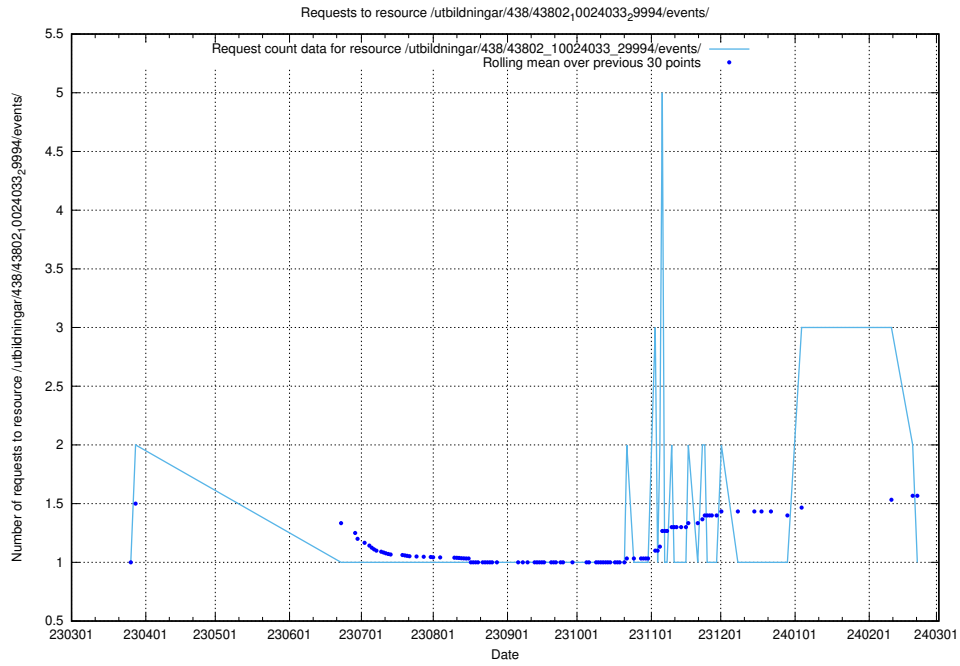

5.5651 Usage of /utbildningar/438/43802_10024033_29994/events/

Here, we count the number of requests to resource /utbildningar/438/43802_10024033_29994/events/.