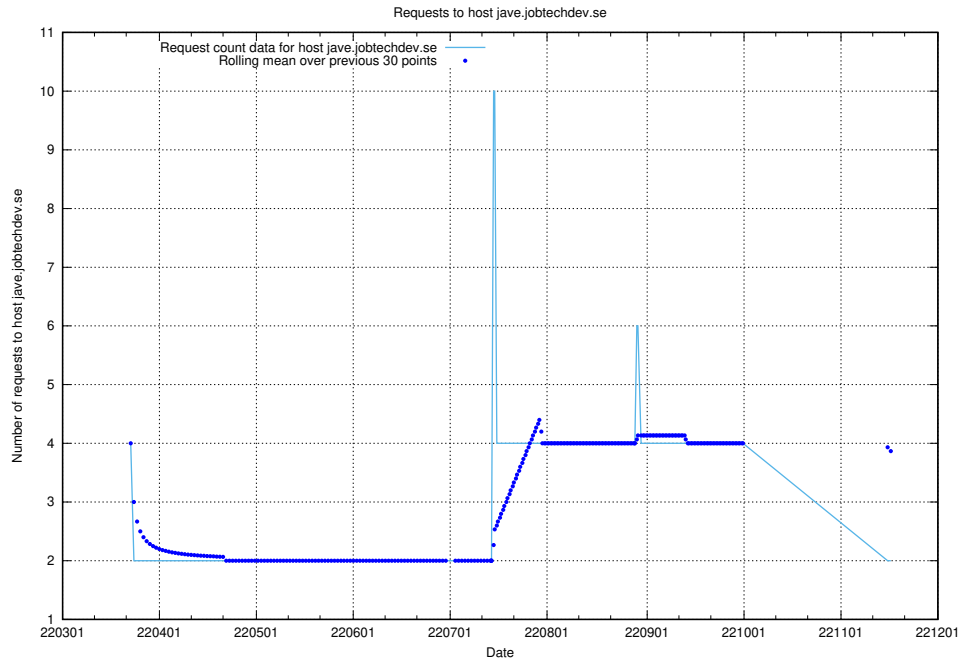

### 7.493 Usage of jobstream-smoke.jobtechdev.se

Here, we count the number of requests to host jobstream-smoke.jobtechdev.se.