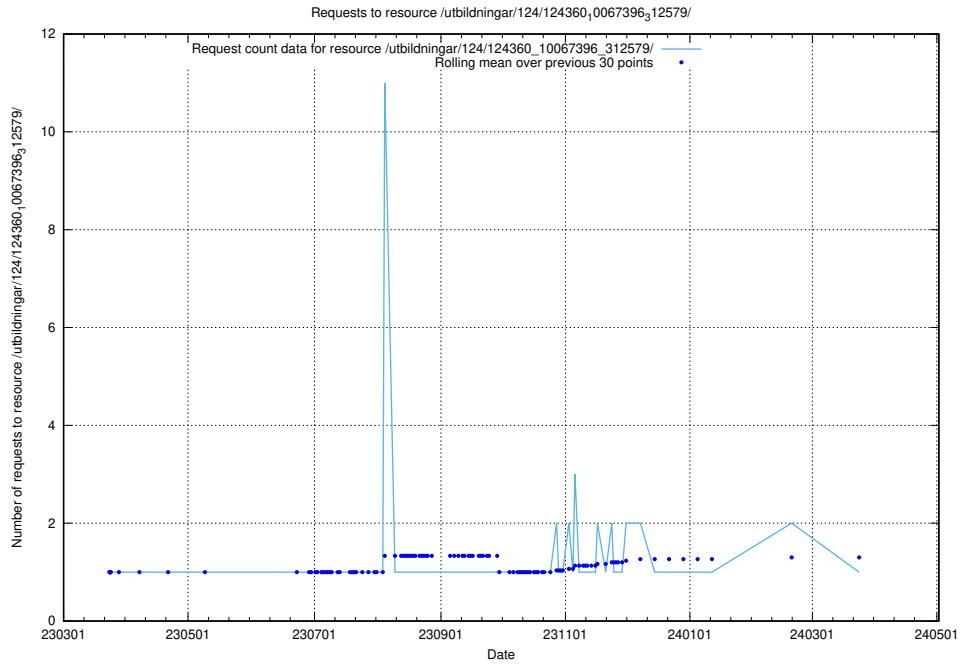

5.3340 Usage of /utbildningar/124/124360_10067396_312579/

Here, we count the number of requests to resource /utbildningar/124/124360_10067396_312579/.