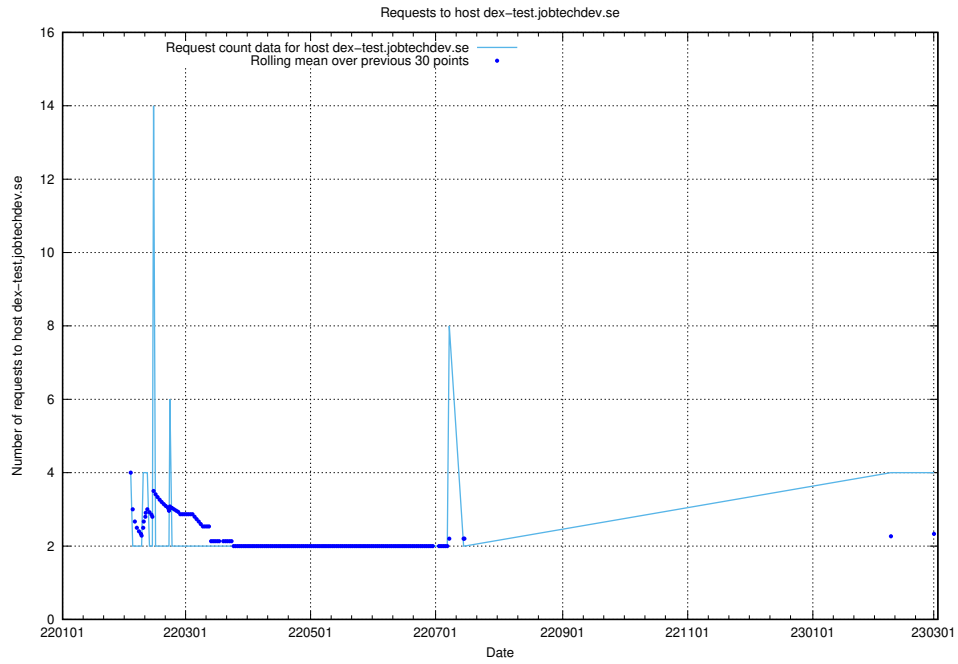

7.161 Usage of dex-test.jobtechdev.se

Here, we count the number of requests to host dex-test.jobtechdev.se.