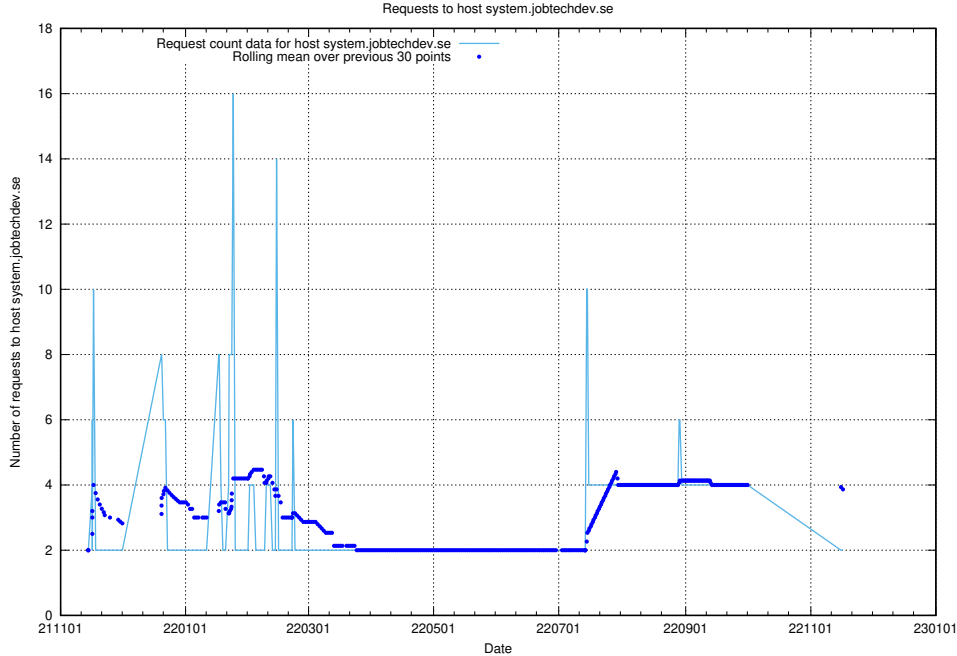

## 7.555 Usage of store.jobtechdev.se

Here, we count the number of requests to host store.jobtechdev.se.