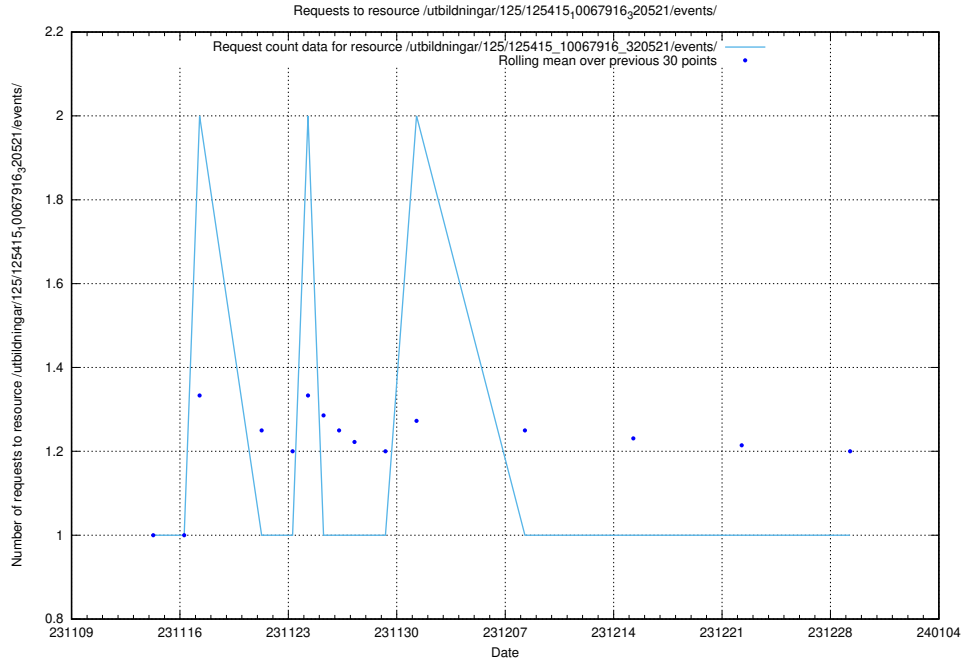

5.3632 Usage of /utbildningar/125/125415_10067916_320521/events/

Here, we count the number of requests to resource /utbildningar/125/125415_10067916_320521/events/