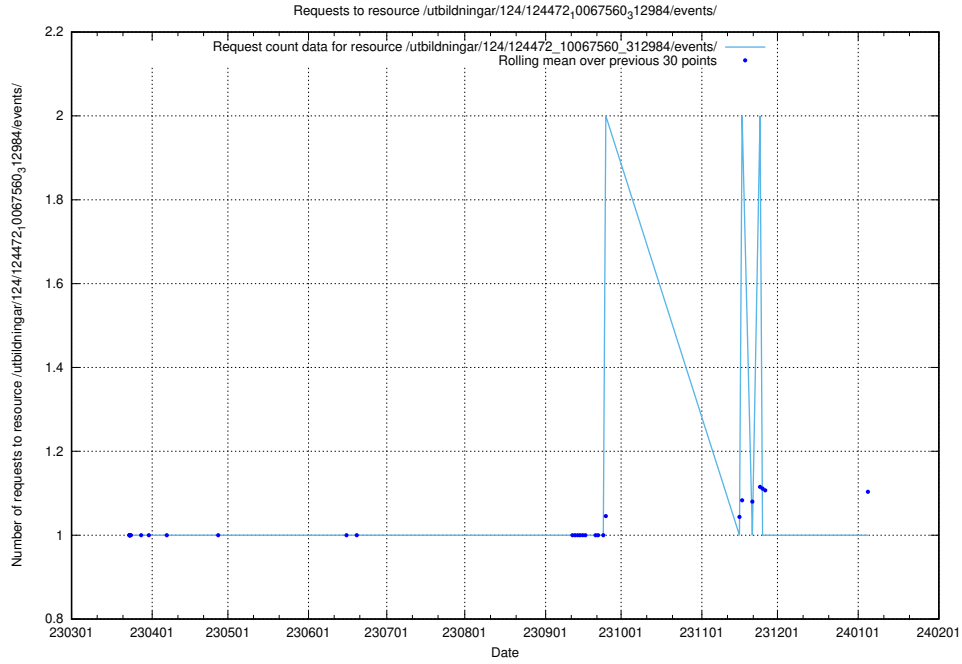

## 5.2618 Usage of /utbildningar/124/124472\_10067560\_312984/events/

Here, we count the number of requests to resource /utbildningar/124/124472\_10067560\_312984/events/