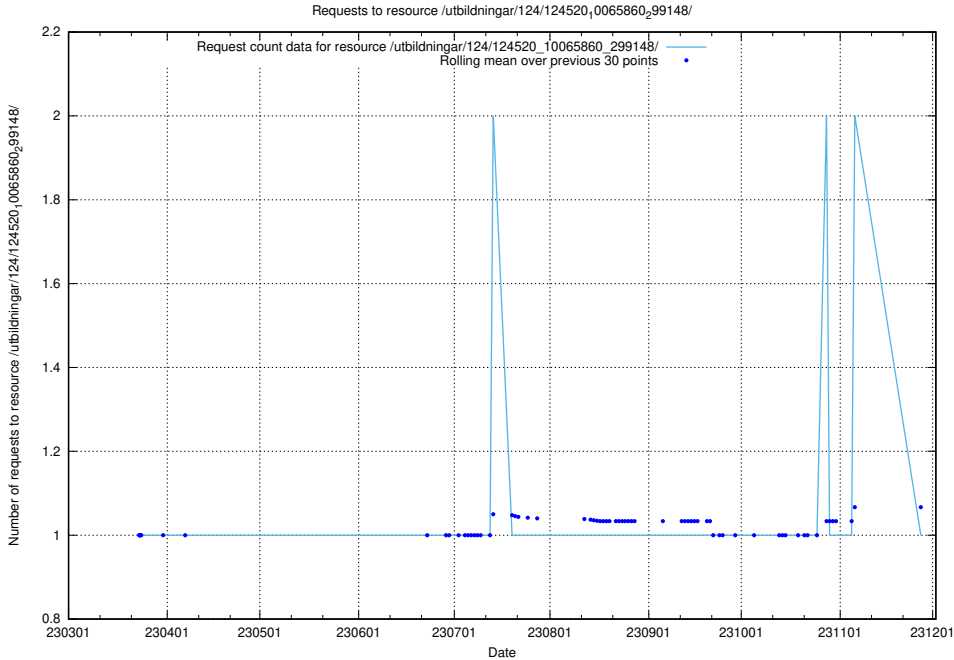

5.1119 Usage of /utbildningar/124/124520_10065860_299148/

Here, we count the number of requests to resource /utbildningar/124/124520_10065860_299148/.