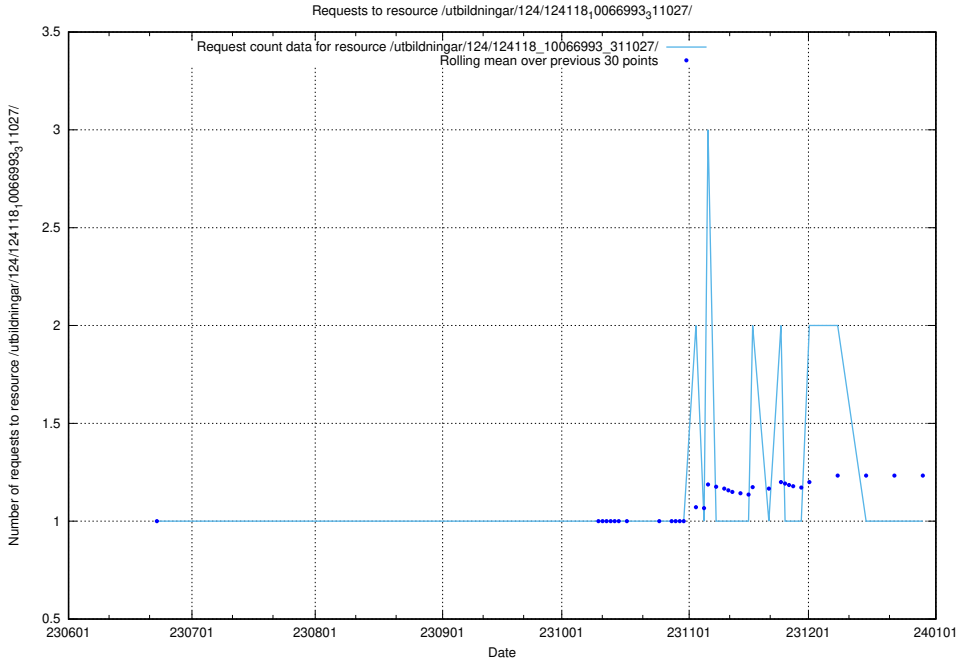

5.5382 Usage of /utbildningar/124/124118_10066993_311027/

Here, we count the number of requests to resource /utbildningar/124/124118_10066993_311027/.