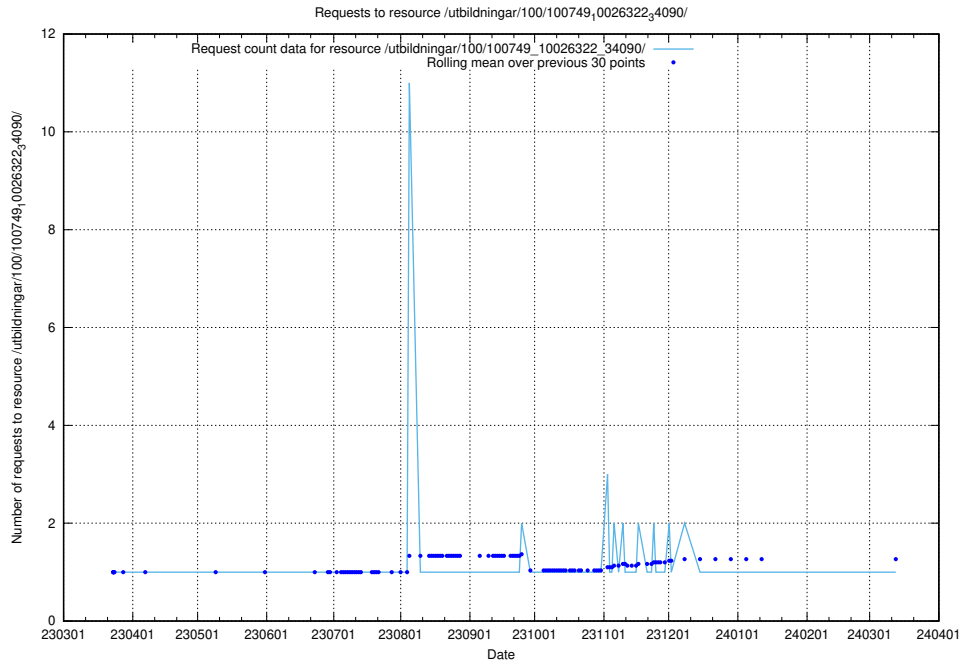

5.5180 Usage of /utbildningar/100/100749_10026322_34090/

Here, we count the number of requests to resource /utbildningar/100/100749_10026322_34090/.