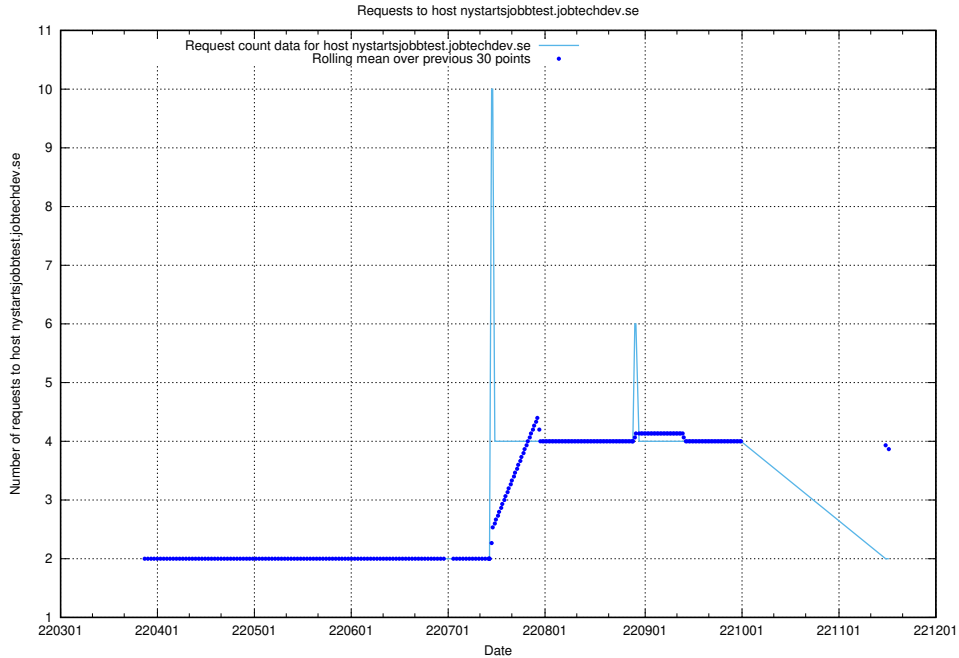

7.488 Usage of nystartsjobbtest.jobtechdev.se

Here, we count the number of requests to host nystartsjobbtest.jobtechdev.se.