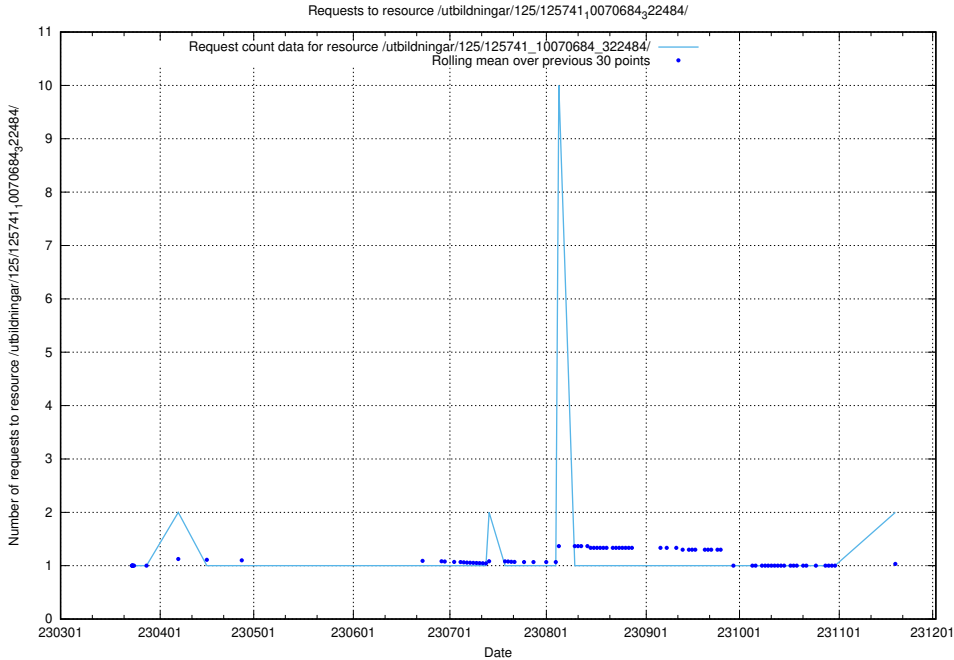

5.806 Usage of /utbildningar/125/125741_10070684_322484/

Here, we count the number of requests to resource /utbildningar/125/125741_10070684_322484/.