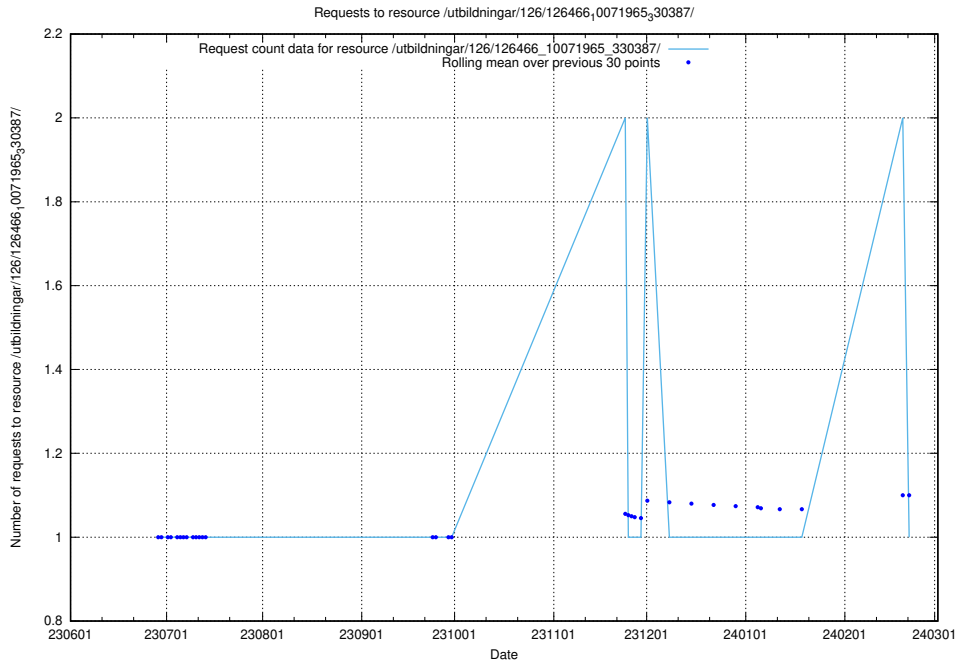

5.5007 Usage of /utbildningar/126/126466_10071965_330387/

Here, we count the number of requests to resource /utbildningar/126/126466_10071965_330387/.