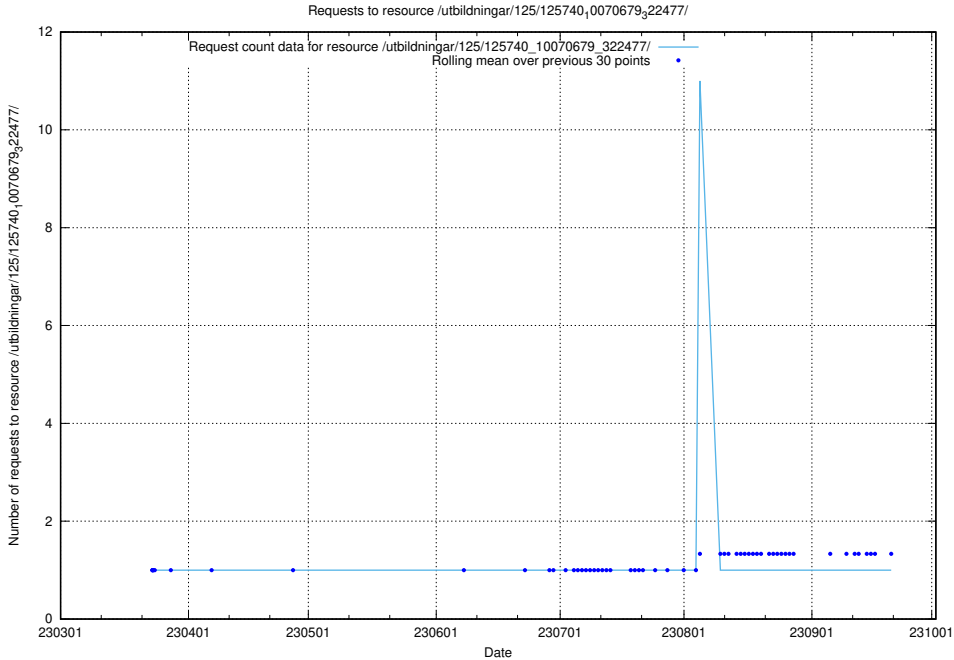

5.838 Usage of /utbildningar/125/125740_10070679_322477/

Here, we count the number of requests to resource /utbildningar/125/125740_10070679_322477/.