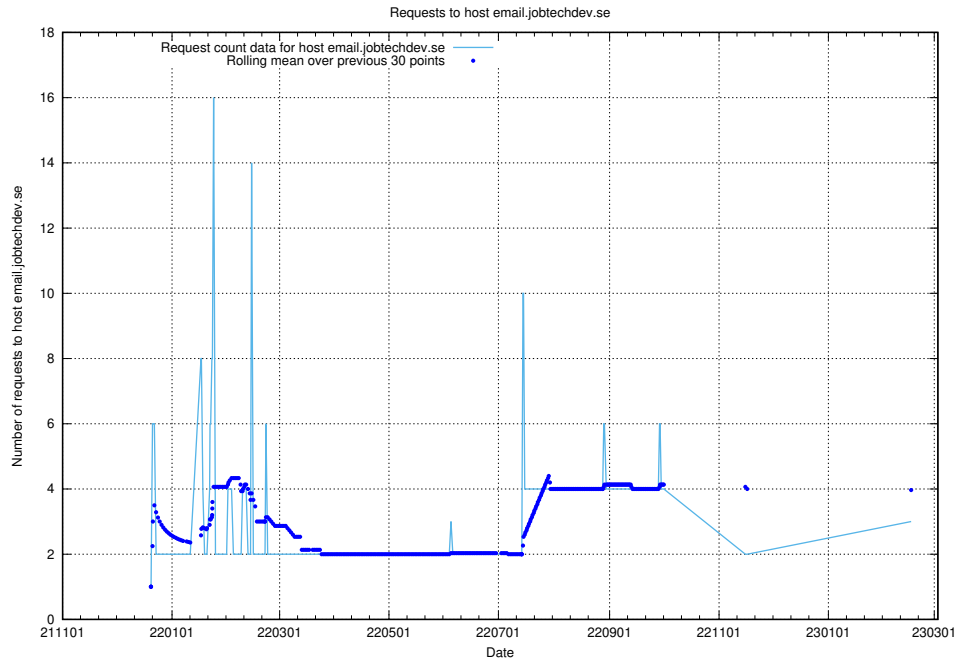

## 7.202 Usage of correo.jobtechdev.se

Here, we count the number of requests to host correo.jobtechdev.se.