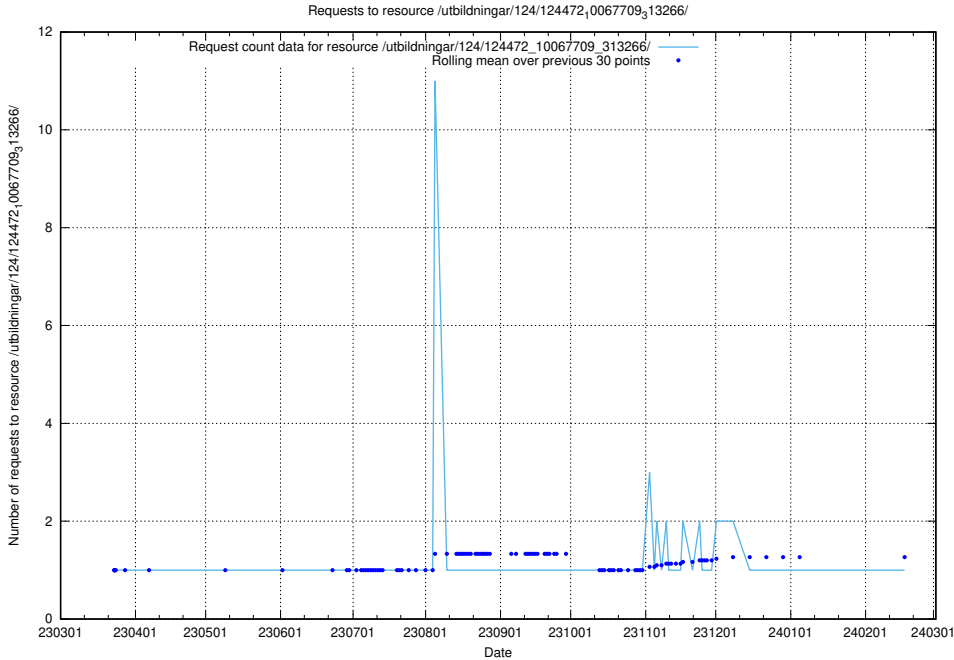

5.2585 Usage of /utbildningar/124/124472_10067709_313266/

Here, we count the number of requests to resource /utbildningar/124/124472_10067709_313266/.