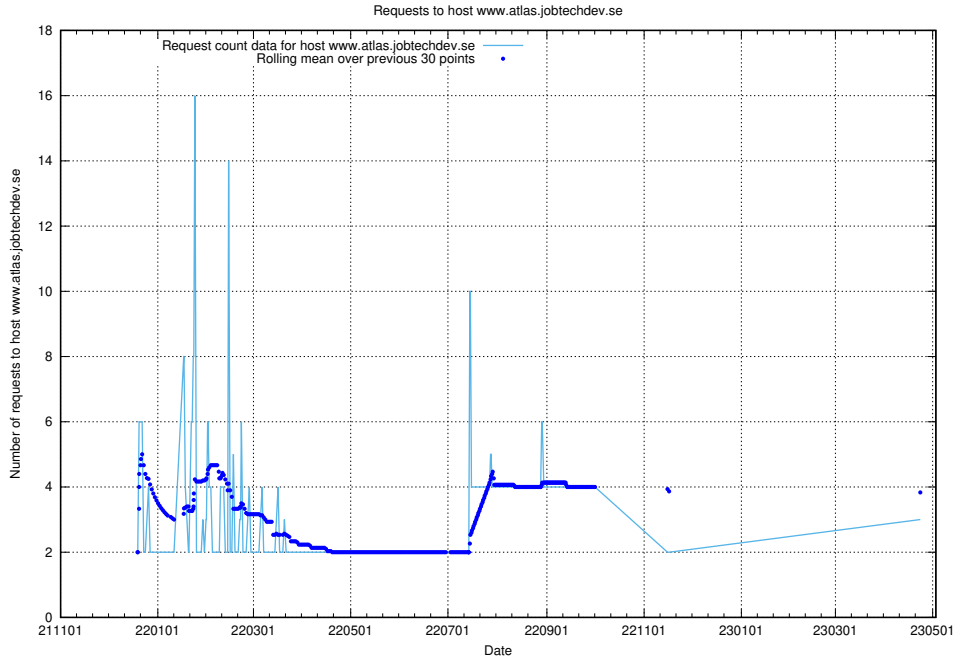

7.203 Usage of www.atlas.jobtechdev.se

Here, we count the number of requests to host www.atlas.jobtechdev.se.