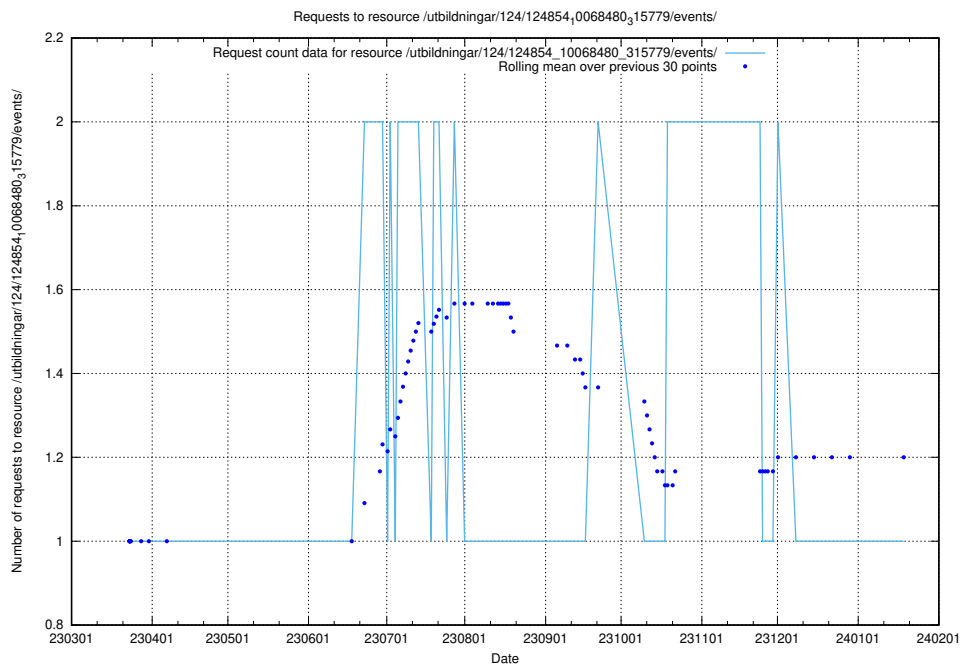

5.1061 Usage of /utbildningar/124/124854_10068480_315779/events/

Here, we count the number of requests to resource /utbildningar/124/124854_10068480_315779/events/