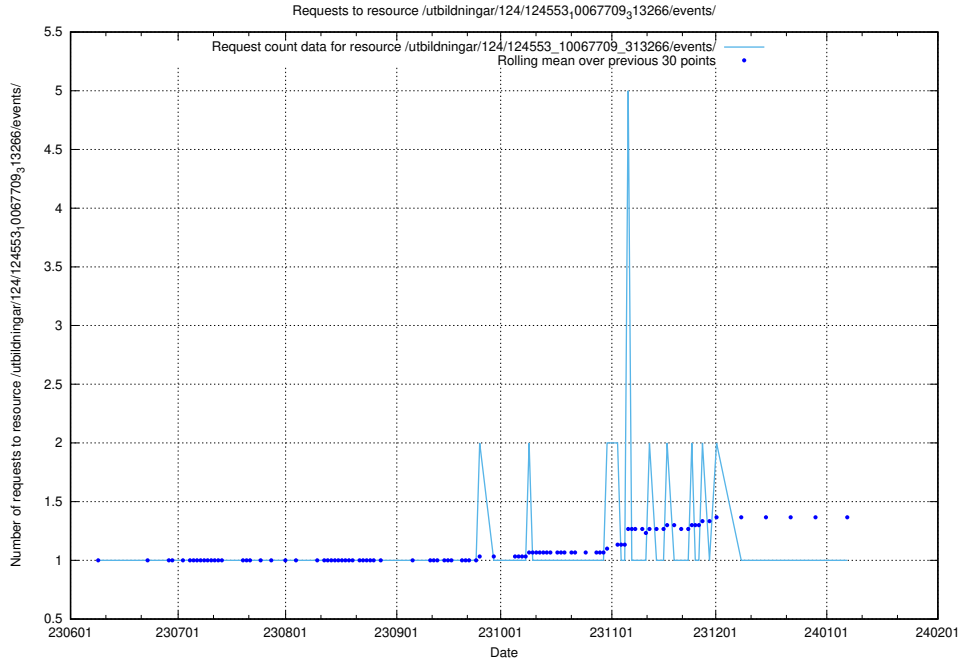

5.5463 Usage of /utbildningar/124/124553_10067709_313266/events/

Here, we count the number of requests to resource /utbildningar/124/124553_10067709_313266/events/