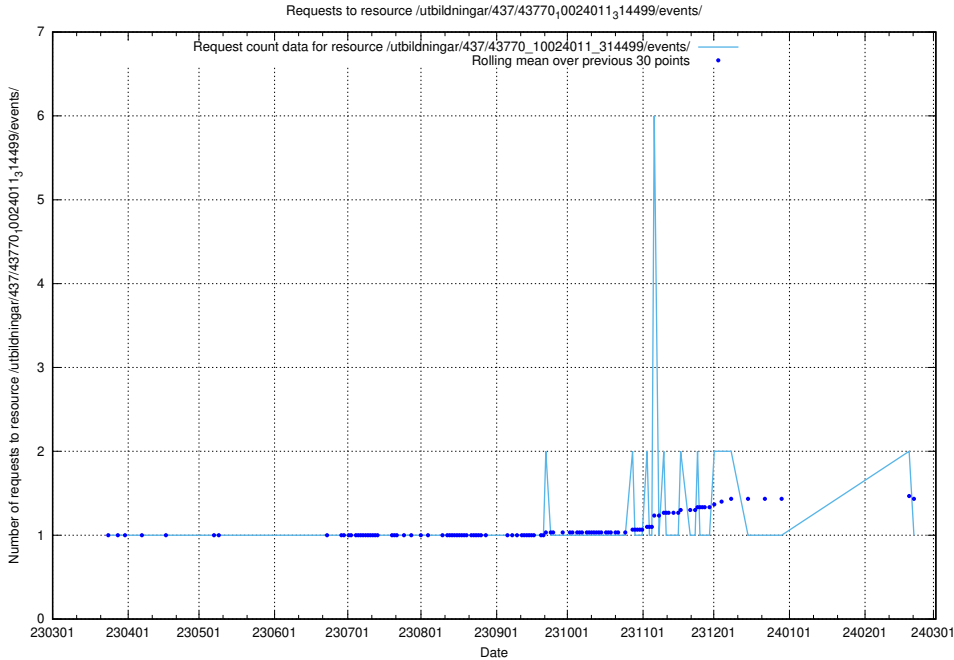

5.5787 Usage of /utbildningar/437/43770_10024011_314499/events/

Here, we count the number of requests to resource /utbildningar/437/43770_10024011_314499/events/.