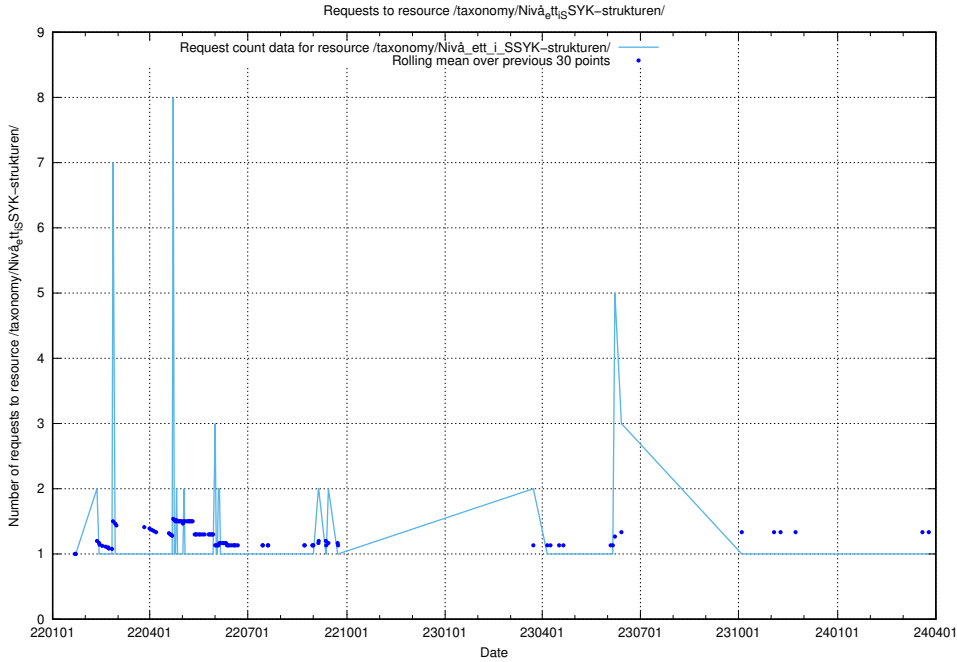

5.5192 Usage of /taxonomy/Nivå_ett_i_SSYK-strukturen/

Here, we count the number of requests to resource /taxonomy/Nivå_ett_i_SSYK-strukturen/.