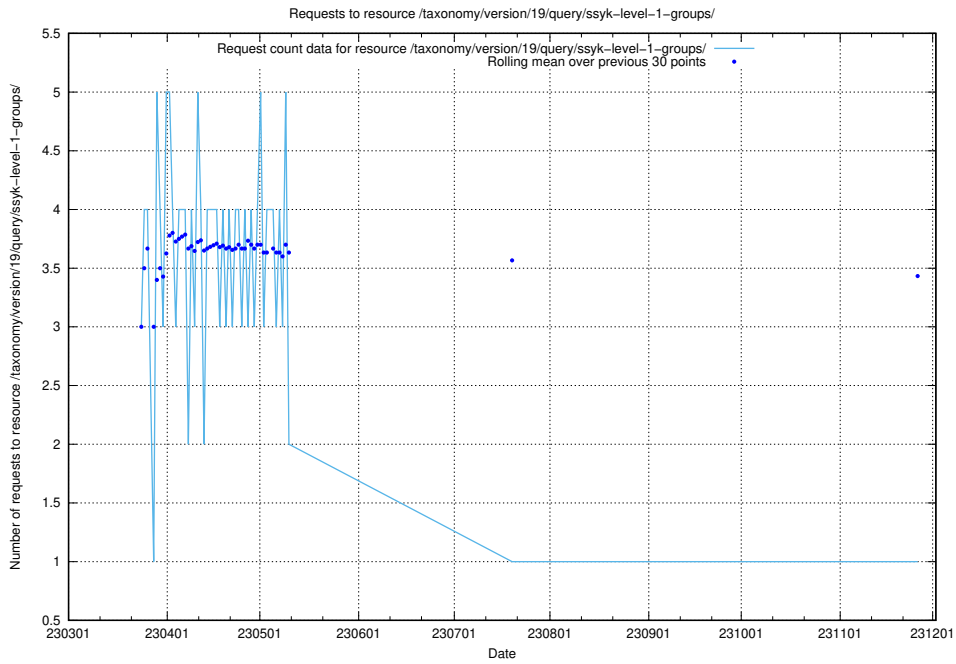

5.5733 Usage of /taxonomy/version/19/query/ssyk-level-1-groups/

Here, we count the number of requests to resource /taxonomy/version/19/query/ssyk-level-1-groups/.