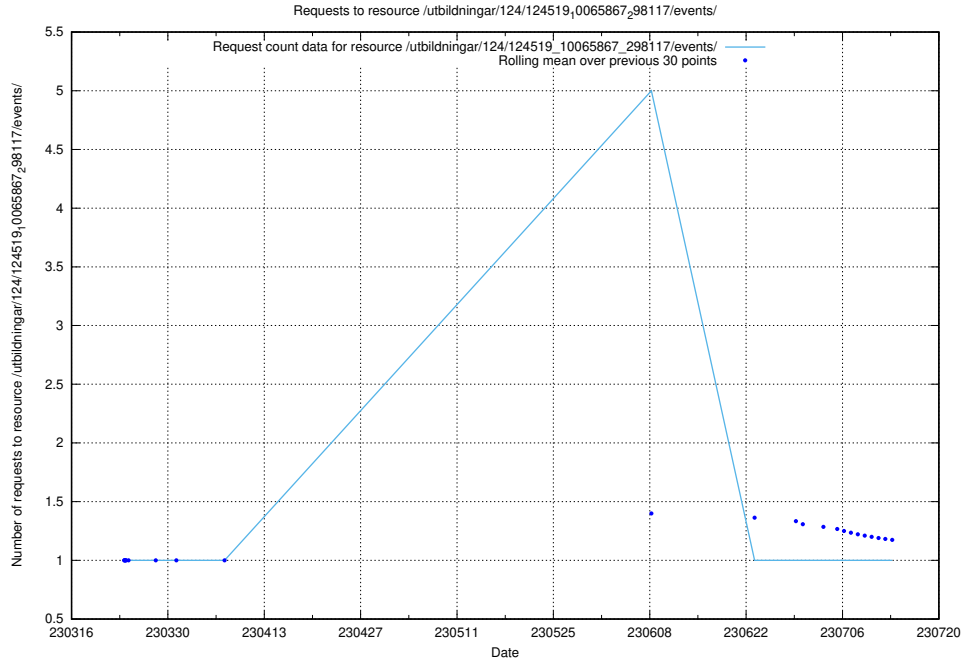

5.1131 Usage of /utbildningar/124/124519_10065867_298117/events/

Here, we count the number of requests to resource /utbildningar/124/124519_10065867_298117/events/