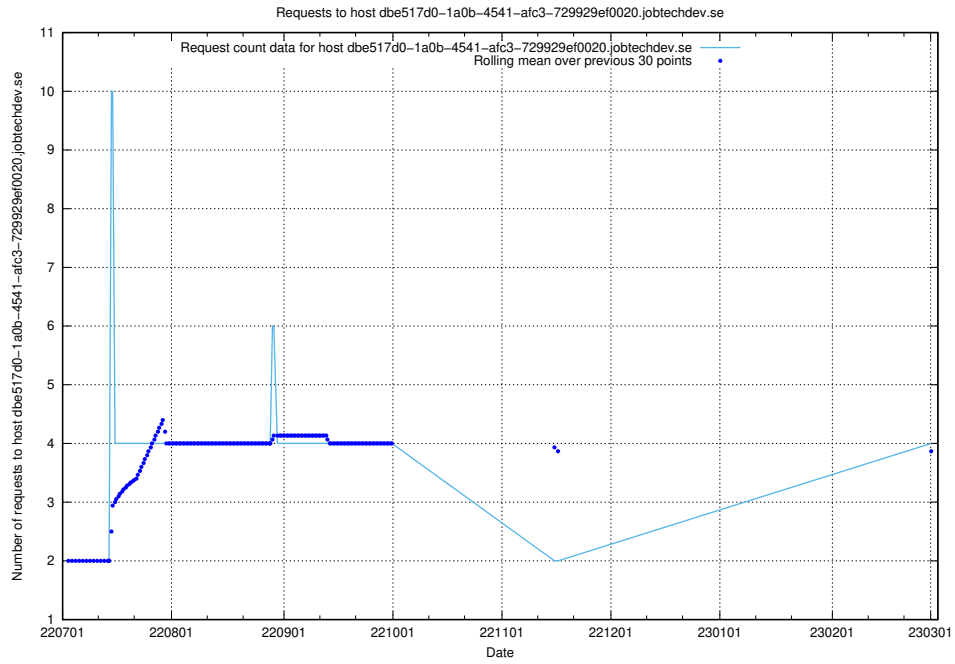

7.139 Usage of dbe517d0-1a0b-4541-afc3-729929ef0020.jobtechdev.se

Here, we count the number of requests to host dbe517d0-1a0b-4541-afc3-729929ef0020.jobtechdev.se.