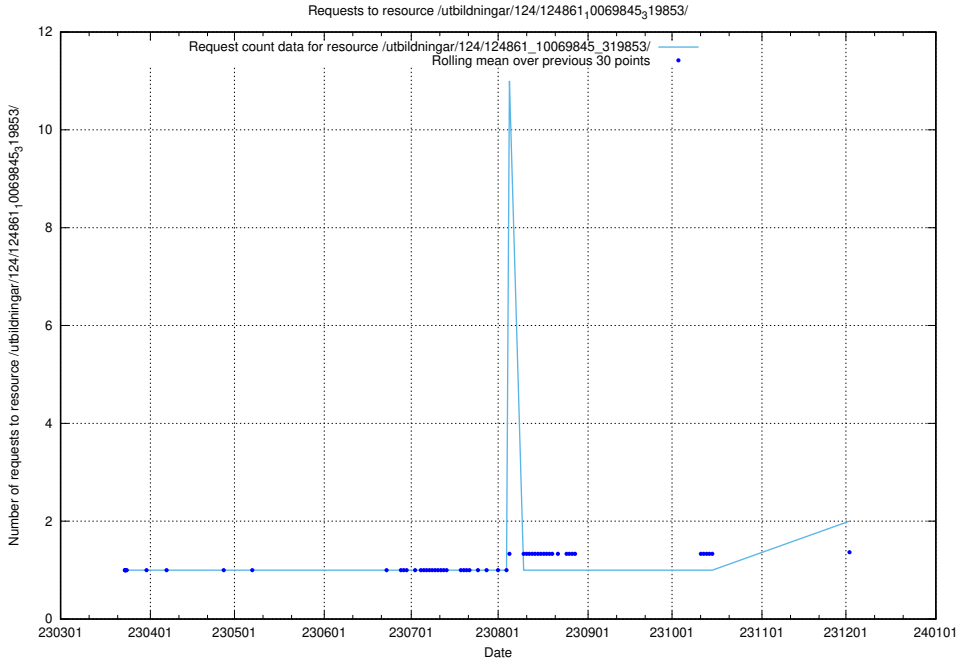

5.338 Usage of /utbildningar/124/124861_10069845_319853/

Here, we count the number of requests to resource /utbildningar/124/124861_10069845_319853/.