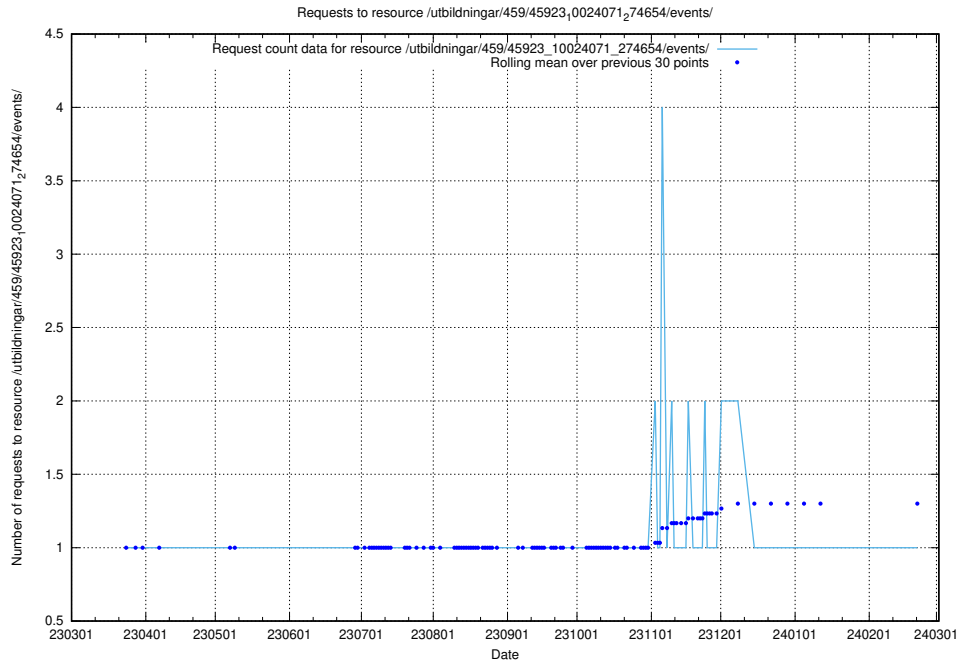

5.5764 Usage of /utbildningar/459/45923_10024071_274654/events/

Here, we count the number of requests to resource /utbildningar/459/45923_10024071_274654/events/.