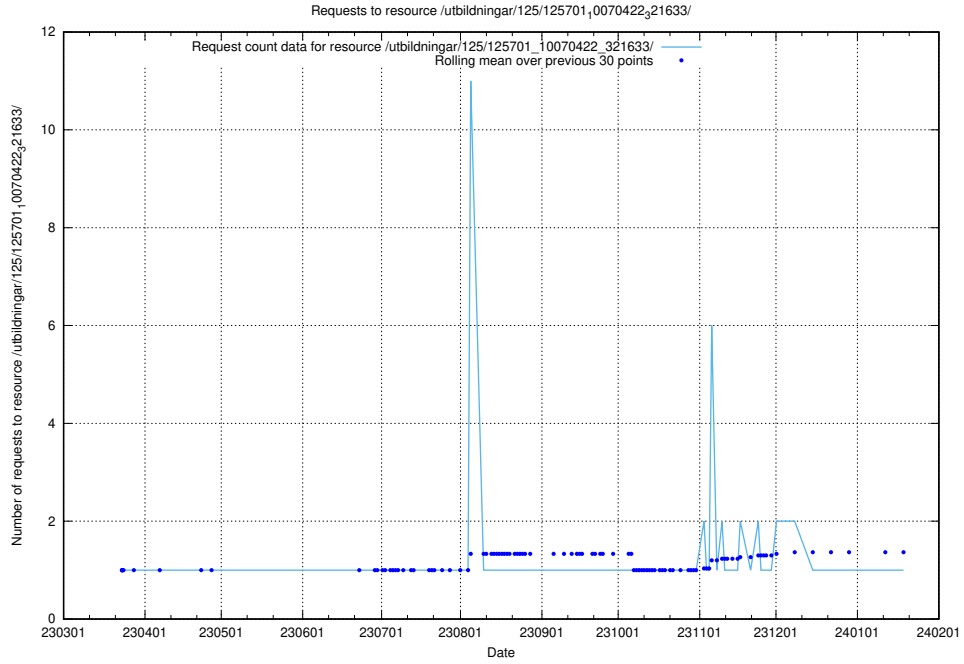

5.870 Usage of /utbildningar/125/125701_10070422_321633/

Here, we count the number of requests to resource /utbildningar/125/125701_10070422_321633/.