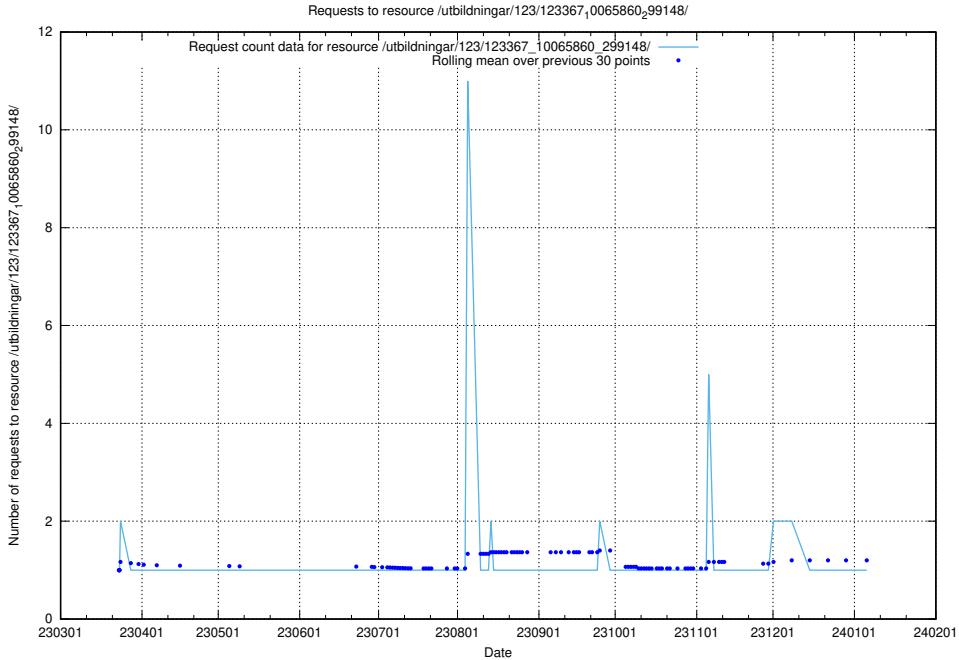

5.4389 Usage of /utbildningar/123/123367_10065860_299148/

Here, we count the number of requests to resource /utbildningar/123/123367_10065860_299148/.