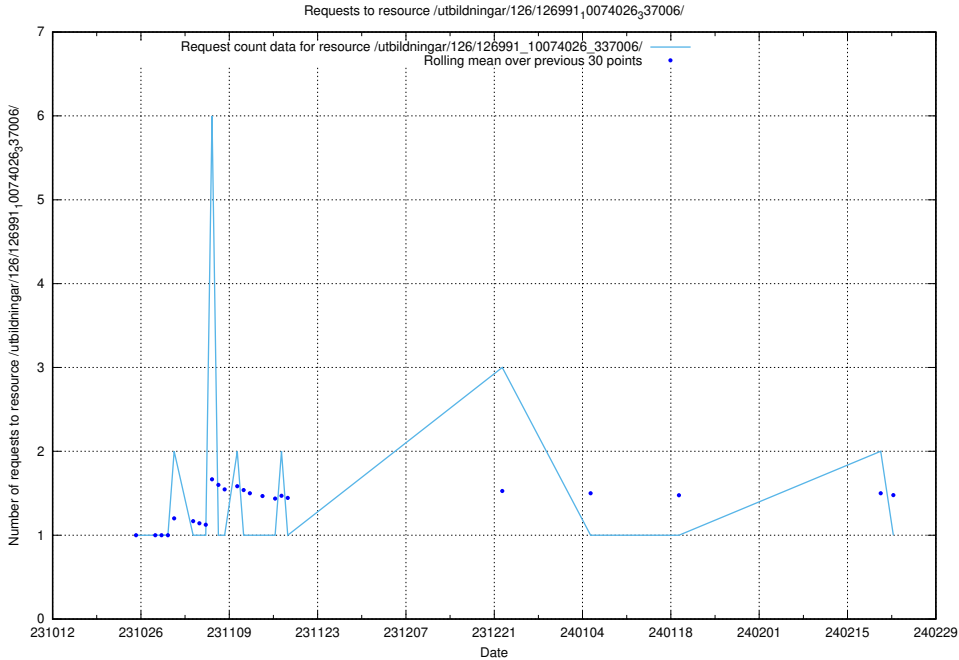

5.3763 Usage of /utbildningar/126/126991_10074026_337006/

Here, we count the number of requests to resource /utbildningar/126/126991_10074026_337006/.