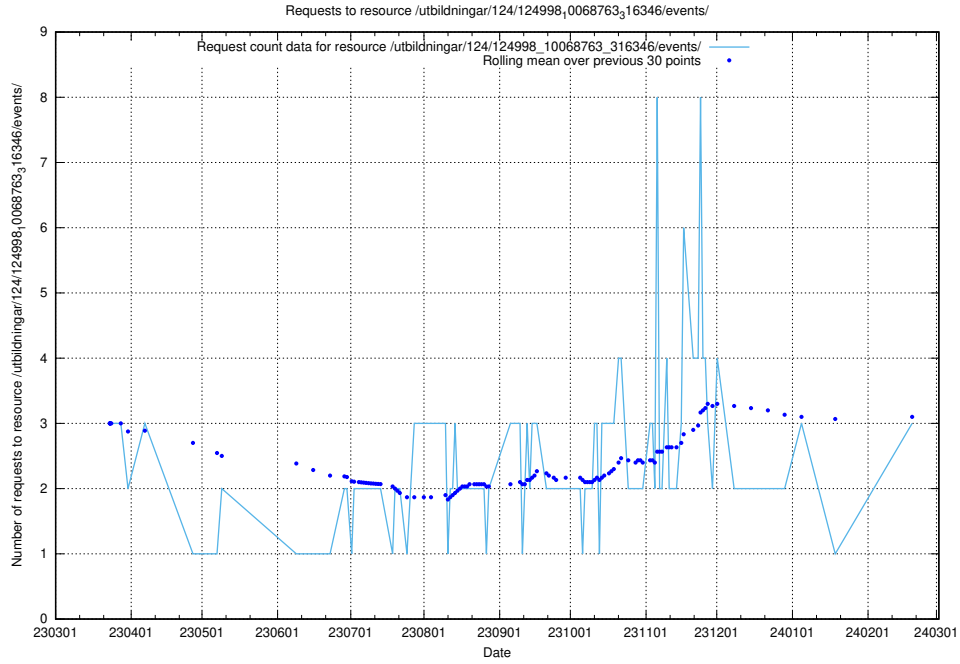

5.292 Usage of /utbildningar/124/124998_10068763_316346/events/

Here, we count the number of requests to resource /utbildningar/124/124998_10068763_316346/events/