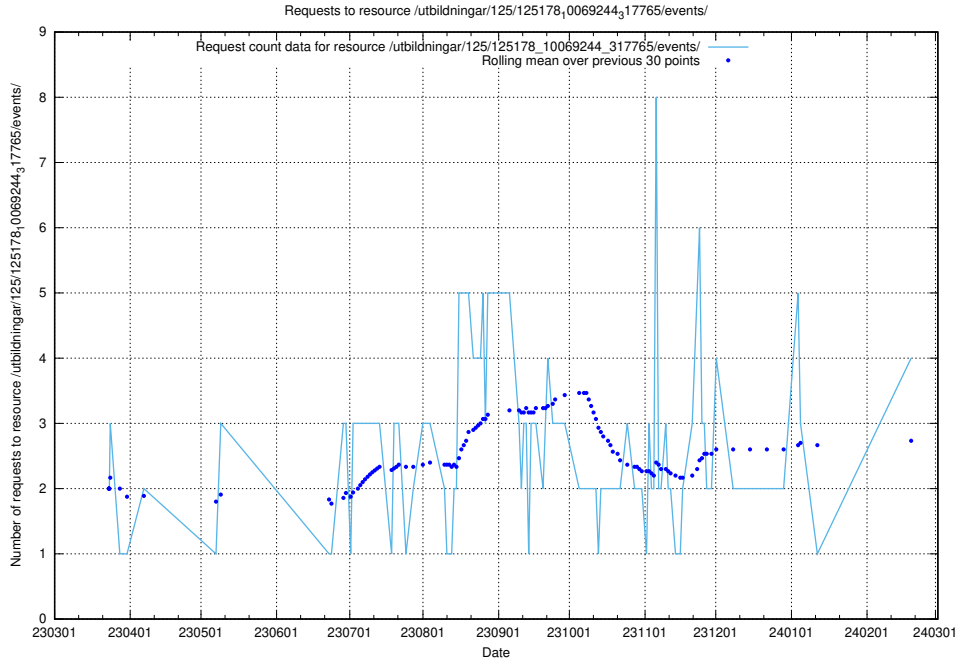

5.177 Usage of /utbildningar/125/125178_10069244_317765/events/

Here, we count the number of requests to resource /utbildningar/125/125178_10069244_317765/events/