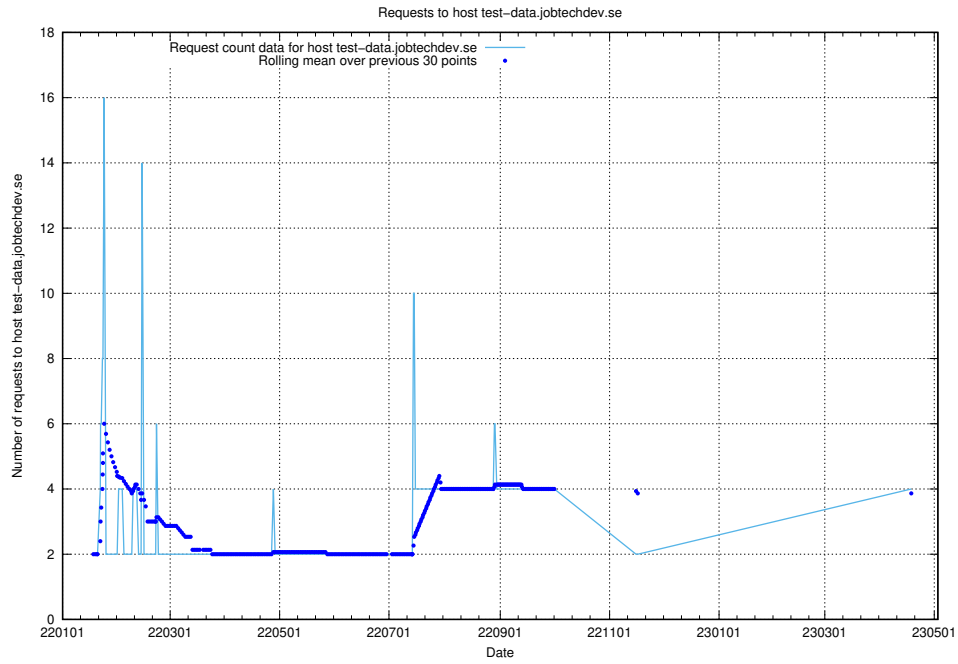

7.100 Usage of test-data.jobtechdev.se

Here, we count the number of requests to host test-data.jobtechdev.se.