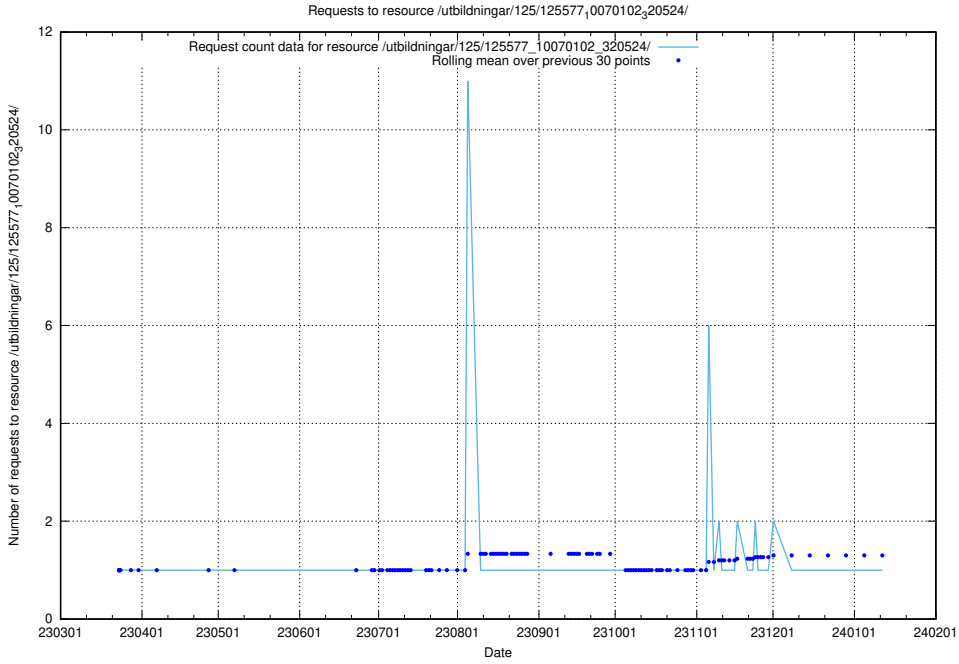

5.950 Usage of /utbildningar/125/125577_10070102_320524/

Here, we count the number of requests to resource /utbildningar/125/125577_10070102_320524/.