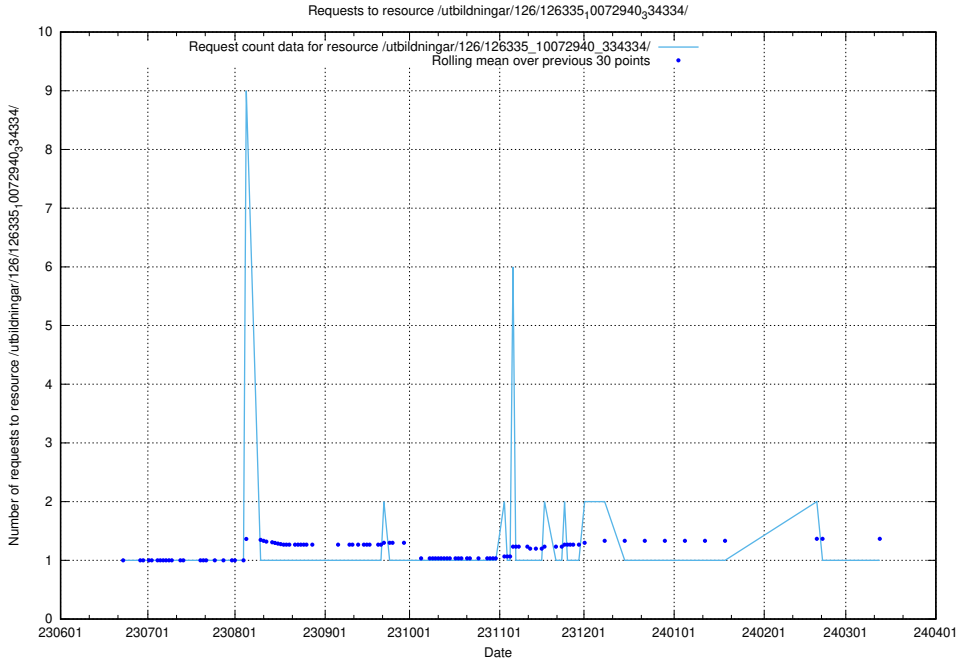

5.5226 Usage of /utbildningar/126/126335_10072940_334334/

Here, we count the number of requests to resource /utbildningar/126/126335_10072940_334334/.