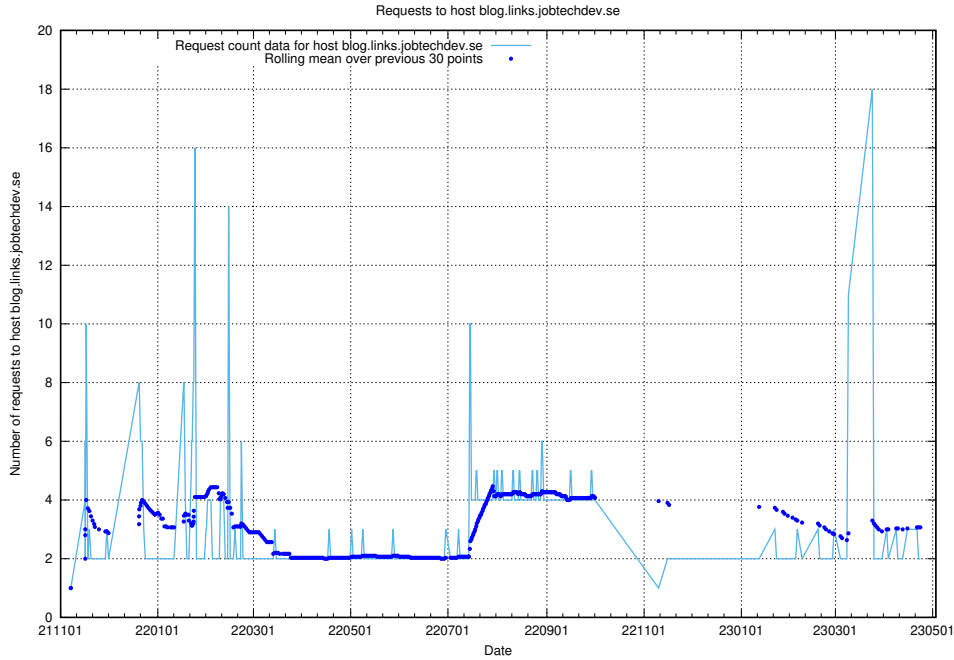

7.431 Usage of `blog.links.jobtechdev.se`

Here, we count the number of requests to host `blog.links.jobtechdev.se`.