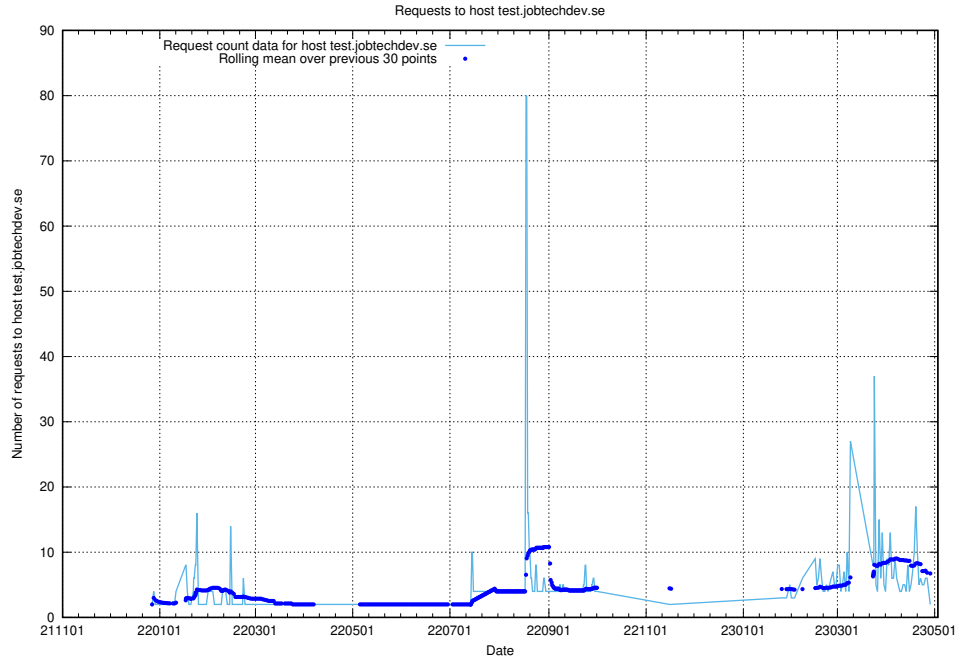

7.364 Usage of test.jobtechdev.se

Here, we count the number of requests to host test.jobtechdev.se.