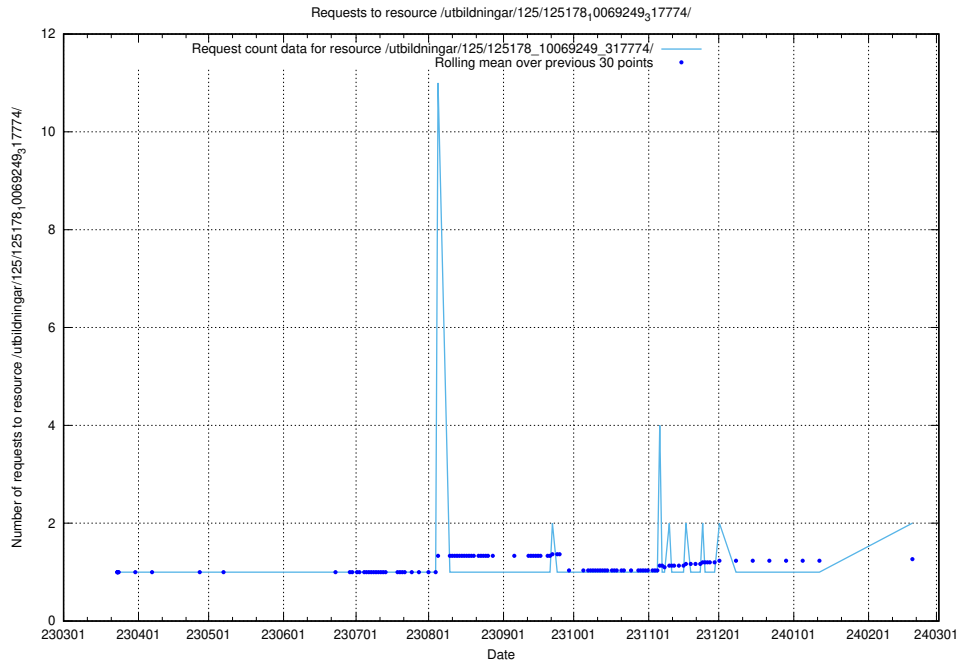

5.333 Usage of /utbildningar/125/125178_10069249_317774/

Here, we count the number of requests to resource /utbildningar/125/125178_10069249_317774/.