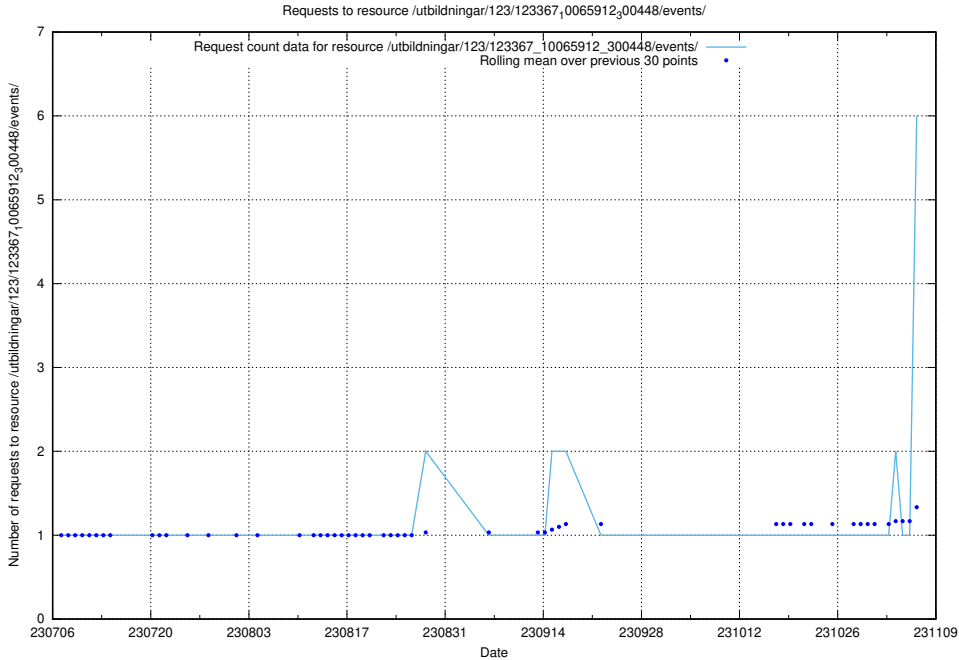

### 5.85 Usage of /utbildningar/123/123367\_10065912\_300448/events/

Here, we count the number of requests to resource /utbildningar/123/123367\_10065912\_300448/events/