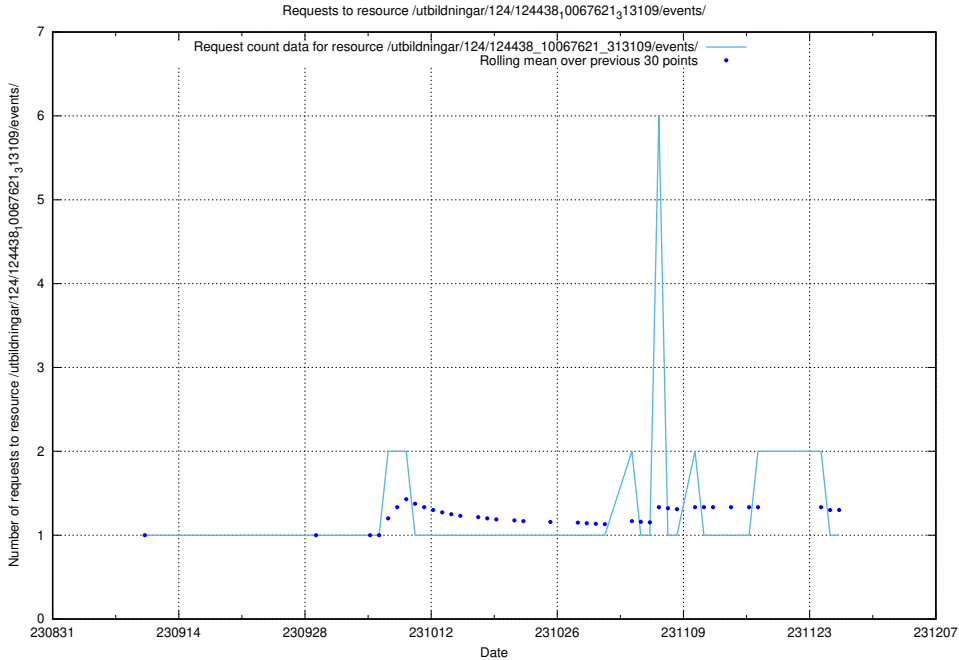

5.4179 Usage of /utbildningar/124/124438_10067621_313109/events/

Here, we count the number of requests to resource /utbildningar/124/124438_10067621_313109/events/