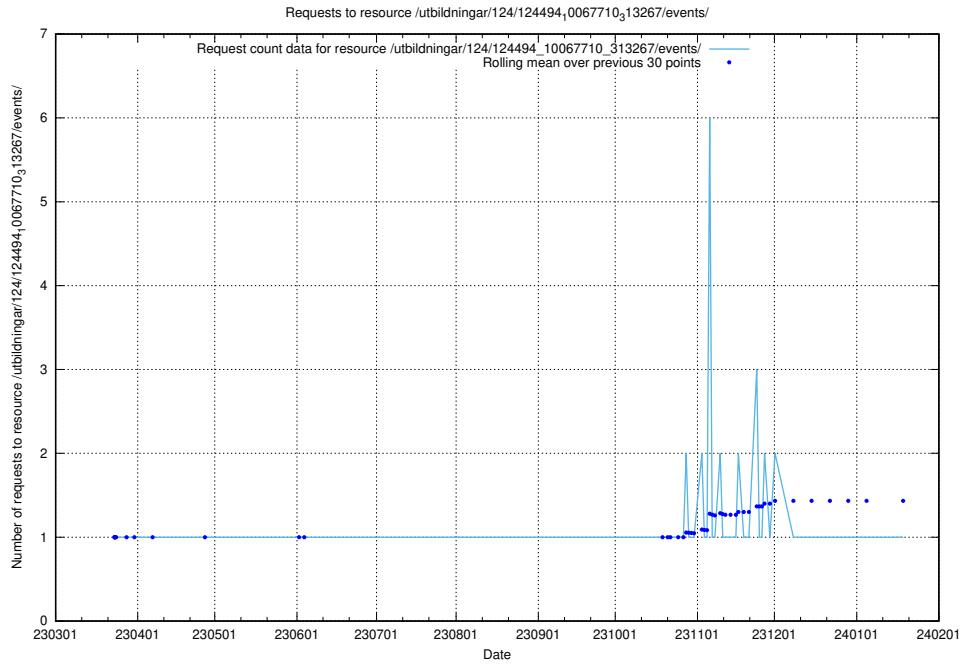

5.2270 Usage of /utbildningar/124/124494_10067710_313267/events/

Here, we count the number of requests to resource /utbildningar/124/124494_10067710_313267/events/