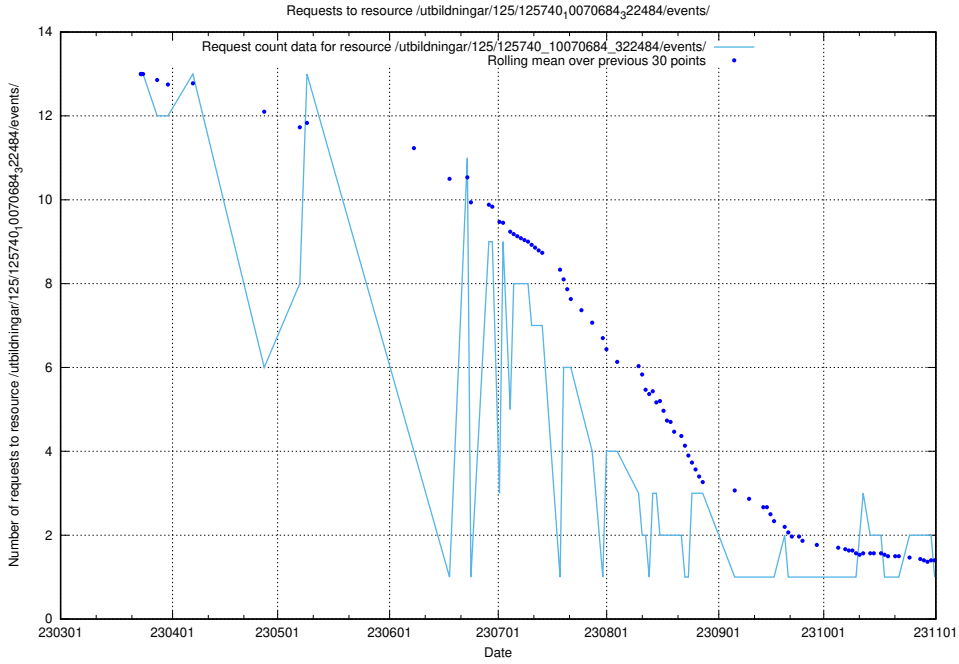

5.5841 Usage of /utbildningar/125/125740_10070684_322484/events/

Here, we count the number of requests to resource /utbildningar/125/125740_10070684_322484/events/