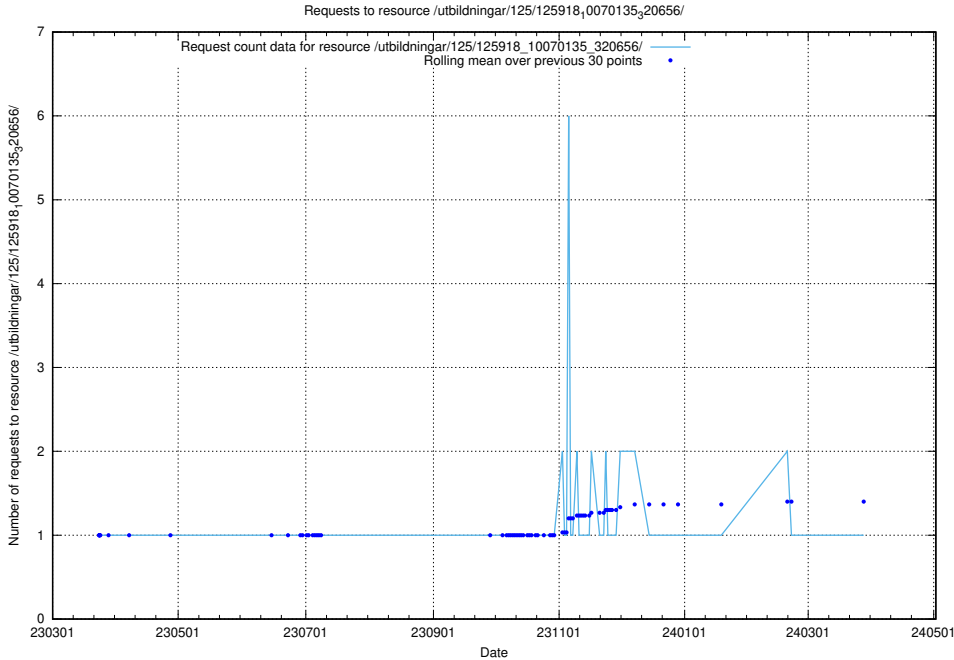

5.6027 Usage of /utbildningar/125/125918_10070135_320656/

Here, we count the number of requests to resource /utbildningar/125/125918_10070135_320656/.