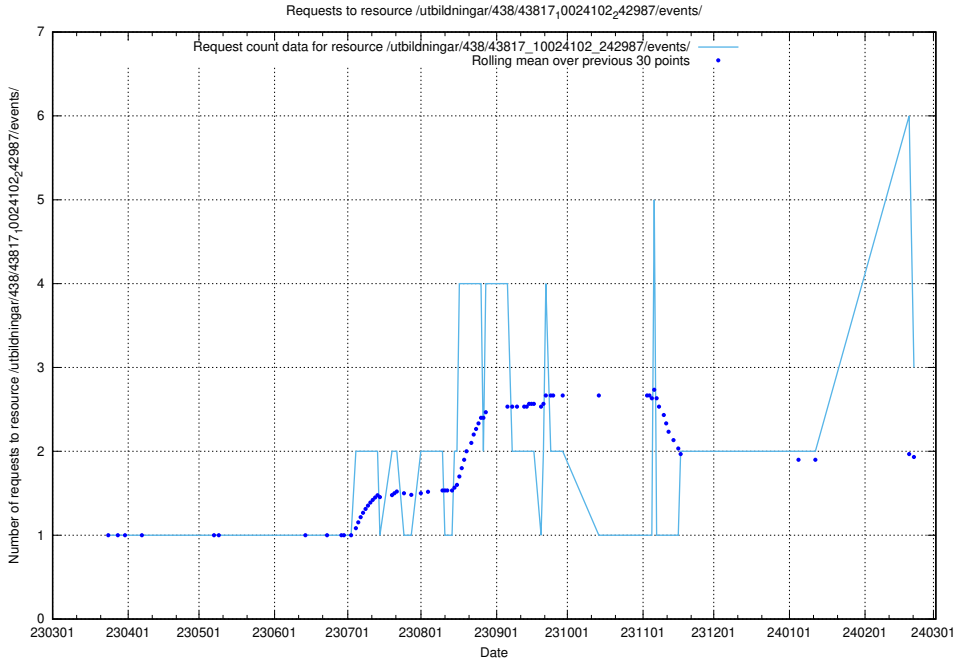

5.287 Usage of /utbildningar/438/43817_10024102_242987/events/

Here, we count the number of requests to resource /utbildningar/438/43817_10024102_242987/events/.