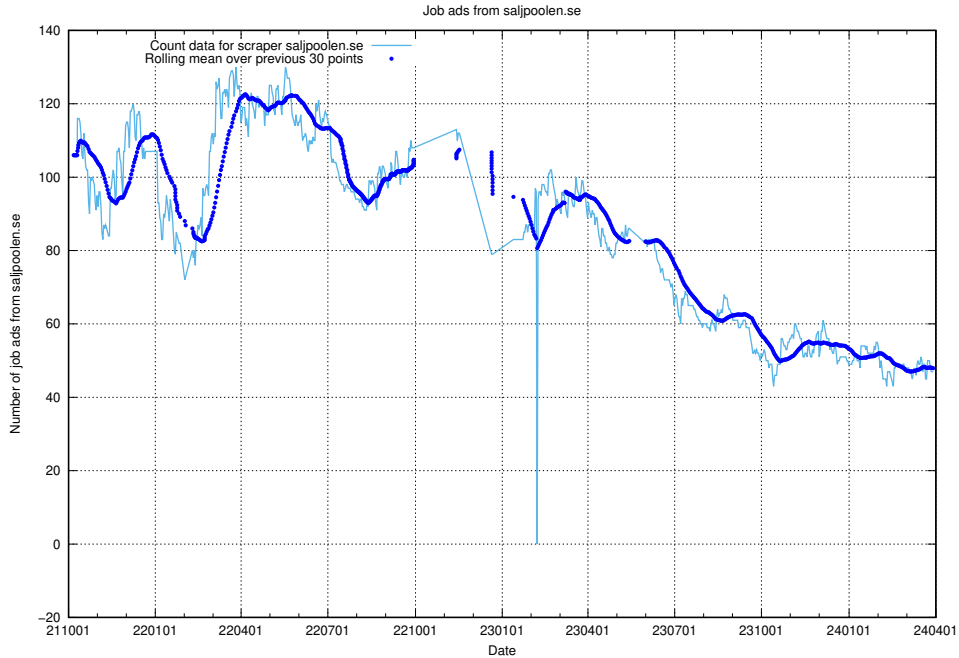

### 13.16 Number of ads by scraper intenso.se

Here, we count the number of job ads scraped from intenso.se.