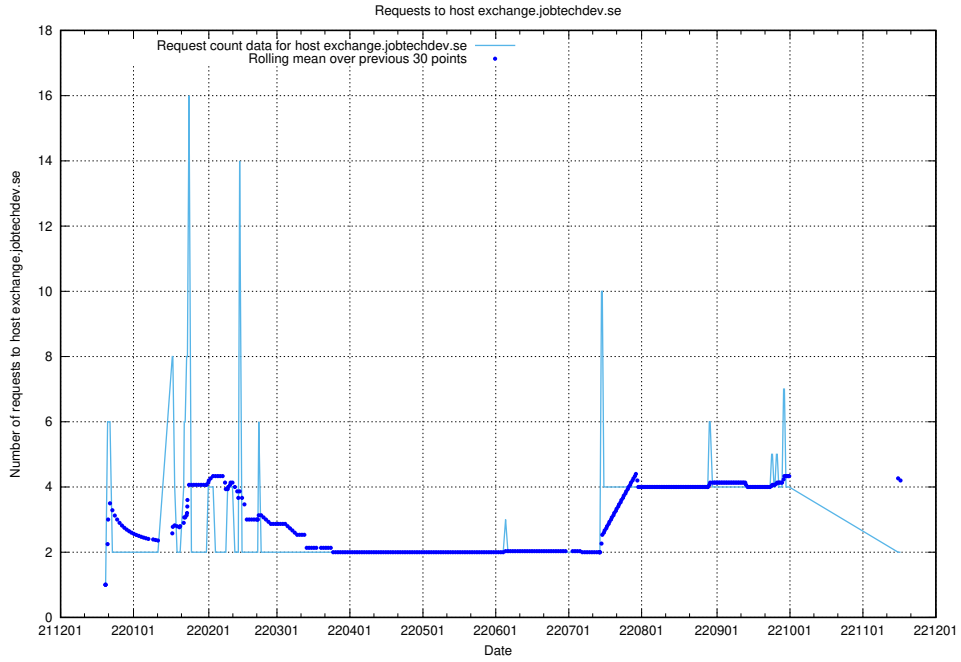

### 7.378 Usage of exchange.jobtechdev.se

Here, we count the number of requests to host exchange.jobtechdev.se.