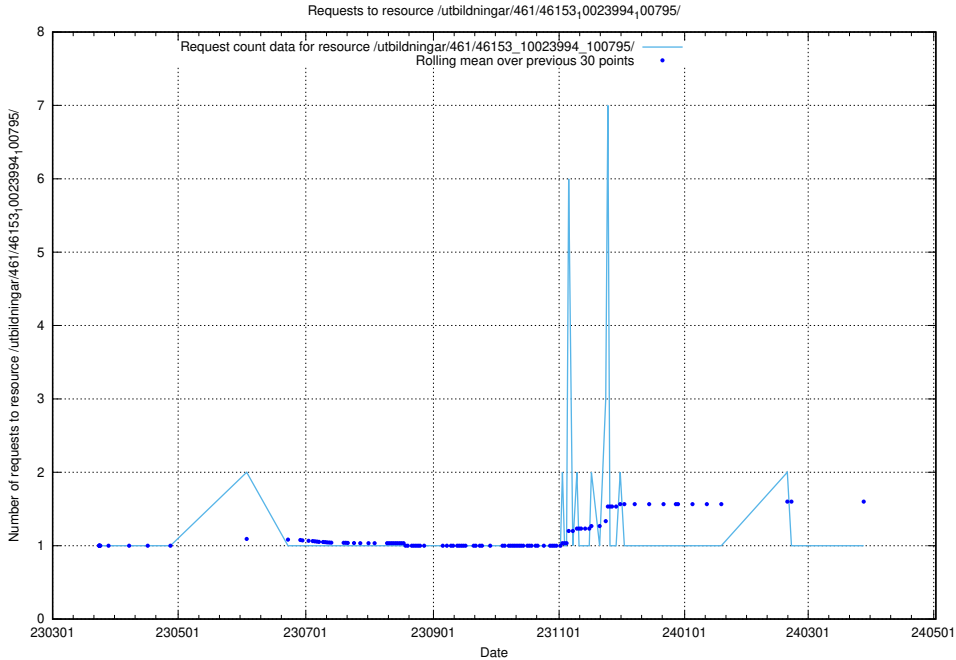

5.5903 Usage of /utbildningar/461/46153_10023994_100795/

Here, we count the number of requests to resource /utbildningar/461/46153_10023994_100795/.