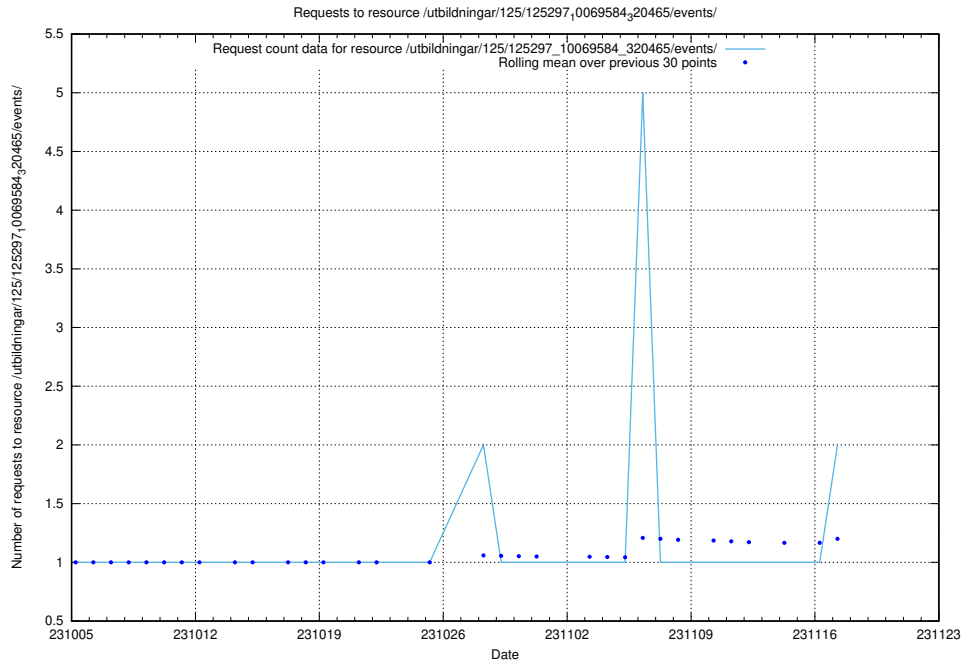

5.569 Usage of /utbildningar/125/125297_10069584_320465/events/

Here, we count the number of requests to resource /utbildningar/125/125297_10069584_320465/events/