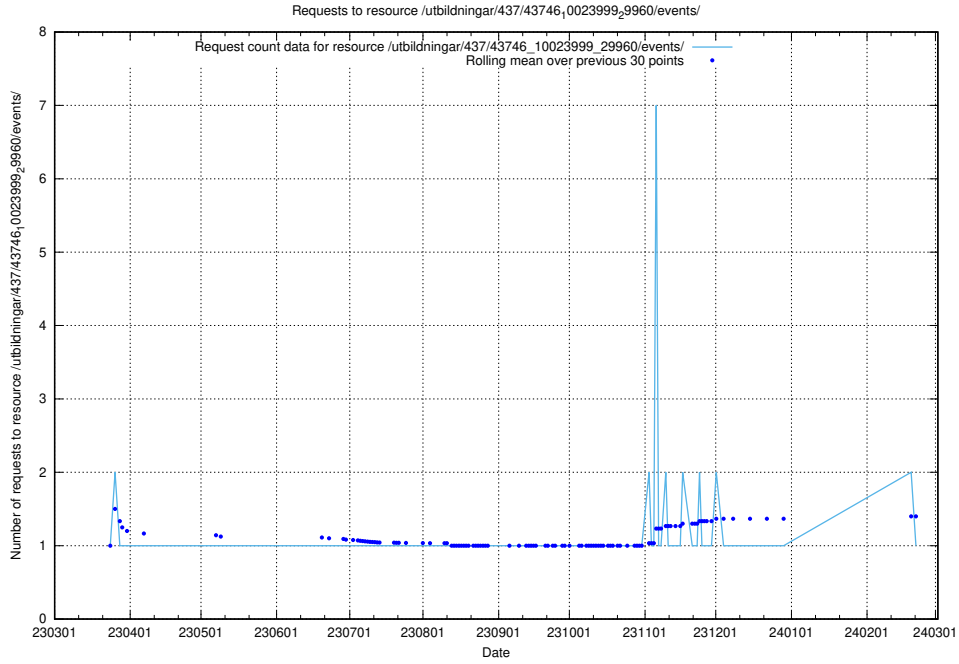

5.5799 Usage of /utbildningar/437/43746_10023999_29960/events/

Here, we count the number of requests to resource /utbildningar/437/43746_10023999_29960/events/.