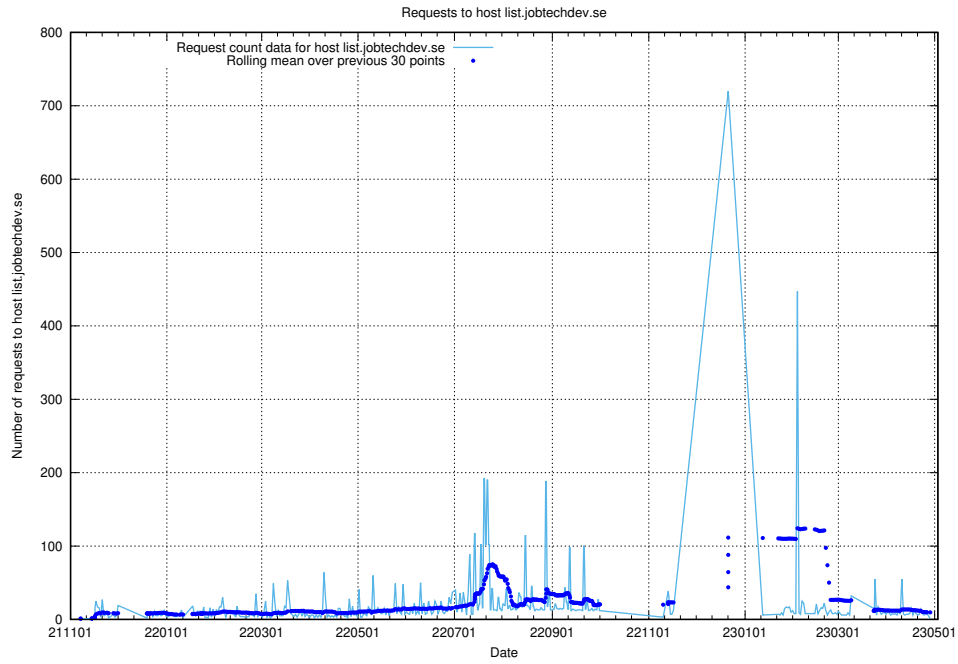

7.626 Usage of list.jobtechdev.se

Here, we count the number of requests to host list.jobtechdev.se.