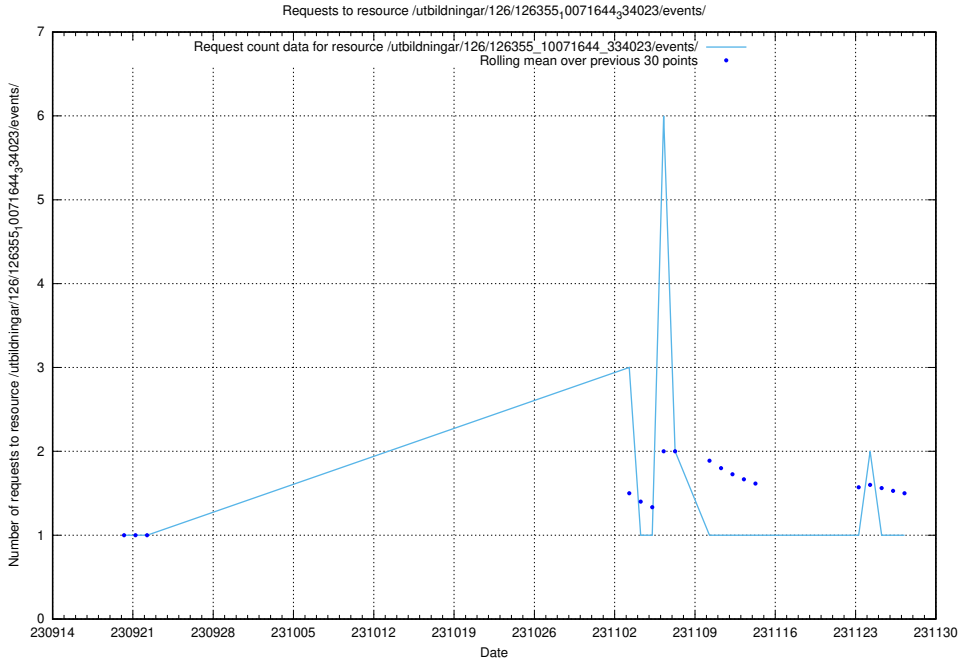

5.4083 Usage of /utbildningar/126/126355_10071644_334023/events/

Here, we count the number of requests to resource /utbildningar/126/126355_10071644_334023/events/