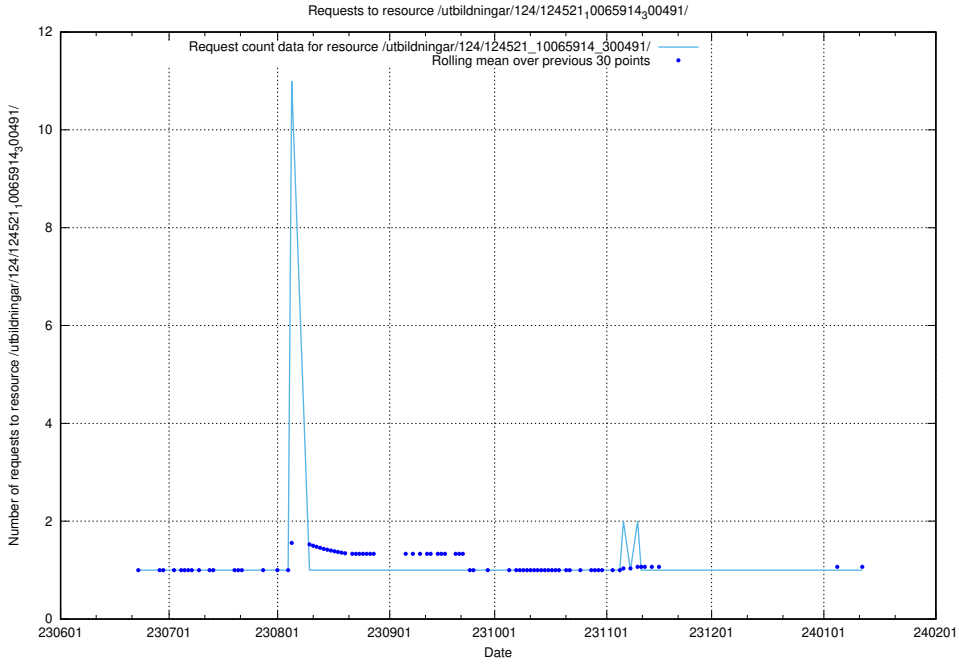

5.5307 Usage of /utbildningar/124/124521_10065914_300491/

Here, we count the number of requests to resource /utbildningar/124/124521_10065914_300491/.