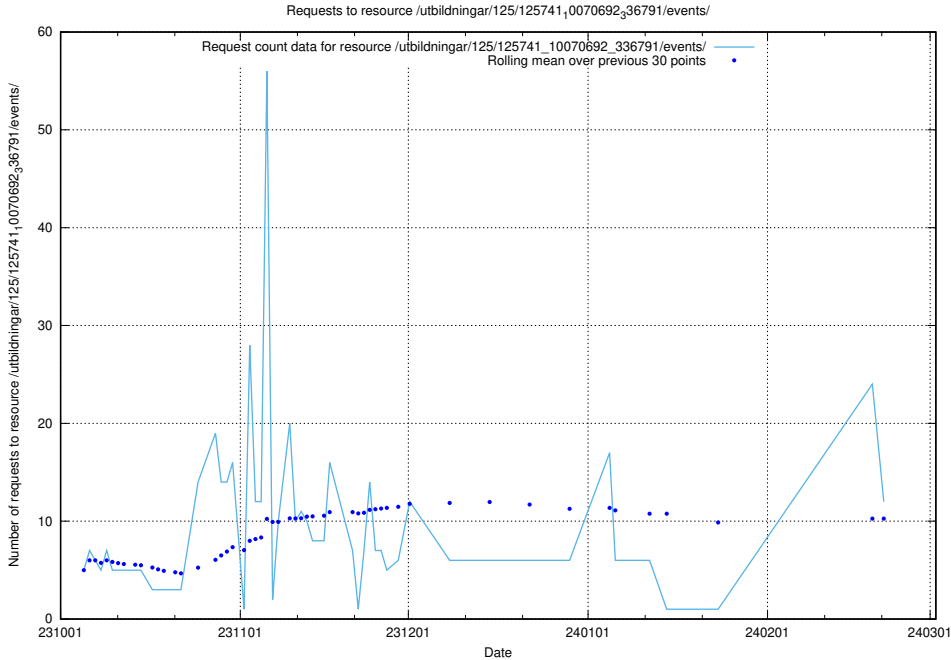

5.15 Usage of /utbildningar/125/125741_10070692_336791/events/

Here, we count the number of requests to resource /utbildningar/125/125741_10070692_336791/events/