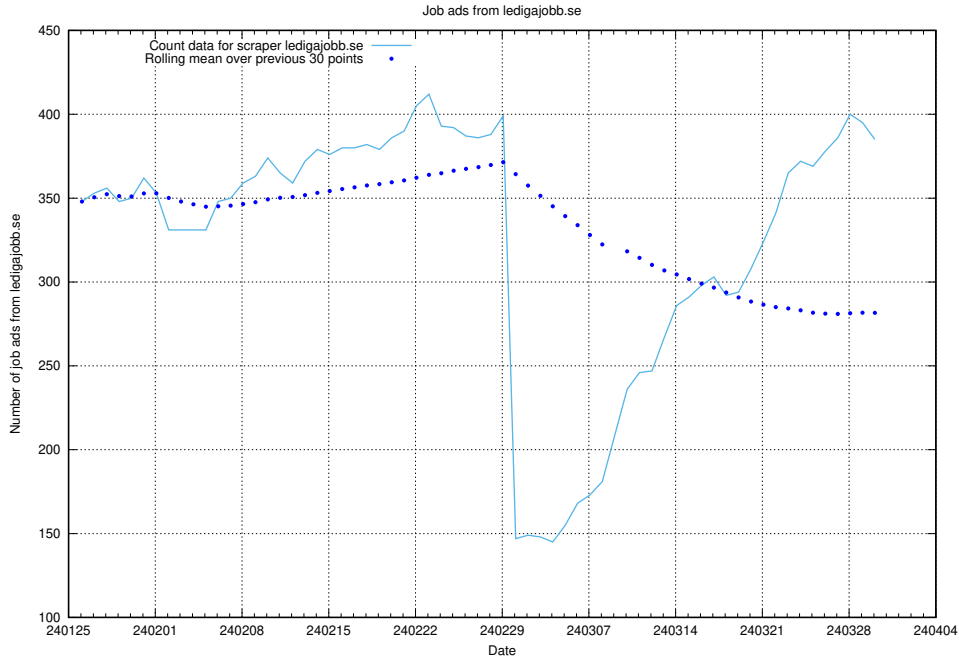

13.10 Number of ads by scraper ledigajobb.se

Here, we count the number of job ads scraped from ledigajobb.se.