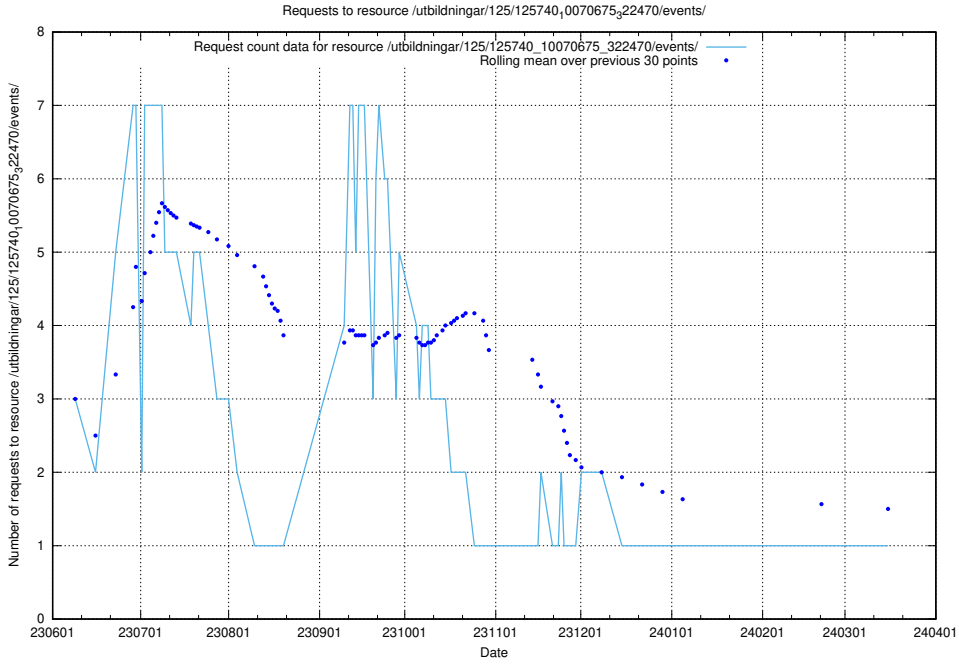

5.5459 Usage of /utbildningar/125/125740_10070675_322470/events/

Here, we count the number of requests to resource /utbildningar/125/125740_10070675_322470/events/