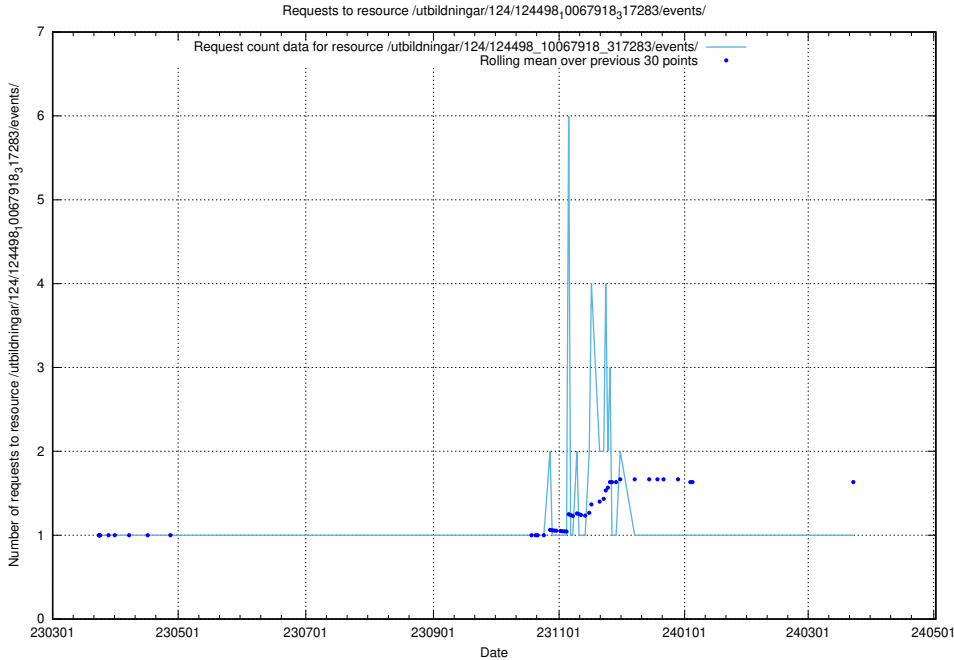

5.2143 Usage of /utbildningar/124/124498_10067918_317283/events/

Here, we count the number of requests to resource /utbildningar/124/124498_10067918_317283/events/