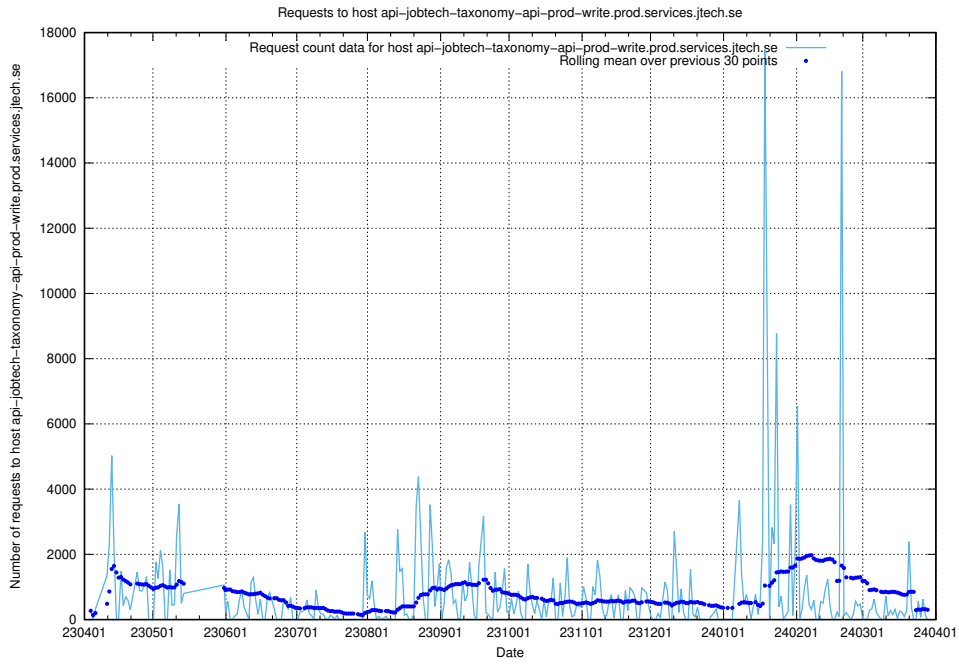

7.72 Usage of api-jobtech-taxonomy-api-prod-write.prod.services.jtech.se

Here, we count the number of requests to host api-jobtech-taxonomy-api-prod-write.prod.services.jtech.se.