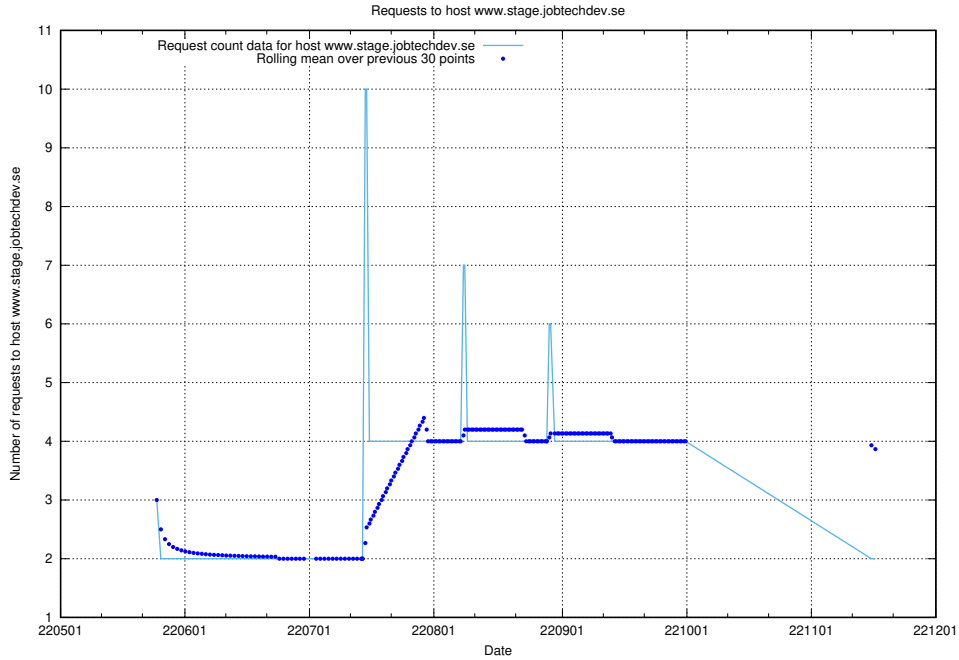

7.421 Usage of www.stage.jobtechdev.se

Here, we count the number of requests to host www.stage.jobtechdev.se.