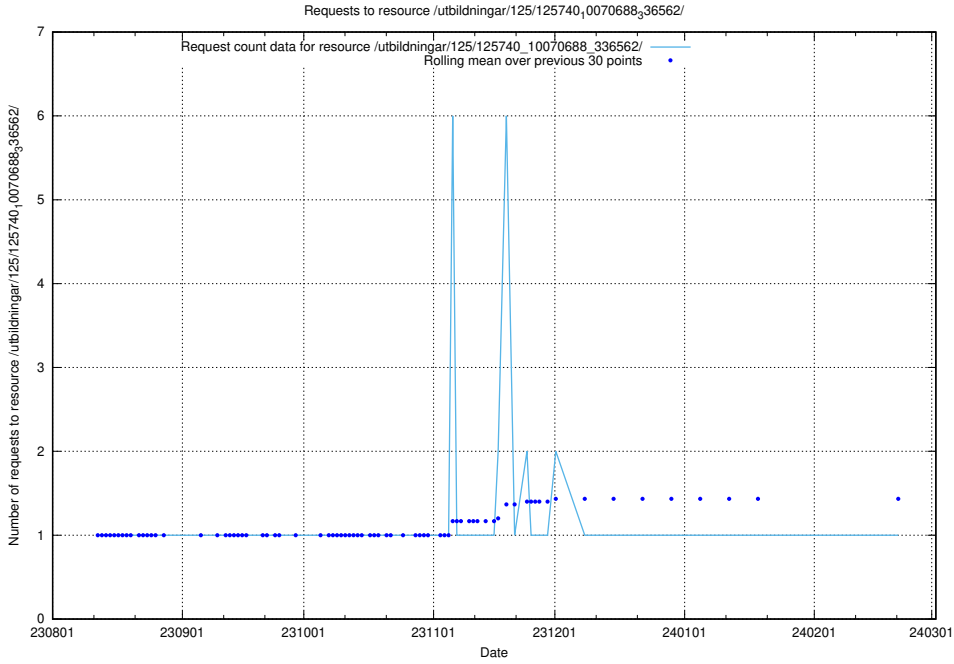

5.4369 Usage of /utbildningar/125/125740_10070688_336562/

Here, we count the number of requests to resource /utbildningar/125/125740_10070688_336562/.