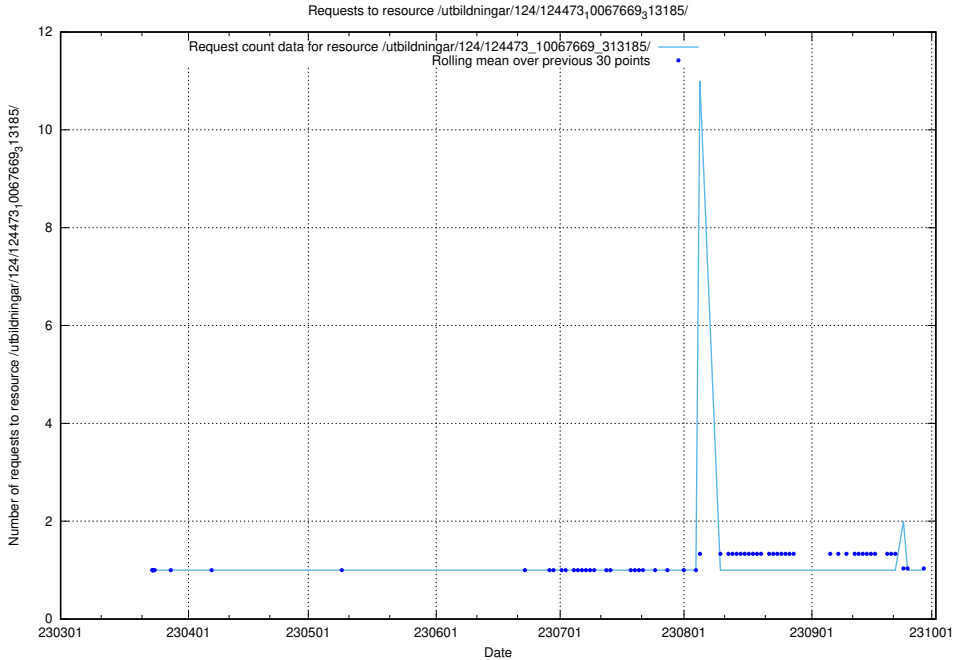

5.2463 Usage of /utbildningar/124/124473_10067669_313185/

Here, we count the number of requests to resource /utbildningar/124/124473_10067669_313185/.