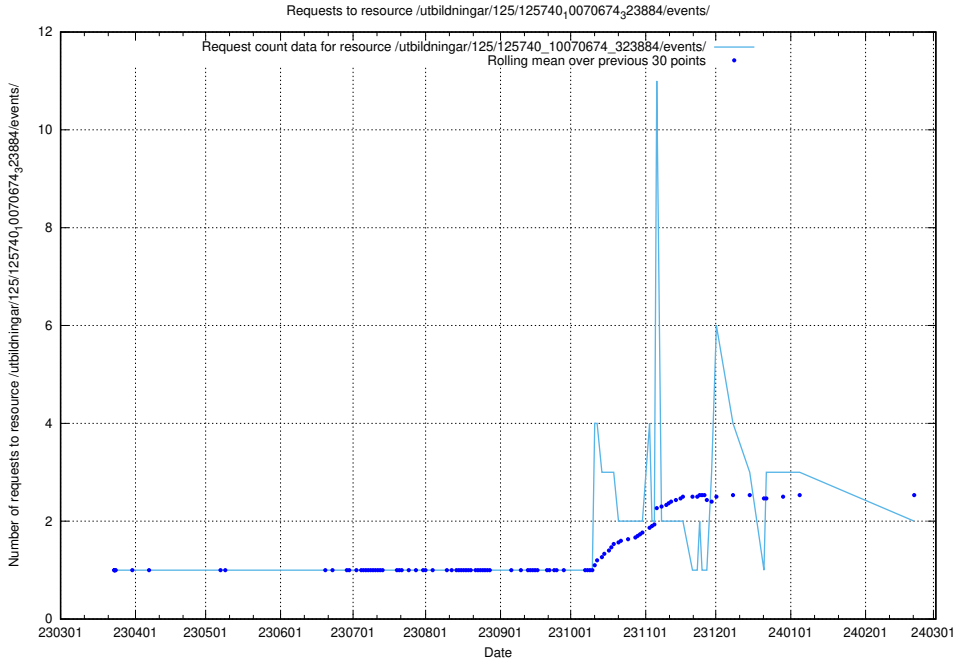

5.301 Usage of /utbildningar/125/125740_10070674_323884/events/

Here, we count the number of requests to resource /utbildningar/125/125740_10070674_323884/events/