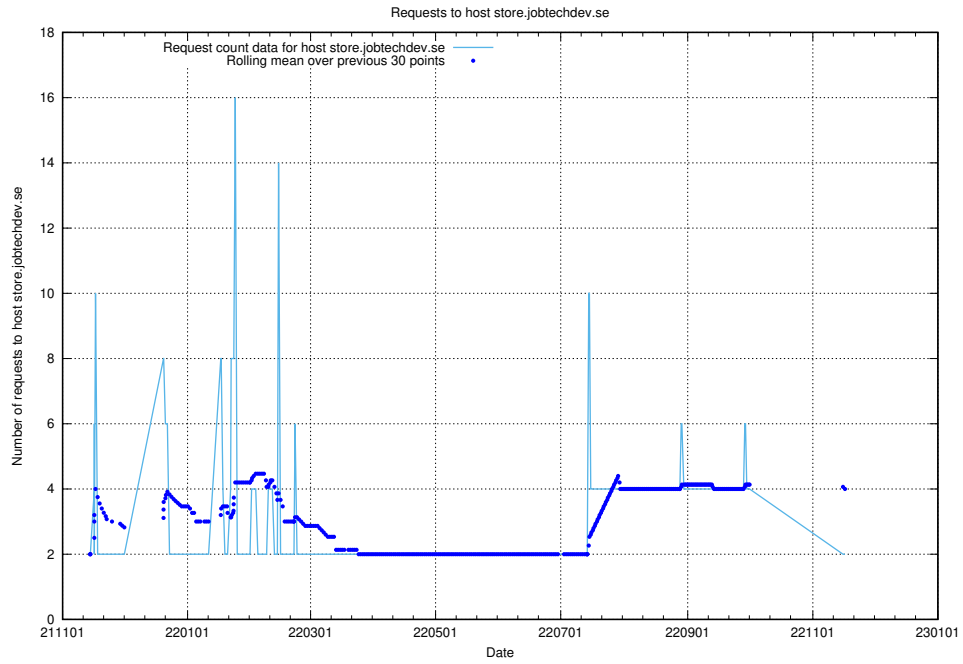

## 7.555 Usage of store.jobtechdev.se

Here, we count the number of requests to host store.jobtechdev.se.