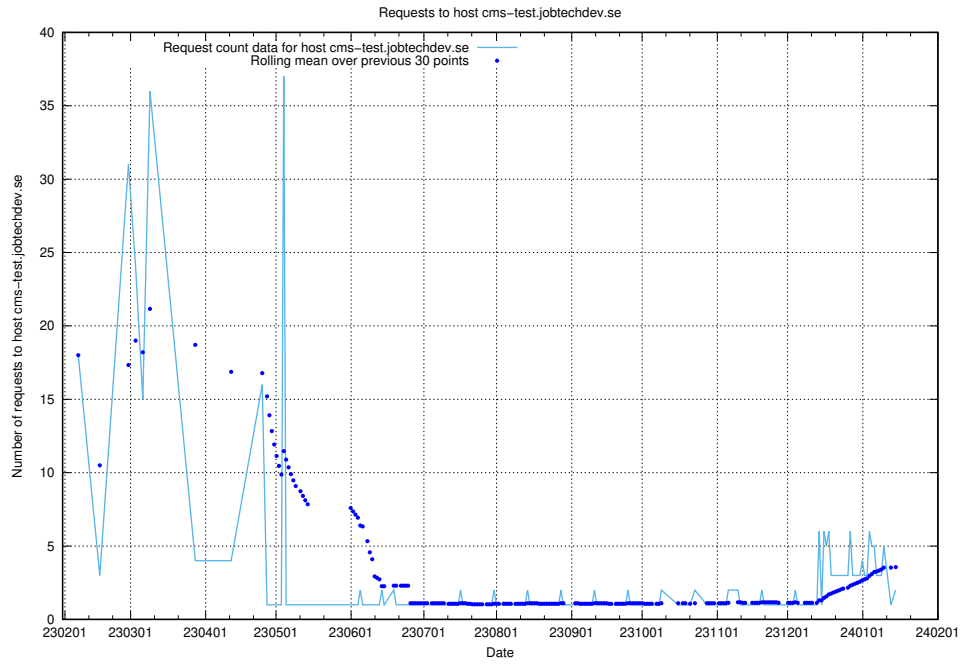

7.290 Usage of cms-test.jobtechdev.se

Here, we count the number of requests to host cms-test.jobtechdev.se.