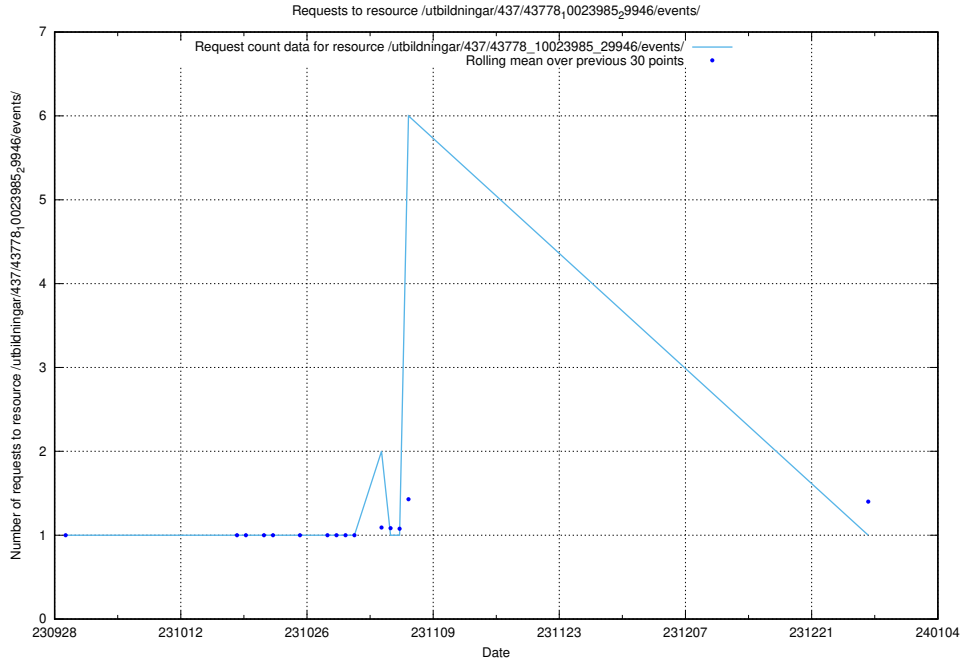

5.3999 Usage of /utbildningar/437/43778_10023985_29946/events/

Here, we count the number of requests to resource /utbildningar/437/43778_10023985_29946/events/.