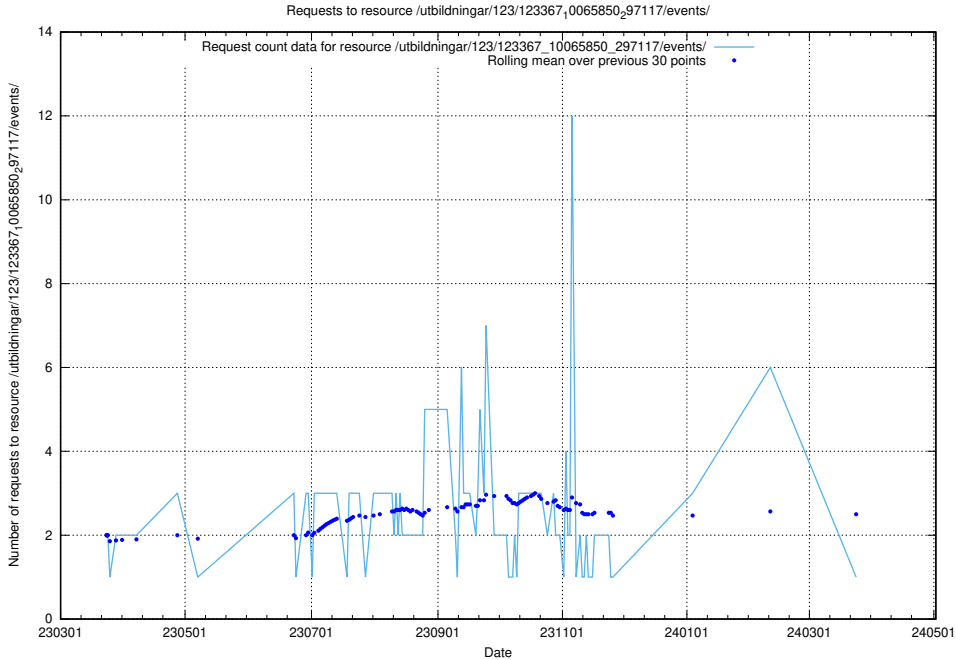

5.5897 Usage of /utbildningar/123/123367_10065850_297117/events/

Here, we count the number of requests to resource /utbildningar/123/123367_10065850_297117/events/