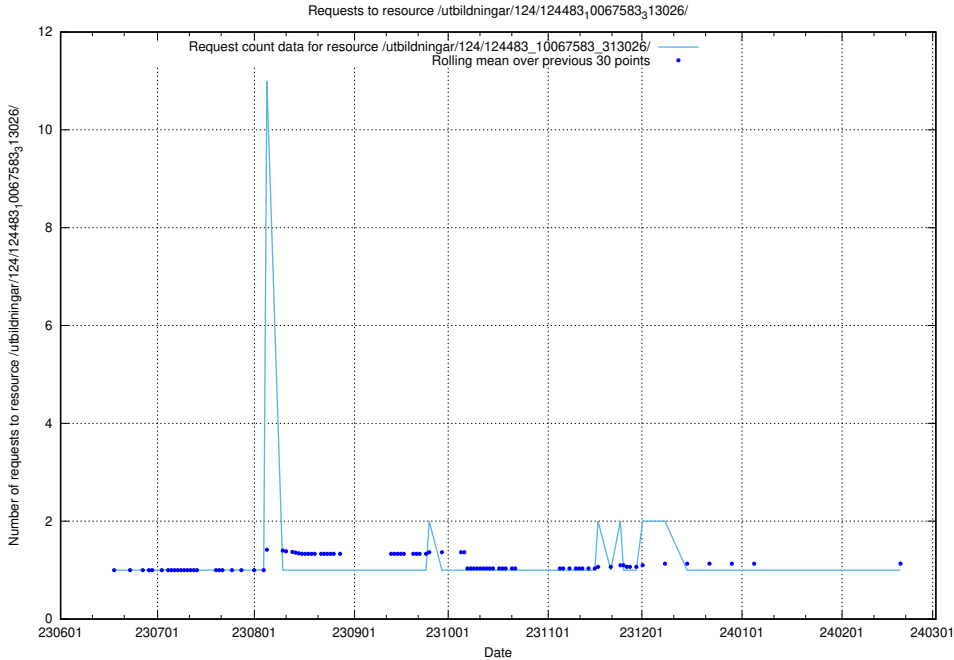

5.5431 Usage of /utbildningar/124/124483_10067583_313026/

Here, we count the number of requests to resource /utbildningar/124/124483_10067583_313026/.