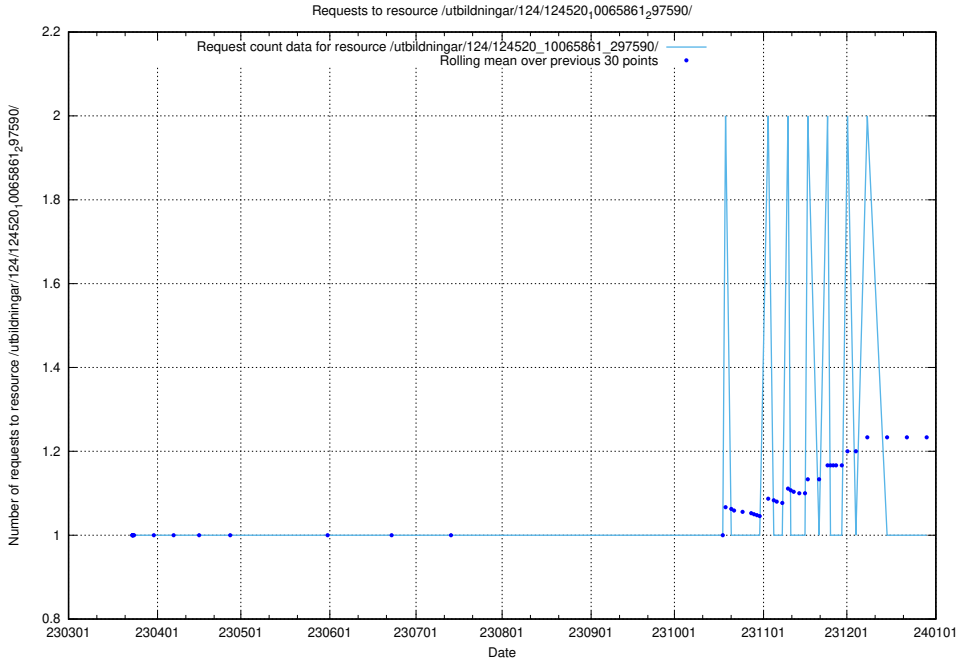

5.1117 Usage of /utbildningar/124/124520_10065861_297590/

Here, we count the number of requests to resource /utbildningar/124/124520_10065861_297590/.