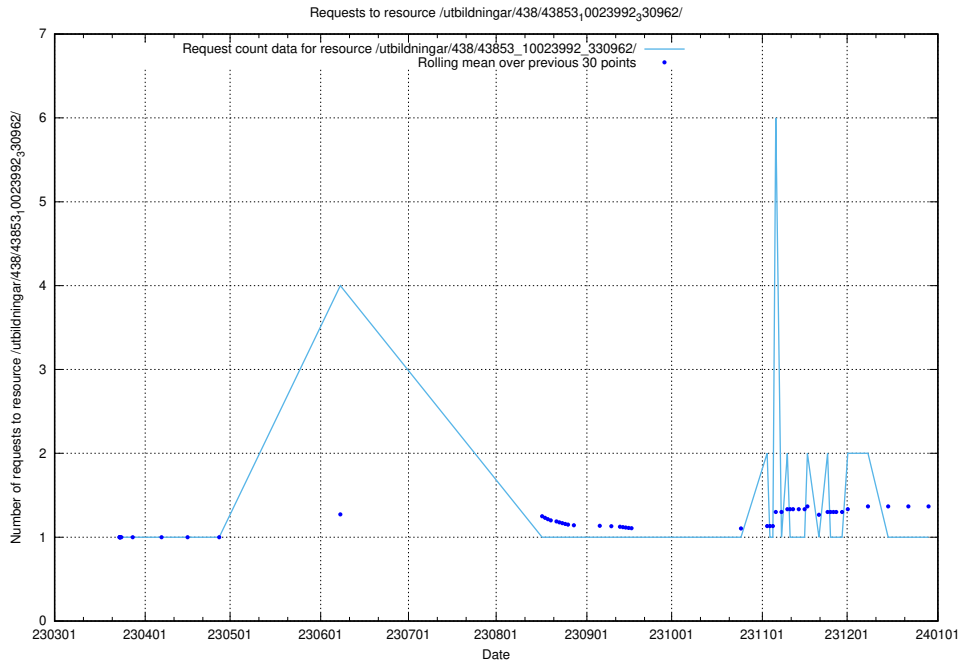

5.5913 Usage of /utbildningar/438/43853_10023992_330962/

Here, we count the number of requests to resource /utbildningar/438/43853_10023992_330962/.