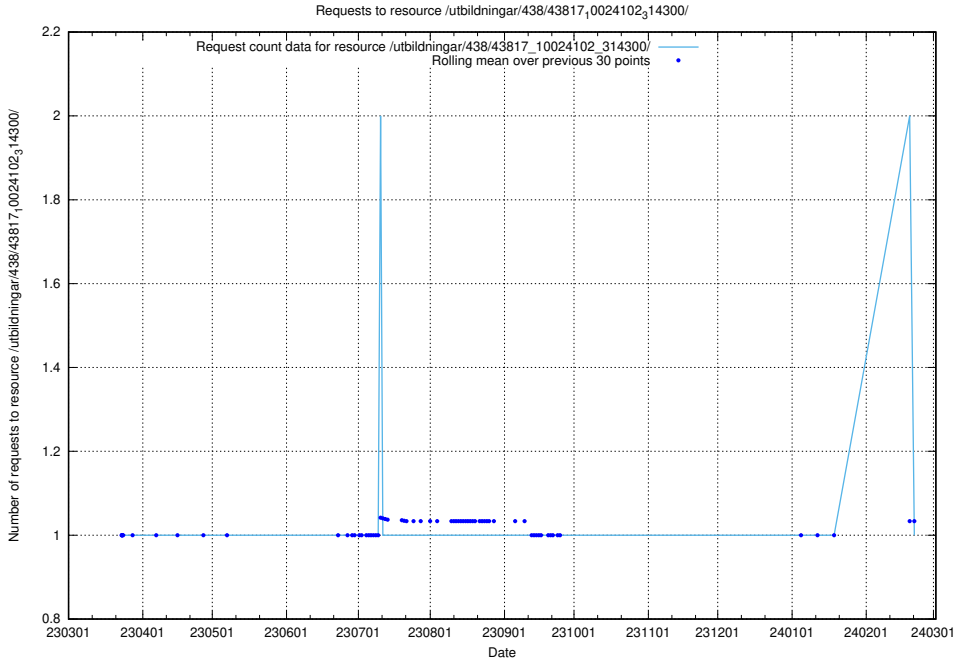

5.5929 Usage of /utbildningar/438/43817_10024102_314300/

Here, we count the number of requests to resource /utbildningar/438/43817_10024102_314300/.