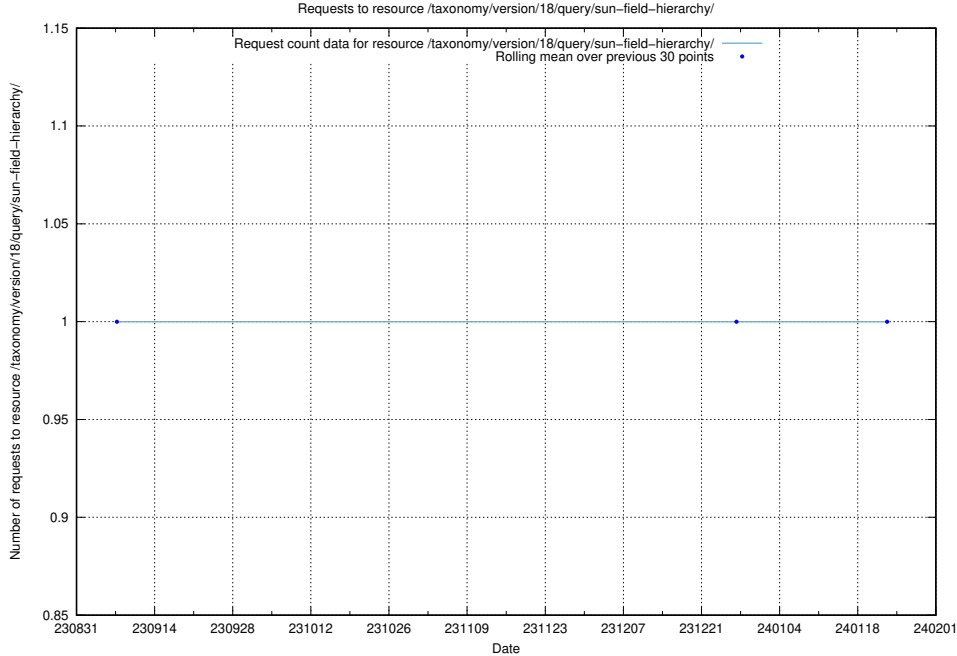

5.4201 Usage of /taxonomy/version/18/query/sun-field-hierarchy/

Here, we count the number of requests to resource /taxonomy/version/18/query/sun-field-hierarchy/.