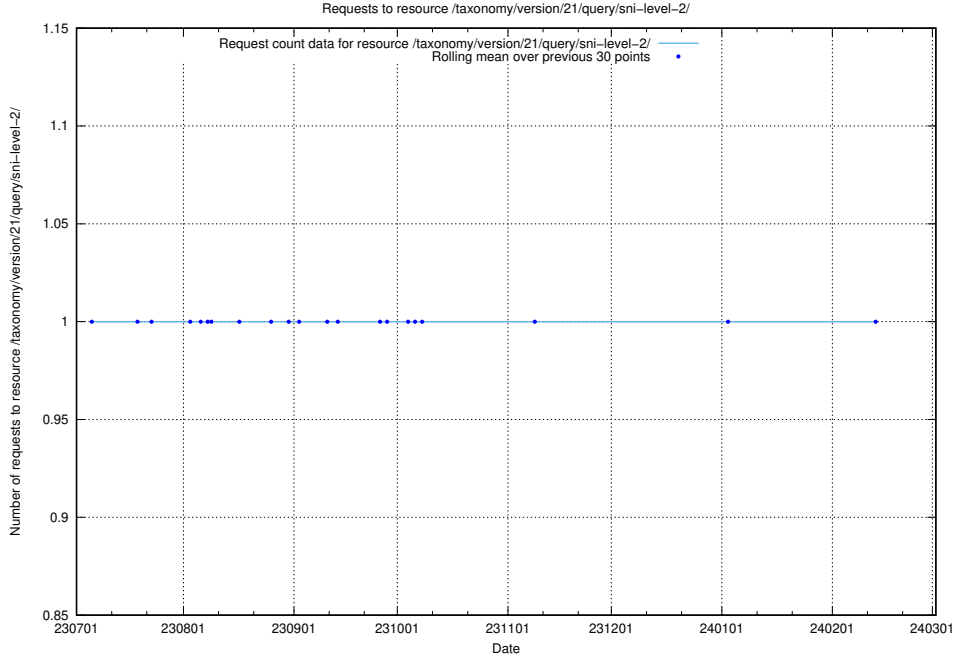

5.4887 Usage of /taxonomy/version/21/query/sni-level-2/

Here, we count the number of requests to resource /taxonomy/version/21/query/sni-level-2/.