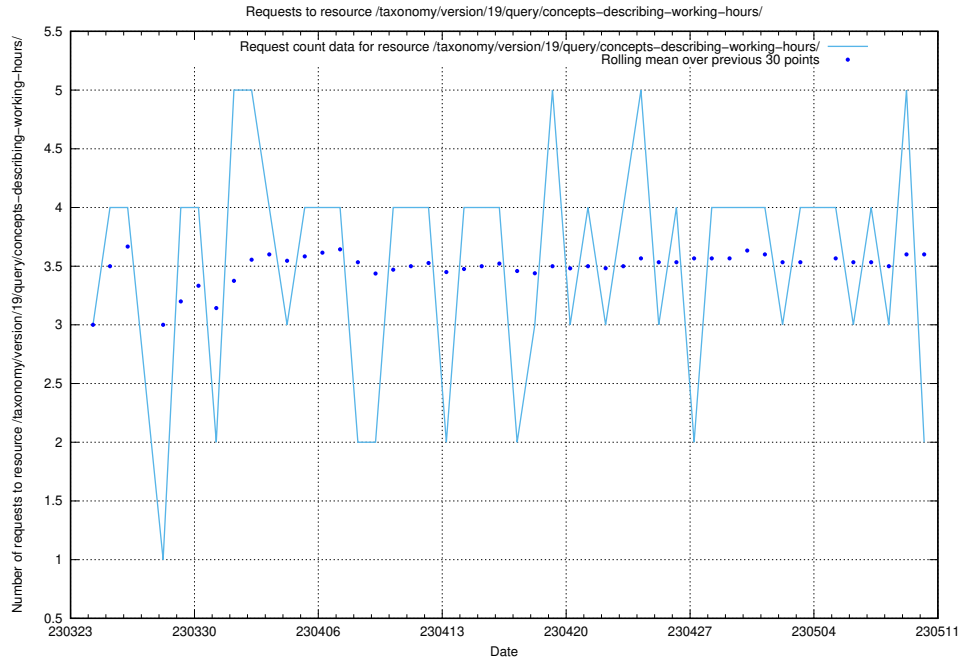

5.769 Usage of /taxonomy/version/19/query/concepts-describing-working-hours/

Here, we count the number of requests to resource /taxonomy/version/19/query/concepts-describing-working-hours/.