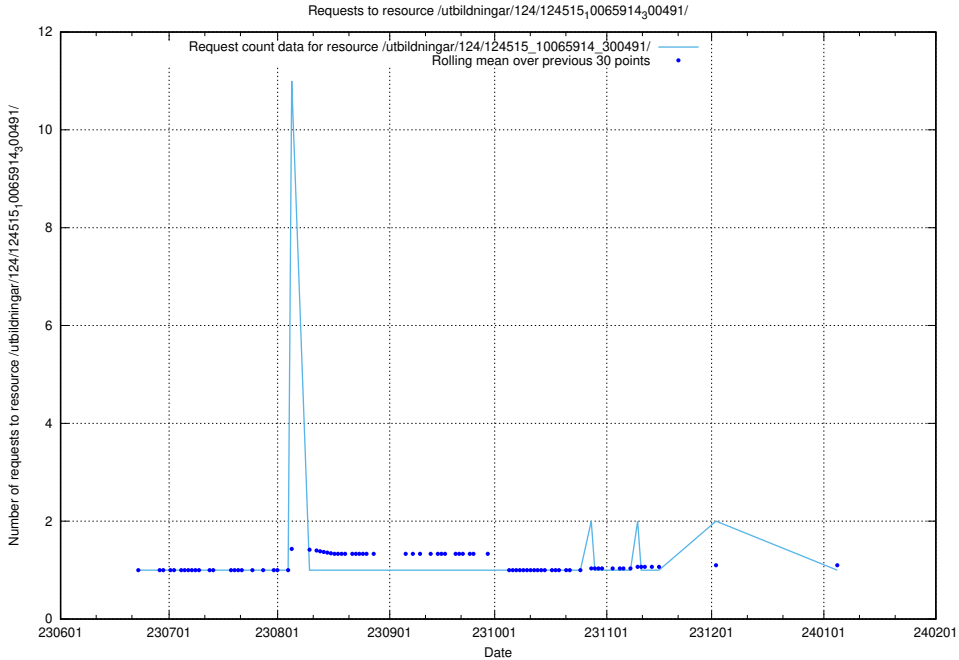

5.5326 Usage of /utbildningar/124/124515_10065914_300491/

Here, we count the number of requests to resource /utbildningar/124/124515_10065914_300491/.