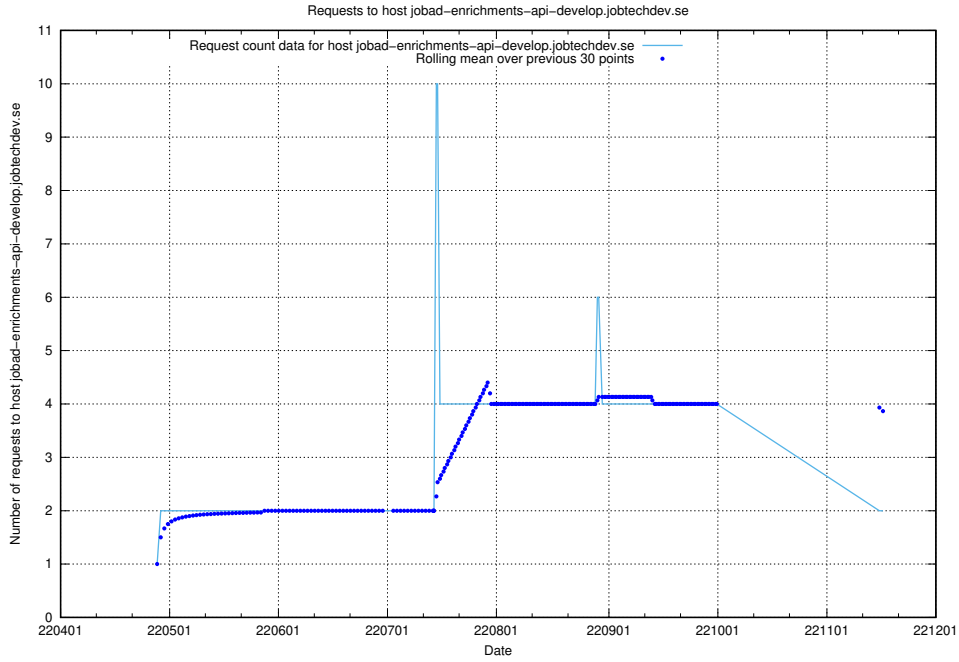

7.447 Usage of jobad-enrichments-api-develop.jobtechdev.se

Here, we count the number of requests to host jobad-enrichments-api-develop.jobtechdev.se.