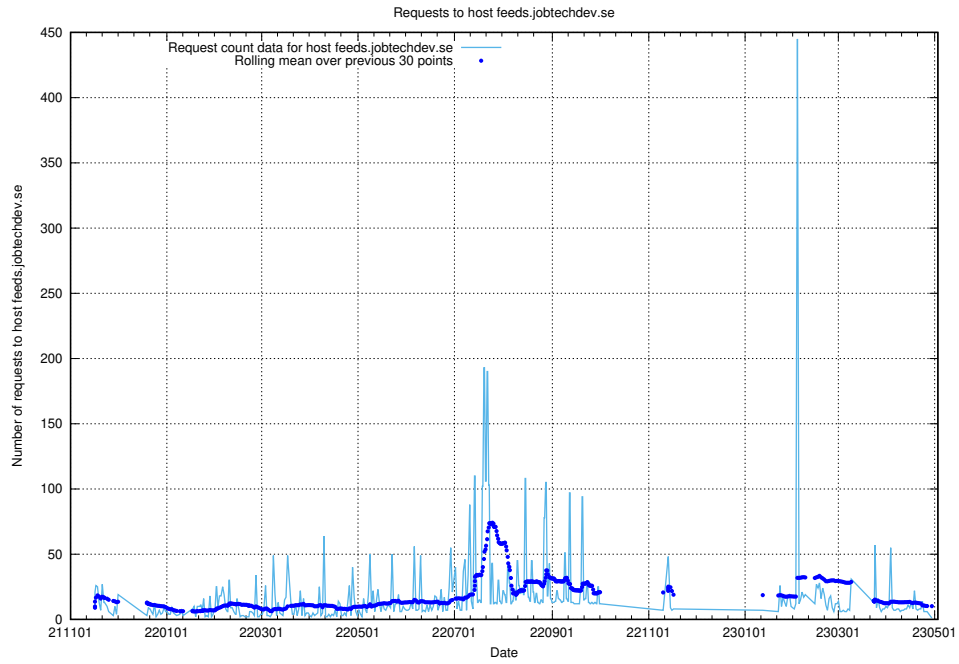

7.654 Usage of feeds.jobtechdev.se

Here, we count the number of requests to host feeds.jobtechdev.se.