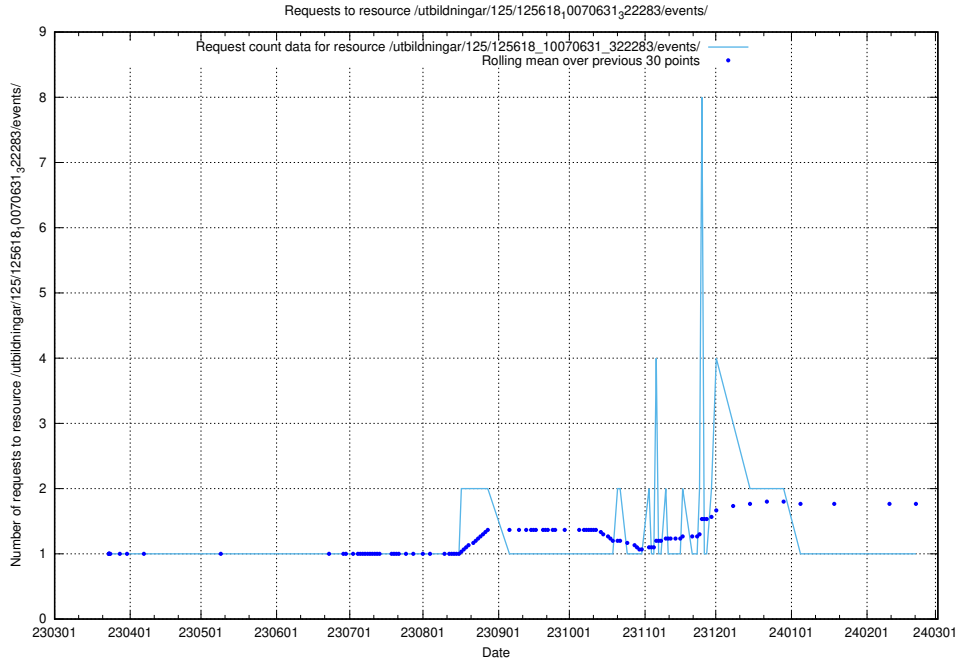

5.915 Usage of /utbildningar/125/125618_10070631_322283/events/

Here, we count the number of requests to resource /utbildningar/125/125618_10070631_322283/events/