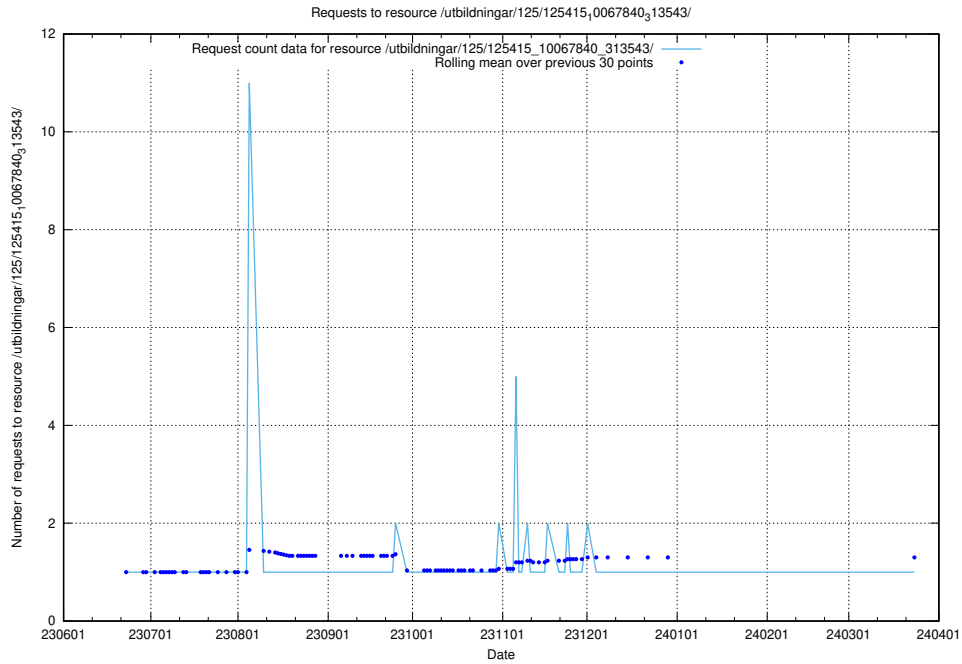

5.5278 Usage of /utbildningar/125/125415_10067840_313543/

Here, we count the number of requests to resource /utbildningar/125/125415_10067840_313543/.