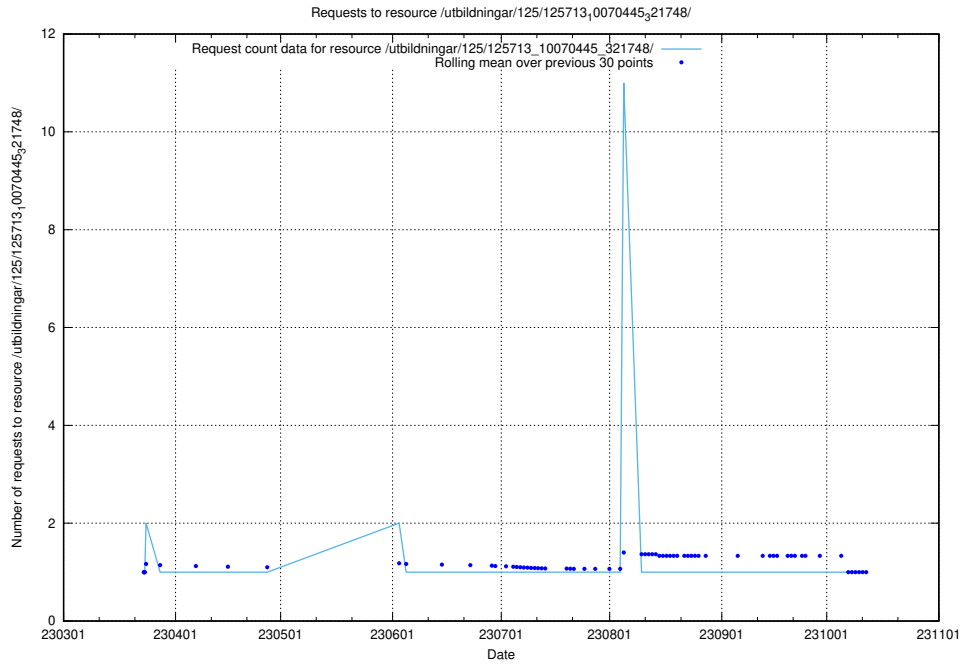

5.861 Usage of /utbildningar/125/125713_10070445_321748/

Here, we count the number of requests to resource /utbildningar/125/125713_10070445_321748/.