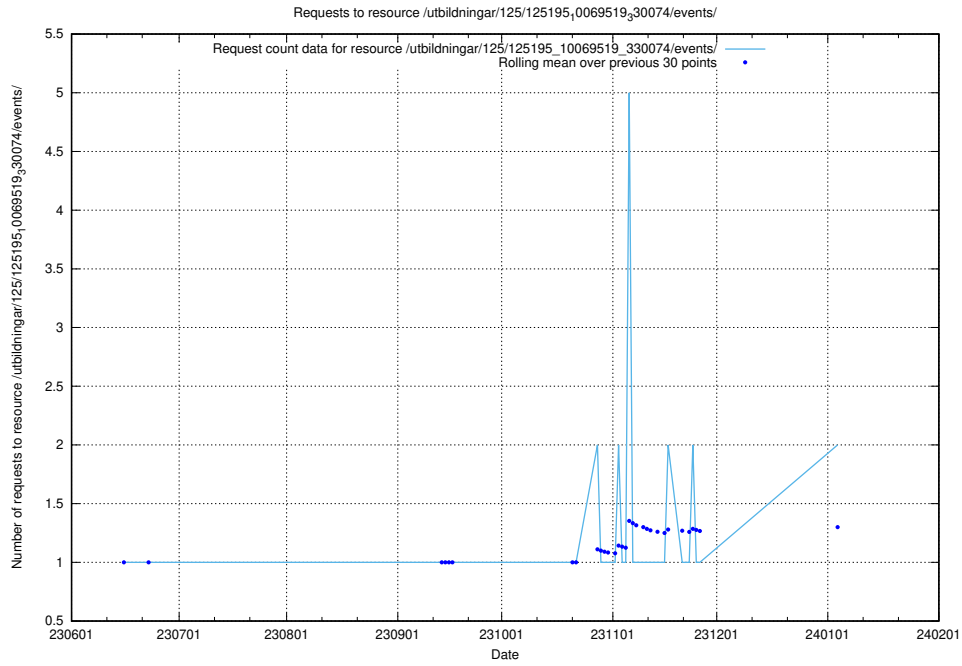

5.734 Usage of /utbildningar/125/125195_10069519_330074/events/

Here, we count the number of requests to resource /utbildningar/125/125195_10069519_330074/events/