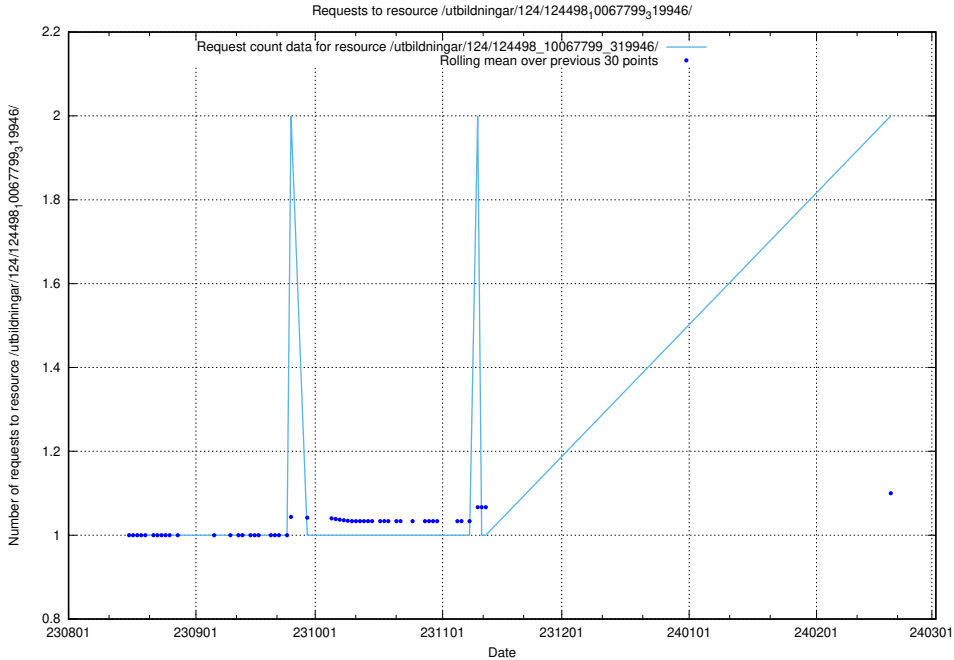

### 5.602 Usage of /utbildningar/124/124498\_10067799\_319946/

Here, we count the number of requests to resource /utbildningar/124/124498\_10067799\_319946/.