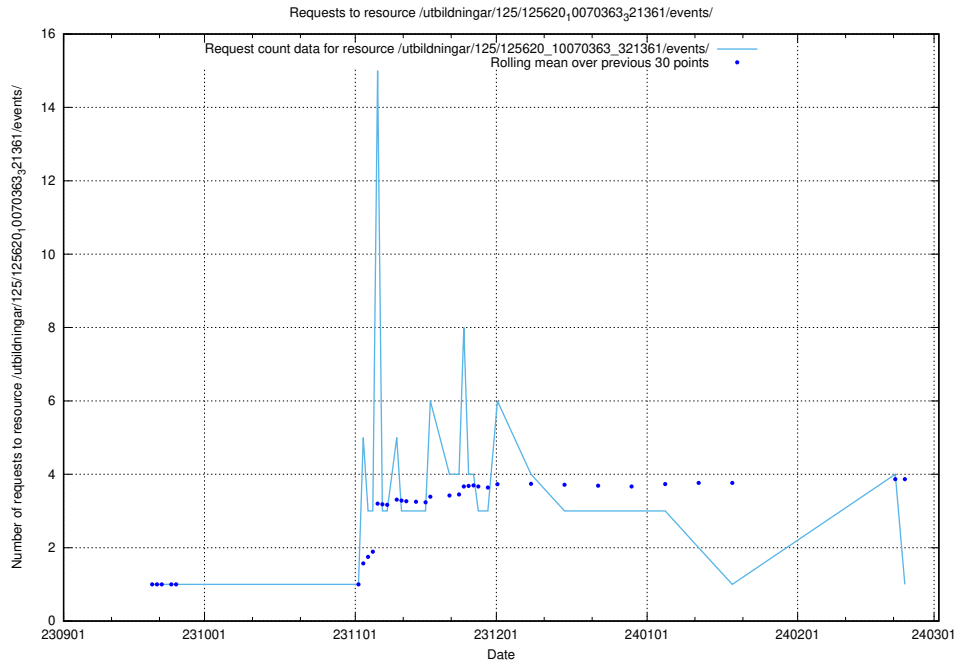

5.4086 Usage of /utbildningar/125/125620_10070363_321361/events/

Here, we count the number of requests to resource /utbildningar/125/125620_10070363_321361/events/