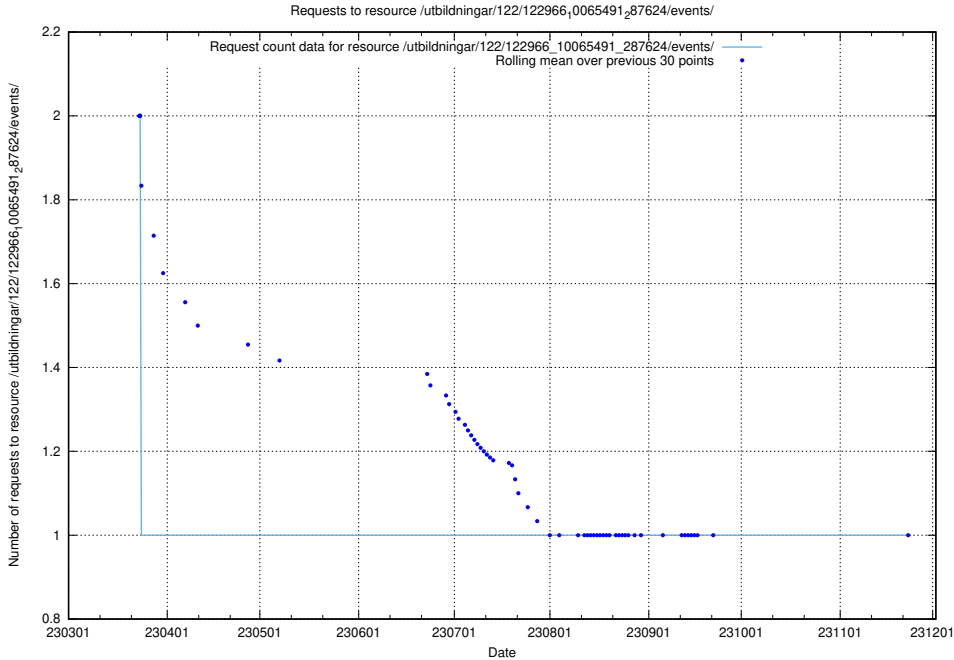

5.5898 Usage of /utbildningar/122/122966_10065491_287624/events/

Here, we count the number of requests to resource /utbildningar/122/122966_10065491_287624/events/