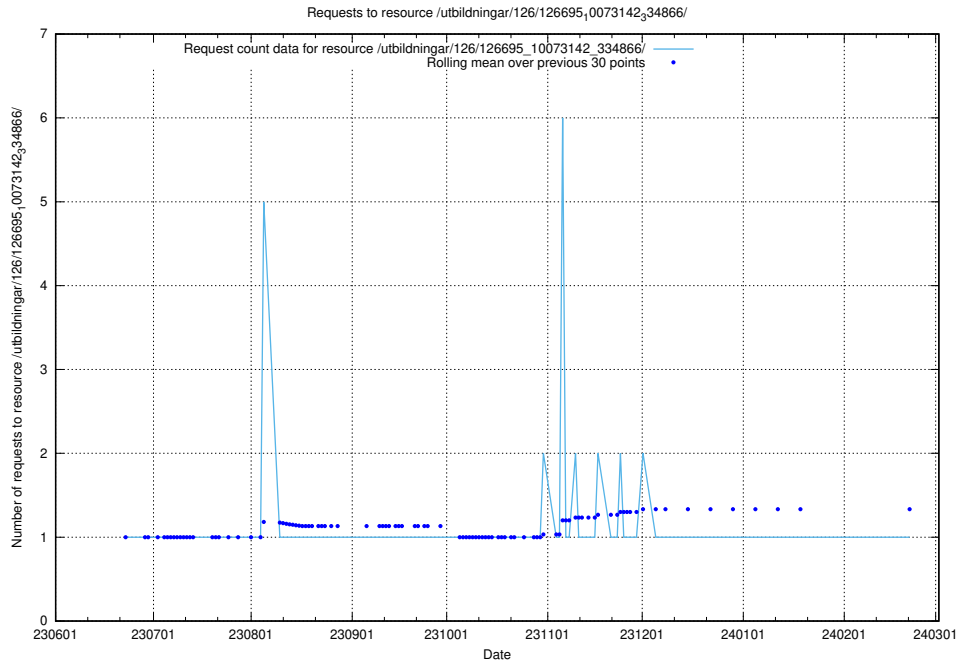

5.5186 Usage of /utbildningar/126/126695_10073142_334866/

Here, we count the number of requests to resource /utbildningar/126/126695_10073142_334866/.