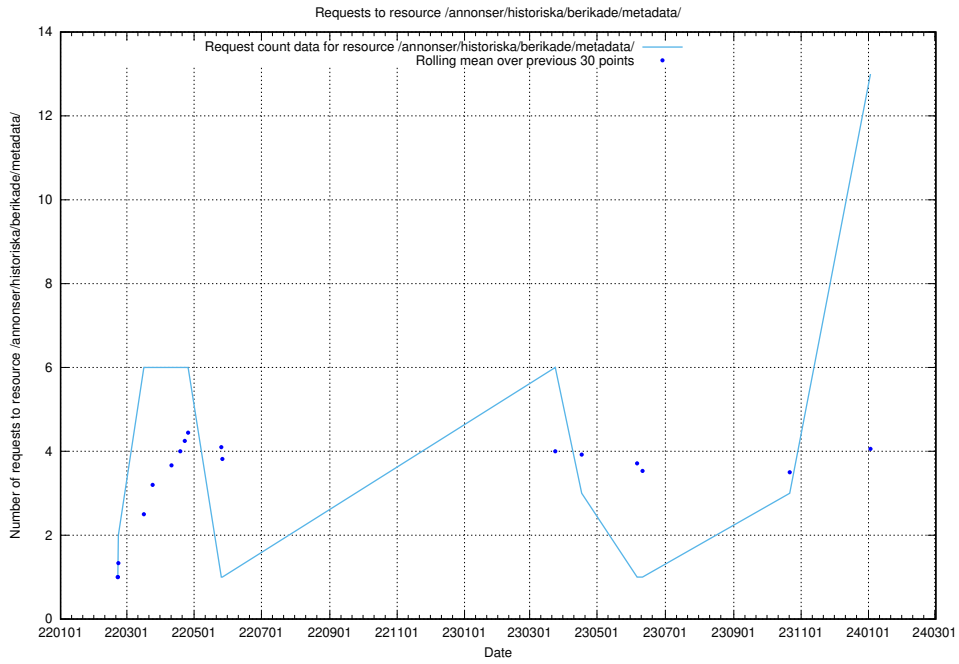

5.13 Usage of /annonser/historiska/berikade/metadata/

Here, we count the number of requests to resource /annonser/historiska/berikade/metadata/.