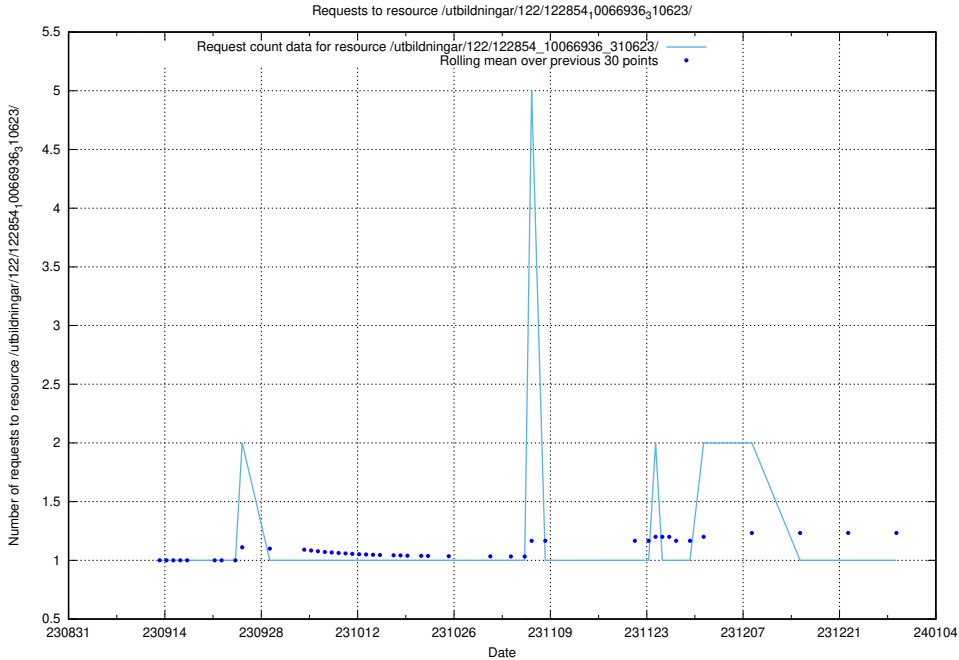

5.4150 Usage of /utbildningar/122/122854_10066936_310623/

Here, we count the number of requests to resource /utbildningar/122/122854_10066936_310623/.