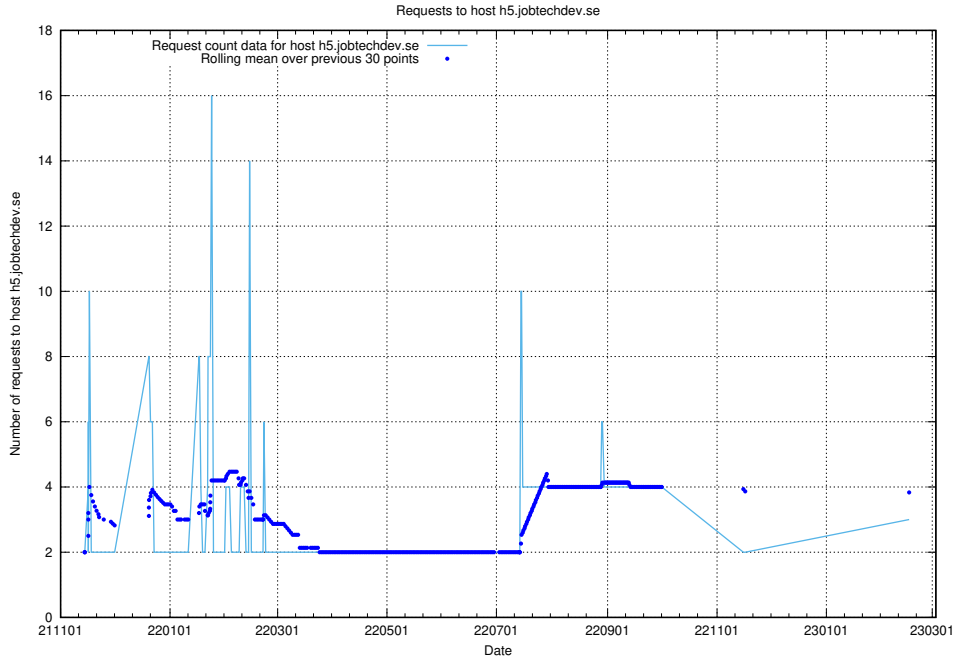

7.164 Usage of h5.jobtechdev.se

Here, we count the number of requests to host h5.jobtechdev.se.