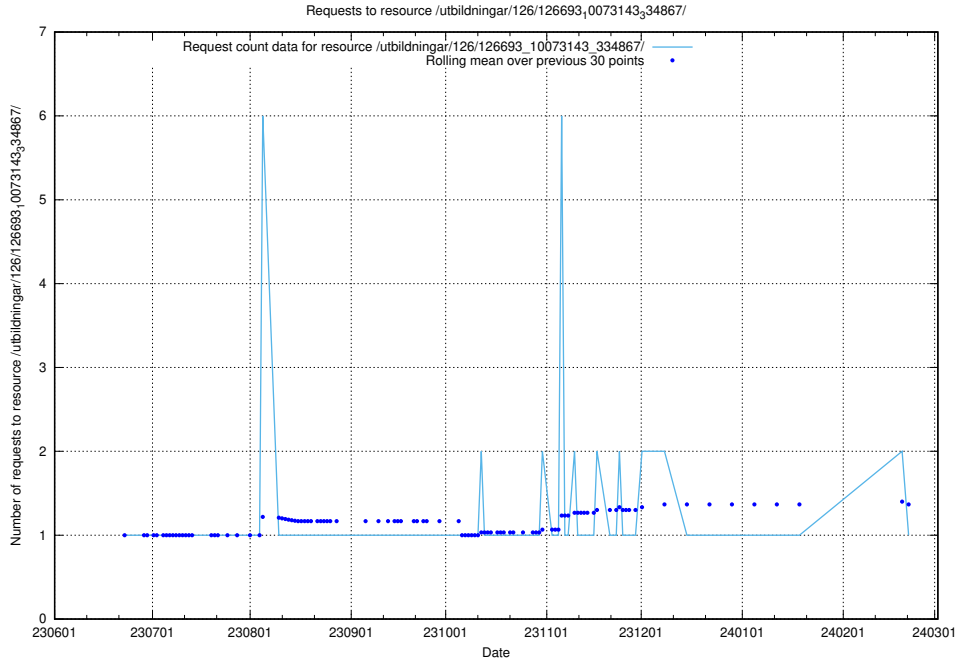

5.5198 Usage of /utbildningar/126/126693_10073143_334867/

Here, we count the number of requests to resource /utbildningar/126/126693_10073143_334867/.