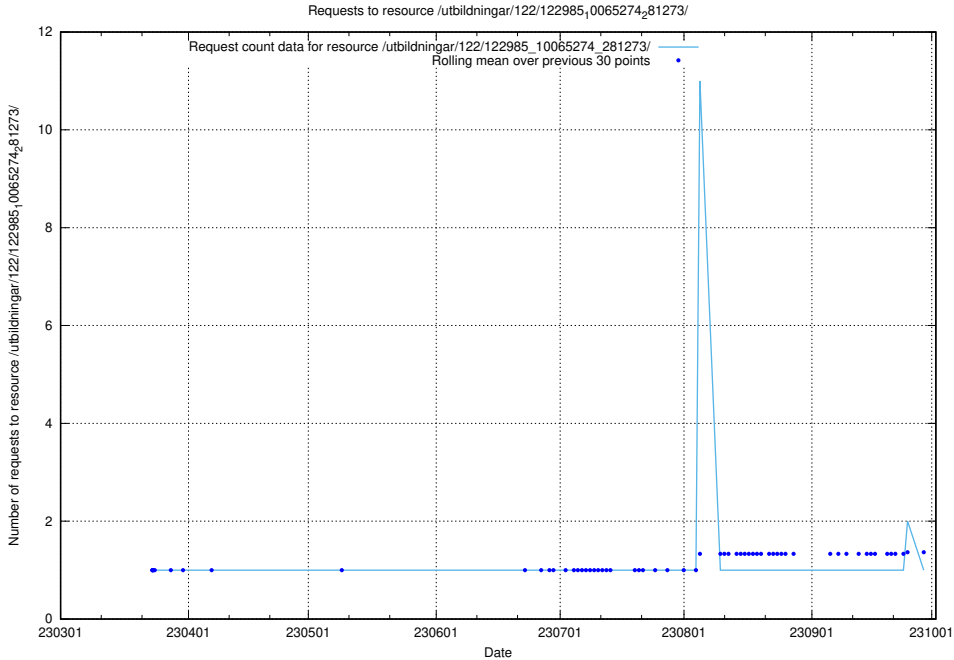

5.4485 Usage of /utbildningar/122/122985_10065274_281273/

Here, we count the number of requests to resource /utbildningar/122/122985_10065274_281273/.