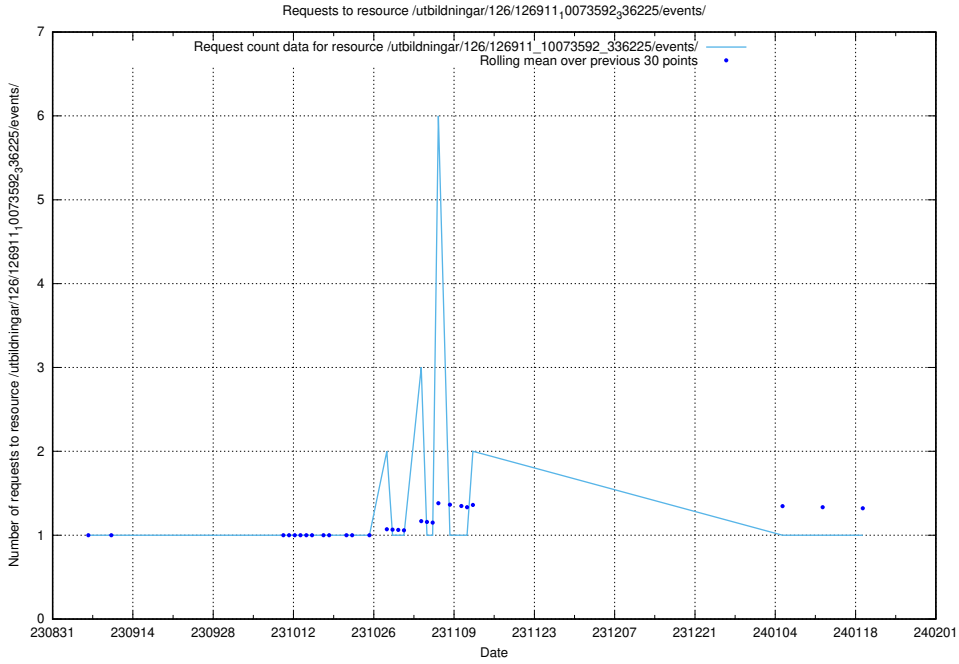

5.4216 Usage of /utbildningar/126/126911_10073592_336225/events/

Here, we count the number of requests to resource /utbildningar/126/126911_10073592_336225/events/