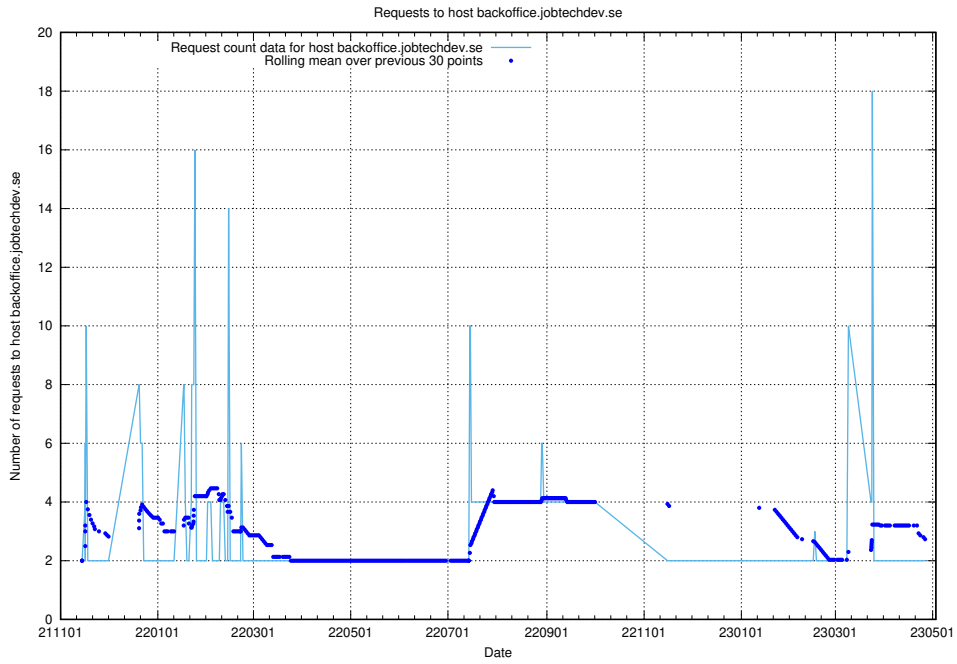

7.286 Usage of backoffice.jobtechdev.se

Here, we count the number of requests to host backoffice.jobtechdev.se.