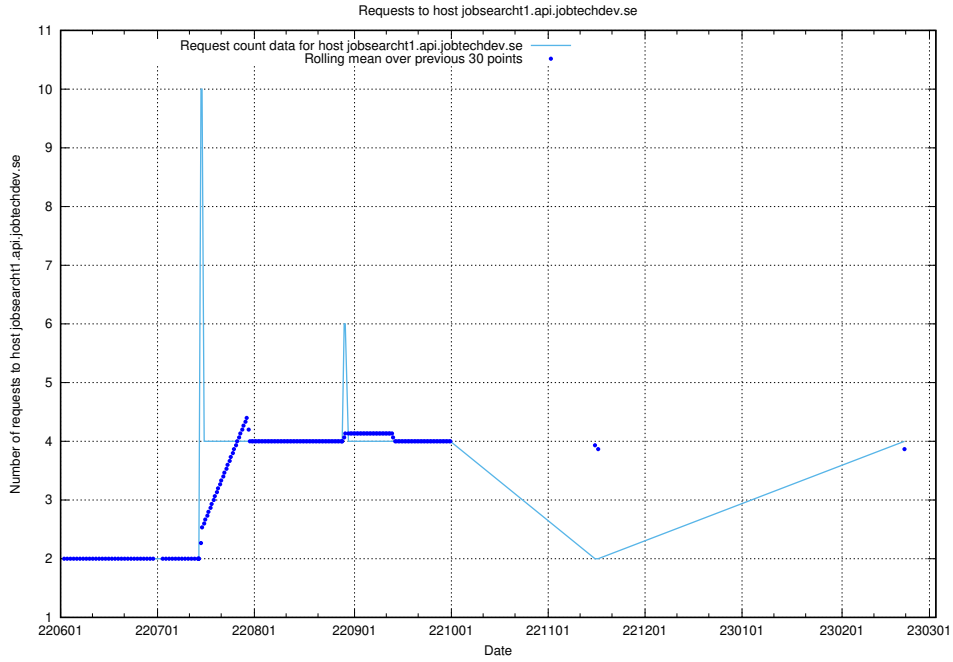

7.146 Usage of jobsearcht1.api.jobtechdev.se

Here, we count the number of requests to host jobsearcht1.api.jobtechdev.se.