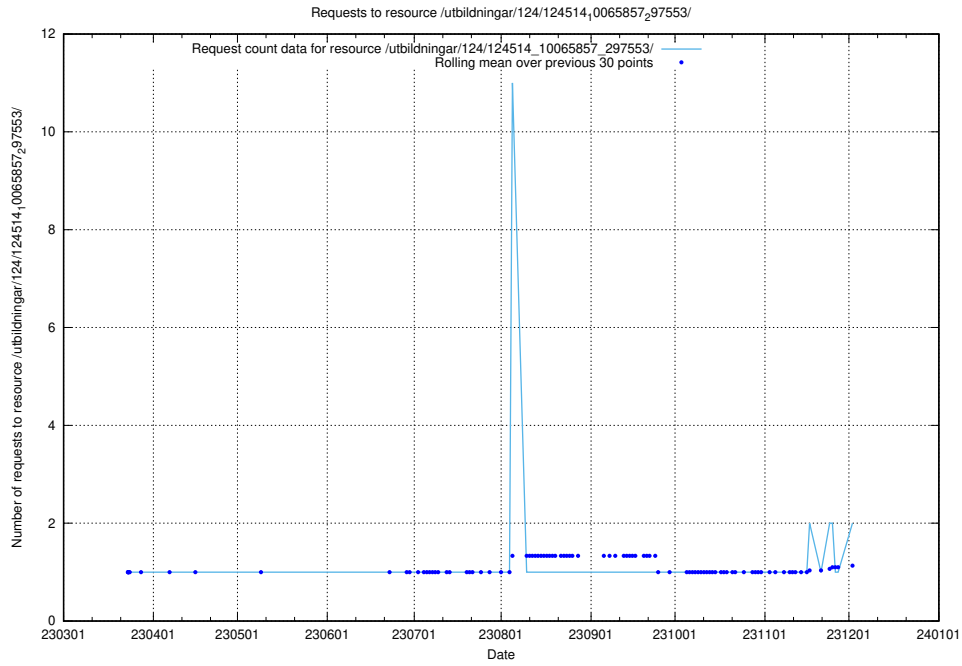

5.374 Usage of /utbildningar/124/124514_10065857_297553/

Here, we count the number of requests to resource /utbildningar/124/124514_10065857_297553/.