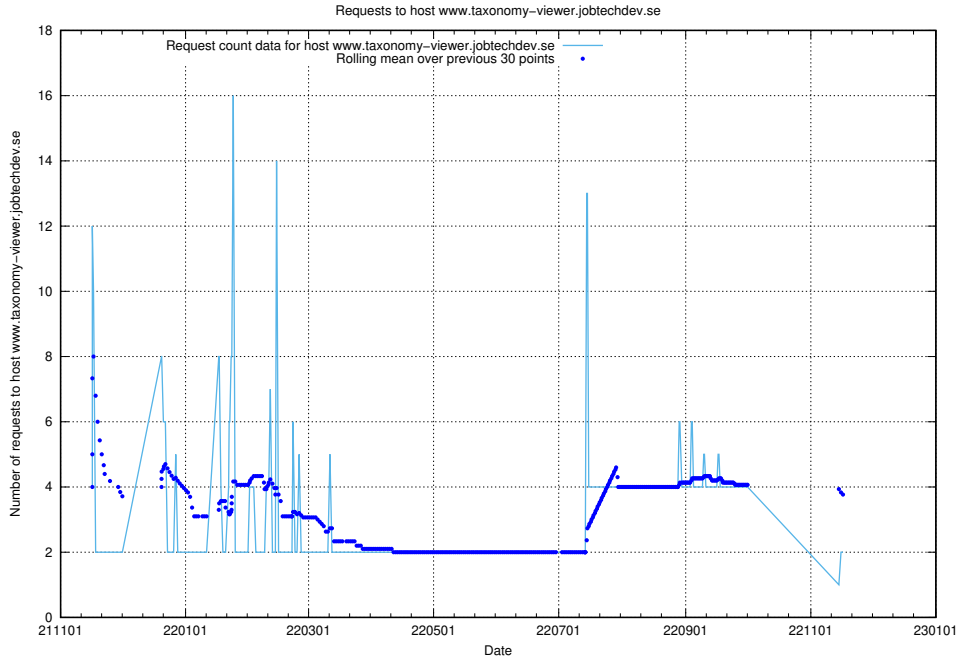

7.503 Usage of `www.taxonomy-viewer.jobtechdev.se`

Here, we count the number of requests to host `www.taxonomy-viewer.jobtechdev.se`.