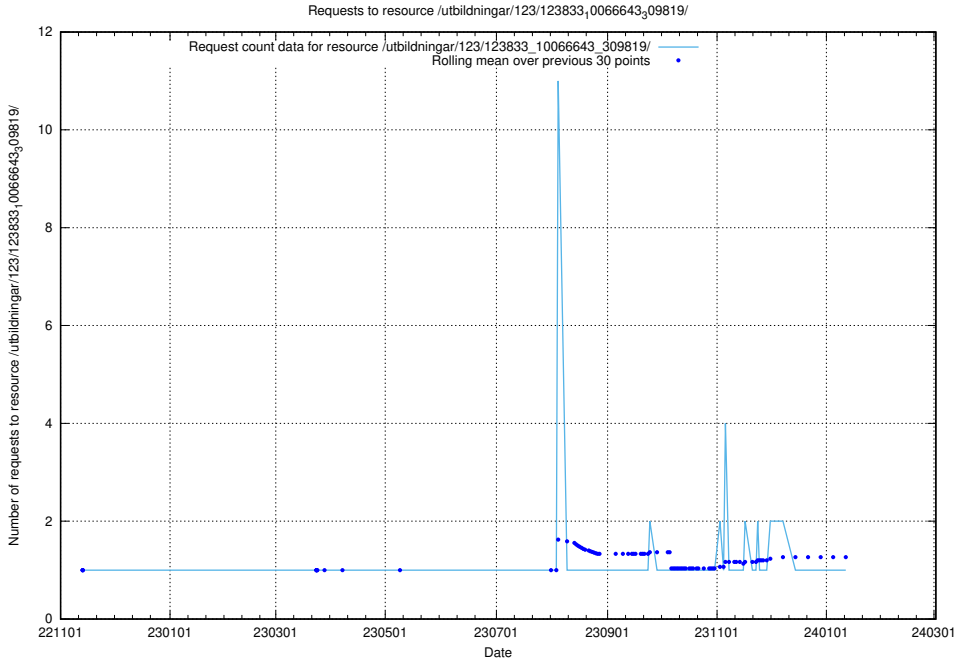

5.5489 Usage of /utbildningar/123/123833_10066643_309819/

Here, we count the number of requests to resource /utbildningar/123/123833_10066643_309819/.