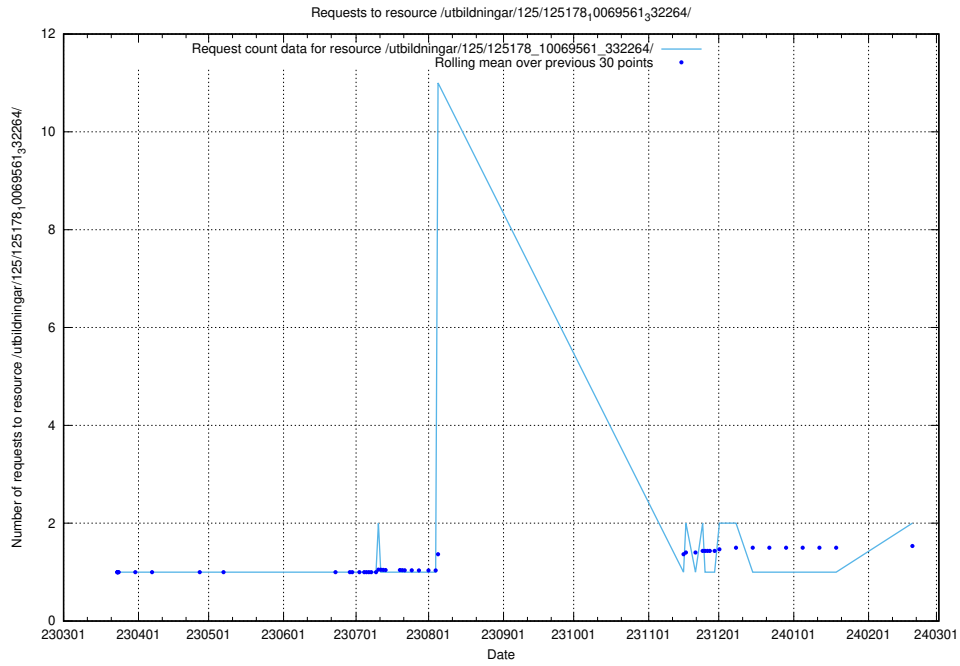

5.331 Usage of /utbildningar/125/125178_10069561_332264/

Here, we count the number of requests to resource /utbildningar/125/125178_10069561_332264/.