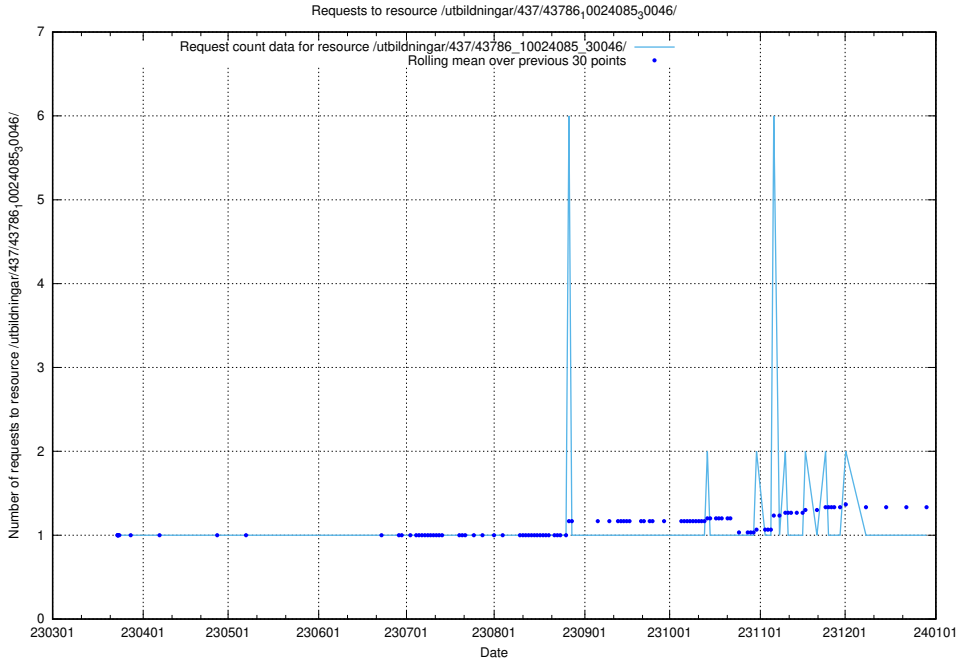

5.5949 Usage of /utbildningar/437/43786_10024085_30046/

Here, we count the number of requests to resource /utbildningar/437/43786_10024085_30046/.