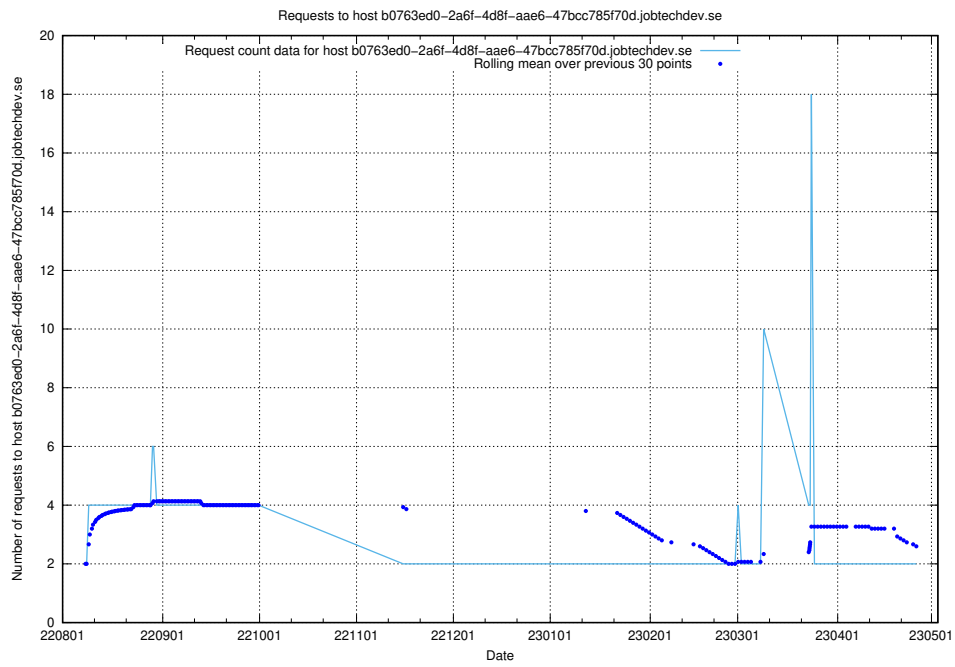

7.348 Usage of b0763ed0-2a6f-4d8f-aae6-47bcc785f70d.jobtechdev.se

Here, we count the number of requests to host b0763ed0-2a6f-4d8f-aae6-47bcc785f70d.jobtechdev.se.