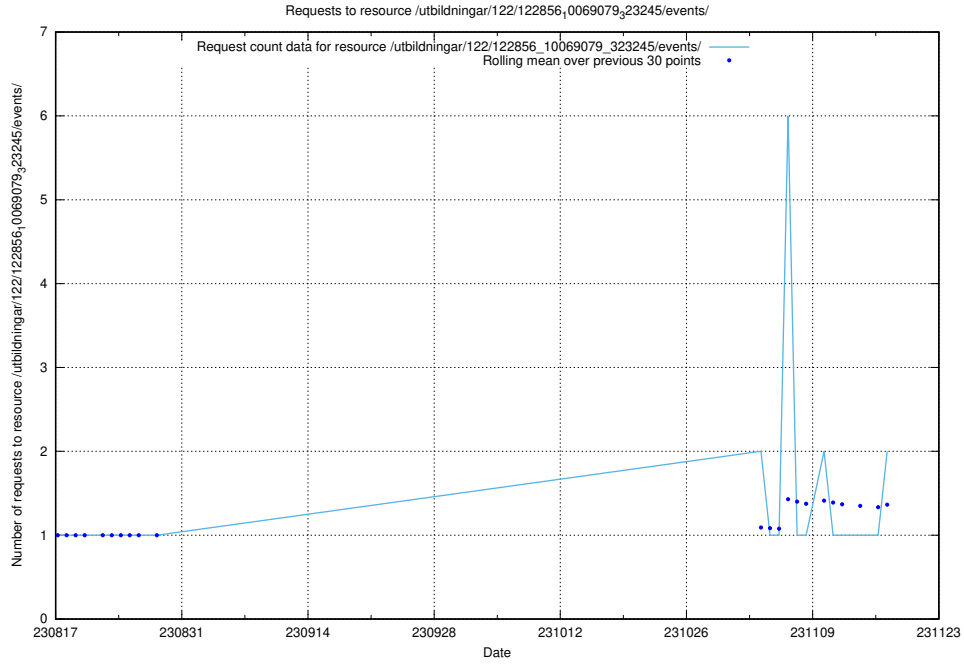

5.600 Usage of /utbildningar/122/122856_10069079_323245/events/

Here, we count the number of requests to resource /utbildningar/122/122856_10069079_323245/events/