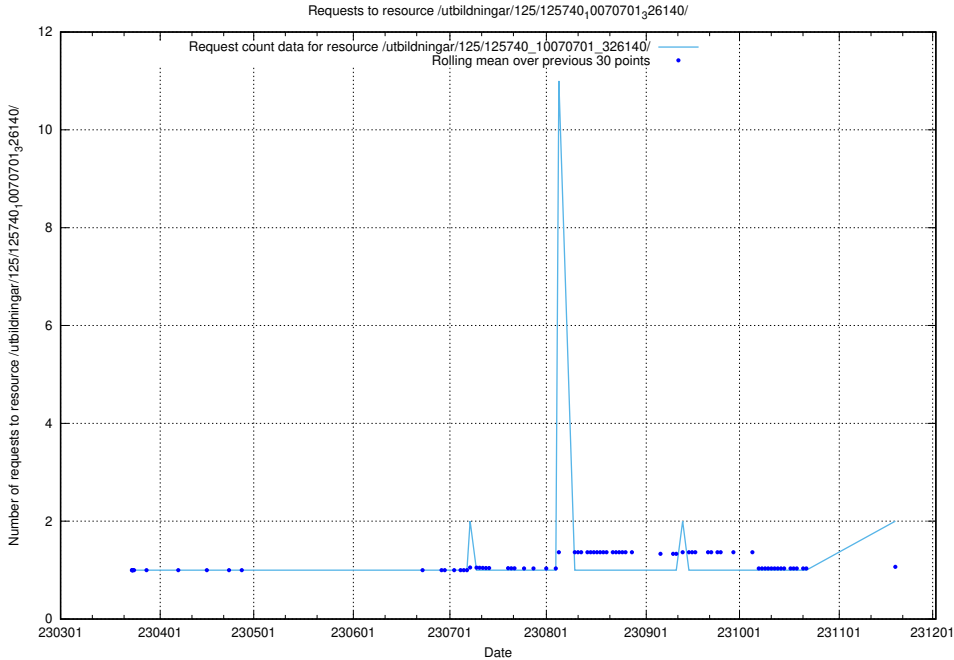

5.299 Usage of /utbildningar/125/125740_10070701_326140/

Here, we count the number of requests to resource /utbildningar/125/125740_10070701_326140/.