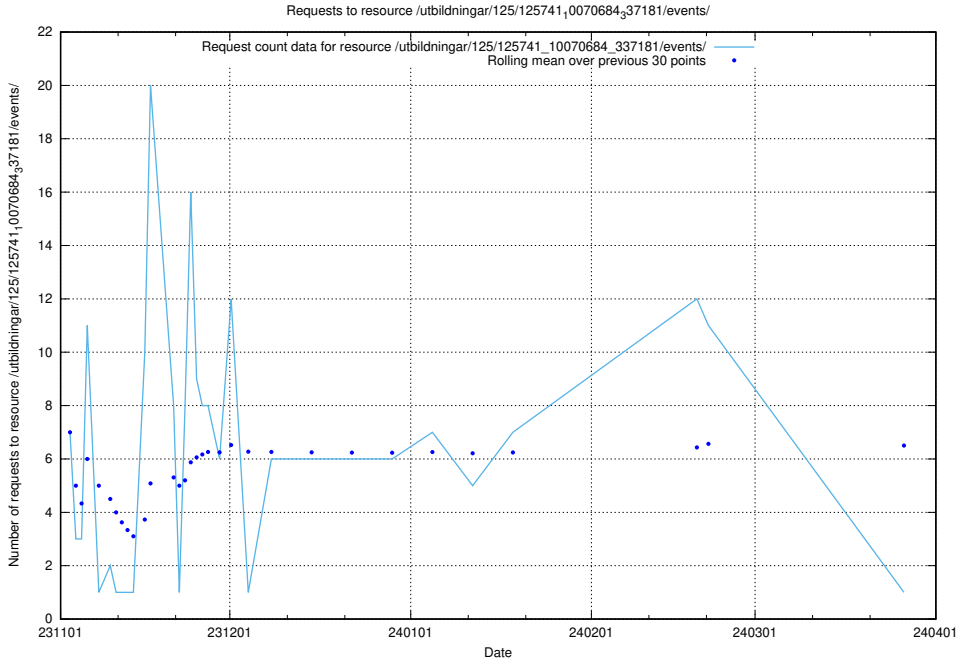

5.3682 Usage of /utbildningar/125/125741_10070684_337181/events/

Here, we count the number of requests to resource /utbildningar/125/125741_10070684_337181/events/