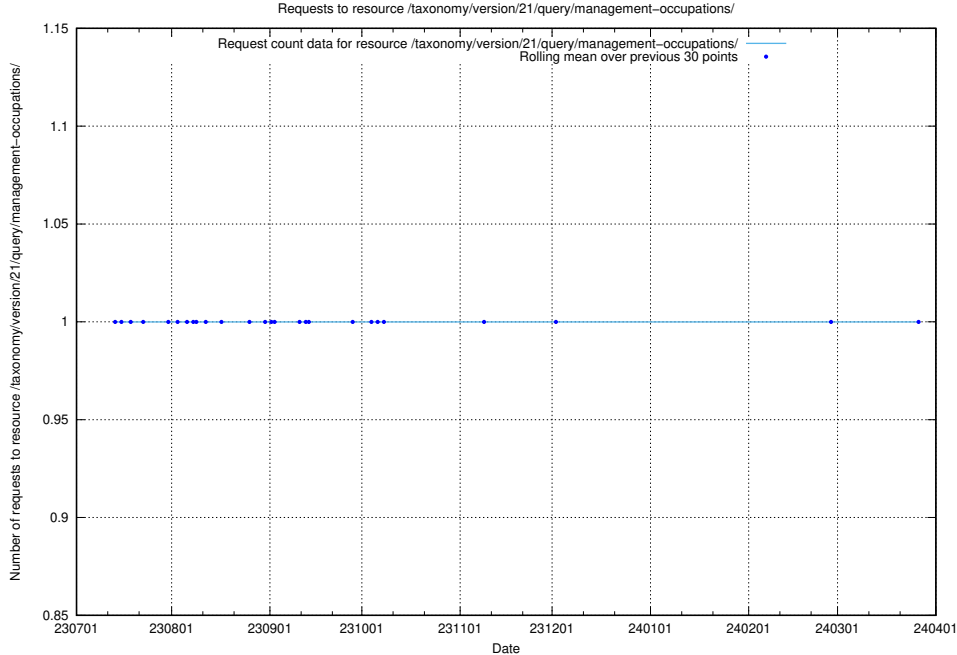

5.4652 Usage of /taxonomy/version/21/query/management-occupations/

Here, we count the number of requests to resource /taxonomy/version/21/query/management-occupations/.