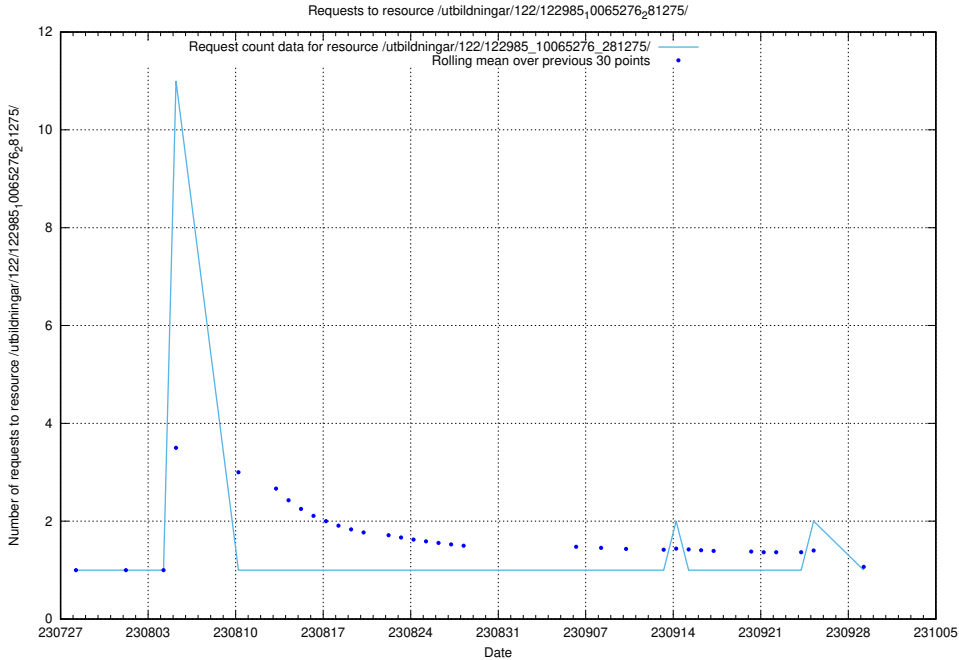

5.4477 Usage of /utbildningar/122/122985_10065276_281275/

Here, we count the number of requests to resource /utbildningar/122/122985_10065276_281275/.