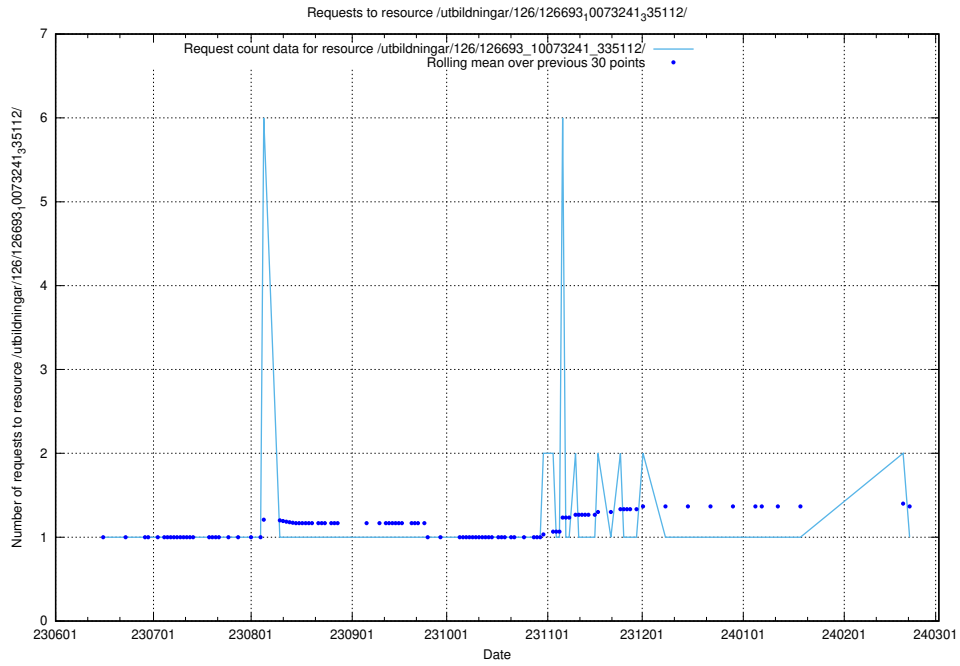

5.5445 Usage of /utbildningar/126/126693_10073241_335112/

Here, we count the number of requests to resource /utbildningar/126/126693_10073241_335112/.