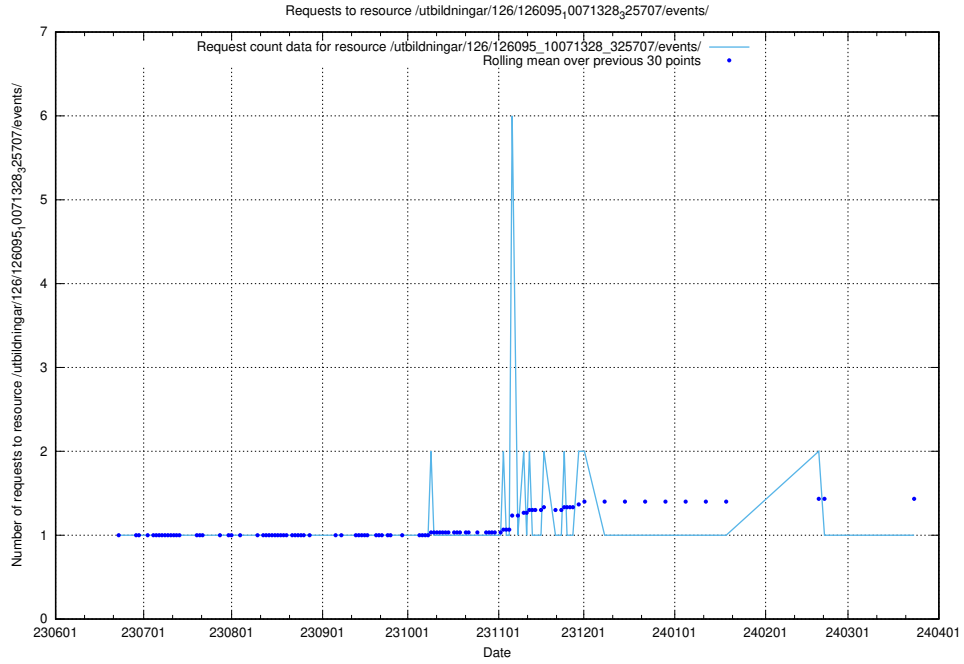

5.5235 Usage of /utbildningar/126/126095_10071328_325707/events/

Here, we count the number of requests to resource /utbildningar/126/126095_10071328_325707/events/