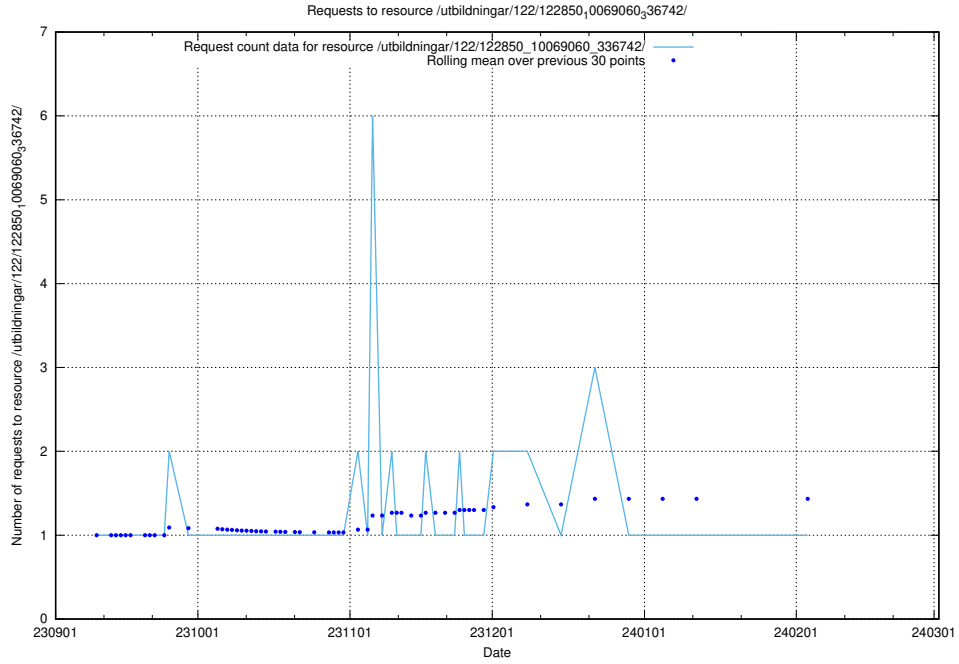

5.4187 Usage of /utbildningar/122/122850_10069060_336742/

Here, we count the number of requests to resource /utbildningar/122/122850_10069060_336742/.