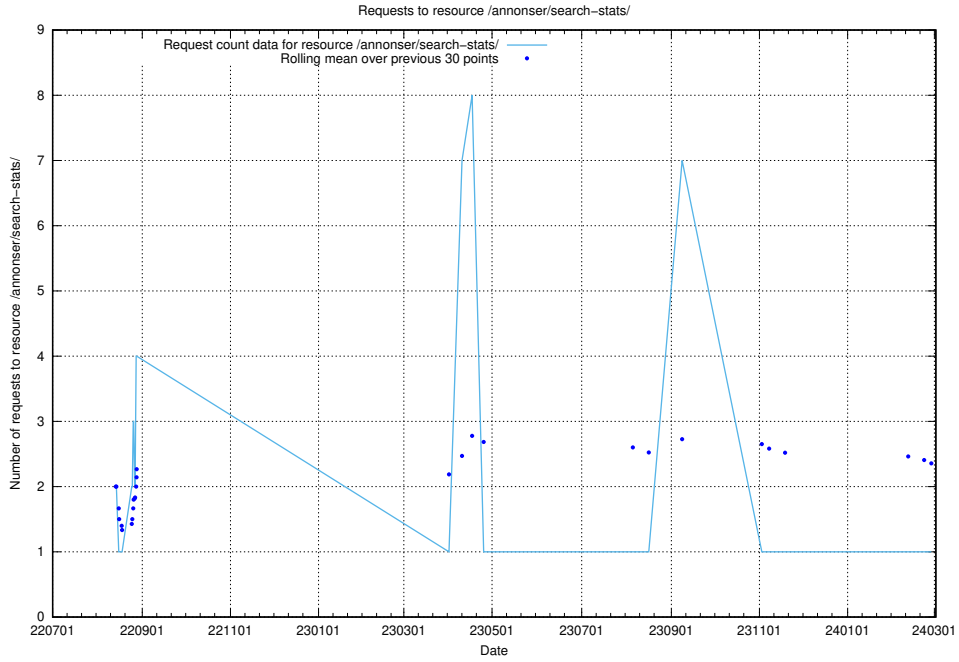

5.6065 Usage of /annonser/search-stats/

Here, we count the number of requests to resource /annonser/search-stats/.