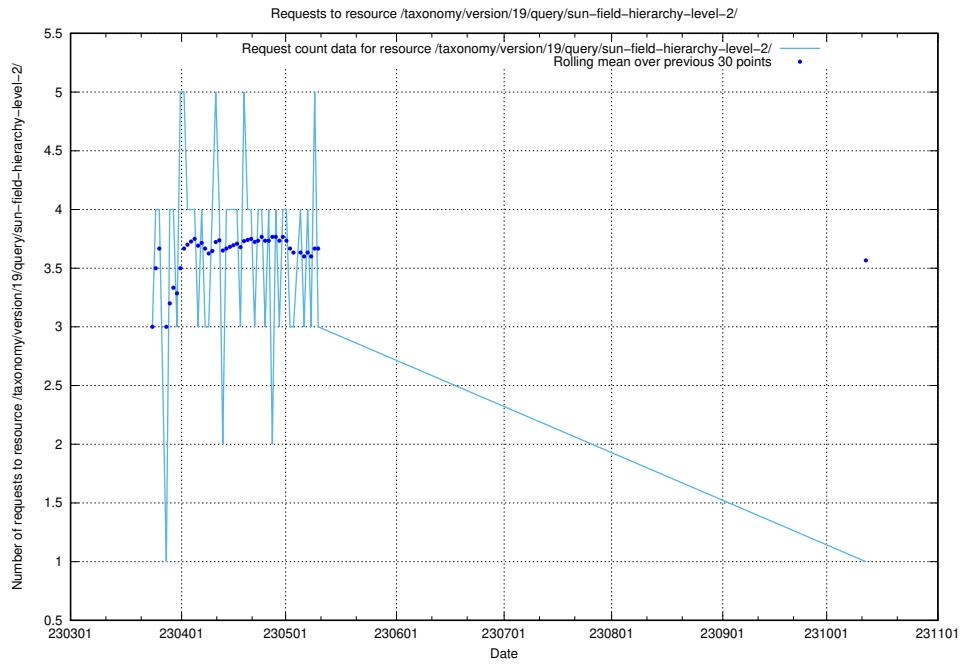

5.5725 Usage of /taxonomy/version/19/query/sun-field-hierarchy-level-2/

Here, we count the number of requests to resource /taxonomy/version/19/query/sun-field-hierarchy-level-2/.