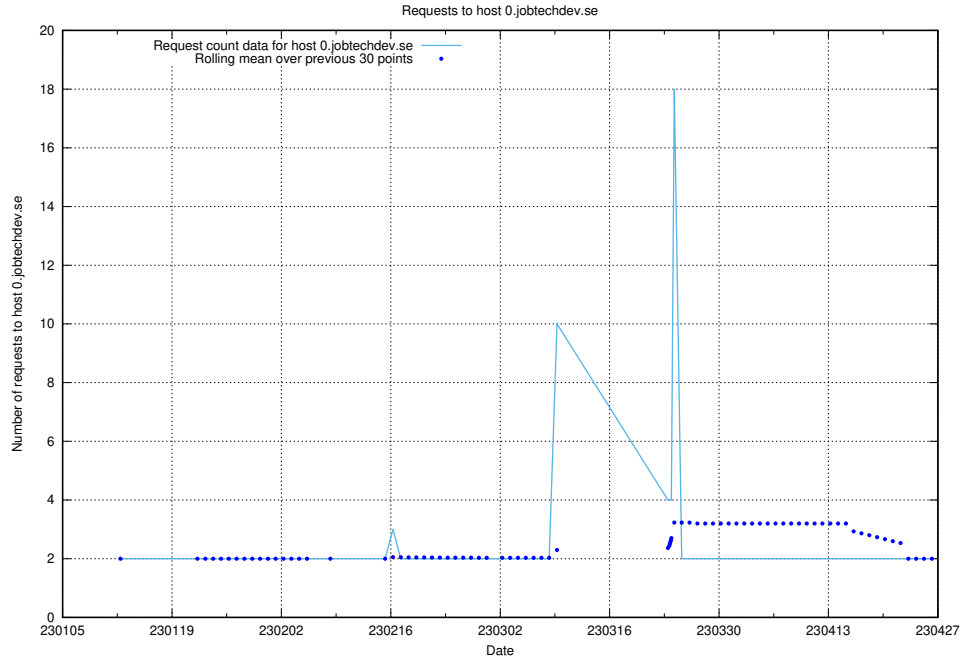

7.302 Usage of 0.jobtechdev.se

Here, we count the number of requests to host 0.jobtechdev.se.