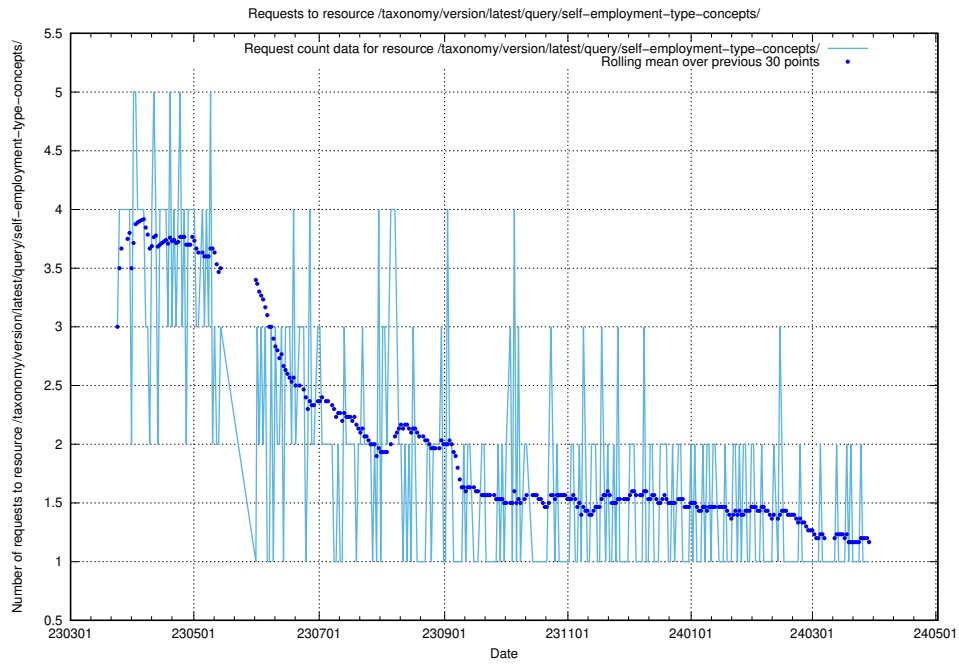

5.5694 Usage of /taxonomy/version/latest/query/self-employment-type-concepts/

Here, we count the number of requests to resource /taxonomy/version/latest/query/self-employment-type-concepts/.