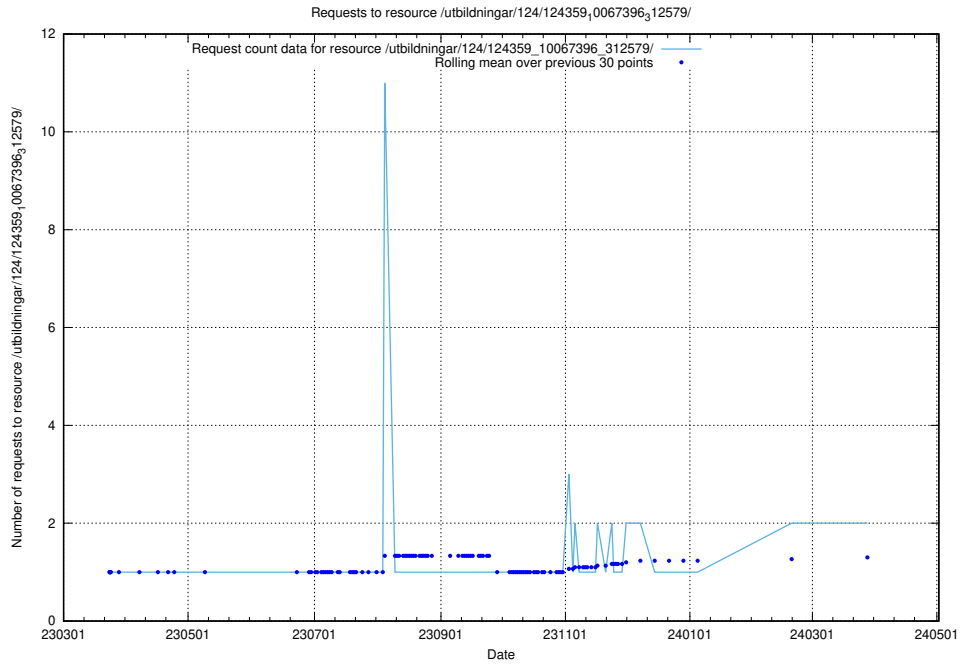

5.514 Usage of /utbildningar/124/124359_10067396_312579/

Here, we count the number of requests to resource /utbildningar/124/124359_10067396_312579/.