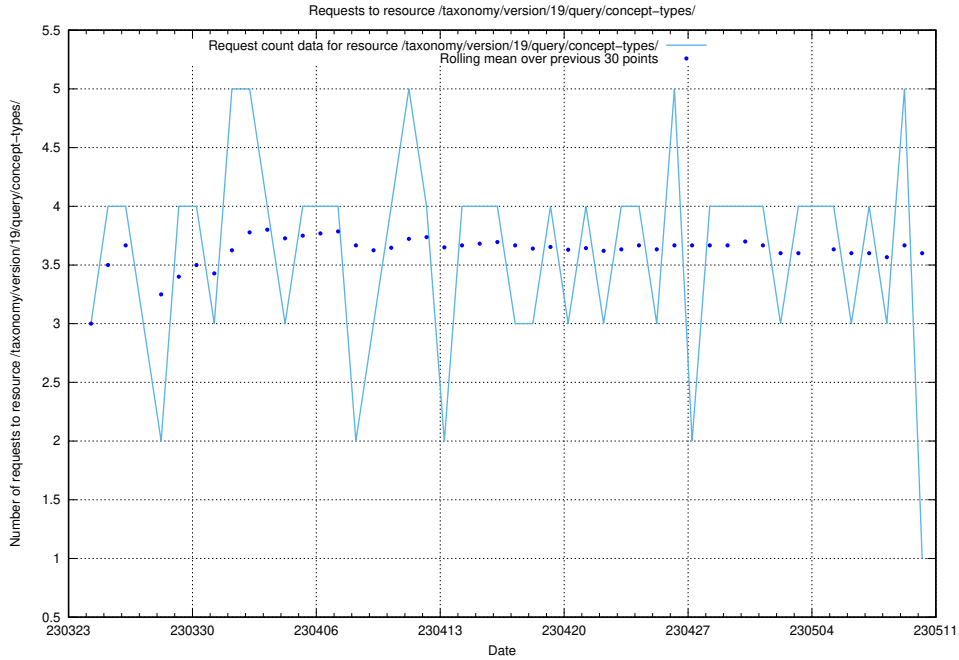

### 5.5755 Usage of /taxonomy/version/19/query/concept-types/

Here, we count the number of requests to resource /taxonomy/version/19/query/concept-types/.