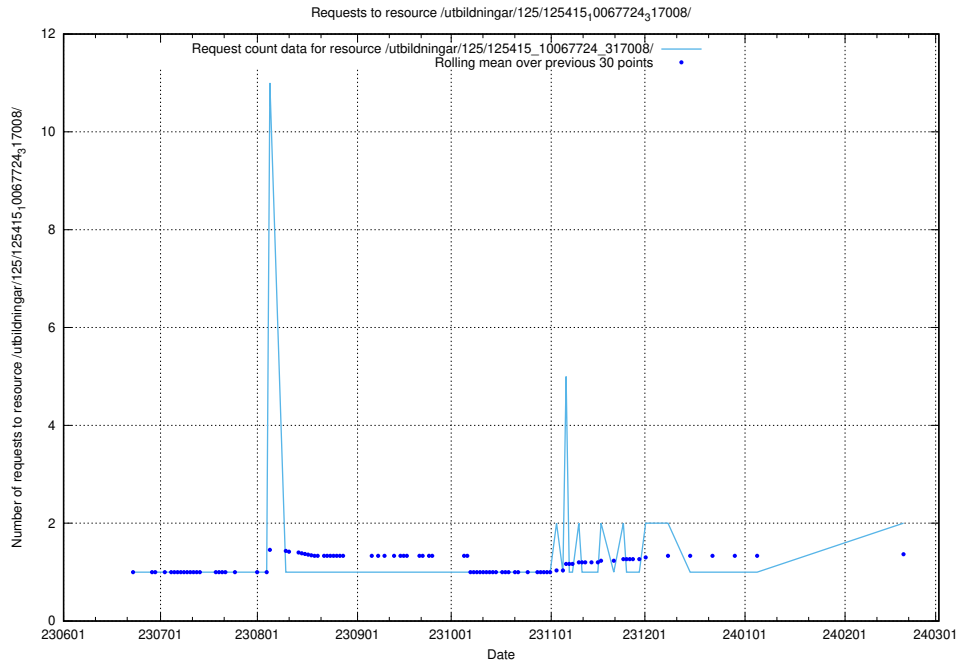

5.700 Usage of /utbildningar/125/125415_10067724_317008/

Here, we count the number of requests to resource /utbildningar/125/125415_10067724_317008/.