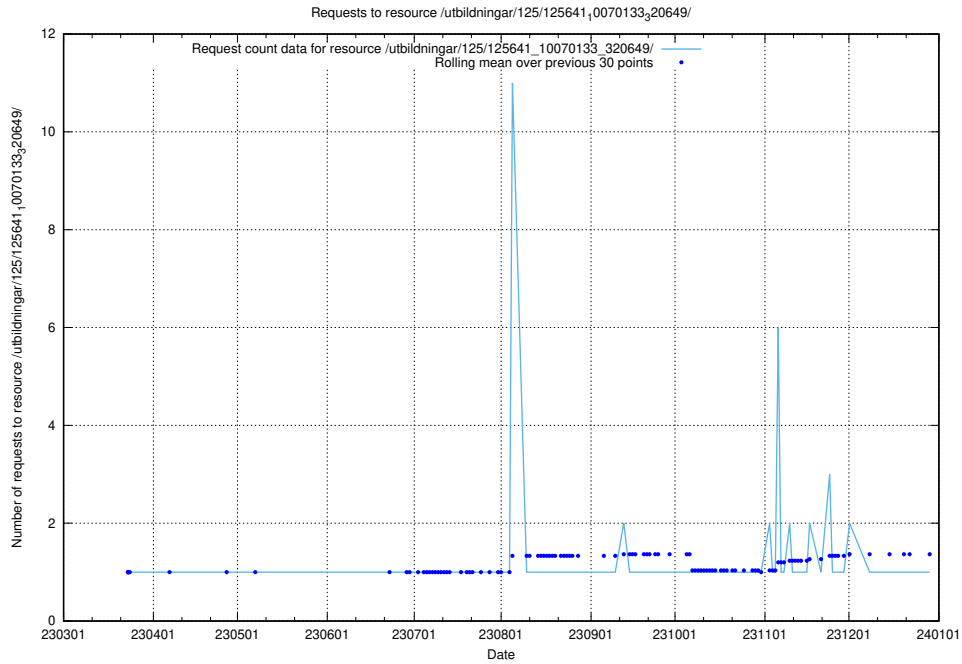

5.899 Usage of /utbildningar/125/125641_10070133_320649/

Here, we count the number of requests to resource /utbildningar/125/125641_10070133_320649/.