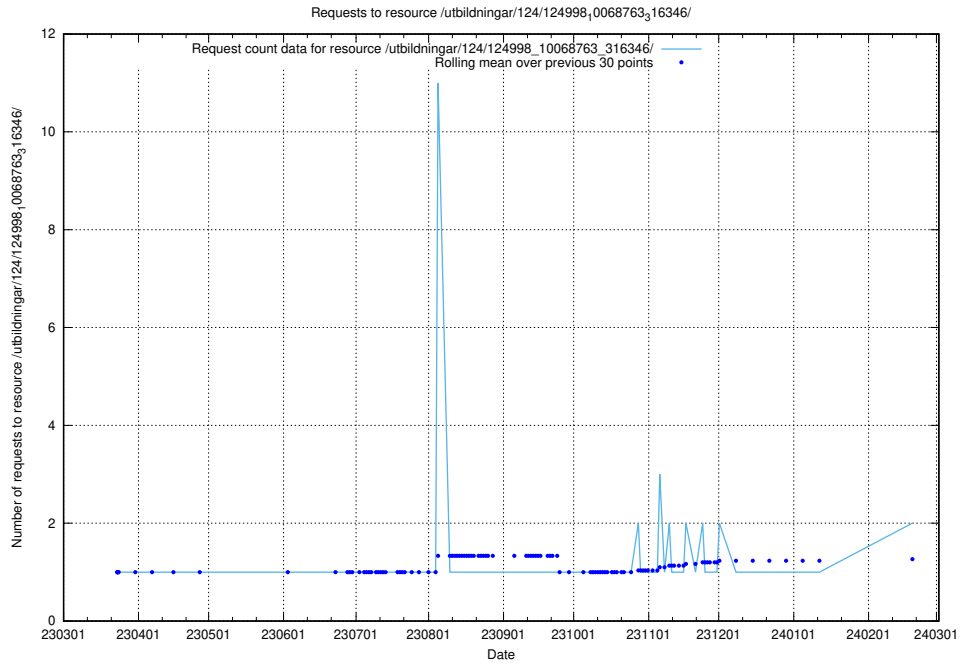

5.335 Usage of /utbildningar/124/124998_10068763_316346/

Here, we count the number of requests to resource /utbildningar/124/124998_10068763_316346/.