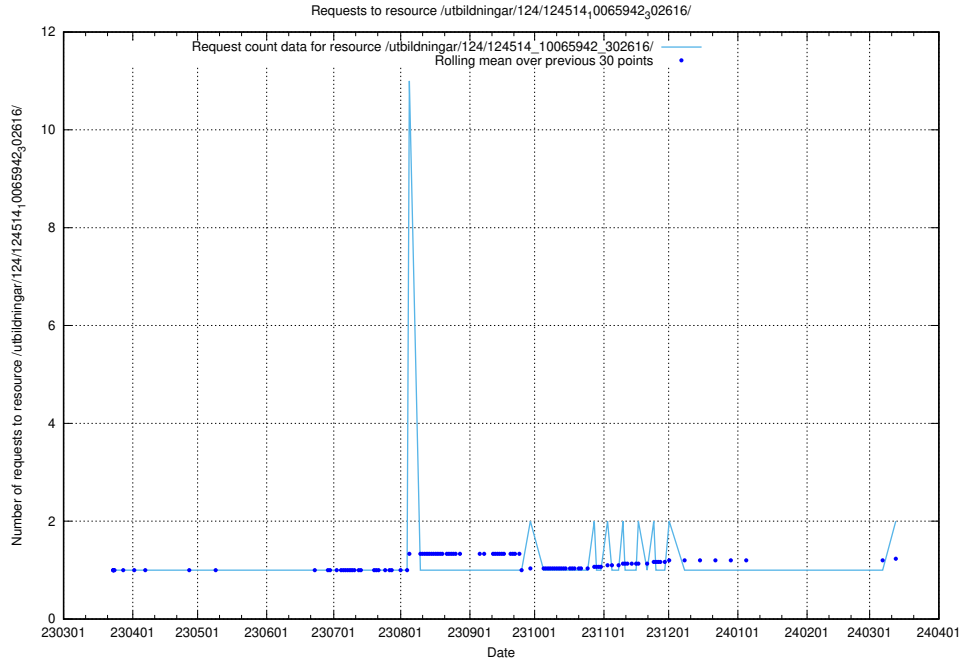

5.365 Usage of /utbildningar/124/124514_10065942_302616/

Here, we count the number of requests to resource /utbildningar/124/124514_10065942_302616/.