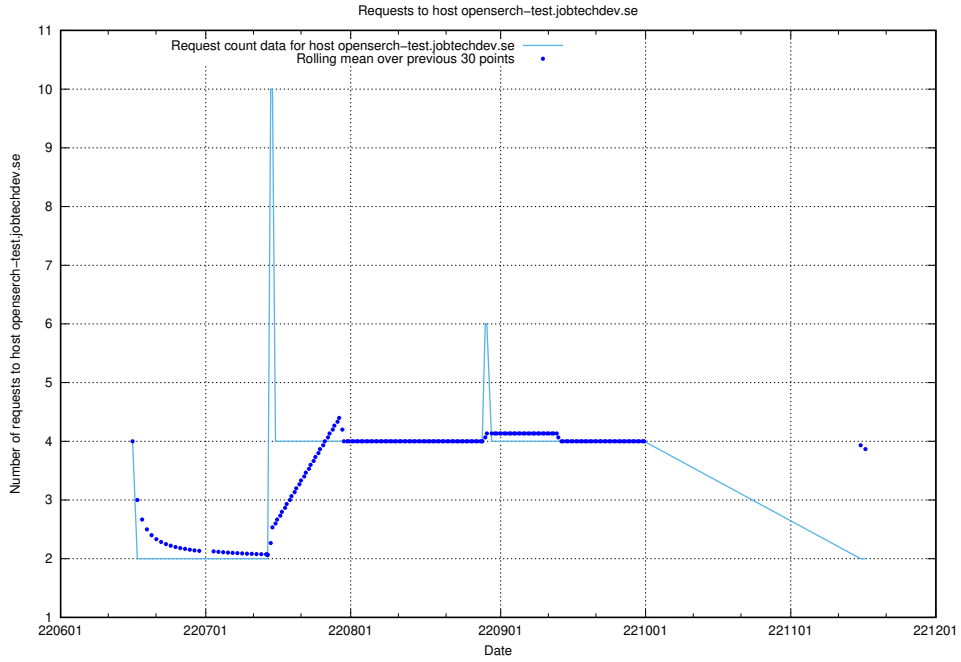

7.402 Usage of `openserch-test.jobtechdev.se`

Here, we count the number of requests to host `openserch-test.jobtechdev.se`.