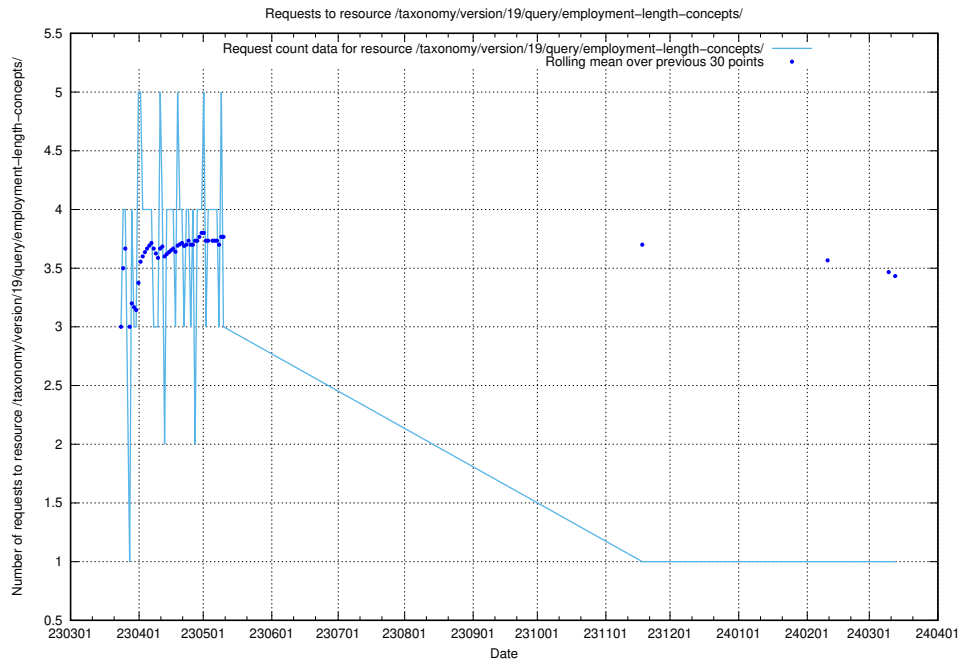

5.5750 Usage of /taxonomy/version/19/query/employment-length-concepts/

Here, we count the number of requests to resource /taxonomy/version/19/query/employment-length-concepts/.