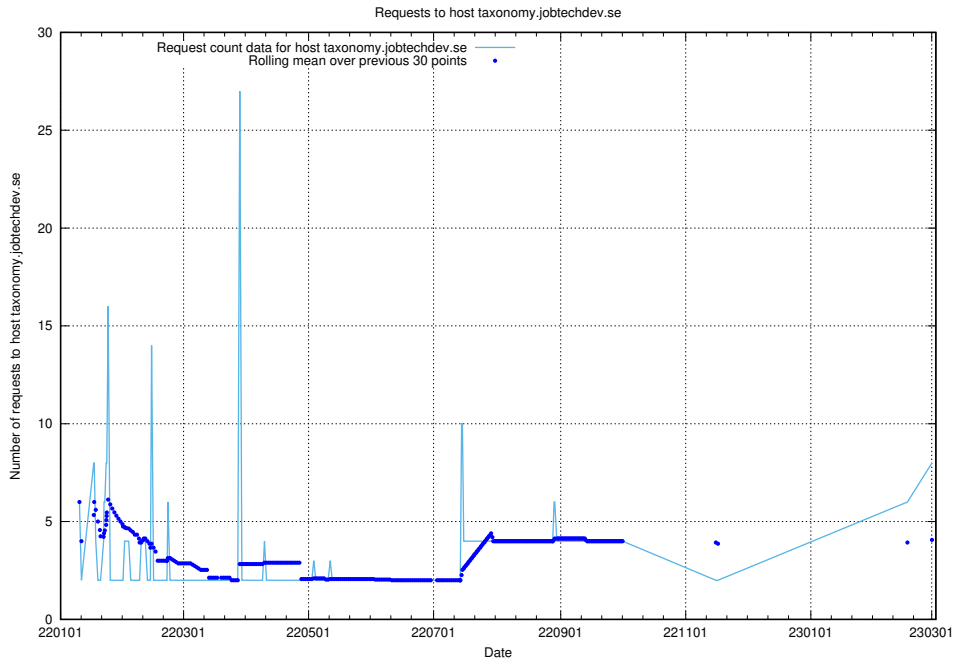

7.65 Usage of taxonomy.jobtechdev.se

Here, we count the number of requests to host taxonomy.jobtechdev.se.