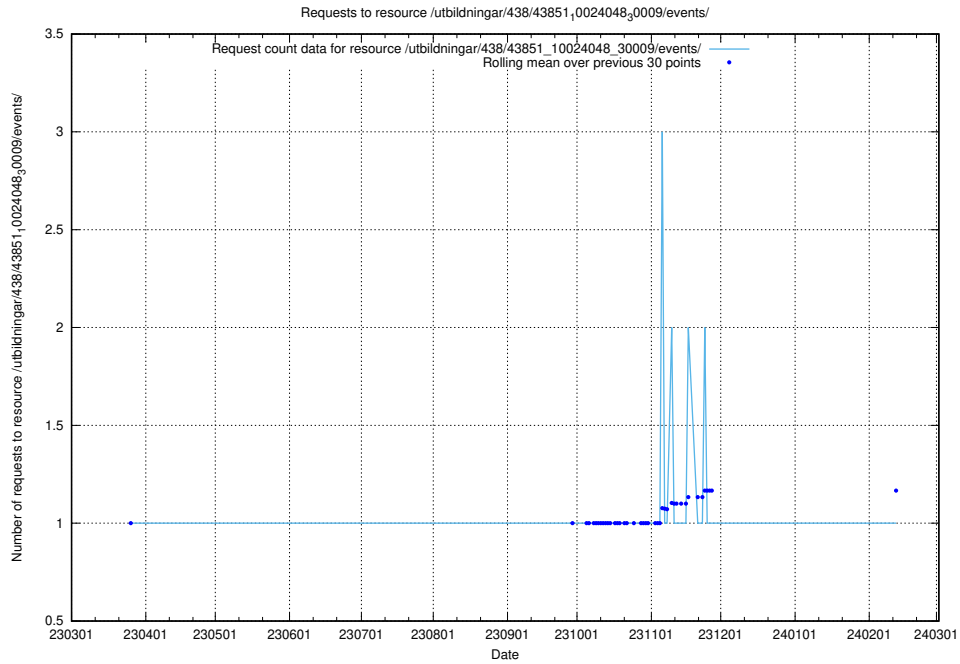

5.5649 Usage of /utbildningar/438/43851_10024048_30009/events/

Here, we count the number of requests to resource /utbildningar/438/43851_10024048_30009/events/.