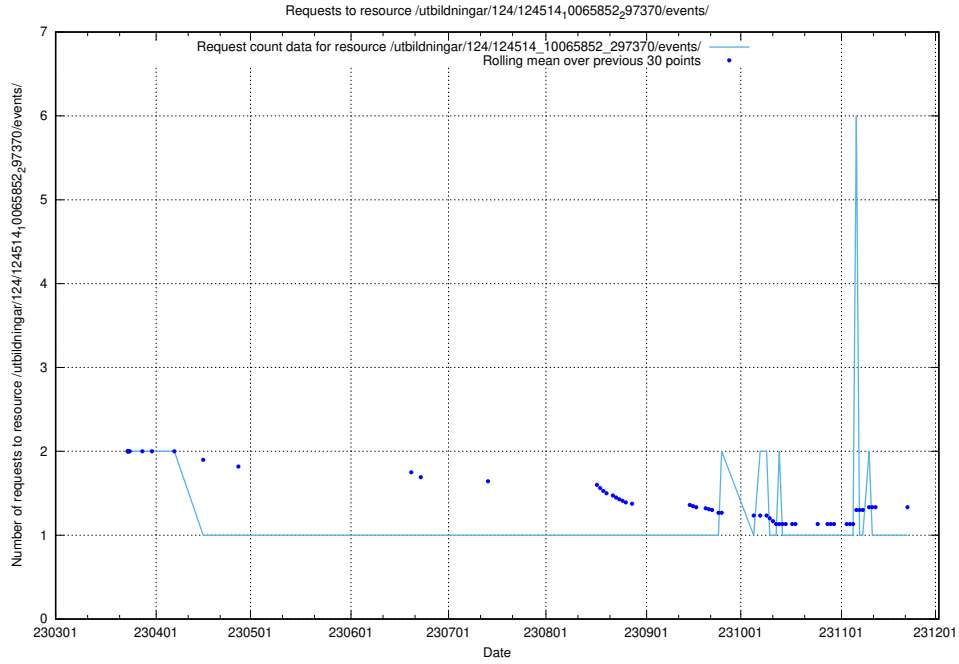

5.5884 Usage of /utbildningar/124/124514_10065852_297370/events/

Here, we count the number of requests to resource /utbildningar/124/124514_10065852_297370/events/