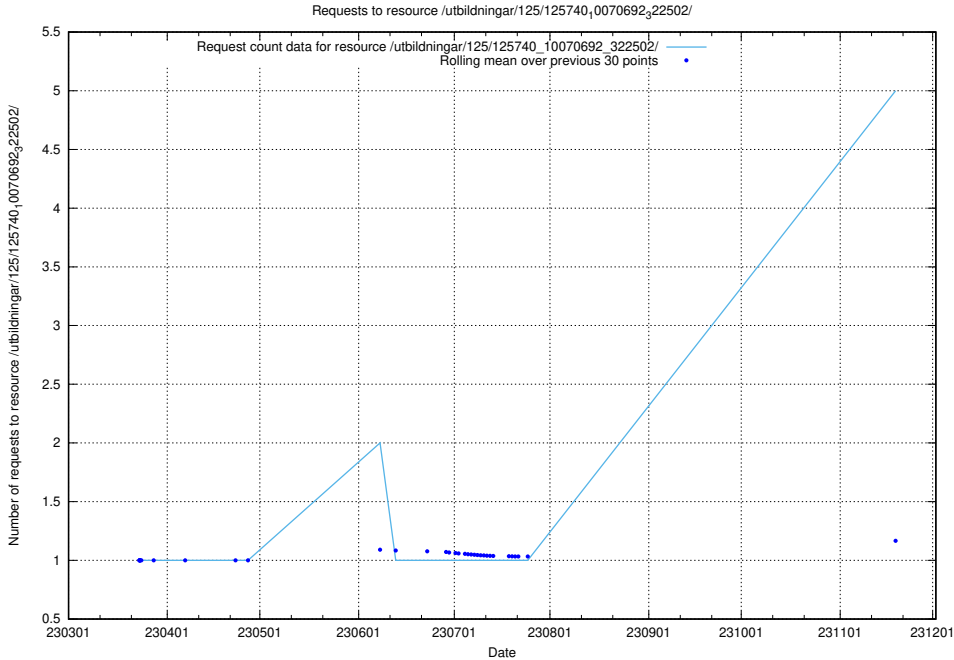

5.107 Usage of /utbildningar/125/125740_10070692_322502/

Here, we count the number of requests to resource /utbildningar/125/125740_10070692_322502/.