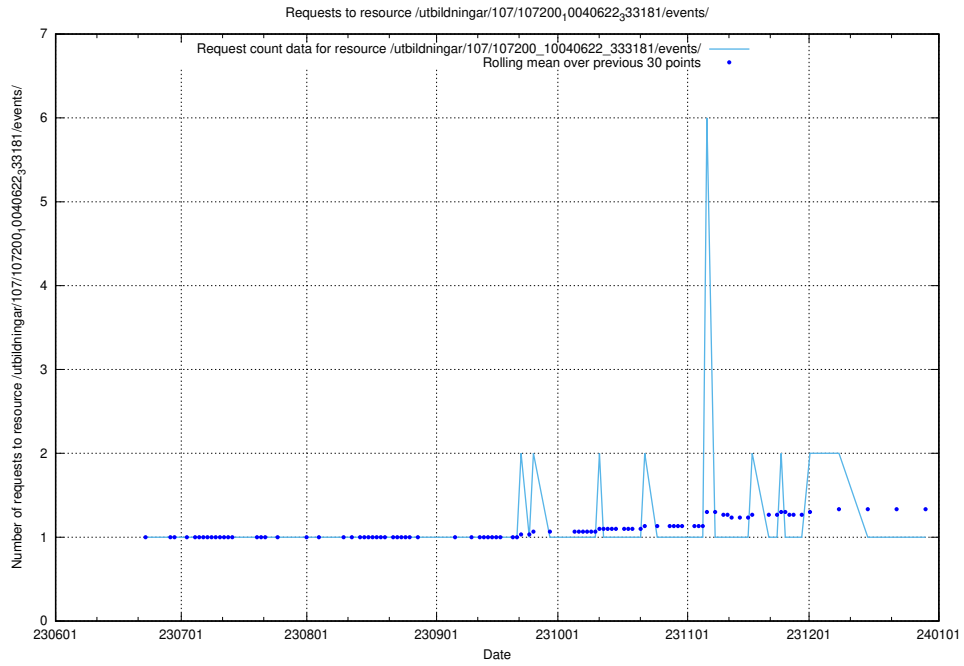

5.5406 Usage of /utbildningar/107/107200_10040622_333181/events/

Here, we count the number of requests to resource /utbildningar/107/107200_10040622_333181/events/