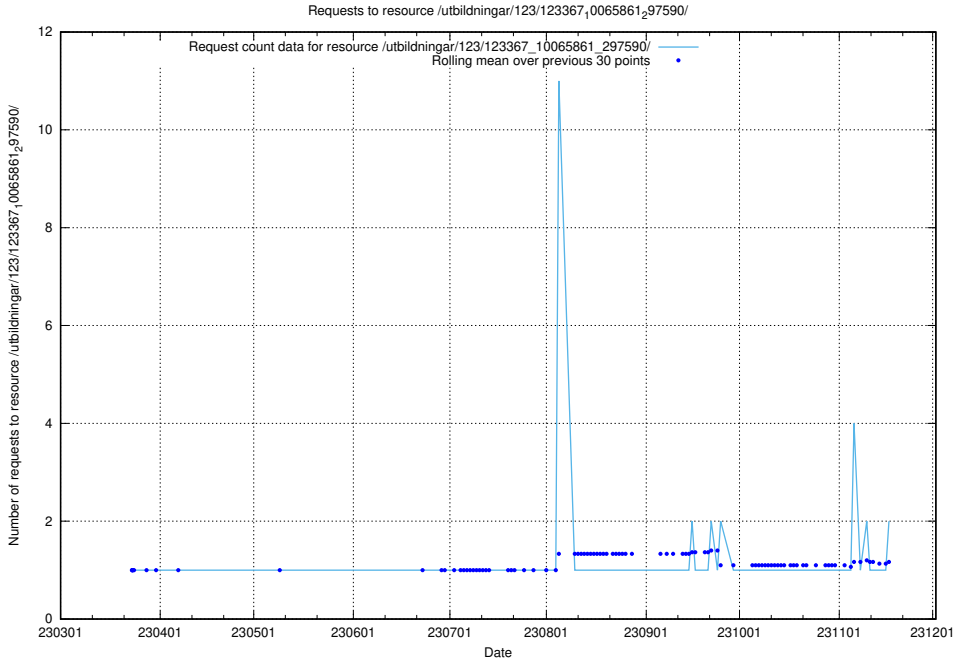

5.606 Usage of /utbildningar/123/123367_10065861_297590/

Here, we count the number of requests to resource /utbildningar/123/123367_10065861_297590/.