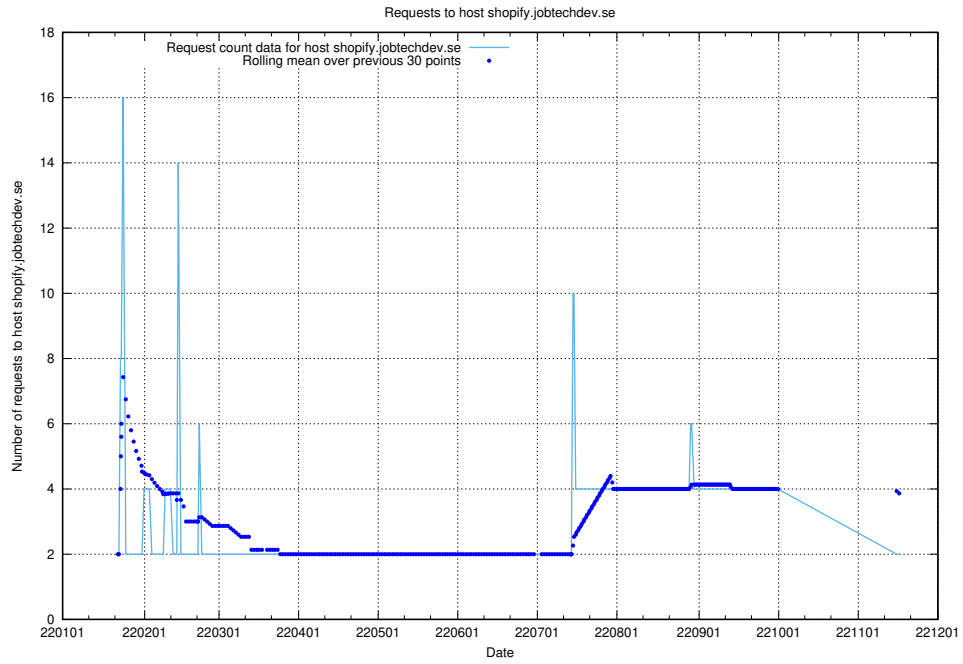

7.587 Usage of shopify.jobtechdev.se

Here, we count the number of requests to host shopify.jobtechdev.se.