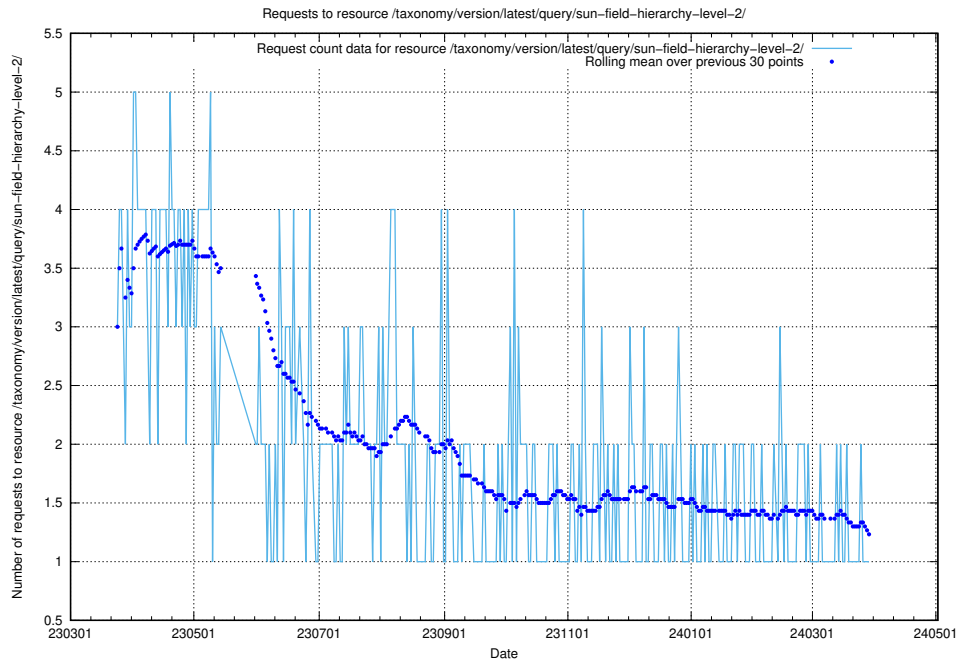

5.5673 Usage of /taxonomy/version/latest/query/sun-field-hierarchy-level-2/

Here, we count the number of requests to resource /taxonomy/version/latest/query/sun-field-hierarchy-level-2/.