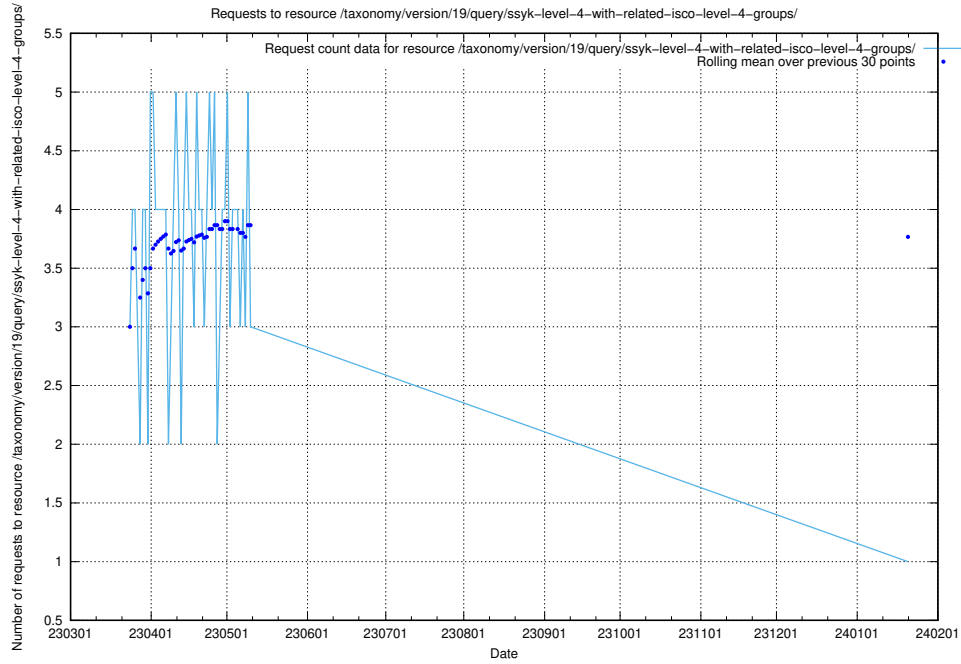

## 5.5729 Usage of /taxonomy/version/19/query/ssyk-level-4-with-related-isco-level-4-groups/

Here, we count the number of requests to resource /taxonomy/version/19/query/ssyk-level-4-with-related-isco-level-4-groups/.