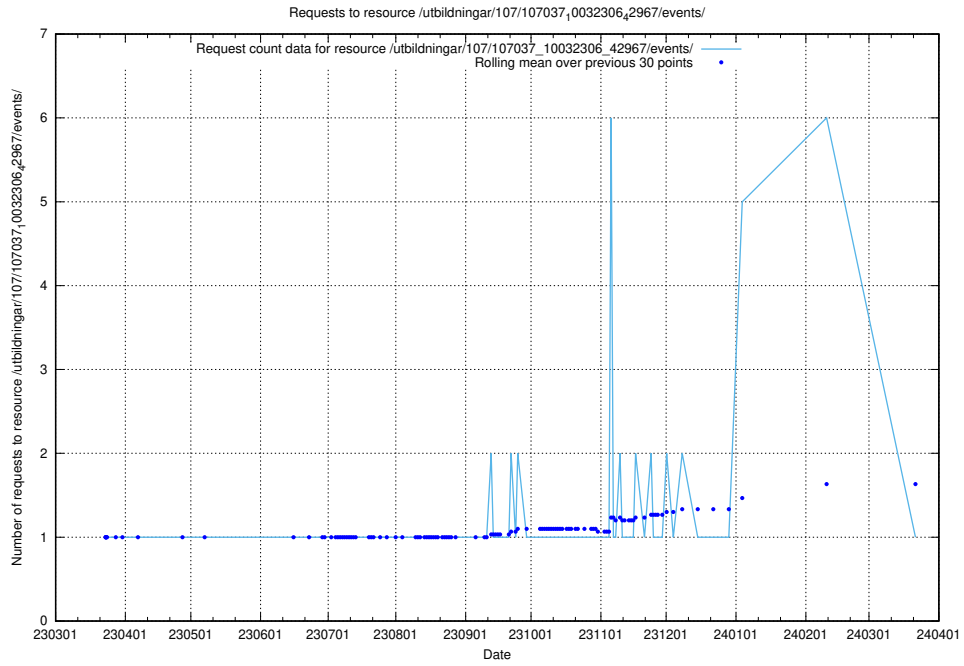

5.4921 Usage of /utbildningar/107/107037_10032306_42967/events/

Here, we count the number of requests to resource /utbildningar/107/107037_10032306_42967/events/.