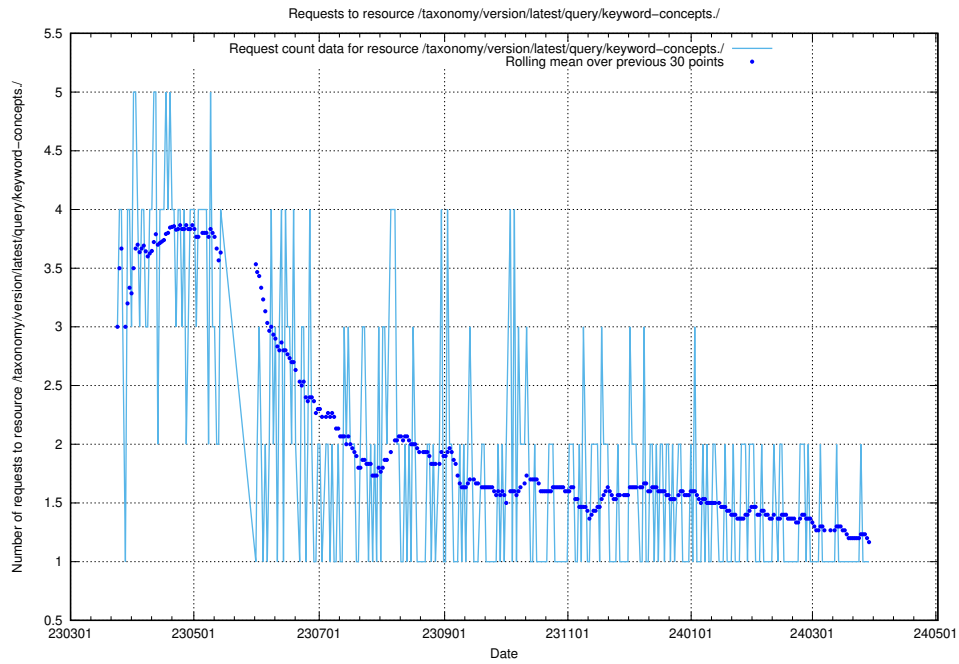

### 5.5703 Usage of /taxonomy/version/latest/query/keyword-concepts-with-relations/

Here, we count the number of requests to resource /taxonomy/version/latest/query/keyword-concepts-with-relations/.