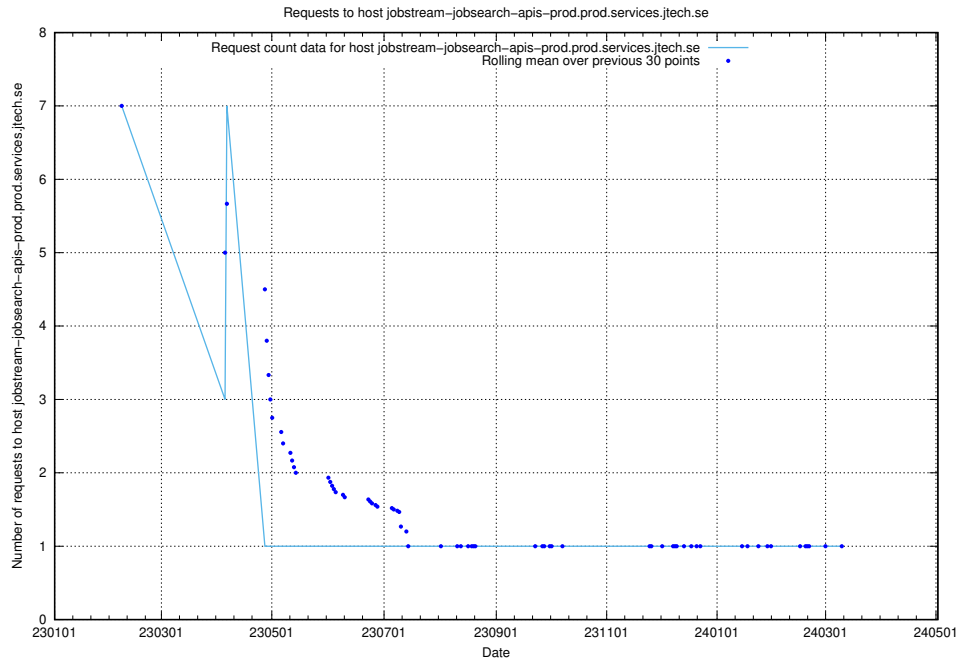

7.612 Usage of jobstream-jobsearch-apis-prod.prod.services.jtech.se

Here, we count the number of requests to host jobstream-jobsearch-apis-prod.prod.services.jtech.se.