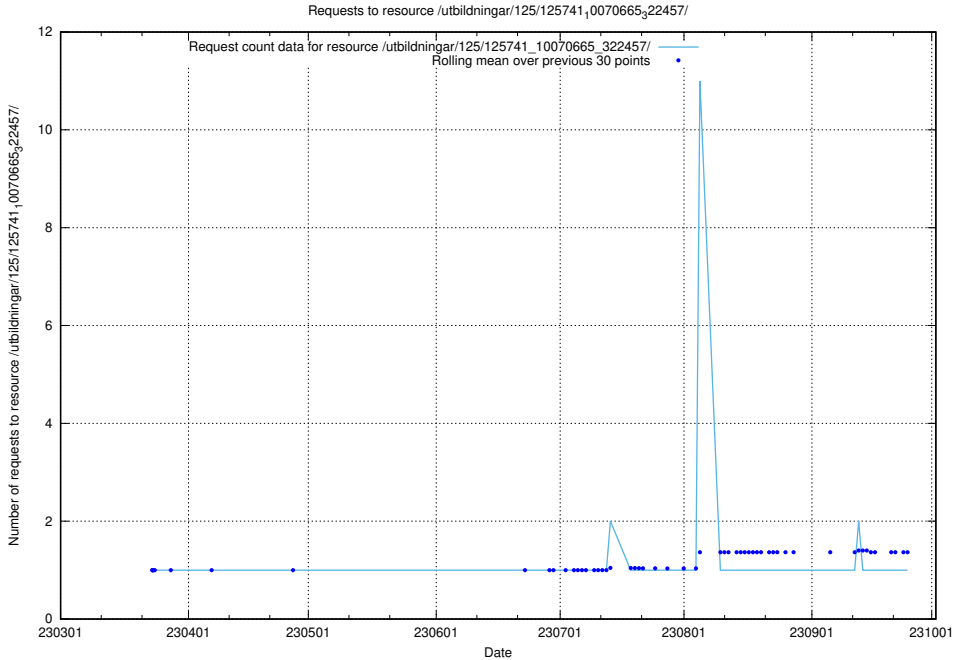

5.6090 Usage of /utbildningar/125/125741_10070665_322457/

Here, we count the number of requests to resource /utbildningar/125/125741_10070665_322457/.