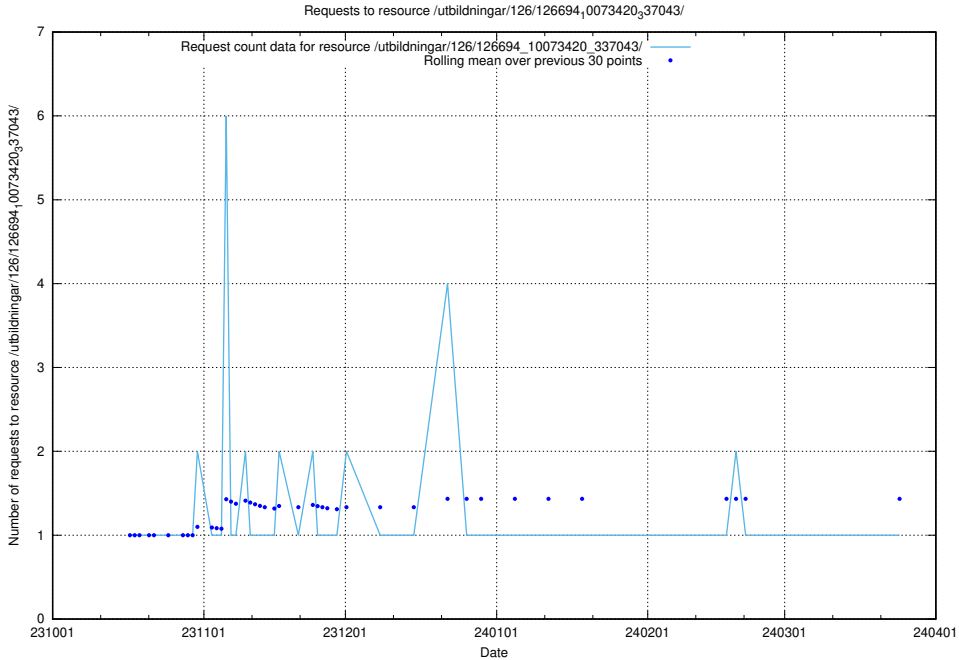

5.3854 Usage of /utbildningar/126/126694_10073420_337043/

Here, we count the number of requests to resource /utbildningar/126/126694_10073420_337043/.