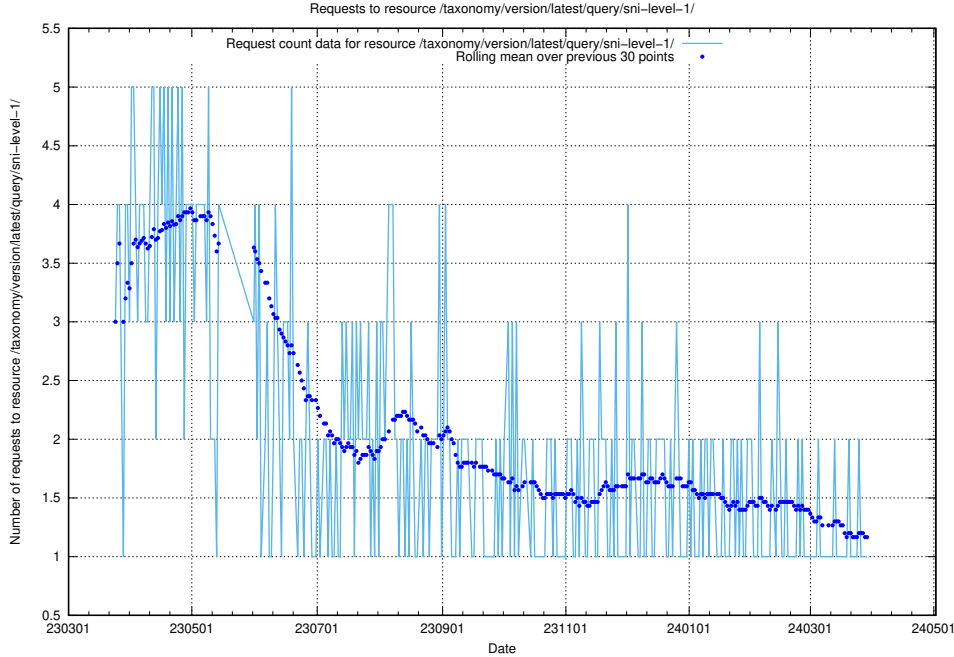

5.5690 Usage of /taxonomy/version/latest/query/sni-level-1/

Here, we count the number of requests to resource /taxonomy/version/latest/query/sni-level-1/.