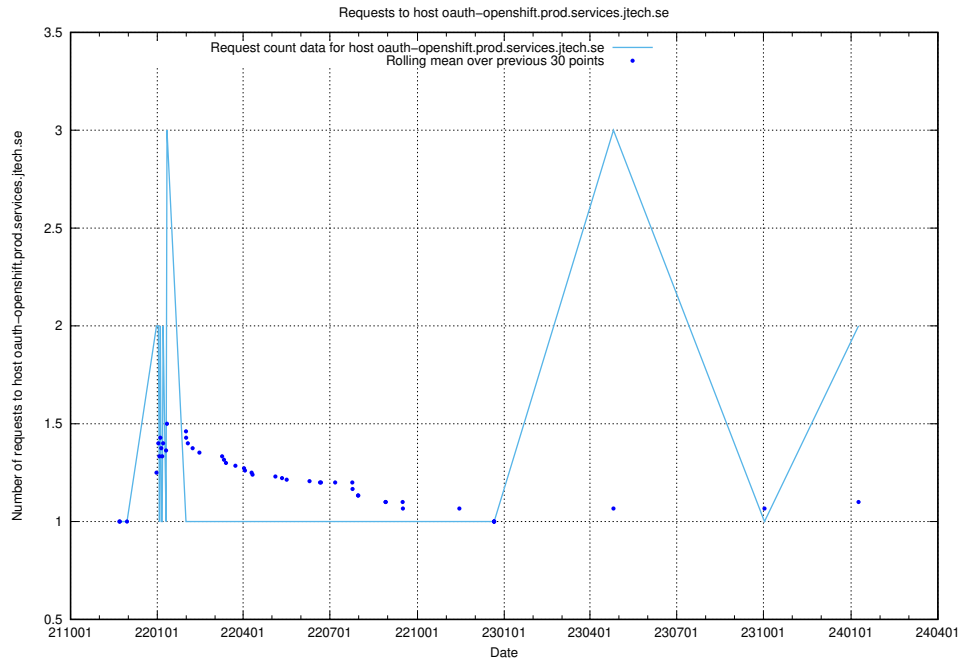

7.434 Usage of `oauth-openshift.prod.services.jtech.se`

Here, we count the number of requests to host `oauth-openshift.prod.services.jtech.se`.