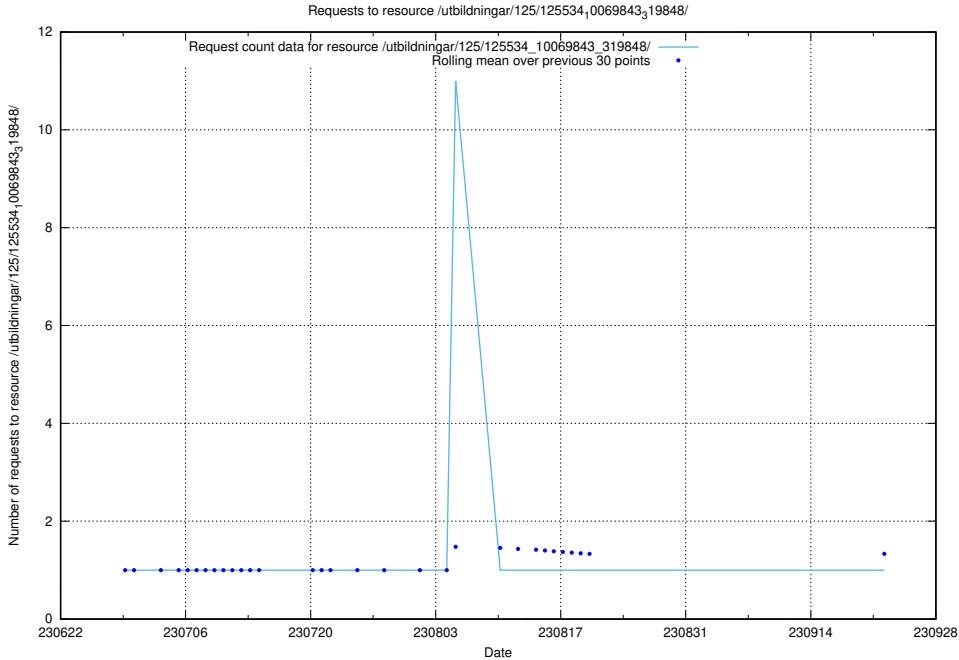

5.5029 Usage of /utbildningar/125/125534_10069843_319848/

Here, we count the number of requests to resource /utbildningar/125/125534_10069843_319848/.