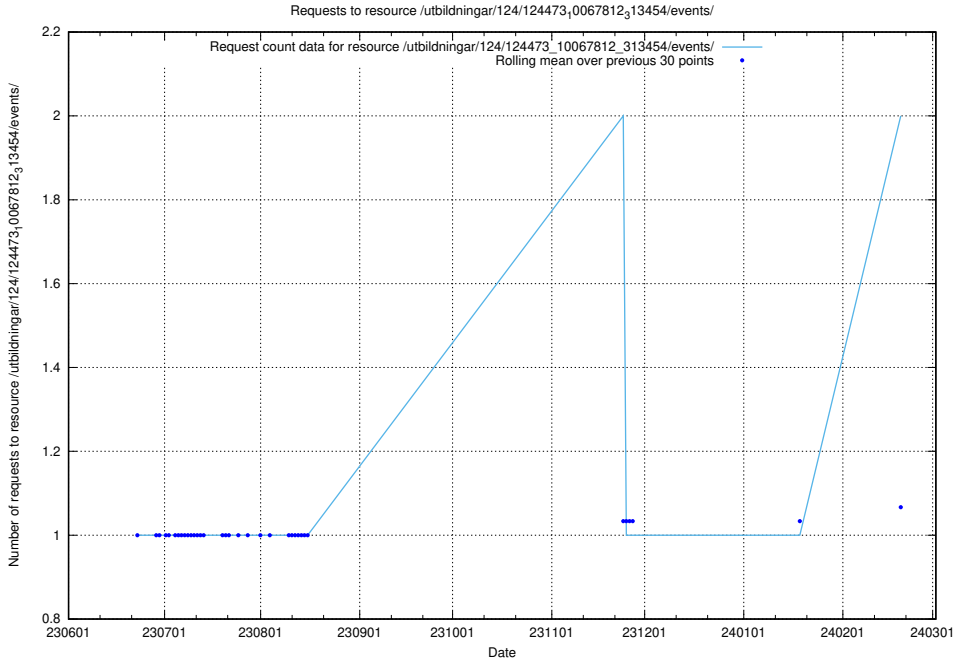

5.715 Usage of /utbildningar/124/124473_10067812_313454/events/

Here, we count the number of requests to resource /utbildningar/124/124473_10067812_313454/events/