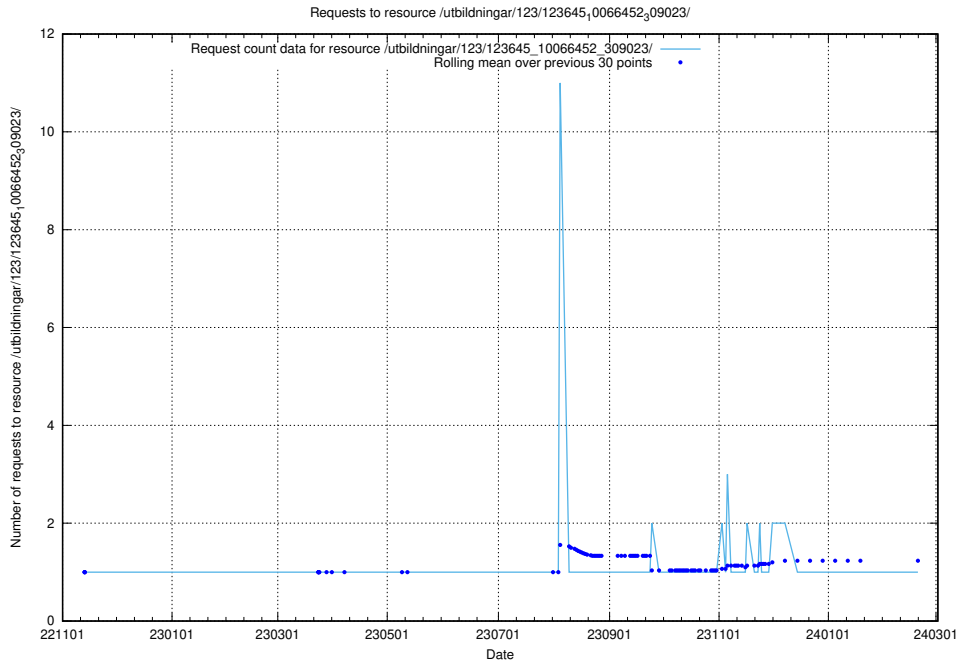

5.5515 Usage of /utbildningar/123/123645_10066452_309023/

Here, we count the number of requests to resource /utbildningar/123/123645_10066452_309023/.