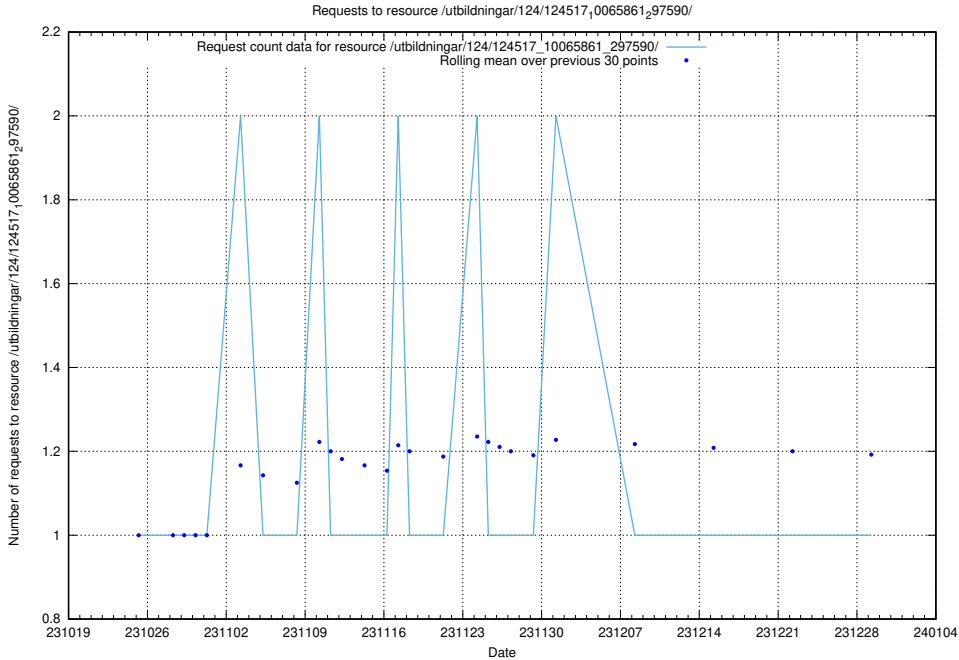

5.3772 Usage of /utbildningar/124/124517_10065861_297590/

Here, we count the number of requests to resource /utbildningar/124/124517_10065861_297590/.