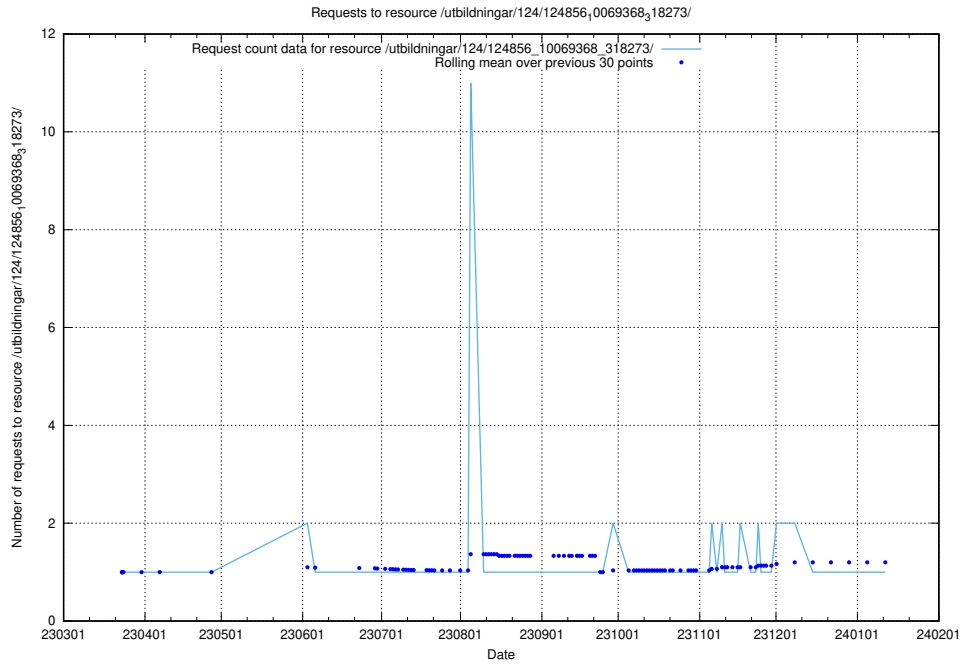

5.1036 Usage of /utbildningar/124/124856_10069368_318273/

Here, we count the number of requests to resource /utbildningar/124/124856_10069368_318273/.