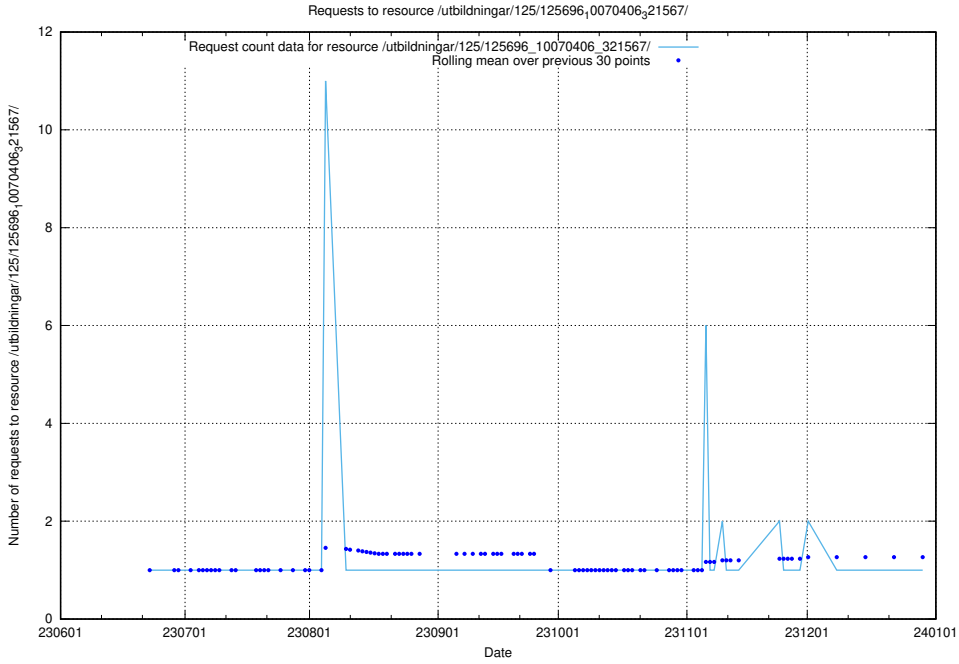

5.5270 Usage of /utbildningar/125/125696_10070406_321567/

Here, we count the number of requests to resource /utbildningar/125/125696_10070406_321567/.