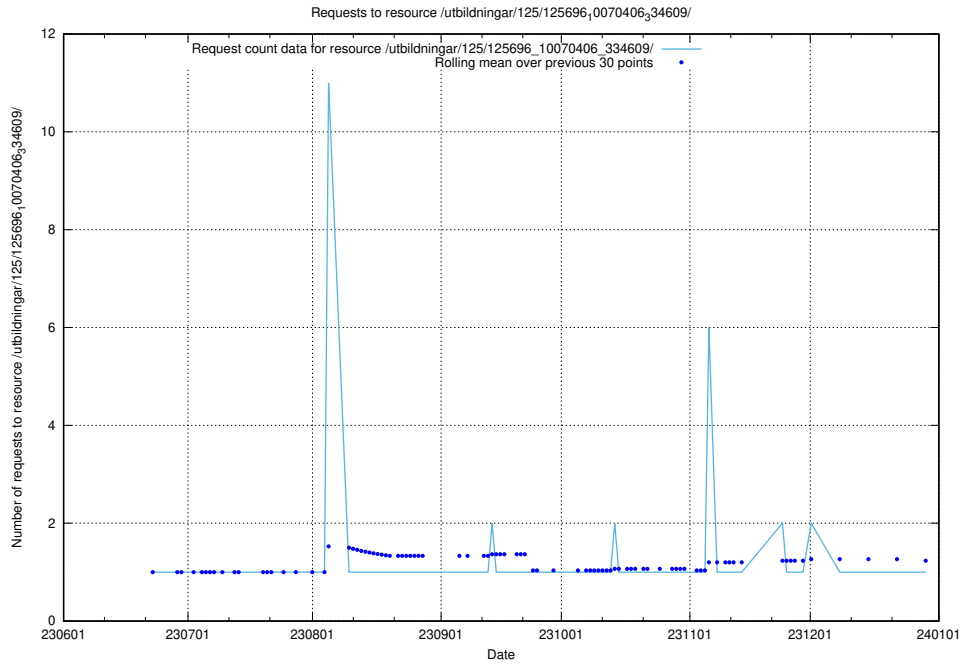

5.5269 Usage of /utbildningar/125/125696_10070406_334609/

Here, we count the number of requests to resource /utbildningar/125/125696_10070406_334609/.