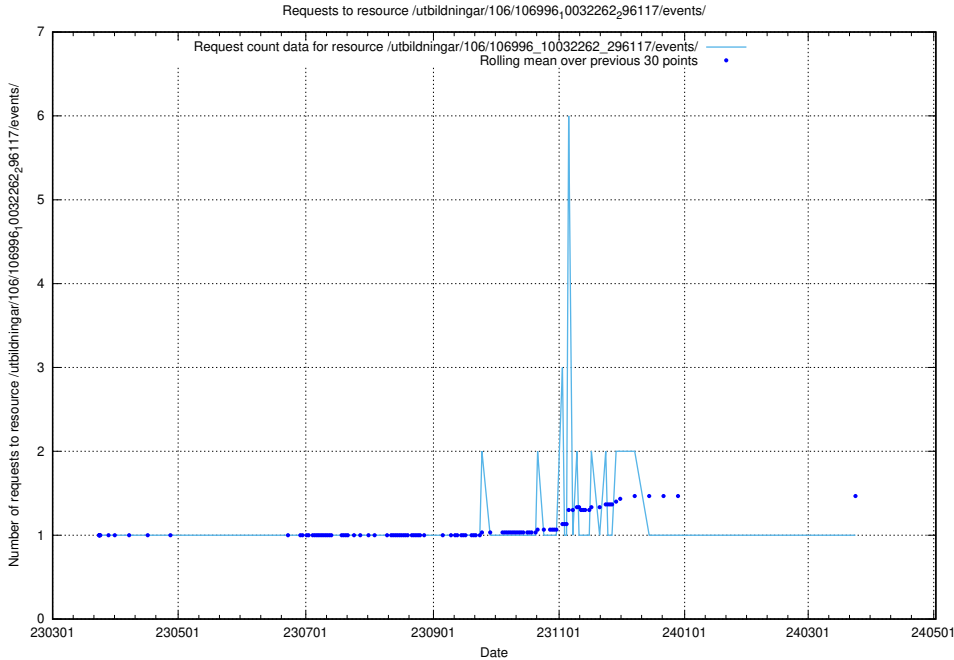

5.4961 Usage of /utbildningar/106/106996_10032262_296117/events/

Here, we count the number of requests to resource /utbildningar/106/106996_10032262_296117/events/