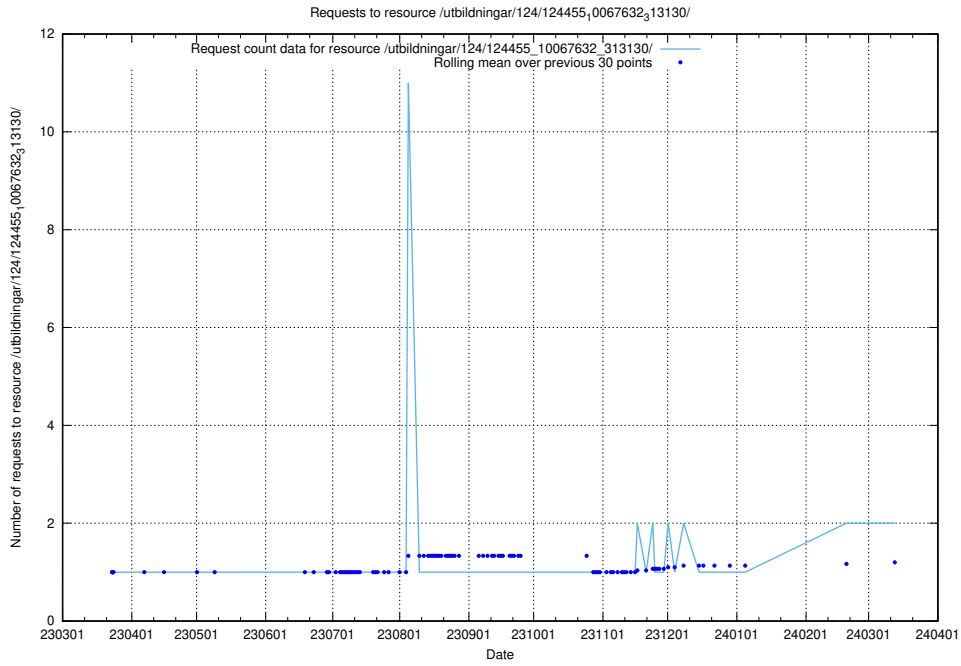

5.497 Usage of /utbildningar/124/124455_10067632_313130/

Here, we count the number of requests to resource /utbildningar/124/124455_10067632_313130/.