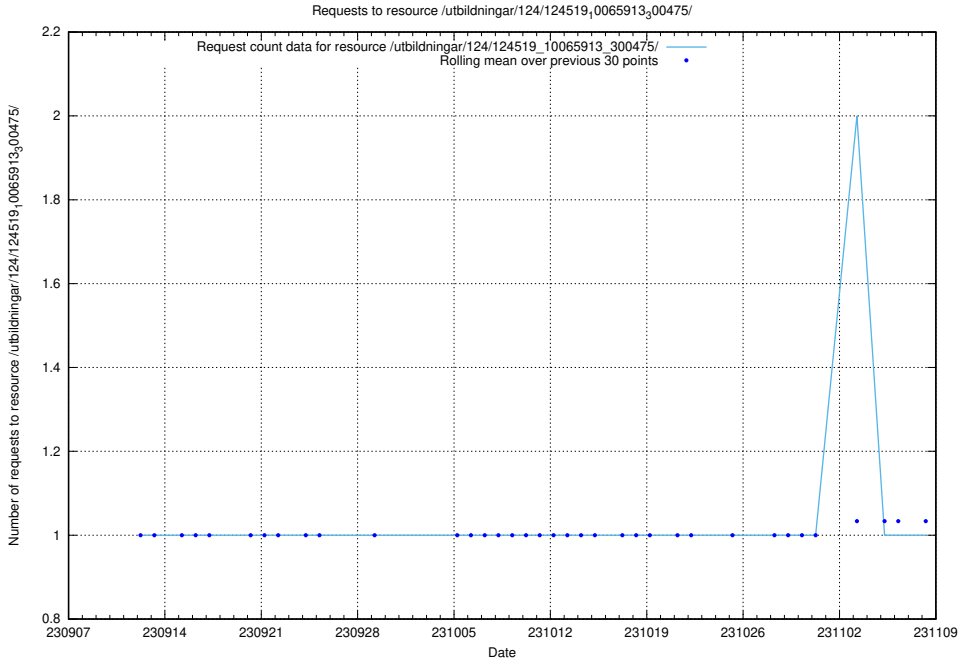

5.4154 Usage of /utbildningar/124/124519_10065913_300475/

Here, we count the number of requests to resource /utbildningar/124/124519_10065913_300475/.