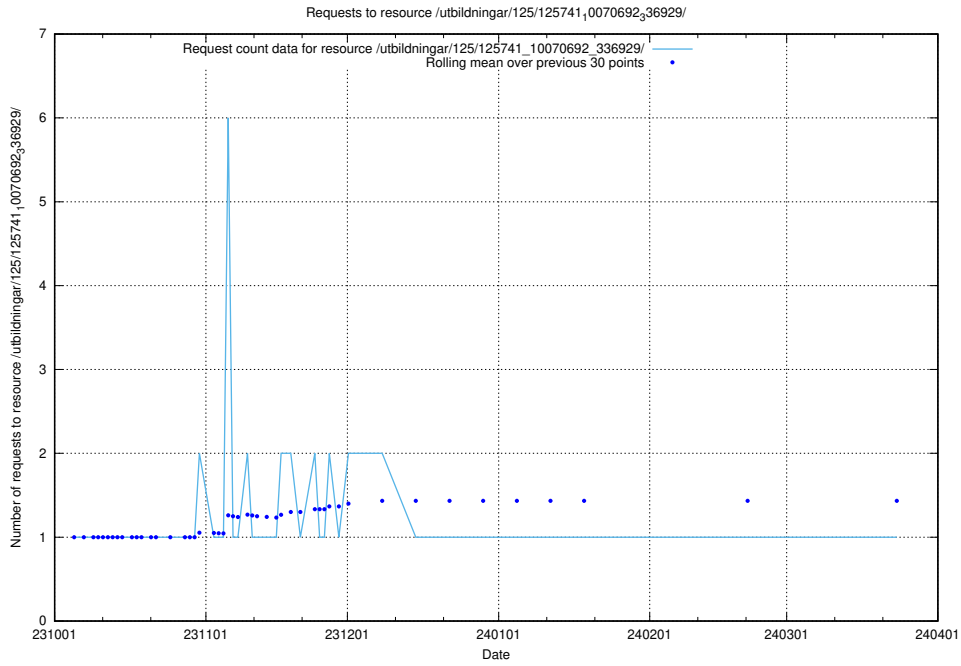

5.3962 Usage of /utbildningar/125/125741_10070692_336929/

Here, we count the number of requests to resource /utbildningar/125/125741_10070692_336929/.