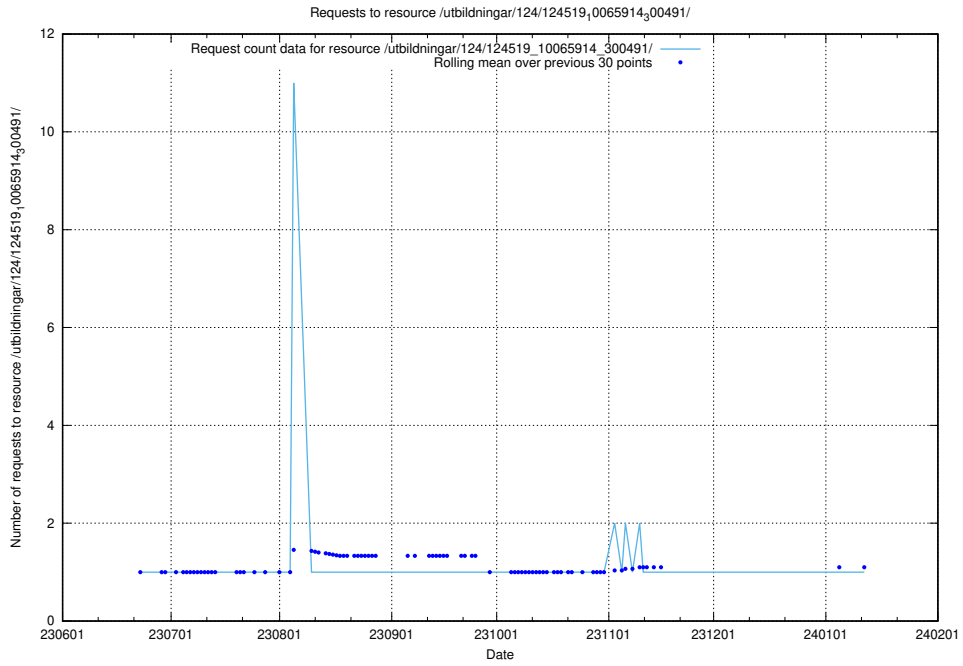

5.5317 Usage of /utbildningar/124/124519_10065914_300491/

Here, we count the number of requests to resource /utbildningar/124/124519_10065914_300491/.