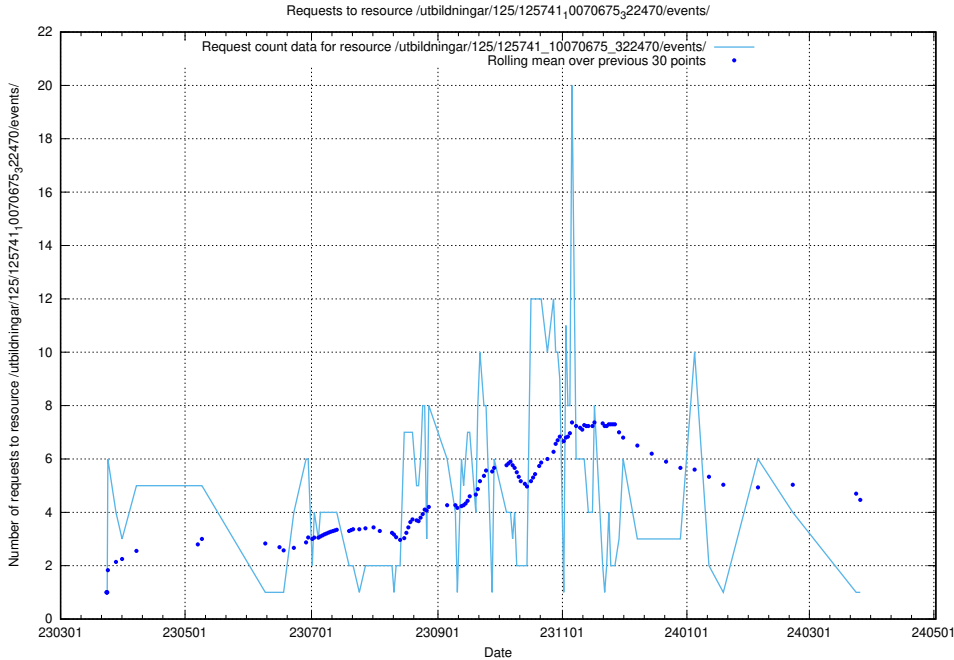

### 5.6079 Usage of /utbildningar/125/125741\_10070675\_322470/events/

Here, we count the number of requests to resource /utbildningar/125/125741\_10070675\_322470/events/