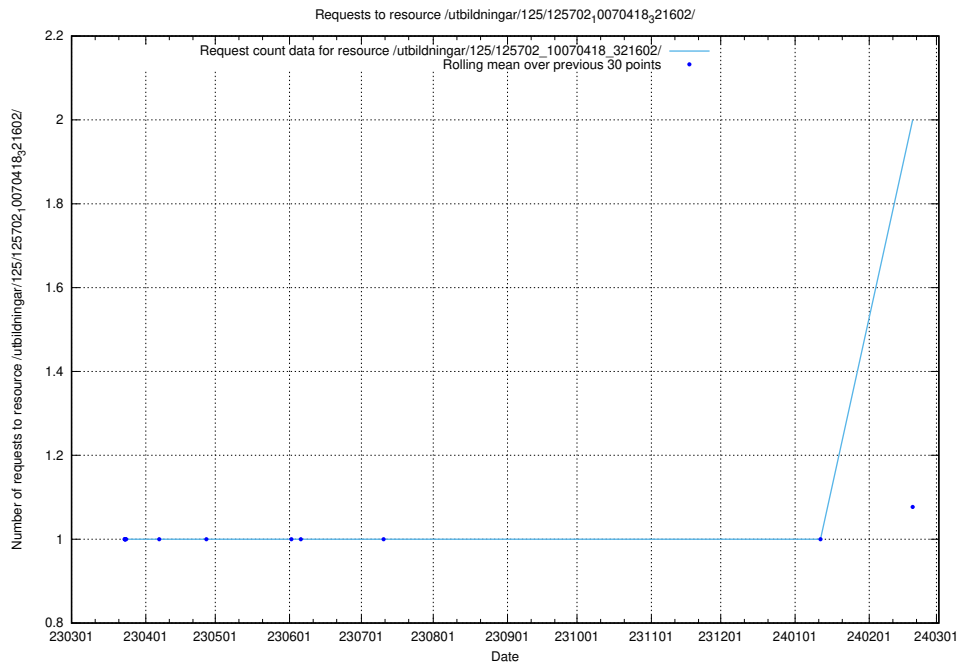

5.307 Usage of /utbildningar/125/125702_10070418_321602/

Here, we count the number of requests to resource /utbildningar/125/125702_10070418_321602/.