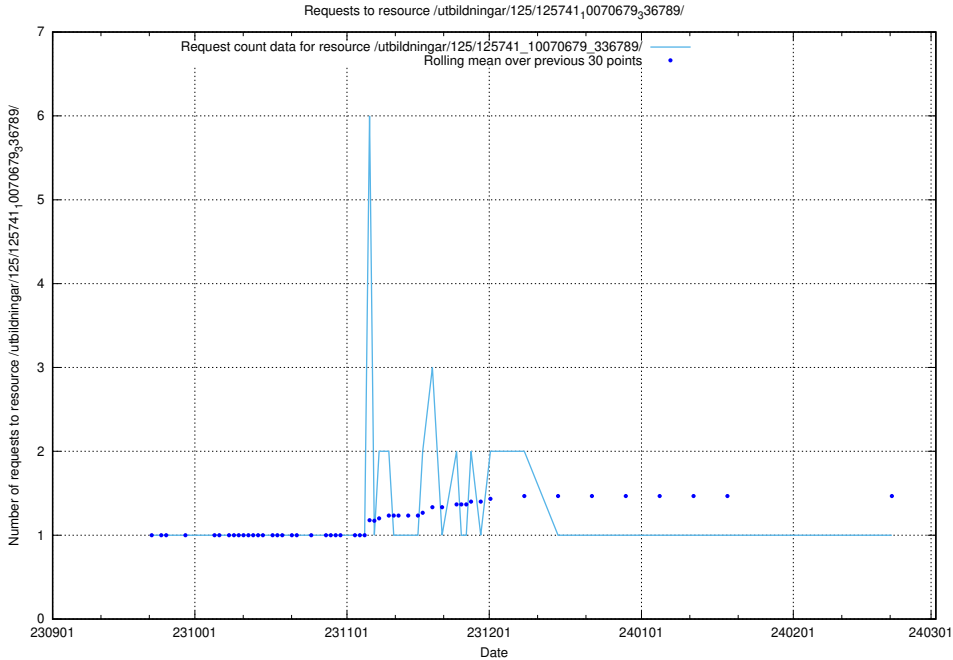

5.4060 Usage of /utbildningar/125/125741_10070679_336789/

Here, we count the number of requests to resource /utbildningar/125/125741_10070679_336789/.