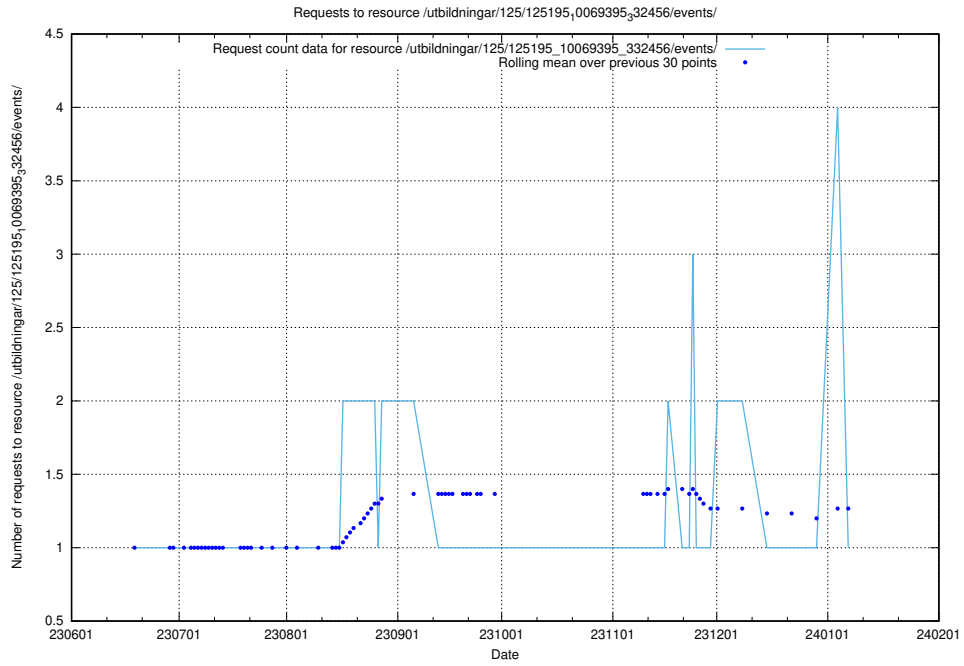

5.5419 Usage of /utbildningar/125/125195_10069395_332456/events/

Here, we count the number of requests to resource /utbildningar/125/125195_10069395_332456/events/