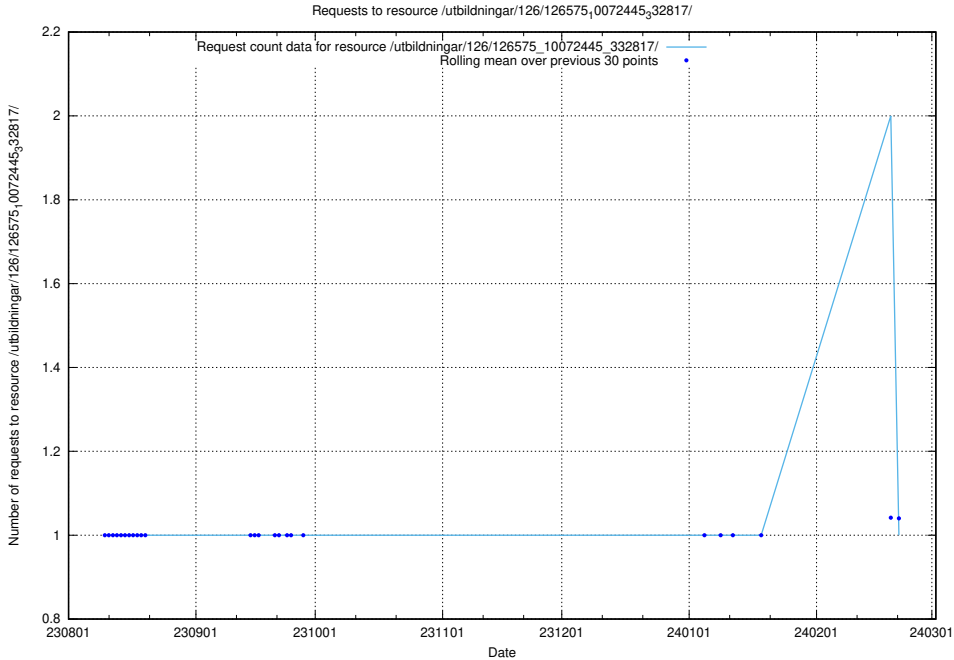

5.4387 Usage of /utbildningar/126/126575_10072445_332817/

Here, we count the number of requests to resource /utbildningar/126/126575_10072445_332817/.