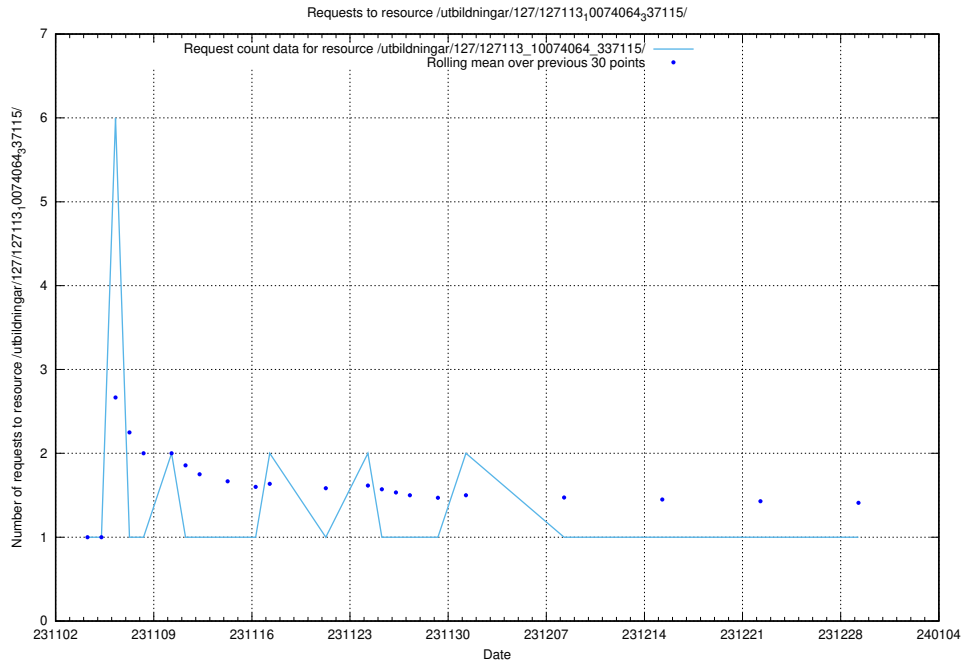

5.3671 Usage of /utbildningar/127/127113_10074064_337115/

Here, we count the number of requests to resource /utbildningar/127/127113_10074064_337115/.