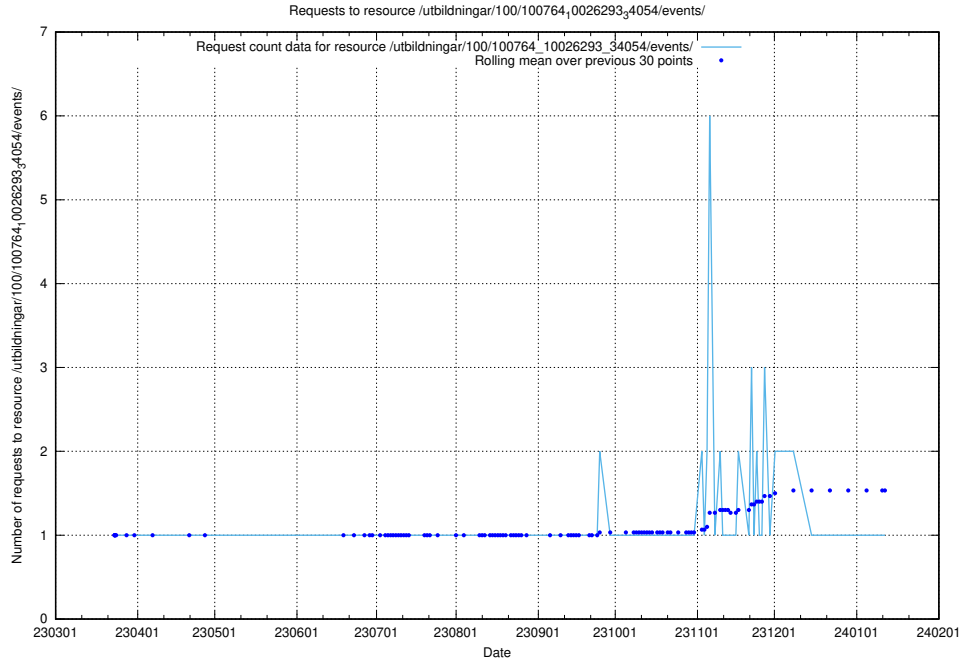

5.5088 Usage of /utbildningar/100/100764_10026293_34054/events/

Here, we count the number of requests to resource /utbildningar/100/100764_10026293_34054/events/.