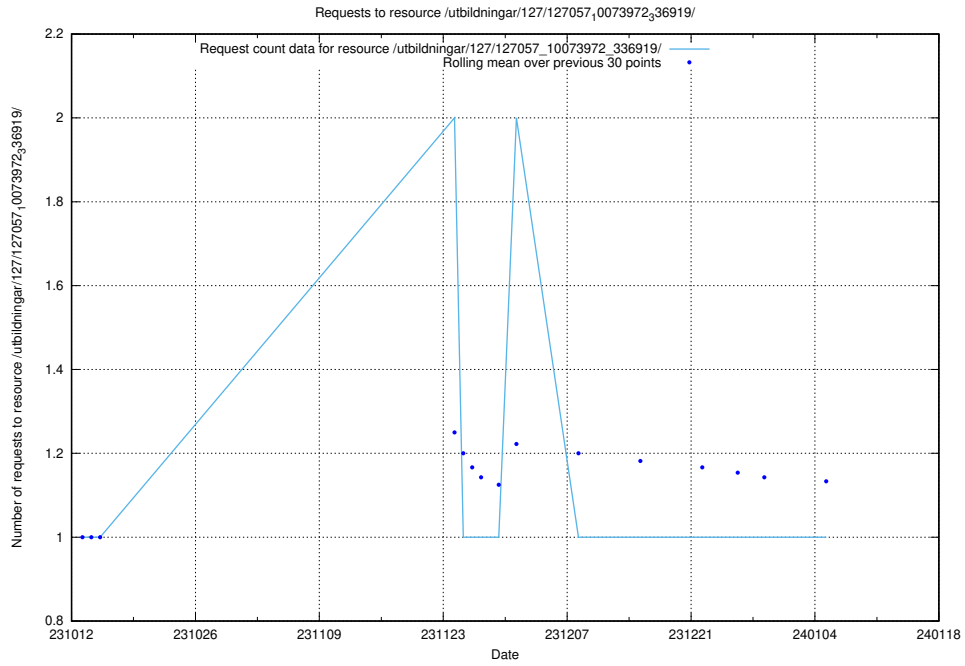

5.3899 Usage of /utbildningar/127/127057_10073972_336919/

Here, we count the number of requests to resource /utbildningar/127/127057_10073972_336919/.