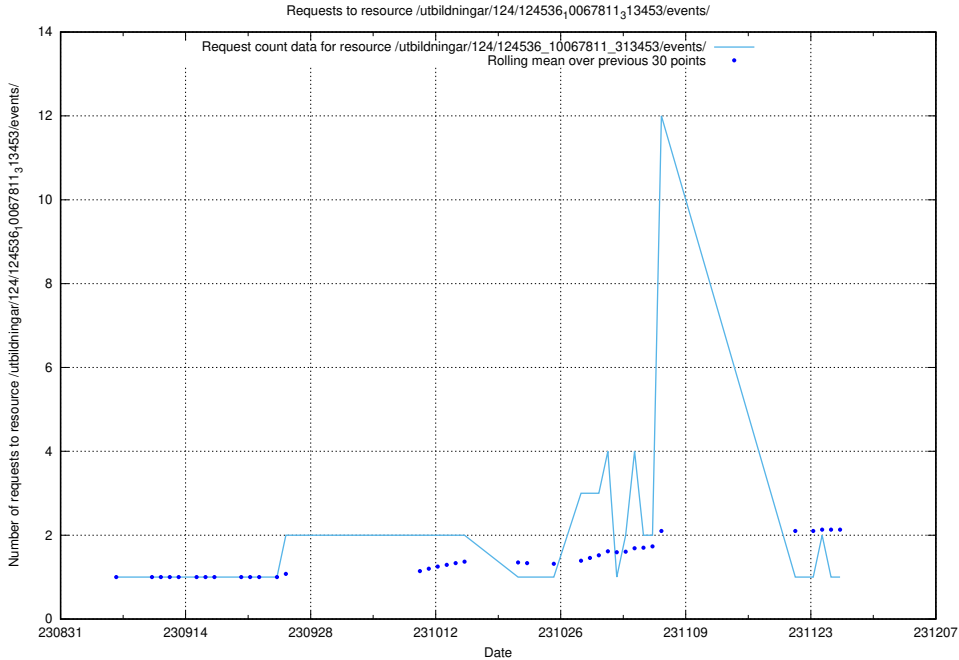

5.4243 Usage of /utbildningar/124/124536_10067811_313453/events/

Here, we count the number of requests to resource /utbildningar/124/124536_10067811_313453/events/