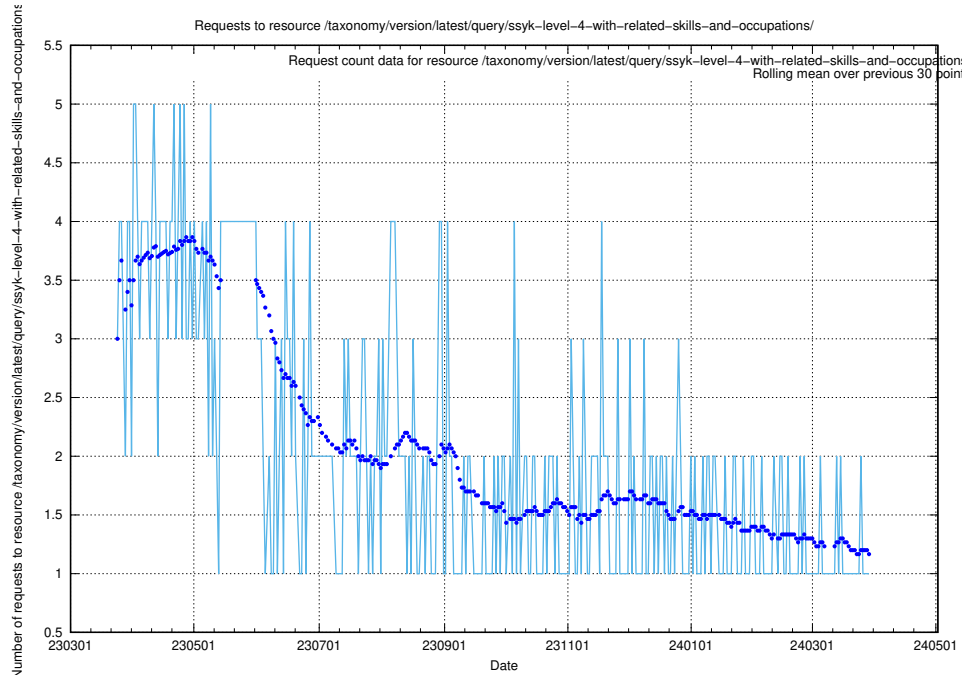

5.5677 Usage of /taxonomy/version/latest/query/ssyk-level-4-with-related-skills-and-occupations/

Here, we count the number of requests to resource /taxonomy/version/latest/query/ssyk-level-4-with-related-skills-and-occupations/.