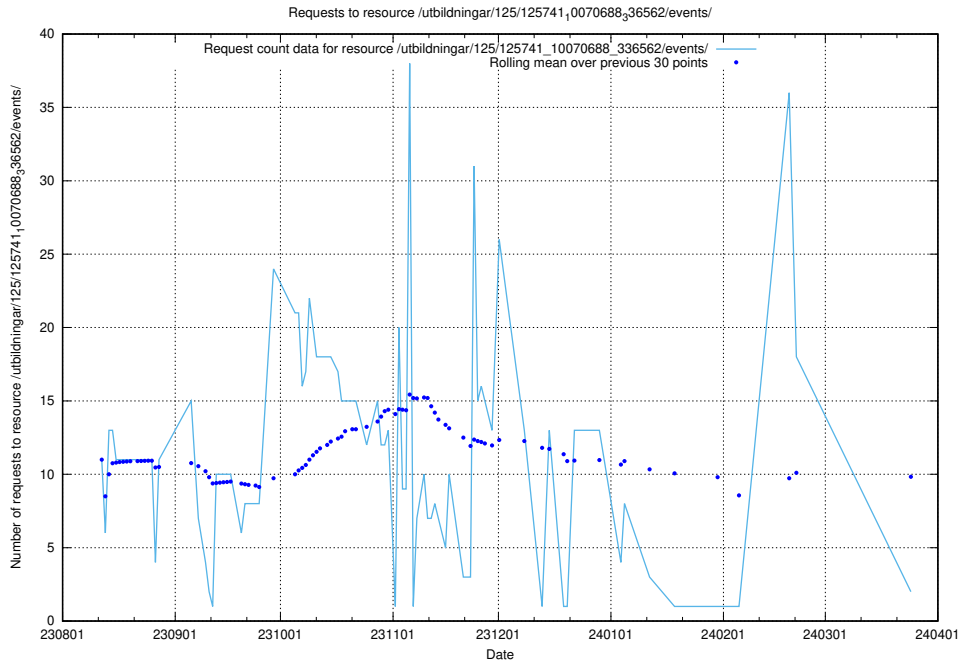

5.604 Usage of /utbildningar/125/125741_10070688_336562/events/

Here, we count the number of requests to resource /utbildningar/125/125741_10070688_336562/events/