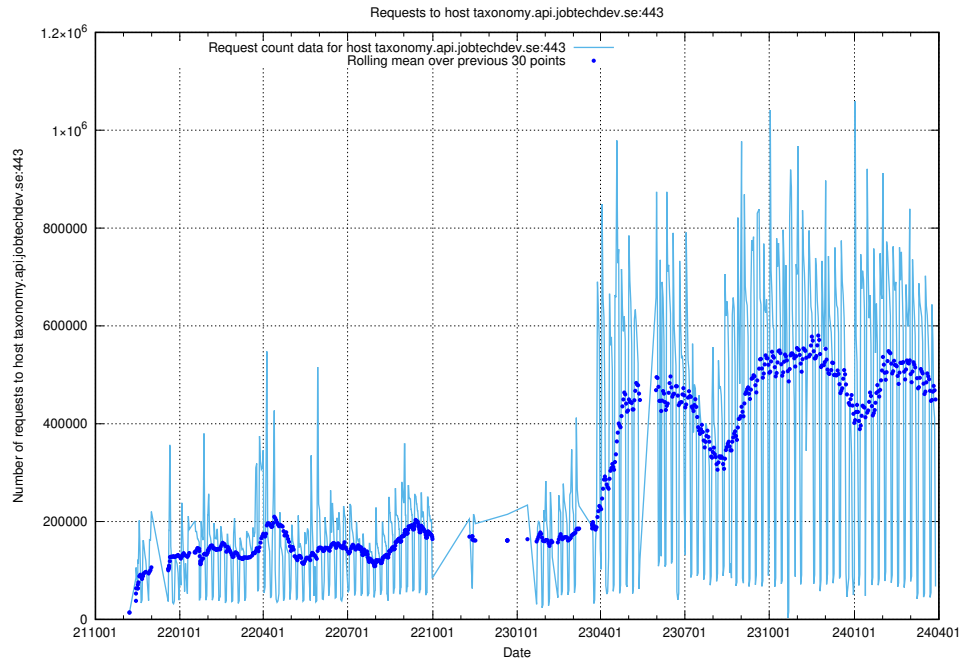

7.4 Usage of taxonomy.api.jobtechdev.se:443

Here, we count the number of requests to host taxonomy.api.jobtechdev.se:443.