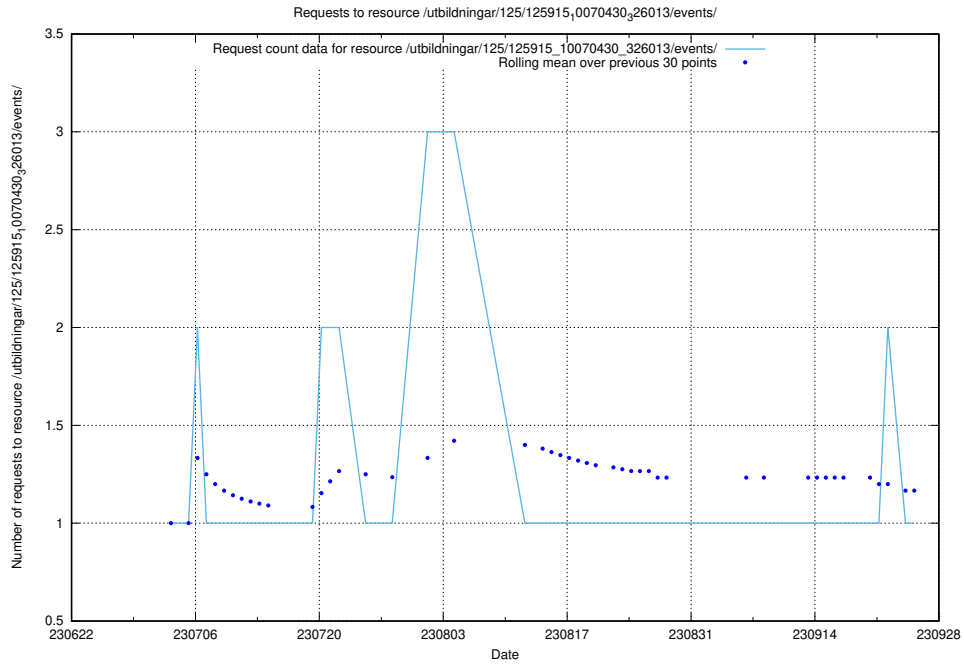

5.4917 Usage of /utbildningar/125/125915_10070430_326013/events/

Here, we count the number of requests to resource /utbildningar/125/125915_10070430_326013/events/