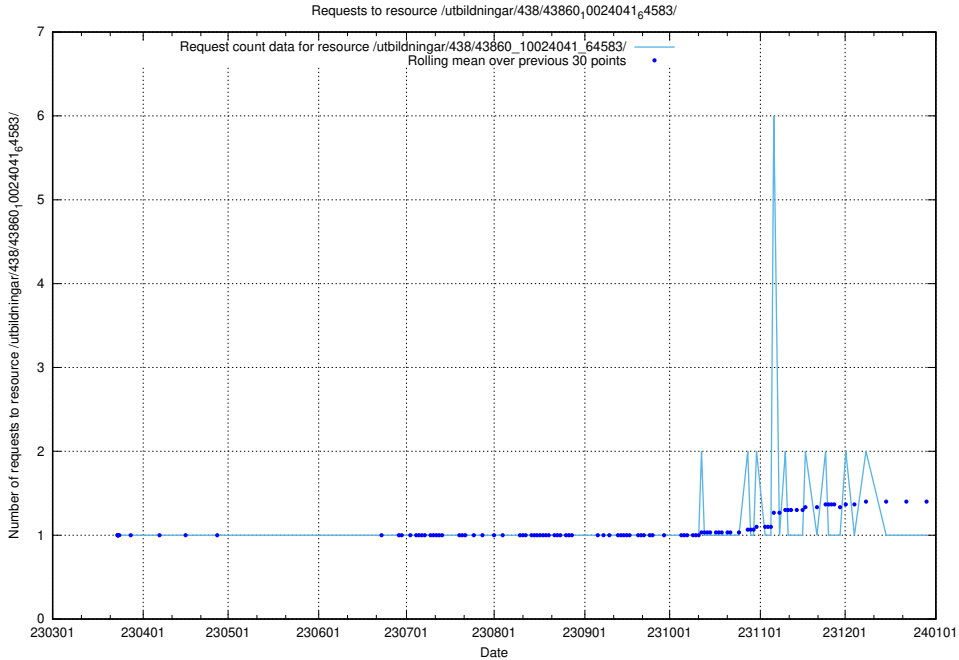

5.5910 Usage of /utbildningar/438/43860_10024041_64583/

Here, we count the number of requests to resource /utbildningar/438/43860_10024041_64583/.