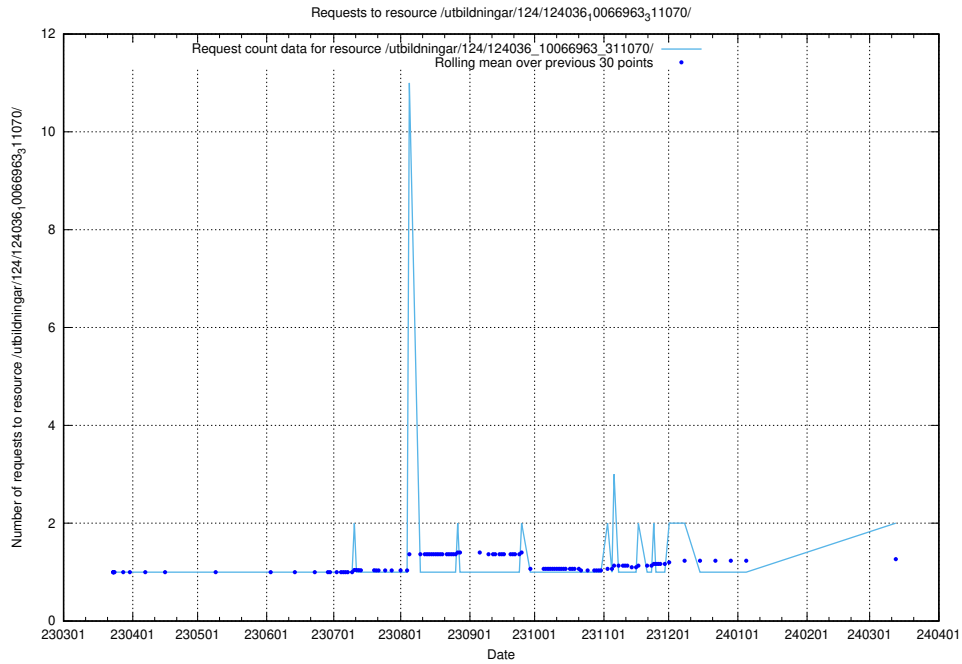

5.566 Usage of /utbildningar/124/124036_10066963_311070/

Here, we count the number of requests to resource /utbildningar/124/124036_10066963_311070/.