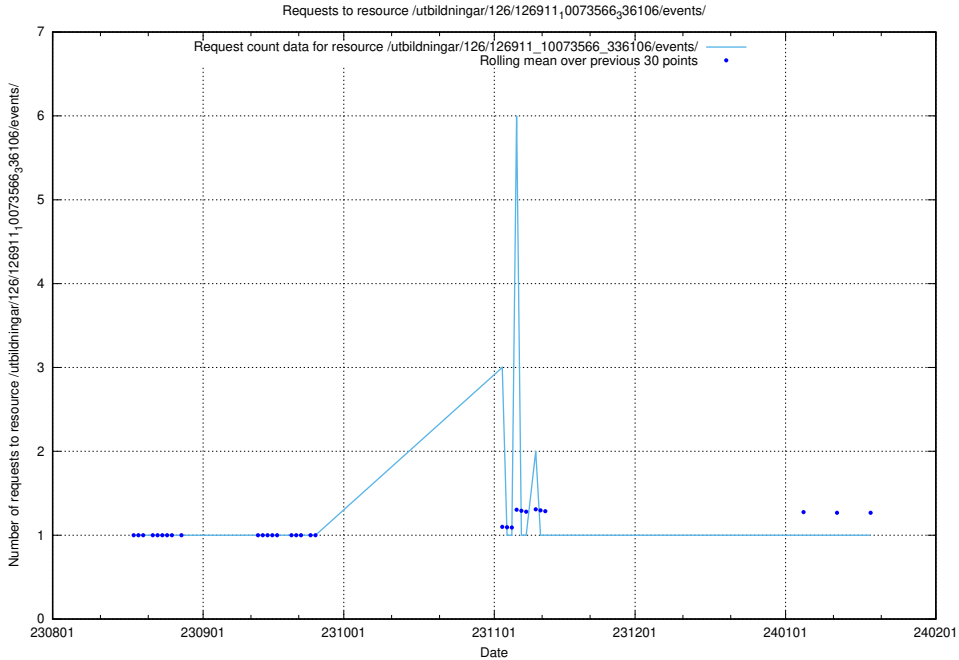

5.4327 Usage of /utbildningar/126/126911_10073566_336106/events/

Here, we count the number of requests to resource /utbildningar/126/126911_10073566_336106/events/