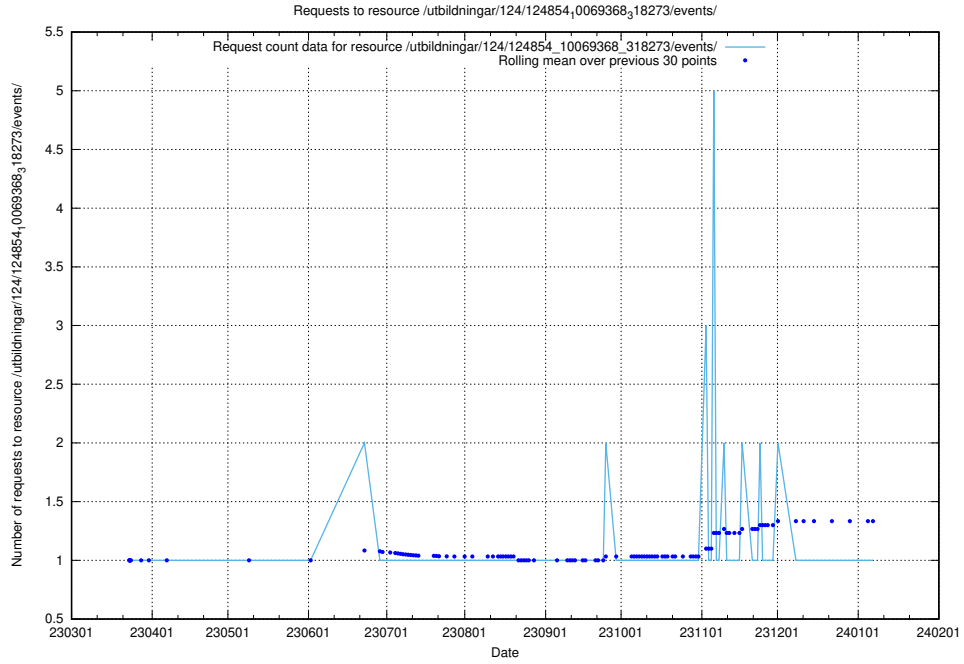

5.1055 Usage of /utbildningar/124/124854_10069368_318273/events/

Here, we count the number of requests to resource /utbildningar/124/124854_10069368_318273/events/