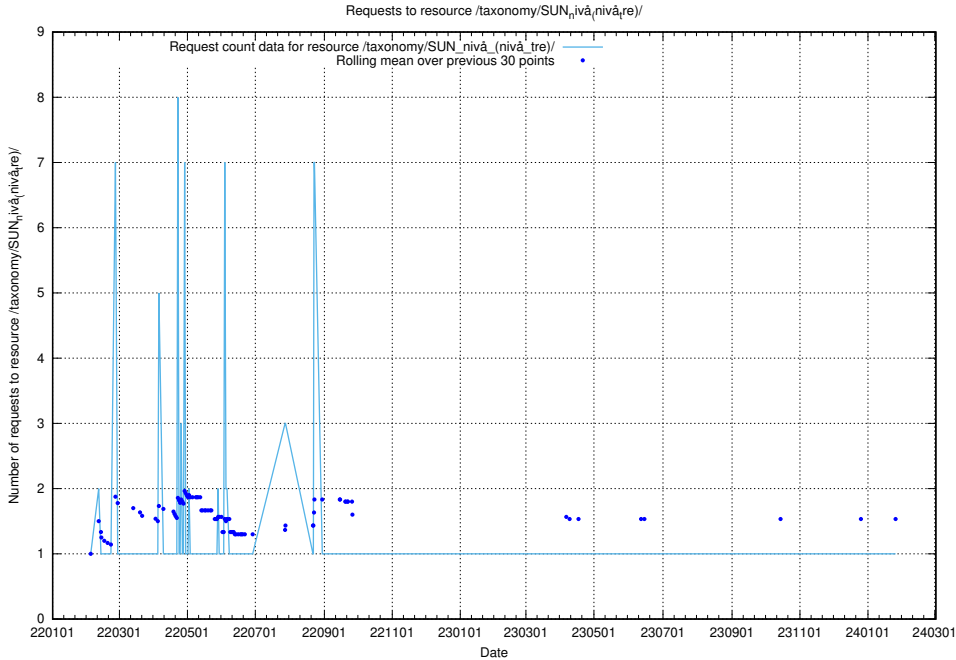

5.2253 Usage of /taxonomy/SUN_nivå_(nivå_tre)/

Here, we count the number of requests to resource /taxonomy/SUN_nivå_(nivå_tre)/.