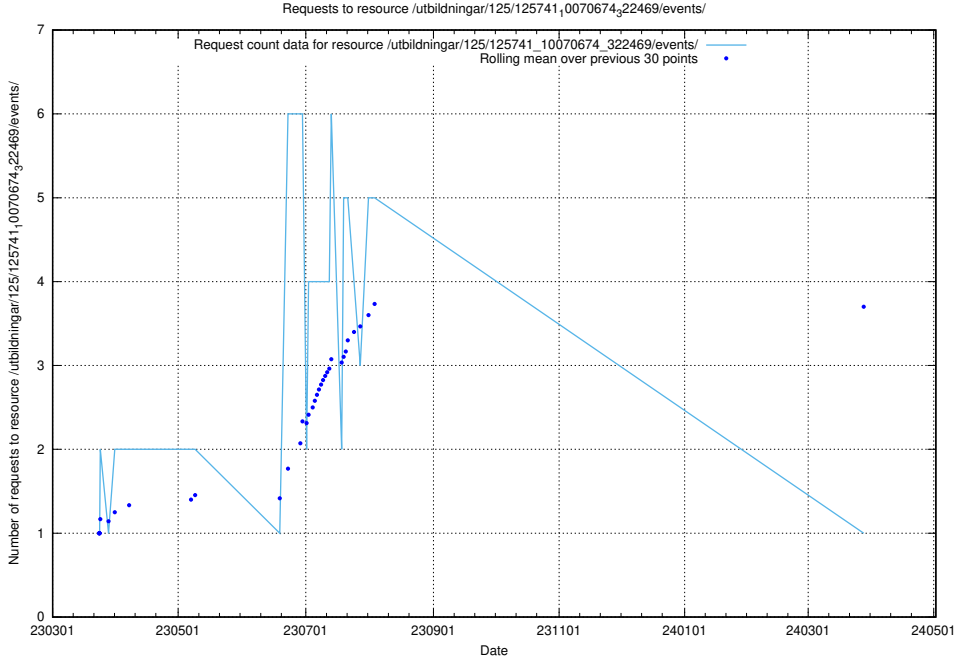

5.6083 Usage of /utbildningar/125/125741_10070674_322469/events/

Here, we count the number of requests to resource /utbildningar/125/125741_10070674_322469/events/