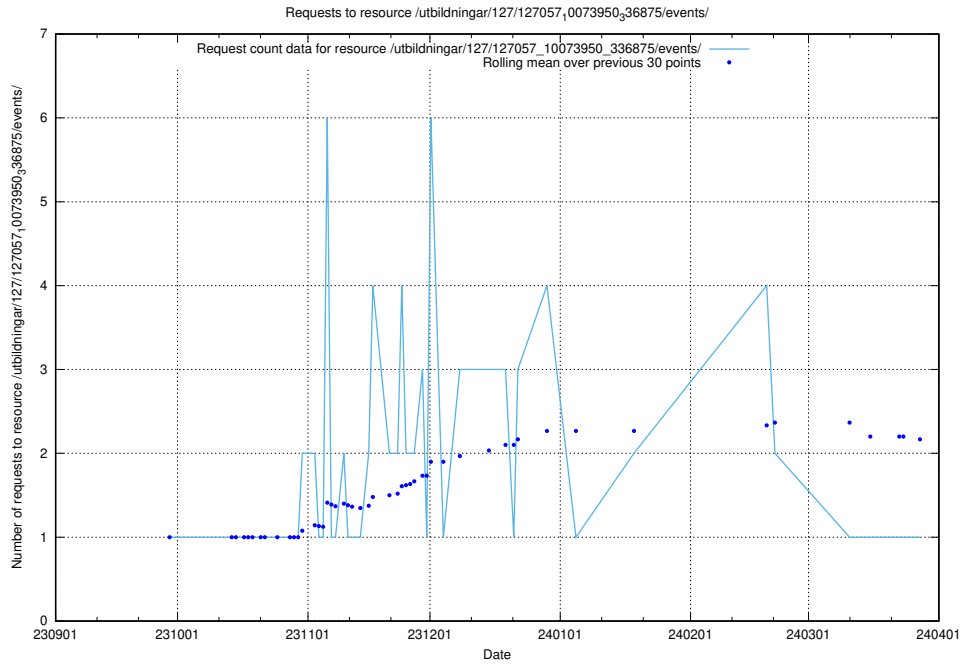

5.4000 Usage of /utbildningar/127/127057_10073950_336875/events/

Here, we count the number of requests to resource /utbildningar/127/127057_10073950_336875/events/