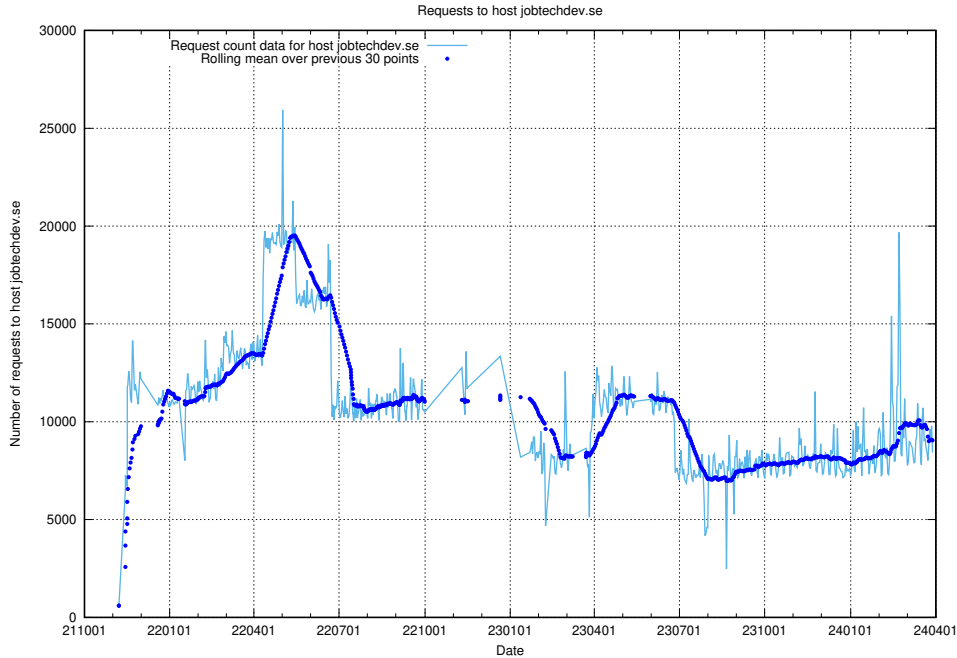

7.9 Usage of jobtechdev.se

Here, we count the number of requests to host jobtechdev.se.