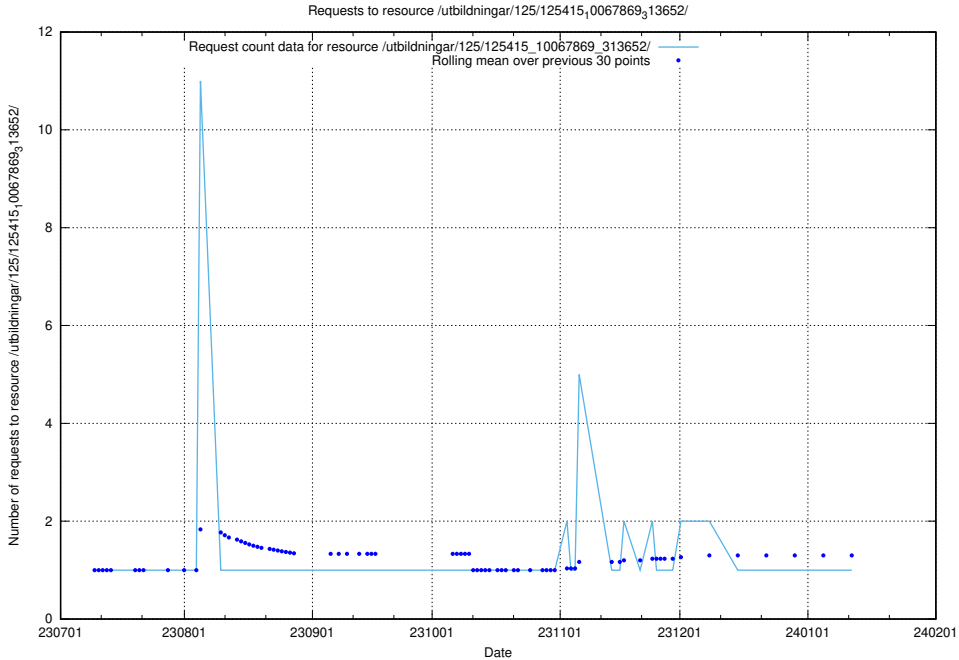

5.4677 Usage of /utbildningar/125/125415_10067869_313652/

Here, we count the number of requests to resource /utbildningar/125/125415_10067869_313652/.