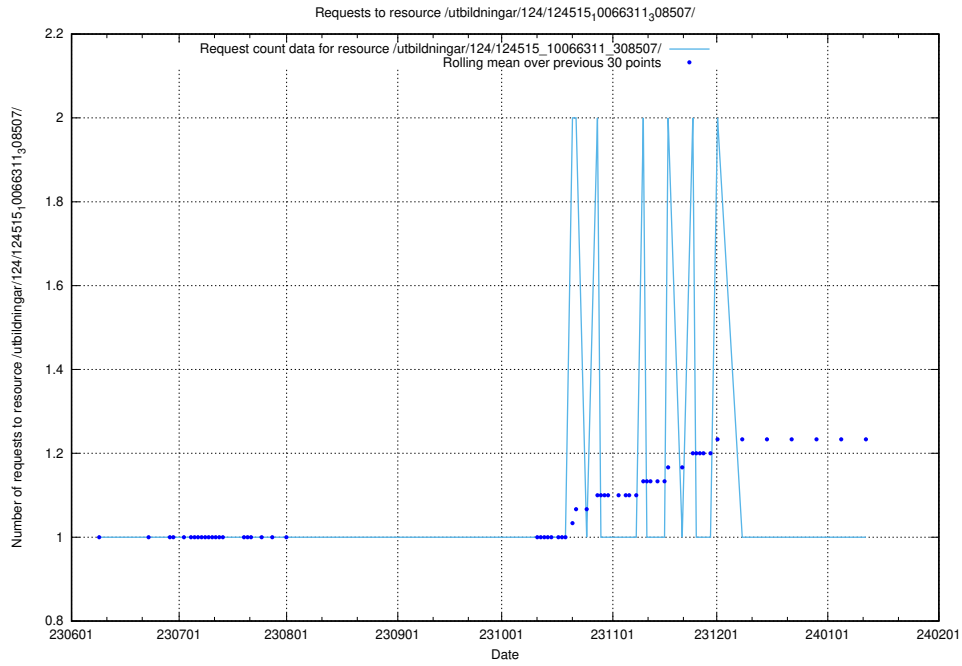

5.5466 Usage of /utbildningar/124/124515_10066311_308507/

Here, we count the number of requests to resource /utbildningar/124/124515_10066311_308507/.