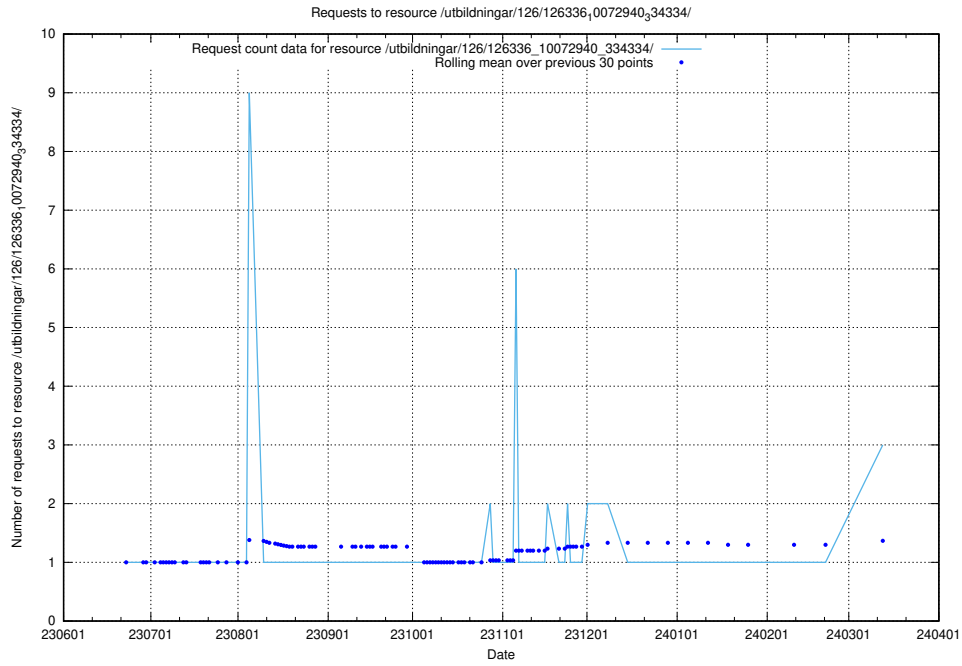

5.265 Usage of /utbildningar/126/126336_10072940_334334/

Here, we count the number of requests to resource /utbildningar/126/126336_10072940_334334/.