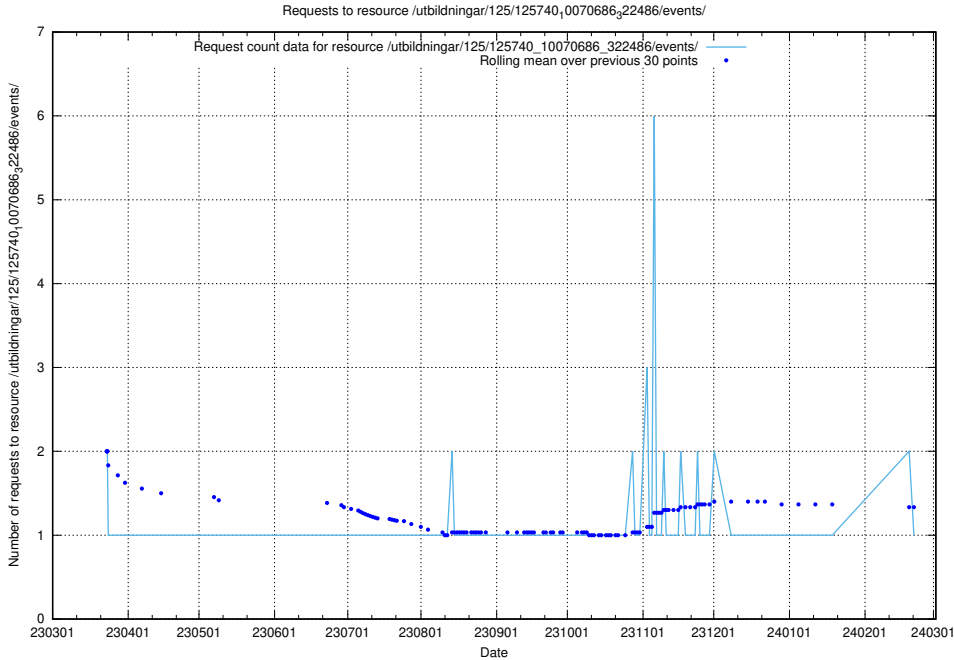

5.5867 Usage of /utbildningar/125/125740_10070686_322486/events/

Here, we count the number of requests to resource /utbildningar/125/125740_10070686_322486/events/