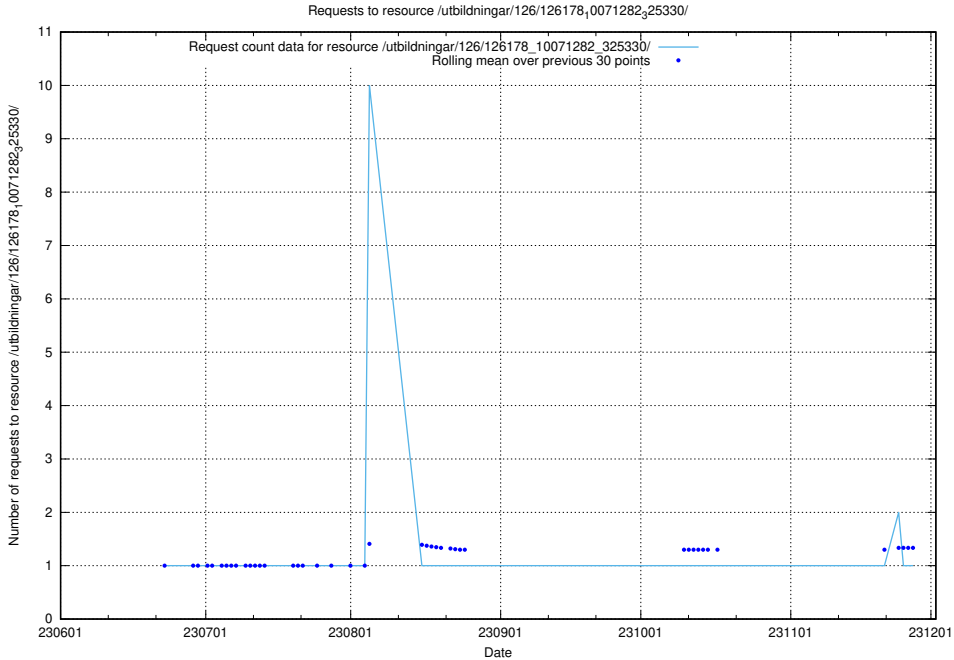

5.5231 Usage of /utbildningar/126/126178_10071282_325330/

Here, we count the number of requests to resource /utbildningar/126/126178_10071282_325330/.