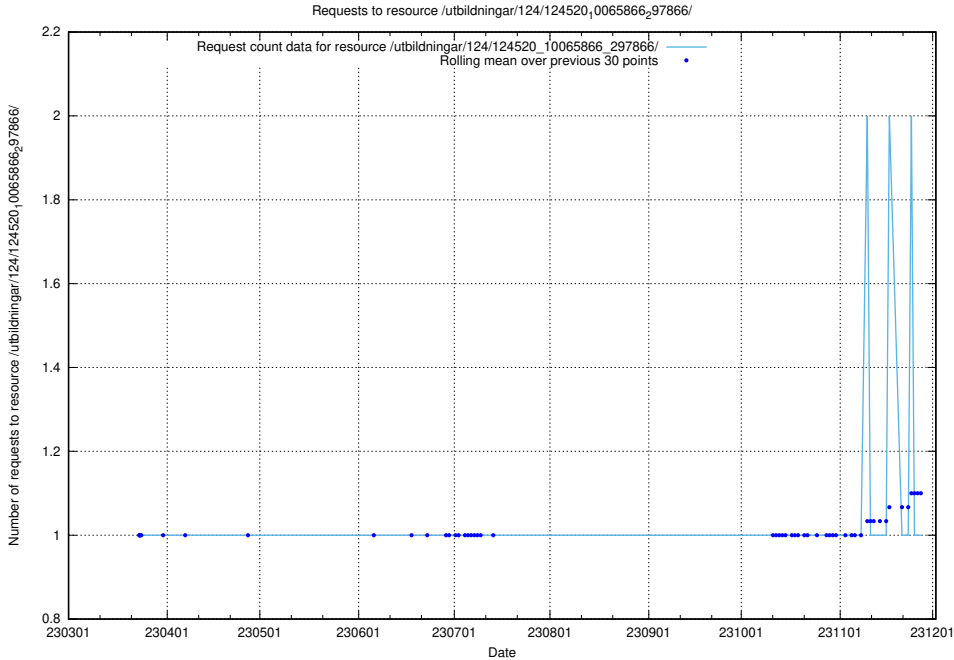

5.1113 Usage of /utbildningar/124/124520_10065866_297866/

Here, we count the number of requests to resource /utbildningar/124/124520_10065866_297866/.