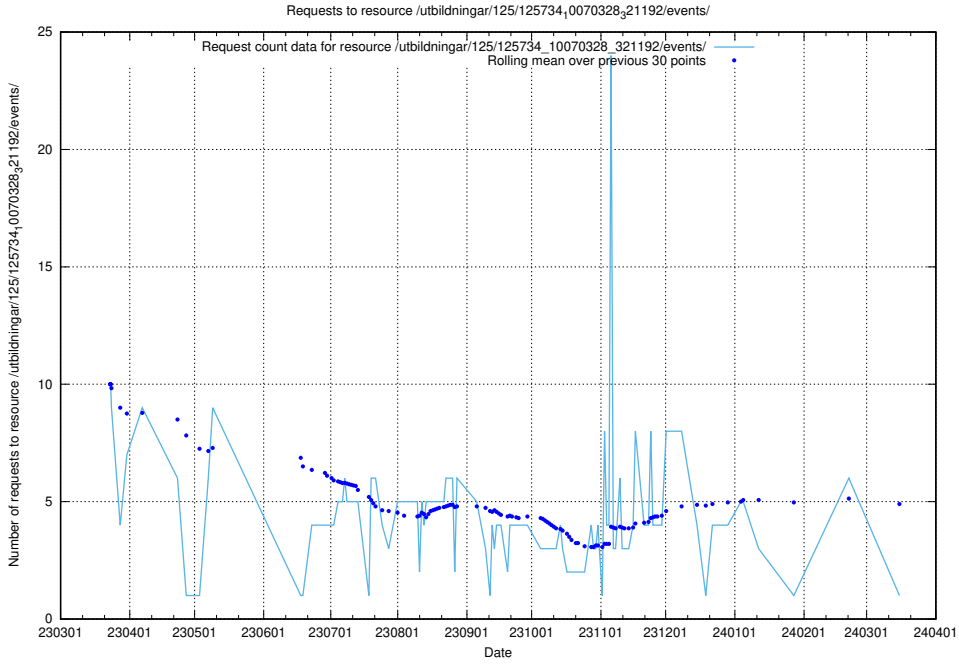

5.5844 Usage of /utbildningar/125/125734_10070328_321192/events/

Here, we count the number of requests to resource /utbildningar/125/125734_10070328_321192/events/