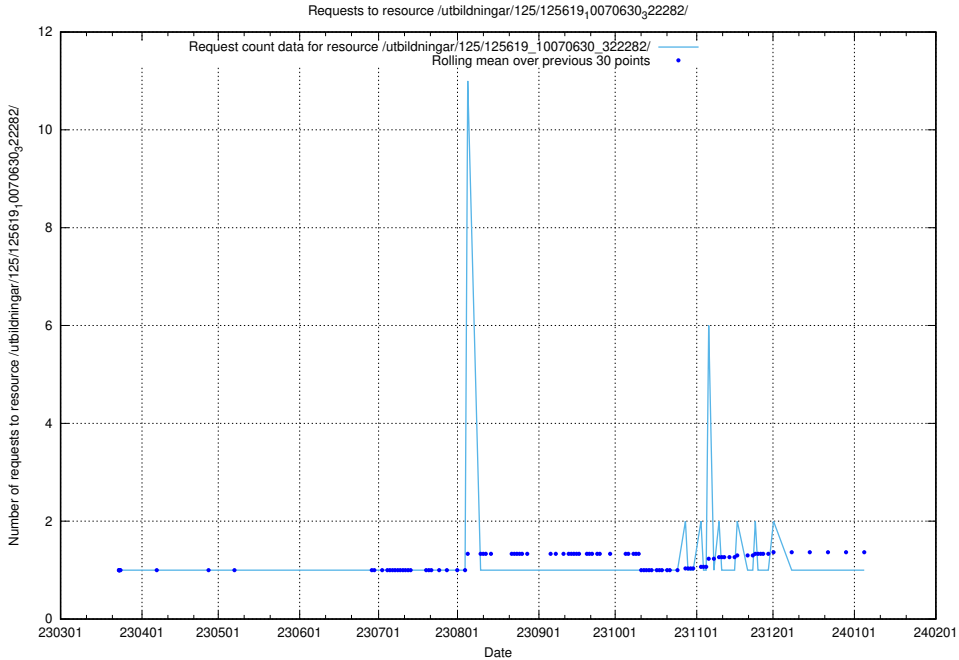

5.911 Usage of /utbildningar/125/125619_10070630_322282/

Here, we count the number of requests to resource /utbildningar/125/125619_10070630_322282/.