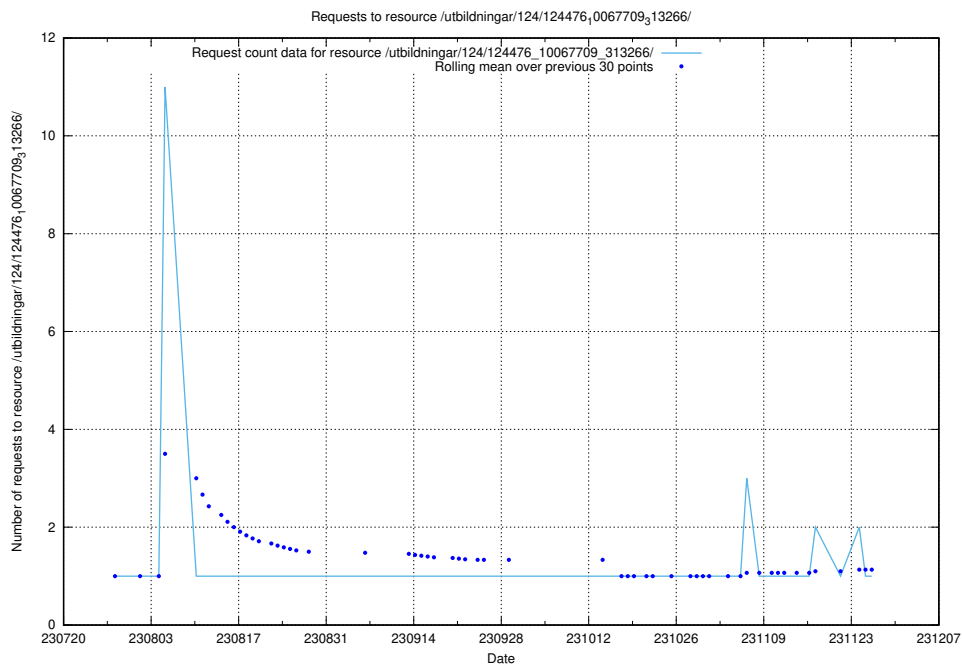

5.4473 Usage of /utbildningar/124/124476_10067709_313266/

Here, we count the number of requests to resource /utbildningar/124/124476_10067709_313266/.