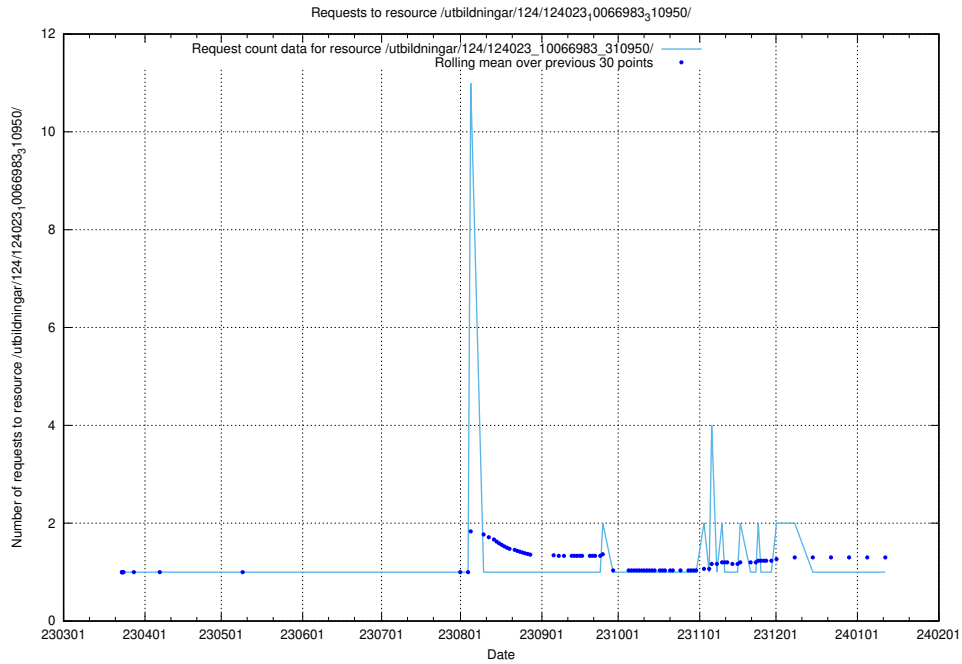

5.4018 Usage of /utbildningar/124/124023_10066983_310950/

Here, we count the number of requests to resource /utbildningar/124/124023_10066983_310950/.