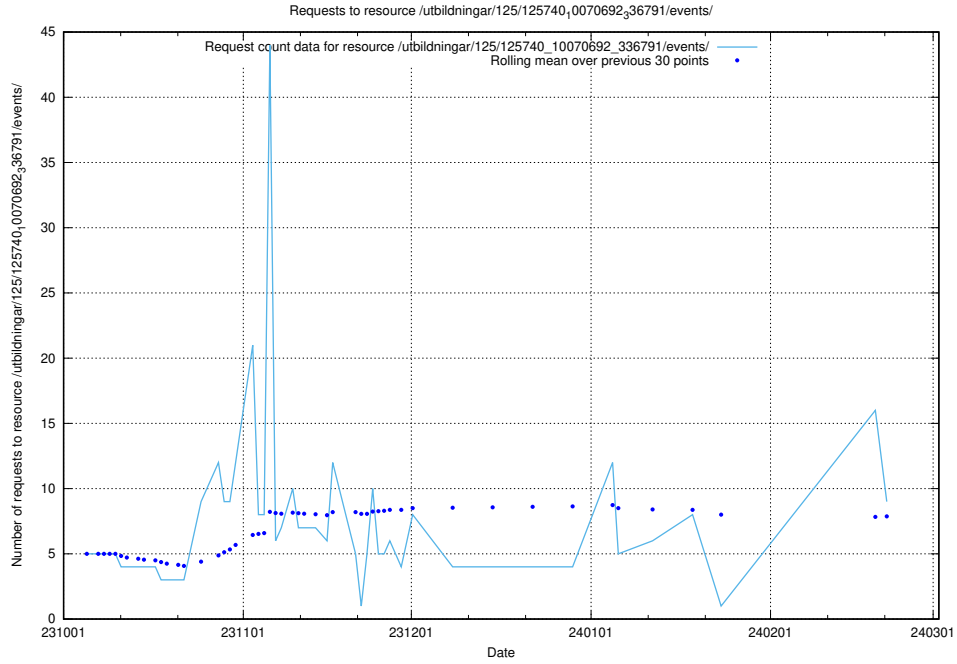

5.31 Usage of /utbildningar/125/125740_10070692_336791/events/

Here, we count the number of requests to resource /utbildningar/125/125740_10070692_336791/events/