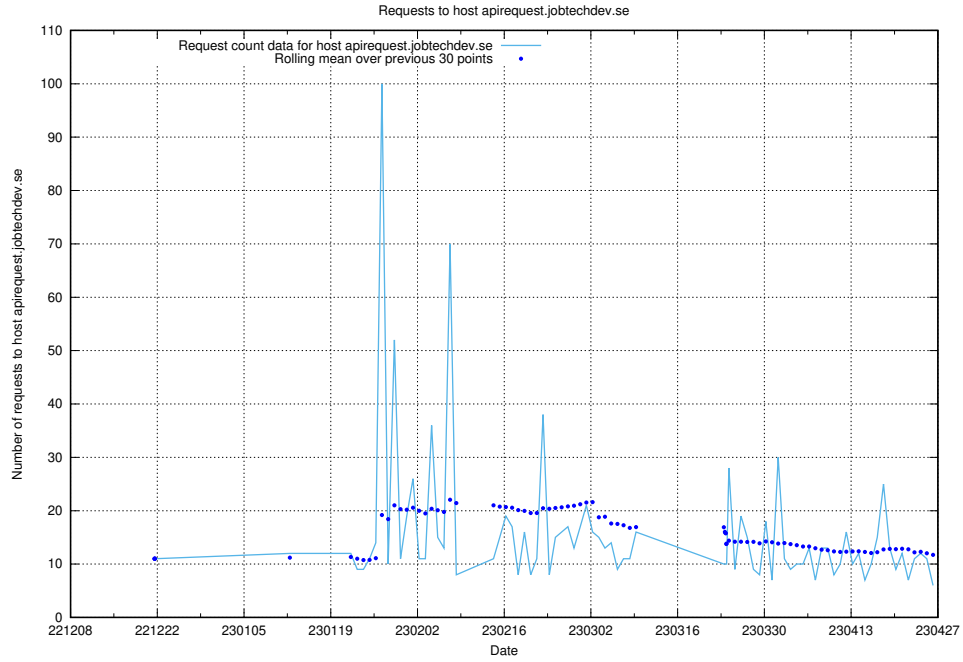

## 7.81 Usage of apirequest.jobtechdev.se

Here, we count the number of requests to host apirequest.jobtechdev.se.