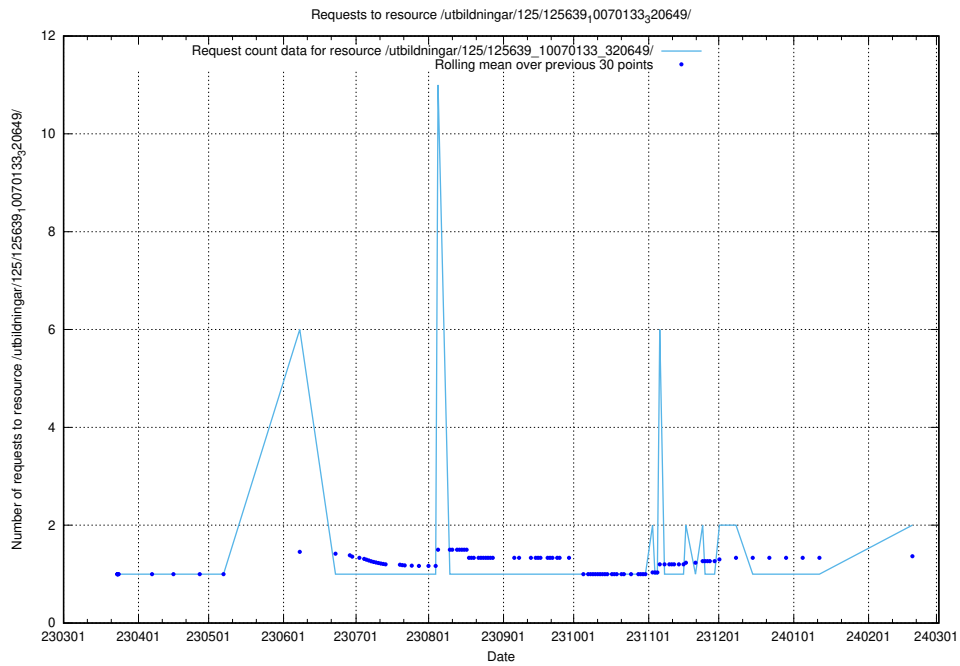

5.311 Usage of /utbildningar/125/125639_10070133_320649/

Here, we count the number of requests to resource /utbildningar/125/125639_10070133_320649/.