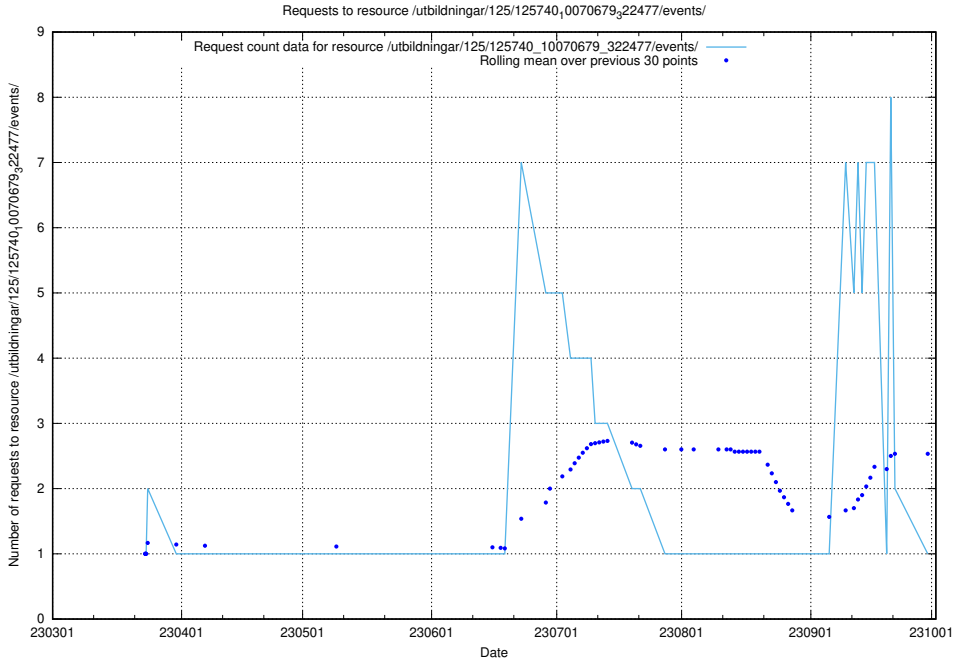

5.837 Usage of /utbildningar/125/125740_10070679_322477/events/

Here, we count the number of requests to resource /utbildningar/125/125740_10070679_322477/events/