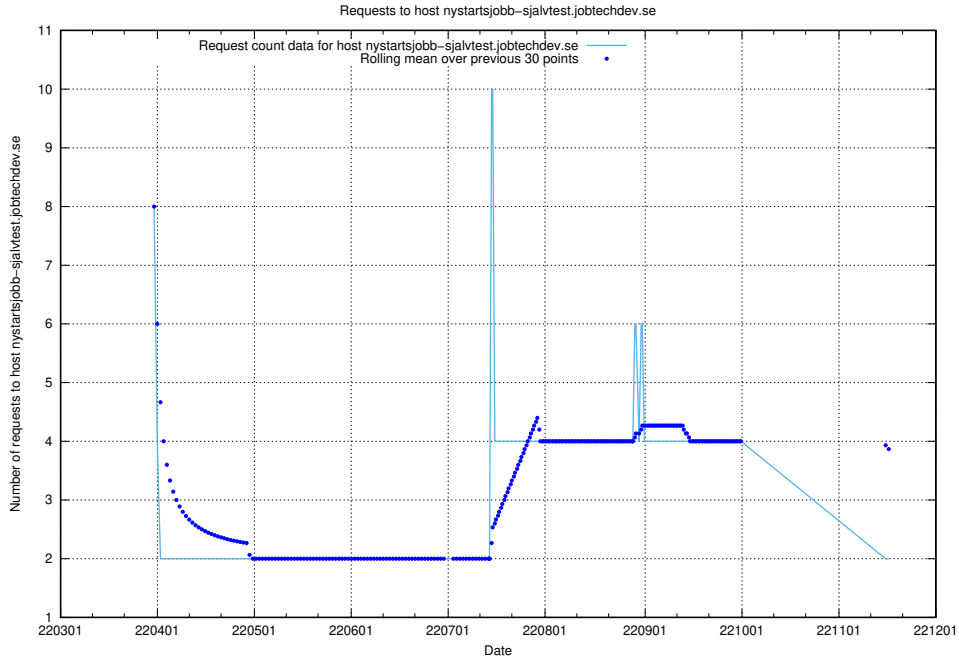

7.481 Usage of nystartsjobb-sjalvtest.jobtechdev.se

Here, we count the number of requests to host nystartsjobb-sjalvtest.jobtechdev.se.