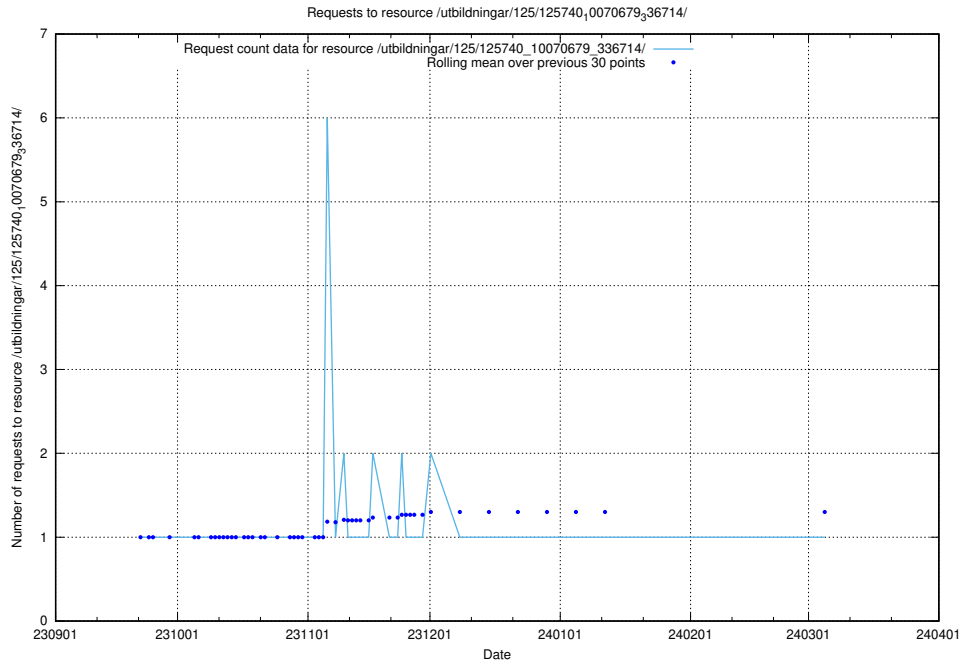

5.4064 Usage of /utbildningar/125/125740_10070679_336714/

Here, we count the number of requests to resource /utbildningar/125/125740_10070679_336714/.