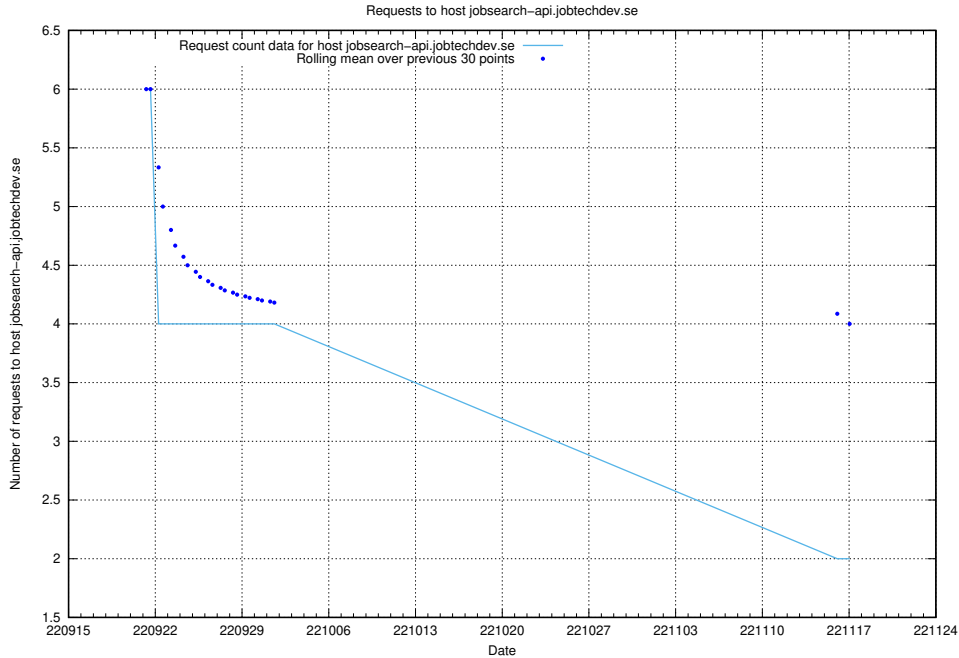

7.318 Usage of jobsearch-api.jobtechdev.se

Here, we count the number of requests to host jobsearch-api.jobtechdev.se.