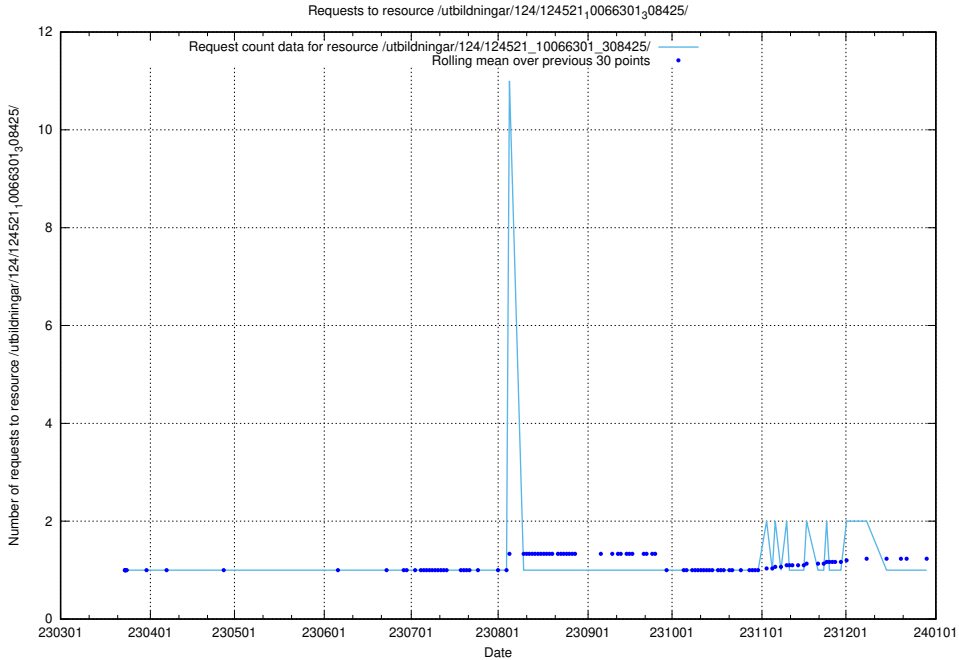

5.1079 Usage of /utbildningar/124/124521_10066301_308425/

Here, we count the number of requests to resource /utbildningar/124/124521_10066301_308425/.