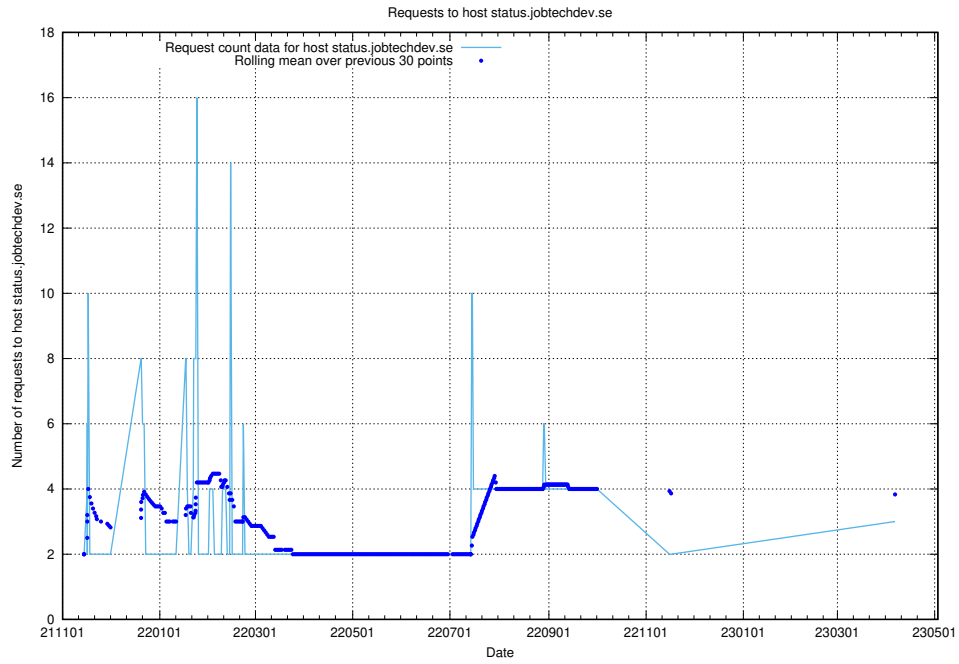

7.233 Usage of status.jobtechdev.se

Here, we count the number of requests to host status.jobtechdev.se.