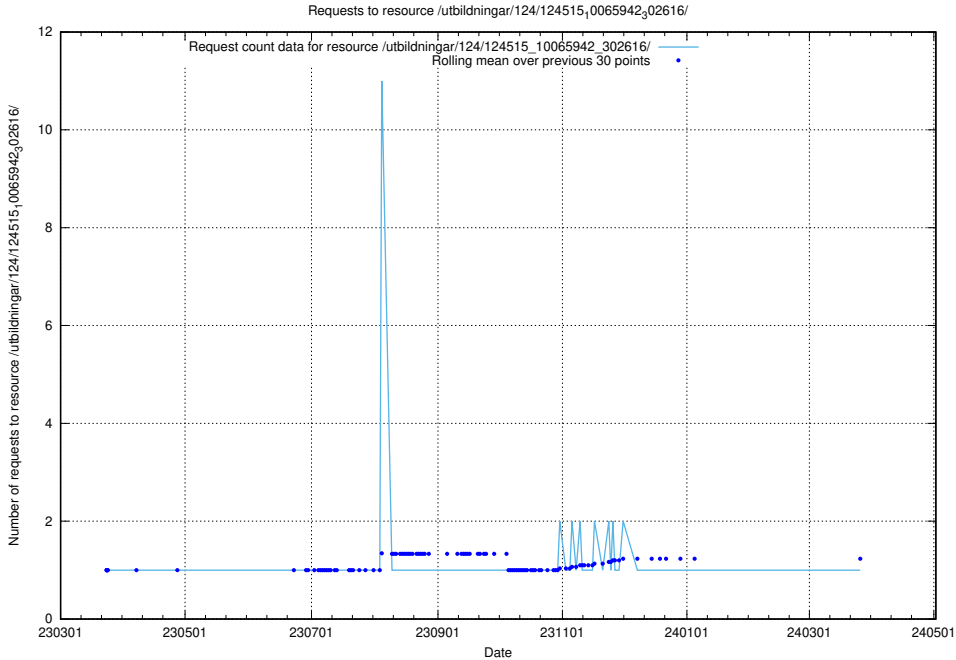

5.1160 Usage of /utbildningar/124/124515_10065942_302616/

Here, we count the number of requests to resource /utbildningar/124/124515_10065942_302616/.