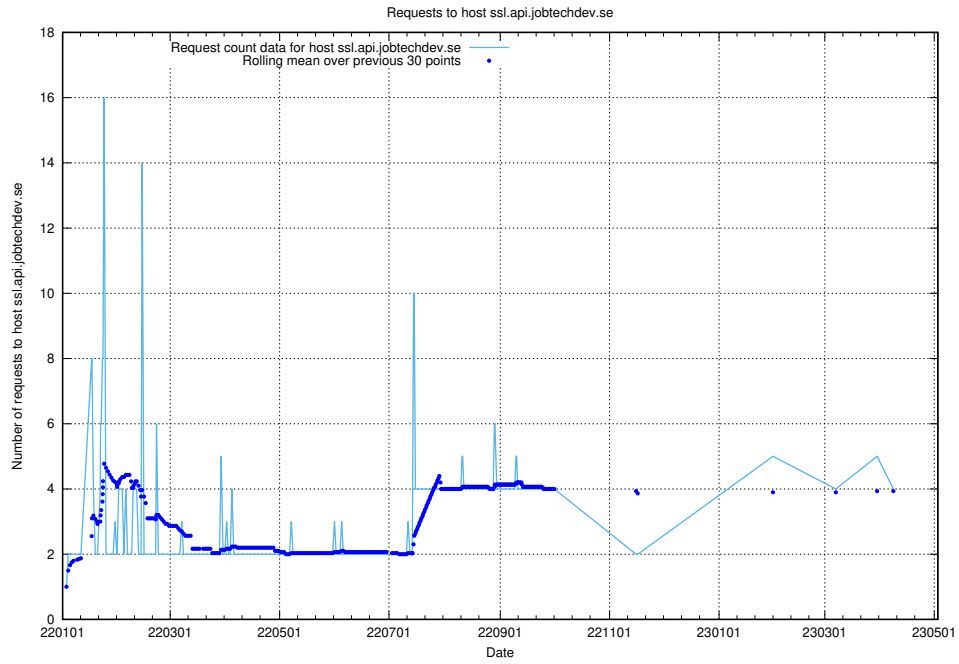

7.109 Usage of ssl.api.jobtechdev.se

Here, we count the number of requests to host ssl.api.jobtechdev.se.