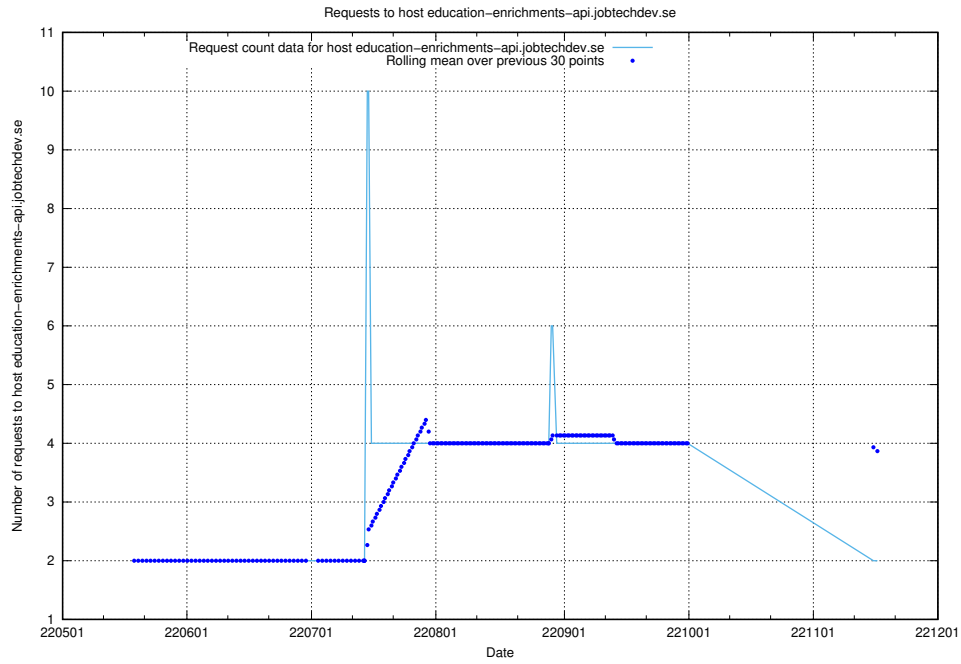

## 7.425 Usage of education-enrichments-api.jobtechdev.se

Here, we count the number of requests to host education-enrichments-api.jobtechdev.se.