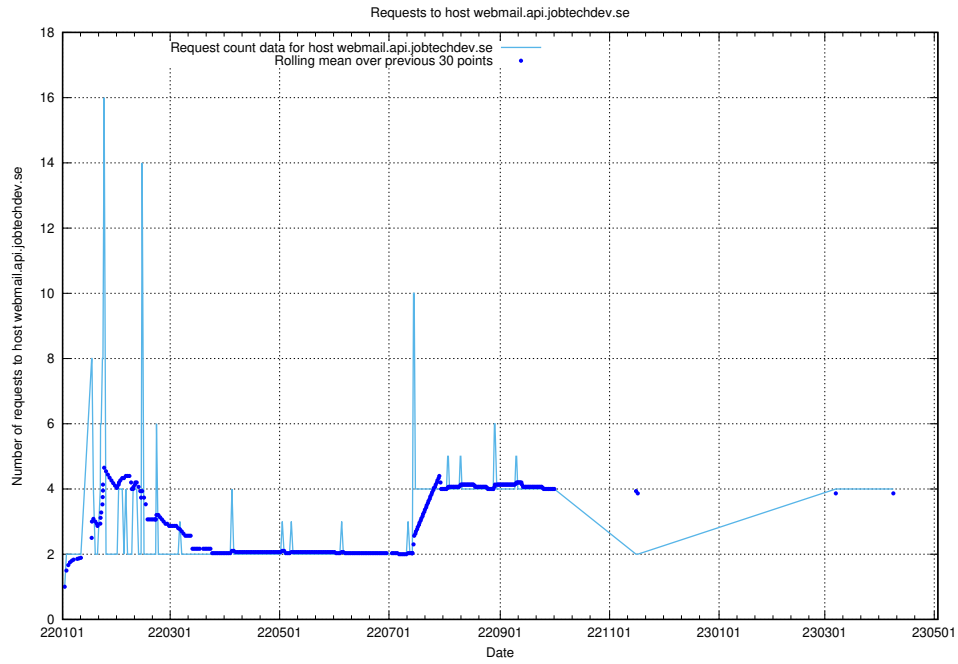

7.114 Usage of webmail.api.jobtechdev.se

Here, we count the number of requests to host webmail.api.jobtechdev.se.