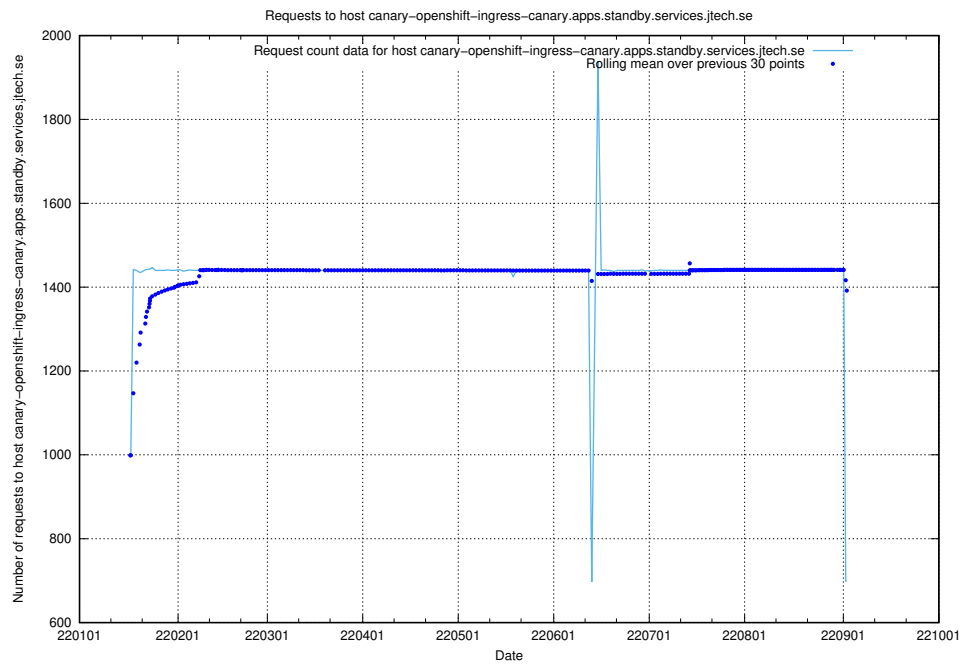

7.21 Usage of canary-openshift-ingress-canary.apps.standby.services.jtech.se

Here, we count the number of requests to host canary-openshift-ingress-canary.apps.standby.services.jtech.se.