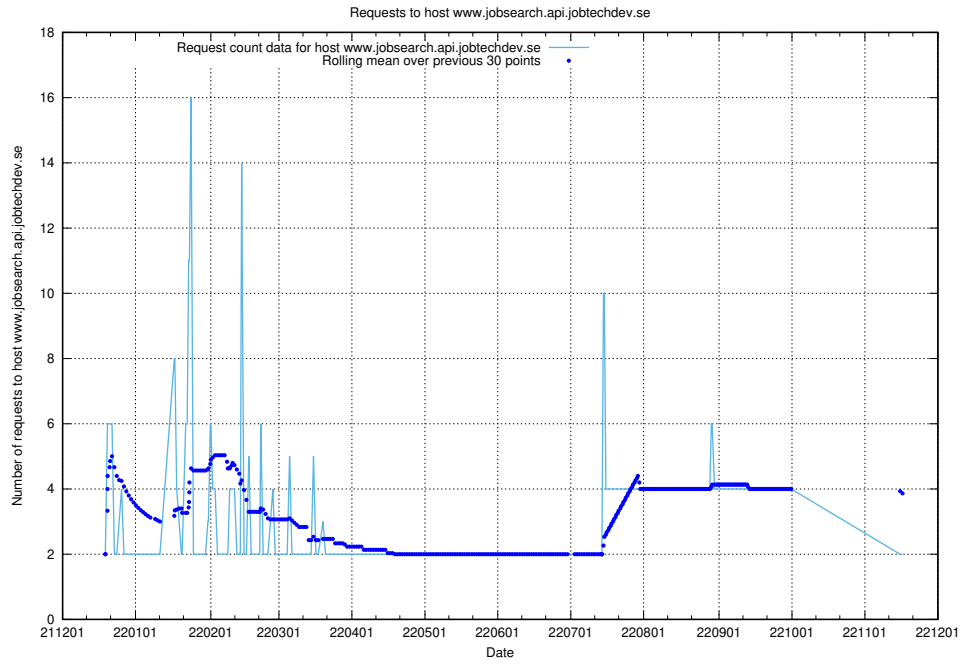

7.381 Usage of www.jobsearch.api.jobtechdev.se

Here, we count the number of requests to host www.jobsearch.api.jobtechdev.se.