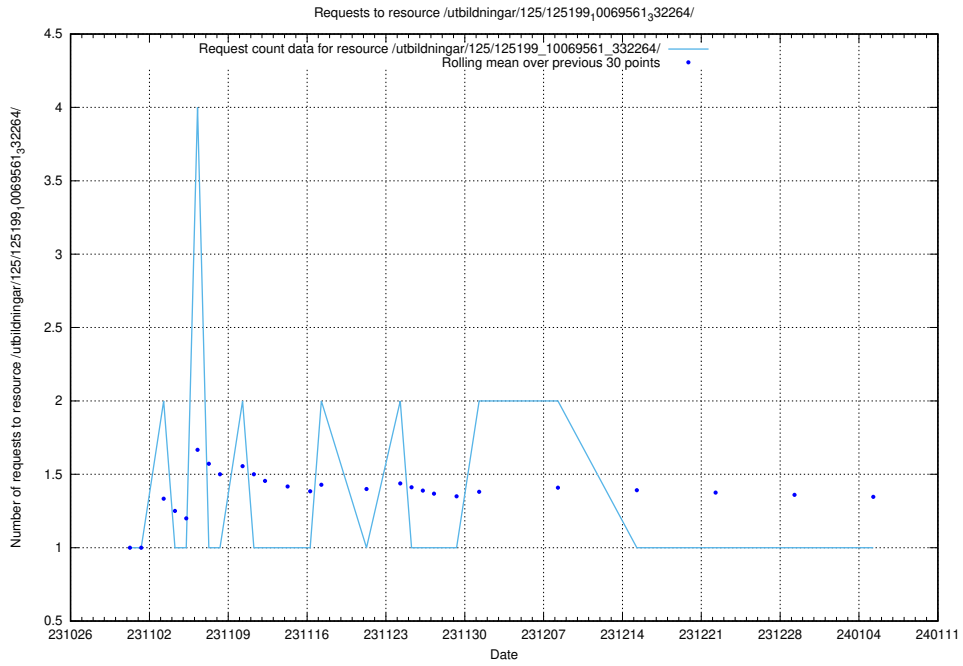

5.3714 Usage of /utbildningar/125/125199_10069561_332264/

Here, we count the number of requests to resource /utbildningar/125/125199_10069561_332264/.