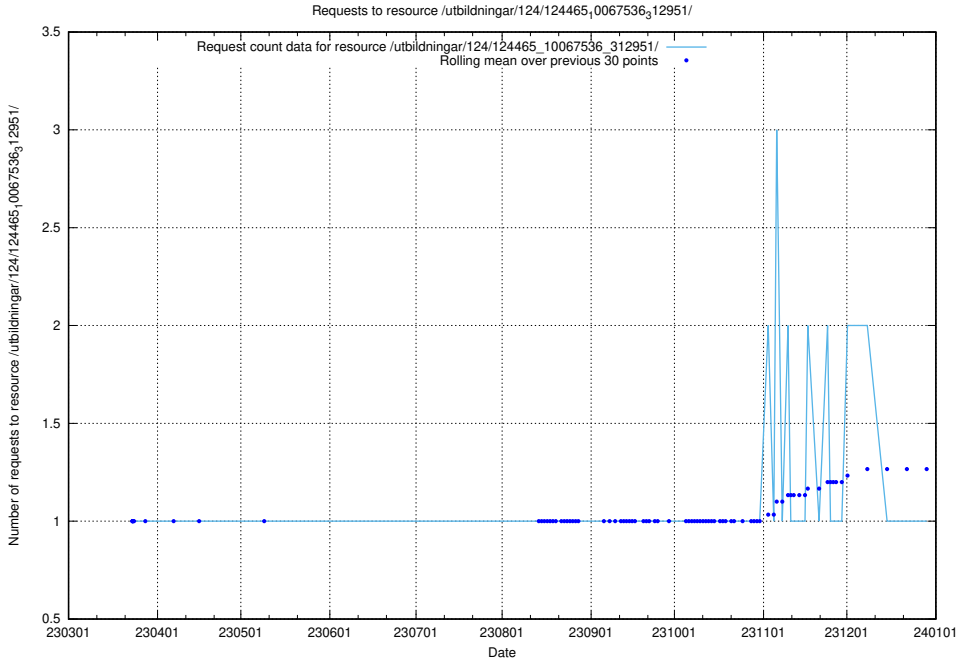

5.2962 Usage of /utbildningar/124/124465_10067536_312951/

Here, we count the number of requests to resource /utbildningar/124/124465_10067536_312951/.