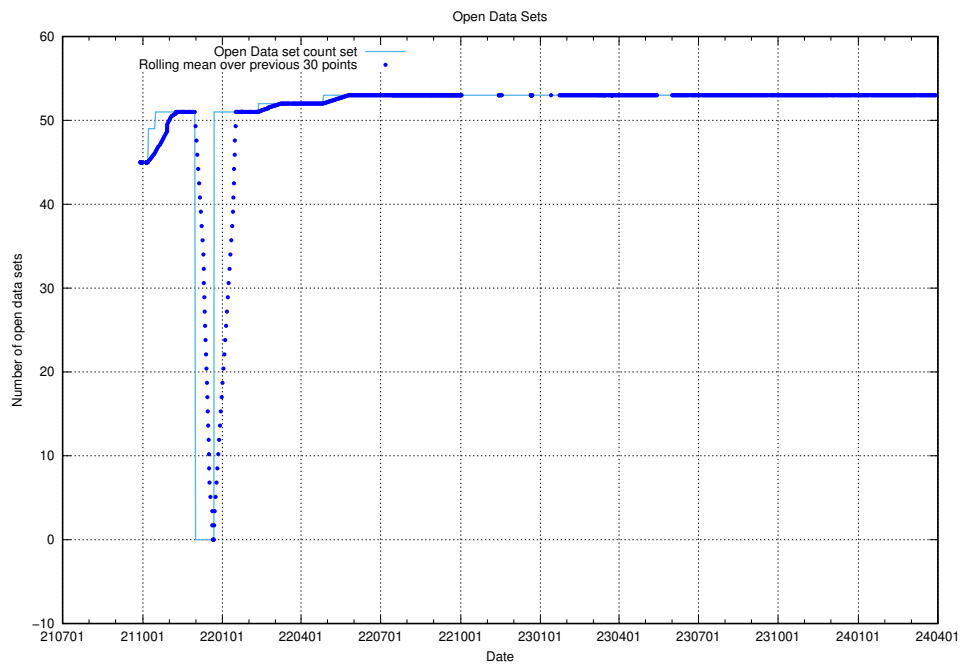

12 Open Data

This section contains statistics about JobTech's published open data in DIGG's [Sweden's data portal](https://www.dataportal.se)¹².

12.1 Number of open data sets

The tables shows the number of open data sets published by JobTech on DIGG's data portal.

¹²<https://www.dataportal.se>