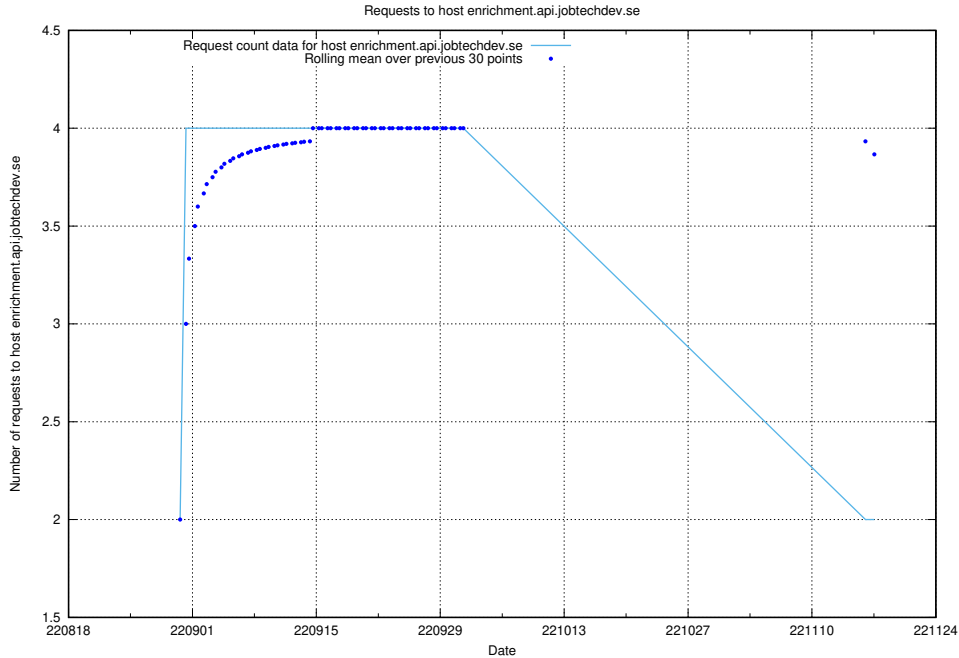

### 7.337 Usage of enrichment.api.jobtechdev.se

Here, we count the number of requests to host enrichment.api.jobtechdev.se.