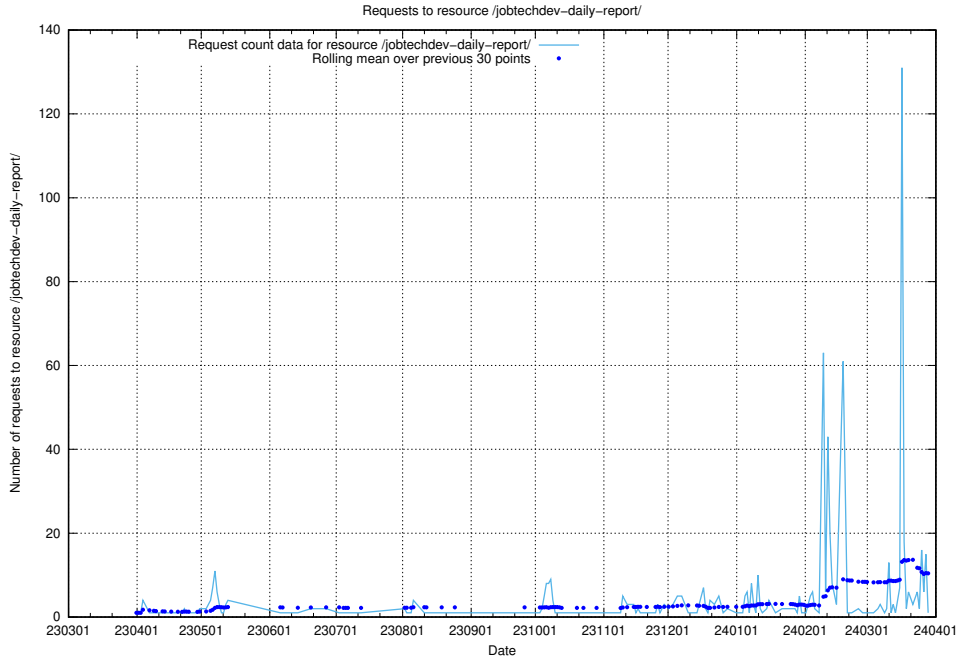

5.5634 Usage of /jobtechdev-daily-report/

Here, we count the number of requests to resource /jobtechdev-daily-report/.