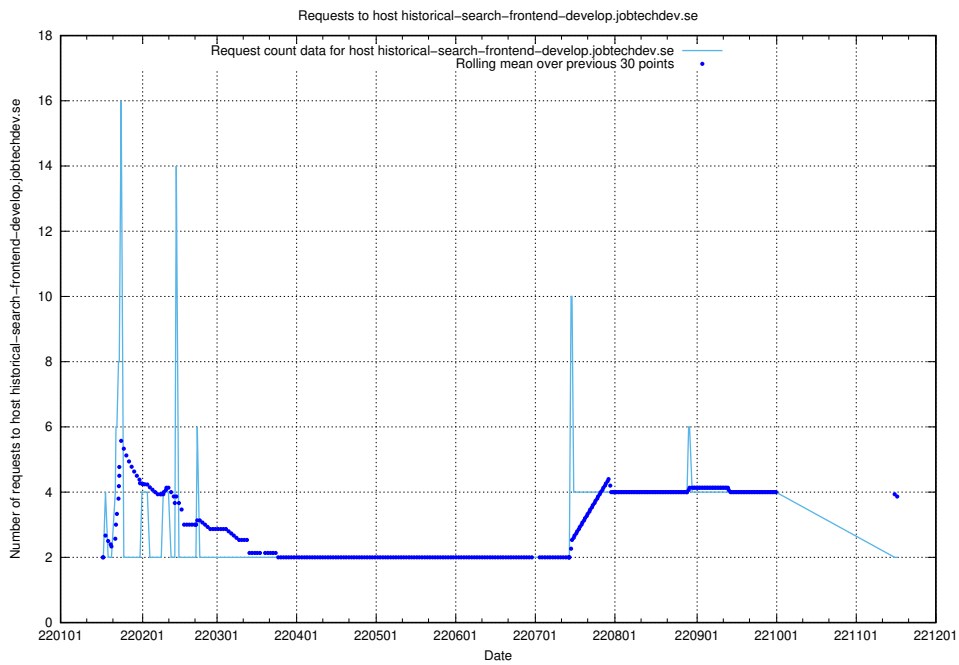

7.271 Usage of historical-search-frontend-develop.jobtechdev.se

Here, we count the number of requests to host historical-search-frontend-develop.jobtechdev.se.