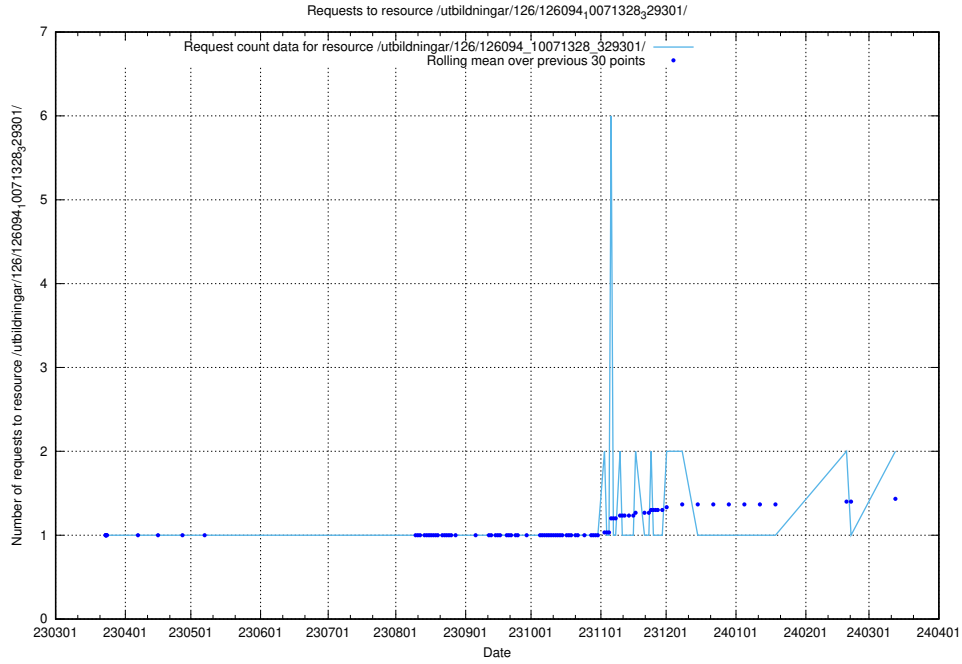

5.803 Usage of /utbildningar/126/126094_10071328_329301/

Here, we count the number of requests to resource /utbildningar/126/126094_10071328_329301/.