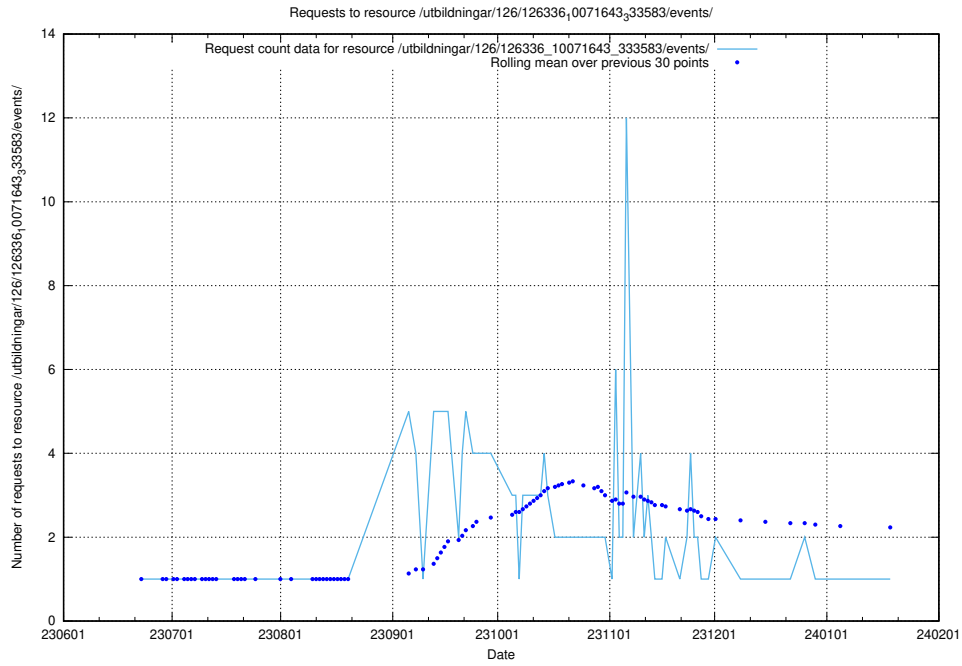

5.5222 Usage of /utbildningar/126/126336_10071643_333583/events/

Here, we count the number of requests to resource /utbildningar/126/126336_10071643_333583/events/