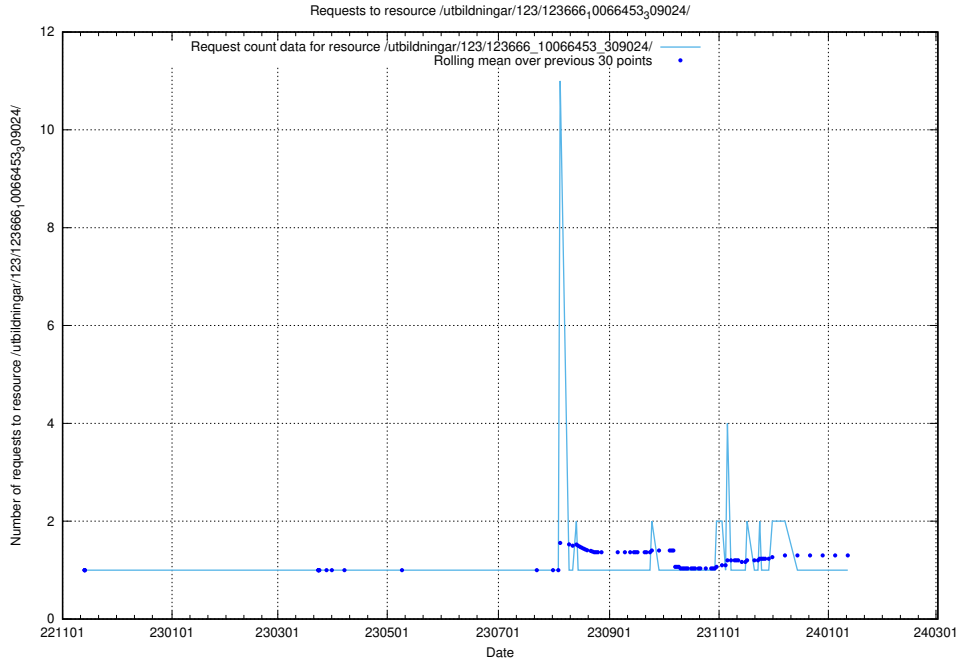

## 5.5498 Usage of /utbildningar/123/123666\_10066453\_309024/

Here, we count the number of requests to resource /utbildningar/123/123666\_10066453\_309024/.