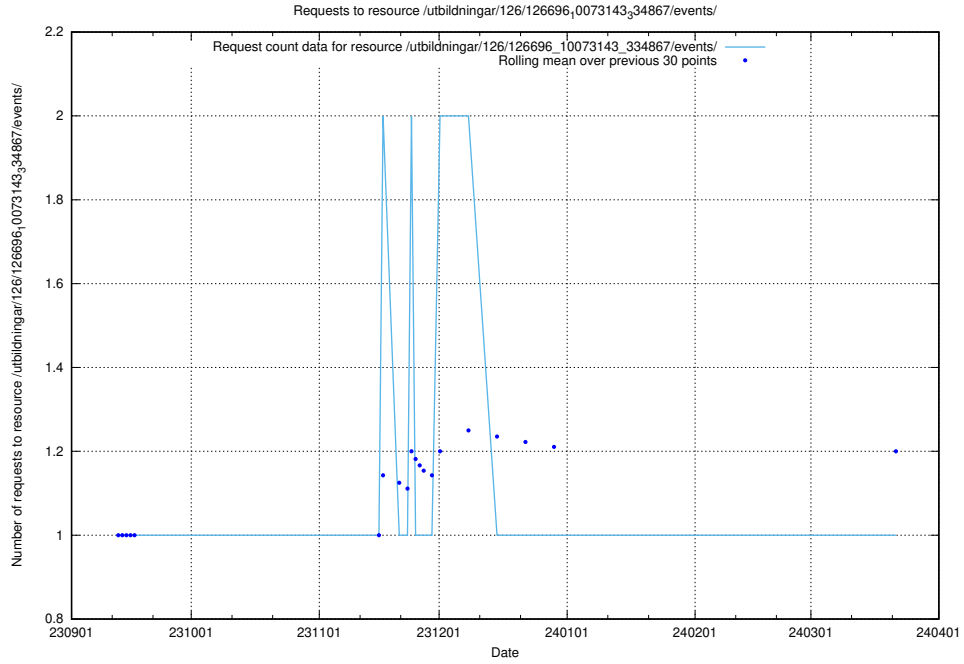

5.4143 Usage of /utbildningar/126/126696_10073143_334867/events/

Here, we count the number of requests to resource /utbildningar/126/126696_10073143_334867/events/