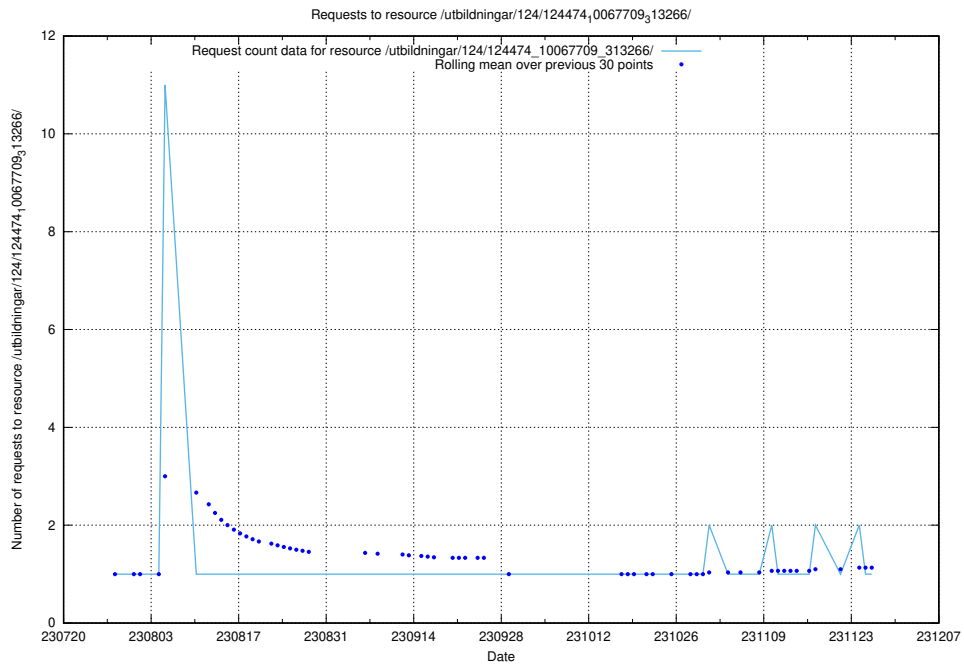

5.4475 Usage of /utbildningar/124/124474_10067709_313266/

Here, we count the number of requests to resource /utbildningar/124/124474_10067709_313266/.