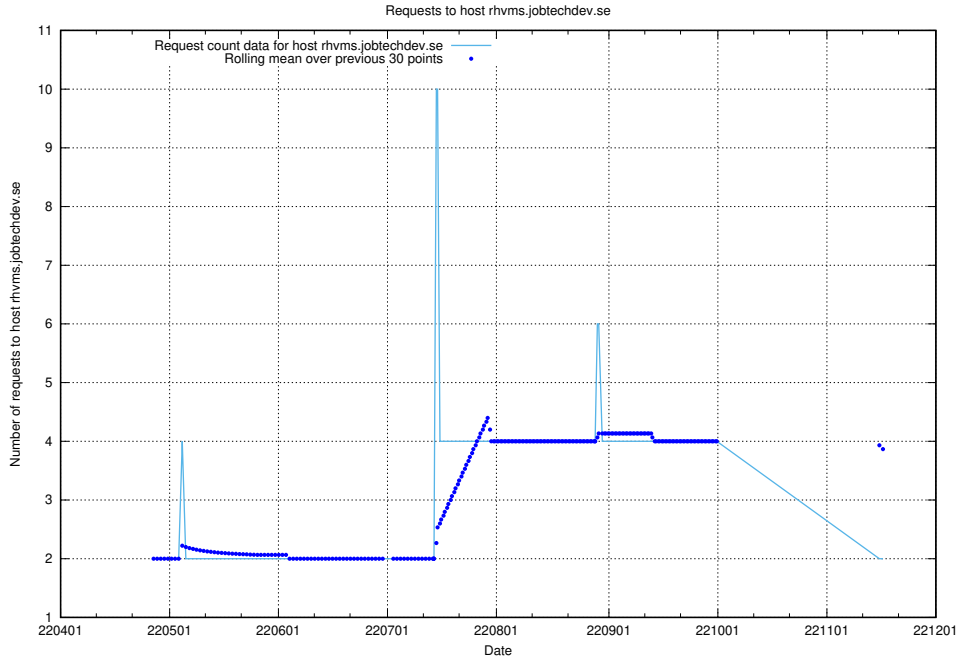

### 7.448 Usage of rhvms.jobtechdev.se

Here, we count the number of requests to host rhvms.jobtechdev.se.