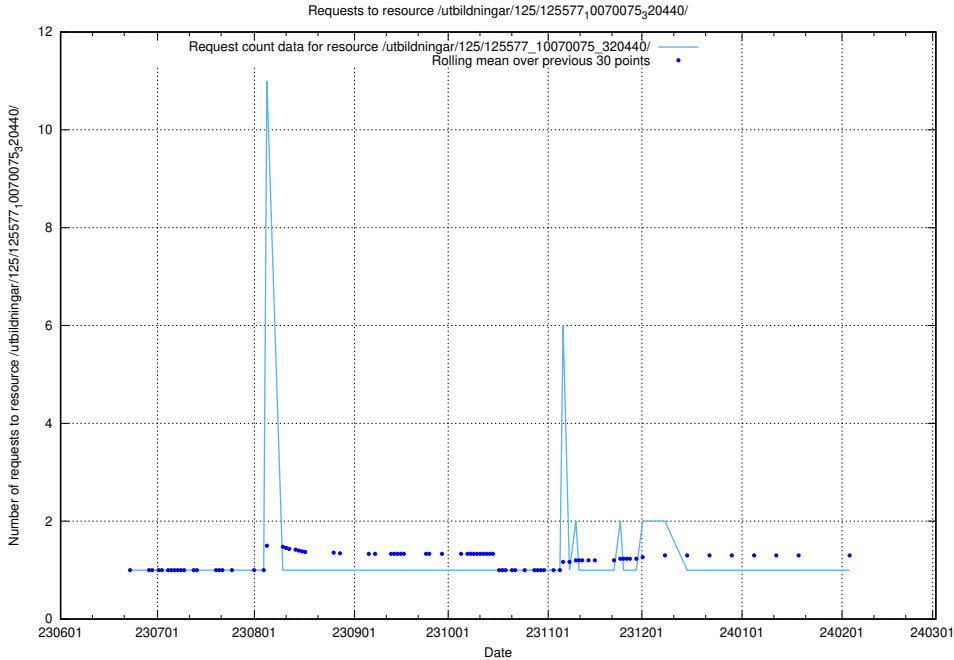

5.5277 Usage of /utbildningar/125/125577_10070075_320440/

Here, we count the number of requests to resource /utbildningar/125/125577_10070075_320440/.