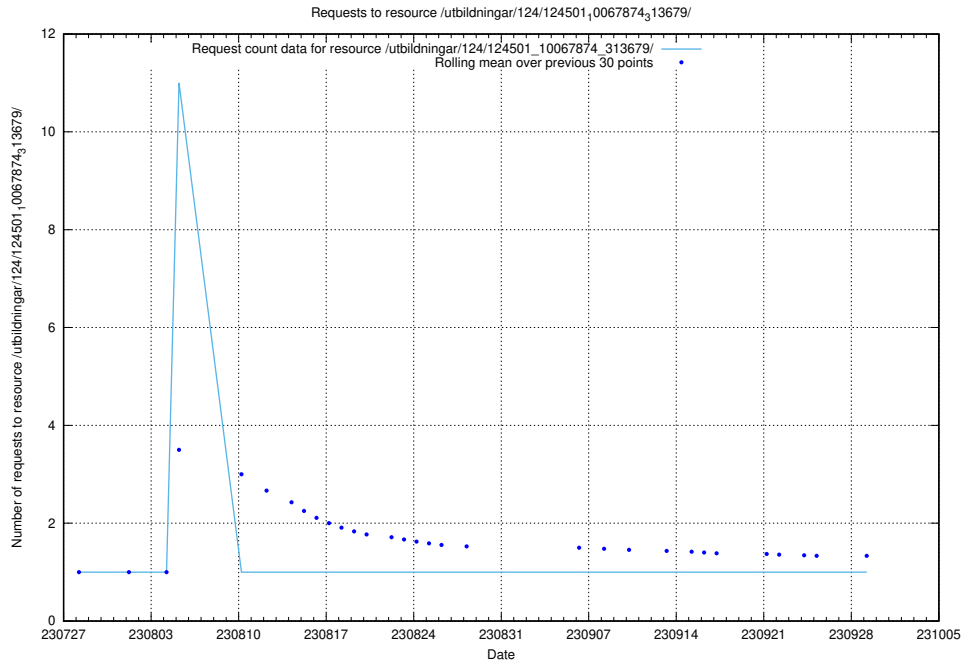

5.4472 Usage of /utbildningar/124/124501_10067874_313679/

Here, we count the number of requests to resource /utbildningar/124/124501_10067874_313679/.