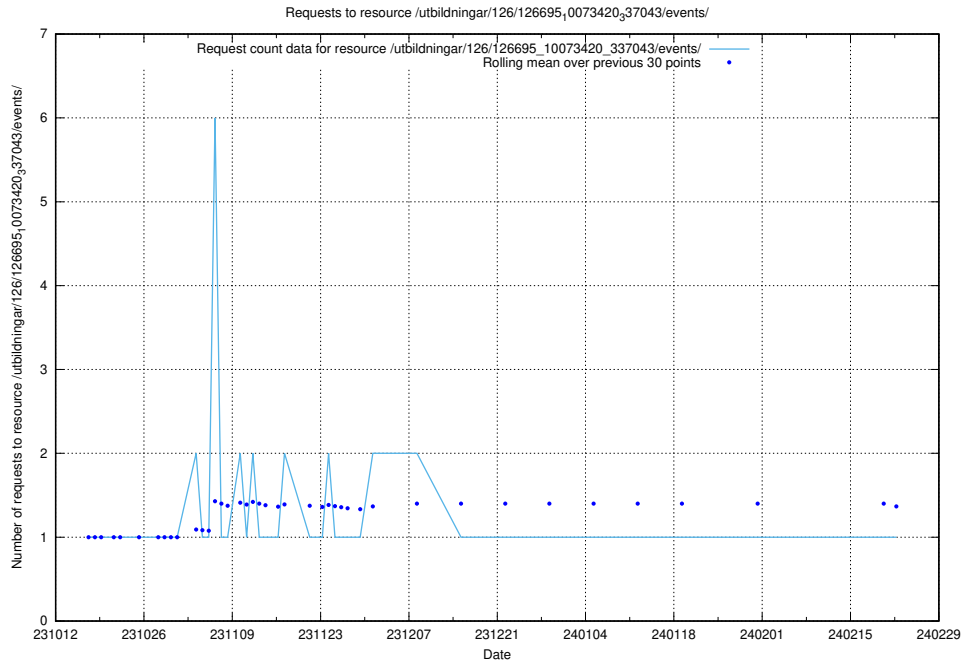

5.3851 Usage of /utbildningar/126/126695_10073420_337043/events/

Here, we count the number of requests to resource /utbildningar/126/126695_10073420_337043/events/