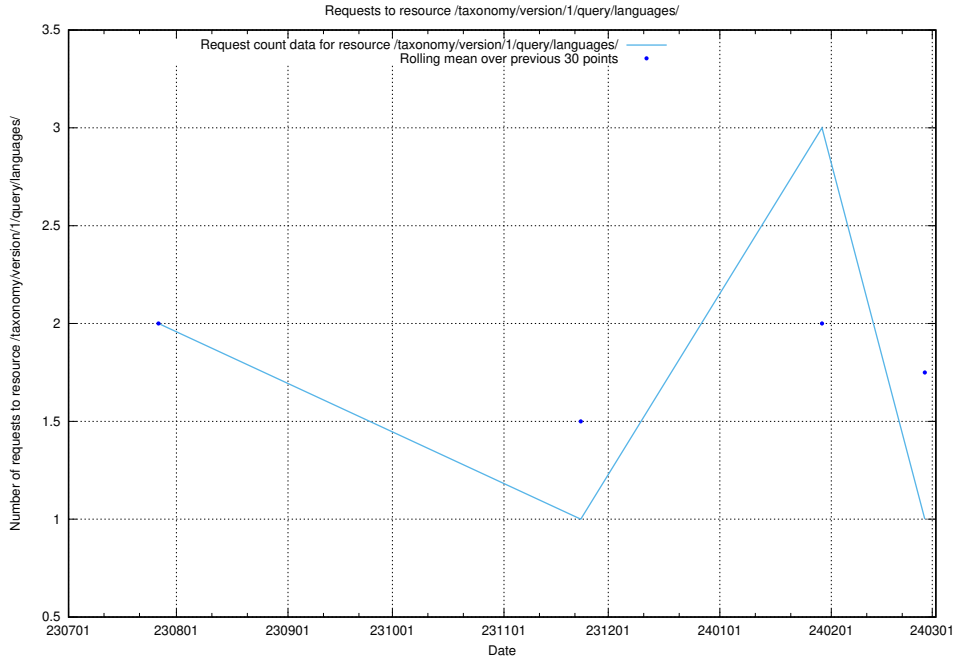

5.4492 Usage of /taxonomy/version/1/query/languages/

Here, we count the number of requests to resource /taxonomy/version/1/query/languages/.