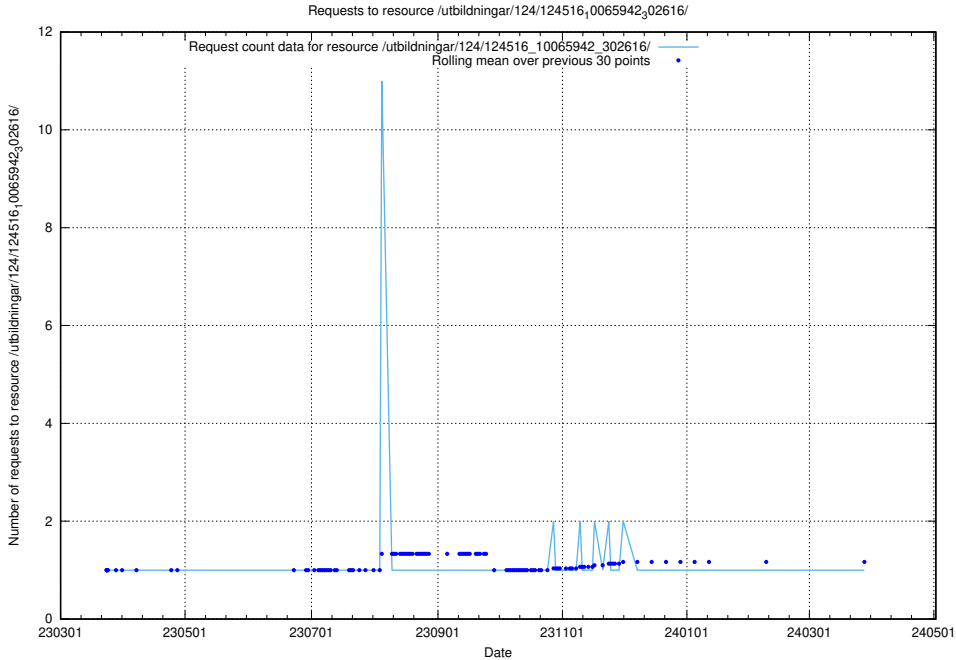

5.1149 Usage of /utbildningar/124/124516_10065942_302616/

Here, we count the number of requests to resource /utbildningar/124/124516_10065942_302616/.