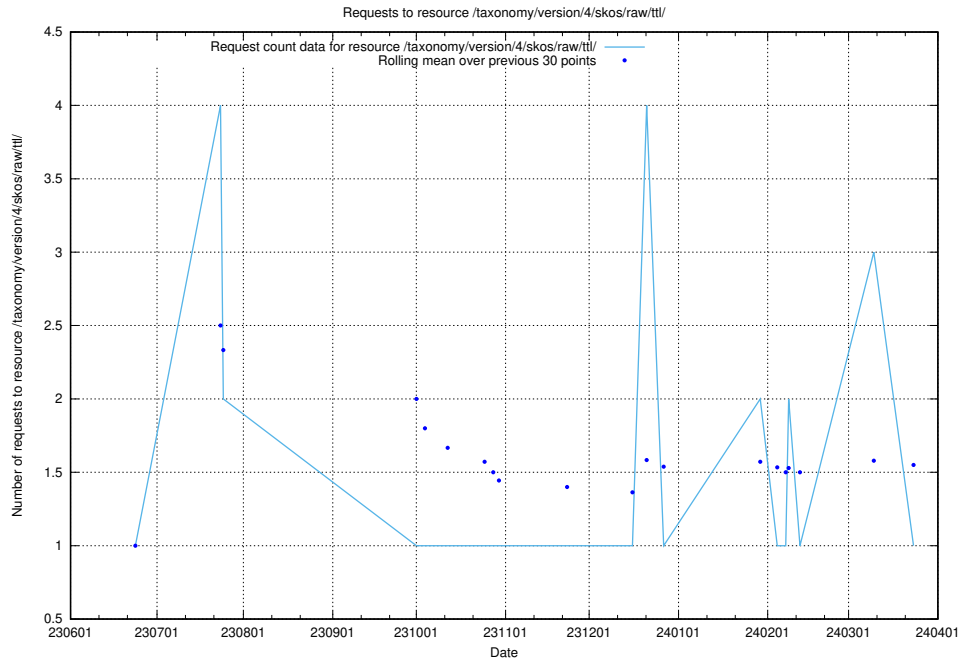

5.5111 Usage of /taxonomy/version/4/skos/raw/ttl/

Here, we count the number of requests to resource /taxonomy/version/4/skos/raw/ttl/.