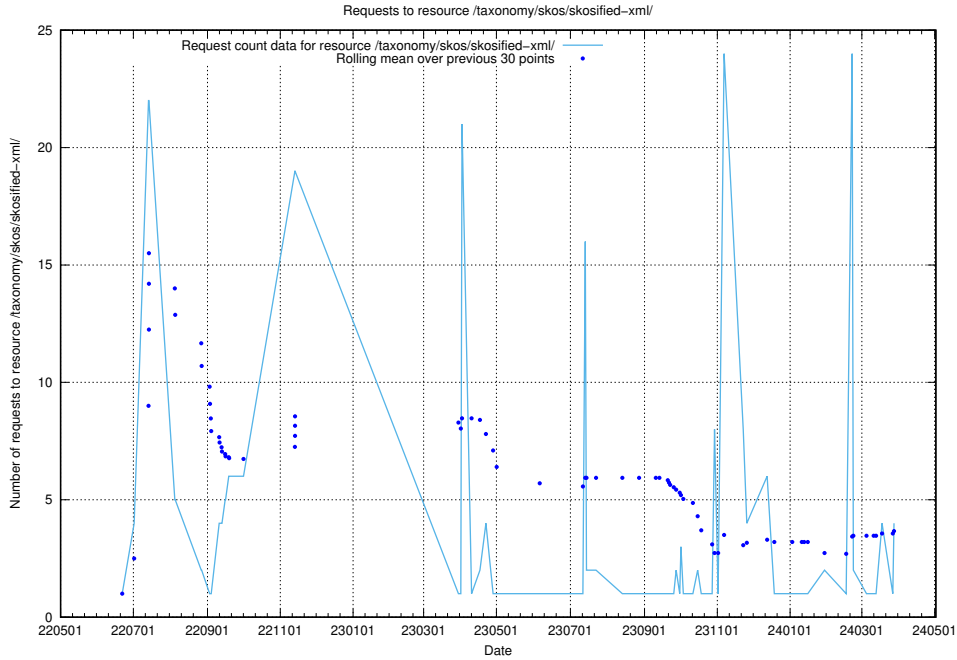

5.130 Usage of /taxonomy/skos/skosified-xml/

Here, we count the number of requests to resource /taxonomy/skos/skosified-xml/.