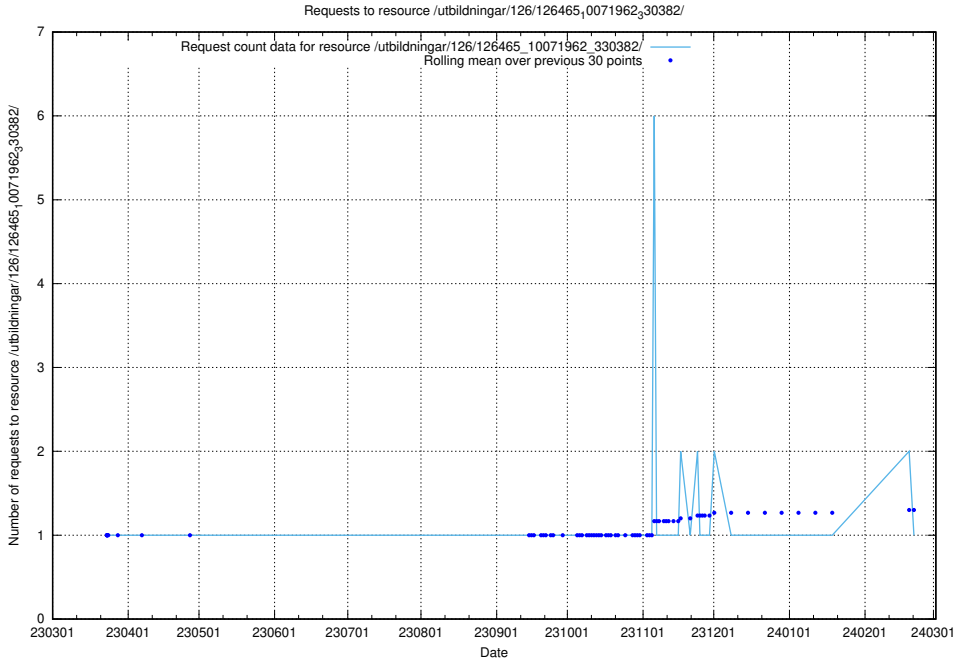

5.6003 Usage of /utbildningar/126/126465_10071962_330382/

Here, we count the number of requests to resource /utbildningar/126/126465_10071962_330382/.