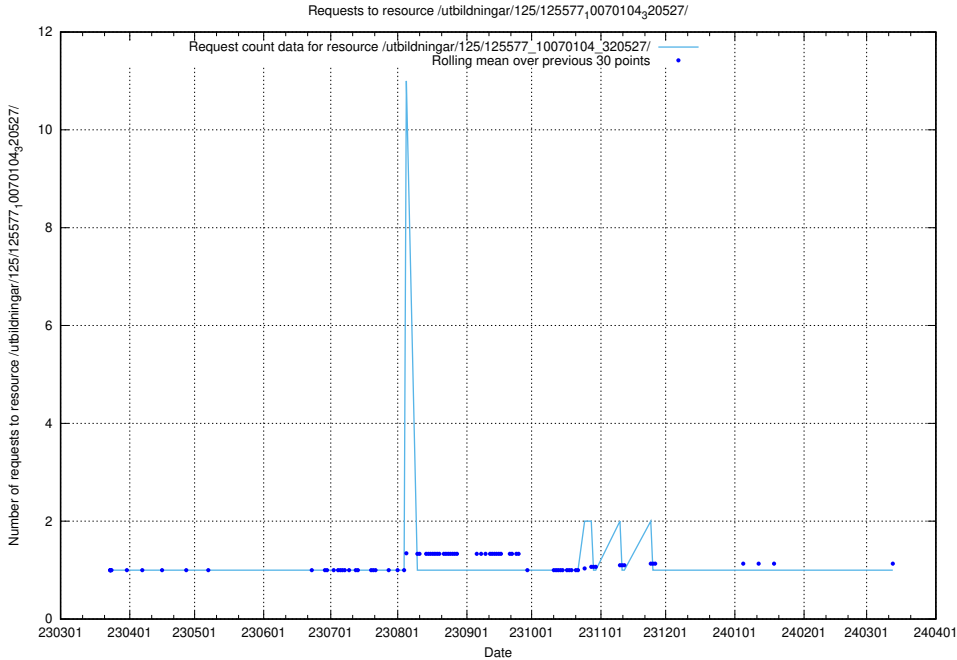

5.947 Usage of /utbildningar/125/125577_10070104_320527/

Here, we count the number of requests to resource /utbildningar/125/125577_10070104_320527/.