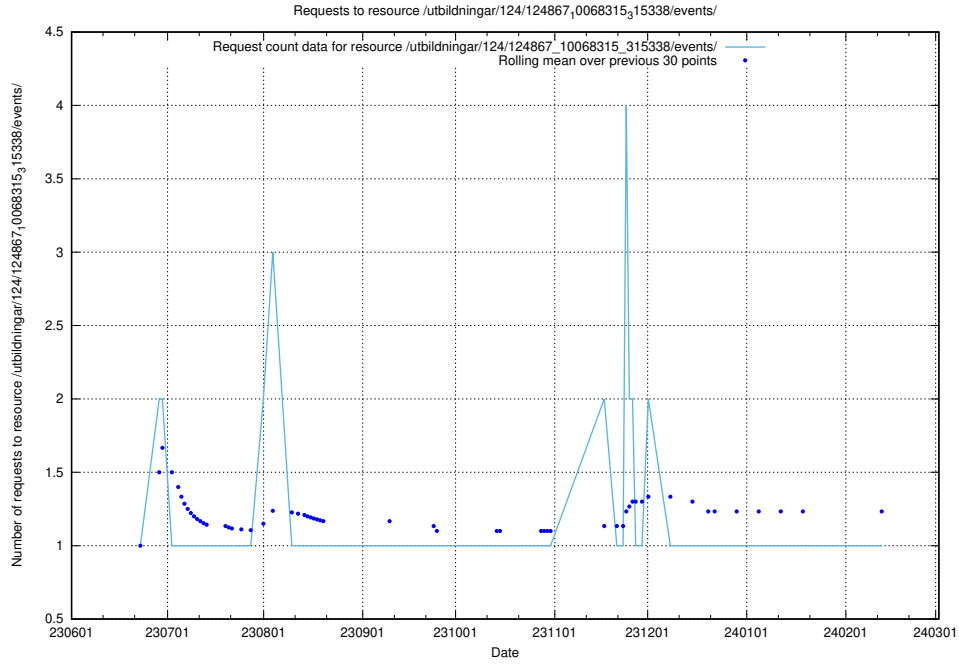

5.5291 Usage of /utbildningar/124/124867_10068315_315338/events/

Here, we count the number of requests to resource /utbildningar/124/124867_10068315_315338/events/