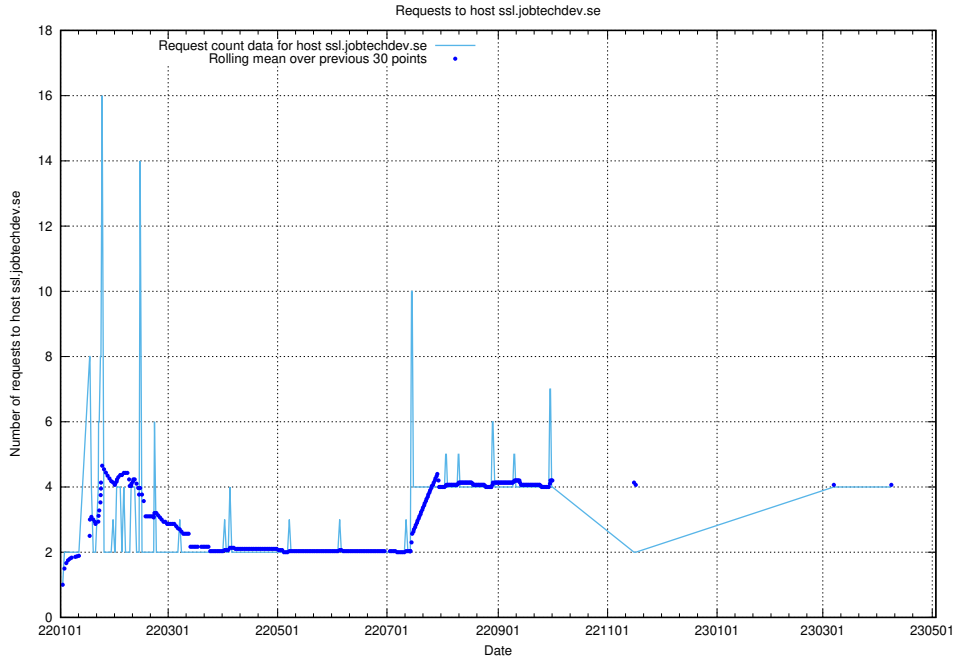

7.115 Usage of ssl.jobtechdev.se

Here, we count the number of requests to host ssl.jobtechdev.se.