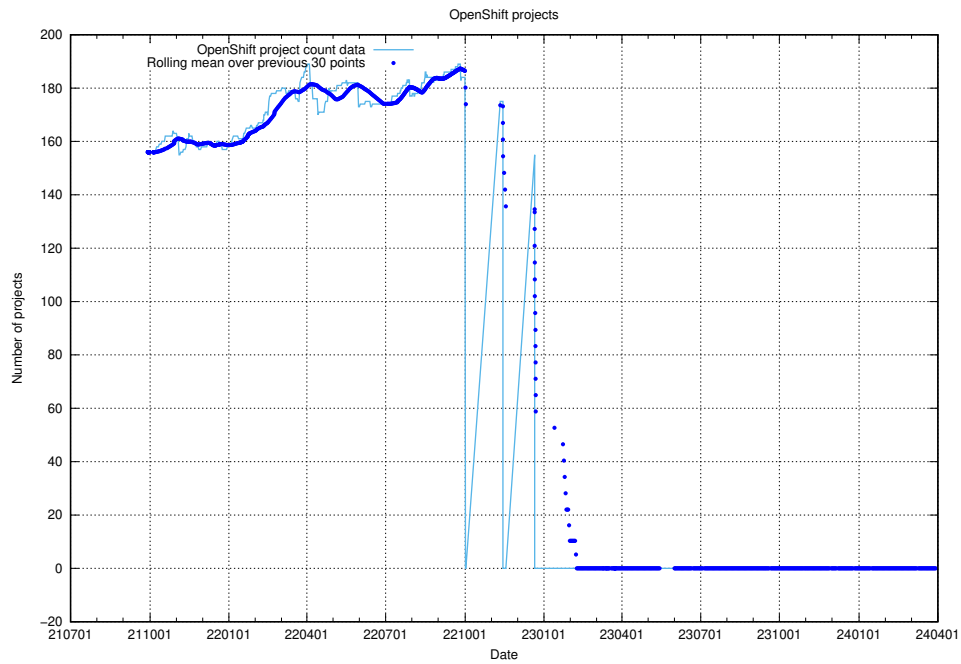

### 10.1 Number of projects in OpenShift

A graph of the number of projects in JobTech's production cluster of OpenShift.

<sup>10</sup><https://console-openshift-console.prod.services.jtech.se>