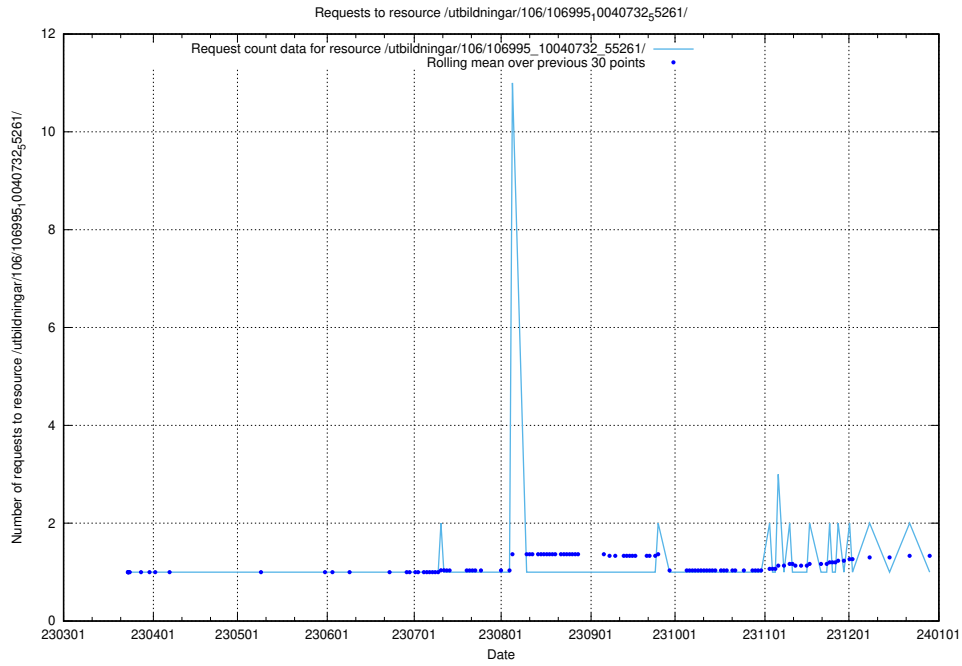

5.4987 Usage of /utbildningar/106/106995_10040732_55261/

Here, we count the number of requests to resource /utbildningar/106/106995_10040732_55261/.