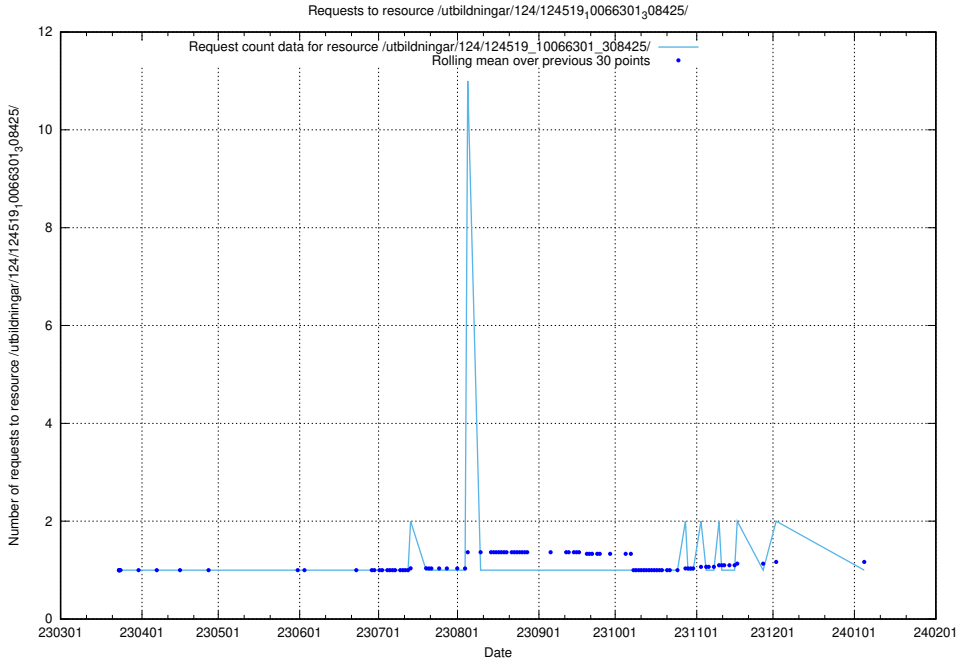

5.1126 Usage of /utbildningar/124/124519_10066301_308425/

Here, we count the number of requests to resource /utbildningar/124/124519_10066301_308425/.