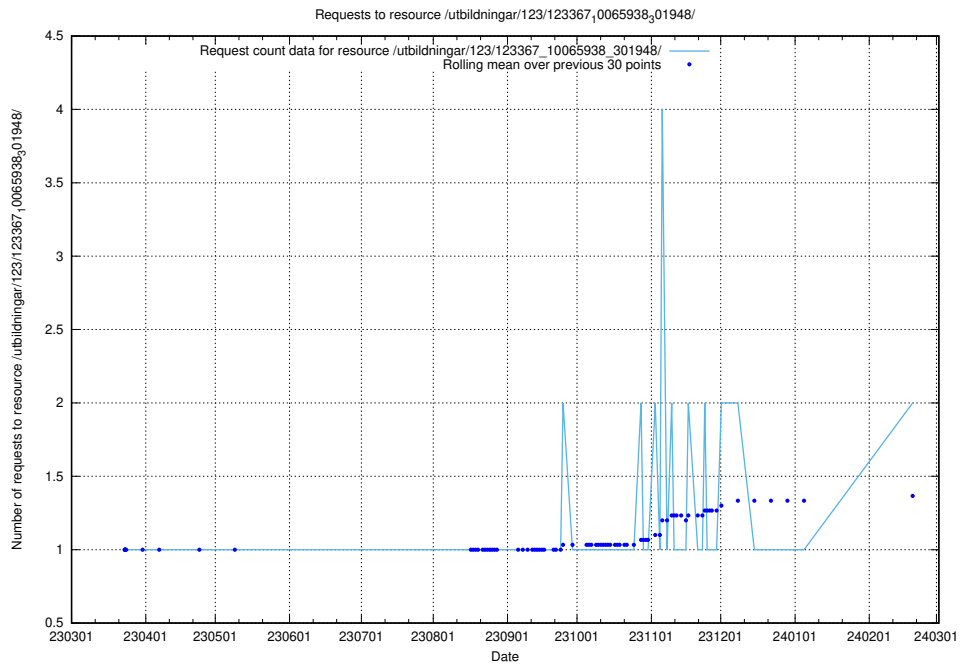

5.592 Usage of /utbildningar/123/123367_10065938_301948/

Here, we count the number of requests to resource /utbildningar/123/123367_10065938_301948/.