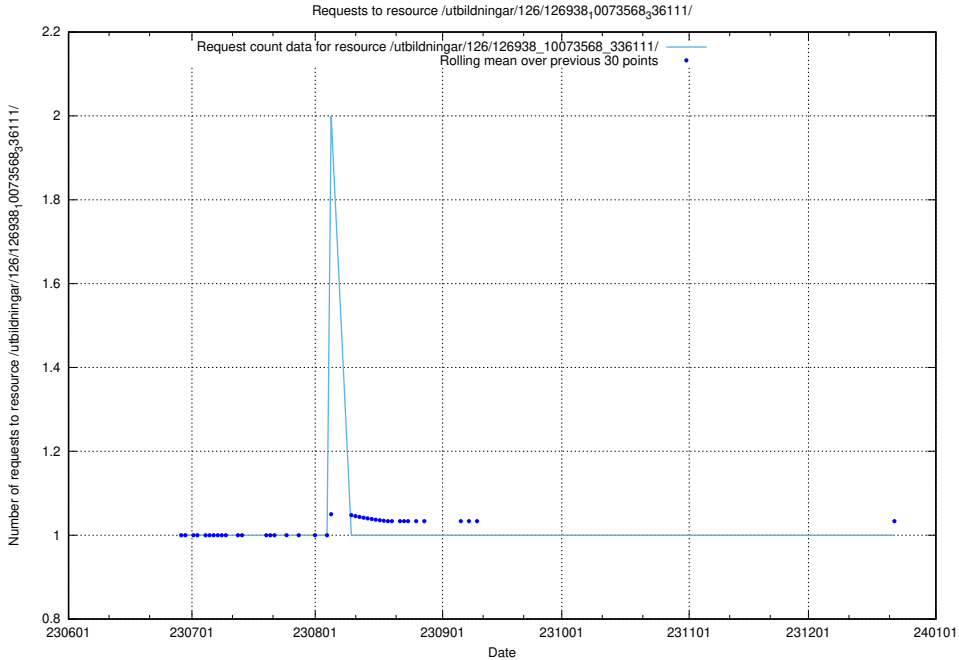

5.4985 Usage of /utbildningar/126/126938_10073568_336111/

Here, we count the number of requests to resource /utbildningar/126/126938_10073568_336111/.