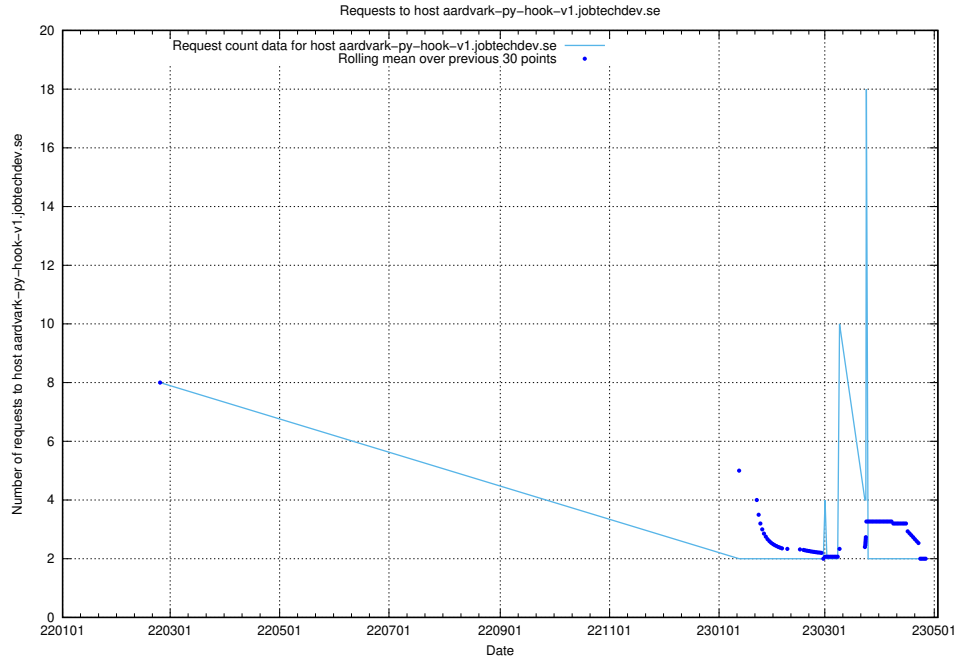

### 7.513 Usage of aardvark-py-hook-v1.jobtechdev.se

Here, we count the number of requests to host aardvark-py-hook-v1.jobtechdev.se.