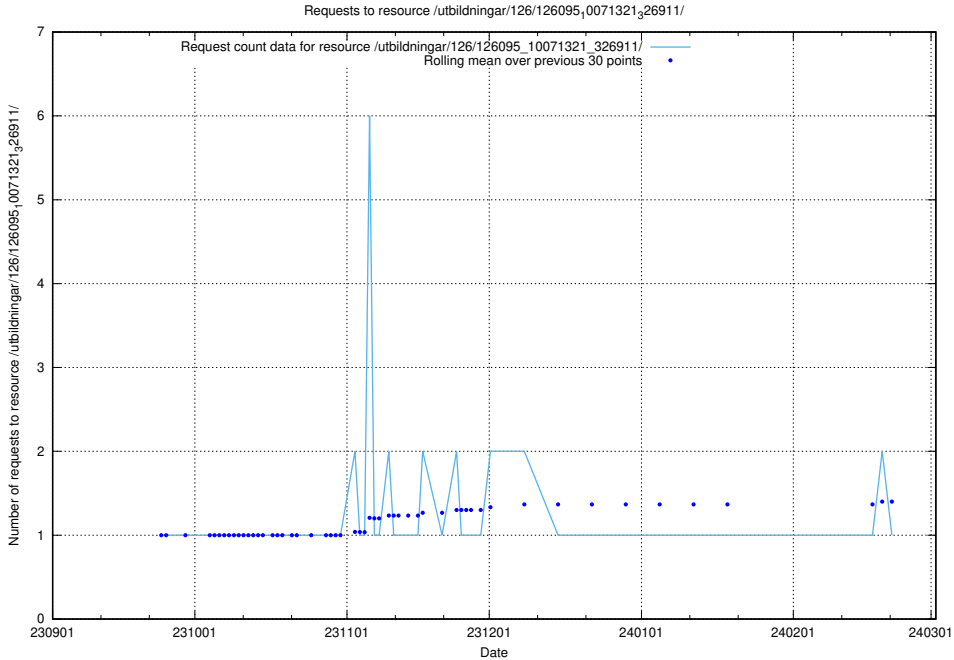

5.4037 Usage of /utbildningar/126/126095_10071321_326911/

Here, we count the number of requests to resource /utbildningar/126/126095_10071321_326911/.