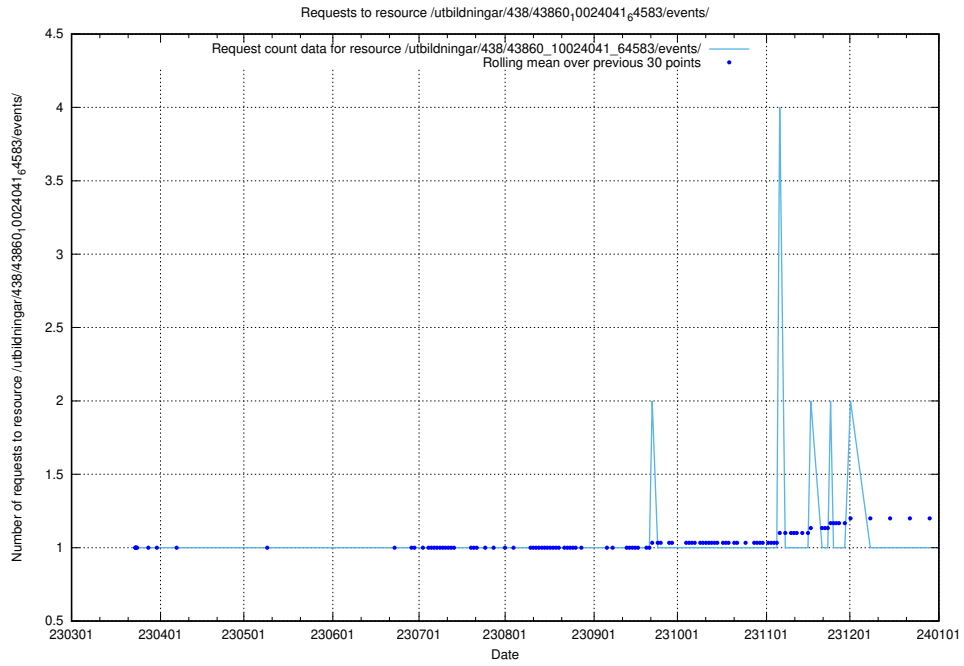

5.5909 Usage of /utbildningar/438/43860_10024041_64583/events/

Here, we count the number of requests to resource /utbildningar/438/43860_10024041_64583/events/.