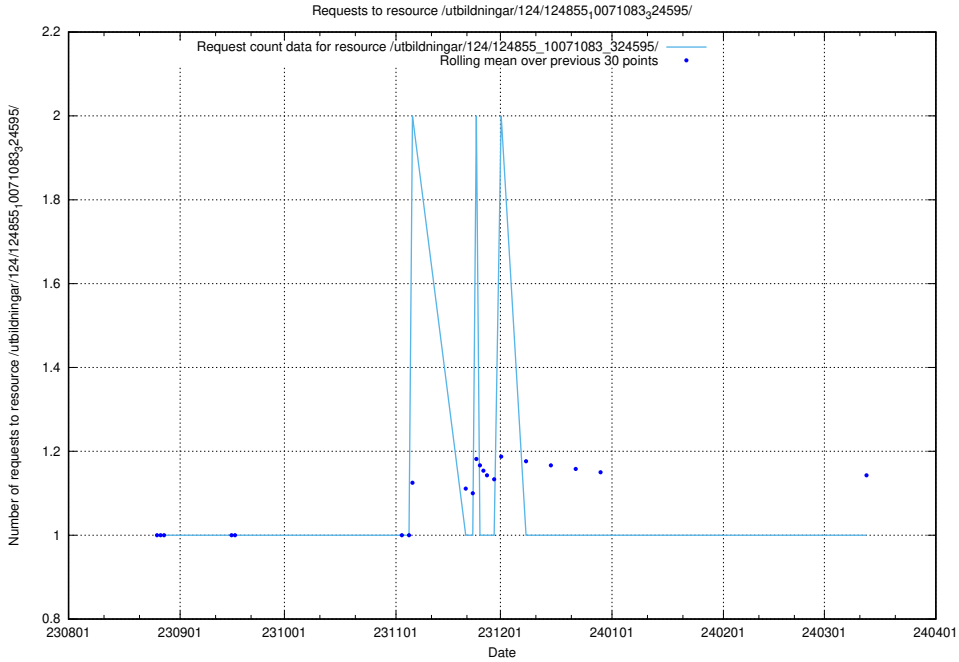

5.4270 Usage of /utbildningar/124/124855_10071083_324595/

Here, we count the number of requests to resource /utbildningar/124/124855_10071083_324595/.