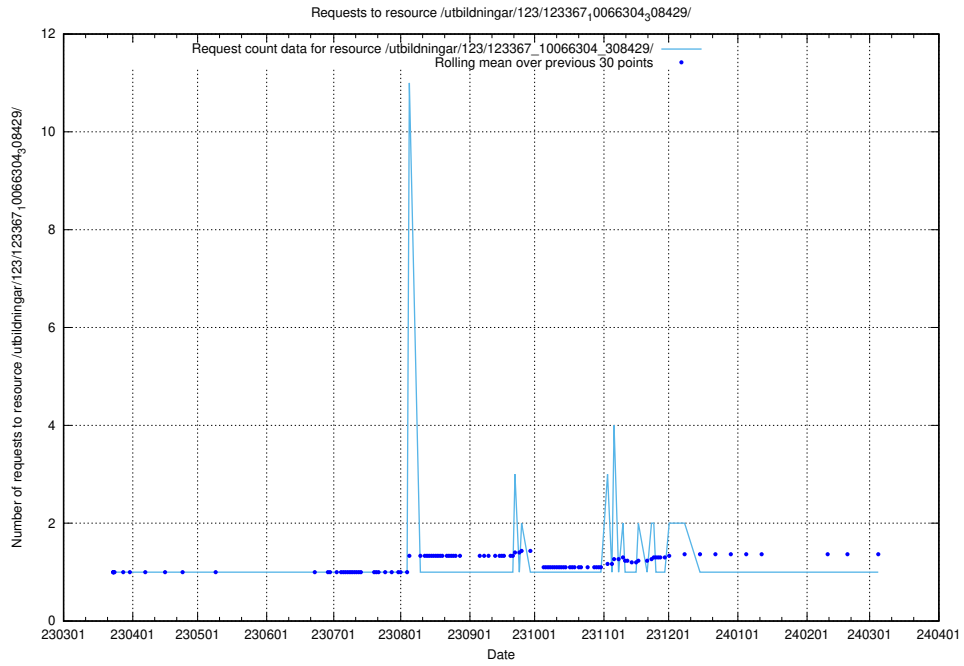

5.4090 Usage of /utbildningar/123/123367_10066304_308429/

Here, we count the number of requests to resource /utbildningar/123/123367_10066304_308429/.