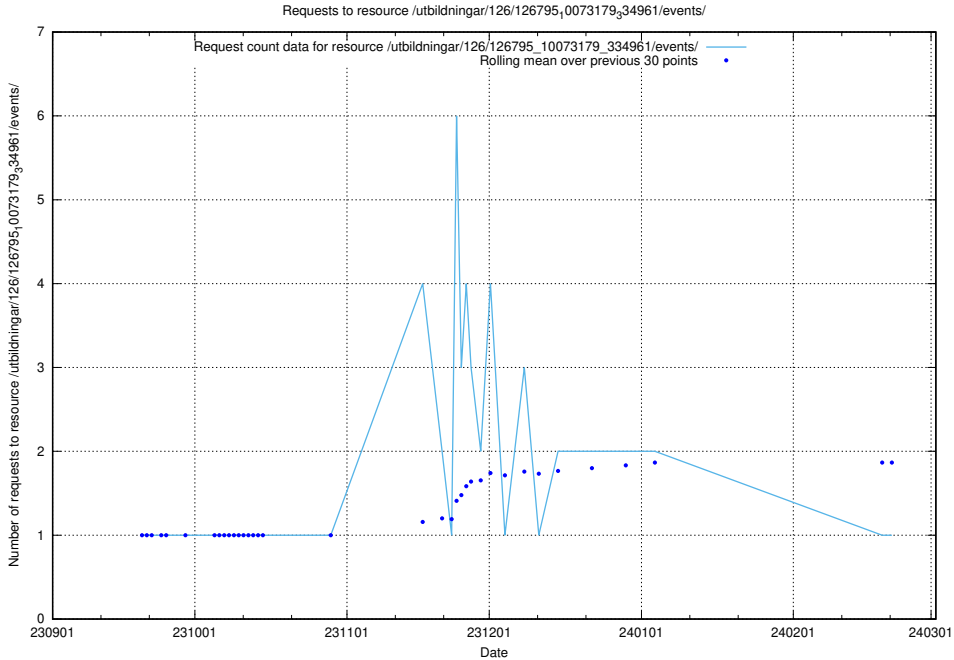

5.4081 Usage of /utbildningar/126/126795_10073179_334961/events/

Here, we count the number of requests to resource /utbildningar/126/126795_10073179_334961/events/