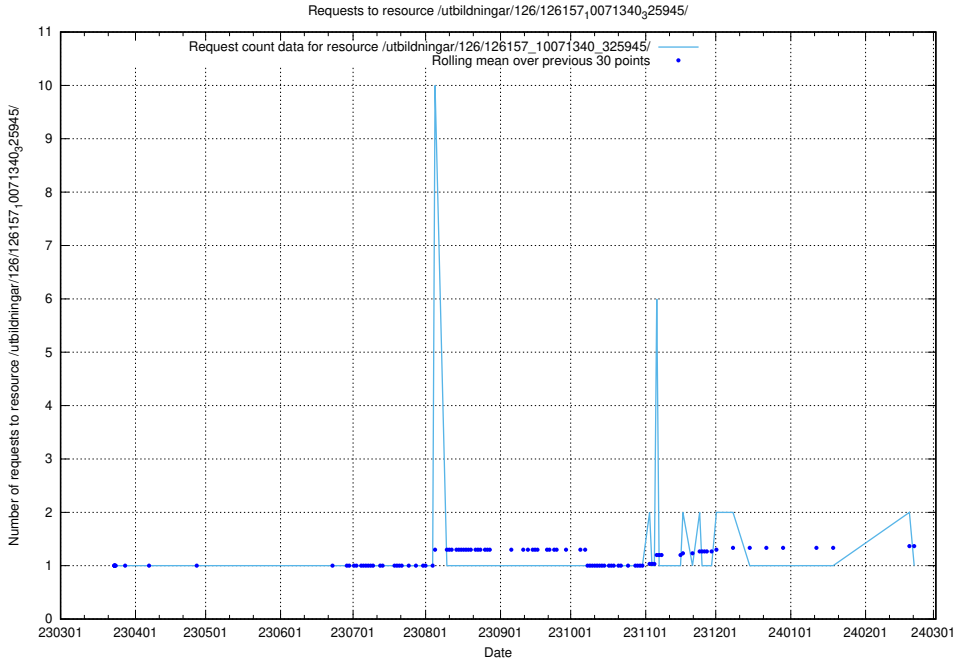

5.6013 Usage of /utbildningar/126/126157_10071340_325945/

Here, we count the number of requests to resource /utbildningar/126/126157_10071340_325945/.