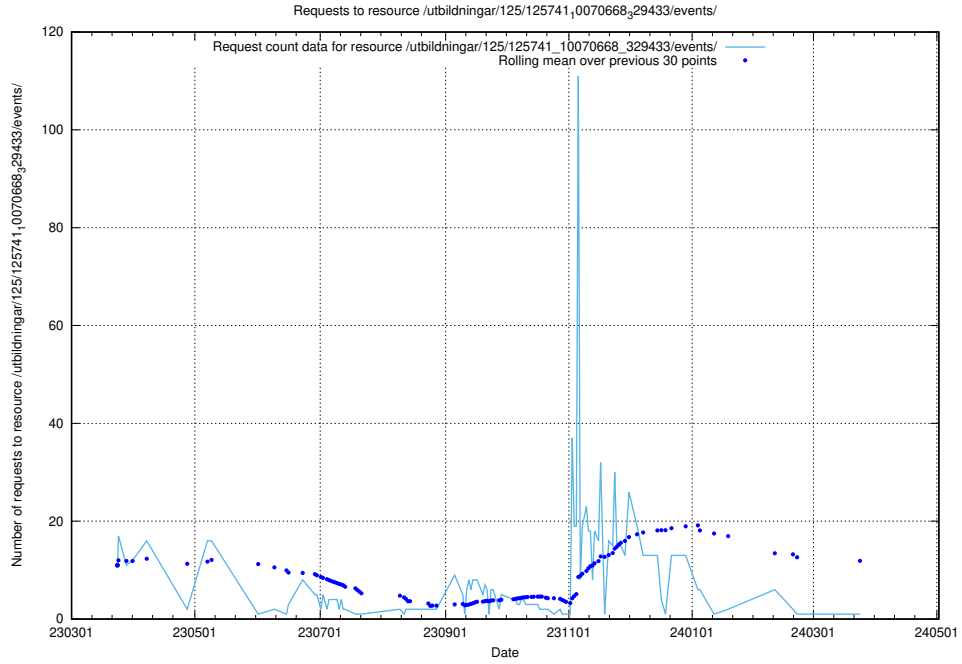

5.5843 Usage of /utbildningar/125/125741_10070668_329433/events/

Here, we count the number of requests to resource /utbildningar/125/125741_10070668_329433/events/