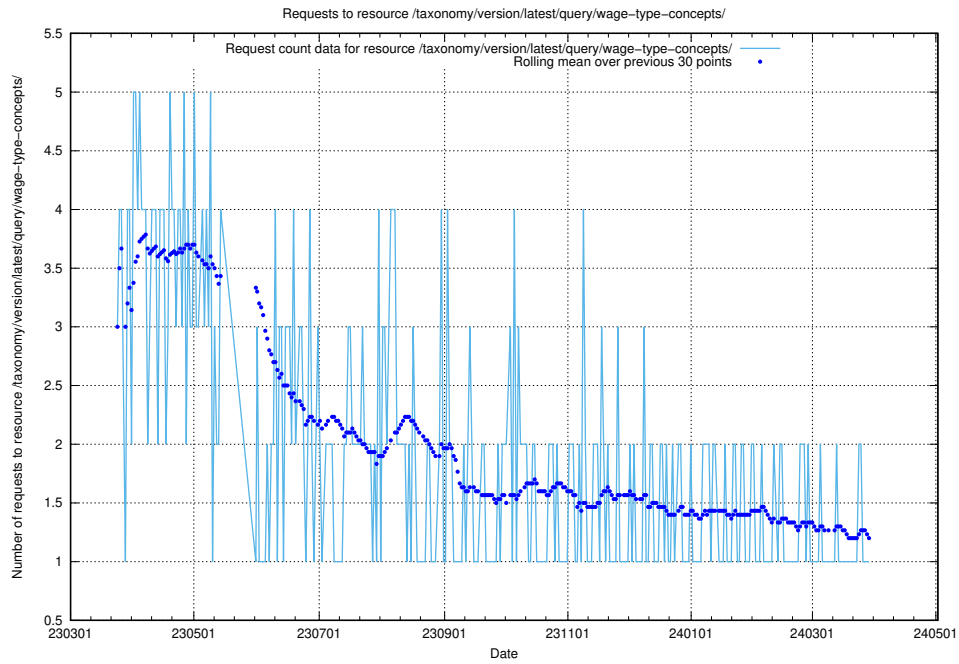

5.5662 Usage of /taxonomy/version/latest/query/wage-type-concepts/

Here, we count the number of requests to resource /taxonomy/version/latest/query/wage-type-concepts/.