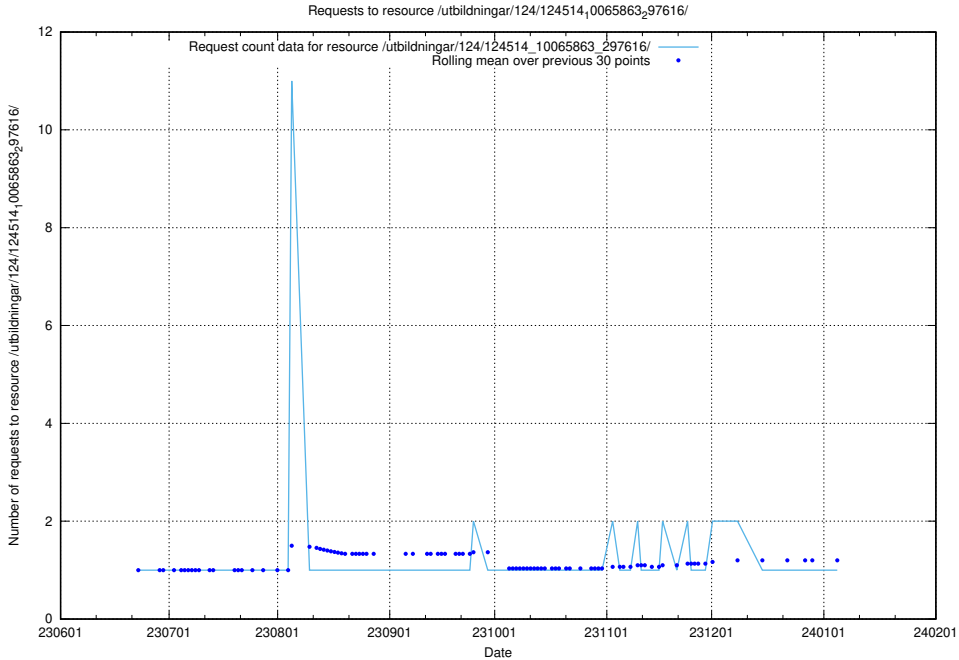

5.5334 Usage of /utbildningar/124/124514_10065863_297616/

Here, we count the number of requests to resource /utbildningar/124/124514_10065863_297616/.