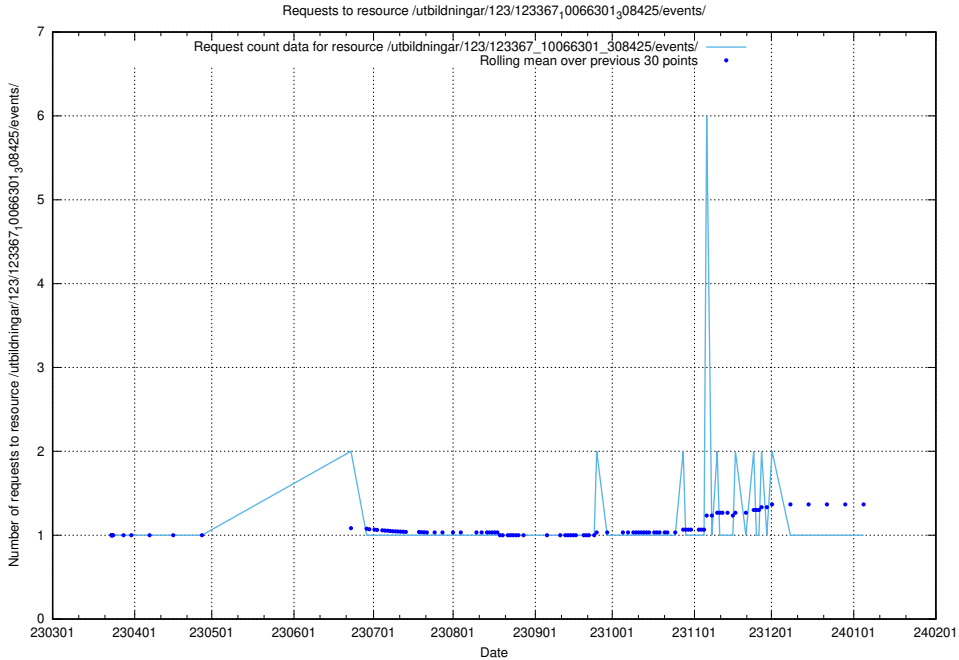

5.4100 Usage of /utbildningar/123/123367_10066301_308425/events/

Here, we count the number of requests to resource /utbildningar/123/123367_10066301_308425/events/