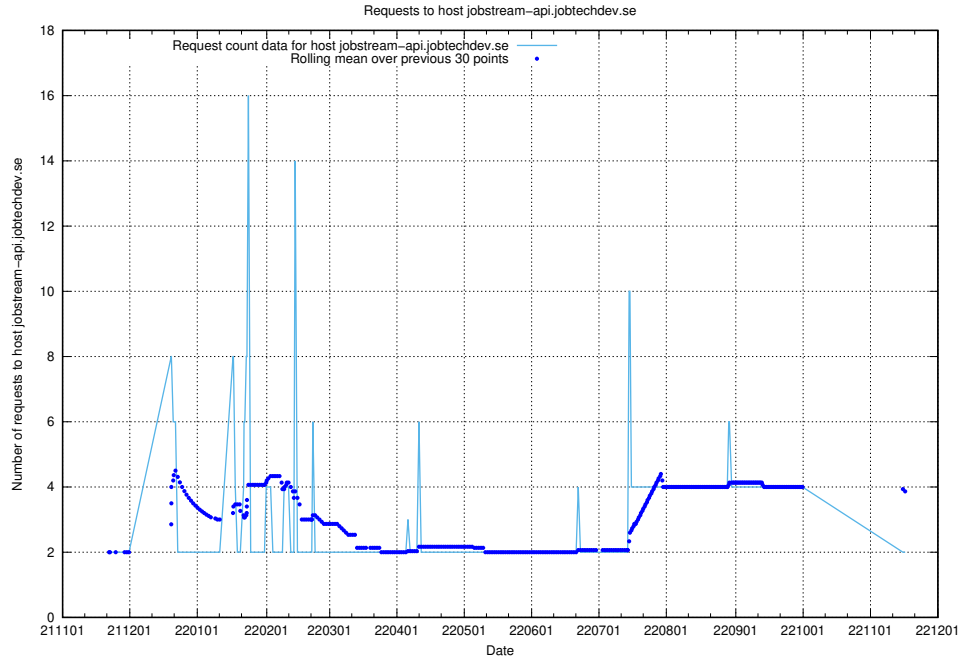

7.437 Usage of jobstream-api.jobtechdev.se

Here, we count the number of requests to host jobstream-api.jobtechdev.se.