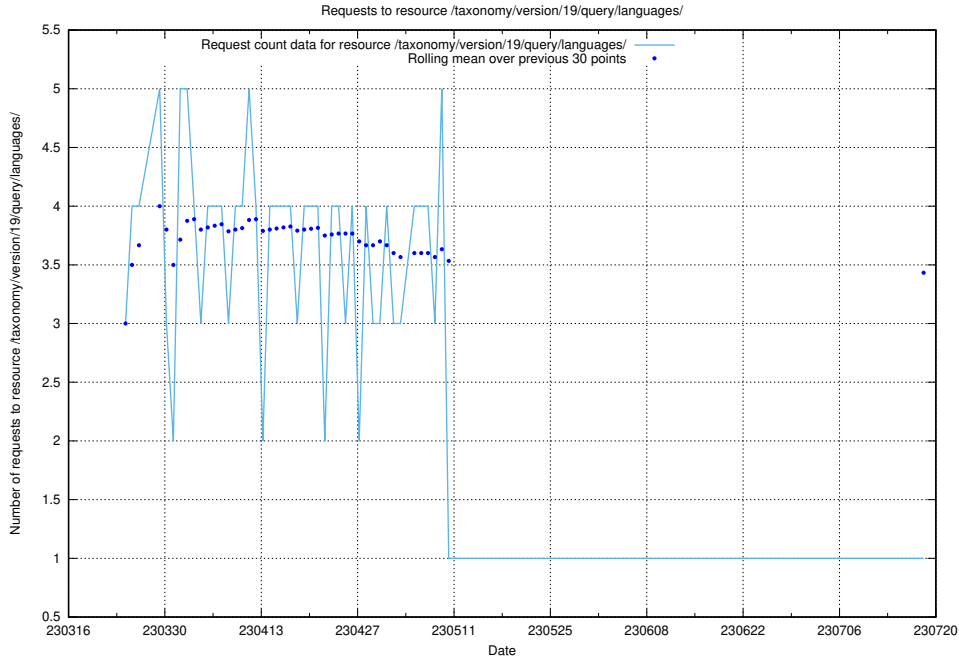

5.5745 Usage of /taxonomy/version/19/query/languages/

Here, we count the number of requests to resource /taxonomy/version/19/query/languages/.