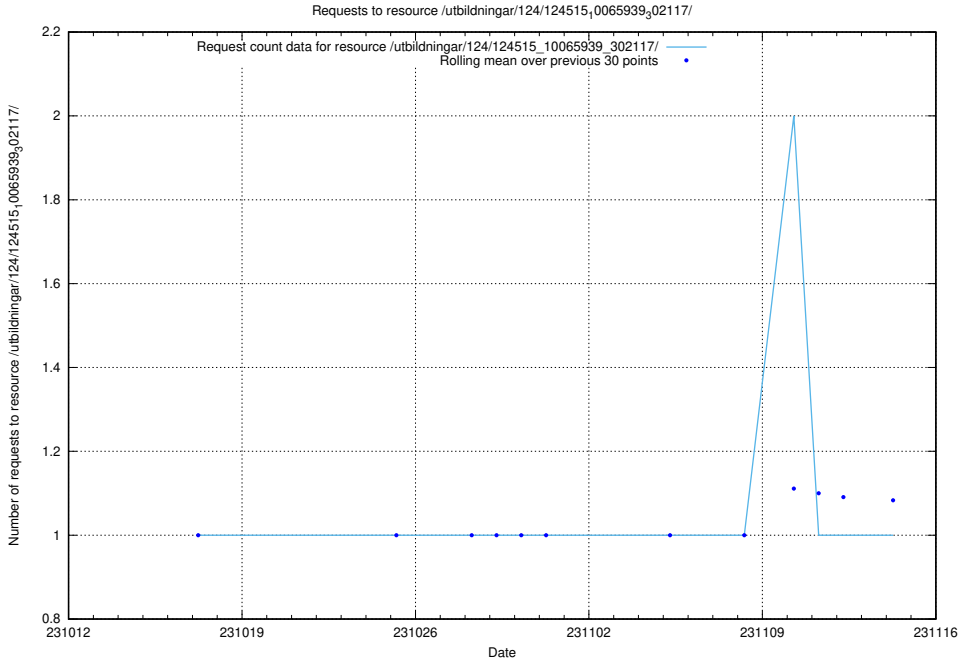

5.3861 Usage of /utbildningar/124/124515_10065939_302117/

Here, we count the number of requests to resource /utbildningar/124/124515_10065939_302117/.