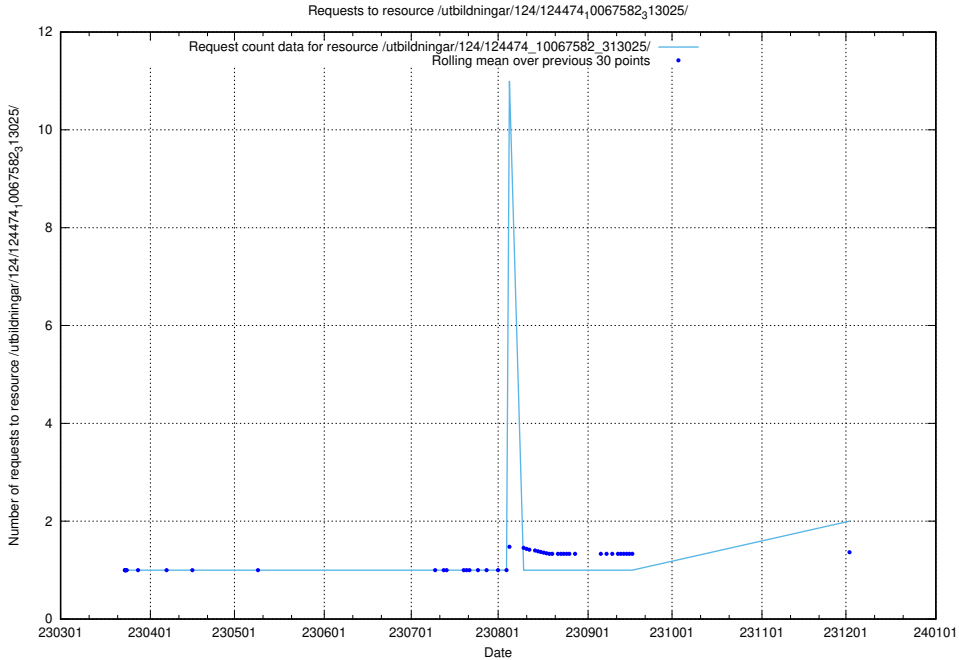

5.467 Usage of /utbildningar/124/124474_10067582_313025/

Here, we count the number of requests to resource /utbildningar/124/124474_10067582_313025/.