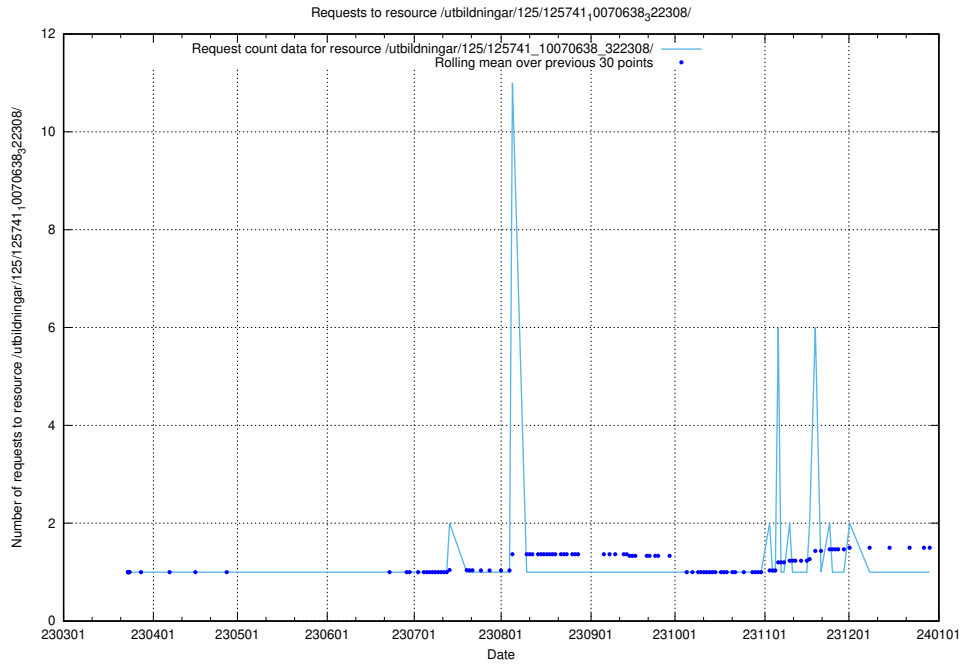

5.809 Usage of /utbildningar/125/125741_10070638_322308/

Here, we count the number of requests to resource /utbildningar/125/125741_10070638_322308/.