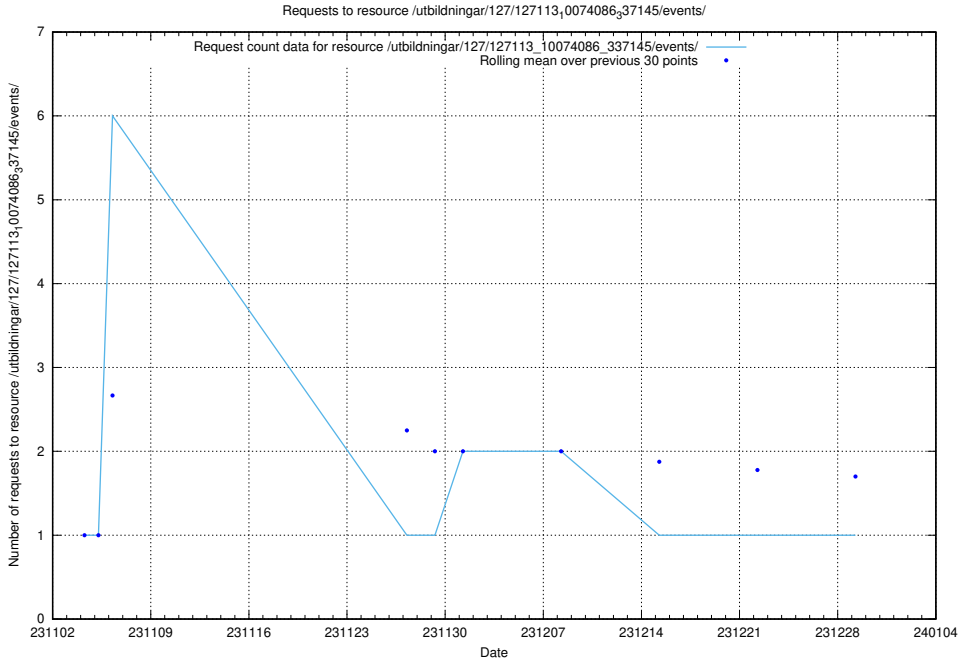

5.3669 Usage of /utbildningar/127/127113_10074086_337145/events/

Here, we count the number of requests to resource /utbildningar/127/127113_10074086_337145/events/