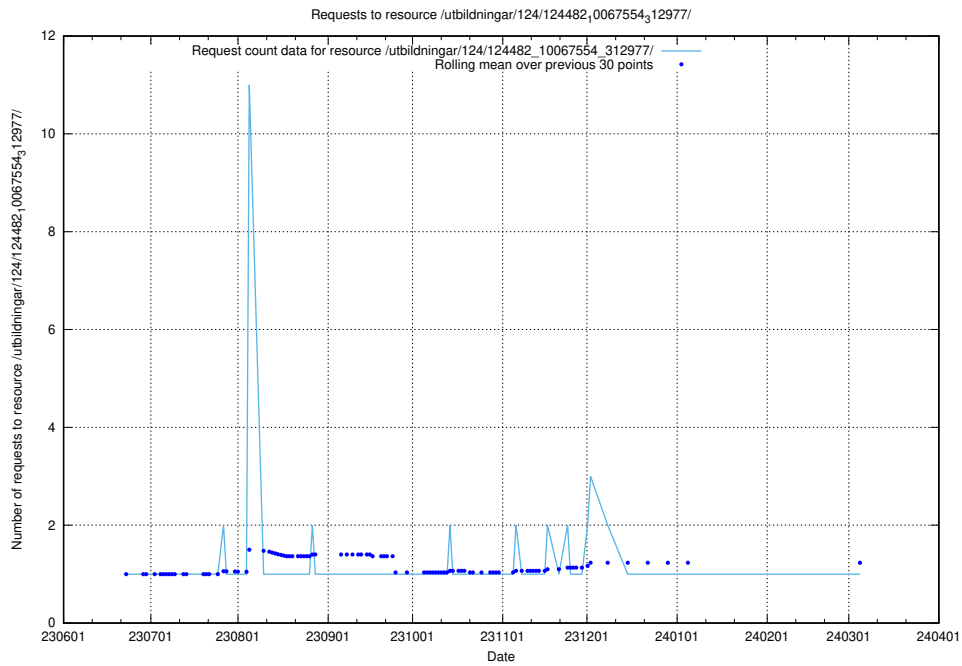

5.5352 Usage of /utbildningar/124/124482_10067554_312977/

Here, we count the number of requests to resource /utbildningar/124/124482_10067554_312977/.