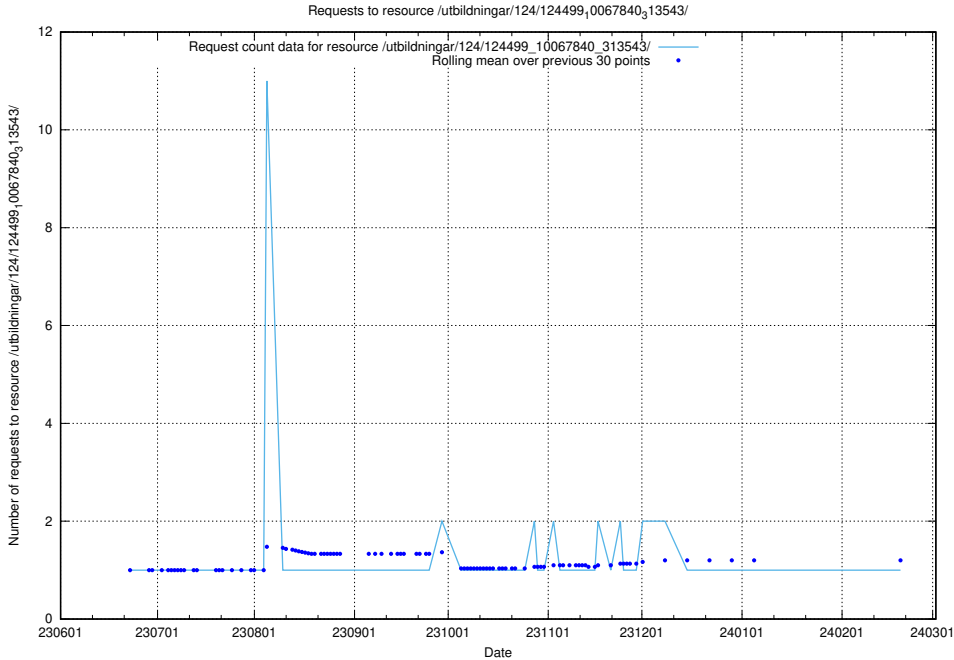

5.5340 Usage of /utbildningar/124/124499_10067840_313543/

Here, we count the number of requests to resource /utbildningar/124/124499_10067840_313543/.