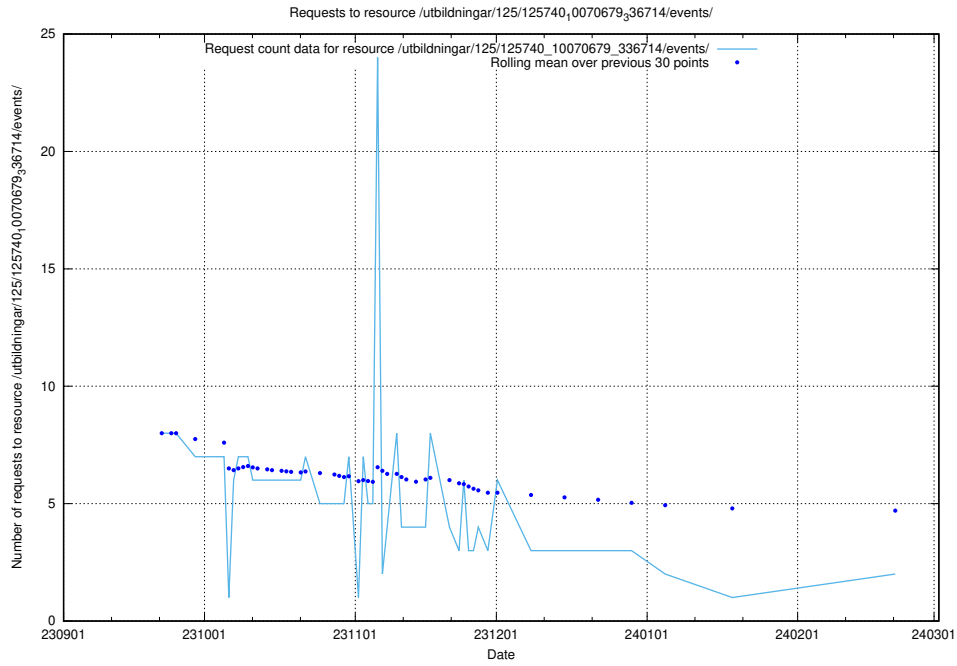

5.580 Usage of /utbildningar/125/125740_10070679_336714/events/

Here, we count the number of requests to resource /utbildningar/125/125740_10070679_336714/events/