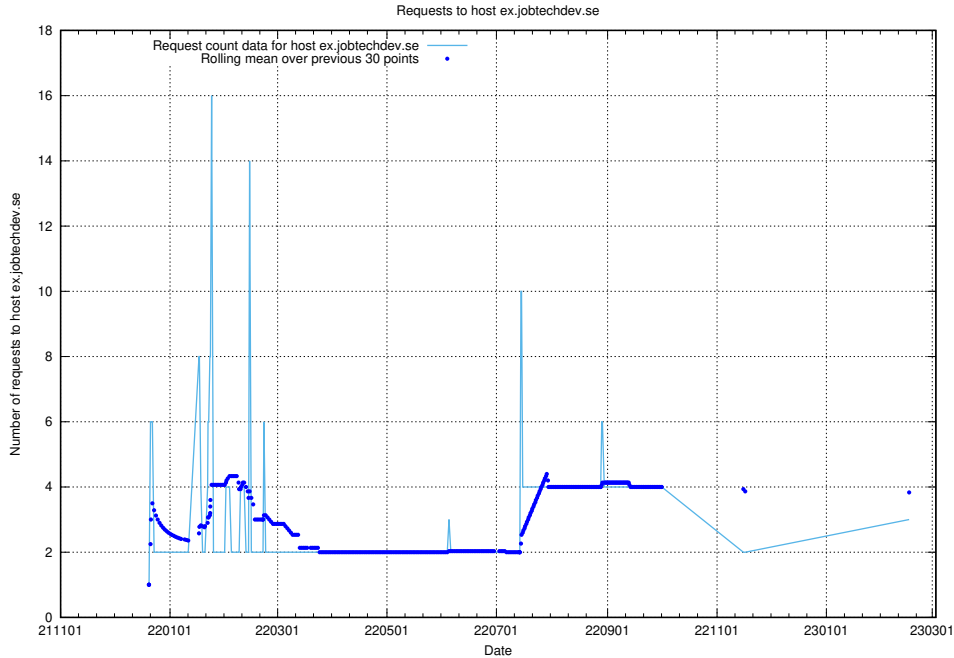

7.200 Usage of ex.jobtechdev.se

Here, we count the number of requests to host ex.jobtechdev.se.