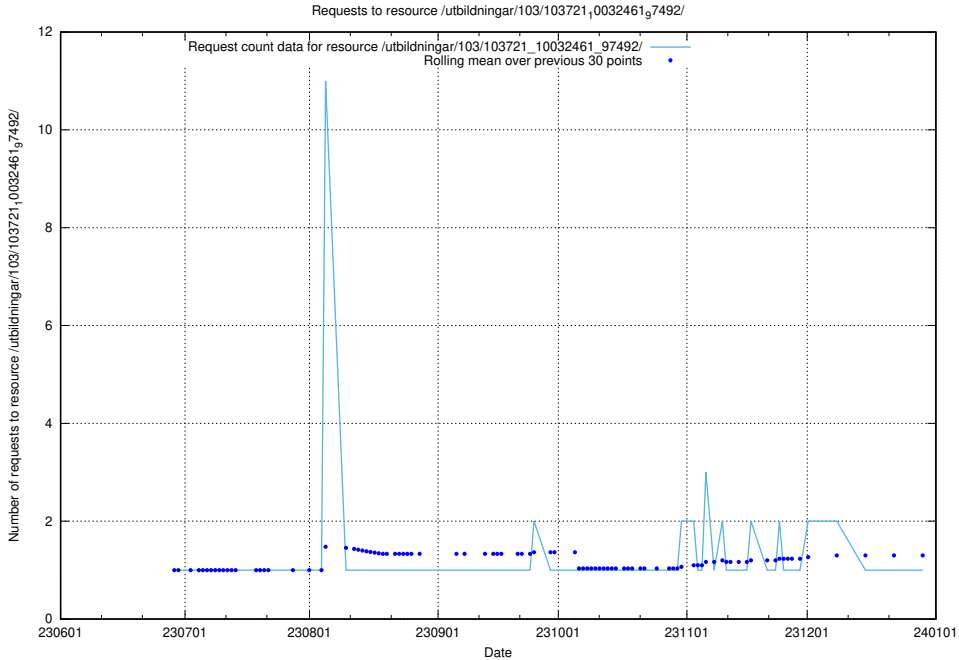

5.5087 Usage of /utbildningar/103/103721_10032461_97492/

Here, we count the number of requests to resource /utbildningar/103/103721_10032461_97492/.