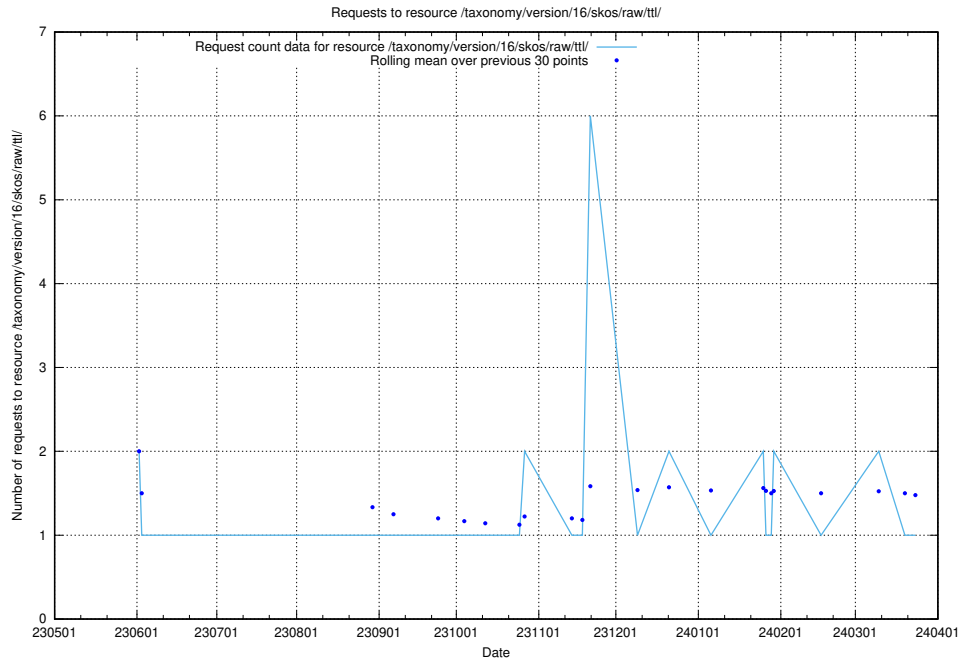

5.5495 Usage of /taxonomy/version/16/skos/raw/ttl/

Here, we count the number of requests to resource /taxonomy/version/16/skos/raw/ttl/.