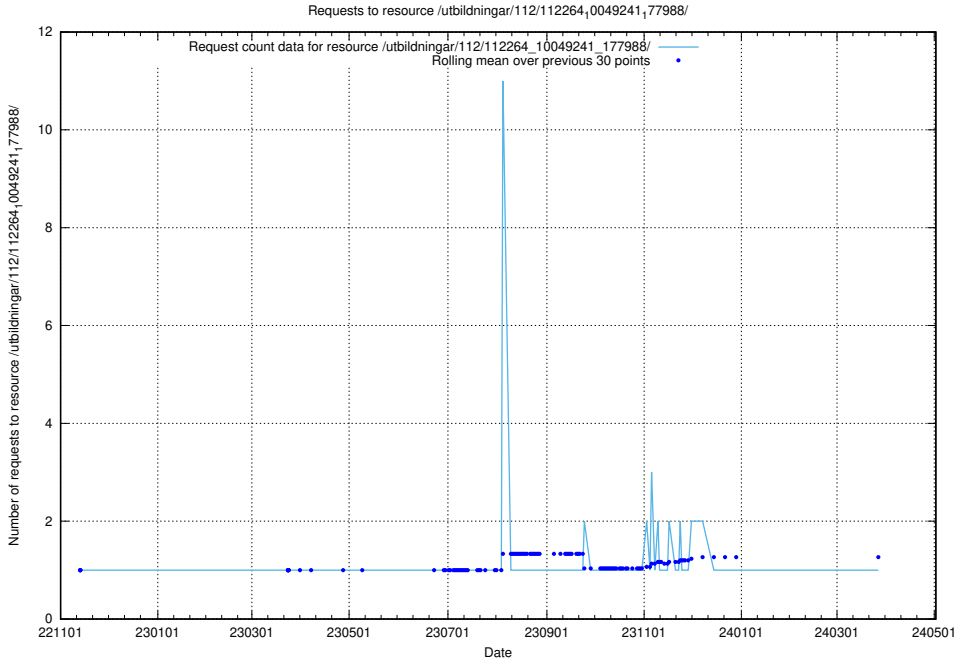

5.5792 Usage of /utbildningar/112/112264_10049241_177988/

Here, we count the number of requests to resource /utbildningar/112/112264_10049241_177988/.