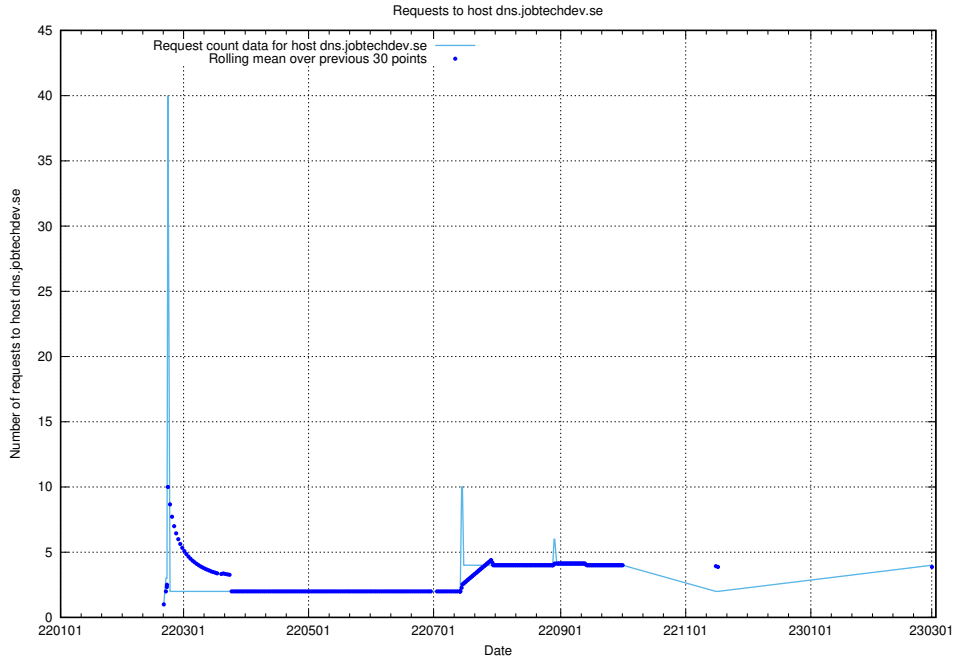

7.156 Usage of dns.jobtechdev.se

Here, we count the number of requests to host dns.jobtechdev.se.