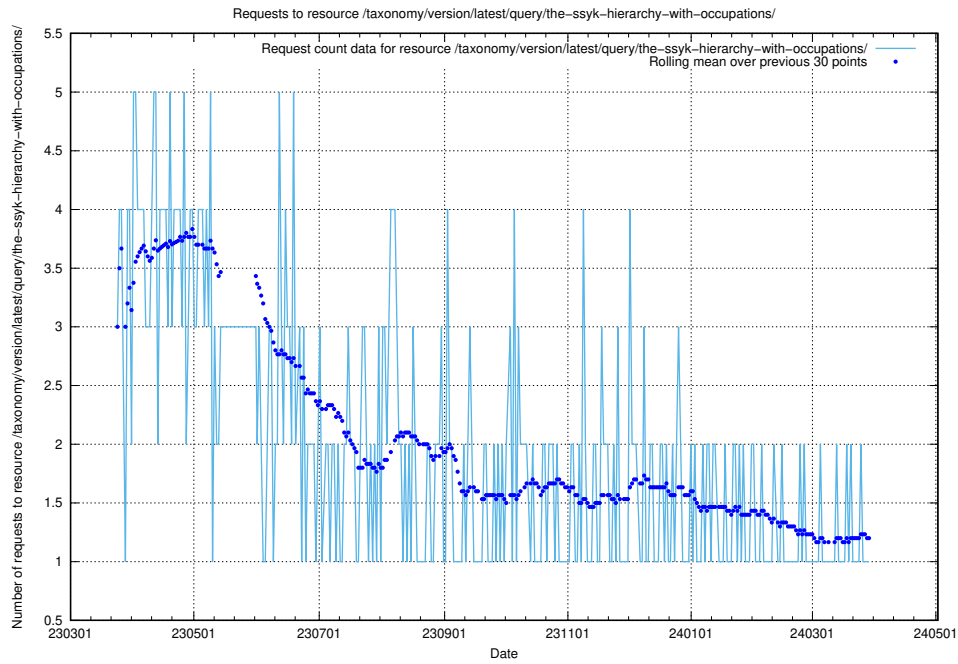

5.5664 Usage of /taxonomy/version/latest/query/the-ssyk-hierarchy-with-occupations/

Here, we count the number of requests to resource /taxonomy/version/latest/query/the-ssyk-hierarchy-with-occupations/.