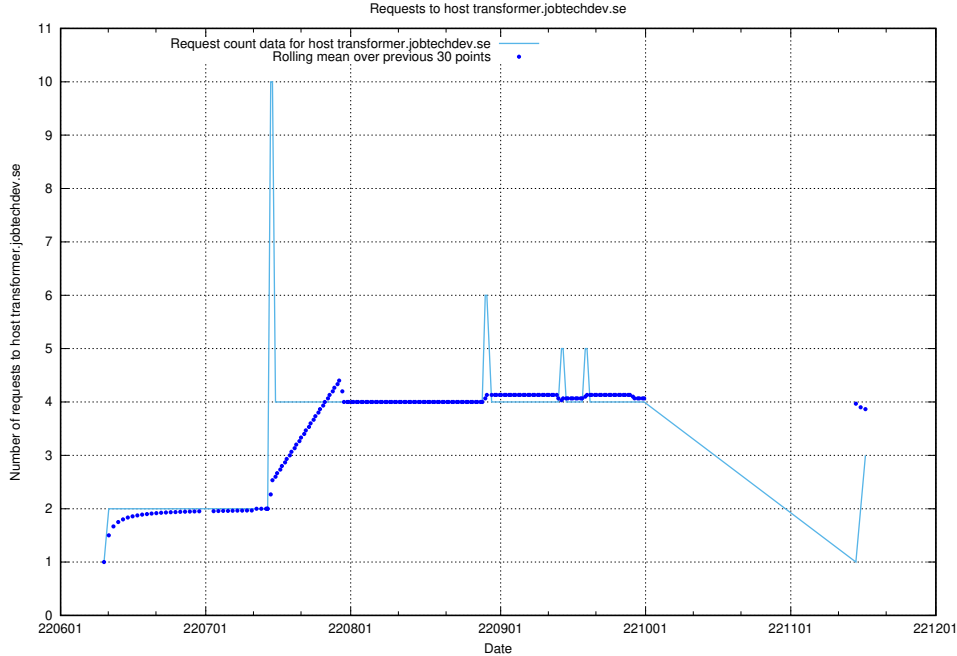

7.210 Usage of transformer.jobtechdev.se

Here, we count the number of requests to host transformer.jobtechdev.se.