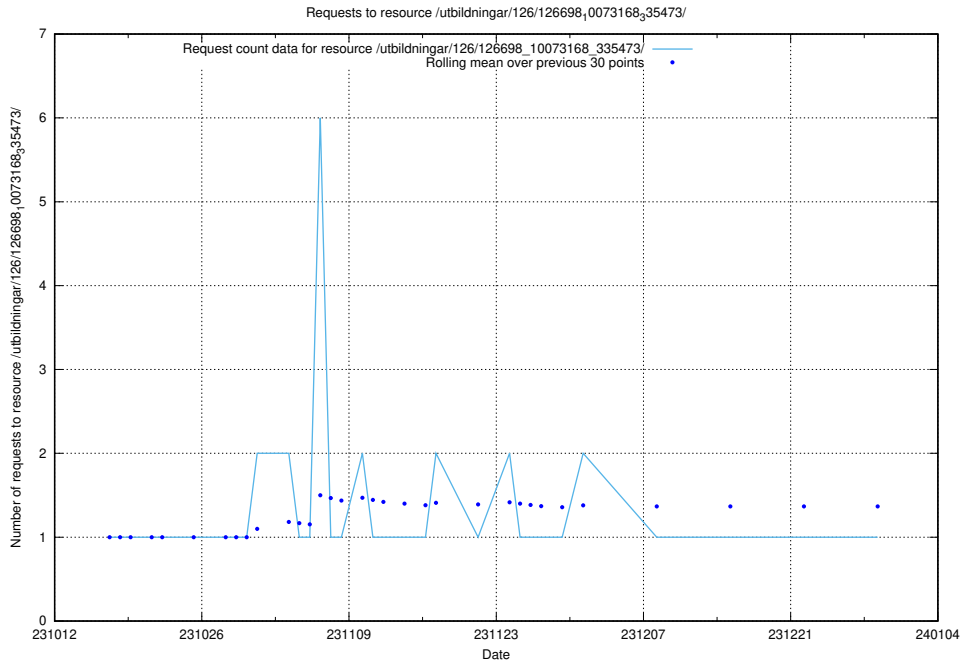

5.3848 Usage of /utbildningar/126/126698_10073168_335473/

Here, we count the number of requests to resource /utbildningar/126/126698_10073168_335473/.