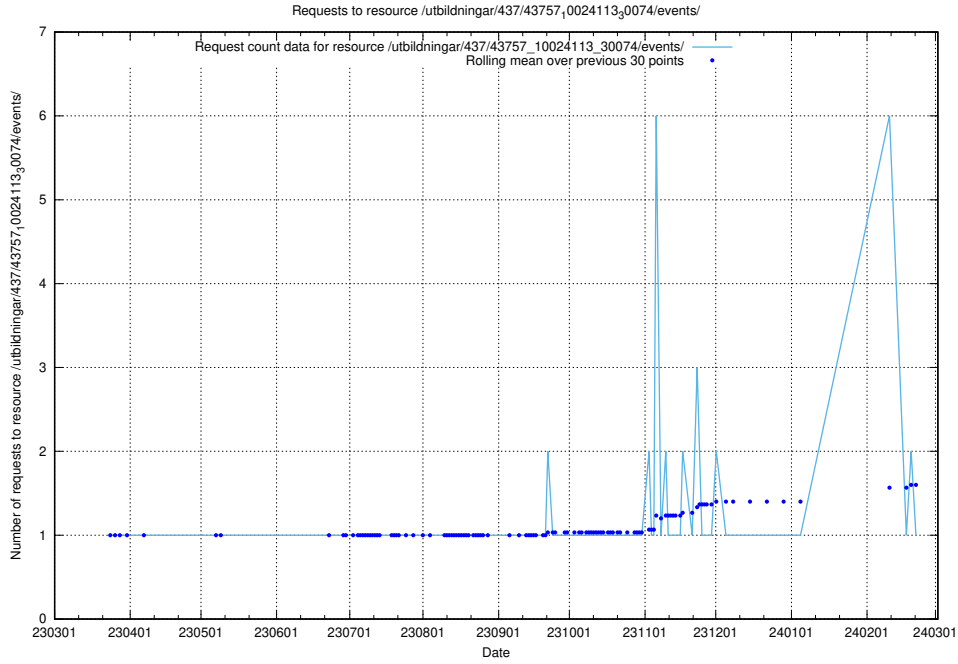

5.5790 Usage of /utbildningar/437/43757_10024113_30074/events/

Here, we count the number of requests to resource /utbildningar/437/43757_10024113_30074/events/.