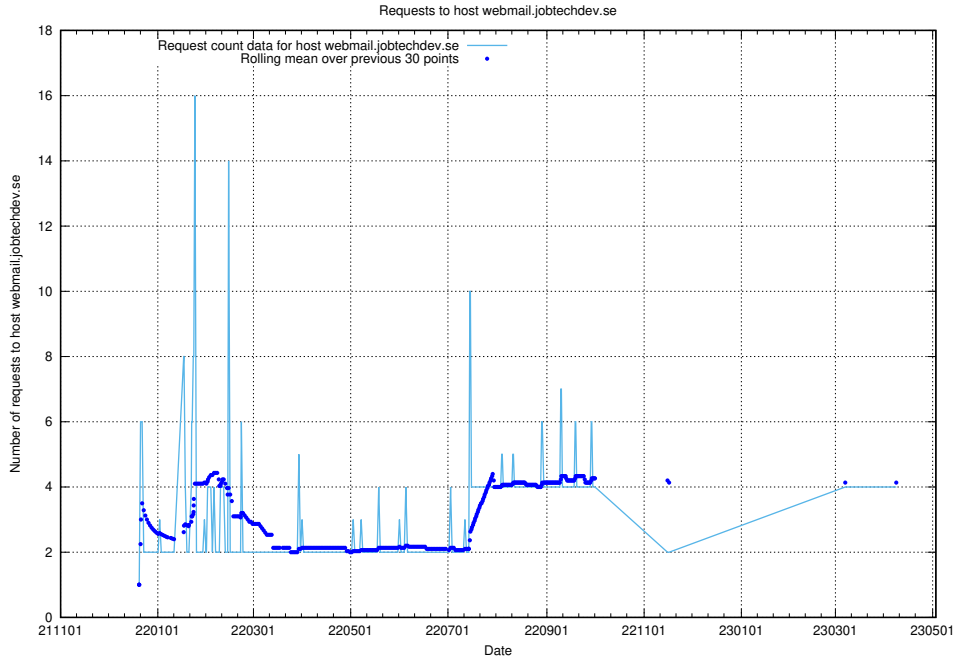

7.132 Usage of webmail.jobtechdev.se

Here, we count the number of requests to host webmail.jobtechdev.se.