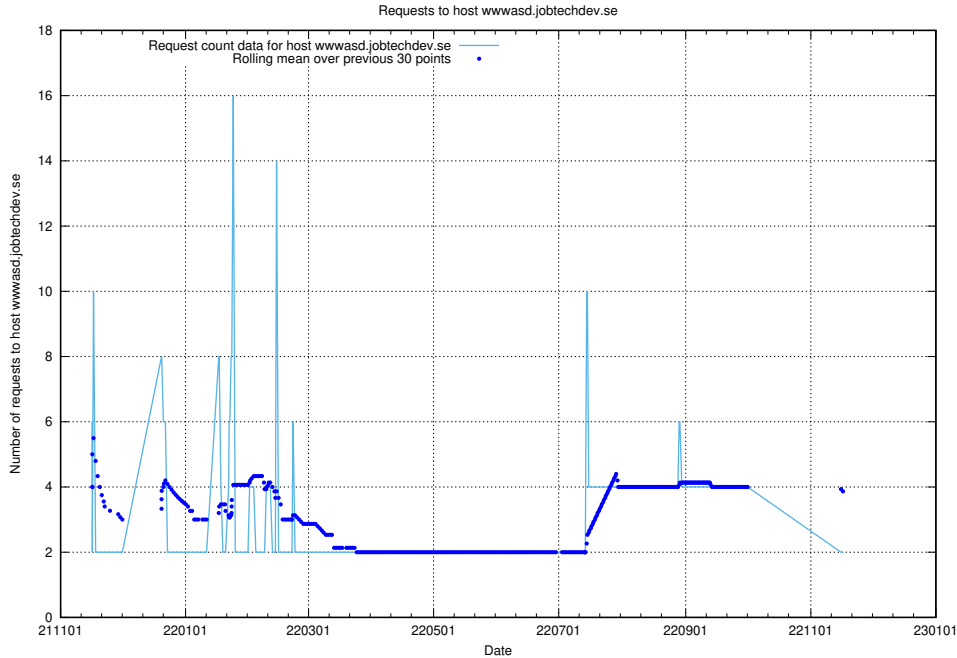

7.537 Usage of wwwasd.jobtechdev.se

Here, we count the number of requests to host wwwasd.jobtechdev.se.