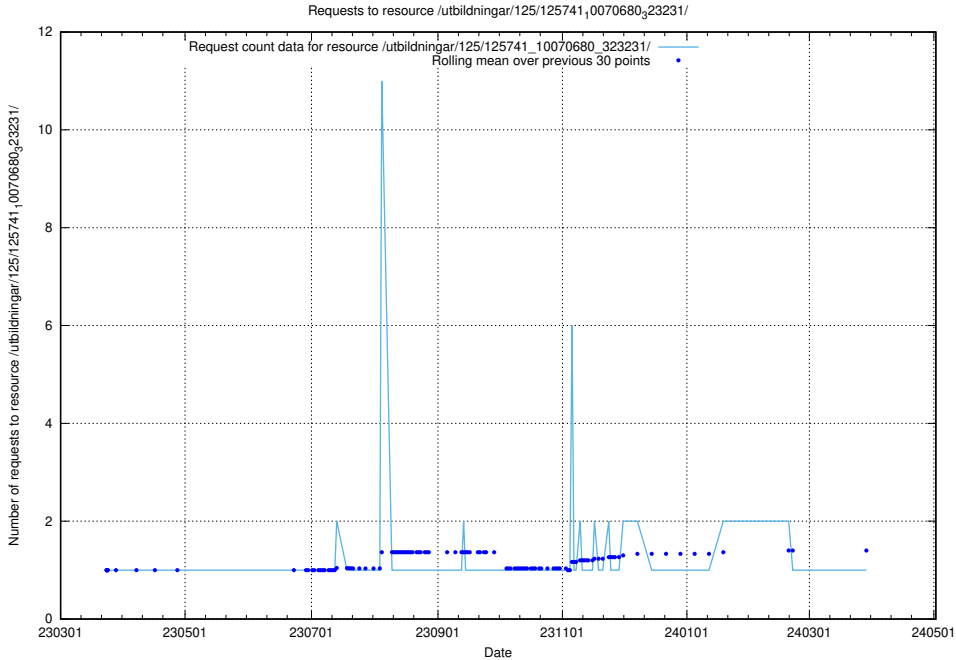

5.6074 Usage of /utbildningar/125/125741_10070680_323231/

Here, we count the number of requests to resource /utbildningar/125/125741_10070680_323231/.