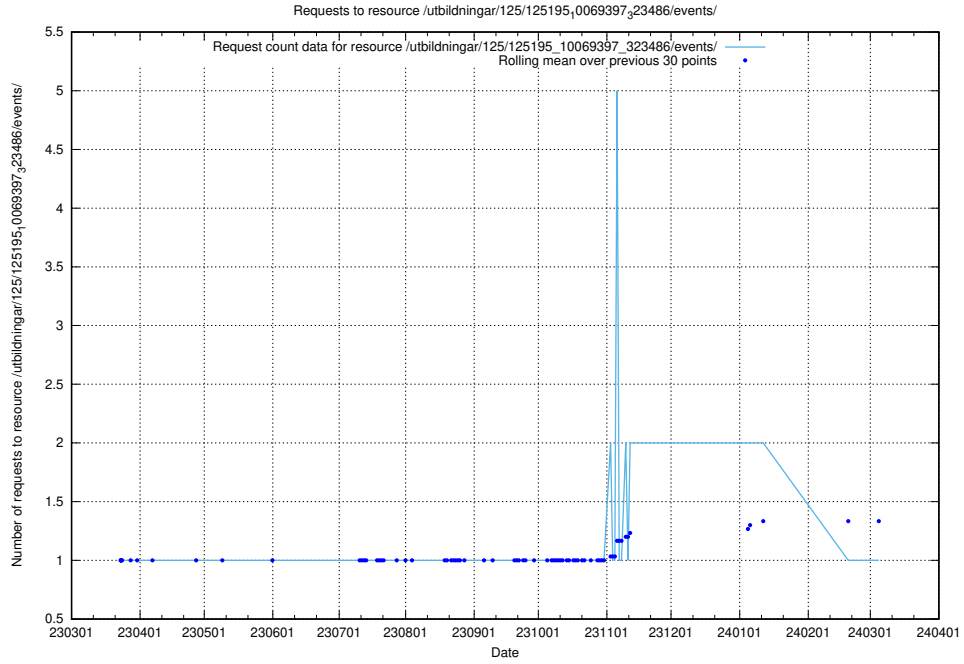

5.979 Usage of /utbildningar/125/125195_10069397_323486/events/

Here, we count the number of requests to resource /utbildningar/125/125195_10069397_323486/events/