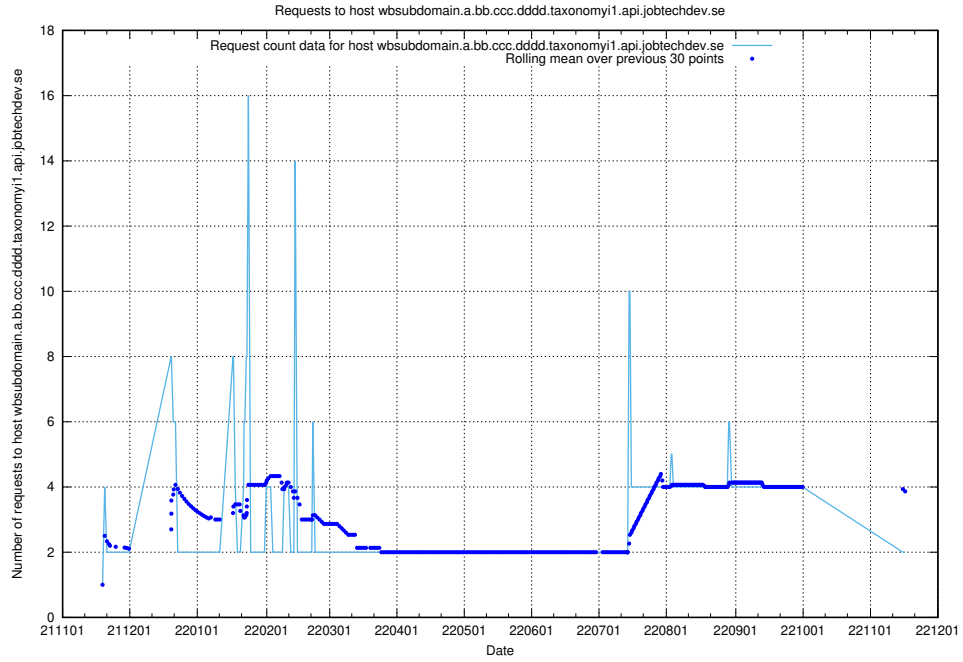

## 7.462 Usage of taxonomyviewer.jobtechdev.se

Here, we count the number of requests to host taxonomyviewer.jobtechdev.se.