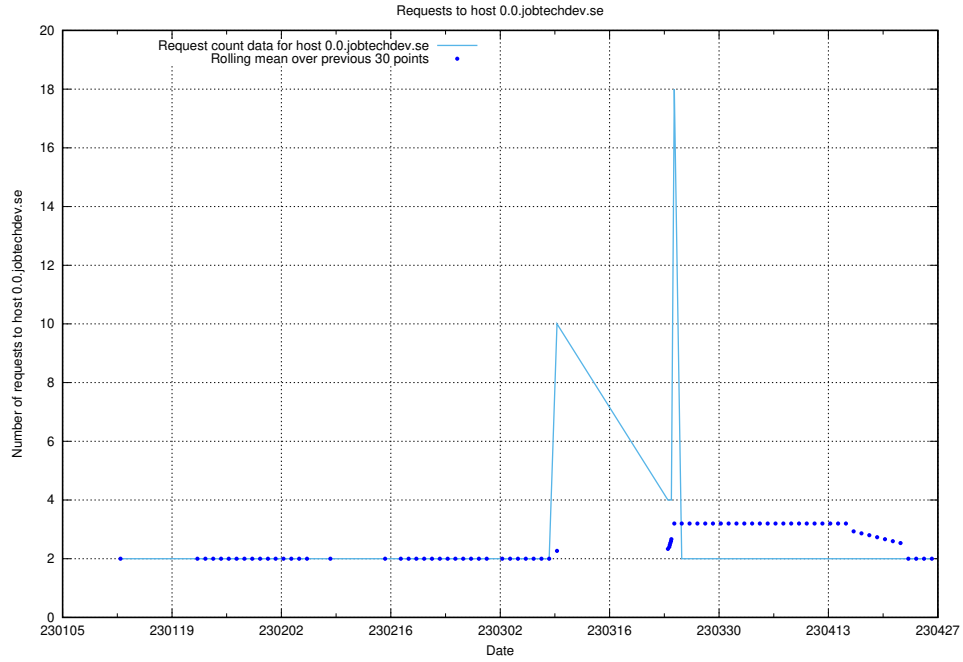

7.303 Usage of 0.0.jobtechdev.se

Here, we count the number of requests to host 0.0.jobtechdev.se.