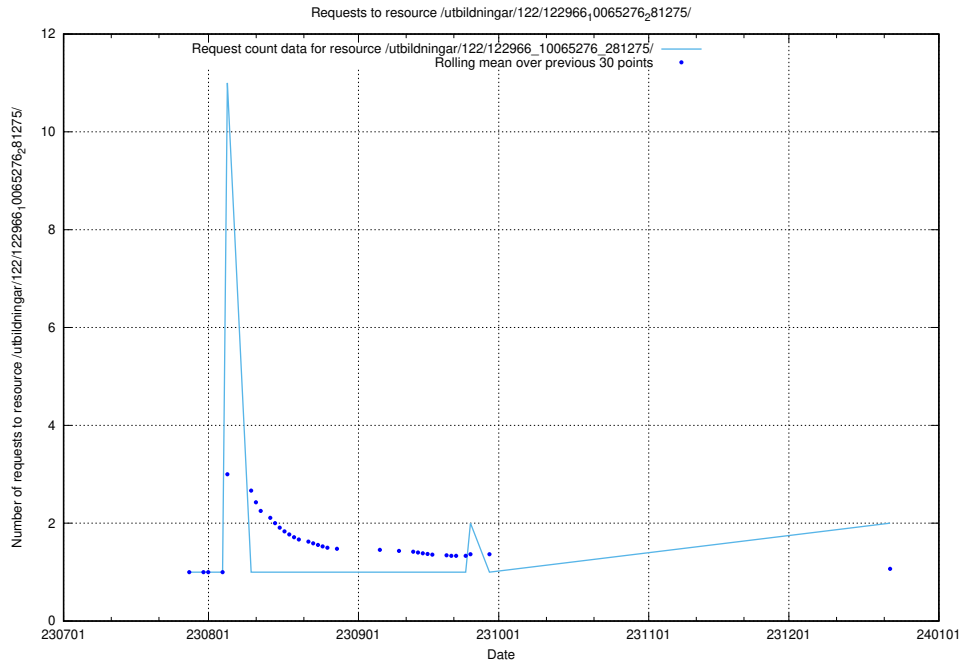

5.619 Usage of /utbildningar/122/122966_10065276_281275/

Here, we count the number of requests to resource /utbildningar/122/122966_10065276_281275/.