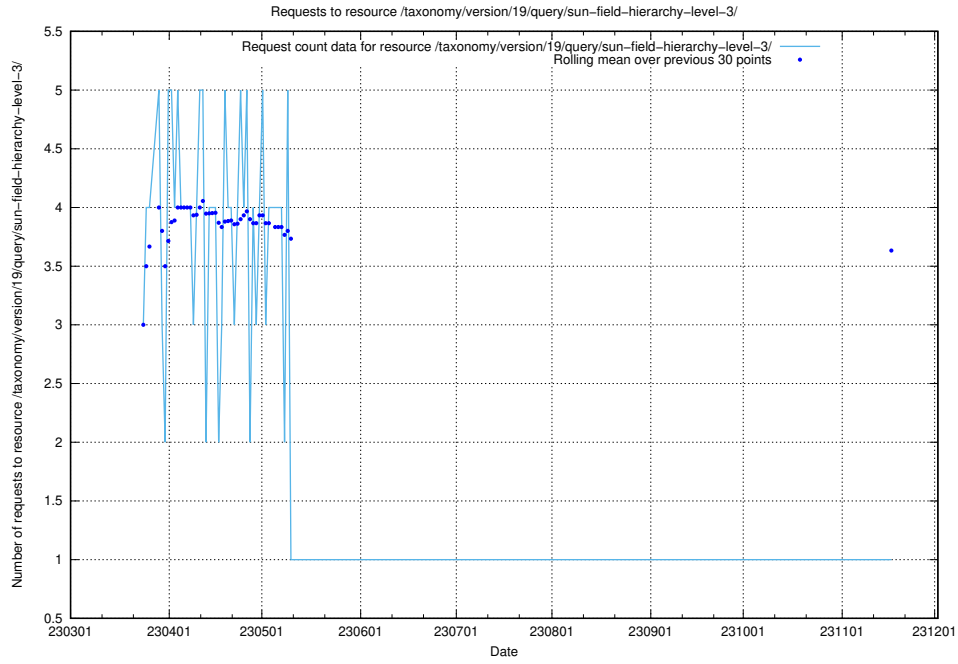

5.5724 Usage of /taxonomy/version/19/query/sun-field-hierarchy-level-3/

Here, we count the number of requests to resource /taxonomy/version/19/query/sun-field-hierarchy-level-3/.