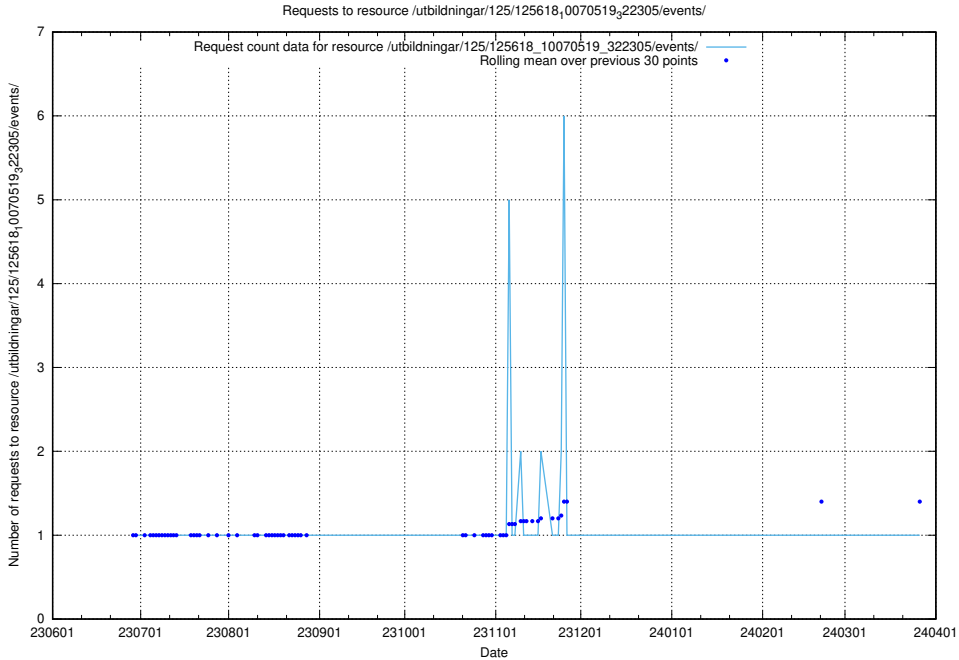

5.5025 Usage of /utbildningar/125/125618_10070519_322305/events/

Here, we count the number of requests to resource /utbildningar/125/125618_10070519_322305/events/