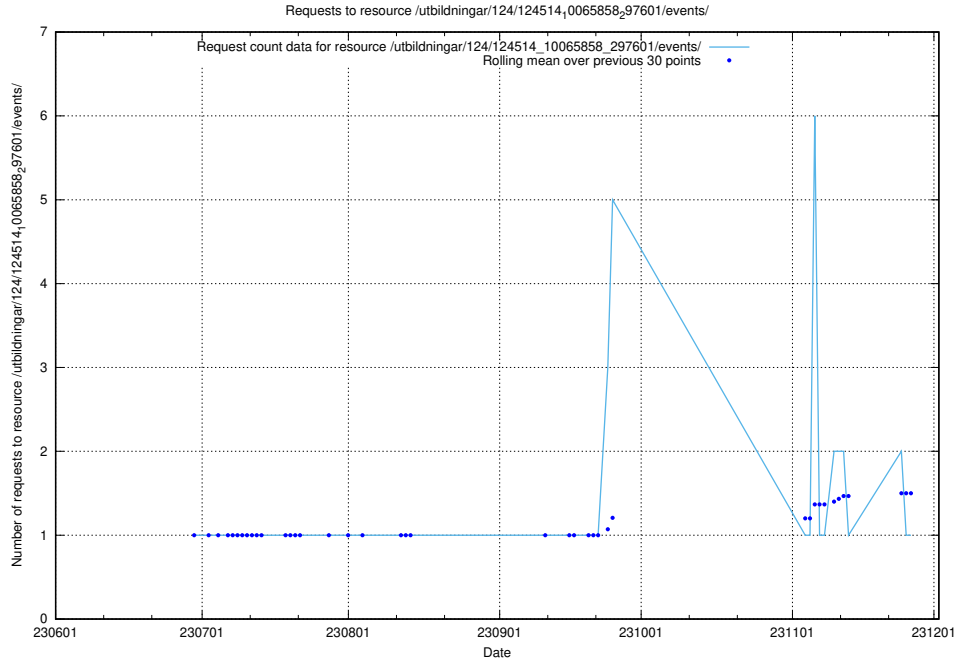

5.4947 Usage of /utbildningar/124/124514_10065858_297601/events/

Here, we count the number of requests to resource /utbildningar/124/124514_10065858_297601/events/