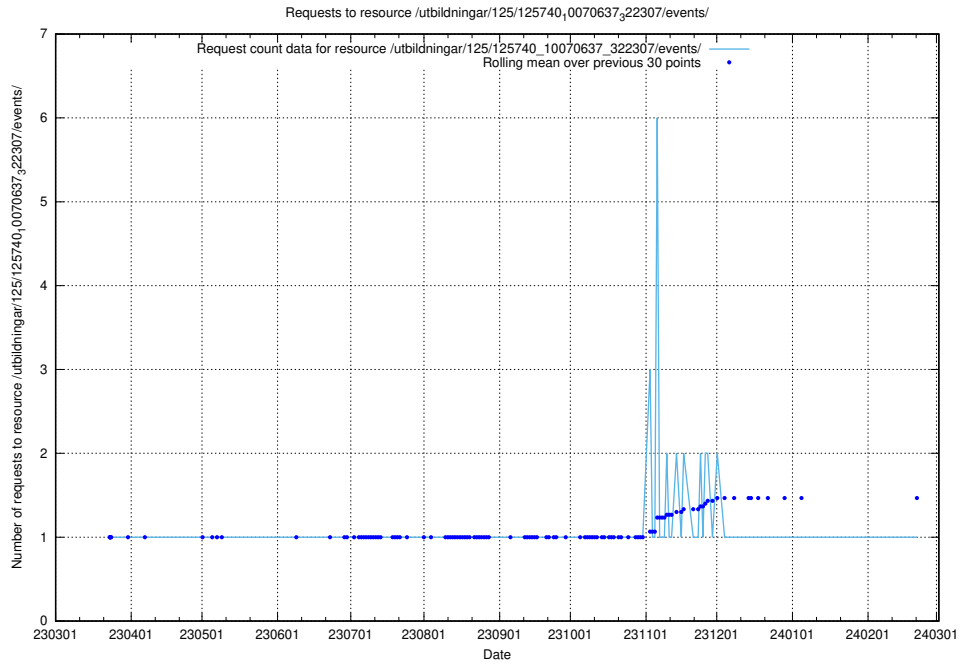

5.855 Usage of /utbildningar/125/125740_10070637_322307/events/

Here, we count the number of requests to resource /utbildningar/125/125740_10070637_322307/events/