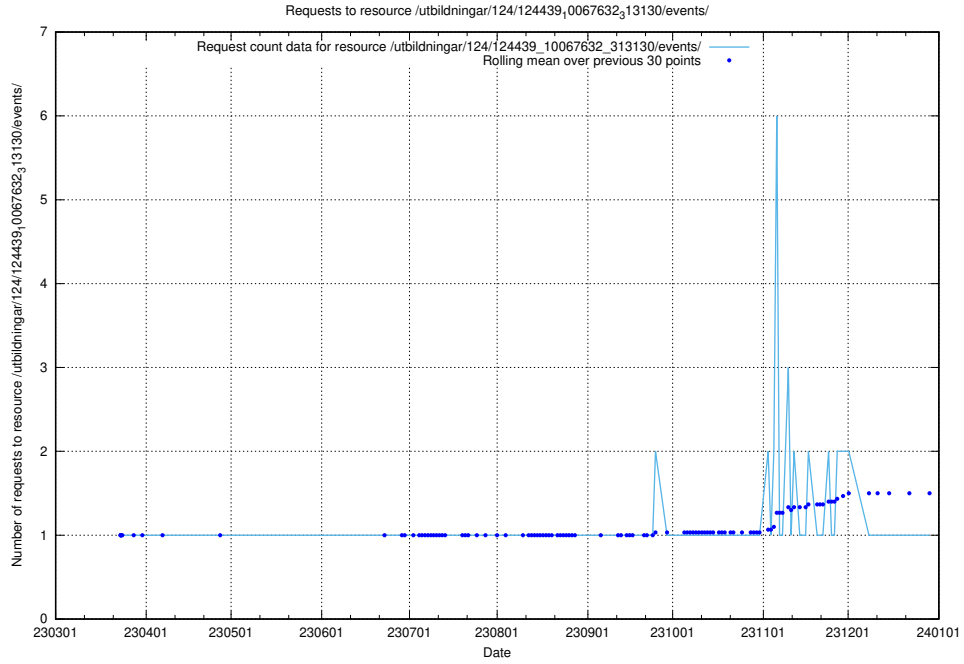

5.3196 Usage of /utbildningar/124/124439_10067632_313130/events/

Here, we count the number of requests to resource /utbildningar/124/124439_10067632_313130/events/