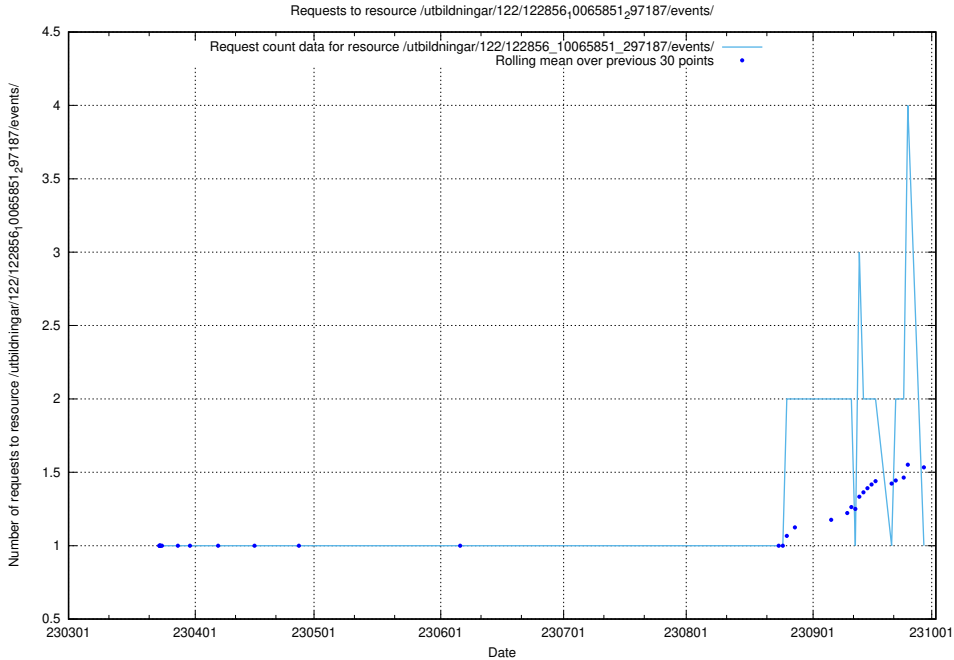

### 5.4714 Usage of /utbildningar/122/122856\_10065851\_297187/events/

Here, we count the number of requests to resource /utbildningar/122/122856\_10065851\_297187/events/