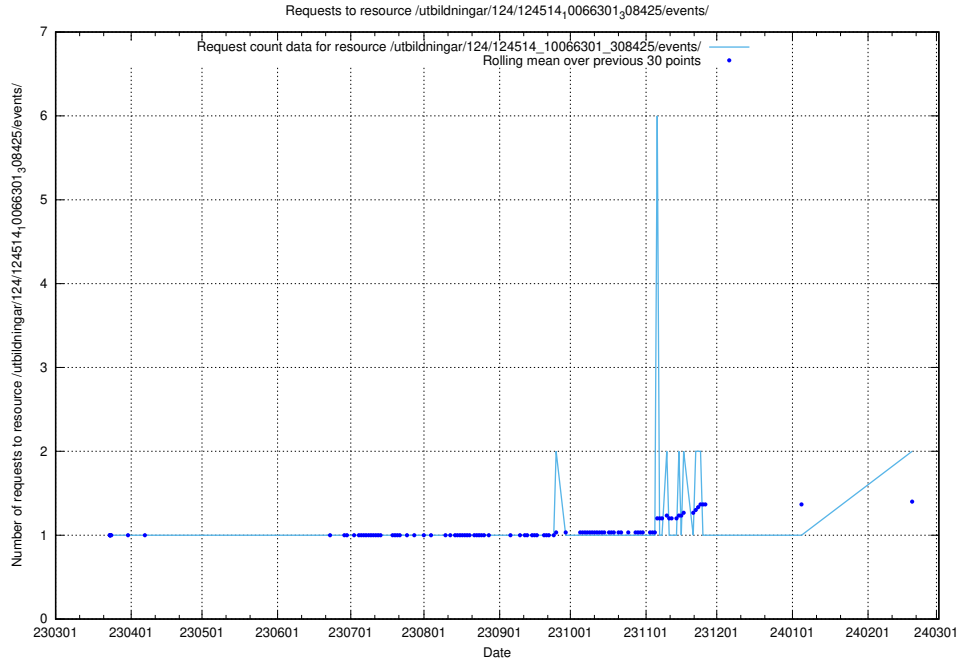

5.364 Usage of /utbildningar/124/124514_10066301_308425/events/

Here, we count the number of requests to resource /utbildningar/124/124514_10066301_308425/events/