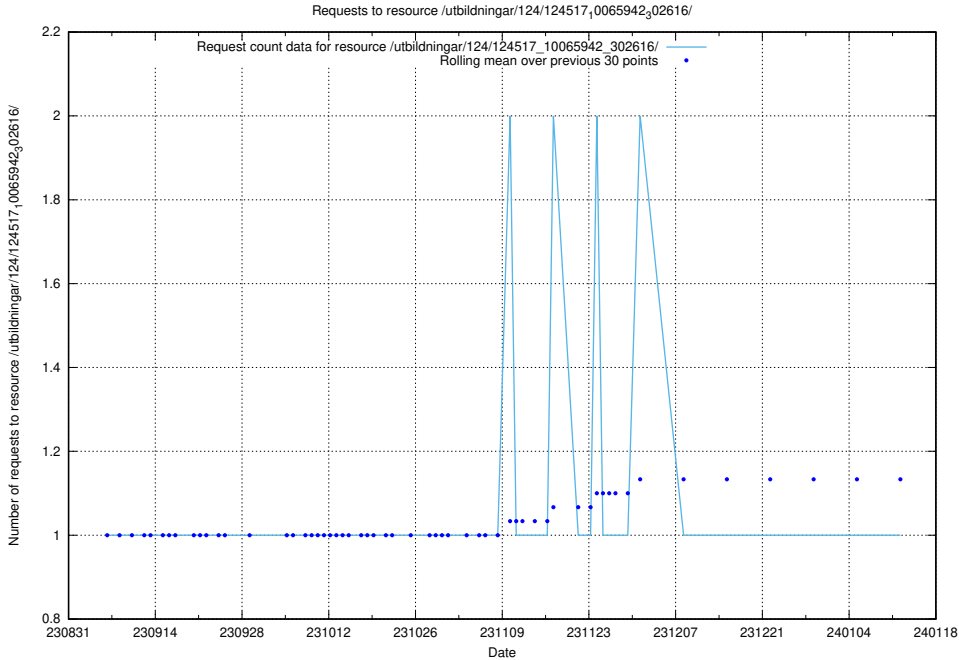

5.4246 Usage of /utbildningar/124/124517_10065942_302616/

Here, we count the number of requests to resource /utbildningar/124/124517_10065942_302616/.