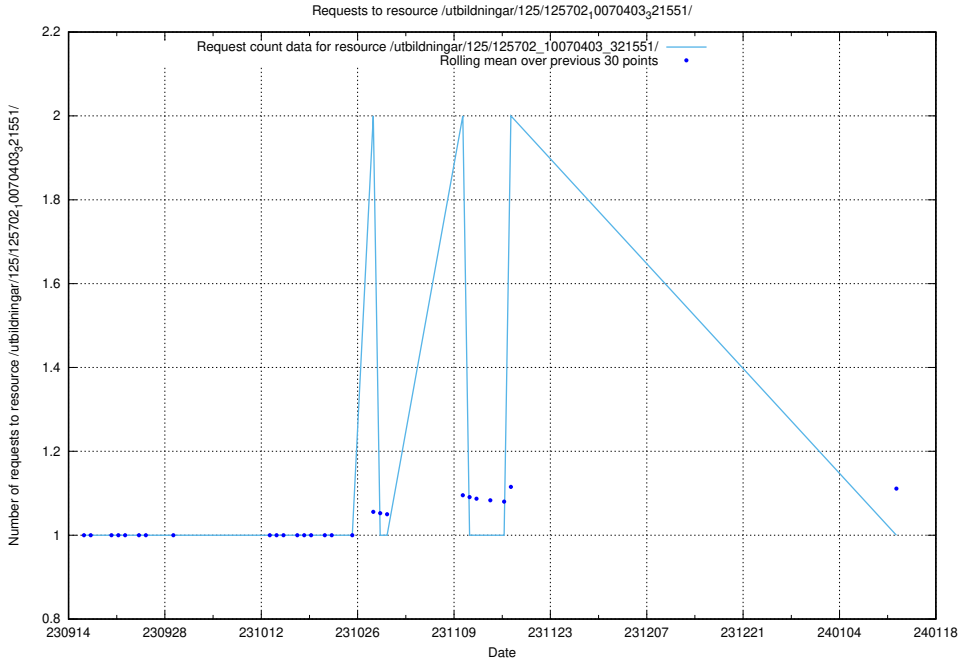

5.4109 Usage of /utbildningar/125/125702_10070403_321551/

Here, we count the number of requests to resource /utbildningar/125/125702_10070403_321551/.