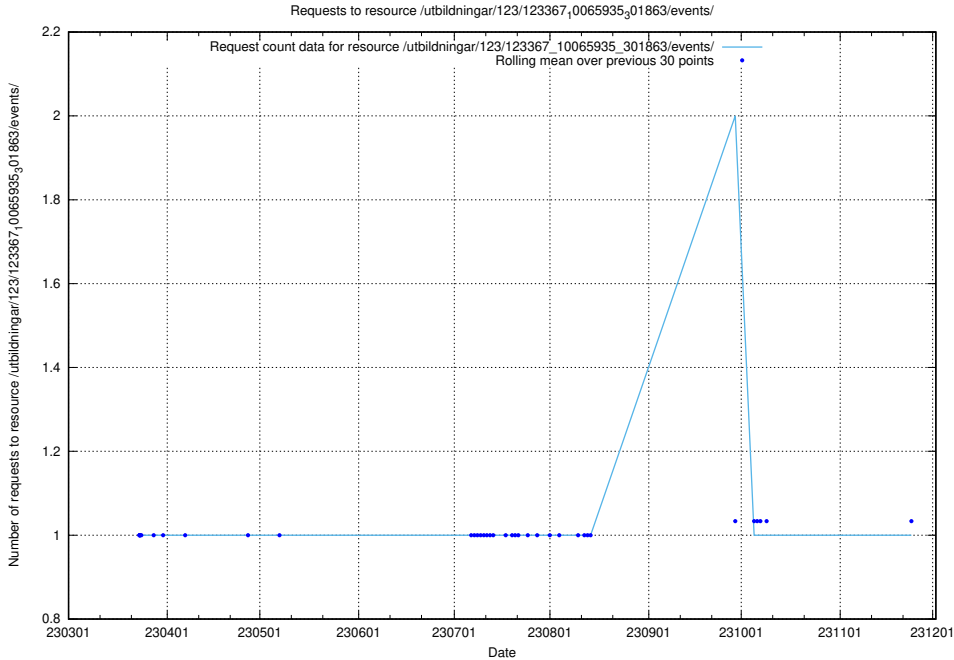

5.4159 Usage of /utbildningar/123/123367_10065935_301863/events/

Here, we count the number of requests to resource /utbildningar/123/123367_10065935_301863/events/