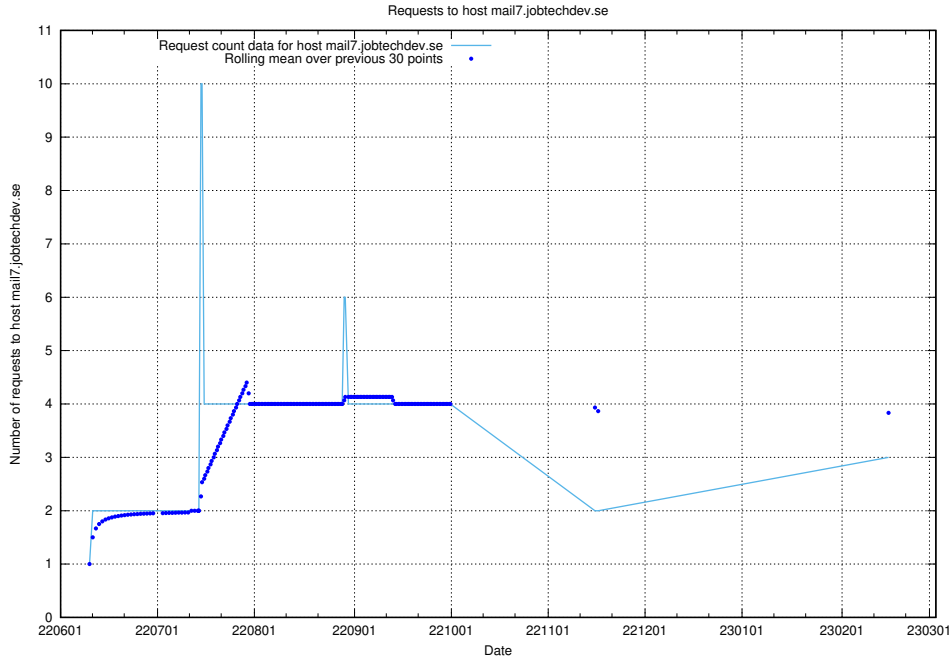

7.211 Usage of mail7.jobtechdev.se

Here, we count the number of requests to host mail7.jobtechdev.se.