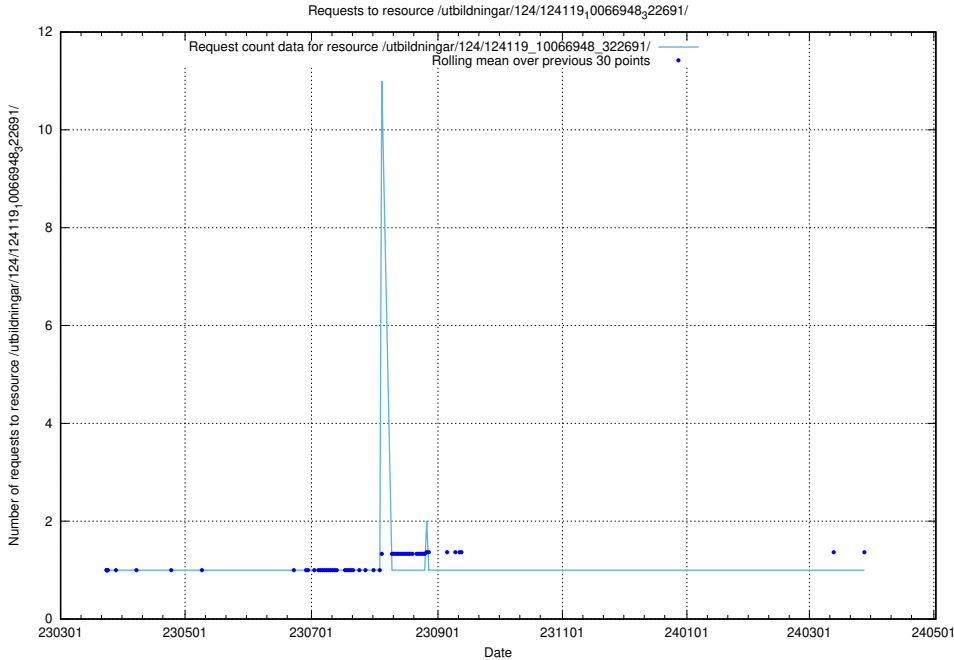

5.3663 Usage of /utbildningar/124/124119_10066948_322691/

Here, we count the number of requests to resource /utbildningar/124/124119_10066948_322691/.