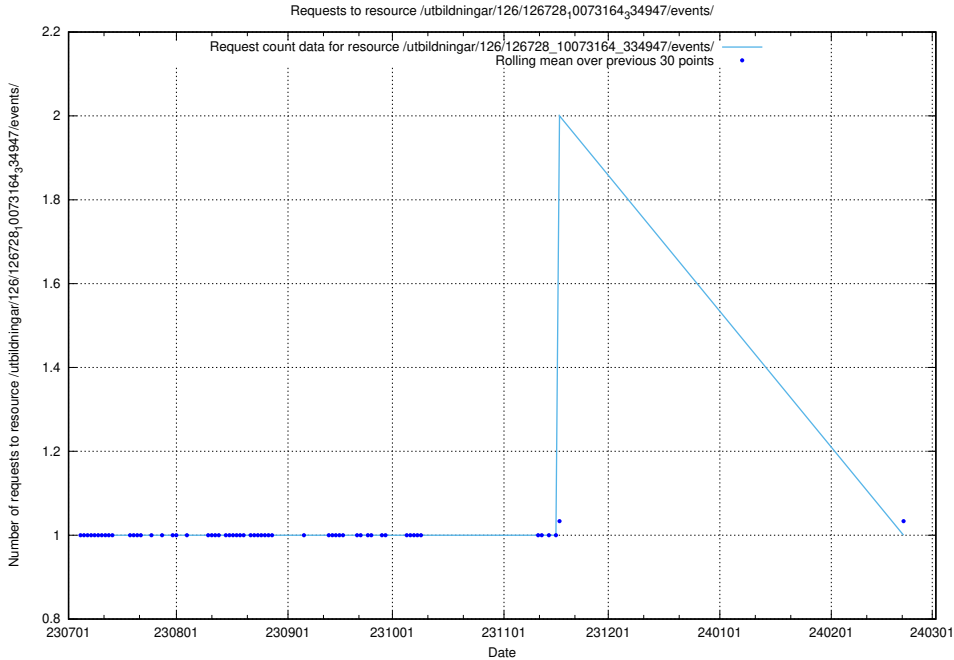

5.4897 Usage of /utbildningar/126/126728_10073164_334947/events/

Here, we count the number of requests to resource /utbildningar/126/126728_10073164_334947/events/