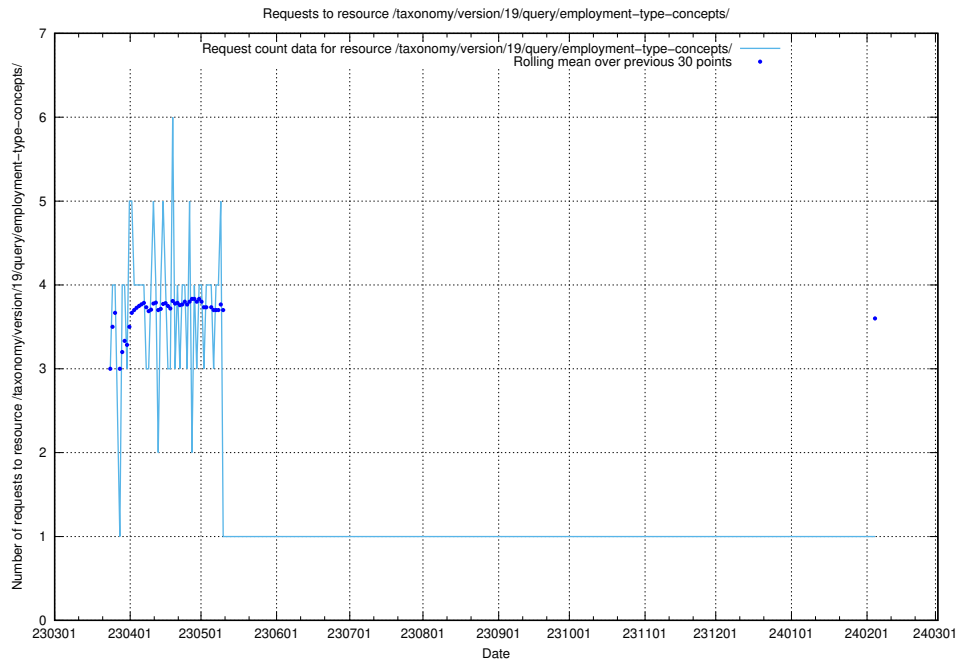

5.5749 Usage of /taxonomy/version/19/query/employment-type-concepts/

Here, we count the number of requests to resource /taxonomy/version/19/query/employment-type-concepts/.