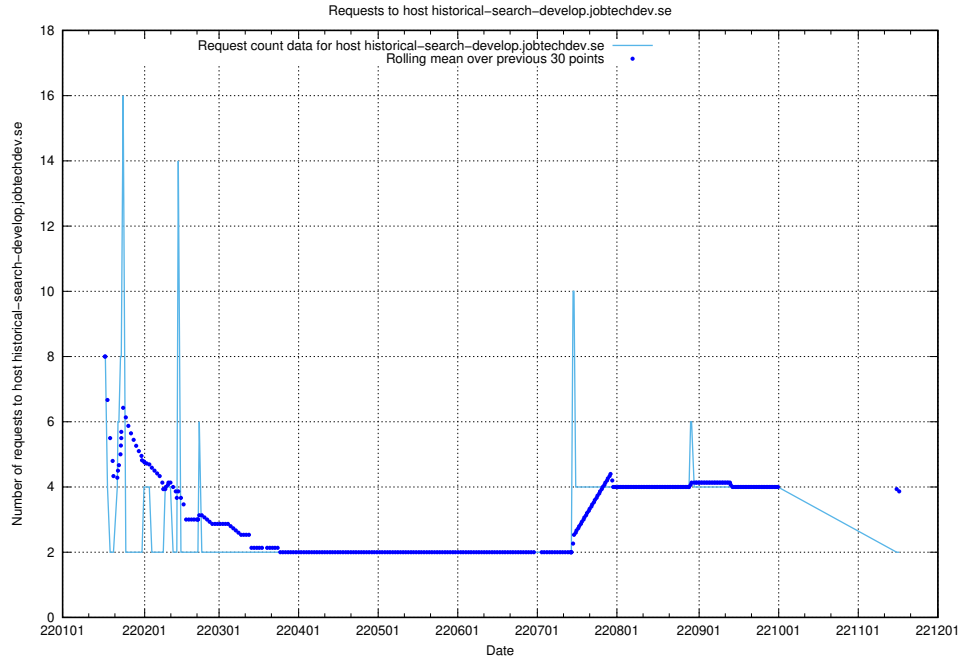

7.272 Usage of historical-search-develop.jobtechdev.se

Here, we count the number of requests to host historical-search-develop.jobtechdev.se.