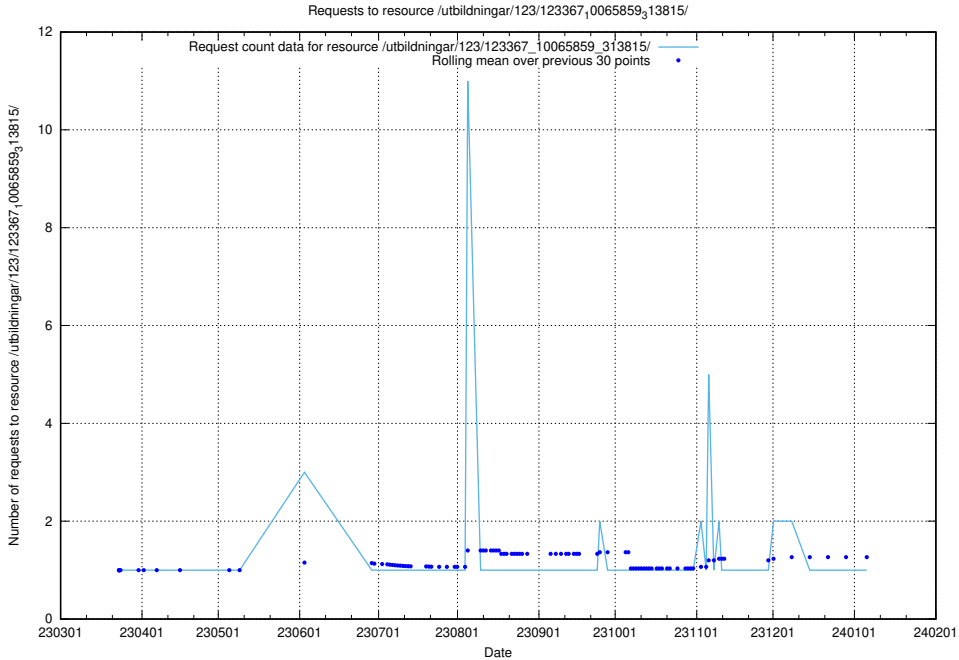

5.4406 Usage of /utbildningar/123/123367_10065859_313815/

Here, we count the number of requests to resource /utbildningar/123/123367_10065859_313815/.