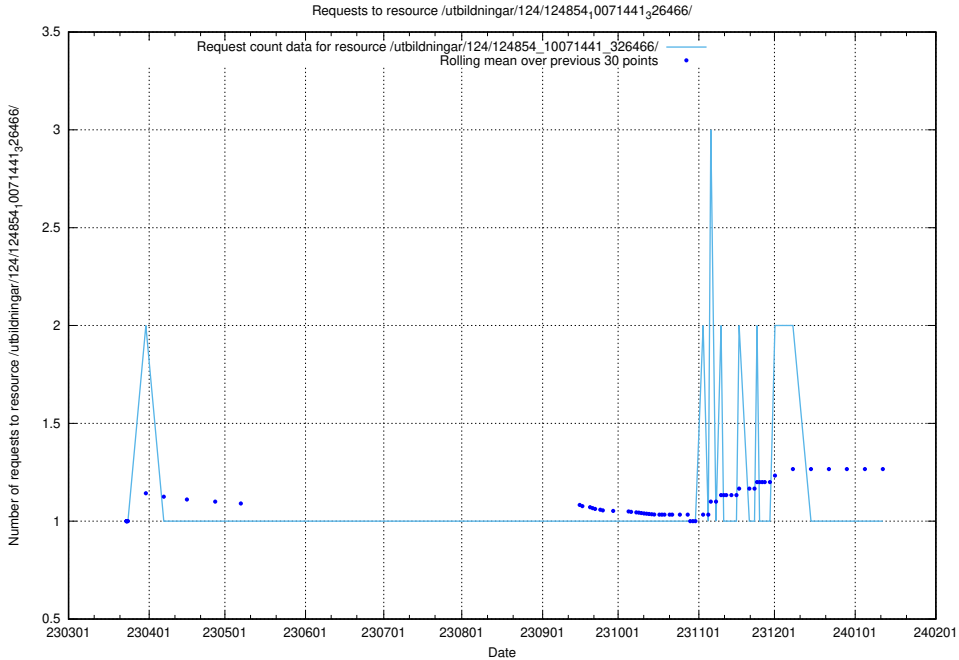

5.1051 Usage of /utbildningar/124/124854_10071441_326466/

Here, we count the number of requests to resource /utbildningar/124/124854_10071441_326466/.