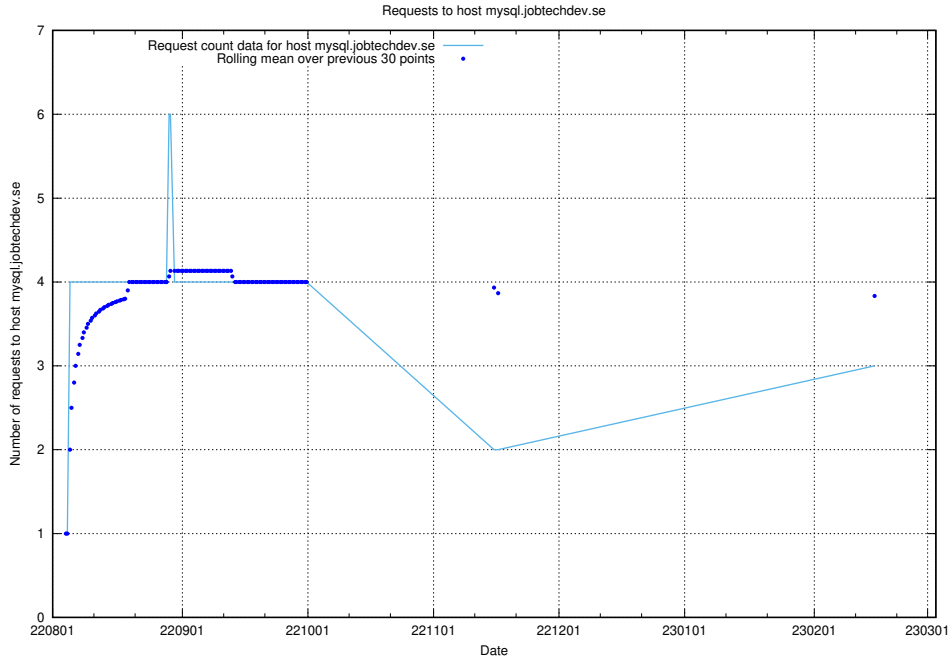

7.187 Usage of mysql.jobtechdev.se

Here, we count the number of requests to host mysql.jobtechdev.se.