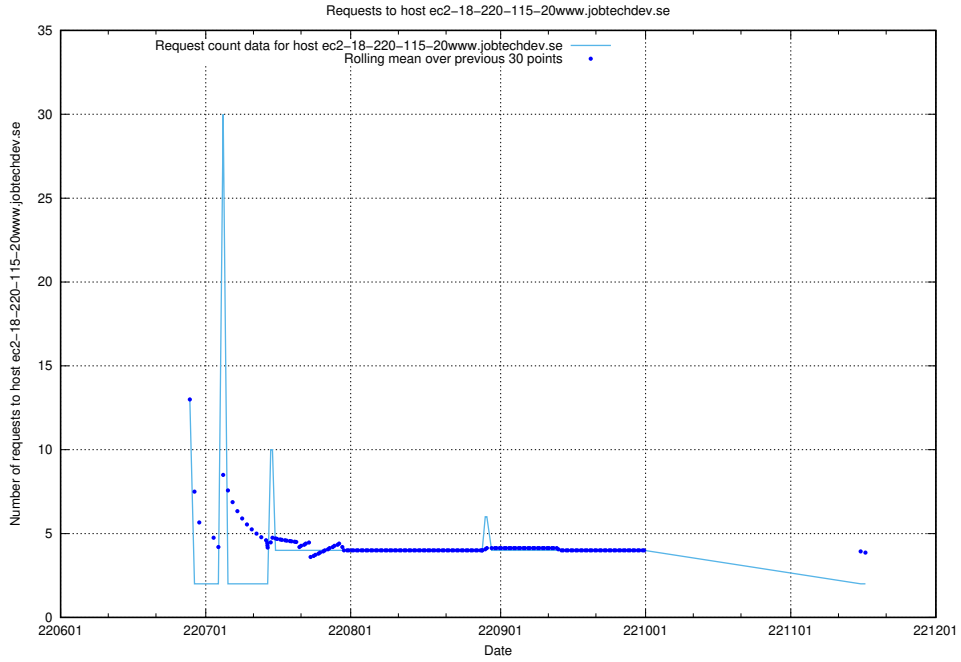

7.397 Usage of ec2-18-220-115-20www.jobtechdev.se

Here, we count the number of requests to host ec2-18-220-115-20www.jobtechdev.se.