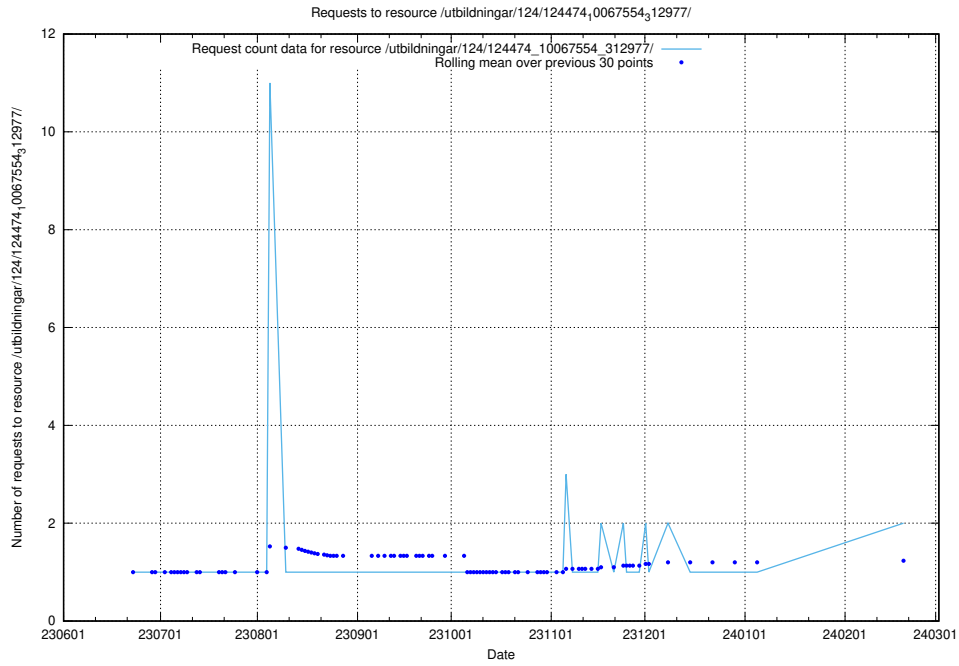

5.714 Usage of /utbildningar/124/124474_10067554_312977/

Here, we count the number of requests to resource /utbildningar/124/124474_10067554_312977/.