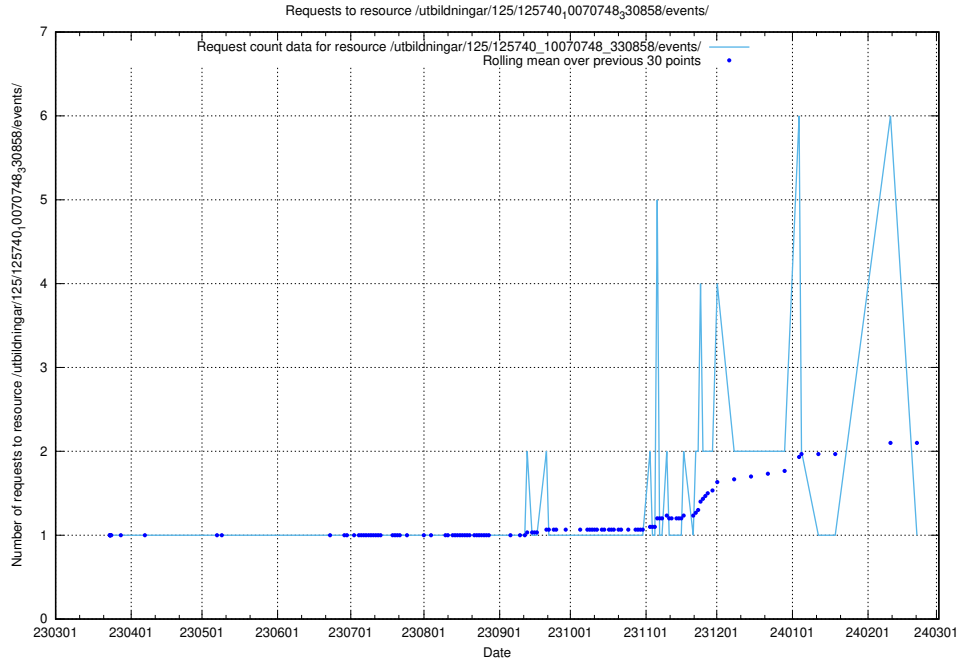

5.819 Usage of /utbildningar/125/125740_10070748_330858/events/

Here, we count the number of requests to resource /utbildningar/125/125740_10070748_330858/events/