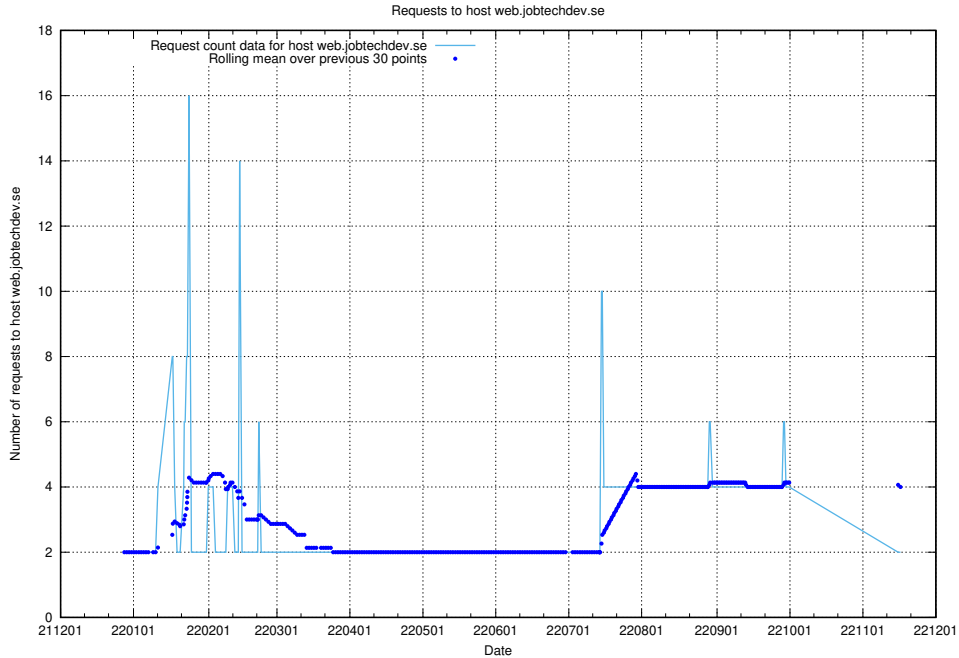

7.355 Usage of web.jobtechdev.se

Here, we count the number of requests to host web.jobtechdev.se.