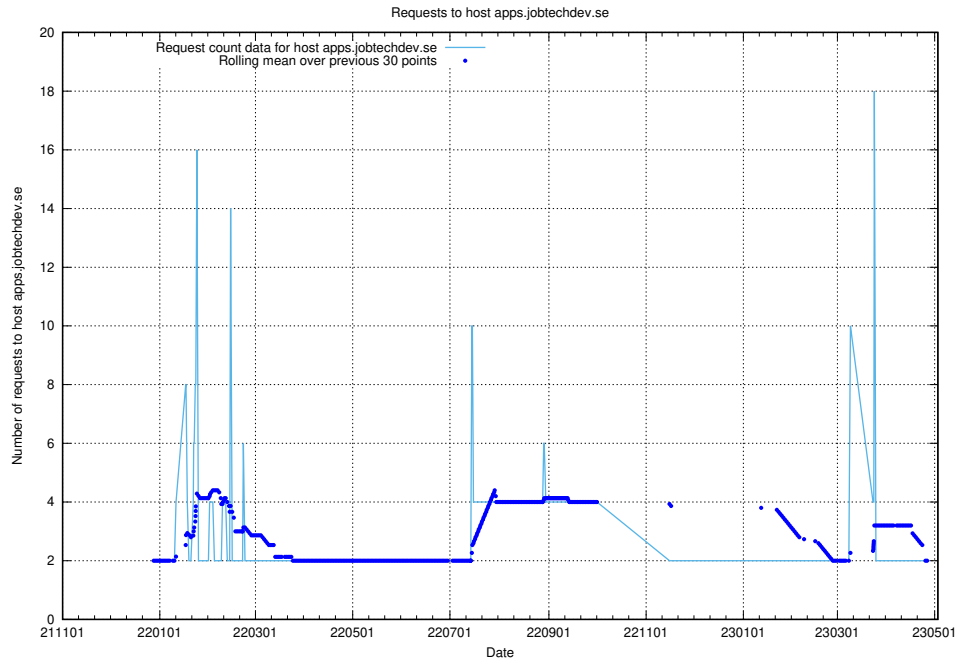

### 7.361 Usage of apps.jobtechdev.se

Here, we count the number of requests to host apps.jobtechdev.se.