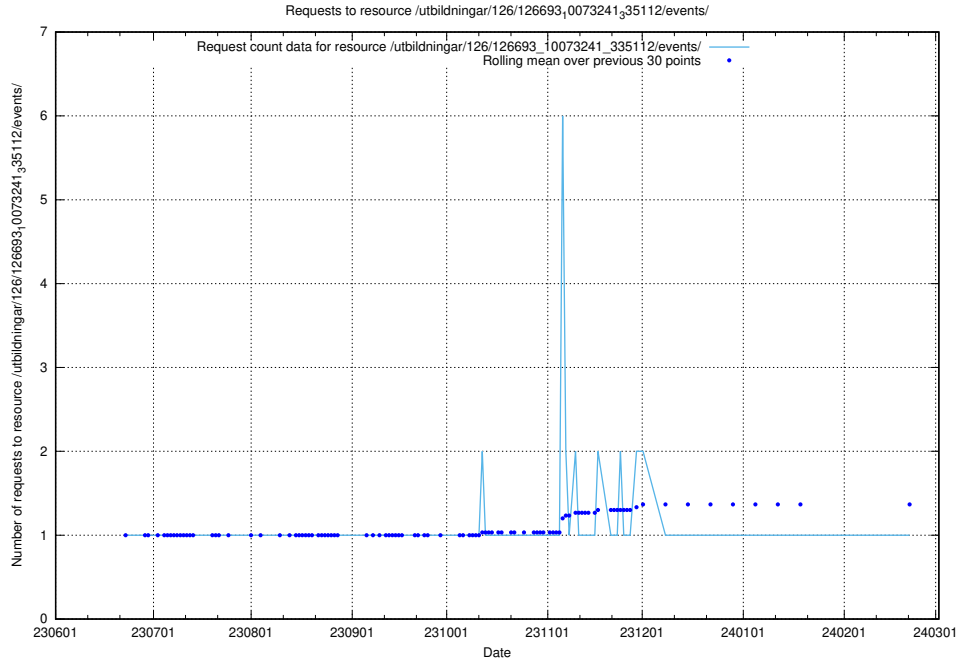

5.5196 Usage of /utbildningar/126/126693_10073241_335112/events/

Here, we count the number of requests to resource /utbildningar/126/126693_10073241_335112/events/