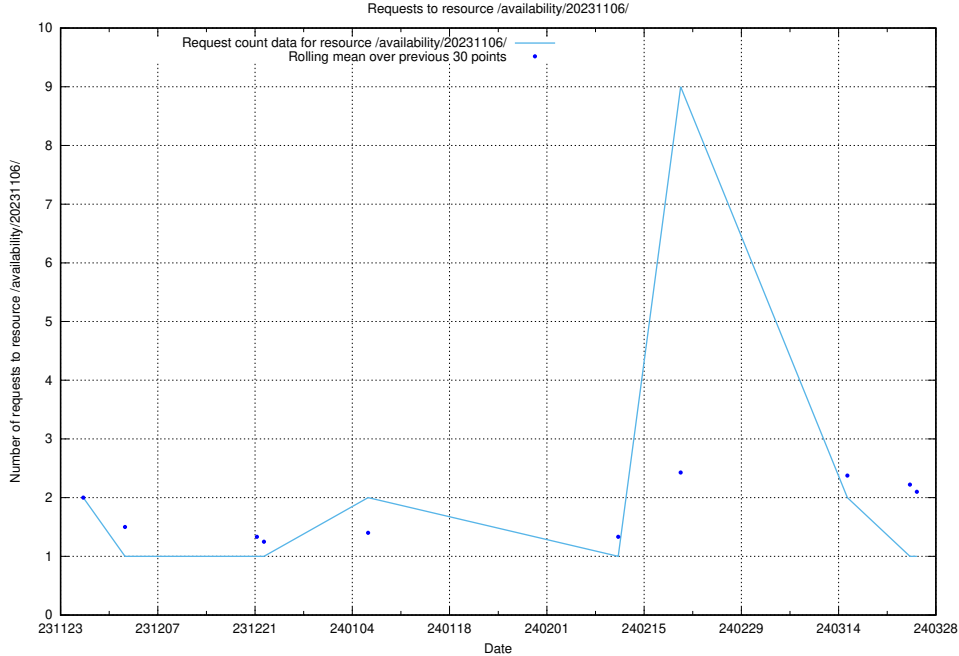

5.3518 Usage of /availability/20231106/

Here, we count the number of requests to resource /availability/20231106/.