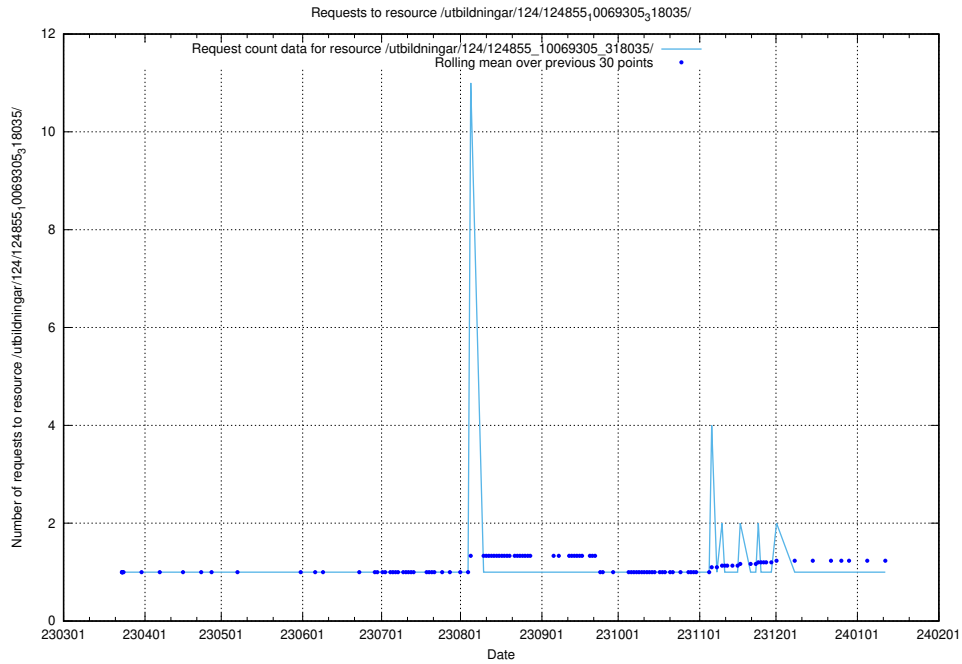

5.1047 Usage of /utbildningar/124/124855_10069305_318035/

Here, we count the number of requests to resource /utbildningar/124/124855_10069305_318035/.