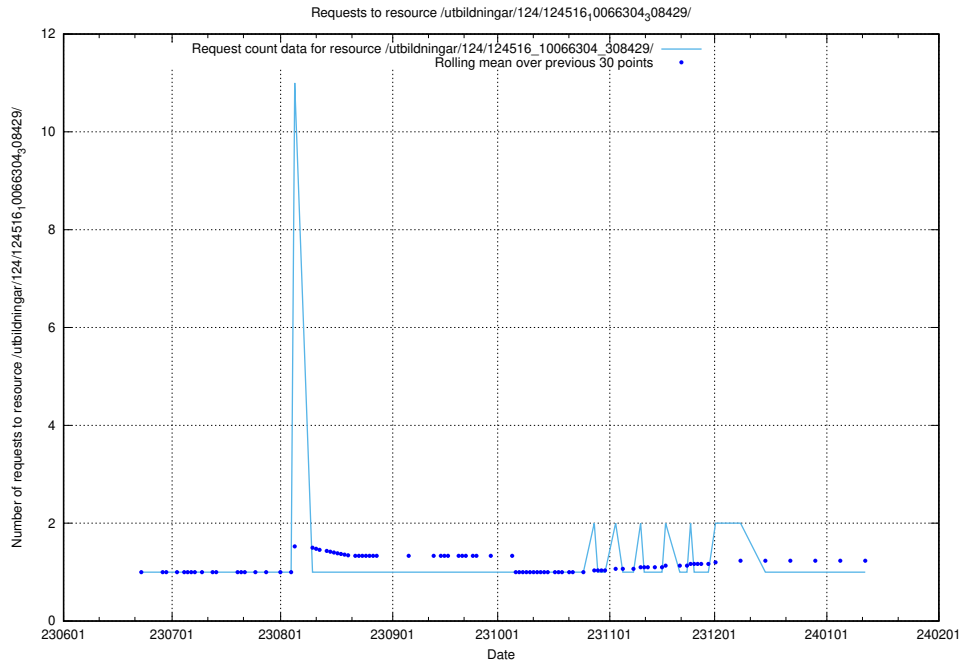

5.5322 Usage of /utbildningar/124/124516_10066304_308429/

Here, we count the number of requests to resource /utbildningar/124/124516_10066304_308429/.