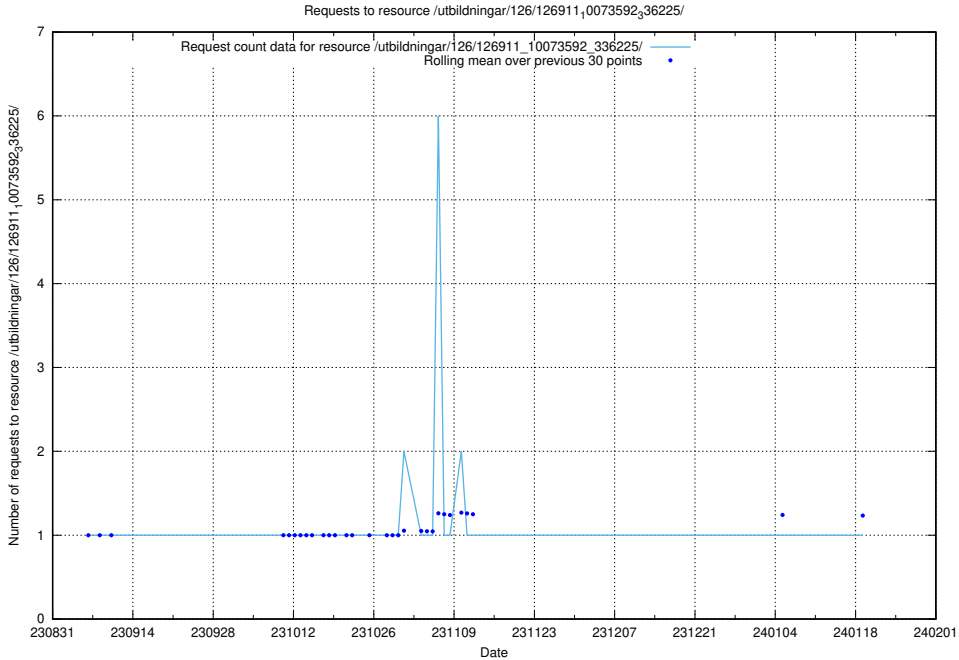

5.4217 Usage of /utbildningar/126/126911_10073592_336225/

Here, we count the number of requests to resource /utbildningar/126/126911_10073592_336225/.