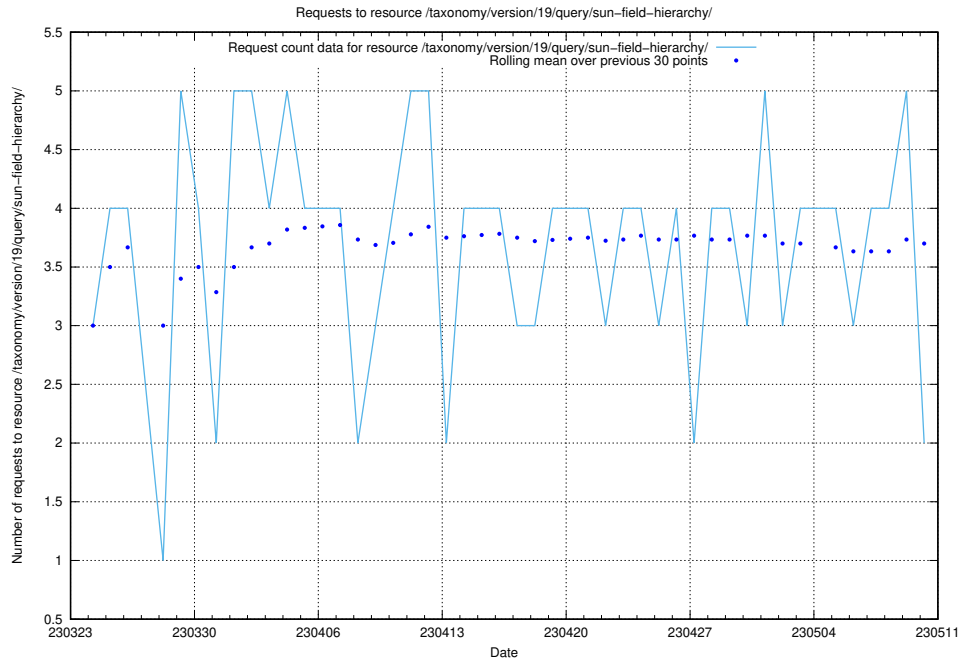

5.762 Usage of /taxonomy/version/19/query/sun-field-hierarchy/

Here, we count the number of requests to resource /taxonomy/version/19/query/sun-field-hierarchy/.