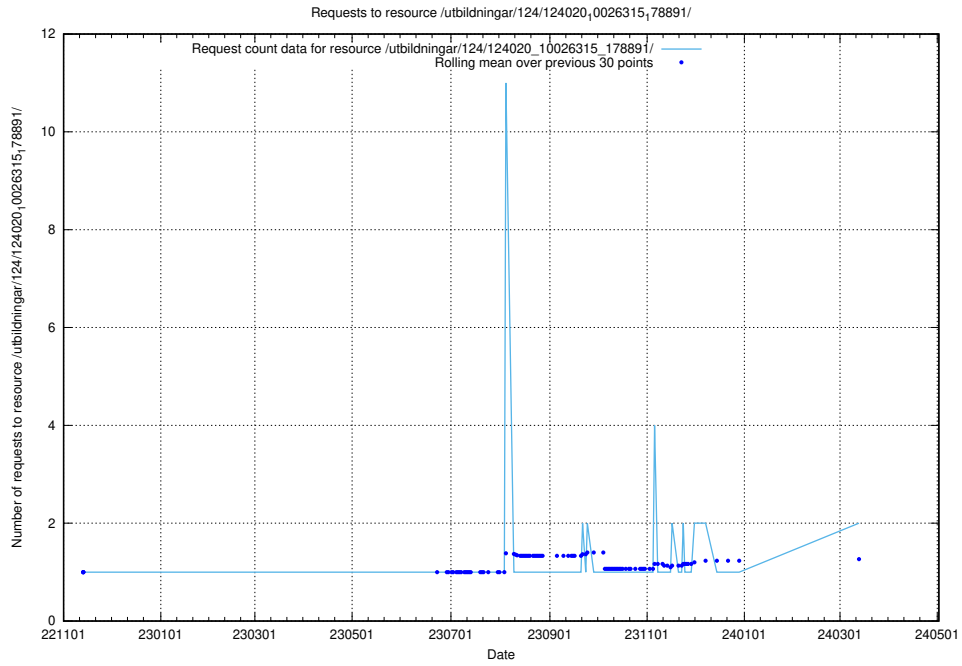

5.733 Usage of /utbildningar/124/124020_10026315_178891/

Here, we count the number of requests to resource /utbildningar/124/124020_10026315_178891/.