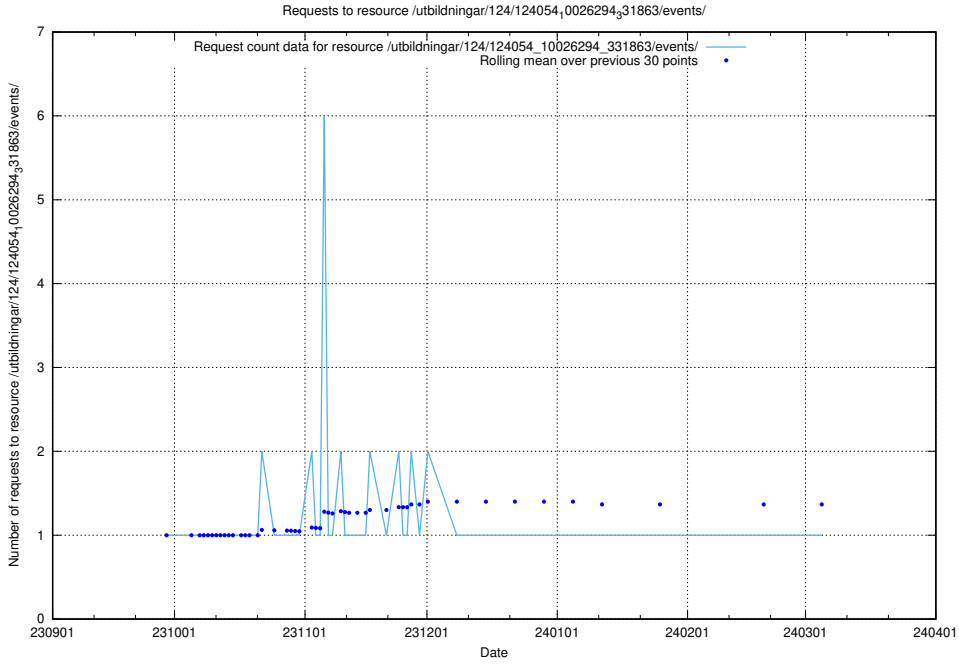

5.4025 Usage of /utbildningar/124/124054_10026294_331863/events/

Here, we count the number of requests to resource /utbildningar/124/124054_10026294_331863/events/