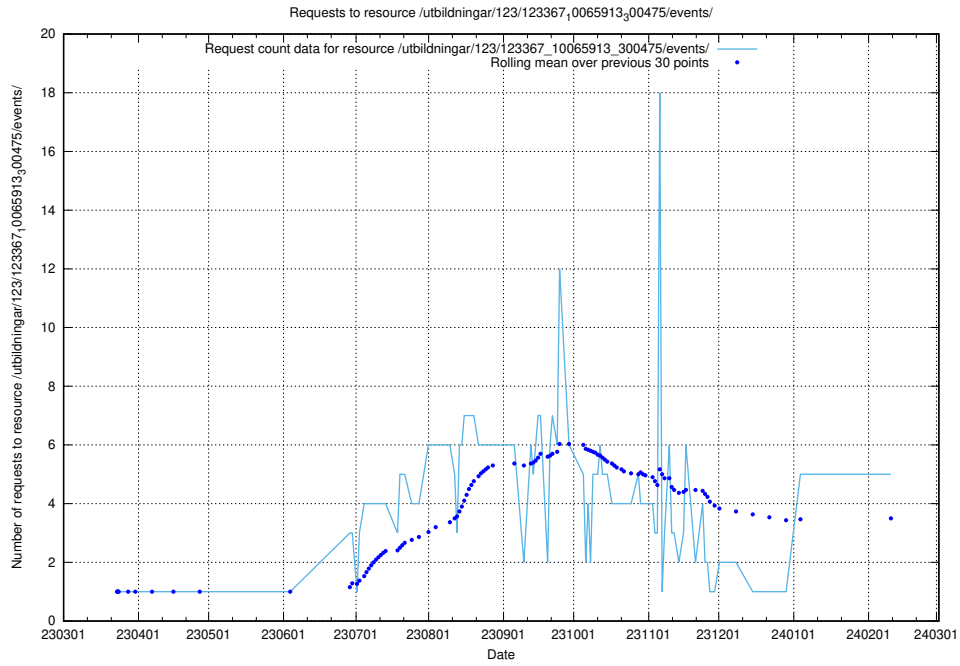

5.118 Usage of /utbildningar/123/123367_10065913_300475/events/

Here, we count the number of requests to resource /utbildningar/123/123367_10065913_300475/events/