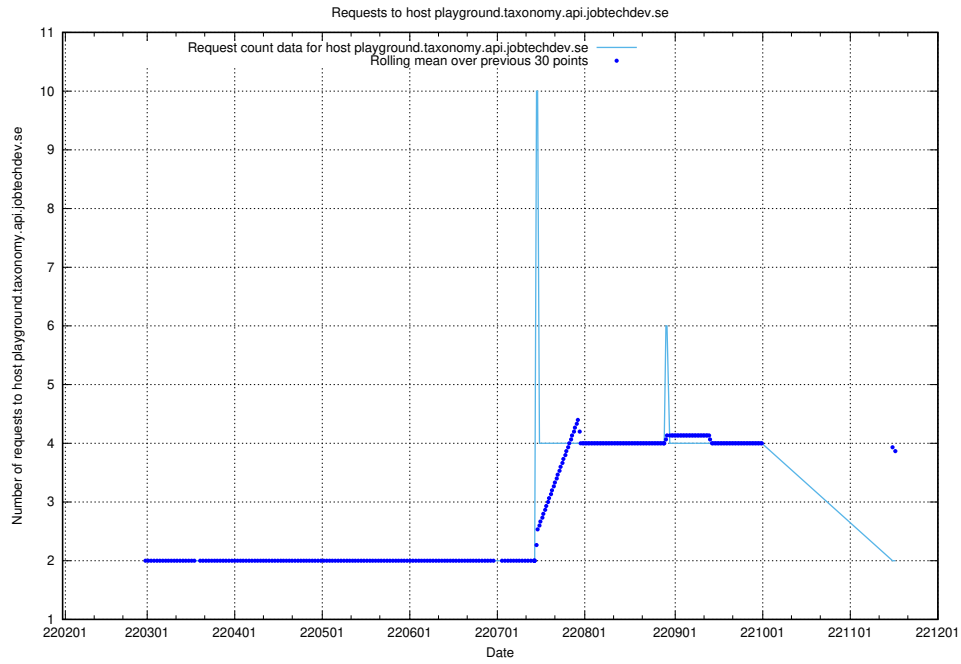

7.509 Usage of playground.taxonomy.api.jobtechdev.se

Here, we count the number of requests to host playground.taxonomy.api.jobtechdev.se.