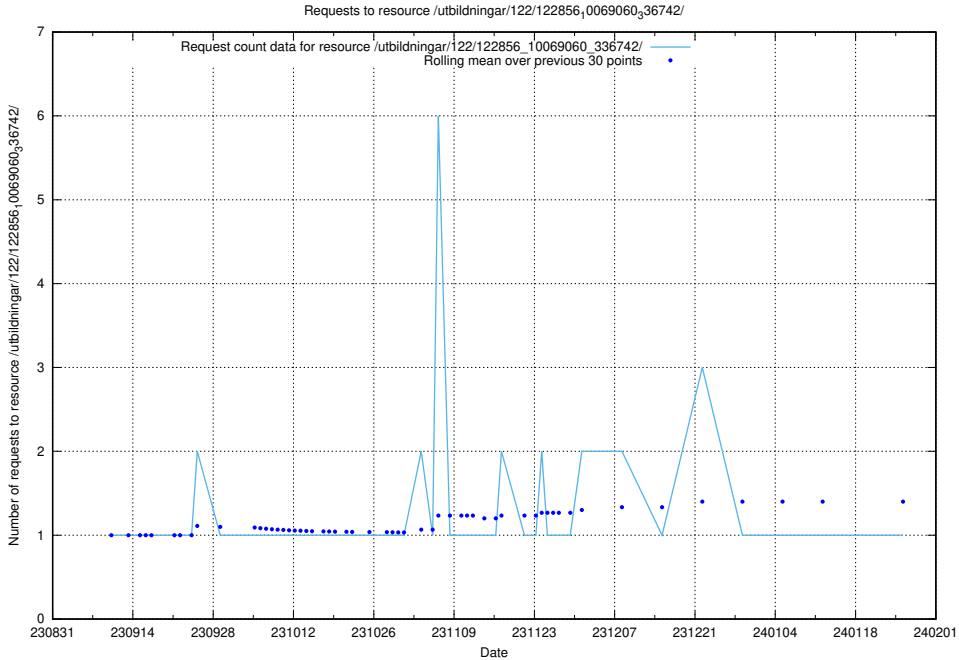

5.4185 Usage of /utbildningar/122/122856_10069060_336742/

Here, we count the number of requests to resource /utbildningar/122/122856_10069060_336742/.