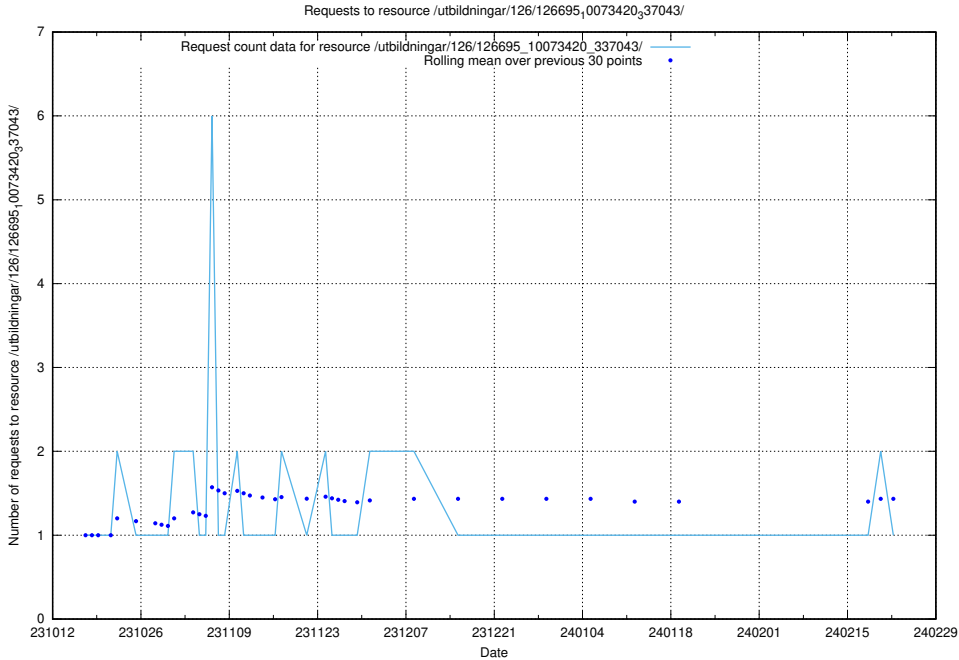

5.3852 Usage of /utbildningar/126/126695_10073420_337043/

Here, we count the number of requests to resource /utbildningar/126/126695_10073420_337043/.