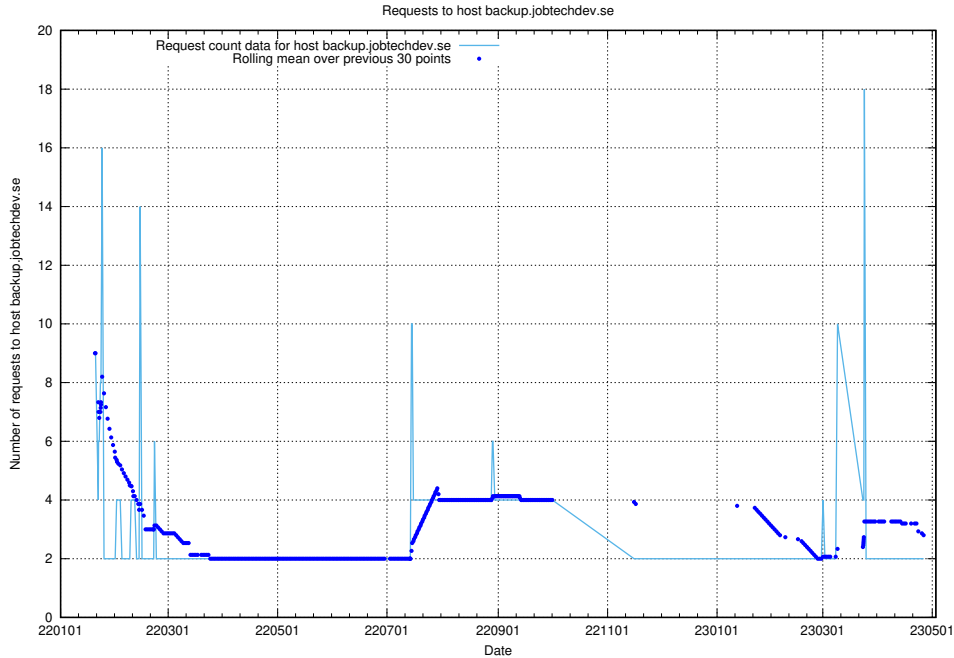

7.265 Usage of backup.jobtechdev.se

Here, we count the number of requests to host backup.jobtechdev.se.