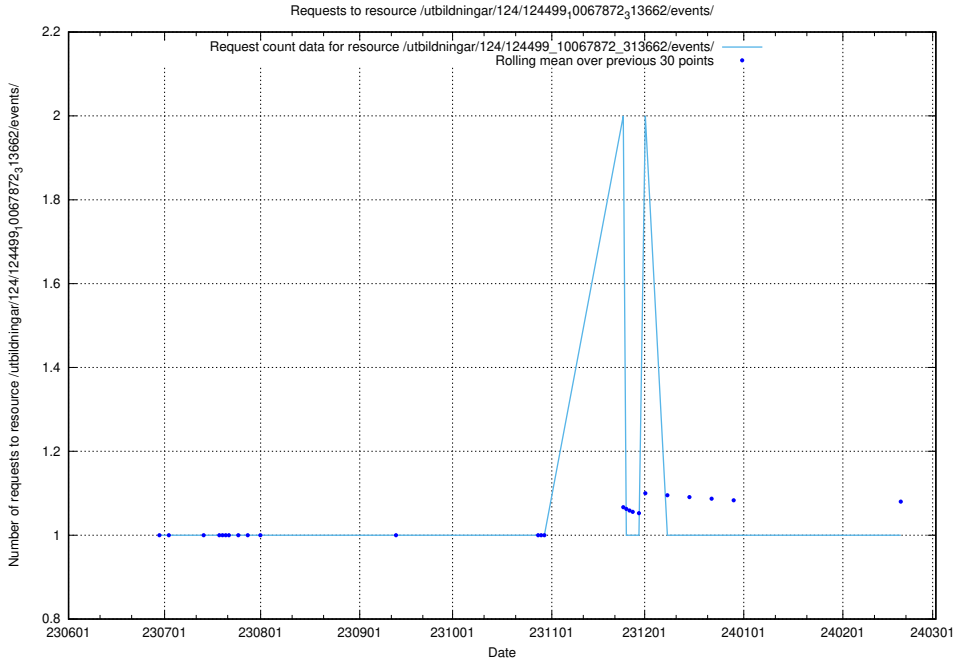

5.4949 Usage of /utbildningar/124/124499_10067872_313662/events/

Here, we count the number of requests to resource /utbildningar/124/124499_10067872_313662/events/