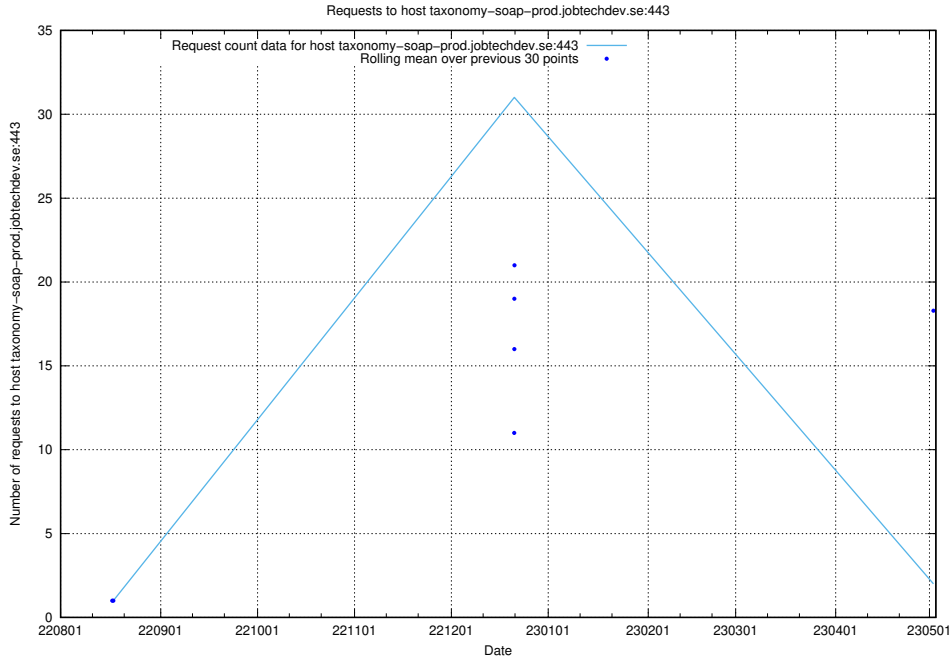

7.342 Usage of taxonomy-soap-prod.jobtechdev.se:443

Here, we count the number of requests to host taxonomy-soap-prod.jobtechdev.se:443.