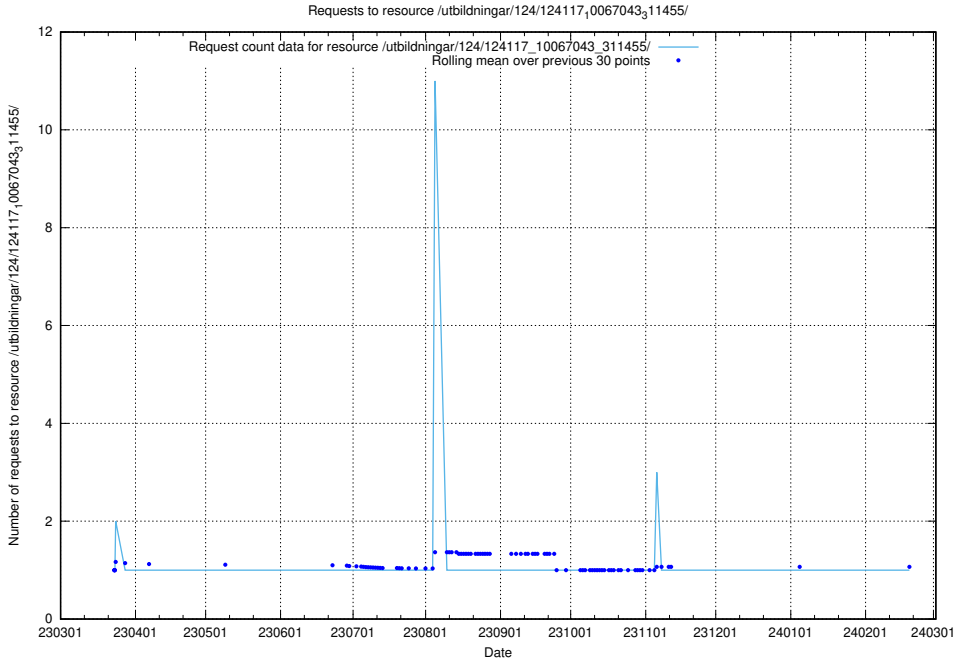

5.3785 Usage of /utbildningar/124/124117_10067043_311455/

Here, we count the number of requests to resource /utbildningar/124/124117_10067043_311455/.