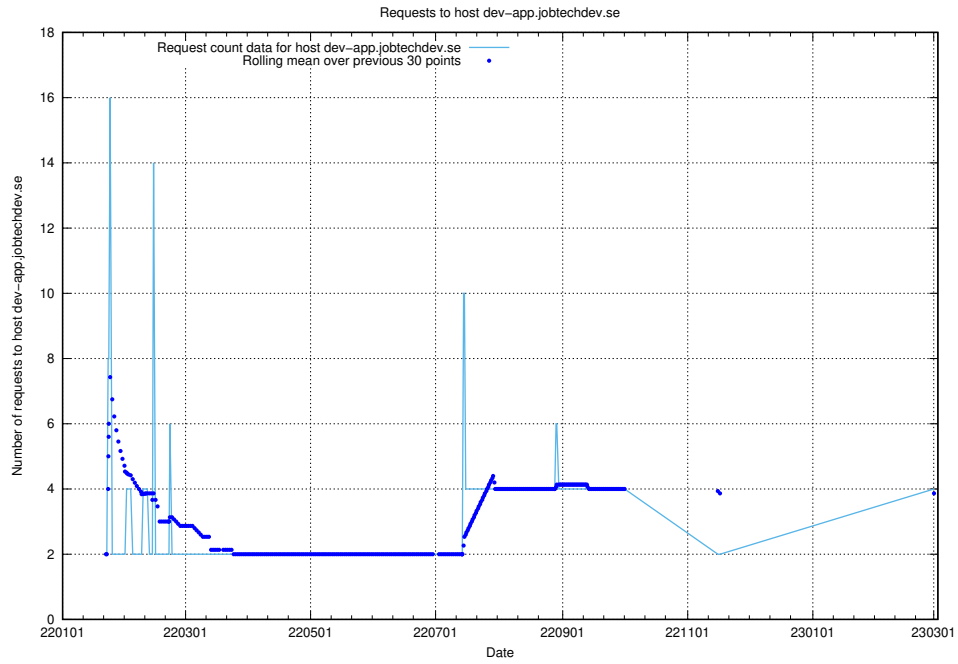

7.97 Usage of dev-app.jobtechdev.se

Here, we count the number of requests to host dev-app.jobtechdev.se.