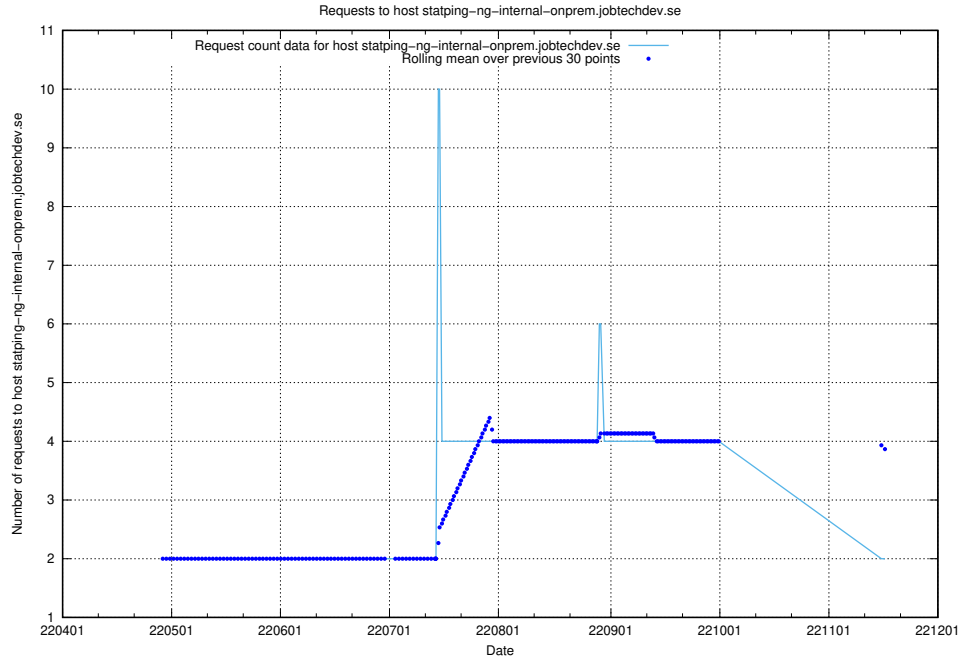

7.439 Usage of statping-ng-internal-onprem.jobtechdev.se

Here, we count the number of requests to host statping-ng-internal-onprem.jobtechdev.se.