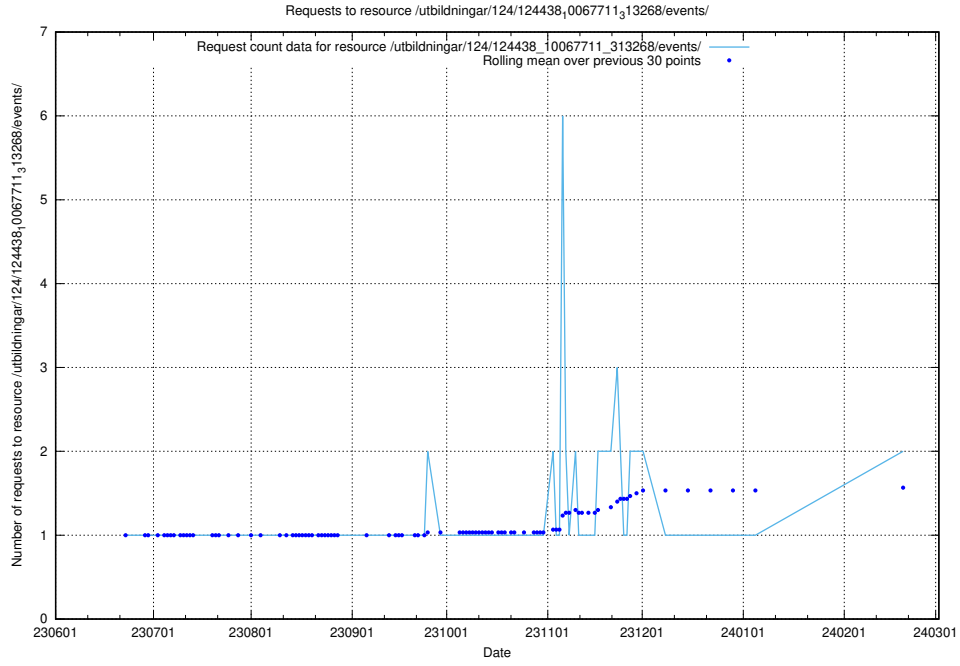

5.723 Usage of /utbildningar/124/124438_10067711_313268/events/

Here, we count the number of requests to resource /utbildningar/124/124438_10067711_313268/events/