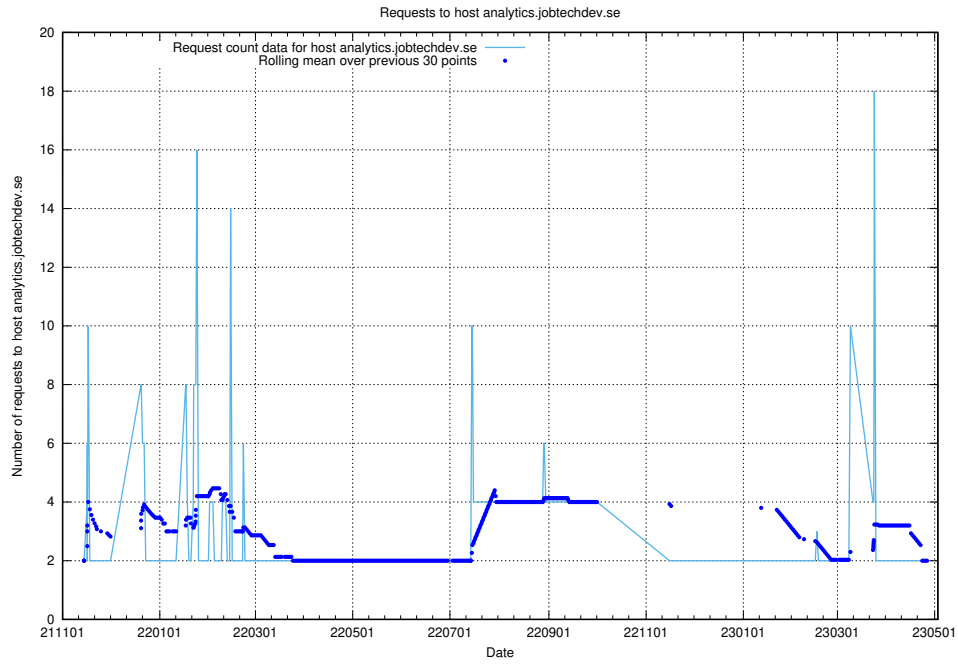

7.288 Usage of analytics.jobtechdev.se

Here, we count the number of requests to host analytics.jobtechdev.se.