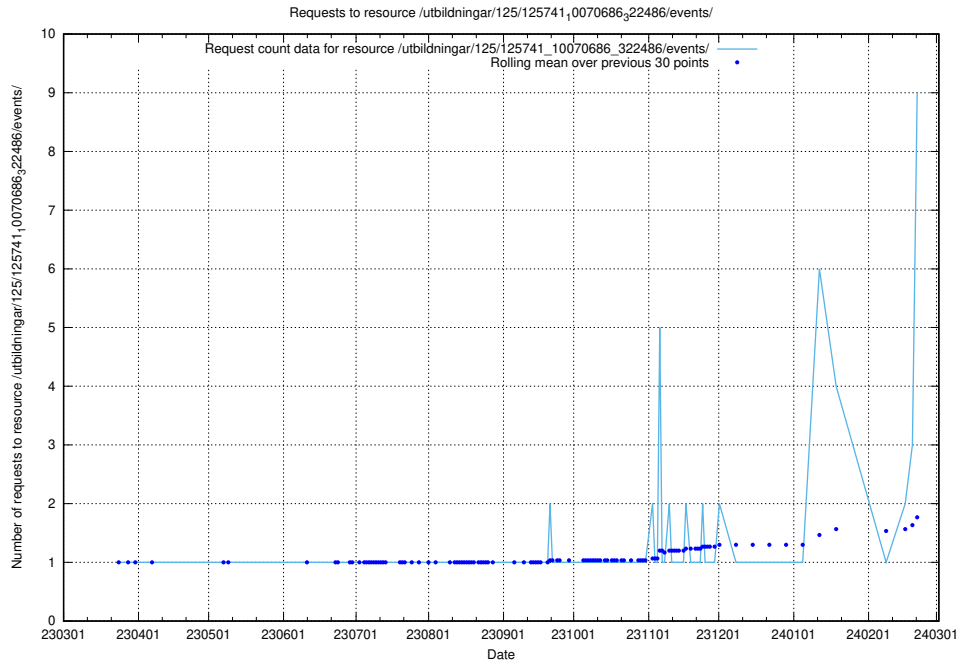

5.38 Usage of /utbildningar/125/125741_10070686_322486/events/

Here, we count the number of requests to resource /utbildningar/125/125741_10070686_322486/events/