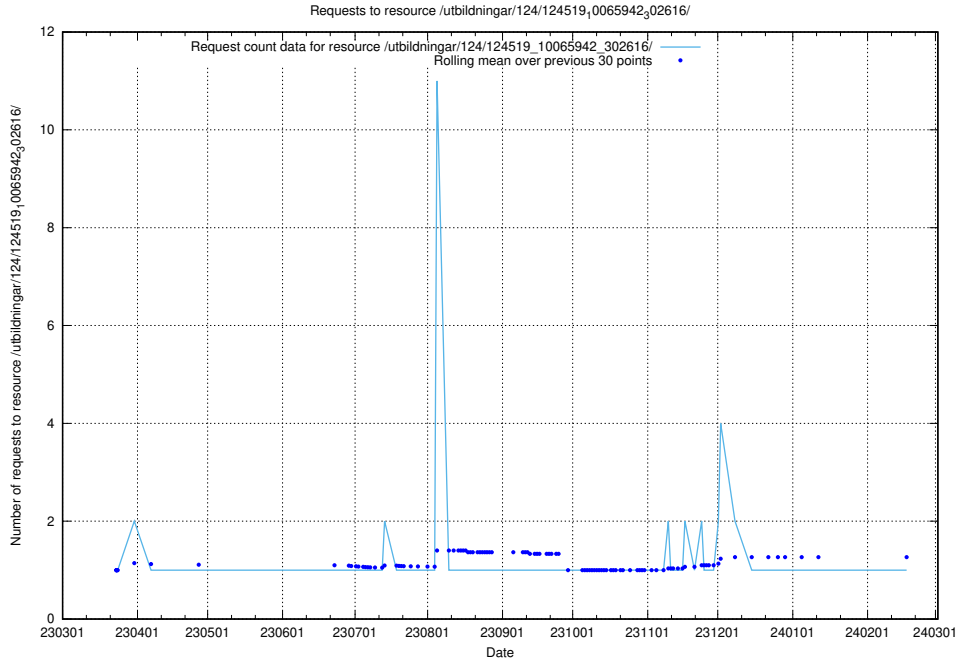

5.1127 Usage of /utbildningar/124/124519_10065942_302616/

Here, we count the number of requests to resource /utbildningar/124/124519_10065942_302616/.