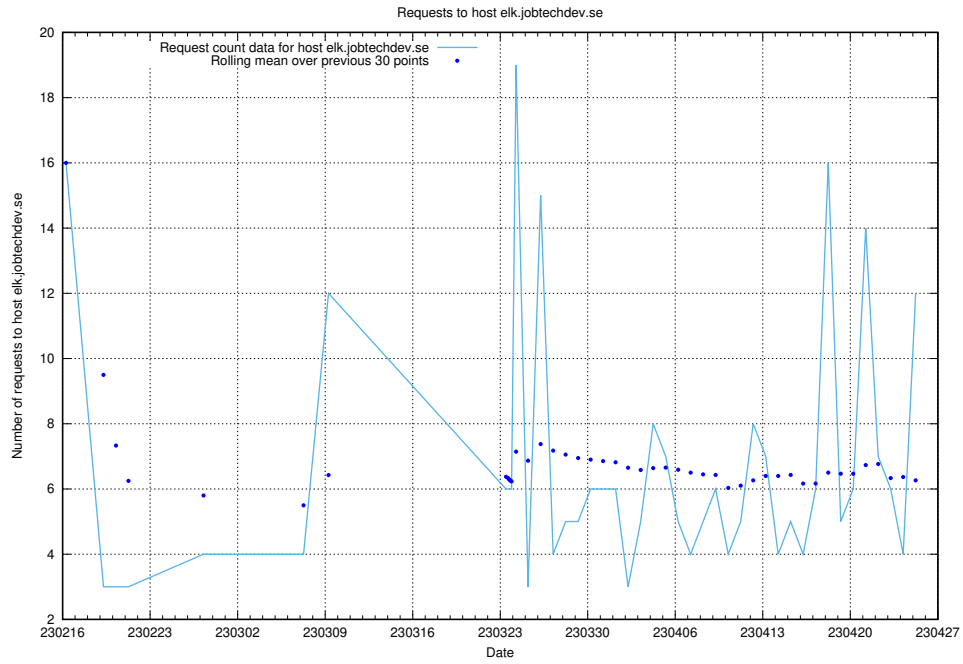

## 7.46 Usage of demo-jobed-connect.jobtechdev.se

Here, we count the number of requests to host demo-jobed-connect.jobtechdev.se.