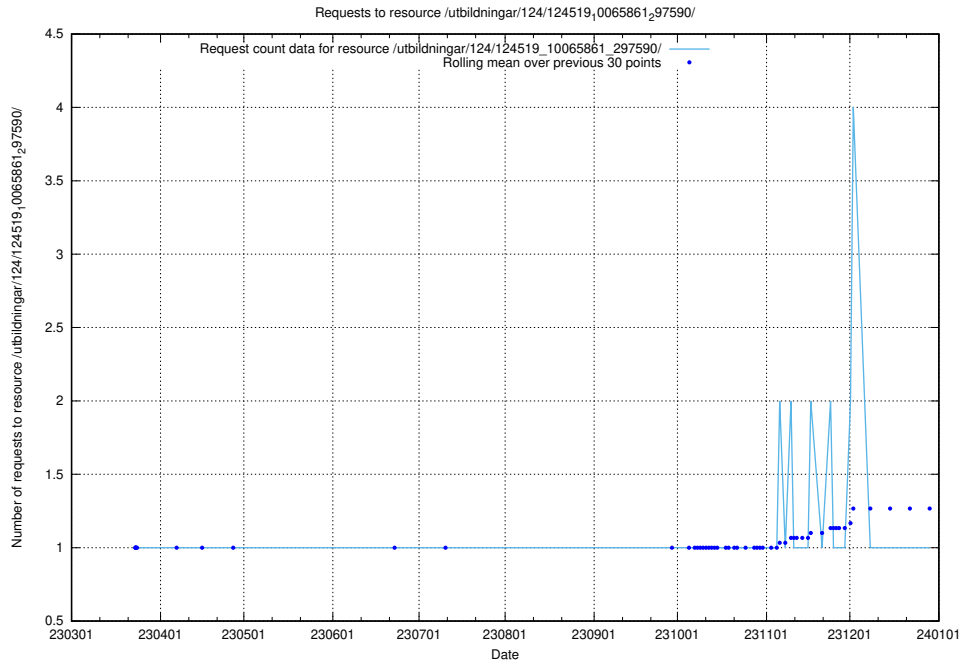

5.1138 Usage of /utbildningar/124/124519_10065861_297590/

Here, we count the number of requests to resource /utbildningar/124/124519_10065861_297590/.