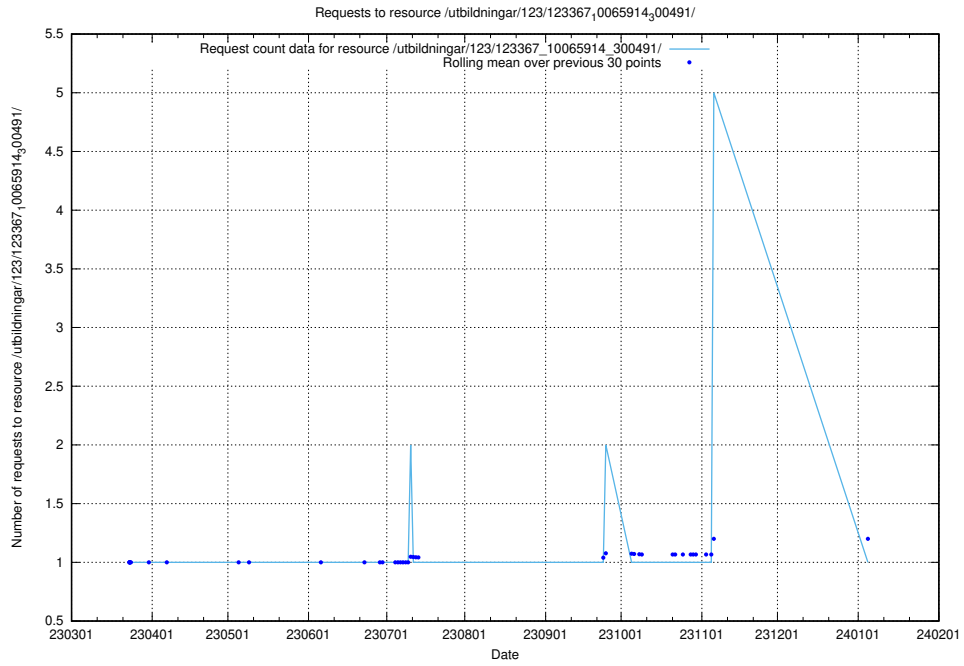

5.4230 Usage of /utbildningar/123/123367_10065914_300491/

Here, we count the number of requests to resource /utbildningar/123/123367_10065914_300491/.