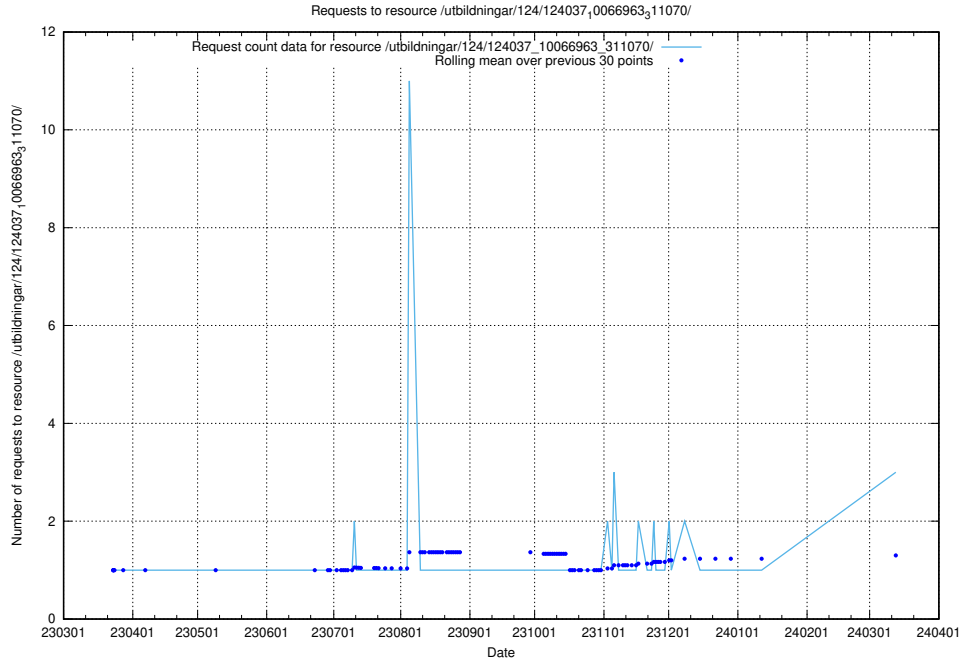

5.236 Usage of /utbildningar/124/124037_10066963_311070/

Here, we count the number of requests to resource /utbildningar/124/124037_10066963_311070/.