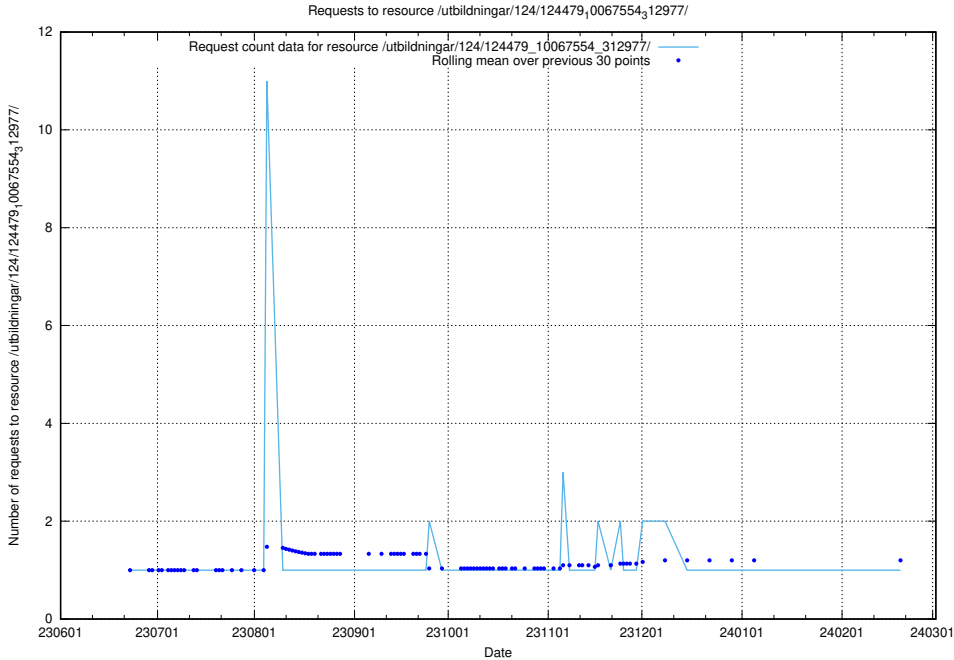

5.5355 Usage of /utbildningar/124/124479_10067554_312977/

Here, we count the number of requests to resource /utbildningar/124/124479_10067554_312977/.