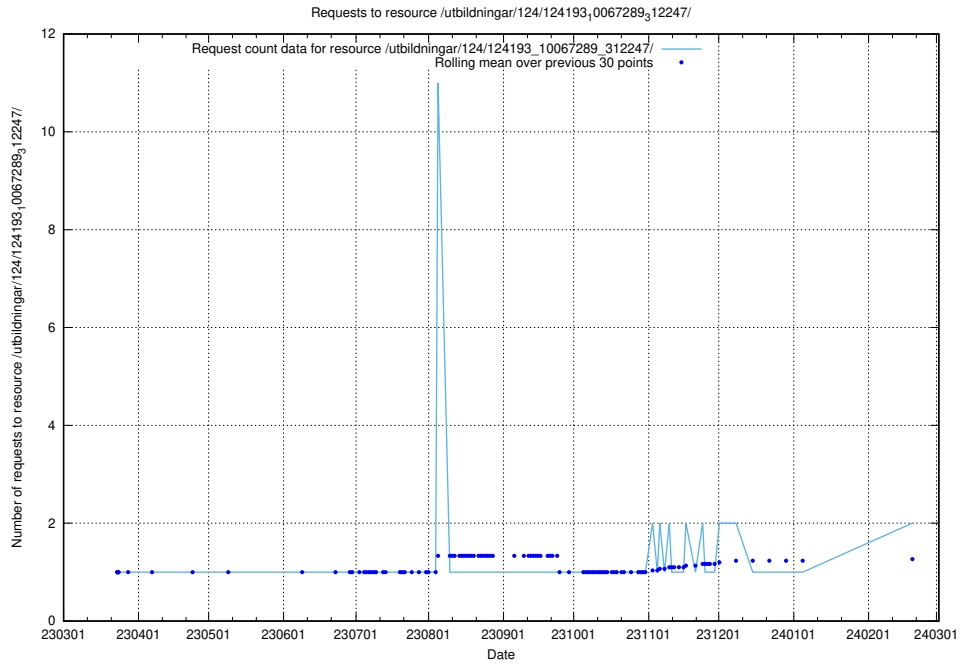

5.536 Usage of /utbildningar/124/124193_10067289_312247/

Here, we count the number of requests to resource /utbildningar/124/124193_10067289_312247/.