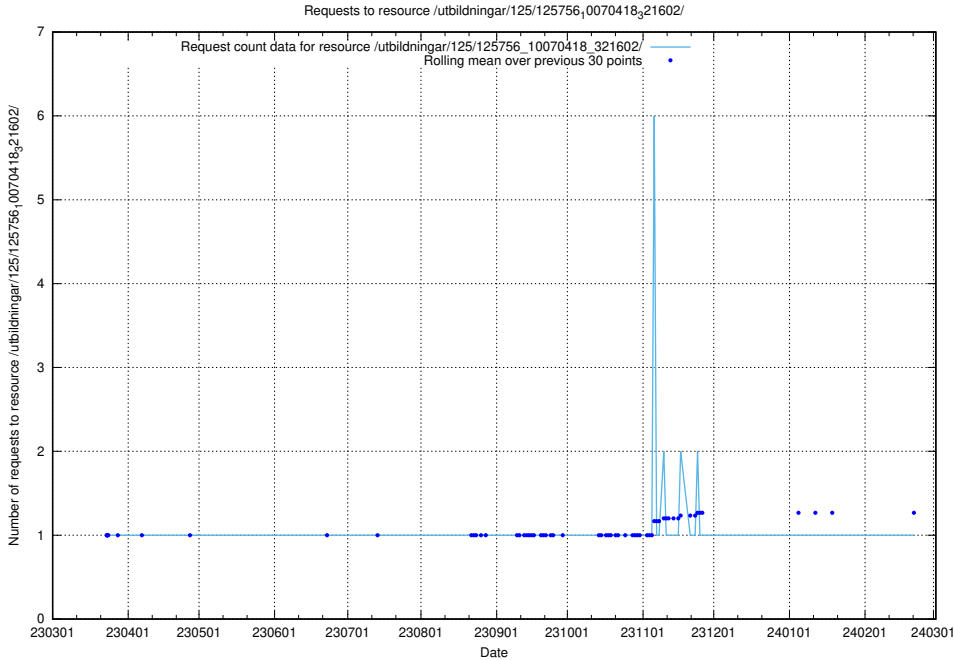

5.6046 Usage of /utbildningar/125/125756_10070418_321602/

Here, we count the number of requests to resource /utbildningar/125/125756_10070418_321602/.