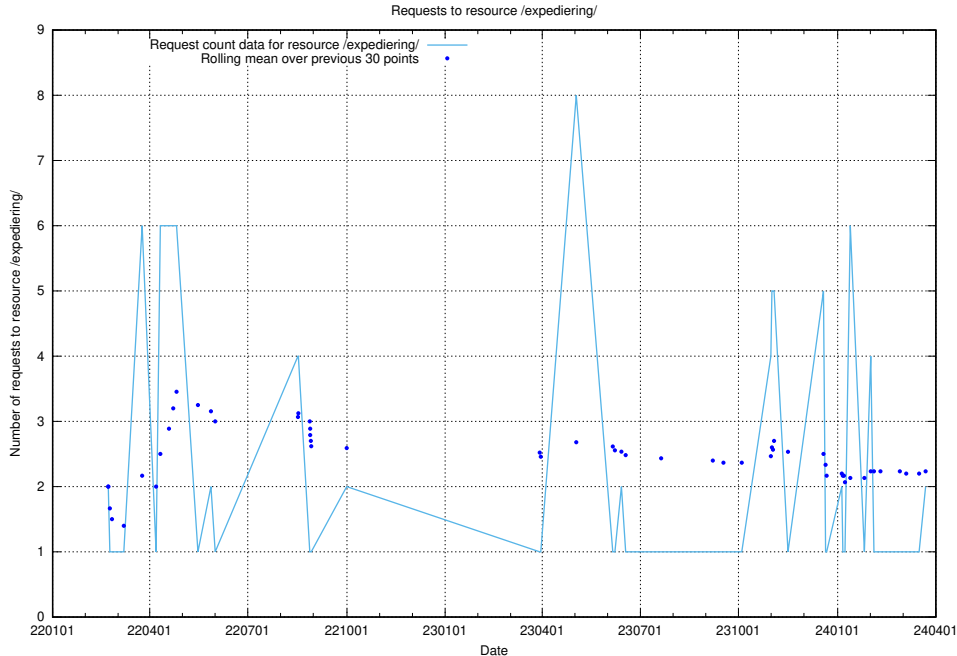

5.347 Usage of /expediering/

Here, we count the number of requests to resource /expediering/.