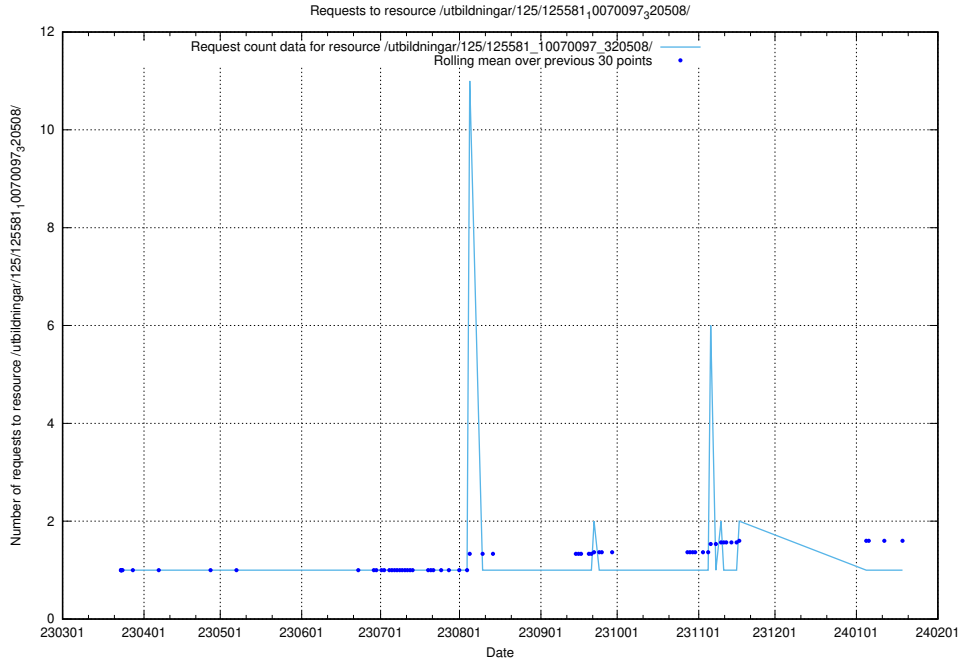

5.945 Usage of /utbildningar/125/125581_10070097_320508/

Here, we count the number of requests to resource /utbildningar/125/125581_10070097_320508/.