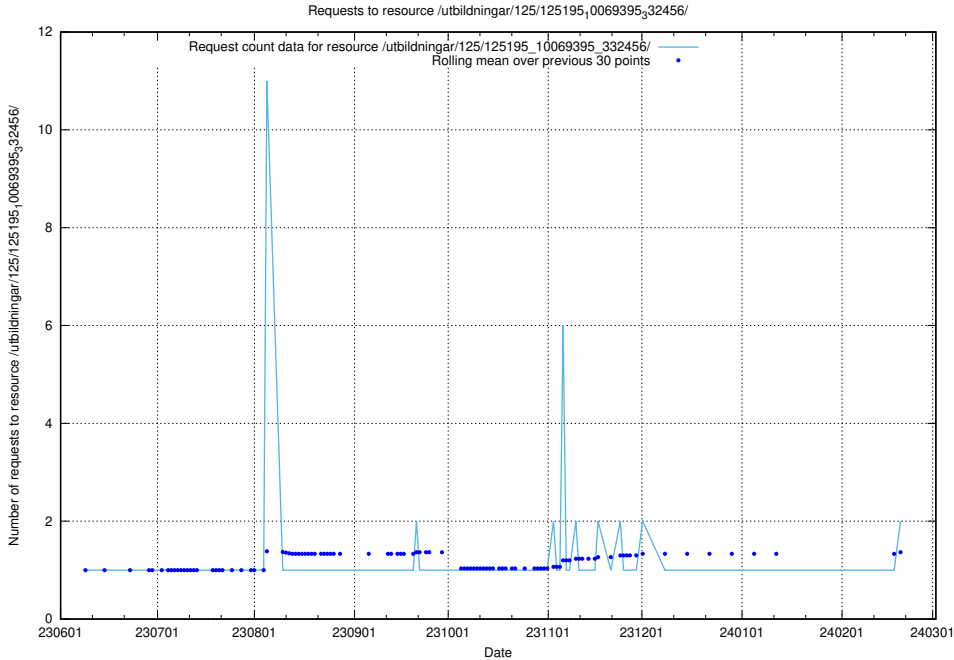

5.739 Usage of /utbildningar/125/125195_10069395_332456/

Here, we count the number of requests to resource /utbildningar/125/125195_10069395_332456/.