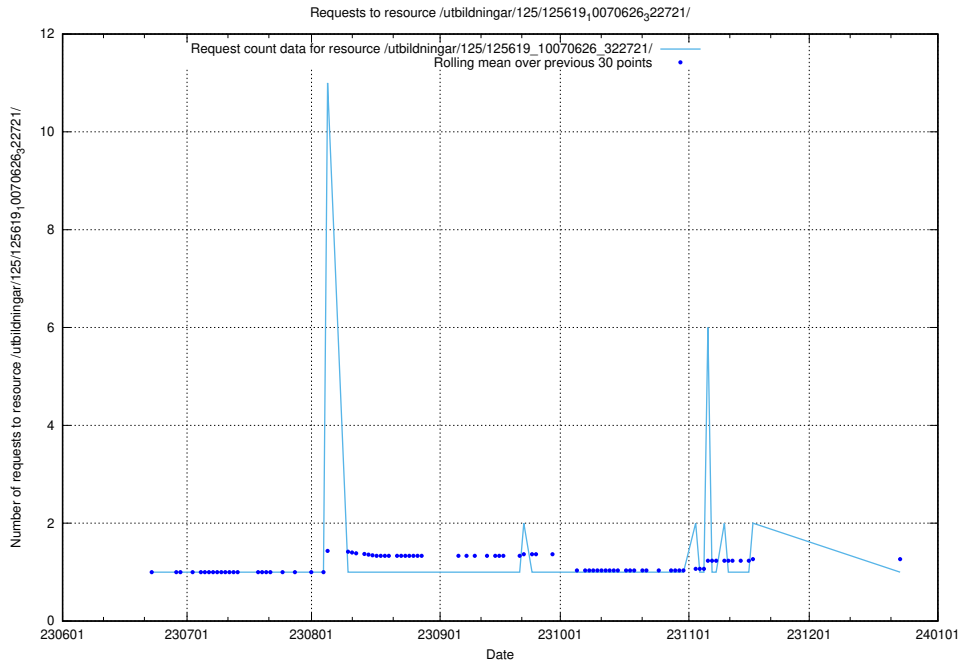

5.5273 Usage of /utbildningar/125/125619_10070626_322721/

Here, we count the number of requests to resource /utbildningar/125/125619_10070626_322721/.