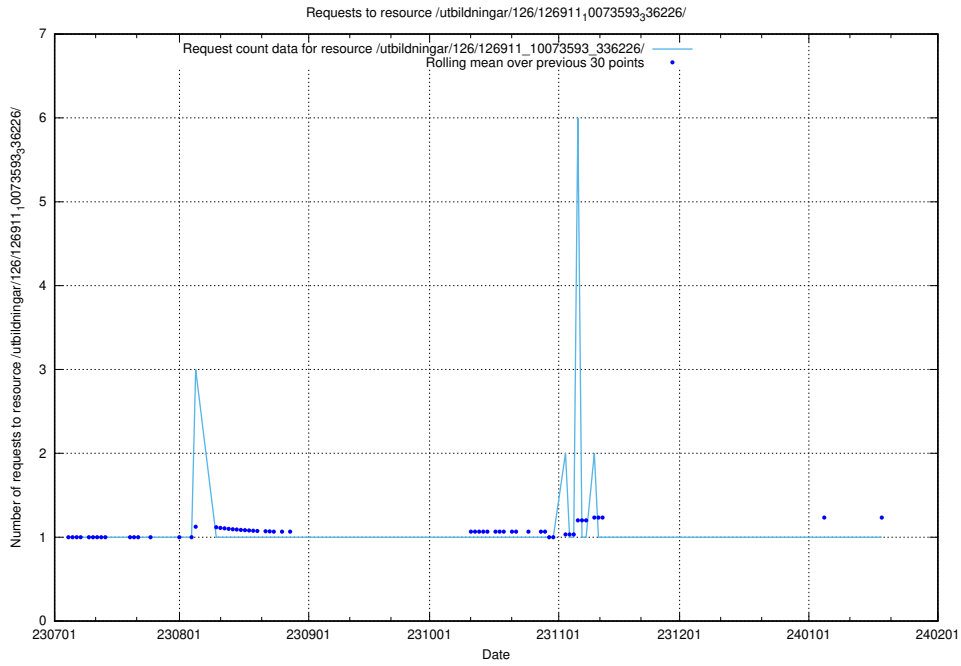

5.4896 Usage of /utbildningar/126/126911_10073593_336226/

Here, we count the number of requests to resource /utbildningar/126/126911_10073593_336226/.