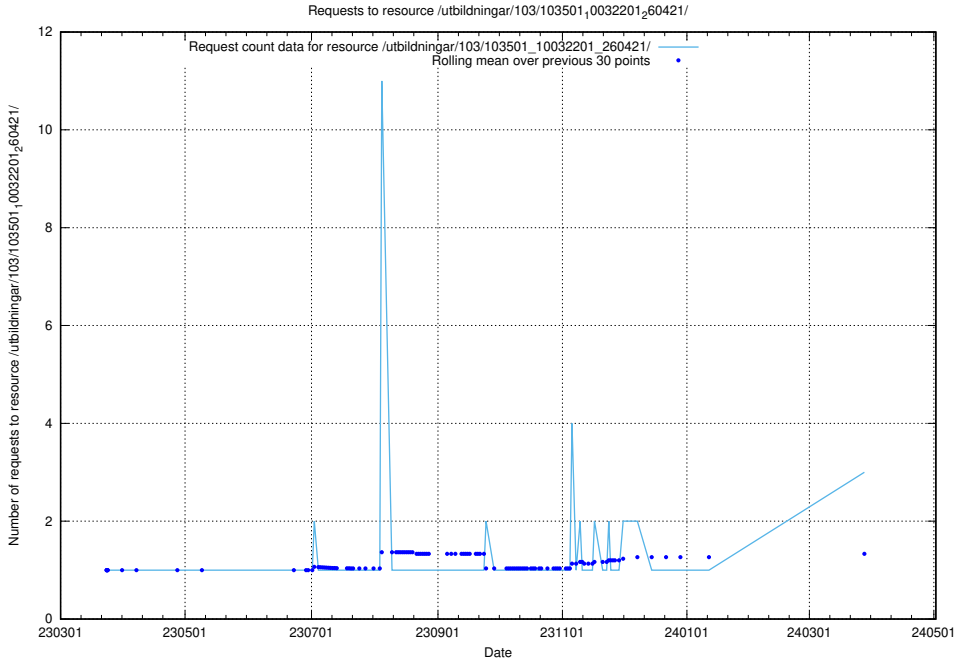

5.259 Usage of /utbildningar/103/103501_10032201_260421/

Here, we count the number of requests to resource /utbildningar/103/103501_10032201_260421/.