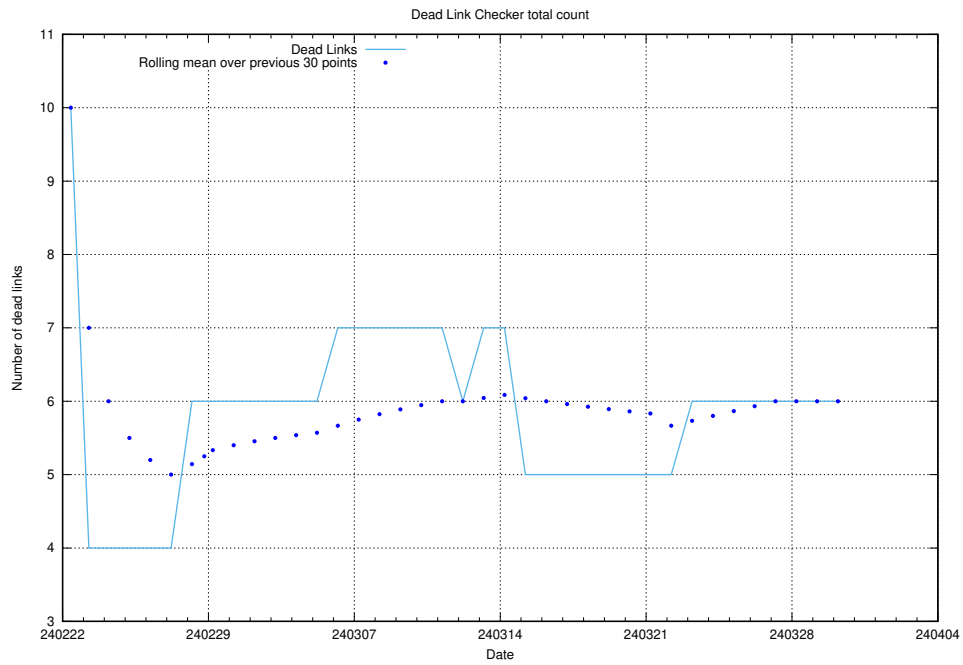

#### 3.1 Total count of dead links

Here is presented the total number of found dead links across all pages.

<sup>4</sup>[https://gitlab.com/arbetsformedlingen/devops/dead\\_link\\_checker](https://gitlab.com/arbetsformedlingen/devops/dead_link_checker)