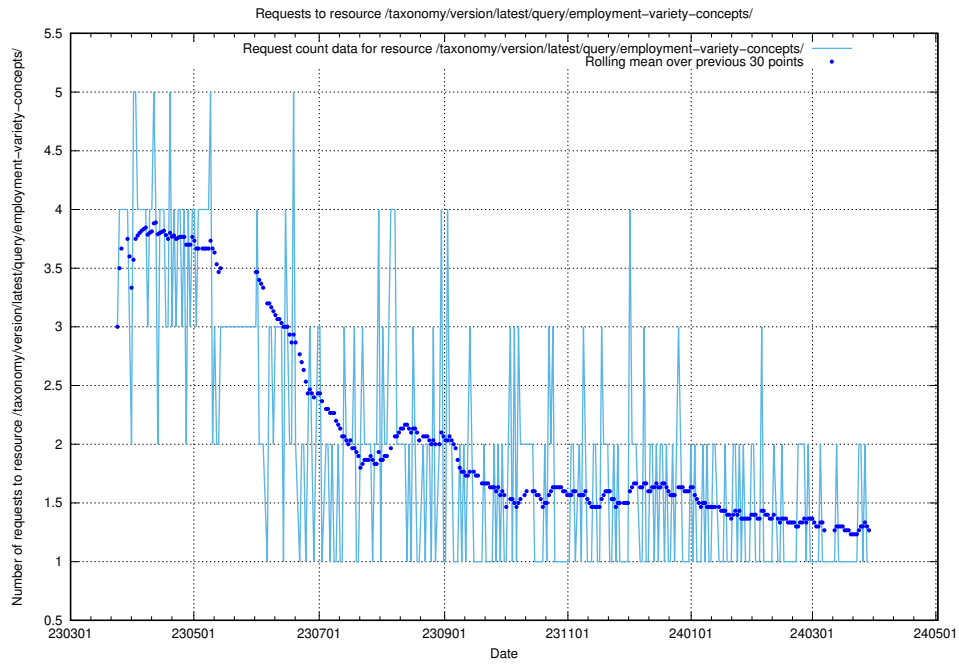

5.5706 Usage of /taxonomy/version/latest/query/employment-variety-concepts/

Here, we count the number of requests to resource /taxonomy/version/latest/query/employment-variety-concepts/.