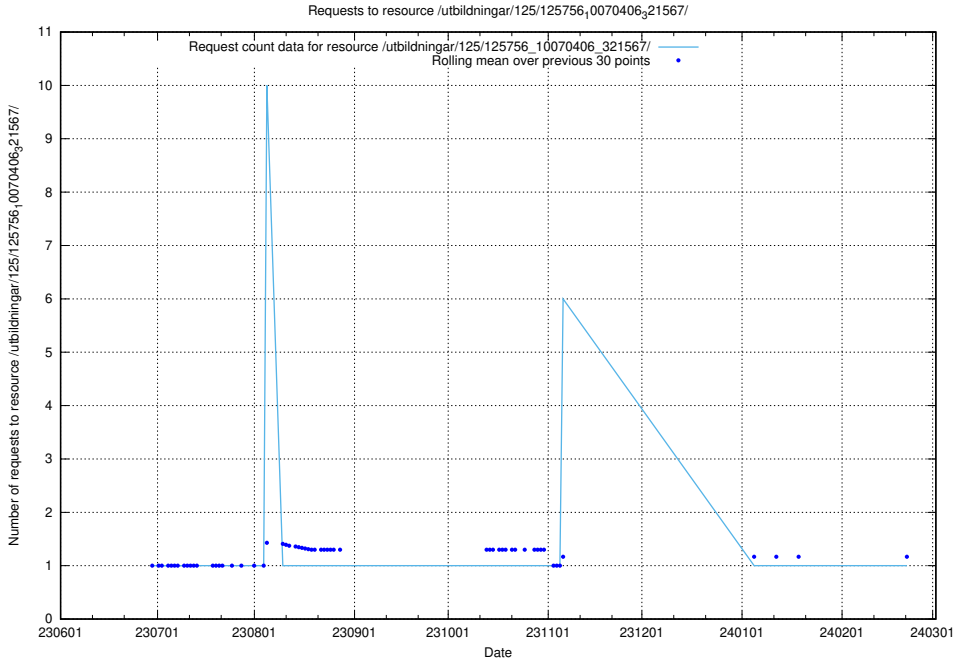

5.4936 Usage of /utbildningar/125/125756_10070406_321567/

Here, we count the number of requests to resource /utbildningar/125/125756_10070406_321567/.