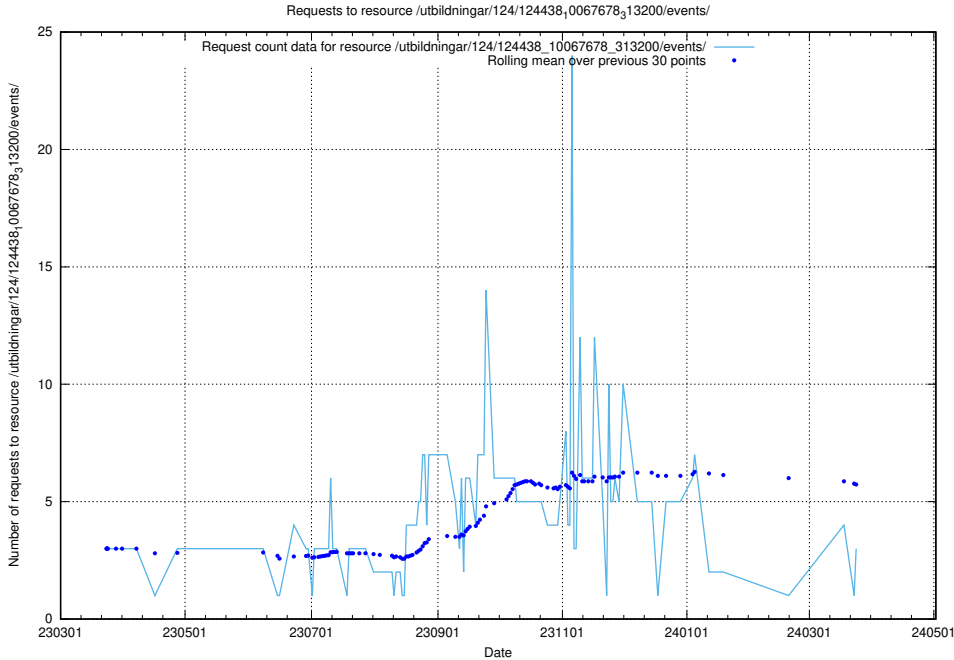

5.294 Usage of /utbildningar/124/124438_10067678_313200/events/

Here, we count the number of requests to resource /utbildningar/124/124438_10067678_313200/events/