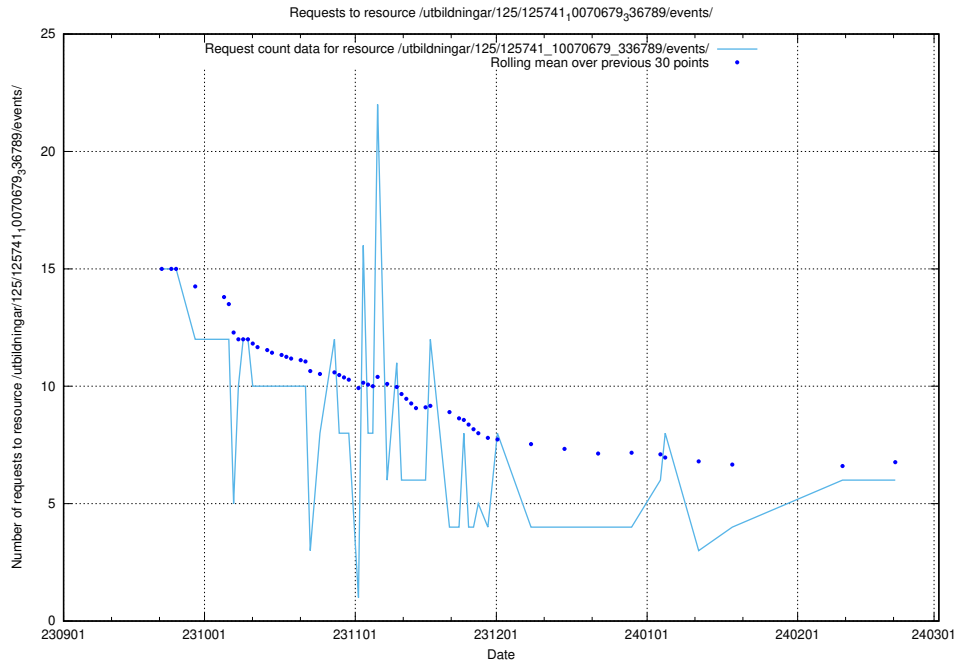

5.71 Usage of /utbildningar/125/125741_10070679_336789/events/

Here, we count the number of requests to resource /utbildningar/125/125741_10070679_336789/events/