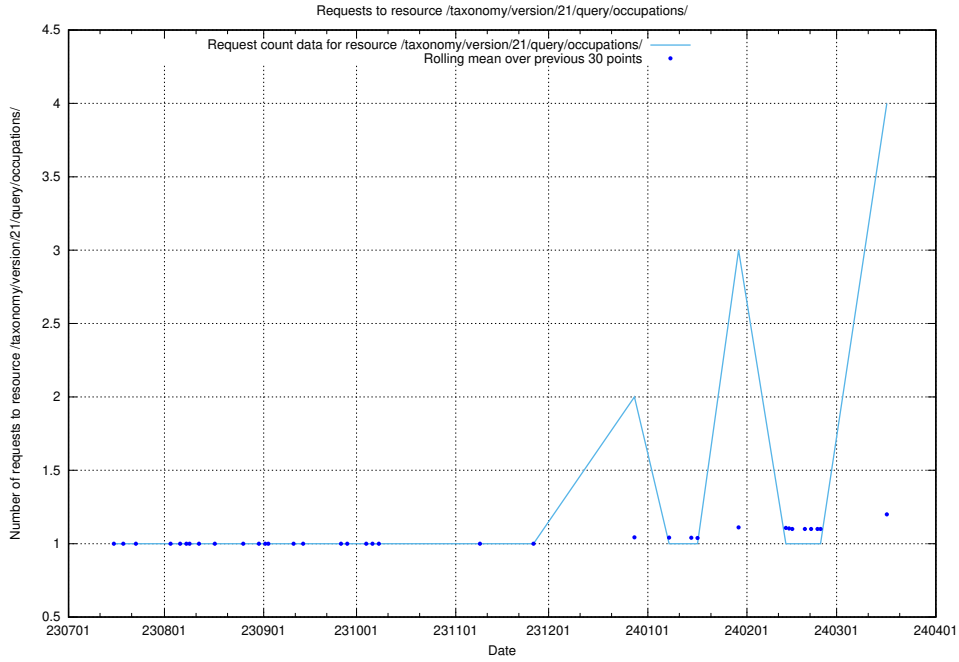

5.160 Usage of /taxonomy/version/21/query/occupations/

Here, we count the number of requests to resource /taxonomy/version/21/query/occupations/.