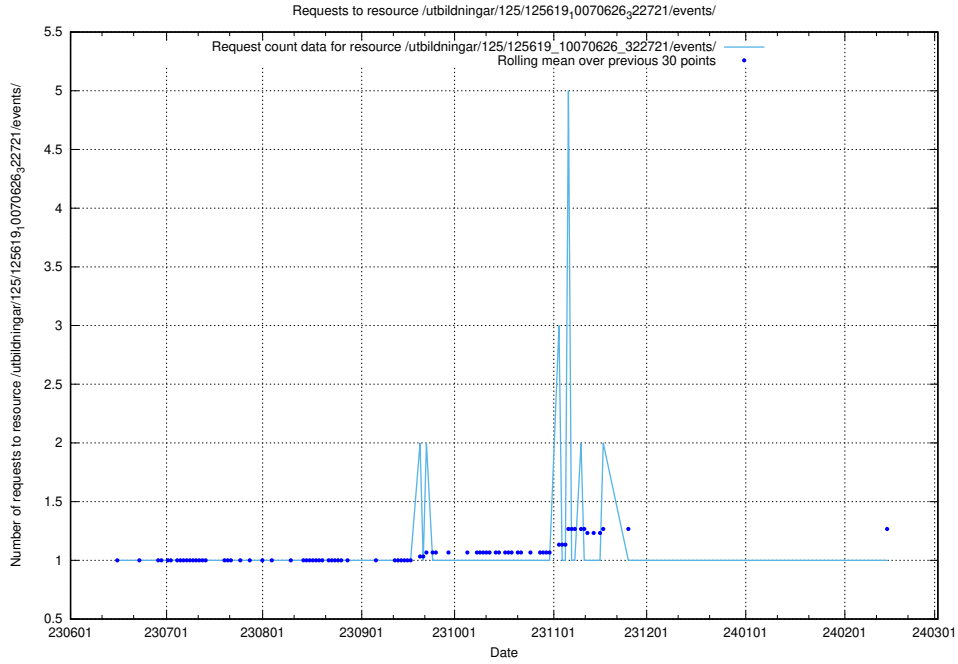

5.5448 Usage of /utbildningar/125/125619_10070626_322721/events/

Here, we count the number of requests to resource /utbildningar/125/125619_10070626_322721/events/