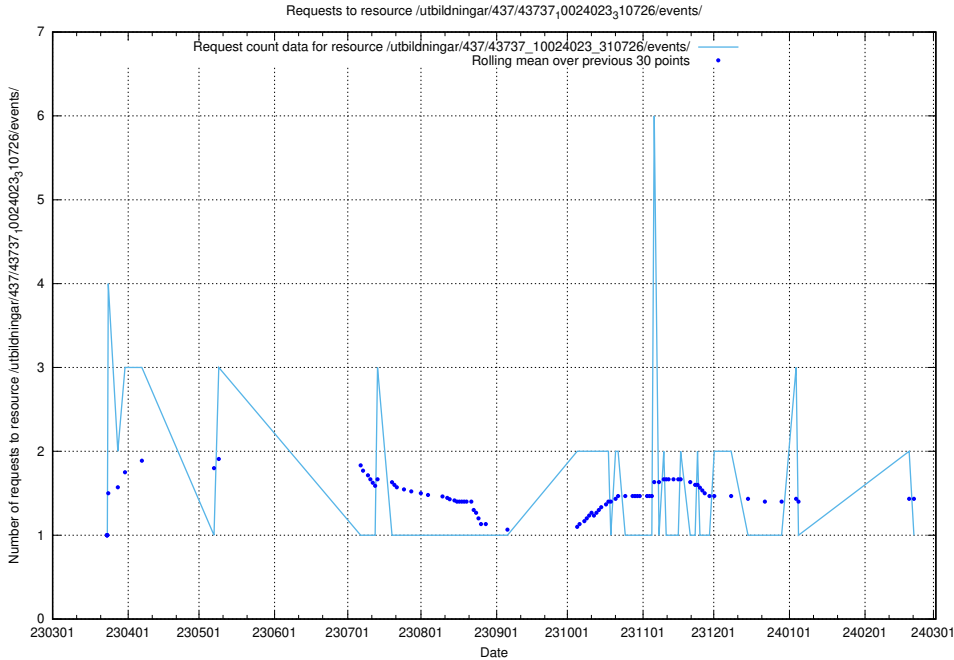

5.5980 Usage of /utbildningar/437/43737_10024023_310726/events/

Here, we count the number of requests to resource /utbildningar/437/43737_10024023_310726/events/.