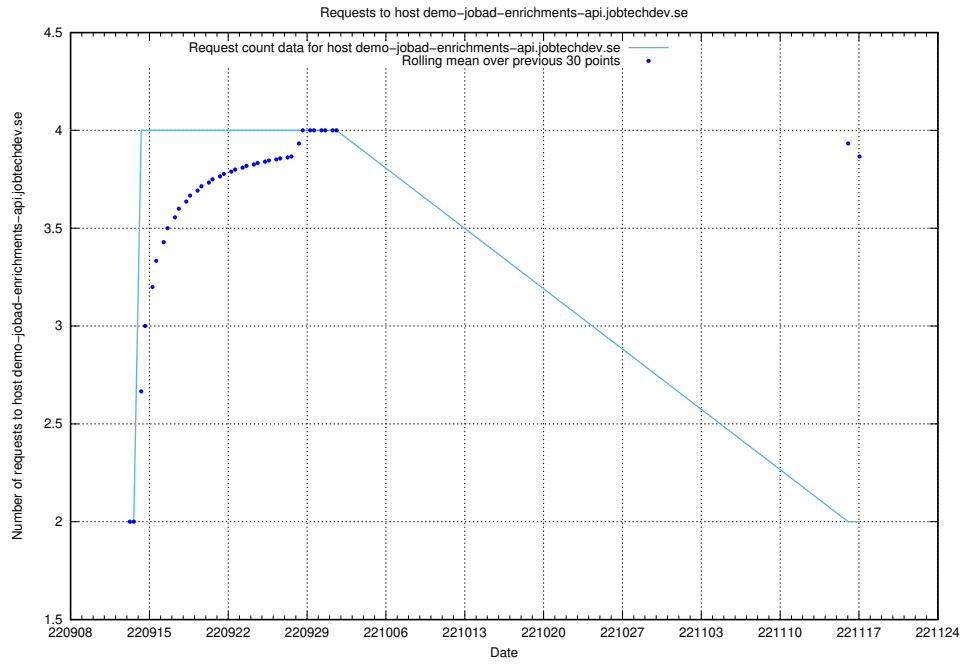

### 7.325 Usage of demo-jobad-enrichments-api.jobtechdev.se

Here, we count the number of requests to host demo-jobad-enrichments-api.jobtechdev.se.