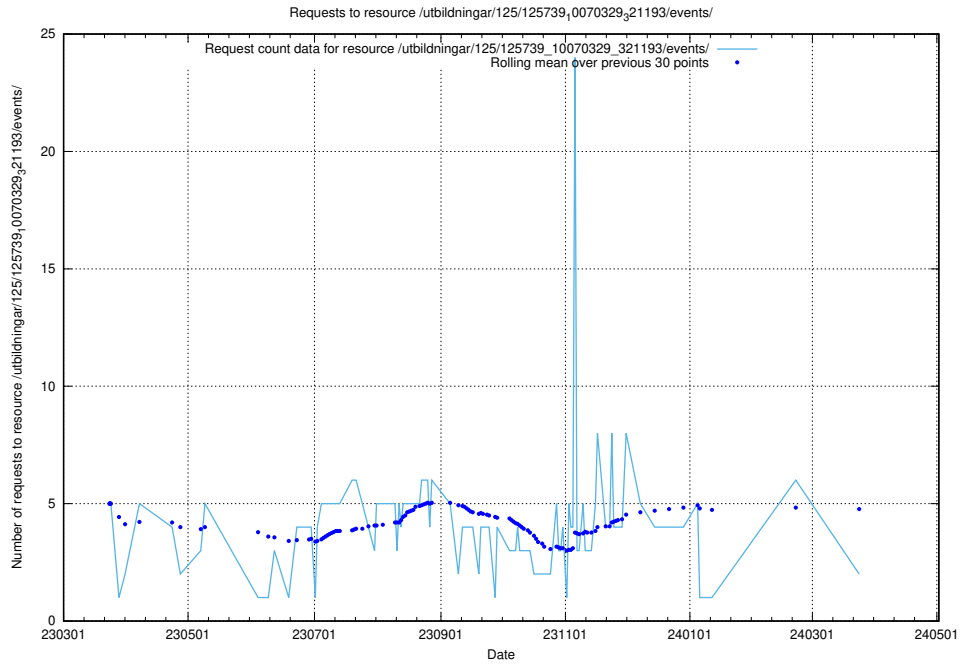

5.780 Usage of /utbildningar/125/125739_10070329_321193/events/

Here, we count the number of requests to resource /utbildningar/125/125739_10070329_321193/events/