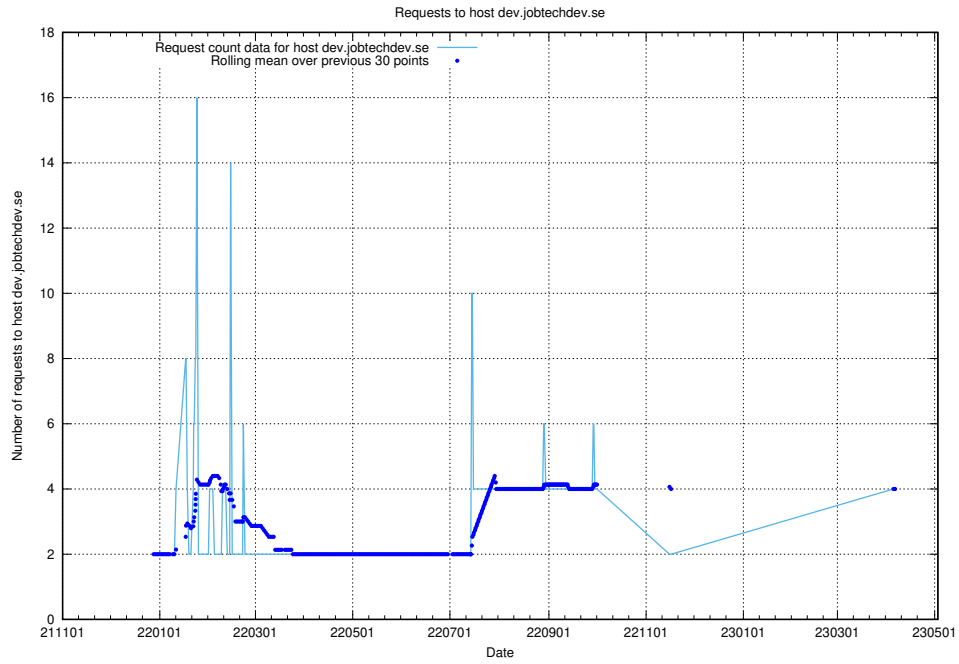

7.131 Usage of dev.jobtechdev.se

Here, we count the number of requests to host dev.jobtechdev.se.