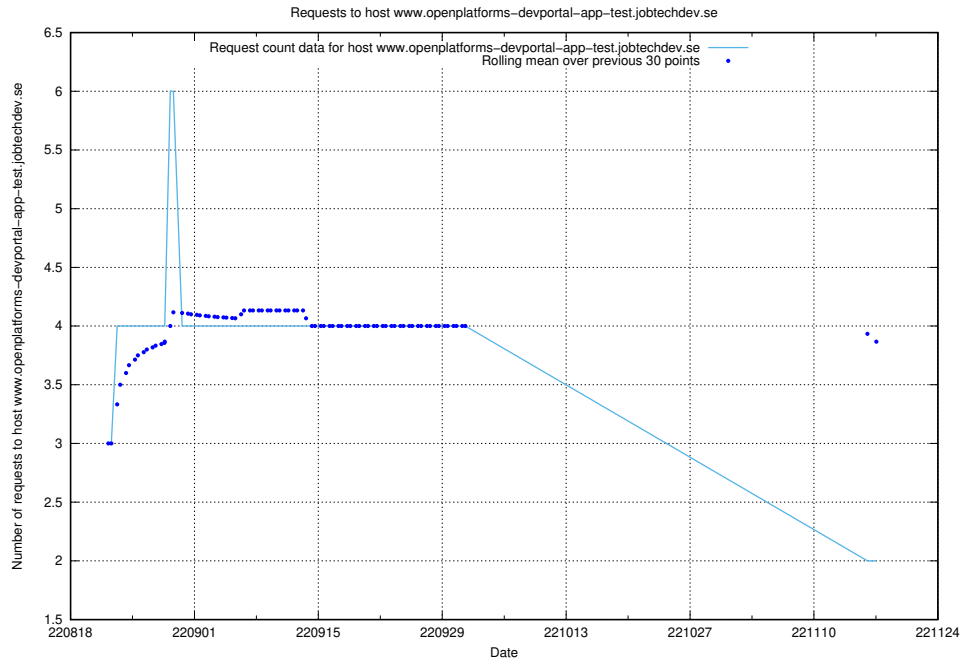

7.341 Usage of `www.openplatforms-devportal-app-test.jobtechdev.se`

Here, we count the number of requests to host `www.openplatforms-devportal-app-test.jobtechdev.se`.