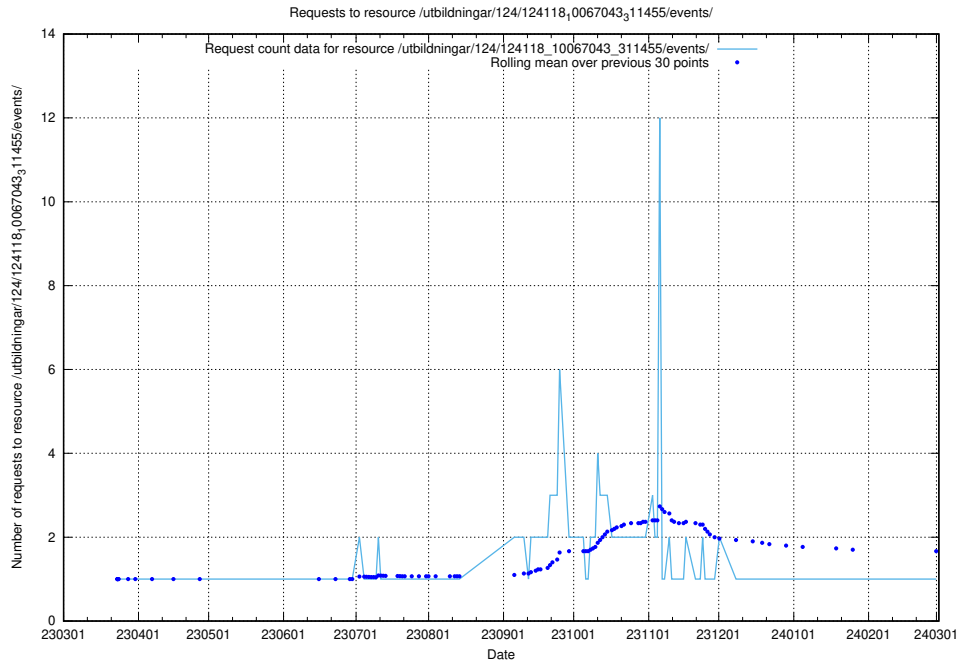

5.3718 Usage of /utbildningar/124/124118_10067043_311455/events/

Here, we count the number of requests to resource /utbildningar/124/124118_10067043_311455/events/