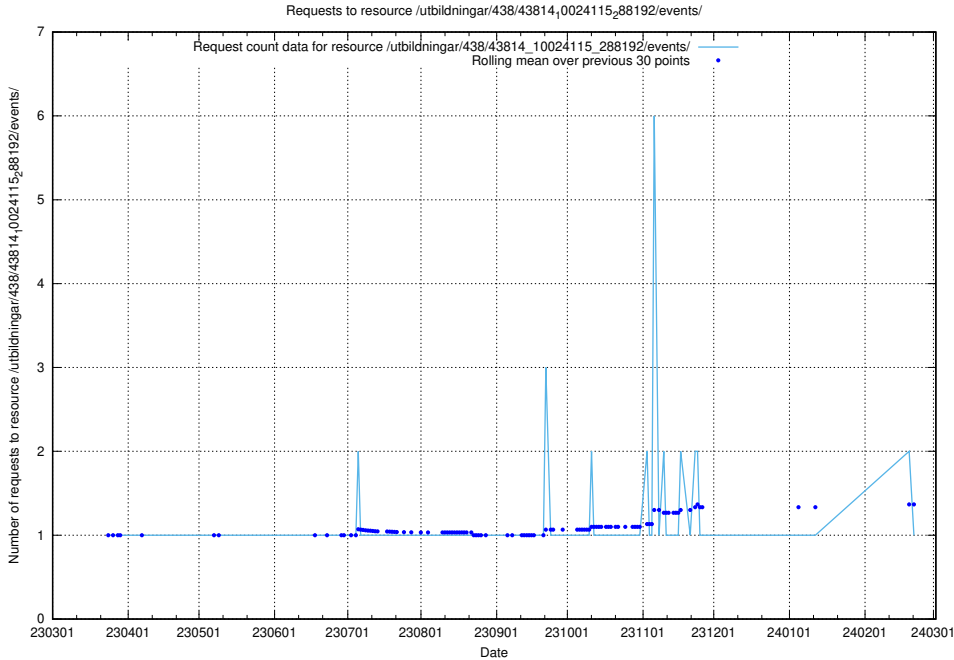

5.5773 Usage of /utbildningar/438/43814_10024115_288192/events/

Here, we count the number of requests to resource /utbildningar/438/43814_10024115_288192/events/.