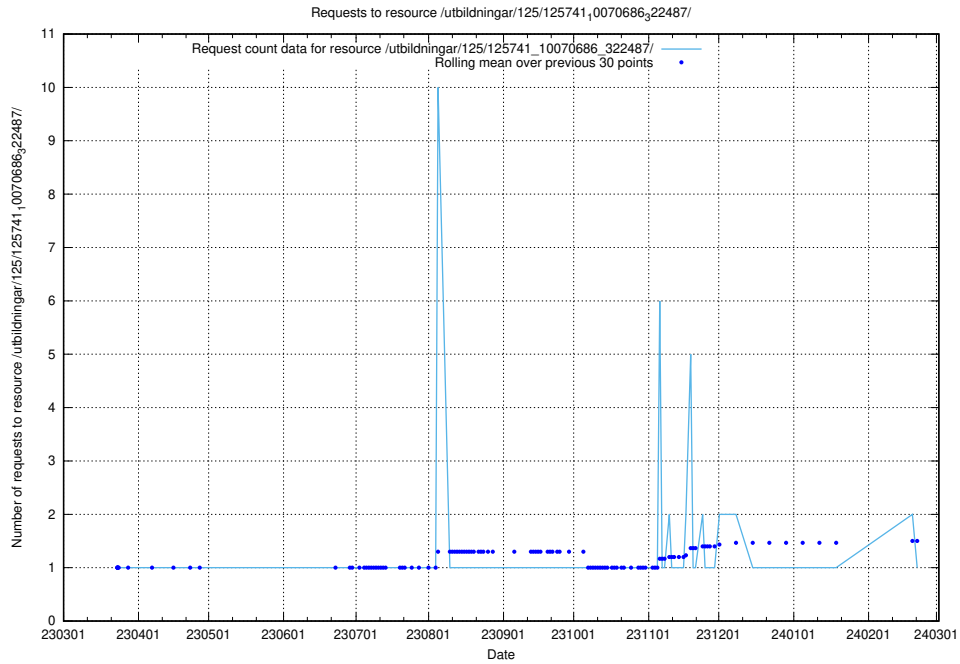

5.6071 Usage of /utbildningar/125/125741_10070686_322487/

Here, we count the number of requests to resource /utbildningar/125/125741_10070686_322487/.