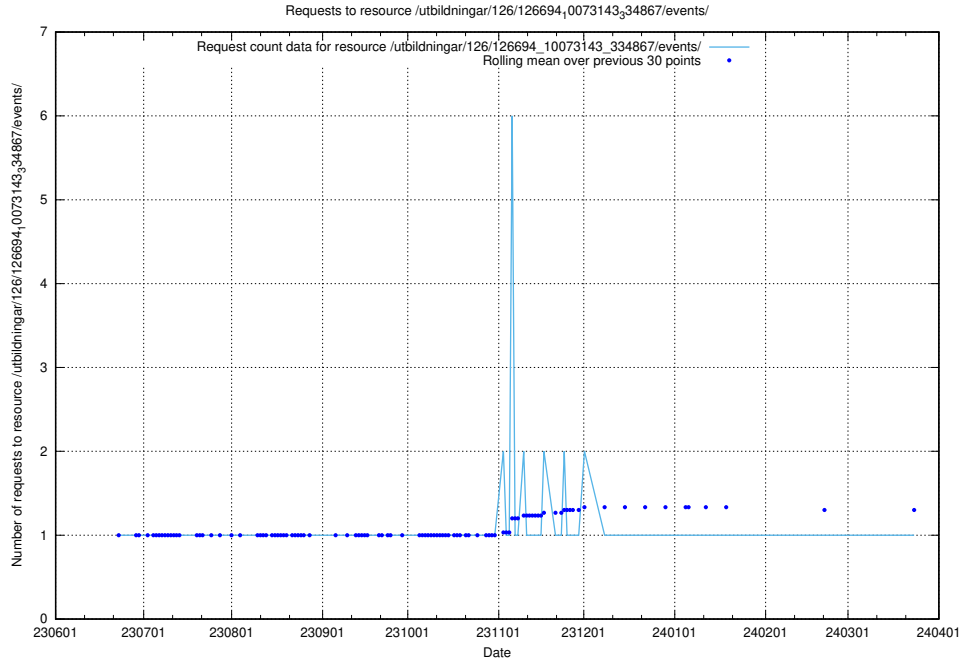

5.5189 Usage of /utbildningar/126/126694_10073143_334867/events/

Here, we count the number of requests to resource /utbildningar/126/126694_10073143_334867/events/