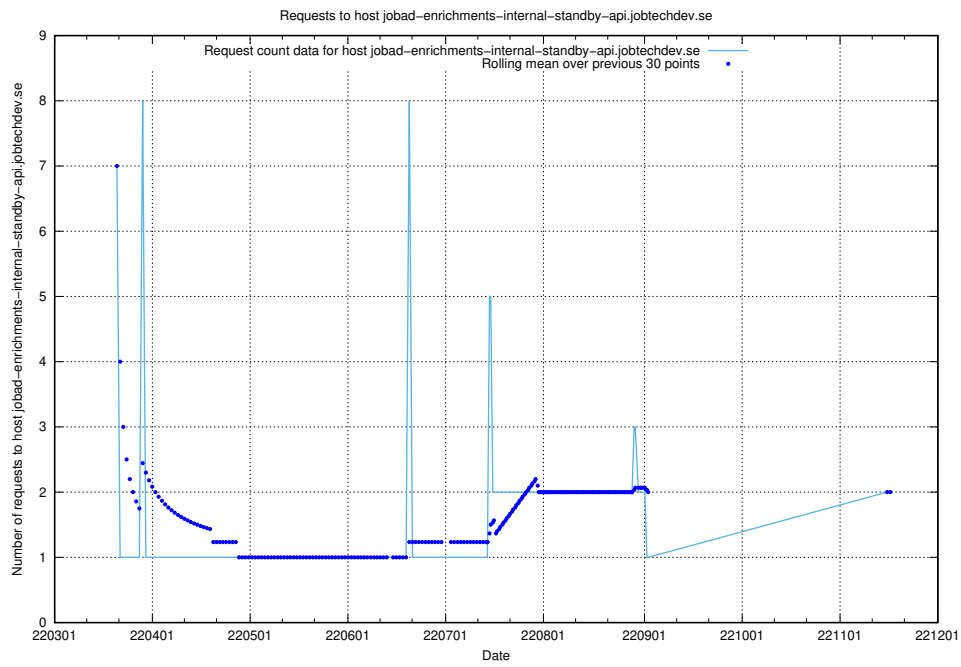

7.494 Usage of jobad-enrichments-internal-standby-api.jobtechdev.se

Here, we count the number of requests to host jobad-enrichments-internal-standby-api.jobtechdev.se.