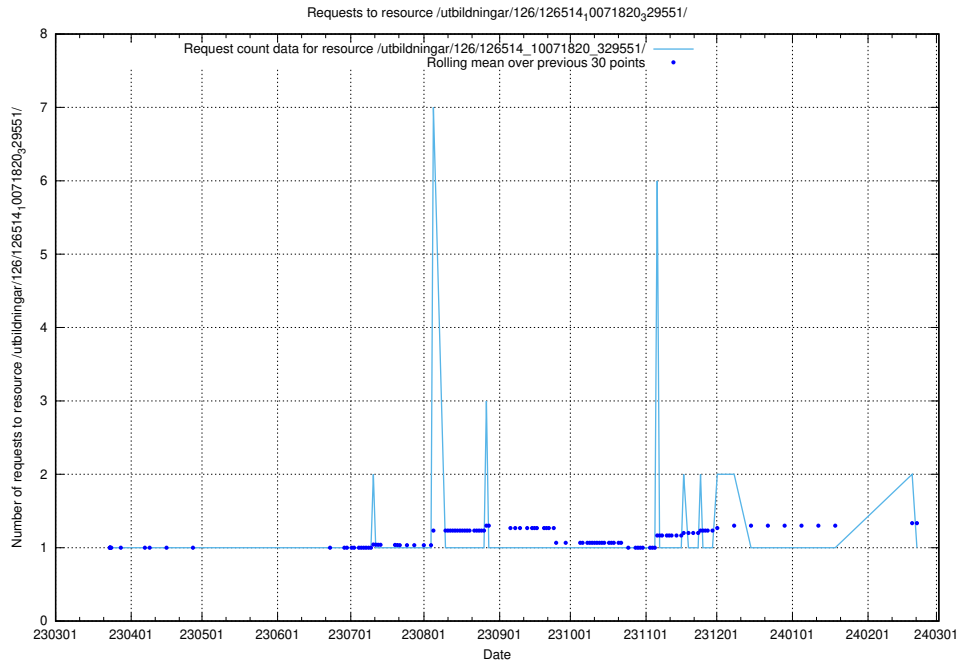

5.5993 Usage of /utbildningar/126/126514_10071820_329551/

Here, we count the number of requests to resource /utbildningar/126/126514_10071820_329551/.