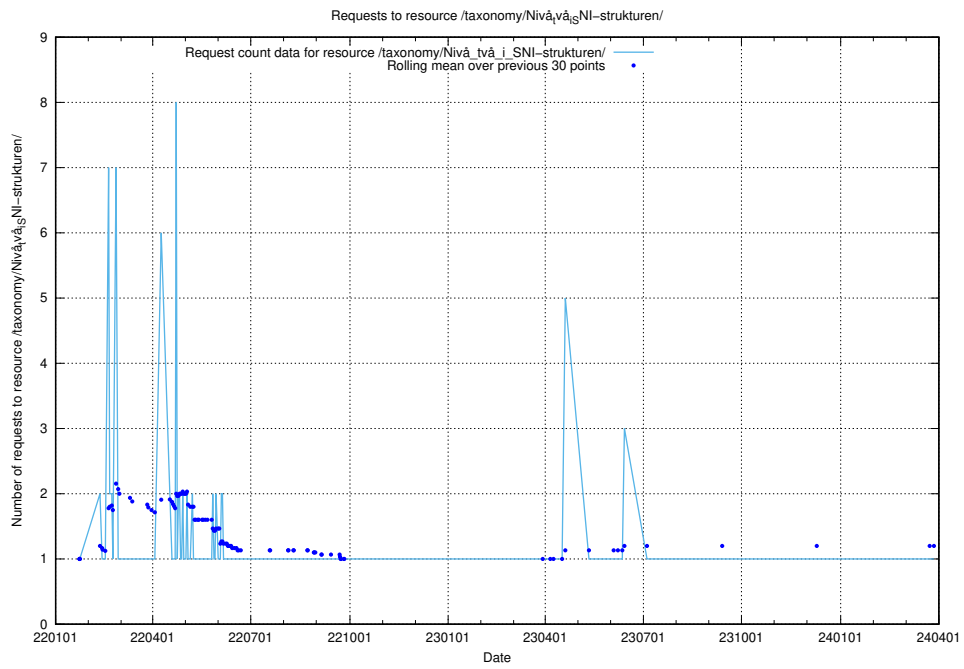

5.3764 Usage of /taxonomy/Nivå_två_i_SNI-strukturen/

Here, we count the number of requests to resource /taxonomy/Nivå_två_i_SNI-strukturen/.