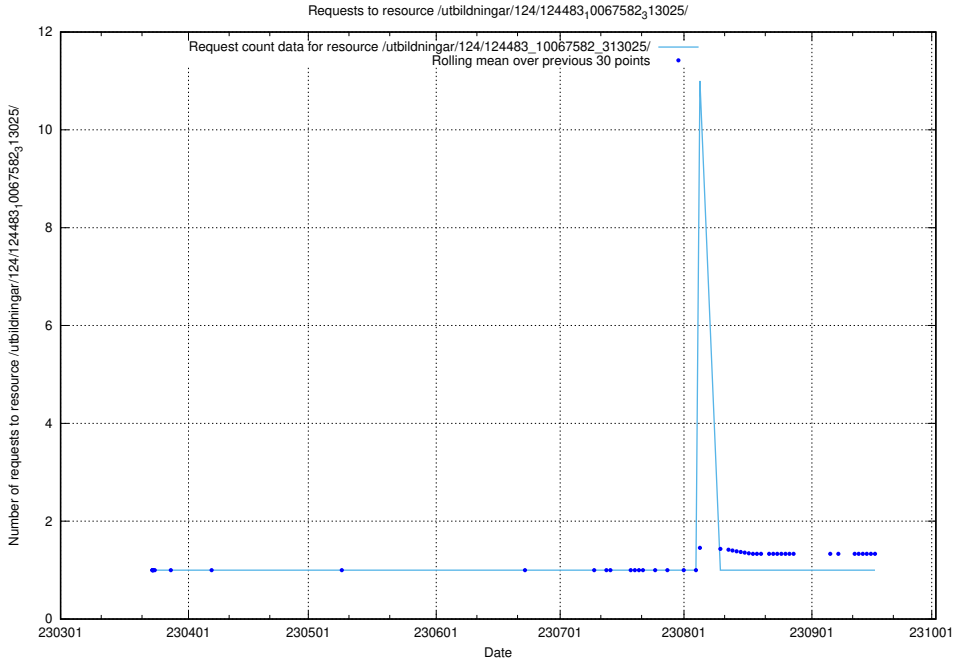

5.2318 Usage of /utbildningar/124/124483_10067582_313025/

Here, we count the number of requests to resource /utbildningar/124/124483_10067582_313025/.