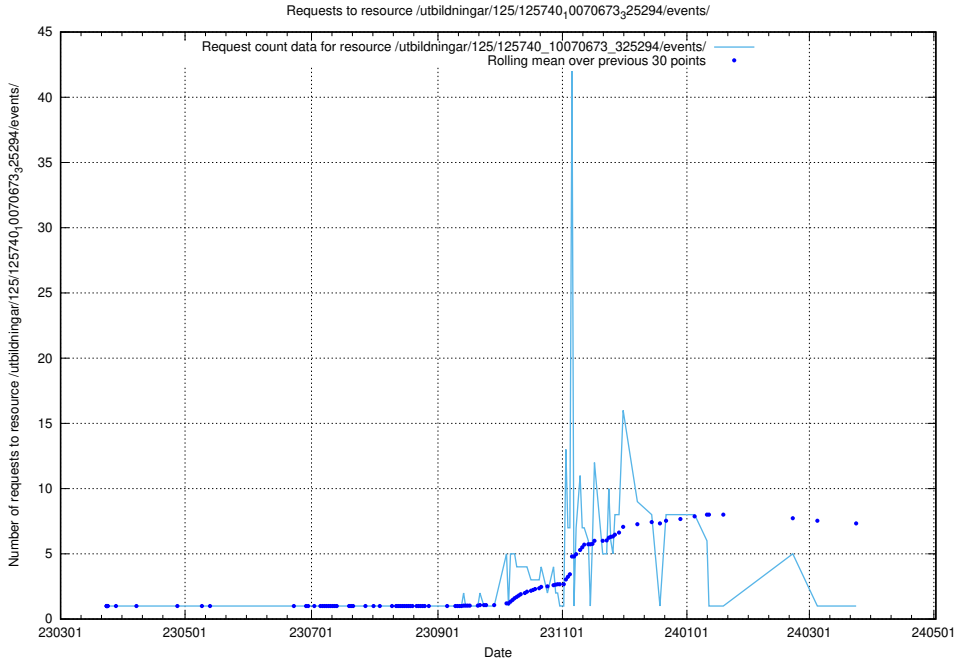

5.845 Usage of /utbildningar/125/125740_10070673_325294/events/

Here, we count the number of requests to resource /utbildningar/125/125740_10070673_325294/events/