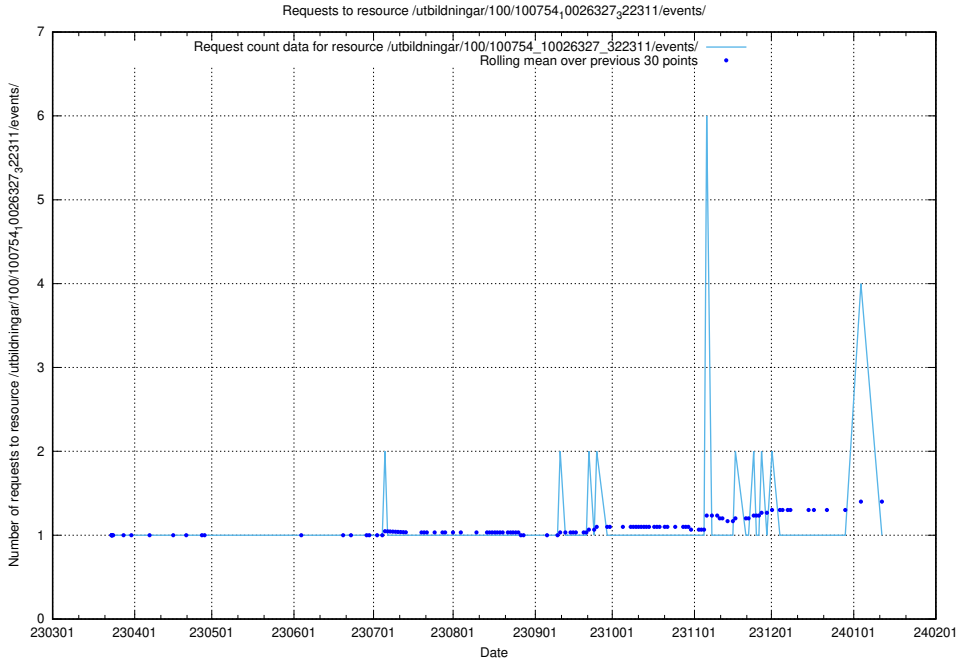

5.5128 Usage of /utbildningar/100/100754_10026327_322311/events/

Here, we count the number of requests to resource /utbildningar/100/100754_10026327_322311/events/