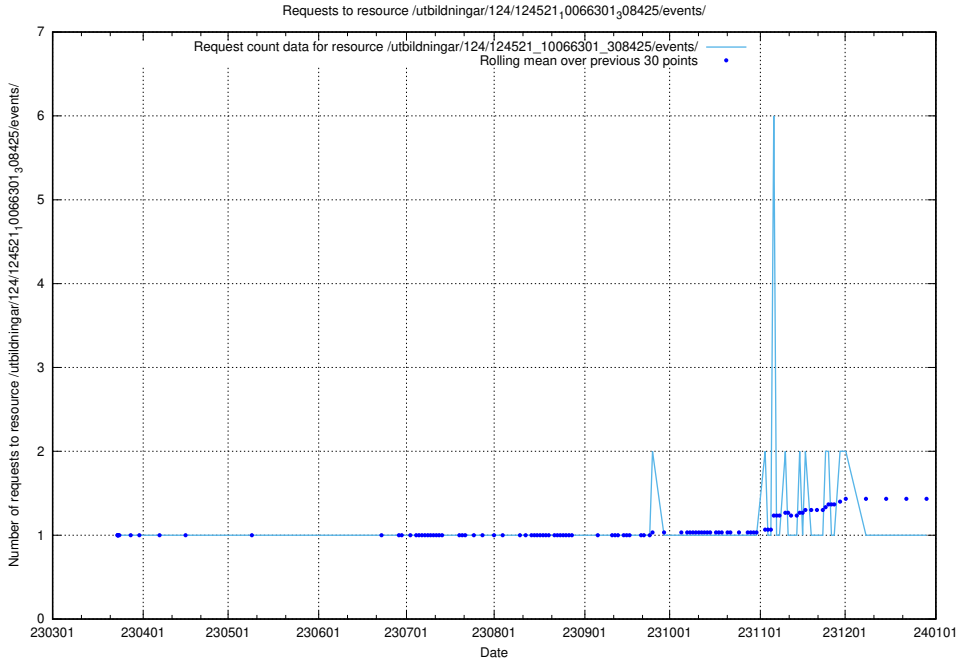

### 5.1078 Usage of /utbildningar/124/124521\_10066301\_308425/events/

Here, we count the number of requests to resource /utbildningar/124/124521\_10066301\_308425/events/