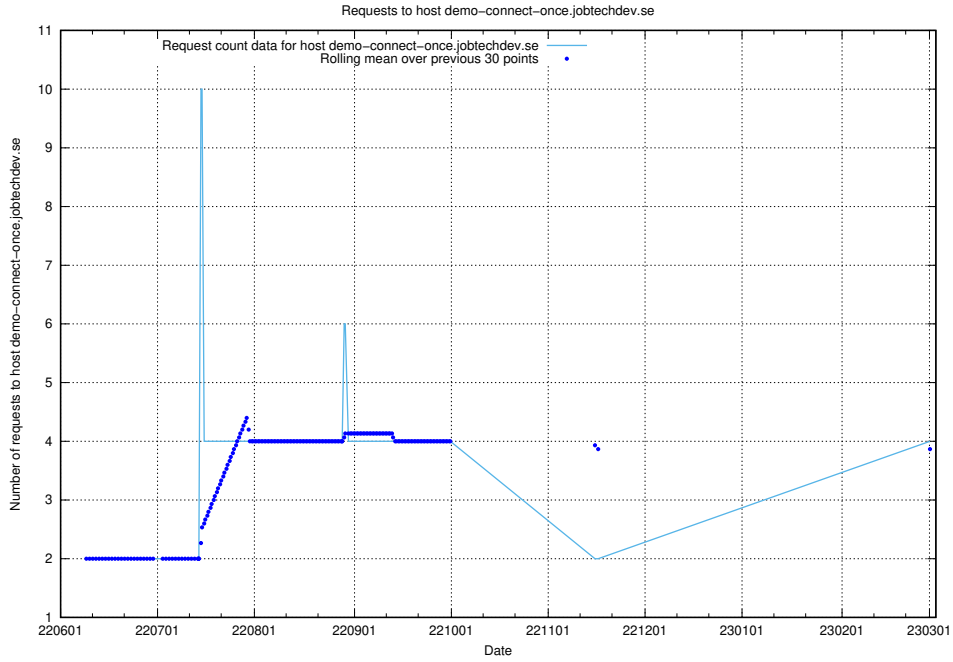

7.145 Usage of demo-connect-once.jobtechdev.se

Here, we count the number of requests to host demo-connect-once.jobtechdev.se.