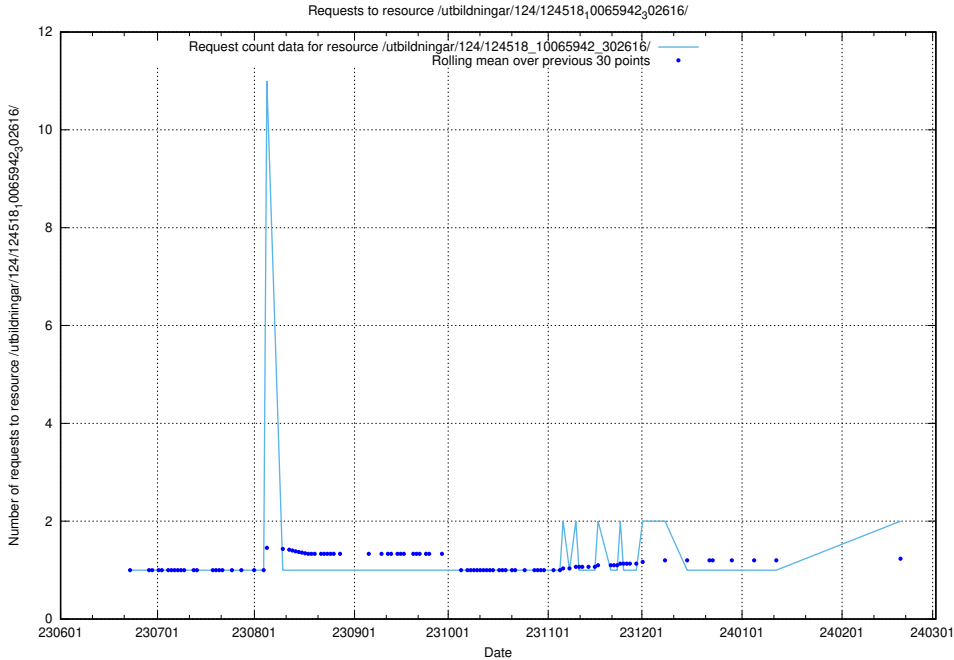

5.705 Usage of /utbildningar/124/124518_10065942_302616/

Here, we count the number of requests to resource /utbildningar/124/124518_10065942_302616/.