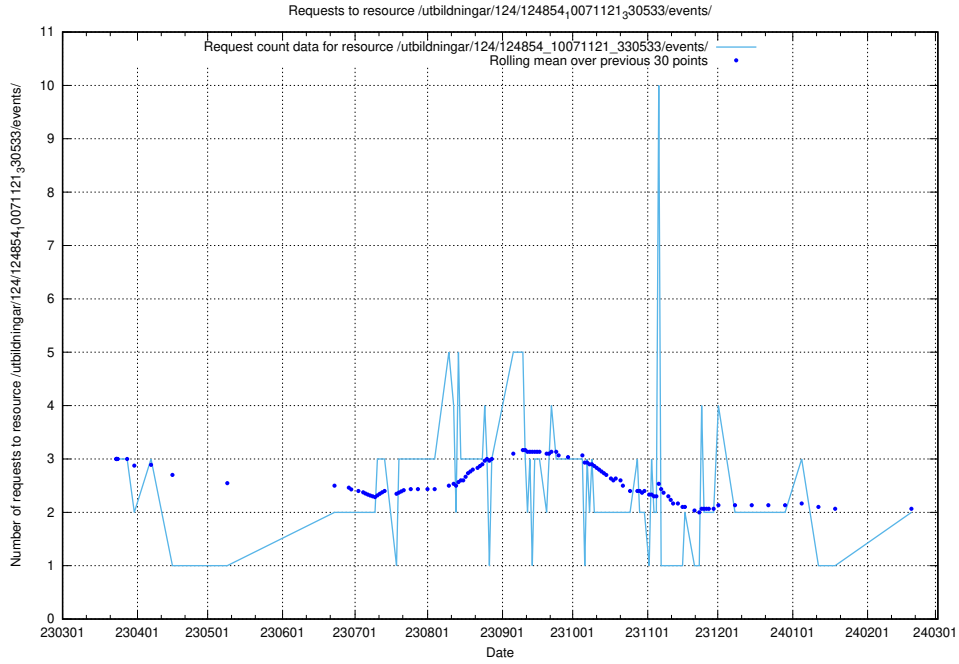

5.782 Usage of /utbildningar/124/124854_10071121_330533/events/

Here, we count the number of requests to resource /utbildningar/124/124854_10071121_330533/events/