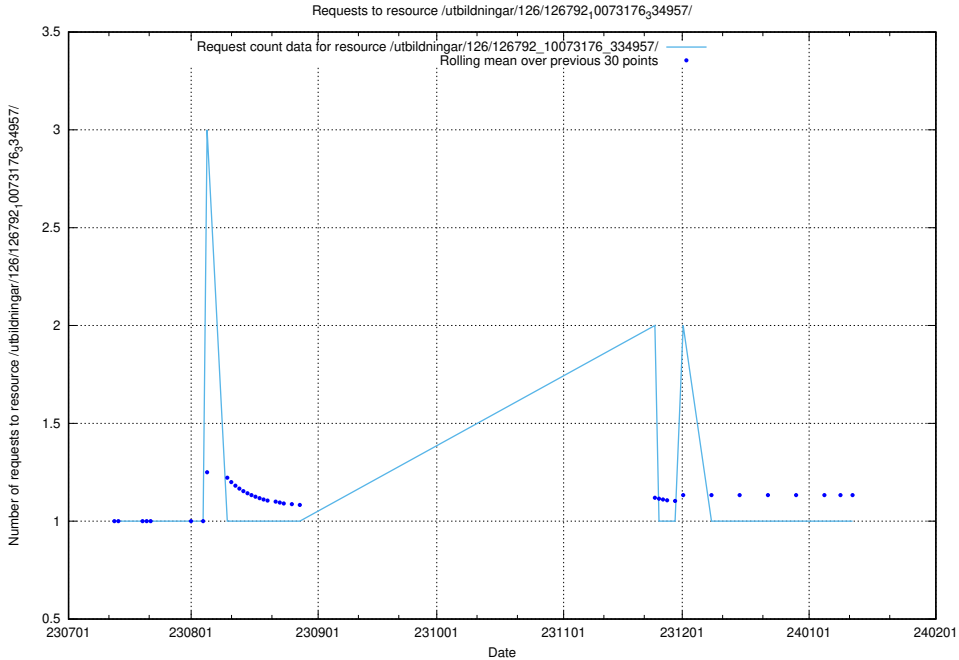

5.4660 Usage of /utbildningar/126/126792_10073176_334957/

Here, we count the number of requests to resource /utbildningar/126/126792_10073176_334957/.