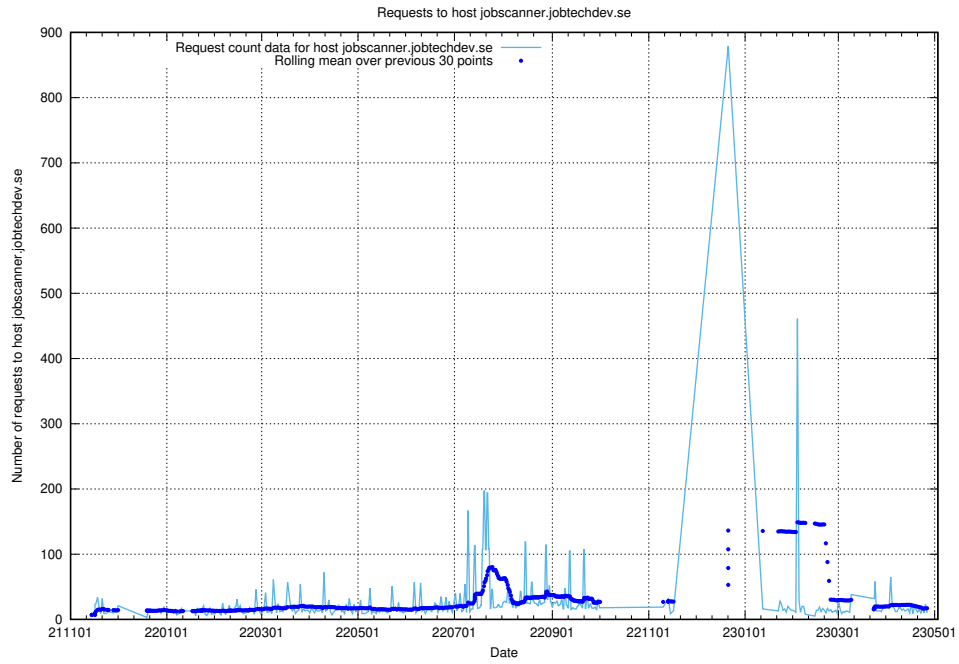

7.61 Usage of jobscanner.jobtechdev.se

Here, we count the number of requests to host jobscanner.jobtechdev.se.