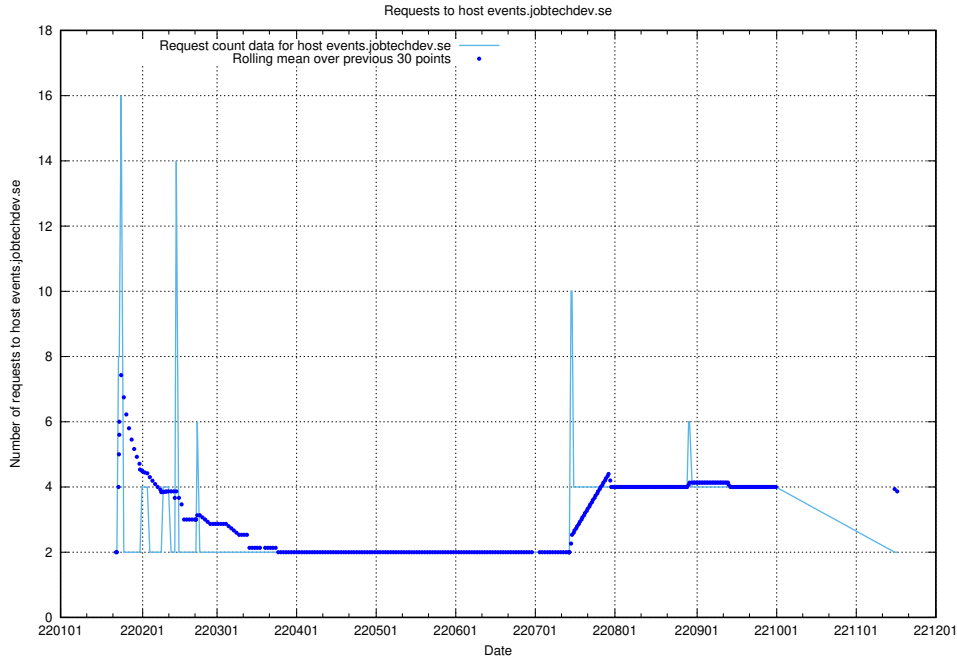

7.600 Usage of events.jobtechdev.se

Here, we count the number of requests to host events.jobtechdev.se.