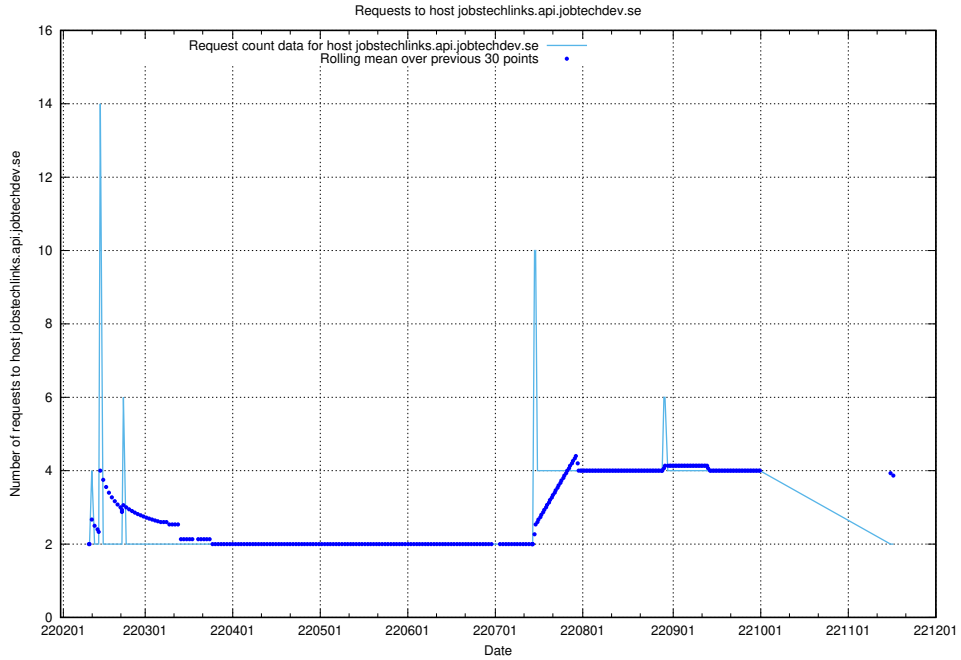

7.557 Usage of jobstechlinks.api.jobtechdev.se

Here, we count the number of requests to host jobstechlinks.api.jobtechdev.se.