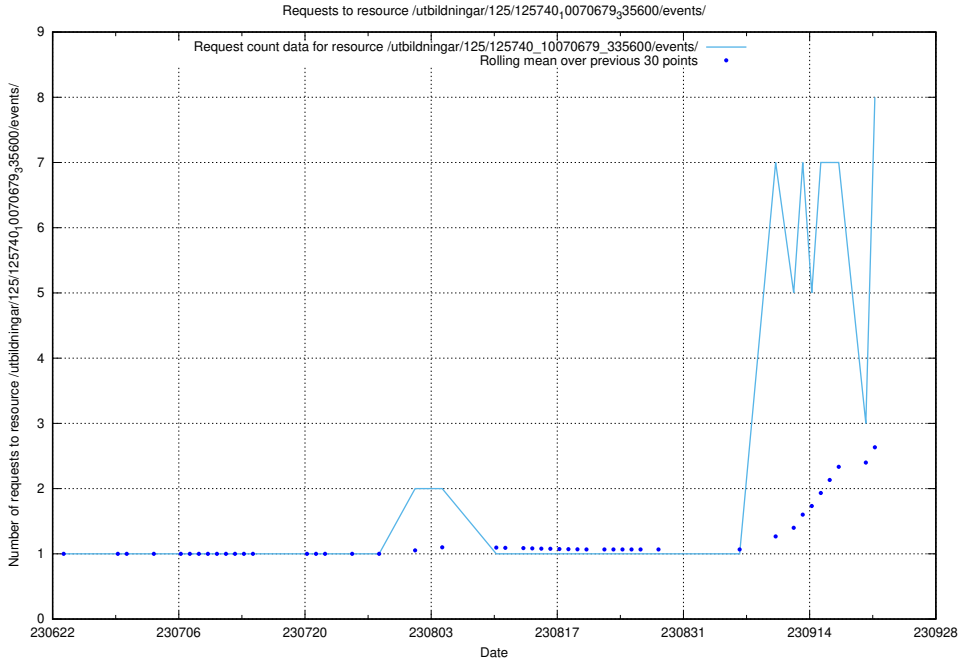

5.40 Usage of /utbildningar/125/125740_10070679_335600/events/

Here, we count the number of requests to resource /utbildningar/125/125740_10070679_335600/events/