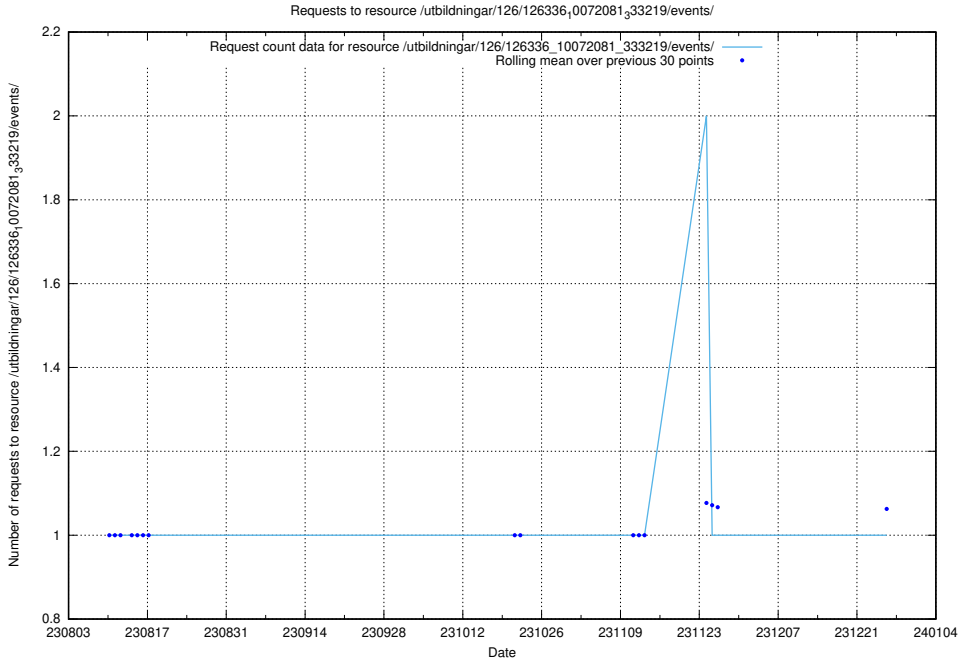

5.4388 Usage of /utbildningar/126/126336_10072081_333219/events/

Here, we count the number of requests to resource /utbildningar/126/126336_10072081_333219/events/