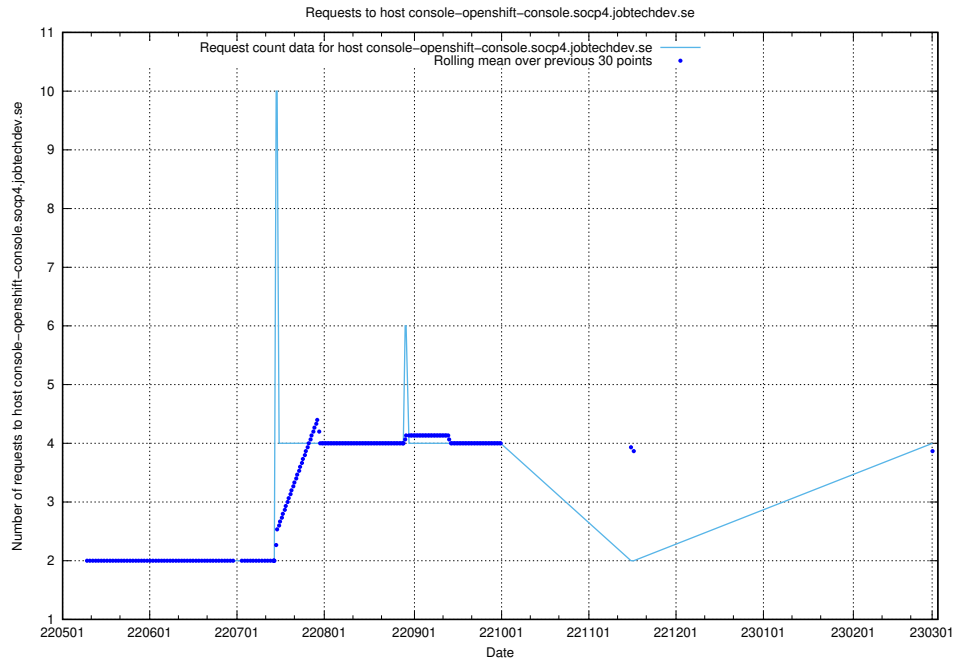

7.149 Usage of console-openshift-console.socp4.jobtechdev.se

Here, we count the number of requests to host console-openshift-console.socp4.jobtechdev.se.