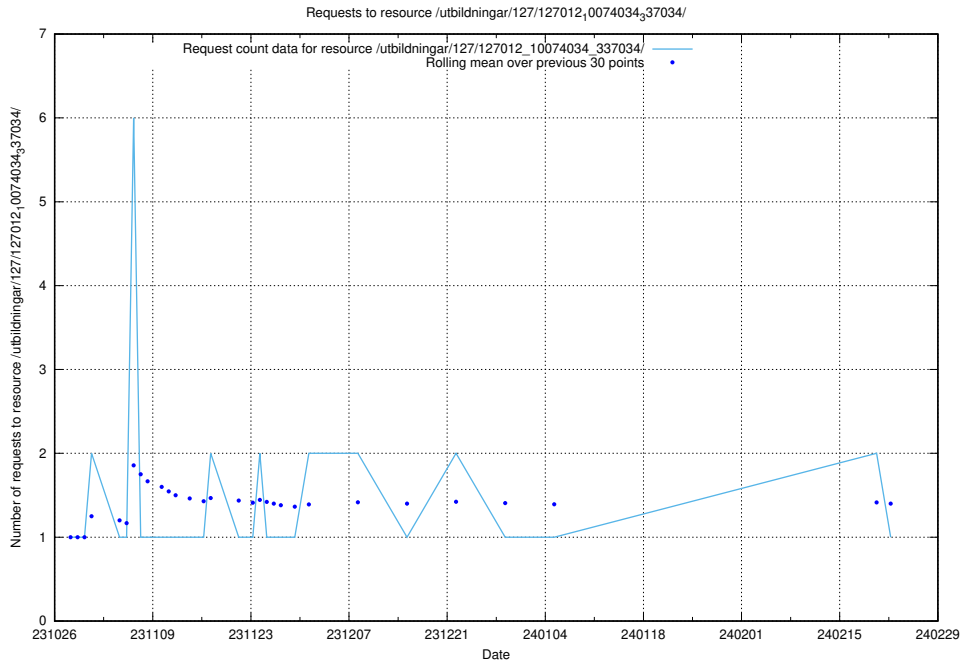

5.3734 Usage of /utbildningar/127/127012_10074034_337034/

Here, we count the number of requests to resource /utbildningar/127/127012_10074034_337034/.