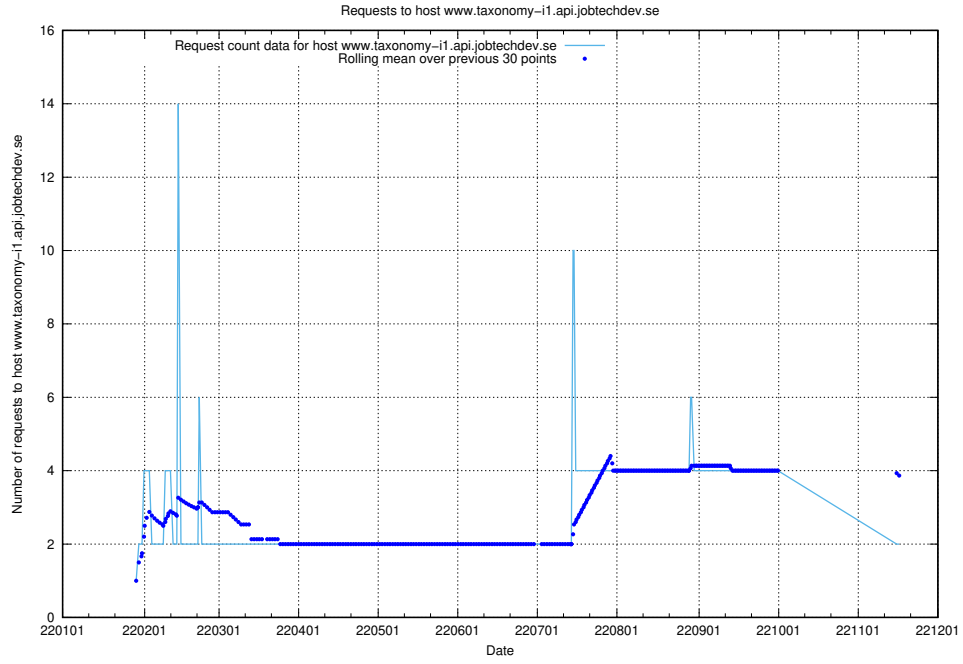

7.568 Usage of `www.taxonomy-i1.api.jobtechdev.se`

Here, we count the number of requests to host `www.taxonomy-i1.api.jobtechdev.se`.