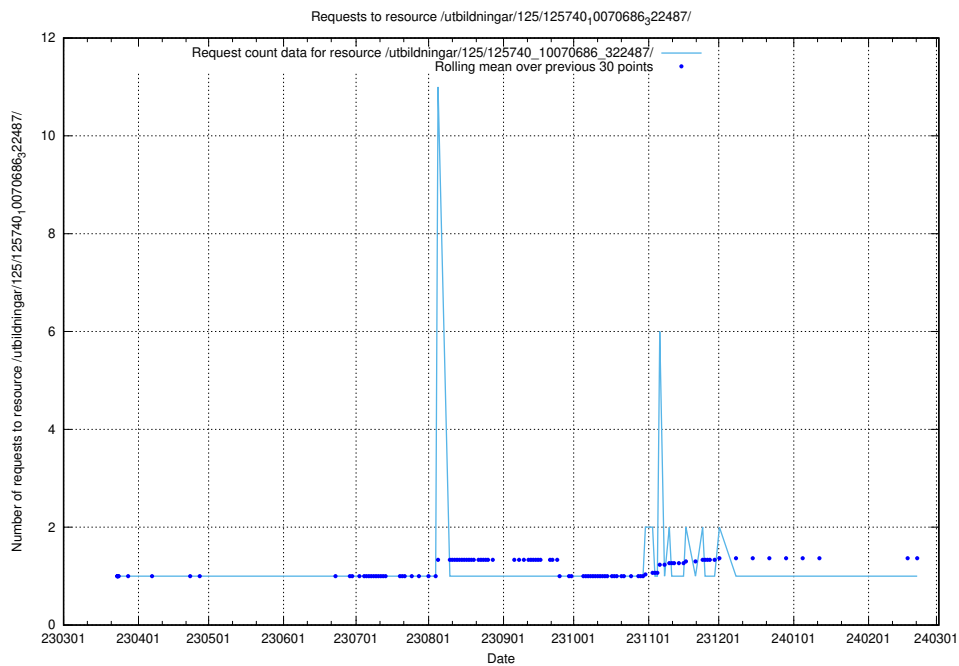

5.830 Usage of /utbildningar/125/125740_10070686_322487/

Here, we count the number of requests to resource /utbildningar/125/125740_10070686_322487/.