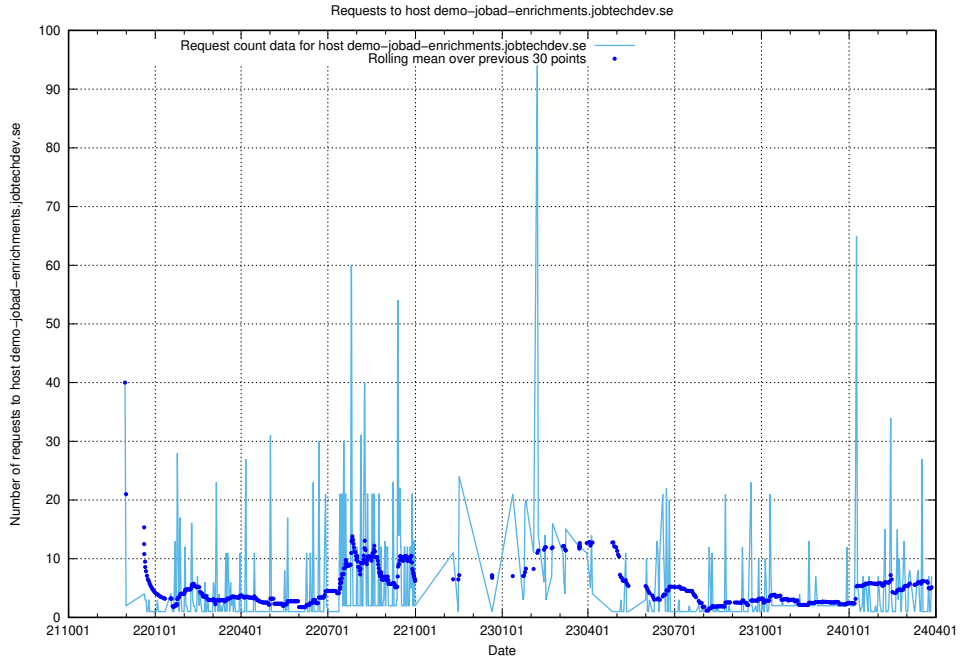

## 7.76 Usage of demo-jobad-enrichments.jobtechdev.se

Here, we count the number of requests to host demo-jobad-enrichments.jobtechdev.se.