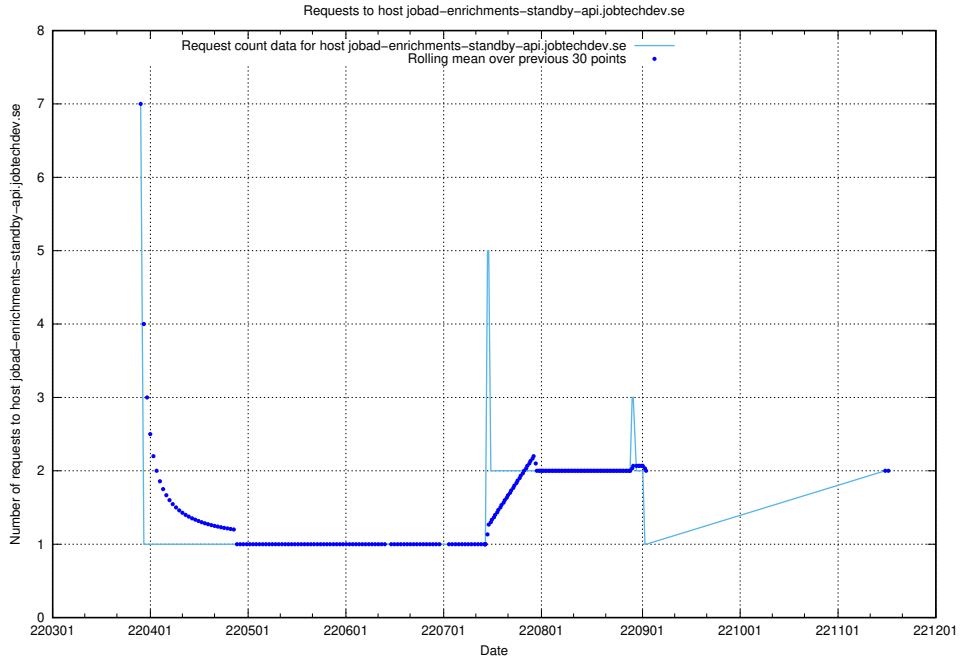

7.485 Usage of jobad-enrichments-standby-api.jobtechdev.se

Here, we count the number of requests to host jobad-enrichments-standby-api.jobtechdev.se.