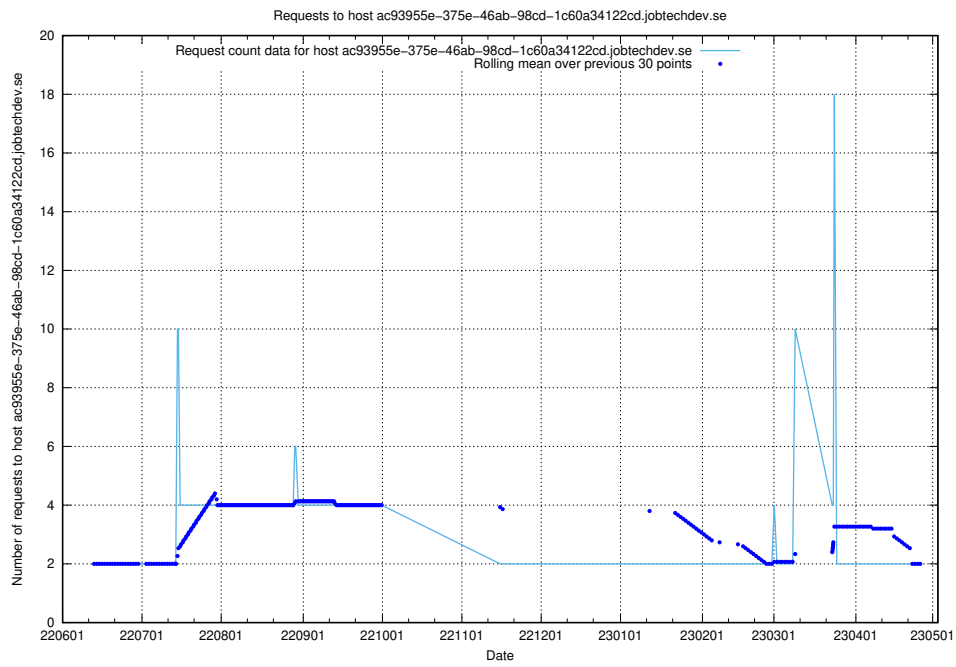

7.408 Usage of ac93955e-375e-46ab-98cd-1c60a34122cd.jobtechdev.se

Here, we count the number of requests to host ac93955e-375e-46ab-98cd-1c60a34122cd.jobtechdev.se.