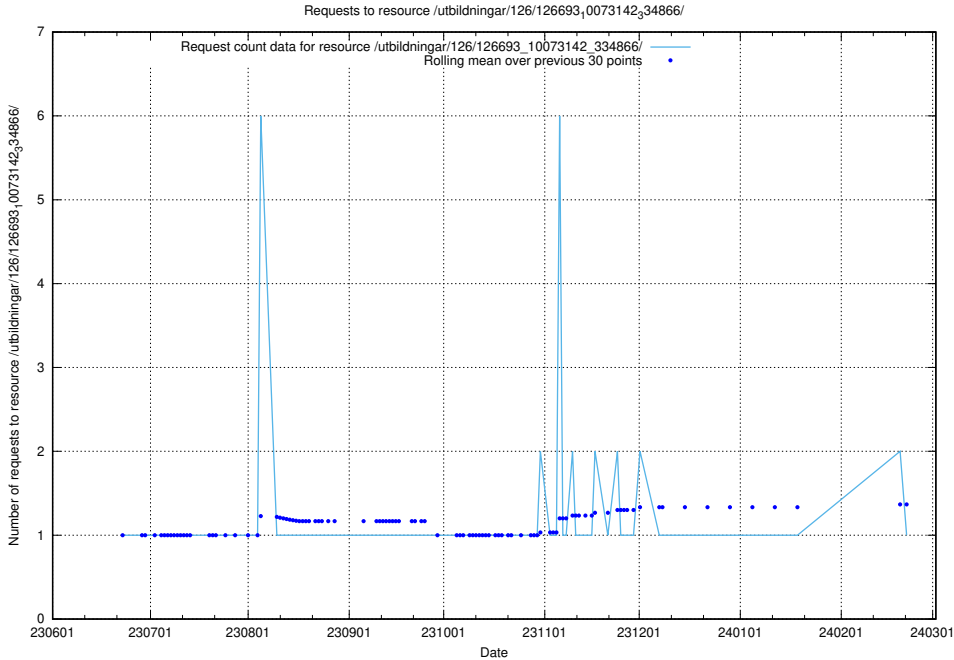

5.5200 Usage of /utbildningar/126/126693_10073142_334866/

Here, we count the number of requests to resource /utbildningar/126/126693_10073142_334866/.