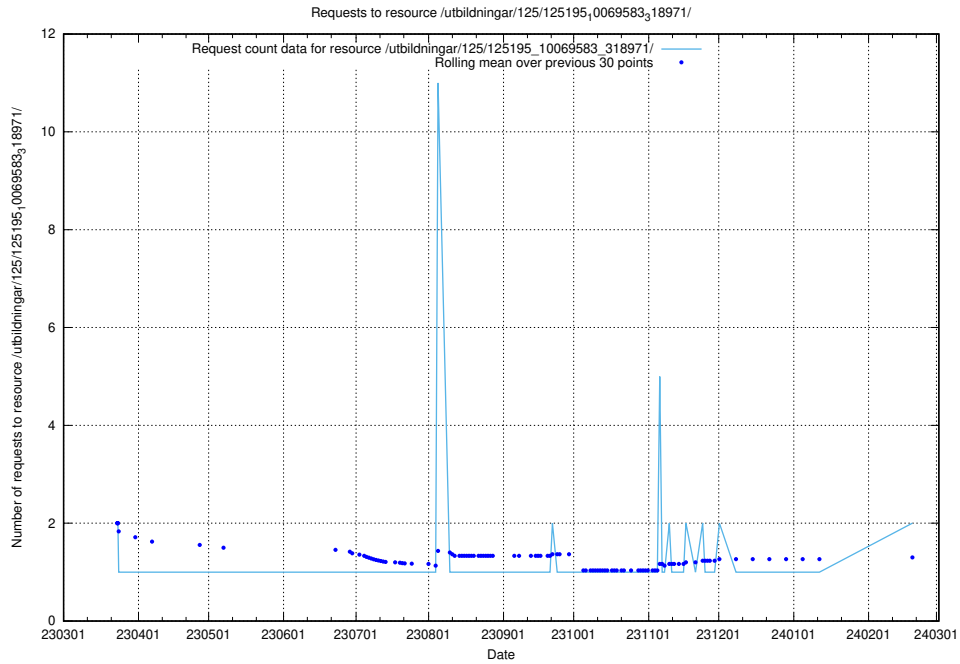

5.790 Usage of /utbildningar/125/125195_10069583_318971/

Here, we count the number of requests to resource /utbildningar/125/125195_10069583_318971/.