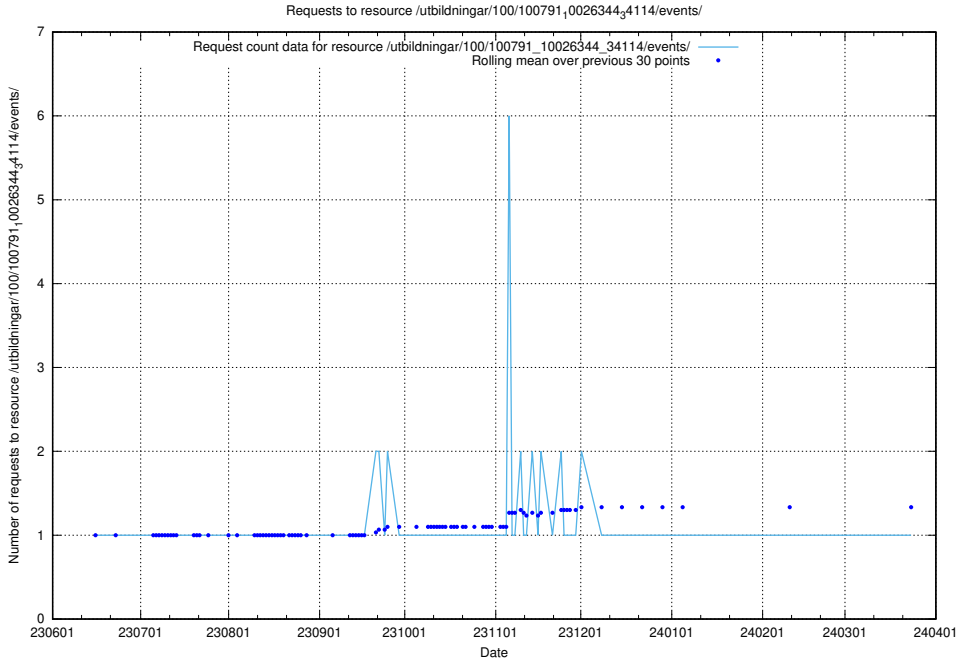

5.5457 Usage of /utbildningar/100/100791_10026344_34114/events/

Here, we count the number of requests to resource /utbildningar/100/100791_10026344_34114/events/.