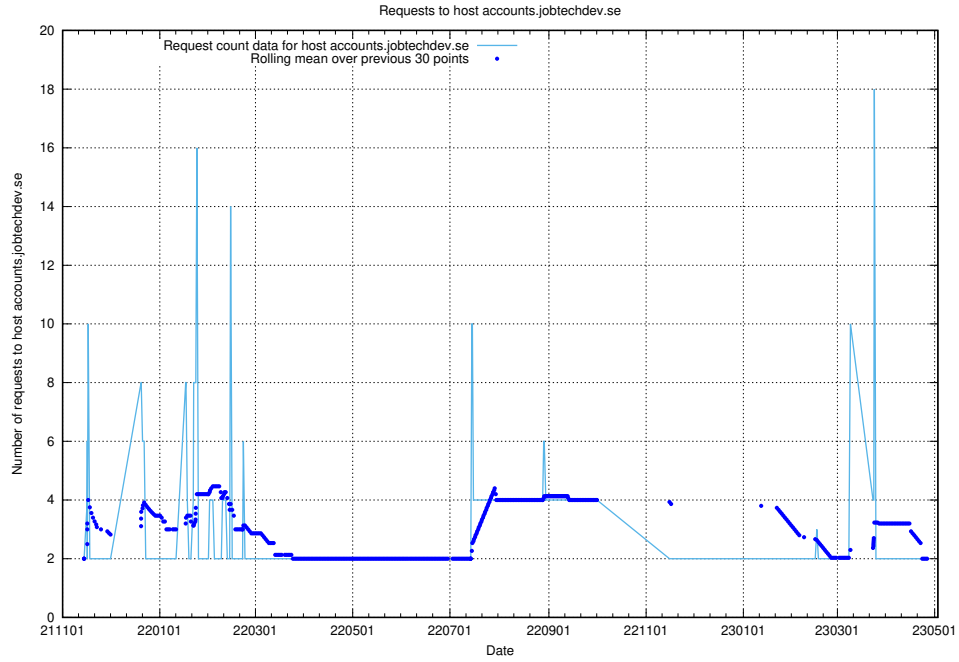

7.293 Usage of accounts.jobtechdev.se

Here, we count the number of requests to host accounts.jobtechdev.se.