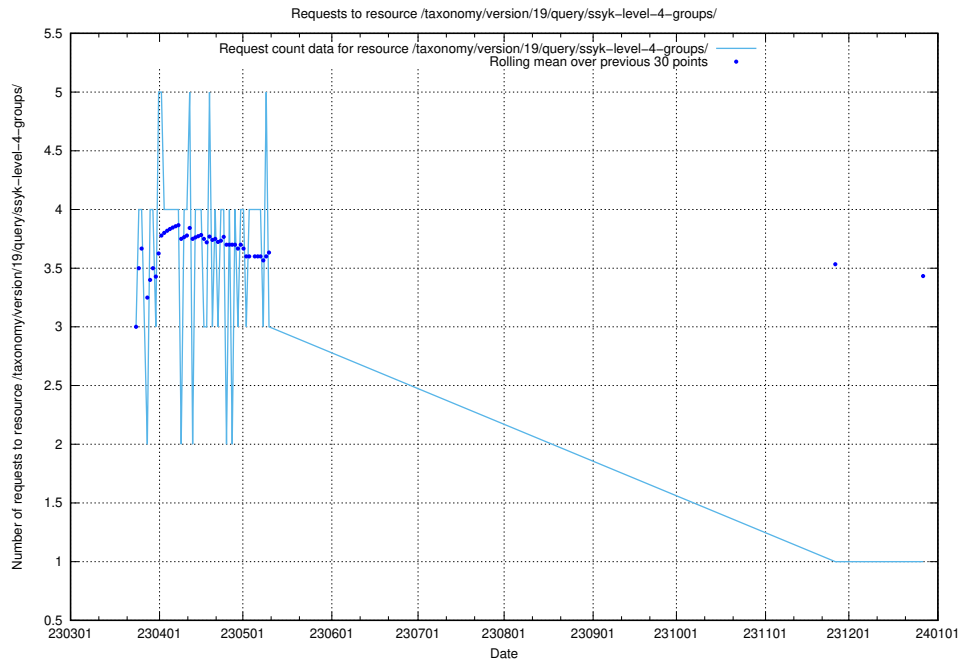

5.5730 Usage of /taxonomy/version/19/query/ssyk-level-4-groups/

Here, we count the number of requests to resource /taxonomy/version/19/query/ssyk-level-4-groups/.