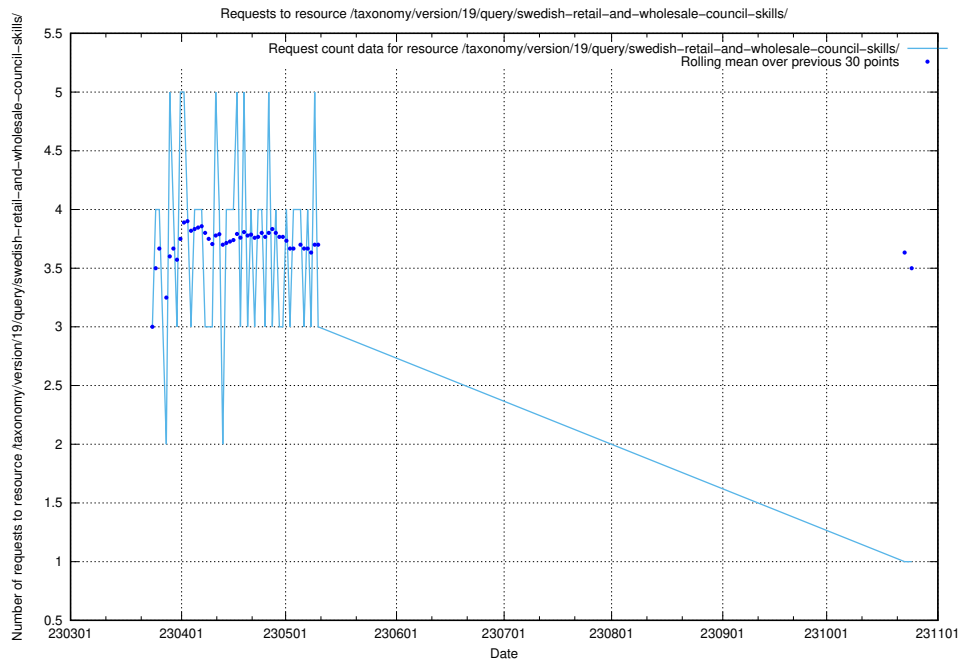

5.5719 Usage of /taxonomy/version/19/query/swedish-retail-and-wholesale-council-skills/

Here, we count the number of requests to resource /taxonomy/version/19/query/swedish-retail-and-wholesale-council-skills/.