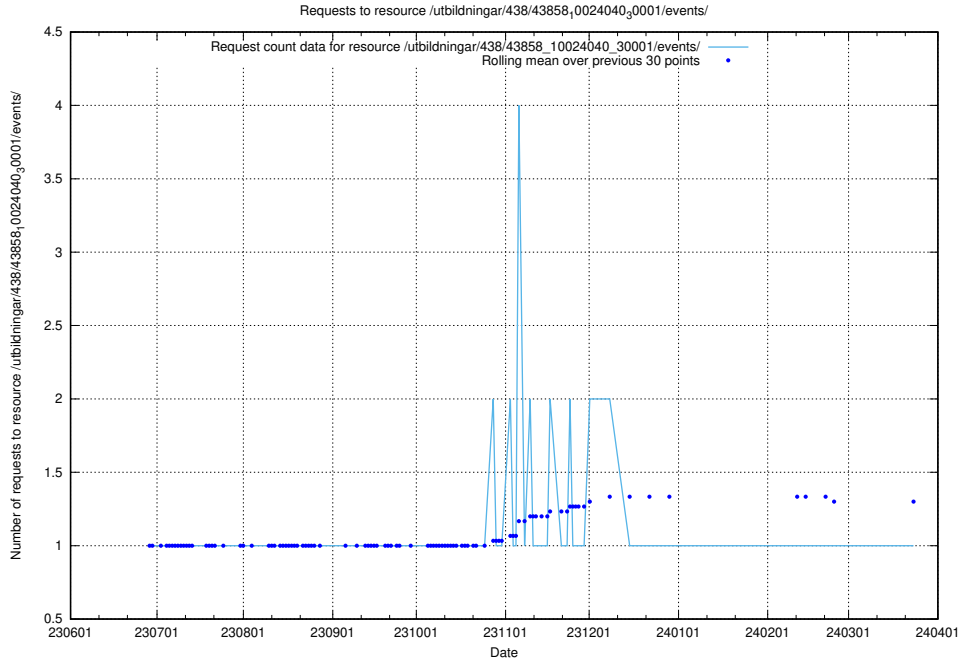

5.4973 Usage of /utbildningar/438/43858_10024040_30001/events/

Here, we count the number of requests to resource /utbildningar/438/43858_10024040_30001/events/.