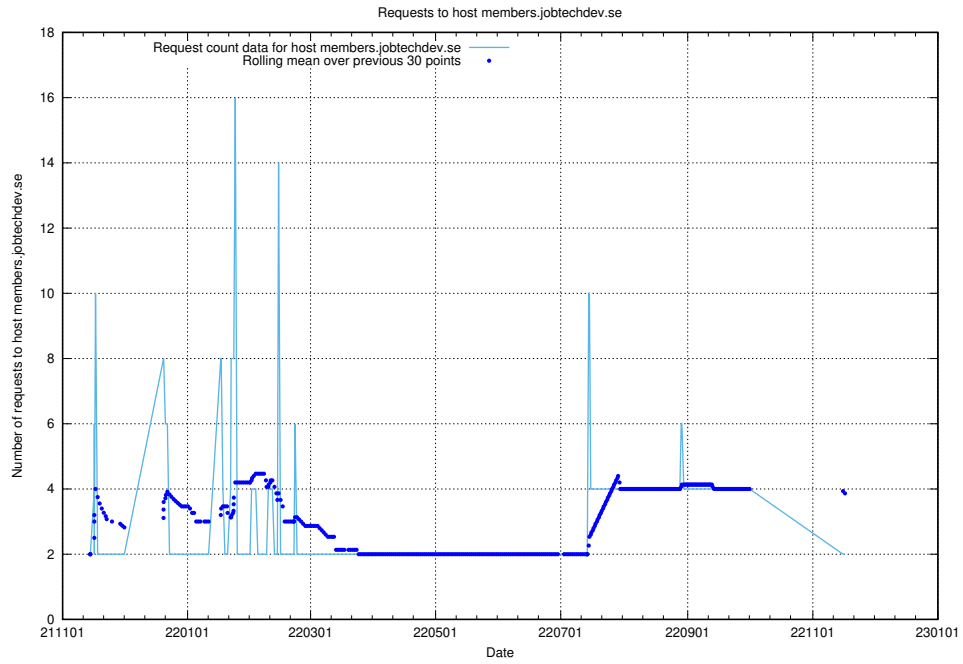

7.569 Usage of members.jobtechdev.se

Here, we count the number of requests to host members.jobtechdev.se.