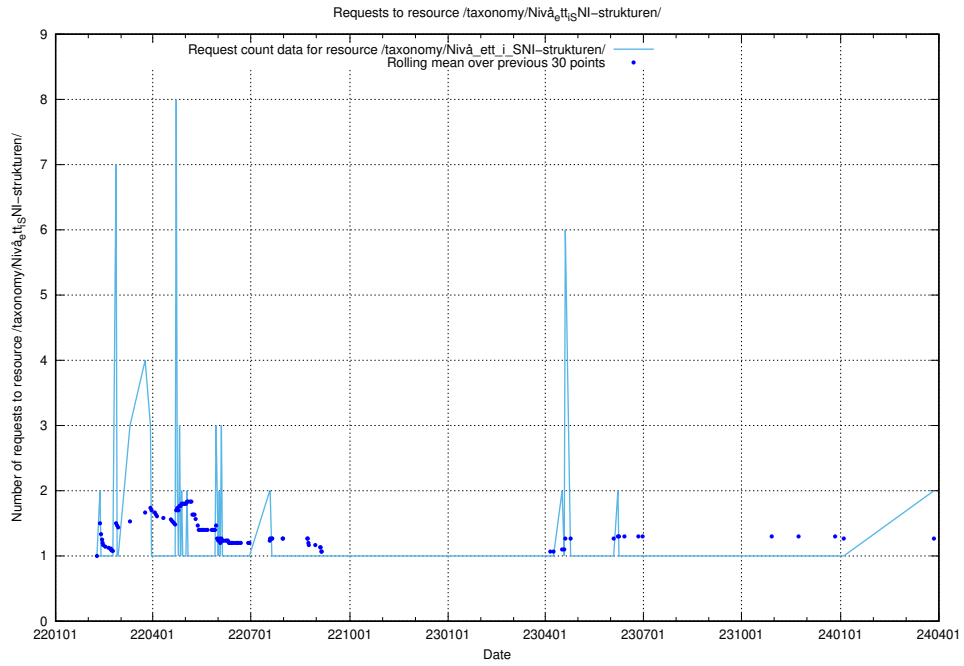

5.387 Usage of /taxonomy/Nivå_ett_i_SNI-strukturen/

Here, we count the number of requests to resource /taxonomy/Nivå_ett_i_SNI-strukturen/.