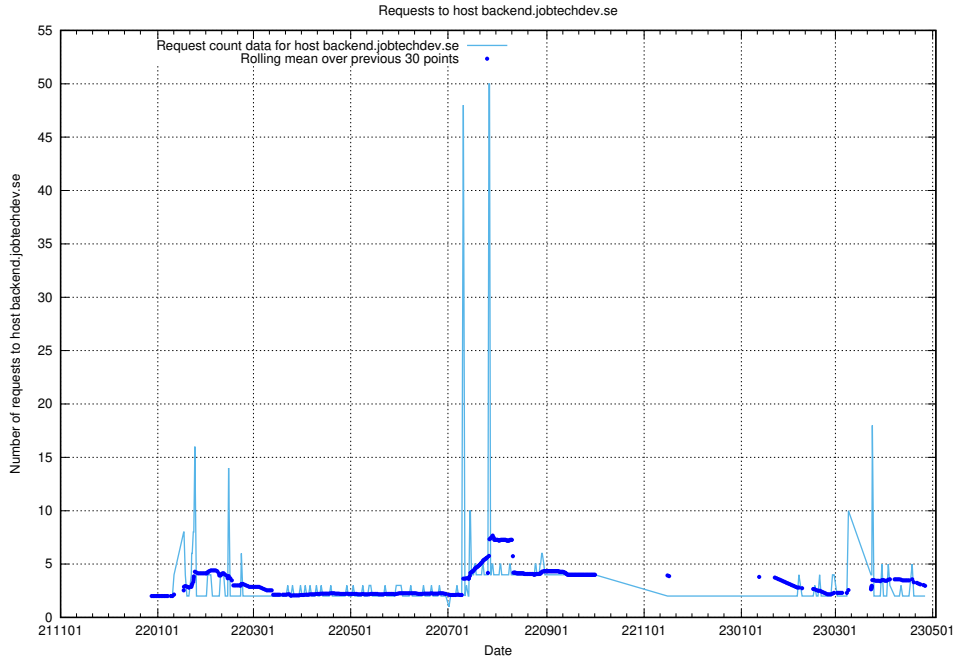

7.360 Usage of backend.jobtechdev.se

Here, we count the number of requests to host backend.jobtechdev.se.