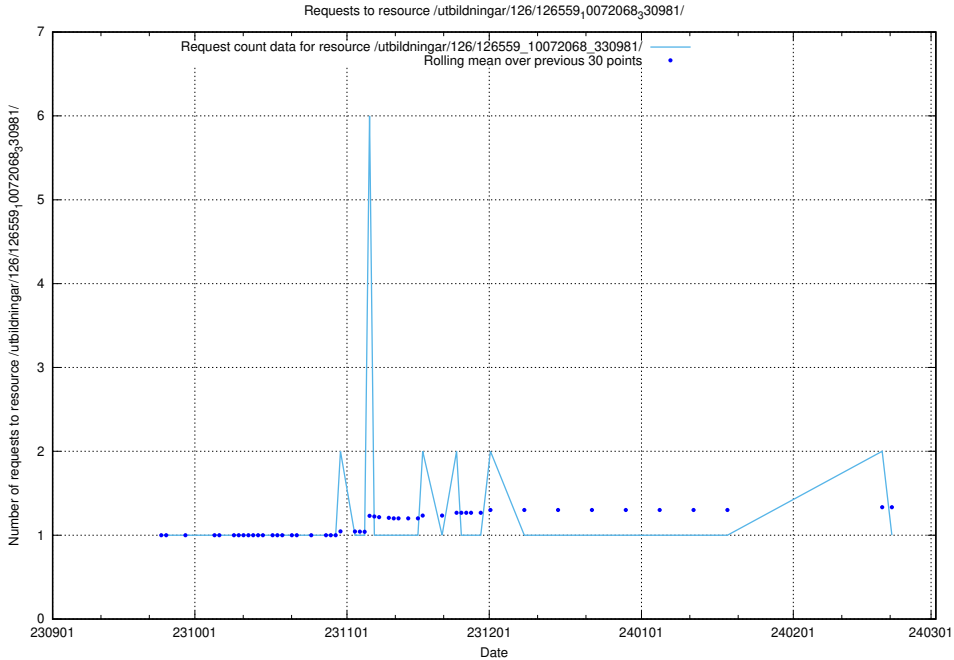

5.4034 Usage of /utbildningar/126/126559_10072068_330981/

Here, we count the number of requests to resource /utbildningar/126/126559_10072068_330981/.