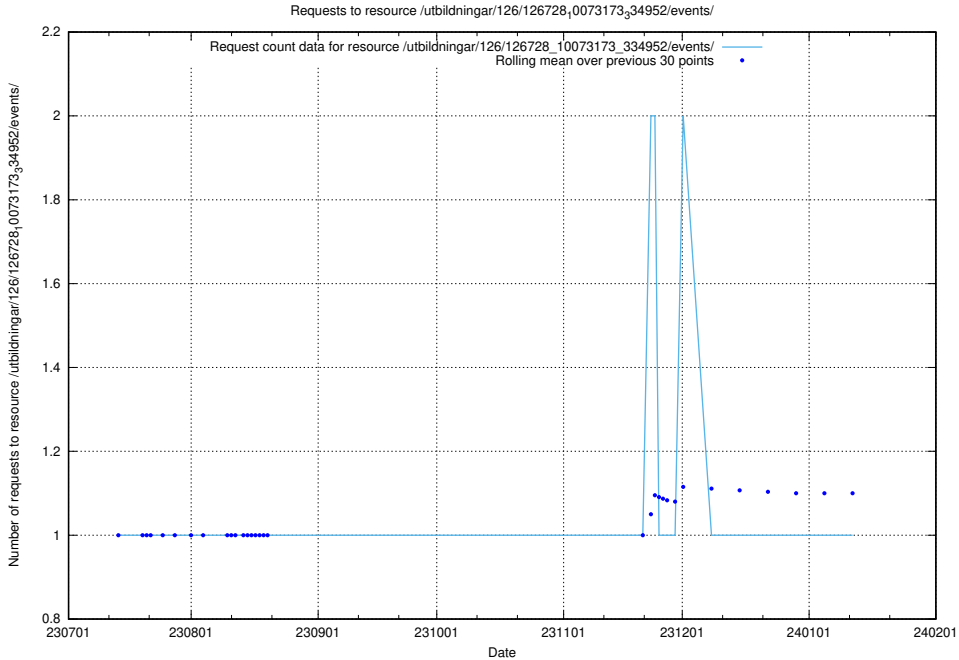

### 5.4626 Usage of /utbildningar/126/126728\_10073173\_334952/events/

Here, we count the number of requests to resource /utbildningar/126/126728\_10073173\_334952/events/