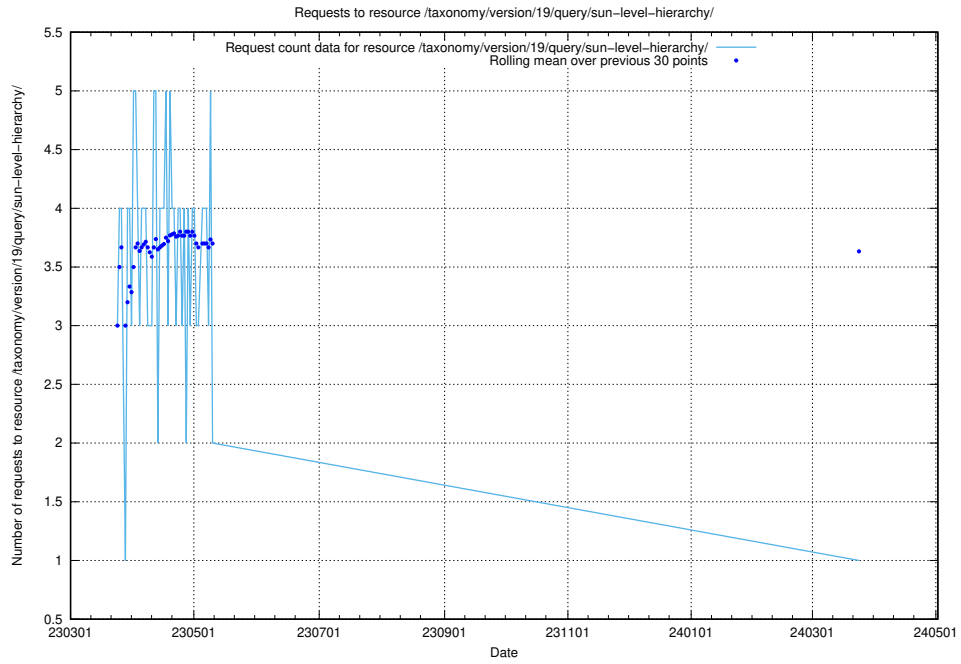

5.5720 Usage of /taxonomy/version/19/query/sun-level-hierarchy/

Here, we count the number of requests to resource /taxonomy/version/19/query/sun-level-hierarchy/.