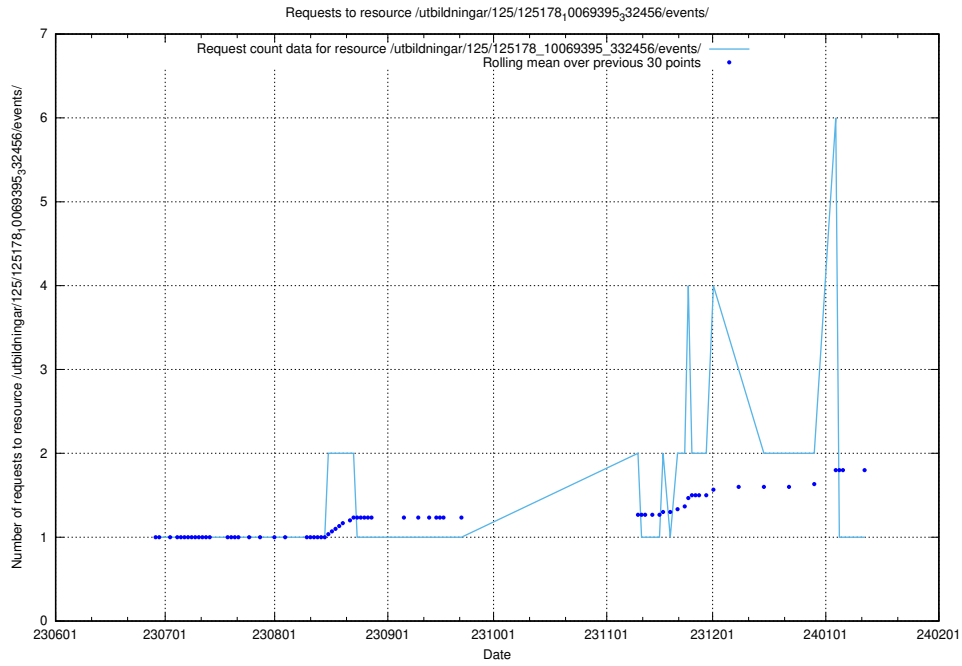

5.5030 Usage of /utbildningar/125/125178_10069395_332456/events/

Here, we count the number of requests to resource /utbildningar/125/125178_10069395_332456/events/