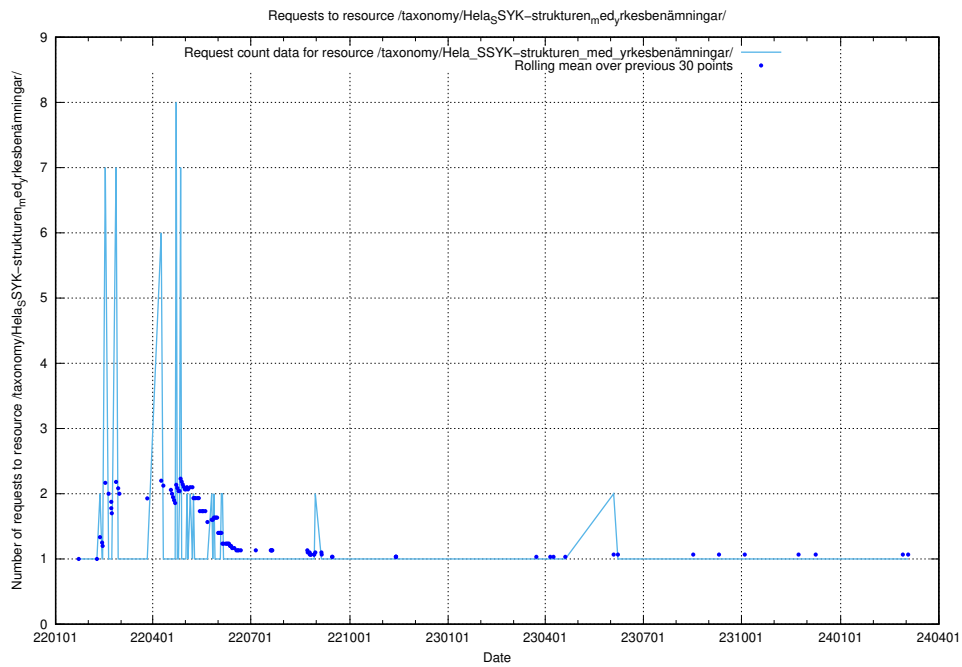

5.4613 Usage of /taxonomy/Hela_SSYK-strukturen_med_yrkesbenämningar/

Here, we count the number of requests to resource /taxonomy/Hela_SSYK-strukturen_med_yrkesbenämningar/.