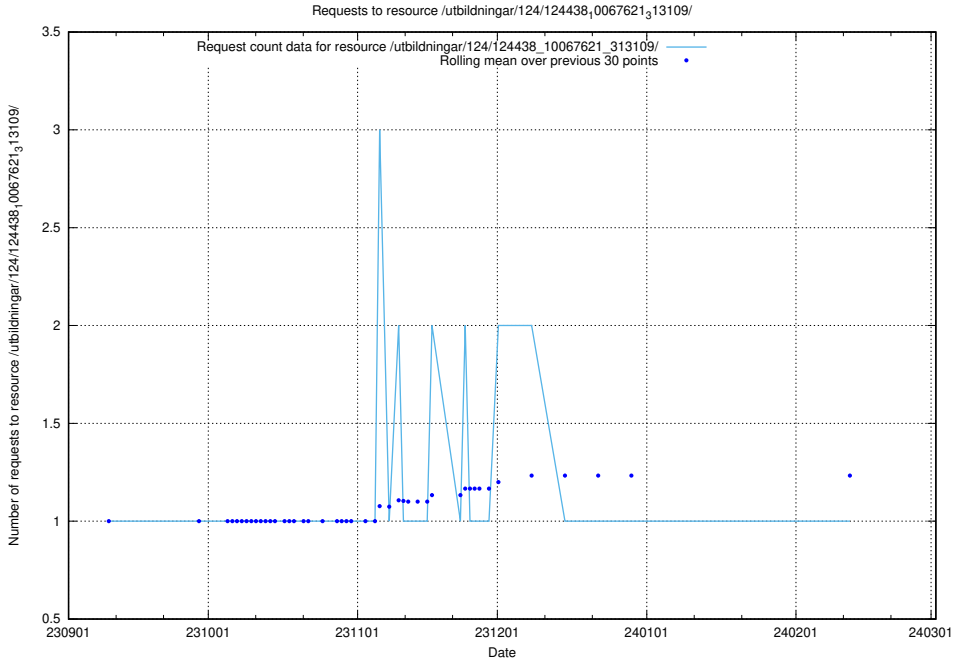

5.4180 Usage of /utbildningar/124/124438_10067621_313109/

Here, we count the number of requests to resource /utbildningar/124/124438_10067621_313109/.