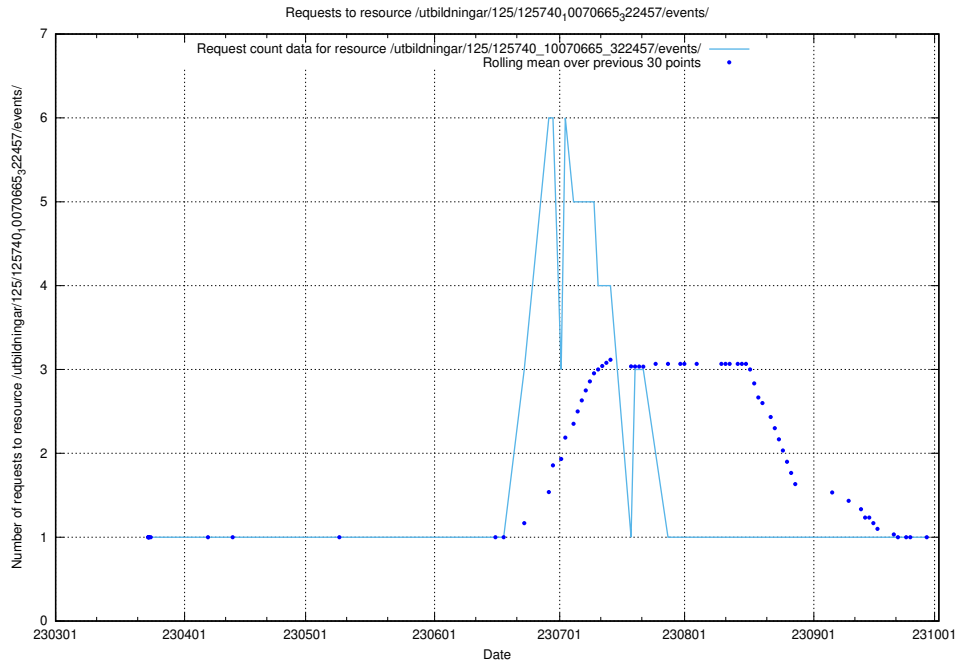

5.851 Usage of /utbildningar/125/125740_10070665_322457/events/

Here, we count the number of requests to resource /utbildningar/125/125740_10070665_322457/events/