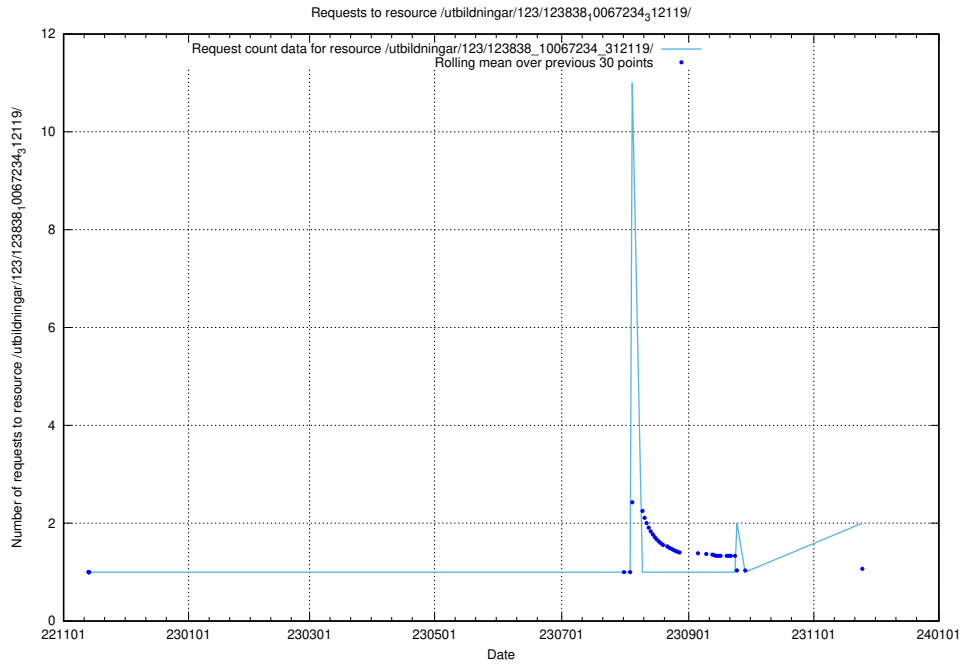

5.738 Usage of /utbildningar/123/123838_10067234_312119/

Here, we count the number of requests to resource /utbildningar/123/123838_10067234_312119/.