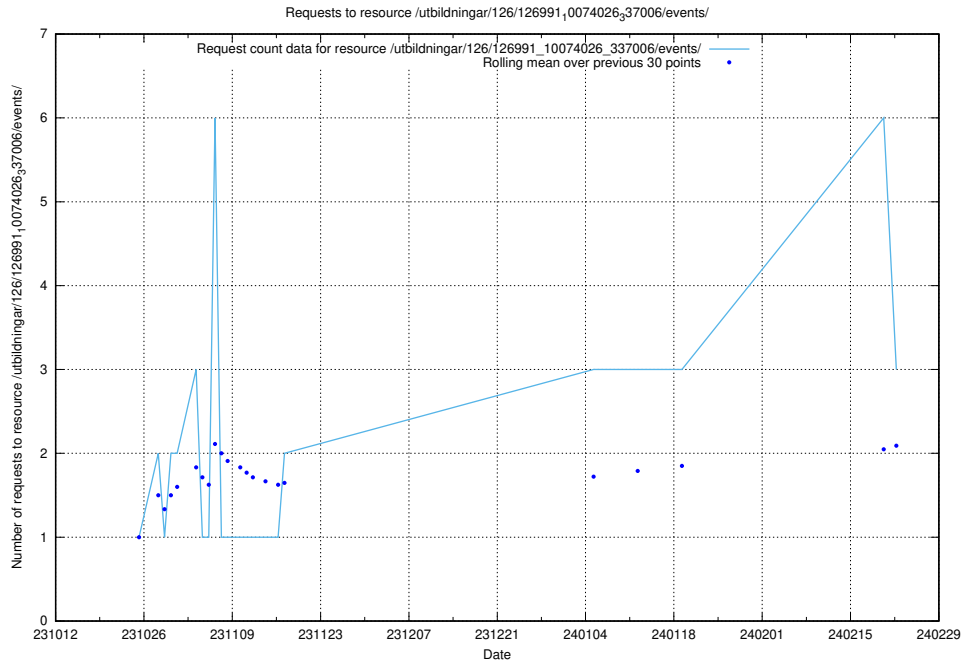

5.230 Usage of /utbildningar/126/126991_10074026_337006/events/

Here, we count the number of requests to resource /utbildningar/126/126991_10074026_337006/events/