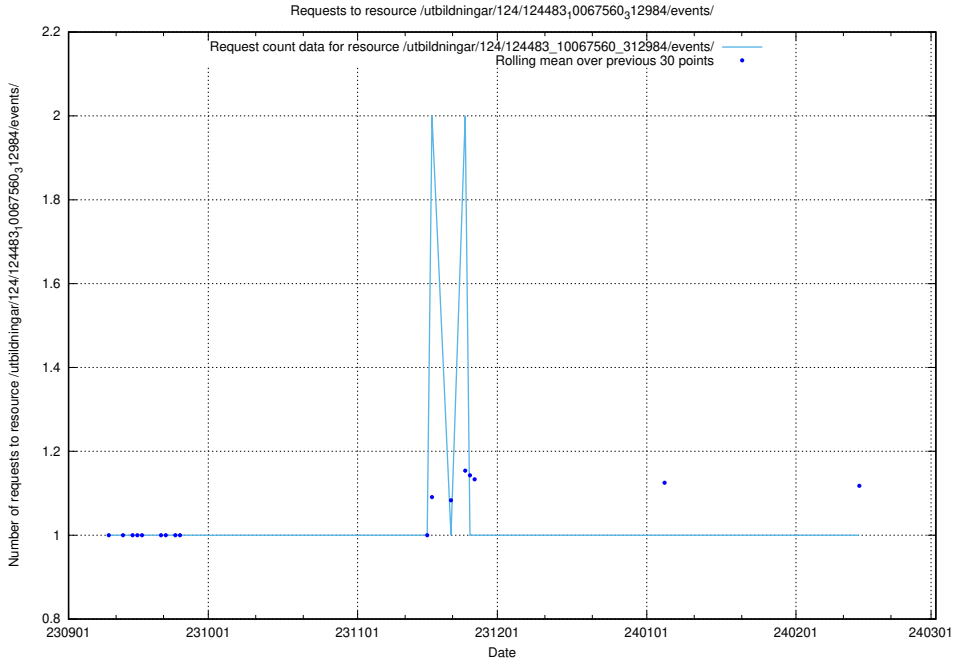

5.4176 Usage of /utbildningar/124/124483_10067560_312984/events/

Here, we count the number of requests to resource /utbildningar/124/124483_10067560_312984/events/