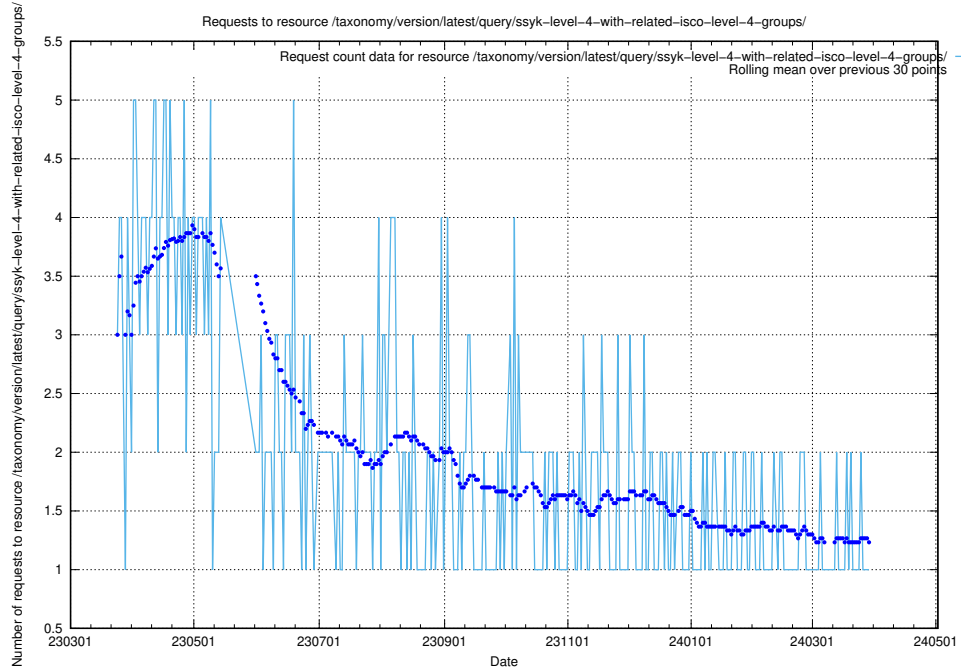

## 5.5678 Usage of /taxonomy/version/latest/query/ssyk-level-4-with-related-isco-level-4-groups/

Here, we count the number of requests to resource /taxonomy/version/latest/query/ssyk-level-4-with-related-isco-level-4-groups/.