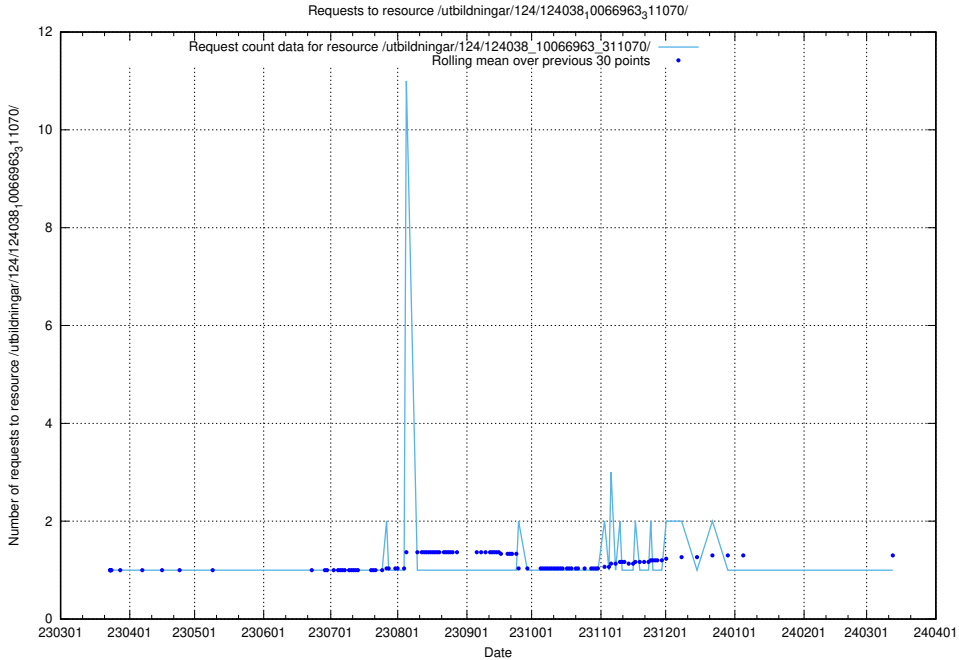

### 5.3914 Usage of /utbildningar/124/124038\_10066963\_311070/

Here, we count the number of requests to resource /utbildningar/124/124038\_10066963\_311070/.