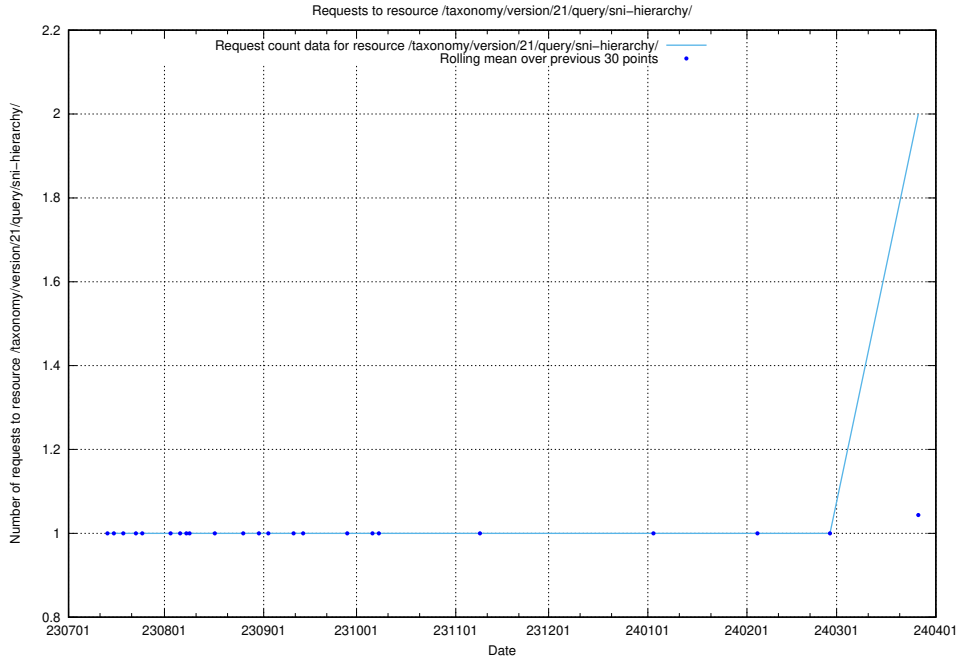

5.644 Usage of /taxonomy/version/21/query/sni-hierarchy/

Here, we count the number of requests to resource /taxonomy/version/21/query/sni-hierarchy/.