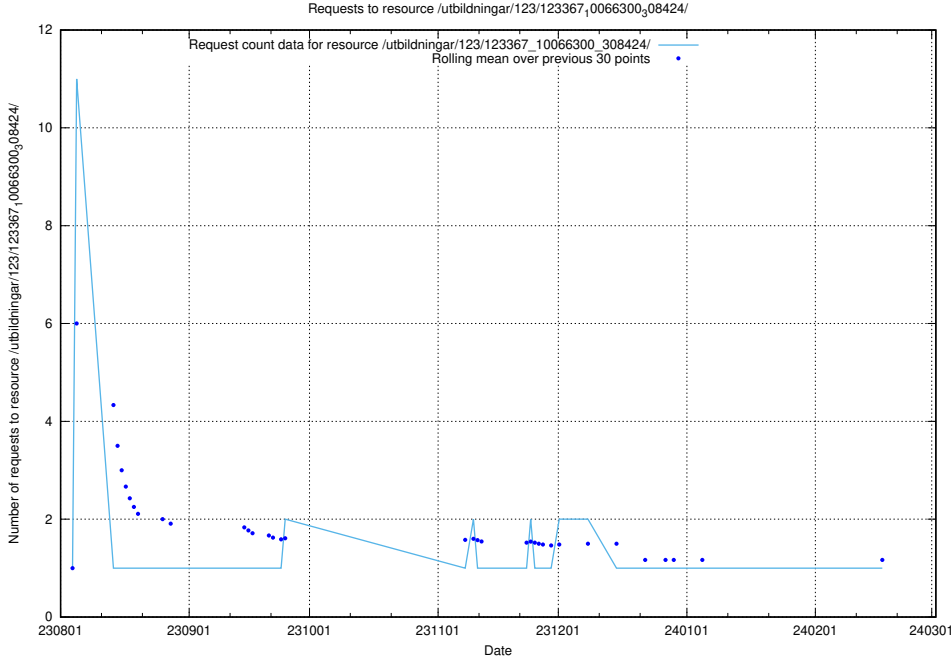

5.4451 Usage of /utbildningar/123/123367_10066300_308424/

Here, we count the number of requests to resource /utbildningar/123/123367_10066300_308424/.