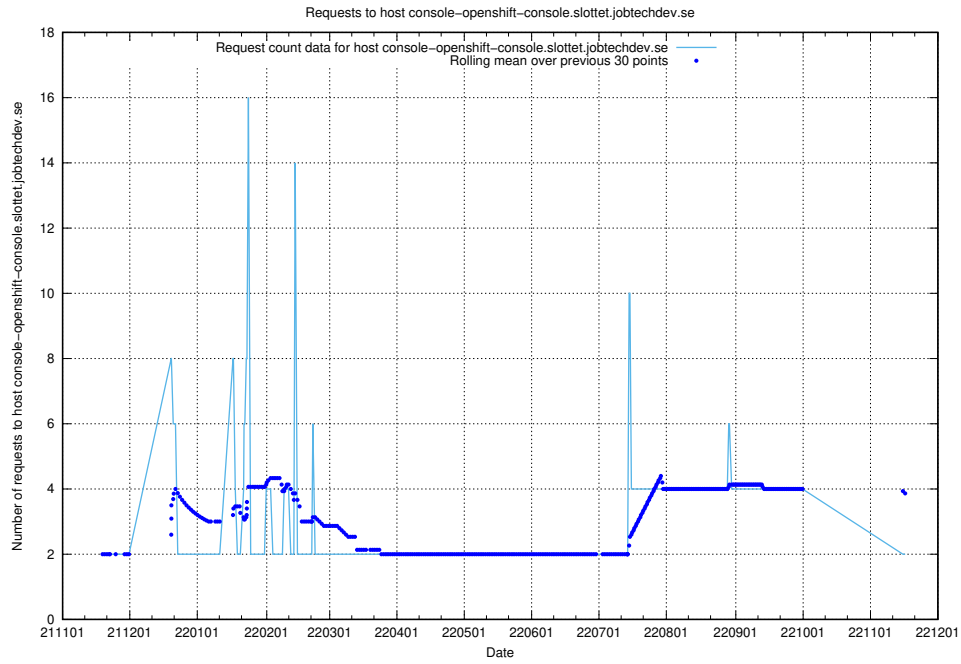

## 7.472 Usage of console-openshift-console.slottet.jobtechdev.se

Here, we count the number of requests to host console-openshift-console.slottet.jobtechdev.se.