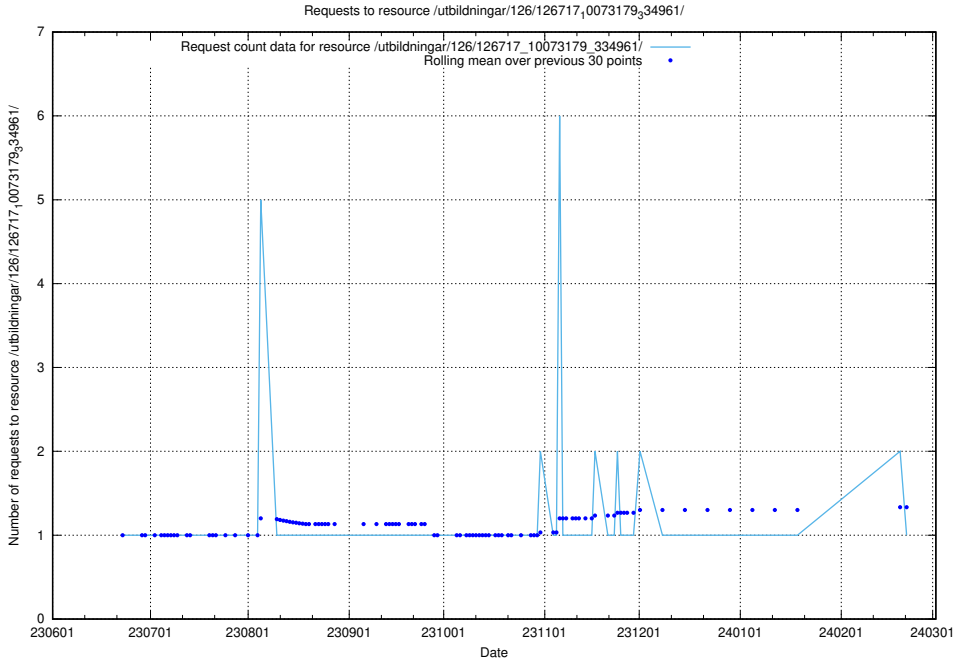

5.5171 Usage of /utbildningar/126/126717_10073179_334961/

Here, we count the number of requests to resource /utbildningar/126/126717_10073179_334961/.