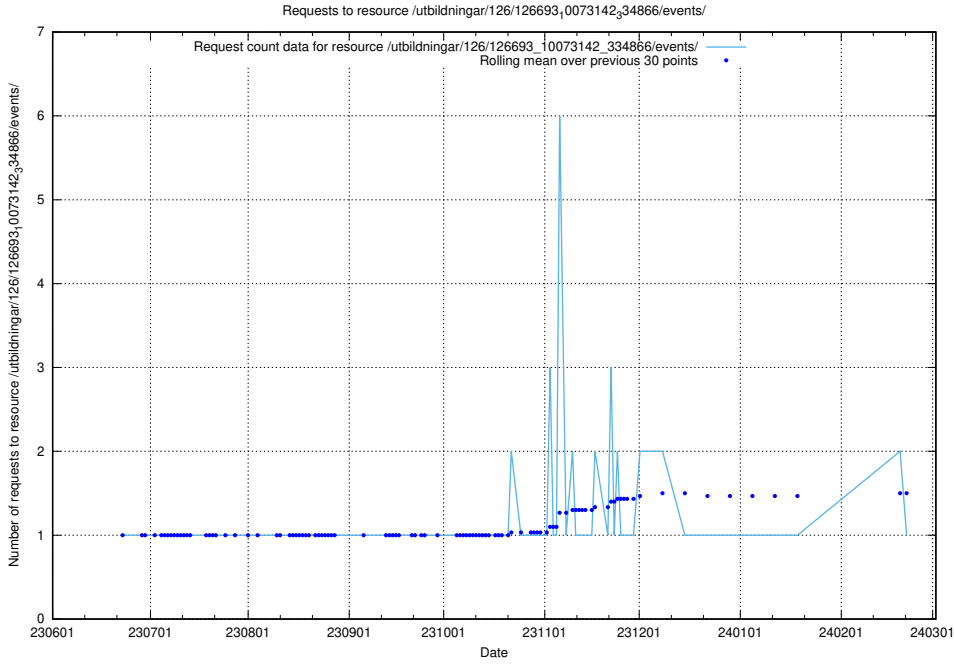

5.5199 Usage of /utbildningar/126/126693_10073142_334866/events/

Here, we count the number of requests to resource /utbildningar/126/126693_10073142_334866/events/