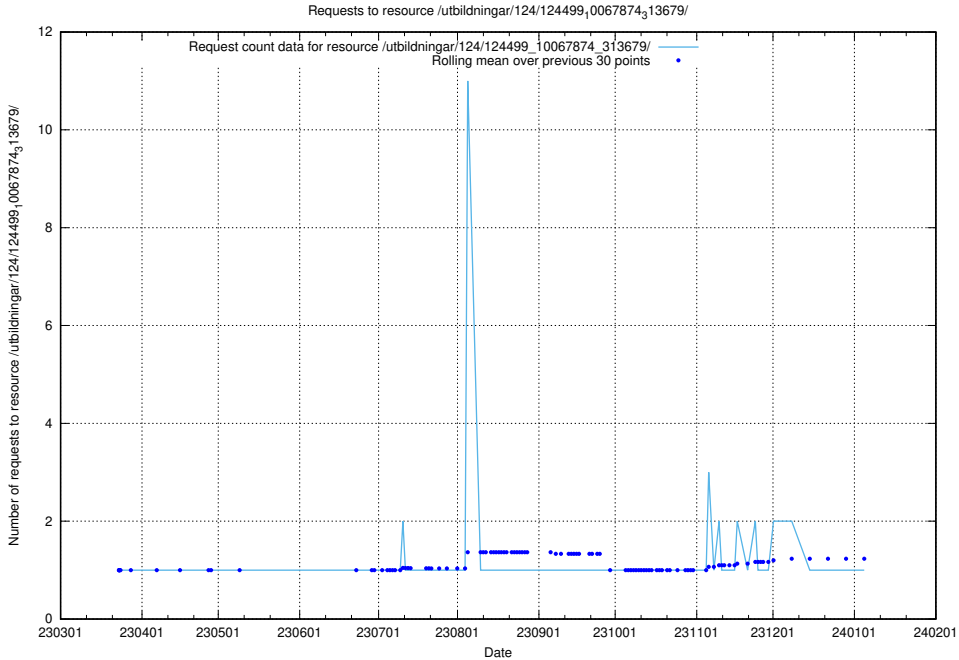

5.1902 Usage of /utbildningar/124/124499_10067874_313679/

Here, we count the number of requests to resource /utbildningar/124/124499_10067874_313679/.