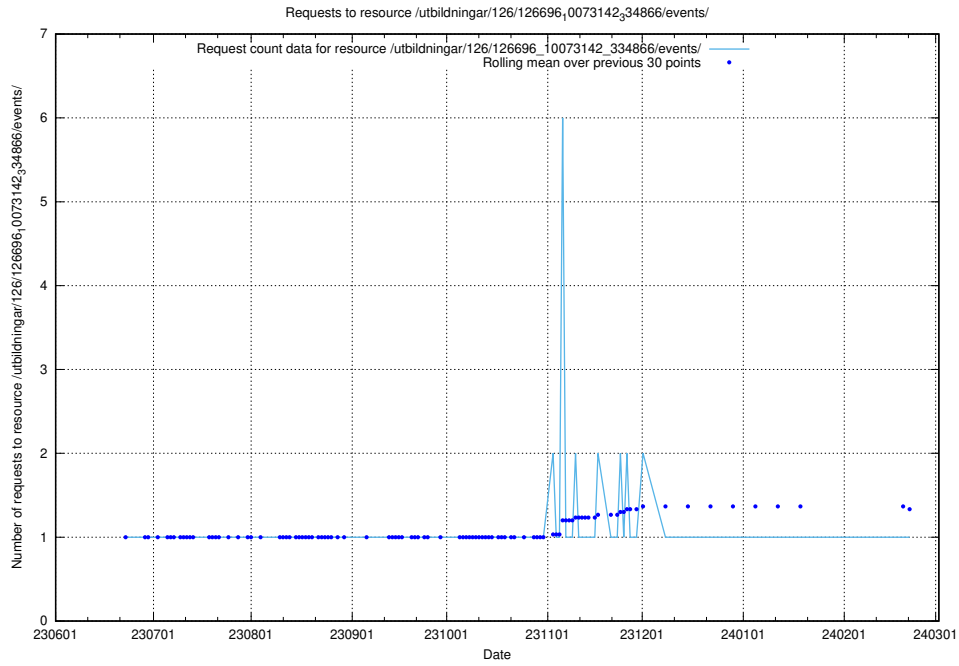

5.5178 Usage of /utbildningar/126/126696_10073142_334866/events/

Here, we count the number of requests to resource /utbildningar/126/126696_10073142_334866/events/