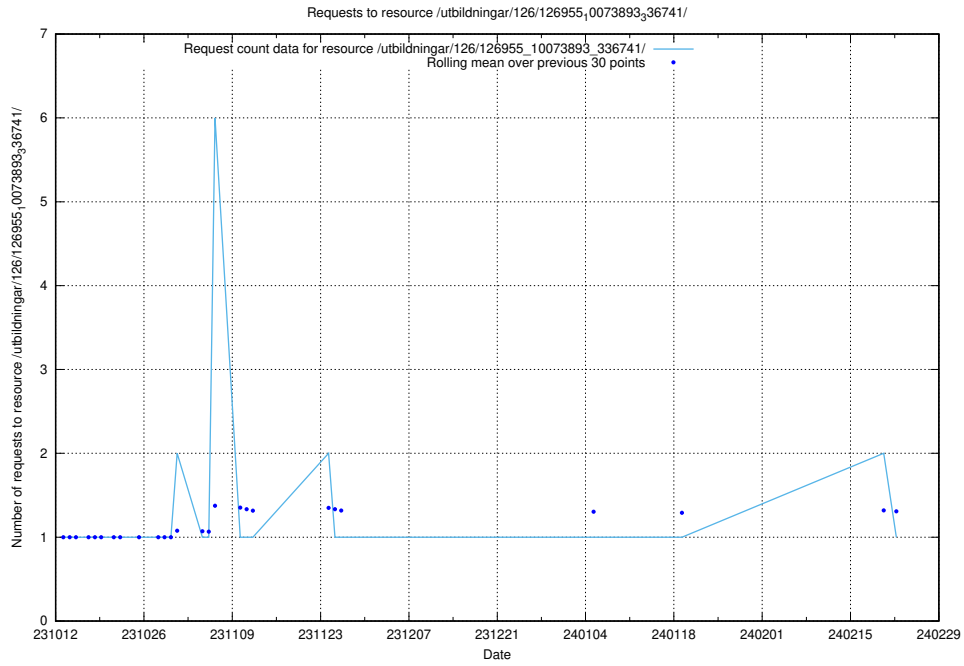

5.3901 Usage of /utbildningar/126/126955_10073893_336741/

Here, we count the number of requests to resource /utbildningar/126/126955_10073893_336741/.