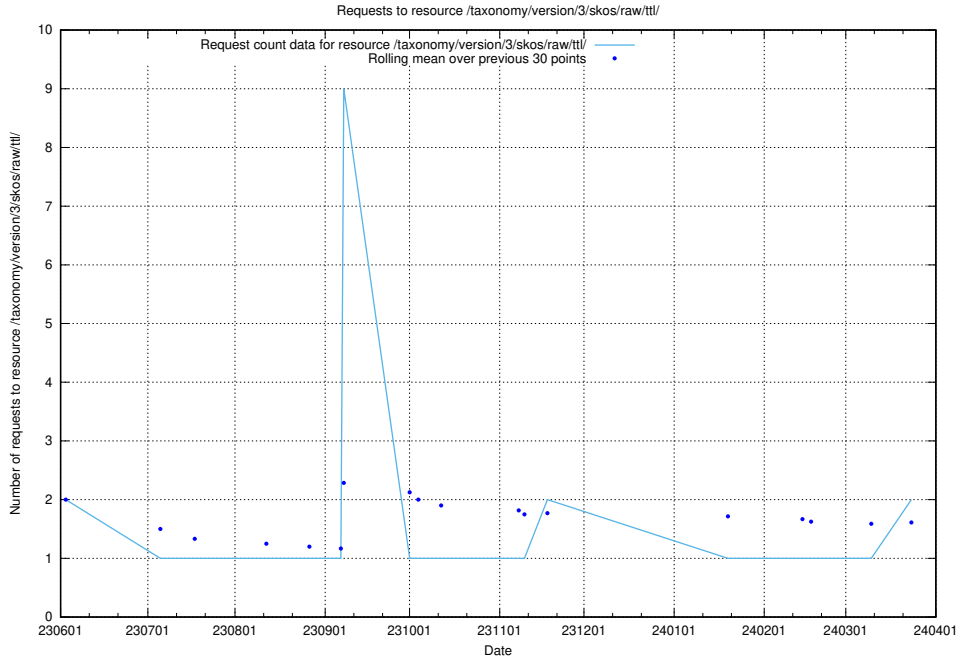

5.744 Usage of /taxonomy/version/3/skos/raw/ttl/

Here, we count the number of requests to resource /taxonomy/version/3/skos/raw/ttl/.