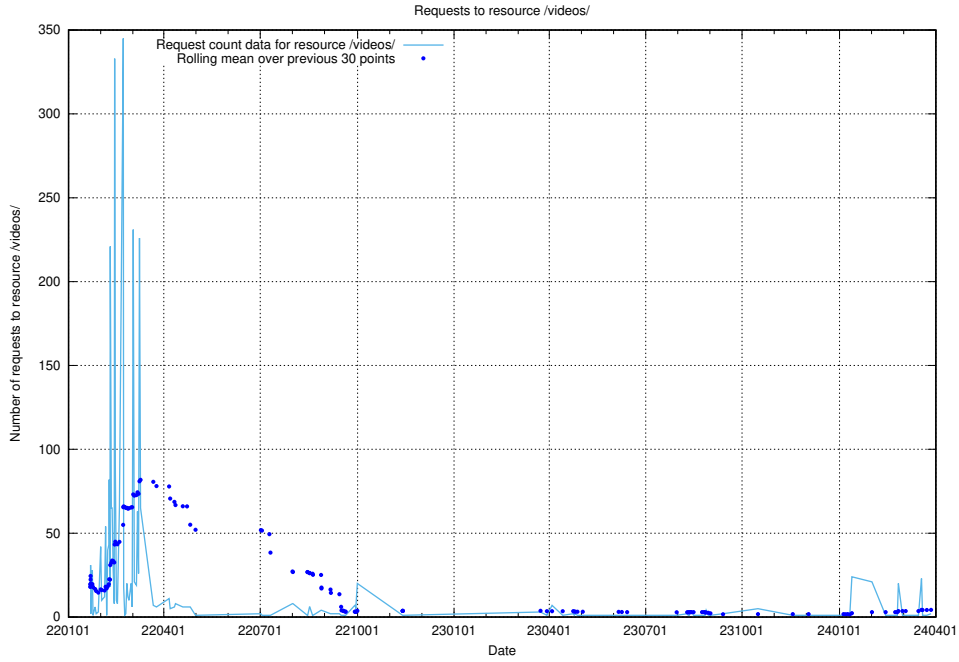

5.753 Usage of /videos/

Here, we count the number of requests to resource /videos/.