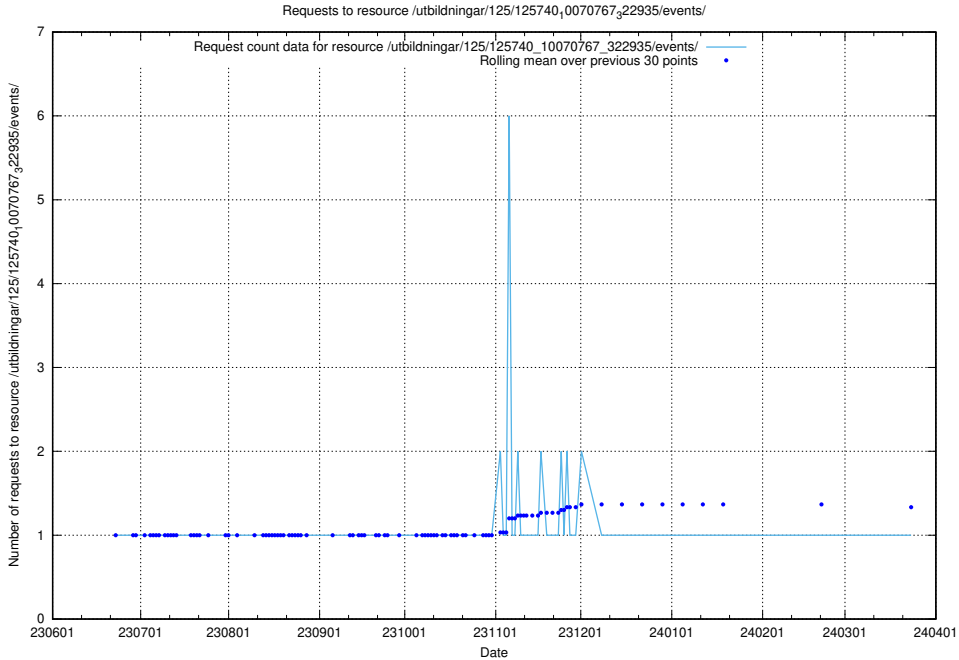

5.5252 Usage of /utbildningar/125/125740_10070767_322935/events/

Here, we count the number of requests to resource /utbildningar/125/125740_10070767_322935/events/