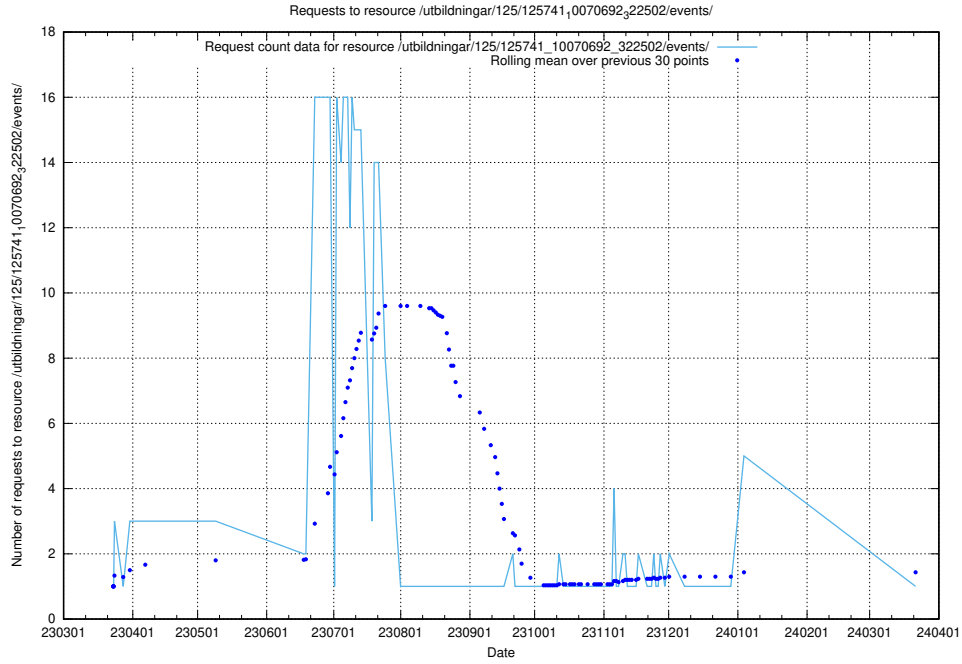

5.6066 Usage of /utbildningar/125/125741_10070692_322502/events/

Here, we count the number of requests to resource /utbildningar/125/125741_10070692_322502/events/