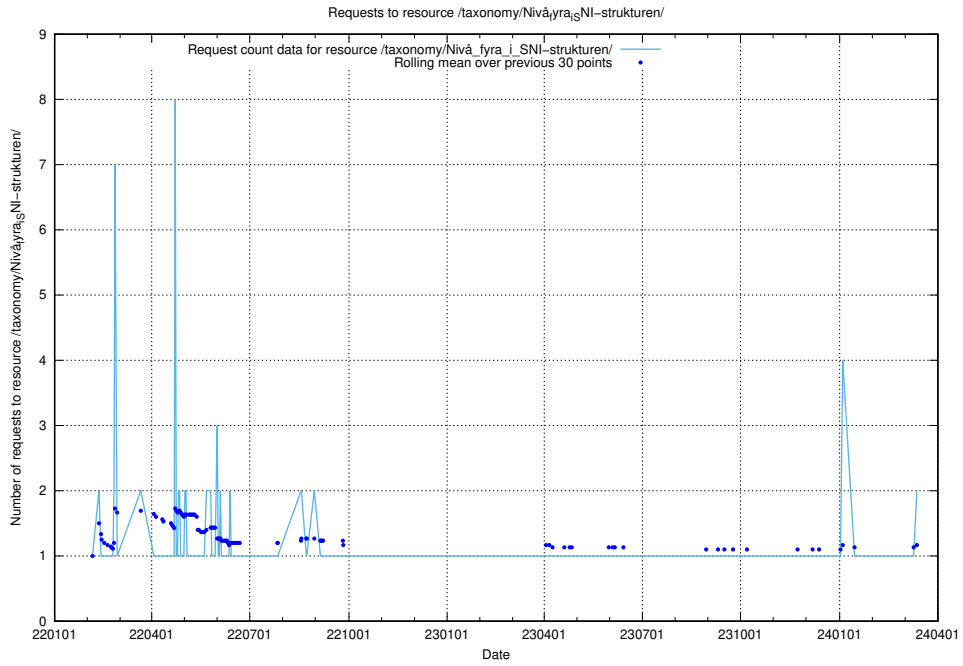

5.405 Usage of /taxonomy/Nivå_fyra_i_SNI-strukturen/

Here, we count the number of requests to resource /taxonomy/Nivå_fyra_i_SNI-strukturen/.