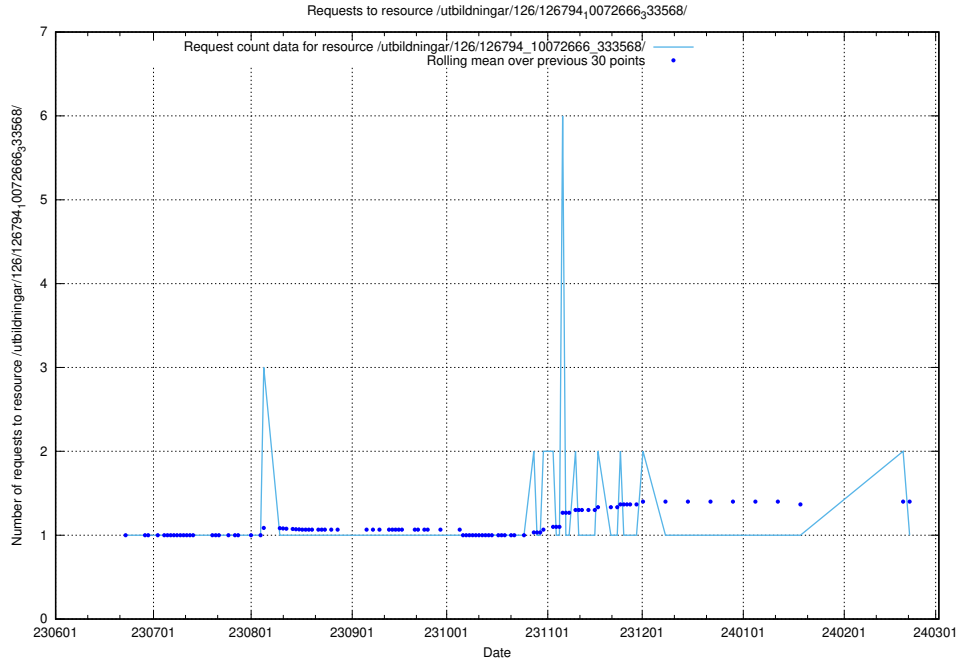

5.5142 Usage of /utbildningar/126/126794_10072666_333568/

Here, we count the number of requests to resource /utbildningar/126/126794_10072666_333568/.