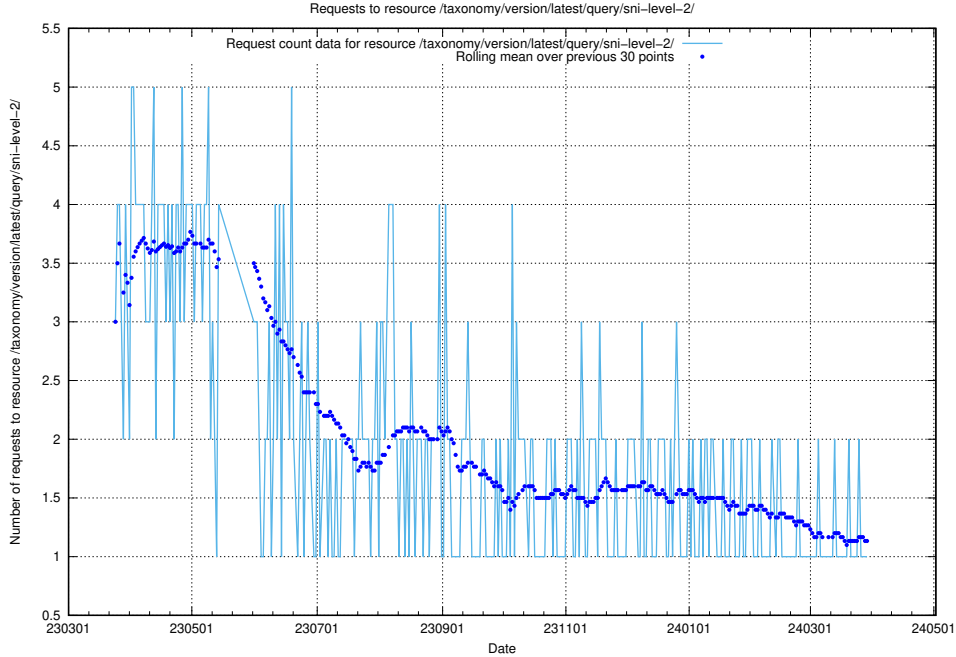

5.5689 Usage of /taxonomy/version/latest/query/sni-level-2/

Here, we count the number of requests to resource /taxonomy/version/latest/query/sni-level-2/.