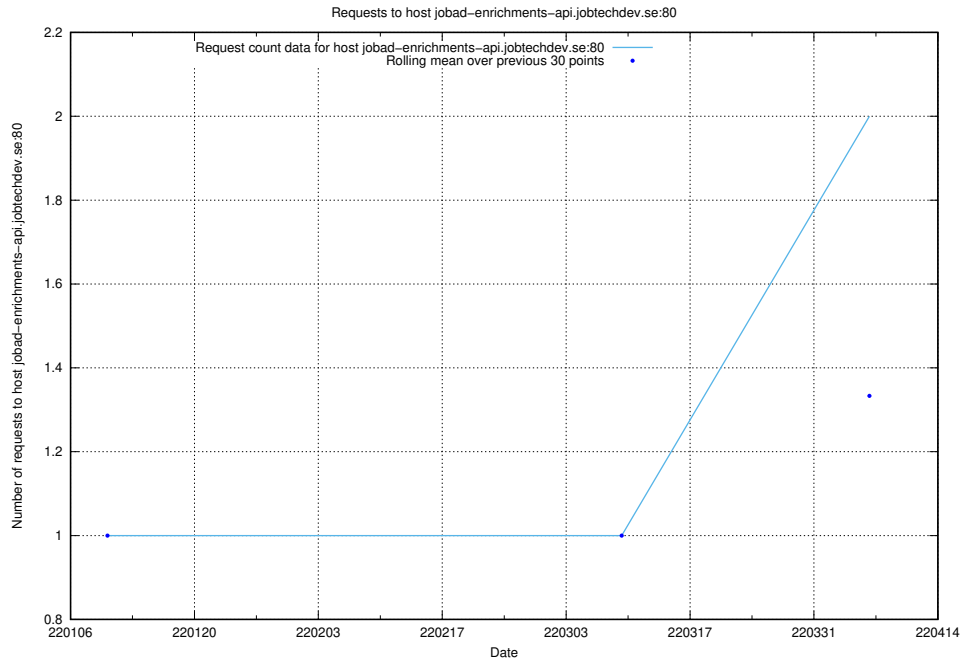

7.284 Usage of jobad-enrichments-api.jobtechdev.se:80

Here, we count the number of requests to host jobad-enrichments-api.jobtechdev.se:80.