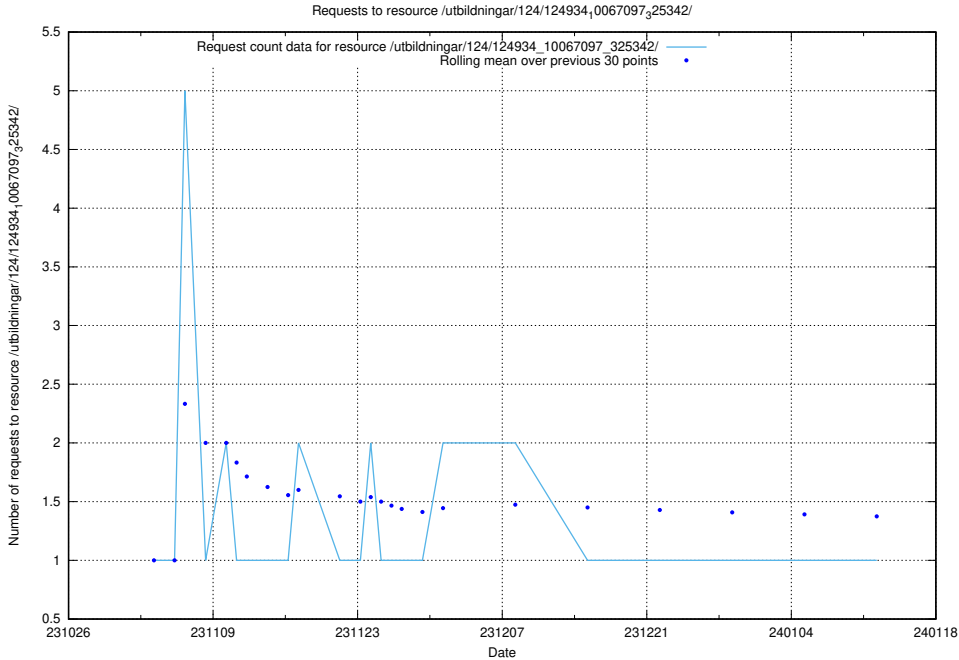

5.3704 Usage of /utbildningar/124/124934_10067097_325342/

Here, we count the number of requests to resource /utbildningar/124/124934_10067097_325342/.