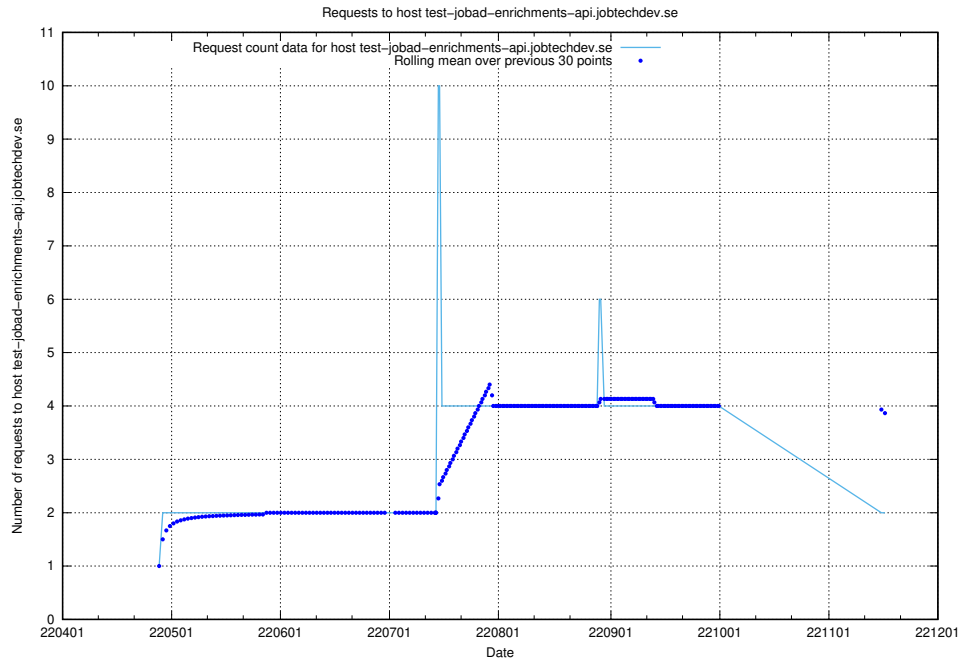

## 7.441 Usage of jobtech-jobad-enrichments-develop.jobtechdev.se

Here, we count the number of requests to host jobtech-jobad-enrichments-develop.jobtechdev.se.