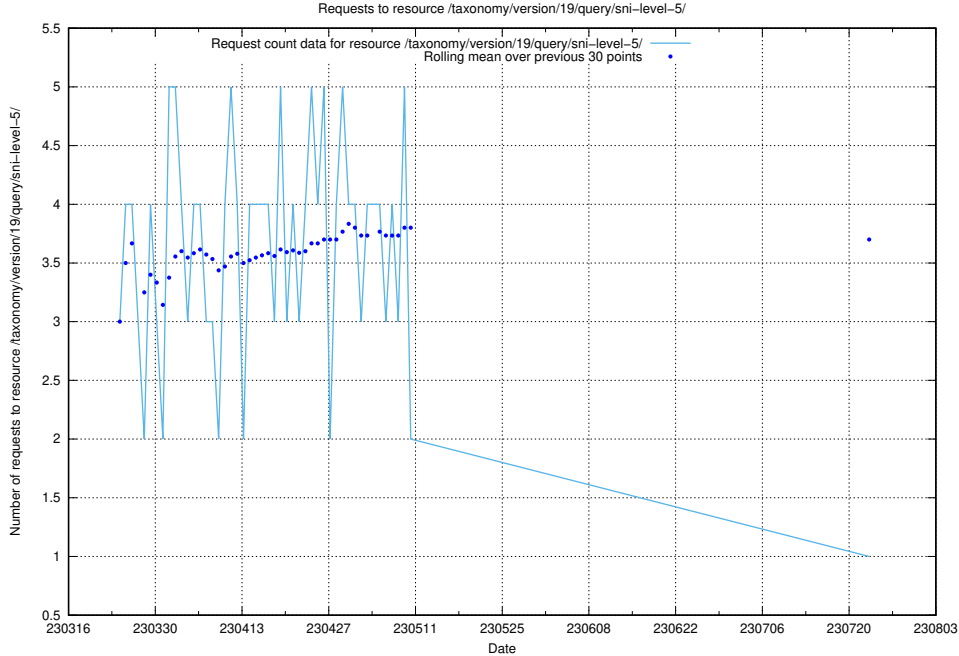

5.5735 Usage of /taxonomy/version/19/query/sni-level-5/

Here, we count the number of requests to resource /taxonomy/version/19/query/sni-level-5/.