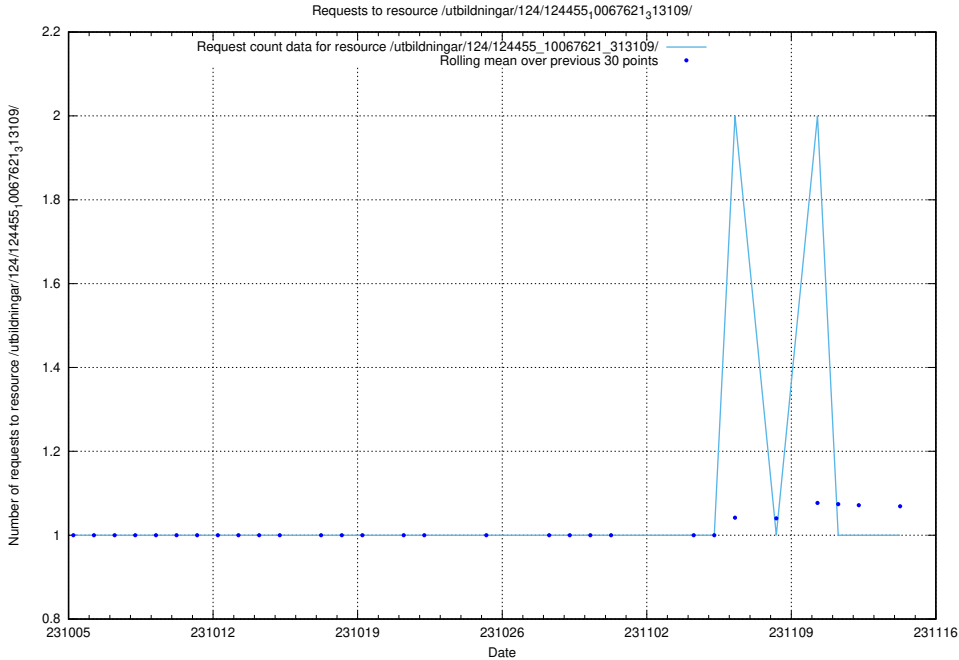

5.3976 Usage of /utbildningar/124/124455_10067621_313109/

Here, we count the number of requests to resource /utbildningar/124/124455_10067621_313109/.