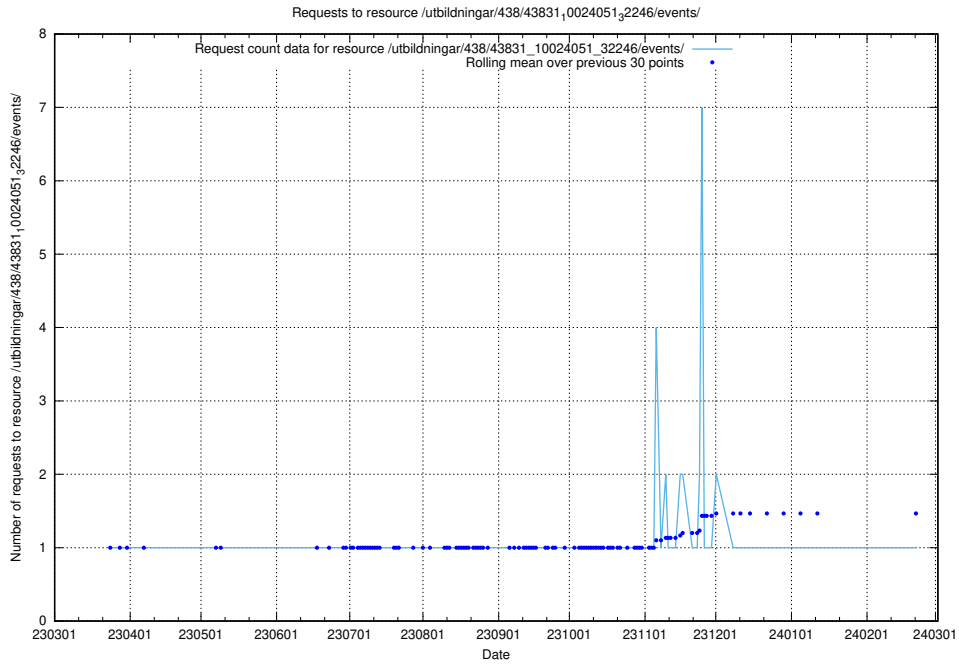

5.5770 Usage of /utbildningar/438/43831_10024051_32246/events/

Here, we count the number of requests to resource /utbildningar/438/43831_10024051_32246/events/.