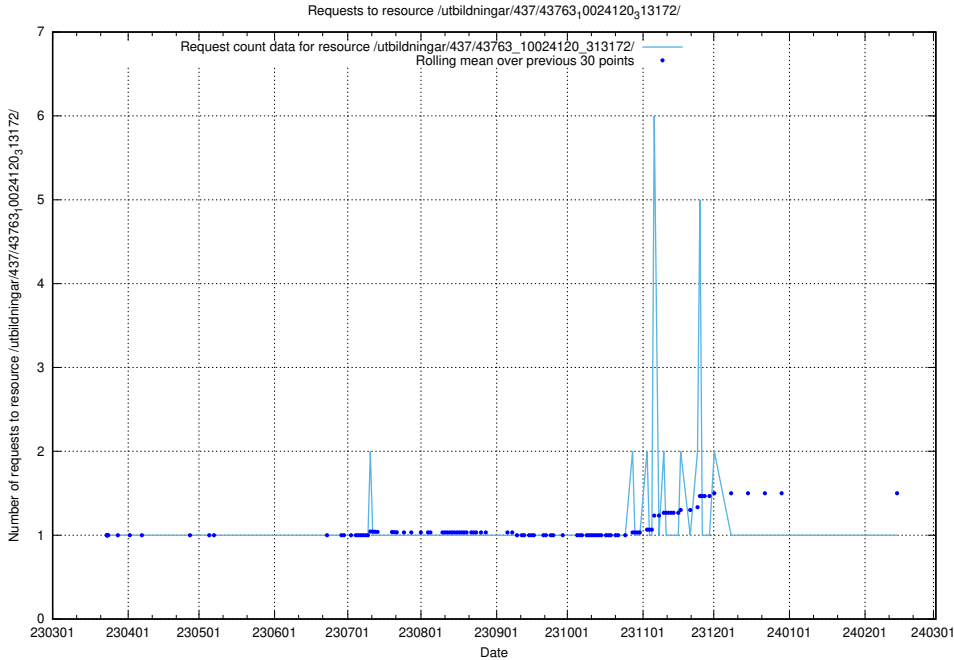

5.5955 Usage of /utbildningar/437/43763_10024120_313172/

Here, we count the number of requests to resource /utbildningar/437/43763_10024120_313172/.