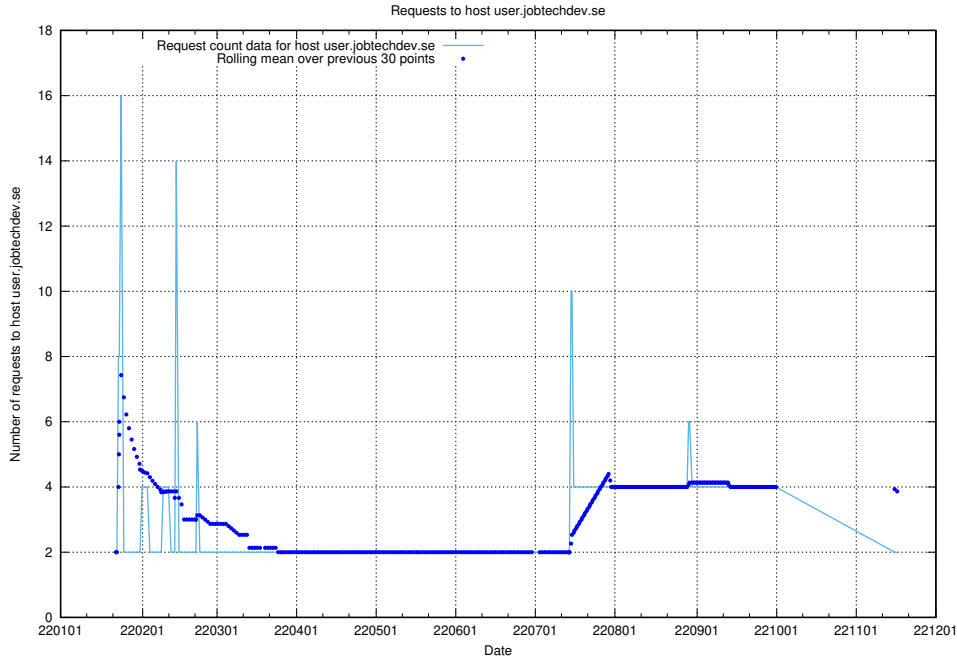

7.582 Usage of user.jobtechdev.se

Here, we count the number of requests to host user.jobtechdev.se.