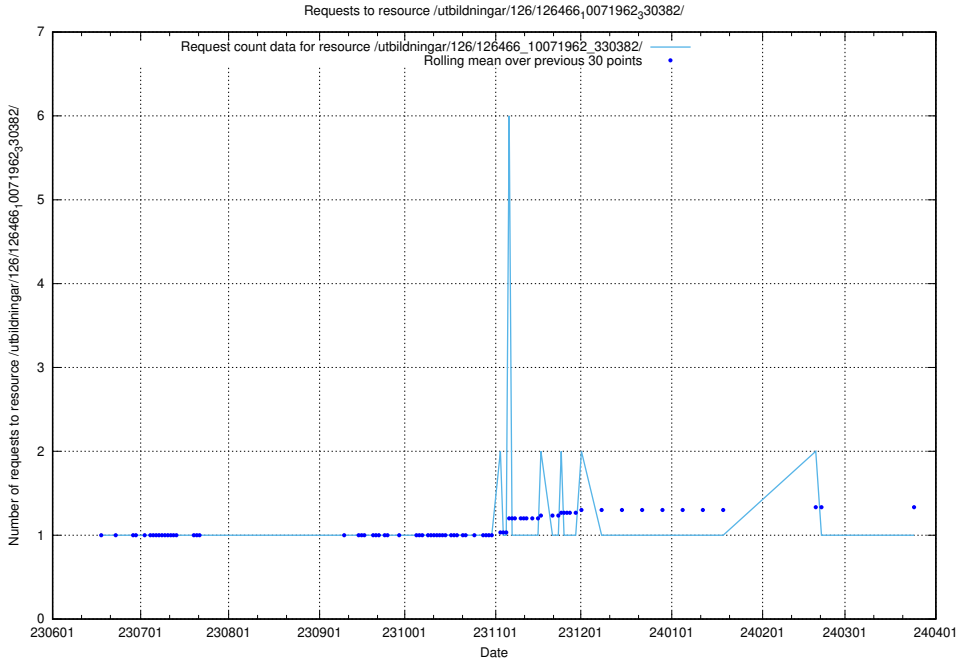

5.5426 Usage of /utbildningar/126/126466_10071962_330382/

Here, we count the number of requests to resource /utbildningar/126/126466_10071962_330382/.