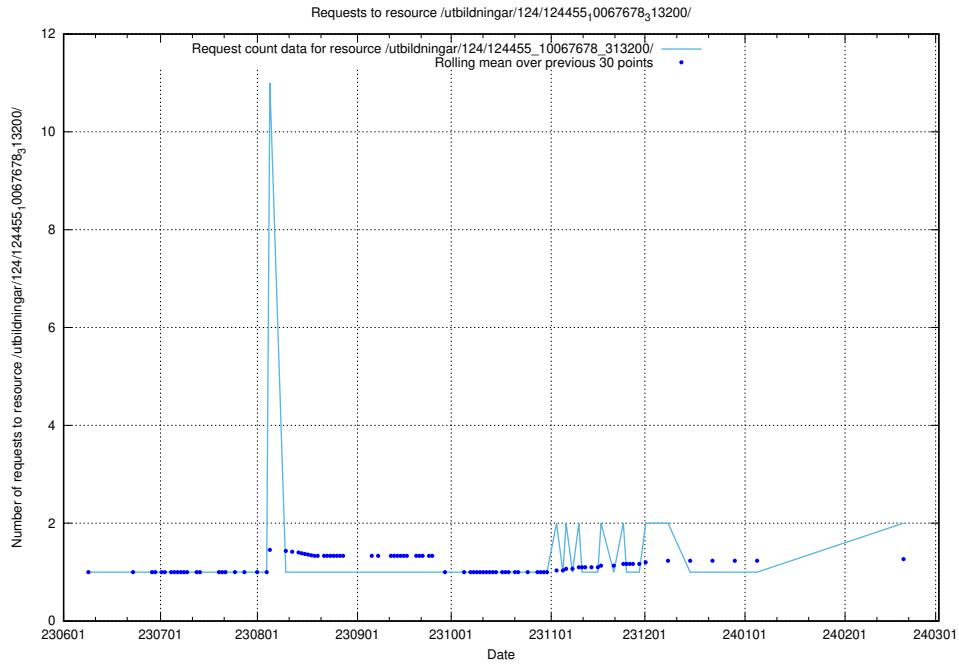

5.743 Usage of /utbildningar/124/124455_10067678_313200/

Here, we count the number of requests to resource /utbildningar/124/124455_10067678_313200/.