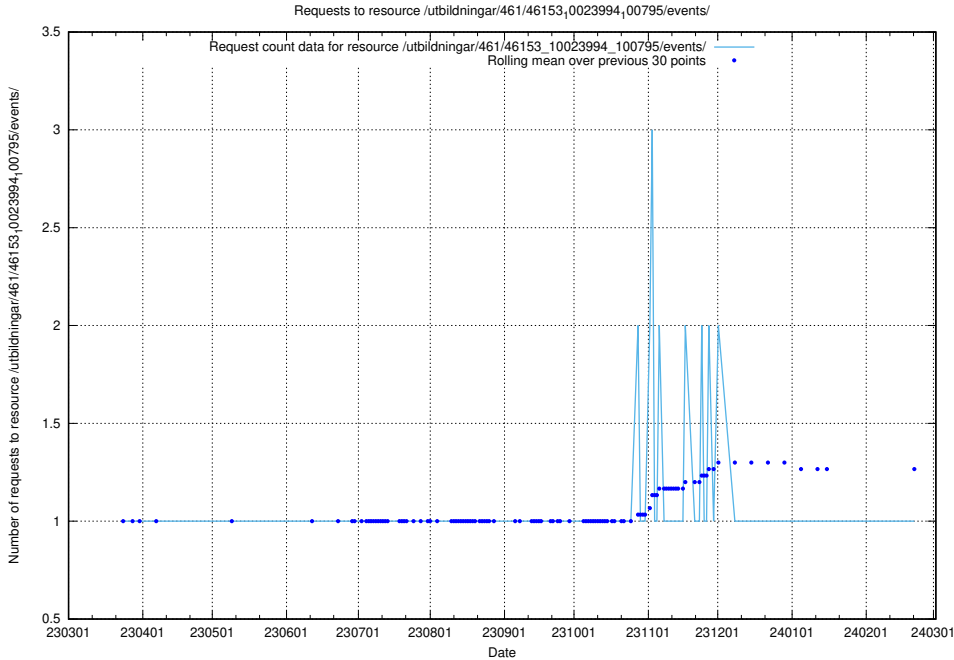

5.5763 Usage of /utbildningar/461/46153_10023994_100795/events/

Here, we count the number of requests to resource /utbildningar/461/46153_10023994_100795/events/.