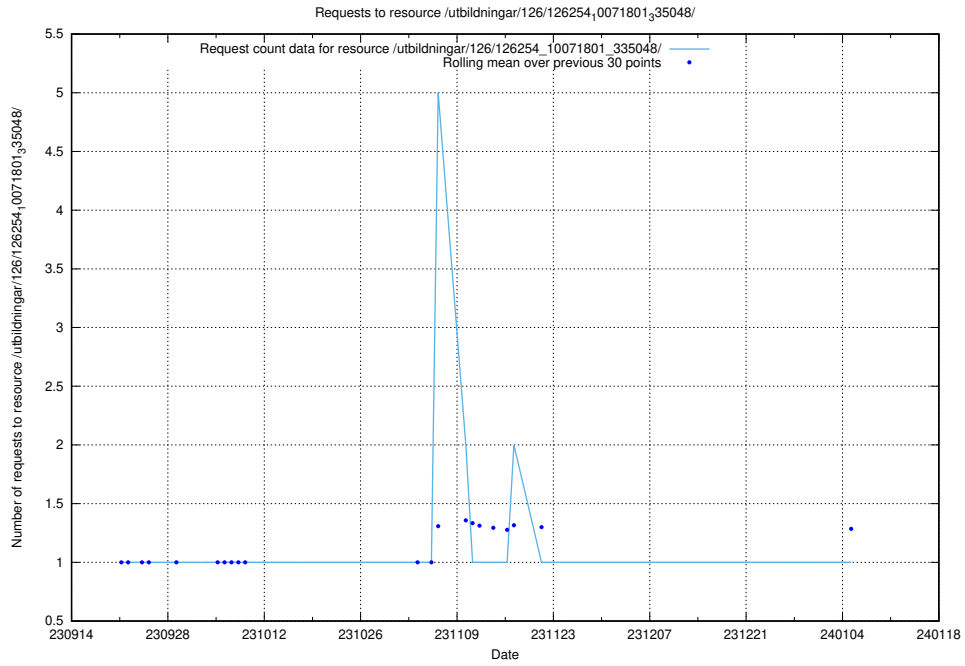

5.4078 Usage of /utbildningar/126/126254_10071801_335048/

Here, we count the number of requests to resource /utbildningar/126/126254_10071801_335048/.