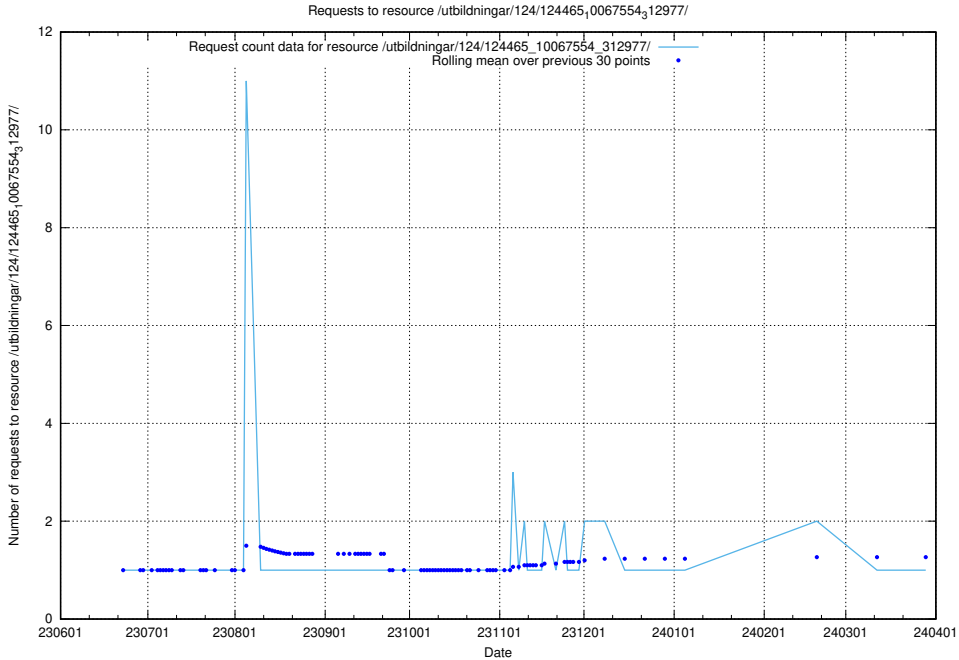

5.5373 Usage of /utbildningar/124/124465_10067554_312977/

Here, we count the number of requests to resource /utbildningar/124/124465_10067554_312977/.