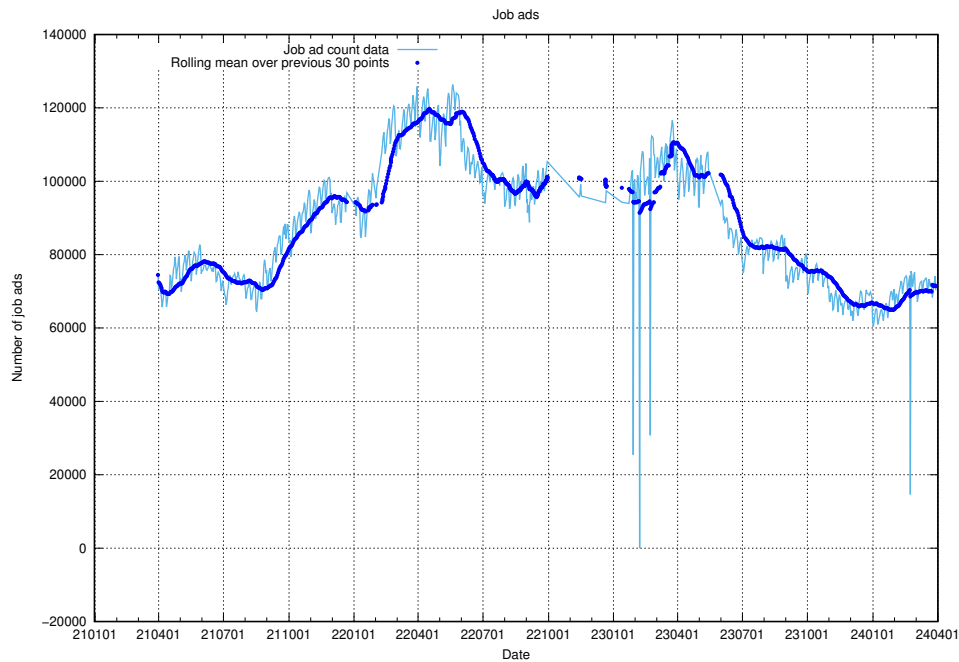

13 JobTechLinks Pipeline

This section contains a summary of last night's job ad processing in the [JobTech Links pipeline](#)¹³.

For a detailed statistical summary, please see [14.1](#).

13.1 Number of job ads

Here, we count the number of job ads processed by the pipeline each night.

¹³<https://gitlab.com/arbetsformedlingen/joblinks/wiki/-/wikis/home>