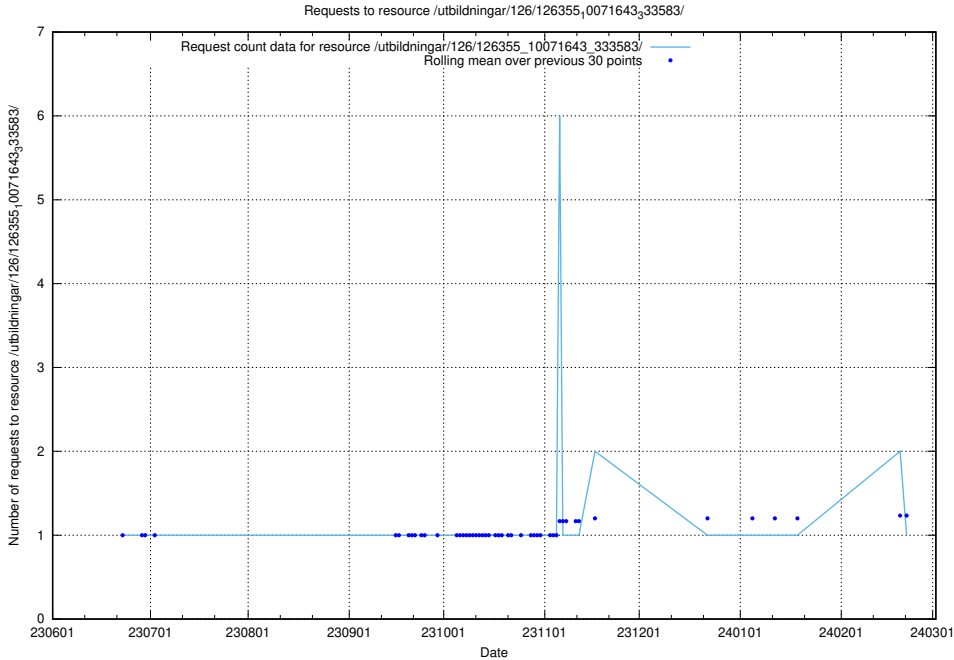

5.5211 Usage of /utbildningar/126/126355_10071643_333583/

Here, we count the number of requests to resource /utbildningar/126/126355_10071643_333583/.