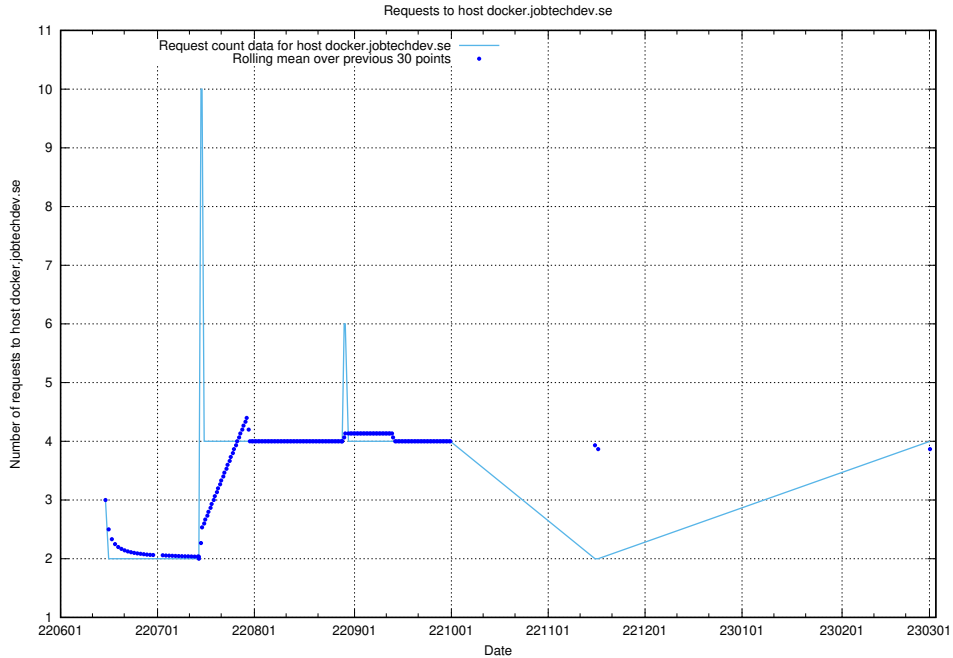

7.143 Usage of docker.jobtechdev.se

Here, we count the number of requests to host docker.jobtechdev.se.