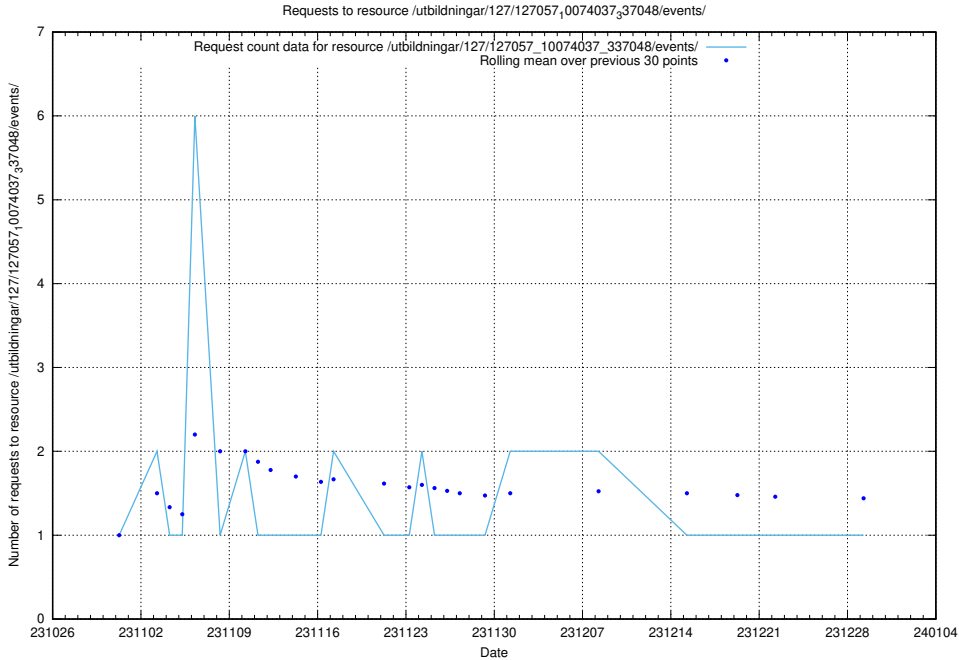

5.3712 Usage of /utbildningar/127/127057_10074037_337048/events/

Here, we count the number of requests to resource /utbildningar/127/127057_10074037_337048/events/