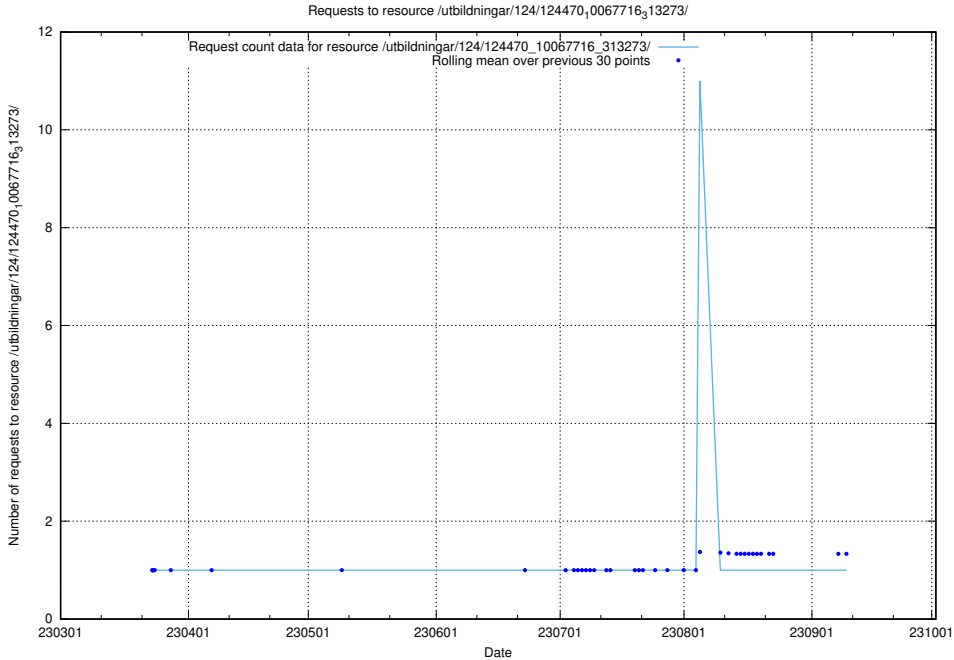

5.2703 Usage of /utbildningar/124/124470_10067716_313273/

Here, we count the number of requests to resource /utbildningar/124/124470_10067716_313273/.