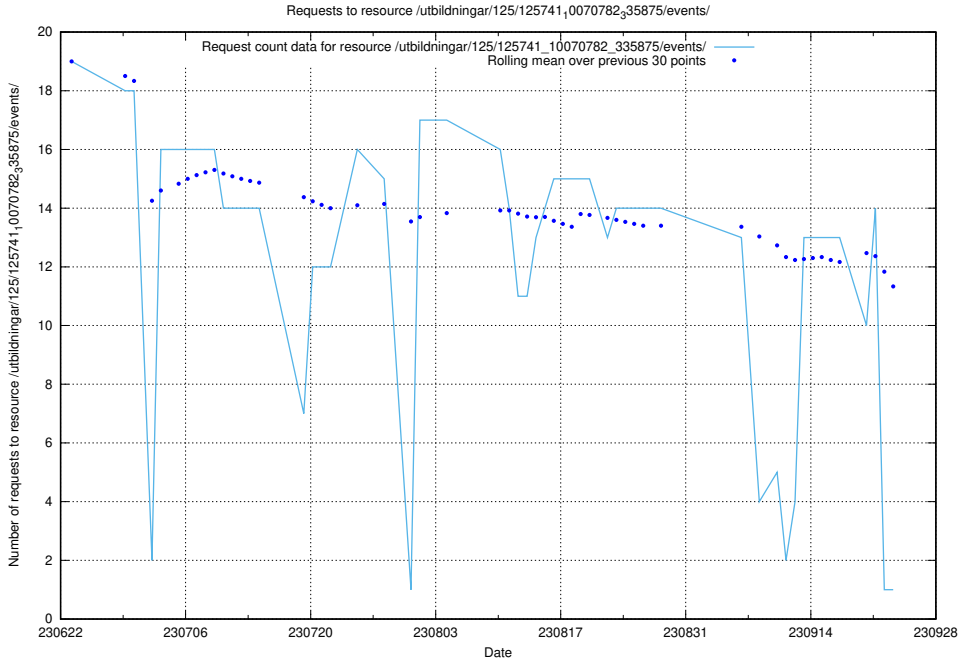

5.5112 Usage of /utbildningar/125/125741_10070782_335875/events/

Here, we count the number of requests to resource /utbildningar/125/125741_10070782_335875/events/