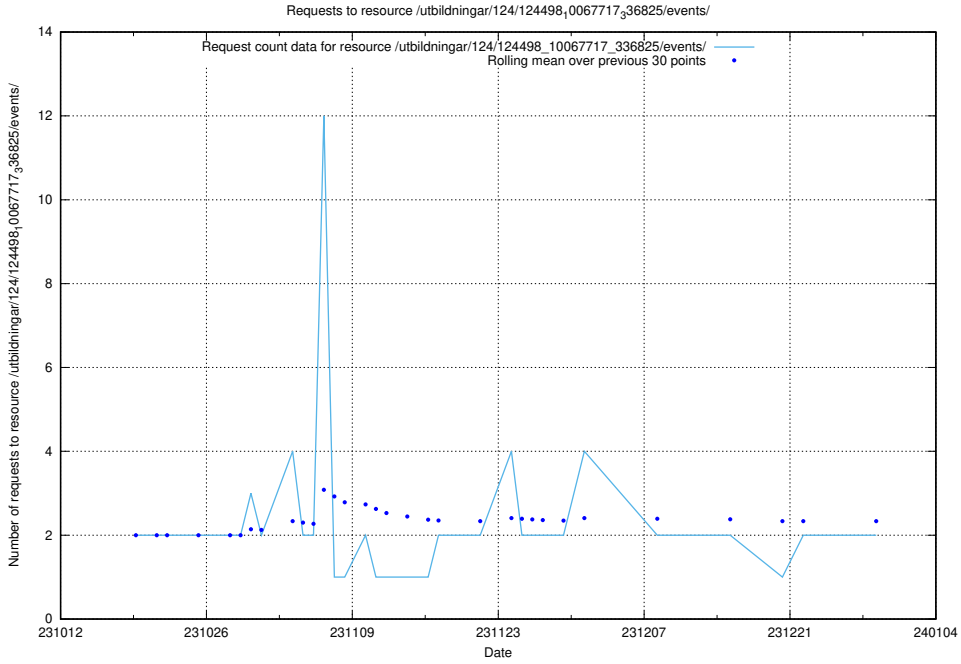

### 5.559 Usage of /utbildningar/124/124498\_10067717\_336825/events/

Here, we count the number of requests to resource /utbildningar/124/124498\_10067717\_336825/events/