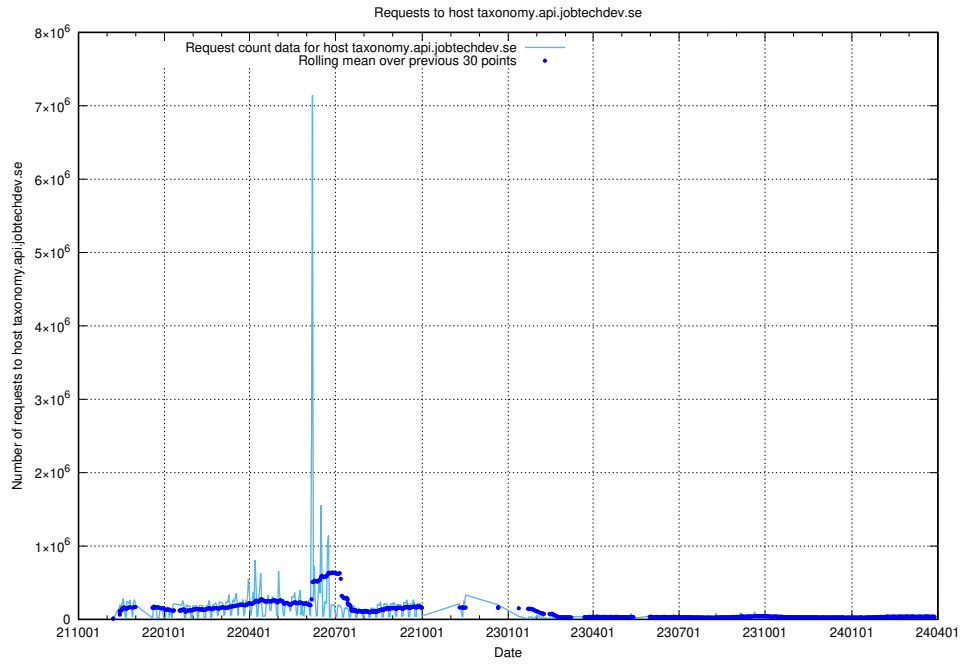

7.8 Usage of taxonomy.api.jobtechdev.se

Here, we count the number of requests to host taxonomy.api.jobtechdev.se.