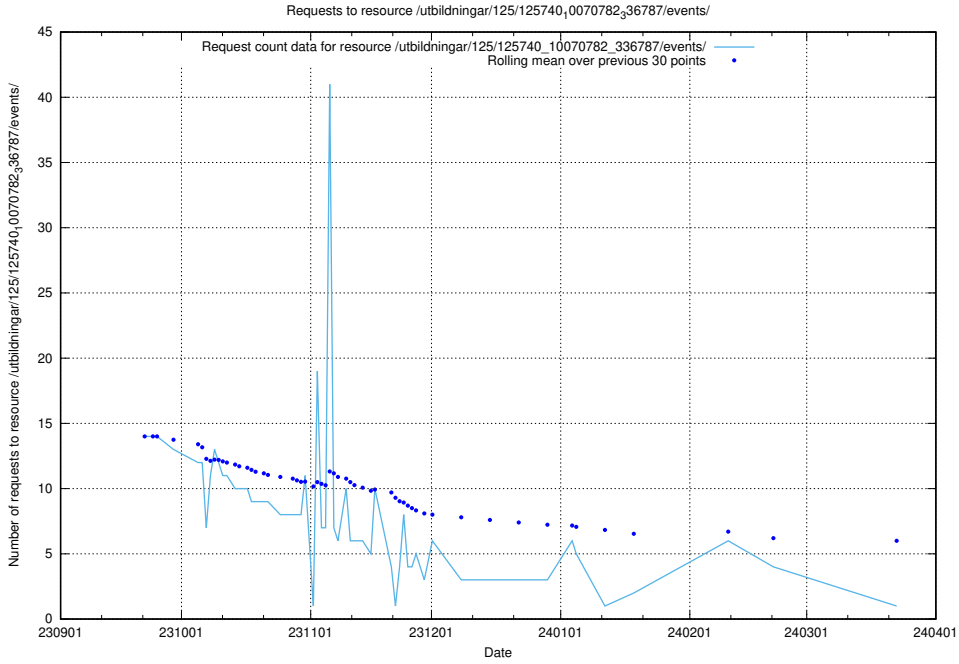

5.4051 Usage of /utbildningar/125/125740_10070782_336787/events/

Here, we count the number of requests to resource /utbildningar/125/125740_10070782_336787/events/