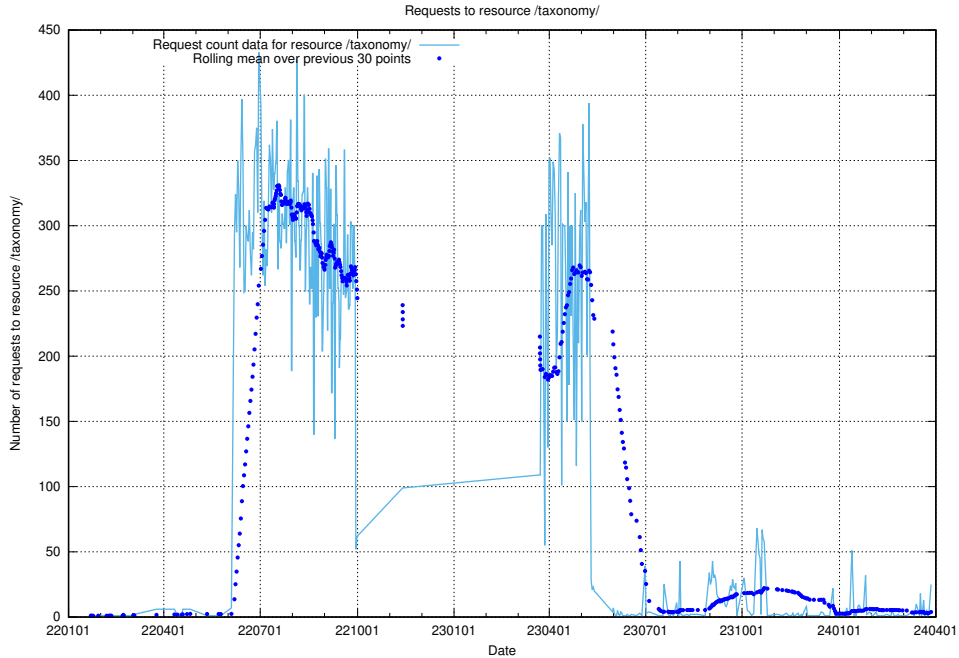

5.8 Usage of /taxonomy/

Here, we count the number of requests to resource /taxonomy/.