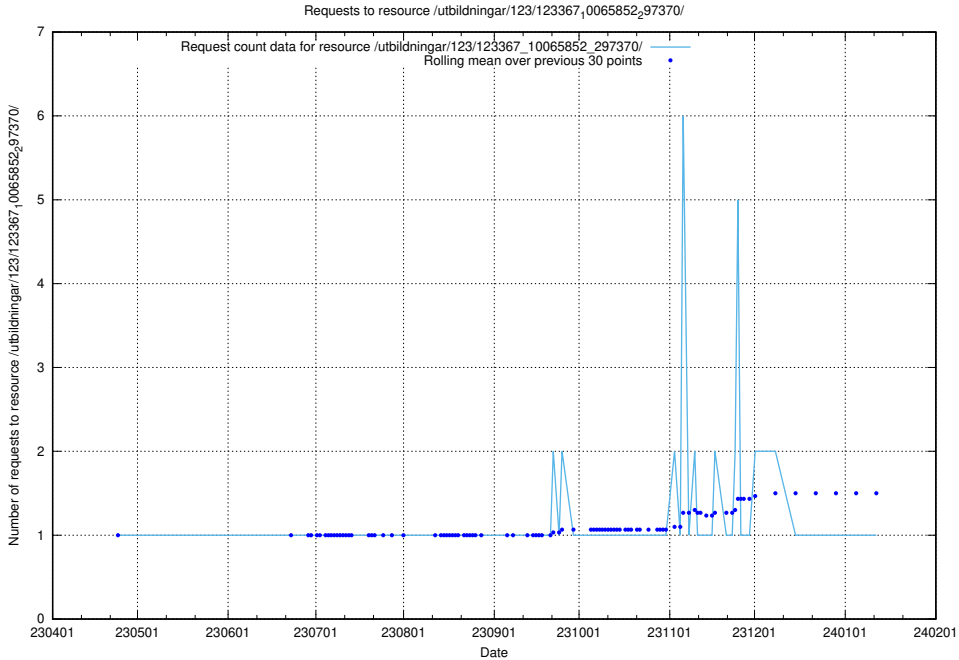

5.5583 Usage of /utbildningar/123/123367_10065852_297370/

Here, we count the number of requests to resource /utbildningar/123/123367_10065852_297370/.