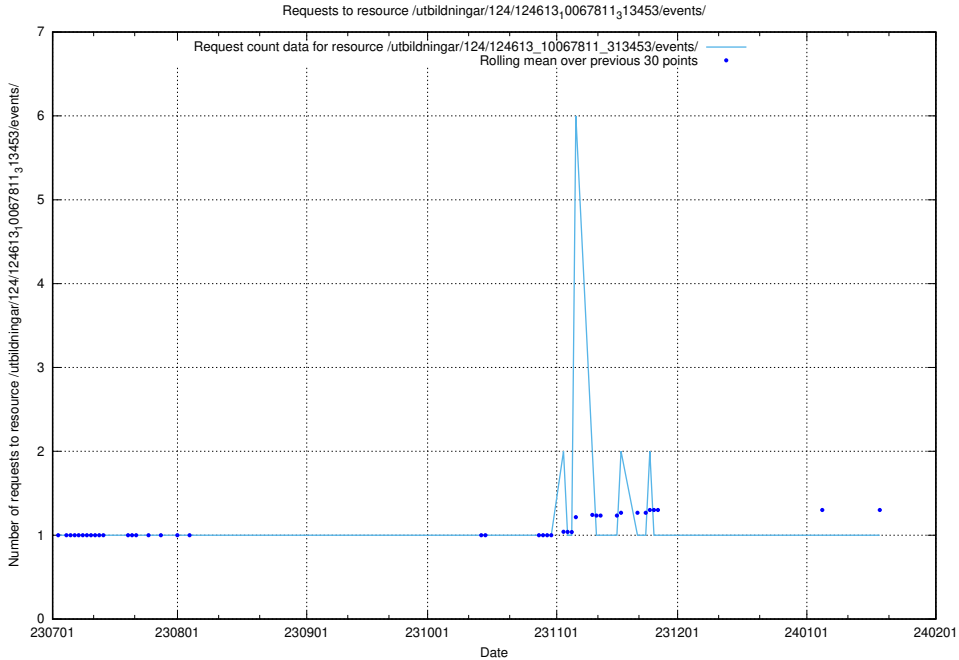

5.4922 Usage of /utbildningar/124/124613_10067811_313453/events/

Here, we count the number of requests to resource /utbildningar/124/124613_10067811_313453/events/