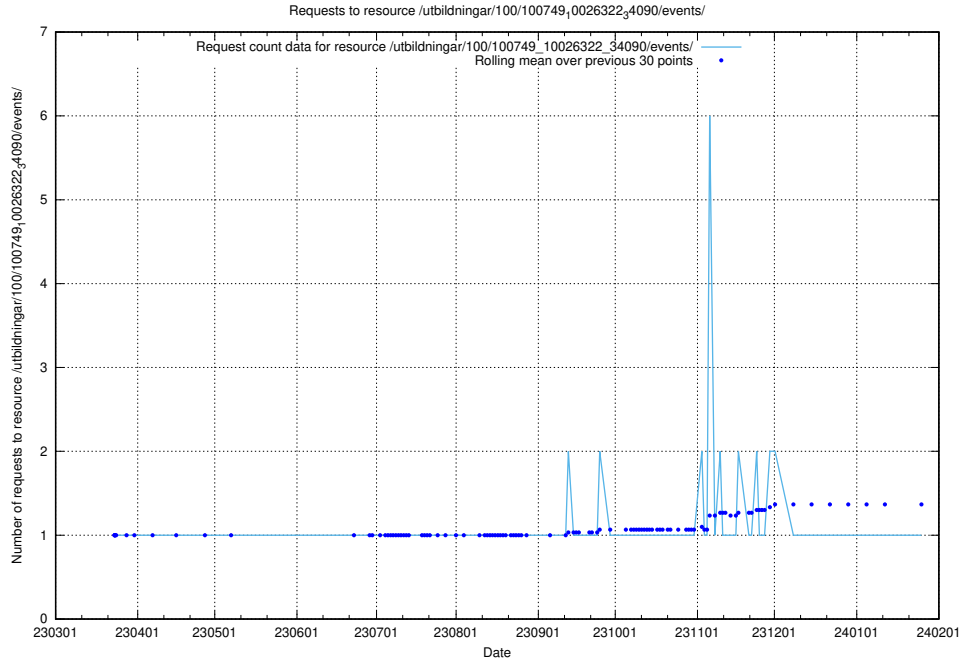

## 5.5169 Usage of /utbildningar/100/100749\_10026322\_34090/events/

Here, we count the number of requests to resource /utbildningar/100/100749\_10026322\_34090/events/.