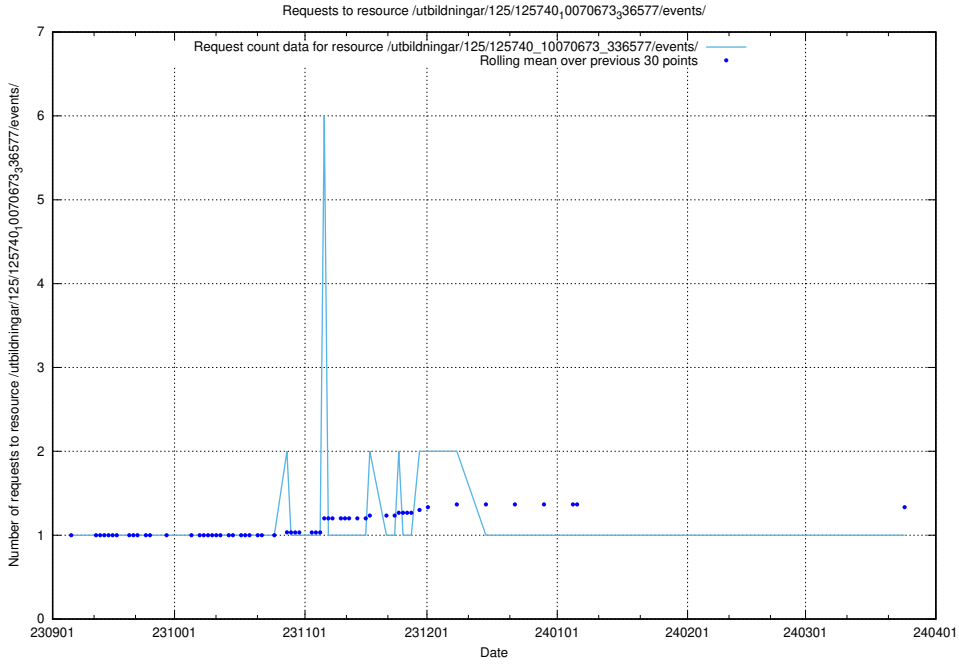

5.4229 Usage of /utbildningar/125/125740_10070673_336577/events/

Here, we count the number of requests to resource /utbildningar/125/125740_10070673_336577/events/