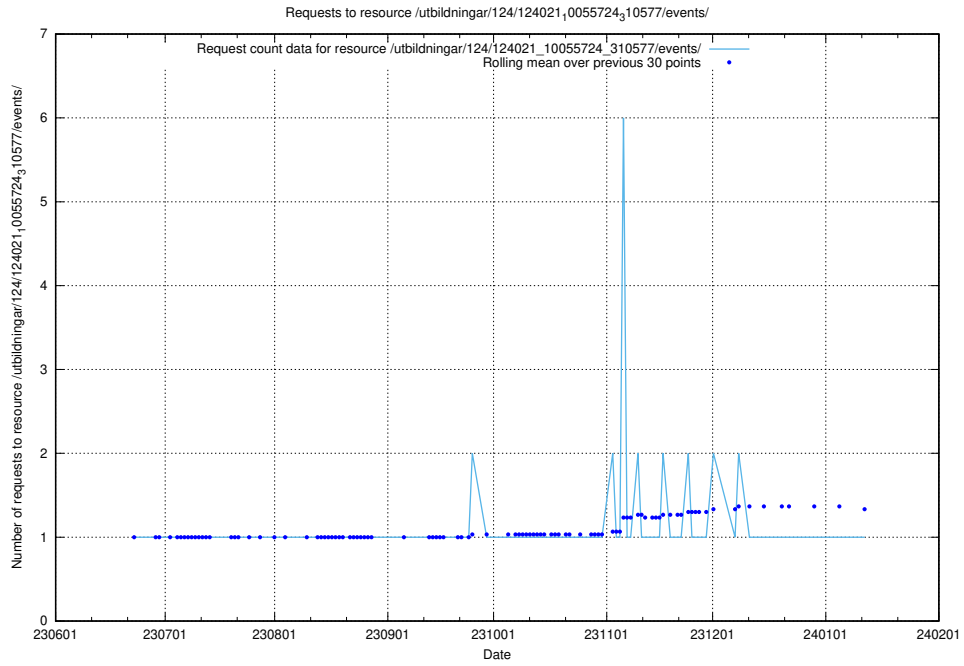

5.5391 Usage of /utbildningar/124/124021_10055724_310577/events/

Here, we count the number of requests to resource /utbildningar/124/124021_10055724_310577/events/