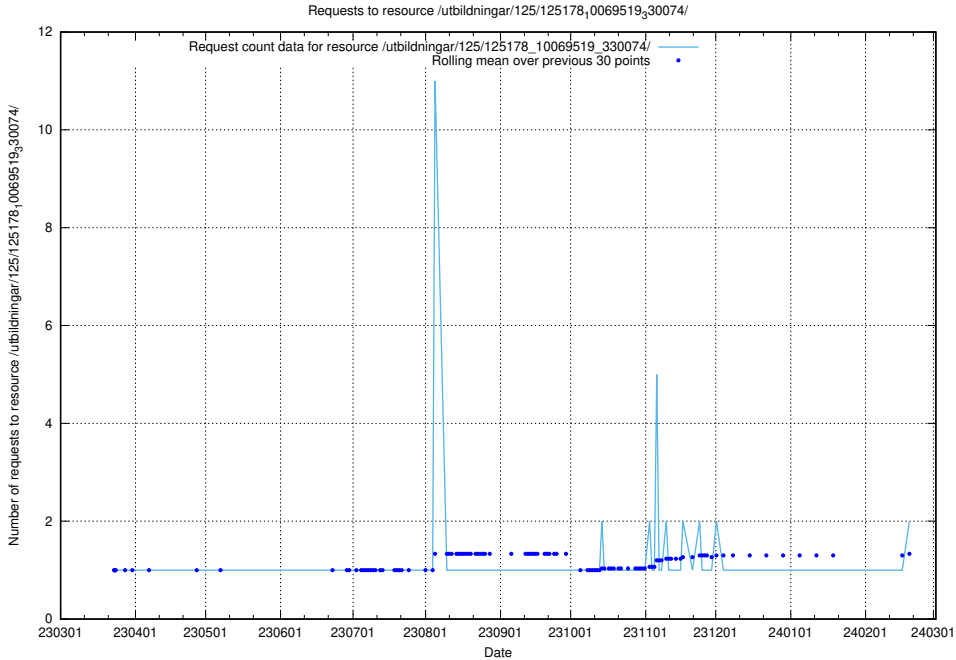

5.332 Usage of /utbildningar/125/125178_10069519_330074/

Here, we count the number of requests to resource /utbildningar/125/125178_10069519_330074/.