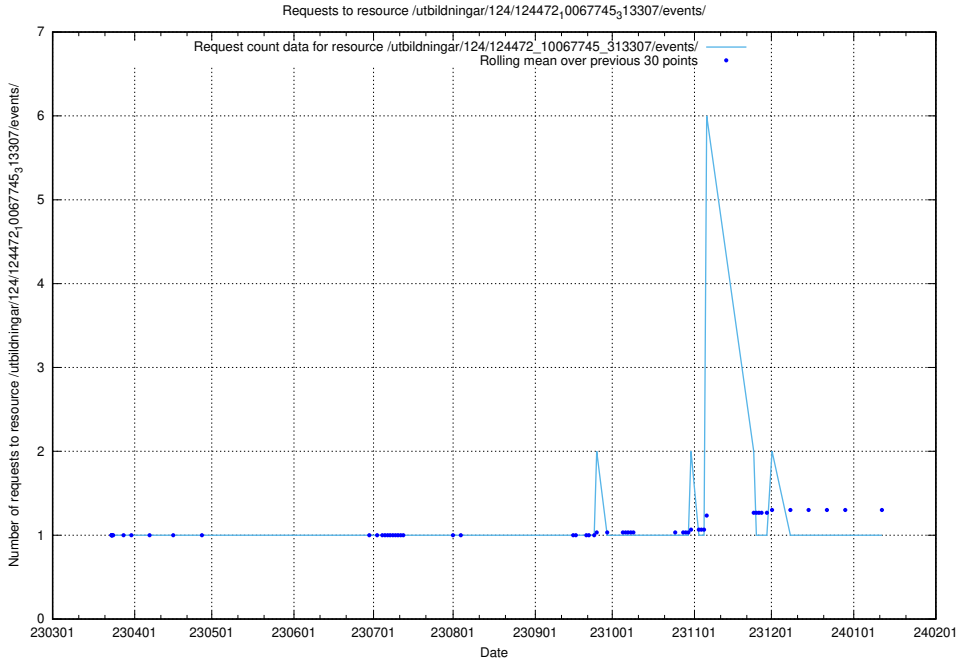

5.2536 Usage of /utbildningar/124/124472_10067745_313307/events/

Here, we count the number of requests to resource /utbildningar/124/124472_10067745_313307/events/