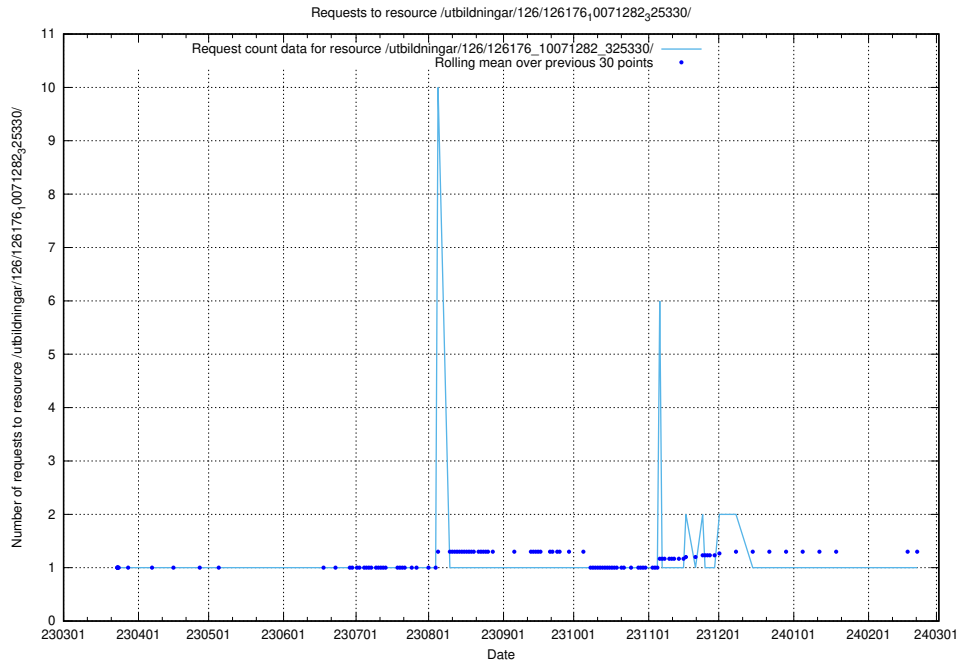

5.6012 Usage of /utbildningar/126/126176_10071282_325330/

Here, we count the number of requests to resource /utbildningar/126/126176_10071282_325330/.