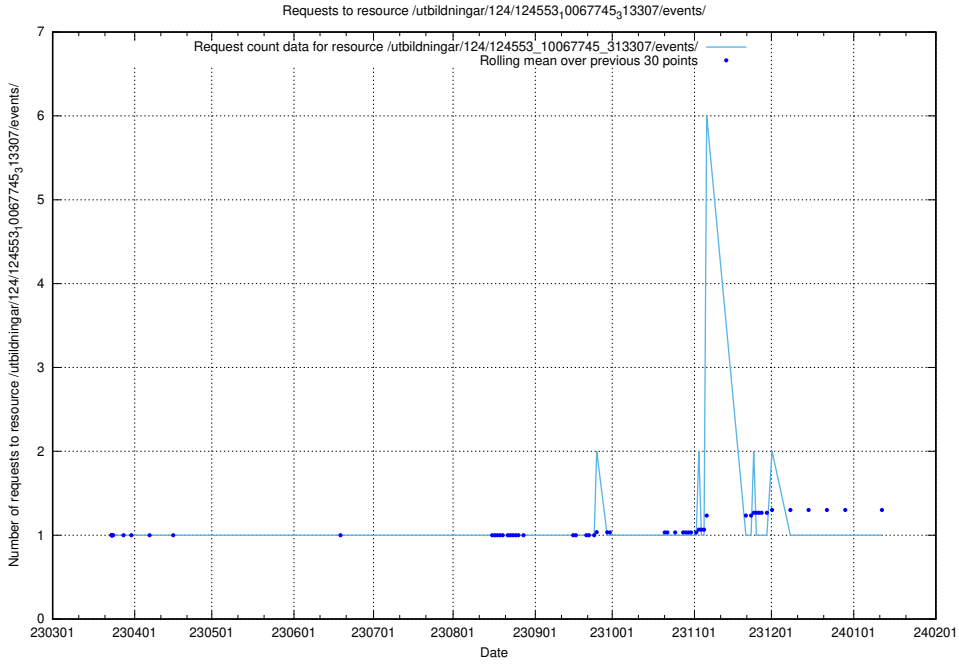

5.1064 Usage of /utbildningar/124/124553_10067745_313307/events/

Here, we count the number of requests to resource /utbildningar/124/124553_10067745_313307/events/