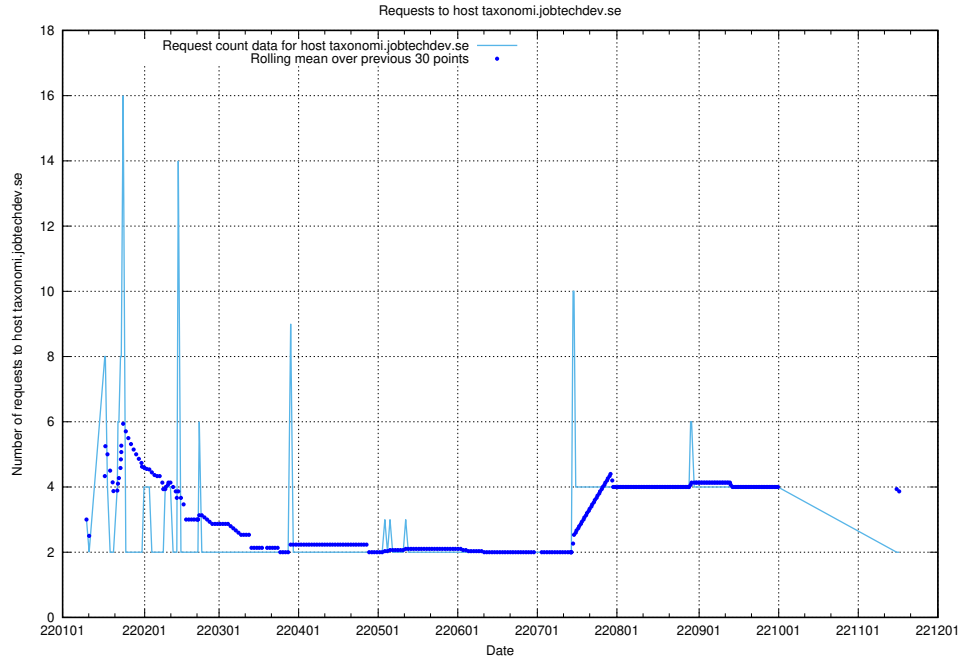

7.283 Usage of taxonomi.jobtechdev.se

Here, we count the number of requests to host taxonomi.jobtechdev.se.