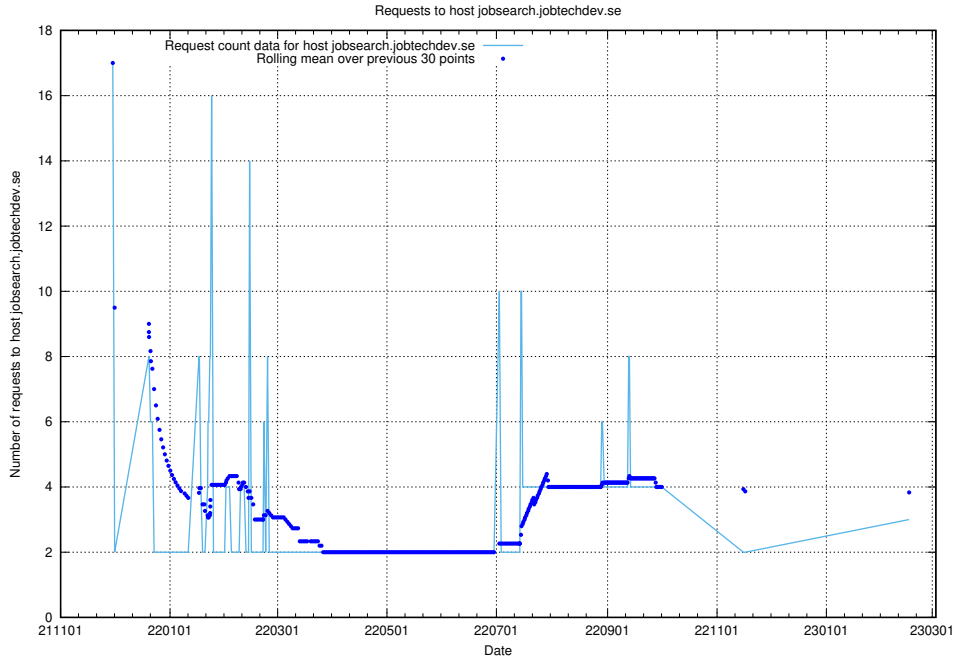

7.205 Usage of jobsearch.jobtechdev.se

Here, we count the number of requests to host jobsearch.jobtechdev.se.