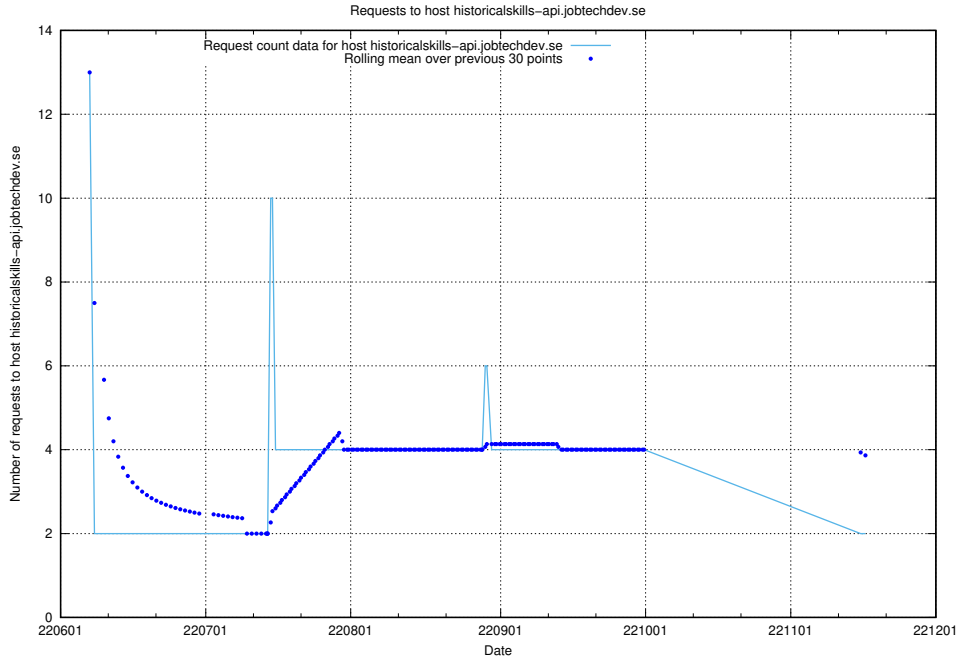

7.411 Usage of historicalskills-api.jobtechdev.se

Here, we count the number of requests to host historicalskills-api.jobtechdev.se.