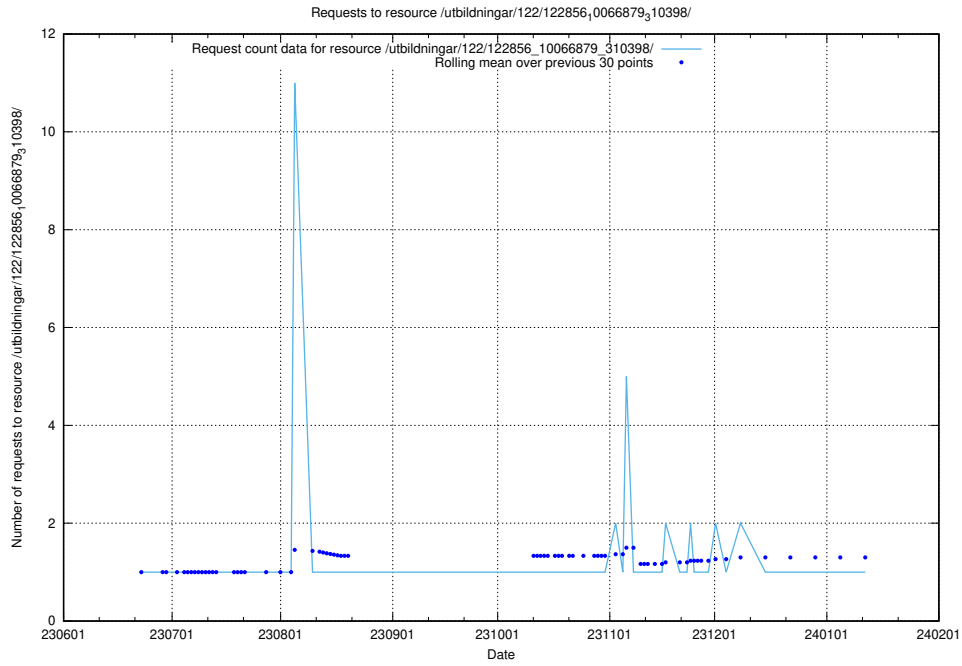

5.5399 Usage of /utbildningar/122/122856_10066879_310398/

Here, we count the number of requests to resource /utbildningar/122/122856_10066879_310398/.