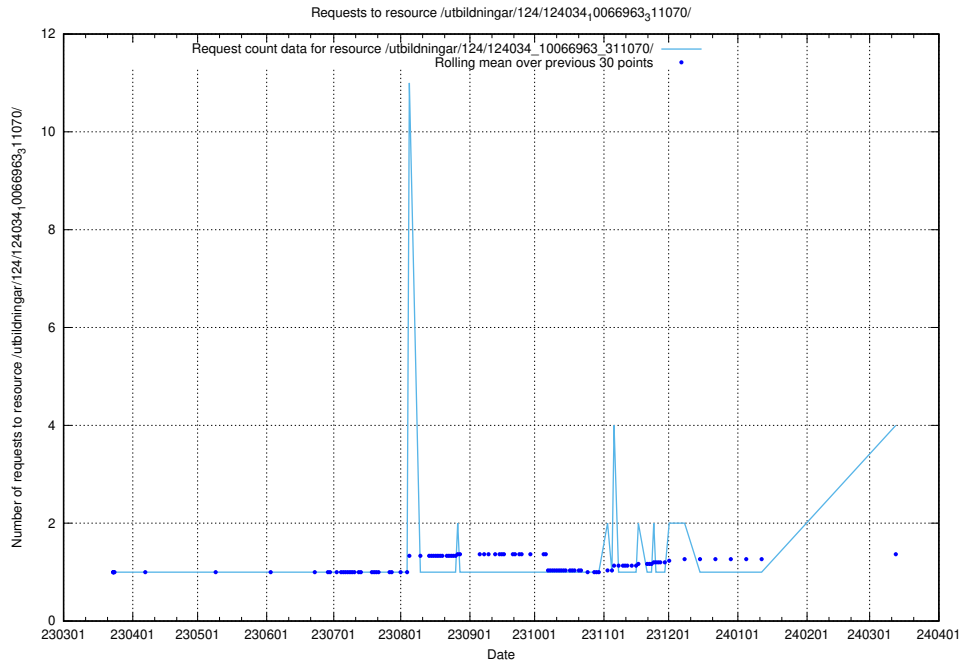

5.152 Usage of /utbildningar/124/124034_10066963_311070/

Here, we count the number of requests to resource /utbildningar/124/124034_10066963_311070/.