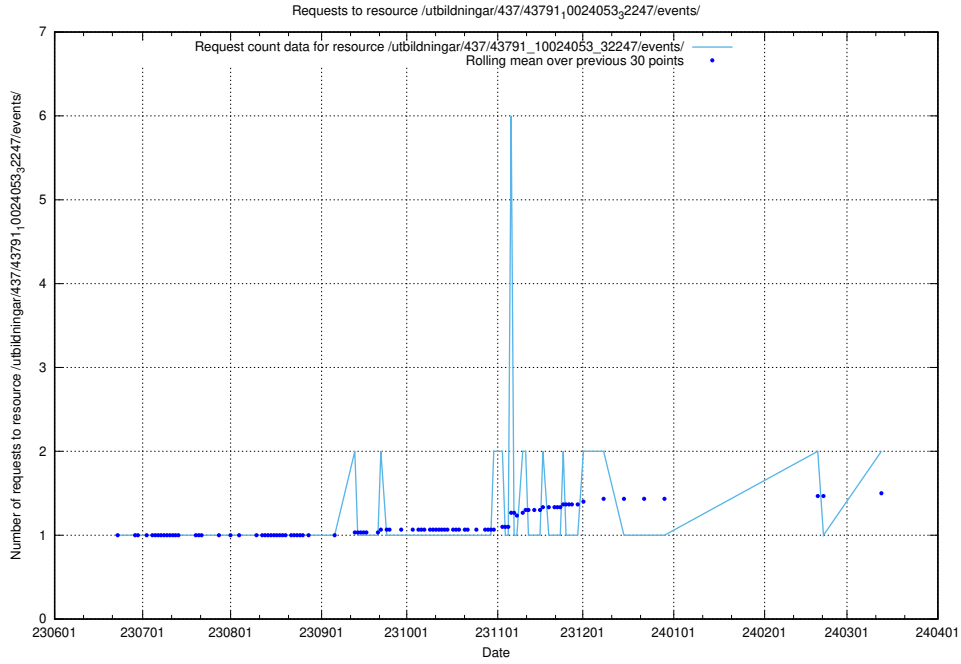

5.690 Usage of /utbildningar/437/43791_10024053_32247/events/

Here, we count the number of requests to resource /utbildningar/437/43791_10024053_32247/events/.