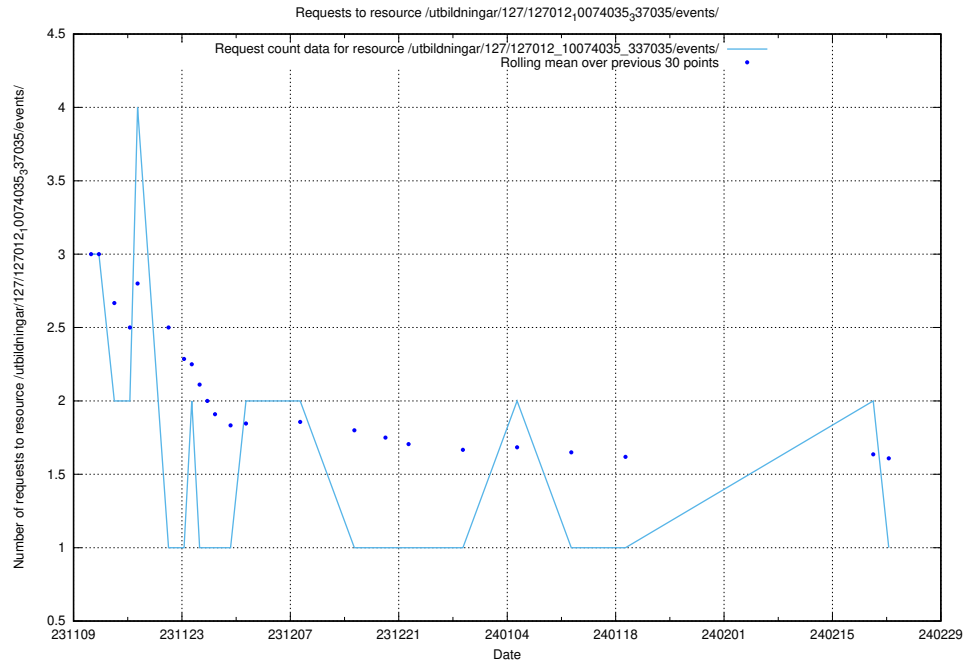

5.3638 Usage of /utbildningar/127/127012_10074035_337035/events/

Here, we count the number of requests to resource /utbildningar/127/127012_10074035_337035/events/