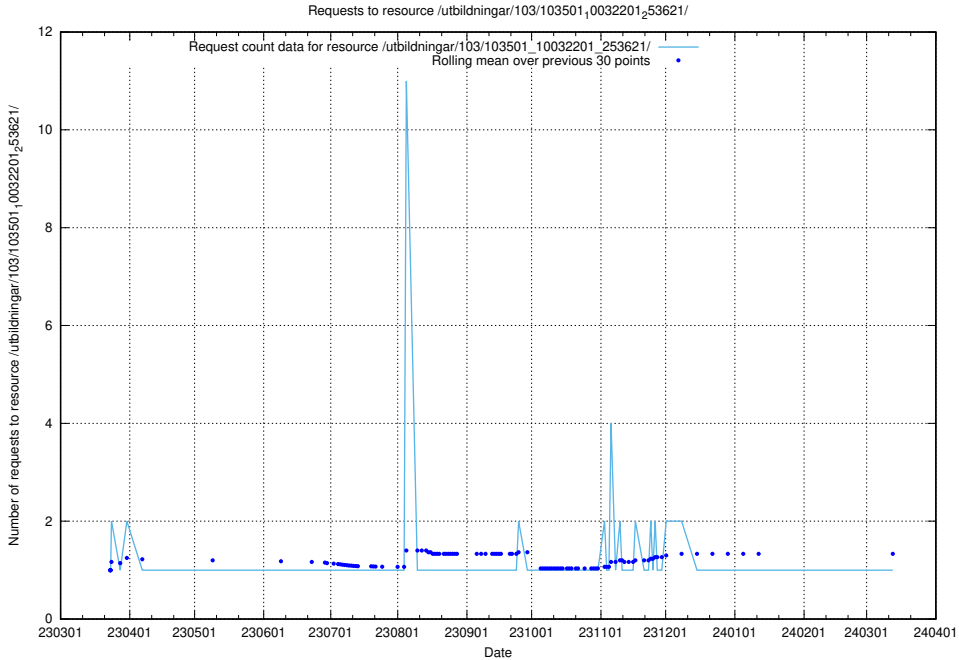

5.5046 Usage of /utbildningar/103/103501_10032201_253621/

Here, we count the number of requests to resource /utbildningar/103/103501_10032201_253621/.