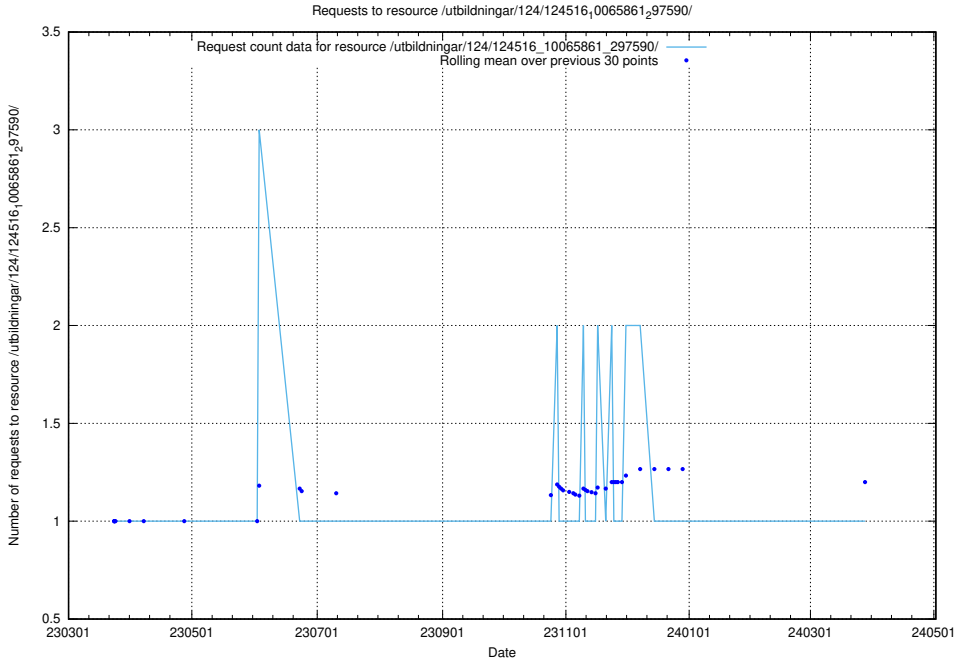

5.1152 Usage of /utbildningar/124/124516_10065861_297590/

Here, we count the number of requests to resource /utbildningar/124/124516_10065861_297590/.