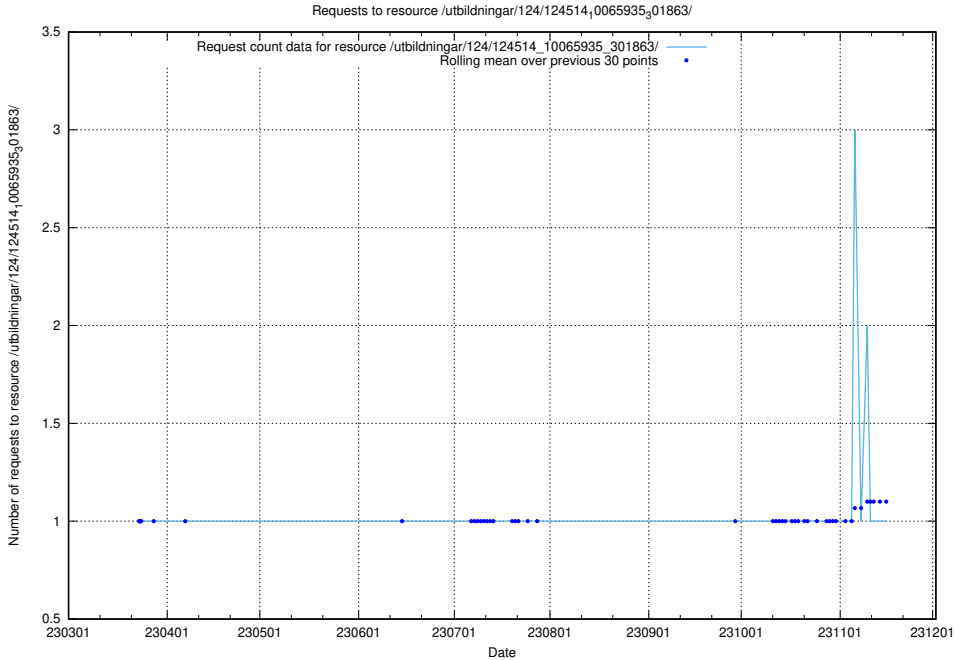

5.1431 Usage of /utbildningar/124/124514_10065935_301863/

Here, we count the number of requests to resource /utbildningar/124/124514_10065935_301863/.