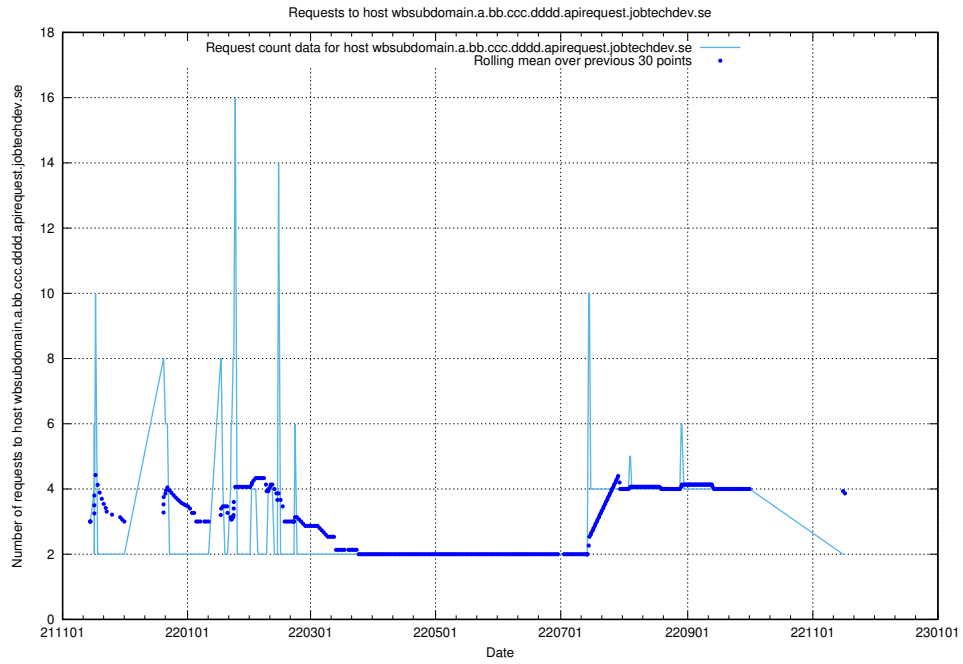

7.551 Usage of wbsubdomain.a.bb.ccc.dddd.apirequest.jobtechdev.se

Here, we count the number of requests to host wbsubdomain.a.bb.ccc.dddd.apirequest.jobtechdev.se.