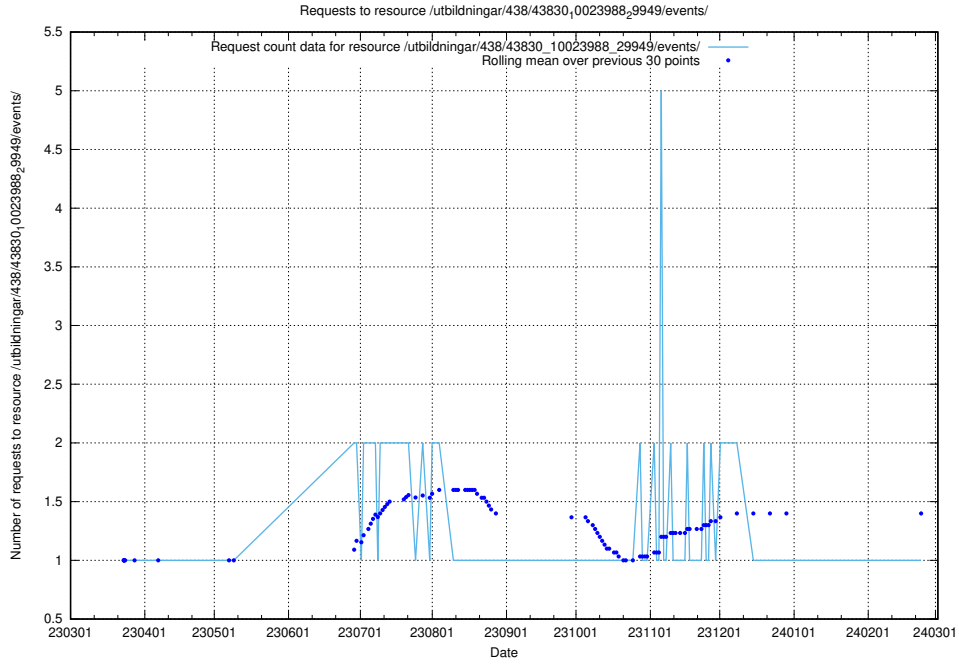

5.5920 Usage of /utbildningar/438/43830_10023988_29949/events/

Here, we count the number of requests to resource /utbildningar/438/43830_10023988_29949/events/.