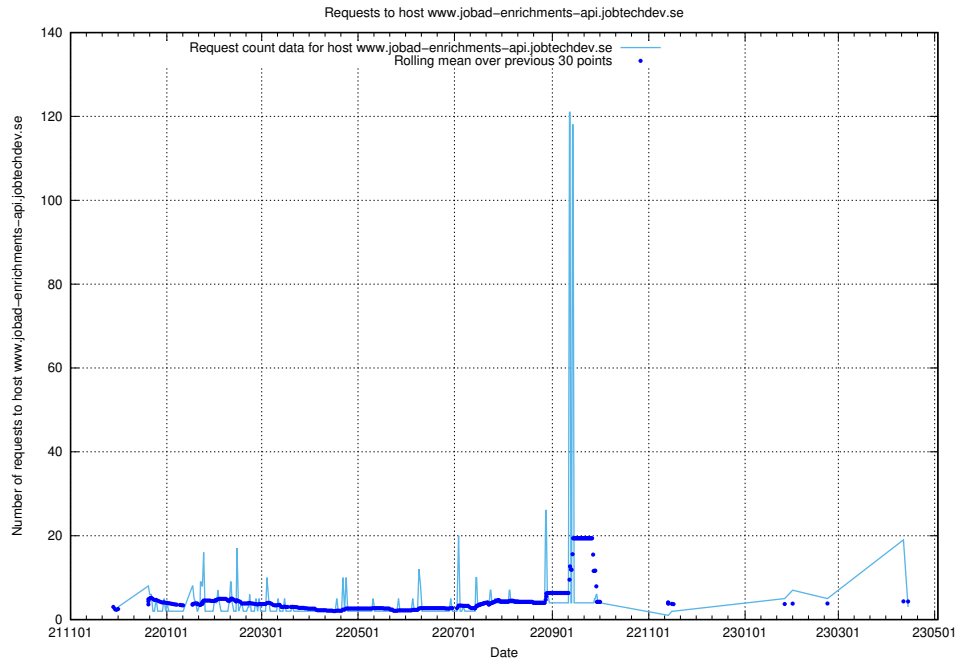

7.207 Usage of www.jobad-enrichments-api.jobtechdev.se

Here, we count the number of requests to host www.jobad-enrichments-api.jobtechdev.se.