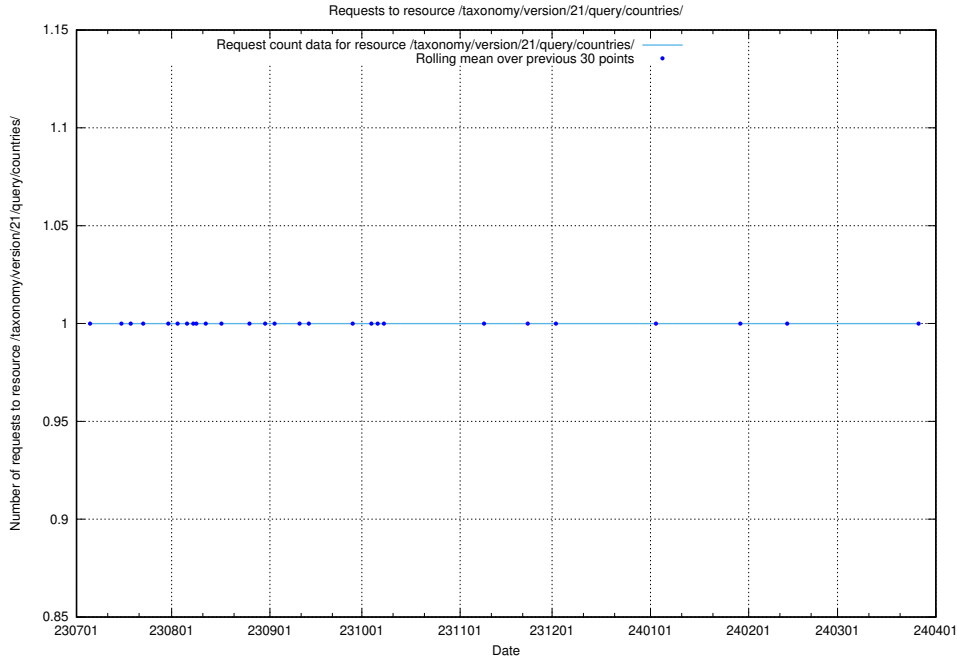

5.4891 Usage of /taxonomy/version/21/query/countries/

Here, we count the number of requests to resource /taxonomy/version/21/query/countries/.