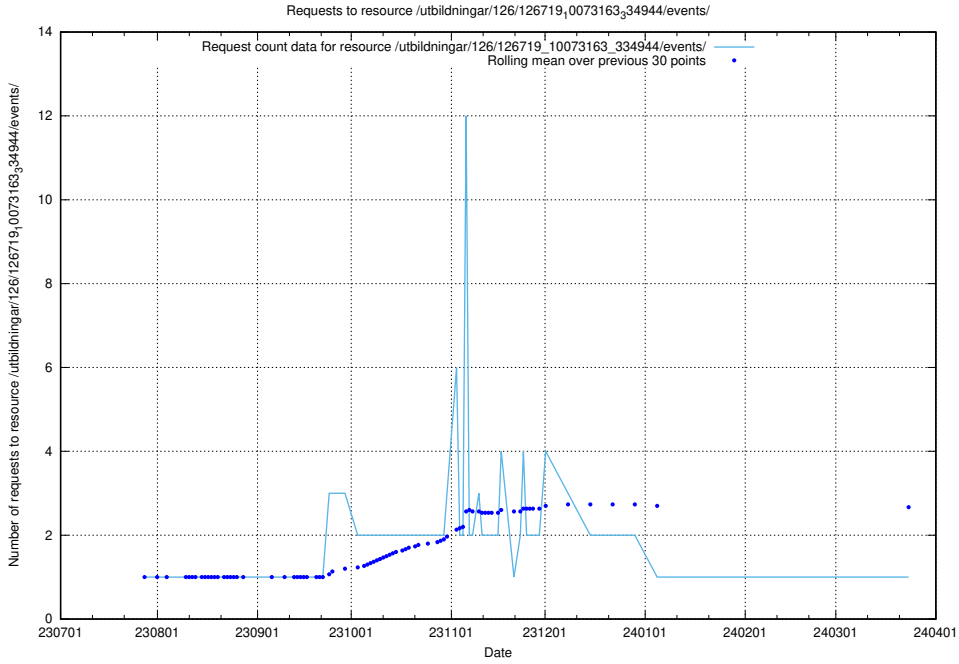

5.4467 Usage of /utbildningar/126/126719_10073163_334944/events/

Here, we count the number of requests to resource /utbildningar/126/126719_10073163_334944/events/