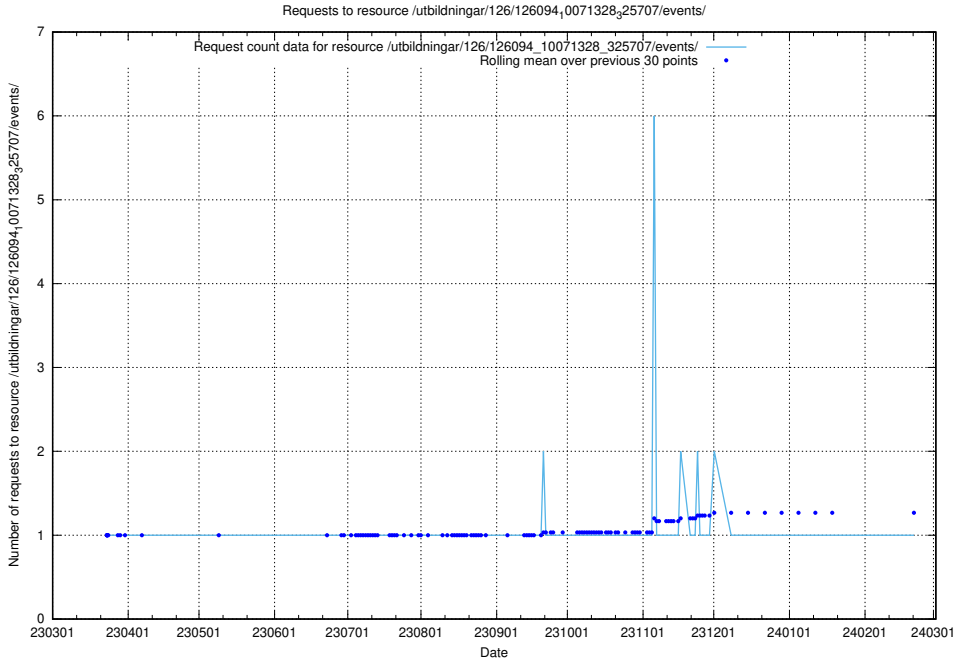

5.6017 Usage of /utbildningar/126/126094_10071328_325707/events/

Here, we count the number of requests to resource /utbildningar/126/126094_10071328_325707/events/