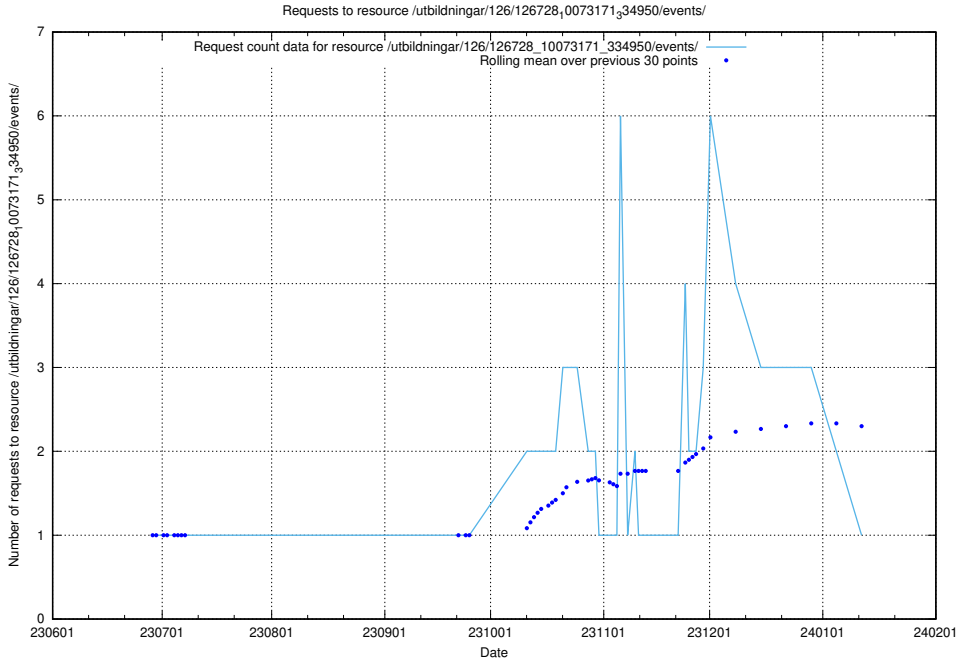

5.5000 Usage of /utbildningar/126/126728_10073171_334950/events/

Here, we count the number of requests to resource /utbildningar/126/126728_10073171_334950/events/