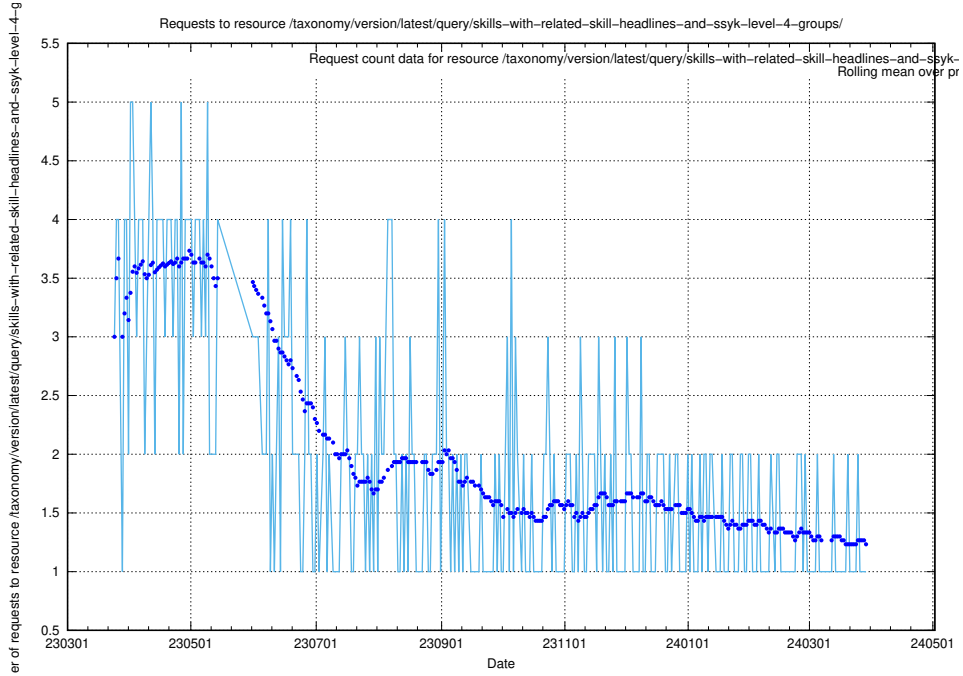

5.5693 Usage of /taxonomy/version/latest/query/skills-with-related-skill-headlines-and-ssyk-level-4-groups/

Here, we count the number of requests to resource /taxonomy/version/latest/query/skills-with-related-skill-headlines-and-ssyk-level-4-groups/.