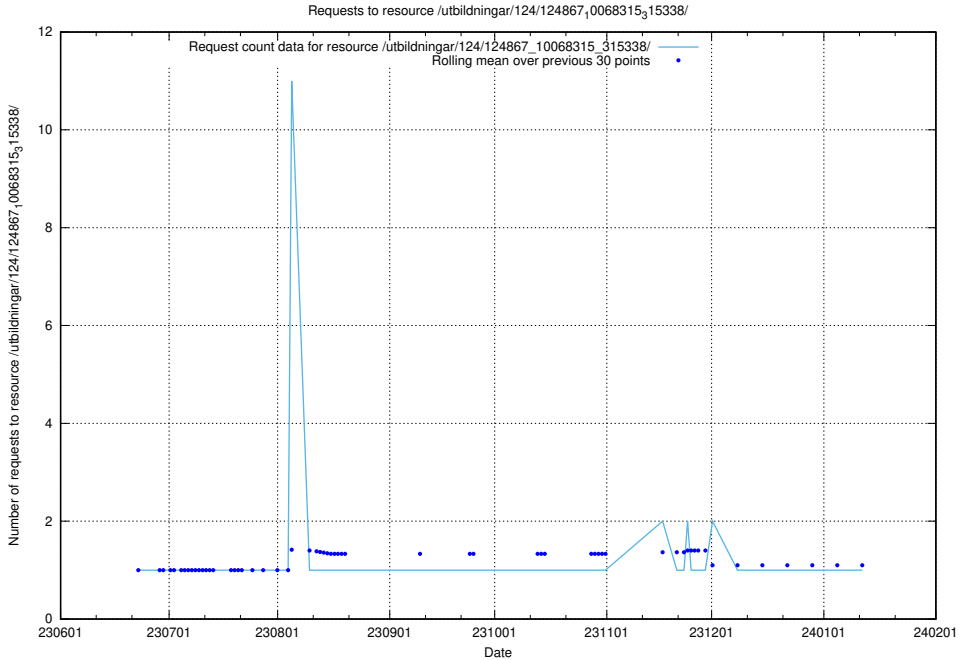

5.5292 Usage of /utbildningar/124/124867_10068315_315338/

Here, we count the number of requests to resource /utbildningar/124/124867_10068315_315338/.