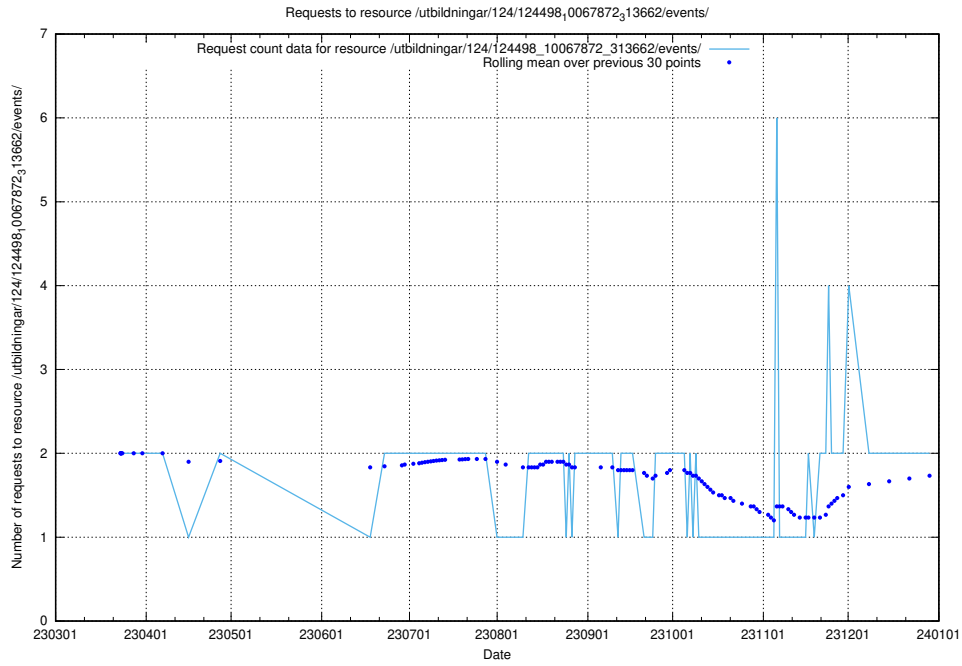

5.794 Usage of /utbildningar/124/124498_10067872_313662/events/

Here, we count the number of requests to resource /utbildningar/124/124498_10067872_313662/events/