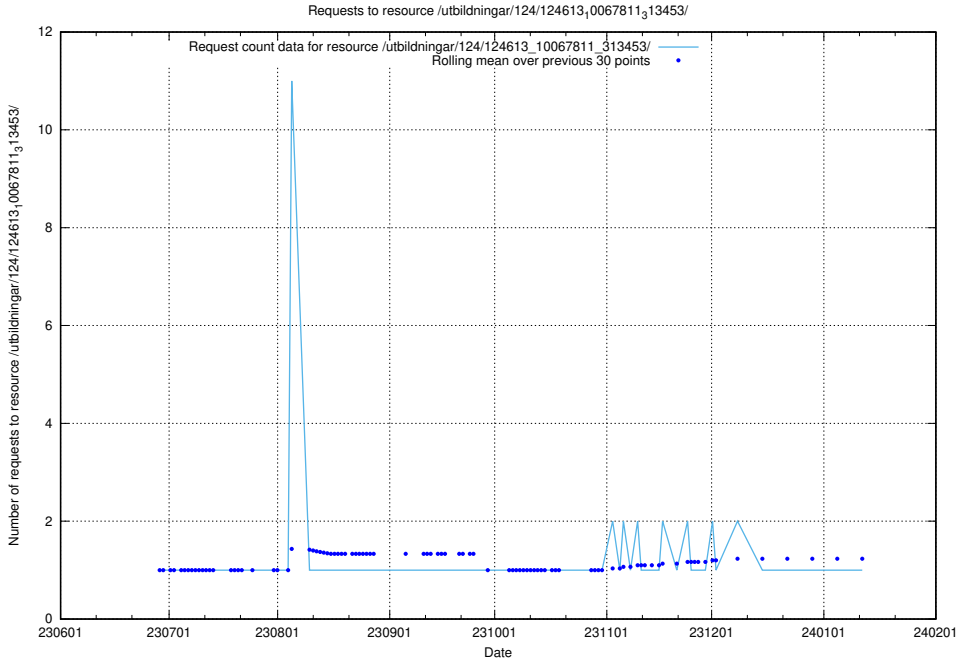

5.5043 Usage of /utbildningar/124/124613_10067811_313453/

Here, we count the number of requests to resource /utbildningar/124/124613_10067811_313453/.