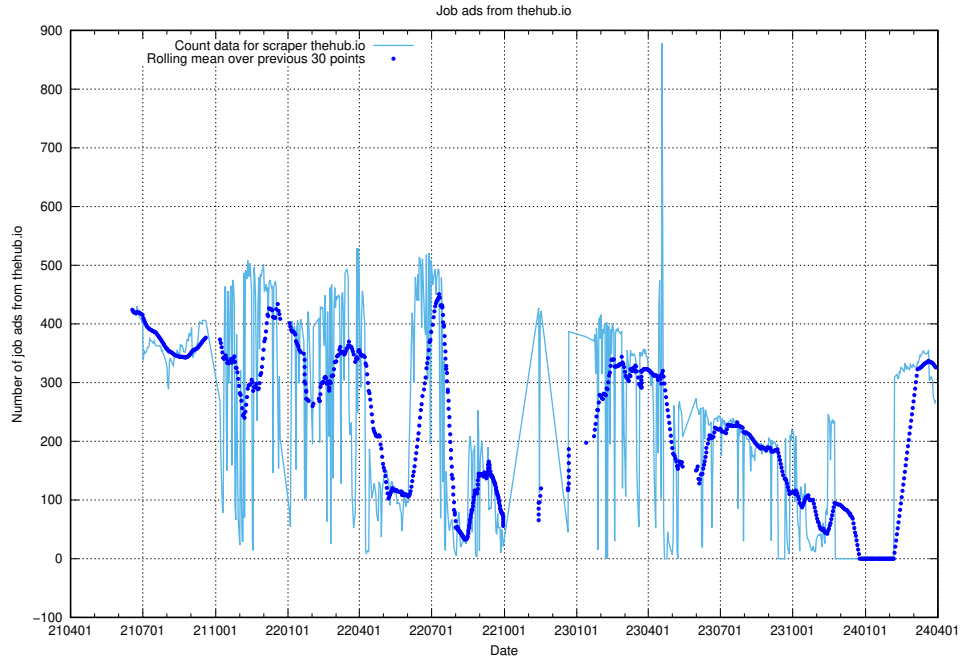

13.11 Number of ads by scraper thehub.io

Here, we count the number of job ads scraped from thehub.io.