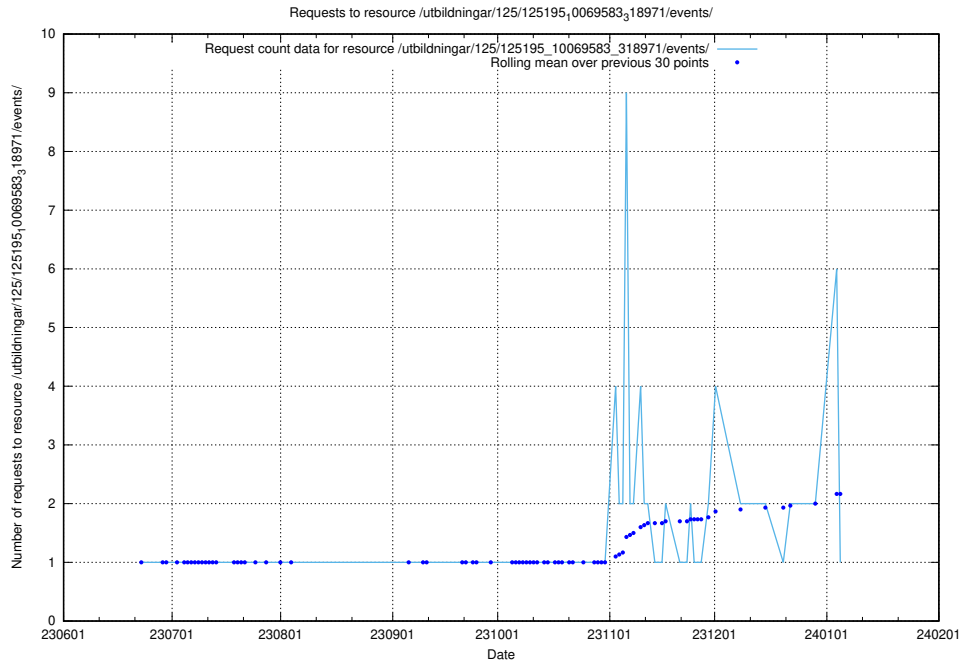

5.5282 Usage of /utbildningar/125/125195_10069583_318971/events/

Here, we count the number of requests to resource /utbildningar/125/125195_10069583_318971/events/