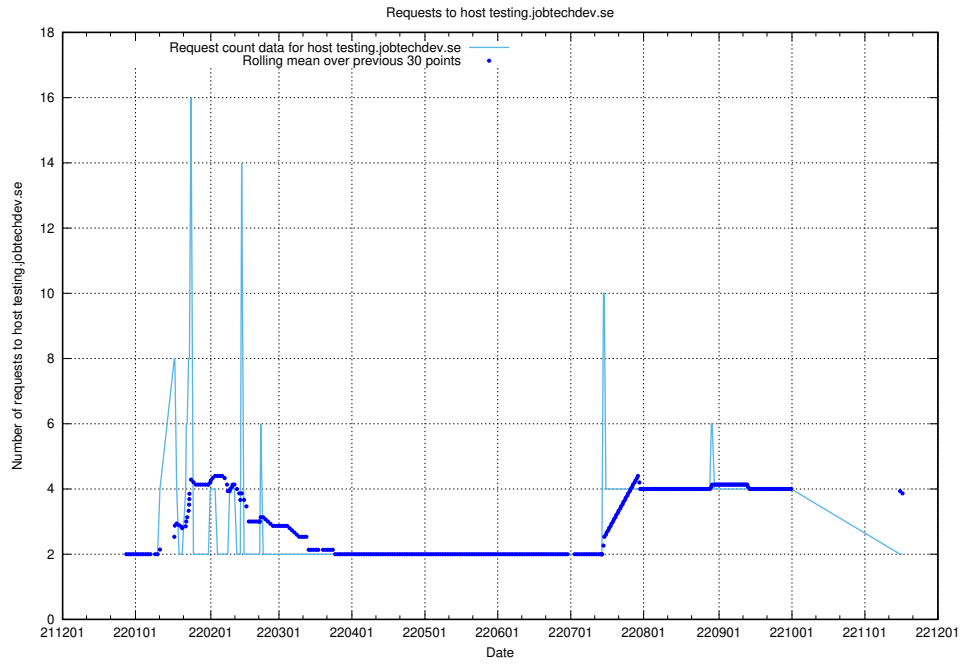

7.356 Usage of testing.jobtechdev.se

Here, we count the number of requests to host testing.jobtechdev.se.