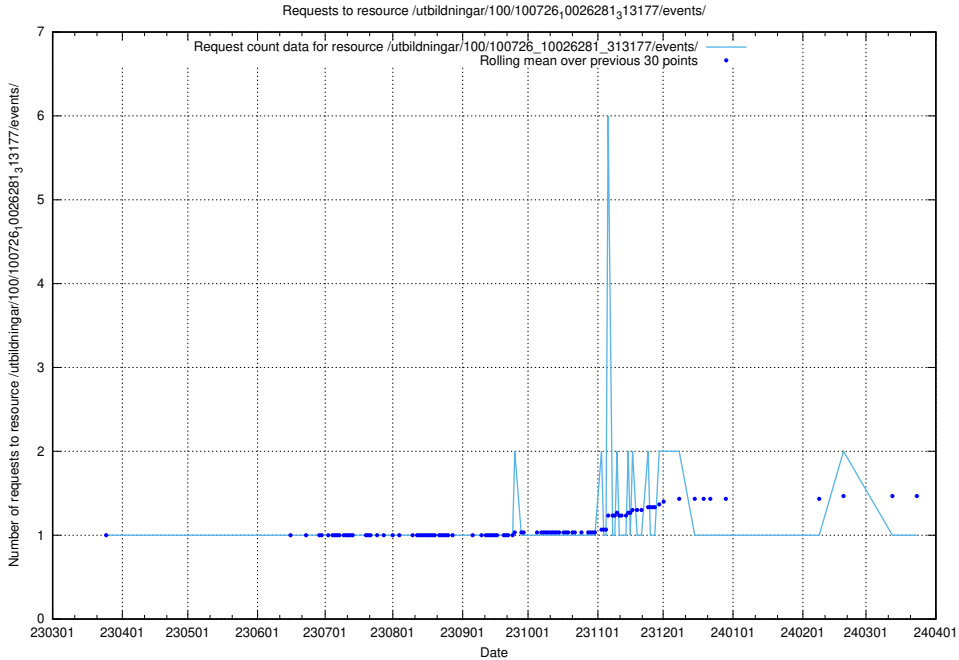

5.5656 Usage of /utbildningar/100/100726_10026281_313177/events/

Here, we count the number of requests to resource /utbildningar/100/100726_10026281_313177/events/