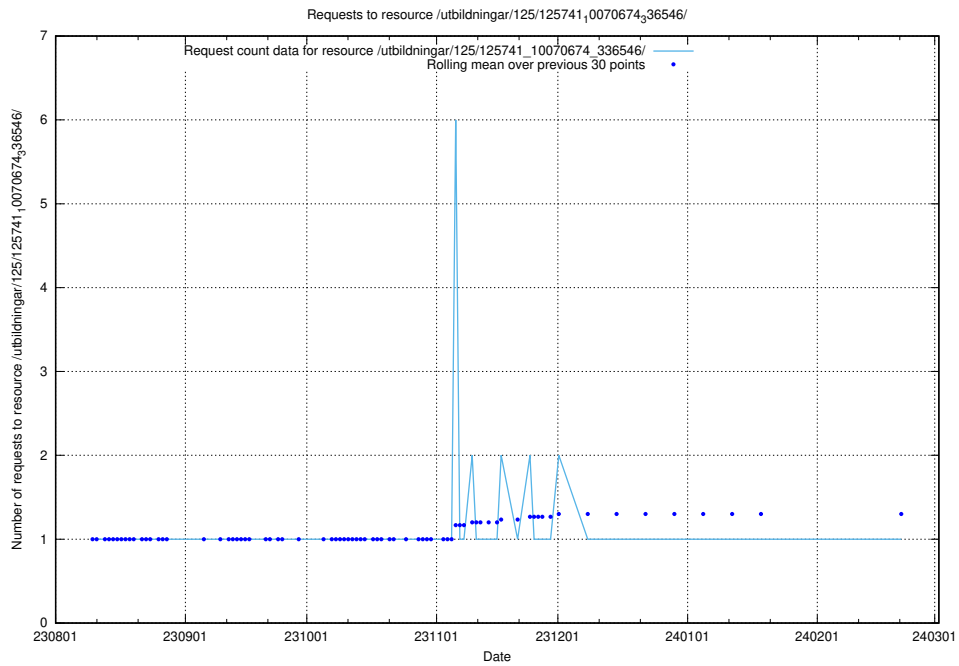

5.4393 Usage of /utbildningar/125/125741_10070674_336546/

Here, we count the number of requests to resource /utbildningar/125/125741_10070674_336546/.