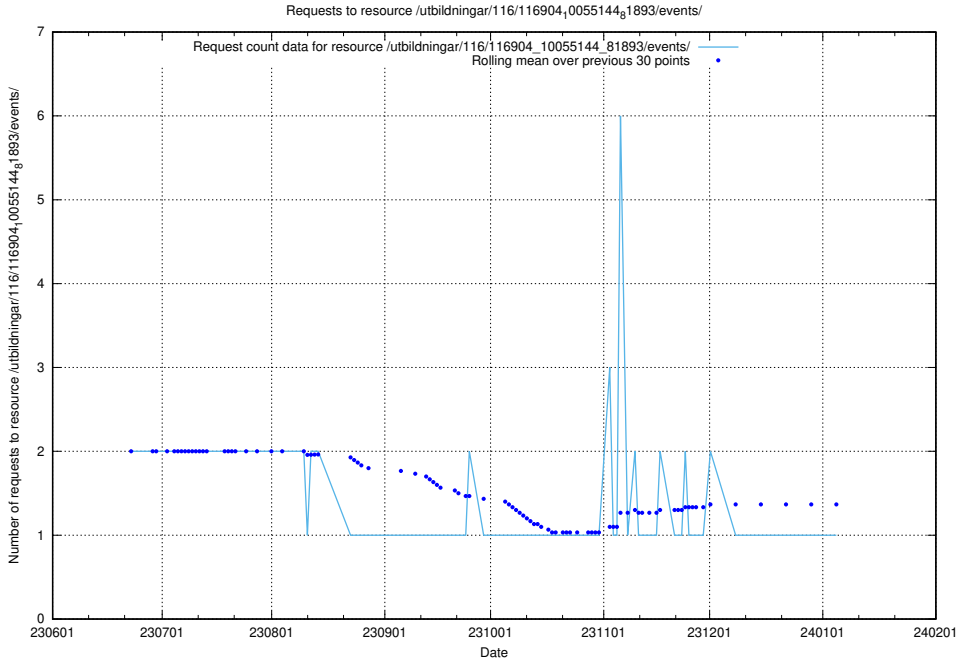

5.5123 Usage of /utbildningar/116/116904_10055144_81893/events/

Here, we count the number of requests to resource /utbildningar/116/116904_10055144_81893/events/.