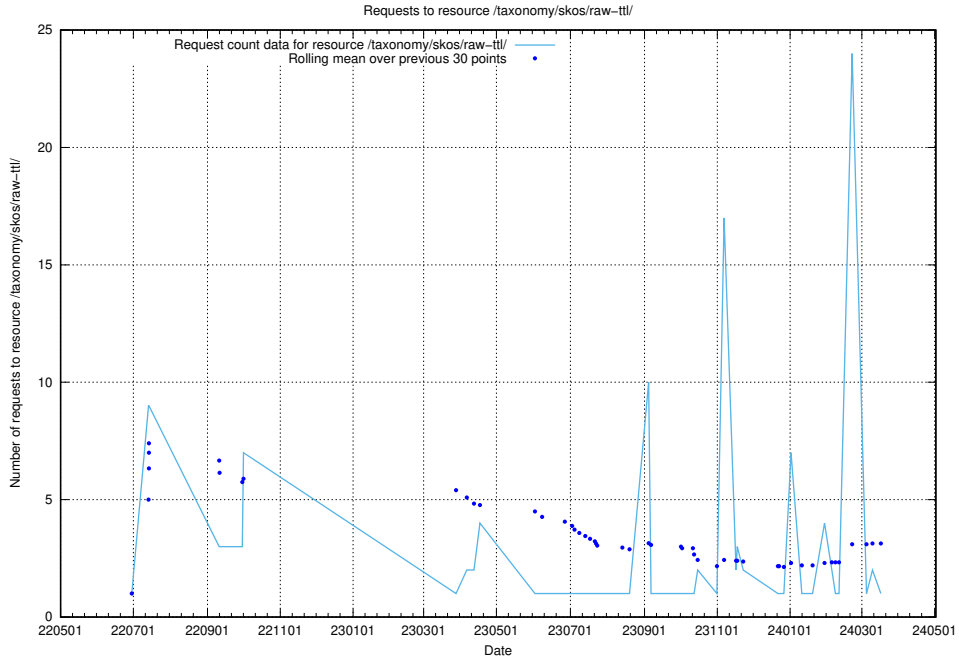

5.850 Usage of /taxonomy/skos/raw-ttl/

Here, we count the number of requests to resource /taxonomy/skos/raw-ttl/.