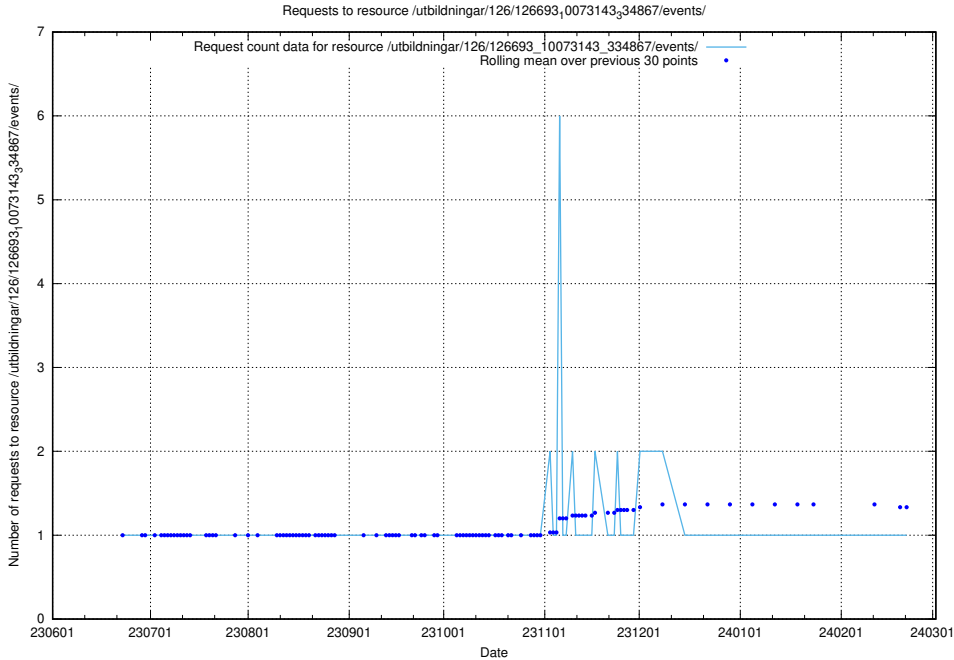

5.5197 Usage of /utbildningar/126/126693_10073143_334867/events/

Here, we count the number of requests to resource /utbildningar/126/126693_10073143_334867/events/