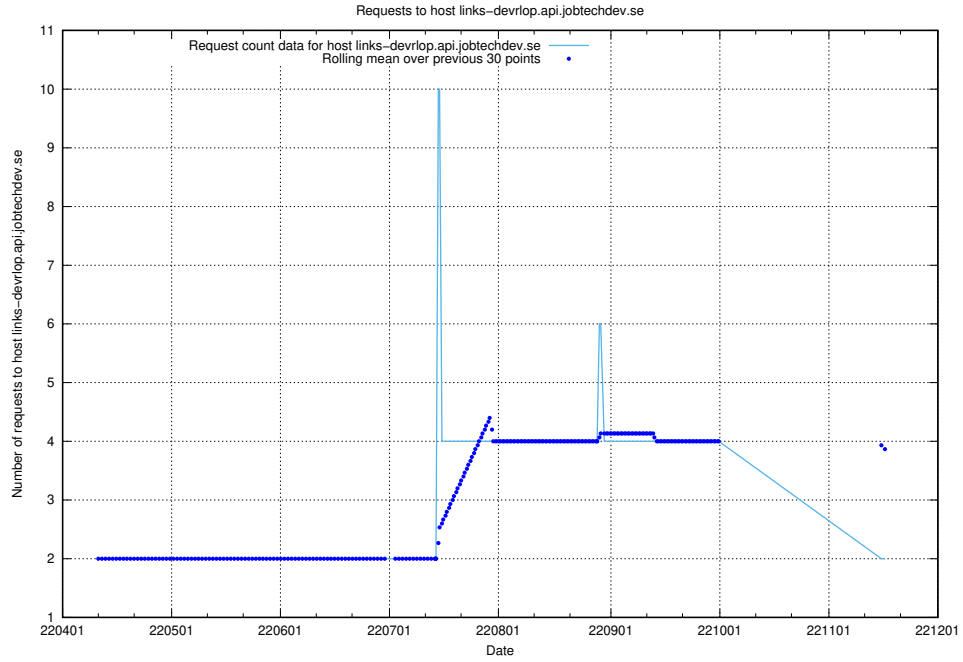

7.468 Usage of links-devrlop.api.jobtechdev.se

Here, we count the number of requests to host links-devrlop.api.jobtechdev.se.