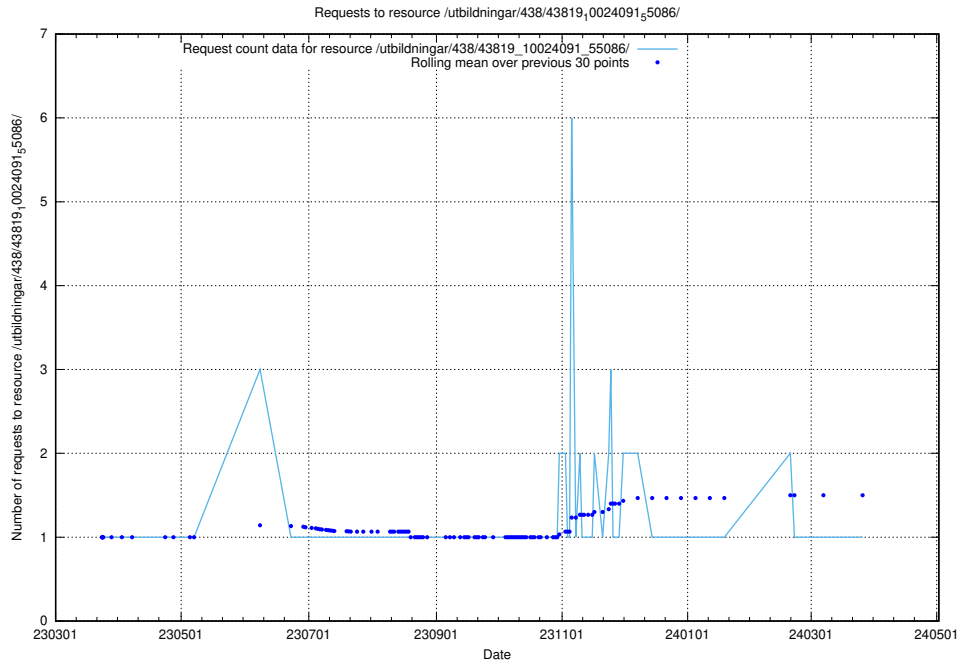

5.5927 Usage of /utbildningar/438/43819_10024091_55086/

Here, we count the number of requests to resource /utbildningar/438/43819_10024091_55086/.