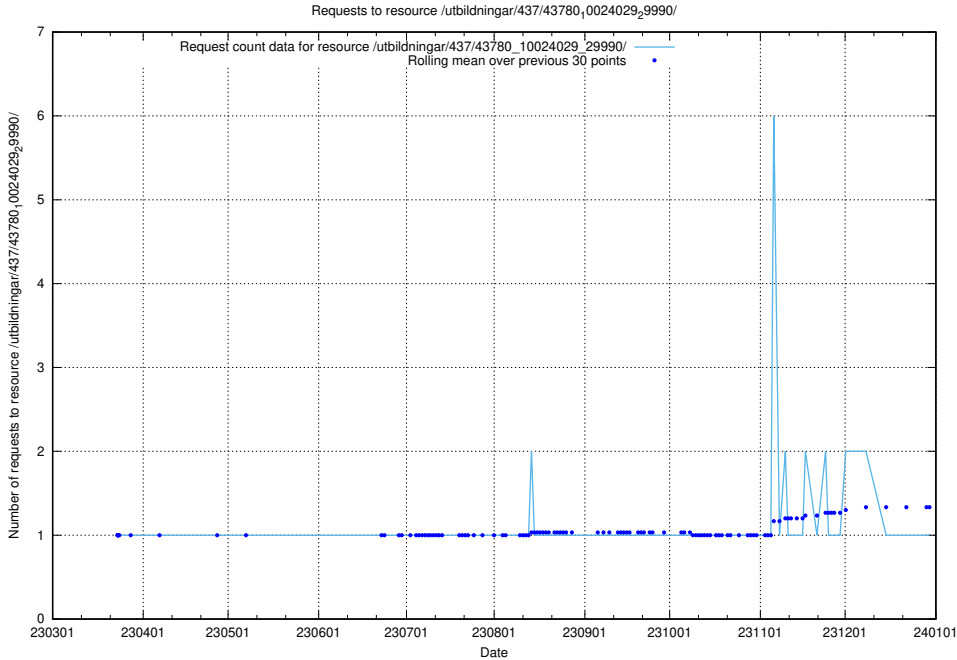

5.5953 Usage of /utbildningar/437/43780_10024029_29990/

Here, we count the number of requests to resource /utbildningar/437/43780_10024029_29990/.