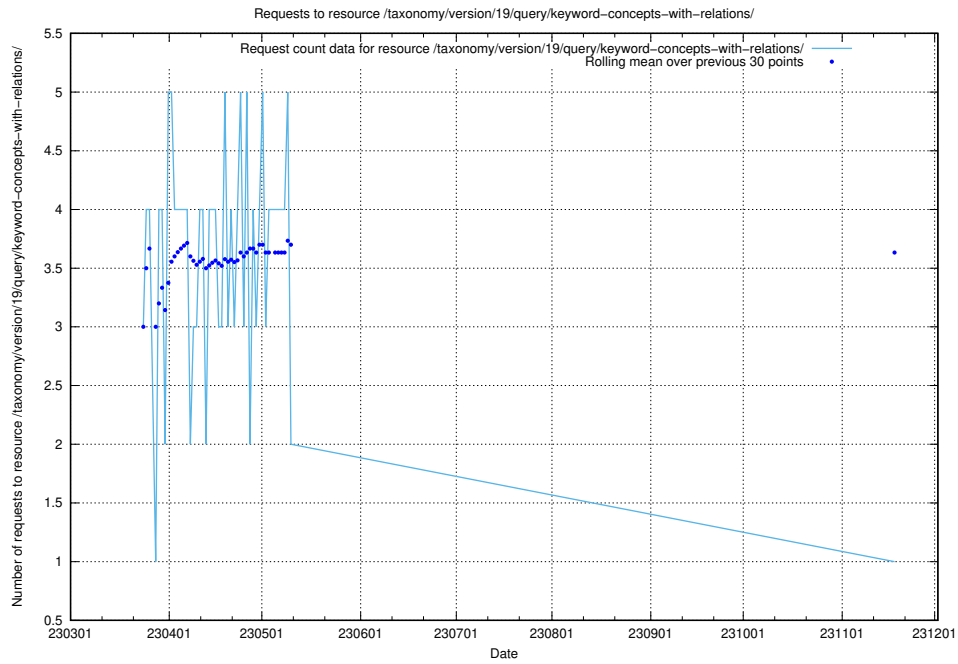

### 5.5747 Usage of /taxonomy/version/19/query/keyword-concepts-with-relations/

Here, we count the number of requests to resource /taxonomy/version/19/query/keyword-concepts-with-relations/.