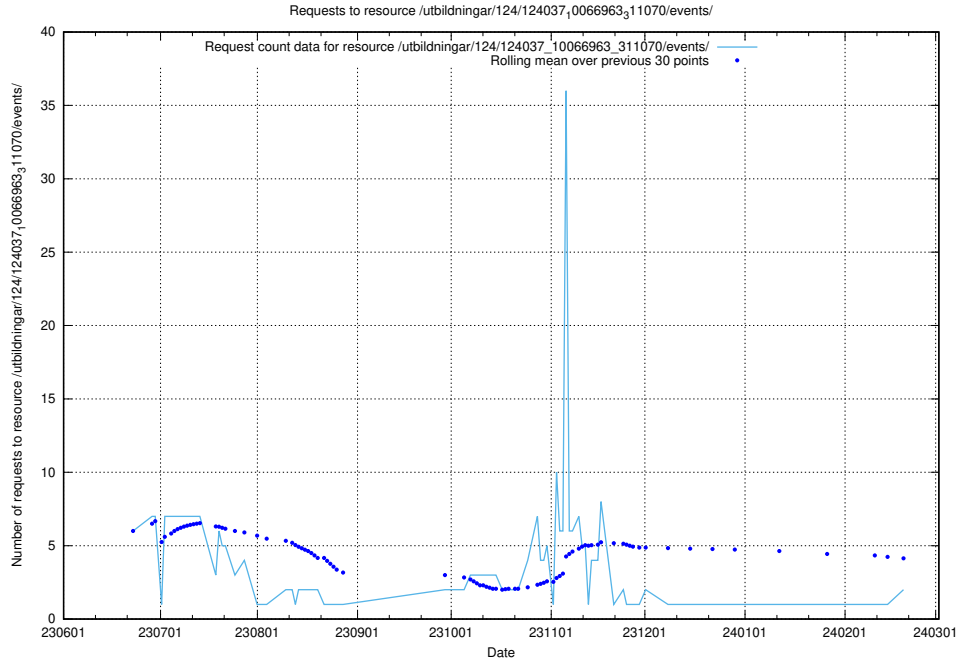

5.687 Usage of /utbildningar/124/124037_10066963_311070/events/

Here, we count the number of requests to resource /utbildningar/124/124037_10066963_311070/events/