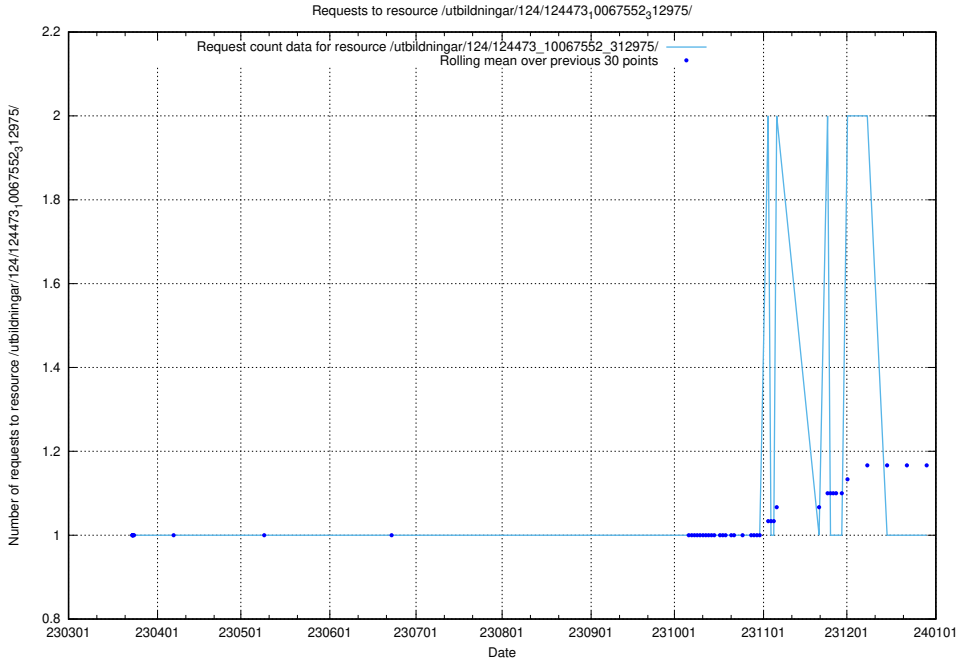

5.2494 Usage of /utbildningar/124/124473_10067552_312975/

Here, we count the number of requests to resource /utbildningar/124/124473_10067552_312975/.