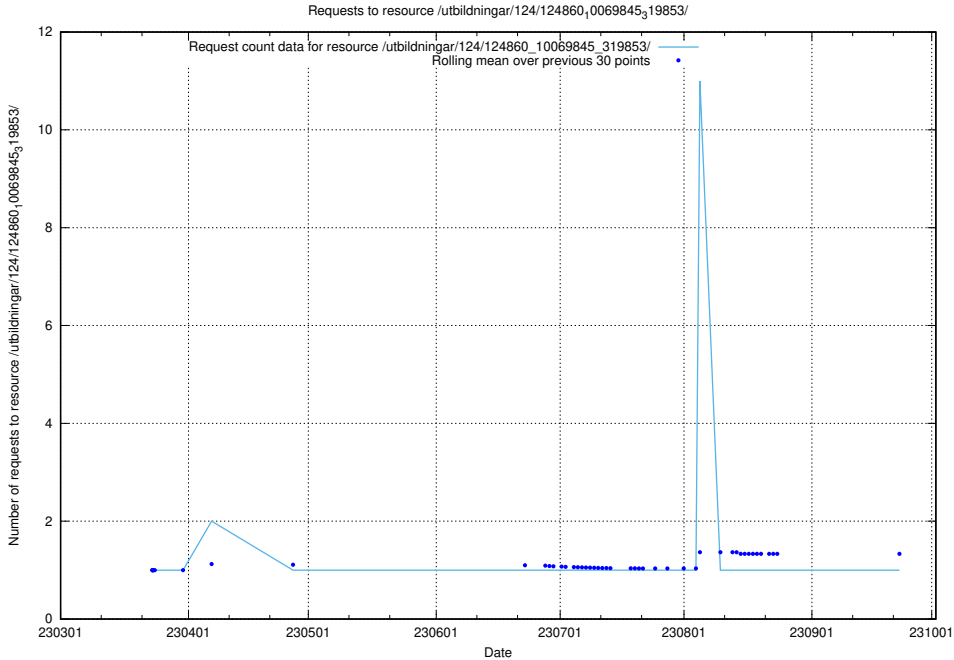

5.1023 Usage of /utbildningar/124/124860_10069845_319853/

Here, we count the number of requests to resource /utbildningar/124/124860_10069845_319853/.