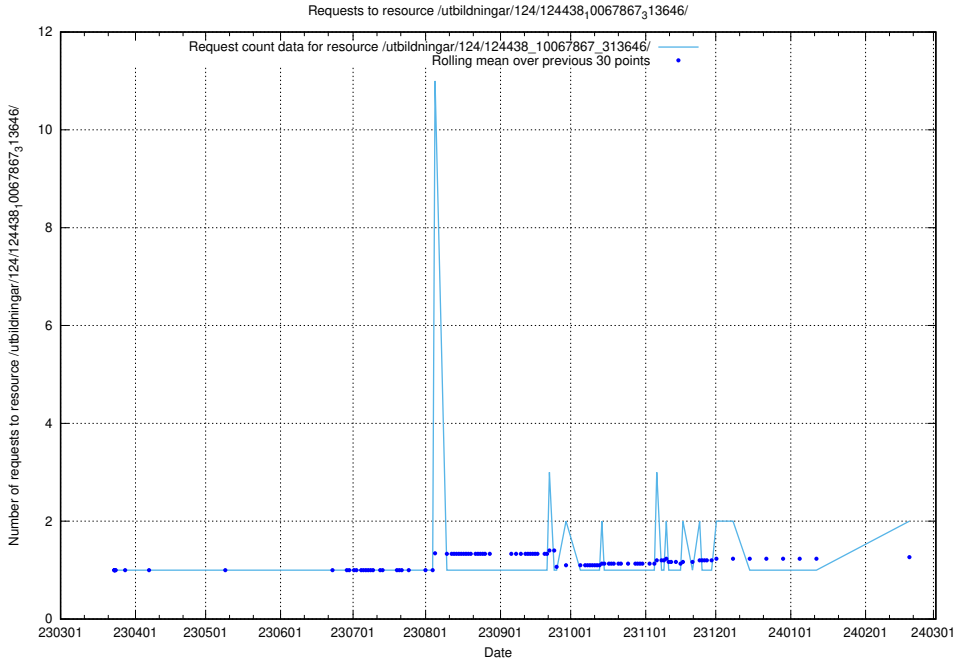

5.506 Usage of /utbildningar/124/124438_10067867_313646/

Here, we count the number of requests to resource /utbildningar/124/124438_10067867_313646/.