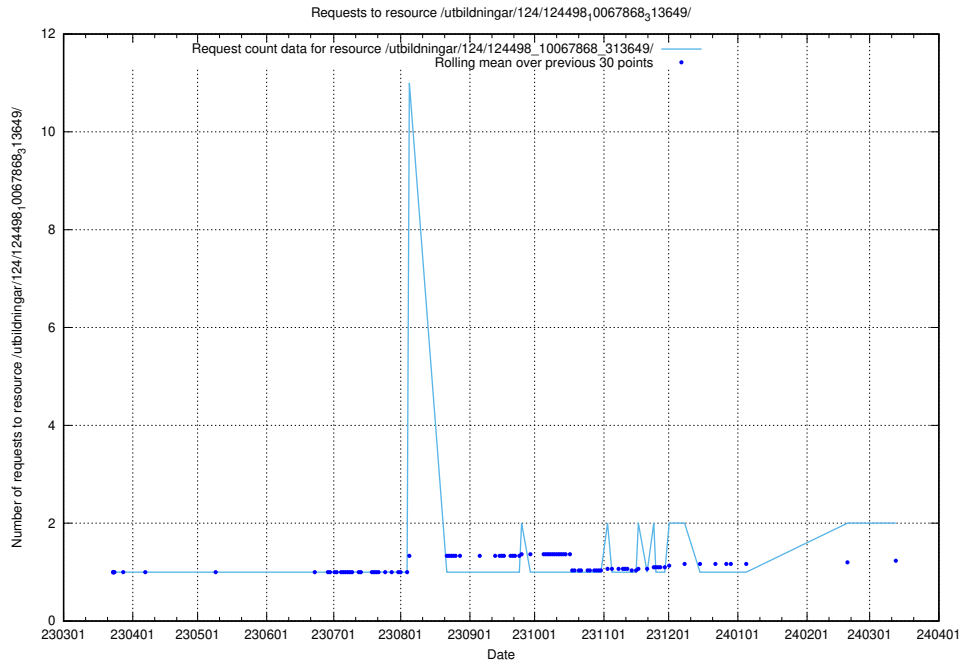

5.430 Usage of /utbildningar/124/124498_10067868_313649/

Here, we count the number of requests to resource /utbildningar/124/124498_10067868_313649/.