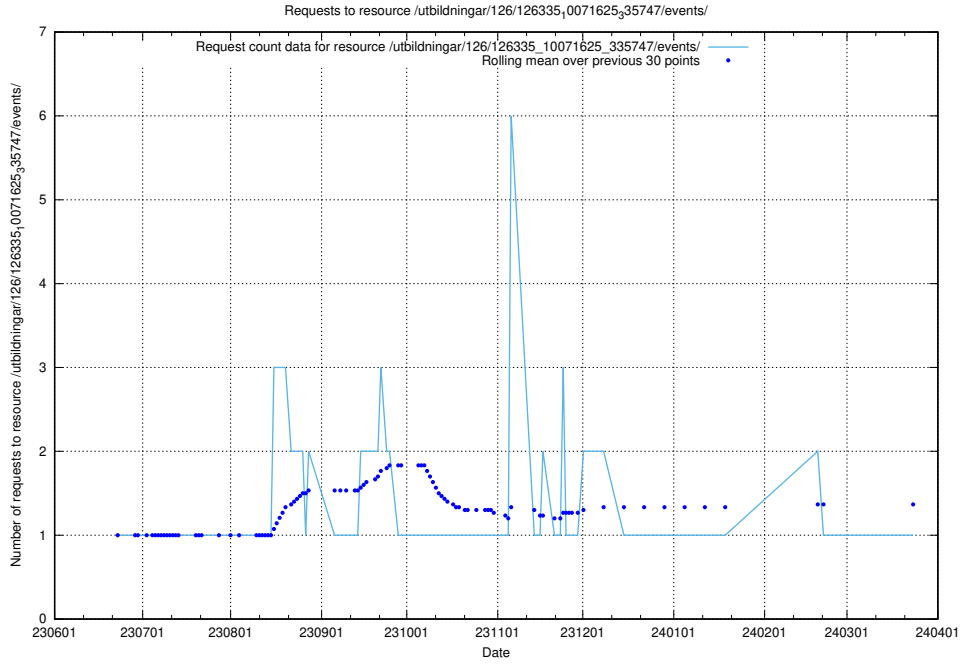

5.5227 Usage of /utbildningar/126/126335_10071625_335747/events/

Here, we count the number of requests to resource /utbildningar/126/126335_10071625_335747/events/