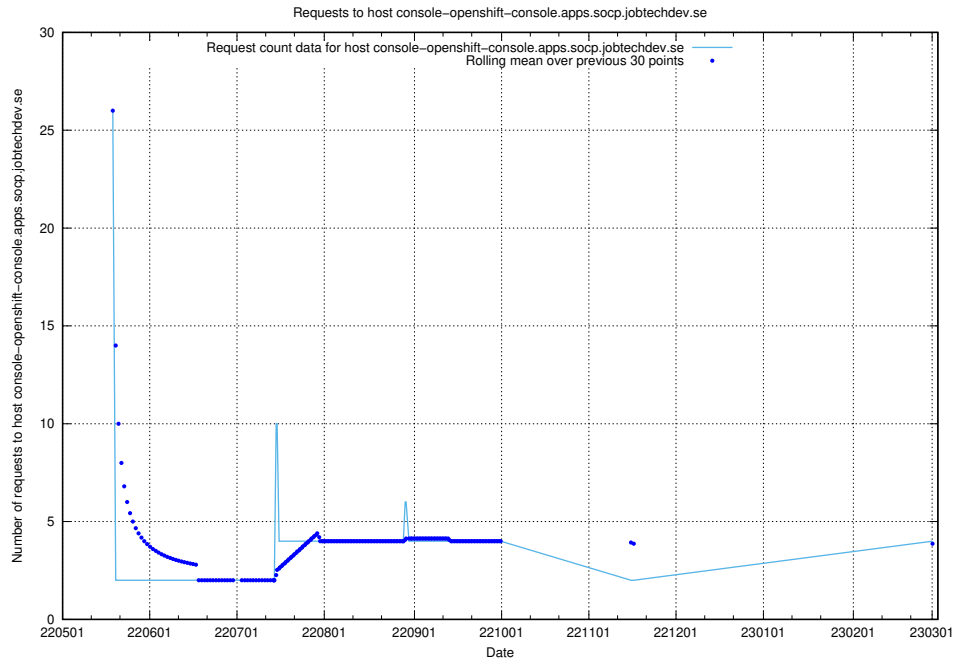

7.148 Usage of console-openshift-console.apps.socp.jobtechdev.se

Here, we count the number of requests to host console-openshift-console.apps.socp.jobtechdev.se.