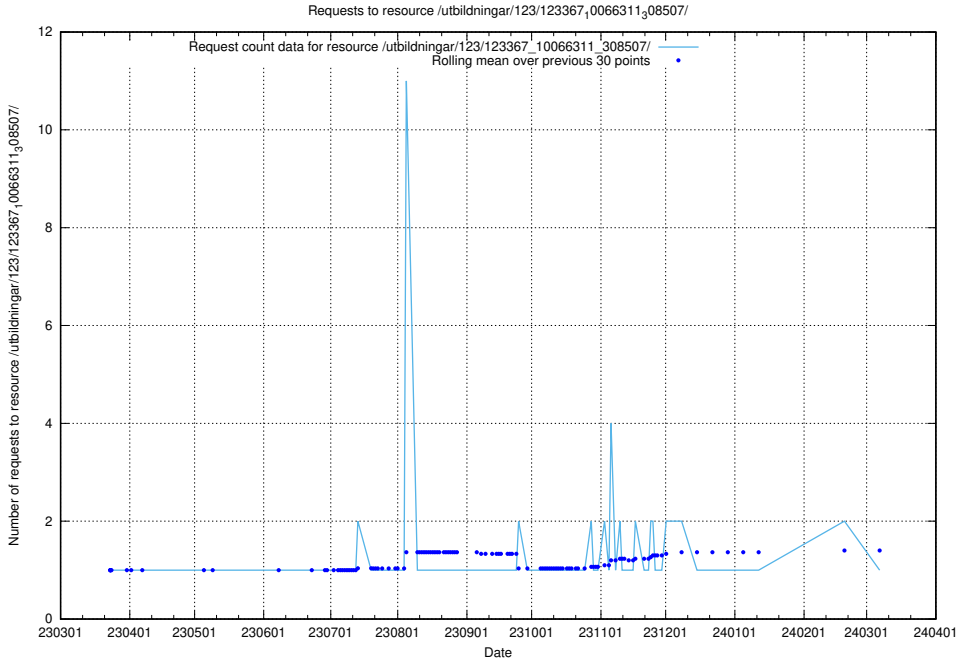

5.4073 Usage of /utbildningar/123/123367_10066311_308507/

Here, we count the number of requests to resource /utbildningar/123/123367_10066311_308507/.