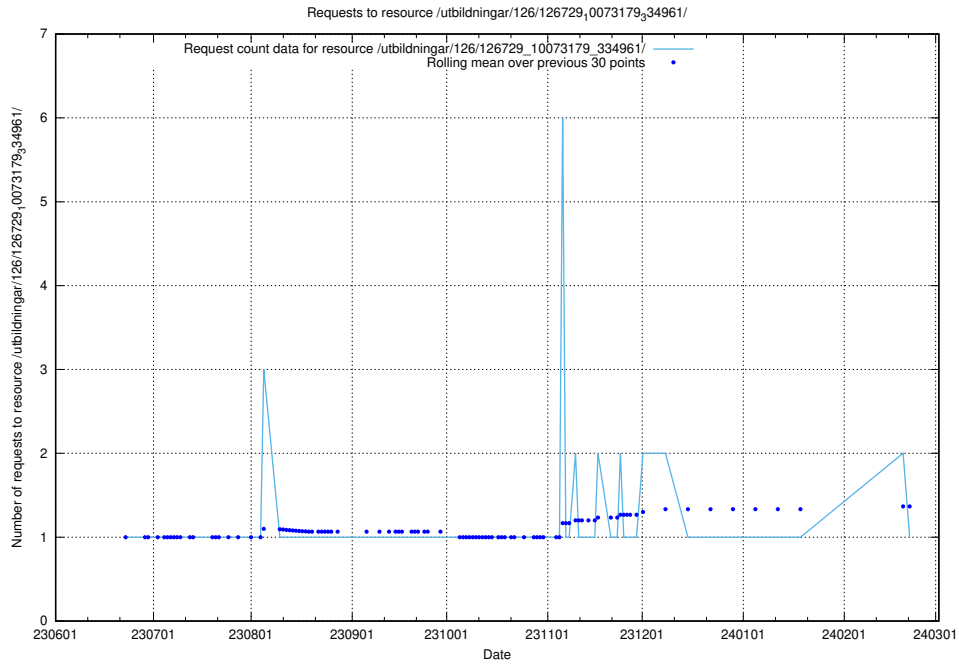

5.5150 Usage of /utbildningar/126/126729_10073179_334961/

Here, we count the number of requests to resource /utbildningar/126/126729_10073179_334961/.