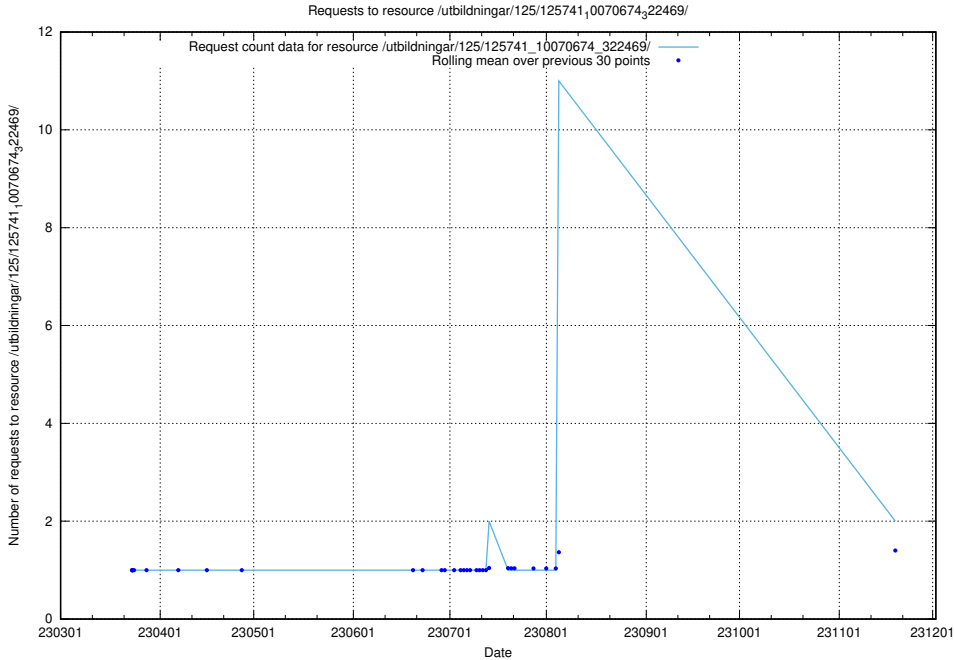

5.808 Usage of /utbildningar/125/125741_10070674_322469/

Here, we count the number of requests to resource /utbildningar/125/125741_10070674_322469/.