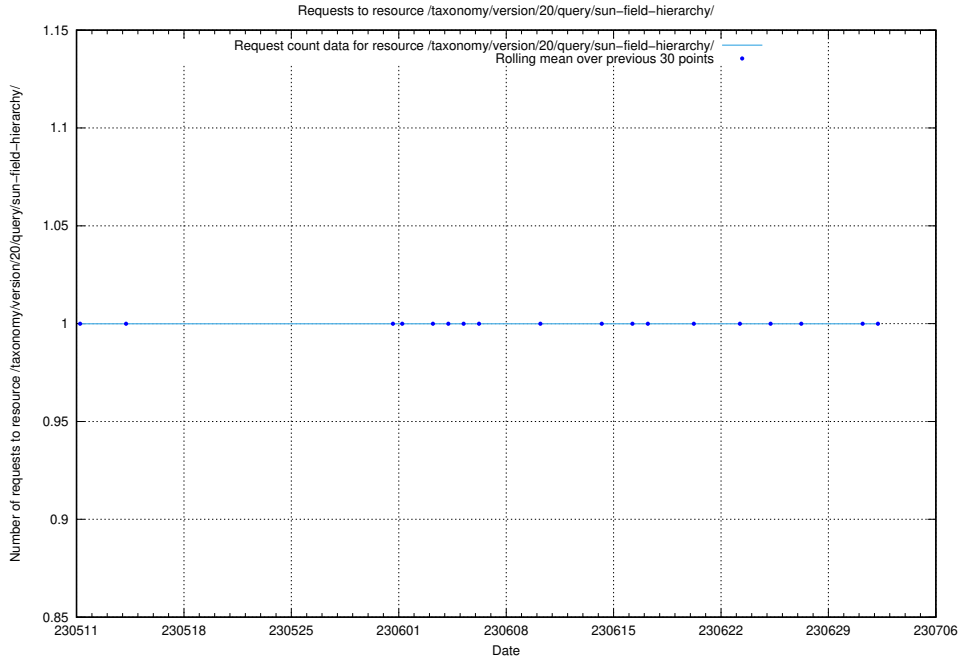

5.5528 Usage of /taxonomy/version/20/query/sun-field-hierarchy/

Here, we count the number of requests to resource /taxonomy/version/20/query/sun-field-hierarchy/.