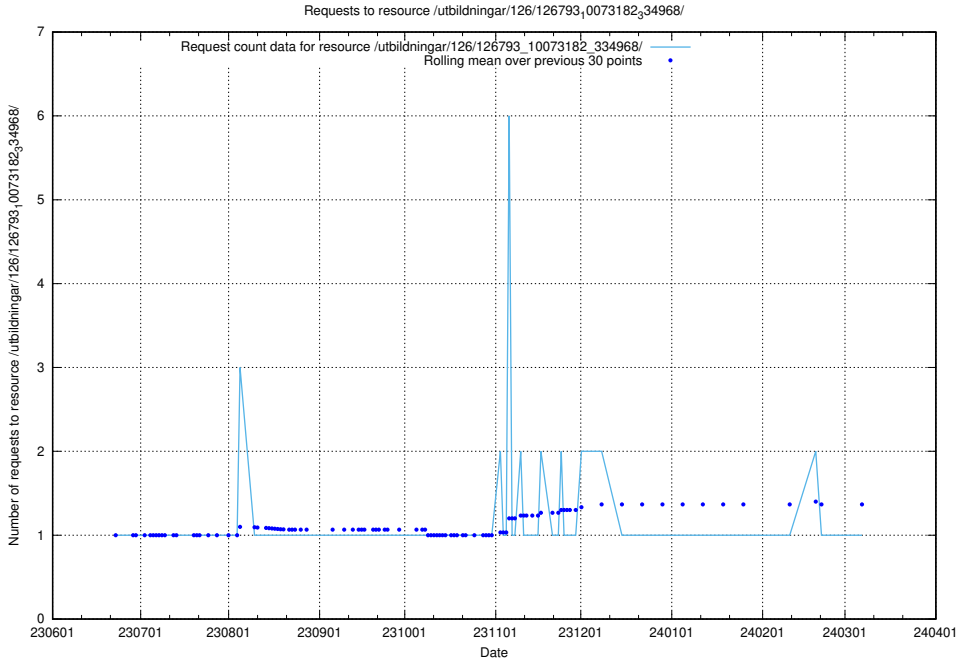

5.5143 Usage of /utbildningar/126/126793_10073182_334968/

Here, we count the number of requests to resource /utbildningar/126/126793_10073182_334968/.