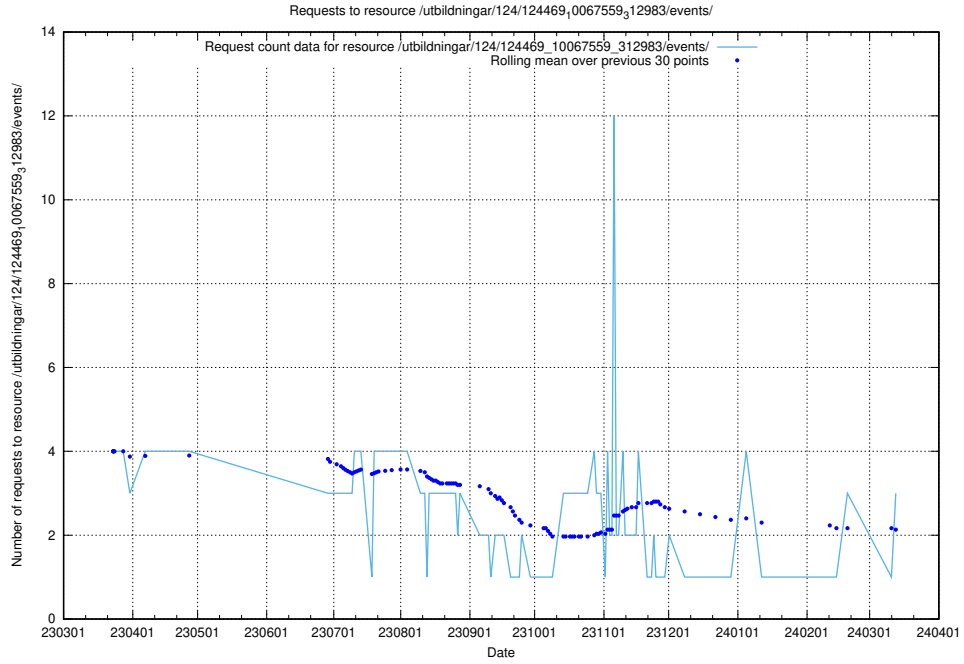

5.290 Usage of /utbildningar/124/124469_10067559_312983/events/

Here, we count the number of requests to resource /utbildningar/124/124469_10067559_312983/events/