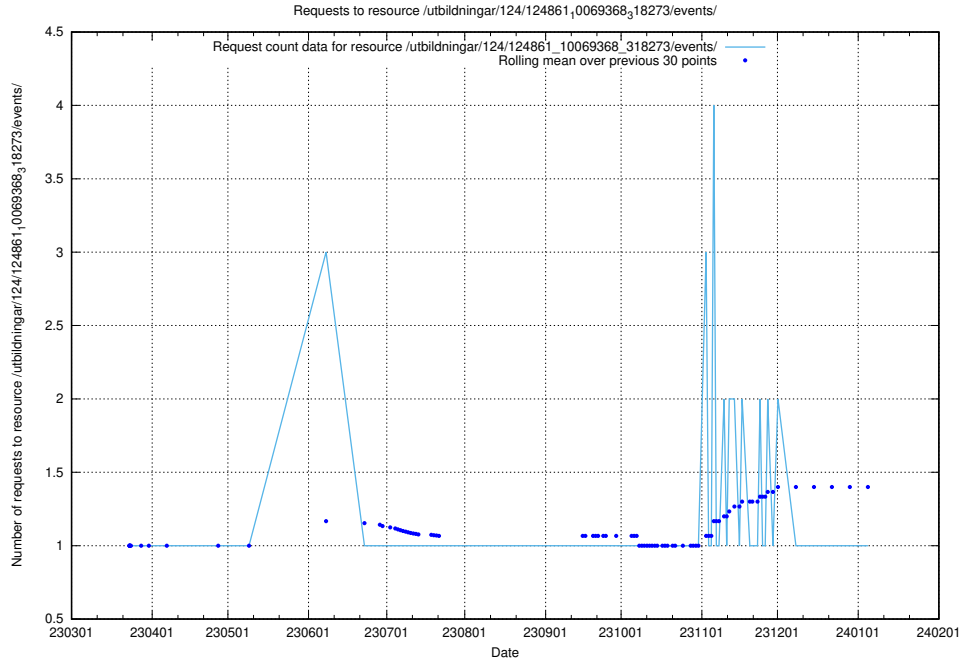

5.1017 Usage of /utbildningar/124/124861_10069368_318273/events/

Here, we count the number of requests to resource /utbildningar/124/124861_10069368_318273/events/