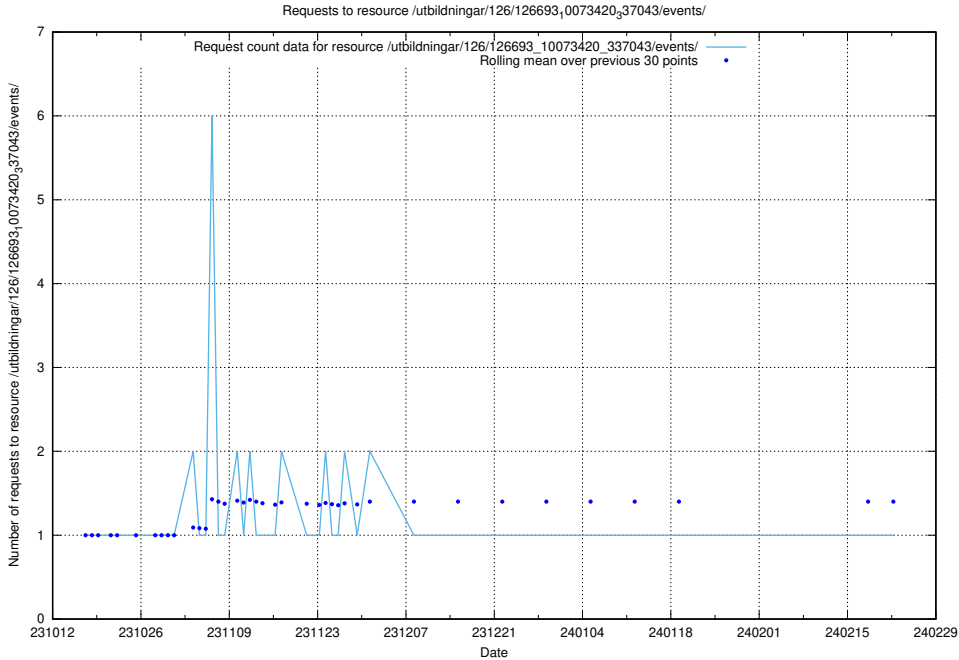

5.3857 Usage of /utbildningar/126/126693_10073420_337043/events/

Here, we count the number of requests to resource /utbildningar/126/126693_10073420_337043/events/