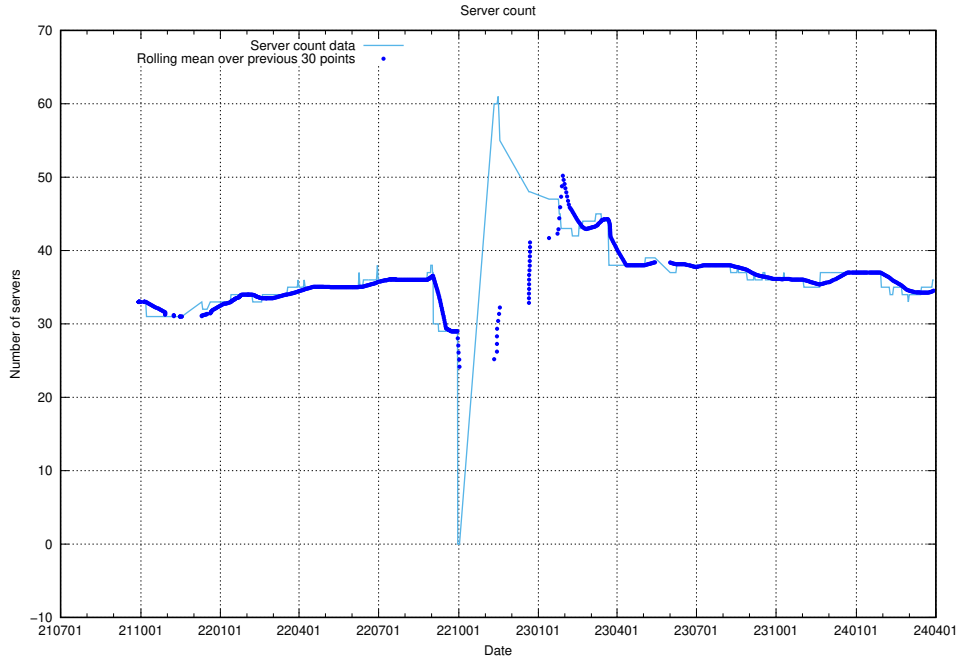

2.2 Number of servers in the JobTech production region

A graph of the servers in AWS region eu-north-1.