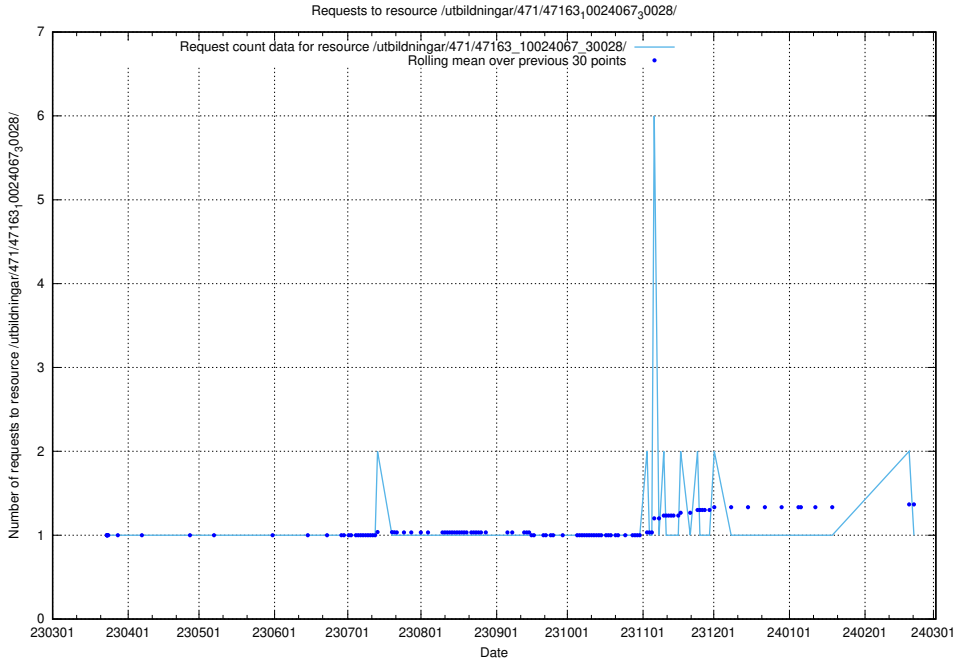

5.5900 Usage of /utbildningar/471/47163_10024067_30028/

Here, we count the number of requests to resource /utbildningar/471/47163_10024067_30028/.