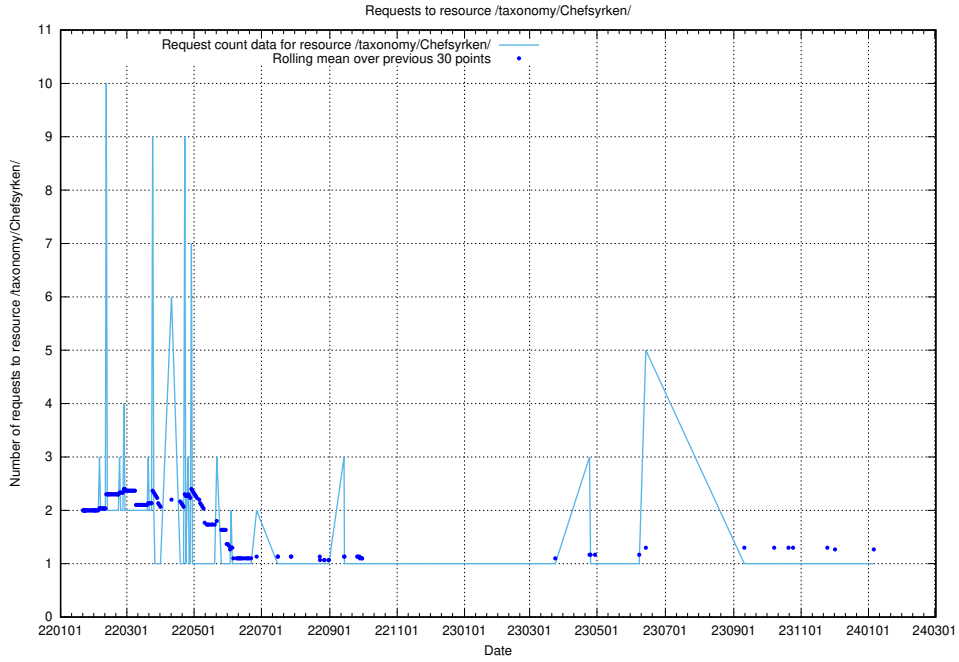

5.1077 Usage of /taxonomy/Chefsyrken/

Here, we count the number of requests to resource /taxonomy/Chefsyrken/.