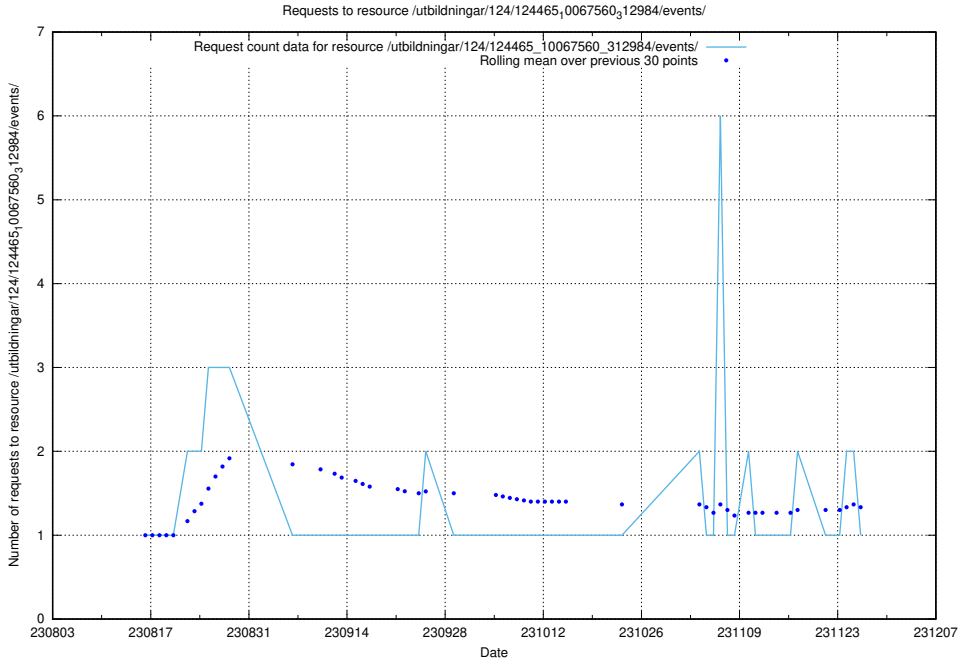

5.4356 Usage of /utbildningar/124/124465_10067560_312984/events/

Here, we count the number of requests to resource /utbildningar/124/124465_10067560_312984/events/