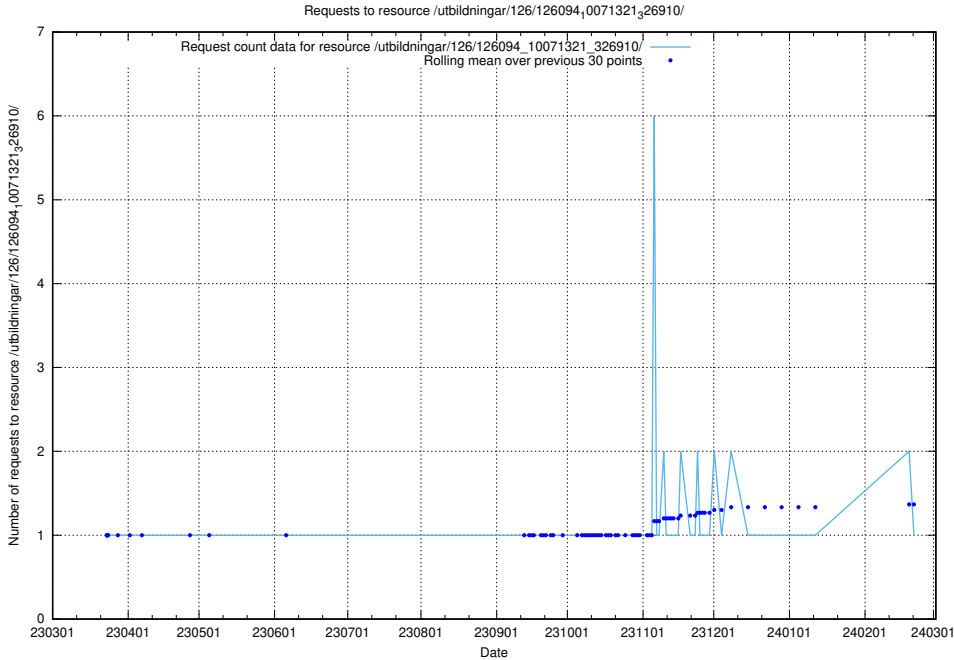

5.6022 Usage of /utbildningar/126/126094_10071321_326910/

Here, we count the number of requests to resource /utbildningar/126/126094_10071321_326910/.