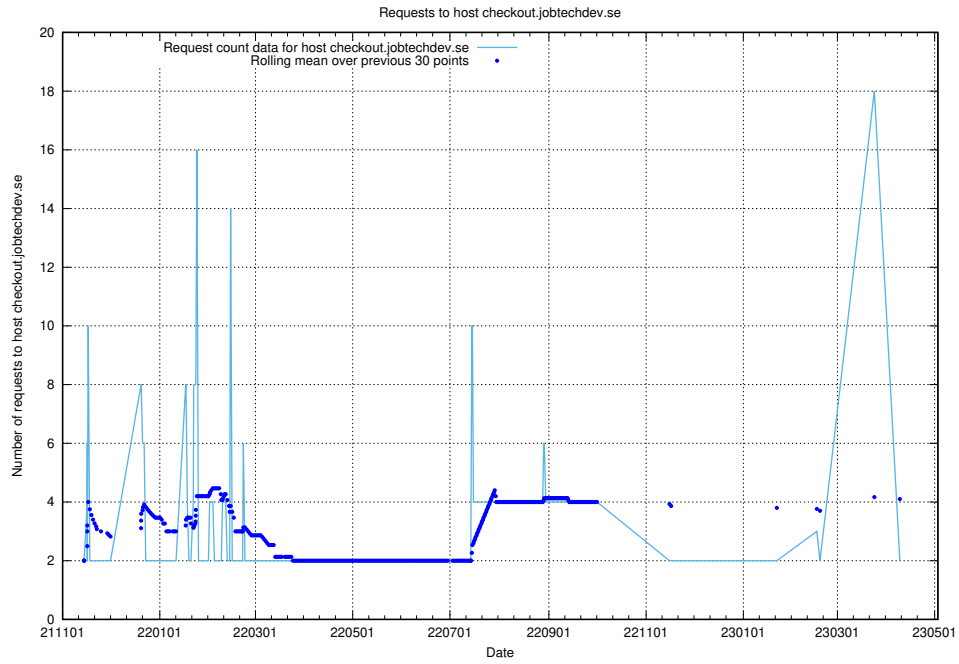

7.274 Usage of checkout.jobtechdev.se

Here, we count the number of requests to host checkout.jobtechdev.se.