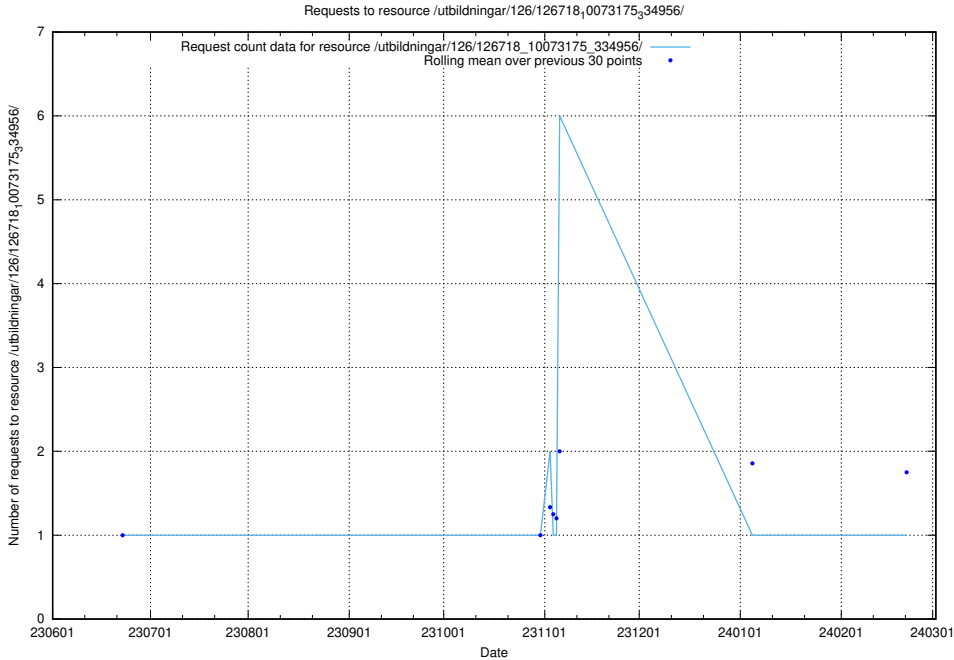

5.5168 Usage of /utbildningar/126/126718_10073175_334956/

Here, we count the number of requests to resource /utbildningar/126/126718_10073175_334956/.