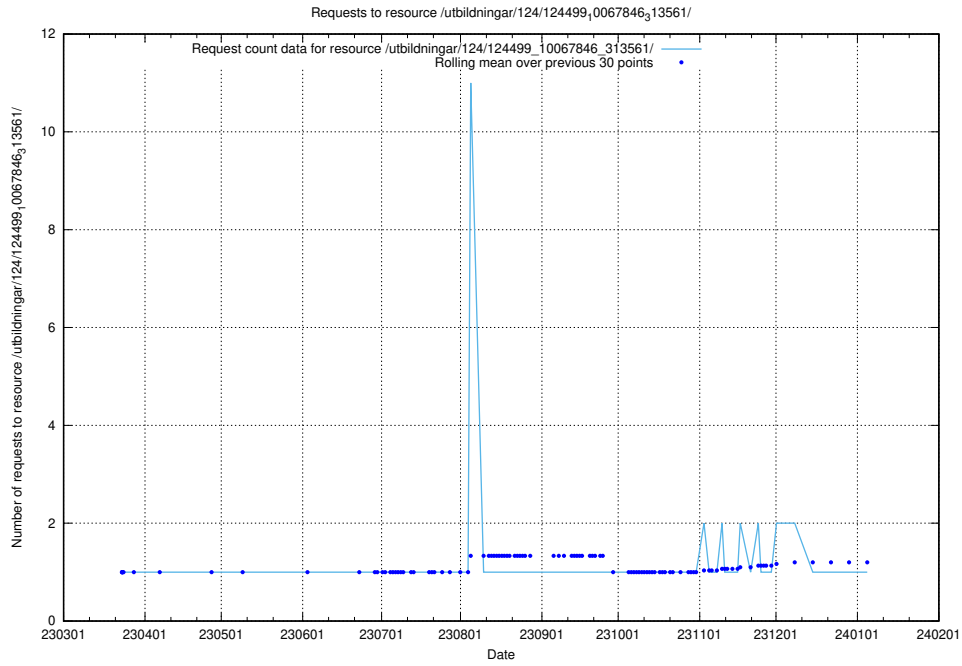

5.1951 Usage of /utbildningar/124/124499_10067846_313561/

Here, we count the number of requests to resource /utbildningar/124/124499_10067846_313561/.