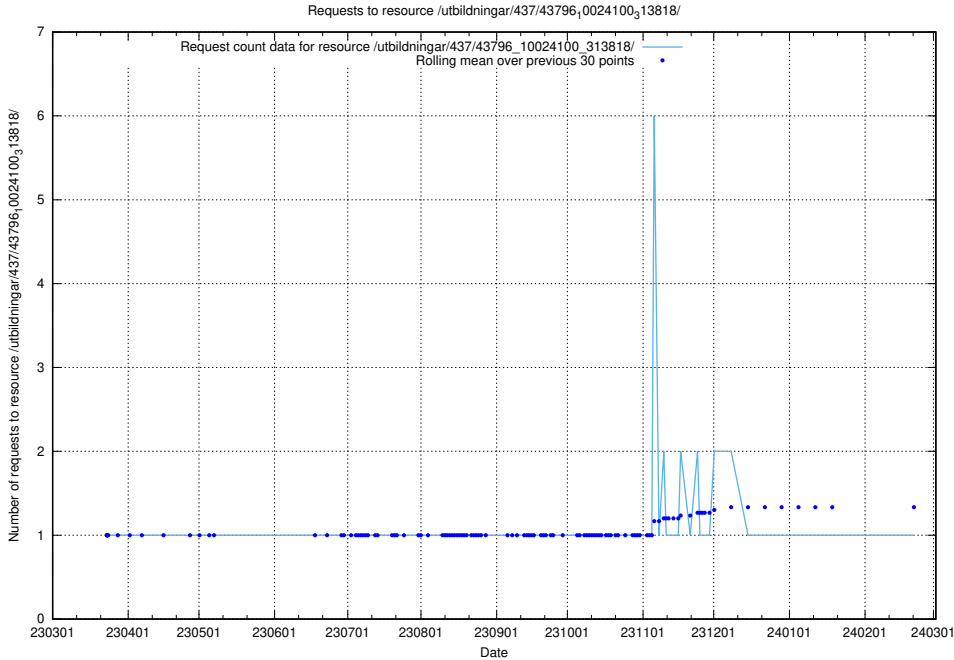

5.5943 Usage of /utbildningar/437/43796_10024100_313818/

Here, we count the number of requests to resource /utbildningar/437/43796_10024100_313818/.