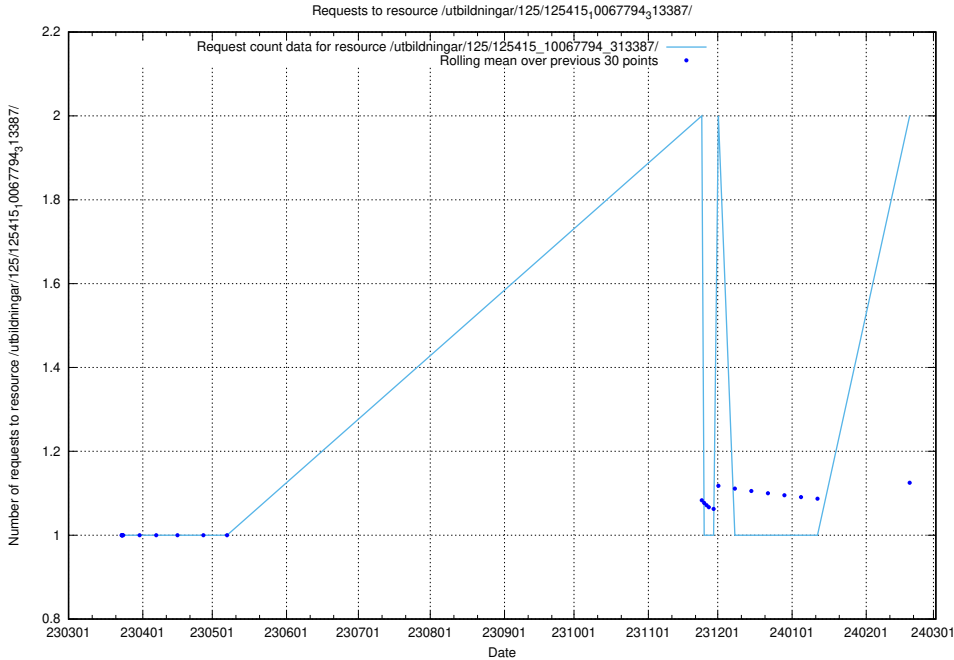

5.321 Usage of /utbildningar/125/125415_10067794_313387/

Here, we count the number of requests to resource /utbildningar/125/125415_10067794_313387/.