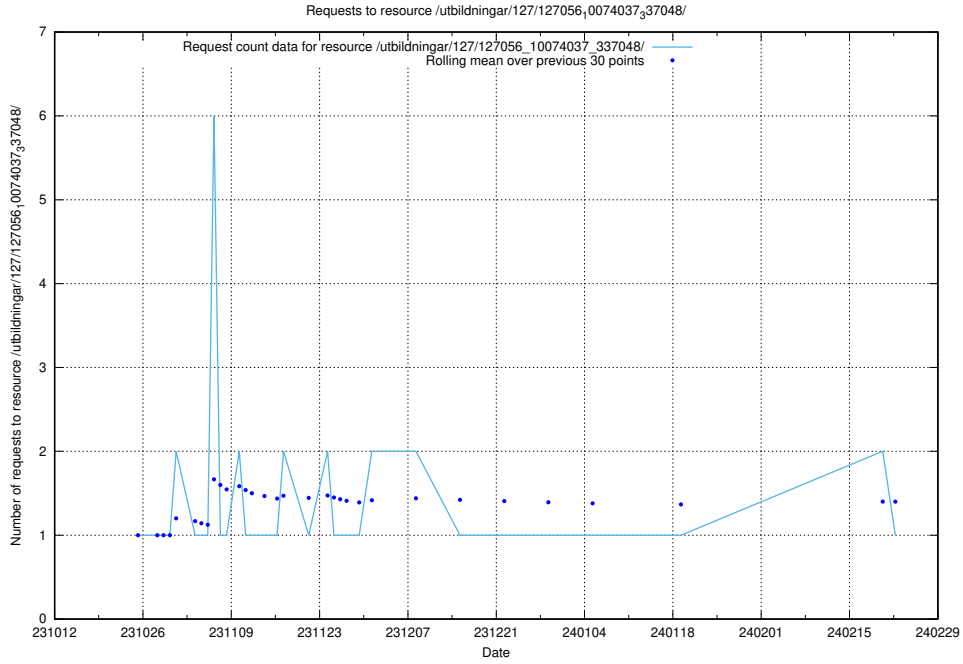

5.3757 Usage of /utbildningar/127/127056_10074037_337048/

Here, we count the number of requests to resource /utbildningar/127/127056_10074037_337048/.