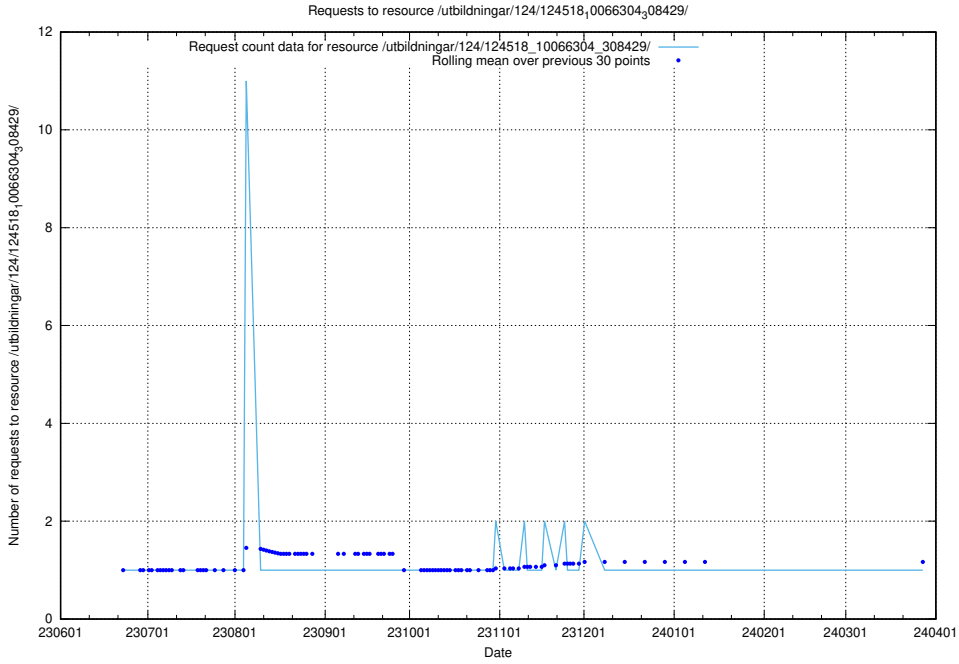

5.5320 Usage of /utbildningar/124/124518_10066304_308429/

Here, we count the number of requests to resource /utbildningar/124/124518_10066304_308429/.