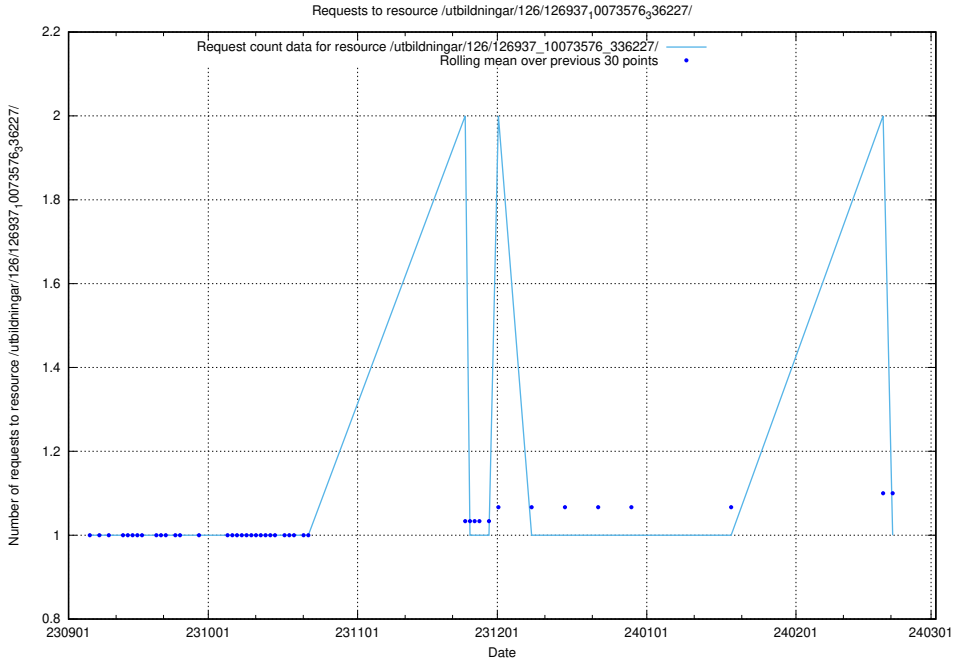

5.4215 Usage of /utbildningar/126/126937_10073576_336227/

Here, we count the number of requests to resource /utbildningar/126/126937_10073576_336227/.