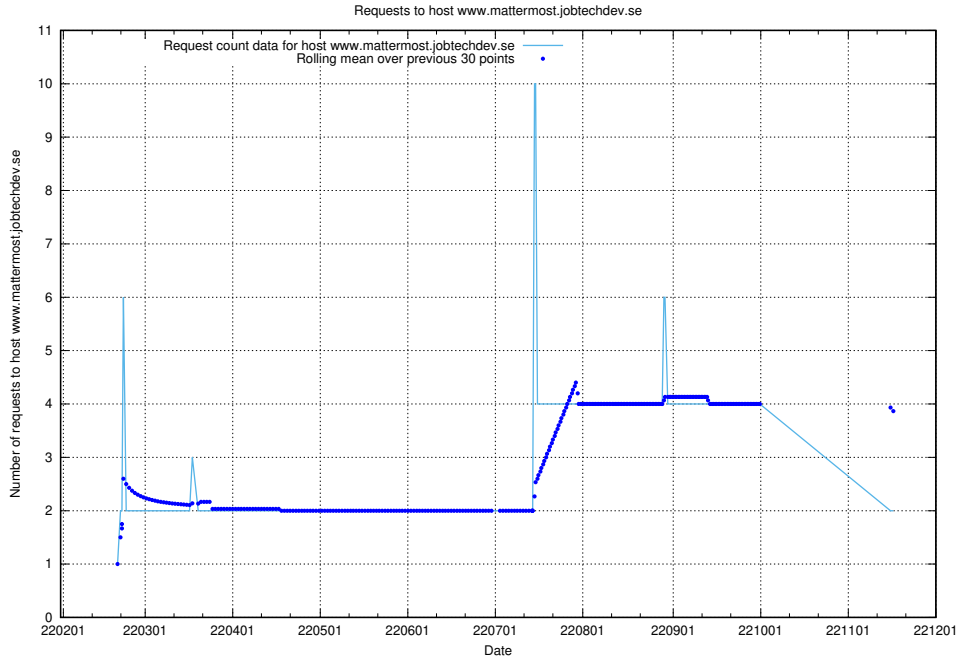

7.527 Usage of www.mattermost.jobtechdev.se

Here, we count the number of requests to host www.mattermost.jobtechdev.se.