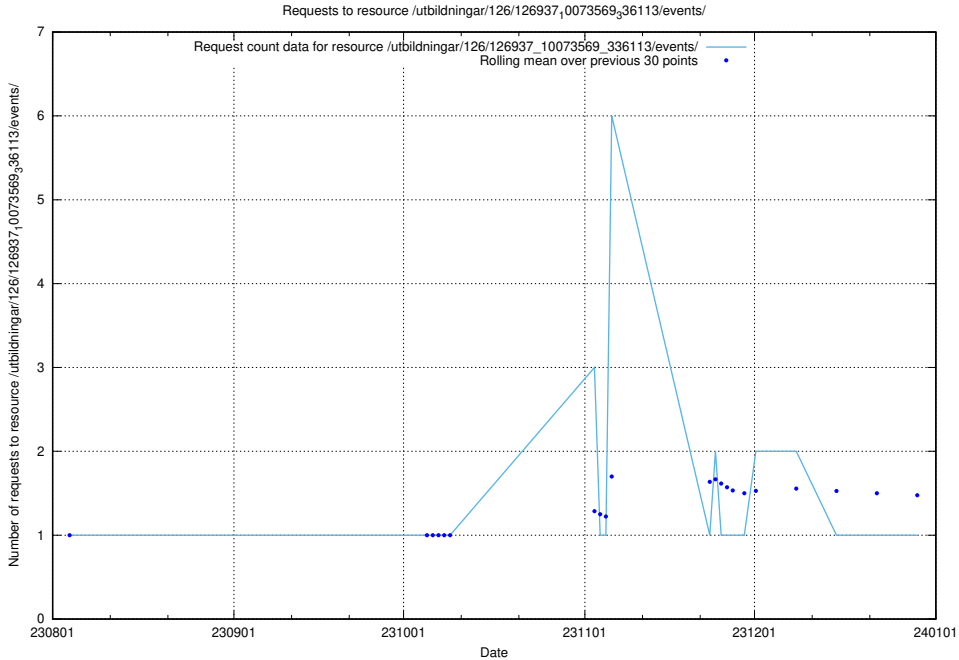

5.4425 Usage of /utbildningar/126/126937_10073569_336113/events/

Here, we count the number of requests to resource /utbildningar/126/126937_10073569_336113/events/