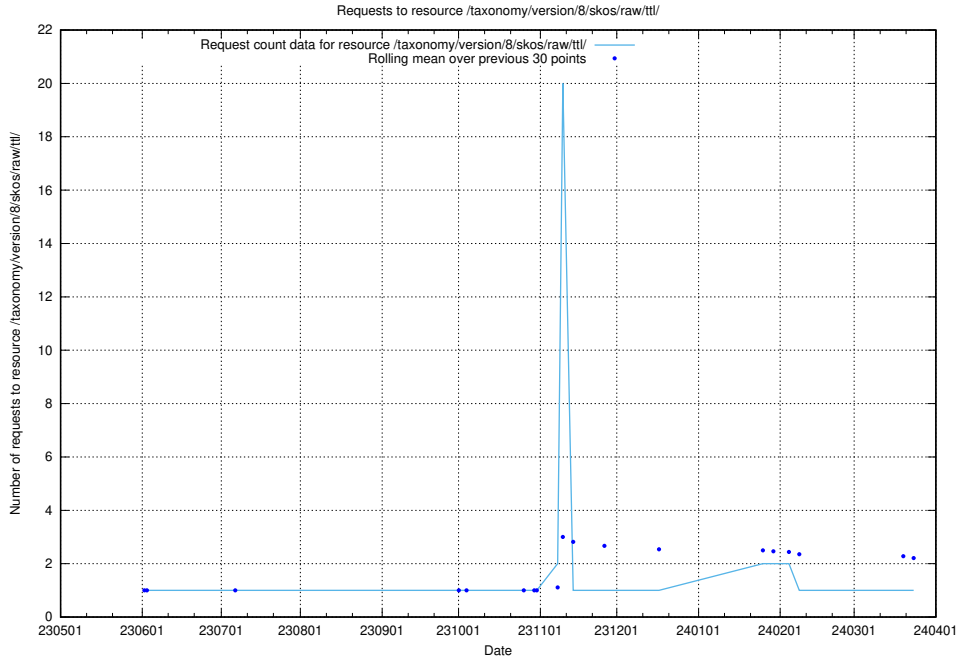

5.5497 Usage of /taxonomy/version/8/skos/raw/ttl/

Here, we count the number of requests to resource /taxonomy/version/8/skos/raw/ttl/.