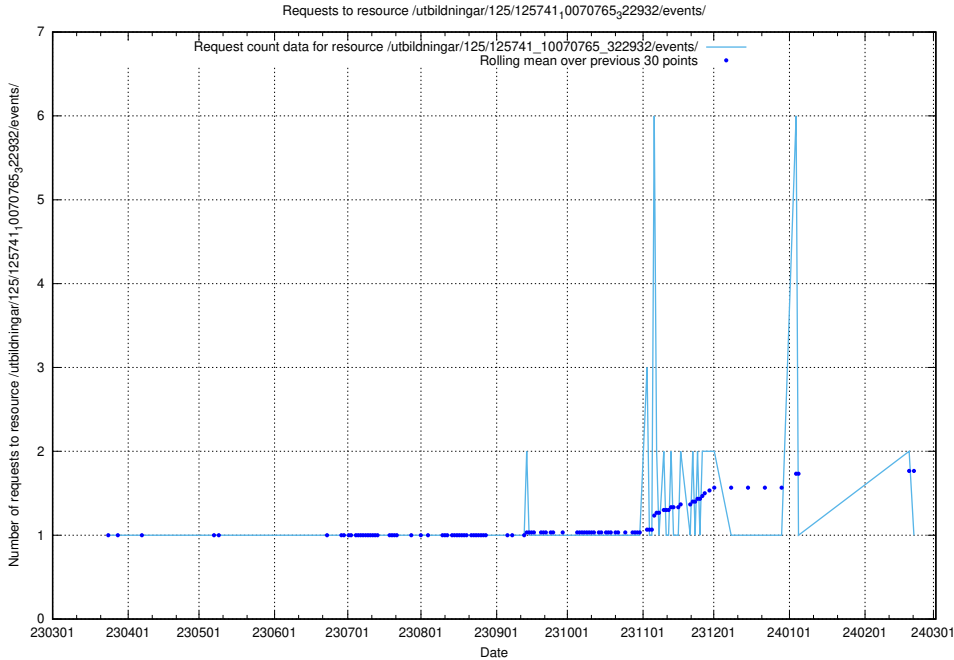

5.5825 Usage of /utbildningar/125/125741_10070765_322932/events/

Here, we count the number of requests to resource /utbildningar/125/125741_10070765_322932/events/