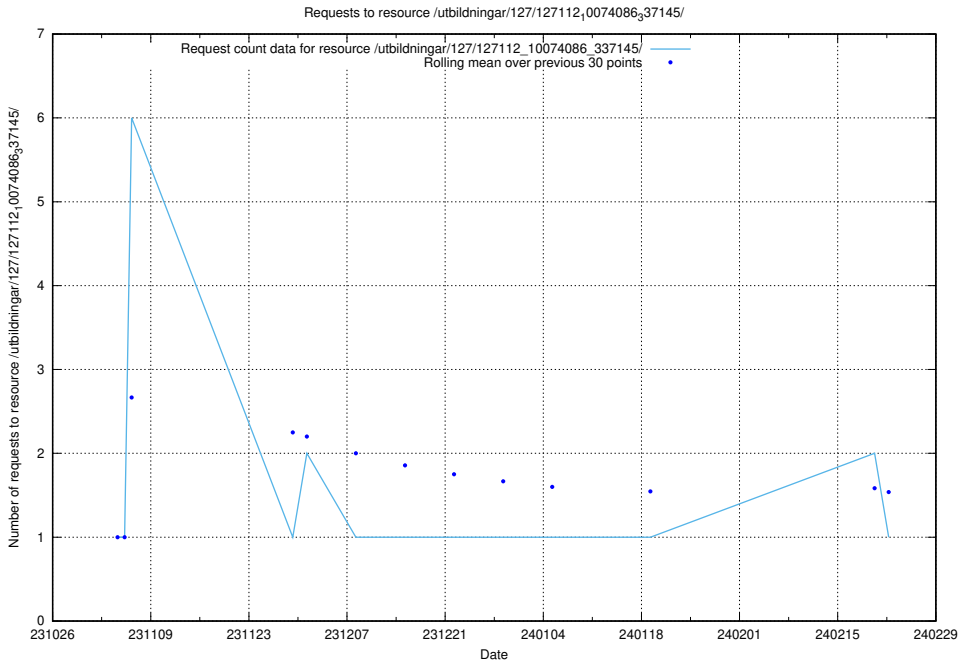

5.3674 Usage of /utbildningar/127/127112_10074086_337145/

Here, we count the number of requests to resource /utbildningar/127/127112_10074086_337145/.