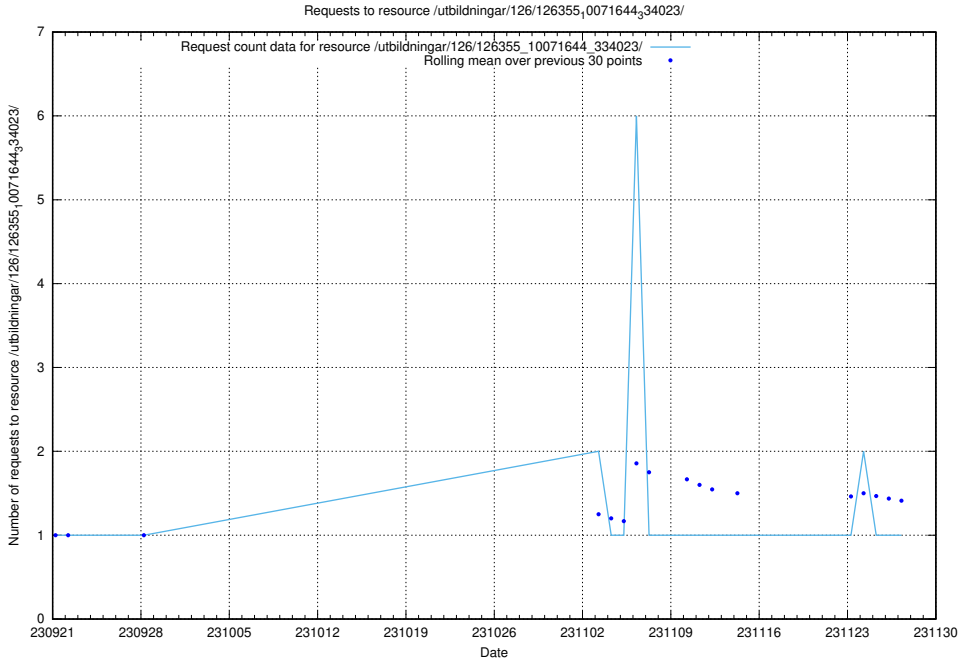

5.4077 Usage of /utbildningar/126/126355_10071644_334023/

Here, we count the number of requests to resource /utbildningar/126/126355_10071644_334023/.