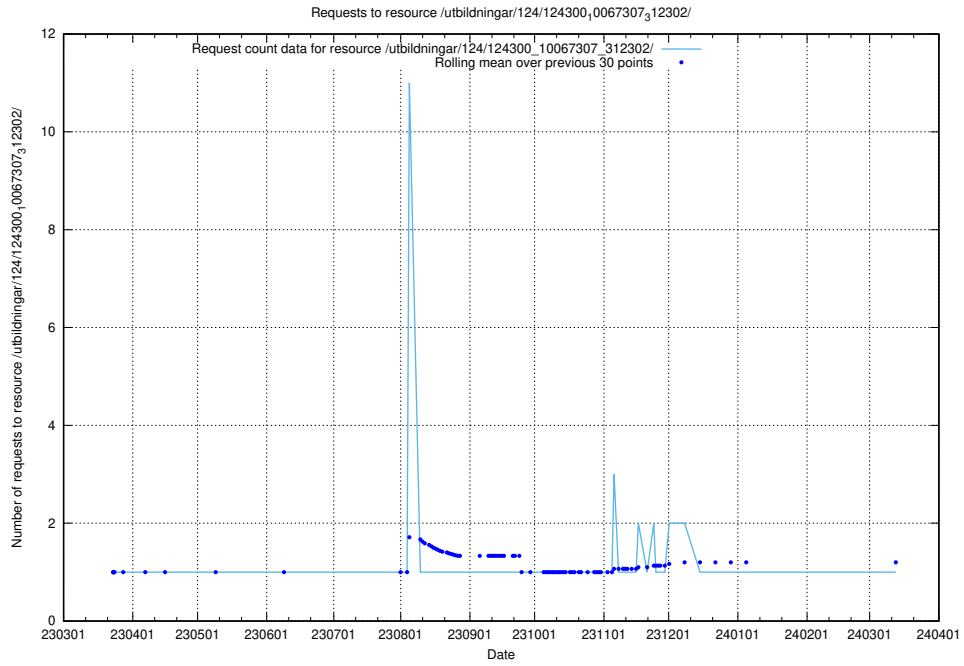

5.3493 Usage of /utbildningar/124/124300_10067307_312302/

Here, we count the number of requests to resource /utbildningar/124/124300_10067307_312302/.