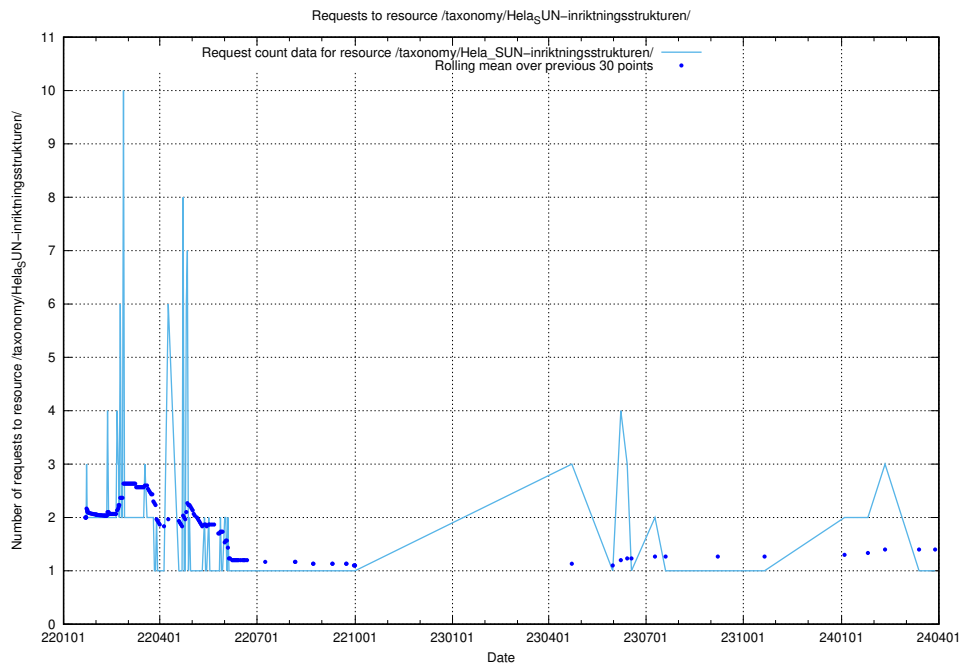

5.6094 Usage of /taxonomy/Hela_SUN-inriktningsstrukturen/

Here, we count the number of requests to resource /taxonomy/Hela_SUN-inriktningsstrukturen/.