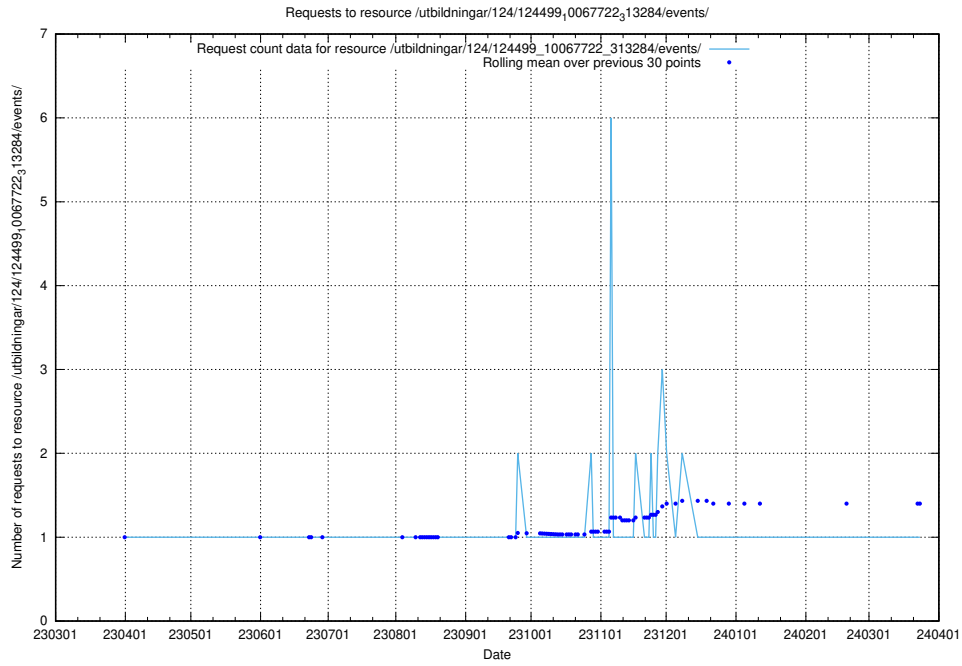

5.5633 Usage of /utbildningar/124/124499_10067722_313284/events/

Here, we count the number of requests to resource /utbildningar/124/124499_10067722_313284/events/