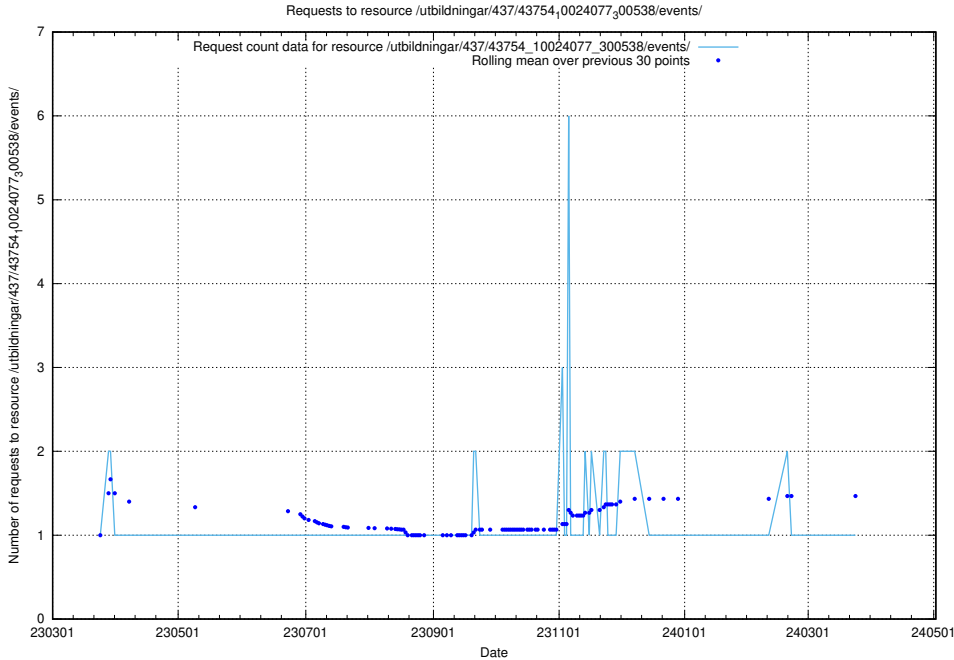

5.5793 Usage of /utbildningar/437/43754_10024077_300538/events/

Here, we count the number of requests to resource /utbildningar/437/43754_10024077_300538/events/.