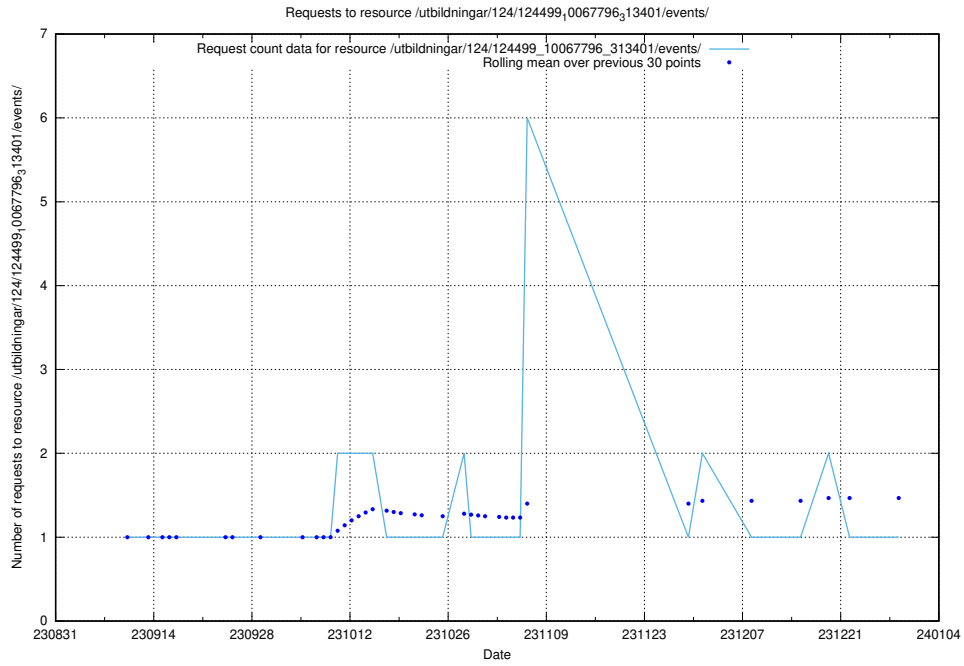

5.4172 Usage of /utbildningar/124/124499_10067796_313401/events/

Here, we count the number of requests to resource /utbildningar/124/124499_10067796_313401/events/