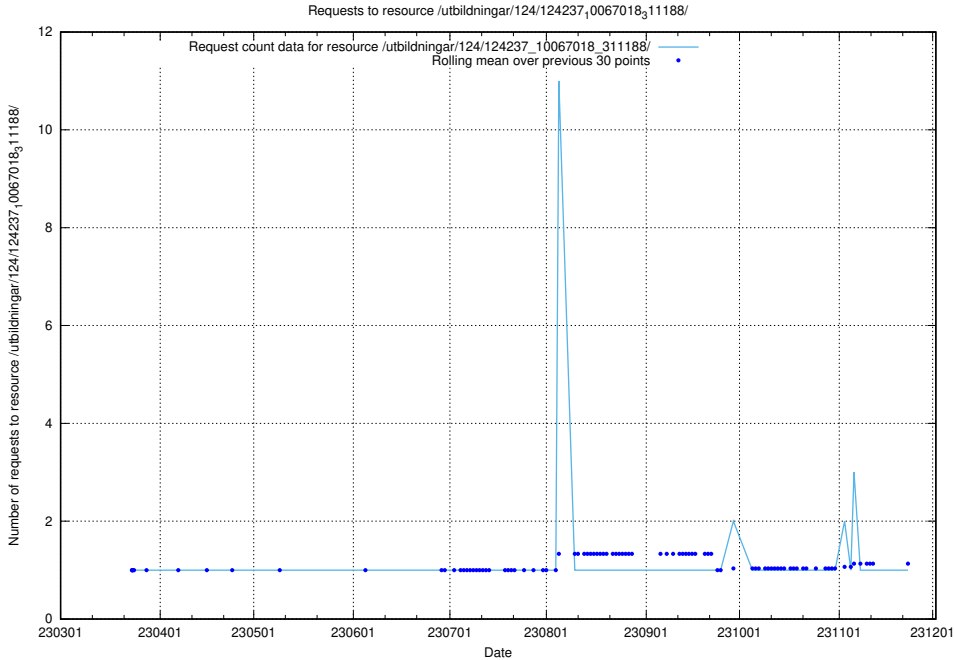

5.3558 Usage of /utbildningar/124/124237_10067018_311188/

Here, we count the number of requests to resource /utbildningar/124/124237_10067018_311188/.