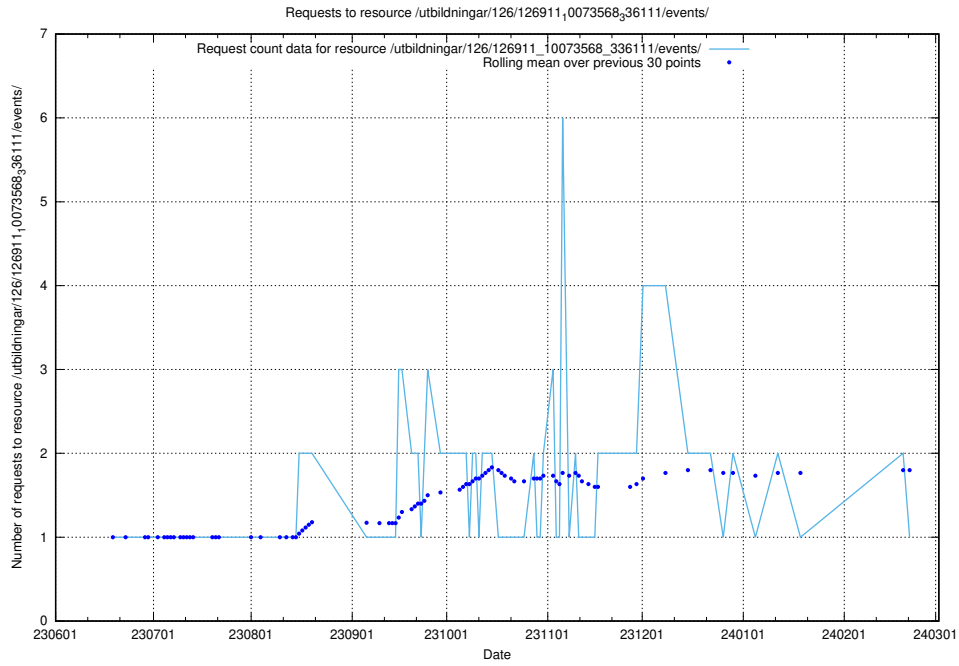

5.5415 Usage of /utbildningar/126/126911_10073568_336111/events/

Here, we count the number of requests to resource /utbildningar/126/126911_10073568_336111/events/