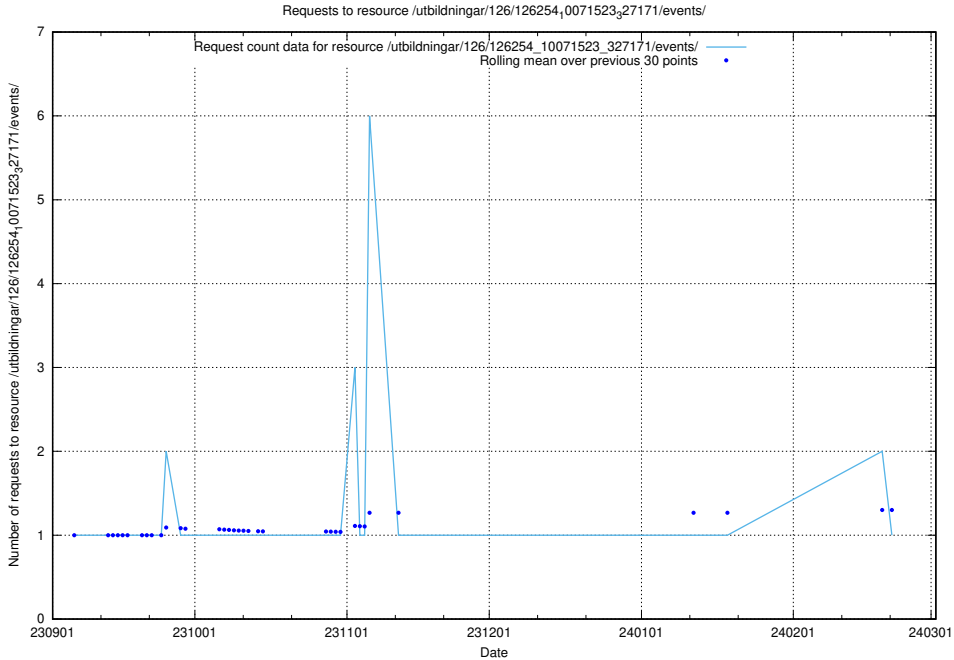

5.4223 Usage of /utbildningar/126/126254_10071523_327171/events/

Here, we count the number of requests to resource /utbildningar/126/126254_10071523_327171/events/