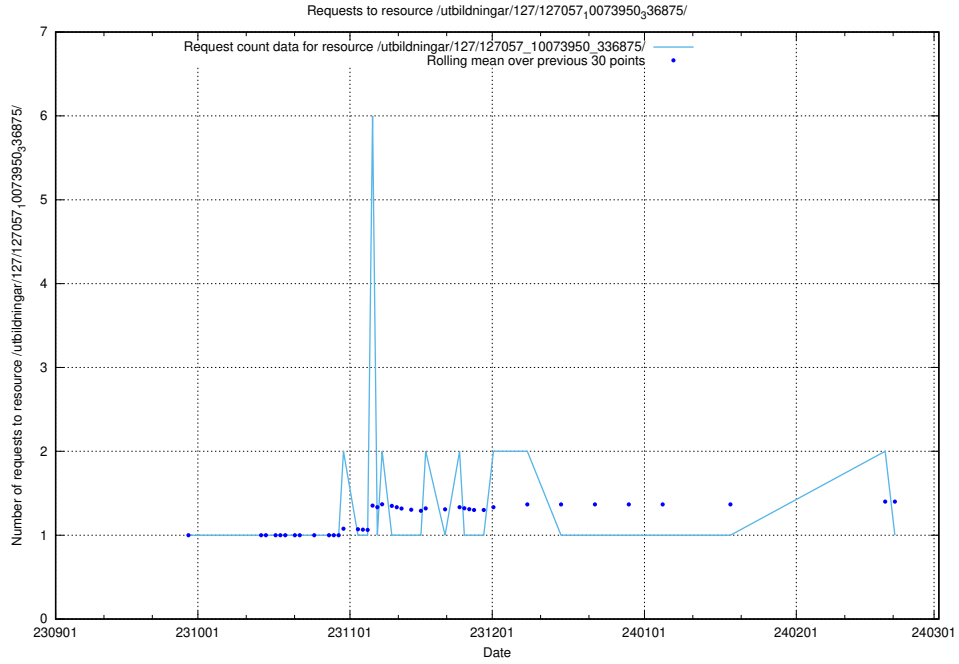

5.4001 Usage of /utbildningar/127/127057_10073950_336875/

Here, we count the number of requests to resource /utbildningar/127/127057_10073950_336875/.