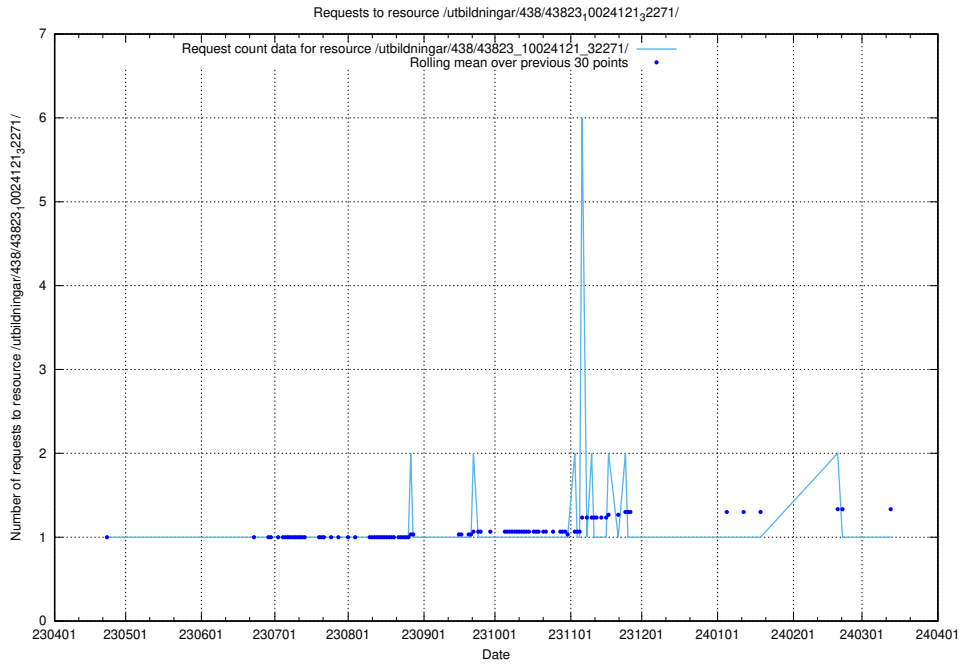

5.5598 Usage of /utbildningar/438/43823_10024121_32271/

Here, we count the number of requests to resource /utbildningar/438/43823_10024121_32271/.