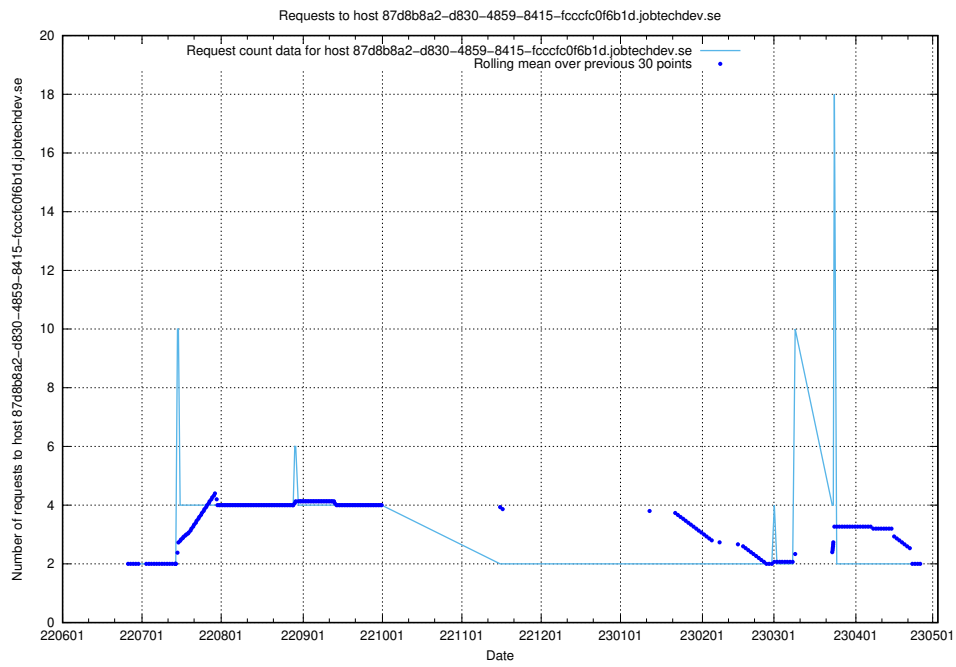

7.398 Usage of 87d8b8a2-d830-4859-8415-fccfc0f6b1d.jobtechdev.se

Here, we count the number of requests to host 87d8b8a2-d830-4859-8415-fccfc0f6b1d.jobtechdev.se.