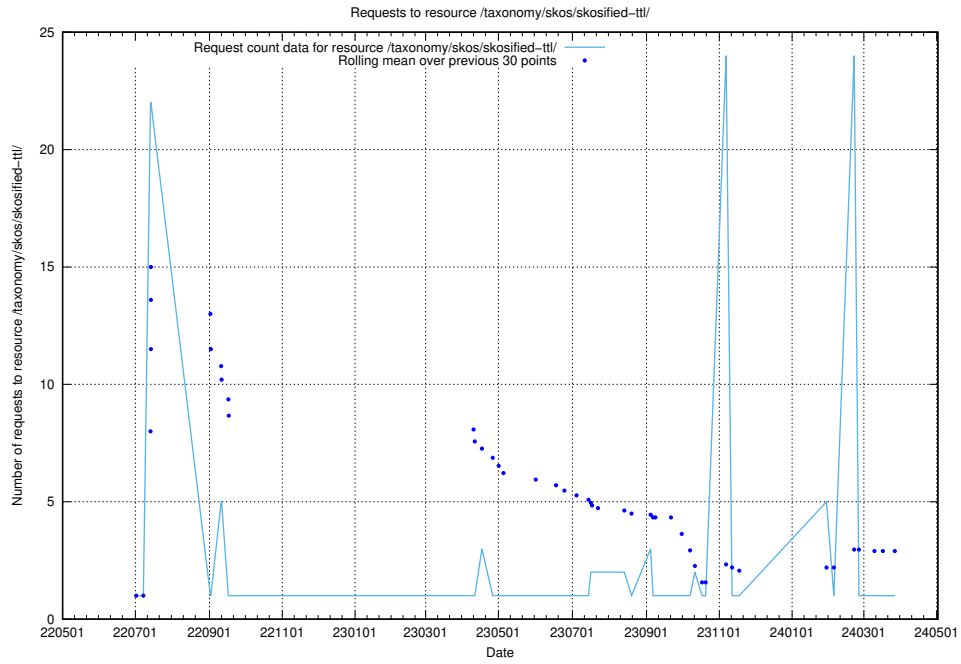

5.842 Usage of /taxonomy/skos/skosified-ttl/

Here, we count the number of requests to resource /taxonomy/skos/skosified-ttl/.