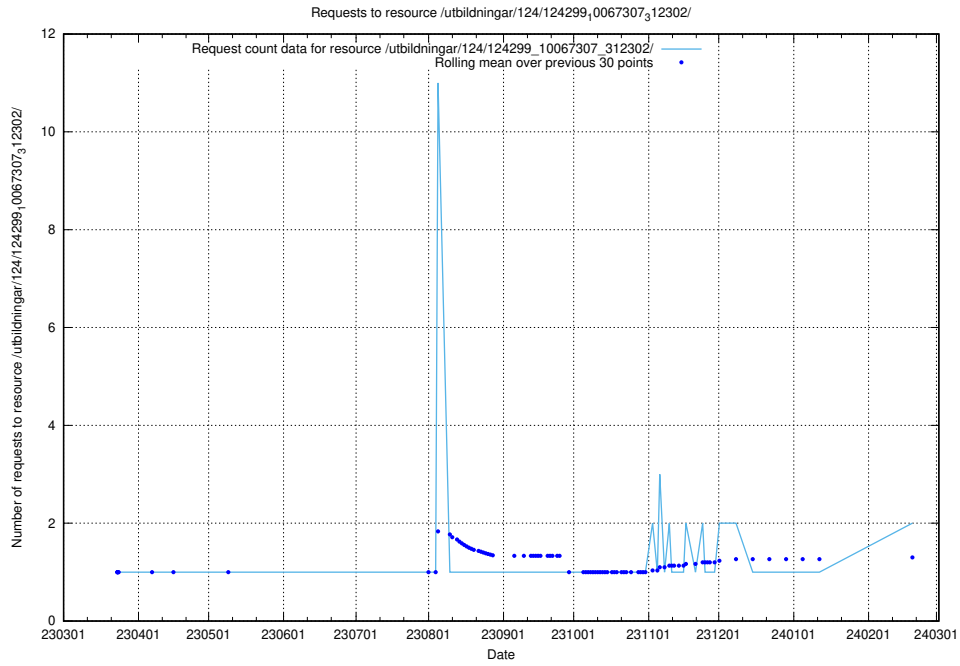

5.529 Usage of /utbildningar/124/124299_10067307_312302/

Here, we count the number of requests to resource /utbildningar/124/124299_10067307_312302/.