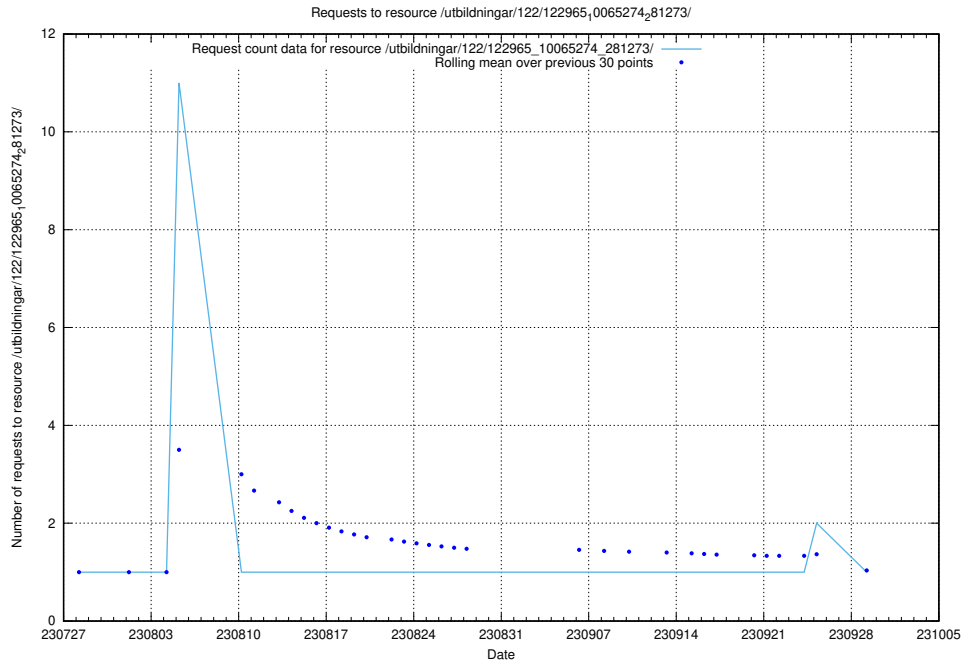

5.4479 Usage of /utbildningar/122/122965_10065274_281273/

Here, we count the number of requests to resource /utbildningar/122/122965_10065274_281273/.