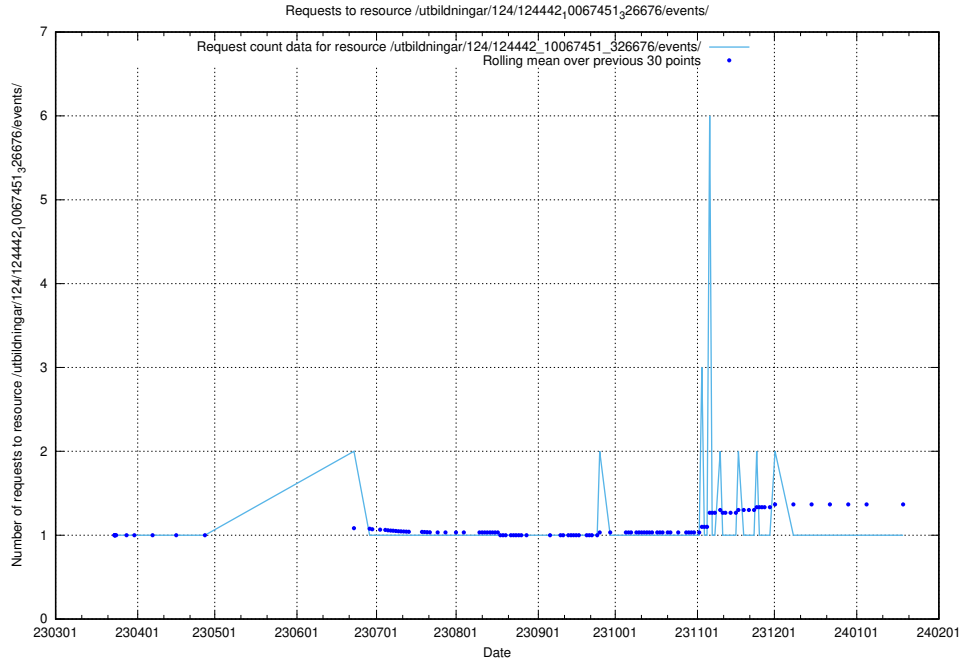

5.3038 Usage of /utbildningar/124/124442_10067451_326676/events/

Here, we count the number of requests to resource /utbildningar/124/124442_10067451_326676/events/