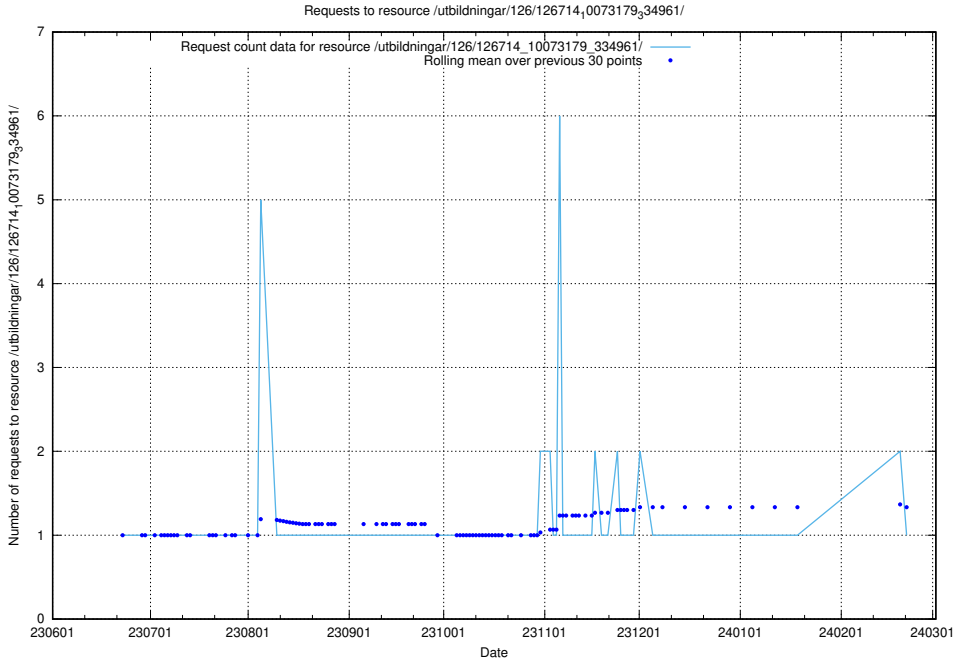

5.5174 Usage of /utbildningar/126/126714_10073179_334961/

Here, we count the number of requests to resource /utbildningar/126/126714_10073179_334961/.