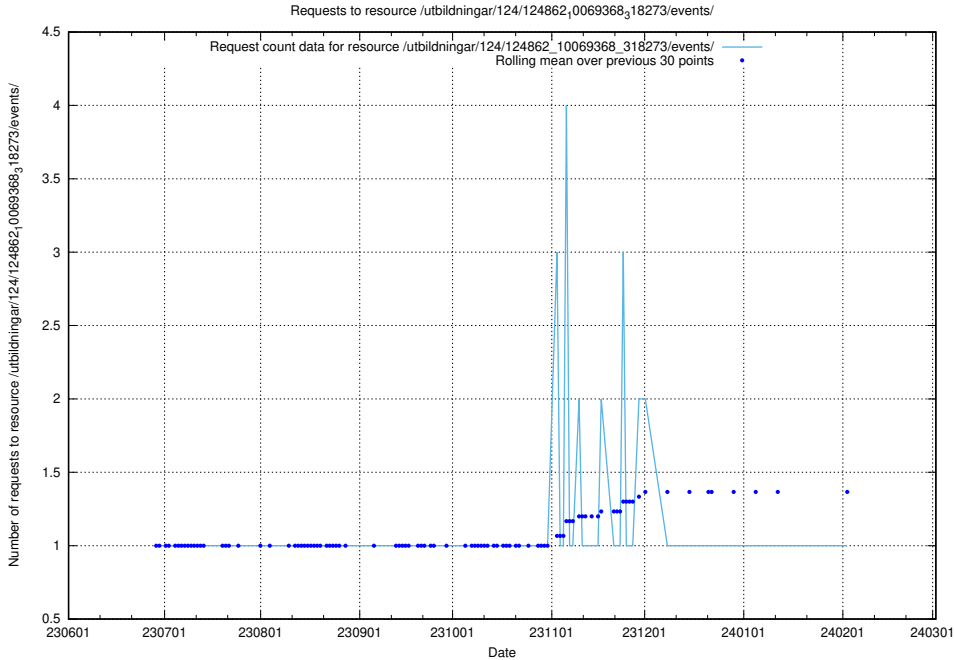

### 5.5031 Usage of /utbildningar/124/124862\_10069368\_318273/events/

Here, we count the number of requests to resource /utbildningar/124/124862\_10069368\_318273/events/