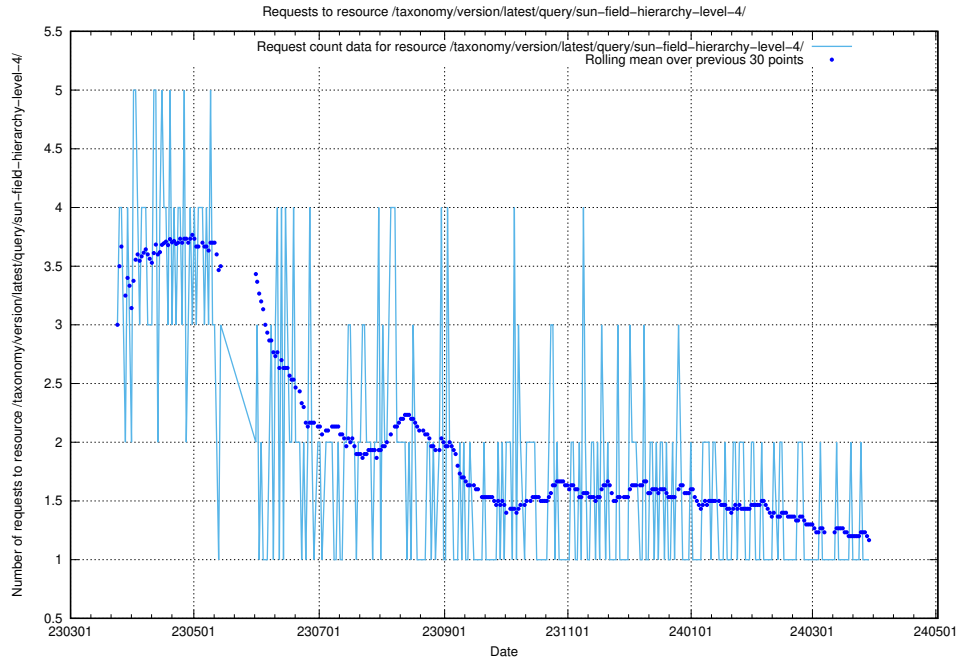

5.5671 Usage of /taxonomy/version/latest/query/sun-field-hierarchy-level-4/

Here, we count the number of requests to resource /taxonomy/version/latest/query/sun-field-hierarchy-level-4/.