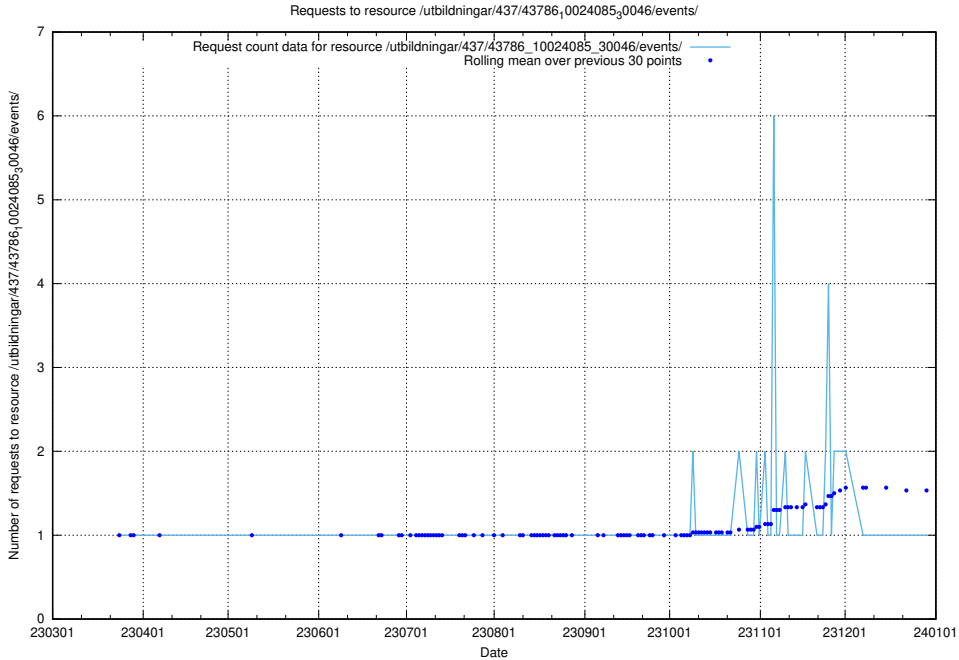

5.5784 Usage of /utbildningar/437/43786_10024085_30046/events/

Here, we count the number of requests to resource /utbildningar/437/43786_10024085_30046/events/.