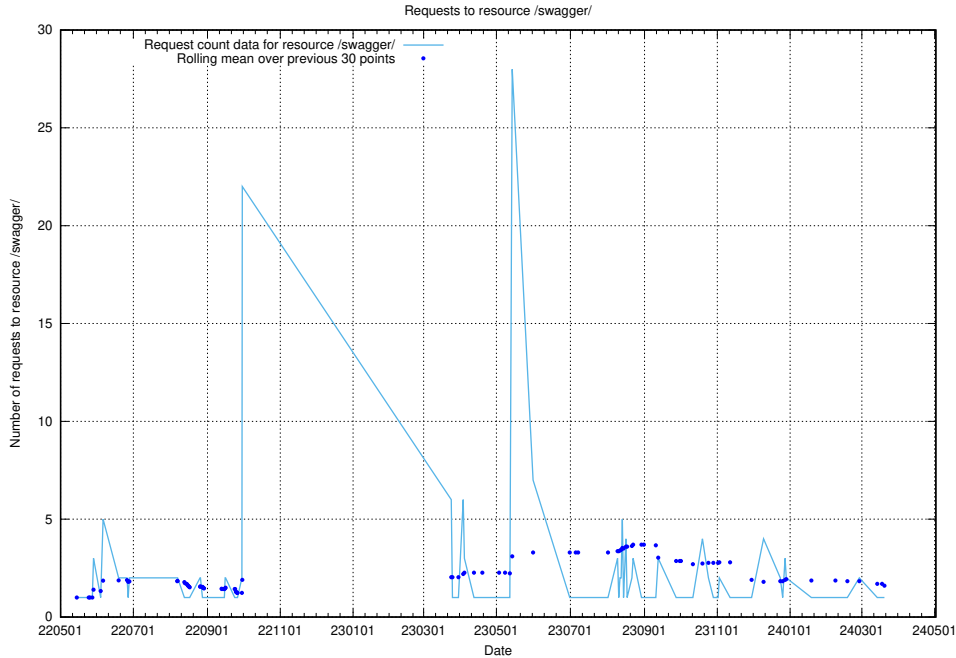

5.916 Usage of /swagger/

Here, we count the number of requests to resource /swagger/.