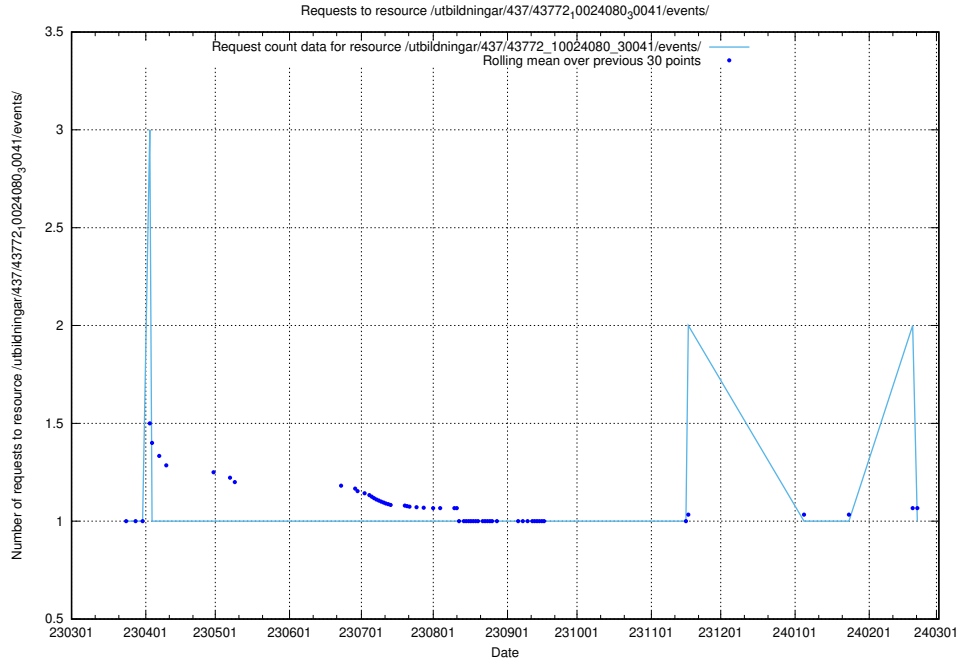

5.5786 Usage of /utbildningar/437/43772_10024080_30041/events/

Here, we count the number of requests to resource /utbildningar/437/43772_10024080_30041/events/.