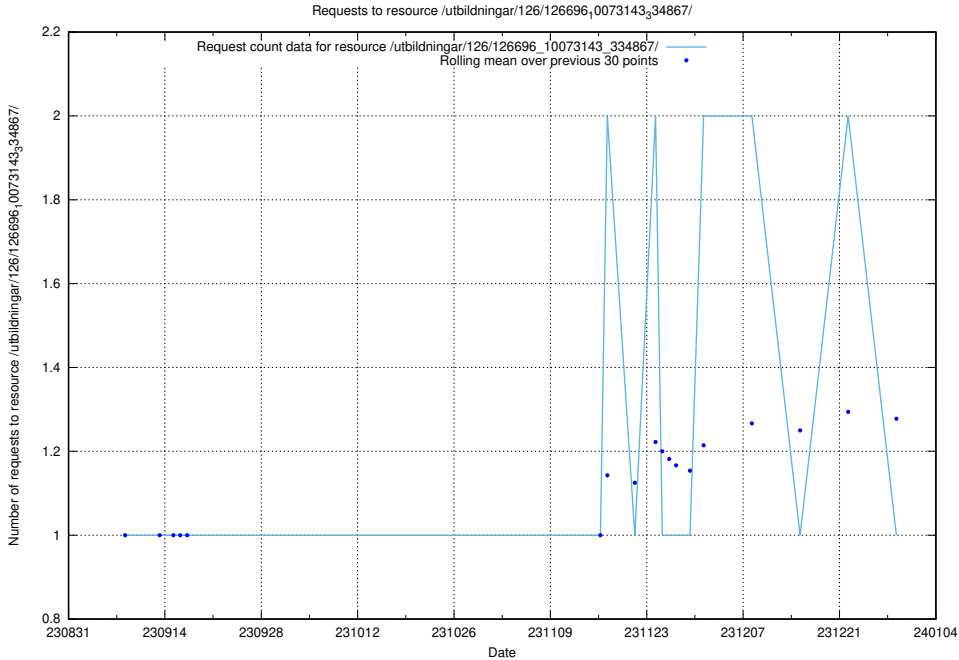

5.4190 Usage of /utbildningar/126/126696_10073143_334867/

Here, we count the number of requests to resource /utbildningar/126/126696_10073143_334867/.