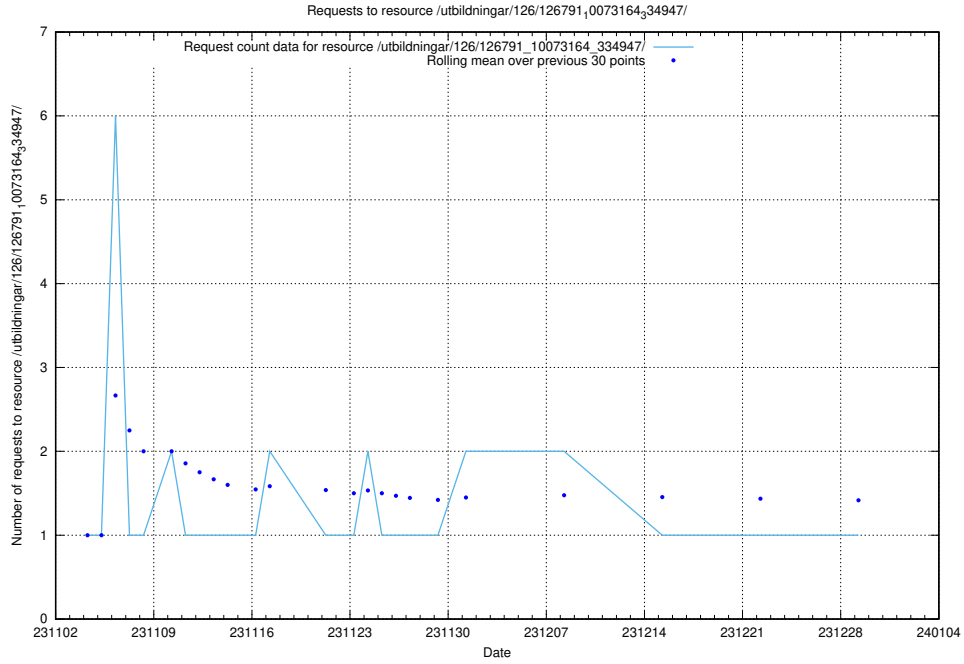

5.3678 Usage of /utbildningar/126/126791_10073164_334947/

Here, we count the number of requests to resource /utbildningar/126/126791_10073164_334947/.