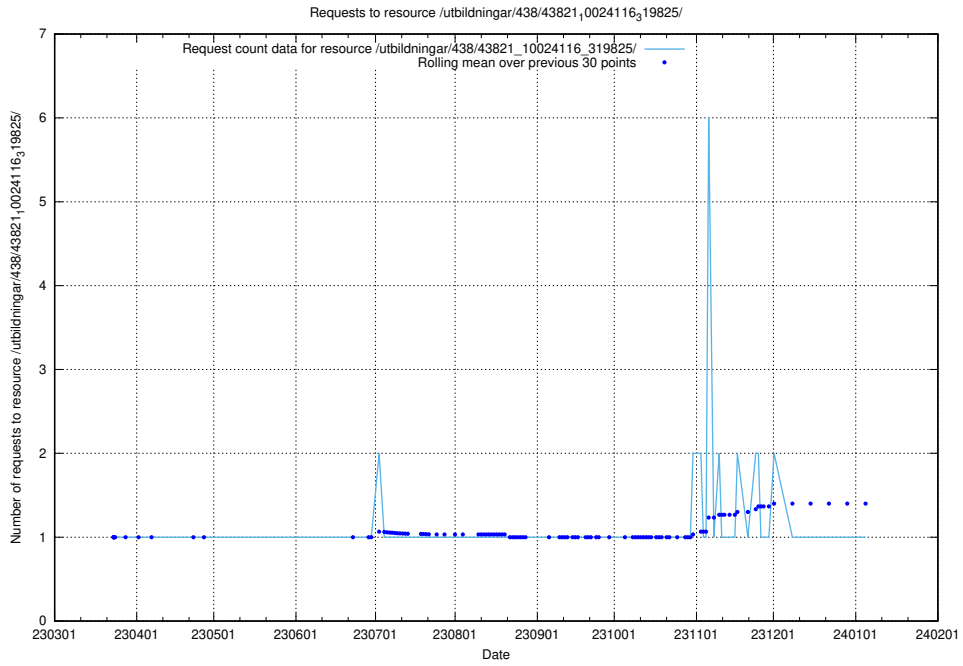

5.5923 Usage of /utbildningar/438/43821_10024116_319825/

Here, we count the number of requests to resource /utbildningar/438/43821_10024116_319825/.