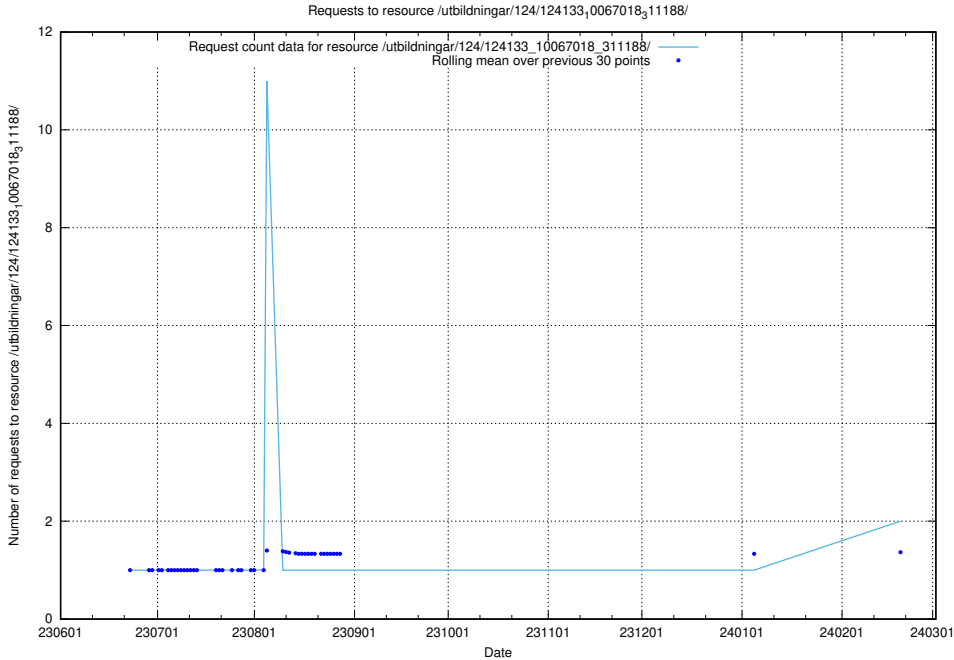

5.724 Usage of /utbildningar/124/124133_10067018_311188/

Here, we count the number of requests to resource /utbildningar/124/124133_10067018_311188/.