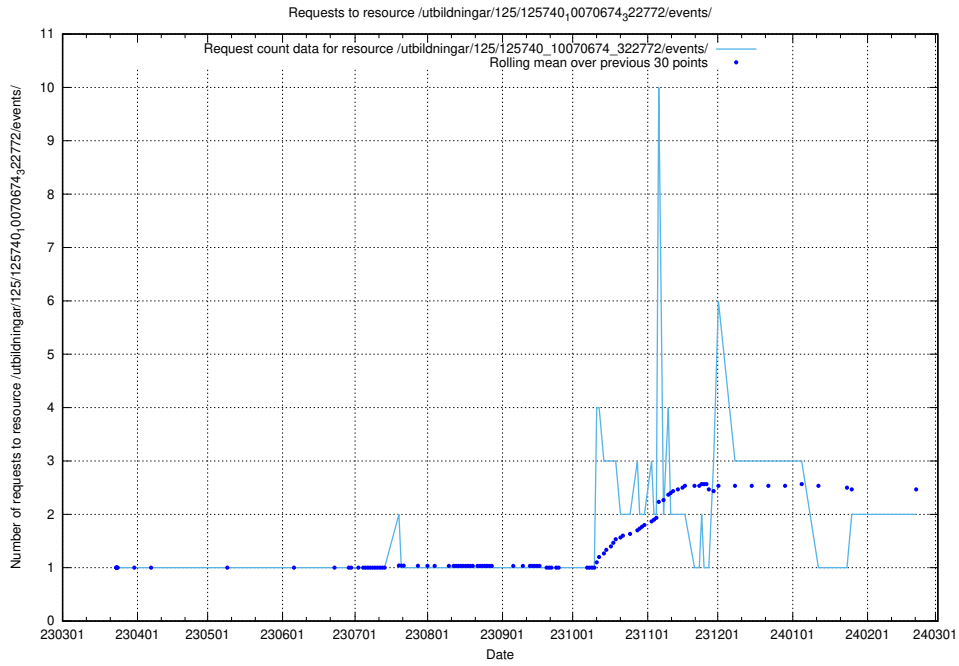

5.302 Usage of /utbildningar/125/125740_10070674_322772/events/

Here, we count the number of requests to resource /utbildningar/125/125740_10070674_322772/events/