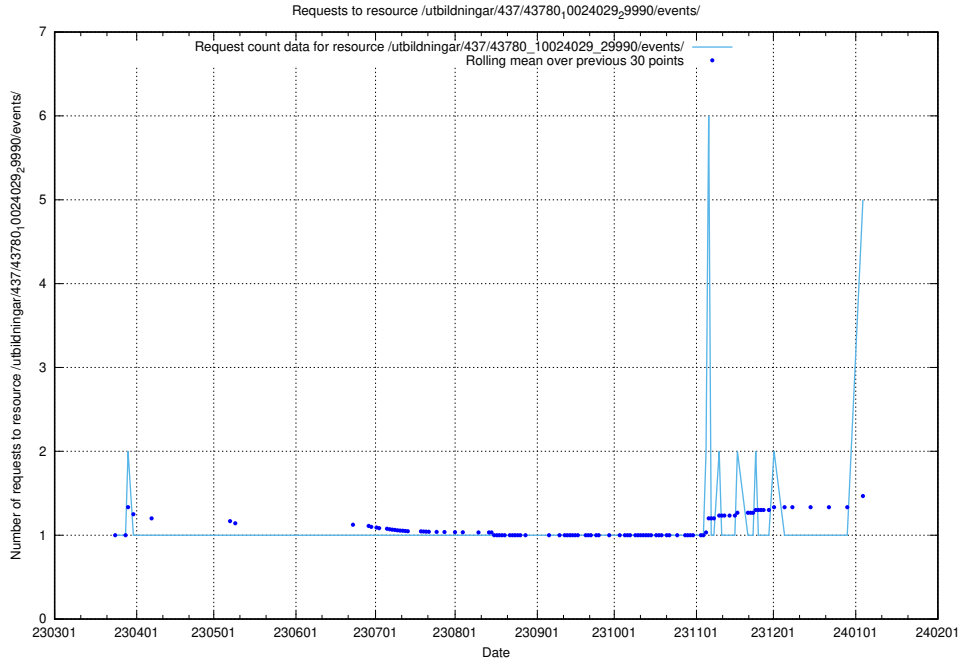

5.124 Usage of /utbildningar/437/43780_10024029_29990/events/

Here, we count the number of requests to resource /utbildningar/437/43780_10024029_29990/events/.