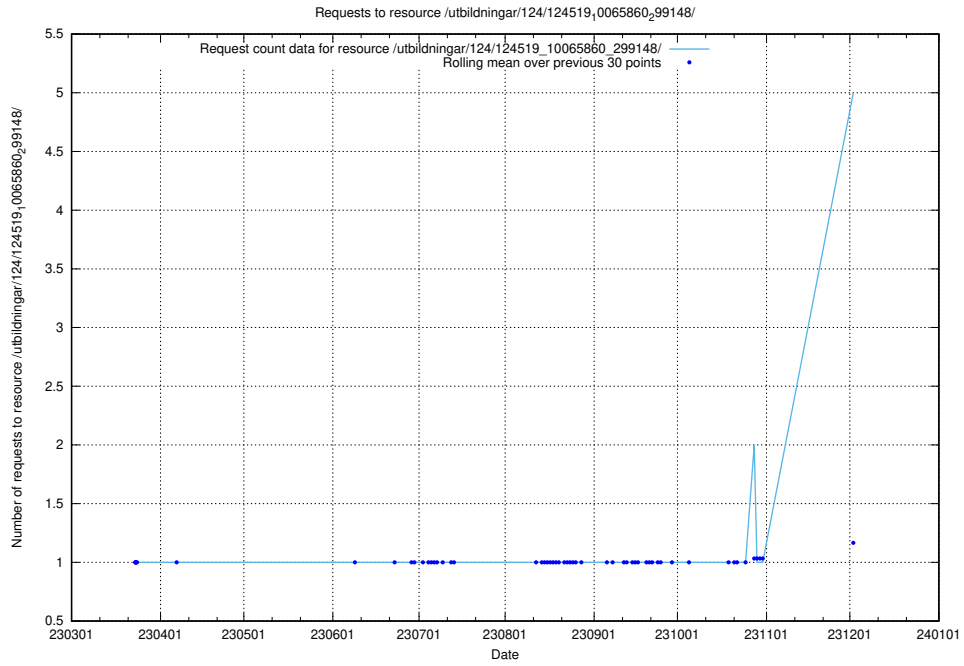

5.111 Usage of /utbildningar/124/124519_10065860_299148/

Here, we count the number of requests to resource /utbildningar/124/124519_10065860_299148/.