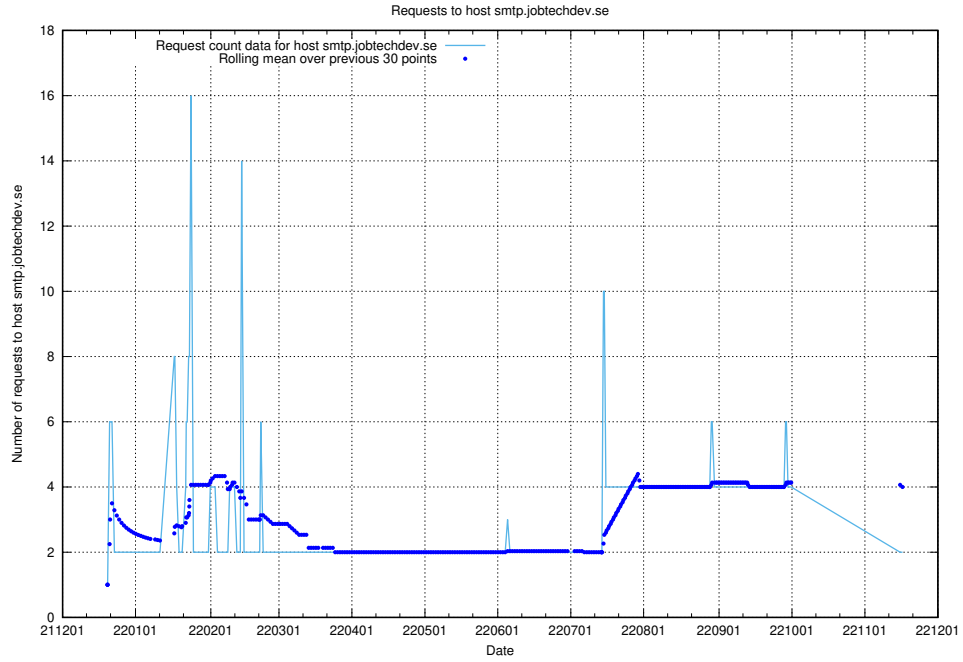

7.369 Usage of smtp.jobtechdev.se

Here, we count the number of requests to host smtp.jobtechdev.se.