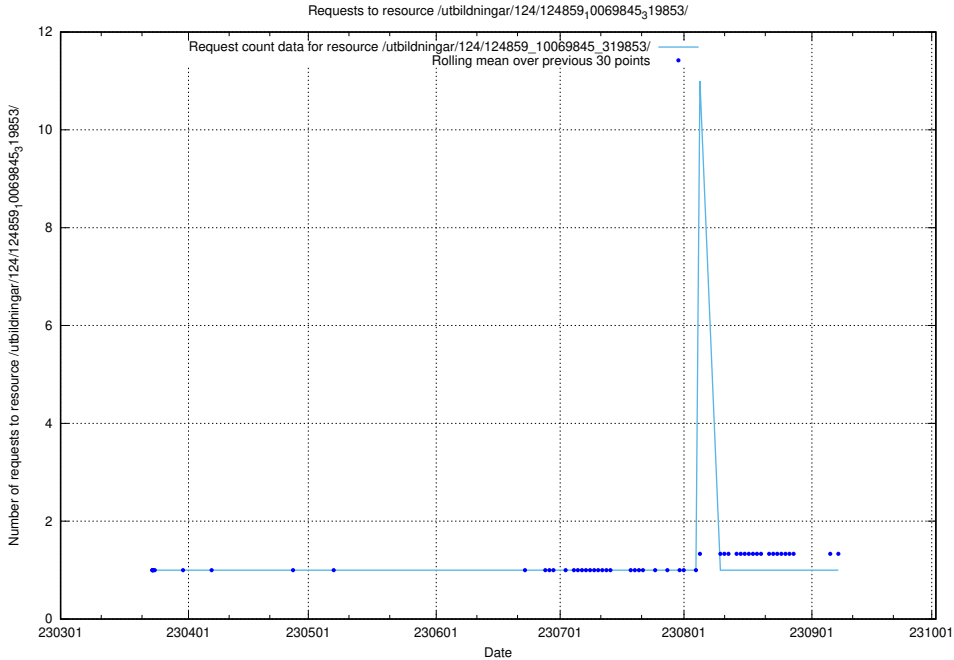

5.1029 Usage of /utbildningar/124/124859_10069845_319853/

Here, we count the number of requests to resource /utbildningar/124/124859_10069845_319853/.