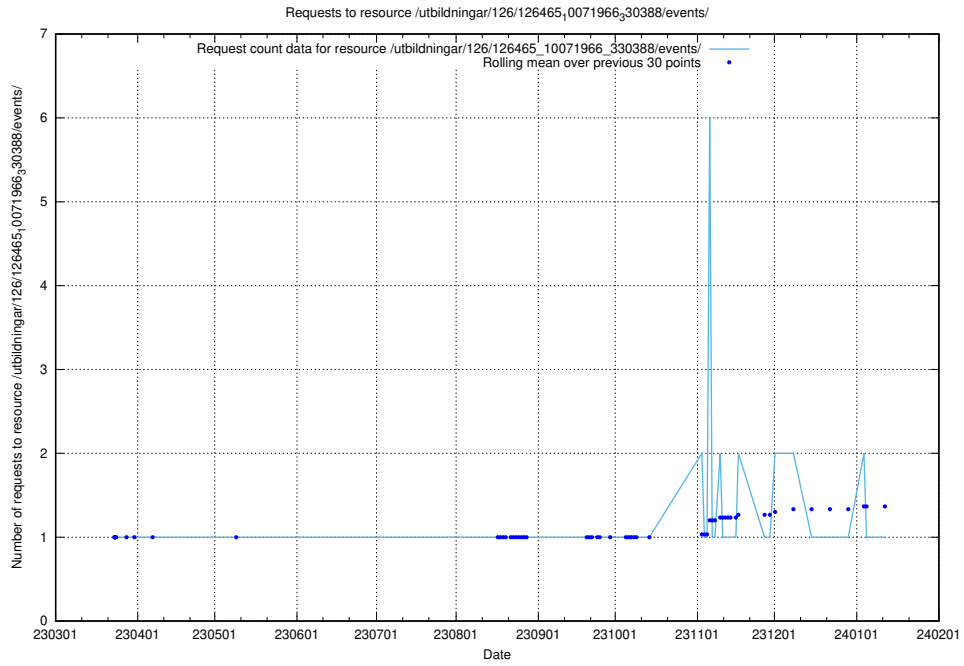

5.5999 Usage of /utbildningar/126/126465_10071966_330388/events/

Here, we count the number of requests to resource /utbildningar/126/126465_10071966_330388/events/