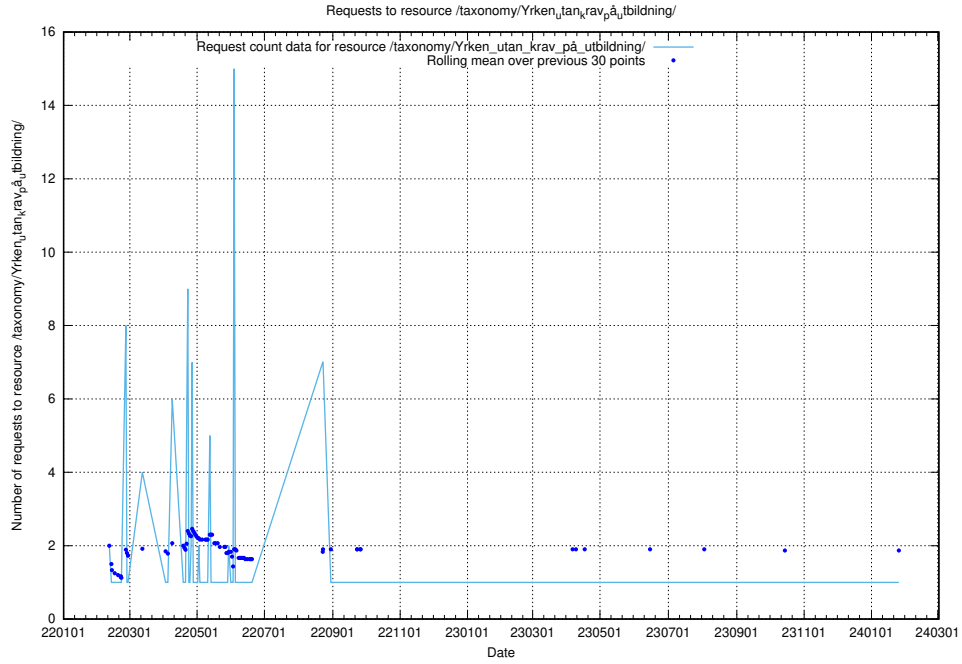

5.1145 Usage of /taxonomy/Yrken_utan_krav_på_utbildning/

Here, we count the number of requests to resource /taxonomy/Yrken_utan_krav_på_utbildning/.