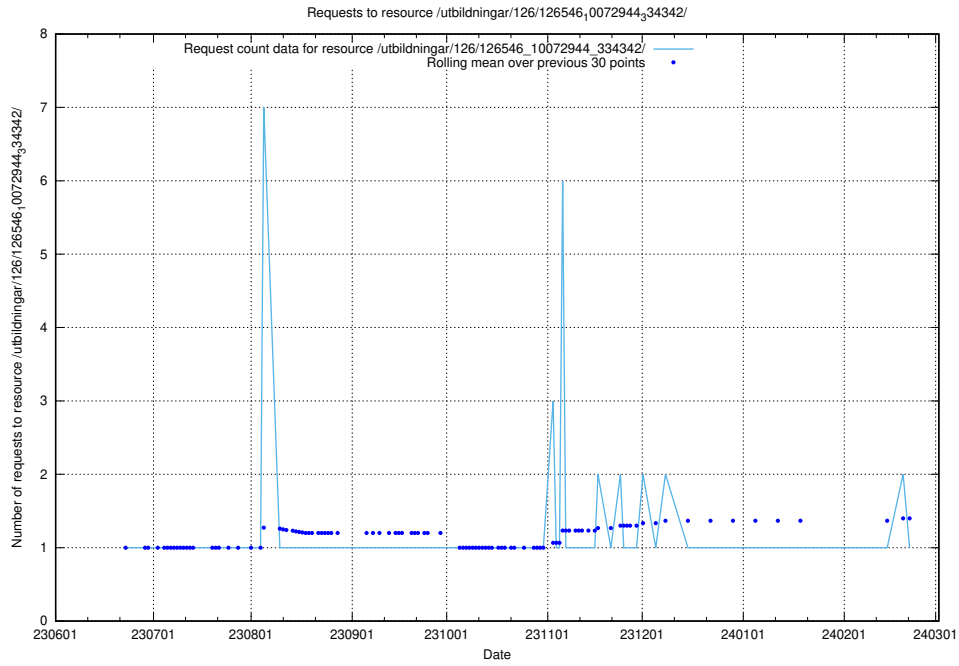

### 5.5203 Usage of /utbildningar/126/126545\_10072666\_333568/events/

Here, we count the number of requests to resource /utbildningar/126/126545\_10072666\_333568/events/