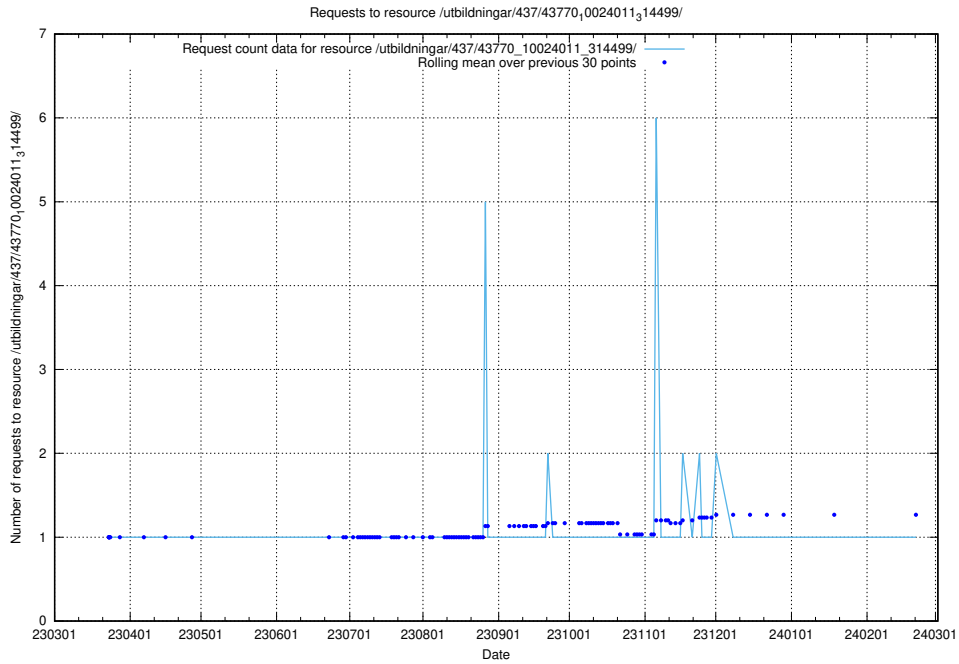

5.5954 Usage of /utbildningar/437/43770_10024011_314499/

Here, we count the number of requests to resource /utbildningar/437/43770_10024011_314499/.