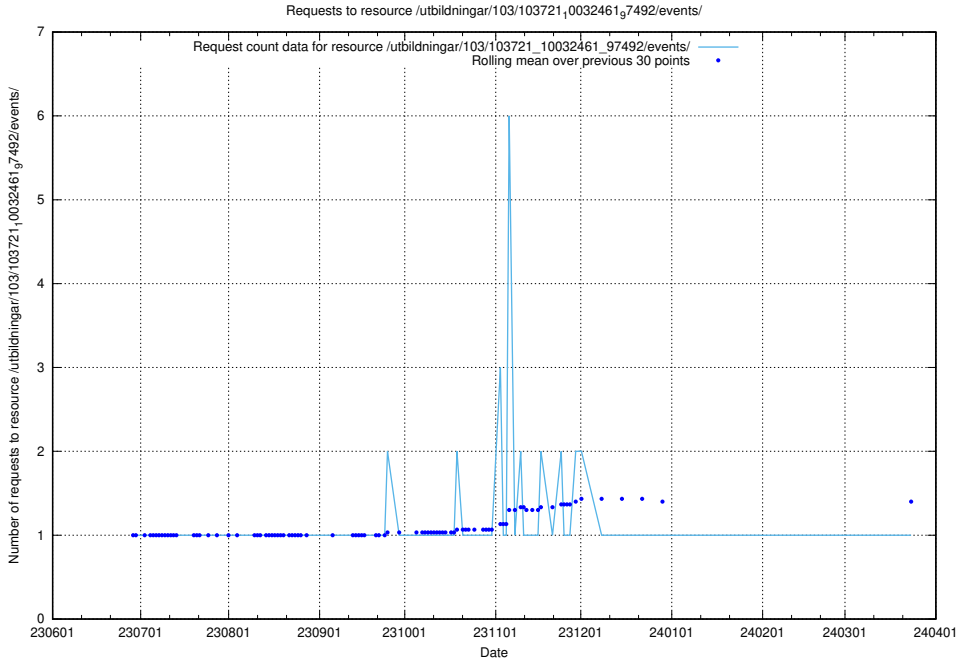

5.5086 Usage of /utbildningar/103/103721_10032461_97492/events/

Here, we count the number of requests to resource /utbildningar/103/103721_10032461_97492/events/.