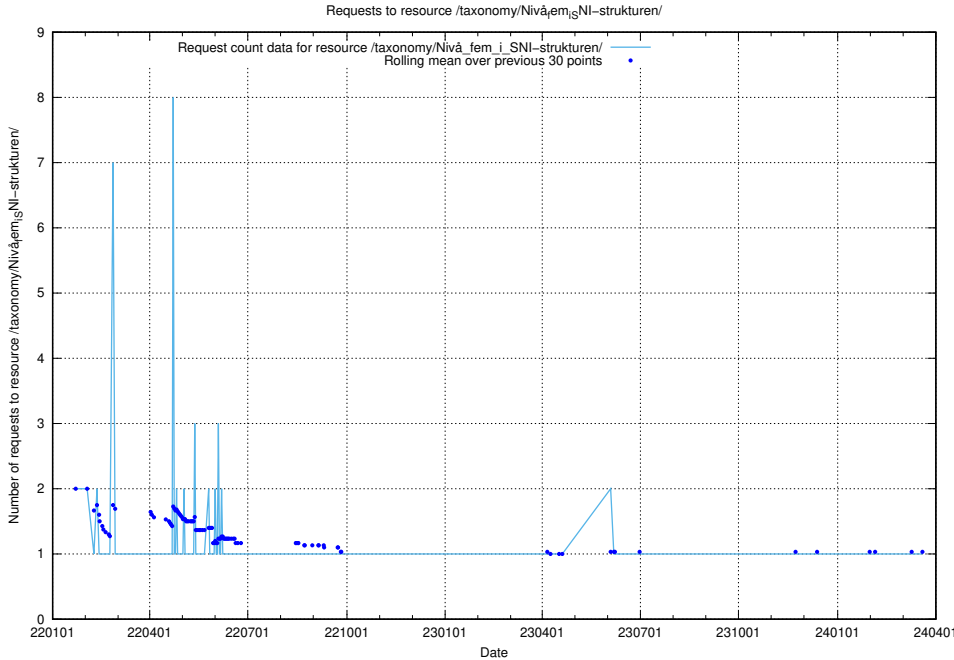

5.4047 Usage of /taxonomy/Nivå_fem_i_SNI-strukturen/

Here, we count the number of requests to resource /taxonomy/Nivå_fem_i_SNI-strukturen/.