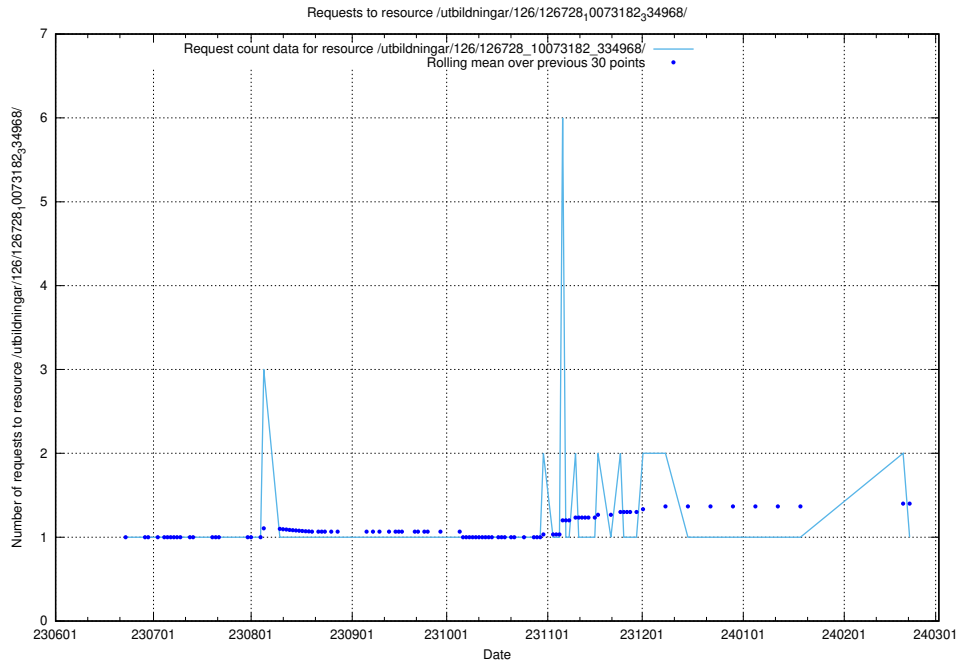

5.5152 Usage of /utbildningar/126/126728_10073182_334968/

Here, we count the number of requests to resource /utbildningar/126/126728_10073182_334968/.