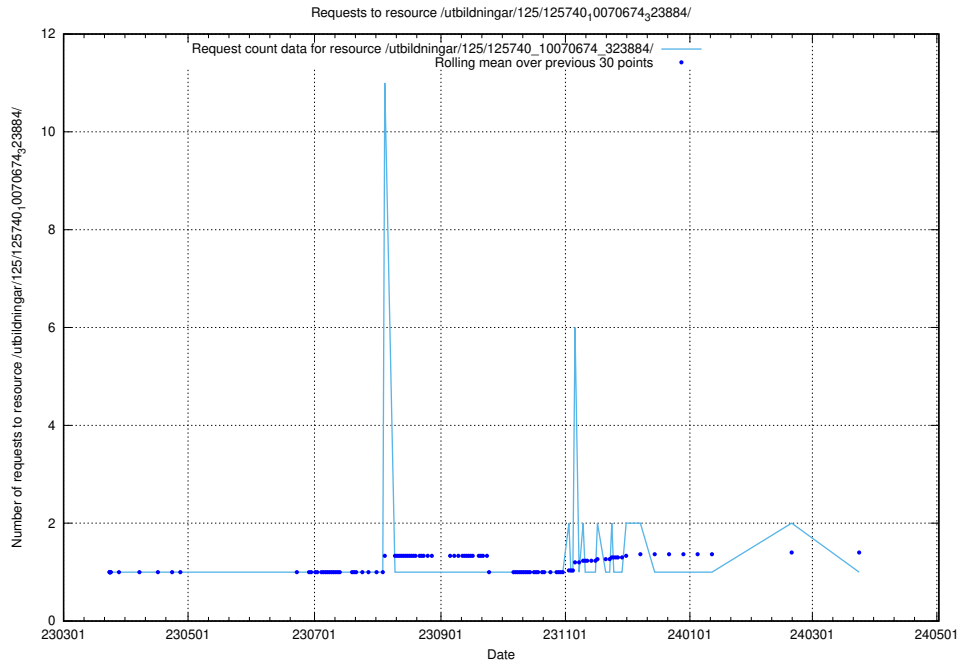

5.841 Usage of /utbildningar/125/125740_10070674_323884/

Here, we count the number of requests to resource /utbildningar/125/125740_10070674_323884/.