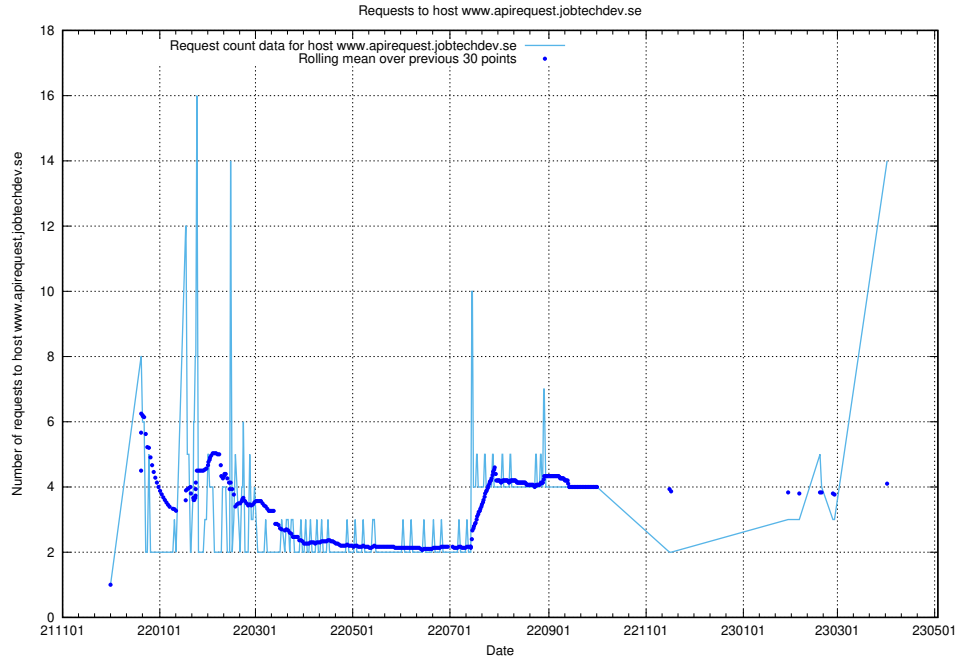

7.40 Usage of `www.apirequest.jobtechdev.se`

Here, we count the number of requests to host `www.apirequest.jobtechdev.se`.