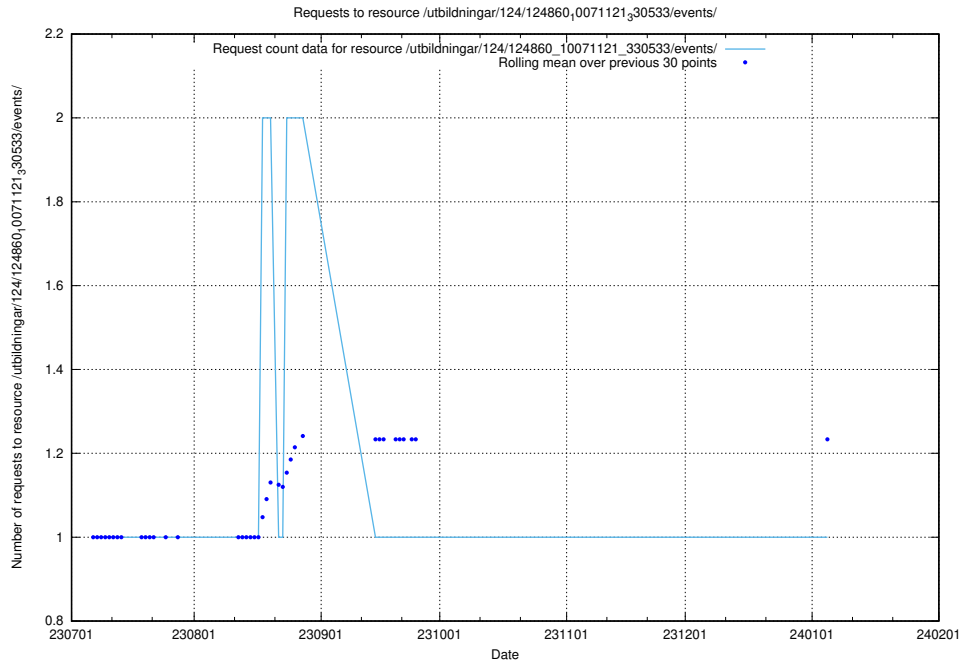

5.4864 Usage of /utbildningar/124/124860_10071121_330533/events/

Here, we count the number of requests to resource /utbildningar/124/124860_10071121_330533/events/