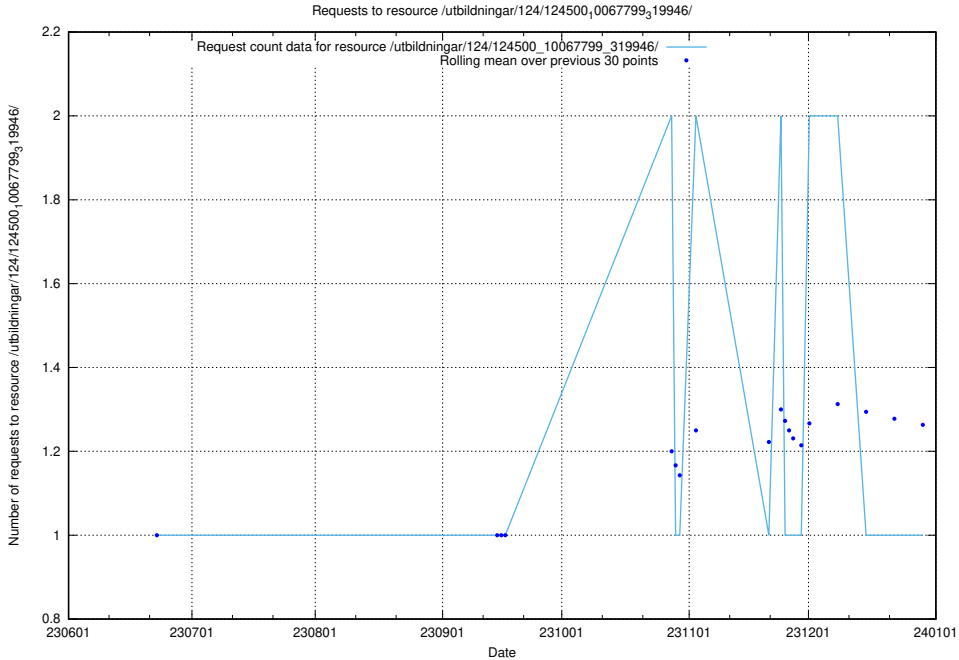

5.5337 Usage of /utbildningar/124/124500_10067799_319946/

Here, we count the number of requests to resource /utbildningar/124/124500_10067799_319946/.