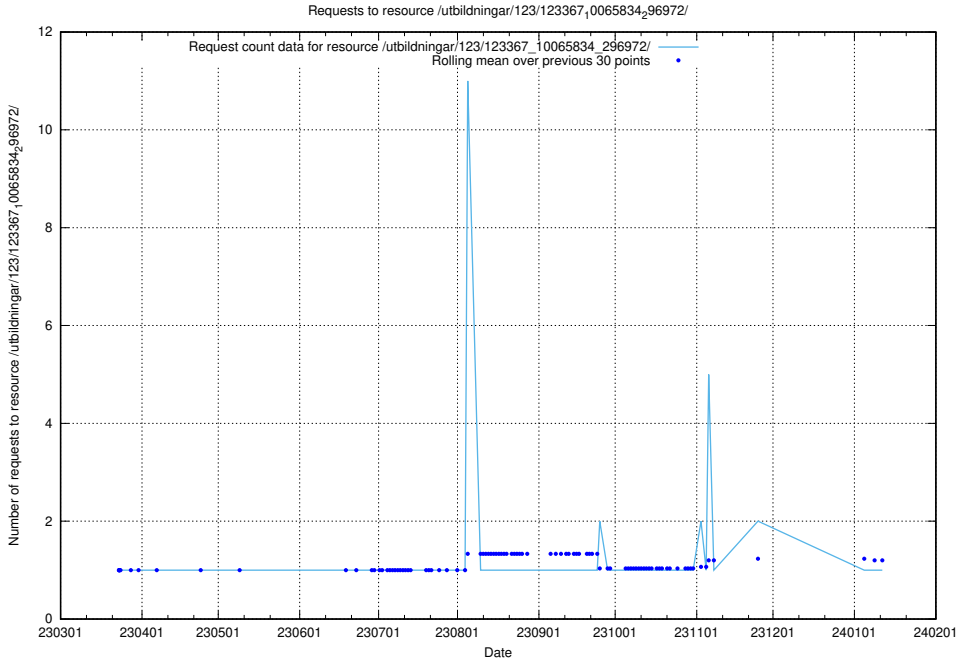

5.4432 Usage of /utbildningar/123/123367_10065834_296972/

Here, we count the number of requests to resource /utbildningar/123/123367_10065834_296972/.