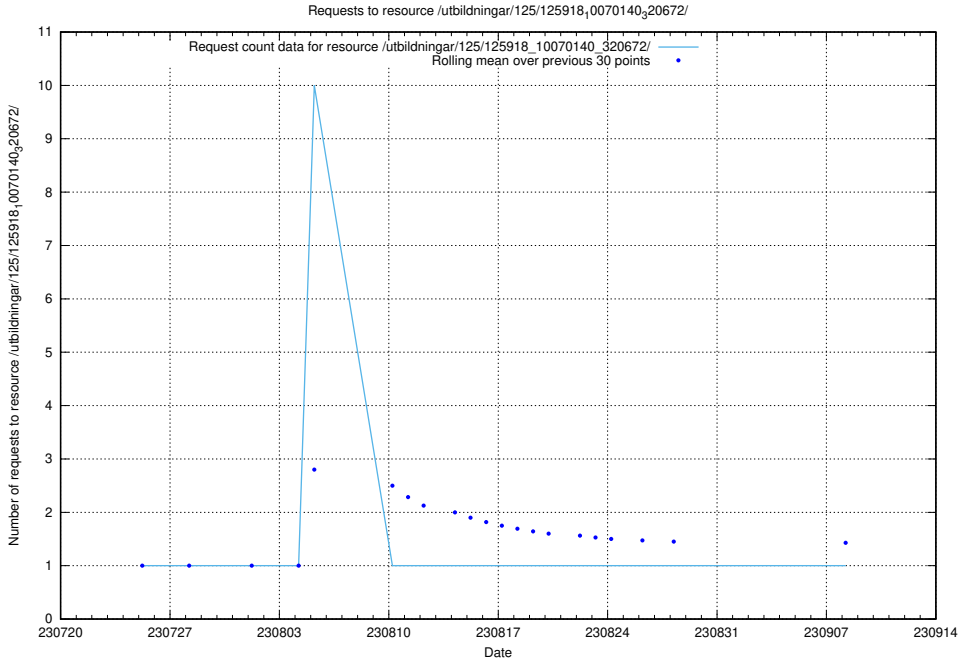

5.4510 Usage of /utbildningar/125/125918_10070140_320672/

Here, we count the number of requests to resource /utbildningar/125/125918_10070140_320672/.