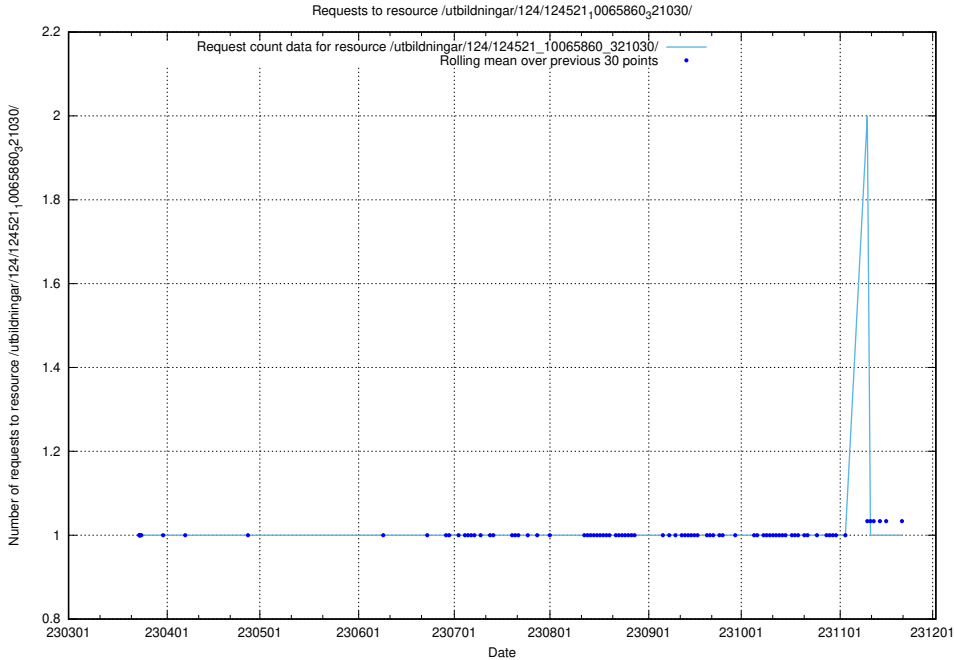

5.1093 Usage of /utbildningar/124/124521_10065860_321030/

Here, we count the number of requests to resource /utbildningar/124/124521_10065860_321030/.