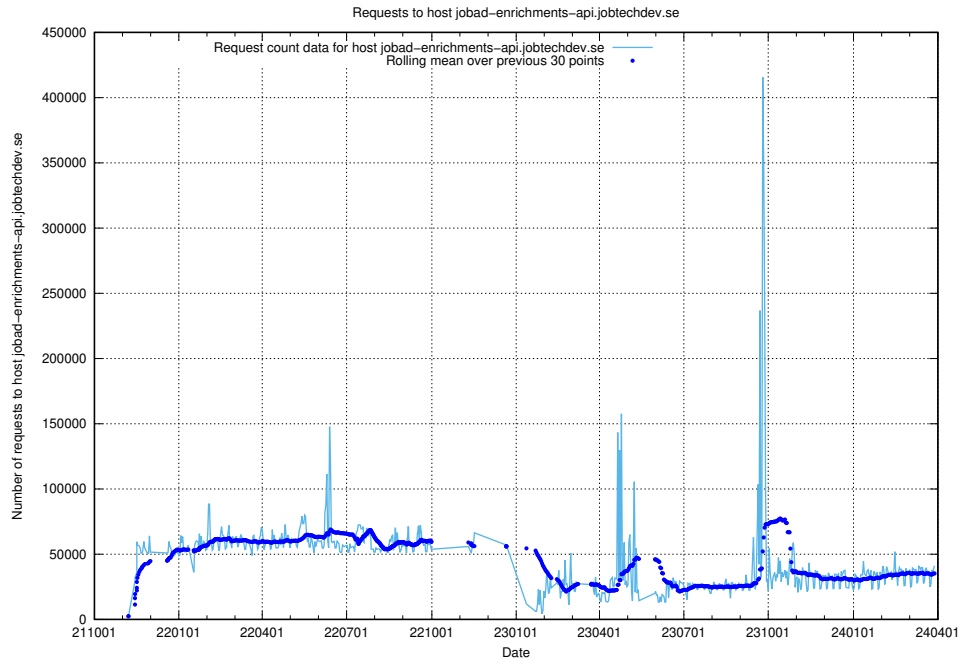

7.5 Usage of jobad-enrichments-api.jobtechdev.se

Here, we count the number of requests to host jobad-enrichments-api.jobtechdev.se.