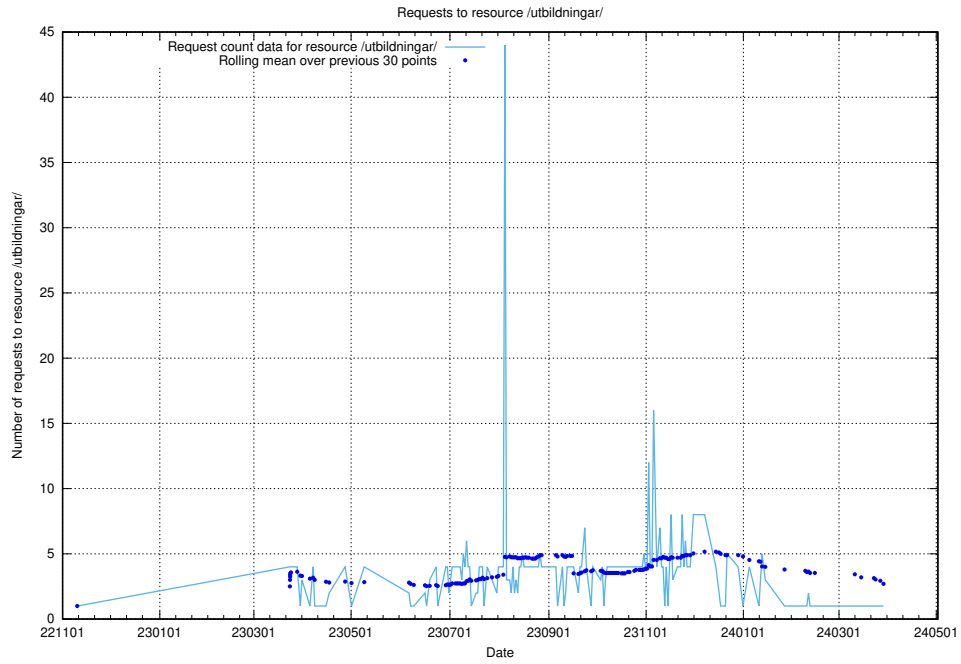

5.5880 Usage of /utbildningar/

Here, we count the number of requests to resource /utbildningar/.