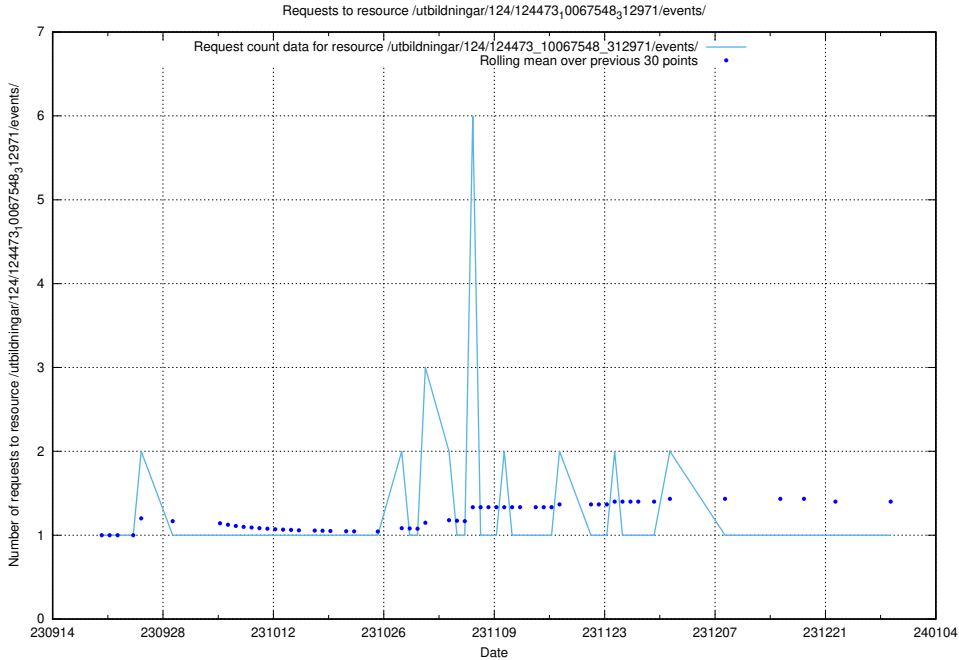

### 5.4089 Usage of /utbildningar/124/124473\_10067548\_312971/events/

Here, we count the number of requests to resource /utbildningar/124/124473\_10067548\_312971/events/