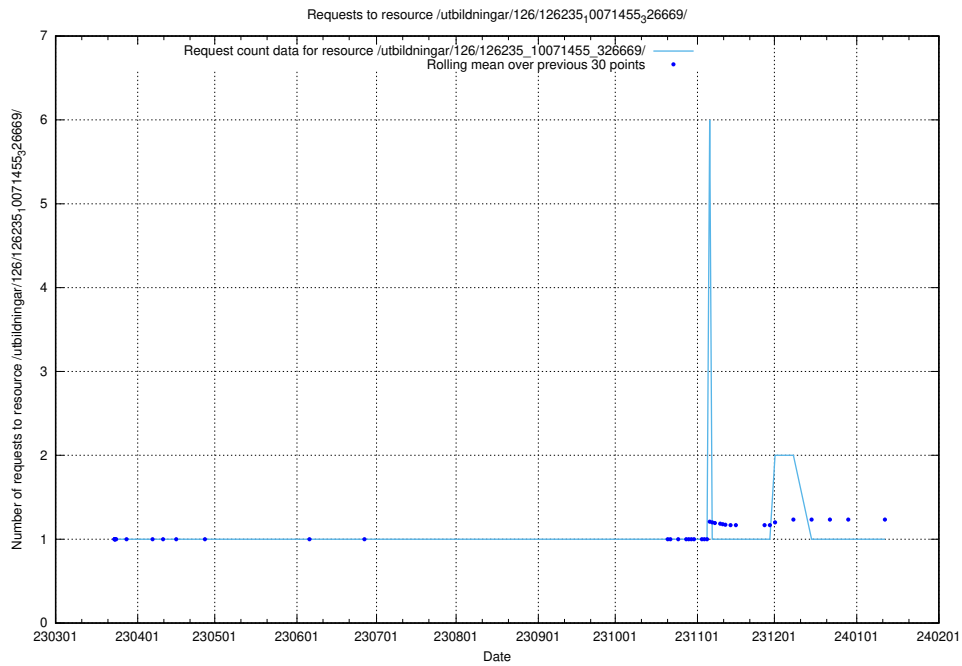

5.6010 Usage of /utbildningar/126/126235_10071455_326669/

Here, we count the number of requests to resource /utbildningar/126/126235_10071455_326669/.