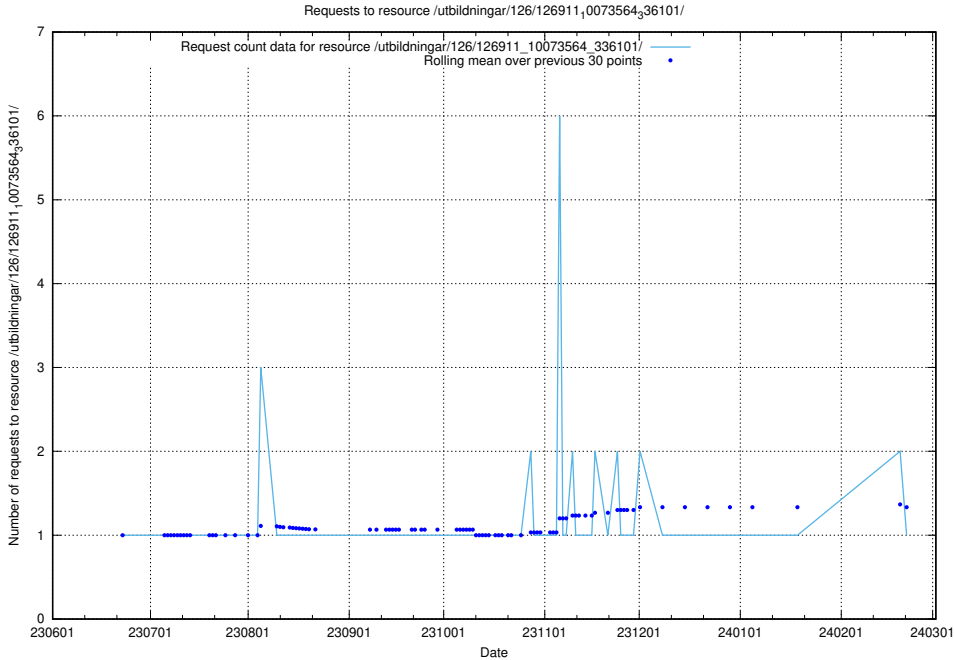

5.5135 Usage of /utbildningar/126/126911_10073564_336101/

Here, we count the number of requests to resource /utbildningar/126/126911_10073564_336101/.