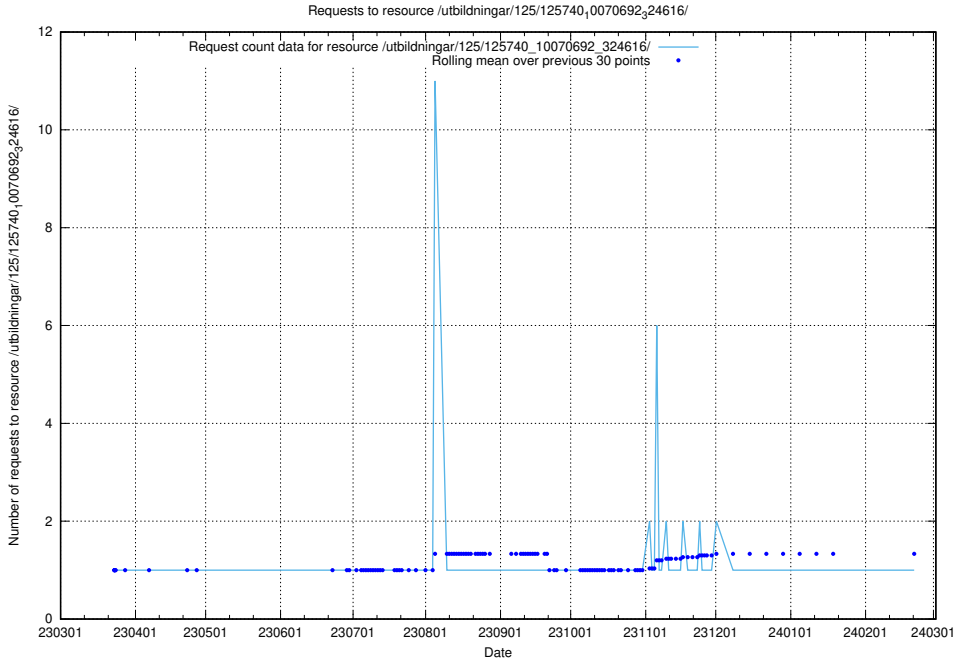

5.822 Usage of /utbildningar/125/125740_10070692_324616/

Here, we count the number of requests to resource /utbildningar/125/125740_10070692_324616/.