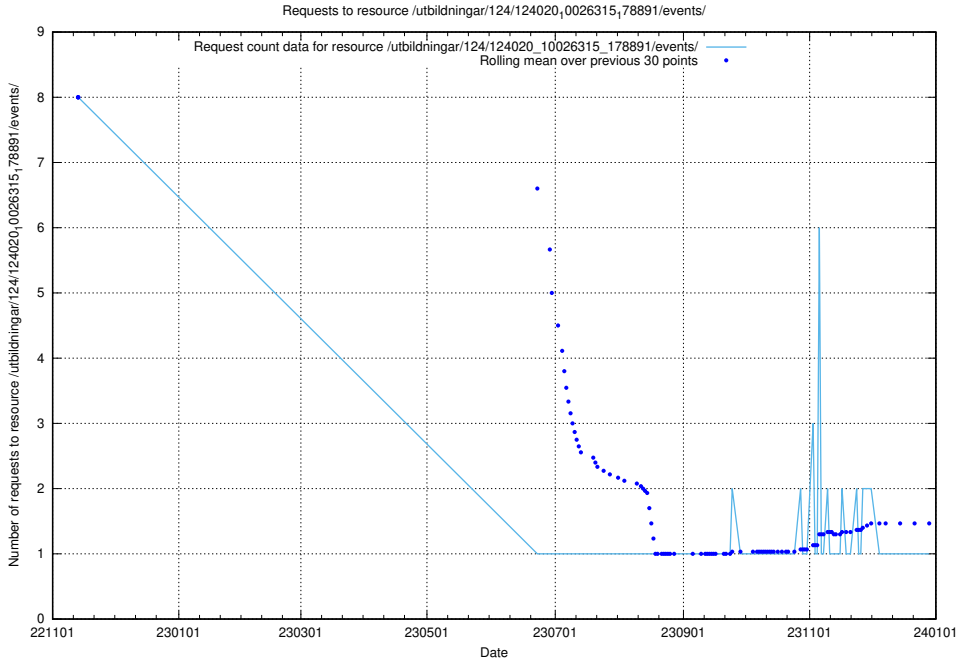

5.5332 Usage of /utbildningar/124/124020_10026315_178891/events/

Here, we count the number of requests to resource /utbildningar/124/124020_10026315_178891/events/