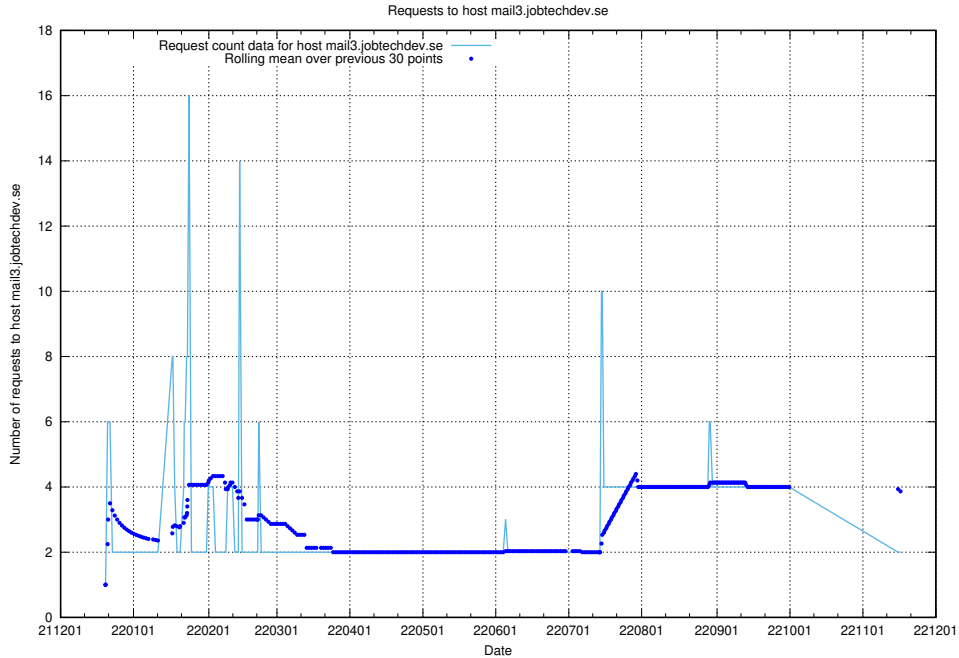

7.374 Usage of mail3.jobtechdev.se

Here, we count the number of requests to host mail3.jobtechdev.se.