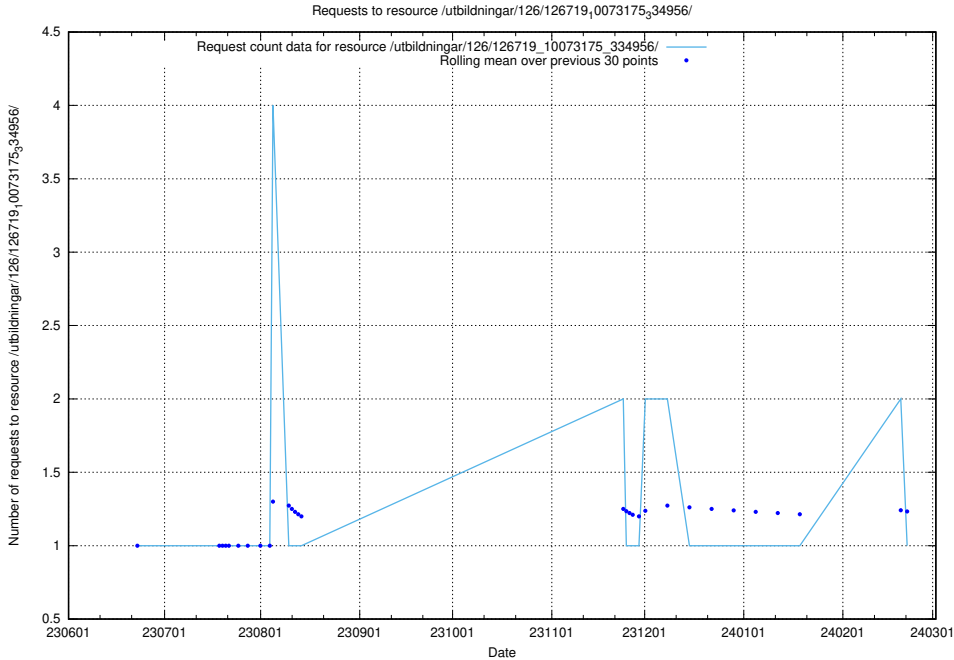

5.5165 Usage of /utbildningar/126/126719_10073175_334956/

Here, we count the number of requests to resource /utbildningar/126/126719_10073175_334956/.