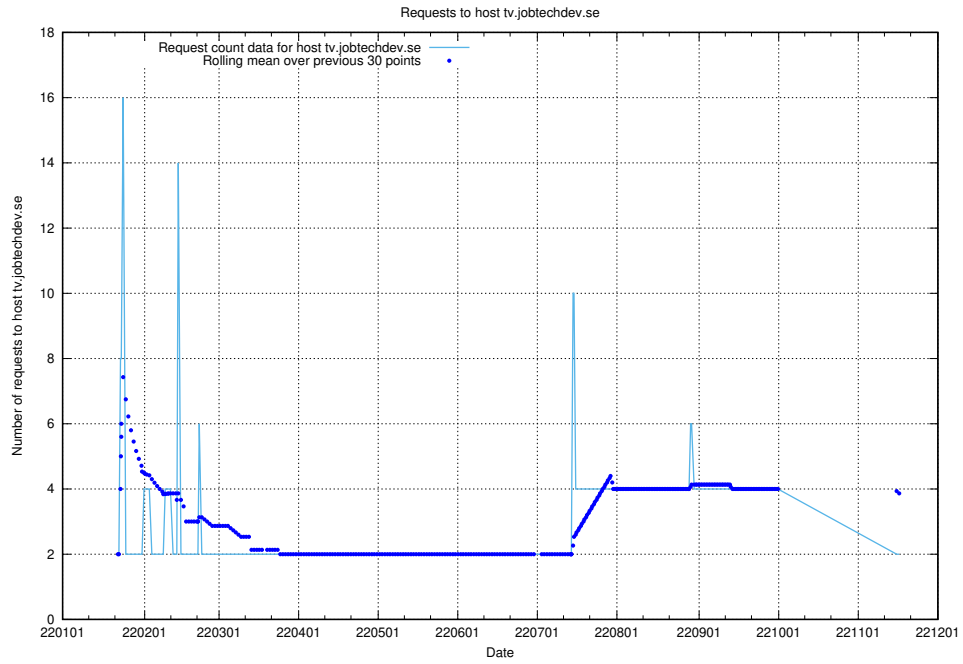

7.583 Usage of tv.jobtechdev.se

Here, we count the number of requests to host tv.jobtechdev.se.