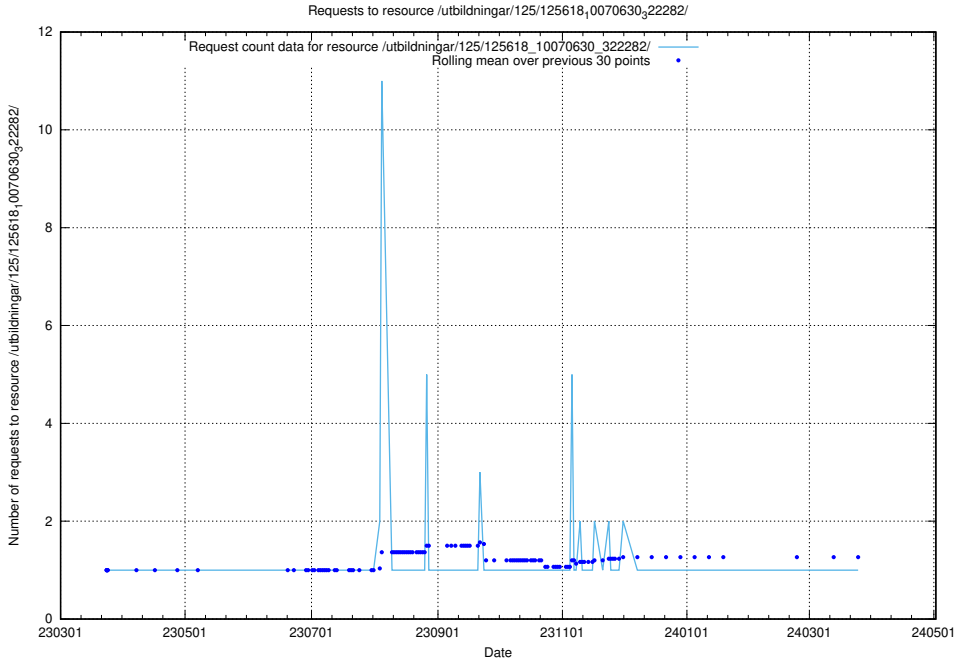

5.917 Usage of /utbildningar/125/125618_10070630_322282/

Here, we count the number of requests to resource /utbildningar/125/125618_10070630_322282/.