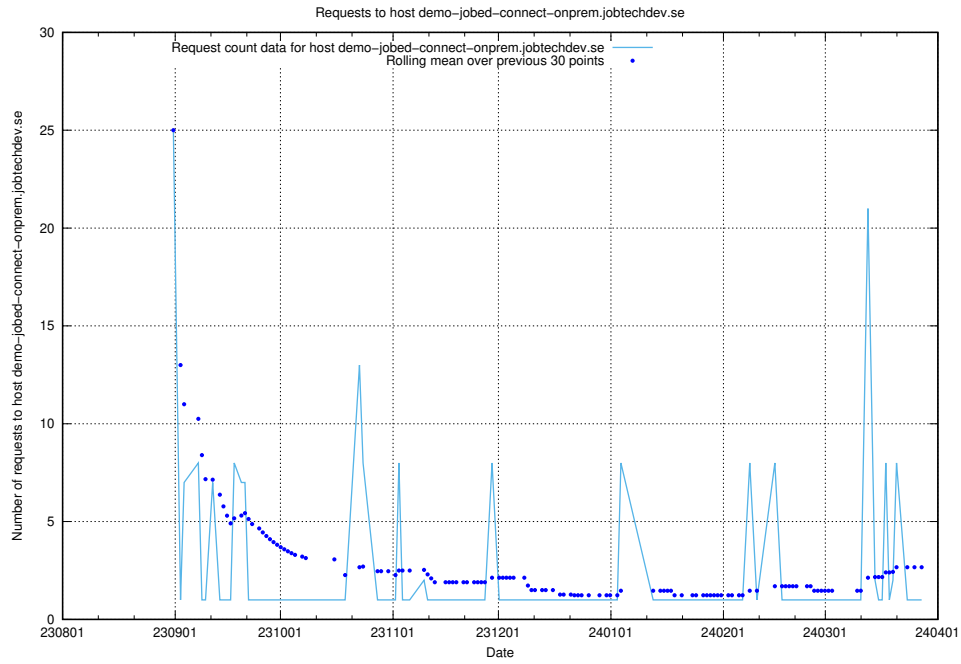

7.603 Usage of demo-jobed-connect-onprem.jobtechdev.se

Here, we count the number of requests to host demo-jobed-connect-onprem.jobtechdev.se.