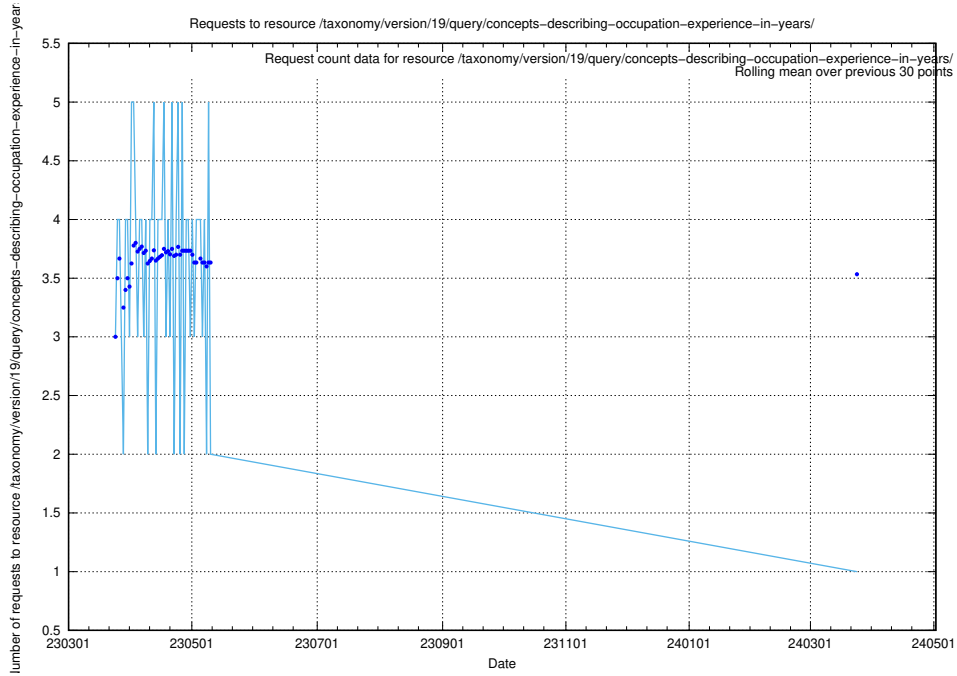

5.5753 Usage of /taxonomy/version/19/query/concepts-describing-occupation-experience-in-years/

Here, we count the number of requests to resource /taxonomy/version/19/query/concepts-describing-occupation-experience-in-years/.