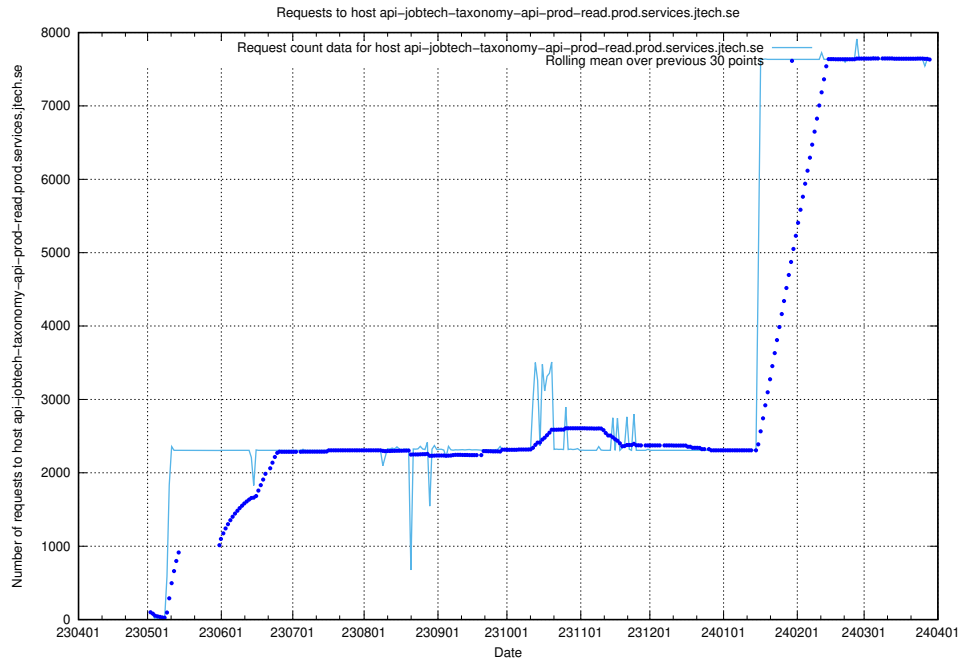

7.10 Usage of api-jobtech-taxonomy-api-prod-read.prod.services.jtech.se

Here, we count the number of requests to host api-jobtech-taxonomy-api-prod-read.prod.services.jtech.se.