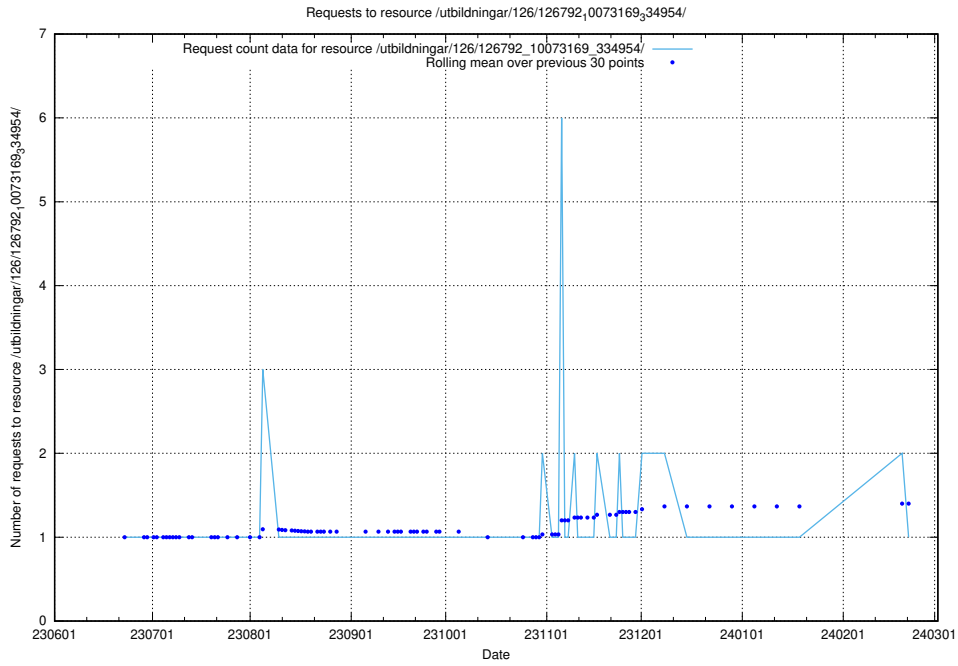

5.5146 Usage of /utbildningar/126/126792_10073169_334954/

Here, we count the number of requests to resource /utbildningar/126/126792_10073169_334954/.