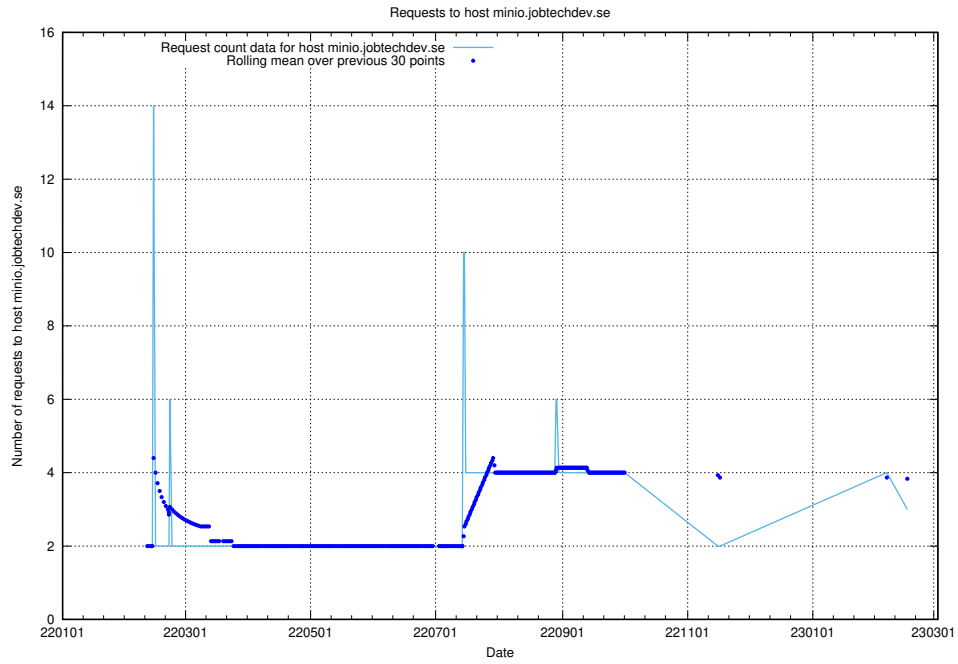

7.232 Usage of minio.jobtechdev.se

Here, we count the number of requests to host minio.jobtechdev.se.