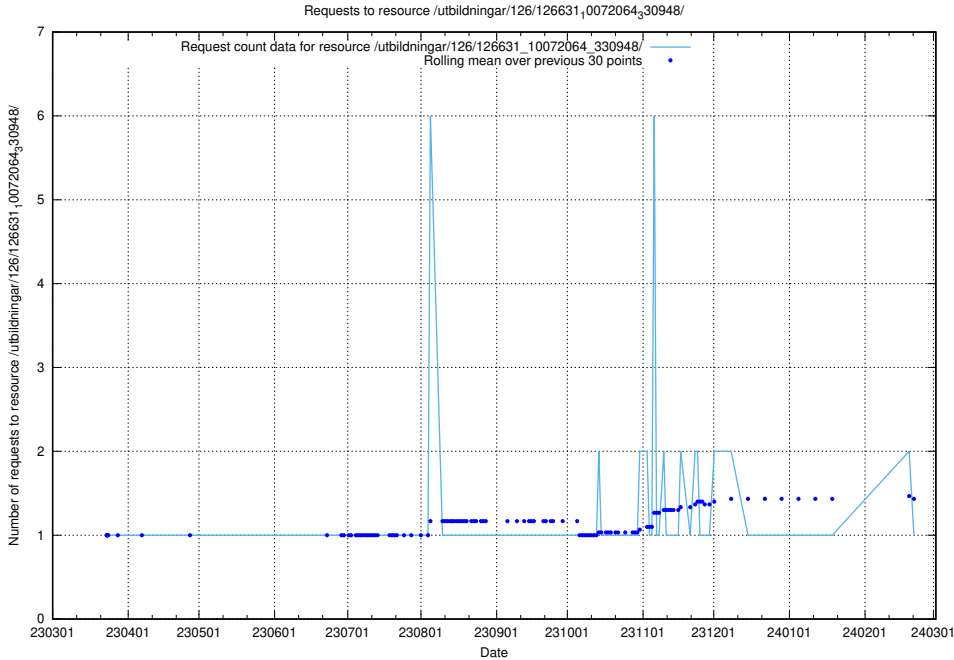

5.5981 Usage of /utbildningar/126/126631_10072064_330948/

Here, we count the number of requests to resource /utbildningar/126/126631_10072064_330948/.