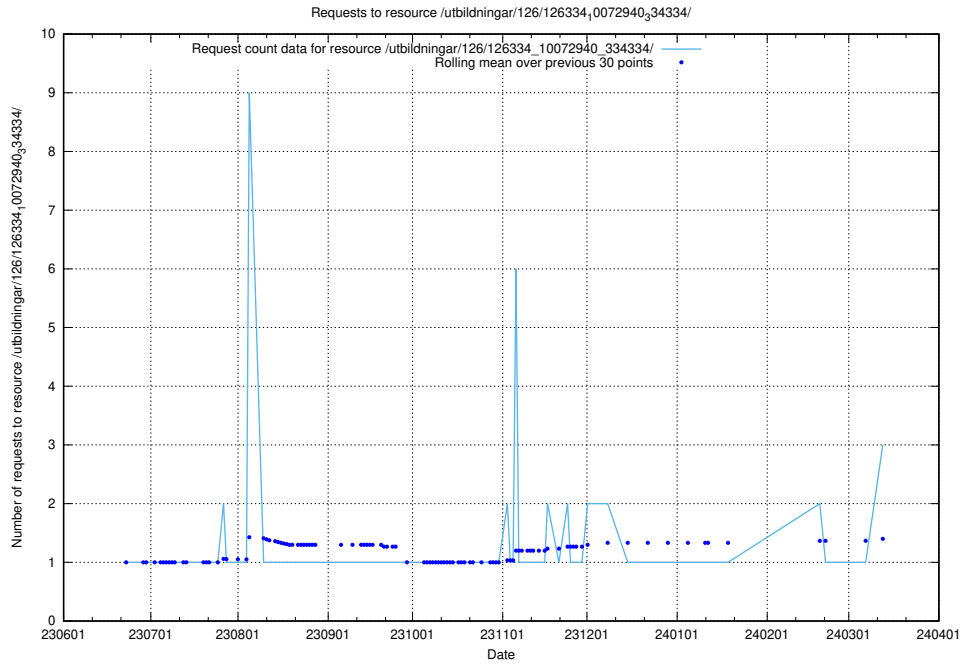

5.267 Usage of /utbildningar/126/126334_10072940_334334/

Here, we count the number of requests to resource /utbildningar/126/126334_10072940_334334/.