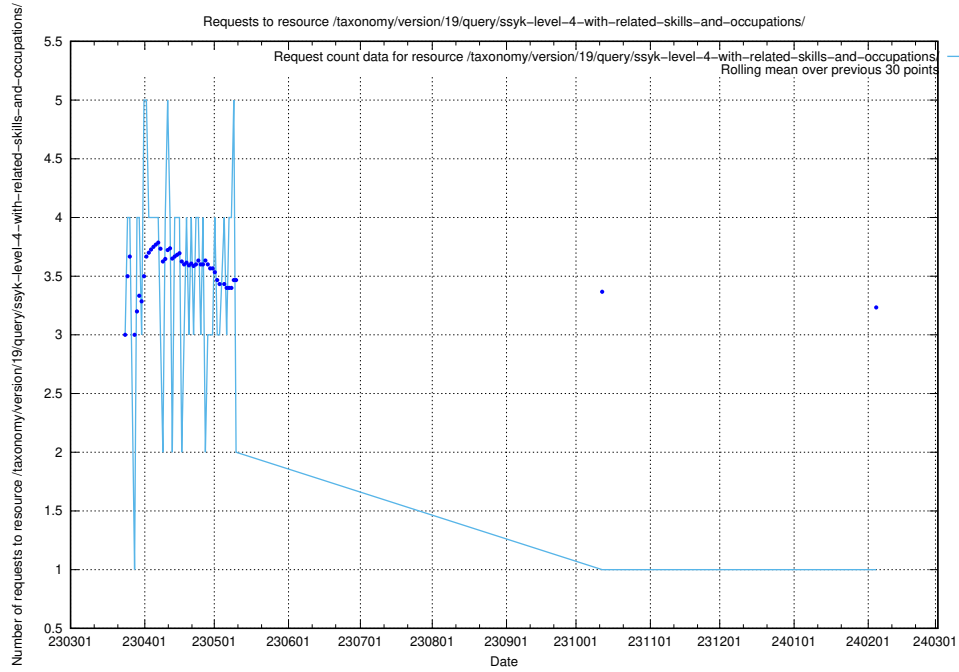

## 5.5729 Usage of /taxonomy/version/19/query/ssyk-level-4-with-related-isco-level-4-groups/

Here, we count the number of requests to resource /taxonomy/version/19/query/ssyk-level-4-with-related-isco-level-4-groups/.