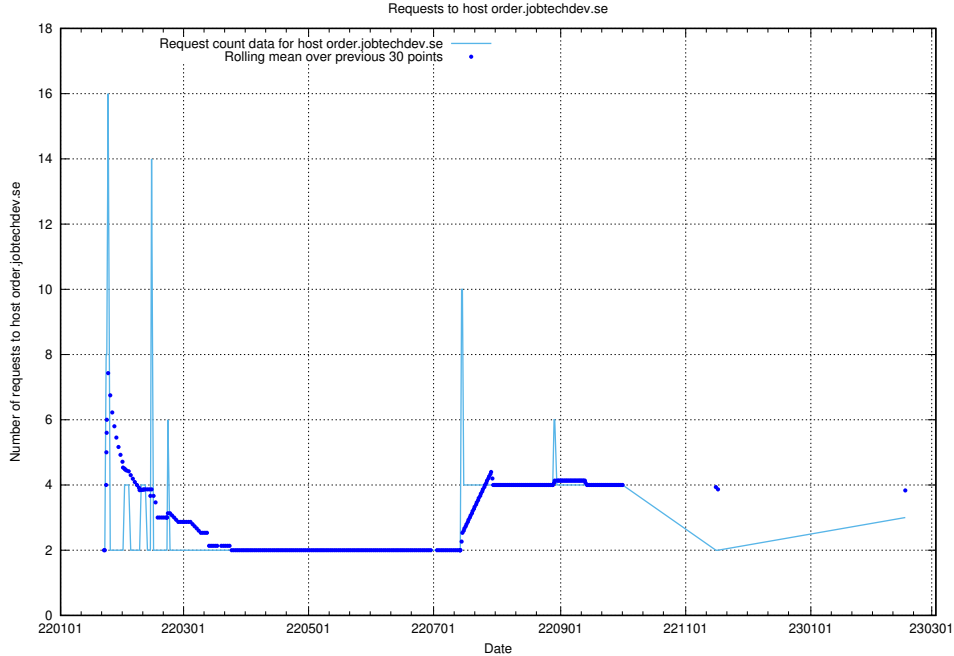

### 7.249 Usage of order.jobtechdev.se

Here, we count the number of requests to host order.jobtechdev.se.