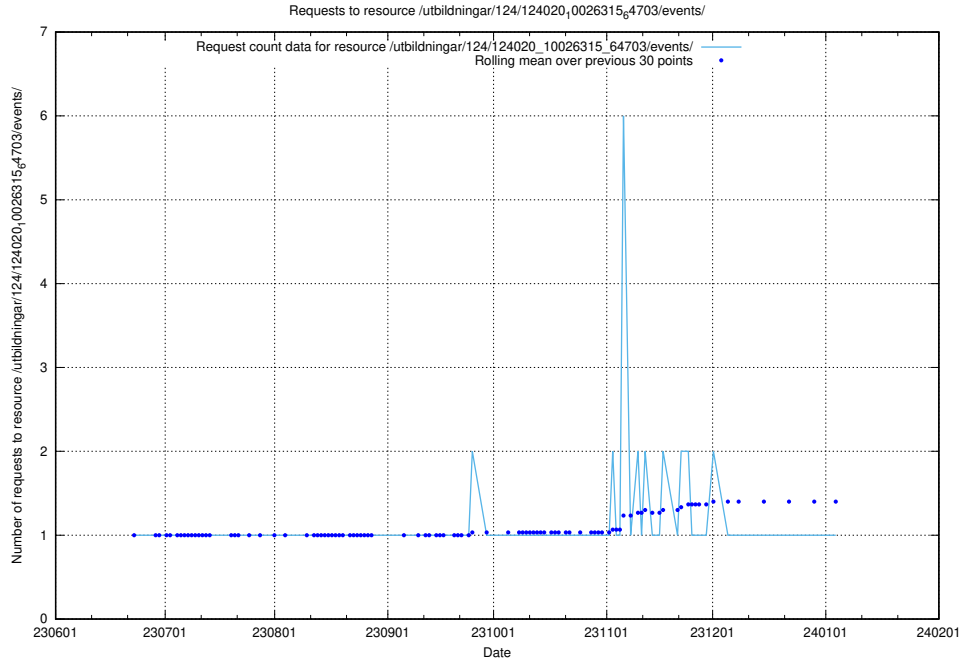

5.5393 Usage of /utbildningar/124/124020_10026315_64703/events/

Here, we count the number of requests to resource /utbildningar/124/124020_10026315_64703/events/.