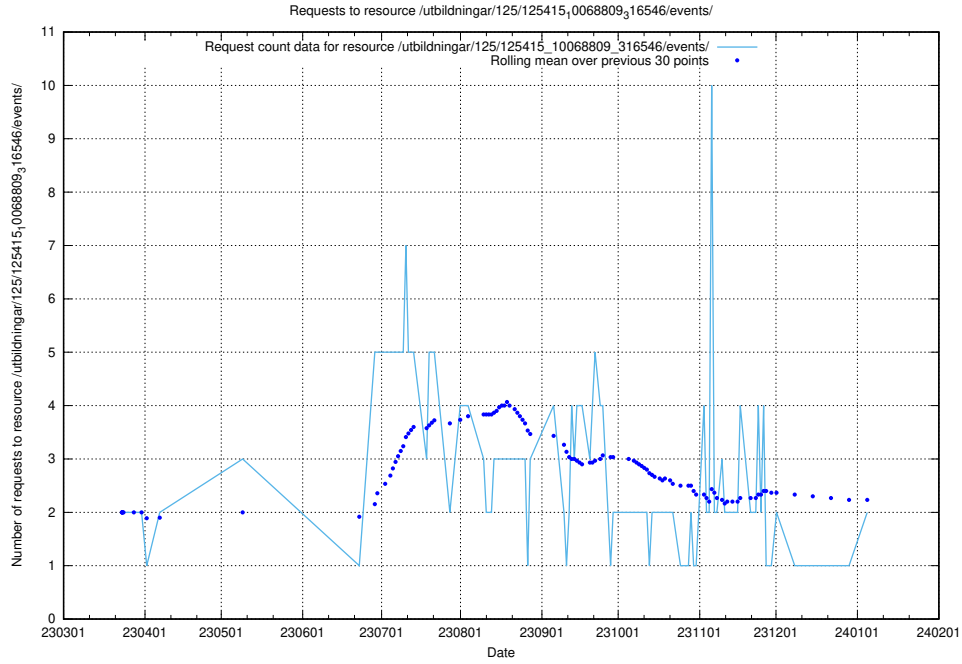

5.788 Usage of /utbildningar/125/125415_10068809_316546/events/

Here, we count the number of requests to resource /utbildningar/125/125415_10068809_316546/events/