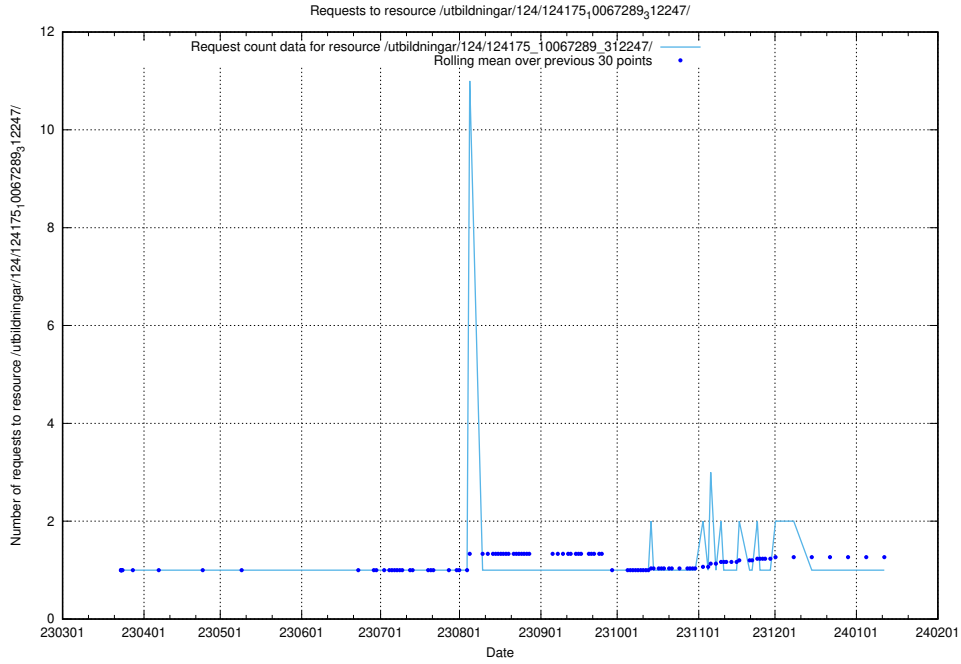

### 5.3586 Usage of /utbildningar/124/124175\_10067289\_312247/

Here, we count the number of requests to resource /utbildningar/124/124175\_10067289\_312247/.