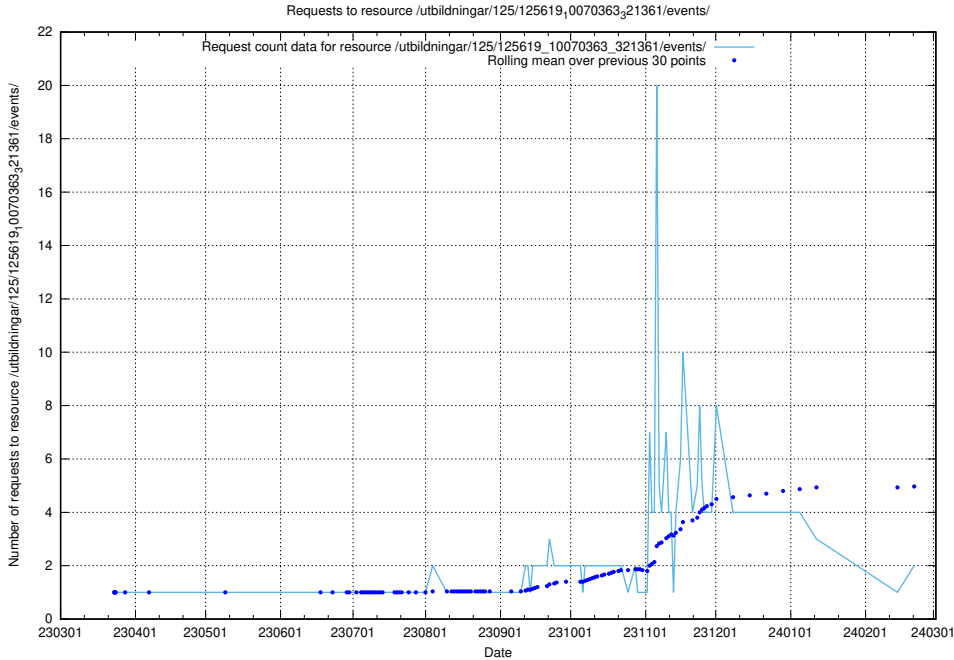

### 5.312 Usage of /utbildningar/125/125619\_10070363\_321361/events/

Here, we count the number of requests to resource /utbildningar/125/125619\_10070363\_321361/events/