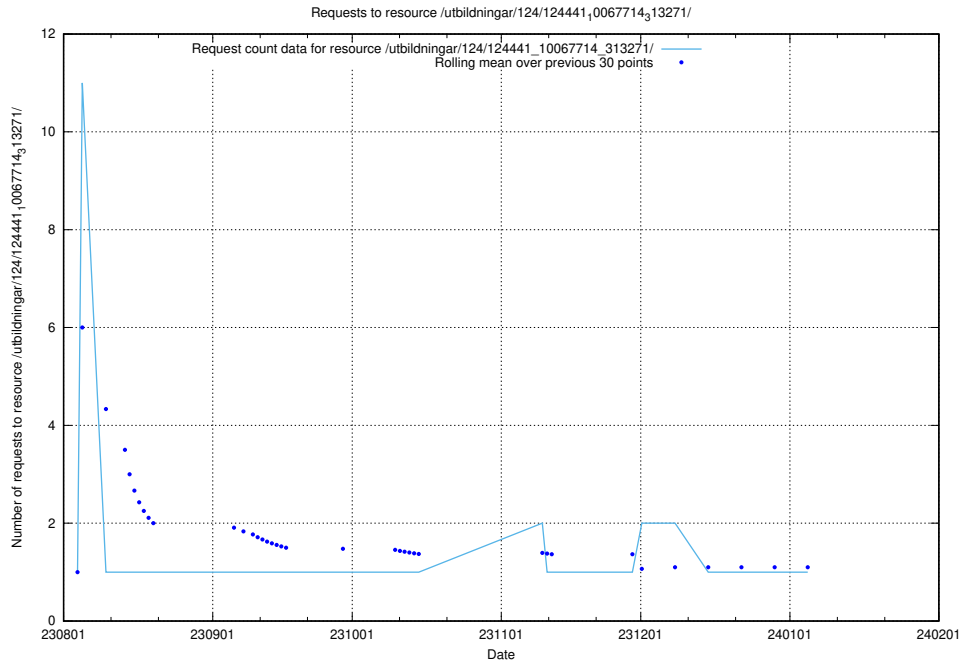

5.4448 Usage of /utbildningar/124/124441_10067714_313271/

Here, we count the number of requests to resource /utbildningar/124/124441_10067714_313271/.