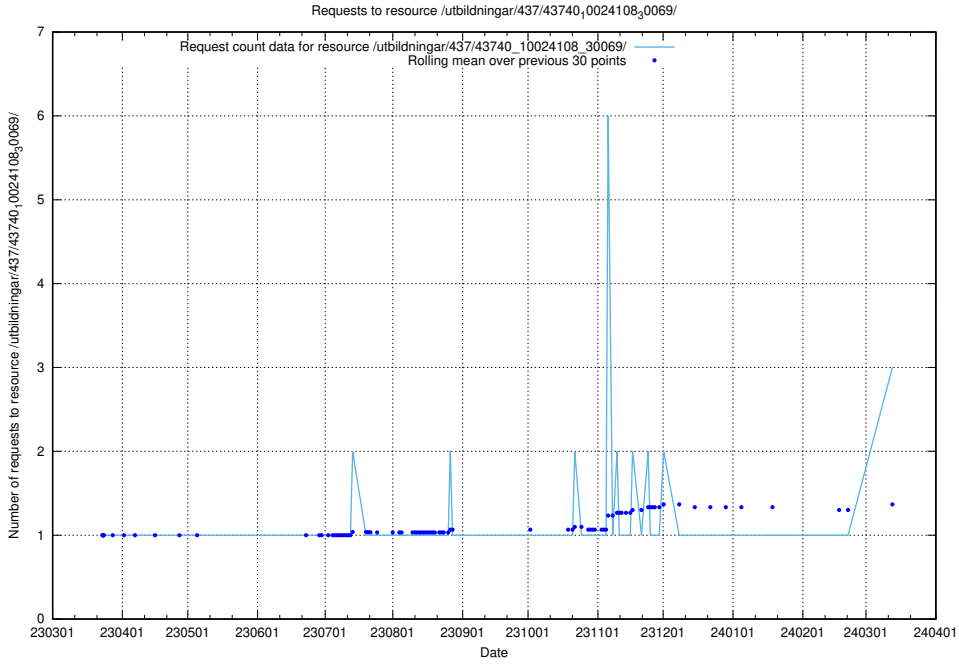

5.298 Usage of /utbildningar/437/43740_10024108_30069/

Here, we count the number of requests to resource /utbildningar/437/43740_10024108_30069/.