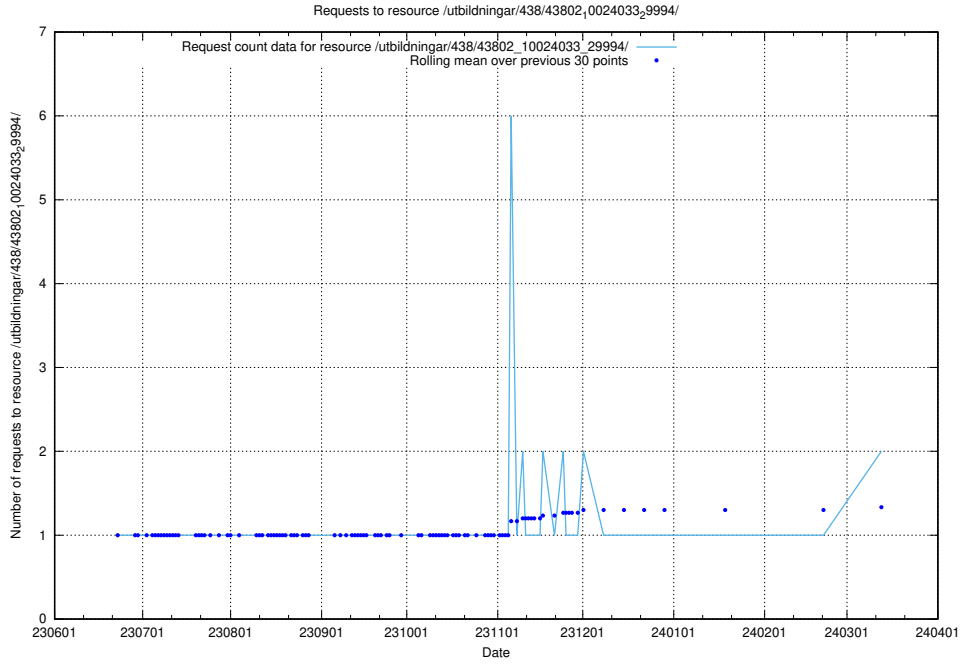

5.689 Usage of /utbildningar/438/43802_10024033_29994/

Here, we count the number of requests to resource /utbildningar/438/43802_10024033_29994/.