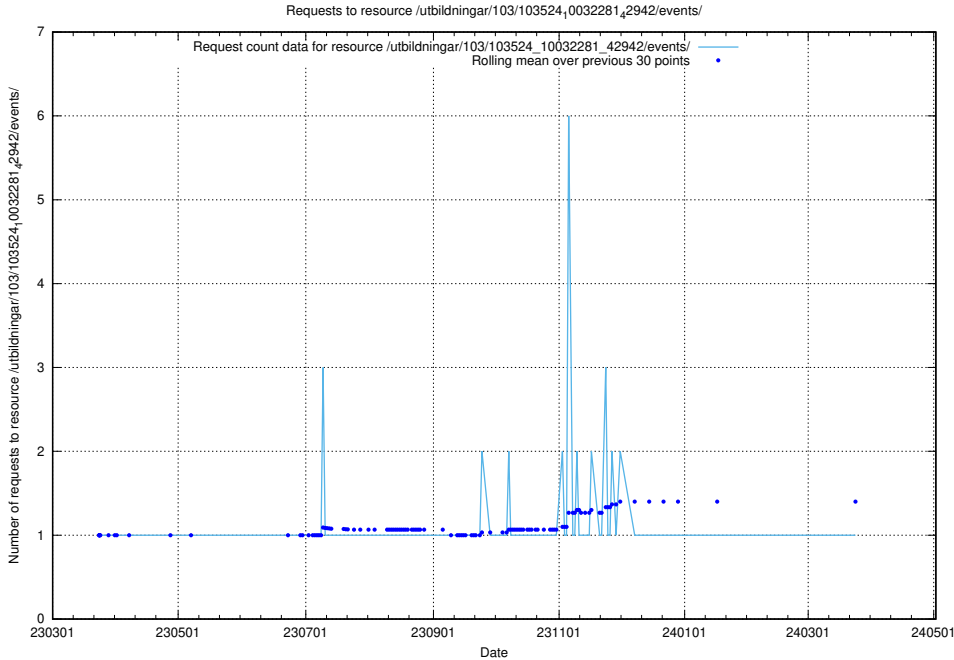

5.4998 Usage of /utbildningar/103/103524_10032281_42942/events/

Here, we count the number of requests to resource /utbildningar/103/103524_10032281_42942/events/.