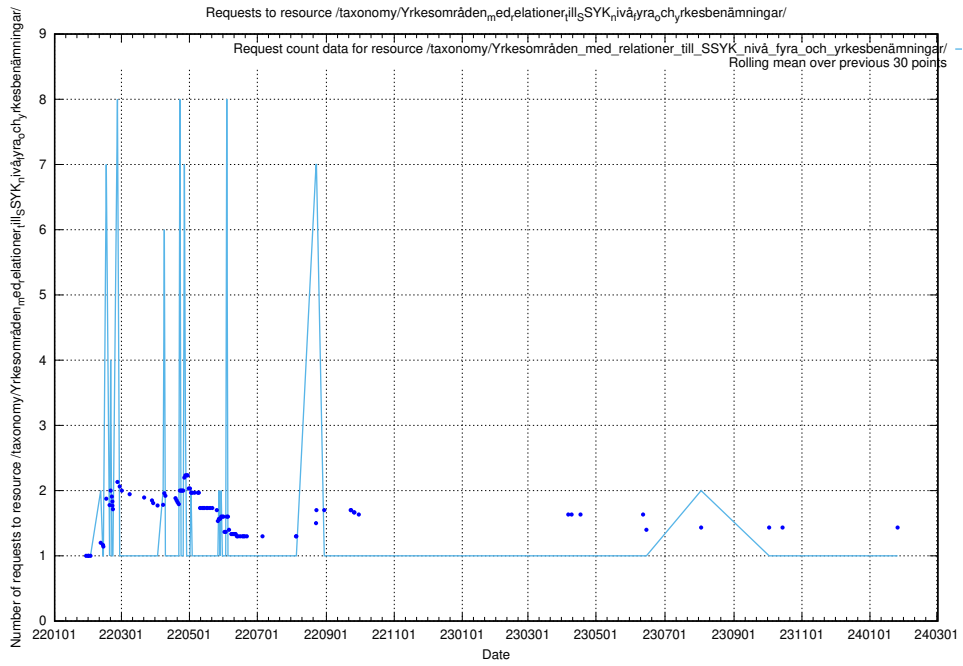

5.3288 Usage of /taxonomy/Yrkesområden_med_relationer_till_SSYK_nivå_fy

Here, we count the number of requests to resource /taxonomy/Yrkesområden_med_relationer_till_SSYK_nivå_fy