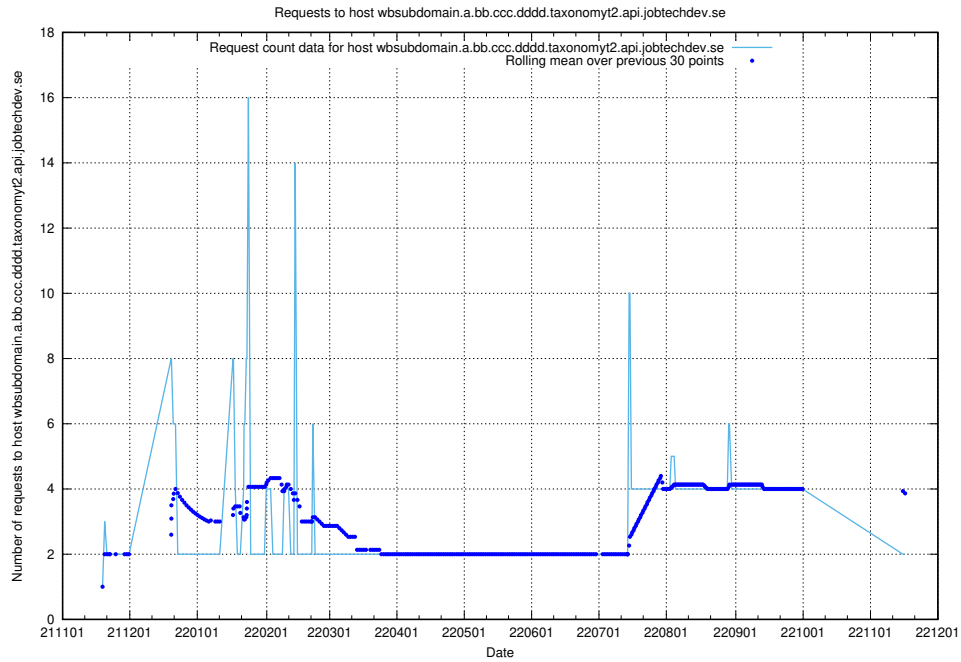

7.459 Usage of wbsubdomain.a.bb.ccc.dddd.taxonomyt2.api.jobtechdev.se

Here, we count the number of requests to host wbsubdomain.a.bb.ccc.dddd.taxonomyt2.api.jobtechdev.se