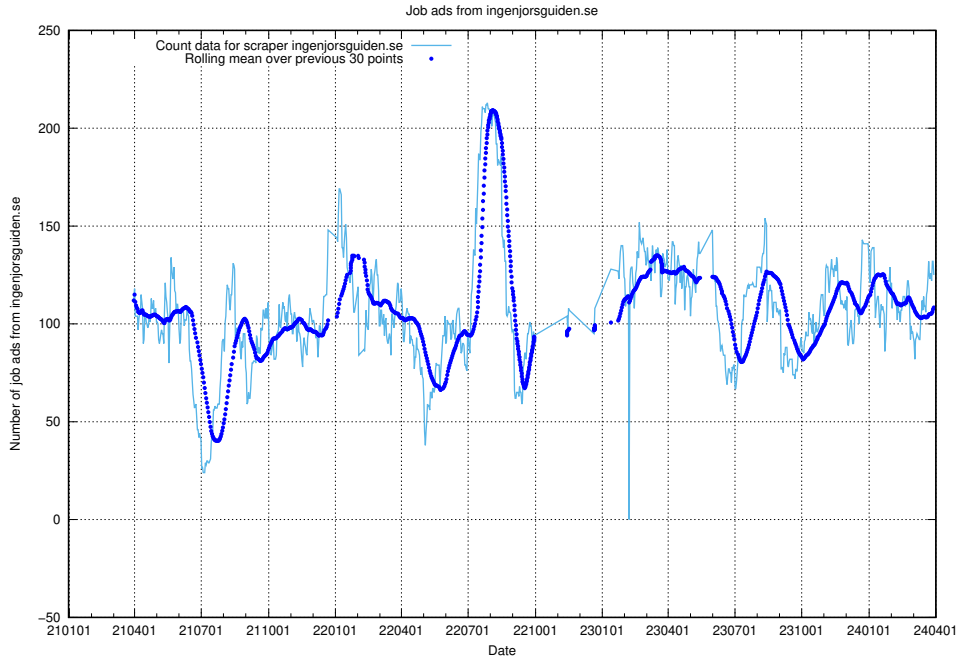

13.13 Number of ads by scraper ingenjorsguiden.se

Here, we count the number of job ads scraped from ingenjorsguiden.se.