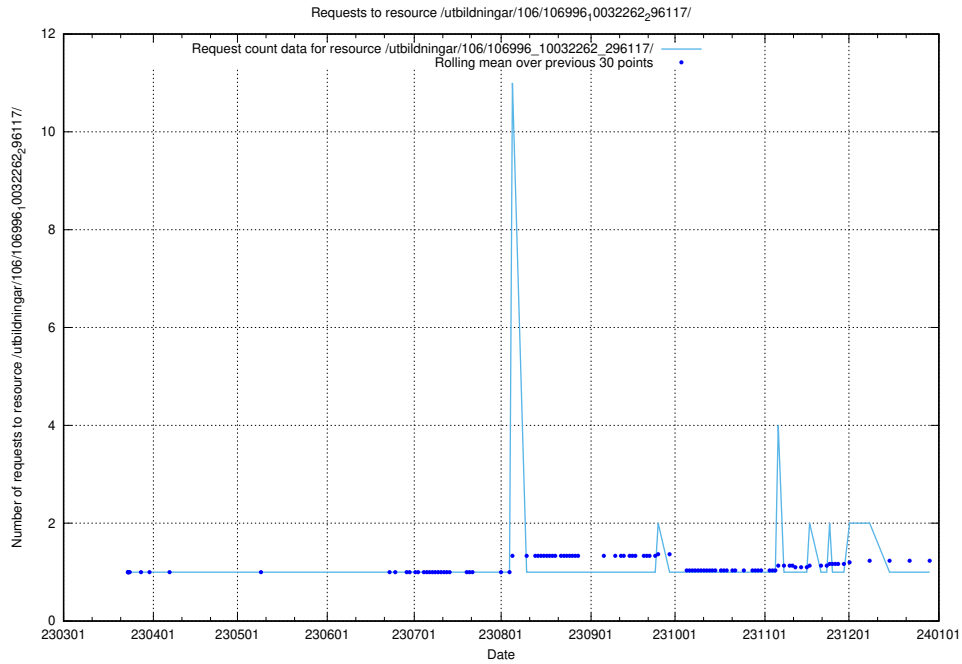

5.4968 Usage of /utbildningar/106/106996_10032262_296117/

Here, we count the number of requests to resource /utbildningar/106/106996_10032262_296117/.