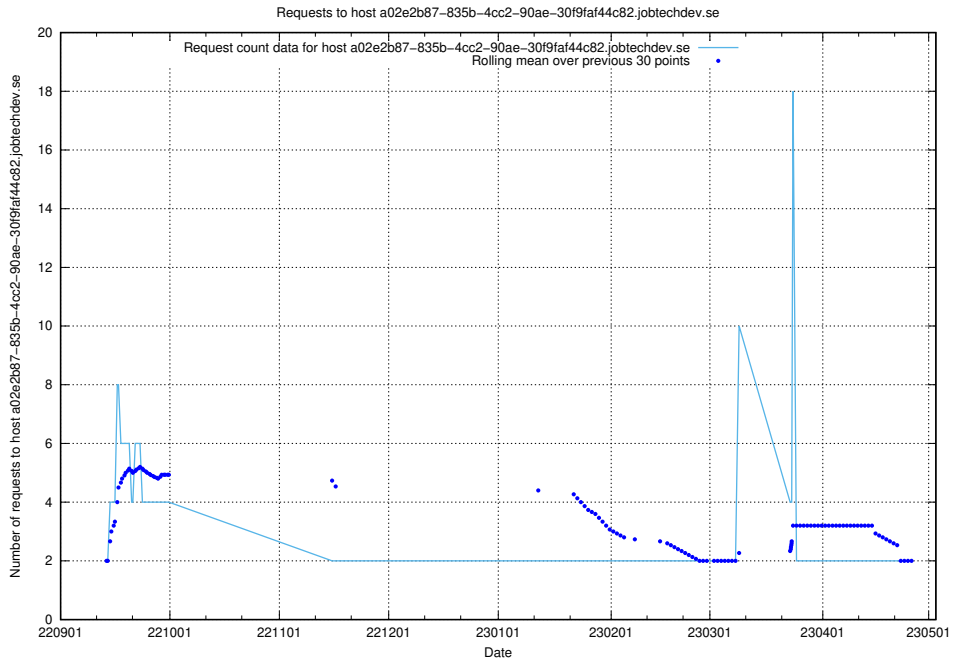

7.324 Usage of a02e2b87-835b-4cc2-90ae-30f9faf44c82.jobtechdev.se

Here, we count the number of requests to host a02e2b87-835b-4cc2-90ae-30f9faf44c82.jobtechdev.se.