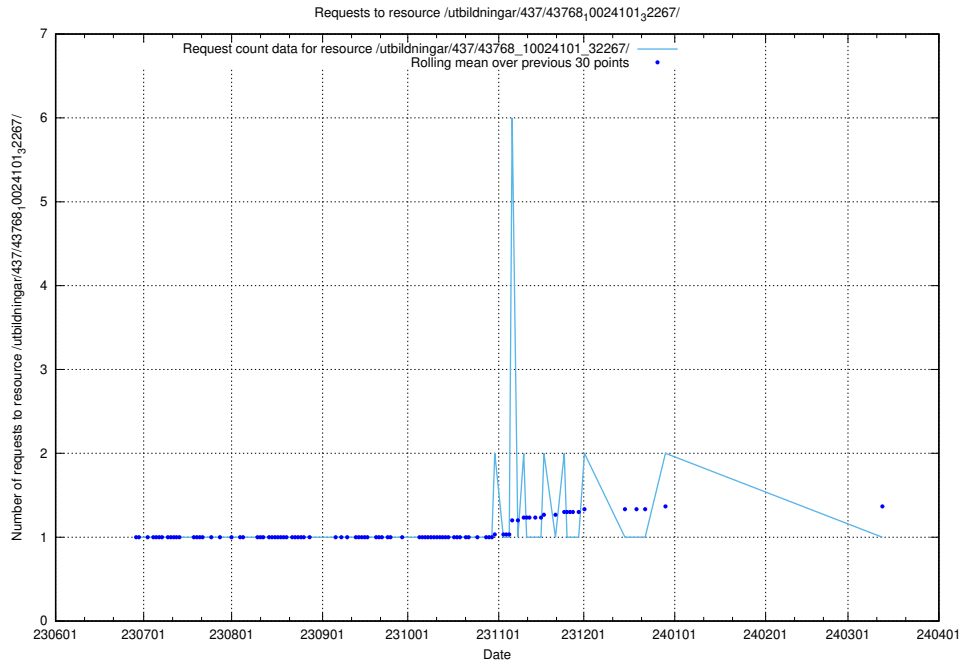

5.4981 Usage of /utbildningar/437/43768_10024101_32267/

Here, we count the number of requests to resource /utbildningar/437/43768_10024101_32267/.