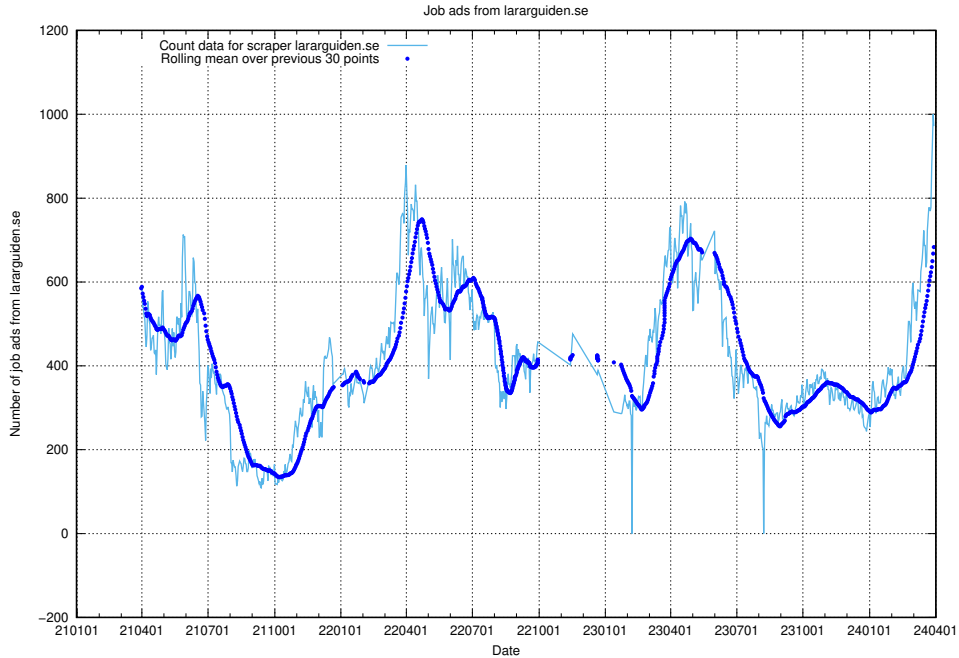

13.7 Number of ads by scraper lararguiden.se

Here, we count the number of job ads scraped from lararguiden.se.