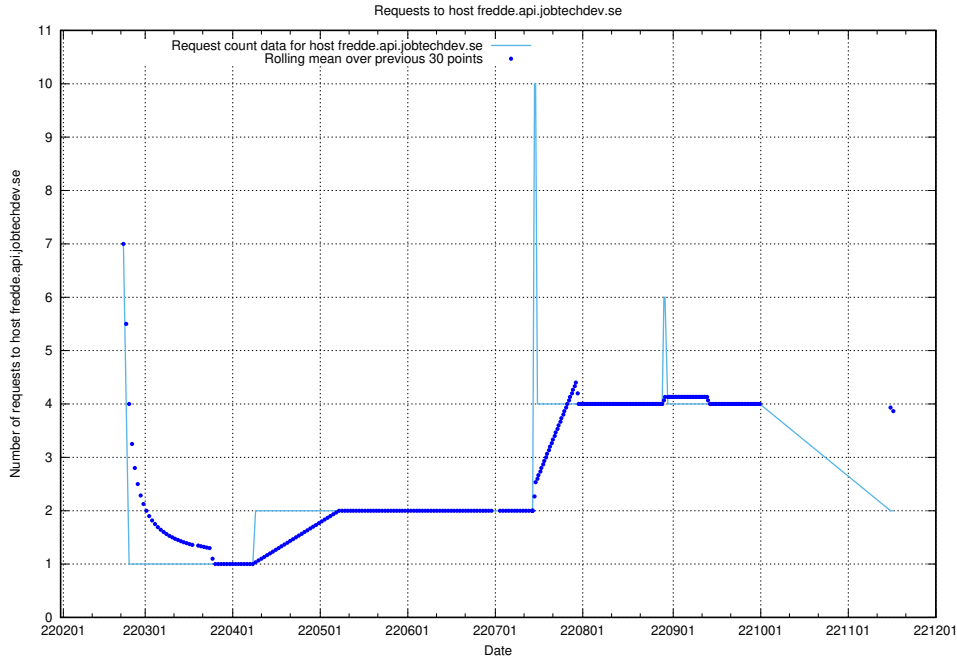

7.520 Usage of fredde.api.jobtechdev.se

Here, we count the number of requests to host fredde.api.jobtechdev.se.