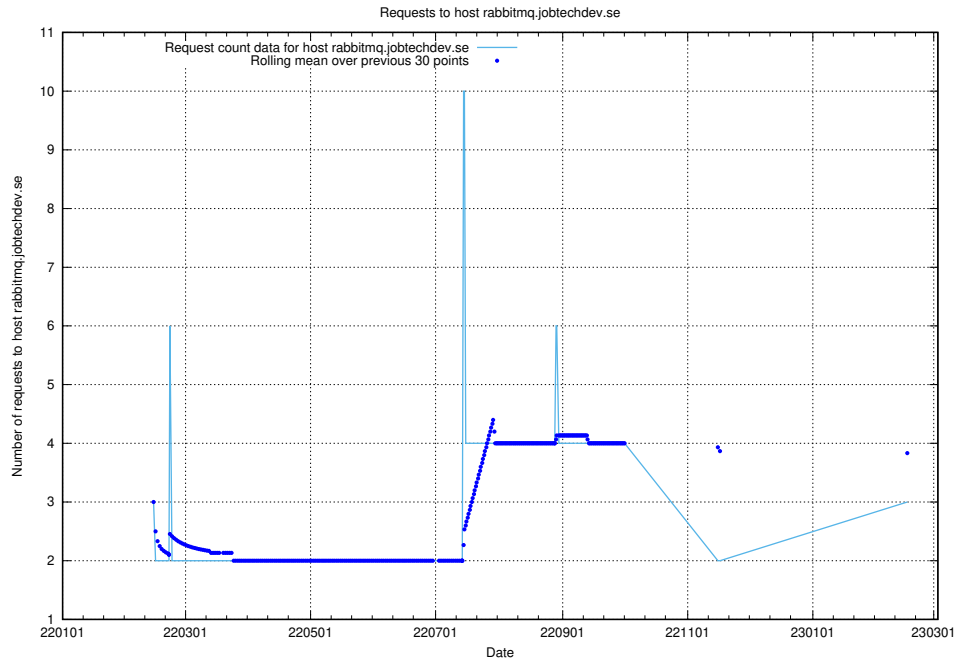

## 7.231 Usage of kam-openshift-gitops.prod.services.jtech.se

Here, we count the number of requests to host kam-openshift-gitops.prod.services.jtech.se.