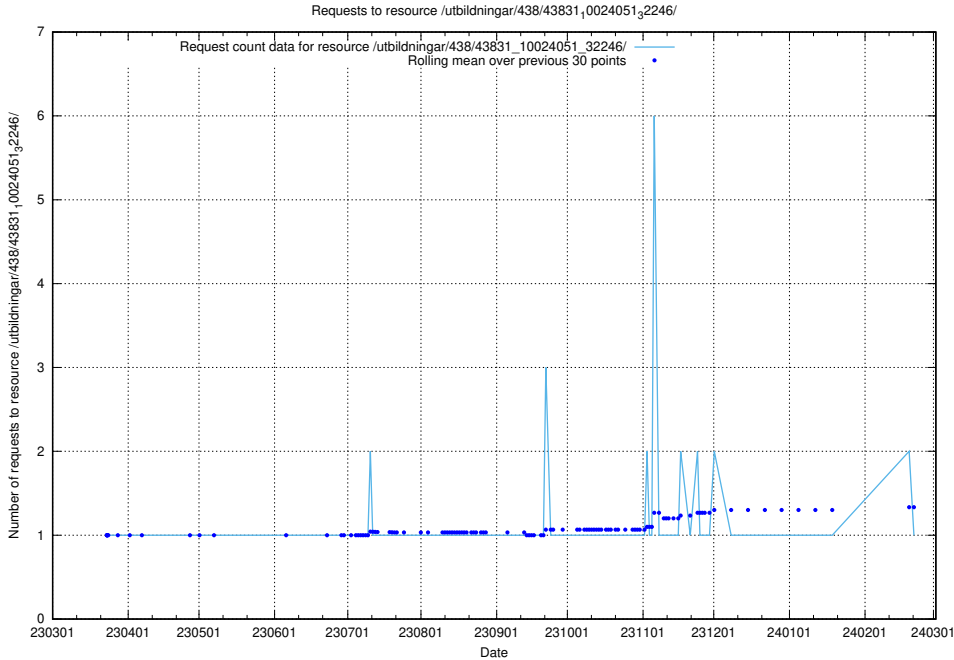

5.5919 Usage of /utbildningar/438/43831_10024051_32246/

Here, we count the number of requests to resource /utbildningar/438/43831_10024051_32246/.