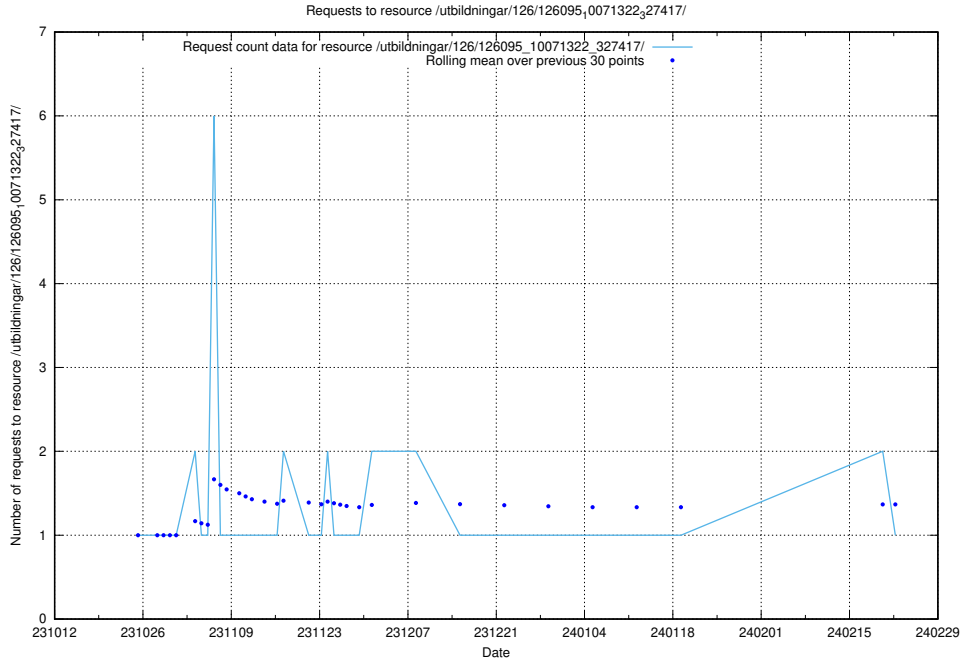

5.3765 Usage of /utbildningar/126/126095_10071322_327417/

Here, we count the number of requests to resource /utbildningar/126/126095_10071322_327417/.