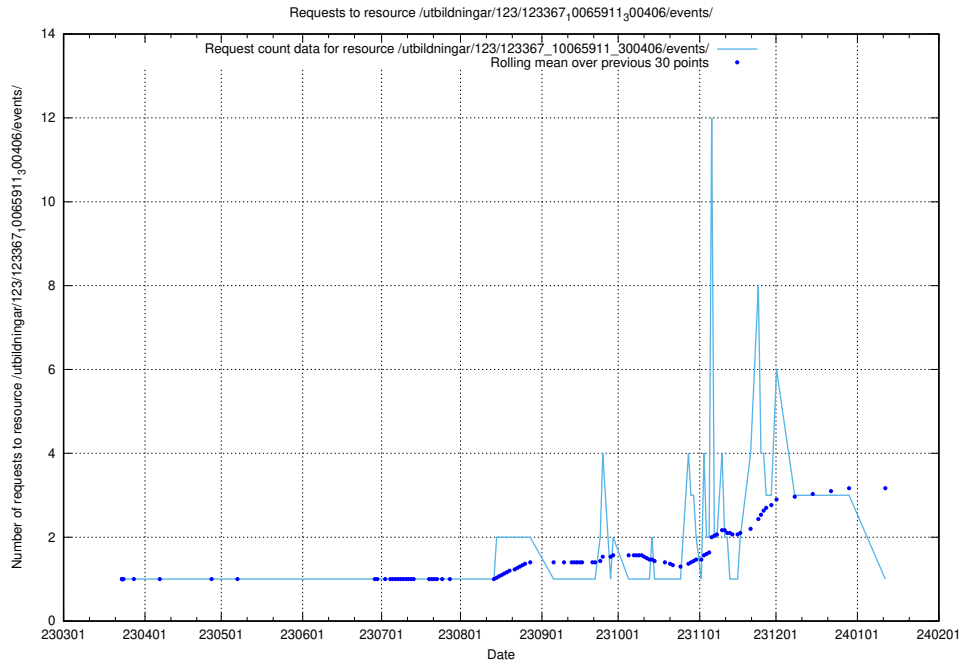

5.4273 Usage of /utbildningar/123/123367_10065911_300406/events/

Here, we count the number of requests to resource /utbildningar/123/123367_10065911_300406/events/