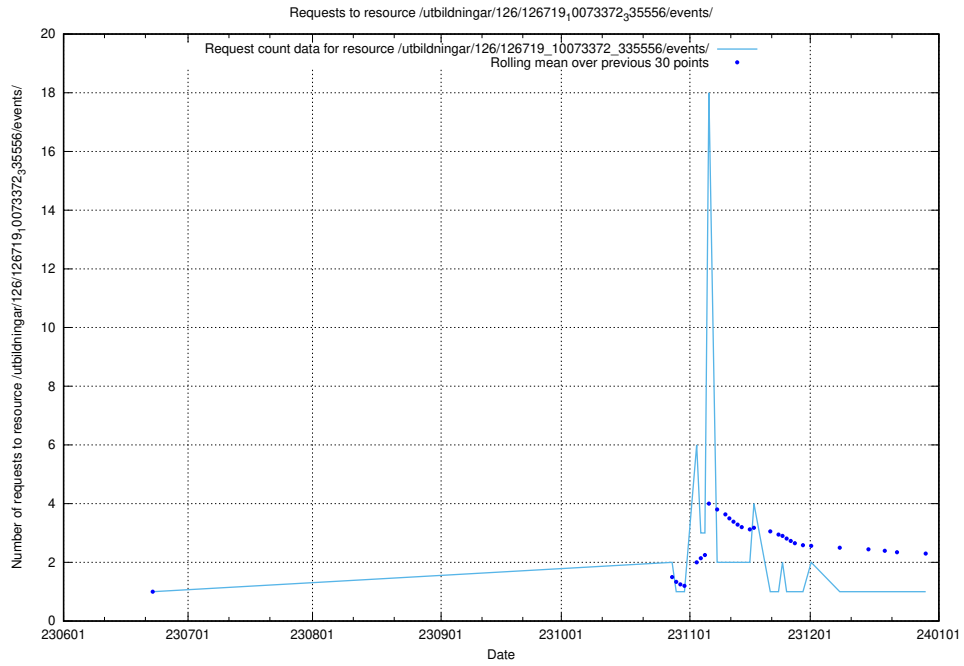

5.5162 Usage of /utbildningar/126/126719_10073372_335556/events/

Here, we count the number of requests to resource /utbildningar/126/126719_10073372_335556/events/