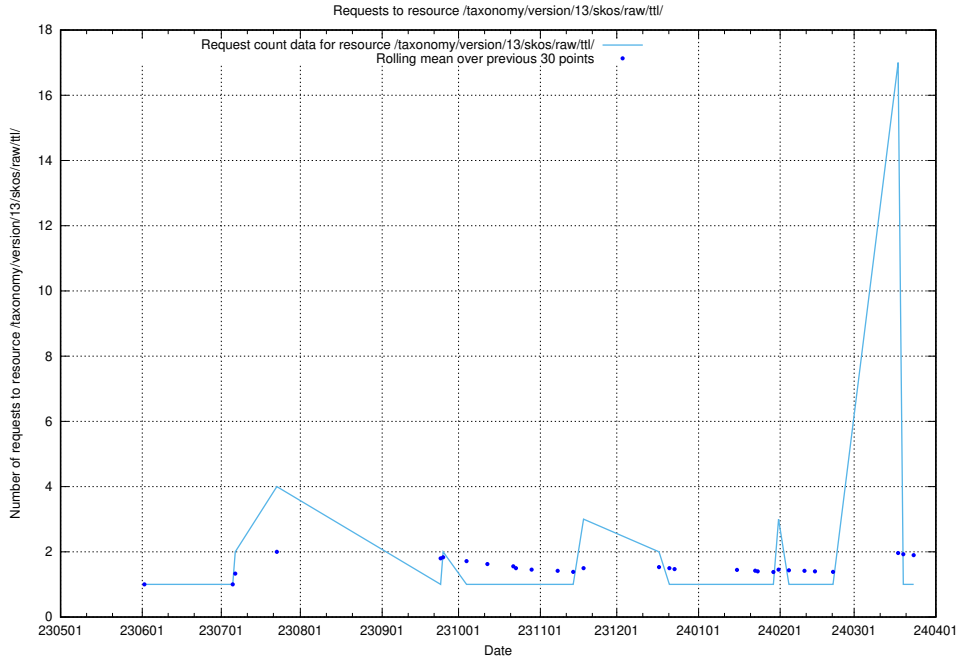

5.5502 Usage of /taxonomy/version/13/skos/raw/ttl/

Here, we count the number of requests to resource /taxonomy/version/13/skos/raw/ttl/.