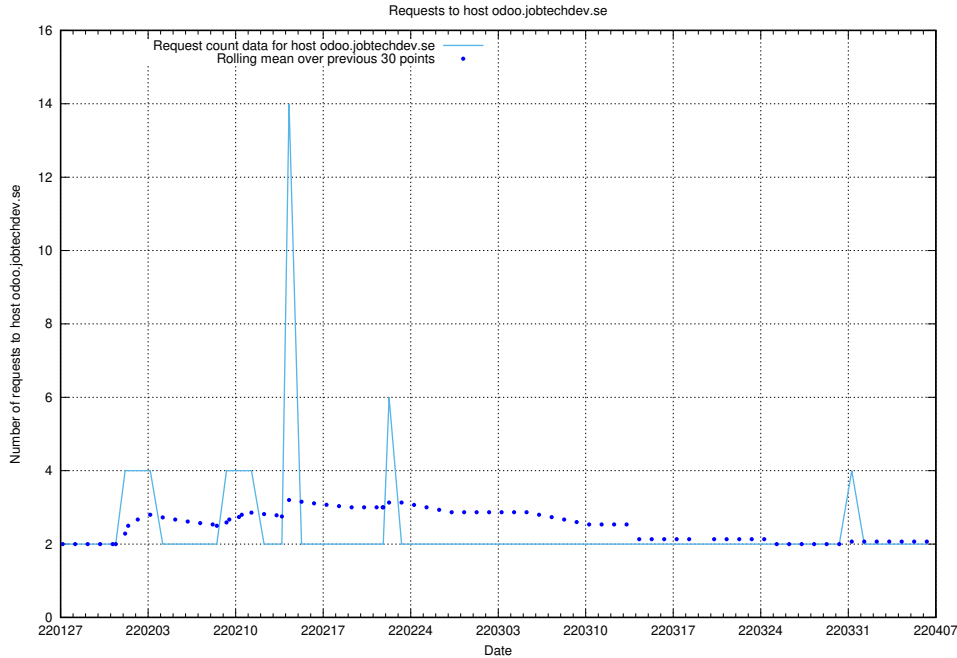

## 7.572 Usage of mentor-api.openshift.jobtechdev.se

Here, we count the number of requests to host mentor-api.openshift.jobtechdev.se.