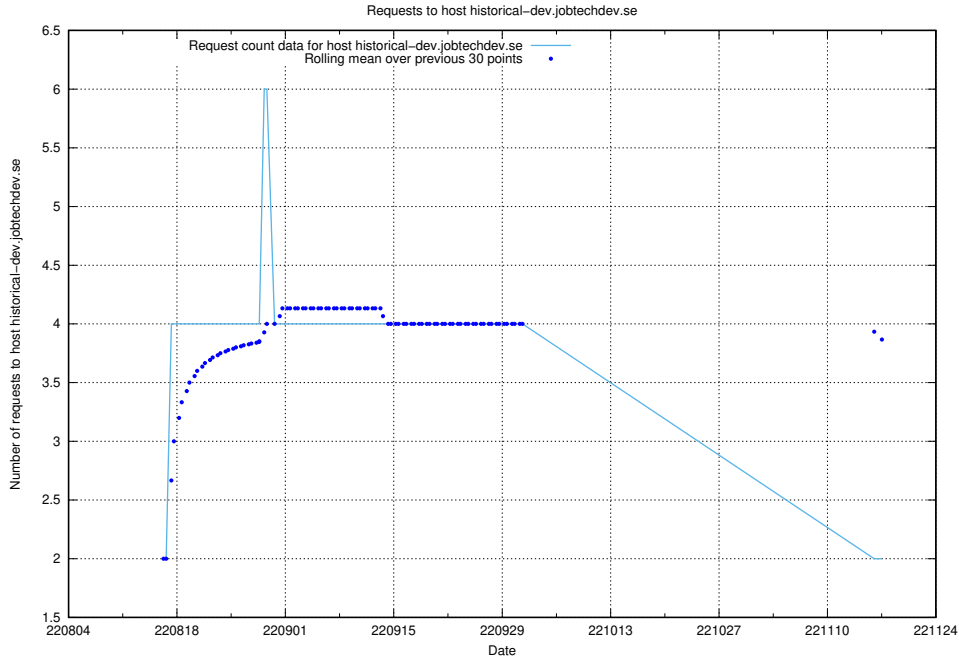

7.345 Usage of historical-dev.jobtechdev.se

Here, we count the number of requests to host historical-dev.jobtechdev.se.