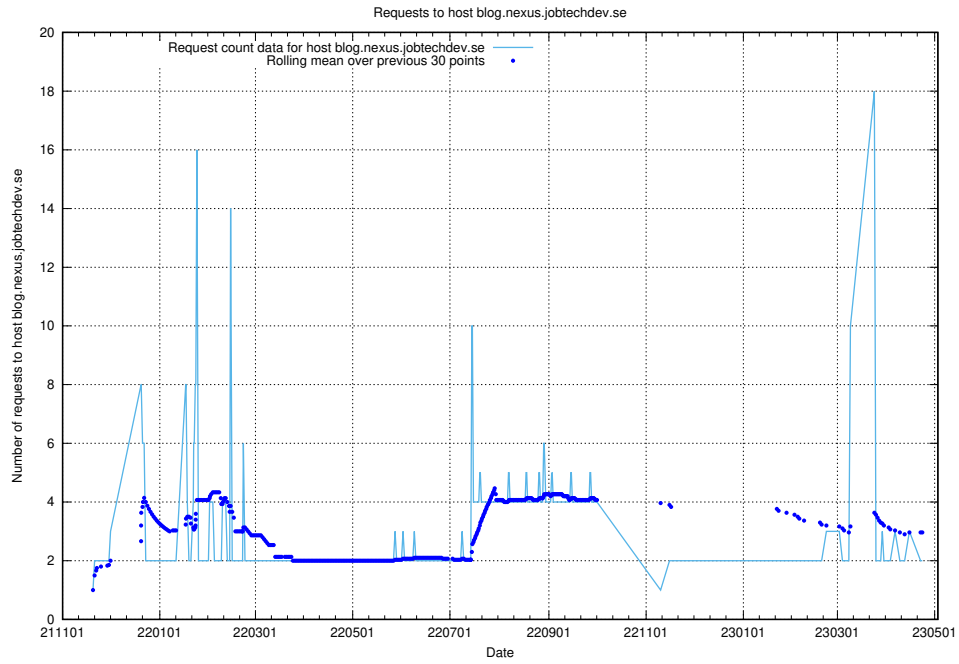

7.454 Usage of `blog.nexus.jobtechdev.se`

Here, we count the number of requests to host `blog.nexus.jobtechdev.se`.