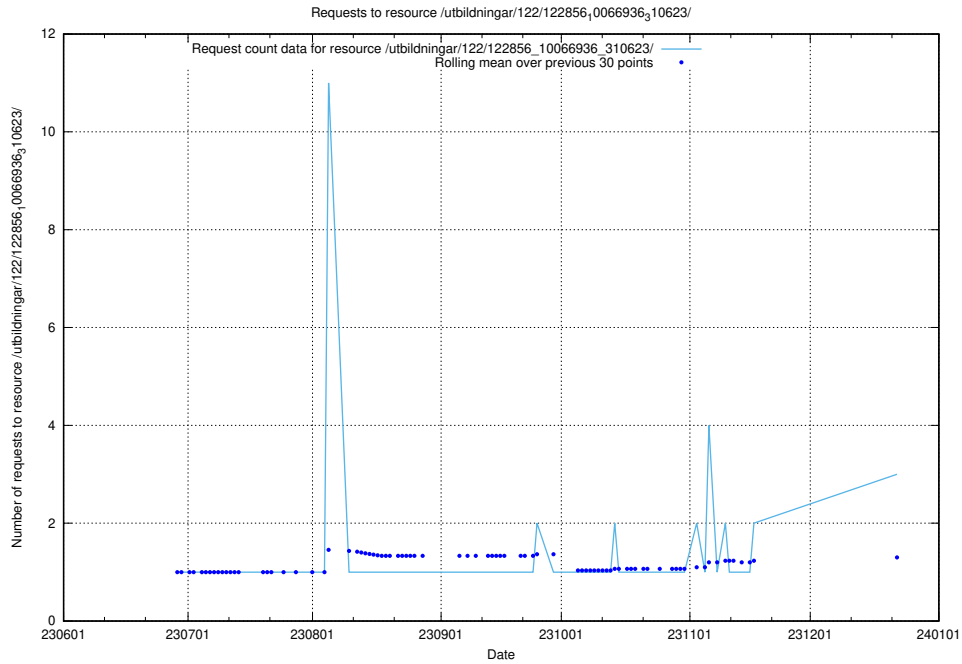

5.260 Usage of /utbildningar/122/122856_10066936_310623/

Here, we count the number of requests to resource /utbildningar/122/122856_10066936_310623/.