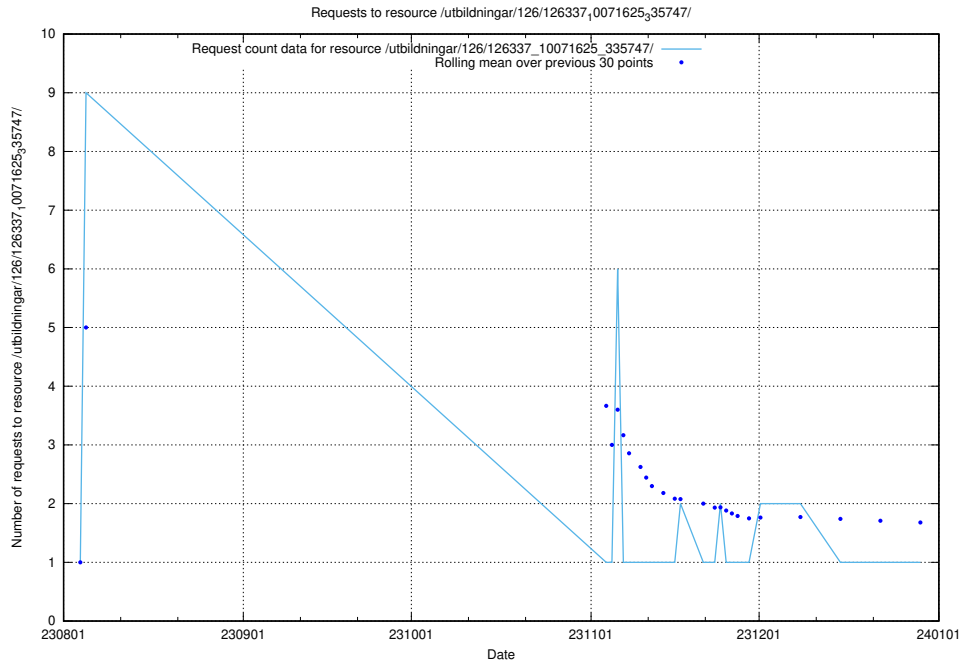

5.4435 Usage of /utbildningar/126/126337_10071625_335747/

Here, we count the number of requests to resource /utbildningar/126/126337_10071625_335747/.