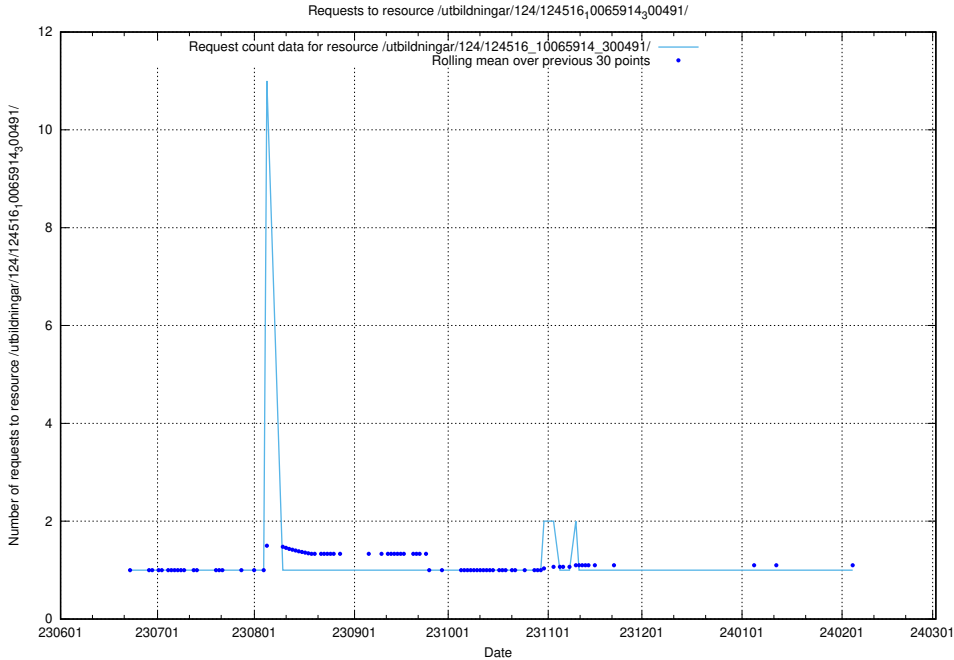

5.5324 Usage of /utbildningar/124/124516_10065914_300491/

Here, we count the number of requests to resource /utbildningar/124/124516_10065914_300491/.