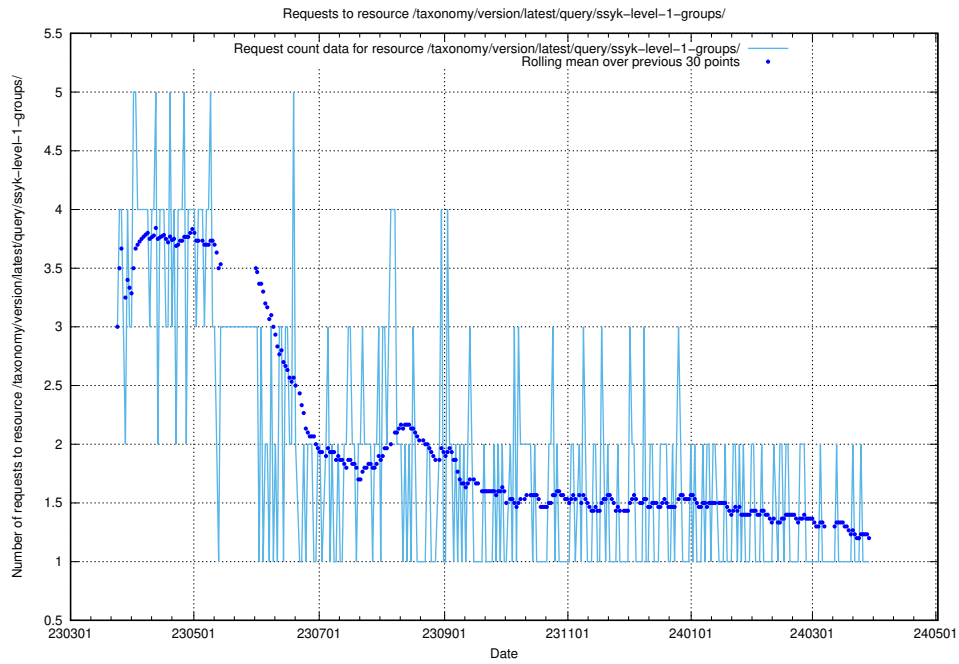

5.5684 Usage of /taxonomy/version/latest/query/ssyk-level-1-groups/

Here, we count the number of requests to resource /taxonomy/version/latest/query/ssyk-level-1-groups/.