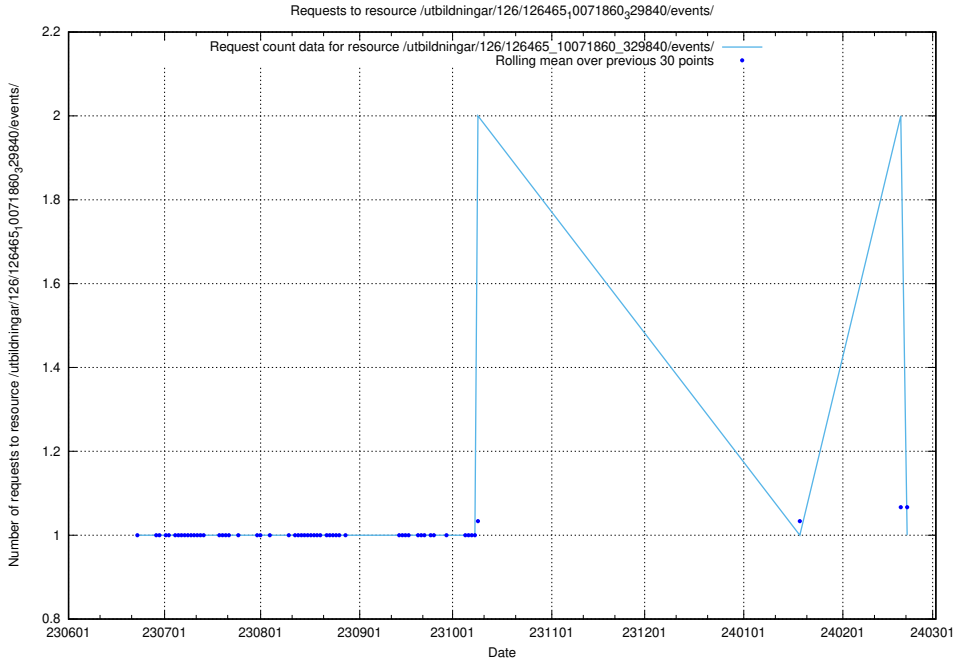

5.5208 Usage of /utbildningar/126/126465_10071860_329840/events/

Here, we count the number of requests to resource /utbildningar/126/126465_10071860_329840/events/