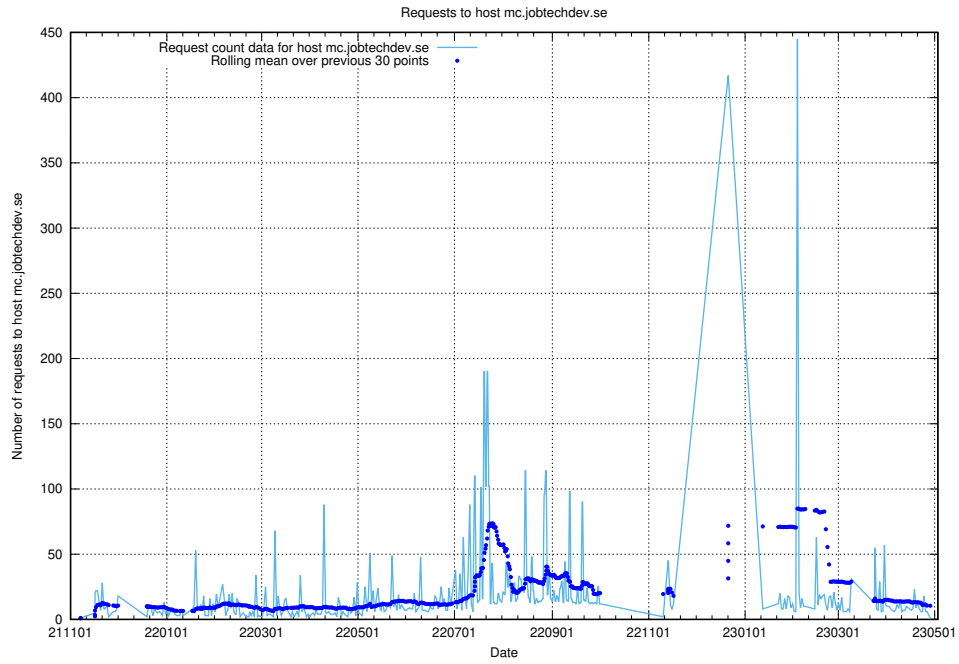

7.625 Usage of mc.jobtechdev.se

Here, we count the number of requests to host mc.jobtechdev.se.