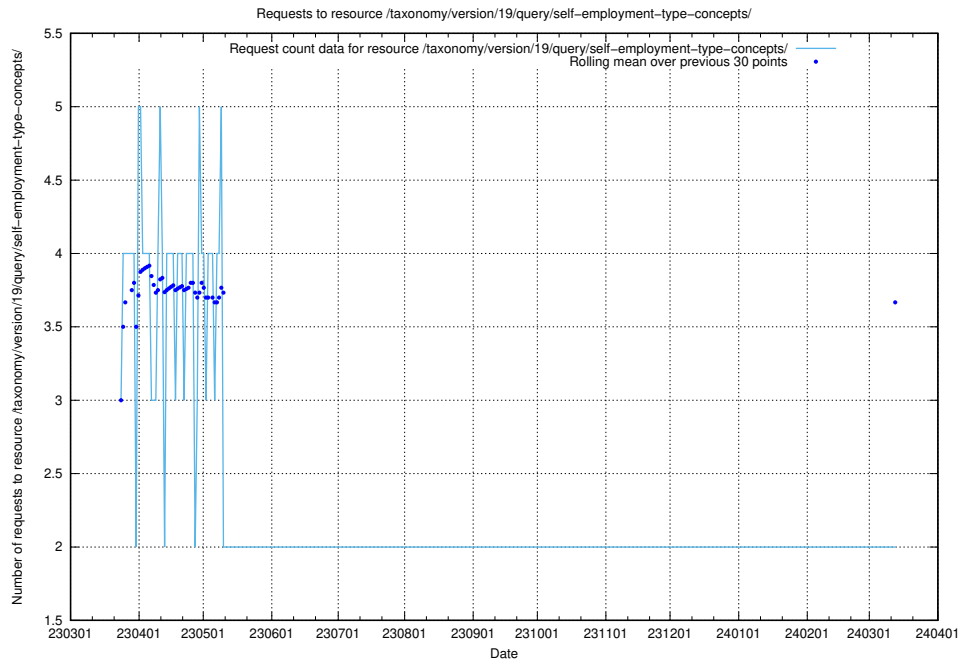

5.767 Usage of /taxonomy/version/19/query/self-employment-type-concepts/

Here, we count the number of requests to resource /taxonomy/version/19/query/self-employment-type-concepts/.