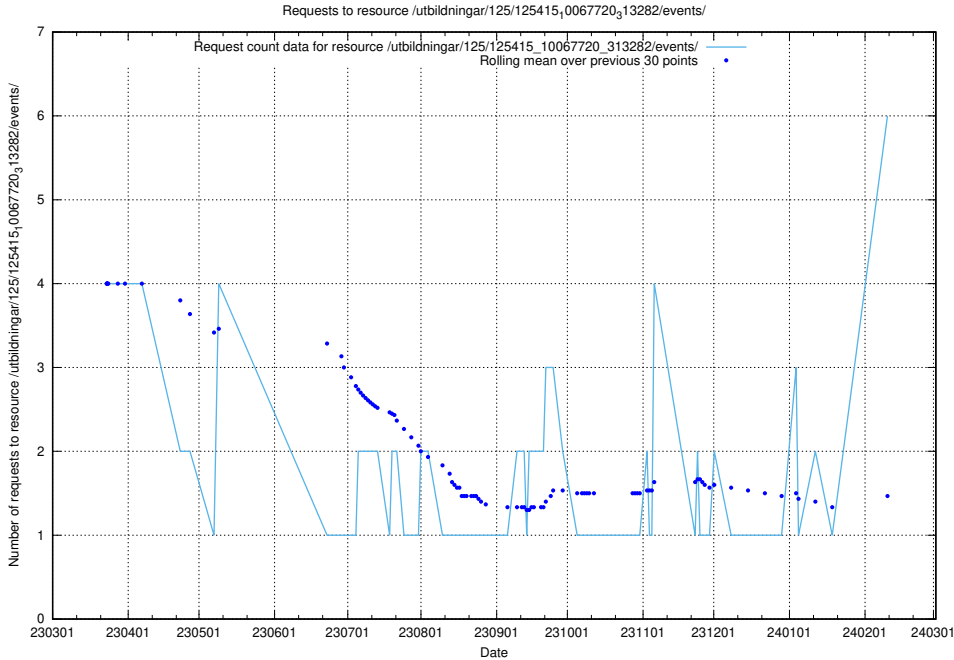

5.100 Usage of /utbildningar/125/125415_10067720_313282/events/

Here, we count the number of requests to resource /utbildningar/125/125415_10067720_313282/events/