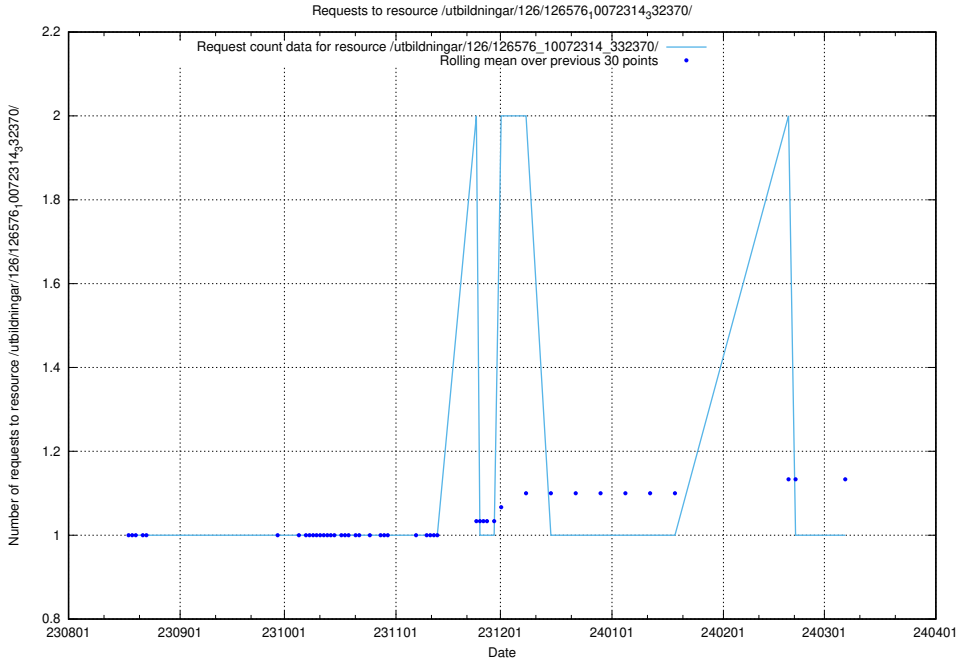

5.4329 Usage of /utbildningar/126/126576_10072314_332370/

Here, we count the number of requests to resource /utbildningar/126/126576_10072314_332370/.