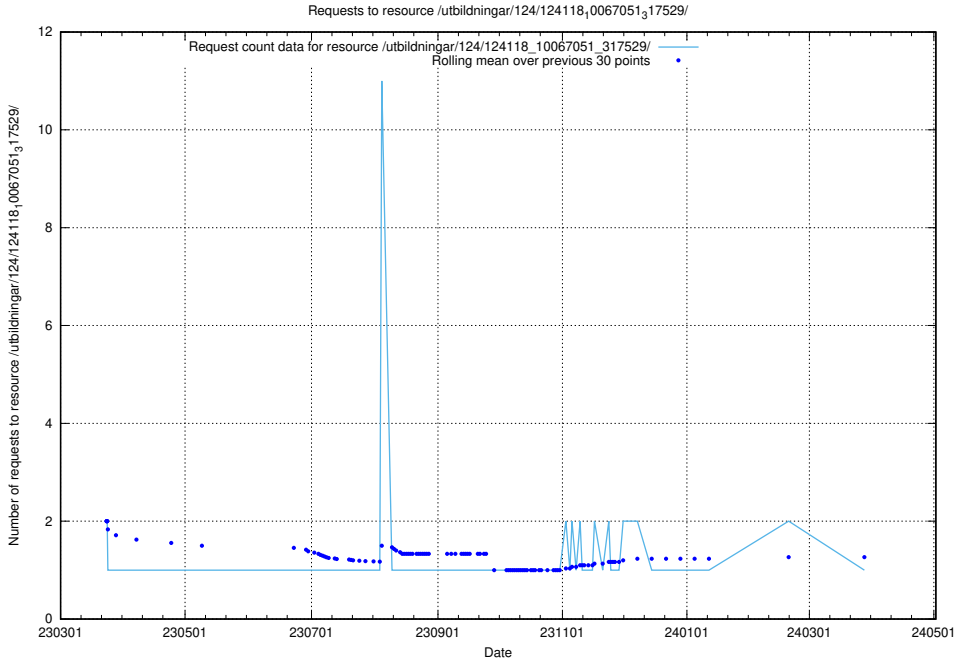

5.5892 Usage of /utbildningar/124/124118_10067051_317529/

Here, we count the number of requests to resource /utbildningar/124/124118_10067051_317529/.