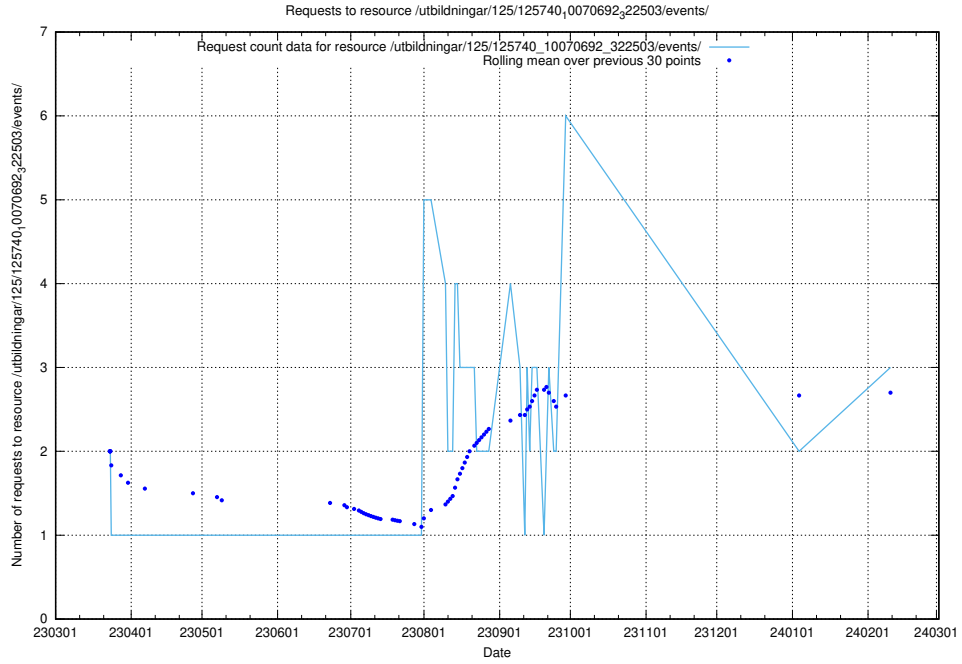

5.295 Usage of /utbildningar/125/125740_10070692_322503/events/

Here, we count the number of requests to resource /utbildningar/125/125740_10070692_322503/events/