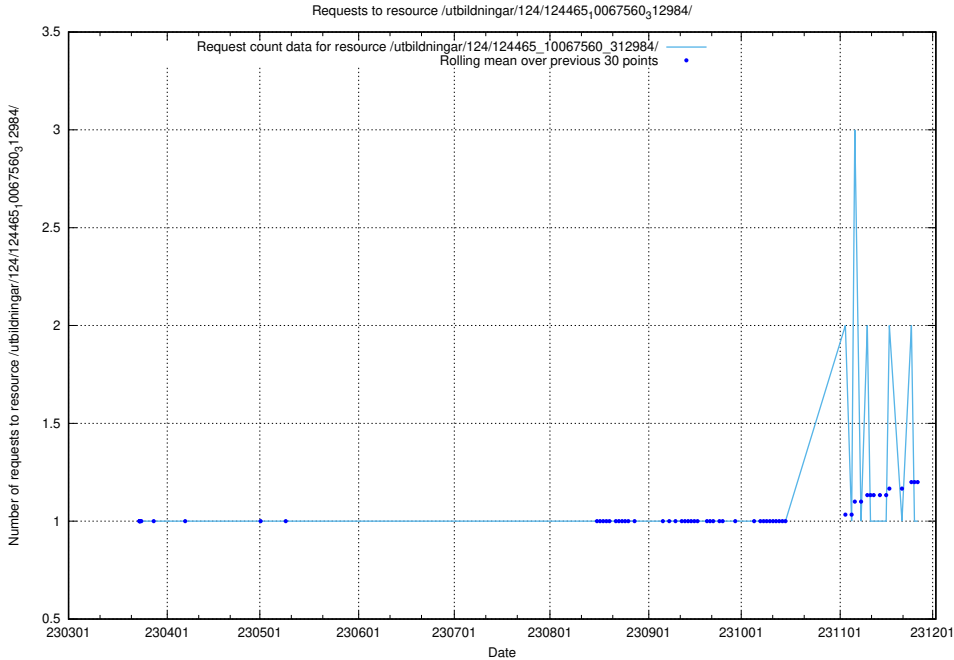

5.2951 Usage of /utbildningar/124/124465_10067560_312984/

Here, we count the number of requests to resource /utbildningar/124/124465_10067560_312984/.