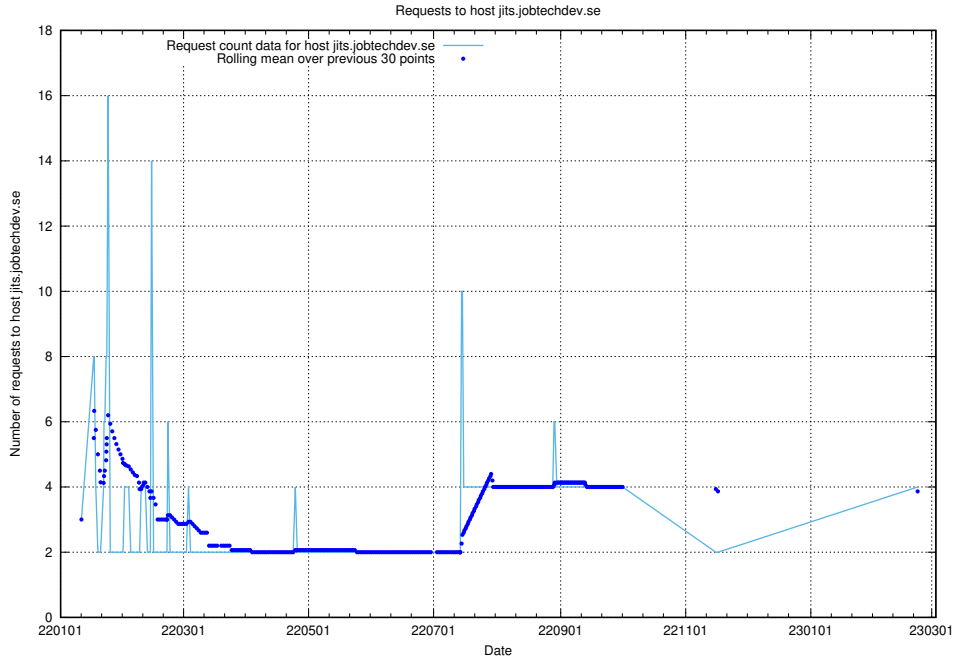

### 7.105 Usage of jits.jobtechdev.se

Here, we count the number of requests to host jits.jobtechdev.se.