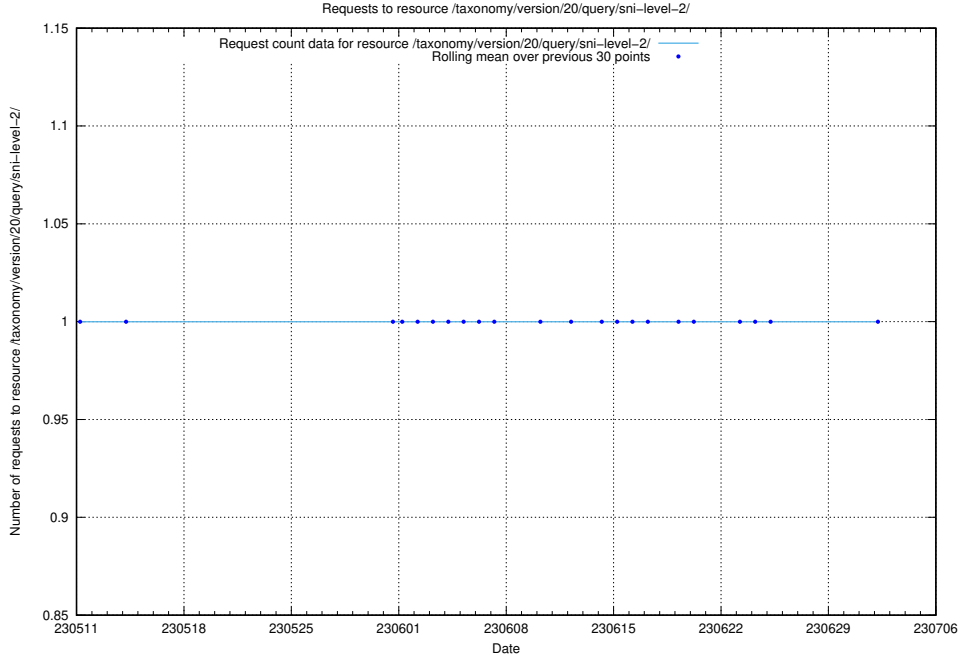

5.5544 Usage of /taxonomy/version/20/query/sni-level-2/

Here, we count the number of requests to resource /taxonomy/version/20/query/sni-level-2/.