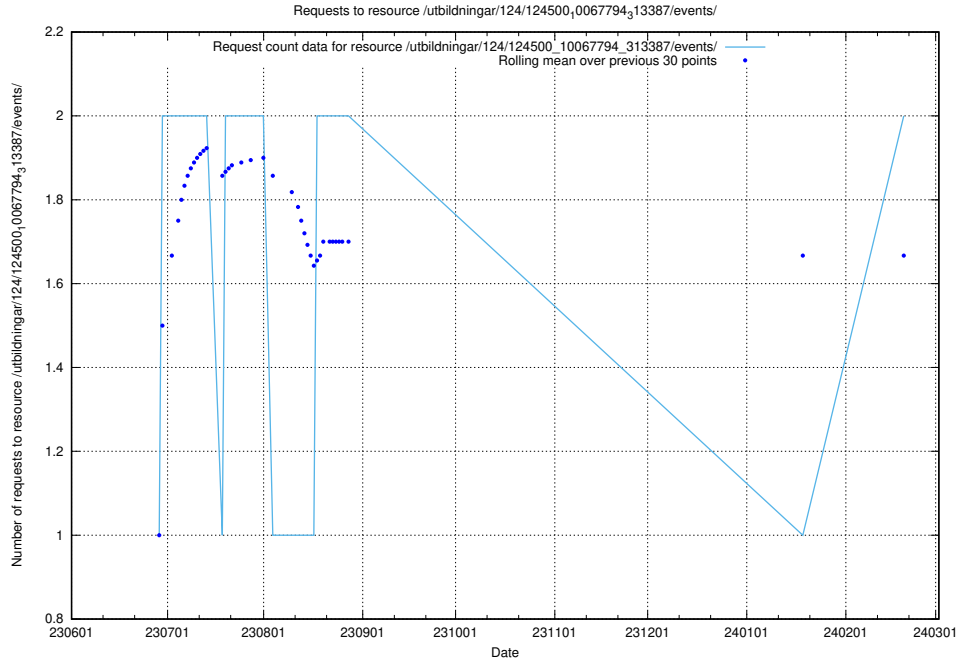

5.679 Usage of /utbildningar/124/124500_10067794_313387/events/

Here, we count the number of requests to resource /utbildningar/124/124500_10067794_313387/events/