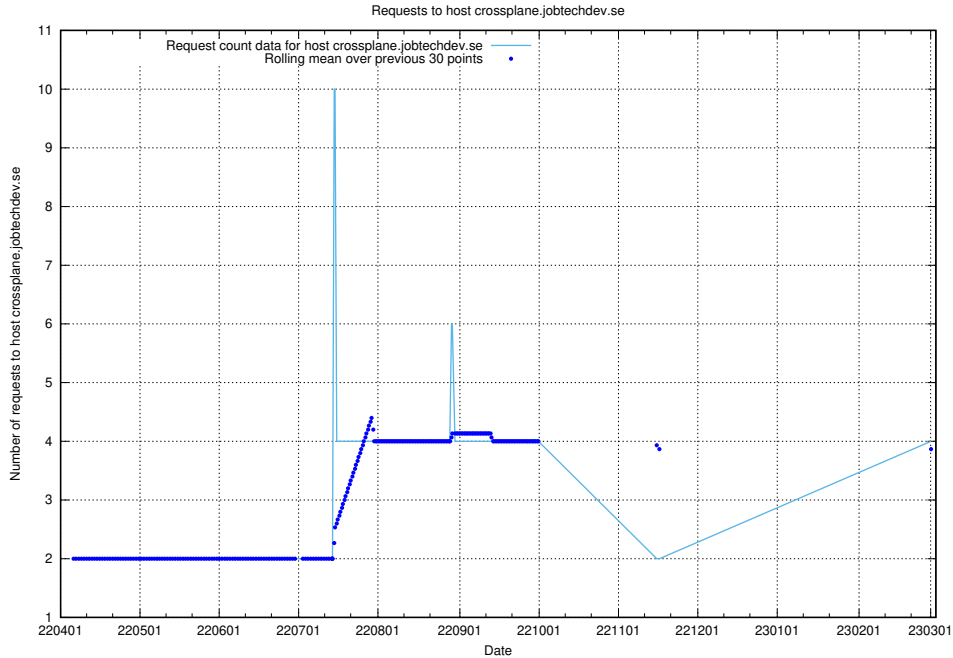

7.151 Usage of crossplane.jobtechdev.se

Here, we count the number of requests to host crossplane.jobtechdev.se.