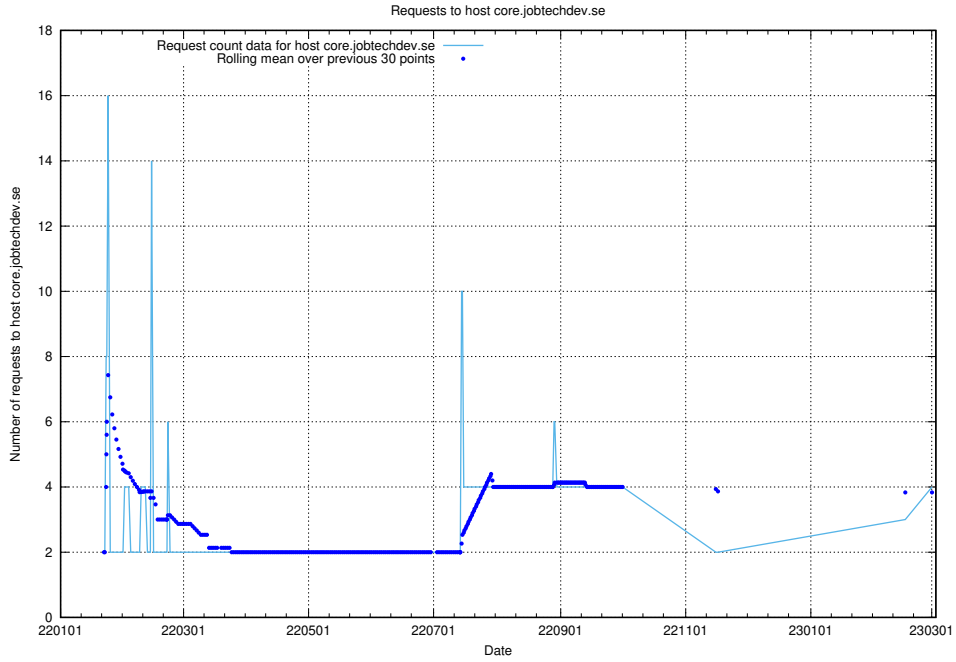

7.98 Usage of core.jobtechdev.se

Here, we count the number of requests to host core.jobtechdev.se.