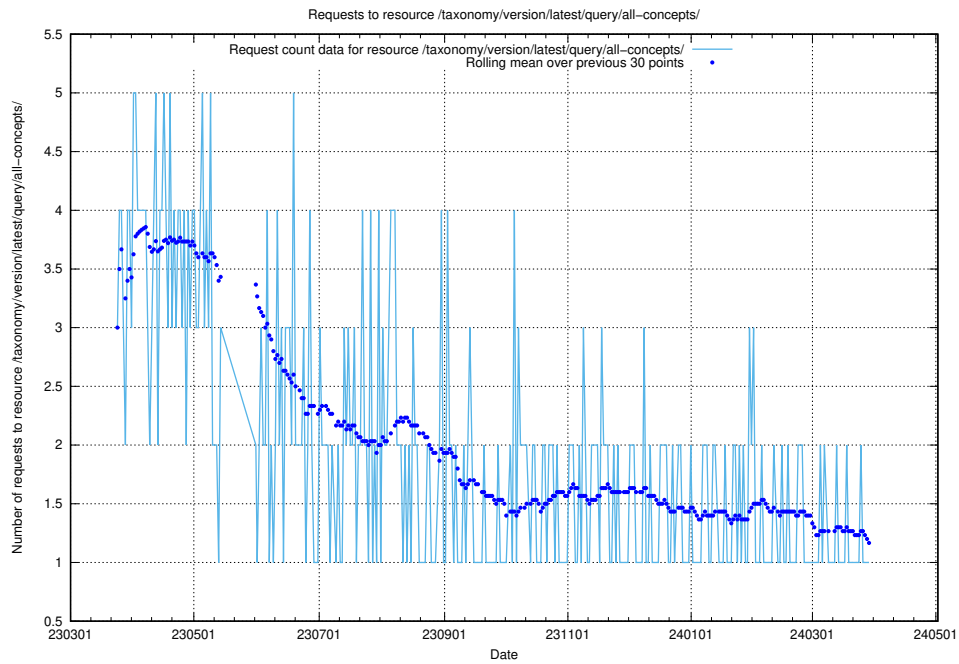

5.5716 Usage of /taxonomy/version/latest/query/all-concepts/

Here, we count the number of requests to resource /taxonomy/version/latest/query/all-concepts/.