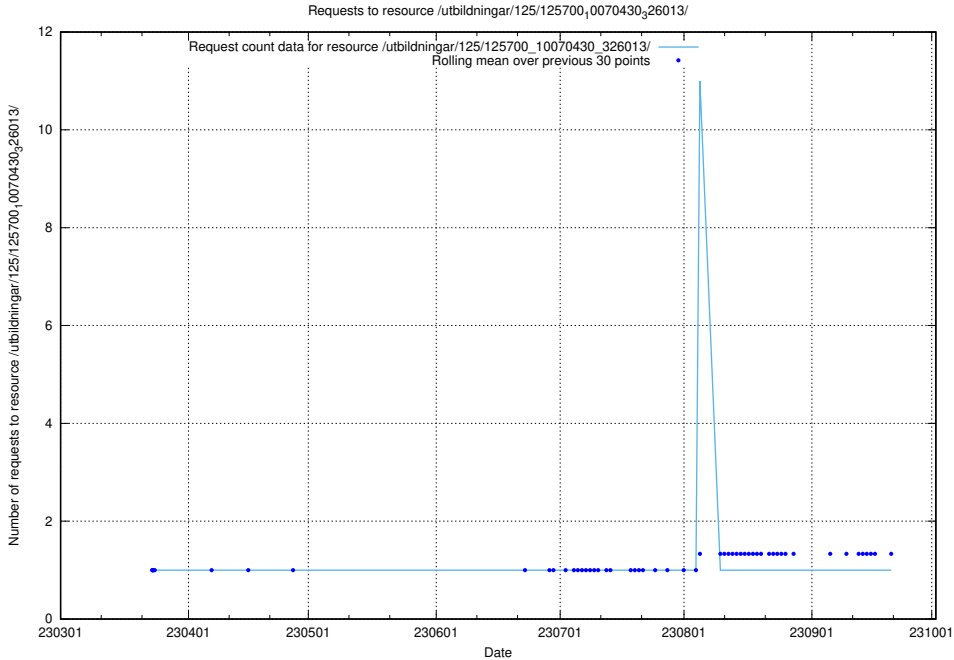

5.872 Usage of /utbildningar/125/125700_10070430_326013/

Here, we count the number of requests to resource /utbildningar/125/125700_10070430_326013/.