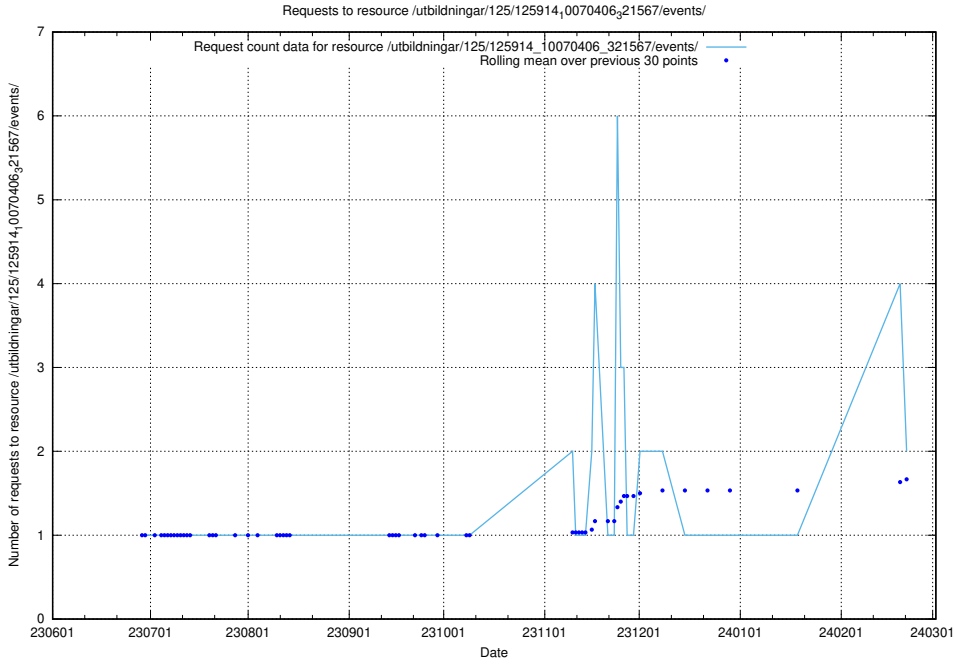

5.673 Usage of /utbildningar/125/125914_10070406_321567/events/

Here, we count the number of requests to resource /utbildningar/125/125914_10070406_321567/events/