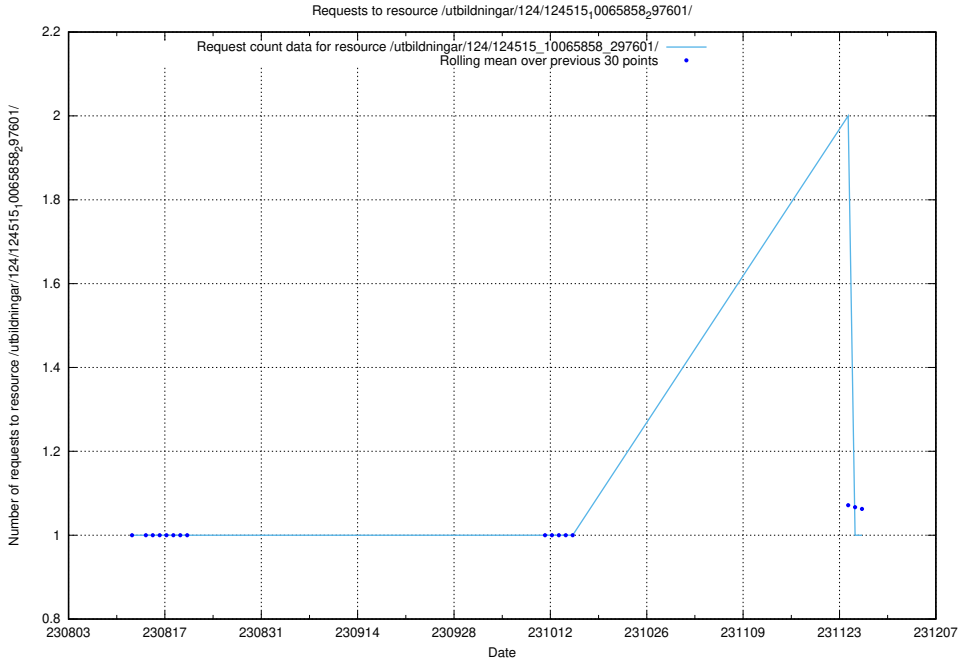

5.4375 Usage of /utbildningar/124/124515_10065858_297601/

Here, we count the number of requests to resource /utbildningar/124/124515_10065858_297601/.