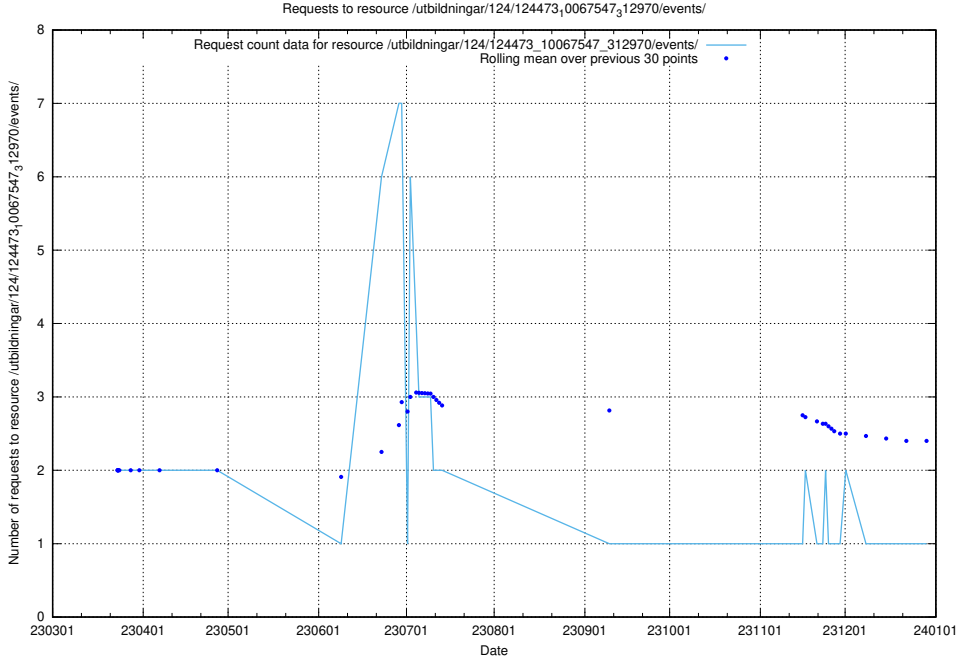

5.5886 Usage of /utbildningar/124/124473_10067547_312970/events/

Here, we count the number of requests to resource /utbildningar/124/124473_10067547_312970/events/