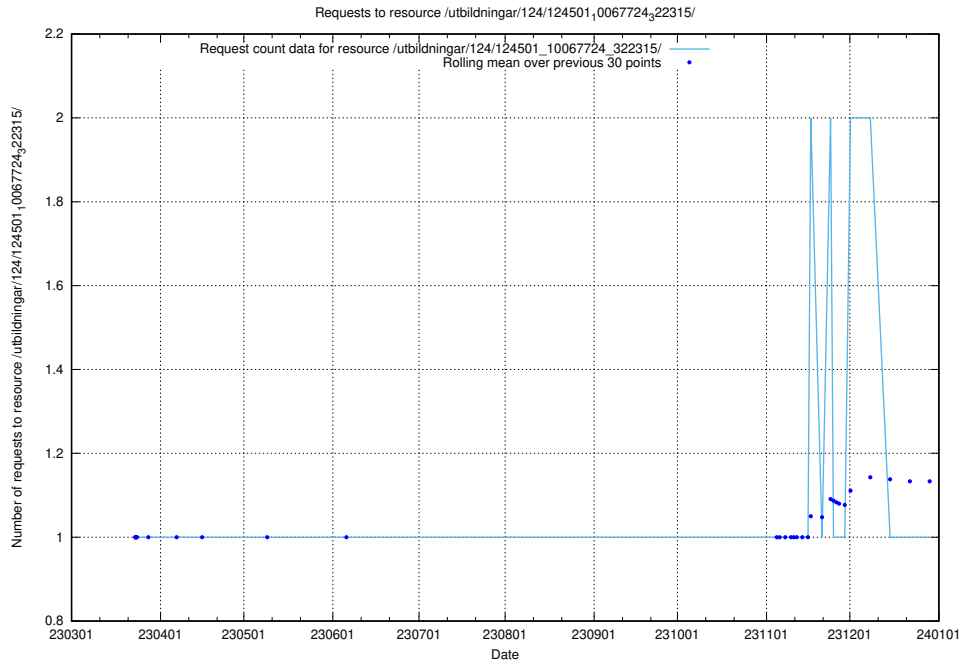

5.1812 Usage of /utbildningar/124/124501_10067724_322315/

Here, we count the number of requests to resource /utbildningar/124/124501_10067724_322315/.