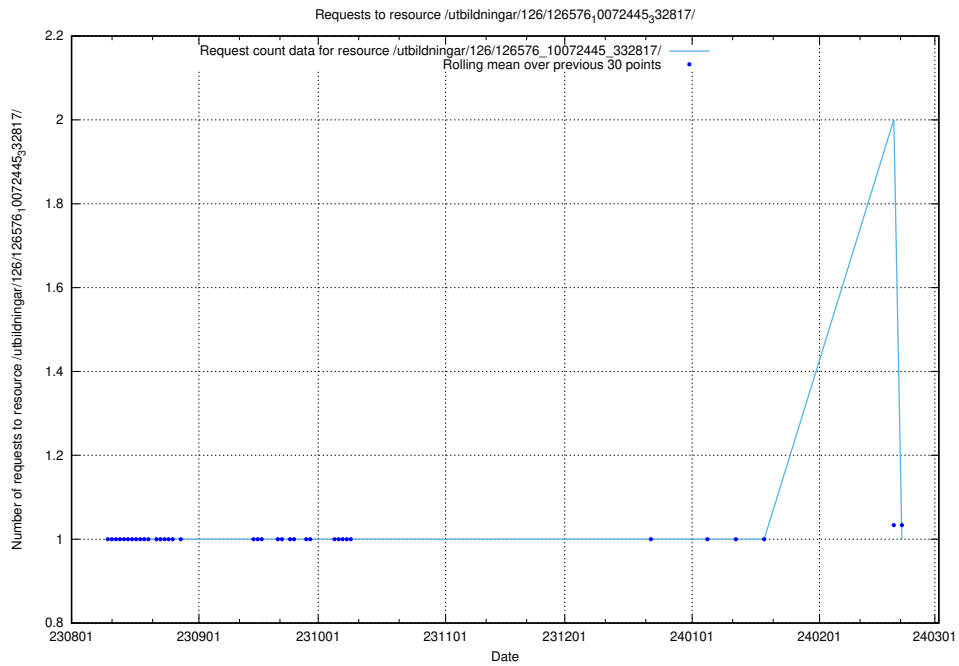

5.4385 Usage of /utbildningar/126/126576_10072445_332817/

Here, we count the number of requests to resource /utbildningar/126/126576_10072445_332817/.