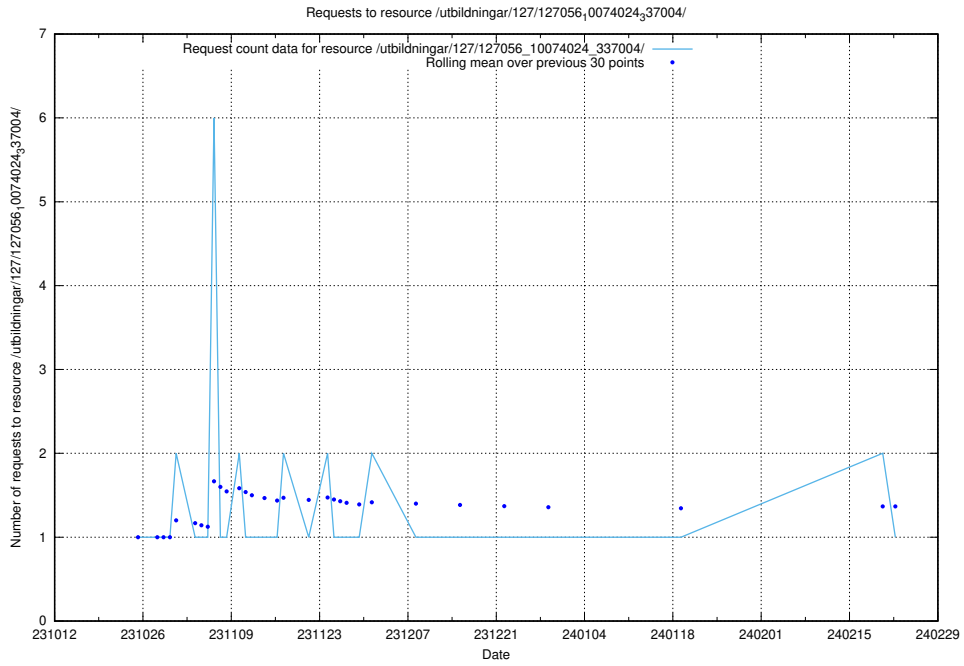

5.3758 Usage of /utbildningar/127/127056_10074024_337004/

Here, we count the number of requests to resource /utbildningar/127/127056_10074024_337004/.