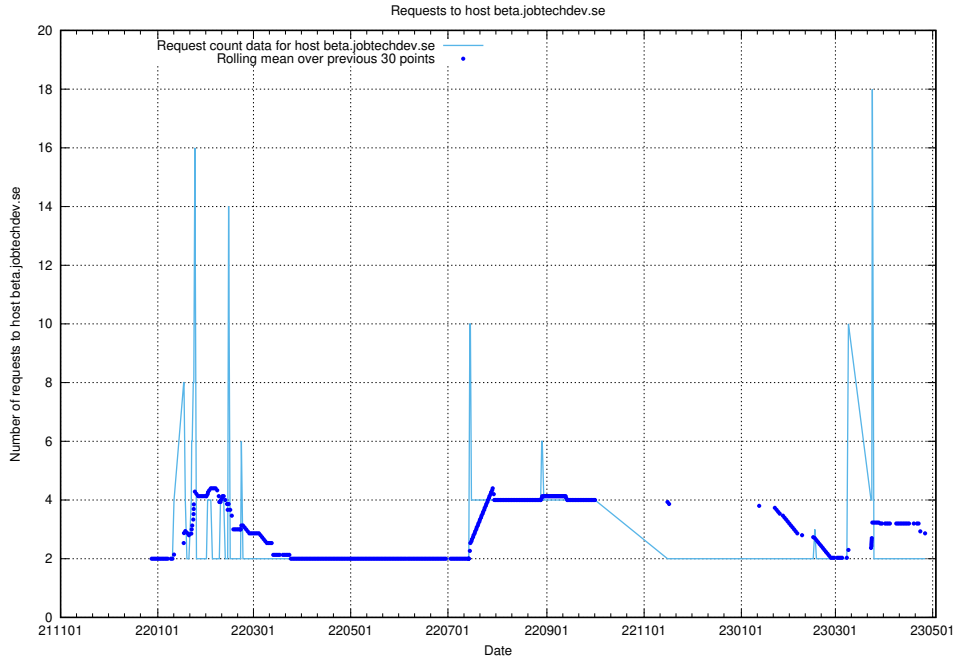

7.359 Usage of beta.jobtechdev.se

Here, we count the number of requests to host beta.jobtechdev.se.