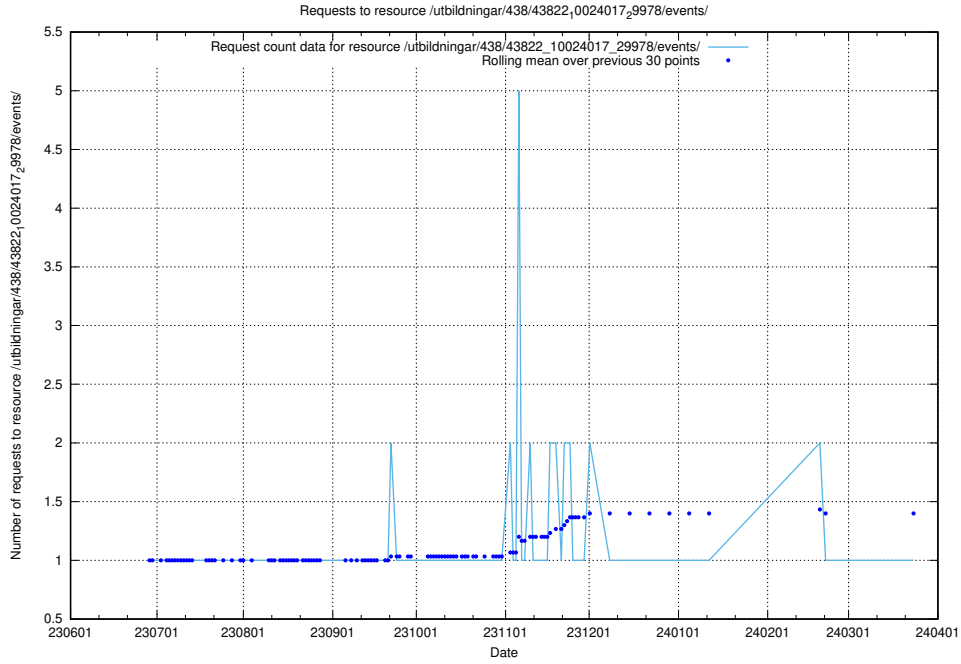

5.4979 Usage of /utbildningar/438/43822_10024017_29978/events/

Here, we count the number of requests to resource /utbildningar/438/43822_10024017_29978/events/.