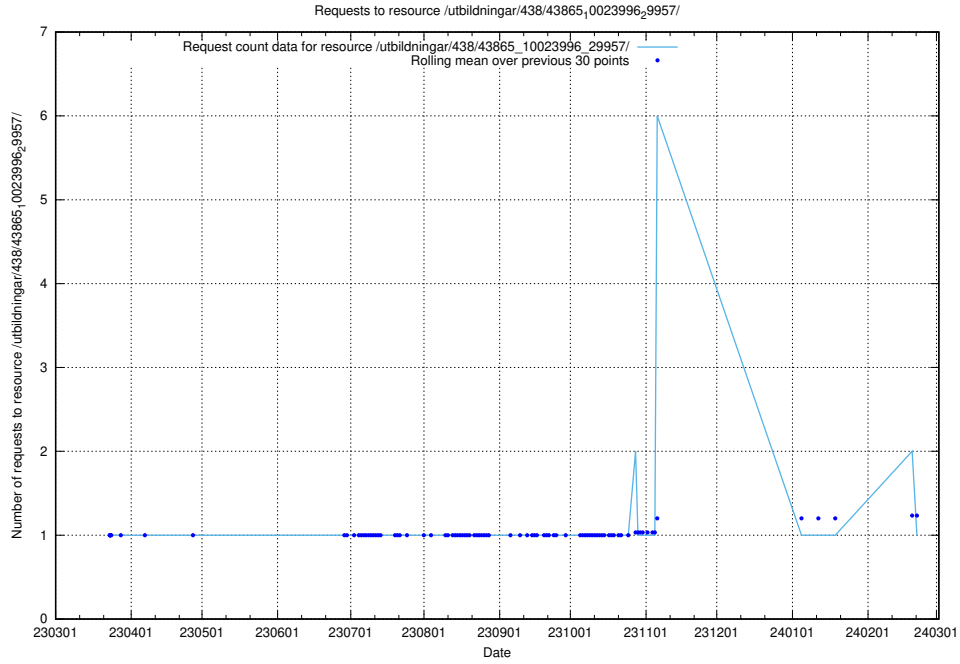

5.5908 Usage of /utbildningar/438/43865_10023996_29957/

Here, we count the number of requests to resource /utbildningar/438/43865_10023996_29957/.