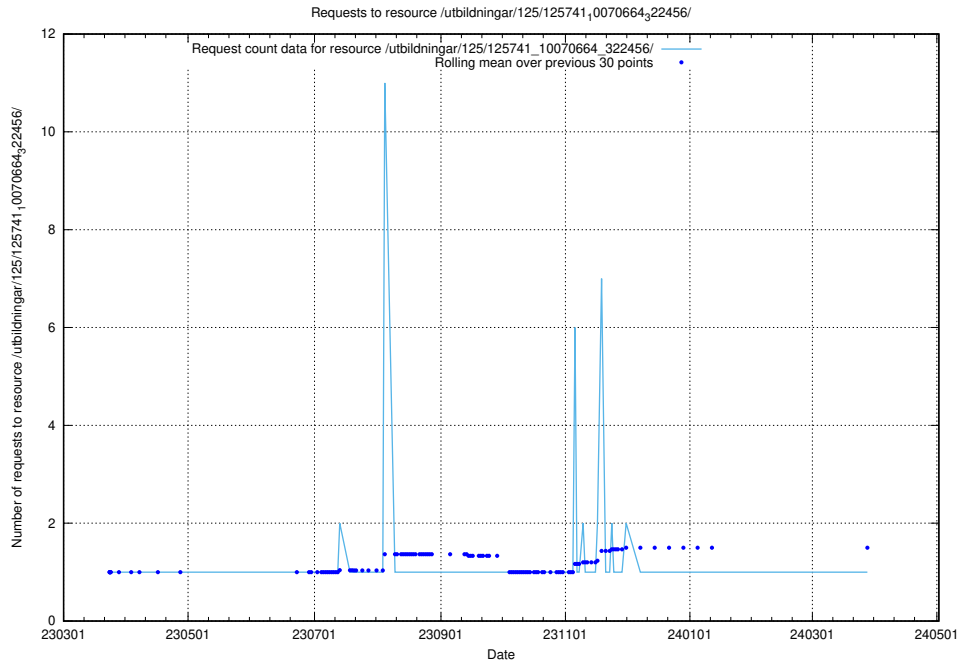

5.6091 Usage of /utbildningar/125/125741_10070664_322456/

Here, we count the number of requests to resource /utbildningar/125/125741_10070664_322456/.