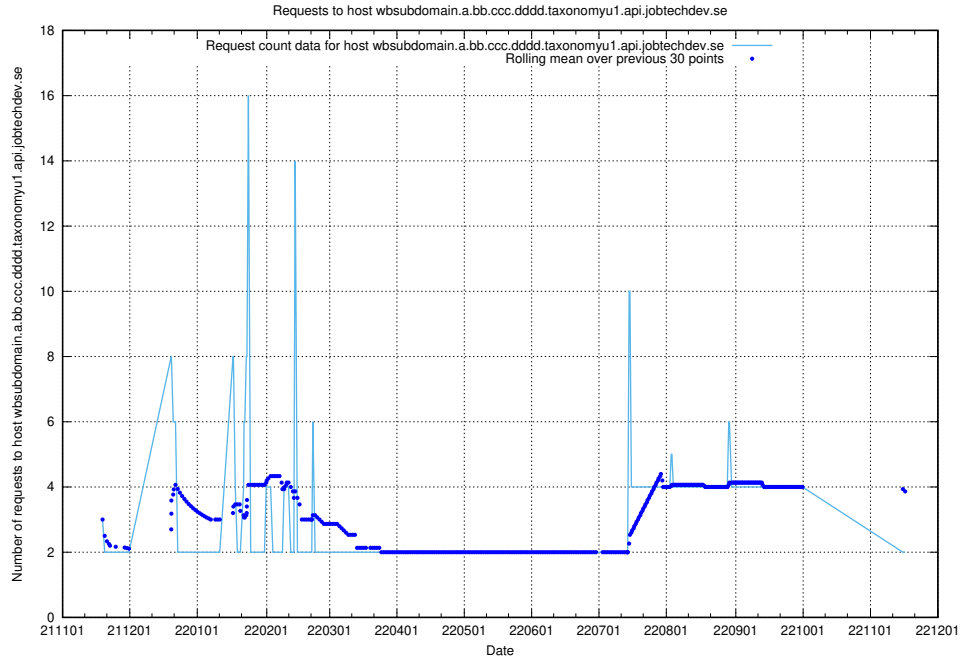

7.458 Usage of wbsubdomain.a.bb.ccc.dddd.taxonomy1.api.jobtechdev.se

Here, we count the number of requests to host wbsubdomain.a.bb.ccc.dddd.taxonomy1.api.jobtechdev.se