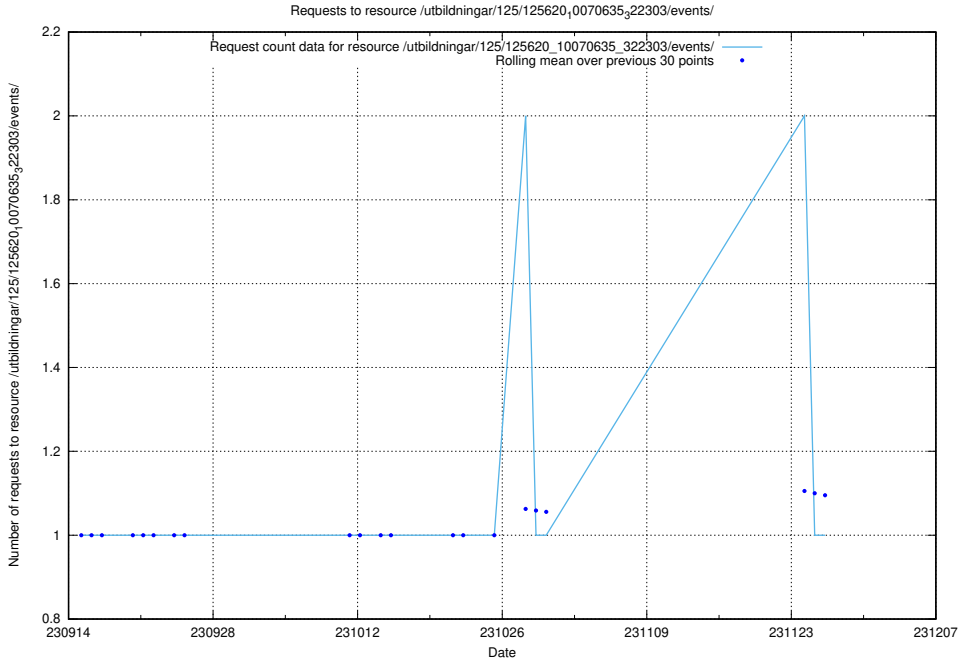

5.4128 Usage of /utbildningar/125/125620_10070635_322303/events/

Here, we count the number of requests to resource /utbildningar/125/125620_10070635_322303/events/