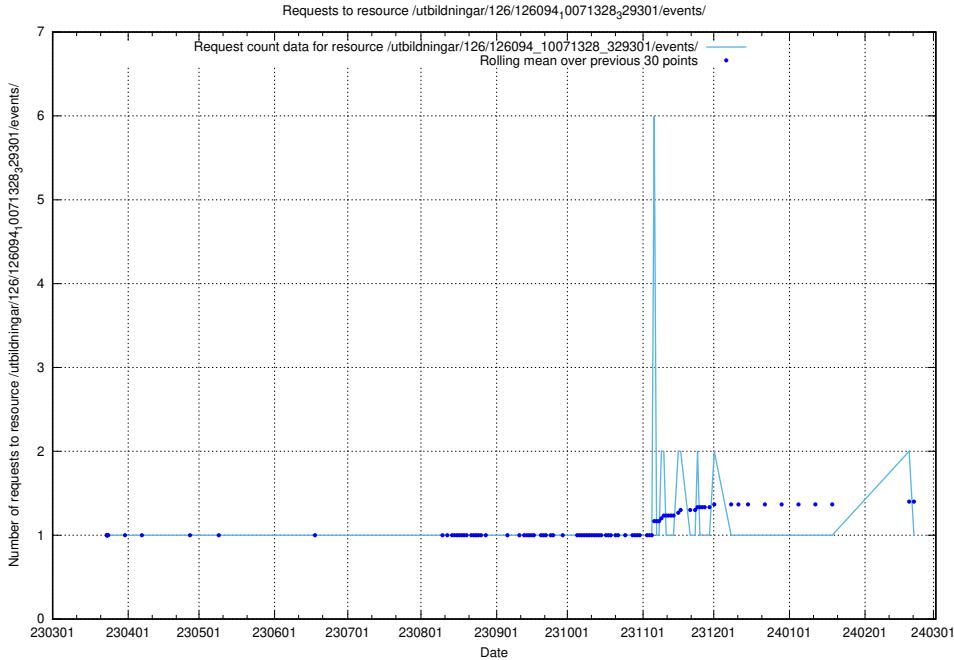

5.6015 Usage of /utbildningar/126/126094_10071328_329301/events/

Here, we count the number of requests to resource /utbildningar/126/126094_10071328_329301/events/