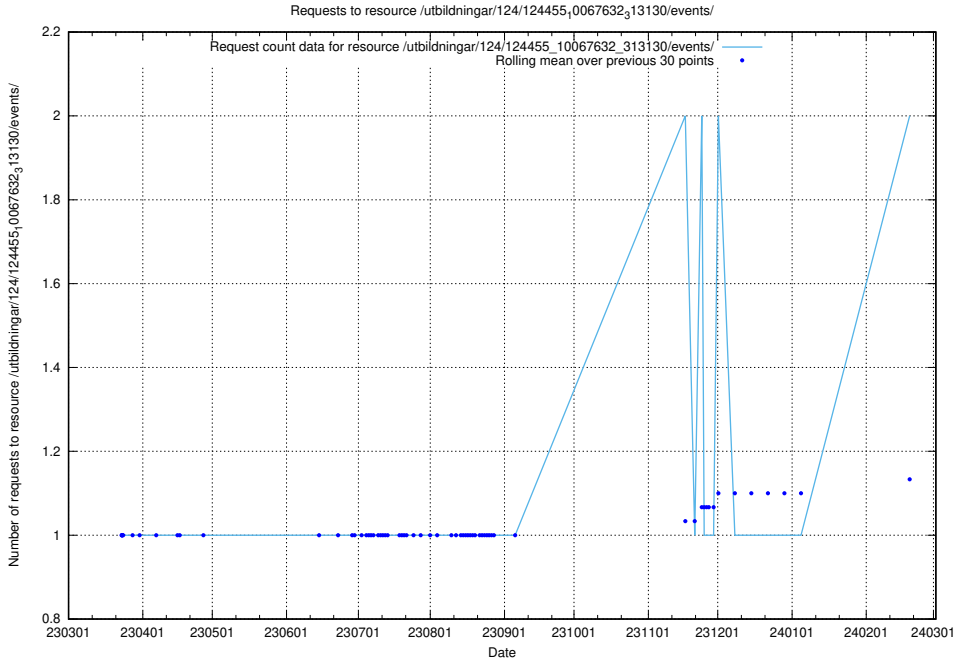

5.496 Usage of /utbildningar/124/124455_10067632_313130/events/

Here, we count the number of requests to resource /utbildningar/124/124455_10067632_313130/events/