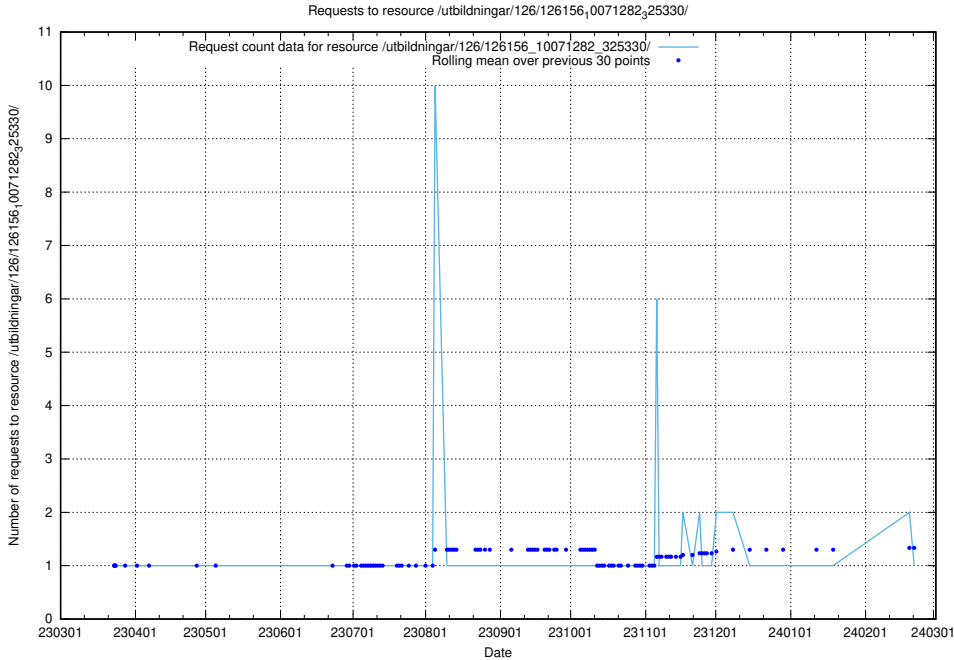

5.6014 Usage of /utbildningar/126/126156_10071282_325330/

Here, we count the number of requests to resource /utbildningar/126/126156_10071282_325330/.