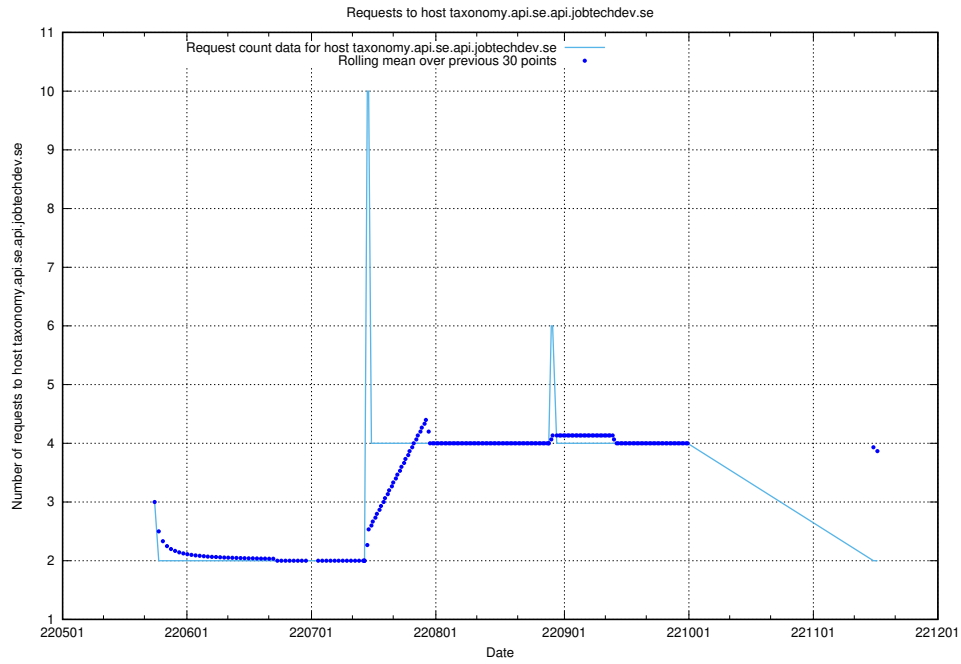

7.422 Usage of taxonomy.api.se.api.jobtechdev.se

Here, we count the number of requests to host taxonomy.api.se.api.jobtechdev.se.