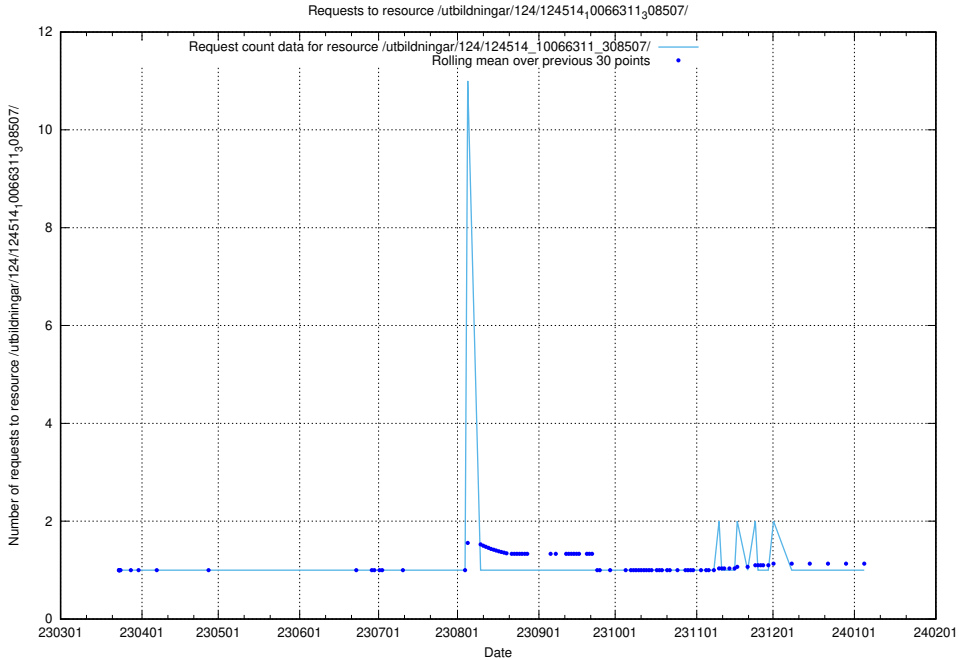

5.1341 Usage of /utbildningar/124/124514_10066311_308507/

Here, we count the number of requests to resource /utbildningar/124/124514_10066311_308507/.