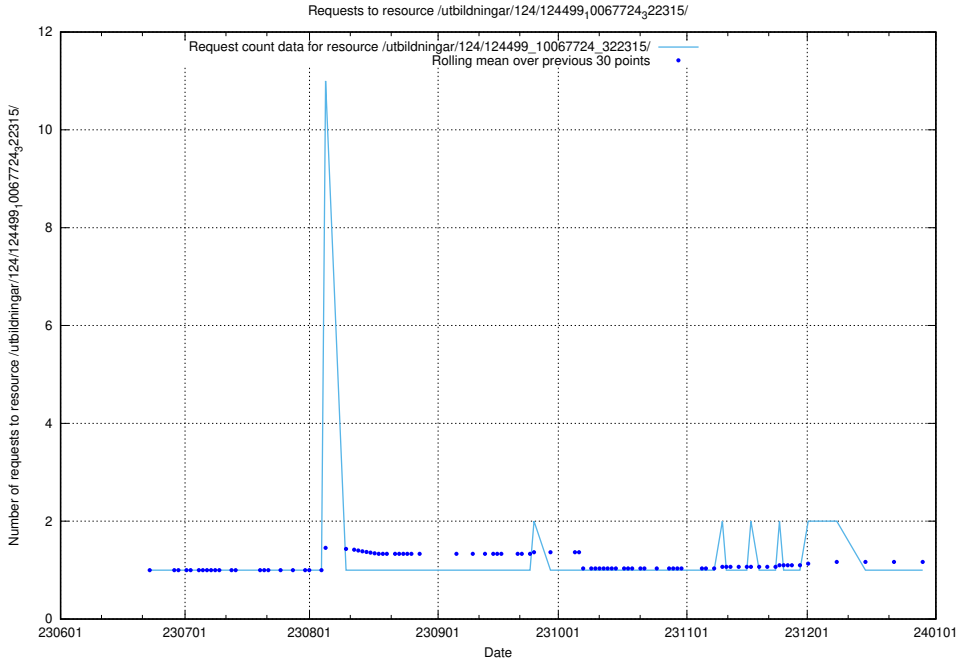

5.5343 Usage of /utbildningar/124/124499_10067724_322315/

Here, we count the number of requests to resource /utbildningar/124/124499_10067724_322315/.