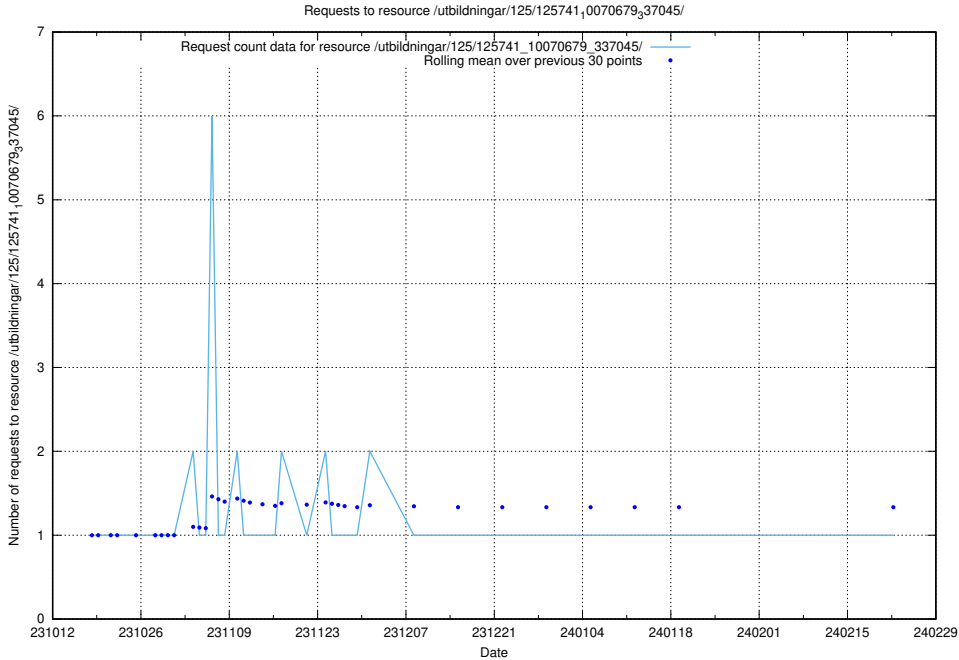

5.3837 Usage of /utbildningar/125/125741_10070679_337045/

Here, we count the number of requests to resource /utbildningar/125/125741_10070679_337045/.