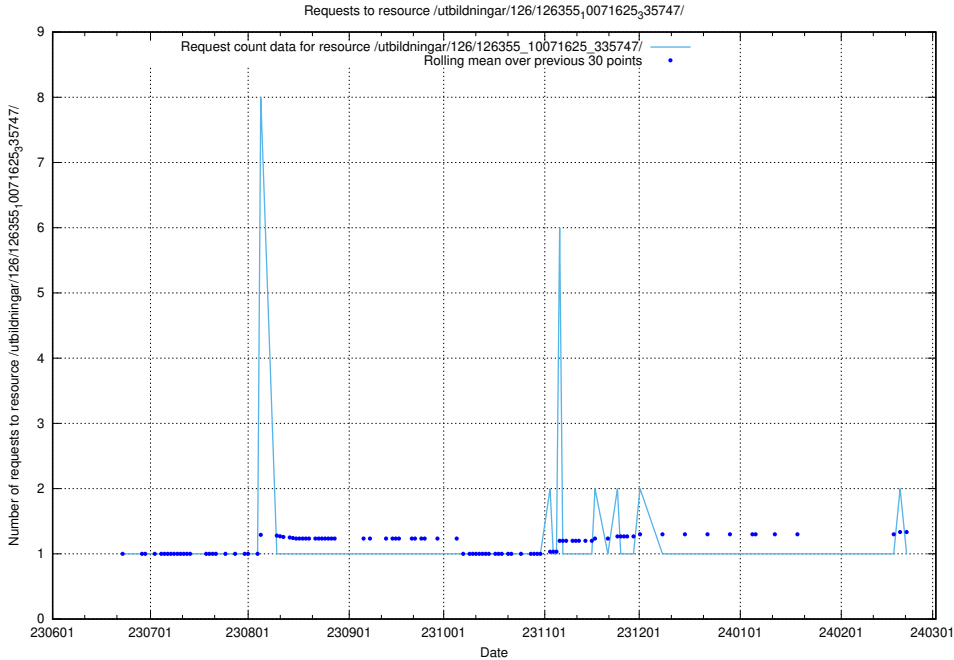

5.5213 Usage of /utbildningar/126/126355_10071625_335747/

Here, we count the number of requests to resource /utbildningar/126/126355_10071625_335747/.