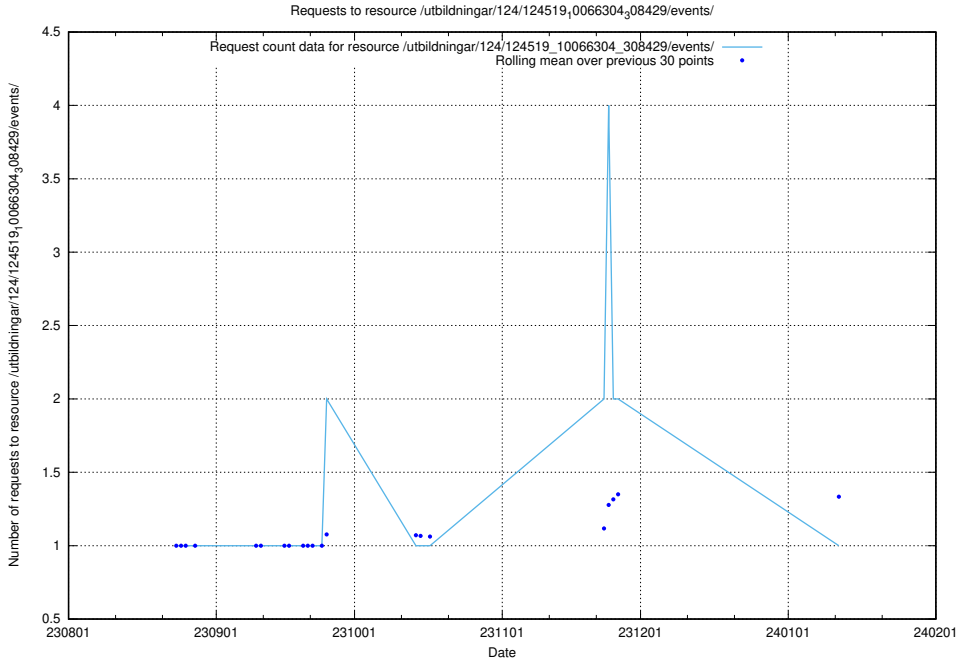

5.4288 Usage of /utbildningar/124/124519_10066304_308429/events/

Here, we count the number of requests to resource /utbildningar/124/124519_10066304_308429/events/