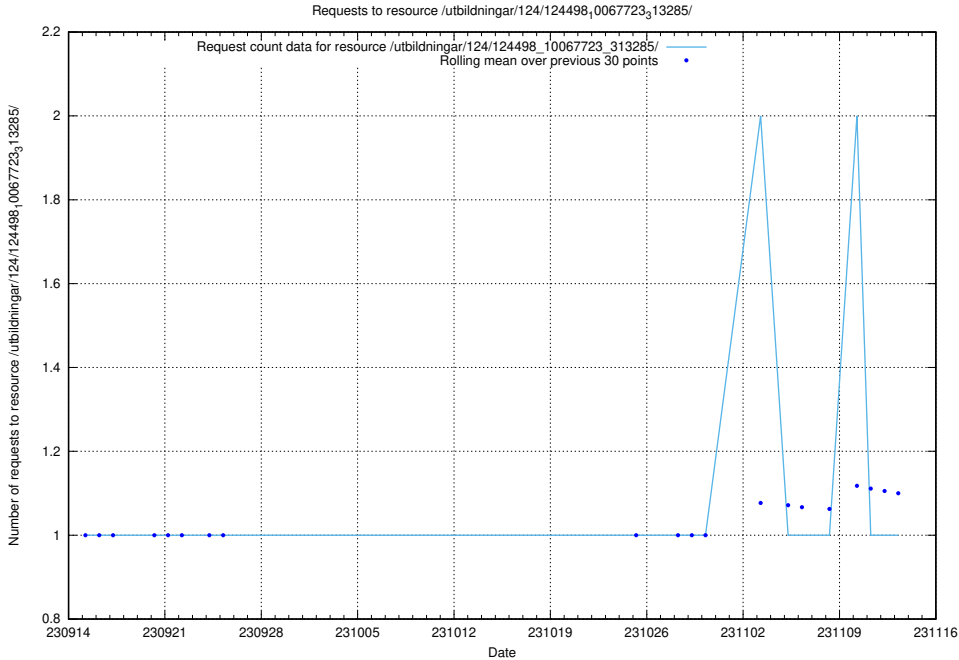

5.4136 Usage of /utbildningar/124/124498_10067723_313285/

Here, we count the number of requests to resource /utbildningar/124/124498_10067723_313285/.