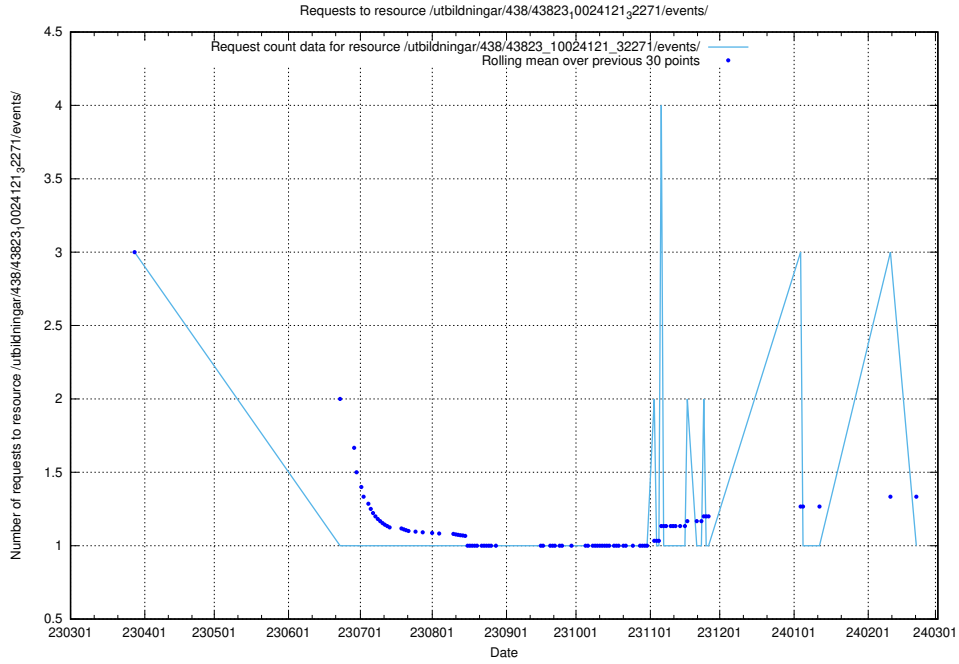

5.5646 Usage of /utbildningar/438/43823_10024121_32271/events/

Here, we count the number of requests to resource /utbildningar/438/43823_10024121_32271/events/.