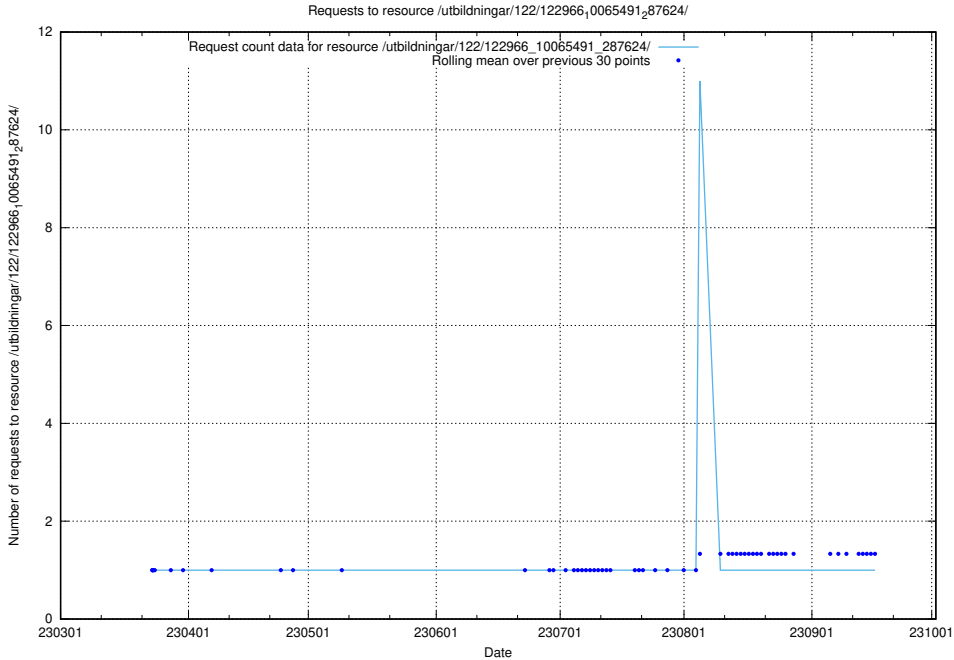

5.4640 Usage of /utbildningar/122/122966_10065491_287624/

Here, we count the number of requests to resource /utbildningar/122/122966_10065491_287624/.