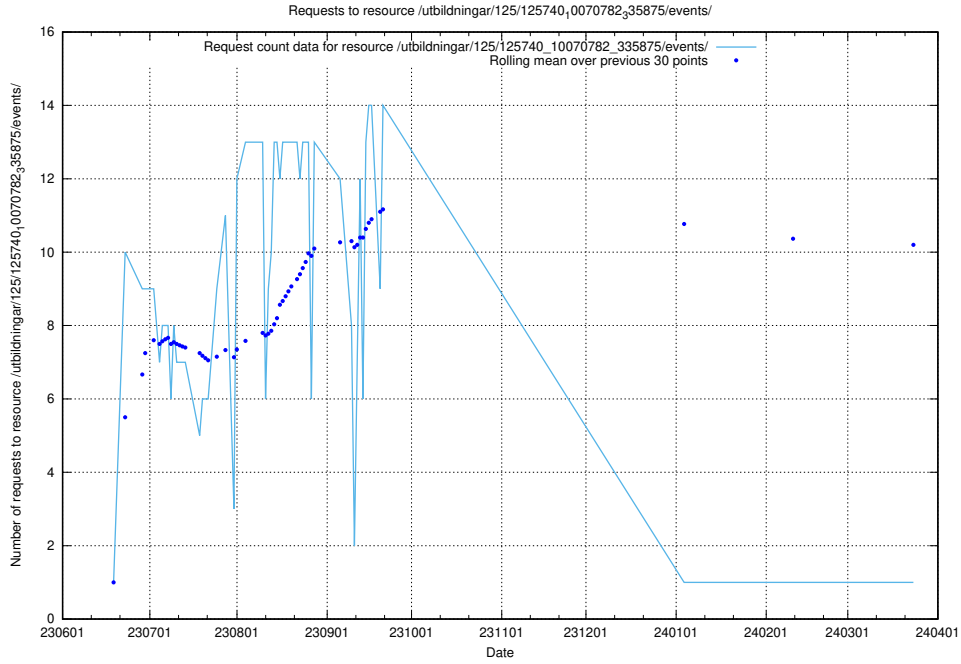

5.5418 Usage of /utbildningar/125/125740_10070782_335875/events/

Here, we count the number of requests to resource /utbildningar/125/125740_10070782_335875/events/