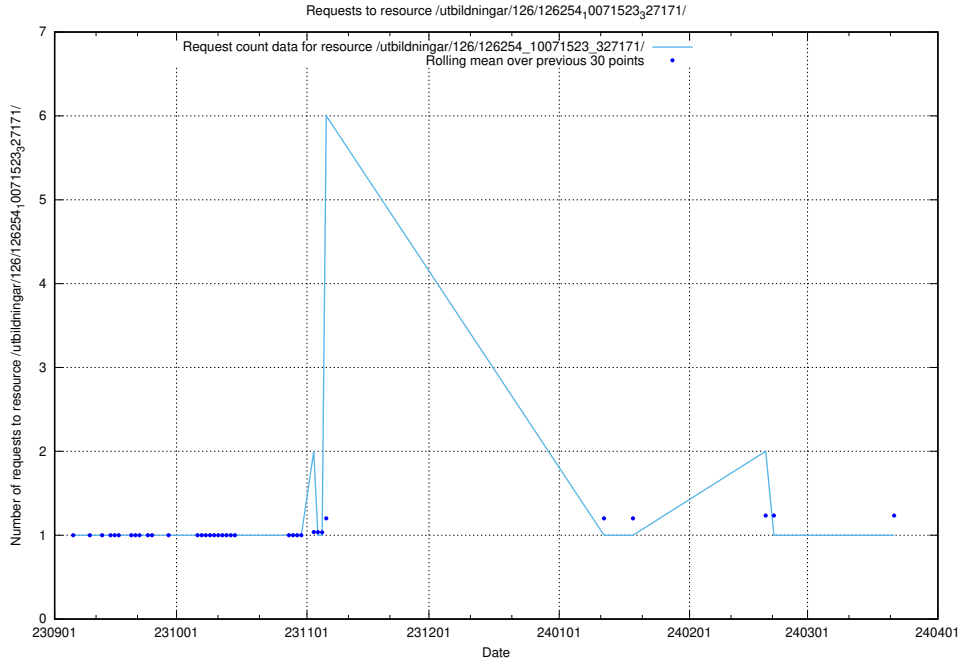

5.4224 Usage of /utbildningar/126/126254_10071523_327171/

Here, we count the number of requests to resource /utbildningar/126/126254_10071523_327171/.