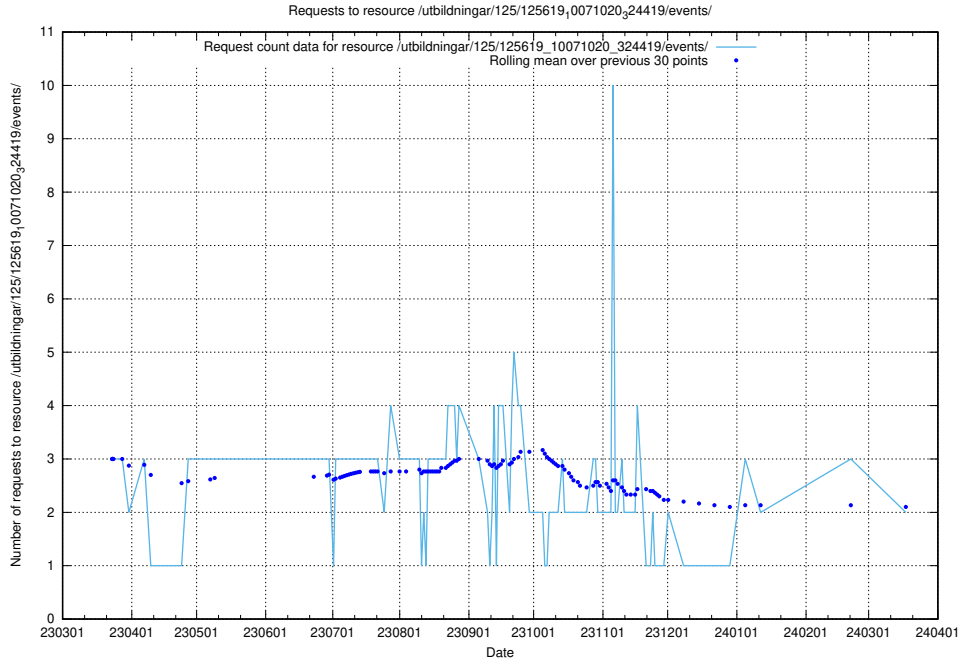

5.781 Usage of /utbildningar/125/125619_10071020_324419/events/

Here, we count the number of requests to resource /utbildningar/125/125619_10071020_324419/events/