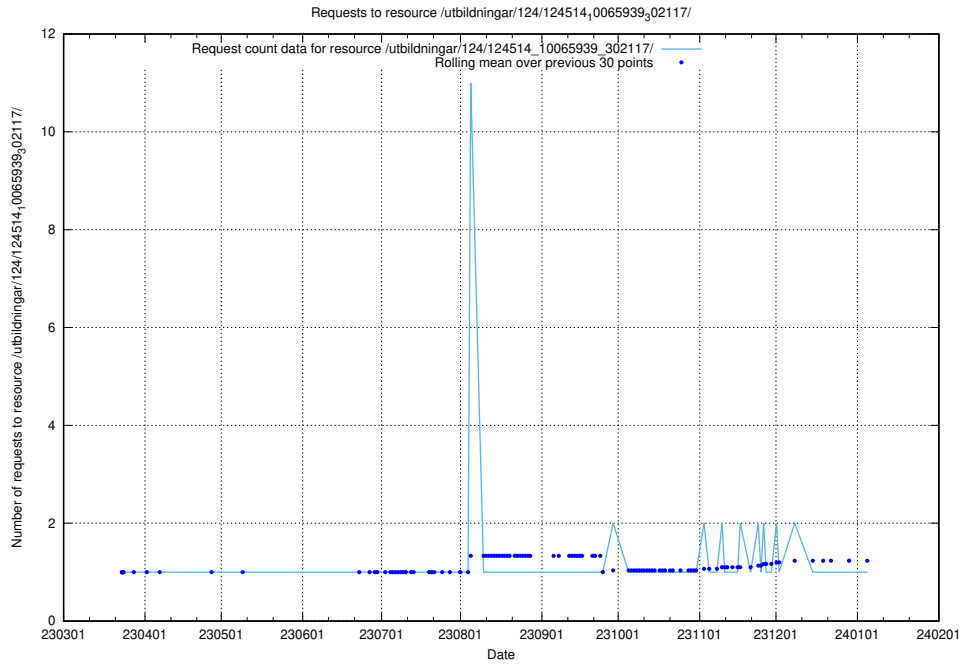

5.1420 Usage of /utbildningar/124/124514_10065939_302117/

Here, we count the number of requests to resource /utbildningar/124/124514_10065939_302117/.