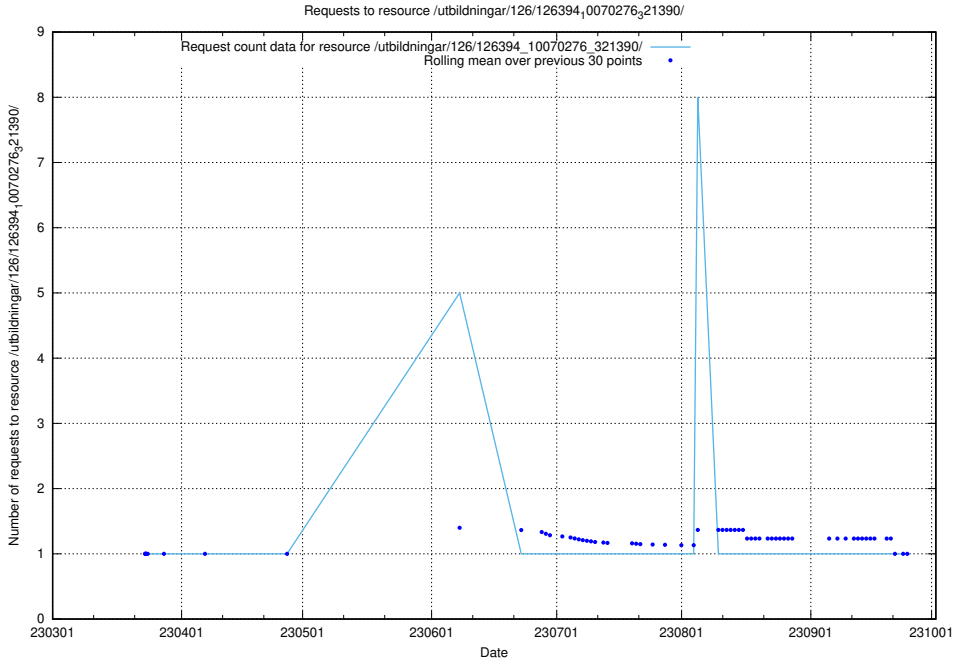

5.6007 Usage of /utbildningar/126/126394_10070276_321390/

Here, we count the number of requests to resource /utbildningar/126/126394_10070276_321390/.