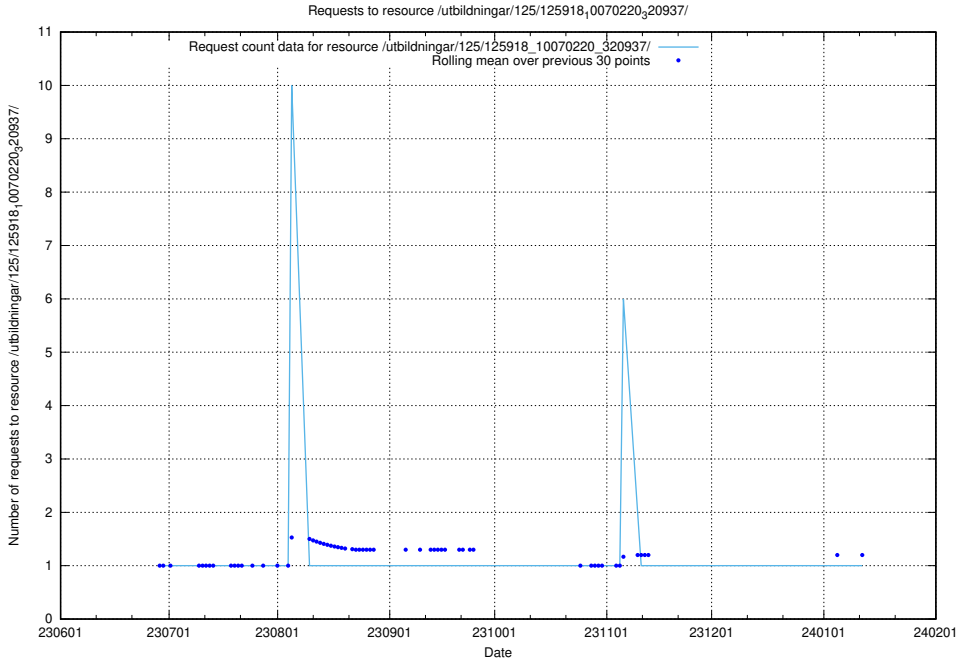

5.5017 Usage of /utbildningar/125/125918_10070220_320937/

Here, we count the number of requests to resource /utbildningar/125/125918_10070220_320937/.