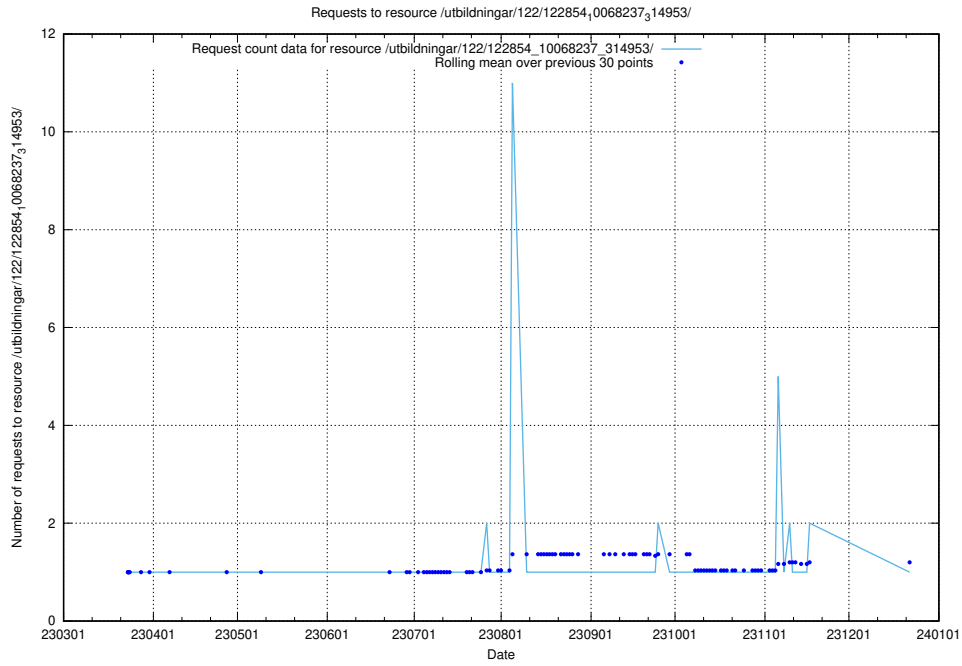

5.4736 Usage of /utbildningar/122/122854_10068237_314953/

Here, we count the number of requests to resource /utbildningar/122/122854_10068237_314953/.