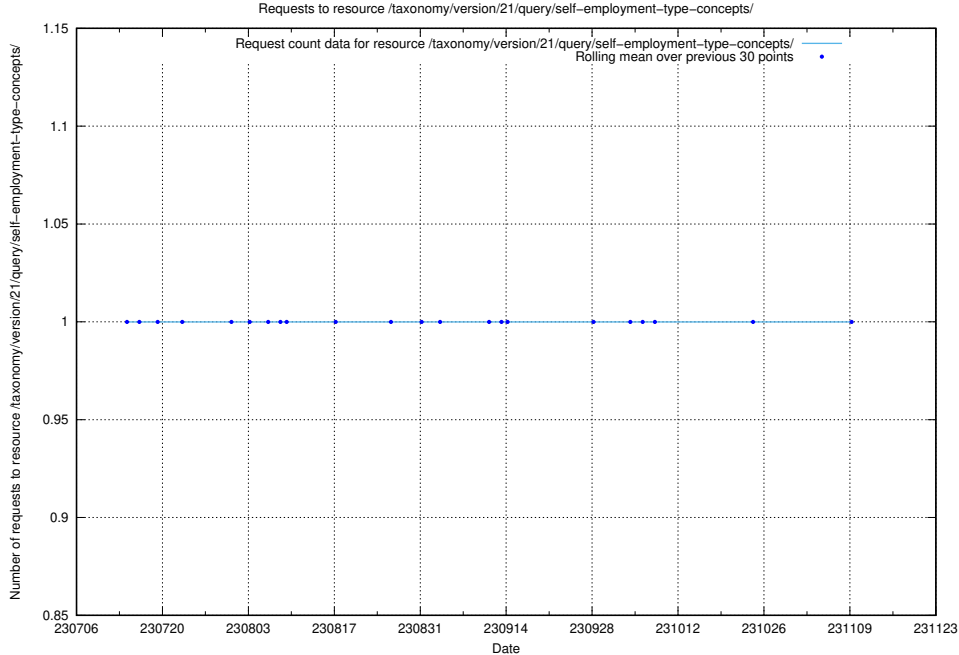

5.4651 Usage of /taxonomy/version/21/query/self-employment-type-concepts/

Here, we count the number of requests to resource /taxonomy/version/21/query/self-employment-type-concepts/.