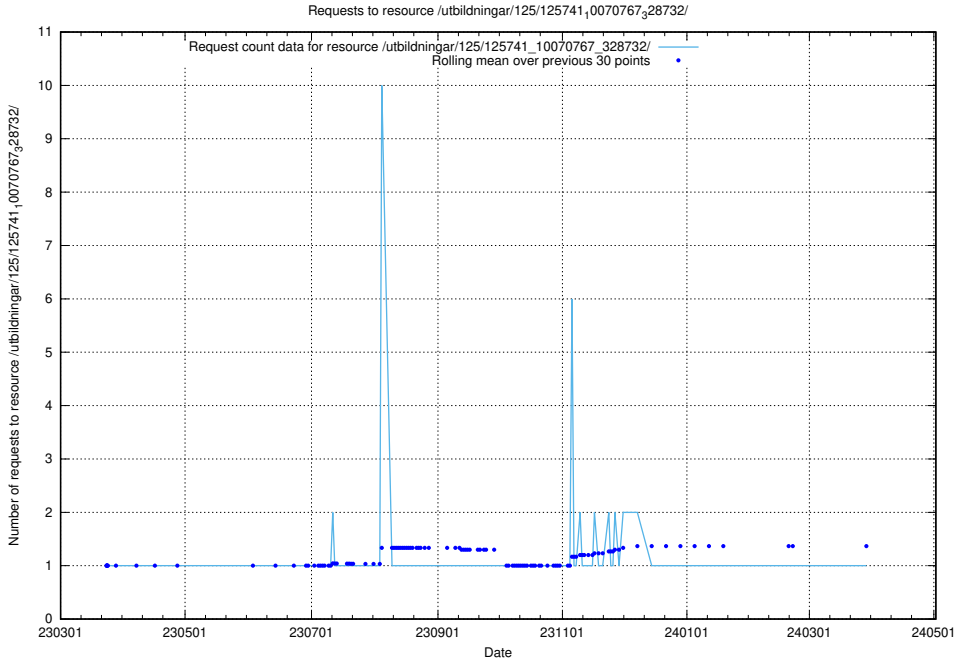

5.6059 Usage of /utbildningar/125/125741_10070767_328732/

Here, we count the number of requests to resource /utbildningar/125/125741_10070767_328732/.