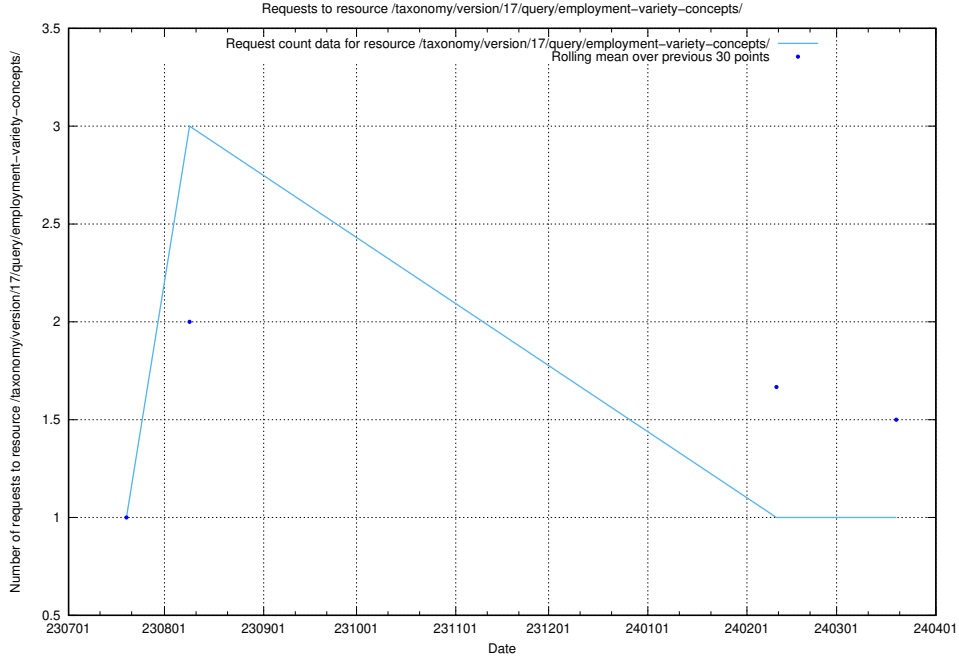

5.4571 Usage of /taxonomy/version/17/query/employment-variety-concepts/

Here, we count the number of requests to resource /taxonomy/version/17/query/employment-variety-concepts/.