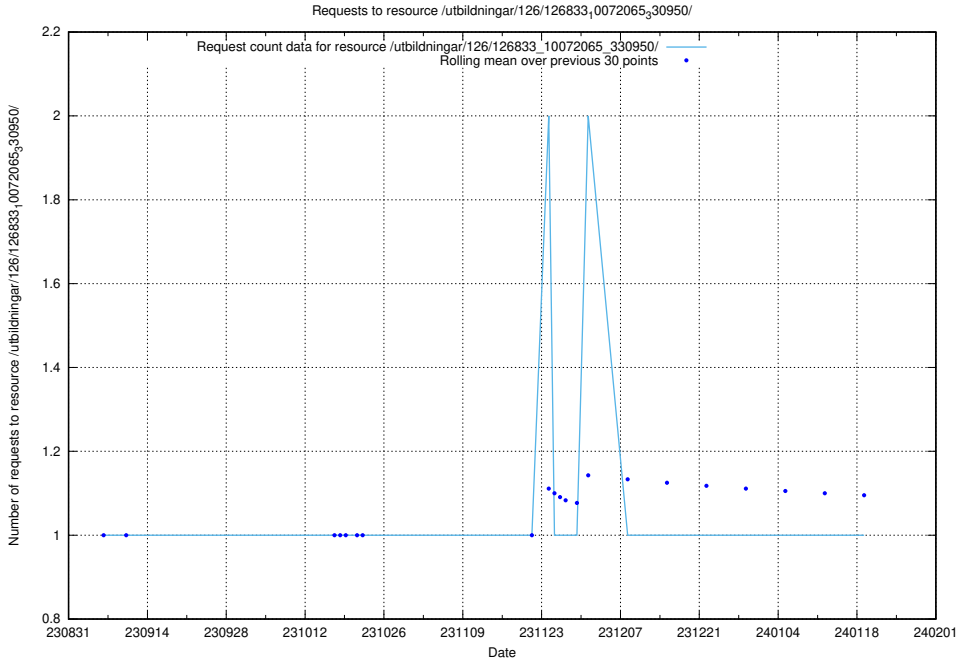

5.4220 Usage of /utbildningar/126/126833_10072065_330950/

Here, we count the number of requests to resource /utbildningar/126/126833_10072065_330950/.