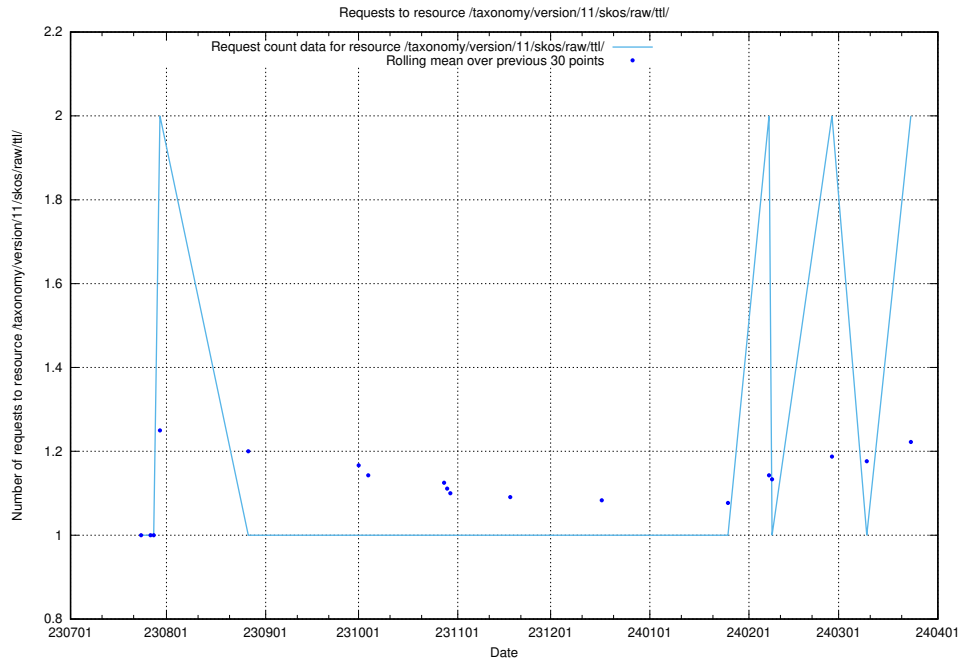

5.628 Usage of `/taxonomy/version/11/skos/raw/ttl/`

Here, we count the number of requests to resource `/taxonomy/version/11/skos/raw/ttl/`.