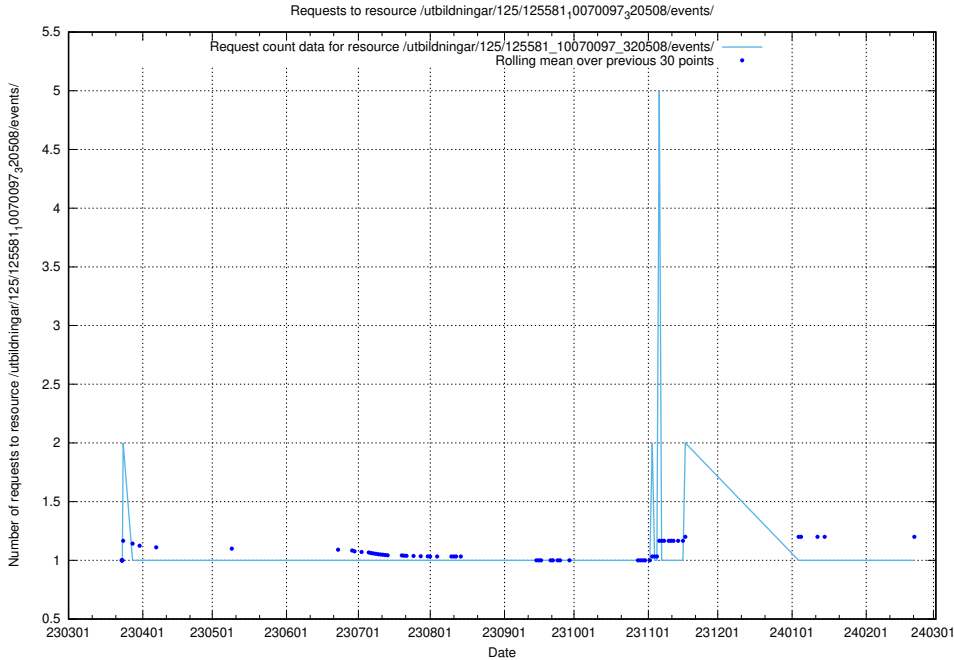

5.944 Usage of /utbildningar/125/125581_10070097_320508/events/

Here, we count the number of requests to resource /utbildningar/125/125581_10070097_320508/events/