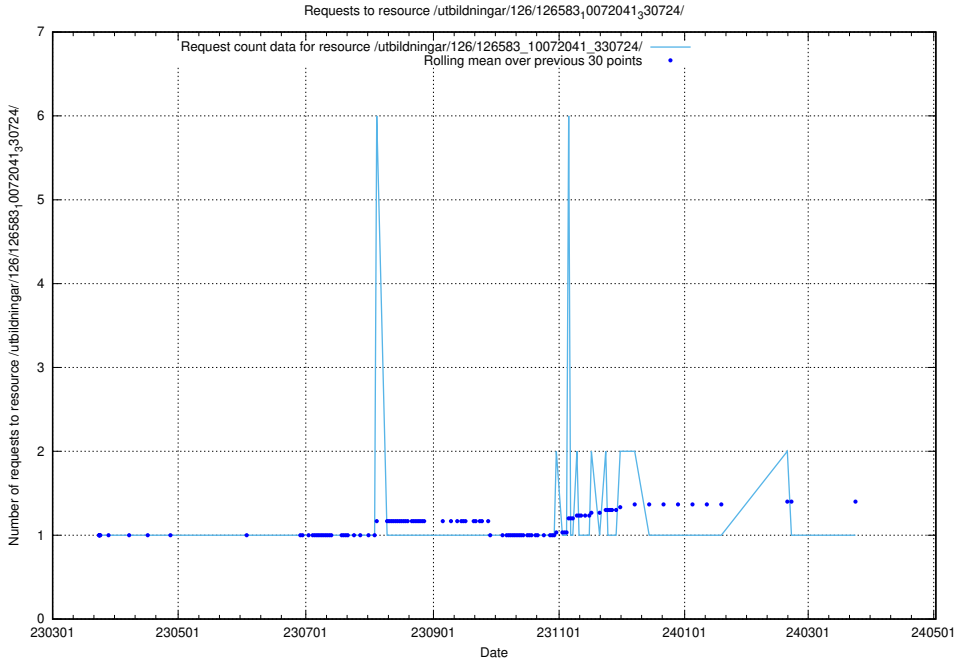

5.5982 Usage of /utbildningar/126/126583_10072041_330724/

Here, we count the number of requests to resource /utbildningar/126/126583_10072041_330724/.