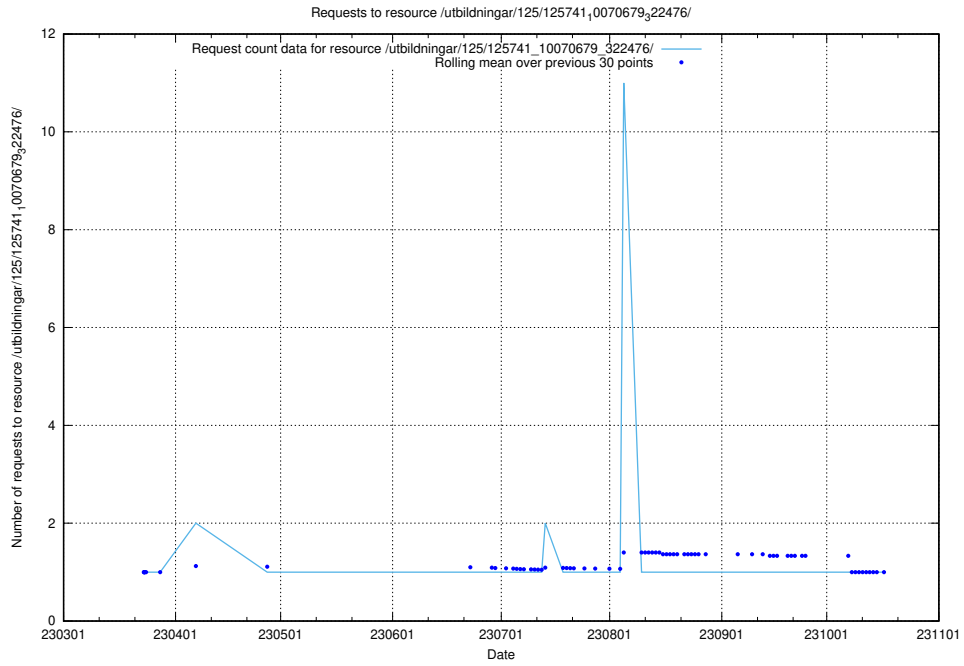

5.6077 Usage of /utbildningar/125/125741_10070679_322476/

Here, we count the number of requests to resource /utbildningar/125/125741_10070679_322476/.