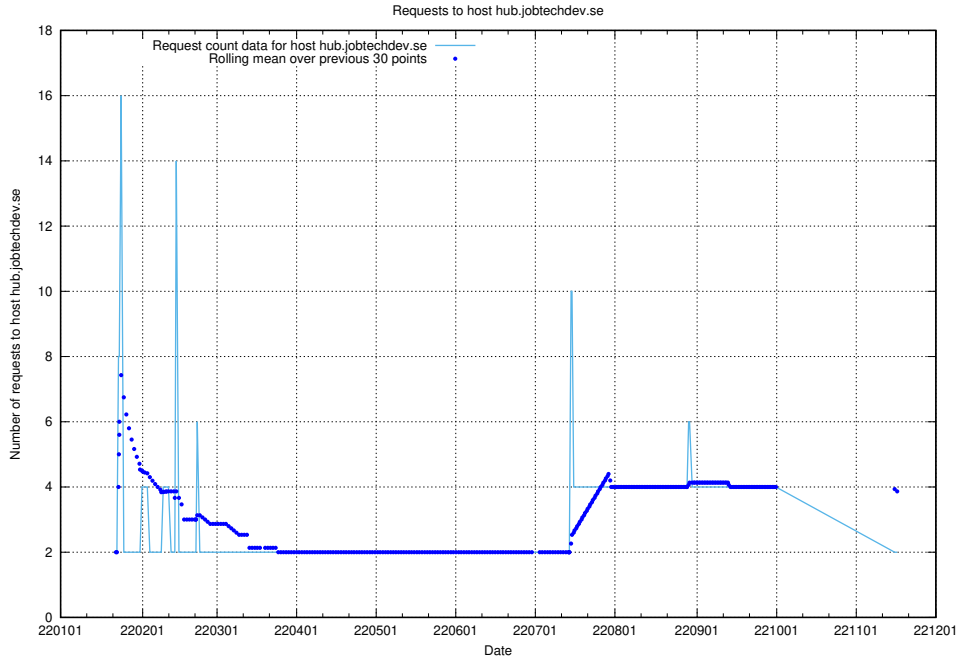

### 7.598 Usage of hub.jobtechdev.se

Here, we count the number of requests to host hub.jobtechdev.se.