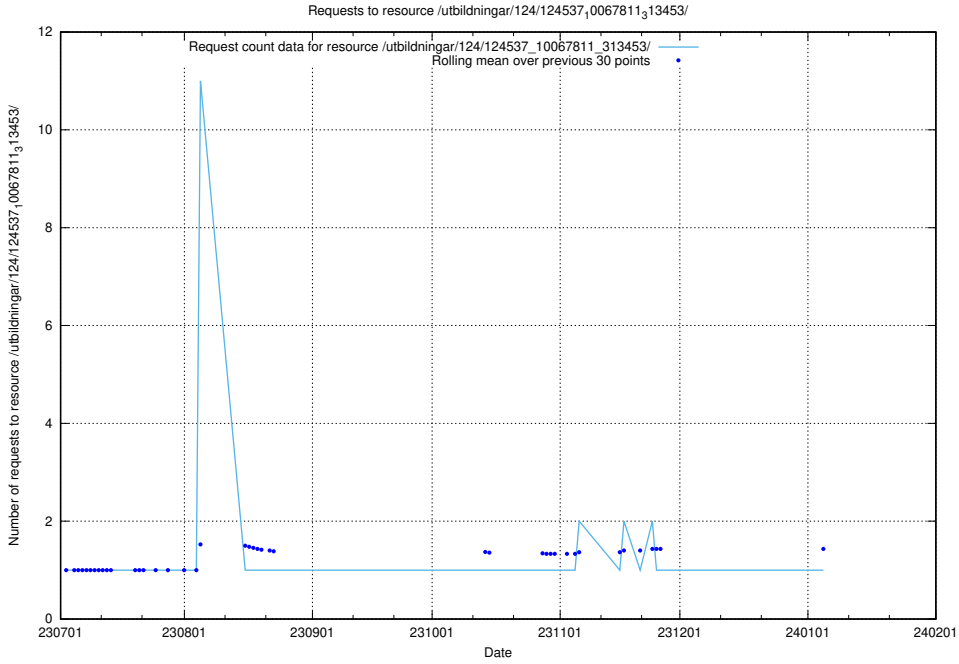

5.4923 Usage of /utbildningar/124/124537_10067811_313453/

Here, we count the number of requests to resource /utbildningar/124/124537_10067811_313453/.