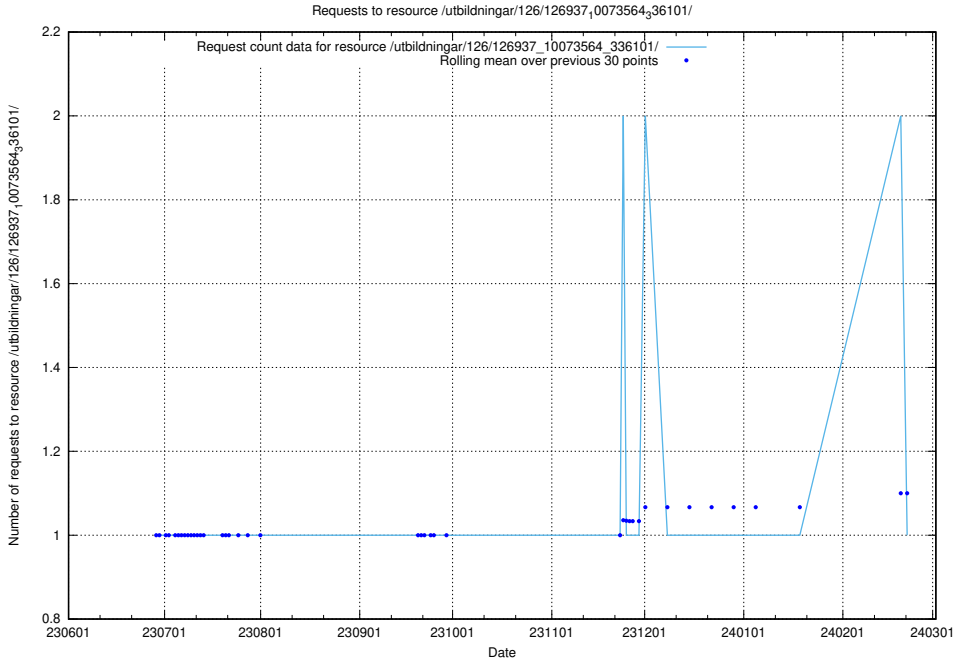

5.4992 Usage of /utbildningar/126/126937_10073564_336101/

Here, we count the number of requests to resource /utbildningar/126/126937_10073564_336101/.