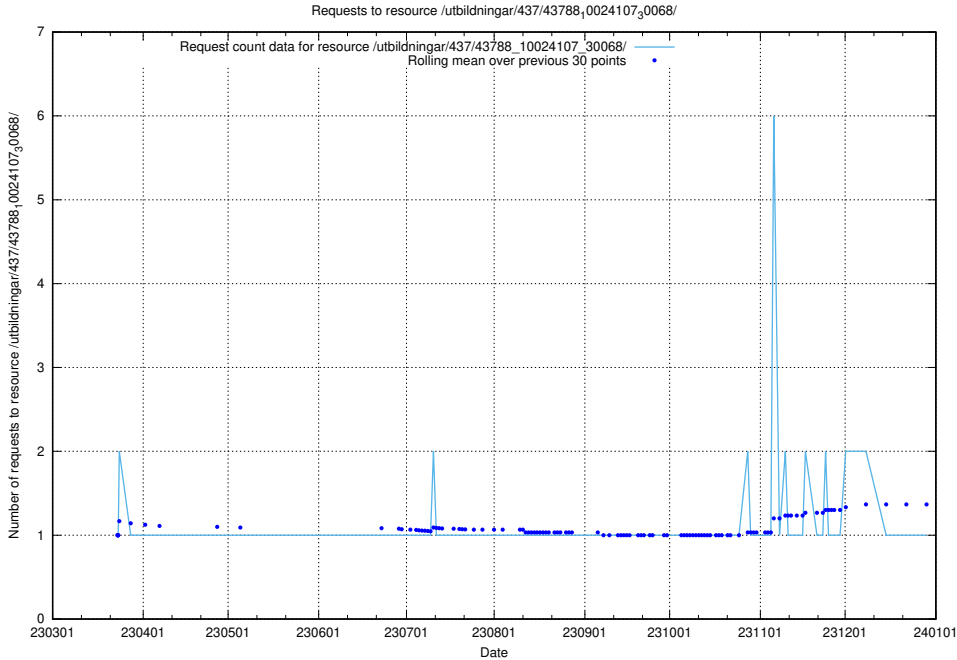

5.5947 Usage of /utbildningar/437/43788_10024107_30068/

Here, we count the number of requests to resource /utbildningar/437/43788_10024107_30068/.