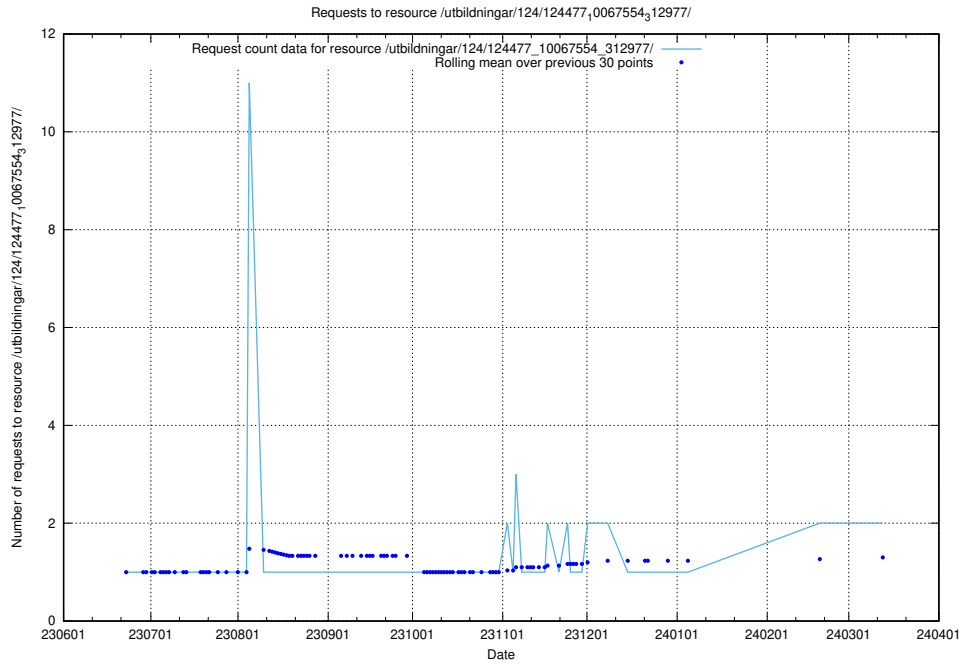

5.713 Usage of /utbildningar/124/124477_10067554_312977/

Here, we count the number of requests to resource /utbildningar/124/124477_10067554_312977/.