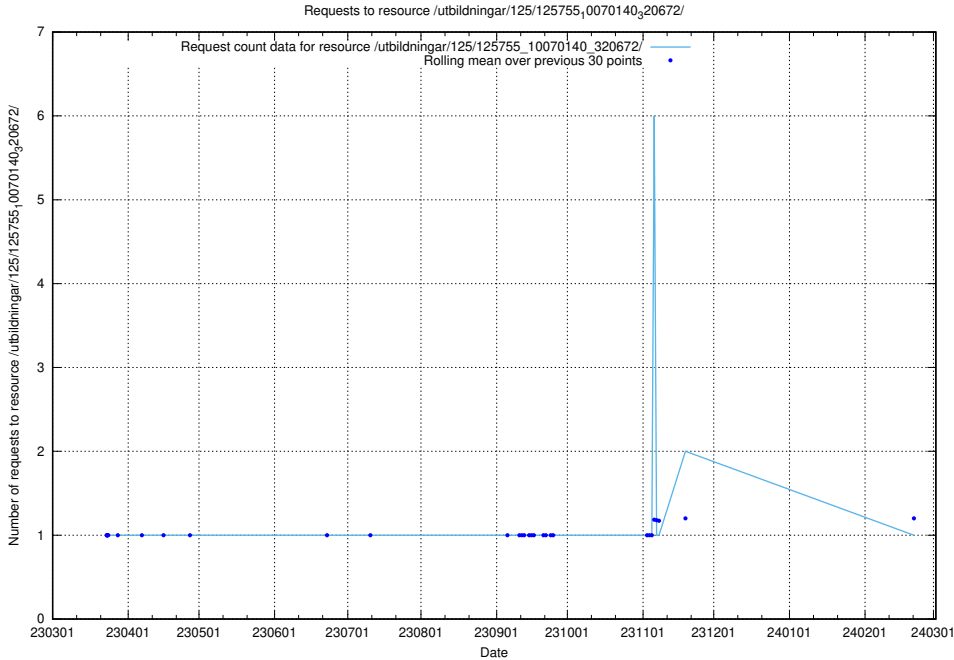

5.6052 Usage of /utbildningar/125/125755_10070140_320672/

Here, we count the number of requests to resource /utbildningar/125/125755_10070140_320672/.