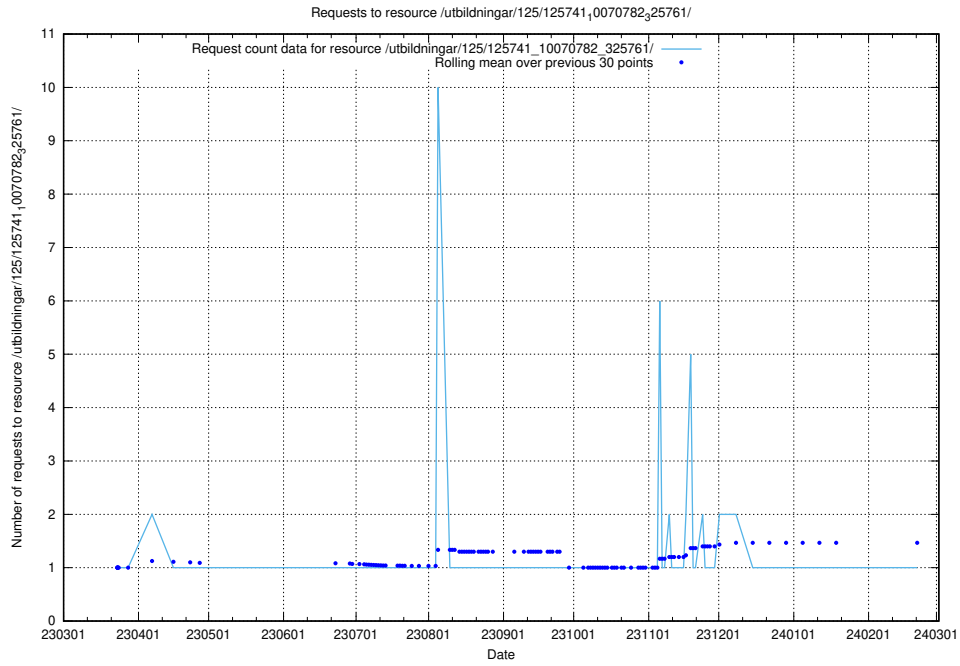

5.6057 Usage of /utbildningar/125/125741_10070782_325761/

Here, we count the number of requests to resource /utbildningar/125/125741_10070782_325761/.