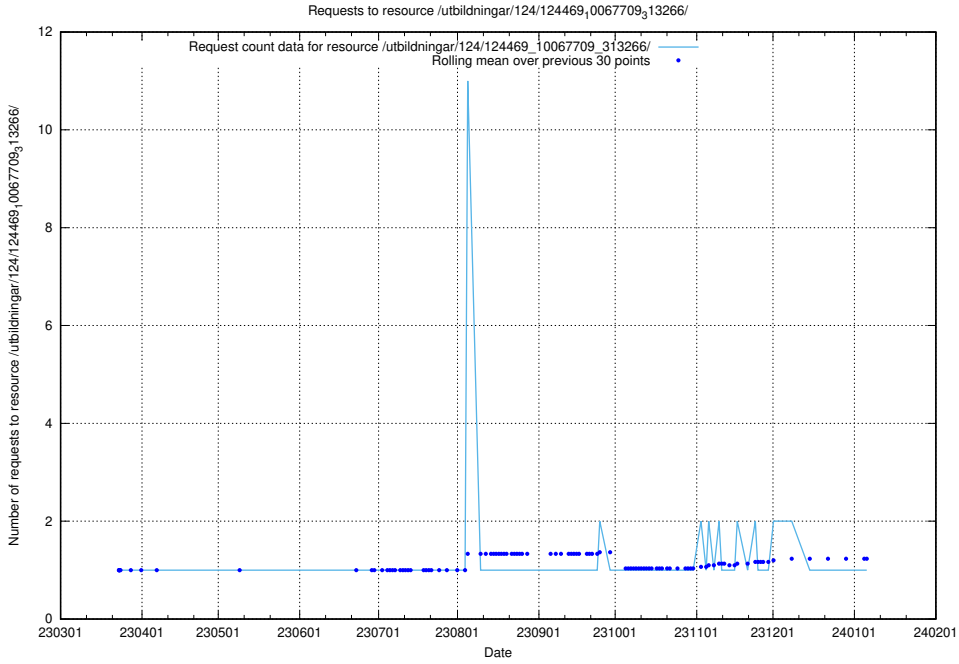

5.2784 Usage of /utbildningar/124/124469_10067709_313266/

Here, we count the number of requests to resource /utbildningar/124/124469_10067709_313266/.