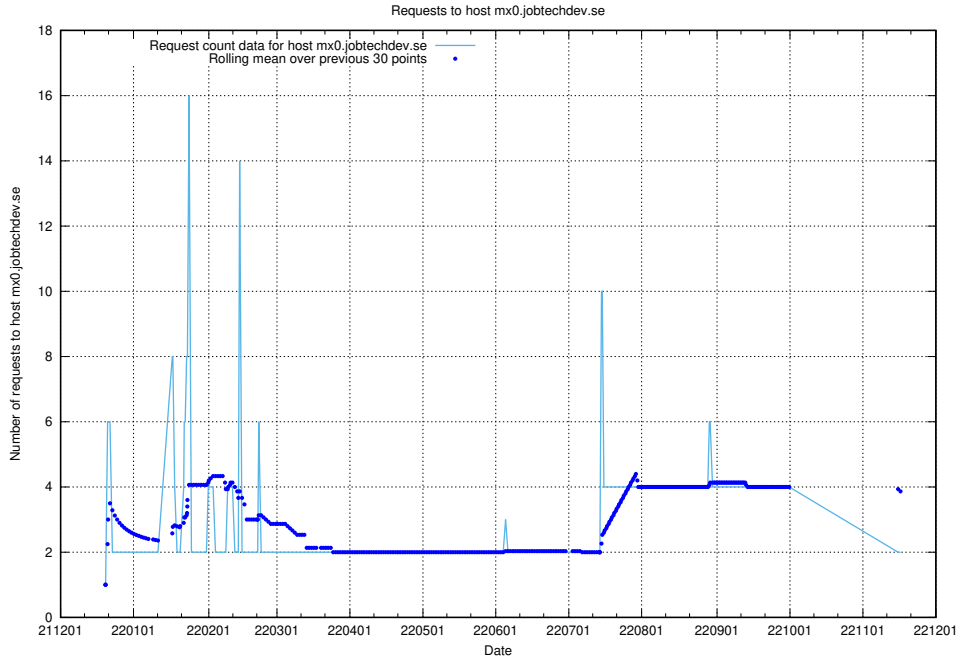

7.372 Usage of mx0.jobtechdev.se

Here, we count the number of requests to host mx0.jobtechdev.se.