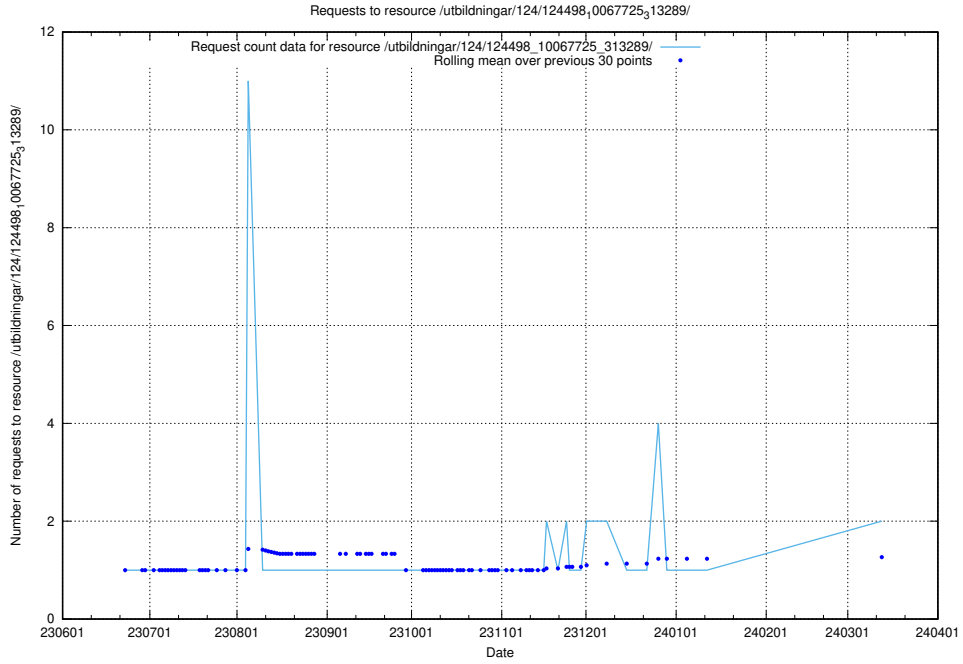

5.711 Usage of /utbildningar/124/124498_10067725_313289/

Here, we count the number of requests to resource /utbildningar/124/124498_10067725_313289/.