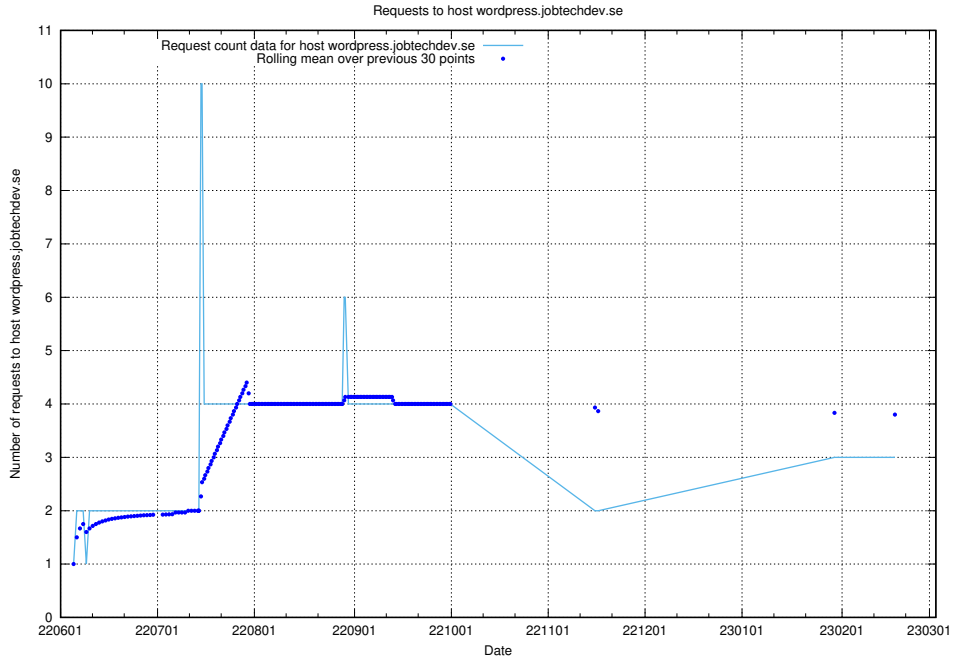

7.213 Usage of `wordpress.jobtechdev.se`

Here, we count the number of requests to host `wordpress.jobtechdev.se`.