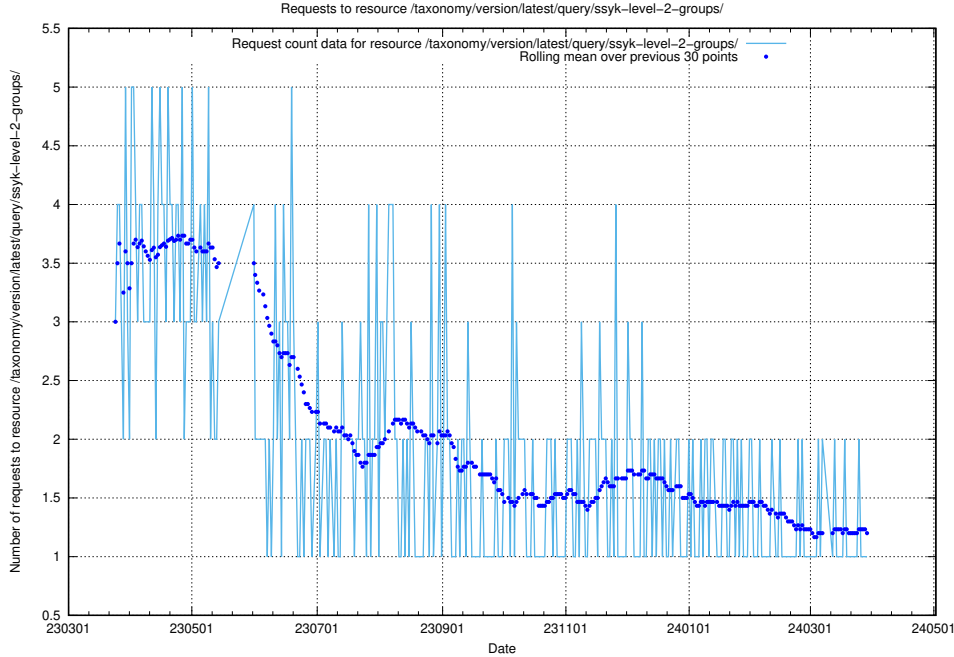

5.5683 Usage of /taxonomy/version/latest/query/ssyk-level-2-groups/

Here, we count the number of requests to resource /taxonomy/version/latest/query/ssyk-level-2-groups/.