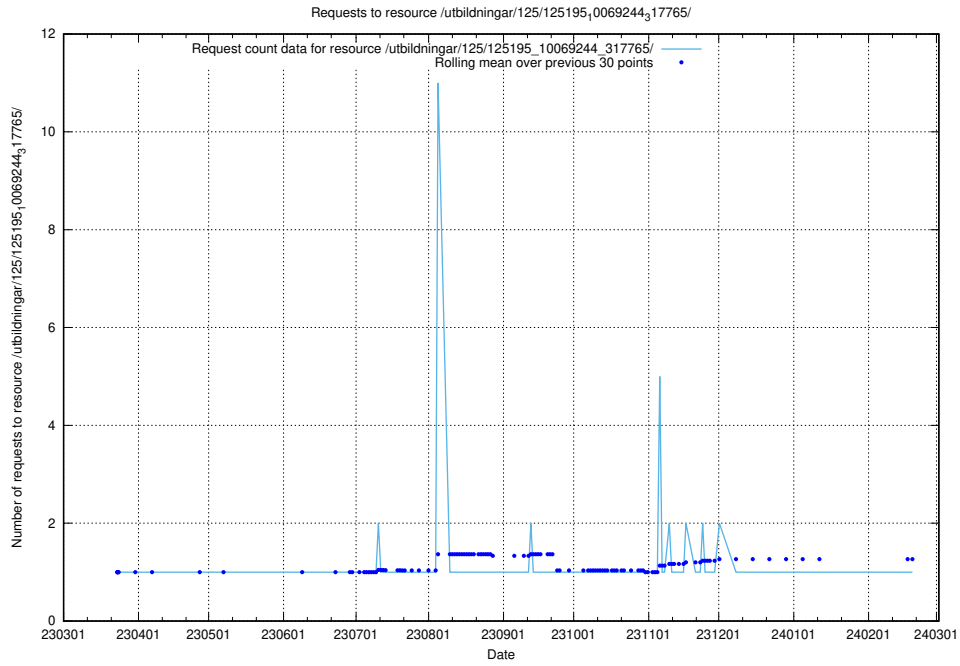

5.982 Usage of /utbildningar/125/125195_10069244_317765/

Here, we count the number of requests to resource /utbildningar/125/125195_10069244_317765/.