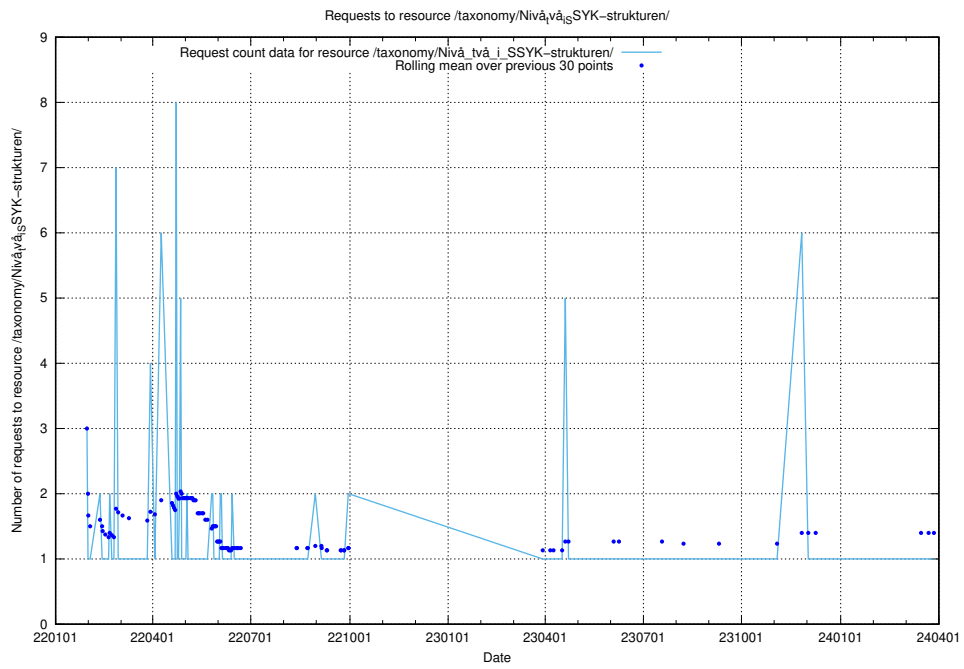

5.3081 Usage of /taxonomy/Nivå_två_i_SSYK-strukturen/

Here, we count the number of requests to resource /taxonomy/Nivå_två_i_SSYK-strukturen/.