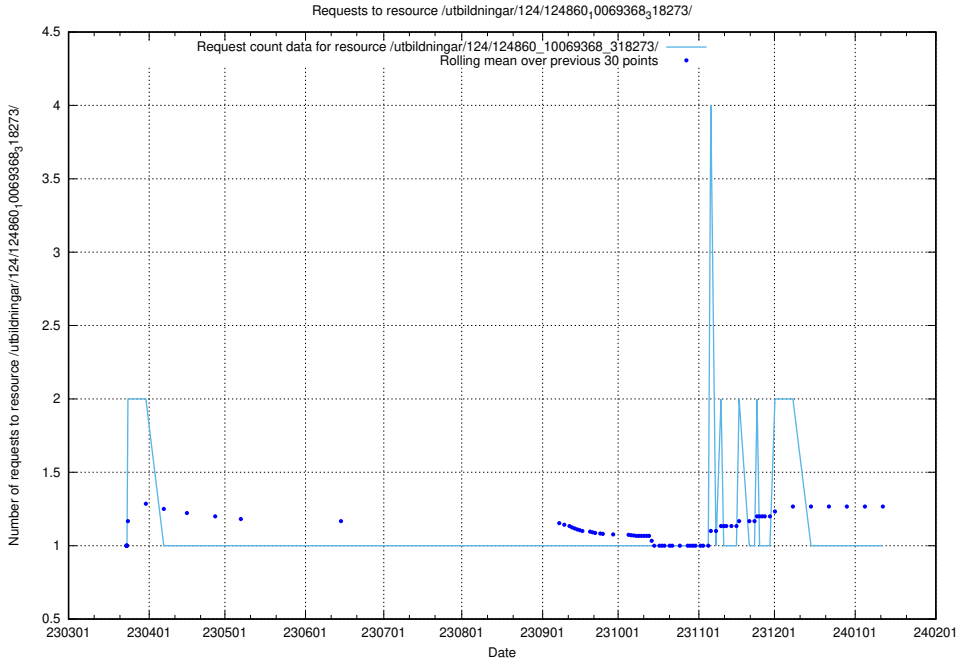

5.1025 Usage of /utbildningar/124/124860_10069368_318273/

Here, we count the number of requests to resource /utbildningar/124/124860_10069368_318273/.