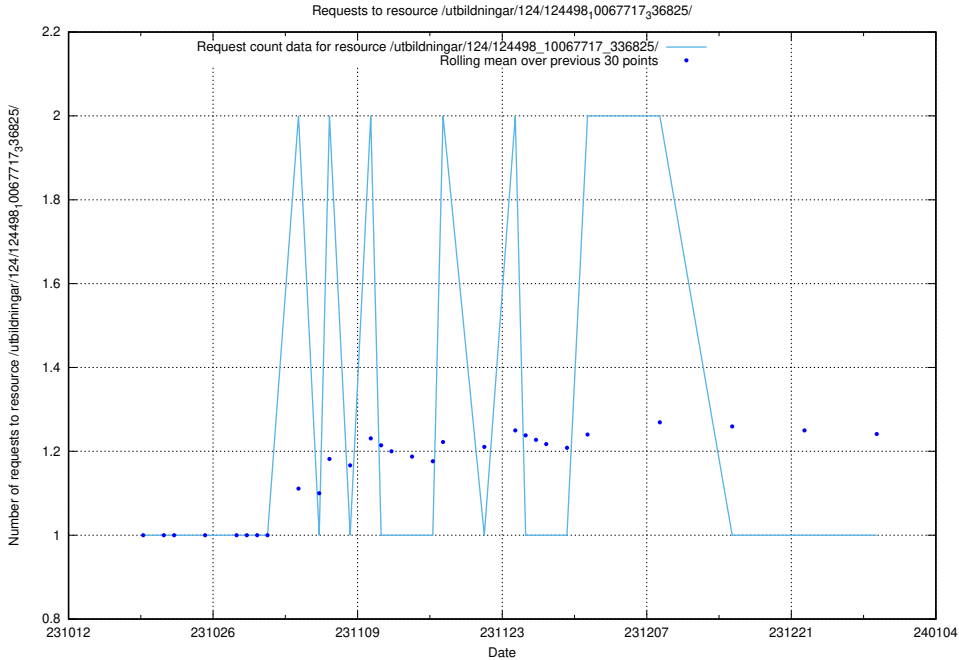

5.3822 Usage of /utbildningar/124/124498_10067717_336825/

Here, we count the number of requests to resource /utbildningar/124/124498_10067717_336825/.