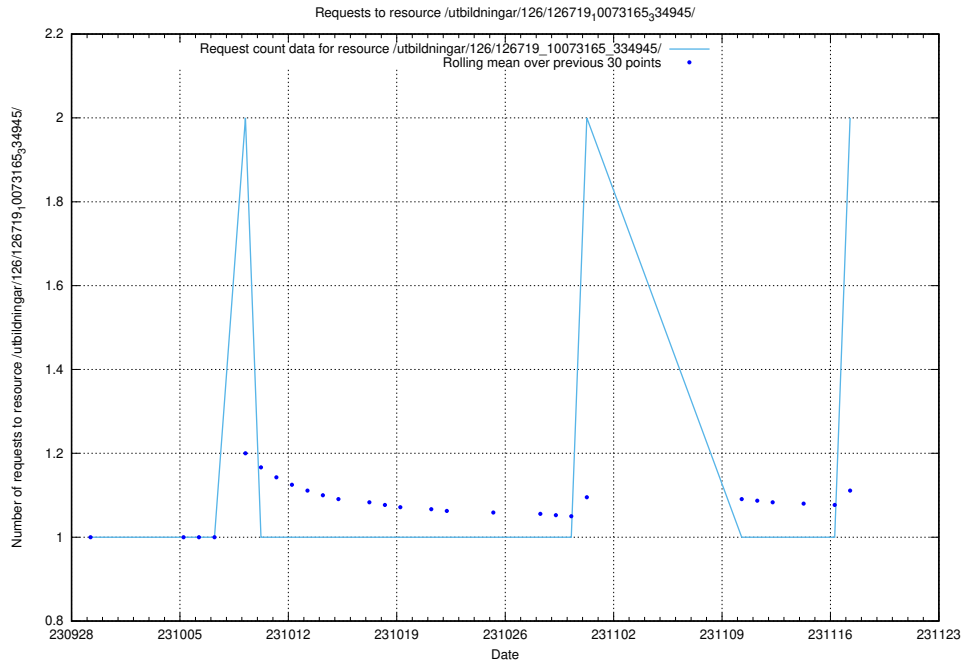

5.574 Usage of /utbildningar/126/126719_10073165_334945/

Here, we count the number of requests to resource /utbildningar/126/126719_10073165_334945/.