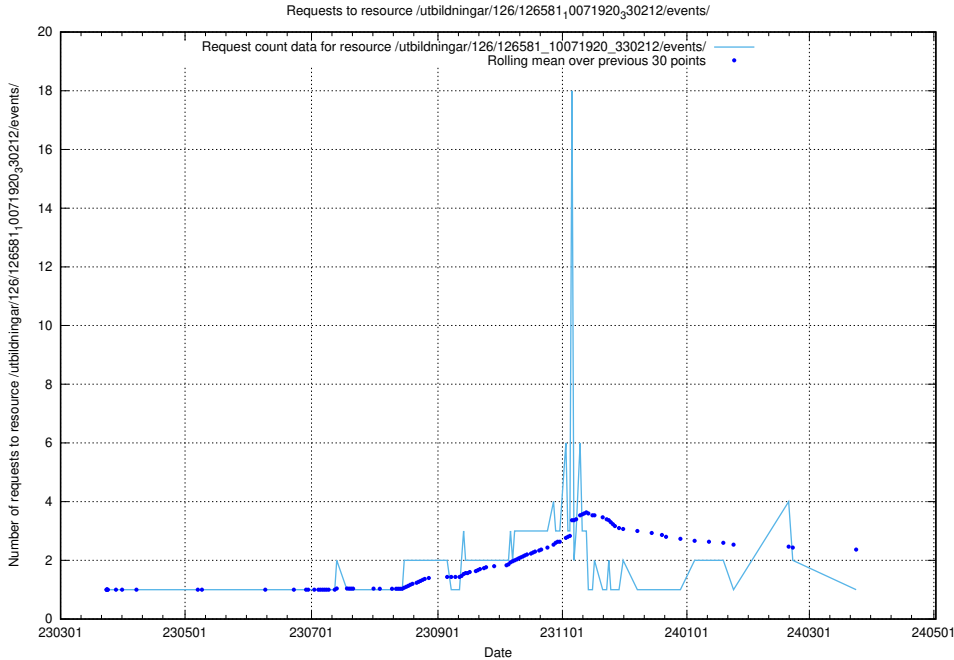

5.5984 Usage of /utbildningar/126/126581_10071920_330212/events/

Here, we count the number of requests to resource /utbildningar/126/126581_10071920_330212/events/