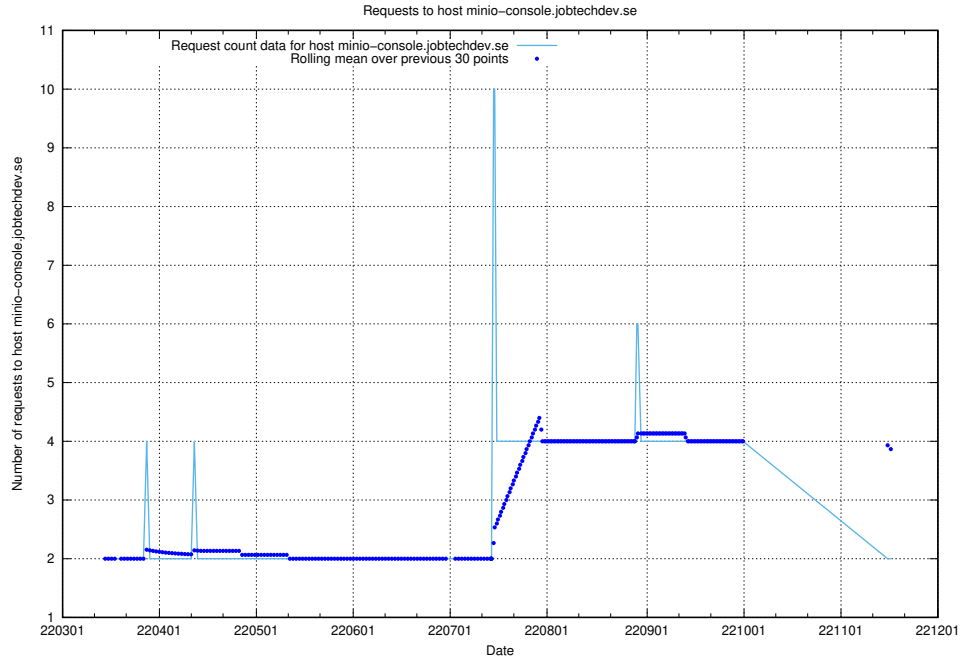

7.498 Usage of minio-console.jobtechdev.se

Here, we count the number of requests to host minio-console.jobtechdev.se.