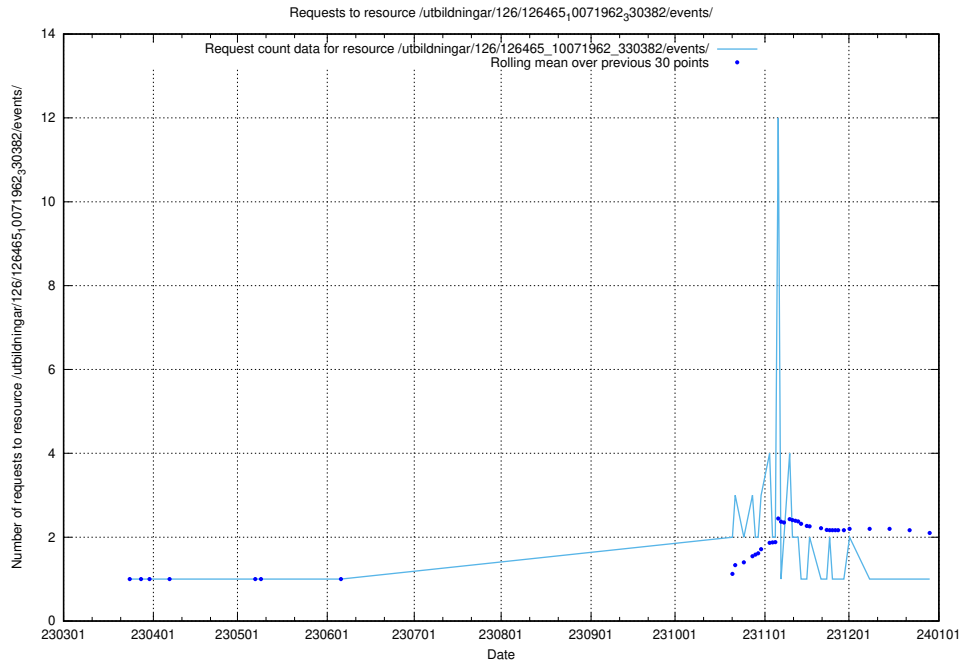

5.5803 Usage of /utbildningar/126/126465_10071962_330382/events/

Here, we count the number of requests to resource /utbildningar/126/126465_10071962_330382/events/