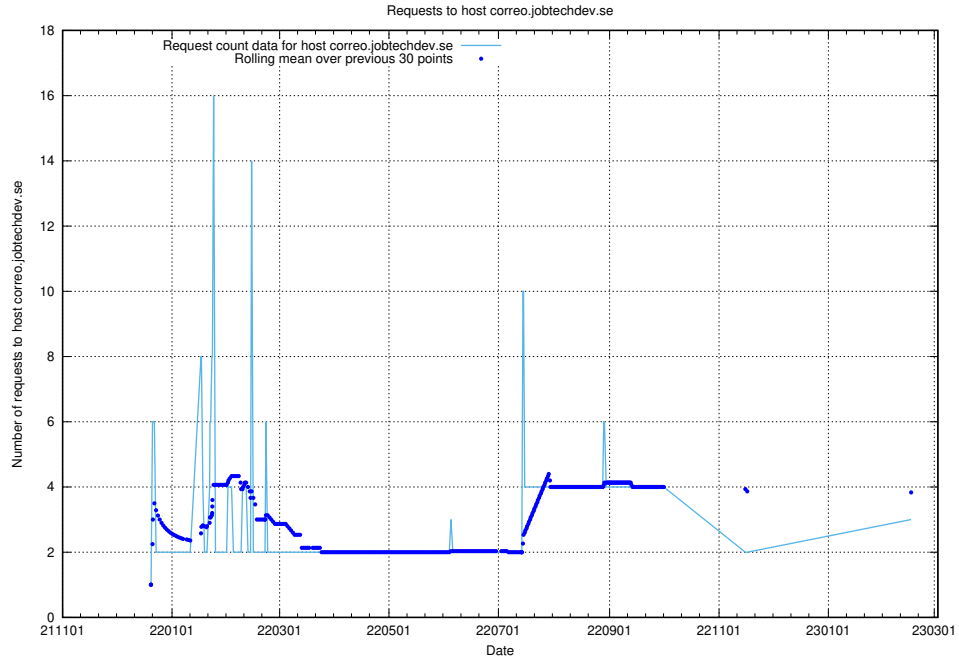

## 7.202 Usage of correo.jobtechdev.se

Here, we count the number of requests to host correo.jobtechdev.se.