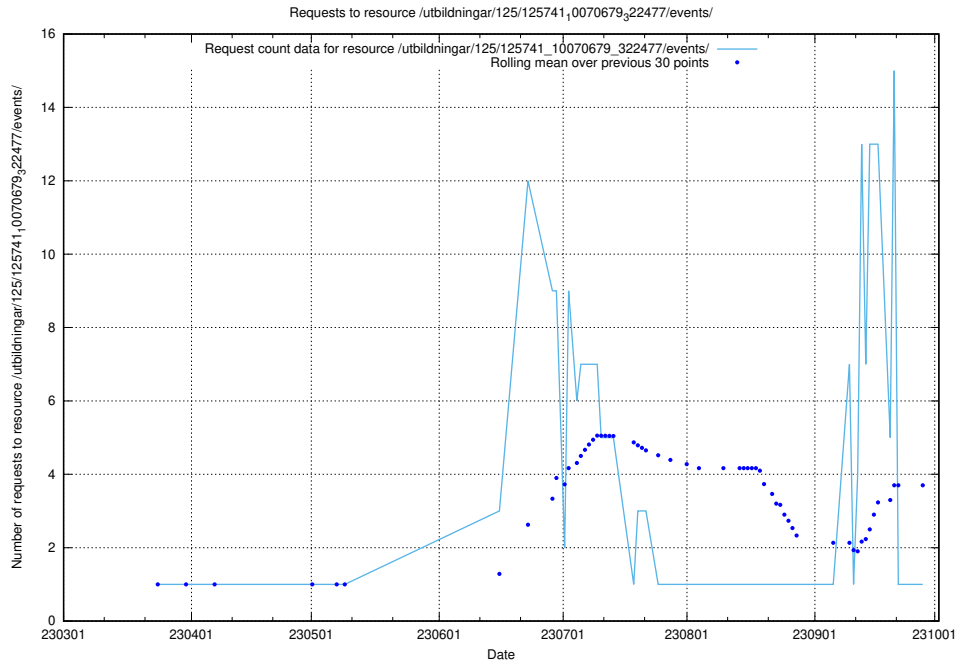

5.5829 Usage of /utbildningar/125/125741_10070679_322477/events/

Here, we count the number of requests to resource /utbildningar/125/125741_10070679_322477/events/