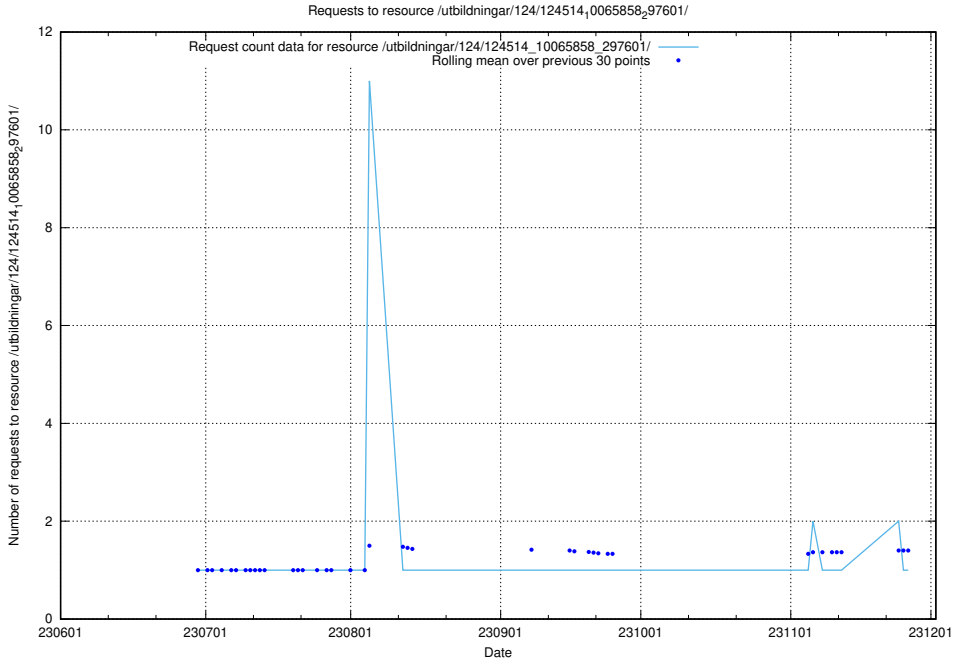

5.4948 Usage of /utbildningar/124/124514_10065858_297601/

Here, we count the number of requests to resource /utbildningar/124/124514_10065858_297601/.