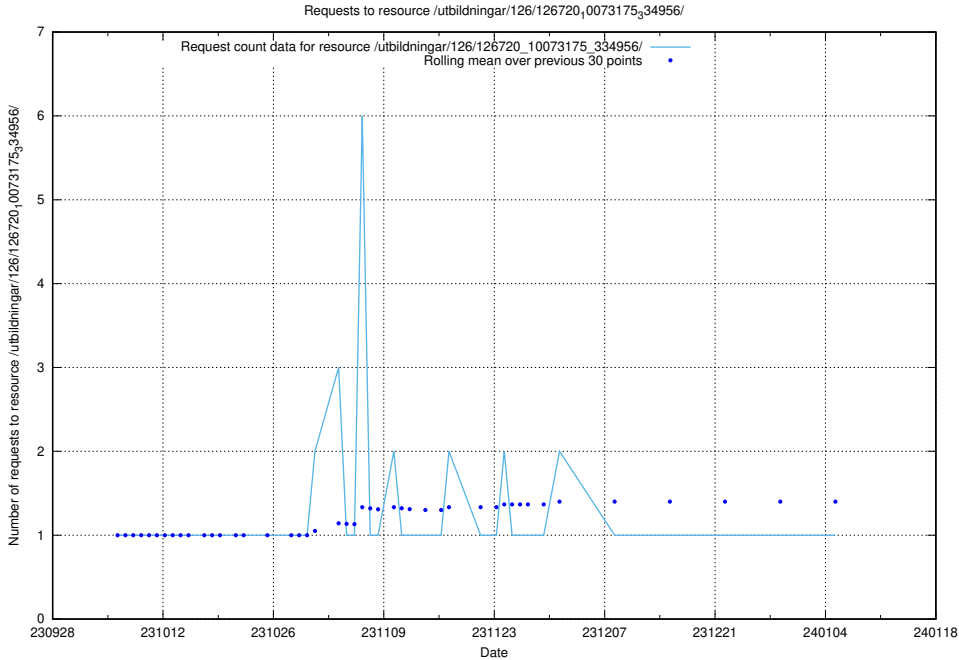

5.3951 Usage of /utbildningar/126/126720_10073175_334956/

Here, we count the number of requests to resource /utbildningar/126/126720_10073175_334956/.