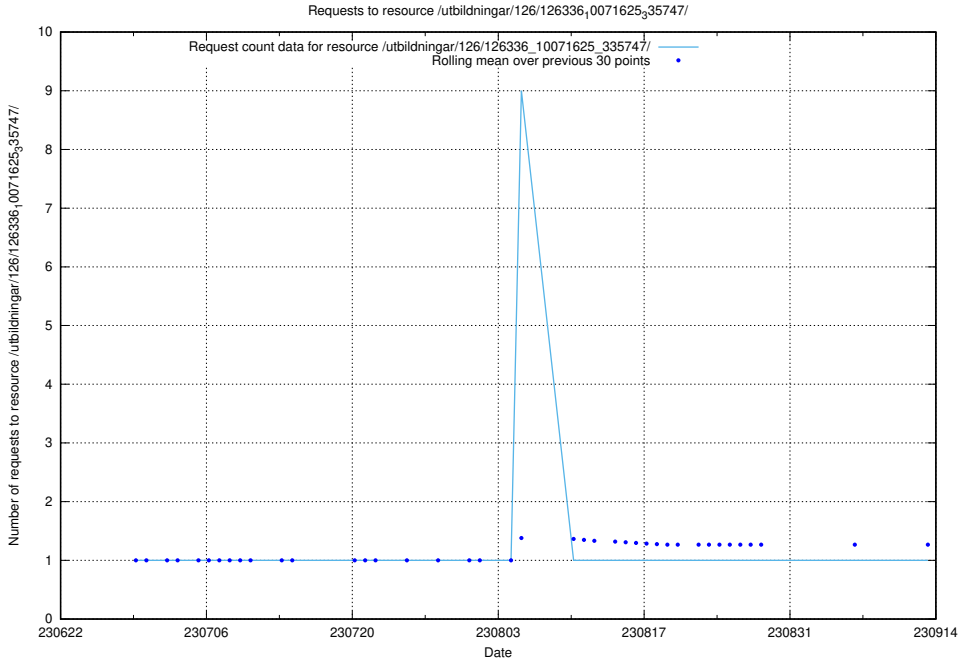

5.5008 Usage of /utbildningar/126/126336_10071625_335747/

Here, we count the number of requests to resource /utbildningar/126/126336_10071625_335747/.