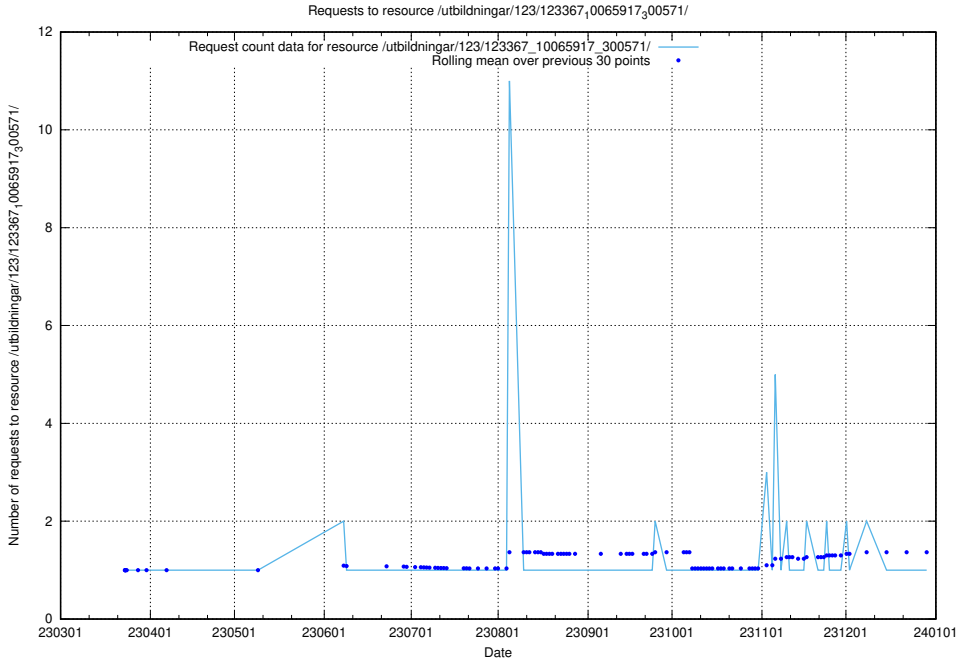

5.4209 Usage of /utbildningar/123/123367_10065917_300571/

Here, we count the number of requests to resource /utbildningar/123/123367_10065917_300571/.