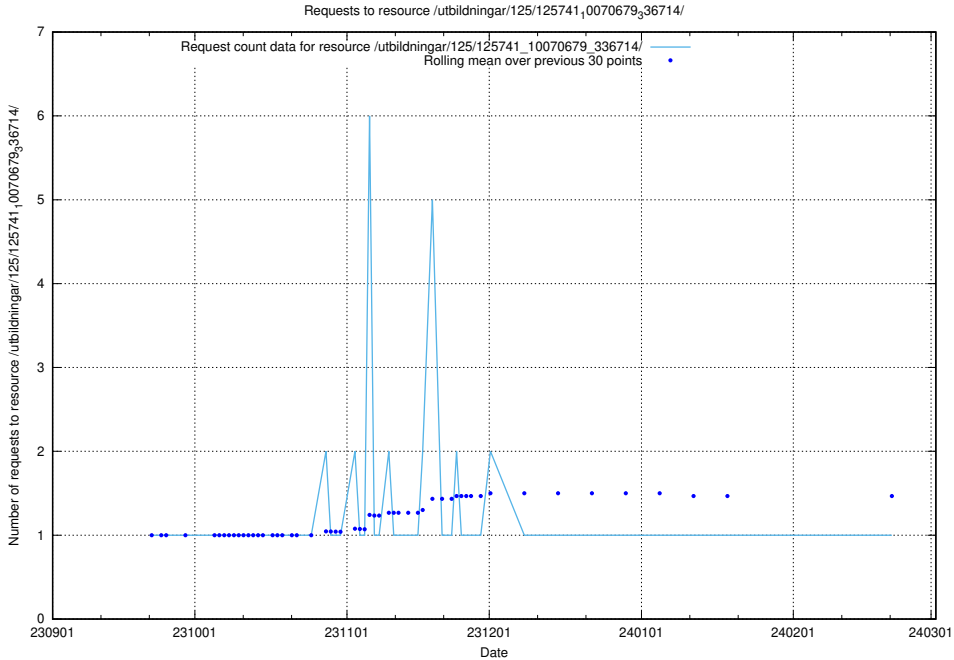

5.4061 Usage of /utbildningar/125/125741_10070679_336714/

Here, we count the number of requests to resource /utbildningar/125/125741_10070679_336714/.