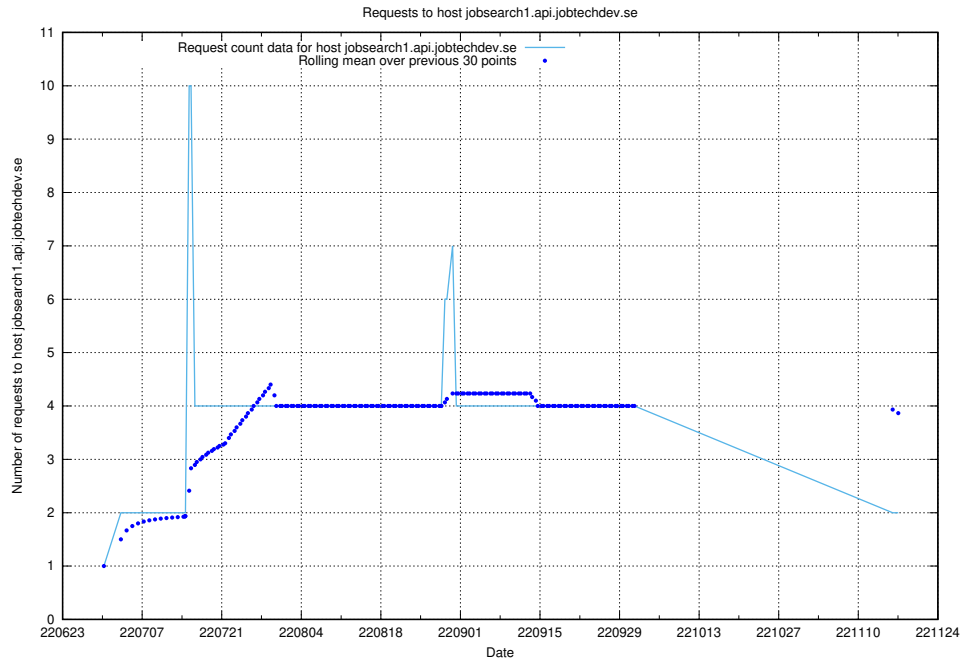

7.395 Usage of jobsearch1.api.jobtechdev.se

Here, we count the number of requests to host jobsearch1.api.jobtechdev.se.