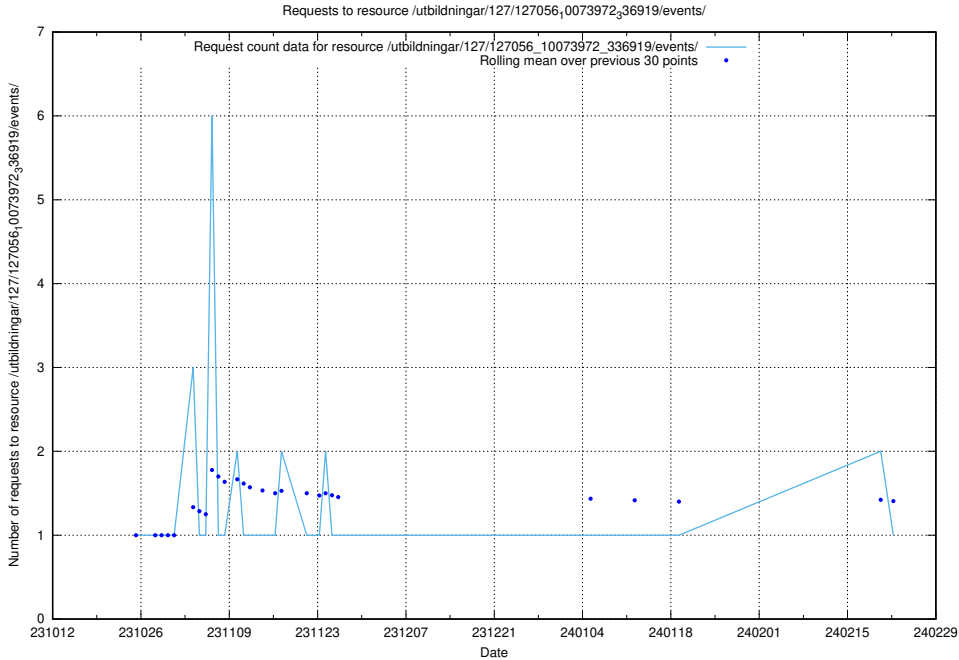

5.3759 Usage of /utbildningar/127/127056_10073972_336919/events/

Here, we count the number of requests to resource /utbildningar/127/127056_10073972_336919/events/