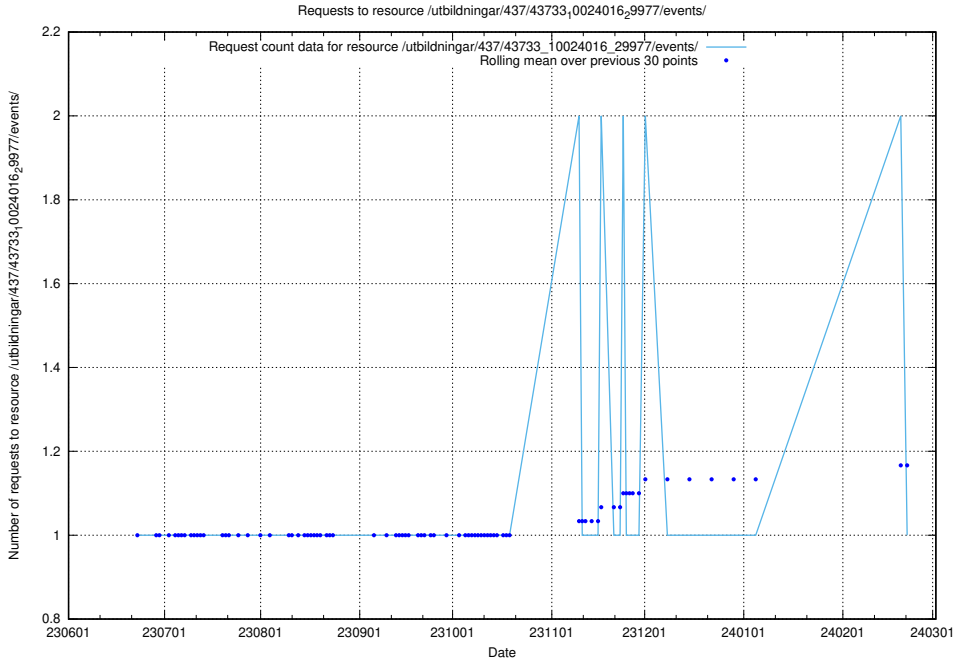

### 5.5131 Usage of /utbildningar/437/43733\_10024016\_29977/events/

Here, we count the number of requests to resource /utbildningar/437/43733\_10024016\_29977/events/.