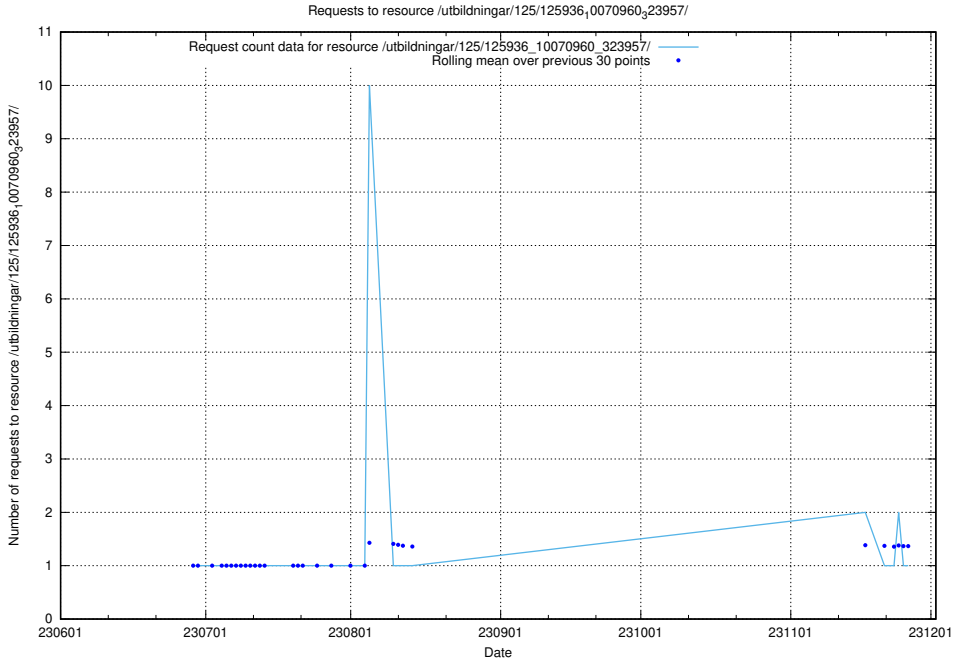

5.5015 Usage of /utbildningar/125/125936_10070960_323957/

Here, we count the number of requests to resource /utbildningar/125/125936_10070960_323957/.