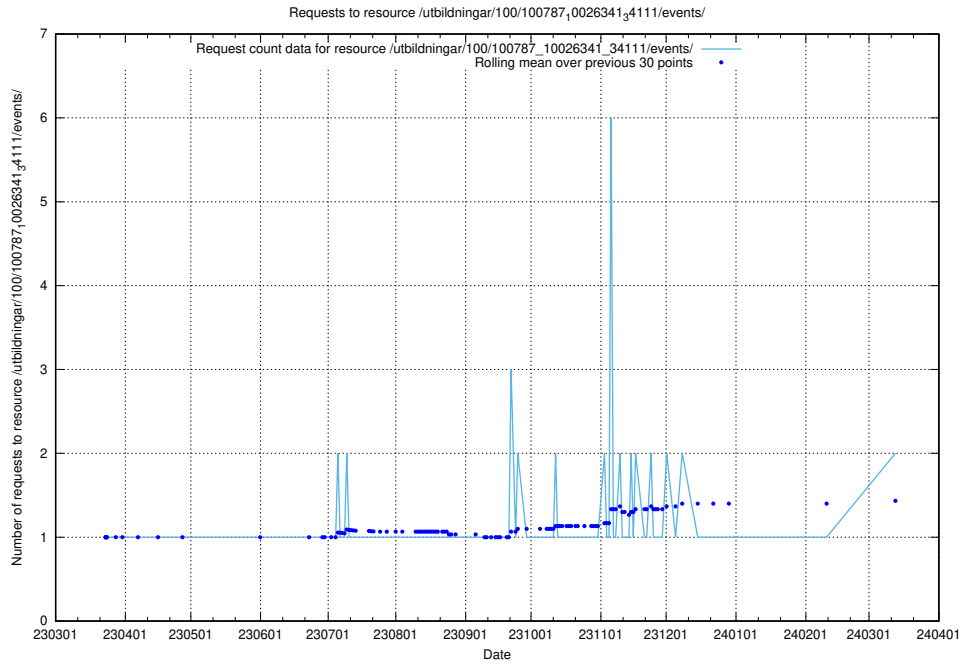

5.683 Usage of /utbildningar/100/100787_10026341_34111/events/

Here, we count the number of requests to resource /utbildningar/100/100787_10026341_34111/events/.