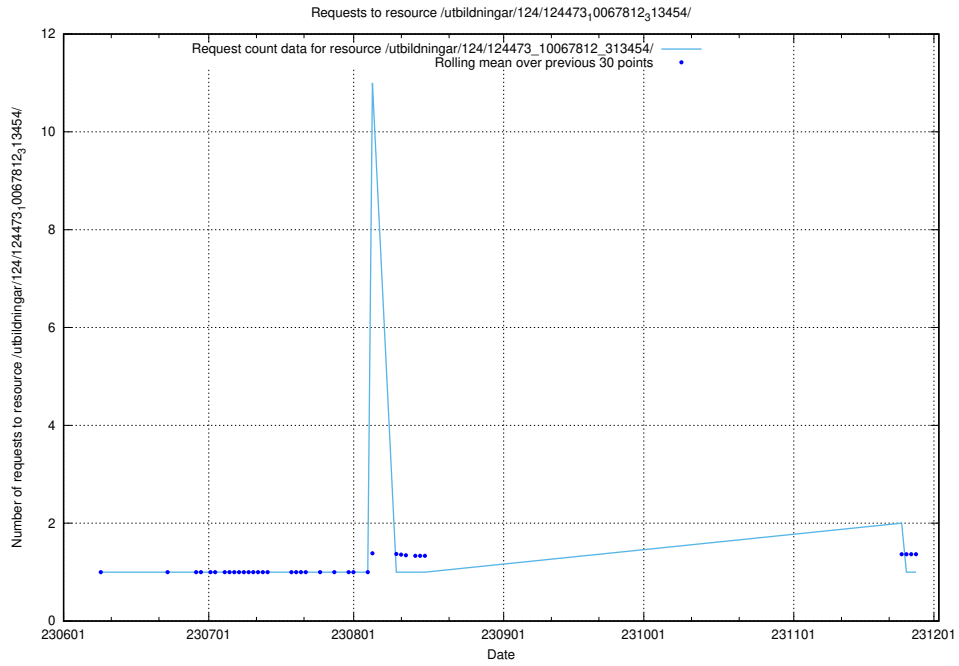

5.5473 Usage of /utbildningar/124/124473_10067812_313454/

Here, we count the number of requests to resource /utbildningar/124/124473_10067812_313454/.