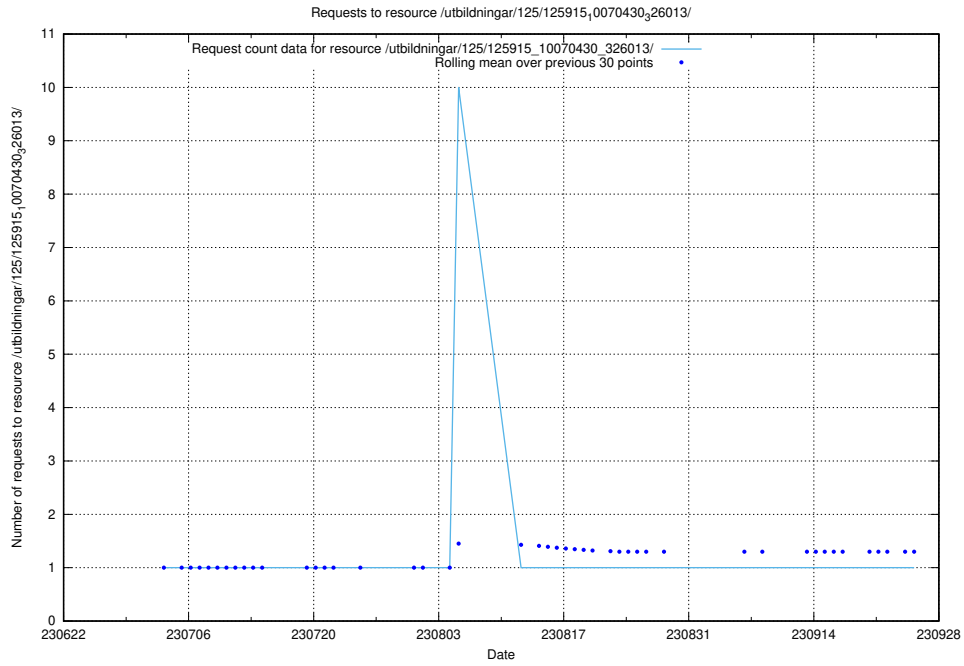

5.4918 Usage of /utbildningar/125/125915_10070430_326013/

Here, we count the number of requests to resource /utbildningar/125/125915_10070430_326013/.