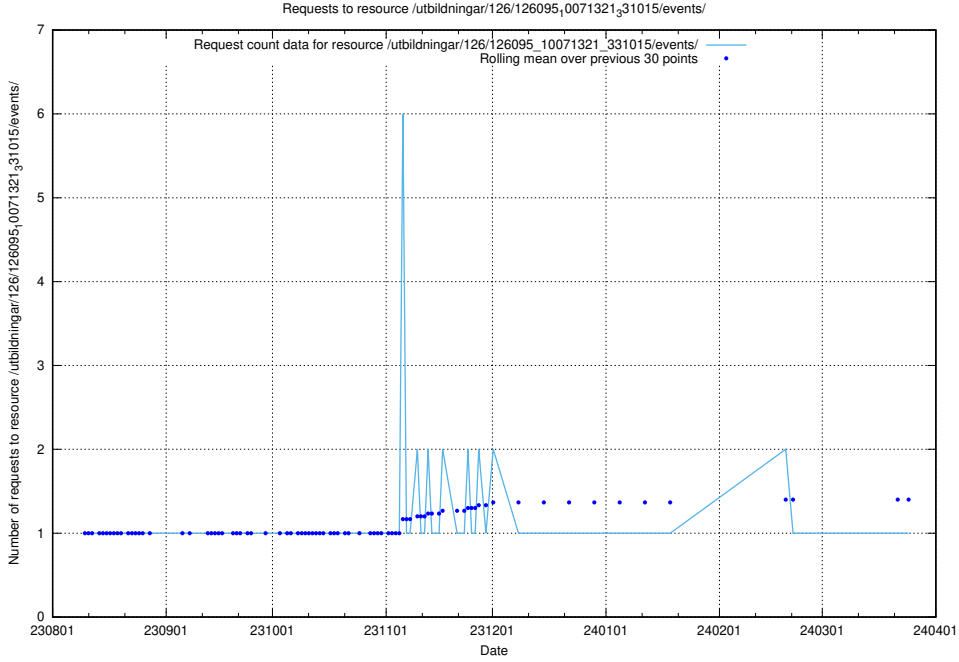

5.4390 Usage of /utbildningar/126/126095_10071321_331015/events/

Here, we count the number of requests to resource /utbildningar/126/126095_10071321_331015/events/