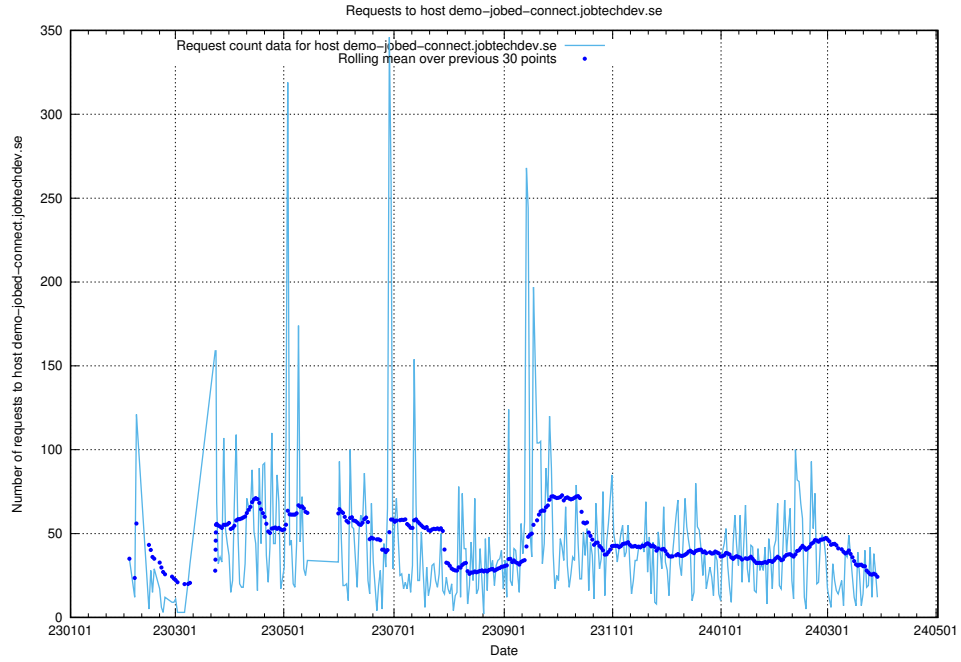

## 7.46 Usage of demo-jobed-connect.jobtechdev.se

Here, we count the number of requests to host demo-jobed-connect.jobtechdev.se.