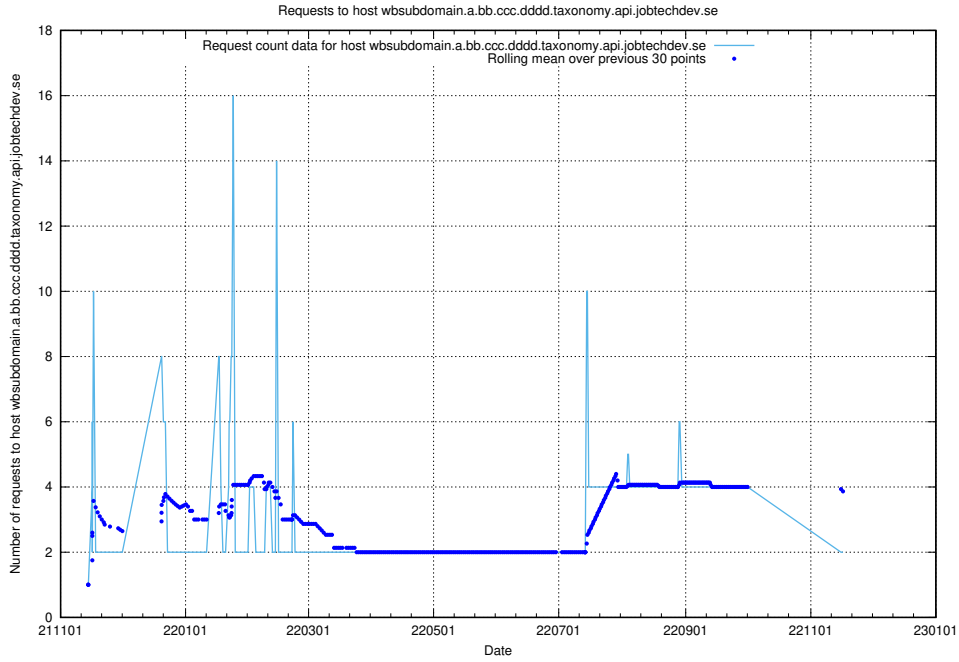

7.547 Usage of wbsubdomain.a.bb.ccc.dddd.taxonomy.api.jobtechdev.se

Here, we count the number of requests to host wbsubdomain.a.bb.ccc.dddd.taxonomy.api.jobtechdev.se.