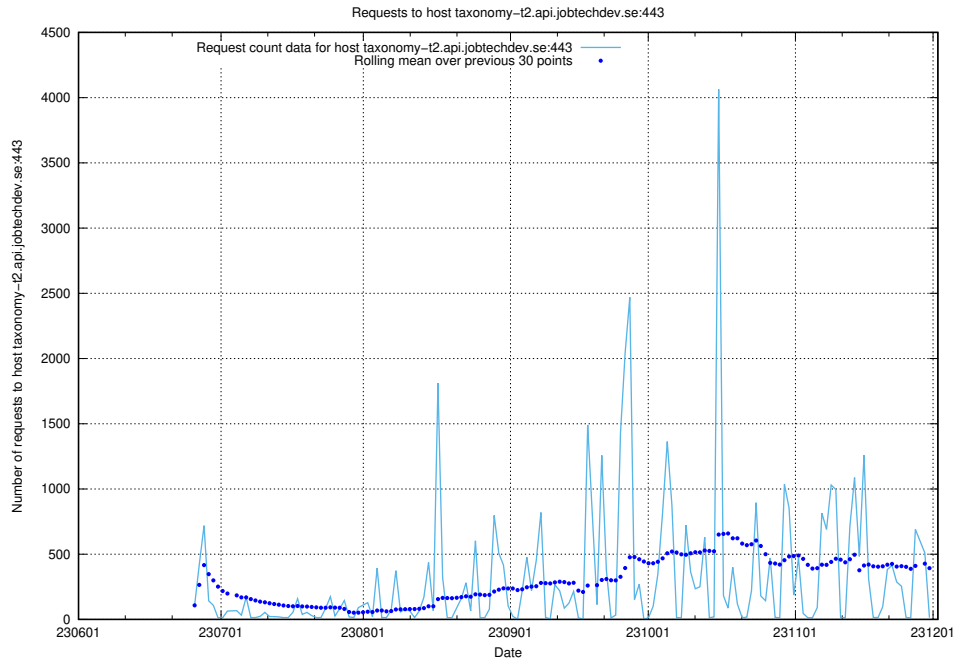

7.42 Usage of taxonomy-t2.api.jobtechdev.se:443

Here, we count the number of requests to host taxonomy-t2.api.jobtechdev.se:443.