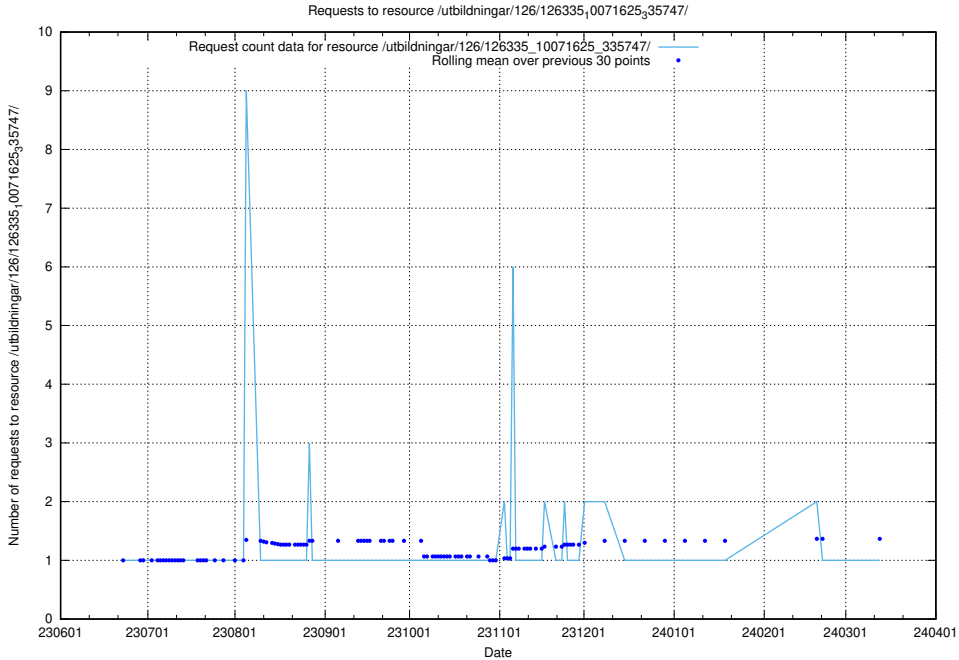

5.5228 Usage of /utbildningar/126/126335_10071625_335747/

Here, we count the number of requests to resource /utbildningar/126/126335_10071625_335747/.