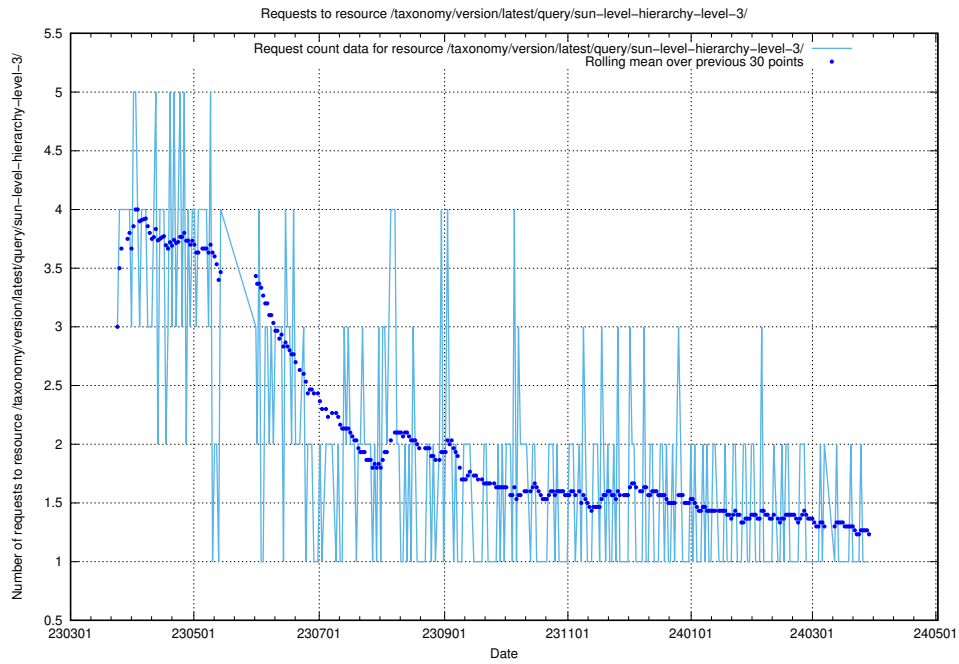

5.5667 Usage of /taxonomy/version/latest/query/sun-level-hierarchy-level-3/

Here, we count the number of requests to resource /taxonomy/version/latest/query/sun-level-hierarchy-level-3/.