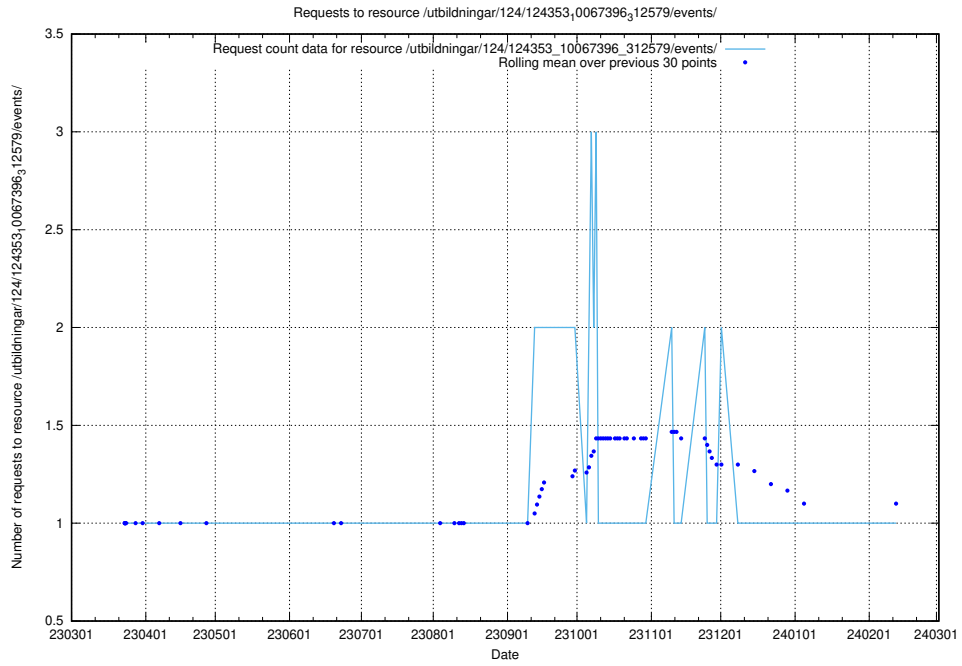

5.3474 Usage of /utbildningar/124/124353_10067396_312579/events/

Here, we count the number of requests to resource /utbildningar/124/124353_10067396_312579/events/