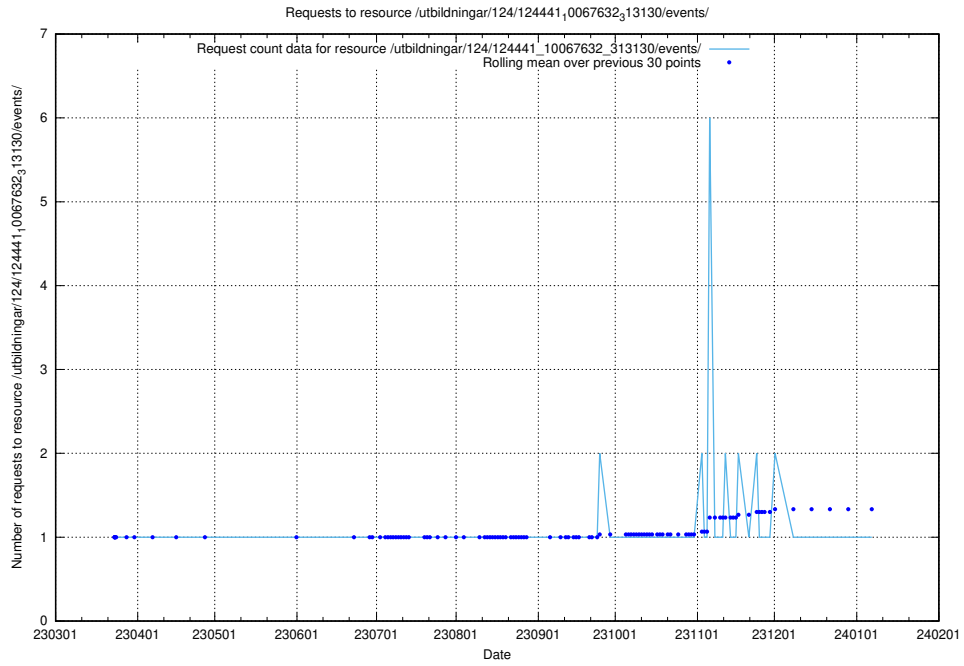

### 5.3091 Usage of /utbildningar/124/124441\_10067632\_313130/events/

Here, we count the number of requests to resource /utbildningar/124/124441\_10067632\_313130/events/