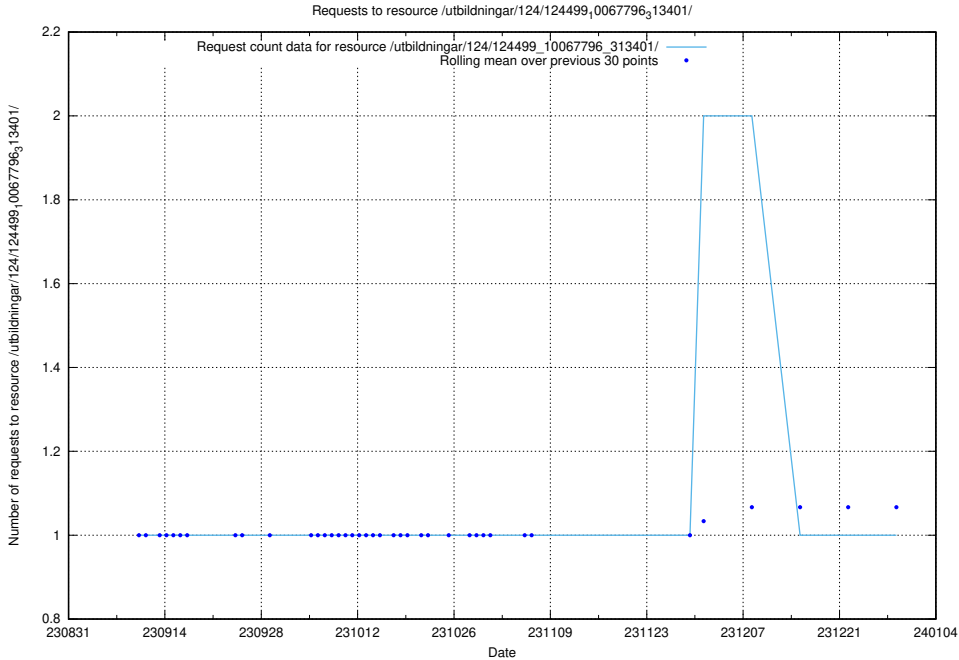

5.4173 Usage of /utbildningar/124/124499_10067796_313401/

Here, we count the number of requests to resource /utbildningar/124/124499_10067796_313401/.