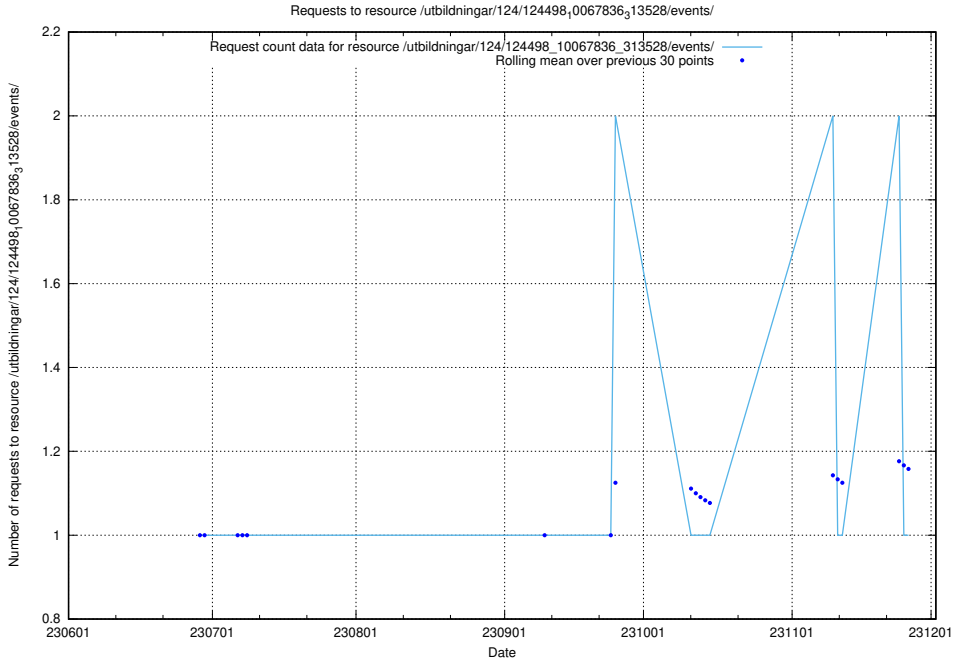

5.5064 Usage of /utbildningar/124/124498_10067836_313528/events/

Here, we count the number of requests to resource /utbildningar/124/124498_10067836_313528/events/