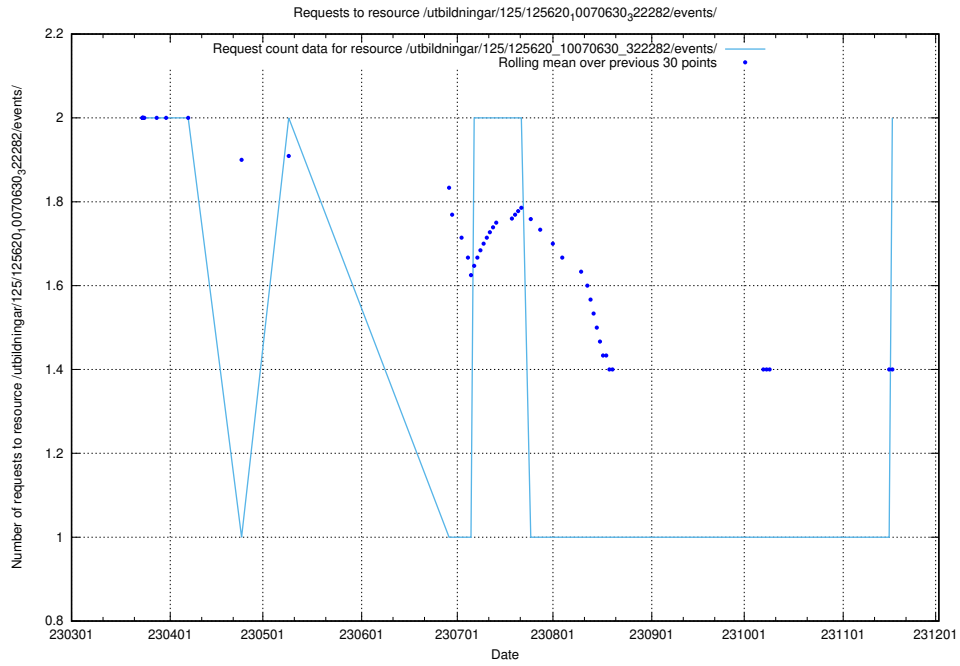

5.787 Usage of /utbildningar/125/125620_10070630_322282/events/

Here, we count the number of requests to resource /utbildningar/125/125620_10070630_322282/events/