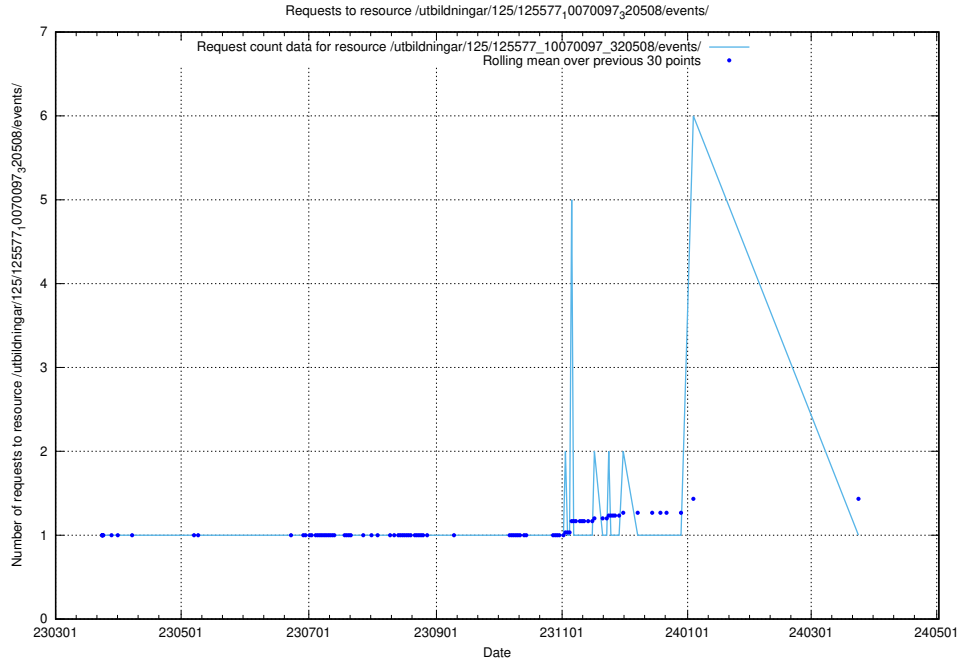

5.951 Usage of /utbildningar/125/125577_10070097_320508/events/

Here, we count the number of requests to resource /utbildningar/125/125577_10070097_320508/events/