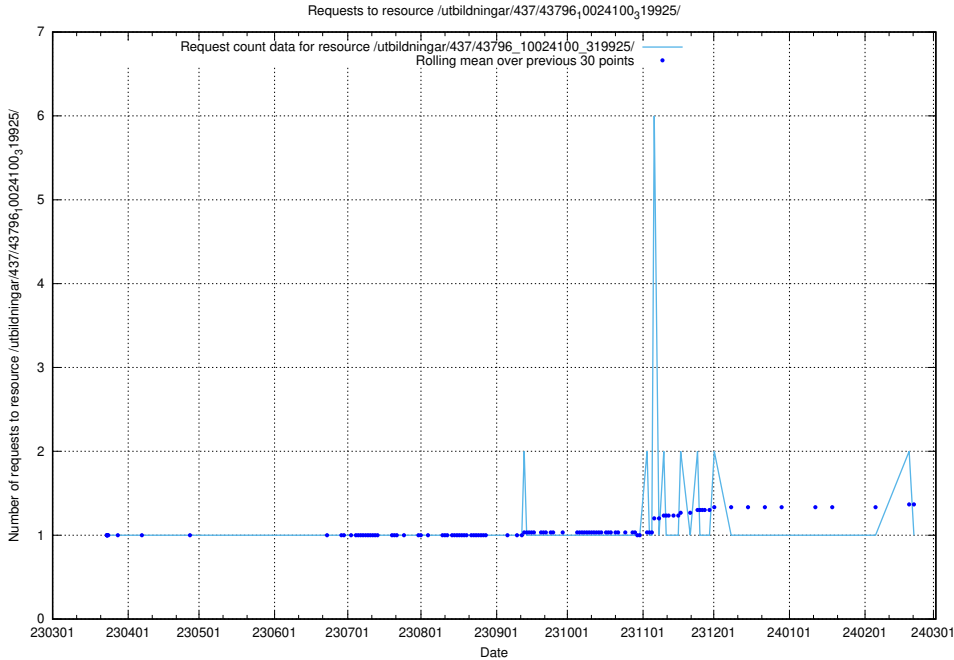

5.5941 Usage of /utbildningar/437/43796_10024100_319925/

Here, we count the number of requests to resource /utbildningar/437/43796_10024100_319925/.