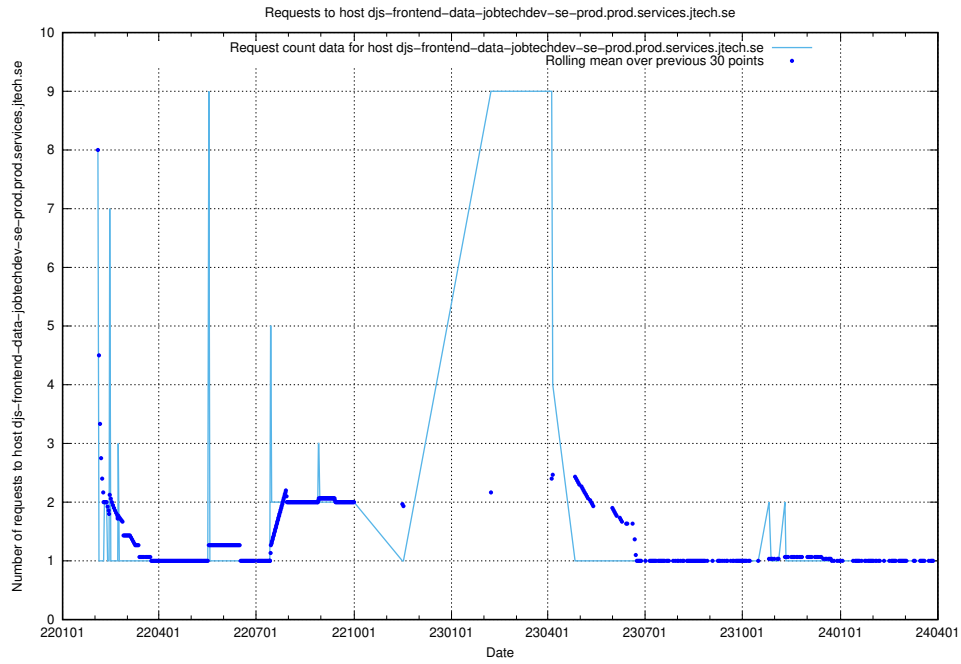

7.657 Usage of djs-frontend-data-jobtechdev-se-prod.prod.services.jtech.se

Here, we count the number of requests to host djs-frontend-data-jobtechdev-se-prod.prod.services.jtech.se.