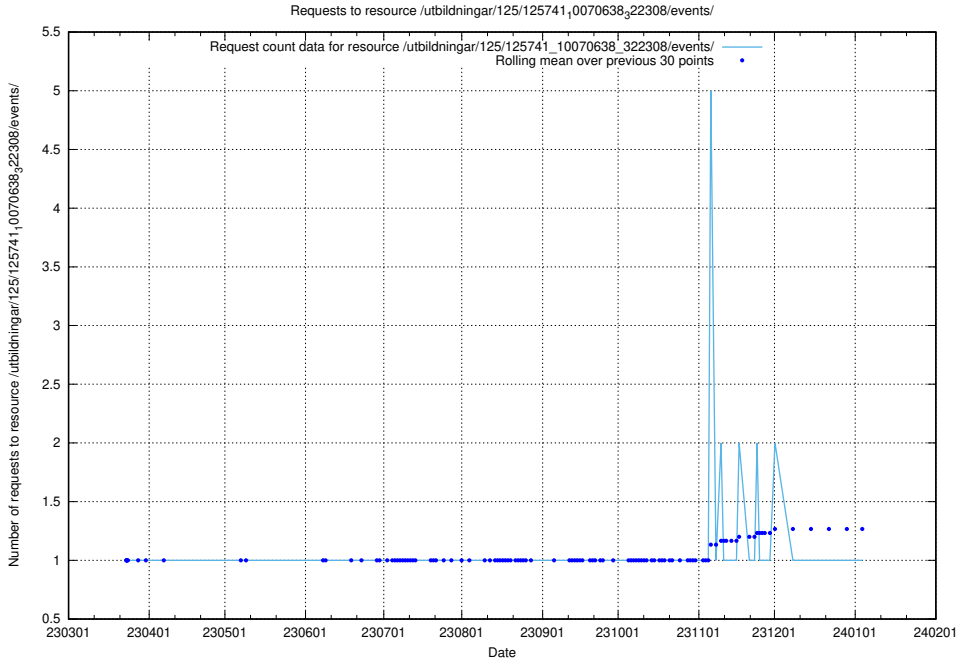

5.6092 Usage of /utbildningar/125/125741_10070638_322308/events/

Here, we count the number of requests to resource /utbildningar/125/125741_10070638_322308/events/