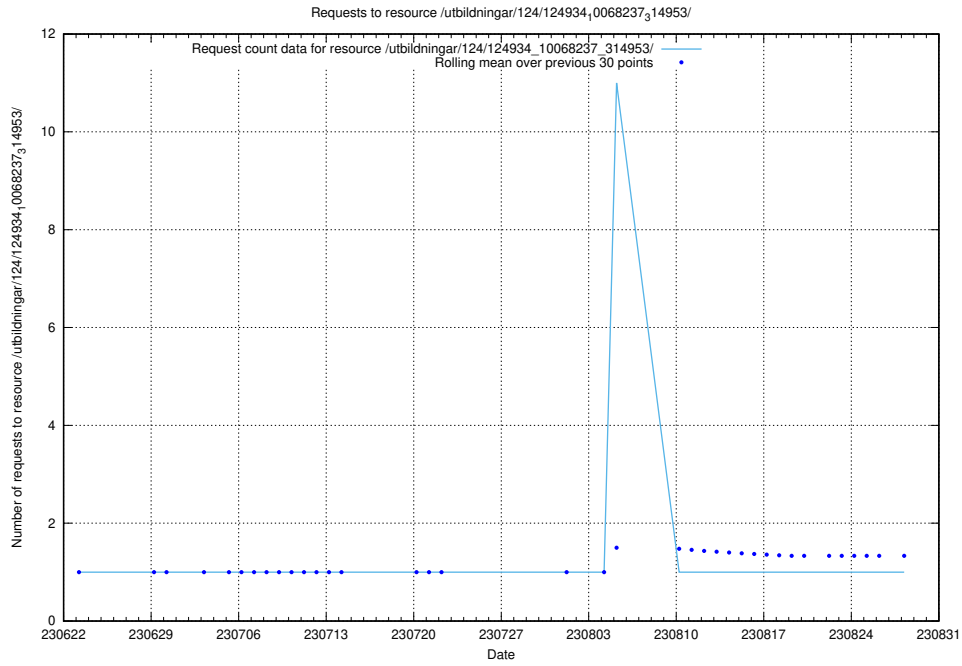

5.5288 Usage of /utbildningar/124/124934_10068237_314953/

Here, we count the number of requests to resource /utbildningar/124/124934_10068237_314953/.