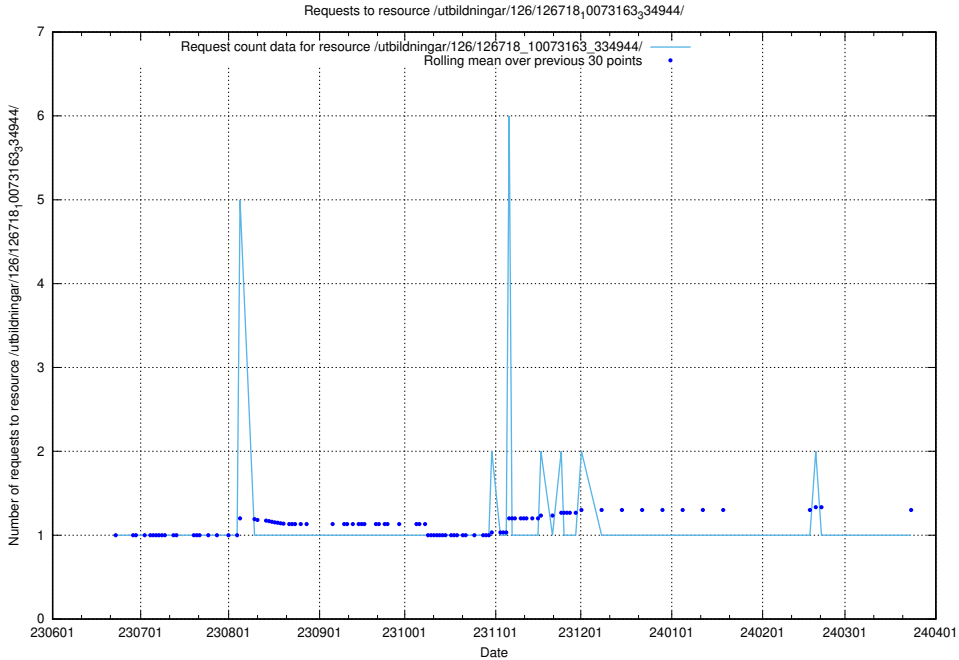

5.5170 Usage of /utbildningar/126/126718_10073163_334944/

Here, we count the number of requests to resource /utbildningar/126/126718_10073163_334944/.