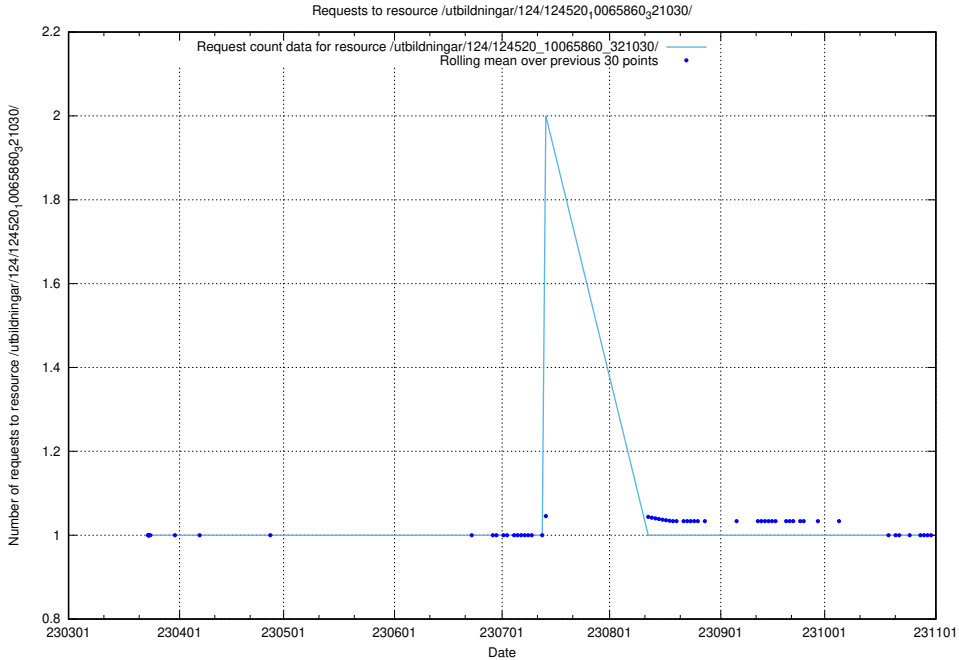

5.1118 Usage of /utbildningar/124/124520_10065860_321030/

Here, we count the number of requests to resource /utbildningar/124/124520_10065860_321030/.