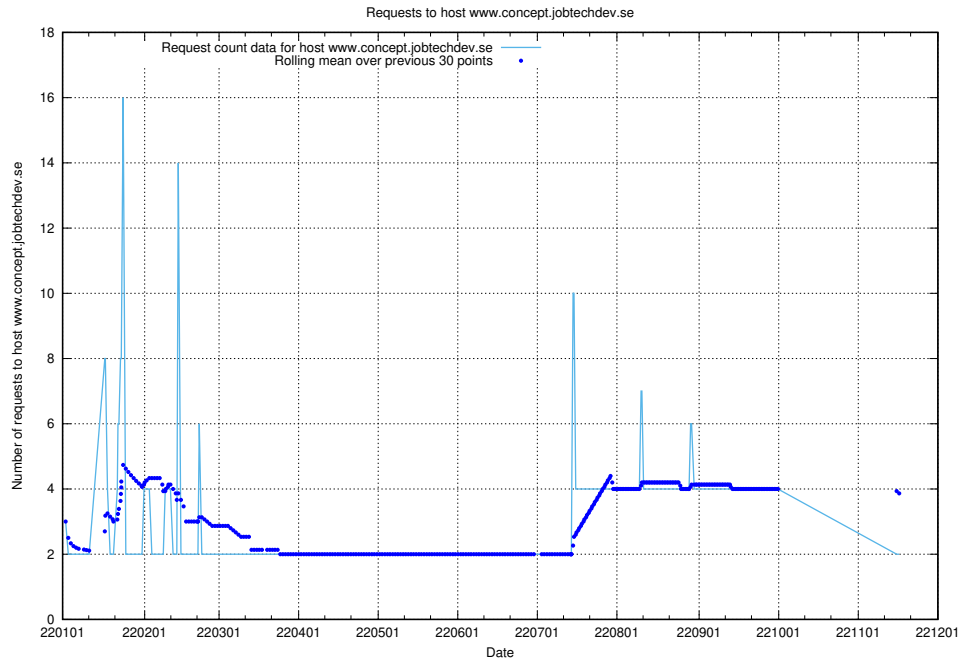

7.308 Usage of www.concept.jobtechdev.se

Here, we count the number of requests to host www.concept.jobtechdev.se.