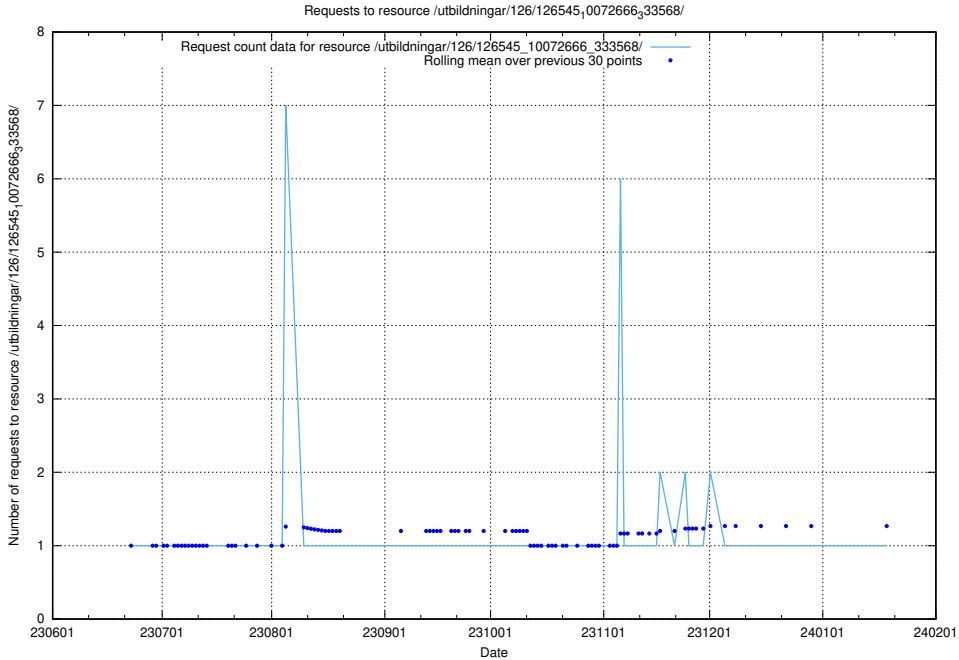

5.5205 Usage of /utbildningar/126/126545_10072666_333568/

Here, we count the number of requests to resource /utbildningar/126/126545_10072666_333568/.