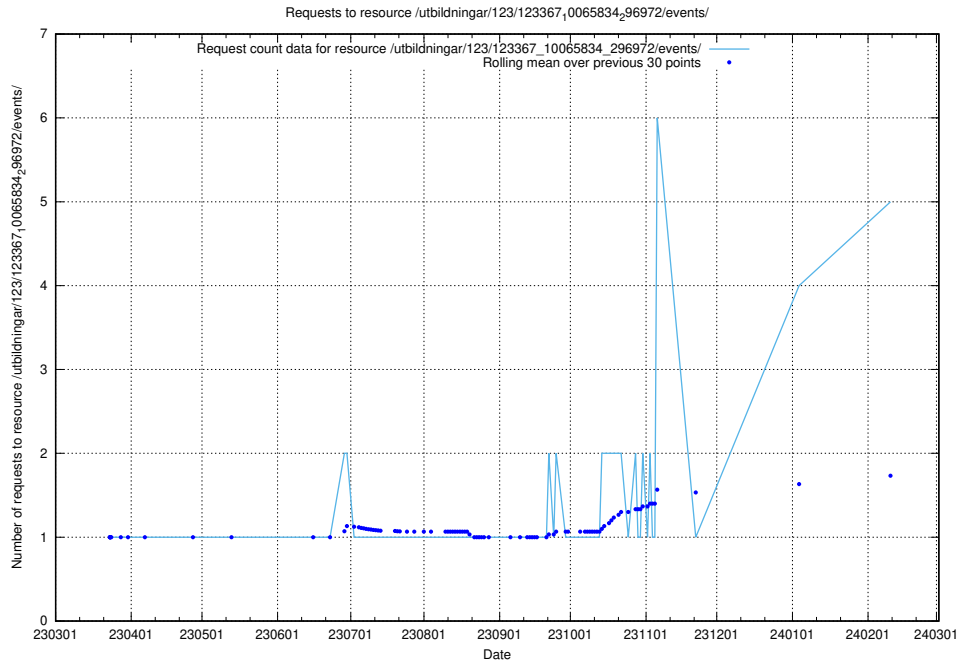

5.120 Usage of /utbildningar/123/123367_10065834_296972/events/

Here, we count the number of requests to resource /utbildningar/123/123367_10065834_296972/events/