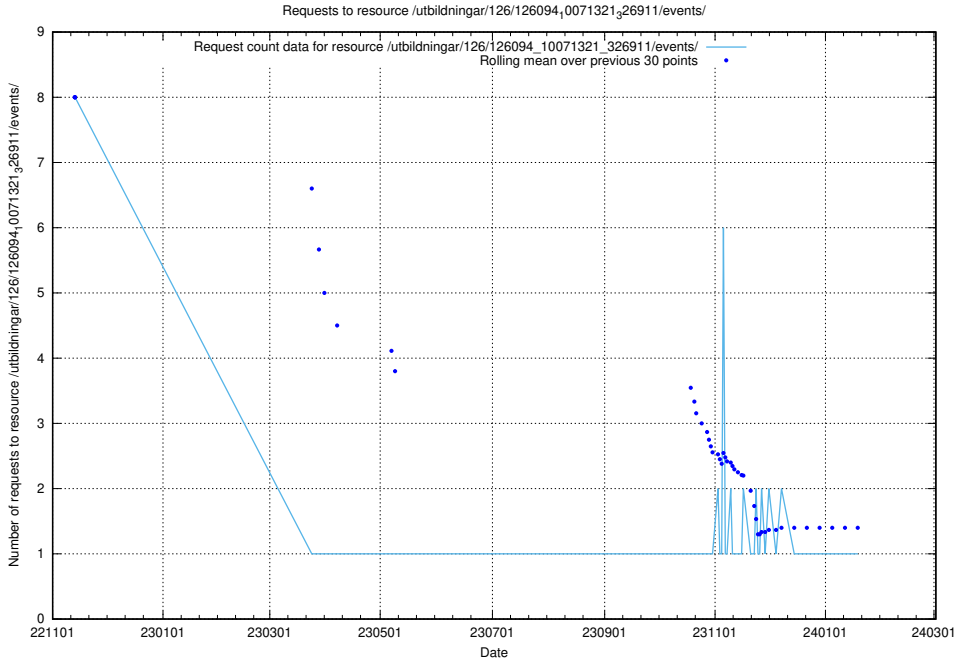

### 5.5323 Usage of /utbildningar/126/126094\_10071321\_326911/events/

Here, we count the number of requests to resource /utbildningar/126/126094\_10071321\_326911/events/