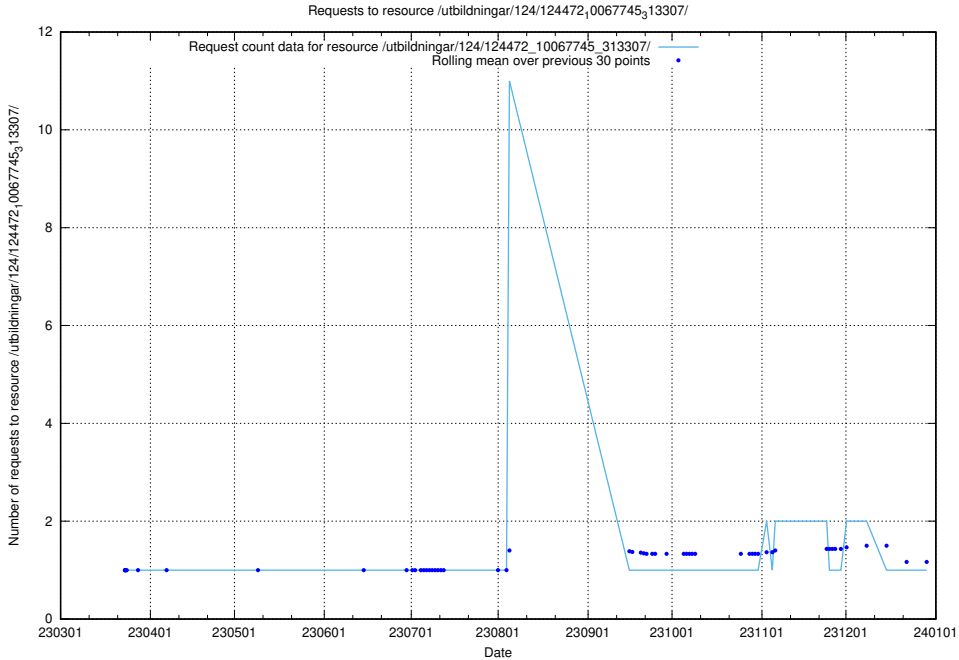

5.2547 Usage of /utbildningar/124/124472_10067745_313307/

Here, we count the number of requests to resource /utbildningar/124/124472_10067745_313307/.