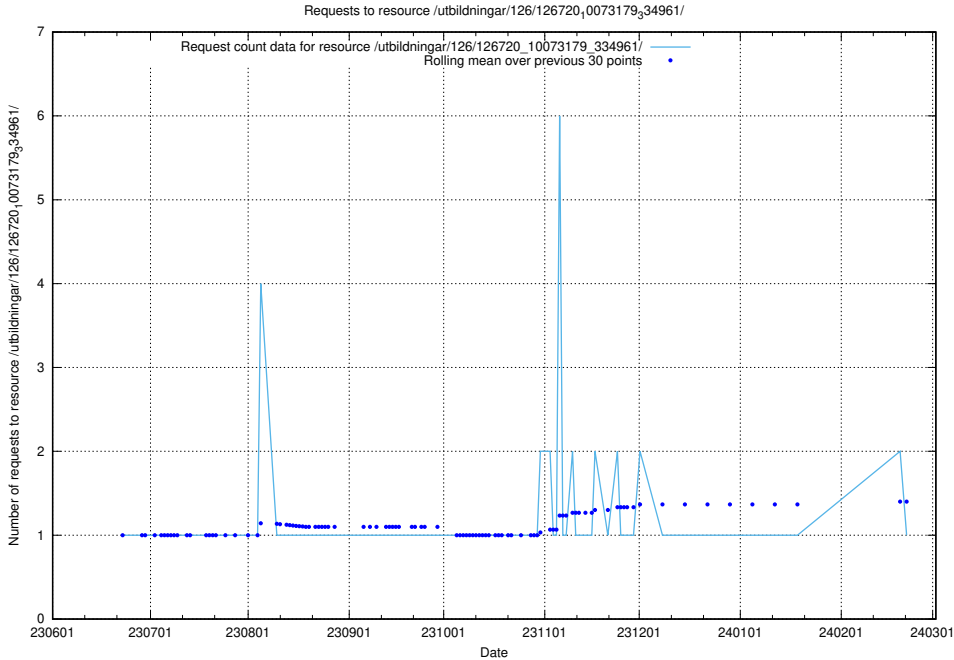

5.5161 Usage of /utbildningar/126/126720_10073179_334961/

Here, we count the number of requests to resource /utbildningar/126/126720_10073179_334961/.