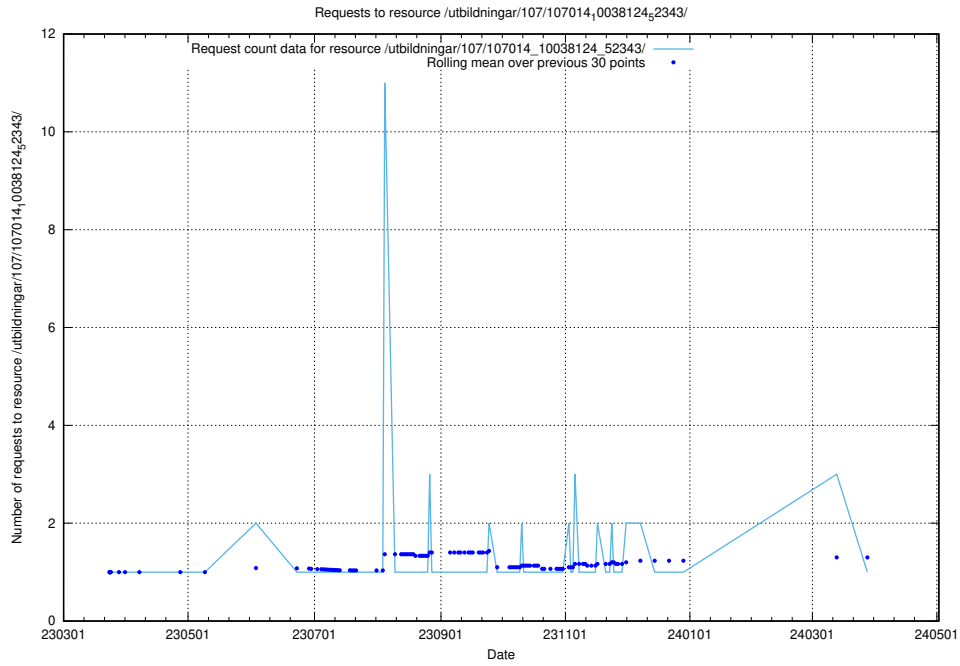

5.4950 Usage of /utbildningar/107/107014_10038124_52343/

Here, we count the number of requests to resource /utbildningar/107/107014_10038124_52343/.