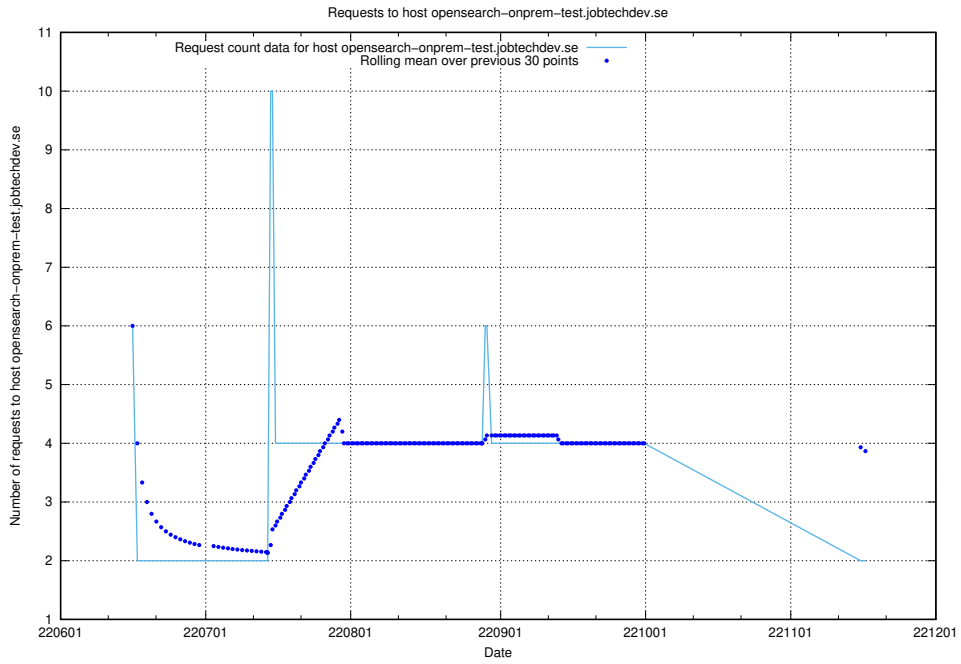

### 7.403 Usage of opensearch-onprem-test.jobtechdev.se

Here, we count the number of requests to host opensearch-onprem-test.jobtechdev.se.