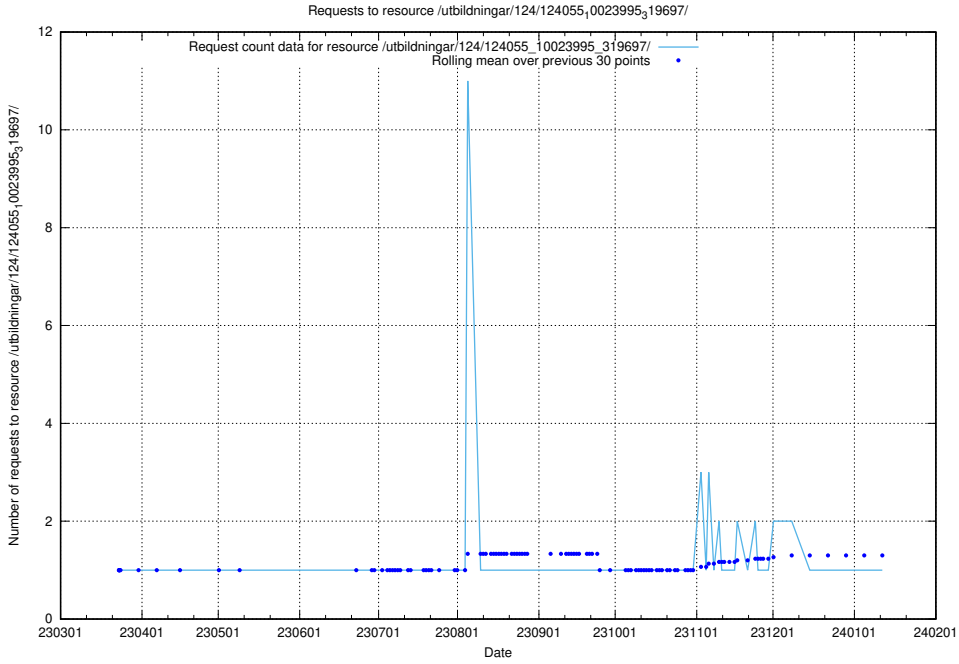

5.3845 Usage of /utbildningar/124/124055_10023995_319697/

Here, we count the number of requests to resource /utbildningar/124/124055_10023995_319697/.