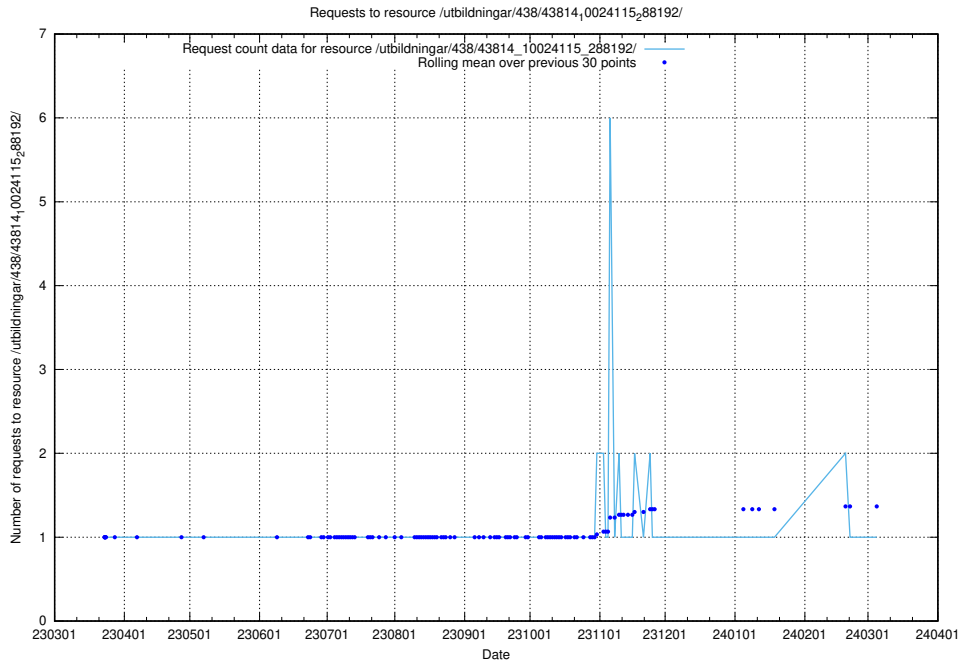

5.5931 Usage of /utbildningar/438/43814_10024115_288192/

Here, we count the number of requests to resource /utbildningar/438/43814_10024115_288192/.