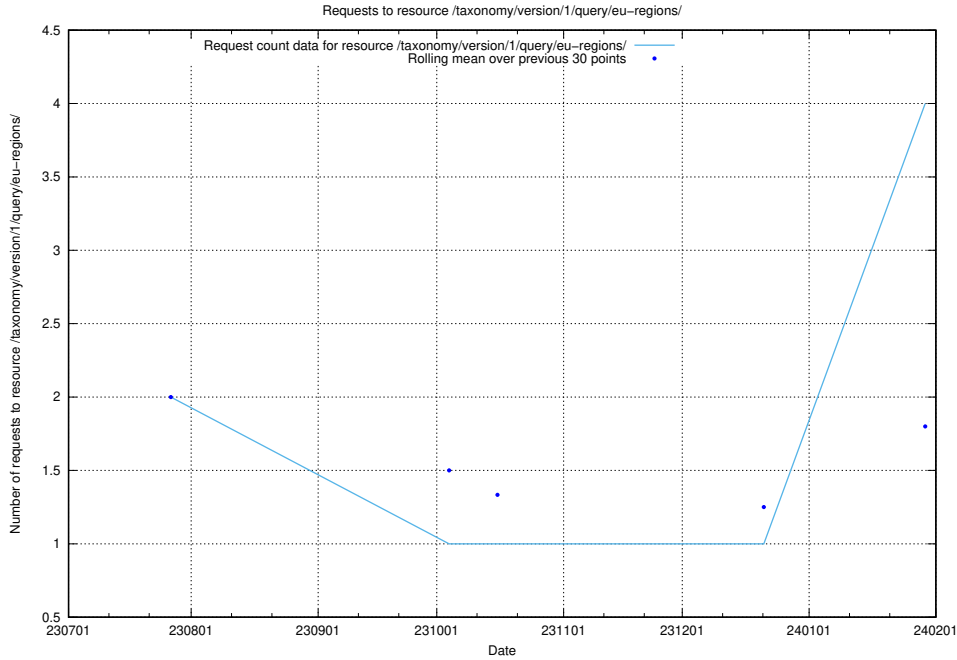

5.158 Usage of /taxonomy/version/1/query/eu-regions/

Here, we count the number of requests to resource /taxonomy/version/1/query/eu-regions/.