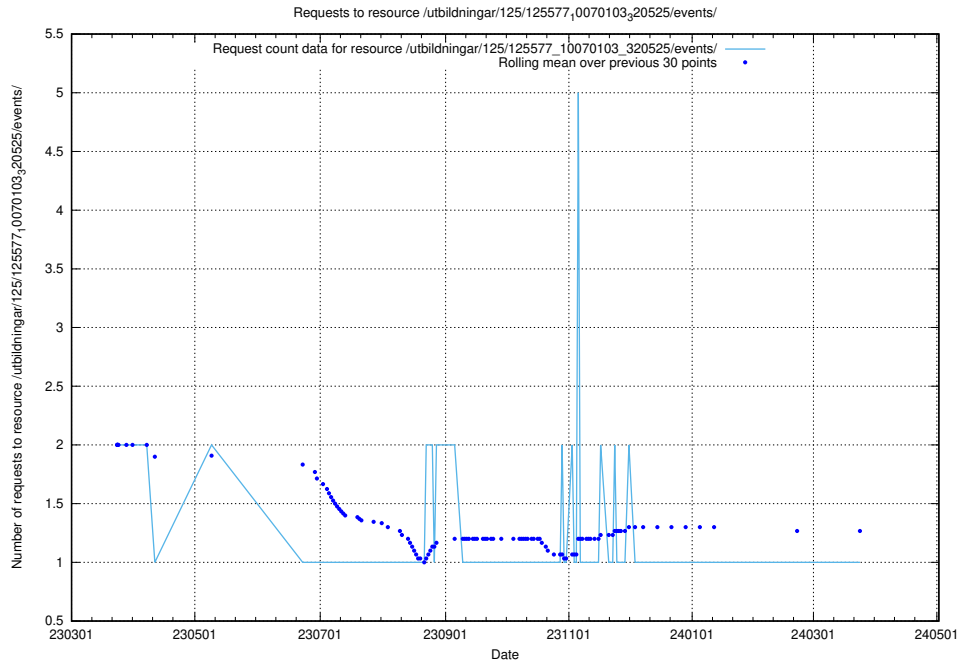

5.5872 Usage of /utbildningar/125/125577_10070103_320525/events/

Here, we count the number of requests to resource /utbildningar/125/125577_10070103_320525/events/