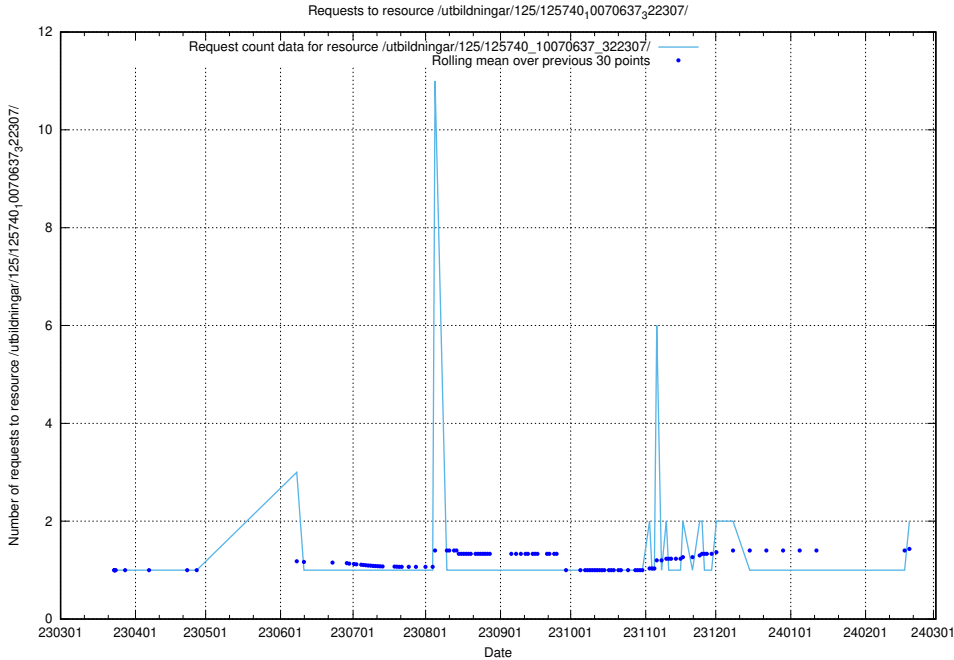

5.305 Usage of /utbildningar/125/125740_10070637_322307/

Here, we count the number of requests to resource /utbildningar/125/125740_10070637_322307/.