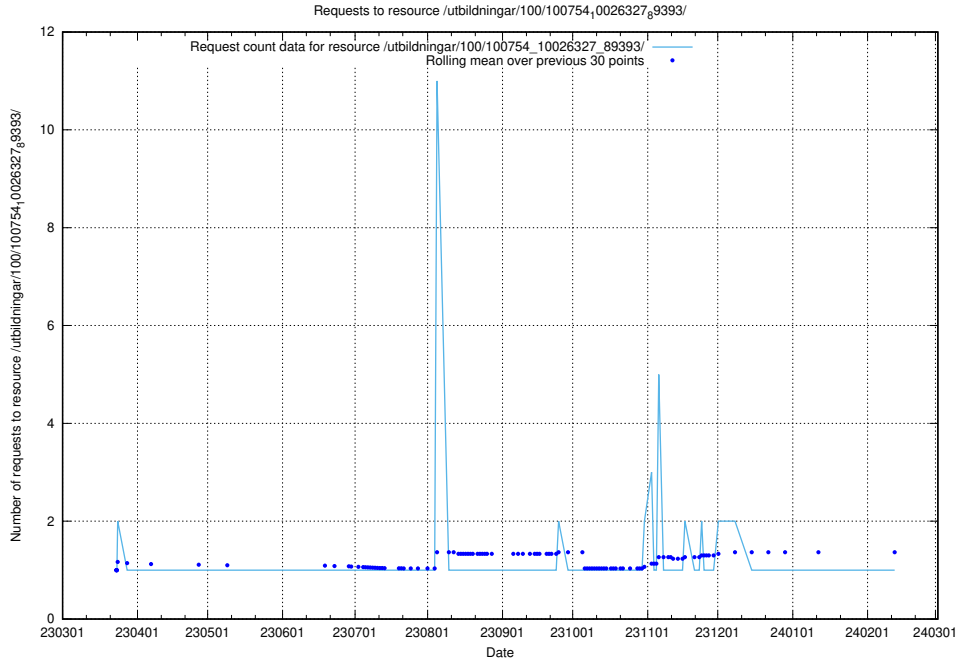

5.5119 Usage of /utbildningar/100/100754_10026327_89393/

Here, we count the number of requests to resource /utbildningar/100/100754_10026327_89393/.