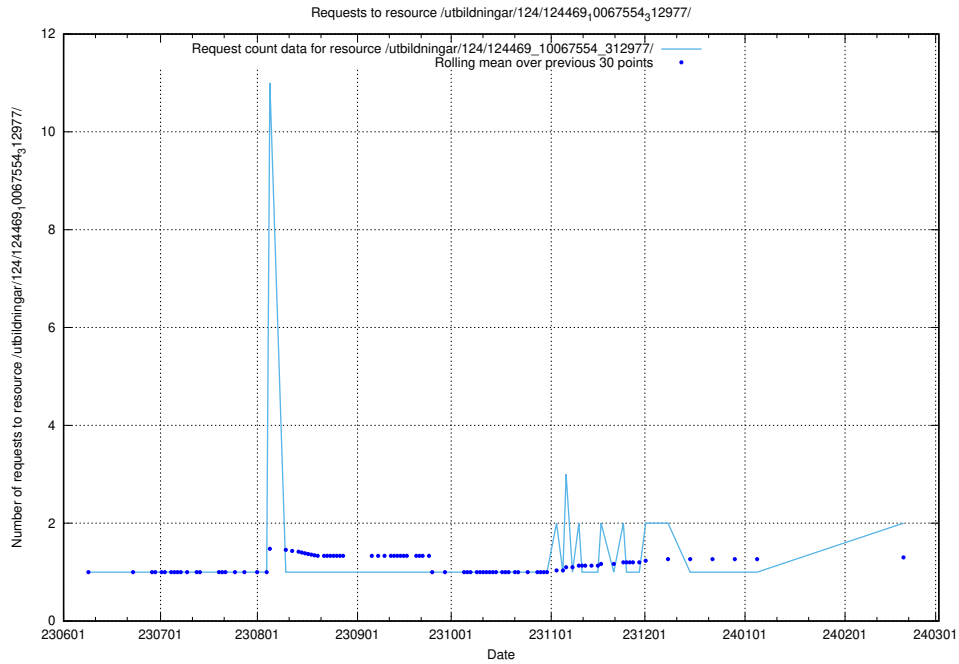

5.742 Usage of /utbildningar/124/124469_10067554_312977/

Here, we count the number of requests to resource /utbildningar/124/124469_10067554_312977/.