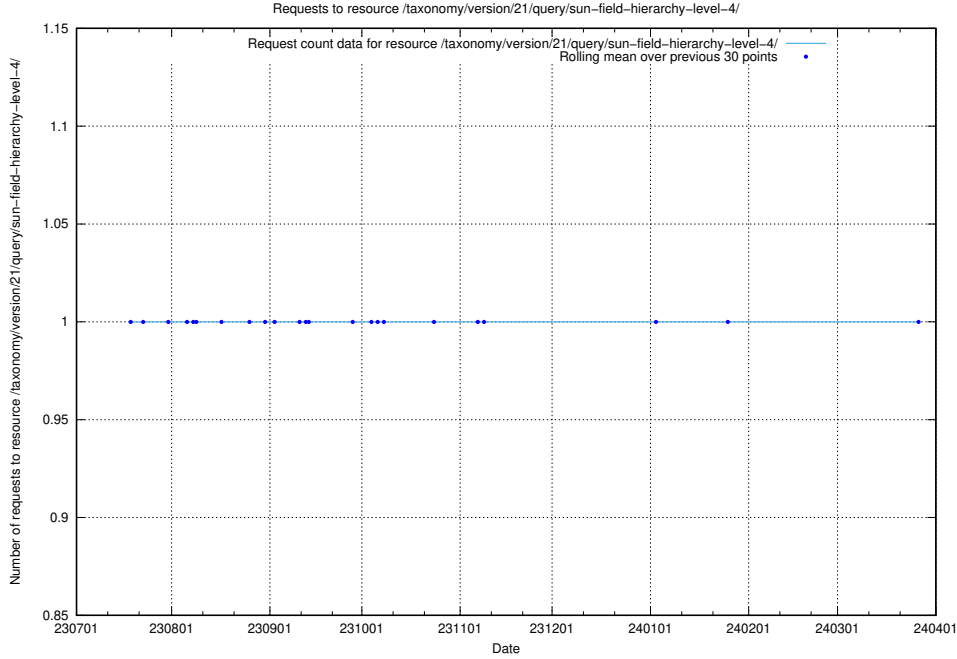

5.4589 Usage of /taxonomy/version/21/query/sun-field-hierarchy-level-4/

Here, we count the number of requests to resource /taxonomy/version/21/query/sun-field-hierarchy-level-4/.