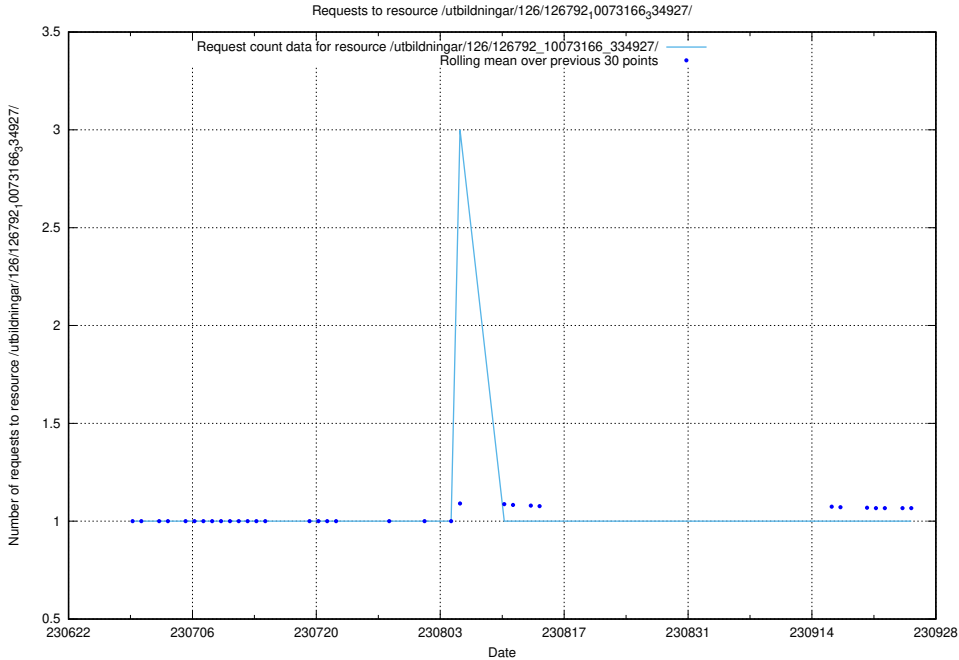

5.4996 Usage of /utbildningar/126/126792_10073166_334927/

Here, we count the number of requests to resource /utbildningar/126/126792_10073166_334927/.