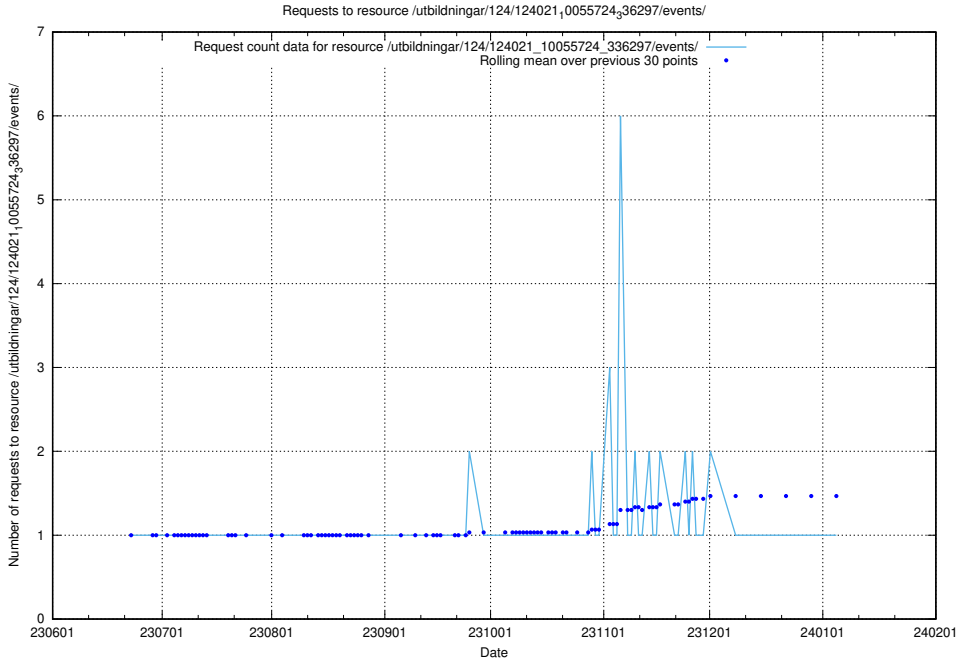

5.5387 Usage of /utbildningar/124/124021_10055724_336297/events/

Here, we count the number of requests to resource /utbildningar/124/124021_10055724_336297/events/