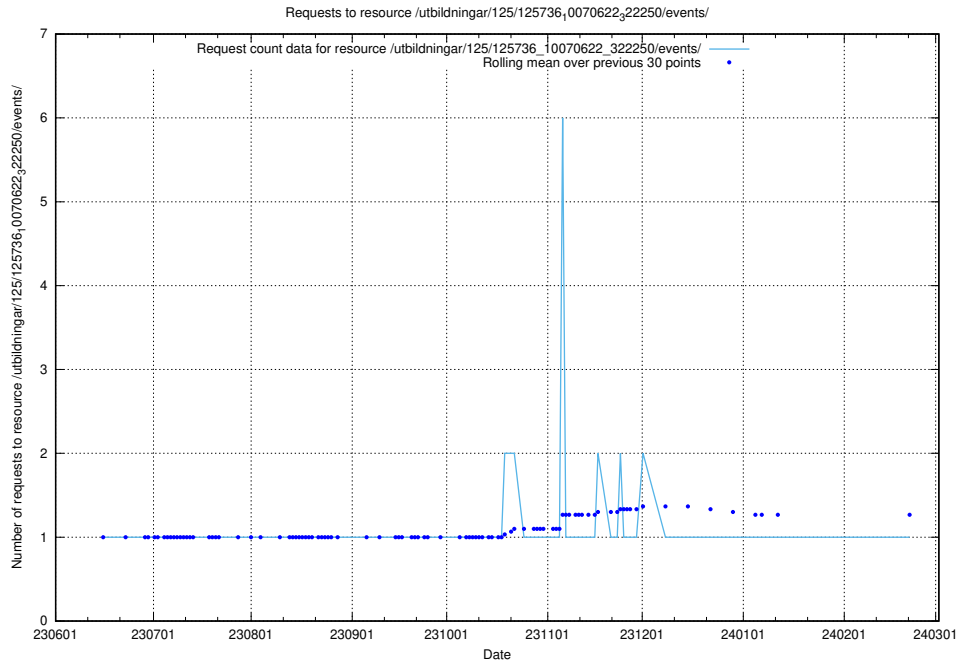

## 5.5447 Usage of /utbildningar/125/125736\_10070622\_322250/events/

Here, we count the number of requests to resource /utbildningar/125/125736\_10070622\_322250/events/