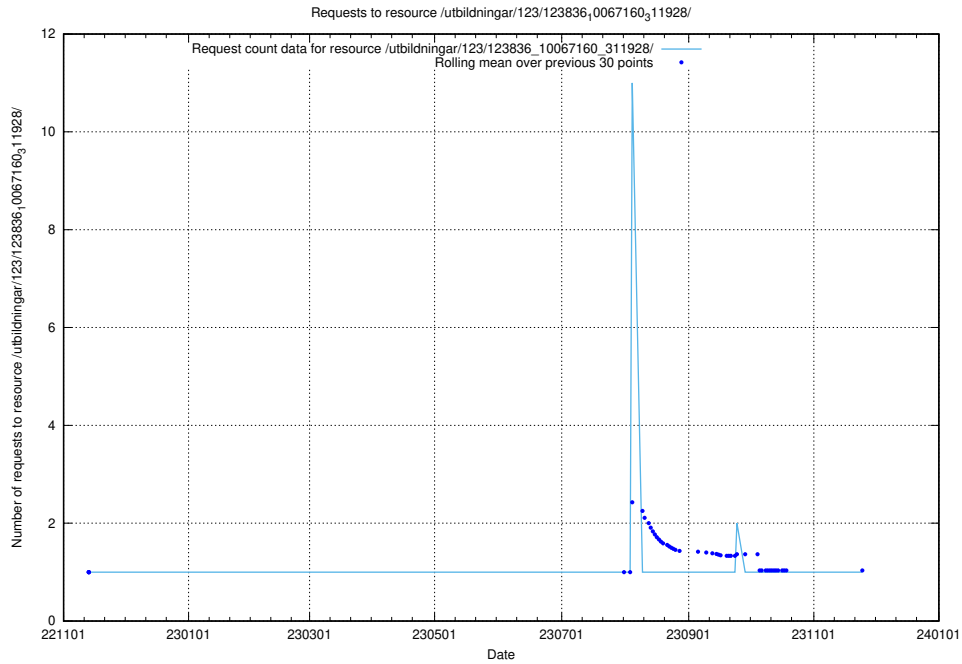

5.5469 Usage of /utbildningar/123/123836_10067160_311928/

Here, we count the number of requests to resource /utbildningar/123/123836_10067160_311928/.