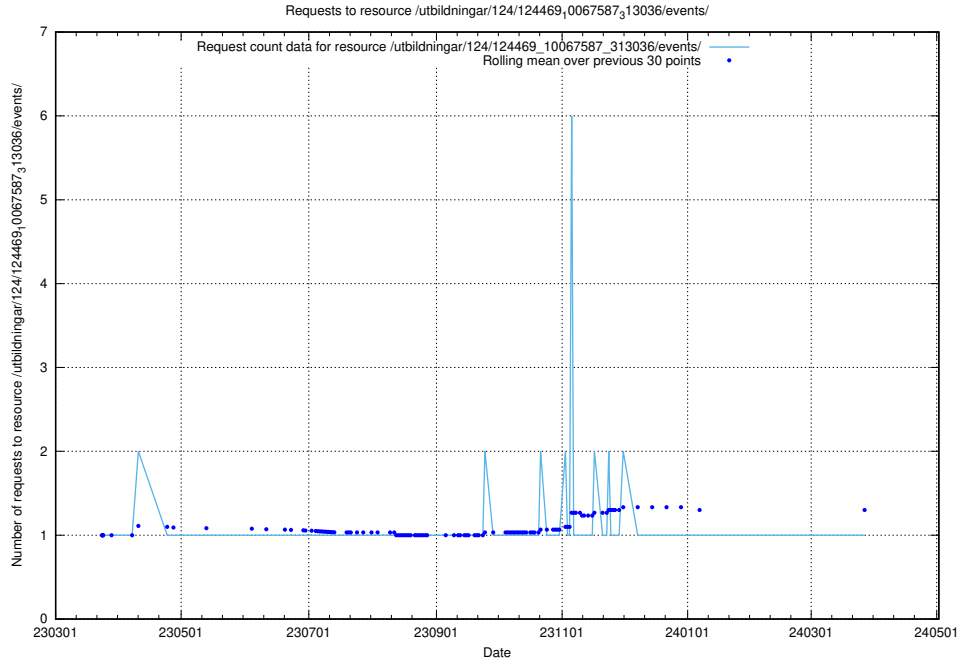

5.2795 Usage of /utbildningar/124/124469_10067587_313036/events/

Here, we count the number of requests to resource /utbildningar/124/124469_10067587_313036/events/