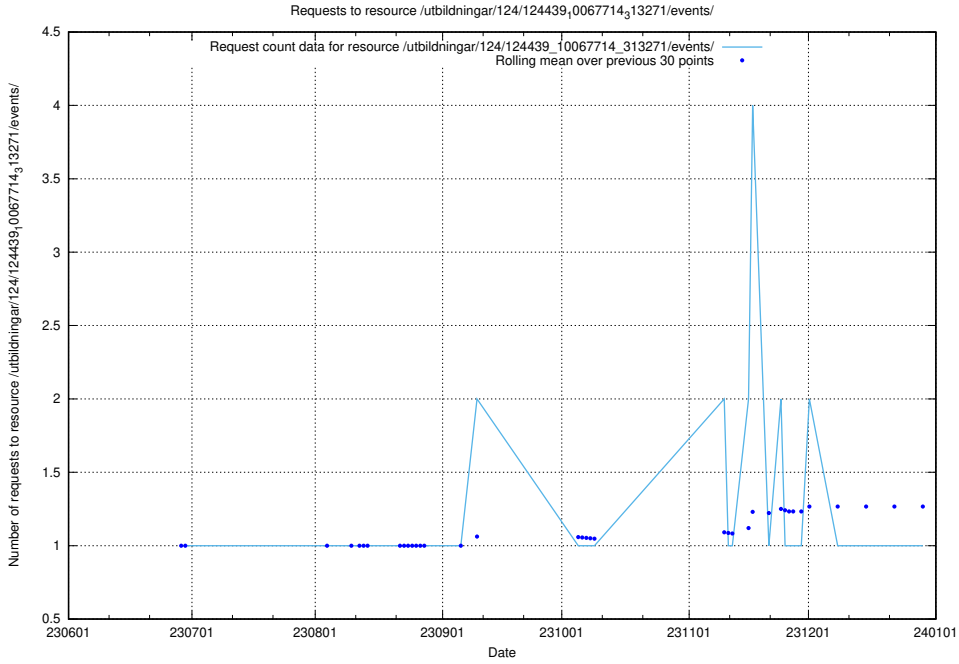

5.5076 Usage of /utbildningar/124/124439_10067714_313271/events/

Here, we count the number of requests to resource /utbildningar/124/124439_10067714_313271/events/