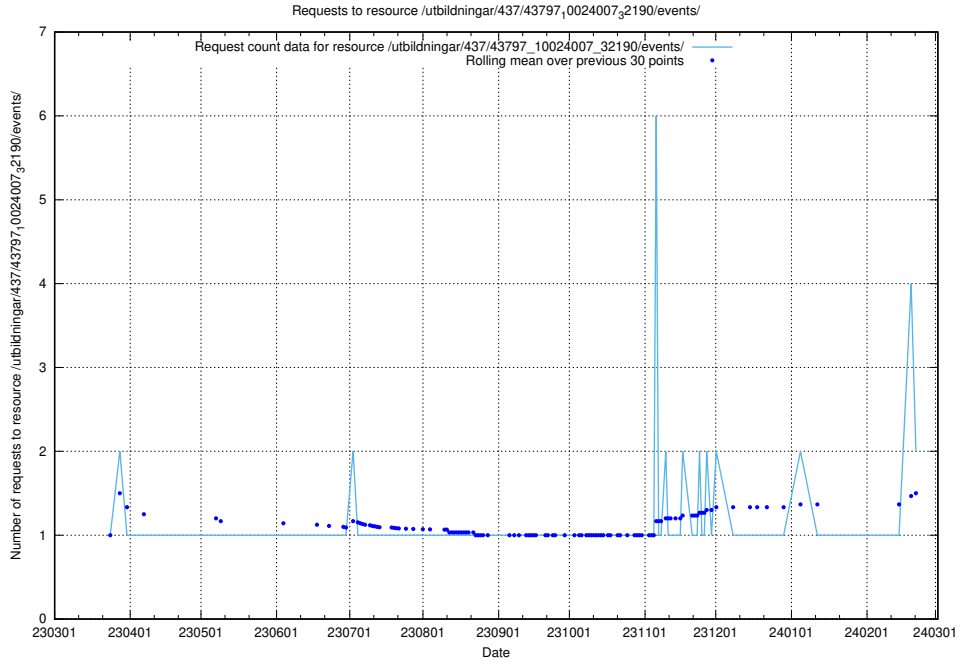

5.773 Usage of /utbildningar/437/43797_10024007_32190/events/

Here, we count the number of requests to resource /utbildningar/437/43797_10024007_32190/events/.