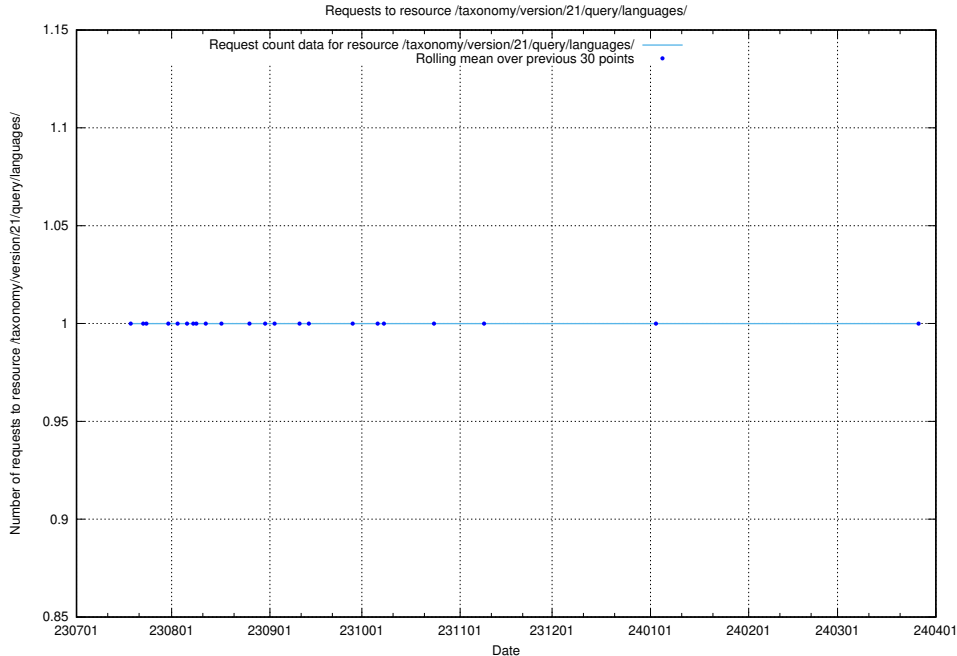

5.4592 Usage of /taxonomy/version/21/query/languages/

Here, we count the number of requests to resource /taxonomy/version/21/query/languages/.