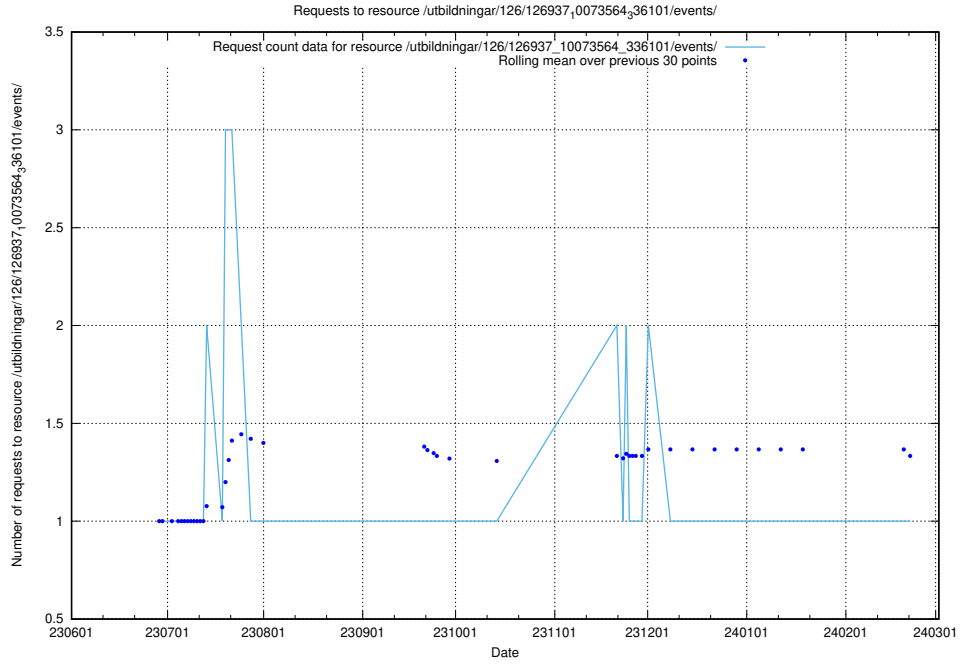

5.4991 Usage of /utbildningar/126/126937_10073564_336101/events/

Here, we count the number of requests to resource /utbildningar/126/126937_10073564_336101/events/