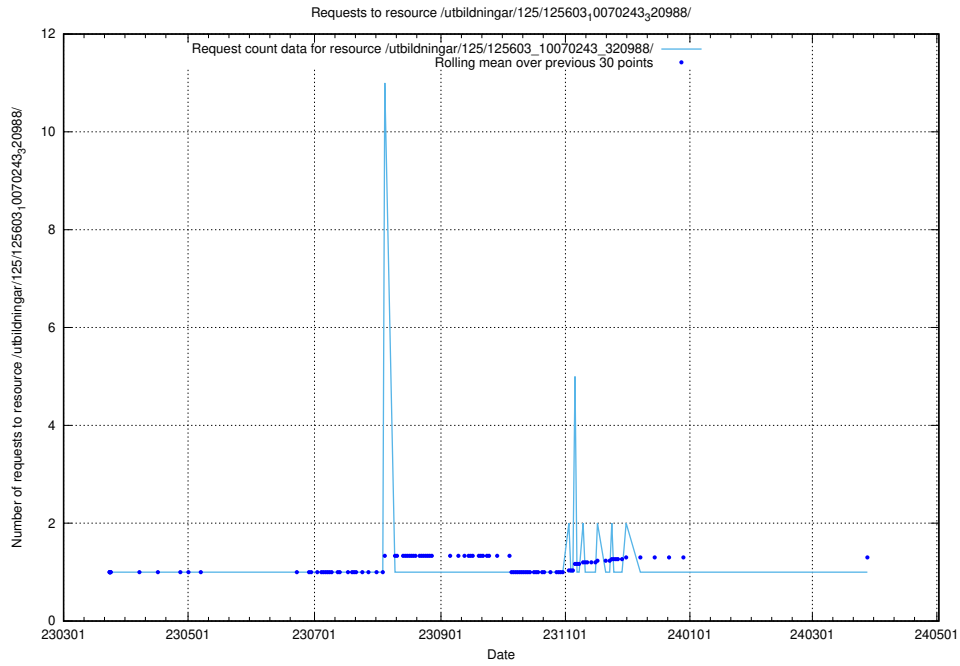

5.925 Usage of /utbildningar/125/125603_10070243_320988/

Here, we count the number of requests to resource /utbildningar/125/125603_10070243_320988/.