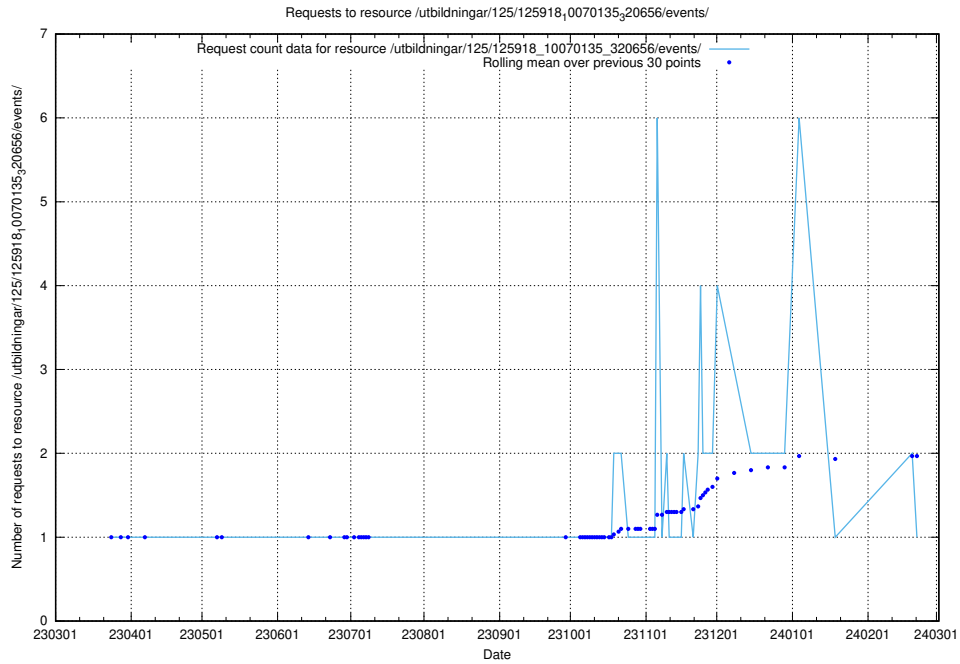

5.5810 Usage of /utbildningar/125/125918_10070135_320656/events/

Here, we count the number of requests to resource /utbildningar/125/125918_10070135_320656/events/