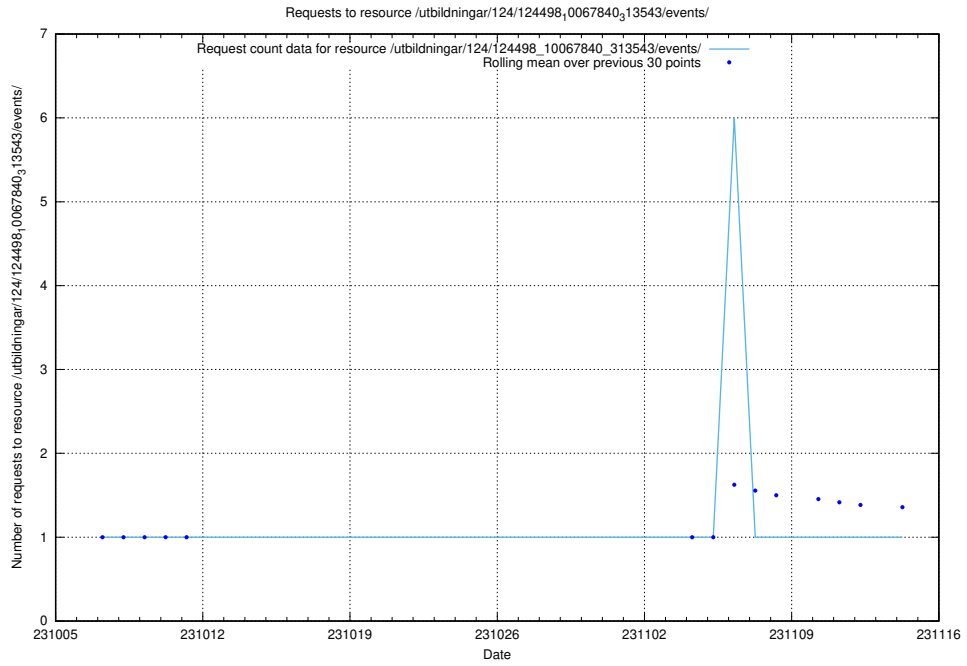

5.3948 Usage of /utbildningar/124/124498_10067840_313543/events/

Here, we count the number of requests to resource /utbildningar/124/124498_10067840_313543/events/