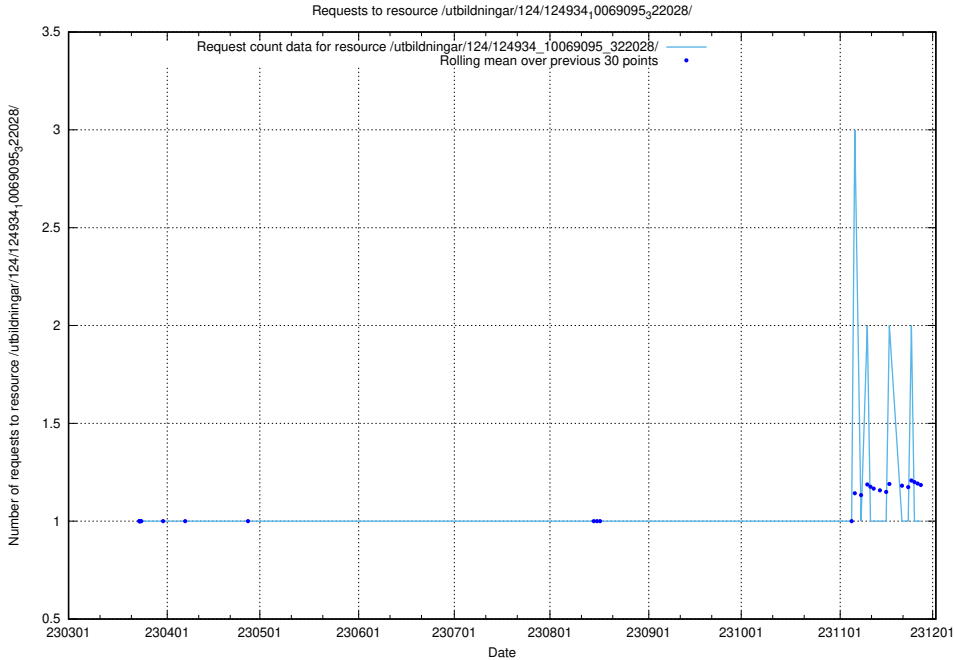

5.998 Usage of /utbildningar/124/124934_10069095_322028/

Here, we count the number of requests to resource /utbildningar/124/124934_10069095_322028/.