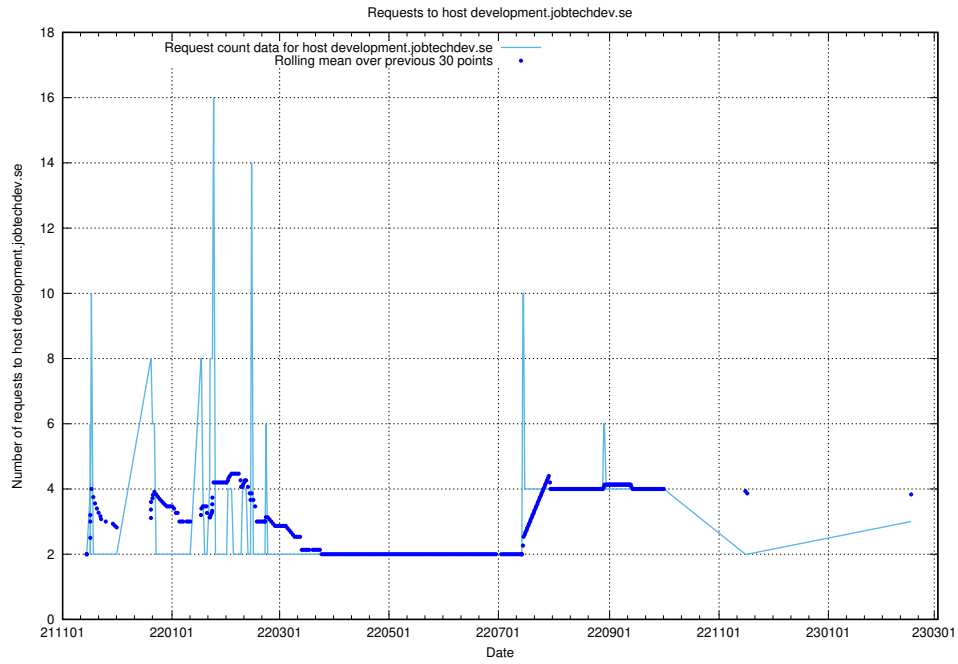

7.165 Usage of development.jobtechdev.se

Here, we count the number of requests to host development.jobtechdev.se.