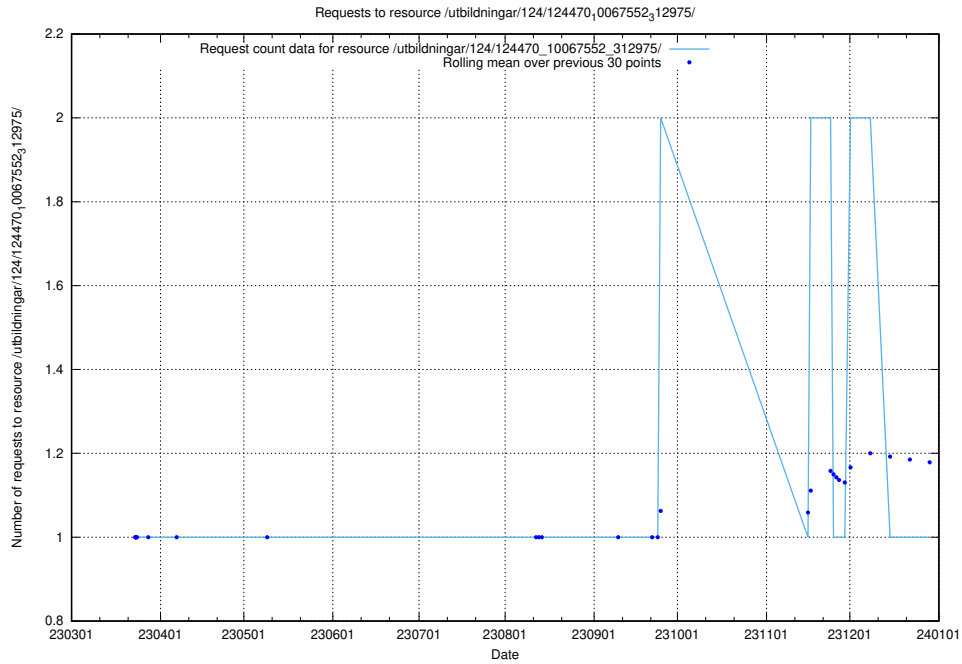

5.2724 Usage of /utbildningar/124/124470_10067552_312975/

Here, we count the number of requests to resource /utbildningar/124/124470_10067552_312975/.