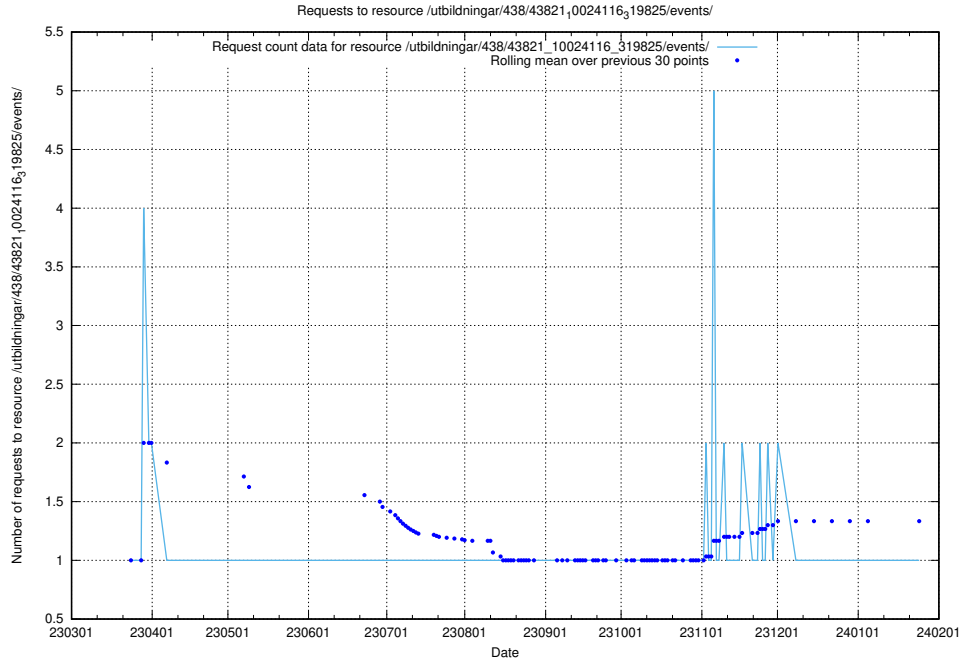

5.5771 Usage of /utbildningar/438/43821_10024116_319825/events/

Here, we count the number of requests to resource /utbildningar/438/43821_10024116_319825/events/.