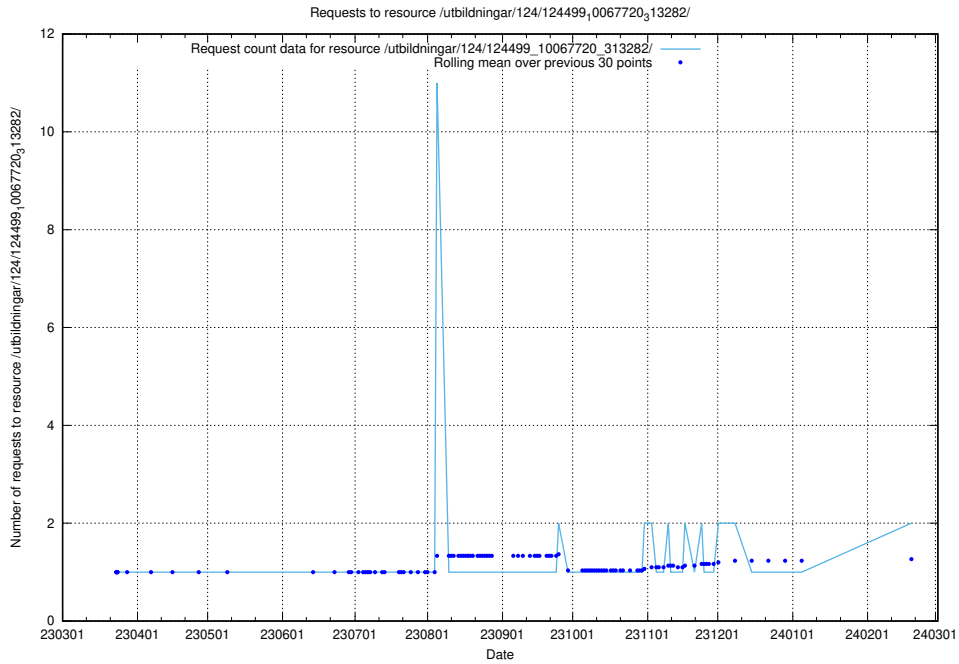

5.409 Usage of /utbildningar/124/124499_10067720_313282/

Here, we count the number of requests to resource /utbildningar/124/124499_10067720_313282/.