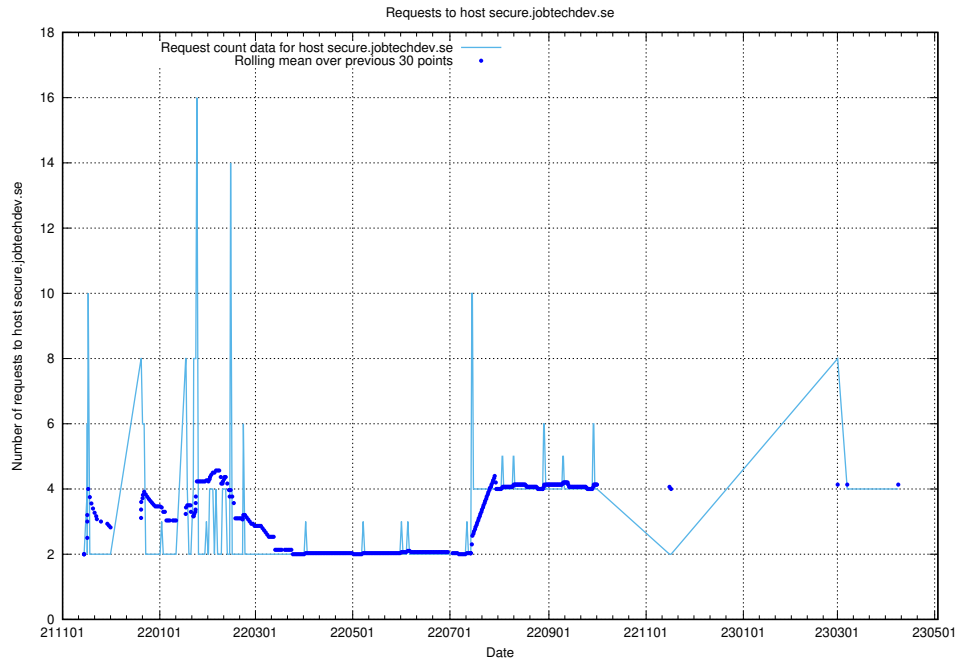

7.160 Usage of secure.jobtechdev.se

Here, we count the number of requests to host secure.jobtechdev.se.