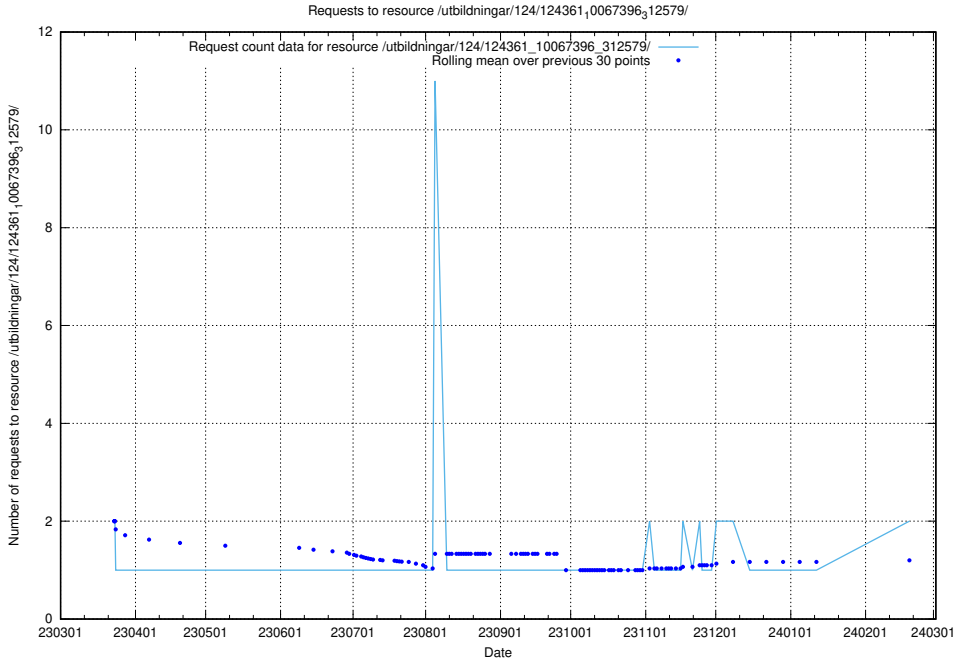

5.796 Usage of /utbildningar/124/124361_10067396_312579/

Here, we count the number of requests to resource /utbildningar/124/124361_10067396_312579/.