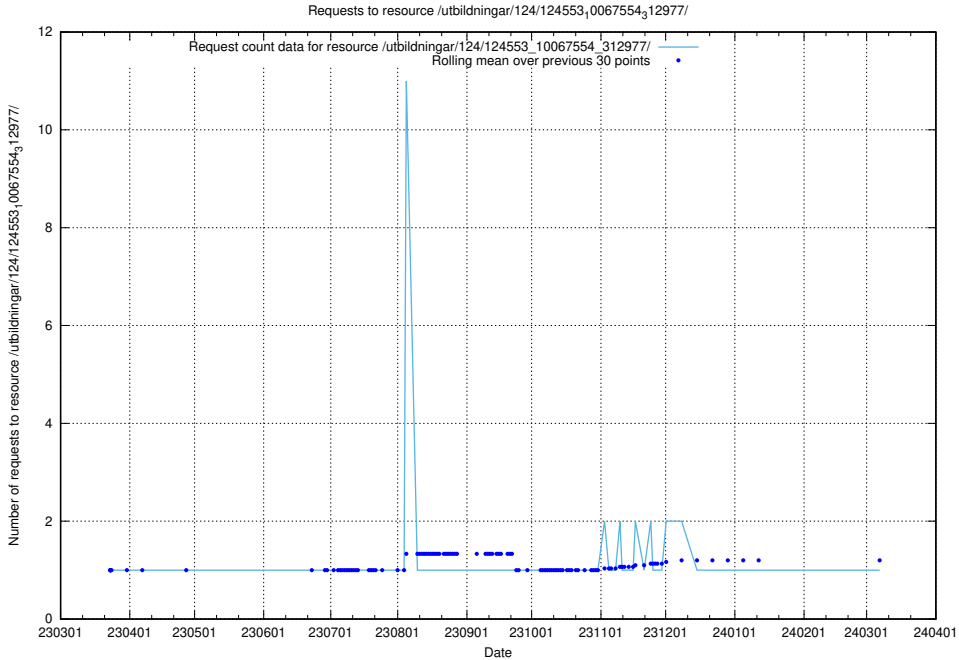

5.1066 Usage of /utbildningar/124/124553_10067554_312977/

Here, we count the number of requests to resource /utbildningar/124/124553_10067554_312977/.