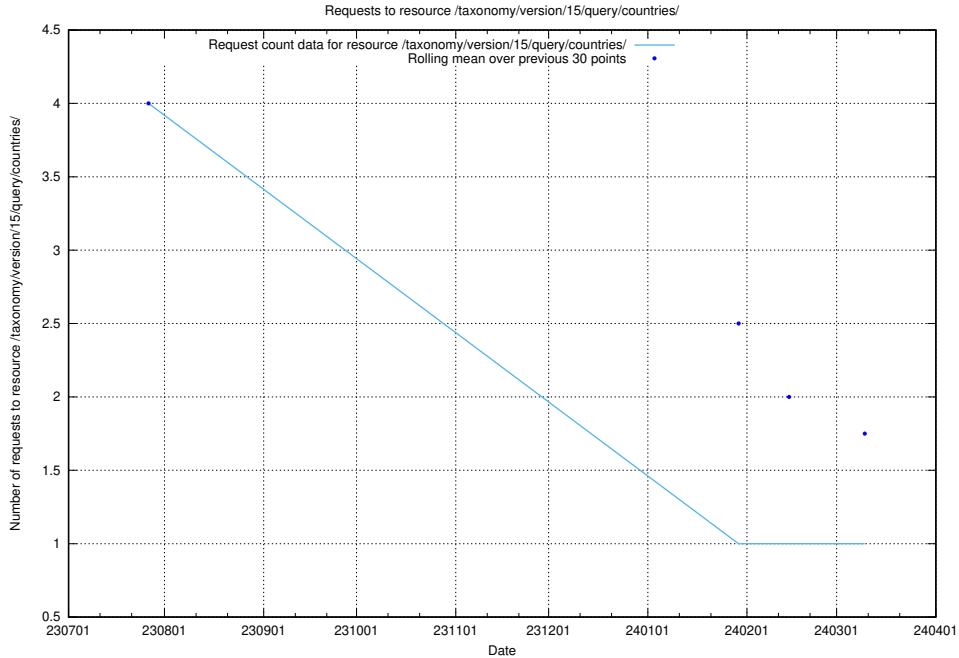

5.4481 Usage of /taxonomy/version/15/query/countries/

Here, we count the number of requests to resource /taxonomy/version/15/query/countries/.