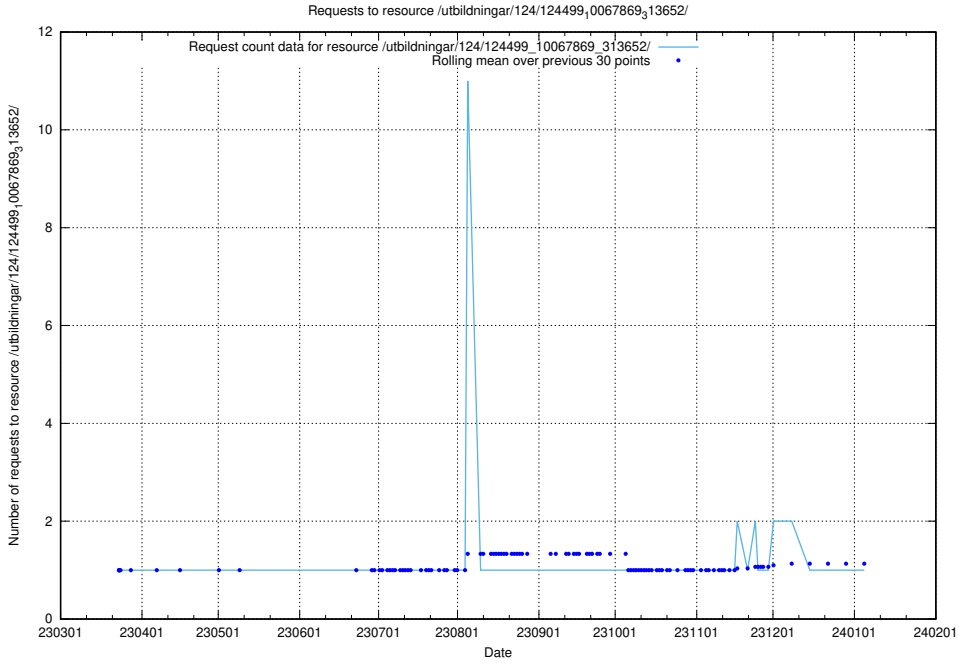

5.1932 Usage of /utbildningar/124/124499_10067869_313652/

Here, we count the number of requests to resource /utbildningar/124/124499_10067869_313652/.