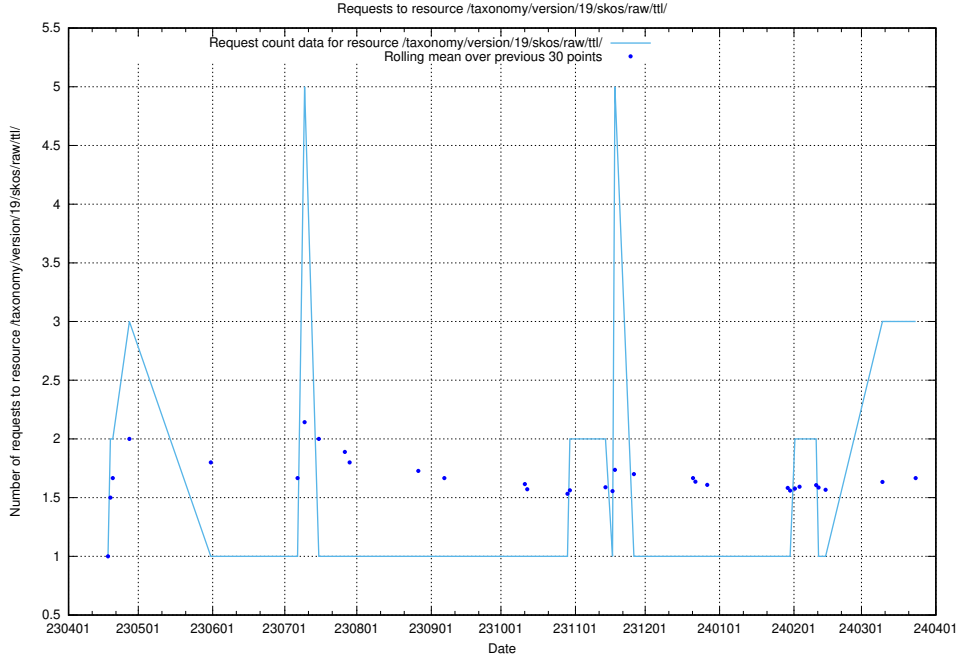

5.278 Usage of /taxonomy/version/19/skos/raw/ttl/

Here, we count the number of requests to resource /taxonomy/version/19/skos/raw/ttl/.