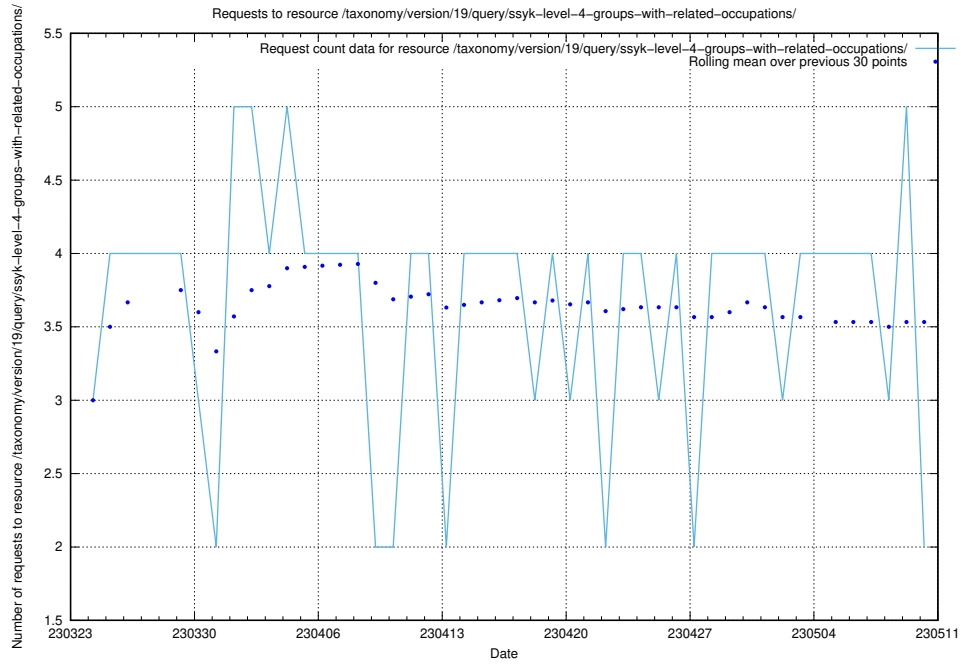

5.763 Usage of /taxonomy/version/19/query/ssyk-level-4-groups-with-related-occupations/

Here, we count the number of requests to resource /taxonomy/version/19/query/ssyk-level-4-groups-with-related-occupations/.