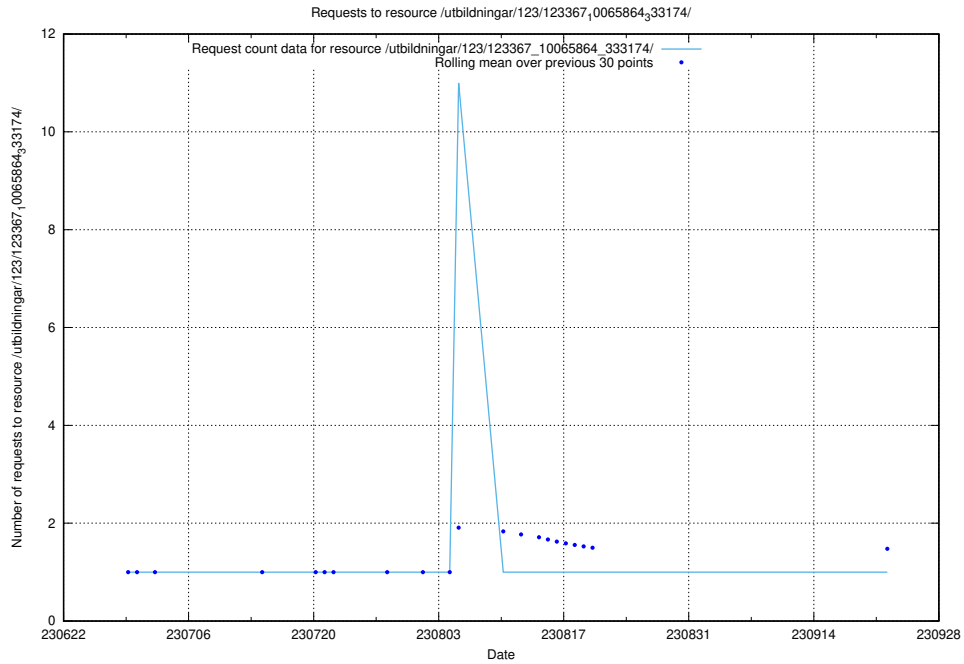

5.5085 Usage of /utbildningar/123/123367_10065864_333174/

Here, we count the number of requests to resource /utbildningar/123/123367_10065864_333174/.