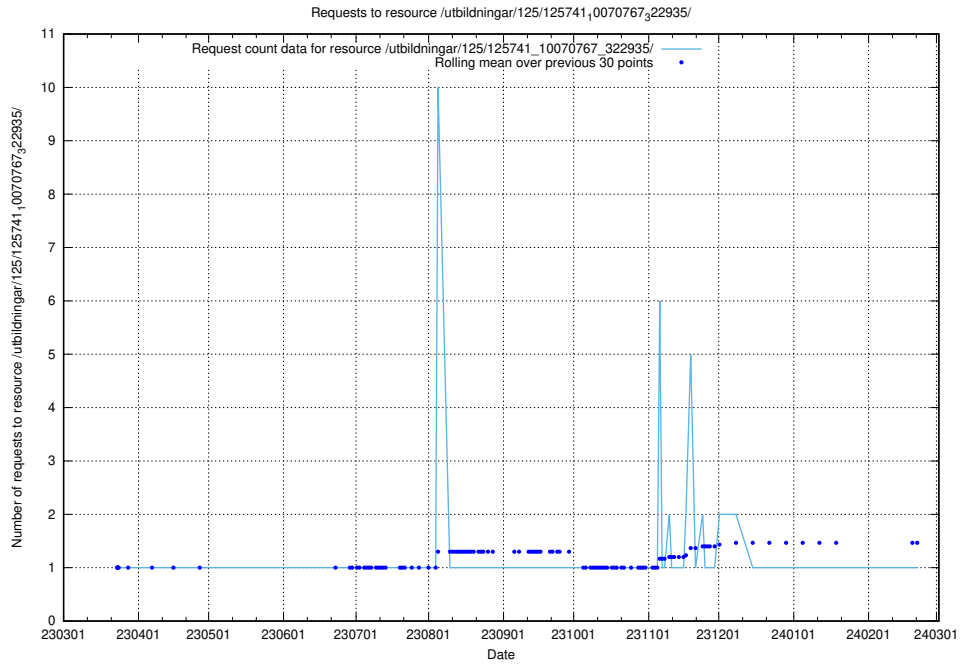

5.6060 Usage of /utbildningar/125/125741_10070767_322935/

Here, we count the number of requests to resource /utbildningar/125/125741_10070767_322935/.