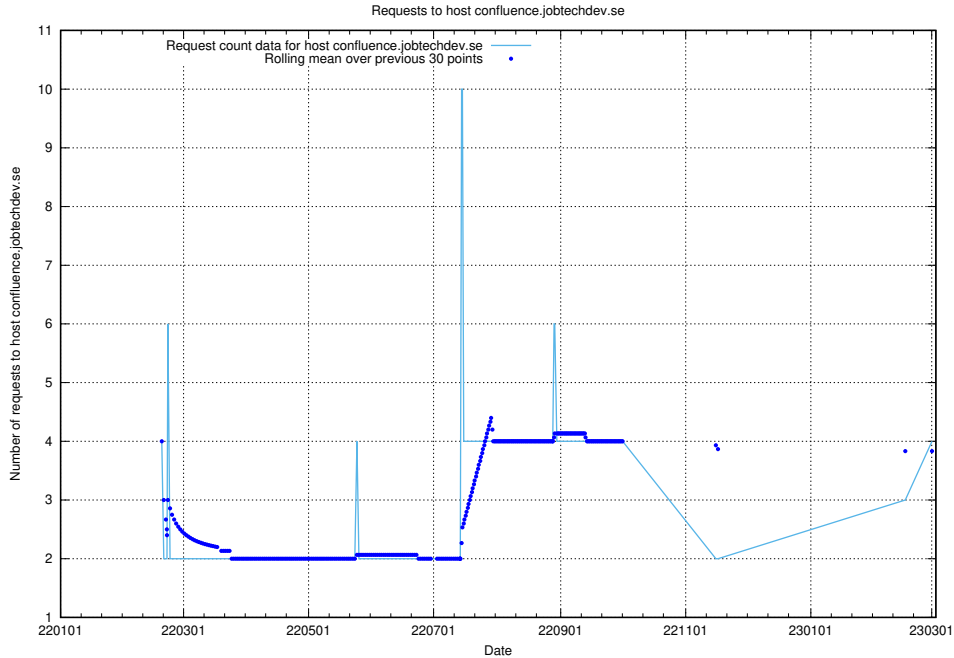

## 7.159 Usage of gitlab.jobtechdev.se

Here, we count the number of requests to host gitlab.jobtechdev.se.