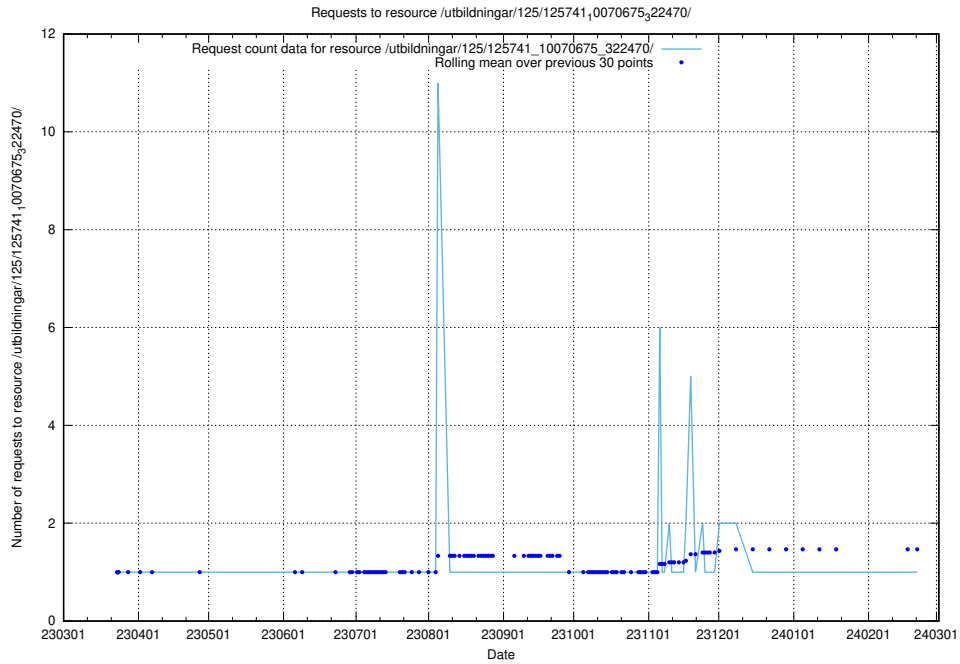

5.6080 Usage of /utbildningar/125/125741_10070675_322470/

Here, we count the number of requests to resource /utbildningar/125/125741_10070675_322470/.