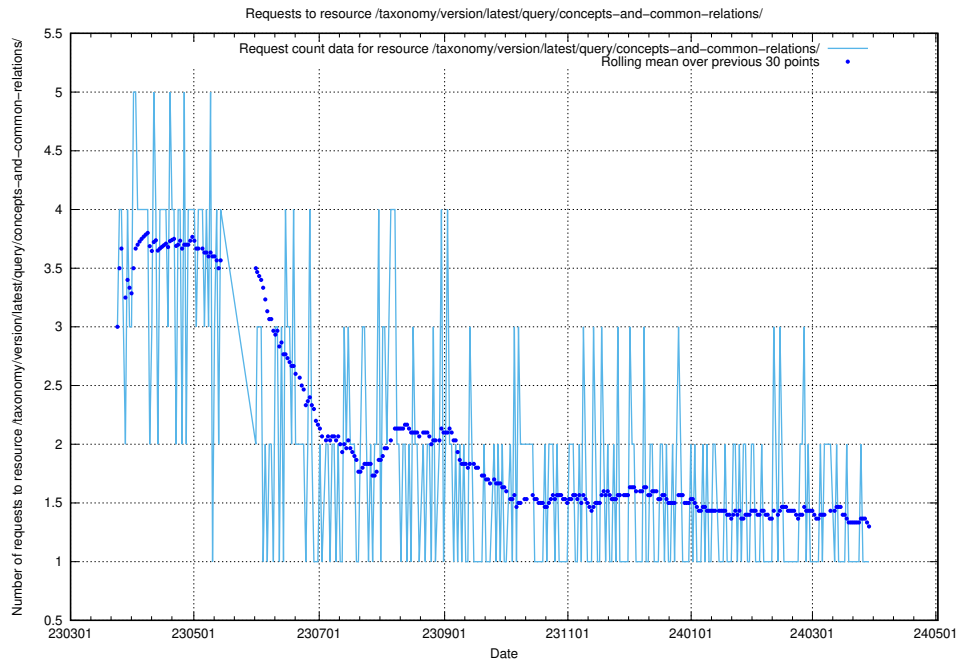

## 5.5715 Usage of /taxonomy/version/latest/query/concept-types/

Here, we count the number of requests to resource /taxonomy/version/latest/query/concept-types/.