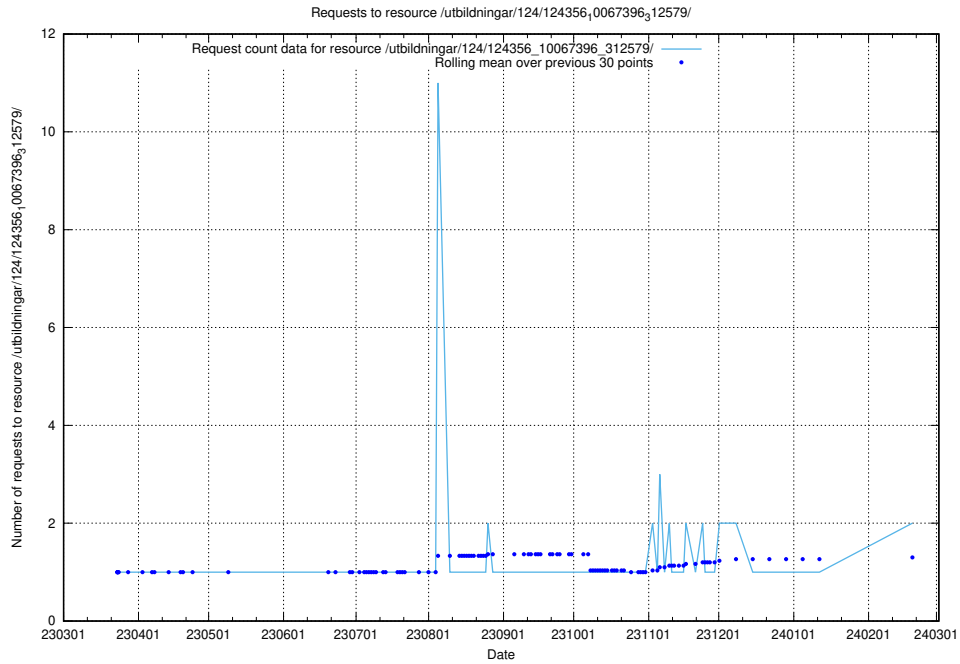

5.522 Usage of /utbildningar/124/124356_10067396_312579/

Here, we count the number of requests to resource /utbildningar/124/124356_10067396_312579/.