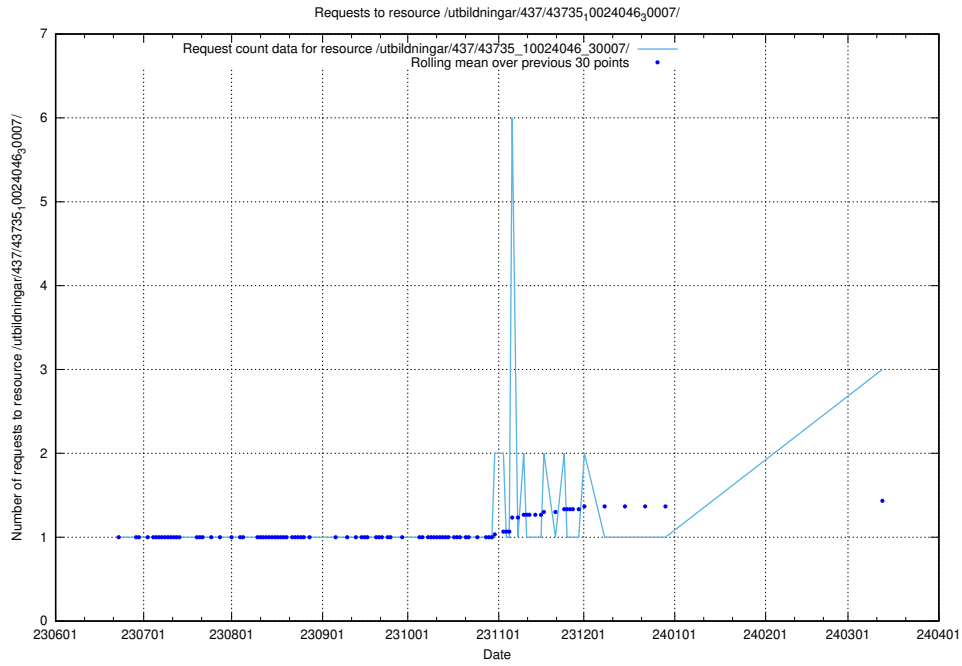

5.262 Usage of /utbildningar/437/43735_10024046_30007/

Here, we count the number of requests to resource /utbildningar/437/43735_10024046_30007/.