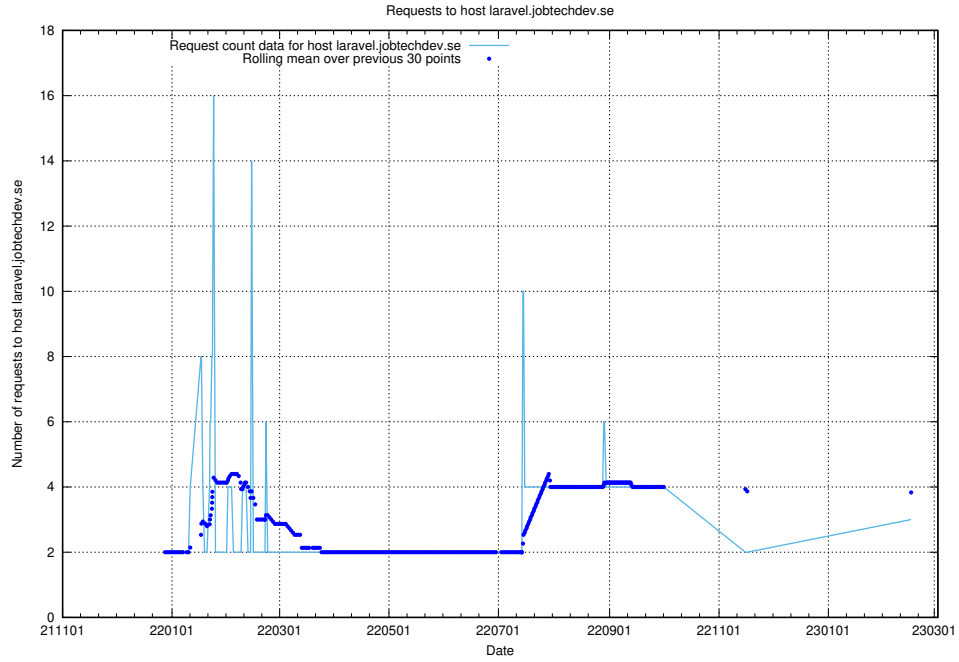

7.192 Usage of laravel.jobtechdev.se

Here, we count the number of requests to host laravel.jobtechdev.se.