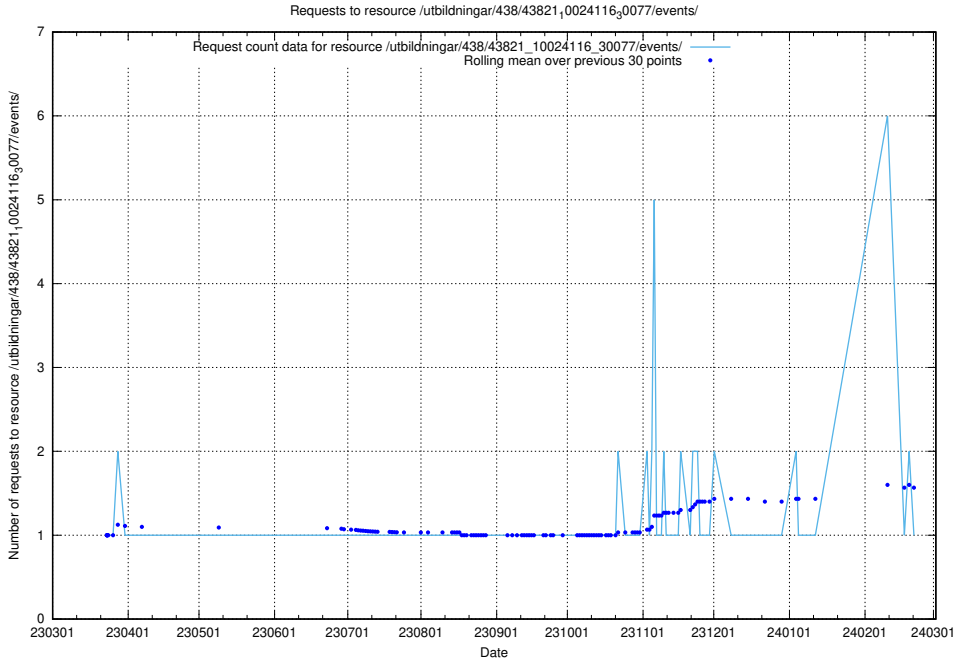

### 5.5924 Usage of /utbildningar/438/43821\_10024116\_30077/events/

Here, we count the number of requests to resource /utbildningar/438/43821\_10024116\_30077/events/.