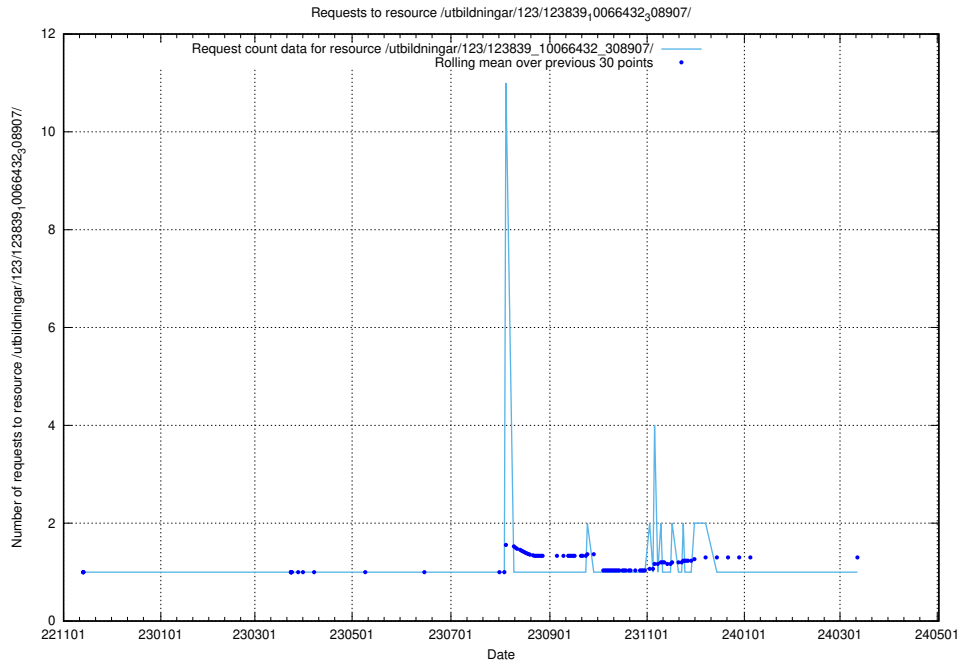

5.5453 Usage of /utbildningar/123/123839_10066432_308907/

Here, we count the number of requests to resource /utbildningar/123/123839_10066432_308907/.