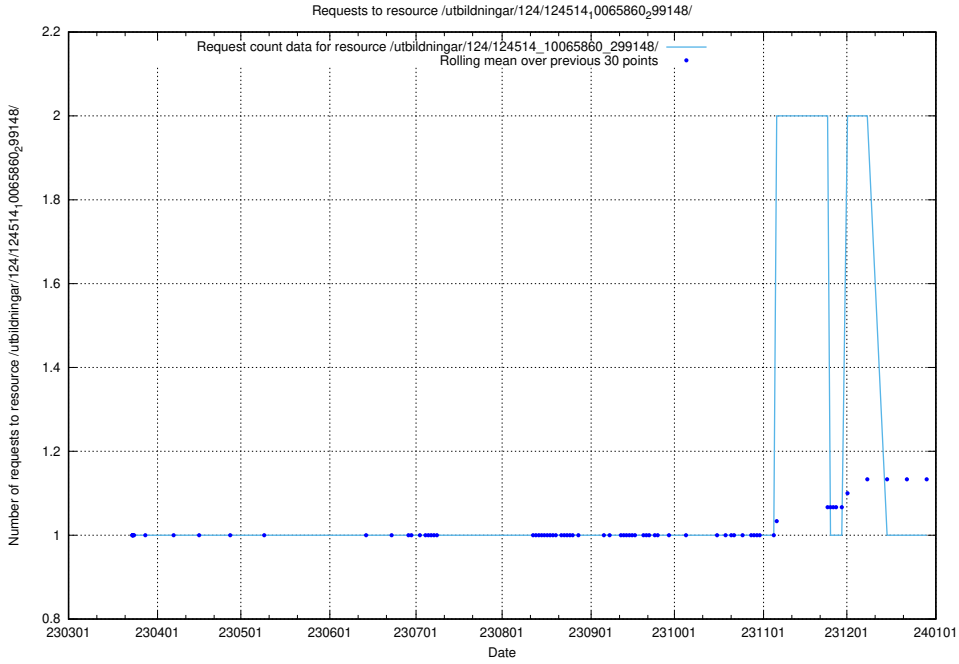

5.1609 Usage of /utbildningar/124/124514_10065860_299148/

Here, we count the number of requests to resource /utbildningar/124/124514_10065860_299148/.