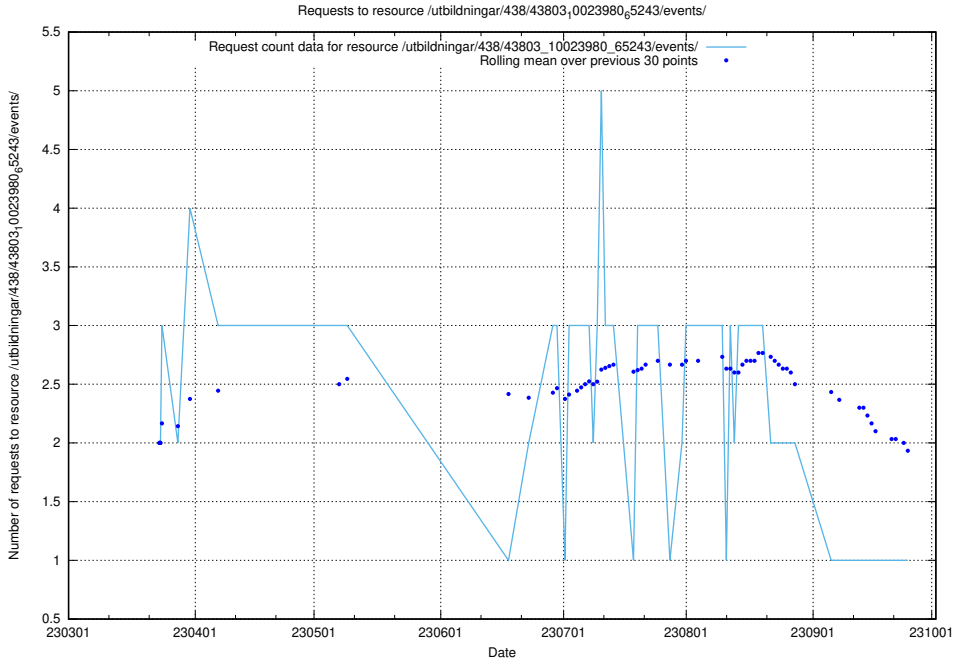

5.5856 Usage of /utbildningar/438/43803_10023980_65243/events/

Here, we count the number of requests to resource /utbildningar/438/43803_10023980_65243/events/.