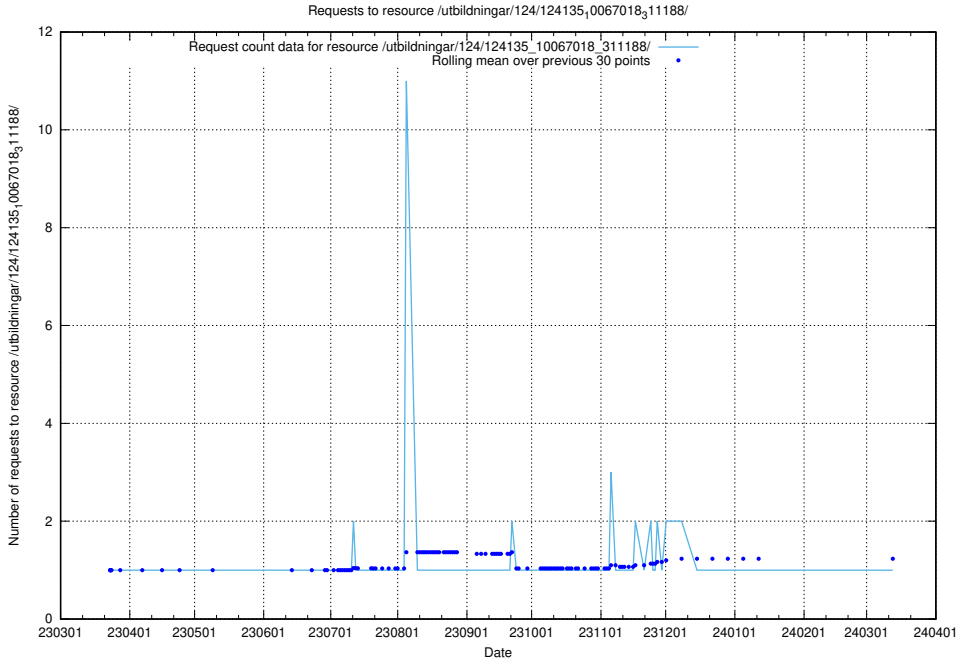

5.3616 Usage of /utbildningar/124/124135_10067018_311188/

Here, we count the number of requests to resource /utbildningar/124/124135_10067018_311188/.