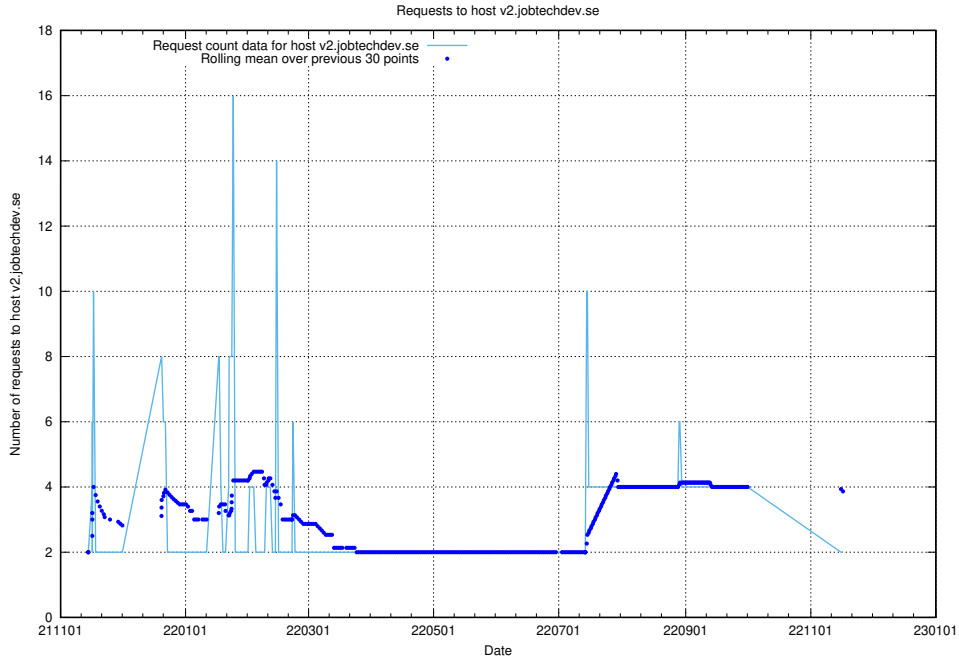

7.552 Usage of v2.jobtechdev.se

Here, we count the number of requests to host v2.jobtechdev.se.