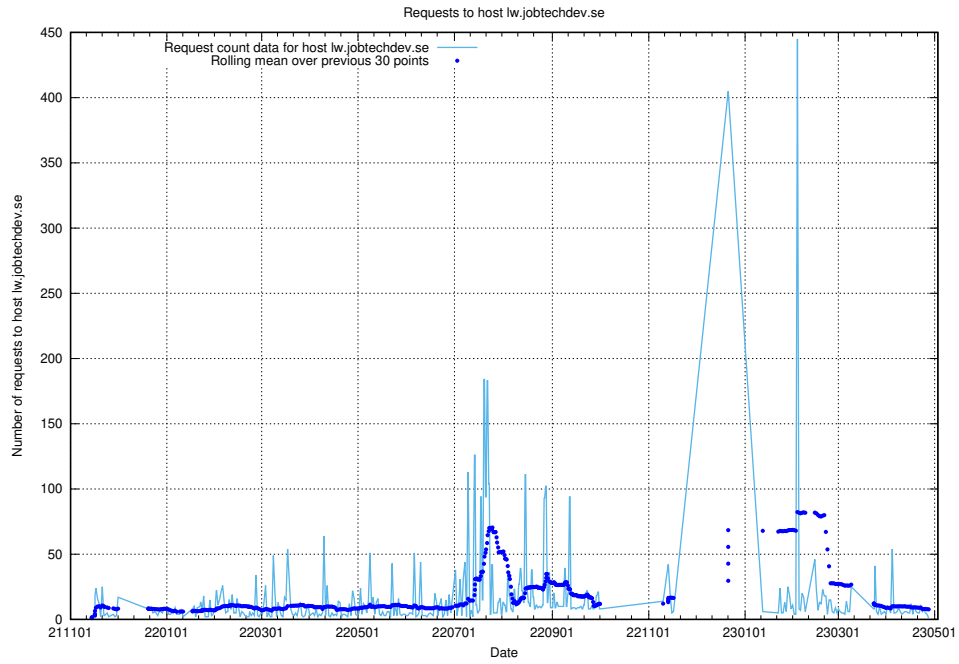

7.658 Usage of lw.jobtechdev.se

Here, we count the number of requests to host lw.jobtechdev.se.