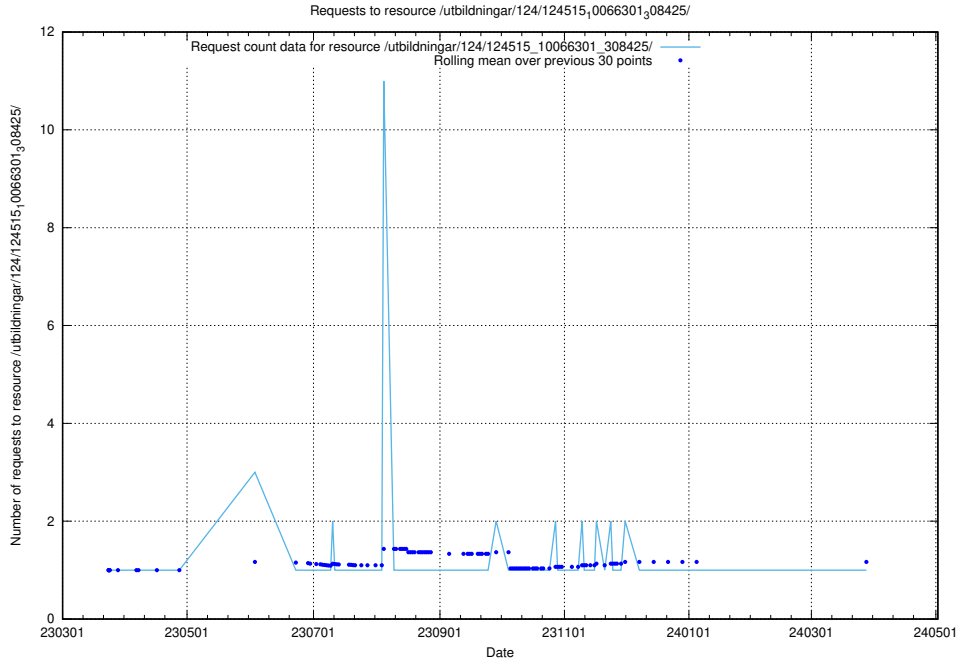

5.1154 Usage of /utbildningar/124/124515_10066301_308425/

Here, we count the number of requests to resource /utbildningar/124/124515_10066301_308425/.