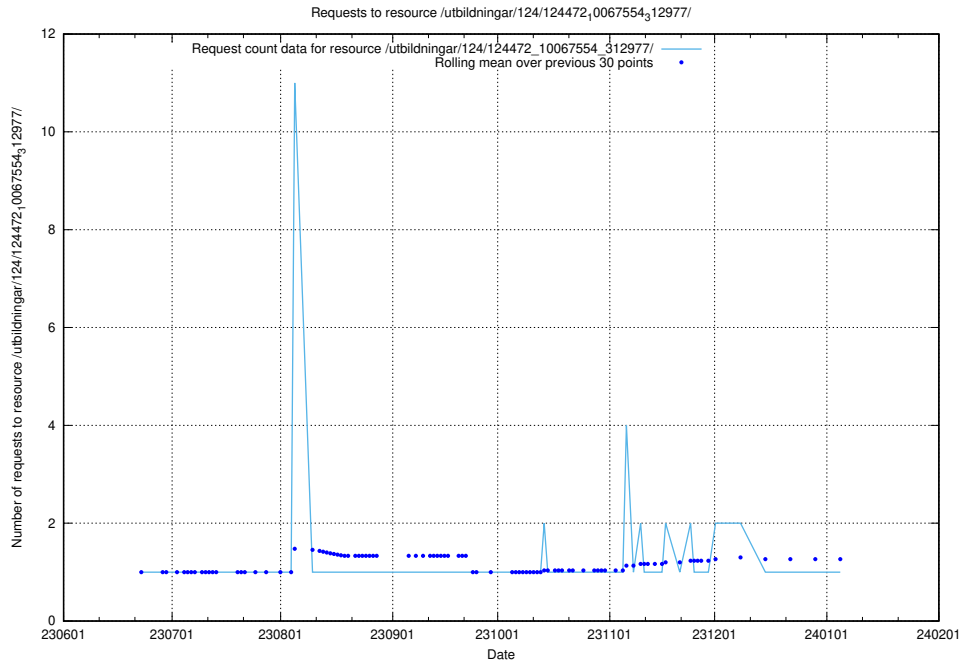

5.5367 Usage of /utbildningar/124/124472_10067554_312977/

Here, we count the number of requests to resource /utbildningar/124/124472_10067554_312977/.