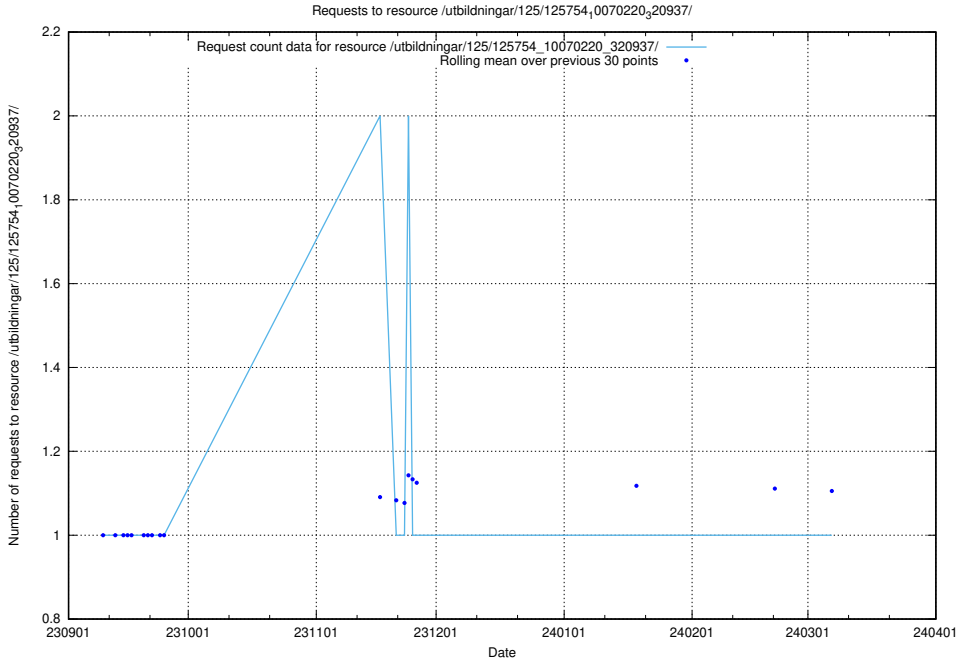

5.4163 Usage of /utbildningar/125/125754_10070220_320937/

Here, we count the number of requests to resource /utbildningar/125/125754_10070220_320937/.