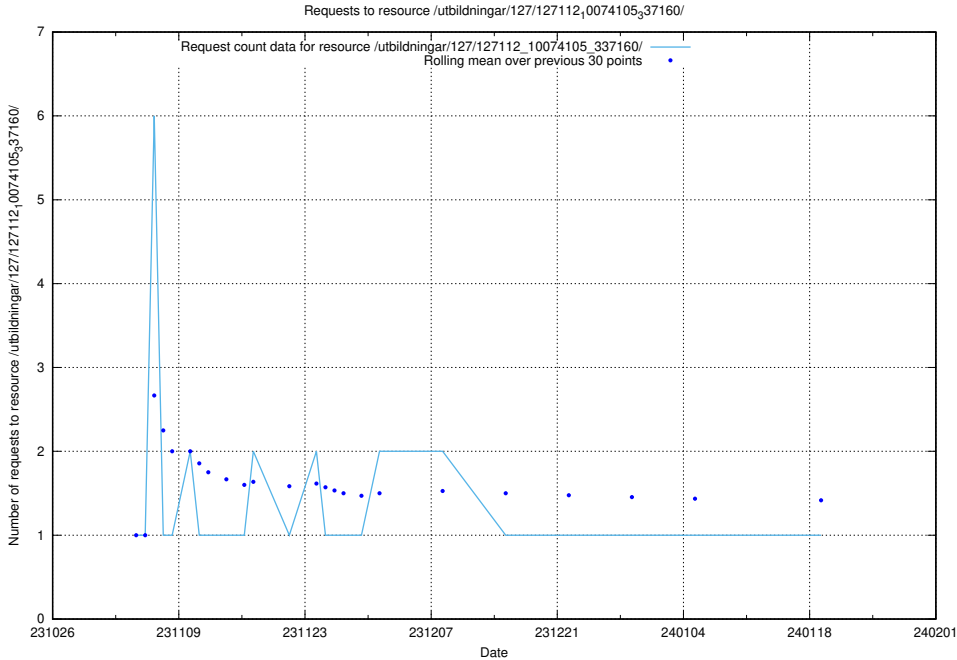

5.3673 Usage of /utbildningar/127/127112_10074105_337160/

Here, we count the number of requests to resource /utbildningar/127/127112_10074105_337160/.