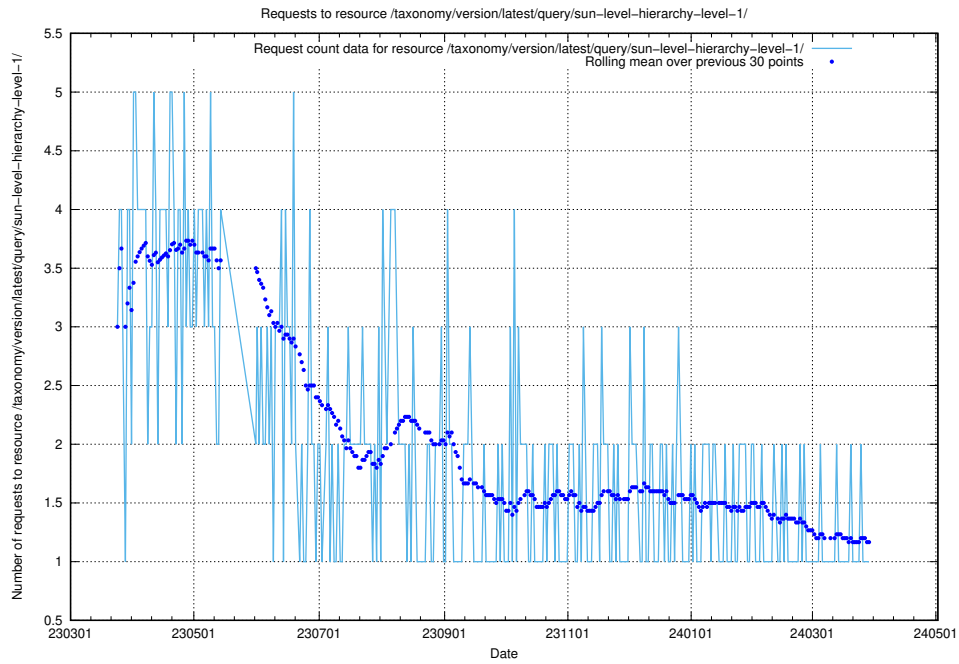

5.5669 Usage of /taxonomy/version/latest/query/sun-level-hierarchy-level-1/

Here, we count the number of requests to resource /taxonomy/version/latest/query/sun-level-hierarchy-level-1/.