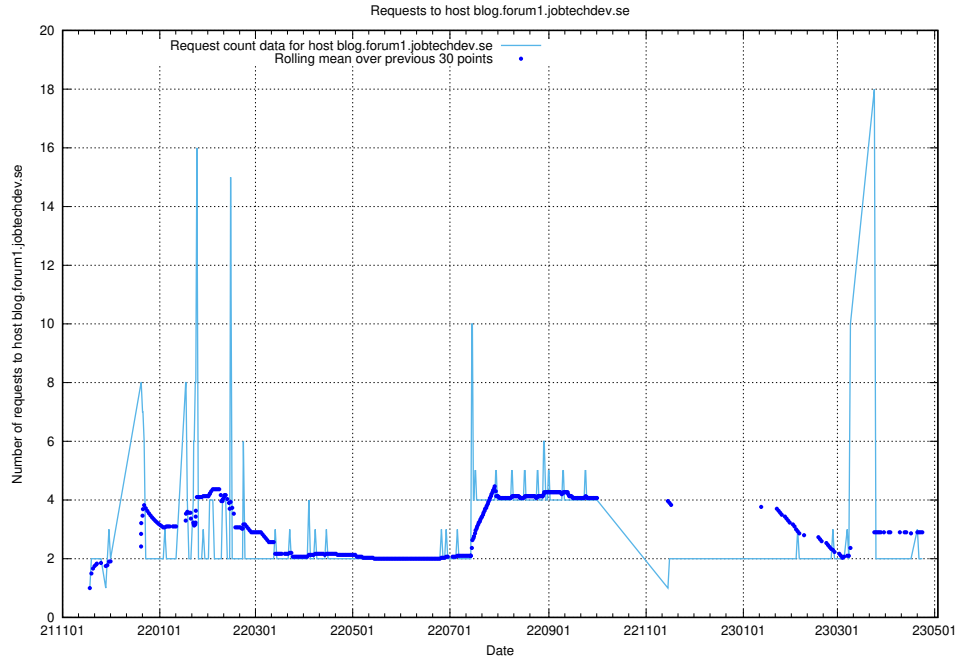

7.484 Usage of `blog.forum1.jobtechdev.se`

Here, we count the number of requests to host `blog.forum1.jobtechdev.se`.