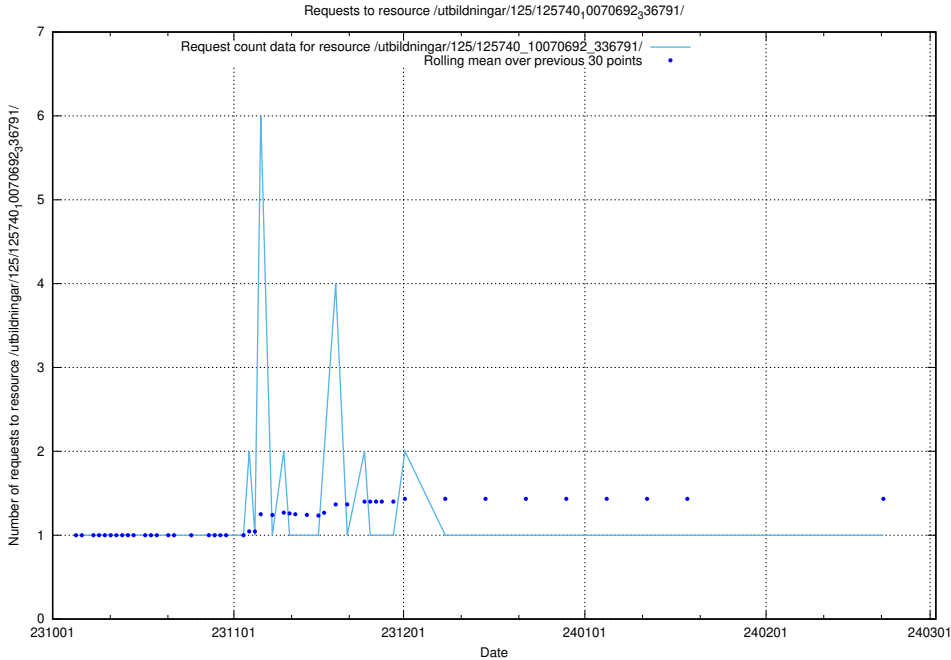

5.3966 Usage of /utbildningar/125/125740_10070692_336791/

Here, we count the number of requests to resource /utbildningar/125/125740_10070692_336791/.