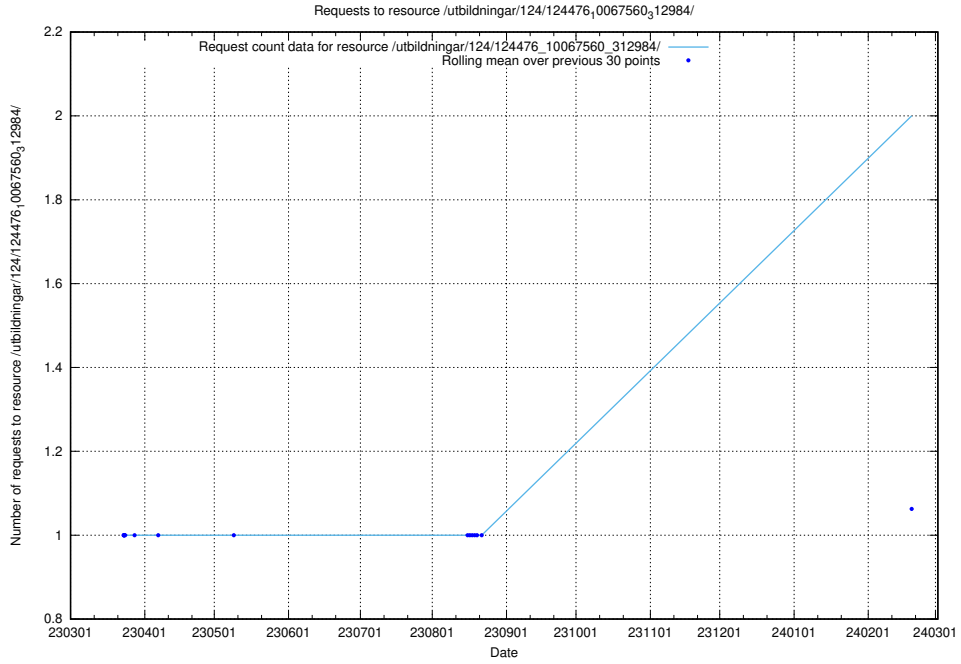

5.464 Usage of /utbildningar/124/124476_10067560_312984/

Here, we count the number of requests to resource /utbildningar/124/124476_10067560_312984/.