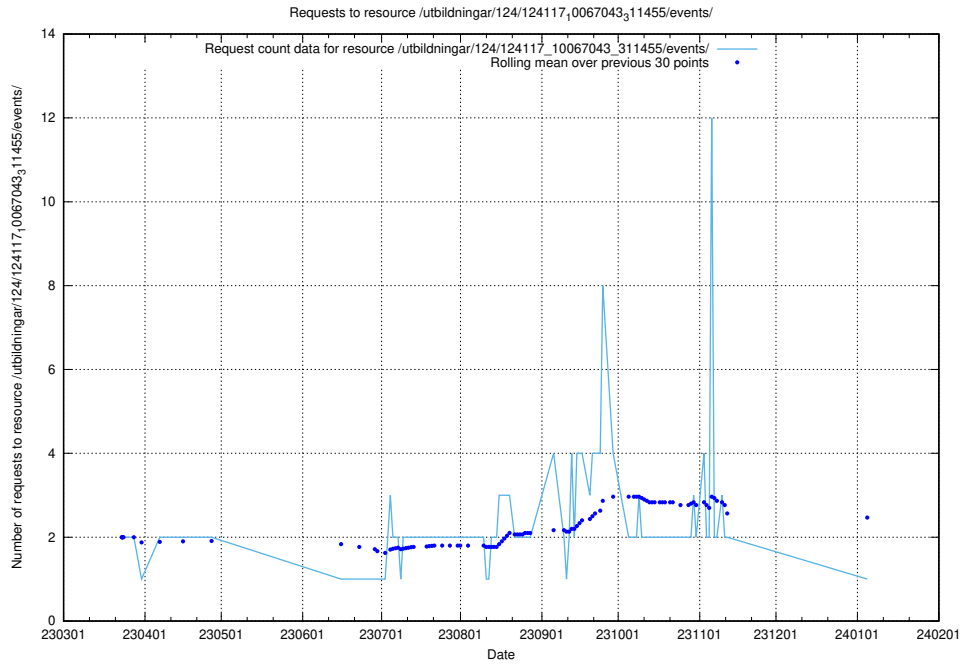

5.5893 Usage of /utbildningar/124/124117_10067043_311455/events/

Here, we count the number of requests to resource /utbildningar/124/124117_10067043_311455/events/