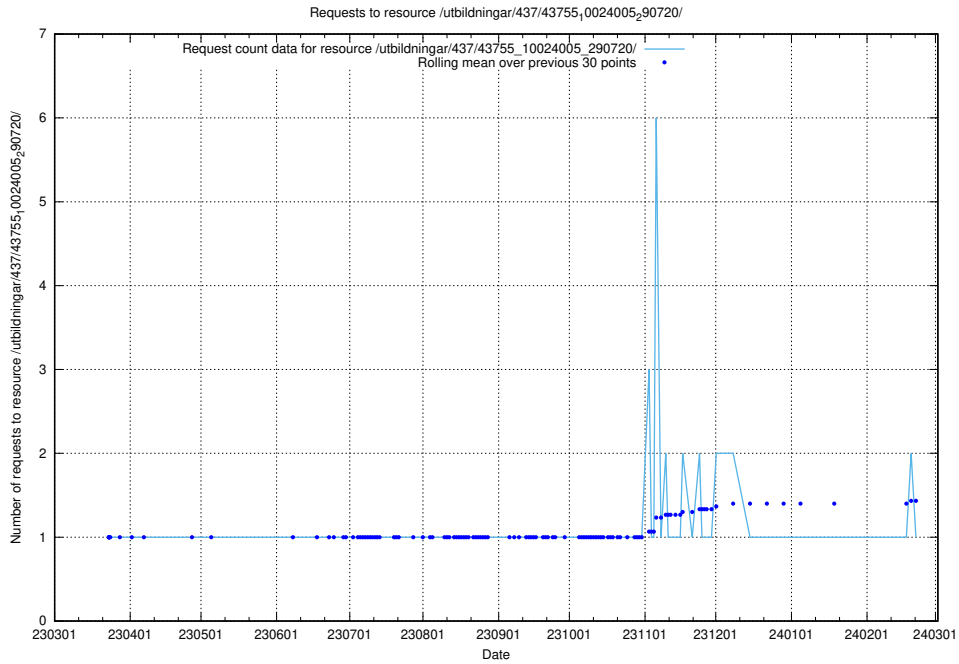

5.5960 Usage of /utbildningar/437/43755_10024005_290720/

Here, we count the number of requests to resource /utbildningar/437/43755_10024005_290720/.