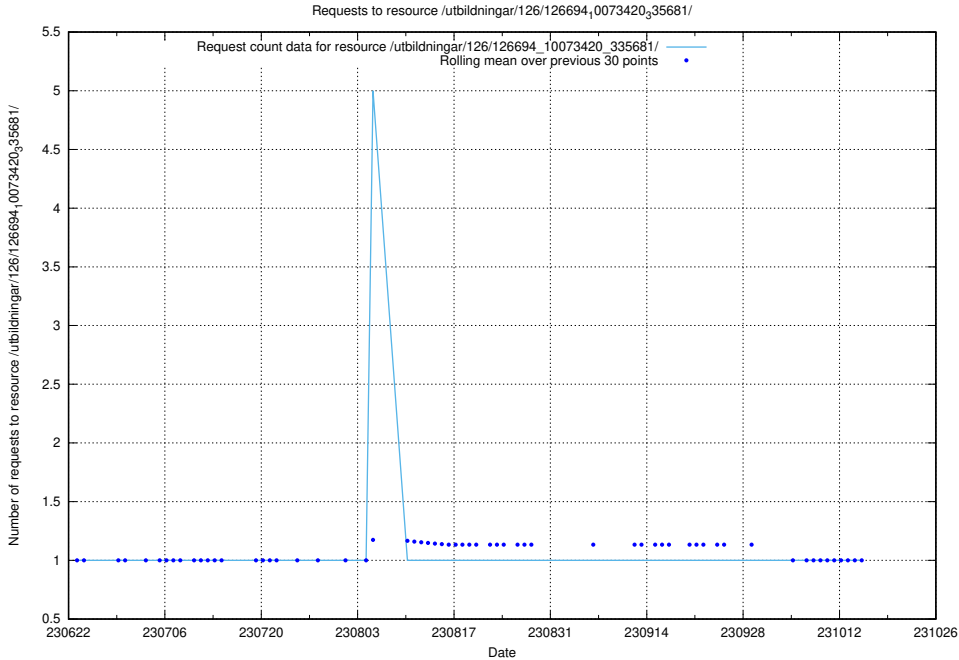

5.5187 Usage of /utbildningar/126/126694_10073420_335681/

Here, we count the number of requests to resource /utbildningar/126/126694_10073420_335681/.