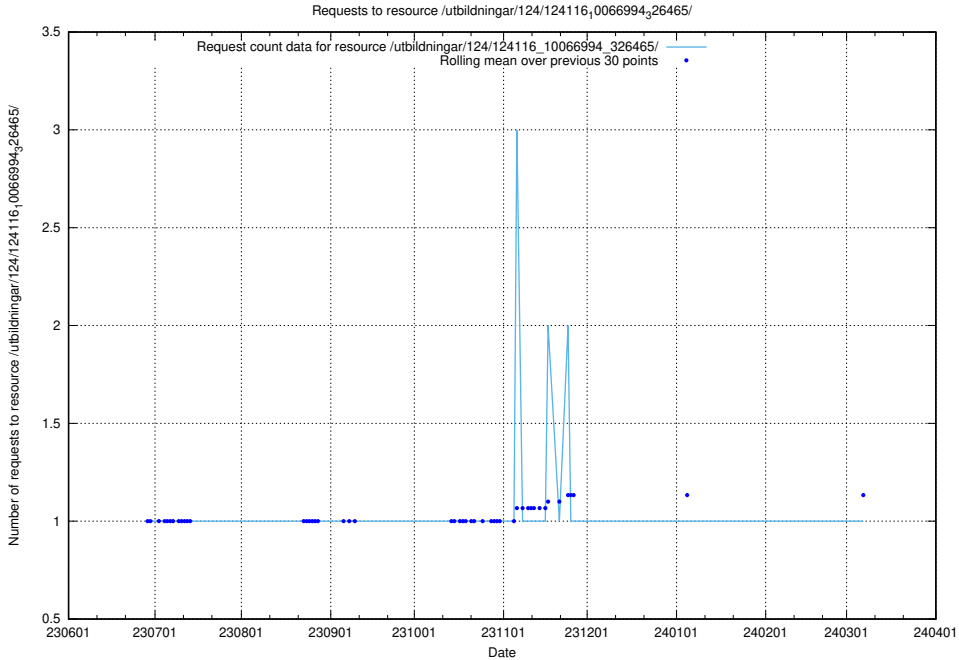

5.5079 Usage of /utbildningar/124/124116_10066994_326465/

Here, we count the number of requests to resource /utbildningar/124/124116_10066994_326465/.