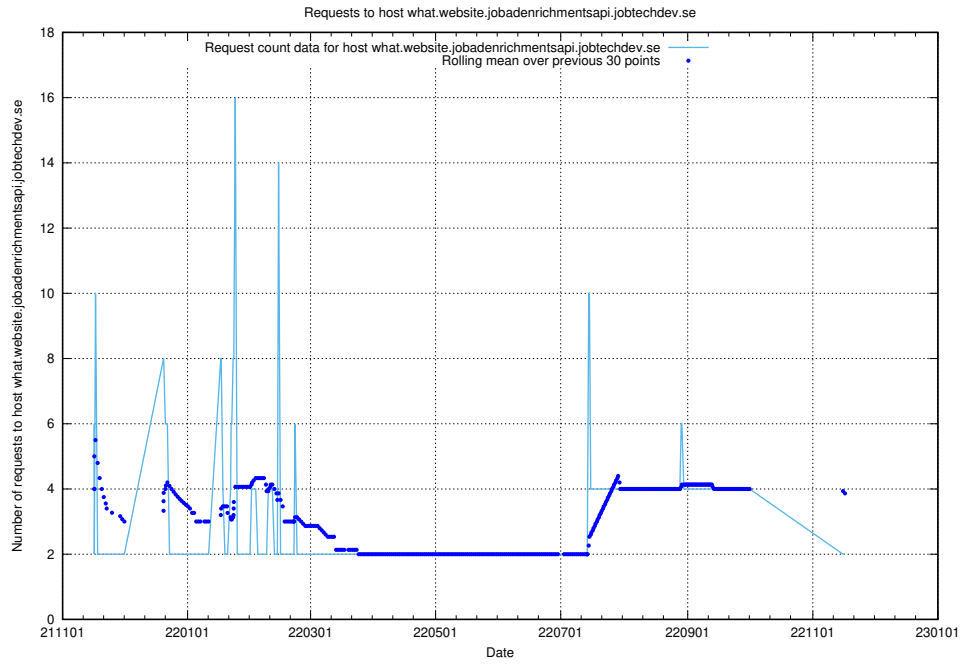

### 7.505 Usage of jobtechdev.se:80

Here, we count the number of requests to host jobtechdev.se:80.