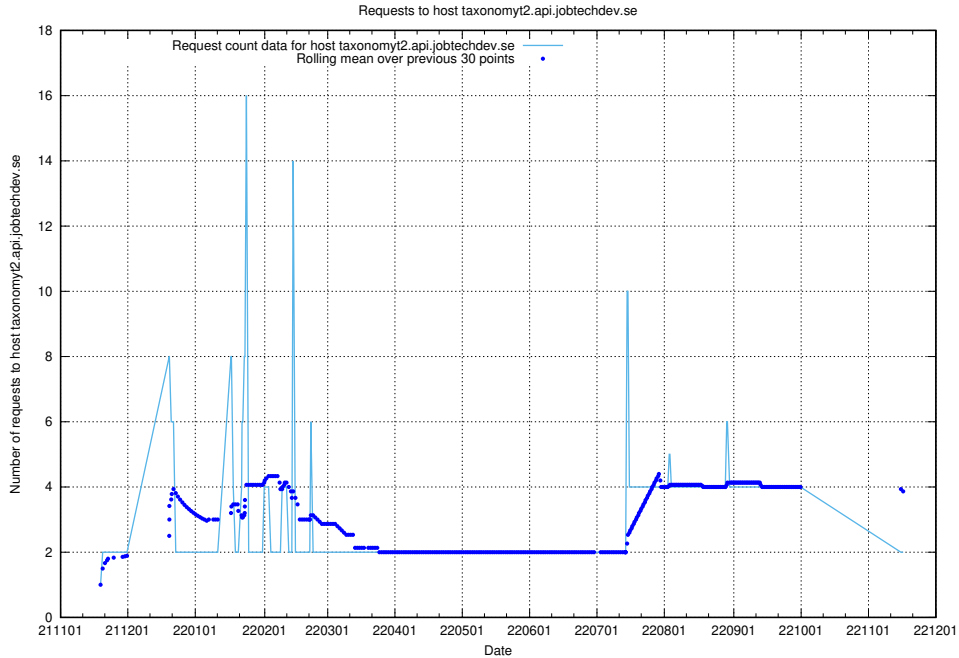

7.464 Usage of taxonomyt2.api.jobtechdev.se

Here, we count the number of requests to host taxonomyt2.api.jobtechdev.se.