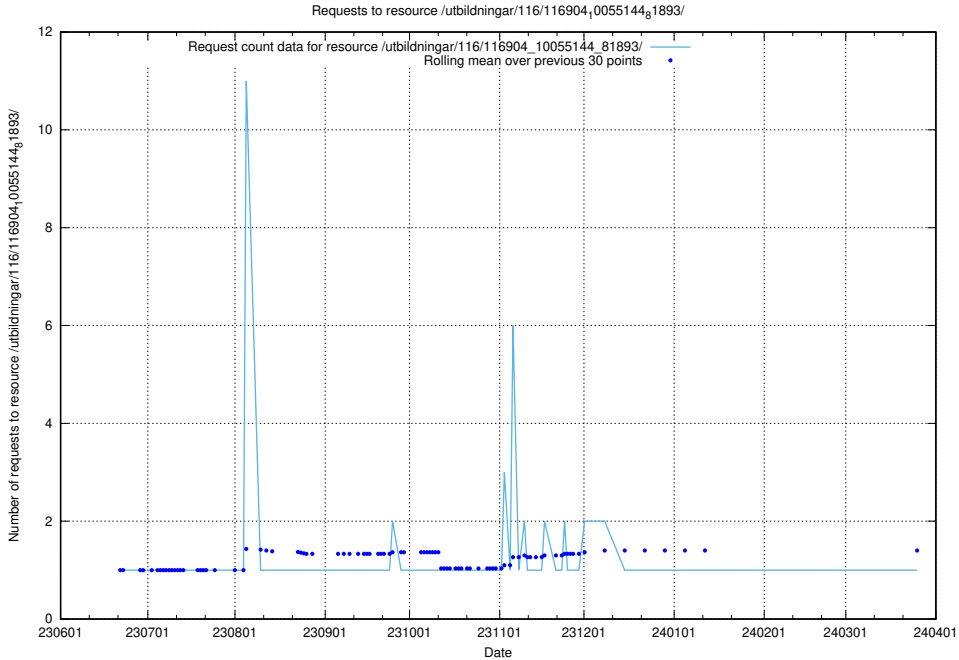

5.5411 Usage of /utbildningar/116/116904_10055144_81893/

Here, we count the number of requests to resource /utbildningar/116/116904_10055144_81893/.