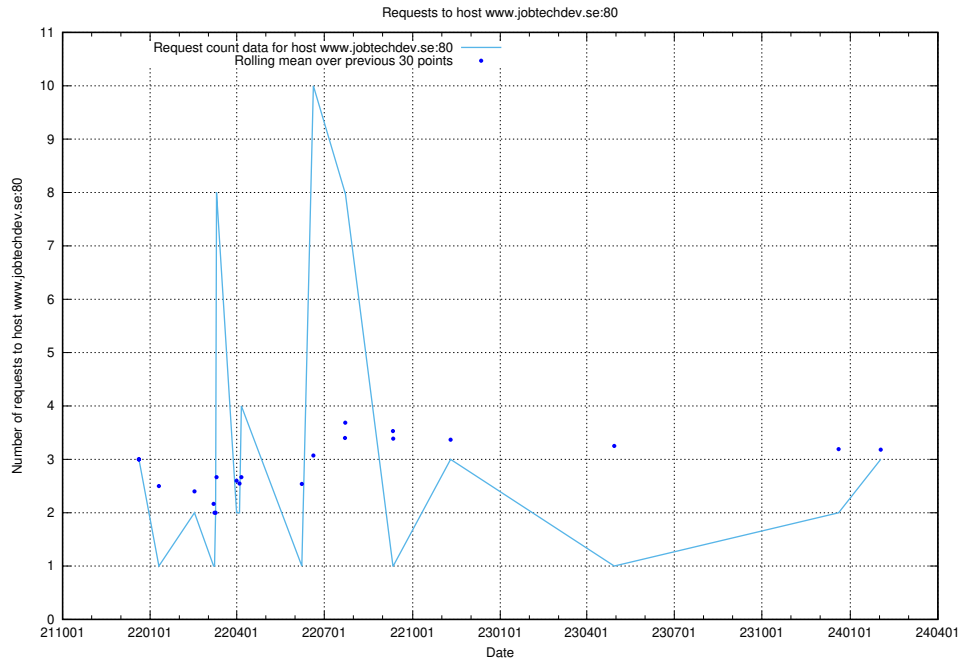

### 7.193 Usage of www.jobtechdev.se:80

Here, we count the number of requests to host www.jobtechdev.se:80.