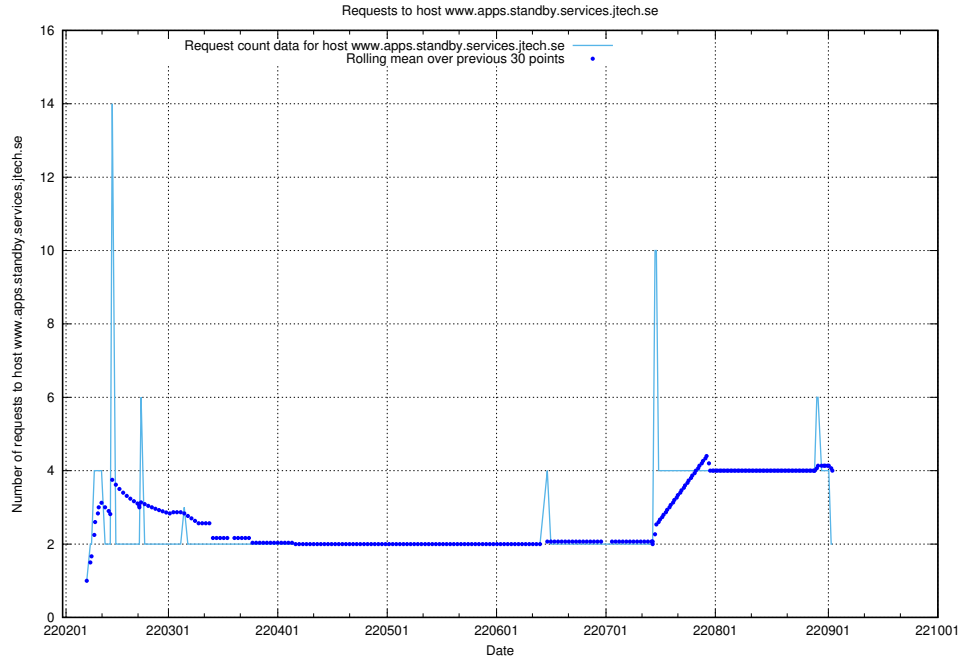

7.560 Usage of `www.apps.standby.services.jtech.se`

Here, we count the number of requests to host `www.apps.standby.services.jtech.se`.