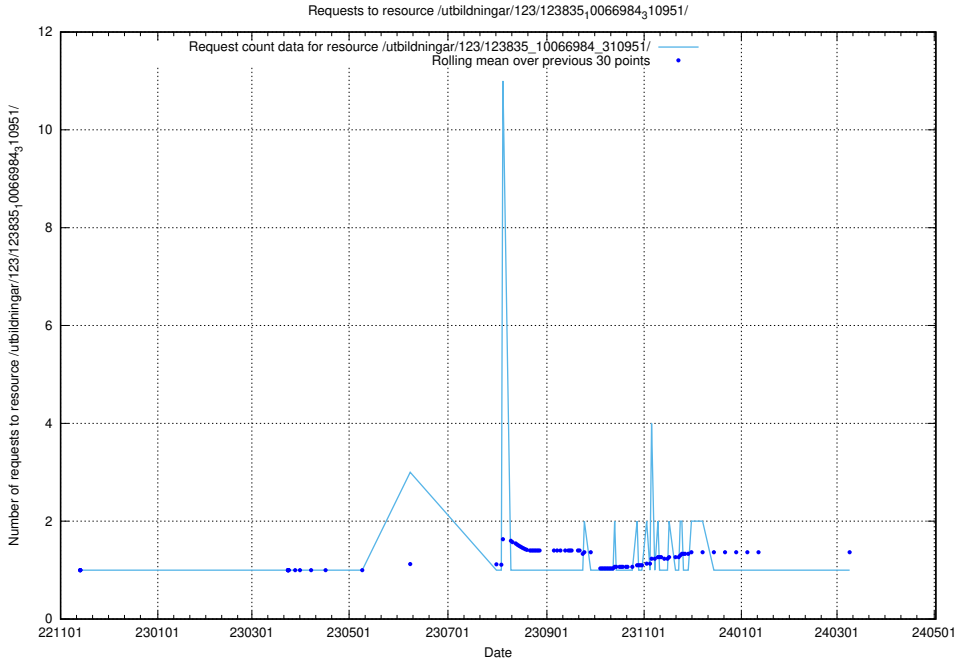

5.5478 Usage of /utbildningar/123/123835_10066984_310951/

Here, we count the number of requests to resource /utbildningar/123/123835_10066984_310951/.