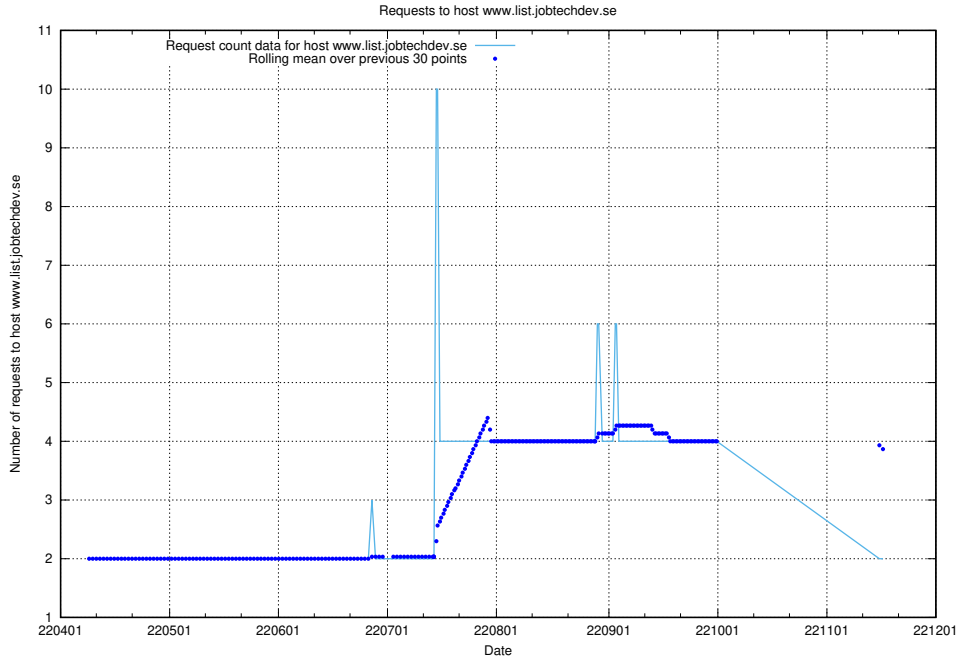

7.470 Usage of www.list.jobtechdev.se

Here, we count the number of requests to host www.list.jobtechdev.se.