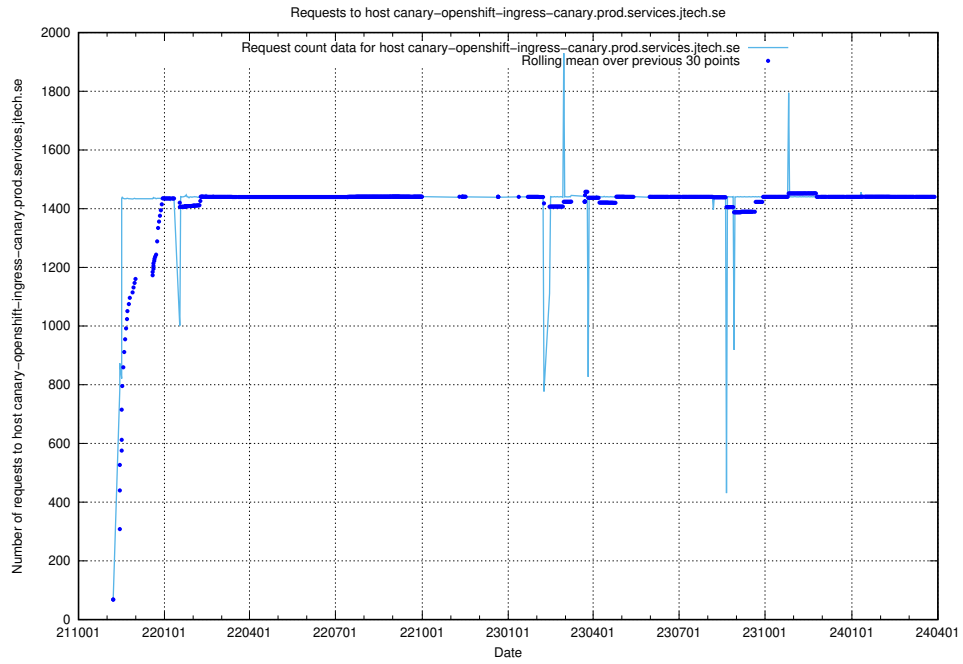

## 7.20 Usage of canary-openshift-ingress-canary.prod.services.jtech.se

Here, we count the number of requests to host canary-openshift-ingress-canary.prod.services.jtech.se.