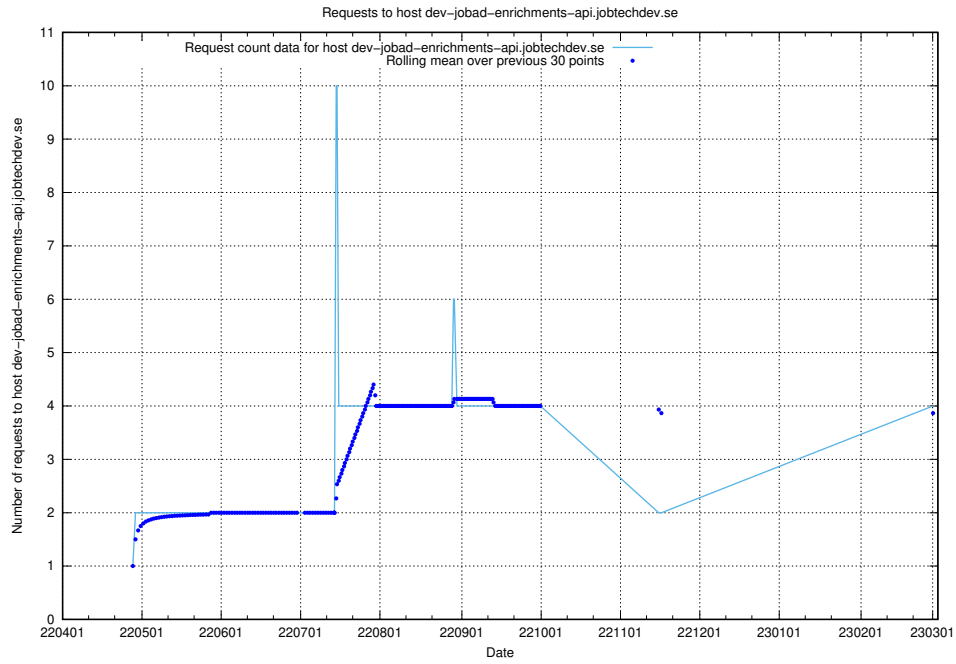

7.150 Usage of dev-jobad-enrichments-api.jobtechdev.se

Here, we count the number of requests to host dev-jobad-enrichments-api.jobtechdev.se.