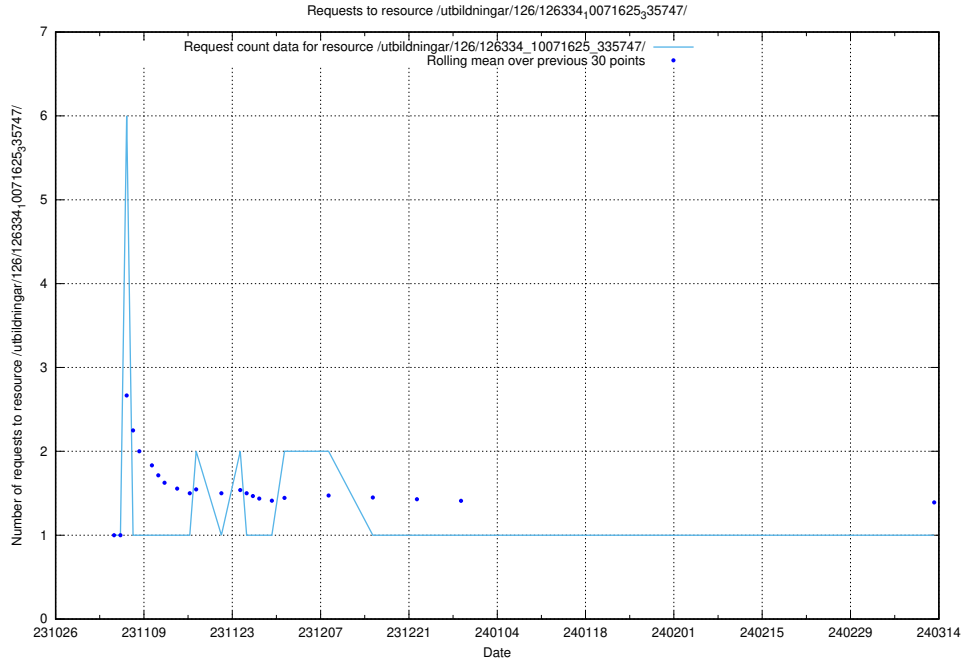

5.3681 Usage of /utbildningar/126/126334_10071625_335747/

Here, we count the number of requests to resource /utbildningar/126/126334_10071625_335747/.