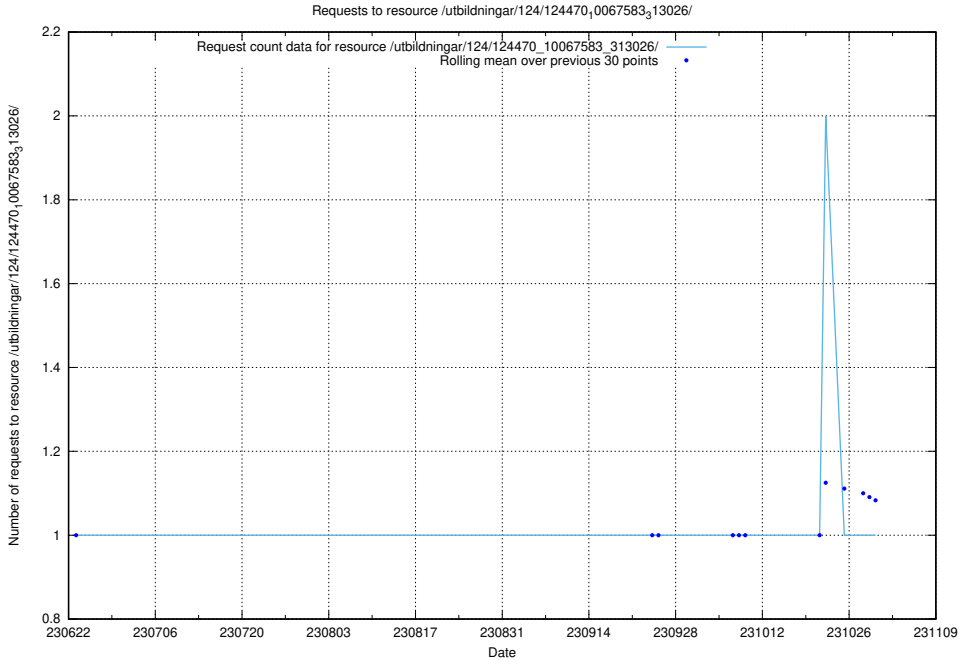

5.5370 Usage of /utbildningar/124/124470_10067583_313026/

Here, we count the number of requests to resource /utbildningar/124/124470_10067583_313026/.