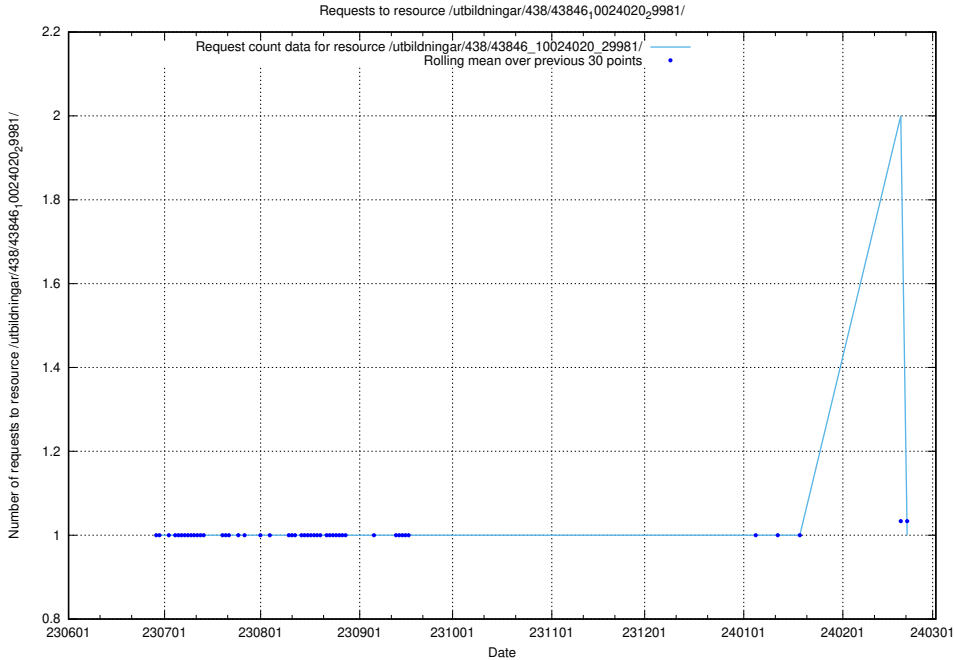

5.4976 Usage of /utbildningar/438/43846_10024020_29981/

Here, we count the number of requests to resource /utbildningar/438/43846_10024020_29981/.