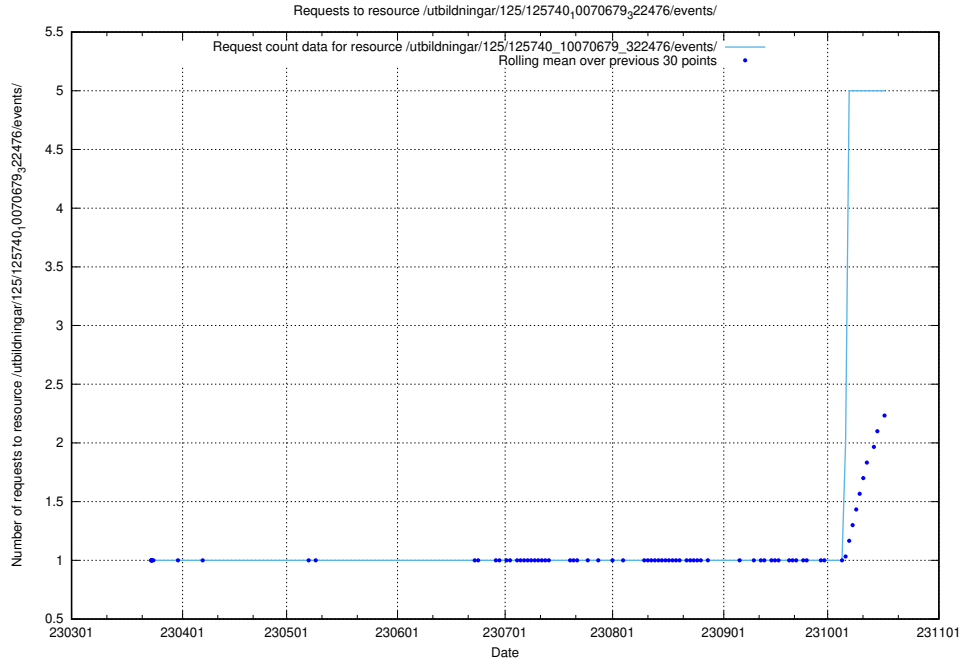

5.108 Usage of /utbildningar/125/125740_10070679_322476/events/

Here, we count the number of requests to resource /utbildningar/125/125740_10070679_322476/events/