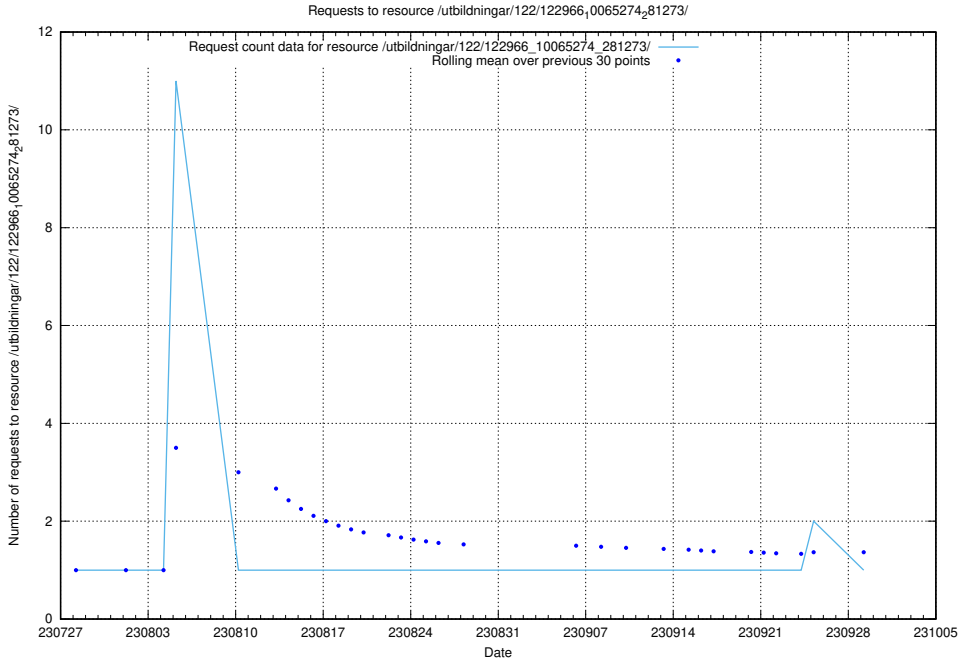

5.4478 Usage of /utbildningar/122/122966_10065274_281273/

Here, we count the number of requests to resource /utbildningar/122/122966_10065274_281273/.