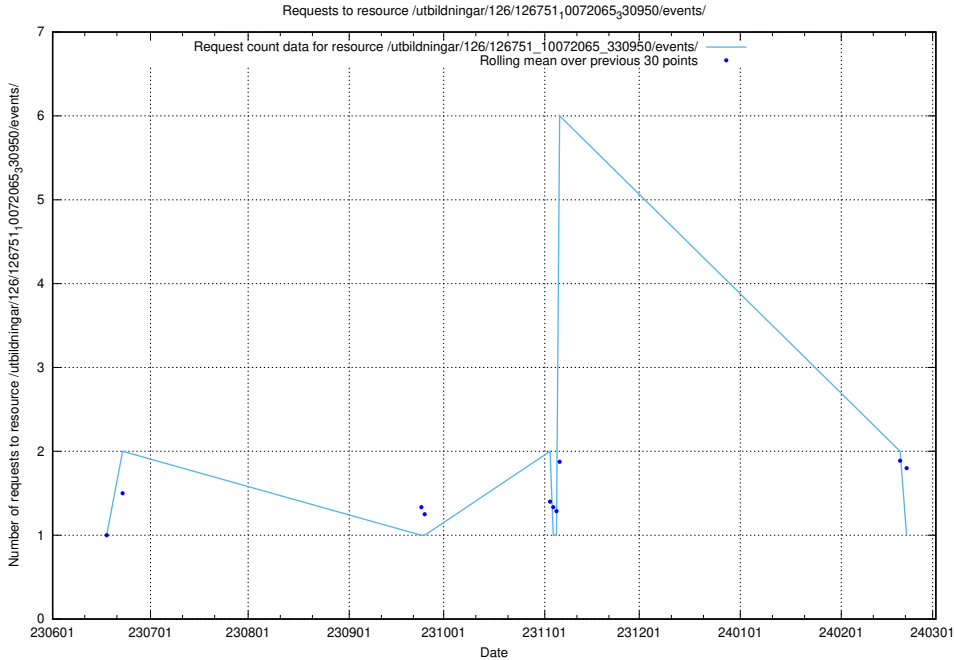

5.5422 Usage of /utbildningar/126/126751_10072065_330950/events/

Here, we count the number of requests to resource /utbildningar/126/126751_10072065_330950/events/