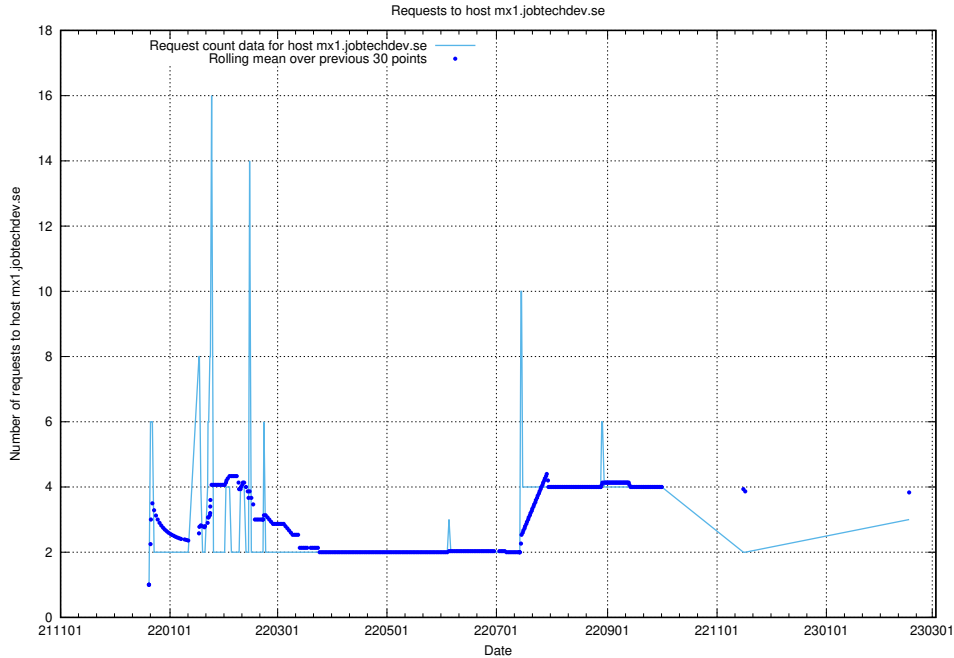

7.197 Usage of mx1.jobtechdev.se

Here, we count the number of requests to host mx1.jobtechdev.se.