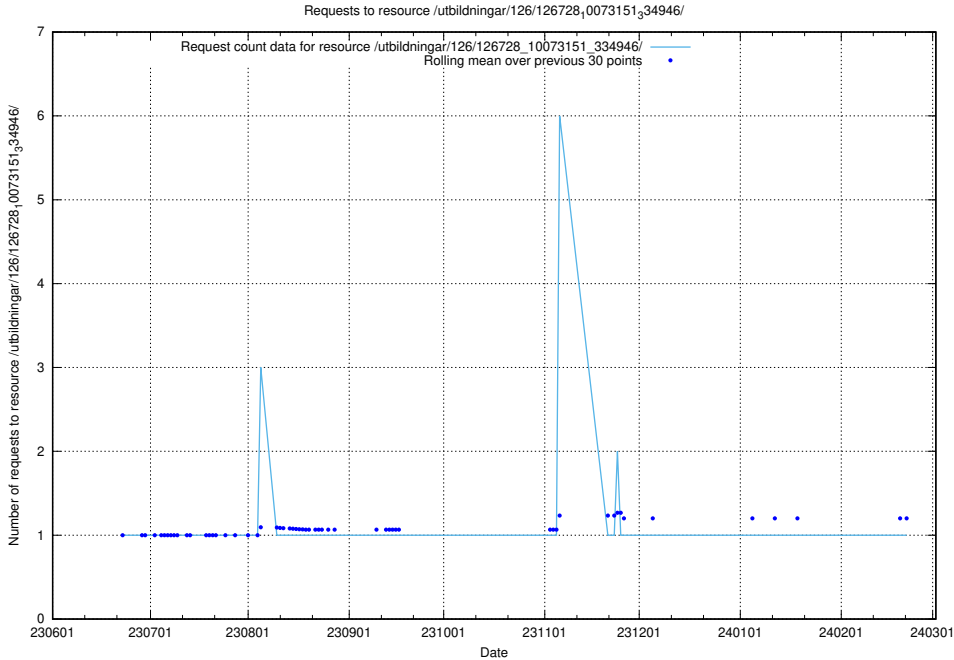

5.5153 Usage of /utbildningar/126/126728_10073151_334946/

Here, we count the number of requests to resource /utbildningar/126/126728_10073151_334946/.