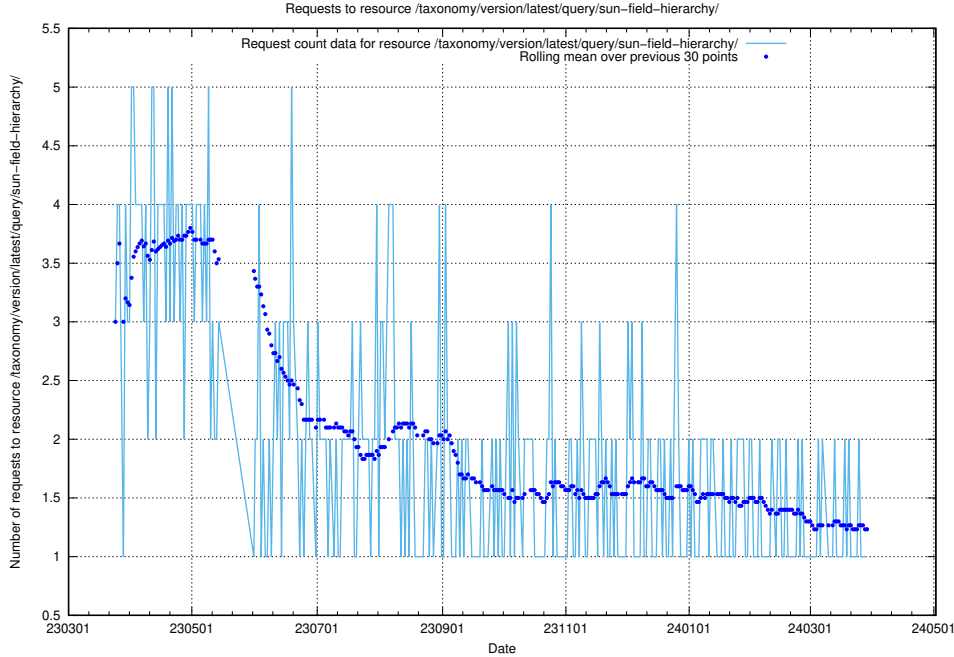

5.5670 Usage of /taxonomy/version/latest/query/sun-field-hierarchy/

Here, we count the number of requests to resource /taxonomy/version/latest/query/sun-field-hierarchy/.