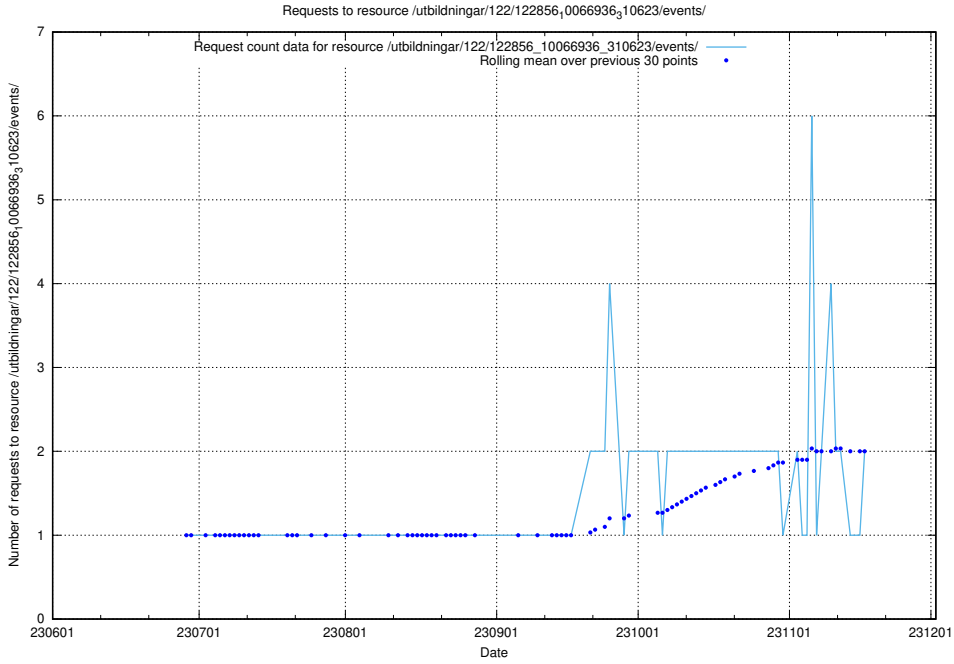

5.686 Usage of /utbildningar/122/122856_10066936_310623/events/

Here, we count the number of requests to resource /utbildningar/122/122856_10066936_310623/events/