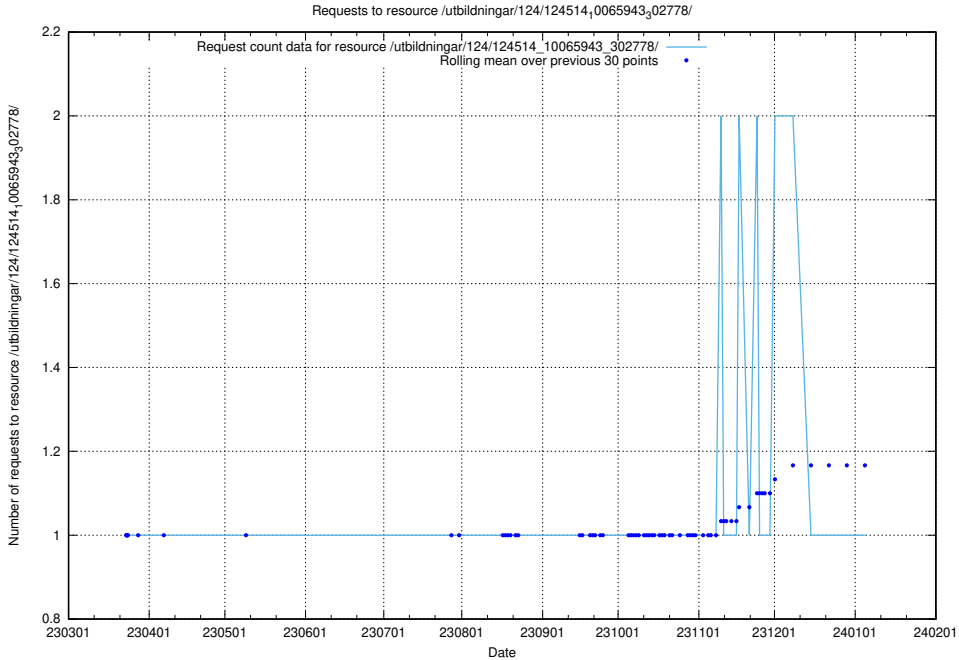

5.1406 Usage of /utbildningar/124/124514_10065943_302778/

Here, we count the number of requests to resource /utbildningar/124/124514_10065943_302778/.