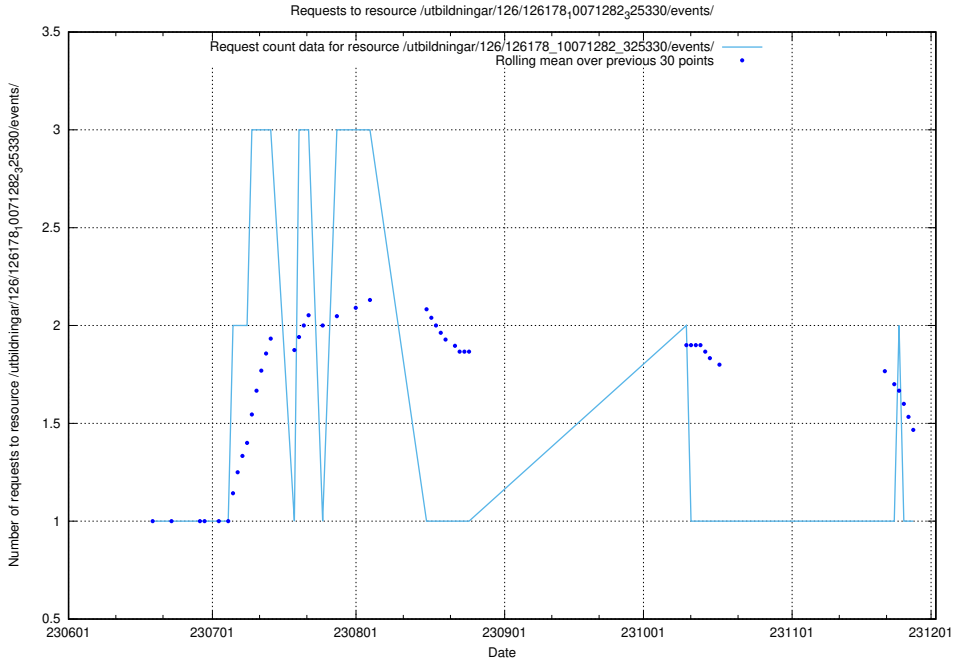

5.5417 Usage of /utbildningar/126/126178_10071282_325330/events/

Here, we count the number of requests to resource /utbildningar/126/126178_10071282_325330/events/