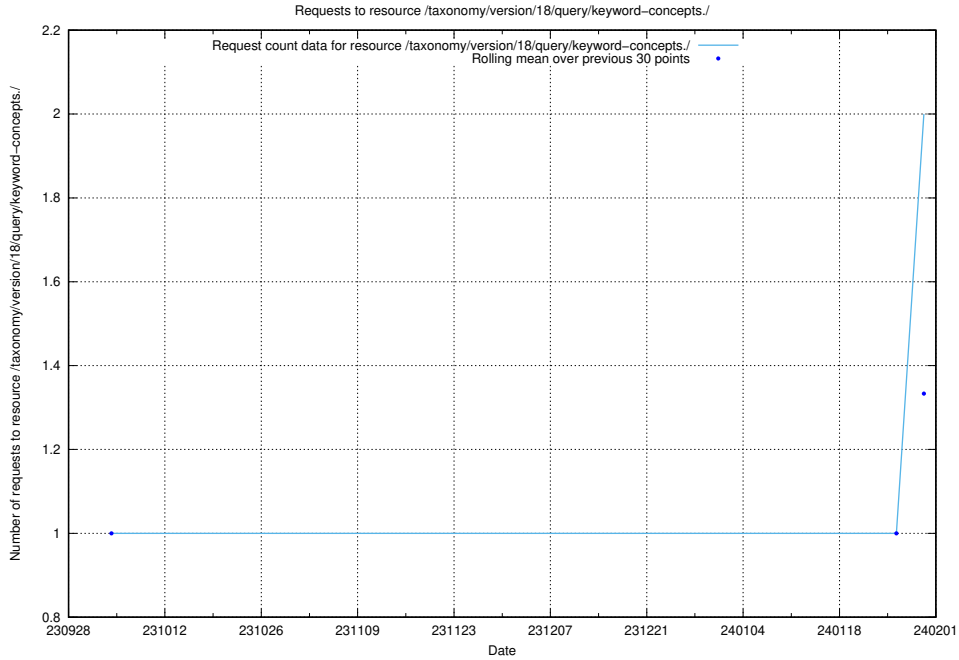

5.571 Usage of /taxonomy/version/18/query/keyword-concepts./

Here, we count the number of requests to resource /taxonomy/version/18/query/keyword-concepts./.