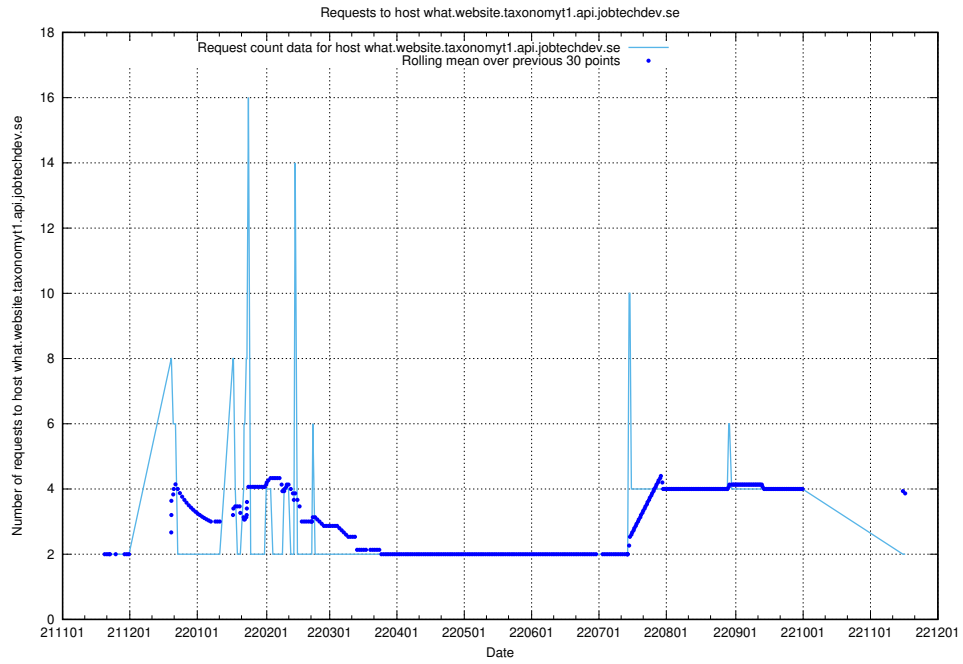

7.453 Usage of what.website.taxonomy1.api.jobtechdev.se

Here, we count the number of requests to host what.website.taxonomy1.api.jobtechdev.se.