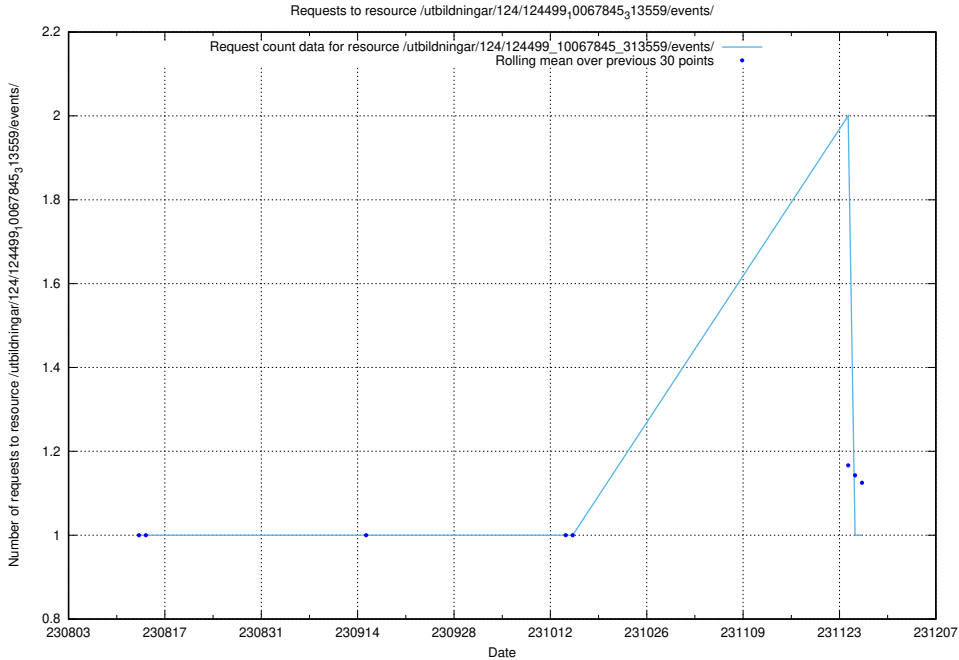

5.4361 Usage of /utbildningar/124/124499_10067845_313559/events/

Here, we count the number of requests to resource /utbildningar/124/124499_10067845_313559/events/