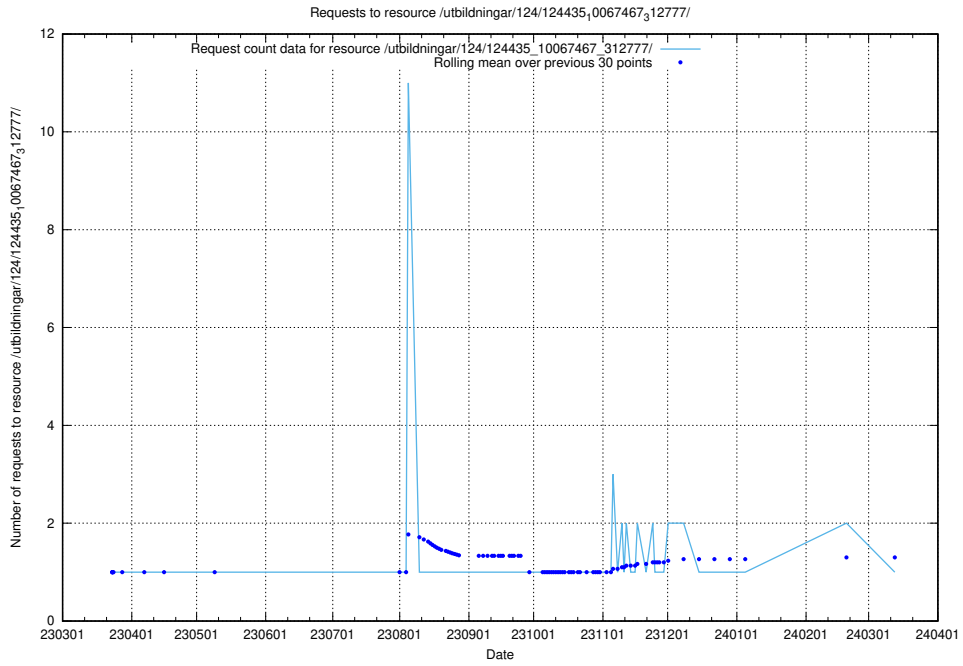

5.3300 Usage of /utbildningar/124/124435_10067467_312777/

Here, we count the number of requests to resource /utbildningar/124/124435_10067467_312777/.