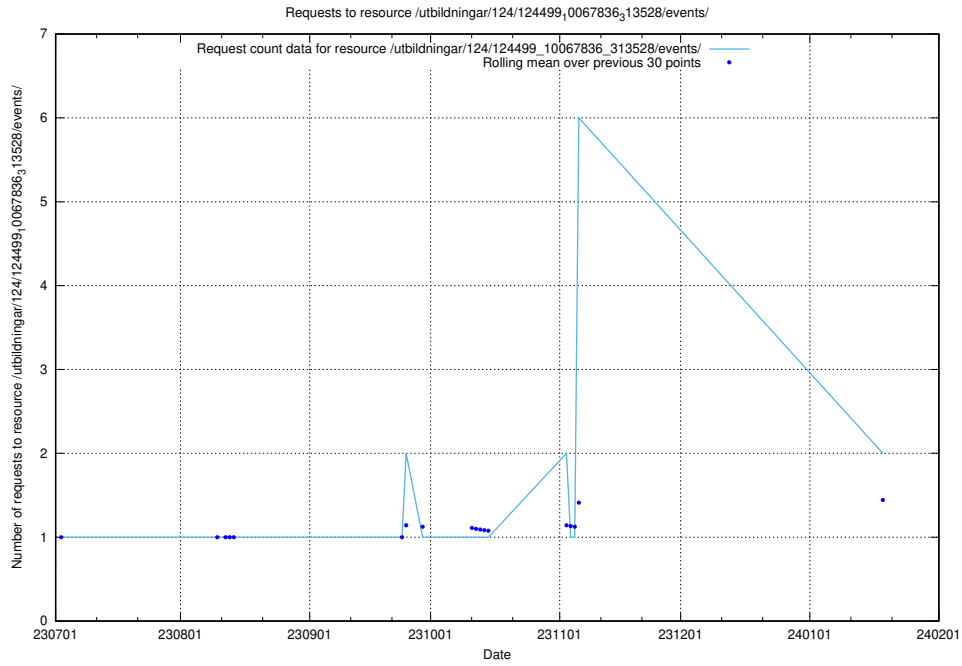

5.663 Usage of /utbildningar/124/124499_10067836_313528/events/

Here, we count the number of requests to resource /utbildningar/124/124499_10067836_313528/events/