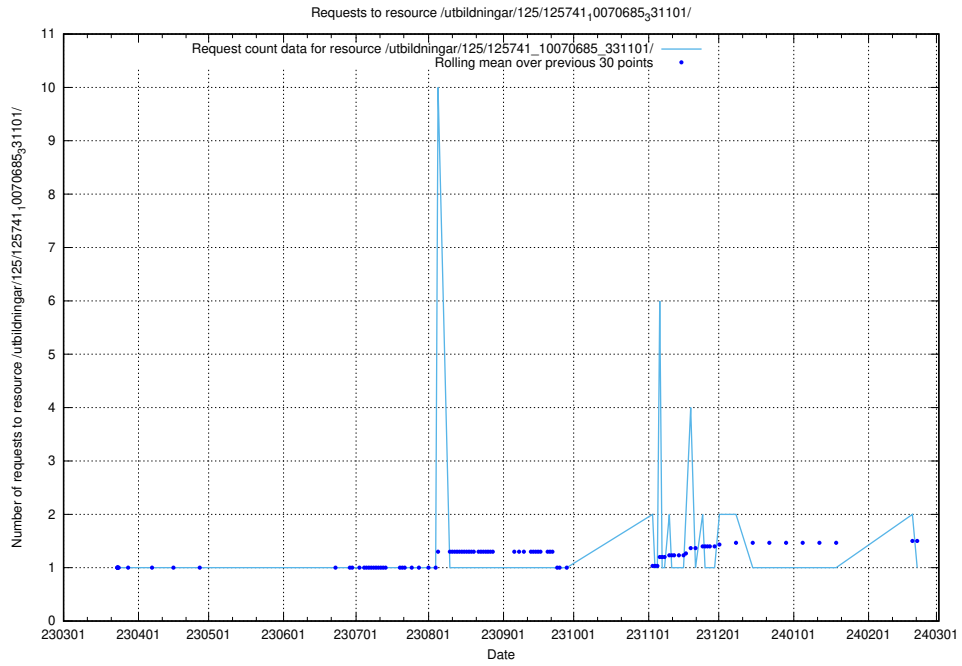

5.6073 Usage of /utbildningar/125/125741_10070685_331101/

Here, we count the number of requests to resource /utbildningar/125/125741_10070685_331101/.