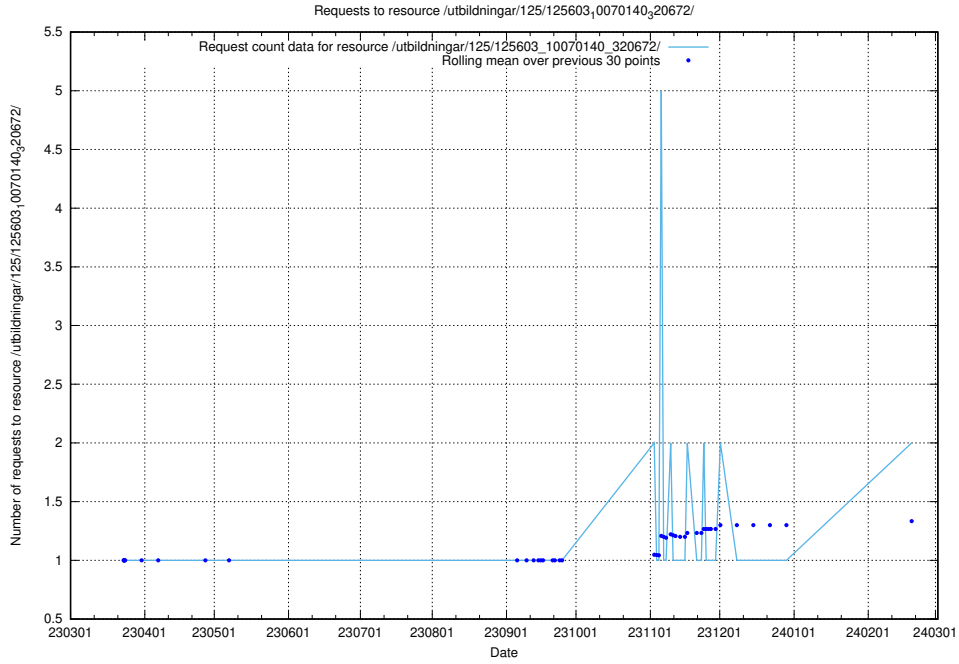

5.315 Usage of /utbildningar/125/125603_10070140_320672/

Here, we count the number of requests to resource /utbildningar/125/125603_10070140_320672/.