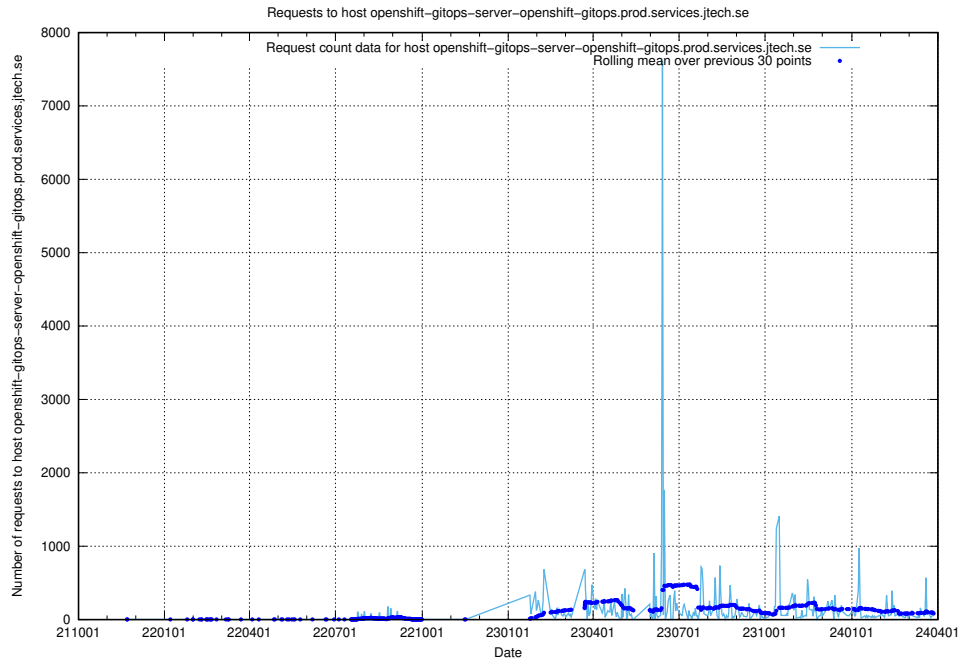

## 7.25 Usage of openshift-gitops-server-openshift-gitops.prod.services.jtech.se

Here, we count the number of requests to host openshift-gitops-server-openshift-gitops.prod.services.jtech.se.