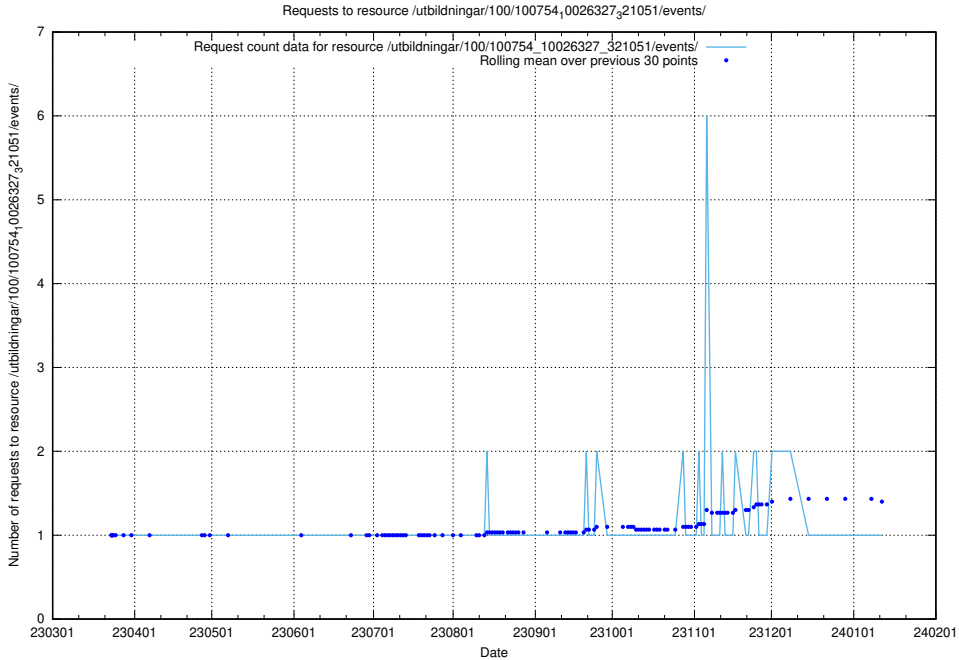

5.5148 Usage of /utbildningar/100/100754_10026327_321051/events/

Here, we count the number of requests to resource /utbildningar/100/100754_10026327_321051/events/