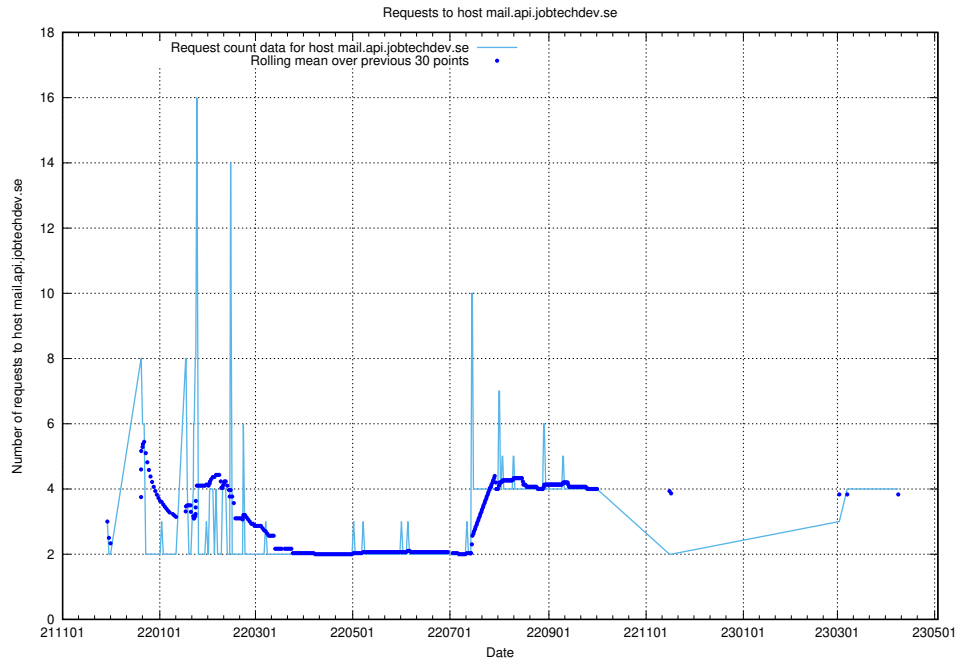

7.136 Usage of mail.api.jobtechdev.se

Here, we count the number of requests to host mail.api.jobtechdev.se.