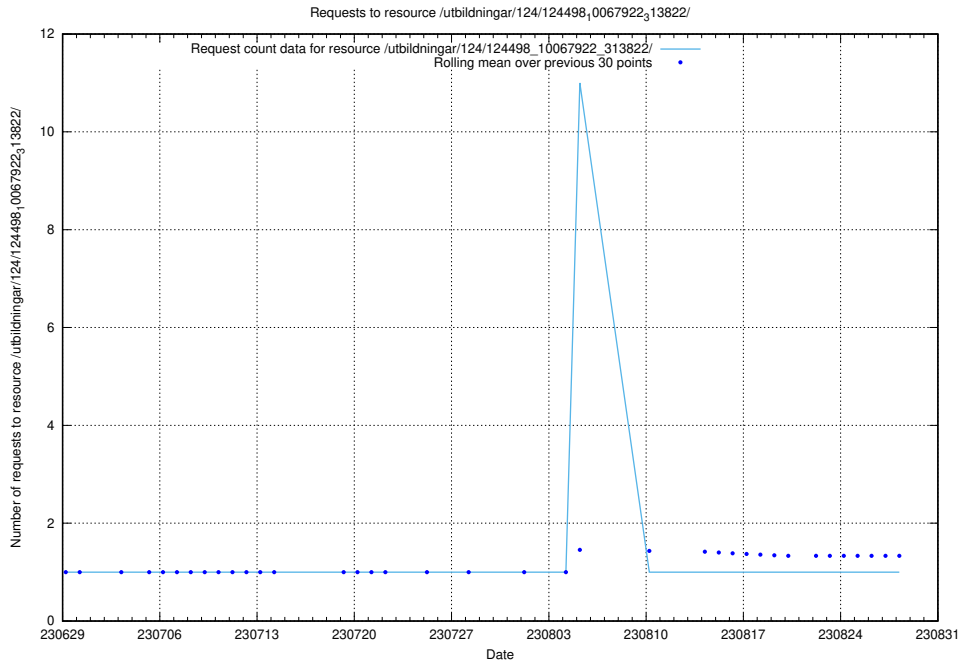

5.5063 Usage of /utbildningar/124/124498_10067922_313822/

Here, we count the number of requests to resource /utbildningar/124/124498_10067922_313822/.