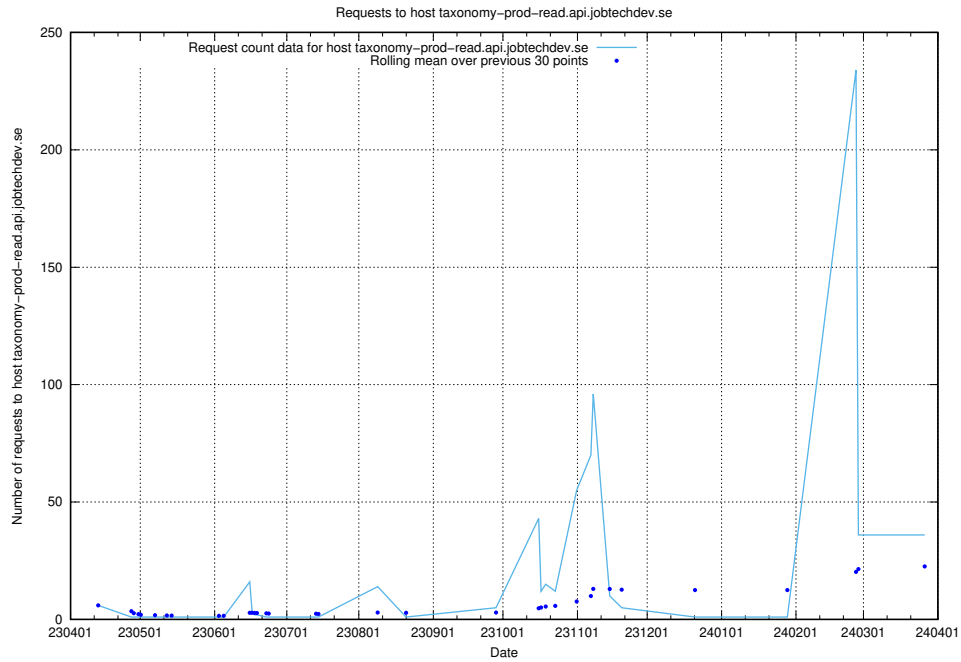

7.27 Usage of taxonomy-prod-read.api.jobtechdev.se

Here, we count the number of requests to host taxonomy-prod-read.api.jobtechdev.se.