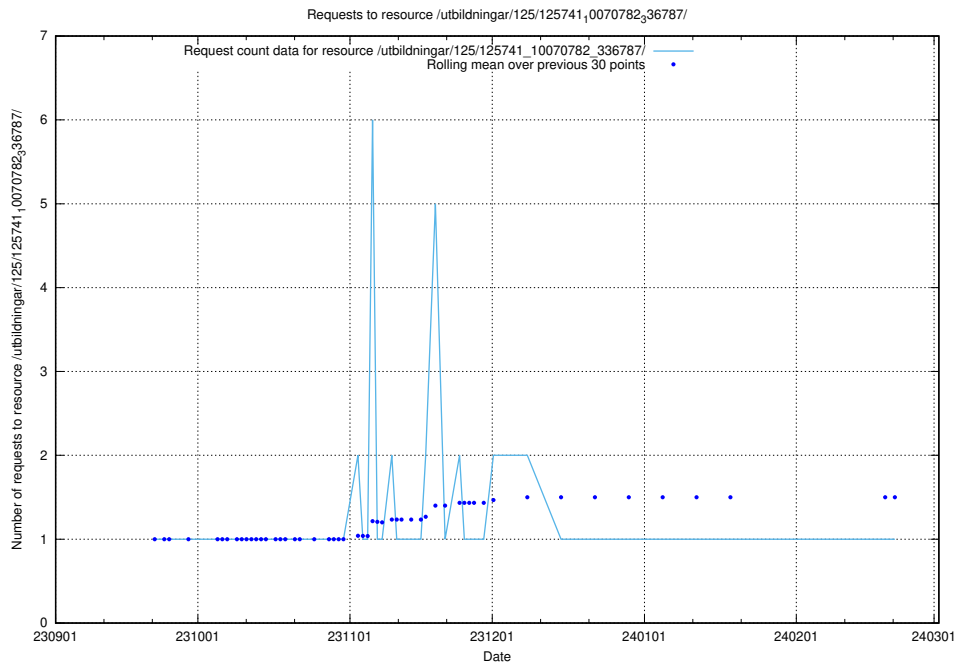

5.4059 Usage of /utbildningar/125/125741_10070782_336787/

Here, we count the number of requests to resource /utbildningar/125/125741_10070782_336787/.