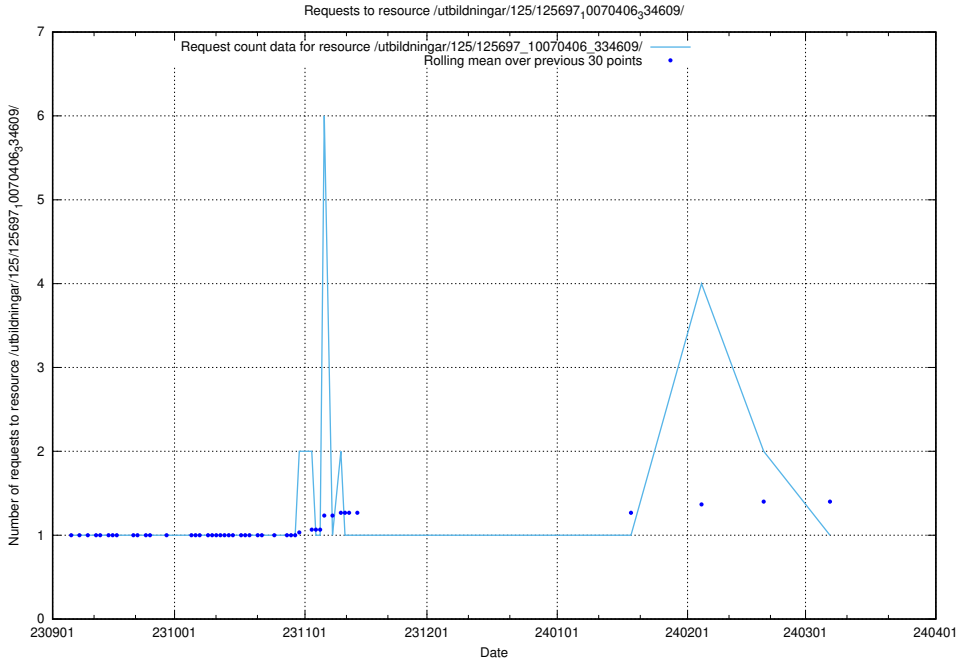

5.4234 Usage of /utbildningar/125/125697_10070406_334609/

Here, we count the number of requests to resource /utbildningar/125/125697_10070406_334609/.