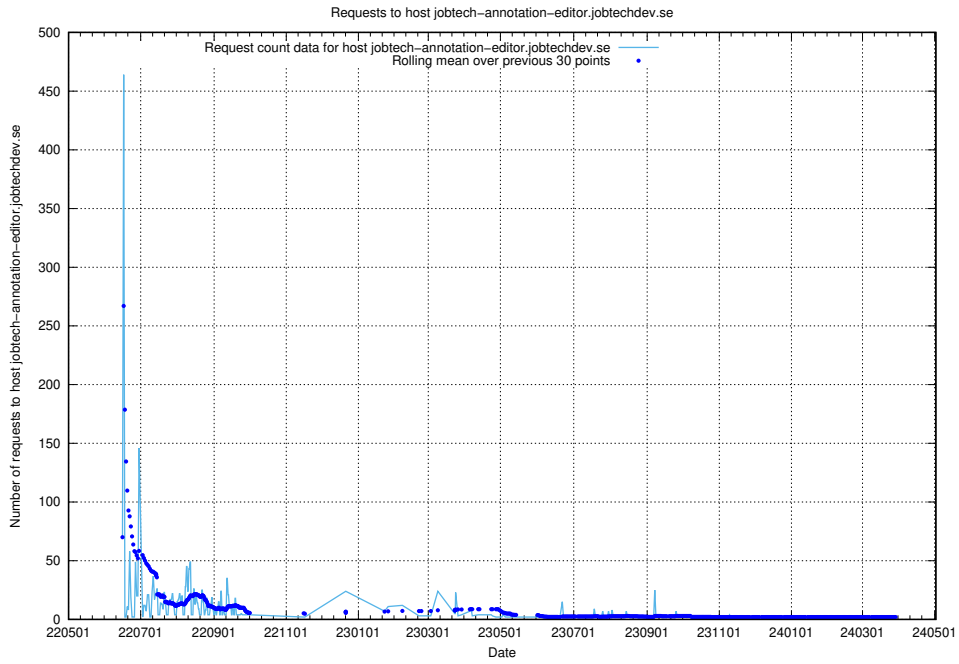

7.404 Usage of `jobtech-annotation-editor.jobtechdev.se`

Here, we count the number of requests to host `jobtech-annotation-editor.jobtechdev.se`.