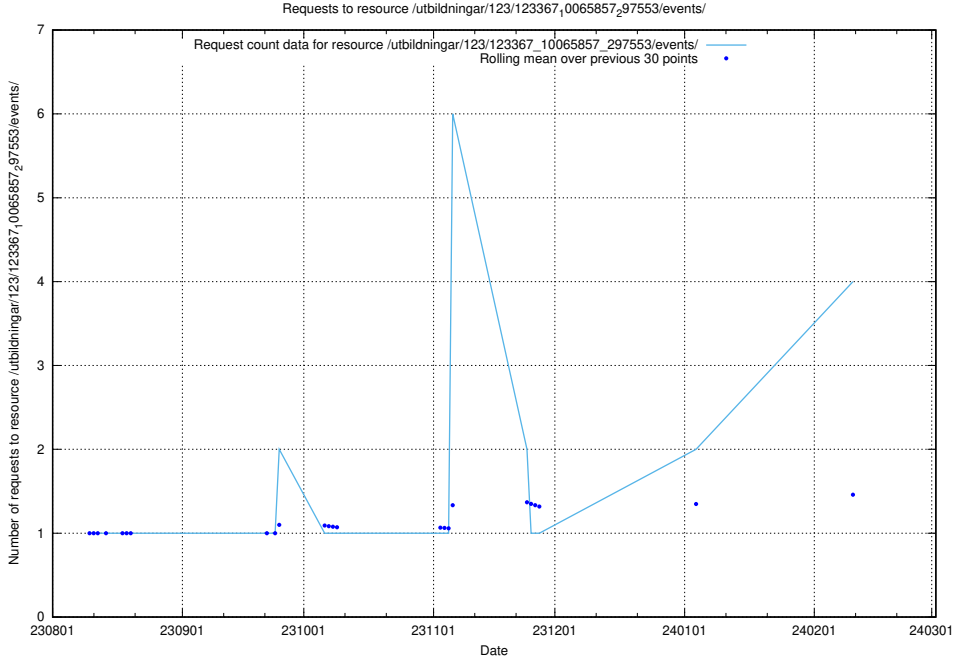

### 5.154 Usage of /utbildningar/123/123367\_10065857\_297553/events/

Here, we count the number of requests to resource /utbildningar/123/123367\_10065857\_297553/events/