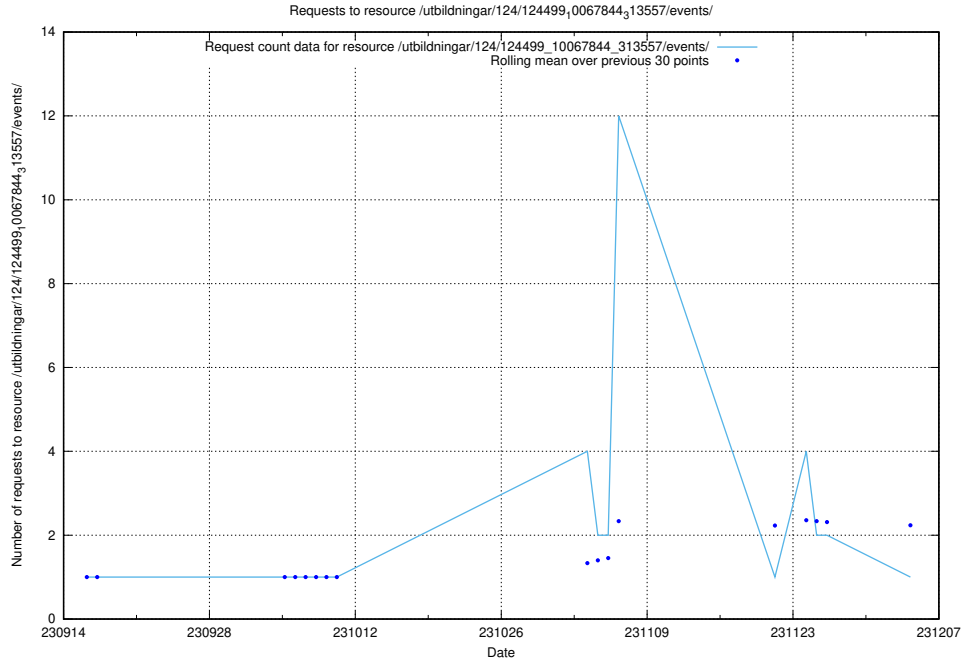

5.4111 Usage of /utbildningar/124/124499_10067844_313557/events/

Here, we count the number of requests to resource /utbildningar/124/124499_10067844_313557/events/