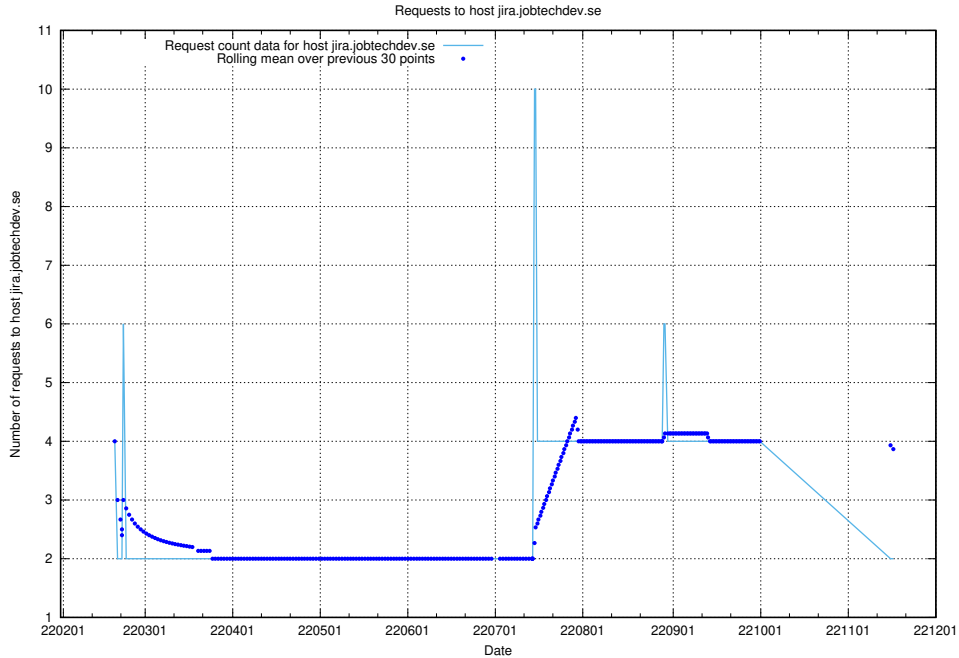

7.532 Usage of jira.jobtechdev.se

Here, we count the number of requests to host jira.jobtechdev.se.