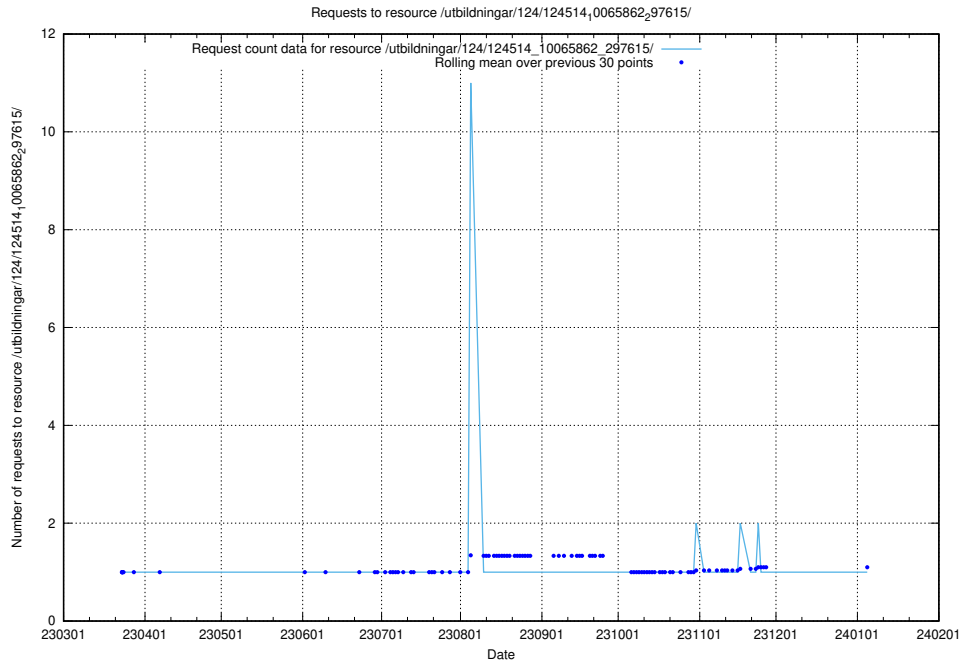

5.1580 Usage of /utbildningar/124/124514_10065862_297615/

Here, we count the number of requests to resource /utbildningar/124/124514_10065862_297615/.