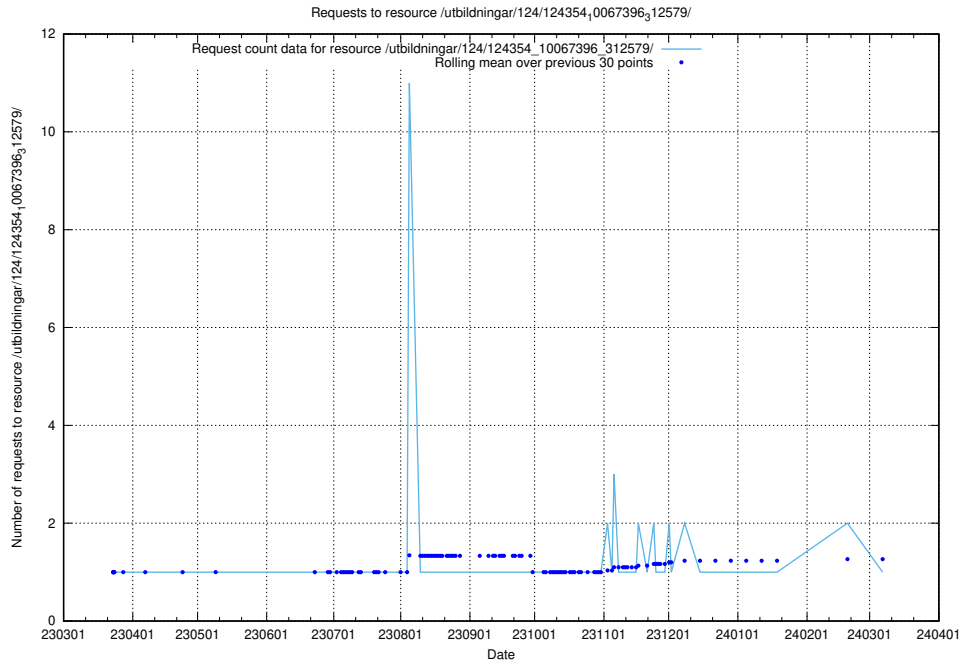

5.3454 Usage of /utbildningar/124/124354_10067396_312579/

Here, we count the number of requests to resource /utbildningar/124/124354_10067396_312579/.