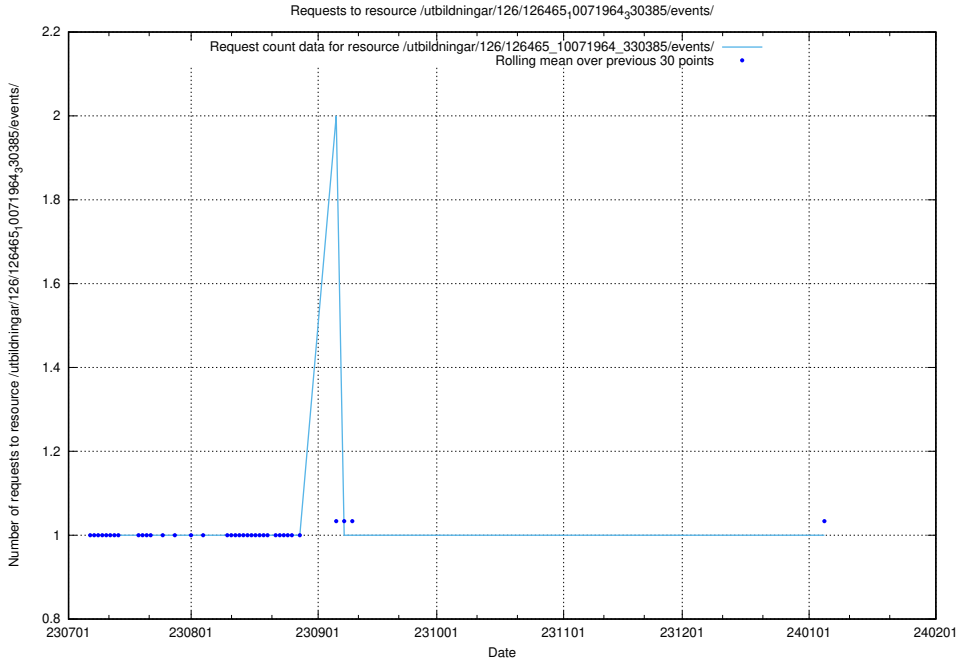

5.4851 Usage of /utbildningar/126/126465_10071964_330385/events/

Here, we count the number of requests to resource /utbildningar/126/126465_10071964_330385/events/