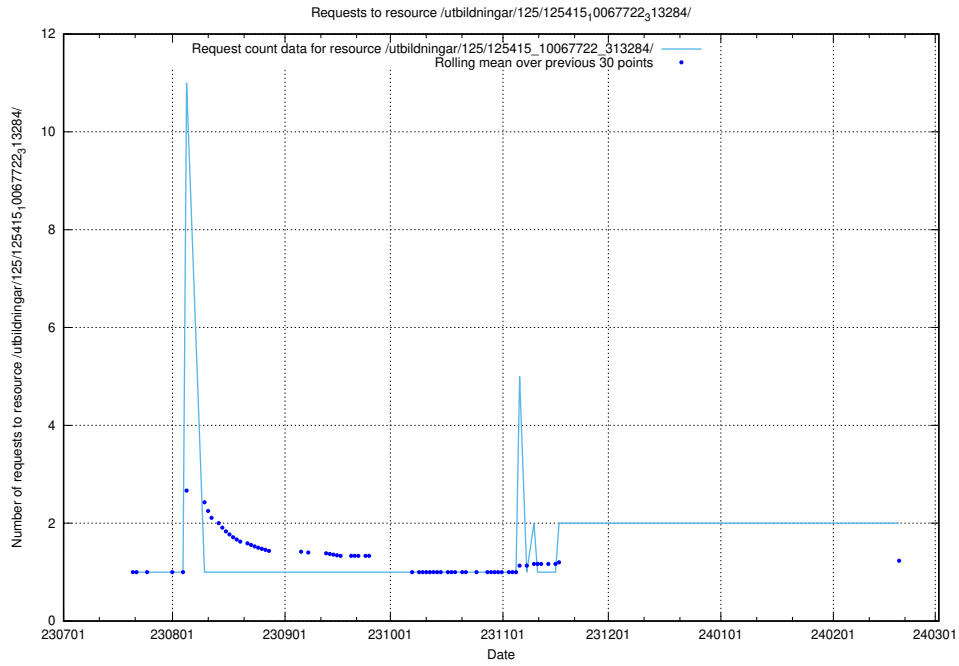

5.631 Usage of /utbildningar/125/125415_10067722_313284/

Here, we count the number of requests to resource /utbildningar/125/125415_10067722_313284/.