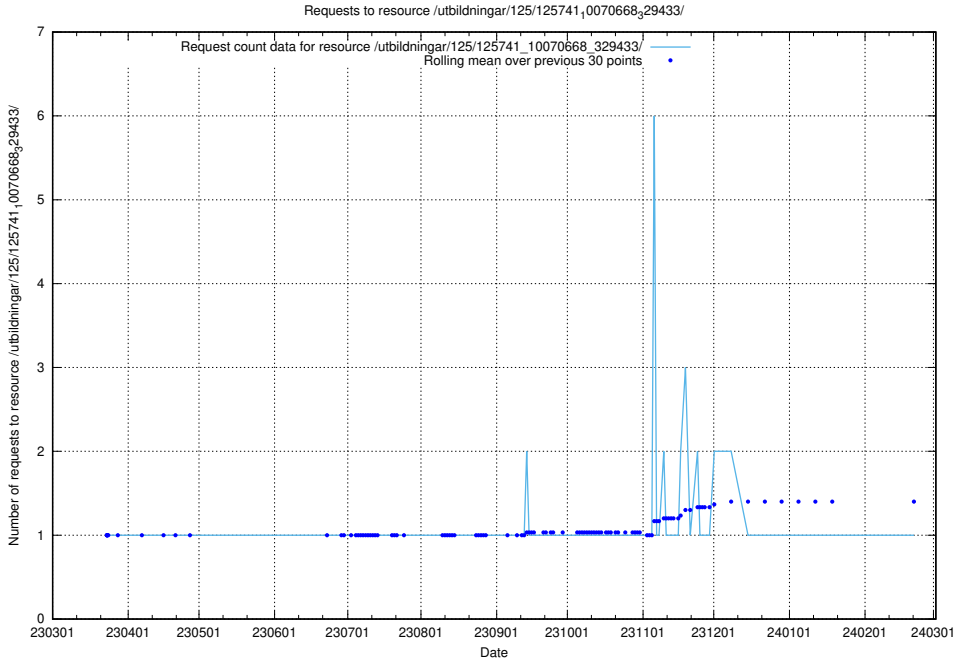

5.6088 Usage of /utbildningar/125/125741_10070668_329433/

Here, we count the number of requests to resource /utbildningar/125/125741_10070668_329433/.