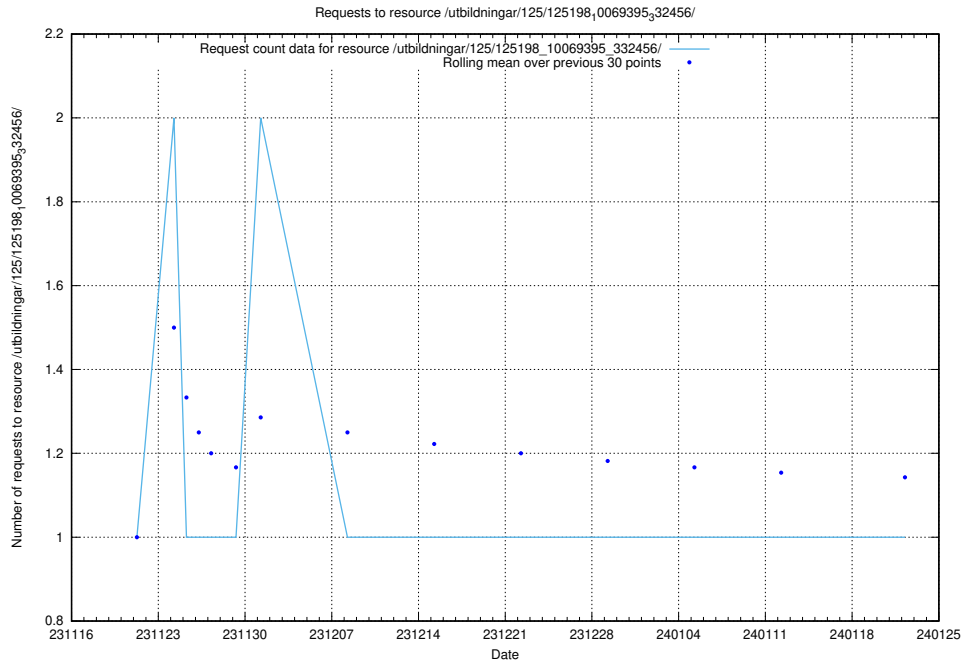

5.3598 Usage of /utbildningar/125/125198_10069395_332456/

Here, we count the number of requests to resource /utbildningar/125/125198_10069395_332456/.