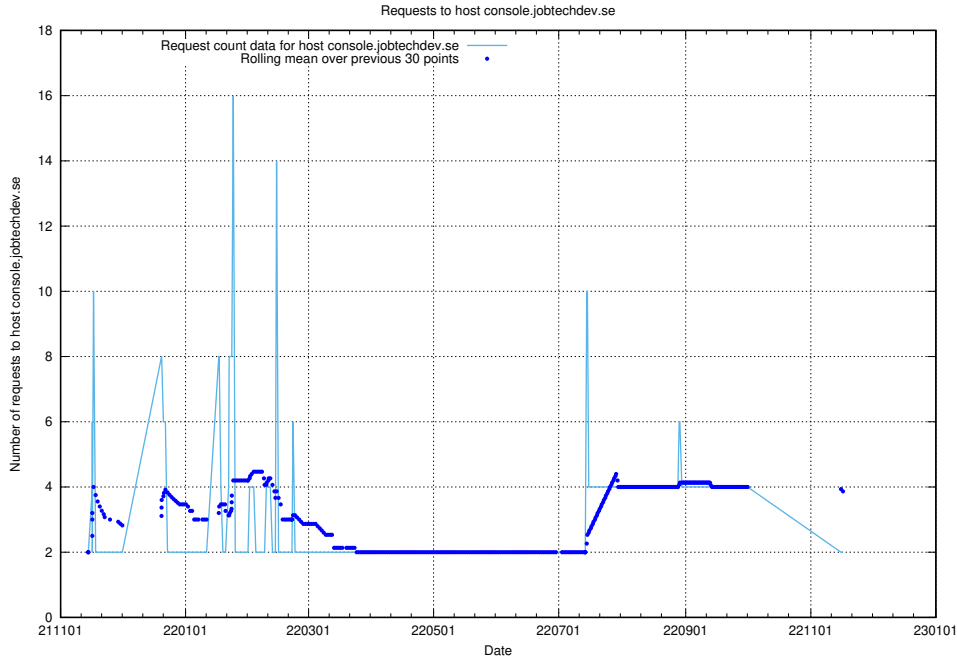

7.269 Usage of console.jobtechdev.se

Here, we count the number of requests to host console.jobtechdev.se.