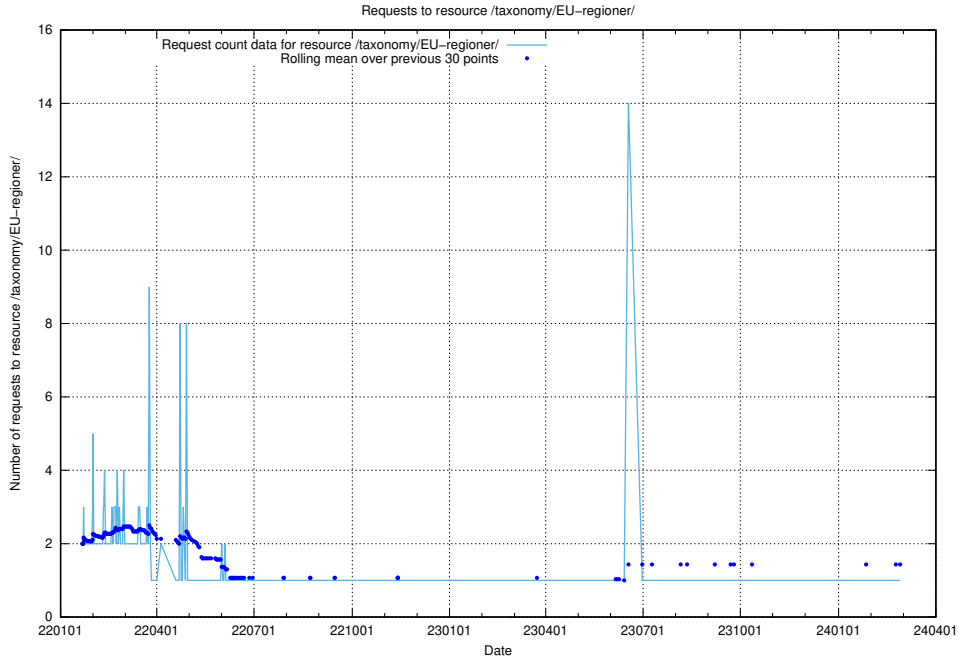

5.985 Usage of /taxonomy/EU-regioner/

Here, we count the number of requests to resource /taxonomy/EU-regioner/.