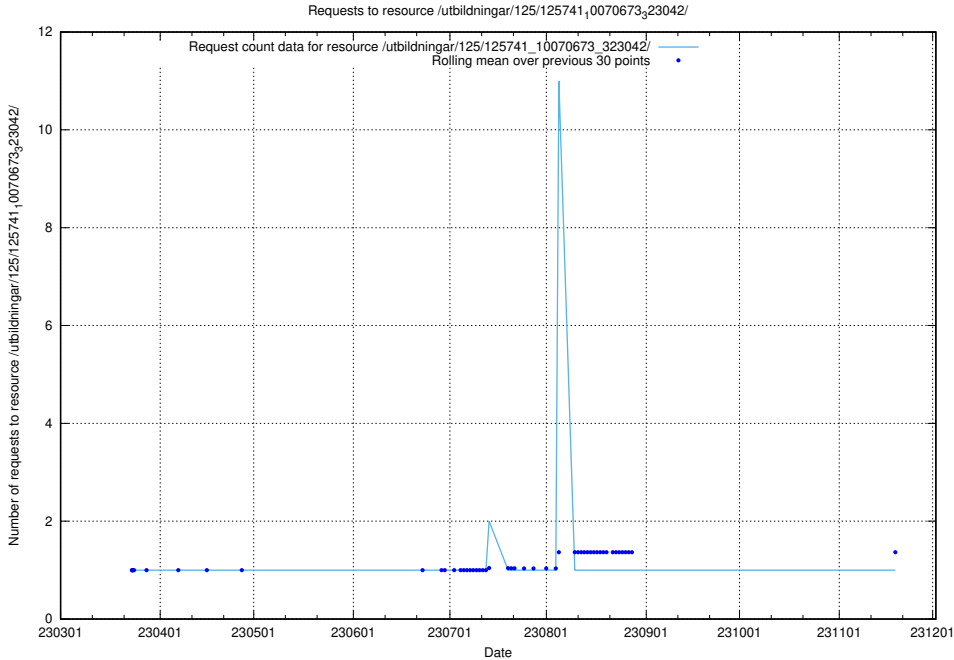

5.6087 Usage of /utbildningar/125/125741_10070673_323042/

Here, we count the number of requests to resource /utbildningar/125/125741_10070673_323042/.