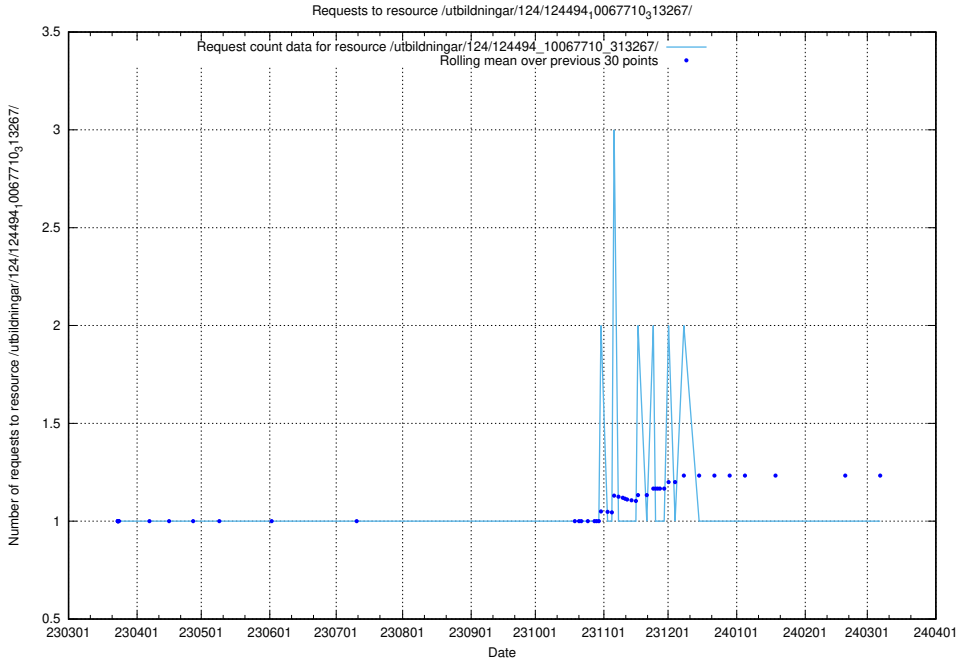

5.2280 Usage of /utbildningar/124/124494_10067710_313267/

Here, we count the number of requests to resource /utbildningar/124/124494_10067710_313267/.