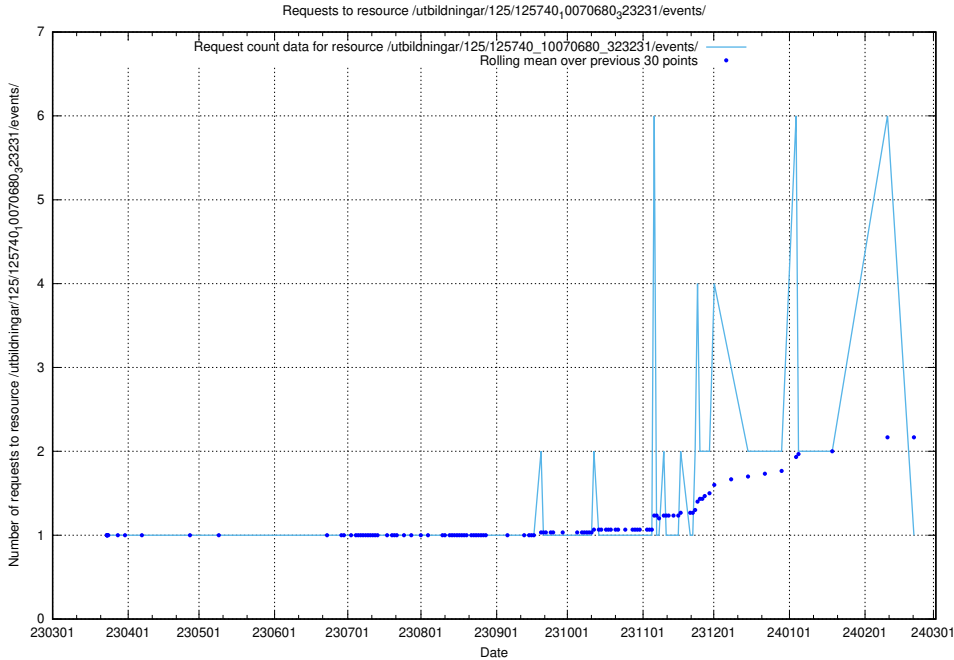

5.835 Usage of /utbildningar/125/125740_10070680_323231/events/

Here, we count the number of requests to resource /utbildningar/125/125740_10070680_323231/events/