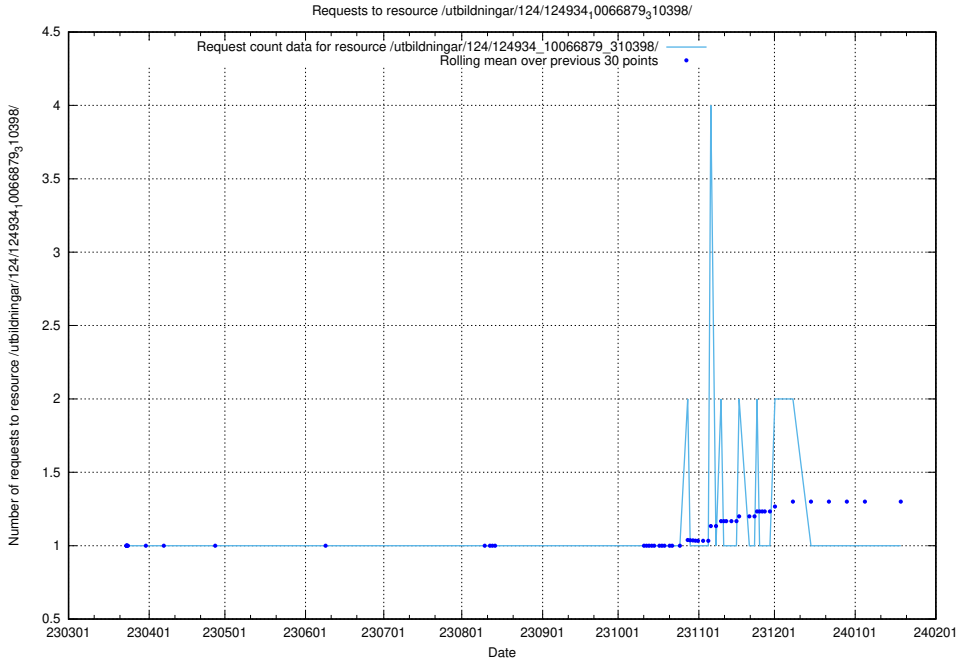

5.1003 Usage of /utbildningar/124/124934_10066879_310398/

Here, we count the number of requests to resource /utbildningar/124/124934_10066879_310398/.