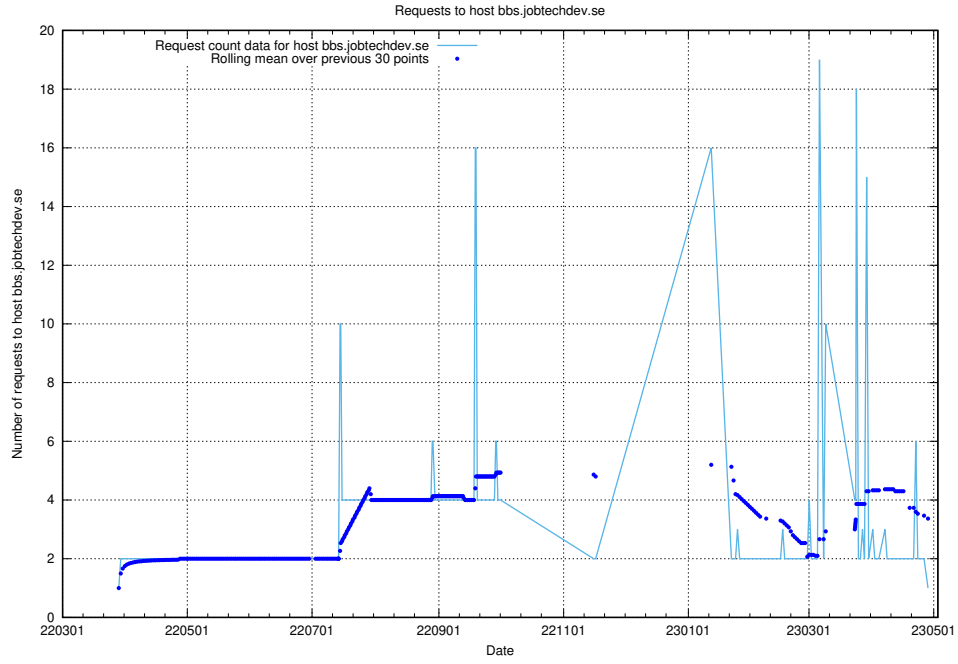

7.643 Usage of bbs.jobtechdev.se

Here, we count the number of requests to host bbs.jobtechdev.se.