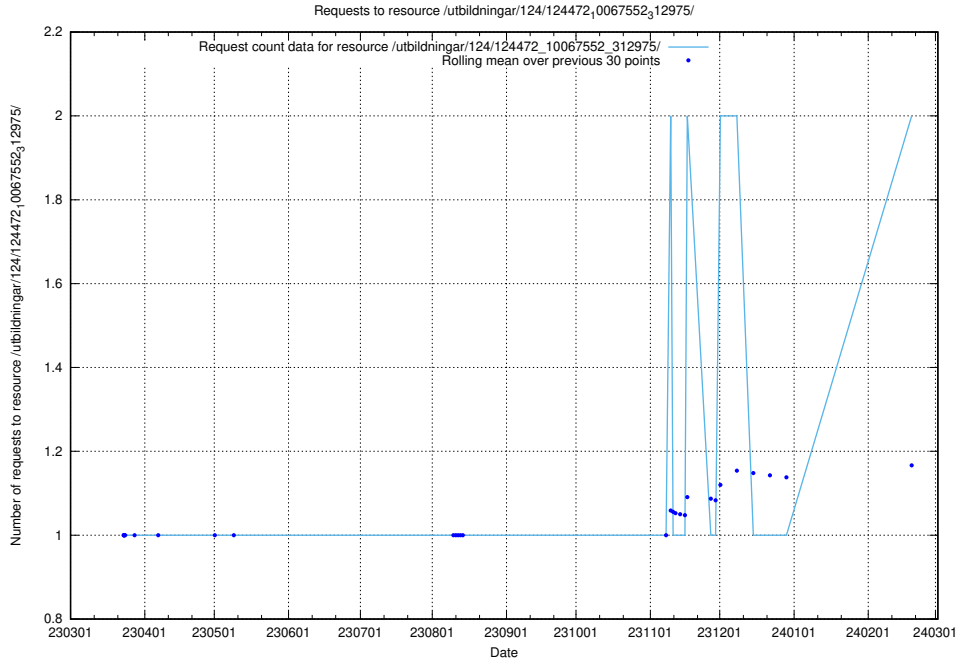

5.478 Usage of /utbildningar/124/124472_10067552_312975/

Here, we count the number of requests to resource /utbildningar/124/124472_10067552_312975/.