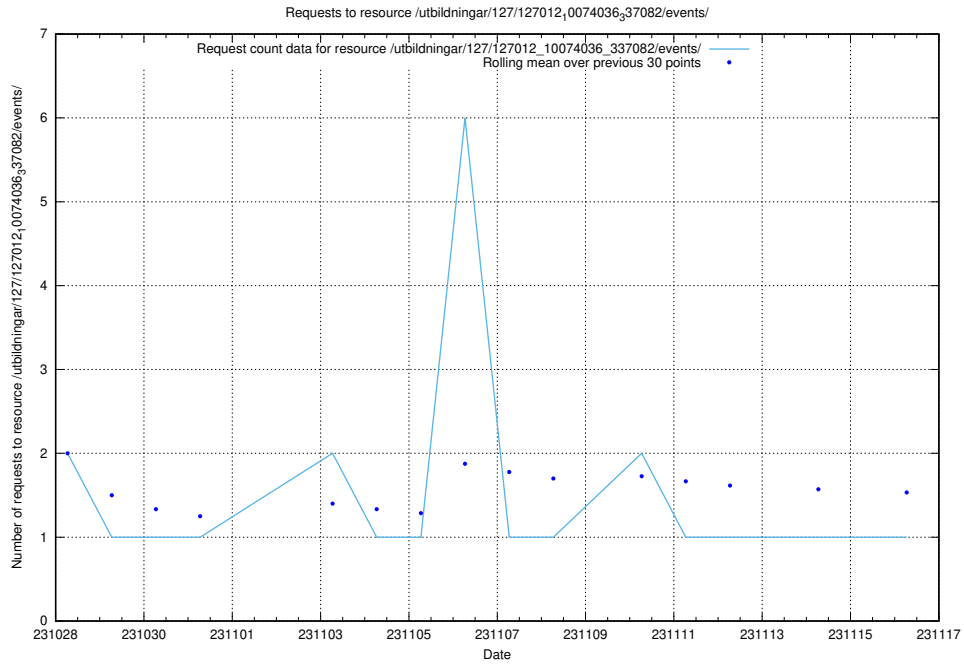

5.3729 Usage of /utbildningar/127/127012_10074036_337082/events/

Here, we count the number of requests to resource /utbildningar/127/127012_10074036_337082/events/