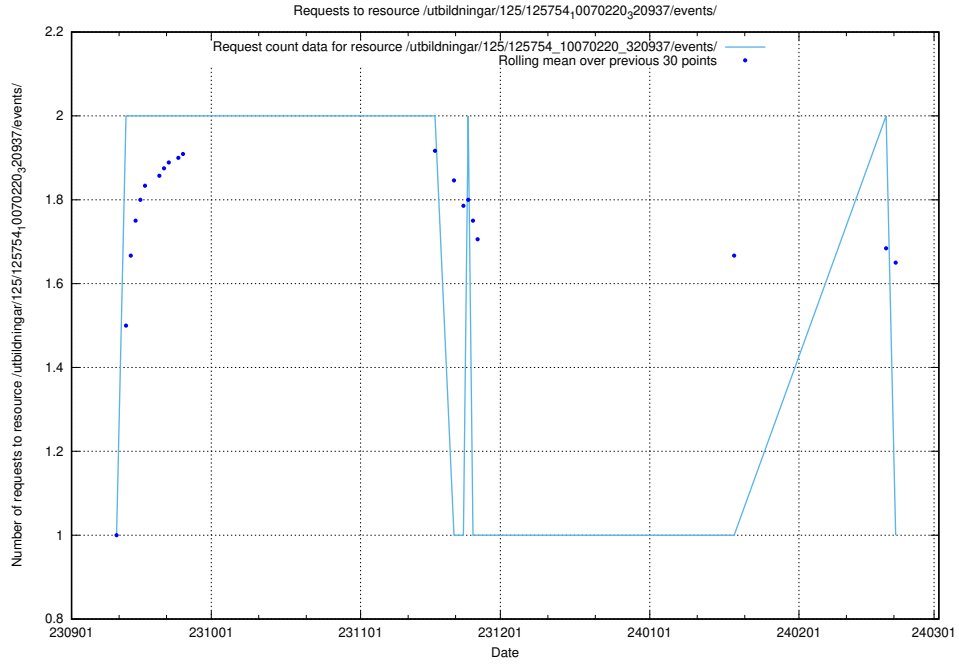

5.4156 Usage of /utbildningar/125/125754_10070220_320937/events/

Here, we count the number of requests to resource /utbildningar/125/125754_10070220_320937/events/