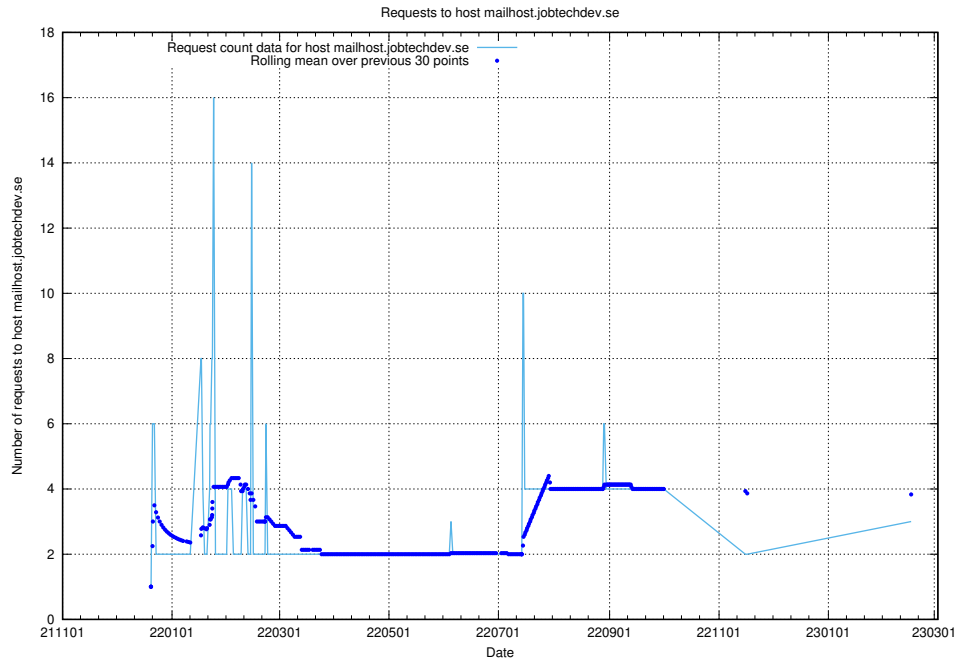

7.198 Usage of mailhost.jobtechdev.se

Here, we count the number of requests to host mailhost.jobtechdev.se.