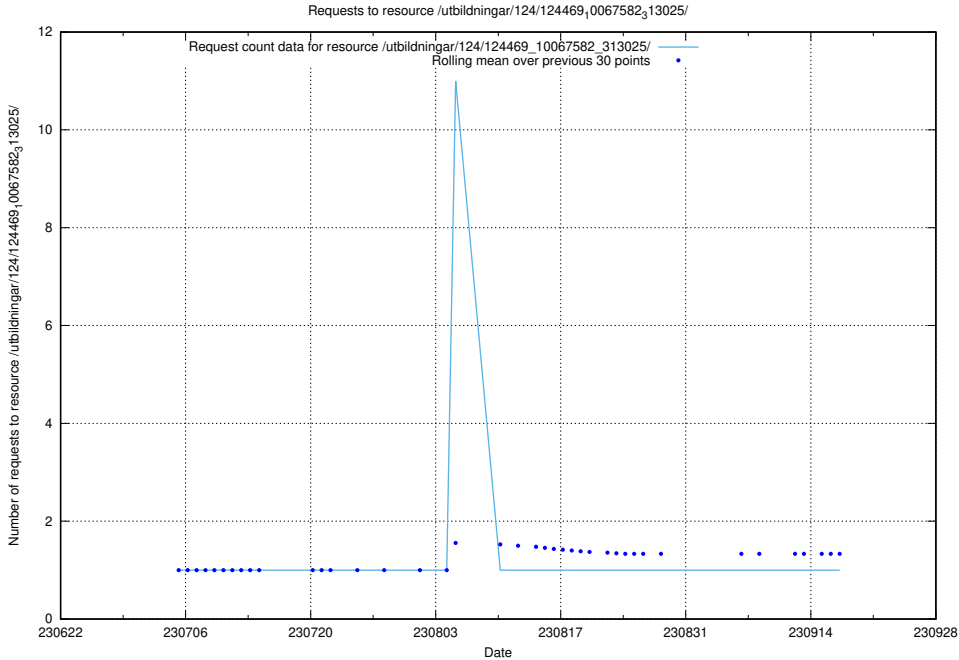

5.4908 Usage of /utbildningar/124/124469_10067582_313025/

Here, we count the number of requests to resource /utbildningar/124/124469_10067582_313025/.