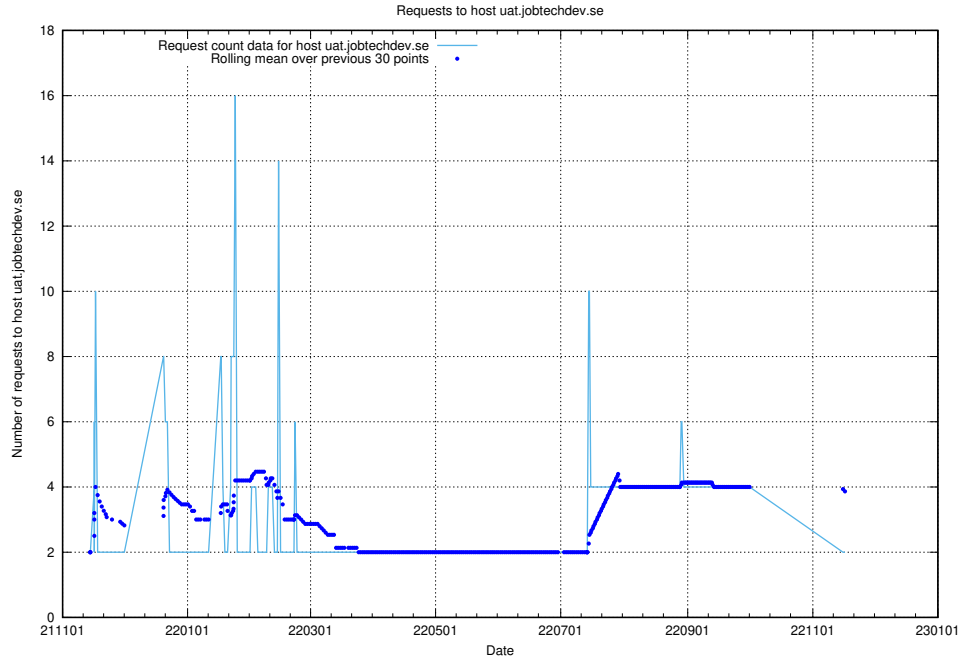

7.553 Usage of uat.jobtechdev.se

Here, we count the number of requests to host uat.jobtechdev.se.