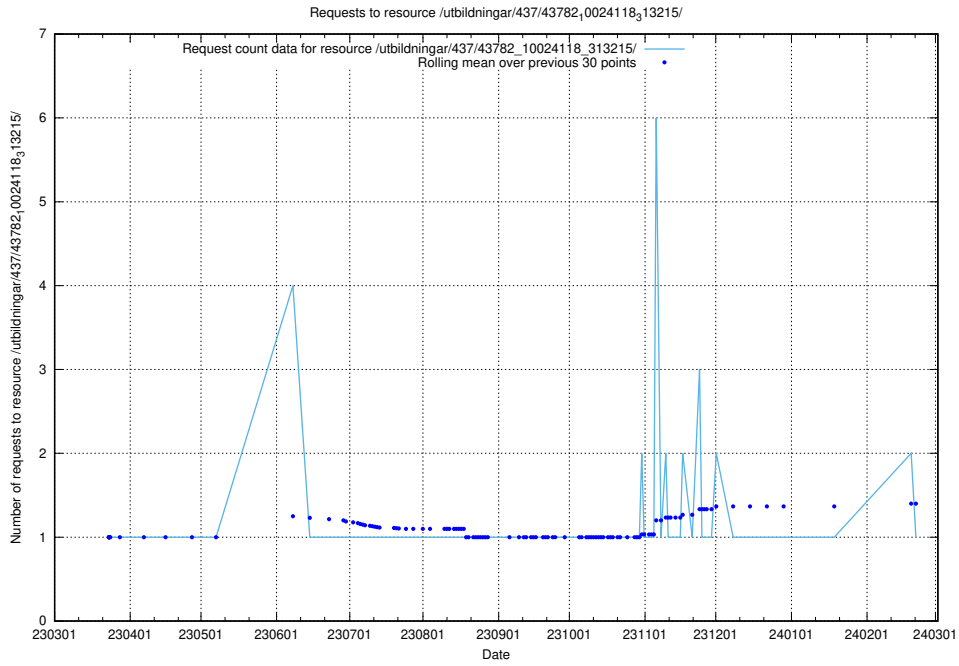

5.5952 Usage of /utbildningar/437/43782_10024118_313215/

Here, we count the number of requests to resource /utbildningar/437/43782_10024118_313215/.