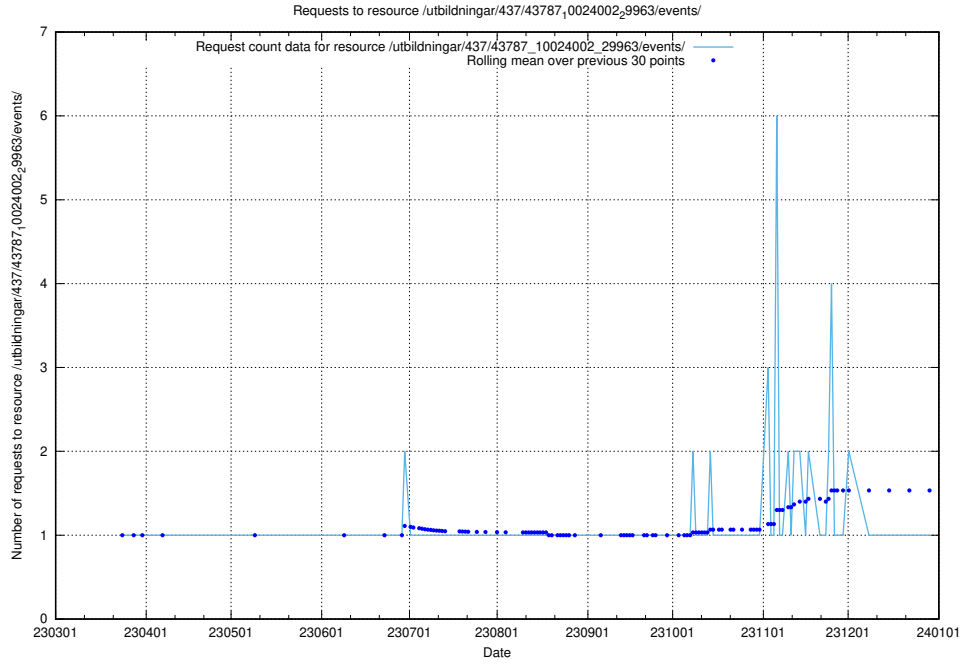

5.5783 Usage of /utbildningar/437/43787_10024002_29963/events/

Here, we count the number of requests to resource /utbildningar/437/43787_10024002_29963/events/.