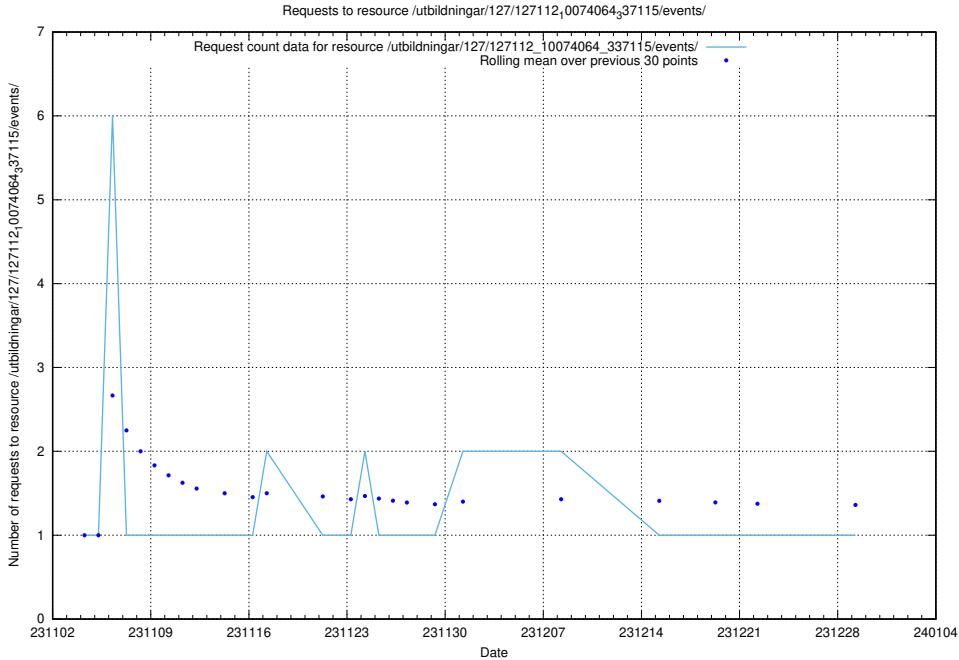

5.3675 Usage of /utbildningar/127/127112_10074064_337115/events/

Here, we count the number of requests to resource /utbildningar/127/127112_10074064_337115/events/