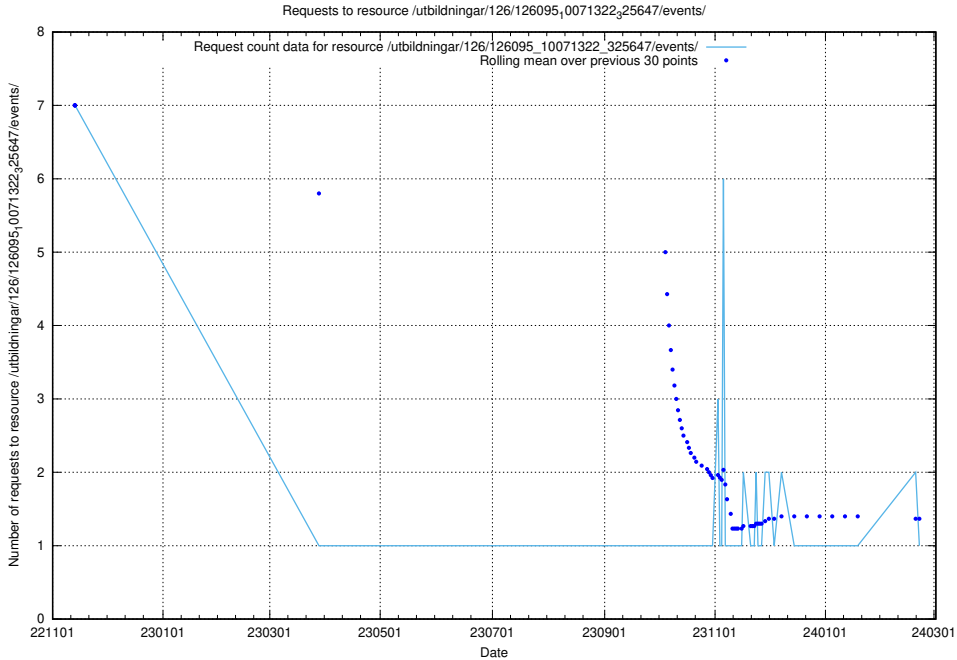

5.5365 Usage of /utbildningar/126/126095_10071322_325647/events/

Here, we count the number of requests to resource /utbildningar/126/126095_10071322_325647/events/