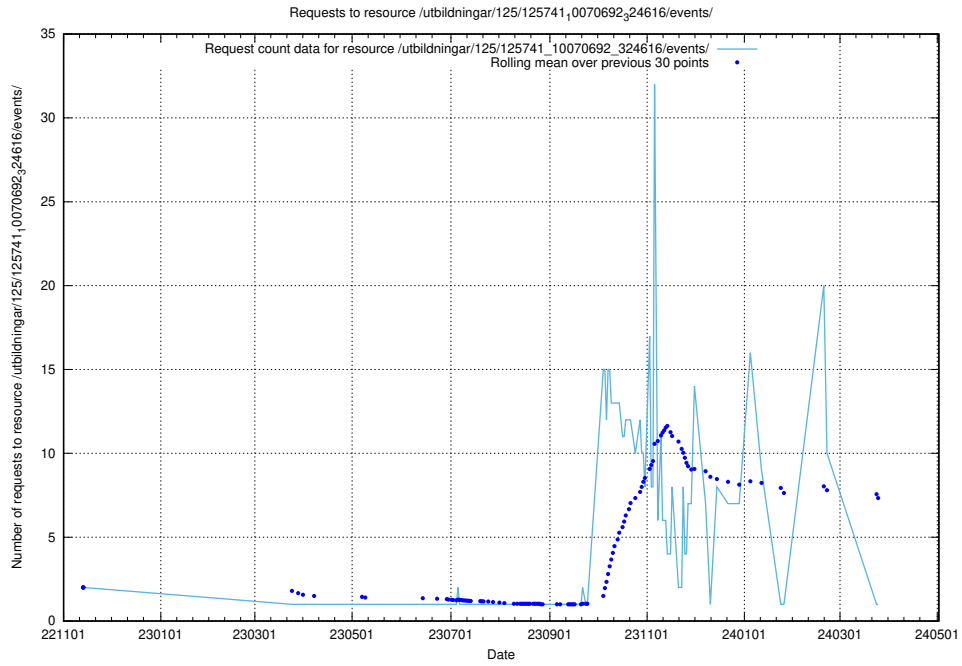

5.5379 Usage of /utbildningar/125/125741_10070692_324616/events/

Here, we count the number of requests to resource /utbildningar/125/125741_10070692_324616/events/