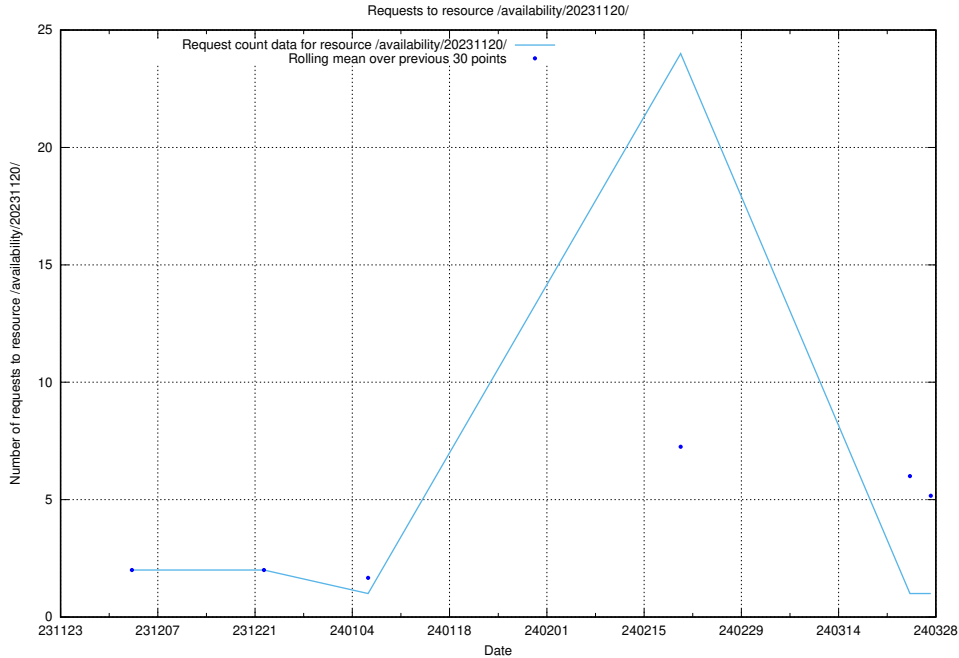

5.3472 Usage of /availability/20231120/

Here, we count the number of requests to resource /availability/20231120/.