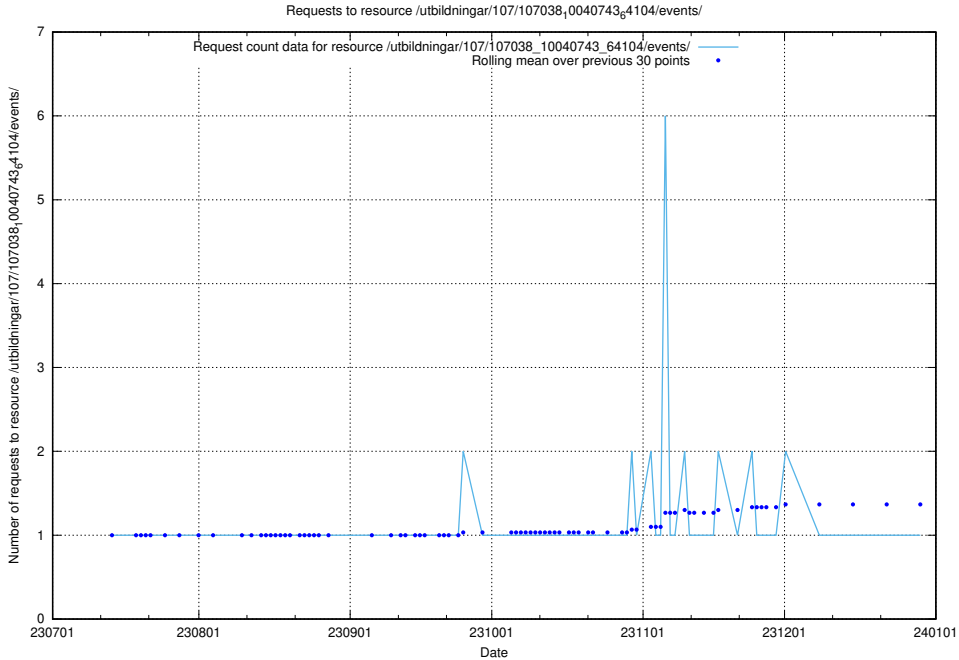

5.4634 Usage of /utbildningar/107/107038_10040743_64104/events/

Here, we count the number of requests to resource /utbildningar/107/107038_10040743_64104/events/.