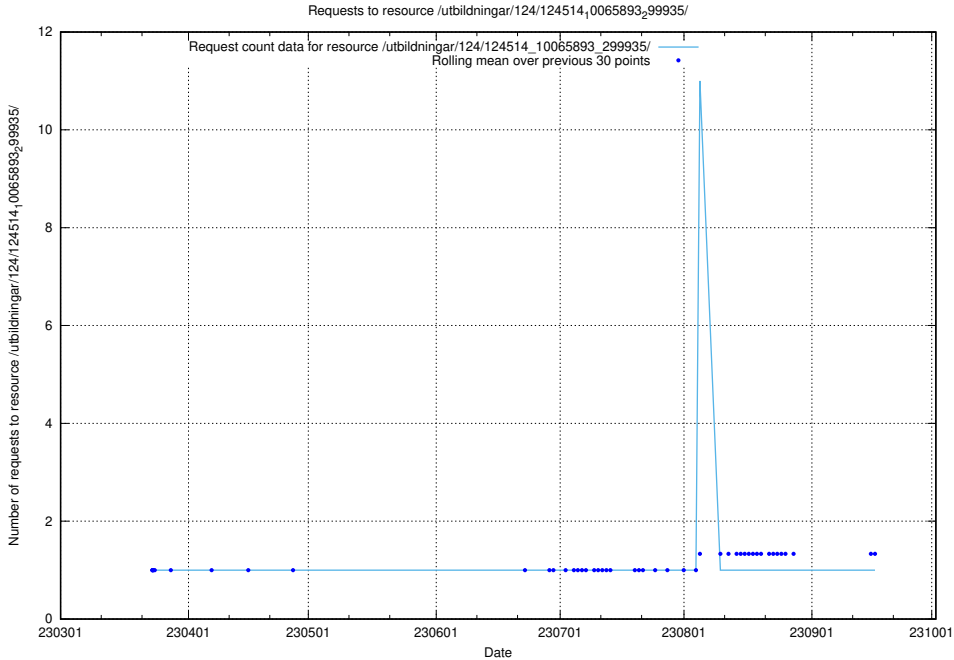

5.1505 Usage of /utbildningar/124/124514_10065893_299935/

Here, we count the number of requests to resource /utbildningar/124/124514_10065893_299935/.