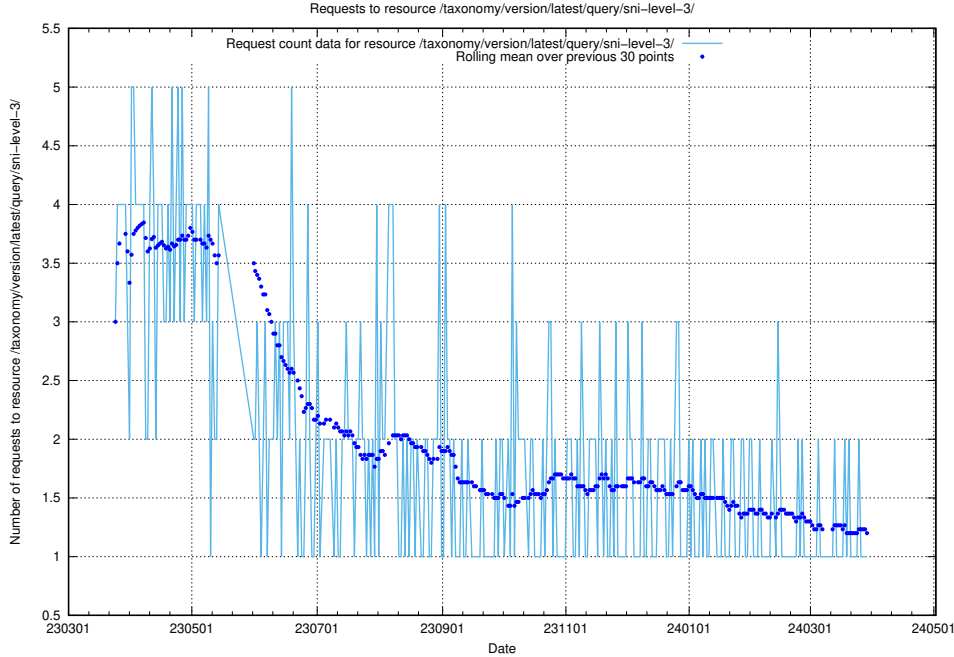

5.5688 Usage of /taxonomy/version/latest/query/sni-level-3/

Here, we count the number of requests to resource /taxonomy/version/latest/query/sni-level-3/.