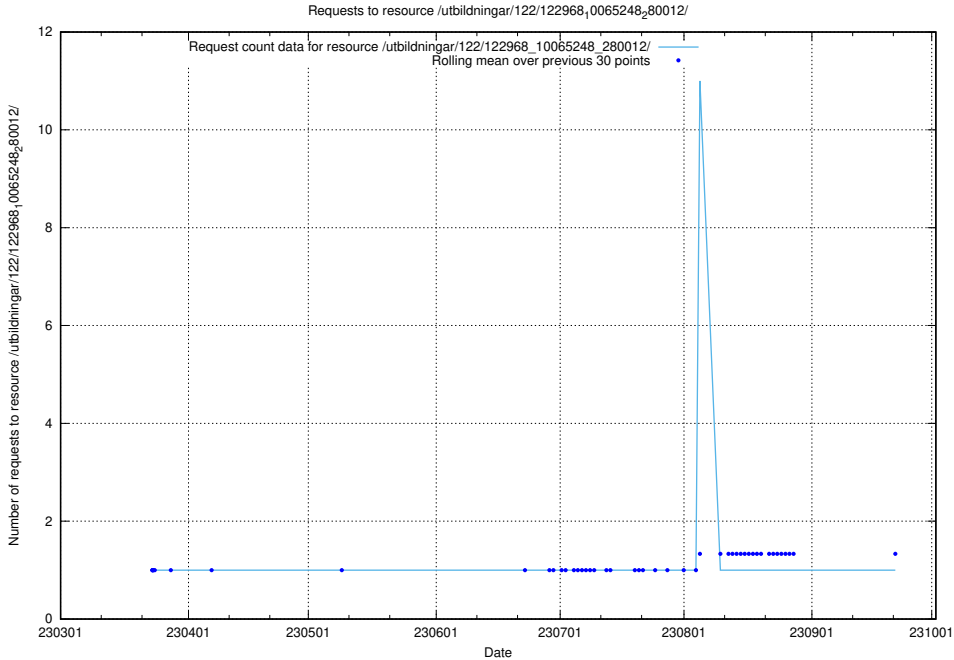

5.4577 Usage of /utbildningar/122/122968_10065248_280012/

Here, we count the number of requests to resource /utbildningar/122/122968_10065248_280012/.