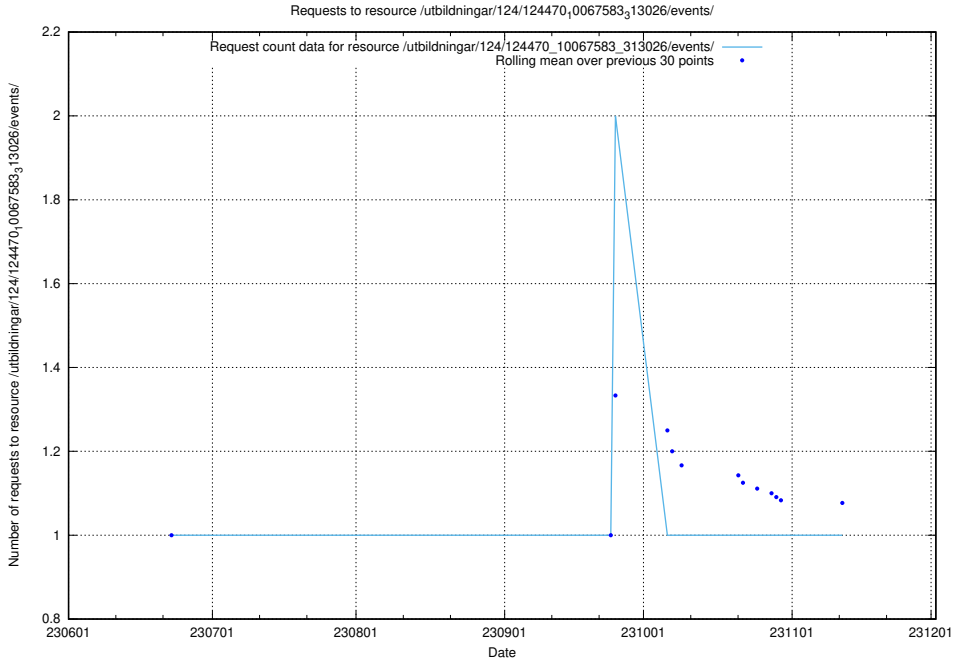

5.5369 Usage of /utbildningar/124/124470_10067583_313026/events/

Here, we count the number of requests to resource /utbildningar/124/124470_10067583_313026/events/