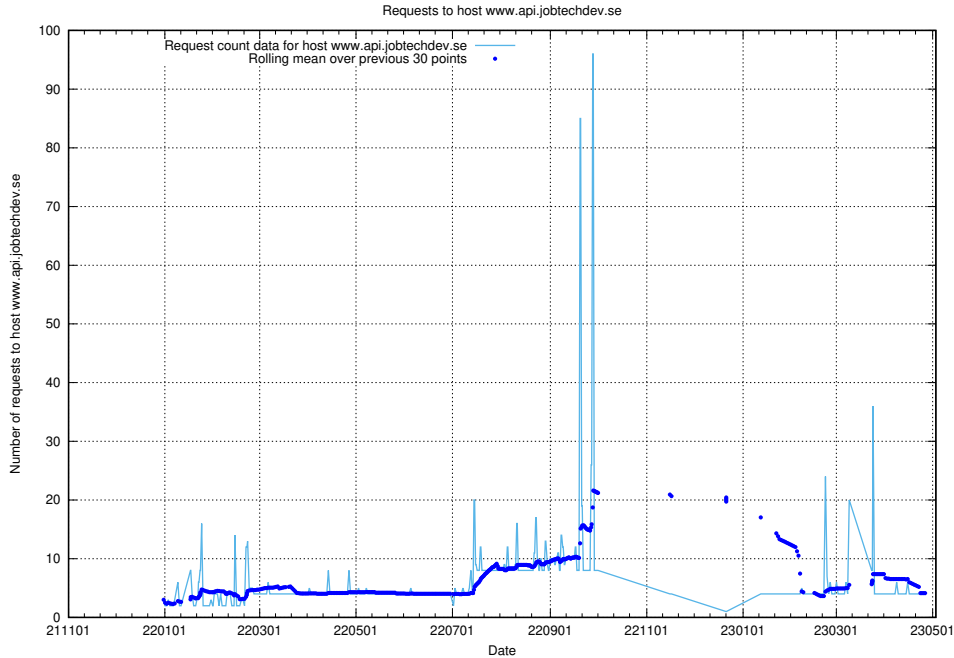

7.130 Usage of www.api.jobtechdev.se

Here, we count the number of requests to host www.api.jobtechdev.se.