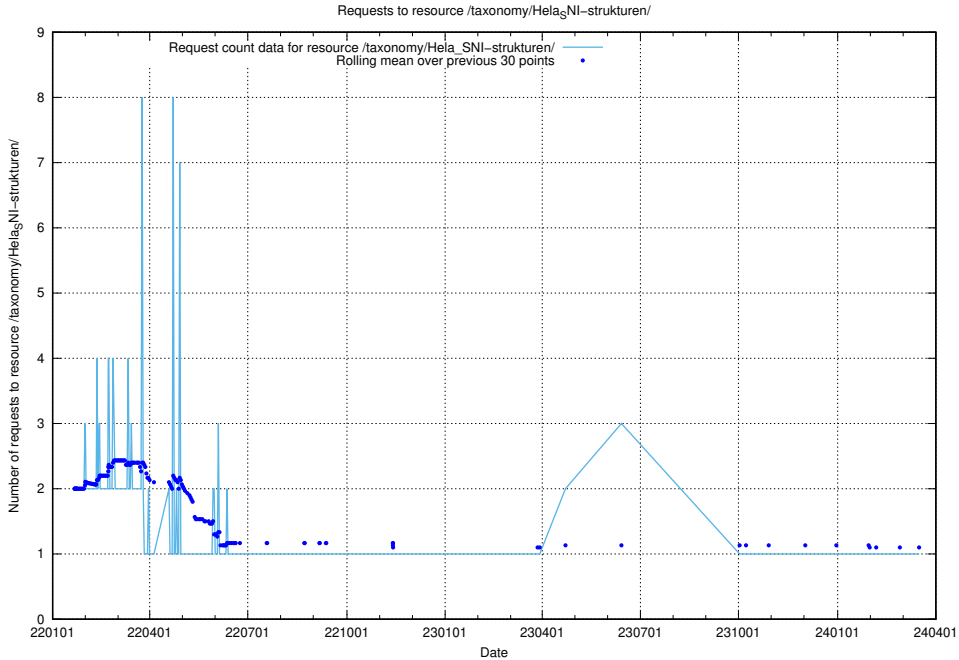

5.897 Usage of /taxonomy/Hela_SNI-strukturen/

Here, we count the number of requests to resource /taxonomy/Hela_SNI-strukturen/.