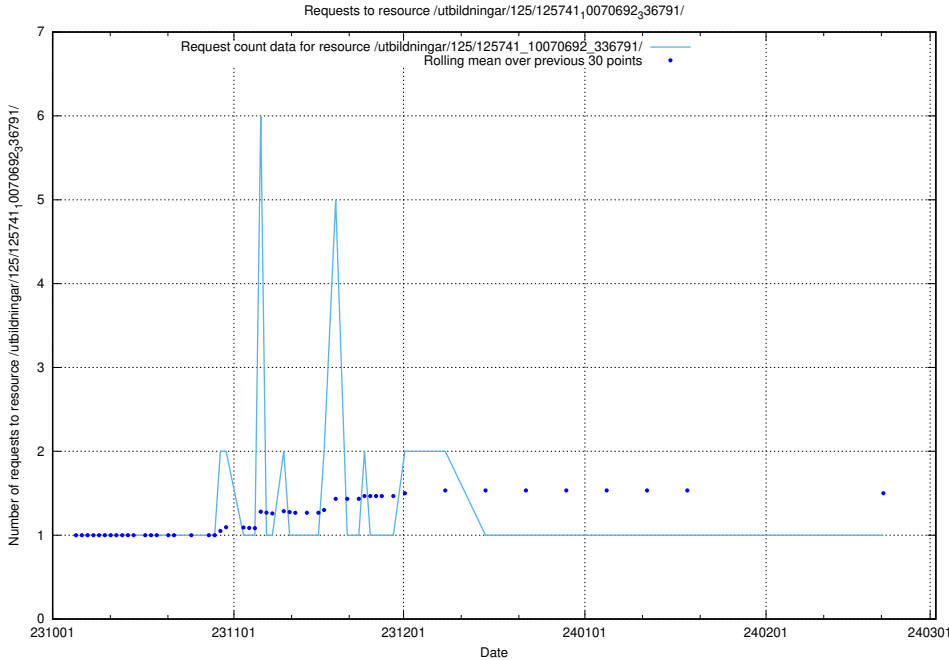

5.3963 Usage of /utbildningar/125/125741_10070692_336791/

Here, we count the number of requests to resource /utbildningar/125/125741_10070692_336791/.