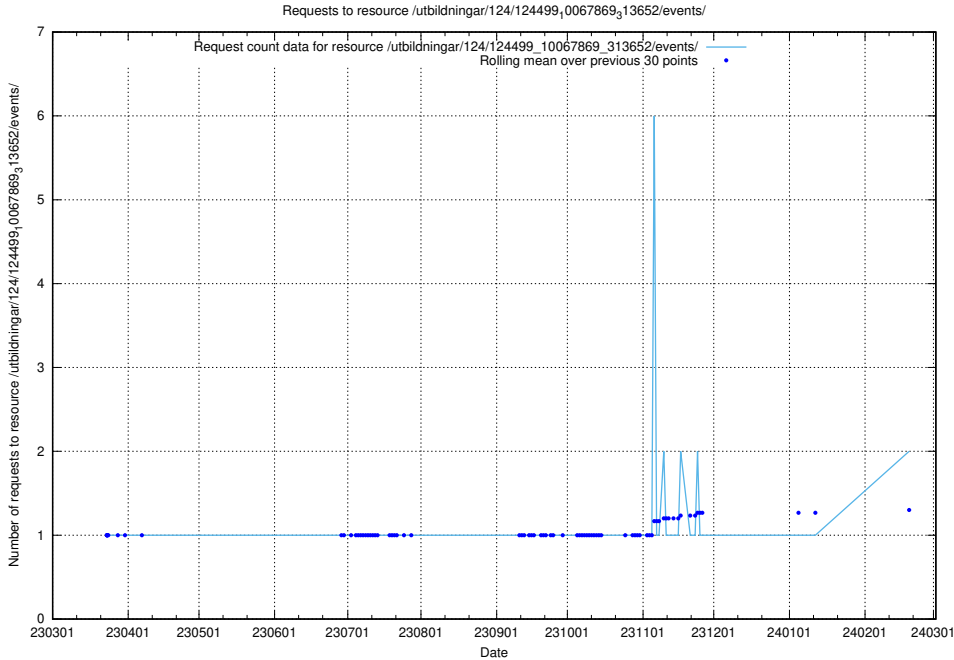

5.400 Usage of /utbildningar/124/124499_10067869_313652/events/

Here, we count the number of requests to resource /utbildningar/124/124499_10067869_313652/events/