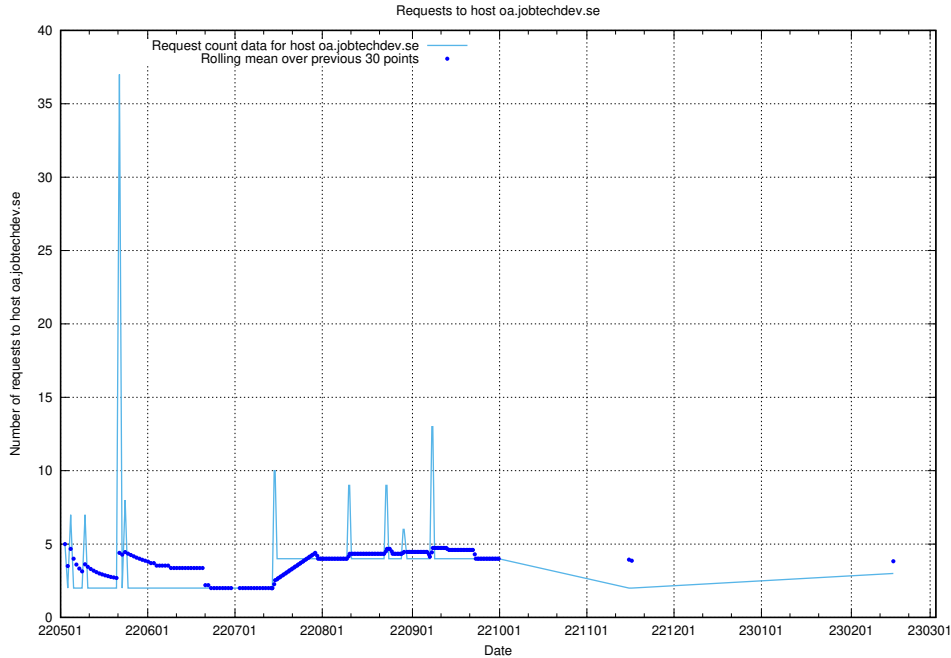

7.216 Usage of oa.jobtechdev.se

Here, we count the number of requests to host oa.jobtechdev.se.