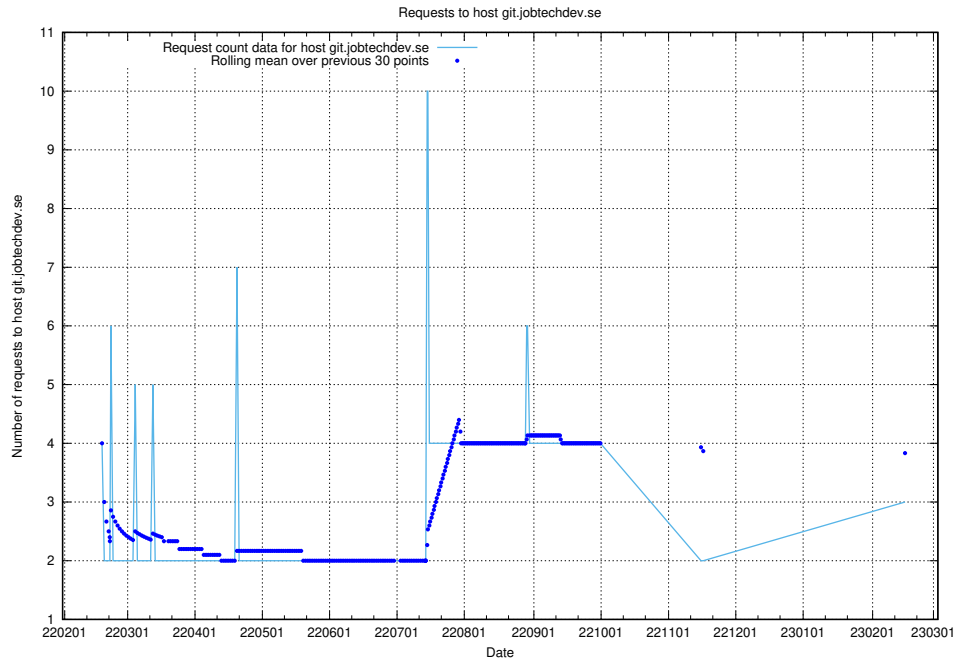

7.228 Usage of git.jobtechdev.se

Here, we count the number of requests to host git.jobtechdev.se.