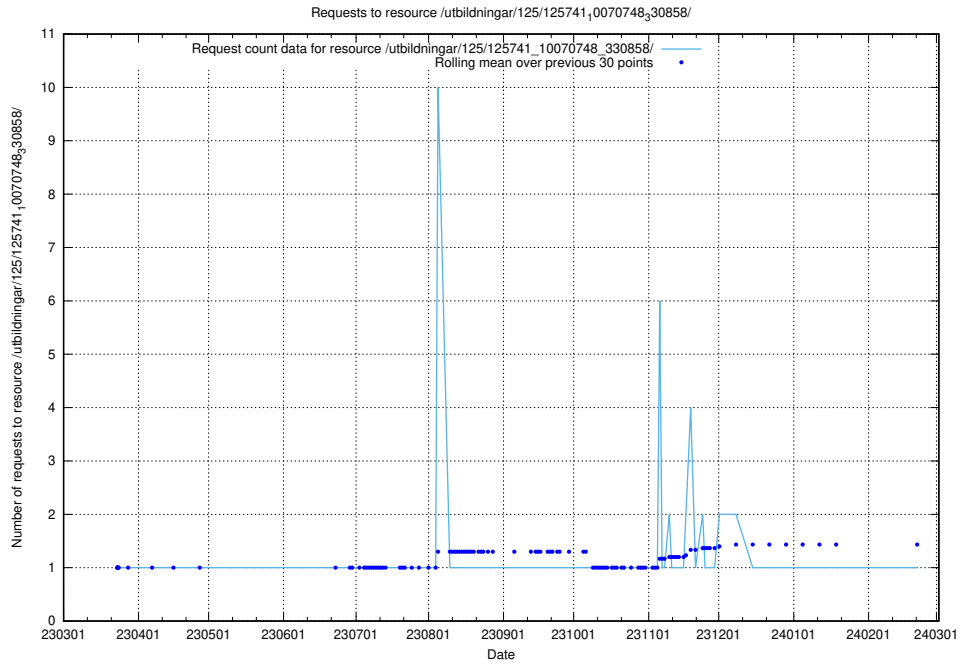

5.6062 Usage of /utbildningar/125/125741_10070748_330858/

Here, we count the number of requests to resource /utbildningar/125/125741_10070748_330858/.