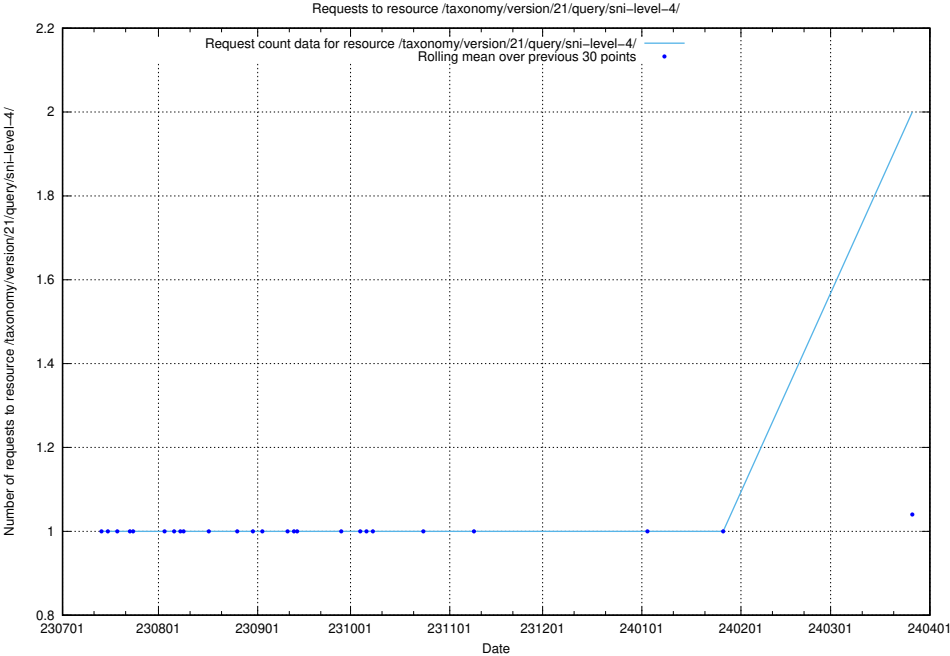

5.643 Usage of /taxonomy/version/21/query/sni-level-4/

Here, we count the number of requests to resource /taxonomy/version/21/query/sni-level-4/.