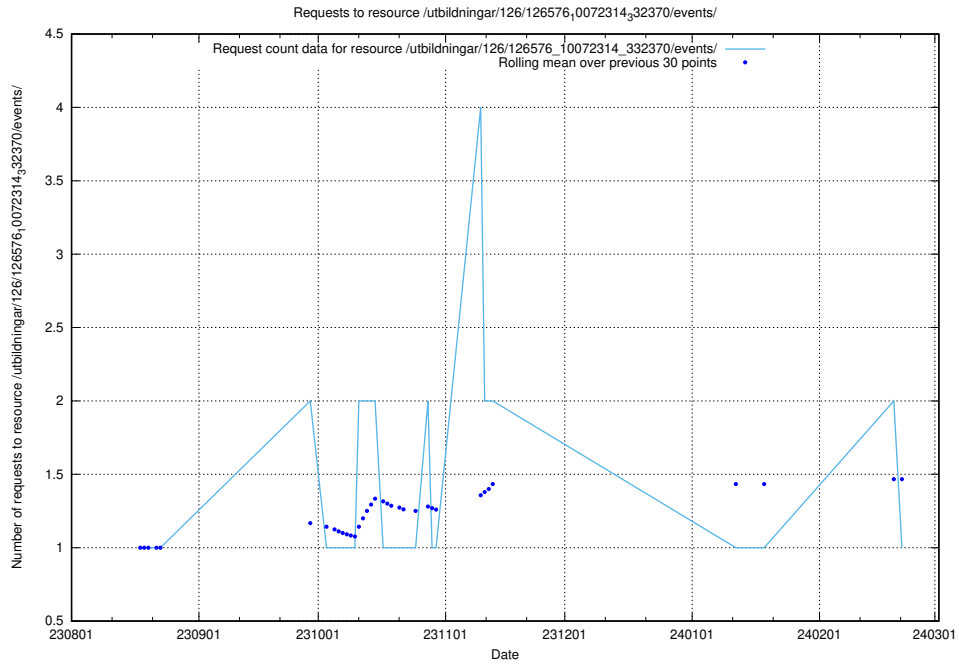

5.4328 Usage of /utbildningar/126/126576_10072314_332370/events/

Here, we count the number of requests to resource /utbildningar/126/126576_10072314_332370/events/