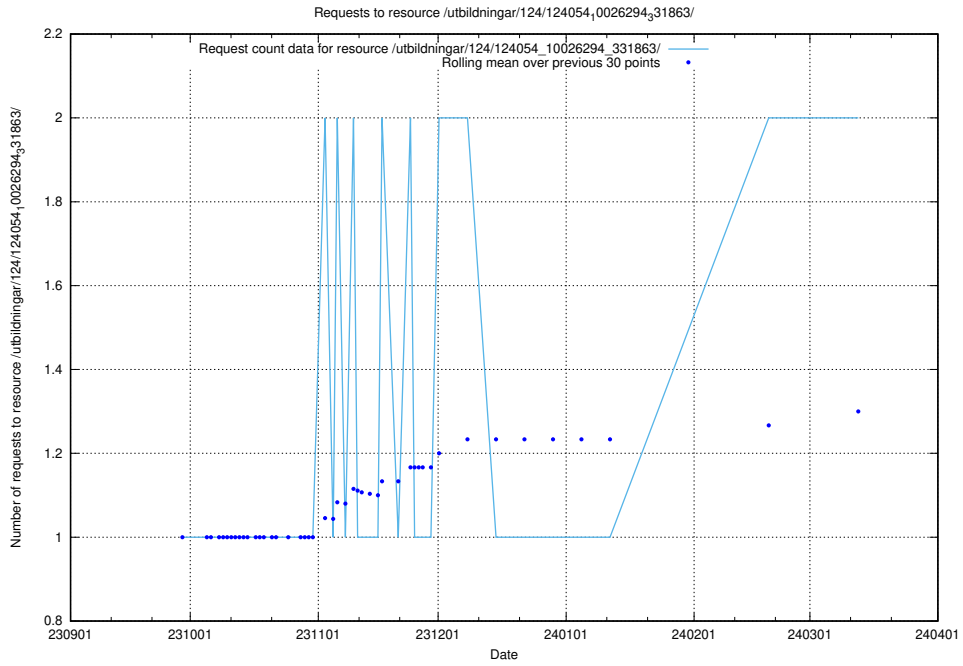

5.577 Usage of /utbildningar/124/124054_10026294_331863/

Here, we count the number of requests to resource /utbildningar/124/124054_10026294_331863/.