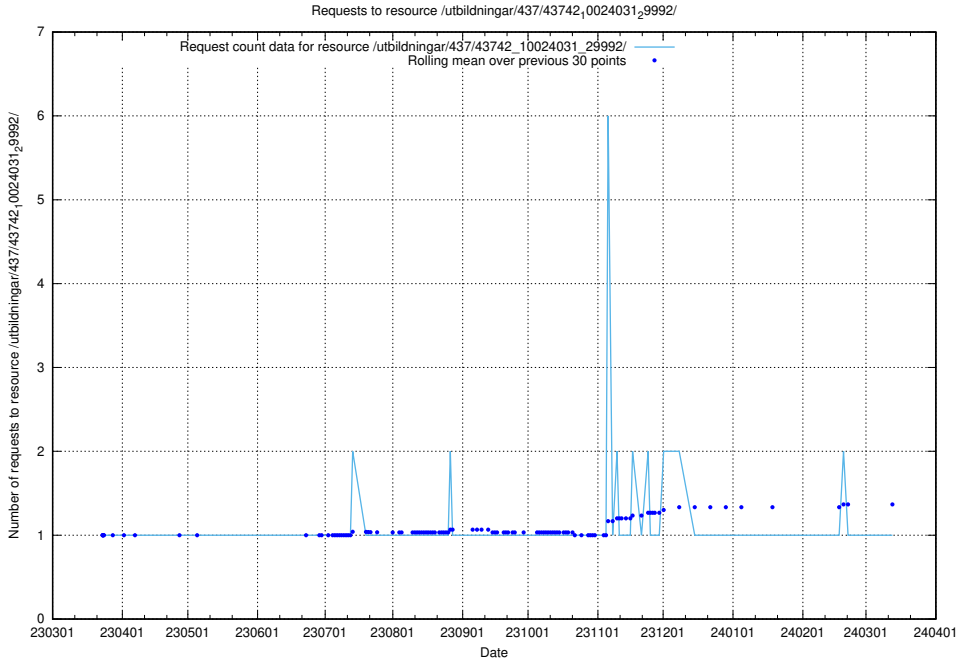

5.5975 Usage of /utbildningar/437/43742_10024031_29992/

Here, we count the number of requests to resource /utbildningar/437/43742_10024031_29992/.