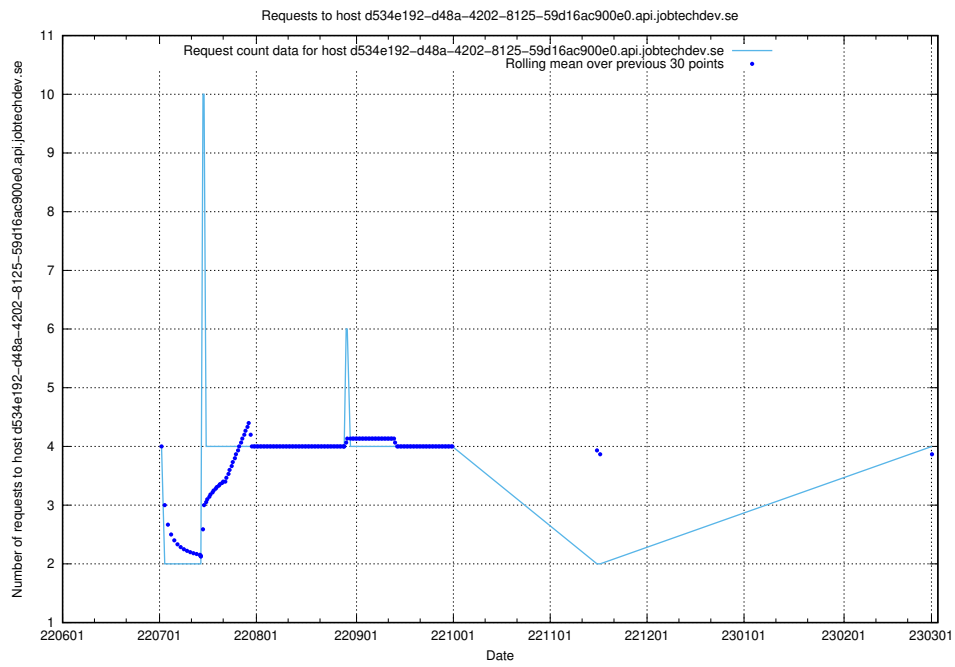

7.140 Usage of d534e192-d48a-4202-8125-59d16ac900e0.api.jobtechdev.se

Here, we count the number of requests to host d534e192-d48a-4202-8125-59d16ac900e0.api.jobtechdev.se.