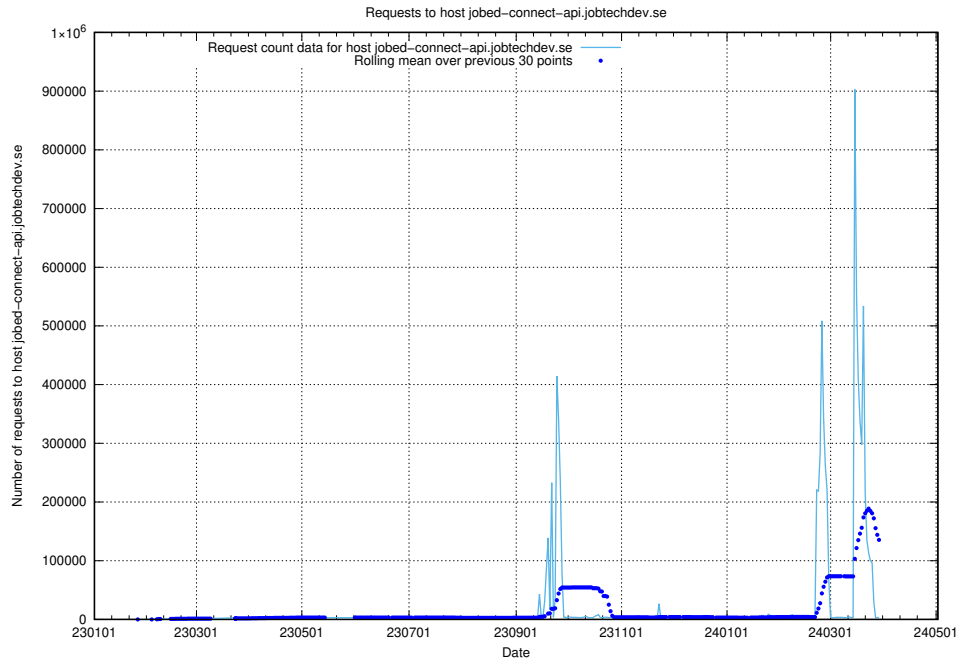

7.16 Usage of jobed-connect-api.jobtechdev.se

Here, we count the number of requests to host jobed-connect-api.jobtechdev.se.