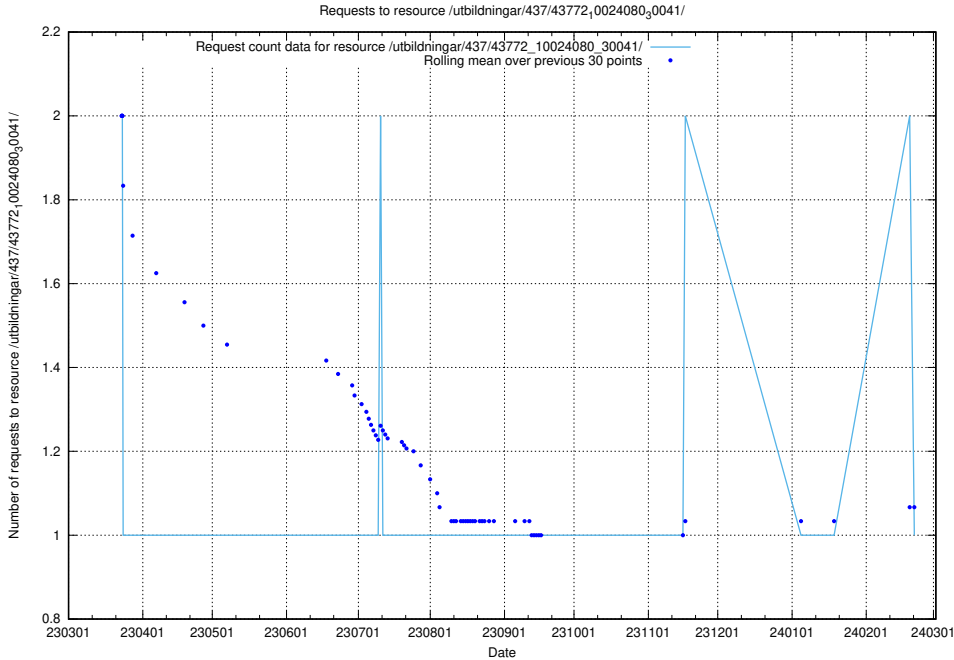

5.5857 Usage of /utbildningar/437/43772_10024080_30041/

Here, we count the number of requests to resource /utbildningar/437/43772_10024080_30041/.