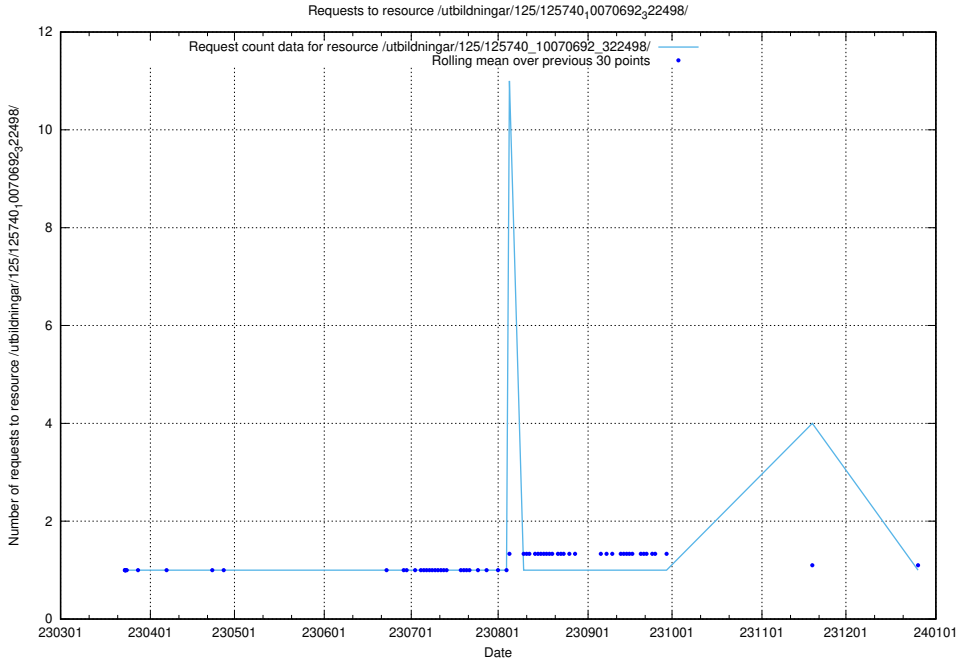

5.827 Usage of /utbildningar/125/125740_10070692_322498/

Here, we count the number of requests to resource /utbildningar/125/125740_10070692_322498/.