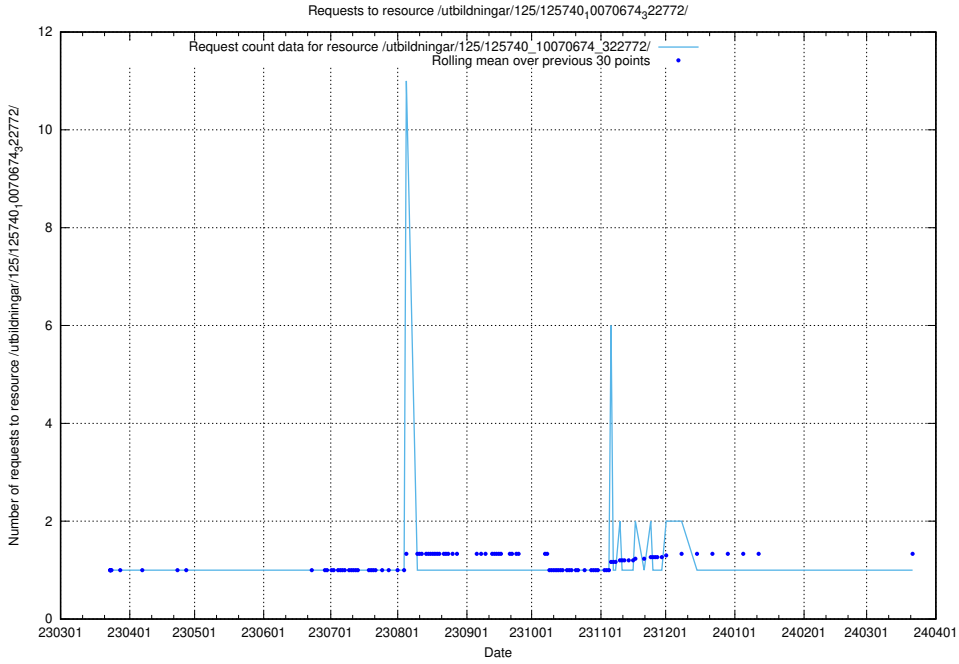

5.843 Usage of /utbildningar/125/125740_10070674_322772/

Here, we count the number of requests to resource /utbildningar/125/125740_10070674_322772/.