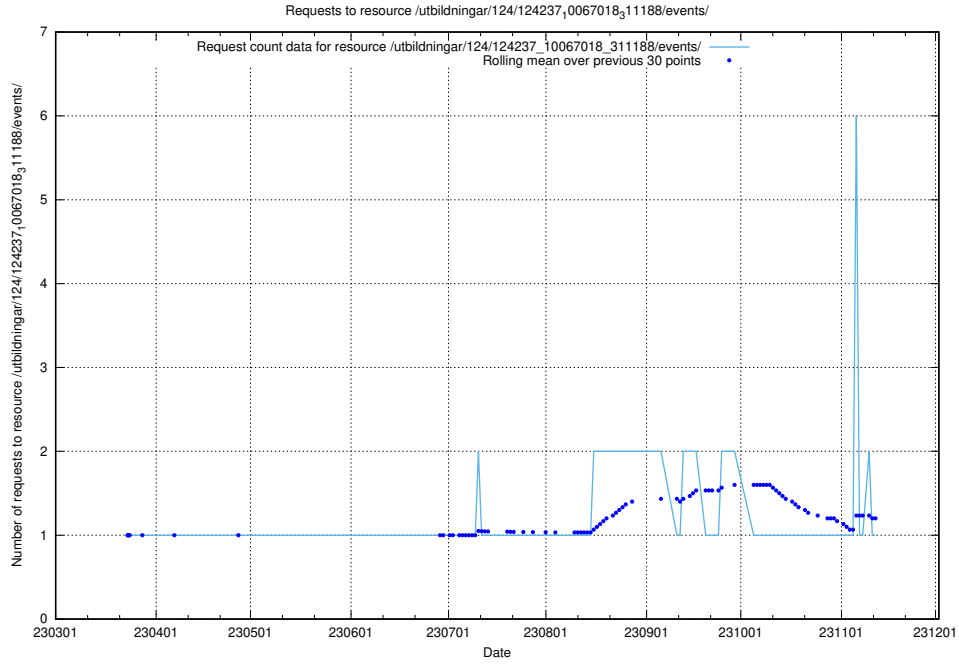

5.3548 Usage of /utbildningar/124/124237_10067018_311188/events/

Here, we count the number of requests to resource /utbildningar/124/124237_10067018_311188/events/