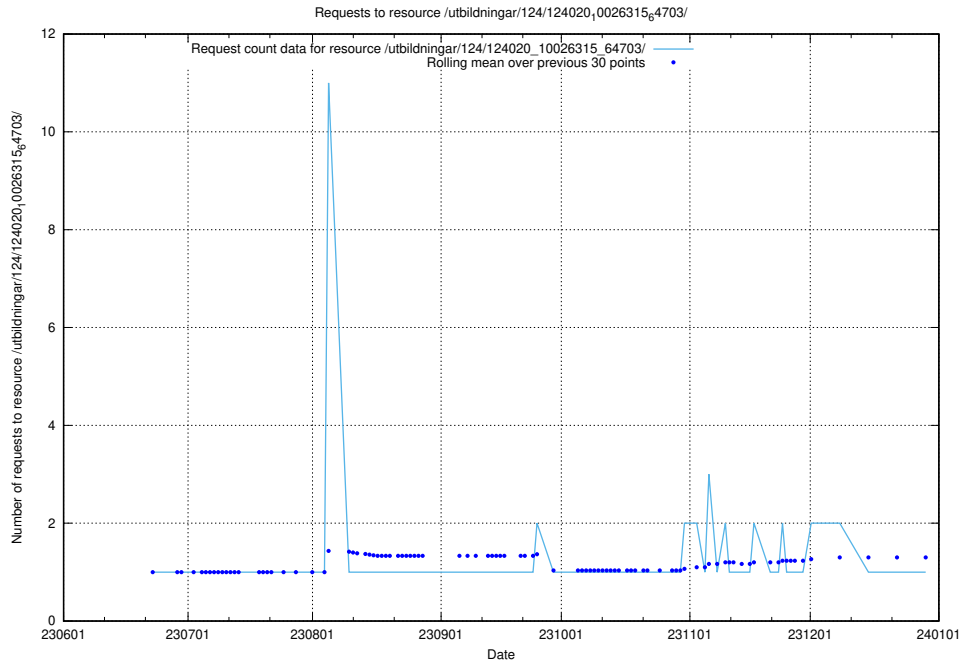

5.5394 Usage of /utbildningar/124/124020_10026315_64703/

Here, we count the number of requests to resource /utbildningar/124/124020_10026315_64703/.