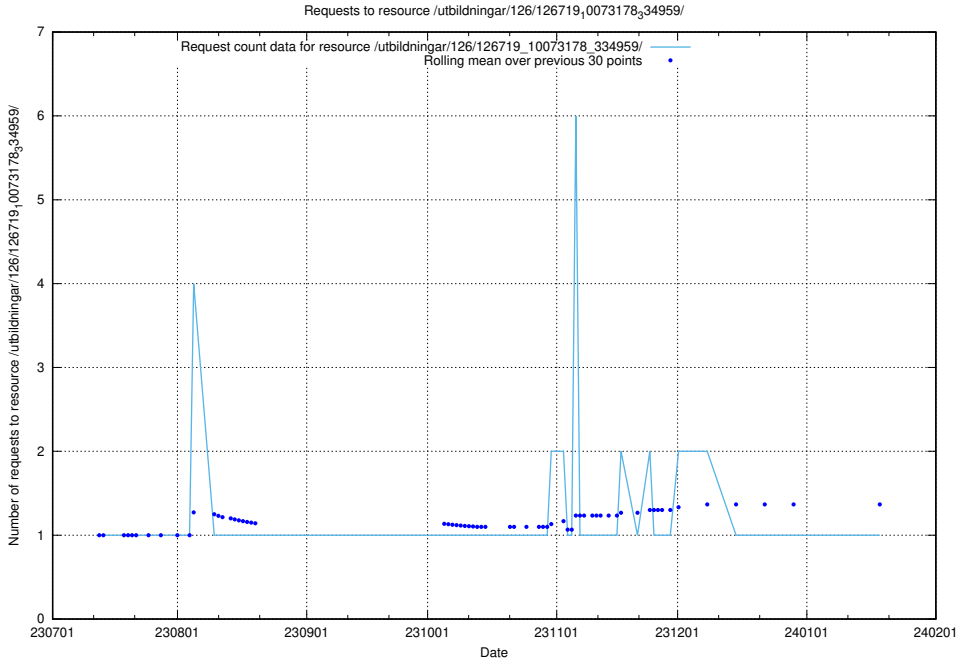

5.4662 Usage of /utbildningar/126/126719_10073178_334959/

Here, we count the number of requests to resource /utbildningar/126/126719_10073178_334959/.