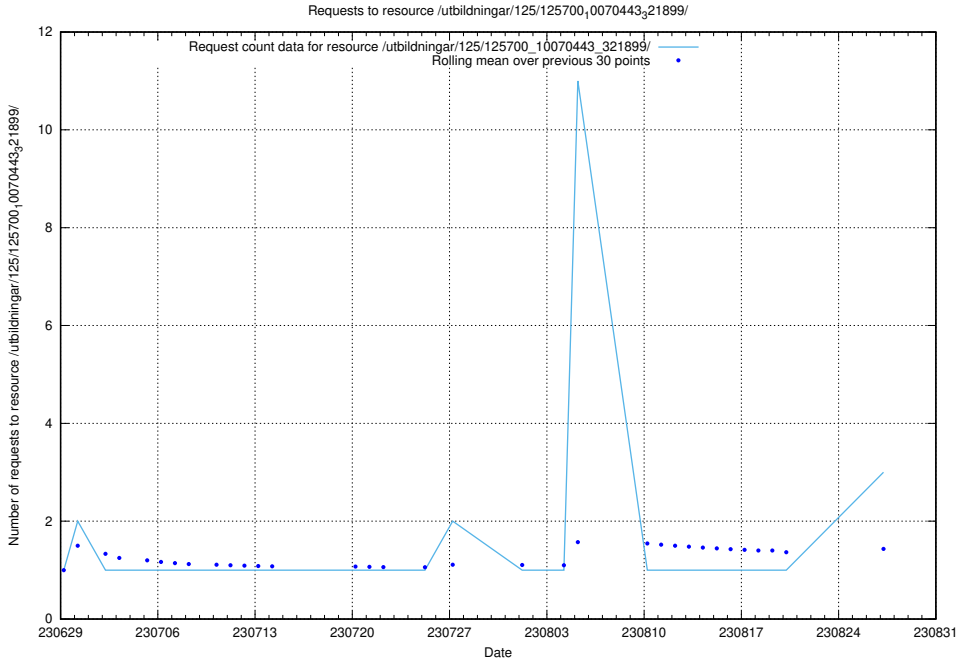

5.258 Usage of /utbildningar/125/125700_10070443_321899/

Here, we count the number of requests to resource /utbildningar/125/125700_10070443_321899/.