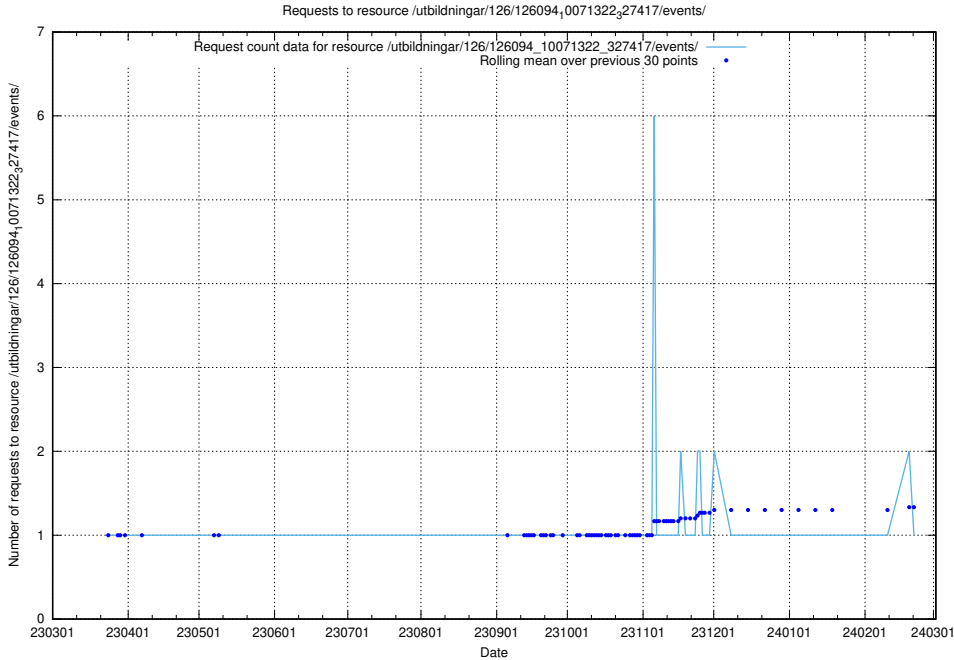

5.5806 Usage of /utbildningar/126/126094_10071322_327417/events/

Here, we count the number of requests to resource /utbildningar/126/126094_10071322_327417/events/