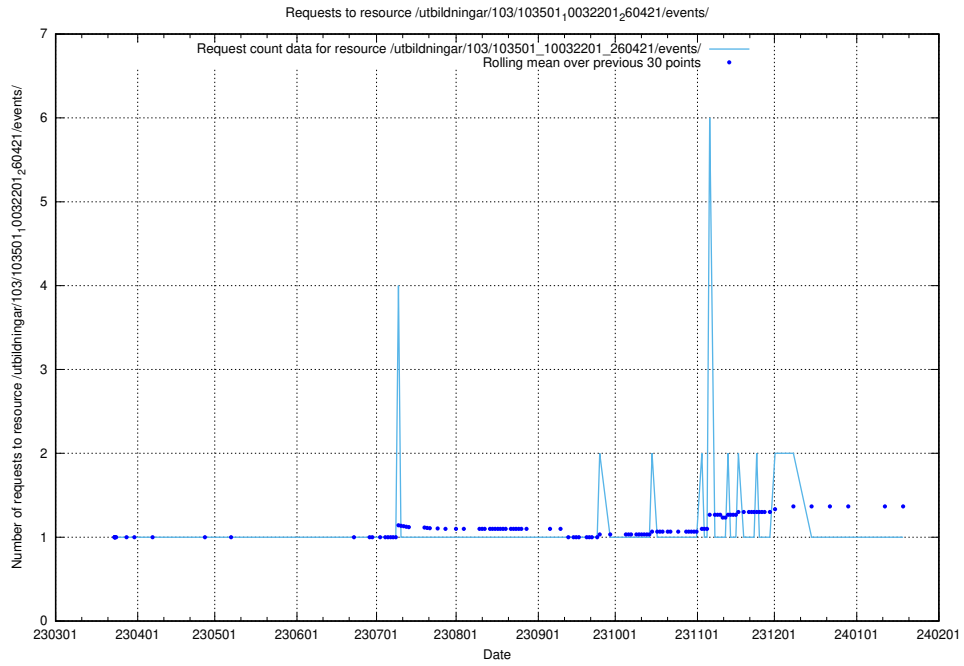

5.5019 Usage of /utbildningar/103/103501_10032201_260421/events/

Here, we count the number of requests to resource /utbildningar/103/103501_10032201_260421/events/