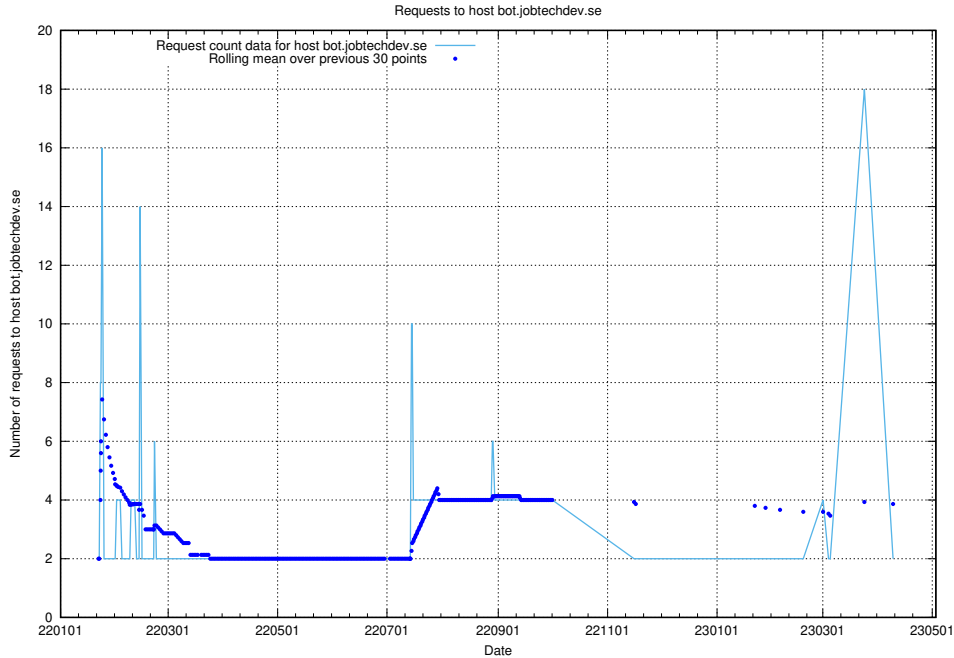

### 7.257 Usage of bot.jobtechdev.se

Here, we count the number of requests to host bot.jobtechdev.se.