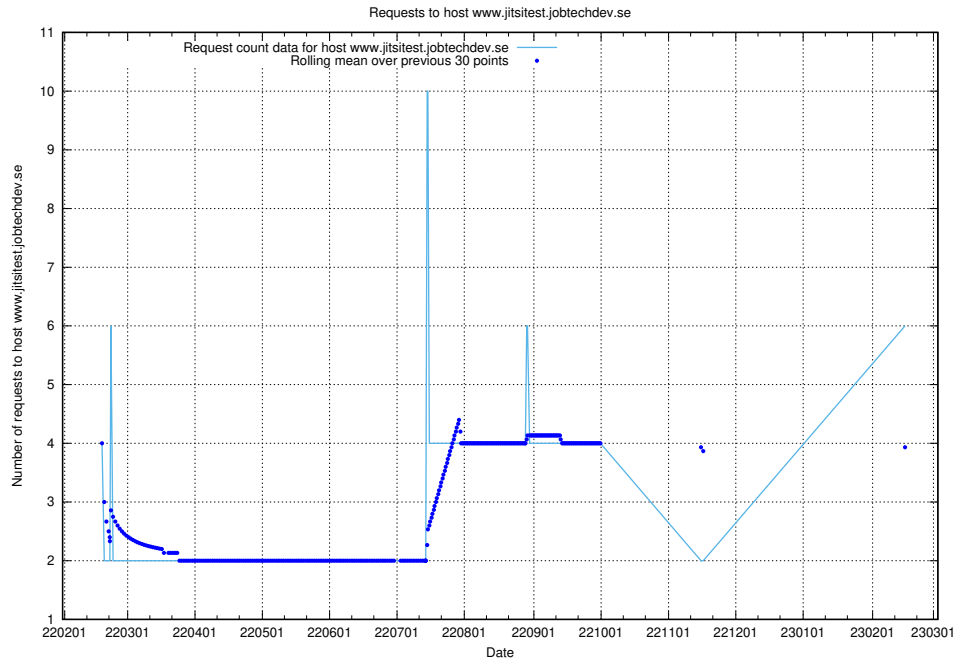

7.85 Usage of www.jitsitest.jobtechdev.se

Here, we count the number of requests to host www.jitsitest.jobtechdev.se.