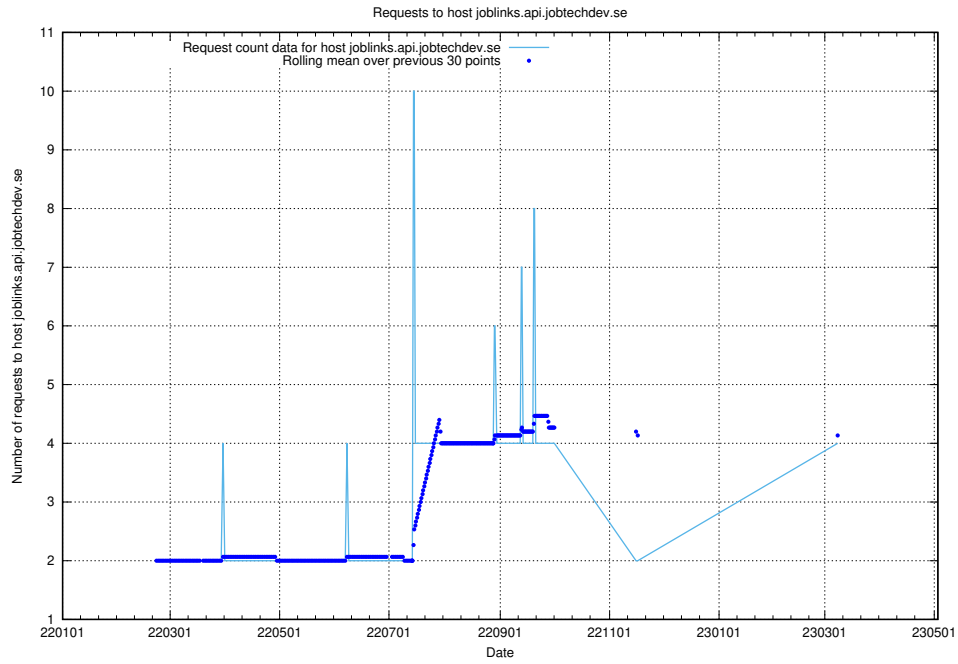

7.155 Usage of `joblinks.api.jobtechdev.se`

Here, we count the number of requests to host `joblinks.api.jobtechdev.se`.