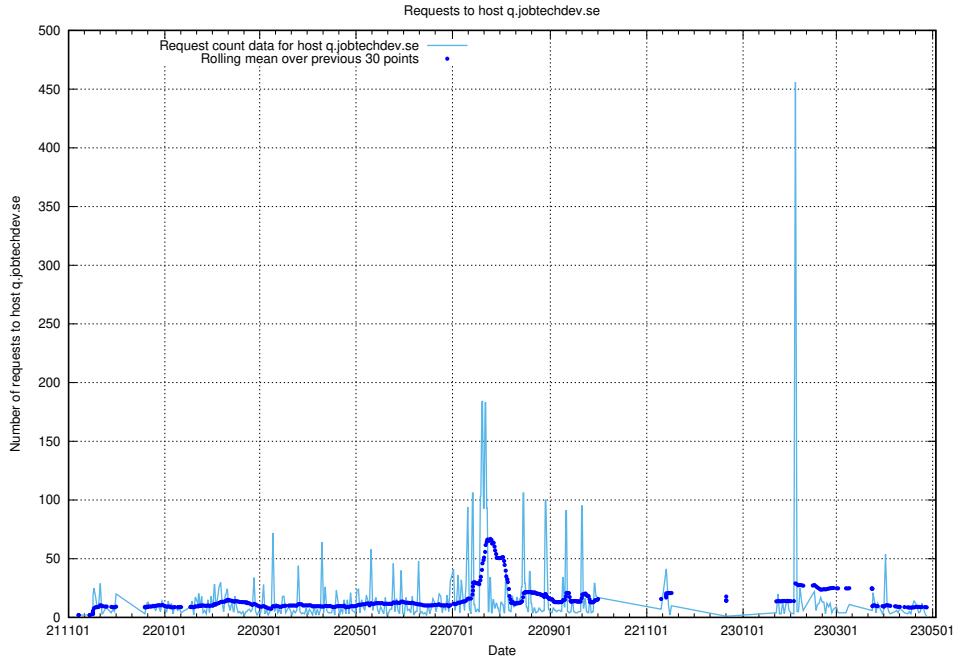

### 7.624 Usage of q.jobtechdev.se

Here, we count the number of requests to host q.jobtechdev.se.