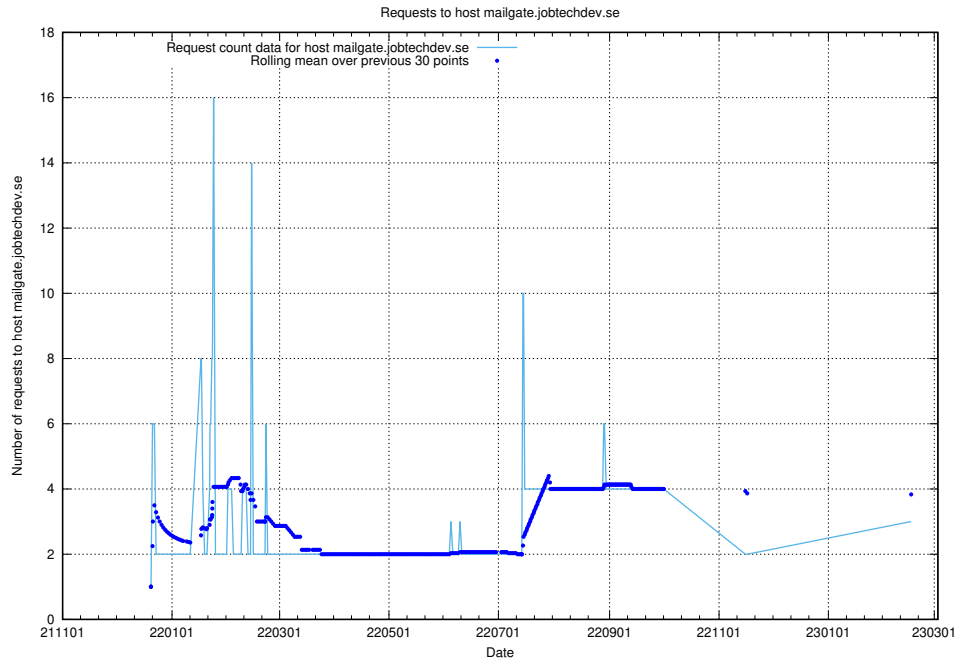

7.199 Usage of mailgate.jobtechdev.se

Here, we count the number of requests to host mailgate.jobtechdev.se.