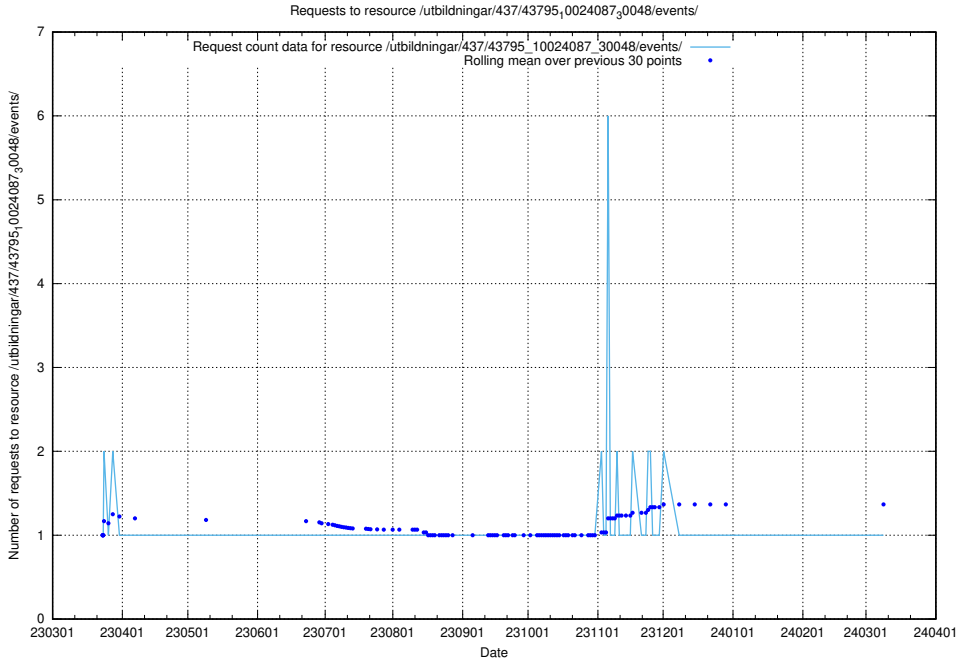

### 5.5944 Usage of /utbildningar/437/43795\_10024087\_30048/events/

Here, we count the number of requests to resource /utbildningar/437/43795\_10024087\_30048/events/.