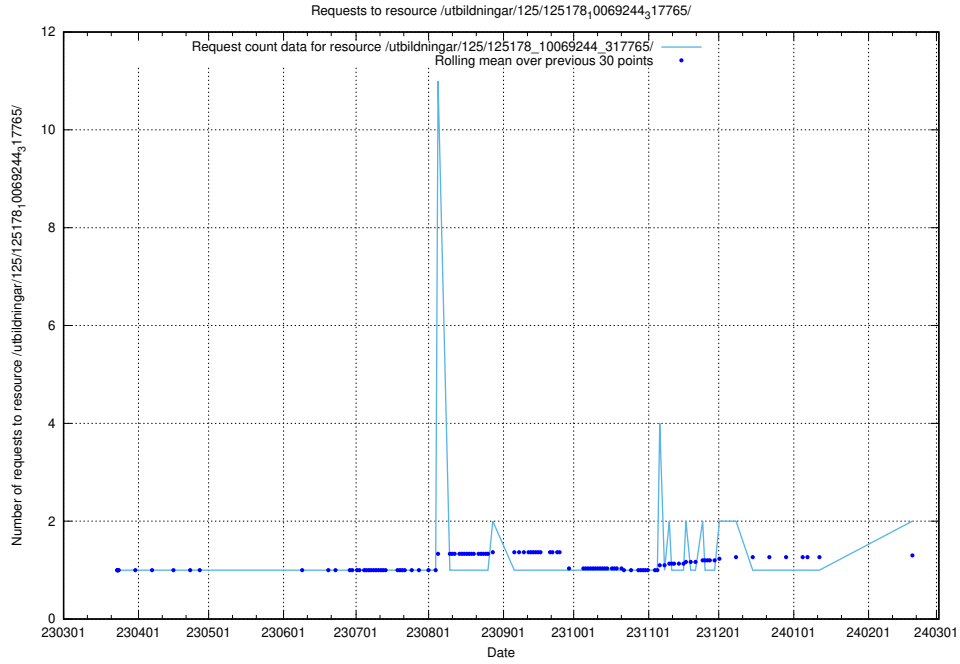

5.334 Usage of /utbildningar/125/125178_10069244_317765/

Here, we count the number of requests to resource /utbildningar/125/125178_10069244_317765/.