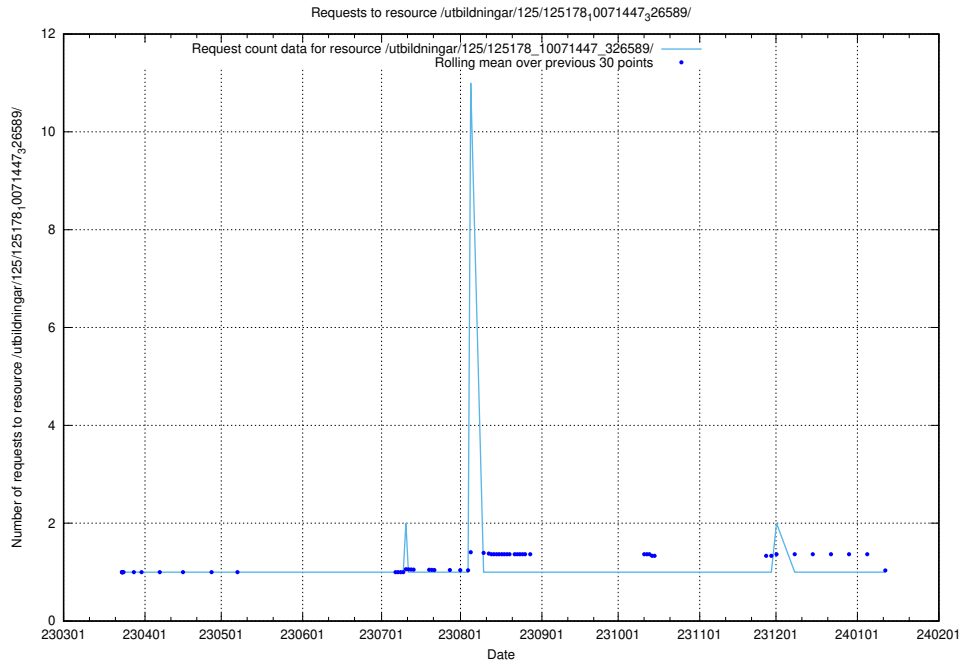

5.983 Usage of /utbildningar/125/125178_10071447_326589/

Here, we count the number of requests to resource /utbildningar/125/125178_10071447_326589/.