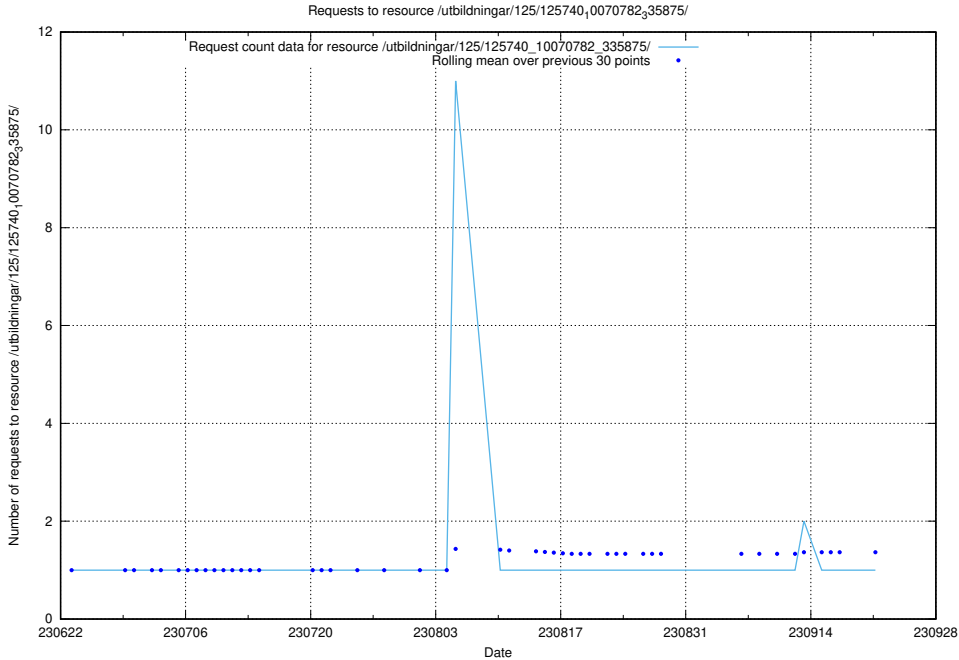

5.5251 Usage of /utbildningar/125/125740_10070782_335875/

Here, we count the number of requests to resource /utbildningar/125/125740_10070782_335875/.