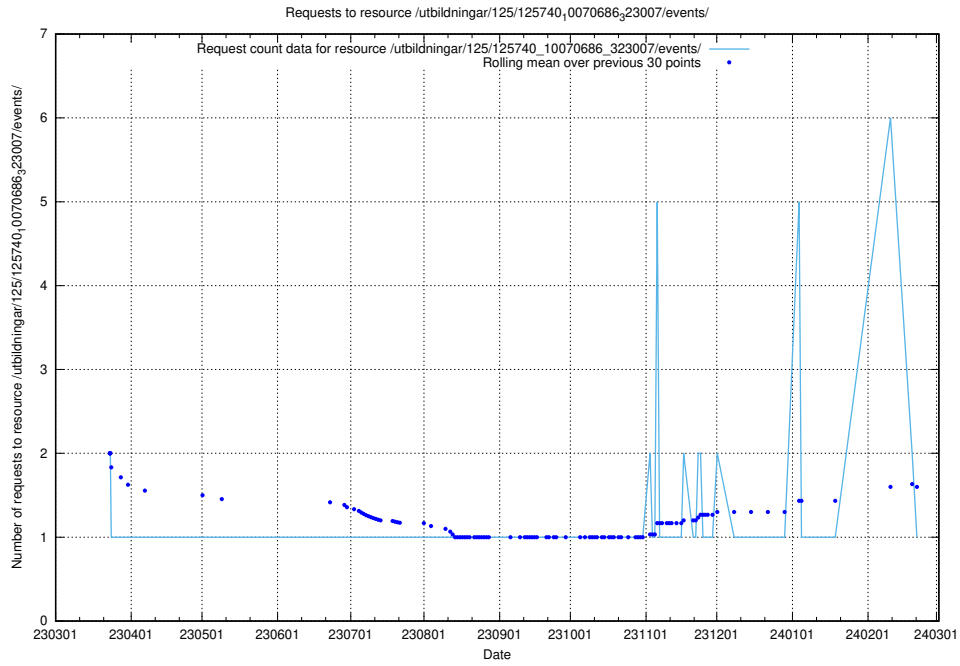

5.5866 Usage of /utbildningar/125/125740_10070686_323007/events/

Here, we count the number of requests to resource /utbildningar/125/125740_10070686_323007/events/