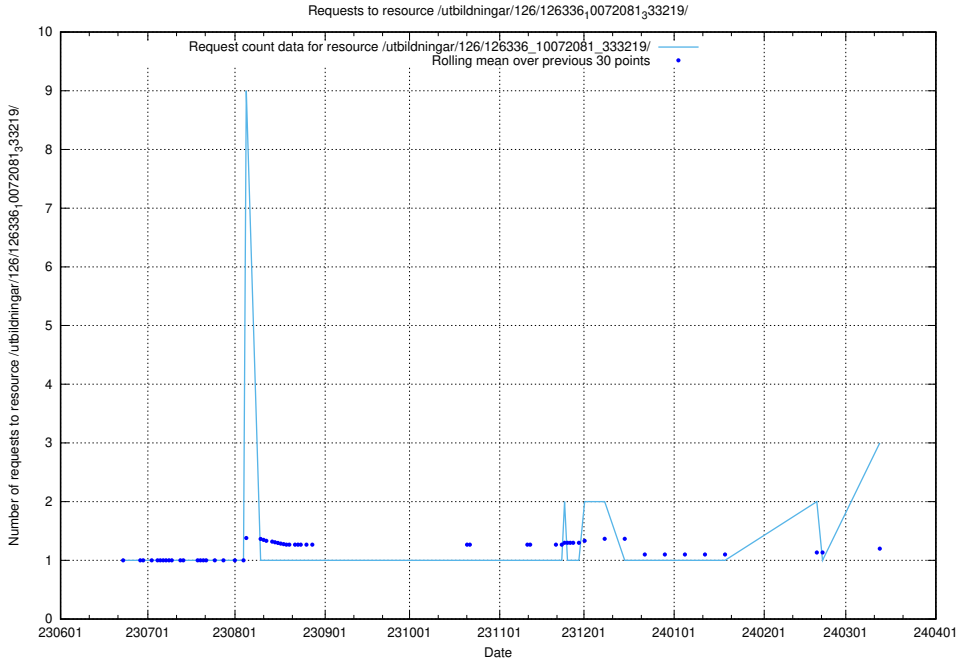

5.266 Usage of /utbildningar/126/126336_10072081_333219/

Here, we count the number of requests to resource /utbildningar/126/126336_10072081_333219/.