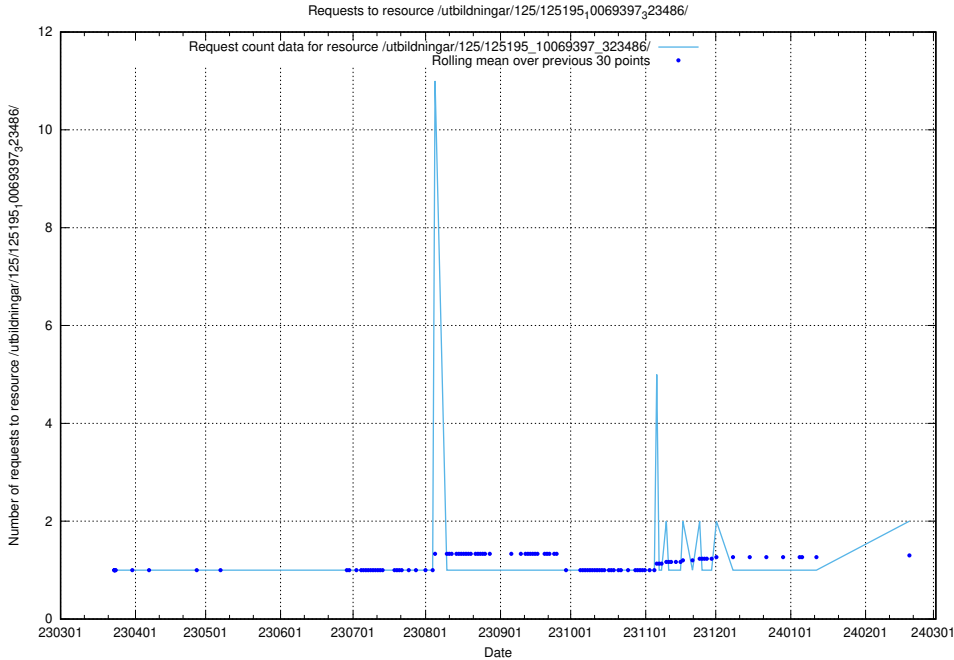

5.326 Usage of /utbildningar/125/125195_10069397_323486/

Here, we count the number of requests to resource /utbildningar/125/125195_10069397_323486/.