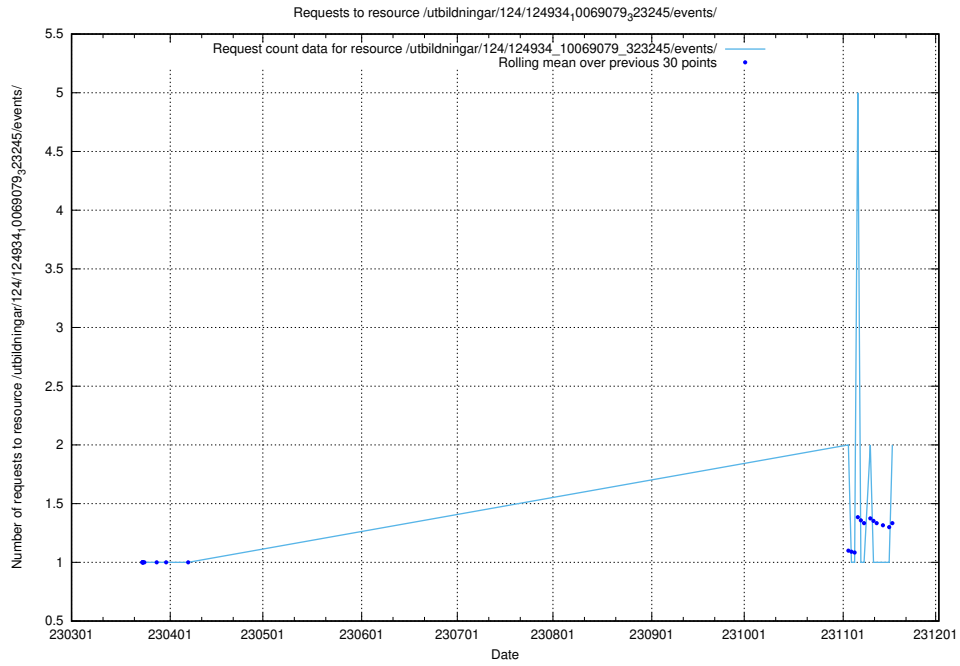

5.336 Usage of /utbildningar/124/124934_10069079_323245/events/

Here, we count the number of requests to resource /utbildningar/124/124934_10069079_323245/events/