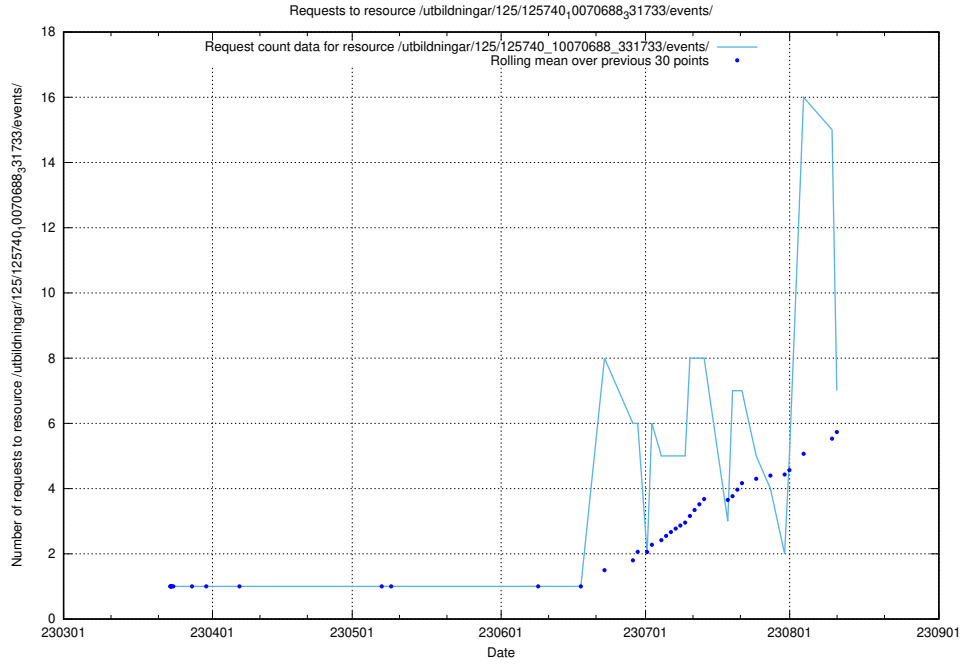

5.42 Usage of /utbildningar/125/125740_10070688_331733/events/

Here, we count the number of requests to resource /utbildningar/125/125740_10070688_331733/events/