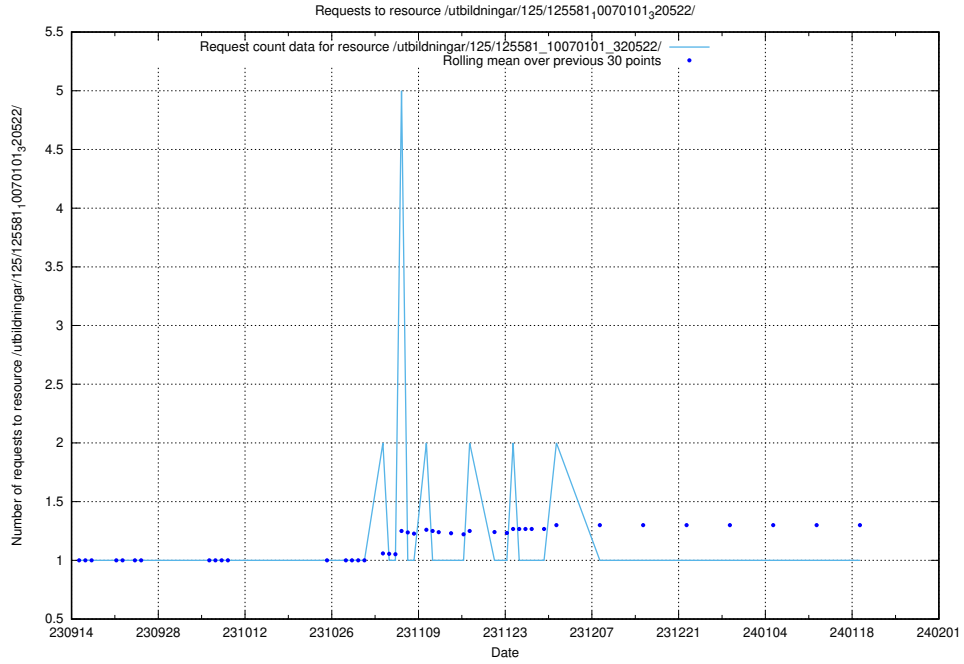

5.4130 Usage of /utbildningar/125/125581_10070101_320522/

Here, we count the number of requests to resource /utbildningar/125/125581_10070101_320522/.