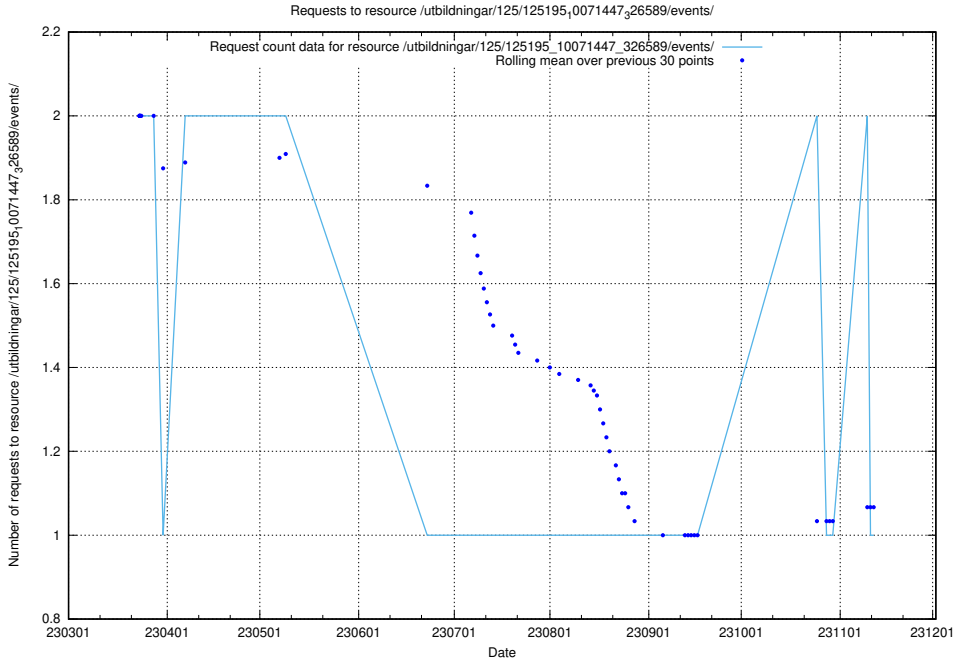

5.5874 Usage of /utbildningar/125/125195_10071447_326589/events/

Here, we count the number of requests to resource /utbildningar/125/125195_10071447_326589/events/