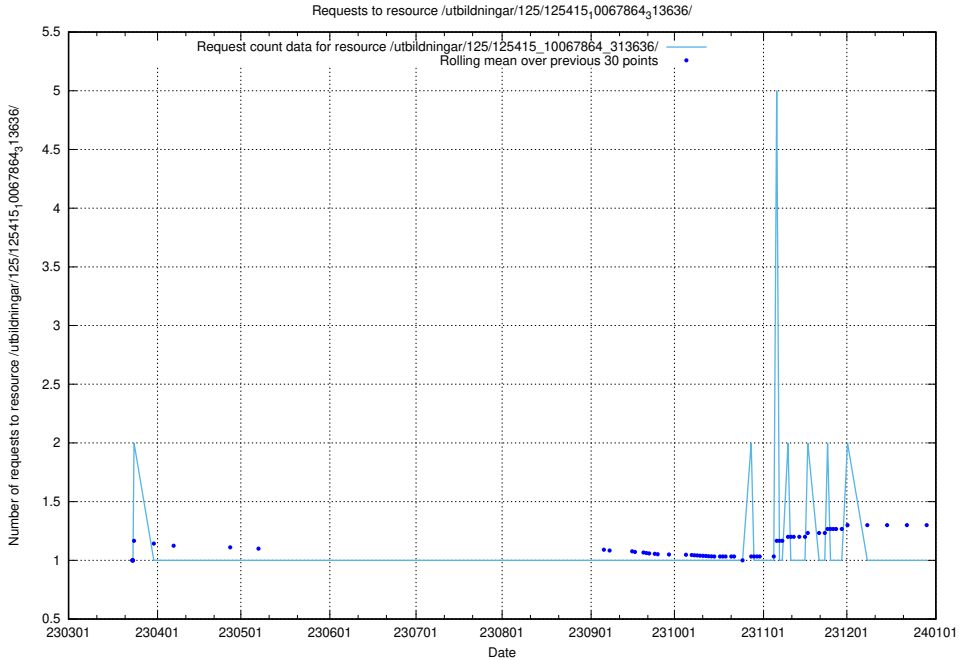

5.959 Usage of /utbildningar/125/125415_10067864_313636/

Here, we count the number of requests to resource /utbildningar/125/125415_10067864_313636/.