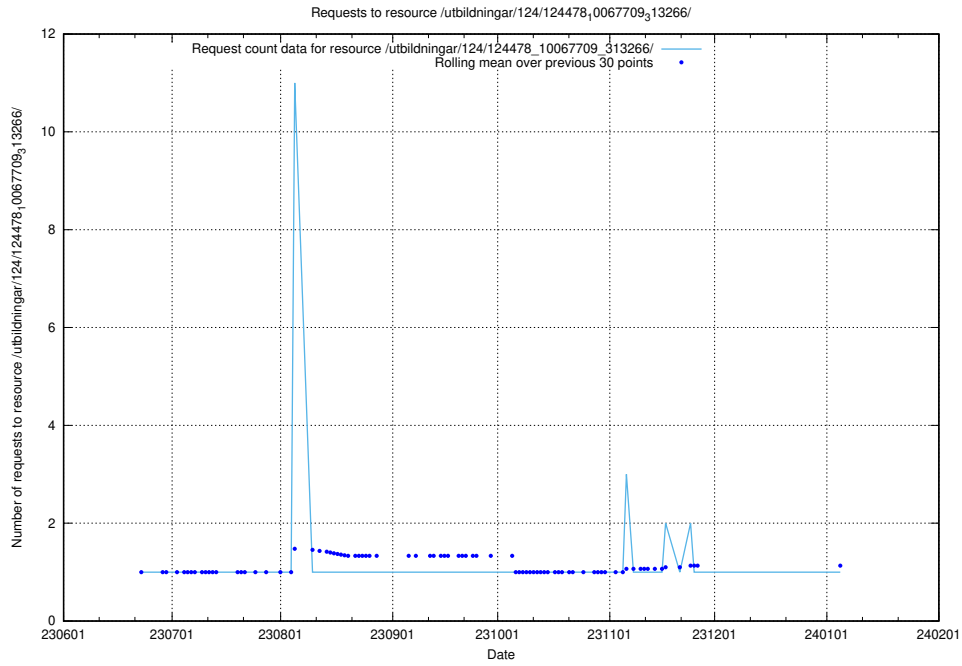

5.5360 Usage of /utbildningar/124/124478_10067709_313266/

Here, we count the number of requests to resource /utbildningar/124/124478_10067709_313266/.