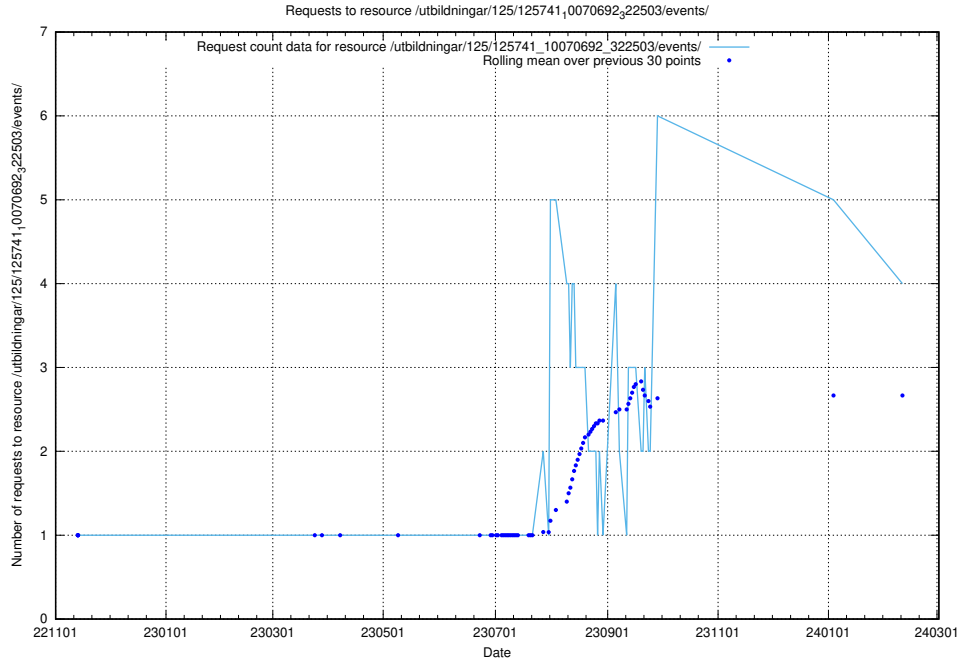

5.167 Usage of /utbildningar/125/125741_10070692_322503/events/

Here, we count the number of requests to resource /utbildningar/125/125741_10070692_322503/events/