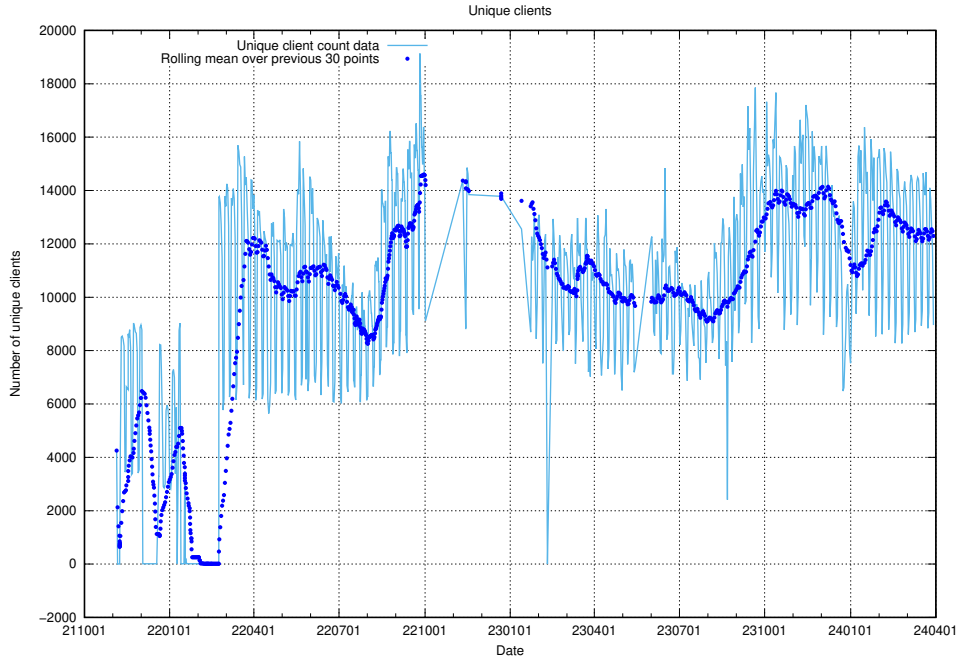

8.2 Number of unique clients

Here we extract the number of unique clients that have used our APIs.