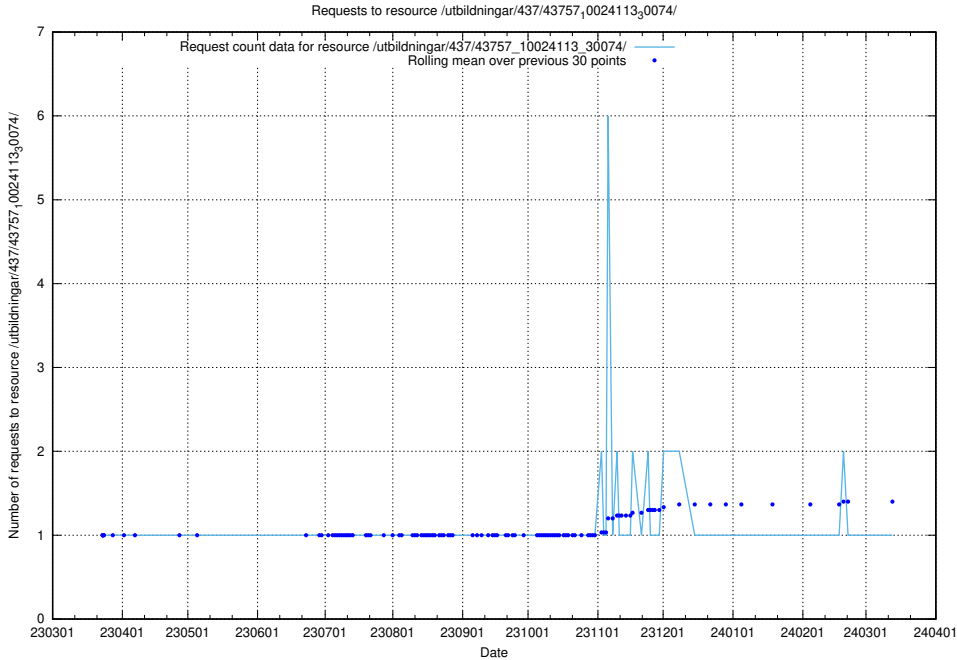

5.5959 Usage of /utbildningar/437/43757_10024113_30074/

Here, we count the number of requests to resource /utbildningar/437/43757_10024113_30074/.