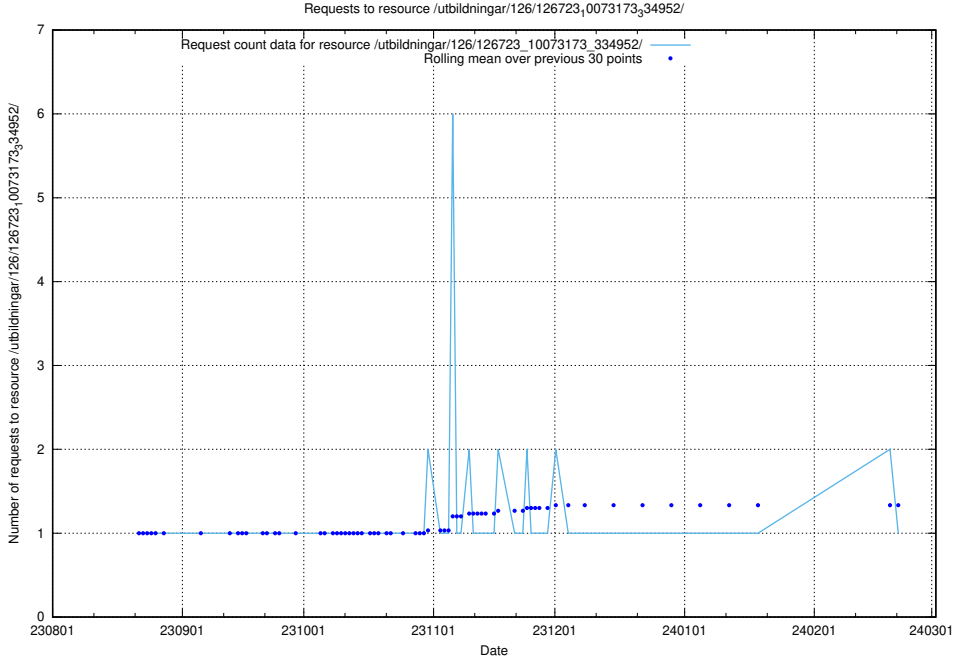

5.4300 Usage of /utbildningar/126/126723_10073173_334952/

Here, we count the number of requests to resource /utbildningar/126/126723_10073173_334952/.