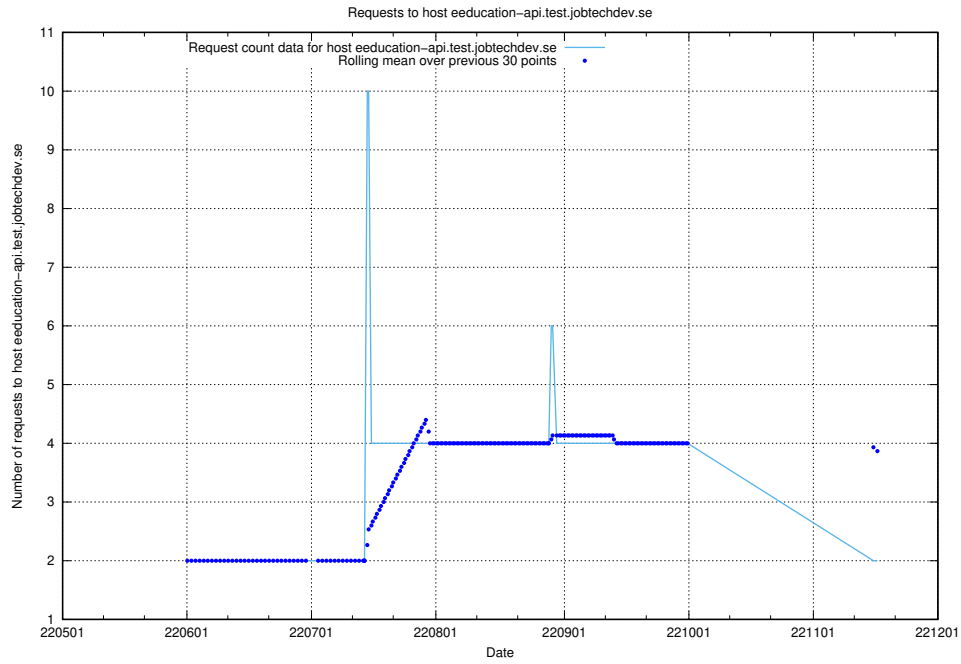

7.417 Usage of eeducation-api.test.jobtechdev.se

Here, we count the number of requests to host eeducation-api.test.jobtechdev.se.