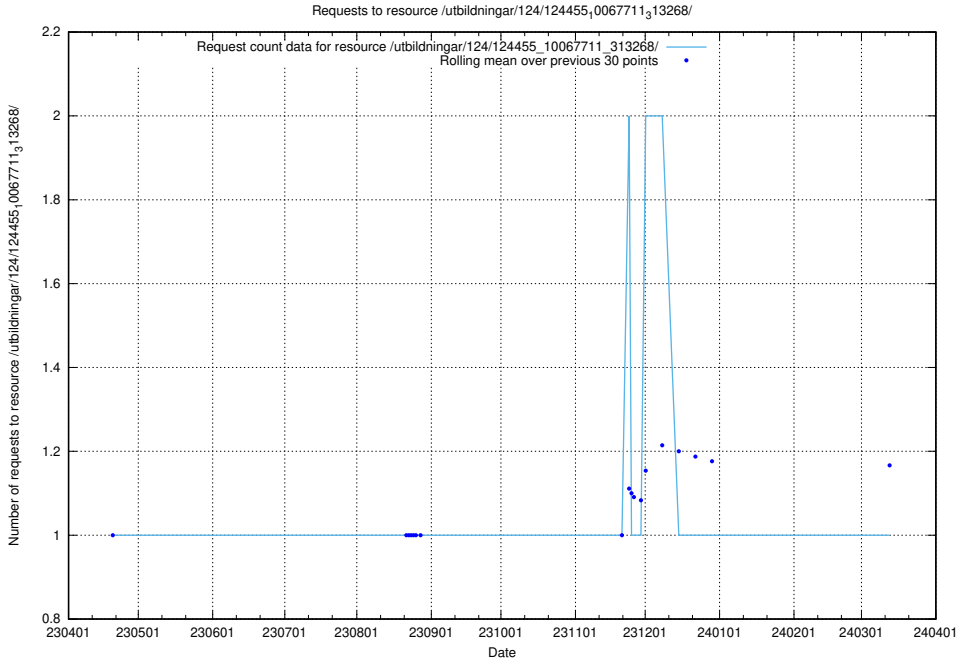

5.5622 Usage of /utbildningar/124/124455_10067711_313268/

Here, we count the number of requests to resource /utbildningar/124/124455_10067711_313268/.