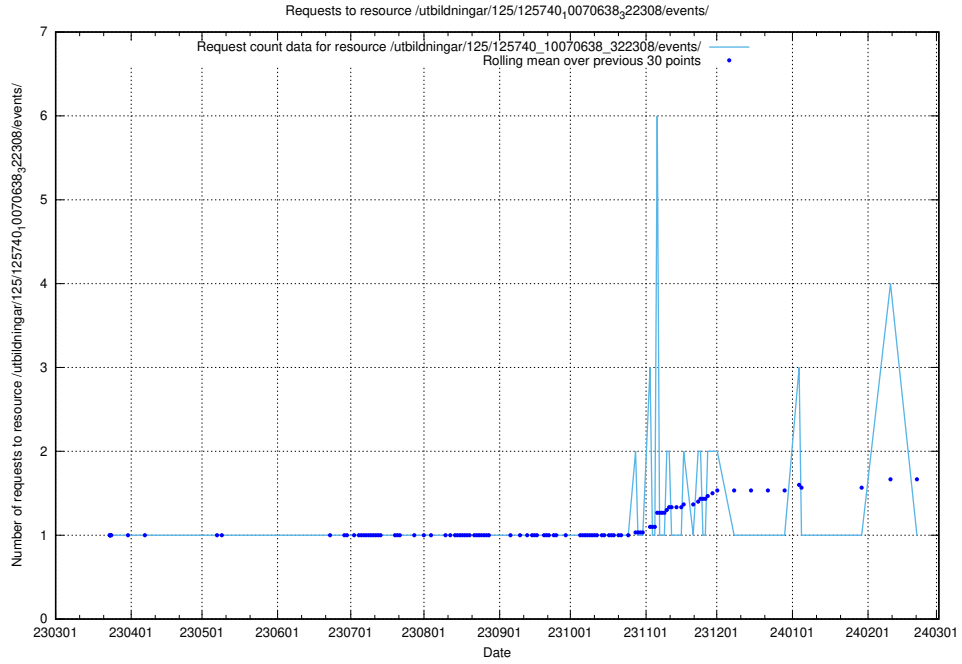

5.854 Usage of /utbildningar/125/125740_10070638_322308/events/

Here, we count the number of requests to resource /utbildningar/125/125740_10070638_322308/events/