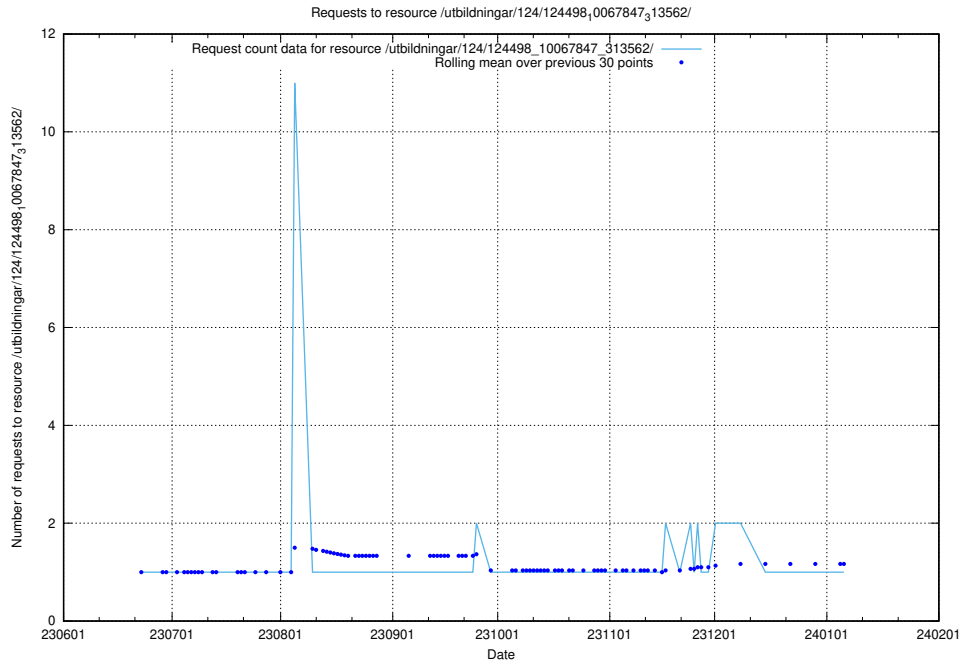

5.5347 Usage of /utbildningar/124/124498_10067847_313562/

Here, we count the number of requests to resource /utbildningar/124/124498_10067847_313562/.