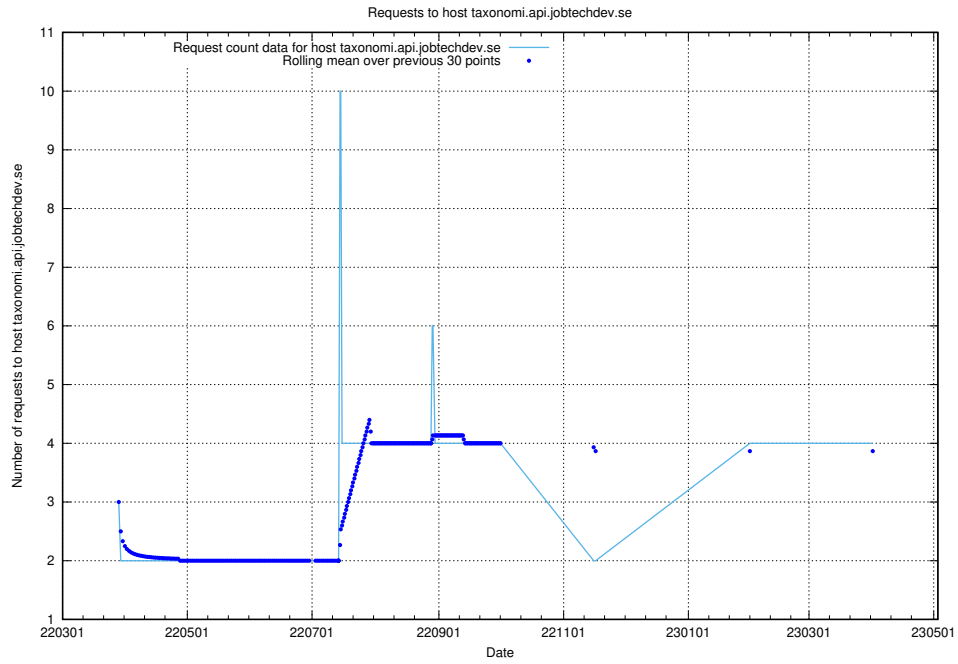

7.152 Usage of taxonomi.api.jobtechdev.se

Here, we count the number of requests to host taxonomi.api.jobtechdev.se.