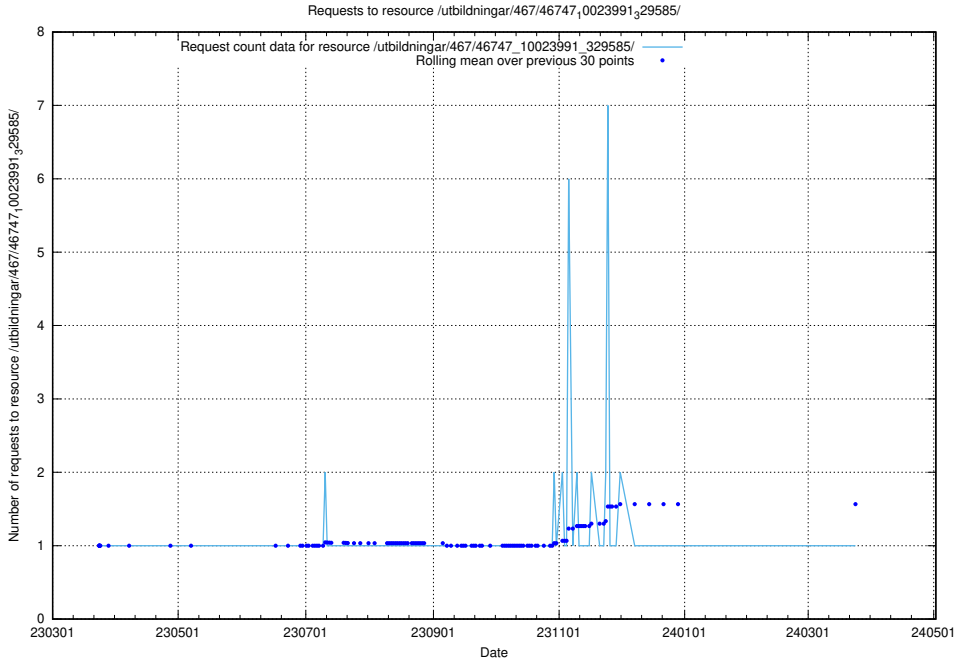

5.5901 Usage of /utbildningar/467/46747_10023991_329585/

Here, we count the number of requests to resource /utbildningar/467/46747_10023991_329585/.