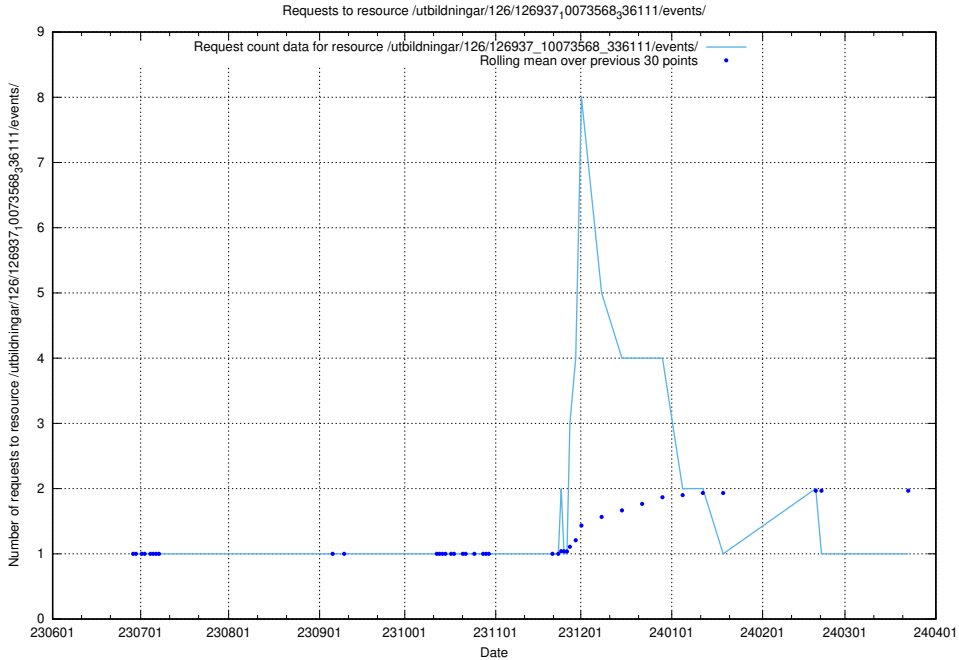

5.4988 Usage of /utbildningar/126/126937_10073568_336111/events/

Here, we count the number of requests to resource /utbildningar/126/126937_10073568_336111/events/