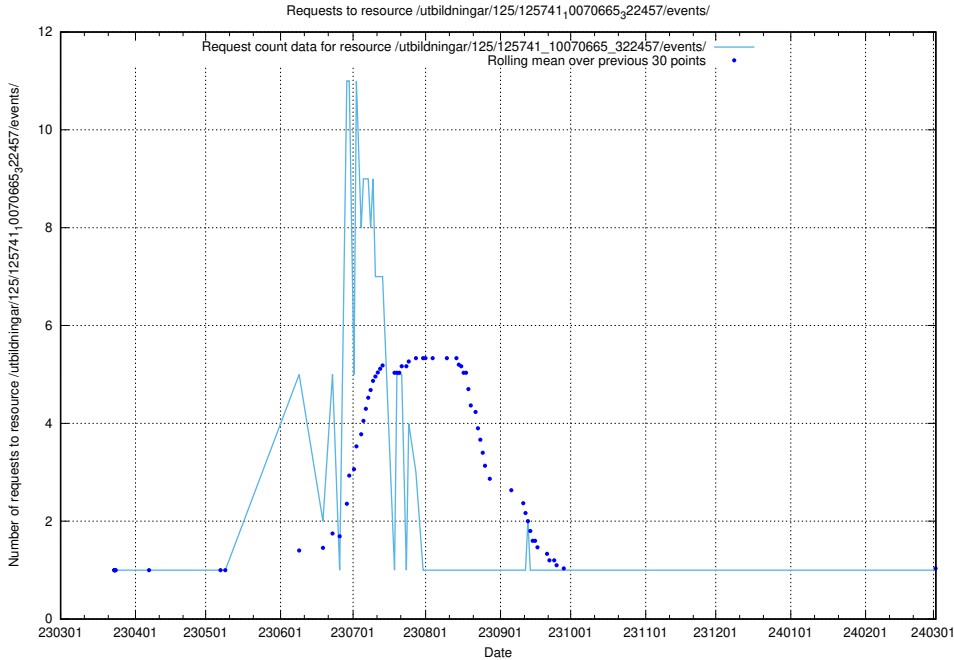

### 5.6089 Usage of /utbildningar/125/125741\_10070665\_322457/events/

Here, we count the number of requests to resource /utbildningar/125/125741\_10070665\_322457/events/