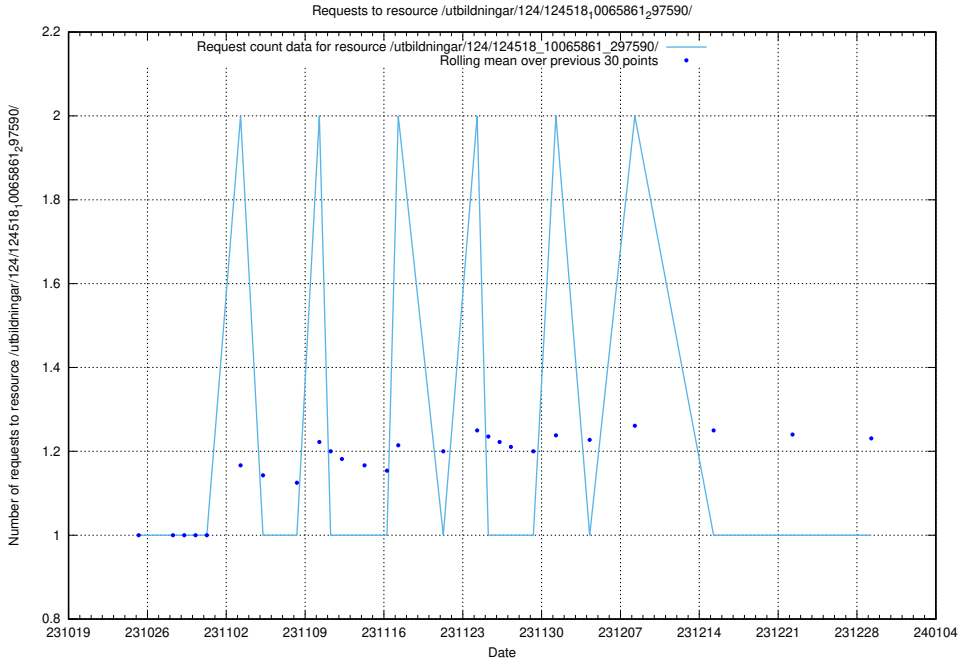

### 5.3771 Usage of /utbildningar/124/124518\_10065861\_297590/

Here, we count the number of requests to resource /utbildningar/124/124518\_10065861\_297590/.