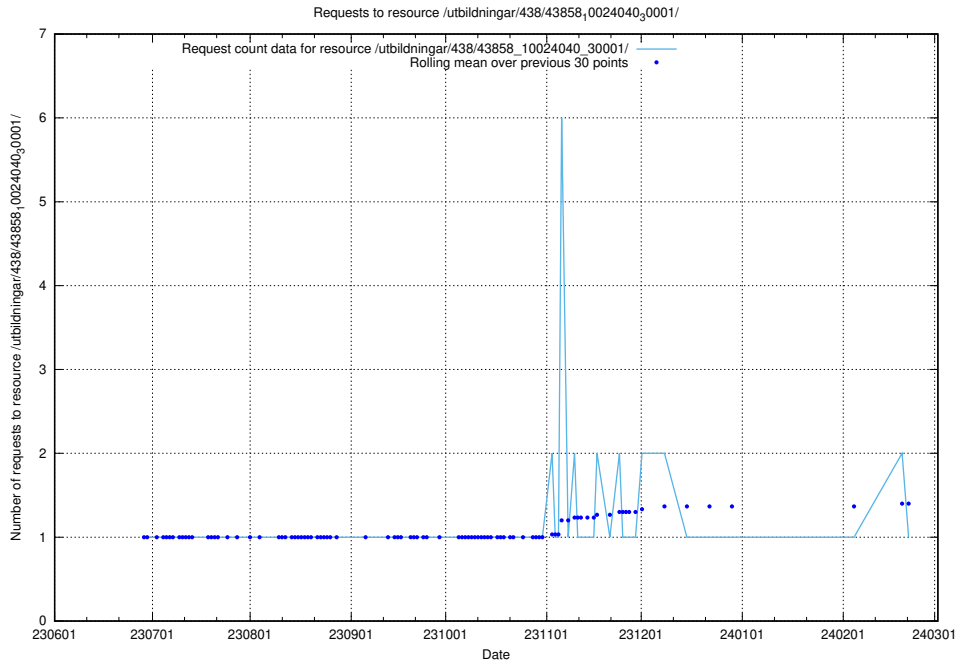

5.4974 Usage of /utbildningar/438/43858_10024040_30001/

Here, we count the number of requests to resource /utbildningar/438/43858_10024040_30001/.