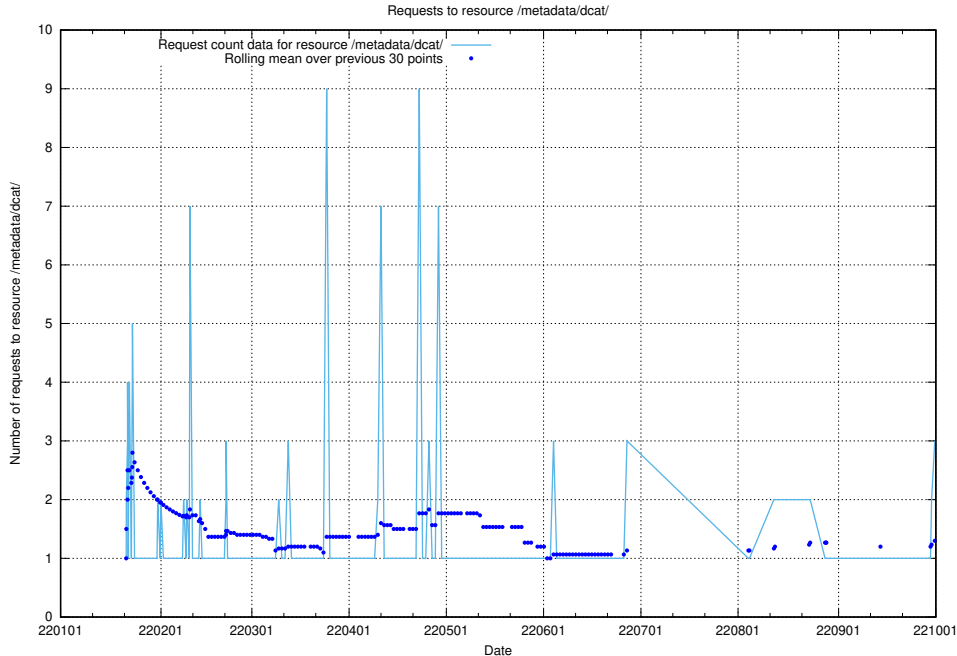

5.179 Usage of /metadata/dcat/

Here, we count the number of requests to resource /metadata/dcat/.