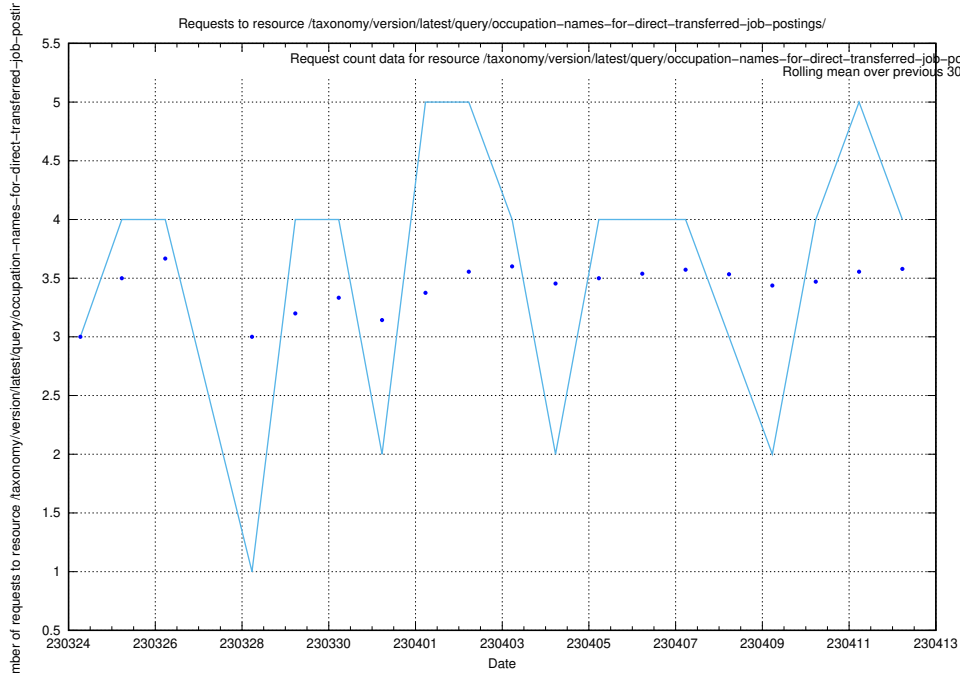

5.112 Usage of /taxonomy/version/latest/query/occupation-names-for-direct-transferred-job-postings/

Here, we count the number of requests to resource /taxonomy/version/latest/query/occupation-names-for-direct-transferred-job-postings/.