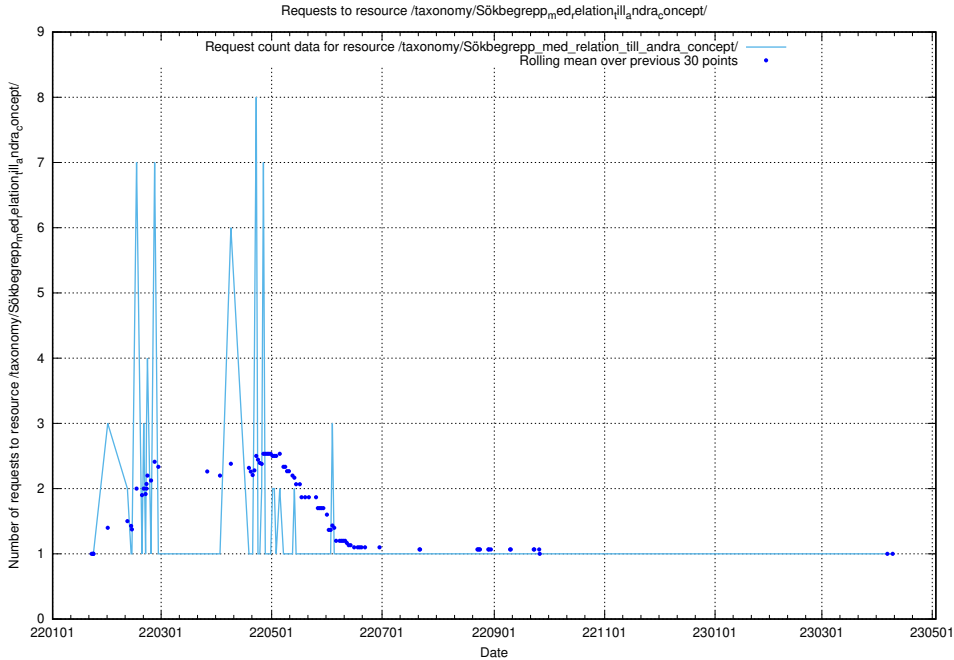

5.997 Usage of /taxonomy/Sökbegrepp_med_relation_till_andra_concept/

Here, we count the number of requests to resource /taxonomy/Sökbegrepp_med_relation_till_andra_concept/