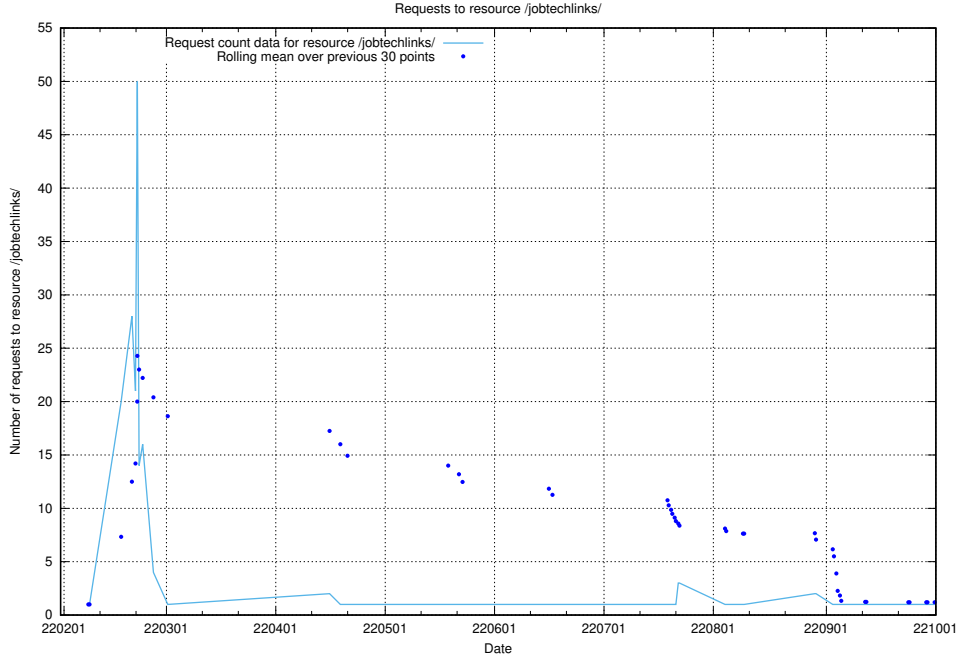

5.737 Usage of /jobtechlinks/

Here, we count the number of requests to resource /jobtechlinks/.