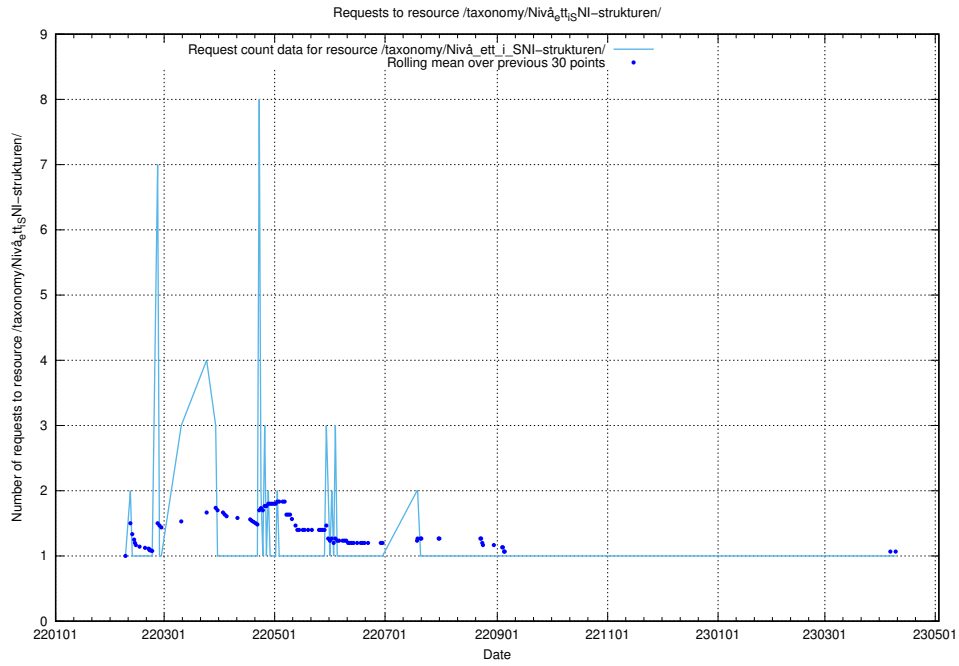

5.726 Usage of /taxonomy/Nivå_ett_i_SNI-strukturen/

Here, we count the number of requests to resource /taxonomy/Nivå_ett_i_SNI-strukturen/.