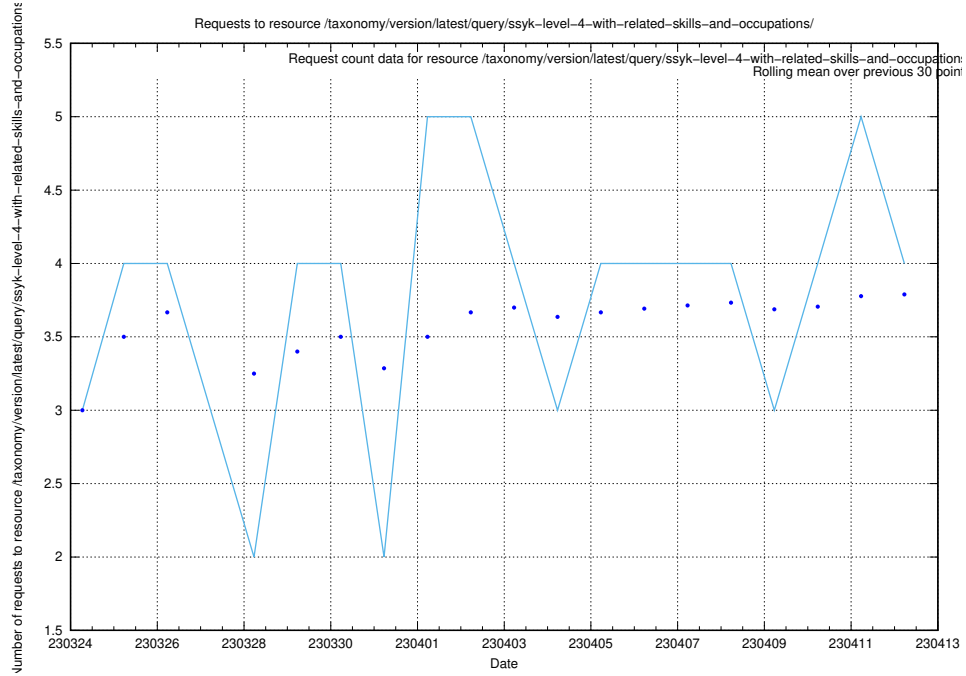

5.100 Usage of /taxonomy/version/latest/query/ssyk-level-4-with-related-skills-and-occupations/

Here, we count the number of requests to resource /taxonomy/version/latest/query/ssyk-level-4-with-related-skills-and-occupations/.