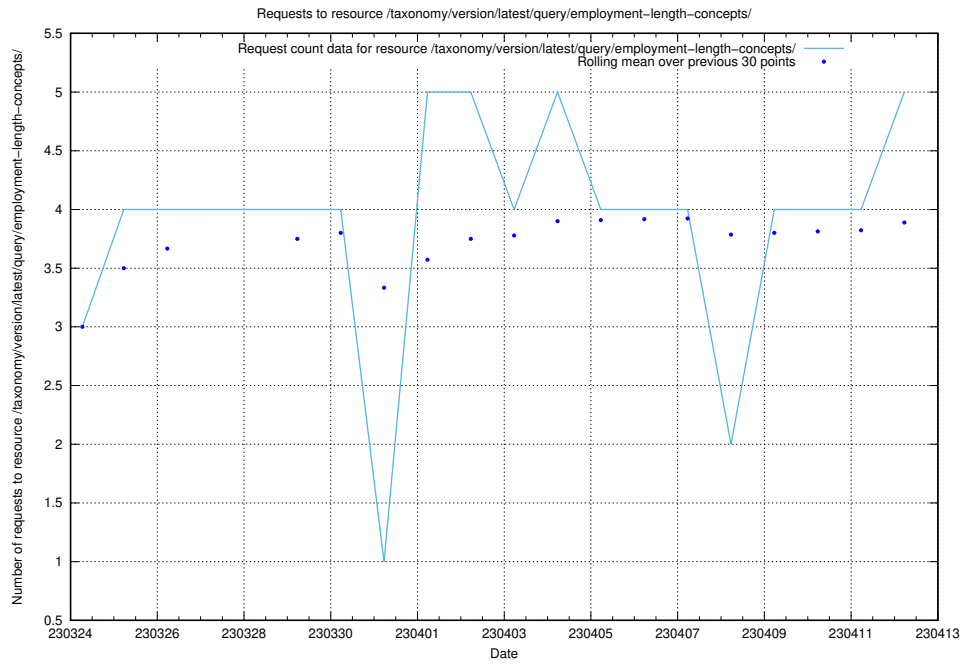

5.57 Usage of /taxonomy/version/latest/query/employment-length-concepts/

Here, we count the number of requests to resource /taxonomy/version/latest/query/employment-length-concepts/.