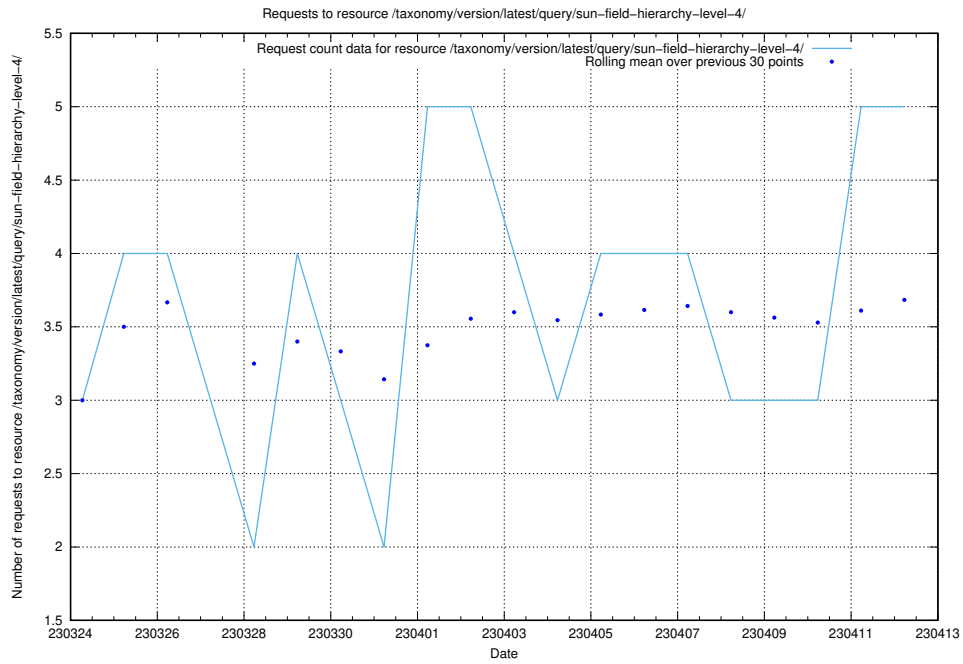

5.42 Usage of /taxonomy/version/latest/query/sun-field-hierarchy-level-4/

Here, we count the number of requests to resource /taxonomy/version/latest/query/sun-field-hierarchy-level-4/.