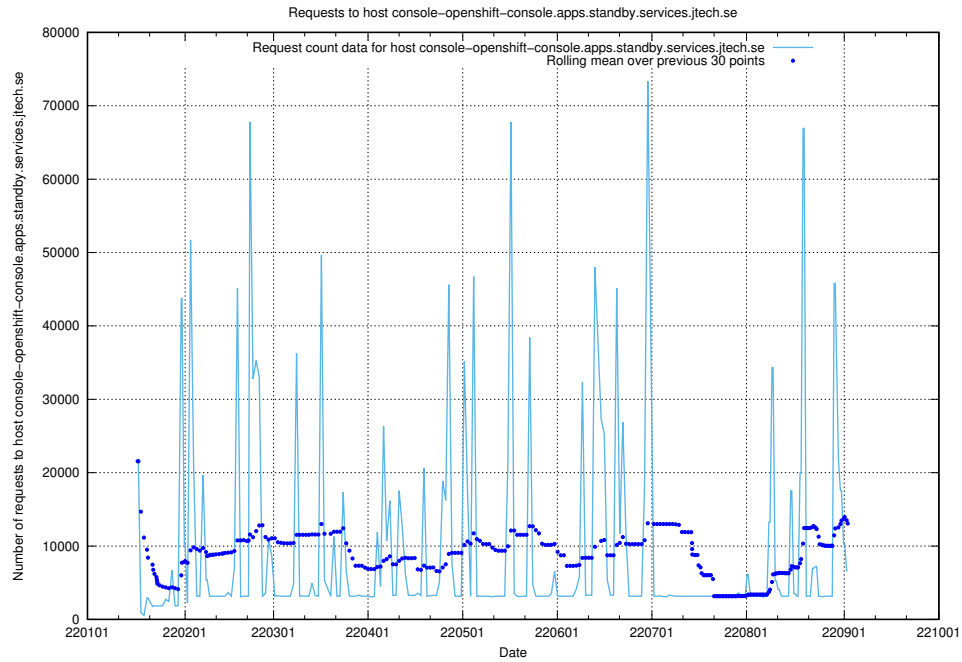

7.12 Usage of console-openshift-console.apps.standby.services.jtech.se

Here, we count the number of requests to host console-openshift-console.apps.standby.services.jtech.se.

7.13 Usage of taxonomy-soap-prod.jobtechdev.se