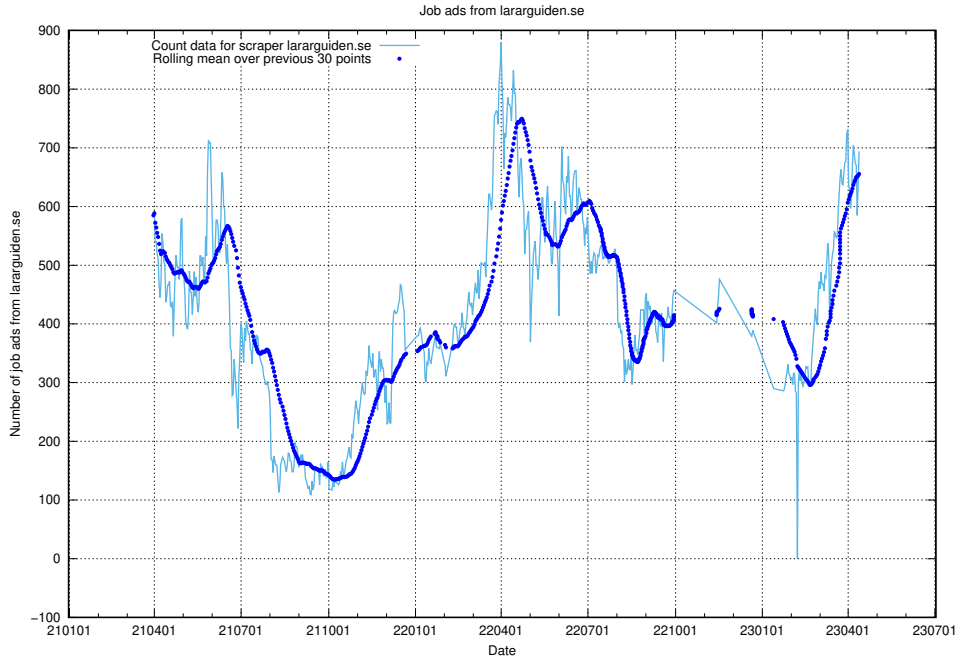

13.11 Number of ads by scraper lararguiden.se

Here, we count the number of job ads scraped from lararguiden.se.