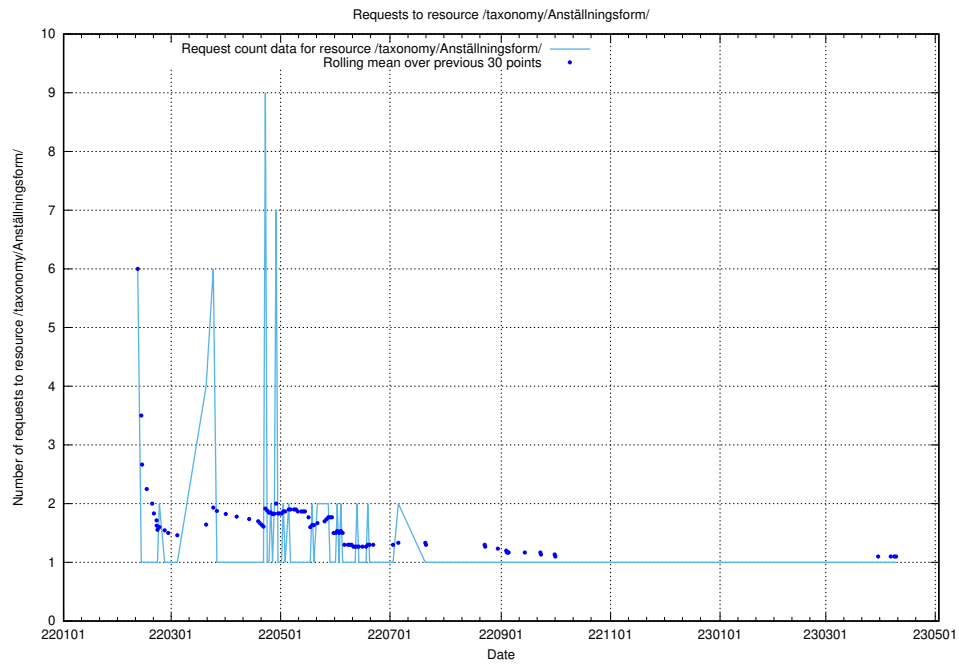

5.626 Usage of /taxonomy/Anställningsform/

Here, we count the number of requests to resource /taxonomy/Anställningsform/.