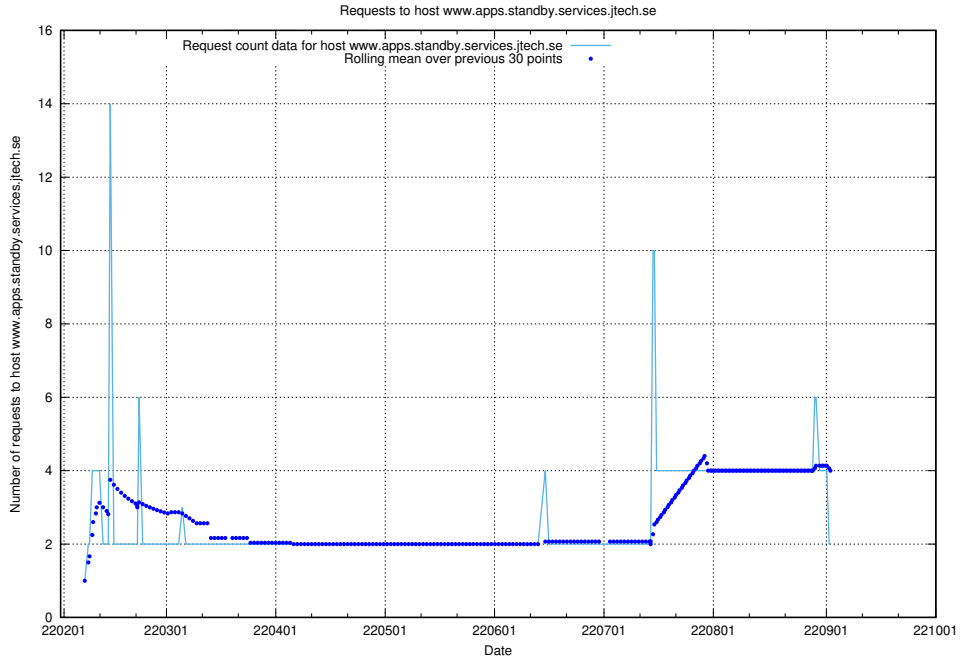

7.89 Usage of `www.apps.standby.services.jtech.se`

Here, we count the number of requests to host `www.apps.standby.services.jtech.se`.