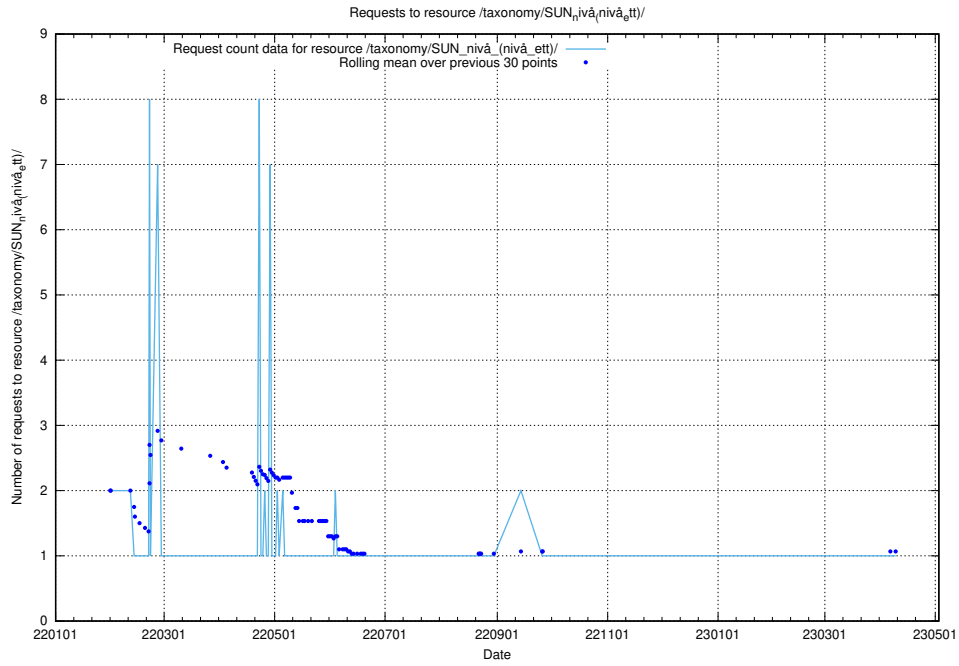

5.844 Usage of /taxonomy/SUN_nivå_(nivå_ett)/

Here, we count the number of requests to resource /taxonomy/SUN_nivå_(nivå_ett)/.