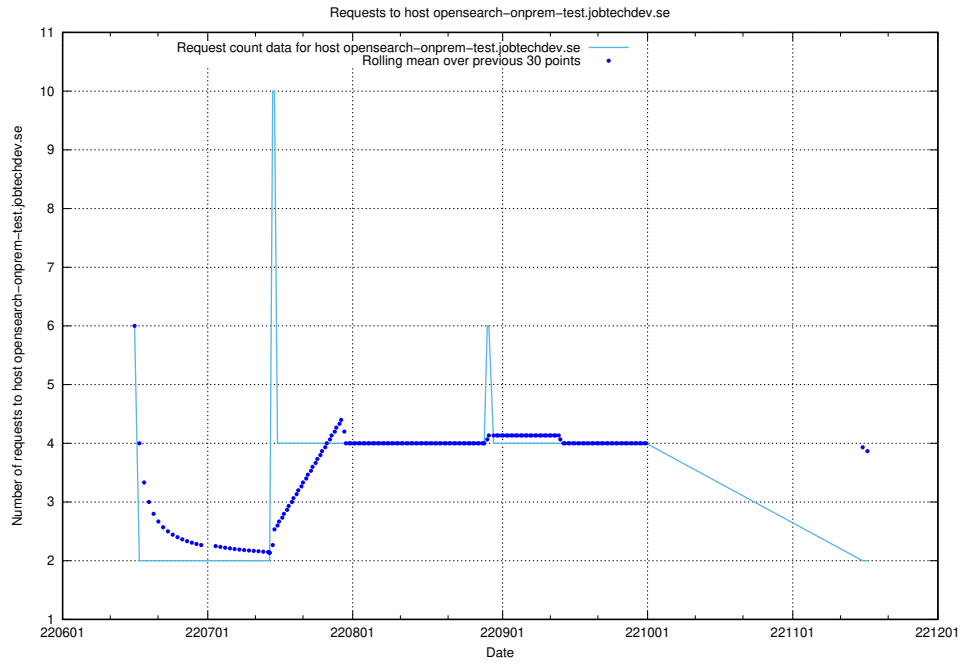

7.78 Usage of opensearch-onprem-test.jobtechdev.se

Here, we count the number of requests to host opensearch-onprem-test.jobtechdev.se.