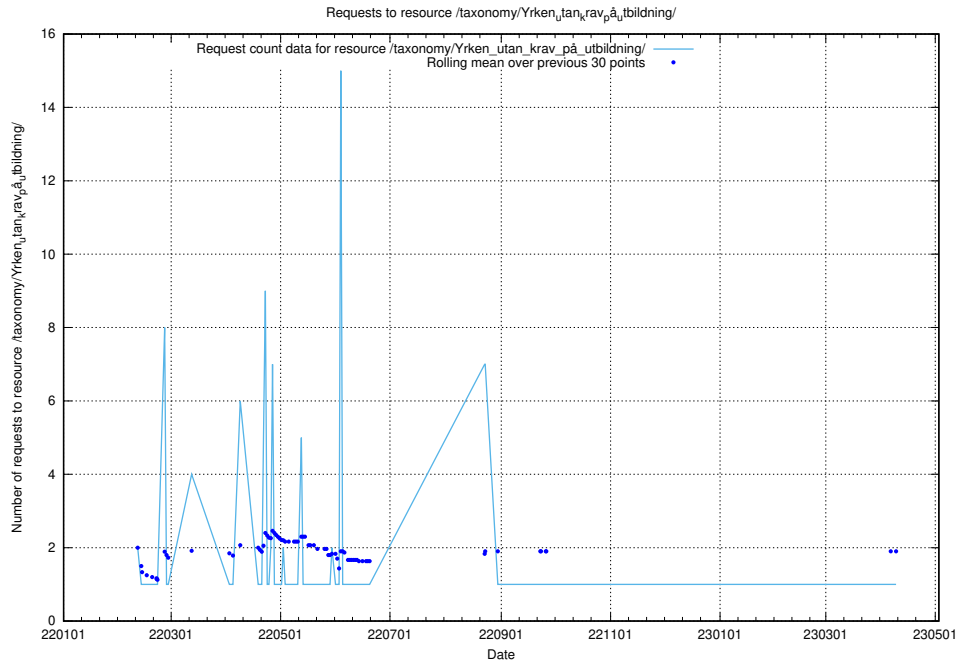

5.637 Usage of /taxonomy/Yrken_utan_krav_på_utbildning/

Here, we count the number of requests to resource /taxonomy/Yrken_utan_krav_på_utbildning/.