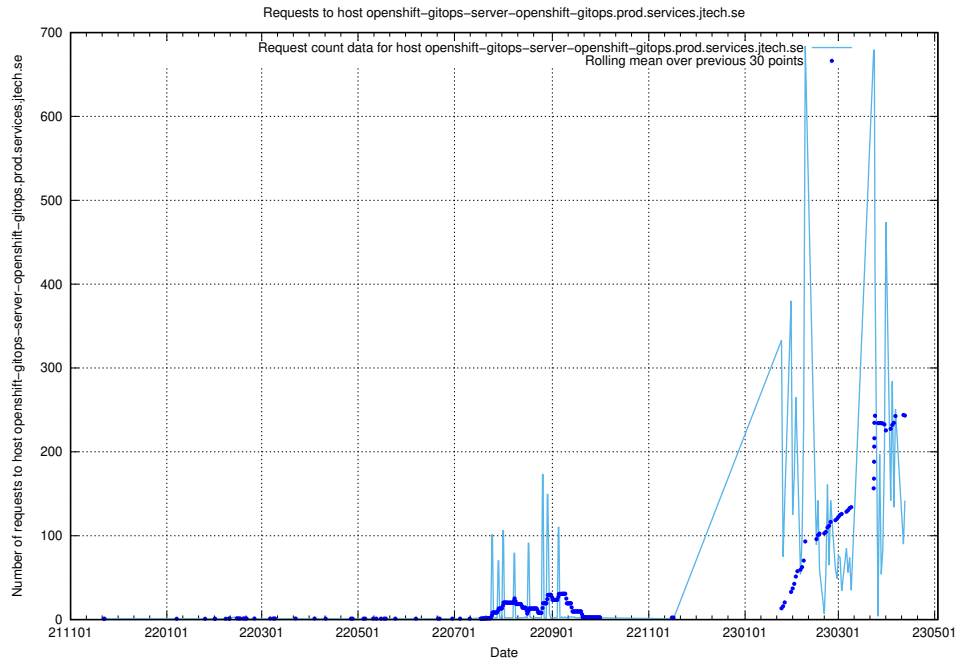

7.24 Usage of openshift-gitops-server-openshift-gitops.prod.services.jtech.se

Here, we count the number of requests to host openshift-gitops-server-openshift-gitops.prod.services.jtech.se.