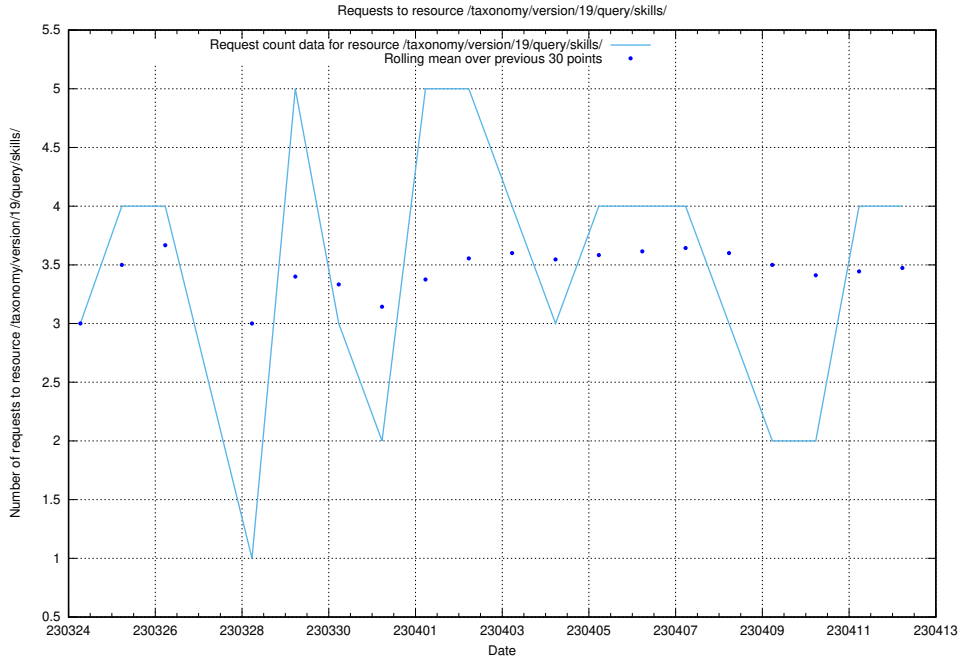

5.133 Usage of /taxonomy/version/19/query/skills/

Here, we count the number of requests to resource /taxonomy/version/19/query/skills/.