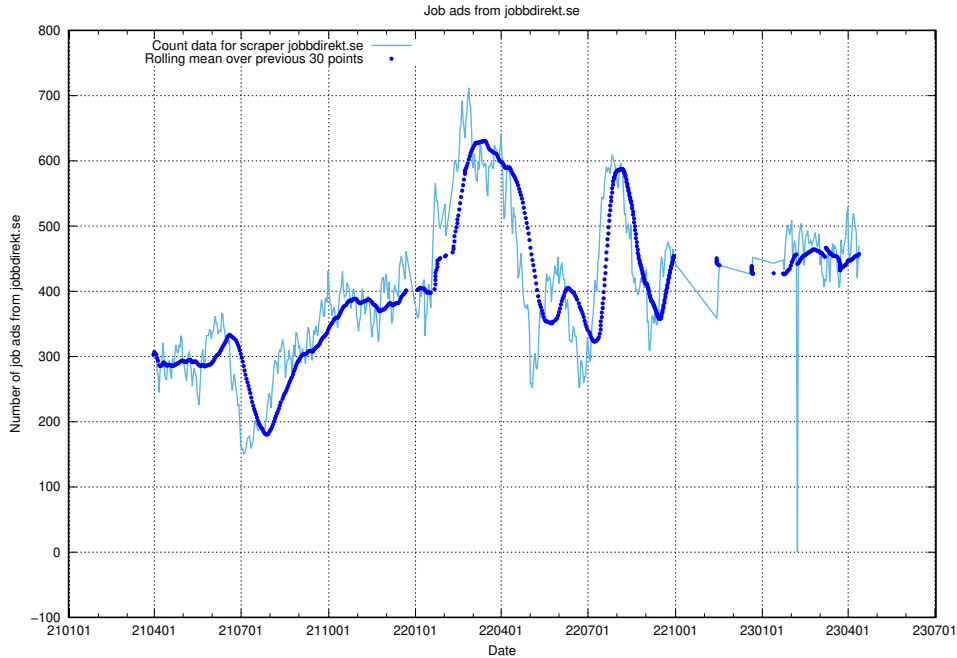

Here, we count the number of job ads scraped from jobbdirekt.se.

13.13 Number of ads by scraper thehub.io

Here, we count the number of job ads scraped from thehub.io.

13.14 Number of ads by scraper onepartnergroup.se