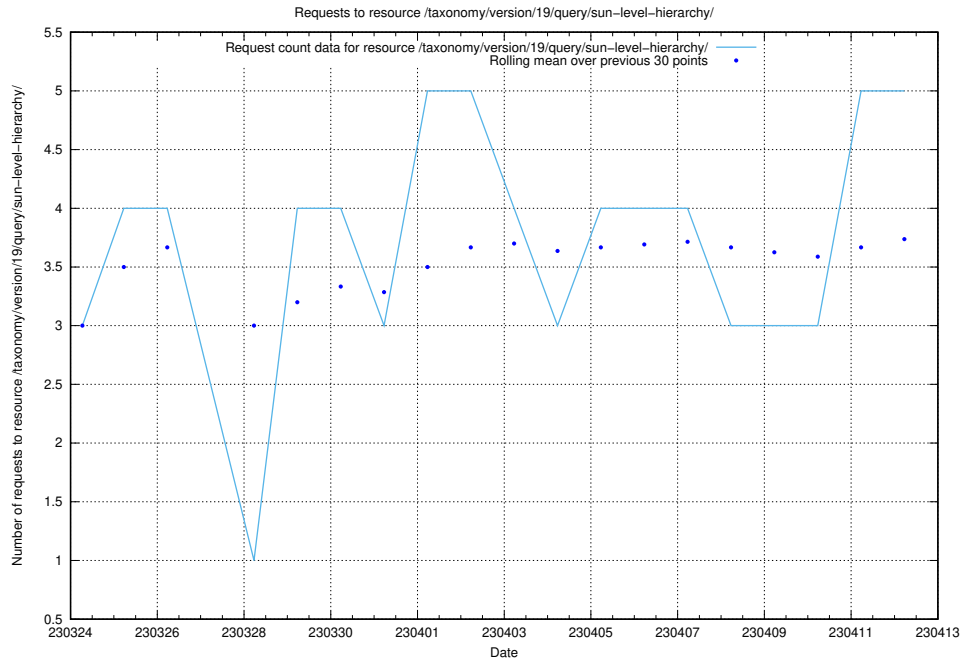

5.63 Usage of /taxonomy/version/19/query/sun-level-hierarchy/

Here, we count the number of requests to resource /taxonomy/version/19/query/sun-level-hierarchy/.