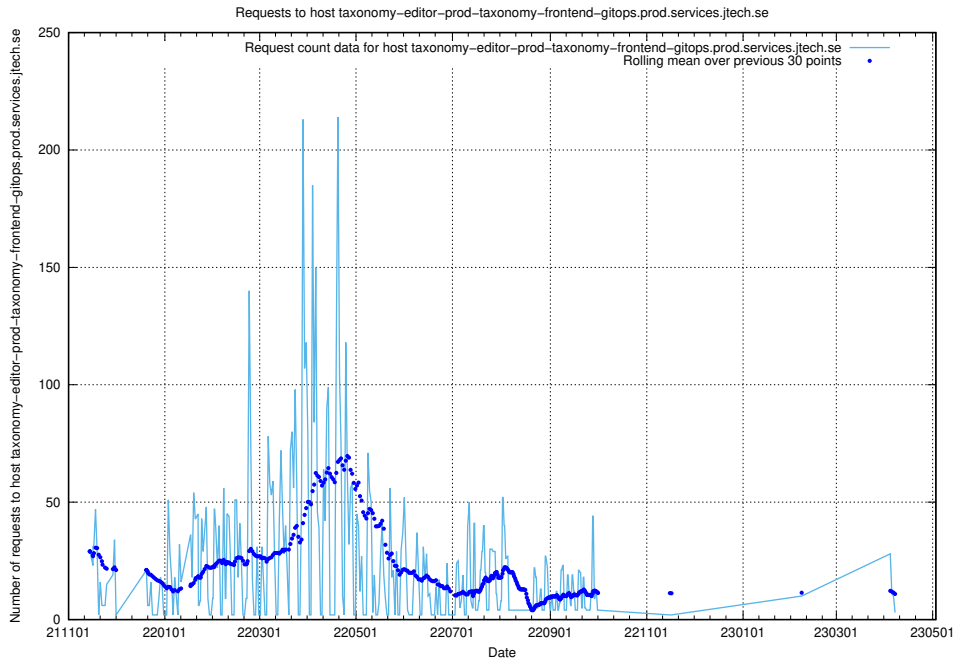

7.71 Usage of taxonomy-editor-prod-taxonomy-frontend-gitops.prod.services.jtech

Here, we count the number of requests to host taxonomy-editor-prod-taxonomy-frontend-gitops.prod.services.jtech.se.