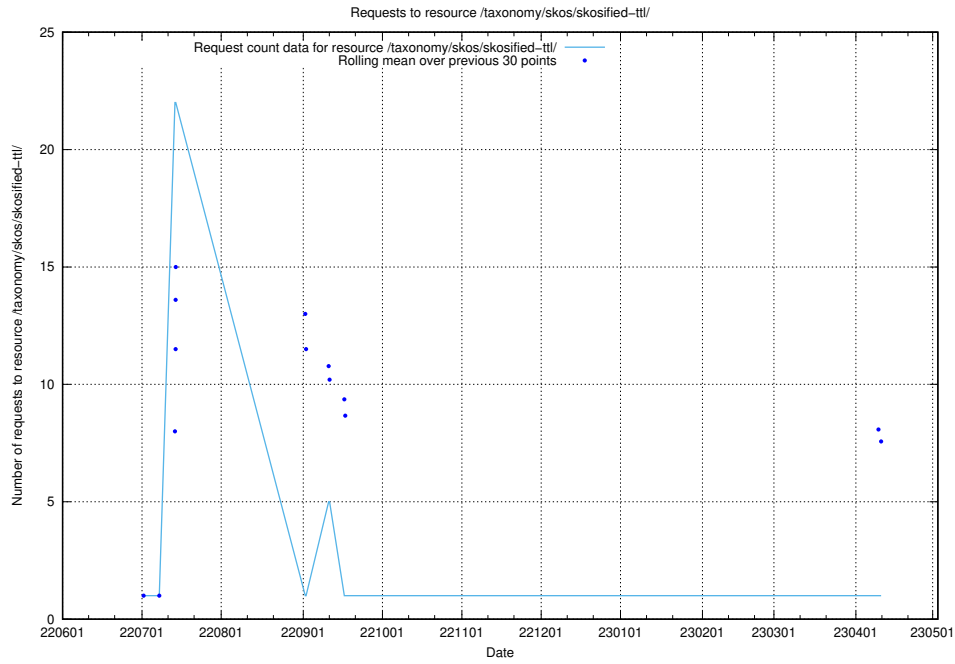

5.291 Usage of `/taxonomy/skos/skosified-ttl/`

Here, we count the number of requests to resource `/taxonomy/skos/skosified-ttl/`.