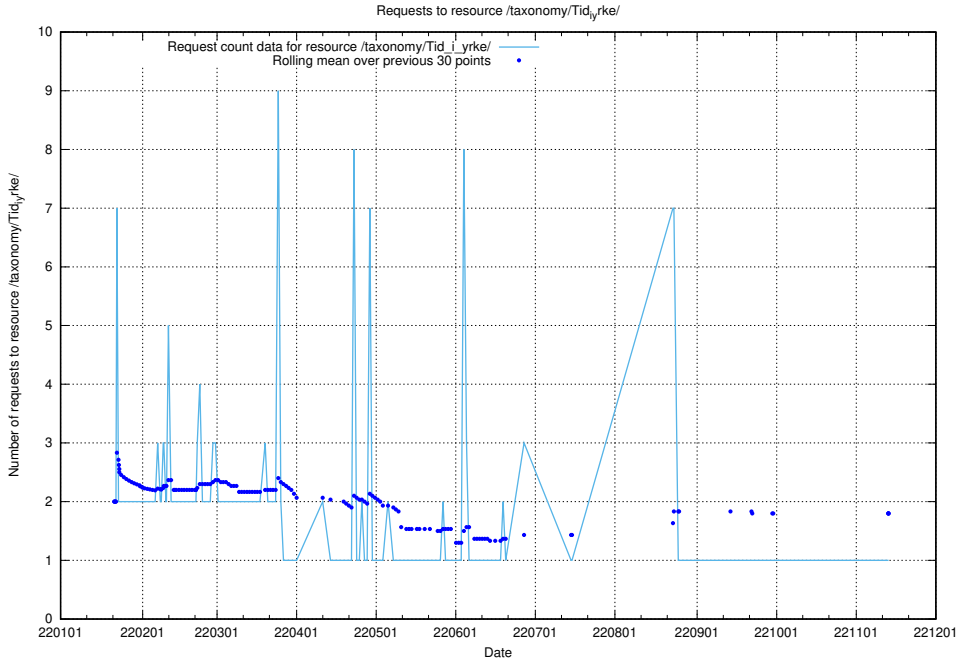

5.1311 Usage of /taxonomy/Tid_i_yrke/

Here, we count the number of requests to resource /taxonomy/Tid_i_yrke/.