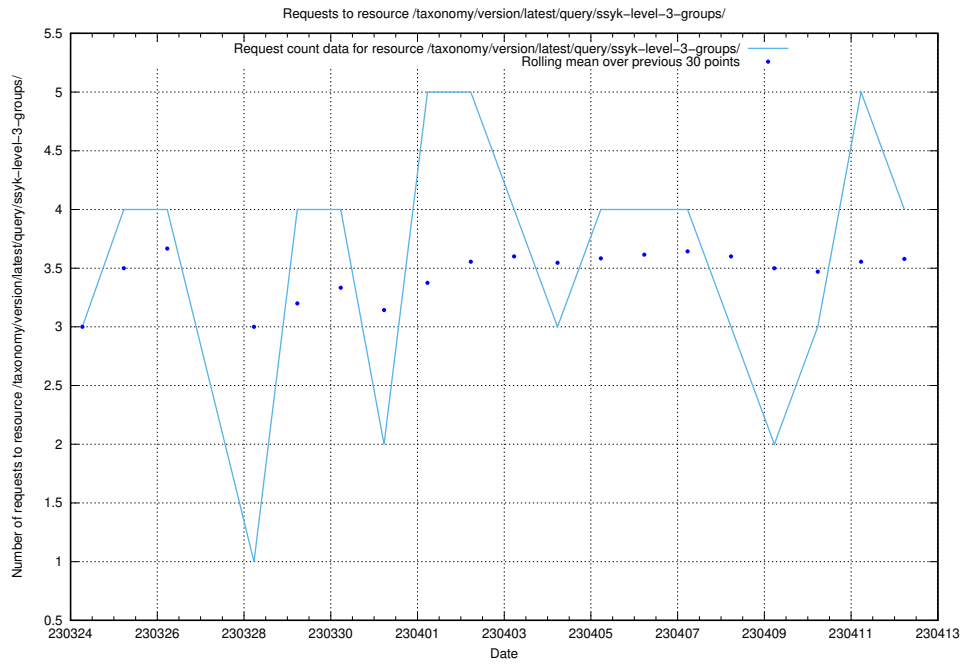

5.103 Usage of /taxonomy/version/latest/query/ssyk-level-3-groups/

Here, we count the number of requests to resource /taxonomy/version/latest/query/ssyk-level-3-groups/.