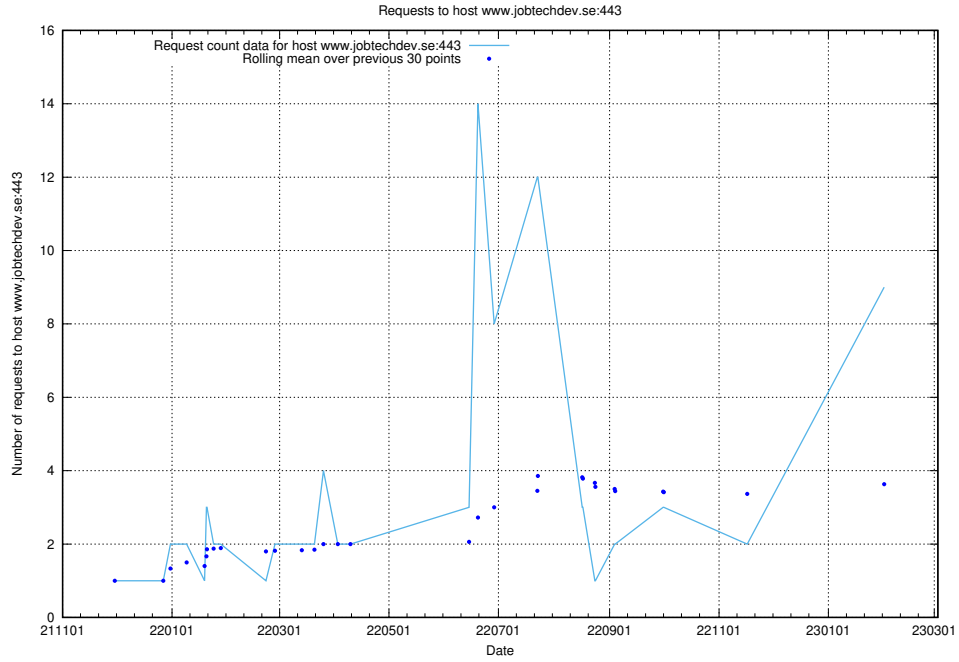

7.38 Usage of www.jobtechdev.se:443

Here, we count the number of requests to host www.jobtechdev.se:443.