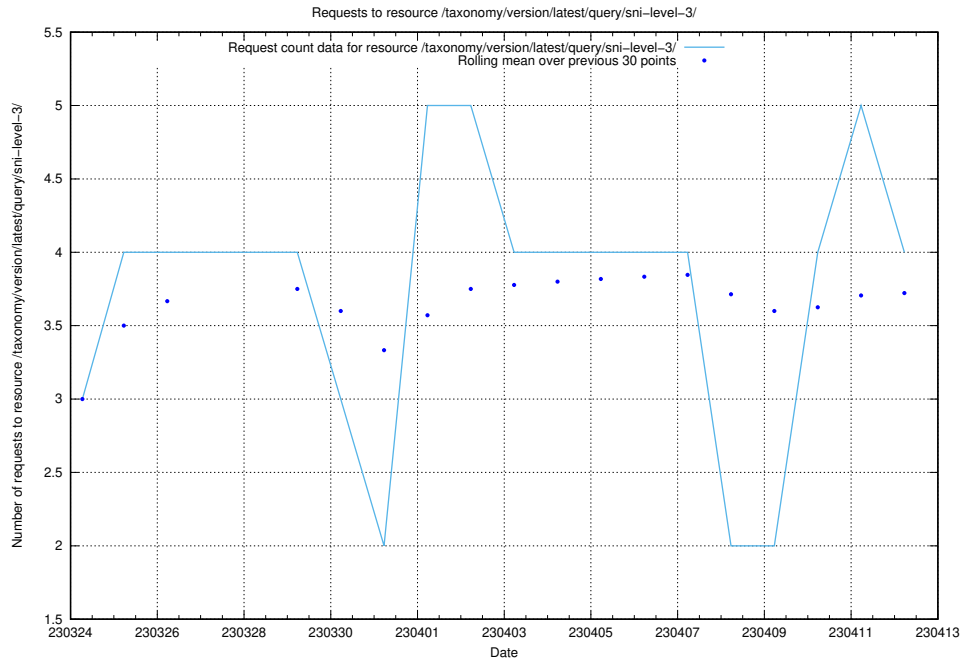

5.107 Usage of /taxonomy/version/latest/query/sni-level-3/

Here, we count the number of requests to resource /taxonomy/version/latest/query/sni-level-3/.