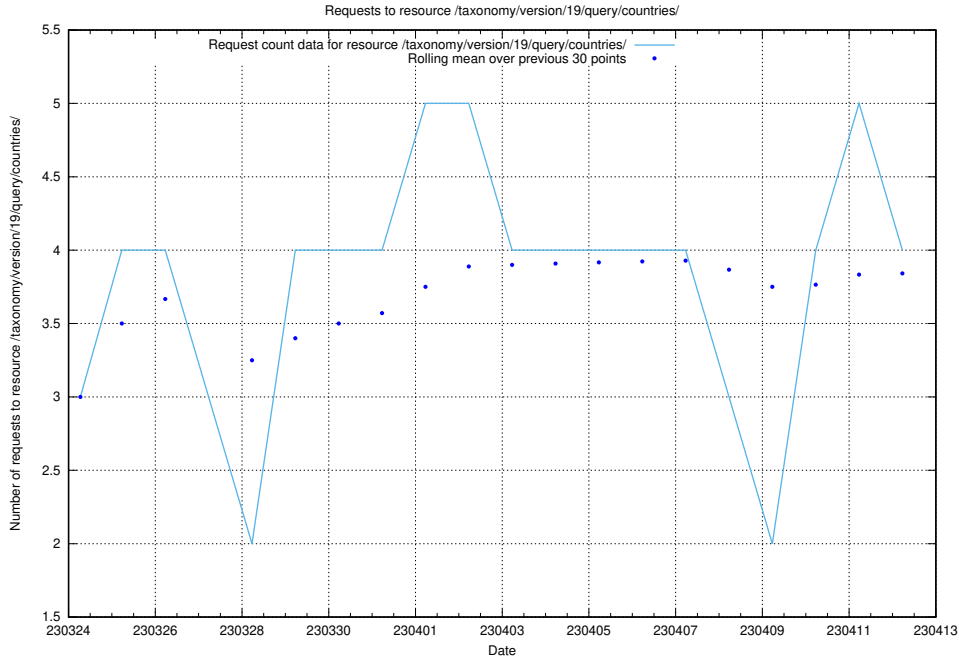

5.144 Usage of /taxonomy/version/19/query/countries/

Here, we count the number of requests to resource /taxonomy/version/19/query/countries/.