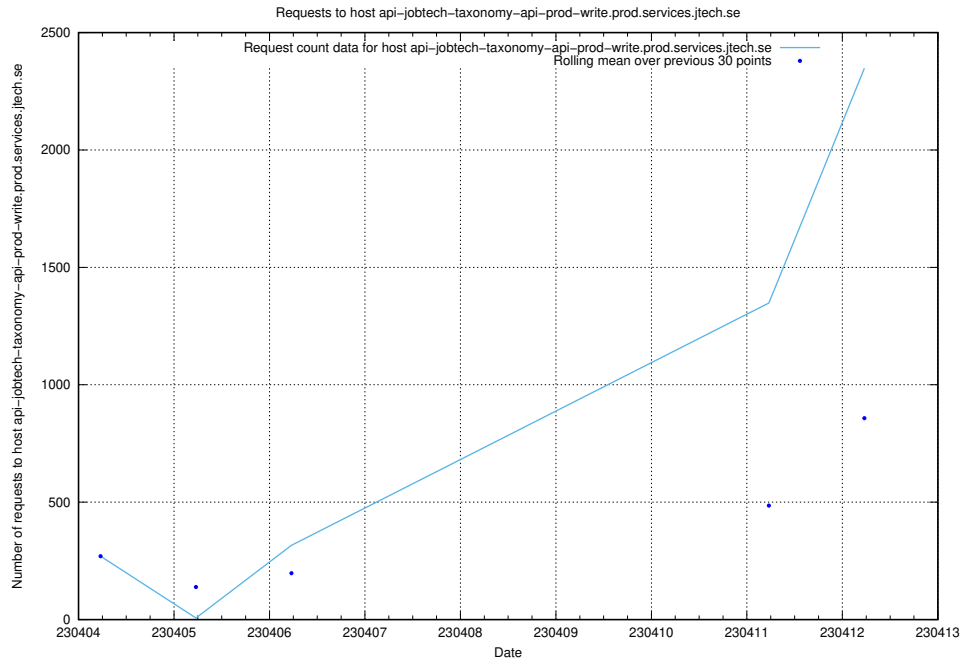

Here, we count the number of requests to host api-jobtech-taxonomy-api-prod-write.prod.services.jtech.se.

7.19 Usage of canary-openshift-ingress-canary.prod.services.jtech.se

Here, we count the number of requests to host canary-openshift-ingress-canary.prod.services.jtech.se.