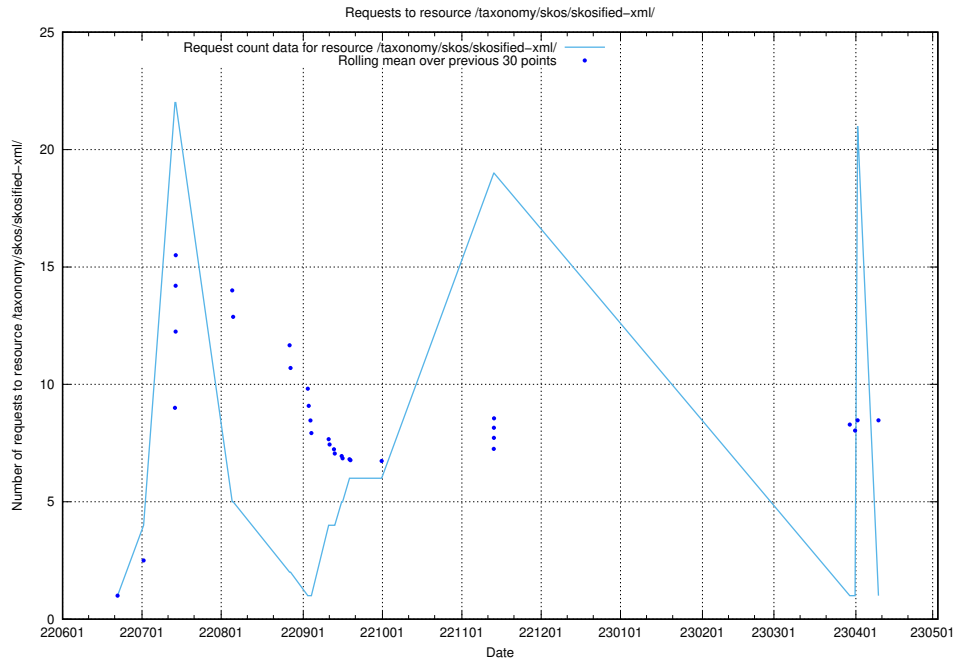

5.333 Usage of /taxonomy/skos/skosified-xml/

Here, we count the number of requests to resource /taxonomy/skos/skosified-xml/.