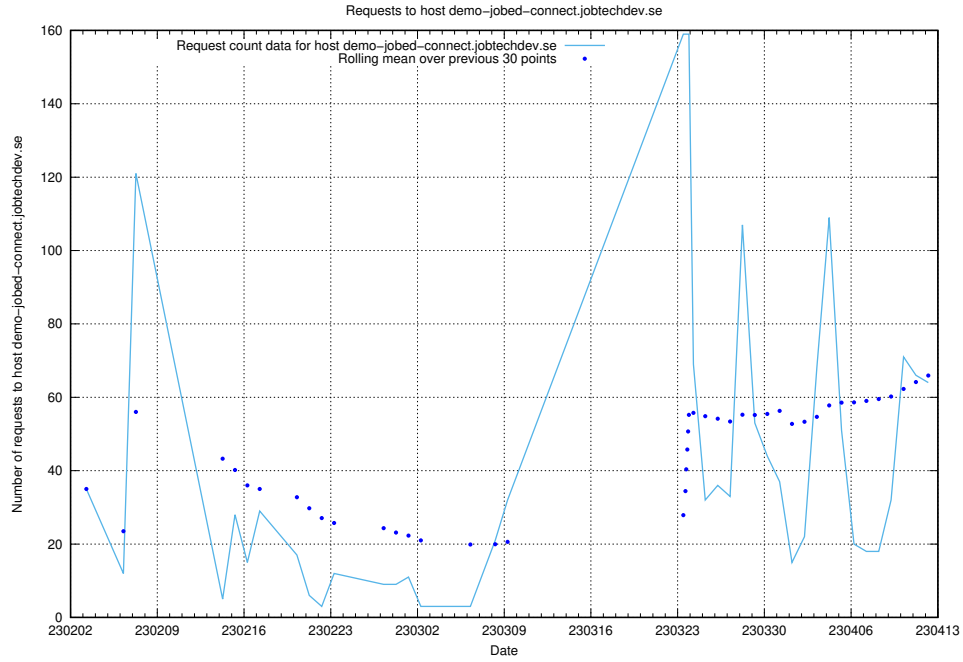

7.25 Usage of demo-jobed-connect.jobtechdev.se

Here, we count the number of requests to host demo-jobed-connect.jobtechdev.se.