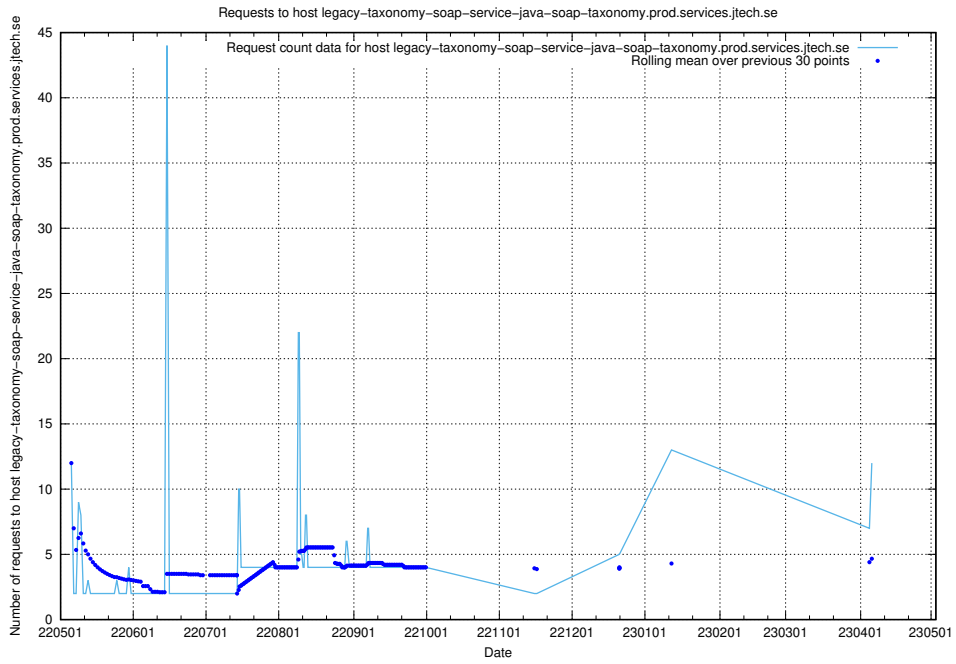

Here, we count the number of requests to host legacy-taxonomy-soap-service-java-soap-taxonomy.prod.services.jtech.se.

7.33 Usage of mentor-api-mentor-api-prod.prod.services.jtech.se

Here, we count the number of requests to host mentor-api-mentor-api-prod.prod.services.jtech.se.