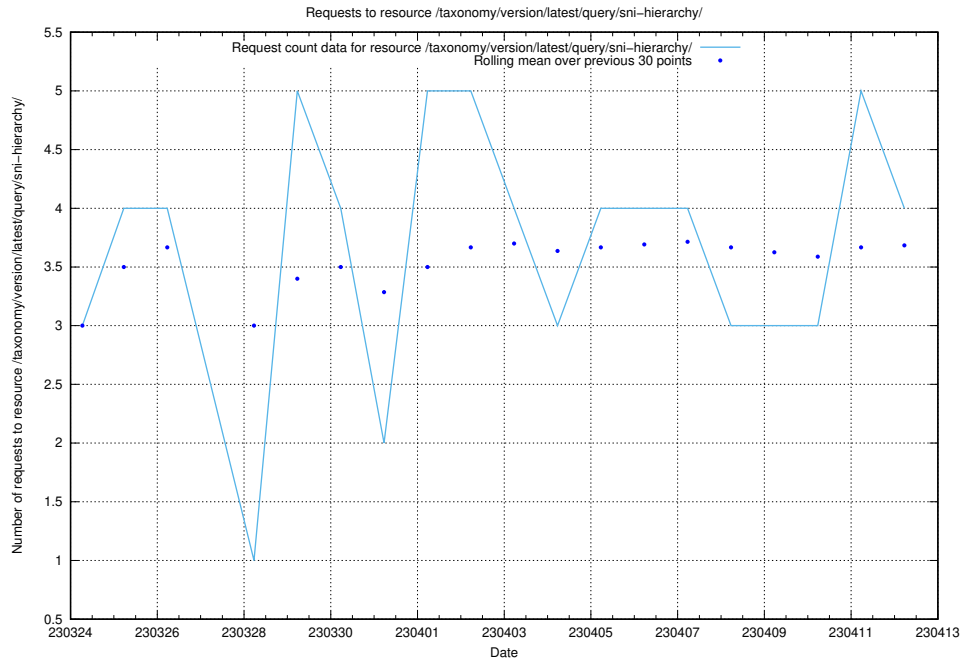

5.108 Usage of /taxonomy/version/latest/query/sni-hierarchy/

Here, we count the number of requests to resource /taxonomy/version/latest/query/sni-hierarchy/.