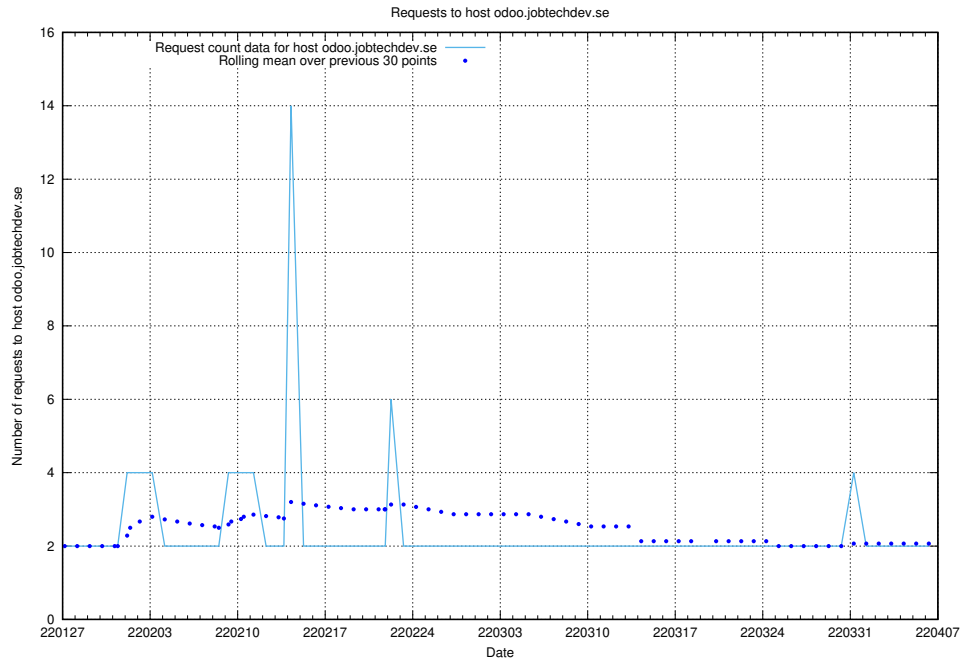

7.90 Usage of odoo.jobtechdev.se

Here, we count the number of requests to host odoo.jobtechdev.se.