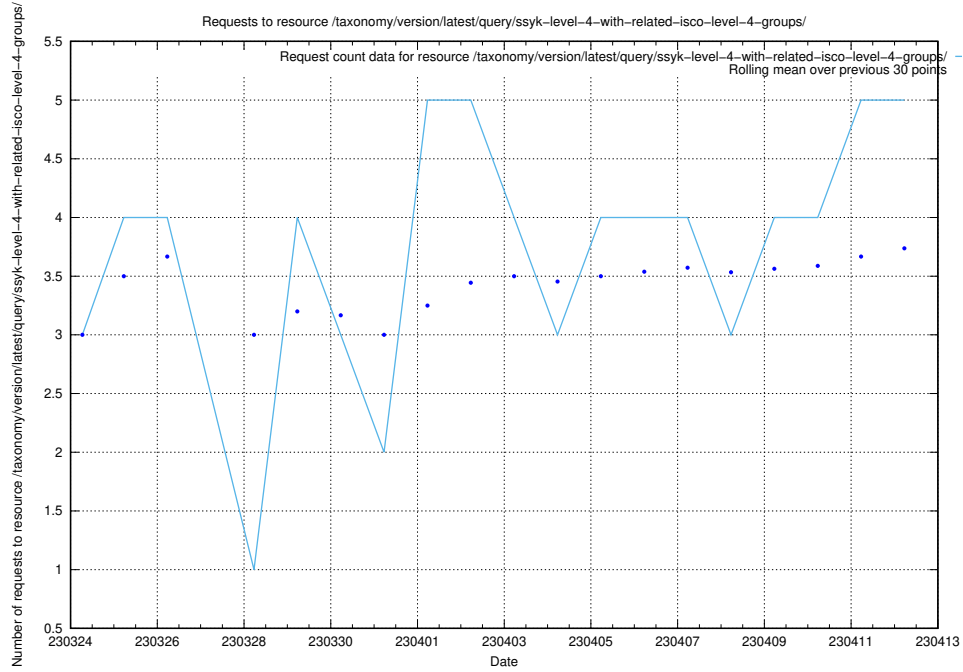

5.46 Usage of /taxonomy/version/latest/query/ssyk-level-4-with-related-isco-level-4-groups/

Here, we count the number of requests to resource /taxonomy/version/latest/query/ssyk-level-4-with-related-isco-level-4-groups/.