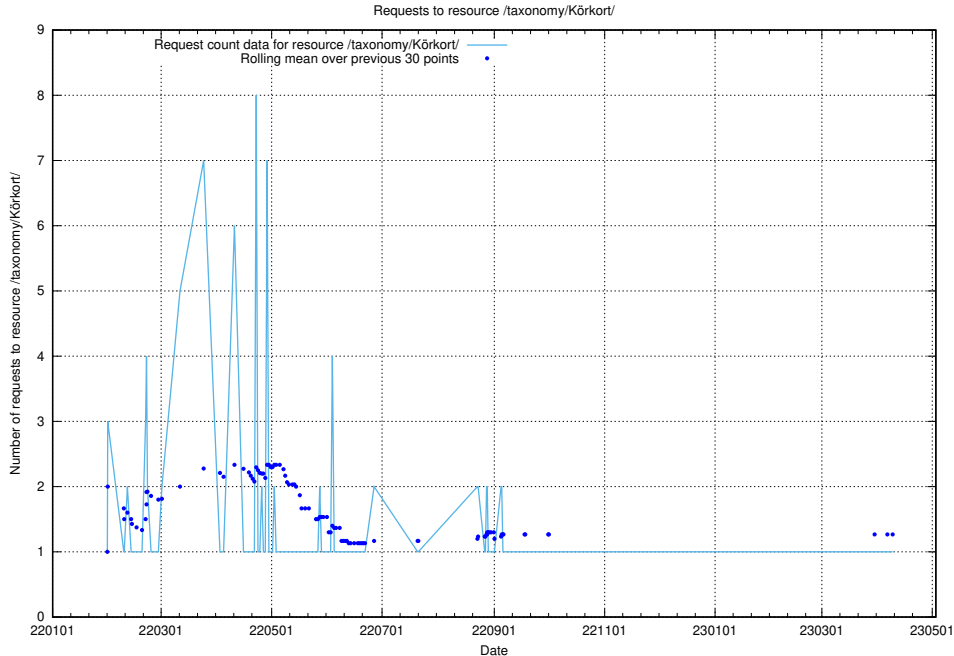

5.855 Usage of /taxonomy/Körkort/

Here, we count the number of requests to resource /taxonomy/Körkort/.