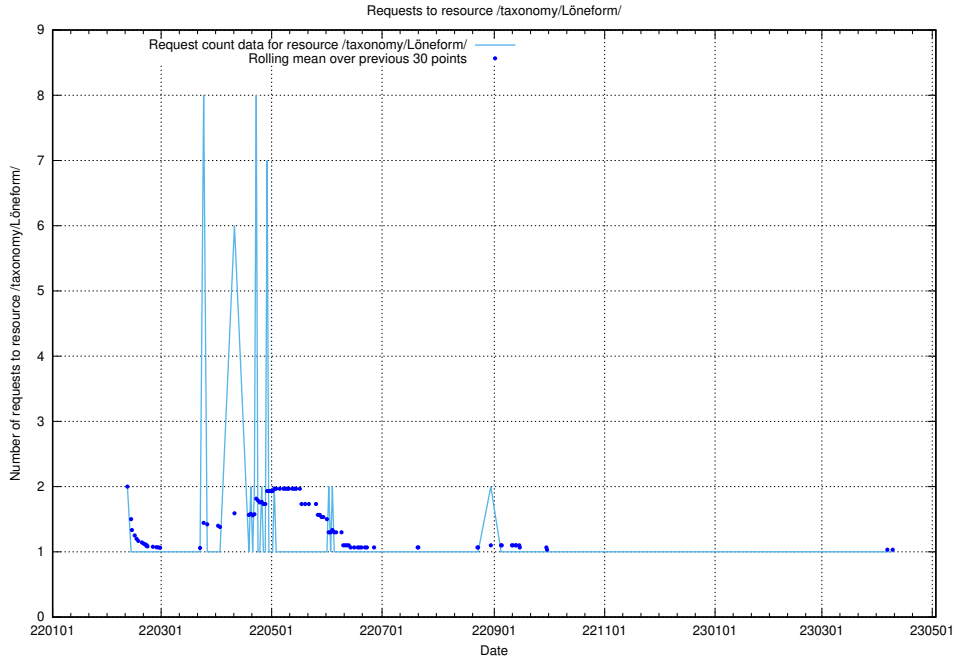

5.648 Usage of /taxonomy/Löneform/

Here, we count the number of requests to resource /taxonomy/Löneform/.