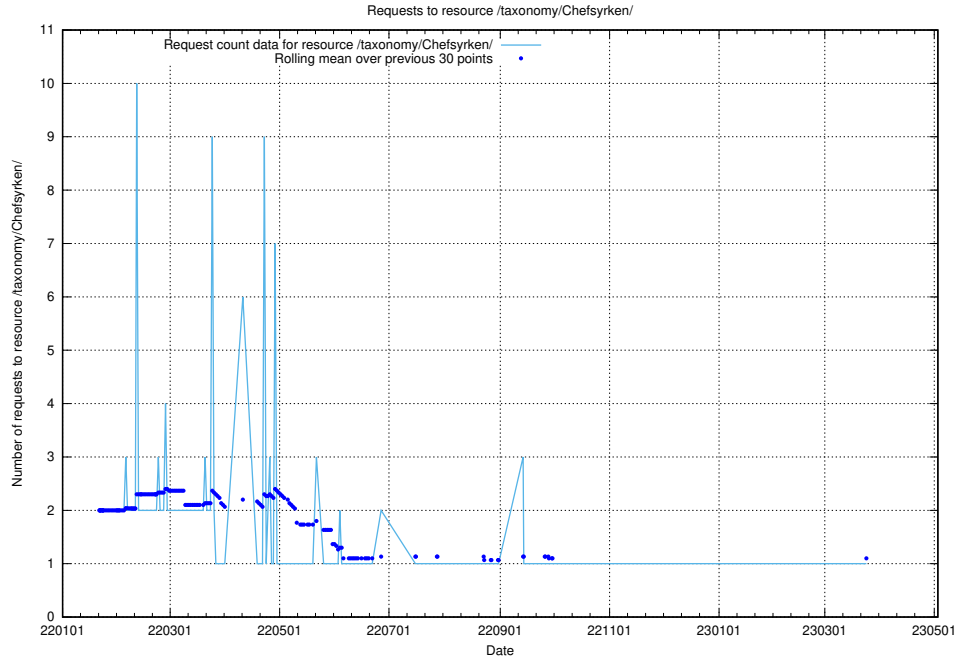

5.562 Usage of /taxonomy/Chiefsyrken/

Here, we count the number of requests to resource /taxonomy/Chiefsyrken/.