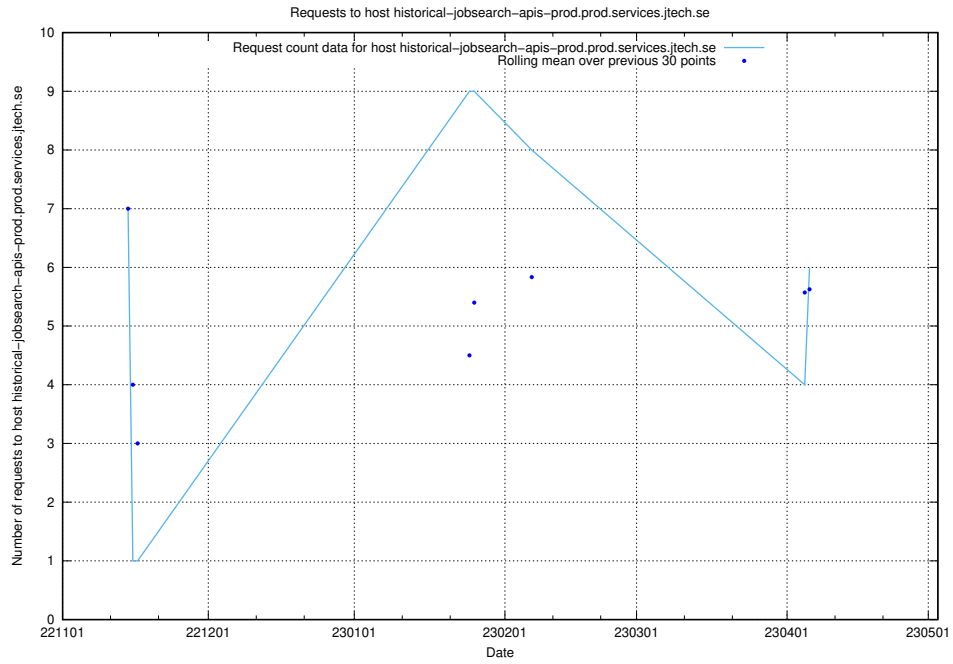

7.48 Usage of historical-jobsearch-apis-prod.prod.services.jtech.se

Here, we count the number of requests to host historical-jobsearch-apis-prod.prod.services.jtech.se.