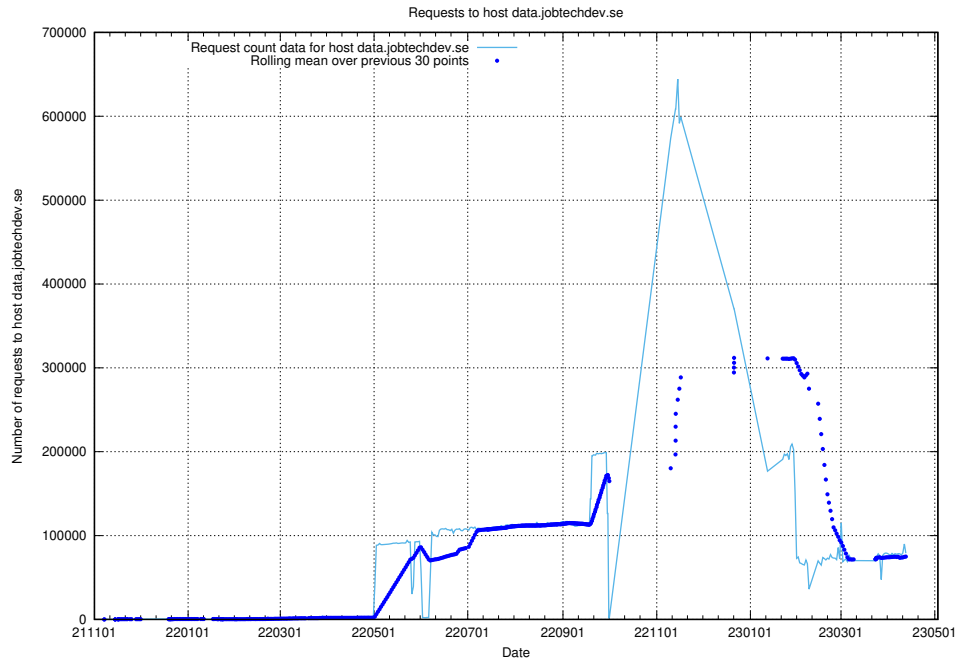

7.4 Usage of data.jobtechdev.se

Here, we count the number of requests to host data.jobtechdev.se.

7.5 Usage of console-openshift-console.prod.services.jtech.se

Here, we count the number of requests to host console-openshift-console.prod.services.jtech.se.