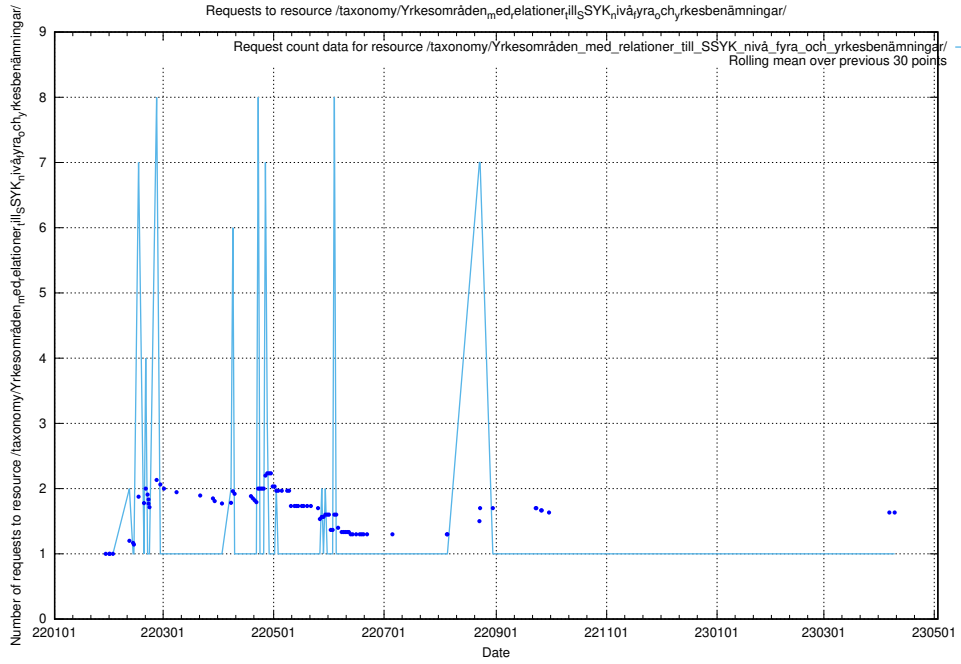

5.887 Usage of /taxonomy/Yrkesområden_med_relationer_till_SSYK_nivå_fyr

Here, we count the number of requests to resource /taxonomy/Yrkesområden_med_relationer_till_SSYK_nivå_fyr