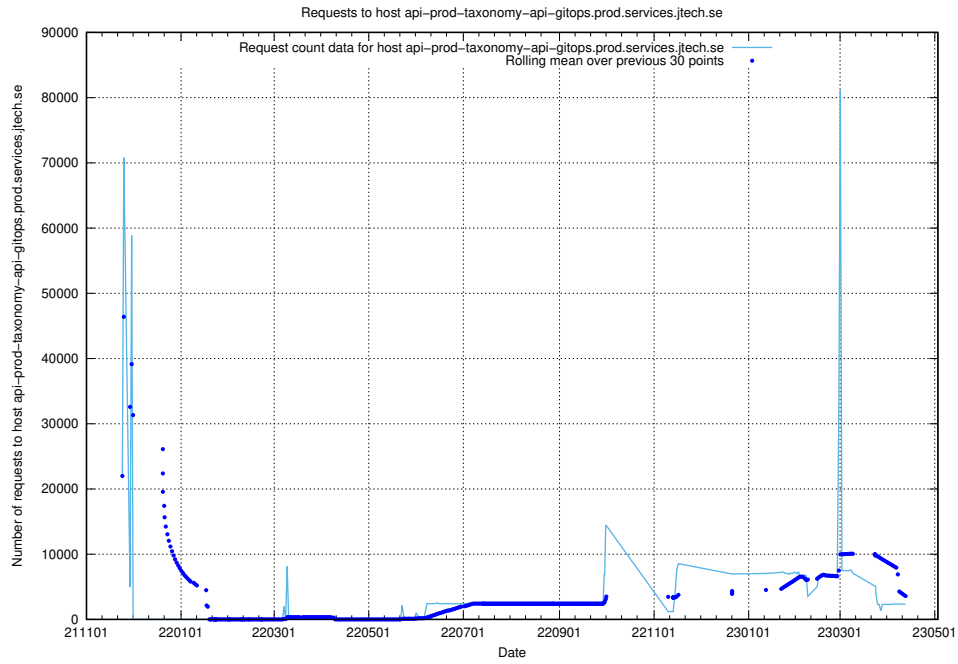

7.17 Usage of api-prod-taxonomy-api-gitops.prod.services.jtech.se

Here, we count the number of requests to host api-prod-taxonomy-api-gitops.prod.services.jtech.se.