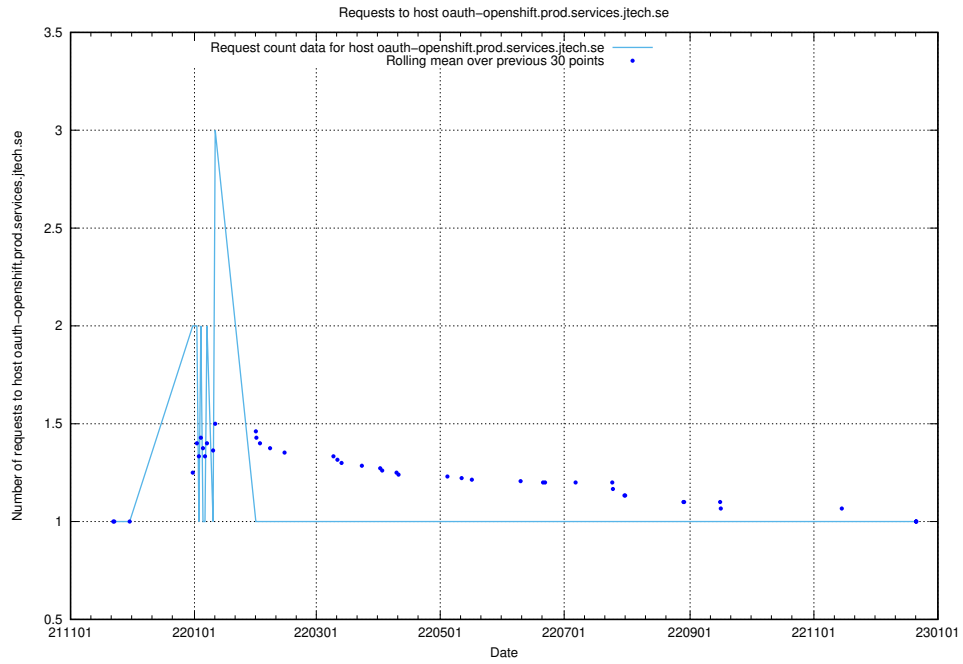

7.97 Usage of `oauth-openshift.prod.services.jtech.se`

Here, we count the number of requests to host `oauth-openshift.prod.services.jtech.se`.

7.98 Usage of data.jobtechdev.se:80

Here, we count the number of requests to host data.jobtechdev.se:80.