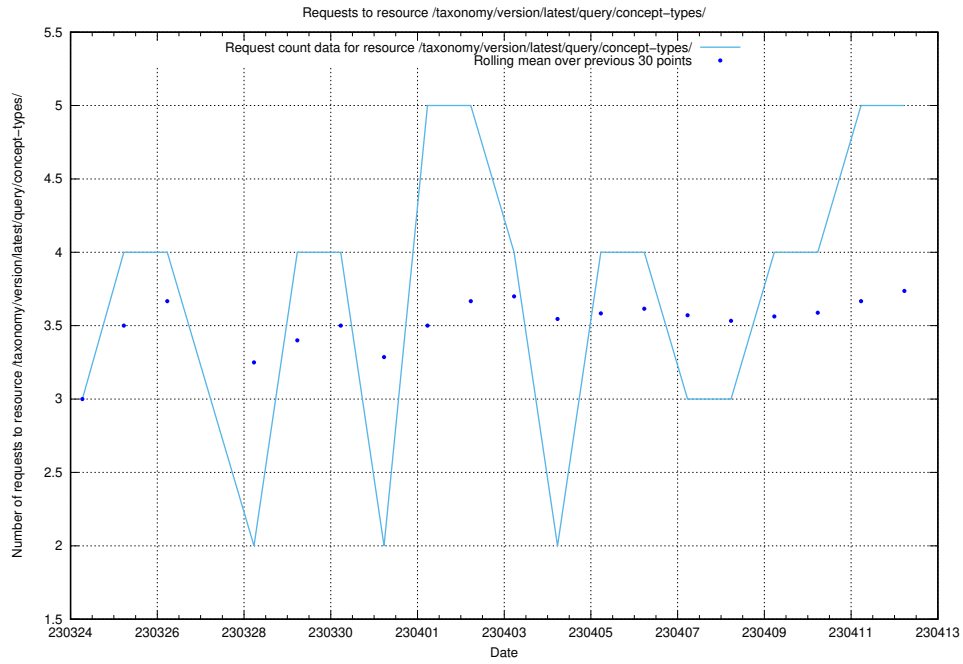

5.60 Usage of /taxonomy/version/latest/query/concept-types/

Here, we count the number of requests to resource /taxonomy/version/latest/query/concept-types/.