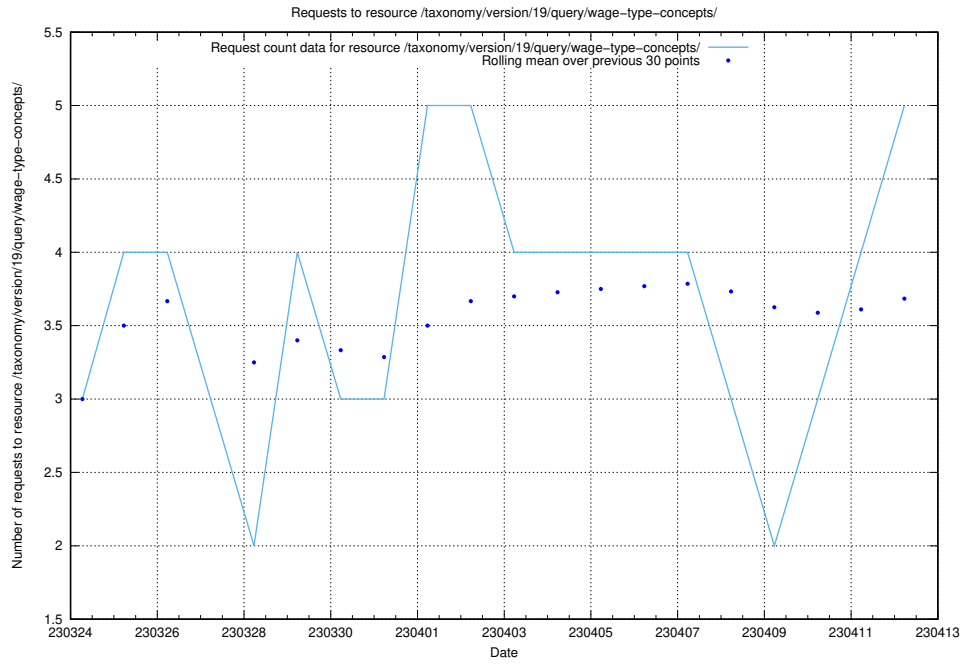

5.62 Usage of /taxonomy/version/19/query/wage-type-concepts/

Here, we count the number of requests to resource /taxonomy/version/19/query/wage-type-concepts/.