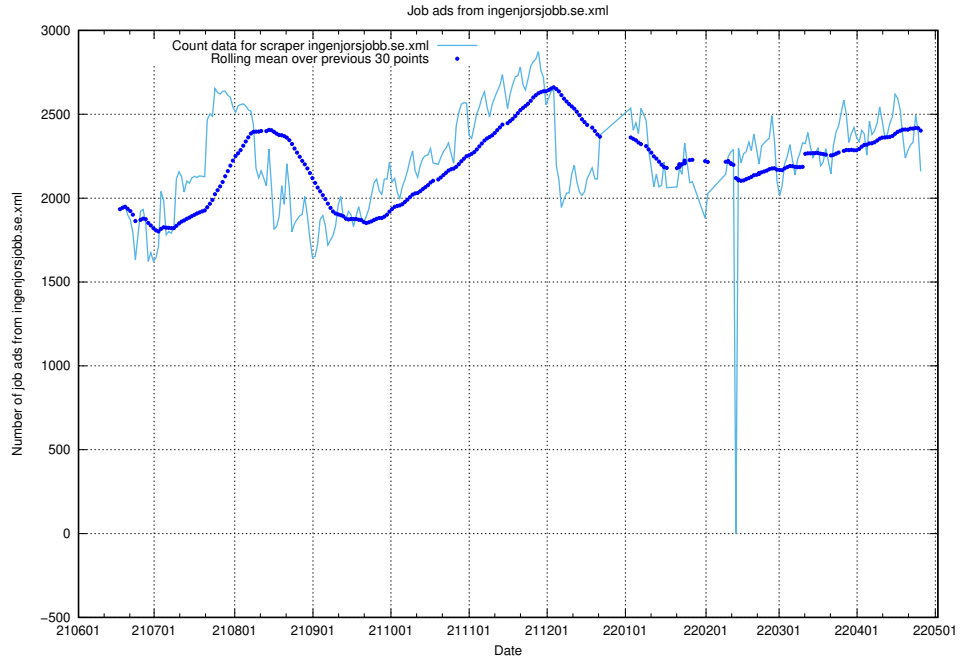

13.8 Number of ads by scraper ingenjorsjobb.se.xml

Here, we count the number of job ads scraped from ingenjorsjobb.se.xml.