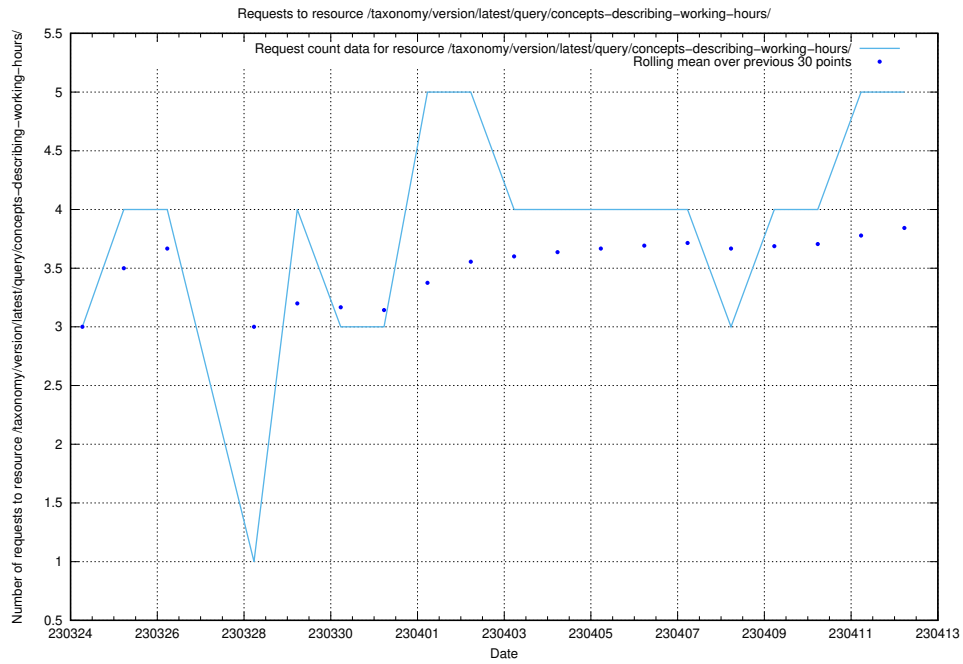

5.59 Usage of /taxonomy/version/latest/query/concepts-describing-working-hours/

Here, we count the number of requests to resource /taxonomy/version/latest/query/concepts-describing-working-hours/.