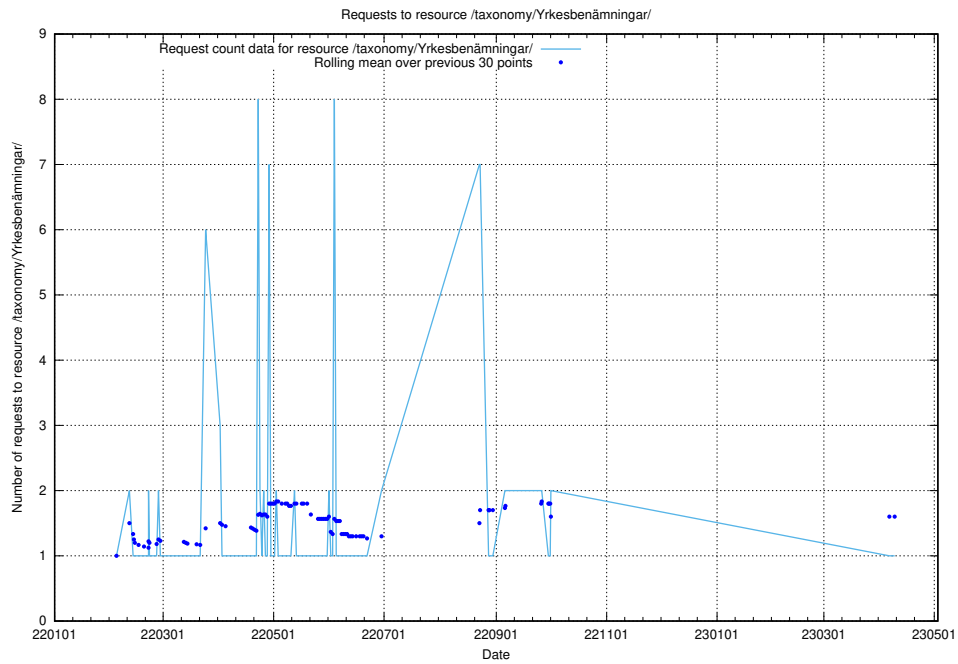

5.770 Usage of /taxonomy/Yrkesbenämningar/

Here, we count the number of requests to resource /taxonomy/Yrkesbenämningar/.