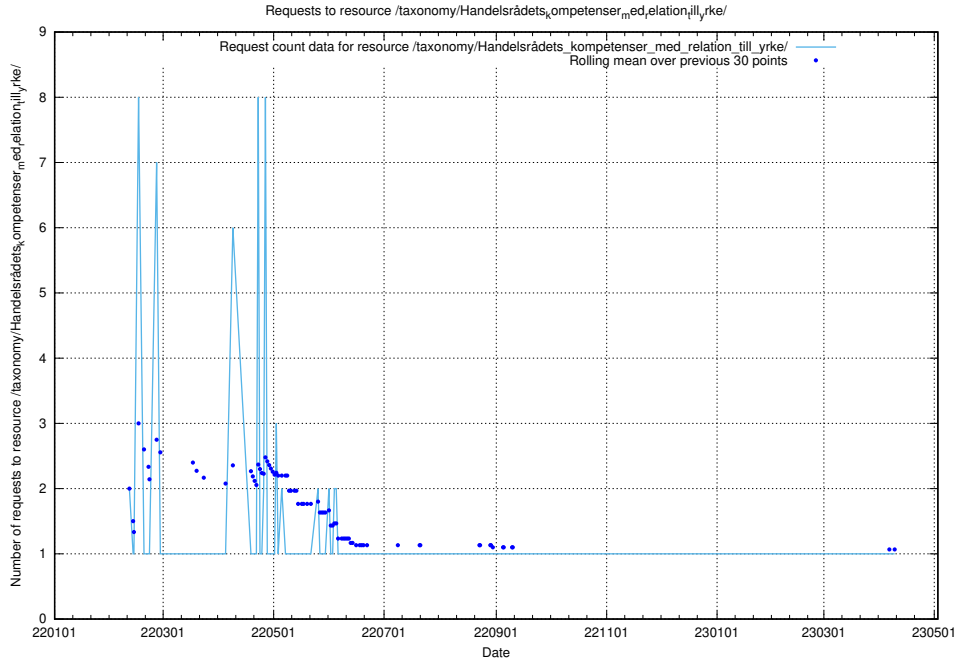

5.670 Usage of /taxonomy/Handelsrådets_kompetenser_med_relation_till_yrke/

Here, we count the number of requests to resource /taxonomy/Handelsrådets_kompetenser_med_relation_till_yrke/