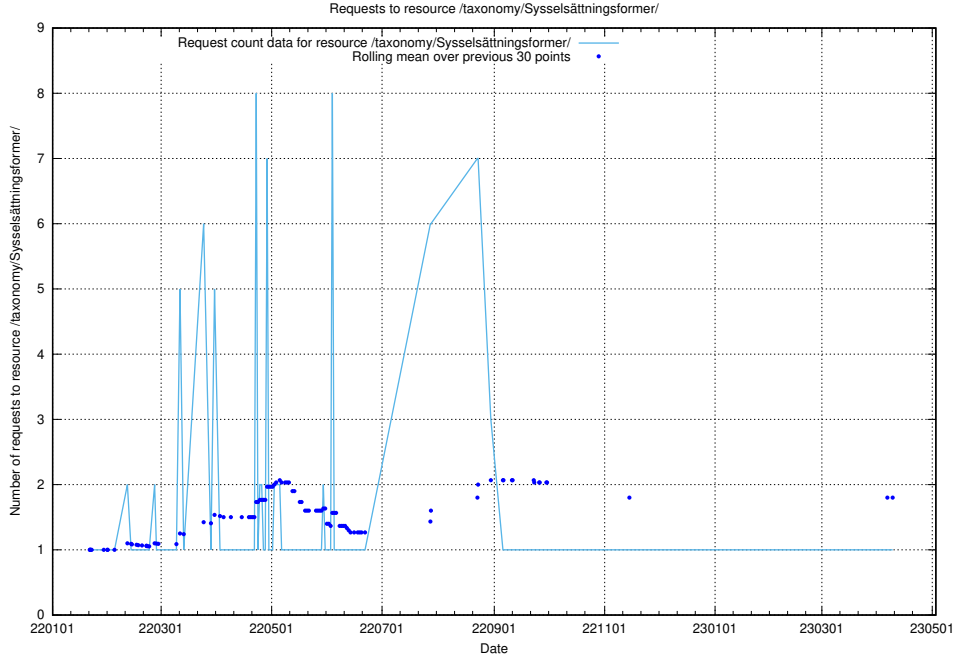

5.888 Usage of /taxonomy/Sysselsättningsformer/

Here, we count the number of requests to resource /taxonomy/Sysselsättningsformer/.