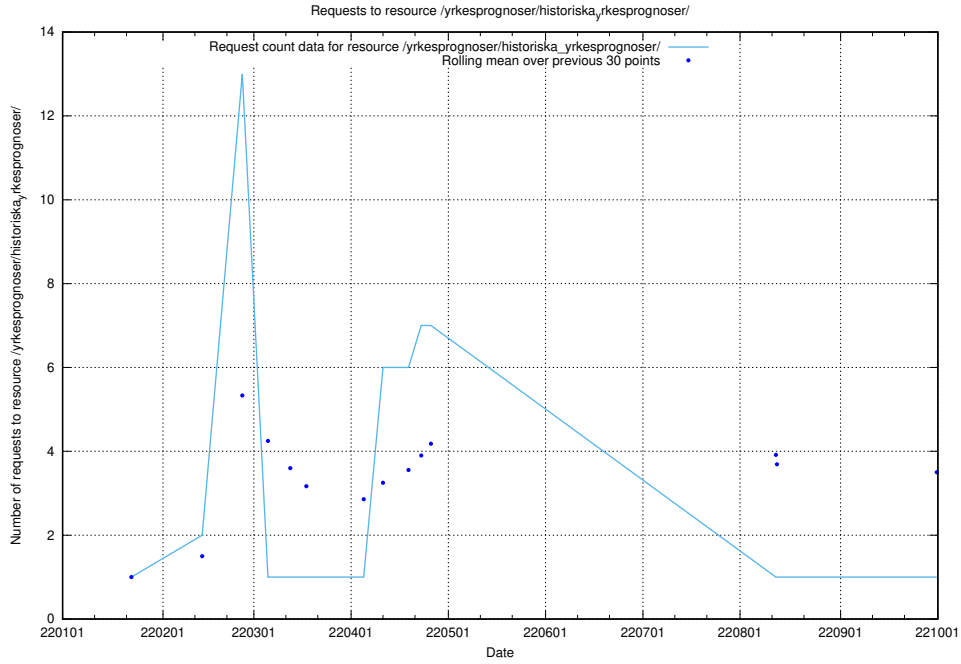

5.986 Usage of /yrkesprognoser/historiska_yrkesprognoser/

Here, we count the number of requests to resource /yrkesprognoser/historiska_yrkesprognoser/.