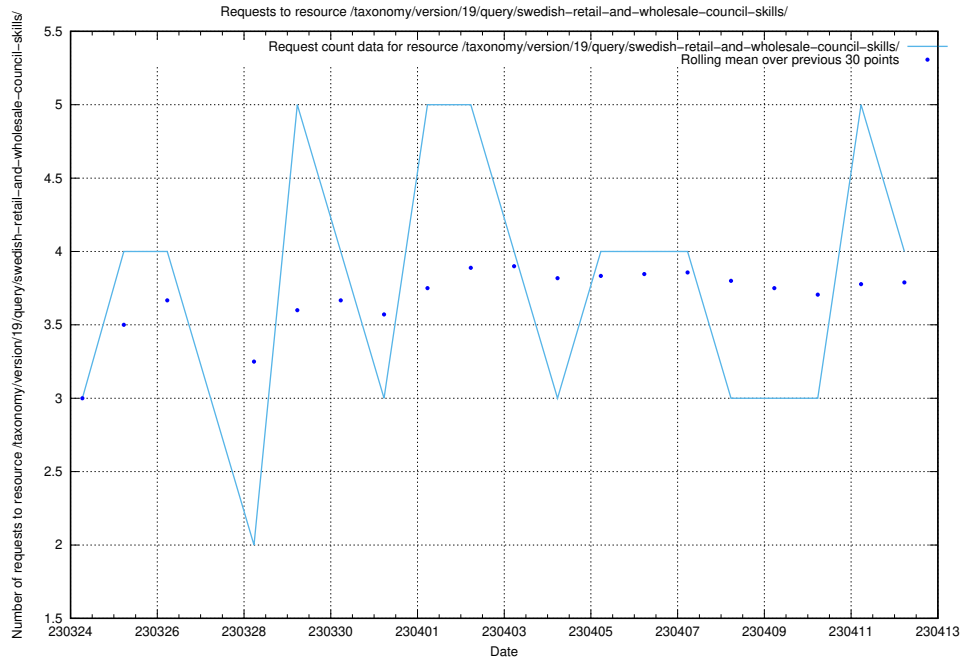

5.122 Usage of /taxonomy/version/19/query/swedish-retail-and-wholesale-council-skills/

Here, we count the number of requests to resource /taxonomy/version/19/query/swedish-retail-and-wholesale-council-skills/.