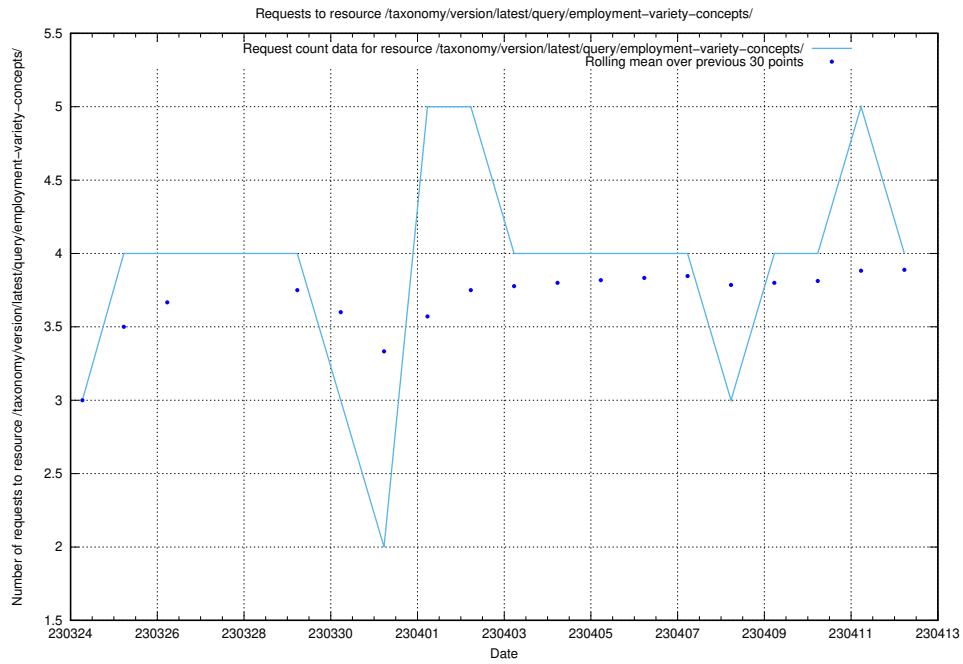

5.116 Usage of /taxonomy/version/latest/query/employment-variety-concepts/

Here, we count the number of requests to resource /taxonomy/version/latest/query/employment-variety-concepts/.