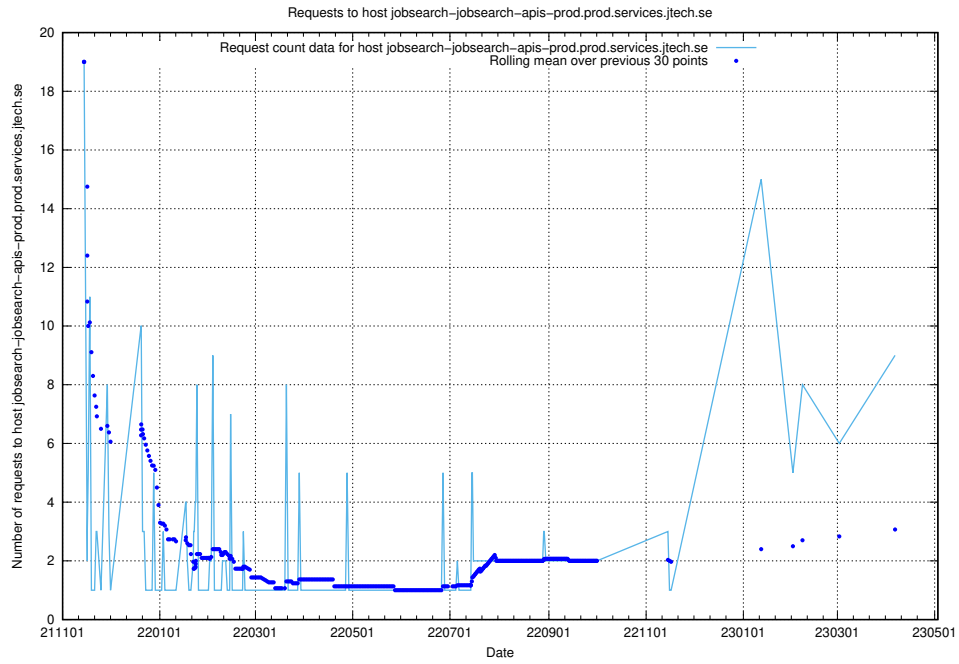

7.39 Usage of jobsearch-jobsearch-apis-prod.prod.services.jtech.se

Here, we count the number of requests to host jobsearch-jobsearch-apis-prod.prod.services.jtech.se.