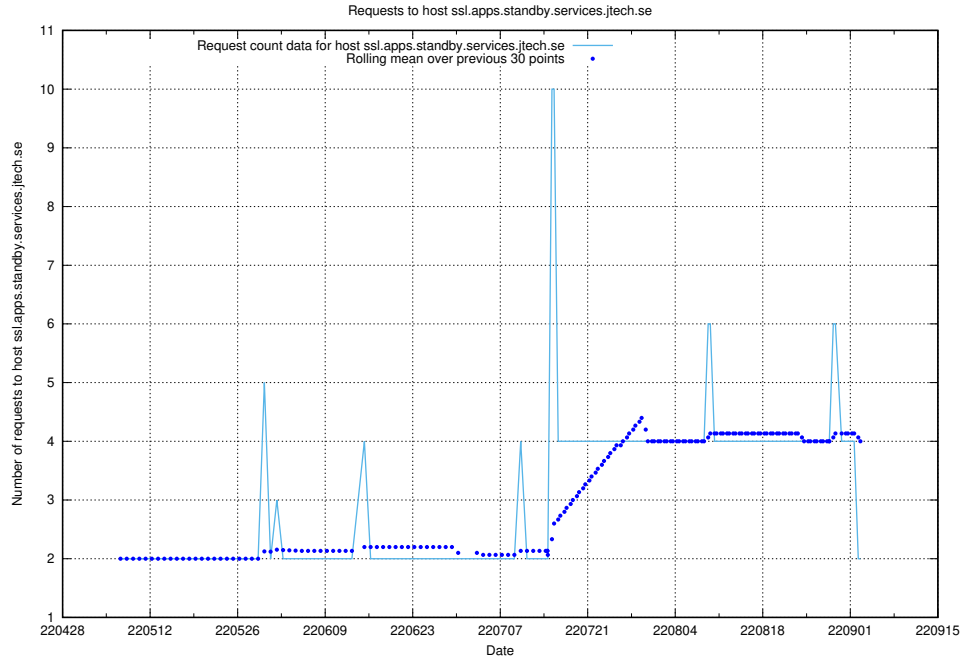

7.79 Usage of ssl.apps.standby.services.jtech.se

Here, we count the number of requests to host ssl.apps.standby.services.jtech.se.