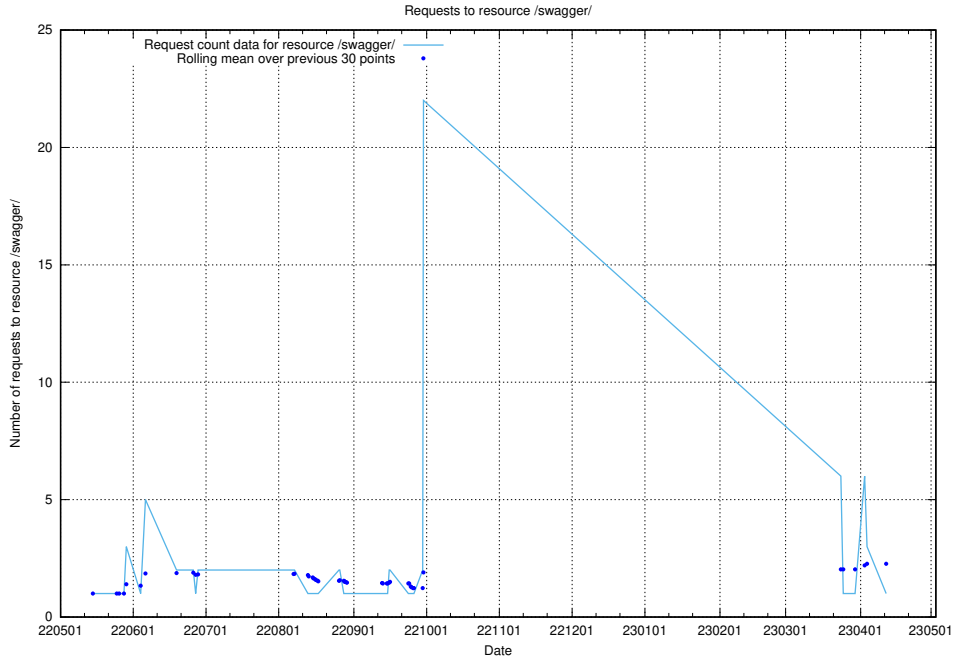

5.375 Usage of /swagger/

Here, we count the number of requests to resource /swagger/.