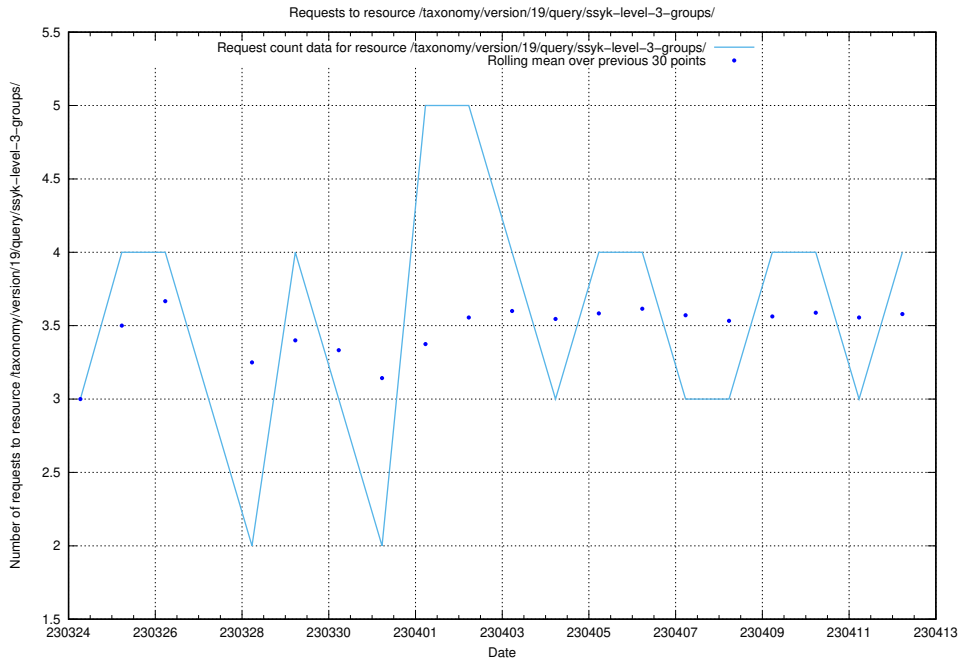

5.129 Usage of /taxonomy/version/19/query/ssyk-level-3-groups/

Here, we count the number of requests to resource /taxonomy/version/19/query/ssyk-level-3-groups/.