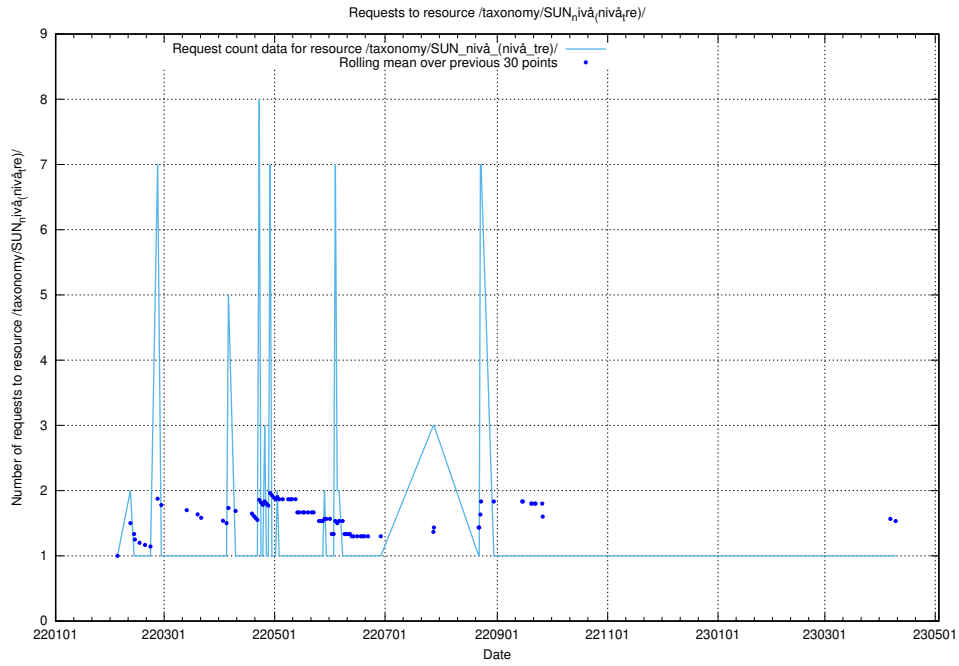

5.781 Usage of /taxonomy/SUN_nivå_(nivå_tre)/

Here, we count the number of requests to resource /taxonomy/SUN_nivå_(nivå_tre)/.