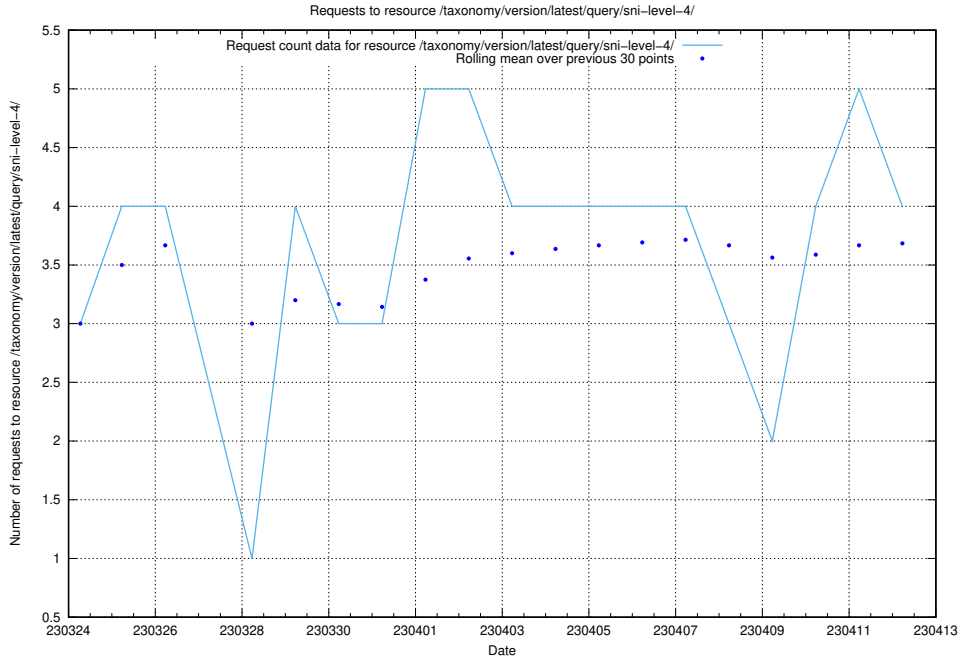

5.106 Usage of /taxonomy/version/latest/query/sni-level-4/

Here, we count the number of requests to resource /taxonomy/version/latest/query/sni-level-4/.