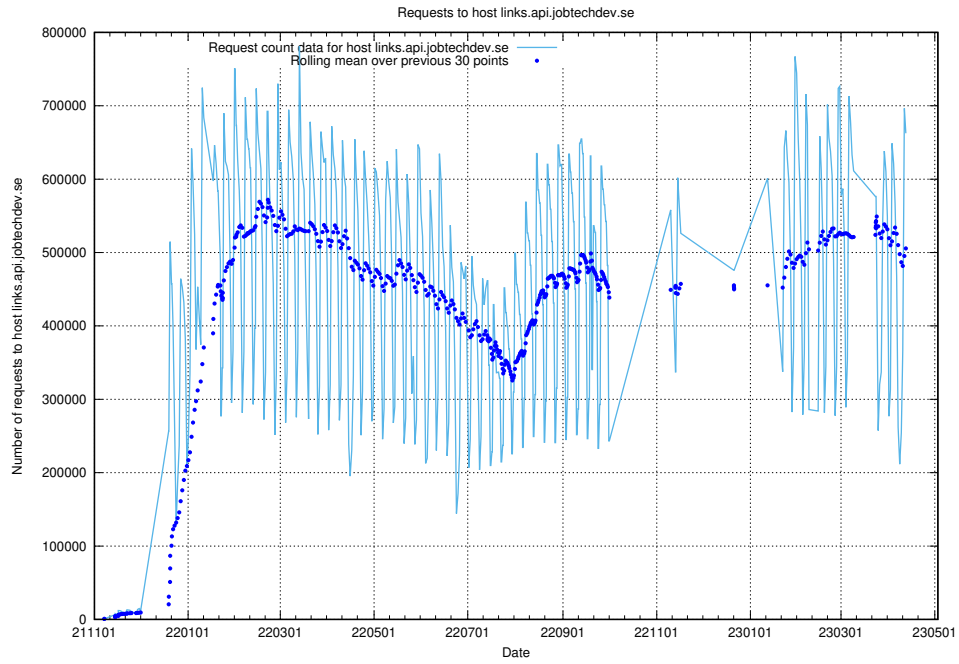

7.2 Usage of links.api.jobtechdev.se

Here, we count the number of requests to host links.api.jobtechdev.se.