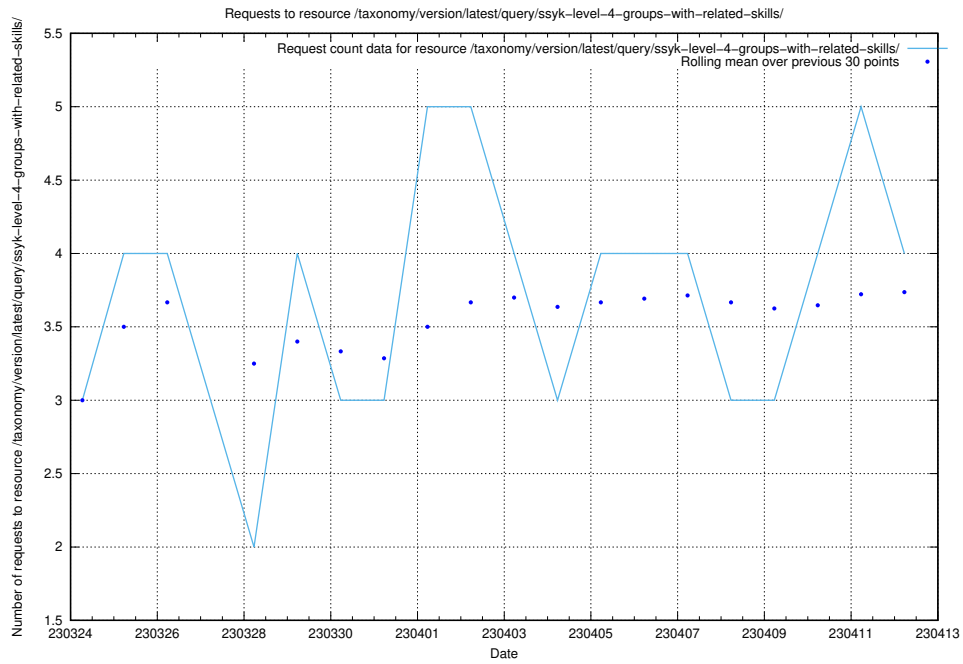

5.102 Usage of /taxonomy/version/latest/query/ssyk-level-4-groups-with-related-skills/

Here, we count the number of requests to resource /taxonomy/version/latest/query/ssyk-level-4-groups-with-related-skills/.