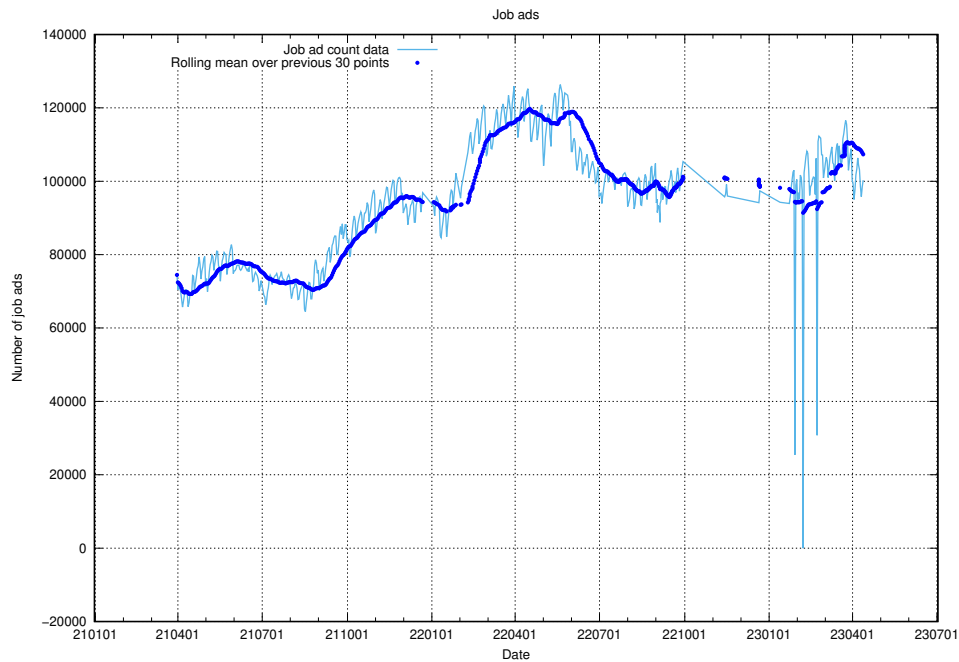

13 JobTechLinks Pipeline

This section contains a summary of last night's job ad processing in the [JobTech Links pipeline](#)¹³.

For a detailed statistical summary, please see [14.1](#).

13.1 Number of job ads

Here, we count the number of job ads processed by the pipeline each night.

¹³<https://gitlab.com/arbetsformedlingen/joblinks/wiki/-/wikis/home>