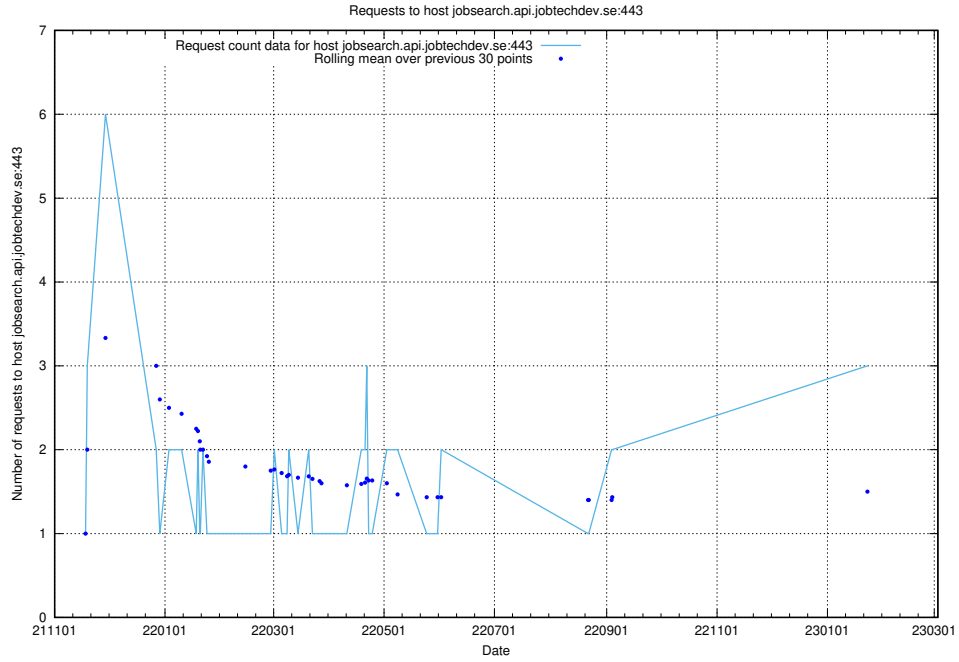

7.69 Usage of jobsearch.api.jobtechdev.se:443

Here, we count the number of requests to host jobsearch.api.jobtechdev.se:443.