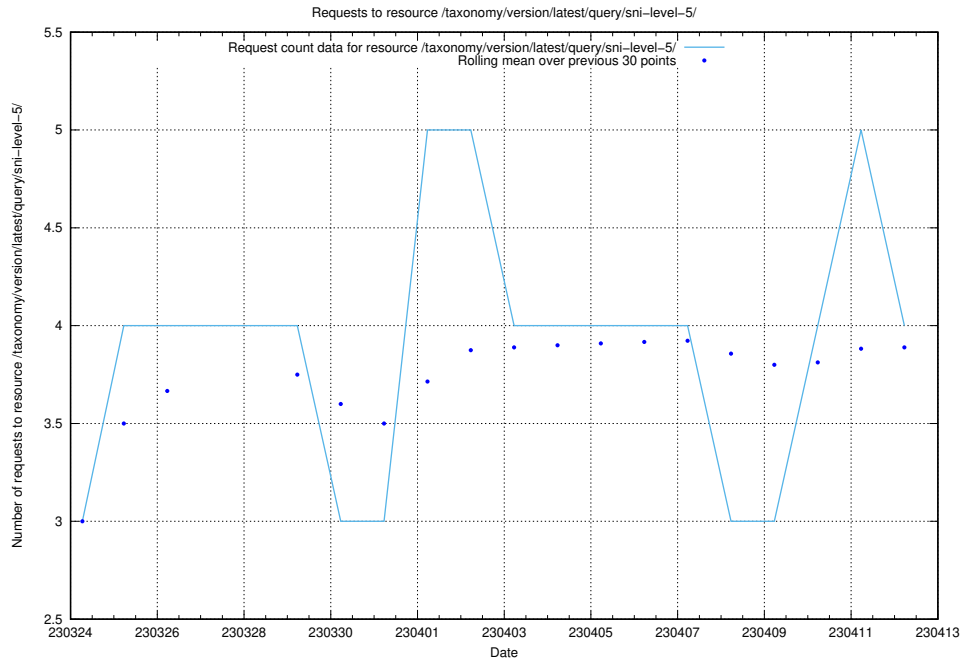

5.105 Usage of /taxonomy/version/latest/query/sni-level-5/

Here, we count the number of requests to resource /taxonomy/version/latest/query/sni-level-5/.