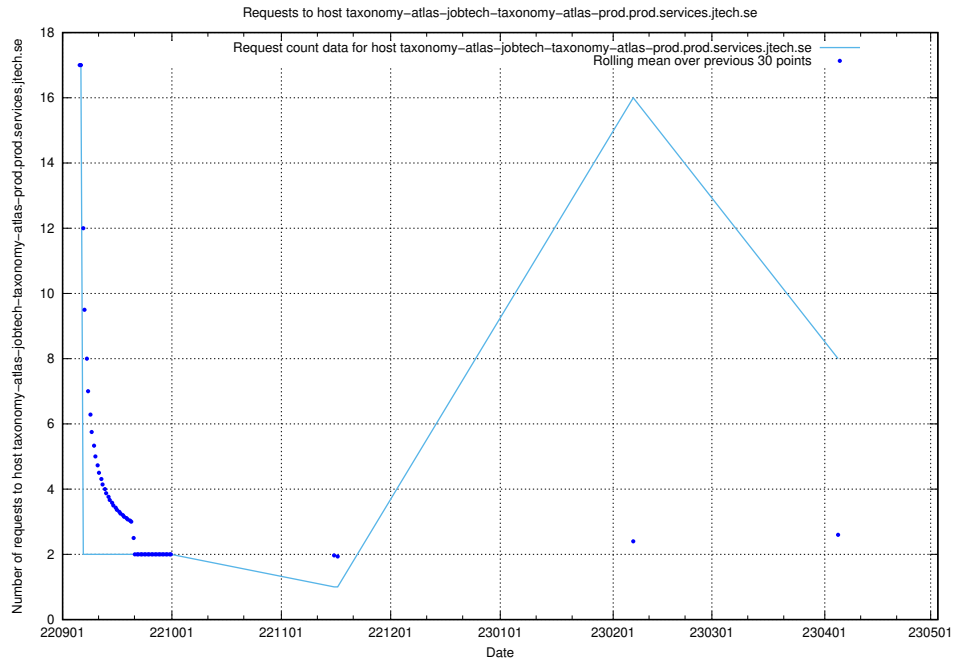

7.42 Usage of taxonomy-atlas-jobtech-taxonomy-atlas-prod.prod.services.jtech.se

Here, we count the number of requests to host taxonomy-atlas-jobtech-taxonomy-atlas-prod.prod.services.jtech.se.