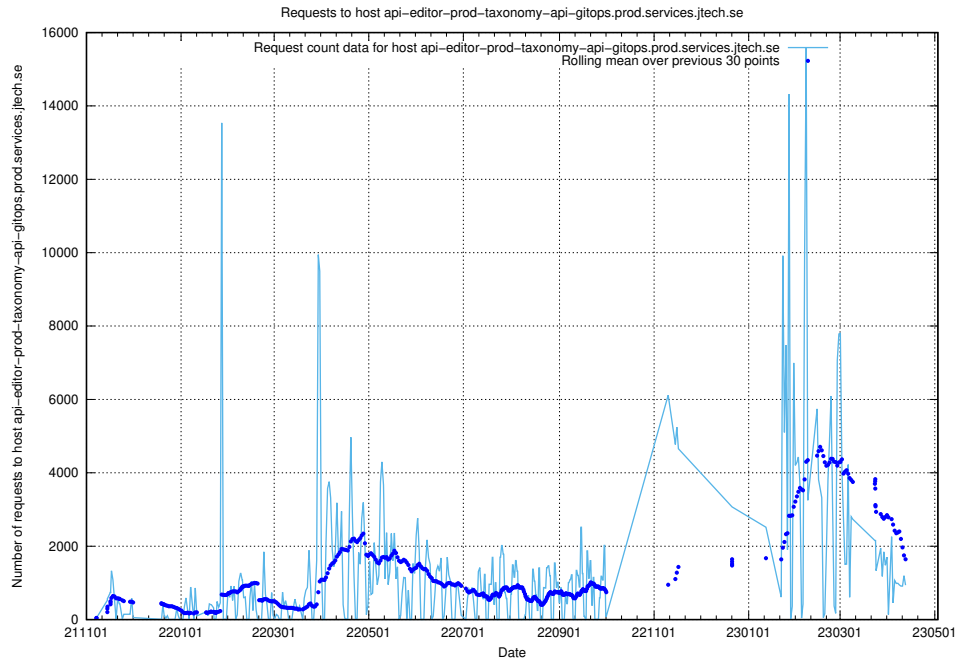

7.20 Usage of api-editor-prod-taxonomy-api-gitops.prod.services.jtech.se

Here, we count the number of requests to host api-editor-prod-taxonomy-api-gitops.prod.services.jtech.se.