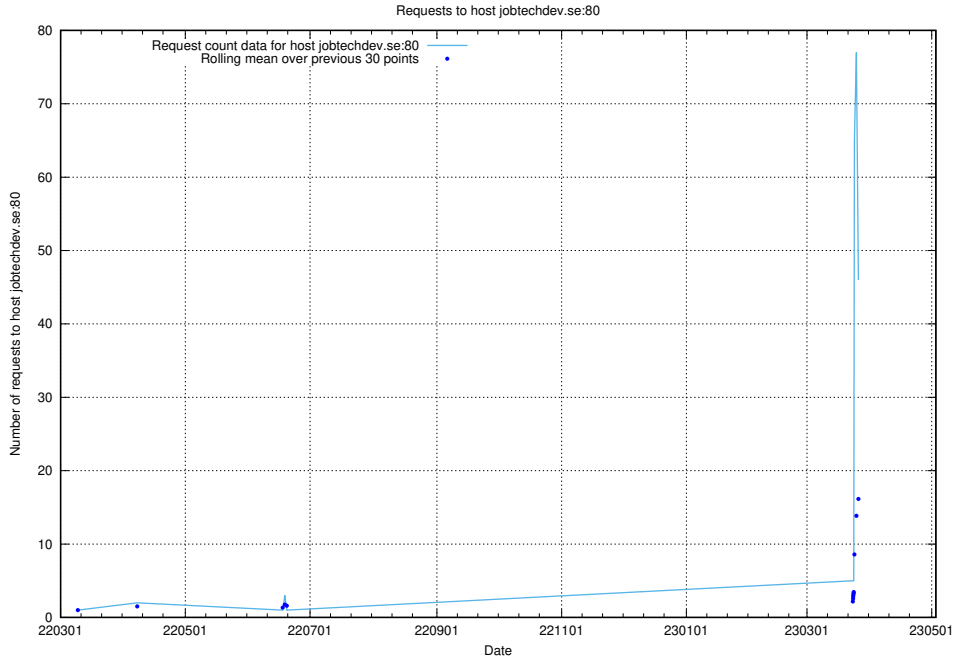

7.27 Usage of jobtechdev.se:80

Here, we count the number of requests to host jobtechdev.se:80.