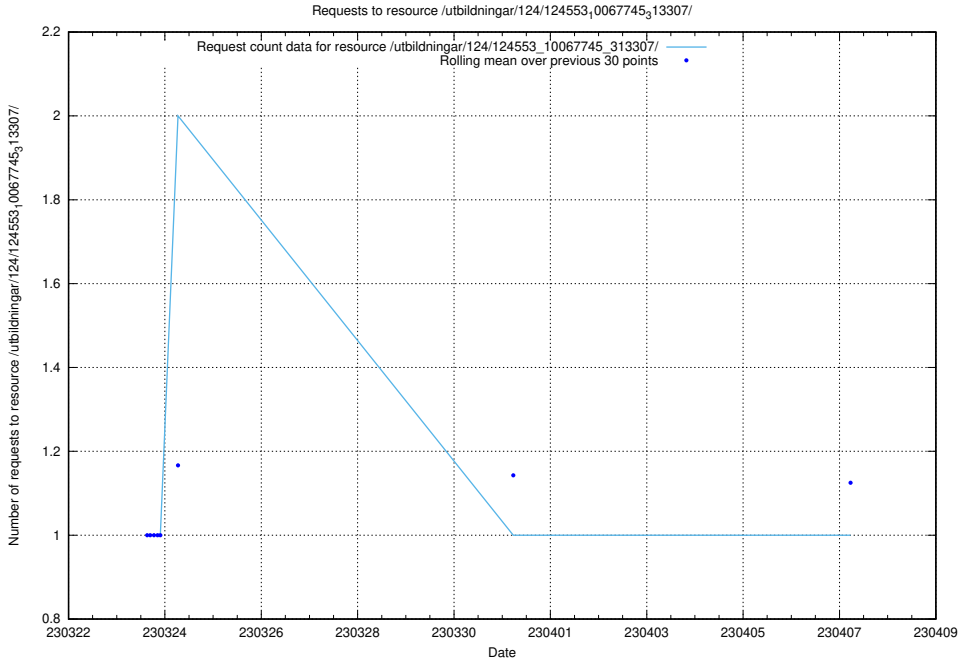

5.549 Usage of /utbildningar/124/124553_10067745_313307/

Here, we count the number of requests to resource /utbildningar/124/124553_10067745_313307/.