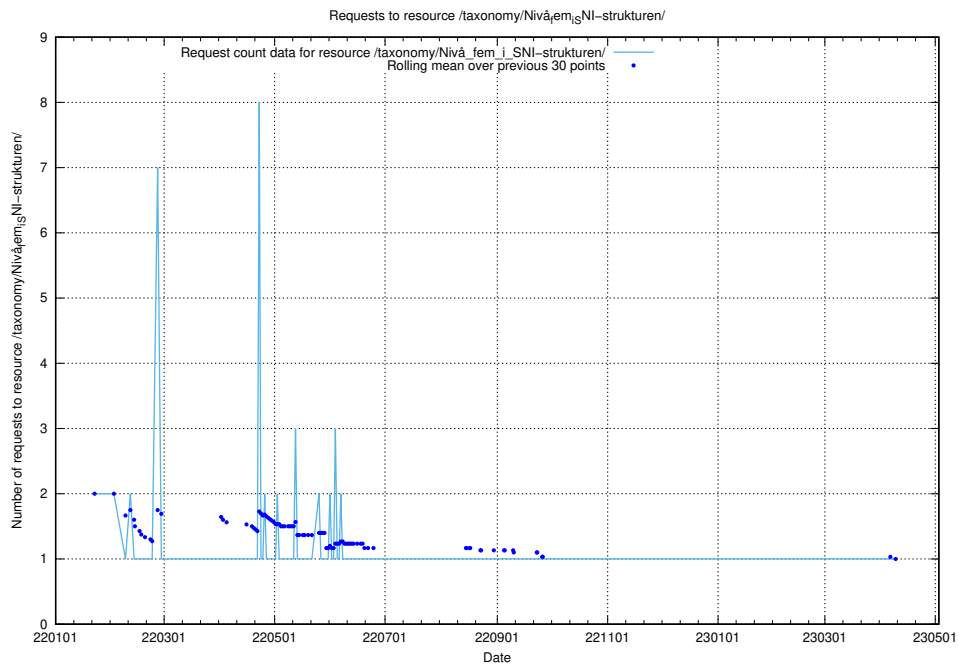

5.975 Usage of /taxonomy/Nivå_fem_i_SNI-strukturen/

Here, we count the number of requests to resource /taxonomy/Nivå_fem_i_SNI-strukturen/.