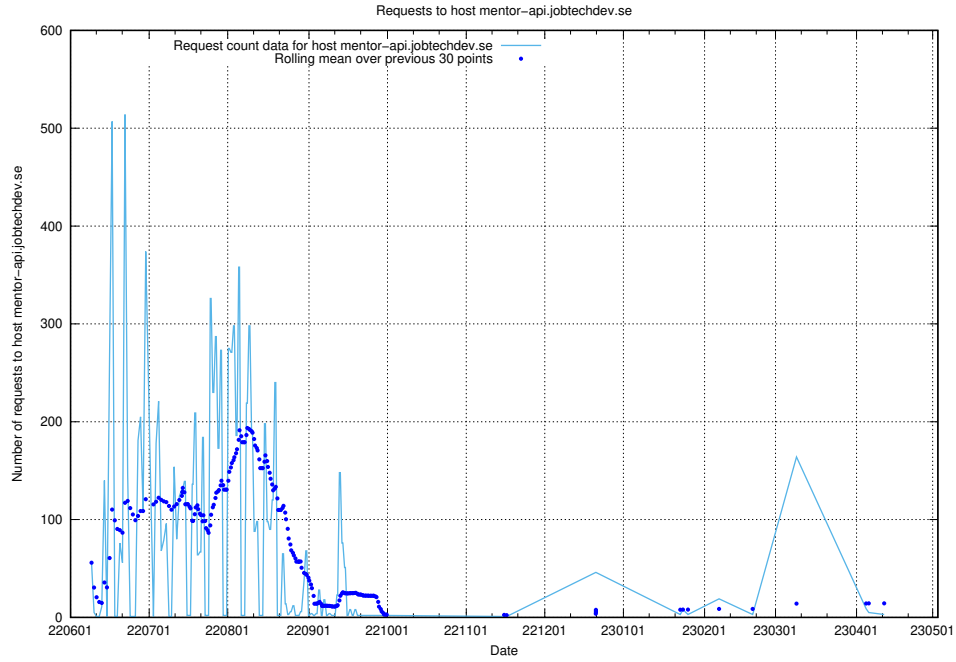

7.68 Usage of mentor-api.jobtechdev.se

Here, we count the number of requests to host mentor-api.jobtechdev.se.