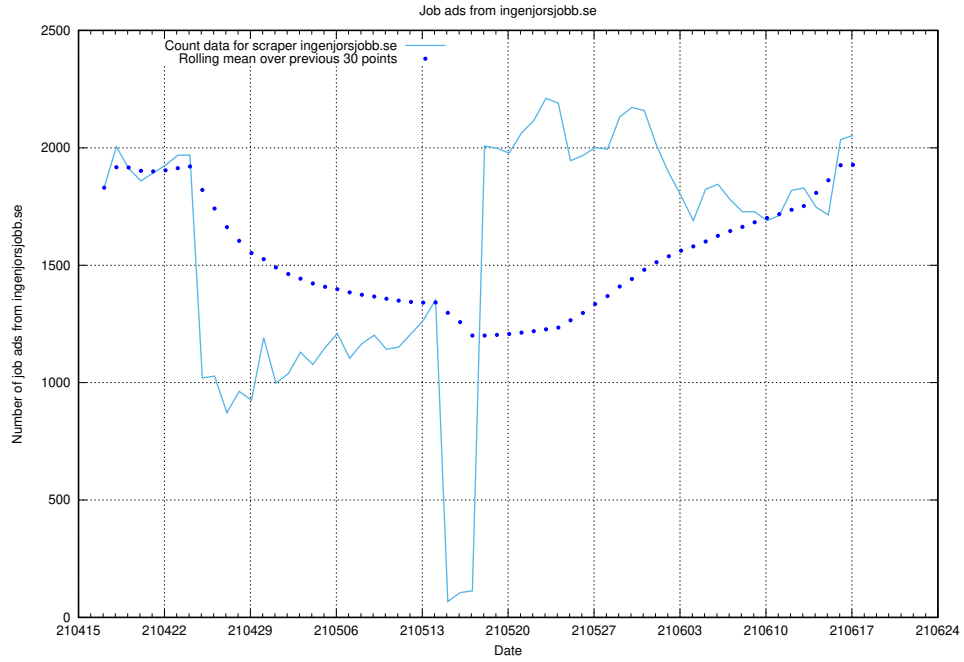

13.9 Number of ads by scraper ingenjorsjobb.se

Here, we count the number of job ads scraped from ingenjorsjobb.se.