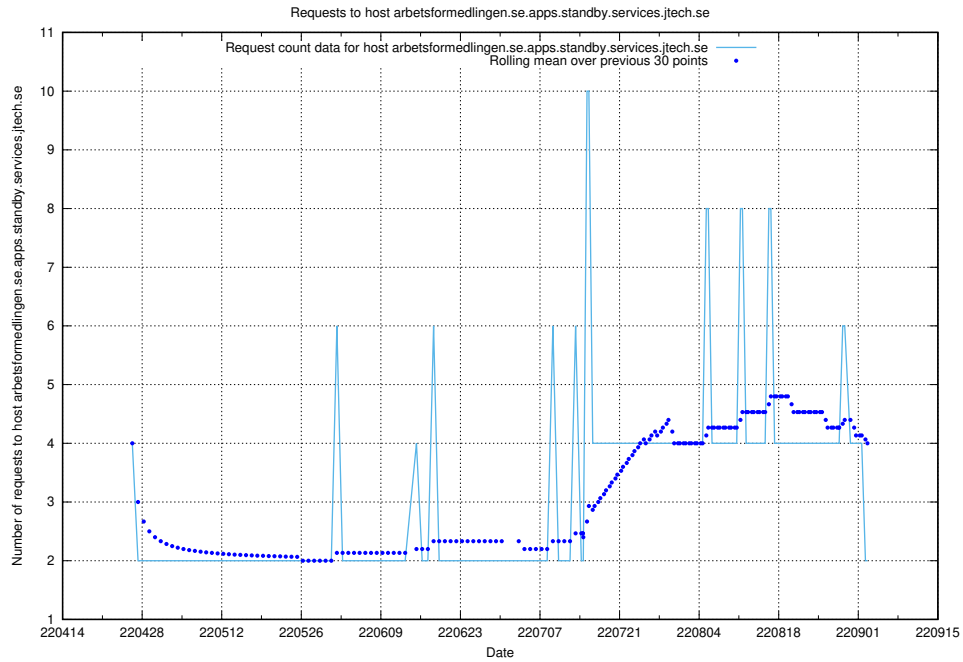

7.80 Usage of arbetsformedlingen.se.apps.standby.services.jtech.se

Here, we count the number of requests to host arbetsformedlingen.se.apps.standby.services.jtech.se.