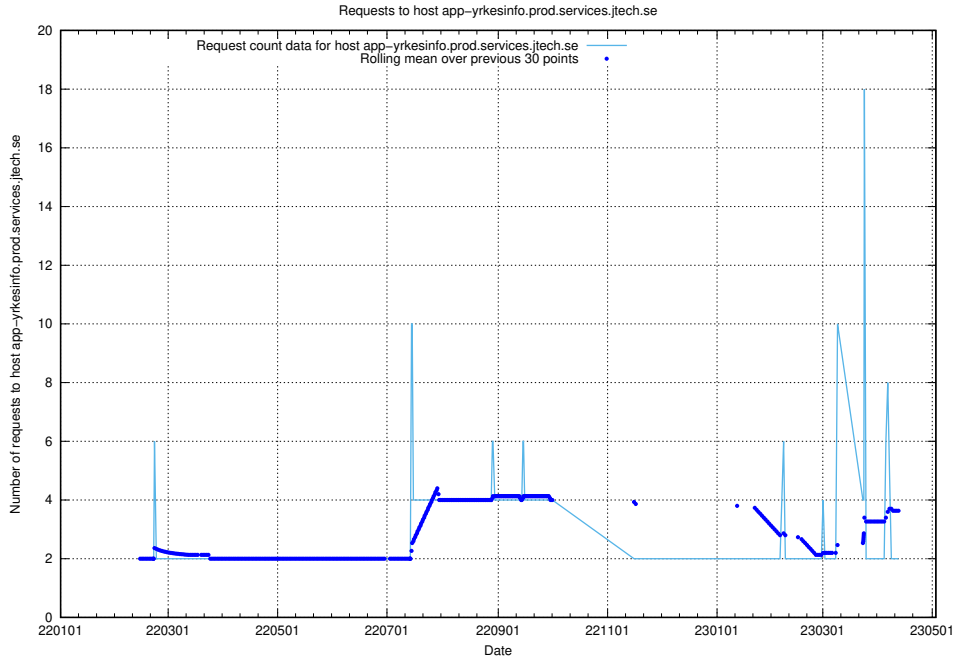

7.88 Usage of app-yrkesinfo.prod.services.jtech.se

Here, we count the number of requests to host app-yrkesinfo.prod.services.jtech.se.