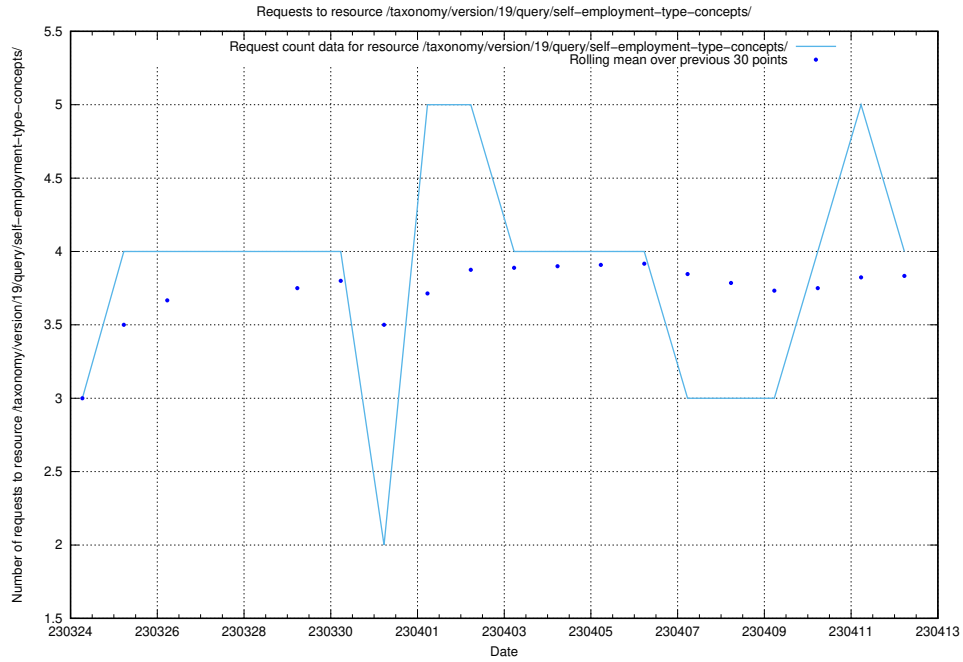

5.135 Usage of /taxonomy/version/19/query/self-employment-type-concepts/

Here, we count the number of requests to resource /taxonomy/version/19/query/self-employment-type-concepts/.