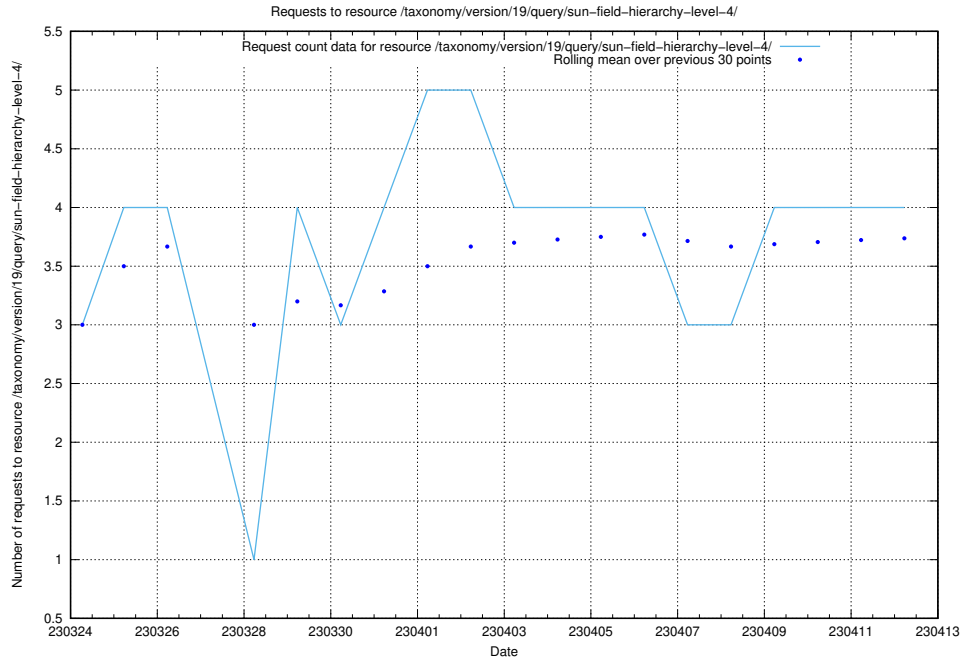

5.124 Usage of /taxonomy/version/19/query/sun-field-hierarchy-level-4/

Here, we count the number of requests to resource /taxonomy/version/19/query/sun-field-hierarchy-level-4/.