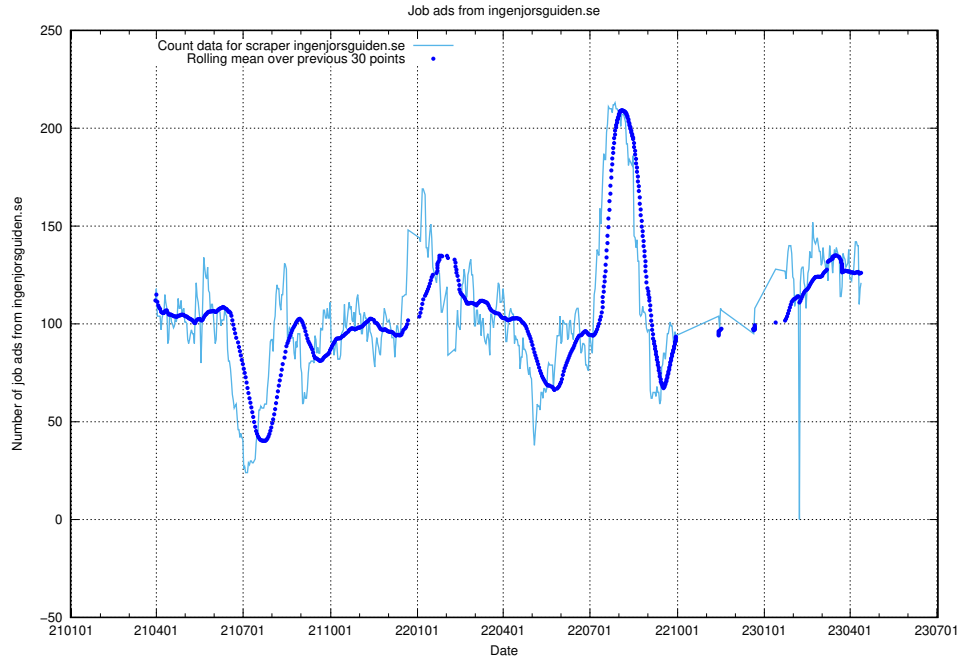

13.15 Number of ads by scraper ingenjorsguiden.se

Here, we count the number of job ads scraped from ingenjorsguiden.se.