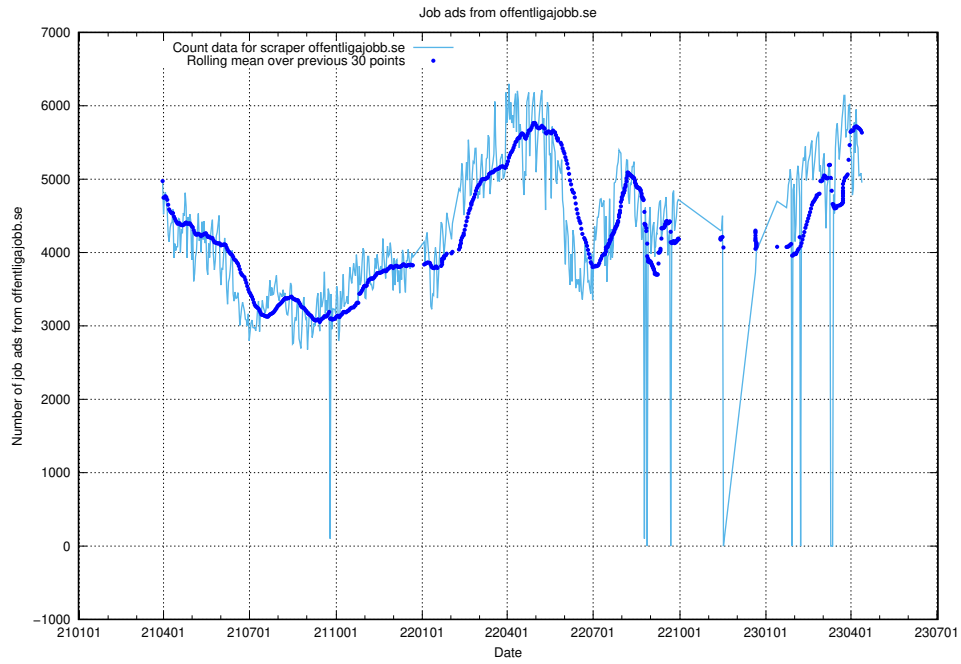

13.3 Number of ads by scraper offentligajobb.se

Here, we count the number of job ads scraped from offentligajobb.se.