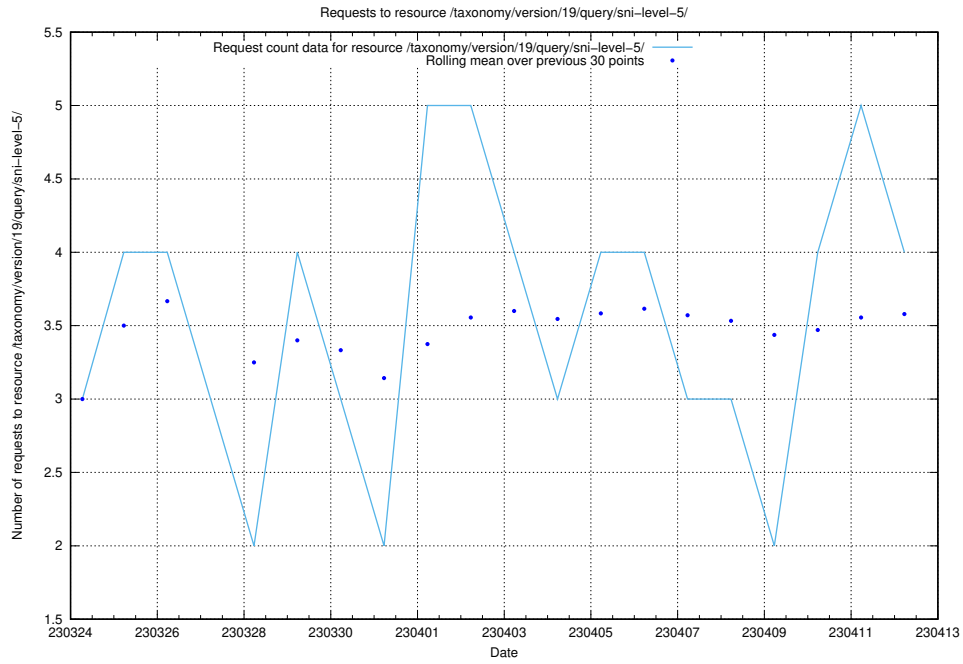

5.131 Usage of /taxonomy/version/19/query/sni-level-5/

Here, we count the number of requests to resource /taxonomy/version/19/query/sni-level-5/.