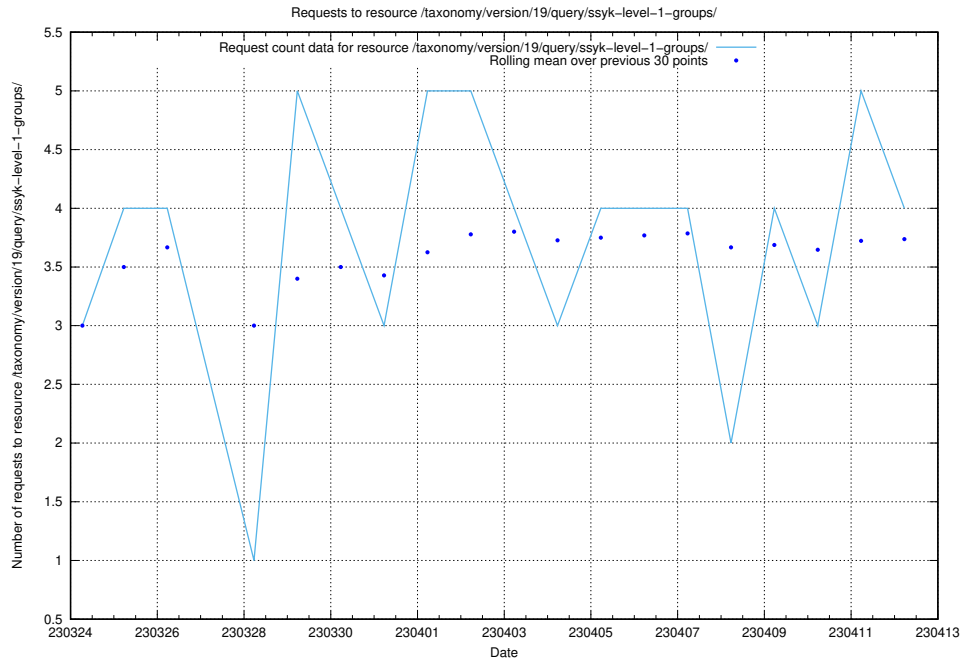

5.130 Usage of /taxonomy/version/19/query/ssyk-level-1-groups/

Here, we count the number of requests to resource /taxonomy/version/19/query/ssyk-level-1-groups/.