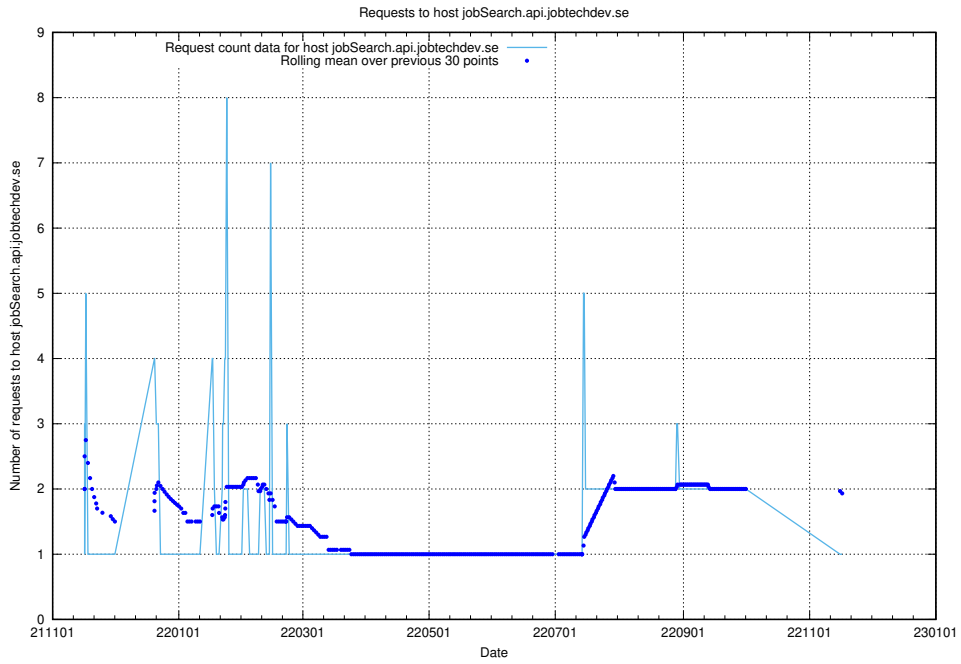

7.99 Usage of jobSearch.api.jobtechdev.se

Here, we count the number of requests to host jobSearch.api.jobtechdev.se.