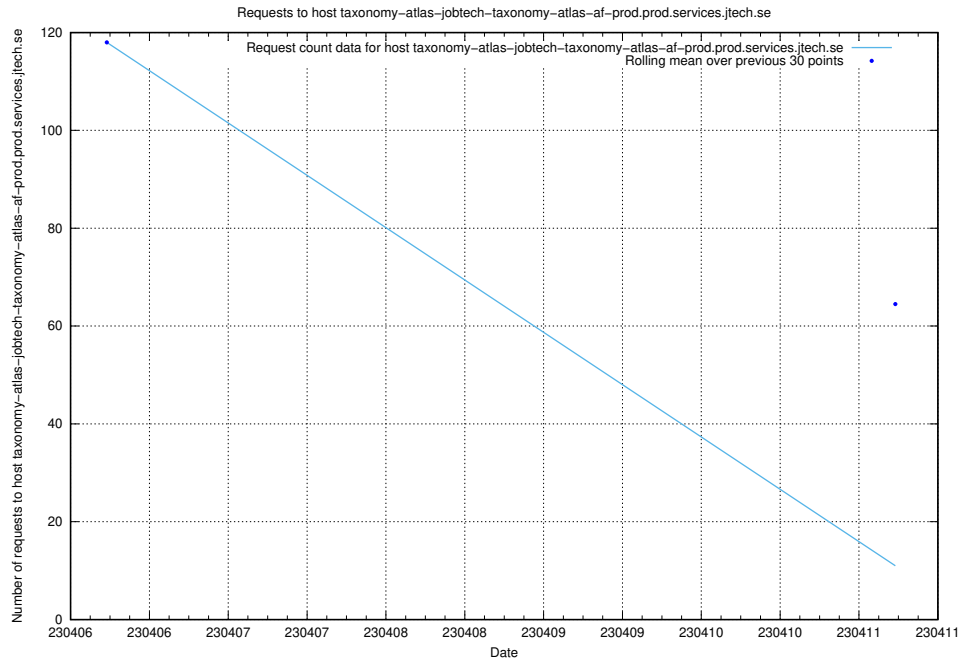

7.34 Usage of taxonomy-atlas-jobtech-taxonomy-atlas-af-prod.prod.services.jtech.se

Here, we count the number of requests to host taxonomy-atlas-jobtech-taxonomy-atlas-af-prod.prod.services.jtech.se.