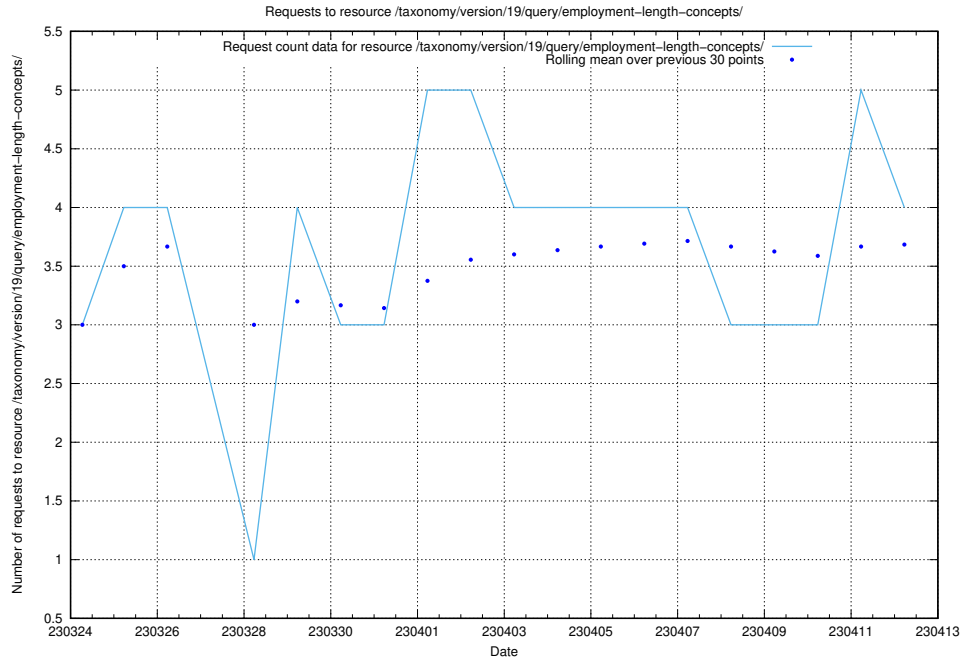

5.143 Usage of /taxonomy/version/19/query/employment-length-concepts/

Here, we count the number of requests to resource /taxonomy/version/19/query/employment-length-concepts/.