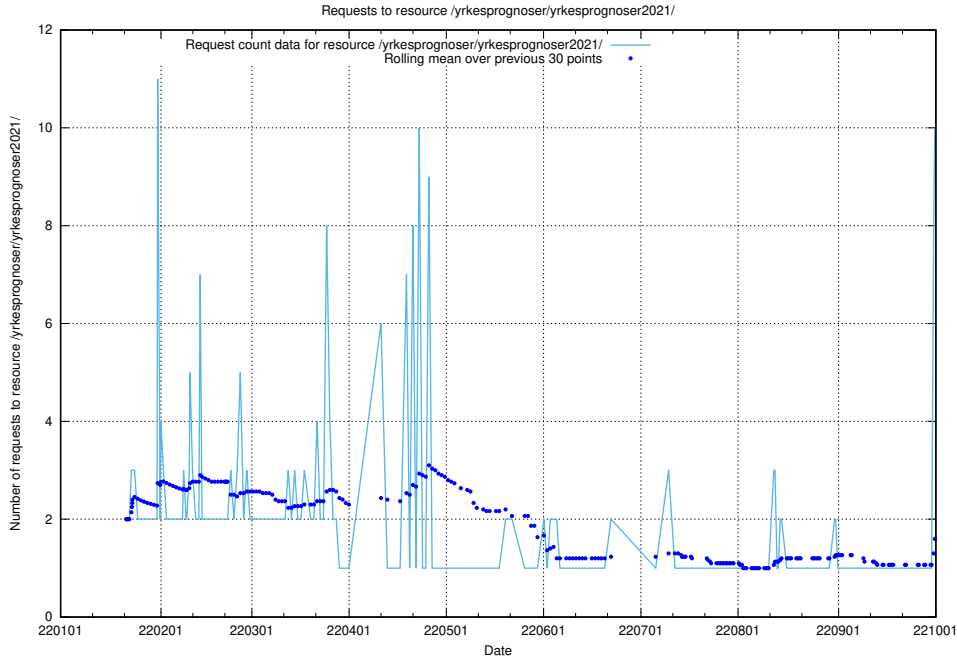

5.16 Usage of /yrkesprognoser/yrkesprognoser2021/

Here, we count the number of requests to resource /yrkesprognoser/yrkesprognoser2021/.