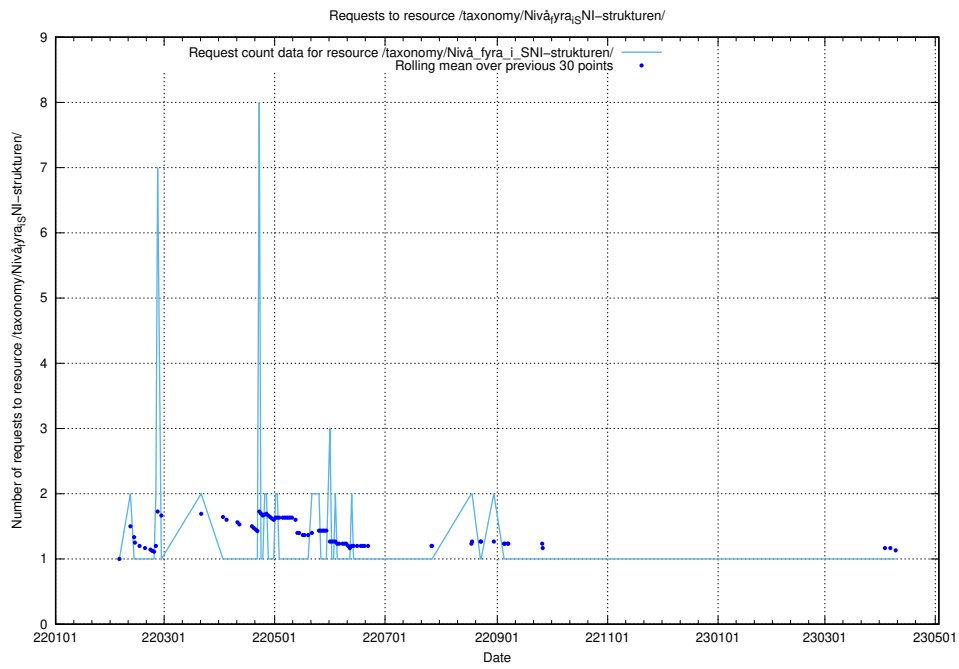

5.748 Usage of /taxonomy/Nivå_fyra_i_SNI-strukturen/

Here, we count the number of requests to resource /taxonomy/Nivå_fyra_i_SNI-strukturen/.