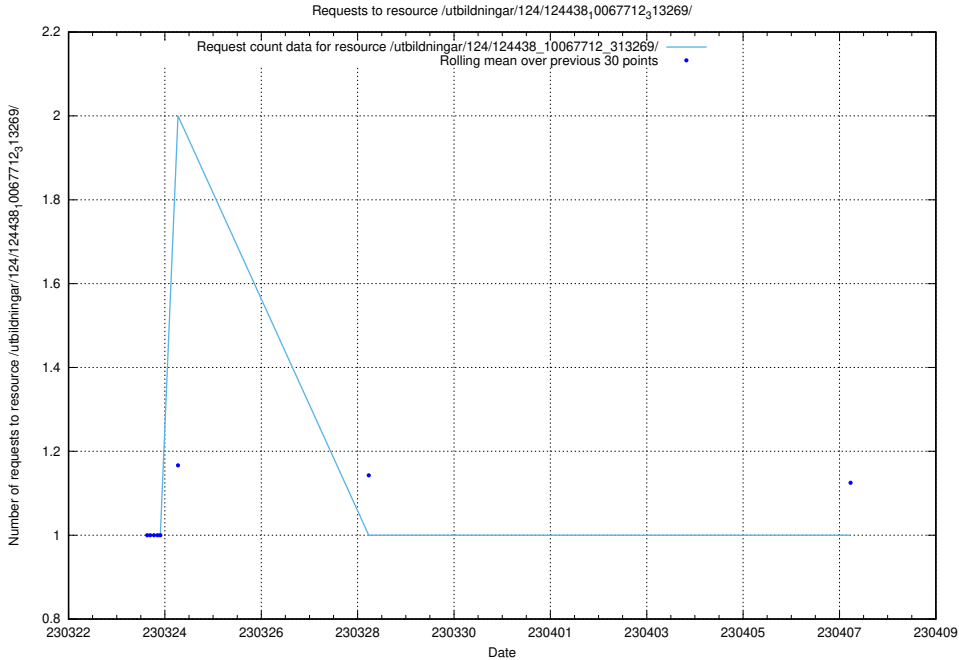

5.881 Usage of /utbildningar/124/124438_10067712_313269/

Here, we count the number of requests to resource /utbildningar/124/124438_10067712_313269/.