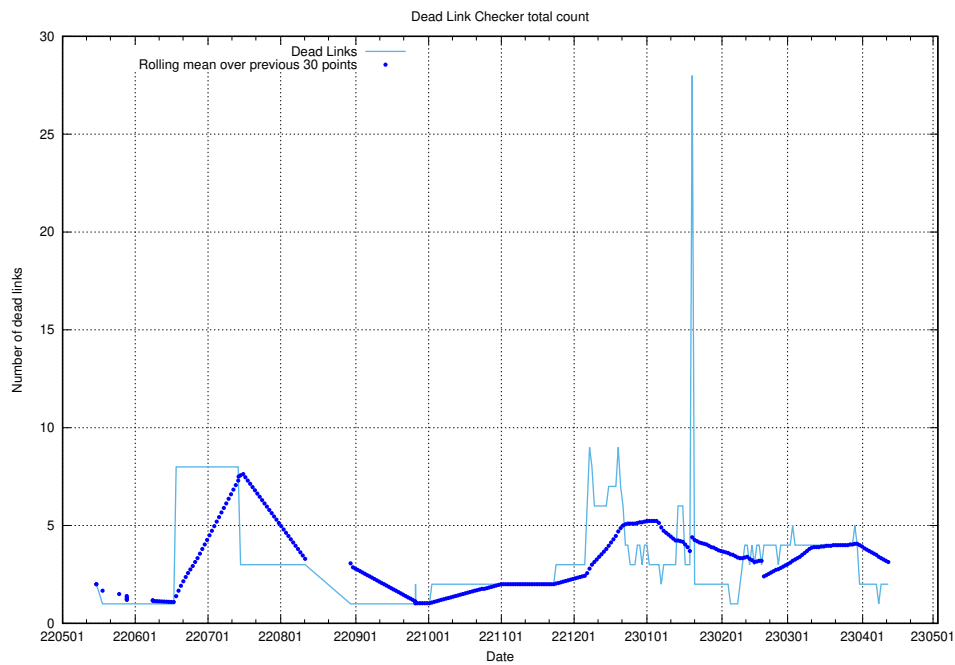

A graph of the servers in AWS region eu-north-1.

3 Dead Link Checker

The [Dead Link Checker](#)⁴ scans JobTech's web pages for dead html links, and reports the count here.

3.1 Total count of dead links

Here is presented the total number of found dead links across all pages.