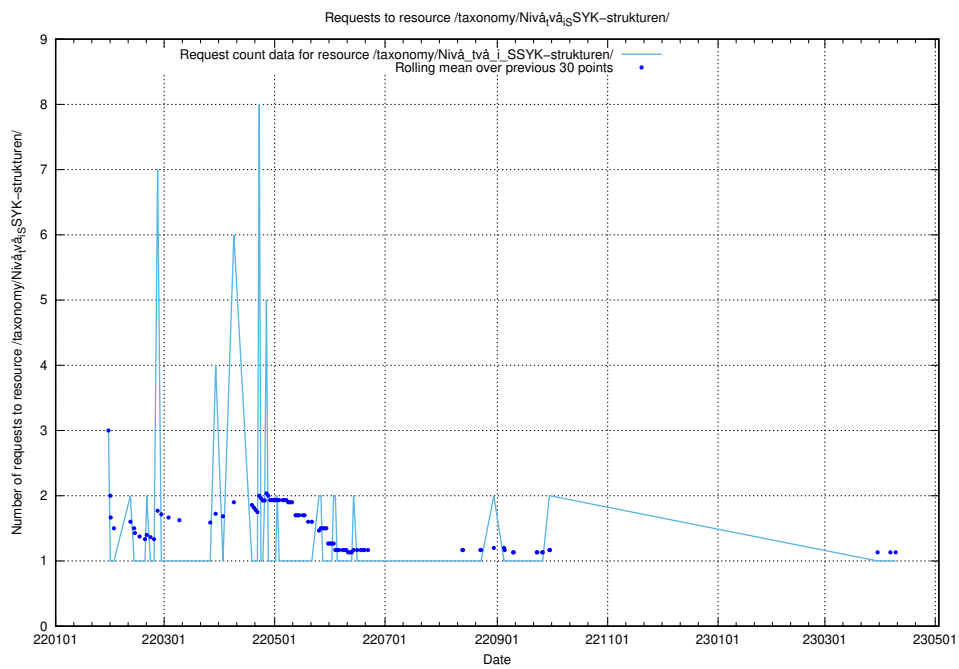

5.866 Usage of /taxonomy/Nivå_två_i_SSYK-strukturen/

Here, we count the number of requests to resource /taxonomy/Nivå_två_i_SSYK-strukturen/.