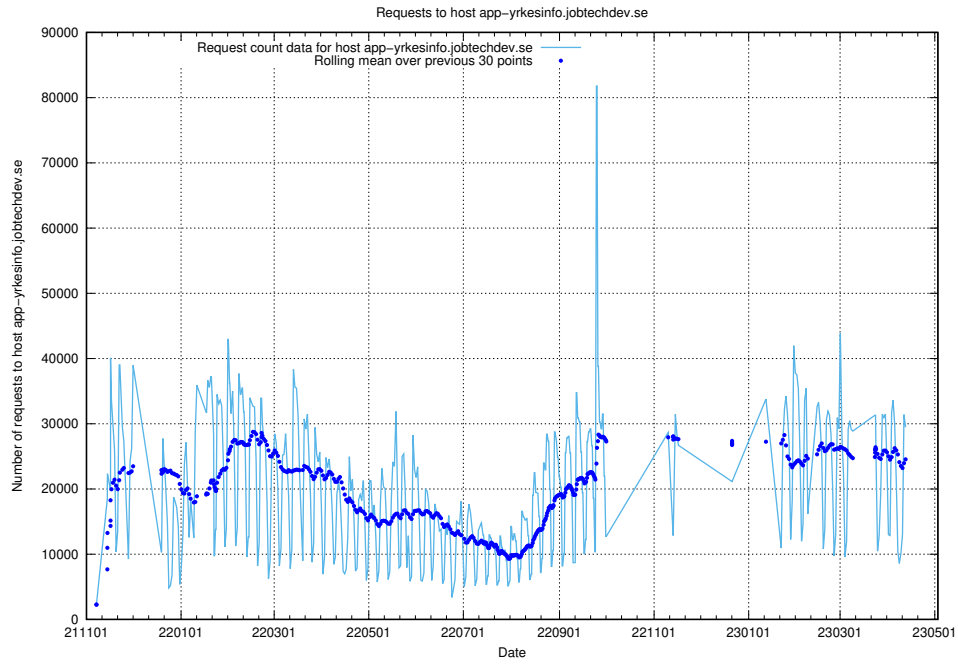

7.7 Usage of app-yrkesinfo.jobtechdev.se

Here, we count the number of requests to host app-yrkesinfo.jobtechdev.se.