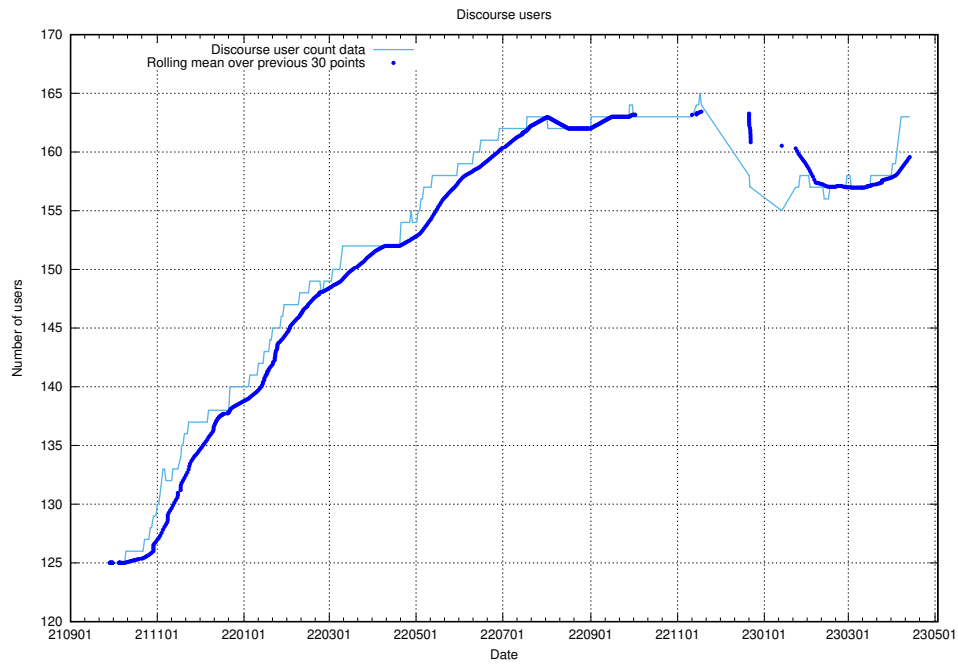

4 Discourse

This section summarises activities from the [JobTech Discourse Forum](https://forum.jobtechdev.se)⁵.

4.1 User count

A table of the number of users in Discourse.

---

⁵<https://forum.jobtechdev.se>