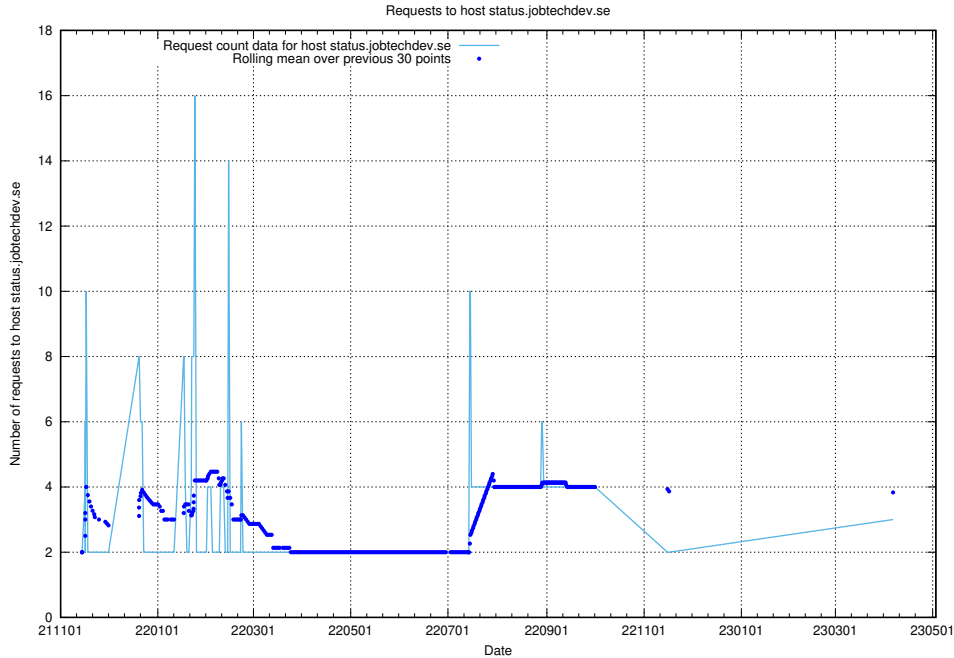

7.72 Usage of status.jobtechdev.se

Here, we count the number of requests to host status.jobtechdev.se.