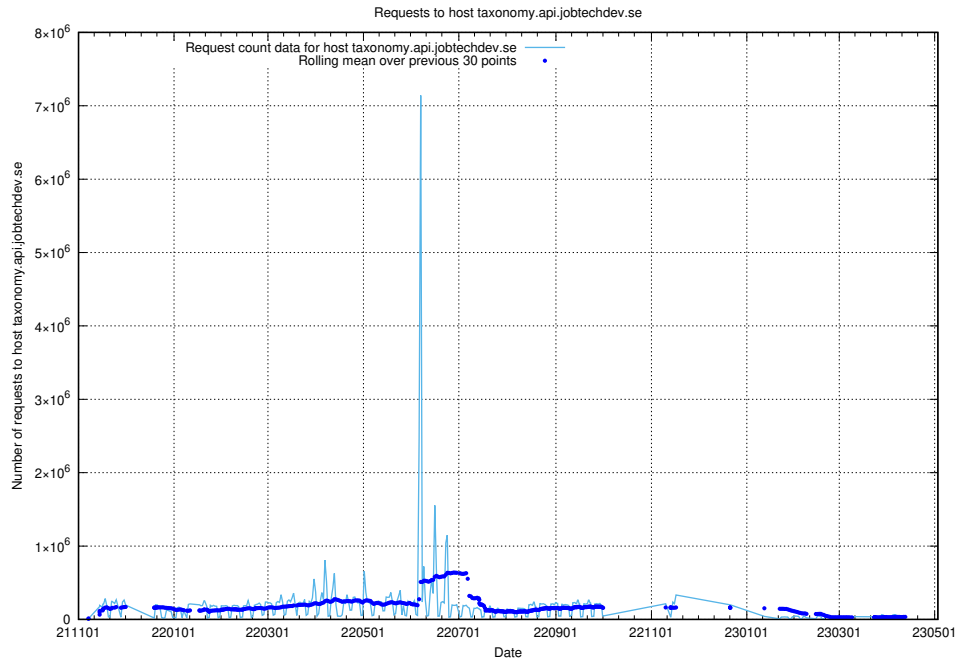

7.6 Usage of taxonomy.api.jobtechdev.se

Here, we count the number of requests to host taxonomy.api.jobtechdev.se.