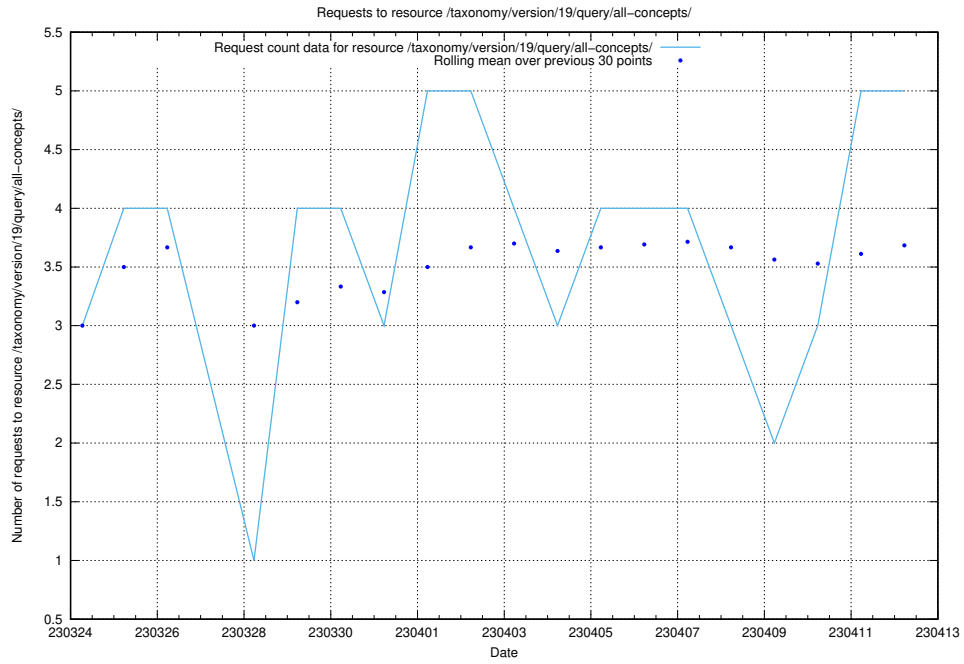

5.85 Usage of /taxonomy/version/19/query/all-concepts/

Here, we count the number of requests to resource /taxonomy/version/19/query/all-concepts/.