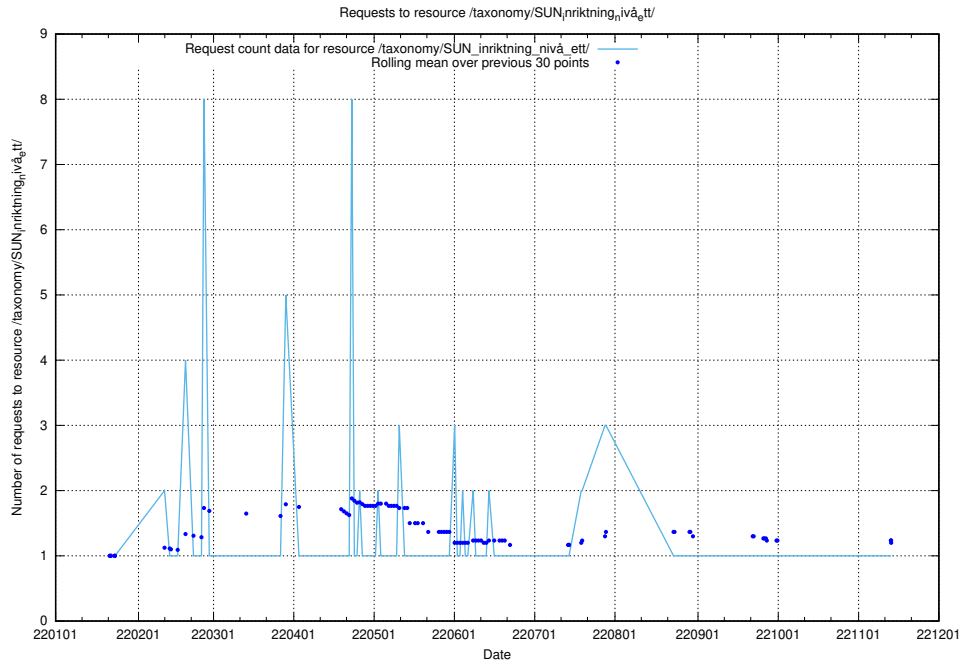

5.998 Usage of /taxonomy/SUN_inriktning_nivå_ett/

Here, we count the number of requests to resource /taxonomy/SUN_inriktning_nivå_ett/.