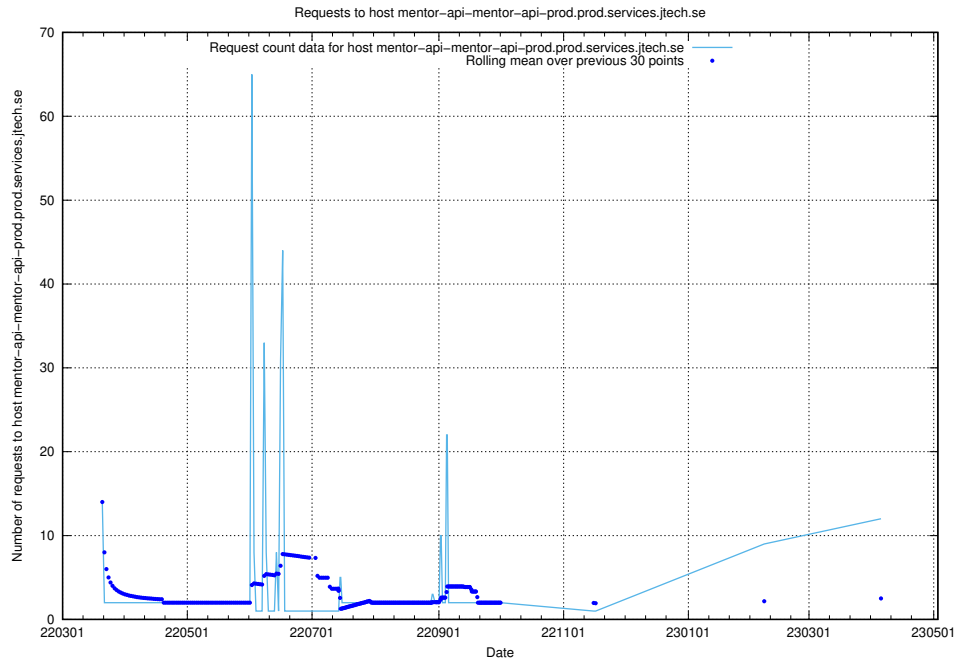

Here, we count the number of requests to host legacy-taxonomy-soap-service-java-soap-taxonomy.prod.services.jtech.se.

7.33 Usage of mentor-api-mentor-api-prod.prod.services.jtech.se

Here, we count the number of requests to host mentor-api-mentor-api-prod.prod.services.jtech.se.