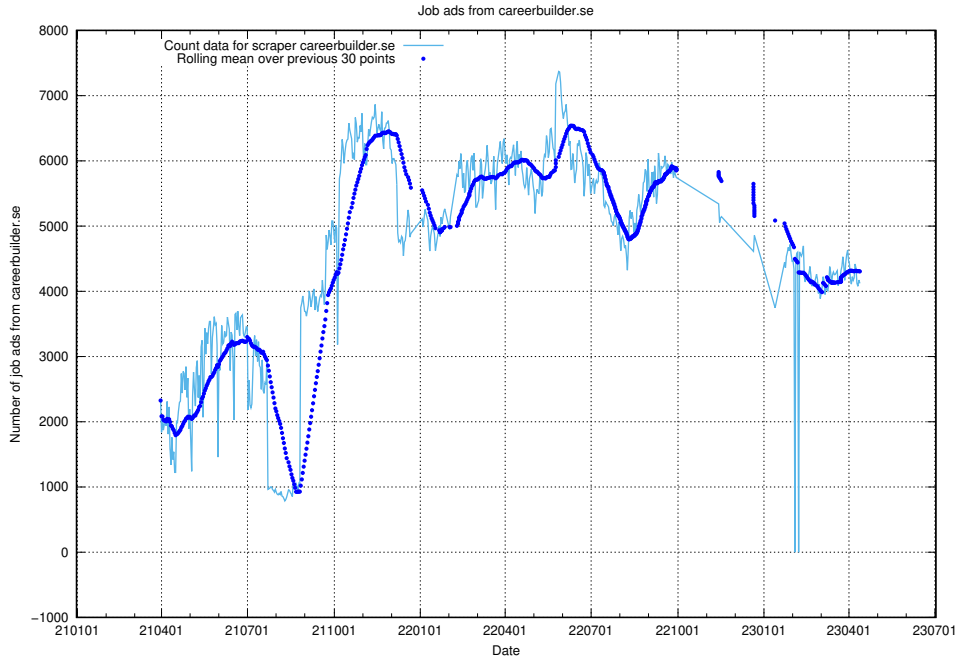

13.5 Number of ads by scraper careerbuilder.se

Here, we count the number of job ads scraped from careerbuilder.se.