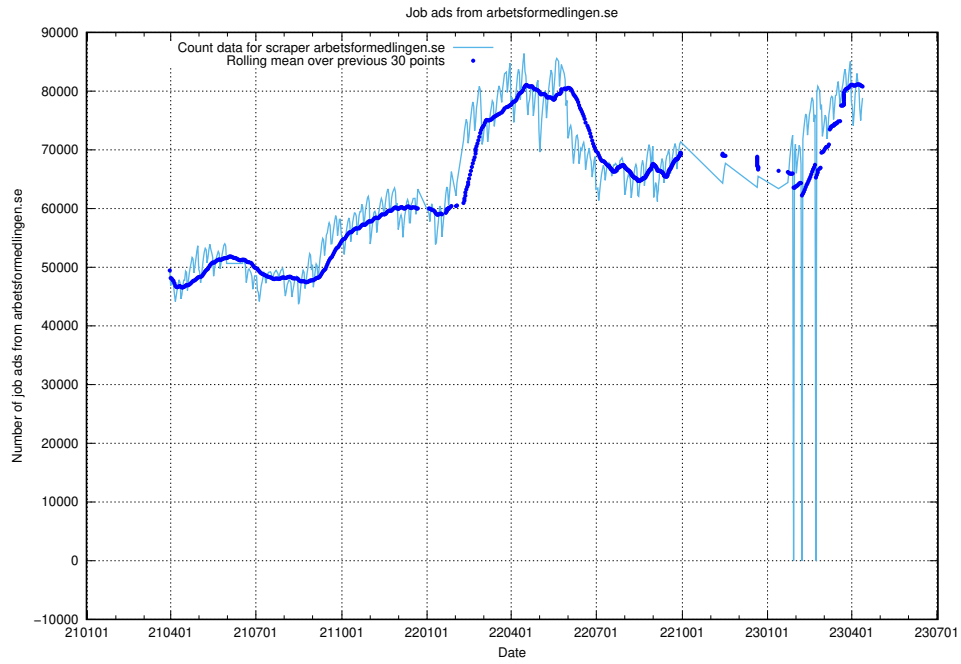

13.2 Number of ads by scraper arbetsformedlingen.se

Here, we count the number of job ads scraped from arbetsformedlingen.se.