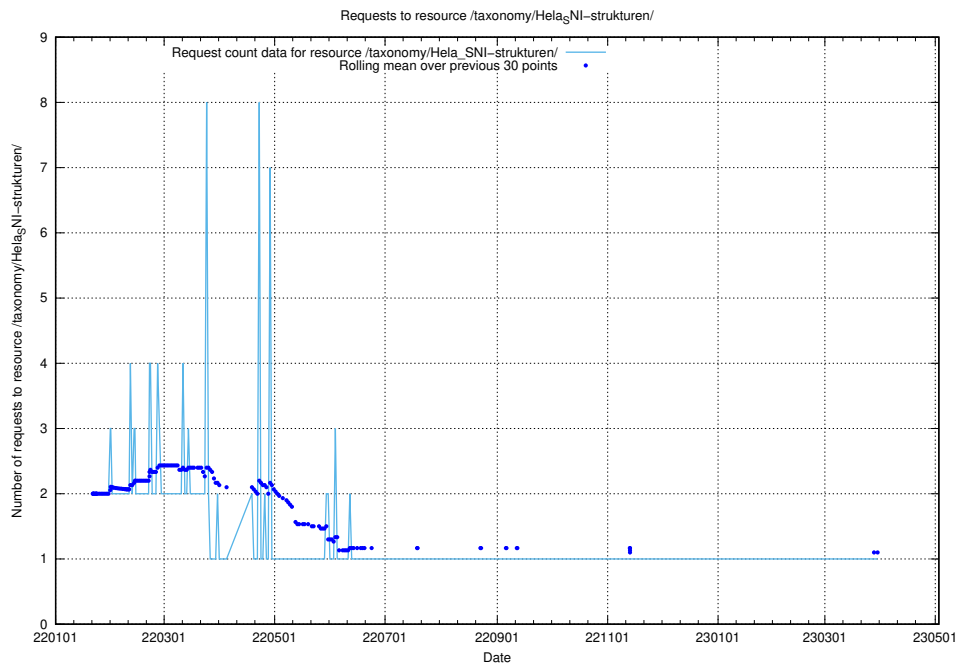

5.354 Usage of /taxonomy/Hela_SNI-strukturen/

Here, we count the number of requests to resource /taxonomy/Hela_SNI-strukturen/.