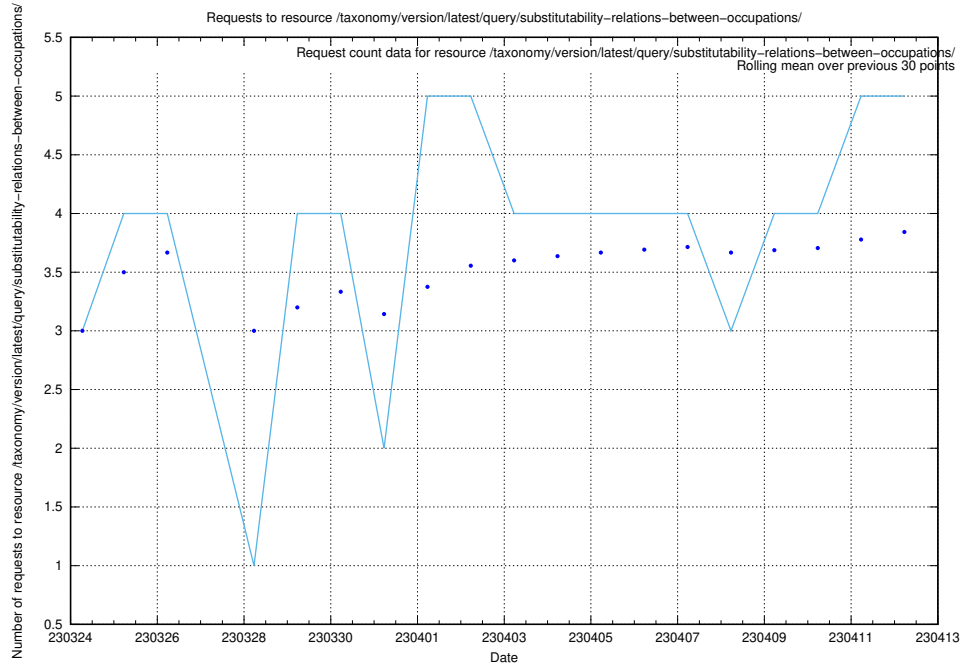

5.45 Usage of /taxonomy/version/latest/query/substitutability-relations-between-occupations/

Here, we count the number of requests to resource /taxonomy/version/latest/query/substitutability-relations-between-occupations/.