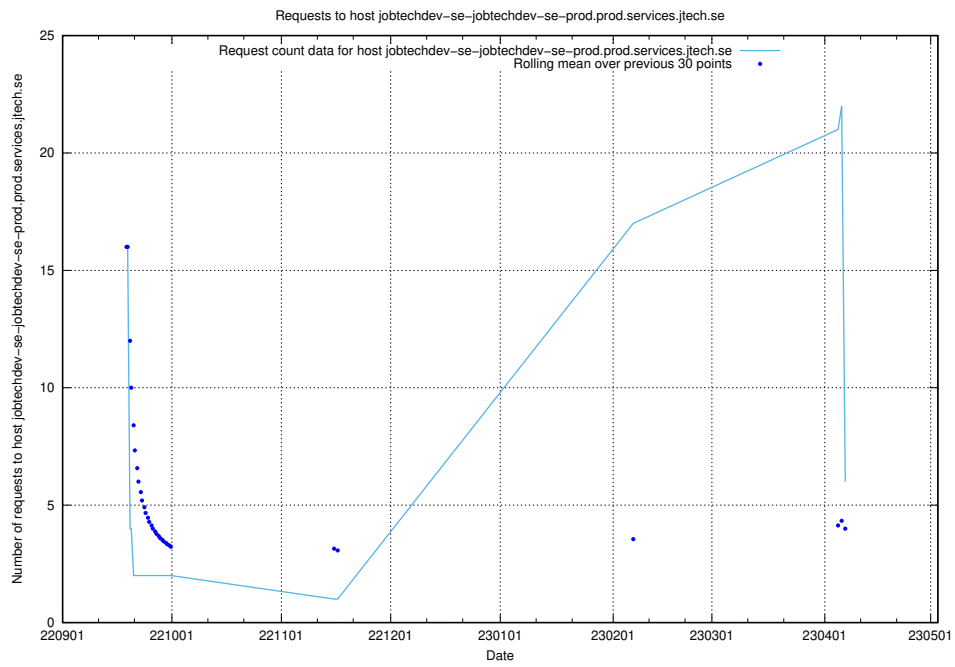

7.49 Usage of jobtechdev-se-jobtechdev-se-prod.prod.services.jtech.se

Here, we count the number of requests to host jobtechdev-se-jobtechdev-se-prod.prod.services.jtech.se.