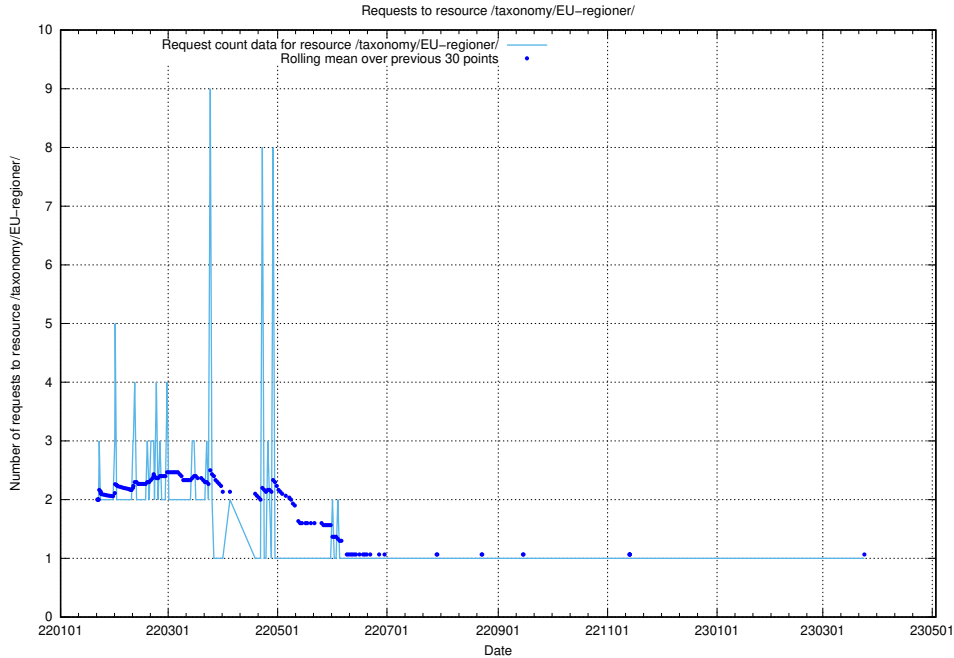

5.460 Usage of /taxonomy/EU-regioner/

Here, we count the number of requests to resource /taxonomy/EU-regioner/.