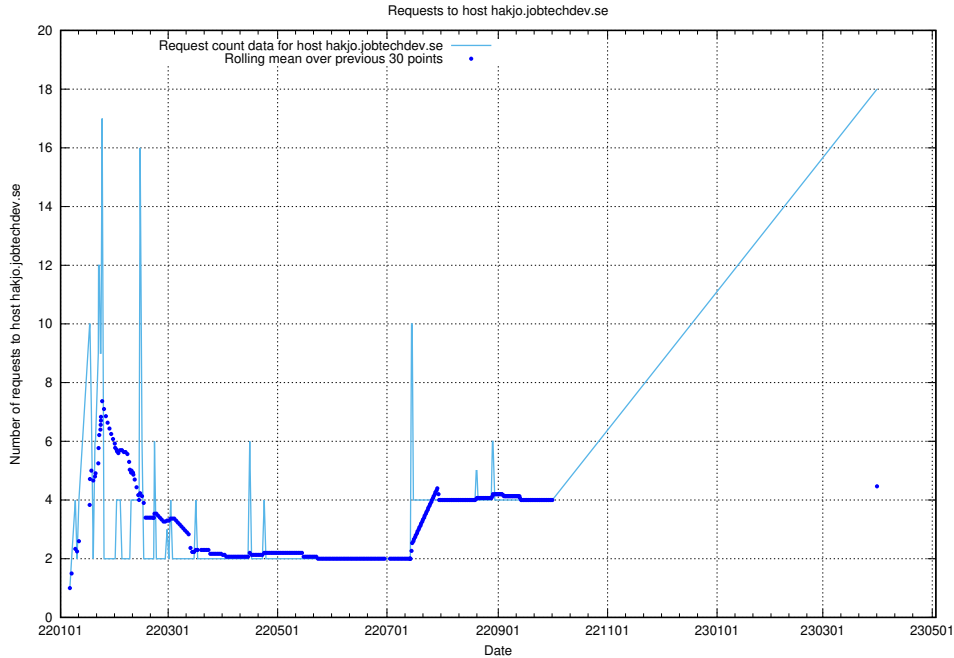

7.30 Usage of hakjo.jobtechdev.se

Here, we count the number of requests to host hakjo.jobtechdev.se.