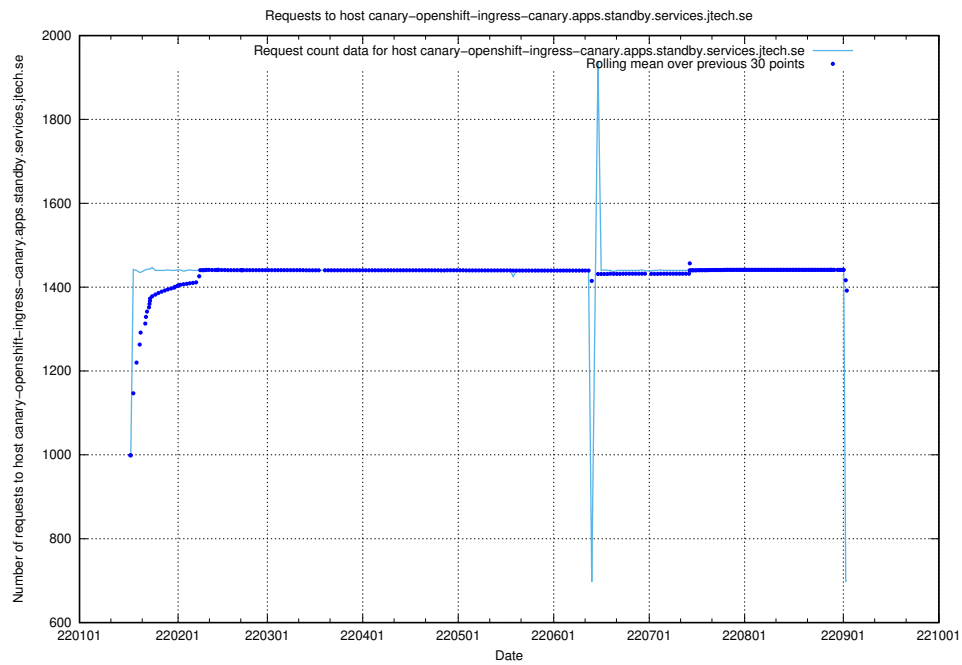

Here, we count the number of requests to host atlas.jobtechdev.se.

7.22 Usage of canary-openshift-ingress-canary.apps.standby.services.jtech.se

Here, we count the number of requests to host canary-openshift-ingress-canary.apps.standby.services.jtech.se.