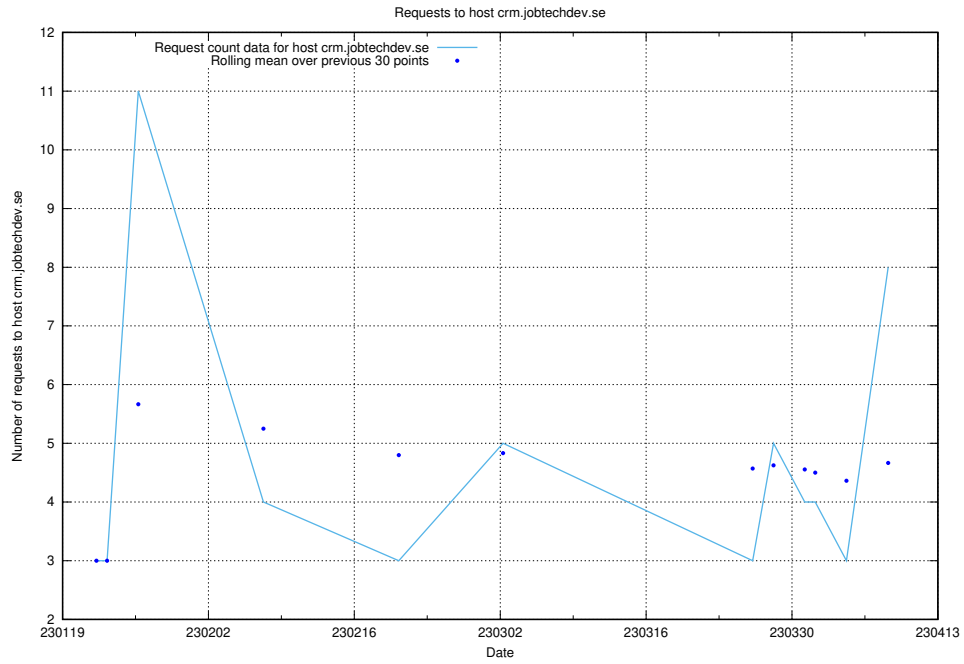

7.41 Usage of crm.jobtechdev.se

Here, we count the number of requests to host crm.jobtechdev.se.