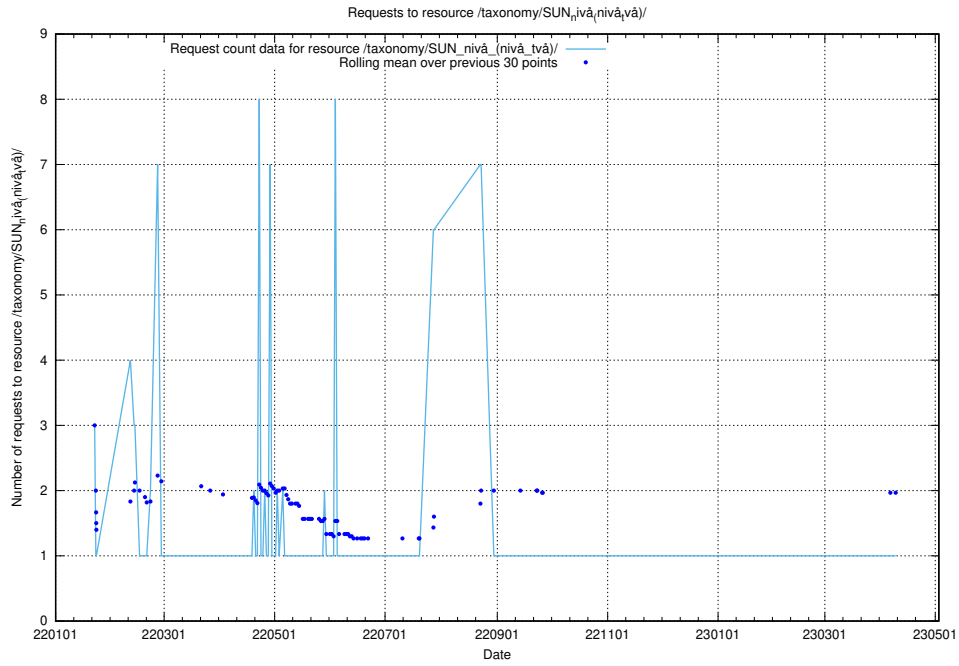

5.964 Usage of /taxonomy/SUN_nivå_(nivå_två)/

Here, we count the number of requests to resource /taxonomy/SUN_nivå_(nivå_två)/.