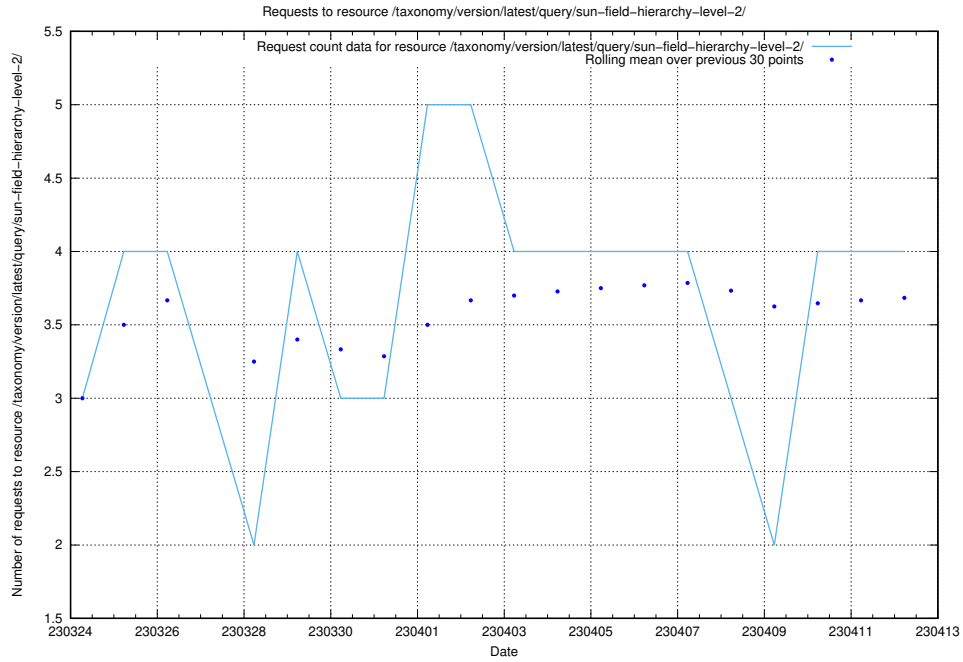

5.99 Usage of /taxonomy/version/latest/query/sun-field-hierarchy-level-2/

Here, we count the number of requests to resource /taxonomy/version/latest/query/sun-field-hierarchy-level-2/.