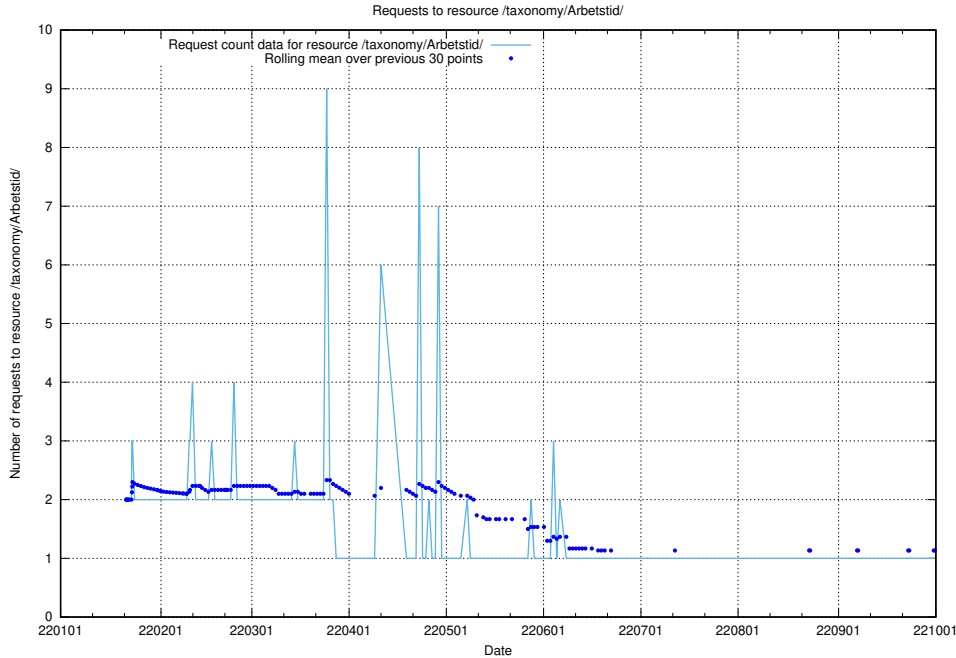

5.671 Usage of /taxonomy/Arbetstid/

Here, we count the number of requests to resource /taxonomy/Arbetstid/.