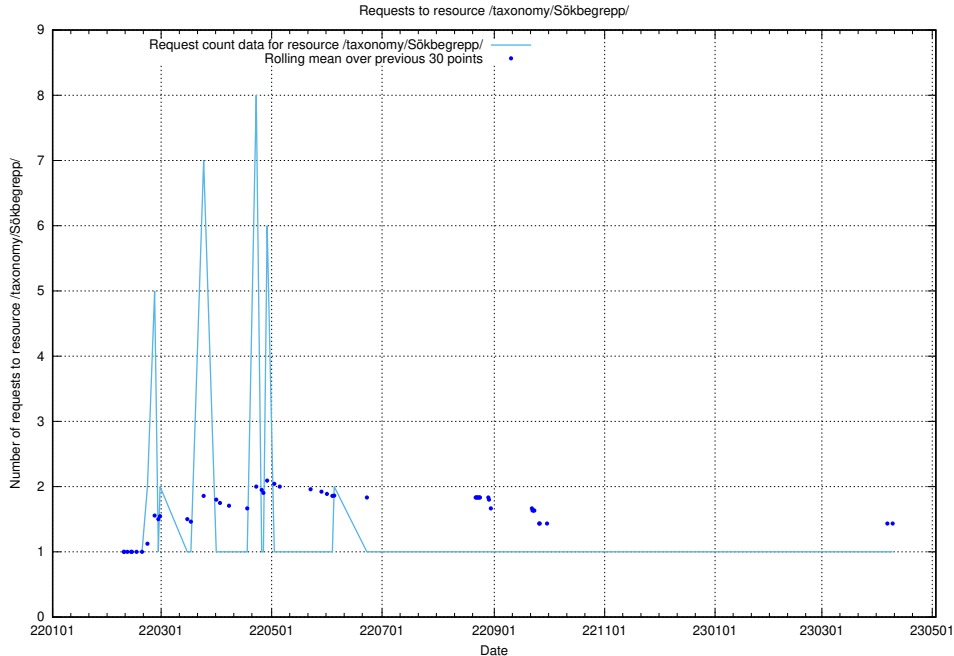

5.704 Usage of /taxonomy/Sökbegrepp/

Here, we count the number of requests to resource /taxonomy/Sökbegrepp/.