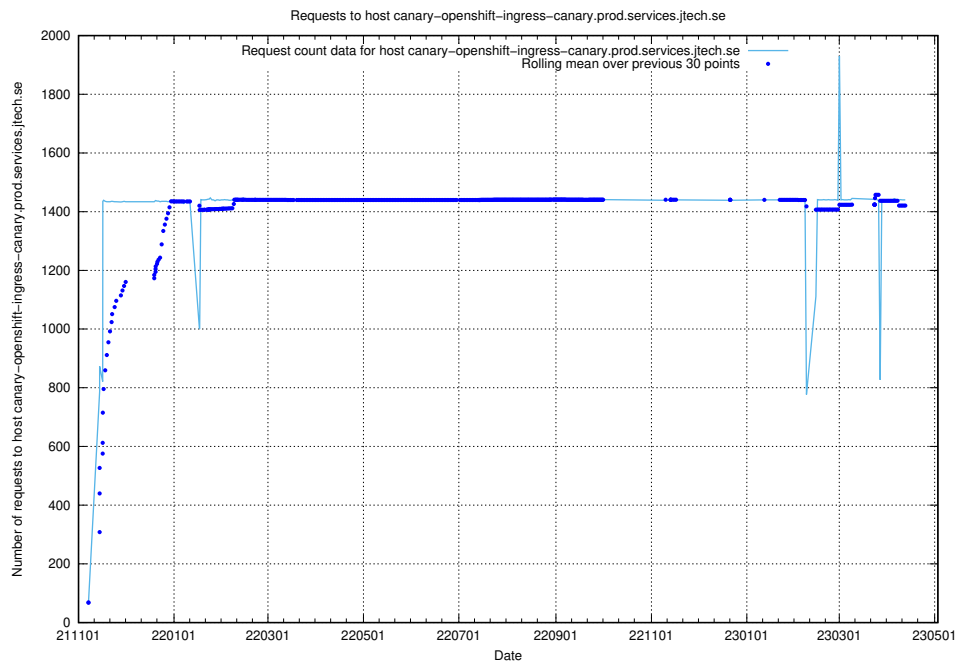

Here, we count the number of requests to host api-jobtech-taxonomy-api-prod-write.prod.services.jtech.se.

7.19 Usage of canary-openshift-ingress-canary.prod.services.jtech.se

Here, we count the number of requests to host canary-openshift-ingress-canary.prod.services.jtech.se.