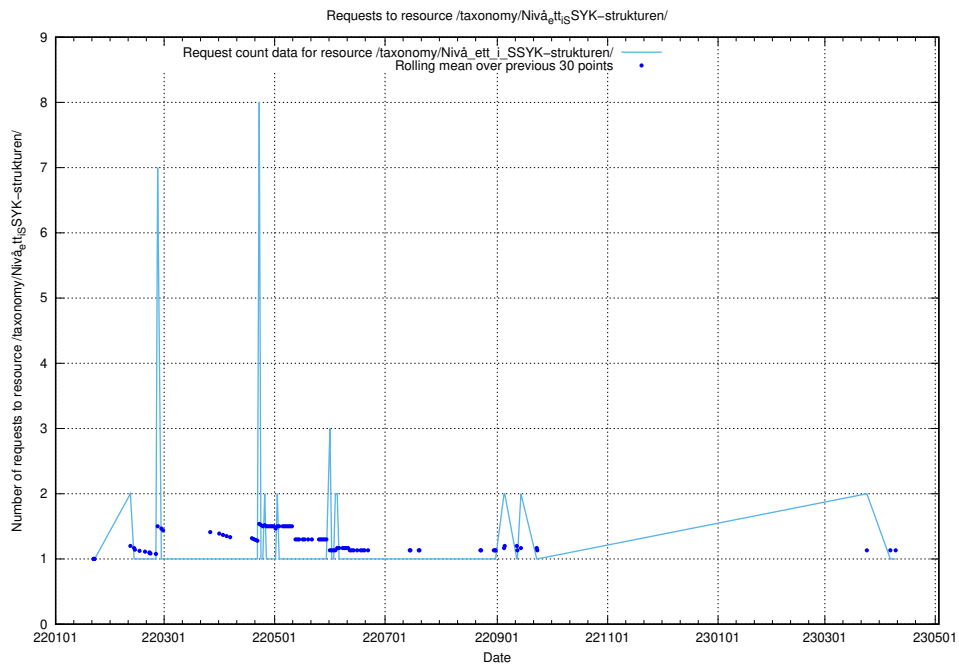

5.1106 Usage of /taxonomy/Nivå_ett_i_SSYK-strukturen/

Here, we count the number of requests to resource /taxonomy/Nivå_ett_i_SSYK-strukturen/.