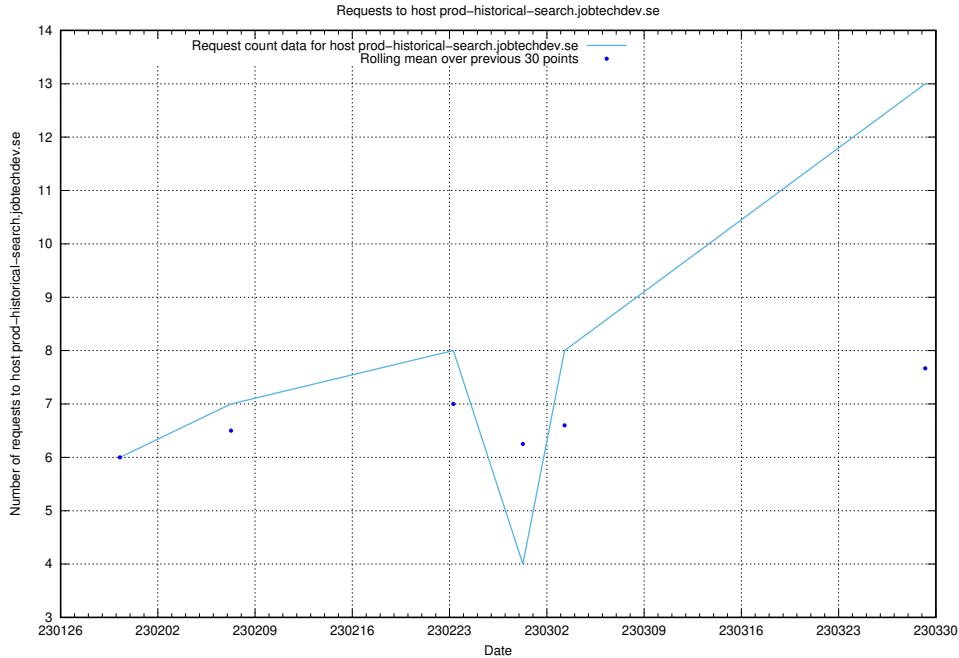

7.31 Usage of prod-historical-search.jobtechdev.se

Here, we count the number of requests to host prod-historical-search.jobtechdev.se.