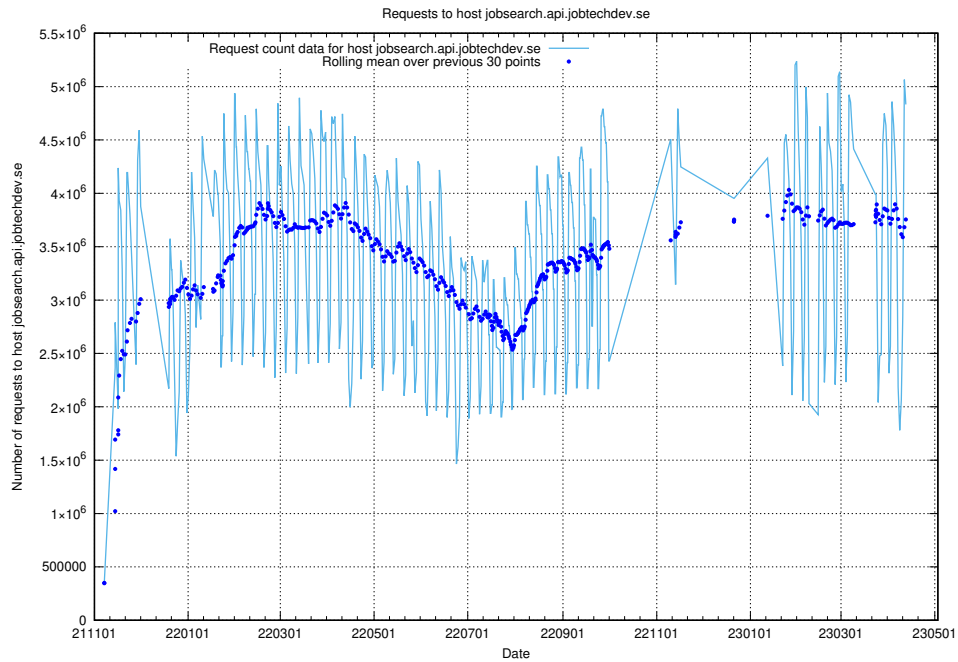

7 Log Stack

This section contains request statistics from [JobTech's log stack](#)⁸.

7.1 Usage of jobsearch.api.jobtechdev.se

Here, we count the number of requests to host jobsearch.api.jobtechdev.se.

---

⁸<https://elk.jobtechdev.se>