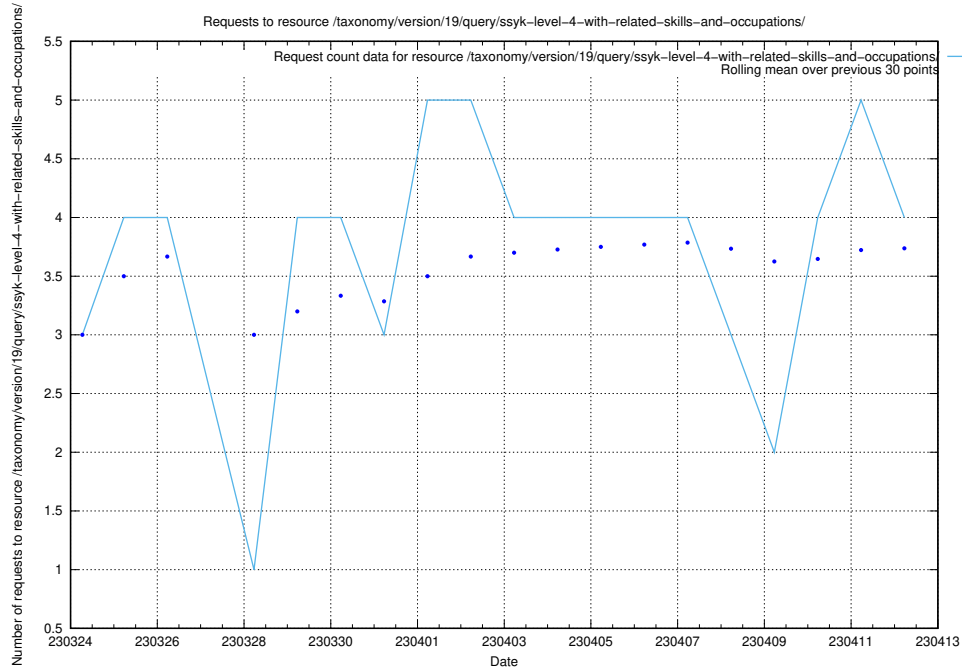

5.126 Usage of /taxonomy/version/19/query/ssyk-level-4-with-related-skills-and-occupations/

Here, we count the number of requests to resource /taxonomy/version/19/query/ssyk-level-4-with-related-skills-and-occupations/.