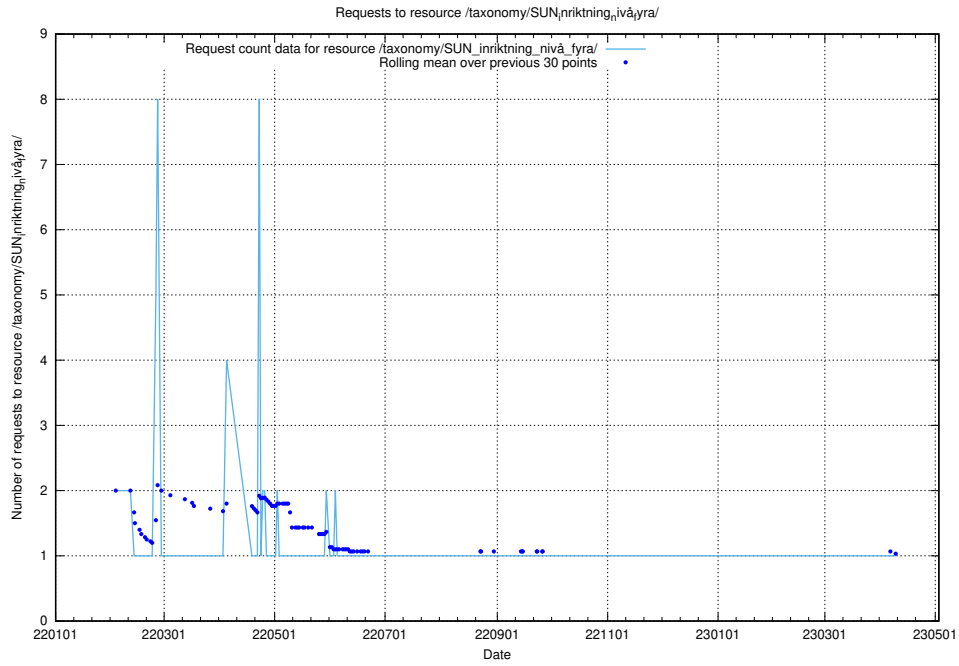

5.792 Usage of /taxonomy/SUN_inriktning_nivå_fyra/

Here, we count the number of requests to resource /taxonomy/SUN_inriktning_nivå_fyra/.