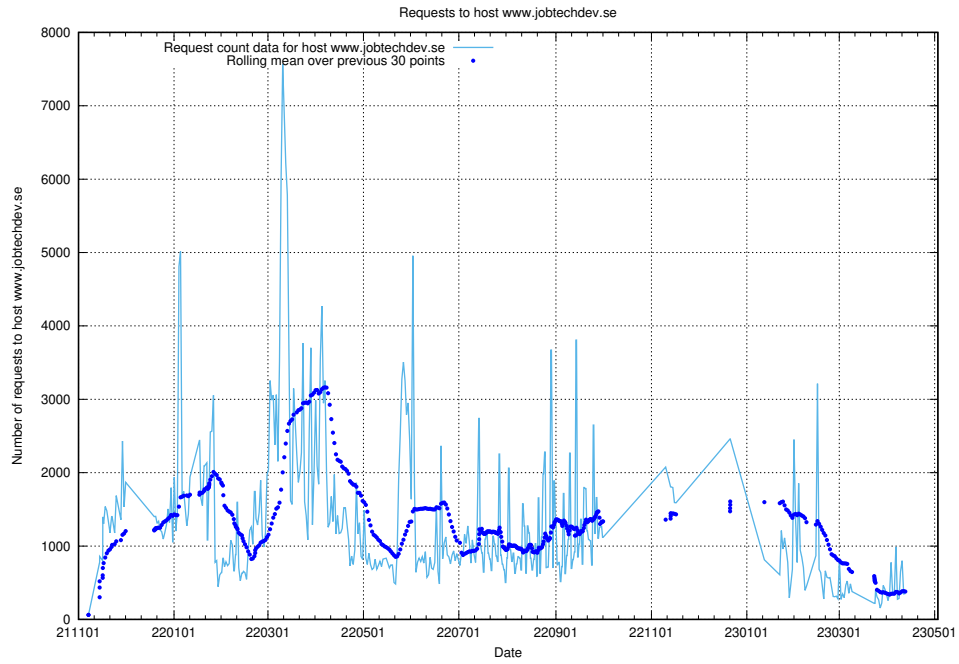

7.23 Usage of www.jobtechdev.se

Here, we count the number of requests to host www.jobtechdev.se.