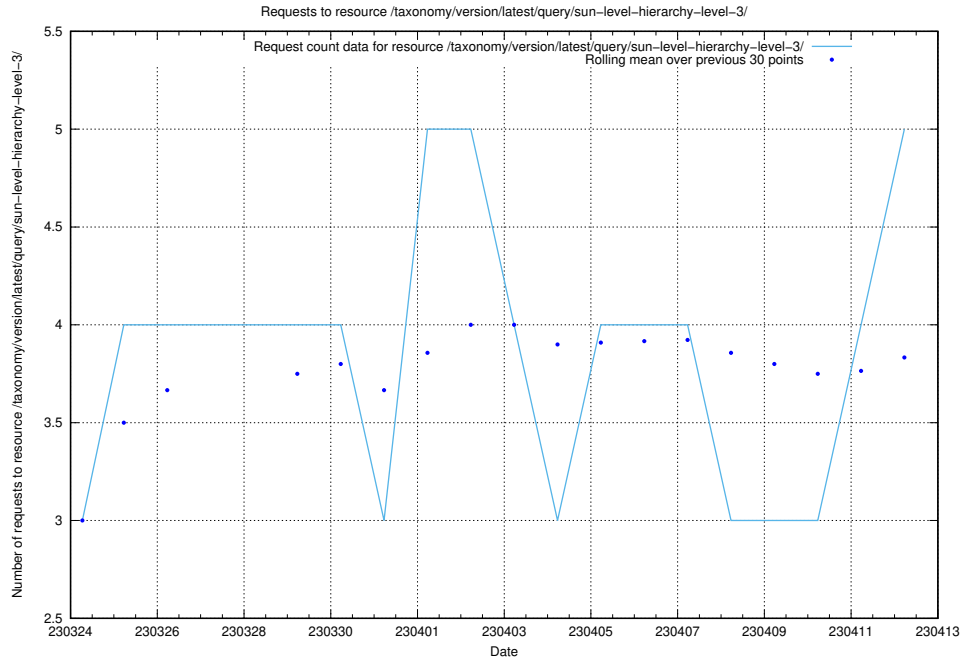

5.40 Usage of /taxonomy/version/latest/query/sun-level-hierarchy-level-3/

Here, we count the number of requests to resource /taxonomy/version/latest/query/sun-level-hierarchy-level-3/.