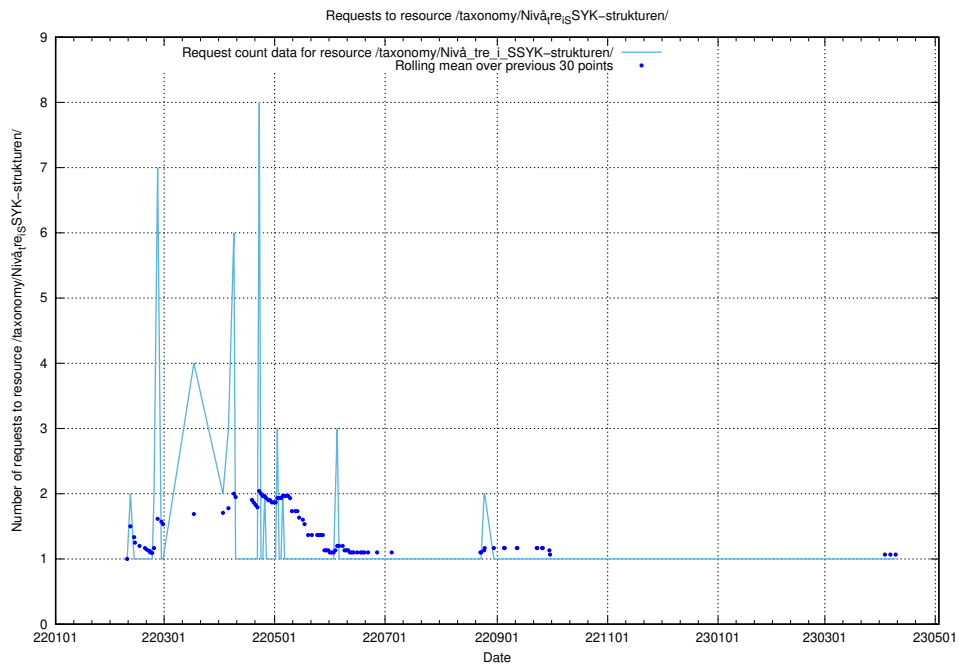

5.693 Usage of /taxonomy/Nivå_tre_i_SSYK-strukturen/

Here, we count the number of requests to resource /taxonomy/Nivå_tre_i_SSYK-strukturen/.