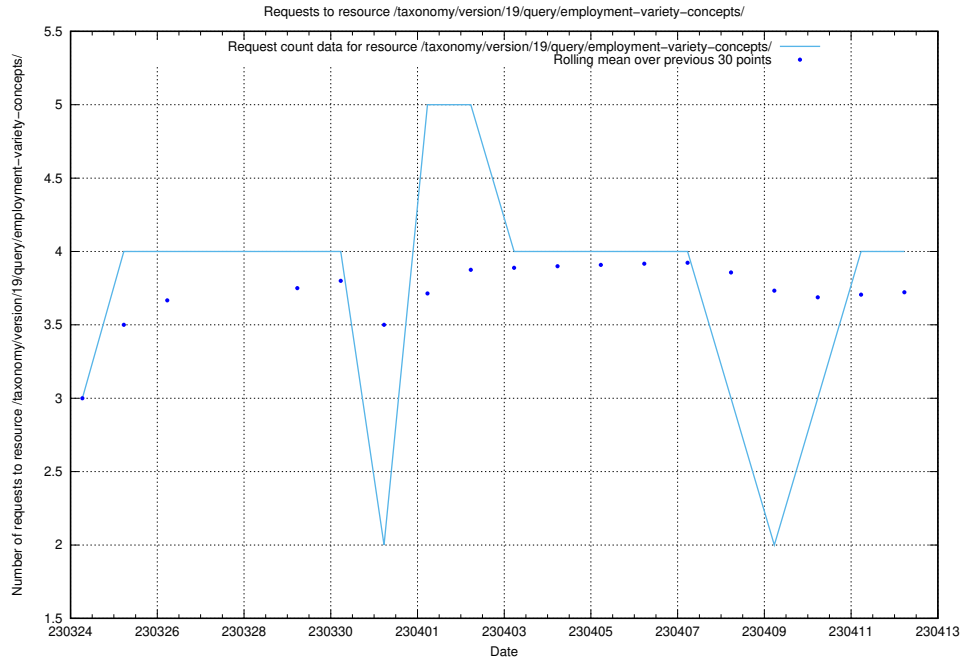

5.141 Usage of /taxonomy/version/19/query/employment-variety-concepts/

Here, we count the number of requests to resource /taxonomy/version/19/query/employment-variety-concepts/.