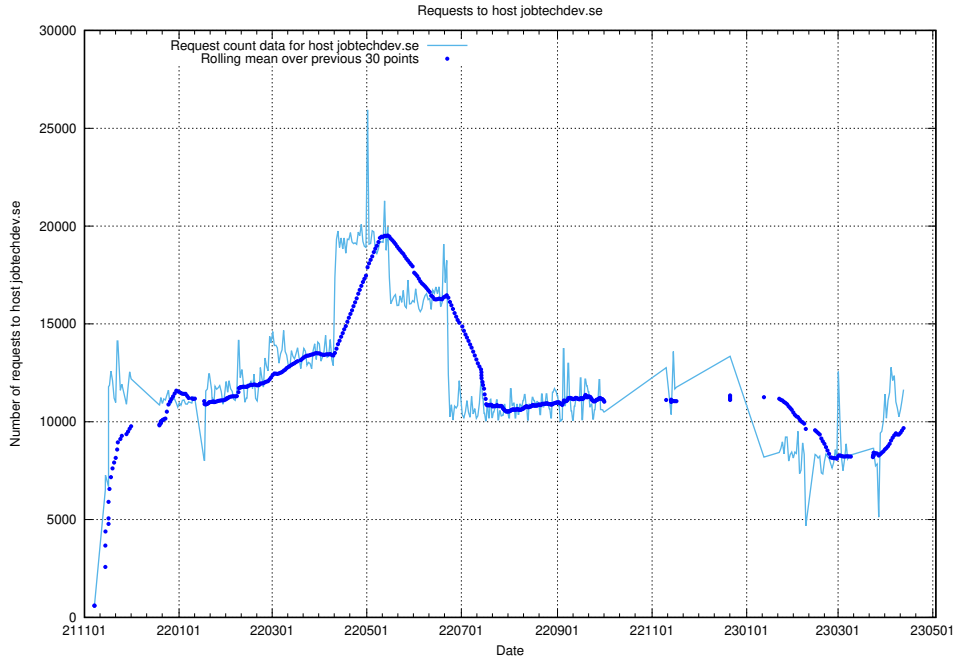

7.11 Usage of jobtechdev.se

Here, we count the number of requests to host jobtechdev.se.