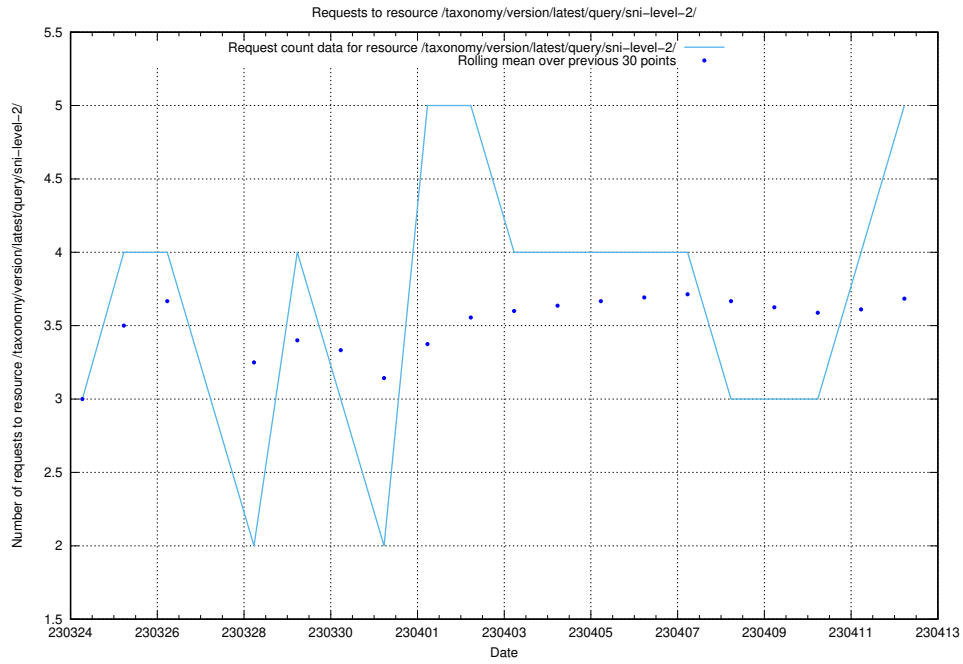

5.49 Usage of /taxonomy/version/latest/query/sni-level-2/

Here, we count the number of requests to resource /taxonomy/version/latest/query/sni-level-2/.