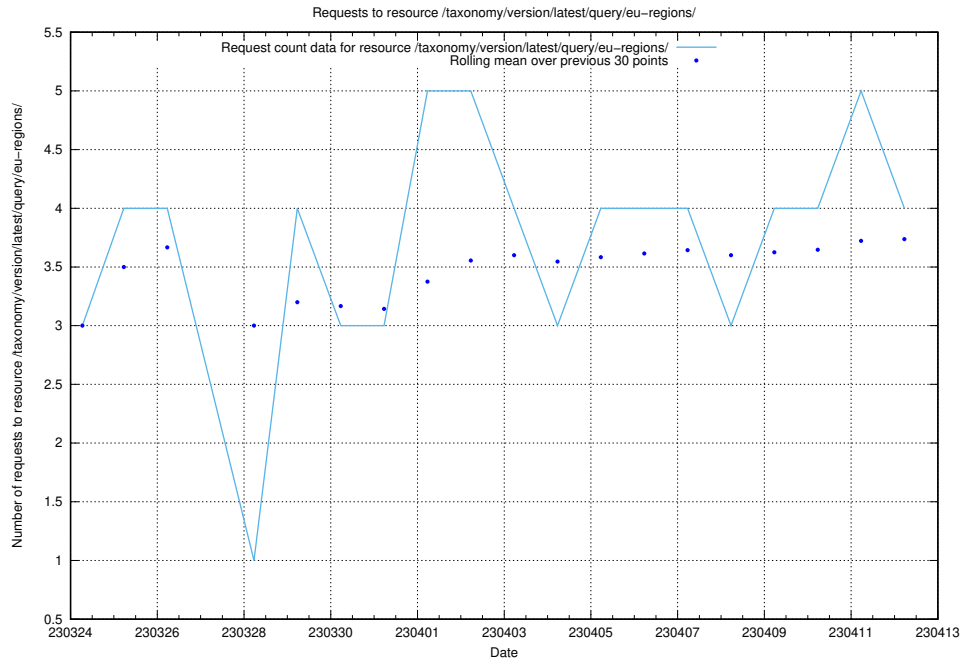

5.115 Usage of /taxonomy/version/latest/query/eu-regions/

Here, we count the number of requests to resource /taxonomy/version/latest/query/eu-regions/.