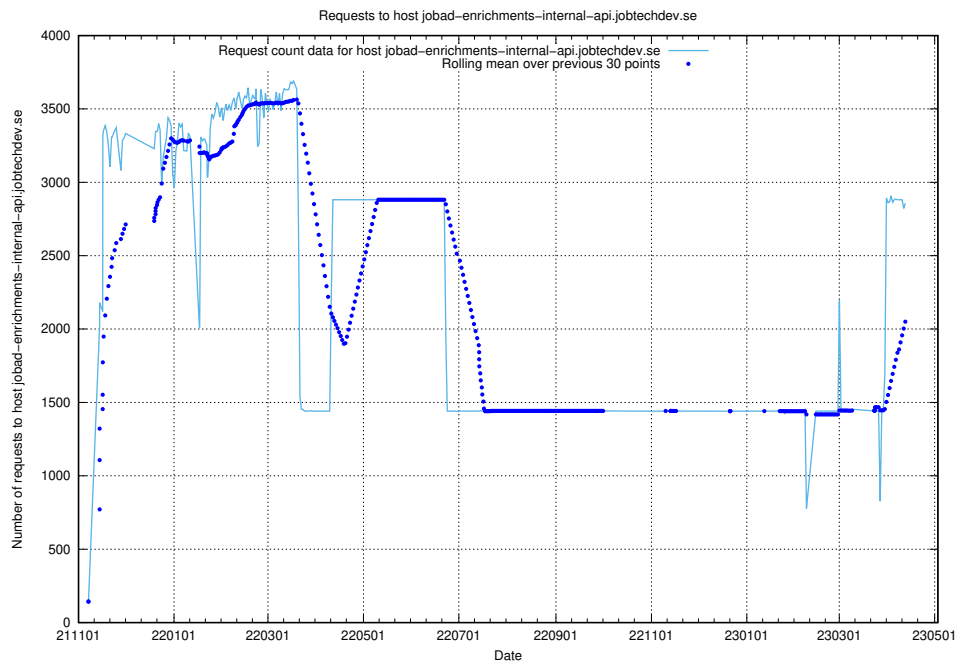

7.16 Usage of jobad-enrichments-internal-api.jobtechdev.se

Here, we count the number of requests to host jobad-enrichments-internal-api.jobtechdev.se.