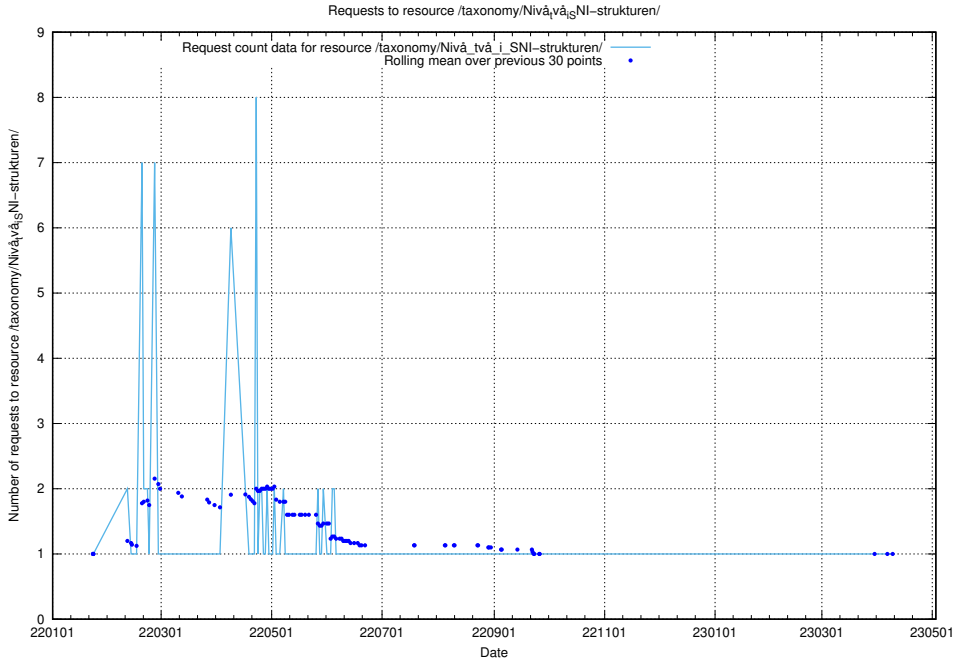

5.942 Usage of /taxonomy/Nivå_två_i_SNI-strukturen/

Here, we count the number of requests to resource /taxonomy/Nivå_två_i_SNI-strukturen/.