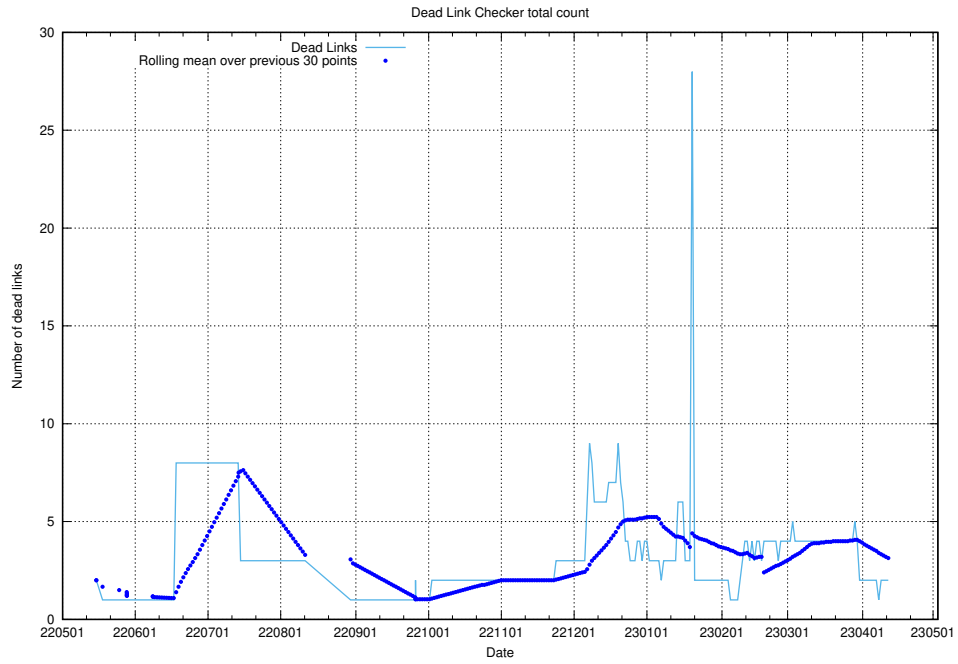

3.2 Total count of dead links

Here is presented the total number of found dead links across all pages.