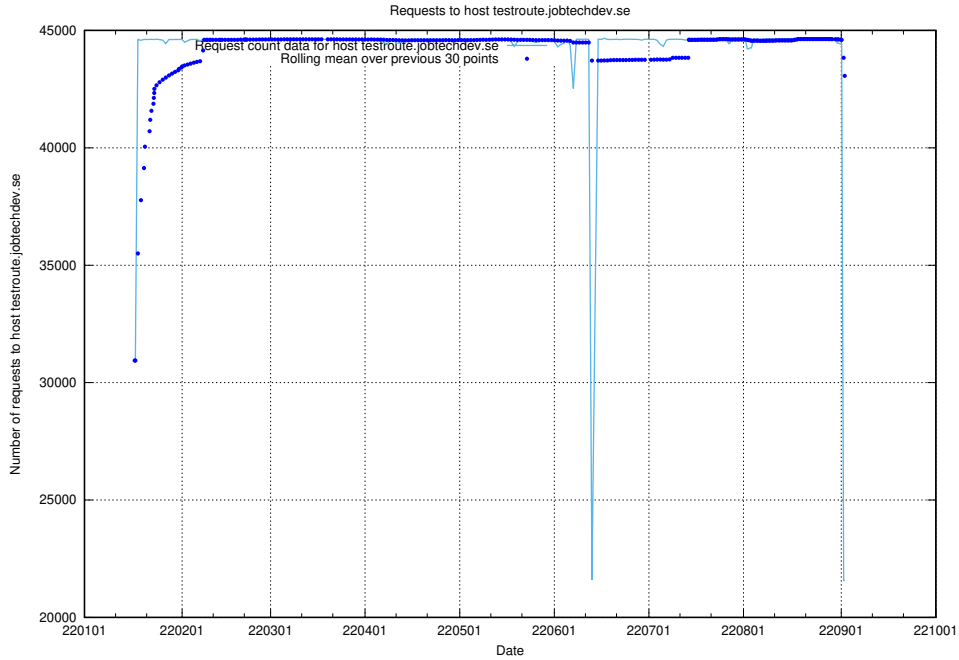

7.8 Usage of testroute.jobtechdev.se

Here, we count the number of requests to host testroute.jobtechdev.se.