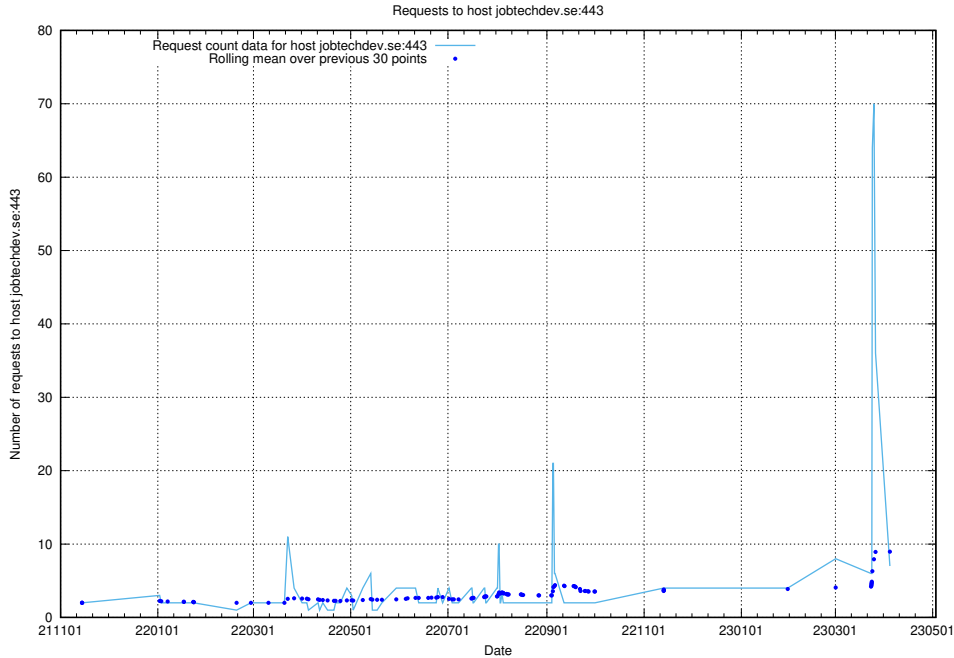

7.46 Usage of jobtechdev.se:443

Here, we count the number of requests to host jobtechdev.se:443.