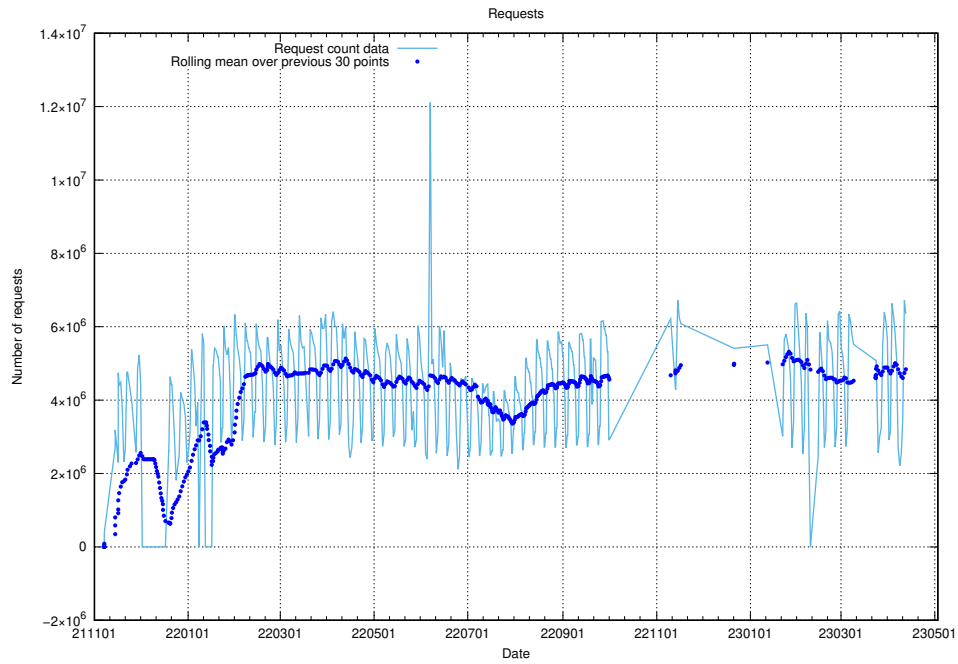

8 Log Stack - General Statistics

This section contains general statistics from [JobTech's log stack](#)⁸.

8.1 Total number of requests

Here, we count the total number of requests.