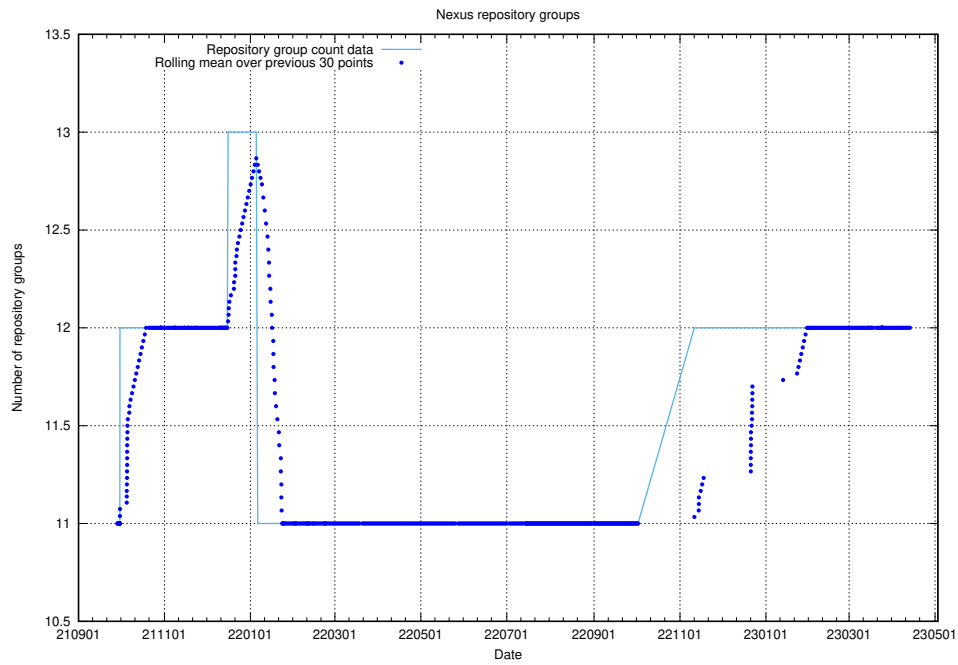

9 Nexus

This section contains statistics from the [image and package repositories](https://nexus.jobtechdev.se)⁹ of JobTech.

9.1 Number of repository groups in Nexus

A graph showing the number of repository groups.

⁹<https://nexus.jobtechdev.se>