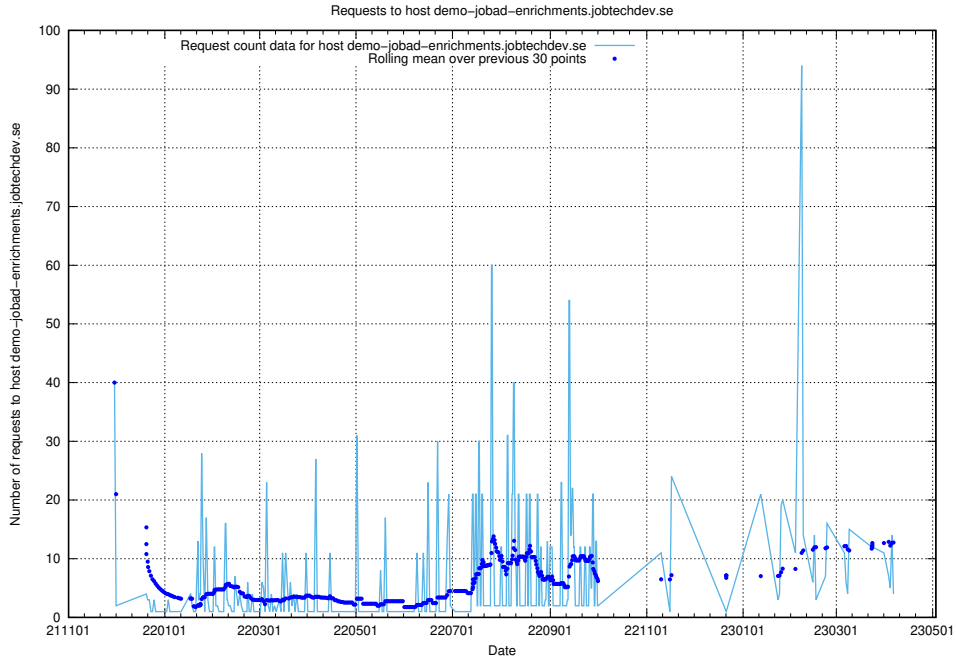

Here, we count the number of requests to host demo-jobad-enrichments.jobtechdev.se.

7.59 Usage of taxonomy-editor.api.jobtechdev.se

Here, we count the number of requests to host taxonomy-editor.api.jobtechdev.se.