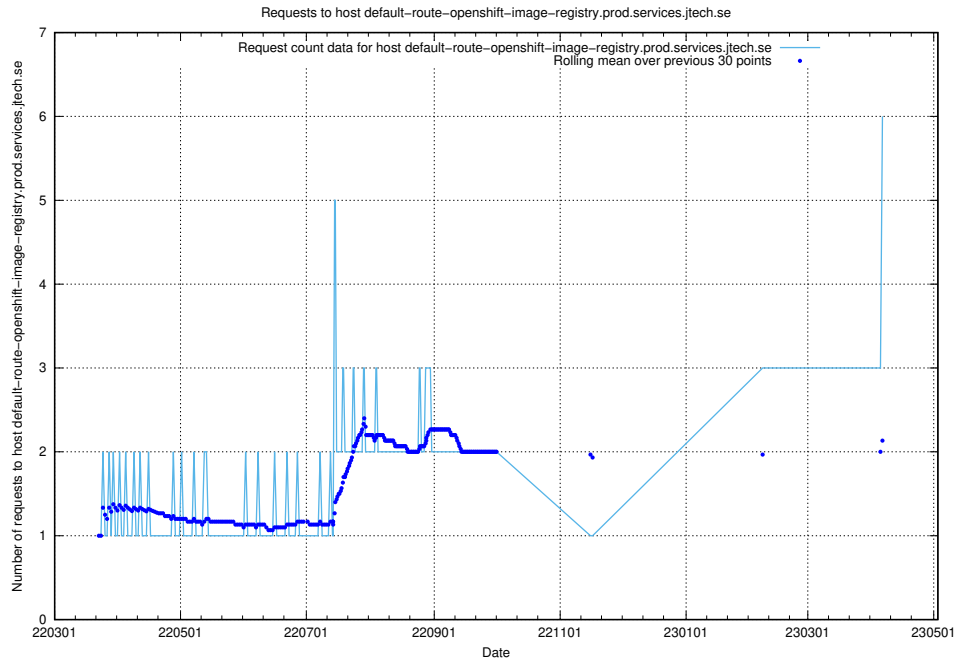

7.52 Usage of default-route-openshift-image-registry.prod.services.jtech.se

Here, we count the number of requests to host default-route-openshift-image-registry.prod.services.jtech.se.