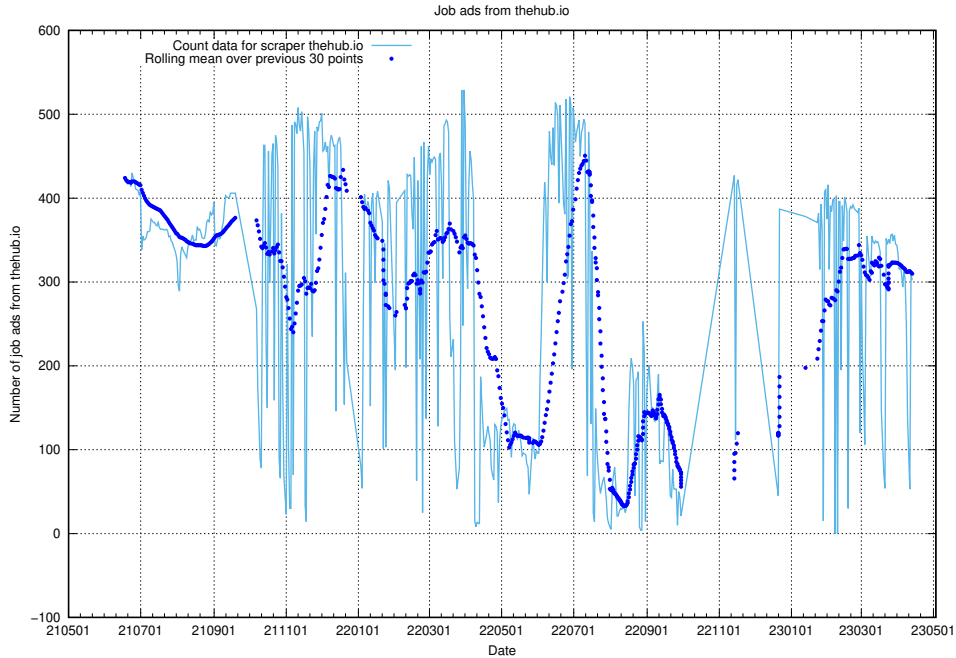

Here, we count the number of job ads scraped from jobbdirekt.se.

13.13 Number of ads by scraper thehub.io

Here, we count the number of job ads scraped from thehub.io.

13.14 Number of ads by scraper onepartnergroup.se