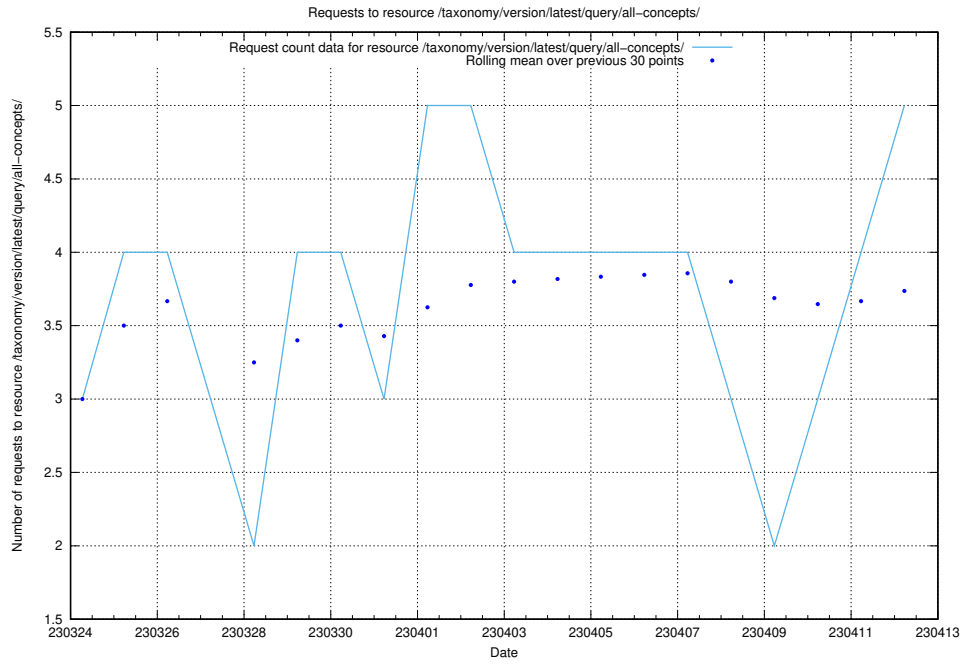

5.61 Usage of /taxonomy/version/latest/query/all-concepts/

Here, we count the number of requests to resource /taxonomy/version/latest/query/all-concepts/.