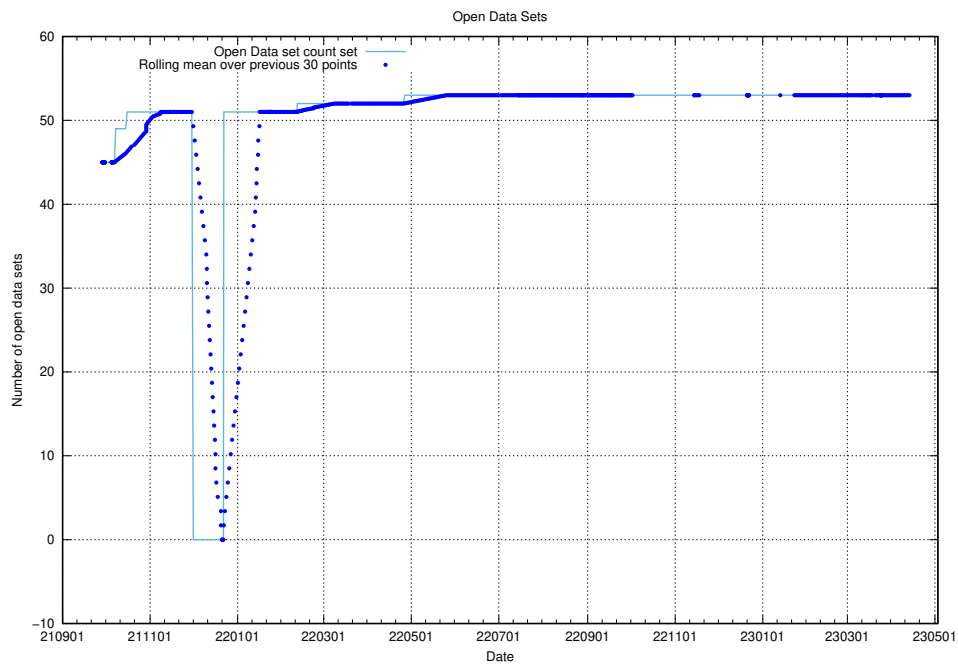

12 Open Data

This section contains statistics about JobTech's published open data in DIGG's [Sweden's data portal](https://www.dataportal.se)¹².

12.1 Number of open data sets

The tables shows the number of open data sets published by JobTech on DIGG's data portal.

¹²<https://www.dataportal.se>