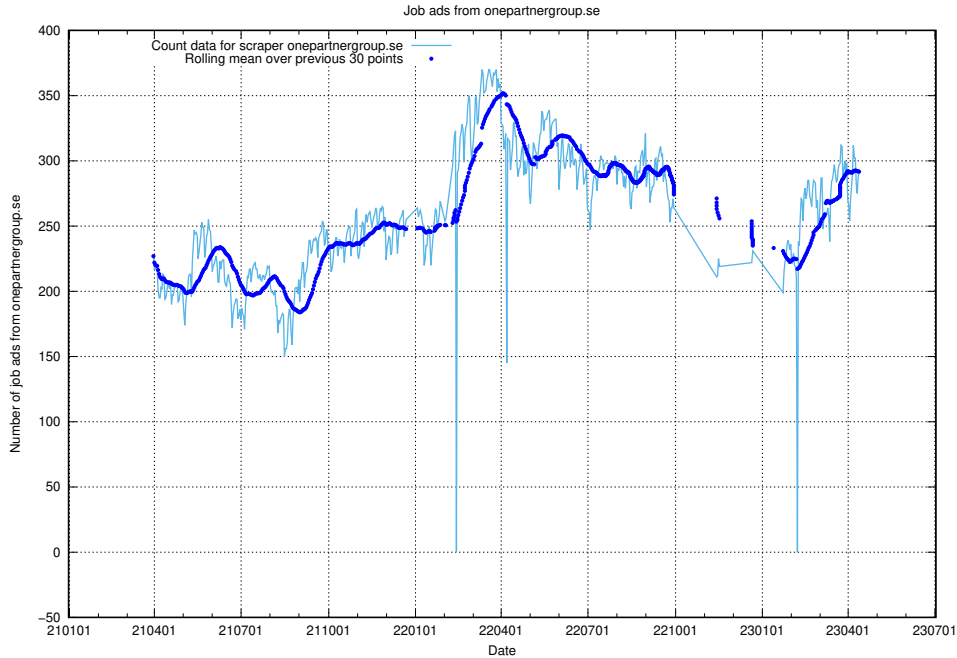

13.14 Number of ads by scraper onepartnergroup.se

Here, we count the number of job ads scraped from onepartnergroup.se.