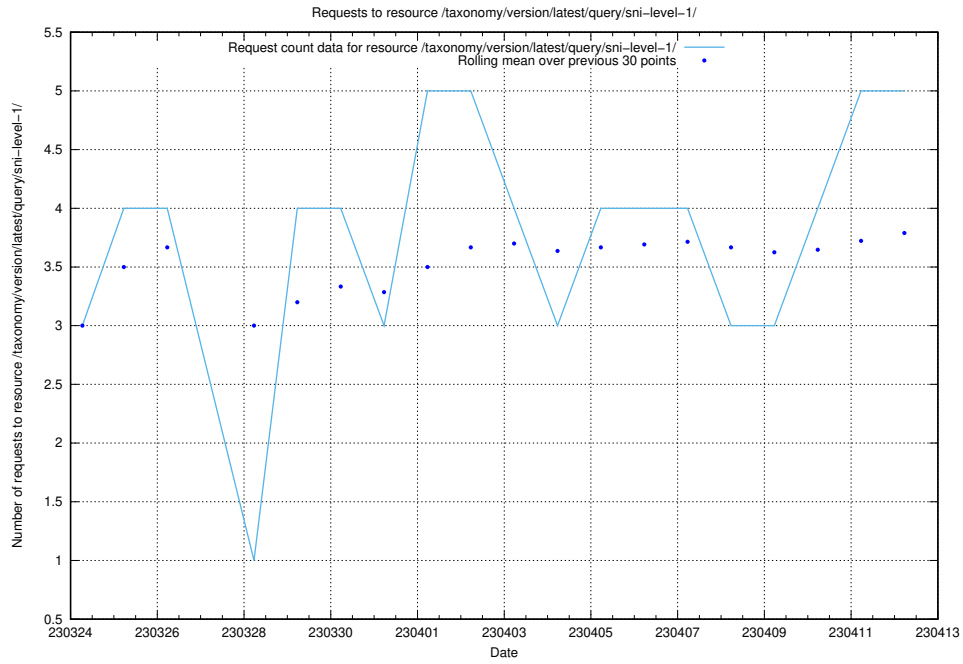

5.50 Usage of /taxonomy/version/latest/query/sni-level-1/

Here, we count the number of requests to resource /taxonomy/version/latest/query/sni-level-1/.