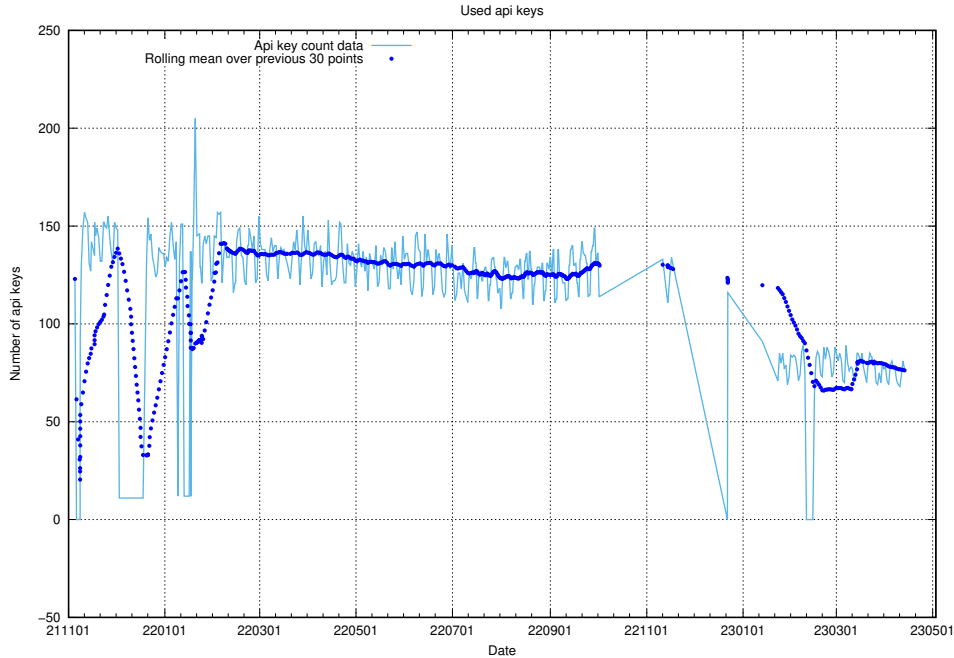

8.3 Number of used api keys

Here we extract the number of keys that were used for at least one request.