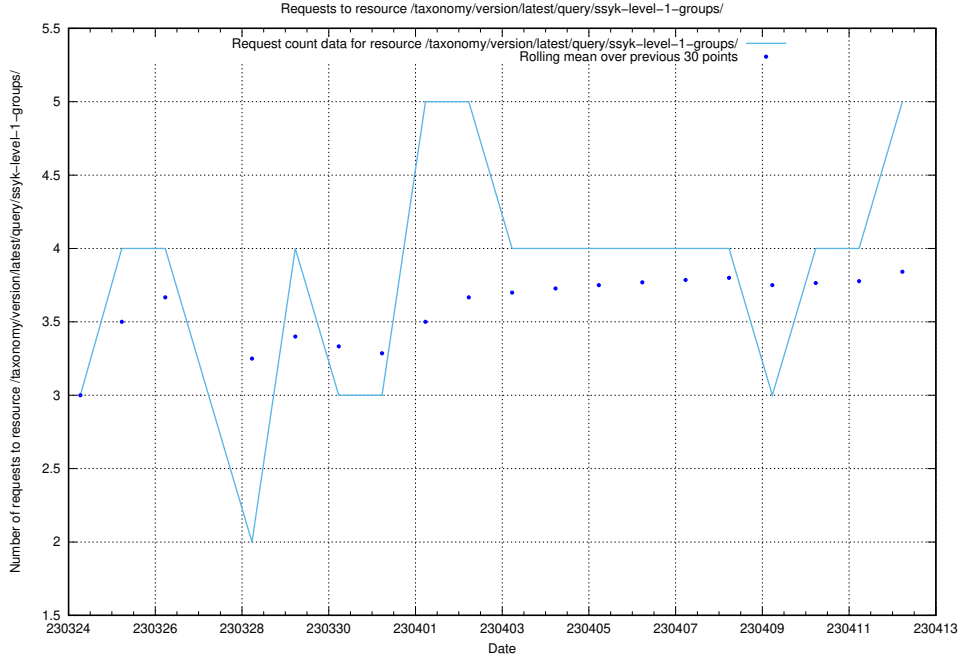

5.48 Usage of /taxonomy/version/latest/query/ssyk-level-1-groups/

Here, we count the number of requests to resource /taxonomy/version/latest/query/ssyk-level-1-groups/.