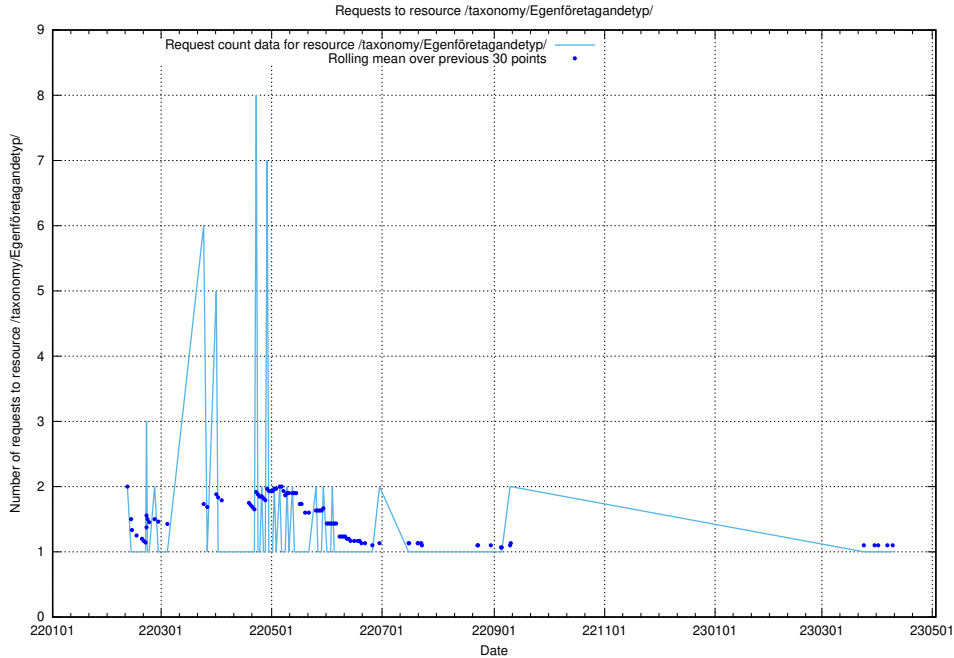

5.682 Usage of /taxonomy/Egenföretagandetyf/

Here, we count the number of requests to resource /taxonomy/Egenföretagandetyf/.