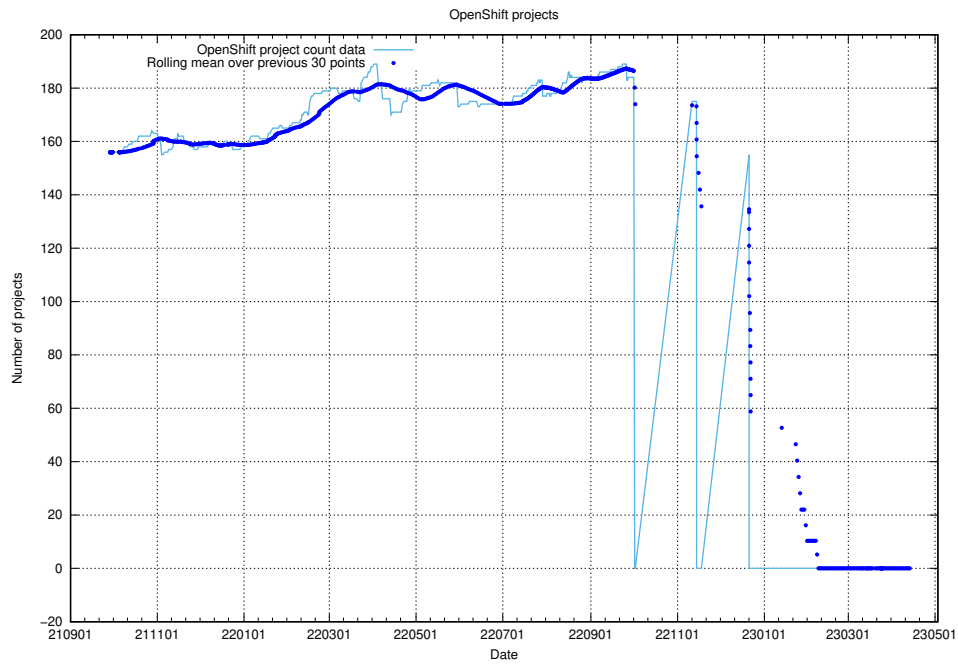

10.1 Number of projects in OpenShift

A graph of the number of projects in JobTech's production cluster of OpenShift.

¹⁰<https://console-openshift-console.prod.services.jtech.se>

11 Customer Relation Management