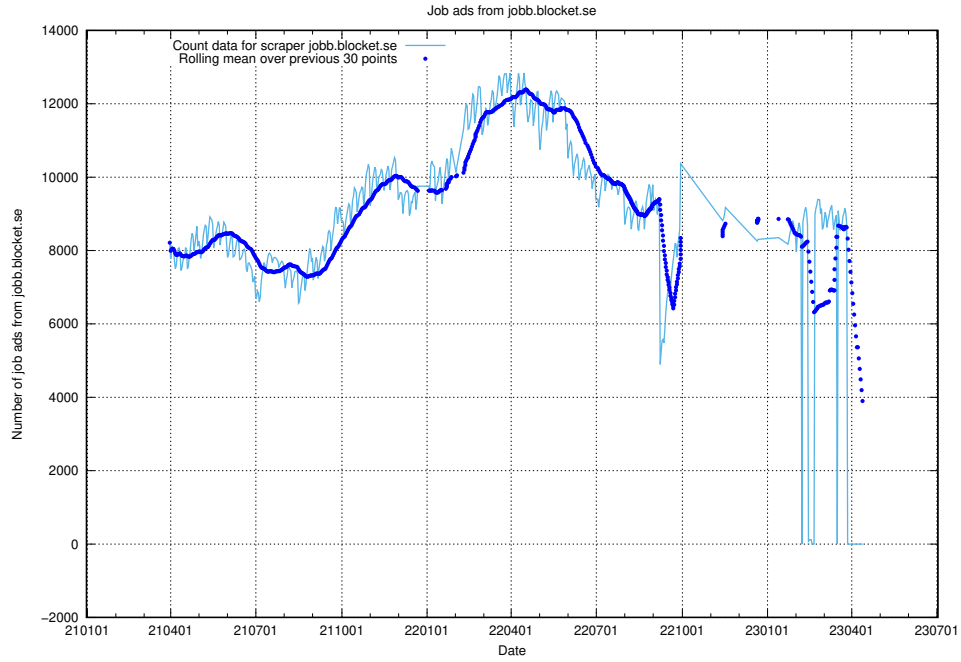

13.22 Number of ads by scraper jobb.blocket.se

Here, we count the number of job ads scraped from jobb.blocket.se.