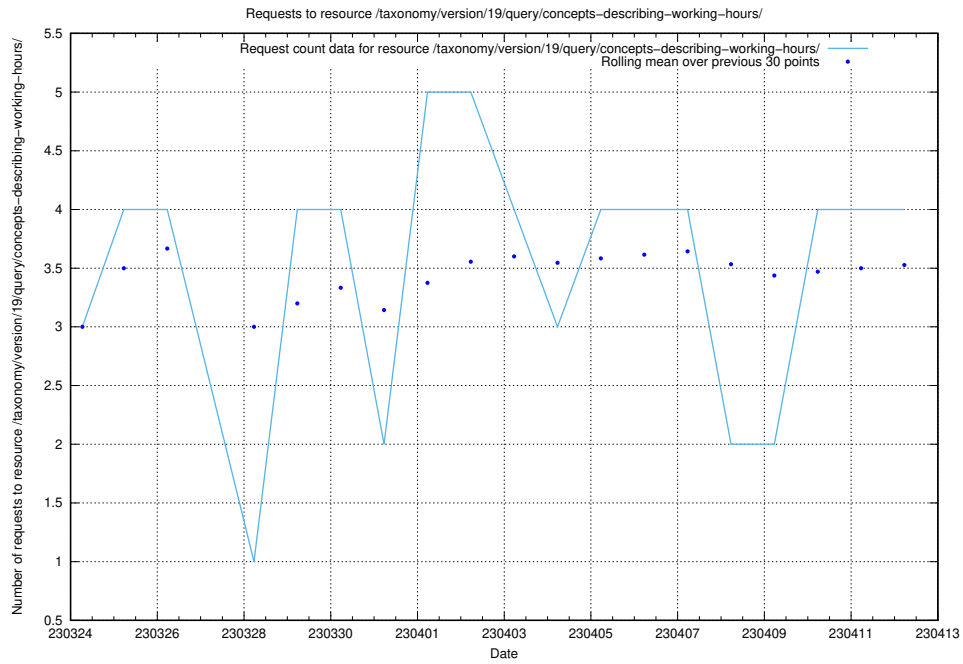

5.145 Usage of /taxonomy/version/19/query/concepts-describing-working-hours/

Here, we count the number of requests to resource /taxonomy/version/19/query/concepts-describing-working-hours/.