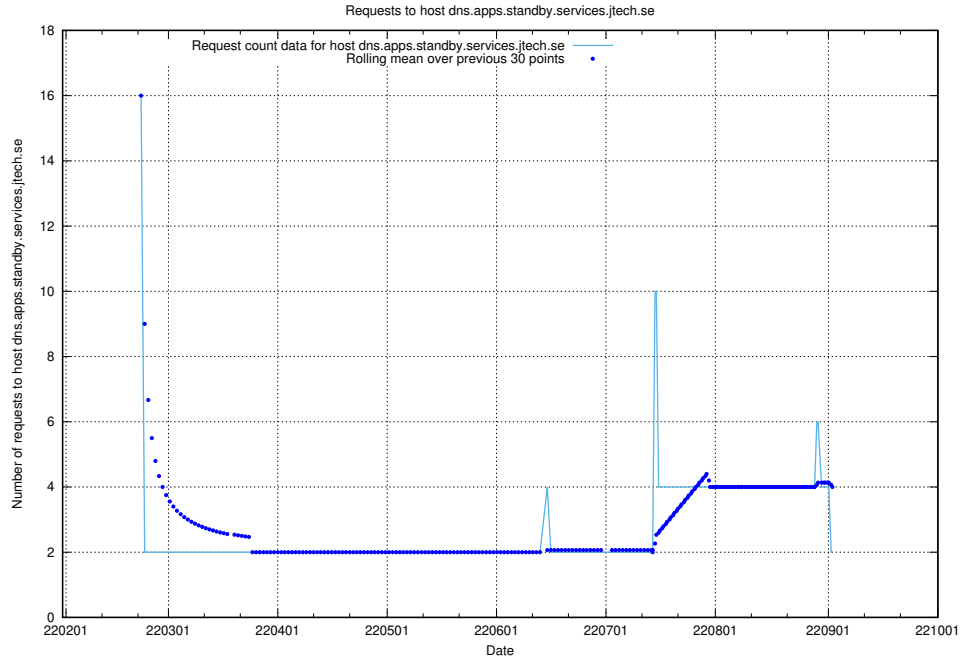

7.87 Usage of dns.apps.standby.services.jtech.se

Here, we count the number of requests to host dns.apps.standby.services.jtech.se.