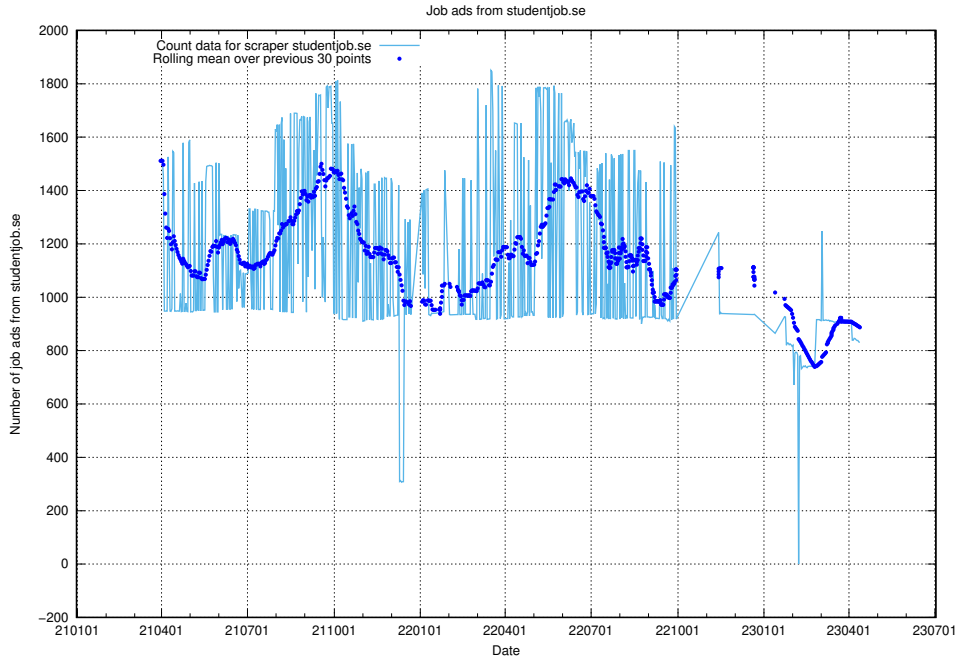

13.10 Number of ads by scraper studentjob.se

Here, we count the number of job ads scraped from studentjob.se.