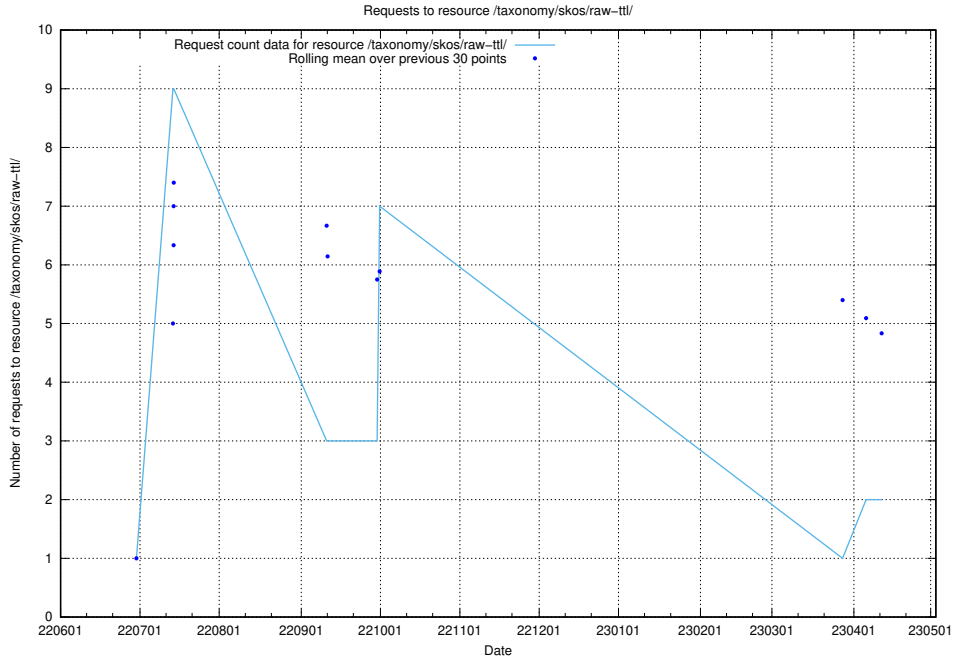

5.180 Usage of /taxonomy/skos/raw-ttl/

Here, we count the number of requests to resource /taxonomy/skos/raw-ttl/.