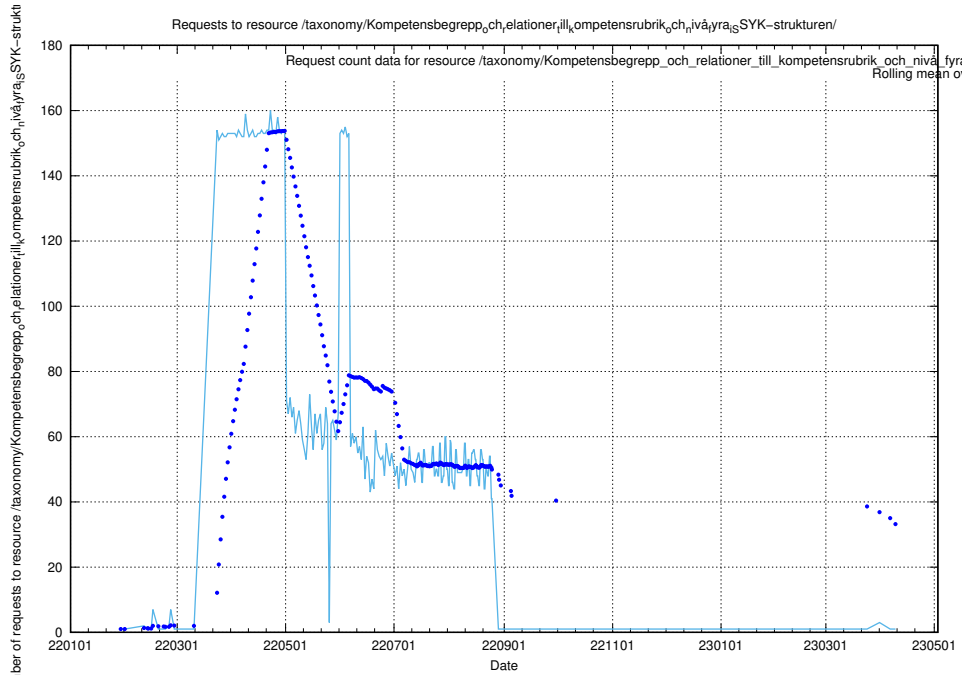

5.921 Usage of /taxonomy/Kompetensbegrepp_och_relationer_till_kompetensstrukturen/

Here, we count the number of requests to resource /taxonomy/Kompetensbegrepp_och_relationer_till_kompetensstrukturen/.