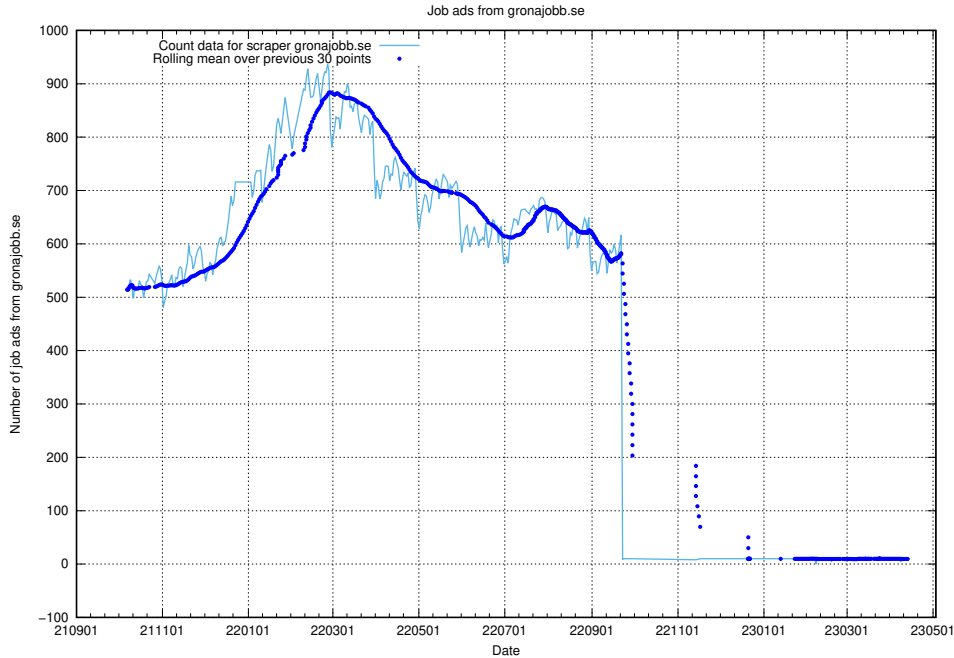

Here, we count the number of job ads scraped from intenso.se.

13.19 Number of ads by scraper gronajobb.se

Here, we count the number of job ads scraped from gronajobb.se.

13.20 Number of ads by scraper stepstone.se