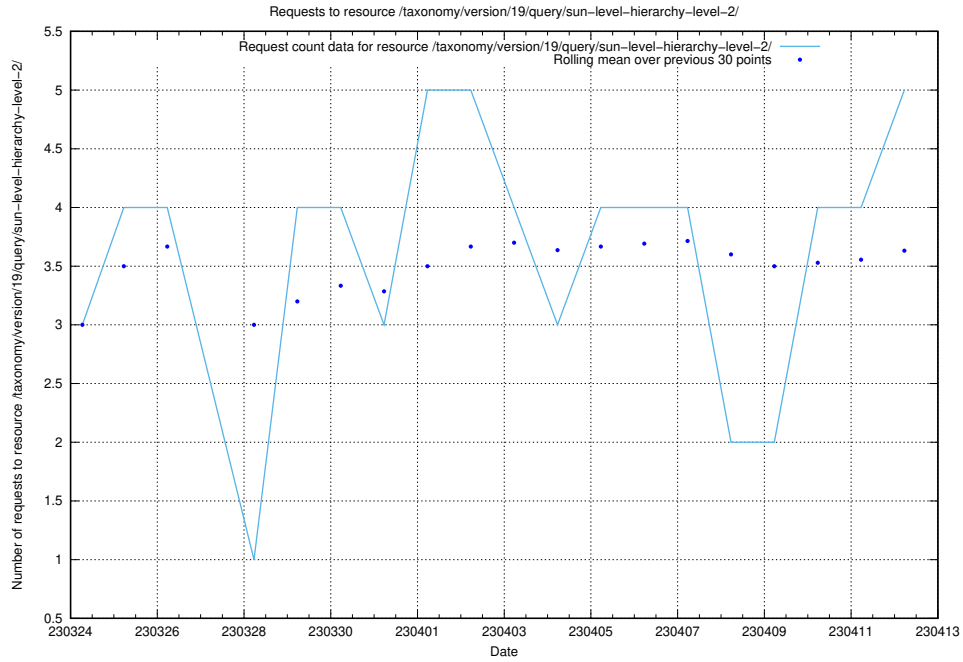

5.64 Usage of /taxonomy/version/19/query/sun-level-hierarchy-level-2/

Here, we count the number of requests to resource /taxonomy/version/19/query/sun-level-hierarchy-level-2/.