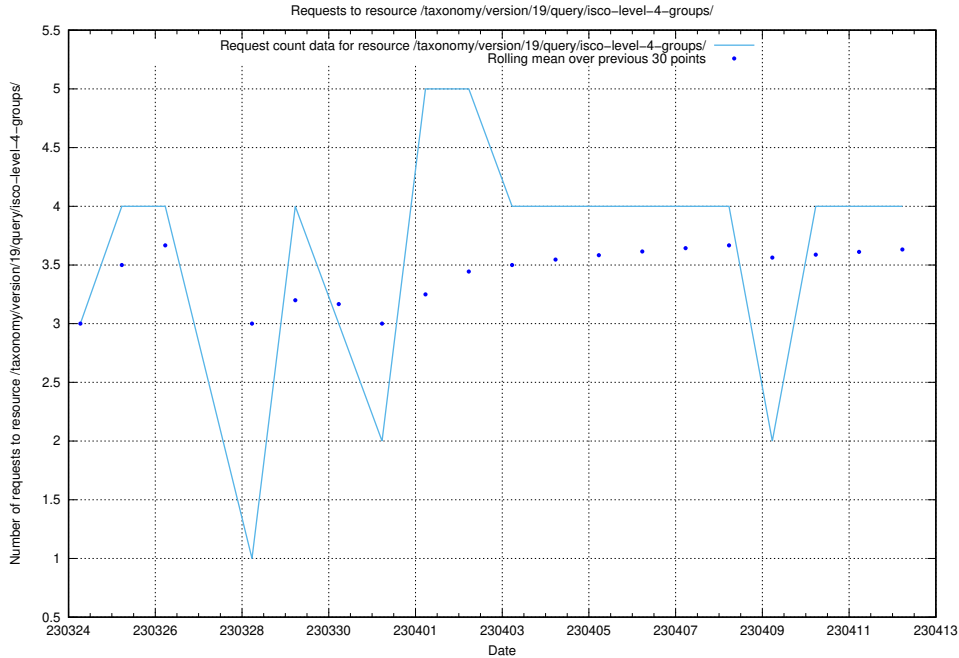

5.140 Usage of /taxonomy/version/19/query/isco-level-4-groups/

Here, we count the number of requests to resource /taxonomy/version/19/query/isco-level-4-groups/.