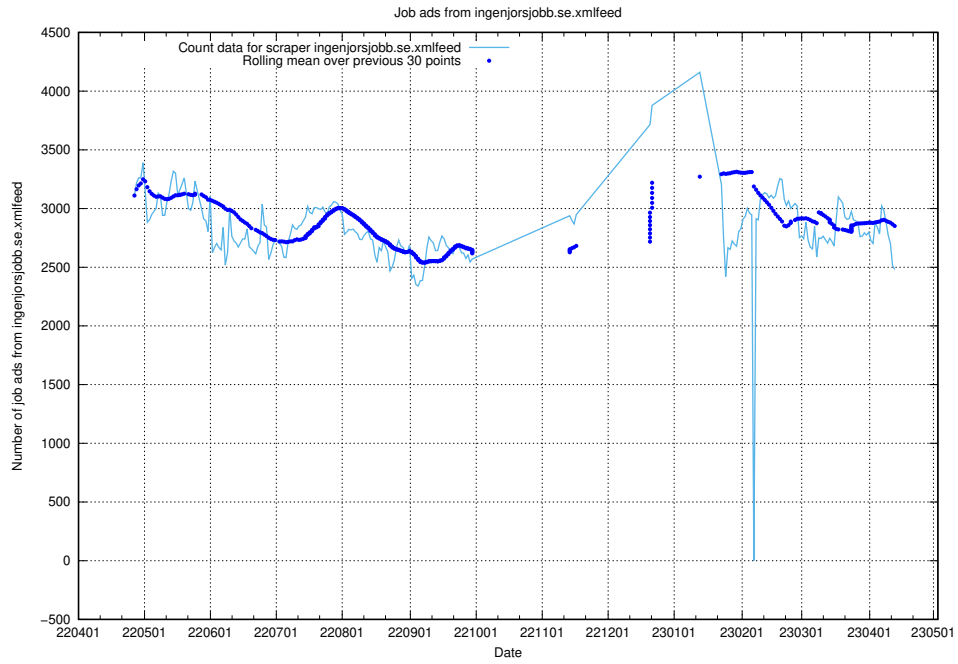

13.6 Number of ads by scraper ingenjorsjobb.se.xmlfeed

Here, we count the number of job ads scraped from ingenjorsjobb.se.xmlfeed.