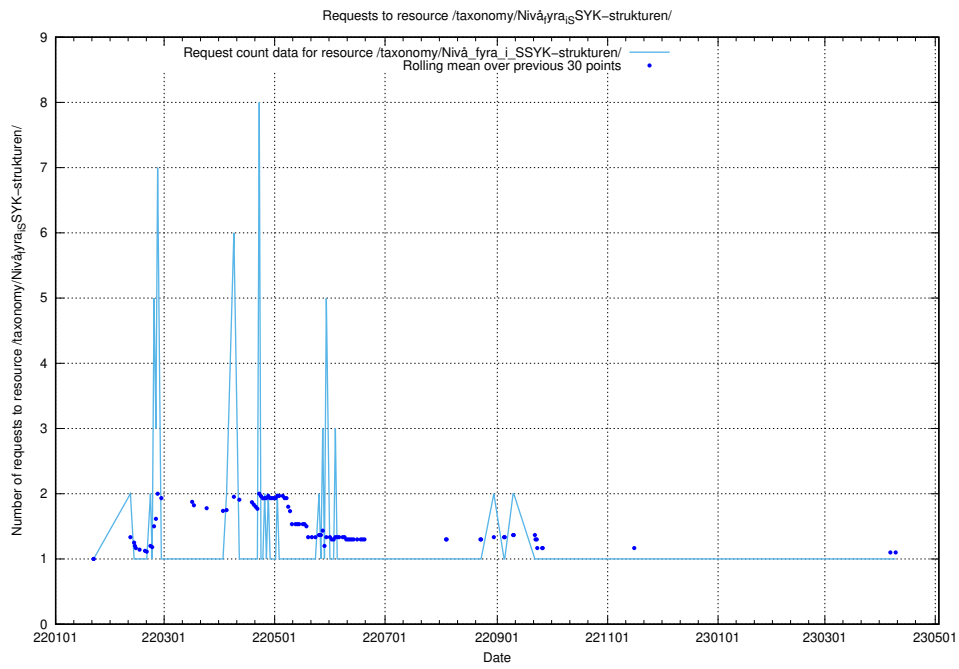

5.1095 Usage of /taxonomy/Nivå_fyra_i_SSYK-strukturen/

Here, we count the number of requests to resource /taxonomy/Nivå_fyra_i_SSYK-strukturen/.