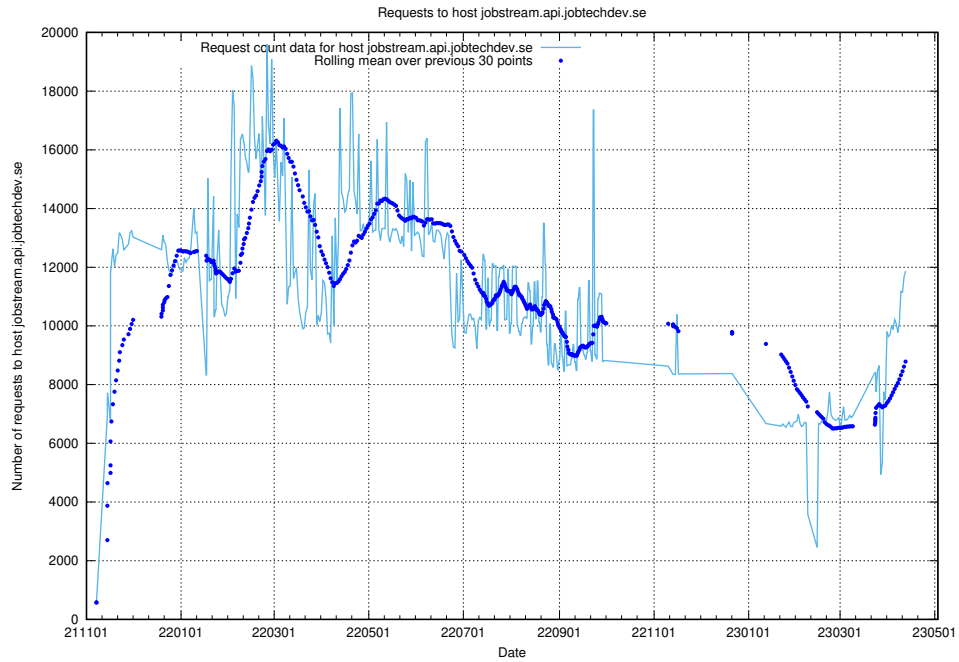

7.10 Usage of jobstream.api.jobtechdev.se

Here, we count the number of requests to host jobstream.api.jobtechdev.se.