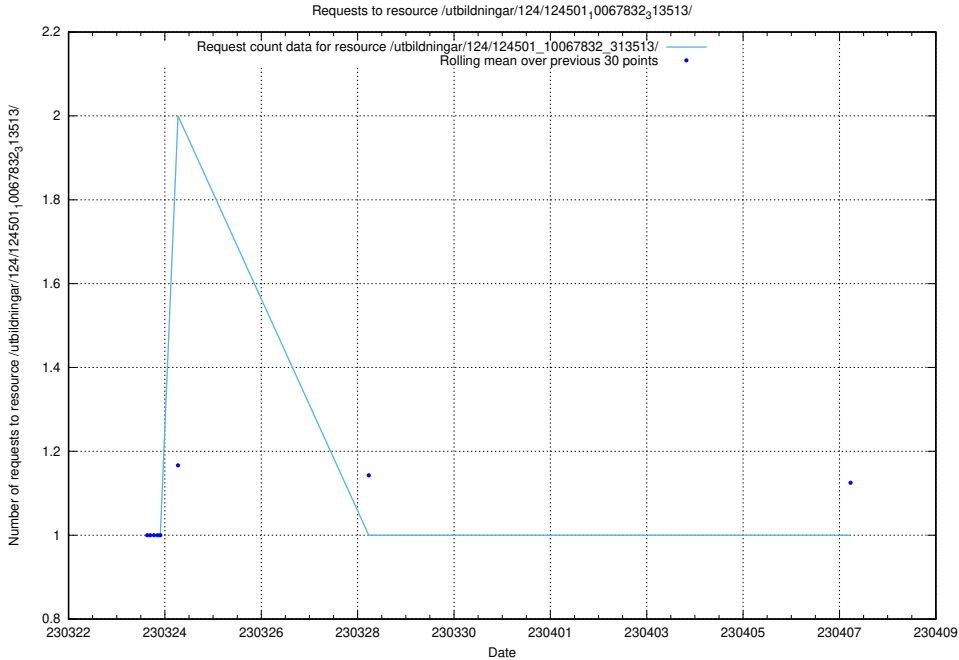

5.725 Usage of /utbildningar/124/124501_10067832_313513/

Here, we count the number of requests to resource /utbildningar/124/124501_10067832_313513/.