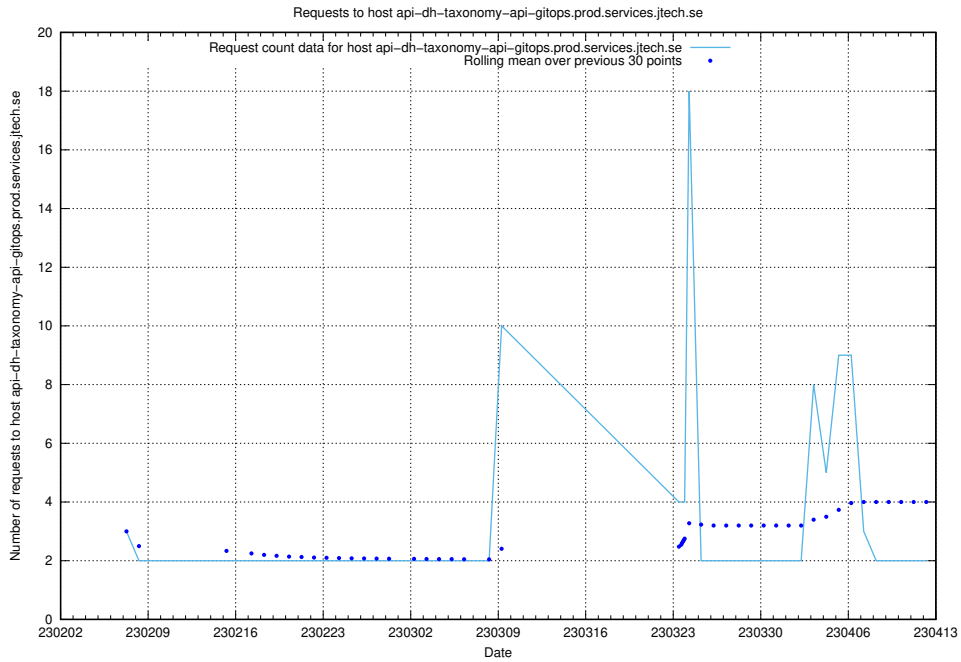

7.76 Usage of api-dh-taxonomy-api-gitops.prod.services.jtech.se

Here, we count the number of requests to host api-dh-taxonomy-api-gitops.prod.services.jtech.se.