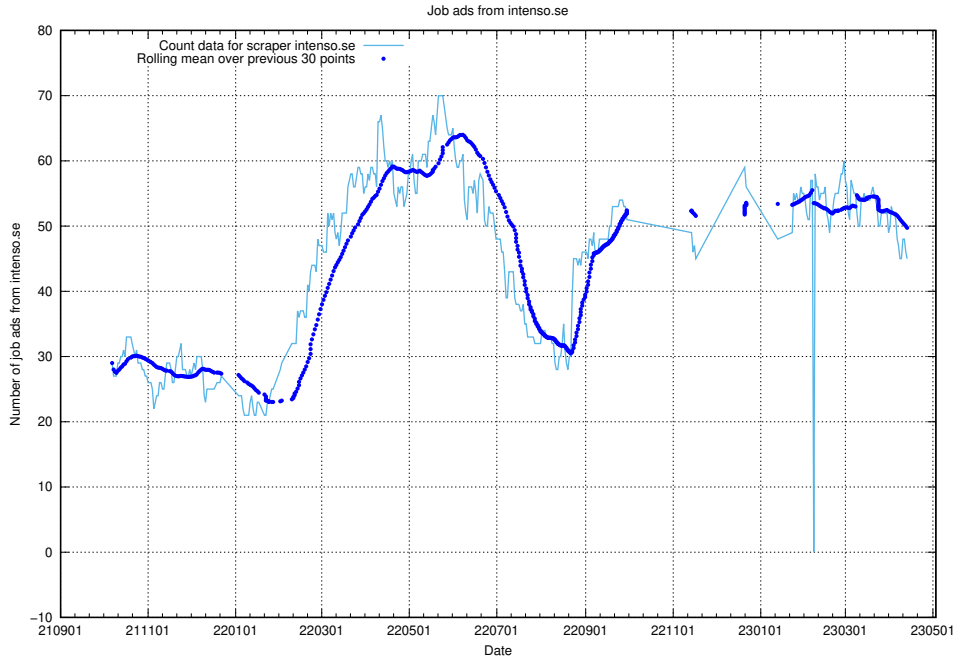

Here, we count the number of job ads scraped from intenso.se.

13.19 Number of ads by scraper gronajobb.se

Here, we count the number of job ads scraped from gronajobb.se.

13.20 Number of ads by scraper stepstone.se