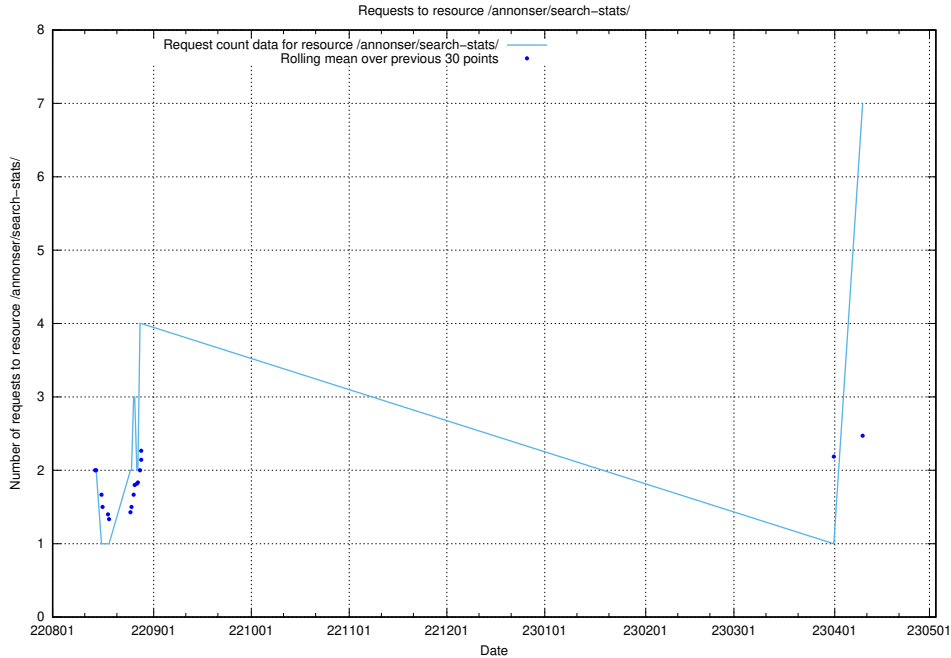

5.21 Usage of /annonser/search-stats/

Here, we count the number of requests to resource /annonser/search-stats/.