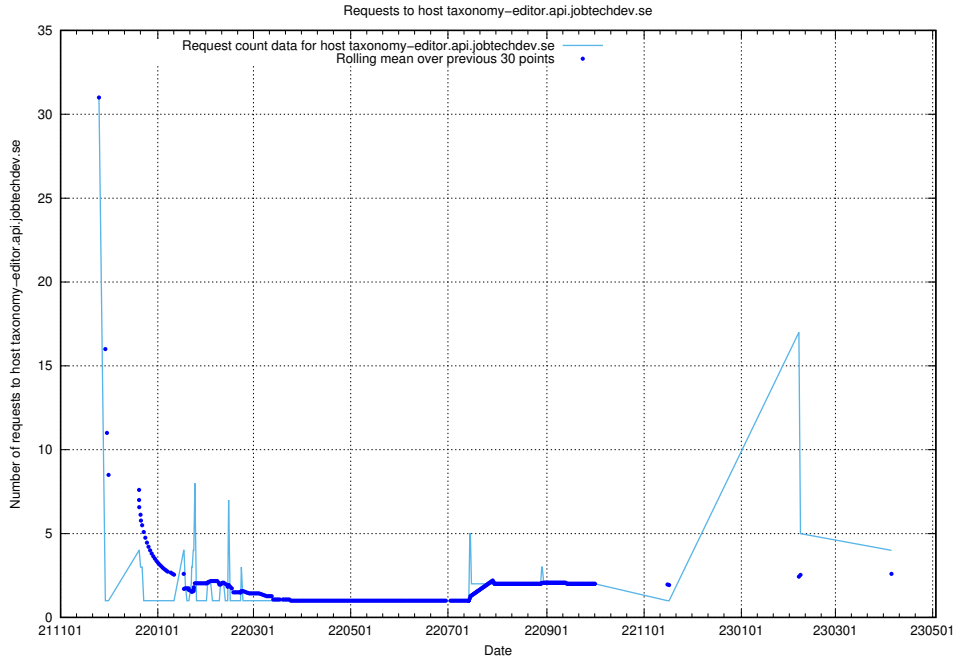

Here, we count the number of requests to host demo-jobad-enrichments.jobtechdev.se.

7.59 Usage of taxonomy-editor.api.jobtechdev.se

Here, we count the number of requests to host taxonomy-editor.api.jobtechdev.se.