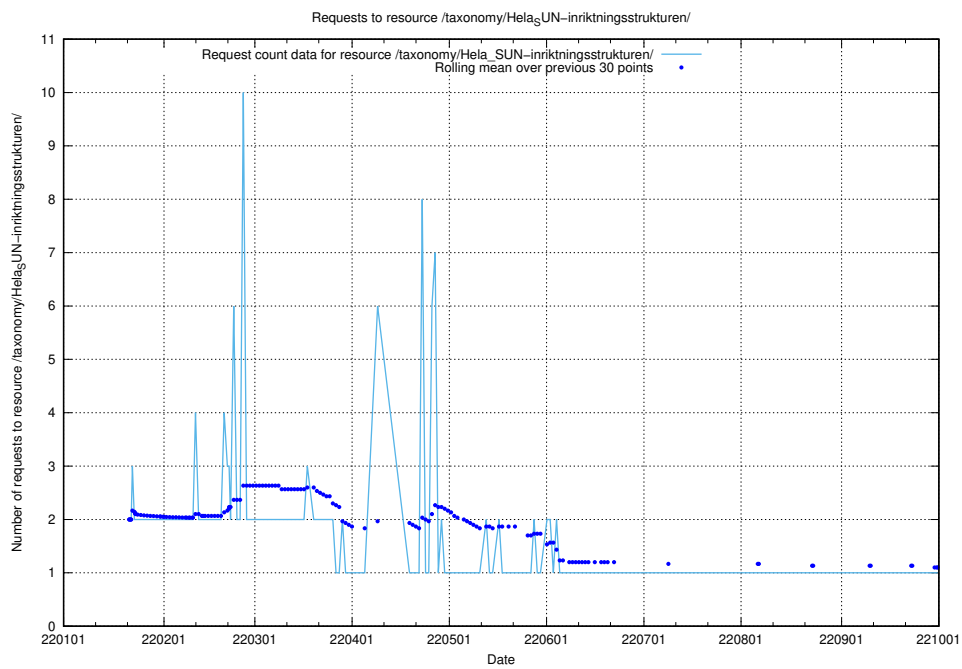

5.1515 Usage of /taxonomy/Hela_SUN-inriktningsstrukturen/

Here, we count the number of requests to resource /taxonomy/Hela_SUN-inriktningsstrukturen/.