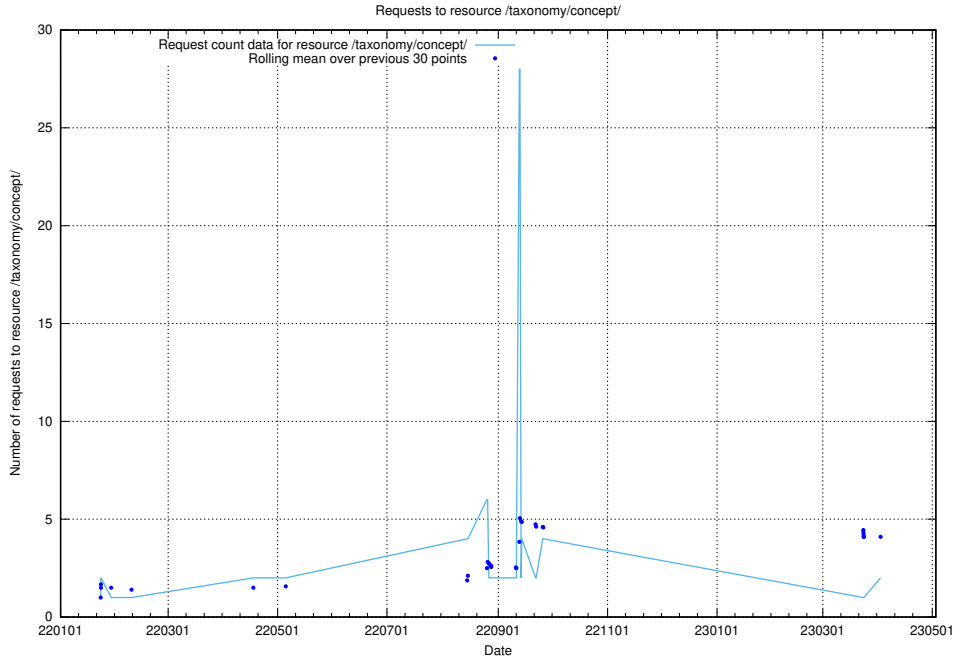

5.195 Usage of /taxonomy/concept/

Here, we count the number of requests to resource /taxonomy/concept/.