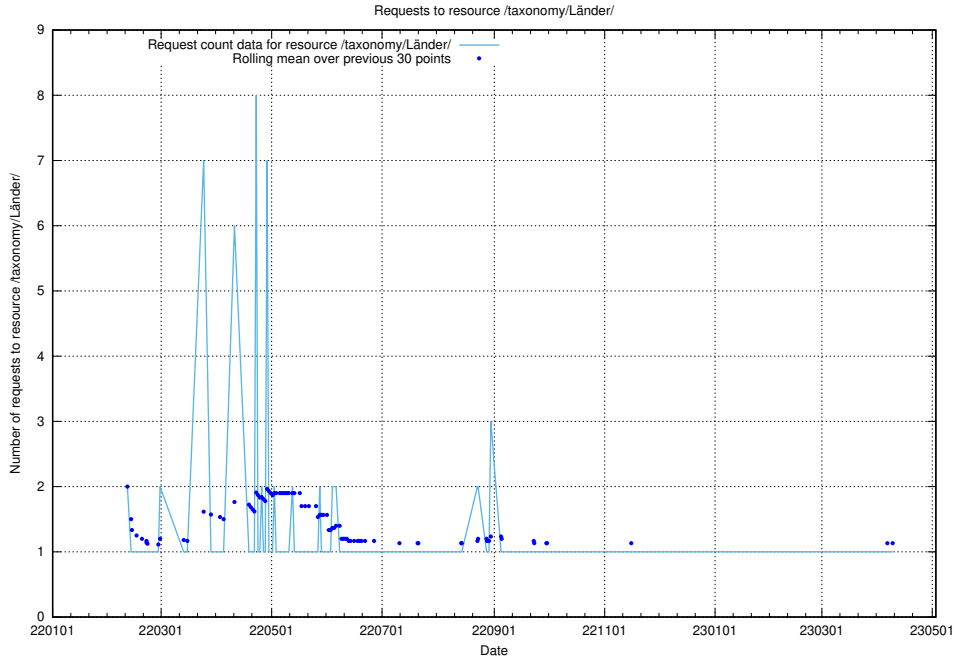

5.659 Usage of /taxonomy/Länder/

Here, we count the number of requests to resource /taxonomy/Länder/.