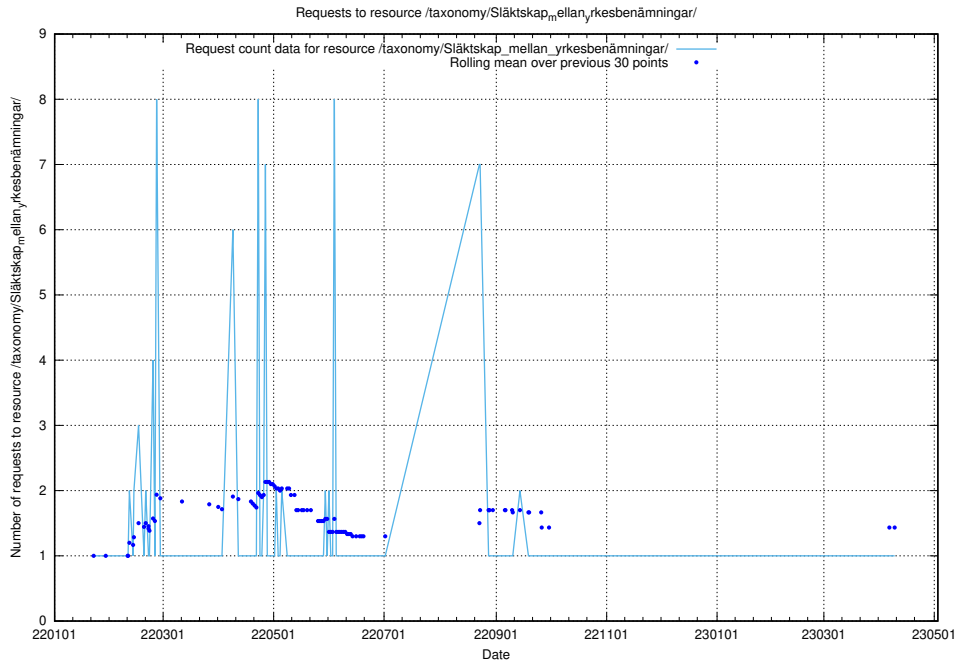

5.1009 Usage of /taxonomy/Släktskap_mellan_yrkesbenämningar/

Here, we count the number of requests to resource /taxonomy/Släktskap_mellan_yrkesbenämningar/.