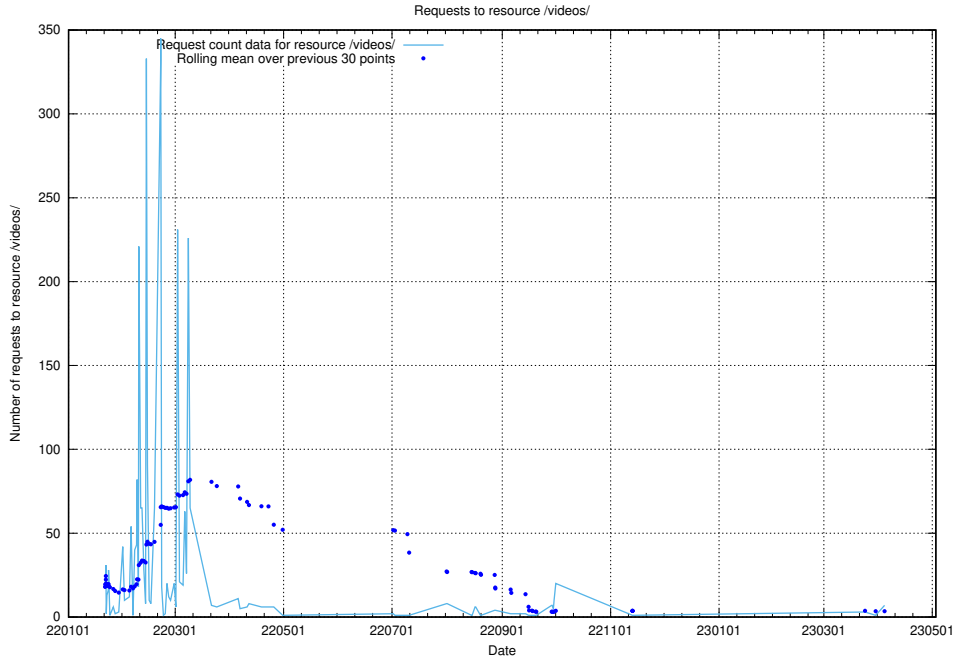

5.20 Usage of /videos/

Here, we count the number of requests to resource /videos/.