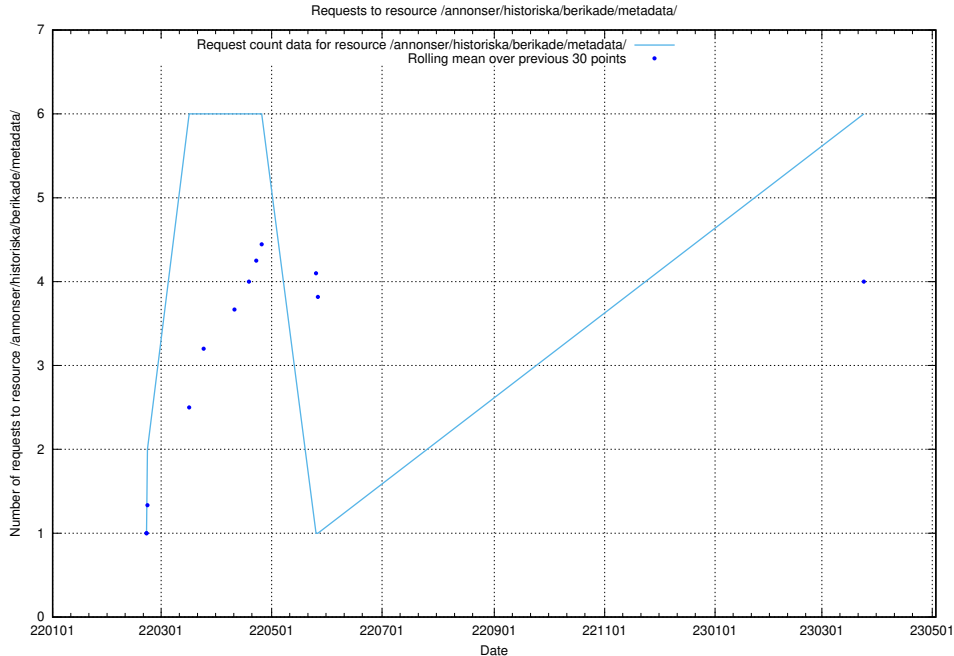

5.23 Usage of /annonser/historiska/berikade/metadata/

Here, we count the number of requests to resource /annonser/historiska/berikade/metadata/.