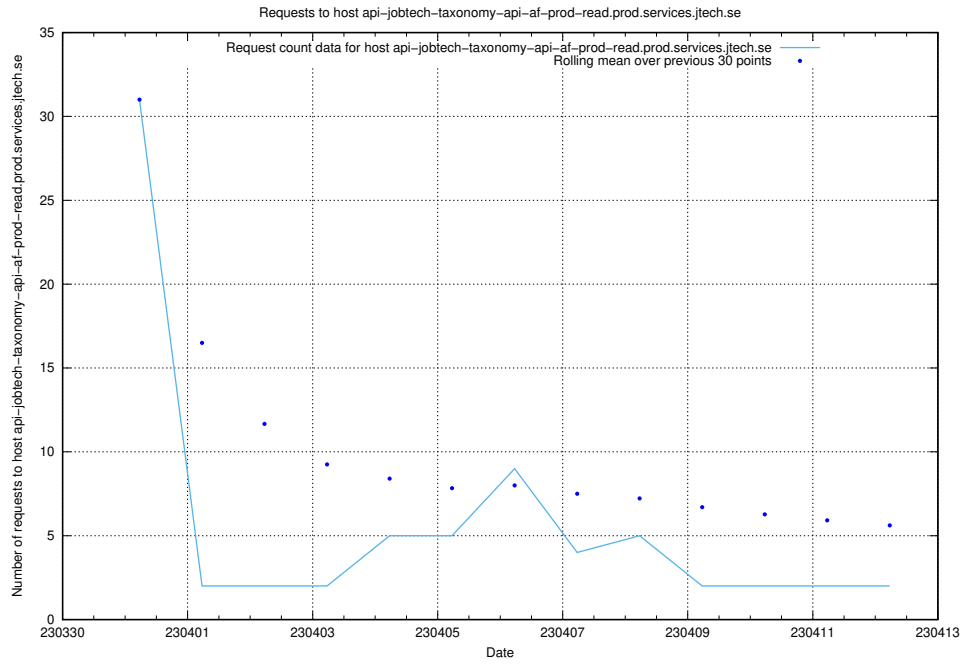

7.73 Usage of api-jobtech-taxonomy-api-af-prod-read.prod.services.jtech.se

Here, we count the number of requests to host api-jobtech-taxonomy-api-af-prod-read.prod.services.jtech.se.