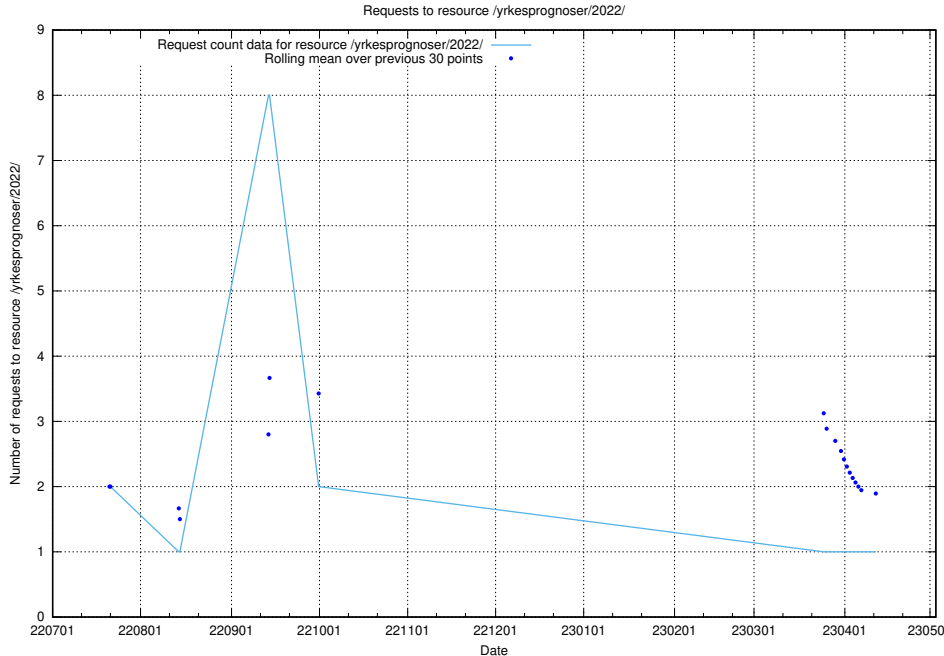

5.280 Usage of /yrkesprognoser/2022/

Here, we count the number of requests to resource /yrkesprognoser/2022/.