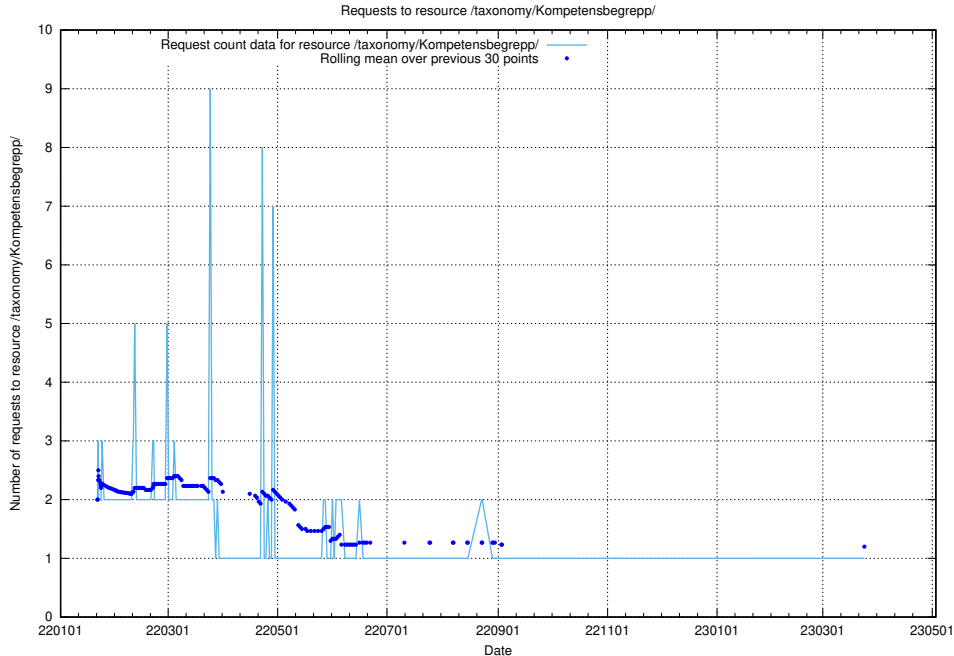

5.1416 Usage of /taxonomy/Kompetensbegrepp/

Here, we count the number of requests to resource /taxonomy/Kompetensbegrepp/.