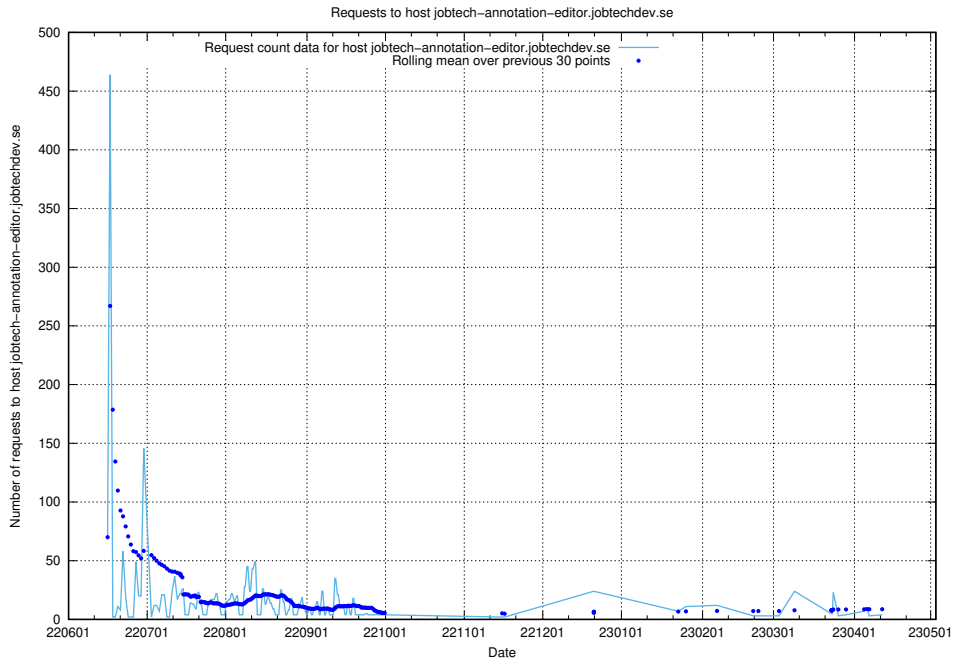

7.60 Usage of `jobtech-annotation-editor.jobtechdev.se`

Here, we count the number of requests to host `jobtech-annotation-editor.jobtechdev.se`.