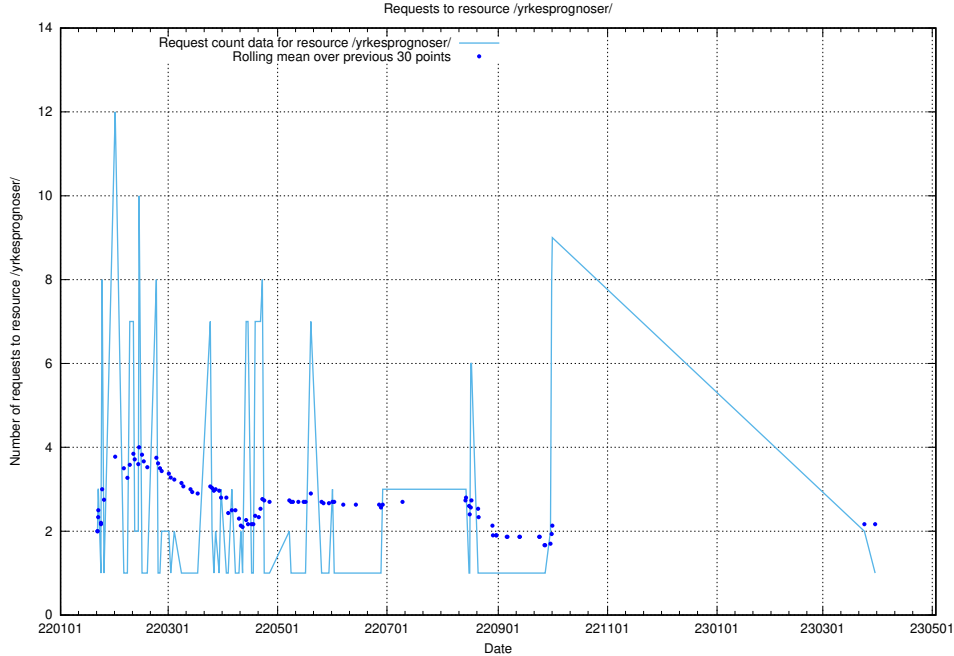

5.1266 Usage of /yrkesprognoser/

Here, we count the number of requests to resource /yrkesprognoser/.