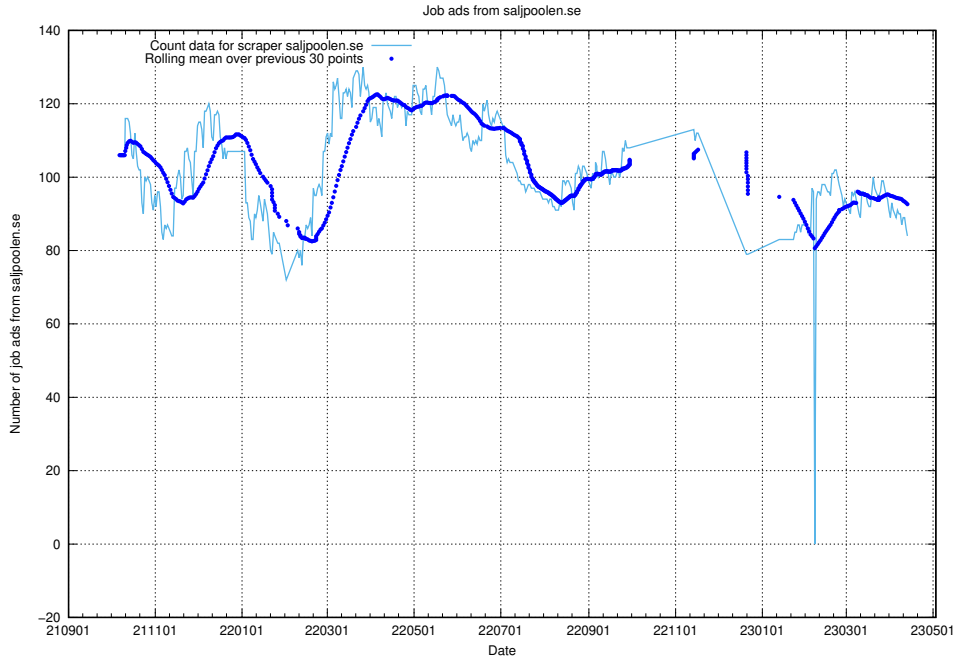

13.17 Number of ads by scraper saljpoolen.se

Here, we count the number of job ads scraped from saljpoolen.se.