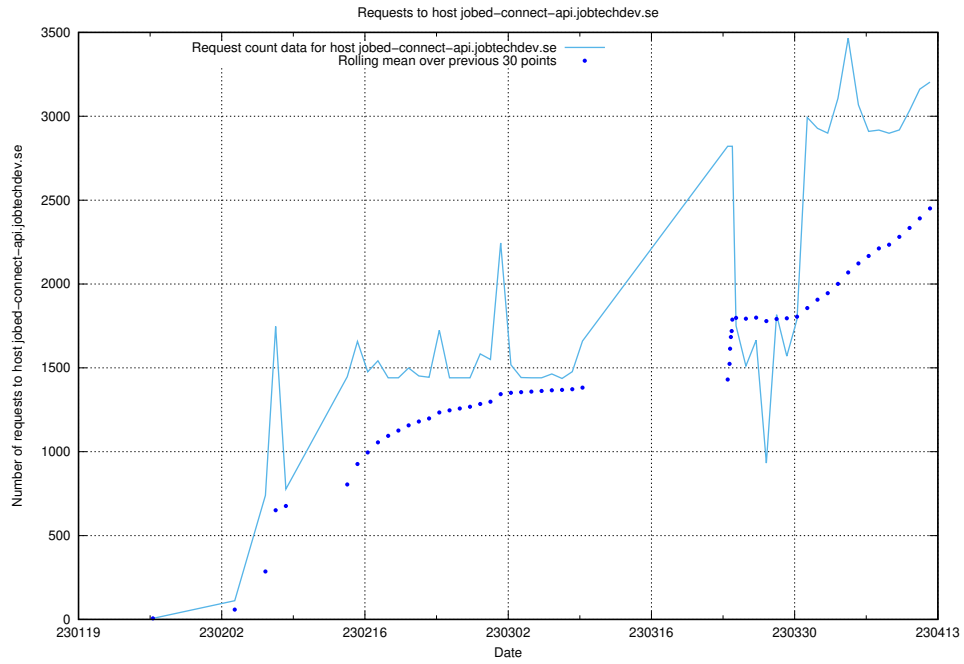

7.15 Usage of jobed-connect-api.jobtechdev.se

Here, we count the number of requests to host jobed-connect-api.jobtechdev.se.