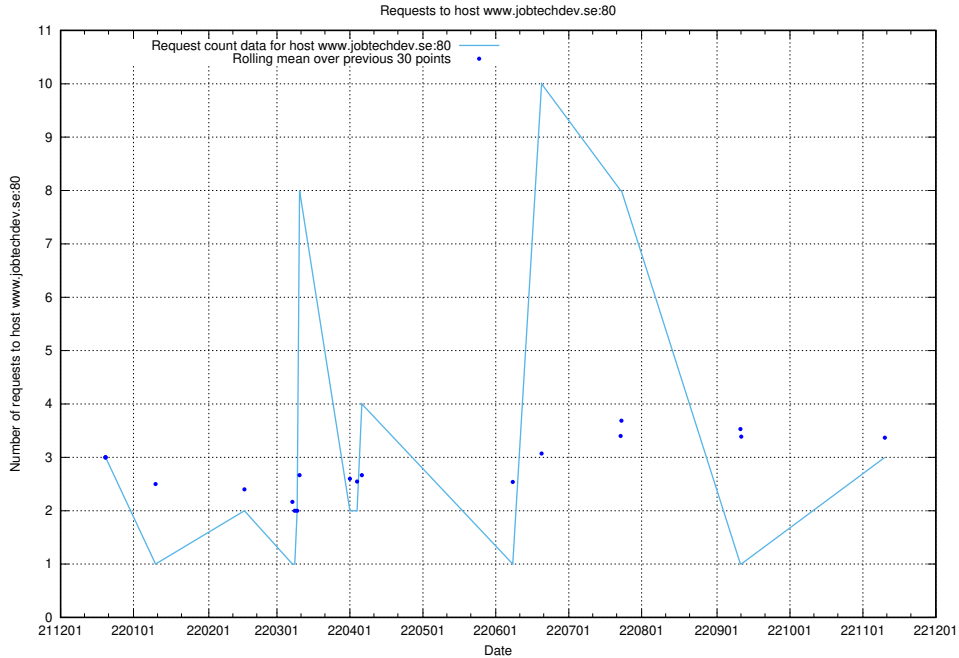

7.66 Usage of www.jobtechdev.se:80

Here, we count the number of requests to host www.jobtechdev.se:80.