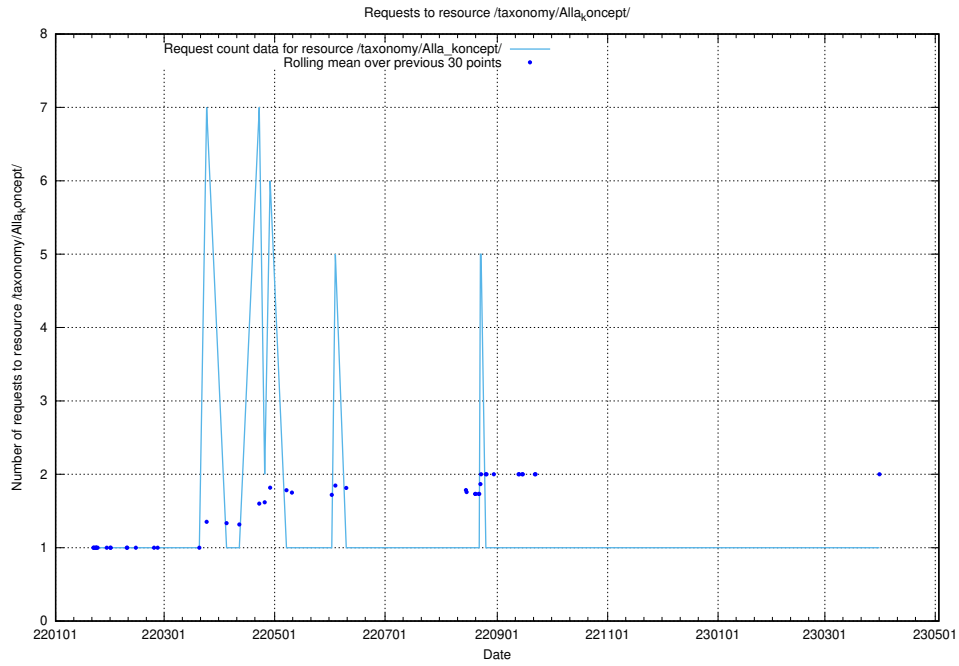

5.1124 Usage of /taxonomy/Alla_koncept/

Here, we count the number of requests to resource /taxonomy/Alla_koncept/.