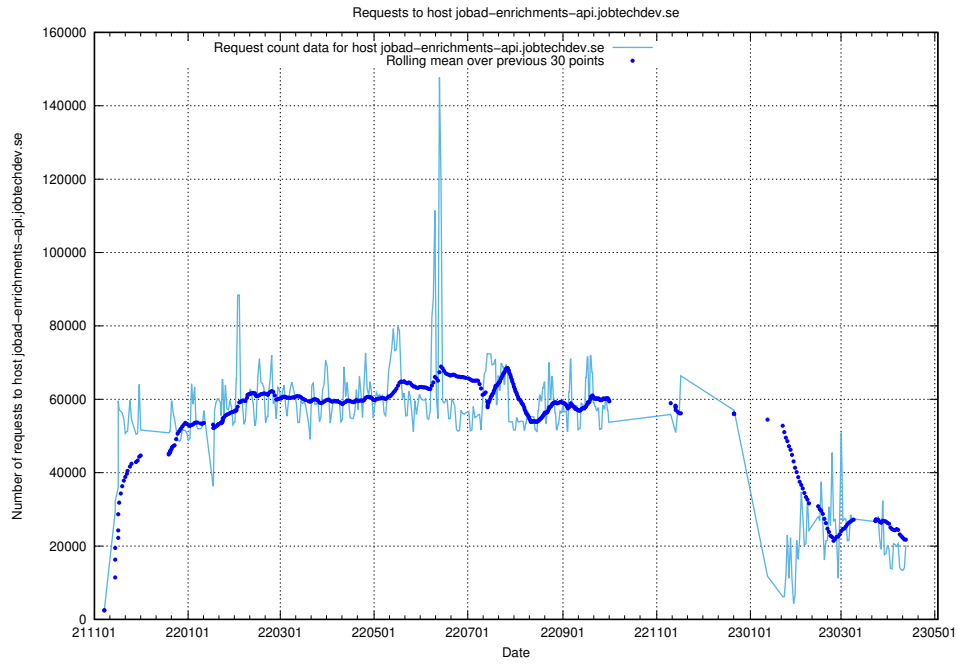

7.9 Usage of jobad-enrichments-api.jobtechdev.se

Here, we count the number of requests to host jobad-enrichments-api.jobtechdev.se.