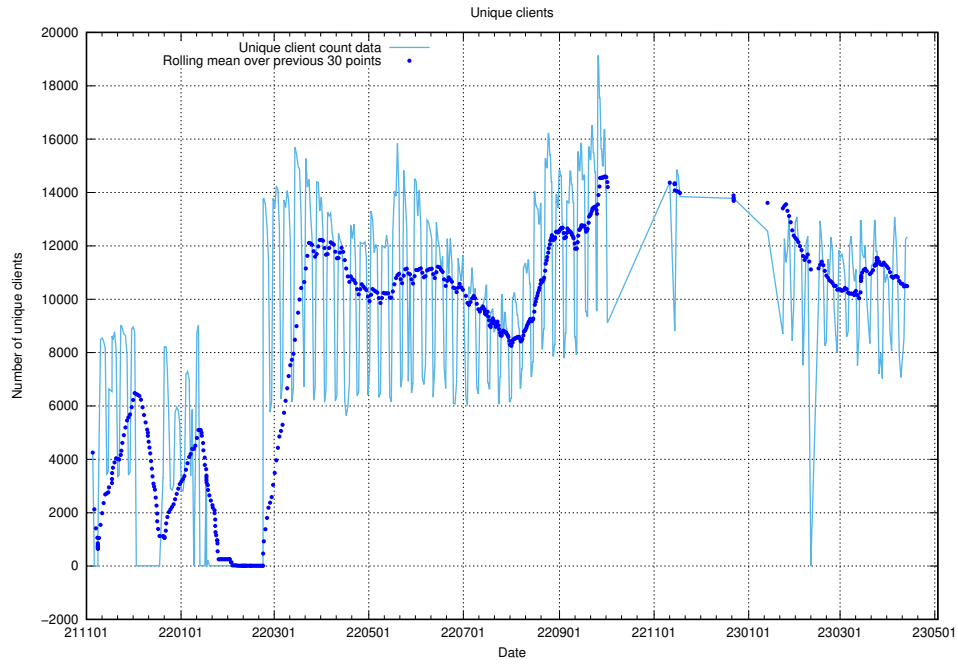

8.2 Number of unique clients

Here we extract the number of unique clients that have used our APIs.