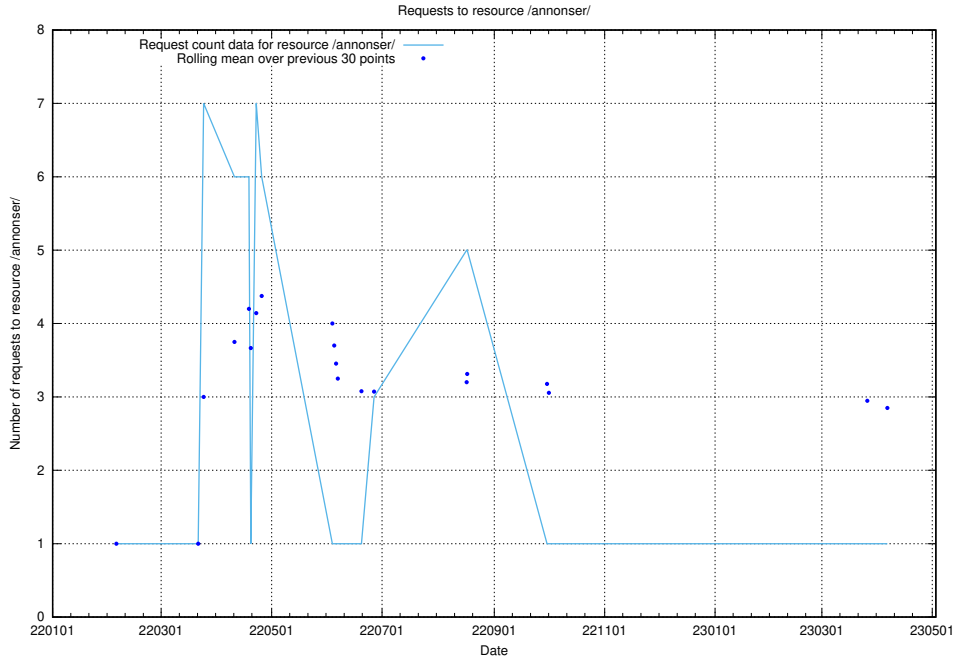

5.759 Usage of /annonser/

Here, we count the number of requests to resource /annonser/.