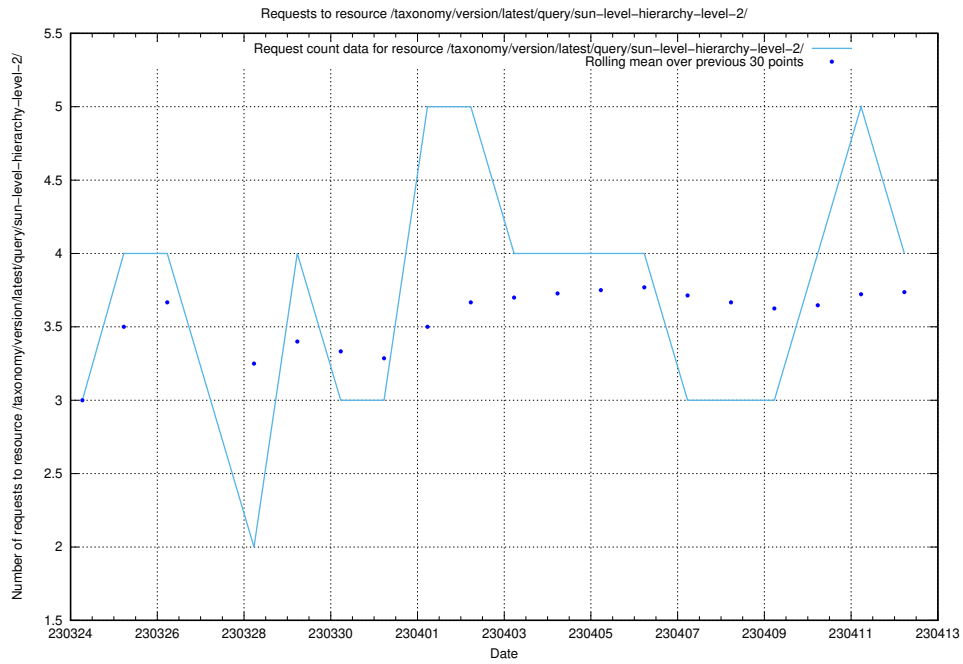

5.97 Usage of /taxonomy/version/latest/query/sun-level-hierarchy-level-2/

Here, we count the number of requests to resource /taxonomy/version/latest/query/sun-level-hierarchy-level-2/.