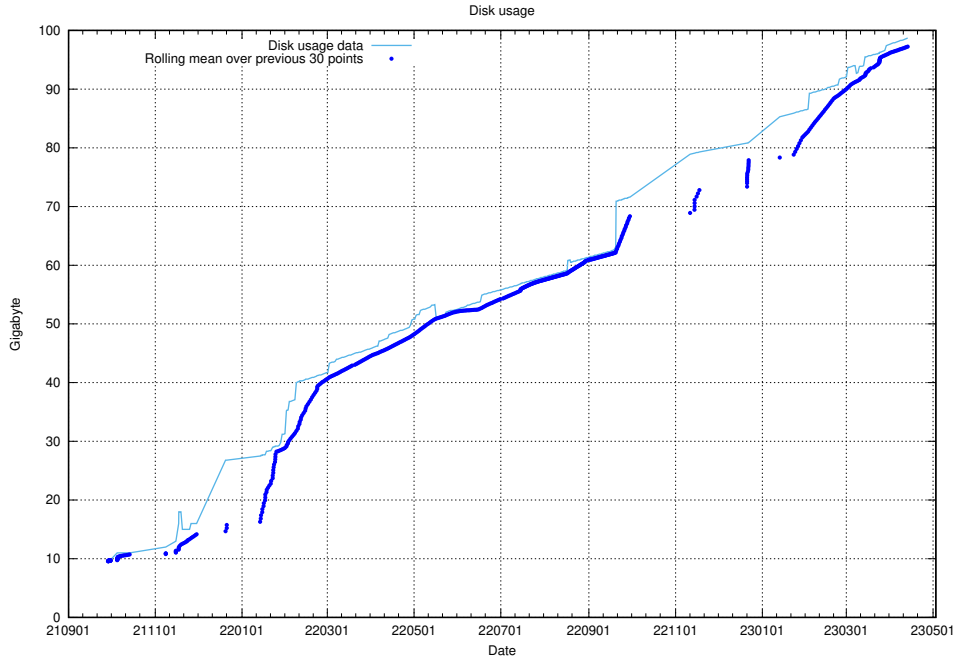

⁶<https://data.jobtechdev.se>

5.2 Usage of /taxonomy/

Here, we count the number of requests to resource /taxonomy/.

5.3 Disk space usage

A table showing the disk space usage on the data server.

5.5 Usage of /utbildningar/122/122366_10052543_75648/events/