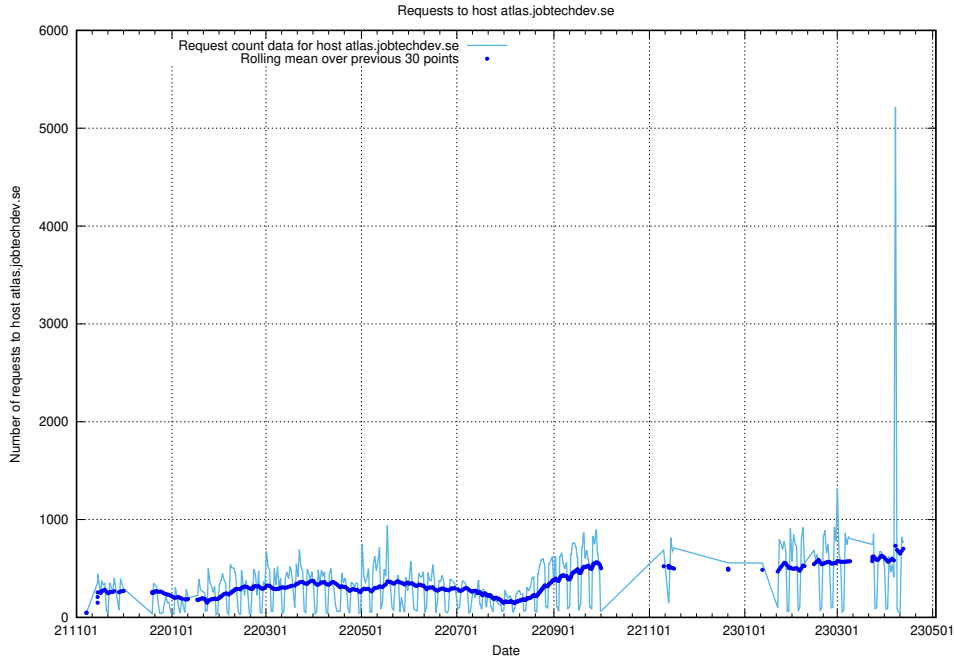

7.21 Usage of atlas.jobtechdev.se

Here, we count the number of requests to host atlas.jobtechdev.se.