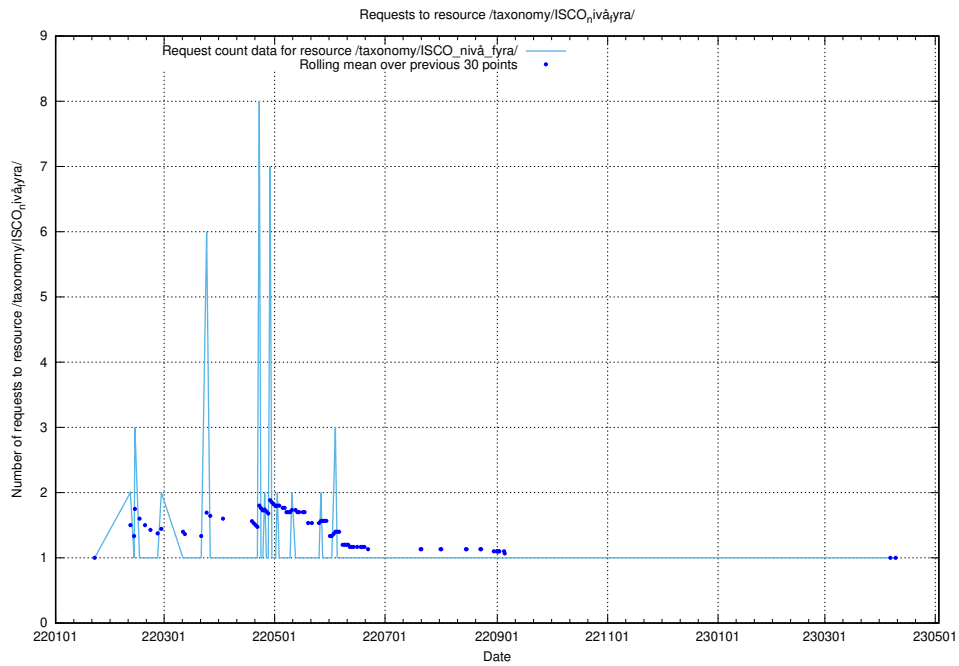

5.1031 Usage of /taxonomy/ISCO_nivå_fyra/

Here, we count the number of requests to resource /taxonomy/ISCO_nivå_fyra/.