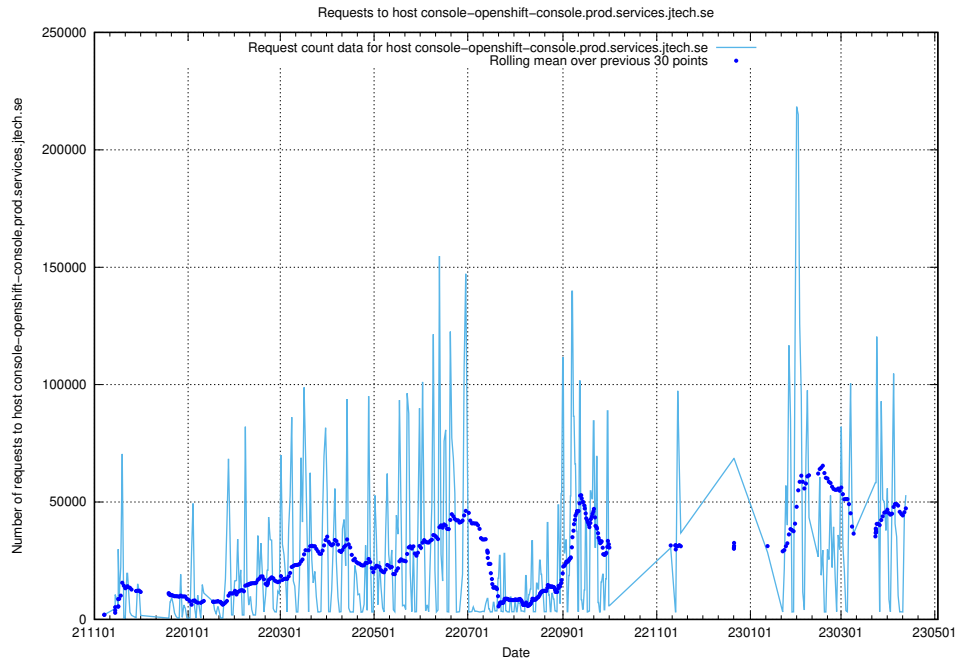

7.4 Usage of data.jobtechdev.se

Here, we count the number of requests to host data.jobtechdev.se.

7.5 Usage of console-openshift-console.prod.services.jtech.se

Here, we count the number of requests to host console-openshift-console.prod.services.jtech.se.