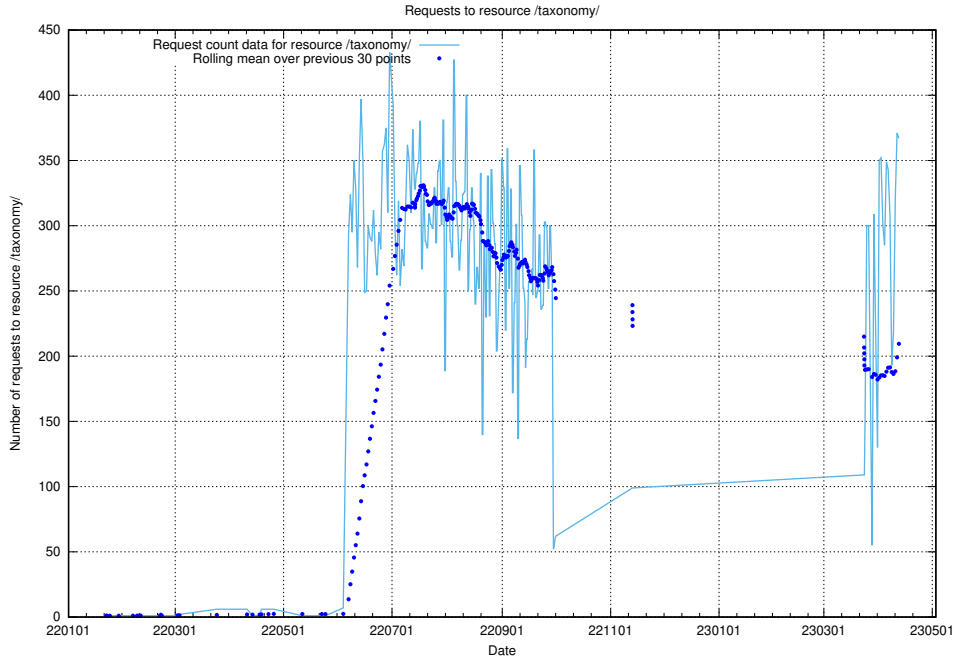

⁶<https://data.jobtechdev.se>

5.2 Usage of /taxonomy/

Here, we count the number of requests to resource /taxonomy/.

5.3 Disk space usage

A table showing the disk space usage on the data server.

5.5 Usage of /utbildningar/122/122366_10052543_75648/events/