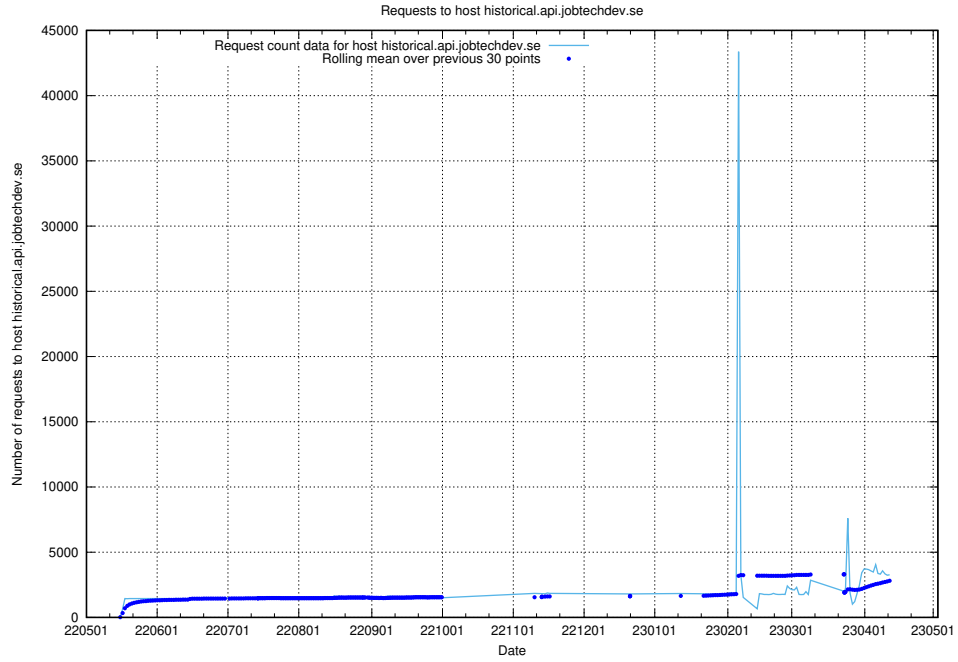

7.14 Usage of `historical.api.jobtechdev.se`

Here, we count the number of requests to host `historical.api.jobtechdev.se`.