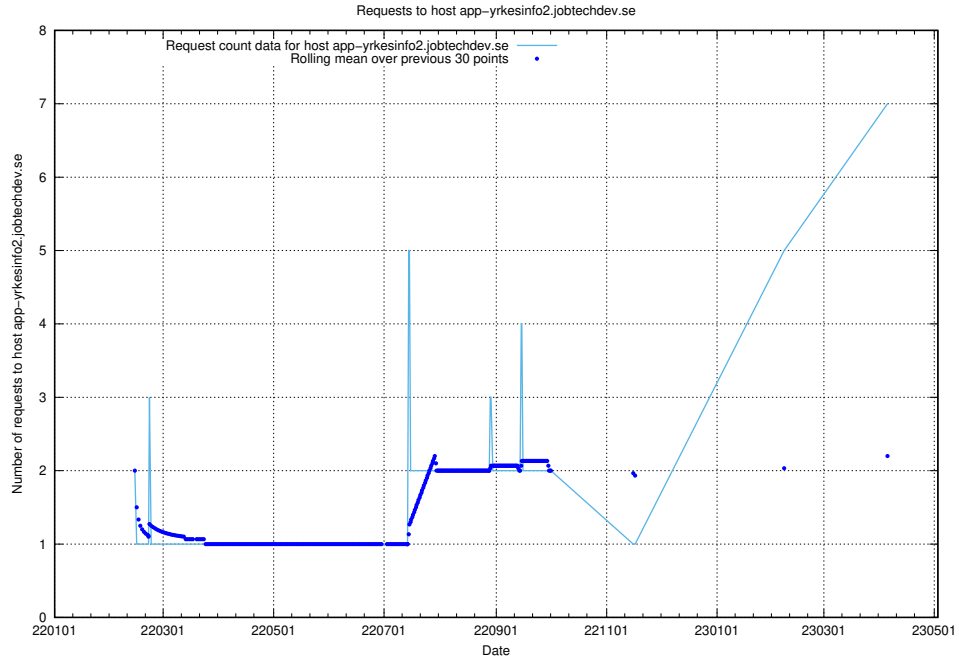

7.45 Usage of app-yrkesinfo2.jobtechdev.se

Here, we count the number of requests to host app-yrkesinfo2.jobtechdev.se.