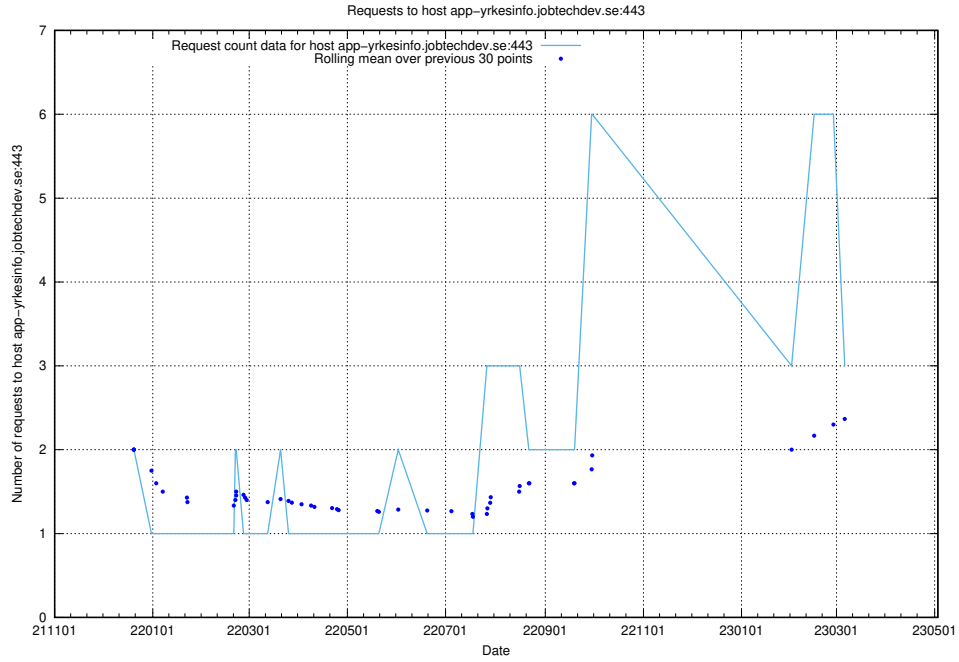

7.67 Usage of app-yrkesinfo.jobtechdev.se:443

Here, we count the number of requests to host app-yrkesinfo.jobtechdev.se:443.