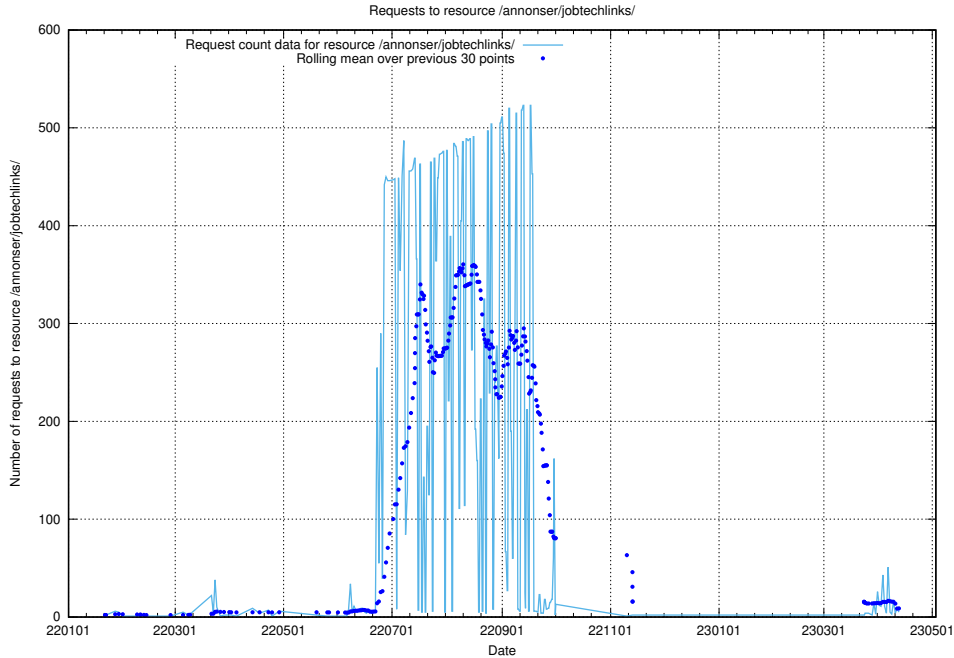

5.35 Usage of /annonser/jobtechlinks/

Here, we count the number of requests to resource /annonser/jobtechlinks/.