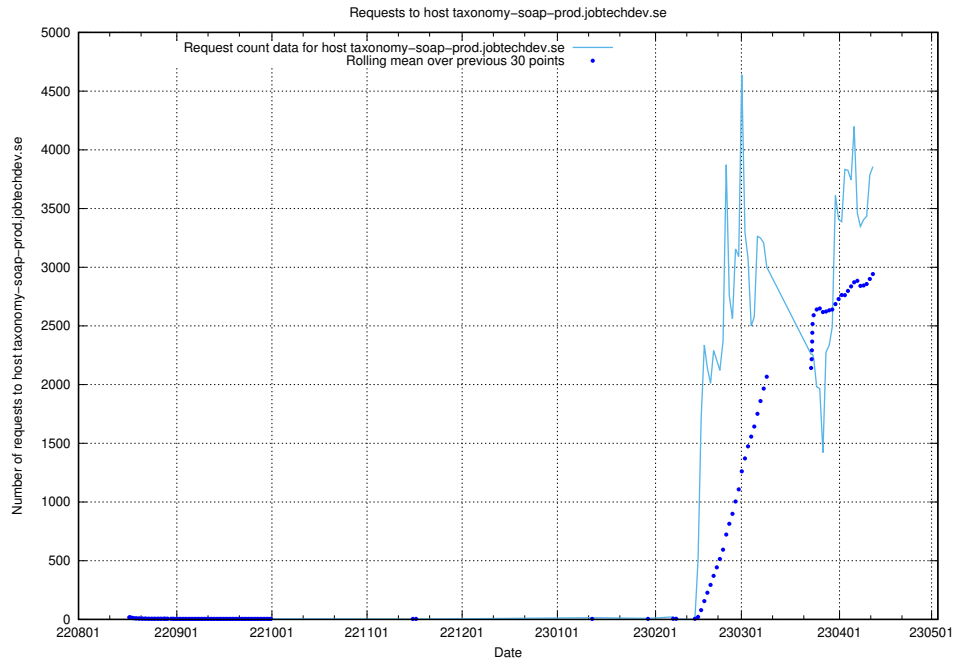

7.13 Usage of taxonomy-soap-prod.jobtechdev.se

Here, we count the number of requests to host taxonomy-soap-prod.jobtechdev.se.