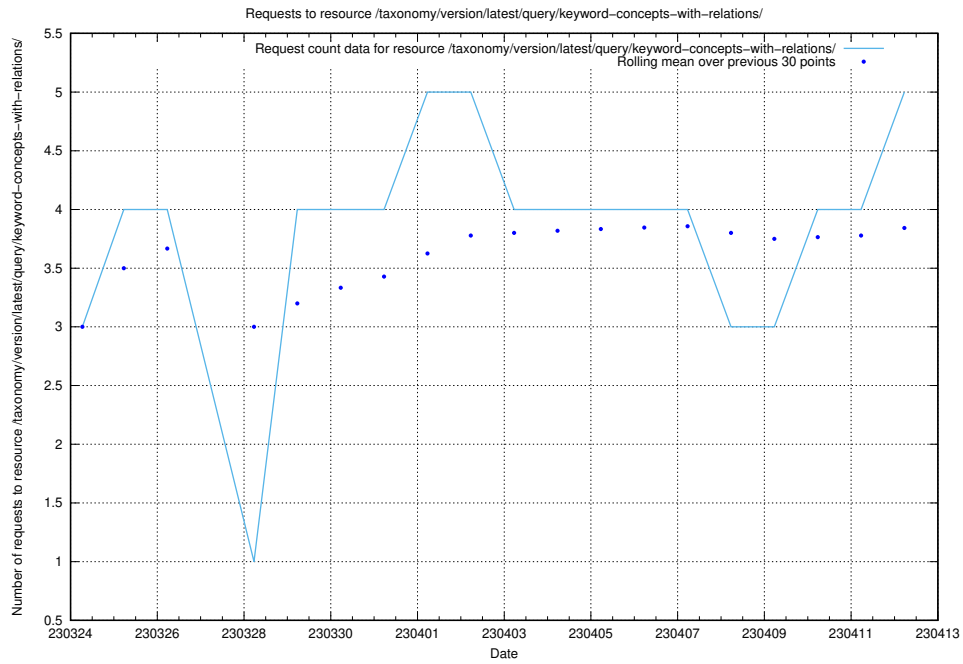

Here, we count the number of requests to resource /taxonomy/version/latest/query/keyword-concepts./.

5.56 Usage of /taxonomy/version/latest/query/keyword-concepts-with-relations/

Here, we count the number of requests to resource /taxonomy/version/latest/query/keyword-concepts-with-relations/.