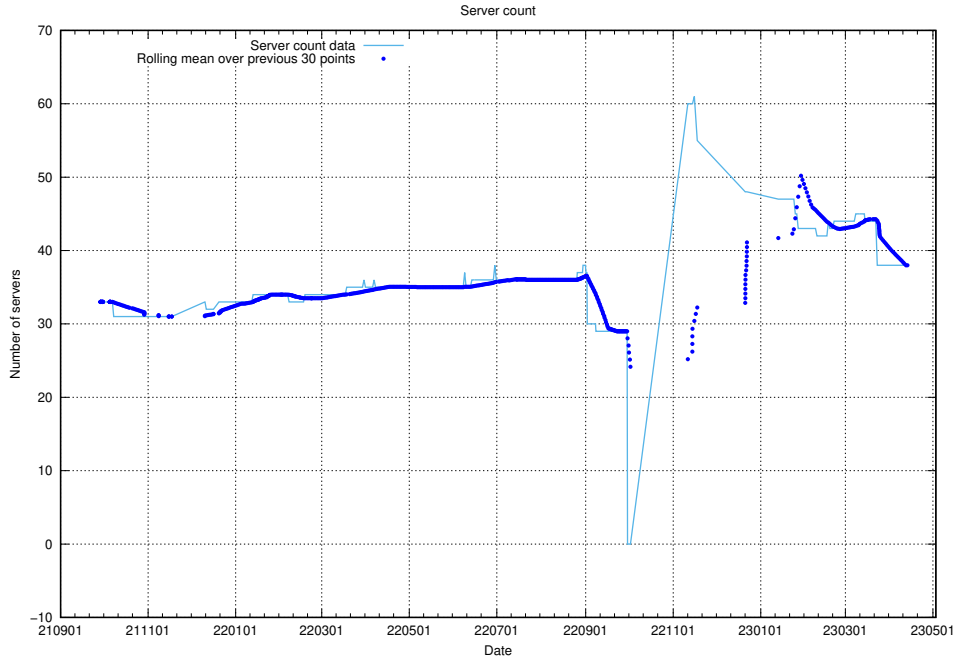

A graph of the servers in AWS region eu-north-1.

3 Dead Link Checker

The [Dead Link Checker](#)⁴ scans JobTech's web pages for dead html links, and reports the count here.

3.1 Total count of dead links

Here is presented the total number of found dead links across all pages.