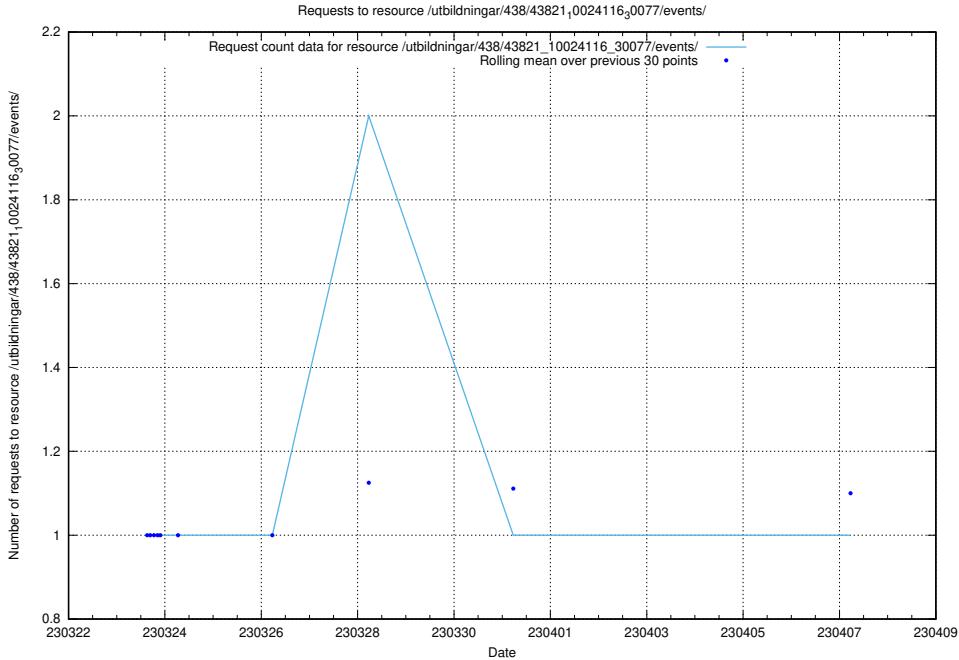

5.1341 Usage of /utbildningar/438/43821_10024116_30077/events/

Here, we count the number of requests to resource /utbildningar/438/43821_10024116_30077/events/.