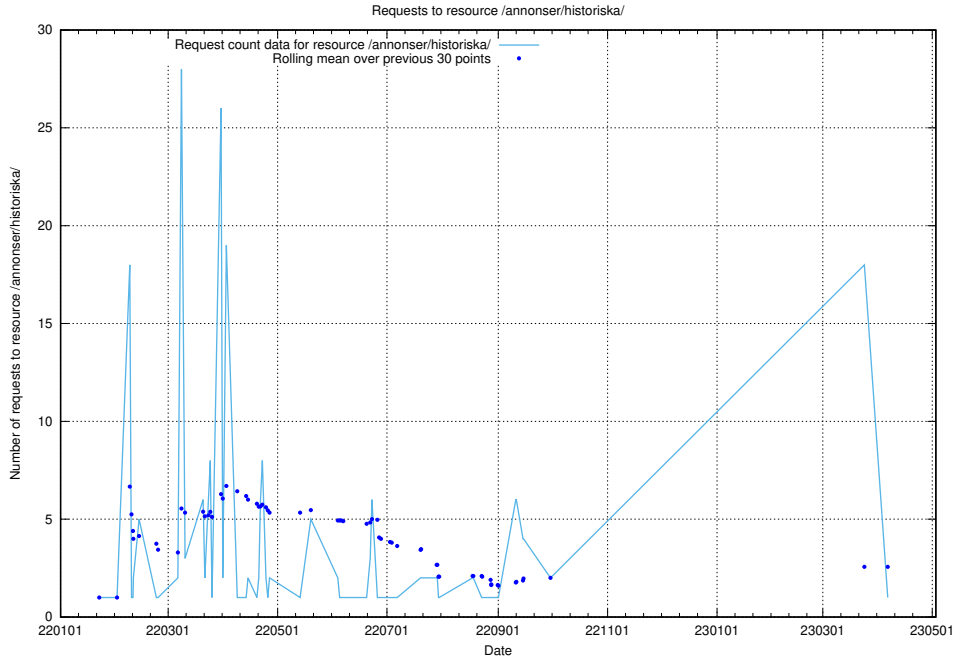

5.1053 Usage of /annonser/historiska/

Here, we count the number of requests to resource /annonser/historiska/.