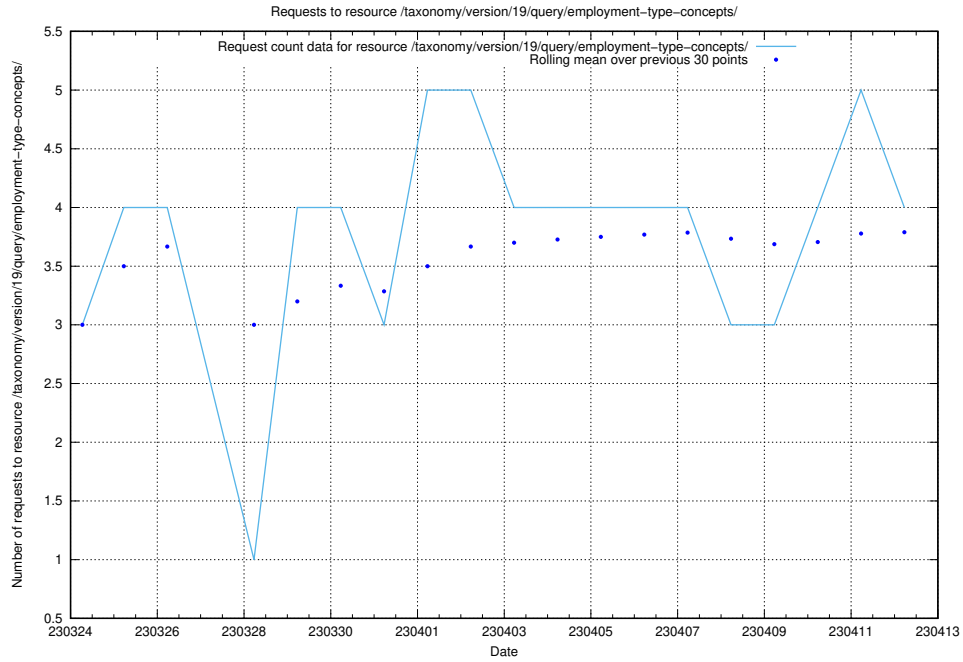

5.142 Usage of /taxonomy/version/19/query/employment-type-concepts/

Here, we count the number of requests to resource /taxonomy/version/19/query/employment-type-concepts/.