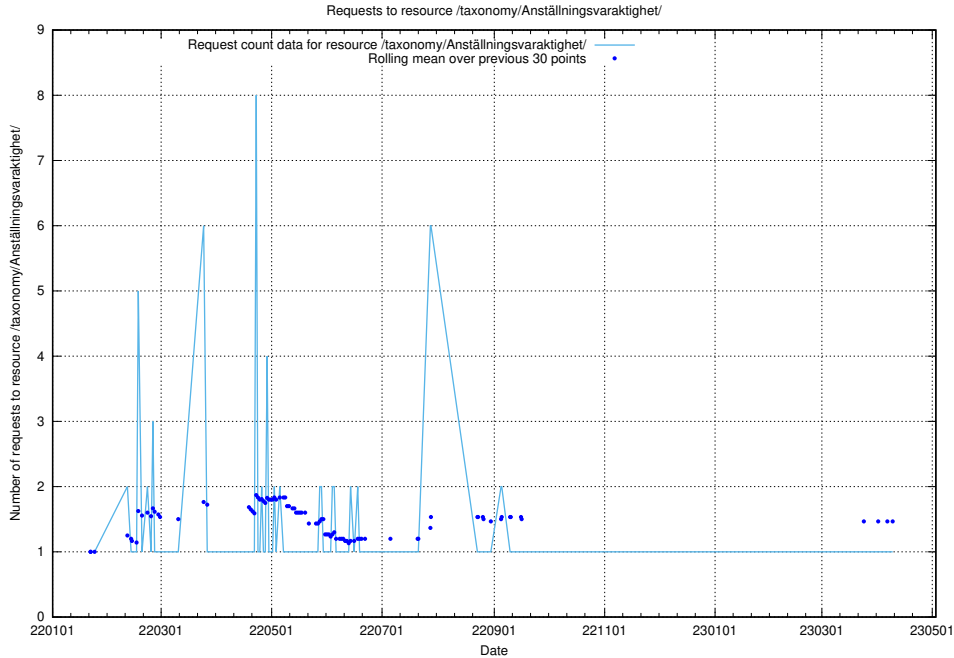

5.1117 Usage of /taxonomy/Anställningsvaraktighet/

Here, we count the number of requests to resource /taxonomy/Anställningsvaraktighet/.