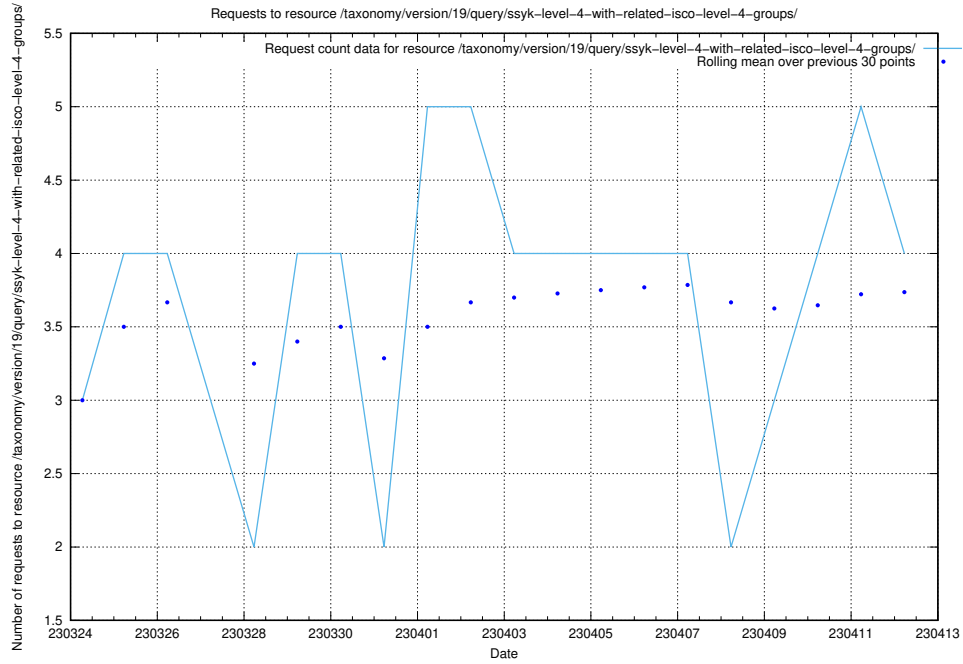

5.127 Usage of /taxonomy/version/19/query/ssyk-level-4-with-related-isco-level-4-groups/

Here, we count the number of requests to resource /taxonomy/version/19/query/ssyk-level-4-with-related-isco-level-4-groups/.