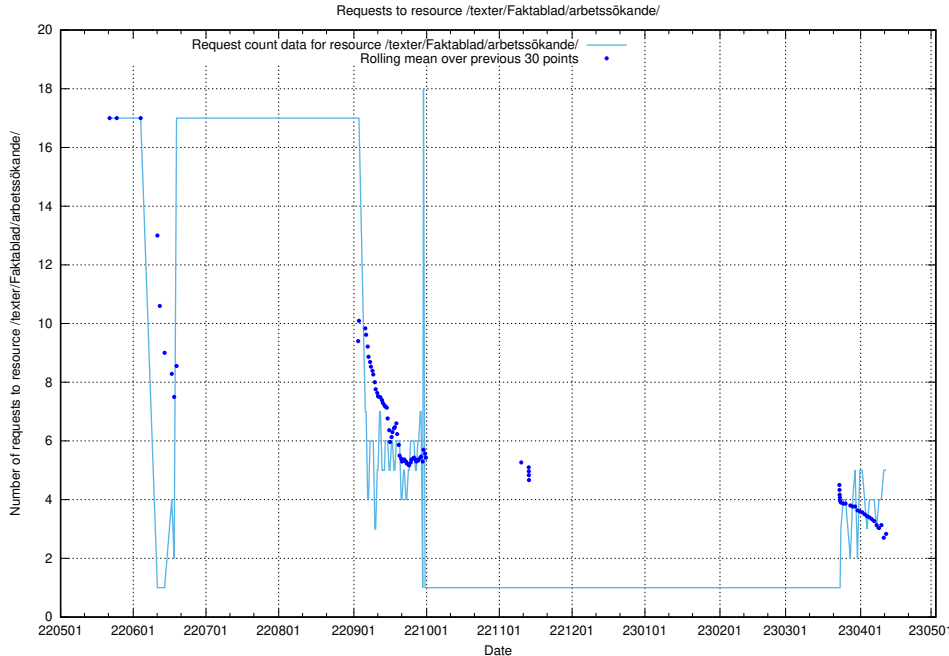

5.32 Usage of /texter/Faktablad/arbetsökande/

Here, we count the number of requests to resource /texter/Faktablad/arbetsökande/.