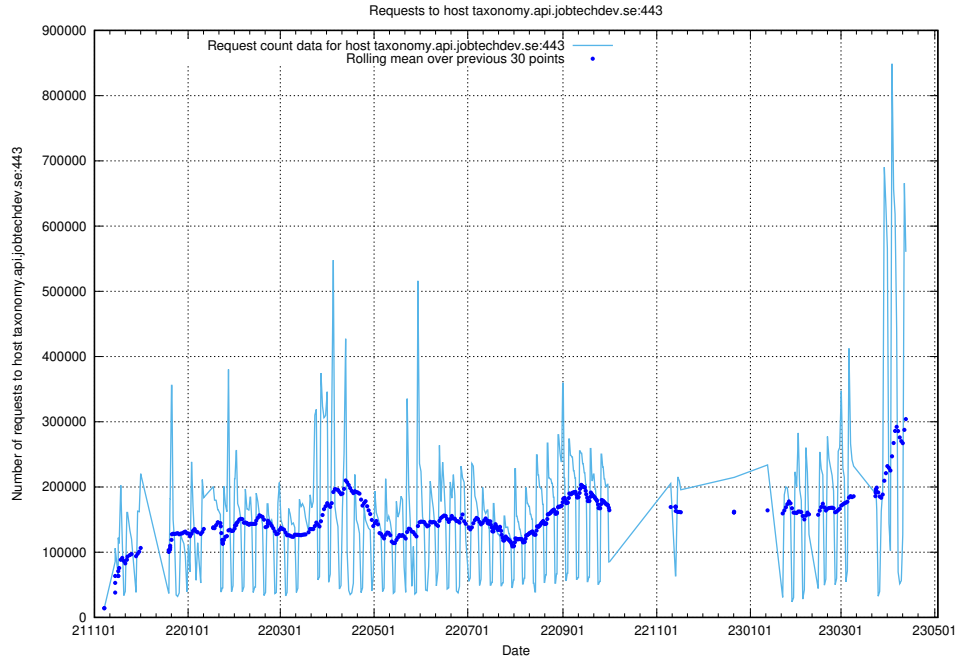

7.4 Usage of data.jobtechdev.se

Here, we count the number of requests to host data.jobtechdev.se.

7.5 Usage of console-openshift-console.prod.services.jtech.se

Here, we count the number of requests to host console-openshift-console.prod.services.jtech.se.