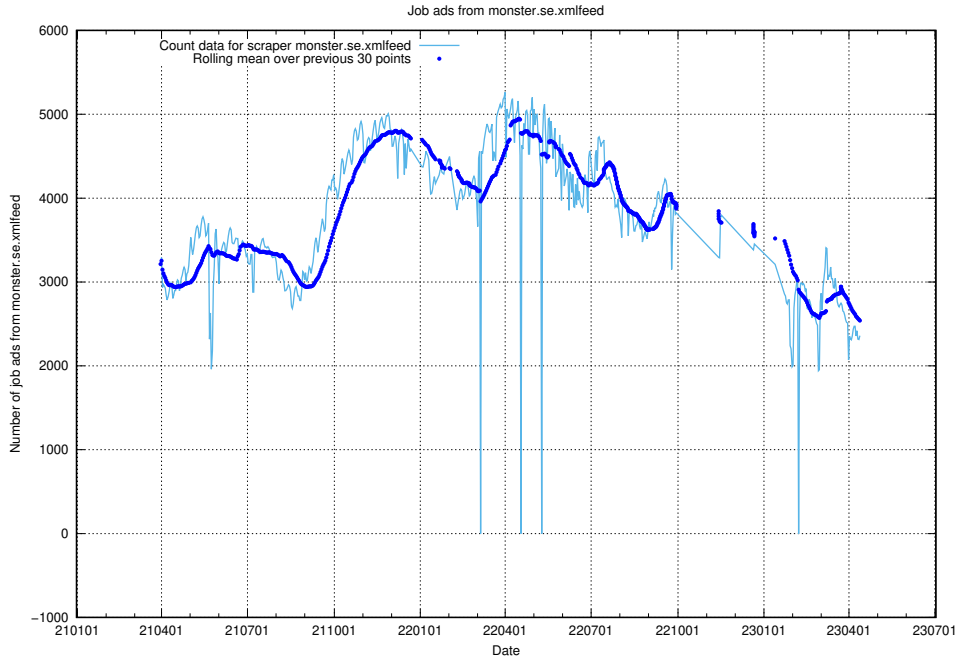

13.7 Number of ads by scraper monster.se.xmlfeed

Here, we count the number of job ads scraped from monster.se.xmlfeed.