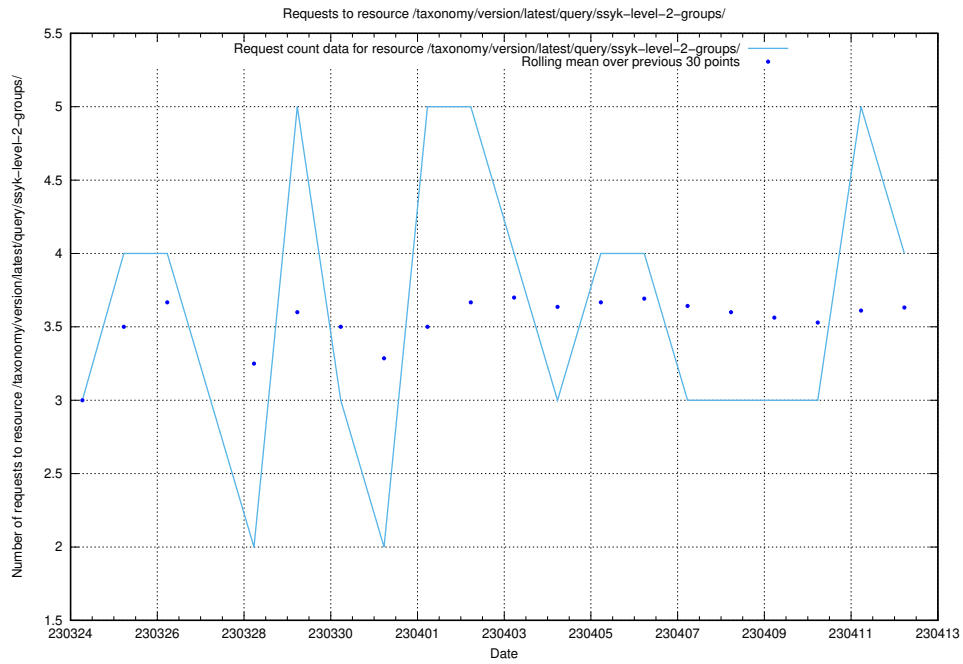

5.104 Usage of /taxonomy/version/latest/query/ssyk-level-2-groups/

Here, we count the number of requests to resource /taxonomy/version/latest/query/ssyk-level-2-groups/.