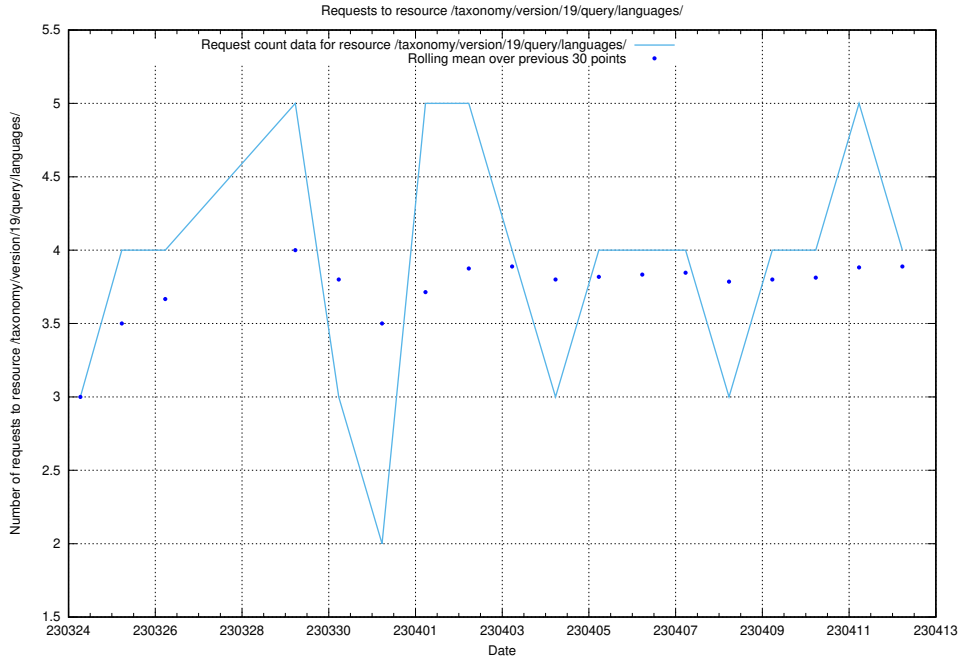

5.138 Usage of /taxonomy/version/19/query/languages/

Here, we count the number of requests to resource /taxonomy/version/19/query/languages/.