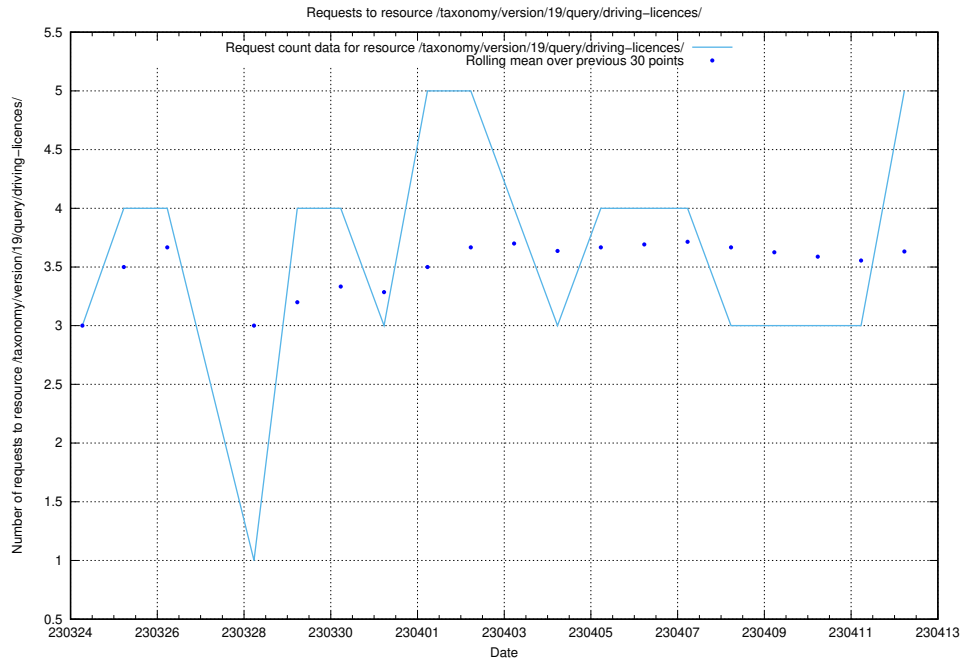

5.82 Usage of /taxonomy/version/19/query/driving-licences/

Here, we count the number of requests to resource /taxonomy/version/19/query/driving-licences/.