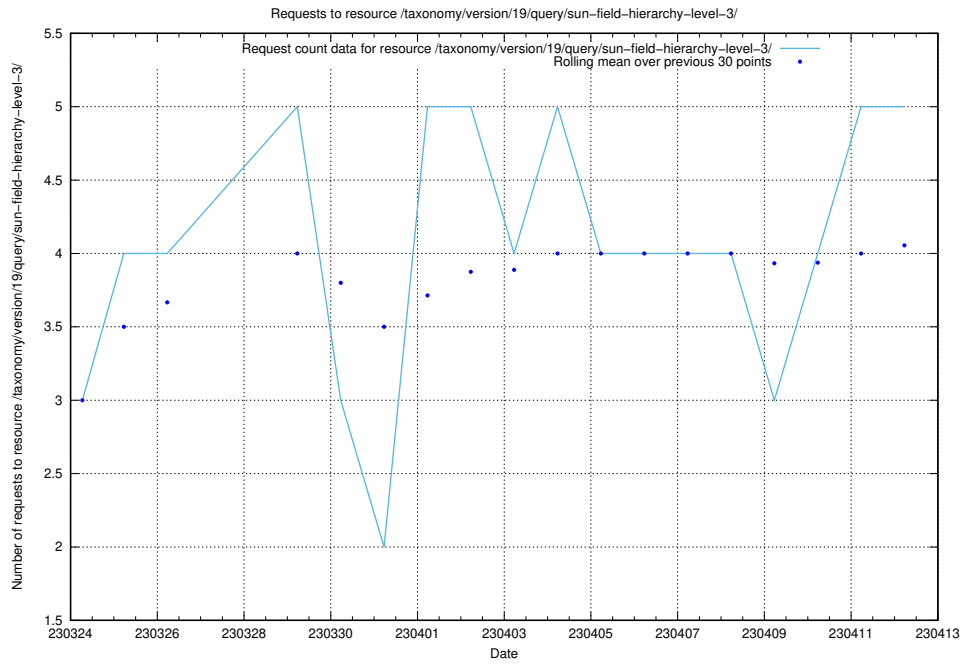

5.67 Usage of /taxonomy/version/19/query/sun-field-hierarchy-level-3/

Here, we count the number of requests to resource /taxonomy/version/19/query/sun-field-hierarchy-level-3/.