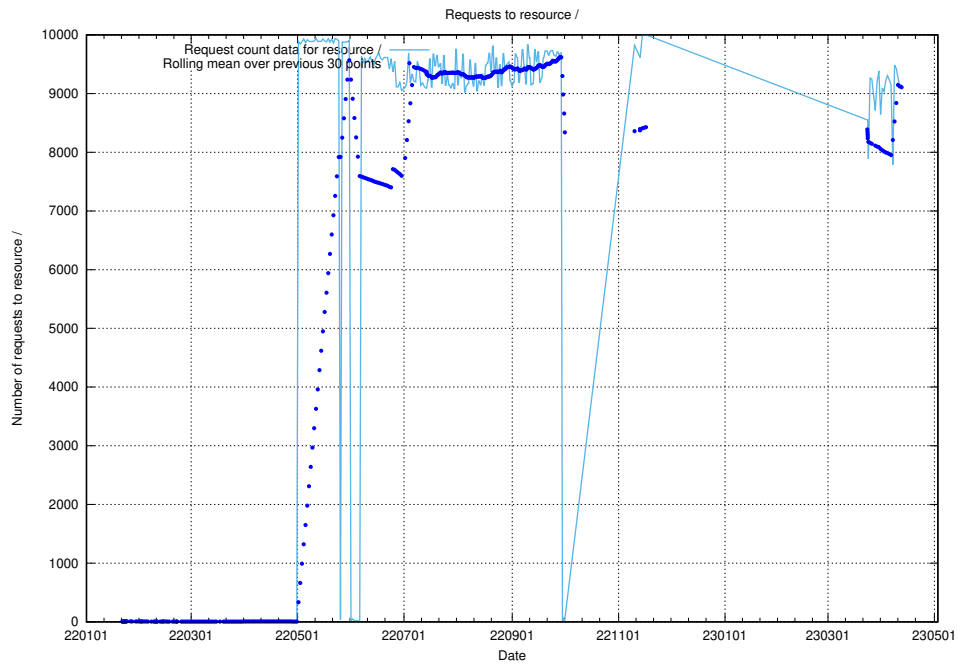

⁶<https://data.jobtechdev.se>

5.2 Usage of /taxonomy/

Here, we count the number of requests to resource /taxonomy/.

5.3 Disk space usage

A table showing the disk space usage on the data server.

5.5 Usage of /utbildningar/122/122366_10052543_75648/events/