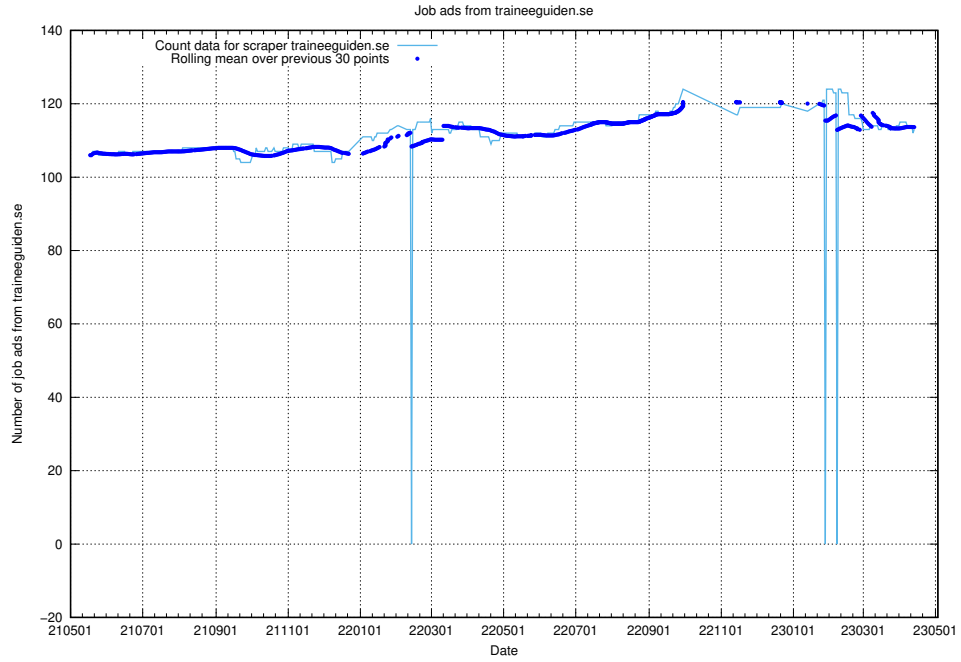

13.16 Number of ads by scraper traineeguiden.se

Here, we count the number of job ads scraped from traineeguiden.se.