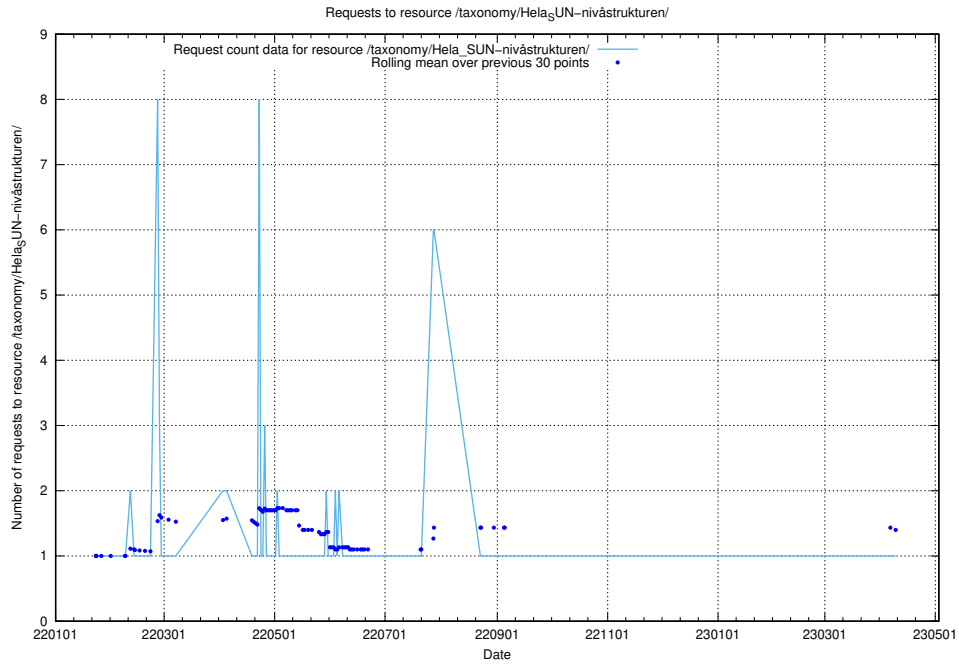

5.953 Usage of /taxonomy/Hela_SUN-nivåstrukturen/

Here, we count the number of requests to resource /taxonomy/Hela_SUN-nivåstrukturen/.