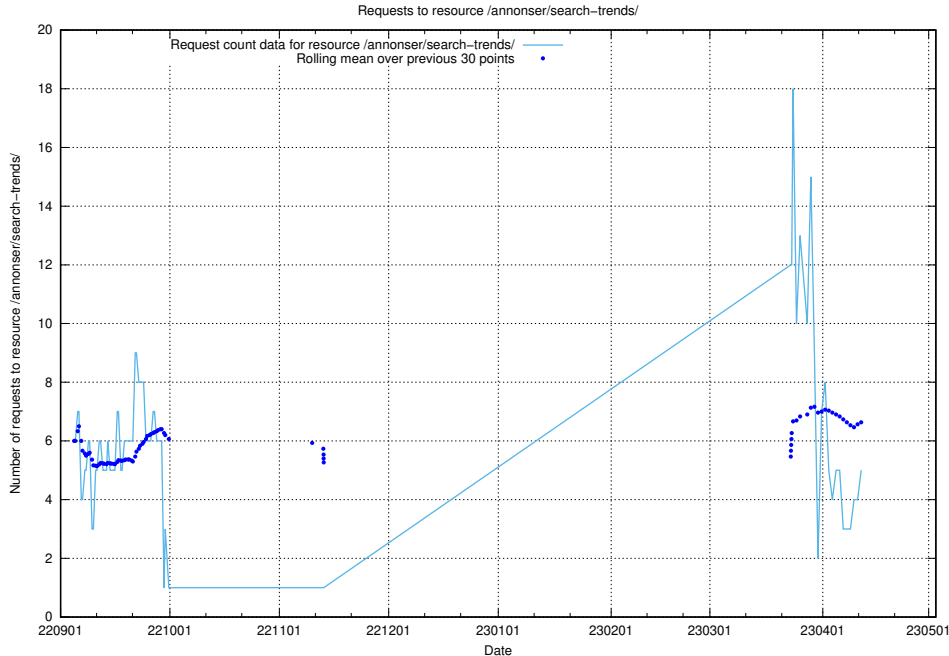

5.89 Usage of /annonser/search-trends/

Here, we count the number of requests to resource /annonser/search-trends/.