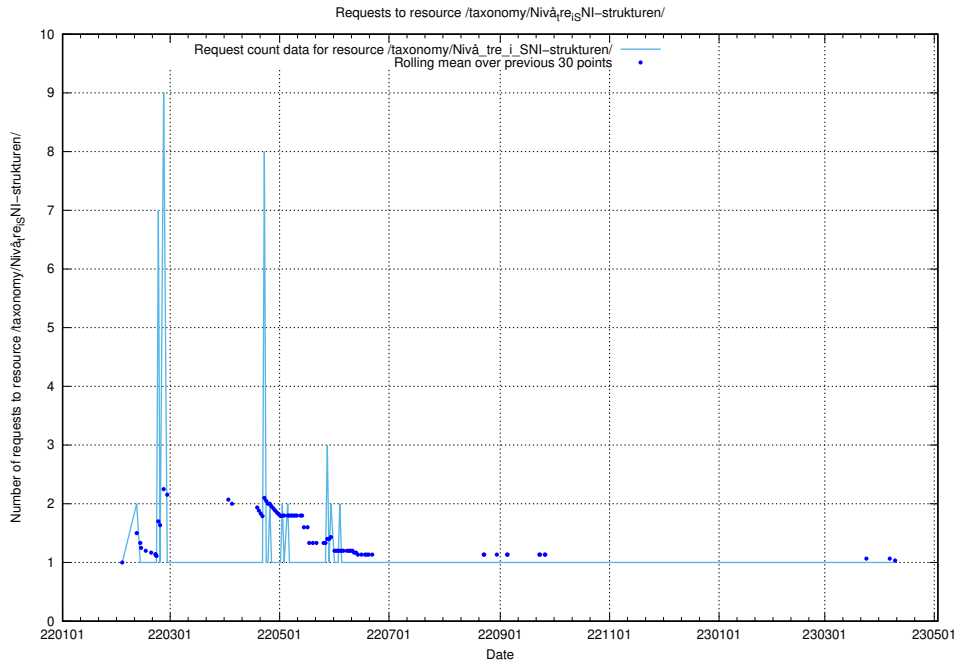

5.814 Usage of /taxonomy/Nivå_tre_i_SNI-strukturen/

Here, we count the number of requests to resource /taxonomy/Nivå_tre_i_SNI-strukturen/.