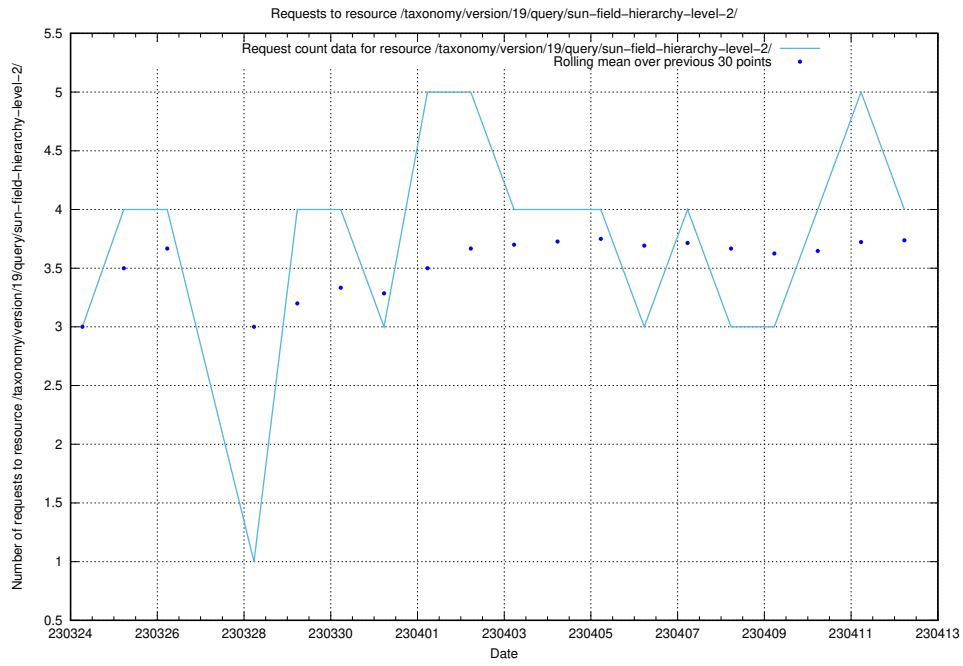

5.125 Usage of /taxonomy/version/19/query/sun-field-hierarchy-level-2/

Here, we count the number of requests to resource /taxonomy/version/19/query/sun-field-hierarchy-level-2/.