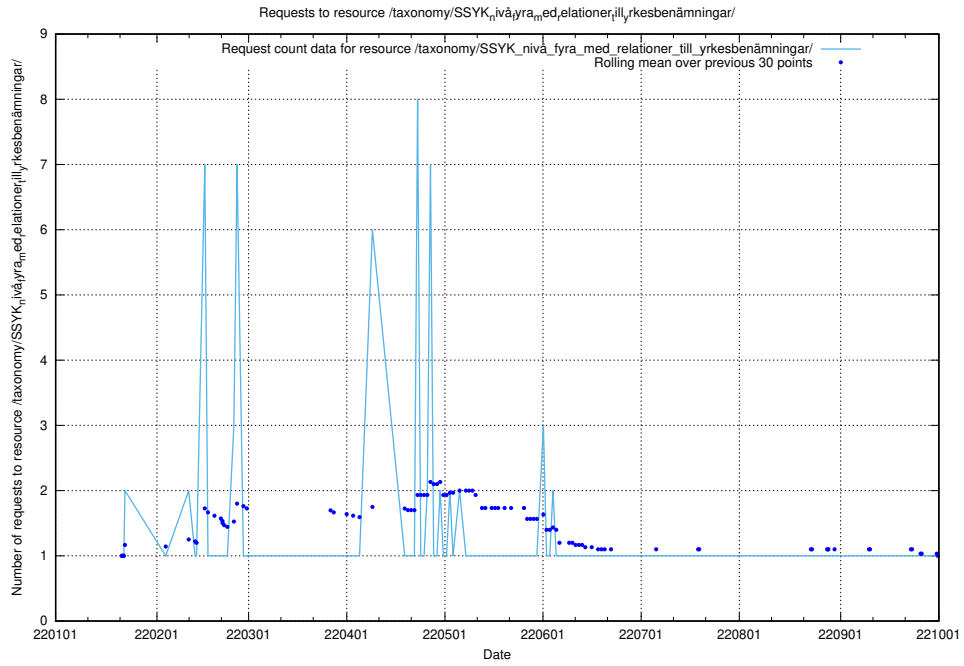

5.1107 Usage of /taxonomy/SSYK_nivå_fyra_med_relationer_till_yrkesbenämningar

Here, we count the number of requests to resource /taxonomy/SSYK_nivå_fyra_med_relationer_till_yrkesbenämningar/