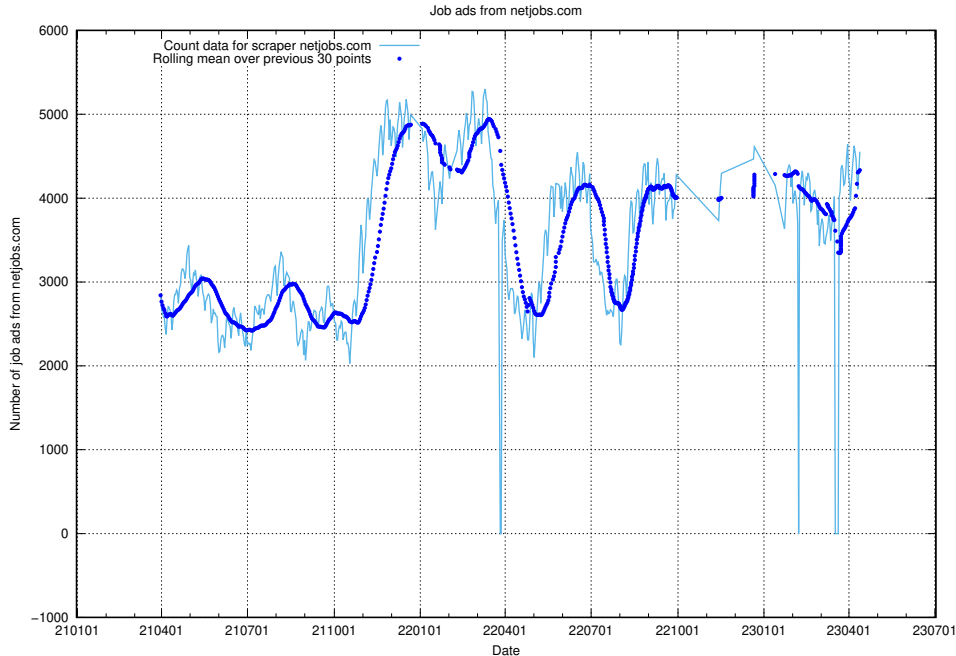

13.4 Number of ads by scraper netjobs.com

Here, we count the number of job ads scraped from netjobs.com.