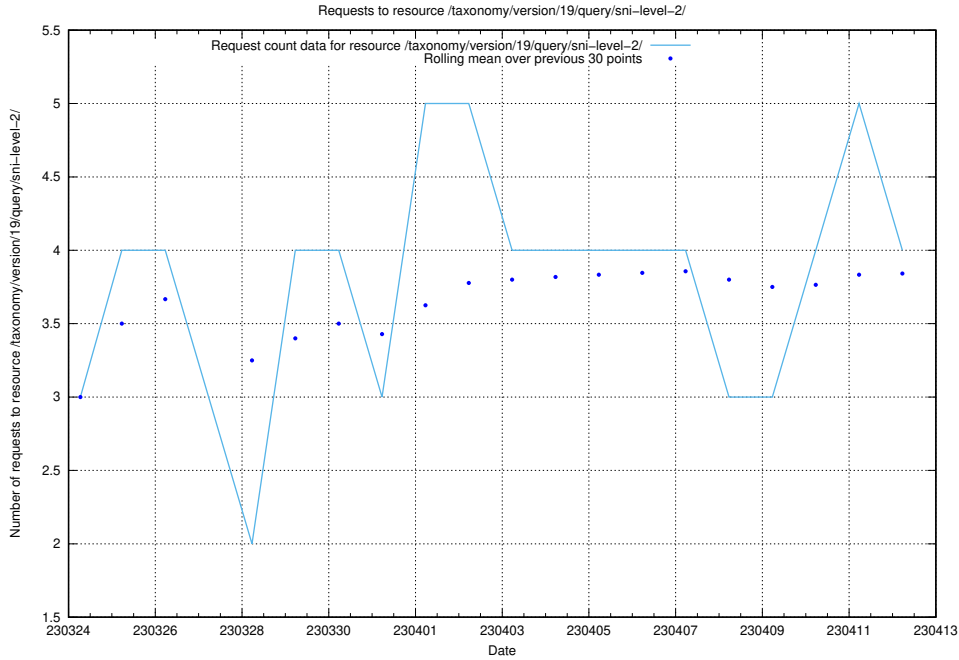

5.132 Usage of /taxonomy/version/19/query/sni-level-2/

Here, we count the number of requests to resource /taxonomy/version/19/query/sni-level-2/.