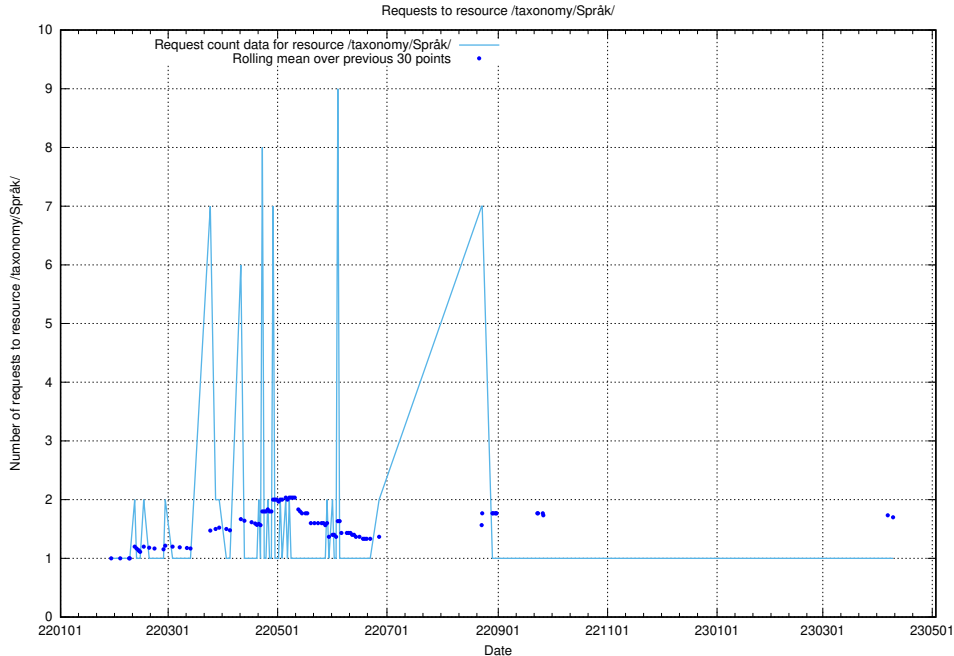

5.899 Usage of /taxonomy/Språk/

Here, we count the number of requests to resource /taxonomy/Språk/.