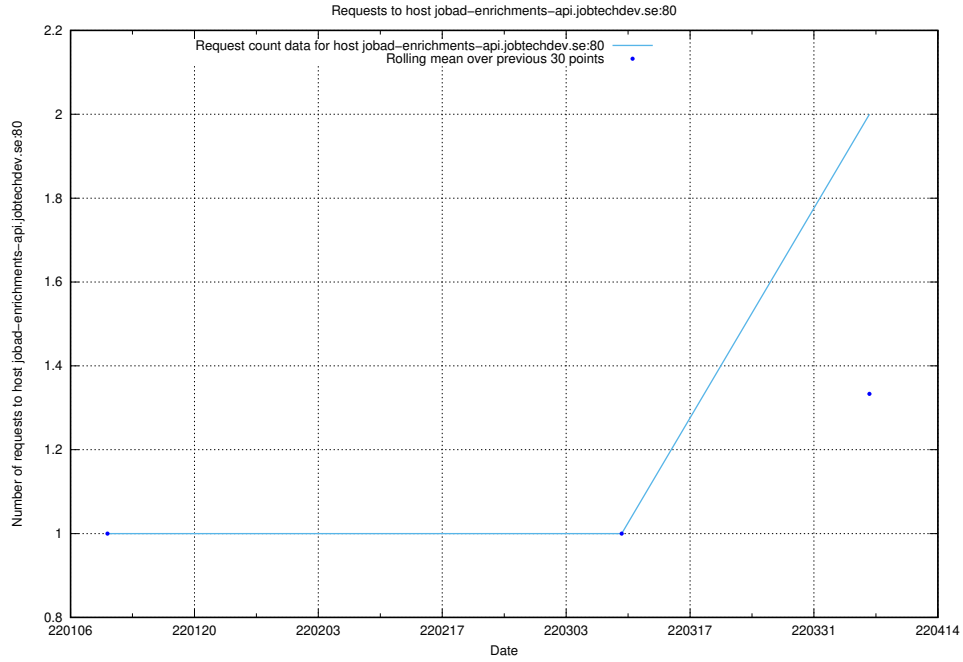

7.75 Usage of jobad-enrichments-api.jobtechdev.se:80

Here, we count the number of requests to host jobad-enrichments-api.jobtechdev.se:80.