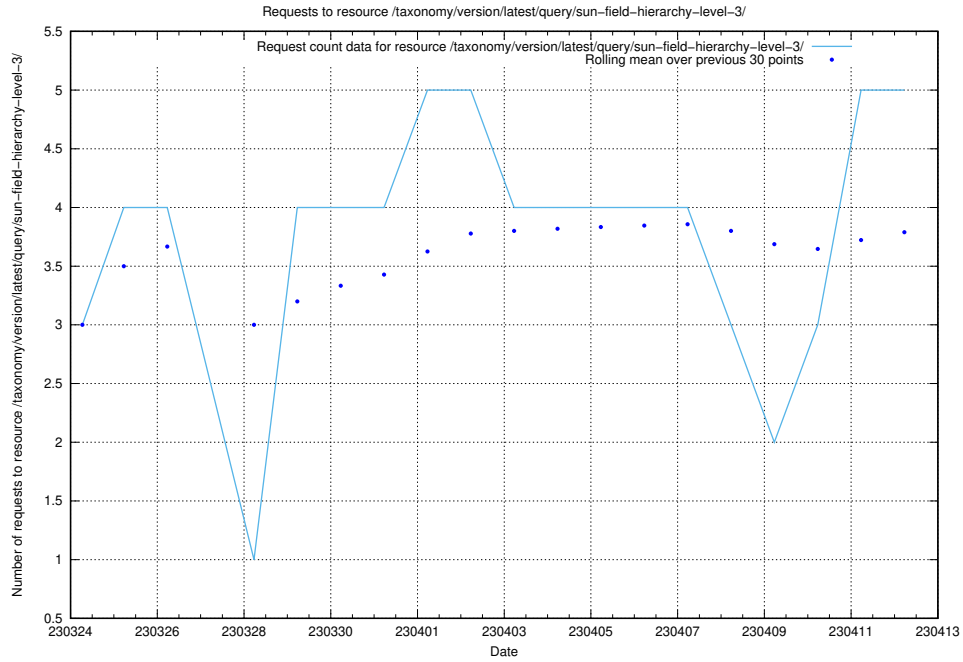

5.43 Usage of /taxonomy/version/latest/query/sun-field-hierarchy-level-3/

Here, we count the number of requests to resource /taxonomy/version/latest/query/sun-field-hierarchy-level-3/.