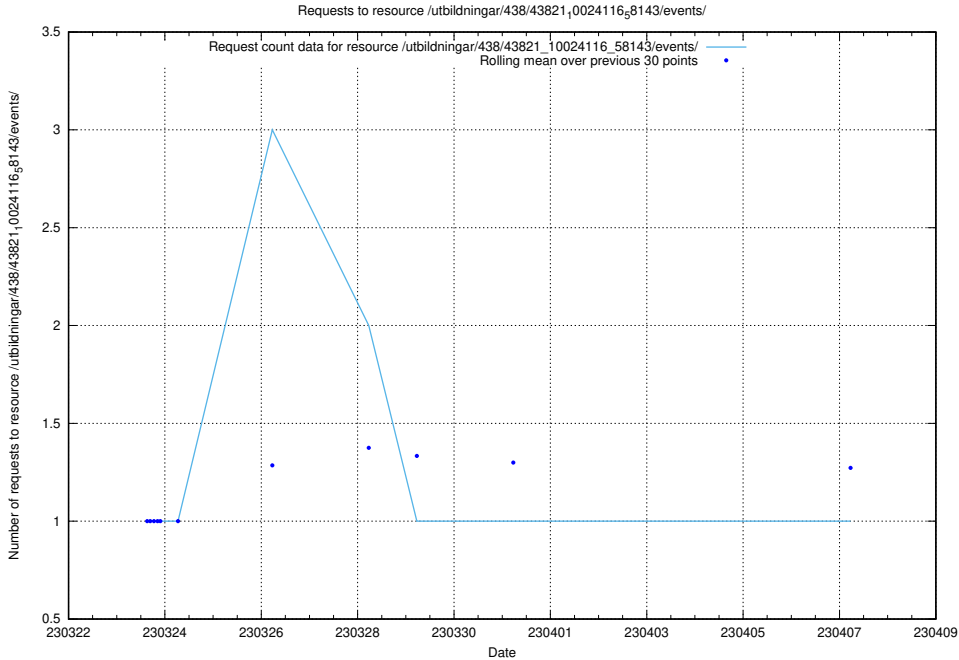

5.1338 Usage of /utbildningar/438/43821_10024116_58143/events/

Here, we count the number of requests to resource /utbildningar/438/43821_10024116_58143/events/.